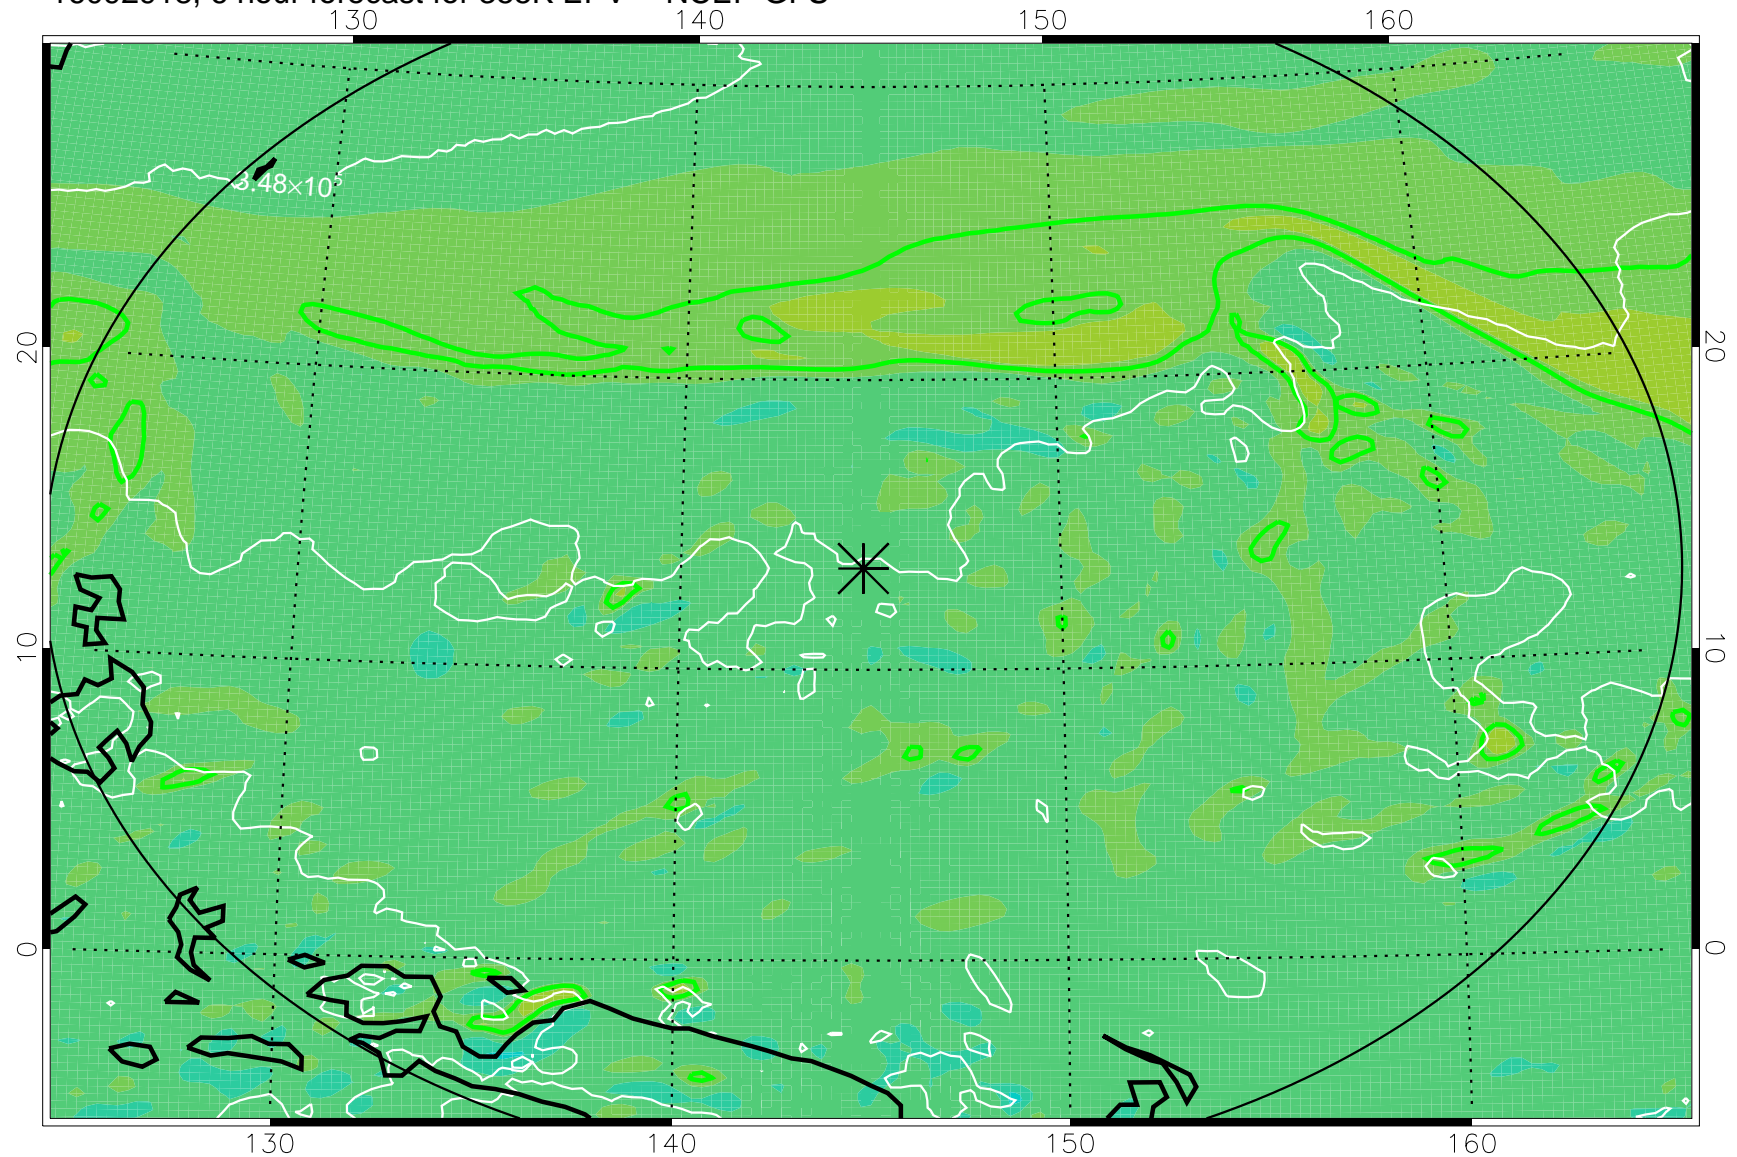

16092918, 6 hour forecast for 355K EPV -- NCEP GFS

355K Montgomery Streamfunction, white
EPV Tropopause (2 PVU) Position
Range ring of 2304 km

16093000, 12 hour forecast for 355K EPV -- NCEP GFS

355K Montgomery Streamfunction, white
EPV Tropopause (2 PVU) Position
Range ring of 2304 km

16093006, 18 hour forecast for 355K EPV -- NCEP GFS

355K Montgomery Streamfunction, white
EPV Tropopause (2 PVU) Position
Range ring of 2304 km

16093012, 24 hour forecast for 355K EPV -- NCEP GFS

355K Montgomery Streamfunction, white
EPV Tropopause (2 PVU) Position
Range ring of 2304 km

16093018, 30 hour forecast for 355K EPV -- NCEP GFS

355K Montgomery Streamfunction, white
EPV Tropopause (2 PVU) Position
Range ring of 2304 km

16100100, 36 hour forecast for 355K EPV -- NCEP GFS

355K Montgomery Streamfunction, white
EPV Tropopause (2 PVU) Position
Range ring of 2304 km

16100106, 42 hour forecast for 355K EPV -- NCEP GFS

355K Montgomery Streamfunction, white
EPV Tropopause (2 PVU) Position
Range ring of 2304 km

16100112, 48 hour forecast for 355K EPV -- NCEP GFS

355K Montgomery Streamfunction, white
EPV Tropopause (2 PVU) Position
Range ring of 2304 km