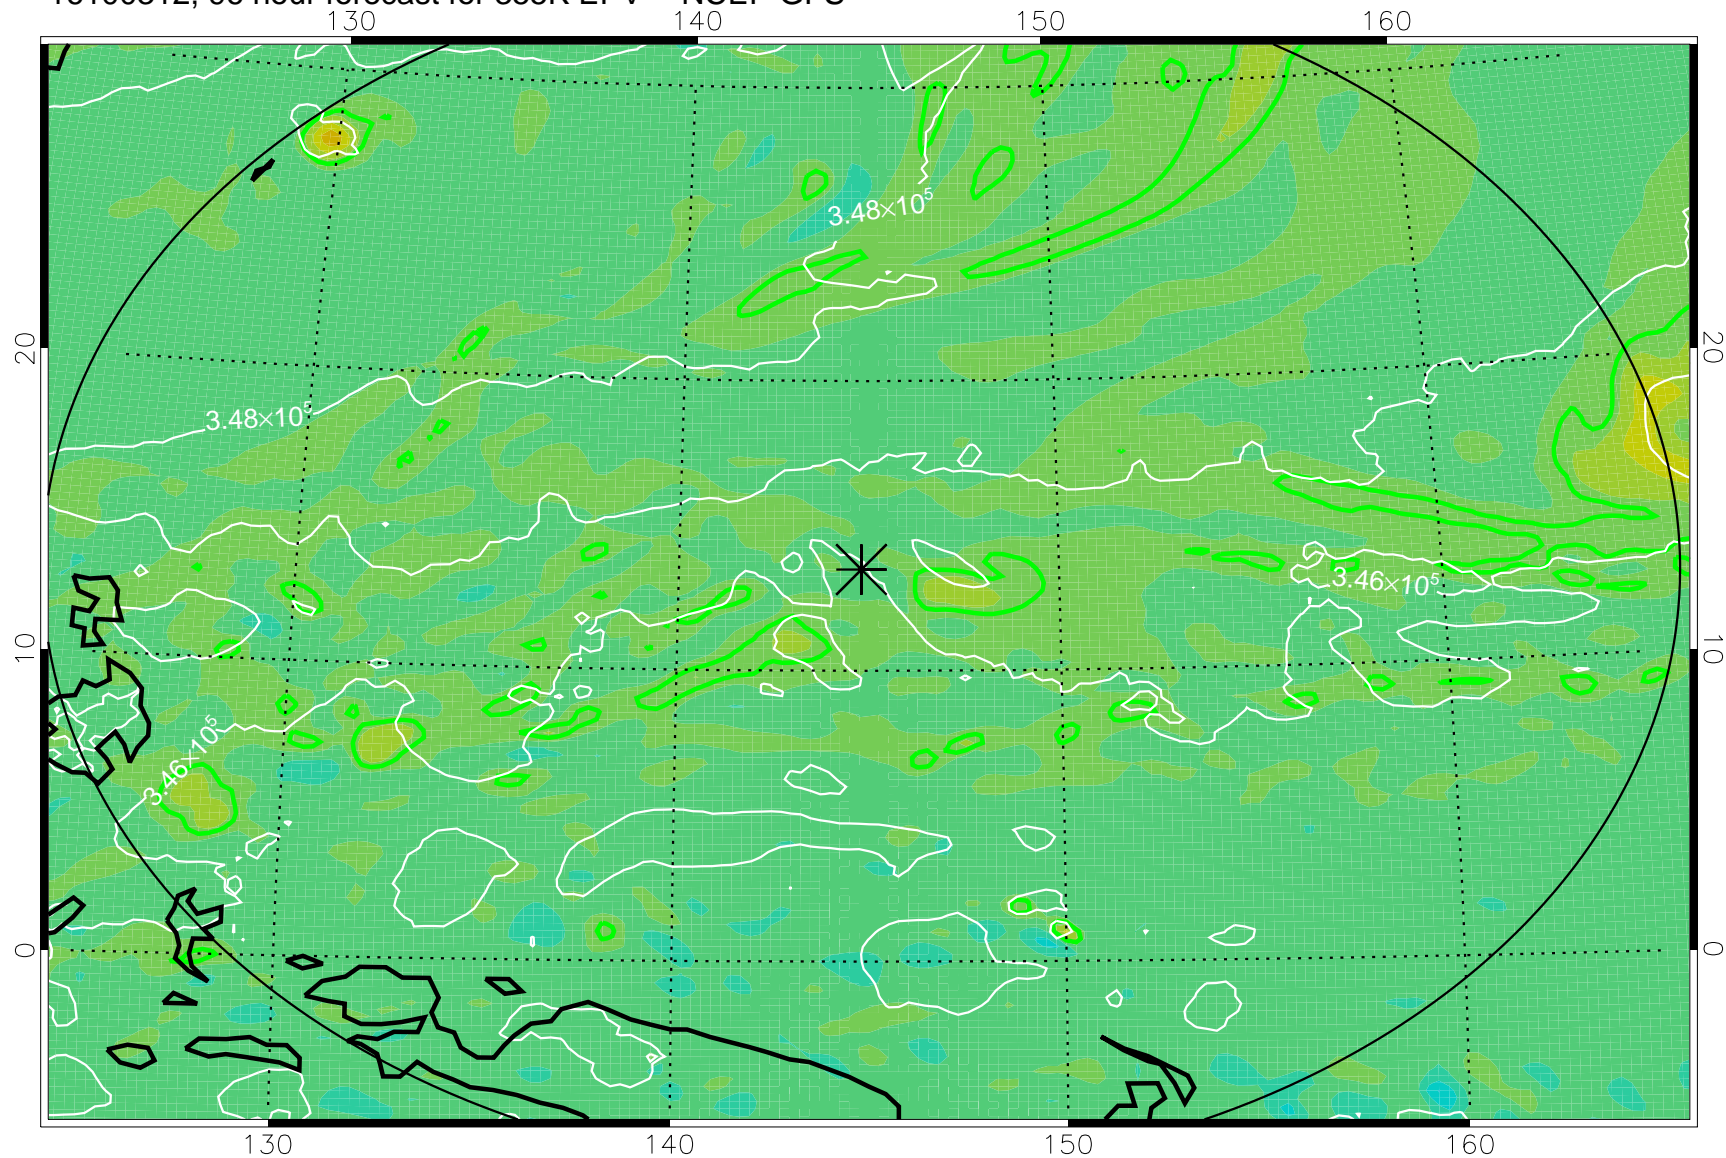

16100218, 78 hour forecast for 355K EPV -- NCEP GFS

355K Montgomery Streamfunction, white
EPV Tropopause (2 PVU) Position
Range ring of 2304 km

16100300, 84 hour forecast for 355K EPV -- NCEP GFS

355K Montgomery Streamfunction, white
EPV Tropopause (2 PVU) Position
Range ring of 2304 km

16100306, 90 hour forecast for 355K EPV -- NCEP GFS

355K Montgomery Streamfunction, white
EPV Tropopause (2 PVU) Position
Range ring of 2304 km

16100312, 96 hour forecast for 355K EPV -- NCEP GFS

355K Montgomery Streamfunction, white
EPV Tropopause (2 PVU) Position
Range ring of 2304 km

16100318, 102 hour forecast for 355K EPV -- NCEP GFS

355K Montgomery Streamfunction, white
EPV Tropopause (2 PVU) Position
Range ring of 2304 km

16100400, 108 hour forecast for 355K EPV -- NCEP GFS

355K Montgomery Streamfunction, white
EPV Tropopause (2 PVU) Position
Range ring of 2304 km

16100406, 114 hour forecast for 355K EPV -- NCEP GFS

355K Montgomery Streamfunction, white
EPV Tropopause (2 PVU) Position
Range ring of 2304 km

16100412, 120 hour forecast for 355K EPV -- NCEP GFS

355K Montgomery Streamfunction, white
EPV Tropopause (2 PVU) Position
Range ring of 2304 km