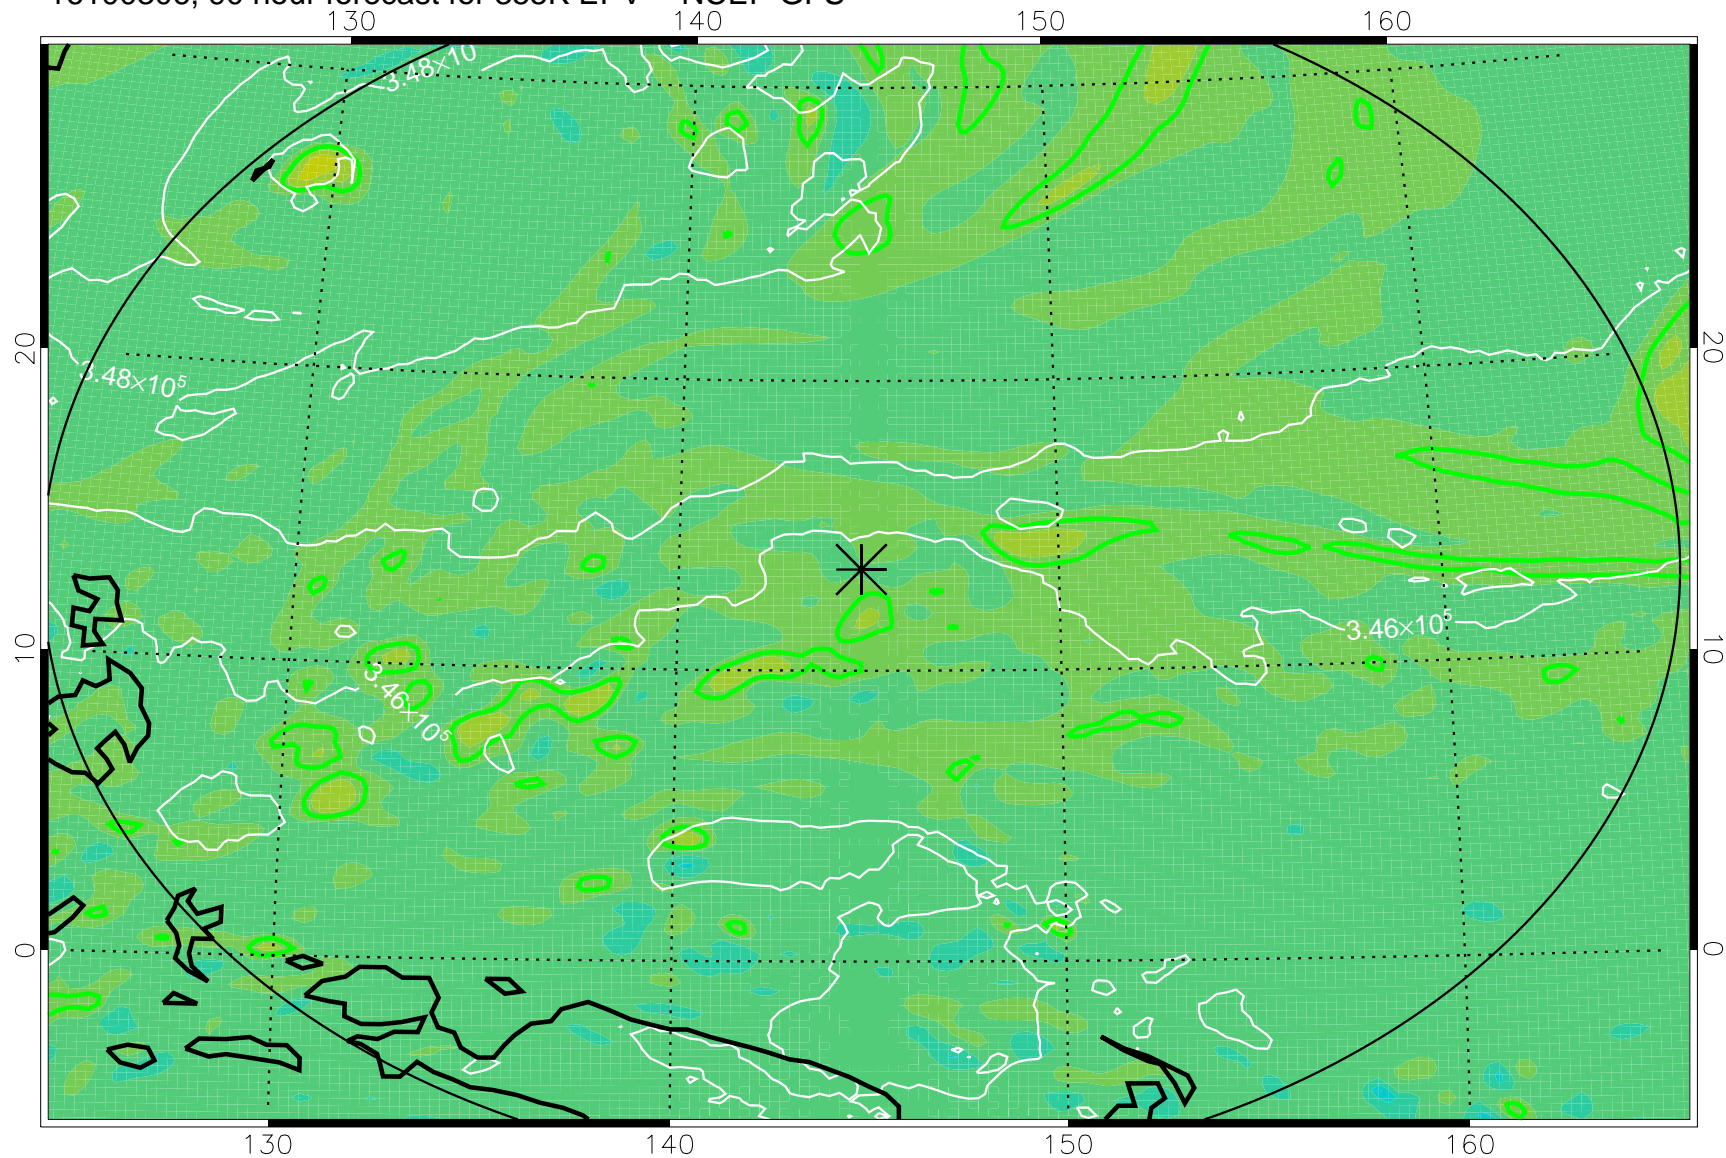

16100206, 66 hour forecast for 355K EPV -- NCEP GFS

355K Montgomery Streamfunction, white
EPV Tropopause (2 PVU) Position
Range ring of 2304 km

16100212, 72 hour forecast for 355K EPV -- NCEP GFS

355K Montgomery Streamfunction, white
EPV Tropopause (2 PVU) Position
Range ring of 2304 km

16100218, 78 hour forecast for 355K EPV -- NCEP GFS

355K Montgomery Streamfunction, white
EPV Tropopause (2 PVU) Position
Range ring of 2304 km

16100300, 84 hour forecast for 355K EPV -- NCEP GFS

355K Montgomery Streamfunction, white
EPV Tropopause (2 PVU) Position
Range ring of 2304 km

16100306, 90 hour forecast for 355K EPV -- NCEP GFS

355K Montgomery Streamfunction, white
EPV Tropopause (2 PVU) Position
Range ring of 2304 km

16100312, 96 hour forecast for 355K EPV -- NCEP GFS

355K Montgomery Streamfunction, white
EPV Tropopause (2 PVU) Position
Range ring of 2304 km

16100318, 102 hour forecast for 355K EPV -- NCEP GFS

355K Montgomery Streamfunction, white
EPV Tropopause (2 PVU) Position
Range ring of 2304 km

16100400, 108 hour forecast for 355K EPV -- NCEP GFS

355K Montgomery Streamfunction, white
EPV Tropopause (2 PVU) Position
Range ring of 2304 km