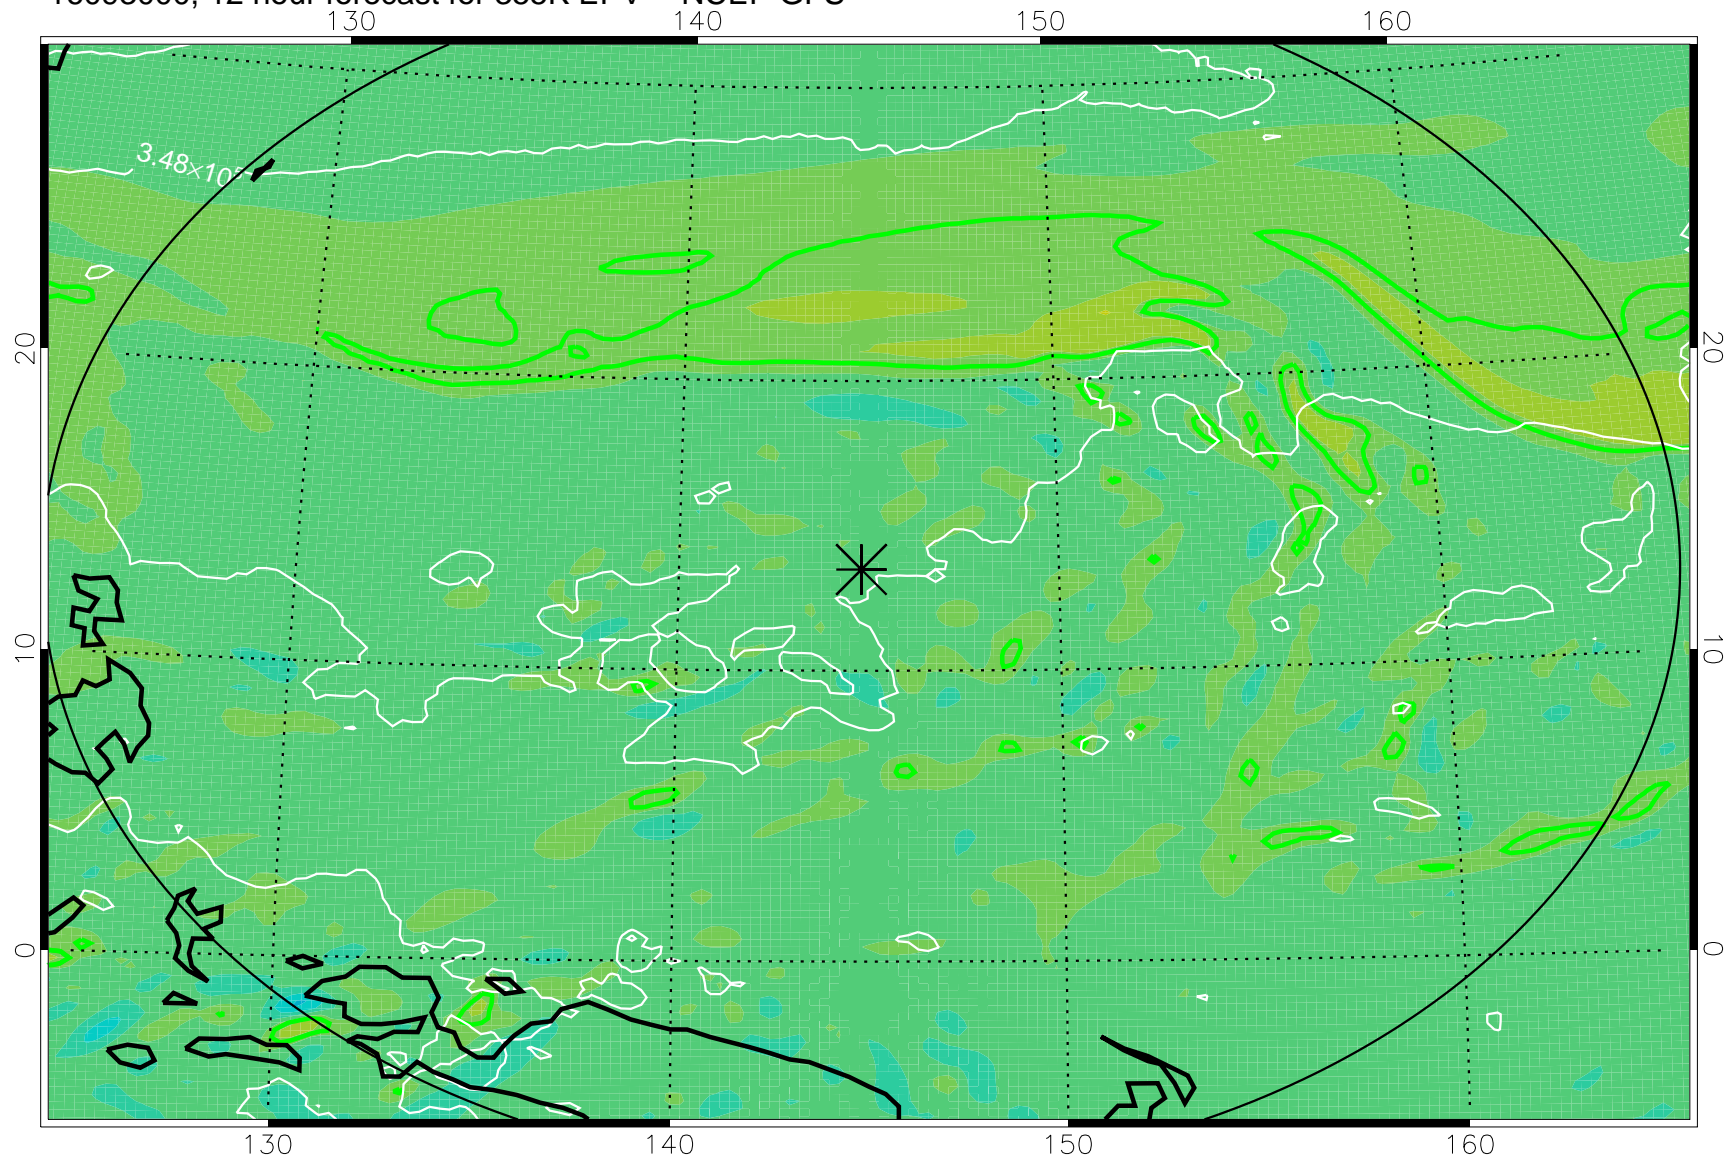

16092918, 6 hour forecast for 355K EPV -- NCEP GFS

355K Montgomery Streamfunction, white
EPV Tropopause (2 PVU) Position
Range ring of 2304 km

16093000, 12 hour forecast for 355K EPV -- NCEP GFS

355K Montgomery Streamfunction, white
EPV Tropopause (2 PVU) Position
Range ring of 2304 km

16093006, 18 hour forecast for 355K EPV -- NCEP GFS

355K Montgomery Streamfunction, white
EPV Tropopause (2 PVU) Position
Range ring of 2304 km

16093012, 24 hour forecast for 355K EPV -- NCEP GFS

355K Montgomery Streamfunction, white
EPV Tropopause (2 PVU) Position
Range ring of 2304 km

16093018, 30 hour forecast for 355K EPV -- NCEP GFS

355K Montgomery Streamfunction, white
EPV Tropopause (2 PVU) Position
Range ring of 2304 km

16100100, 36 hour forecast for 355K EPV -- NCEP GFS

355K Montgomery Streamfunction, white
EPV Tropopause (2 PVU) Position
Range ring of 2304 km

16100118, 54 hour forecast for 355K EPV -- NCEP GFS

355K Montgomery Streamfunction, white
EPV Tropopause (2 PVU) Position
Range ring of 2304 km

16100200, 60 hour forecast for 355K EPV -- NCEP GFS

355K Montgomery Streamfunction, white
EPV Tropopause (2 PVU) Position
Range ring of 2304 km