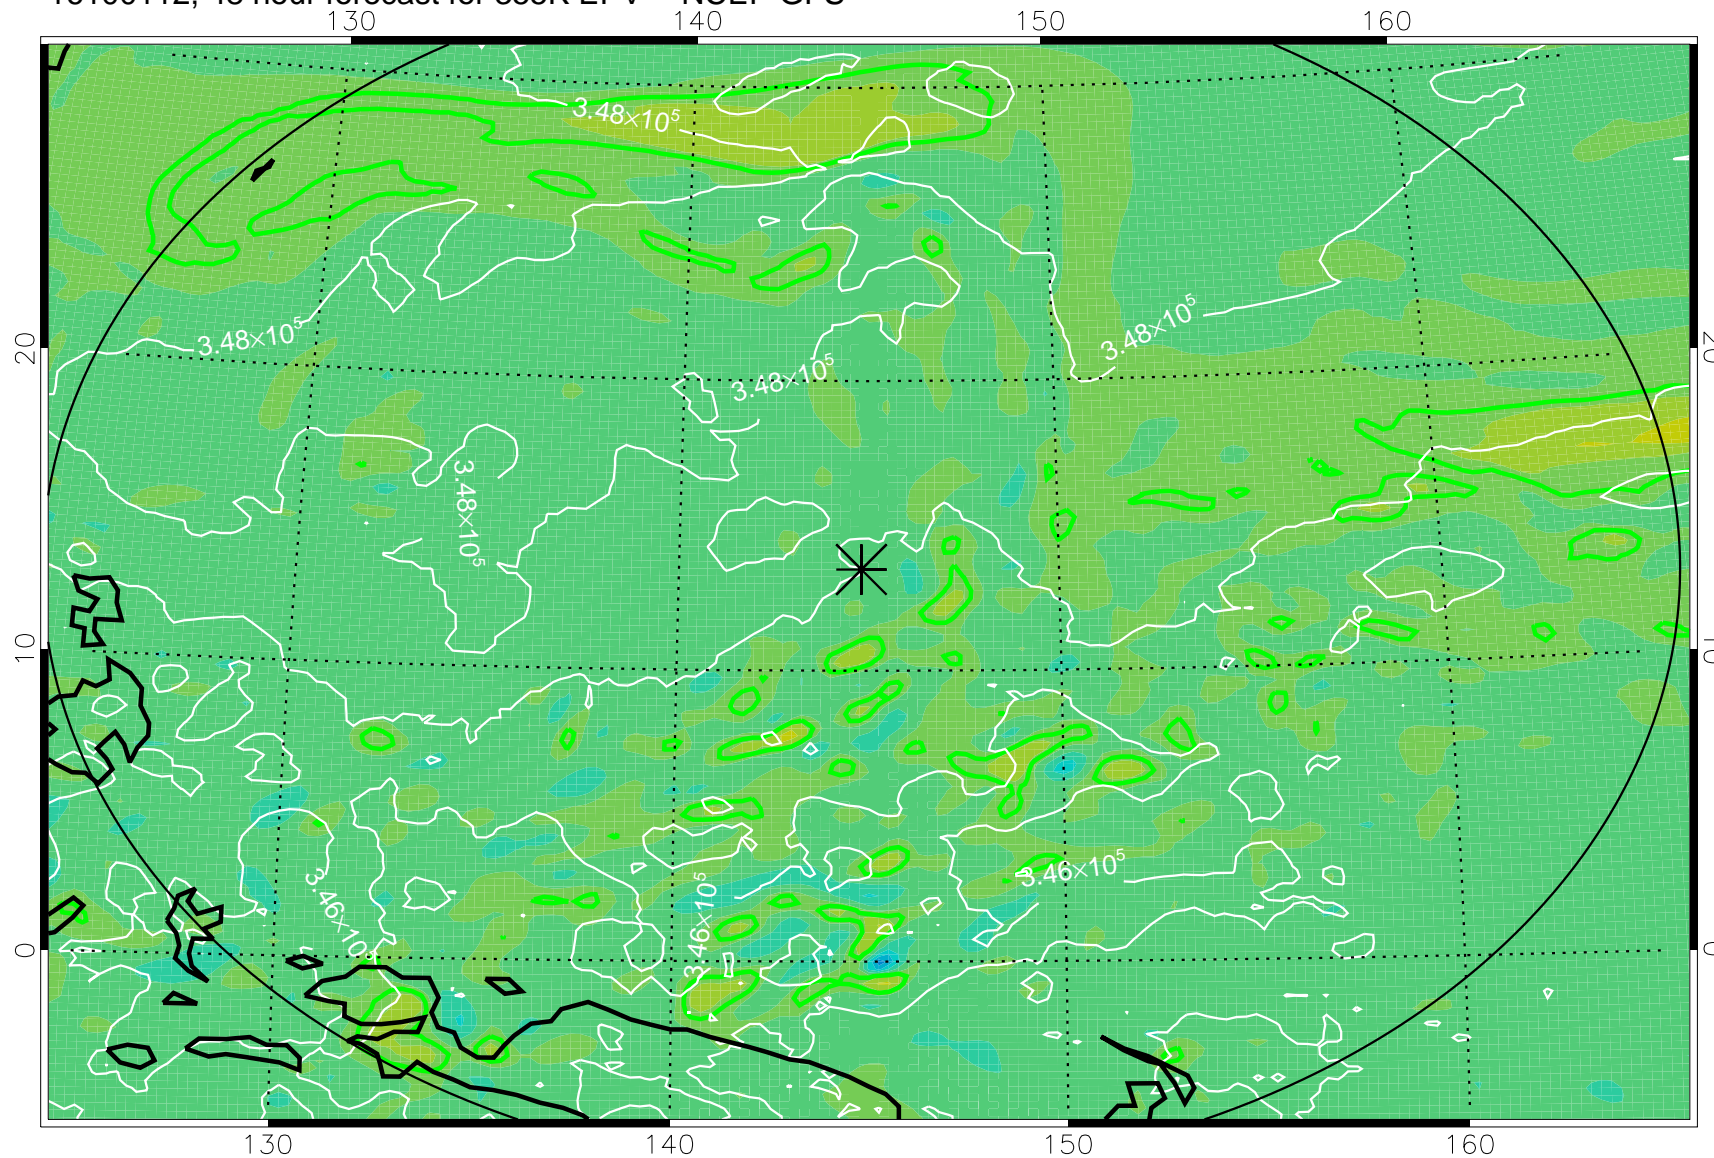

16093018, 30 hour forecast for 355K EPV -- NCEP GFS

355K Montgomery Streamfunction, white
EPV Tropopause (2 PVU) Position
Range ring of 2304 km

16100100, 36 hour forecast for 355K EPV -- NCEP GFS

355K Montgomery Streamfunction, white
EPV Tropopause (2 PVU) Position
Range ring of 2304 km

16100106, 42 hour forecast for 355K EPV -- NCEP GFS

355K Montgomery Streamfunction, white
EPV Tropopause (2 PVU) Position
Range ring of 2304 km

16100112, 48 hour forecast for 355K EPV -- NCEP GFS

355K Montgomery Streamfunction, white
EPV Tropopause (2 PVU) Position
Range ring of 2304 km

16100118, 54 hour forecast for 355K EPV -- NCEP GFS

355K Montgomery Streamfunction, white
EPV Tropopause (2 PVU) Position
Range ring of 2304 km

16100200, 60 hour forecast for 355K EPV -- NCEP GFS

355K Montgomery Streamfunction, white
EPV Tropopause (2 PVU) Position
Range ring of 2304 km

16100206, 66 hour forecast for 355K EPV -- NCEP GFS

355K Montgomery Streamfunction, white
EPV Tropopause (2 PVU) Position
Range ring of 2304 km

16100212, 72 hour forecast for 355K EPV -- NCEP GFS

355K Montgomery Streamfunction, white
EPV Tropopause (2 PVU) Position
Range ring of 2304 km