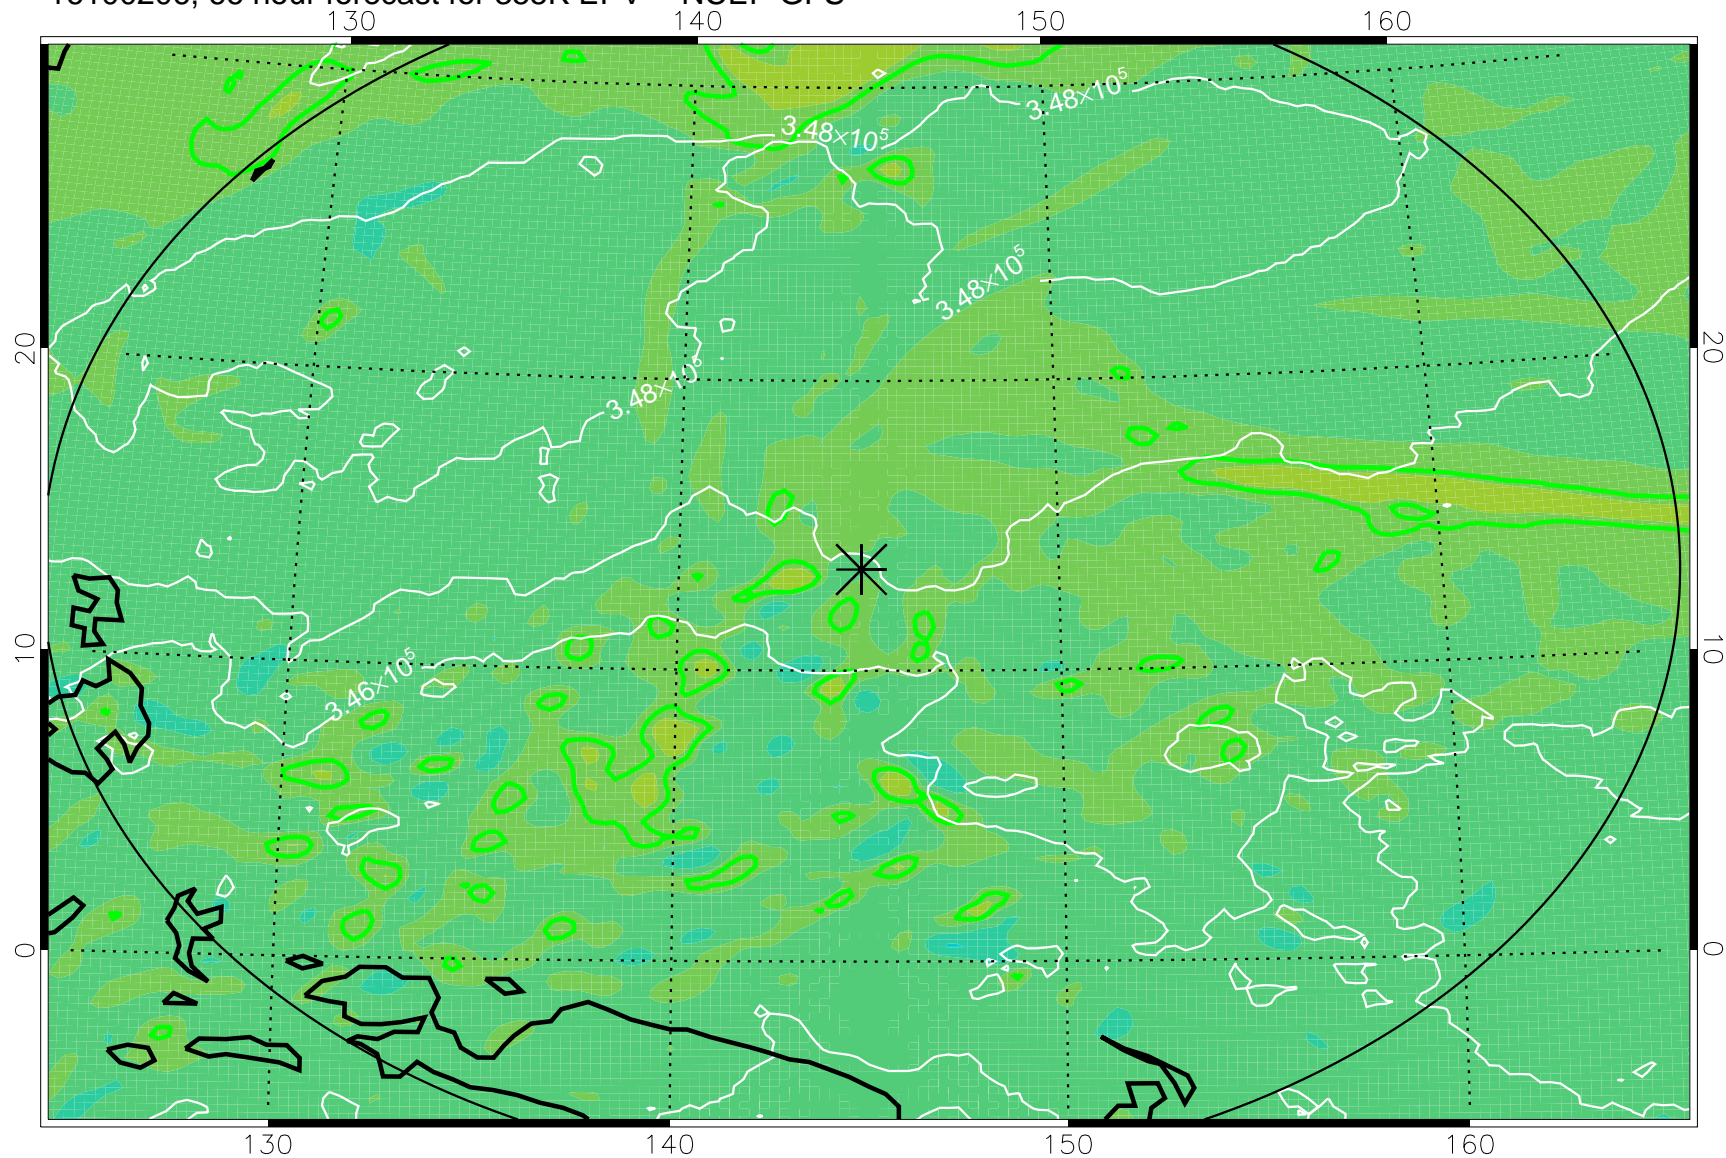

16100118, 54 hour forecast for 355K EPV -- NCEP GFS

355K Montgomery Streamfunction, white
EPV Tropopause (2 PVU) Position
Range ring of 2304 km

16100200, 60 hour forecast for 355K EPV -- NCEP GFS

355K Montgomery Streamfunction, white
EPV Tropopause (2 PVU) Position
Range ring of 2304 km

16100206, 66 hour forecast for 355K EPV -- NCEP GFS

355K Montgomery Streamfunction, white
EPV Tropopause (2 PVU) Position
Range ring of 2304 km

16100212, 72 hour forecast for 355K EPV -- NCEP GFS

355K Montgomery Streamfunction, white
EPV Tropopause (2 PVU) Position
Range ring of 2304 km

16100218, 78 hour forecast for 355K EPV -- NCEP GFS

355K Montgomery Streamfunction, white
EPV Tropopause (2 PVU) Position
Range ring of 2304 km

16100300, 84 hour forecast for 355K EPV -- NCEP GFS

355K Montgomery Streamfunction, white
EPV Tropopause (2 PVU) Position
Range ring of 2304 km

16100318, 102 hour forecast for 355K EPV -- NCEP GFS

355K Montgomery Streamfunction, white
EPV Tropopause (2 PVU) Position
Range ring of 2304 km

16100400, 108 hour forecast for 355K EPV -- NCEP GFS

355K Montgomery Streamfunction, white
EPV Tropopause (2 PVU) Position
Range ring of 2304 km