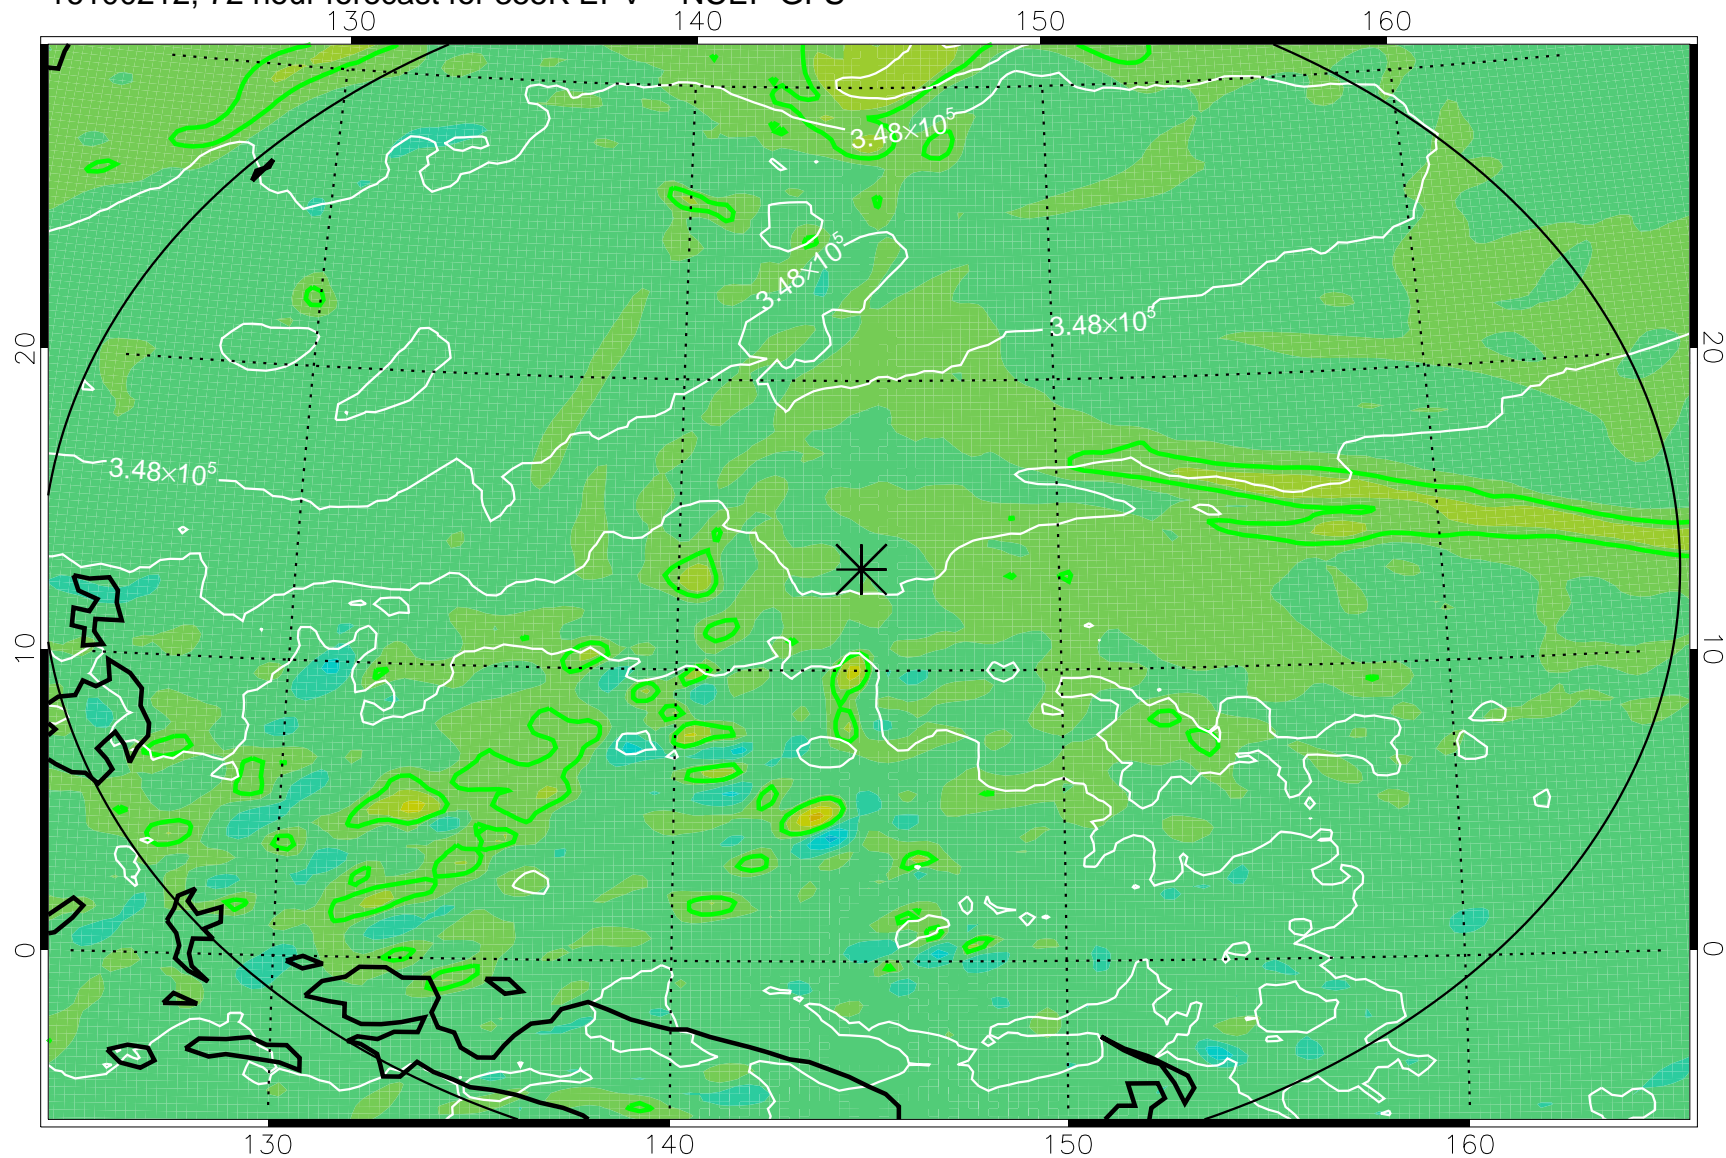

16100118, 54 hour forecast for 355K EPV -- NCEP GFS

355K Montgomery Streamfunction, white
EPV Tropopause (2 PVU) Position
Range ring of 2304 km

16100200, 60 hour forecast for 355K EPV -- NCEP GFS

355K Montgomery Streamfunction, white
EPV Tropopause (2 PVU) Position
Range ring of 2304 km

16100206, 66 hour forecast for 355K EPV -- NCEP GFS

355K Montgomery Streamfunction, white
EPV Tropopause (2 PVU) Position
Range ring of 2304 km

16100212, 72 hour forecast for 355K EPV -- NCEP GFS

355K Montgomery Streamfunction, white
EPV Tropopause (2 PVU) Position
Range ring of 2304 km

16100218, 78 hour forecast for 355K EPV -- NCEP GFS

355K Montgomery Streamfunction, white
EPV Tropopause (2 PVU) Position
Range ring of 2304 km

16100300, 84 hour forecast for 355K EPV -- NCEP GFS

355K Montgomery Streamfunction, white
EPV Tropopause (2 PVU) Position
Range ring of 2304 km

16100318, 102 hour forecast for 355K EPV -- NCEP GFS

355K Montgomery Streamfunction, white
EPV Tropopause (2 PVU) Position
Range ring of 2304 km

16100400, 108 hour forecast for 355K EPV -- NCEP GFS

355K Montgomery Streamfunction, white
EPV Tropopause (2 PVU) Position
Range ring of 2304 km