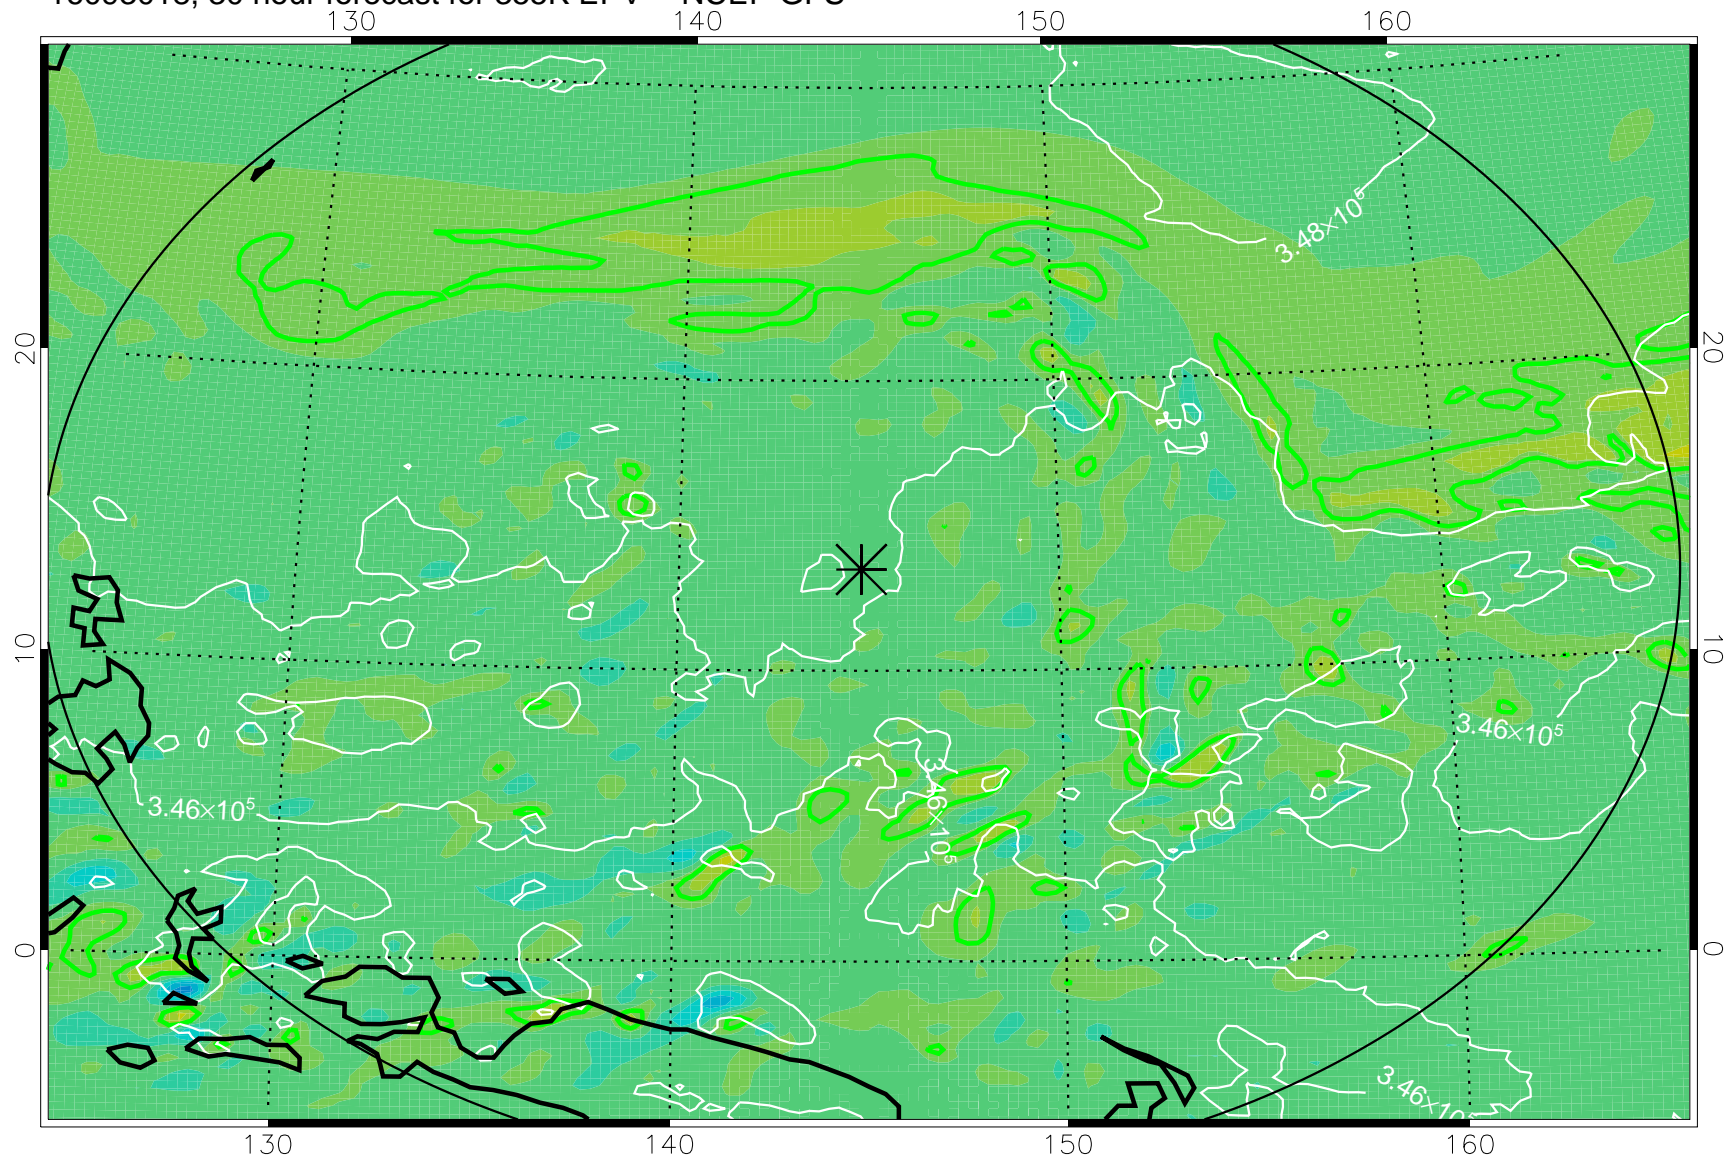

16093006, 18 hour forecast for 355K EPV -- NCEP GFS

355K Montgomery Streamfunction, white
EPV Tropopause (2 PVU) Position
Range ring of 2304 km

16093012, 24 hour forecast for 355K EPV -- NCEP GFS

355K Montgomery Streamfunction, white
EPV Tropopause (2 PVU) Position
Range ring of 2304 km

16093018, 30 hour forecast for 355K EPV -- NCEP GFS

355K Montgomery Streamfunction, white
EPV Tropopause (2 PVU) Position
Range ring of 2304 km

16100100, 36 hour forecast for 355K EPV -- NCEP GFS

355K Montgomery Streamfunction, white
EPV Tropopause (2 PVU) Position
Range ring of 2304 km

16100106, 42 hour forecast for 355K EPV -- NCEP GFS

355K Montgomery Streamfunction, white
EPV Tropopause (2 PVU) Position
Range ring of 2304 km

16100112, 48 hour forecast for 355K EPV -- NCEP GFS

355K Montgomery Streamfunction, white
EPV Tropopause (2 PVU) Position
Range ring of 2304 km

16100406, 114 hour forecast for 355K EPV -- NCEP GFS

355K Montgomery Streamfunction, white
EPV Tropopause (2 PVU) Position
Range ring of 2304 km

16100412, 120 hour forecast for 355K EPV -- NCEP GFS

355K Montgomery Streamfunction, white
EPV Tropopause (2 PVU) Position
Range ring of 2304 km