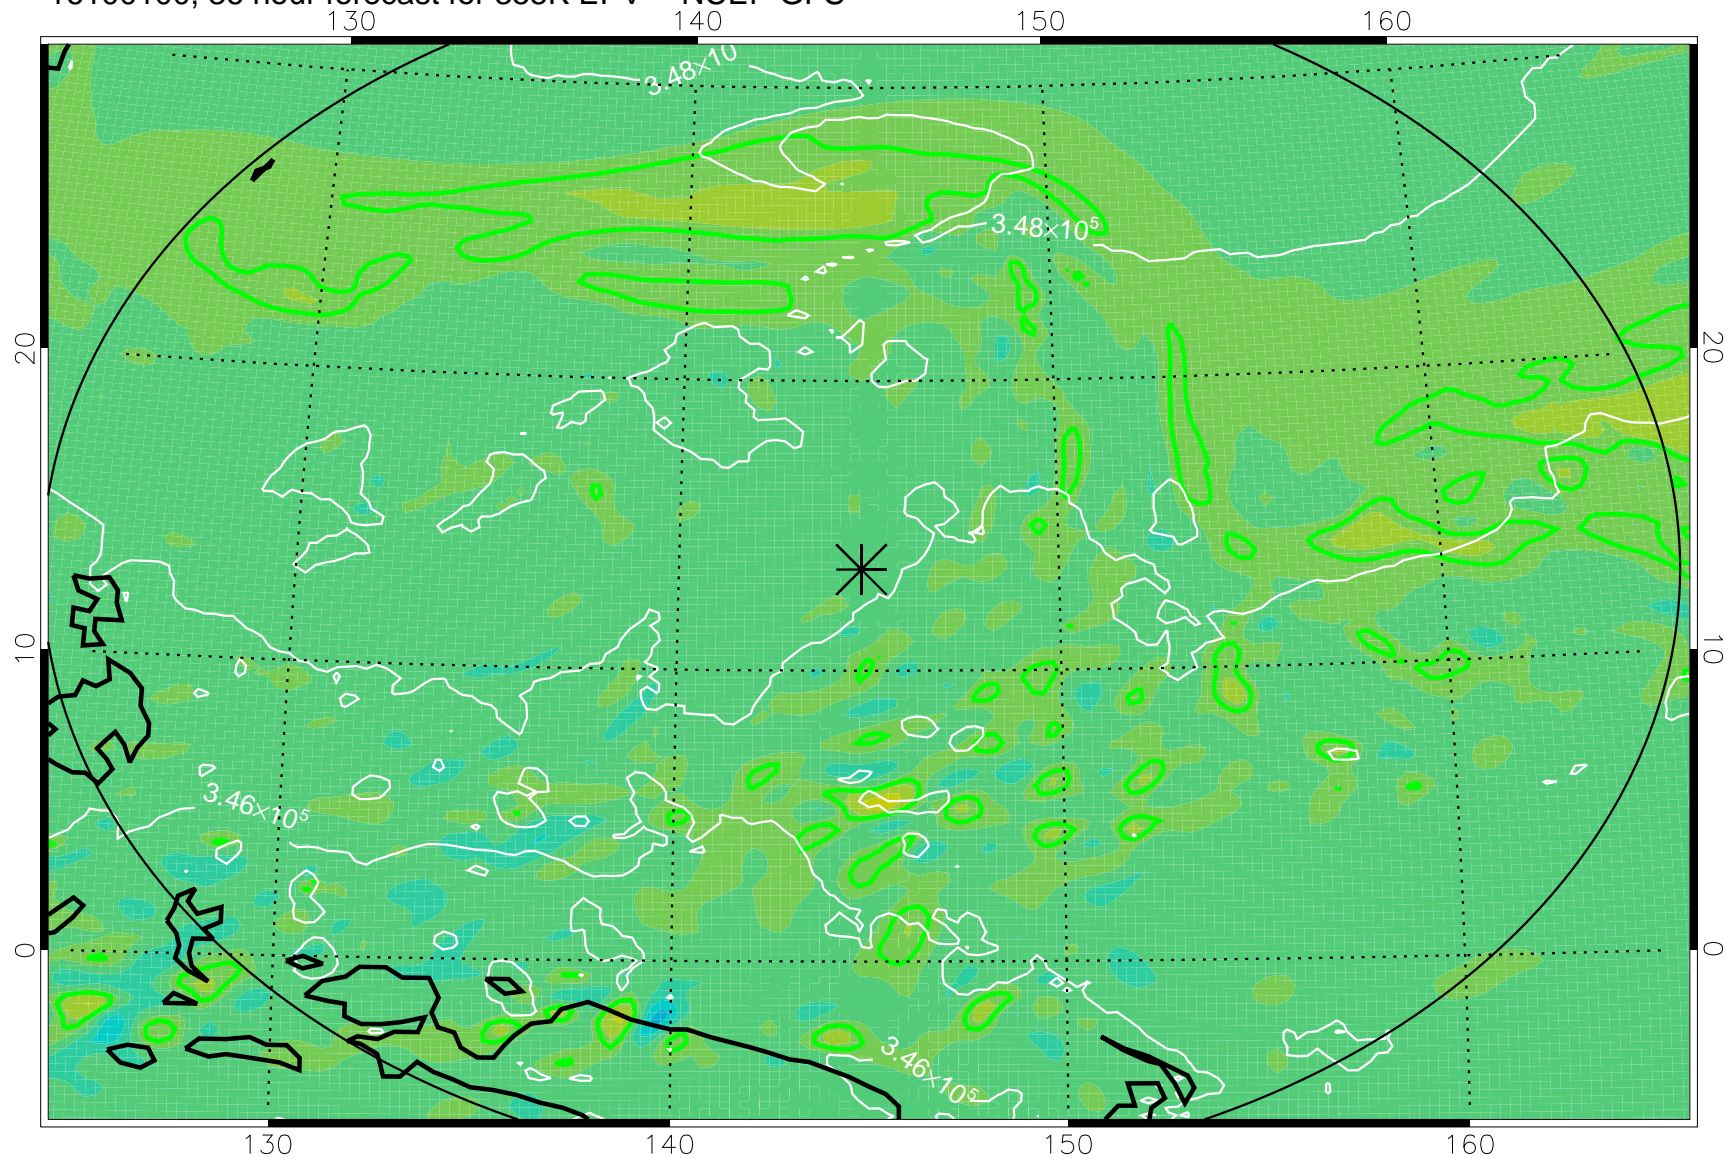

16093006, 18 hour forecast for 355K EPV -- NCEP GFS

355K Montgomery Streamfunction, white
EPV Tropopause (2 PVU) Position
Range ring of 2304 km

16093012, 24 hour forecast for 355K EPV -- NCEP GFS

355K Montgomery Streamfunction, white
EPV Tropopause (2 PVU) Position
Range ring of 2304 km

16093018, 30 hour forecast for 355K EPV -- NCEP GFS

355K Montgomery Streamfunction, white
EPV Tropopause (2 PVU) Position
Range ring of 2304 km

16100100, 36 hour forecast for 355K EPV -- NCEP GFS

355K Montgomery Streamfunction, white
EPV Tropopause (2 PVU) Position
Range ring of 2304 km

16100106, 42 hour forecast for 355K EPV -- NCEP GFS

355K Montgomery Streamfunction, white
EPV Tropopause (2 PVU) Position
Range ring of 2304 km

16100112, 48 hour forecast for 355K EPV -- NCEP GFS

355K Montgomery Streamfunction, white
EPV Tropopause (2 PVU) Position
Range ring of 2304 km

16100118, 54 hour forecast for 355K EPV -- NCEP GFS

355K Montgomery Streamfunction, white
EPV Tropopause (2 PVU) Position
Range ring of 2304 km

16100200, 60 hour forecast for 355K EPV -- NCEP GFS

355K Montgomery Streamfunction, white
EPV Tropopause (2 PVU) Position
Range ring of 2304 km