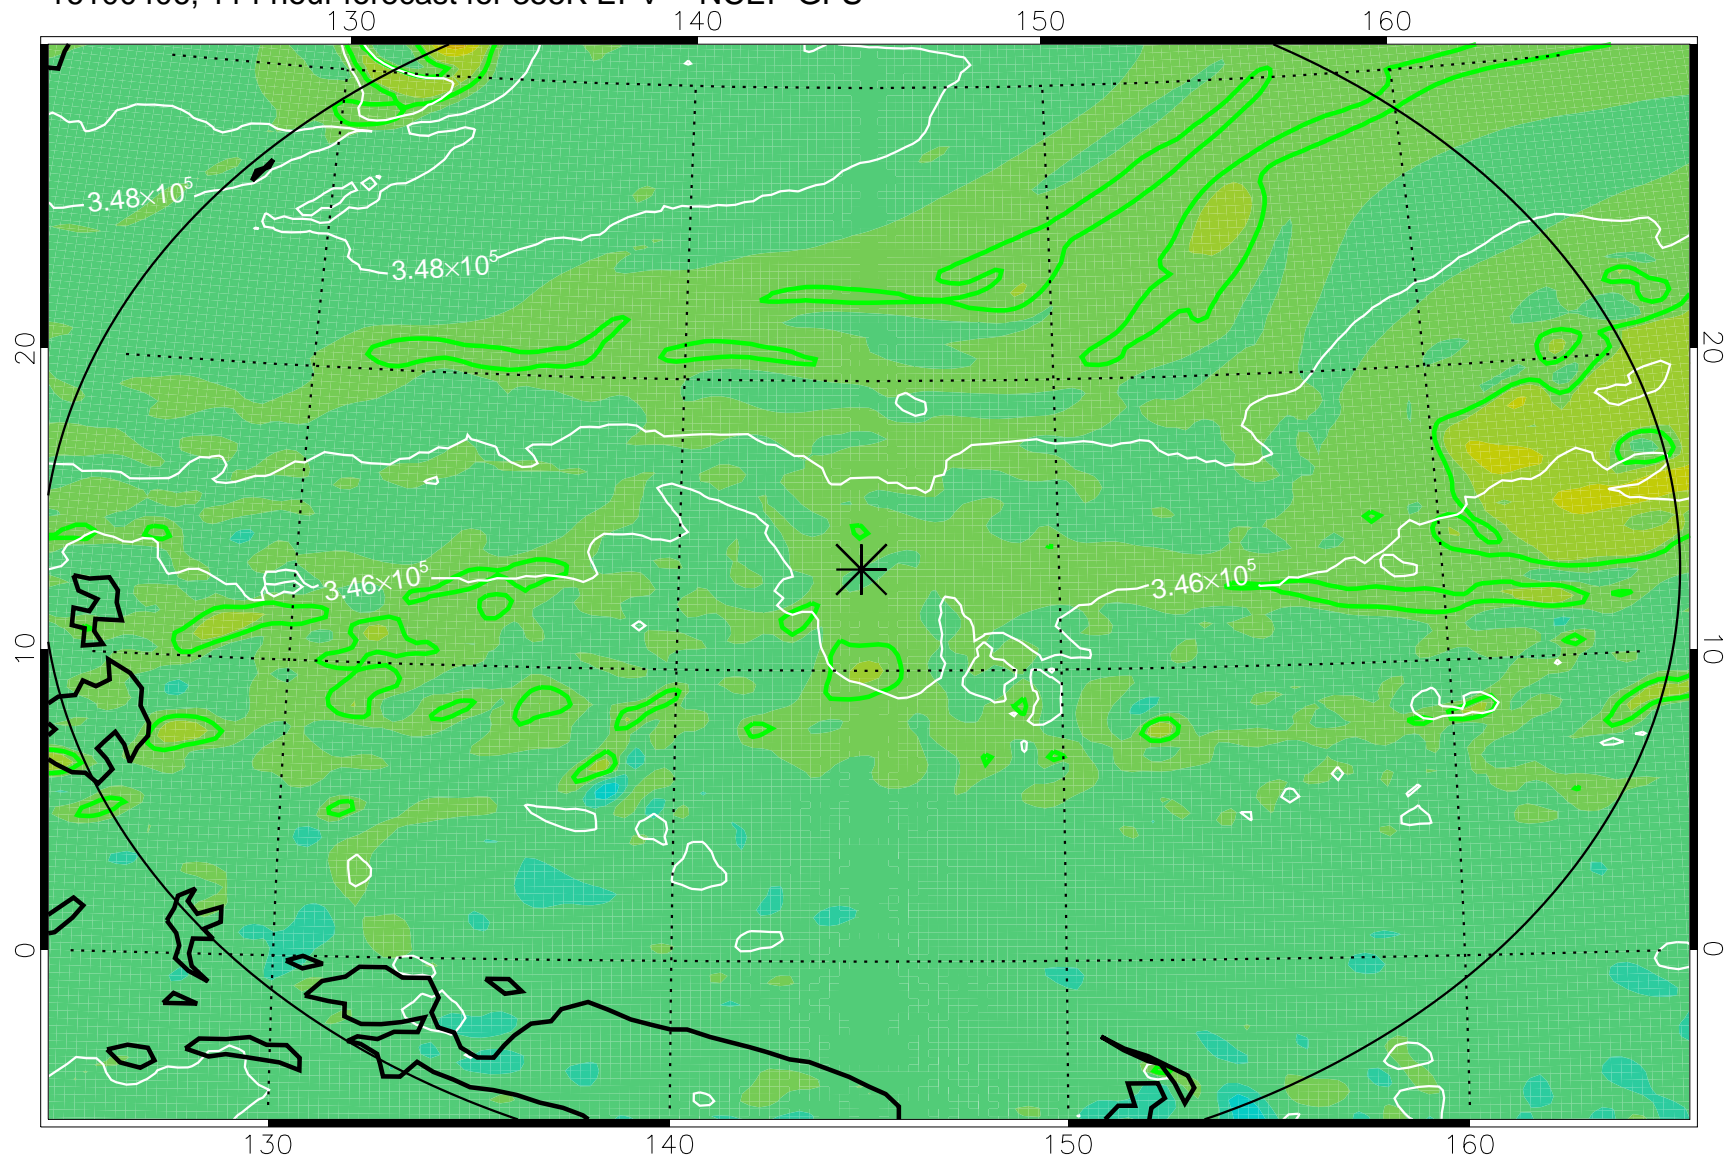

16100218, 78 hour forecast for 355K EPV -- NCEP GFS

355K Montgomery Streamfunction, white
EPV Tropopause (2 PVU) Position
Range ring of 2304 km

16100300, 84 hour forecast for 355K EPV -- NCEP GFS

355K Montgomery Streamfunction, white
EPV Tropopause (2 PVU) Position
Range ring of 2304 km

16100306, 90 hour forecast for 355K EPV -- NCEP GFS

355K Montgomery Streamfunction, white
EPV Tropopause (2 PVU) Position
Range ring of 2304 km

16100312, 96 hour forecast for 355K EPV -- NCEP GFS

355K Montgomery Streamfunction, white
EPV Tropopause (2 PVU) Position
Range ring of 2304 km

16100318, 102 hour forecast for 355K EPV -- NCEP GFS

355K Montgomery Streamfunction, white
EPV Tropopause (2 PVU) Position
Range ring of 2304 km

16100400, 108 hour forecast for 355K EPV -- NCEP GFS

355K Montgomery Streamfunction, white
EPV Tropopause (2 PVU) Position
Range ring of 2304 km

16100406, 114 hour forecast for 355K EPV -- NCEP GFS

355K Montgomery Streamfunction, white
EPV Tropopause (2 PVU) Position
Range ring of 2304 km

16100412, 120 hour forecast for 355K EPV -- NCEP GFS

355K Montgomery Streamfunction, white
EPV Tropopause (2 PVU) Position
Range ring of 2304 km