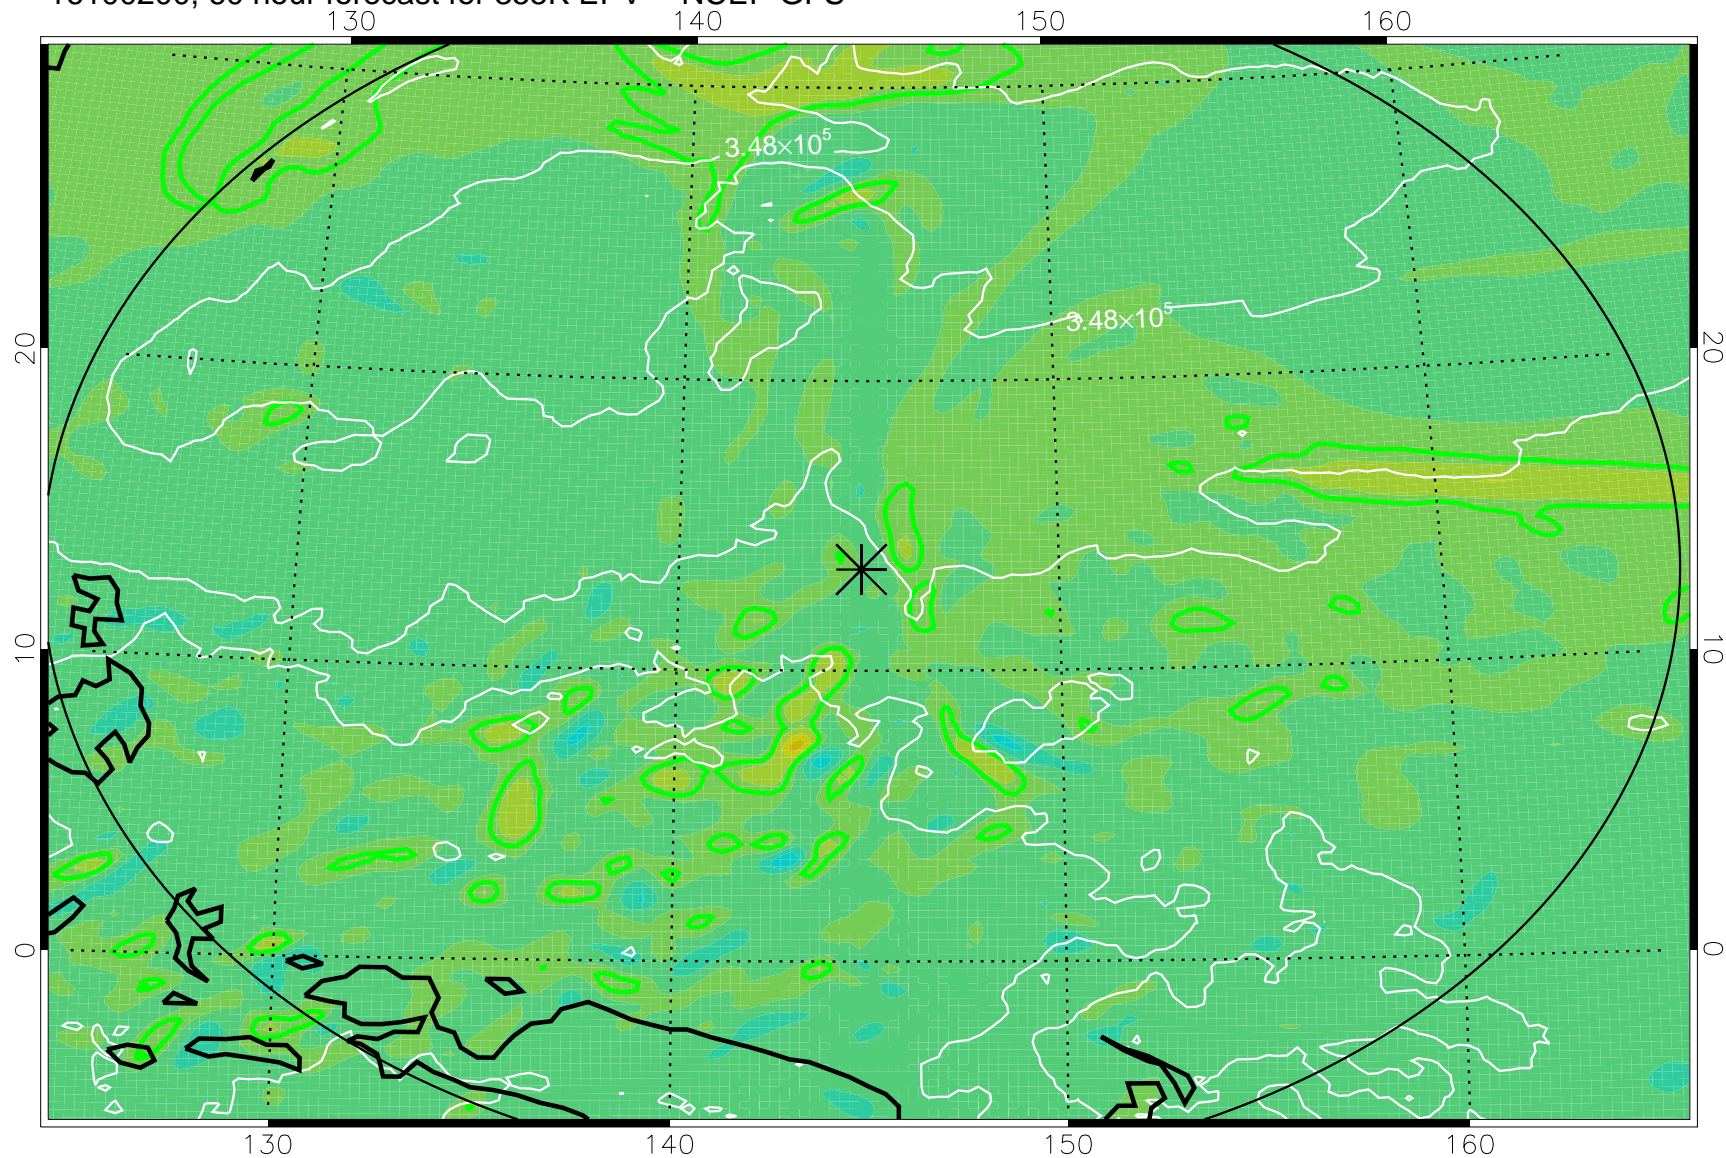

16100106, 42 hour forecast for 355K EPV -- NCEP GFS

355K Montgomery Streamfunction, white
EPV Tropopause (2 PVU) Position
Range ring of 2304 km

16100112, 48 hour forecast for 355K EPV -- NCEP GFS

355K Montgomery Streamfunction, white
EPV Tropopause (2 PVU) Position
Range ring of 2304 km

16100118, 54 hour forecast for 355K EPV -- NCEP GFS

355K Montgomery Streamfunction, white
EPV Tropopause (2 PVU) Position
Range ring of 2304 km

16100200, 60 hour forecast for 355K EPV -- NCEP GFS

355K Montgomery Streamfunction, white
EPV Tropopause (2 PVU) Position
Range ring of 2304 km

16100206, 66 hour forecast for 355K EPV -- NCEP GFS

355K Montgomery Streamfunction, white
EPV Tropopause (2 PVU) Position
Range ring of 2304 km

16100212, 72 hour forecast for 355K EPV -- NCEP GFS

355K Montgomery Streamfunction, white
EPV Tropopause (2 PVU) Position
Range ring of 2304 km

16100218, 78 hour forecast for 355K EPV -- NCEP GFS

355K Montgomery Streamfunction, white
EPV Tropopause (2 PVU) Position
Range ring of 2304 km

16100300, 84 hour forecast for 355K EPV -- NCEP GFS

355K Montgomery Streamfunction, white
EPV Tropopause (2 PVU) Position
Range ring of 2304 km