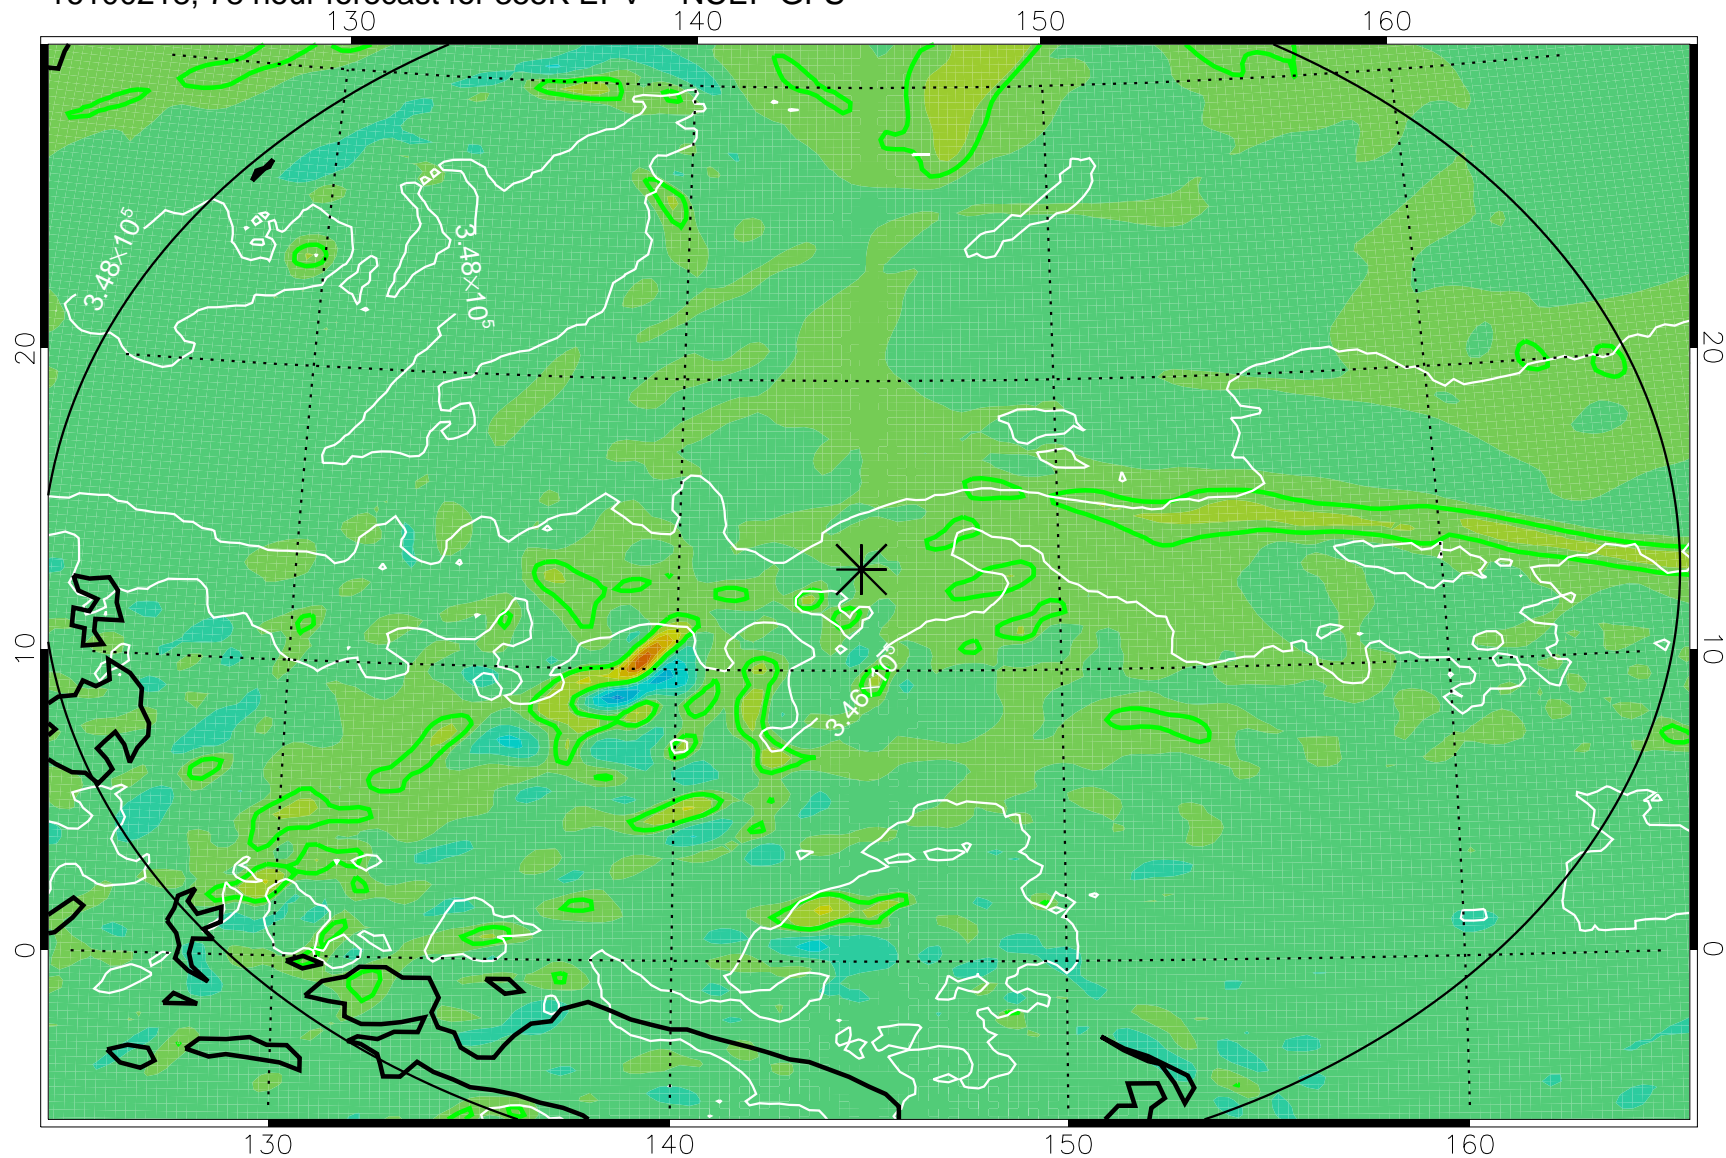

16100206, 66 hour forecast for 355K EPV -- NCEP GFS

355K Montgomery Streamfunction, white
EPV Tropopause (2 PVU) Position
Range ring of 2304 km

16100212, 72 hour forecast for 355K EPV -- NCEP GFS

355K Montgomery Streamfunction, white
EPV Tropopause (2 PVU) Position
Range ring of 2304 km

16100218, 78 hour forecast for 355K EPV -- NCEP GFS

355K Montgomery Streamfunction, white
EPV Tropopause (2 PVU) Position
Range ring of 2304 km

16100300, 84 hour forecast for 355K EPV -- NCEP GFS

355K Montgomery Streamfunction, white
EPV Tropopause (2 PVU) Position
Range ring of 2304 km

16100306, 90 hour forecast for 355K EPV -- NCEP GFS

355K Montgomery Streamfunction, white
EPV Tropopause (2 PVU) Position
Range ring of 2304 km

16100312, 96 hour forecast for 355K EPV -- NCEP GFS

355K Montgomery Streamfunction, white
EPV Tropopause (2 PVU) Position
Range ring of 2304 km

16100318, 102 hour forecast for 355K EPV -- NCEP GFS

355K Montgomery Streamfunction, white
EPV Tropopause (2 PVU) Position
Range ring of 2304 km

16100400, 108 hour forecast for 355K EPV -- NCEP GFS

355K Montgomery Streamfunction, white
EPV Tropopause (2 PVU) Position
Range ring of 2304 km