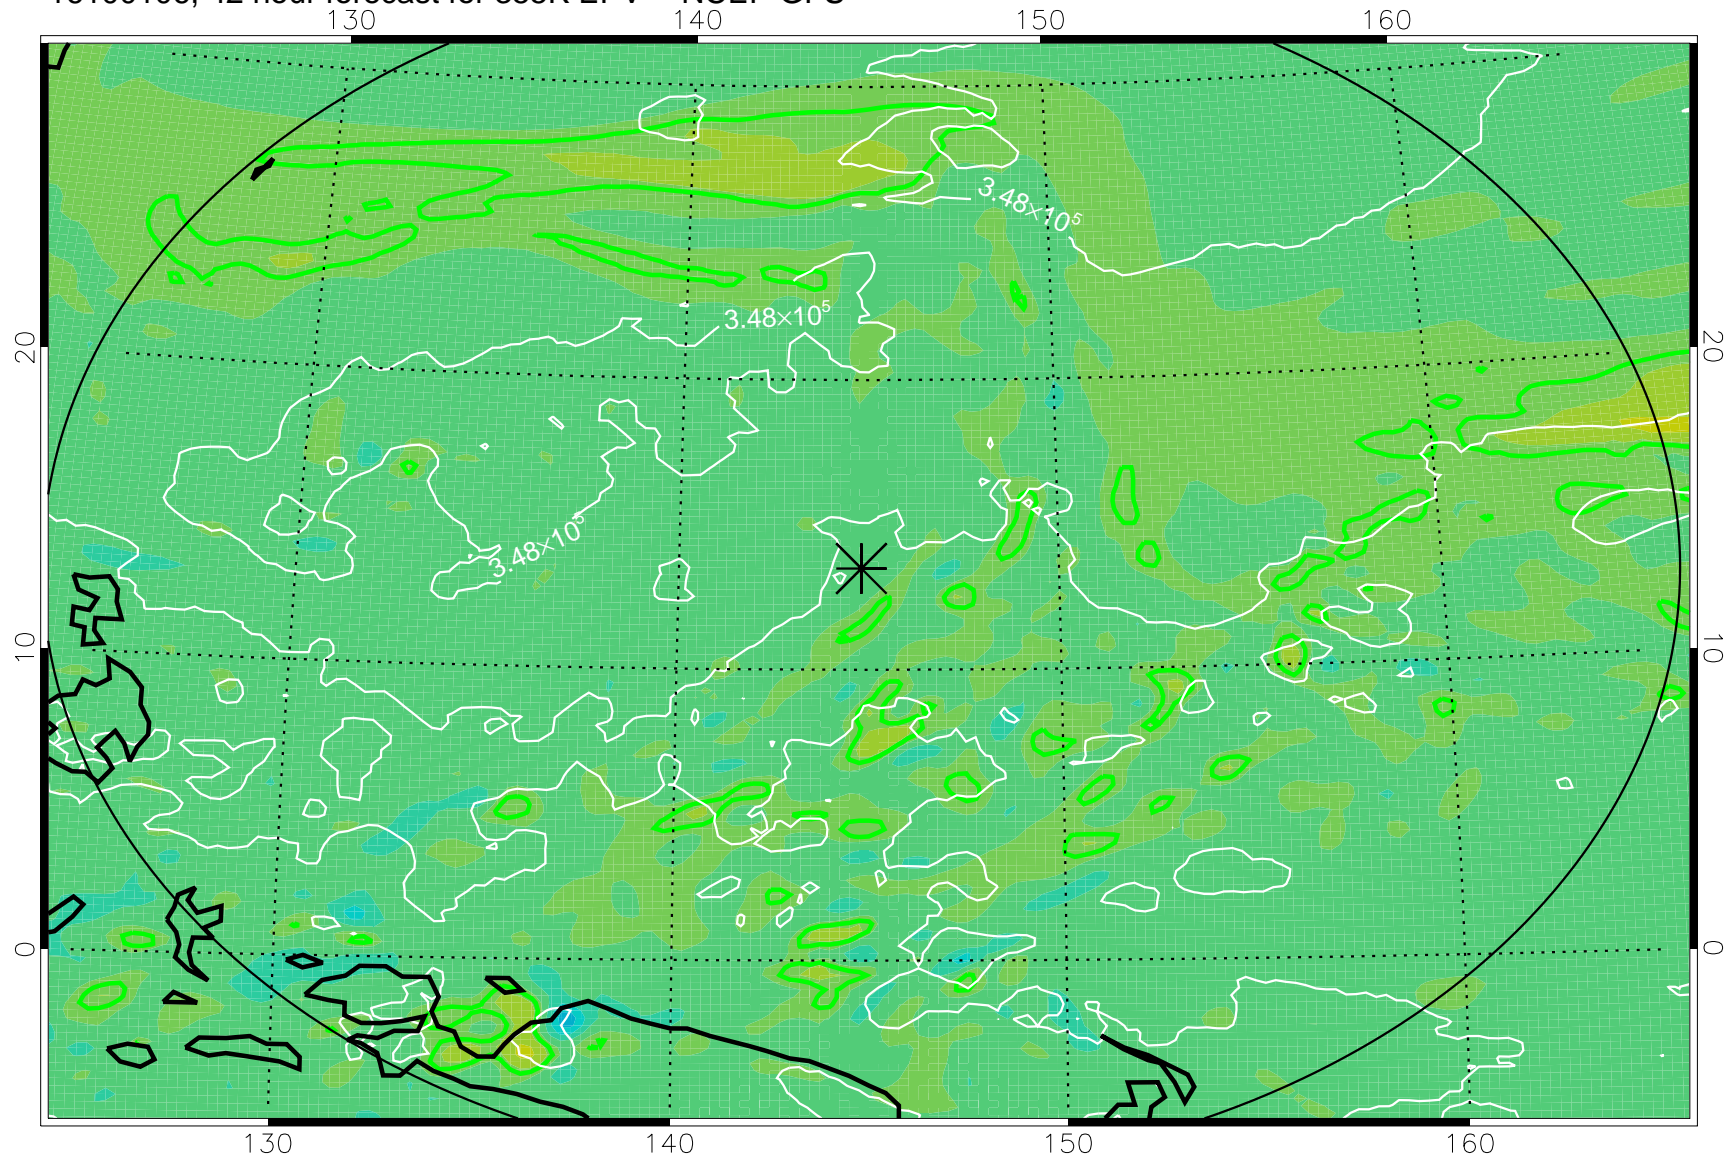

16093018, 30 hour forecast for 355K EPV -- NCEP GFS

355K Montgomery Streamfunction, white
EPV Tropopause (2 PVU) Position
Range ring of 2304 km

16100100, 36 hour forecast for 355K EPV -- NCEP GFS

355K Montgomery Streamfunction, white
EPV Tropopause (2 PVU) Position
Range ring of 2304 km

16100106, 42 hour forecast for 355K EPV -- NCEP GFS

355K Montgomery Streamfunction, white
EPV Tropopause (2 PVU) Position
Range ring of 2304 km

16100112, 48 hour forecast for 355K EPV -- NCEP GFS

355K Montgomery Streamfunction, white
EPV Tropopause (2 PVU) Position
Range ring of 2304 km

16100118, 54 hour forecast for 355K EPV -- NCEP GFS

355K Montgomery Streamfunction, white
EPV Tropopause (2 PVU) Position
Range ring of 2304 km

16100200, 60 hour forecast for 355K EPV -- NCEP GFS

355K Montgomery Streamfunction, white
EPV Tropopause (2 PVU) Position
Range ring of 2304 km

16100206, 66 hour forecast for 355K EPV -- NCEP GFS

355K Montgomery Streamfunction, white
EPV Tropopause (2 PVU) Position
Range ring of 2304 km

16100212, 72 hour forecast for 355K EPV -- NCEP GFS

355K Montgomery Streamfunction, white
EPV Tropopause (2 PVU) Position
Range ring of 2304 km