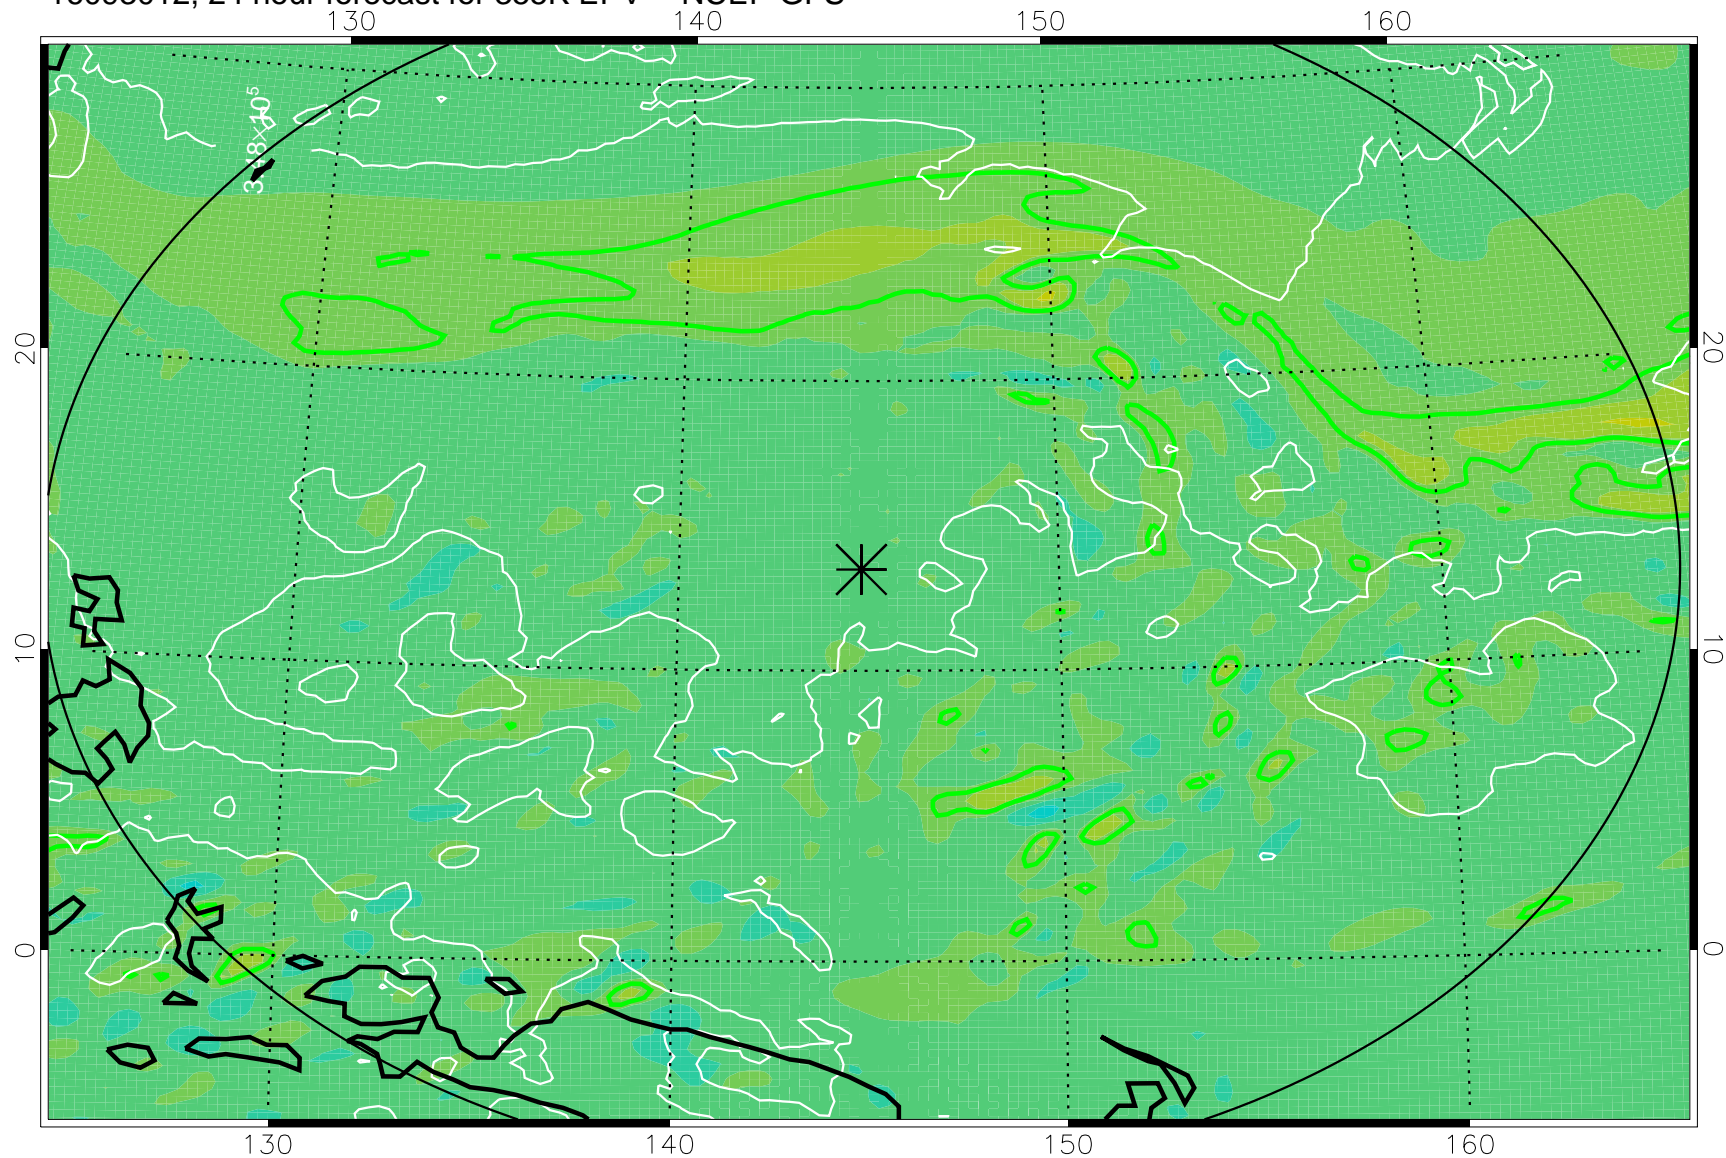

16092918, 6 hour forecast for 355K EPV -- NCEP GFS

355K Montgomery Streamfunction, white
EPV Tropopause (2 PVU) Position
Range ring of 2304 km

16093000, 12 hour forecast for 355K EPV -- NCEP GFS

355K Montgomery Streamfunction, white
EPV Tropopause (2 PVU) Position
Range ring of 2304 km

16093006, 18 hour forecast for 355K EPV -- NCEP GFS

355K Montgomery Streamfunction, white
EPV Tropopause (2 PVU) Position
Range ring of 2304 km

16093012, 24 hour forecast for 355K EPV -- NCEP GFS

355K Montgomery Streamfunction, white
EPV Tropopause (2 PVU) Position
Range ring of 2304 km

16093018, 30 hour forecast for 355K EPV -- NCEP GFS

355K Montgomery Streamfunction, white
EPV Tropopause (2 PVU) Position
Range ring of 2304 km

16100100, 36 hour forecast for 355K EPV -- NCEP GFS

355K Montgomery Streamfunction, white
EPV Tropopause (2 PVU) Position
Range ring of 2304 km

16100118, 54 hour forecast for 355K EPV -- NCEP GFS

355K Montgomery Streamfunction, white
EPV Tropopause (2 PVU) Position
Range ring of 2304 km

16100200, 60 hour forecast for 355K EPV -- NCEP GFS

355K Montgomery Streamfunction, white
EPV Tropopause (2 PVU) Position
Range ring of 2304 km