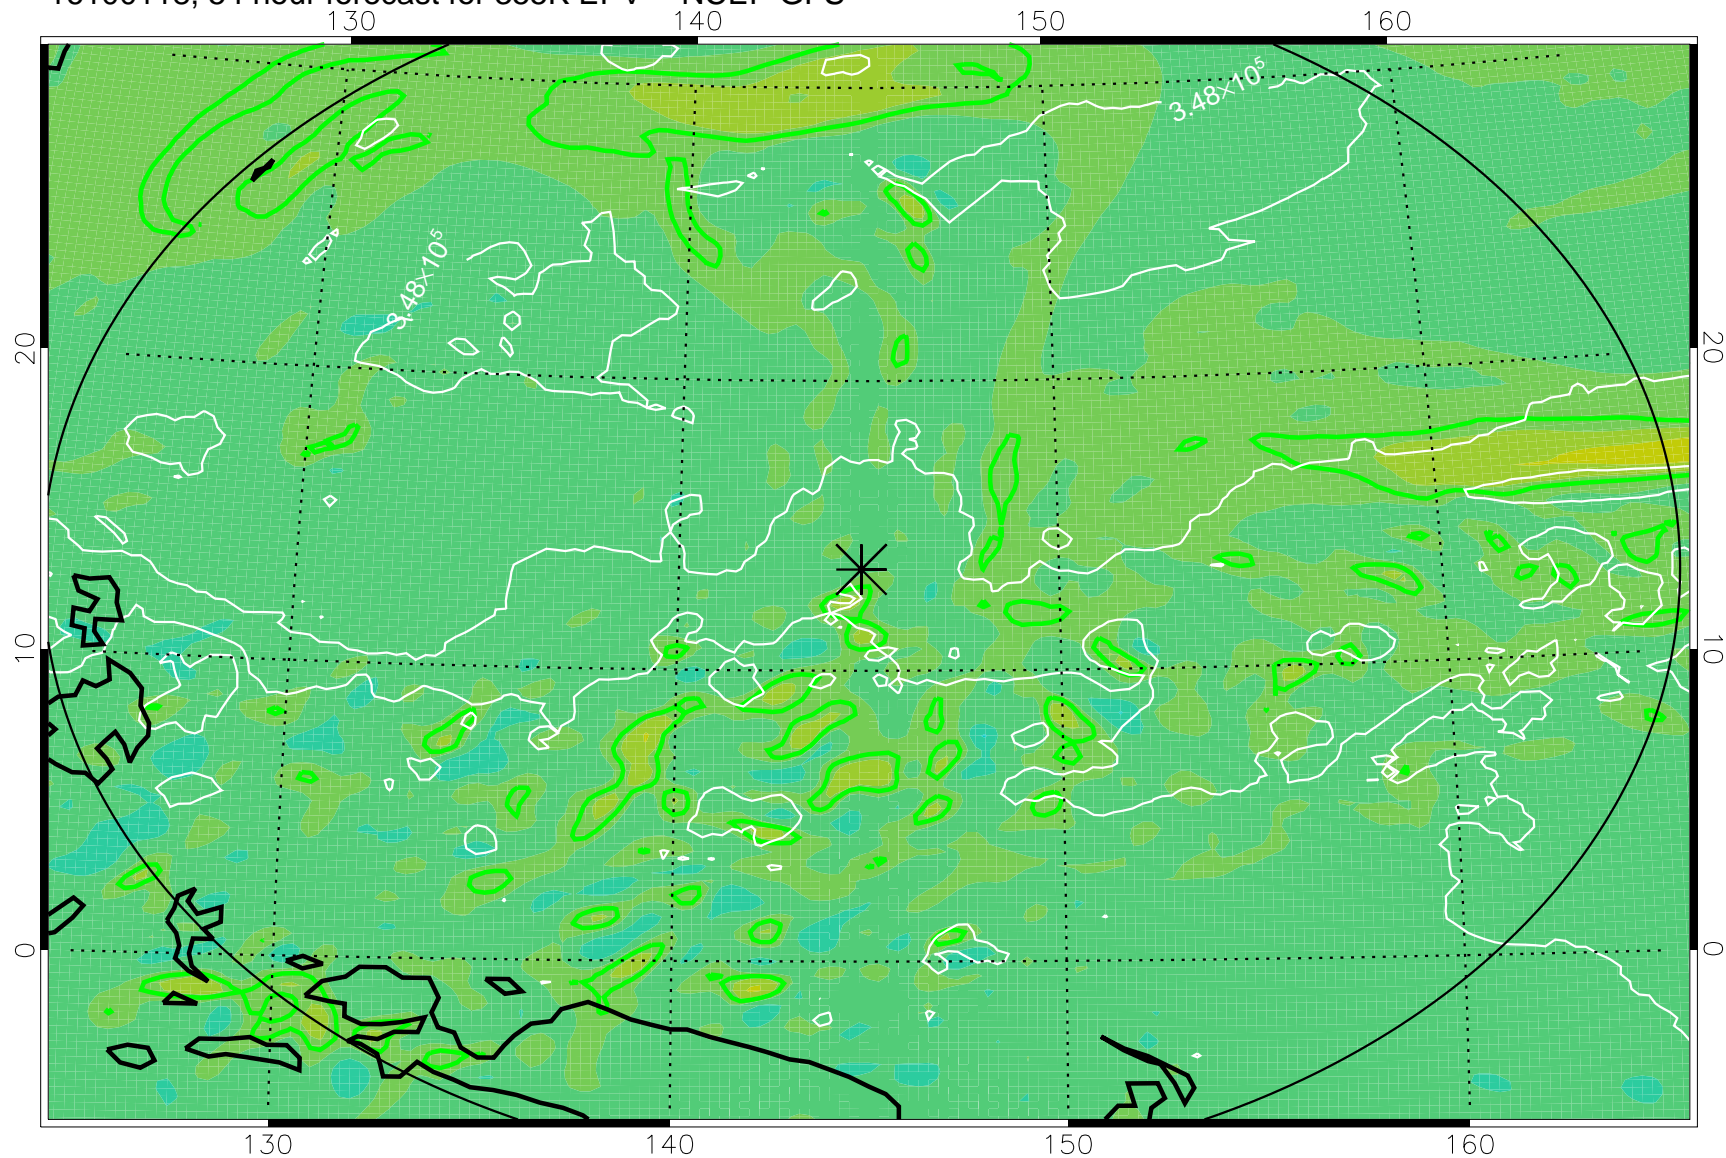

16100106, 42 hour forecast for 355K EPV -- NCEP GFS

355K Montgomery Streamfunction, white
EPV Tropopause (2 PVU) Position
Range ring of 2304 km

16100112, 48 hour forecast for 355K EPV -- NCEP GFS

355K Montgomery Streamfunction, white
EPV Tropopause (2 PVU) Position
Range ring of 2304 km

16100118, 54 hour forecast for 355K EPV -- NCEP GFS

355K Montgomery Streamfunction, white
EPV Tropopause (2 PVU) Position
Range ring of 2304 km

16100200, 60 hour forecast for 355K EPV -- NCEP GFS

355K Montgomery Streamfunction, white
EPV Tropopause (2 PVU) Position
Range ring of 2304 km

16100206, 66 hour forecast for 355K EPV -- NCEP GFS

355K Montgomery Streamfunction, white
EPV Tropopause (2 PVU) Position
Range ring of 2304 km

16100212, 72 hour forecast for 355K EPV -- NCEP GFS

355K Montgomery Streamfunction, white
EPV Tropopause (2 PVU) Position
Range ring of 2304 km

16100218, 78 hour forecast for 355K EPV -- NCEP GFS

355K Montgomery Streamfunction, white
EPV Tropopause (2 PVU) Position
Range ring of 2304 km

16100300, 84 hour forecast for 355K EPV -- NCEP GFS

355K Montgomery Streamfunction, white
EPV Tropopause (2 PVU) Position
Range ring of 2304 km