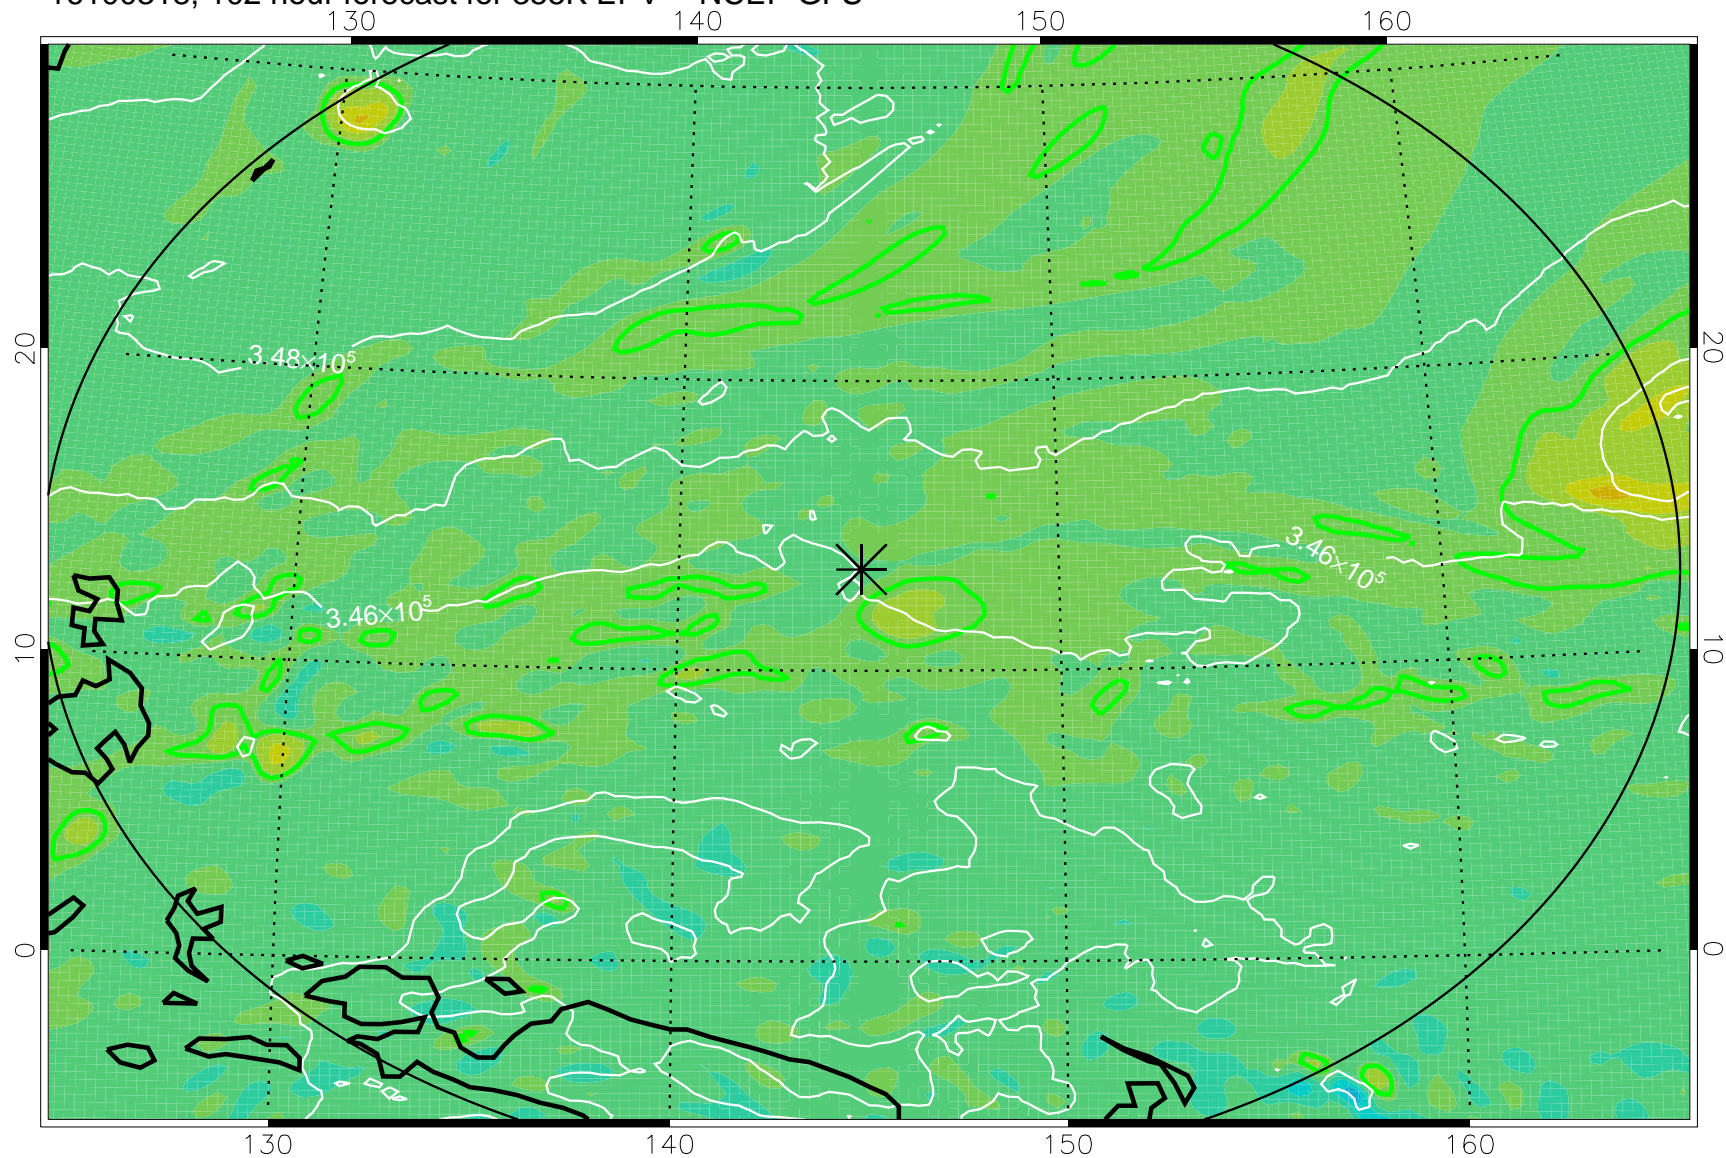

16100218, 78 hour forecast for 355K EPV -- NCEP GFS

355K Montgomery Streamfunction, white
EPV Tropopause (2 PVU) Position
Range ring of 2304 km

16100300, 84 hour forecast for 355K EPV -- NCEP GFS

355K Montgomery Streamfunction, white
EPV Tropopause (2 PVU) Position
Range ring of 2304 km

16100306, 90 hour forecast for 355K EPV -- NCEP GFS

355K Montgomery Streamfunction, white
EPV Tropopause (2 PVU) Position
Range ring of 2304 km

16100312, 96 hour forecast for 355K EPV -- NCEP GFS

355K Montgomery Streamfunction, white
EPV Tropopause (2 PVU) Position
Range ring of 2304 km

16100318, 102 hour forecast for 355K EPV -- NCEP GFS

355K Montgomery Streamfunction, white
EPV Tropopause (2 PVU) Position
Range ring of 2304 km

16100400, 108 hour forecast for 355K EPV -- NCEP GFS

355K Montgomery Streamfunction, white
EPV Tropopause (2 PVU) Position
Range ring of 2304 km

16100406, 114 hour forecast for 355K EPV -- NCEP GFS

355K Montgomery Streamfunction, white
EPV Tropopause (2 PVU) Position
Range ring of 2304 km

16100412, 120 hour forecast for 355K EPV -- NCEP GFS

355K Montgomery Streamfunction, white
EPV Tropopause (2 PVU) Position
Range ring of 2304 km