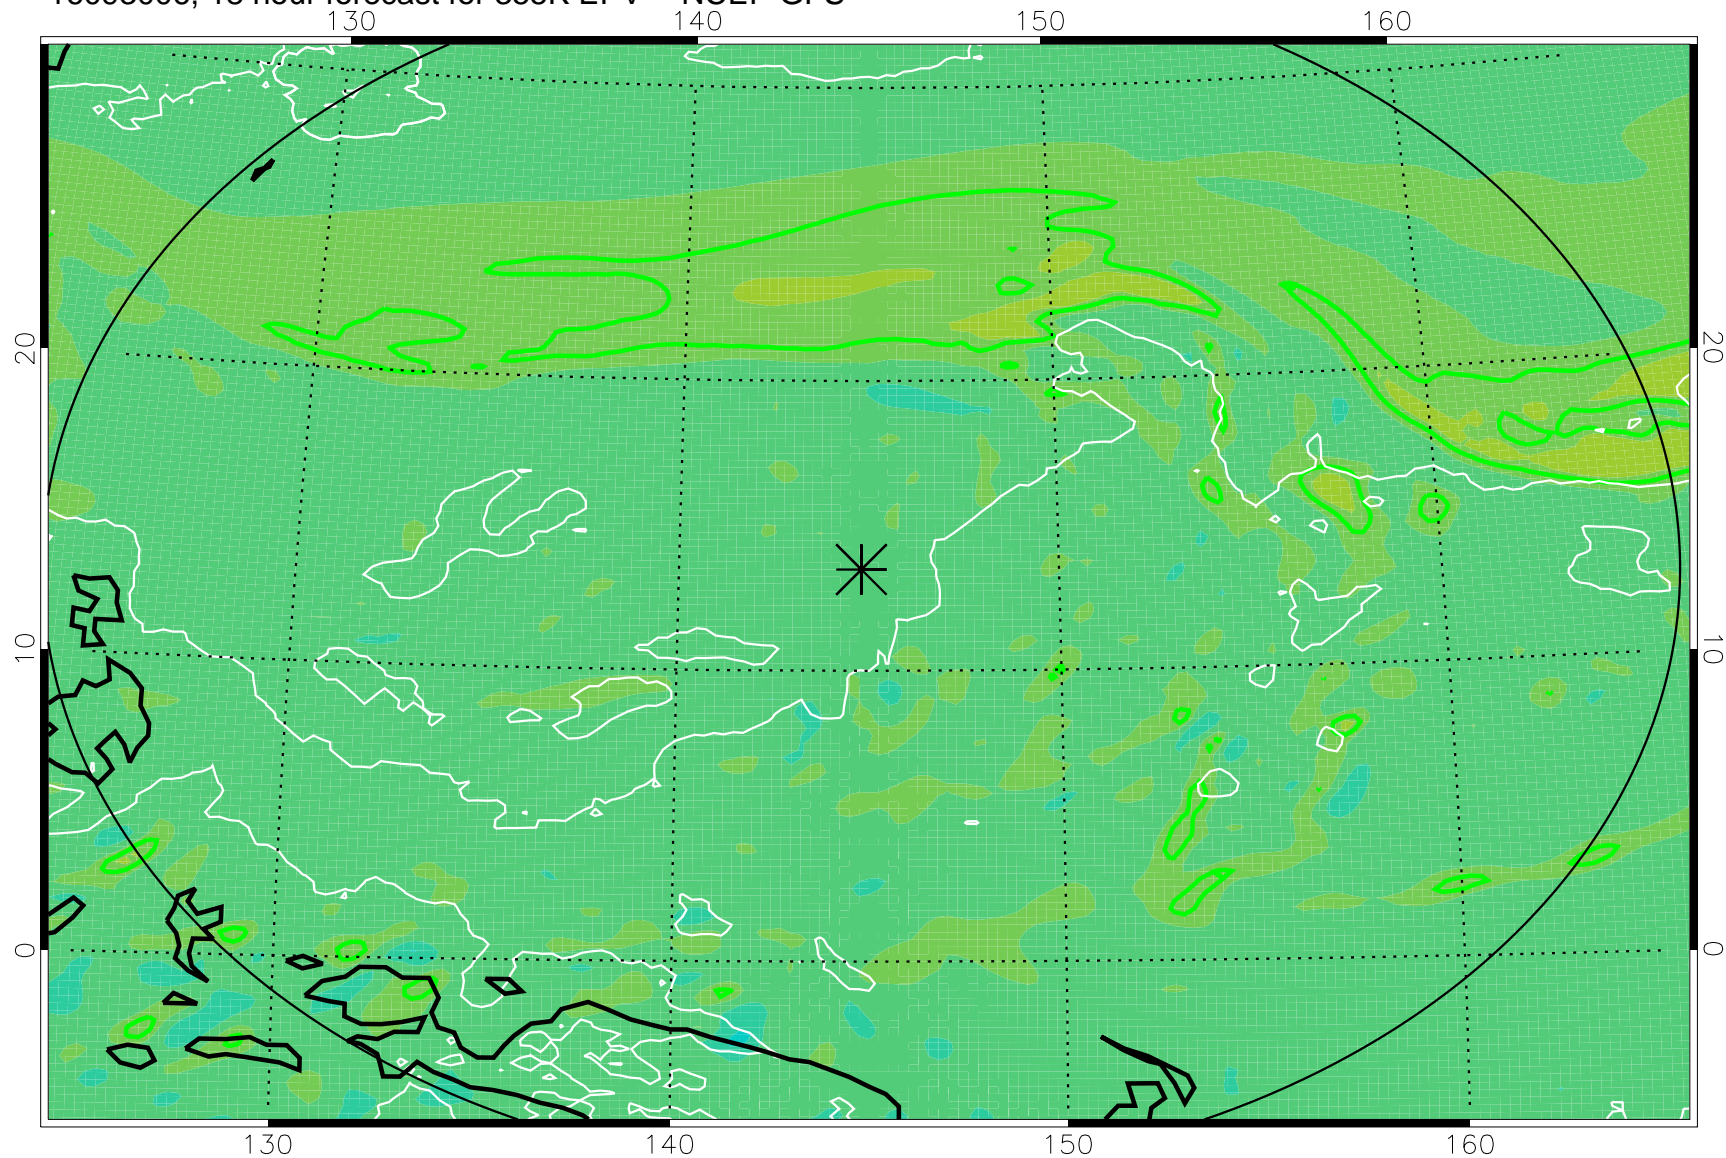

16092918, 6 hour forecast for 355K EPV -- NCEP GFS

355K Montgomery Streamfunction, white
EPV Tropopause (2 PVU) Position
Range ring of 2304 km

16093000, 12 hour forecast for 355K EPV -- NCEP GFS

355K Montgomery Streamfunction, white
EPV Tropopause (2 PVU) Position
Range ring of 2304 km

16093006, 18 hour forecast for 355K EPV -- NCEP GFS

355K Montgomery Streamfunction, white
EPV Tropopause (2 PVU) Position
Range ring of 2304 km

16093012, 24 hour forecast for 355K EPV -- NCEP GFS

355K Montgomery Streamfunction, white
EPV Tropopause (2 PVU) Position
Range ring of 2304 km

16093018, 30 hour forecast for 355K EPV -- NCEP GFS

355K Montgomery Streamfunction, white
EPV Tropopause (2 PVU) Position
Range ring of 2304 km

16100100, 36 hour forecast for 355K EPV -- NCEP GFS

355K Montgomery Streamfunction, white
EPV Tropopause (2 PVU) Position
Range ring of 2304 km

16100118, 54 hour forecast for 355K EPV -- NCEP GFS

355K Montgomery Streamfunction, white
EPV Tropopause (2 PVU) Position
Range ring of 2304 km

16100200, 60 hour forecast for 355K EPV -- NCEP GFS

355K Montgomery Streamfunction, white
EPV Tropopause (2 PVU) Position
Range ring of 2304 km