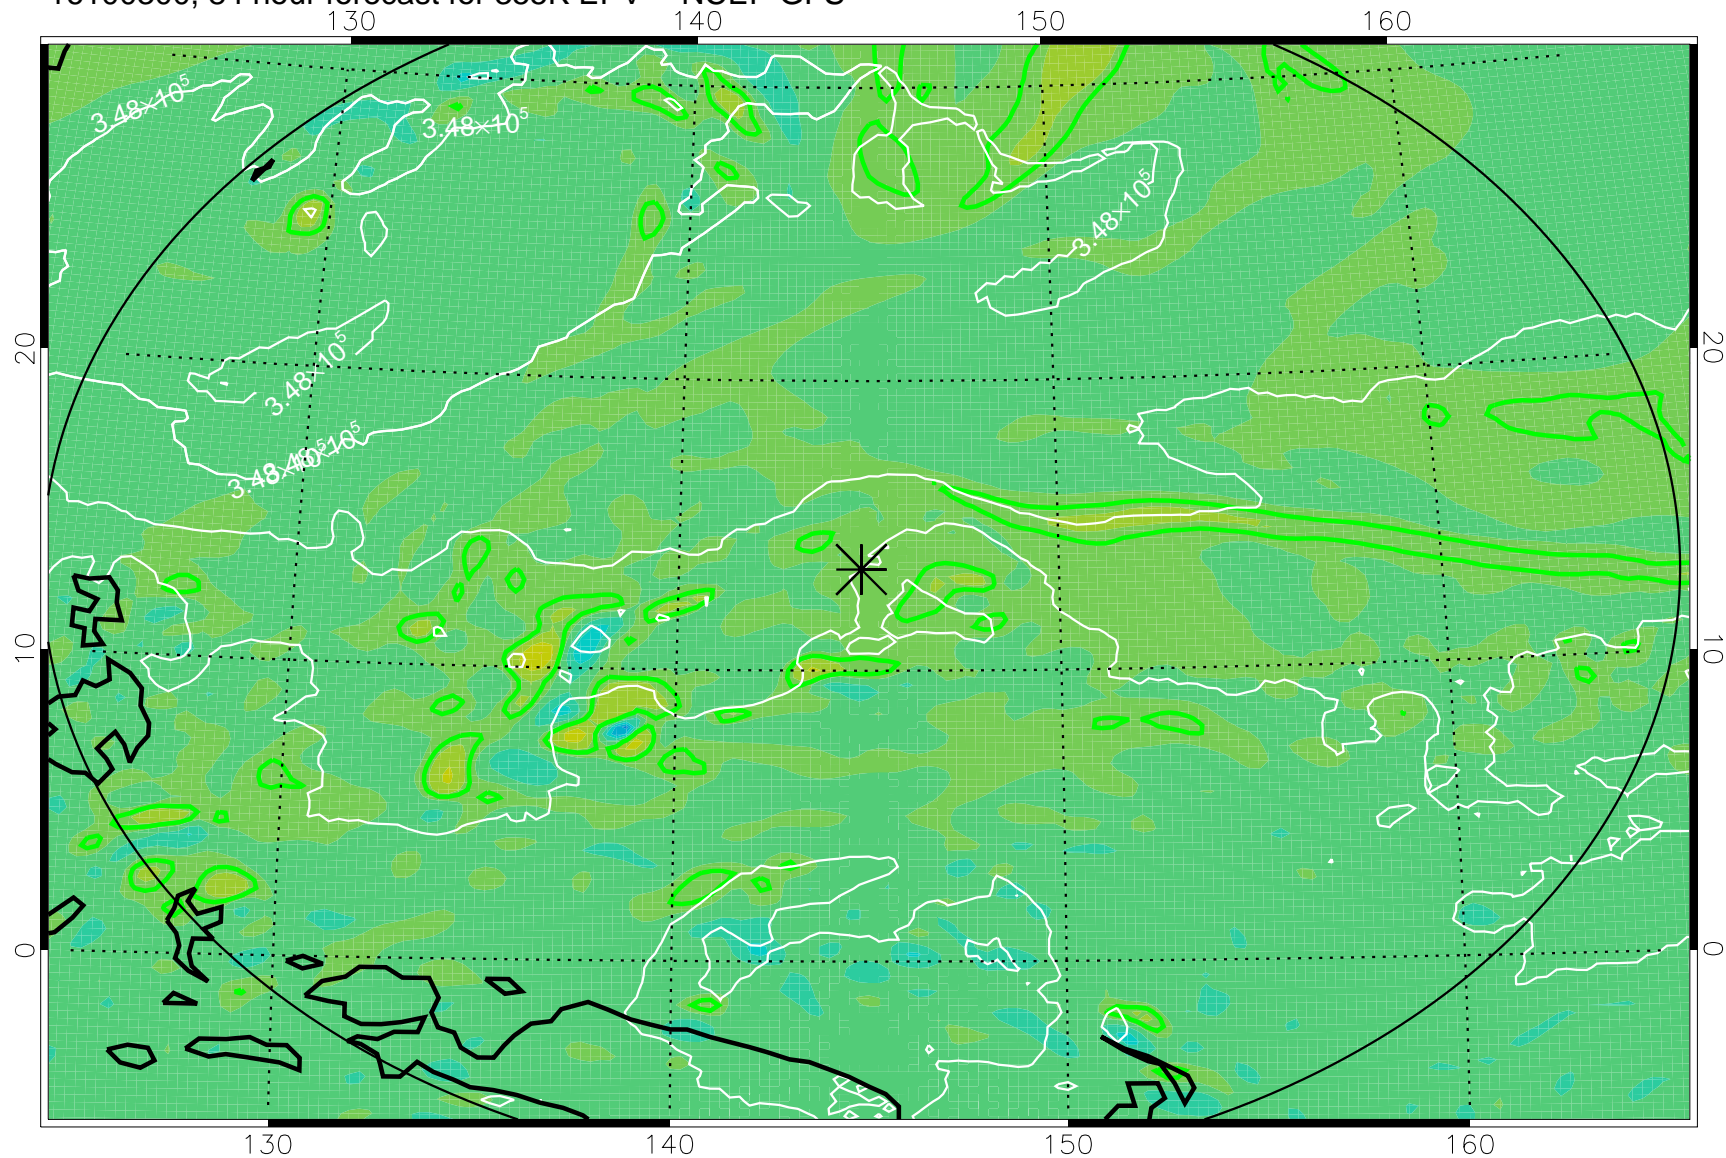

16100206, 66 hour forecast for 355K EPV -- NCEP GFS

355K Montgomery Streamfunction, white
EPV Tropopause (2 PVU) Position
Range ring of 2304 km

16100212, 72 hour forecast for 355K EPV -- NCEP GFS

355K Montgomery Streamfunction, white
EPV Tropopause (2 PVU) Position
Range ring of 2304 km

16100218, 78 hour forecast for 355K EPV -- NCEP GFS

355K Montgomery Streamfunction, white
EPV Tropopause (2 PVU) Position
Range ring of 2304 km

16100300, 84 hour forecast for 355K EPV -- NCEP GFS

355K Montgomery Streamfunction, white
EPV Tropopause (2 PVU) Position
Range ring of 2304 km

16100306, 90 hour forecast for 355K EPV -- NCEP GFS

355K Montgomery Streamfunction, white
EPV Tropopause (2 PVU) Position
Range ring of 2304 km

16100312, 96 hour forecast for 355K EPV -- NCEP GFS

355K Montgomery Streamfunction, white
EPV Tropopause (2 PVU) Position
Range ring of 2304 km

16100318, 102 hour forecast for 355K EPV -- NCEP GFS

355K Montgomery Streamfunction, white
EPV Tropopause (2 PVU) Position
Range ring of 2304 km

16100400, 108 hour forecast for 355K EPV -- NCEP GFS

355K Montgomery Streamfunction, white
EPV Tropopause (2 PVU) Position
Range ring of 2304 km