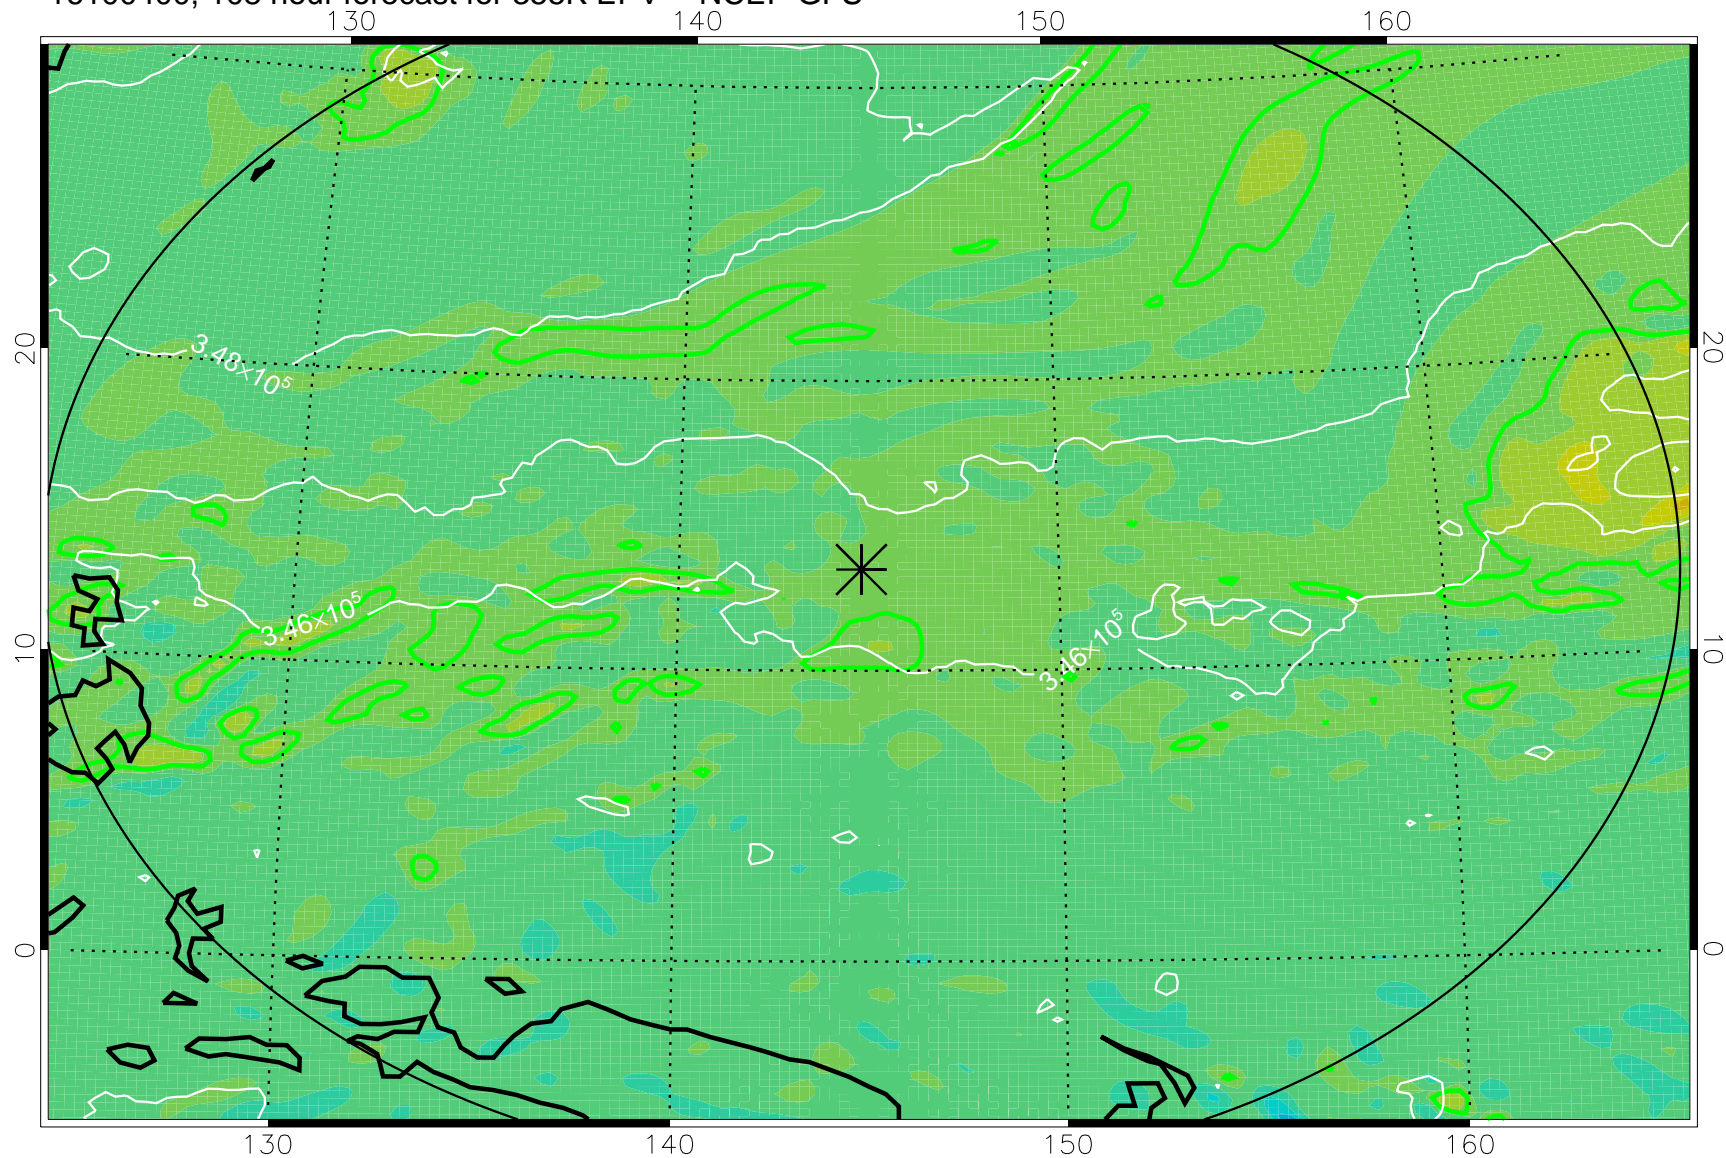

16100218, 78 hour forecast for 355K EPV -- NCEP GFS

355K Montgomery Streamfunction, white
EPV Tropopause (2 PVU) Position
Range ring of 2304 km

16100300, 84 hour forecast for 355K EPV -- NCEP GFS

355K Montgomery Streamfunction, white
EPV Tropopause (2 PVU) Position
Range ring of 2304 km

16100306, 90 hour forecast for 355K EPV -- NCEP GFS

355K Montgomery Streamfunction, white
EPV Tropopause (2 PVU) Position
Range ring of 2304 km

16100312, 96 hour forecast for 355K EPV -- NCEP GFS

355K Montgomery Streamfunction, white
EPV Tropopause (2 PVU) Position
Range ring of 2304 km

16100318, 102 hour forecast for 355K EPV -- NCEP GFS

355K Montgomery Streamfunction, white
EPV Tropopause (2 PVU) Position
Range ring of 2304 km

16100400, 108 hour forecast for 355K EPV -- NCEP GFS

355K Montgomery Streamfunction, white
EPV Tropopause (2 PVU) Position
Range ring of 2304 km

16100406, 114 hour forecast for 355K EPV -- NCEP GFS

355K Montgomery Streamfunction, white
EPV Tropopause (2 PVU) Position
Range ring of 2304 km

16100412, 120 hour forecast for 355K EPV -- NCEP GFS

355K Montgomery Streamfunction, white
EPV Tropopause (2 PVU) Position
Range ring of 2304 km