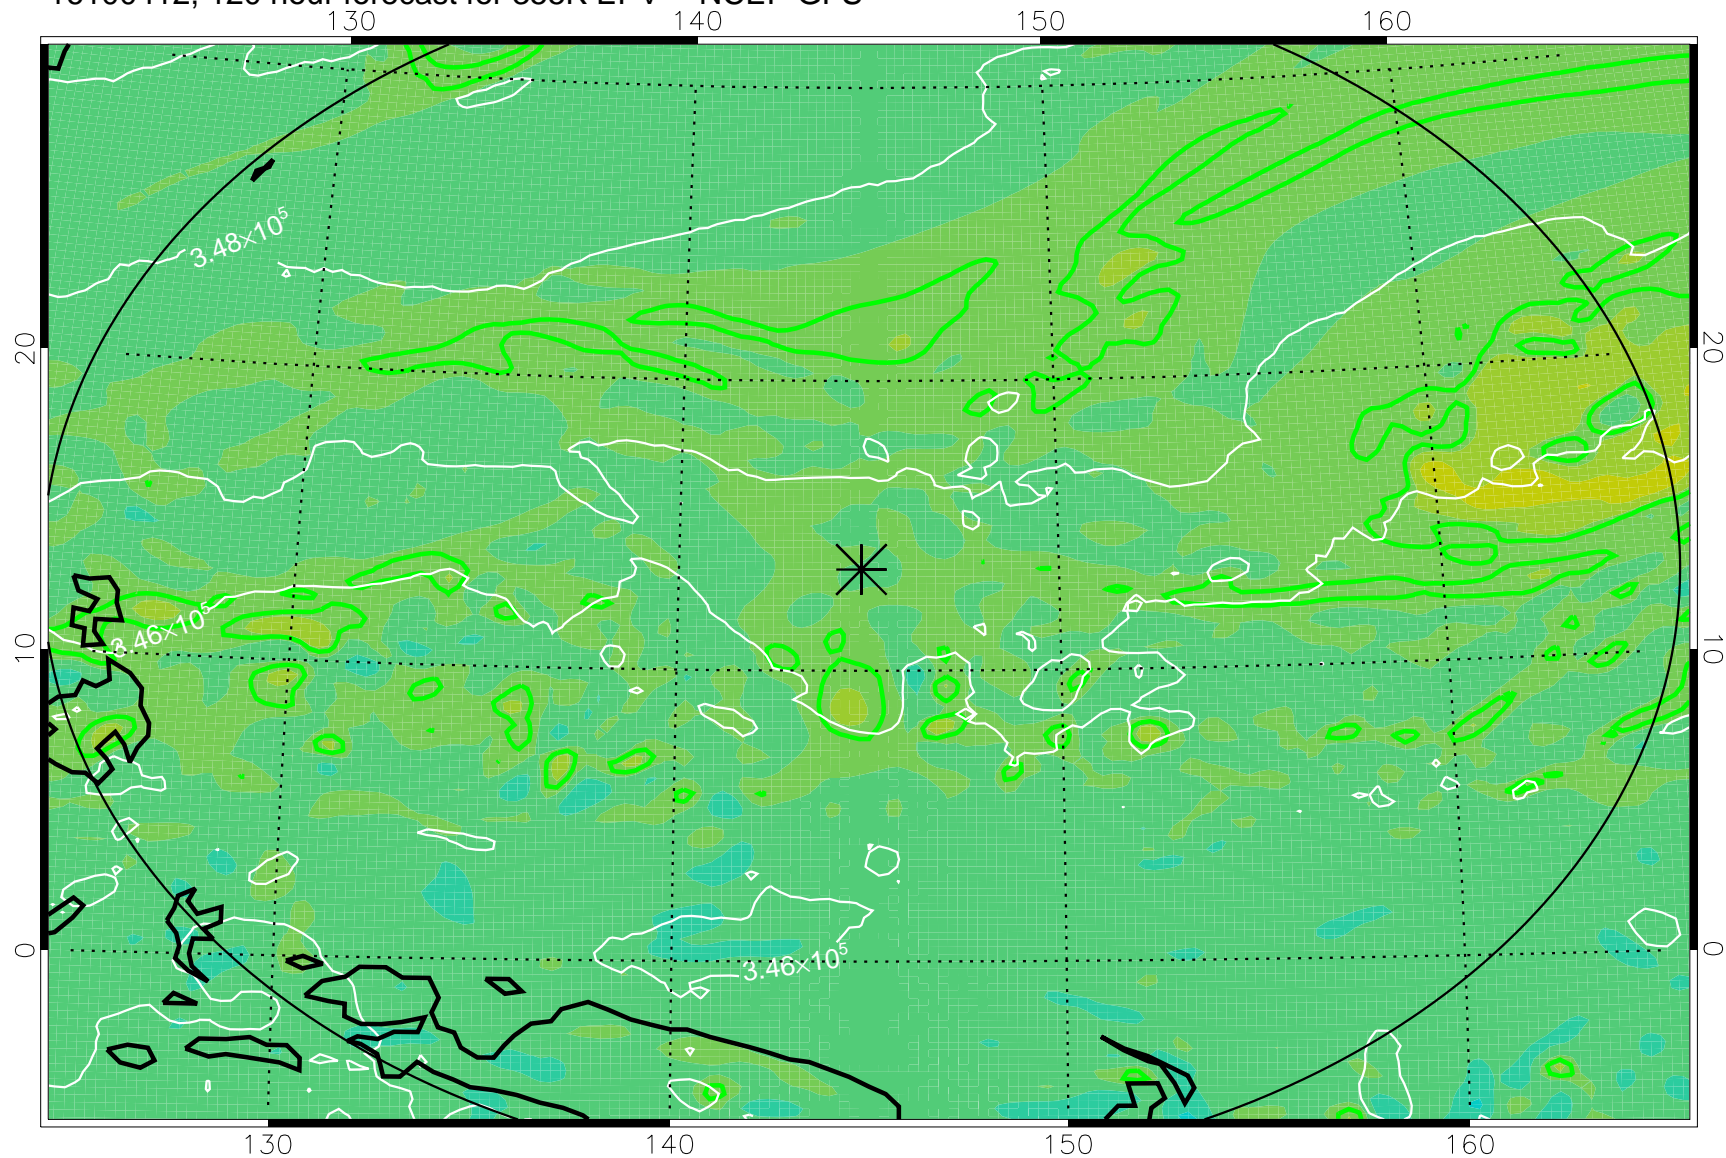

16100218, 78 hour forecast for 355K EPV -- NCEP GFS

355K Montgomery Streamfunction, white
EPV Tropopause (2 PVU) Position
Range ring of 2304 km

16100300, 84 hour forecast for 355K EPV -- NCEP GFS

355K Montgomery Streamfunction, white
EPV Tropopause (2 PVU) Position
Range ring of 2304 km

16100306, 90 hour forecast for 355K EPV -- NCEP GFS

355K Montgomery Streamfunction, white
EPV Tropopause (2 PVU) Position
Range ring of 2304 km

16100312, 96 hour forecast for 355K EPV -- NCEP GFS

355K Montgomery Streamfunction, white
EPV Tropopause (2 PVU) Position
Range ring of 2304 km

16100318, 102 hour forecast for 355K EPV -- NCEP GFS

355K Montgomery Streamfunction, white
EPV Tropopause (2 PVU) Position
Range ring of 2304 km

16100400, 108 hour forecast for 355K EPV -- NCEP GFS

355K Montgomery Streamfunction, white
EPV Tropopause (2 PVU) Position
Range ring of 2304 km

16100406, 114 hour forecast for 355K EPV -- NCEP GFS

355K Montgomery Streamfunction, white
EPV Tropopause (2 PVU) Position
Range ring of 2304 km

16100412, 120 hour forecast for 355K EPV -- NCEP GFS

355K Montgomery Streamfunction, white
EPV Tropopause (2 PVU) Position
Range ring of 2304 km