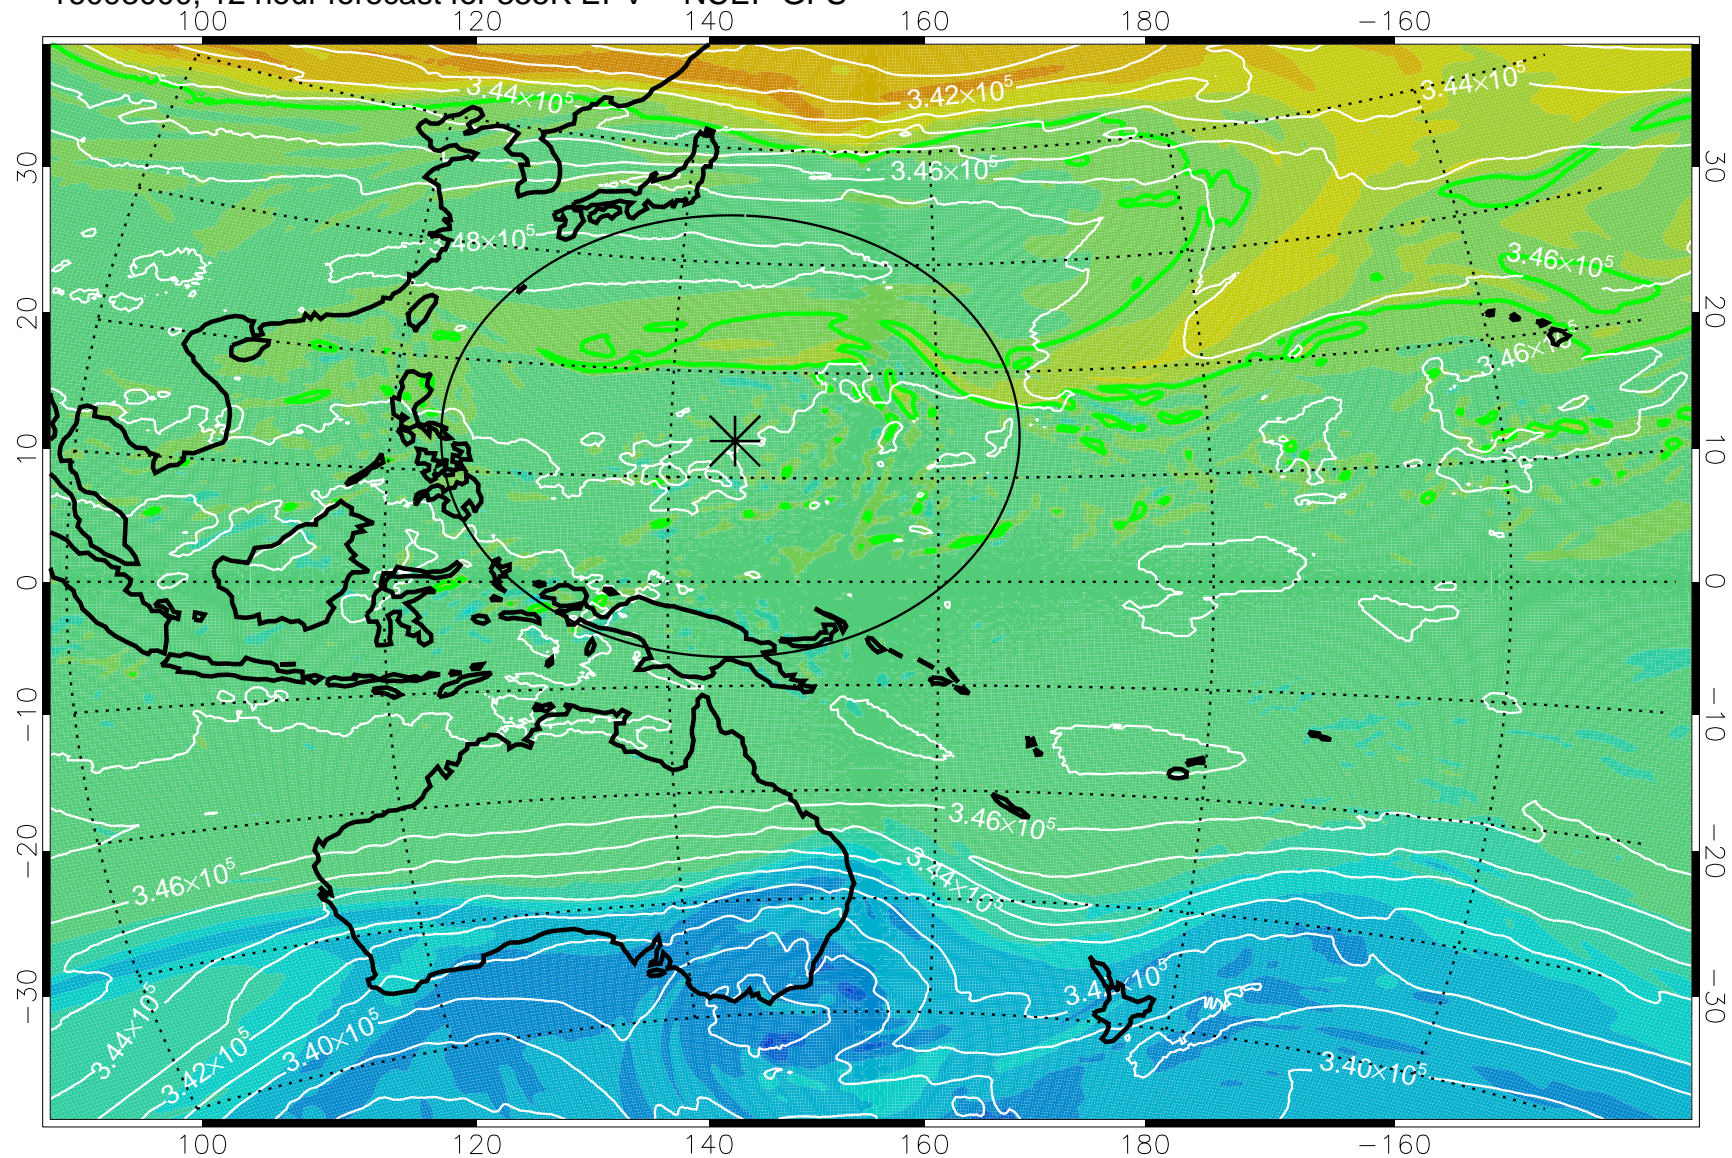

16092918, 6 hour forecast for 355K EPV -- NCEP GFS

355K Montgomery Streamfunction, white
EPV Tropopause (2 PVU) Position
Range ring of 2304 km

16093000, 12 hour forecast for 355K EPV -- NCEP GFS

355K Montgomery Streamfunction, white
EPV Tropopause (2 PVU) Position
Range ring of 2304 km

16093006, 18 hour forecast for 355K EPV -- NCEP GFS

355K Montgomery Streamfunction, white
EPV Tropopause (2 PVU) Position
Range ring of 2304 km

16093012, 24 hour forecast for 355K EPV -- NCEP GFS

355K Montgomery Streamfunction, white
EPV Tropopause (2 PVU) Position
Range ring of 2304 km

16093018, 30 hour forecast for 355K EPV -- NCEP GFS

355K Montgomery Streamfunction, white
EPV Tropopause (2 PVU) Position
Range ring of 2304 km

16100100, 36 hour forecast for 355K EPV -- NCEP GFS

355K Montgomery Streamfunction, white
EPV Tropopause (2 PVU) Position
Range ring of 2304 km

16100106, 42 hour forecast for 355K EPV -- NCEP GFS

355K Montgomery Streamfunction, white
EPV Tropopause (2 PVU) Position
Range ring of 2304 km

16100112, 48 hour forecast for 355K EPV -- NCEP GFS

355K Montgomery Streamfunction, white
EPV Tropopause (2 PVU) Position
Range ring of 2304 km