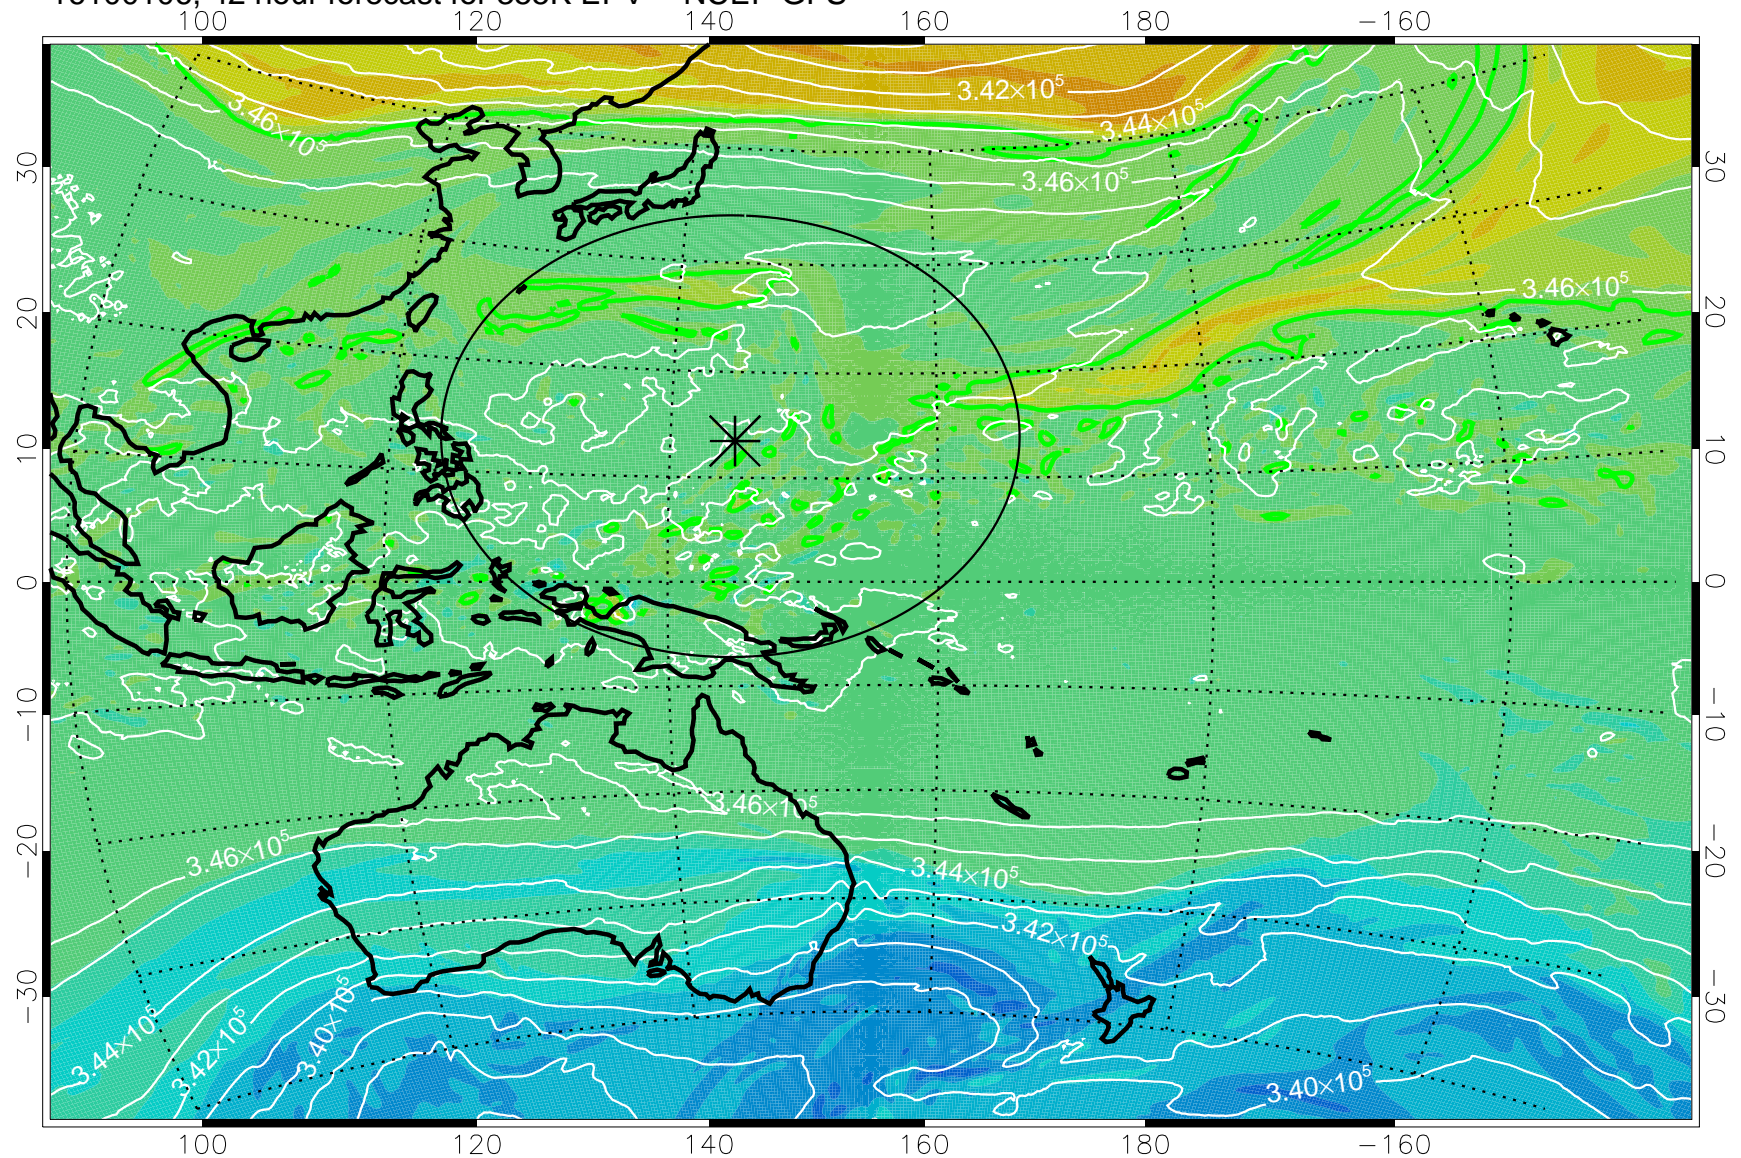

16093018, 30 hour forecast for 355K EPV -- NCEP GFS

355K Montgomery Streamfunction, white
EPV Tropopause (2 PVU) Position
Range ring of 2304 km

16100100, 36 hour forecast for 355K EPV -- NCEP GFS

355K Montgomery Streamfunction, white
EPV Tropopause (2 PVU) Position
Range ring of 2304 km

16100106, 42 hour forecast for 355K EPV -- NCEP GFS

355K Montgomery Streamfunction, white
EPV Tropopause (2 PVU) Position
Range ring of 2304 km

16100112, 48 hour forecast for 355K EPV -- NCEP GFS

355K Montgomery Streamfunction, white
EPV Tropopause (2 PVU) Position
Range ring of 2304 km

16100118, 54 hour forecast for 355K EPV -- NCEP GFS

355K Montgomery Streamfunction, white
EPV Tropopause (2 PVU) Position
Range ring of 2304 km

16100200, 60 hour forecast for 355K EPV -- NCEP GFS

355K Montgomery Streamfunction, white
EPV Tropopause (2 PVU) Position
Range ring of 2304 km

16100206, 66 hour forecast for 355K EPV -- NCEP GFS

355K Montgomery Streamfunction, white
EPV Tropopause (2 PVU) Position
Range ring of 2304 km

16100212, 72 hour forecast for 355K EPV -- NCEP GFS

355K Montgomery Streamfunction, white
EPV Tropopause (2 PVU) Position
Range ring of 2304 km