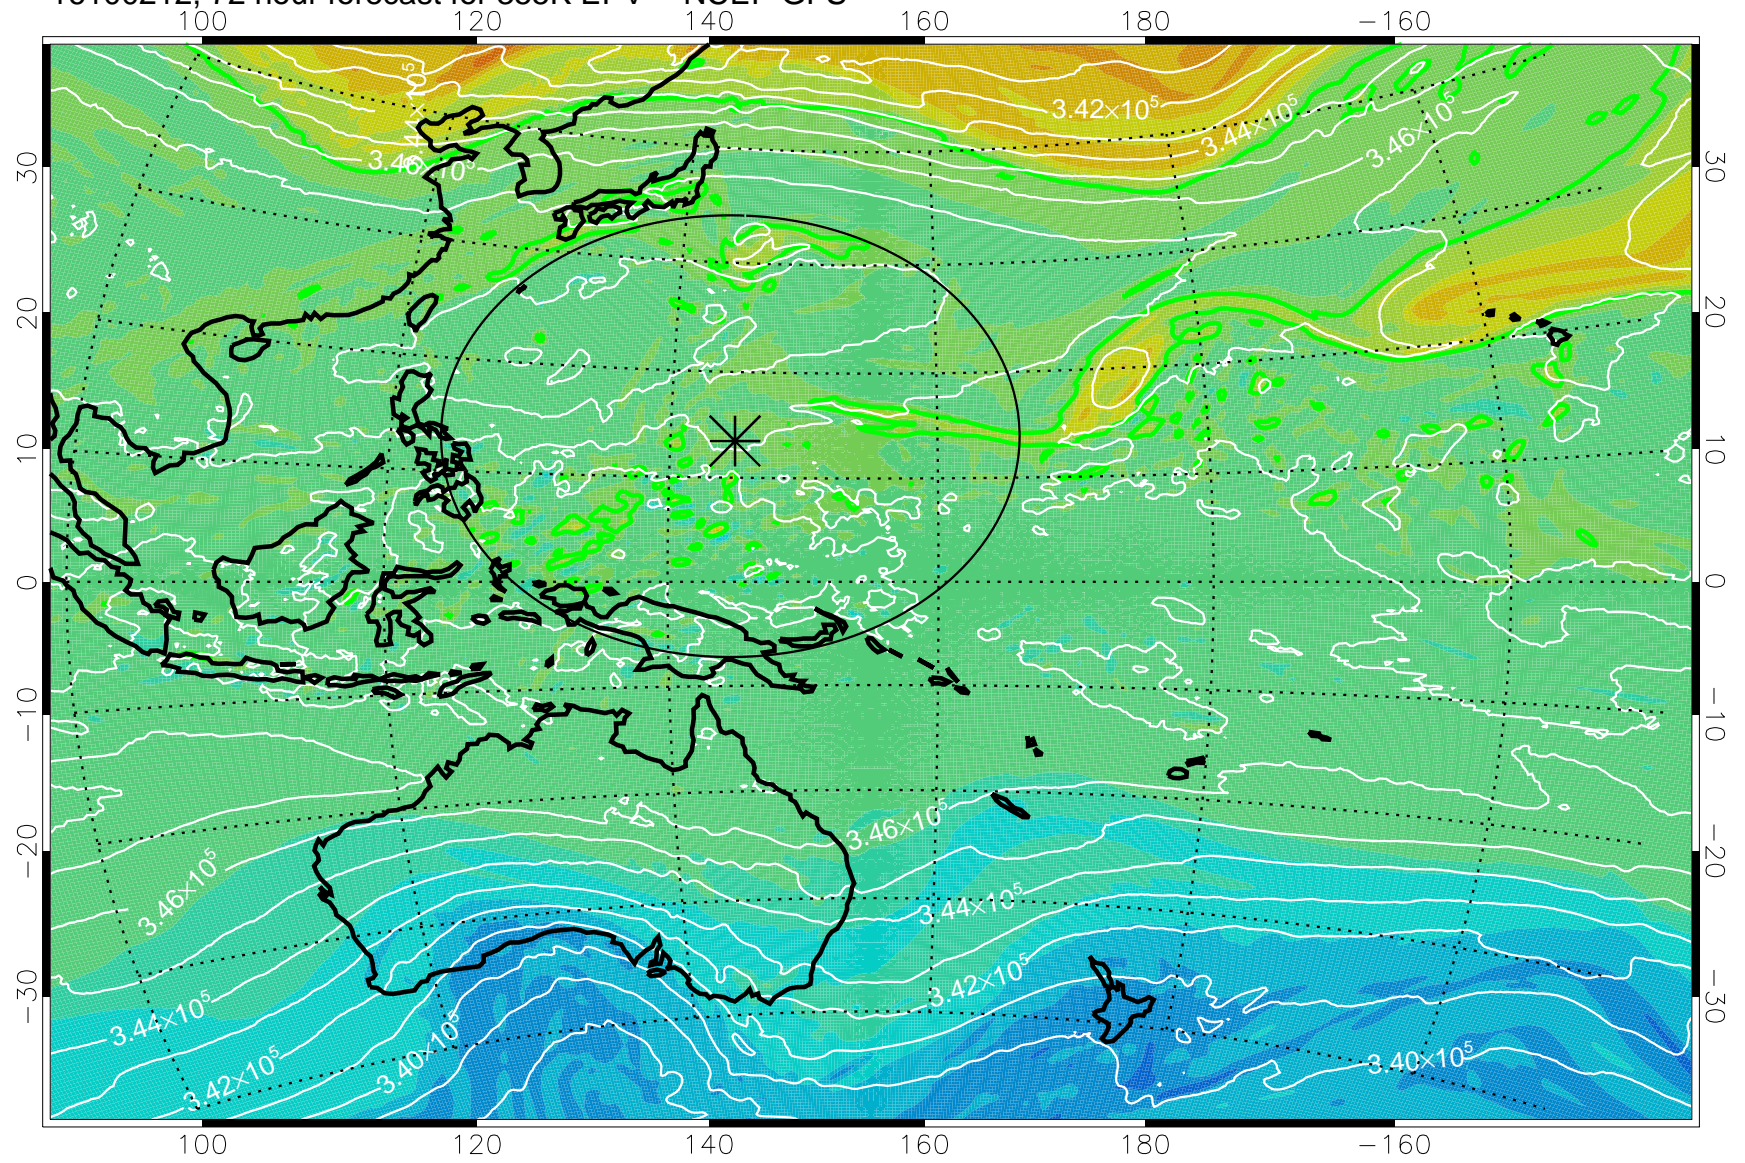

16100106, 42 hour forecast for 355K EPV -- NCEP GFS

355K Montgomery Streamfunction, white
EPV Tropopause (2 PVU) Position
Range ring of 2304 km

16100112, 48 hour forecast for 355K EPV -- NCEP GFS

355K Montgomery Streamfunction, white
EPV Tropopause (2 PVU) Position
Range ring of 2304 km

16100118, 54 hour forecast for 355K EPV -- NCEP GFS

355K Montgomery Streamfunction, white
EPV Tropopause (2 PVU) Position
Range ring of 2304 km

16100200, 60 hour forecast for 355K EPV -- NCEP GFS

355K Montgomery Streamfunction, white
EPV Tropopause (2 PVU) Position
Range ring of 2304 km

16100206, 66 hour forecast for 355K EPV -- NCEP GFS

355K Montgomery Streamfunction, white
EPV Tropopause (2 PVU) Position
Range ring of 2304 km

16100212, 72 hour forecast for 355K EPV -- NCEP GFS

355K Montgomery Streamfunction, white
EPV Tropopause (2 PVU) Position
Range ring of 2304 km

16100218, 78 hour forecast for 355K EPV -- NCEP GFS

355K Montgomery Streamfunction, white
EPV Tropopause (2 PVU) Position
Range ring of 2304 km

16100300, 84 hour forecast for 355K EPV -- NCEP GFS

355K Montgomery Streamfunction, white
EPV Tropopause (2 PVU) Position
Range ring of 2304 km