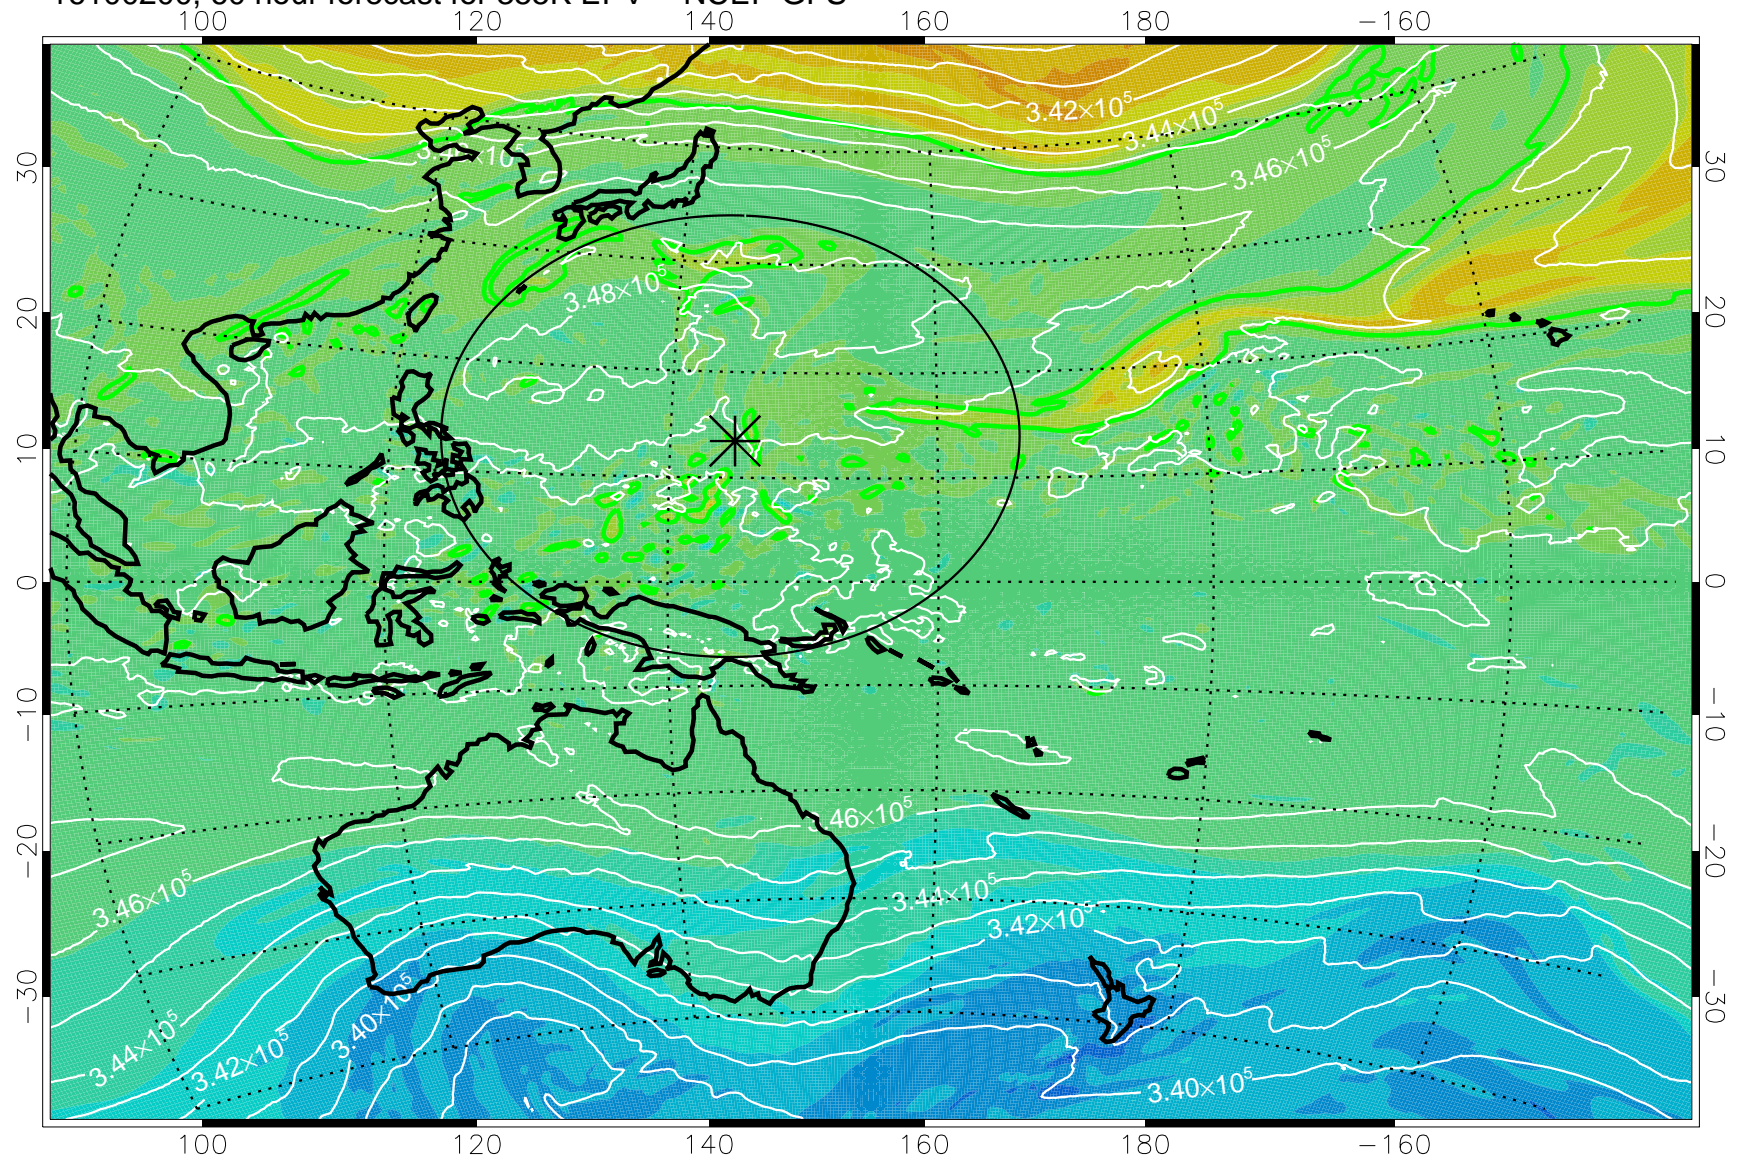

16093018, 30 hour forecast for 355K EPV -- NCEP GFS

355K Montgomery Streamfunction, white
EPV Tropopause (2 PVU) Position
Range ring of 2304 km

16100100, 36 hour forecast for 355K EPV -- NCEP GFS

355K Montgomery Streamfunction, white
EPV Tropopause (2 PVU) Position
Range ring of 2304 km

16100106, 42 hour forecast for 355K EPV -- NCEP GFS

355K Montgomery Streamfunction, white
EPV Tropopause (2 PVU) Position
Range ring of 2304 km

16100112, 48 hour forecast for 355K EPV -- NCEP GFS

355K Montgomery Streamfunction, white
EPV Tropopause (2 PVU) Position
Range ring of 2304 km

16100118, 54 hour forecast for 355K EPV -- NCEP GFS

355K Montgomery Streamfunction, white
EPV Tropopause (2 PVU) Position
Range ring of 2304 km

16100200, 60 hour forecast for 355K EPV -- NCEP GFS

355K Montgomery Streamfunction, white
EPV Tropopause (2 PVU) Position
Range ring of 2304 km

16100206, 66 hour forecast for 355K EPV -- NCEP GFS

355K Montgomery Streamfunction, white
EPV Tropopause (2 PVU) Position
Range ring of 2304 km

16100212, 72 hour forecast for 355K EPV -- NCEP GFS

355K Montgomery Streamfunction, white
EPV Tropopause (2 PVU) Position
Range ring of 2304 km