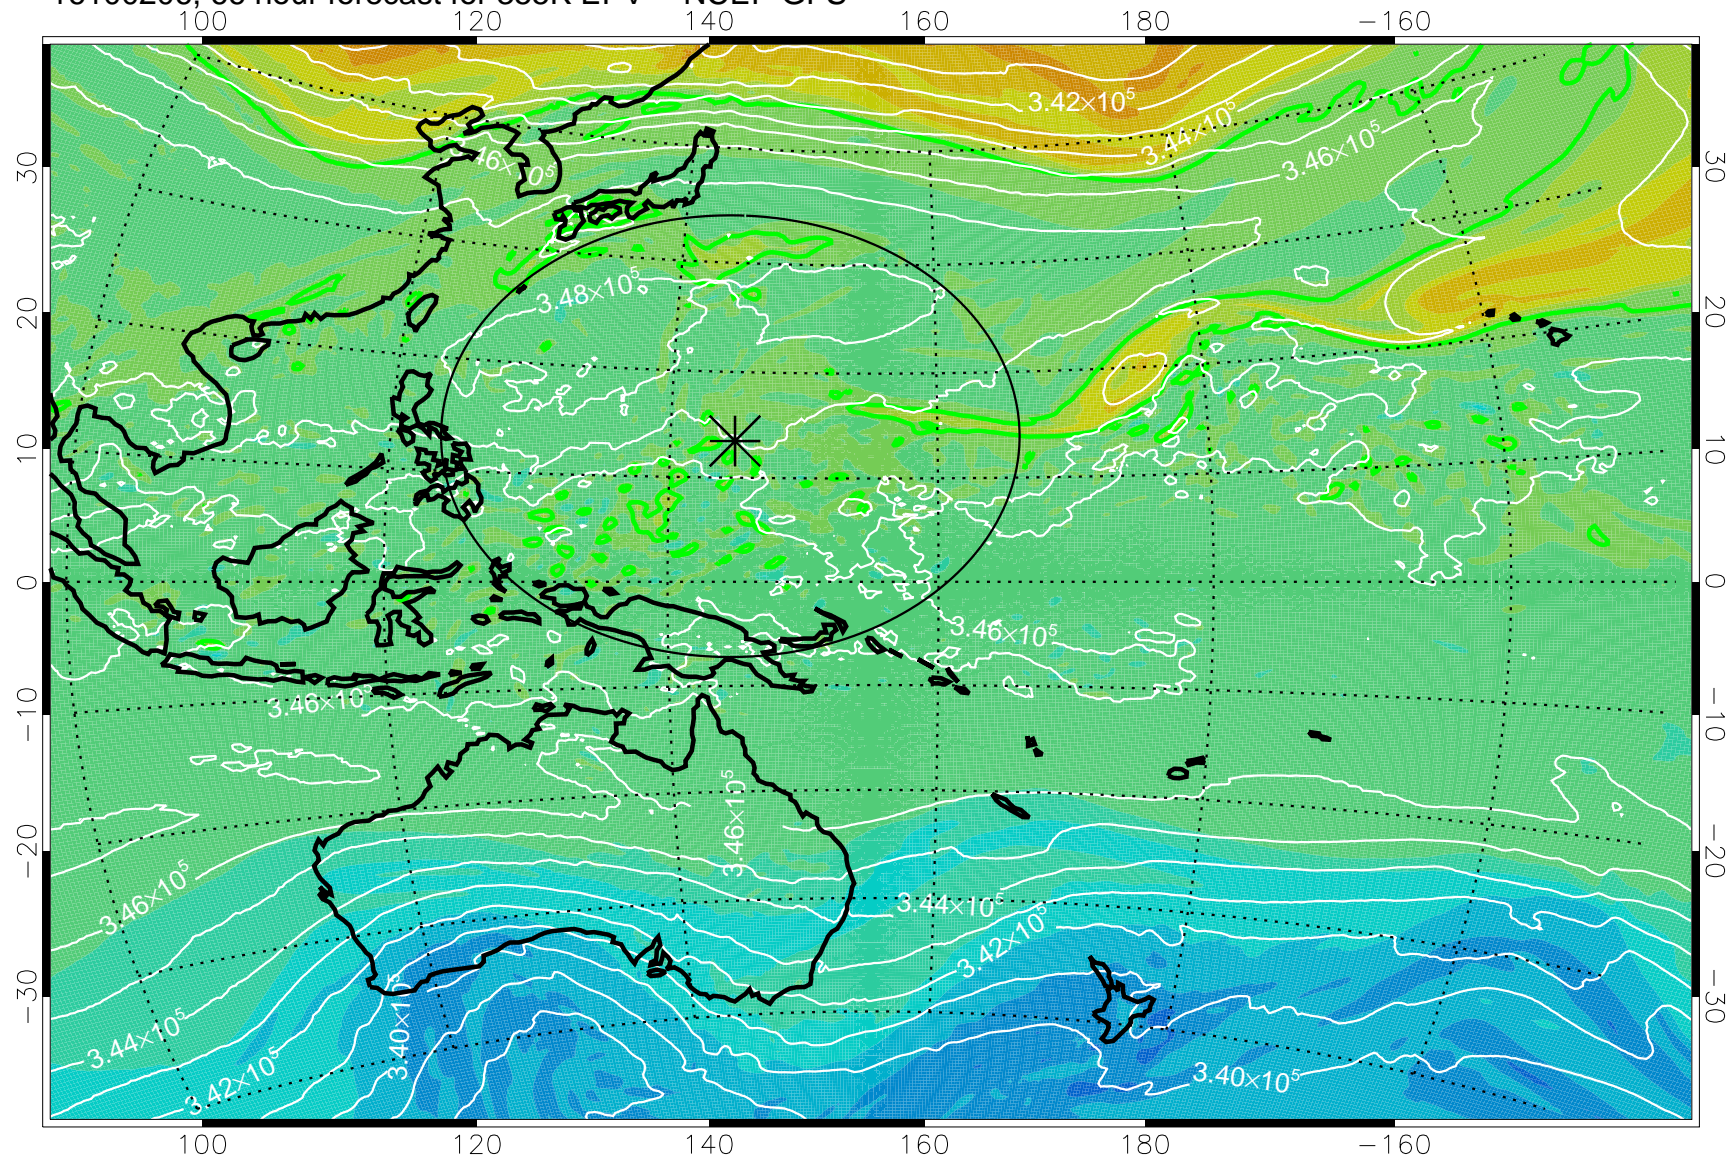

16100106, 42 hour forecast for 355K EPV -- NCEP GFS

355K Montgomery Streamfunction, white
EPV Tropopause (2 PVU) Position
Range ring of 2304 km

16100112, 48 hour forecast for 355K EPV -- NCEP GFS

355K Montgomery Streamfunction, white
EPV Tropopause (2 PVU) Position
Range ring of 2304 km

16100118, 54 hour forecast for 355K EPV -- NCEP GFS

355K Montgomery Streamfunction, white
EPV Tropopause (2 PVU) Position
Range ring of 2304 km

16100200, 60 hour forecast for 355K EPV -- NCEP GFS

355K Montgomery Streamfunction, white
EPV Tropopause (2 PVU) Position
Range ring of 2304 km

16100206, 66 hour forecast for 355K EPV -- NCEP GFS

355K Montgomery Streamfunction, white
EPV Tropopause (2 PVU) Position
Range ring of 2304 km

16100212, 72 hour forecast for 355K EPV -- NCEP GFS

355K Montgomery Streamfunction, white
EPV Tropopause (2 PVU) Position
Range ring of 2304 km

16100218, 78 hour forecast for 355K EPV -- NCEP GFS

355K Montgomery Streamfunction, white
EPV Tropopause (2 PVU) Position
Range ring of 2304 km

16100300, 84 hour forecast for 355K EPV -- NCEP GFS

355K Montgomery Streamfunction, white
EPV Tropopause (2 PVU) Position
Range ring of 2304 km