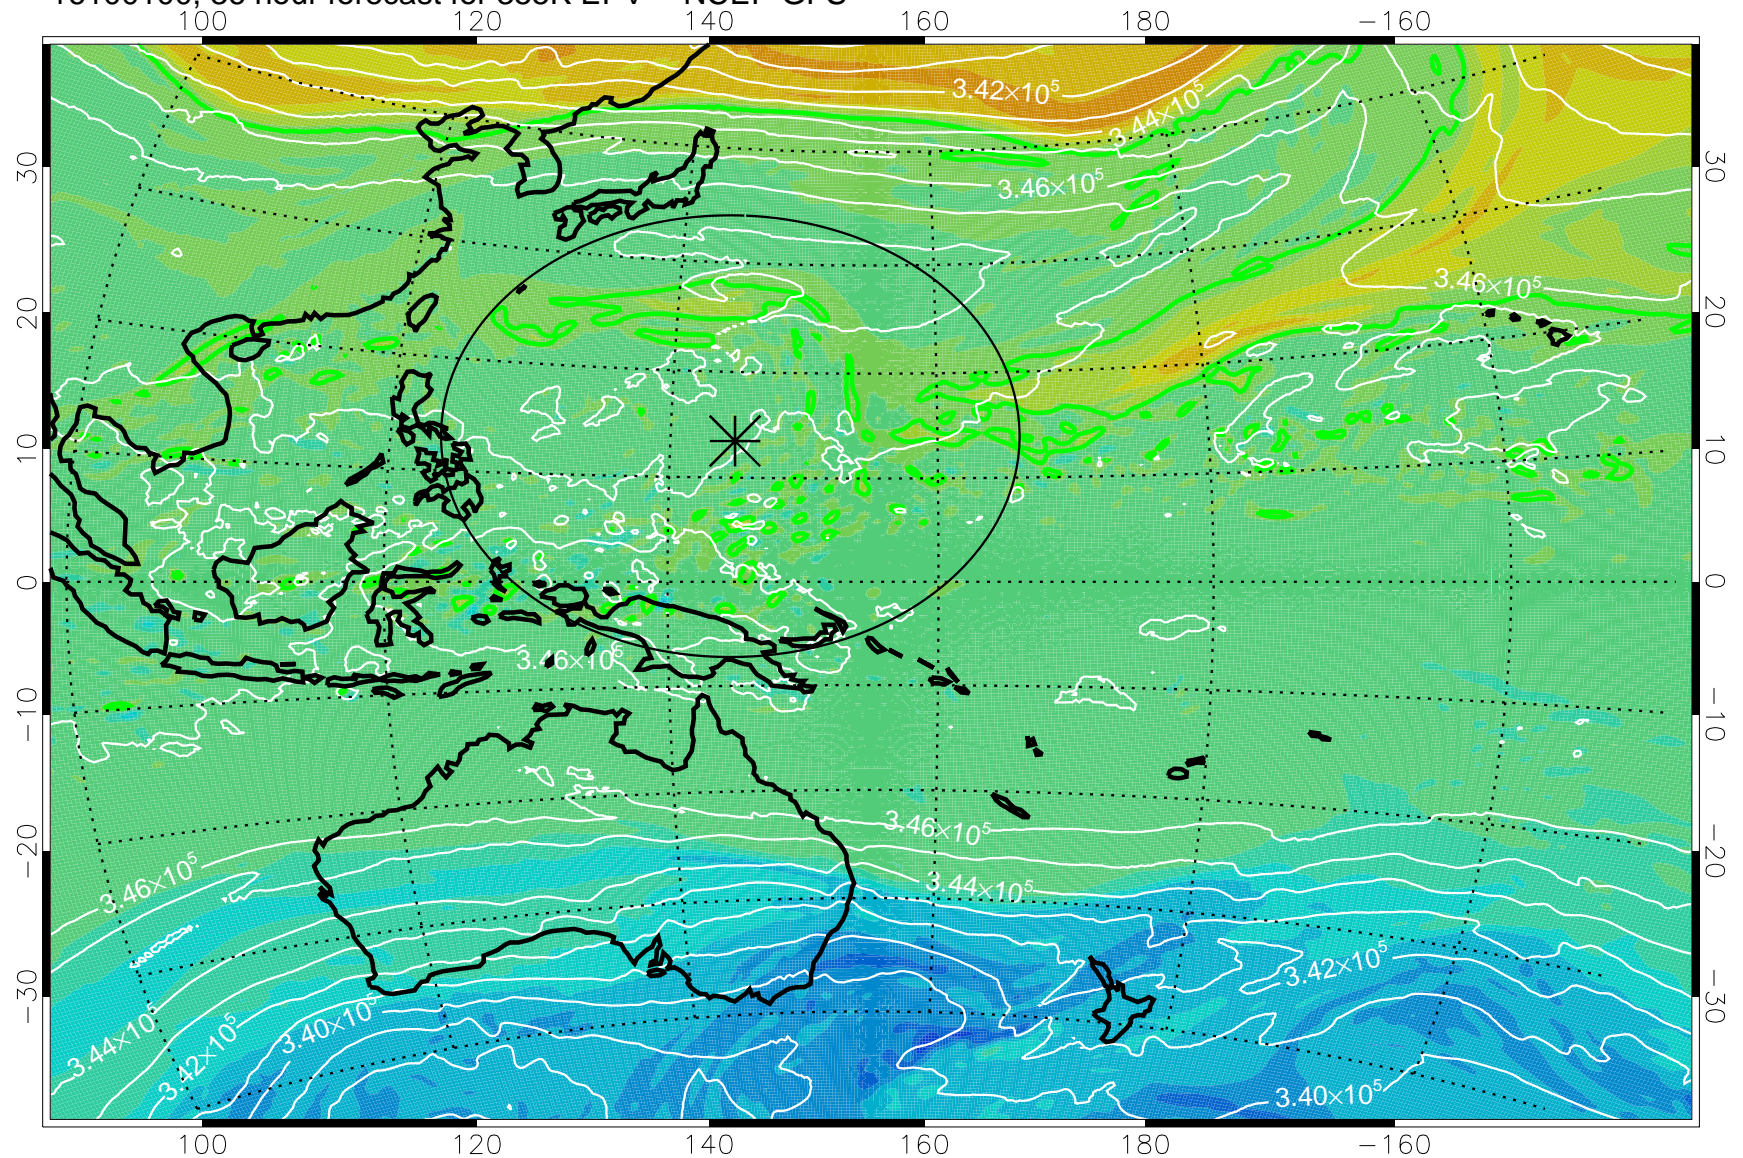

16093006, 18 hour forecast for 355K EPV -- NCEP GFS

355K Montgomery Streamfunction, white
EPV Tropopause (2 PVU) Position
Range ring of 2304 km

16093012, 24 hour forecast for 355K EPV -- NCEP GFS

355K Montgomery Streamfunction, white
EPV Tropopause (2 PVU) Position
Range ring of 2304 km

16093018, 30 hour forecast for 355K EPV -- NCEP GFS

355K Montgomery Streamfunction, white
EPV Tropopause (2 PVU) Position
Range ring of 2304 km

16100100, 36 hour forecast for 355K EPV -- NCEP GFS

355K Montgomery Streamfunction, white
EPV Tropopause (2 PVU) Position
Range ring of 2304 km

16100106, 42 hour forecast for 355K EPV -- NCEP GFS

355K Montgomery Streamfunction, white
EPV Tropopause (2 PVU) Position
Range ring of 2304 km

16100112, 48 hour forecast for 355K EPV -- NCEP GFS

355K Montgomery Streamfunction, white
EPV Tropopause (2 PVU) Position
Range ring of 2304 km

16100118, 54 hour forecast for 355K EPV -- NCEP GFS

355K Montgomery Streamfunction, white
EPV Tropopause (2 PVU) Position
Range ring of 2304 km

16100200, 60 hour forecast for 355K EPV -- NCEP GFS

355K Montgomery Streamfunction, white
EPV Tropopause (2 PVU) Position
Range ring of 2304 km