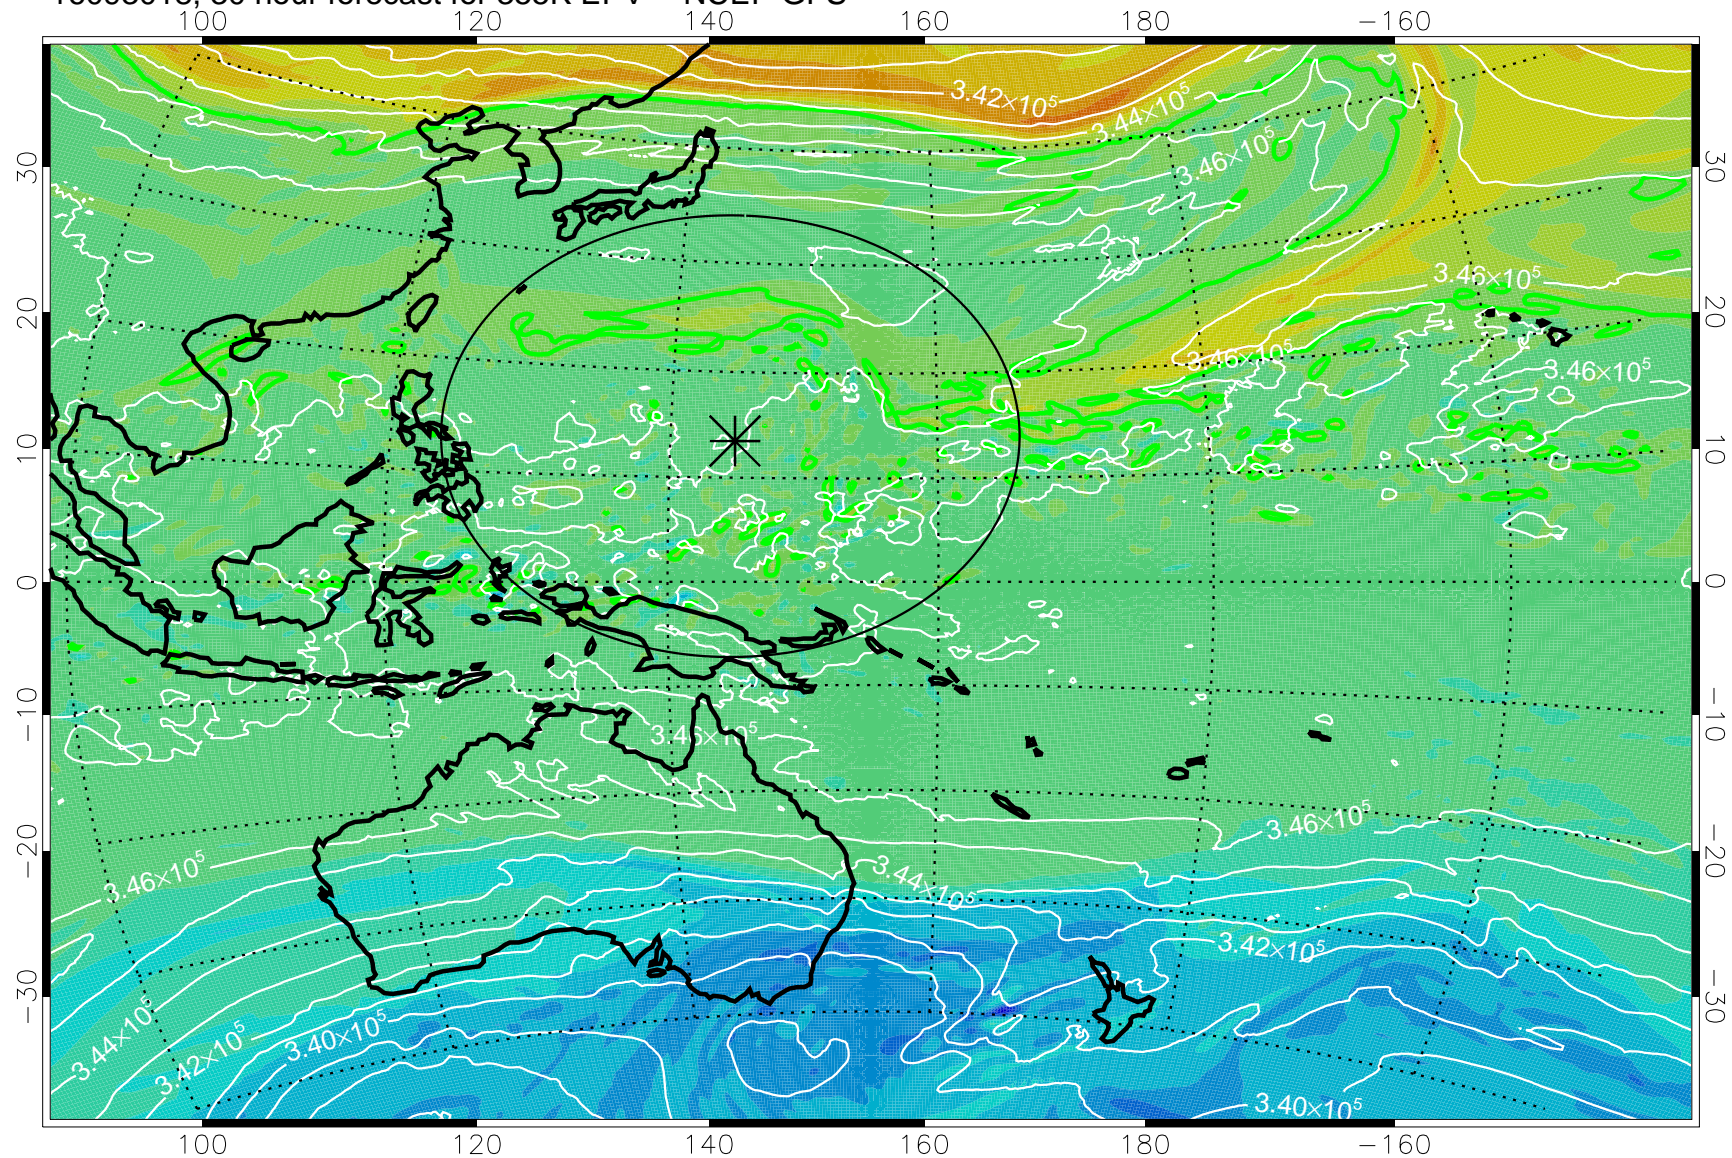

16093006, 18 hour forecast for 355K EPV -- NCEP GFS

355K Montgomery Streamfunction, white
EPV Tropopause (2 PVU) Position
Range ring of 2304 km

16093012, 24 hour forecast for 355K EPV -- NCEP GFS

355K Montgomery Streamfunction, white
EPV Tropopause (2 PVU) Position
Range ring of 2304 km

16093018, 30 hour forecast for 355K EPV -- NCEP GFS

355K Montgomery Streamfunction, white
EPV Tropopause (2 PVU) Position
Range ring of 2304 km

16100100, 36 hour forecast for 355K EPV -- NCEP GFS

355K Montgomery Streamfunction, white
EPV Tropopause (2 PVU) Position
Range ring of 2304 km

16100106, 42 hour forecast for 355K EPV -- NCEP GFS

355K Montgomery Streamfunction, white
EPV Tropopause (2 PVU) Position
Range ring of 2304 km

16100112, 48 hour forecast for 355K EPV -- NCEP GFS

355K Montgomery Streamfunction, white
EPV Tropopause (2 PVU) Position
Range ring of 2304 km

16100118, 54 hour forecast for 355K EPV -- NCEP GFS

355K Montgomery Streamfunction, white
EPV Tropopause (2 PVU) Position
Range ring of 2304 km

16100200, 60 hour forecast for 355K EPV -- NCEP GFS

355K Montgomery Streamfunction, white
EPV Tropopause (2 PVU) Position
Range ring of 2304 km