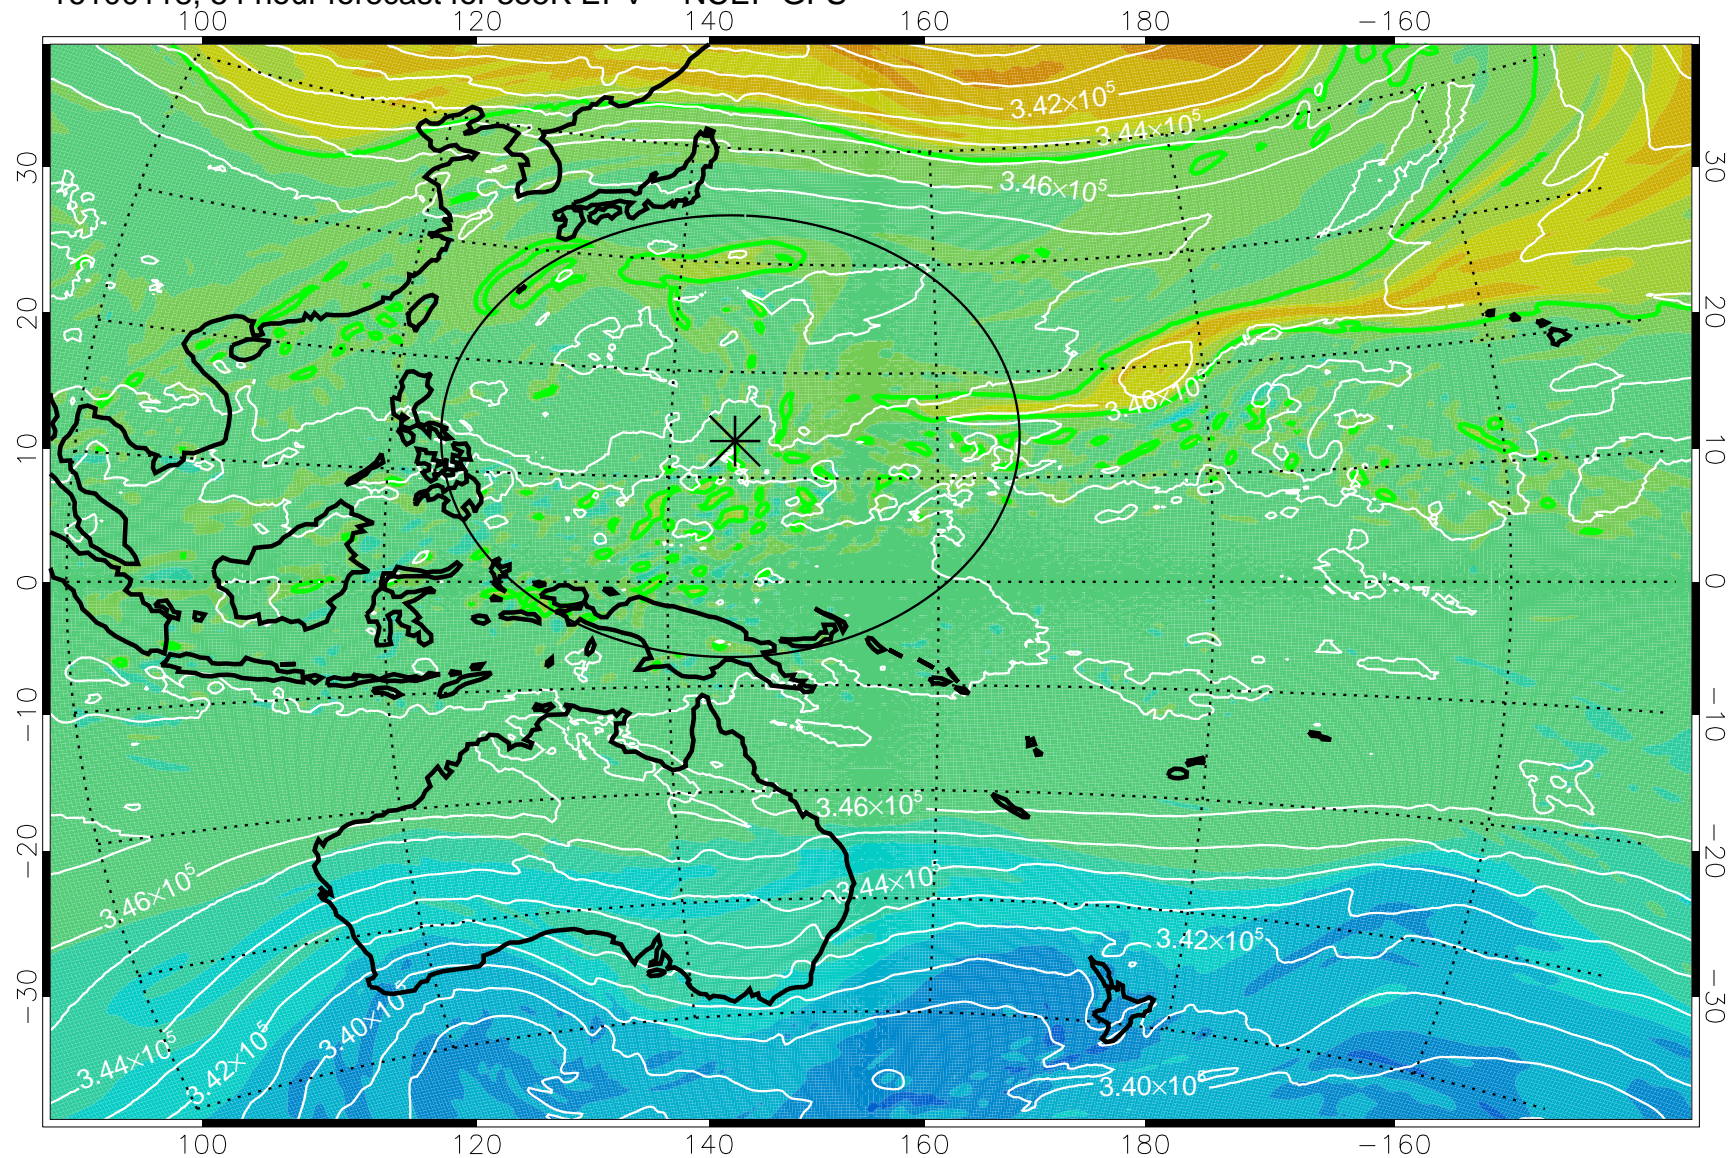

16093018, 30 hour forecast for 355K EPV -- NCEP GFS

355K Montgomery Streamfunction, white
EPV Tropopause (2 PVU) Position
Range ring of 2304 km

16100100, 36 hour forecast for 355K EPV -- NCEP GFS

355K Montgomery Streamfunction, white
EPV Tropopause (2 PVU) Position
Range ring of 2304 km

16100106, 42 hour forecast for 355K EPV -- NCEP GFS

355K Montgomery Streamfunction, white
EPV Tropopause (2 PVU) Position
Range ring of 2304 km

16100112, 48 hour forecast for 355K EPV -- NCEP GFS

355K Montgomery Streamfunction, white
EPV Tropopause (2 PVU) Position
Range ring of 2304 km

16100118, 54 hour forecast for 355K EPV -- NCEP GFS

355K Montgomery Streamfunction, white
EPV Tropopause (2 PVU) Position
Range ring of 2304 km

16100200, 60 hour forecast for 355K EPV -- NCEP GFS

355K Montgomery Streamfunction, white
EPV Tropopause (2 PVU) Position
Range ring of 2304 km

16100206, 66 hour forecast for 355K EPV -- NCEP GFS

355K Montgomery Streamfunction, white
EPV Tropopause (2 PVU) Position
Range ring of 2304 km

16100212, 72 hour forecast for 355K EPV -- NCEP GFS

355K Montgomery Streamfunction, white
EPV Tropopause (2 PVU) Position
Range ring of 2304 km