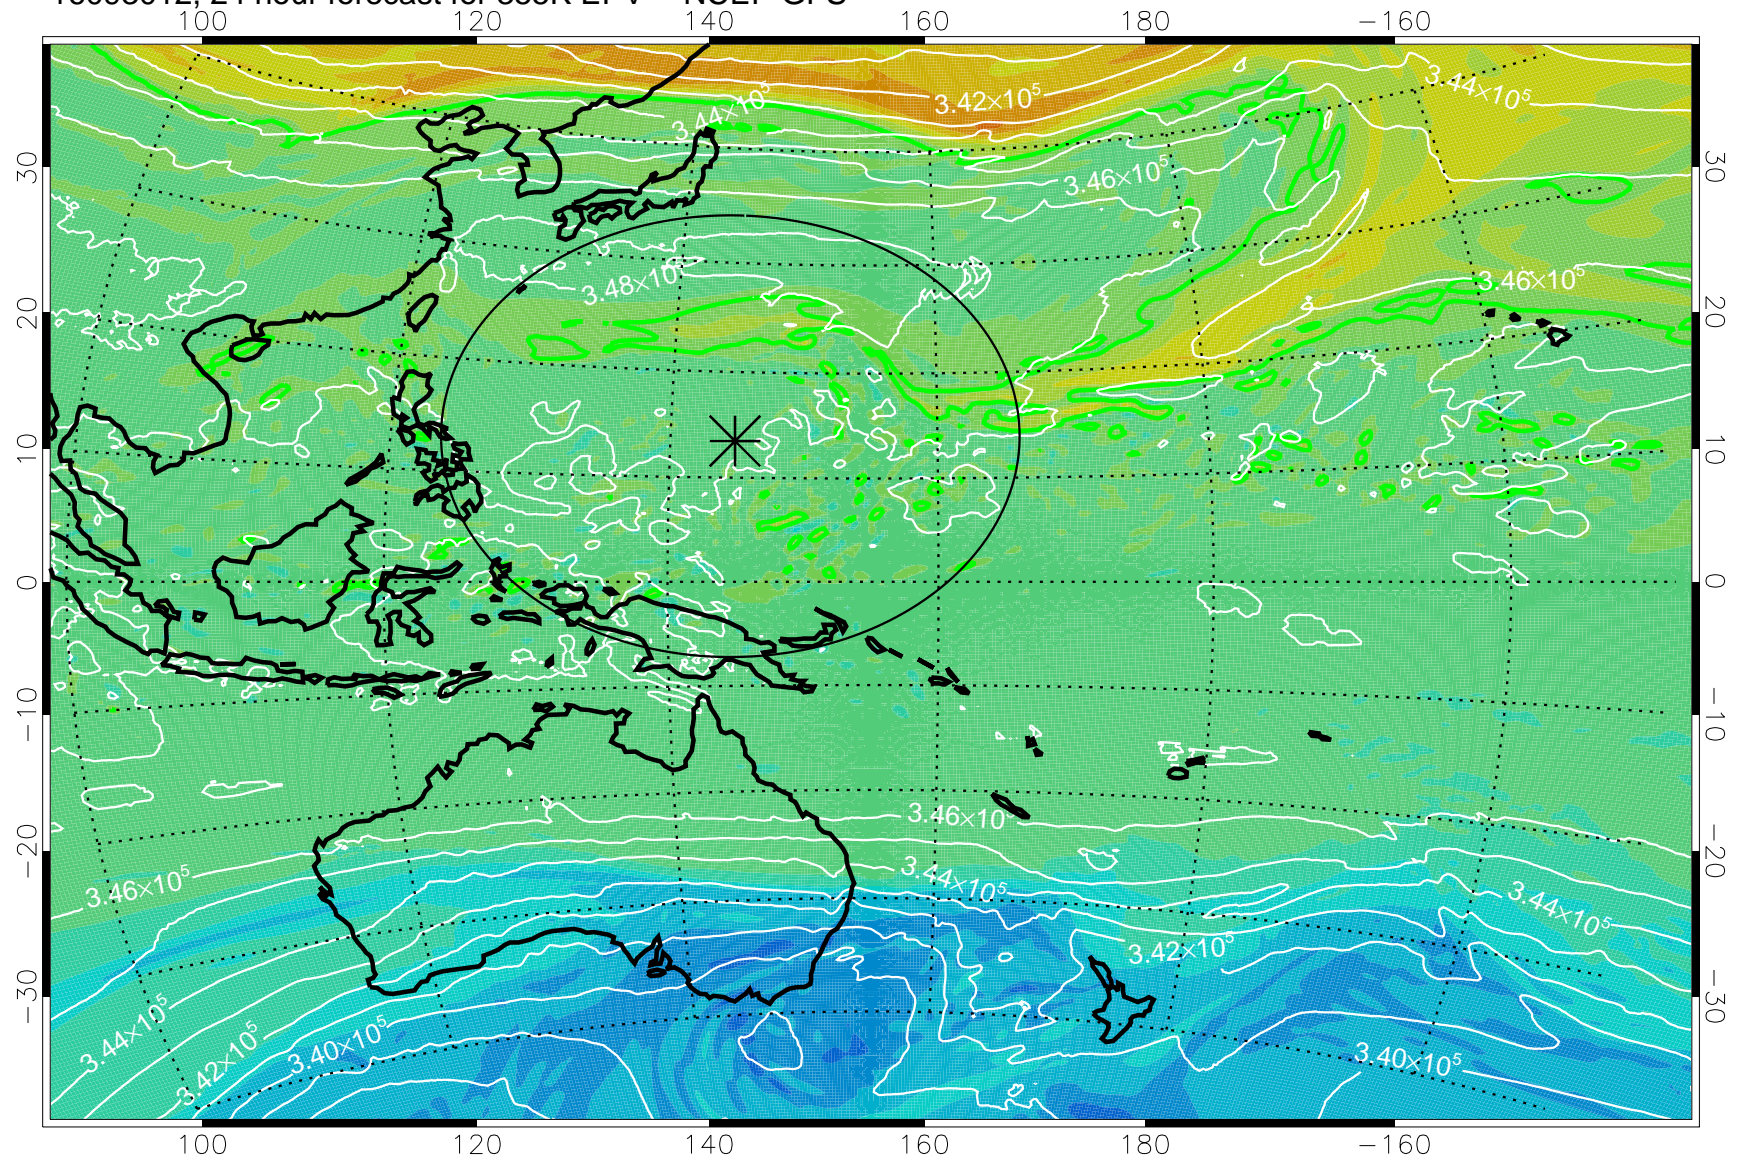

16092918, 6 hour forecast for 355K EPV -- NCEP GFS

355K Montgomery Streamfunction, white
EPV Tropopause (2 PVU) Position
Range ring of 2304 km

16093000, 12 hour forecast for 355K EPV -- NCEP GFS

355K Montgomery Streamfunction, white
EPV Tropopause (2 PVU) Position
Range ring of 2304 km

16093006, 18 hour forecast for 355K EPV -- NCEP GFS

355K Montgomery Streamfunction, white
EPV Tropopause (2 PVU) Position
Range ring of 2304 km

16093012, 24 hour forecast for 355K EPV -- NCEP GFS

355K Montgomery Streamfunction, white
EPV Tropopause (2 PVU) Position
Range ring of 2304 km

16093018, 30 hour forecast for 355K EPV -- NCEP GFS

355K Montgomery Streamfunction, white
EPV Tropopause (2 PVU) Position
Range ring of 2304 km

16100100, 36 hour forecast for 355K EPV -- NCEP GFS

355K Montgomery Streamfunction, white
EPV Tropopause (2 PVU) Position
Range ring of 2304 km

16100106, 42 hour forecast for 355K EPV -- NCEP GFS

355K Montgomery Streamfunction, white
EPV Tropopause (2 PVU) Position
Range ring of 2304 km

16100112, 48 hour forecast for 355K EPV -- NCEP GFS

355K Montgomery Streamfunction, white
EPV Tropopause (2 PVU) Position
Range ring of 2304 km