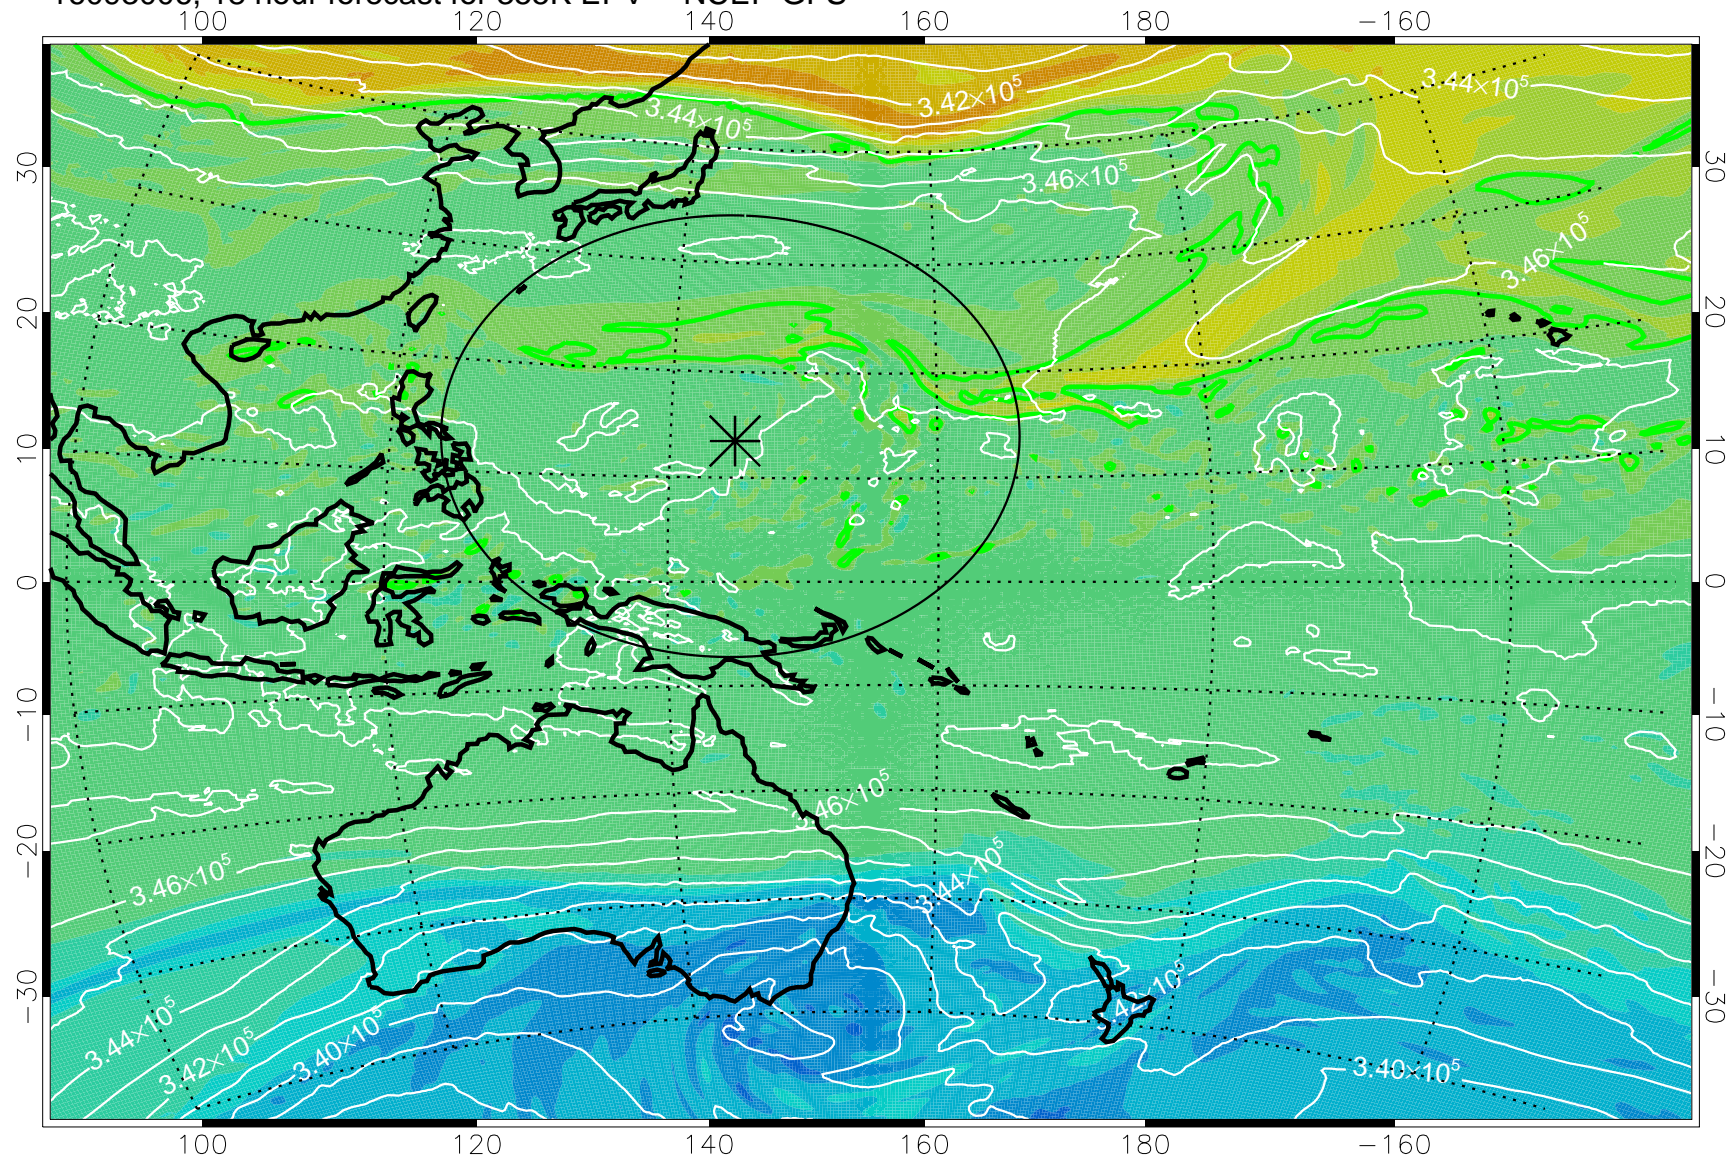

16092918, 6 hour forecast for 355K EPV -- NCEP GFS

355K Montgomery Streamfunction, white
EPV Tropopause (2 PVU) Position
Range ring of 2304 km

16093000, 12 hour forecast for 355K EPV -- NCEP GFS

355K Montgomery Streamfunction, white
EPV Tropopause (2 PVU) Position
Range ring of 2304 km

16093006, 18 hour forecast for 355K EPV -- NCEP GFS

355K Montgomery Streamfunction, white
EPV Tropopause (2 PVU) Position
Range ring of 2304 km

16093012, 24 hour forecast for 355K EPV -- NCEP GFS

355K Montgomery Streamfunction, white
EPV Tropopause (2 PVU) Position
Range ring of 2304 km

16093018, 30 hour forecast for 355K EPV -- NCEP GFS

355K Montgomery Streamfunction, white
EPV Tropopause (2 PVU) Position
Range ring of 2304 km

16100100, 36 hour forecast for 355K EPV -- NCEP GFS

355K Montgomery Streamfunction, white
EPV Tropopause (2 PVU) Position
Range ring of 2304 km

16100106, 42 hour forecast for 355K EPV -- NCEP GFS

355K Montgomery Streamfunction, white
EPV Tropopause (2 PVU) Position
Range ring of 2304 km

16100112, 48 hour forecast for 355K EPV -- NCEP GFS

355K Montgomery Streamfunction, white
EPV Tropopause (2 PVU) Position
Range ring of 2304 km