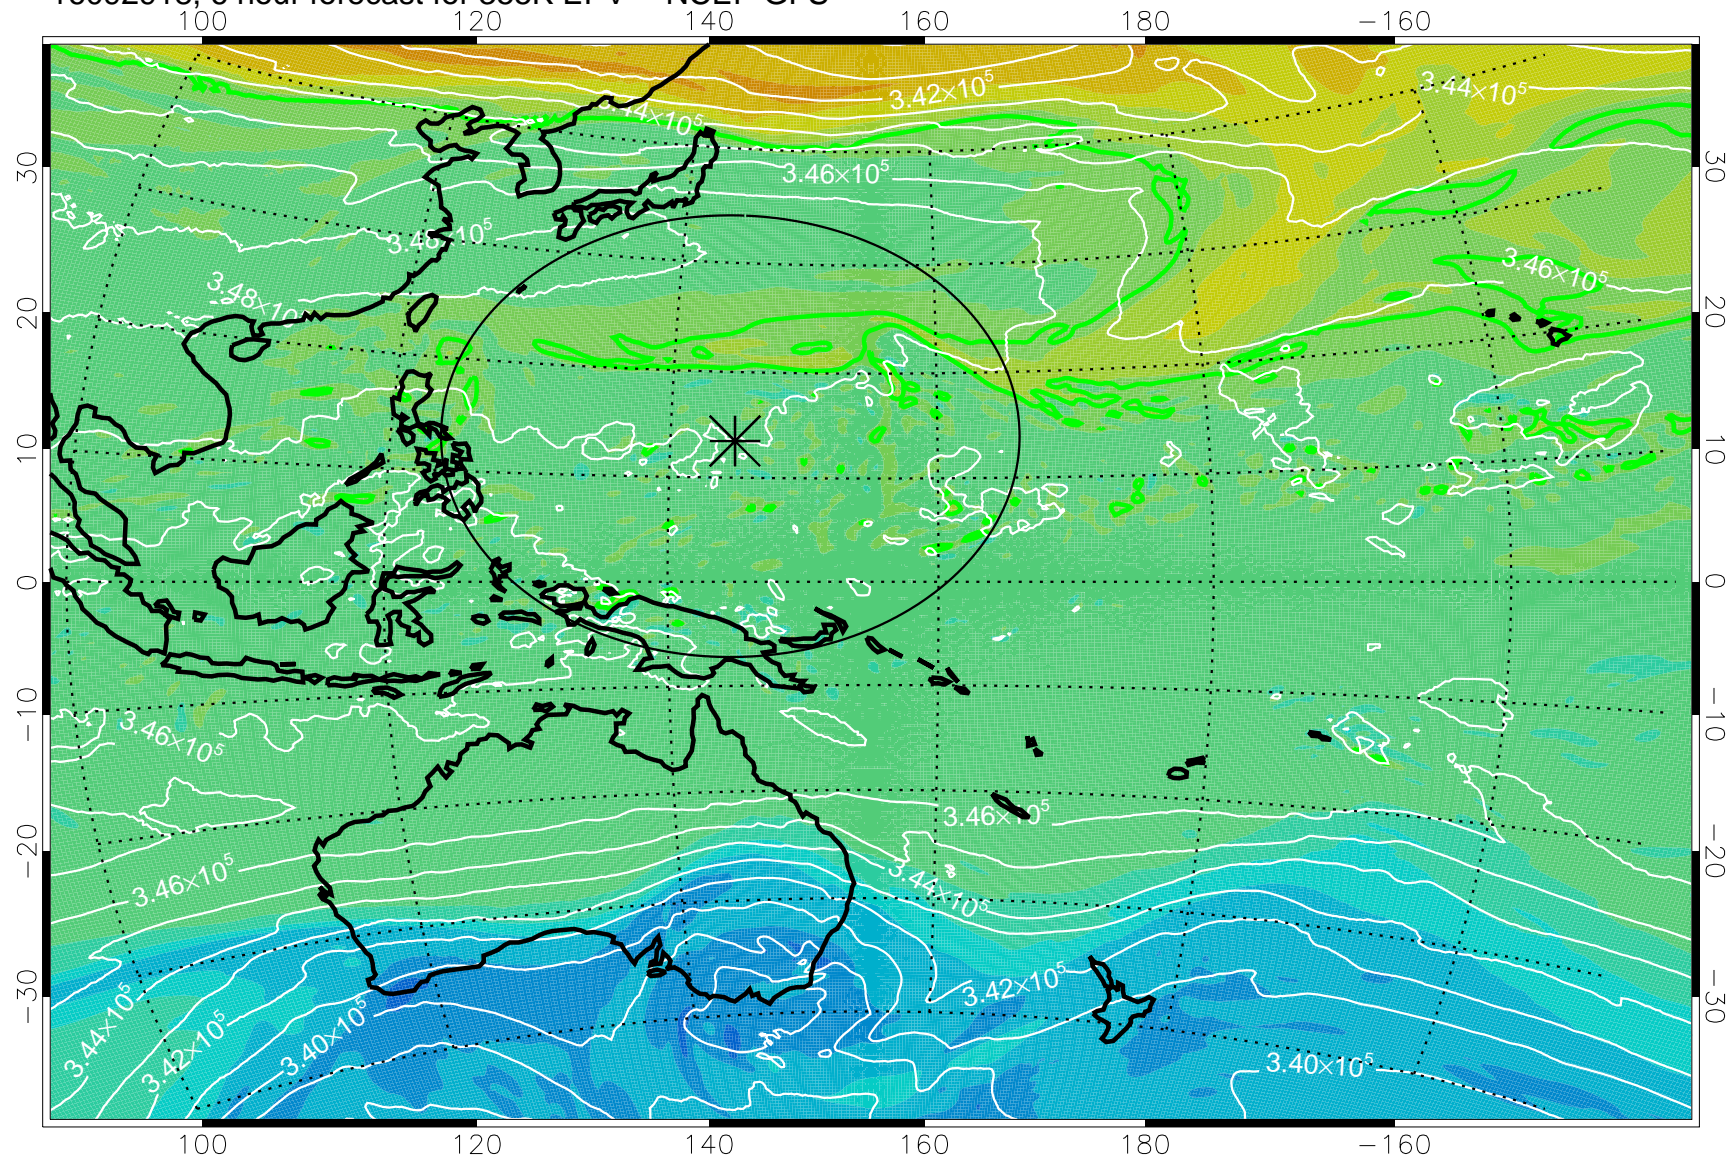

16092918, 6 hour forecast for 355K EPV -- NCEP GFS

355K Montgomery Streamfunction, white
EPV Tropopause (2 PVU) Position
Range ring of 2304 km

16093000, 12 hour forecast for 355K EPV -- NCEP GFS

355K Montgomery Streamfunction, white
EPV Tropopause (2 PVU) Position
Range ring of 2304 km

16093006, 18 hour forecast for 355K EPV -- NCEP GFS

355K Montgomery Streamfunction, white
EPV Tropopause (2 PVU) Position
Range ring of 2304 km

16093012, 24 hour forecast for 355K EPV -- NCEP GFS

355K Montgomery Streamfunction, white
EPV Tropopause (2 PVU) Position
Range ring of 2304 km

16093018, 30 hour forecast for 355K EPV -- NCEP GFS

355K Montgomery Streamfunction, white
EPV Tropopause (2 PVU) Position
Range ring of 2304 km

16100100, 36 hour forecast for 355K EPV -- NCEP GFS

355K Montgomery Streamfunction, white
EPV Tropopause (2 PVU) Position
Range ring of 2304 km

16100106, 42 hour forecast for 355K EPV -- NCEP GFS

355K Montgomery Streamfunction, white
EPV Tropopause (2 PVU) Position
Range ring of 2304 km

16100112, 48 hour forecast for 355K EPV -- NCEP GFS

355K Montgomery Streamfunction, white
EPV Tropopause (2 PVU) Position
Range ring of 2304 km