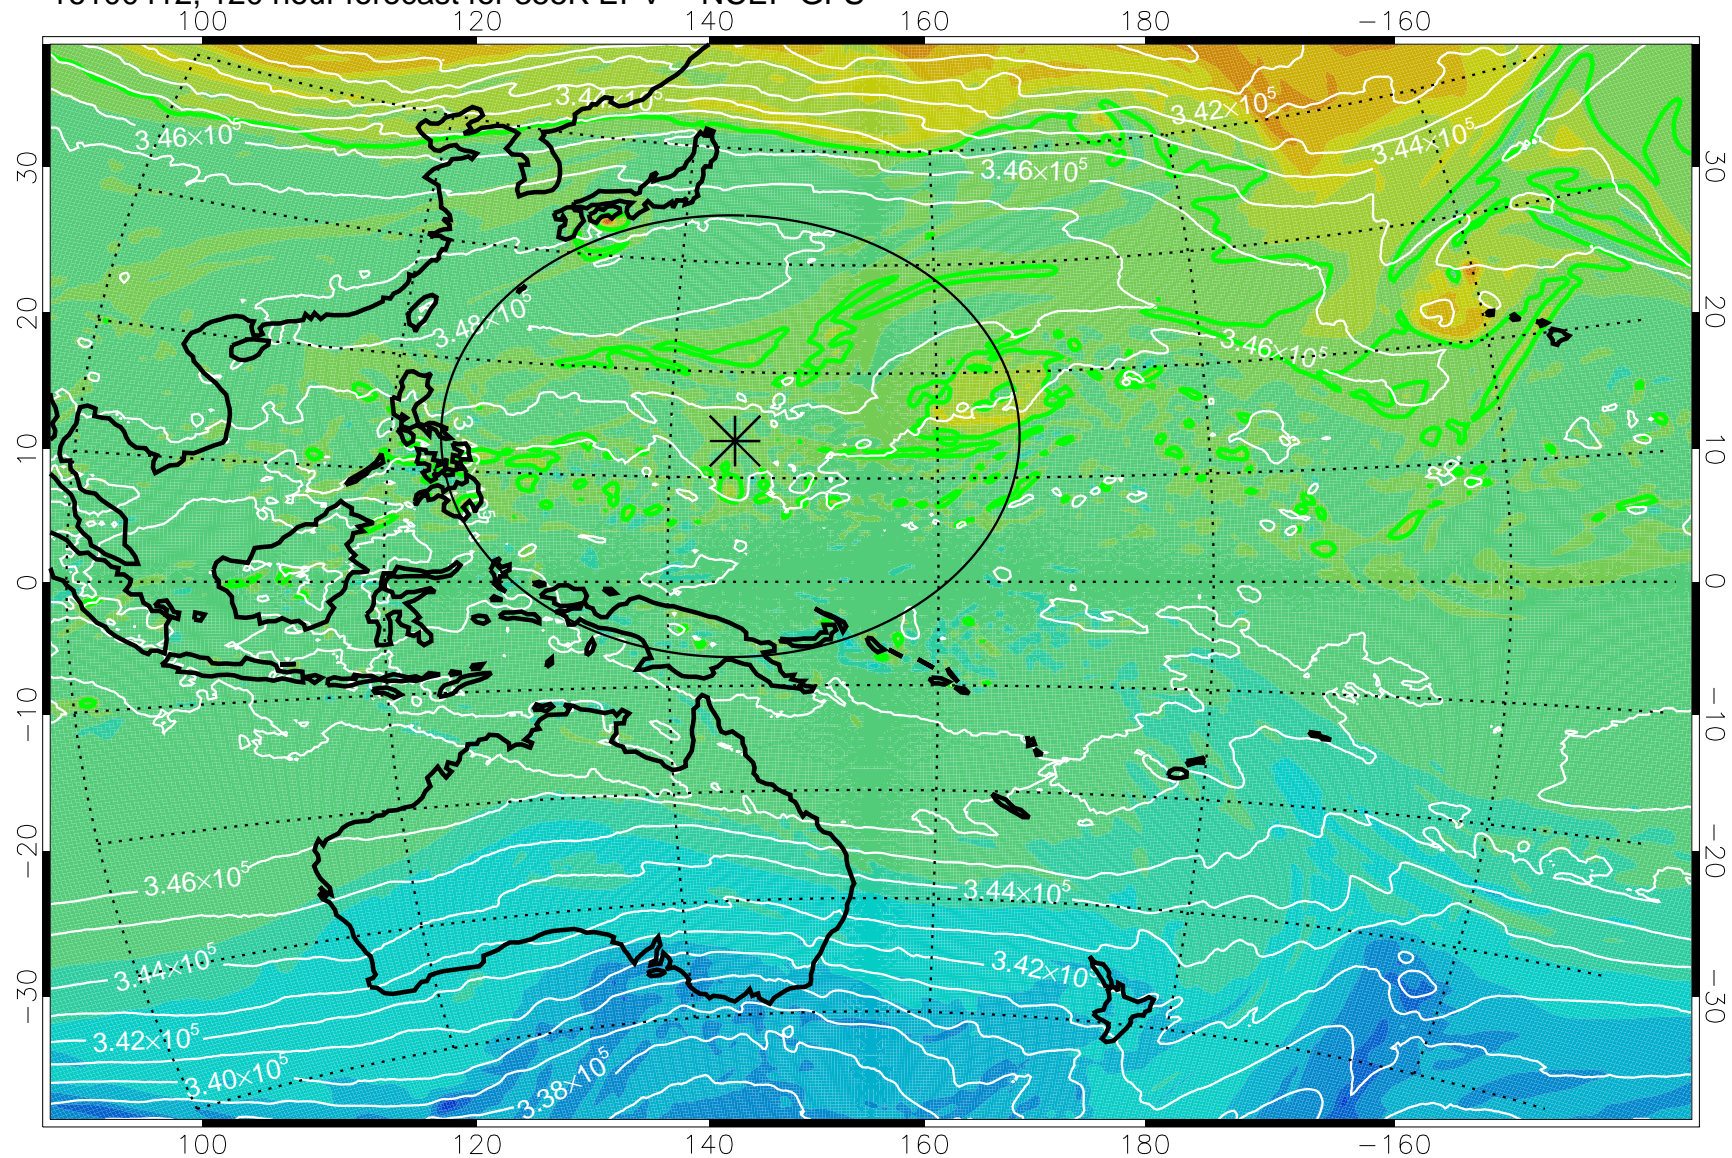

16100218, 78 hour forecast for 355K EPV -- NCEP GFS

355K Montgomery Streamfunction, white
EPV Tropopause (2 PVU) Position
Range ring of 2304 km

16100300, 84 hour forecast for 355K EPV -- NCEP GFS

355K Montgomery Streamfunction, white
EPV Tropopause (2 PVU) Position
Range ring of 2304 km

16100306, 90 hour forecast for 355K EPV -- NCEP GFS

355K Montgomery Streamfunction, white
EPV Tropopause (2 PVU) Position
Range ring of 2304 km

16100312, 96 hour forecast for 355K EPV -- NCEP GFS

355K Montgomery Streamfunction, white
EPV Tropopause (2 PVU) Position
Range ring of 2304 km

16100318, 102 hour forecast for 355K EPV -- NCEP GFS

355K Montgomery Streamfunction, white
EPV Tropopause (2 PVU) Position
Range ring of 2304 km

16100400, 108 hour forecast for 355K EPV -- NCEP GFS

355K Montgomery Streamfunction, white
EPV Tropopause (2 PVU) Position
Range ring of 2304 km

16100406, 114 hour forecast for 355K EPV -- NCEP GFS

355K Montgomery Streamfunction, white
EPV Tropopause (2 PVU) Position
Range ring of 2304 km

16100412, 120 hour forecast for 355K EPV -- NCEP GFS

355K Montgomery Streamfunction, white
EPV Tropopause (2 PVU) Position
Range ring of 2304 km