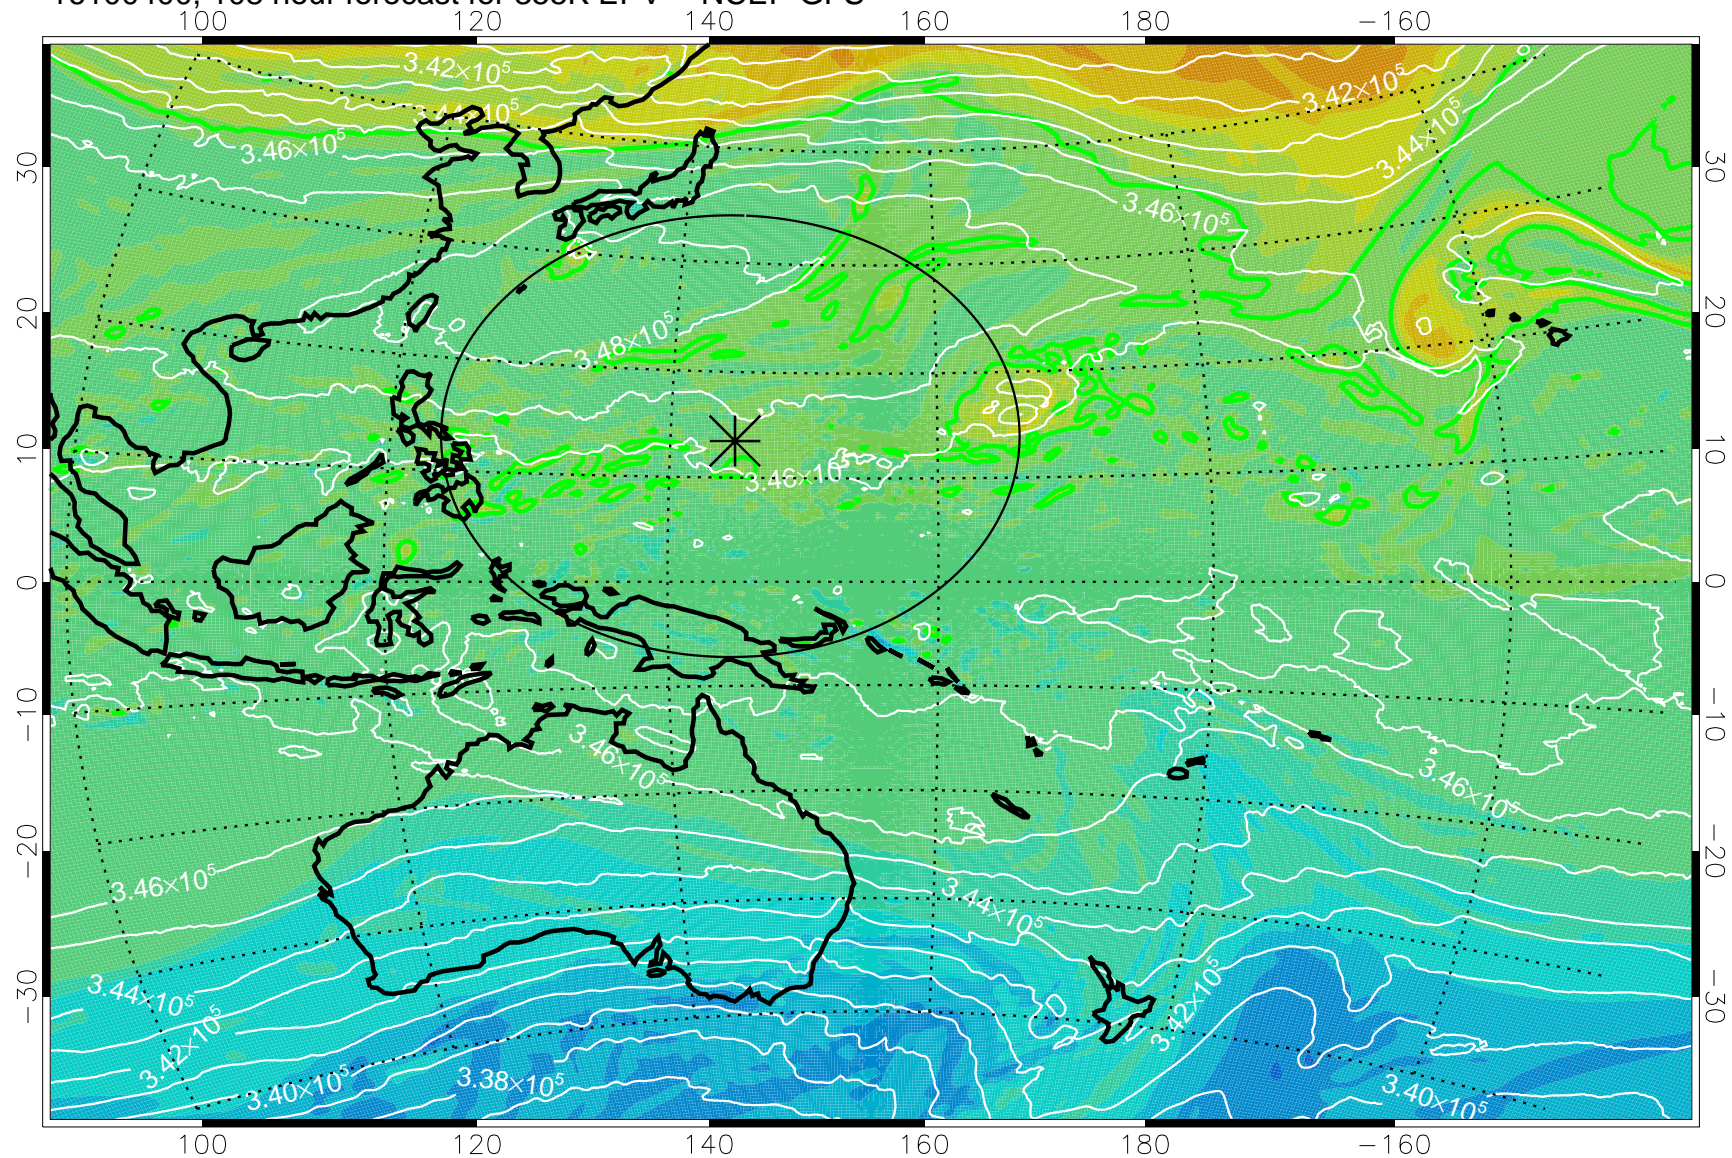

16100218, 78 hour forecast for 355K EPV -- NCEP GFS

355K Montgomery Streamfunction, white
EPV Tropopause (2 PVU) Position
Range ring of 2304 km

16100300, 84 hour forecast for 355K EPV -- NCEP GFS

355K Montgomery Streamfunction, white
EPV Tropopause (2 PVU) Position
Range ring of 2304 km

16100306, 90 hour forecast for 355K EPV -- NCEP GFS

355K Montgomery Streamfunction, white
EPV Tropopause (2 PVU) Position
Range ring of 2304 km

16100312, 96 hour forecast for 355K EPV -- NCEP GFS

355K Montgomery Streamfunction, white
EPV Tropopause (2 PVU) Position
Range ring of 2304 km

16100318, 102 hour forecast for 355K EPV -- NCEP GFS

355K Montgomery Streamfunction, white
EPV Tropopause (2 PVU) Position
Range ring of 2304 km

16100400, 108 hour forecast for 355K EPV -- NCEP GFS

355K Montgomery Streamfunction, white
EPV Tropopause (2 PVU) Position
Range ring of 2304 km

16100406, 114 hour forecast for 355K EPV -- NCEP GFS

355K Montgomery Streamfunction, white
EPV Tropopause (2 PVU) Position
Range ring of 2304 km

16100412, 120 hour forecast for 355K EPV -- NCEP GFS

355K Montgomery Streamfunction, white
EPV Tropopause (2 PVU) Position
Range ring of 2304 km