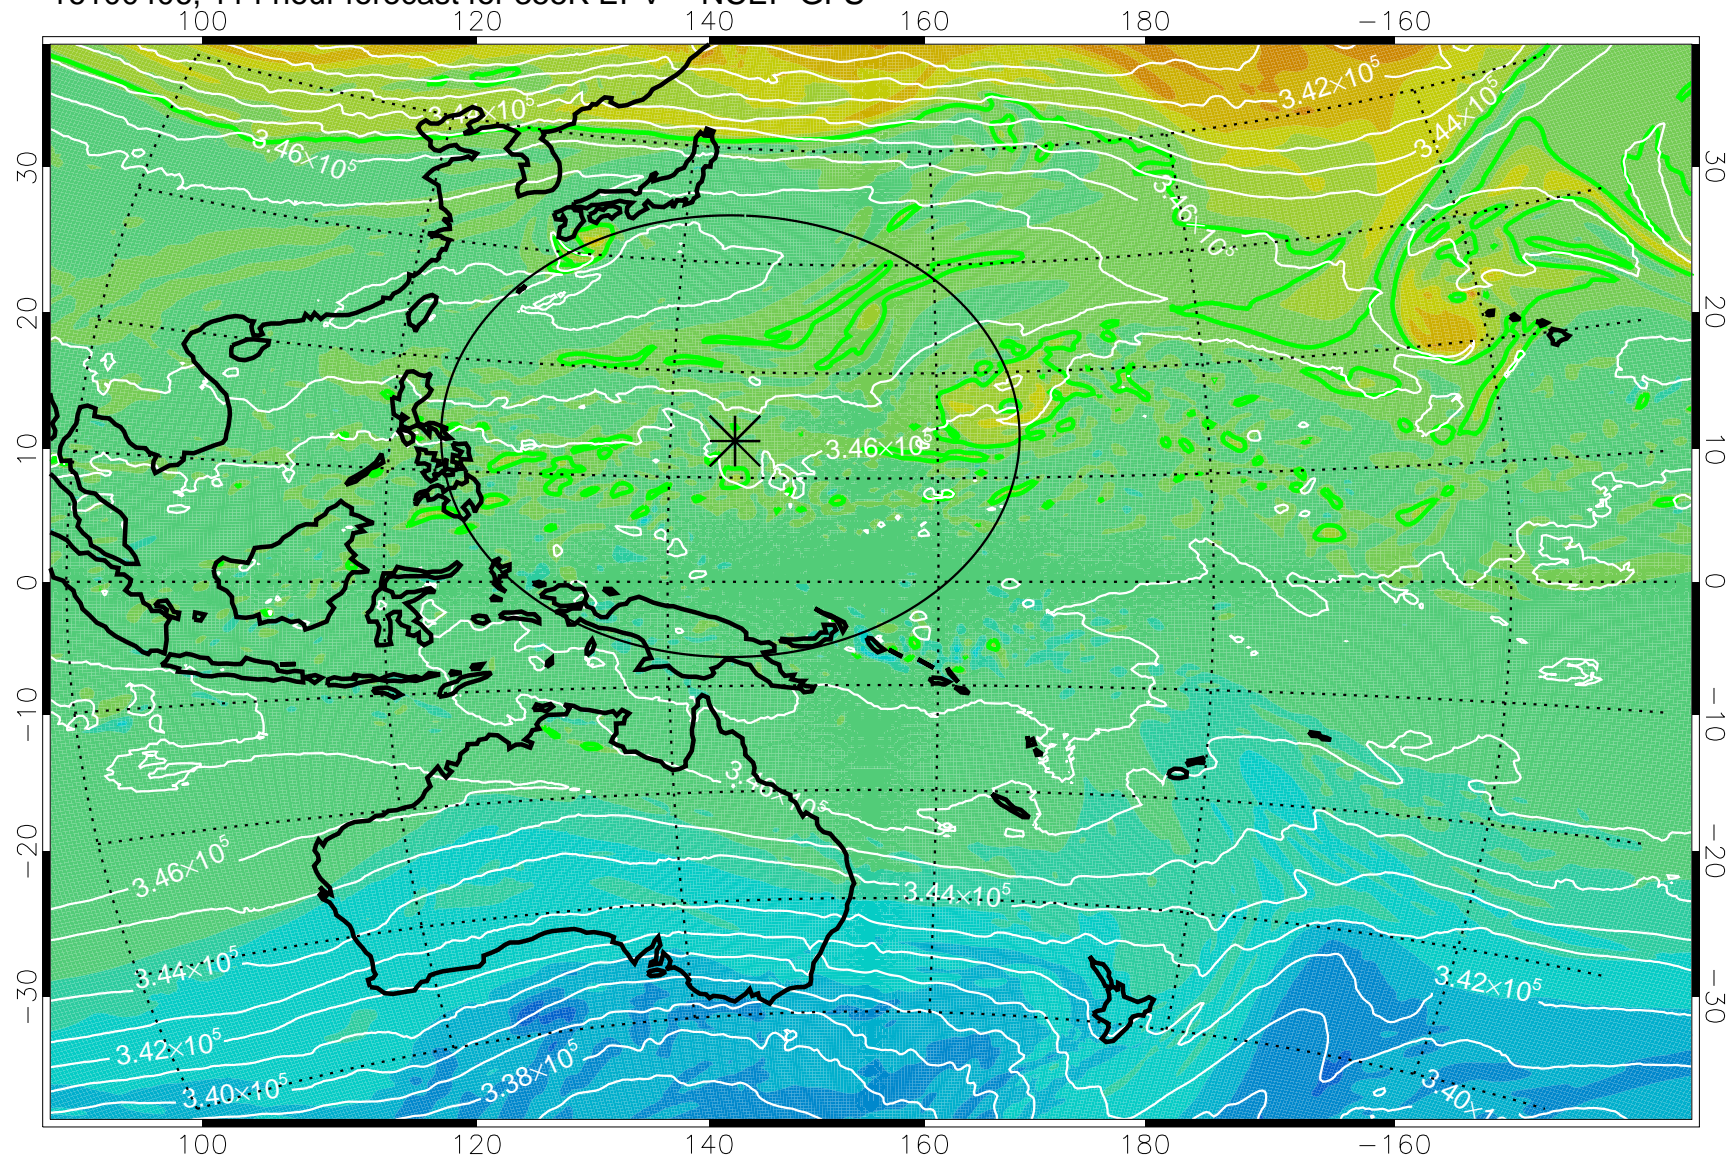

16100218, 78 hour forecast for 355K EPV -- NCEP GFS

355K Montgomery Streamfunction, white
EPV Tropopause (2 PVU) Position
Range ring of 2304 km

16100300, 84 hour forecast for 355K EPV -- NCEP GFS

355K Montgomery Streamfunction, white
EPV Tropopause (2 PVU) Position
Range ring of 2304 km

16100306, 90 hour forecast for 355K EPV -- NCEP GFS

355K Montgomery Streamfunction, white
EPV Tropopause (2 PVU) Position
Range ring of 2304 km

16100312, 96 hour forecast for 355K EPV -- NCEP GFS

355K Montgomery Streamfunction, white
EPV Tropopause (2 PVU) Position
Range ring of 2304 km

16100318, 102 hour forecast for 355K EPV -- NCEP GFS

355K Montgomery Streamfunction, white
EPV Tropopause (2 PVU) Position
Range ring of 2304 km

16100400, 108 hour forecast for 355K EPV -- NCEP GFS

355K Montgomery Streamfunction, white
EPV Tropopause (2 PVU) Position
Range ring of 2304 km

16100406, 114 hour forecast for 355K EPV -- NCEP GFS

355K Montgomery Streamfunction, white
EPV Tropopause (2 PVU) Position
Range ring of 2304 km

16100412, 120 hour forecast for 355K EPV -- NCEP GFS

355K Montgomery Streamfunction, white
EPV Tropopause (2 PVU) Position
Range ring of 2304 km