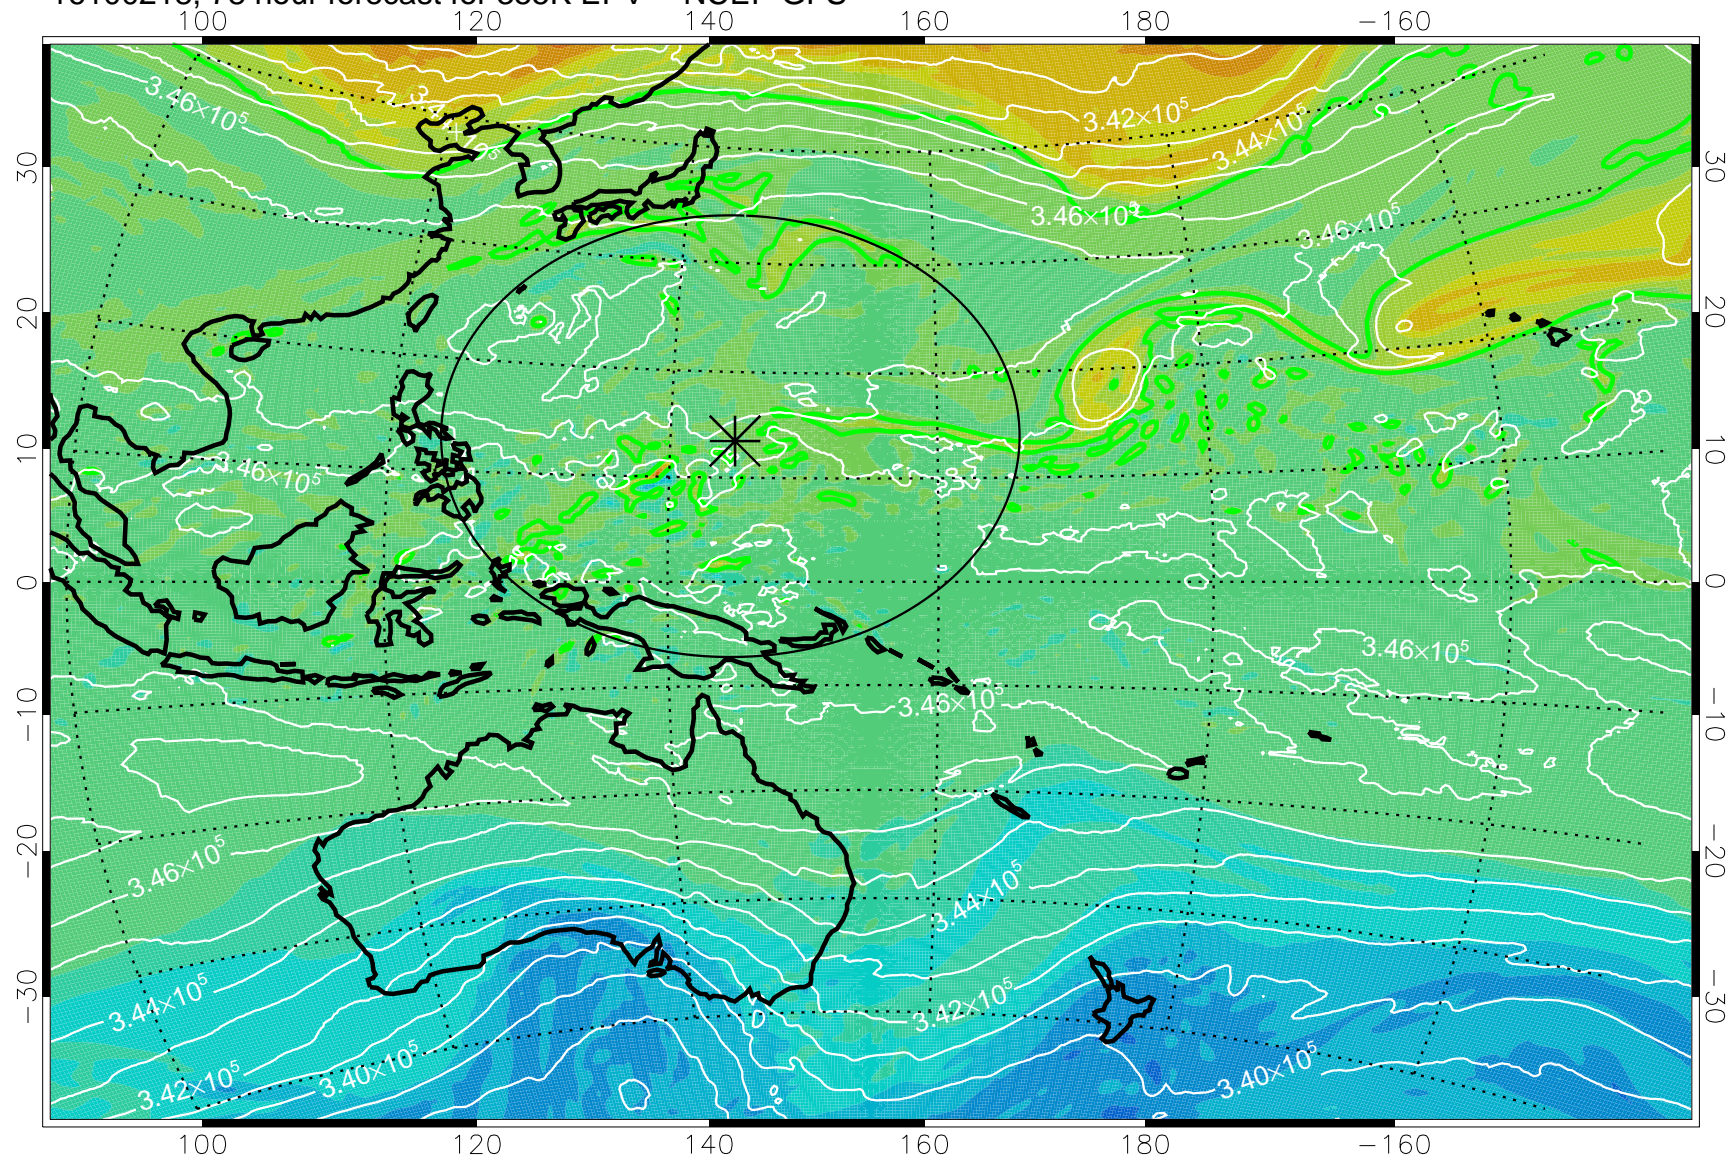

16100118, 54 hour forecast for 355K EPV -- NCEP GFS

355K Montgomery Streamfunction, white
EPV Tropopause (2 PVU) Position
Range ring of 2304 km

16100200, 60 hour forecast for 355K EPV -- NCEP GFS

355K Montgomery Streamfunction, white
EPV Tropopause (2 PVU) Position
Range ring of 2304 km

16100206, 66 hour forecast for 355K EPV -- NCEP GFS

355K Montgomery Streamfunction, white
EPV Tropopause (2 PVU) Position
Range ring of 2304 km

16100212, 72 hour forecast for 355K EPV -- NCEP GFS

355K Montgomery Streamfunction, white
EPV Tropopause (2 PVU) Position
Range ring of 2304 km

16100218, 78 hour forecast for 355K EPV -- NCEP GFS

355K Montgomery Streamfunction, white
EPV Tropopause (2 PVU) Position
Range ring of 2304 km

16100300, 84 hour forecast for 355K EPV -- NCEP GFS

355K Montgomery Streamfunction, white
EPV Tropopause (2 PVU) Position
Range ring of 2304 km

16100306, 90 hour forecast for 355K EPV -- NCEP GFS

355K Montgomery Streamfunction, white
EPV Tropopause (2 PVU) Position
Range ring of 2304 km

16100312, 96 hour forecast for 355K EPV -- NCEP GFS

355K Montgomery Streamfunction, white
EPV Tropopause (2 PVU) Position
Range ring of 2304 km