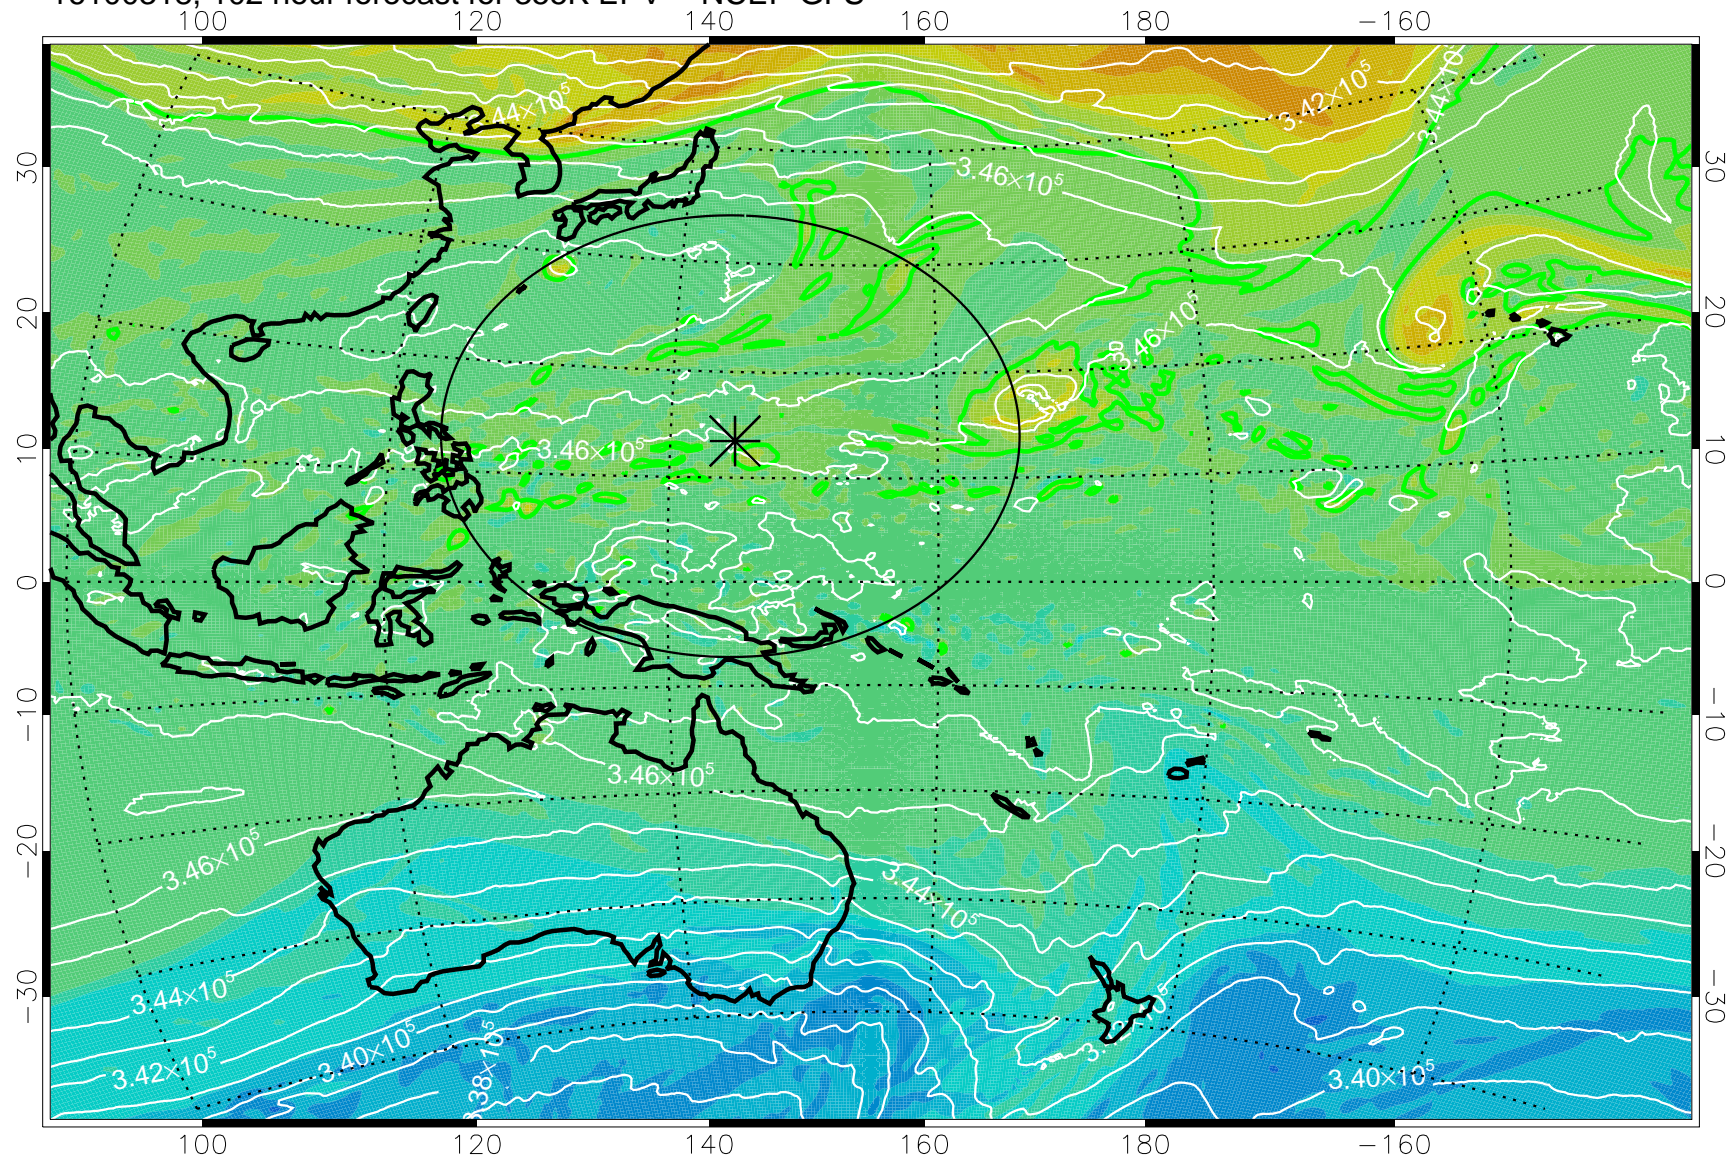

16100218, 78 hour forecast for 355K EPV -- NCEP GFS

355K Montgomery Streamfunction, white
EPV Tropopause (2 PVU) Position
Range ring of 2304 km

16100300, 84 hour forecast for 355K EPV -- NCEP GFS

355K Montgomery Streamfunction, white
EPV Tropopause (2 PVU) Position
Range ring of 2304 km

16100306, 90 hour forecast for 355K EPV -- NCEP GFS

355K Montgomery Streamfunction, white
EPV Tropopause (2 PVU) Position
Range ring of 2304 km

16100312, 96 hour forecast for 355K EPV -- NCEP GFS

355K Montgomery Streamfunction, white
EPV Tropopause (2 PVU) Position
Range ring of 2304 km

16100318, 102 hour forecast for 355K EPV -- NCEP GFS

355K Montgomery Streamfunction, white
EPV Tropopause (2 PVU) Position
Range ring of 2304 km

16100400, 108 hour forecast for 355K EPV -- NCEP GFS

355K Montgomery Streamfunction, white
EPV Tropopause (2 PVU) Position
Range ring of 2304 km

16100406, 114 hour forecast for 355K EPV -- NCEP GFS

355K Montgomery Streamfunction, white
EPV Tropopause (2 PVU) Position
Range ring of 2304 km

16100412, 120 hour forecast for 355K EPV -- NCEP GFS

355K Montgomery Streamfunction, white
EPV Tropopause (2 PVU) Position
Range ring of 2304 km