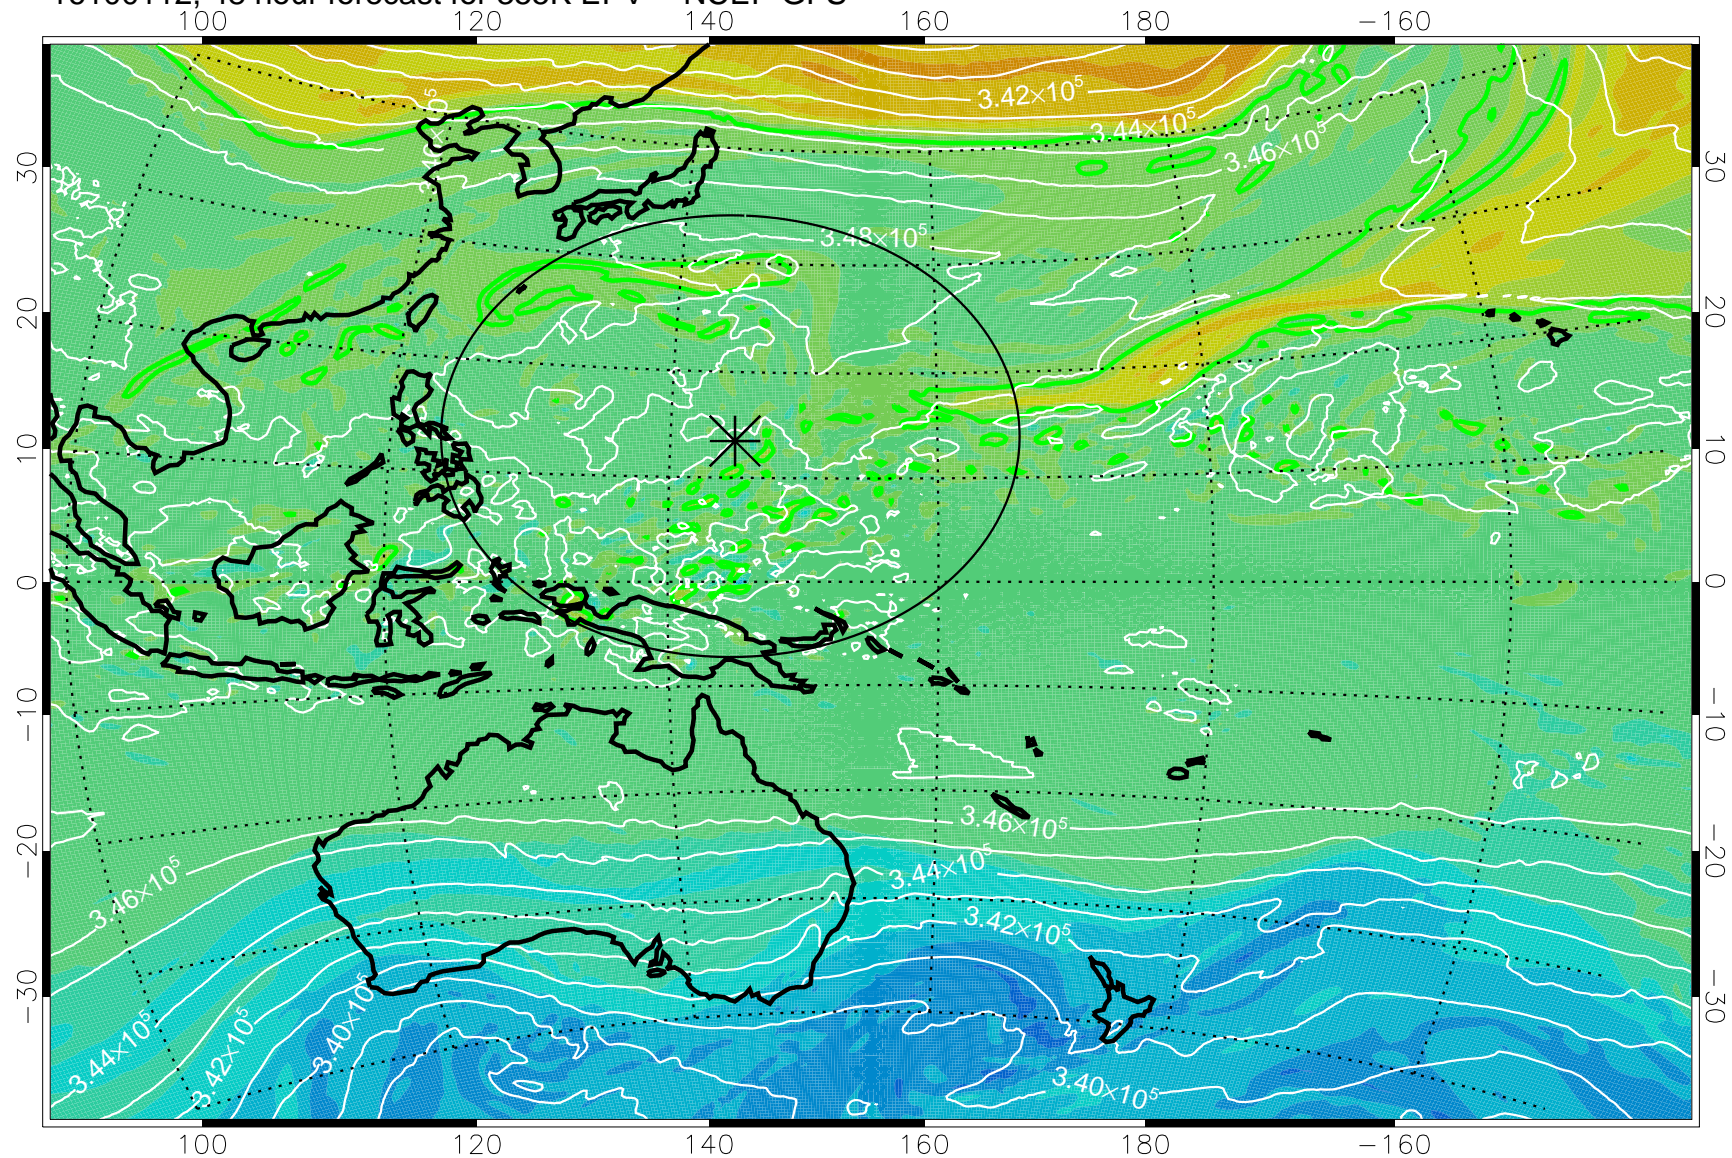

16093018, 30 hour forecast for 355K EPV -- NCEP GFS

355K Montgomery Streamfunction, white
EPV Tropopause (2 PVU) Position
Range ring of 2304 km

16100100, 36 hour forecast for 355K EPV -- NCEP GFS

355K Montgomery Streamfunction, white
EPV Tropopause (2 PVU) Position
Range ring of 2304 km

16100106, 42 hour forecast for 355K EPV -- NCEP GFS

355K Montgomery Streamfunction, white
EPV Tropopause (2 PVU) Position
Range ring of 2304 km

16100112, 48 hour forecast for 355K EPV -- NCEP GFS

355K Montgomery Streamfunction, white
EPV Tropopause (2 PVU) Position
Range ring of 2304 km

16100118, 54 hour forecast for 355K EPV -- NCEP GFS

355K Montgomery Streamfunction, white
EPV Tropopause (2 PVU) Position
Range ring of 2304 km

16100200, 60 hour forecast for 355K EPV -- NCEP GFS

355K Montgomery Streamfunction, white
EPV Tropopause (2 PVU) Position
Range ring of 2304 km

16100206, 66 hour forecast for 355K EPV -- NCEP GFS

355K Montgomery Streamfunction, white
EPV Tropopause (2 PVU) Position
Range ring of 2304 km

16100212, 72 hour forecast for 355K EPV -- NCEP GFS

355K Montgomery Streamfunction, white
EPV Tropopause (2 PVU) Position
Range ring of 2304 km