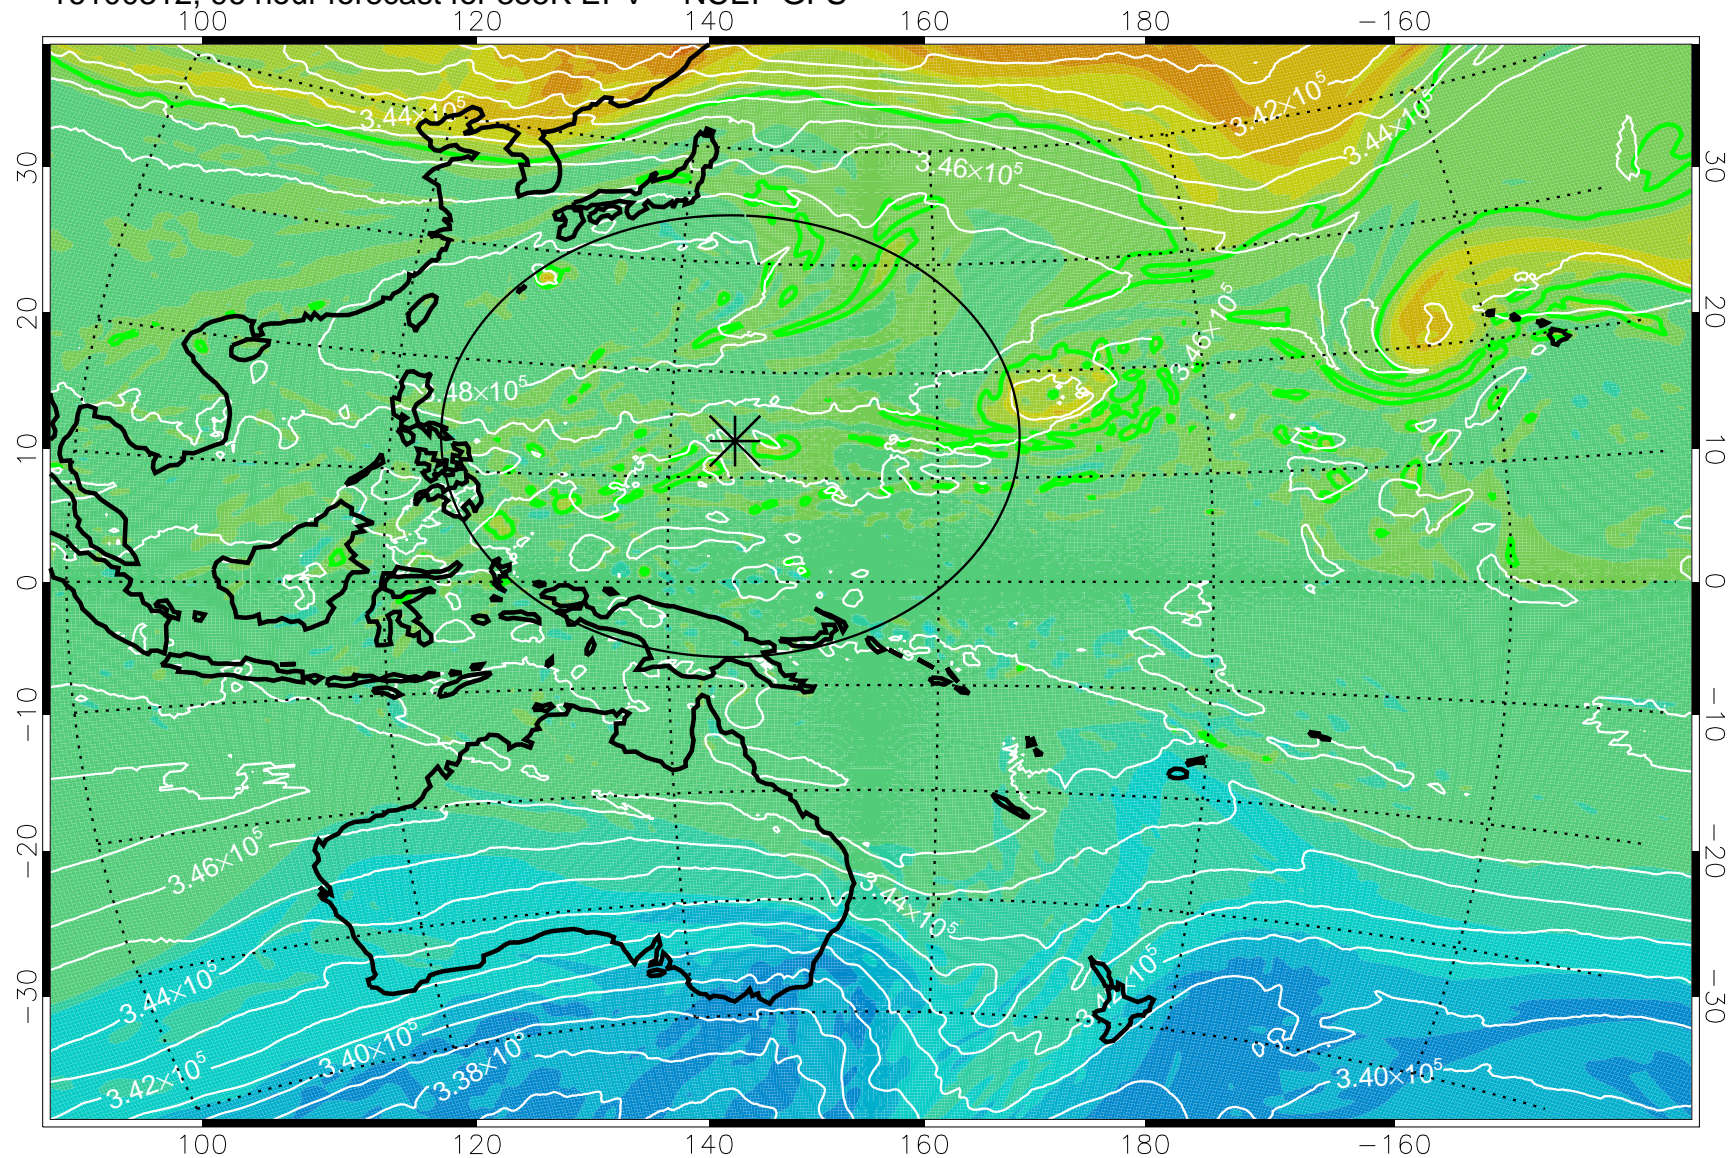

16100206, 66 hour forecast for 355K EPV -- NCEP GFS

355K Montgomery Streamfunction, white
EPV Tropopause (2 PVU) Position
Range ring of 2304 km

16100212, 72 hour forecast for 355K EPV -- NCEP GFS

355K Montgomery Streamfunction, white
EPV Tropopause (2 PVU) Position
Range ring of 2304 km

16100218, 78 hour forecast for 355K EPV -- NCEP GFS

355K Montgomery Streamfunction, white
EPV Tropopause (2 PVU) Position
Range ring of 2304 km

16100300, 84 hour forecast for 355K EPV -- NCEP GFS

355K Montgomery Streamfunction, white
EPV Tropopause (2 PVU) Position
Range ring of 2304 km

16100306, 90 hour forecast for 355K EPV -- NCEP GFS

355K Montgomery Streamfunction, white
EPV Tropopause (2 PVU) Position
Range ring of 2304 km

16100312, 96 hour forecast for 355K EPV -- NCEP GFS

355K Montgomery Streamfunction, white
EPV Tropopause (2 PVU) Position
Range ring of 2304 km

16100318, 102 hour forecast for 355K EPV -- NCEP GFS

355K Montgomery Streamfunction, white
EPV Tropopause (2 PVU) Position
Range ring of 2304 km

16100400, 108 hour forecast for 355K EPV -- NCEP GFS

355K Montgomery Streamfunction, white
EPV Tropopause (2 PVU) Position
Range ring of 2304 km