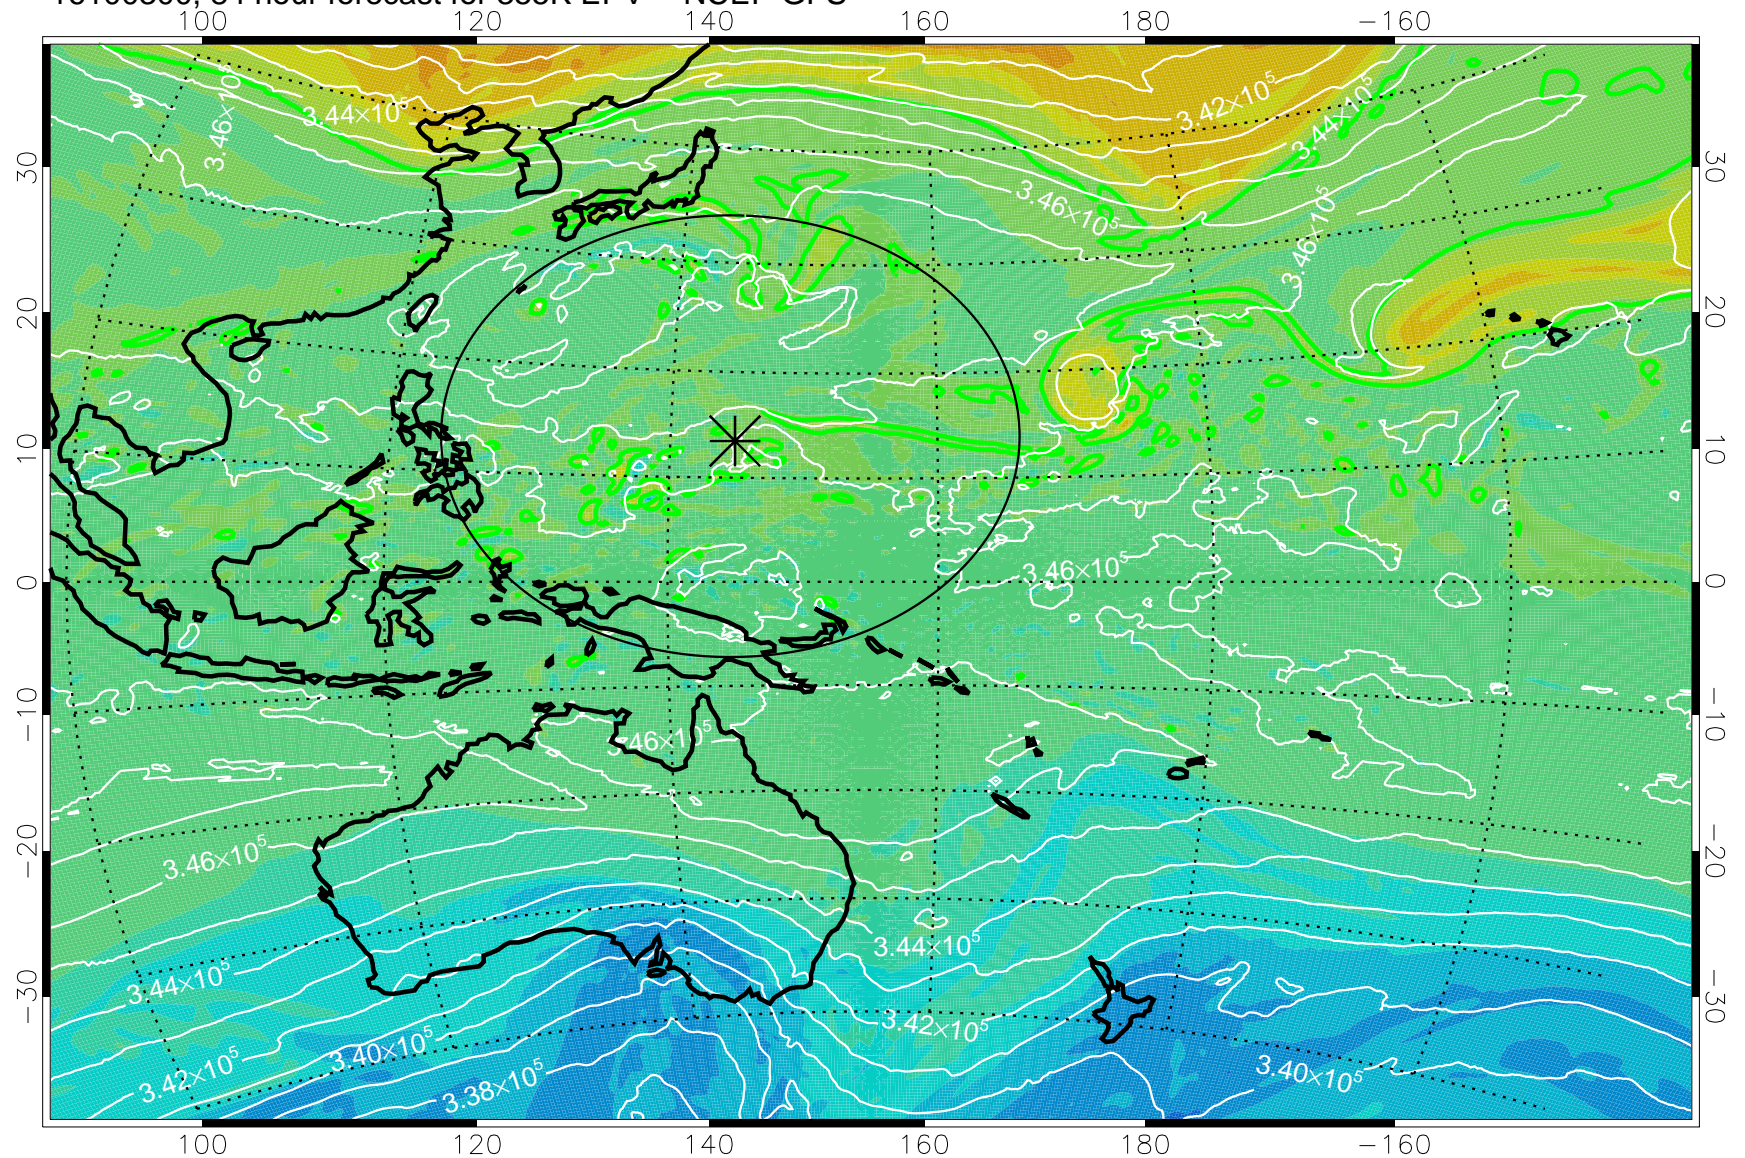

16100118, 54 hour forecast for 355K EPV -- NCEP GFS

355K Montgomery Streamfunction, white
EPV Tropopause (2 PVU) Position
Range ring of 2304 km

16100200, 60 hour forecast for 355K EPV -- NCEP GFS

355K Montgomery Streamfunction, white
EPV Tropopause (2 PVU) Position
Range ring of 2304 km

16100206, 66 hour forecast for 355K EPV -- NCEP GFS

355K Montgomery Streamfunction, white
EPV Tropopause (2 PVU) Position
Range ring of 2304 km

16100212, 72 hour forecast for 355K EPV -- NCEP GFS

355K Montgomery Streamfunction, white
EPV Tropopause (2 PVU) Position
Range ring of 2304 km

16100218, 78 hour forecast for 355K EPV -- NCEP GFS

355K Montgomery Streamfunction, white
EPV Tropopause (2 PVU) Position
Range ring of 2304 km

16100300, 84 hour forecast for 355K EPV -- NCEP GFS

355K Montgomery Streamfunction, white
EPV Tropopause (2 PVU) Position
Range ring of 2304 km

16100306, 90 hour forecast for 355K EPV -- NCEP GFS

355K Montgomery Streamfunction, white
EPV Tropopause (2 PVU) Position
Range ring of 2304 km

16100312, 96 hour forecast for 355K EPV -- NCEP GFS

355K Montgomery Streamfunction, white
EPV Tropopause (2 PVU) Position
Range ring of 2304 km