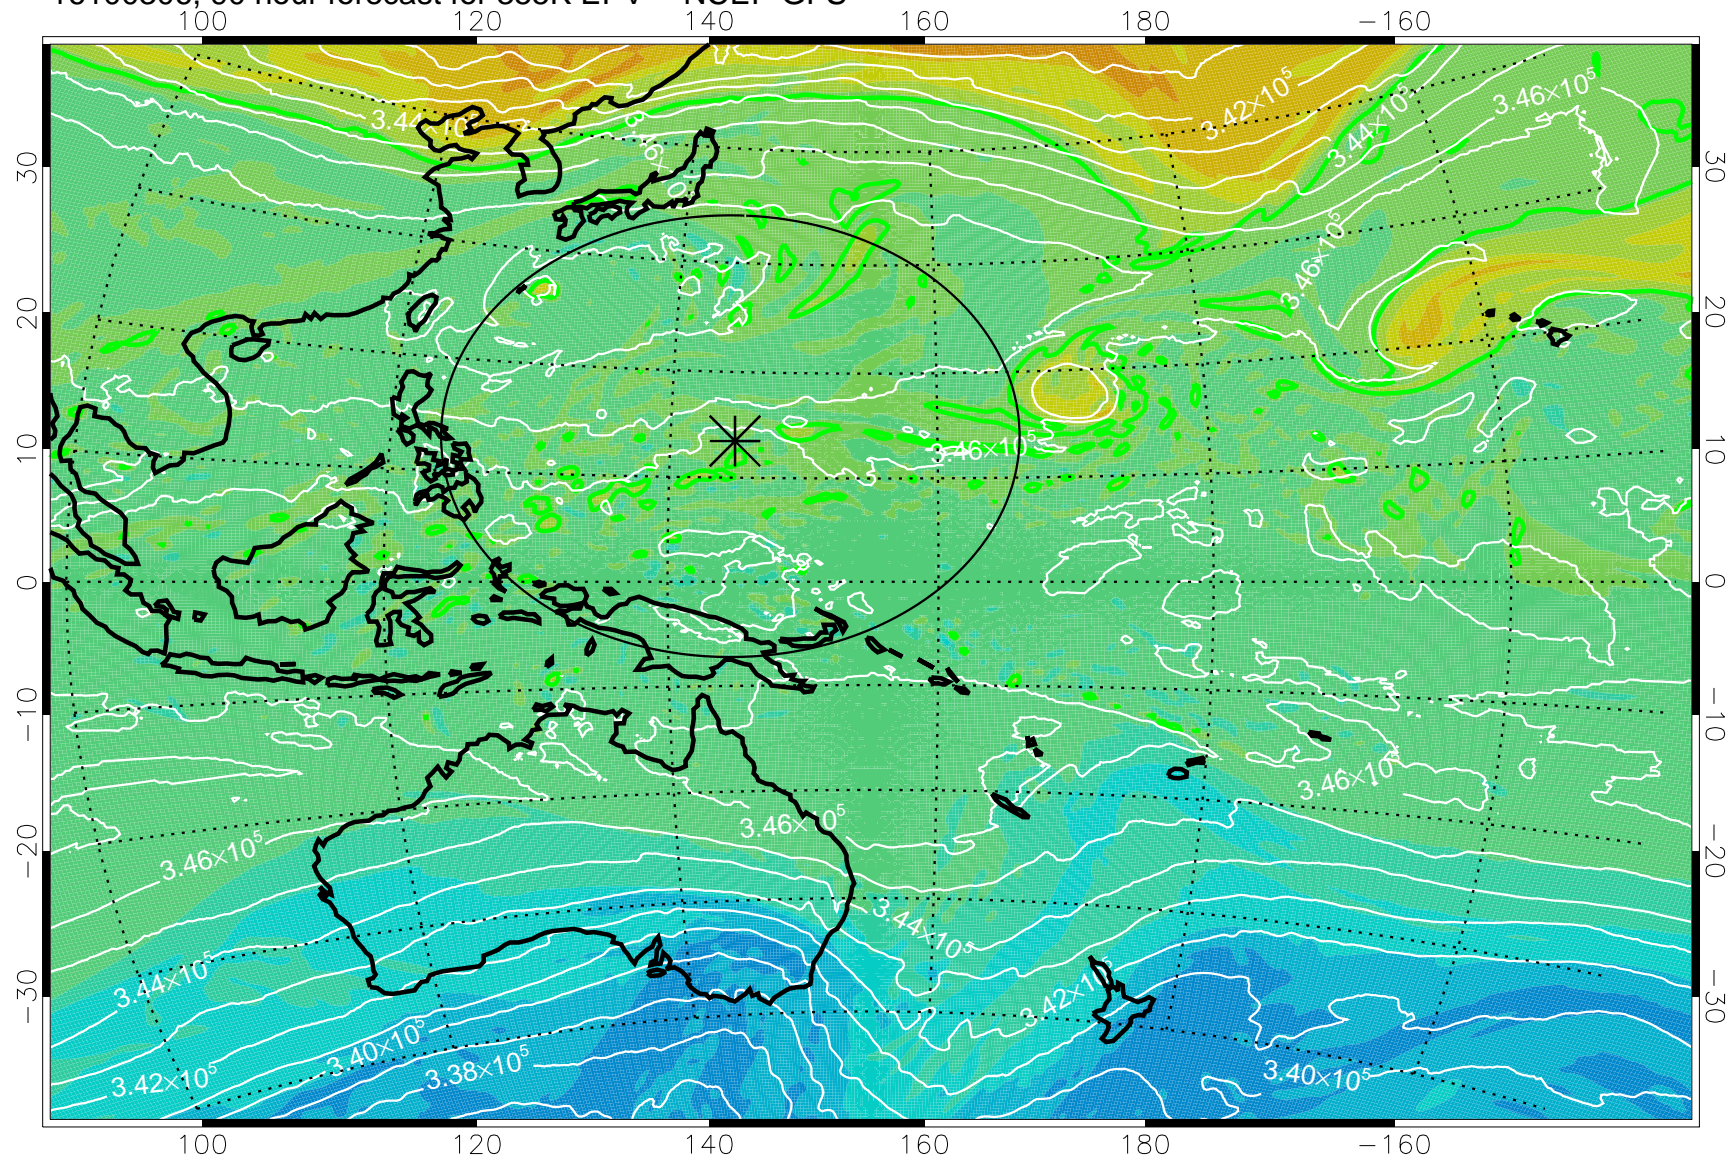

16100206, 66 hour forecast for 355K EPV -- NCEP GFS

355K Montgomery Streamfunction, white
EPV Tropopause (2 PVU) Position
Range ring of 2304 km

16100212, 72 hour forecast for 355K EPV -- NCEP GFS

355K Montgomery Streamfunction, white
EPV Tropopause (2 PVU) Position
Range ring of 2304 km

16100218, 78 hour forecast for 355K EPV -- NCEP GFS

355K Montgomery Streamfunction, white
EPV Tropopause (2 PVU) Position
Range ring of 2304 km

16100300, 84 hour forecast for 355K EPV -- NCEP GFS

355K Montgomery Streamfunction, white
EPV Tropopause (2 PVU) Position
Range ring of 2304 km

16100306, 90 hour forecast for 355K EPV -- NCEP GFS

355K Montgomery Streamfunction, white
EPV Tropopause (2 PVU) Position
Range ring of 2304 km

16100312, 96 hour forecast for 355K EPV -- NCEP GFS

355K Montgomery Streamfunction, white
EPV Tropopause (2 PVU) Position
Range ring of 2304 km

16100318, 102 hour forecast for 355K EPV -- NCEP GFS

355K Montgomery Streamfunction, white
EPV Tropopause (2 PVU) Position
Range ring of 2304 km

16100400, 108 hour forecast for 355K EPV -- NCEP GFS

355K Montgomery Streamfunction, white
EPV Tropopause (2 PVU) Position
Range ring of 2304 km