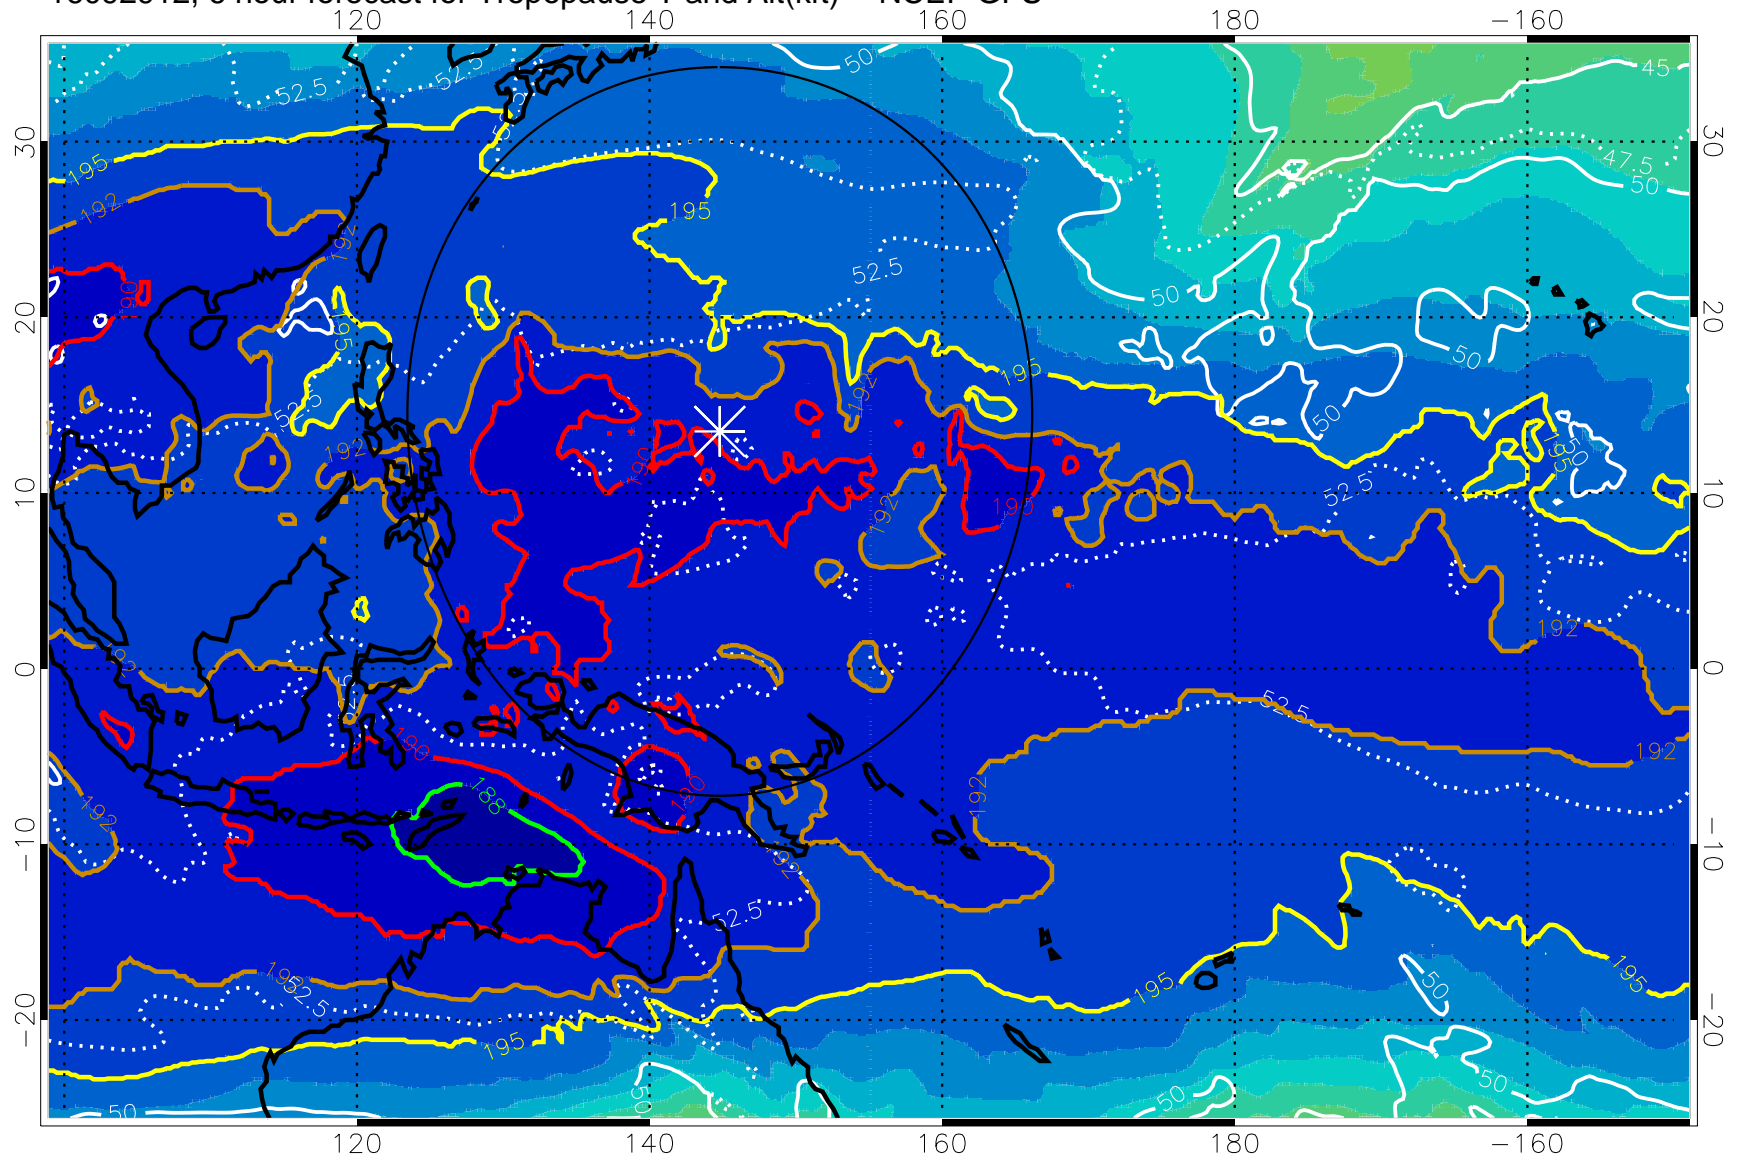

16092912, 6 hour forecast for Tropopause T and Alt(kft) -- NCEP GFS

190 200 210 220 230

Tropopause T, K

Tropopause Altitude in kft (white)

192.5K Isotherm 195K Isotherm

187.5K Isotherm 190K Isotherm

Range ring of 2304 km

16092918, 12 hour forecast for Tropopause T and Alt(kft) -- NCEP GFS

190 200 210 220 230

Tropopause T, K

Tropopause Altitude in kft (white)

192.5K Isotherm 195K Isotherm

187.5K Isotherm 190K Isotherm

Range ring of 2304 km