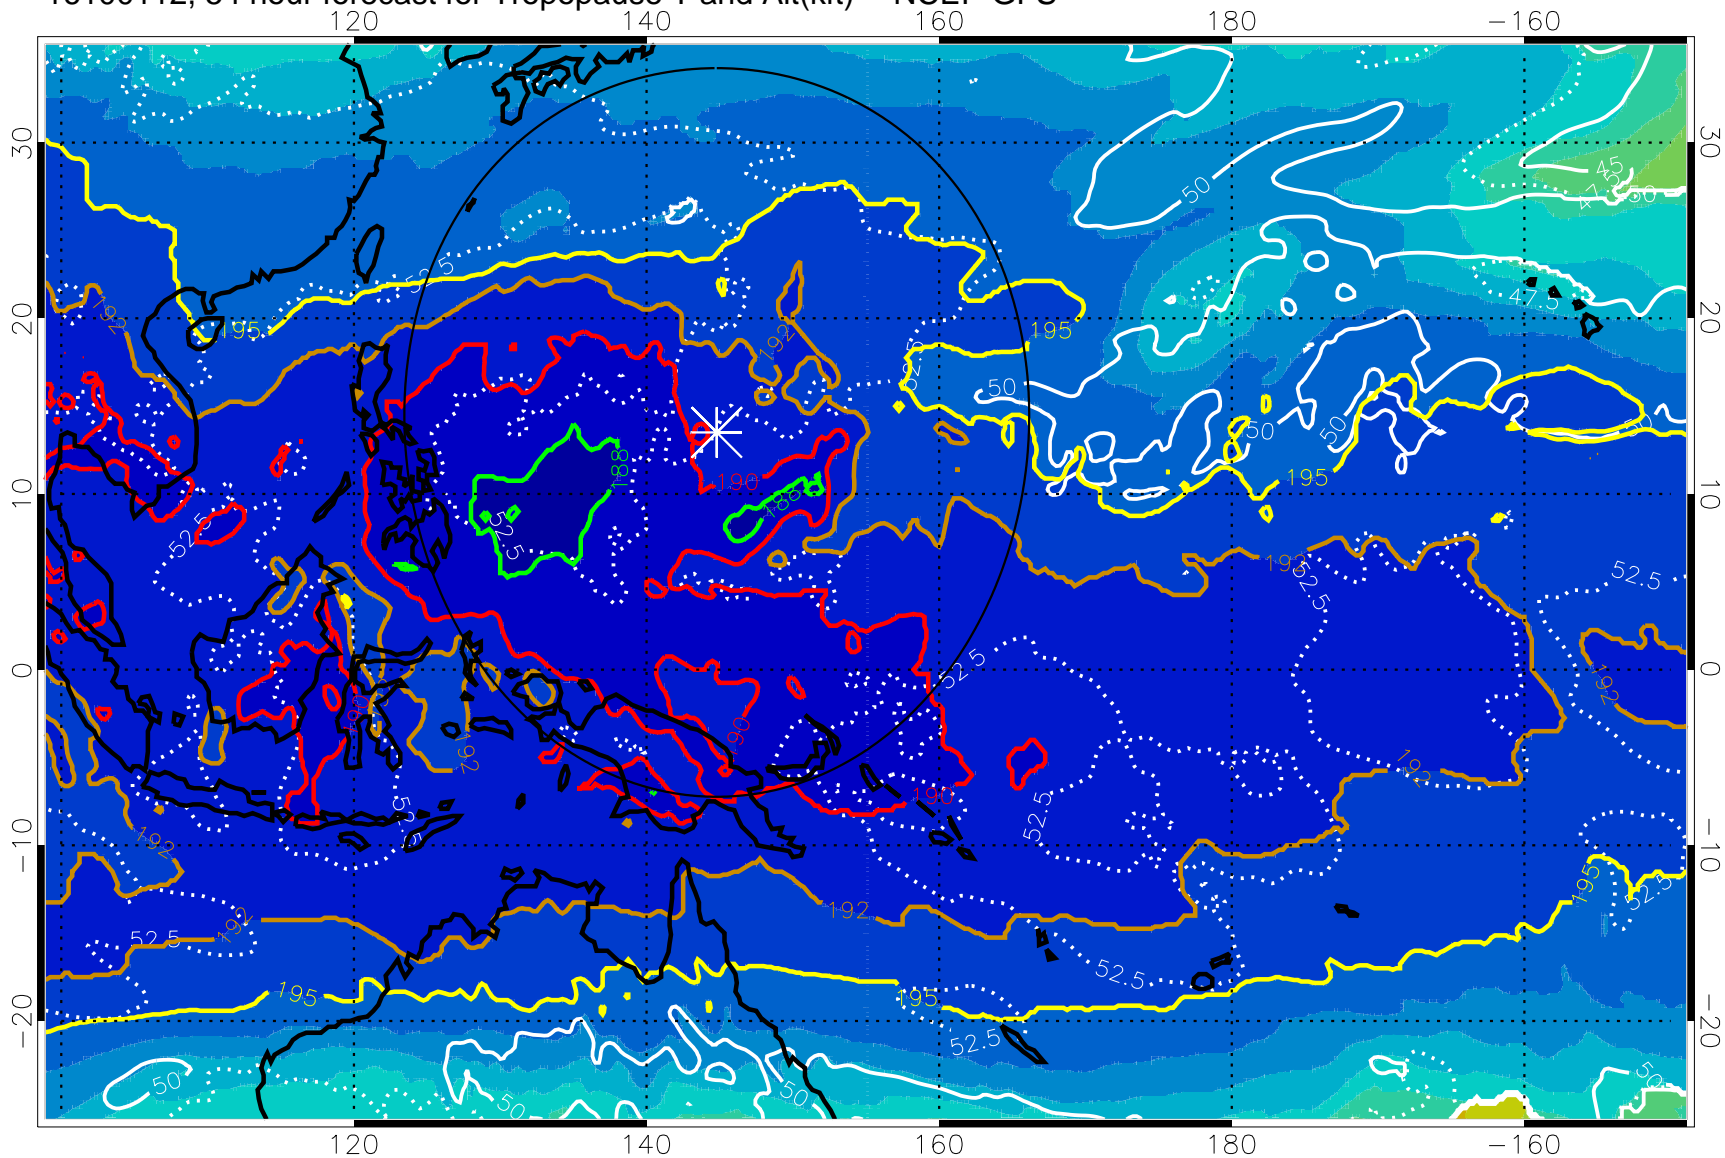

16100112, 54 hour forecast for Tropopause T and Alt(kft) -- NCEP GFS

190 200 210 220 230

Tropopause T, K

Tropopause Altitude in kft (white)

192.5K Isotherm 195K Isotherm

187.5K Isotherm 190K Isotherm

Range ring of 2304 km