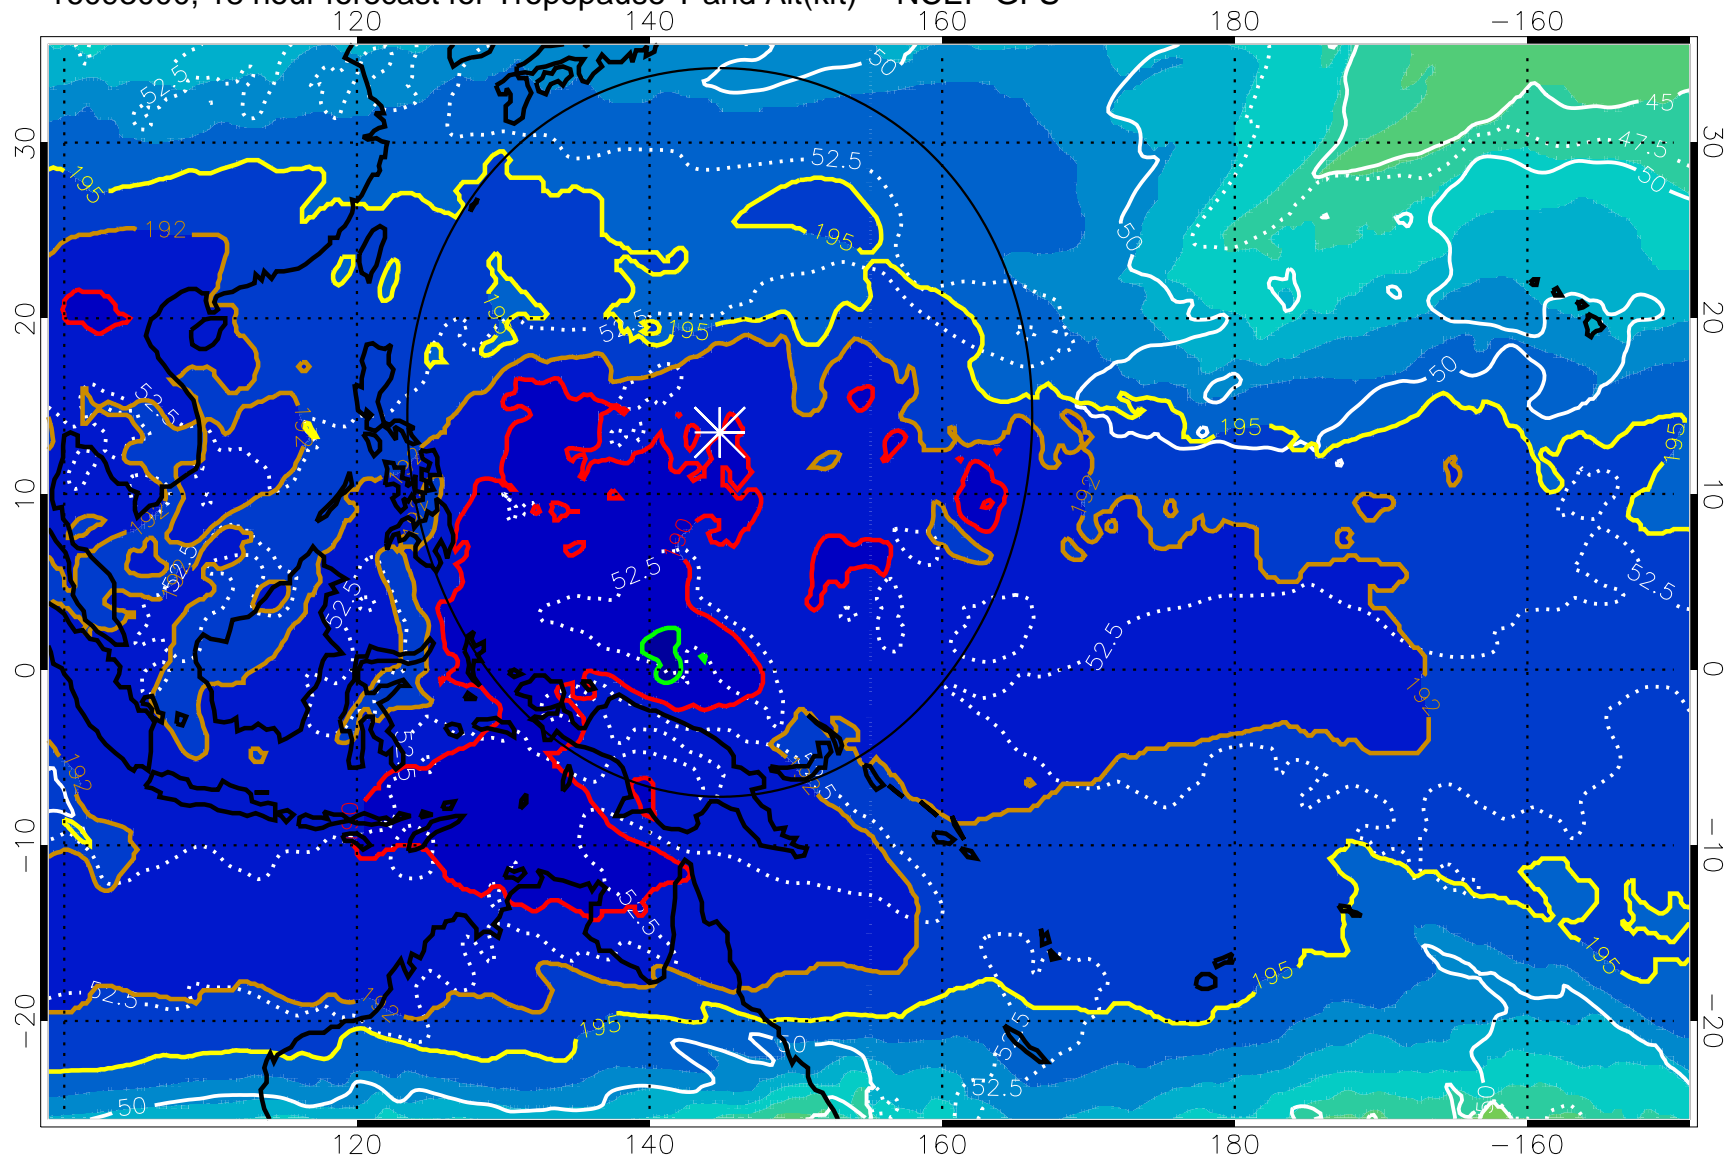

16093000, 18 hour forecast for Tropopause T and Alt(kft) -- NCEP GFS

190 200 210 220 230

Tropopause T, K

Tropopause Altitude in kft (white)

192.5K Isotherm 195K Isotherm
187.5K Isotherm 190K Isotherm

Range ring of 2304 km