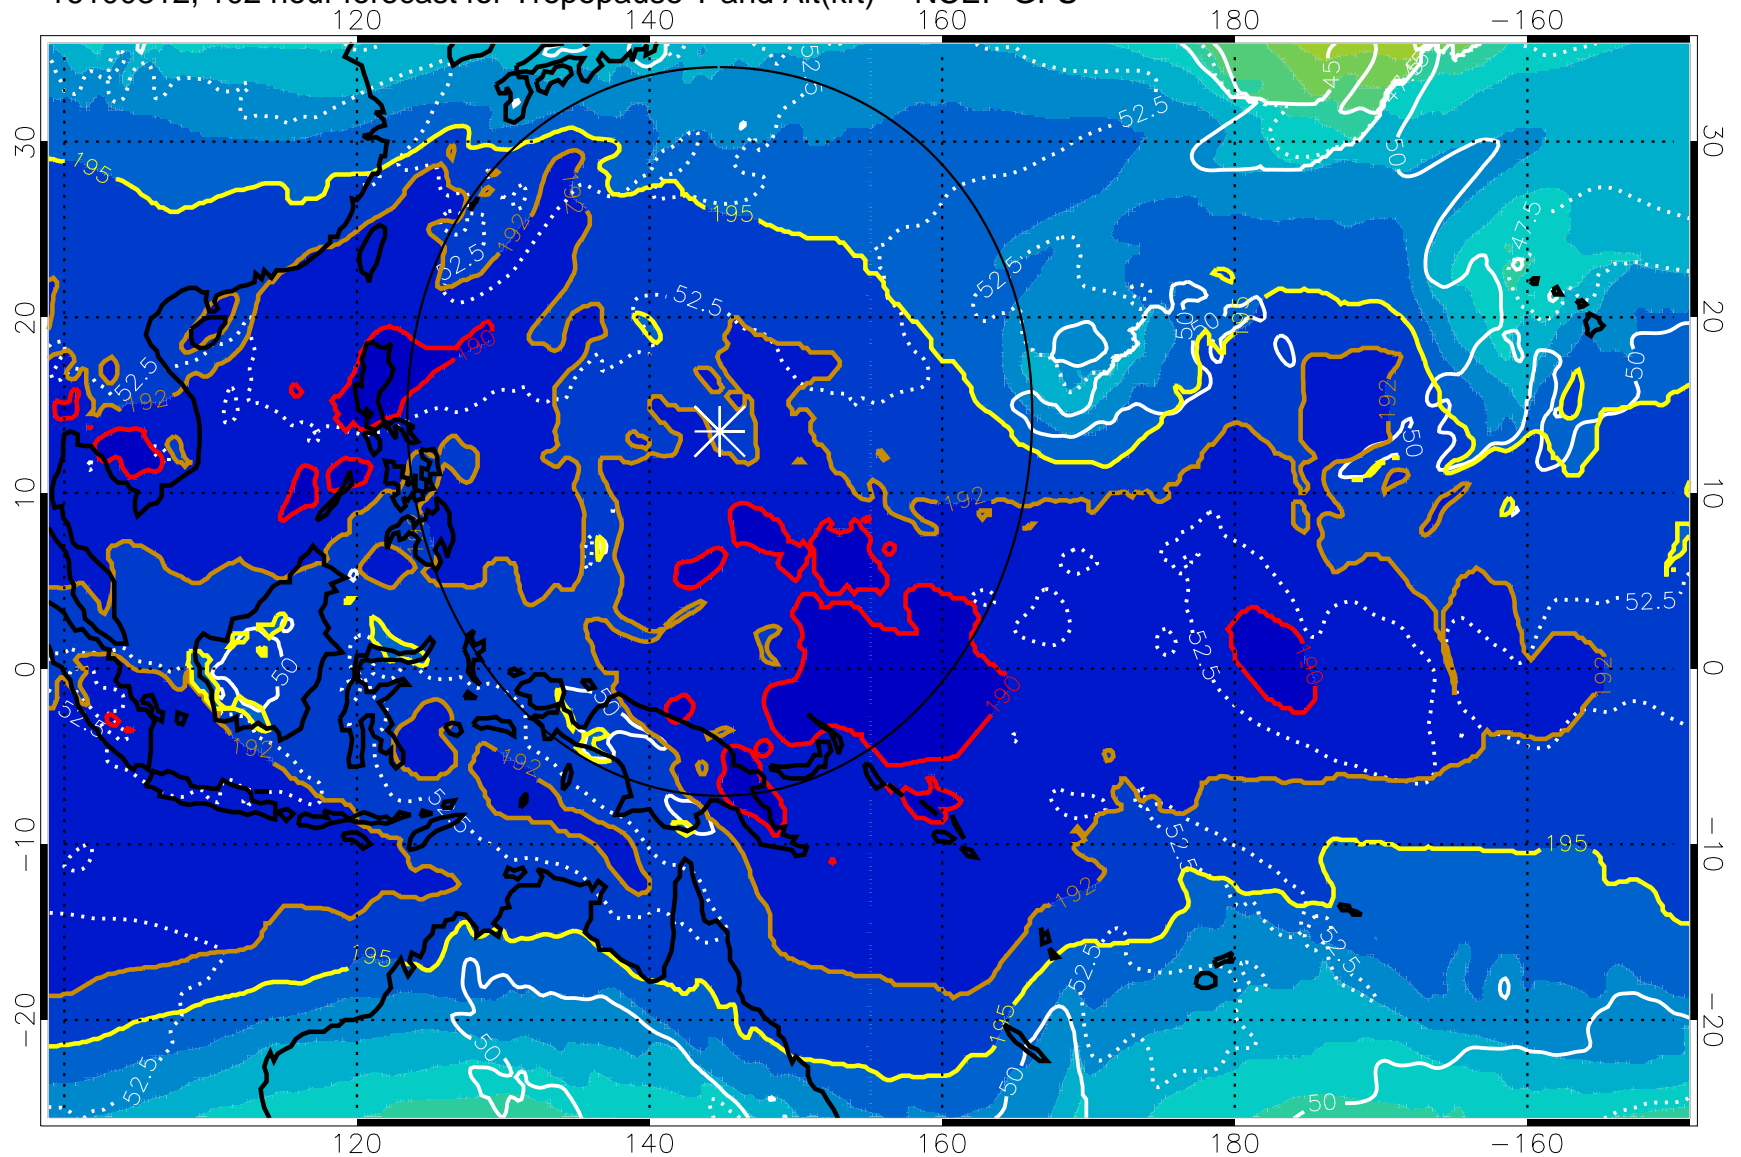

16100312, 102 hour forecast for Tropopause T and Alt(kft) -- NCEP GFS

190 200 210 220 230

Tropopause T, K

Tropopause Altitude in kft (white)

192.5K Isotherm 195K Isotherm

187.5K Isotherm 190K Isotherm

Range ring of 2304 km