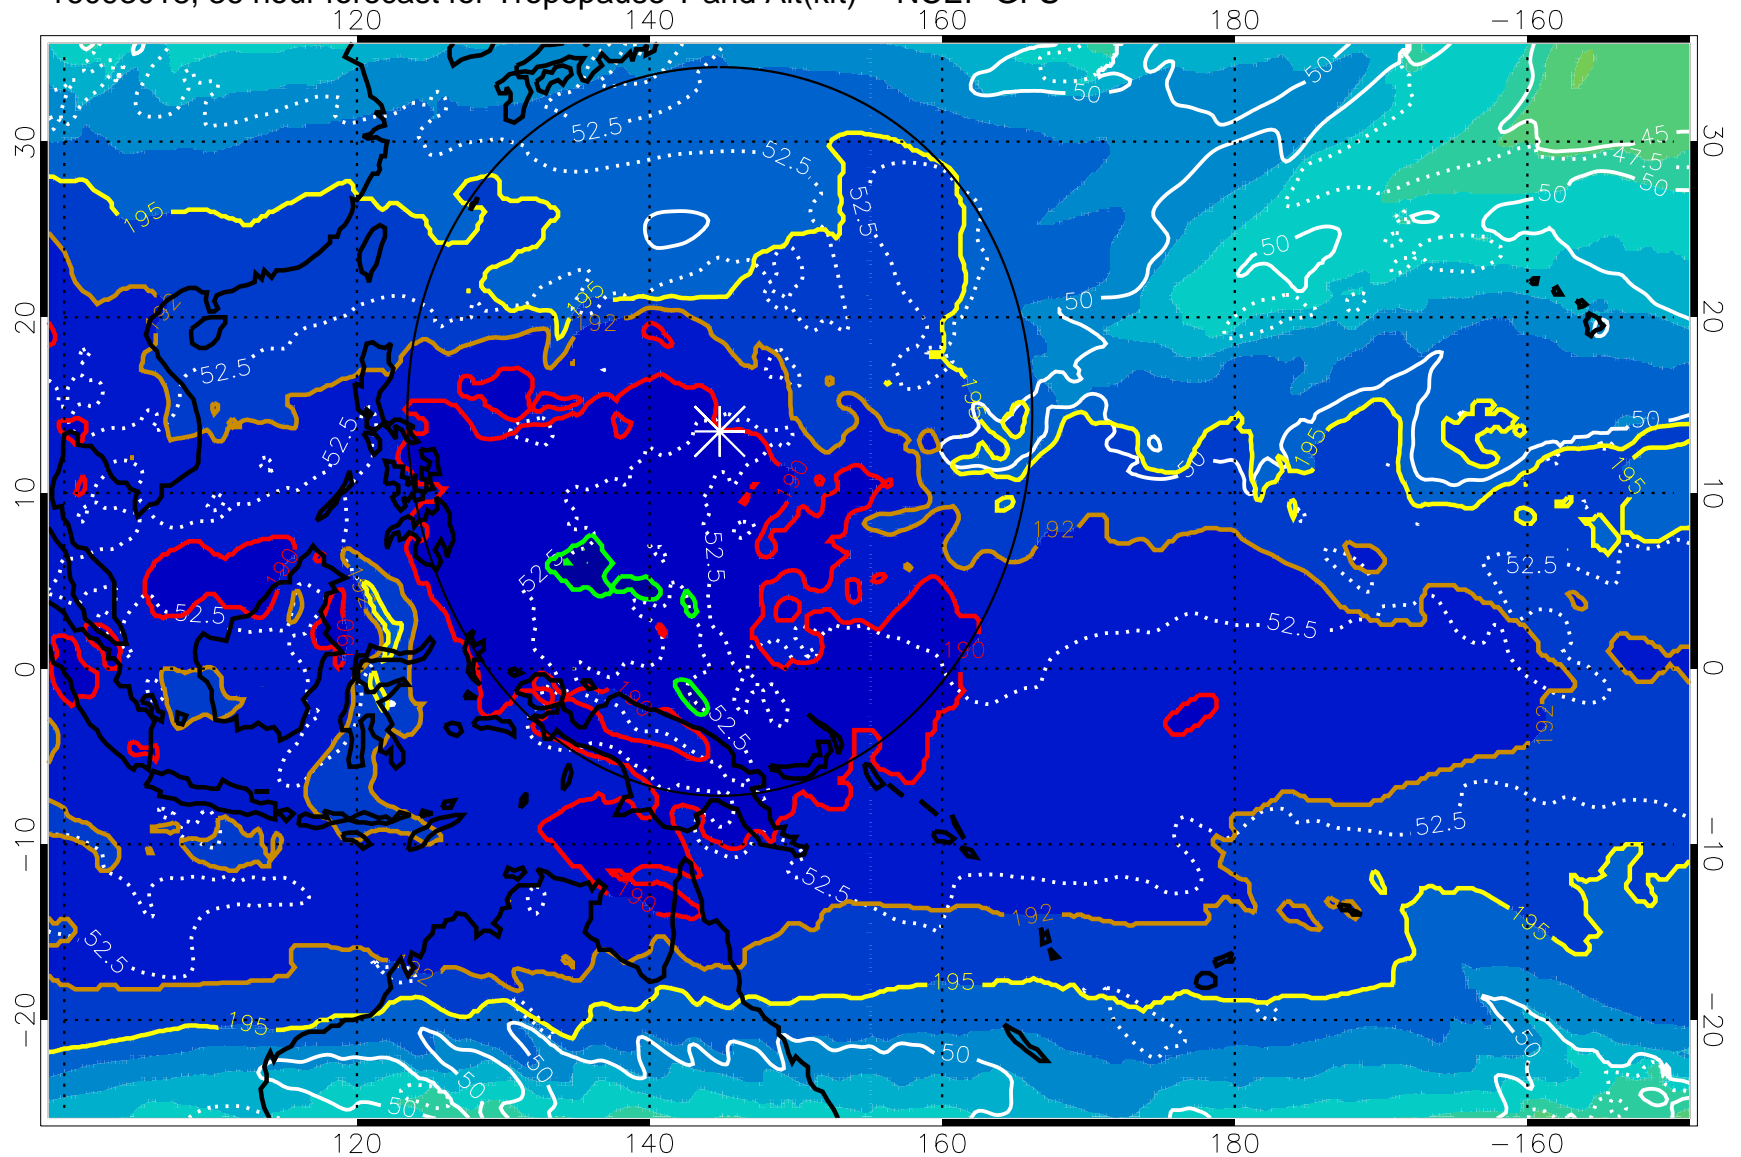

16093018, 36 hour forecast for Tropopause T and Alt(kft) -- NCEP GFS

190   200   210   220   230
Tropopause T, K

Tropopause Altitude in kft (white)

192.5K Isotherm   195K Isotherm
187.5K Isotherm   190K Isotherm

Range ring of 2304 km