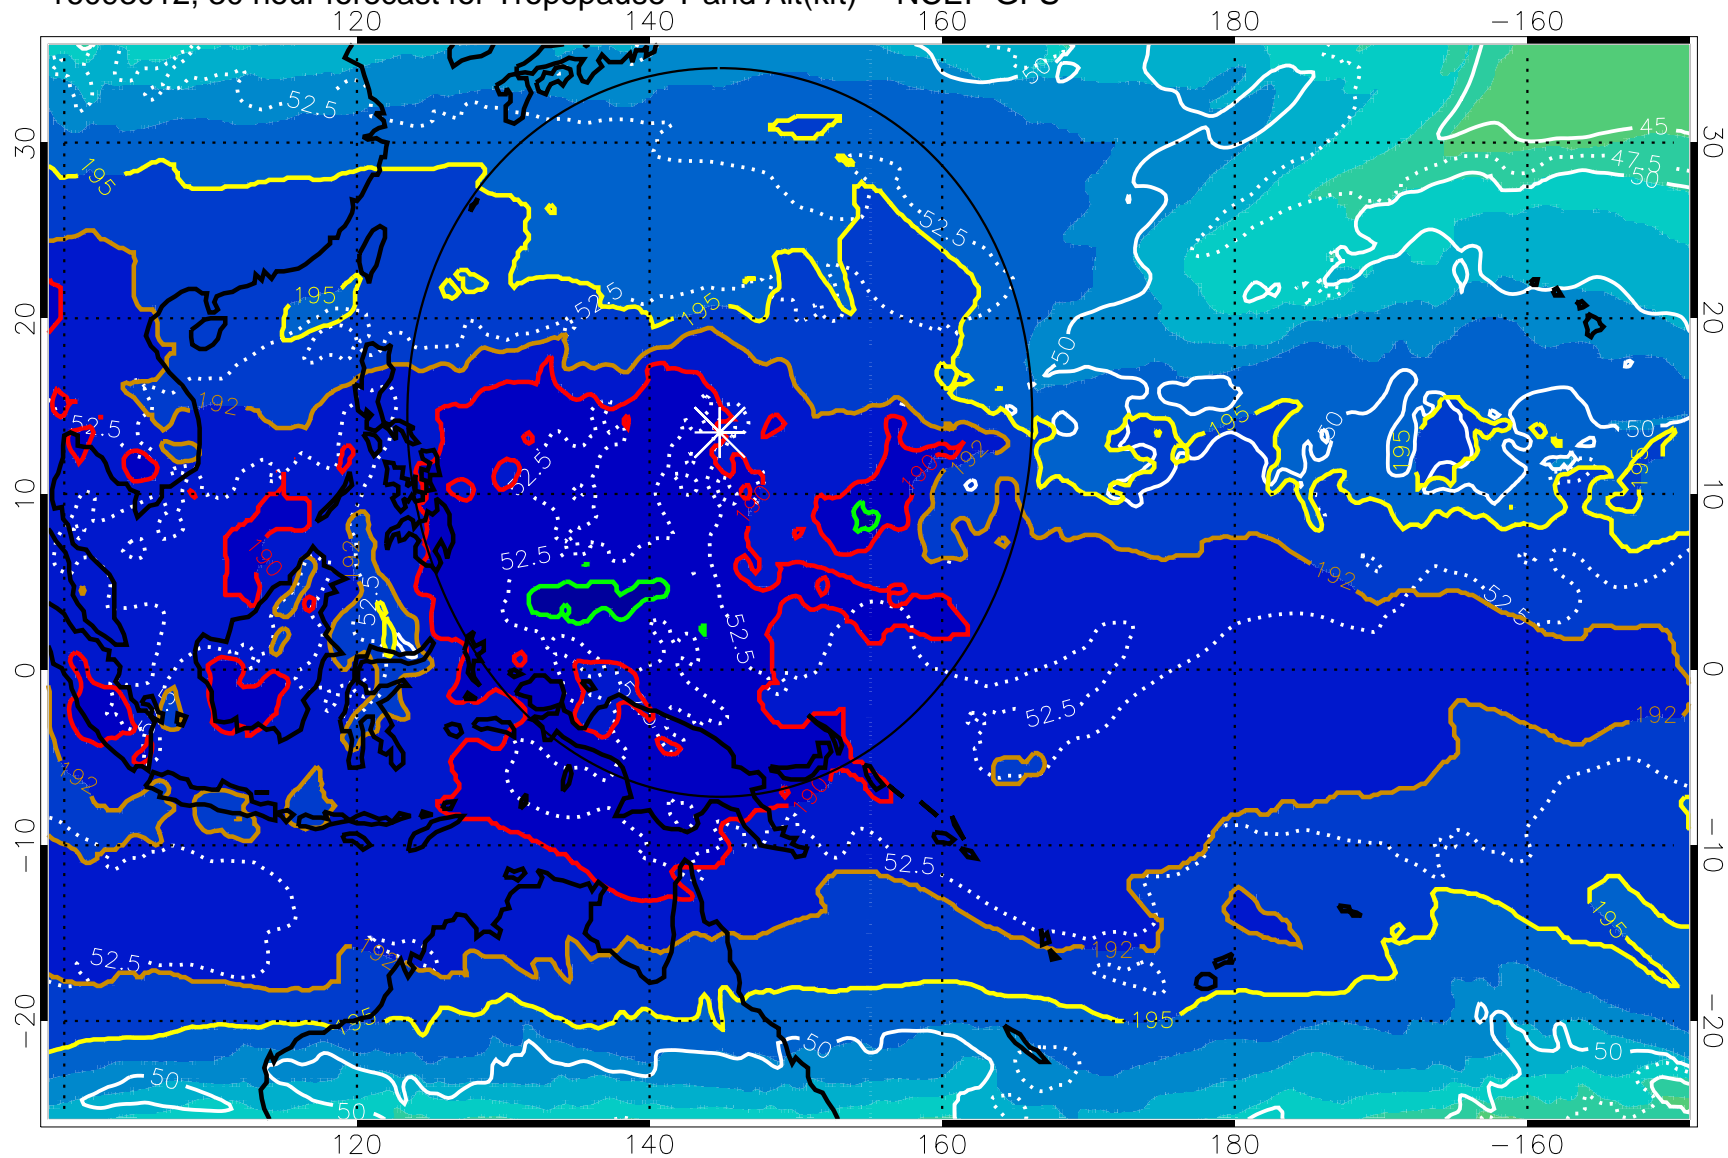

16093012, 30 hour forecast for Tropopause T and Alt(kft) -- NCEP GFS

190 200 210 220 230
Tropopause T, K

Tropopause Altitude in kft (white)

192.5K Isotherm 195K Isotherm
187.5K Isotherm 190K Isotherm

Range ring of 2304 km