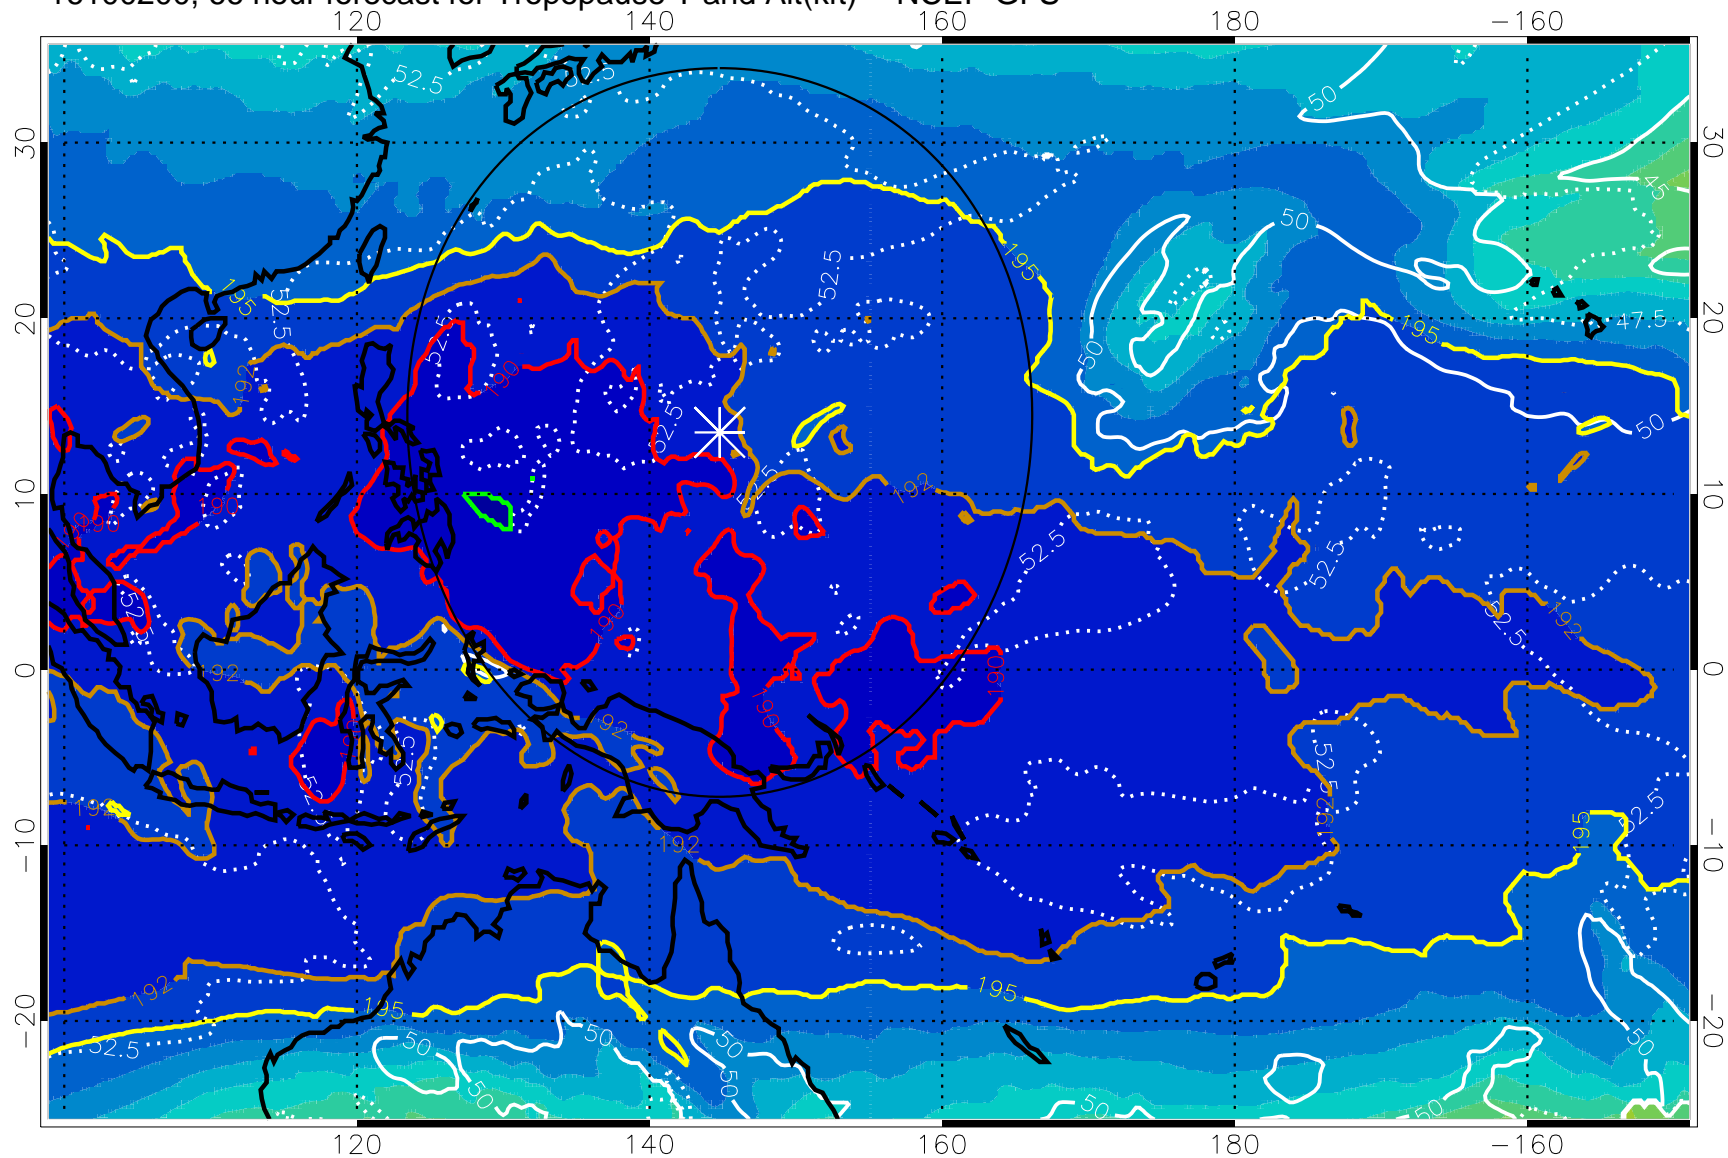

16100200, 66 hour forecast for Tropopause T and Alt(kft) -- NCEP GFS

190 200 210 220 230

Tropopause T, K

Tropopause Altitude in kft (white)

192.5K Isotherm 195K Isotherm

187.5K Isotherm 190K Isotherm

Range ring of 2304 km