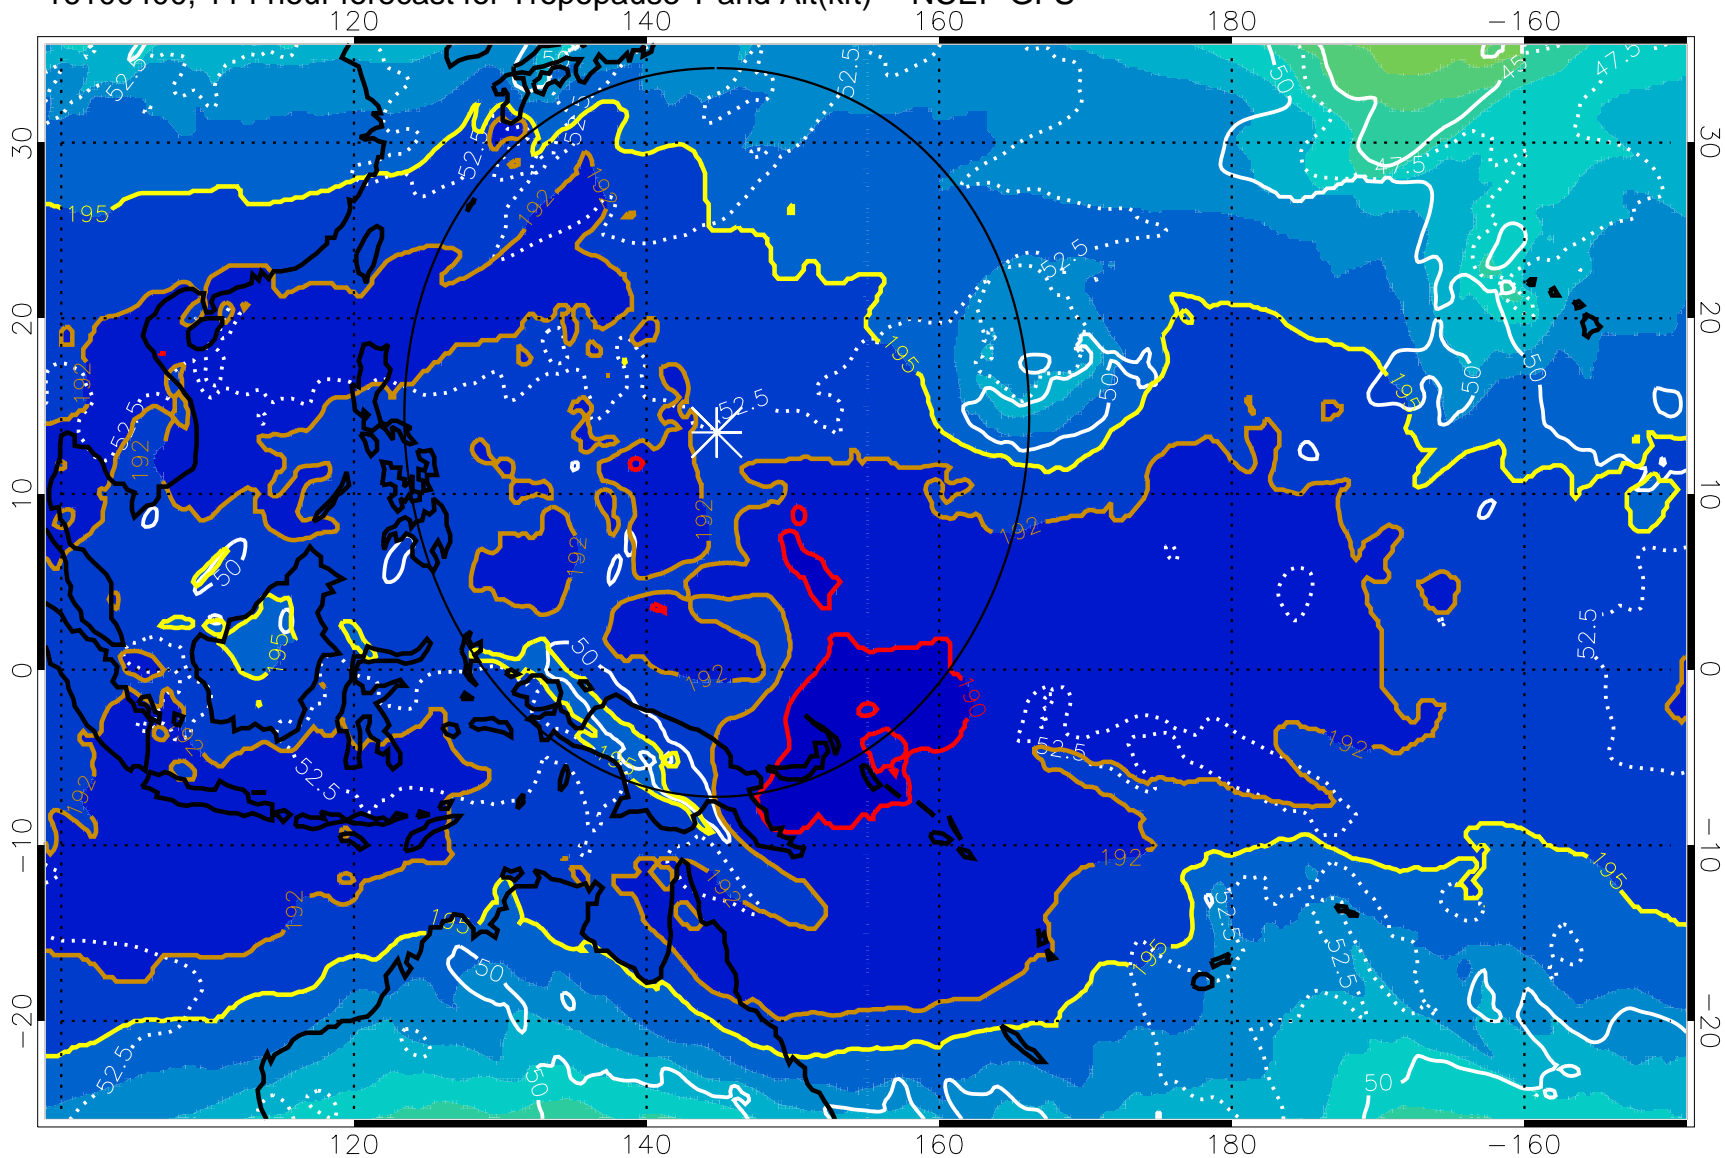

16100312, 102 hour forecast for Tropopause T and Alt(kft) -- NCEP GFS

190 200 210 220 230

Tropopause T, K

Tropopause Altitude in kft (white)

192.5K Isotherm 195K Isotherm

187.5K Isotherm 190K Isotherm

Range ring of 2304 km

16100318, 108 hour forecast for Tropopause T and Alt(kft) -- NCEP GFS

190 200 210 220 230

Tropopause T, K

Tropopause Altitude in kft (white)

192.5K Isotherm 195K Isotherm
187.5K Isotherm 190K Isotherm

Range ring of 2304 km

16100400, 114 hour forecast for Tropopause T and Alt(kft) -- NCEP GFS

190 200 210 220 230

Tropopause T, K

Tropopause Altitude in kft (white)

192.5K Isotherm 195K Isotherm
187.5K Isotherm 190K Isotherm

Range ring of 2304 km