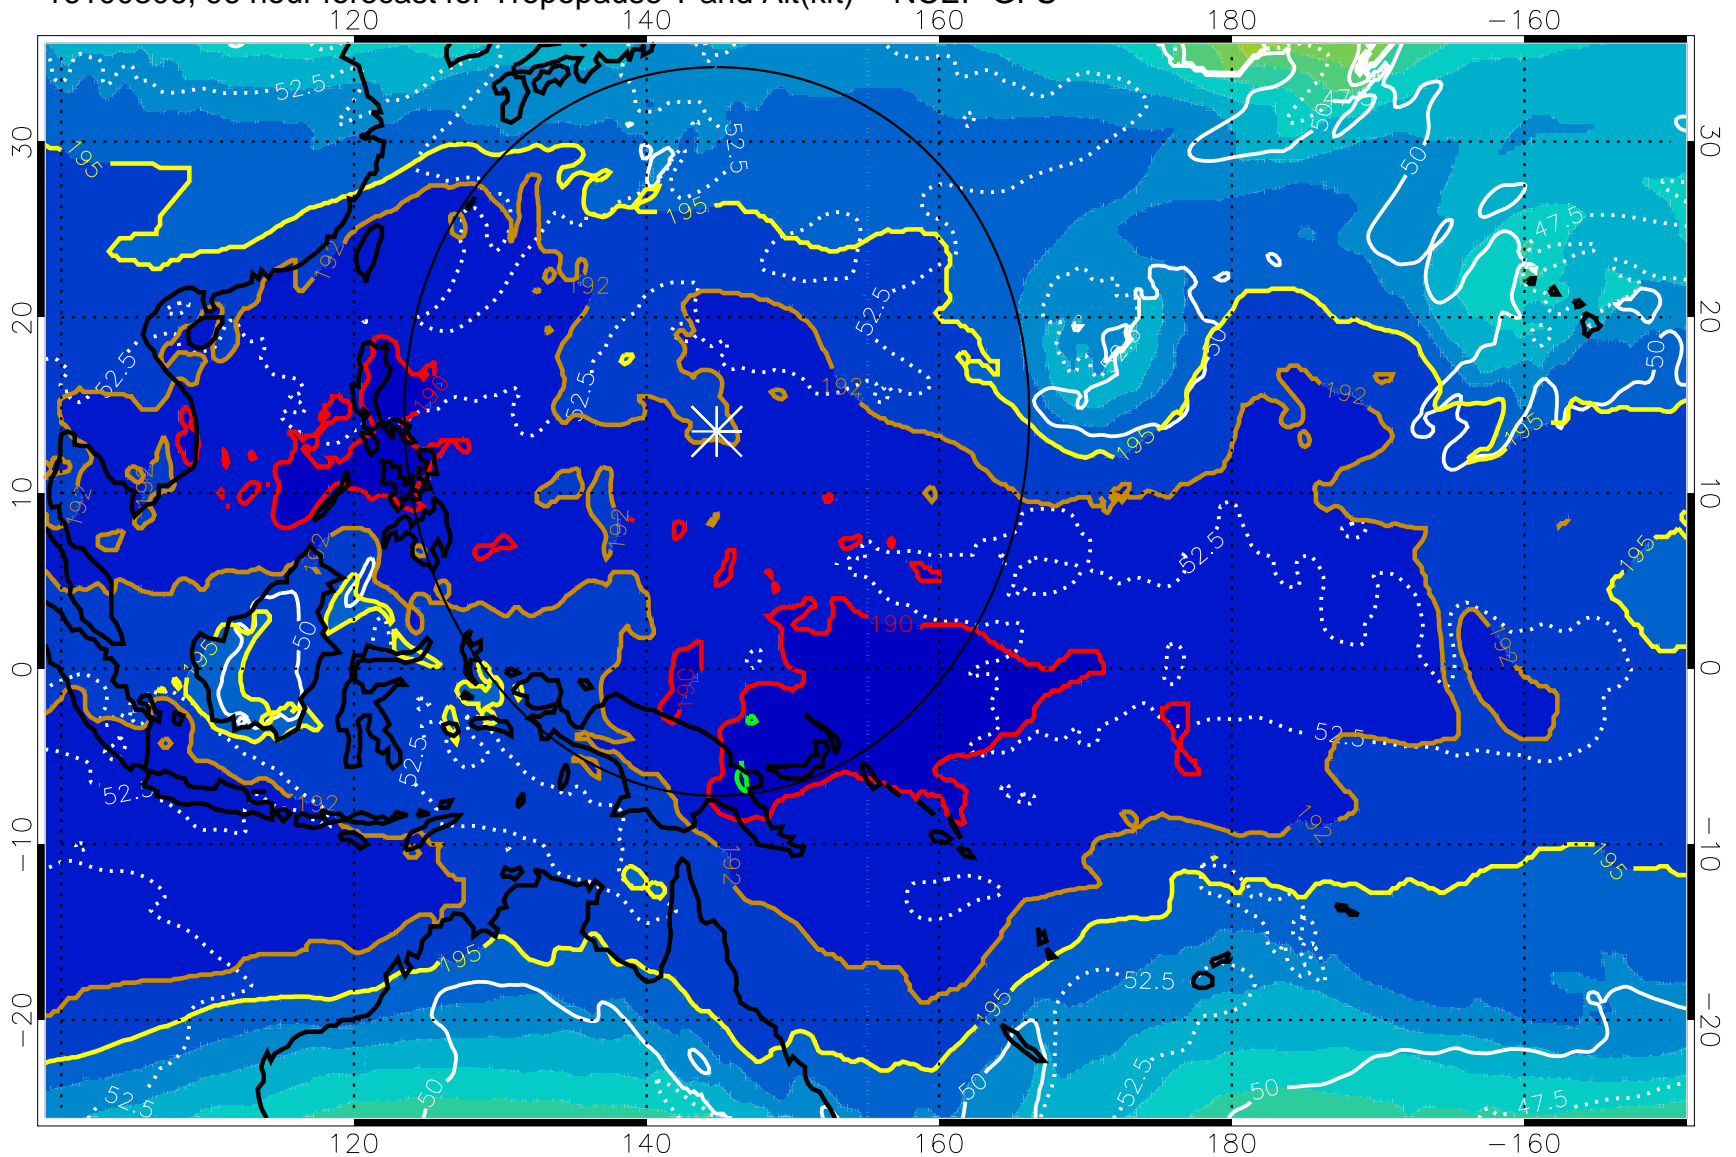

16100306, 96 hour forecast for Tropopause T and Alt(kft) -- NCEP GFS

190 200 210 220 230

Tropopause T, K

Tropopause Altitude in kft (white)

192.5K Isotherm 195K Isotherm

187.5K Isotherm 190K Isotherm

Range ring of 2304 km