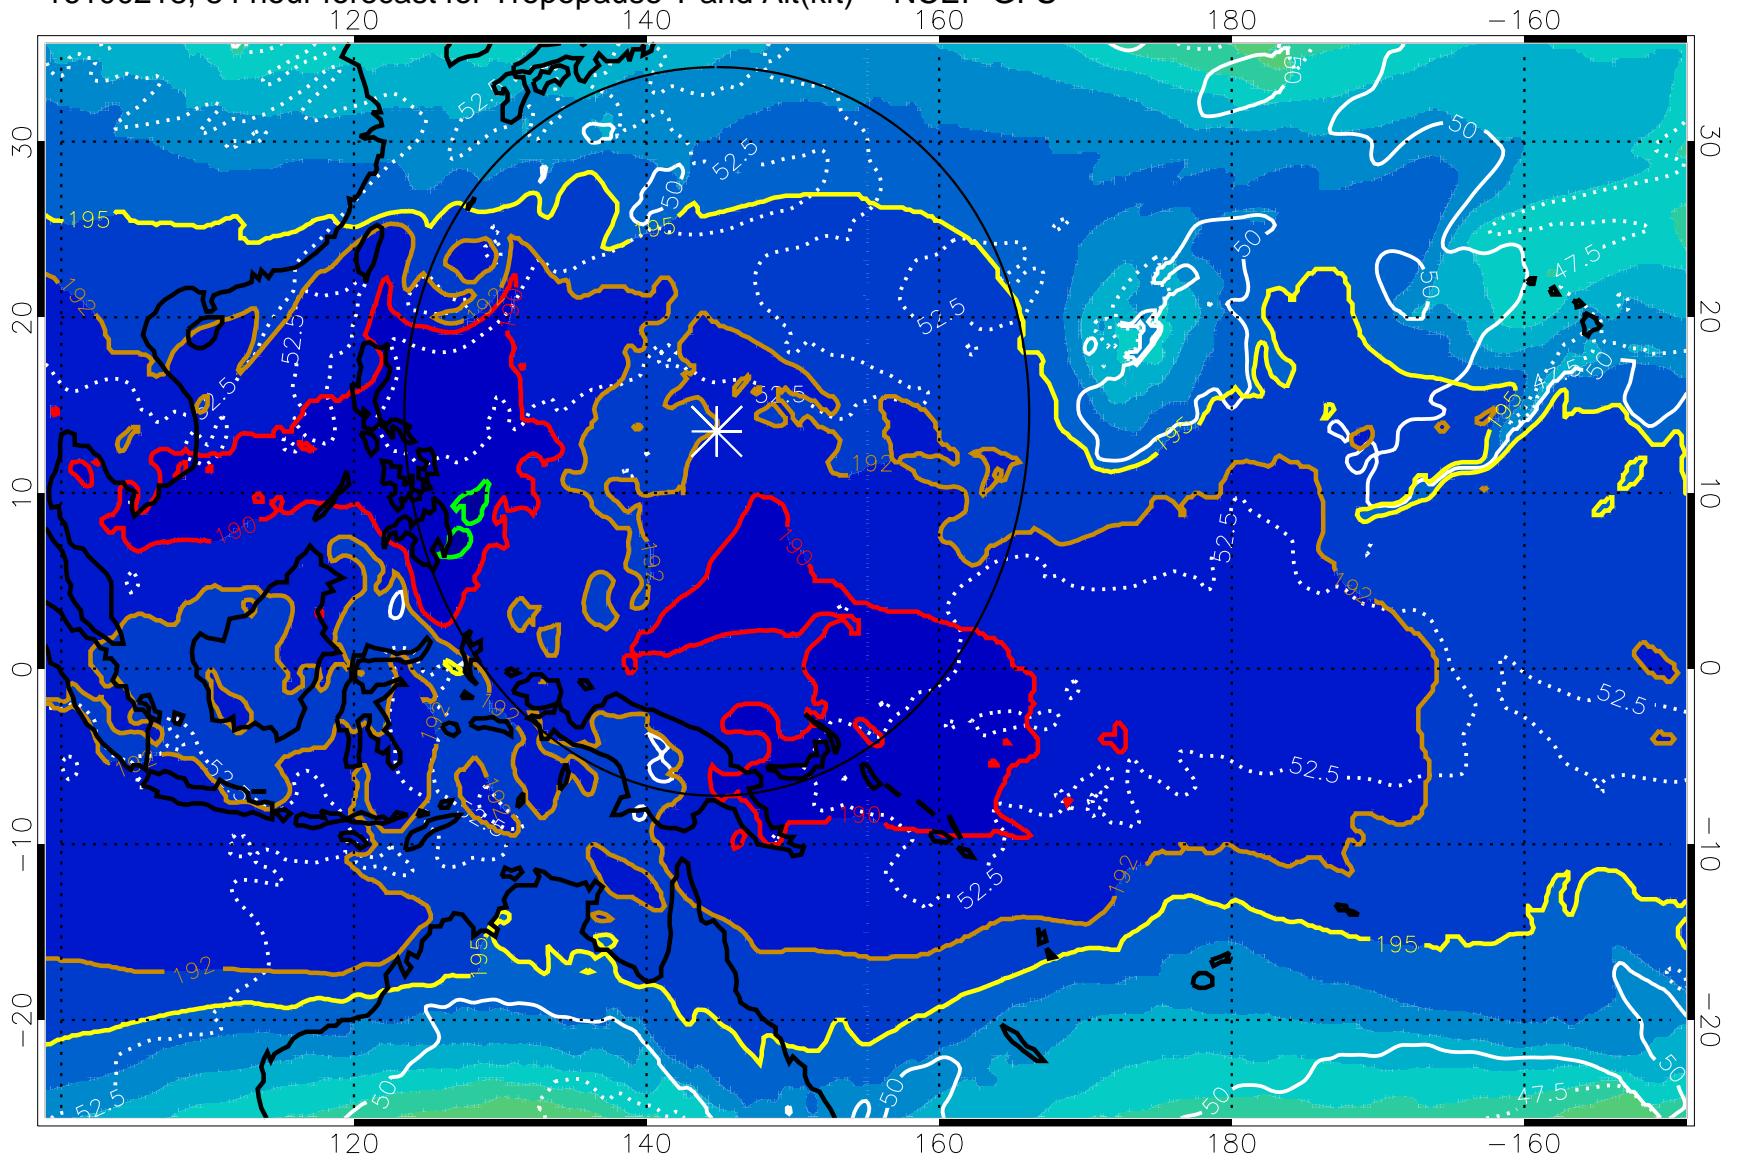

16100218, 84 hour forecast for Tropopause T and Alt(kft) -- NCEP GFS

190 200 210 220 230

Tropopause T, K

Tropopause Altitude in kft (white)

192.5K Isotherm 195K Isotherm

187.5K Isotherm 190K Isotherm

Range ring of 2304 km