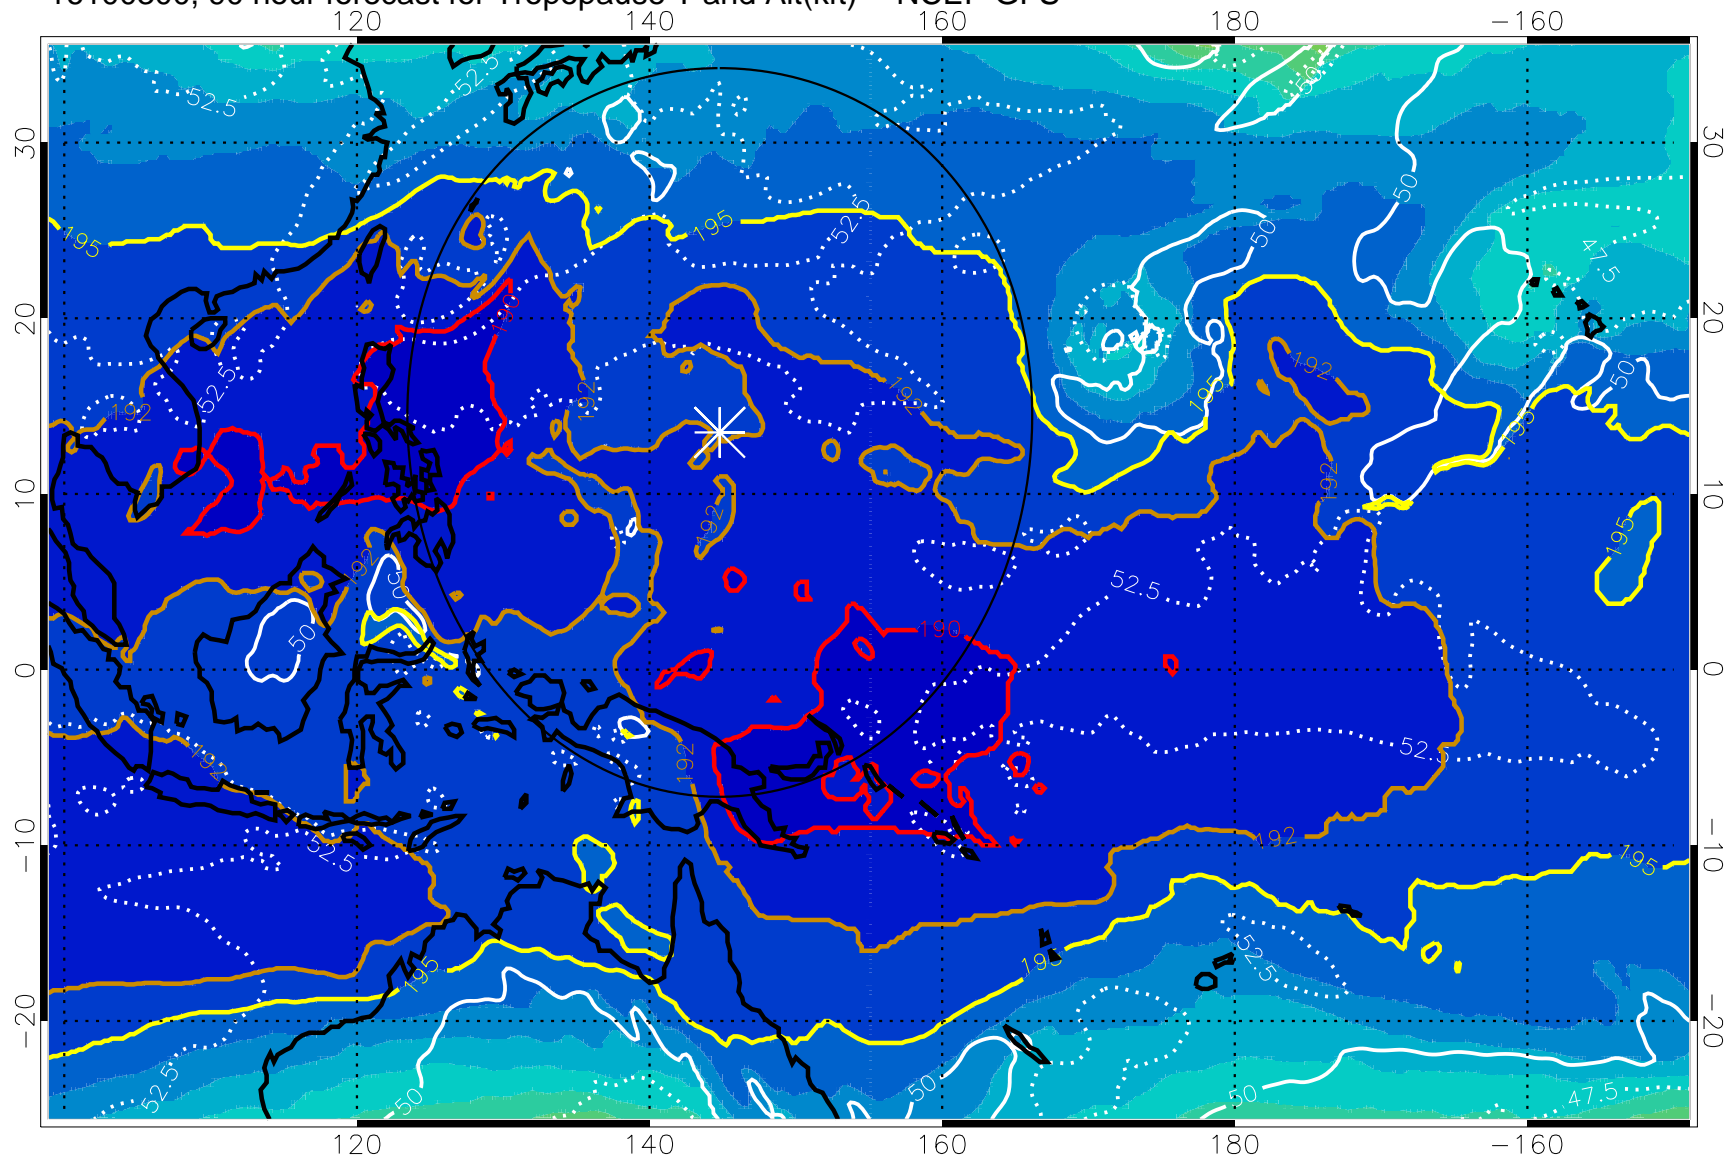

16100300, 90 hour forecast for Tropopause T and Alt(kft) -- NCEP GFS

190 200 210 220 230

Tropopause T, K

Tropopause Altitude in kft (white)

192.5K Isotherm 195K Isotherm
187.5K Isotherm 190K Isotherm

Range ring of 2304 km