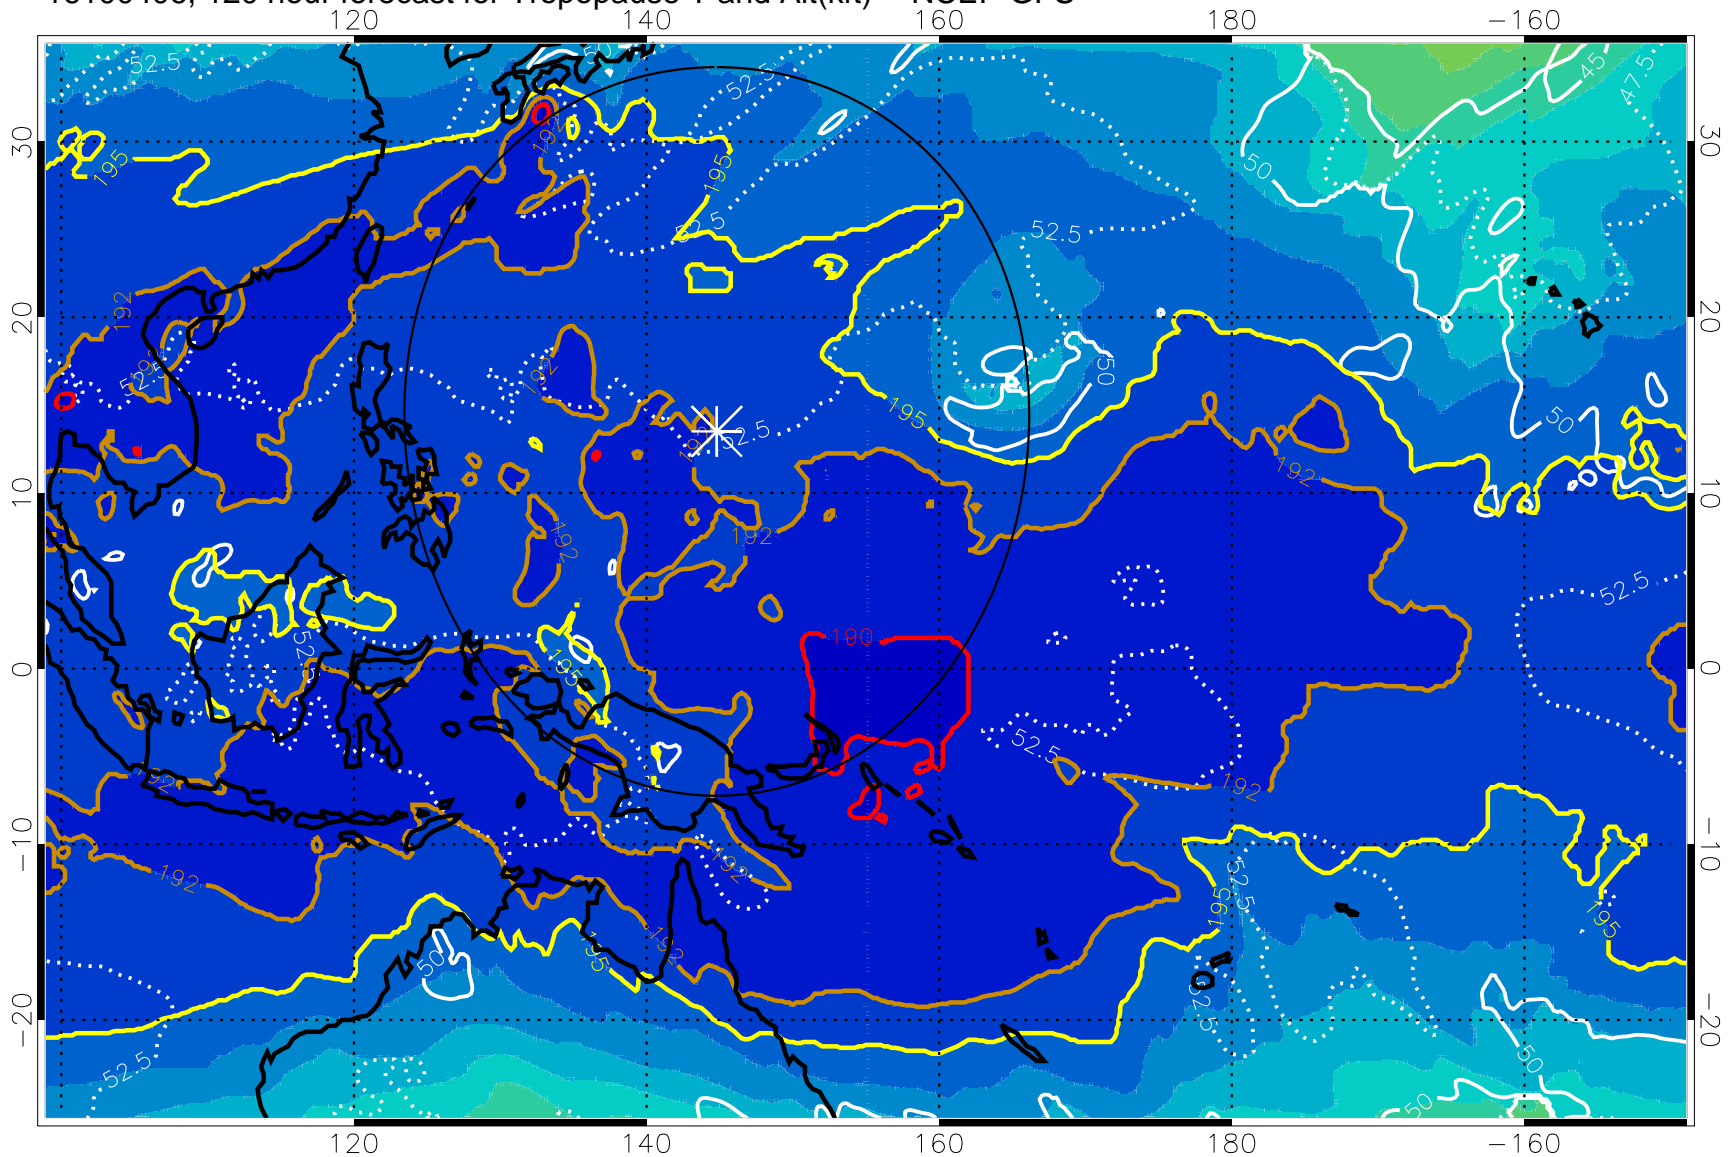

16100318, 108 hour forecast for Tropopause T and Alt(kft) -- NCEP GFS

190 200 210 220 230

Tropopause T, K

Tropopause Altitude in kft (white)

192.5K Isotherm 195K Isotherm
187.5K Isotherm 190K Isotherm

Range ring of 2304 km

16100400, 114 hour forecast for Tropopause T and Alt(kft) -- NCEP GFS

190 200 210 220 230

Tropopause T, K

Tropopause Altitude in kft (white)

192.5K Isotherm 195K Isotherm
187.5K Isotherm 190K Isotherm

Range ring of 2304 km

16100406, 120 hour forecast for Tropopause T and Alt(kft) -- NCEP GFS

190 200 210 220 230
Tropopause T, K

Tropopause Altitude in kft (white)

192.5K Isotherm 195K Isotherm
187.5K Isotherm 190K Isotherm

Range ring of 2304 km