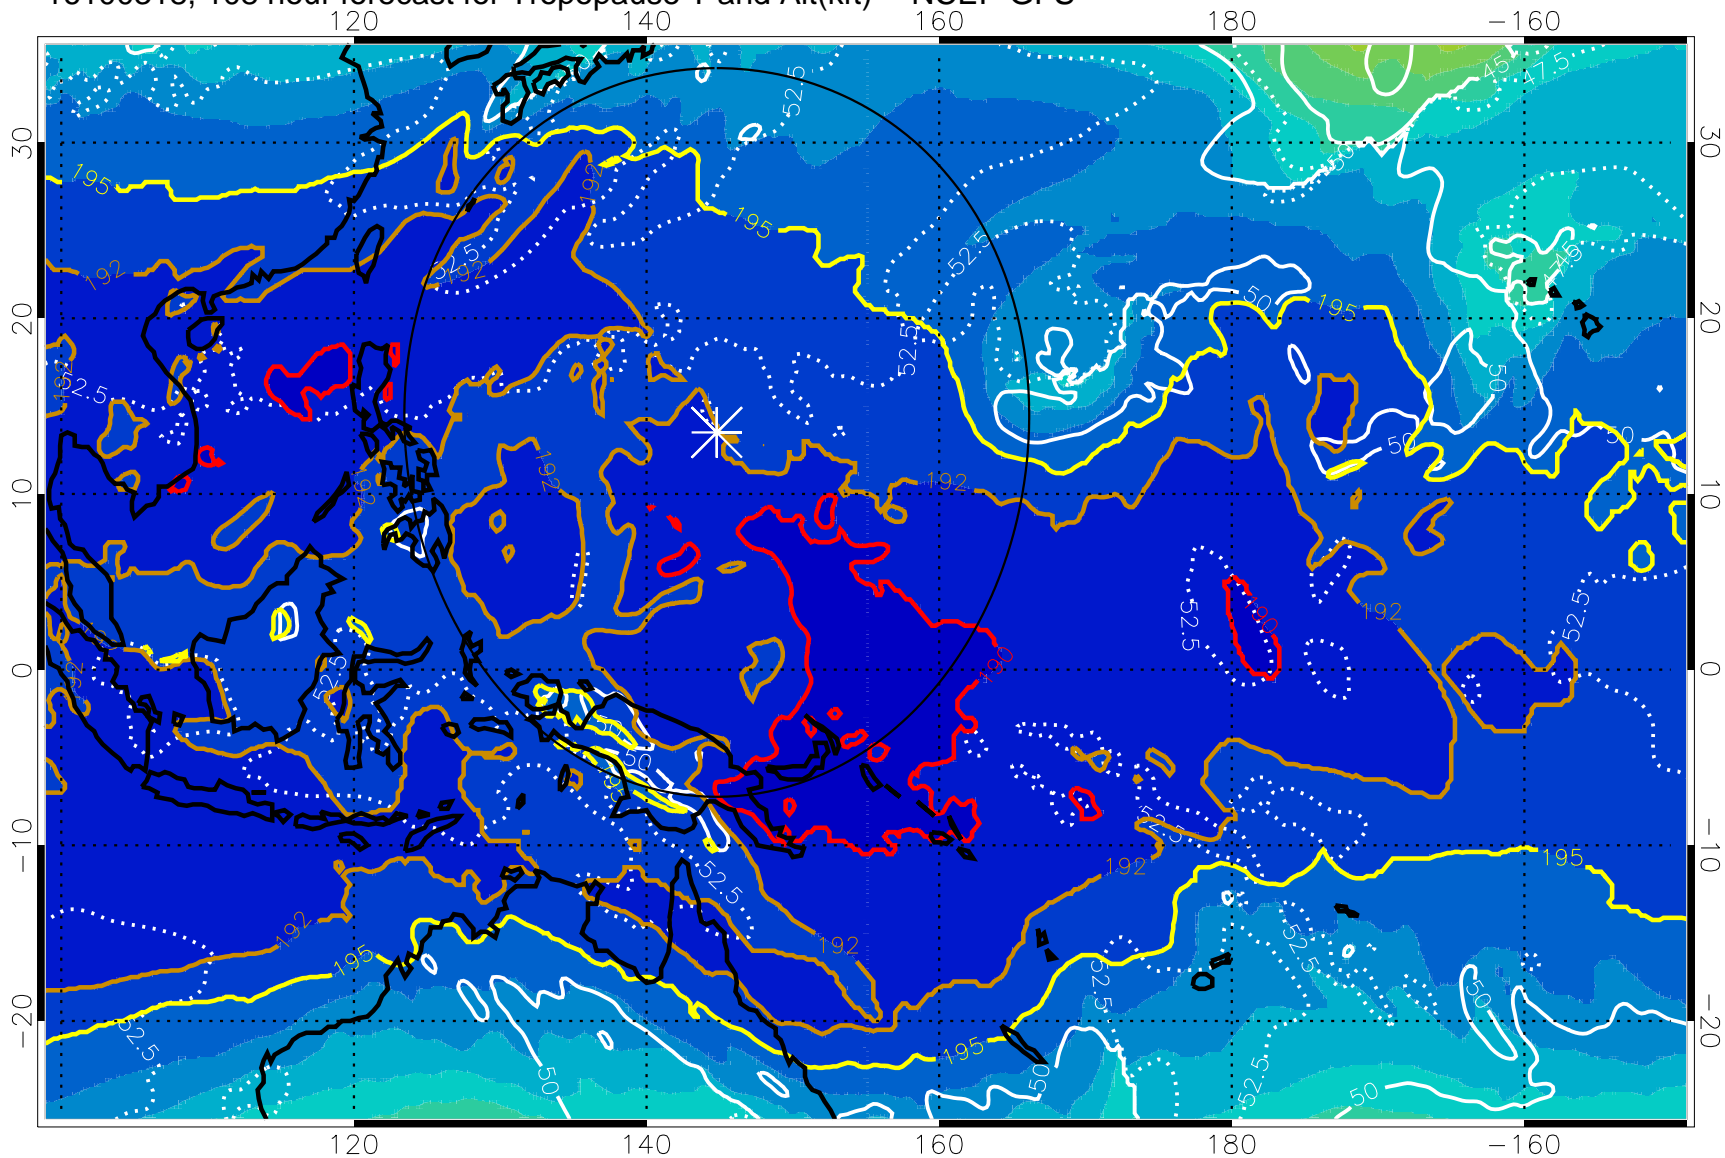

16100312, 102 hour forecast for Tropopause T and Alt(kft) -- NCEP GFS

190 200 210 220 230

Tropopause T, K

Tropopause Altitude in kft (white)

192.5K Isotherm 195K Isotherm

187.5K Isotherm 190K Isotherm

Range ring of 2304 km

16100318, 108 hour forecast for Tropopause T and Alt(kft) -- NCEP GFS

190 200 210 220 230

Tropopause T, K

Tropopause Altitude in kft (white)

192.5K Isotherm 195K Isotherm
187.5K Isotherm 190K Isotherm

Range ring of 2304 km