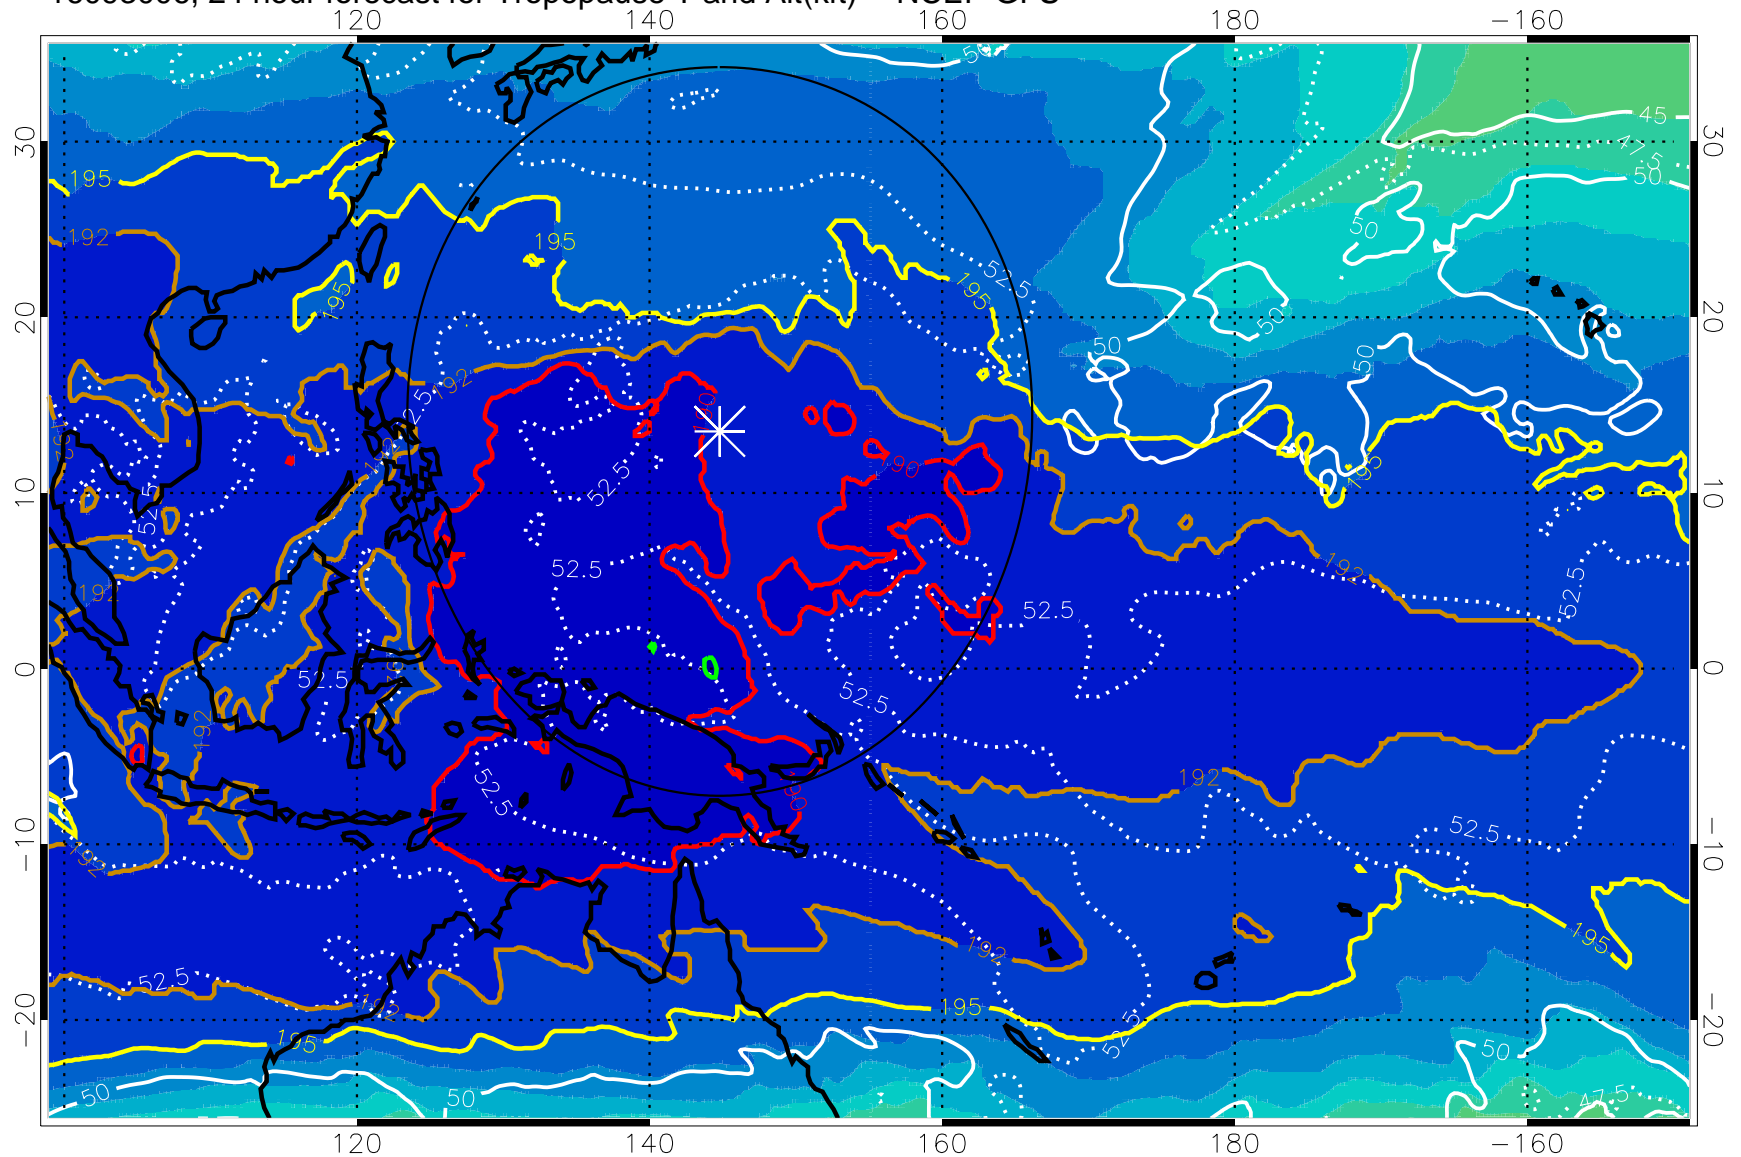

16093006, 24 hour forecast for Tropopause T and Alt(kft) -- NCEP GFS

190 200 210 220 230

Tropopause T, K

Tropopause Altitude in kft (white)

192.5K Isotherm 195K Isotherm

187.5K Isotherm 190K Isotherm

Range ring of 2304 km