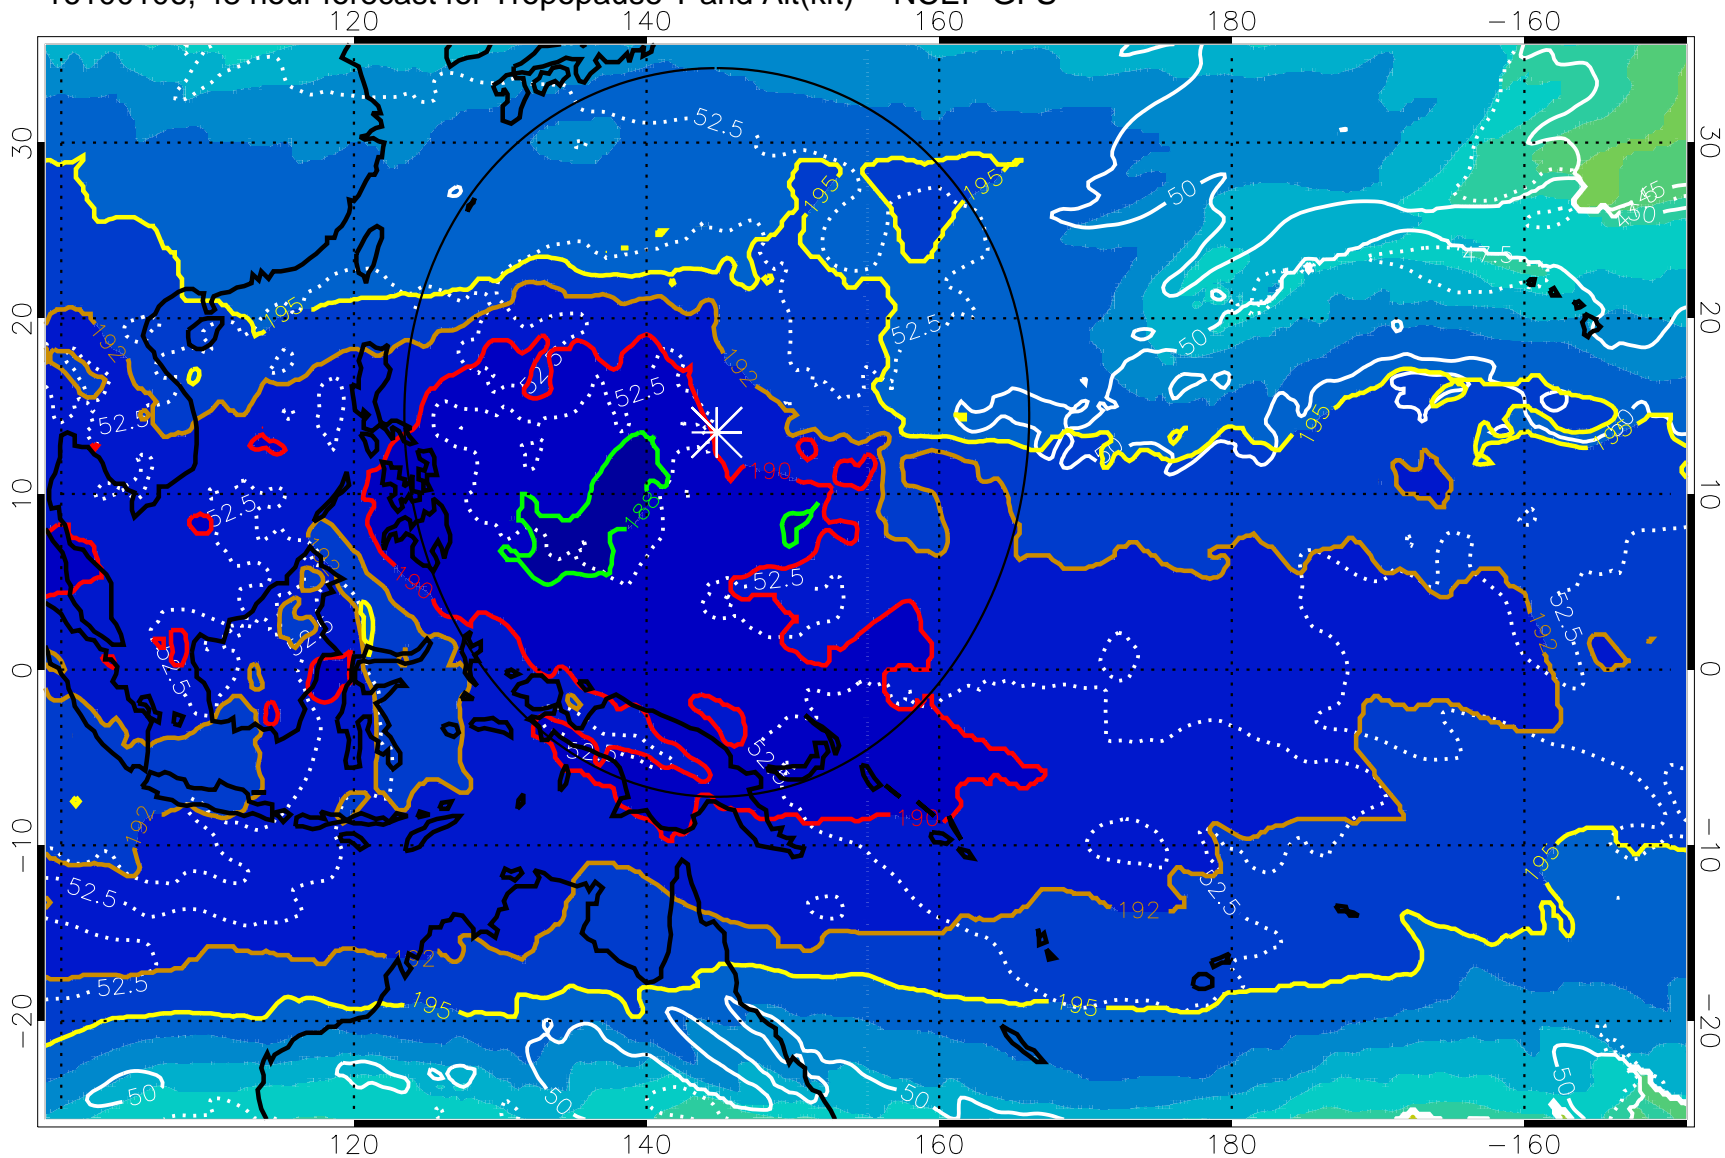

16100106, 48 hour forecast for Tropopause T and Alt(kft) -- NCEP GFS

190 200 210 220 230

Tropopause T, K

Tropopause Altitude in kft (white)

192.5K Isotherm 195K Isotherm

187.5K Isotherm 190K Isotherm

Range ring of 2304 km