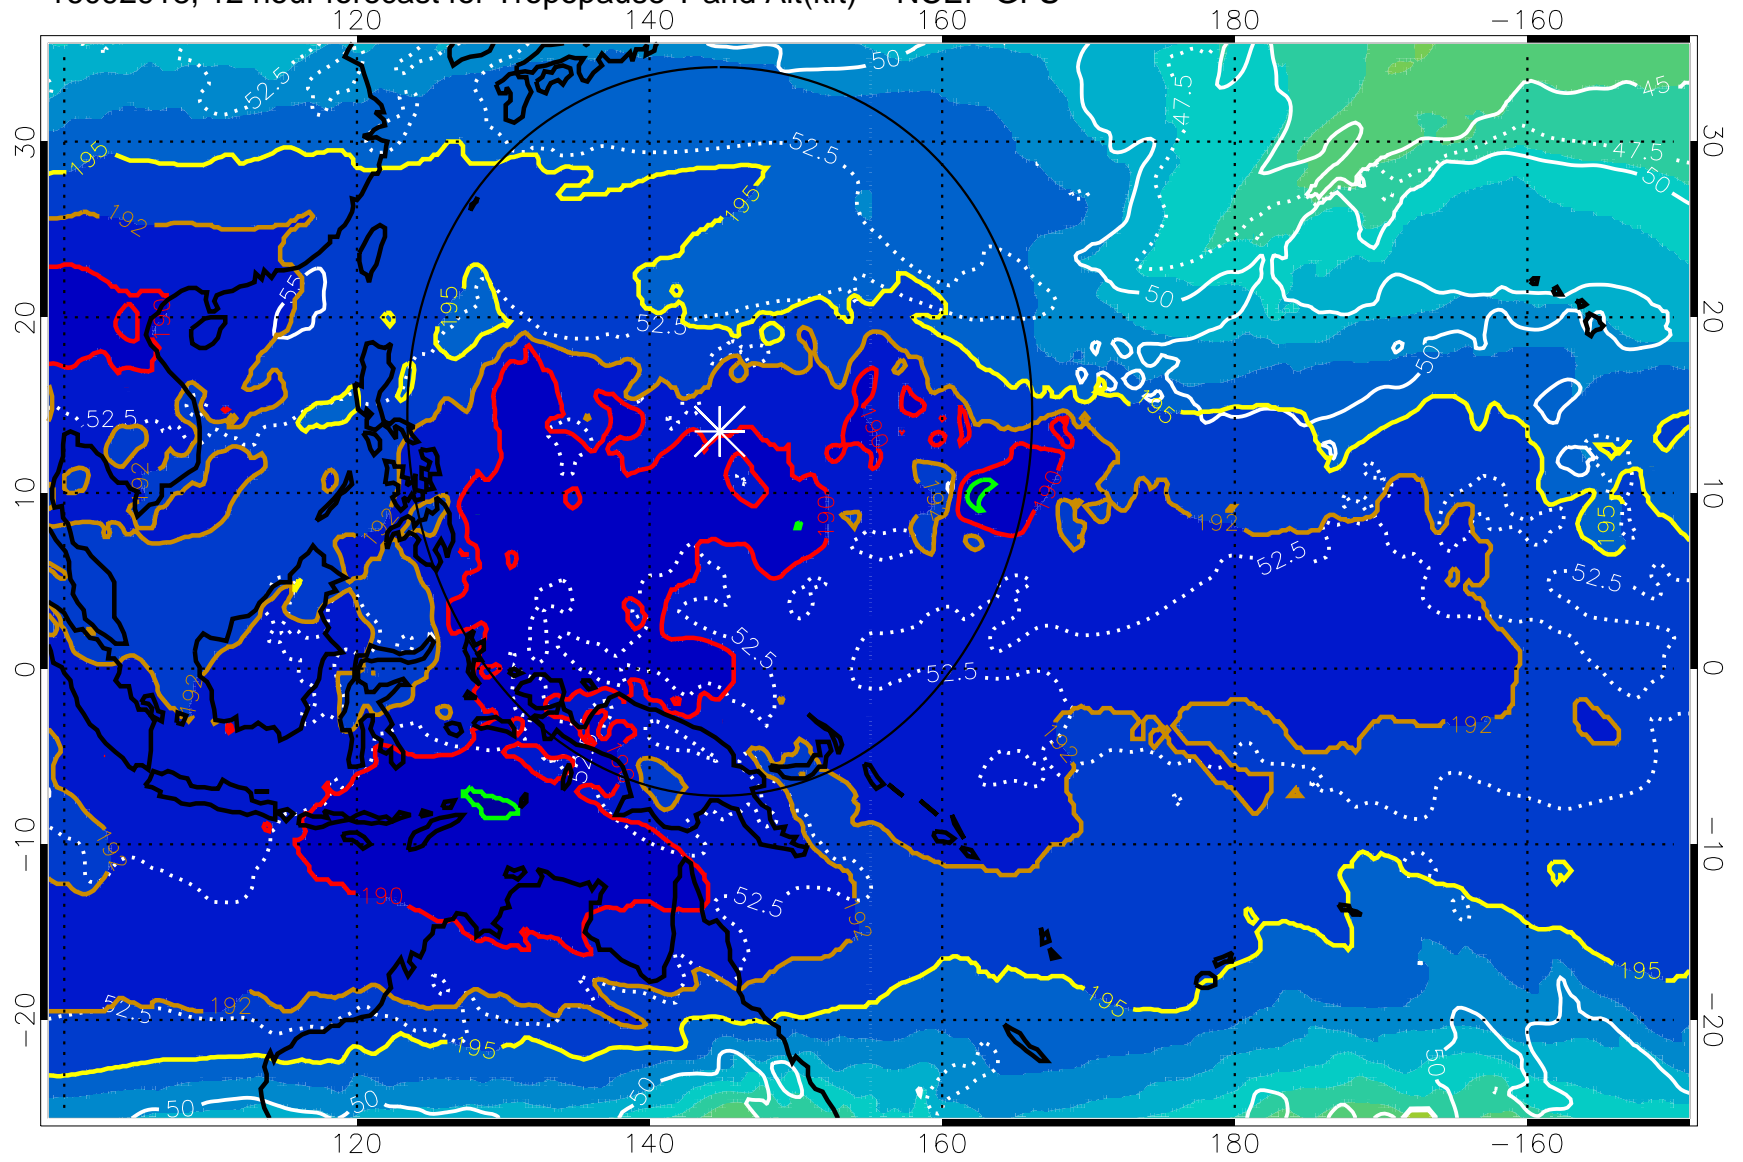

16092912, 6 hour forecast for Tropopause T and Alt(kft) -- NCEP GFS

190 200 210 220 230

Tropopause T, K

Tropopause Altitude in kft (white)

192.5K Isotherm 195K Isotherm

187.5K Isotherm 190K Isotherm

Range ring of 2304 km

16092918, 12 hour forecast for Tropopause T and Alt(kft) -- NCEP GFS

190 200 210 220 230

Tropopause T, K

Tropopause Altitude in kft (white)

192.5K Isotherm 195K Isotherm

187.5K Isotherm 190K Isotherm

Range ring of 2304 km