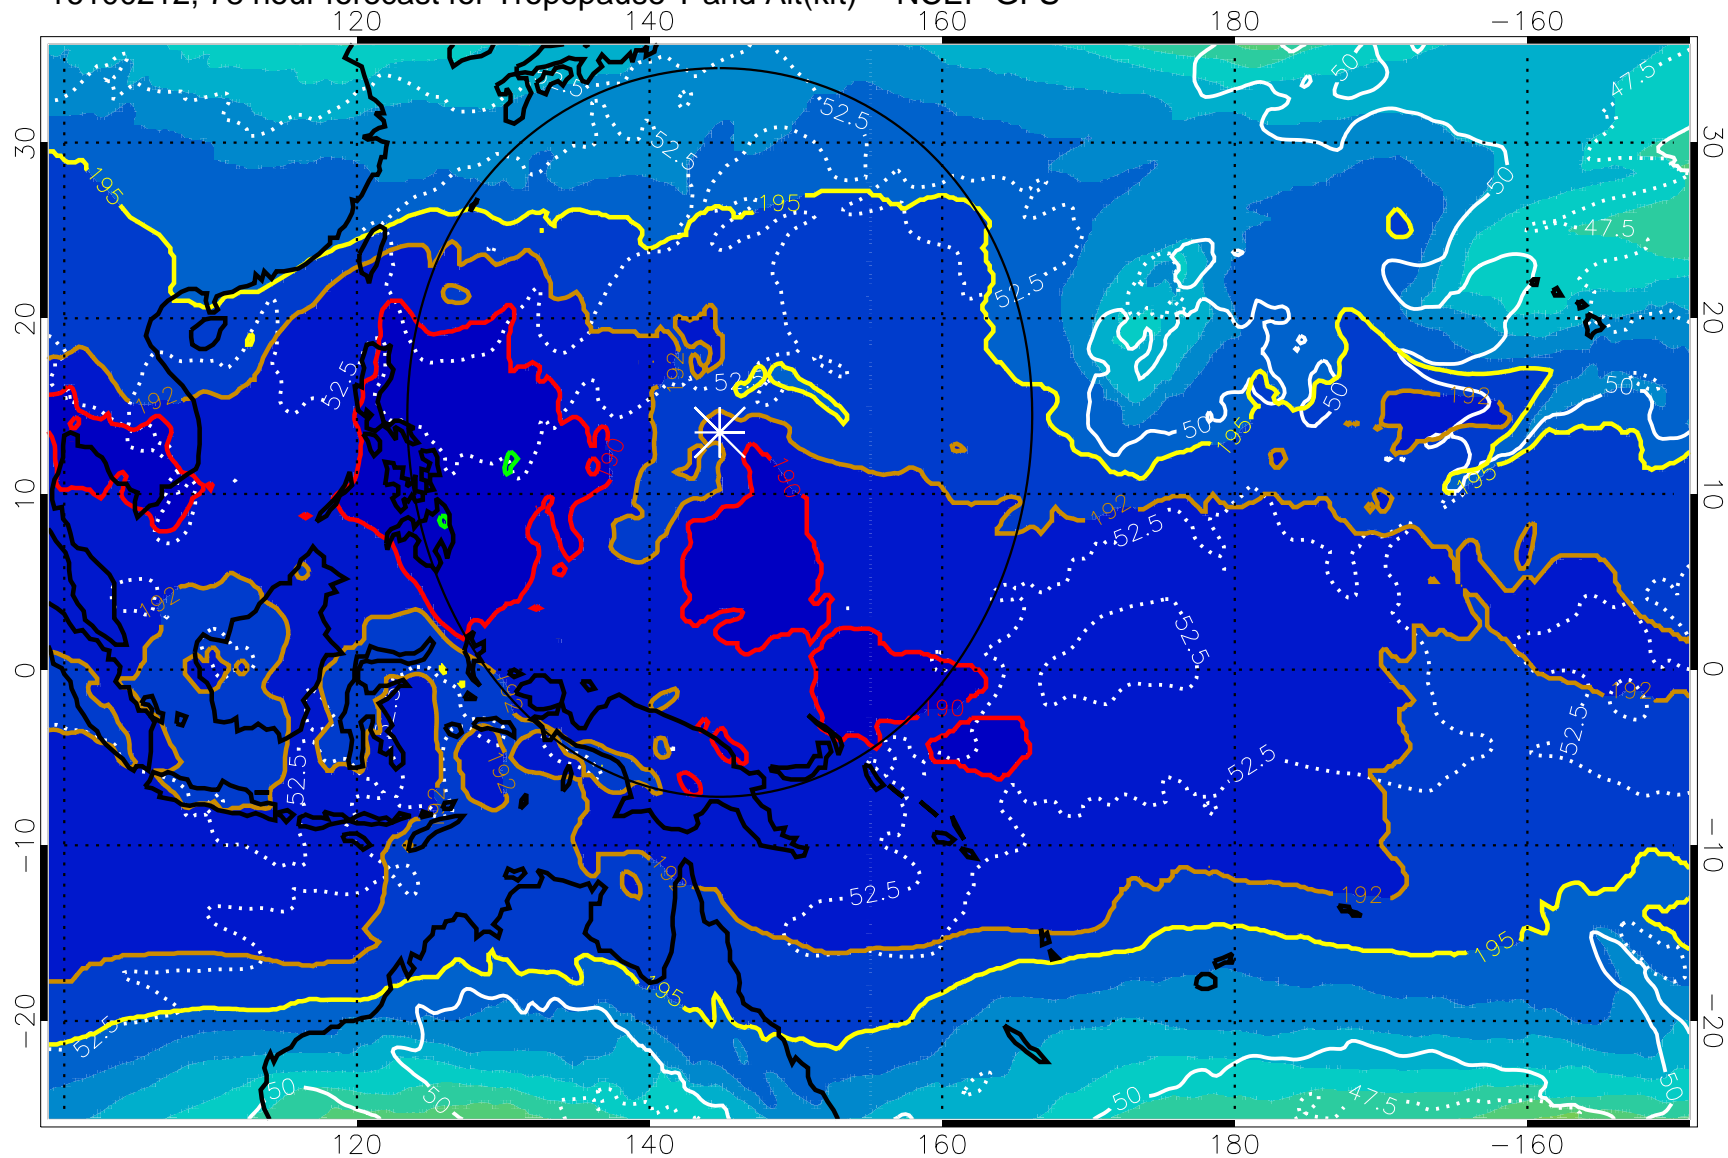

16100212, 78 hour forecast for Tropopause T and Alt(kft) -- NCEP GFS

190 200 210 220 230
Tropopause T, K

Tropopause Altitude in kft (white)

192.5K Isotherm 195K Isotherm
187.5K Isotherm 190K Isotherm

Range ring of 2304 km