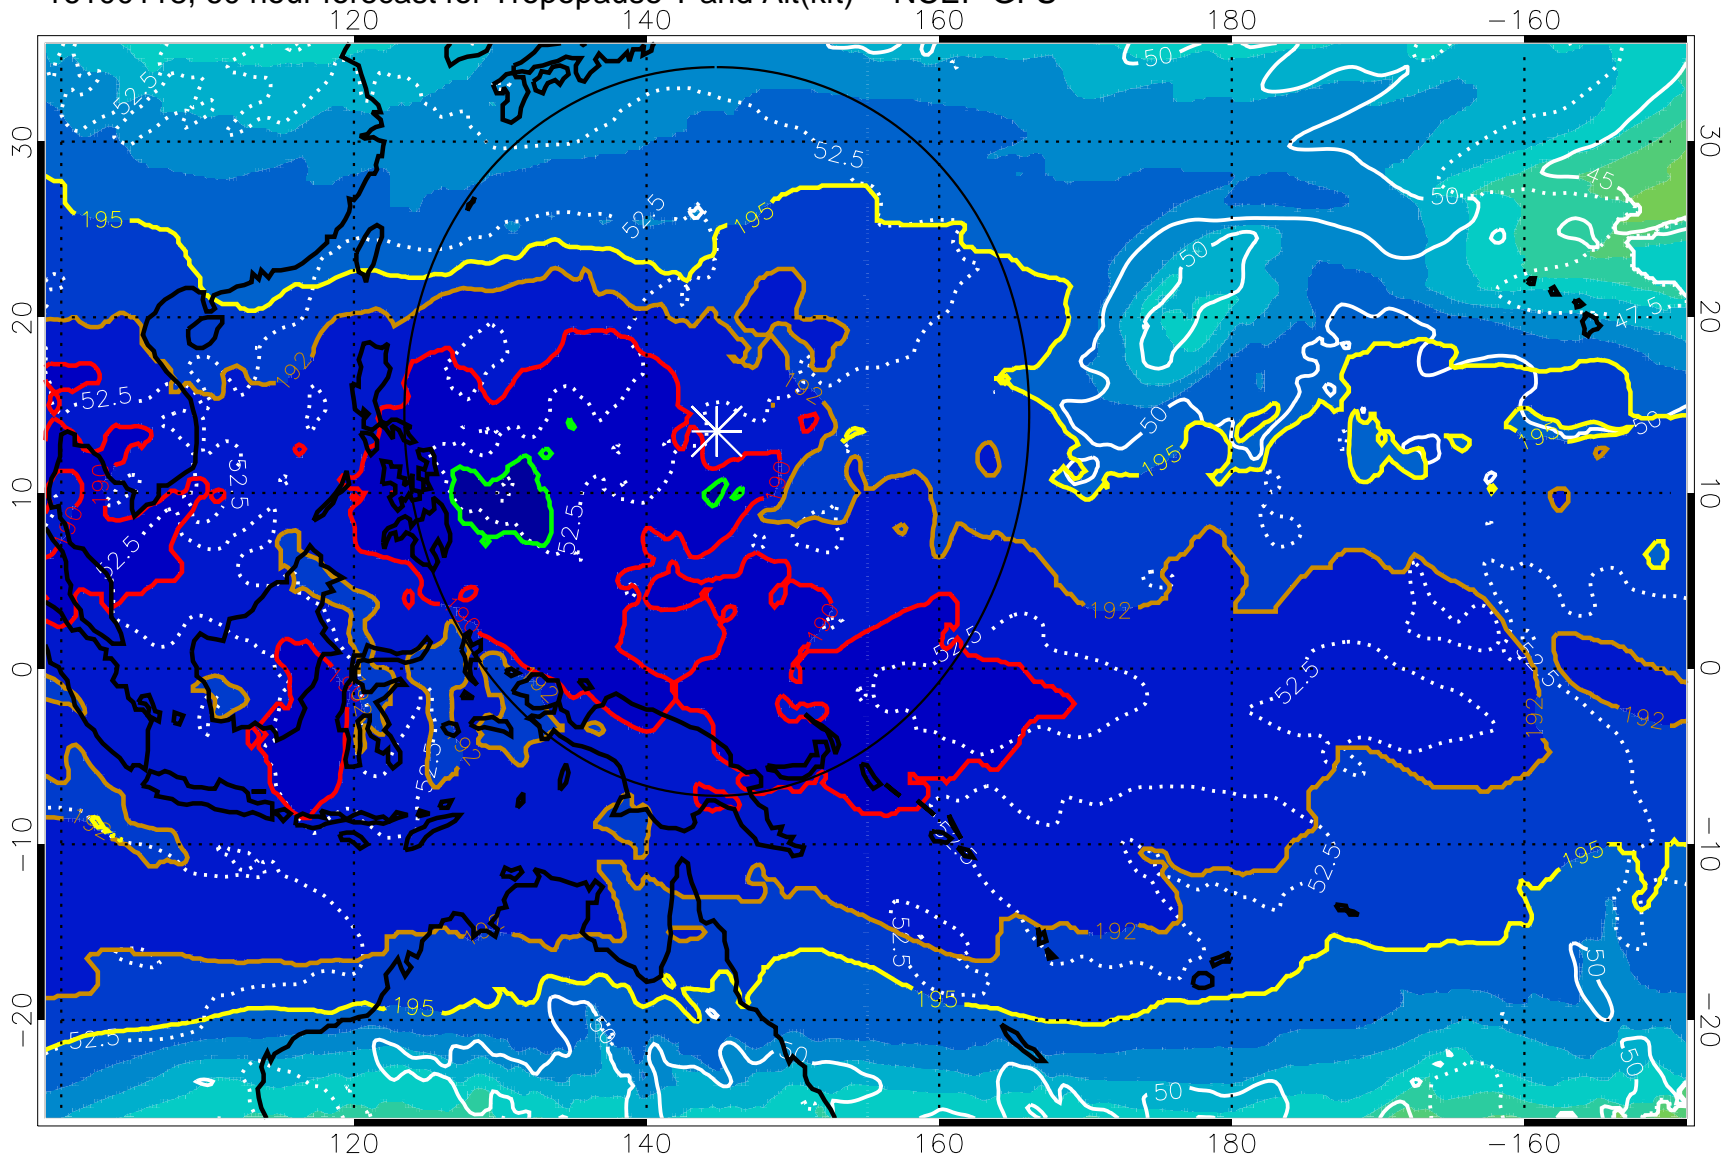

16100118, 60 hour forecast for Tropopause T and Alt(kft) -- NCEP GFS

190   200   210   220   230
Tropopause T, K

Tropopause Altitude in kft (white)

192.5K Isotherm   195K Isotherm
187.5K Isotherm   190K Isotherm

Range ring of 2304 km