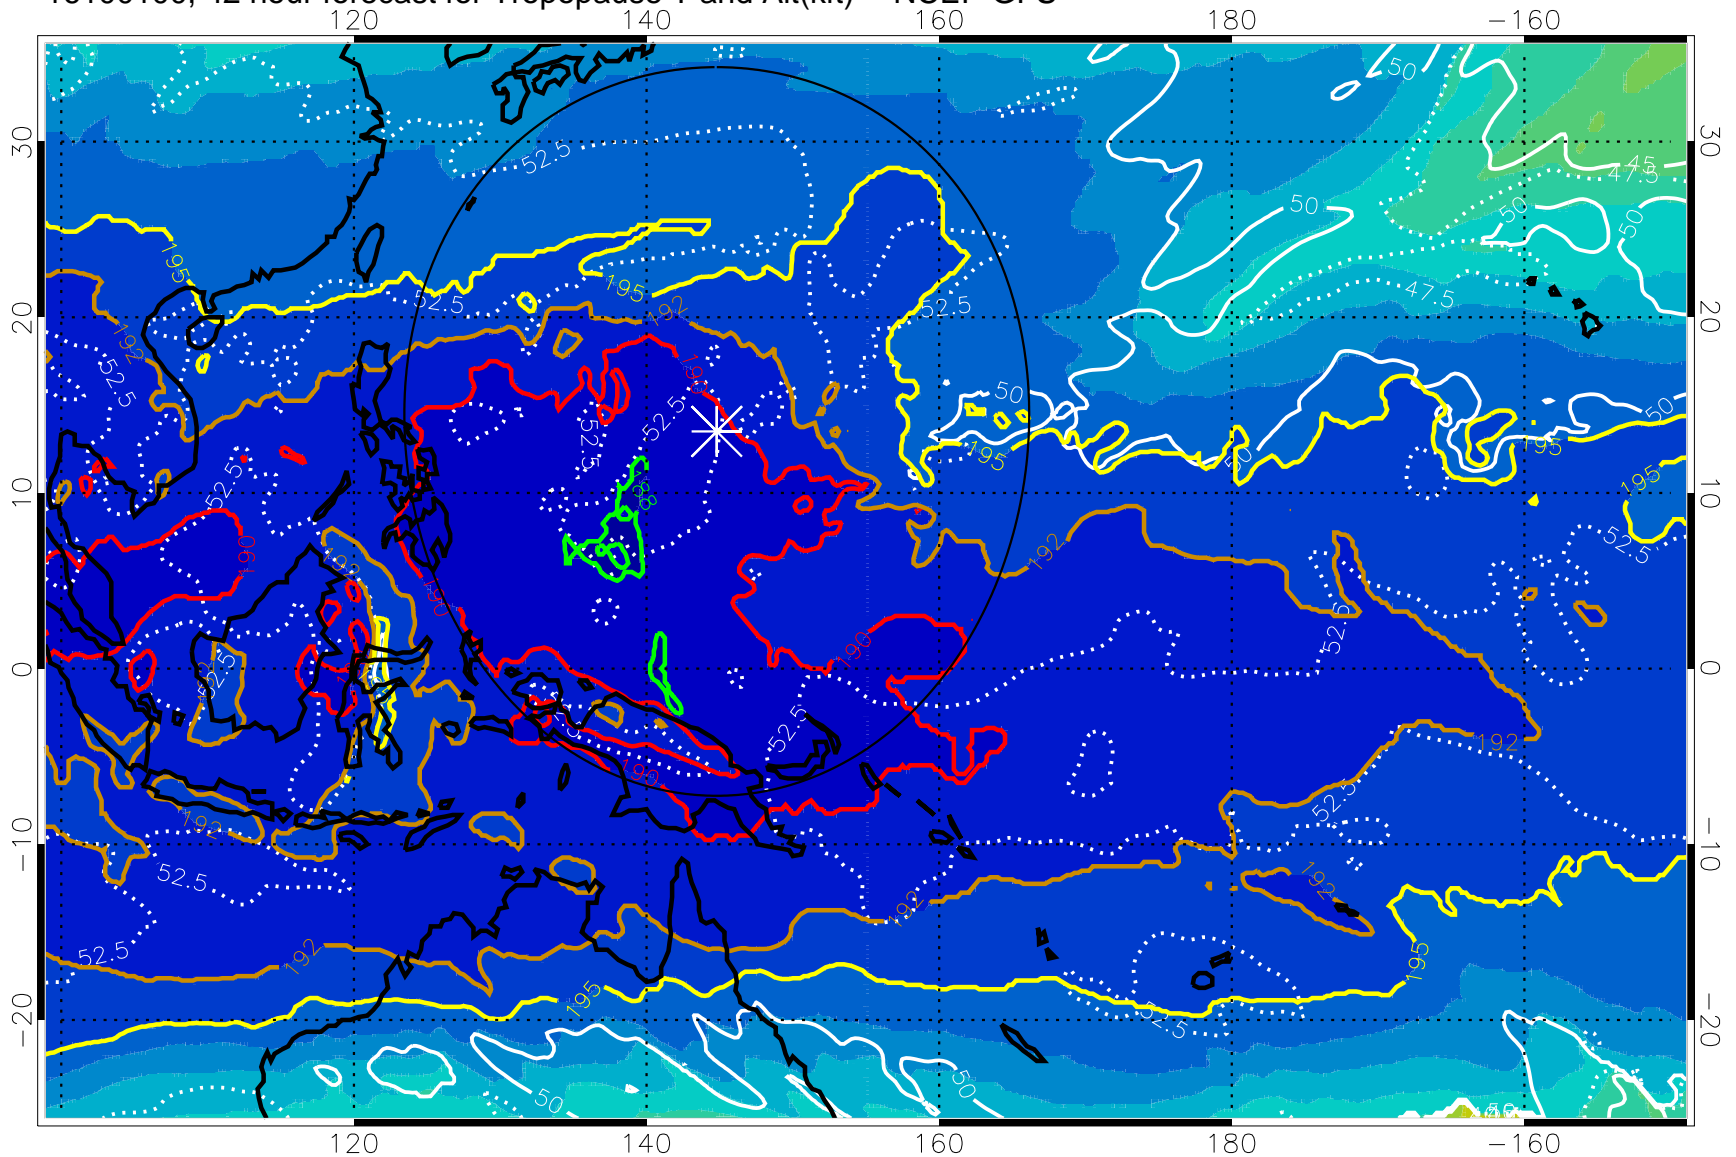

16093018, 36 hour forecast for Tropopause T and Alt(kft) -- NCEP GFS

190 200 210 220 230
Tropopause T, K

Tropopause Altitude in kft (white)

192.5K Isotherm 195K Isotherm
187.5K Isotherm 190K Isotherm

Range ring of 2304 km

16100100, 42 hour forecast for Tropopause T and Alt(kft) -- NCEP GFS

190 200 210 220 230
Tropopause T, K

Tropopause Altitude in kft (white)

192.5K Isotherm 195K Isotherm
187.5K Isotherm 190K Isotherm

Range ring of 2304 km