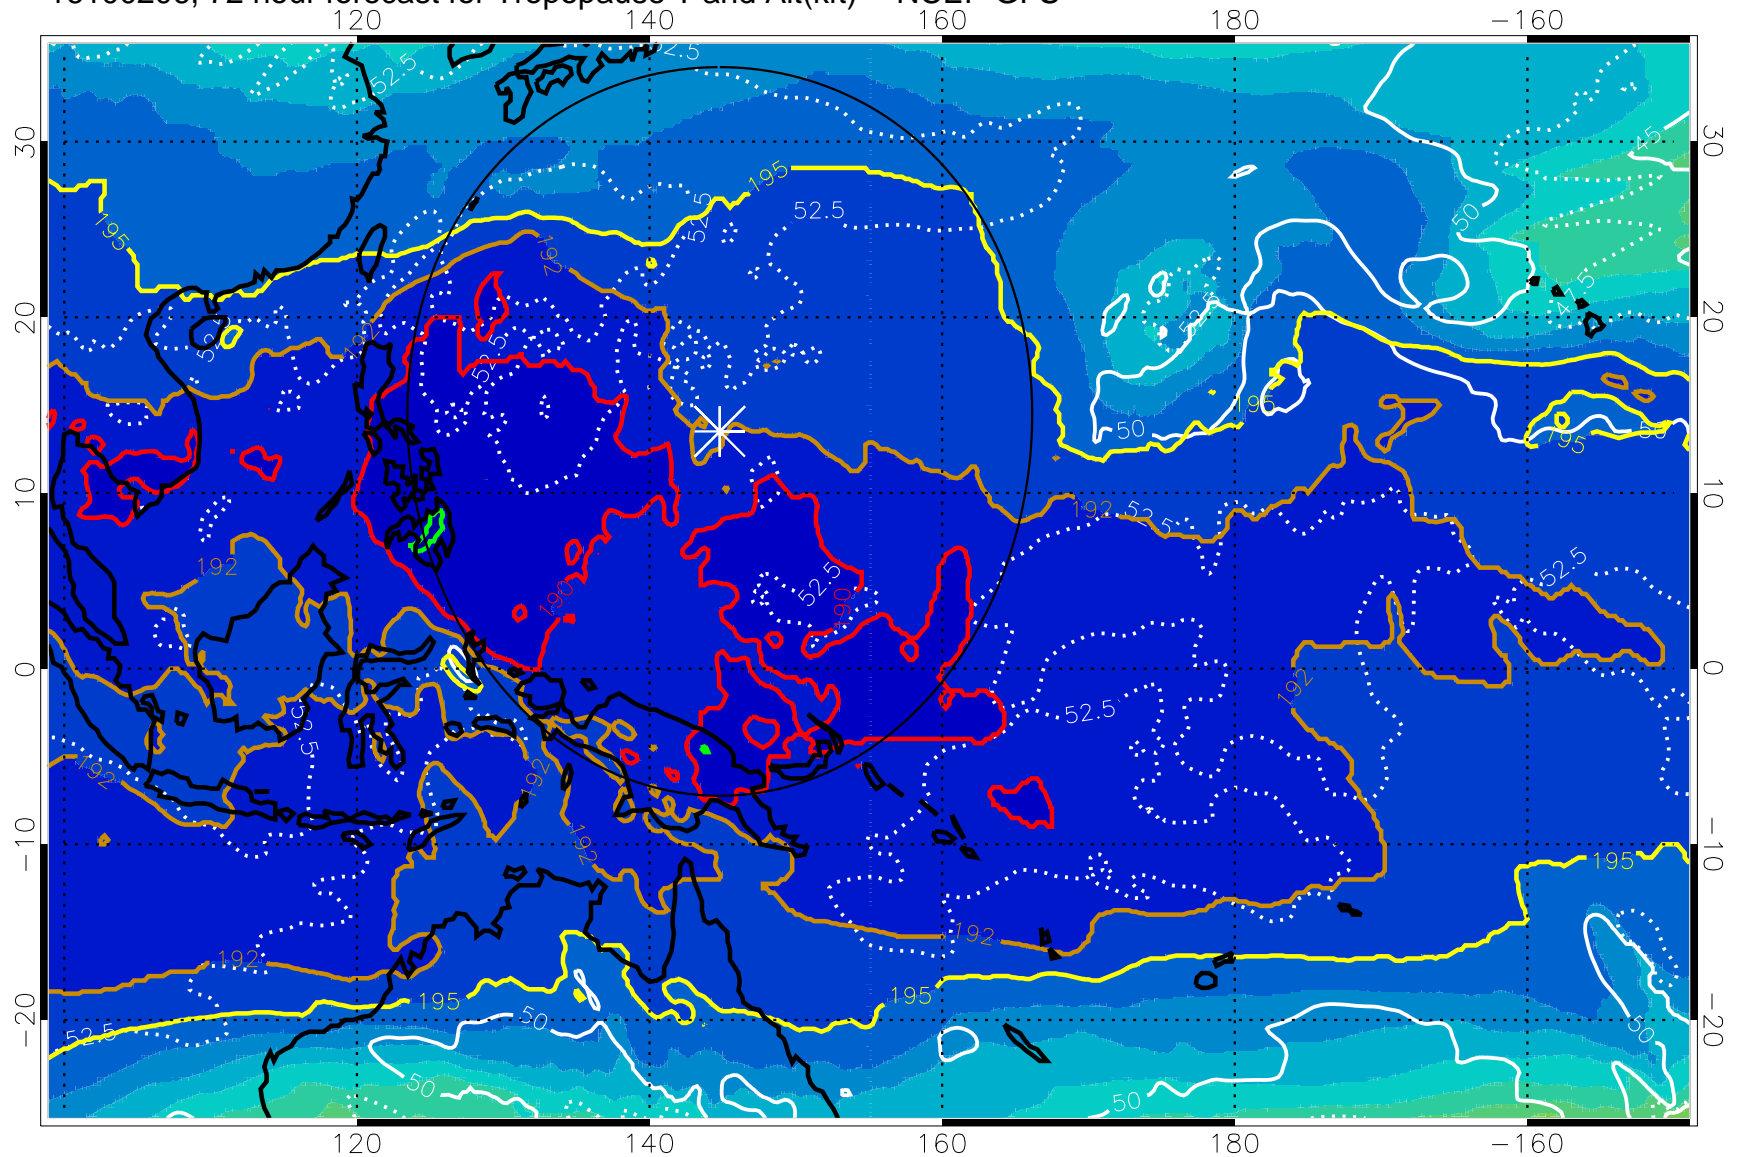

16100206, 72 hour forecast for Tropopause T and Alt(kft) -- NCEP GFS

190 200 210 220 230

Tropopause T, K

Tropopause Altitude in kft (white)

192.5K Isotherm 195K Isotherm

187.5K Isotherm 190K Isotherm

Range ring of 2304 km