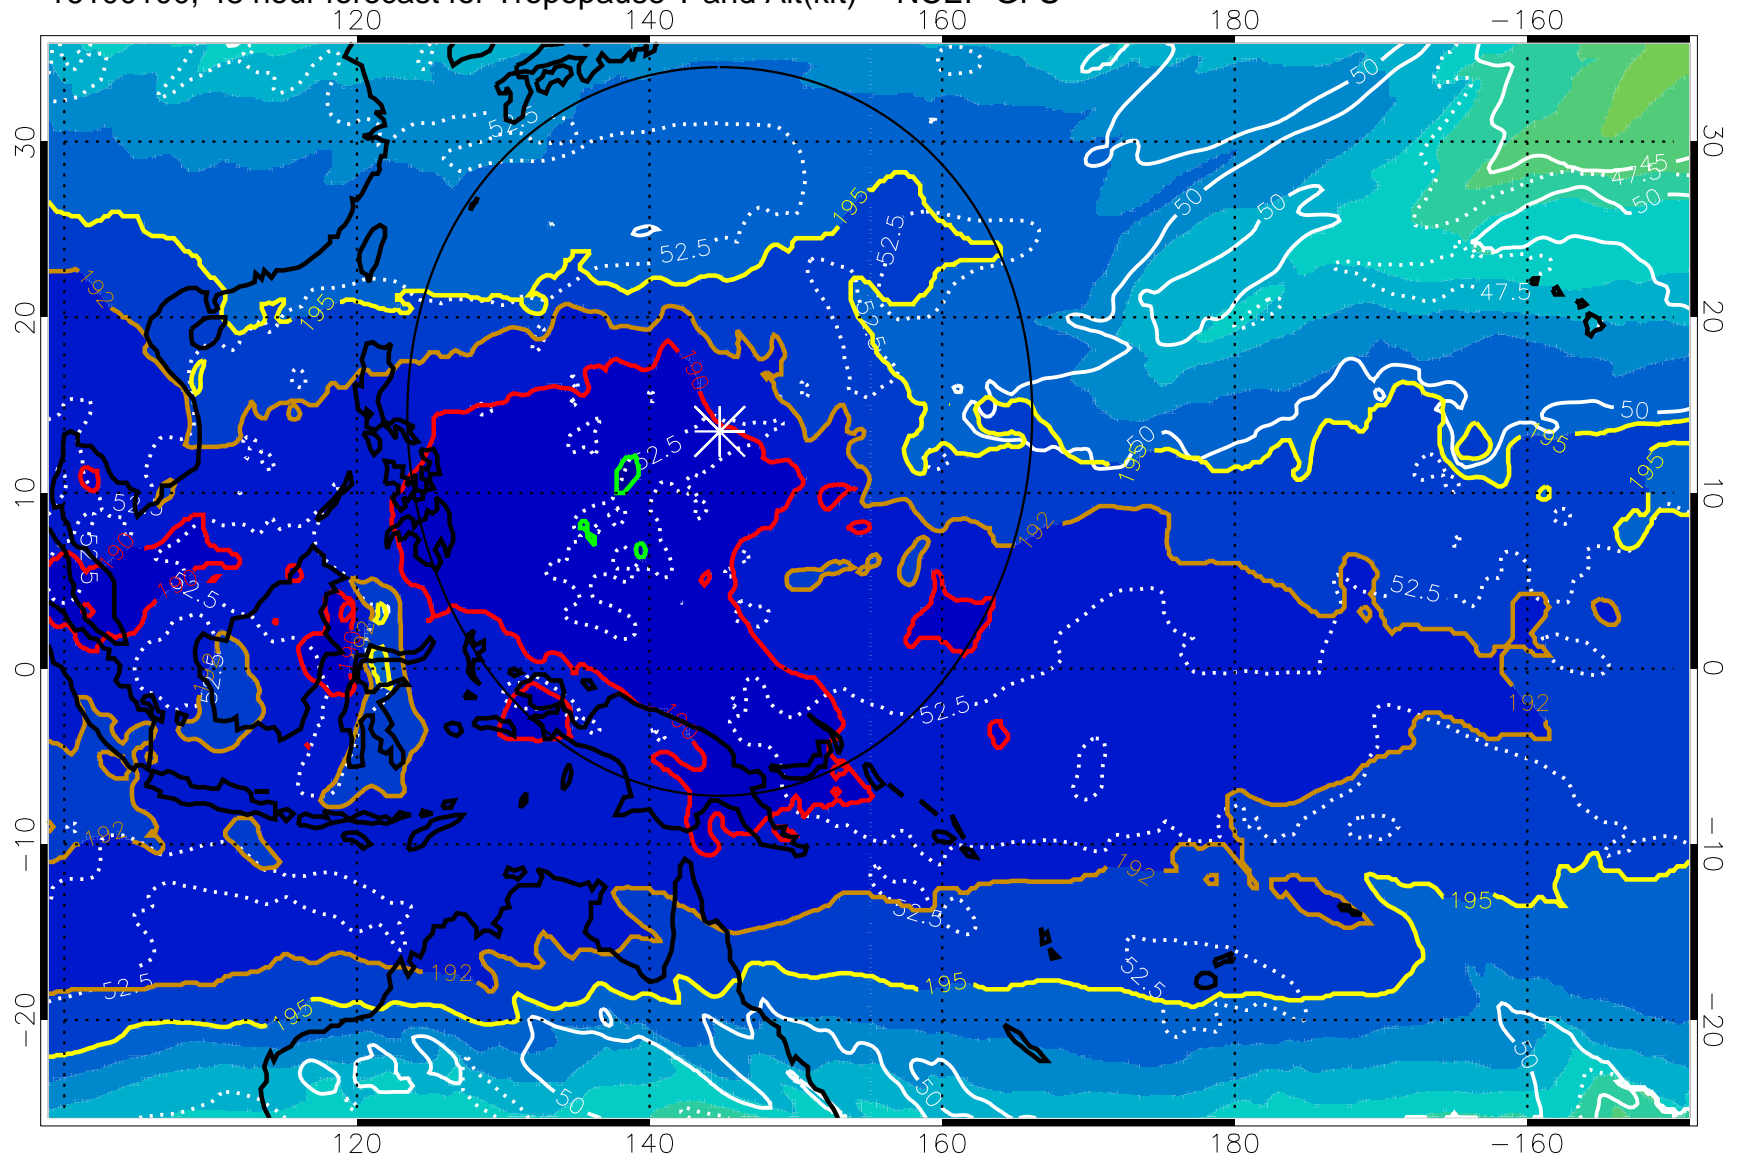

16100100, 48 hour forecast for Tropopause T and Alt(kft) -- NCEP GFS

190 200 210 220 230

Tropopause T, K

Tropopause Altitude in kft (white)

192.5K Isotherm 195K Isotherm

187.5K Isotherm 190K Isotherm

Range ring of 2304 km