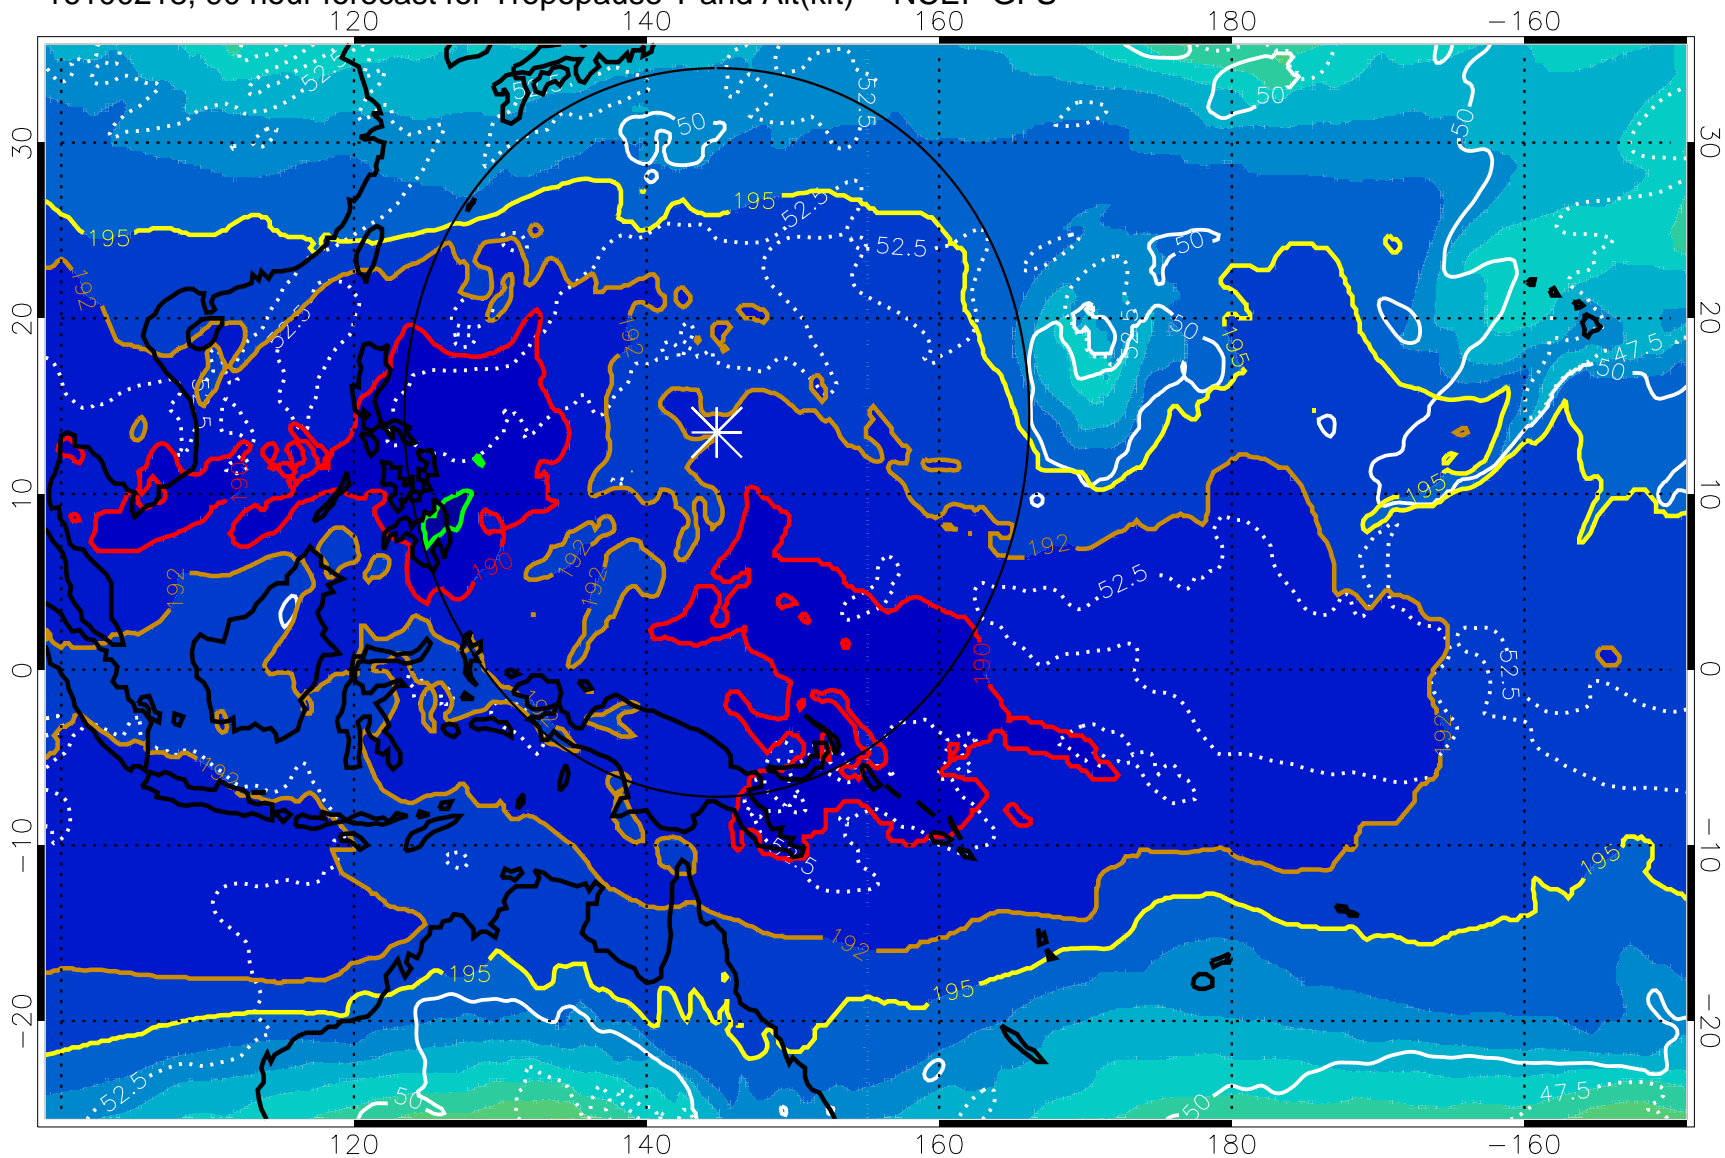

190 200 210 220 230
Tropopause T, K

Tropopause Altitude in kft (white)

192.5K Isotherm 195K Isotherm
187.5K Isotherm 190K Isotherm

Range ring of 2304 km

16100212, 84 hour forecast for Tropopause T and Alt(kft) -- NCEP GFS

190 200 210 220 230
Tropopause T, K

Tropopause Altitude in kft (white)

192.5K Isotherm 195K Isotherm
187.5K Isotherm 190K Isotherm

Range ring of 2304 km

16100218, 90 hour forecast for Tropopause T and Alt(kft) -- NCEP GFS