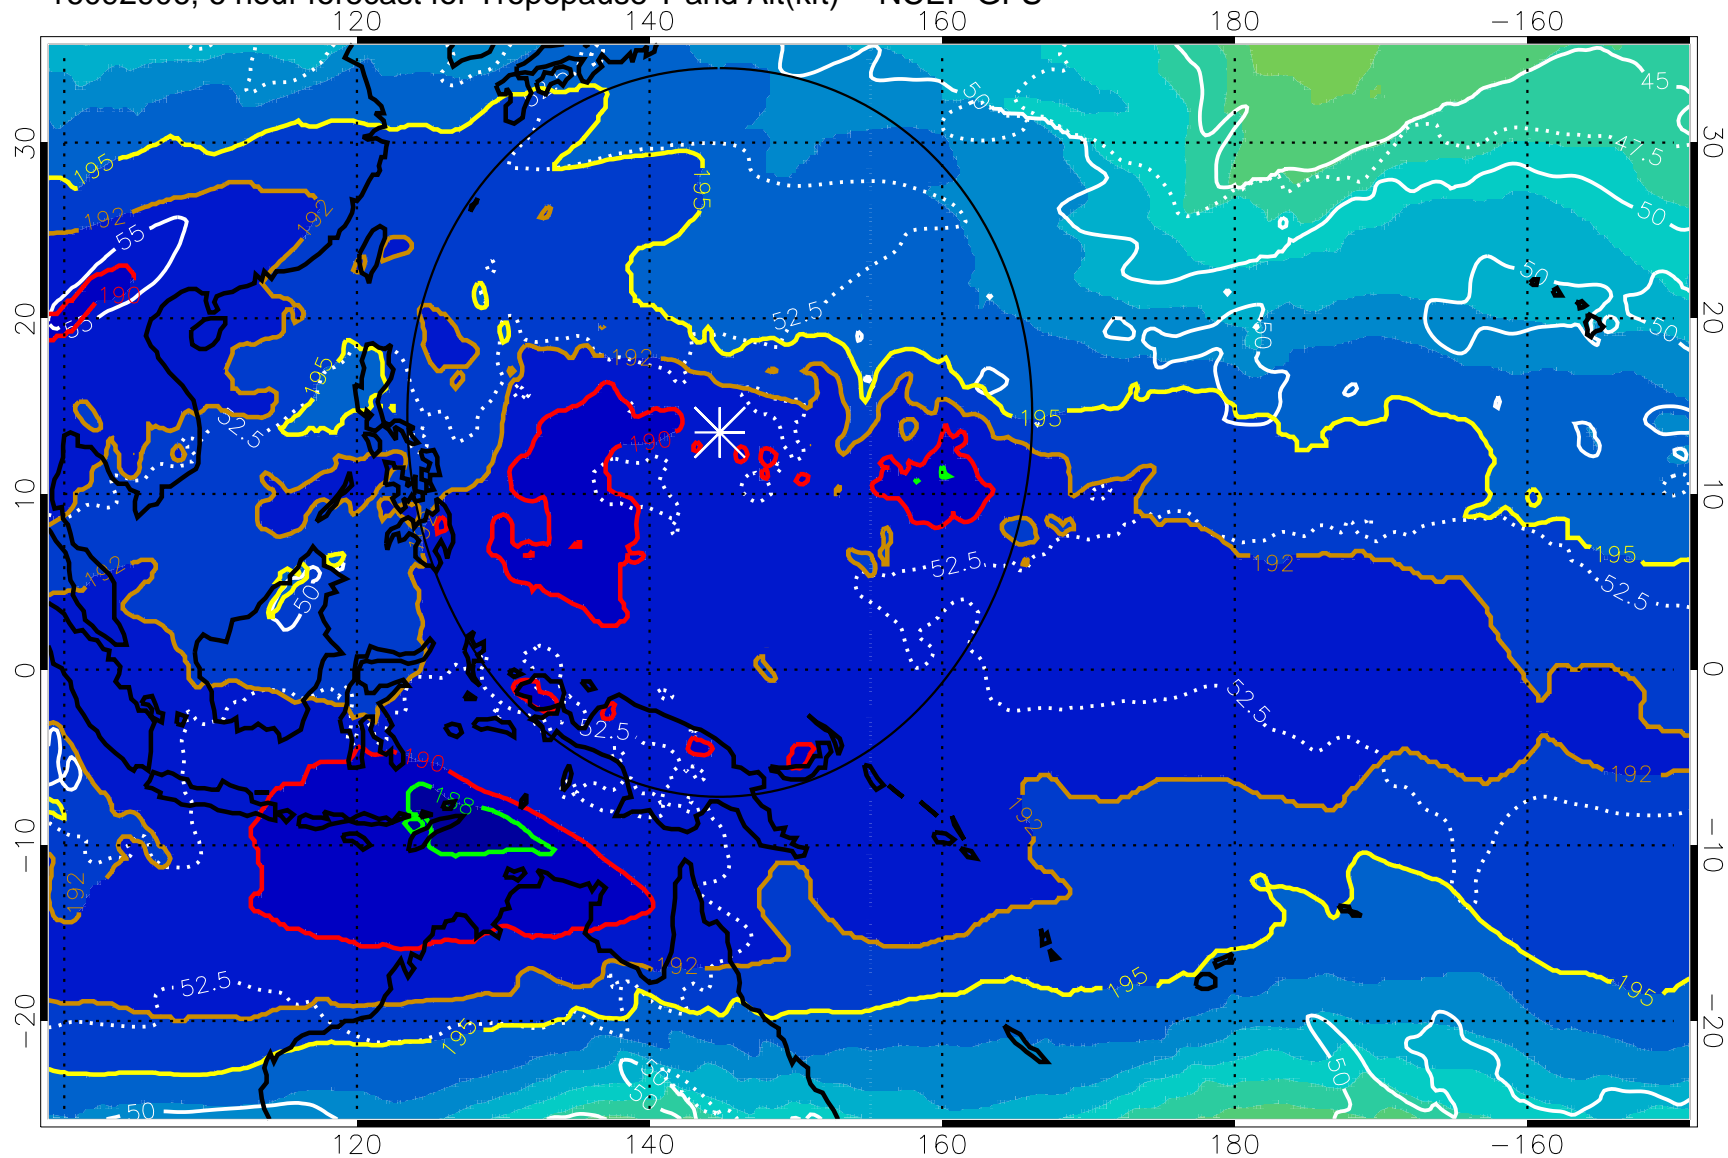

16092906, 6 hour forecast for Tropopause T and Alt(kft) -- NCEP GFS

190 200 210 220 230

Tropopause T, K

Tropopause Altitude in kft (white)

192.5K Isotherm 195K Isotherm
187.5K Isotherm 190K Isotherm

Range ring of 2304 km

16092912, 12 hour forecast for Tropopause T and Alt(kft) -- NCEP GFS

190 200 210 220 230

Tropopause T, K

Tropopause Altitude in kft (white)

192.5K Isotherm 195K Isotherm

187.5K Isotherm 190K Isotherm

Range ring of 2304 km