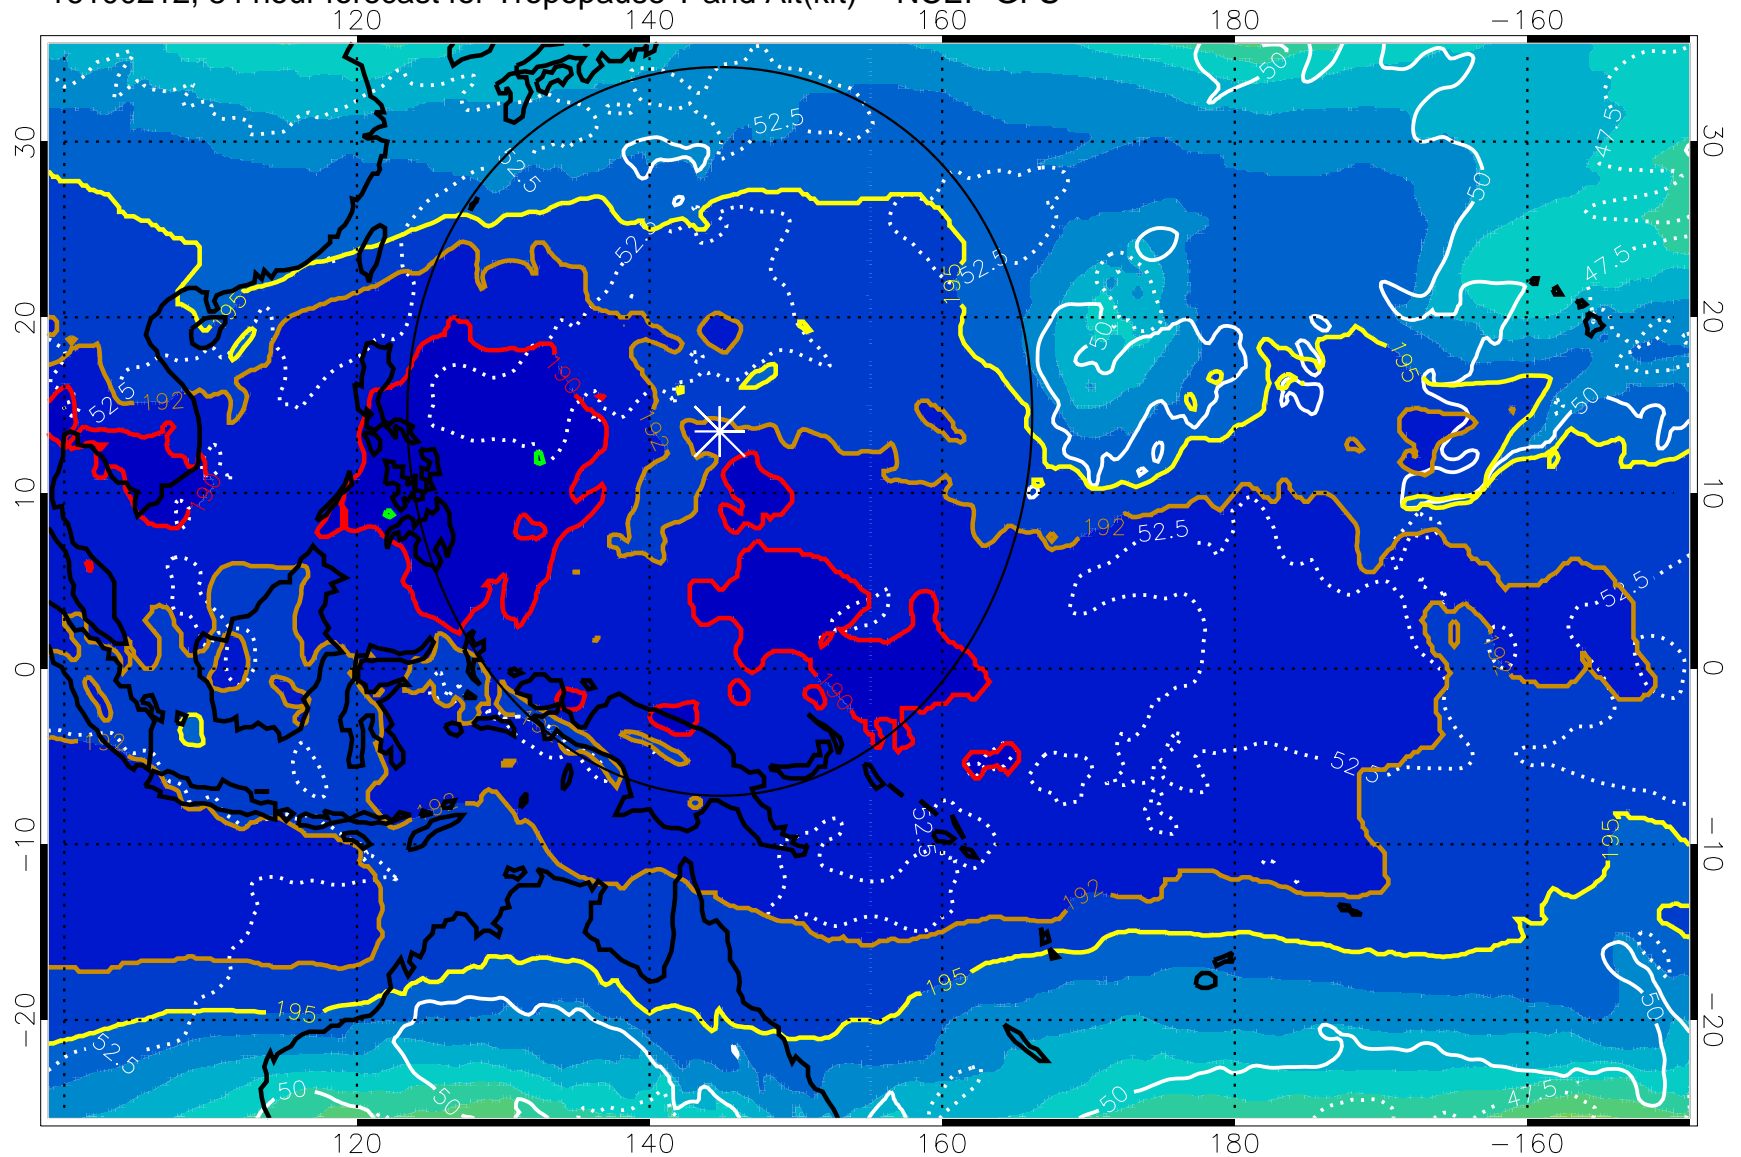

16100212, 84 hour forecast for Tropopause T and Alt(kft) -- NCEP GFS

190   200   210   220   230
Tropopause T, K

Tropopause Altitude in kft (white)

192.5K Isotherm   195K Isotherm
187.5K Isotherm   190K Isotherm

Range ring of 2304 km