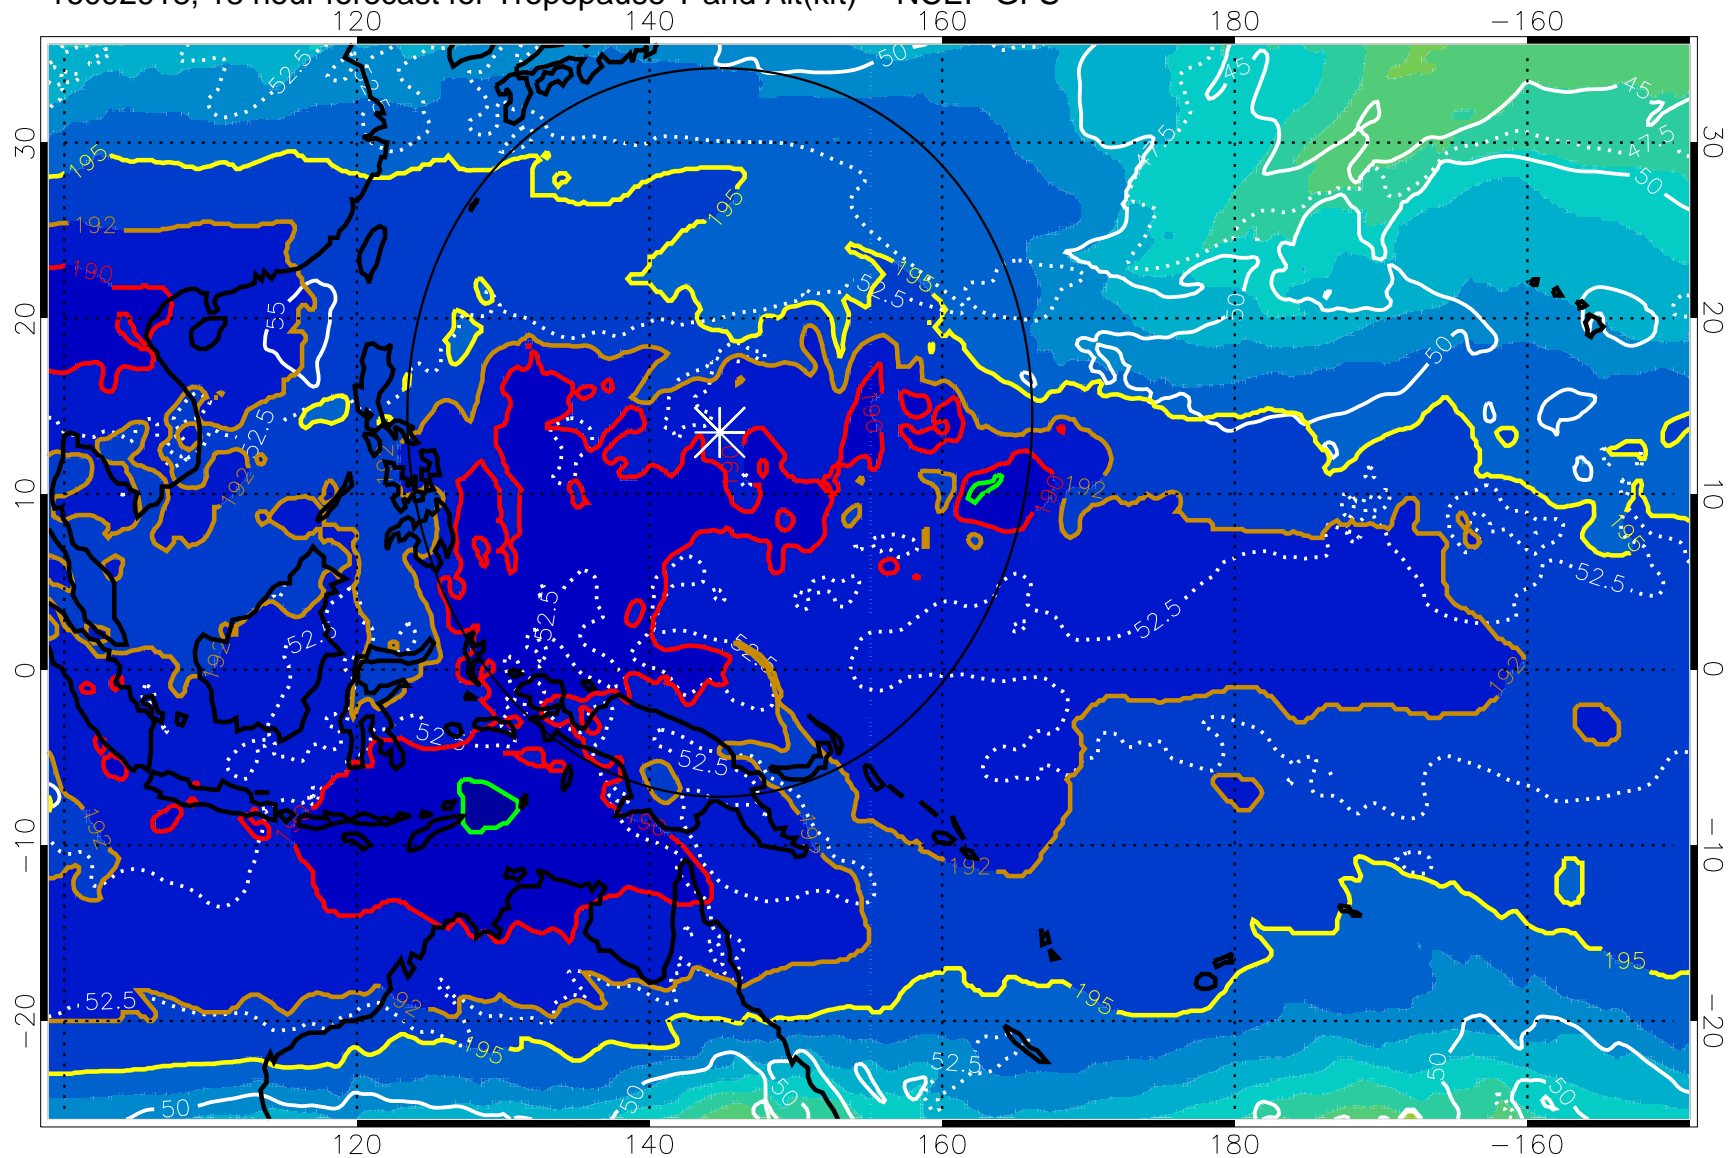

16092912, 12 hour forecast for Tropopause T and Alt(kft) -- NCEP GFS

190 200 210 220 230

Tropopause T, K

Tropopause Altitude in kft (white)

192.5K Isotherm 195K Isotherm

187.5K Isotherm 190K Isotherm

Range ring of 2304 km

16092918, 18 hour forecast for Tropopause T and Alt(kft) -- NCEP GFS

190 200 210 220 230

Tropopause T, K

Tropopause Altitude in kft (white)

192.5K Isotherm 195K Isotherm
187.5K Isotherm 190K Isotherm

Range ring of 2304 km