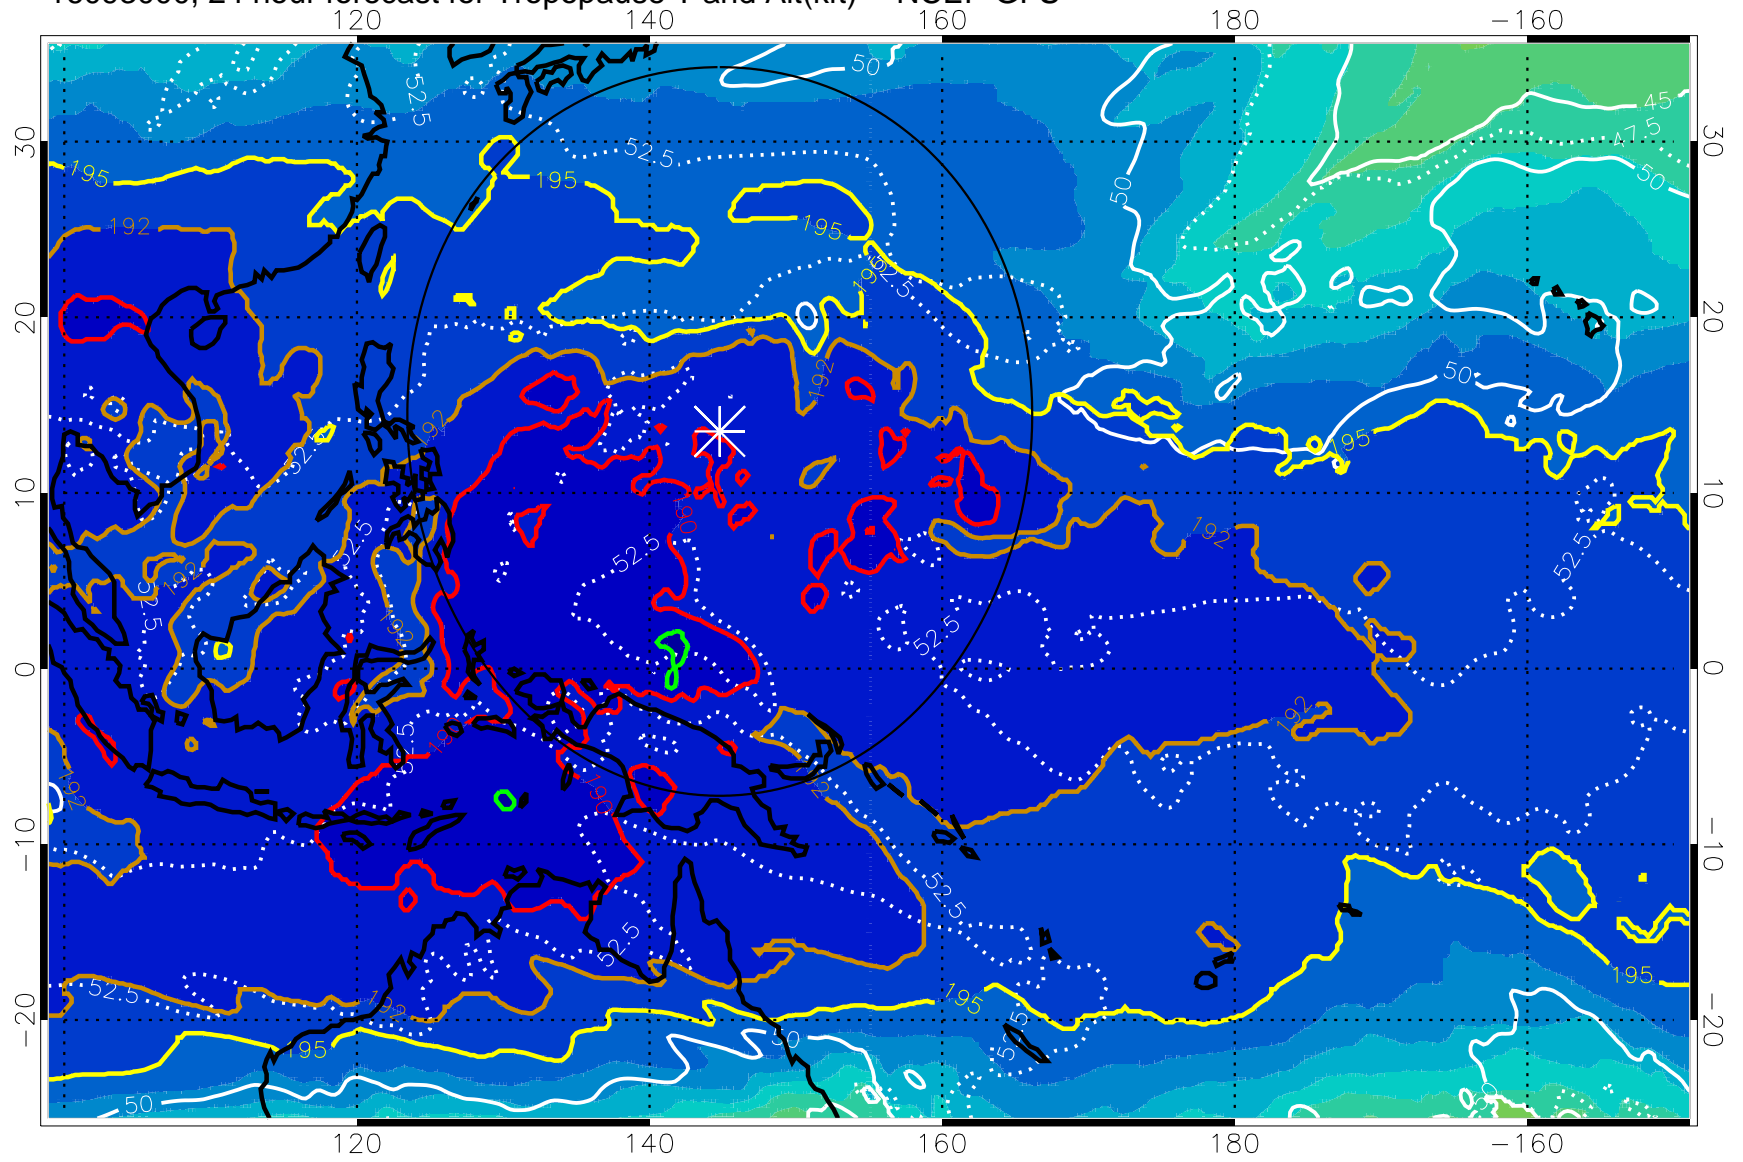

16093000, 24 hour forecast for Tropopause T and Alt(kft) -- NCEP GFS

190 200 210 220 230

Tropopause T, K

Tropopause Altitude in kft (white)

192.5K Isotherm 195K Isotherm

187.5K Isotherm 190K Isotherm

Range ring of 2304 km