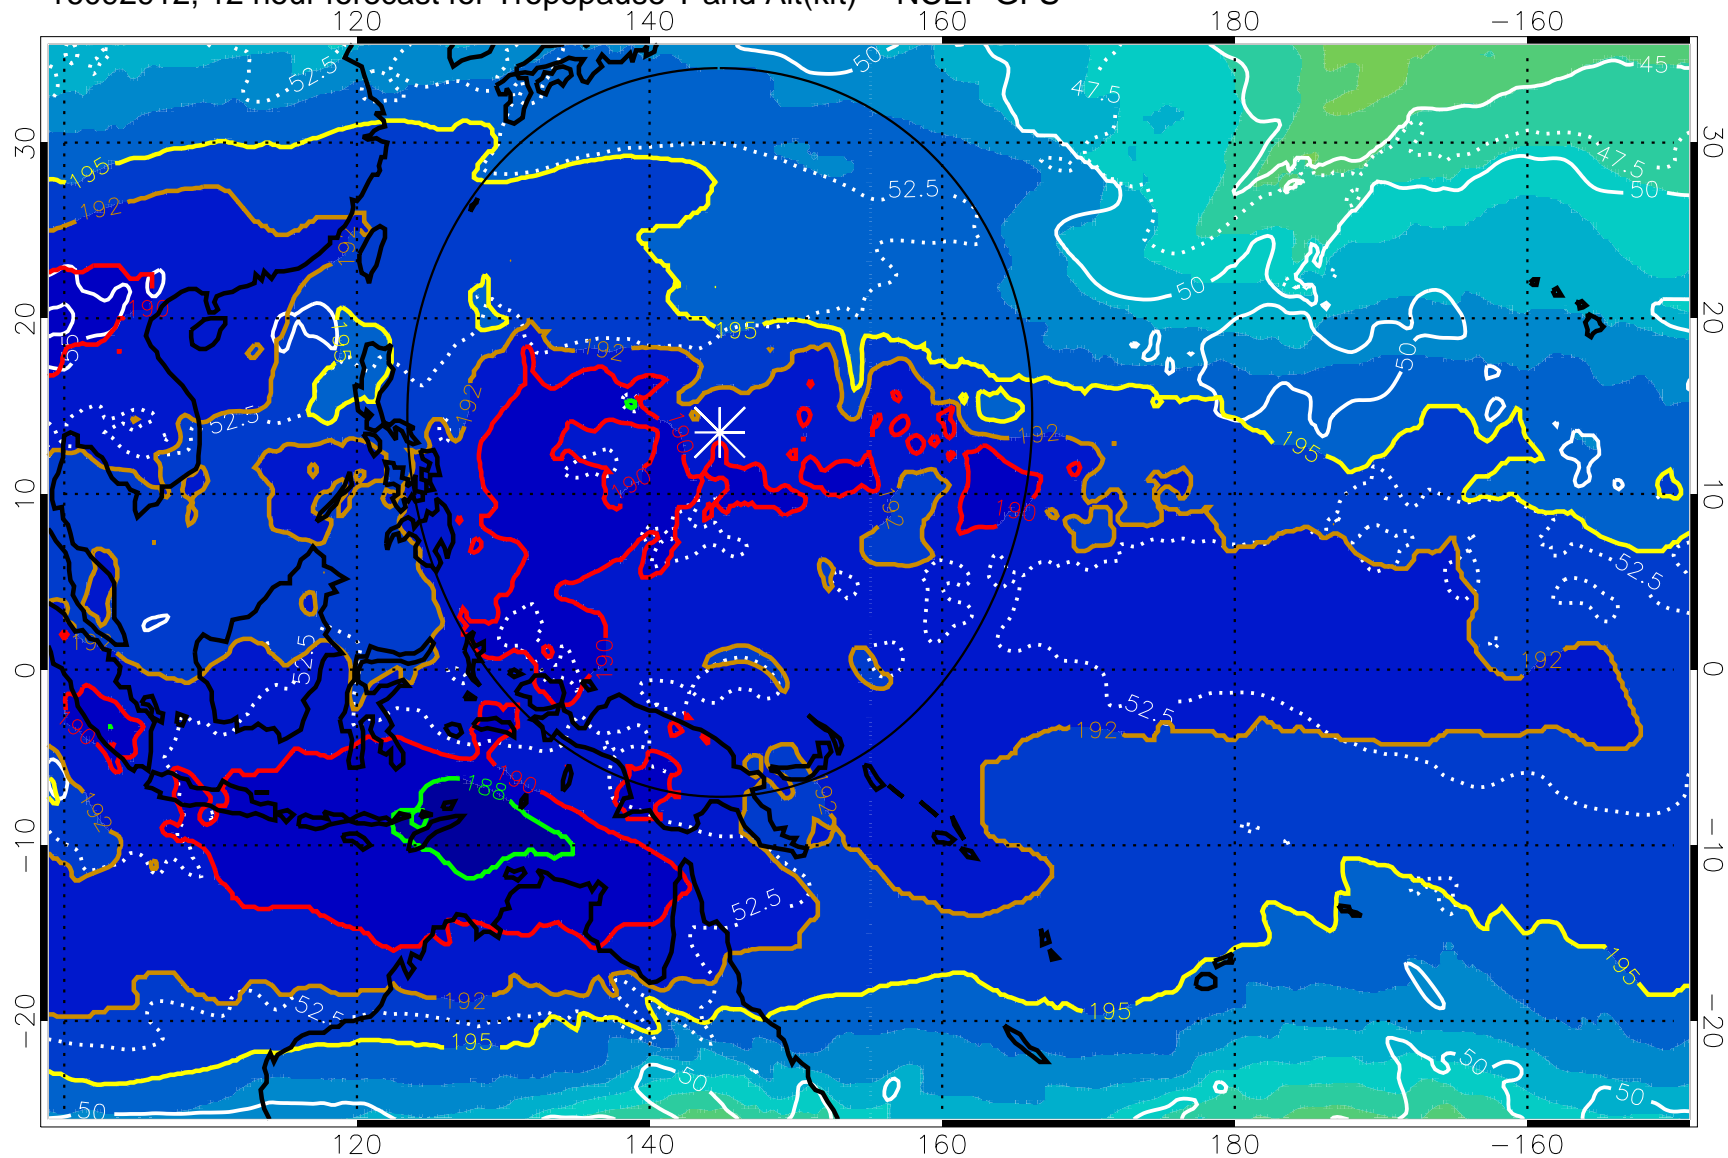

16092906, 6 hour forecast for Tropopause T and Alt(kft) -- NCEP GFS

190 200 210 220 230

Tropopause T, K

Tropopause Altitude in kft (white)

192.5K Isotherm 195K Isotherm
187.5K Isotherm 190K Isotherm

Range ring of 2304 km

16092912, 12 hour forecast for Tropopause T and Alt(kft) -- NCEP GFS

190 200 210 220 230

Tropopause T, K

Tropopause Altitude in kft (white)

192.5K Isotherm 195K Isotherm

187.5K Isotherm 190K Isotherm

Range ring of 2304 km