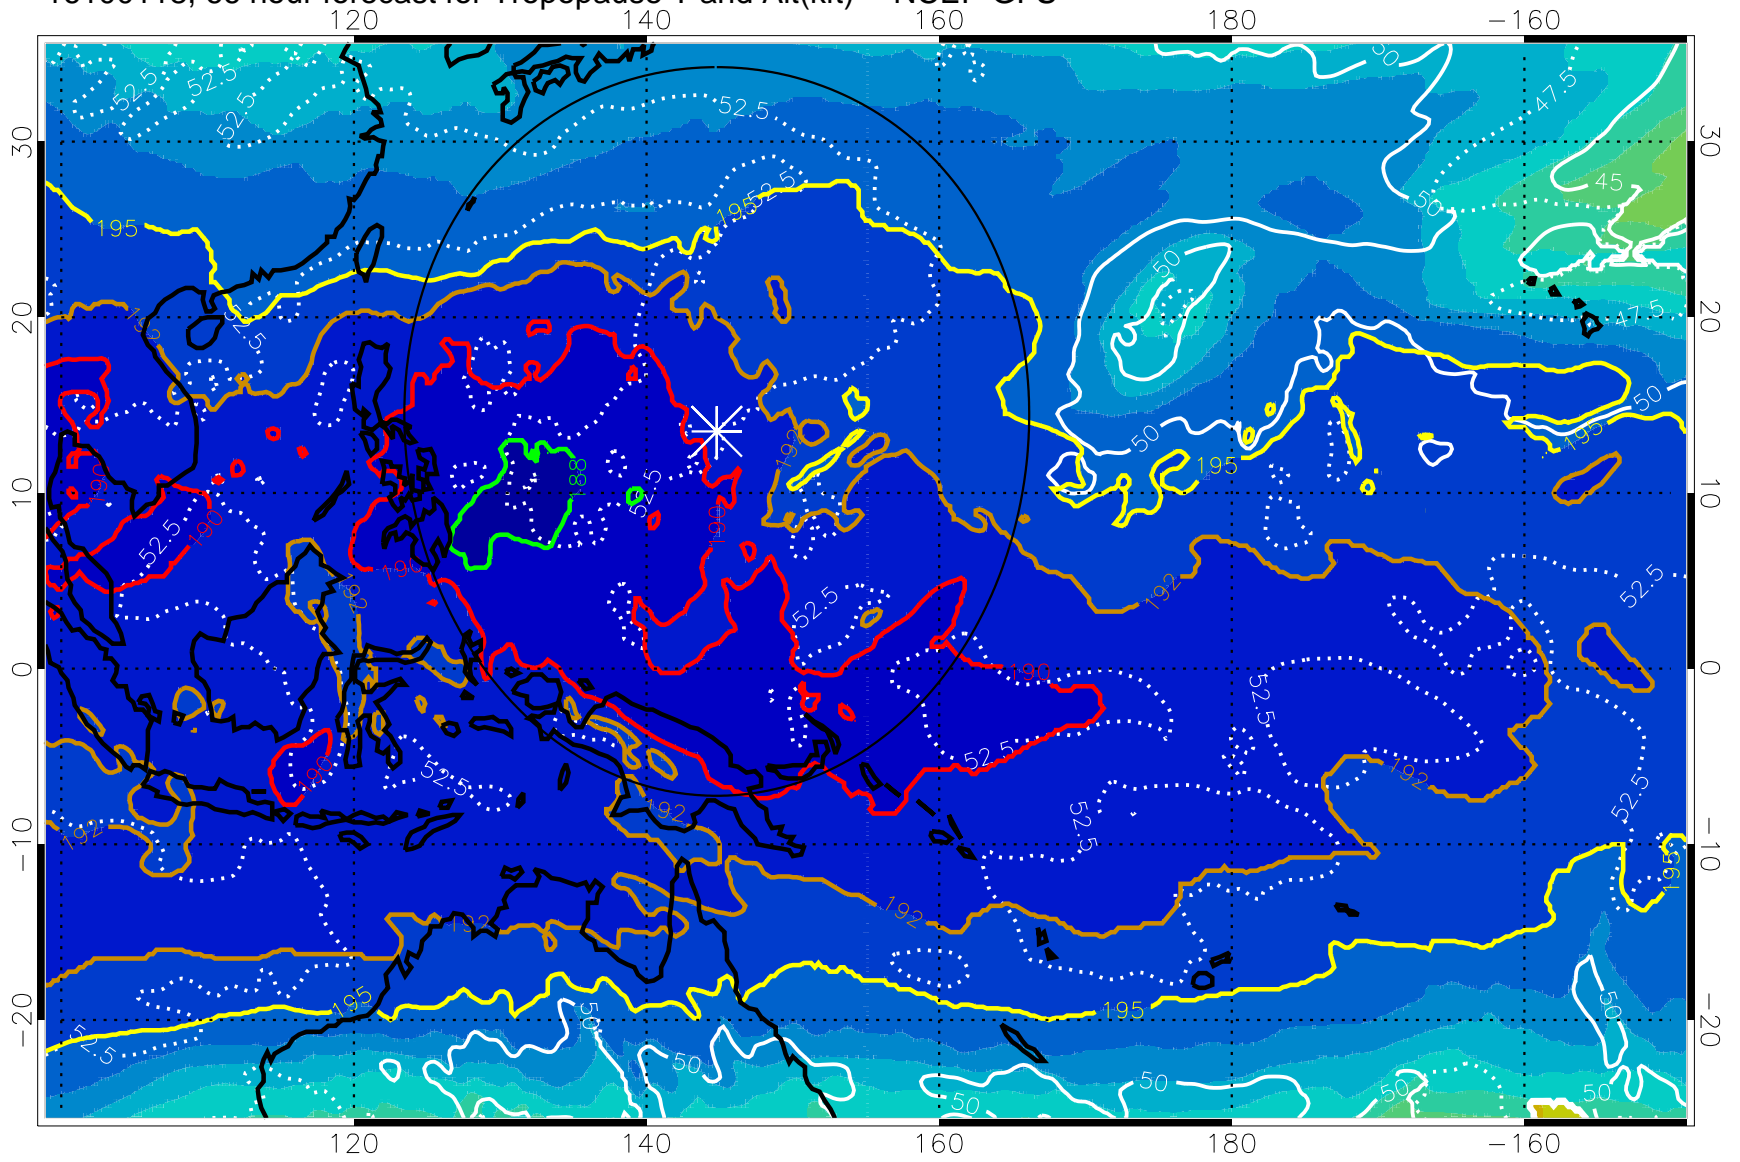

16100112, 60 hour forecast for Tropopause T and Alt(kft) -- NCEP GFS

190 200 210 220 230
Tropopause T, K

Tropopause Altitude in kft (white)

192.5K Isotherm 195K Isotherm
187.5K Isotherm 190K Isotherm

Range ring of 2304 km

16100118, 66 hour forecast for Tropopause T and Alt(kft) -- NCEP GFS

Tropopause Altitude in kft (white)

192.5K Isotherm 195K Isotherm
187.5K Isotherm 190K Isotherm

Range ring of 2304 km

16100200, 72 hour forecast for Tropopause T and Alt(kft) -- NCEP GFS