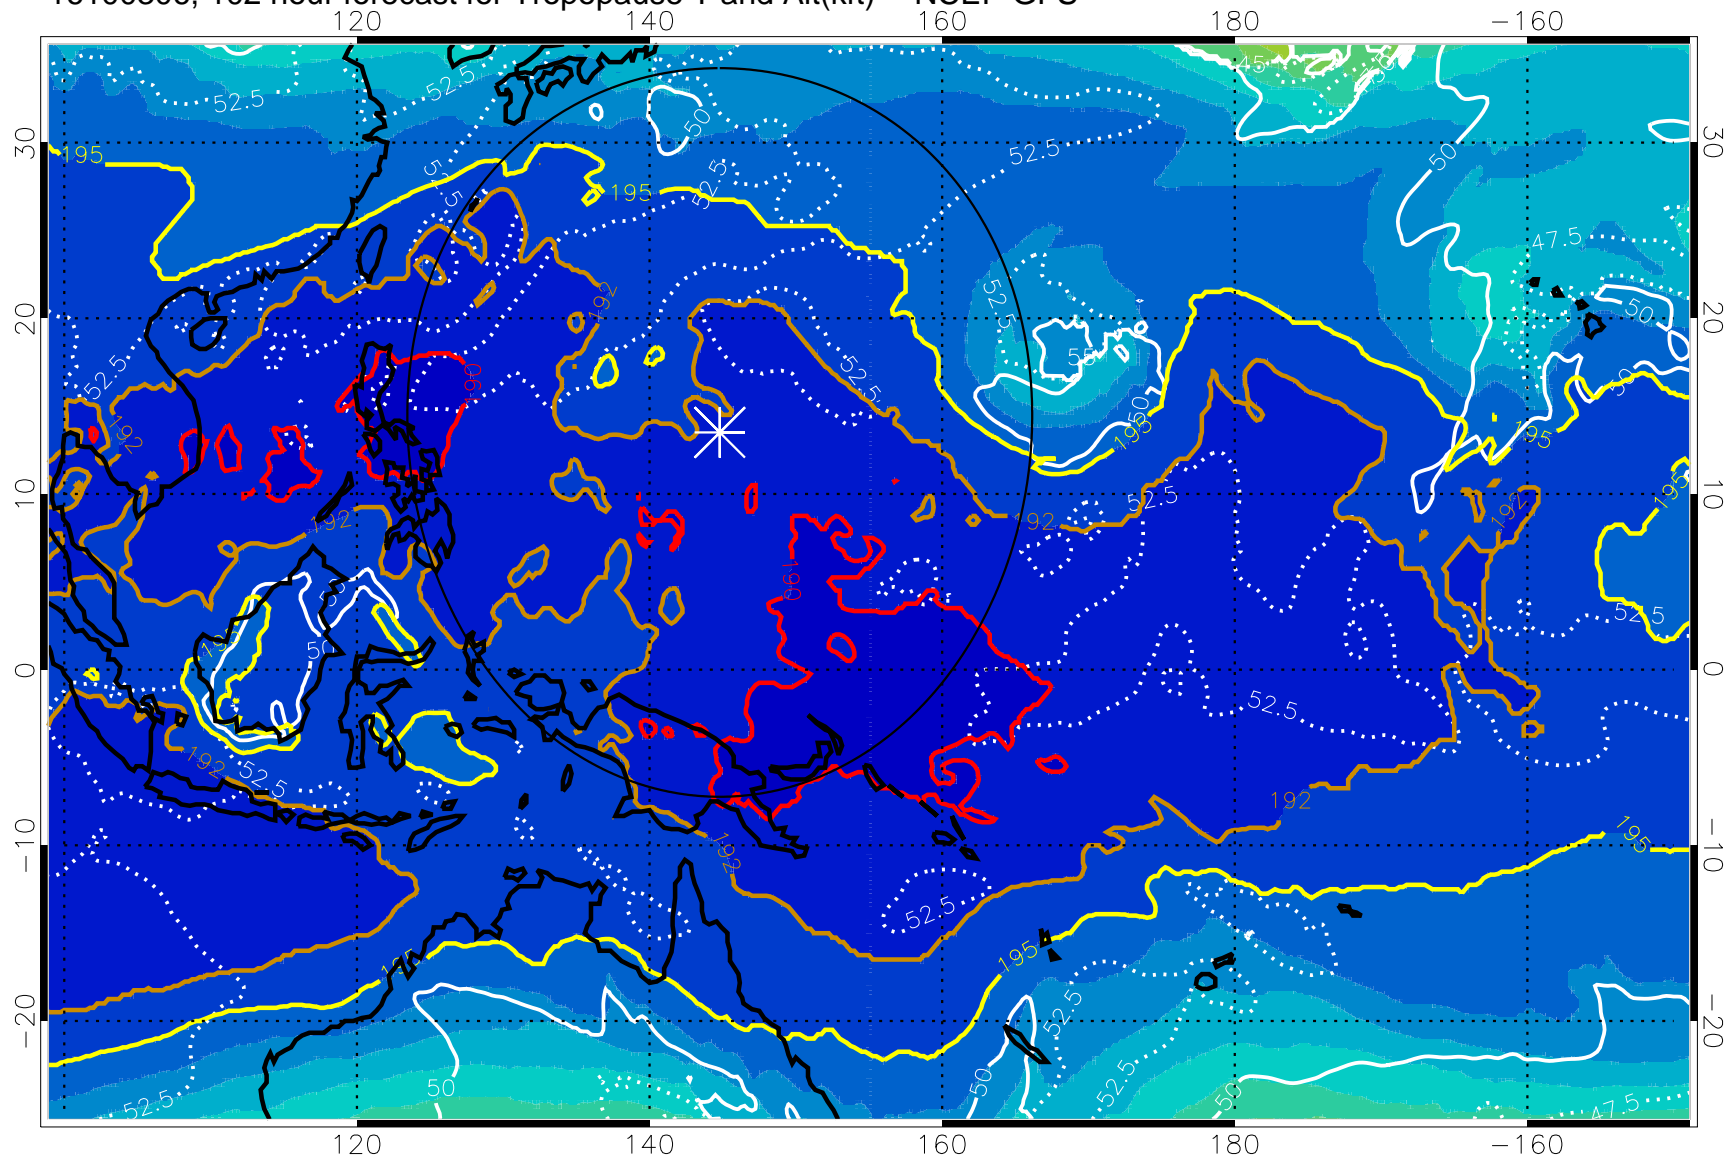

190 200 210 220 230

Tropopause T, K

Tropopause Altitude in kft (white)

192.5K Isotherm 195K Isotherm

187.5K Isotherm 190K Isotherm

Range ring of 2304 km

16100300, 96 hour forecast for Tropopause T and Alt(kft) -- NCEP GFS

190 200 210 220 230
Tropopause T, K

Tropopause Altitude in kft (white)

192.5K Isotherm 195K Isotherm
187.5K Isotherm 190K Isotherm

Range ring of 2304 km

16100306, 102 hour forecast for Tropopause T and Alt(kft) -- NCEP GFS