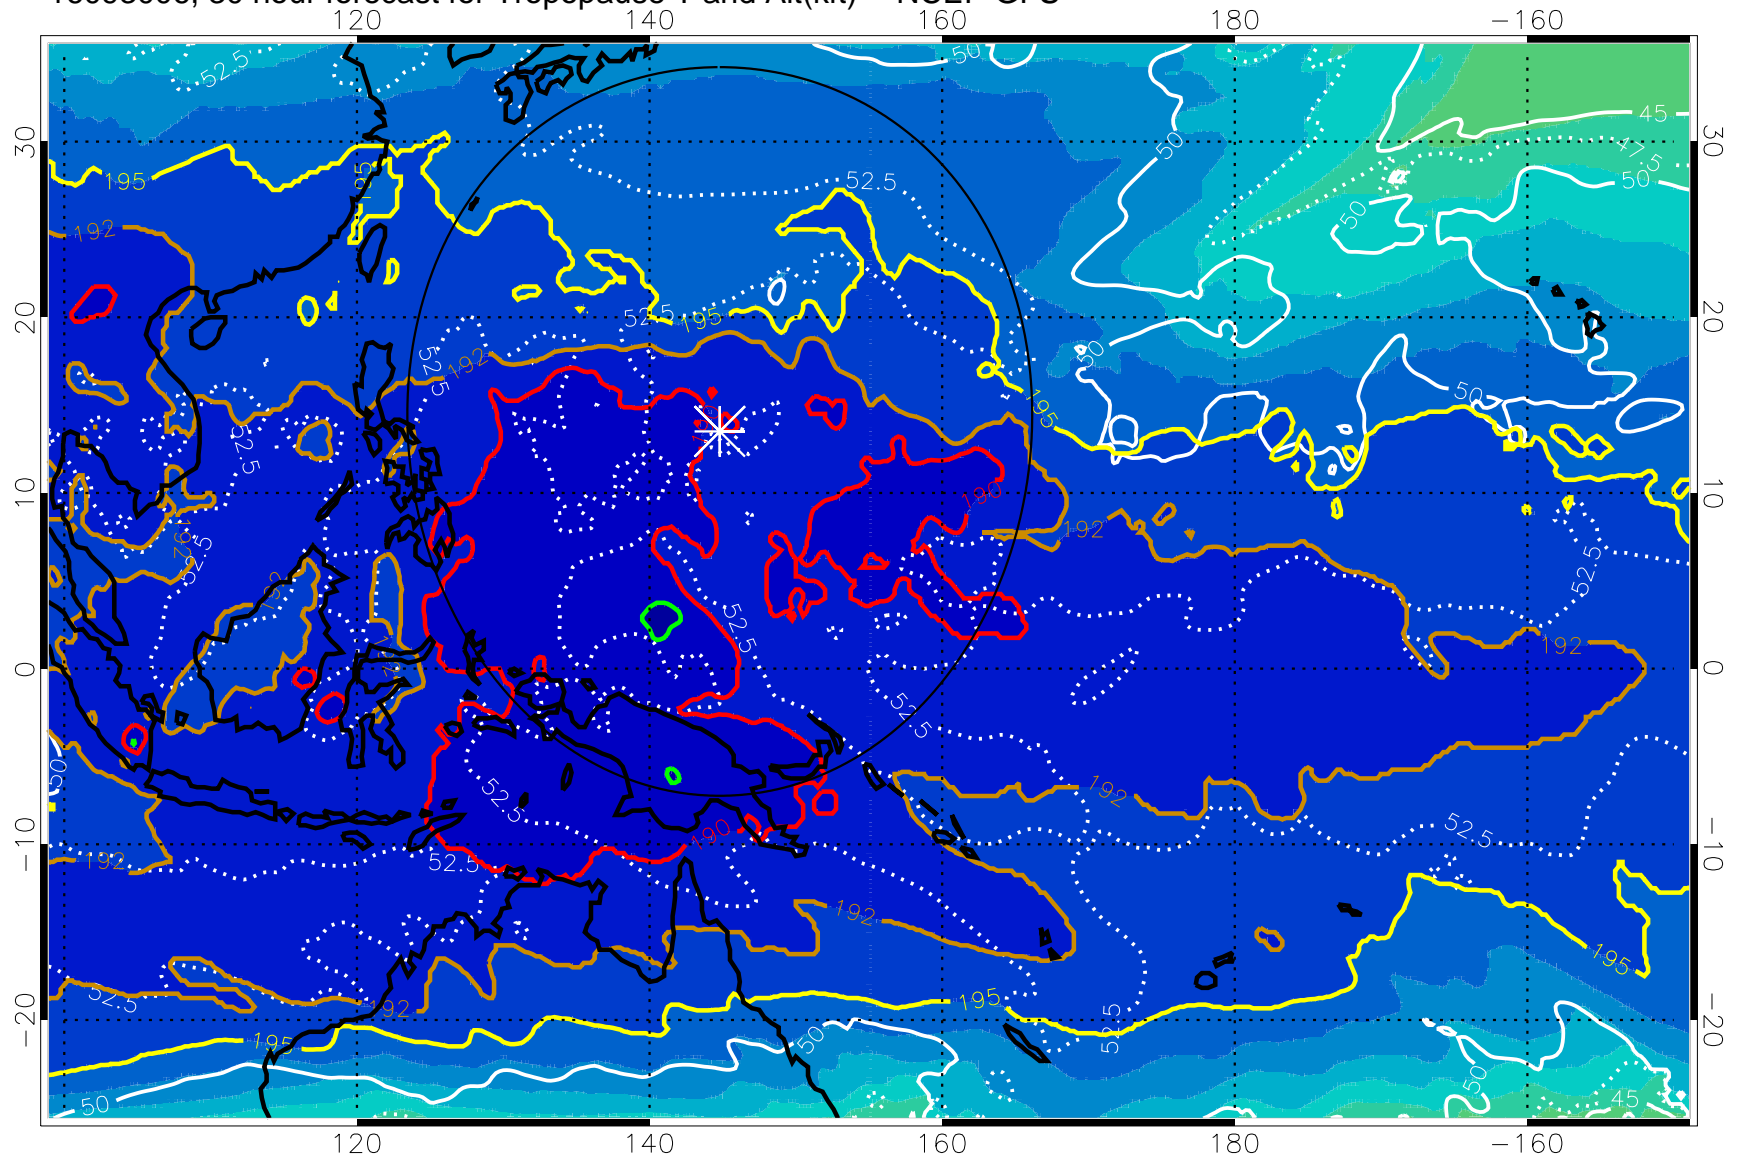

16093006, 30 hour forecast for Tropopause T and Alt(kft) -- NCEP GFS

190 200 210 220 230

Tropopause T, K

Tropopause Altitude in kft (white)

192.5K Isotherm 195K Isotherm

187.5K Isotherm 190K Isotherm

Range ring of 2304 km