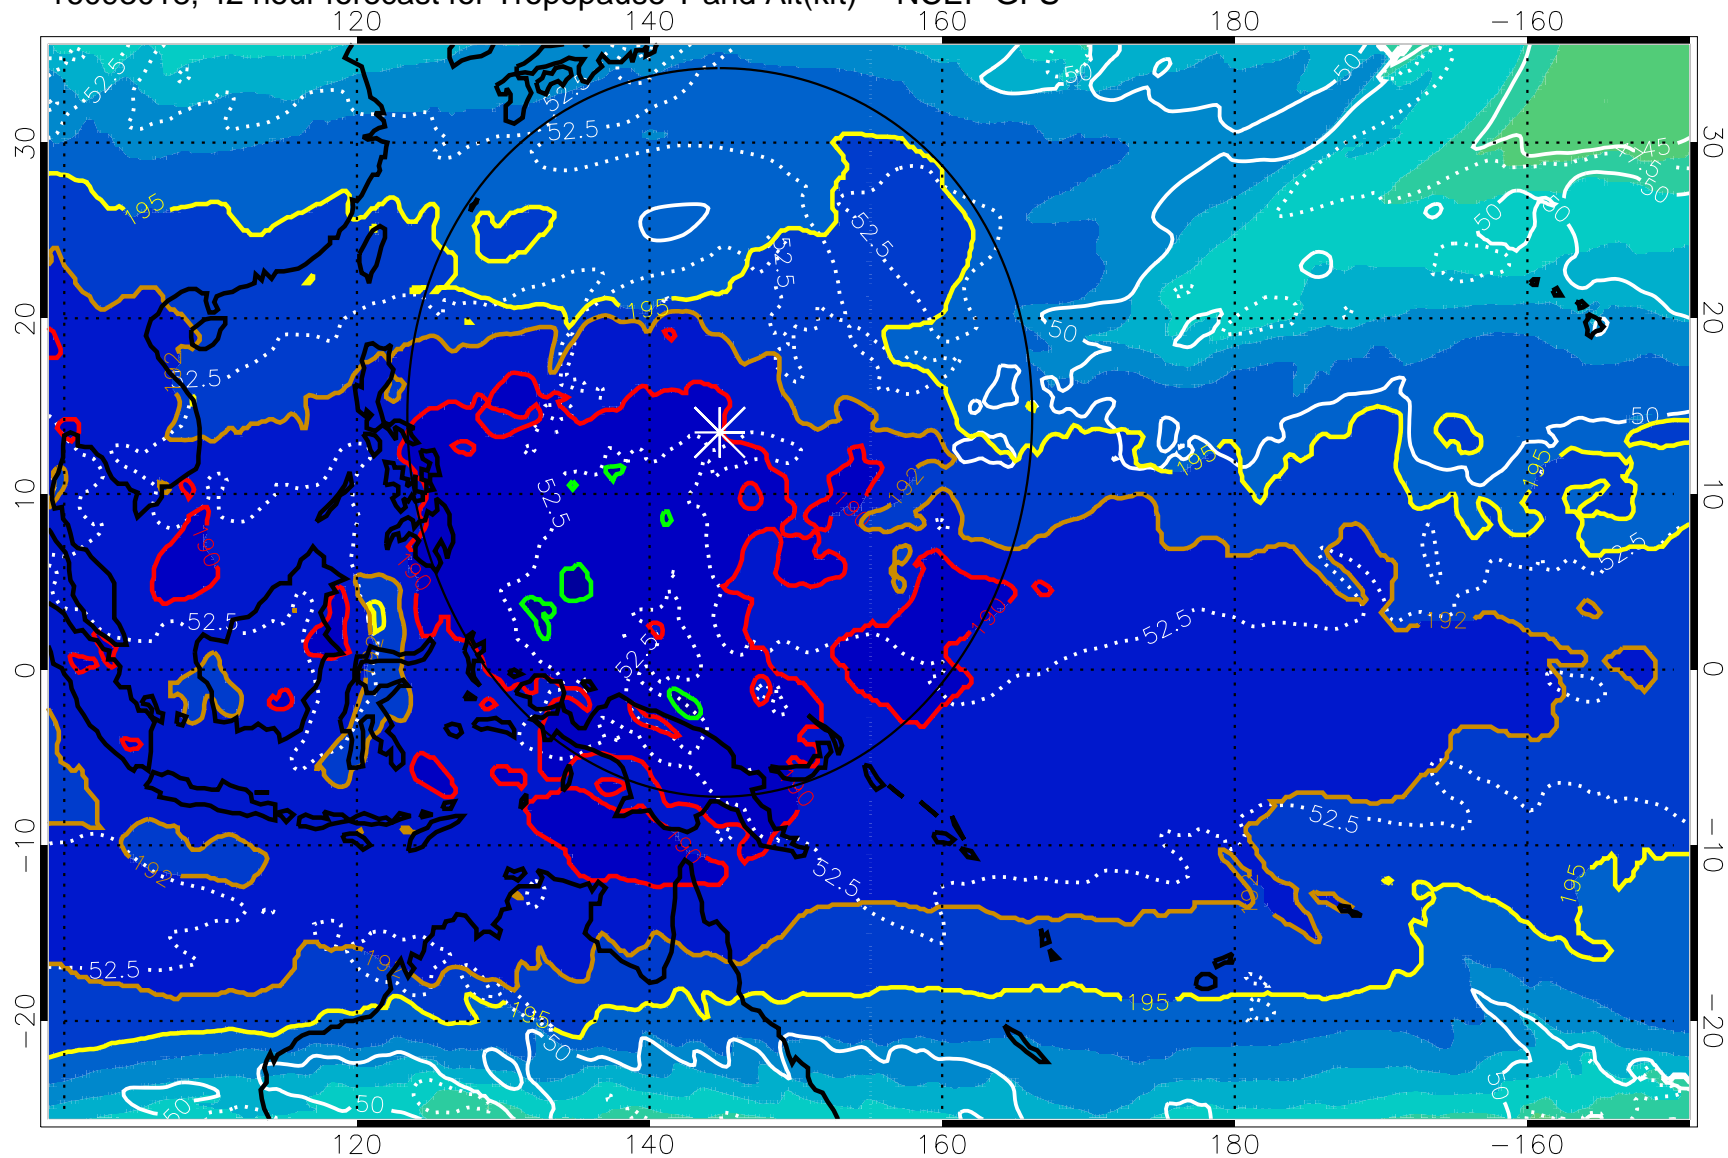

16093018, 42 hour forecast for Tropopause T and Alt(kft) -- NCEP GFS

190 200 210 220 230
Tropopause T, K

Tropopause Altitude in kft (white)

192.5K Isotherm 195K Isotherm
187.5K Isotherm 190K Isotherm

Range ring of 2304 km