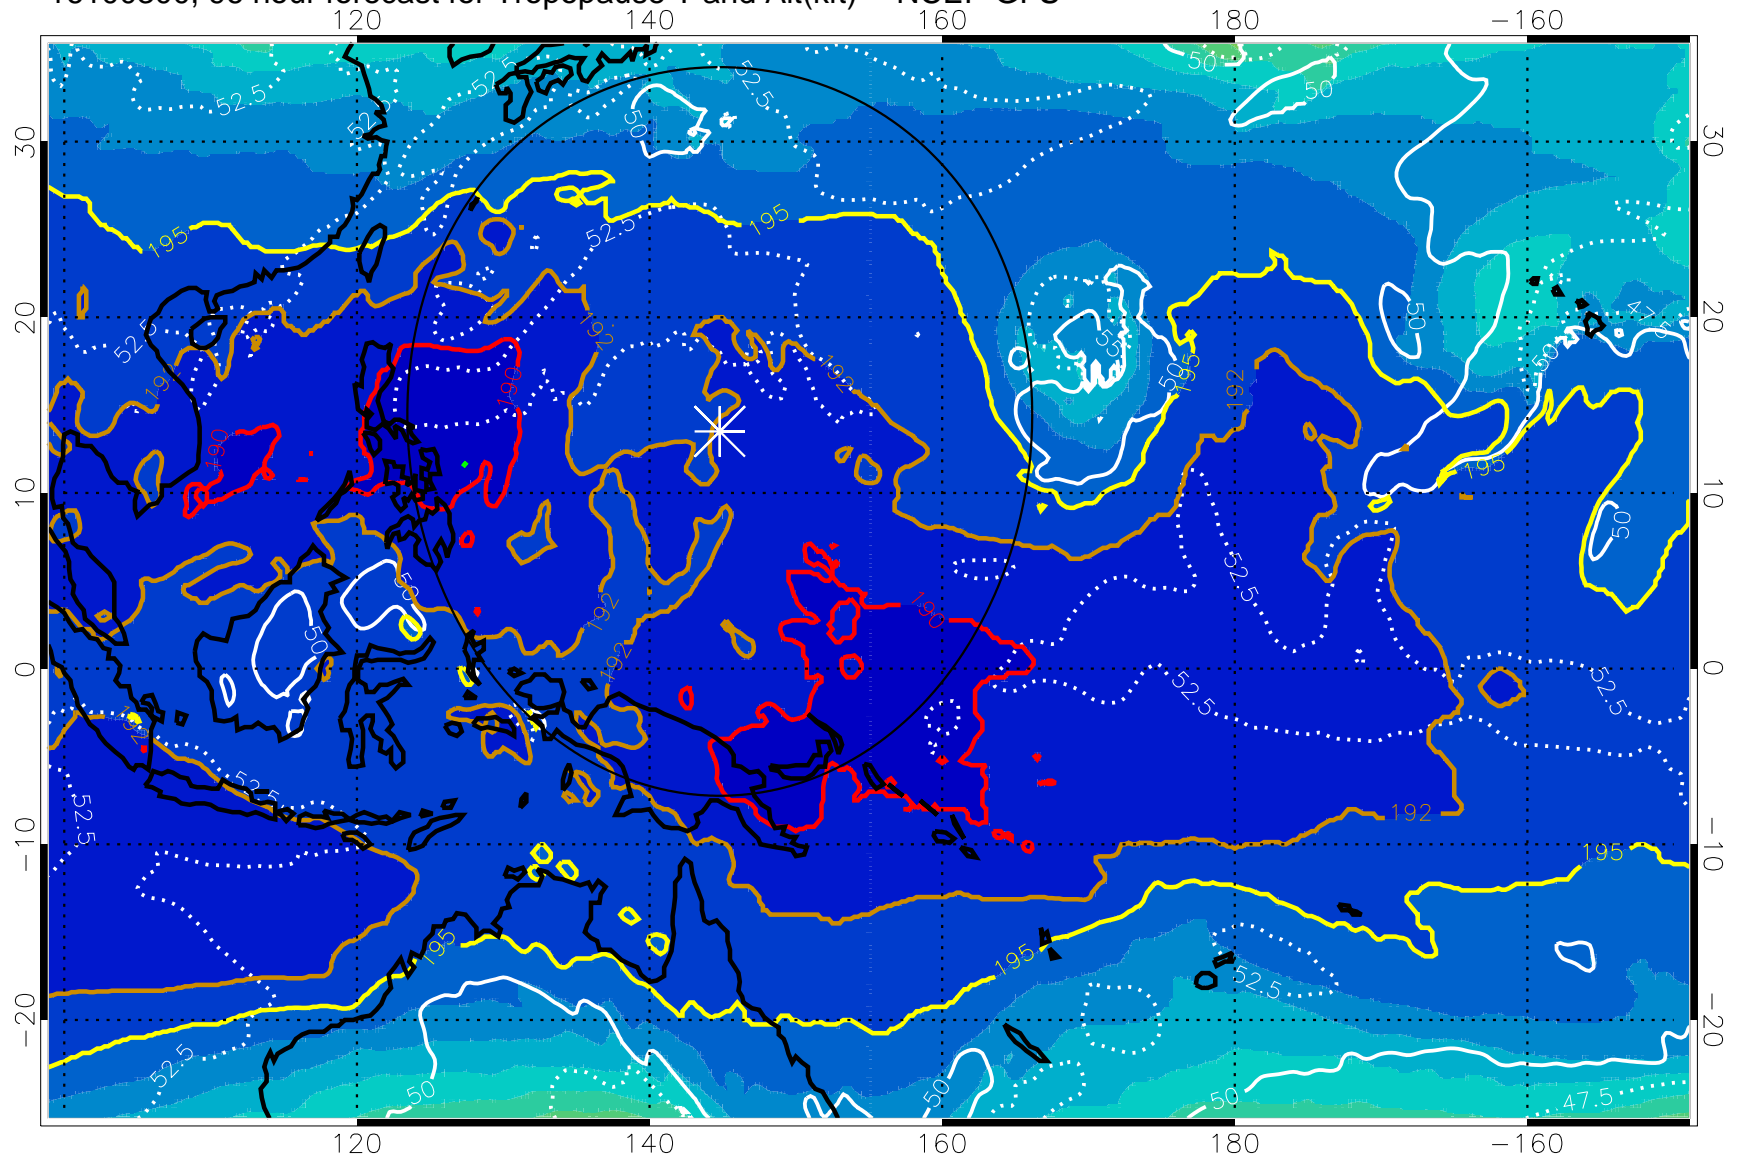

190 200 210 220 230

Tropopause T, K

Tropopause Altitude in kft (white)

192.5K Isotherm 195K Isotherm

187.5K Isotherm 190K Isotherm

Range ring of 2304 km

16100300, 96 hour forecast for Tropopause T and Alt(kft) -- NCEP GFS

190 200 210 220 230
Tropopause T, K

Tropopause Altitude in kft (white)

192.5K Isotherm 195K Isotherm
187.5K Isotherm 190K Isotherm

Range ring of 2304 km

16100306, 102 hour forecast for Tropopause T and Alt(kft) -- NCEP GFS