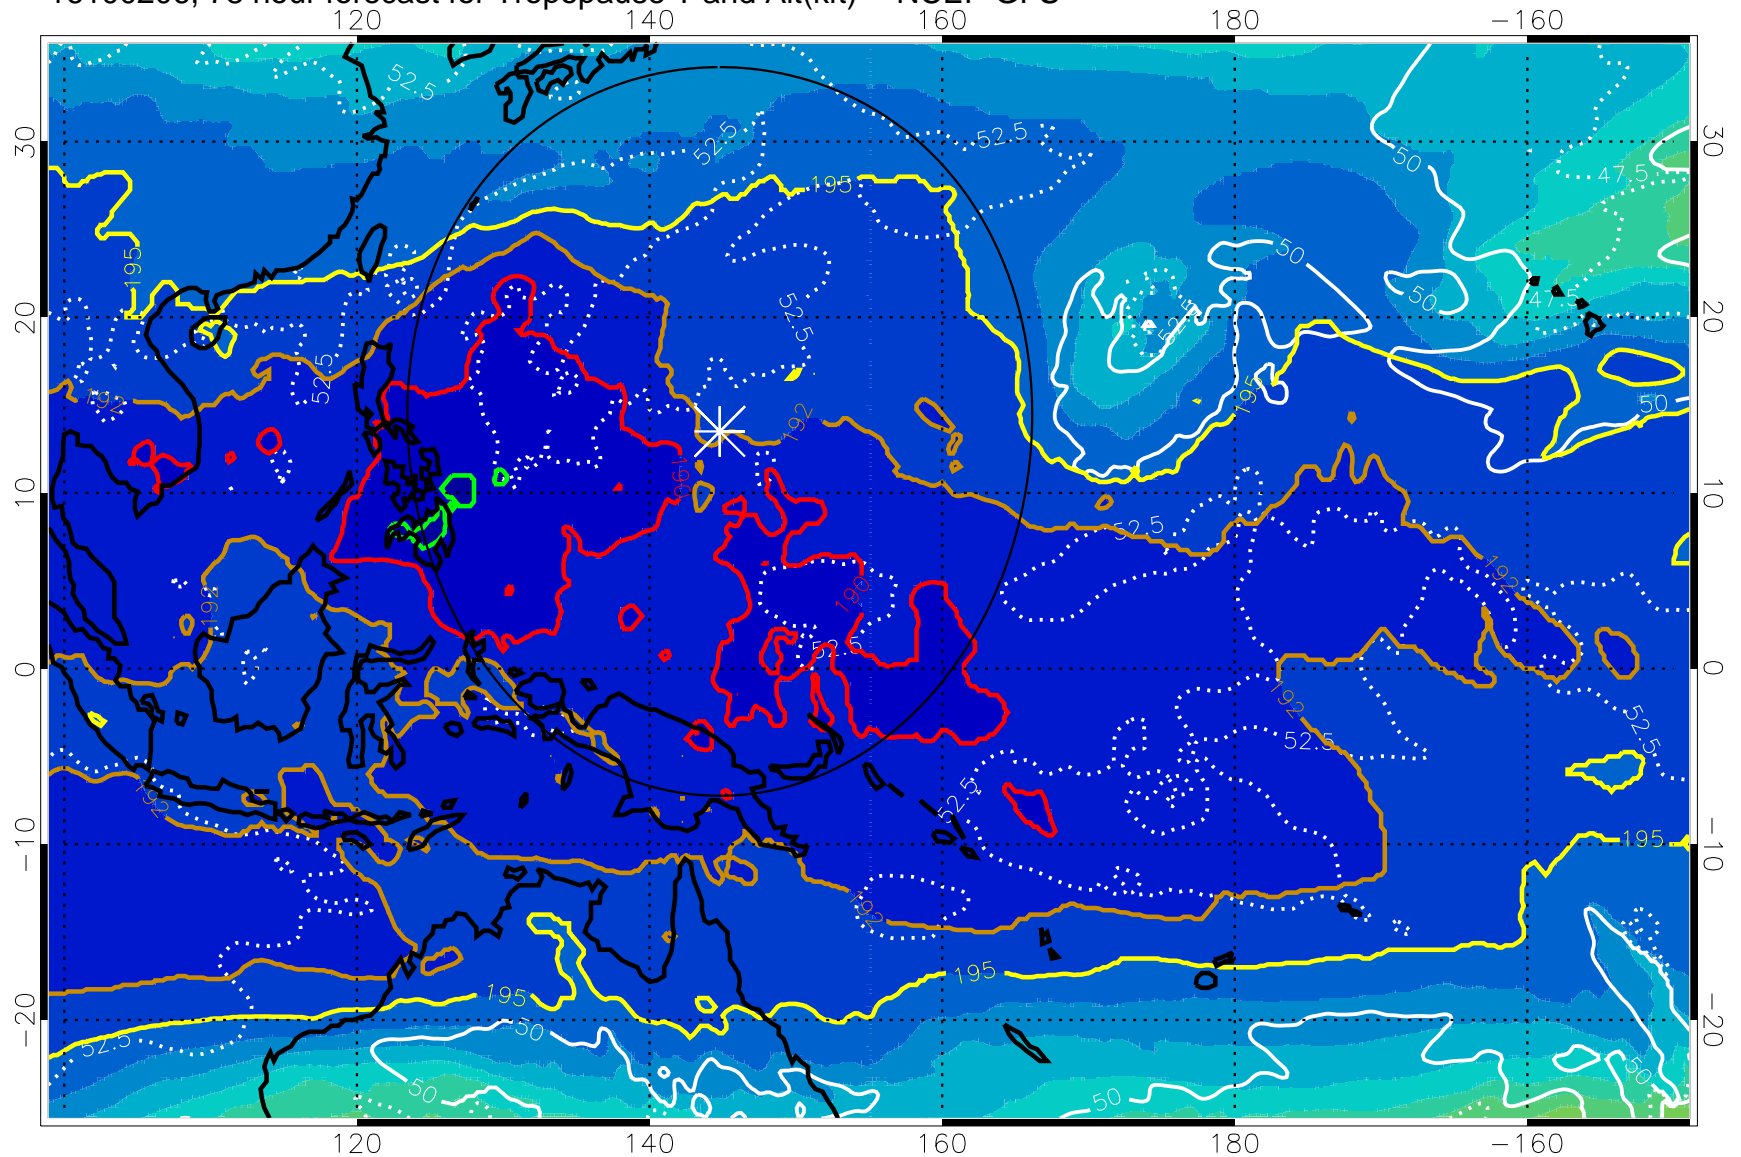

190 200 210 220 230

Tropopause T, K

Tropopause Altitude in kft (white)

192.5K Isotherm 195K Isotherm

187.5K Isotherm 190K Isotherm

Range ring of 2304 km

16100206, 78 hour forecast for Tropopause T and Alt(kft) -- NCEP GFS

190 200 210 220 230
Tropopause T, K

Tropopause Altitude in kft (white)

192.5K Isotherm 195K Isotherm
187.5K Isotherm 190K Isotherm

Range ring of 2304 km

16100212, 84 hour forecast for Tropopause T and Alt(kft) -- NCEP GFS