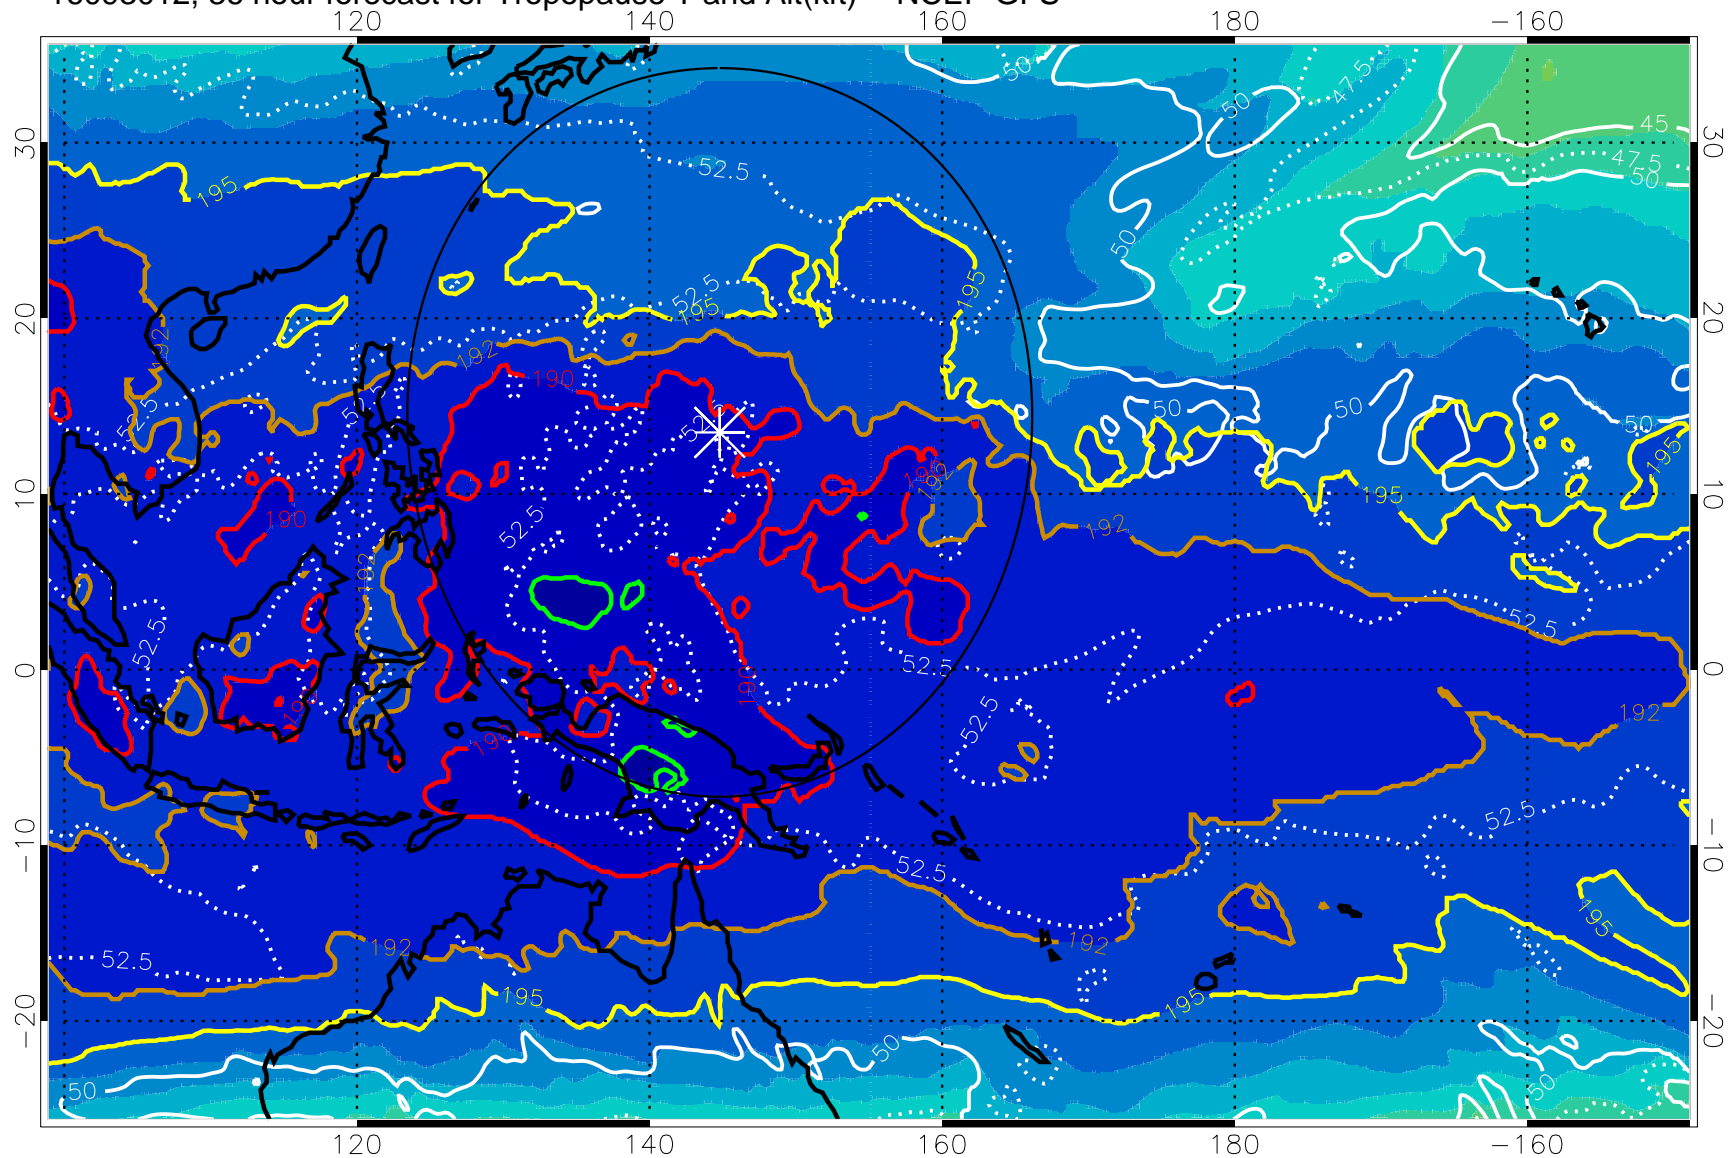

16093012, 36 hour forecast for Tropopause T and Alt(kft) -- NCEP GFS

190 200 210 220 230

Tropopause T, K

Tropopause Altitude in kft (white)

192.5K Isotherm 195K Isotherm

187.5K Isotherm 190K Isotherm

Range ring of 2304 km