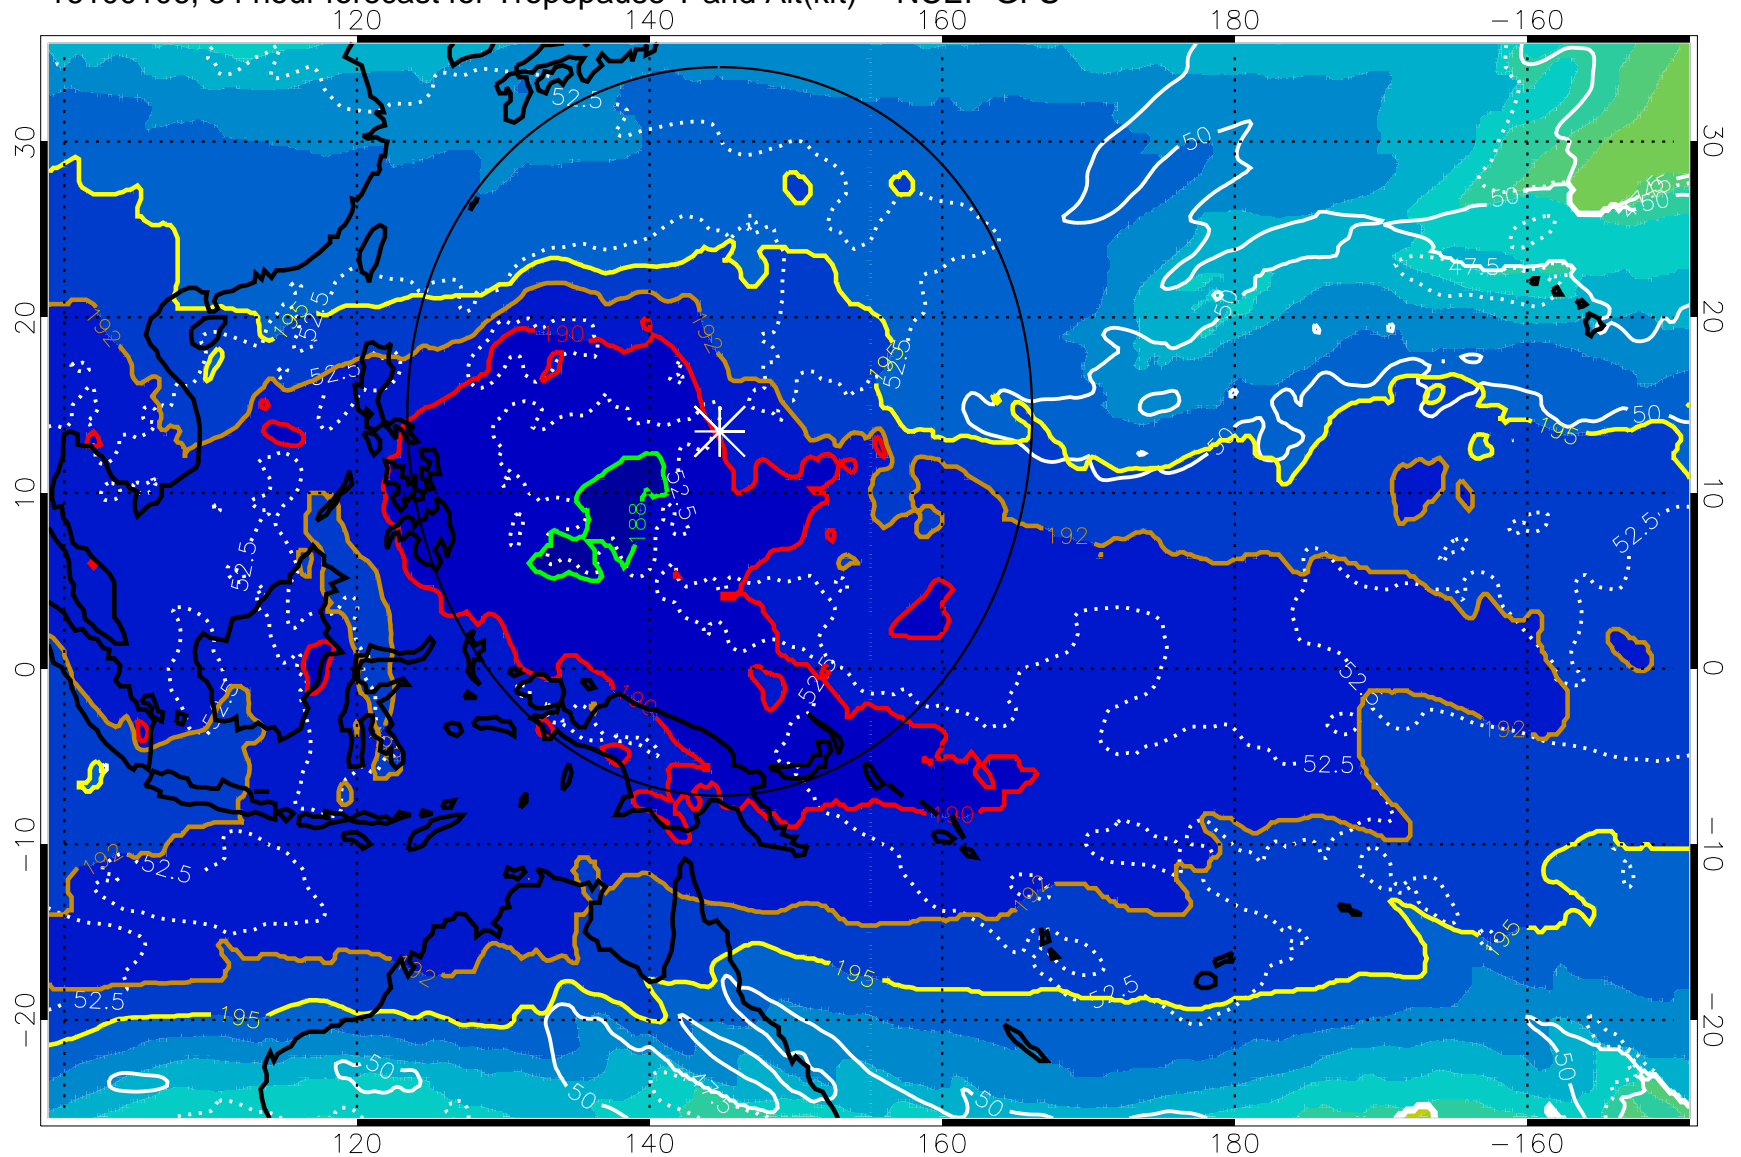

16100106, 54 hour forecast for Tropopause T and Alt(kft) -- NCEP GFS

190 200 210 220 230

Tropopause T, K

Tropopause Altitude in kft (white)

192.5K Isotherm 195K Isotherm
187.5K Isotherm 190K Isotherm

Range ring of 2304 km