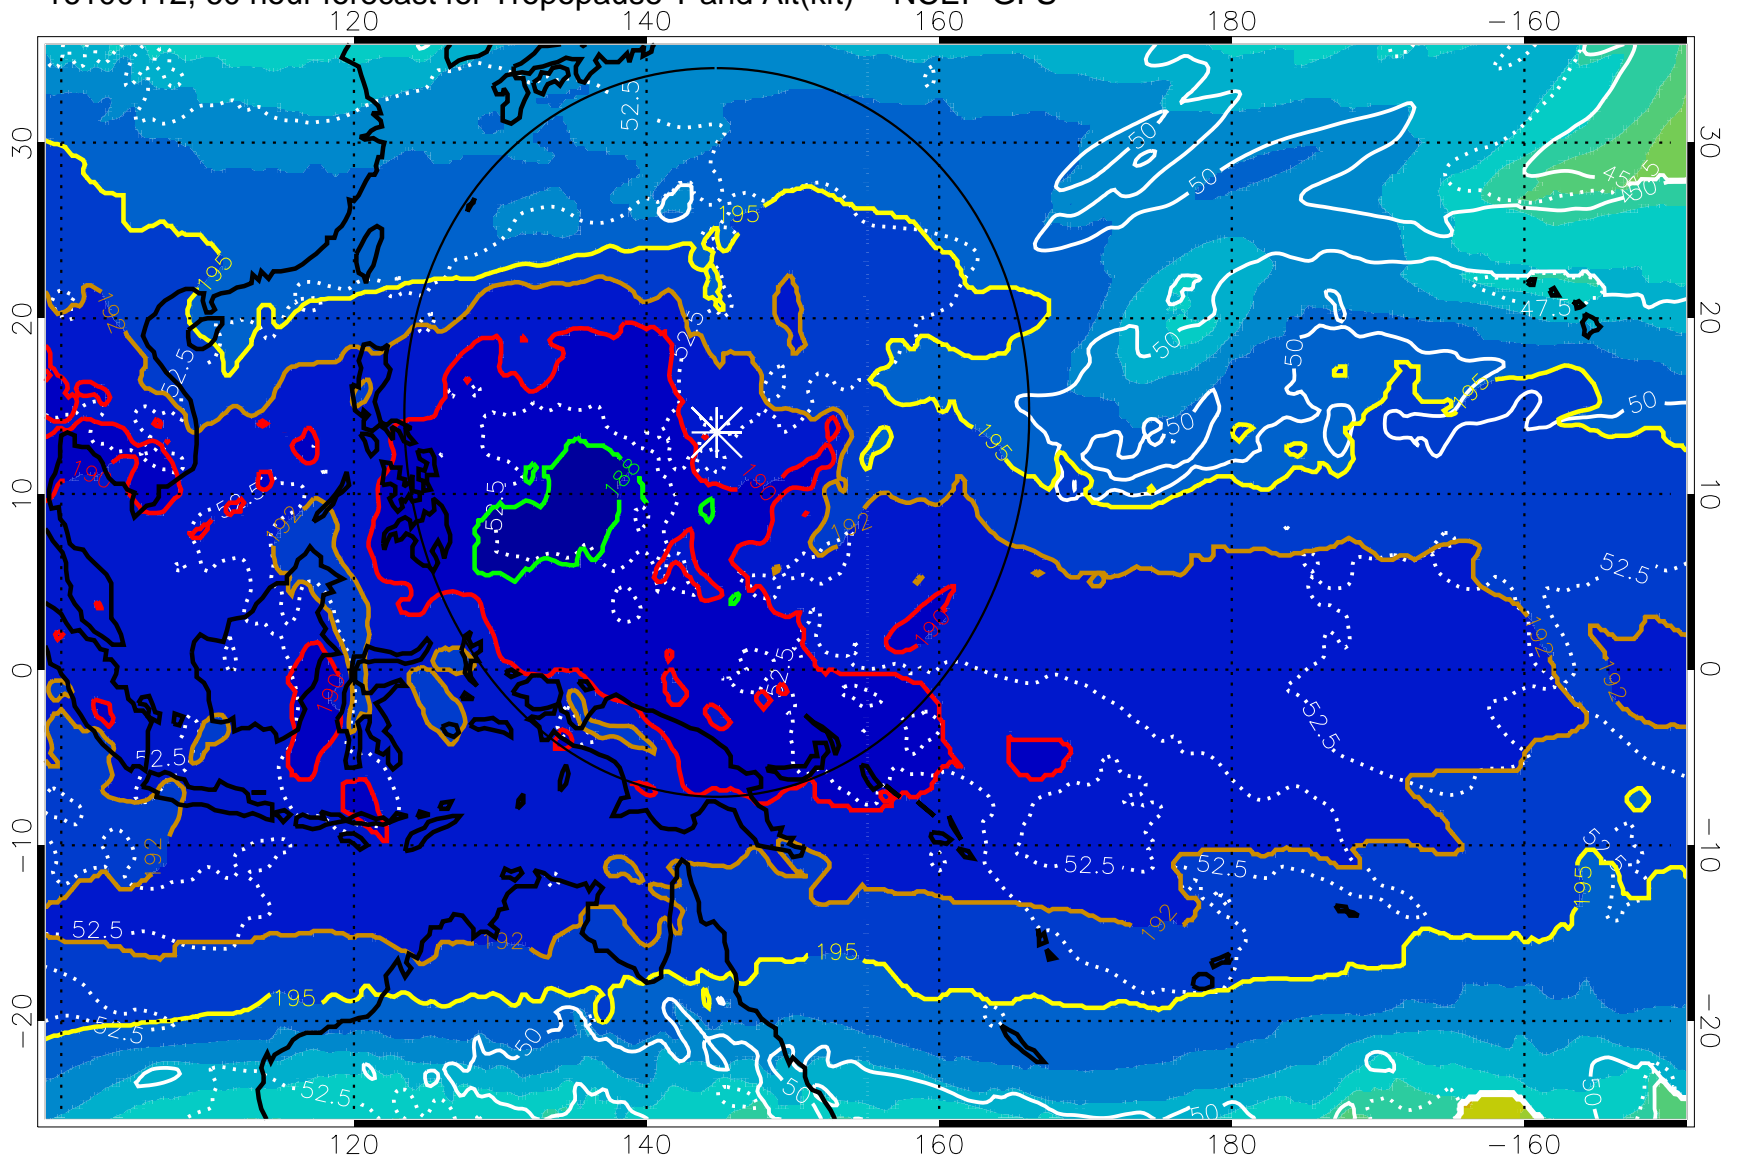

16100112, 60 hour forecast for Tropopause T and Alt(kft) -- NCEP GFS

190 200 210 220 230
Tropopause T, K

Tropopause Altitude in kft (white)

192.5K Isotherm 195K Isotherm
187.5K Isotherm 190K Isotherm

Range ring of 2304 km