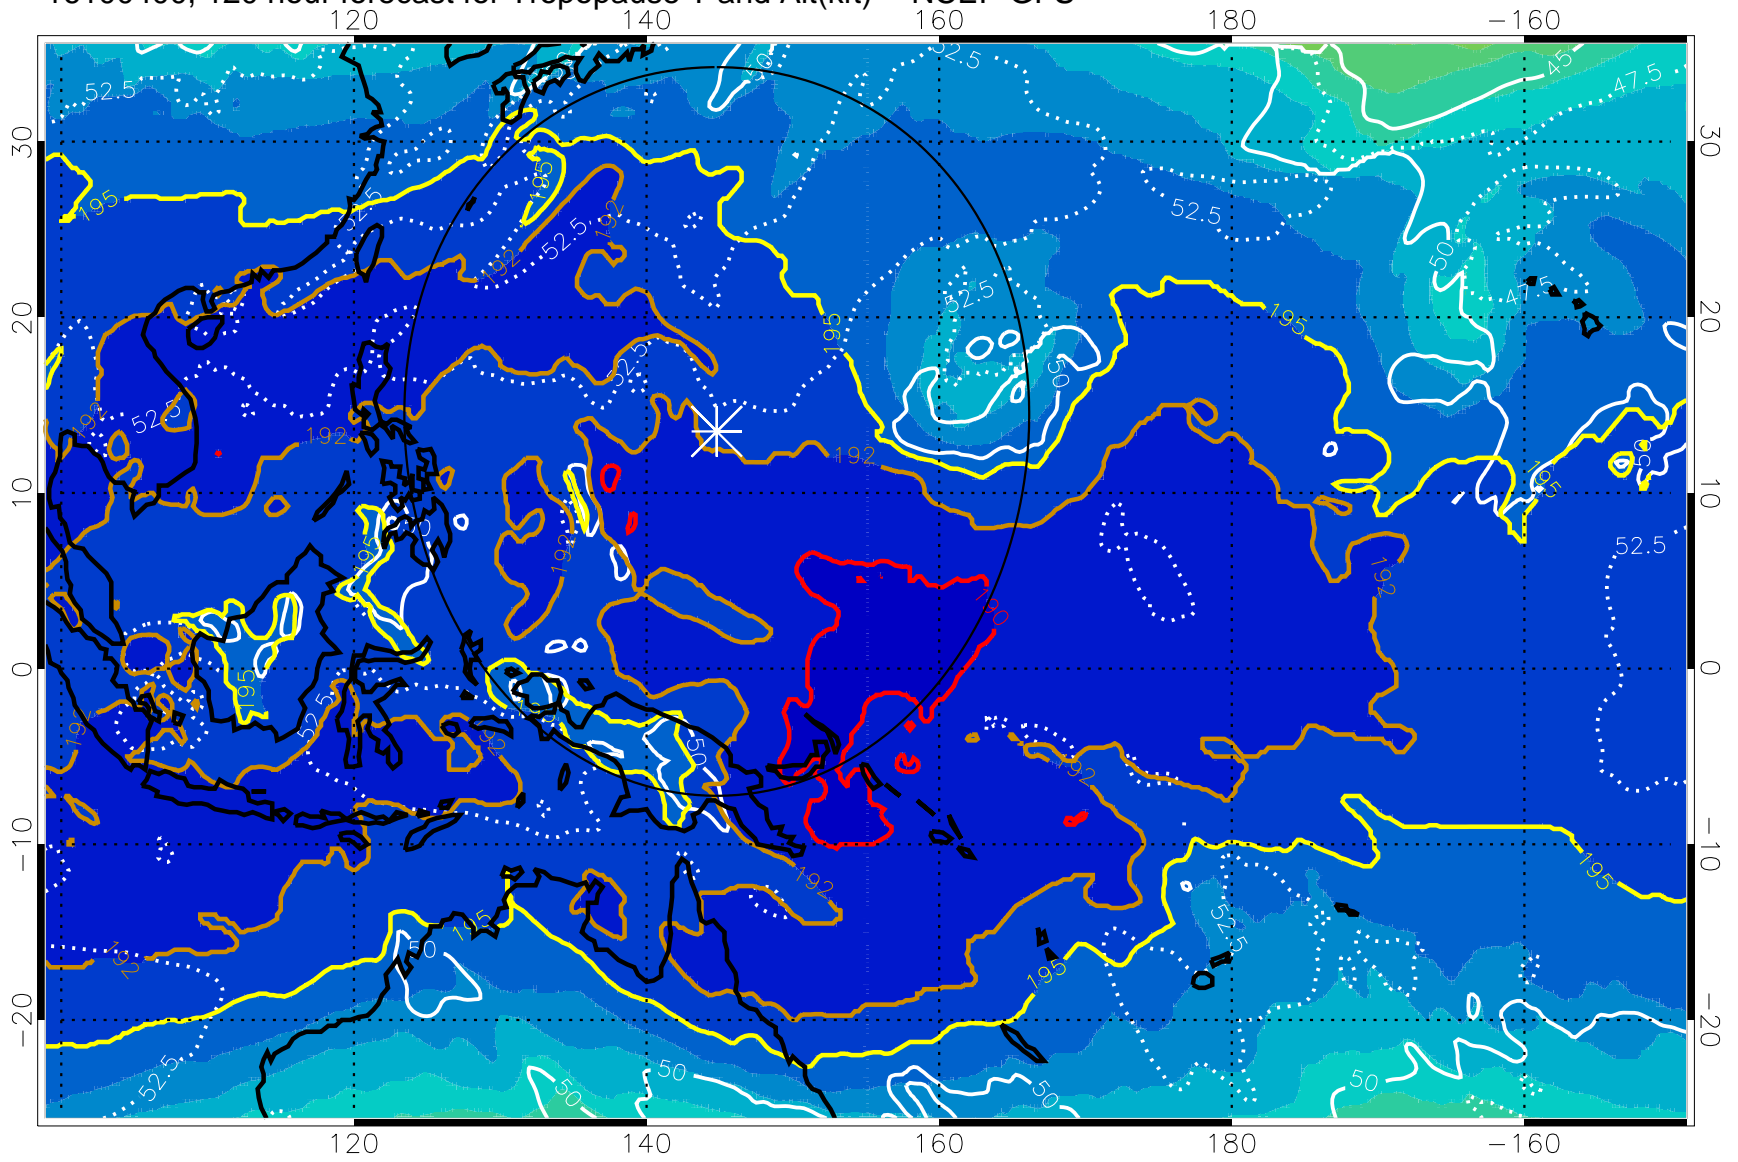

190 200 210 220 230
Tropopause T, K

Tropopause Altitude in kft (white)

192.5K Isotherm 195K Isotherm
187.5K Isotherm 190K Isotherm

Range ring of 2304 km

16100312, 108 hour forecast for Tropopause T and Alt(kft) -- NCEP GFS

190 200 210 220 230
Tropopause T, K

Tropopause Altitude in kft (white)

192.5K Isotherm 195K Isotherm
187.5K Isotherm 190K Isotherm

Range ring of 2304 km

16100318, 114 hour forecast for Tropopause T and Alt(kft) -- NCEP GFS

190 200 210 220 230
Tropopause T, K

Tropopause Altitude in kft (white)

192.5K Isotherm 195K Isotherm
187.5K Isotherm 190K Isotherm

Range ring of 2304 km

16100400, 120 hour forecast for Tropopause T and Alt(kft) -- NCEP GFS