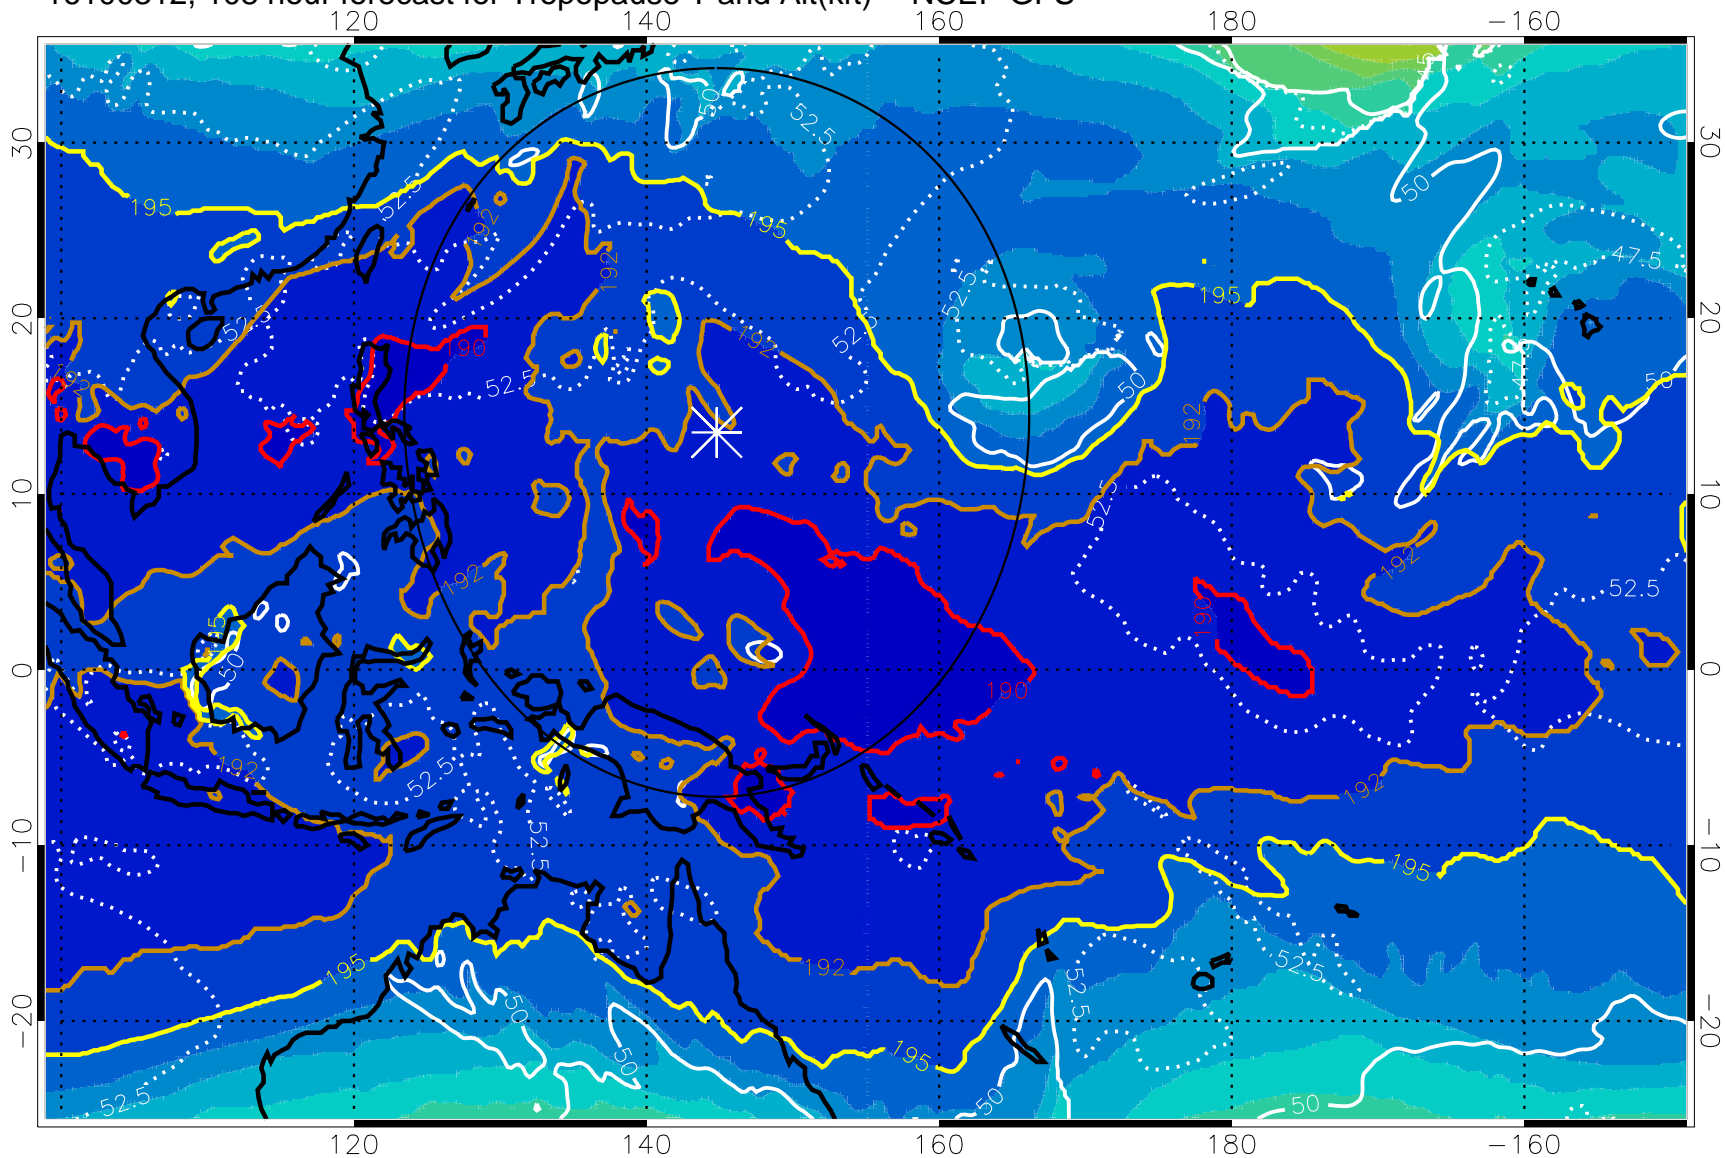

190 200 210 220 230
Tropopause T, K

Tropopause Altitude in kft (white)

192.5K Isotherm 195K Isotherm
187.5K Isotherm 190K Isotherm

Range ring of 2304 km

16100306, 102 hour forecast for Tropopause T and Alt(kft) -- NCEP GFS

190 200 210 220 230
Tropopause T, K

Tropopause Altitude in kft (white)

192.5K Isotherm 195K Isotherm
187.5K Isotherm 190K Isotherm

Range ring of 2304 km

16100312, 108 hour forecast for Tropopause T and Alt(kft) -- NCEP GFS