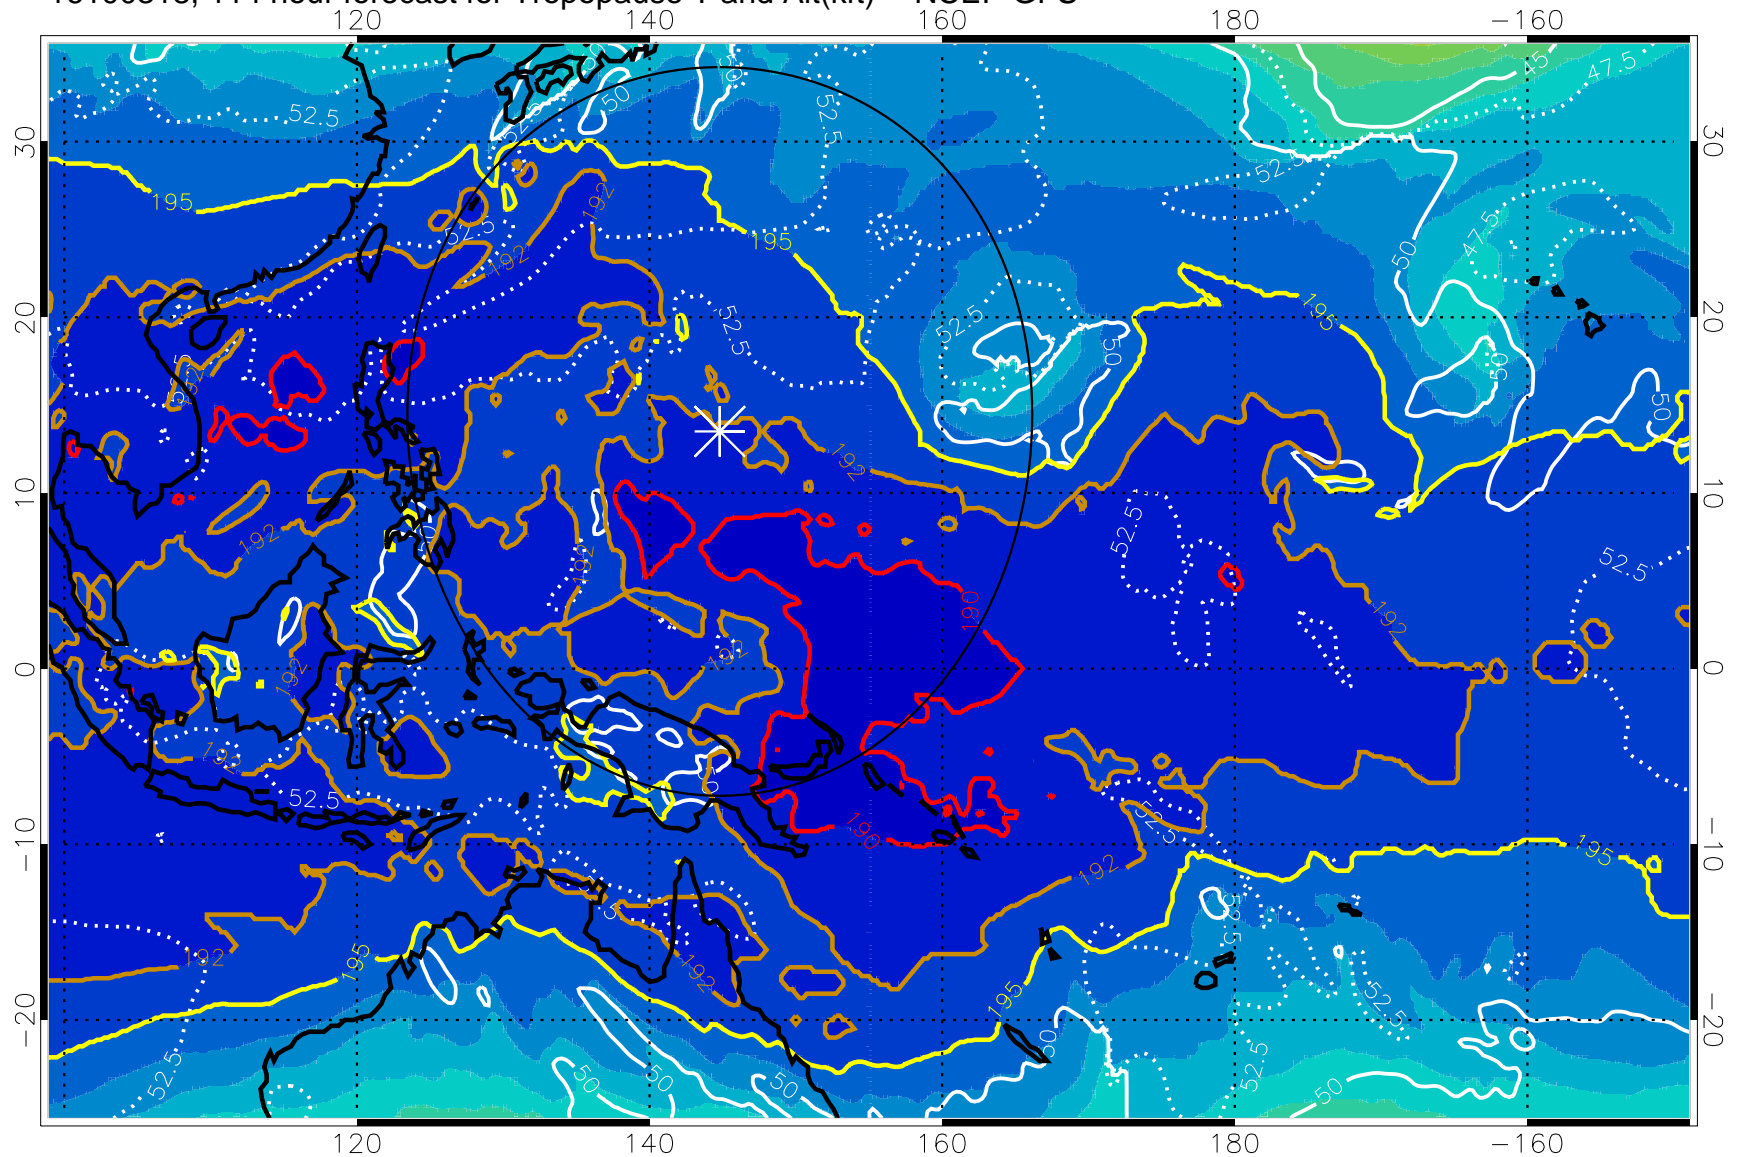

190 200 210 220 230
Tropopause T, K

Tropopause Altitude in kft (white)

192.5K Isotherm 195K Isotherm
187.5K Isotherm 190K Isotherm

Range ring of 2304 km

16100312, 108 hour forecast for Tropopause T and Alt(kft) -- NCEP GFS

190 200 210 220 230
Tropopause T, K

Tropopause Altitude in kft (white)

192.5K Isotherm 195K Isotherm
187.5K Isotherm 190K Isotherm

Range ring of 2304 km

16100318, 114 hour forecast for Tropopause T and Alt(kft) -- NCEP GFS