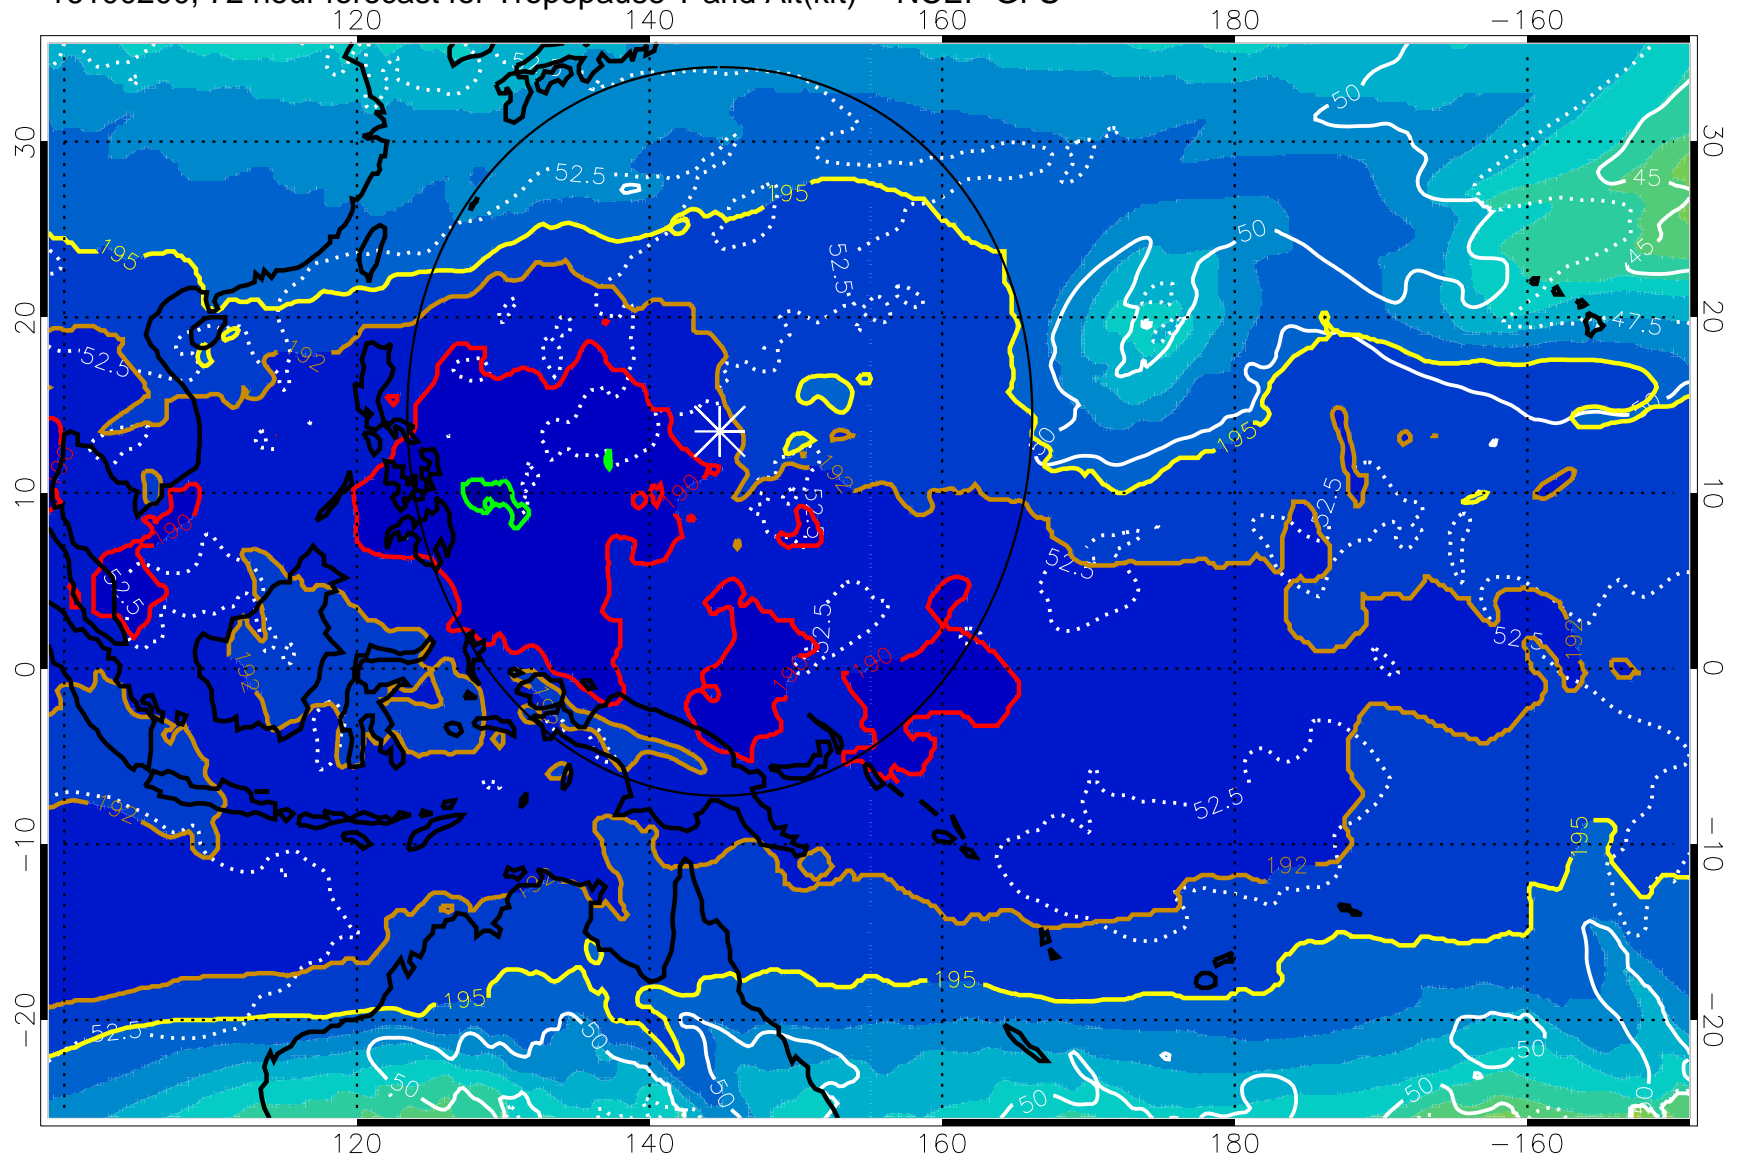

16100118, 66 hour forecast for Tropopause T and Alt(kft) -- NCEP GFS

Tropopause Altitude in kft (white)

192.5K Isotherm 195K Isotherm
187.5K Isotherm 190K Isotherm

Range ring of 2304 km

16100200, 72 hour forecast for Tropopause T and Alt(kft) -- NCEP GFS

190 200 210 220 230

Tropopause T, K

Tropopause Altitude in kft (white)

192.5K Isotherm 195K Isotherm

187.5K Isotherm 190K Isotherm

Range ring of 2304 km

16100206, 78 hour forecast for Tropopause T and Alt(kft) -- NCEP GFS