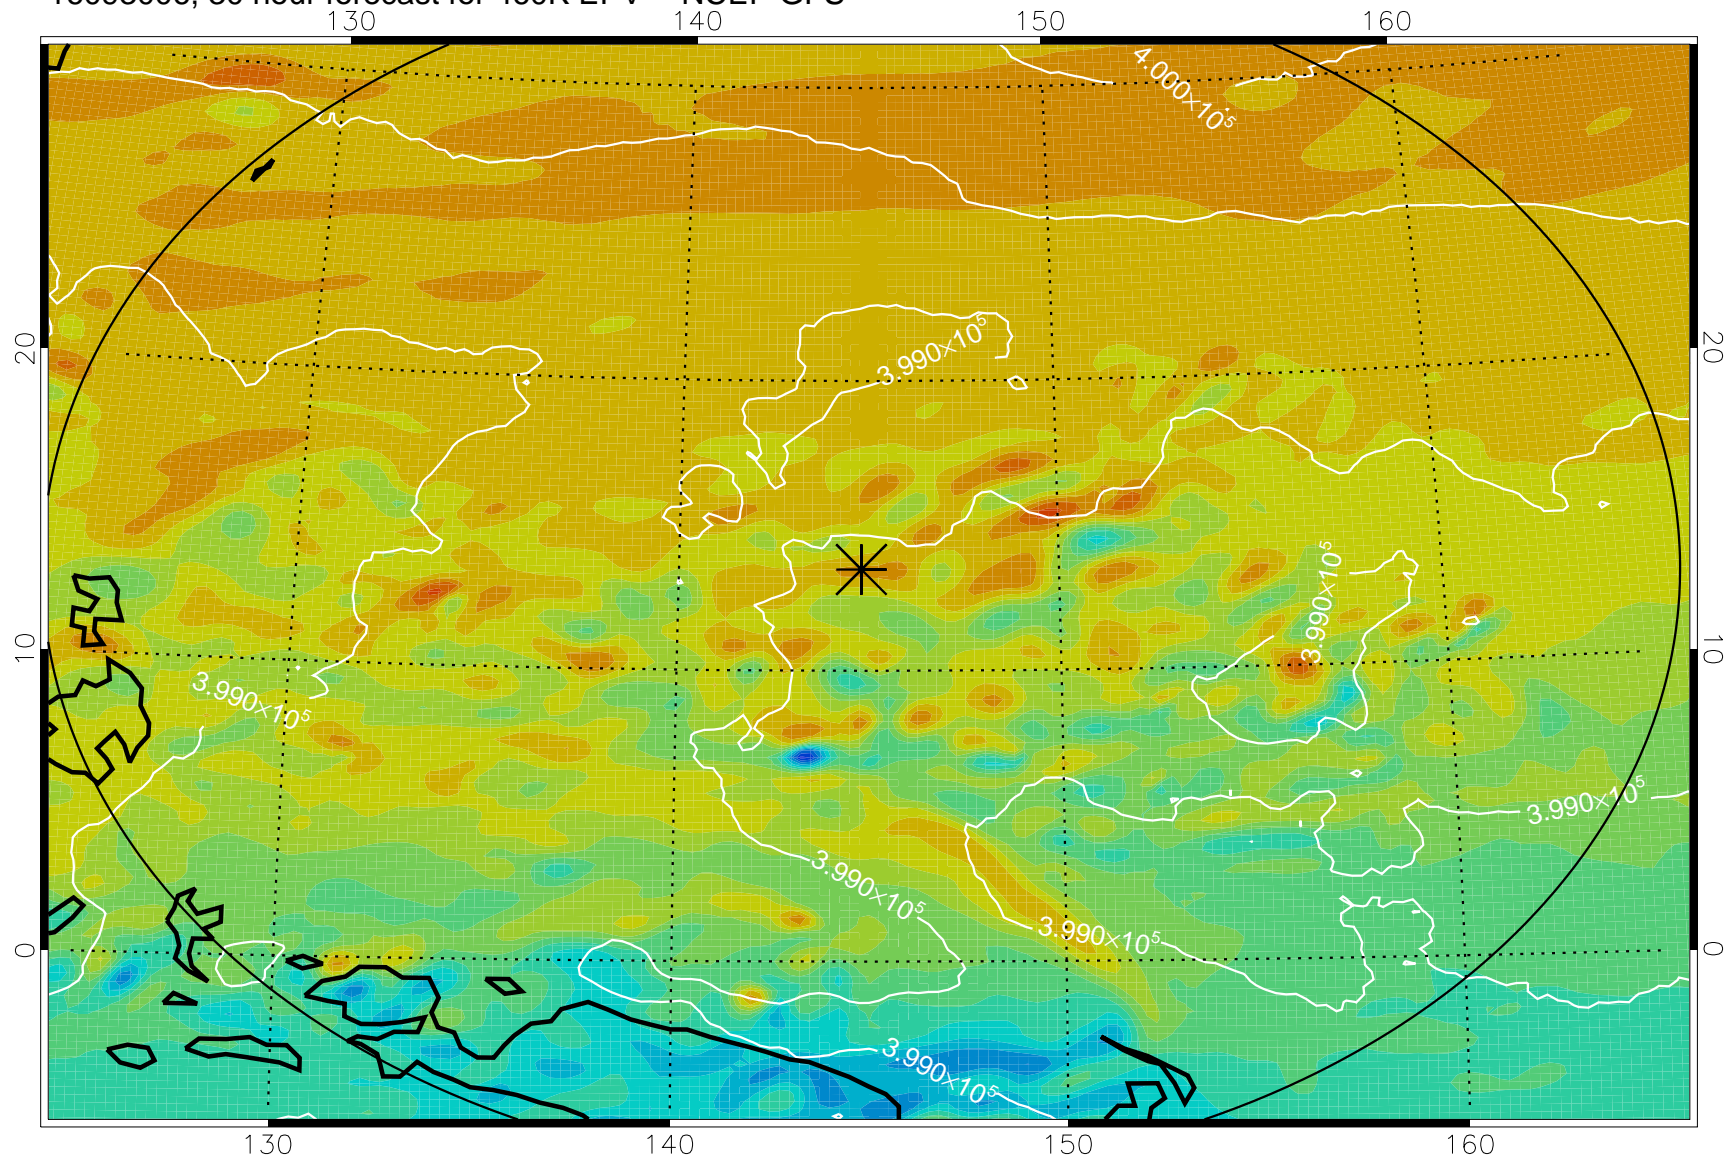

16092906, 6 hour forecast for 460K EPV -- NCEP GFS

460K Montgomery Streamfunction, white

Range ring of 2304 km

16092912, 12 hour forecast for 460K EPV -- NCEP GFS

460K Montgomery Streamfunction, white

Range ring of 2304 km

16092918, 18 hour forecast for 460K EPV -- NCEP GFS

460K Montgomery Streamfunction, white

Range ring of 2304 km

16093000, 24 hour forecast for 460K EPV -- NCEP GFS

460K Montgomery Streamfunction, white

Range ring of 2304 km

16093006, 30 hour forecast for 460K EPV -- NCEP GFS

460K Montgomery Streamfunction, white

Range ring of 2304 km

16093012, 36 hour forecast for 460K EPV -- NCEP GFS

460K Montgomery Streamfunction, white

Range ring of 2304 km

16093018, 42 hour forecast for 460K EPV -- NCEP GFS

460K Montgomery Streamfunction, white

Range ring of 2304 km

16100100, 48 hour forecast for 460K EPV -- NCEP GFS

460K Montgomery Streamfunction, white

Range ring of 2304 km