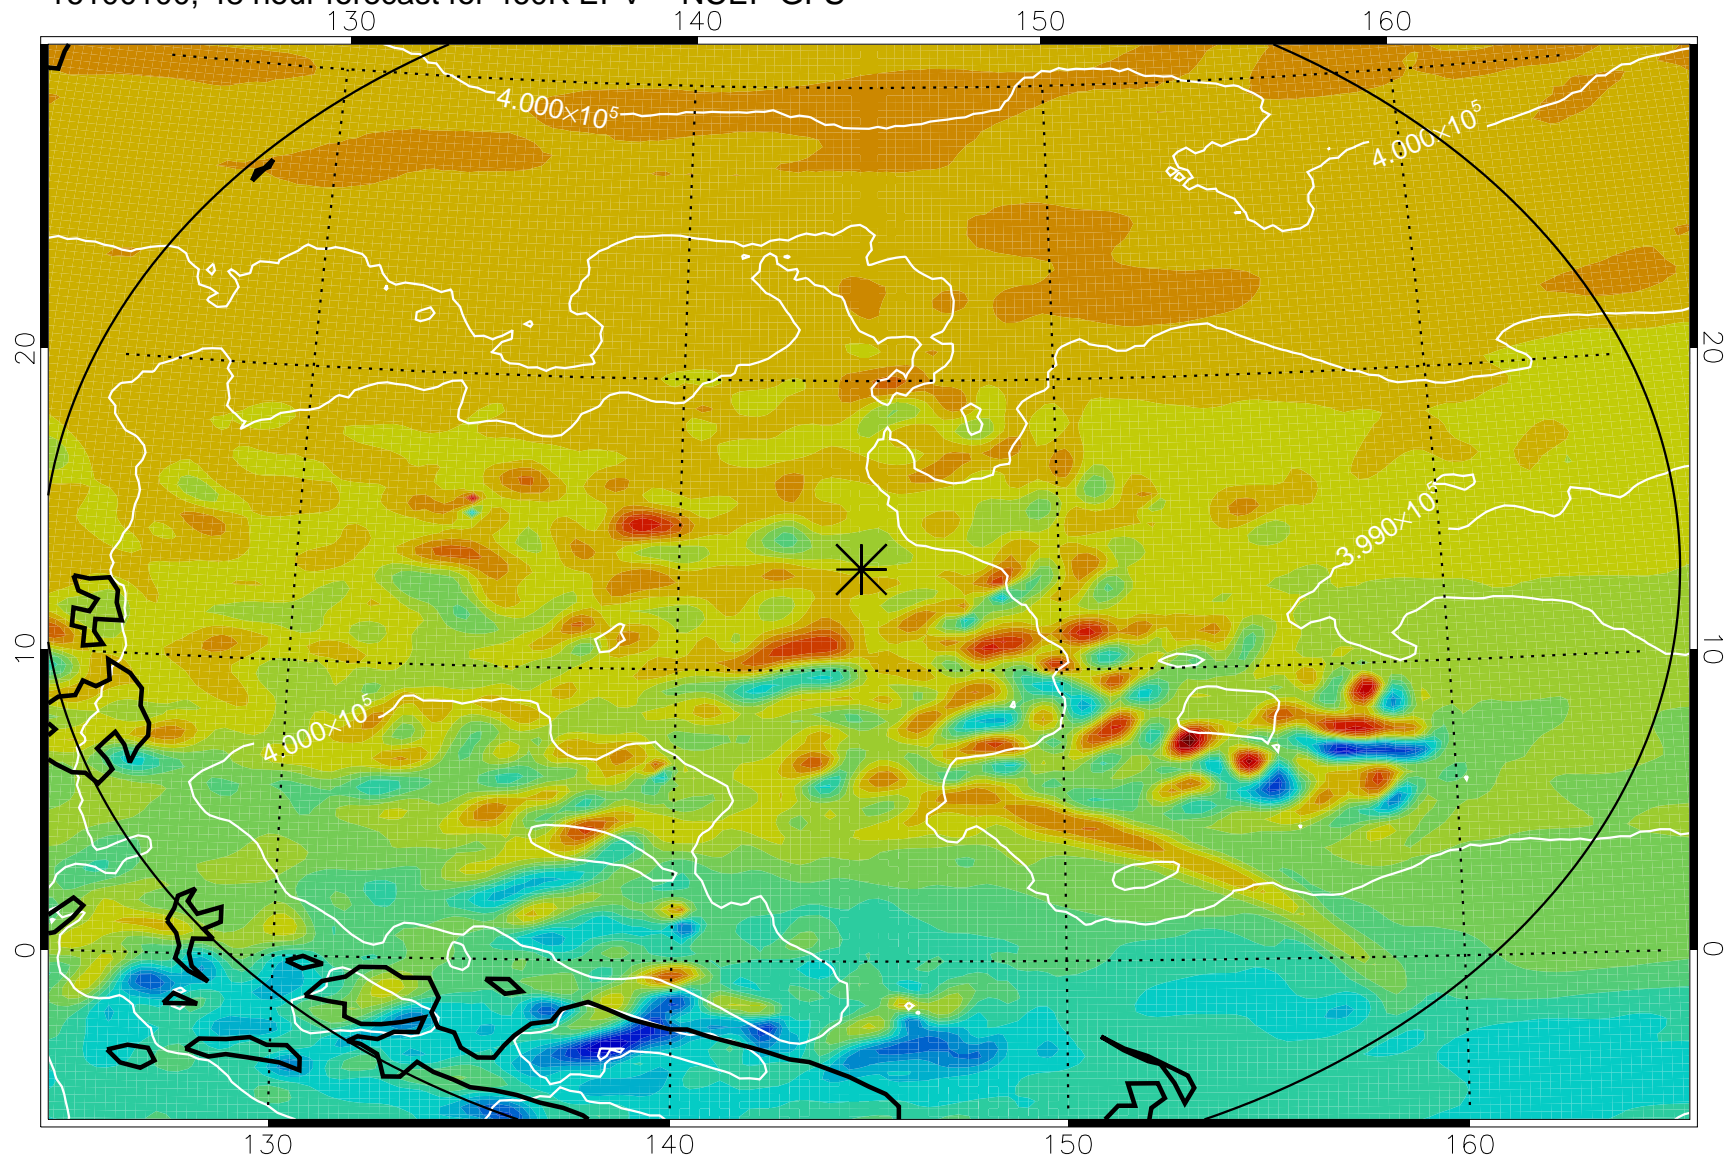

16093006, 30 hour forecast for 460K EPV -- NCEP GFS

460K Montgomery Streamfunction, white

Range ring of 2304 km

16093012, 36 hour forecast for 460K EPV -- NCEP GFS

460K Montgomery Streamfunction, white

Range ring of 2304 km

16093018, 42 hour forecast for 460K EPV -- NCEP GFS

460K Montgomery Streamfunction, white

Range ring of 2304 km

16100100, 48 hour forecast for 460K EPV -- NCEP GFS

460K Montgomery Streamfunction, white

Range ring of 2304 km

16100106, 54 hour forecast for 460K EPV -- NCEP GFS

460K Montgomery Streamfunction, white

Range ring of 2304 km

16100112, 60 hour forecast for 460K EPV -- NCEP GFS

460K Montgomery Streamfunction, white

Range ring of 2304 km

16100118, 66 hour forecast for 460K EPV -- NCEP GFS

460K Montgomery Streamfunction, white

Range ring of 2304 km

16100200, 72 hour forecast for 460K EPV -- NCEP GFS

460K Montgomery Streamfunction, white

Range ring of 2304 km