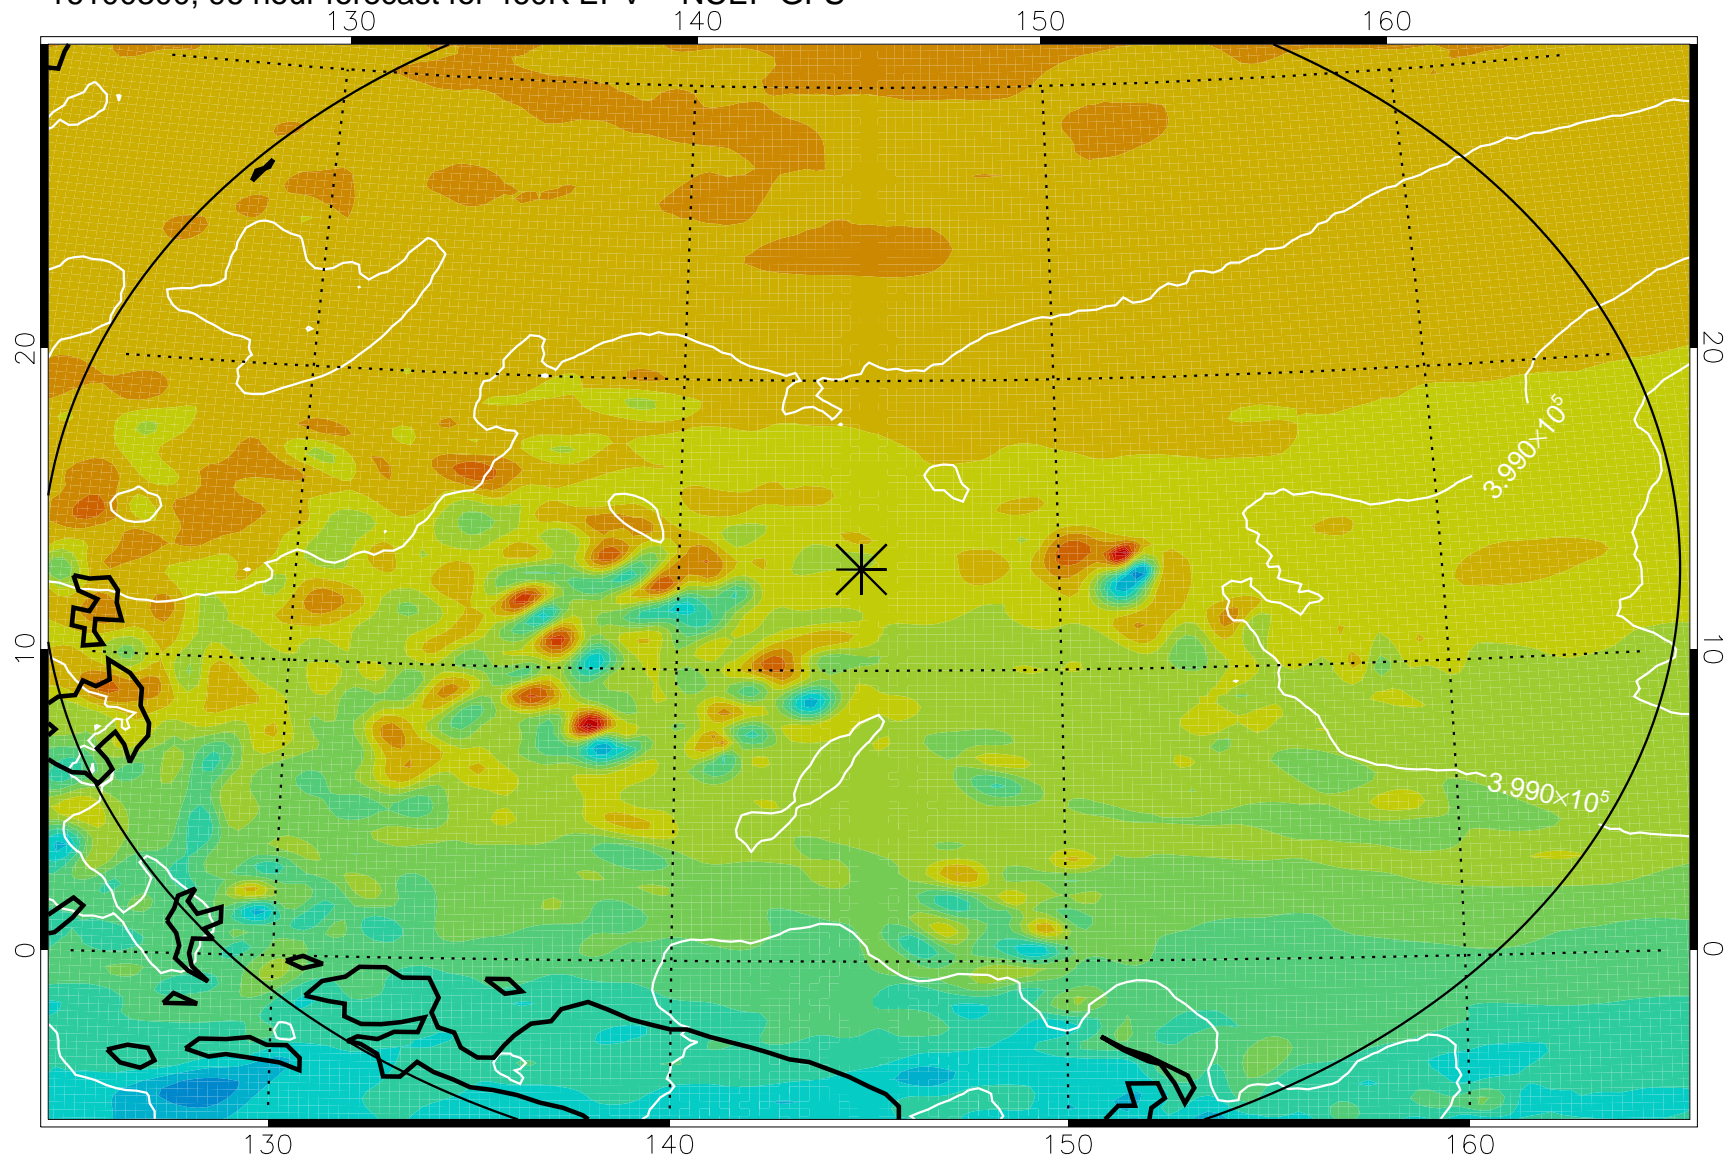

16100206, 78 hour forecast for 460K EPV -- NCEP GFS

460K Montgomery Streamfunction, white

Range ring of 2304 km

16100212, 84 hour forecast for 460K EPV -- NCEP GFS

460K Montgomery Streamfunction, white

Range ring of 2304 km

16100218, 90 hour forecast for 460K EPV -- NCEP GFS

460K Montgomery Streamfunction, white

Range ring of 2304 km

16100300, 96 hour forecast for 460K EPV -- NCEP GFS

460K Montgomery Streamfunction, white

Range ring of 2304 km

16100306, 102 hour forecast for 460K EPV -- NCEP GFS

460K Montgomery Streamfunction, white

Range ring of 2304 km

16100312, 108 hour forecast for 460K EPV -- NCEP GFS

460K Montgomery Streamfunction, white

Range ring of 2304 km

16100318, 114 hour forecast for 460K EPV -- NCEP GFS

460K Montgomery Streamfunction, white

Range ring of 2304 km

16100400, 120 hour forecast for 460K EPV -- NCEP GFS

460K Montgomery Streamfunction, white

Range ring of 2304 km