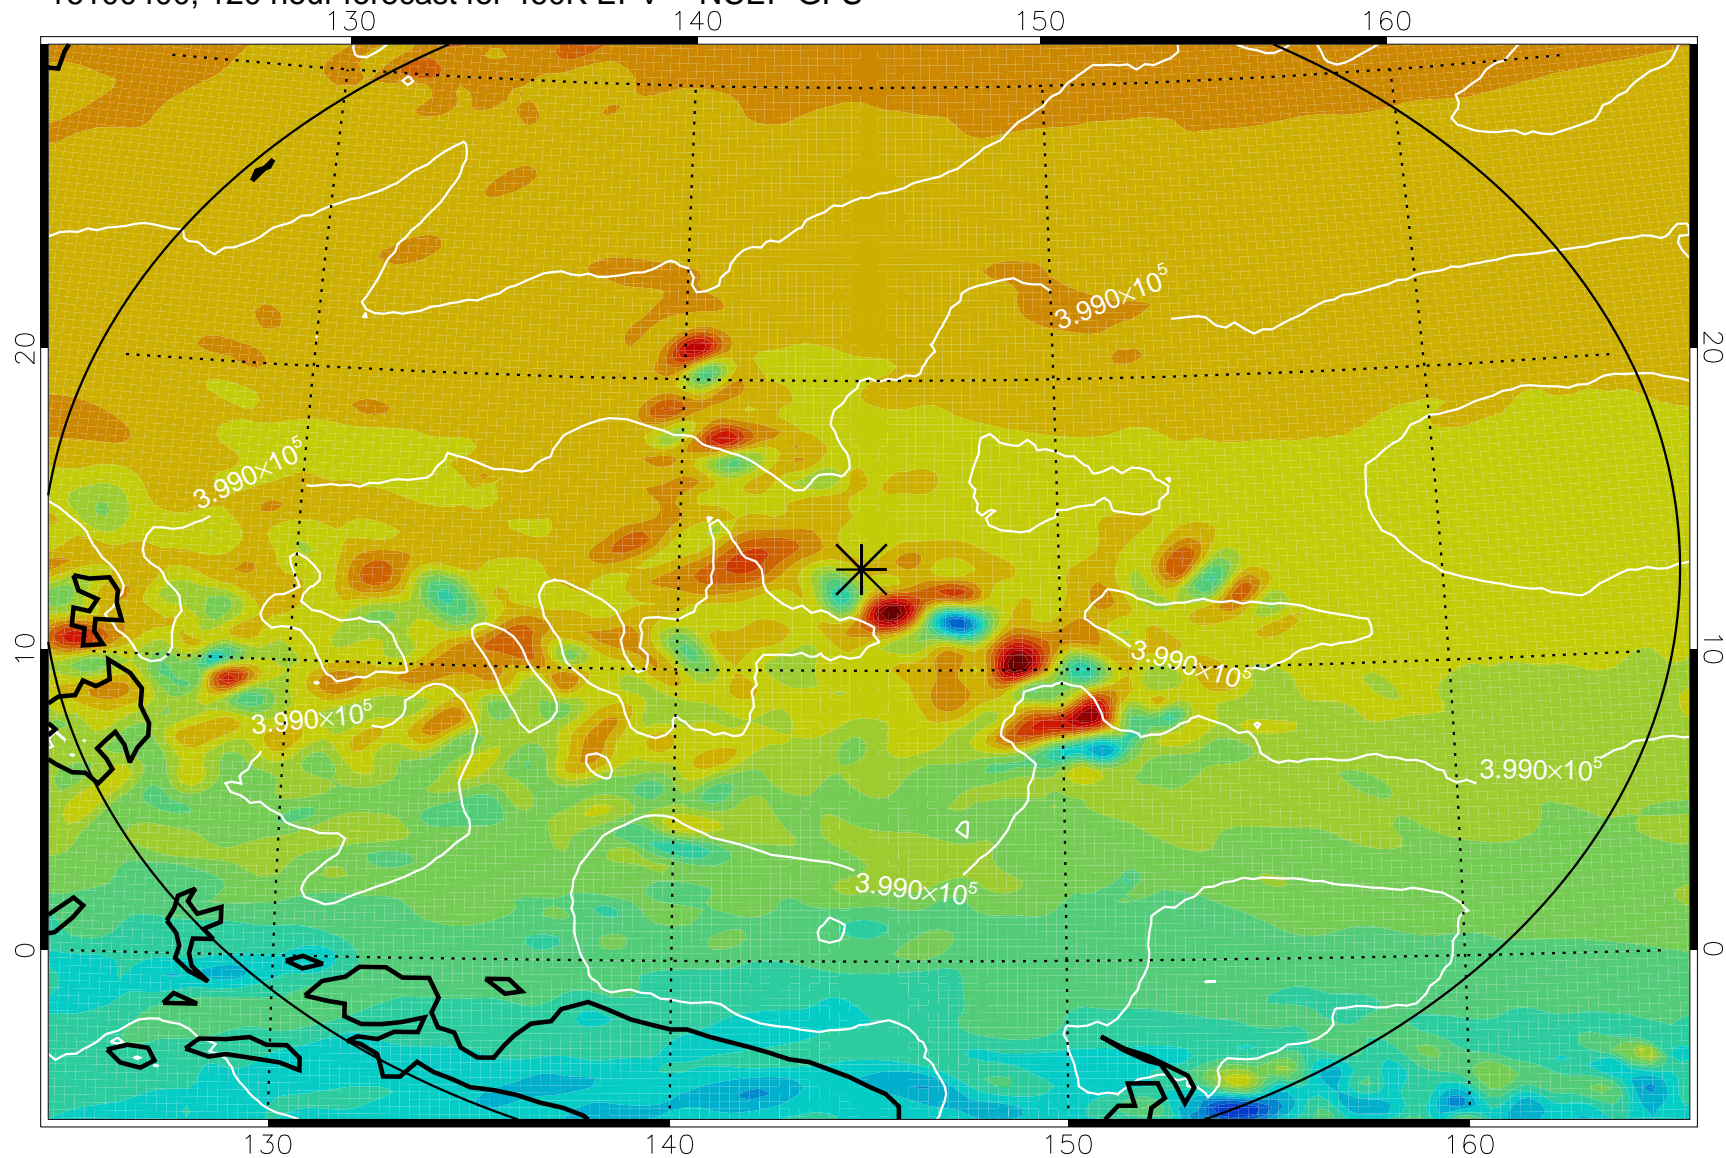

16100206, 78 hour forecast for 460K EPV -- NCEP GFS

460K Montgomery Streamfunction, white

Range ring of 2304 km

16100212, 84 hour forecast for 460K EPV -- NCEP GFS

460K Montgomery Streamfunction, white

Range ring of 2304 km

16100218, 90 hour forecast for 460K EPV -- NCEP GFS

460K Montgomery Streamfunction, white

Range ring of 2304 km

16100300, 96 hour forecast for 460K EPV -- NCEP GFS

460K Montgomery Streamfunction, white

Range ring of 2304 km

16100306, 102 hour forecast for 460K EPV -- NCEP GFS

460K Montgomery Streamfunction, white

Range ring of 2304 km

16100312, 108 hour forecast for 460K EPV -- NCEP GFS

460K Montgomery Streamfunction, white

Range ring of 2304 km

16100318, 114 hour forecast for 460K EPV -- NCEP GFS

460K Montgomery Streamfunction, white

Range ring of 2304 km

16100400, 120 hour forecast for 460K EPV -- NCEP GFS

460K Montgomery Streamfunction, white

Range ring of 2304 km