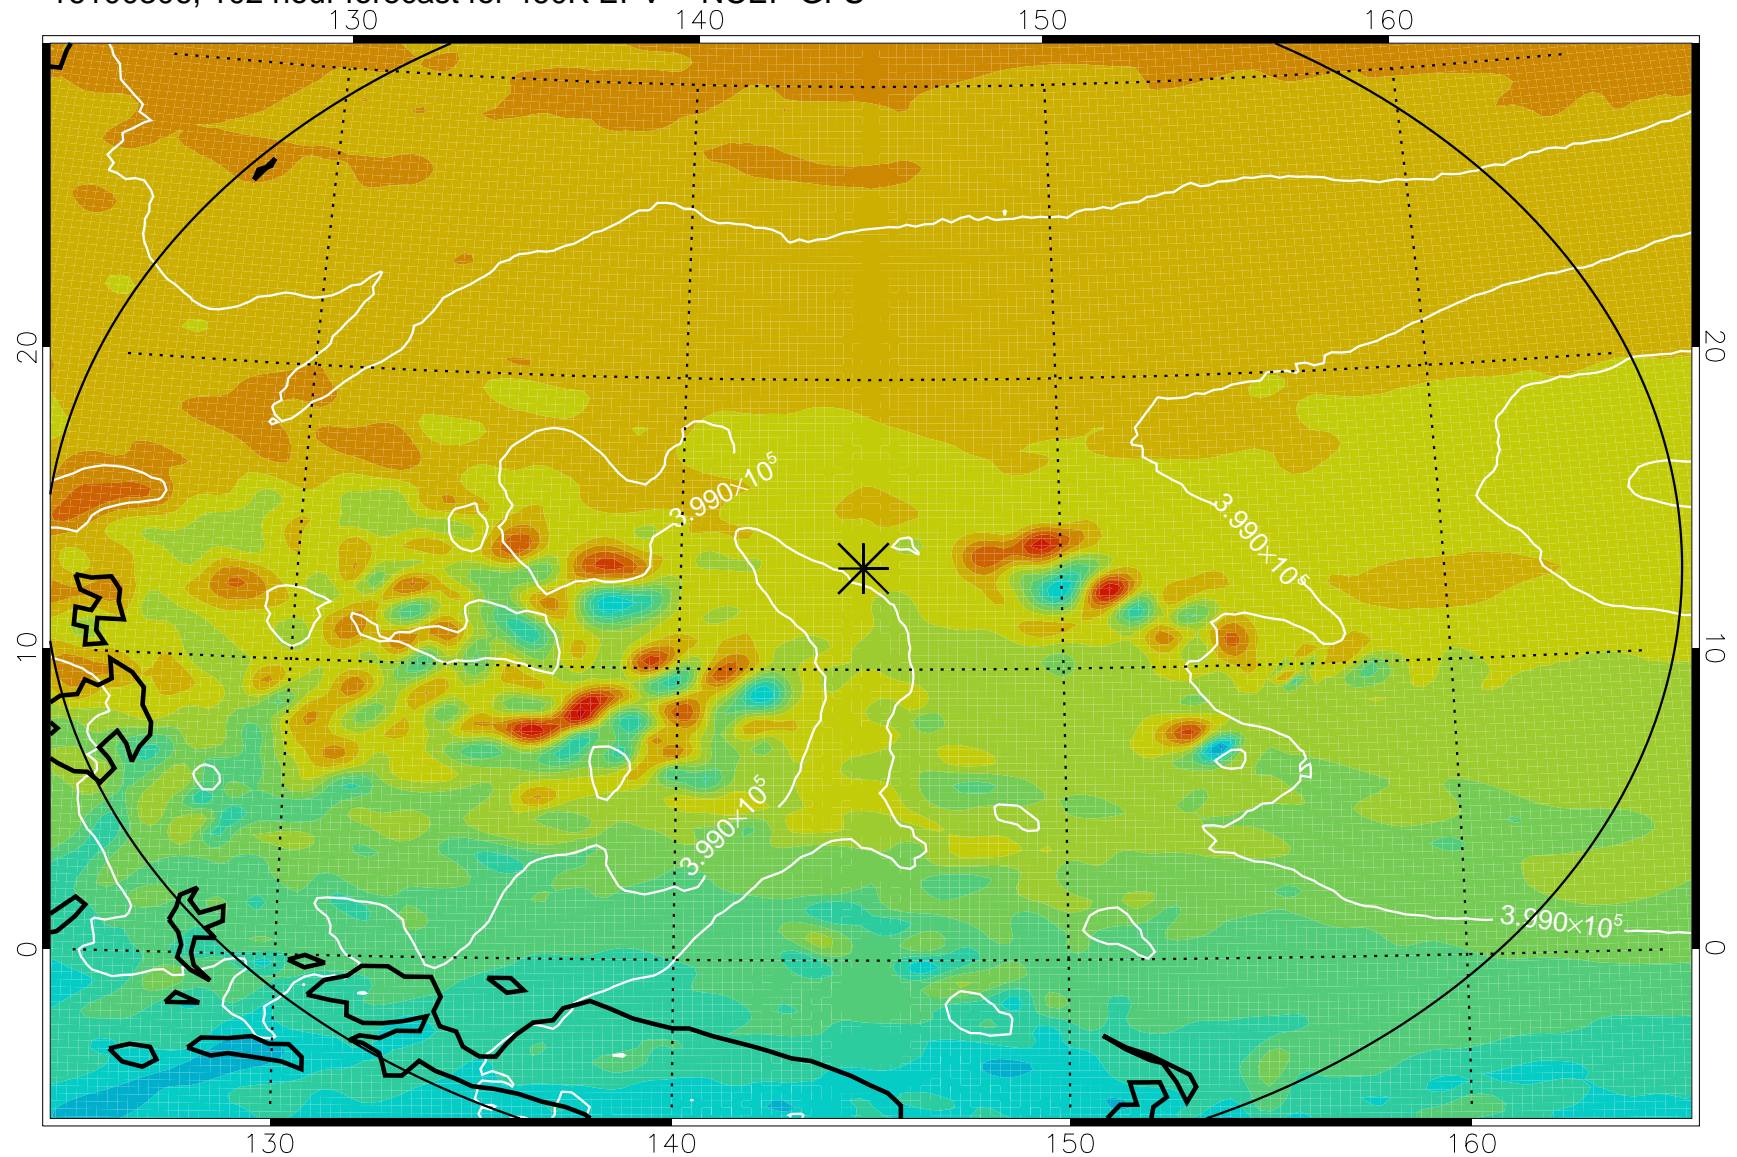

16100206, 78 hour forecast for 460K EPV -- NCEP GFS

460K Montgomery Streamfunction, white

Range ring of 2304 km

16100212, 84 hour forecast for 460K EPV -- NCEP GFS

460K Montgomery Streamfunction, white

Range ring of 2304 km

16100218, 90 hour forecast for 460K EPV -- NCEP GFS

460K Montgomery Streamfunction, white

Range ring of 2304 km

16100300, 96 hour forecast for 460K EPV -- NCEP GFS

460K Montgomery Streamfunction, white

Range ring of 2304 km

16100306, 102 hour forecast for 460K EPV -- NCEP GFS

460K Montgomery Streamfunction, white

Range ring of 2304 km

16100312, 108 hour forecast for 460K EPV -- NCEP GFS

460K Montgomery Streamfunction, white

Range ring of 2304 km

16100318, 114 hour forecast for 460K EPV -- NCEP GFS

460K Montgomery Streamfunction, white

Range ring of 2304 km

16100400, 120 hour forecast for 460K EPV -- NCEP GFS

460K Montgomery Streamfunction, white

Range ring of 2304 km