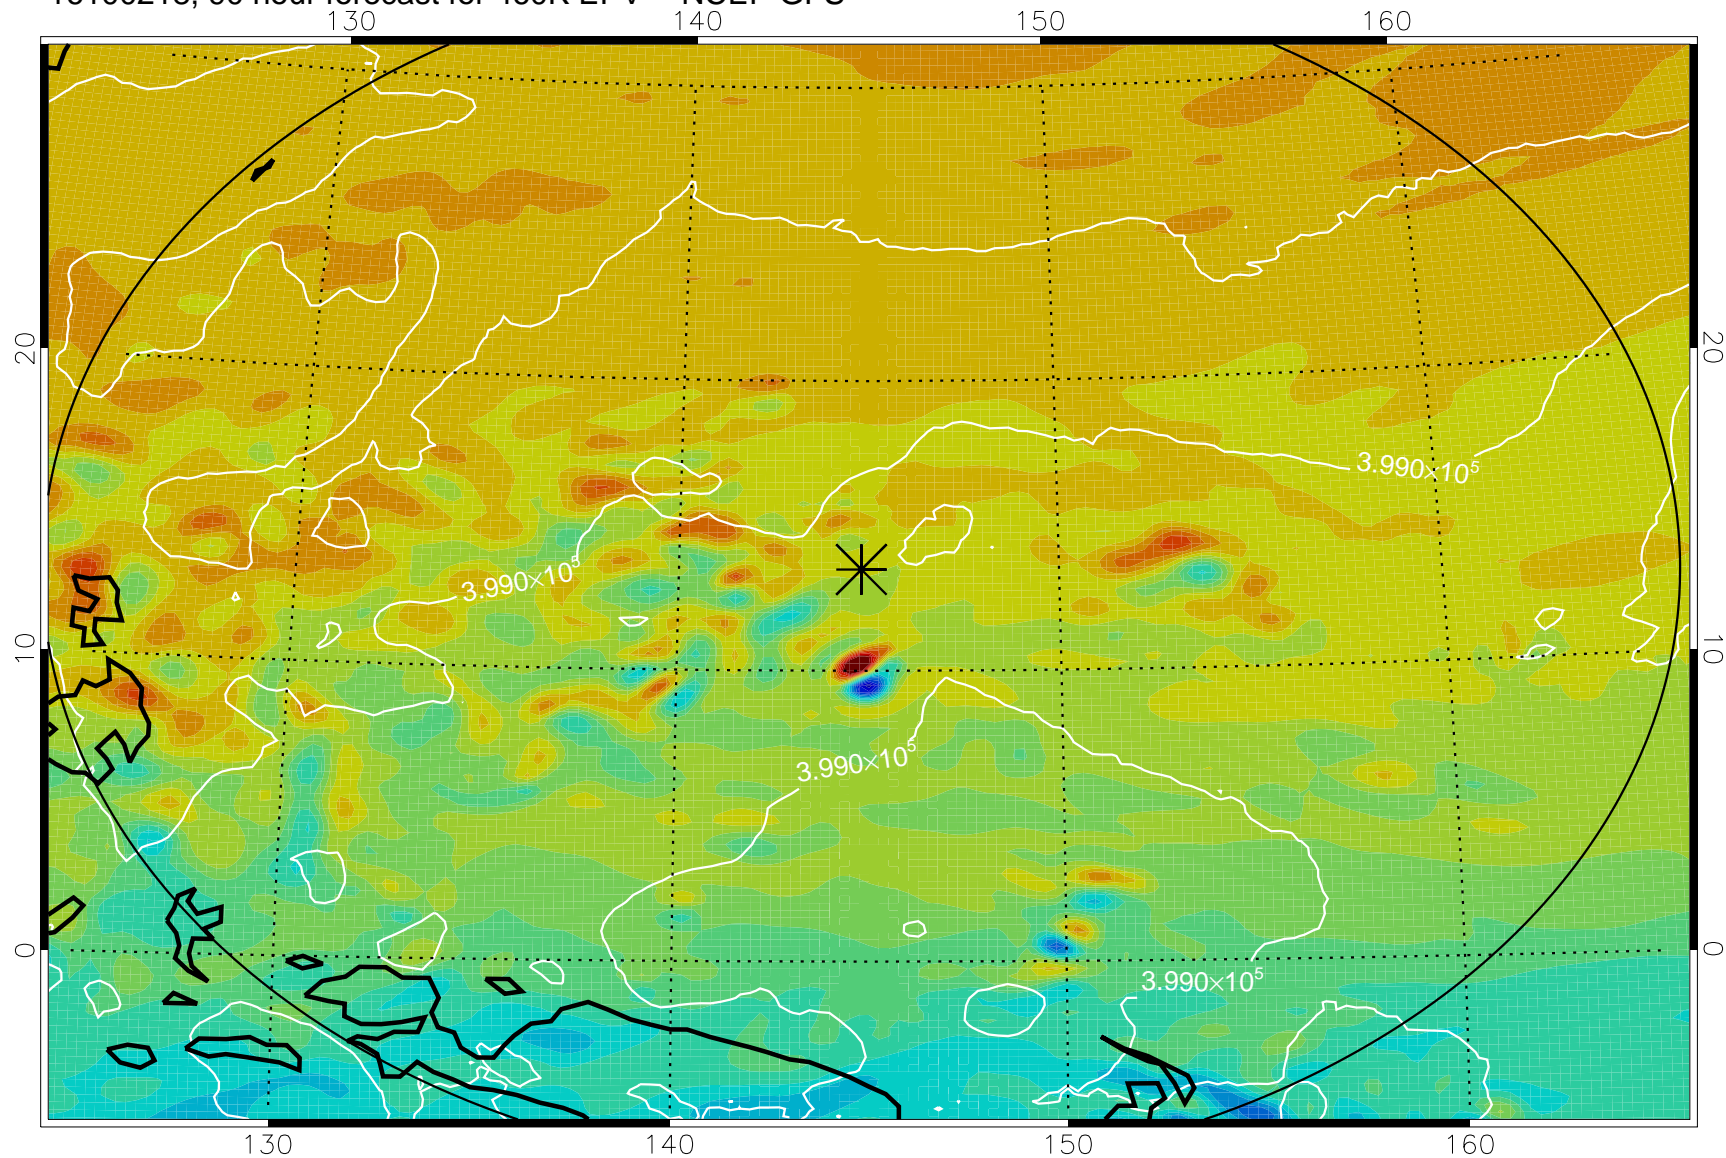

16100118, 66 hour forecast for 460K EPV -- NCEP GFS

460K Montgomery Streamfunction, white

Range ring of 2304 km

16100200, 72 hour forecast for 460K EPV -- NCEP GFS

460K Montgomery Streamfunction, white

Range ring of 2304 km

16100206, 78 hour forecast for 460K EPV -- NCEP GFS

460K Montgomery Streamfunction, white

Range ring of 2304 km

16100212, 84 hour forecast for 460K EPV -- NCEP GFS

460K Montgomery Streamfunction, white

Range ring of 2304 km

16100218, 90 hour forecast for 460K EPV -- NCEP GFS

460K Montgomery Streamfunction, white

Range ring of 2304 km

16100300, 96 hour forecast for 460K EPV -- NCEP GFS

460K Montgomery Streamfunction, white

Range ring of 2304 km

16100306, 102 hour forecast for 460K EPV -- NCEP GFS

460K Montgomery Streamfunction, white

Range ring of 2304 km

16100312, 108 hour forecast for 460K EPV -- NCEP GFS

460K Montgomery Streamfunction, white

Range ring of 2304 km