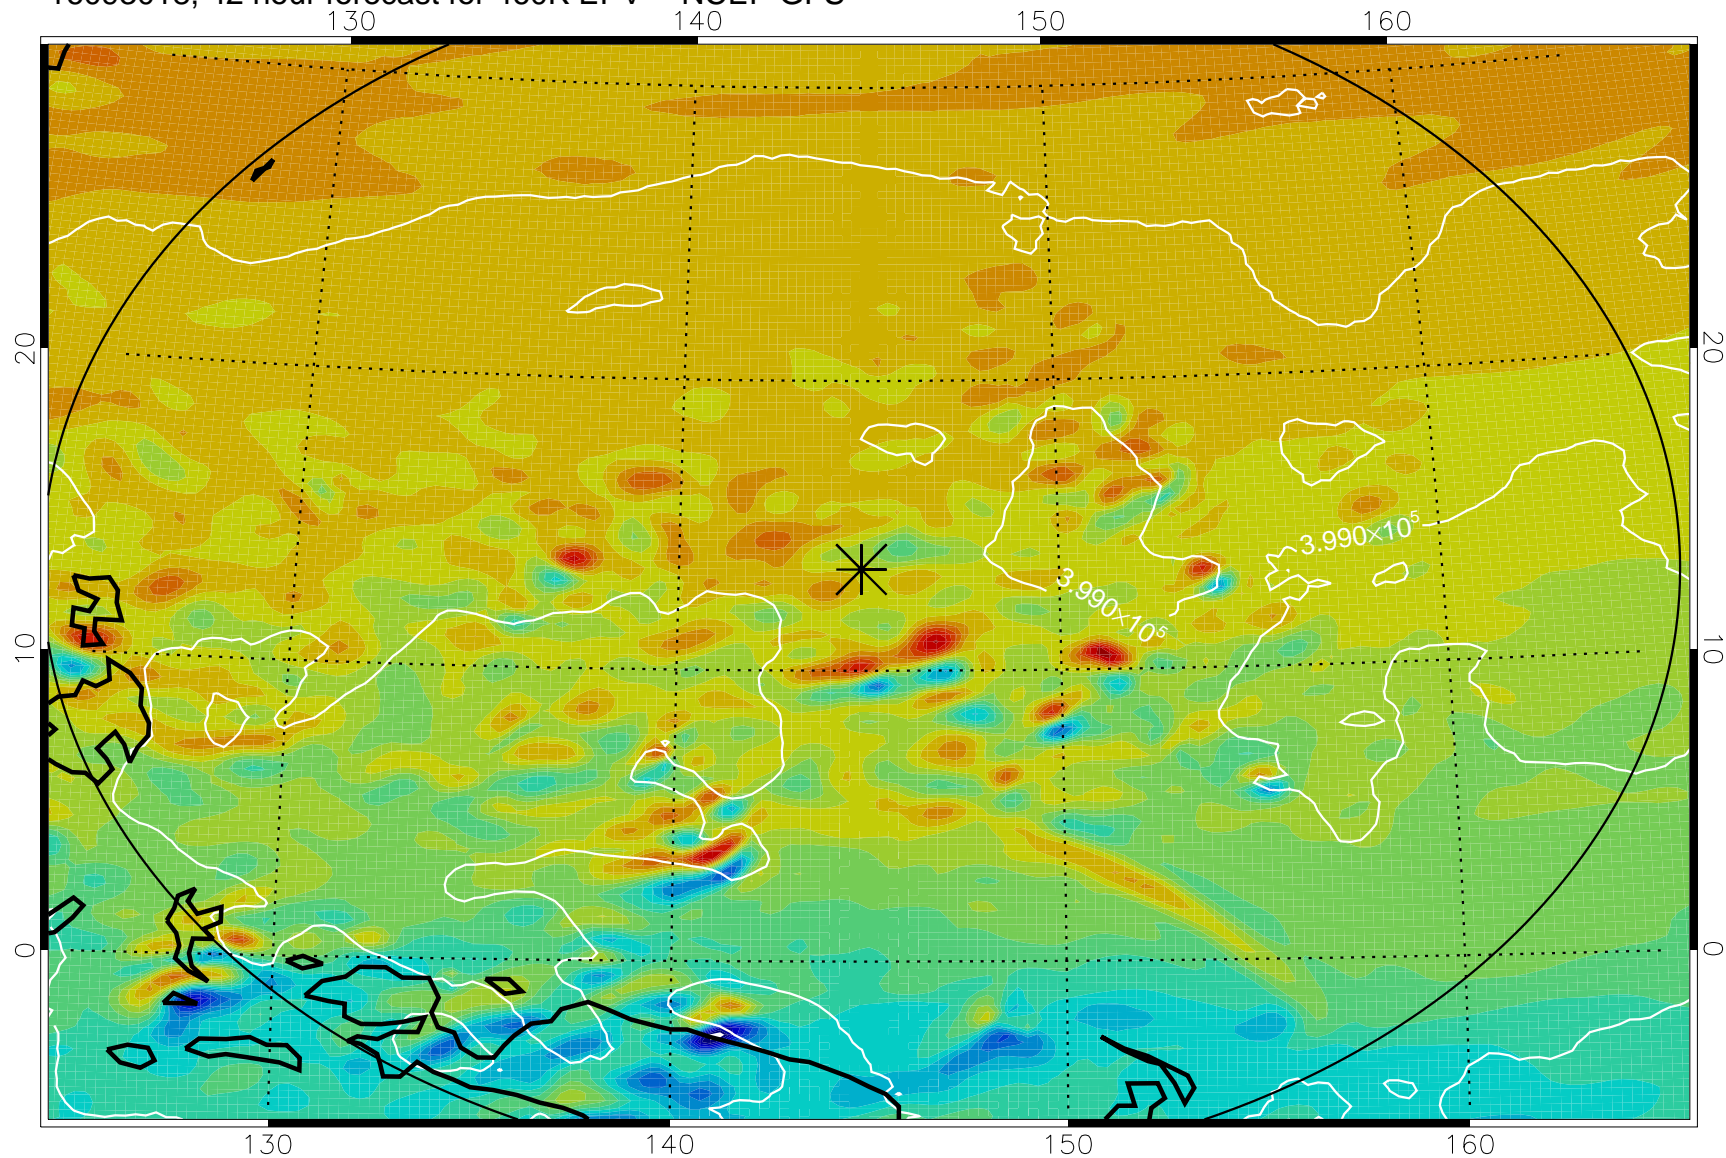

16093006, 30 hour forecast for 460K EPV -- NCEP GFS

460K Montgomery Streamfunction, white

Range ring of 2304 km

16093012, 36 hour forecast for 460K EPV -- NCEP GFS

460K Montgomery Streamfunction, white

Range ring of 2304 km

16093018, 42 hour forecast for 460K EPV -- NCEP GFS

460K Montgomery Streamfunction, white

Range ring of 2304 km

16100100, 48 hour forecast for 460K EPV -- NCEP GFS

460K Montgomery Streamfunction, white

Range ring of 2304 km

16100106, 54 hour forecast for 460K EPV -- NCEP GFS

460K Montgomery Streamfunction, white

Range ring of 2304 km

16100112, 60 hour forecast for 460K EPV -- NCEP GFS

460K Montgomery Streamfunction, white

Range ring of 2304 km

16100118, 66 hour forecast for 460K EPV -- NCEP GFS

460K Montgomery Streamfunction, white

Range ring of 2304 km

16100200, 72 hour forecast for 460K EPV -- NCEP GFS

460K Montgomery Streamfunction, white

Range ring of 2304 km