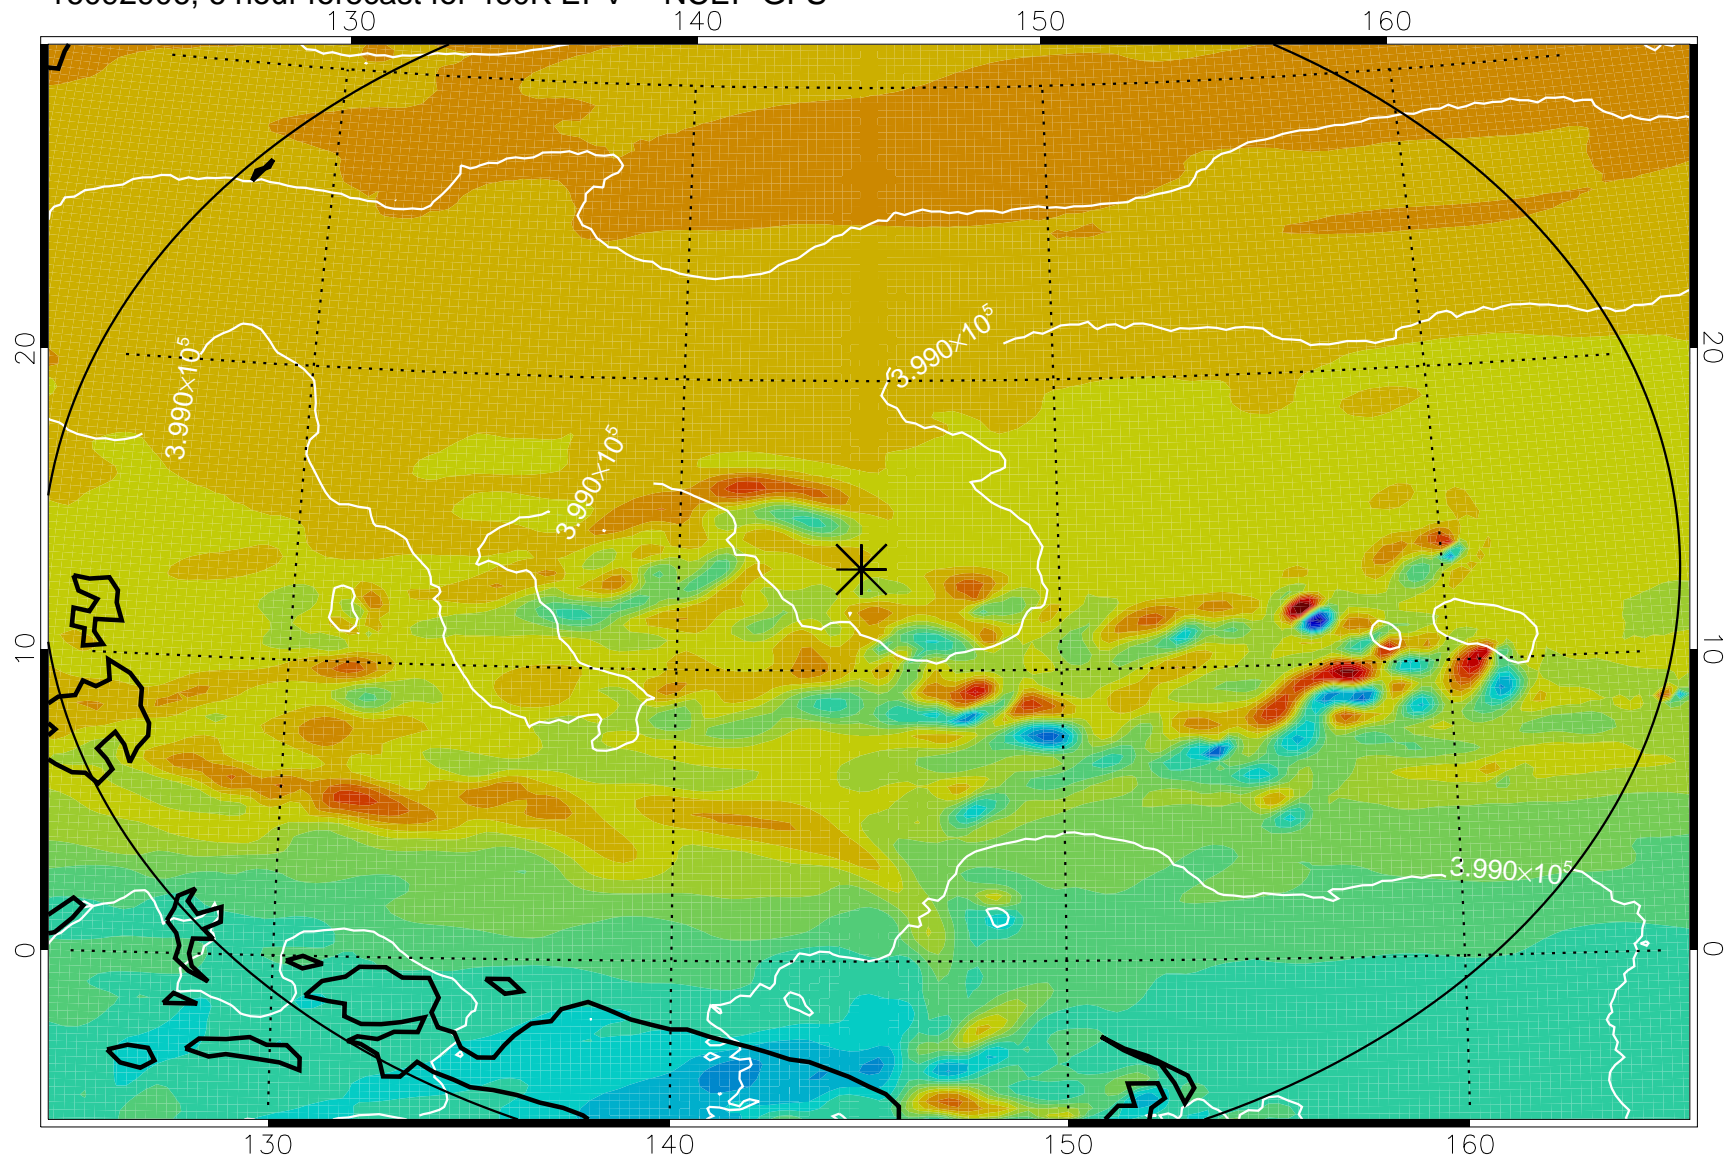

16092906, 6 hour forecast for 460K EPV -- NCEP GFS

460K Montgomery Streamfunction, white

Range ring of 2304 km

16092912, 12 hour forecast for 460K EPV -- NCEP GFS

460K Montgomery Streamfunction, white

Range ring of 2304 km

16092918, 18 hour forecast for 460K EPV -- NCEP GFS

460K Montgomery Streamfunction, white

Range ring of 2304 km

16093000, 24 hour forecast for 460K EPV -- NCEP GFS

460K Montgomery Streamfunction, white

Range ring of 2304 km

16093006, 30 hour forecast for 460K EPV -- NCEP GFS

460K Montgomery Streamfunction, white

Range ring of 2304 km

16093012, 36 hour forecast for 460K EPV -- NCEP GFS

460K Montgomery Streamfunction, white

Range ring of 2304 km

16093018, 42 hour forecast for 460K EPV -- NCEP GFS

460K Montgomery Streamfunction, white

Range ring of 2304 km

16100100, 48 hour forecast for 460K EPV -- NCEP GFS

460K Montgomery Streamfunction, white

Range ring of 2304 km