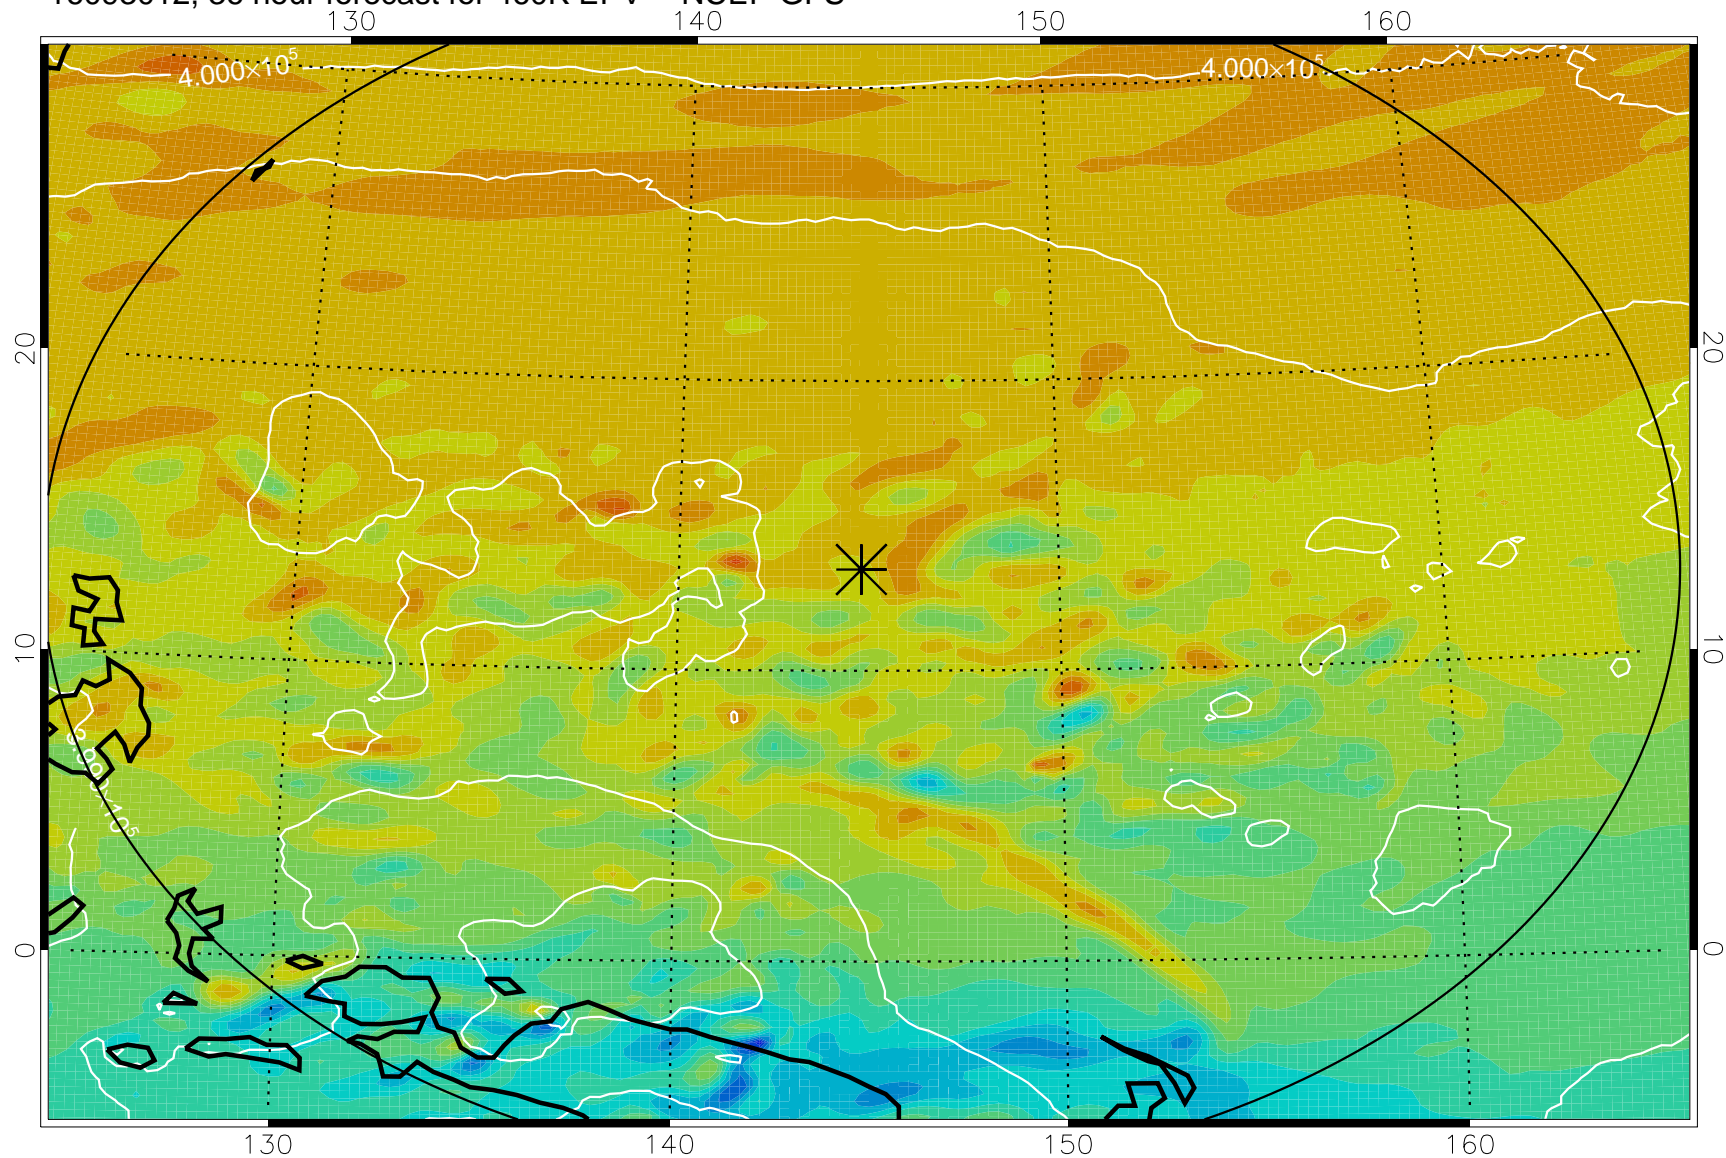

16092918, 18 hour forecast for 460K EPV -- NCEP GFS

460K Montgomery Streamfunction, white

Range ring of 2304 km

16093000, 24 hour forecast for 460K EPV -- NCEP GFS

460K Montgomery Streamfunction, white

Range ring of 2304 km

16093006, 30 hour forecast for 460K EPV -- NCEP GFS

460K Montgomery Streamfunction, white

Range ring of 2304 km

16093012, 36 hour forecast for 460K EPV -- NCEP GFS

460K Montgomery Streamfunction, white

Range ring of 2304 km

16093018, 42 hour forecast for 460K EPV -- NCEP GFS

460K Montgomery Streamfunction, white

Range ring of 2304 km

16100100, 48 hour forecast for 460K EPV -- NCEP GFS

460K Montgomery Streamfunction, white

Range ring of 2304 km

16100106, 54 hour forecast for 460K EPV -- NCEP GFS

460K Montgomery Streamfunction, white

Range ring of 2304 km

16100112, 60 hour forecast for 460K EPV -- NCEP GFS

460K Montgomery Streamfunction, white

Range ring of 2304 km