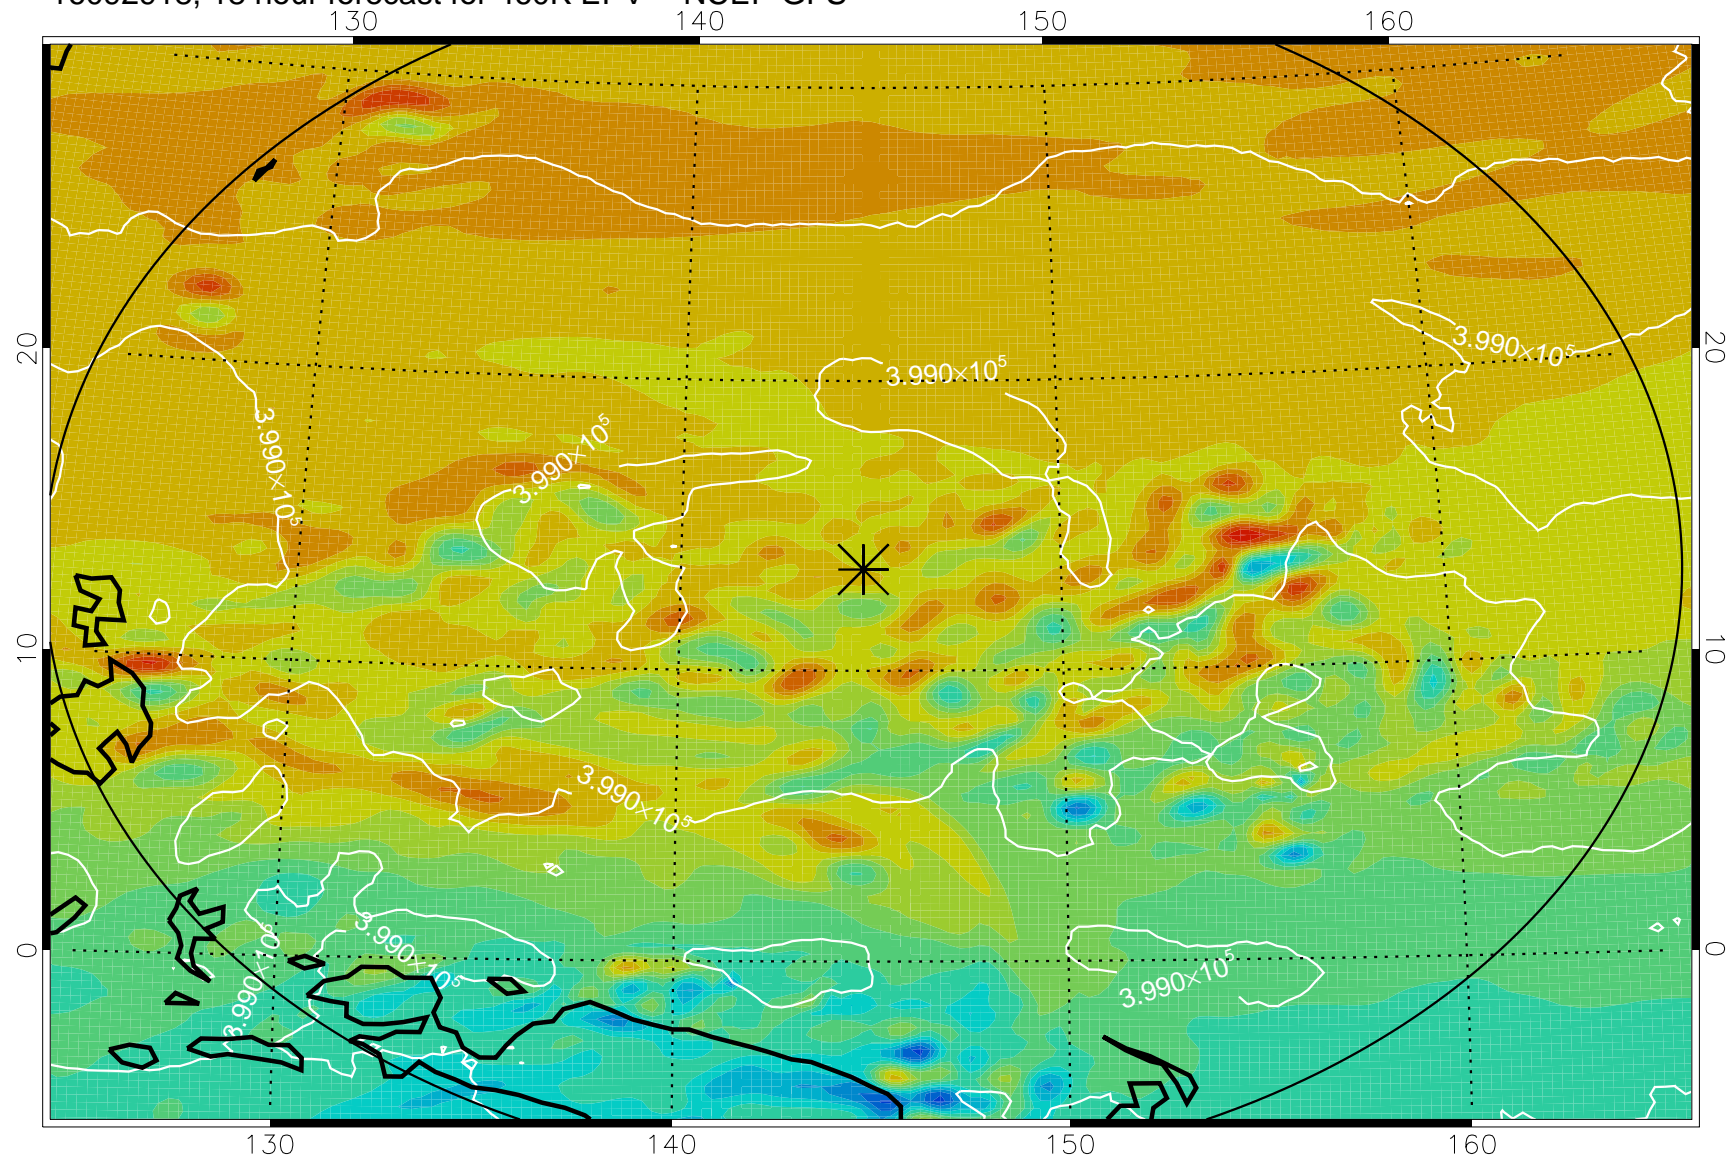

16092906, 6 hour forecast for 460K EPV -- NCEP GFS

460K Montgomery Streamfunction, white

Range ring of 2304 km

16092912, 12 hour forecast for 460K EPV -- NCEP GFS

460K Montgomery Streamfunction, white

Range ring of 2304 km

16092918, 18 hour forecast for 460K EPV -- NCEP GFS

460K Montgomery Streamfunction, white

Range ring of 2304 km

16093000, 24 hour forecast for 460K EPV -- NCEP GFS

460K Montgomery Streamfunction, white

Range ring of 2304 km

16093006, 30 hour forecast for 460K EPV -- NCEP GFS

460K Montgomery Streamfunction, white

Range ring of 2304 km

16093012, 36 hour forecast for 460K EPV -- NCEP GFS

460K Montgomery Streamfunction, white

Range ring of 2304 km

16100118, 66 hour forecast for 460K EPV -- NCEP GFS

460K Montgomery Streamfunction, white

Range ring of 2304 km

16100200, 72 hour forecast for 460K EPV -- NCEP GFS

460K Montgomery Streamfunction, white

Range ring of 2304 km