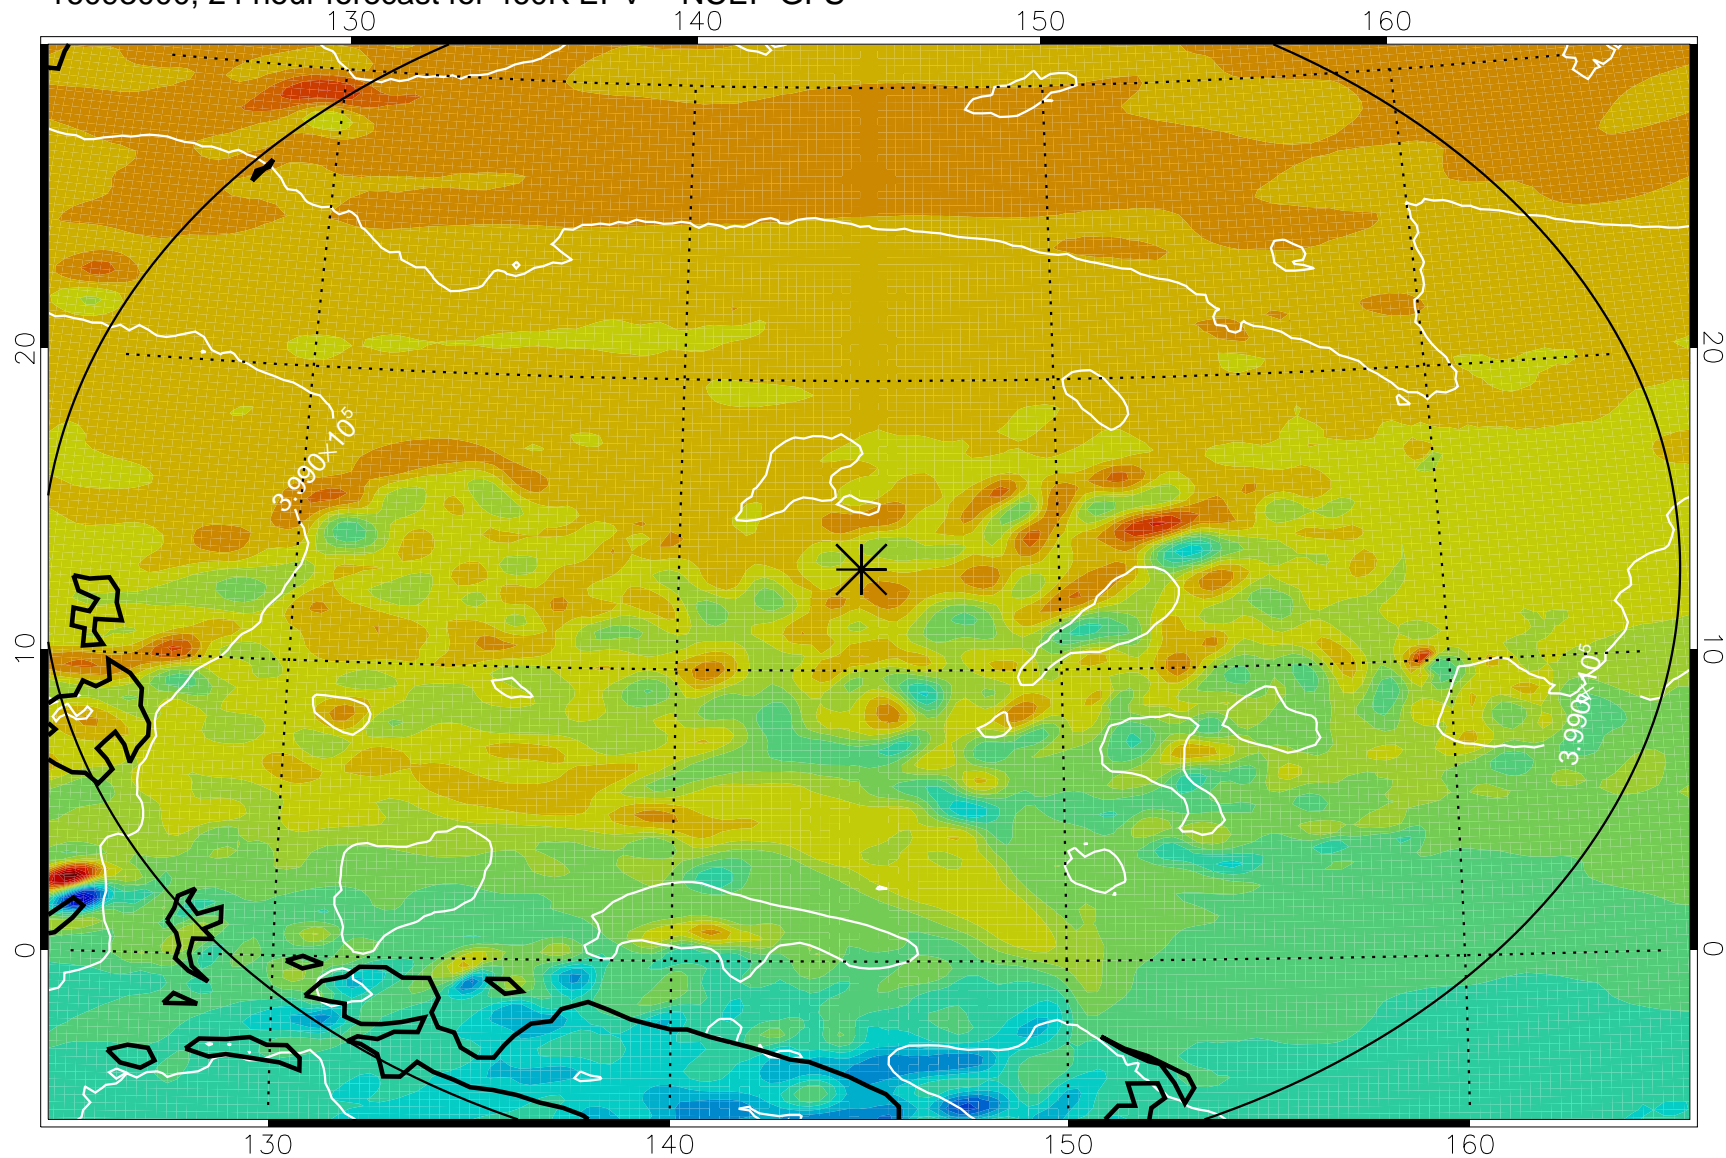

16092906, 6 hour forecast for 460K EPV -- NCEP GFS

460K Montgomery Streamfunction, white

Range ring of 2304 km

16092912, 12 hour forecast for 460K EPV -- NCEP GFS

460K Montgomery Streamfunction, white

Range ring of 2304 km

16092918, 18 hour forecast for 460K EPV -- NCEP GFS

460K Montgomery Streamfunction, white

Range ring of 2304 km

16093000, 24 hour forecast for 460K EPV -- NCEP GFS

460K Montgomery Streamfunction, white

Range ring of 2304 km

16093006, 30 hour forecast for 460K EPV -- NCEP GFS

460K Montgomery Streamfunction, white

Range ring of 2304 km

16093012, 36 hour forecast for 460K EPV -- NCEP GFS

460K Montgomery Streamfunction, white

Range ring of 2304 km

16093018, 42 hour forecast for 460K EPV -- NCEP GFS

460K Montgomery Streamfunction, white

Range ring of 2304 km

16100100, 48 hour forecast for 460K EPV -- NCEP GFS

460K Montgomery Streamfunction, white

Range ring of 2304 km