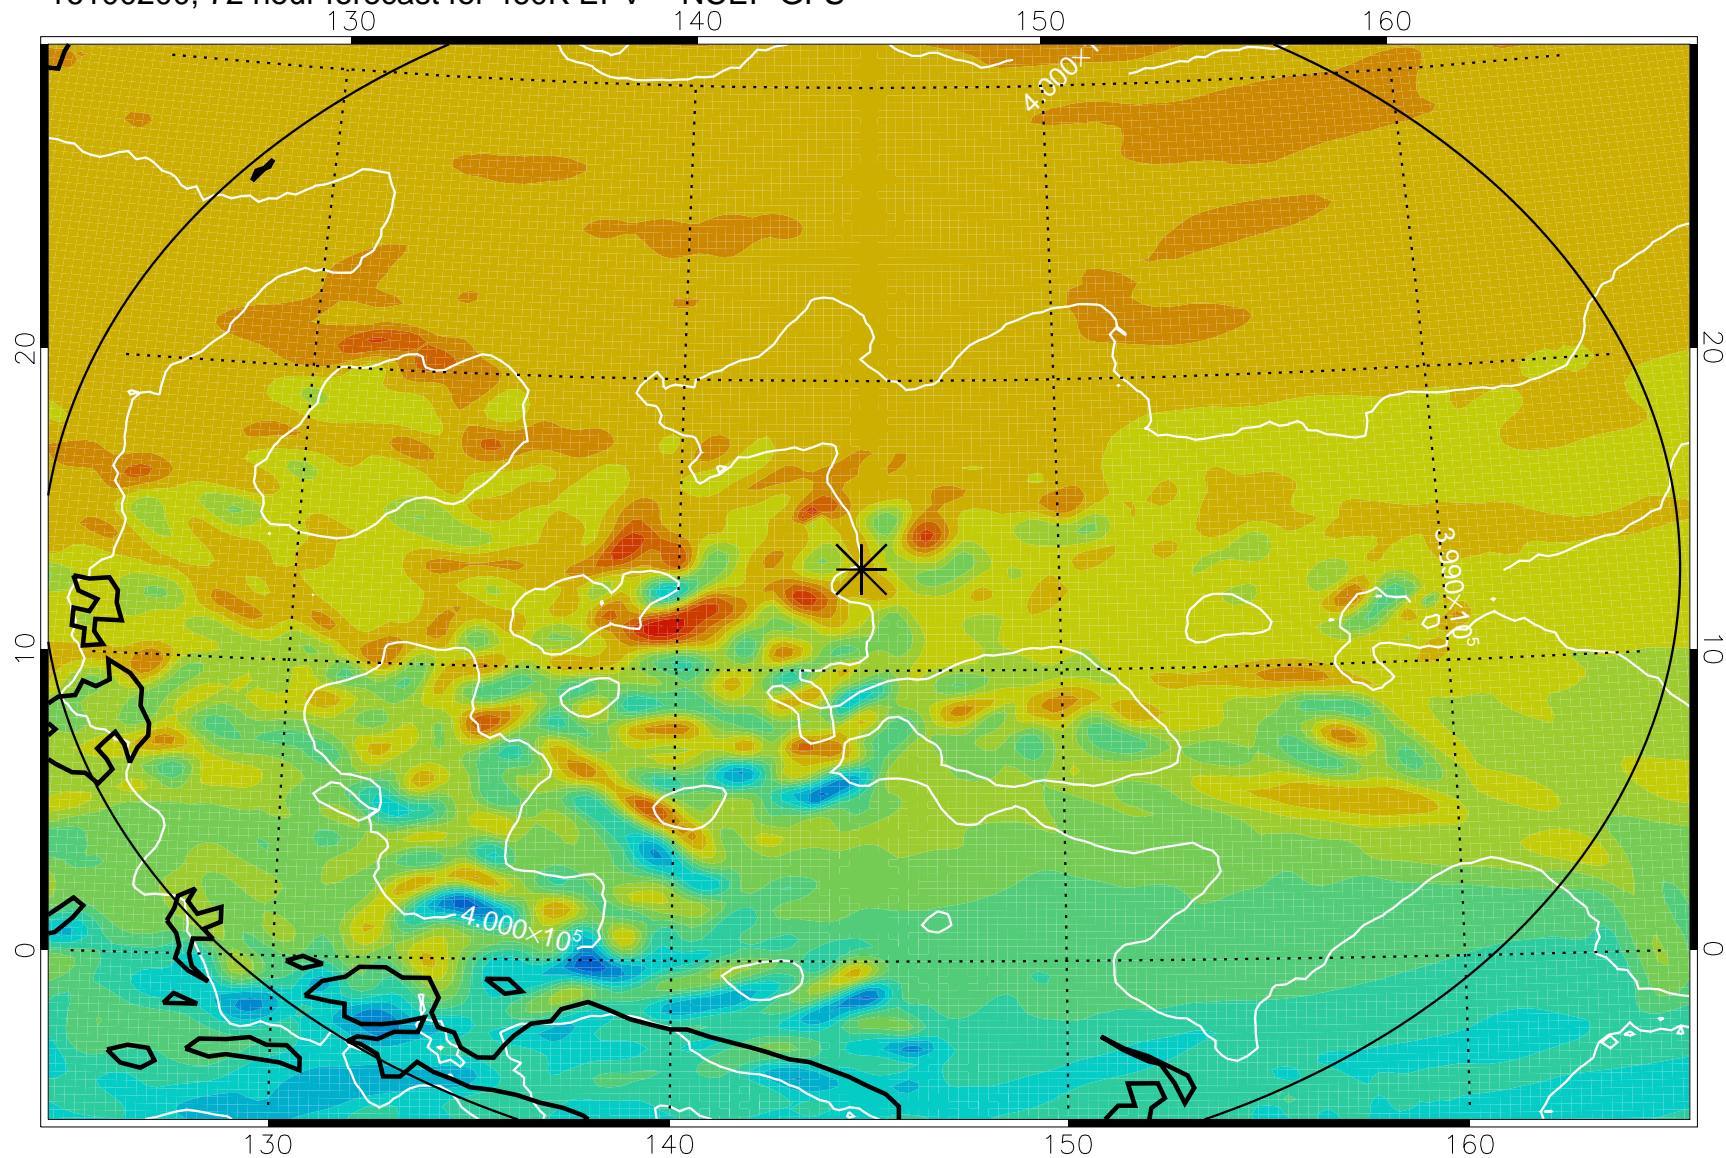

16100106, 54 hour forecast for 460K EPV -- NCEP GFS

460K Montgomery Streamfunction, white

Range ring of 2304 km

16100112, 60 hour forecast for 460K EPV -- NCEP GFS

460K Montgomery Streamfunction, white

Range ring of 2304 km

16100118, 66 hour forecast for 460K EPV -- NCEP GFS

460K Montgomery Streamfunction, white

Range ring of 2304 km

16100200, 72 hour forecast for 460K EPV -- NCEP GFS

460K Montgomery Streamfunction, white

Range ring of 2304 km

16100206, 78 hour forecast for 460K EPV -- NCEP GFS

460K Montgomery Streamfunction, white

Range ring of 2304 km

16100212, 84 hour forecast for 460K EPV -- NCEP GFS

460K Montgomery Streamfunction, white

Range ring of 2304 km

16100218, 90 hour forecast for 460K EPV -- NCEP GFS

460K Montgomery Streamfunction, white

Range ring of 2304 km

16100300, 96 hour forecast for 460K EPV -- NCEP GFS

460K Montgomery Streamfunction, white

Range ring of 2304 km