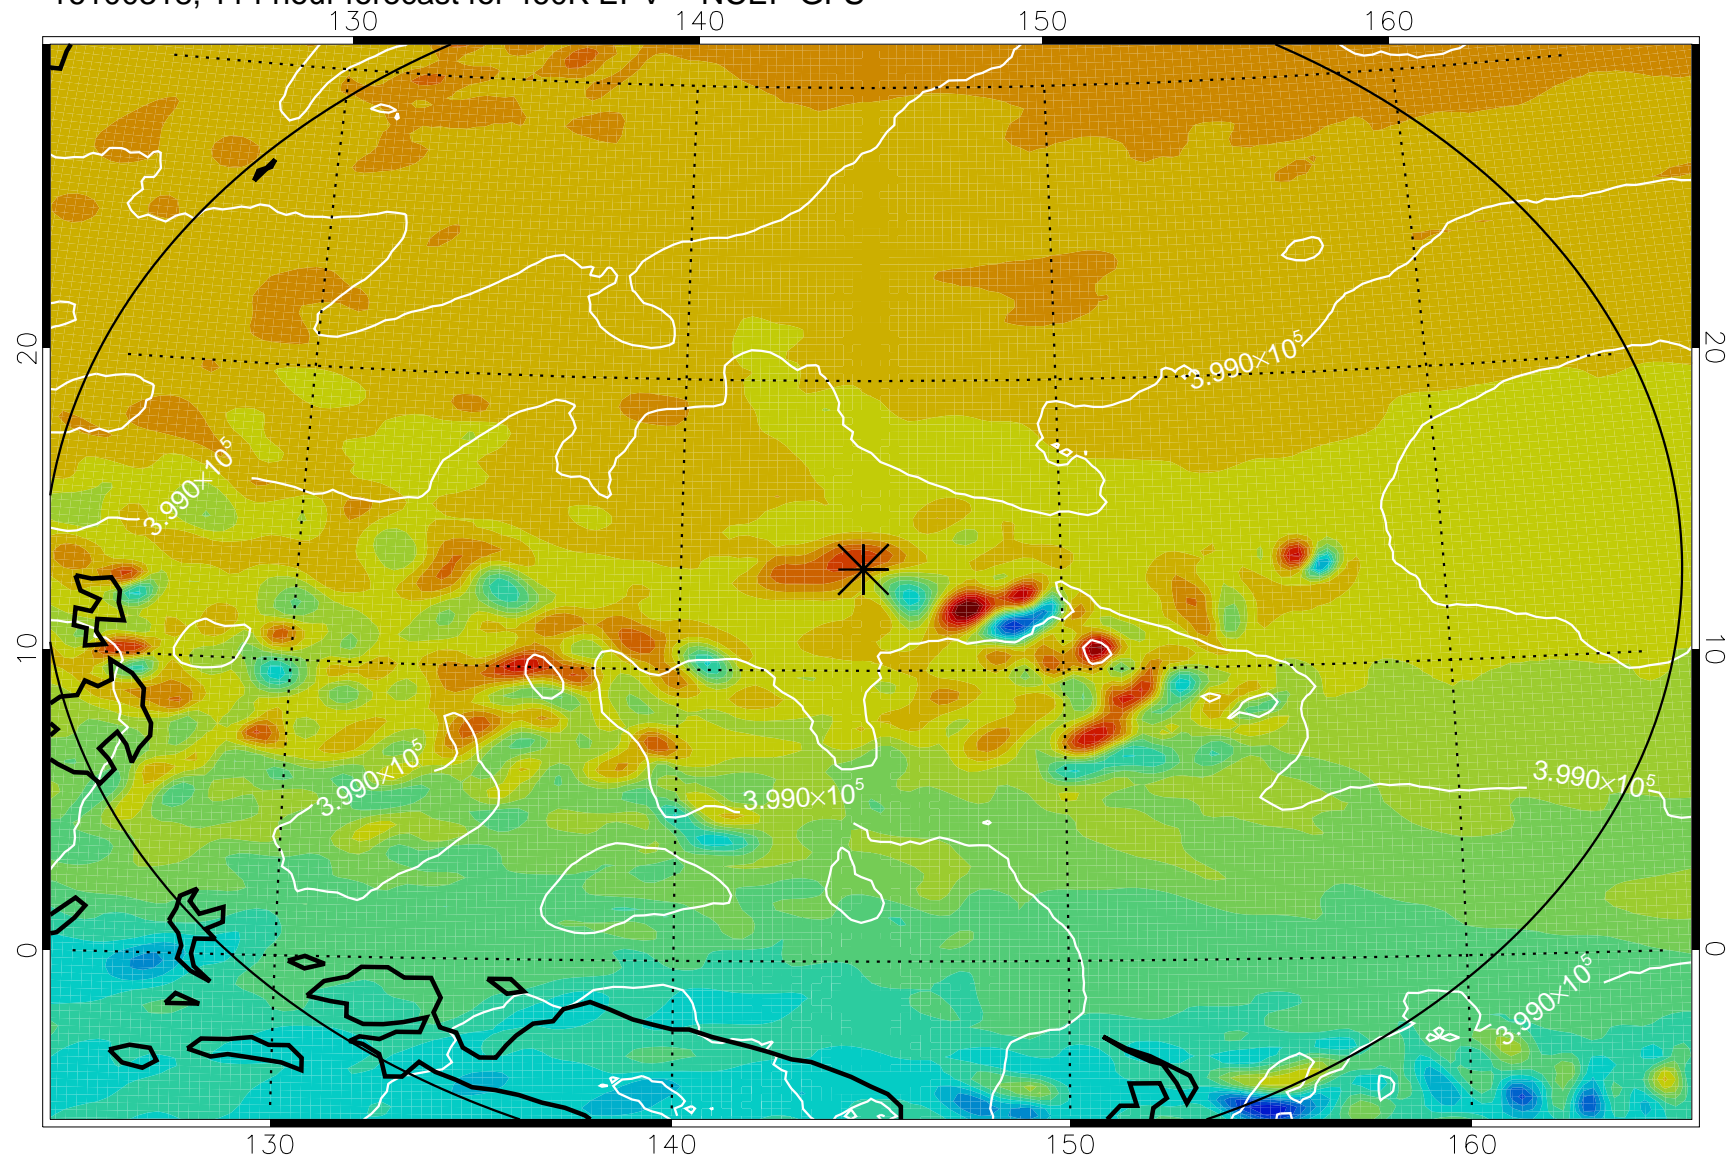

16100206, 78 hour forecast for 460K EPV -- NCEP GFS

460K Montgomery Streamfunction, white

Range ring of 2304 km

16100212, 84 hour forecast for 460K EPV -- NCEP GFS

460K Montgomery Streamfunction, white

Range ring of 2304 km

16100218, 90 hour forecast for 460K EPV -- NCEP GFS

460K Montgomery Streamfunction, white

Range ring of 2304 km

16100300, 96 hour forecast for 460K EPV -- NCEP GFS

460K Montgomery Streamfunction, white

Range ring of 2304 km

16100306, 102 hour forecast for 460K EPV -- NCEP GFS

460K Montgomery Streamfunction, white

Range ring of 2304 km

16100312, 108 hour forecast for 460K EPV -- NCEP GFS

460K Montgomery Streamfunction, white

Range ring of 2304 km

16100318, 114 hour forecast for 460K EPV -- NCEP GFS

460K Montgomery Streamfunction, white

Range ring of 2304 km

16100400, 120 hour forecast for 460K EPV -- NCEP GFS

460K Montgomery Streamfunction, white

Range ring of 2304 km