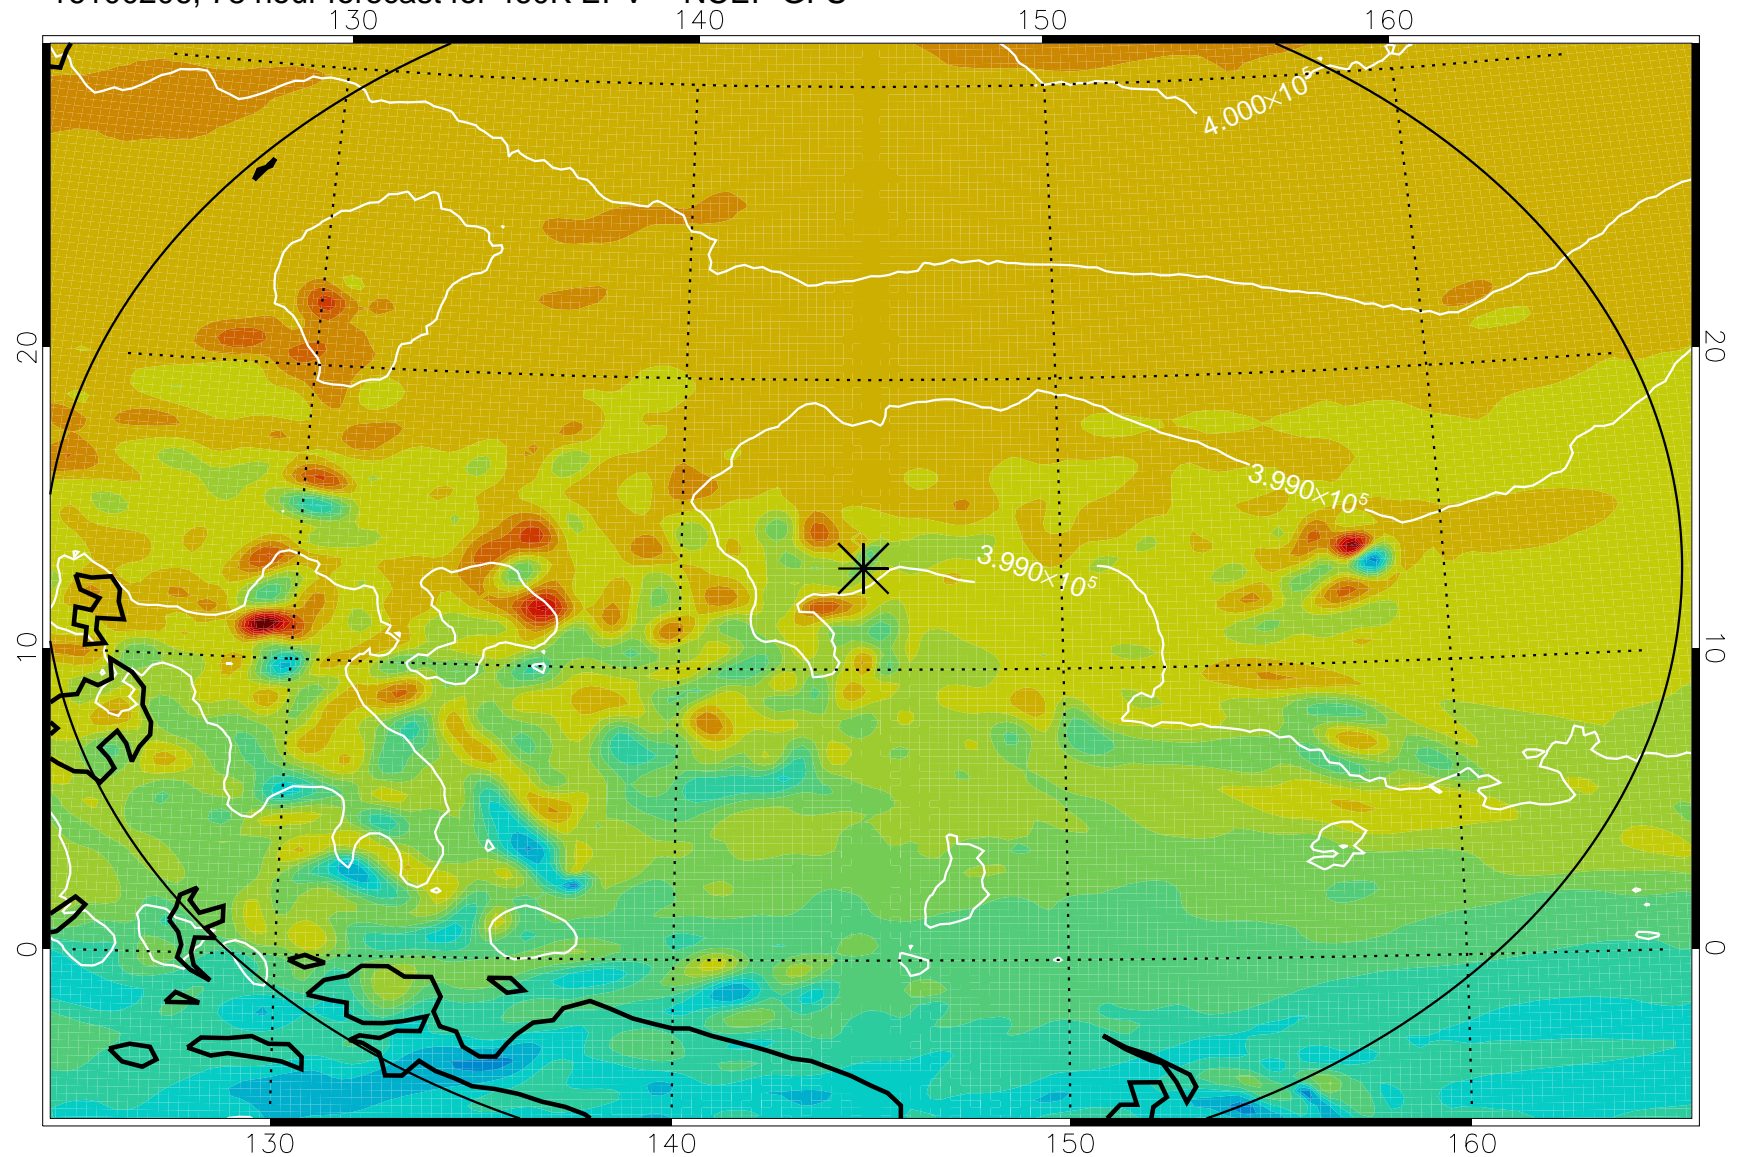

16100106, 54 hour forecast for 460K EPV -- NCEP GFS

460K Montgomery Streamfunction, white

Range ring of 2304 km

16100112, 60 hour forecast for 460K EPV -- NCEP GFS

460K Montgomery Streamfunction, white

Range ring of 2304 km

16100118, 66 hour forecast for 460K EPV -- NCEP GFS

460K Montgomery Streamfunction, white

Range ring of 2304 km

16100200, 72 hour forecast for 460K EPV -- NCEP GFS

460K Montgomery Streamfunction, white

Range ring of 2304 km

16100206, 78 hour forecast for 460K EPV -- NCEP GFS

460K Montgomery Streamfunction, white

Range ring of 2304 km

16100212, 84 hour forecast for 460K EPV -- NCEP GFS

460K Montgomery Streamfunction, white

Range ring of 2304 km

16100218, 90 hour forecast for 460K EPV -- NCEP GFS

460K Montgomery Streamfunction, white

Range ring of 2304 km

16100300, 96 hour forecast for 460K EPV -- NCEP GFS

460K Montgomery Streamfunction, white

Range ring of 2304 km