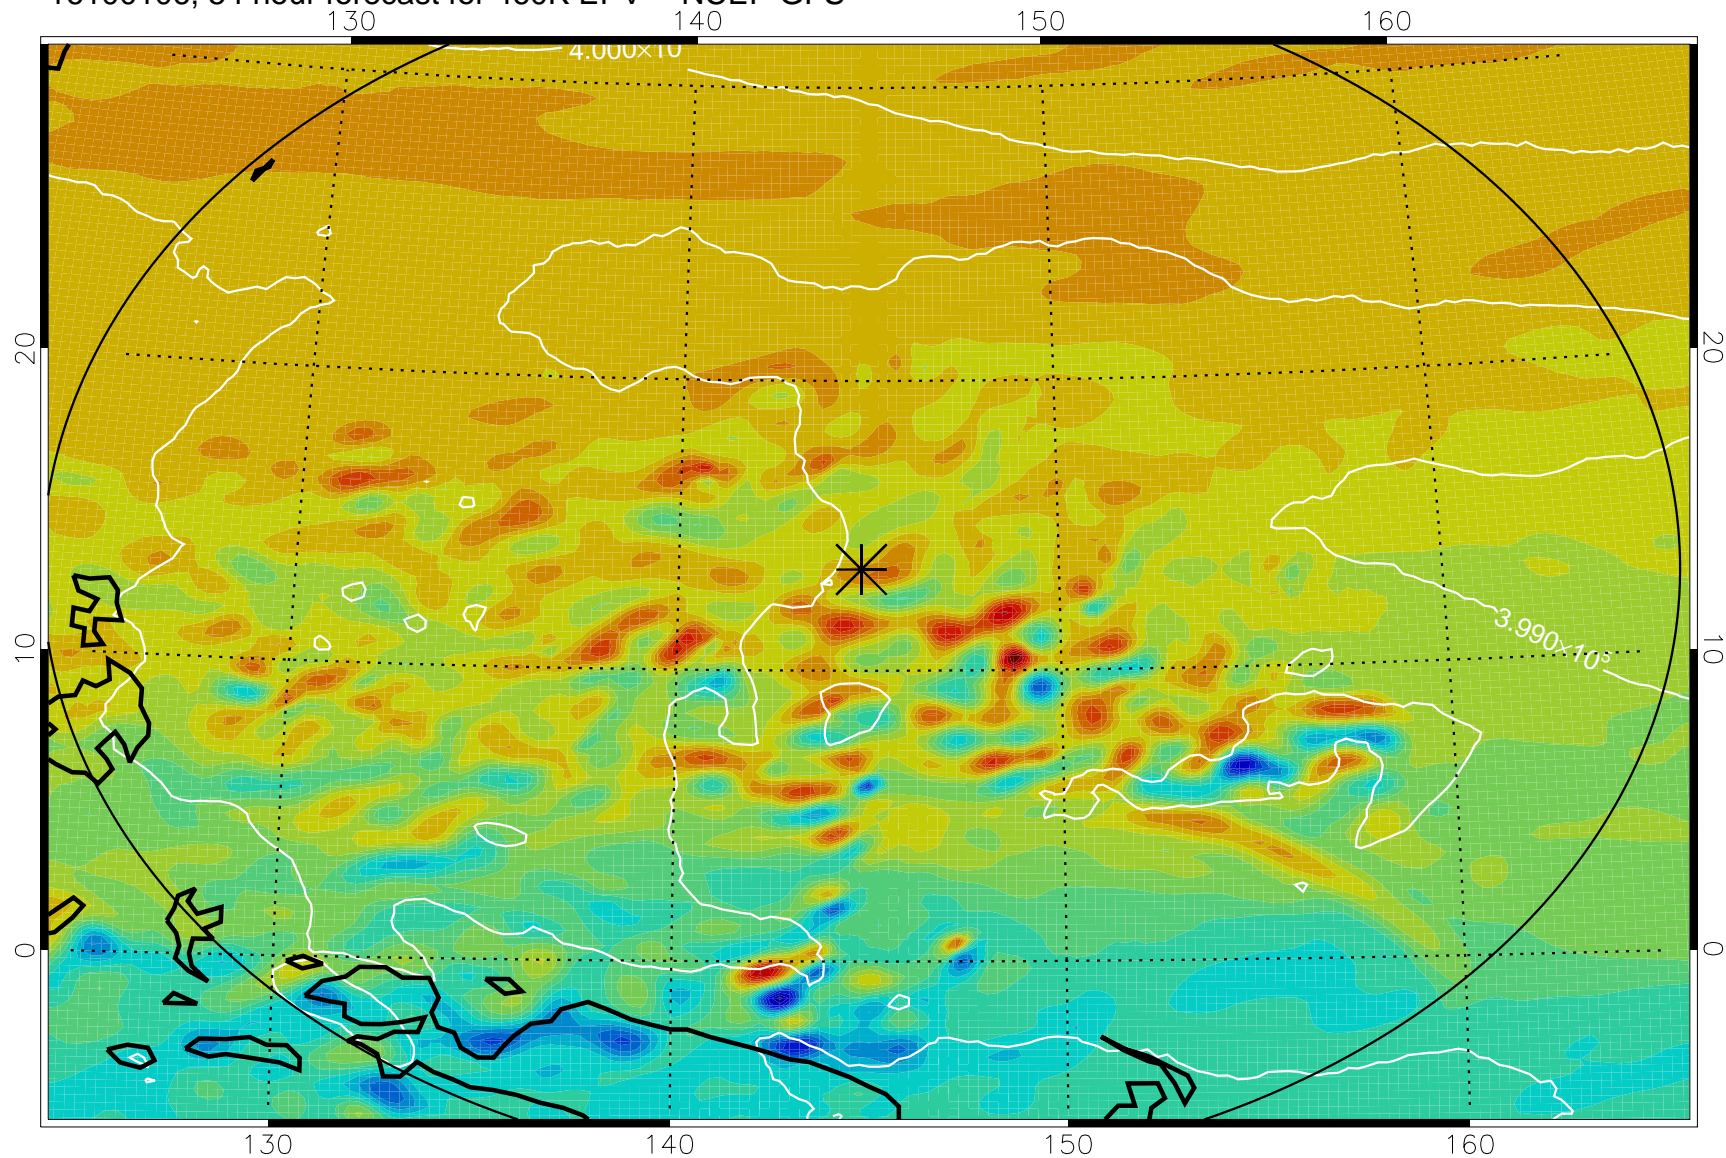

16093018, 42 hour forecast for 460K EPV -- NCEP GFS

460K Montgomery Streamfunction, white

Range ring of 2304 km

16100100, 48 hour forecast for 460K EPV -- NCEP GFS

460K Montgomery Streamfunction, white

Range ring of 2304 km

16100106, 54 hour forecast for 460K EPV -- NCEP GFS

460K Montgomery Streamfunction, white

Range ring of 2304 km

16100112, 60 hour forecast for 460K EPV -- NCEP GFS

460K Montgomery Streamfunction, white

Range ring of 2304 km

16100118, 66 hour forecast for 460K EPV -- NCEP GFS

460K Montgomery Streamfunction, white

Range ring of 2304 km

16100200, 72 hour forecast for 460K EPV -- NCEP GFS

460K Montgomery Streamfunction, white

Range ring of 2304 km

16100206, 78 hour forecast for 460K EPV -- NCEP GFS

460K Montgomery Streamfunction, white

Range ring of 2304 km

16100212, 84 hour forecast for 460K EPV -- NCEP GFS

460K Montgomery Streamfunction, white

Range ring of 2304 km