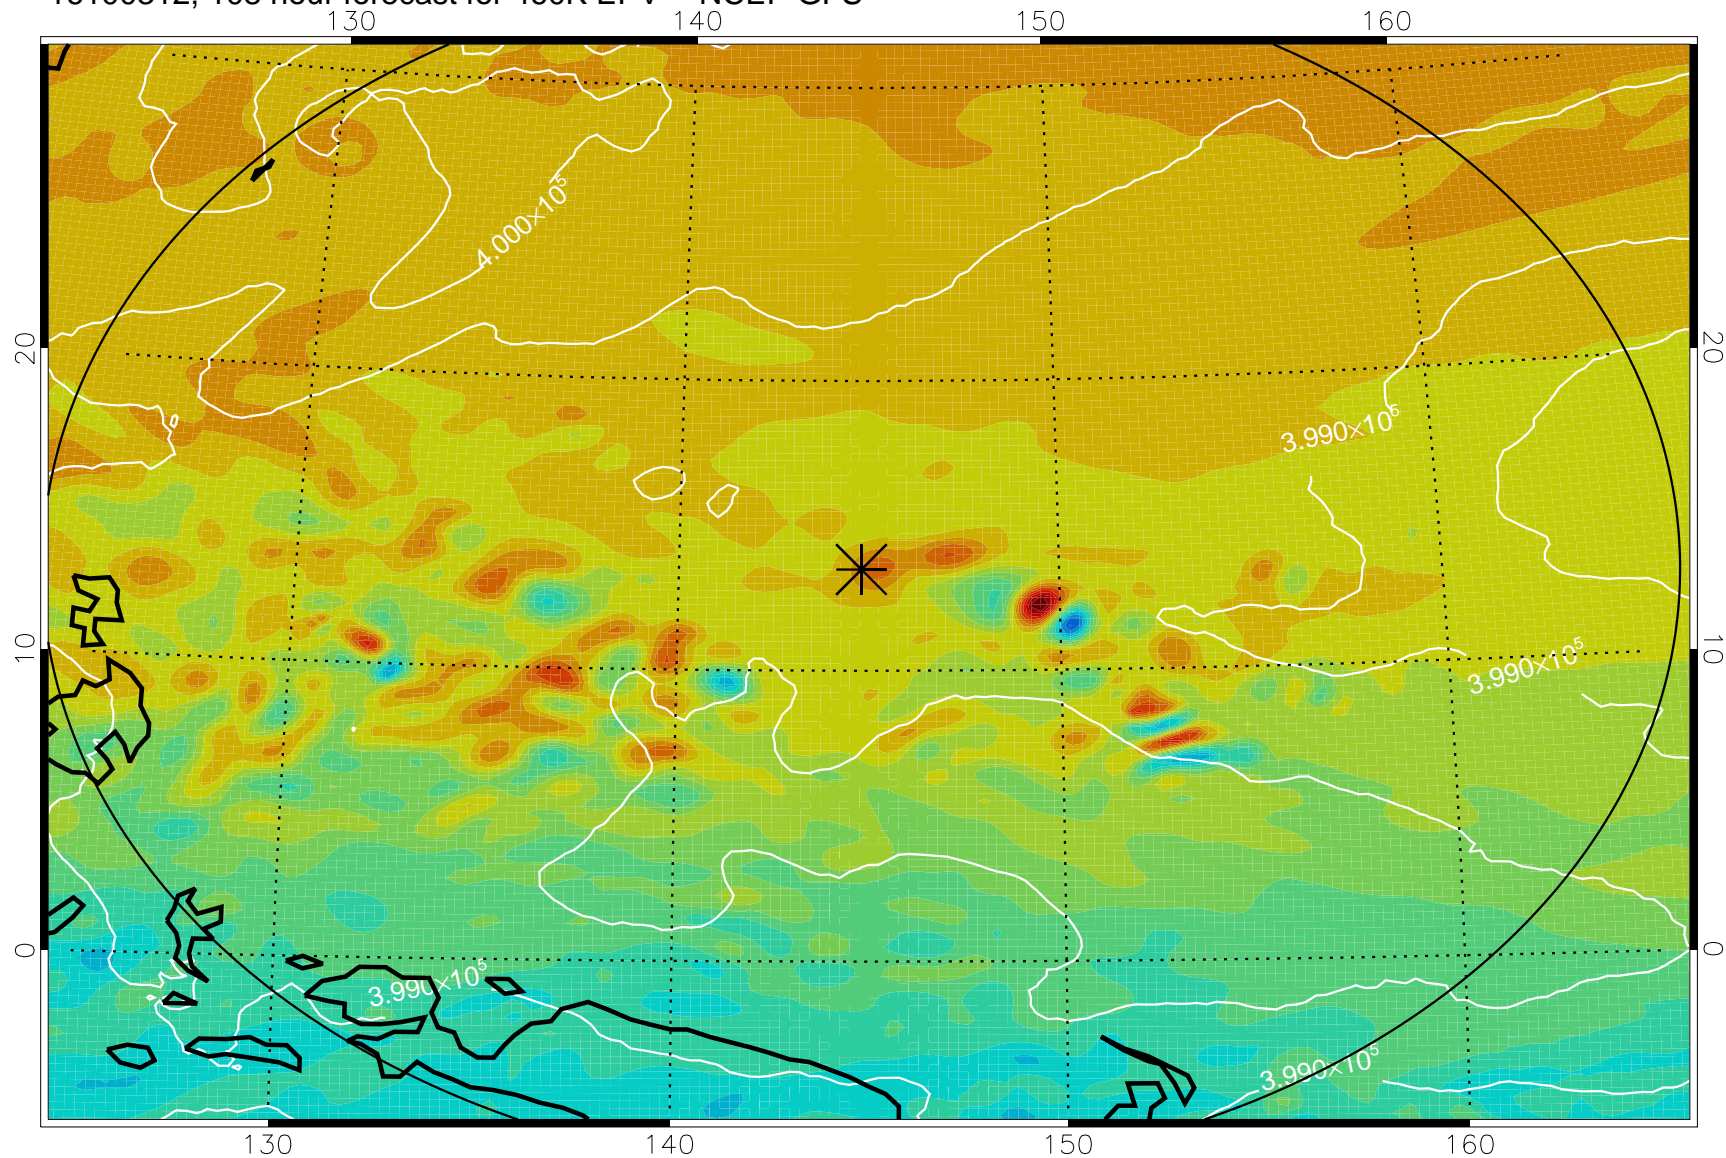

16100206, 78 hour forecast for 460K EPV -- NCEP GFS

460K Montgomery Streamfunction, white

Range ring of 2304 km

16100212, 84 hour forecast for 460K EPV -- NCEP GFS

460K Montgomery Streamfunction, white

Range ring of 2304 km

16100218, 90 hour forecast for 460K EPV -- NCEP GFS

460K Montgomery Streamfunction, white

Range ring of 2304 km

16100300, 96 hour forecast for 460K EPV -- NCEP GFS

460K Montgomery Streamfunction, white

Range ring of 2304 km

16100306, 102 hour forecast for 460K EPV -- NCEP GFS

460K Montgomery Streamfunction, white

Range ring of 2304 km

16100312, 108 hour forecast for 460K EPV -- NCEP GFS

460K Montgomery Streamfunction, white

Range ring of 2304 km

16100318, 114 hour forecast for 460K EPV -- NCEP GFS

460K Montgomery Streamfunction, white

Range ring of 2304 km

16100400, 120 hour forecast for 460K EPV -- NCEP GFS

460K Montgomery Streamfunction, white

Range ring of 2304 km