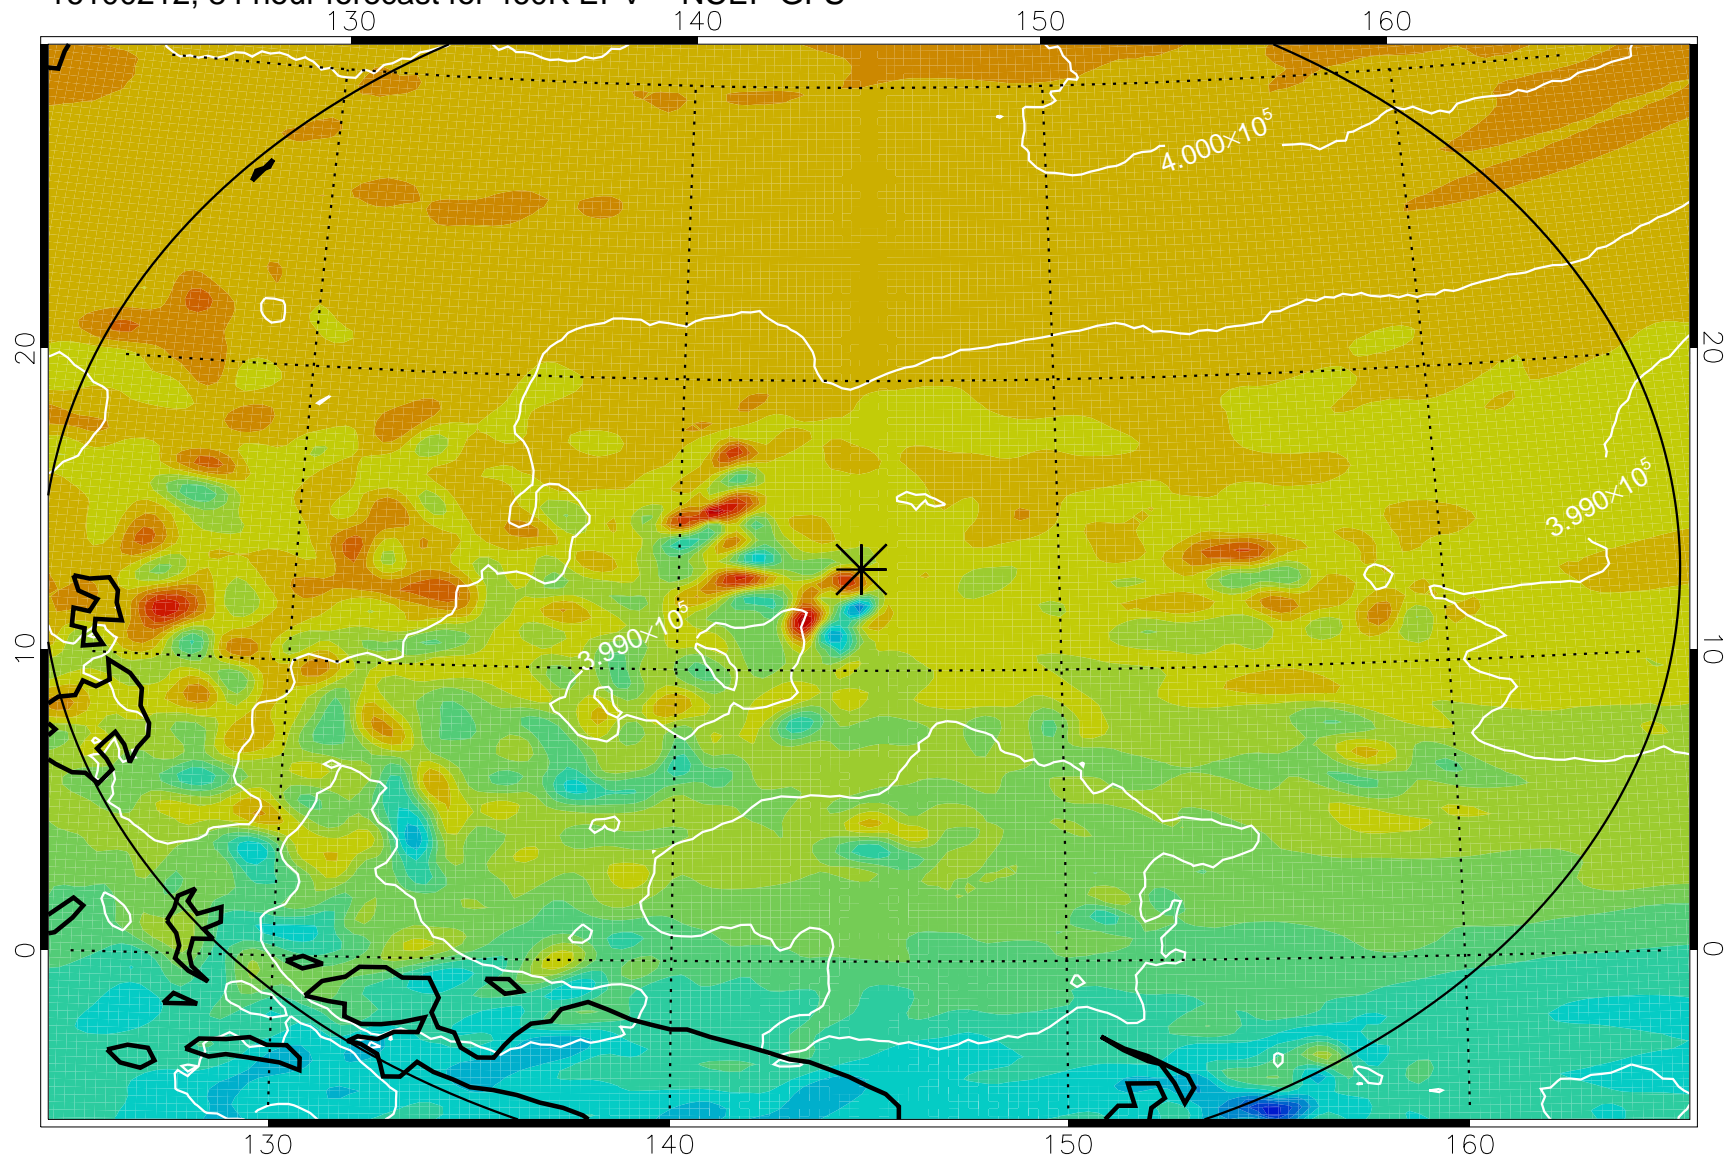

16100106, 54 hour forecast for 460K EPV -- NCEP GFS

460K Montgomery Streamfunction, white

Range ring of 2304 km

16100112, 60 hour forecast for 460K EPV -- NCEP GFS

460K Montgomery Streamfunction, white

Range ring of 2304 km

16100118, 66 hour forecast for 460K EPV -- NCEP GFS

460K Montgomery Streamfunction, white

Range ring of 2304 km

16100200, 72 hour forecast for 460K EPV -- NCEP GFS

460K Montgomery Streamfunction, white

Range ring of 2304 km

16100206, 78 hour forecast for 460K EPV -- NCEP GFS

460K Montgomery Streamfunction, white

Range ring of 2304 km

16100212, 84 hour forecast for 460K EPV -- NCEP GFS

460K Montgomery Streamfunction, white

Range ring of 2304 km

16100218, 90 hour forecast for 460K EPV -- NCEP GFS

460K Montgomery Streamfunction, white

Range ring of 2304 km

16100300, 96 hour forecast for 460K EPV -- NCEP GFS

460K Montgomery Streamfunction, white

Range ring of 2304 km