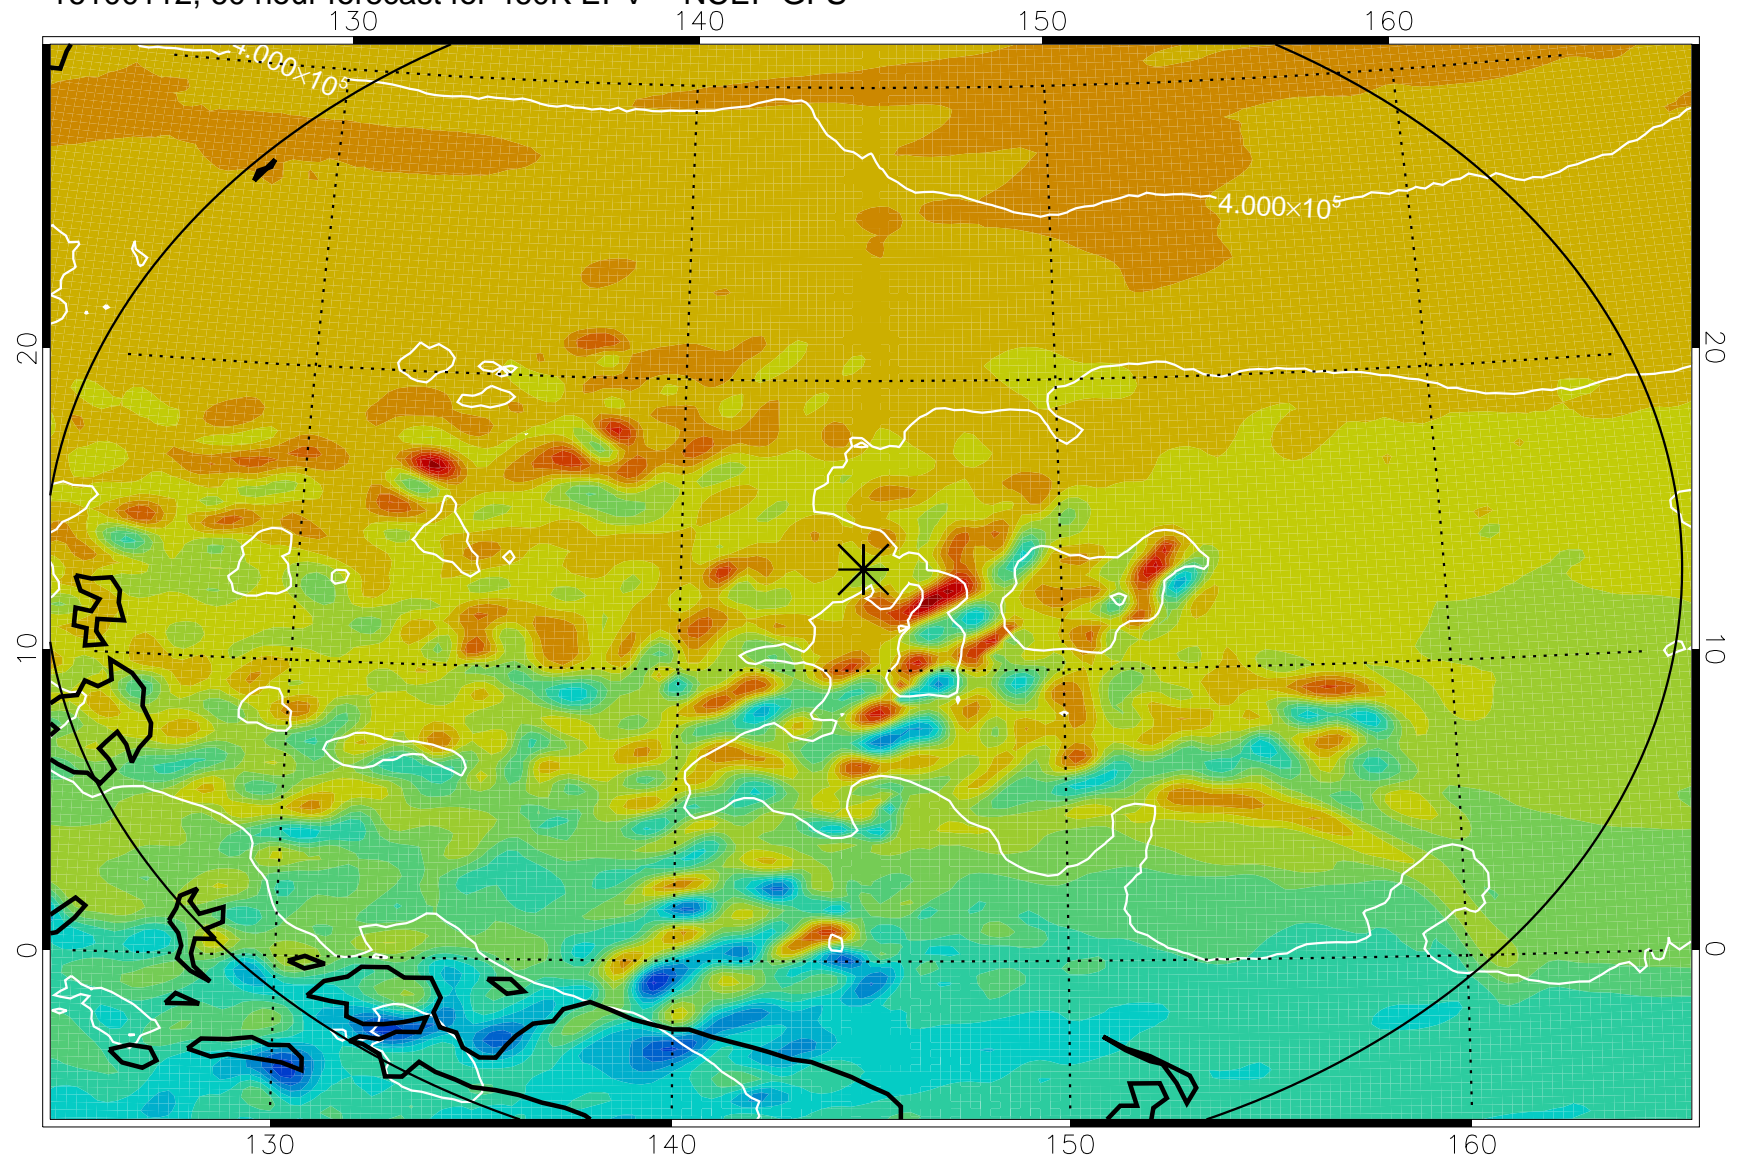

16093006, 30 hour forecast for 460K EPV -- NCEP GFS

460K Montgomery Streamfunction, white

Range ring of 2304 km

16093012, 36 hour forecast for 460K EPV -- NCEP GFS

460K Montgomery Streamfunction, white

Range ring of 2304 km

16093018, 42 hour forecast for 460K EPV -- NCEP GFS

460K Montgomery Streamfunction, white

Range ring of 2304 km

16100100, 48 hour forecast for 460K EPV -- NCEP GFS

460K Montgomery Streamfunction, white

Range ring of 2304 km

16100106, 54 hour forecast for 460K EPV -- NCEP GFS

460K Montgomery Streamfunction, white

Range ring of 2304 km

16100112, 60 hour forecast for 460K EPV -- NCEP GFS

460K Montgomery Streamfunction, white

Range ring of 2304 km

16100118, 66 hour forecast for 460K EPV -- NCEP GFS

460K Montgomery Streamfunction, white

Range ring of 2304 km

16100200, 72 hour forecast for 460K EPV -- NCEP GFS

460K Montgomery Streamfunction, white

Range ring of 2304 km