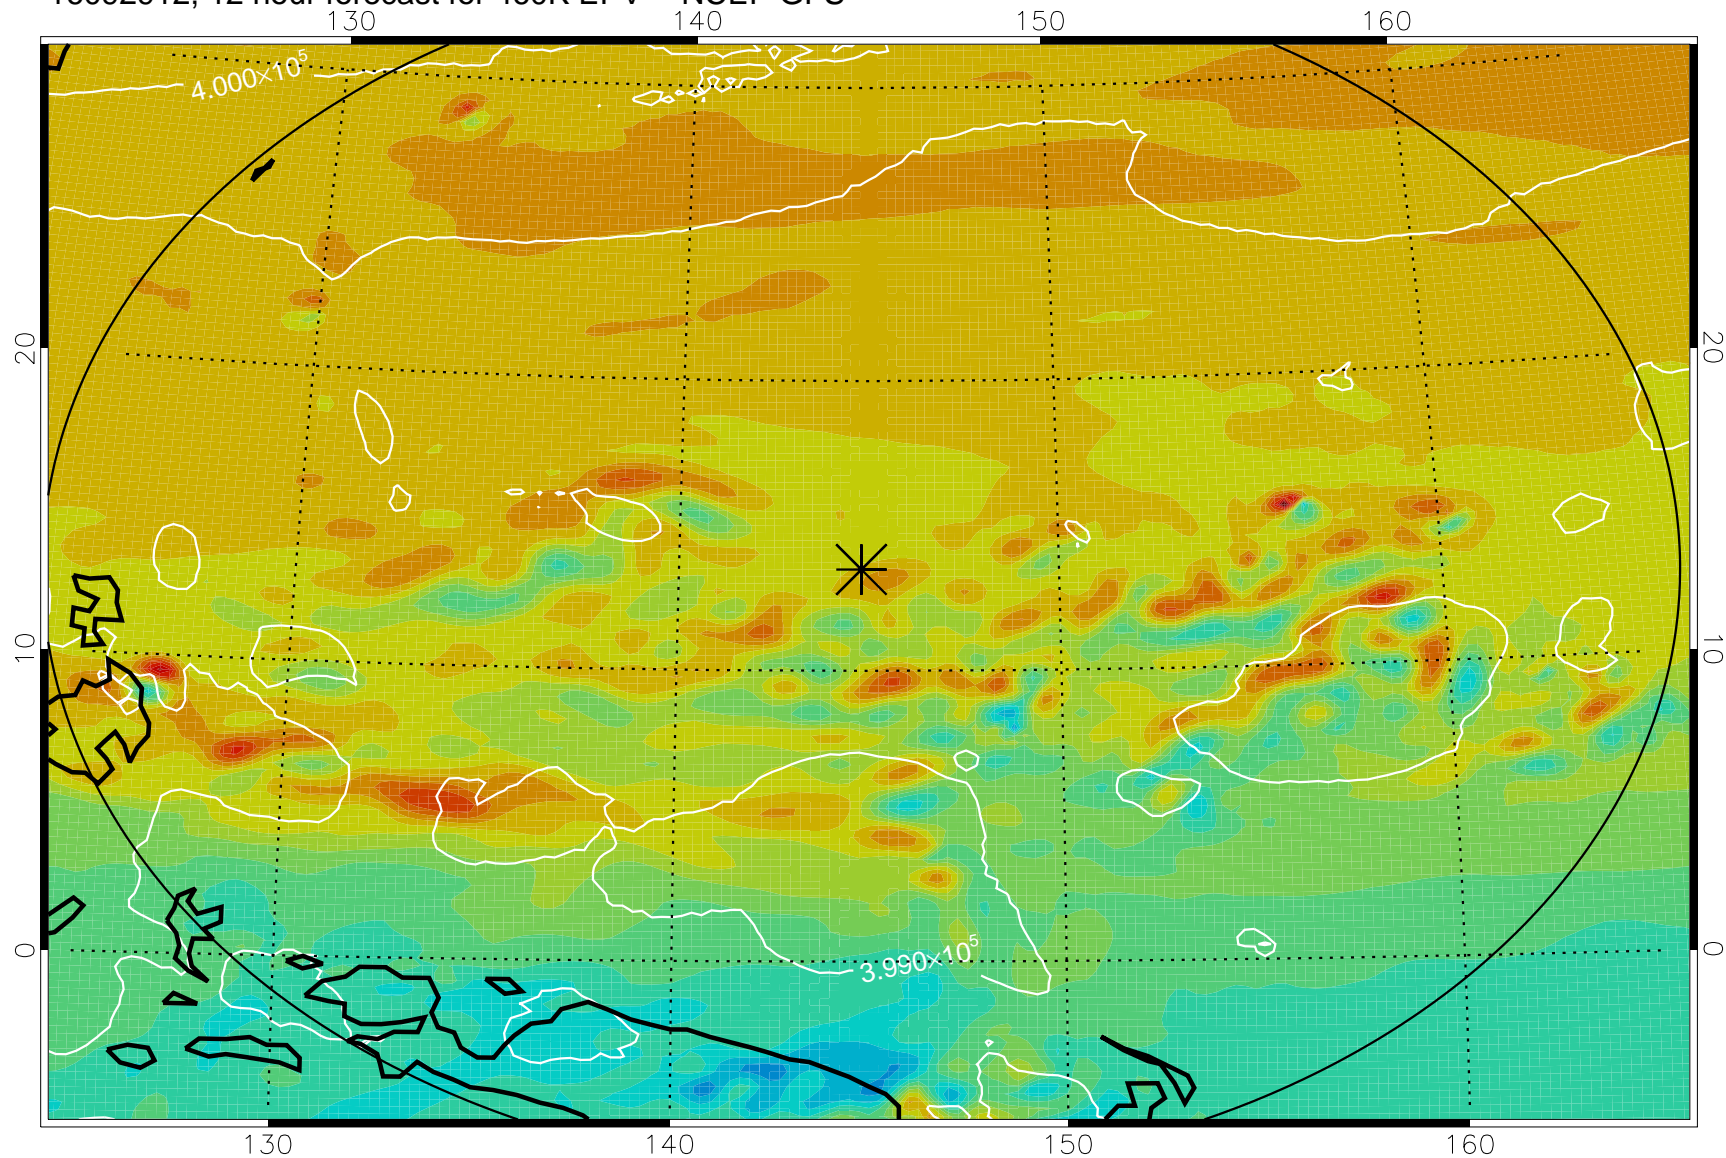

16092906, 6 hour forecast for 460K EPV -- NCEP GFS

460K Montgomery Streamfunction, white

Range ring of 2304 km

16092912, 12 hour forecast for 460K EPV -- NCEP GFS

460K Montgomery Streamfunction, white

Range ring of 2304 km

16092918, 18 hour forecast for 460K EPV -- NCEP GFS

460K Montgomery Streamfunction, white

Range ring of 2304 km

16093000, 24 hour forecast for 460K EPV -- NCEP GFS

460K Montgomery Streamfunction, white

Range ring of 2304 km

16093006, 30 hour forecast for 460K EPV -- NCEP GFS

460K Montgomery Streamfunction, white

Range ring of 2304 km

16093012, 36 hour forecast for 460K EPV -- NCEP GFS

460K Montgomery Streamfunction, white

Range ring of 2304 km

16093018, 42 hour forecast for 460K EPV -- NCEP GFS

460K Montgomery Streamfunction, white

Range ring of 2304 km

16100100, 48 hour forecast for 460K EPV -- NCEP GFS

460K Montgomery Streamfunction, white

Range ring of 2304 km