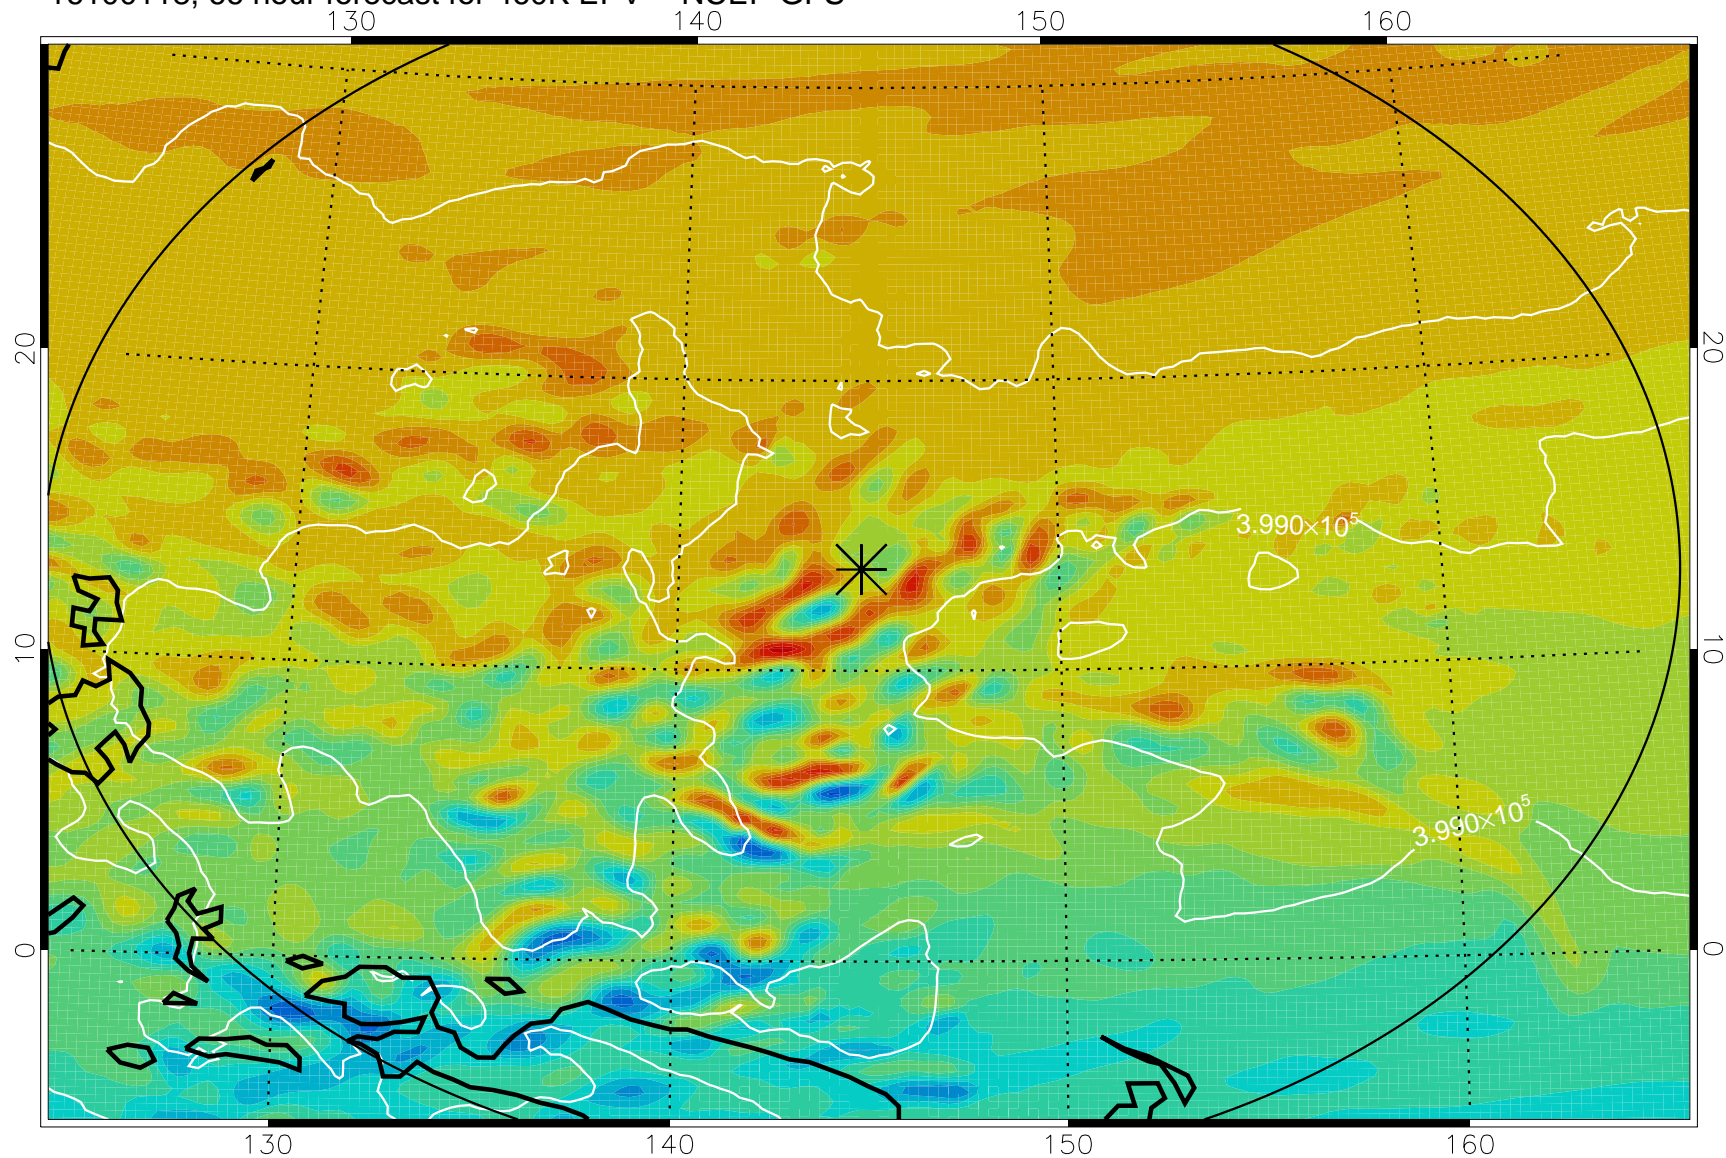

16093018, 42 hour forecast for 460K EPV -- NCEP GFS

460K Montgomery Streamfunction, white

Range ring of 2304 km

16100100, 48 hour forecast for 460K EPV -- NCEP GFS

460K Montgomery Streamfunction, white

Range ring of 2304 km

16100106, 54 hour forecast for 460K EPV -- NCEP GFS

460K Montgomery Streamfunction, white

Range ring of 2304 km

16100112, 60 hour forecast for 460K EPV -- NCEP GFS

460K Montgomery Streamfunction, white

Range ring of 2304 km

16100118, 66 hour forecast for 460K EPV -- NCEP GFS

460K Montgomery Streamfunction, white

Range ring of 2304 km

16100200, 72 hour forecast for 460K EPV -- NCEP GFS

460K Montgomery Streamfunction, white

Range ring of 2304 km

16100206, 78 hour forecast for 460K EPV -- NCEP GFS

460K Montgomery Streamfunction, white

Range ring of 2304 km

16100212, 84 hour forecast for 460K EPV -- NCEP GFS

460K Montgomery Streamfunction, white

Range ring of 2304 km