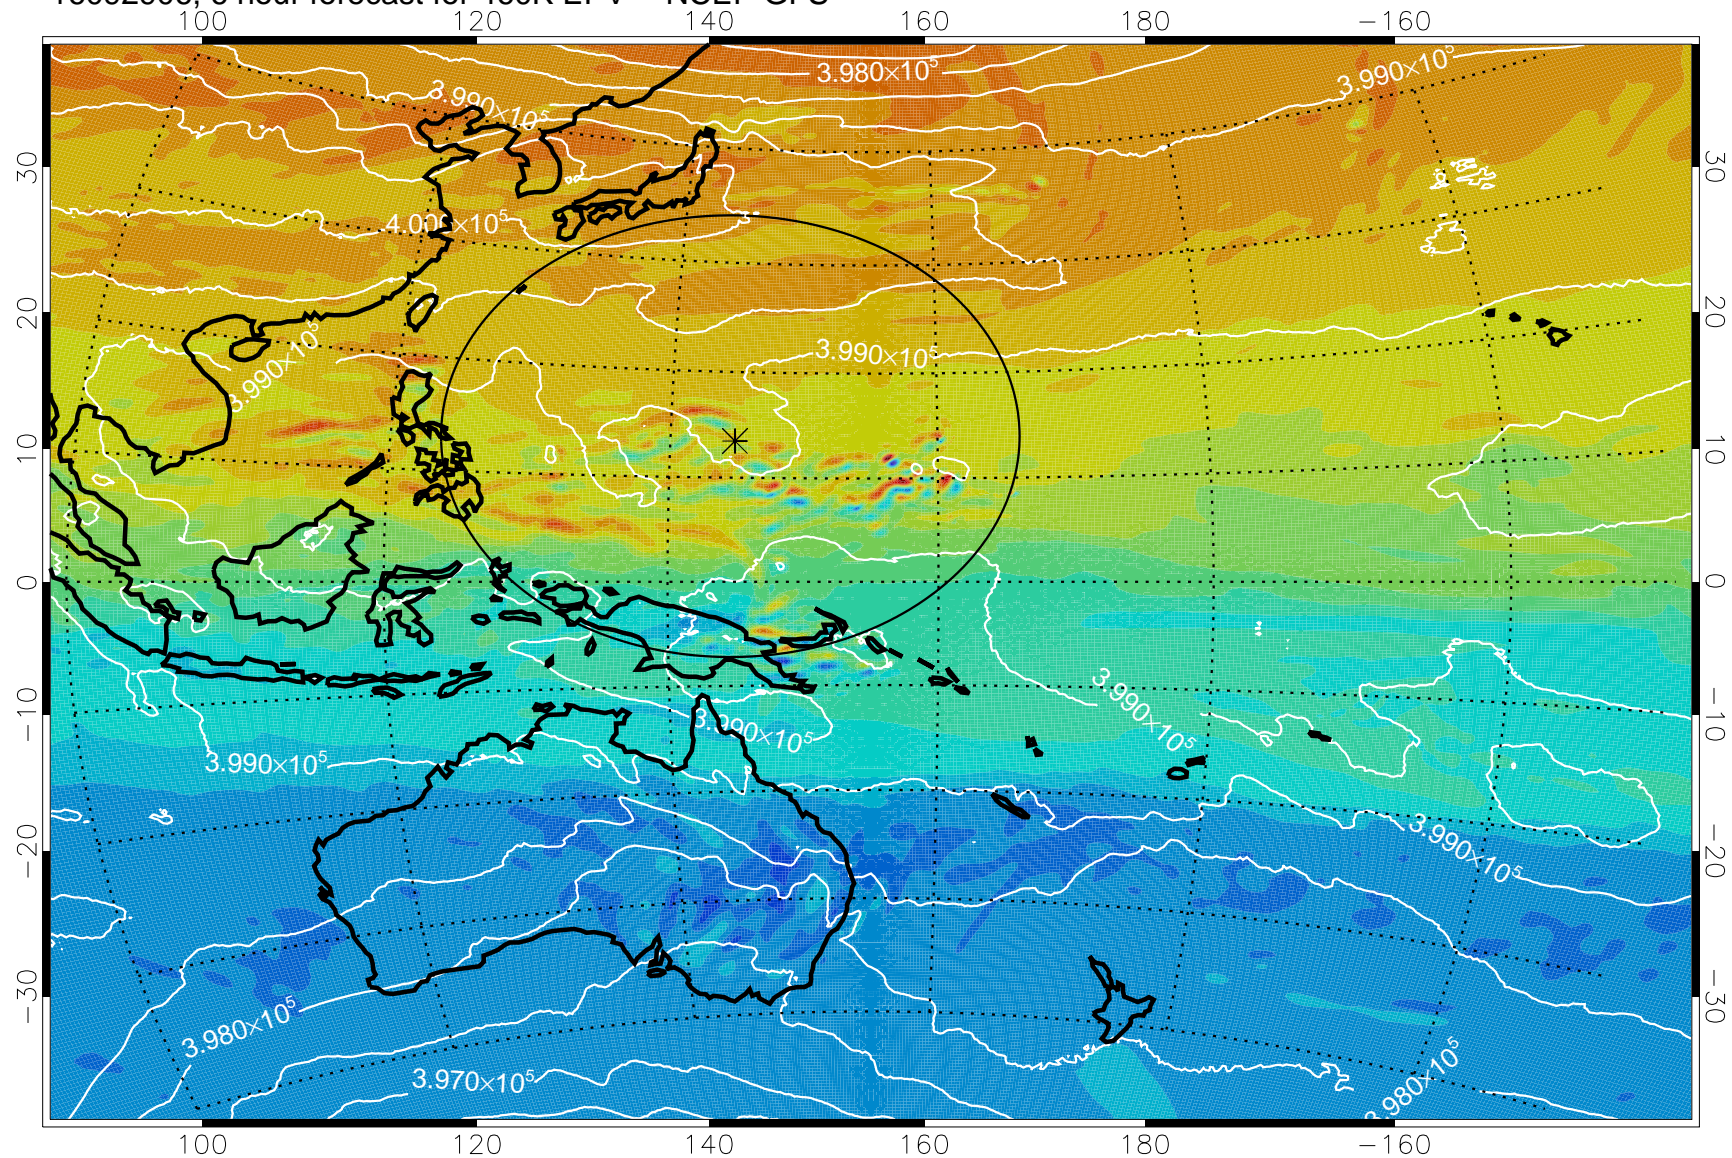

16092906, 6 hour forecast for 460K EPV -- NCEP GFS

460K Montgomery Streamfunction, white

Range ring of 2304 km

16092912, 12 hour forecast for 460K EPV -- NCEP GFS

460K Montgomery Streamfunction, white

Range ring of 2304 km

16092918, 18 hour forecast for 460K EPV -- NCEP GFS

460K Montgomery Streamfunction, white

Range ring of 2304 km

16093000, 24 hour forecast for 460K EPV -- NCEP GFS

460K Montgomery Streamfunction, white

Range ring of 2304 km

16093006, 30 hour forecast for 460K EPV -- NCEP GFS

460K Montgomery Streamfunction, white

Range ring of 2304 km

16093012, 36 hour forecast for 460K EPV -- NCEP GFS

460K Montgomery Streamfunction, white

Range ring of 2304 km

16093018, 42 hour forecast for 460K EPV -- NCEP GFS

460K Montgomery Streamfunction, white

Range ring of 2304 km

16100100, 48 hour forecast for 460K EPV -- NCEP GFS

460K Montgomery Streamfunction, white

Range ring of 2304 km