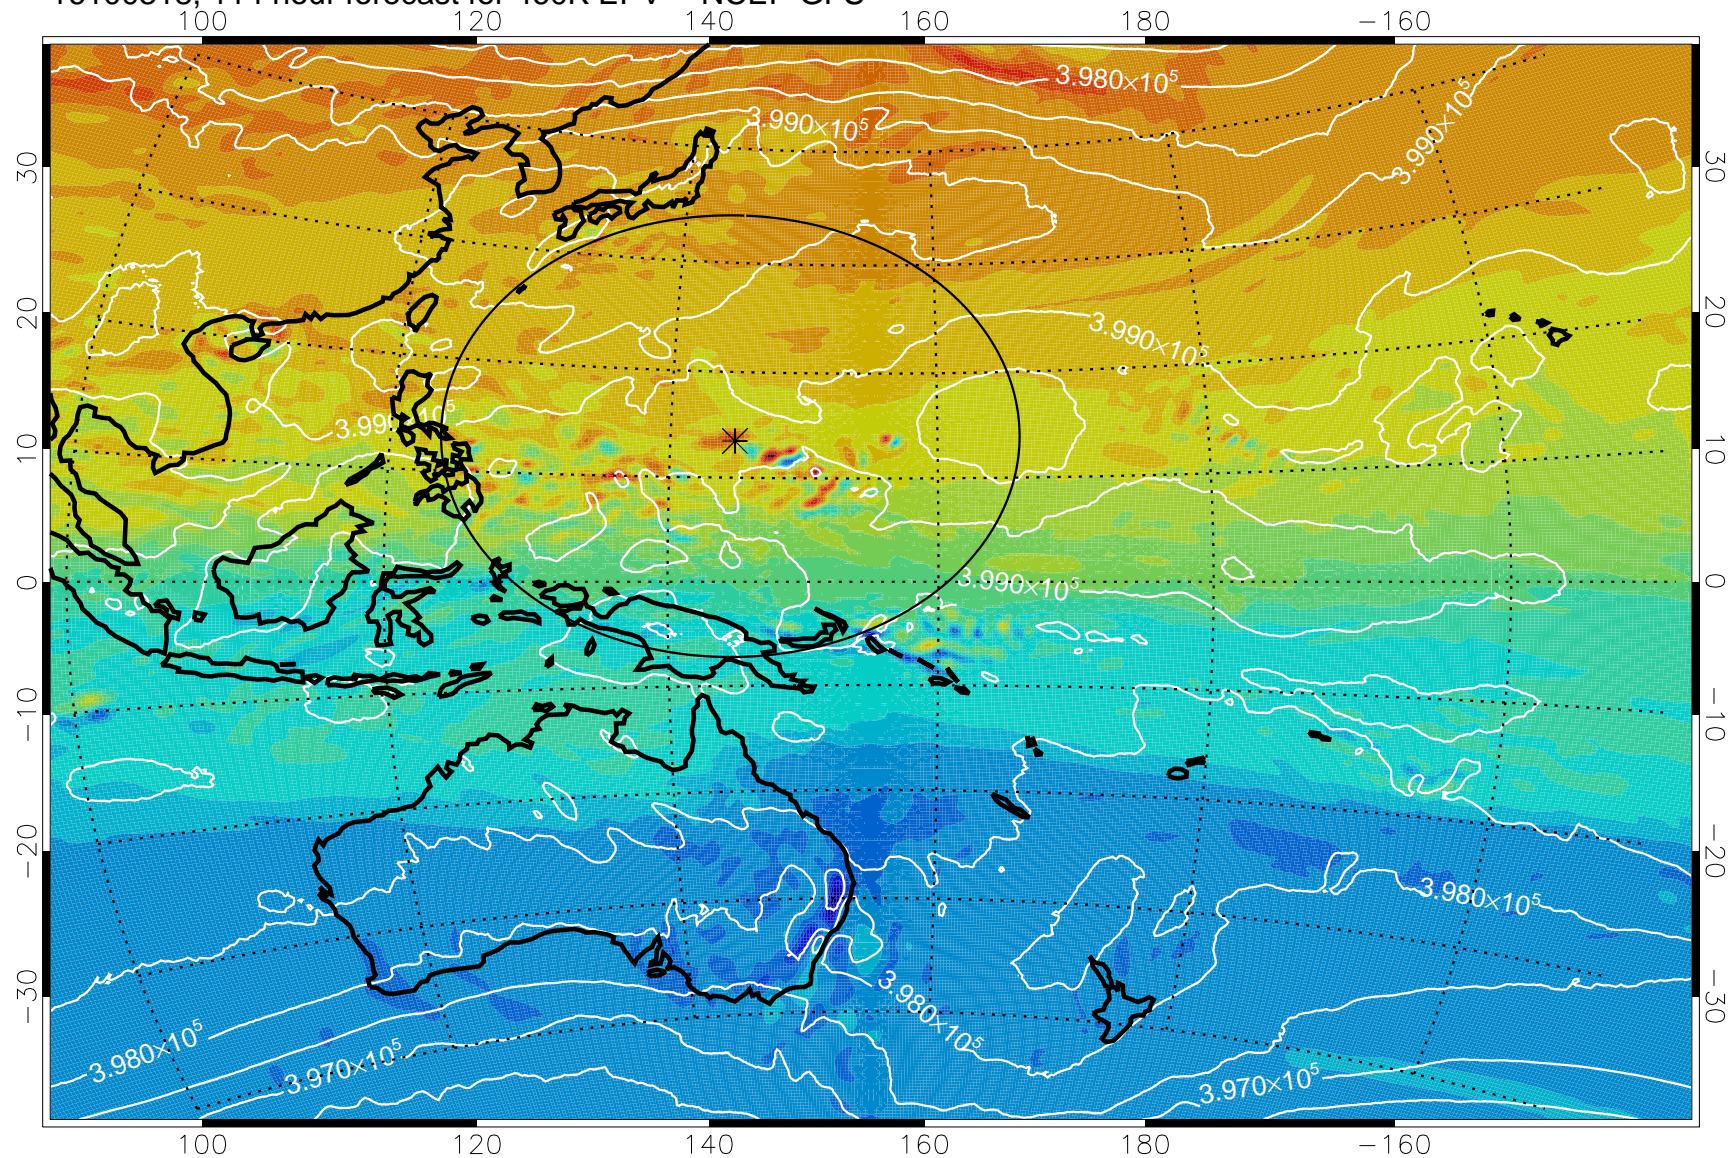

16100206, 78 hour forecast for 460K EPV -- NCEP GFS

460K Montgomery Streamfunction, white

Range ring of 2304 km

16100212, 84 hour forecast for 460K EPV -- NCEP GFS

460K Montgomery Streamfunction, white

Range ring of 2304 km

16100218, 90 hour forecast for 460K EPV -- NCEP GFS

460K Montgomery Streamfunction, white

Range ring of 2304 km

16100300, 96 hour forecast for 460K EPV -- NCEP GFS

460K Montgomery Streamfunction, white

Range ring of 2304 km

16100306, 102 hour forecast for 460K EPV -- NCEP GFS

460K Montgomery Streamfunction, white

Range ring of 2304 km

16100312, 108 hour forecast for 460K EPV -- NCEP GFS

460K Montgomery Streamfunction, white

Range ring of 2304 km

16100318, 114 hour forecast for 460K EPV -- NCEP GFS

460K Montgomery Streamfunction, white

Range ring of 2304 km

16100400, 120 hour forecast for 460K EPV -- NCEP GFS

460K Montgomery Streamfunction, white

Range ring of 2304 km