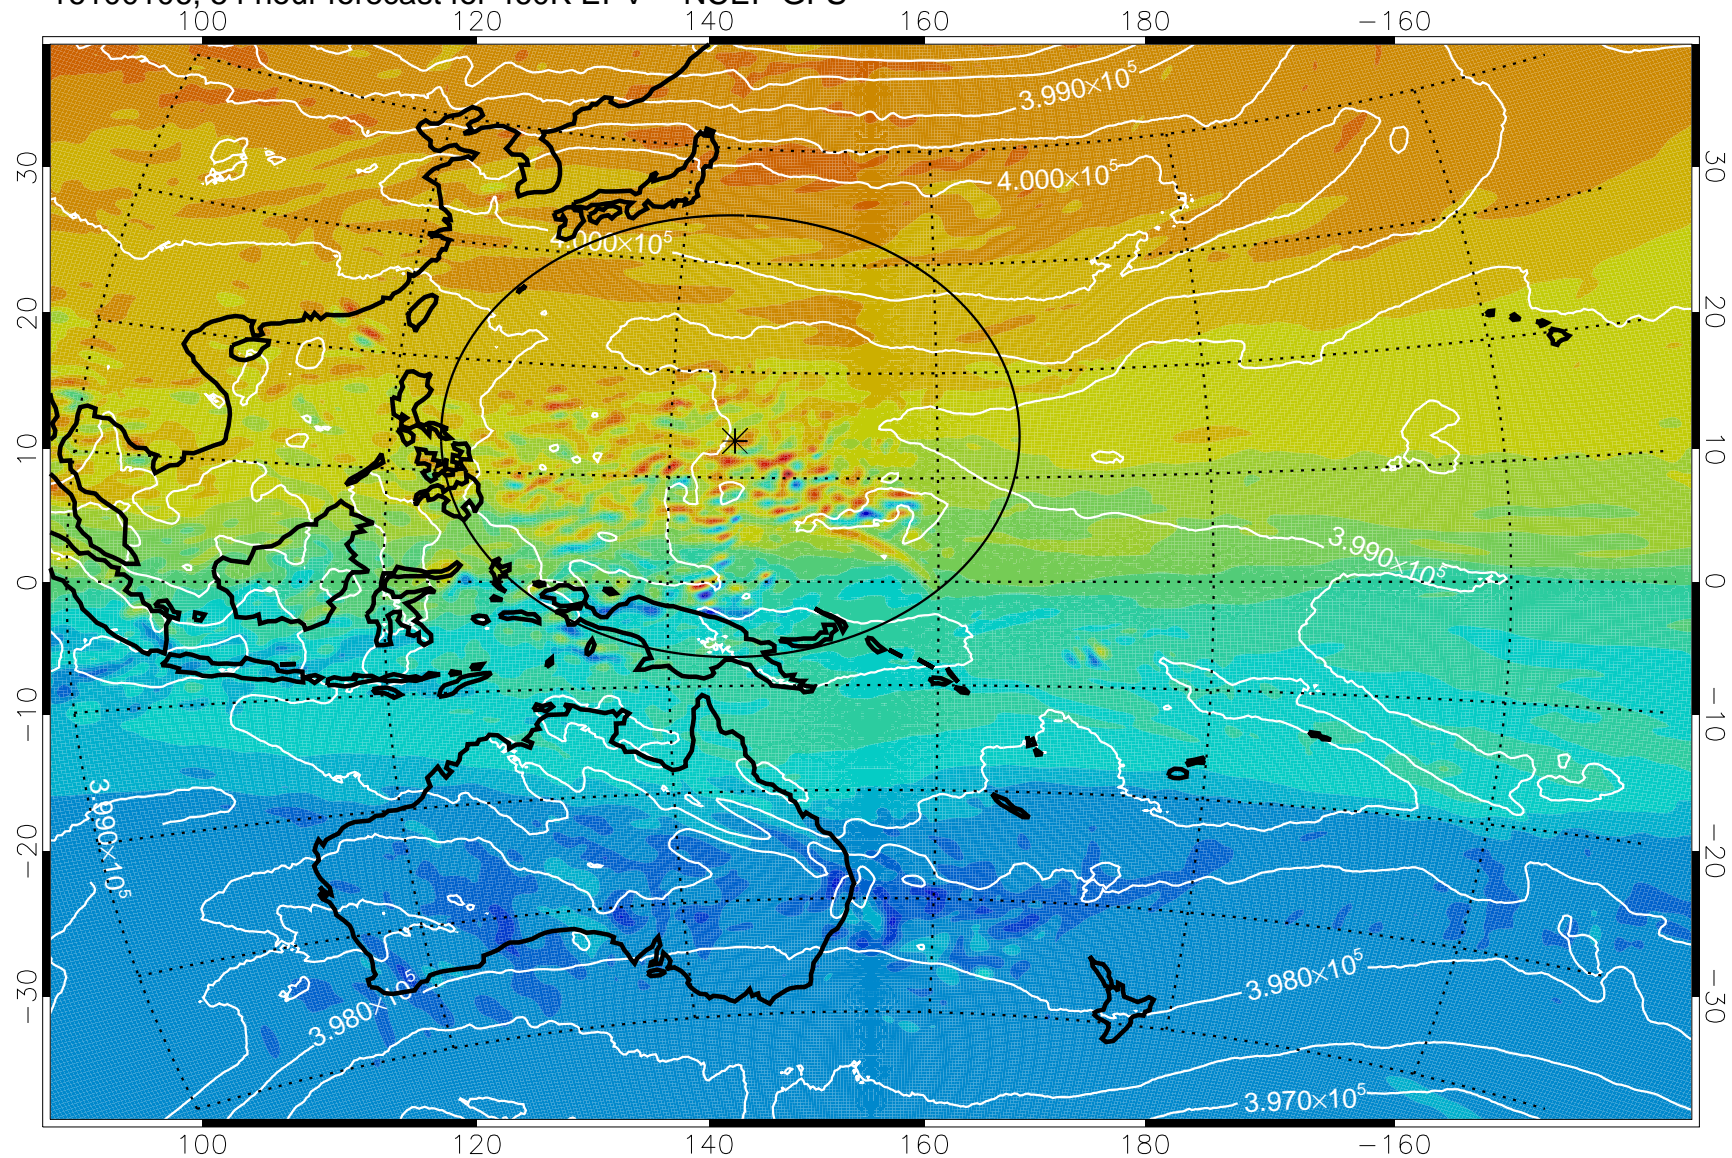

16093018, 42 hour forecast for 460K EPV -- NCEP GFS

460K Montgomery Streamfunction, white

Range ring of 2304 km

16100100, 48 hour forecast for 460K EPV -- NCEP GFS

460K Montgomery Streamfunction, white

Range ring of 2304 km

16100106, 54 hour forecast for 460K EPV -- NCEP GFS

460K Montgomery Streamfunction, white

Range ring of 2304 km

16100112, 60 hour forecast for 460K EPV -- NCEP GFS

460K Montgomery Streamfunction, white

Range ring of 2304 km

16100118, 66 hour forecast for 460K EPV -- NCEP GFS

460K Montgomery Streamfunction, white

Range ring of 2304 km

16100200, 72 hour forecast for 460K EPV -- NCEP GFS

460K Montgomery Streamfunction, white

Range ring of 2304 km

16100206, 78 hour forecast for 460K EPV -- NCEP GFS

460K Montgomery Streamfunction, white

Range ring of 2304 km

16100212, 84 hour forecast for 460K EPV -- NCEP GFS

460K Montgomery Streamfunction, white

Range ring of 2304 km