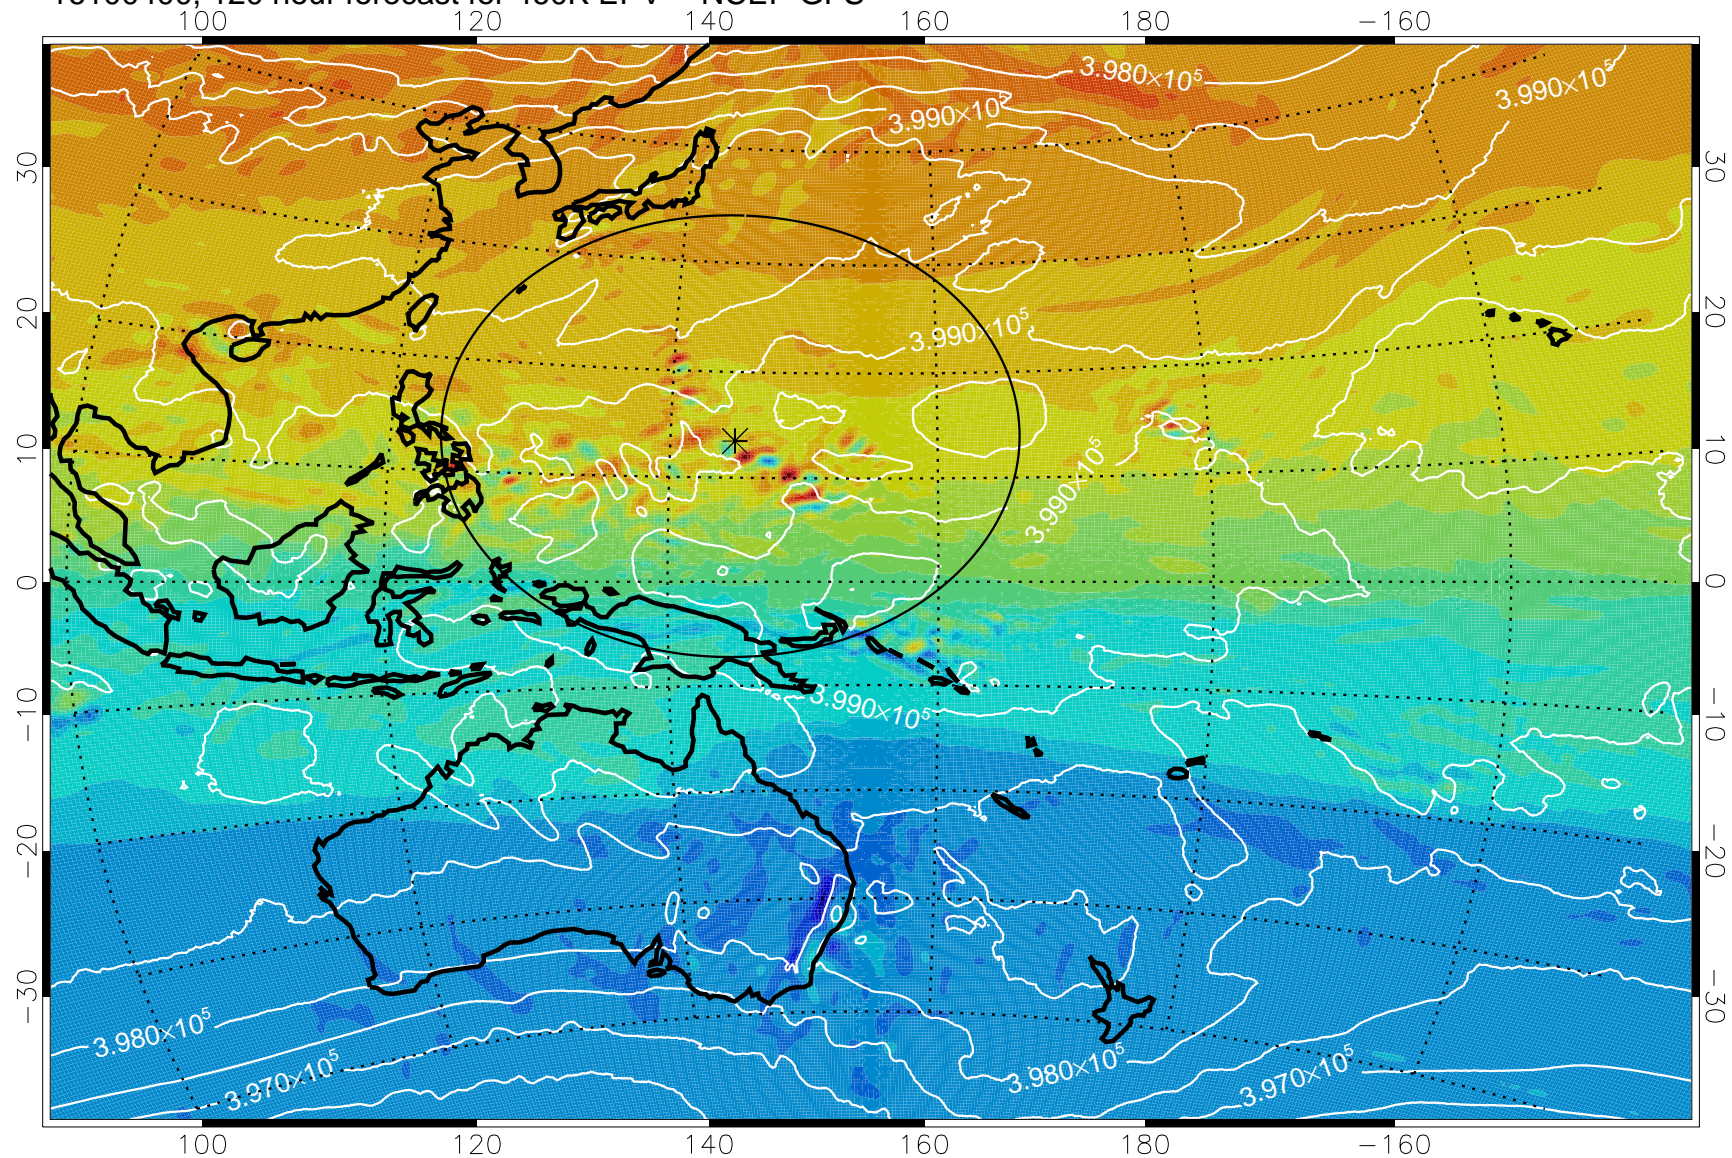

16100206, 78 hour forecast for 460K EPV -- NCEP GFS

460K Montgomery Streamfunction, white

Range ring of 2304 km

16100212, 84 hour forecast for 460K EPV -- NCEP GFS

460K Montgomery Streamfunction, white

Range ring of 2304 km

16100218, 90 hour forecast for 460K EPV -- NCEP GFS

460K Montgomery Streamfunction, white

Range ring of 2304 km

16100300, 96 hour forecast for 460K EPV -- NCEP GFS

460K Montgomery Streamfunction, white

Range ring of 2304 km

16100306, 102 hour forecast for 460K EPV -- NCEP GFS

460K Montgomery Streamfunction, white

Range ring of 2304 km

16100312, 108 hour forecast for 460K EPV -- NCEP GFS

460K Montgomery Streamfunction, white

Range ring of 2304 km

16100318, 114 hour forecast for 460K EPV -- NCEP GFS

460K Montgomery Streamfunction, white

Range ring of 2304 km

16100400, 120 hour forecast for 460K EPV -- NCEP GFS

460K Montgomery Streamfunction, white

Range ring of 2304 km