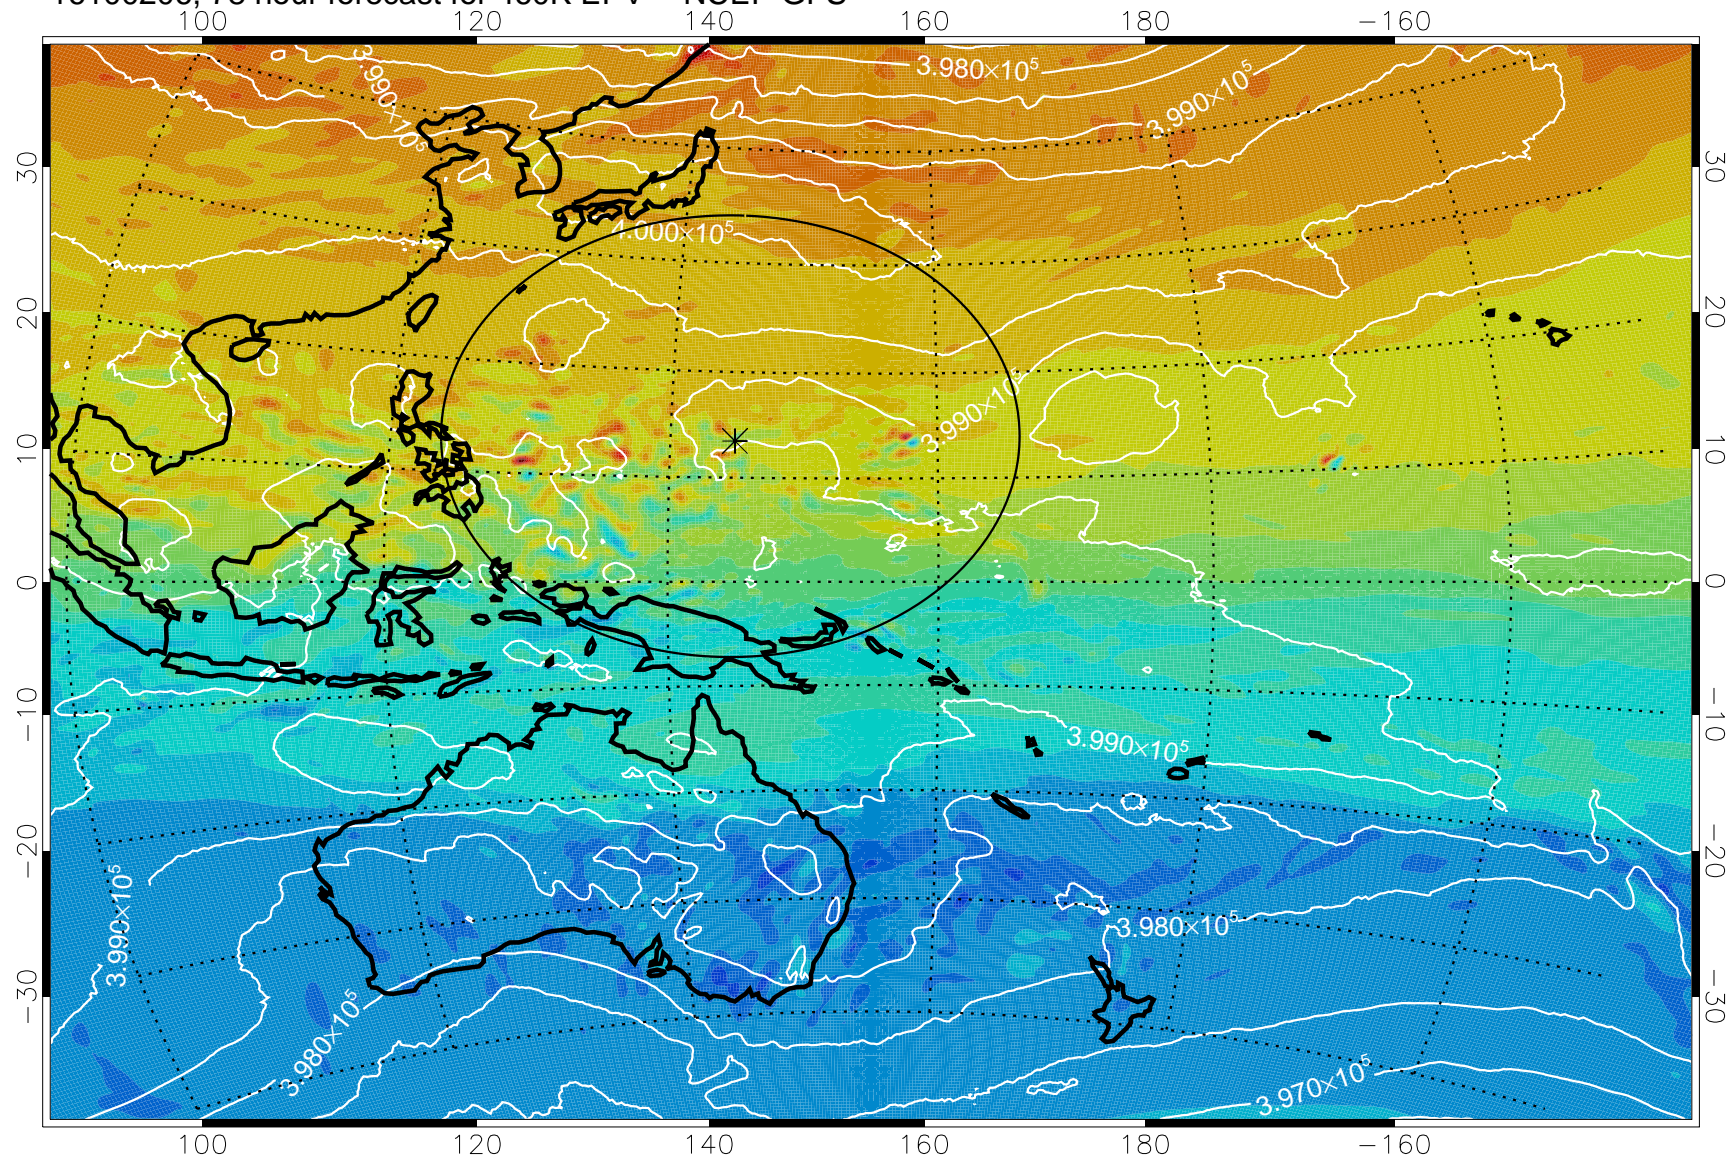

16100106, 54 hour forecast for 460K EPV -- NCEP GFS

460K Montgomery Streamfunction, white

Range ring of 2304 km

16100112, 60 hour forecast for 460K EPV -- NCEP GFS

460K Montgomery Streamfunction, white

Range ring of 2304 km

16100118, 66 hour forecast for 460K EPV -- NCEP GFS

460K Montgomery Streamfunction, white

Range ring of 2304 km

16100200, 72 hour forecast for 460K EPV -- NCEP GFS

460K Montgomery Streamfunction, white

Range ring of 2304 km

16100206, 78 hour forecast for 460K EPV -- NCEP GFS

460K Montgomery Streamfunction, white

Range ring of 2304 km

16100212, 84 hour forecast for 460K EPV -- NCEP GFS

460K Montgomery Streamfunction, white

Range ring of 2304 km

16100218, 90 hour forecast for 460K EPV -- NCEP GFS

460K Montgomery Streamfunction, white

Range ring of 2304 km

16100300, 96 hour forecast for 460K EPV -- NCEP GFS

460K Montgomery Streamfunction, white

Range ring of 2304 km