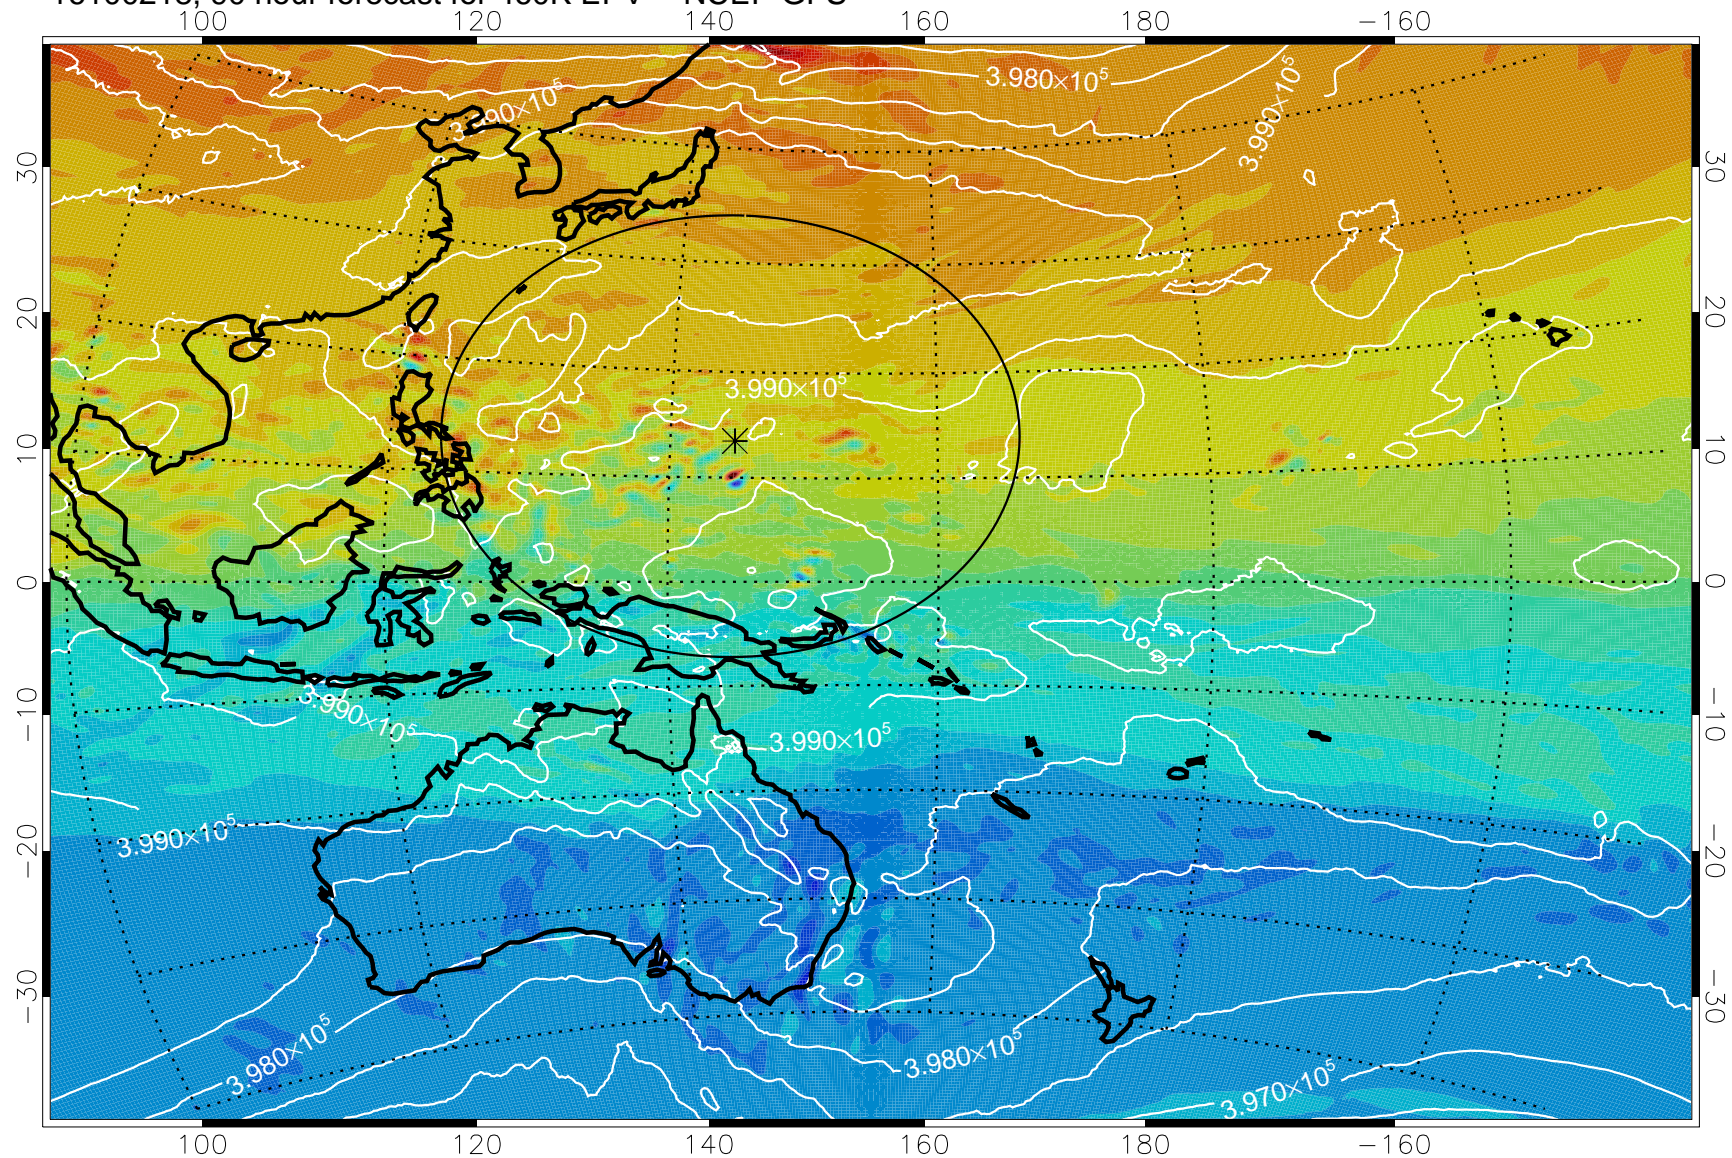

16100118, 66 hour forecast for 460K EPV -- NCEP GFS

460K Montgomery Streamfunction, white

Range ring of 2304 km

16100200, 72 hour forecast for 460K EPV -- NCEP GFS

460K Montgomery Streamfunction, white

Range ring of 2304 km

16100206, 78 hour forecast for 460K EPV -- NCEP GFS

460K Montgomery Streamfunction, white

Range ring of 2304 km

16100212, 84 hour forecast for 460K EPV -- NCEP GFS

460K Montgomery Streamfunction, white

Range ring of 2304 km

16100218, 90 hour forecast for 460K EPV -- NCEP GFS

460K Montgomery Streamfunction, white

Range ring of 2304 km

16100300, 96 hour forecast for 460K EPV -- NCEP GFS

460K Montgomery Streamfunction, white

Range ring of 2304 km

16100306, 102 hour forecast for 460K EPV -- NCEP GFS

460K Montgomery Streamfunction, white

Range ring of 2304 km

16100312, 108 hour forecast for 460K EPV -- NCEP GFS

460K Montgomery Streamfunction, white

Range ring of 2304 km