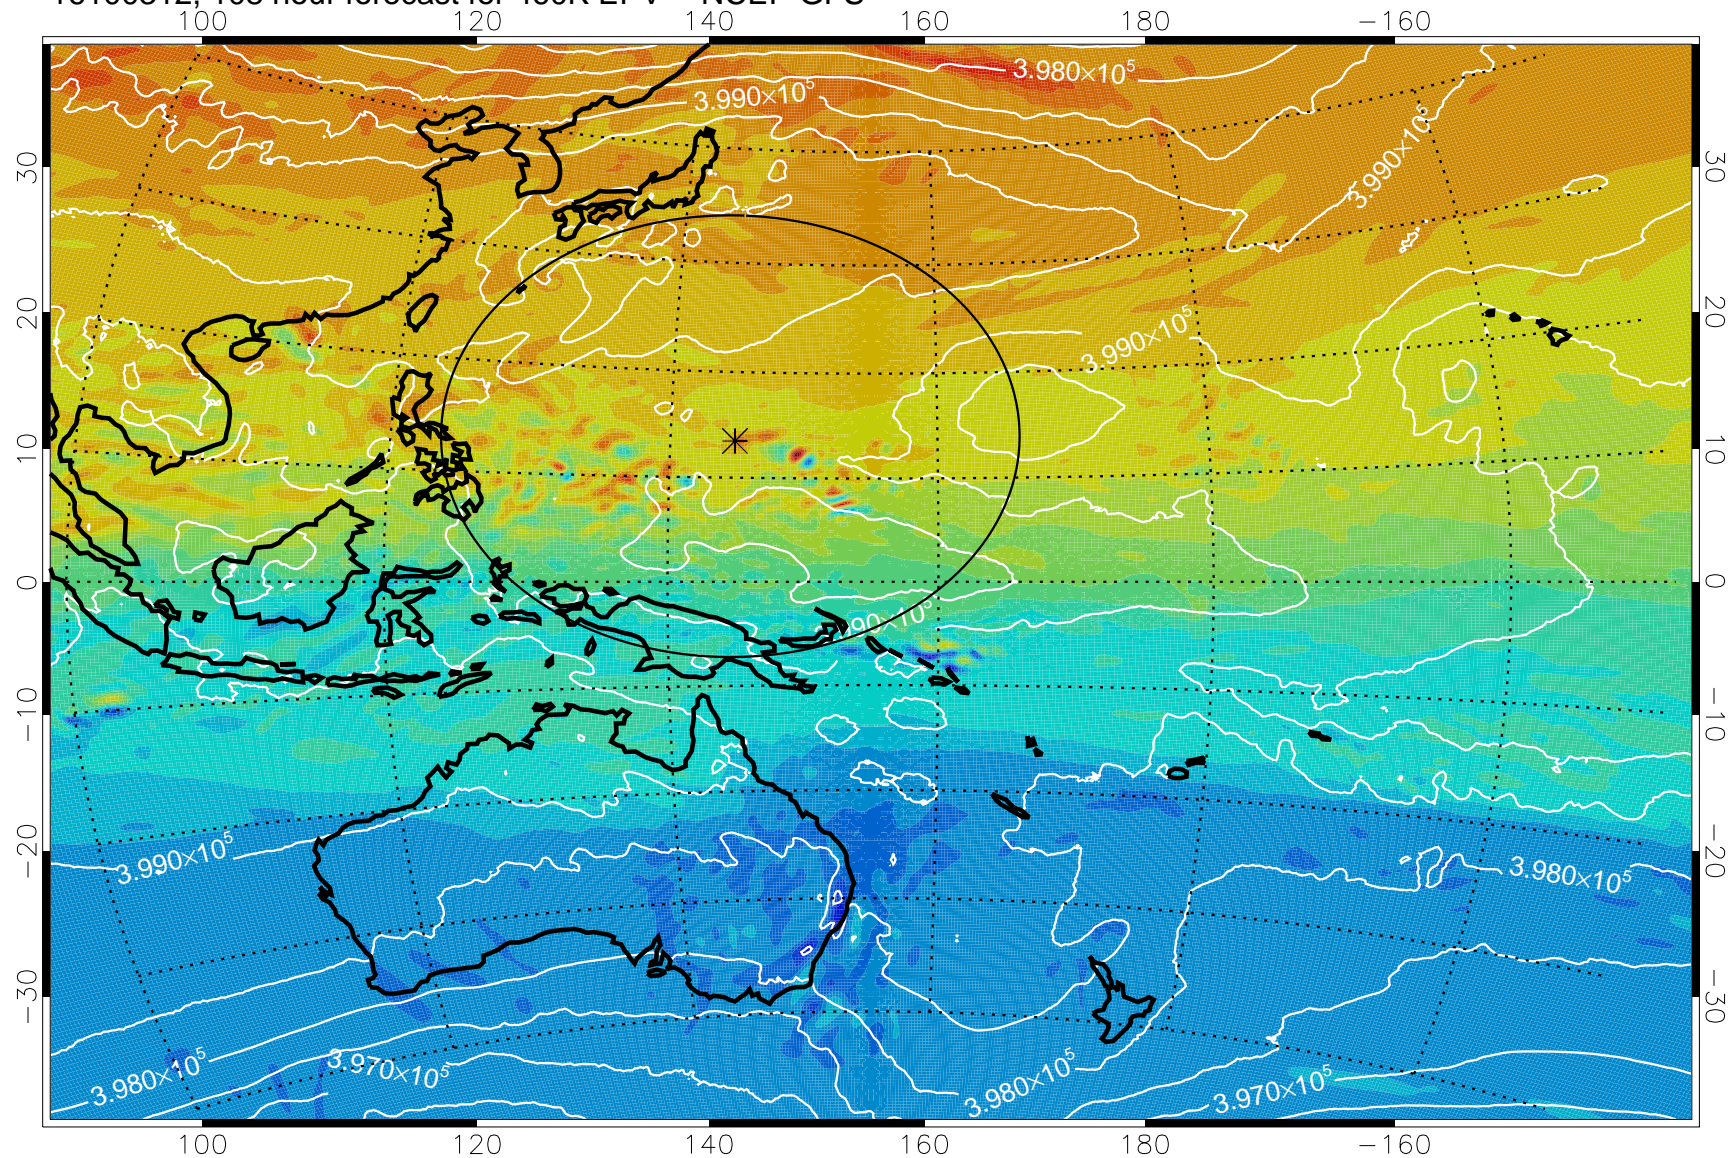

16100206, 78 hour forecast for 460K EPV -- NCEP GFS

460K Montgomery Streamfunction, white

Range ring of 2304 km

16100212, 84 hour forecast for 460K EPV -- NCEP GFS

460K Montgomery Streamfunction, white

Range ring of 2304 km

16100218, 90 hour forecast for 460K EPV -- NCEP GFS

460K Montgomery Streamfunction, white

Range ring of 2304 km

16100300, 96 hour forecast for 460K EPV -- NCEP GFS

460K Montgomery Streamfunction, white

Range ring of 2304 km

16100306, 102 hour forecast for 460K EPV -- NCEP GFS

460K Montgomery Streamfunction, white

Range ring of 2304 km

16100312, 108 hour forecast for 460K EPV -- NCEP GFS

460K Montgomery Streamfunction, white

Range ring of 2304 km

16100318, 114 hour forecast for 460K EPV -- NCEP GFS

460K Montgomery Streamfunction, white

Range ring of 2304 km

16100400, 120 hour forecast for 460K EPV -- NCEP GFS

460K Montgomery Streamfunction, white

Range ring of 2304 km