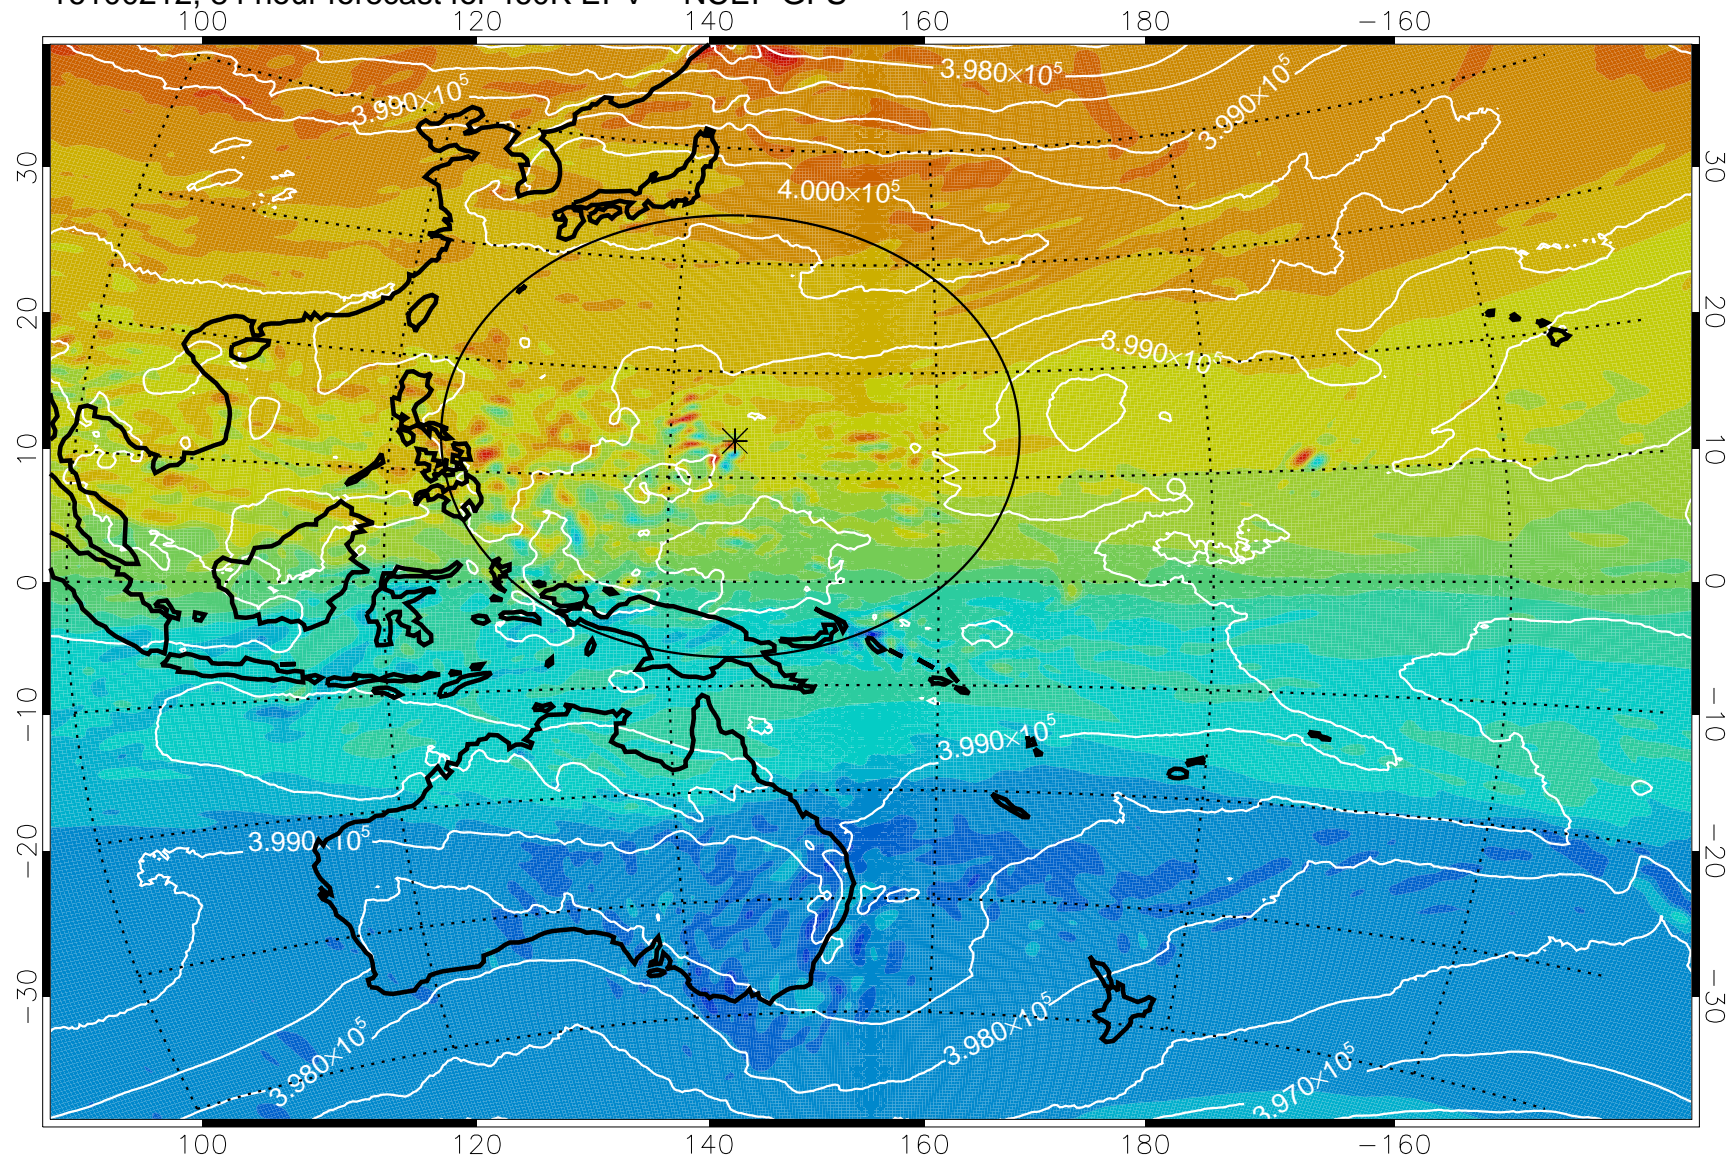

16100106, 54 hour forecast for 460K EPV -- NCEP GFS

460K Montgomery Streamfunction, white

Range ring of 2304 km

16100112, 60 hour forecast for 460K EPV -- NCEP GFS

460K Montgomery Streamfunction, white

Range ring of 2304 km

16100118, 66 hour forecast for 460K EPV -- NCEP GFS

460K Montgomery Streamfunction, white

Range ring of 2304 km

16100200, 72 hour forecast for 460K EPV -- NCEP GFS

460K Montgomery Streamfunction, white

Range ring of 2304 km

16100206, 78 hour forecast for 460K EPV -- NCEP GFS

460K Montgomery Streamfunction, white

Range ring of 2304 km

16100212, 84 hour forecast for 460K EPV -- NCEP GFS

460K Montgomery Streamfunction, white

Range ring of 2304 km

16100218, 90 hour forecast for 460K EPV -- NCEP GFS

460K Montgomery Streamfunction, white

Range ring of 2304 km

16100300, 96 hour forecast for 460K EPV -- NCEP GFS

460K Montgomery Streamfunction, white

Range ring of 2304 km