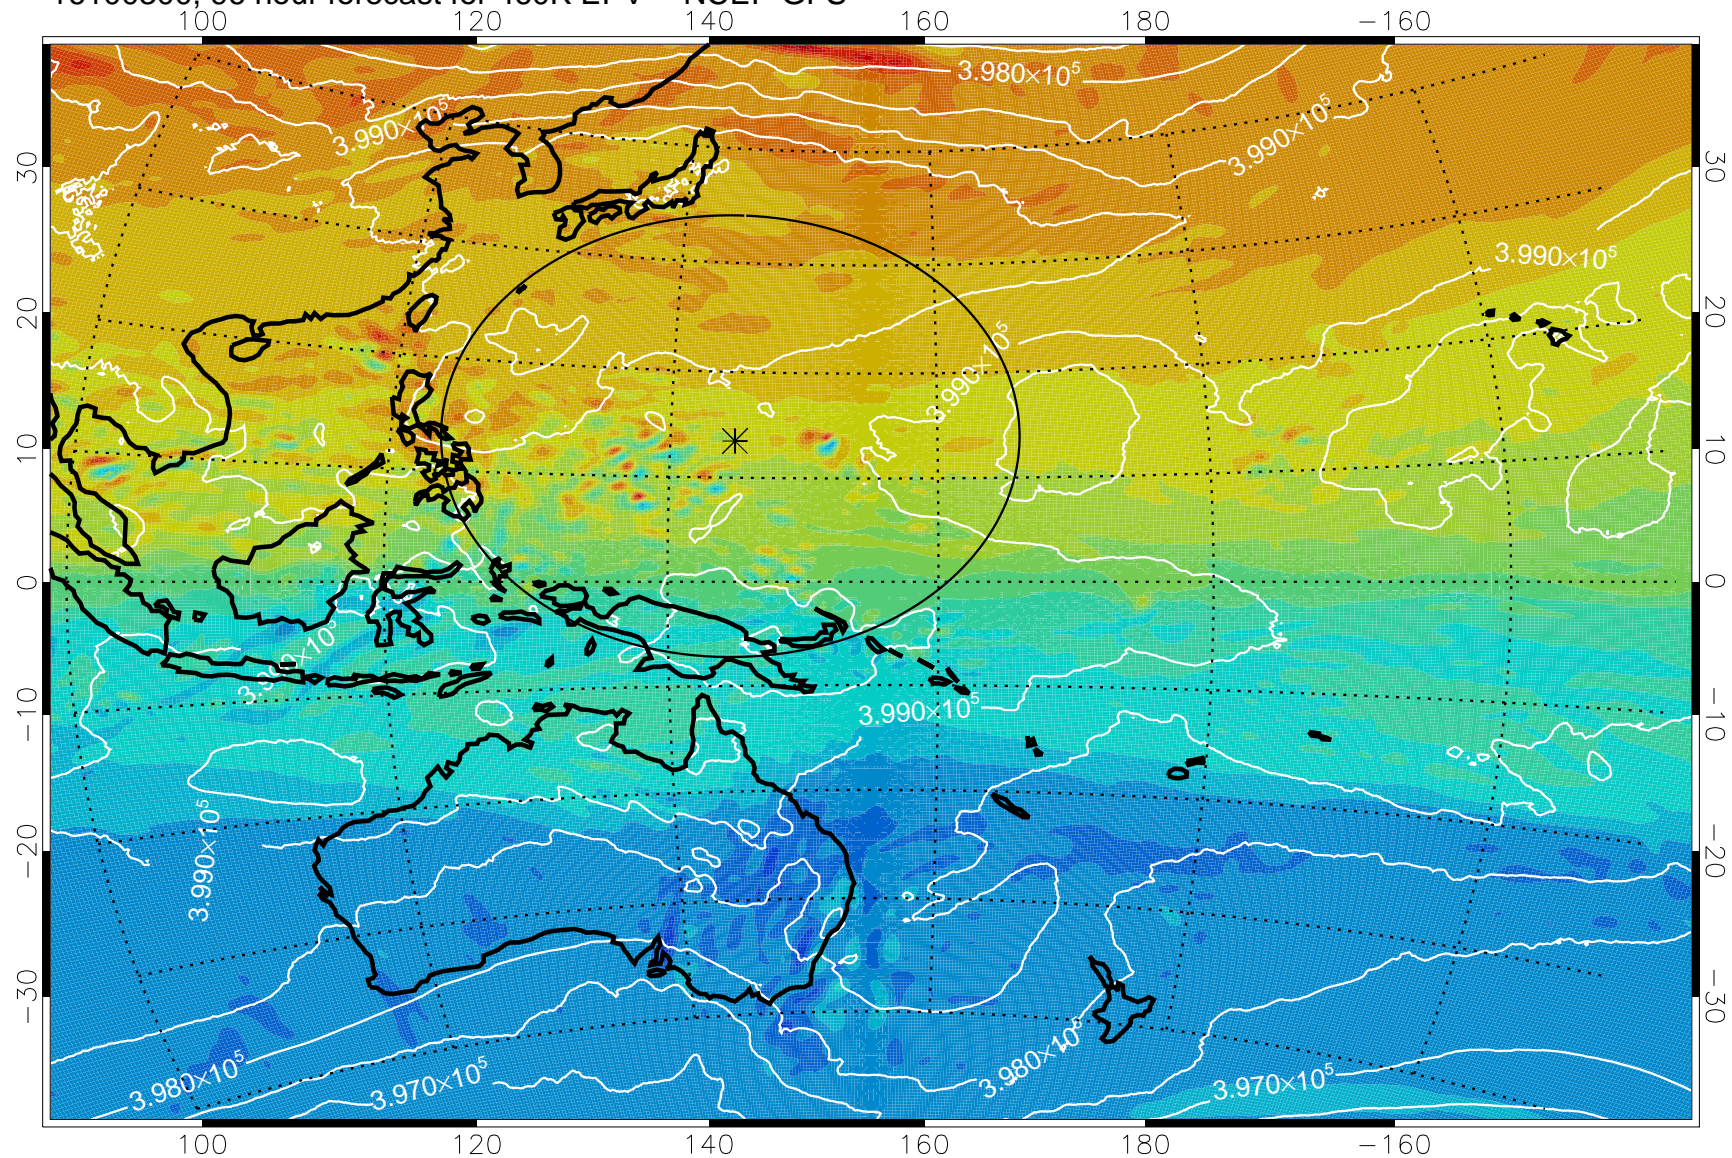

16100118, 66 hour forecast for 460K EPV -- NCEP GFS

460K Montgomery Streamfunction, white

Range ring of 2304 km

16100200, 72 hour forecast for 460K EPV -- NCEP GFS

460K Montgomery Streamfunction, white

Range ring of 2304 km

16100206, 78 hour forecast for 460K EPV -- NCEP GFS

460K Montgomery Streamfunction, white

Range ring of 2304 km

16100212, 84 hour forecast for 460K EPV -- NCEP GFS

460K Montgomery Streamfunction, white

Range ring of 2304 km

16100218, 90 hour forecast for 460K EPV -- NCEP GFS

460K Montgomery Streamfunction, white

Range ring of 2304 km

16100300, 96 hour forecast for 460K EPV -- NCEP GFS

460K Montgomery Streamfunction, white

Range ring of 2304 km

16100306, 102 hour forecast for 460K EPV -- NCEP GFS

460K Montgomery Streamfunction, white

Range ring of 2304 km

16100312, 108 hour forecast for 460K EPV -- NCEP GFS

460K Montgomery Streamfunction, white

Range ring of 2304 km