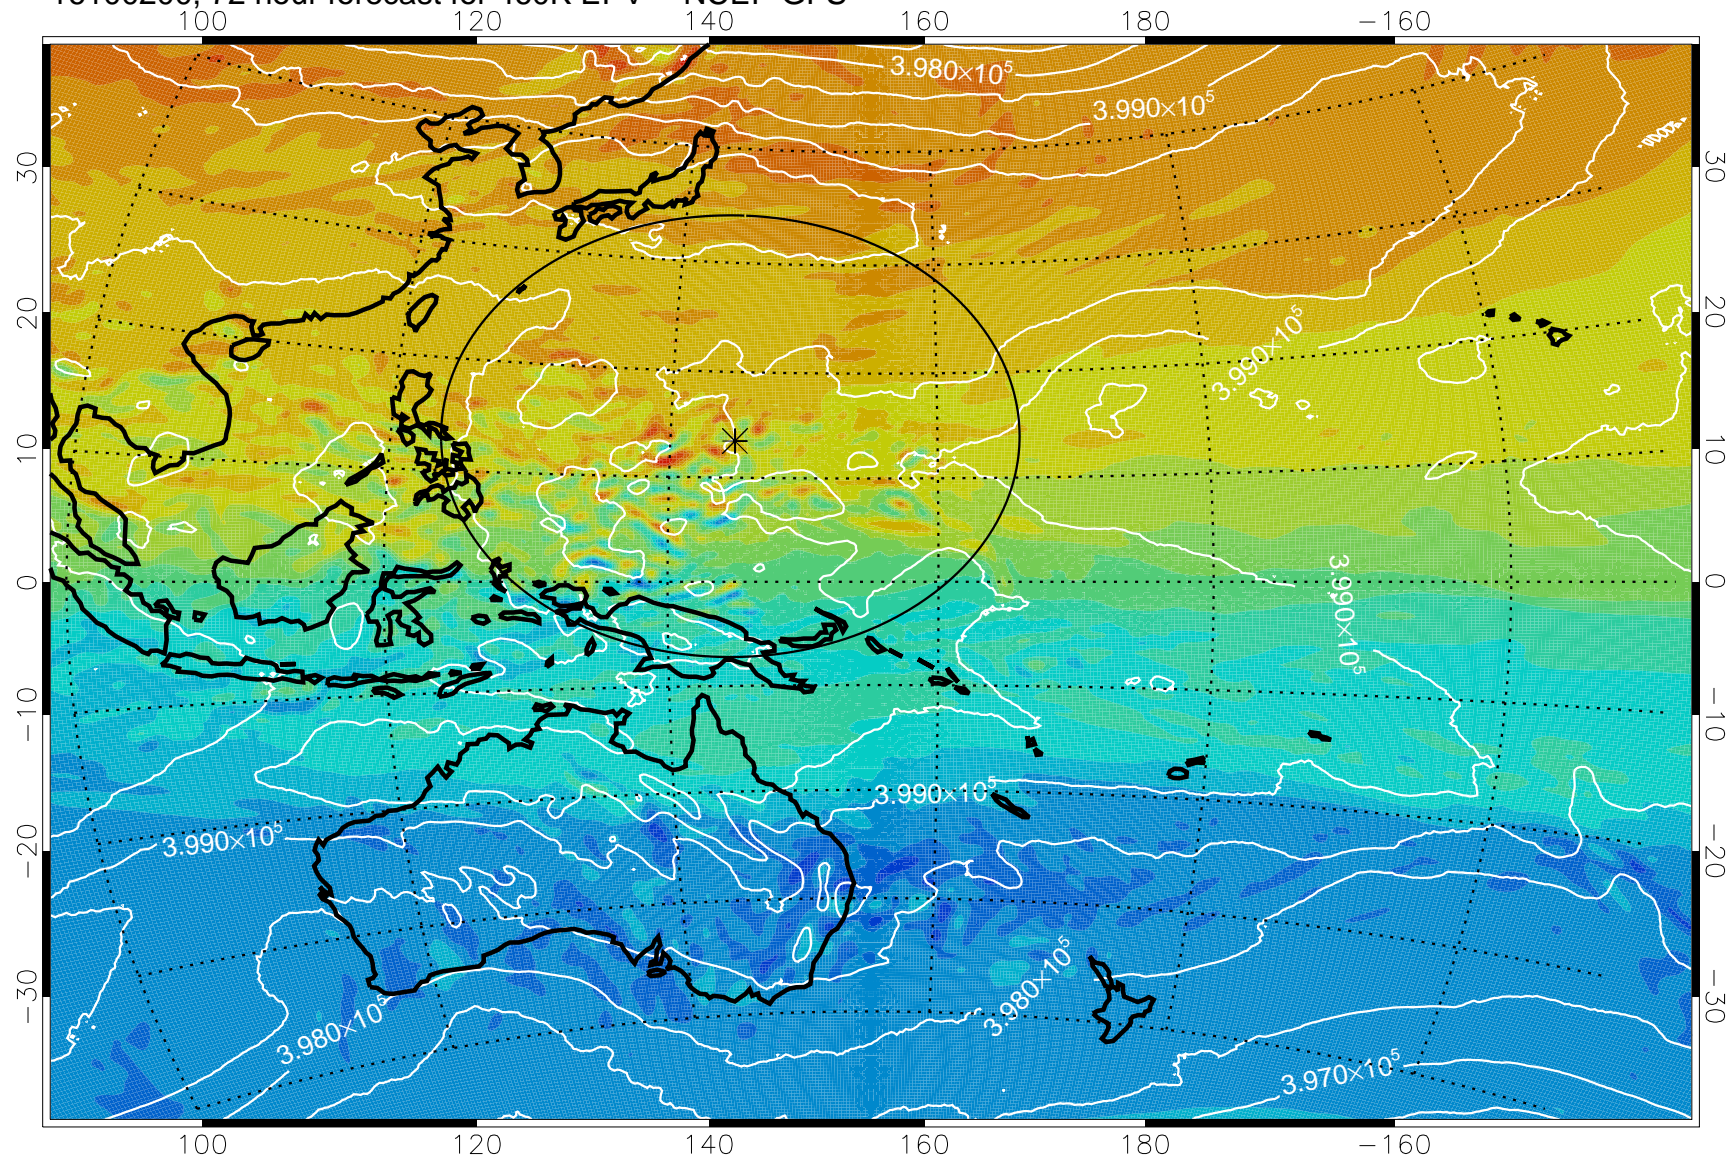

16093018, 42 hour forecast for 460K EPV -- NCEP GFS

460K Montgomery Streamfunction, white

Range ring of 2304 km

16100100, 48 hour forecast for 460K EPV -- NCEP GFS

460K Montgomery Streamfunction, white

Range ring of 2304 km

16100106, 54 hour forecast for 460K EPV -- NCEP GFS

460K Montgomery Streamfunction, white

Range ring of 2304 km

16100112, 60 hour forecast for 460K EPV -- NCEP GFS

460K Montgomery Streamfunction, white

Range ring of 2304 km

16100118, 66 hour forecast for 460K EPV -- NCEP GFS

460K Montgomery Streamfunction, white

Range ring of 2304 km

16100200, 72 hour forecast for 460K EPV -- NCEP GFS

460K Montgomery Streamfunction, white

Range ring of 2304 km

16100206, 78 hour forecast for 460K EPV -- NCEP GFS

460K Montgomery Streamfunction, white

Range ring of 2304 km

16100212, 84 hour forecast for 460K EPV -- NCEP GFS

460K Montgomery Streamfunction, white

Range ring of 2304 km