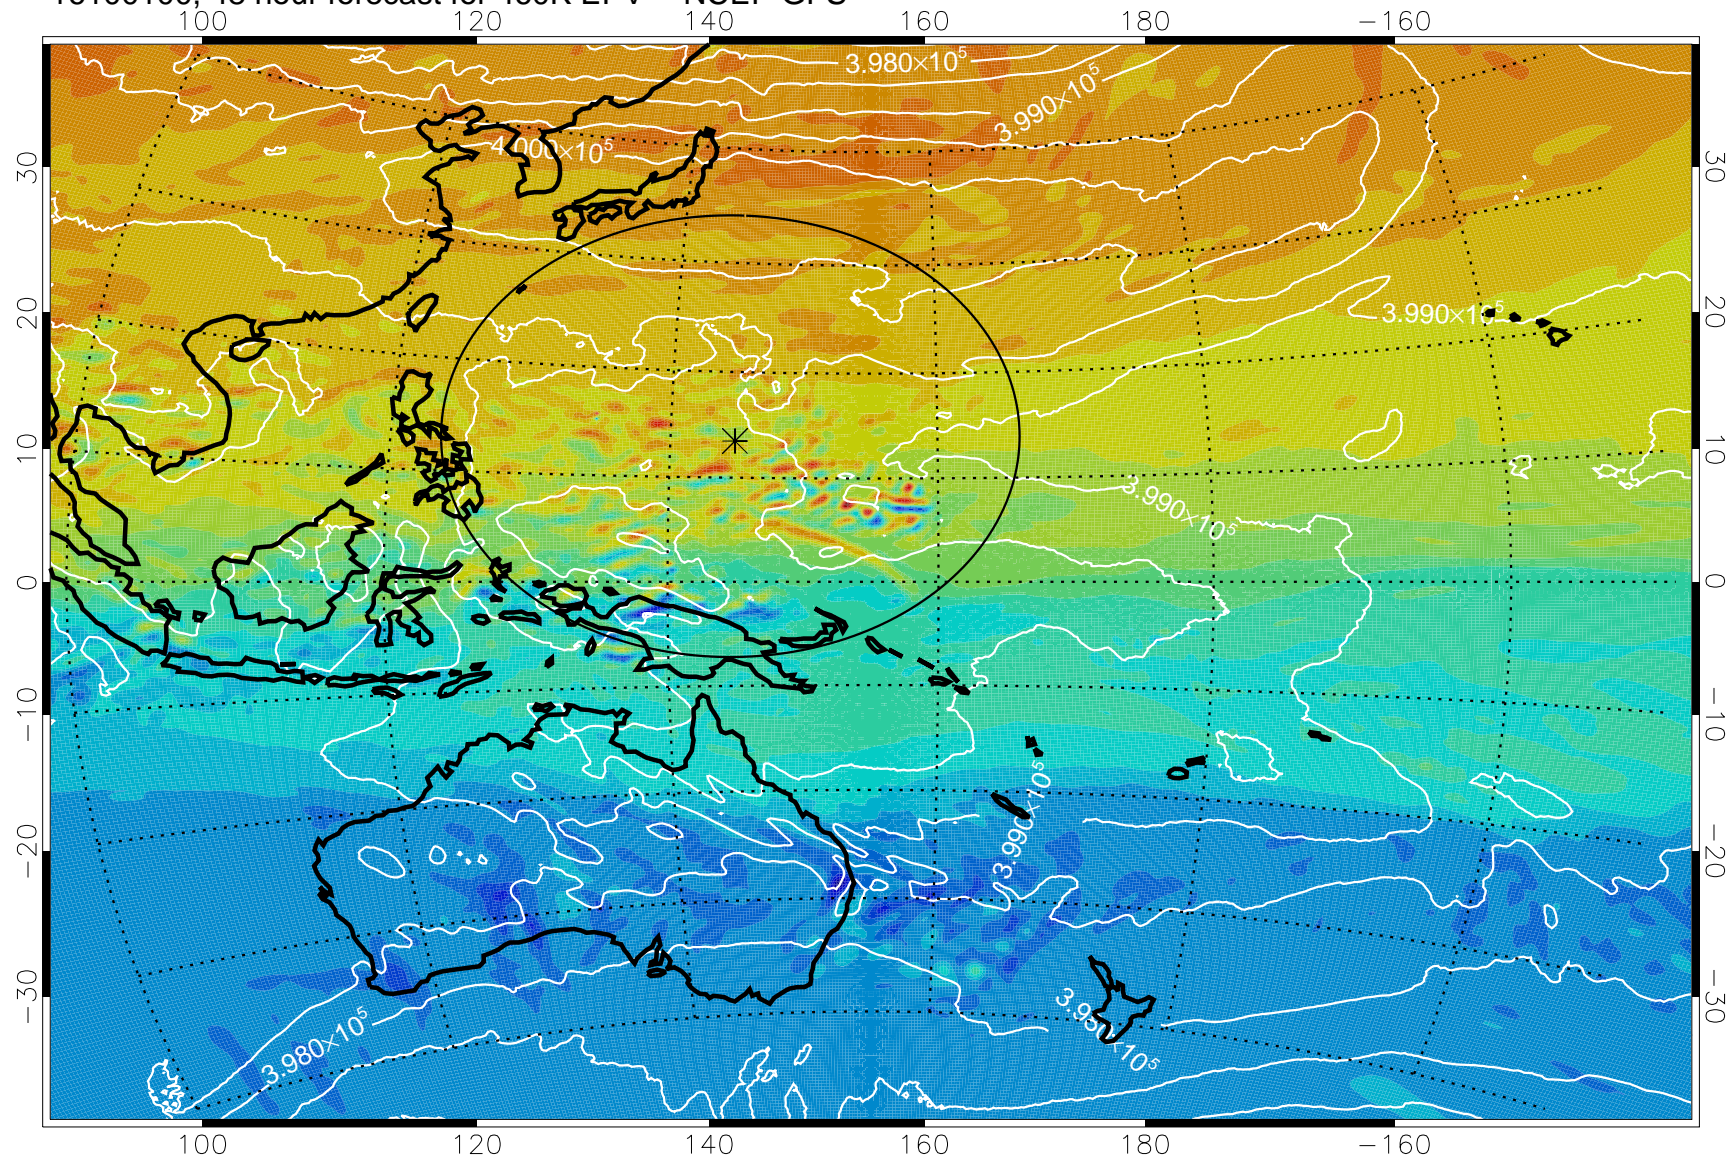

16093006, 30 hour forecast for 460K EPV -- NCEP GFS

460K Montgomery Streamfunction, white

Range ring of 2304 km

16093012, 36 hour forecast for 460K EPV -- NCEP GFS

460K Montgomery Streamfunction, white

Range ring of 2304 km

16093018, 42 hour forecast for 460K EPV -- NCEP GFS

460K Montgomery Streamfunction, white

Range ring of 2304 km

16100100, 48 hour forecast for 460K EPV -- NCEP GFS

460K Montgomery Streamfunction, white

Range ring of 2304 km

16100106, 54 hour forecast for 460K EPV -- NCEP GFS

460K Montgomery Streamfunction, white

Range ring of 2304 km

16100112, 60 hour forecast for 460K EPV -- NCEP GFS

460K Montgomery Streamfunction, white

Range ring of 2304 km

16100118, 66 hour forecast for 460K EPV -- NCEP GFS

460K Montgomery Streamfunction, white

Range ring of 2304 km

16100200, 72 hour forecast for 460K EPV -- NCEP GFS

460K Montgomery Streamfunction, white

Range ring of 2304 km