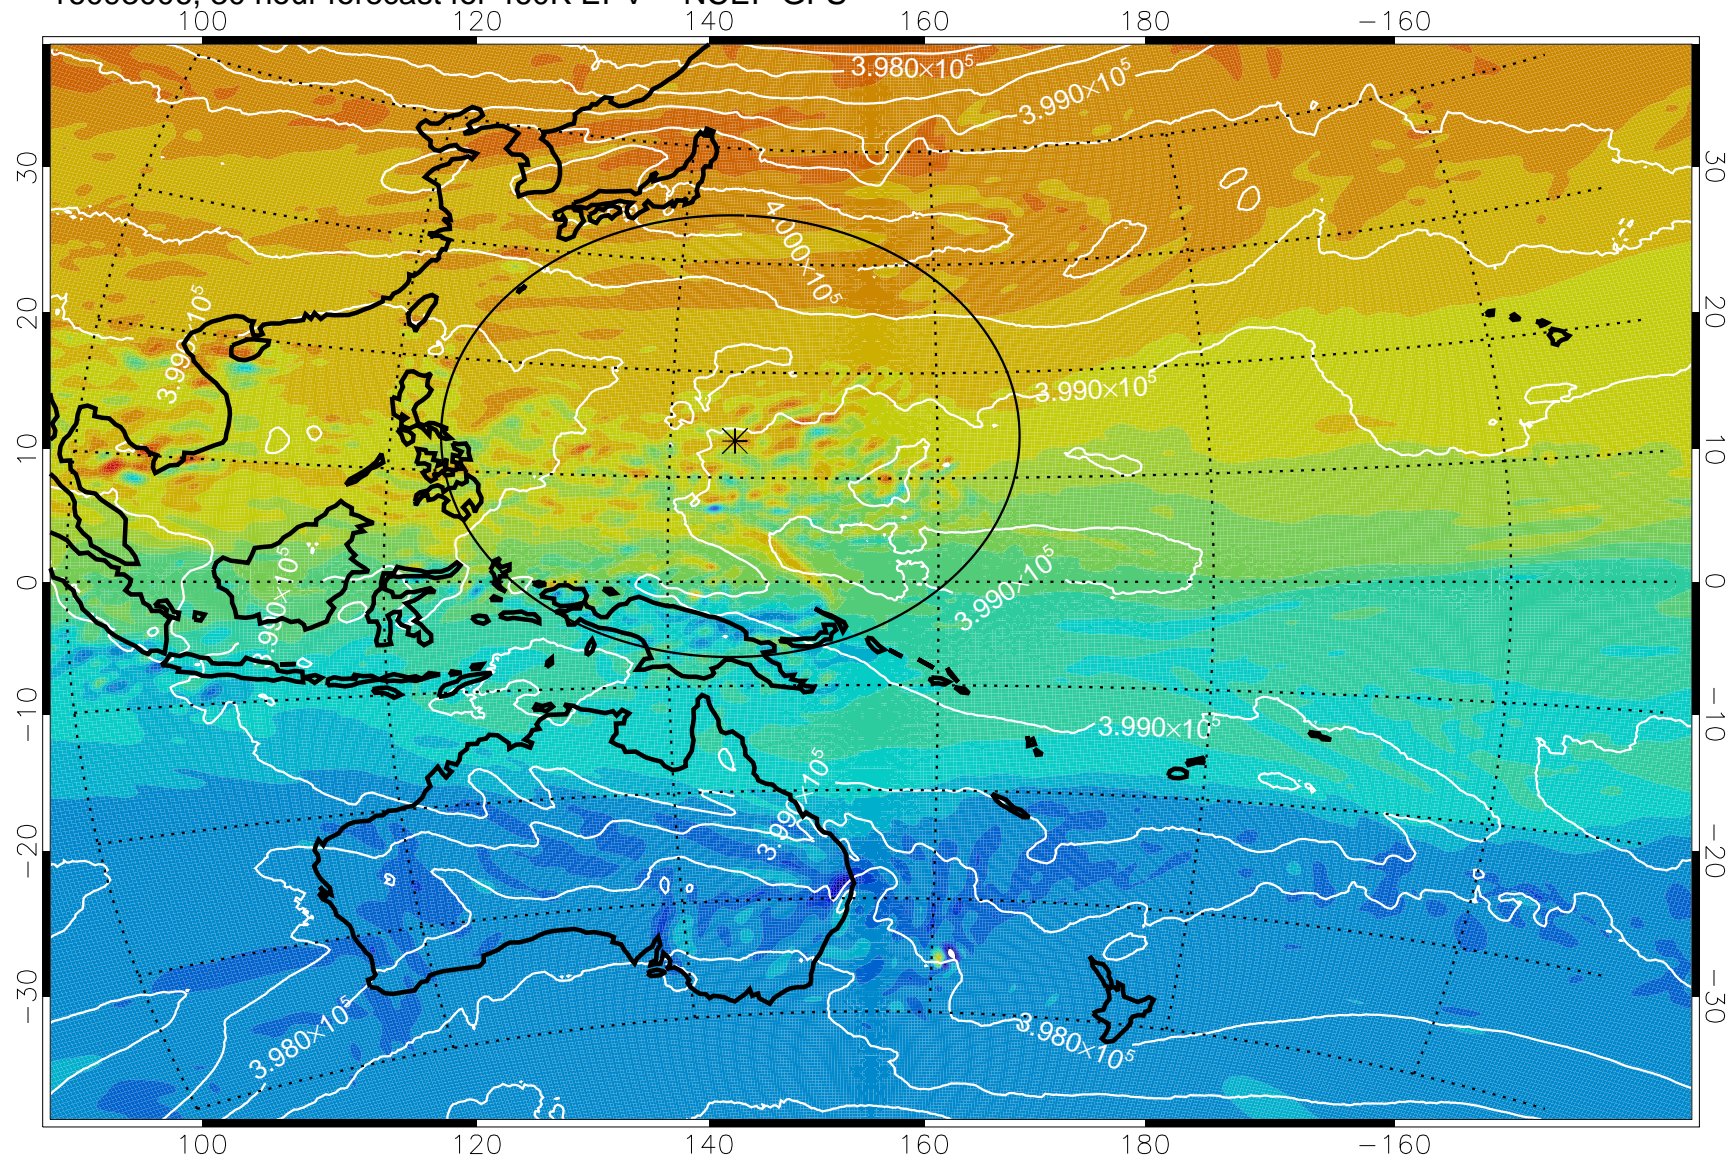

16092918, 18 hour forecast for 460K EPV -- NCEP GFS

460K Montgomery Streamfunction, white

Range ring of 2304 km

16093000, 24 hour forecast for 460K EPV -- NCEP GFS

460K Montgomery Streamfunction, white

Range ring of 2304 km

16093006, 30 hour forecast for 460K EPV -- NCEP GFS

460K Montgomery Streamfunction, white

Range ring of 2304 km

16093012, 36 hour forecast for 460K EPV -- NCEP GFS

460K Montgomery Streamfunction, white

Range ring of 2304 km

16093018, 42 hour forecast for 460K EPV -- NCEP GFS

460K Montgomery Streamfunction, white

Range ring of 2304 km

16100100, 48 hour forecast for 460K EPV -- NCEP GFS

460K Montgomery Streamfunction, white

Range ring of 2304 km

16100106, 54 hour forecast for 460K EPV -- NCEP GFS

460K Montgomery Streamfunction, white

Range ring of 2304 km

16100112, 60 hour forecast for 460K EPV -- NCEP GFS

460K Montgomery Streamfunction, white

Range ring of 2304 km