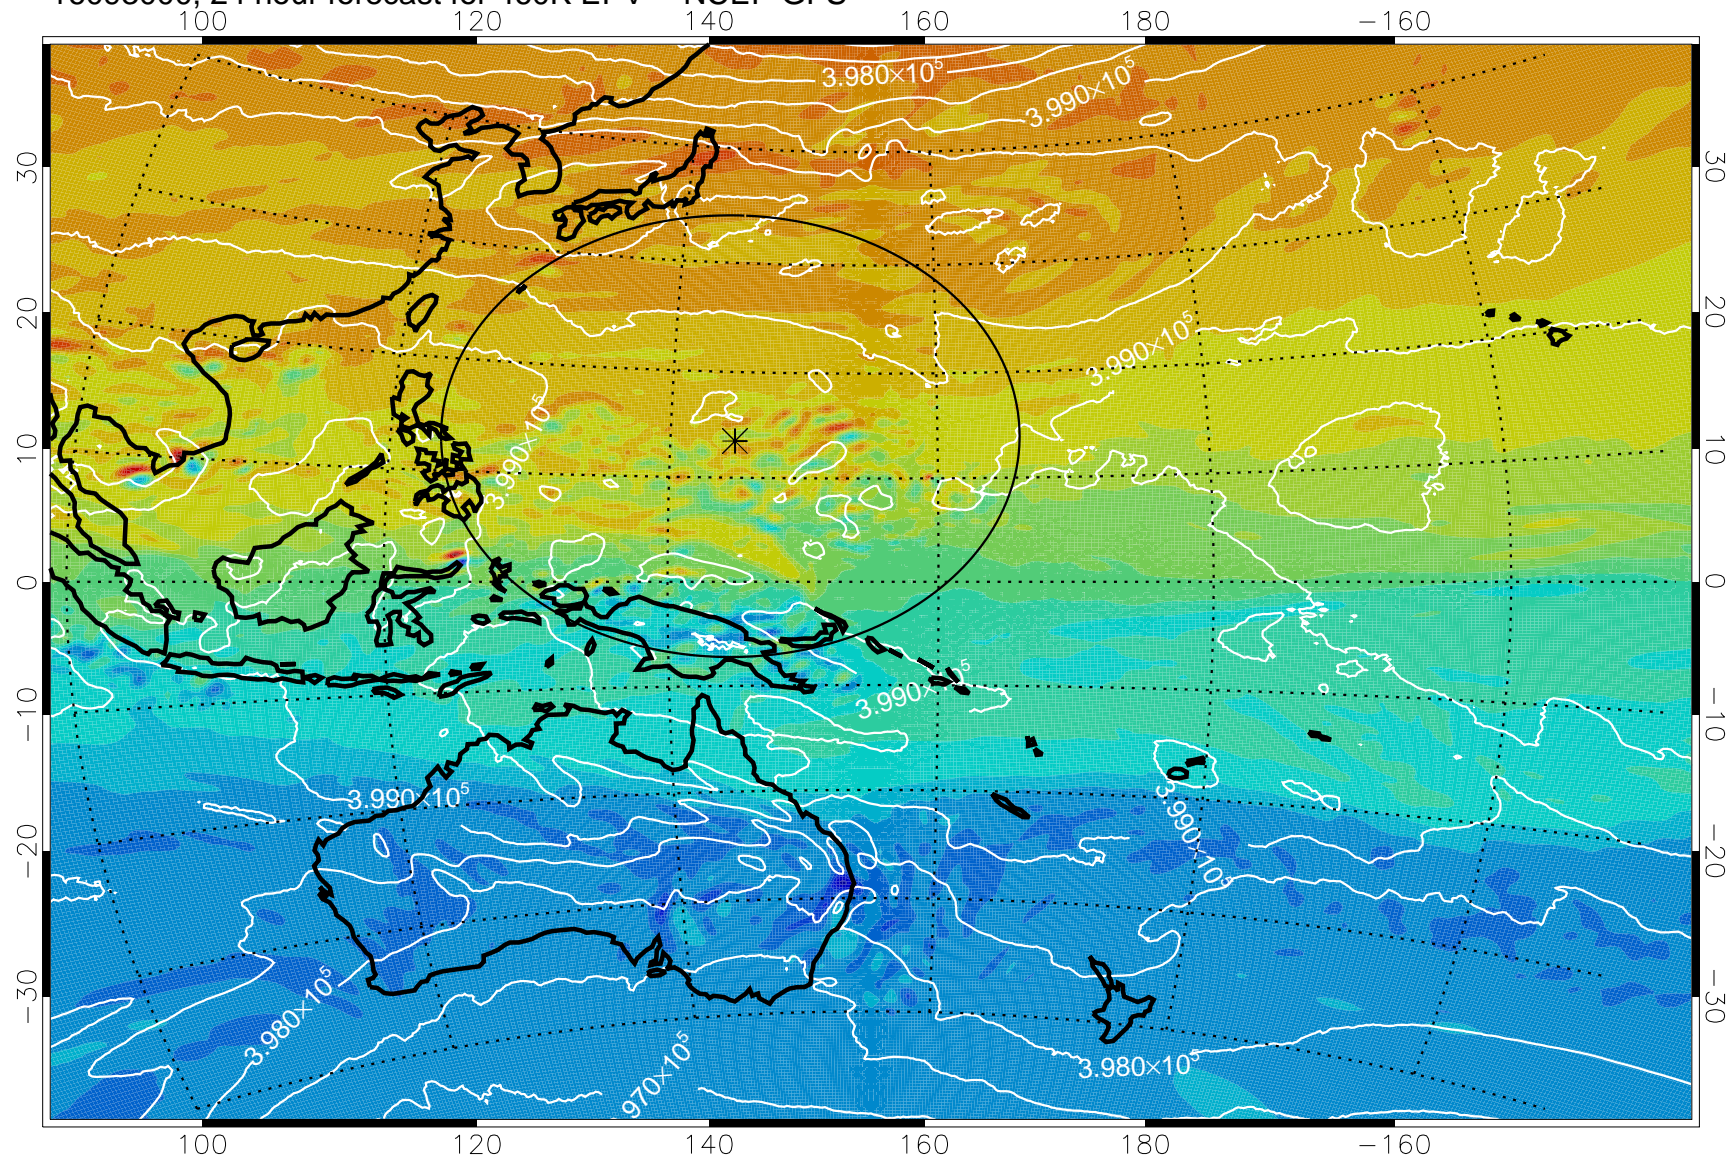

16092906, 6 hour forecast for 460K EPV -- NCEP GFS

460K Montgomery Streamfunction, white

Range ring of 2304 km

16092912, 12 hour forecast for 460K EPV -- NCEP GFS

460K Montgomery Streamfunction, white

Range ring of 2304 km

16092918, 18 hour forecast for 460K EPV -- NCEP GFS

460K Montgomery Streamfunction, white

Range ring of 2304 km

16093000, 24 hour forecast for 460K EPV -- NCEP GFS

460K Montgomery Streamfunction, white

Range ring of 2304 km

16093006, 30 hour forecast for 460K EPV -- NCEP GFS

460K Montgomery Streamfunction, white

Range ring of 2304 km

16093012, 36 hour forecast for 460K EPV -- NCEP GFS

460K Montgomery Streamfunction, white

Range ring of 2304 km

16093018, 42 hour forecast for 460K EPV -- NCEP GFS

460K Montgomery Streamfunction, white

Range ring of 2304 km

16100100, 48 hour forecast for 460K EPV -- NCEP GFS

460K Montgomery Streamfunction, white

Range ring of 2304 km