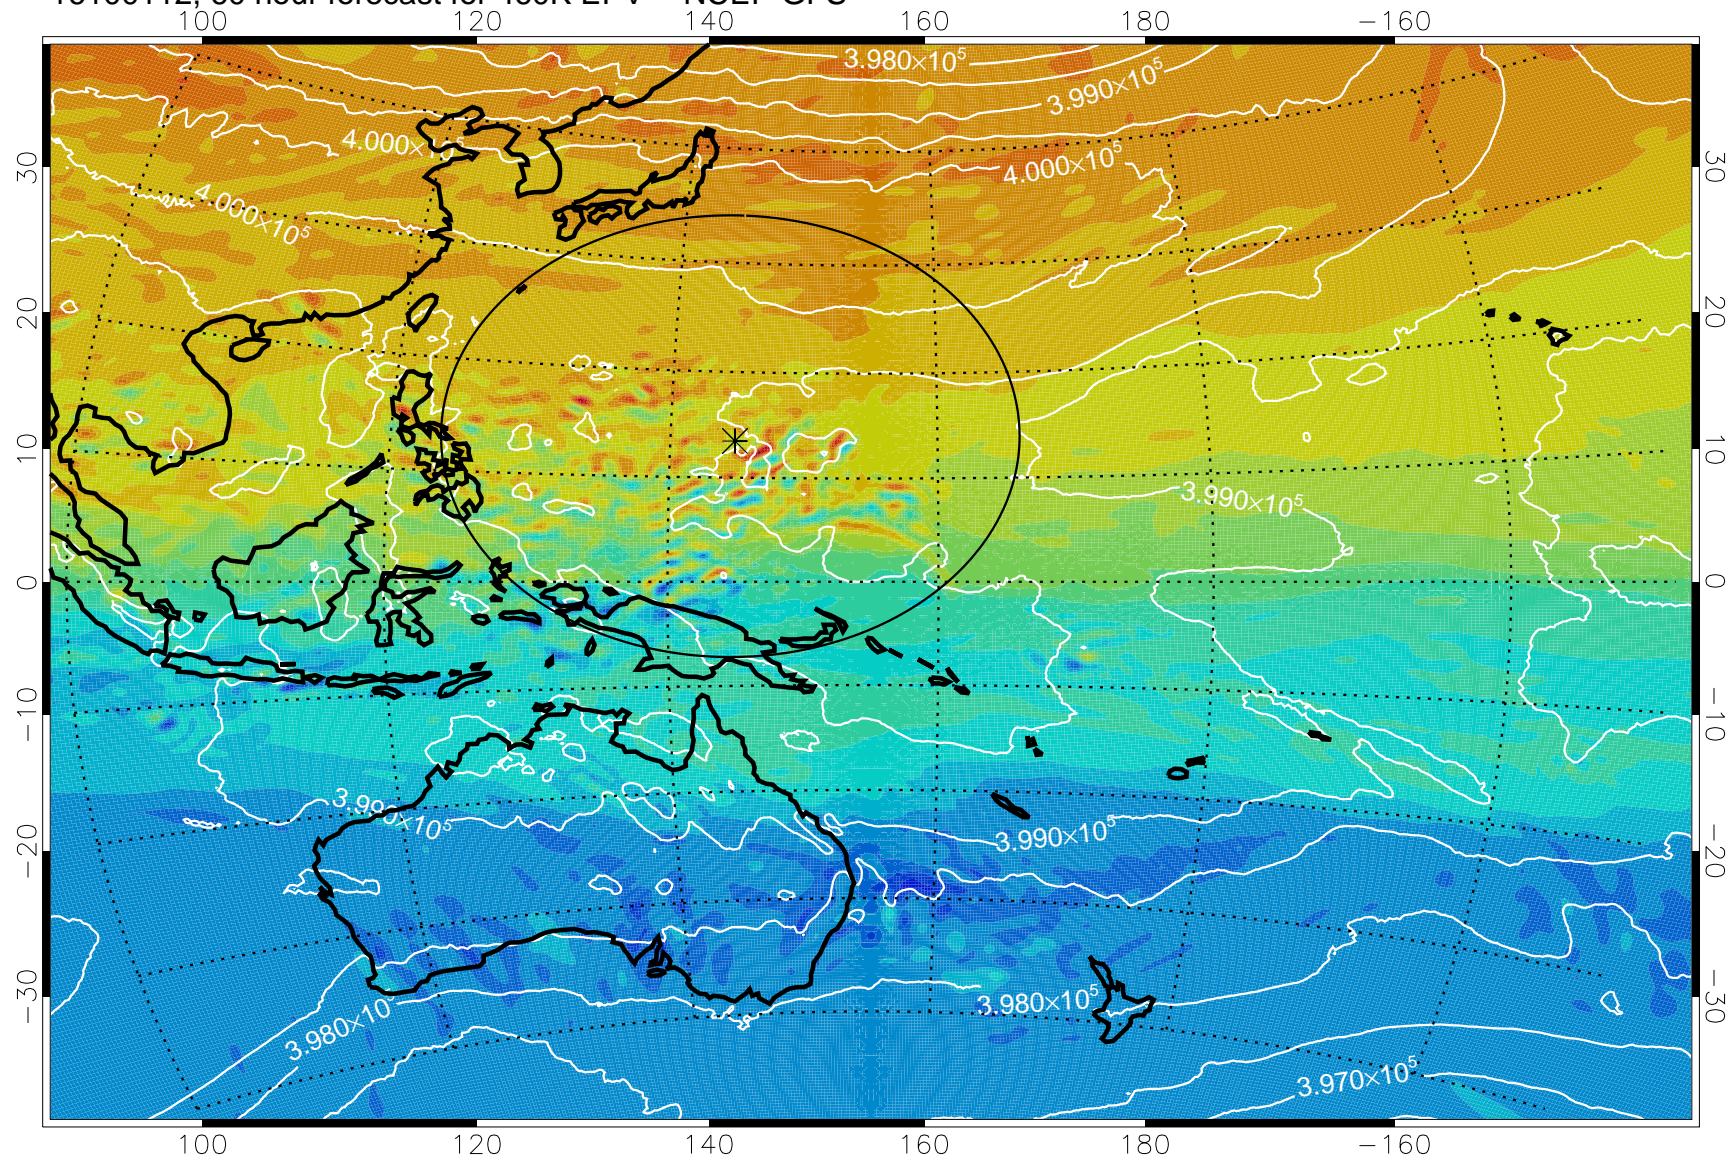

16093018, 42 hour forecast for 460K EPV -- NCEP GFS

460K Montgomery Streamfunction, white

Range ring of 2304 km

16100100, 48 hour forecast for 460K EPV -- NCEP GFS

460K Montgomery Streamfunction, white

Range ring of 2304 km

16100106, 54 hour forecast for 460K EPV -- NCEP GFS

460K Montgomery Streamfunction, white

Range ring of 2304 km

16100112, 60 hour forecast for 460K EPV -- NCEP GFS

460K Montgomery Streamfunction, white

Range ring of 2304 km

16100118, 66 hour forecast for 460K EPV -- NCEP GFS

460K Montgomery Streamfunction, white

Range ring of 2304 km

16100200, 72 hour forecast for 460K EPV -- NCEP GFS

460K Montgomery Streamfunction, white

Range ring of 2304 km

16100206, 78 hour forecast for 460K EPV -- NCEP GFS

460K Montgomery Streamfunction, white

Range ring of 2304 km

16100212, 84 hour forecast for 460K EPV -- NCEP GFS

460K Montgomery Streamfunction, white

Range ring of 2304 km