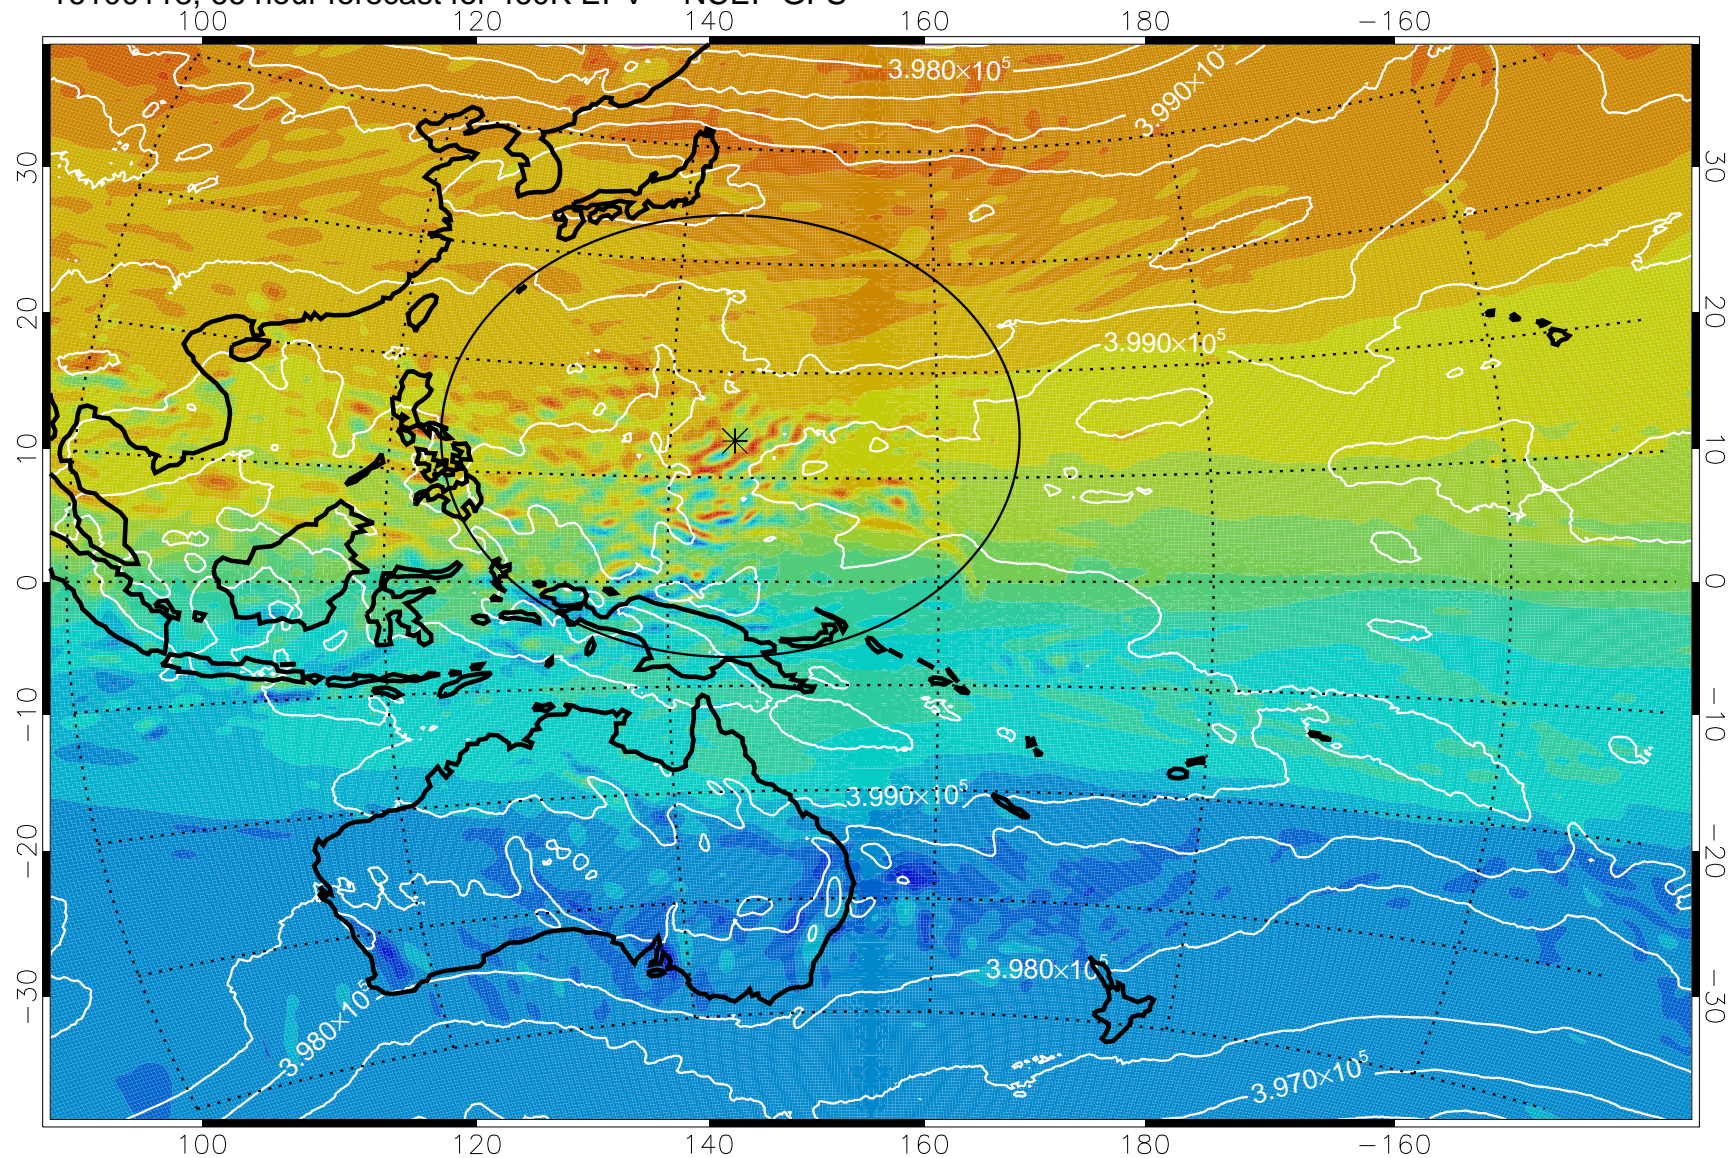

16093018, 42 hour forecast for 460K EPV -- NCEP GFS

460K Montgomery Streamfunction, white

Range ring of 2304 km

16100100, 48 hour forecast for 460K EPV -- NCEP GFS

460K Montgomery Streamfunction, white

Range ring of 2304 km

16100106, 54 hour forecast for 460K EPV -- NCEP GFS

460K Montgomery Streamfunction, white

Range ring of 2304 km

16100112, 60 hour forecast for 460K EPV -- NCEP GFS

460K Montgomery Streamfunction, white

Range ring of 2304 km

16100118, 66 hour forecast for 460K EPV -- NCEP GFS

460K Montgomery Streamfunction, white

Range ring of 2304 km

16100200, 72 hour forecast for 460K EPV -- NCEP GFS

460K Montgomery Streamfunction, white

Range ring of 2304 km

16100206, 78 hour forecast for 460K EPV -- NCEP GFS

460K Montgomery Streamfunction, white

Range ring of 2304 km

16100212, 84 hour forecast for 460K EPV -- NCEP GFS

460K Montgomery Streamfunction, white

Range ring of 2304 km