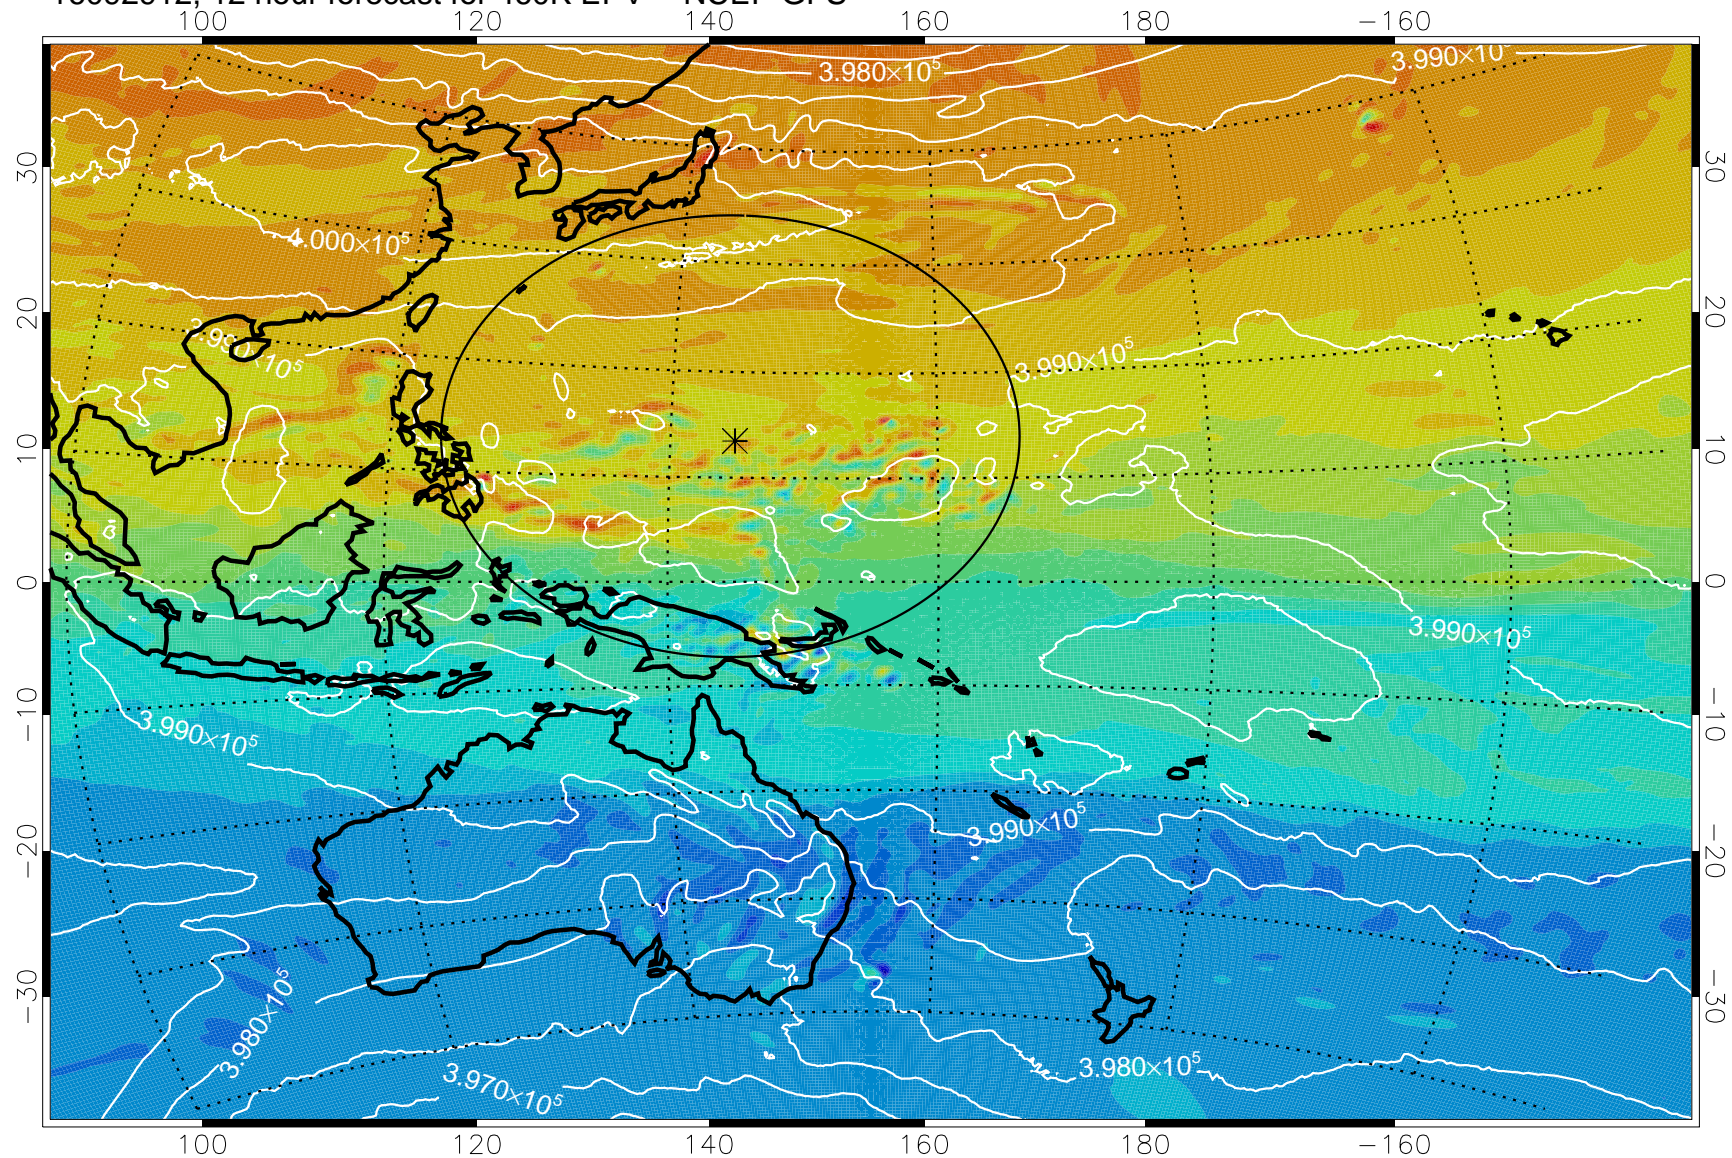

16092906, 6 hour forecast for 460K EPV -- NCEP GFS

460K Montgomery Streamfunction, white

Range ring of 2304 km

16092912, 12 hour forecast for 460K EPV -- NCEP GFS

460K Montgomery Streamfunction, white

Range ring of 2304 km

16092918, 18 hour forecast for 460K EPV -- NCEP GFS

460K Montgomery Streamfunction, white

Range ring of 2304 km

16093000, 24 hour forecast for 460K EPV -- NCEP GFS

460K Montgomery Streamfunction, white

Range ring of 2304 km

16093006, 30 hour forecast for 460K EPV -- NCEP GFS

460K Montgomery Streamfunction, white

Range ring of 2304 km

16093012, 36 hour forecast for 460K EPV -- NCEP GFS

460K Montgomery Streamfunction, white

Range ring of 2304 km

16093018, 42 hour forecast for 460K EPV -- NCEP GFS

460K Montgomery Streamfunction, white

Range ring of 2304 km

16100100, 48 hour forecast for 460K EPV -- NCEP GFS

460K Montgomery Streamfunction, white

Range ring of 2304 km