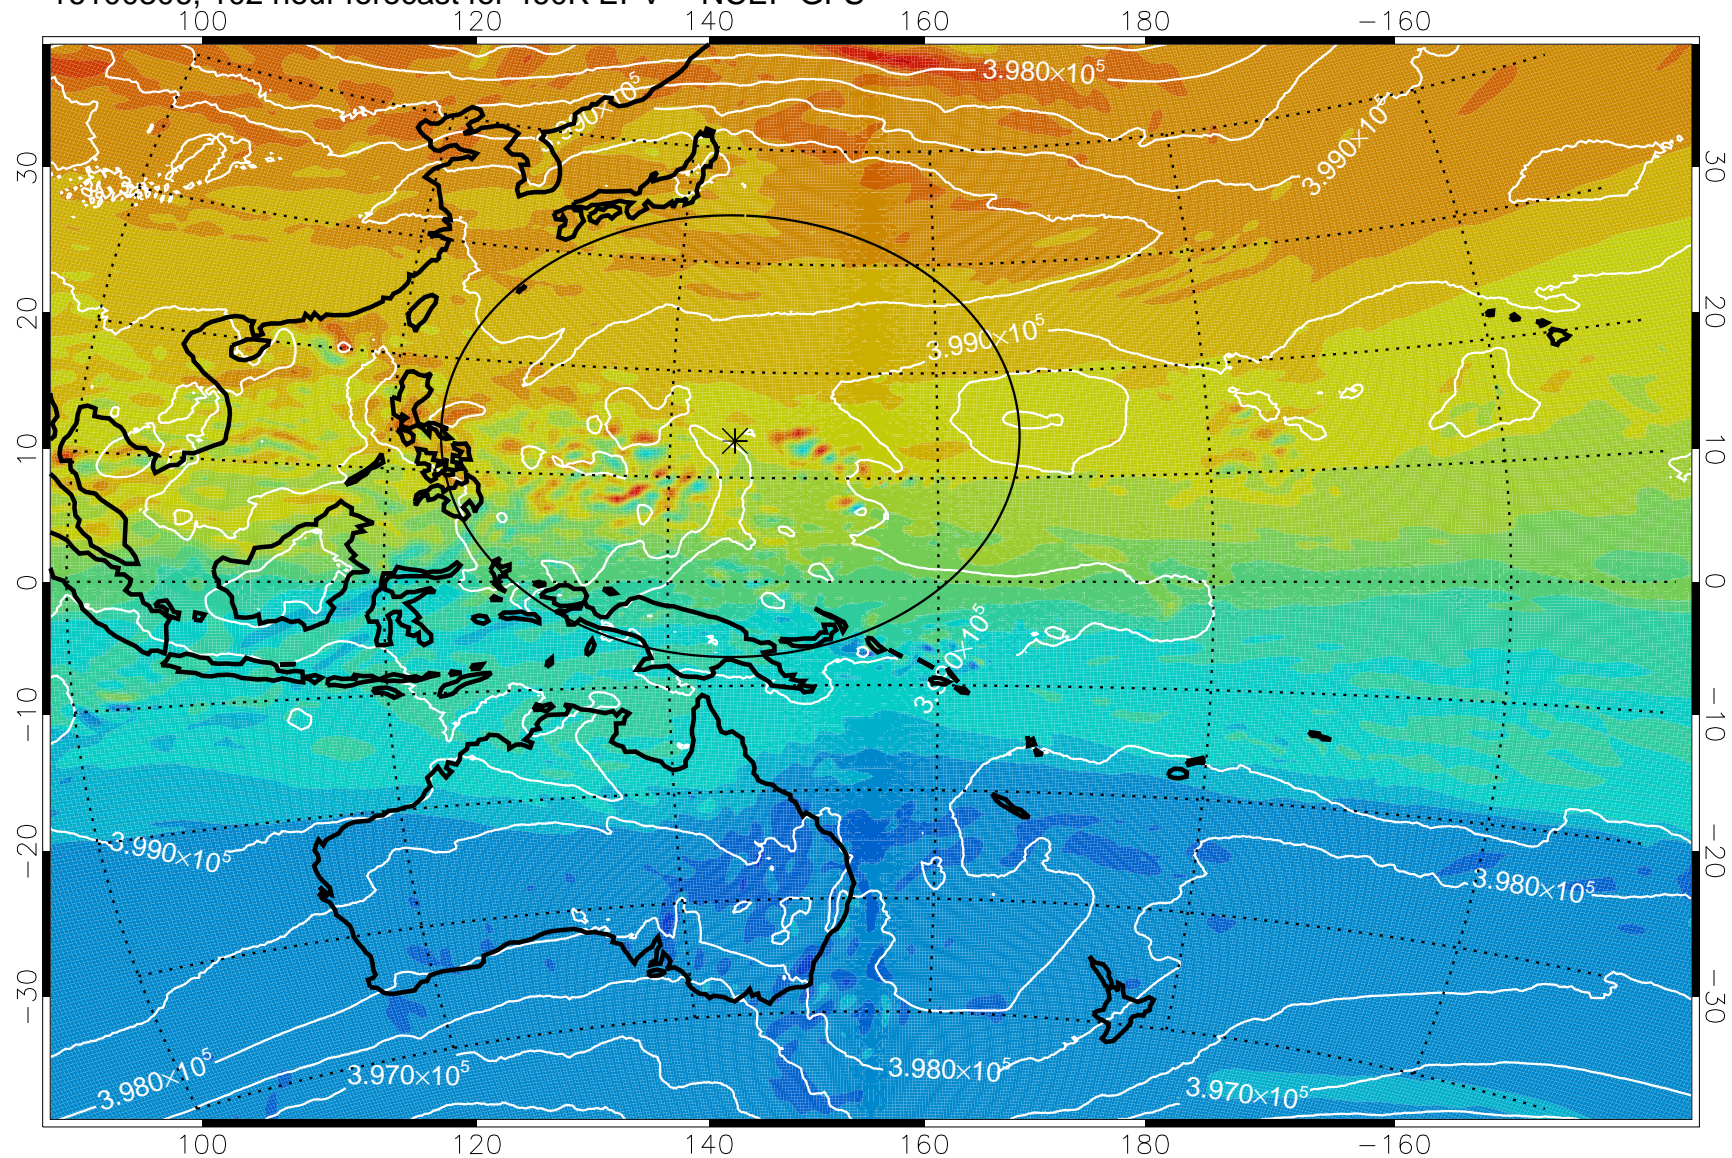

16100206, 78 hour forecast for 460K EPV -- NCEP GFS

460K Montgomery Streamfunction, white

Range ring of 2304 km

16100212, 84 hour forecast for 460K EPV -- NCEP GFS

460K Montgomery Streamfunction, white

Range ring of 2304 km

16100218, 90 hour forecast for 460K EPV -- NCEP GFS

460K Montgomery Streamfunction, white

Range ring of 2304 km

16100300, 96 hour forecast for 460K EPV -- NCEP GFS

460K Montgomery Streamfunction, white

Range ring of 2304 km

16100306, 102 hour forecast for 460K EPV -- NCEP GFS

460K Montgomery Streamfunction, white

Range ring of 2304 km

16100312, 108 hour forecast for 460K EPV -- NCEP GFS

460K Montgomery Streamfunction, white

Range ring of 2304 km

16100318, 114 hour forecast for 460K EPV -- NCEP GFS

460K Montgomery Streamfunction, white

Range ring of 2304 km

16100400, 120 hour forecast for 460K EPV -- NCEP GFS

460K Montgomery Streamfunction, white

Range ring of 2304 km