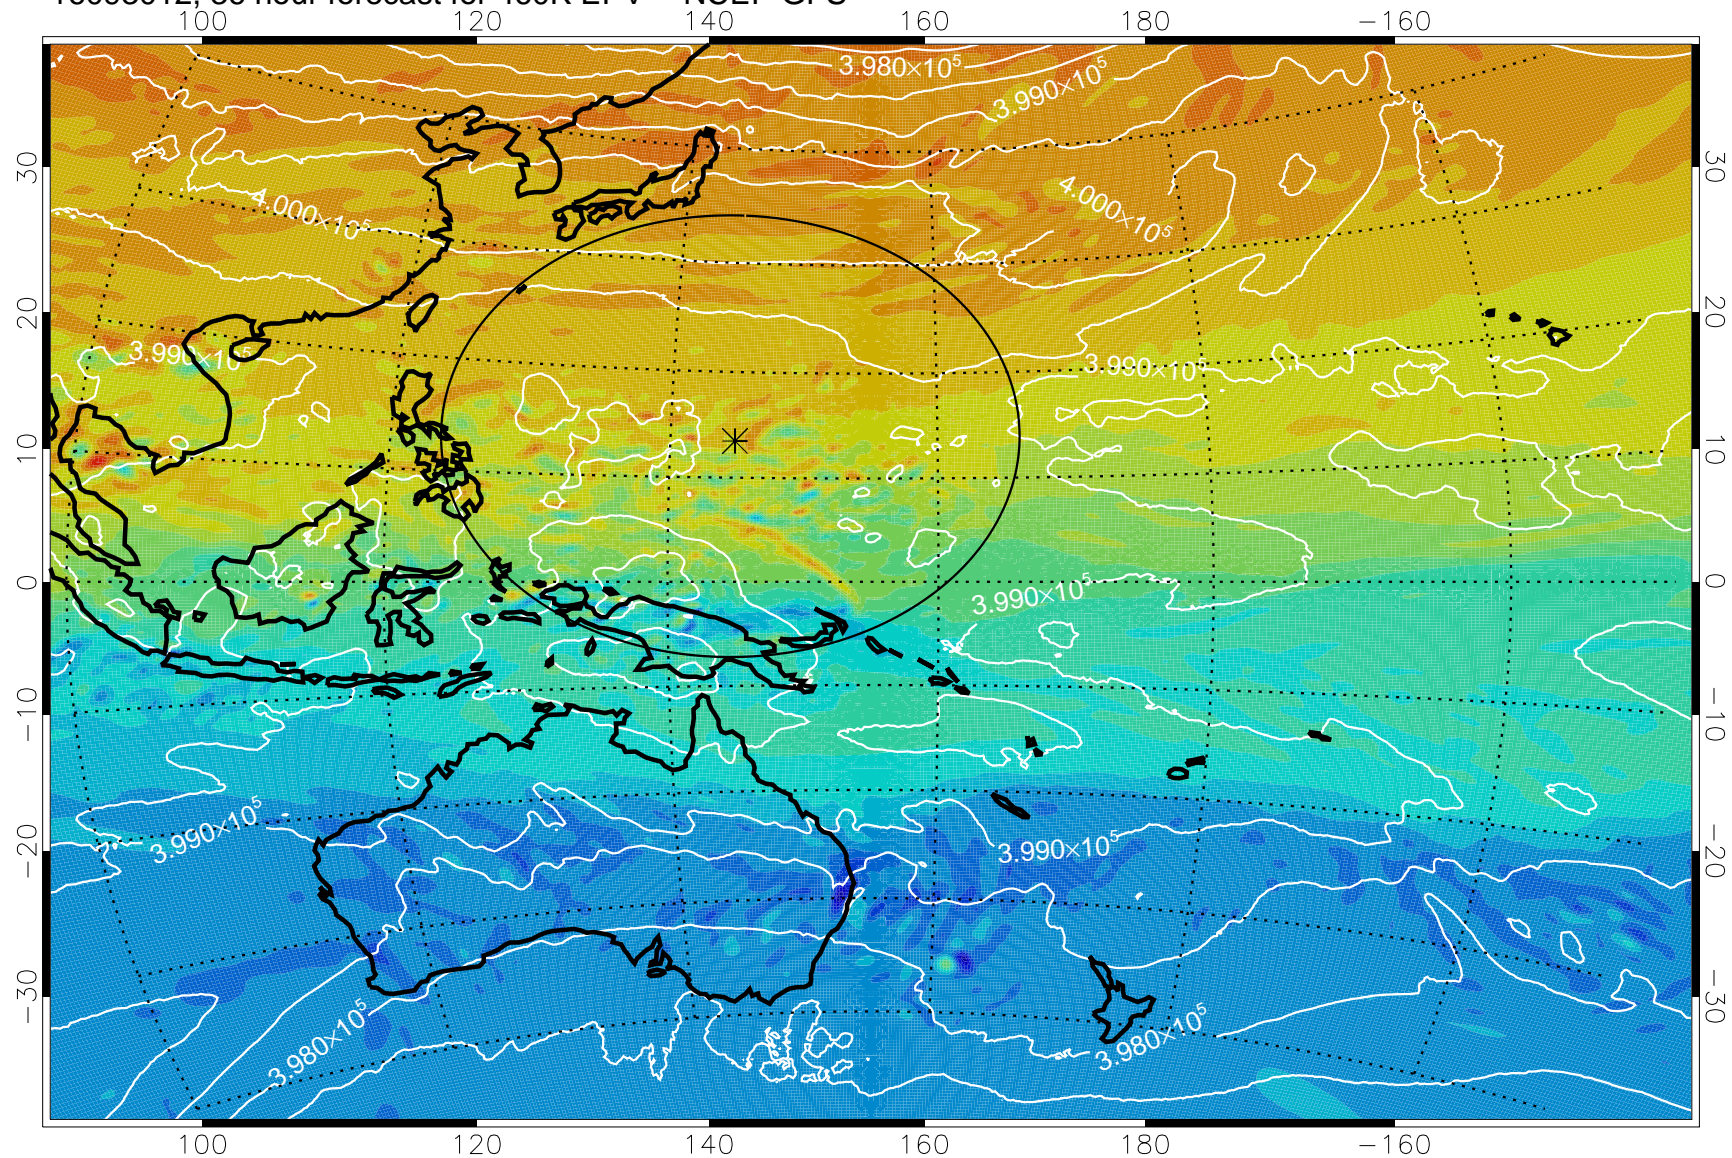

16092918, 18 hour forecast for 460K EPV -- NCEP GFS

460K Montgomery Streamfunction, white

Range ring of 2304 km

16093000, 24 hour forecast for 460K EPV -- NCEP GFS

460K Montgomery Streamfunction, white

Range ring of 2304 km

16093006, 30 hour forecast for 460K EPV -- NCEP GFS

460K Montgomery Streamfunction, white

Range ring of 2304 km

16093012, 36 hour forecast for 460K EPV -- NCEP GFS

460K Montgomery Streamfunction, white

Range ring of 2304 km

16093018, 42 hour forecast for 460K EPV -- NCEP GFS

460K Montgomery Streamfunction, white

Range ring of 2304 km

16100100, 48 hour forecast for 460K EPV -- NCEP GFS

460K Montgomery Streamfunction, white

Range ring of 2304 km

16100106, 54 hour forecast for 460K EPV -- NCEP GFS

460K Montgomery Streamfunction, white

Range ring of 2304 km

16100112, 60 hour forecast for 460K EPV -- NCEP GFS

460K Montgomery Streamfunction, white

Range ring of 2304 km