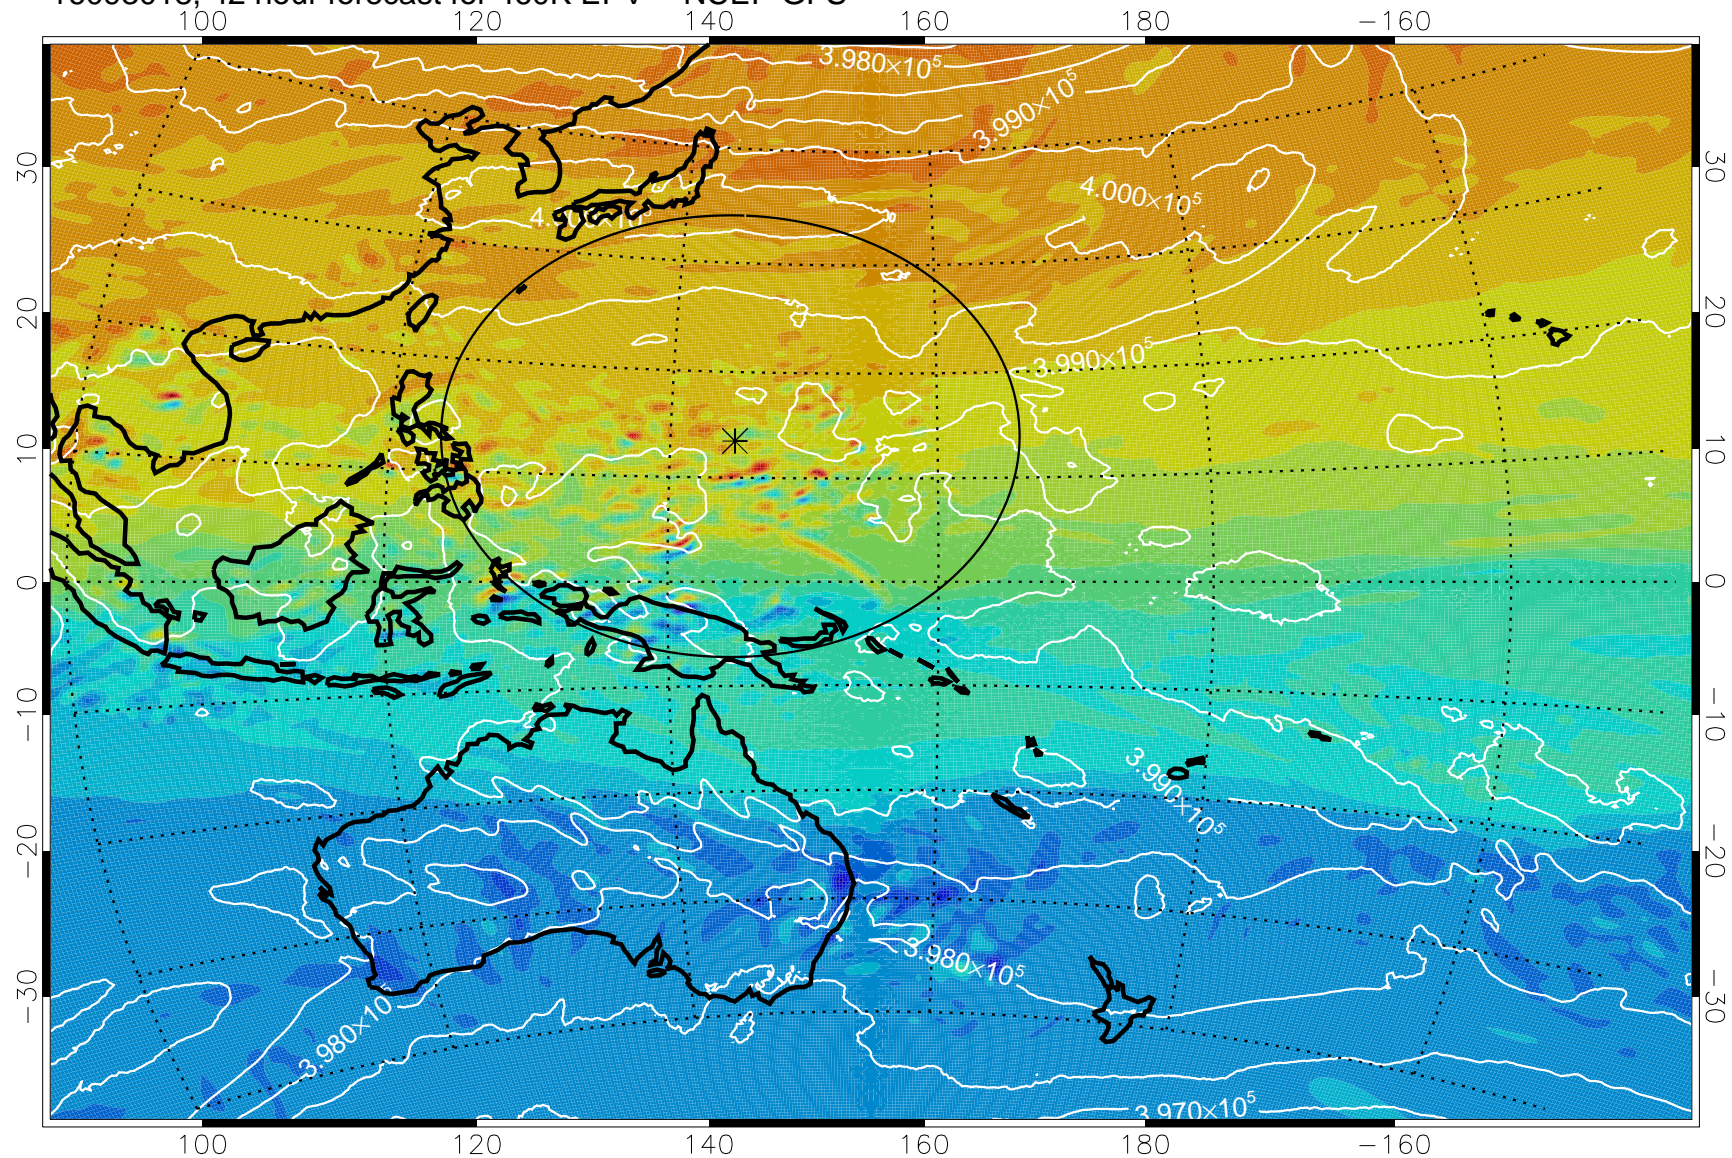

16093006, 30 hour forecast for 460K EPV -- NCEP GFS

460K Montgomery Streamfunction, white

Range ring of 2304 km

16093012, 36 hour forecast for 460K EPV -- NCEP GFS

460K Montgomery Streamfunction, white

Range ring of 2304 km

16093018, 42 hour forecast for 460K EPV -- NCEP GFS

460K Montgomery Streamfunction, white

Range ring of 2304 km

16100100, 48 hour forecast for 460K EPV -- NCEP GFS

460K Montgomery Streamfunction, white

Range ring of 2304 km

16100106, 54 hour forecast for 460K EPV -- NCEP GFS

460K Montgomery Streamfunction, white

Range ring of 2304 km

16100112, 60 hour forecast for 460K EPV -- NCEP GFS

460K Montgomery Streamfunction, white

Range ring of 2304 km

16100118, 66 hour forecast for 460K EPV -- NCEP GFS

460K Montgomery Streamfunction, white

Range ring of 2304 km

16100200, 72 hour forecast for 460K EPV -- NCEP GFS

460K Montgomery Streamfunction, white

Range ring of 2304 km