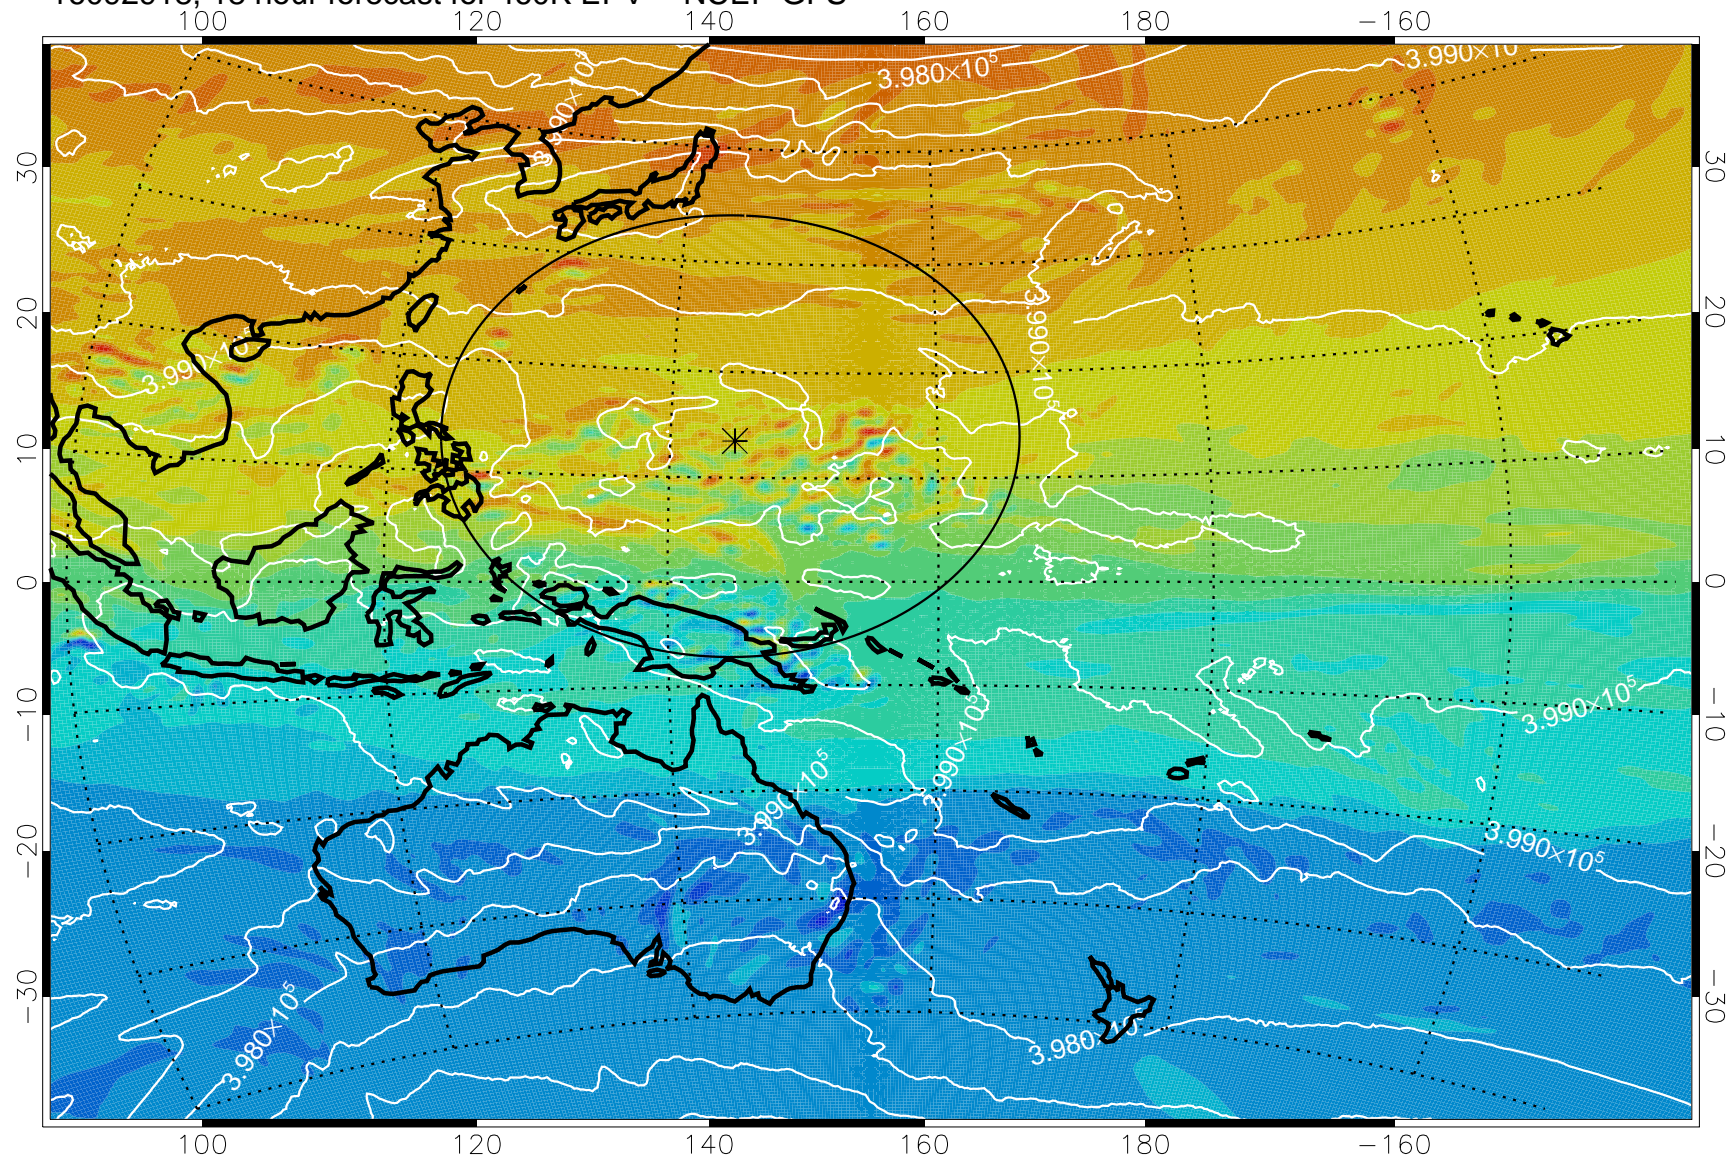

16092906, 6 hour forecast for 460K EPV -- NCEP GFS

460K Montgomery Streamfunction, white

Range ring of 2304 km

16092912, 12 hour forecast for 460K EPV -- NCEP GFS

460K Montgomery Streamfunction, white

Range ring of 2304 km

16092918, 18 hour forecast for 460K EPV -- NCEP GFS

460K Montgomery Streamfunction, white

Range ring of 2304 km

16093000, 24 hour forecast for 460K EPV -- NCEP GFS

460K Montgomery Streamfunction, white

Range ring of 2304 km

16093006, 30 hour forecast for 460K EPV -- NCEP GFS

460K Montgomery Streamfunction, white

Range ring of 2304 km

16093012, 36 hour forecast for 460K EPV -- NCEP GFS

460K Montgomery Streamfunction, white

Range ring of 2304 km

16093018, 42 hour forecast for 460K EPV -- NCEP GFS

460K Montgomery Streamfunction, white

Range ring of 2304 km

16100100, 48 hour forecast for 460K EPV -- NCEP GFS

460K Montgomery Streamfunction, white

Range ring of 2304 km