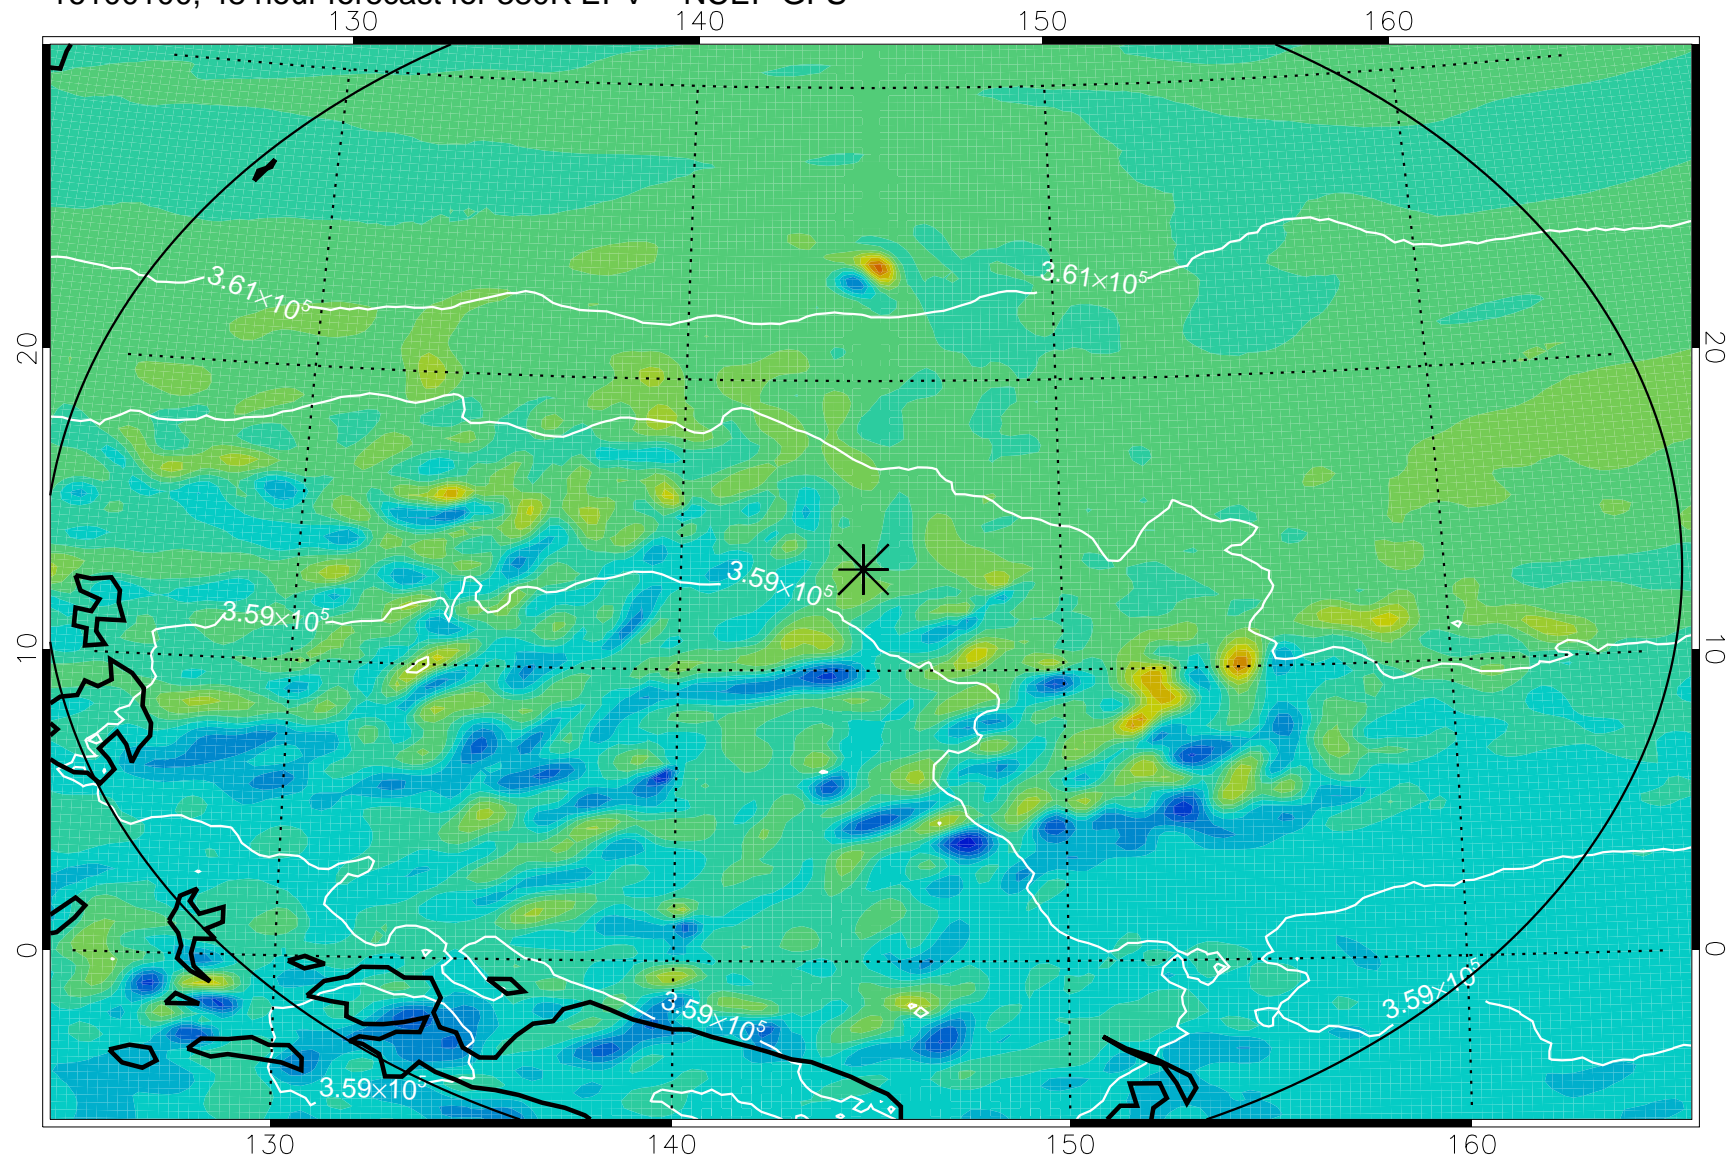

16092918, 18 hour forecast for 380K EPV -- NCEP GFS

380K Montgomery Streamfunction, white

Range ring of 2304 km

16093000, 24 hour forecast for 380K EPV -- NCEP GFS

380K Montgomery Streamfunction, white

Range ring of 2304 km

16093006, 30 hour forecast for 380K EPV -- NCEP GFS

380K Montgomery Streamfunction, white

Range ring of 2304 km

16093012, 36 hour forecast for 380K EPV -- NCEP GFS

380K Montgomery Streamfunction, white

Range ring of 2304 km

16093018, 42 hour forecast for 380K EPV -- NCEP GFS

380K Montgomery Streamfunction, white

Range ring of 2304 km

16100100, 48 hour forecast for 380K EPV -- NCEP GFS

380K Montgomery Streamfunction, white

Range ring of 2304 km

16100106, 54 hour forecast for 380K EPV -- NCEP GFS

380K Montgomery Streamfunction, white

Range ring of 2304 km

16100112, 60 hour forecast for 380K EPV -- NCEP GFS

380K Montgomery Streamfunction, white

Range ring of 2304 km