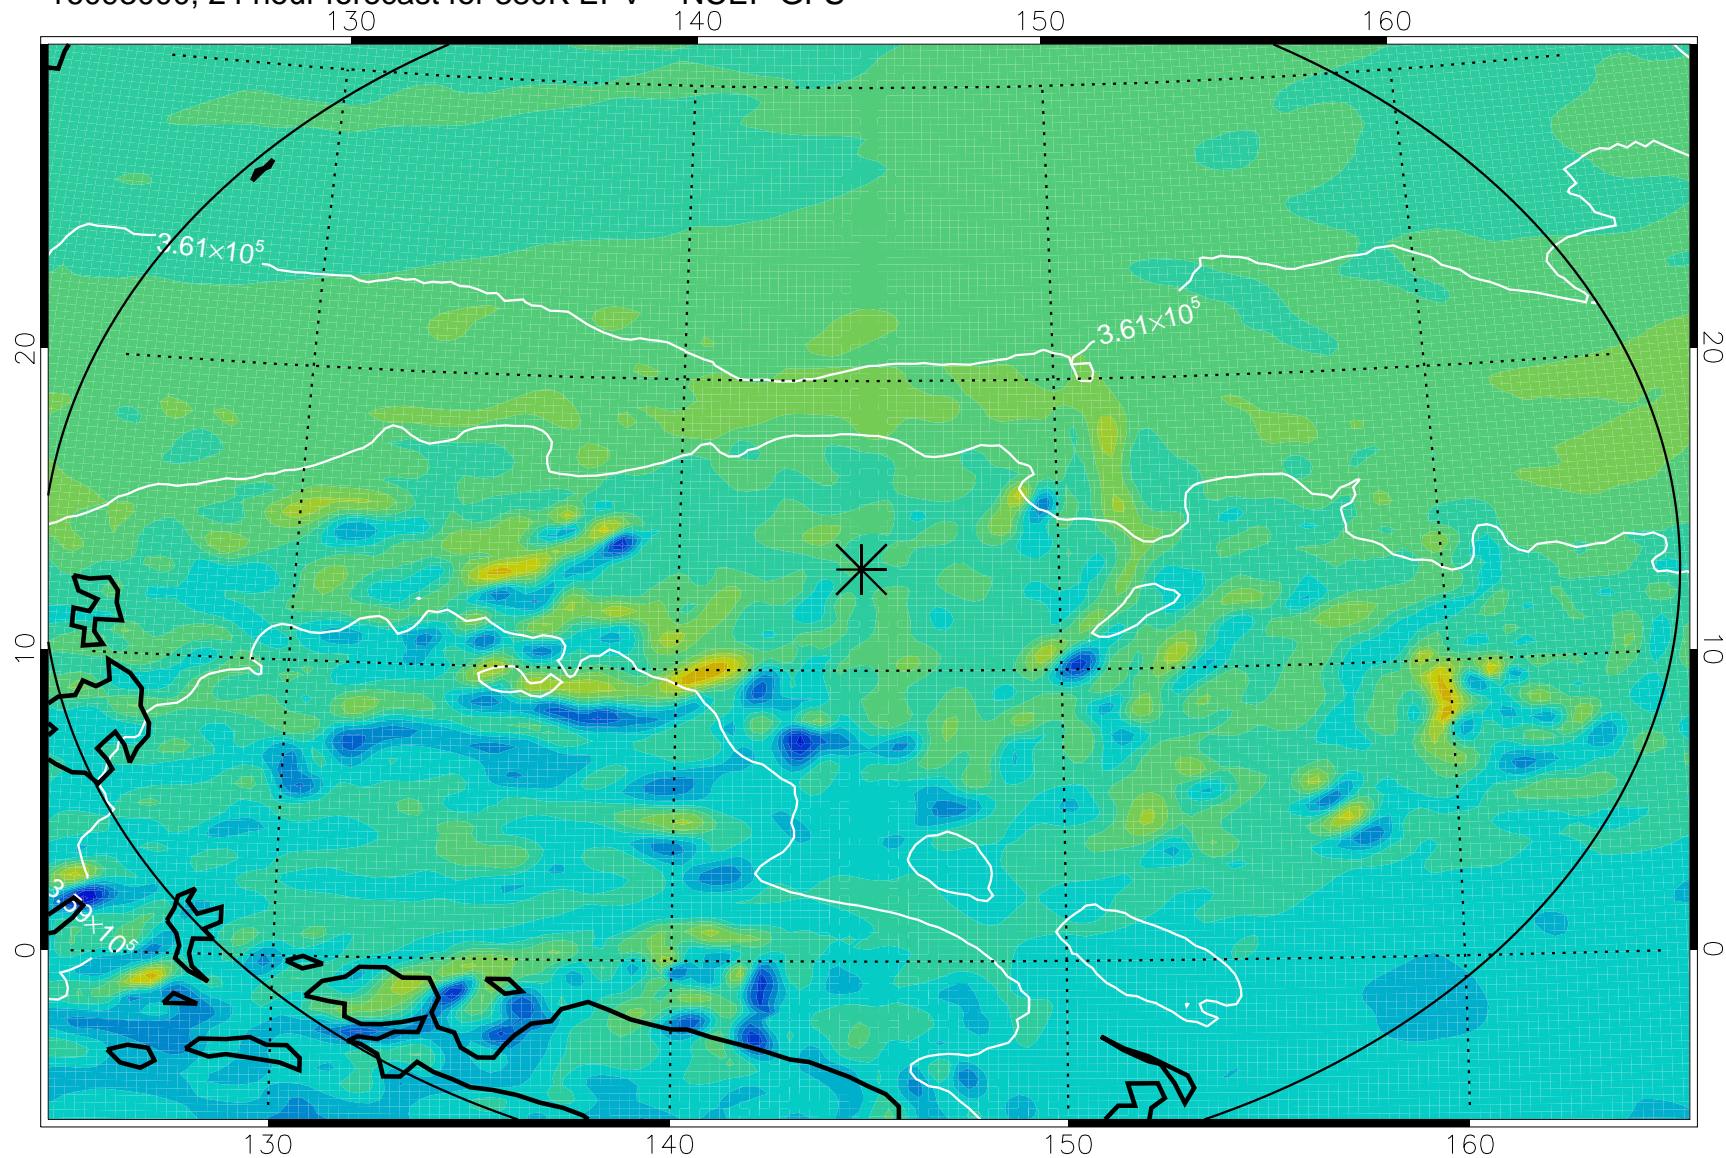

16092906, 6 hour forecast for 380K EPV -- NCEP GFS

380K Montgomery Streamfunction, white

Range ring of 2304 km

16092912, 12 hour forecast for 380K EPV -- NCEP GFS

380K Montgomery Streamfunction, white

Range ring of 2304 km

16092918, 18 hour forecast for 380K EPV -- NCEP GFS

380K Montgomery Streamfunction, white

Range ring of 2304 km

16093000, 24 hour forecast for 380K EPV -- NCEP GFS

380K Montgomery Streamfunction, white

Range ring of 2304 km

16093006, 30 hour forecast for 380K EPV -- NCEP GFS

380K Montgomery Streamfunction, white

Range ring of 2304 km

16093012, 36 hour forecast for 380K EPV -- NCEP GFS

380K Montgomery Streamfunction, white

Range ring of 2304 km

16093018, 42 hour forecast for 380K EPV -- NCEP GFS

380K Montgomery Streamfunction, white

Range ring of 2304 km

16100100, 48 hour forecast for 380K EPV -- NCEP GFS

380K Montgomery Streamfunction, white

Range ring of 2304 km