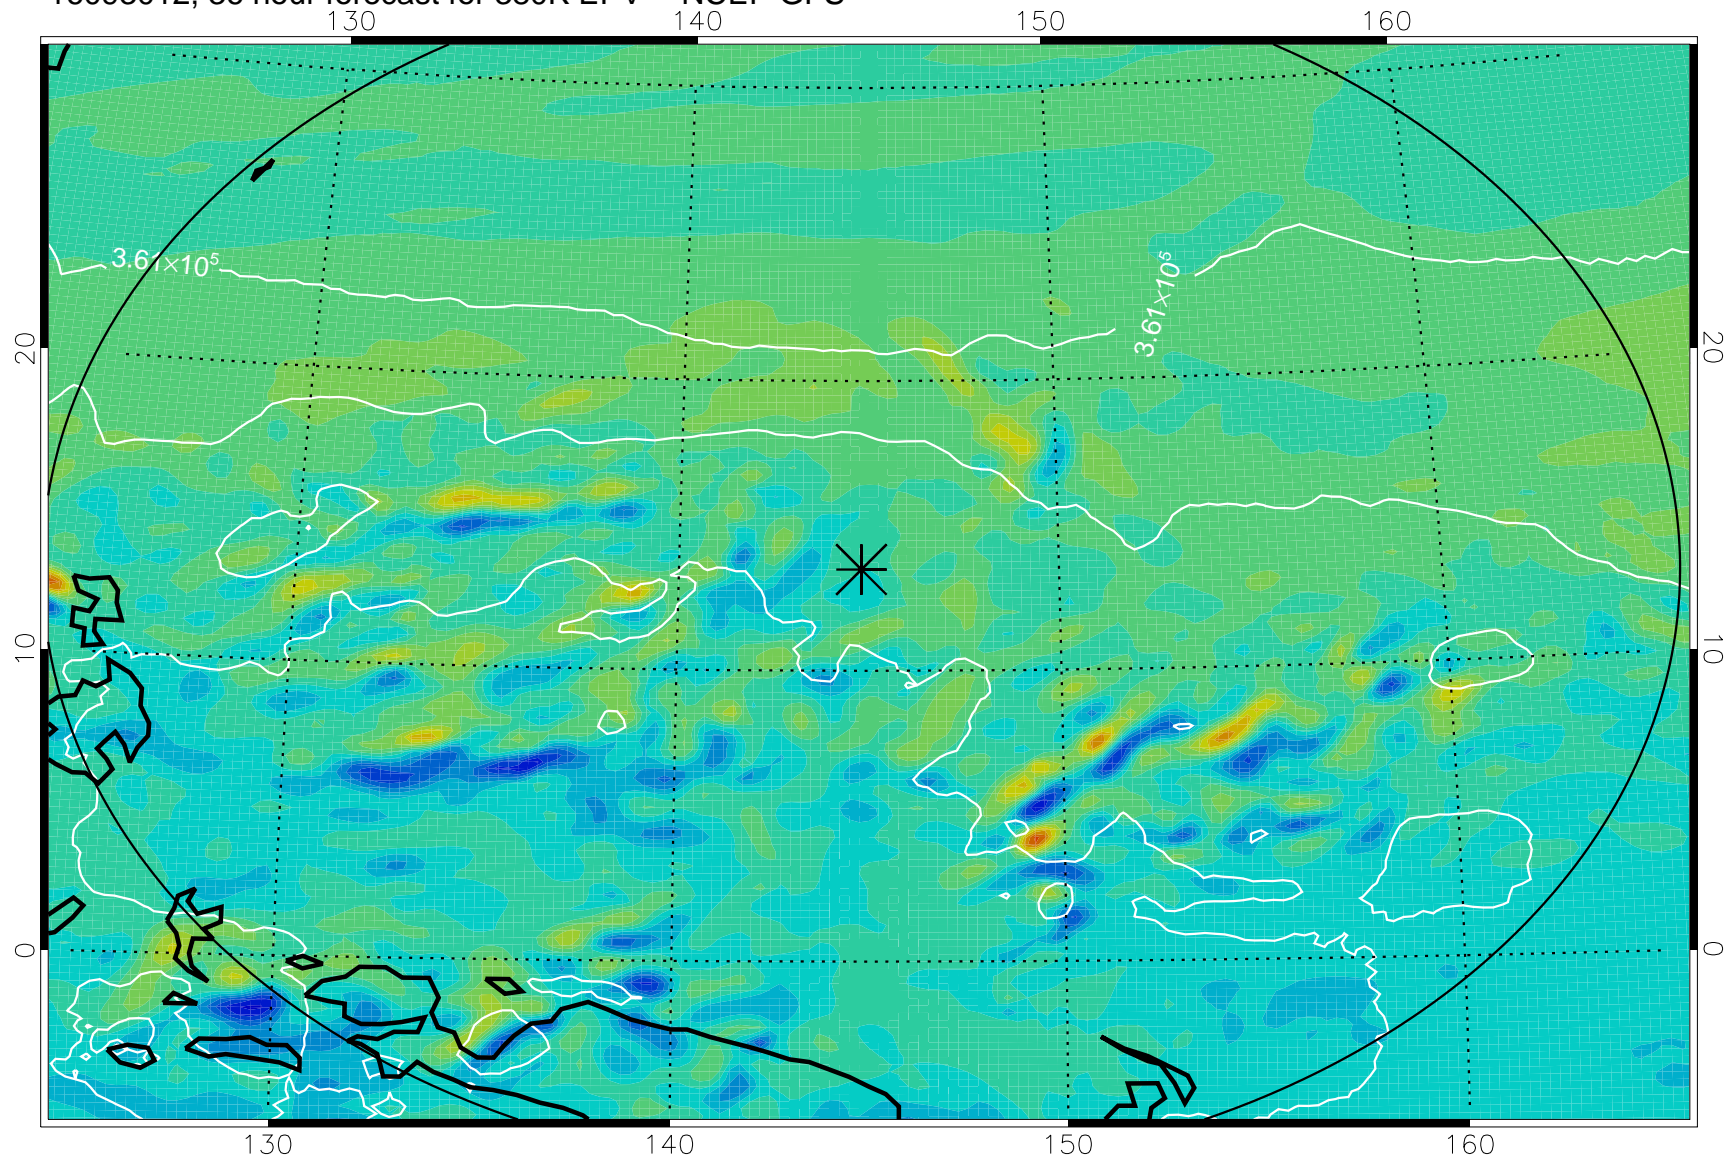

16092918, 18 hour forecast for 380K EPV -- NCEP GFS

380K Montgomery Streamfunction, white

Range ring of 2304 km

16093000, 24 hour forecast for 380K EPV -- NCEP GFS

380K Montgomery Streamfunction, white

Range ring of 2304 km

16093006, 30 hour forecast for 380K EPV -- NCEP GFS

380K Montgomery Streamfunction, white

Range ring of 2304 km

16093012, 36 hour forecast for 380K EPV -- NCEP GFS

380K Montgomery Streamfunction, white

Range ring of 2304 km

16093018, 42 hour forecast for 380K EPV -- NCEP GFS

380K Montgomery Streamfunction, white

Range ring of 2304 km

16100100, 48 hour forecast for 380K EPV -- NCEP GFS

380K Montgomery Streamfunction, white

Range ring of 2304 km

16100218, 90 hour forecast for 380K EPV -- NCEP GFS

380K Montgomery Streamfunction, white

Range ring of 2304 km

16100300, 96 hour forecast for 380K EPV -- NCEP GFS

380K Montgomery Streamfunction, white

Range ring of 2304 km