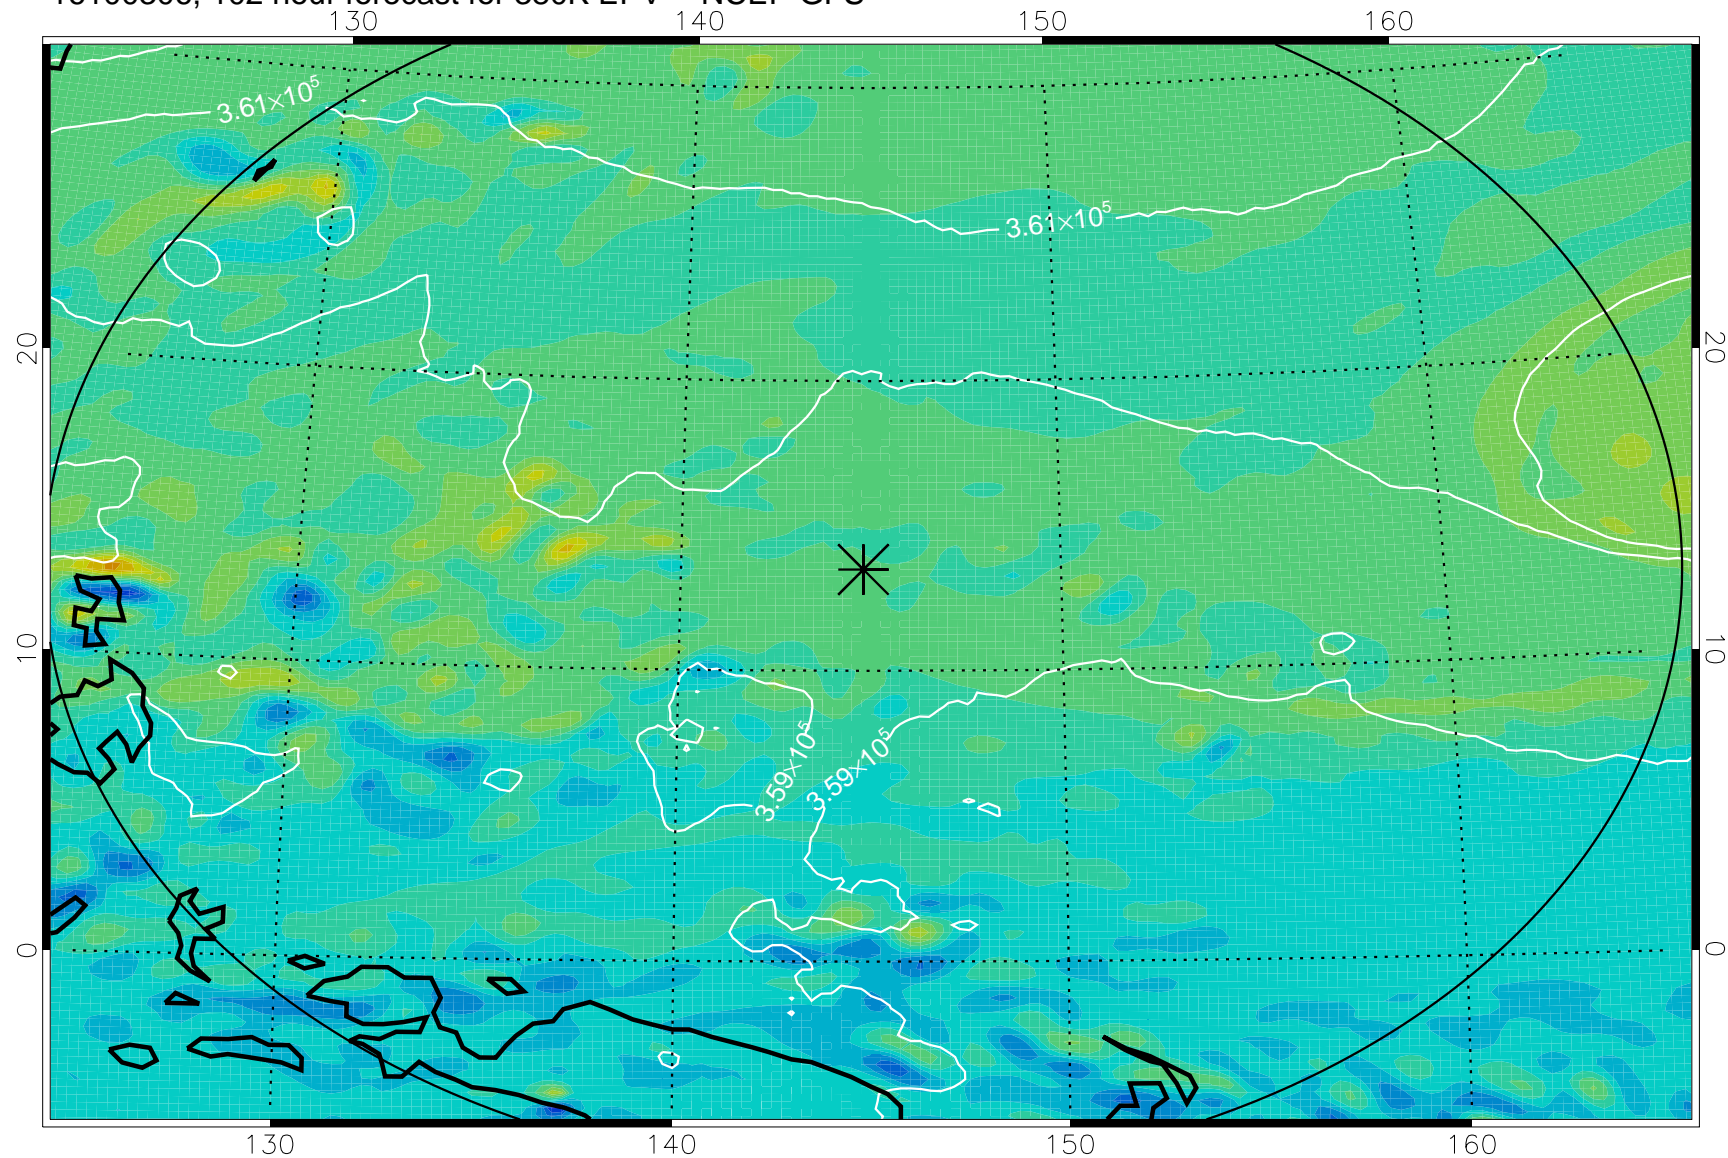

16100206, 78 hour forecast for 380K EPV -- NCEP GFS

380K Montgomery Streamfunction, white

Range ring of 2304 km

16100212, 84 hour forecast for 380K EPV -- NCEP GFS

380K Montgomery Streamfunction, white

Range ring of 2304 km

16100218, 90 hour forecast for 380K EPV -- NCEP GFS

380K Montgomery Streamfunction, white

Range ring of 2304 km

16100300, 96 hour forecast for 380K EPV -- NCEP GFS

380K Montgomery Streamfunction, white

Range ring of 2304 km

16100306, 102 hour forecast for 380K EPV -- NCEP GFS

380K Montgomery Streamfunction, white

Range ring of 2304 km

16100312, 108 hour forecast for 380K EPV -- NCEP GFS

380K Montgomery Streamfunction, white

Range ring of 2304 km

16100318, 114 hour forecast for 380K EPV -- NCEP GFS

380K Montgomery Streamfunction, white

Range ring of 2304 km

16100400, 120 hour forecast for 380K EPV -- NCEP GFS

380K Montgomery Streamfunction, white

Range ring of 2304 km