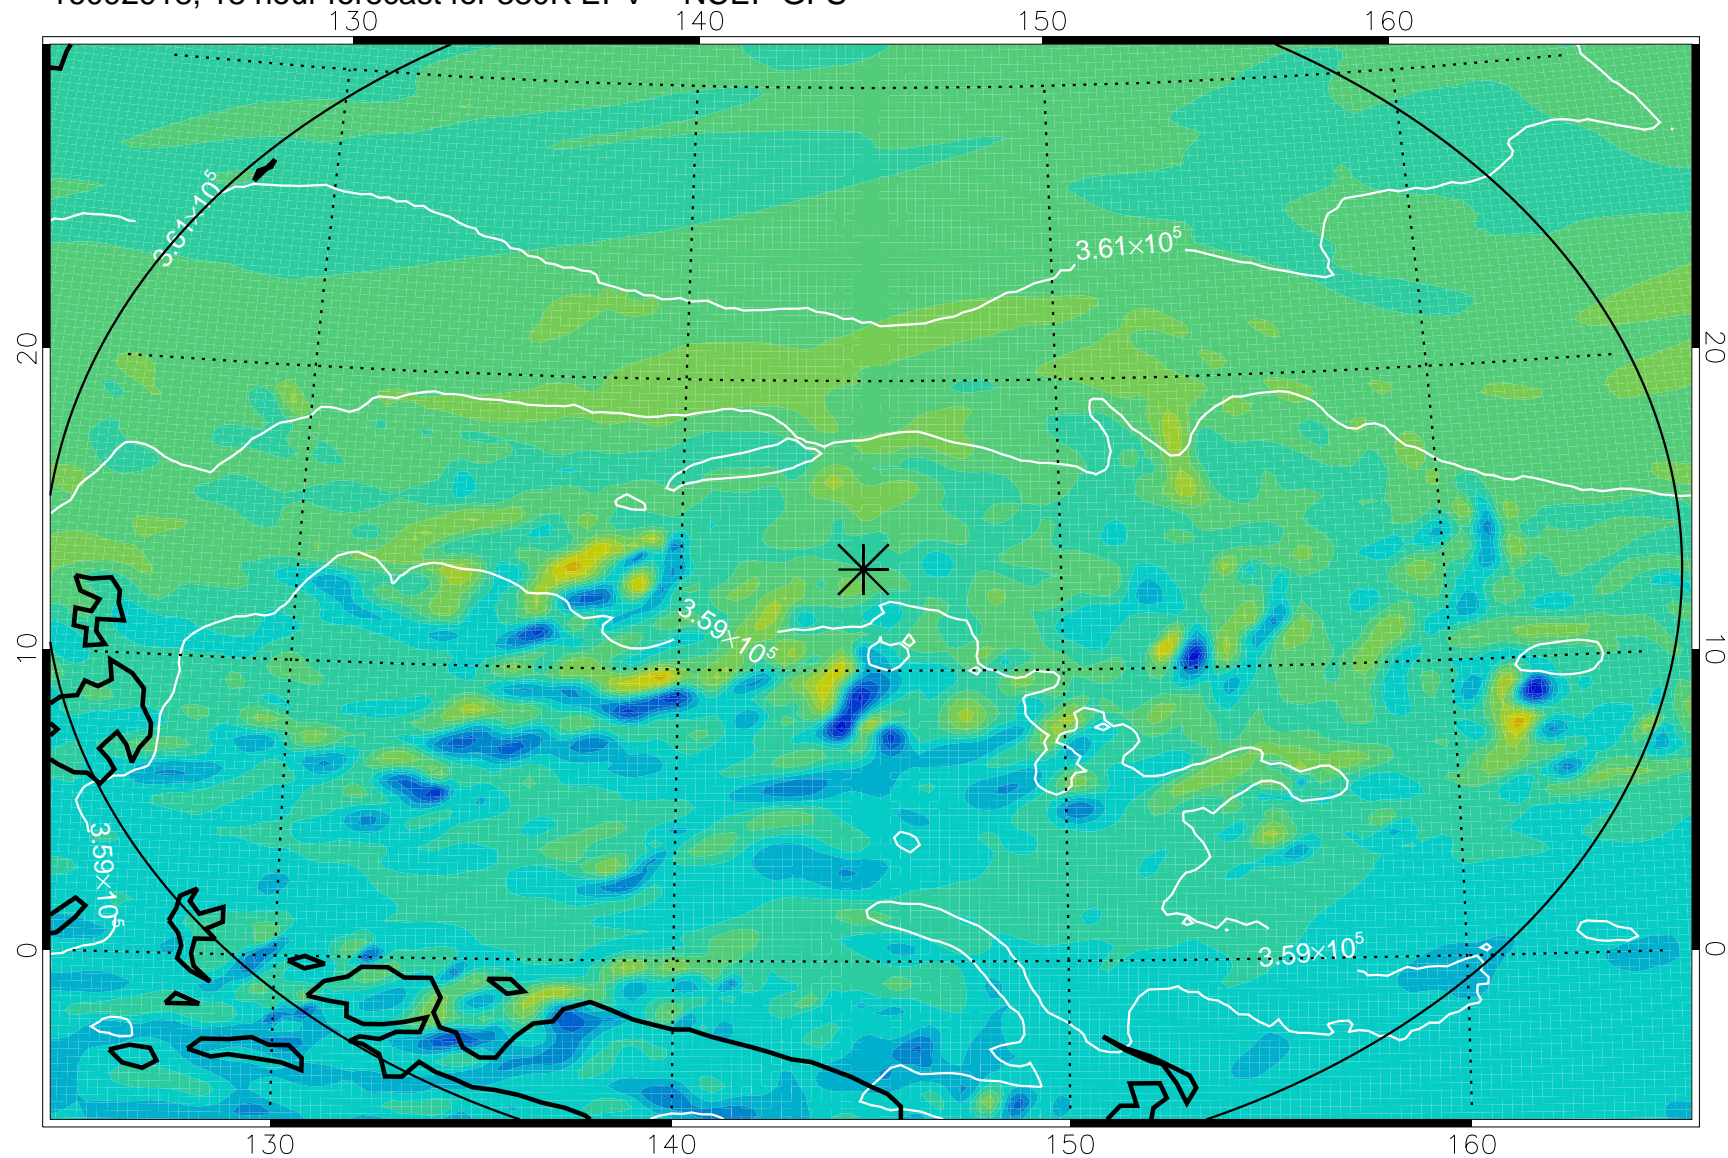

16092906, 6 hour forecast for 380K EPV -- NCEP GFS

380K Montgomery Streamfunction, white

Range ring of 2304 km

16092912, 12 hour forecast for 380K EPV -- NCEP GFS

380K Montgomery Streamfunction, white

Range ring of 2304 km

16092918, 18 hour forecast for 380K EPV -- NCEP GFS

380K Montgomery Streamfunction, white

Range ring of 2304 km

16093000, 24 hour forecast for 380K EPV -- NCEP GFS

380K Montgomery Streamfunction, white

Range ring of 2304 km

16093006, 30 hour forecast for 380K EPV -- NCEP GFS

380K Montgomery Streamfunction, white

Range ring of 2304 km

16093012, 36 hour forecast for 380K EPV -- NCEP GFS

380K Montgomery Streamfunction, white

Range ring of 2304 km

16093018, 42 hour forecast for 380K EPV -- NCEP GFS

380K Montgomery Streamfunction, white

Range ring of 2304 km

16100100, 48 hour forecast for 380K EPV -- NCEP GFS

380K Montgomery Streamfunction, white

Range ring of 2304 km