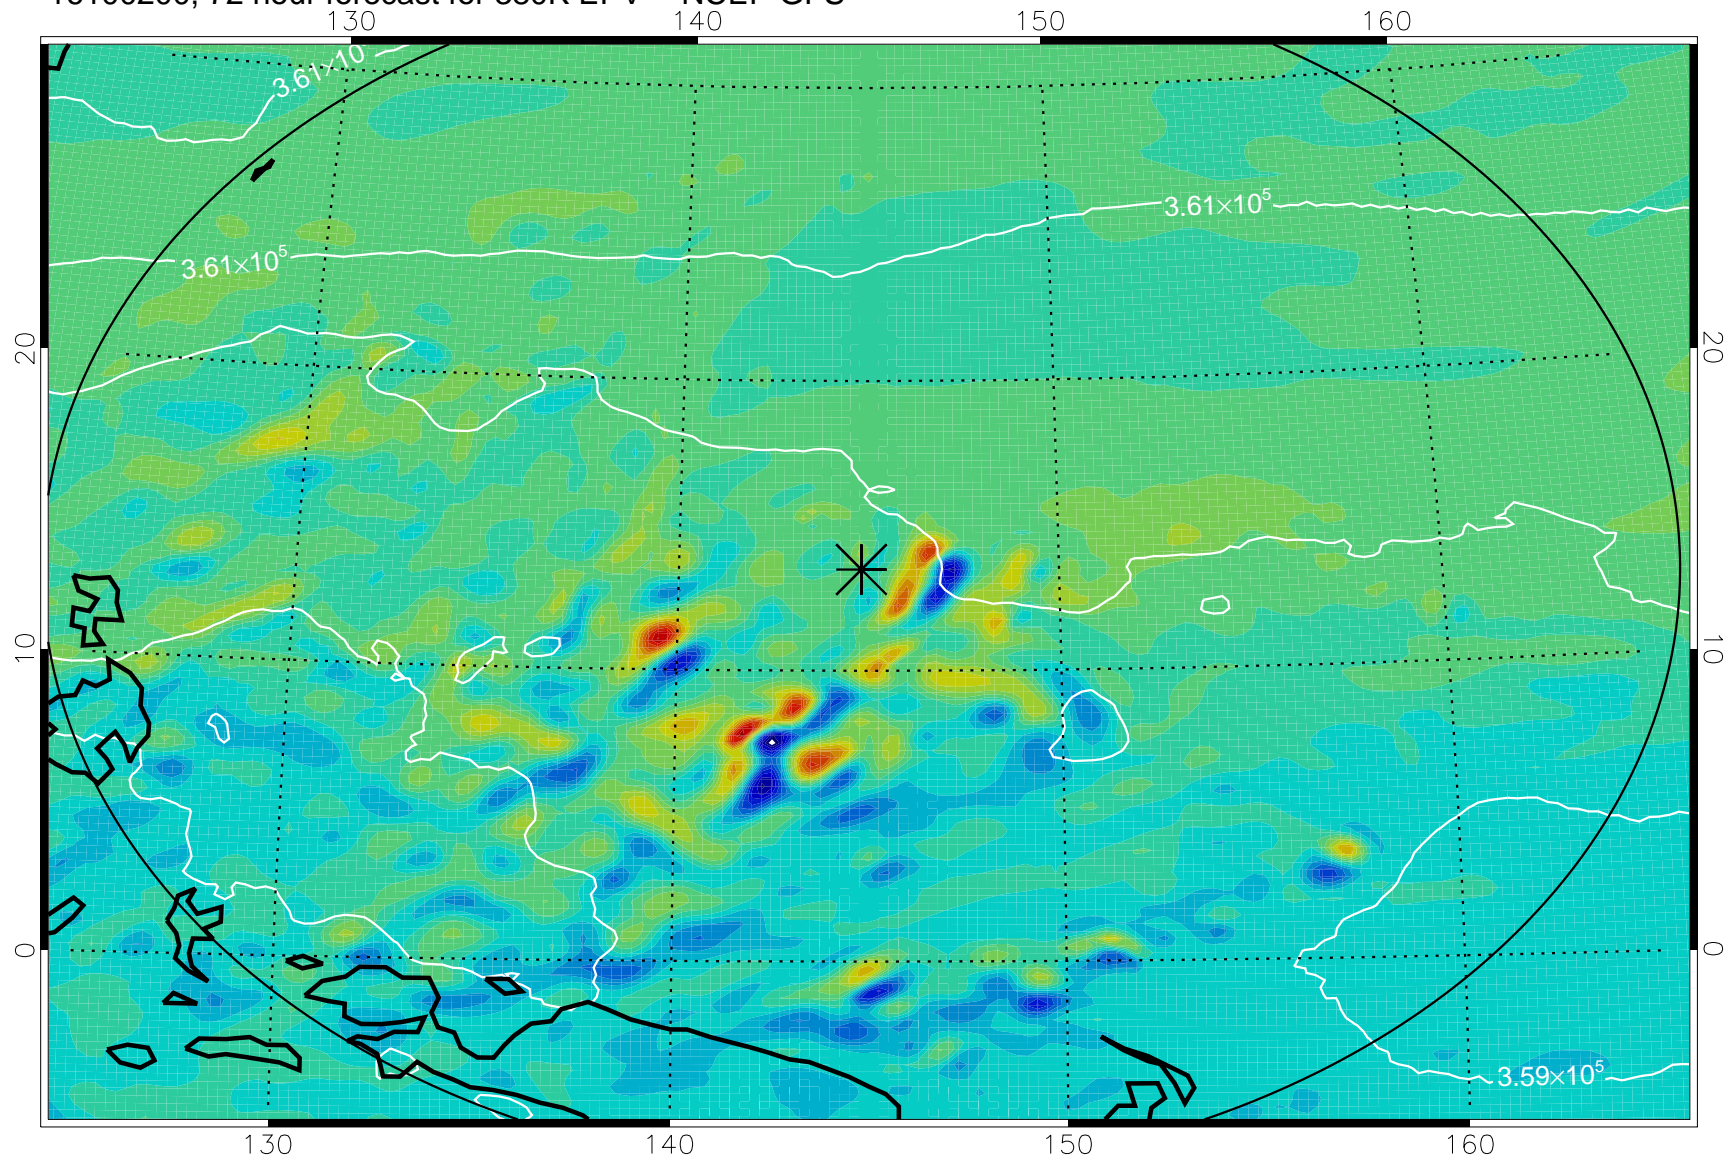

16100106, 54 hour forecast for 380K EPV -- NCEP GFS

380K Montgomery Streamfunction, white

Range ring of 2304 km

16100112, 60 hour forecast for 380K EPV -- NCEP GFS

380K Montgomery Streamfunction, white

Range ring of 2304 km

16100118, 66 hour forecast for 380K EPV -- NCEP GFS

380K Montgomery Streamfunction, white

Range ring of 2304 km

16100200, 72 hour forecast for 380K EPV -- NCEP GFS

380K Montgomery Streamfunction, white

Range ring of 2304 km

16100206, 78 hour forecast for 380K EPV -- NCEP GFS

380K Montgomery Streamfunction, white

Range ring of 2304 km

16100212, 84 hour forecast for 380K EPV -- NCEP GFS

380K Montgomery Streamfunction, white

Range ring of 2304 km

16100218, 90 hour forecast for 380K EPV -- NCEP GFS

380K Montgomery Streamfunction, white

Range ring of 2304 km

16100300, 96 hour forecast for 380K EPV -- NCEP GFS

380K Montgomery Streamfunction, white

Range ring of 2304 km