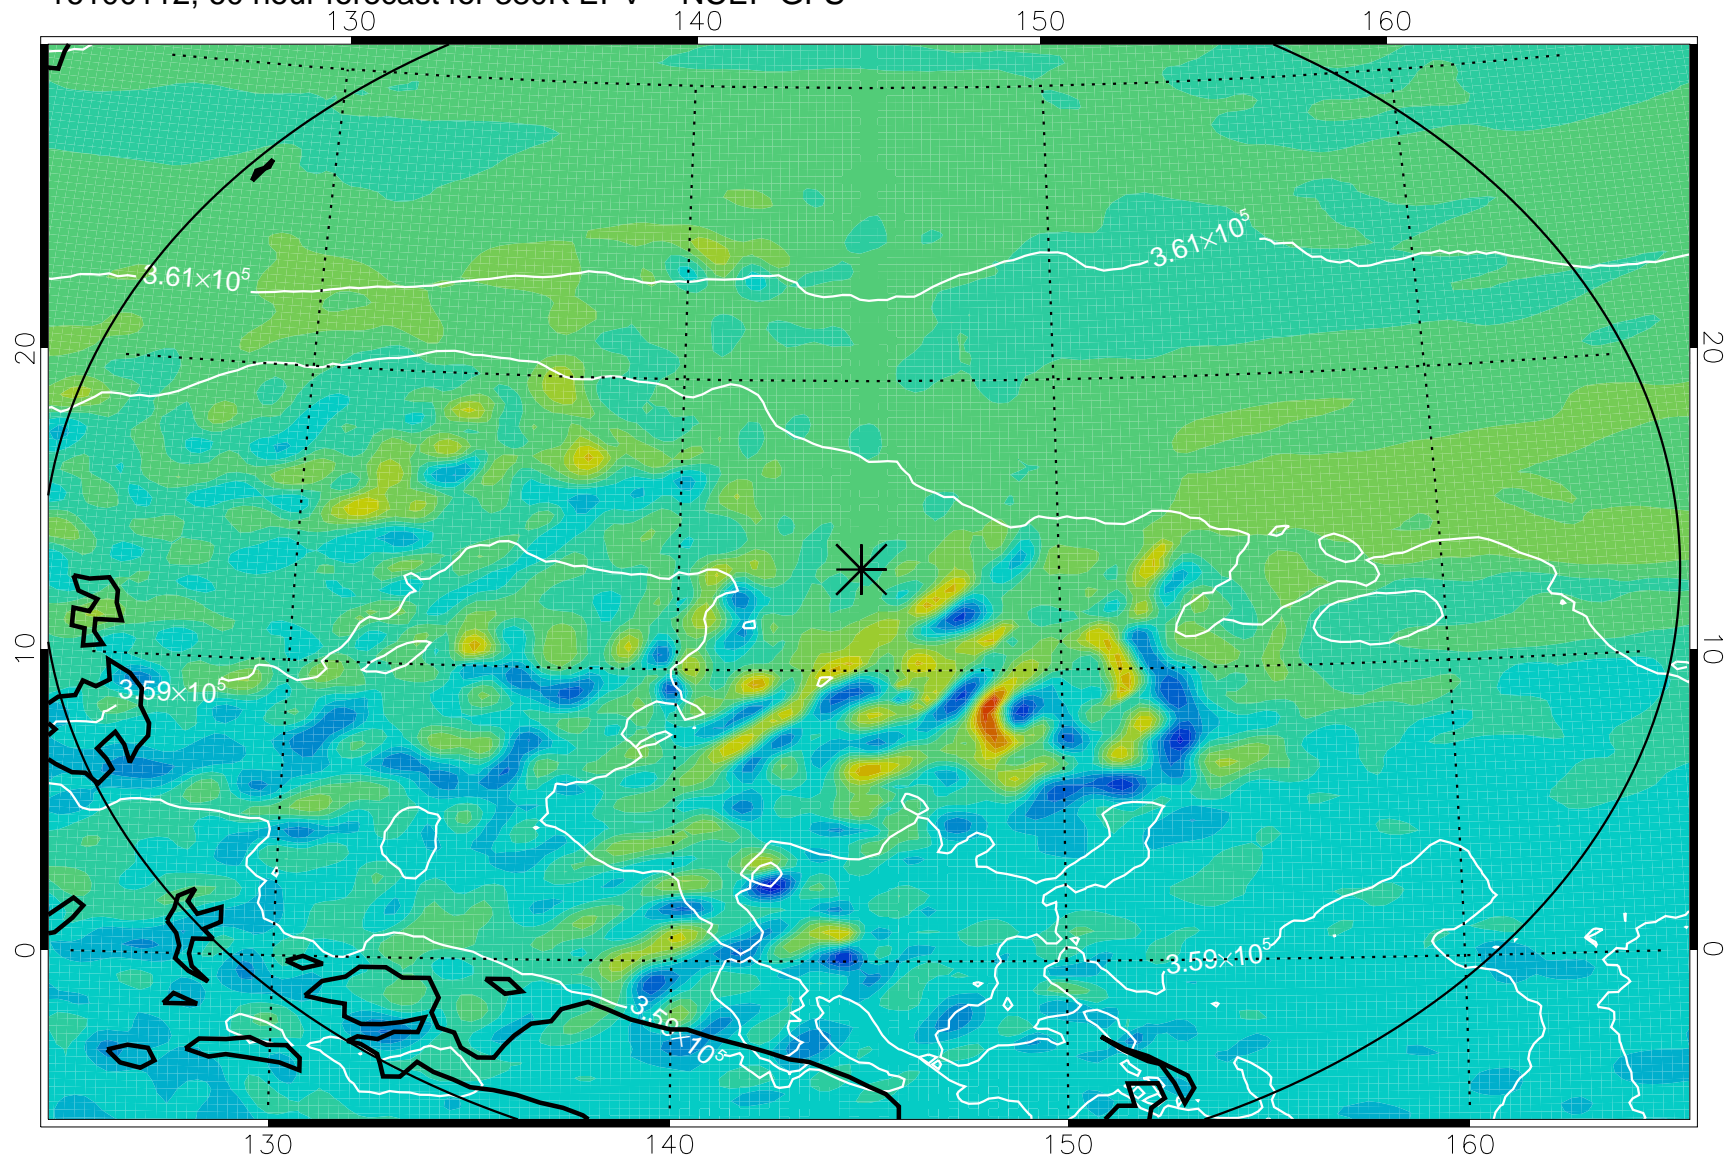

16093006, 30 hour forecast for 380K EPV -- NCEP GFS

380K Montgomery Streamfunction, white

Range ring of 2304 km

16093012, 36 hour forecast for 380K EPV -- NCEP GFS

380K Montgomery Streamfunction, white

Range ring of 2304 km

16093018, 42 hour forecast for 380K EPV -- NCEP GFS

380K Montgomery Streamfunction, white

Range ring of 2304 km

16100100, 48 hour forecast for 380K EPV -- NCEP GFS

380K Montgomery Streamfunction, white

Range ring of 2304 km

16100106, 54 hour forecast for 380K EPV -- NCEP GFS

380K Montgomery Streamfunction, white

Range ring of 2304 km

16100112, 60 hour forecast for 380K EPV -- NCEP GFS

380K Montgomery Streamfunction, white

Range ring of 2304 km

16100118, 66 hour forecast for 380K EPV -- NCEP GFS

380K Montgomery Streamfunction, white

Range ring of 2304 km

16100200, 72 hour forecast for 380K EPV -- NCEP GFS

380K Montgomery Streamfunction, white

Range ring of 2304 km