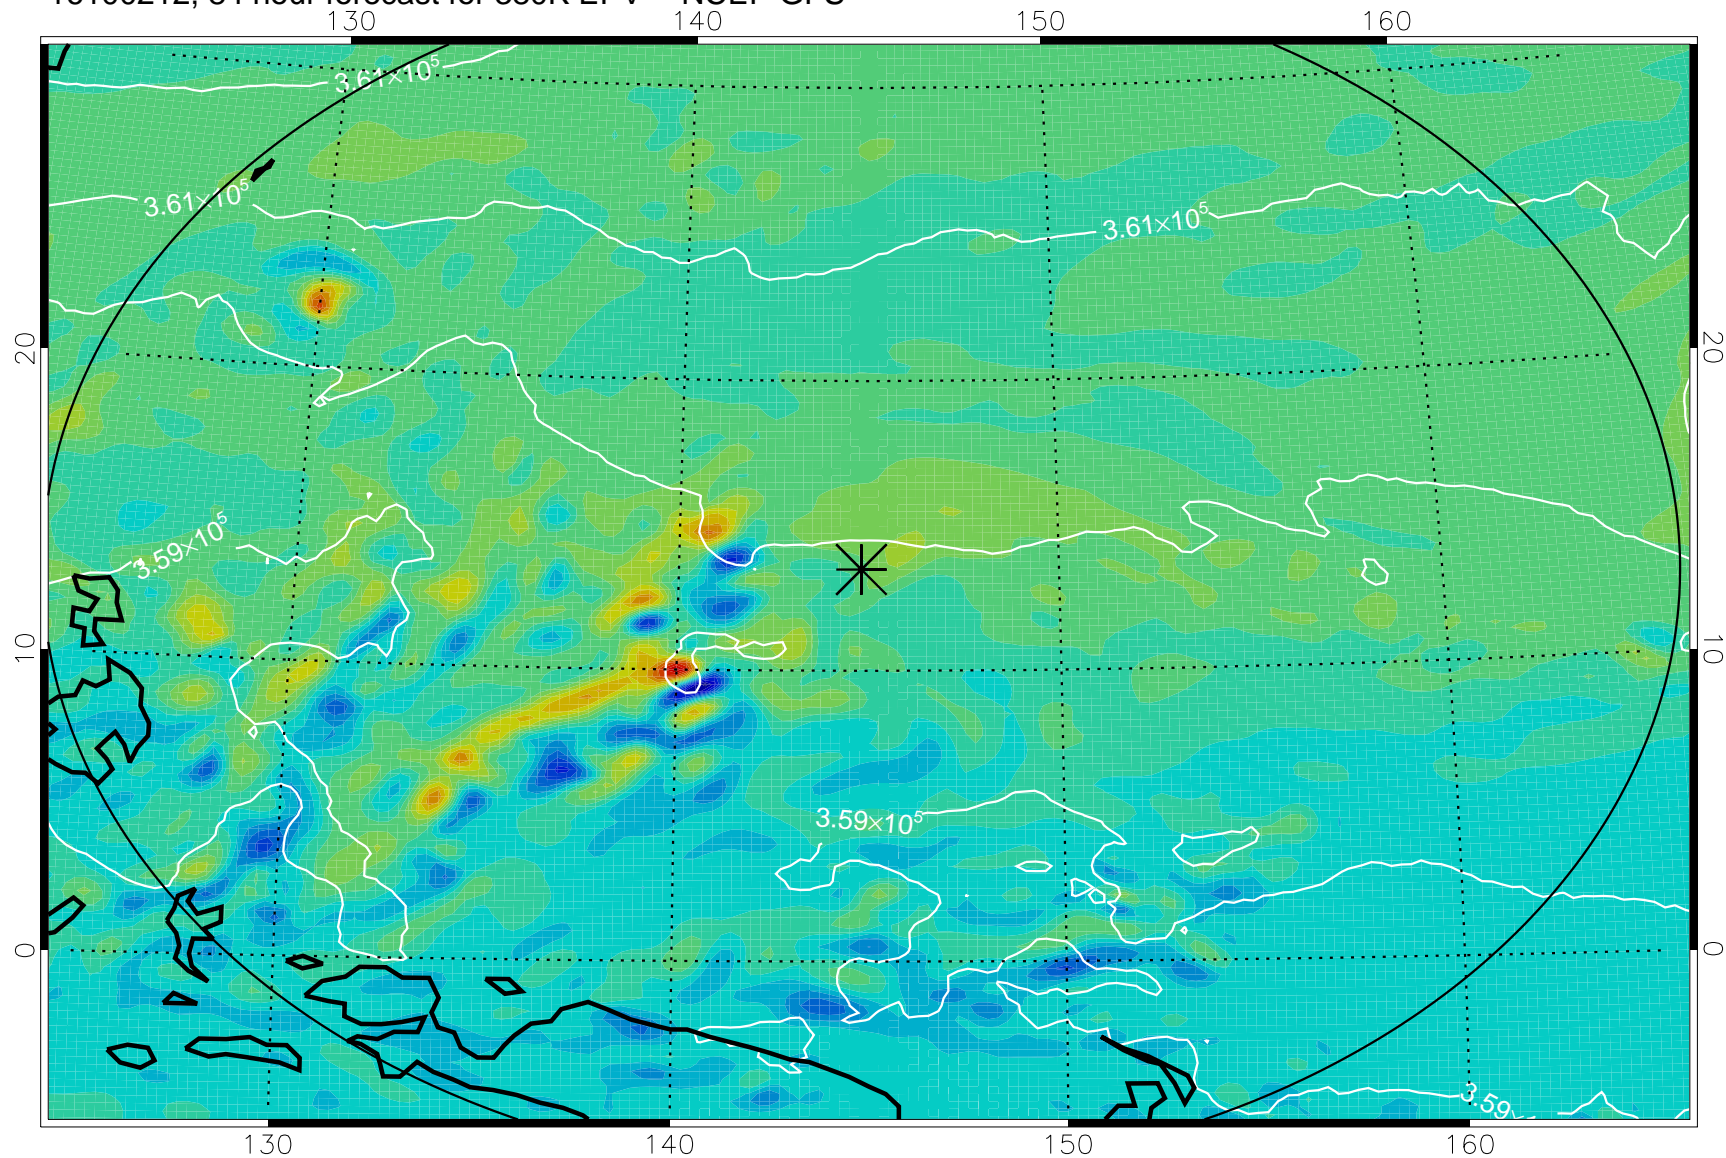

16100106, 54 hour forecast for 380K EPV -- NCEP GFS

380K Montgomery Streamfunction, white

Range ring of 2304 km

16100112, 60 hour forecast for 380K EPV -- NCEP GFS

380K Montgomery Streamfunction, white

Range ring of 2304 km

16100118, 66 hour forecast for 380K EPV -- NCEP GFS

380K Montgomery Streamfunction, white

Range ring of 2304 km

16100200, 72 hour forecast for 380K EPV -- NCEP GFS

380K Montgomery Streamfunction, white

Range ring of 2304 km

16100206, 78 hour forecast for 380K EPV -- NCEP GFS

380K Montgomery Streamfunction, white

Range ring of 2304 km

16100212, 84 hour forecast for 380K EPV -- NCEP GFS

380K Montgomery Streamfunction, white

Range ring of 2304 km

16100218, 90 hour forecast for 380K EPV -- NCEP GFS

380K Montgomery Streamfunction, white

Range ring of 2304 km

16100300, 96 hour forecast for 380K EPV -- NCEP GFS

380K Montgomery Streamfunction, white

Range ring of 2304 km