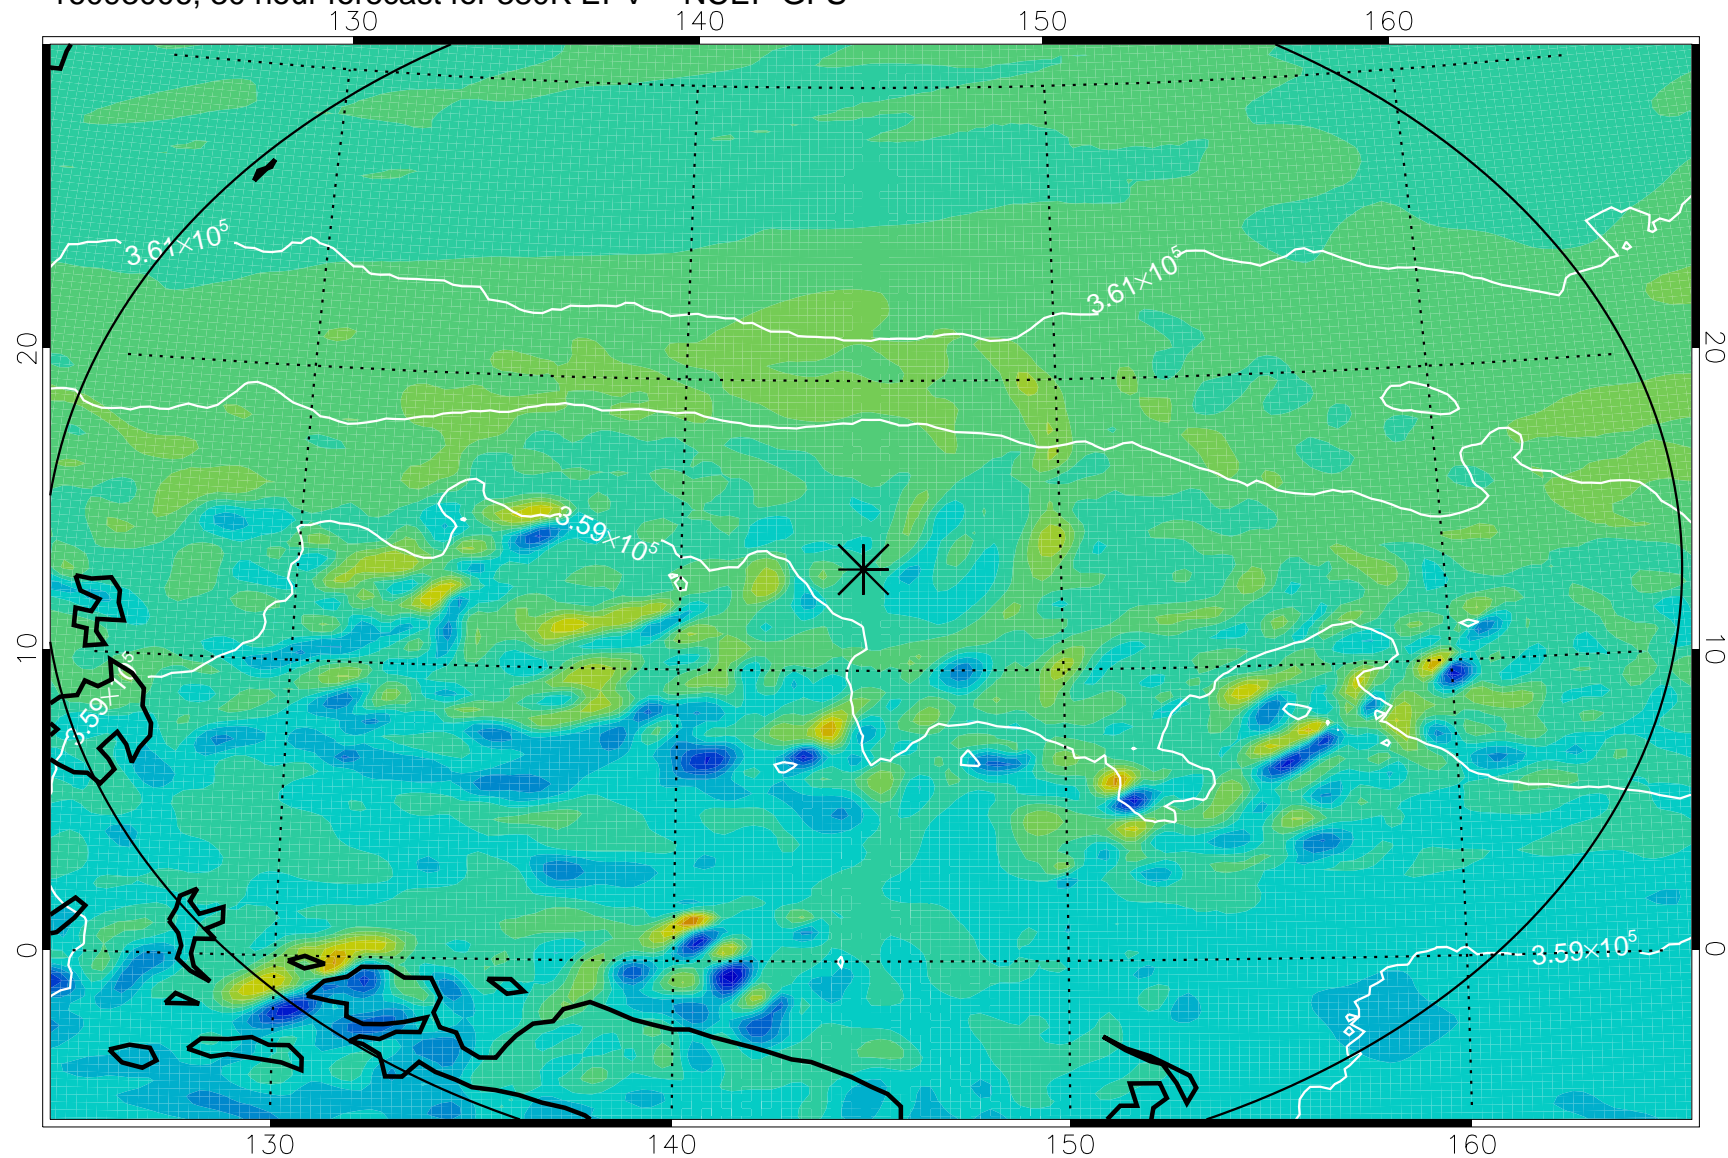

16092918, 18 hour forecast for 380K EPV -- NCEP GFS

380K Montgomery Streamfunction, white

Range ring of 2304 km

16093000, 24 hour forecast for 380K EPV -- NCEP GFS

380K Montgomery Streamfunction, white

Range ring of 2304 km

16093006, 30 hour forecast for 380K EPV -- NCEP GFS

380K Montgomery Streamfunction, white

Range ring of 2304 km

16093012, 36 hour forecast for 380K EPV -- NCEP GFS

380K Montgomery Streamfunction, white

Range ring of 2304 km

16093018, 42 hour forecast for 380K EPV -- NCEP GFS

380K Montgomery Streamfunction, white

Range ring of 2304 km

16100100, 48 hour forecast for 380K EPV -- NCEP GFS

380K Montgomery Streamfunction, white

Range ring of 2304 km

16100218, 90 hour forecast for 380K EPV -- NCEP GFS

380K Montgomery Streamfunction, white

Range ring of 2304 km

16100300, 96 hour forecast for 380K EPV -- NCEP GFS

380K Montgomery Streamfunction, white

Range ring of 2304 km