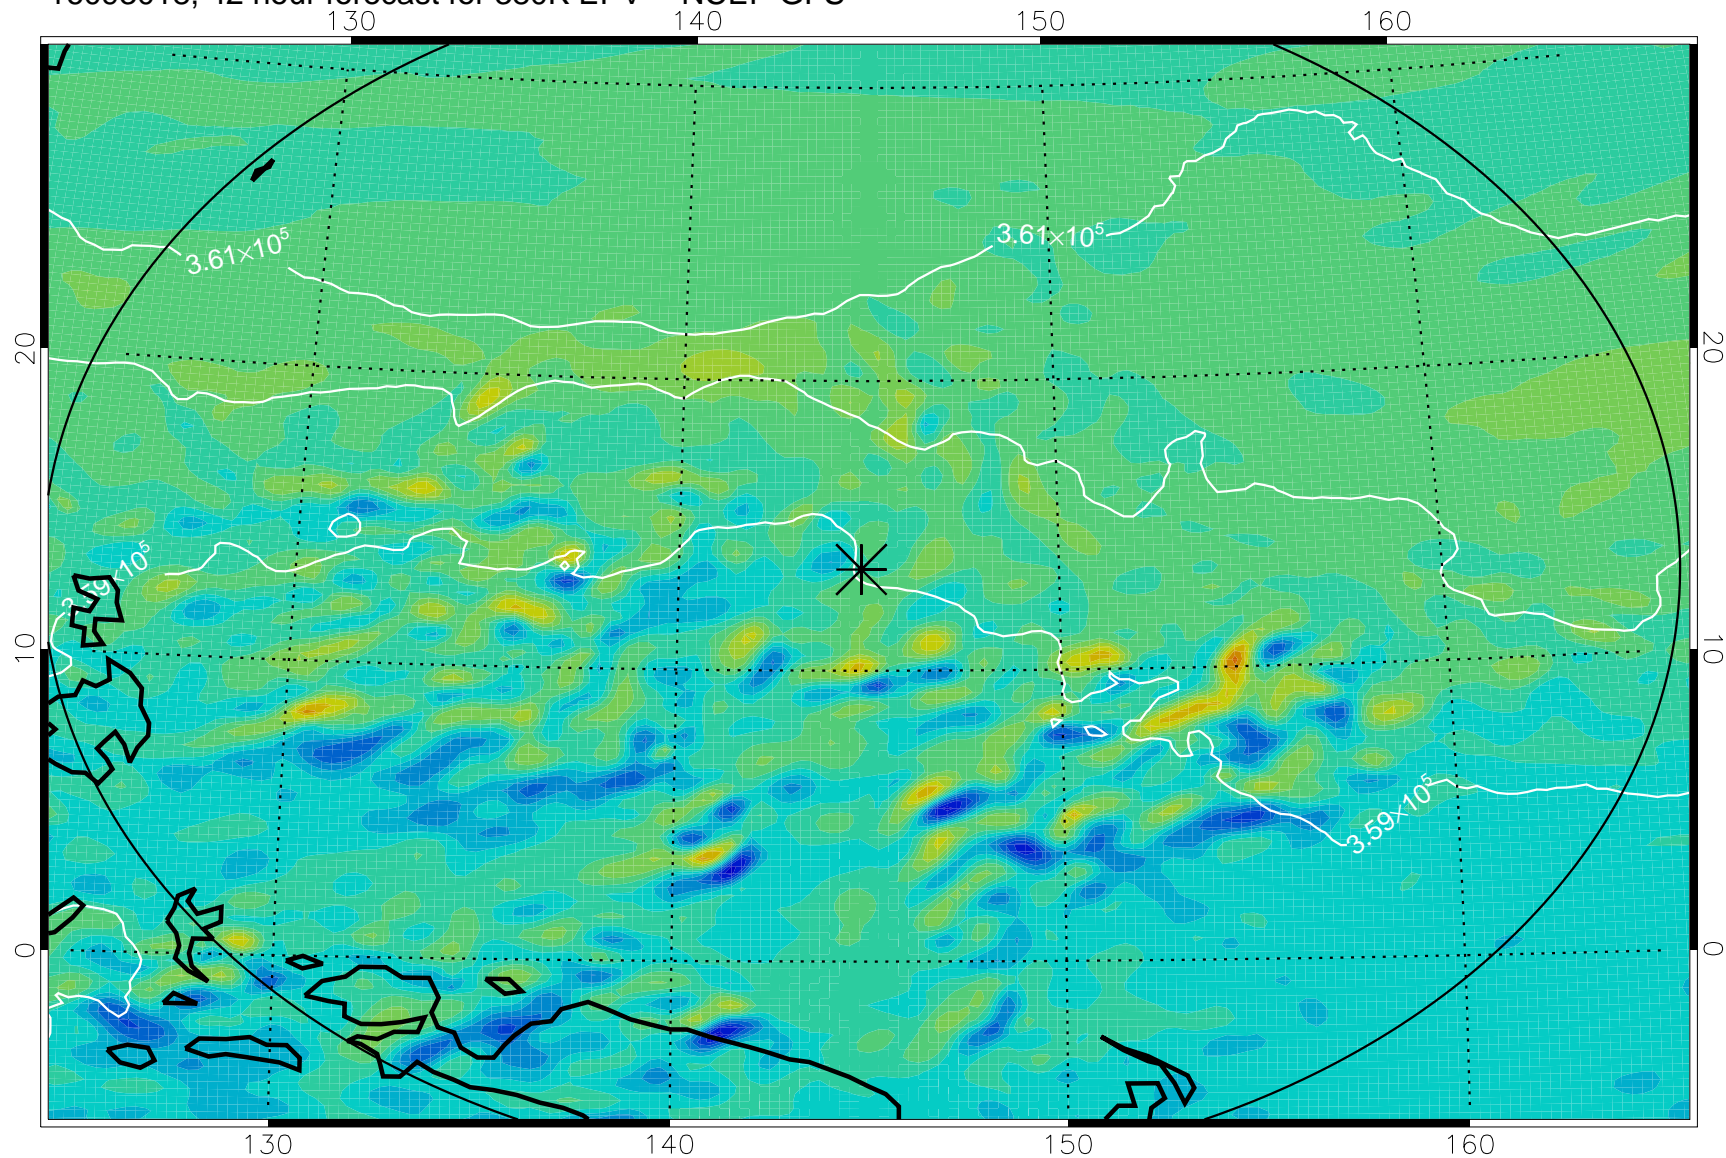

16093006, 30 hour forecast for 380K EPV -- NCEP GFS

380K Montgomery Streamfunction, white

Range ring of 2304 km

16093012, 36 hour forecast for 380K EPV -- NCEP GFS

380K Montgomery Streamfunction, white

Range ring of 2304 km

16093018, 42 hour forecast for 380K EPV -- NCEP GFS

380K Montgomery Streamfunction, white

Range ring of 2304 km

16100100, 48 hour forecast for 380K EPV -- NCEP GFS

380K Montgomery Streamfunction, white

Range ring of 2304 km

16100106, 54 hour forecast for 380K EPV -- NCEP GFS

380K Montgomery Streamfunction, white

Range ring of 2304 km

16100112, 60 hour forecast for 380K EPV -- NCEP GFS

380K Montgomery Streamfunction, white

Range ring of 2304 km

16100118, 66 hour forecast for 380K EPV -- NCEP GFS

380K Montgomery Streamfunction, white

Range ring of 2304 km

16100200, 72 hour forecast for 380K EPV -- NCEP GFS

380K Montgomery Streamfunction, white

Range ring of 2304 km