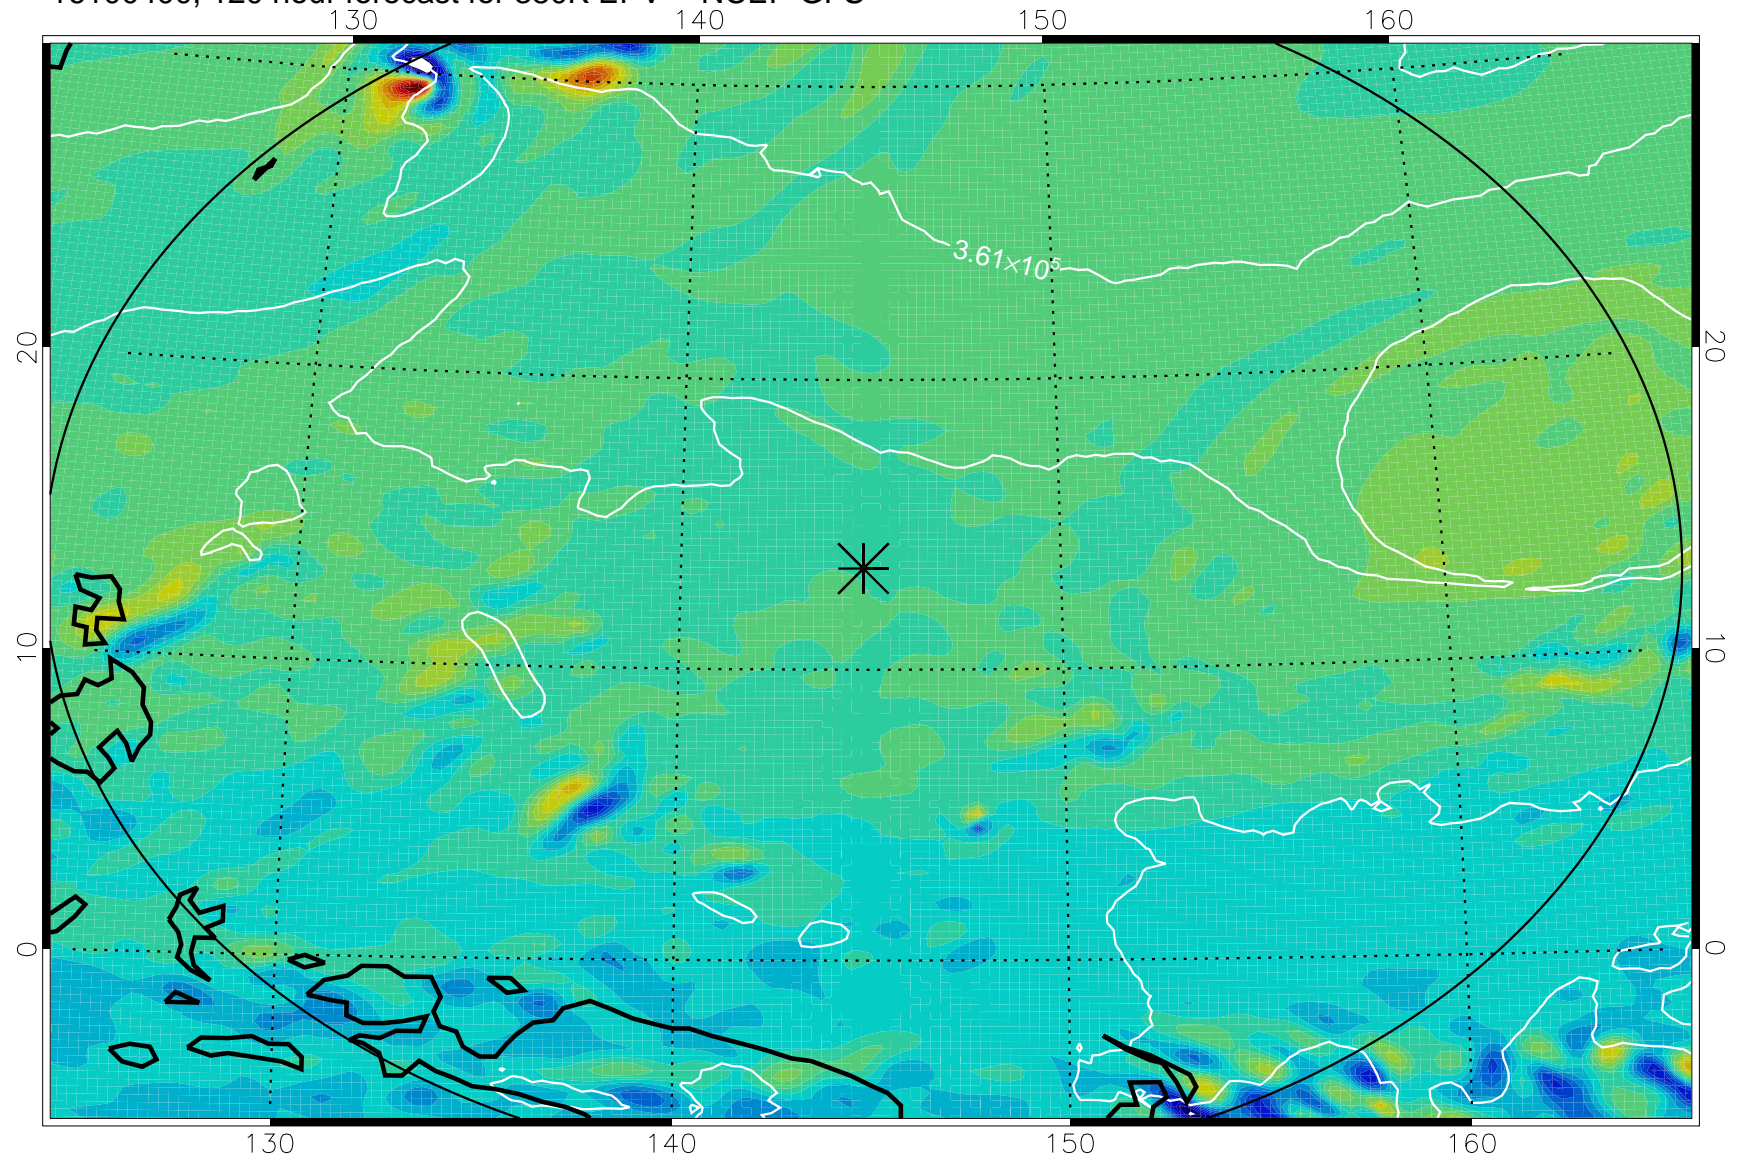

16100206, 78 hour forecast for 380K EPV -- NCEP GFS

380K Montgomery Streamfunction, white

Range ring of 2304 km

16100212, 84 hour forecast for 380K EPV -- NCEP GFS

380K Montgomery Streamfunction, white

Range ring of 2304 km

16100218, 90 hour forecast for 380K EPV -- NCEP GFS

380K Montgomery Streamfunction, white

Range ring of 2304 km

16100300, 96 hour forecast for 380K EPV -- NCEP GFS

380K Montgomery Streamfunction, white

Range ring of 2304 km

16100306, 102 hour forecast for 380K EPV -- NCEP GFS

380K Montgomery Streamfunction, white

Range ring of 2304 km

16100312, 108 hour forecast for 380K EPV -- NCEP GFS

380K Montgomery Streamfunction, white

Range ring of 2304 km

16100318, 114 hour forecast for 380K EPV -- NCEP GFS

380K Montgomery Streamfunction, white

Range ring of 2304 km

16100400, 120 hour forecast for 380K EPV -- NCEP GFS

380K Montgomery Streamfunction, white

Range ring of 2304 km