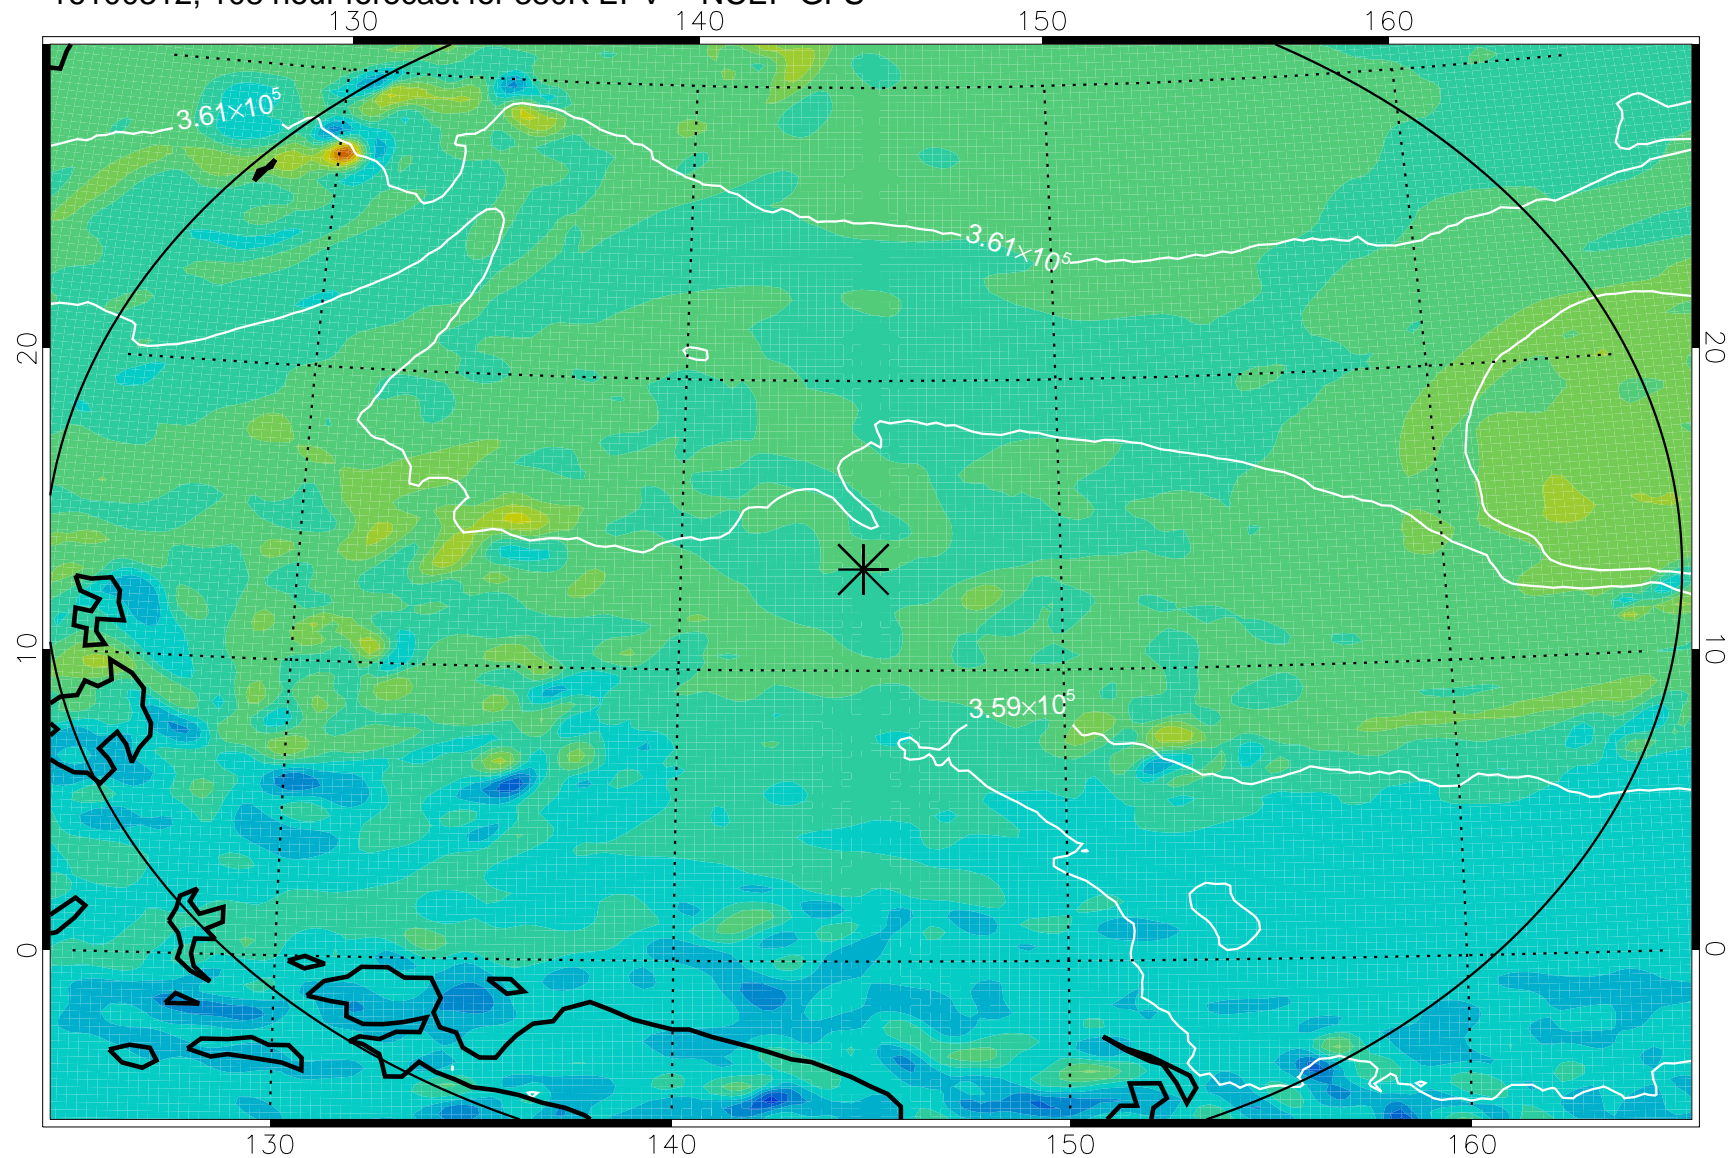

16100206, 78 hour forecast for 380K EPV -- NCEP GFS

380K Montgomery Streamfunction, white

Range ring of 2304 km

16100212, 84 hour forecast for 380K EPV -- NCEP GFS

380K Montgomery Streamfunction, white

Range ring of 2304 km

16100218, 90 hour forecast for 380K EPV -- NCEP GFS

380K Montgomery Streamfunction, white

Range ring of 2304 km

16100300, 96 hour forecast for 380K EPV -- NCEP GFS

380K Montgomery Streamfunction, white

Range ring of 2304 km

16100306, 102 hour forecast for 380K EPV -- NCEP GFS

380K Montgomery Streamfunction, white

Range ring of 2304 km

16100312, 108 hour forecast for 380K EPV -- NCEP GFS

380K Montgomery Streamfunction, white

Range ring of 2304 km

16100318, 114 hour forecast for 380K EPV -- NCEP GFS

380K Montgomery Streamfunction, white

Range ring of 2304 km

16100400, 120 hour forecast for 380K EPV -- NCEP GFS

380K Montgomery Streamfunction, white

Range ring of 2304 km