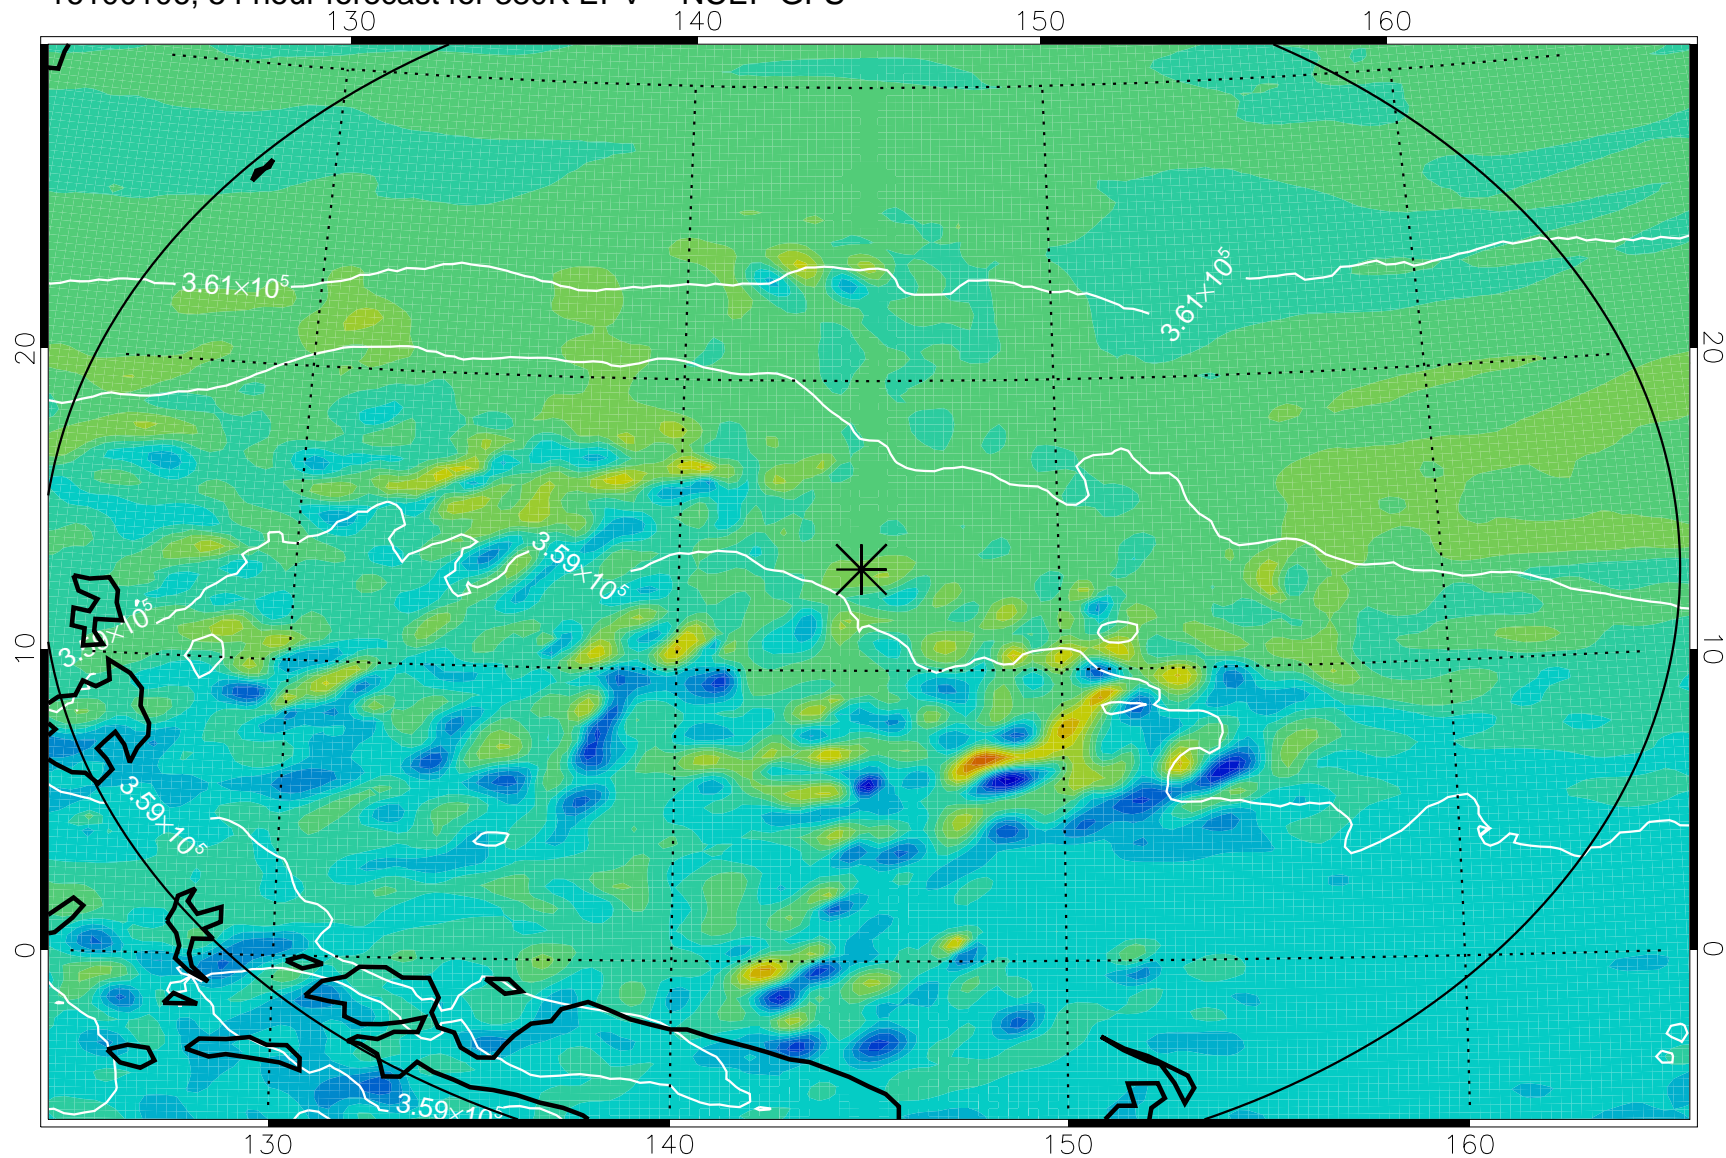

16093006, 30 hour forecast for 380K EPV -- NCEP GFS

380K Montgomery Streamfunction, white

Range ring of 2304 km

16093012, 36 hour forecast for 380K EPV -- NCEP GFS

380K Montgomery Streamfunction, white

Range ring of 2304 km

16093018, 42 hour forecast for 380K EPV -- NCEP GFS

380K Montgomery Streamfunction, white

Range ring of 2304 km

16100100, 48 hour forecast for 380K EPV -- NCEP GFS

380K Montgomery Streamfunction, white

Range ring of 2304 km

16100106, 54 hour forecast for 380K EPV -- NCEP GFS

380K Montgomery Streamfunction, white

Range ring of 2304 km

16100112, 60 hour forecast for 380K EPV -- NCEP GFS

380K Montgomery Streamfunction, white

Range ring of 2304 km

16100118, 66 hour forecast for 380K EPV -- NCEP GFS

380K Montgomery Streamfunction, white

Range ring of 2304 km

16100200, 72 hour forecast for 380K EPV -- NCEP GFS

380K Montgomery Streamfunction, white

Range ring of 2304 km