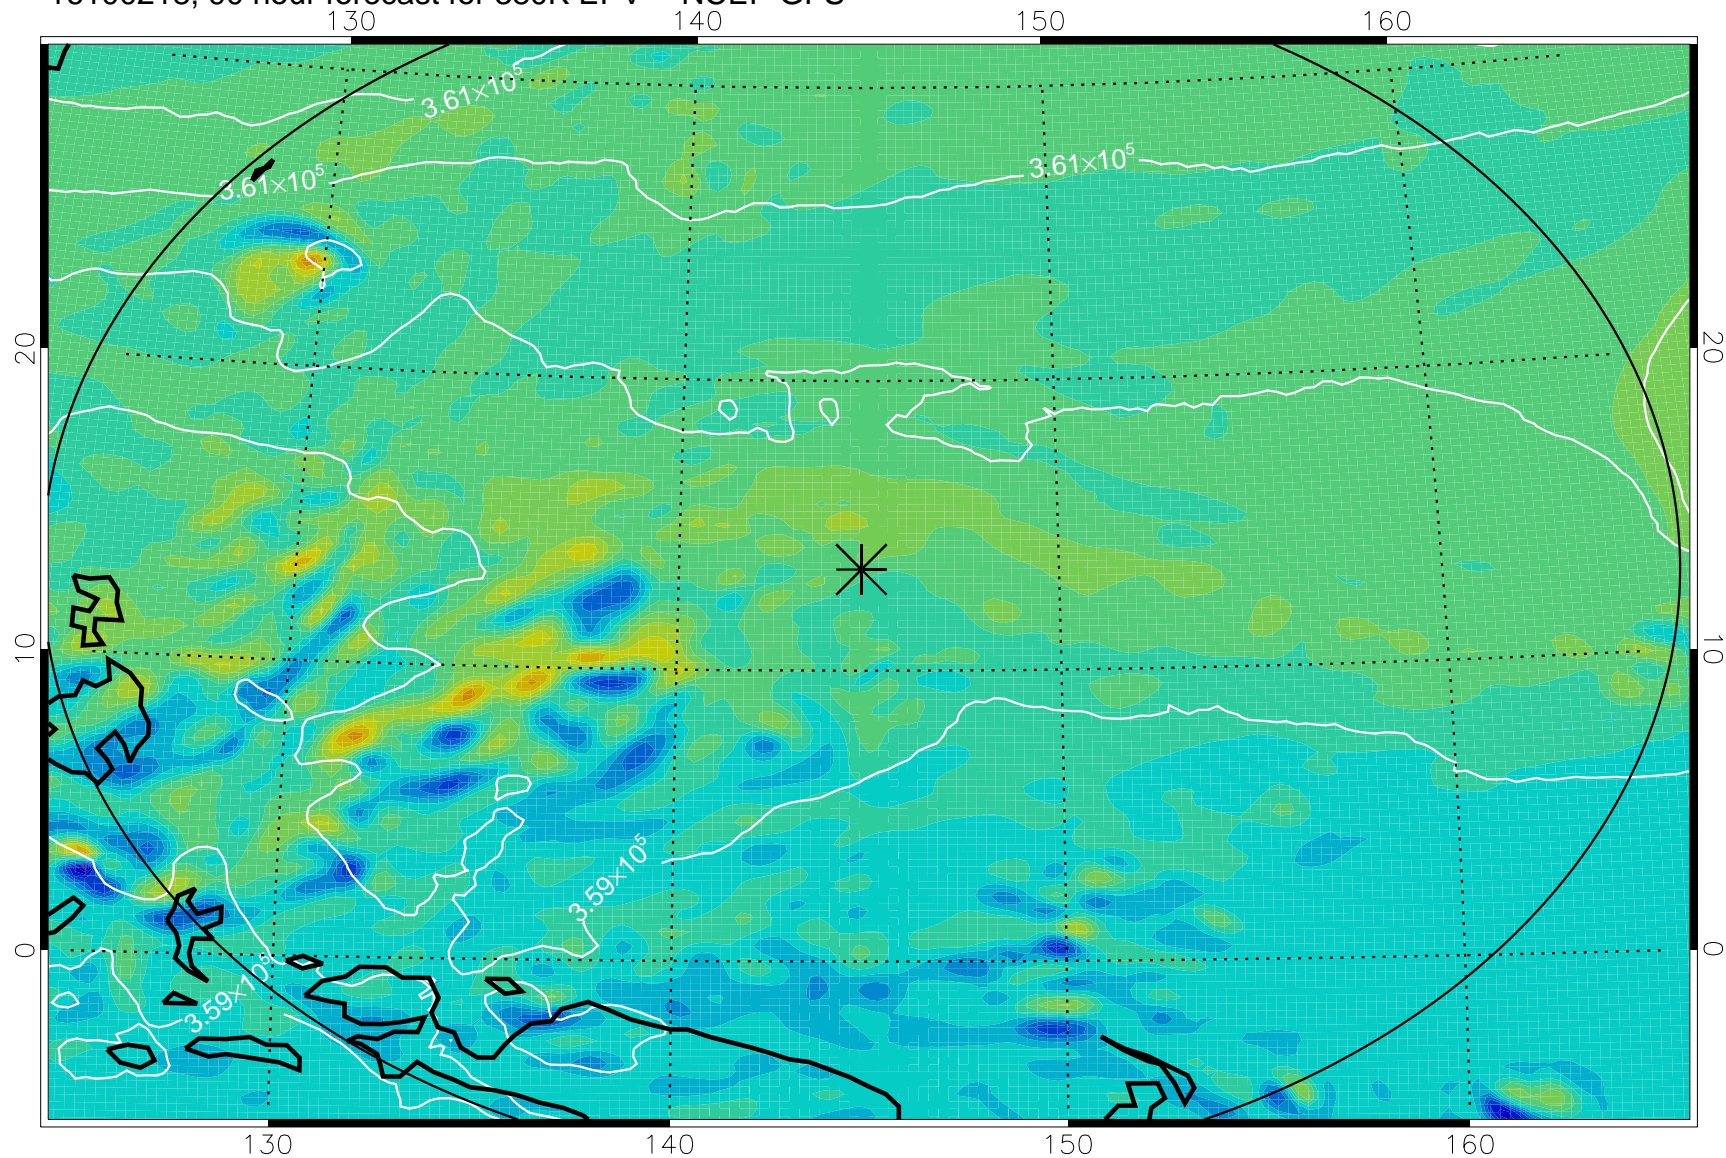

16100118, 66 hour forecast for 380K EPV -- NCEP GFS

380K Montgomery Streamfunction, white

Range ring of 2304 km

16100200, 72 hour forecast for 380K EPV -- NCEP GFS

380K Montgomery Streamfunction, white

Range ring of 2304 km

16100206, 78 hour forecast for 380K EPV -- NCEP GFS

380K Montgomery Streamfunction, white

Range ring of 2304 km

16100212, 84 hour forecast for 380K EPV -- NCEP GFS

380K Montgomery Streamfunction, white

Range ring of 2304 km

16100218, 90 hour forecast for 380K EPV -- NCEP GFS

380K Montgomery Streamfunction, white

Range ring of 2304 km

16100300, 96 hour forecast for 380K EPV -- NCEP GFS

380K Montgomery Streamfunction, white

Range ring of 2304 km

16100306, 102 hour forecast for 380K EPV -- NCEP GFS

380K Montgomery Streamfunction, white

Range ring of 2304 km

16100312, 108 hour forecast for 380K EPV -- NCEP GFS

380K Montgomery Streamfunction, white

Range ring of 2304 km