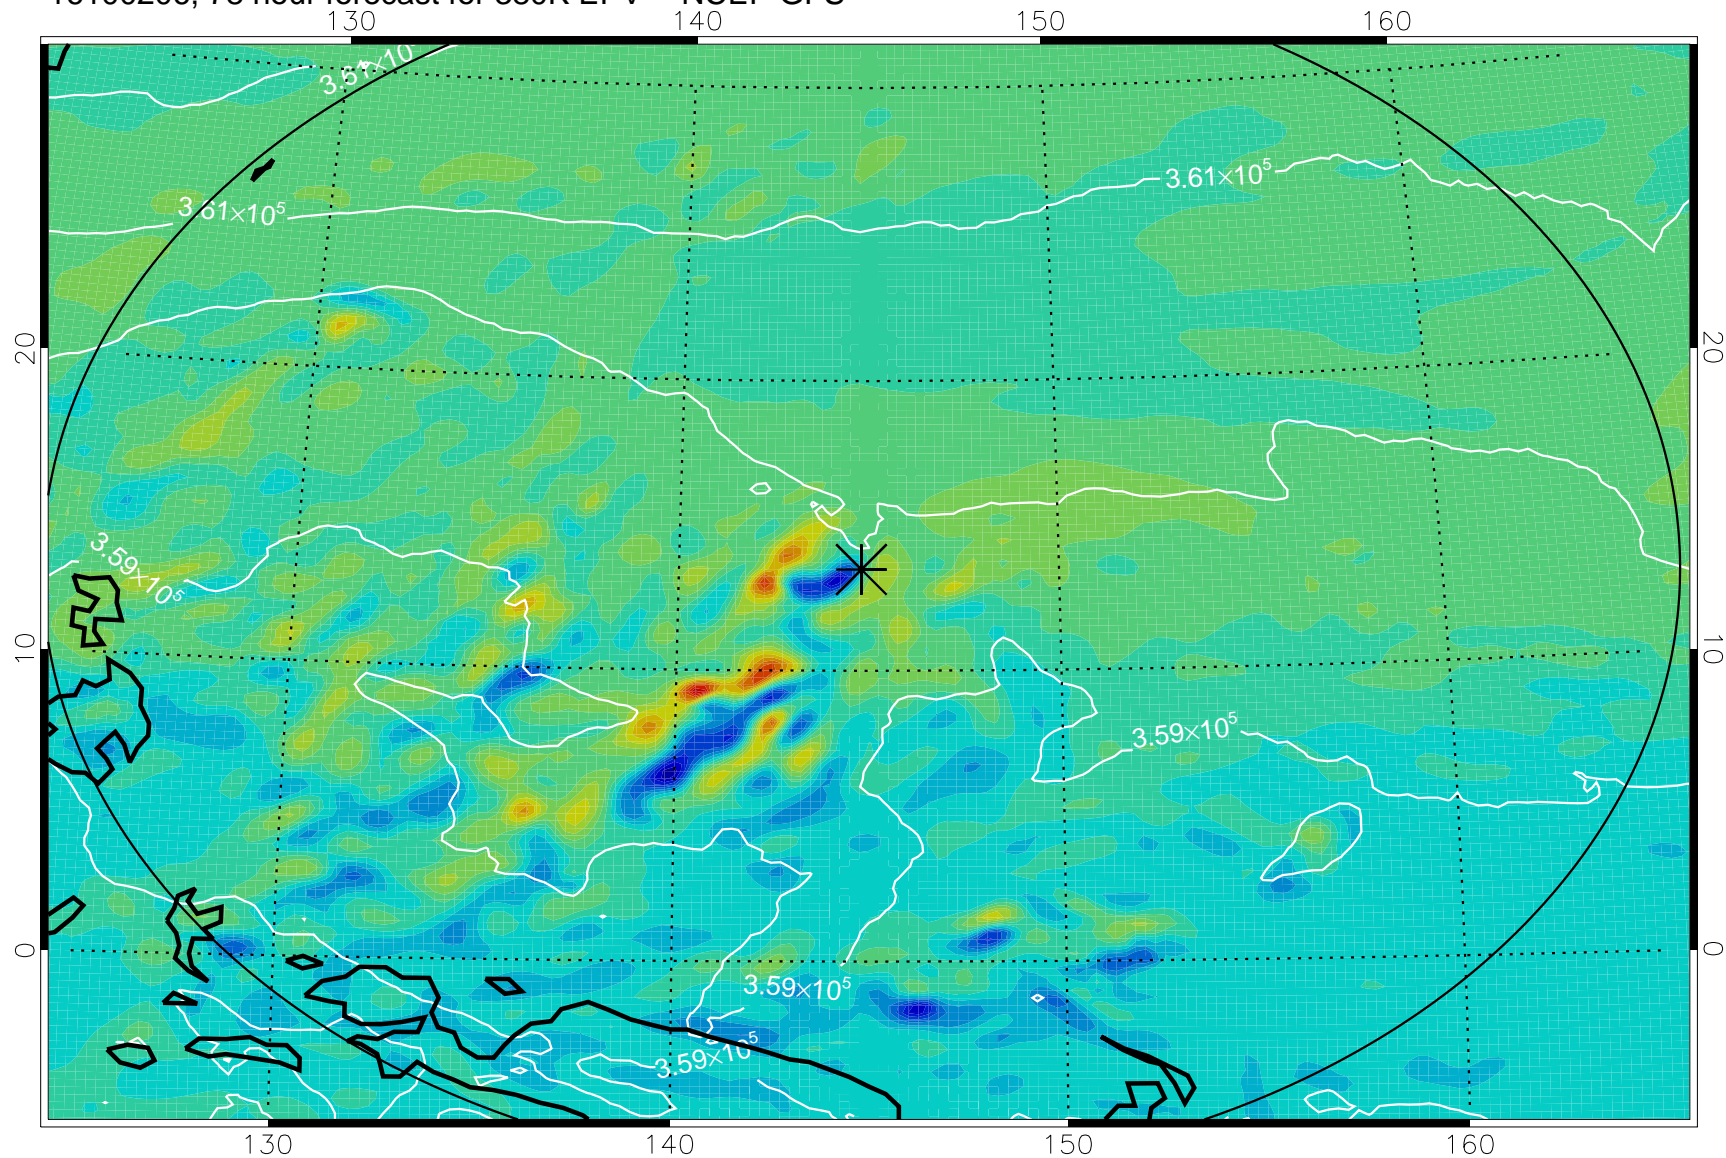

16100106, 54 hour forecast for 380K EPV -- NCEP GFS

380K Montgomery Streamfunction, white

Range ring of 2304 km

16100112, 60 hour forecast for 380K EPV -- NCEP GFS

380K Montgomery Streamfunction, white

Range ring of 2304 km

16100118, 66 hour forecast for 380K EPV -- NCEP GFS

380K Montgomery Streamfunction, white

Range ring of 2304 km

16100200, 72 hour forecast for 380K EPV -- NCEP GFS

380K Montgomery Streamfunction, white

Range ring of 2304 km

16100206, 78 hour forecast for 380K EPV -- NCEP GFS

380K Montgomery Streamfunction, white

Range ring of 2304 km

16100212, 84 hour forecast for 380K EPV -- NCEP GFS

380K Montgomery Streamfunction, white

Range ring of 2304 km

16100218, 90 hour forecast for 380K EPV -- NCEP GFS

380K Montgomery Streamfunction, white

Range ring of 2304 km

16100300, 96 hour forecast for 380K EPV -- NCEP GFS

380K Montgomery Streamfunction, white

Range ring of 2304 km