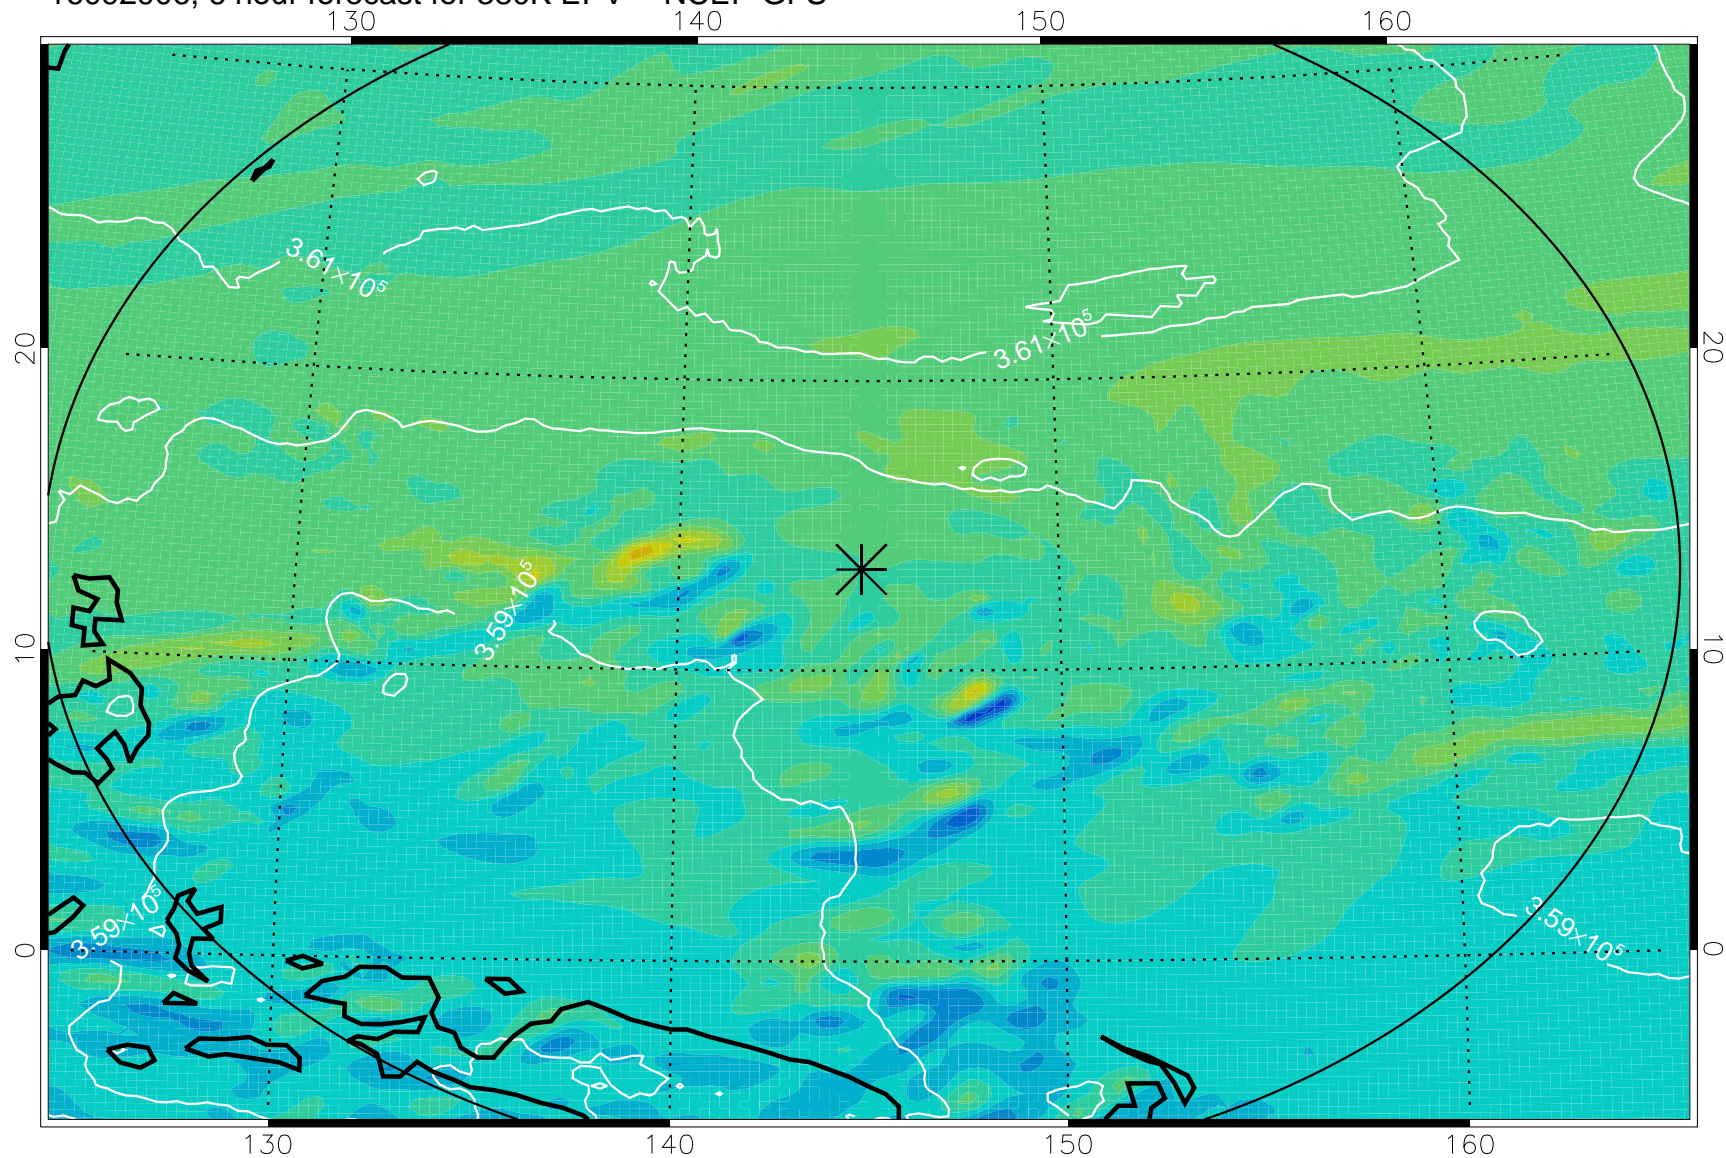

16092906, 6 hour forecast for 380K EPV -- NCEP GFS

380K Montgomery Streamfunction, white

Range ring of 2304 km

16092912, 12 hour forecast for 380K EPV -- NCEP GFS

380K Montgomery Streamfunction, white

Range ring of 2304 km

16092918, 18 hour forecast for 380K EPV -- NCEP GFS

380K Montgomery Streamfunction, white

Range ring of 2304 km

16093000, 24 hour forecast for 380K EPV -- NCEP GFS

380K Montgomery Streamfunction, white

Range ring of 2304 km

16093006, 30 hour forecast for 380K EPV -- NCEP GFS

380K Montgomery Streamfunction, white

Range ring of 2304 km

16093012, 36 hour forecast for 380K EPV -- NCEP GFS

380K Montgomery Streamfunction, white

Range ring of 2304 km

16093018, 42 hour forecast for 380K EPV -- NCEP GFS

380K Montgomery Streamfunction, white

Range ring of 2304 km

16100100, 48 hour forecast for 380K EPV -- NCEP GFS

380K Montgomery Streamfunction, white

Range ring of 2304 km