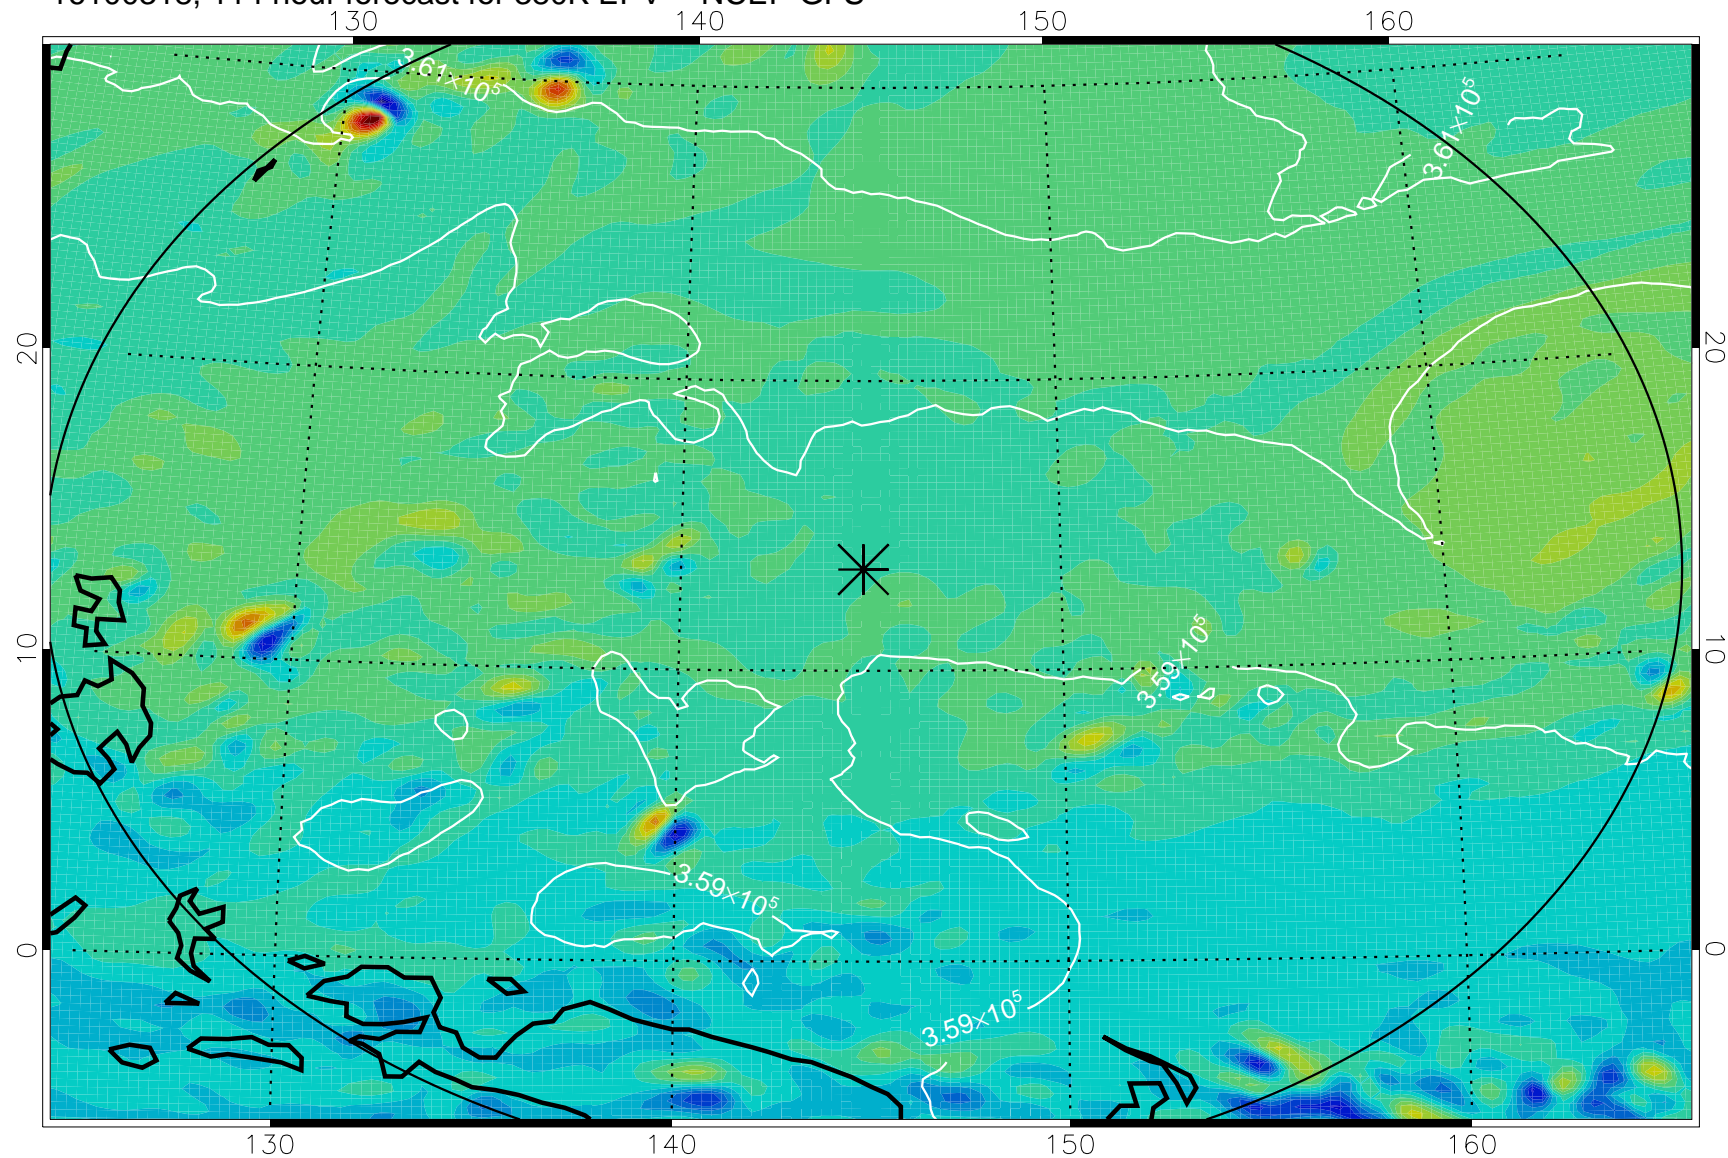

16100206, 78 hour forecast for 380K EPV -- NCEP GFS

380K Montgomery Streamfunction, white

Range ring of 2304 km

16100212, 84 hour forecast for 380K EPV -- NCEP GFS

380K Montgomery Streamfunction, white

Range ring of 2304 km

16100218, 90 hour forecast for 380K EPV -- NCEP GFS

380K Montgomery Streamfunction, white

Range ring of 2304 km

16100300, 96 hour forecast for 380K EPV -- NCEP GFS

380K Montgomery Streamfunction, white

Range ring of 2304 km

16100306, 102 hour forecast for 380K EPV -- NCEP GFS

380K Montgomery Streamfunction, white

Range ring of 2304 km

16100312, 108 hour forecast for 380K EPV -- NCEP GFS

380K Montgomery Streamfunction, white

Range ring of 2304 km

16100318, 114 hour forecast for 380K EPV -- NCEP GFS

380K Montgomery Streamfunction, white

Range ring of 2304 km

16100400, 120 hour forecast for 380K EPV -- NCEP GFS

380K Montgomery Streamfunction, white

Range ring of 2304 km