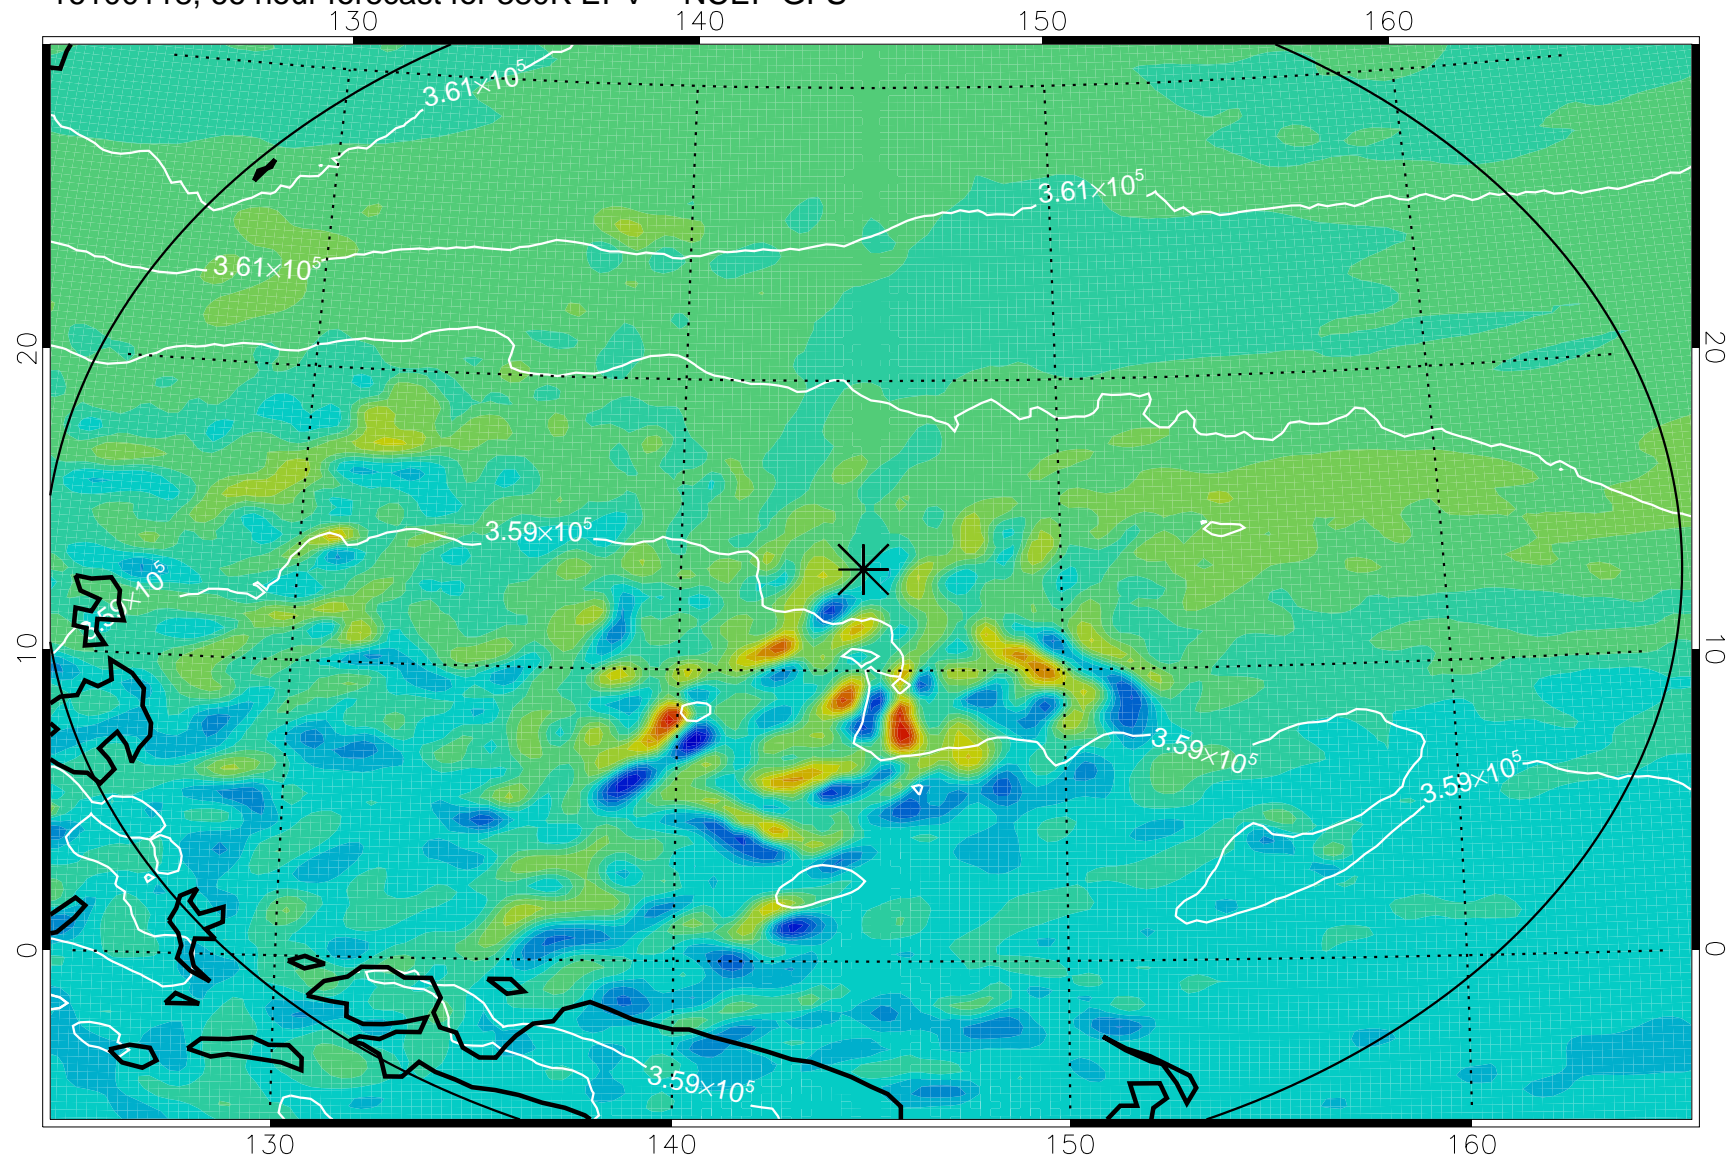

16100106, 54 hour forecast for 380K EPV -- NCEP GFS

380K Montgomery Streamfunction, white

Range ring of 2304 km

16100112, 60 hour forecast for 380K EPV -- NCEP GFS

380K Montgomery Streamfunction, white

Range ring of 2304 km

16100118, 66 hour forecast for 380K EPV -- NCEP GFS

380K Montgomery Streamfunction, white

Range ring of 2304 km

16100200, 72 hour forecast for 380K EPV -- NCEP GFS

380K Montgomery Streamfunction, white

Range ring of 2304 km

16100206, 78 hour forecast for 380K EPV -- NCEP GFS

380K Montgomery Streamfunction, white

Range ring of 2304 km

16100212, 84 hour forecast for 380K EPV -- NCEP GFS

380K Montgomery Streamfunction, white

Range ring of 2304 km

16100218, 90 hour forecast for 380K EPV -- NCEP GFS

380K Montgomery Streamfunction, white

Range ring of 2304 km

16100300, 96 hour forecast for 380K EPV -- NCEP GFS

380K Montgomery Streamfunction, white

Range ring of 2304 km