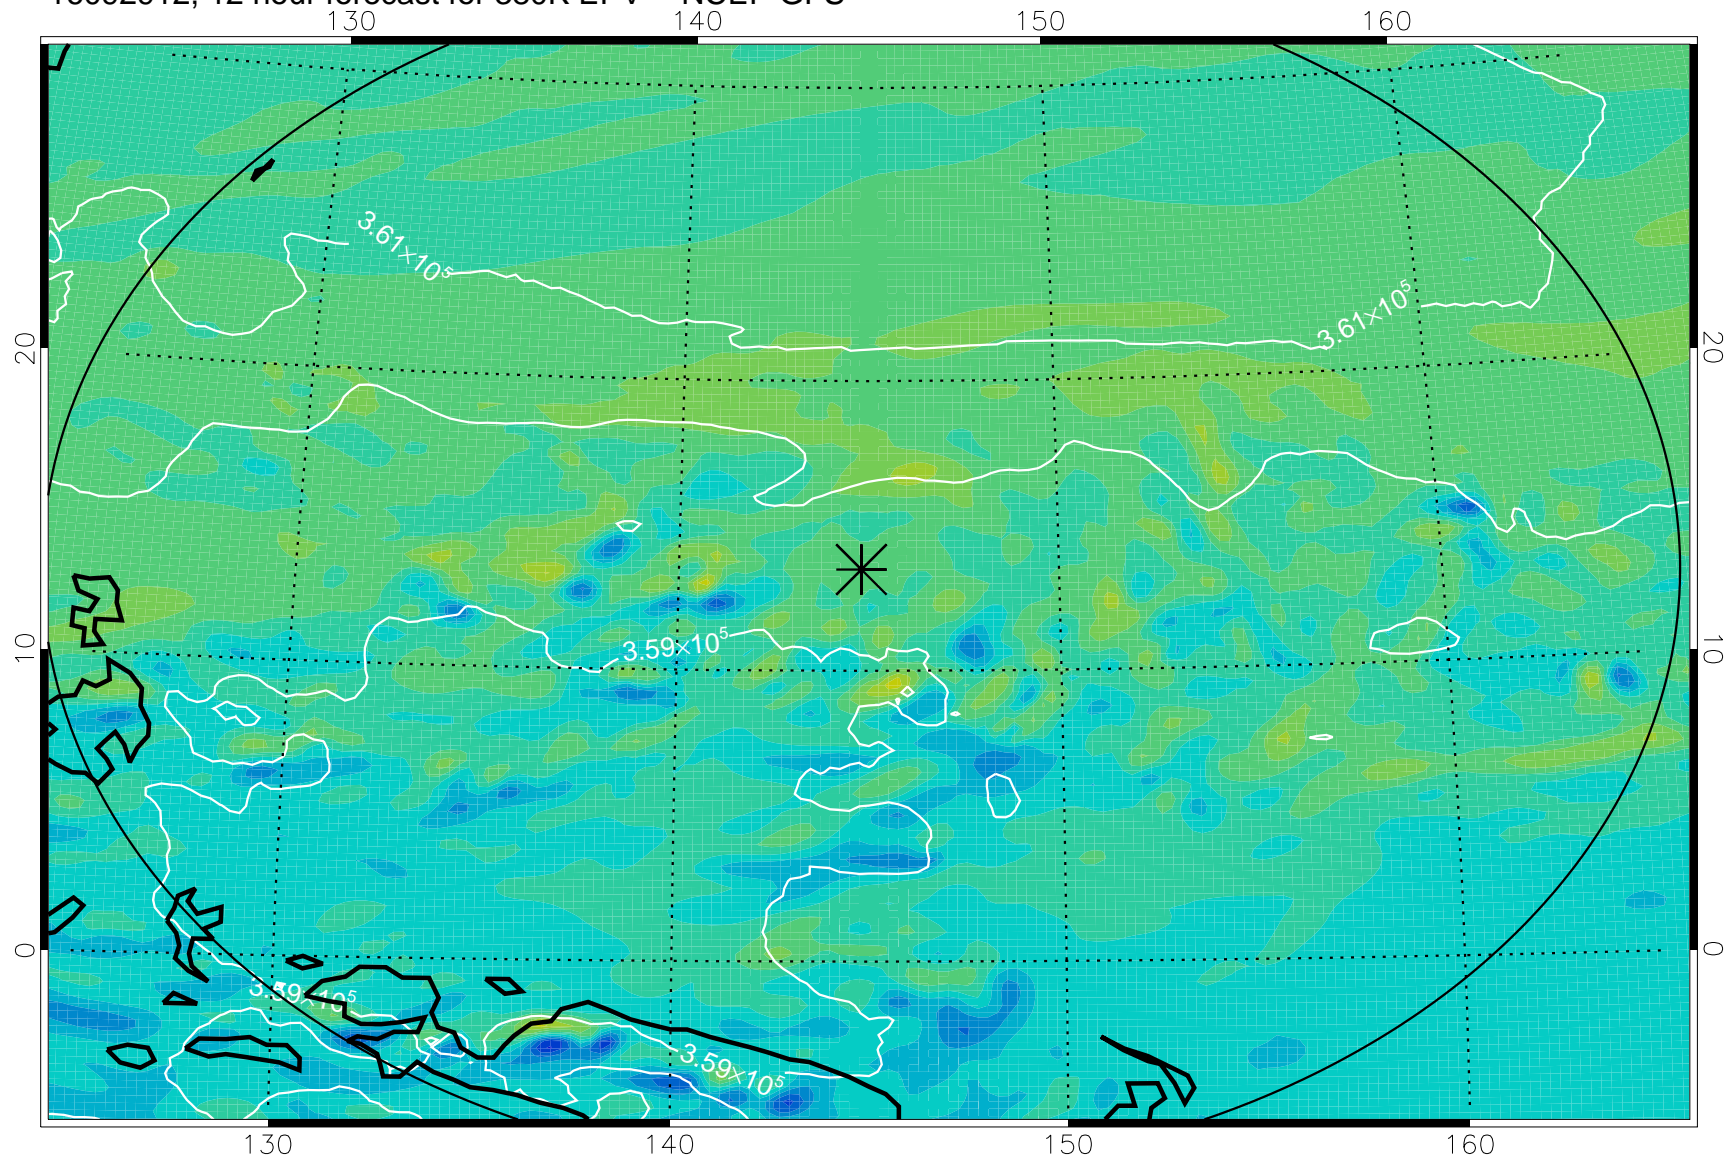

16092906, 6 hour forecast for 380K EPV -- NCEP GFS

380K Montgomery Streamfunction, white

Range ring of 2304 km

16092912, 12 hour forecast for 380K EPV -- NCEP GFS

380K Montgomery Streamfunction, white

Range ring of 2304 km

16092918, 18 hour forecast for 380K EPV -- NCEP GFS

380K Montgomery Streamfunction, white

Range ring of 2304 km

16093000, 24 hour forecast for 380K EPV -- NCEP GFS

380K Montgomery Streamfunction, white

Range ring of 2304 km

16093006, 30 hour forecast for 380K EPV -- NCEP GFS

380K Montgomery Streamfunction, white

Range ring of 2304 km

16093012, 36 hour forecast for 380K EPV -- NCEP GFS

380K Montgomery Streamfunction, white

Range ring of 2304 km

16093018, 42 hour forecast for 380K EPV -- NCEP GFS

380K Montgomery Streamfunction, white

Range ring of 2304 km

16100100, 48 hour forecast for 380K EPV -- NCEP GFS

380K Montgomery Streamfunction, white

Range ring of 2304 km