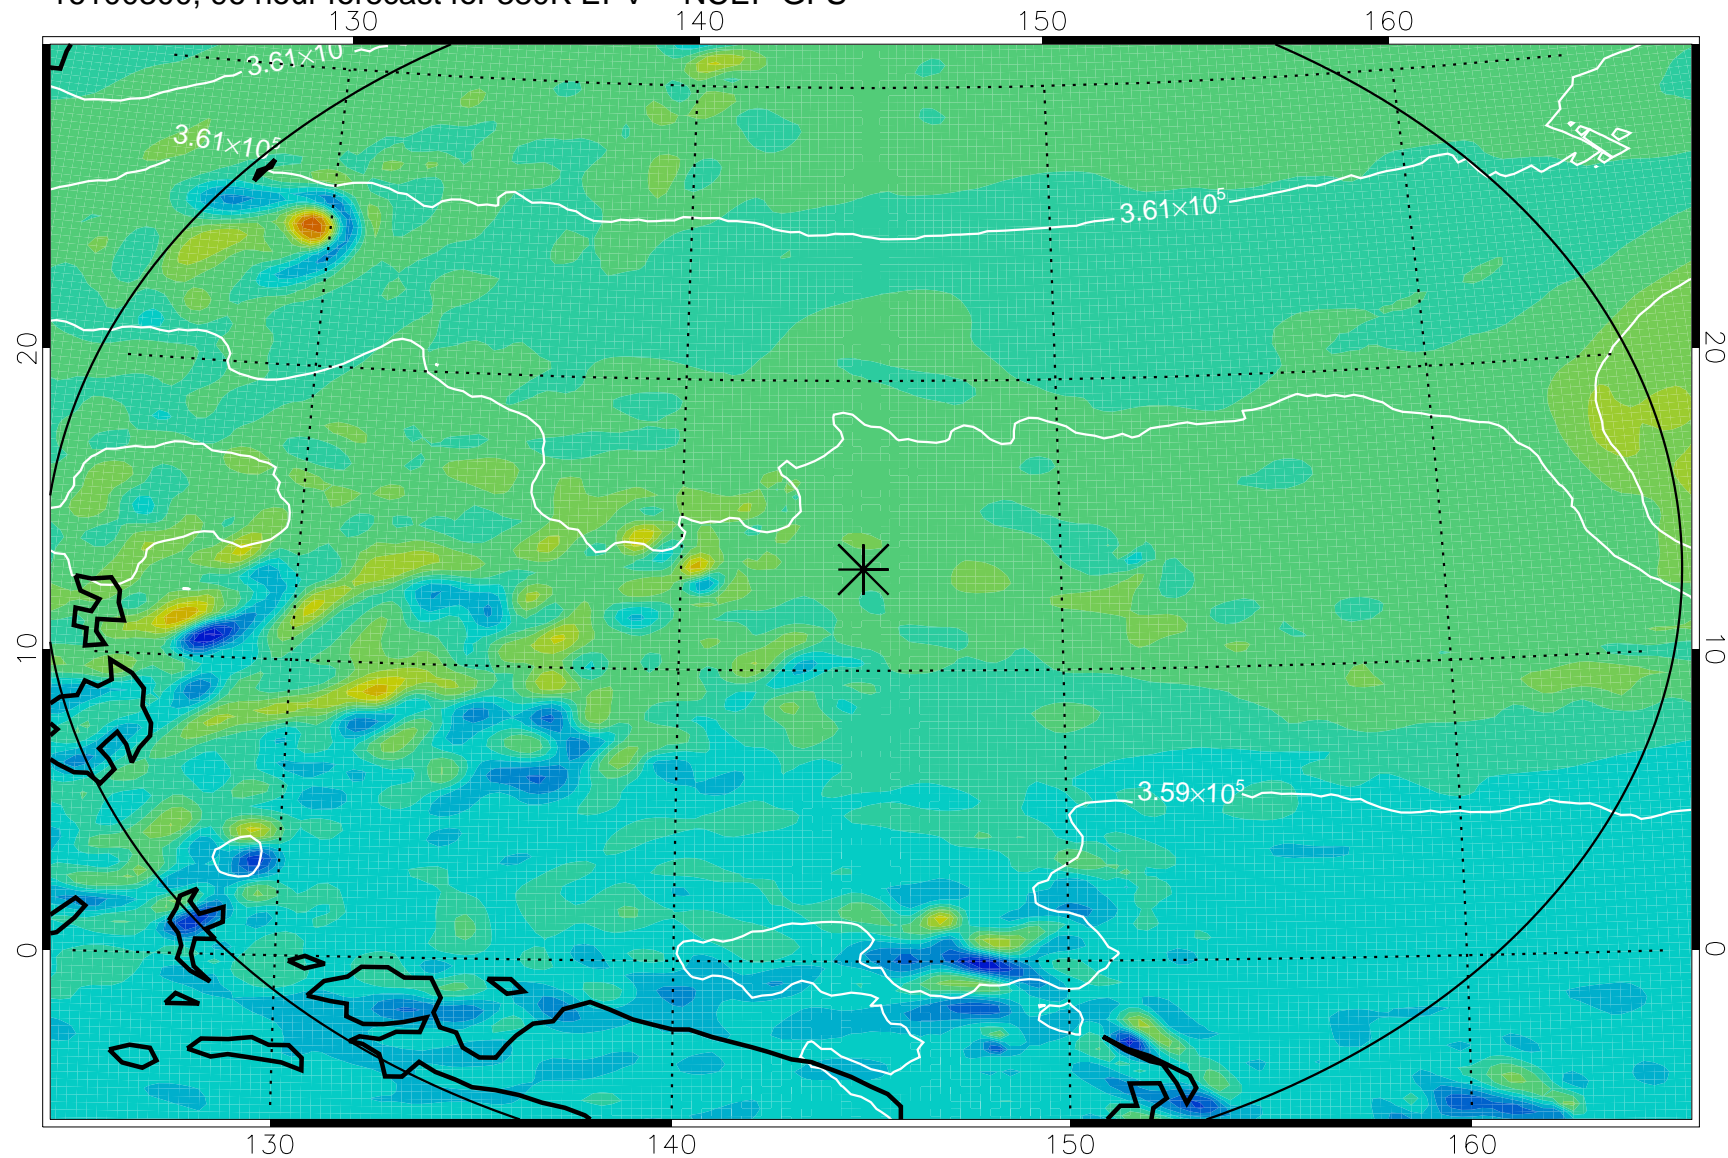

16100118, 66 hour forecast for 380K EPV -- NCEP GFS

380K Montgomery Streamfunction, white

Range ring of 2304 km

16100200, 72 hour forecast for 380K EPV -- NCEP GFS

380K Montgomery Streamfunction, white

Range ring of 2304 km

16100206, 78 hour forecast for 380K EPV -- NCEP GFS

380K Montgomery Streamfunction, white

Range ring of 2304 km

16100212, 84 hour forecast for 380K EPV -- NCEP GFS

380K Montgomery Streamfunction, white

Range ring of 2304 km

16100218, 90 hour forecast for 380K EPV -- NCEP GFS

380K Montgomery Streamfunction, white

Range ring of 2304 km

16100300, 96 hour forecast for 380K EPV -- NCEP GFS

380K Montgomery Streamfunction, white

Range ring of 2304 km

16100306, 102 hour forecast for 380K EPV -- NCEP GFS

380K Montgomery Streamfunction, white

Range ring of 2304 km

16100312, 108 hour forecast for 380K EPV -- NCEP GFS

380K Montgomery Streamfunction, white

Range ring of 2304 km