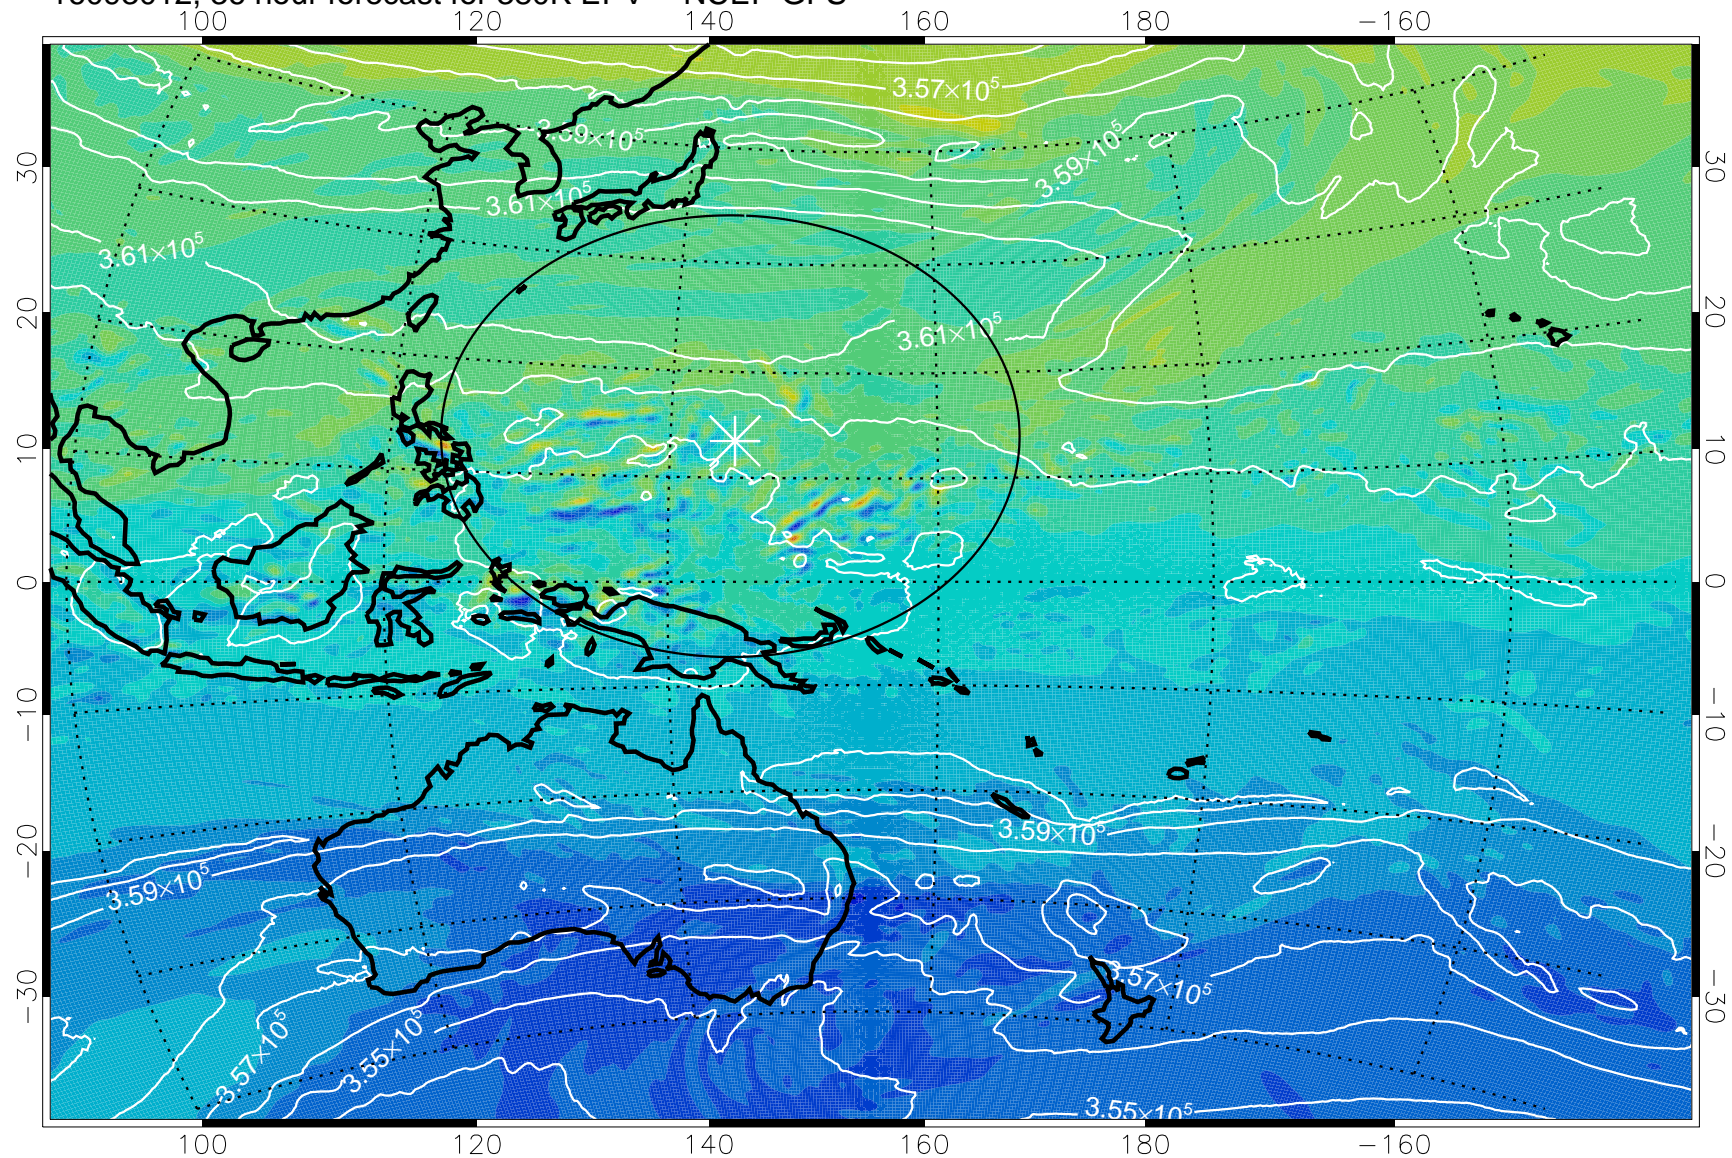

380K Montgomery Streamfunction, white

Range ring of 2304 km

16092918, 18 hour forecast for 380K EPV -- NCEP GFS

380K Montgomery Streamfunction, white

Range ring of 2304 km

16093000, 24 hour forecast for 380K EPV -- NCEP GFS

380K Montgomery Streamfunction, white

Range ring of 2304 km

16093006, 30 hour forecast for 380K EPV -- NCEP GFS

380K Montgomery Streamfunction, white

Range ring of 2304 km

16093012, 36 hour forecast for 380K EPV -- NCEP GFS

380K Montgomery Streamfunction, white

Range ring of 2304 km

16093018, 42 hour forecast for 380K EPV -- NCEP GFS

380K Montgomery Streamfunction, white

Range ring of 2304 km

16100100, 48 hour forecast for 380K EPV -- NCEP GFS

380K Montgomery Streamfunction, white

Range ring of 2304 km

16100106, 54 hour forecast for 380K EPV -- NCEP GFS

380K Montgomery Streamfunction, white

Range ring of 2304 km

16100112, 60 hour forecast for 380K EPV -- NCEP GFS