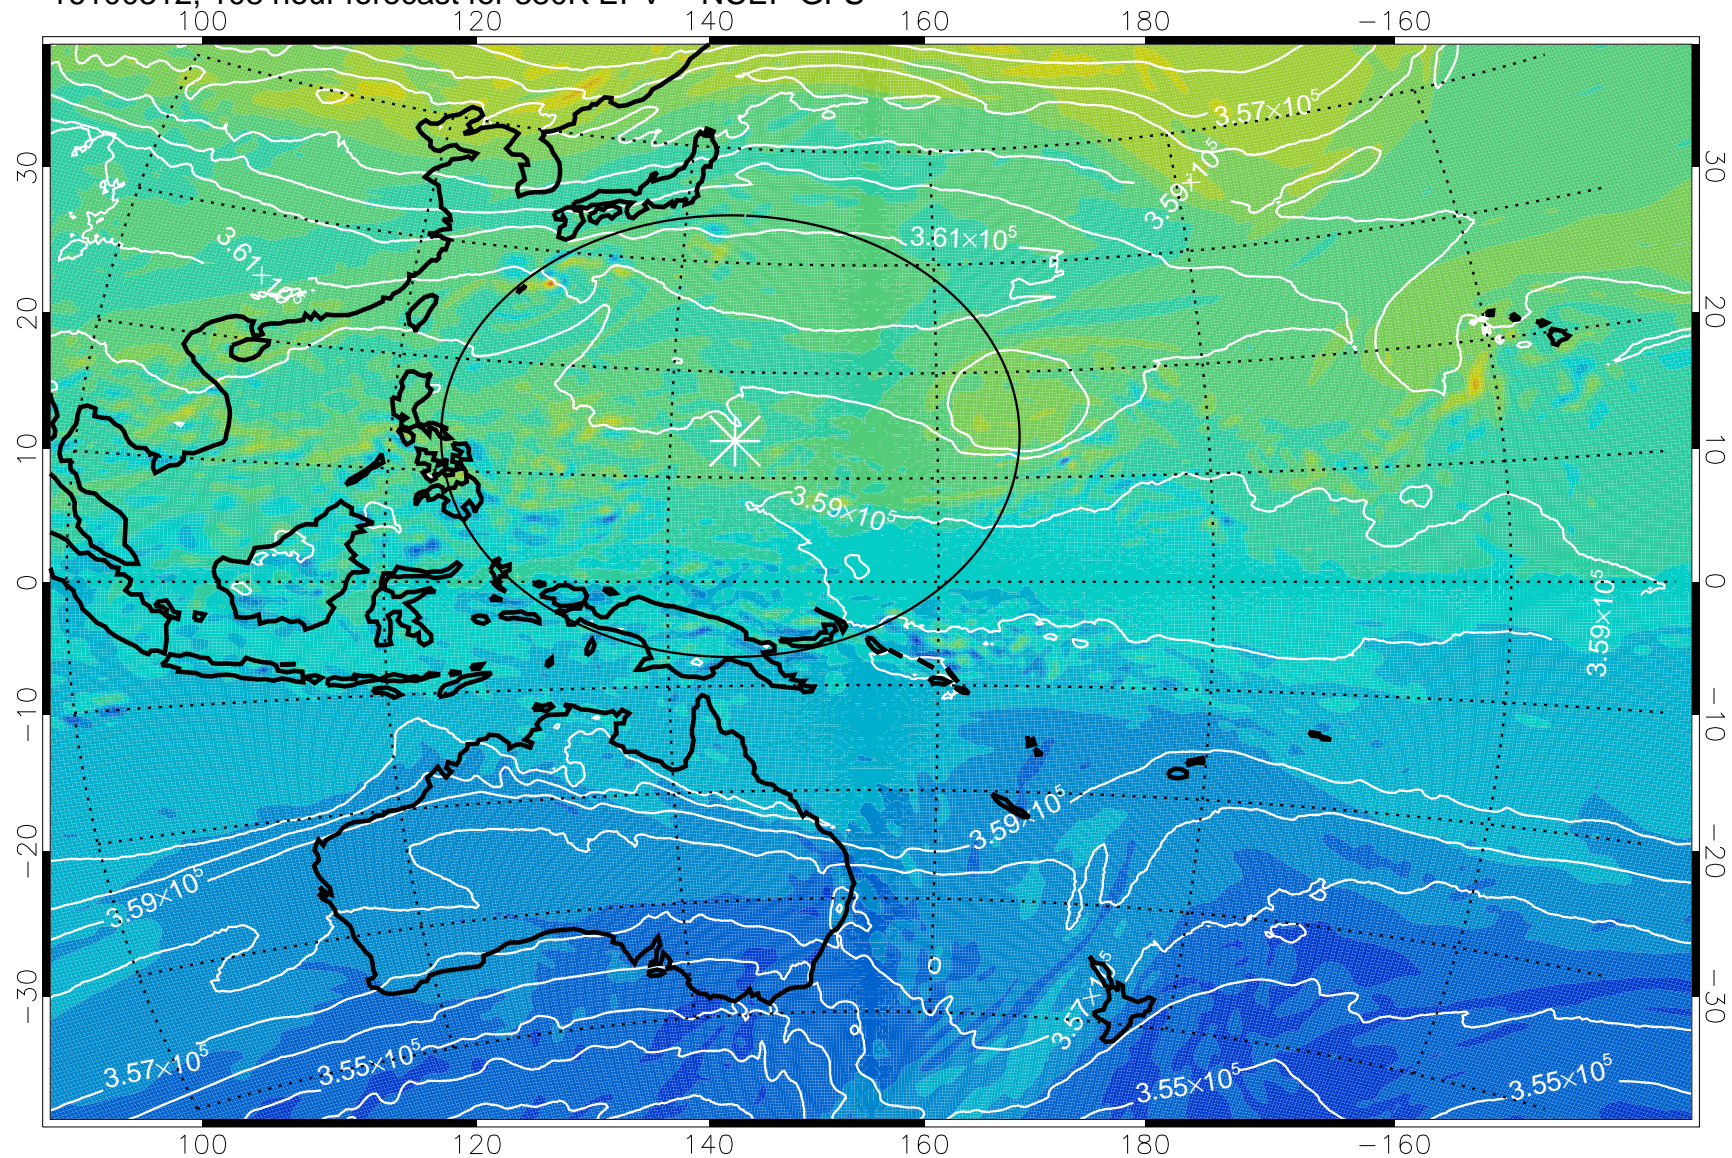

380K Montgomery Streamfunction, white

Range ring of 2304 km

16100218, 90 hour forecast for 380K EPV -- NCEP GFS

380K Montgomery Streamfunction, white

Range ring of 2304 km

16100300, 96 hour forecast for 380K EPV -- NCEP GFS

380K Montgomery Streamfunction, white

Range ring of 2304 km

16100306, 102 hour forecast for 380K EPV -- NCEP GFS

380K Montgomery Streamfunction, white

Range ring of 2304 km

16100312, 108 hour forecast for 380K EPV -- NCEP GFS

380K Montgomery Streamfunction, white

Range ring of 2304 km

16100318, 114 hour forecast for 380K EPV -- NCEP GFS

380K Montgomery Streamfunction, white

Range ring of 2304 km

16100400, 120 hour forecast for 380K EPV -- NCEP GFS