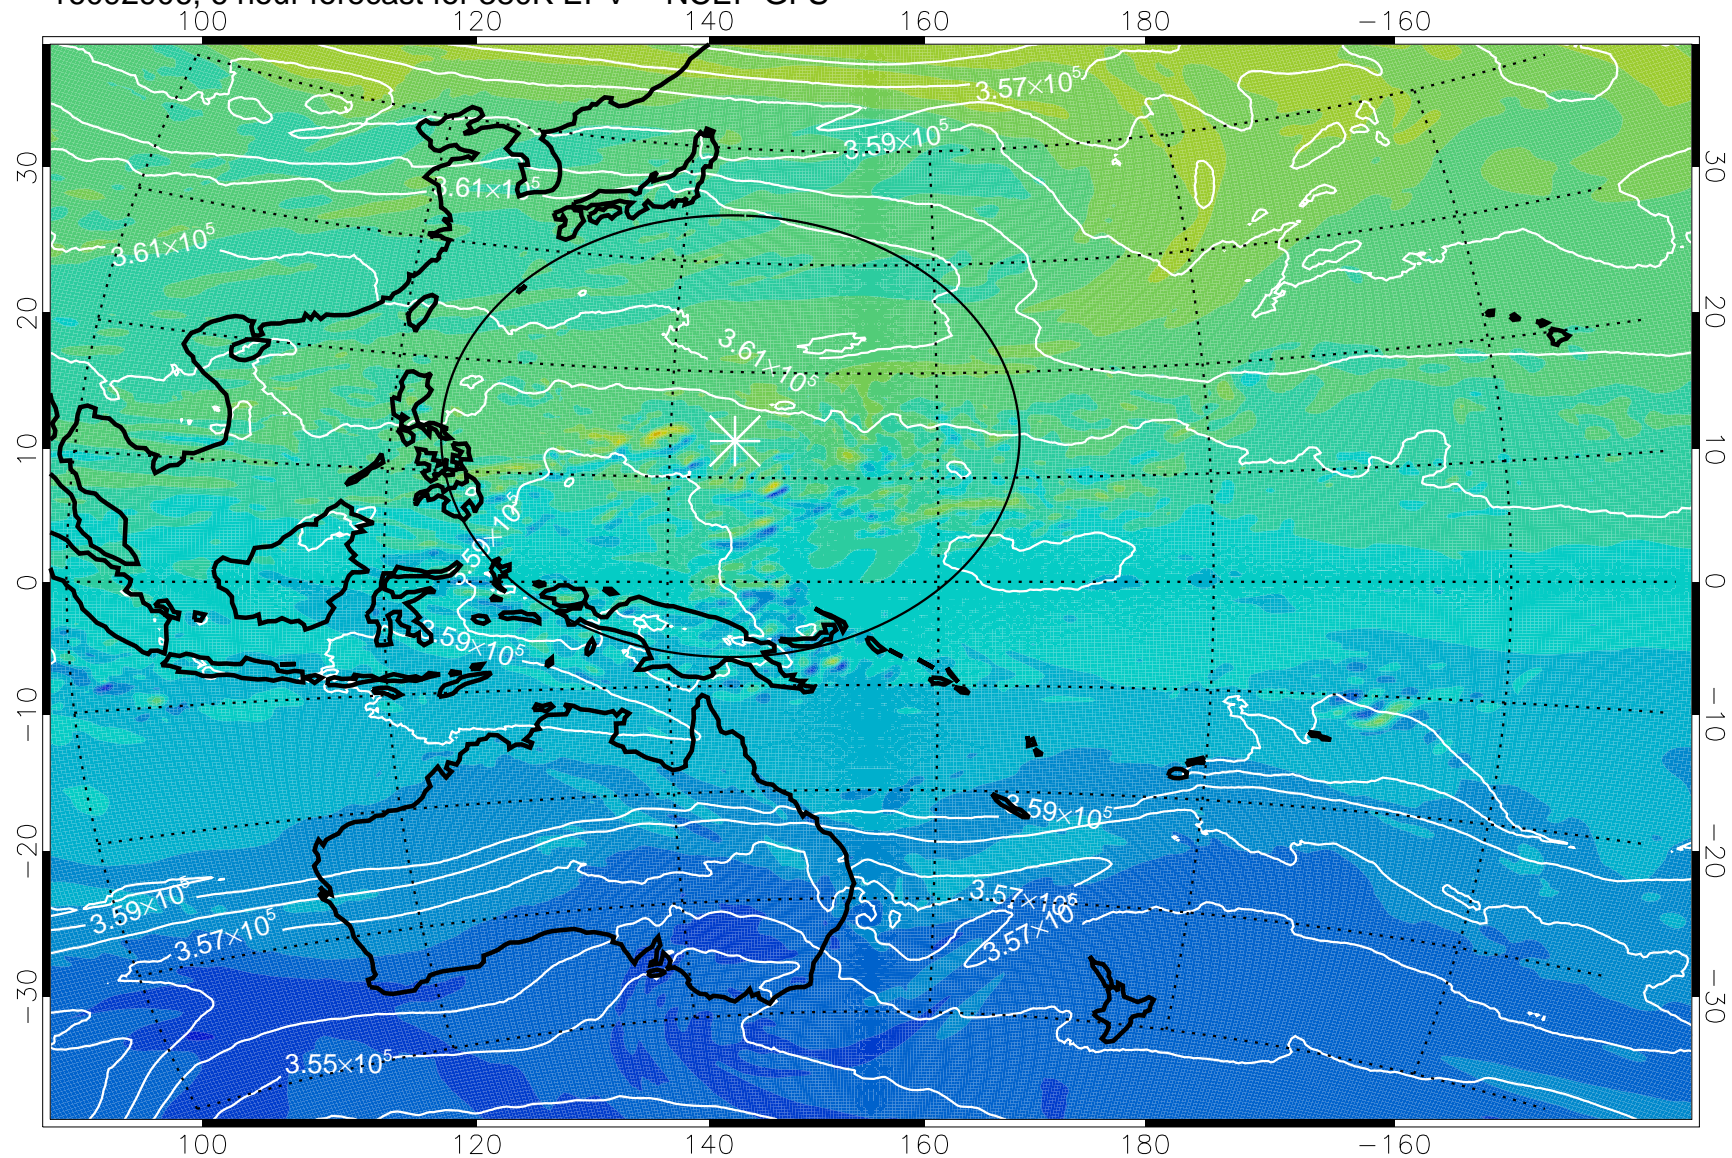

16092906, 6 hour forecast for 380K EPV -- NCEP GFS

380K Montgomery Streamfunction, white

Range ring of 2304 km

16092912, 12 hour forecast for 380K EPV -- NCEP GFS

-2×10^{-5} -1×10^{-5} 0 1×10^{-5} 2×10^{-5}
PVU

380K Montgomery Streamfunction, white

Range ring of 2304 km

16092918, 18 hour forecast for 380K EPV -- NCEP GFS

380K Montgomery Streamfunction, white

Range ring of 2304 km

16093000, 24 hour forecast for 380K EPV -- NCEP GFS

380K Montgomery Streamfunction, white

Range ring of 2304 km

16093006, 30 hour forecast for 380K EPV -- NCEP GFS

380K Montgomery Streamfunction, white

Range ring of 2304 km

16093012, 36 hour forecast for 380K EPV -- NCEP GFS

380K Montgomery Streamfunction, white

Range ring of 2304 km

16093018, 42 hour forecast for 380K EPV -- NCEP GFS

380K Montgomery Streamfunction, white

Range ring of 2304 km

16100100, 48 hour forecast for 380K EPV -- NCEP GFS