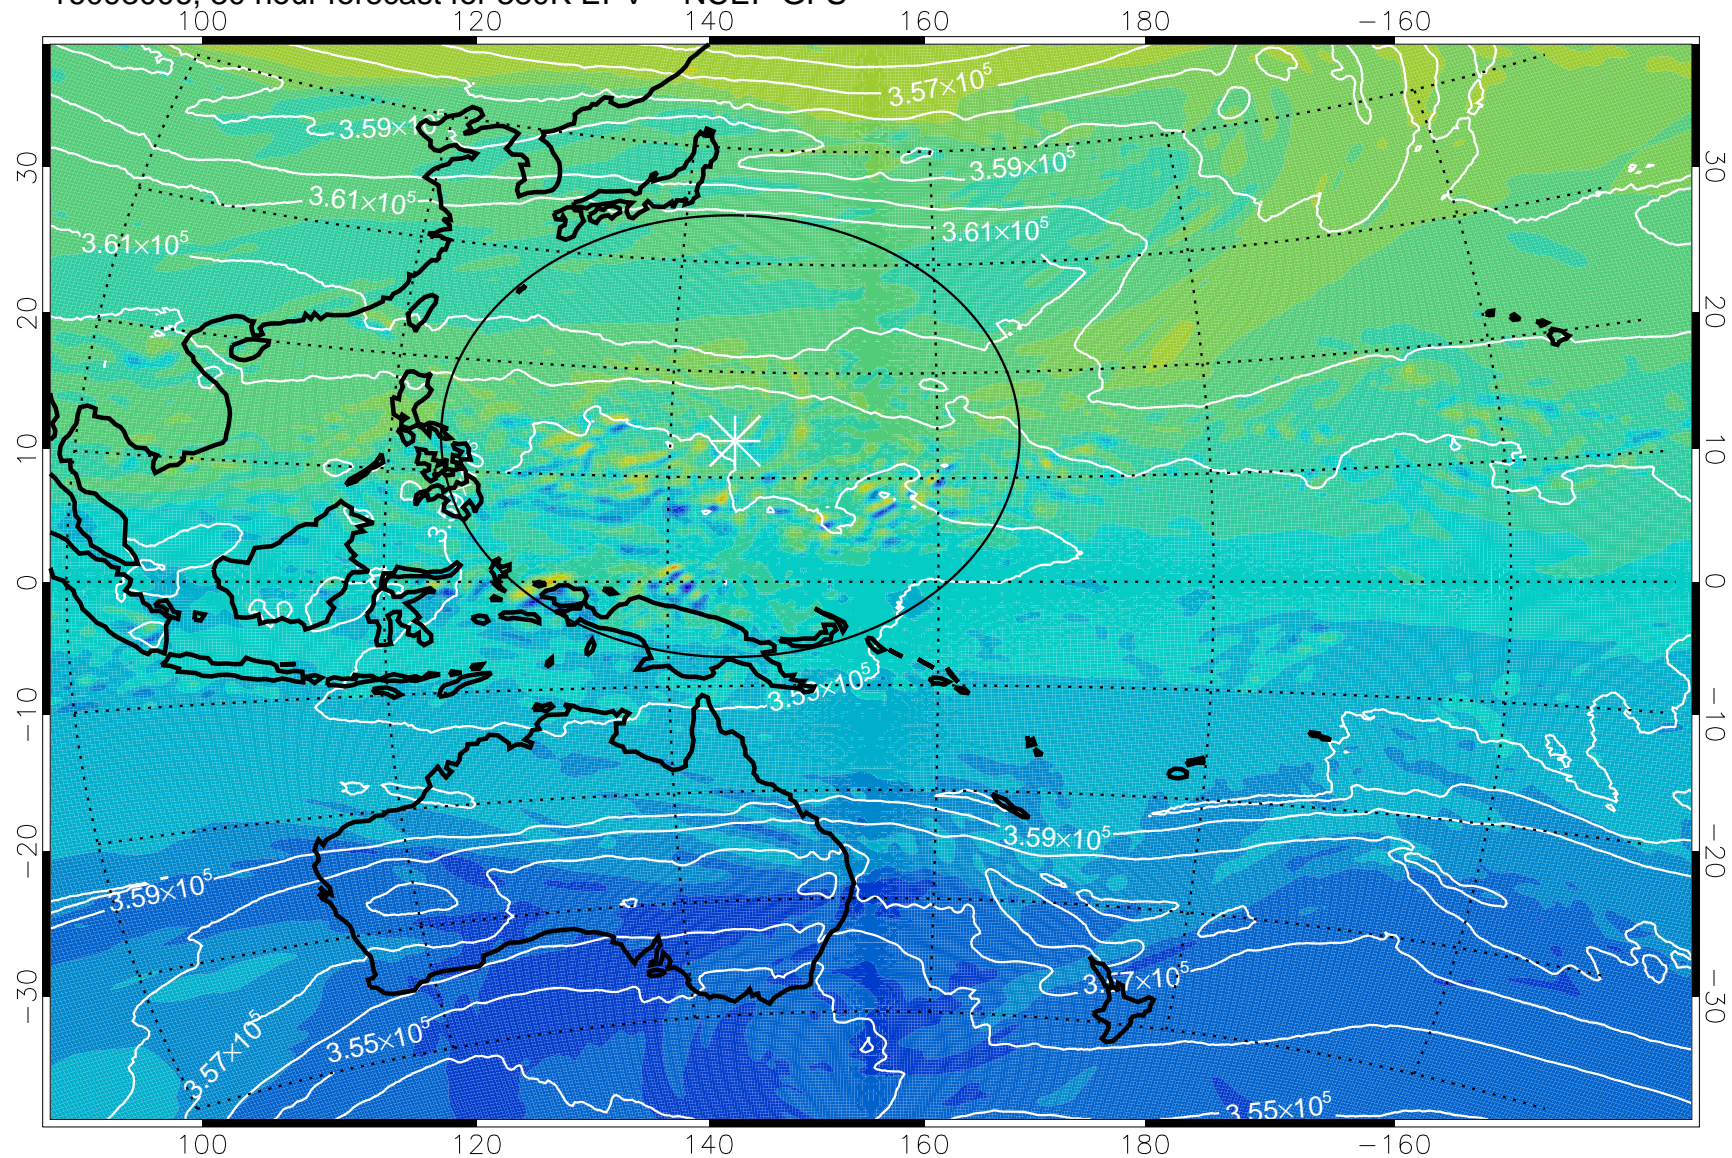

380K Montgomery Streamfunction, white

Range ring of 2304 km

16092918, 18 hour forecast for 380K EPV -- NCEP GFS

380K Montgomery Streamfunction, white

Range ring of 2304 km

16093000, 24 hour forecast for 380K EPV -- NCEP GFS

380K Montgomery Streamfunction, white

Range ring of 2304 km

16093006, 30 hour forecast for 380K EPV -- NCEP GFS

380K Montgomery Streamfunction, white

Range ring of 2304 km

16093012, 36 hour forecast for 380K EPV -- NCEP GFS

380K Montgomery Streamfunction, white

Range ring of 2304 km

16093018, 42 hour forecast for 380K EPV -- NCEP GFS

380K Montgomery Streamfunction, white

Range ring of 2304 km

16100100, 48 hour forecast for 380K EPV -- NCEP GFS

380K Montgomery Streamfunction, white

Range ring of 2304 km

16100106, 54 hour forecast for 380K EPV -- NCEP GFS

380K Montgomery Streamfunction, white

Range ring of 2304 km

16100112, 60 hour forecast for 380K EPV -- NCEP GFS