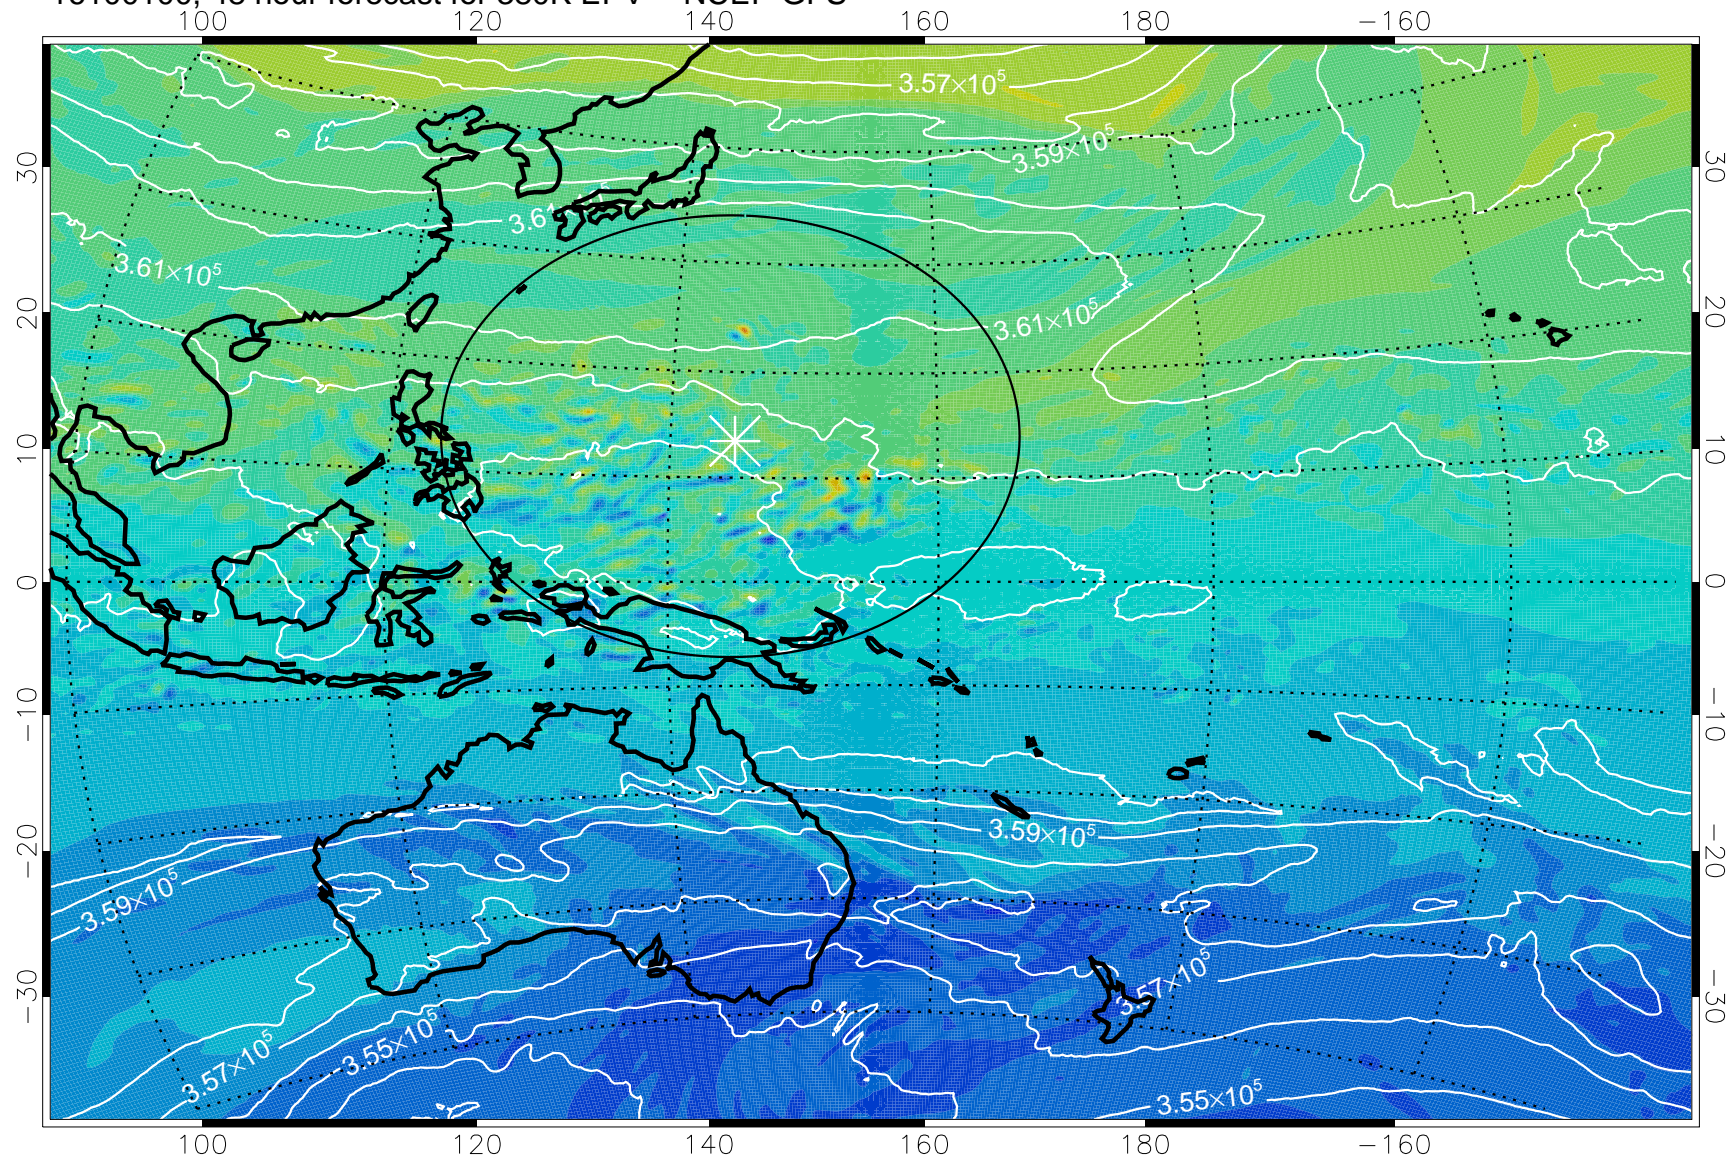

380K Montgomery Streamfunction, white

Range ring of 2304 km

16093006, 30 hour forecast for 380K EPV -- NCEP GFS

380K Montgomery Streamfunction, white

Range ring of 2304 km

16093012, 36 hour forecast for 380K EPV -- NCEP GFS

380K Montgomery Streamfunction, white

Range ring of 2304 km

16093018, 42 hour forecast for 380K EPV -- NCEP GFS

380K Montgomery Streamfunction, white

Range ring of 2304 km

16100100, 48 hour forecast for 380K EPV -- NCEP GFS

380K Montgomery Streamfunction, white

Range ring of 2304 km

16100106, 54 hour forecast for 380K EPV -- NCEP GFS

380K Montgomery Streamfunction, white

Range ring of 2304 km

16100112, 60 hour forecast for 380K EPV -- NCEP GFS

380K Montgomery Streamfunction, white

Range ring of 2304 km

16100118, 66 hour forecast for 380K EPV -- NCEP GFS

380K Montgomery Streamfunction, white

Range ring of 2304 km

16100200, 72 hour forecast for 38K EPV -- NCEP GFS