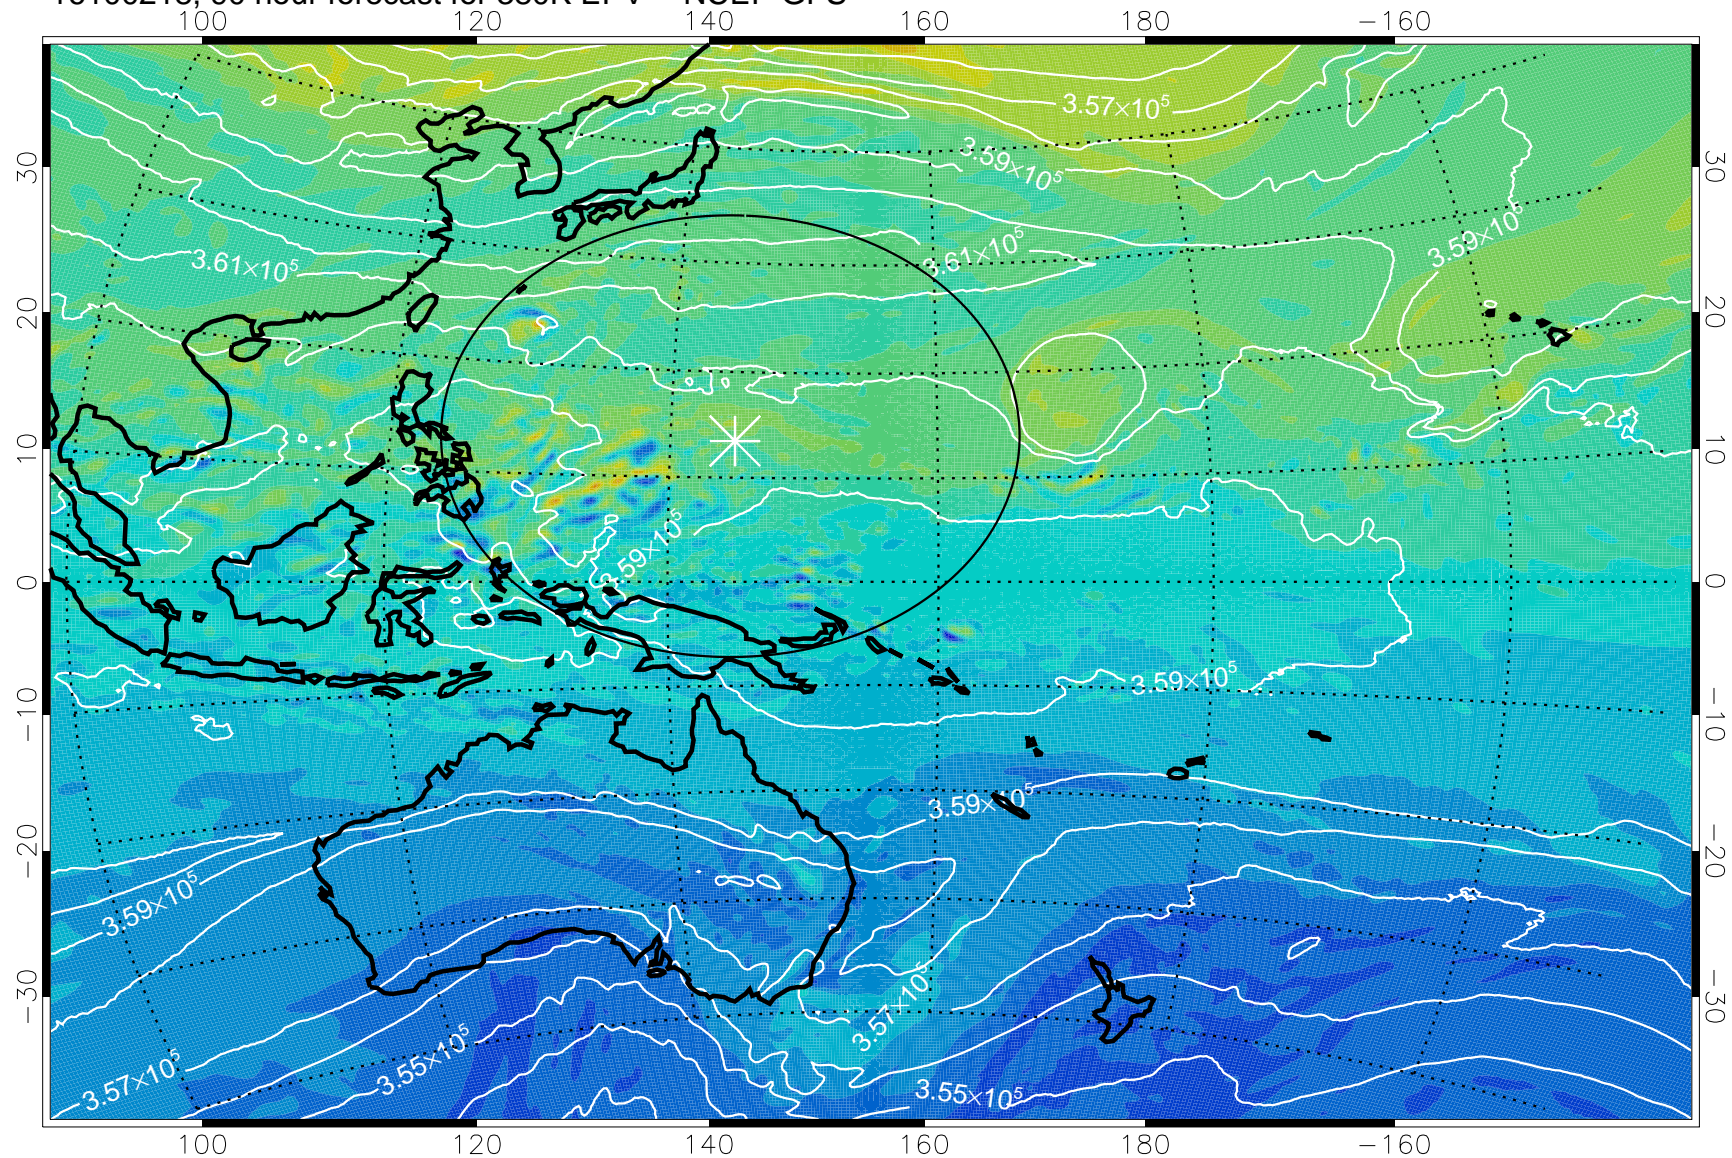

380K Montgomery Streamfunction, white

Range ring of 2304 km

16100118, 66 hour forecast for 380K EPV -- NCEP GFS

380K Montgomery Streamfunction, white

Range ring of 2304 km

16100200, 72 hour forecast for 38K EPV -- NCEP GFS

38K Montgomery Streamfunction, white

Range ring of 2304 km

16100206, 78 hour forecast for 380K EPV -- NCEP GFS

380K Montgomery Streamfunction, white

Range ring of 2304 km

16100212, 84 hour forecast for 380K EPV -- NCEP GFS

380K Montgomery Streamfunction, white

Range ring of 2304 km

16100218, 90 hour forecast for 380K EPV -- NCEP GFS

380K Montgomery Streamfunction, white

Range ring of 2304 km

16100300, 96 hour forecast for 380K EPV -- NCEP GFS