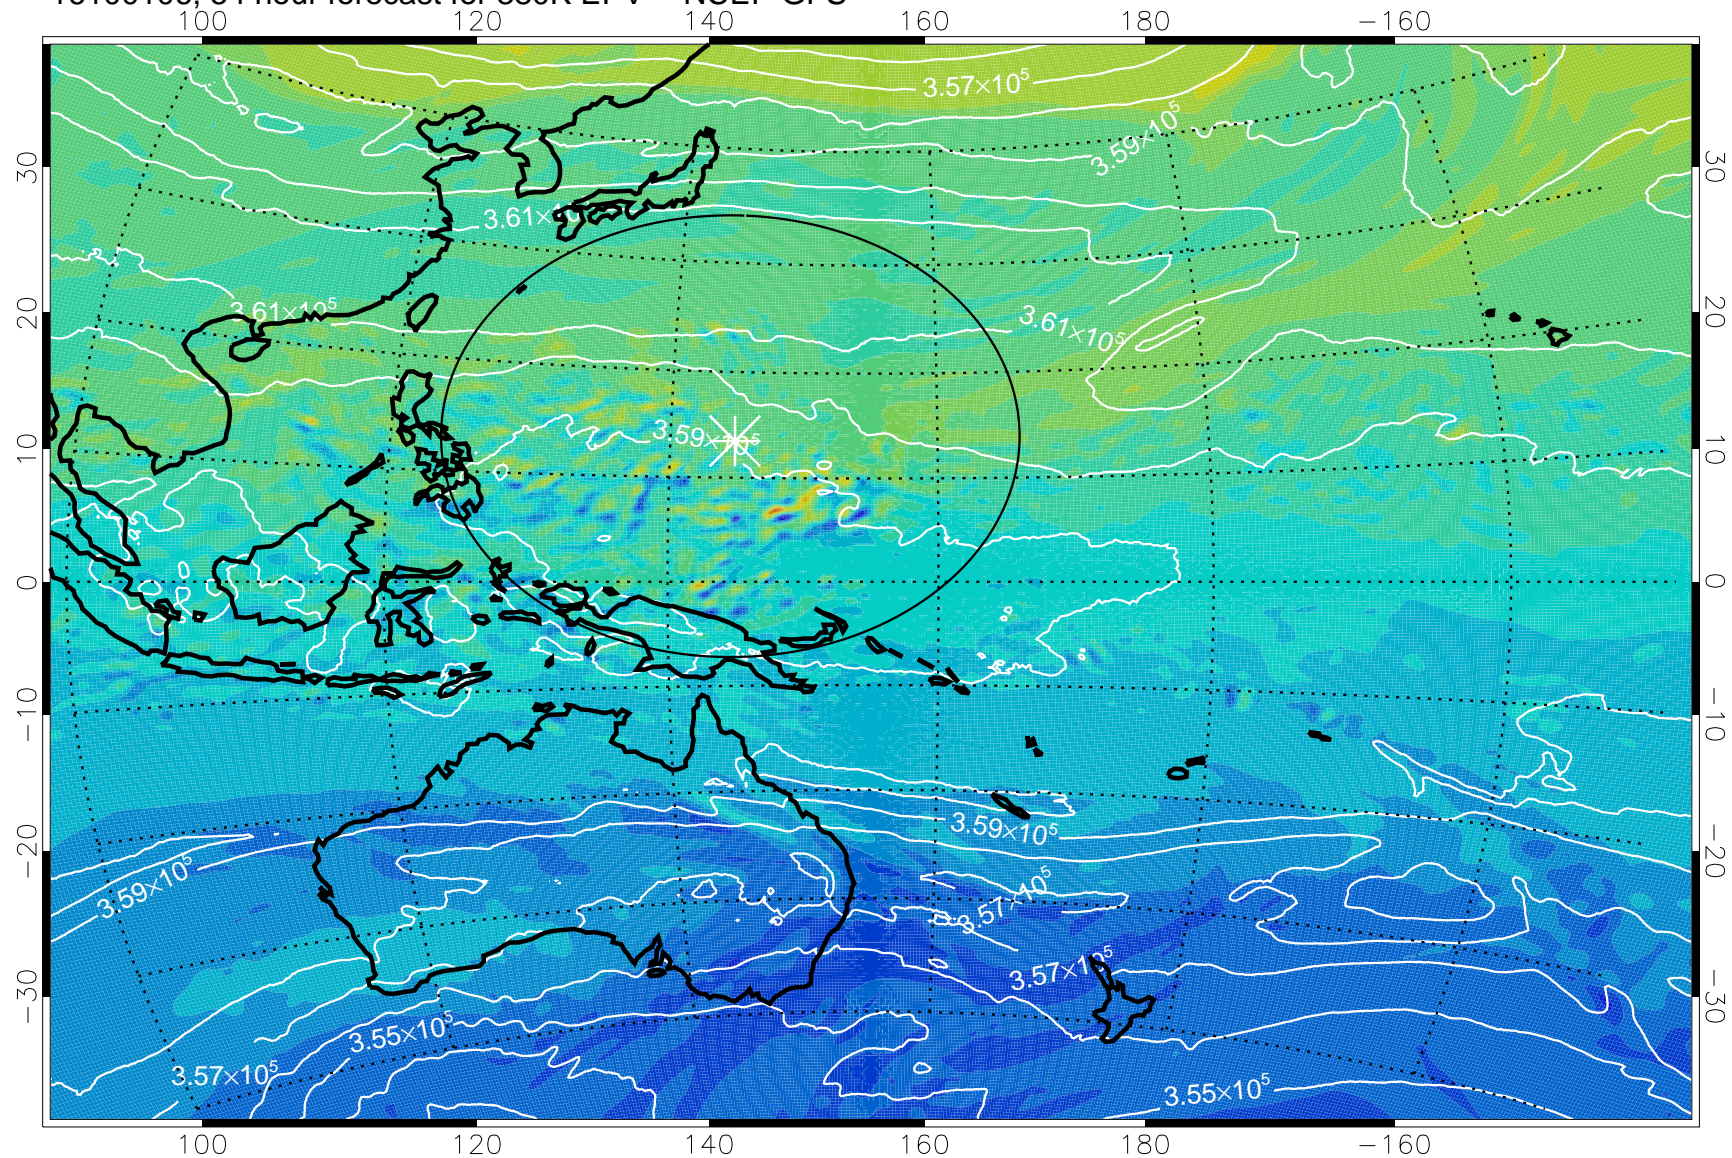

380K Montgomery Streamfunction, white

Range ring of 2304 km

16093006, 30 hour forecast for 380K EPV -- NCEP GFS

380K Montgomery Streamfunction, white

Range ring of 2304 km

16093012, 36 hour forecast for 380K EPV -- NCEP GFS

380K Montgomery Streamfunction, white

Range ring of 2304 km

16093018, 42 hour forecast for 380K EPV -- NCEP GFS

380K Montgomery Streamfunction, white

Range ring of 2304 km

16100100, 48 hour forecast for 380K EPV -- NCEP GFS

380K Montgomery Streamfunction, white

Range ring of 2304 km

16100106, 54 hour forecast for 380K EPV -- NCEP GFS

380K Montgomery Streamfunction, white

Range ring of 2304 km

16100112, 60 hour forecast for 380K EPV -- NCEP GFS

380K Montgomery Streamfunction, white

Range ring of 2304 km

16100118, 66 hour forecast for 380K EPV -- NCEP GFS

380K Montgomery Streamfunction, white

Range ring of 2304 km

16100200, 72 hour forecast for 38K EPV -- NCEP GFS