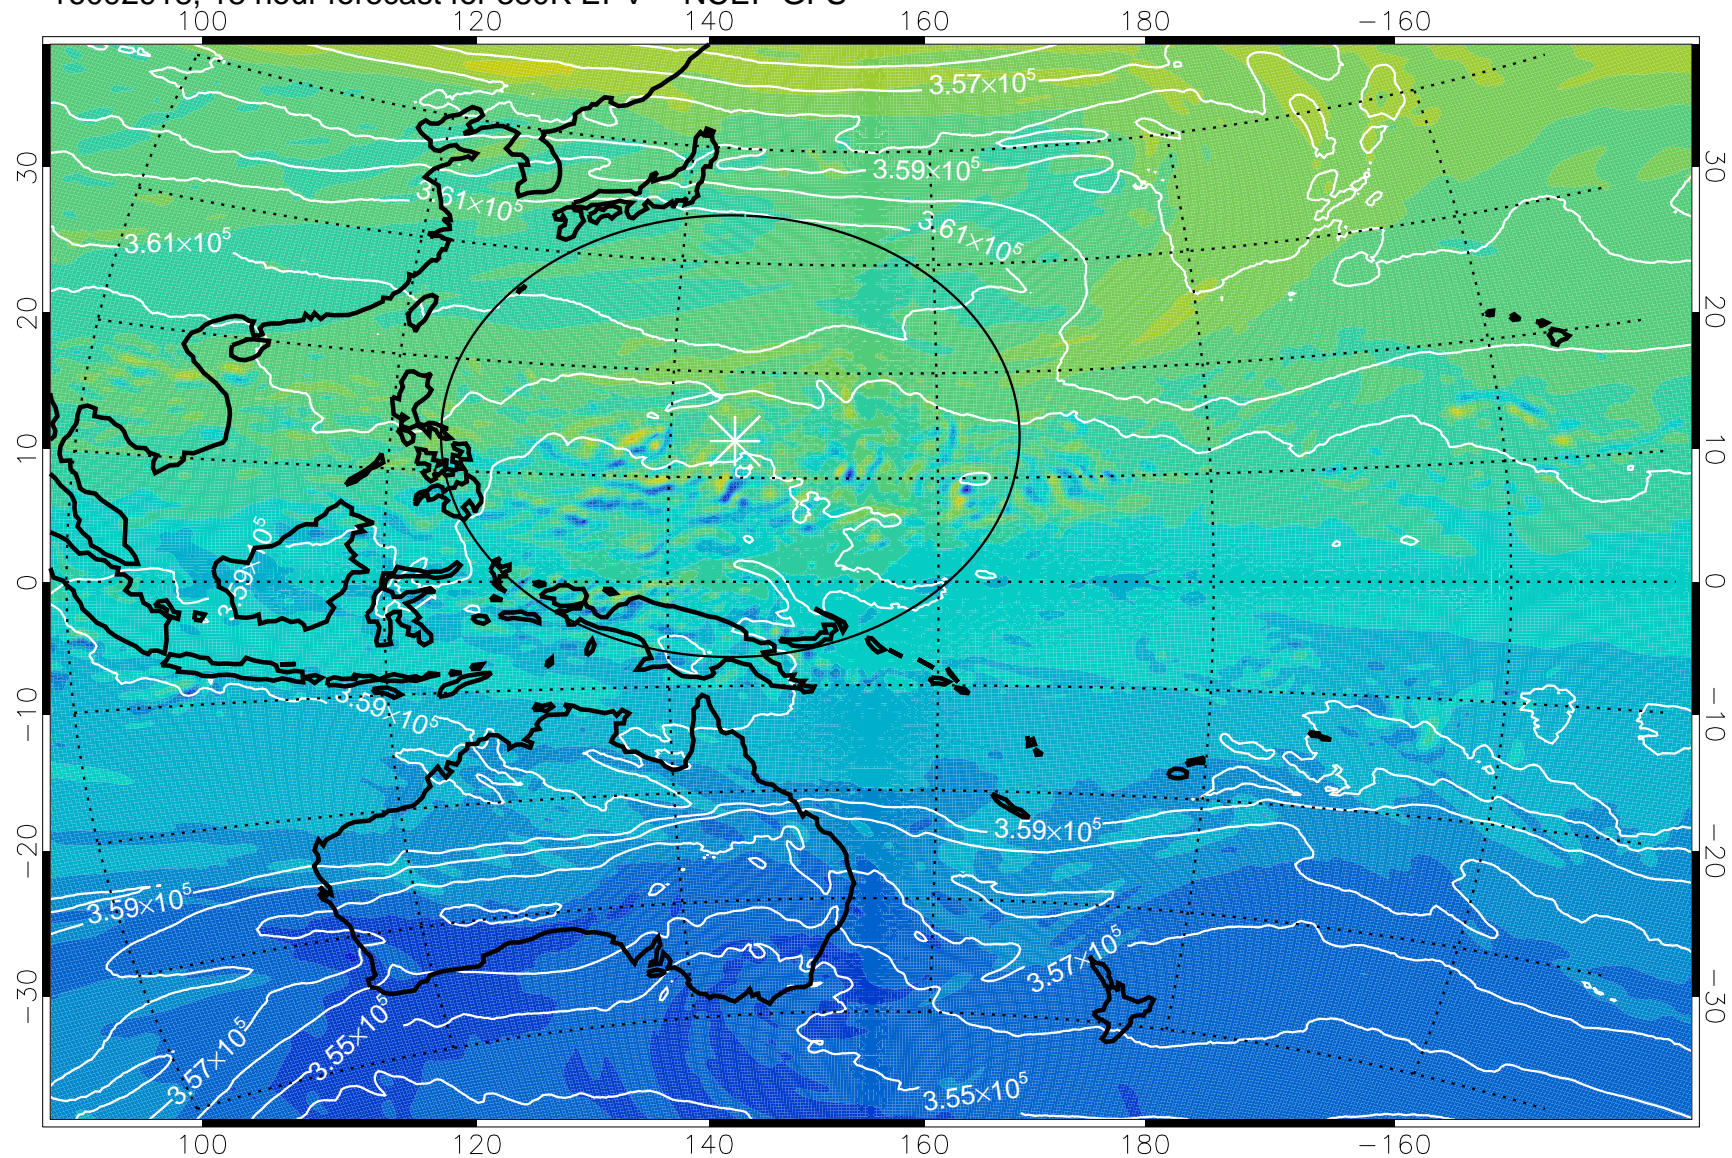

16092906, 6 hour forecast for 380K EPV -- NCEP GFS

380K Montgomery Streamfunction, white

Range ring of 2304 km

16092912, 12 hour forecast for 380K EPV -- NCEP GFS

-2×10^{-5} -1×10^{-5} 0 1×10^{-5} 2×10^{-5}
PVU

380K Montgomery Streamfunction, white

Range ring of 2304 km

16092918, 18 hour forecast for 380K EPV -- NCEP GFS

380K Montgomery Streamfunction, white

Range ring of 2304 km

16093000, 24 hour forecast for 380K EPV -- NCEP GFS

380K Montgomery Streamfunction, white

Range ring of 2304 km

16093006, 30 hour forecast for 380K EPV -- NCEP GFS

380K Montgomery Streamfunction, white

Range ring of 2304 km

16093012, 36 hour forecast for 380K EPV -- NCEP GFS

380K Montgomery Streamfunction, white

Range ring of 2304 km

16093018, 42 hour forecast for 380K EPV -- NCEP GFS

380K Montgomery Streamfunction, white

Range ring of 2304 km

16100100, 48 hour forecast for 380K EPV -- NCEP GFS