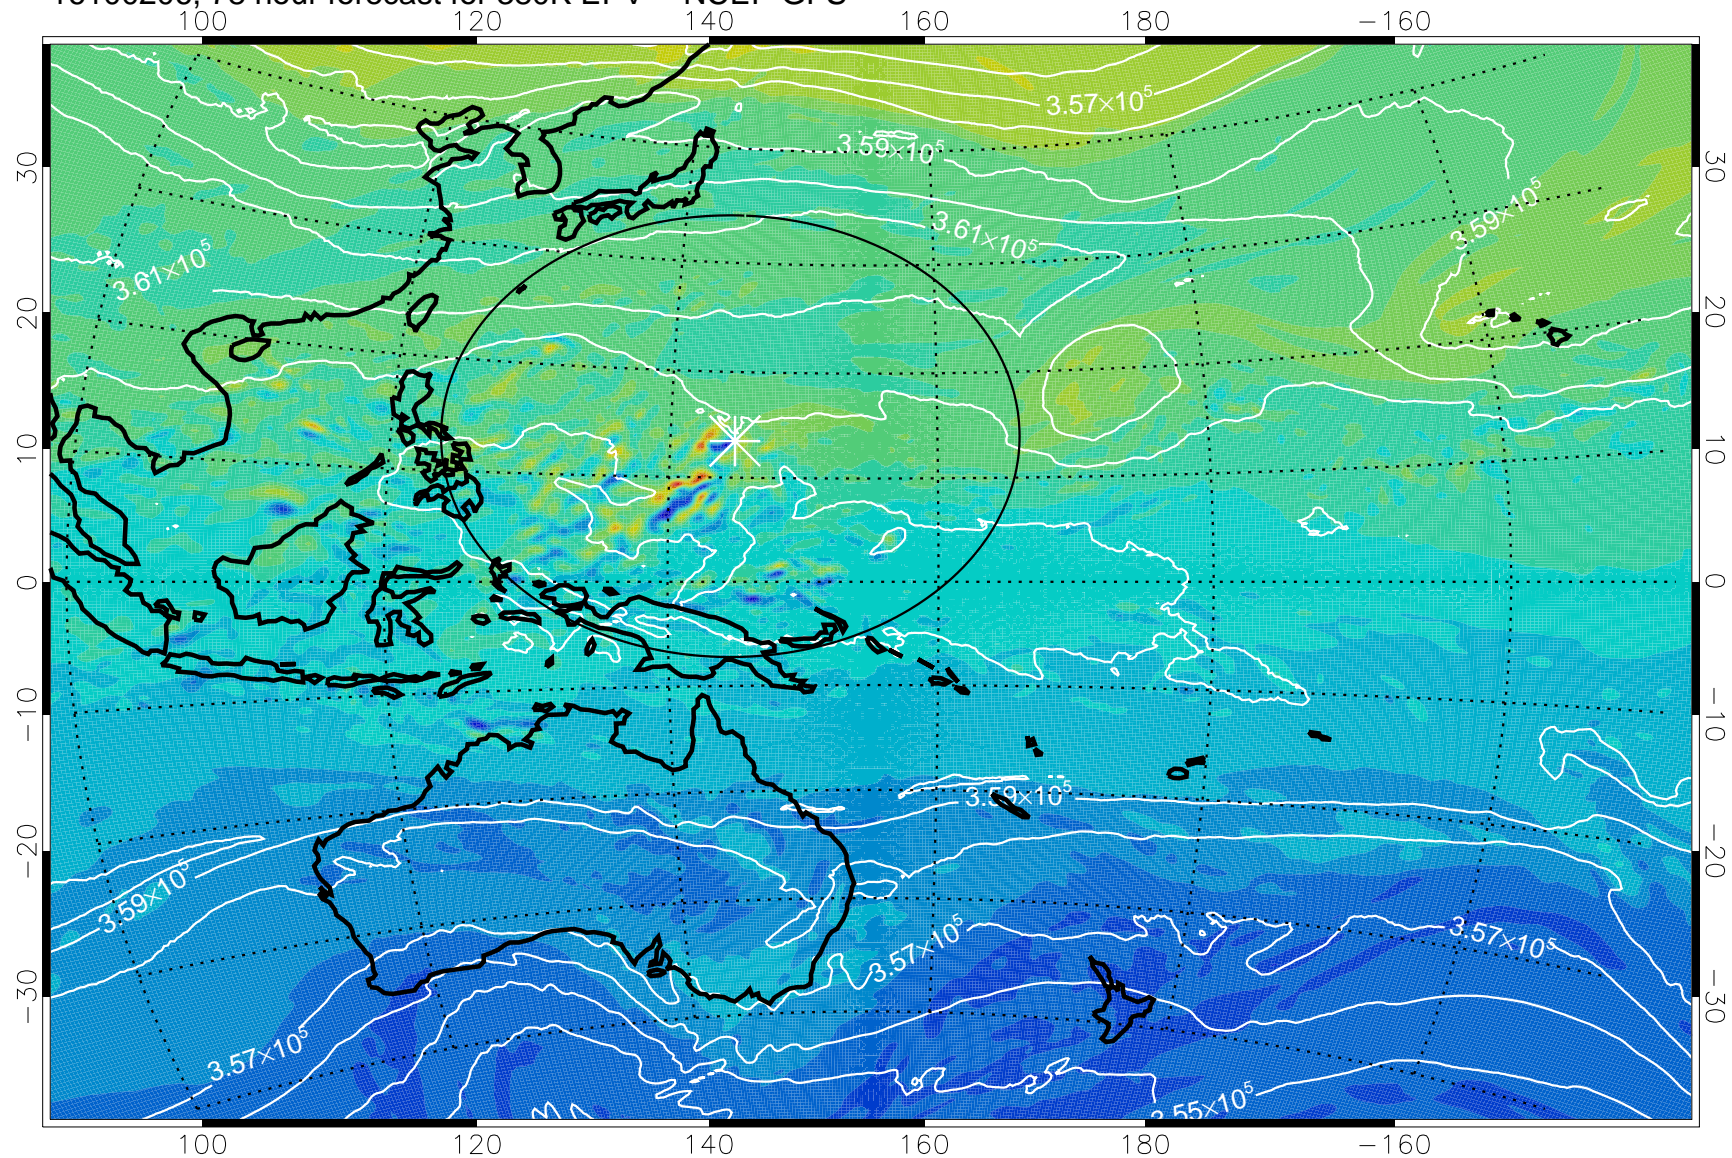

380K Montgomery Streamfunction, white

Range ring of 2304 km

16100106, 54 hour forecast for 380K EPV -- NCEP GFS

380K Montgomery Streamfunction, white

Range ring of 2304 km

16100112, 60 hour forecast for 380K EPV -- NCEP GFS

380K Montgomery Streamfunction, white

Range ring of 2304 km

16100118, 66 hour forecast for 380K EPV -- NCEP GFS

380K Montgomery Streamfunction, white

Range ring of 2304 km

16100200, 72 hour forecast for 38K EPV -- NCEP GFS

38K Montgomery Streamfunction, white

Range ring of 2304 km

16100206, 78 hour forecast for 380K EPV -- NCEP GFS

380K Montgomery Streamfunction, white

Range ring of 2304 km

16100212, 84 hour forecast for 380K EPV -- NCEP GFS

380K Montgomery Streamfunction, white

Range ring of 2304 km

16100218, 90 hour forecast for 380K EPV -- NCEP GFS

380K Montgomery Streamfunction, white

Range ring of 2304 km

16100300, 96 hour forecast for 380K EPV -- NCEP GFS