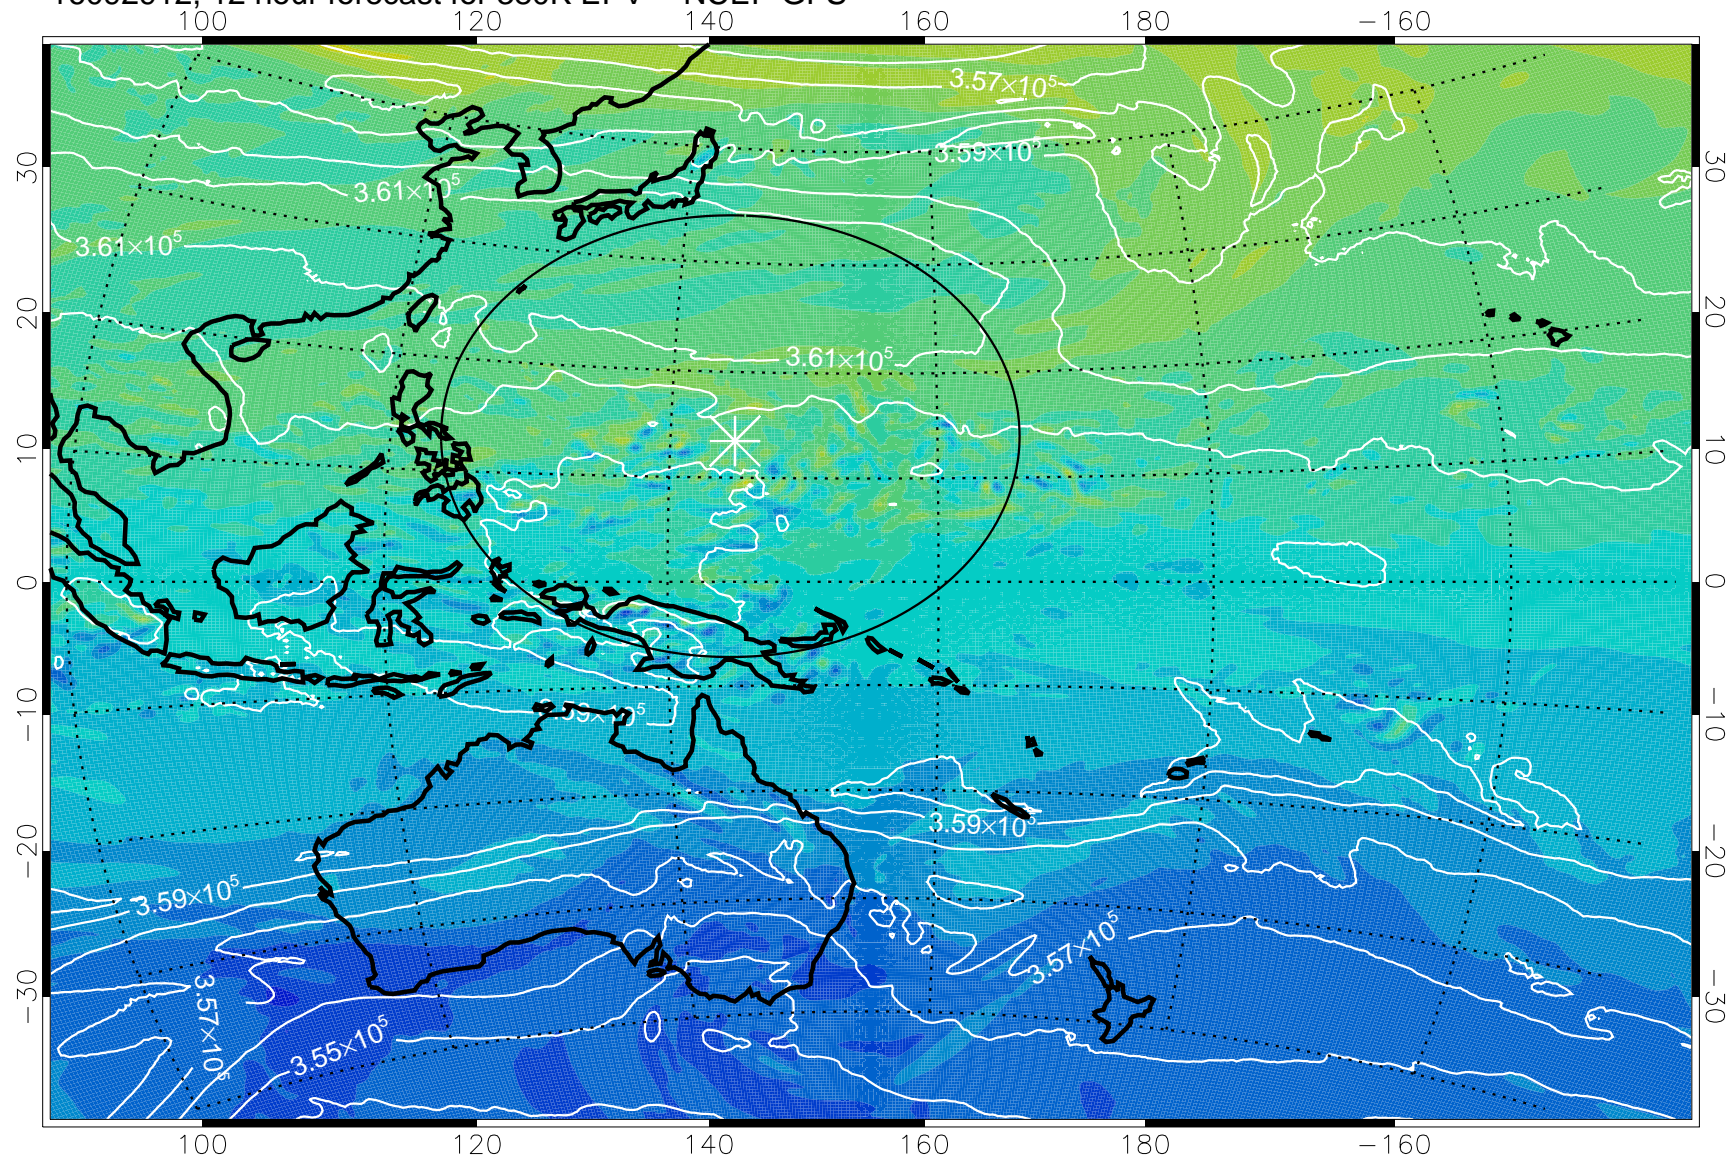

16092906, 6 hour forecast for 380K EPV -- NCEP GFS

380K Montgomery Streamfunction, white

Range ring of 2304 km

16092912, 12 hour forecast for 380K EPV -- NCEP GFS

-2×10^{-5} -1×10^{-5} 0 1×10^{-5} 2×10^{-5}
PVU

380K Montgomery Streamfunction, white

Range ring of 2304 km

16092918, 18 hour forecast for 380K EPV -- NCEP GFS

380K Montgomery Streamfunction, white

Range ring of 2304 km

16093000, 24 hour forecast for 380K EPV -- NCEP GFS

380K Montgomery Streamfunction, white

Range ring of 2304 km

16093006, 30 hour forecast for 380K EPV -- NCEP GFS

380K Montgomery Streamfunction, white

Range ring of 2304 km

16093012, 36 hour forecast for 380K EPV -- NCEP GFS

380K Montgomery Streamfunction, white

Range ring of 2304 km

16093018, 42 hour forecast for 380K EPV -- NCEP GFS

380K Montgomery Streamfunction, white

Range ring of 2304 km

16100100, 48 hour forecast for 380K EPV -- NCEP GFS