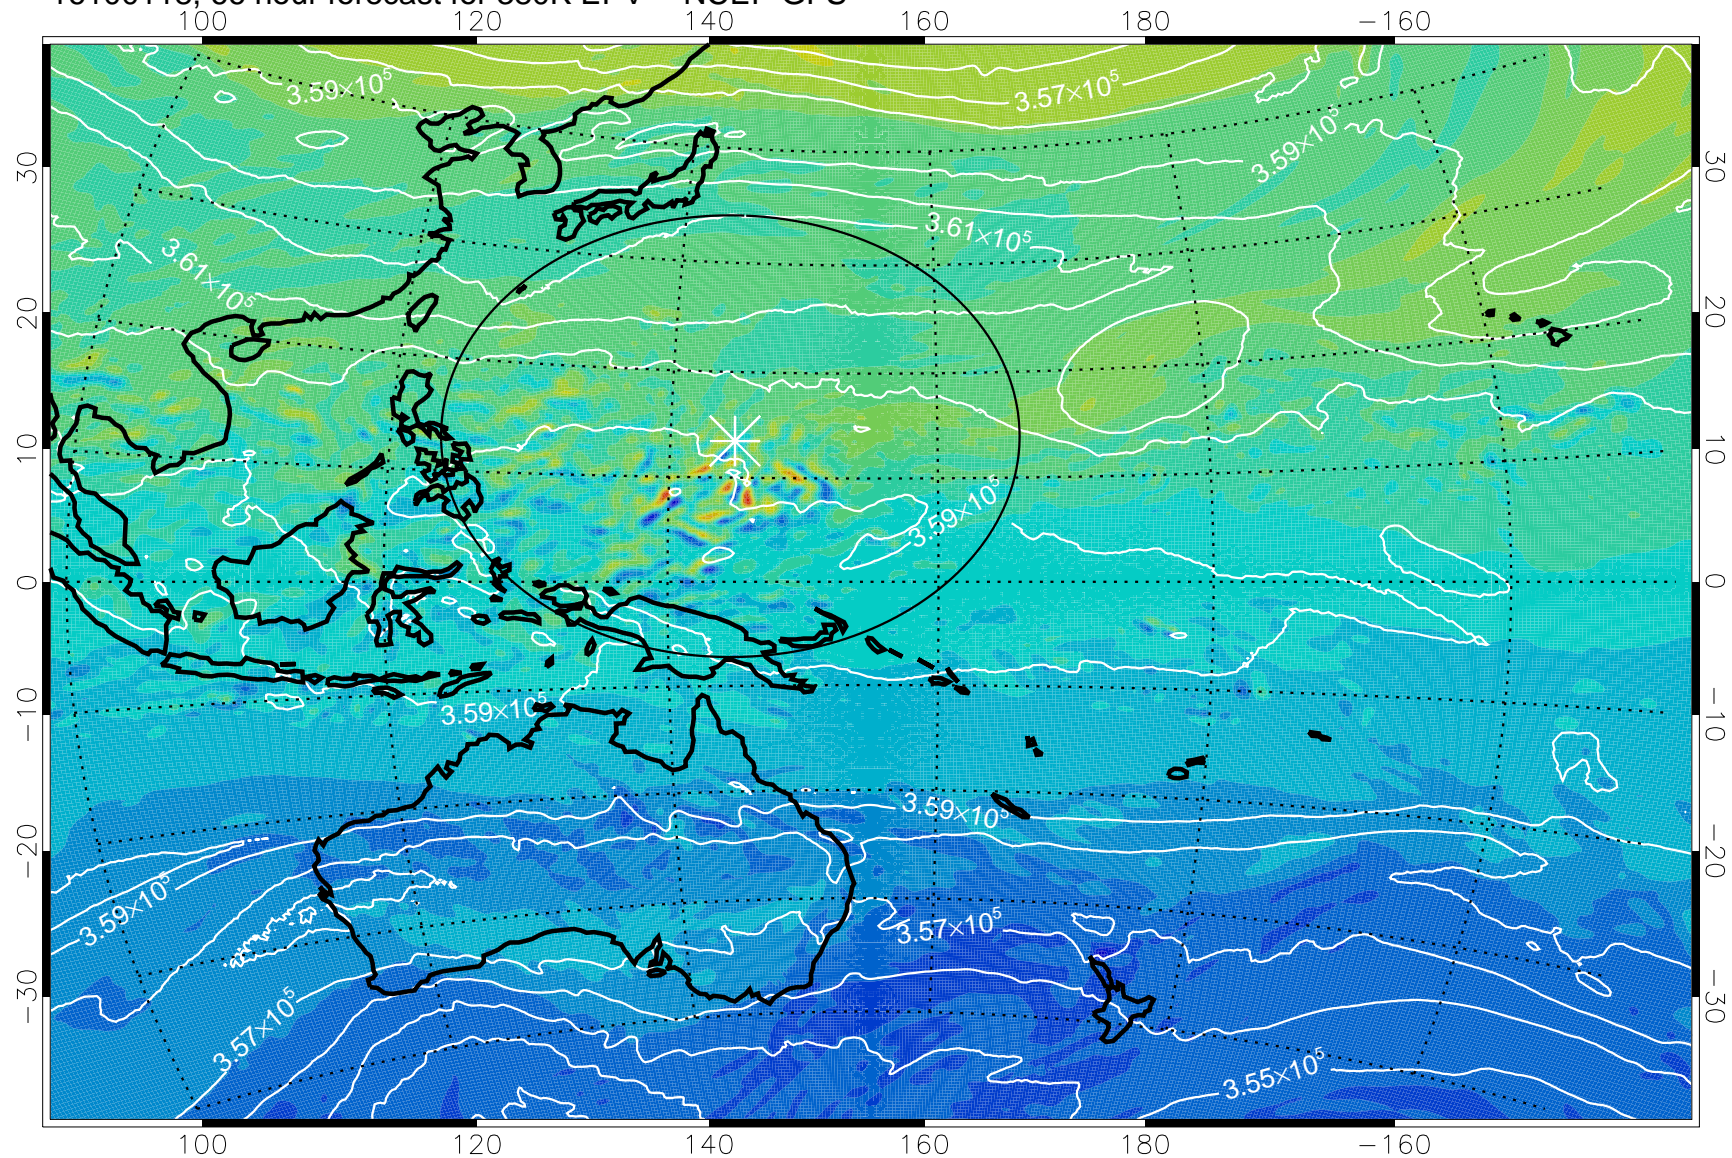

380K Montgomery Streamfunction, white

Range ring of 2304 km

16093018, 42 hour forecast for 380K EPV -- NCEP GFS

380K Montgomery Streamfunction, white

Range ring of 2304 km

16100100, 48 hour forecast for 380K EPV -- NCEP GFS

380K Montgomery Streamfunction, white

Range ring of 2304 km

16100106, 54 hour forecast for 380K EPV -- NCEP GFS

380K Montgomery Streamfunction, white

Range ring of 2304 km

16100112, 60 hour forecast for 380K EPV -- NCEP GFS

380K Montgomery Streamfunction, white

Range ring of 2304 km

16100118, 66 hour forecast for 380K EPV -- NCEP GFS

380K Montgomery Streamfunction, white

Range ring of 2304 km

16100200, 72 hour forecast for 38K EPV -- NCEP GFS

38K Montgomery Streamfunction, white

Range ring of 2304 km

16100206, 78 hour forecast for 380K EPV -- NCEP GFS

380K Montgomery Streamfunction, white

Range ring of 2304 km

16100212, 84 hour forecast for 380K EPV -- NCEP GFS