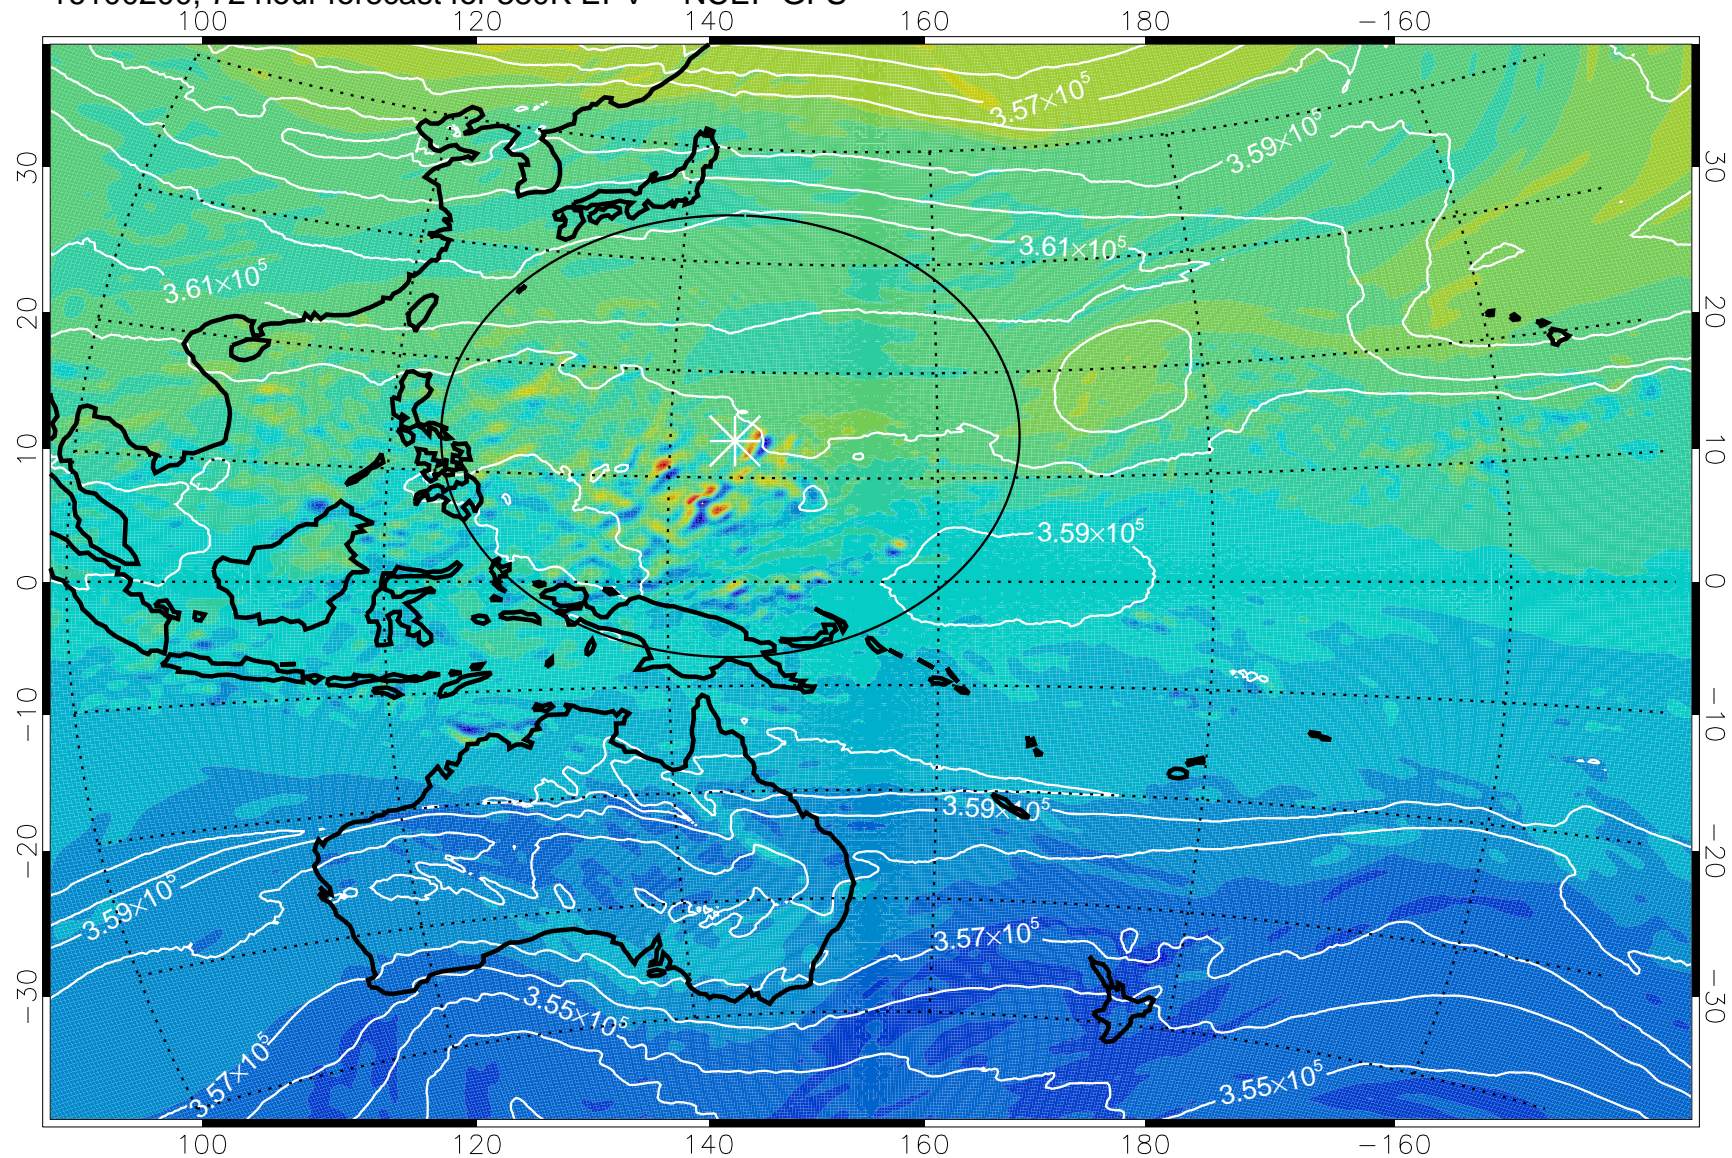

380K Montgomery Streamfunction, white

Range ring of 2304 km

16100106, 54 hour forecast for 380K EPV -- NCEP GFS

380K Montgomery Streamfunction, white

Range ring of 2304 km

16100112, 60 hour forecast for 380K EPV -- NCEP GFS

380K Montgomery Streamfunction, white

Range ring of 2304 km

16100118, 66 hour forecast for 380K EPV -- NCEP GFS

380K Montgomery Streamfunction, white

Range ring of 2304 km

16100200, 72 hour forecast for 38K EPV -- NCEP GFS

38K Montgomery Streamfunction, white

Range ring of 2304 km

16100206, 78 hour forecast for 380K EPV -- NCEP GFS

380K Montgomery Streamfunction, white

Range ring of 2304 km

16100212, 84 hour forecast for 380K EPV -- NCEP GFS

380K Montgomery Streamfunction, white

Range ring of 2304 km

16100218, 90 hour forecast for 380K EPV -- NCEP GFS

380K Montgomery Streamfunction, white

Range ring of 2304 km

16100300, 96 hour forecast for 380K EPV -- NCEP GFS