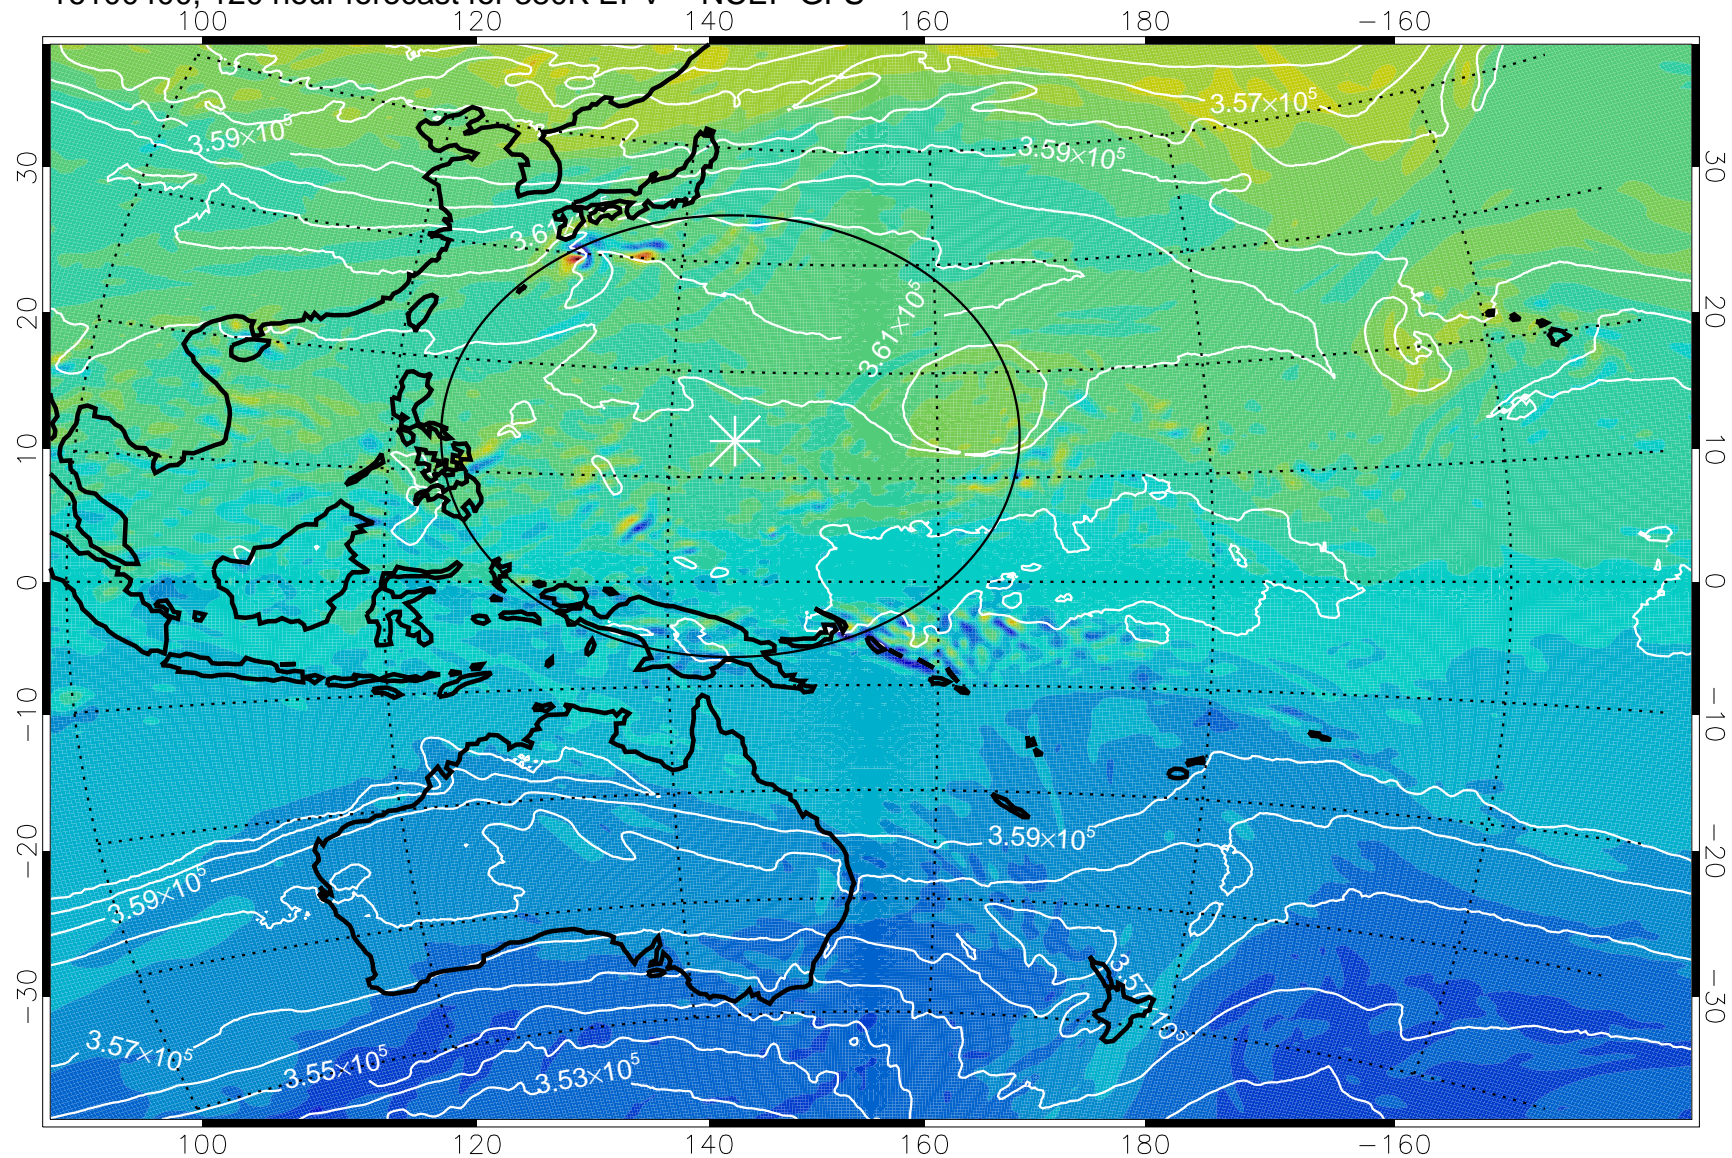

380K Montgomery Streamfunction, white

Range ring of 2304 km

16100306, 102 hour forecast for 380K EPV -- NCEP GFS

380K Montgomery Streamfunction, white

Range ring of 2304 km

16100312, 108 hour forecast for 380K EPV -- NCEP GFS

380K Montgomery Streamfunction, white

Range ring of 2304 km

16100318, 114 hour forecast for 380K EPV -- NCEP GFS

380K Montgomery Streamfunction, white

Range ring of 2304 km

16100400, 120 hour forecast for 380K EPV -- NCEP GFS

380K Montgomery Streamfunction, white

Range ring of 2304 km