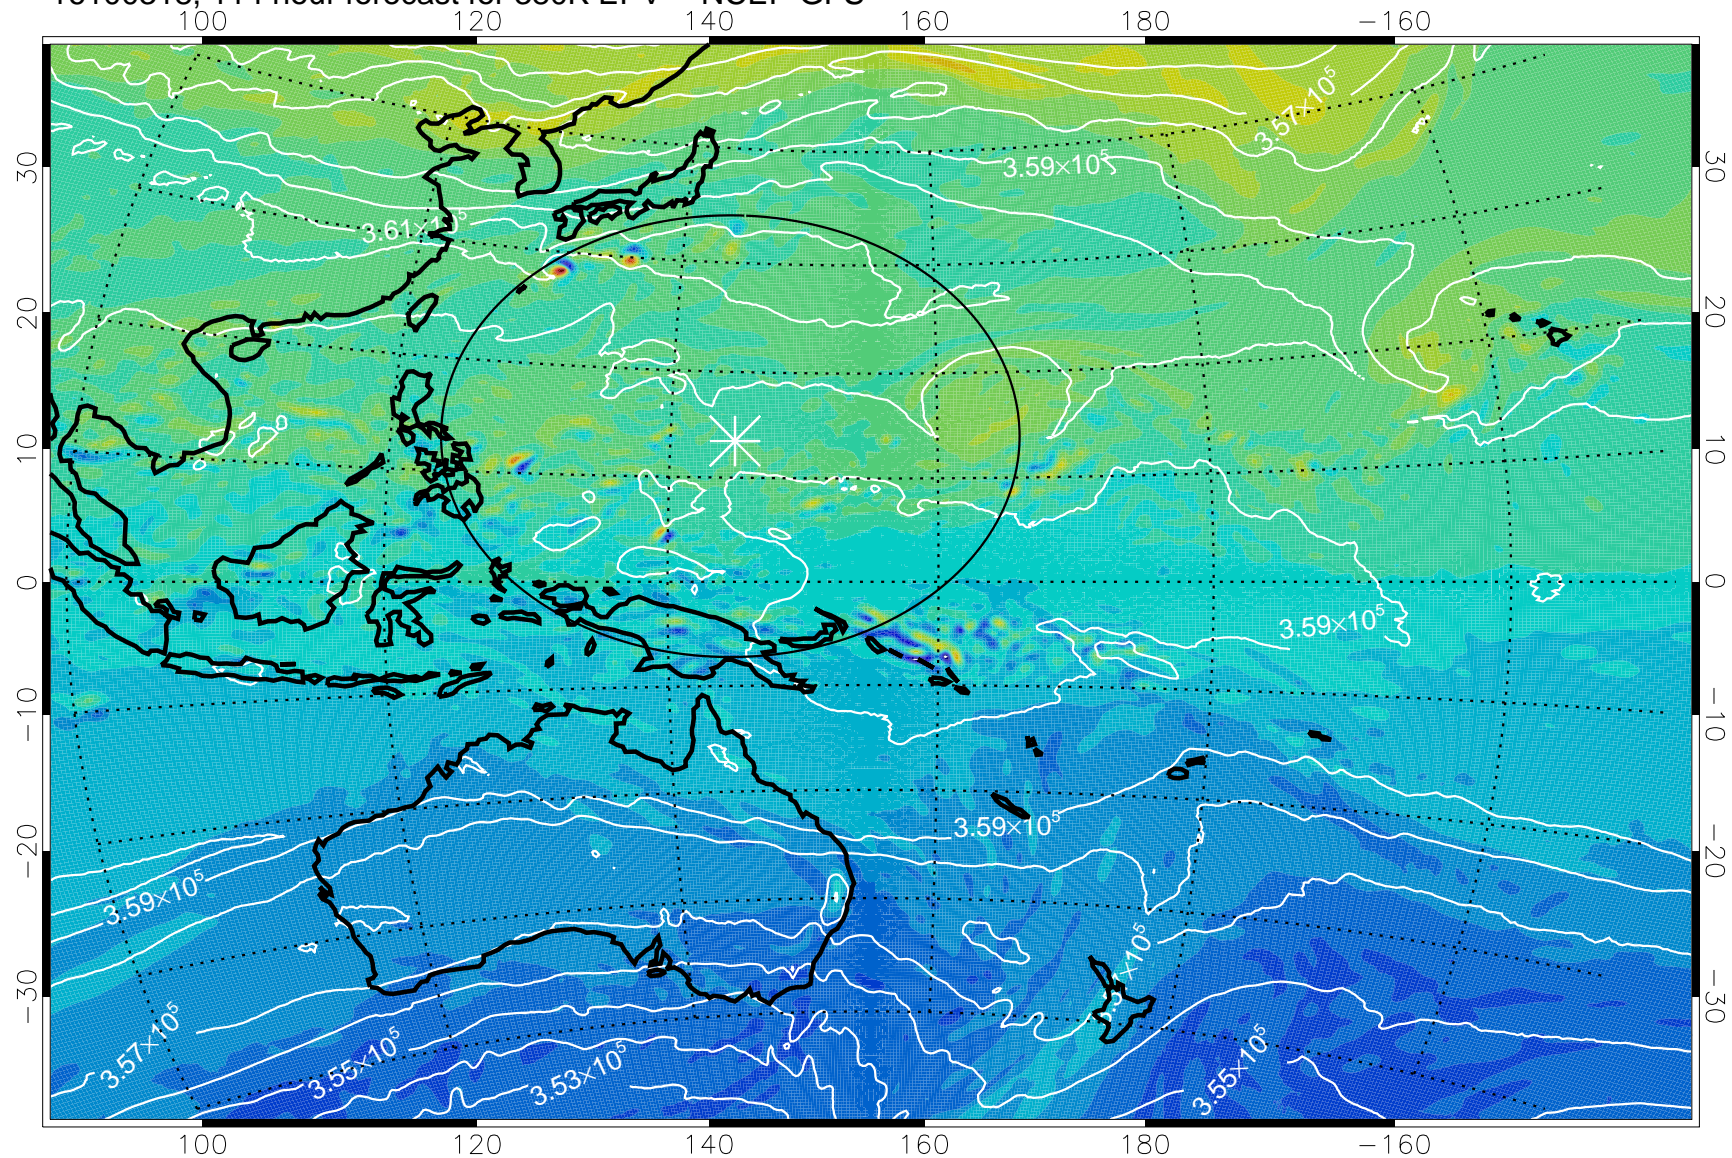

380K Montgomery Streamfunction, white

Range ring of 2304 km

16100218, 90 hour forecast for 380K EPV -- NCEP GFS

380K Montgomery Streamfunction, white

Range ring of 2304 km

16100300, 96 hour forecast for 380K EPV -- NCEP GFS

380K Montgomery Streamfunction, white

Range ring of 2304 km

16100306, 102 hour forecast for 380K EPV -- NCEP GFS

380K Montgomery Streamfunction, white

Range ring of 2304 km

16100312, 108 hour forecast for 380K EPV -- NCEP GFS

380K Montgomery Streamfunction, white

Range ring of 2304 km

16100318, 114 hour forecast for 380K EPV -- NCEP GFS

380K Montgomery Streamfunction, white

Range ring of 2304 km

16100400, 120 hour forecast for 380K EPV -- NCEP GFS