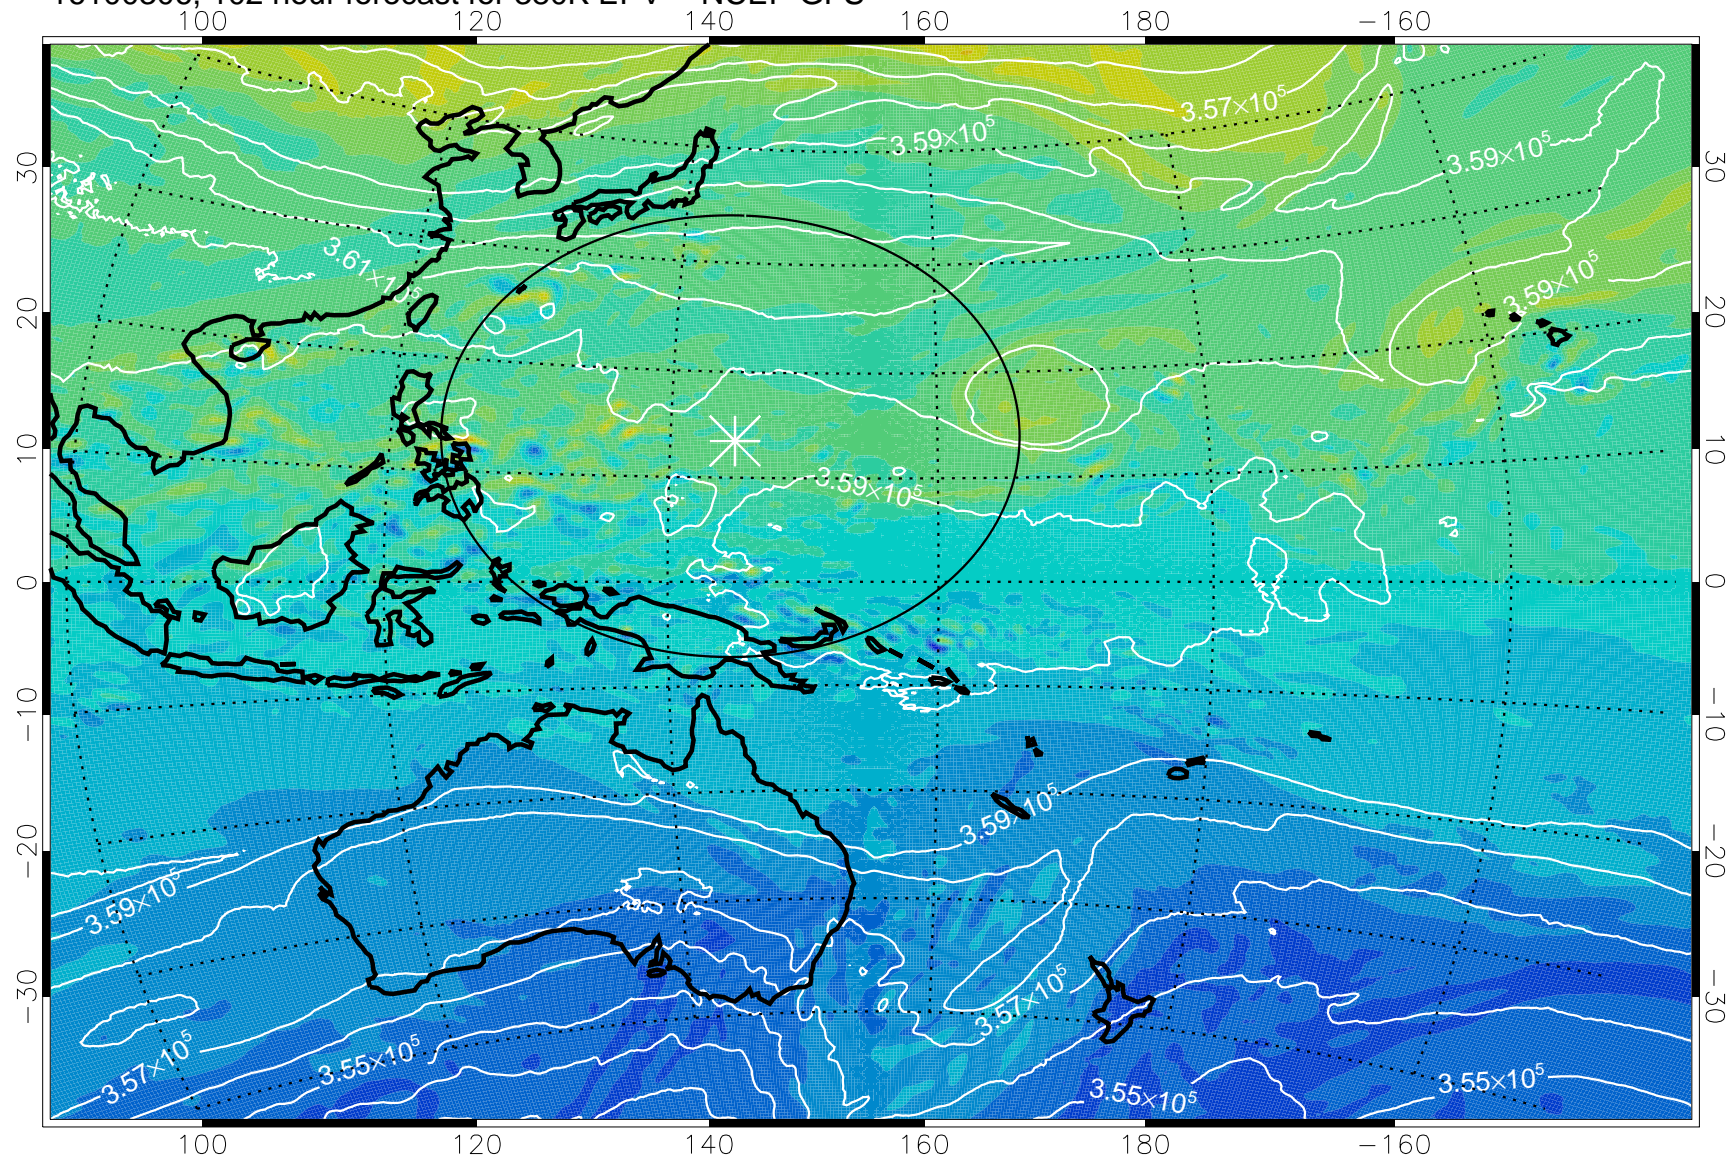

38K Montgomery Streamfunction, white

Range ring of 2304 km

16100206, 78 hour forecast for 380K EPV -- NCEP GFS

380K Montgomery Streamfunction, white

Range ring of 2304 km

16100212, 84 hour forecast for 380K EPV -- NCEP GFS

380K Montgomery Streamfunction, white

Range ring of 2304 km

16100218, 90 hour forecast for 380K EPV -- NCEP GFS

380K Montgomery Streamfunction, white

Range ring of 2304 km

16100300, 96 hour forecast for 380K EPV -- NCEP GFS

380K Montgomery Streamfunction, white

Range ring of 2304 km

16100306, 102 hour forecast for 380K EPV -- NCEP GFS

380K Montgomery Streamfunction, white

Range ring of 2304 km

16100312, 108 hour forecast for 380K EPV -- NCEP GFS

380K Montgomery Streamfunction, white

Range ring of 2304 km

16100318, 114 hour forecast for 380K EPV -- NCEP GFS

380K Montgomery Streamfunction, white

Range ring of 2304 km

16100400, 120 hour forecast for 380K EPV -- NCEP GFS