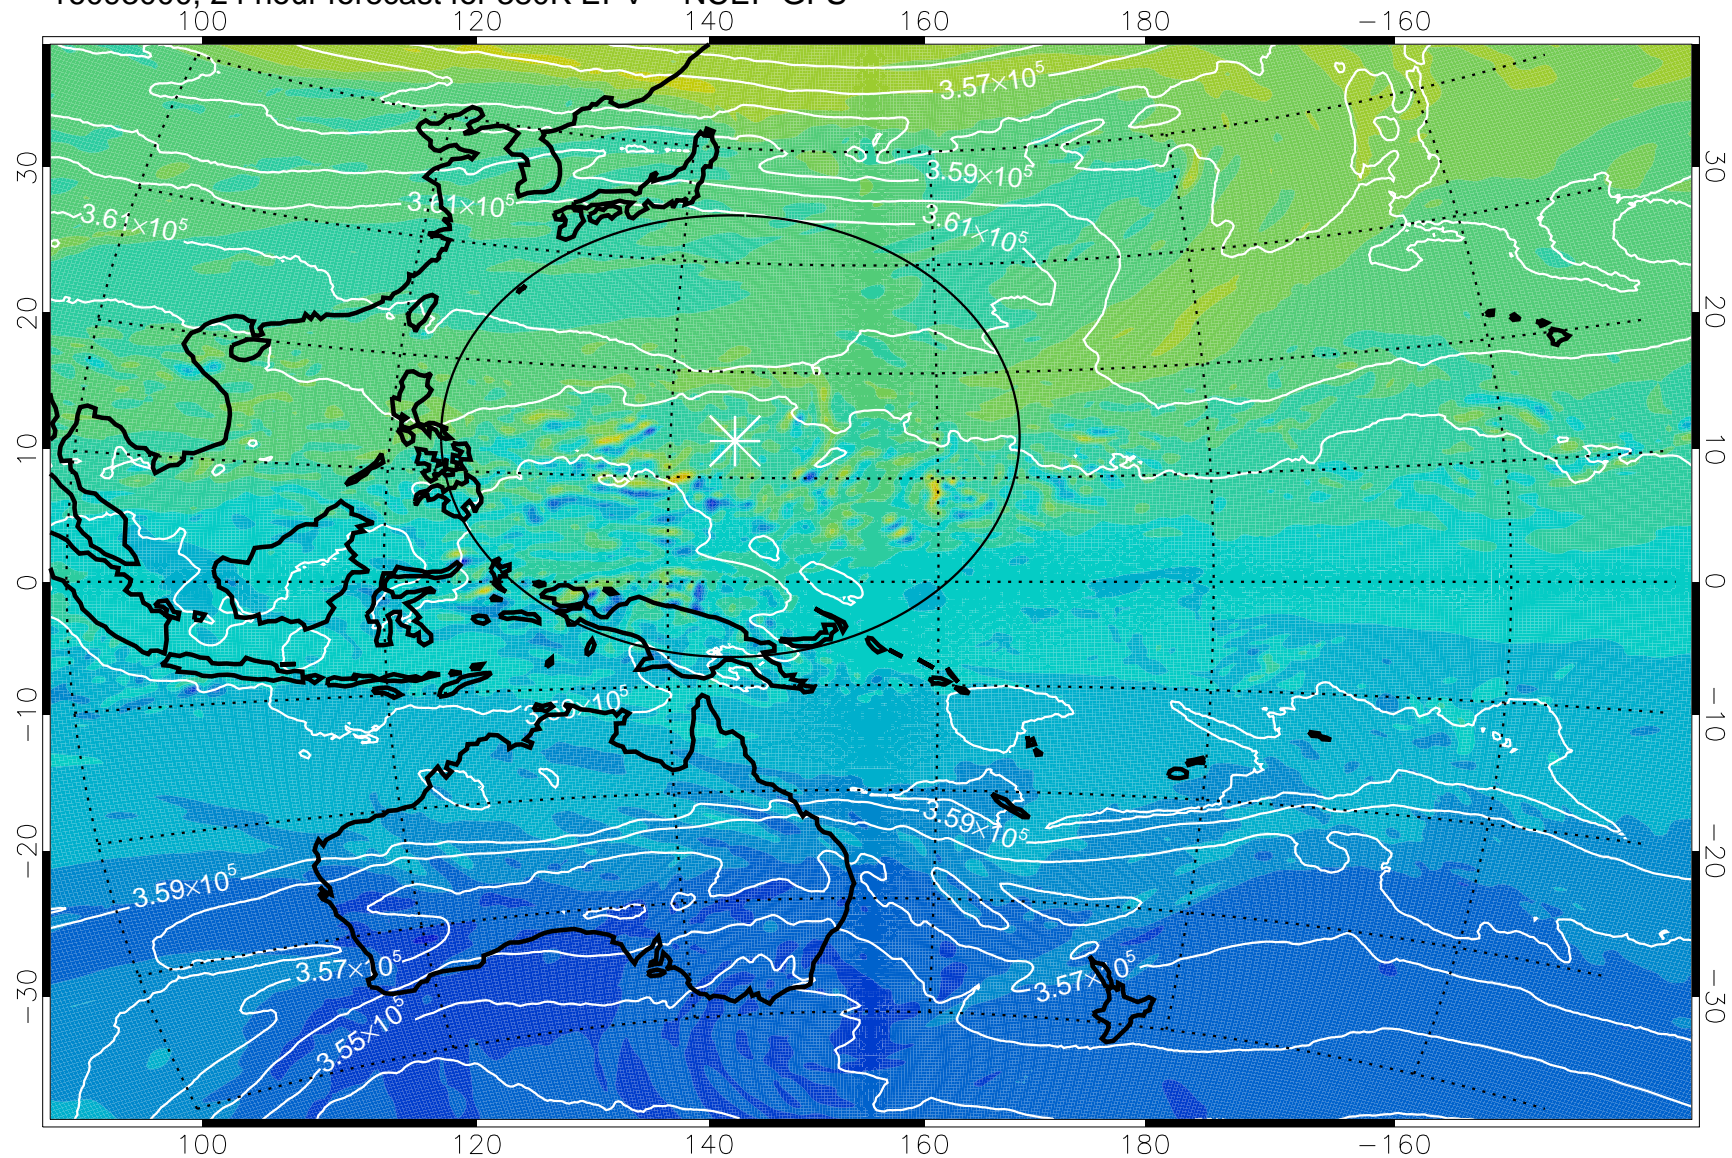

380K Montgomery Streamfunction, white

Range ring of 2304 km

16092918, 18 hour forecast for 380K EPV -- NCEP GFS

380K Montgomery Streamfunction, white

Range ring of 2304 km

16093000, 24 hour forecast for 380K EPV -- NCEP GFS

380K Montgomery Streamfunction, white

Range ring of 2304 km

16093006, 30 hour forecast for 380K EPV -- NCEP GFS

380K Montgomery Streamfunction, white

Range ring of 2304 km

16093012, 36 hour forecast for 380K EPV -- NCEP GFS

380K Montgomery Streamfunction, white

Range ring of 2304 km

16093018, 42 hour forecast for 380K EPV -- NCEP GFS

380K Montgomery Streamfunction, white

Range ring of 2304 km

16100100, 48 hour forecast for 380K EPV -- NCEP GFS

380K Montgomery Streamfunction, white

Range ring of 2304 km

16100106, 54 hour forecast for 380K EPV -- NCEP GFS

380K Montgomery Streamfunction, white

Range ring of 2304 km

16100112, 60 hour forecast for 380K EPV -- NCEP GFS