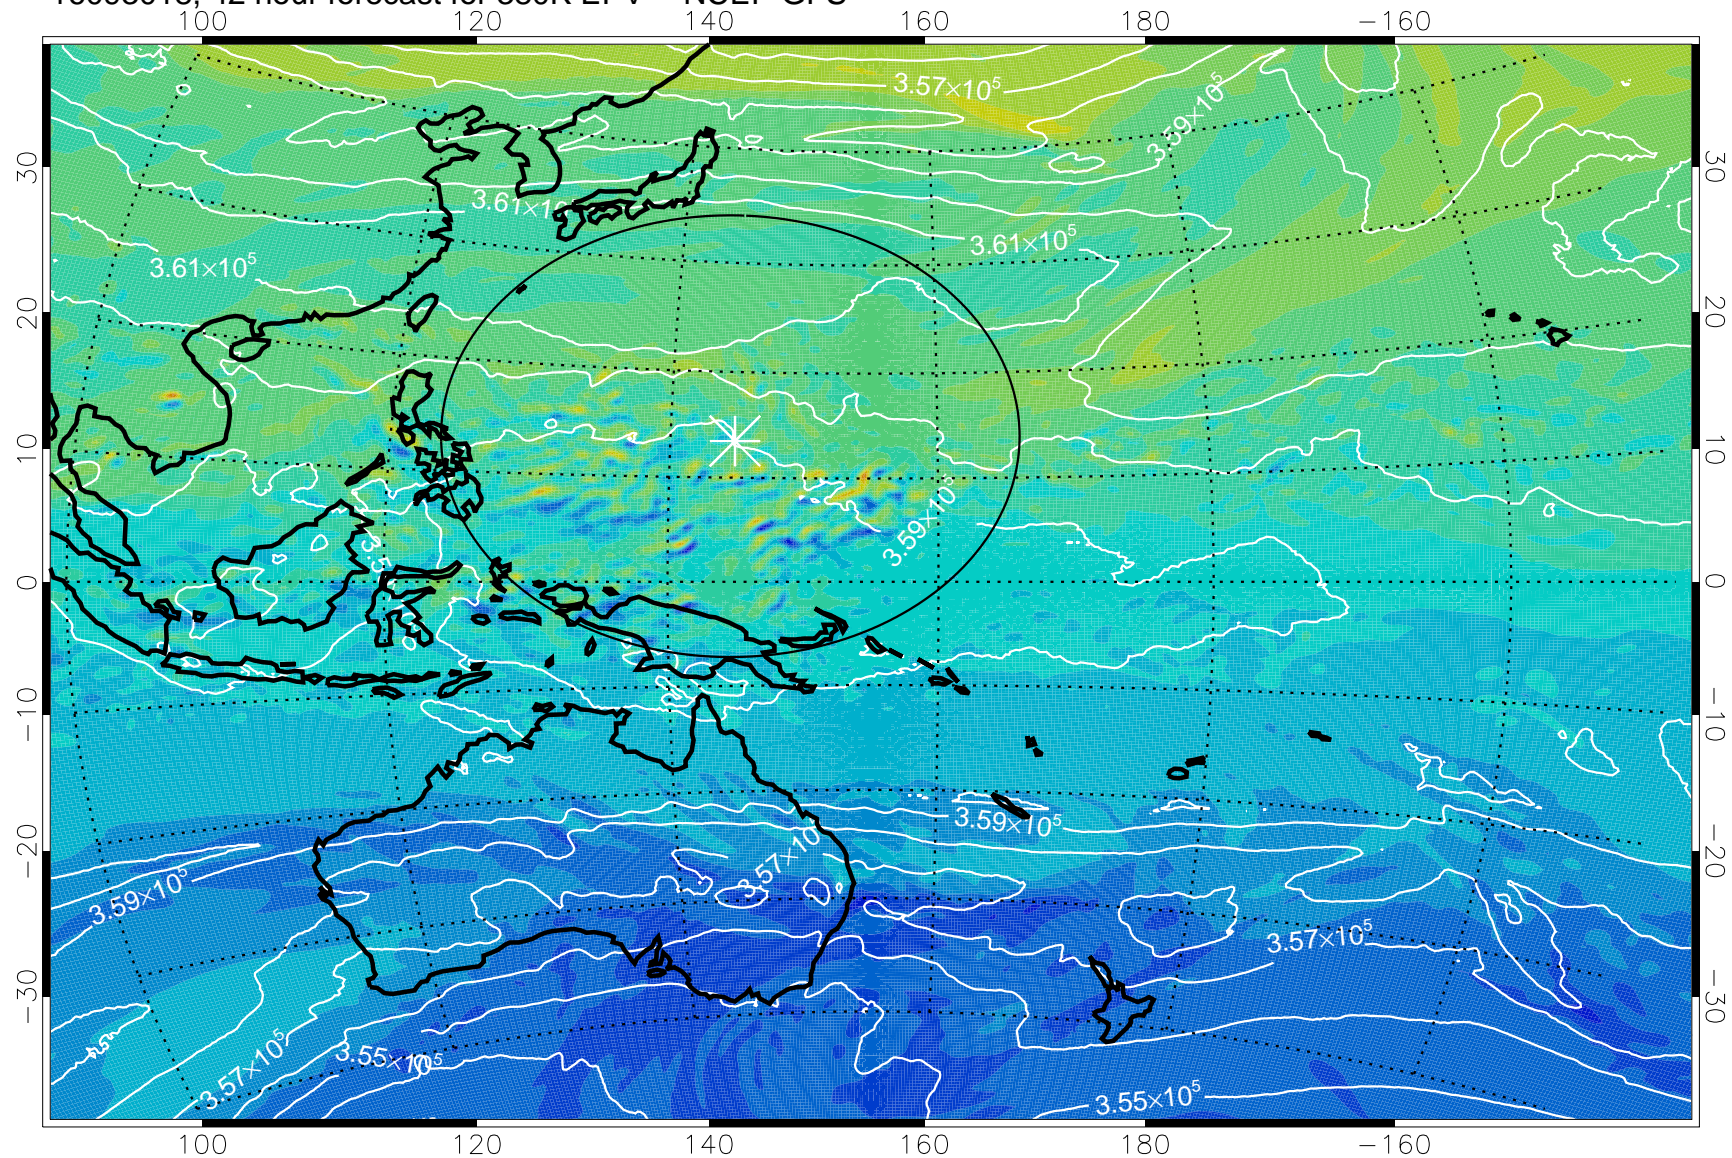

380K Montgomery Streamfunction, white

Range ring of 2304 km

16092918, 18 hour forecast for 380K EPV -- NCEP GFS

380K Montgomery Streamfunction, white

Range ring of 2304 km

16093000, 24 hour forecast for 380K EPV -- NCEP GFS

380K Montgomery Streamfunction, white

Range ring of 2304 km

16093006, 30 hour forecast for 380K EPV -- NCEP GFS

380K Montgomery Streamfunction, white

Range ring of 2304 km

16093012, 36 hour forecast for 380K EPV -- NCEP GFS

380K Montgomery Streamfunction, white

Range ring of 2304 km

16093018, 42 hour forecast for 380K EPV -- NCEP GFS

380K Montgomery Streamfunction, white

Range ring of 2304 km

16100100, 48 hour forecast for 380K EPV -- NCEP GFS

380K Montgomery Streamfunction, white

Range ring of 2304 km

16100106, 54 hour forecast for 380K EPV -- NCEP GFS

380K Montgomery Streamfunction, white

Range ring of 2304 km

16100112, 60 hour forecast for 380K EPV -- NCEP GFS