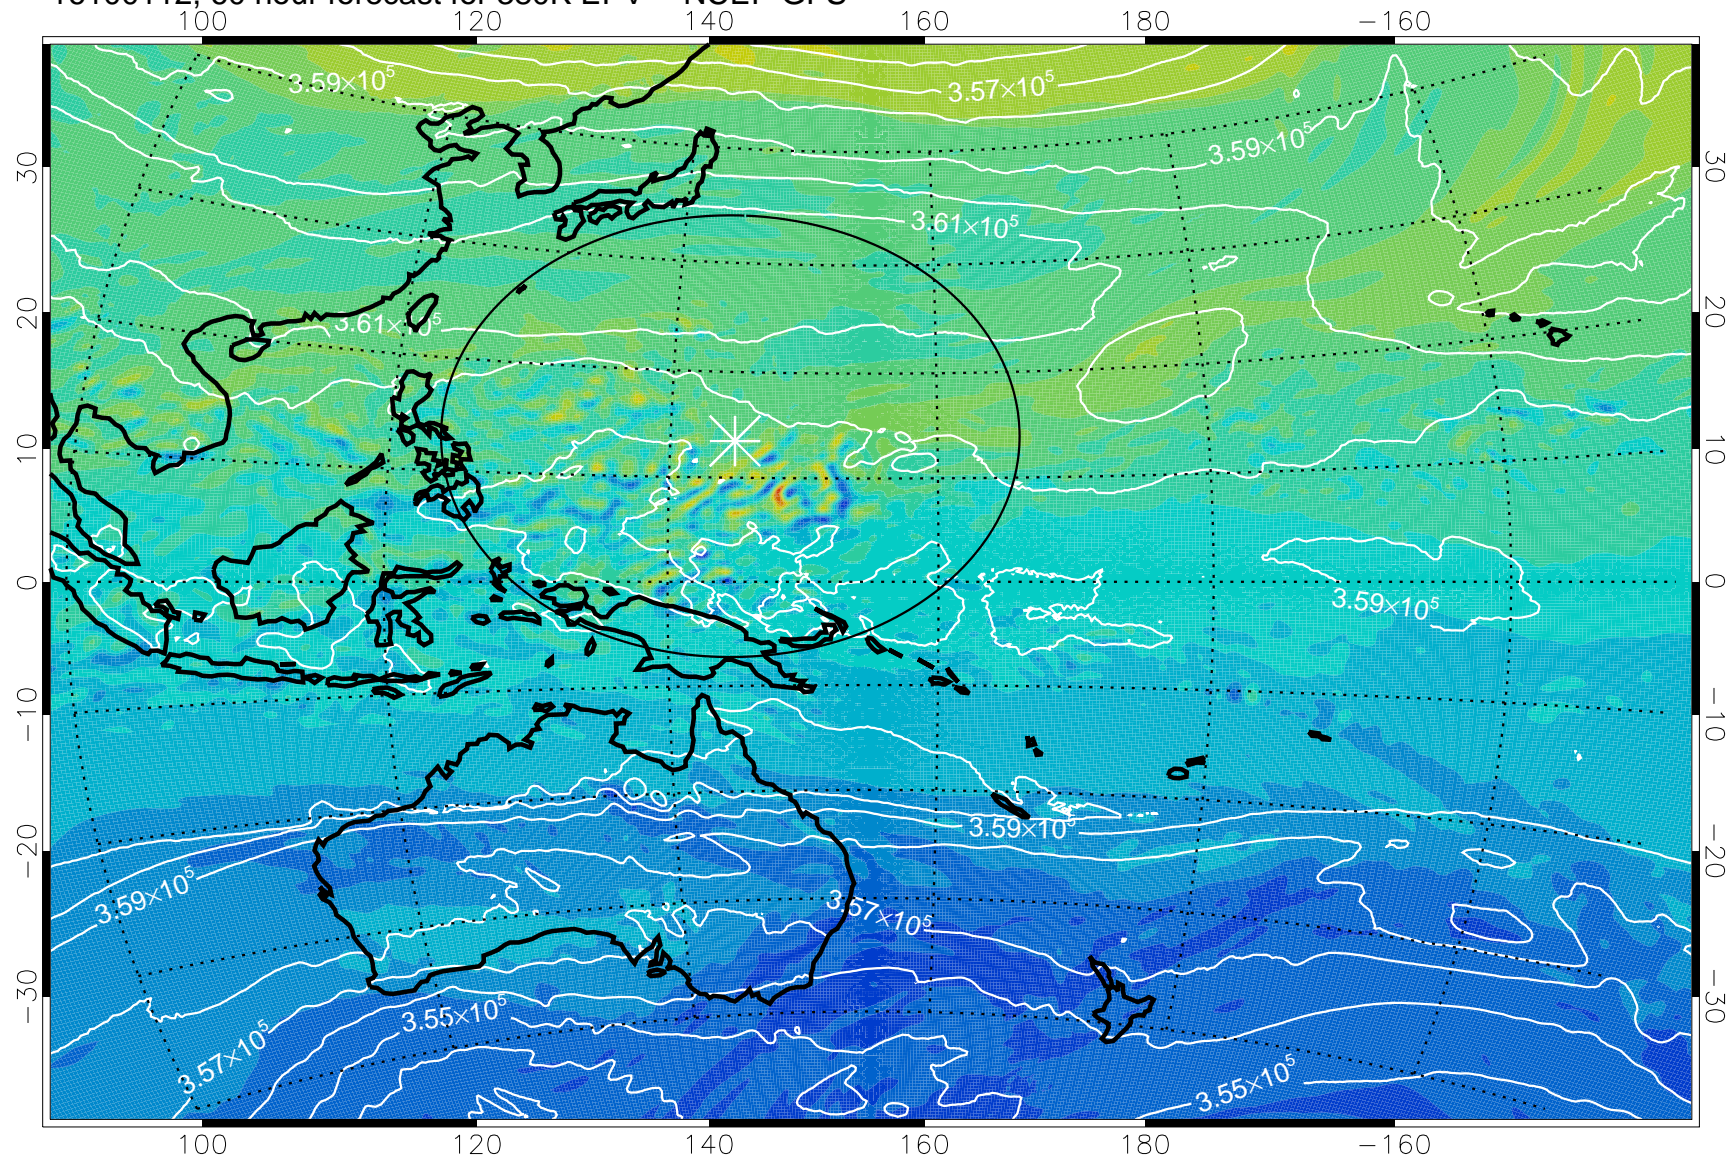

380K Montgomery Streamfunction, white

Range ring of 2304 km

16093018, 42 hour forecast for 380K EPV -- NCEP GFS

380K Montgomery Streamfunction, white

Range ring of 2304 km

16100100, 48 hour forecast for 380K EPV -- NCEP GFS

380K Montgomery Streamfunction, white

Range ring of 2304 km

16100106, 54 hour forecast for 380K EPV -- NCEP GFS

380K Montgomery Streamfunction, white

Range ring of 2304 km

16100112, 60 hour forecast for 380K EPV -- NCEP GFS

380K Montgomery Streamfunction, white

Range ring of 2304 km

16100118, 66 hour forecast for 380K EPV -- NCEP GFS

380K Montgomery Streamfunction, white

Range ring of 2304 km

16100200, 72 hour forecast for 38K EPV -- NCEP GFS

38K Montgomery Streamfunction, white

Range ring of 2304 km

16100206, 78 hour forecast for 380K EPV -- NCEP GFS

380K Montgomery Streamfunction, white

Range ring of 2304 km

16100212, 84 hour forecast for 380K EPV -- NCEP GFS