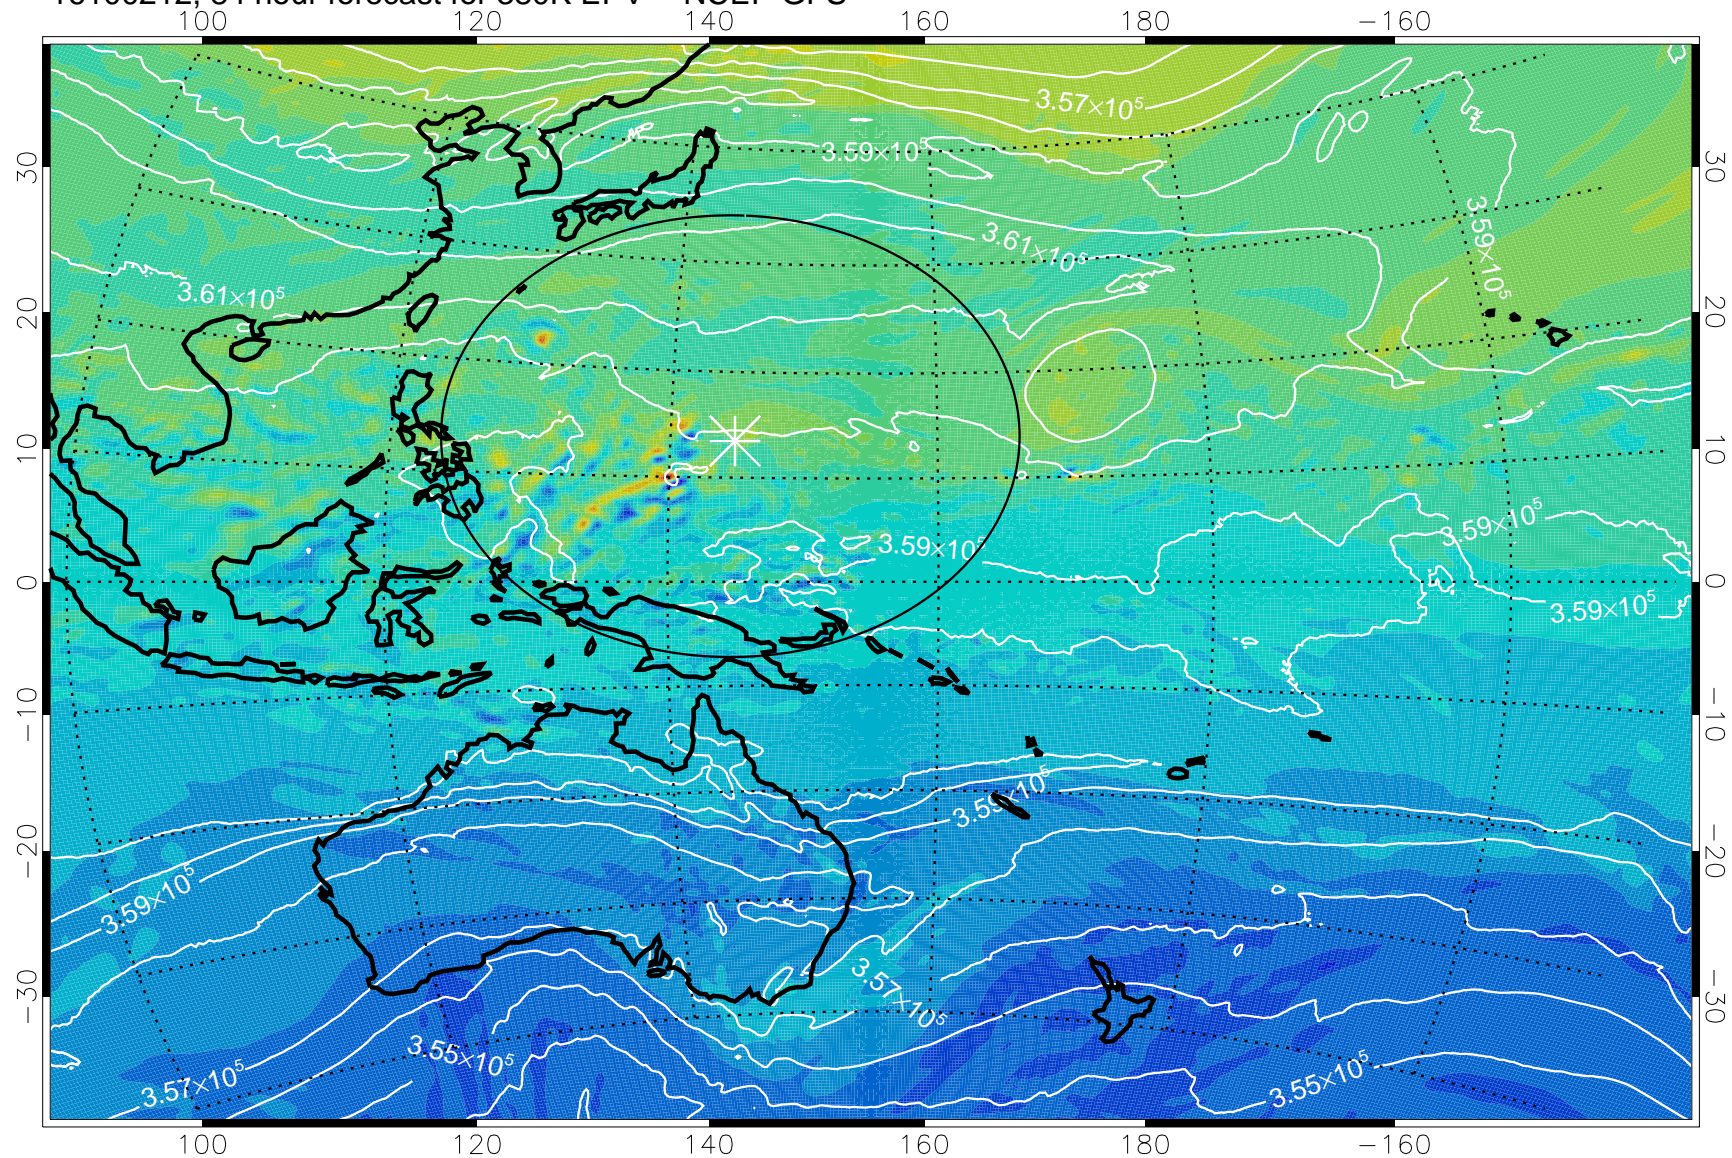

380K Montgomery Streamfunction, white

Range ring of 2304 km

16100118, 66 hour forecast for 380K EPV -- NCEP GFS

380K Montgomery Streamfunction, white

Range ring of 2304 km

16100200, 72 hour forecast for 38K EPV -- NCEP GFS

38K Montgomery Streamfunction, white

Range ring of 2304 km

16100206, 78 hour forecast for 380K EPV -- NCEP GFS

380K Montgomery Streamfunction, white

Range ring of 2304 km

16100212, 84 hour forecast for 380K EPV -- NCEP GFS

380K Montgomery Streamfunction, white

Range ring of 2304 km

16100218, 90 hour forecast for 380K EPV -- NCEP GFS

380K Montgomery Streamfunction, white

Range ring of 2304 km

16100300, 96 hour forecast for 380K EPV -- NCEP GFS

380K Montgomery Streamfunction, white

Range ring of 2304 km

16100306, 102 hour forecast for 380K EPV -- NCEP GFS

380K Montgomery Streamfunction, white

Range ring of 2304 km

16100312, 108 hour forecast for 380K EPV -- NCEP GFS