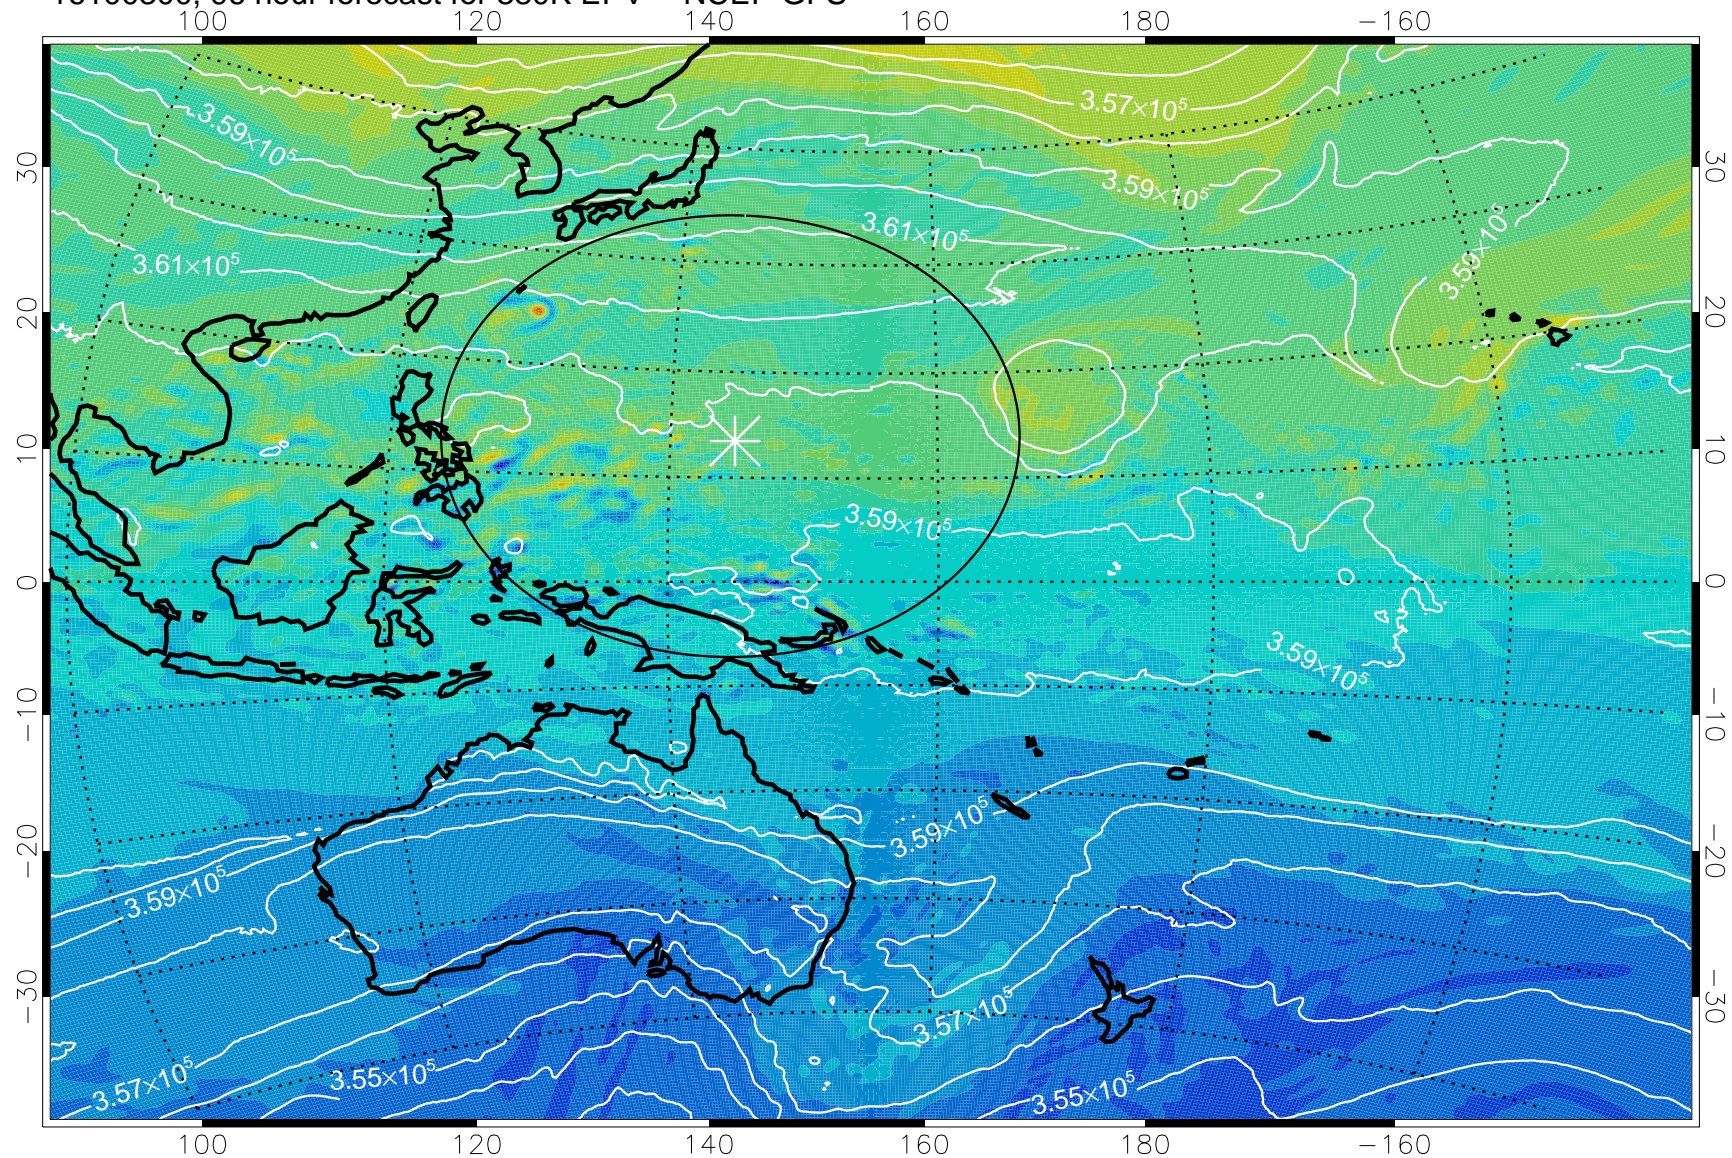

38K Montgomery Streamfunction, white

Range ring of 2304 km

16100206, 78 hour forecast for 380K EPV -- NCEP GFS

380K Montgomery Streamfunction, white

Range ring of 2304 km

16100212, 84 hour forecast for 380K EPV -- NCEP GFS

380K Montgomery Streamfunction, white

Range ring of 2304 km

16100218, 90 hour forecast for 380K EPV -- NCEP GFS

380K Montgomery Streamfunction, white

Range ring of 2304 km

16100300, 96 hour forecast for 380K EPV -- NCEP GFS

380K Montgomery Streamfunction, white

Range ring of 2304 km

16100306, 102 hour forecast for 380K EPV -- NCEP GFS

380K Montgomery Streamfunction, white

Range ring of 2304 km

16100312, 108 hour forecast for 380K EPV -- NCEP GFS

380K Montgomery Streamfunction, white

Range ring of 2304 km

16100318, 114 hour forecast for 380K EPV -- NCEP GFS

380K Montgomery Streamfunction, white

Range ring of 2304 km

16100400, 120 hour forecast for 380K EPV -- NCEP GFS