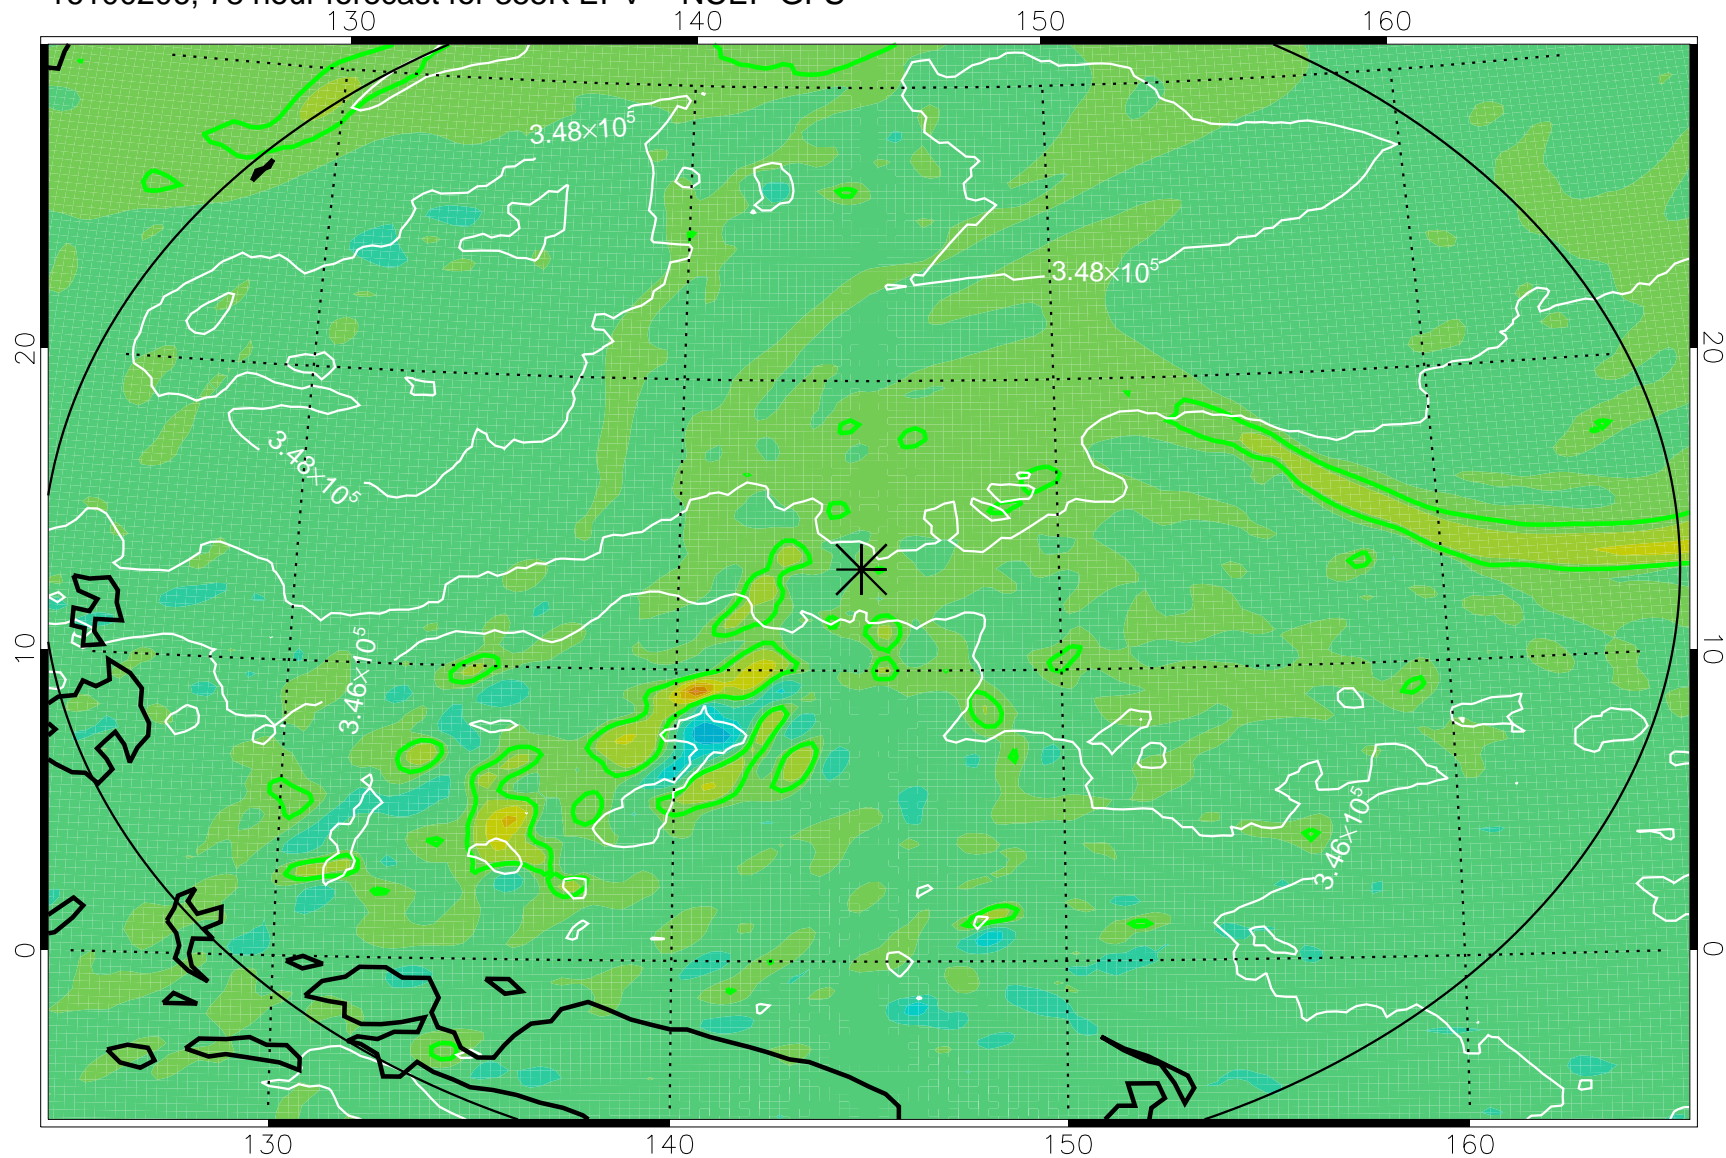

16100118, 66 hour forecast for 355K EPV -- NCEP GFS

355K Montgomery Streamfunction, white  
EPV Tropopause (2 PVU) Position  
Range ring of 2304 km

16100200, 72 hour forecast for 355K EPV -- NCEP GFS

355K Montgomery Streamfunction, white  
EPV Tropopause (2 PVU) Position  
Range ring of 2304 km

16100206, 78 hour forecast for 355K EPV -- NCEP GFS

355K Montgomery Streamfunction, white  
EPV Tropopause (2 PVU) Position  
Range ring of 2304 km

16100212, 84 hour forecast for 355K EPV -- NCEP GFS

355K Montgomery Streamfunction, white  
EPV Tropopause (2 PVU) Position  
Range ring of 2304 km

16100218, 90 hour forecast for 355K EPV -- NCEP GFS

355K Montgomery Streamfunction, white  
EPV Tropopause (2 PVU) Position  
Range ring of 2304 km

16100300, 96 hour forecast for 355K EPV -- NCEP GFS

355K Montgomery Streamfunction, white  
EPV Tropopause (2 PVU) Position  
Range ring of 2304 km

16100306, 102 hour forecast for 355K EPV -- NCEP GFS

355K Montgomery Streamfunction, white  
EPV Tropopause (2 PVU) Position  
Range ring of 2304 km

16100312, 108 hour forecast for 355K EPV -- NCEP GFS

355K Montgomery Streamfunction, white  
EPV Tropopause (2 PVU) Position  
Range ring of 2304 km