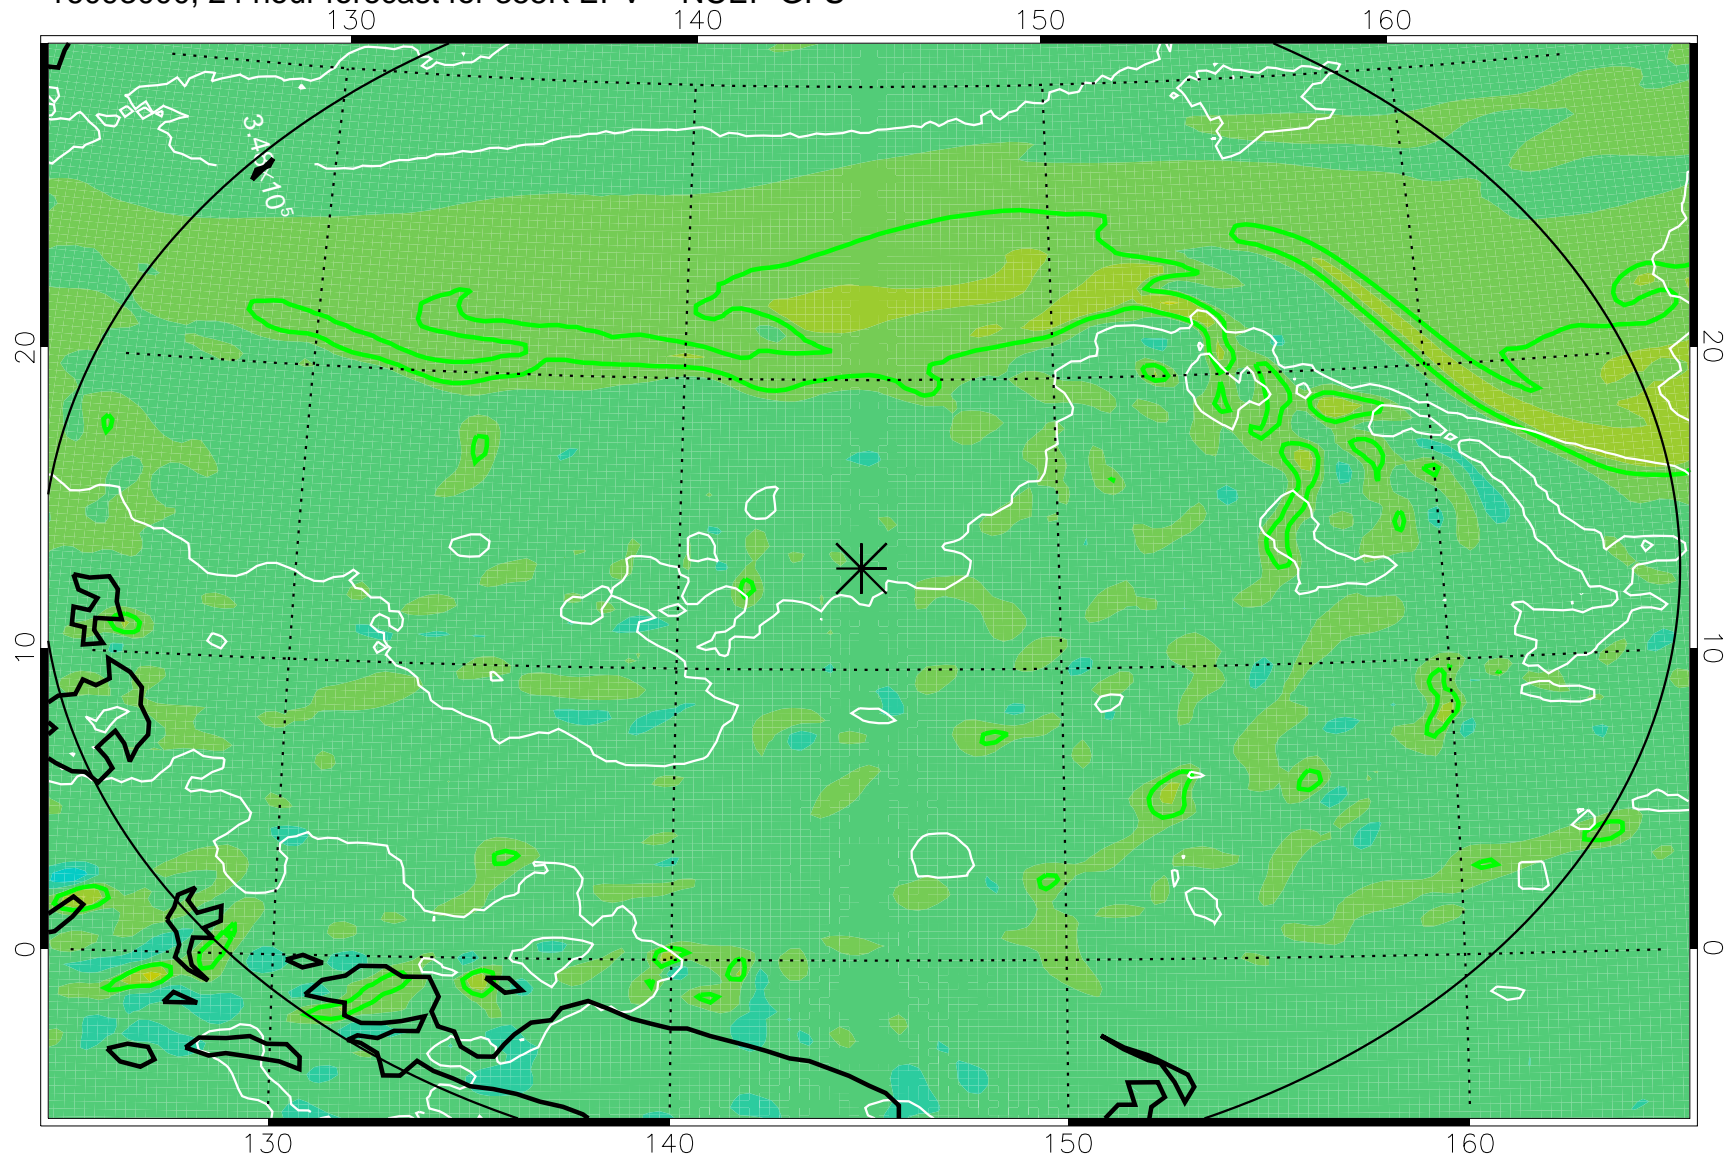

16092906, 6 hour forecast for 355K EPV -- NCEP GFS

355K Montgomery Streamfunction, white  
EPV Tropopause (2 PVU) Position  
Range ring of 2304 km

16092912, 12 hour forecast for 355K EPV -- NCEP GFS

355K Montgomery Streamfunction, white  
EPV Tropopause (2 PVU) Position  
Range ring of 2304 km

16092918, 18 hour forecast for 355K EPV -- NCEP GFS

355K Montgomery Streamfunction, white  
EPV Tropopause (2 PVU) Position  
Range ring of 2304 km

16093000, 24 hour forecast for 355K EPV -- NCEP GFS

355K Montgomery Streamfunction, white  
EPV Tropopause (2 PVU) Position  
Range ring of 2304 km

16093006, 30 hour forecast for 355K EPV -- NCEP GFS

355K Montgomery Streamfunction, white  
EPV Tropopause (2 PVU) Position  
Range ring of 2304 km

16093012, 36 hour forecast for 355K EPV -- NCEP GFS

355K Montgomery Streamfunction, white  
EPV Tropopause (2 PVU) Position  
Range ring of 2304 km

16093018, 42 hour forecast for 355K EPV -- NCEP GFS

355K Montgomery Streamfunction, white  
EPV Tropopause (2 PVU) Position  
Range ring of 2304 km

16100100, 48 hour forecast for 355K EPV -- NCEP GFS

355K Montgomery Streamfunction, white  
EPV Tropopause (2 PVU) Position  
Range ring of 2304 km