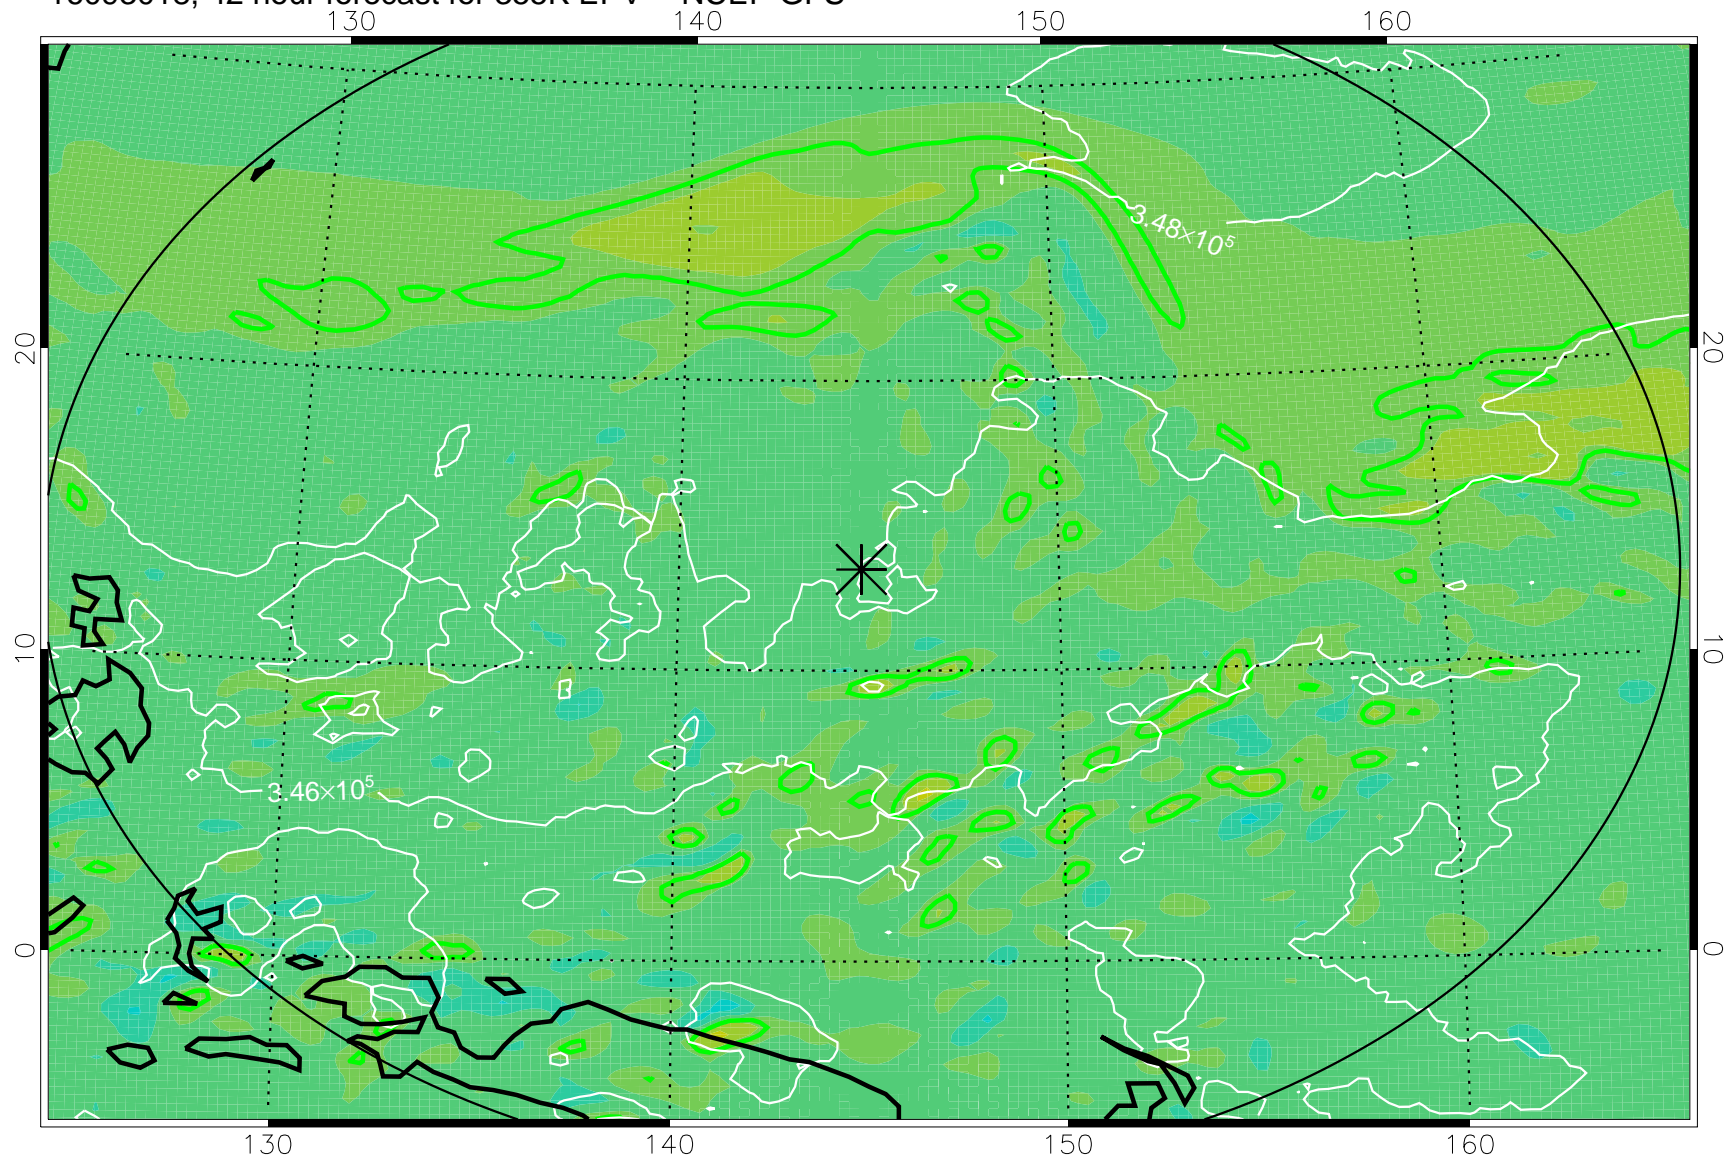

16093006, 30 hour forecast for 355K EPV -- NCEP GFS

355K Montgomery Streamfunction, white  
EPV Tropopause (2 PVU) Position  
Range ring of 2304 km

16093012, 36 hour forecast for 355K EPV -- NCEP GFS

355K Montgomery Streamfunction, white  
EPV Tropopause (2 PVU) Position  
Range ring of 2304 km

16093018, 42 hour forecast for 355K EPV -- NCEP GFS

355K Montgomery Streamfunction, white  
EPV Tropopause (2 PVU) Position  
Range ring of 2304 km

16100100, 48 hour forecast for 355K EPV -- NCEP GFS

355K Montgomery Streamfunction, white  
EPV Tropopause (2 PVU) Position  
Range ring of 2304 km

16100106, 54 hour forecast for 355K EPV -- NCEP GFS

355K Montgomery Streamfunction, white  
EPV Tropopause (2 PVU) Position  
Range ring of 2304 km

16100112, 60 hour forecast for 355K EPV -- NCEP GFS

355K Montgomery Streamfunction, white  
EPV Tropopause (2 PVU) Position  
Range ring of 2304 km

16100118, 66 hour forecast for 355K EPV -- NCEP GFS

355K Montgomery Streamfunction, white  
EPV Tropopause (2 PVU) Position  
Range ring of 2304 km

16100200, 72 hour forecast for 355K EPV -- NCEP GFS

355K Montgomery Streamfunction, white  
EPV Tropopause (2 PVU) Position  
Range ring of 2304 km