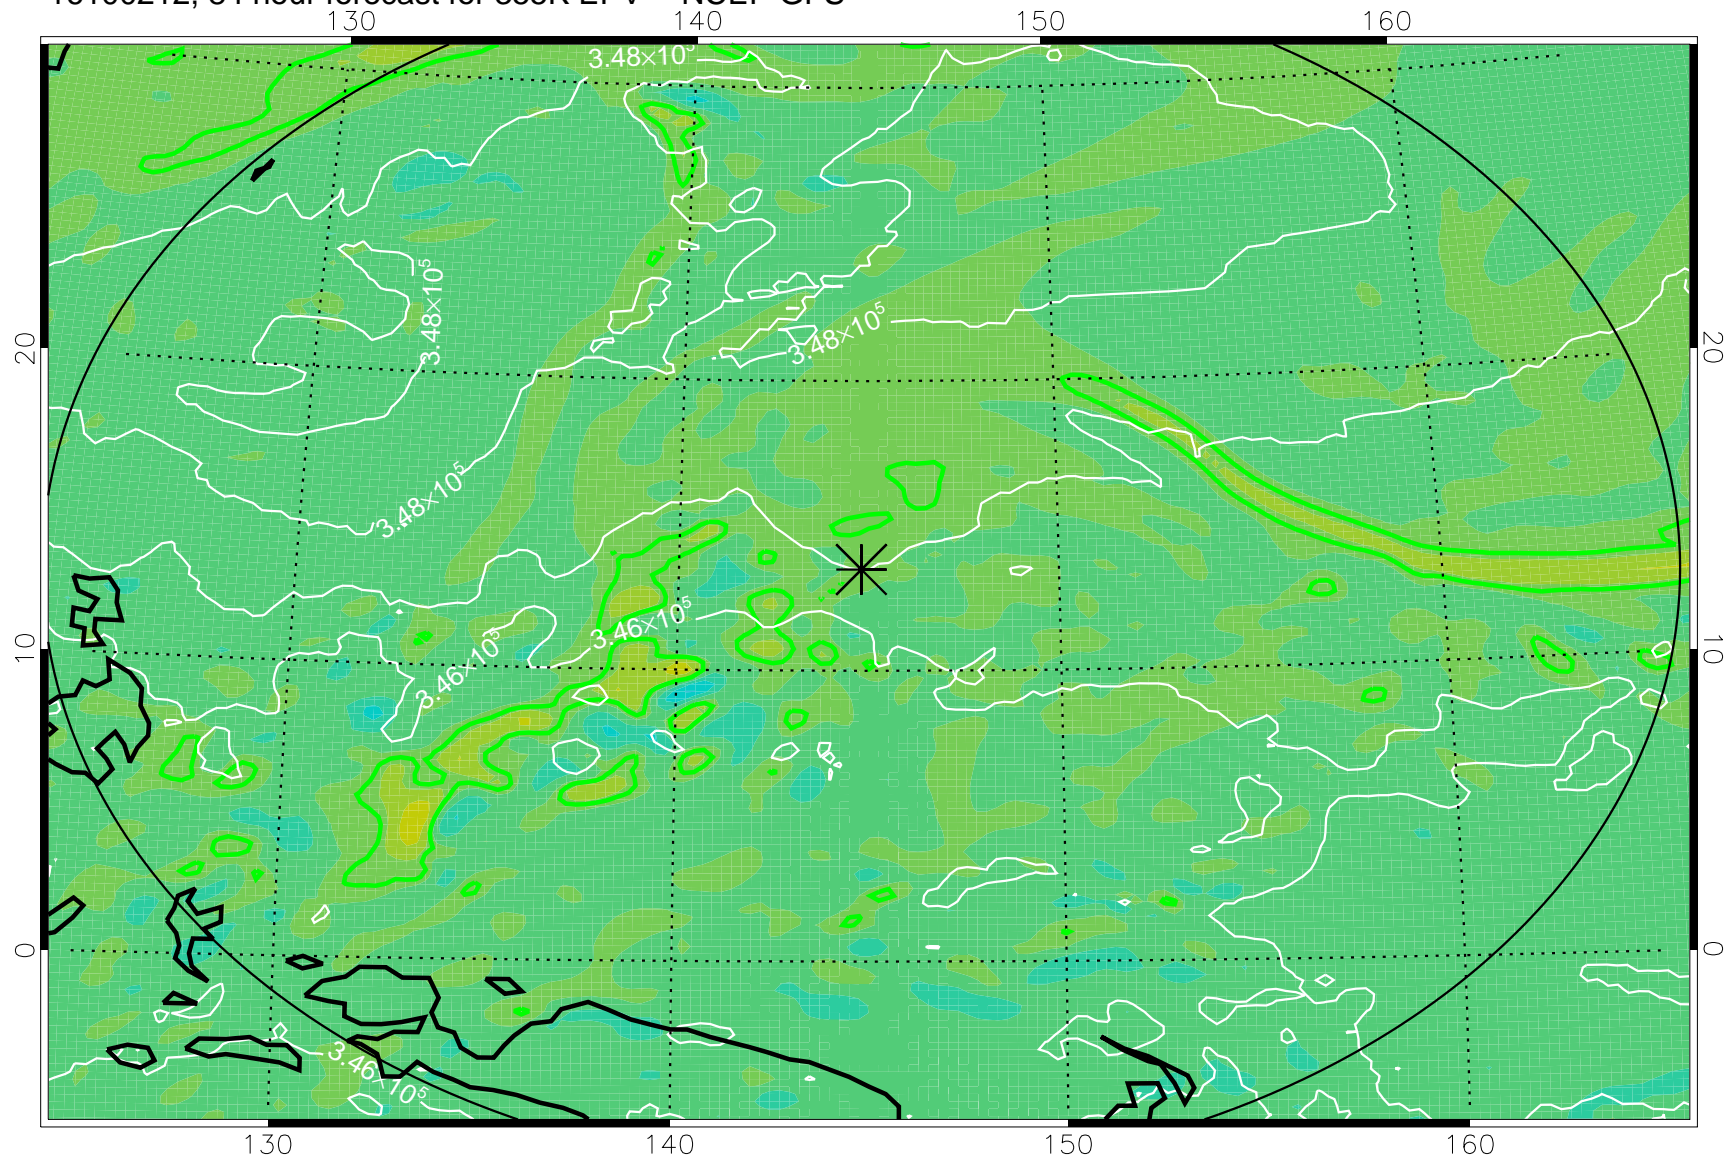

16100118, 66 hour forecast for 355K EPV -- NCEP GFS

355K Montgomery Streamfunction, white  
EPV Tropopause (2 PVU) Position  
Range ring of 2304 km

16100200, 72 hour forecast for 355K EPV -- NCEP GFS

355K Montgomery Streamfunction, white  
EPV Tropopause (2 PVU) Position  
Range ring of 2304 km

16100206, 78 hour forecast for 355K EPV -- NCEP GFS

355K Montgomery Streamfunction, white  
EPV Tropopause (2 PVU) Position  
Range ring of 2304 km

16100212, 84 hour forecast for 355K EPV -- NCEP GFS

355K Montgomery Streamfunction, white  
EPV Tropopause (2 PVU) Position  
Range ring of 2304 km

16100218, 90 hour forecast for 355K EPV -- NCEP GFS

355K Montgomery Streamfunction, white  
EPV Tropopause (2 PVU) Position  
Range ring of 2304 km

16100300, 96 hour forecast for 355K EPV -- NCEP GFS

355K Montgomery Streamfunction, white  
EPV Tropopause (2 PVU) Position  
Range ring of 2304 km

16100306, 102 hour forecast for 355K EPV -- NCEP GFS

355K Montgomery Streamfunction, white  
EPV Tropopause (2 PVU) Position  
Range ring of 2304 km

16100312, 108 hour forecast for 355K EPV -- NCEP GFS

355K Montgomery Streamfunction, white  
EPV Tropopause (2 PVU) Position  
Range ring of 2304 km