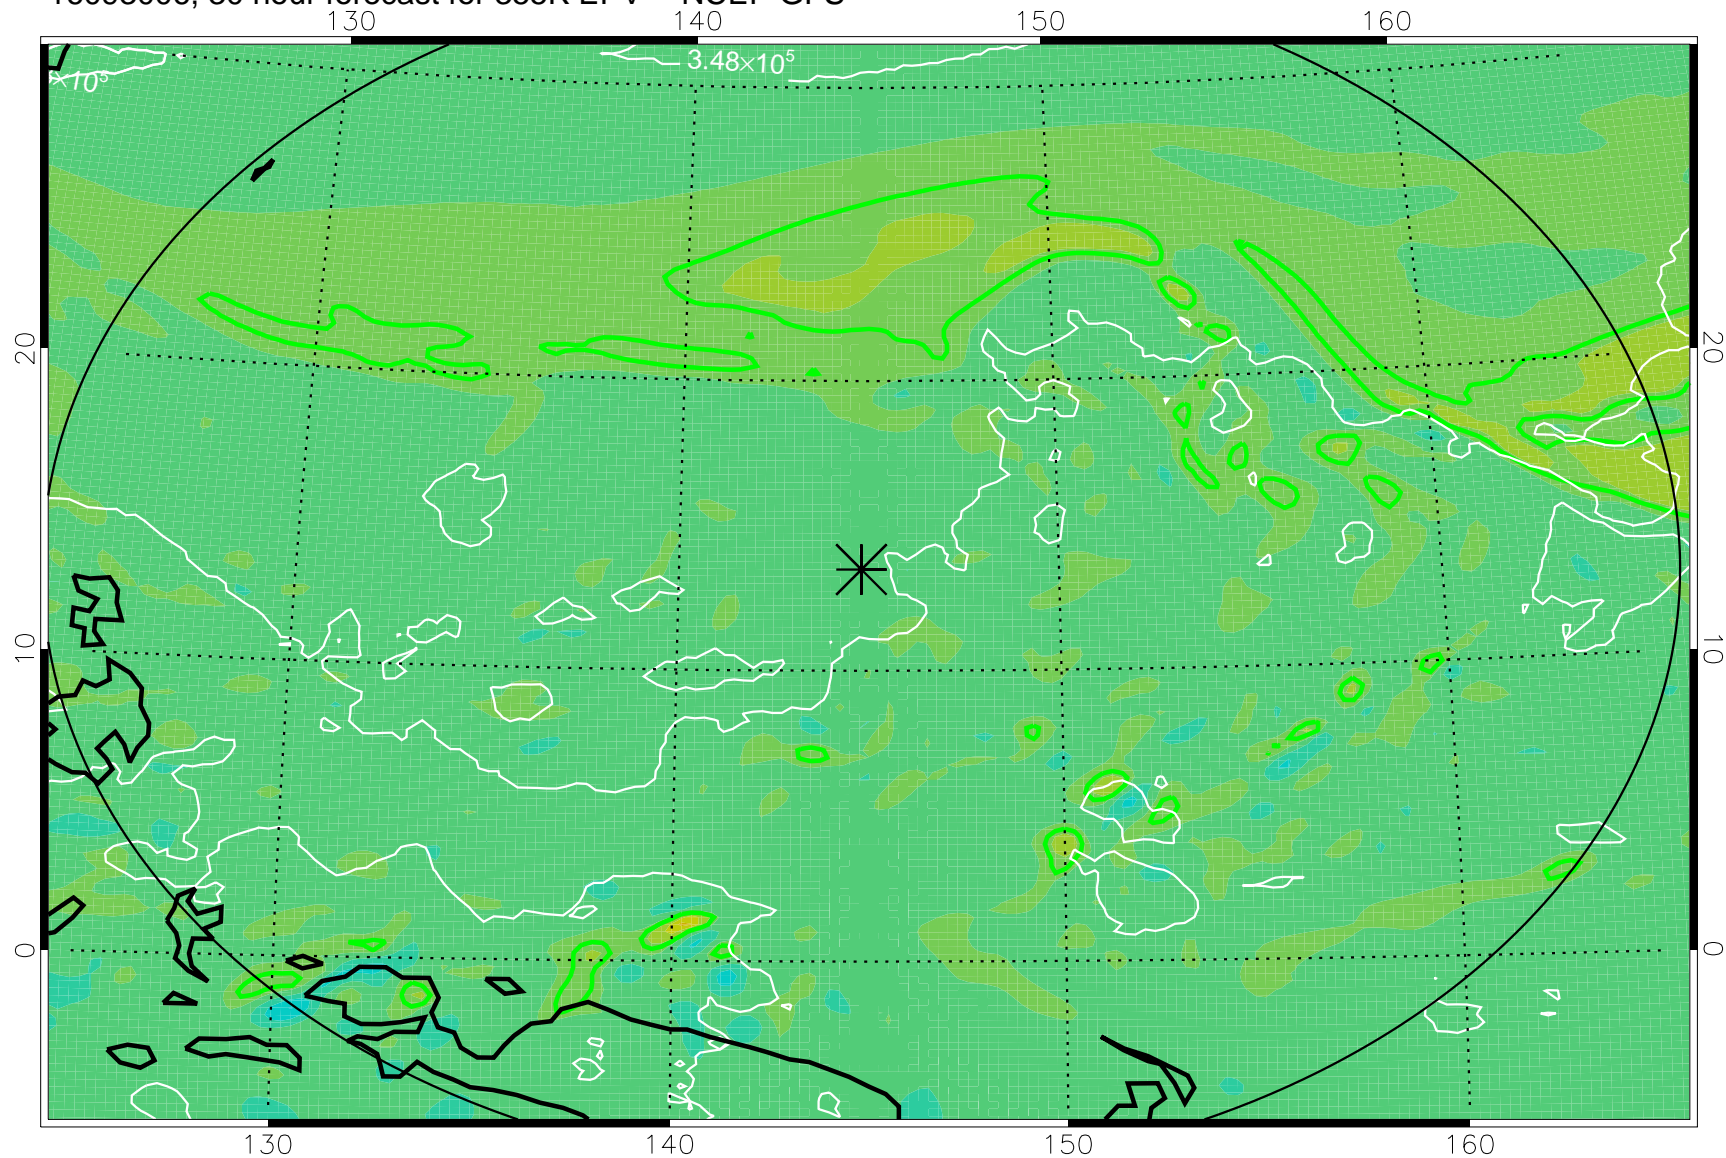

16092918, 18 hour forecast for 355K EPV -- NCEP GFS

355K Montgomery Streamfunction, white  
EPV Tropopause (2 PVU) Position  
Range ring of 2304 km

16093000, 24 hour forecast for 355K EPV -- NCEP GFS

355K Montgomery Streamfunction, white  
EPV Tropopause (2 PVU) Position  
Range ring of 2304 km

16093006, 30 hour forecast for 355K EPV -- NCEP GFS

355K Montgomery Streamfunction, white  
EPV Tropopause (2 PVU) Position  
Range ring of 2304 km

16093012, 36 hour forecast for 355K EPV -- NCEP GFS

355K Montgomery Streamfunction, white  
EPV Tropopause (2 PVU) Position  
Range ring of 2304 km

16093018, 42 hour forecast for 355K EPV -- NCEP GFS

355K Montgomery Streamfunction, white  
EPV Tropopause (2 PVU) Position  
Range ring of 2304 km

16100100, 48 hour forecast for 355K EPV -- NCEP GFS

355K Montgomery Streamfunction, white  
EPV Tropopause (2 PVU) Position  
Range ring of 2304 km

16100118, 66 hour forecast for 355K EPV -- NCEP GFS

355K Montgomery Streamfunction, white  
EPV Tropopause (2 PVU) Position  
Range ring of 2304 km

16100200, 72 hour forecast for 355K EPV -- NCEP GFS

355K Montgomery Streamfunction, white  
EPV Tropopause (2 PVU) Position  
Range ring of 2304 km