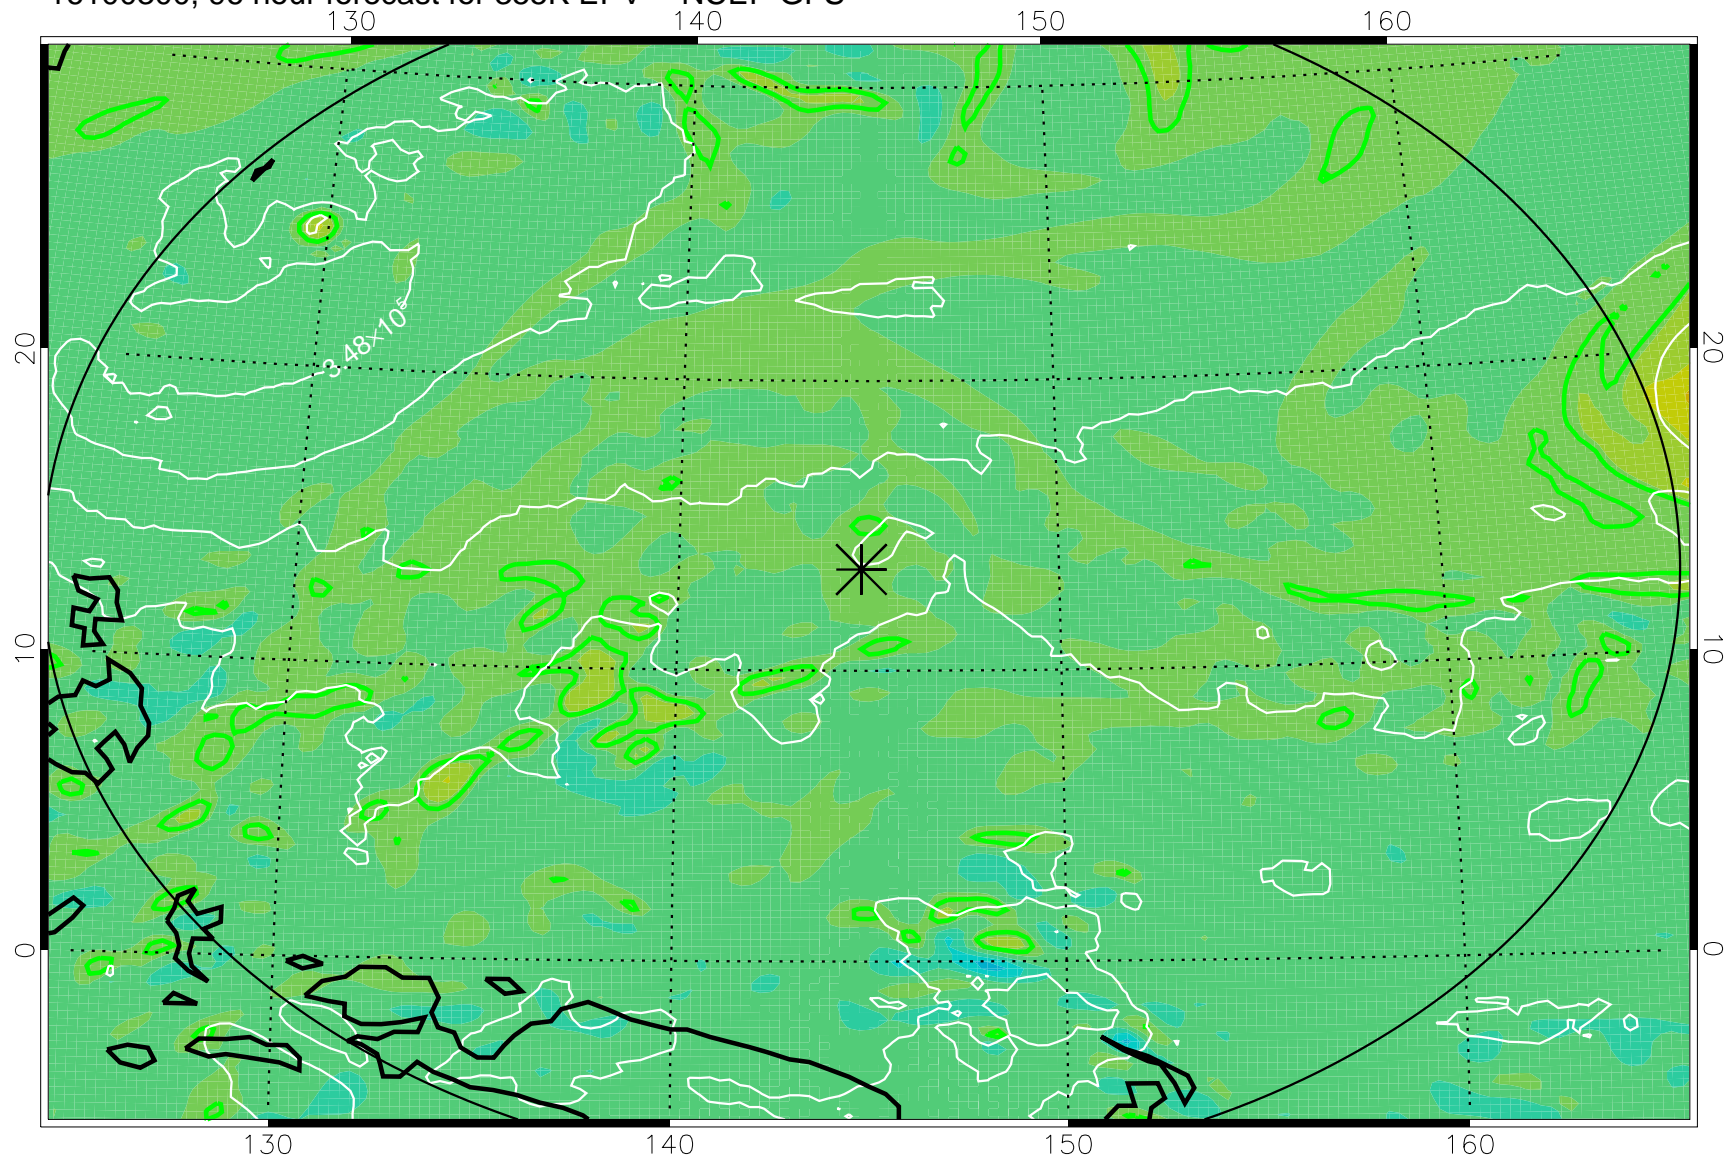

16100206, 78 hour forecast for 355K EPV -- NCEP GFS

355K Montgomery Streamfunction, white  
EPV Tropopause (2 PVU) Position  
Range ring of 2304 km

16100212, 84 hour forecast for 355K EPV -- NCEP GFS

355K Montgomery Streamfunction, white  
EPV Tropopause (2 PVU) Position  
Range ring of 2304 km

16100218, 90 hour forecast for 355K EPV -- NCEP GFS

355K Montgomery Streamfunction, white  
EPV Tropopause (2 PVU) Position  
Range ring of 2304 km

16100300, 96 hour forecast for 355K EPV -- NCEP GFS

355K Montgomery Streamfunction, white  
EPV Tropopause (2 PVU) Position  
Range ring of 2304 km

16100306, 102 hour forecast for 355K EPV -- NCEP GFS

355K Montgomery Streamfunction, white  
EPV Tropopause (2 PVU) Position  
Range ring of 2304 km

16100312, 108 hour forecast for 355K EPV -- NCEP GFS

355K Montgomery Streamfunction, white  
EPV Tropopause (2 PVU) Position  
Range ring of 2304 km

16100318, 114 hour forecast for 355K EPV -- NCEP GFS

355K Montgomery Streamfunction, white  
EPV Tropopause (2 PVU) Position  
Range ring of 2304 km

16100400, 120 hour forecast for 355K EPV -- NCEP GFS

355K Montgomery Streamfunction, white  
EPV Tropopause (2 PVU) Position  
Range ring of 2304 km