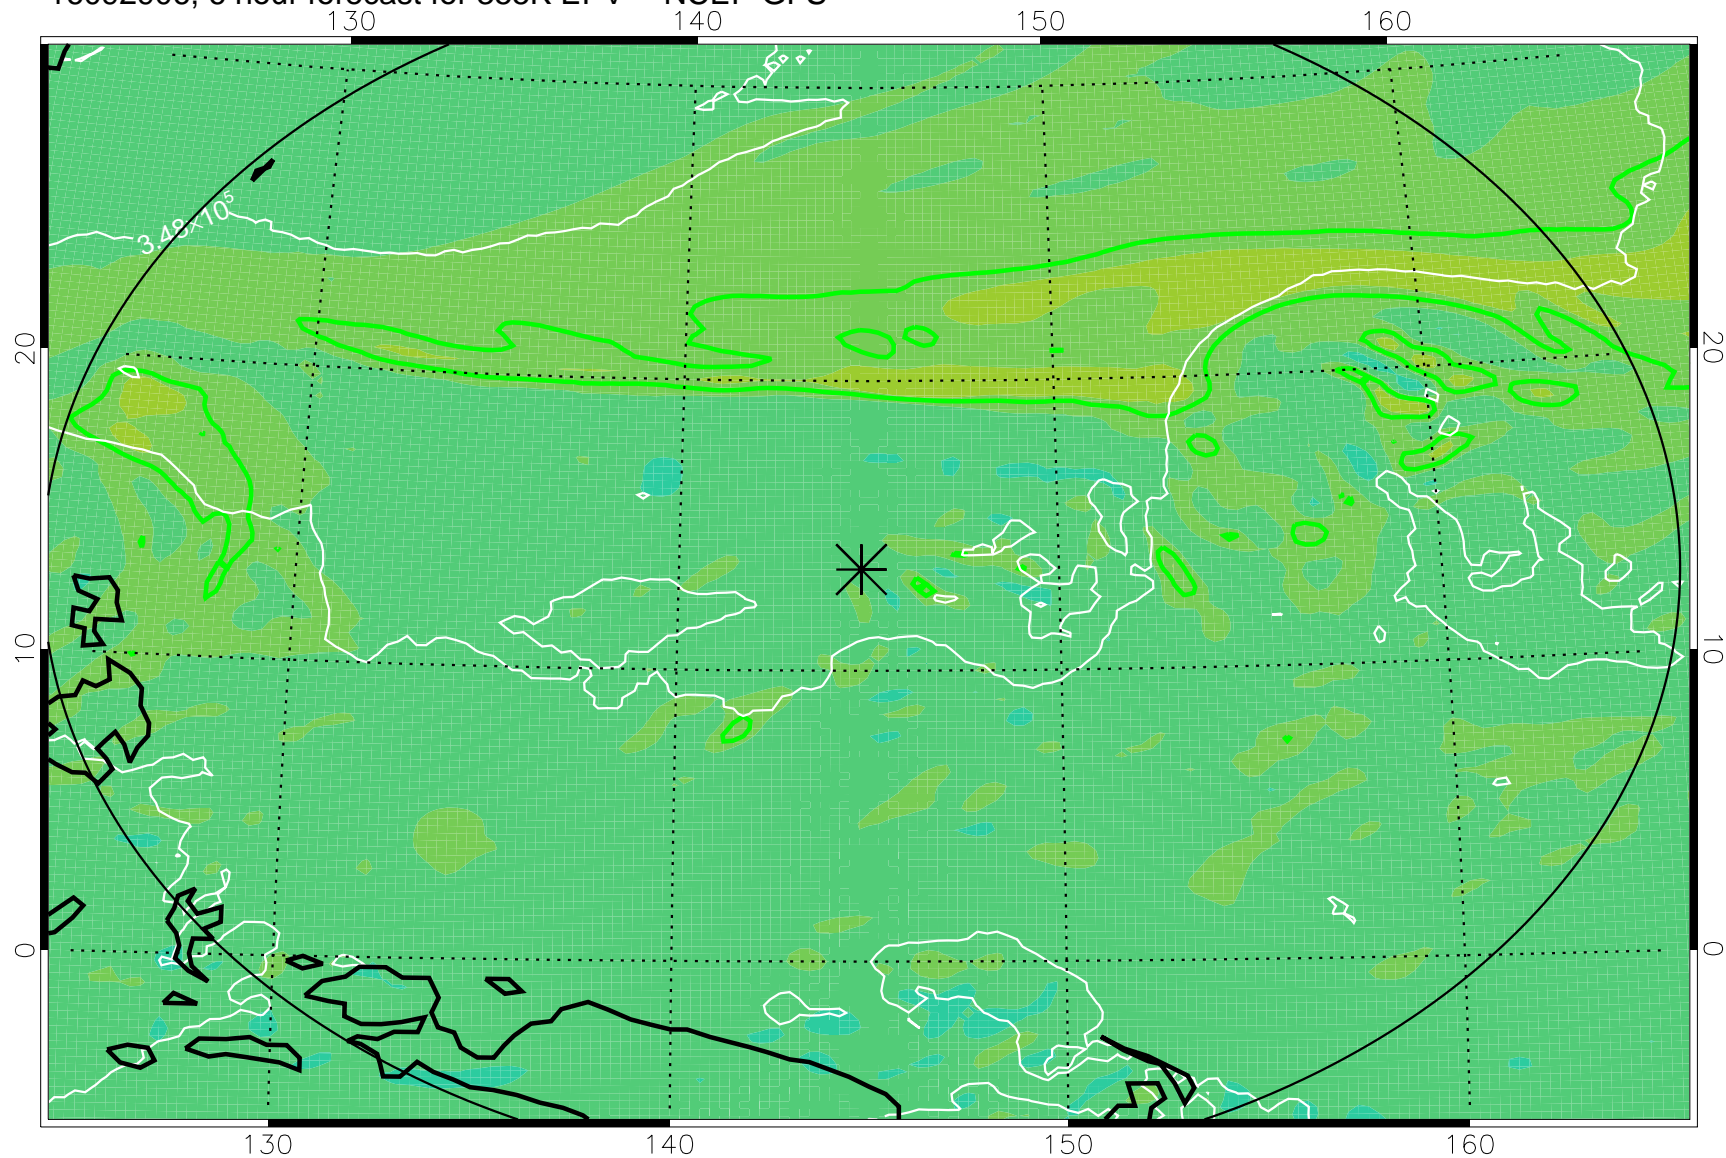

16092906, 6 hour forecast for 355K EPV -- NCEP GFS

355K Montgomery Streamfunction, white  
EPV Tropopause (2 PVU) Position  
Range ring of 2304 km

16092912, 12 hour forecast for 355K EPV -- NCEP GFS

355K Montgomery Streamfunction, white  
EPV Tropopause (2 PVU) Position  
Range ring of 2304 km

16092918, 18 hour forecast for 355K EPV -- NCEP GFS

355K Montgomery Streamfunction, white  
EPV Tropopause (2 PVU) Position  
Range ring of 2304 km

16093000, 24 hour forecast for 355K EPV -- NCEP GFS

355K Montgomery Streamfunction, white  
EPV Tropopause (2 PVU) Position  
Range ring of 2304 km

16093006, 30 hour forecast for 355K EPV -- NCEP GFS

355K Montgomery Streamfunction, white  
EPV Tropopause (2 PVU) Position  
Range ring of 2304 km

16093012, 36 hour forecast for 355K EPV -- NCEP GFS

355K Montgomery Streamfunction, white  
EPV Tropopause (2 PVU) Position  
Range ring of 2304 km

16093018, 42 hour forecast for 355K EPV -- NCEP GFS

355K Montgomery Streamfunction, white  
EPV Tropopause (2 PVU) Position  
Range ring of 2304 km

16100100, 48 hour forecast for 355K EPV -- NCEP GFS

355K Montgomery Streamfunction, white  
EPV Tropopause (2 PVU) Position  
Range ring of 2304 km