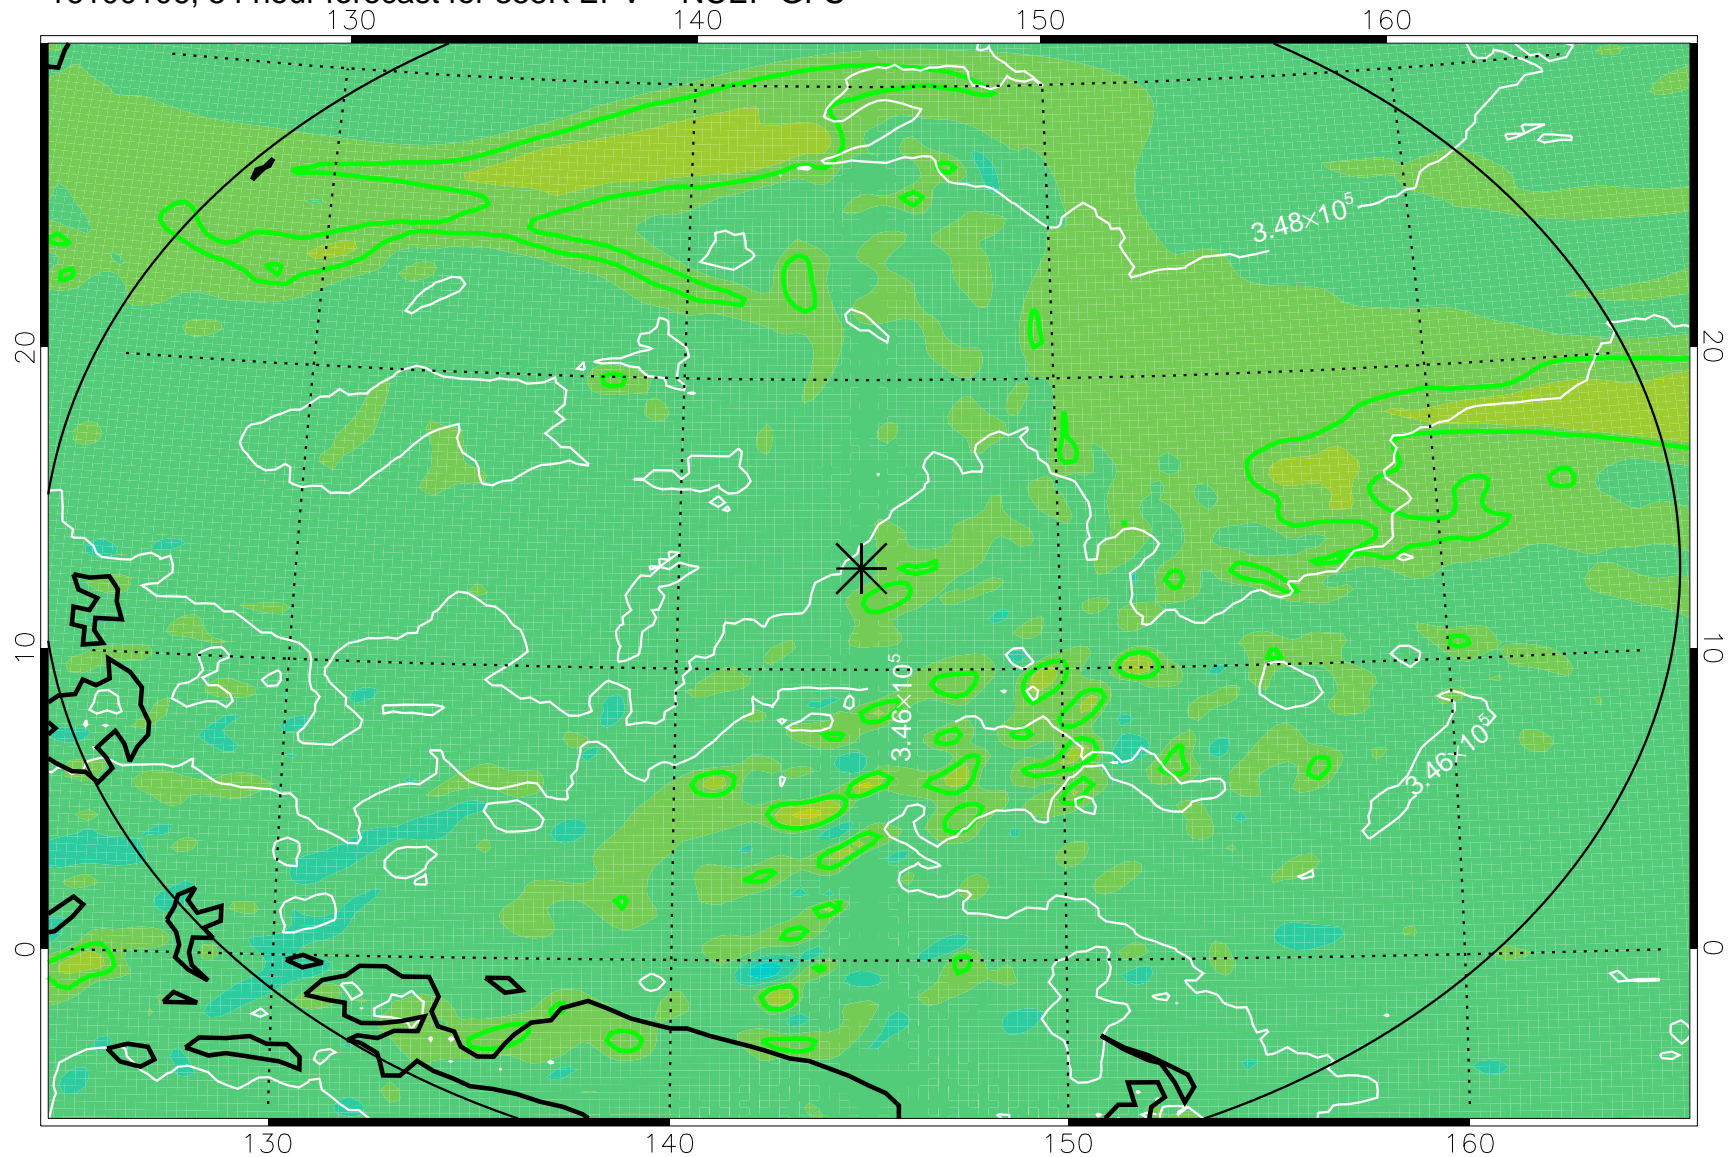

16093018, 42 hour forecast for 355K EPV -- NCEP GFS

355K Montgomery Streamfunction, white  
EPV Tropopause (2 PVU) Position  
Range ring of 2304 km

16100100, 48 hour forecast for 355K EPV -- NCEP GFS

355K Montgomery Streamfunction, white  
EPV Tropopause (2 PVU) Position  
Range ring of 2304 km

16100106, 54 hour forecast for 355K EPV -- NCEP GFS

355K Montgomery Streamfunction, white  
EPV Tropopause (2 PVU) Position  
Range ring of 2304 km

16100112, 60 hour forecast for 355K EPV -- NCEP GFS

355K Montgomery Streamfunction, white  
EPV Tropopause (2 PVU) Position  
Range ring of 2304 km

16100118, 66 hour forecast for 355K EPV -- NCEP GFS

355K Montgomery Streamfunction, white  
EPV Tropopause (2 PVU) Position  
Range ring of 2304 km

16100200, 72 hour forecast for 355K EPV -- NCEP GFS

355K Montgomery Streamfunction, white  
EPV Tropopause (2 PVU) Position  
Range ring of 2304 km

16100206, 78 hour forecast for 355K EPV -- NCEP GFS

355K Montgomery Streamfunction, white  
EPV Tropopause (2 PVU) Position  
Range ring of 2304 km

16100212, 84 hour forecast for 355K EPV -- NCEP GFS

355K Montgomery Streamfunction, white  
EPV Tropopause (2 PVU) Position  
Range ring of 2304 km