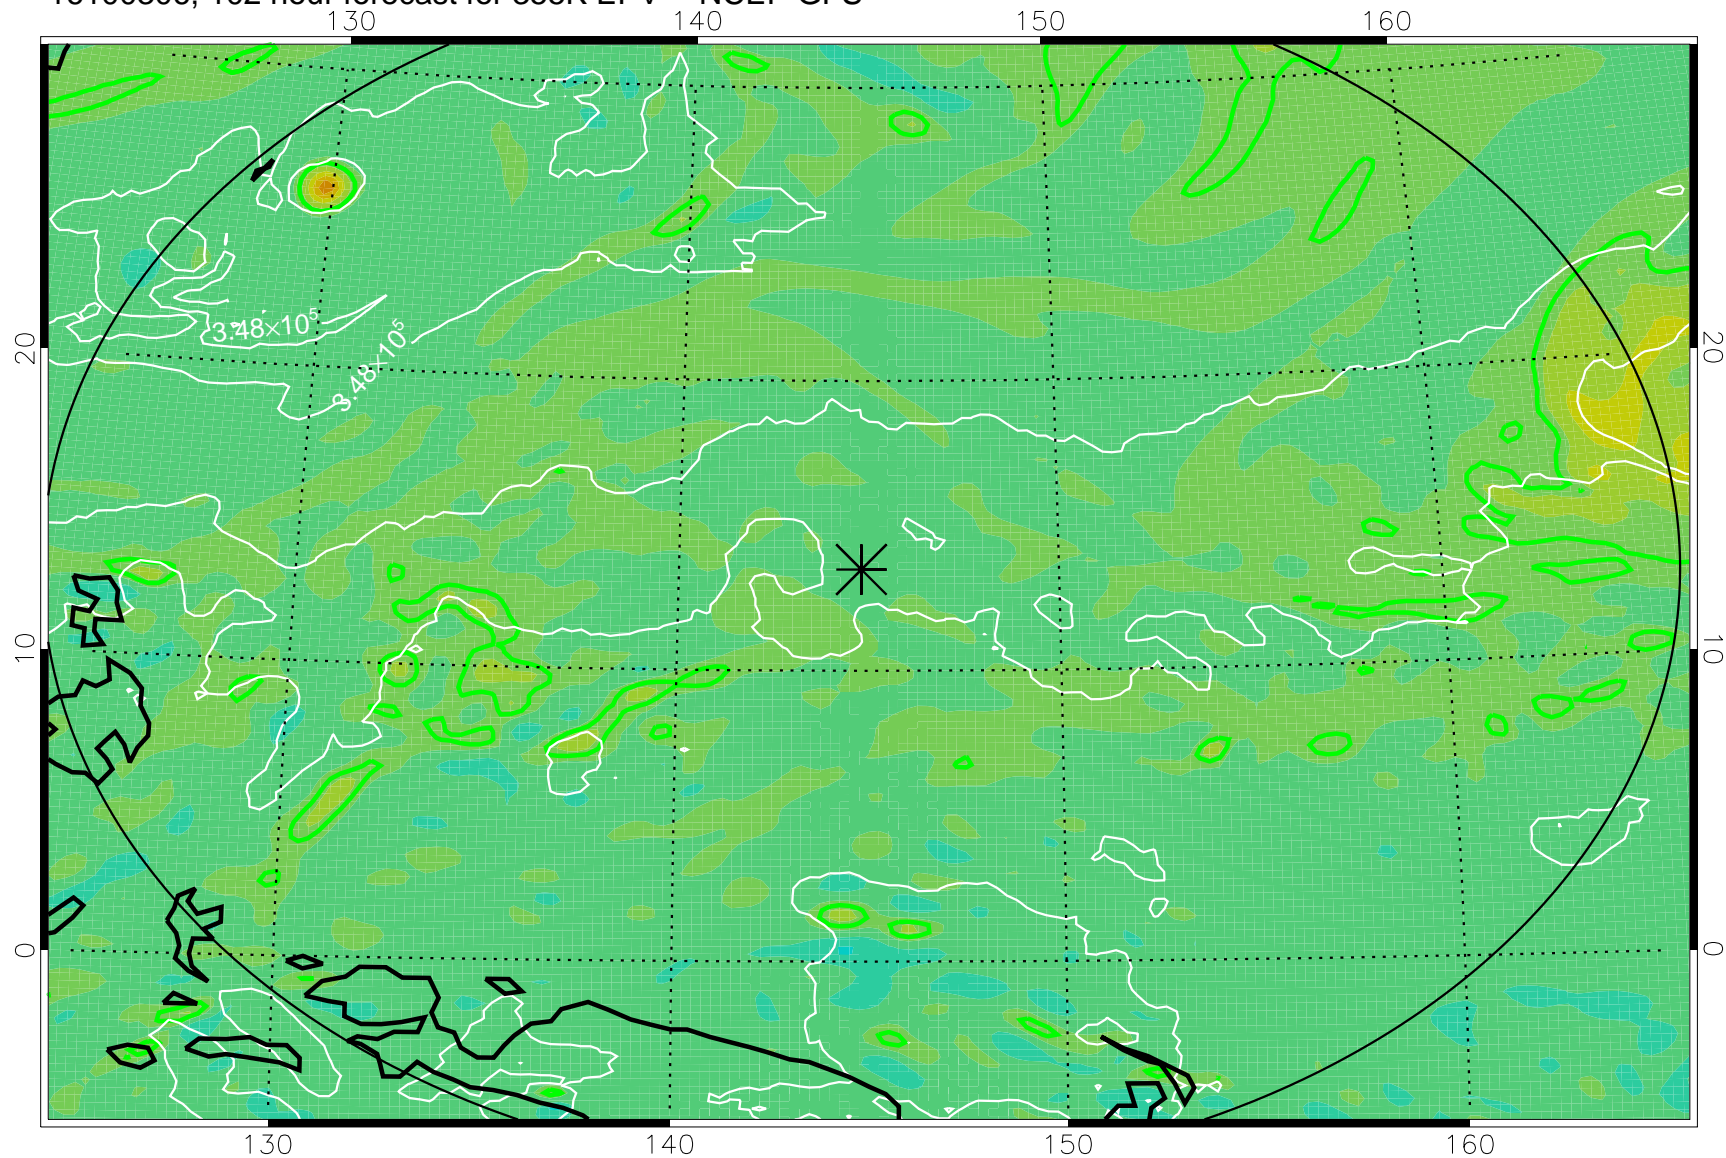

16100206, 78 hour forecast for 355K EPV -- NCEP GFS

355K Montgomery Streamfunction, white  
EPV Tropopause (2 PVU) Position  
Range ring of 2304 km

16100212, 84 hour forecast for 355K EPV -- NCEP GFS

355K Montgomery Streamfunction, white  
EPV Tropopause (2 PVU) Position  
Range ring of 2304 km

16100218, 90 hour forecast for 355K EPV -- NCEP GFS

355K Montgomery Streamfunction, white  
EPV Tropopause (2 PVU) Position  
Range ring of 2304 km

16100300, 96 hour forecast for 355K EPV -- NCEP GFS

355K Montgomery Streamfunction, white  
EPV Tropopause (2 PVU) Position  
Range ring of 2304 km

16100306, 102 hour forecast for 355K EPV -- NCEP GFS

355K Montgomery Streamfunction, white  
EPV Tropopause (2 PVU) Position  
Range ring of 2304 km

16100312, 108 hour forecast for 355K EPV -- NCEP GFS

355K Montgomery Streamfunction, white  
EPV Tropopause (2 PVU) Position  
Range ring of 2304 km

16100318, 114 hour forecast for 355K EPV -- NCEP GFS

355K Montgomery Streamfunction, white  
EPV Tropopause (2 PVU) Position  
Range ring of 2304 km

16100400, 120 hour forecast for 355K EPV -- NCEP GFS

355K Montgomery Streamfunction, white  
EPV Tropopause (2 PVU) Position  
Range ring of 2304 km