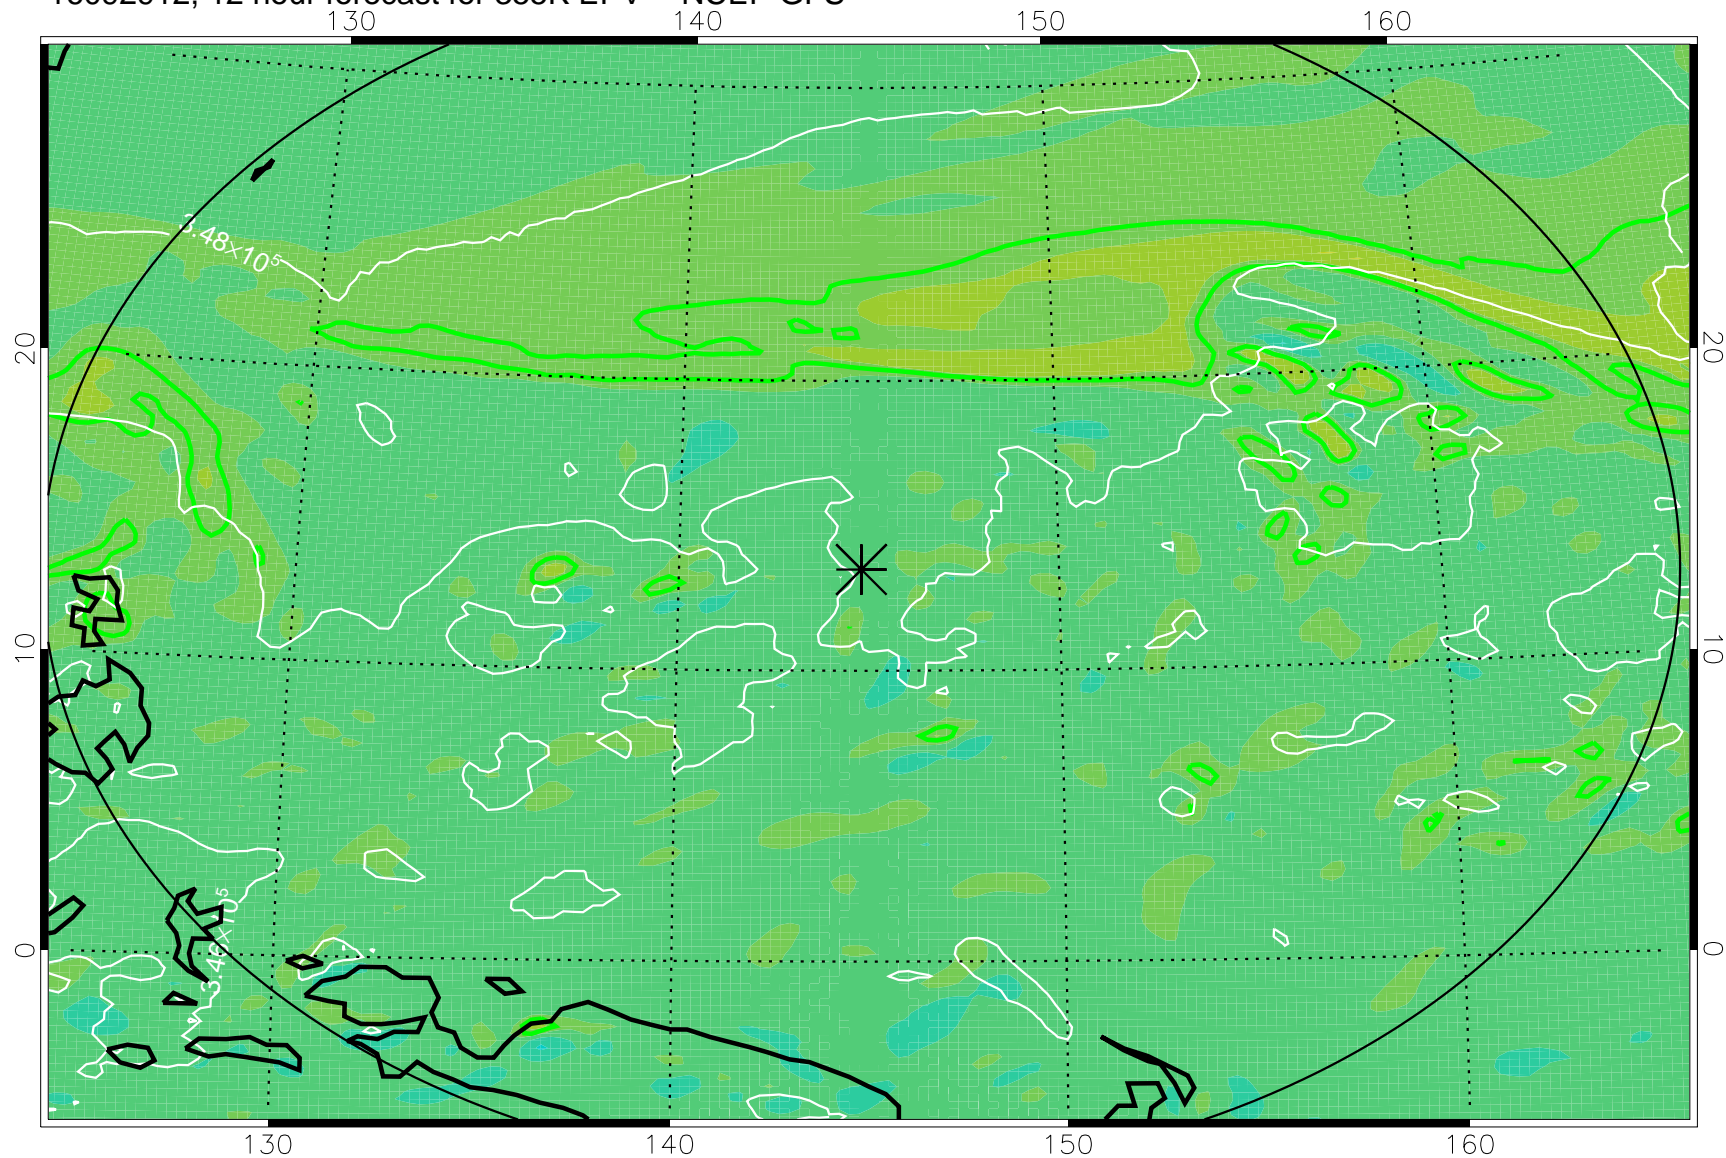

16092906, 6 hour forecast for 355K EPV -- NCEP GFS

355K Montgomery Streamfunction, white  
EPV Tropopause (2 PVU) Position  
Range ring of 2304 km

16092912, 12 hour forecast for 355K EPV -- NCEP GFS

355K Montgomery Streamfunction, white  
EPV Tropopause (2 PVU) Position  
Range ring of 2304 km

16092918, 18 hour forecast for 355K EPV -- NCEP GFS

355K Montgomery Streamfunction, white  
EPV Tropopause (2 PVU) Position  
Range ring of 2304 km

16093000, 24 hour forecast for 355K EPV -- NCEP GFS

355K Montgomery Streamfunction, white  
EPV Tropopause (2 PVU) Position  
Range ring of 2304 km

16093006, 30 hour forecast for 355K EPV -- NCEP GFS

355K Montgomery Streamfunction, white  
EPV Tropopause (2 PVU) Position  
Range ring of 2304 km

16093012, 36 hour forecast for 355K EPV -- NCEP GFS

355K Montgomery Streamfunction, white  
EPV Tropopause (2 PVU) Position  
Range ring of 2304 km

16093018, 42 hour forecast for 355K EPV -- NCEP GFS

355K Montgomery Streamfunction, white  
EPV Tropopause (2 PVU) Position  
Range ring of 2304 km

16100100, 48 hour forecast for 355K EPV -- NCEP GFS

355K Montgomery Streamfunction, white  
EPV Tropopause (2 PVU) Position  
Range ring of 2304 km