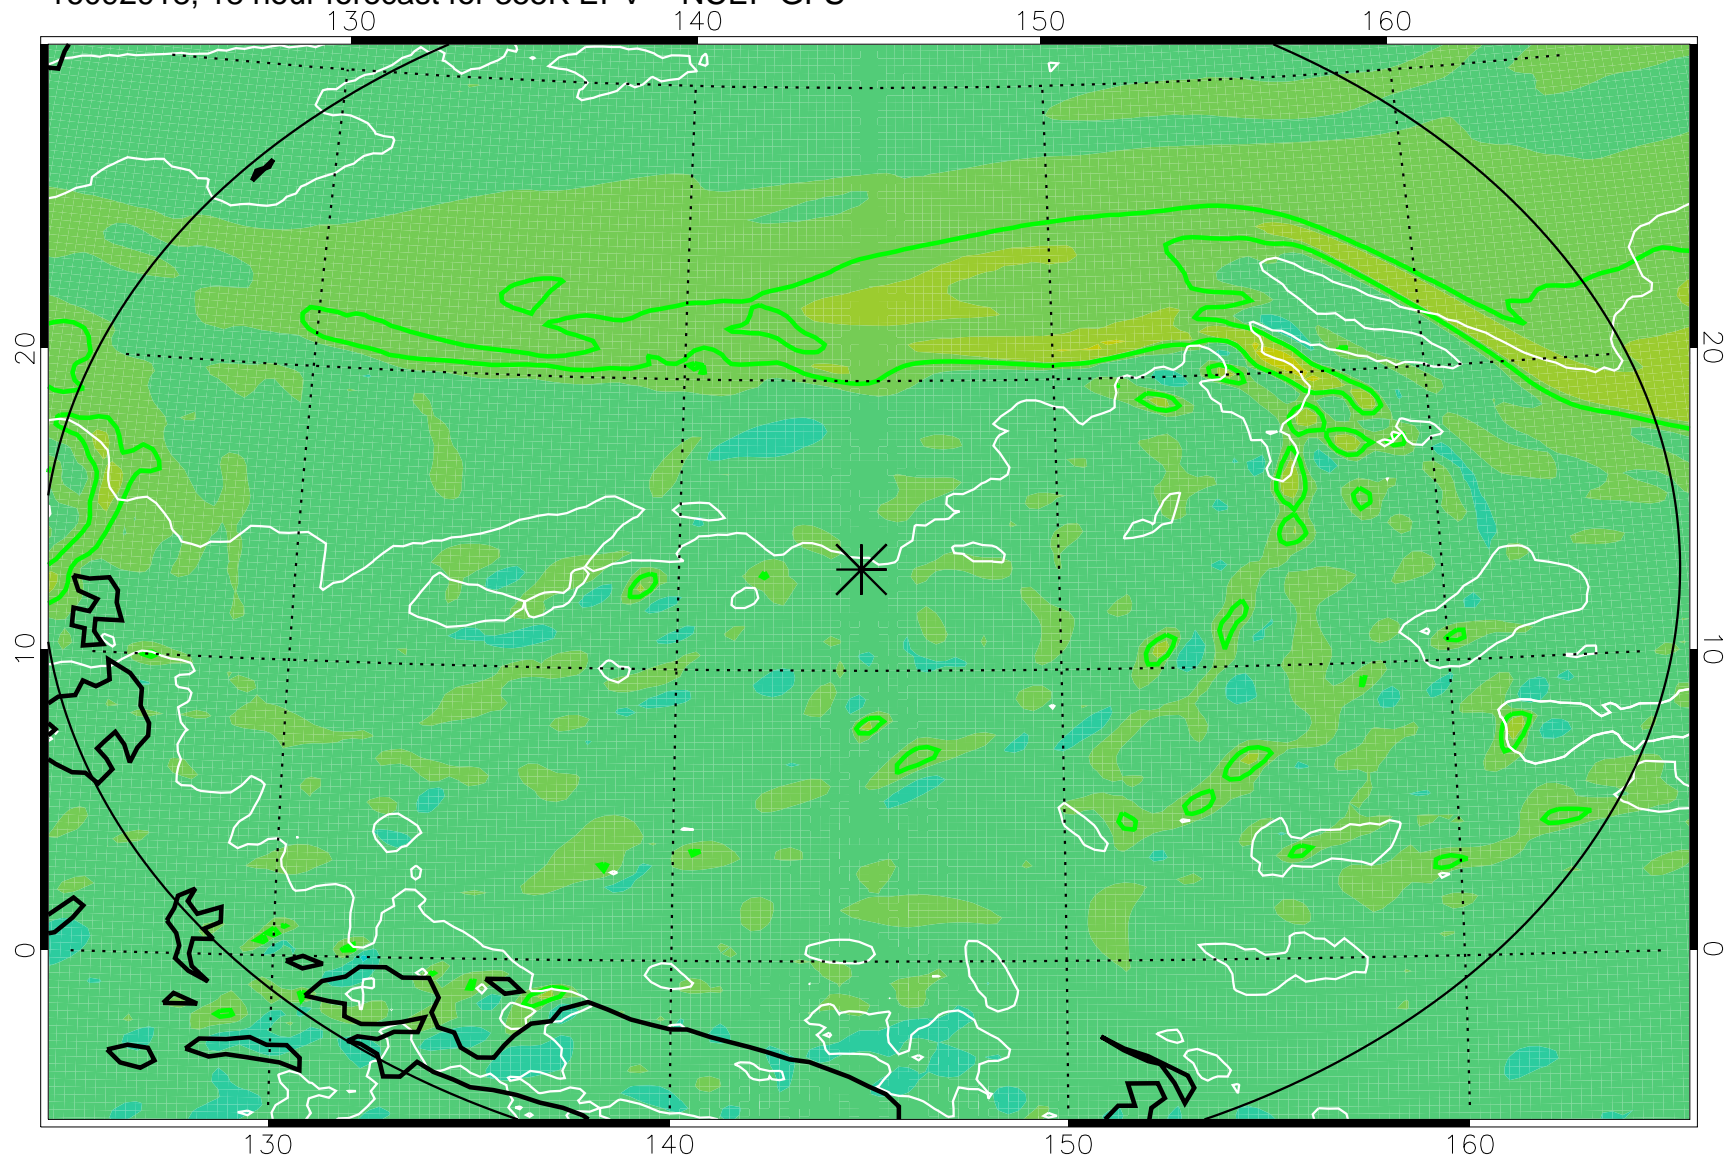

16092906, 6 hour forecast for 355K EPV -- NCEP GFS

355K Montgomery Streamfunction, white  
EPV Tropopause (2 PVU) Position  
Range ring of 2304 km

16092912, 12 hour forecast for 355K EPV -- NCEP GFS

355K Montgomery Streamfunction, white  
EPV Tropopause (2 PVU) Position  
Range ring of 2304 km

16092918, 18 hour forecast for 355K EPV -- NCEP GFS

355K Montgomery Streamfunction, white  
EPV Tropopause (2 PVU) Position  
Range ring of 2304 km

16093000, 24 hour forecast for 355K EPV -- NCEP GFS

355K Montgomery Streamfunction, white  
EPV Tropopause (2 PVU) Position  
Range ring of 2304 km

16093006, 30 hour forecast for 355K EPV -- NCEP GFS

355K Montgomery Streamfunction, white  
EPV Tropopause (2 PVU) Position  
Range ring of 2304 km

16093012, 36 hour forecast for 355K EPV -- NCEP GFS

355K Montgomery Streamfunction, white  
EPV Tropopause (2 PVU) Position  
Range ring of 2304 km

16093018, 42 hour forecast for 355K EPV -- NCEP GFS

355K Montgomery Streamfunction, white  
EPV Tropopause (2 PVU) Position  
Range ring of 2304 km

16100100, 48 hour forecast for 355K EPV -- NCEP GFS

355K Montgomery Streamfunction, white  
EPV Tropopause (2 PVU) Position  
Range ring of 2304 km