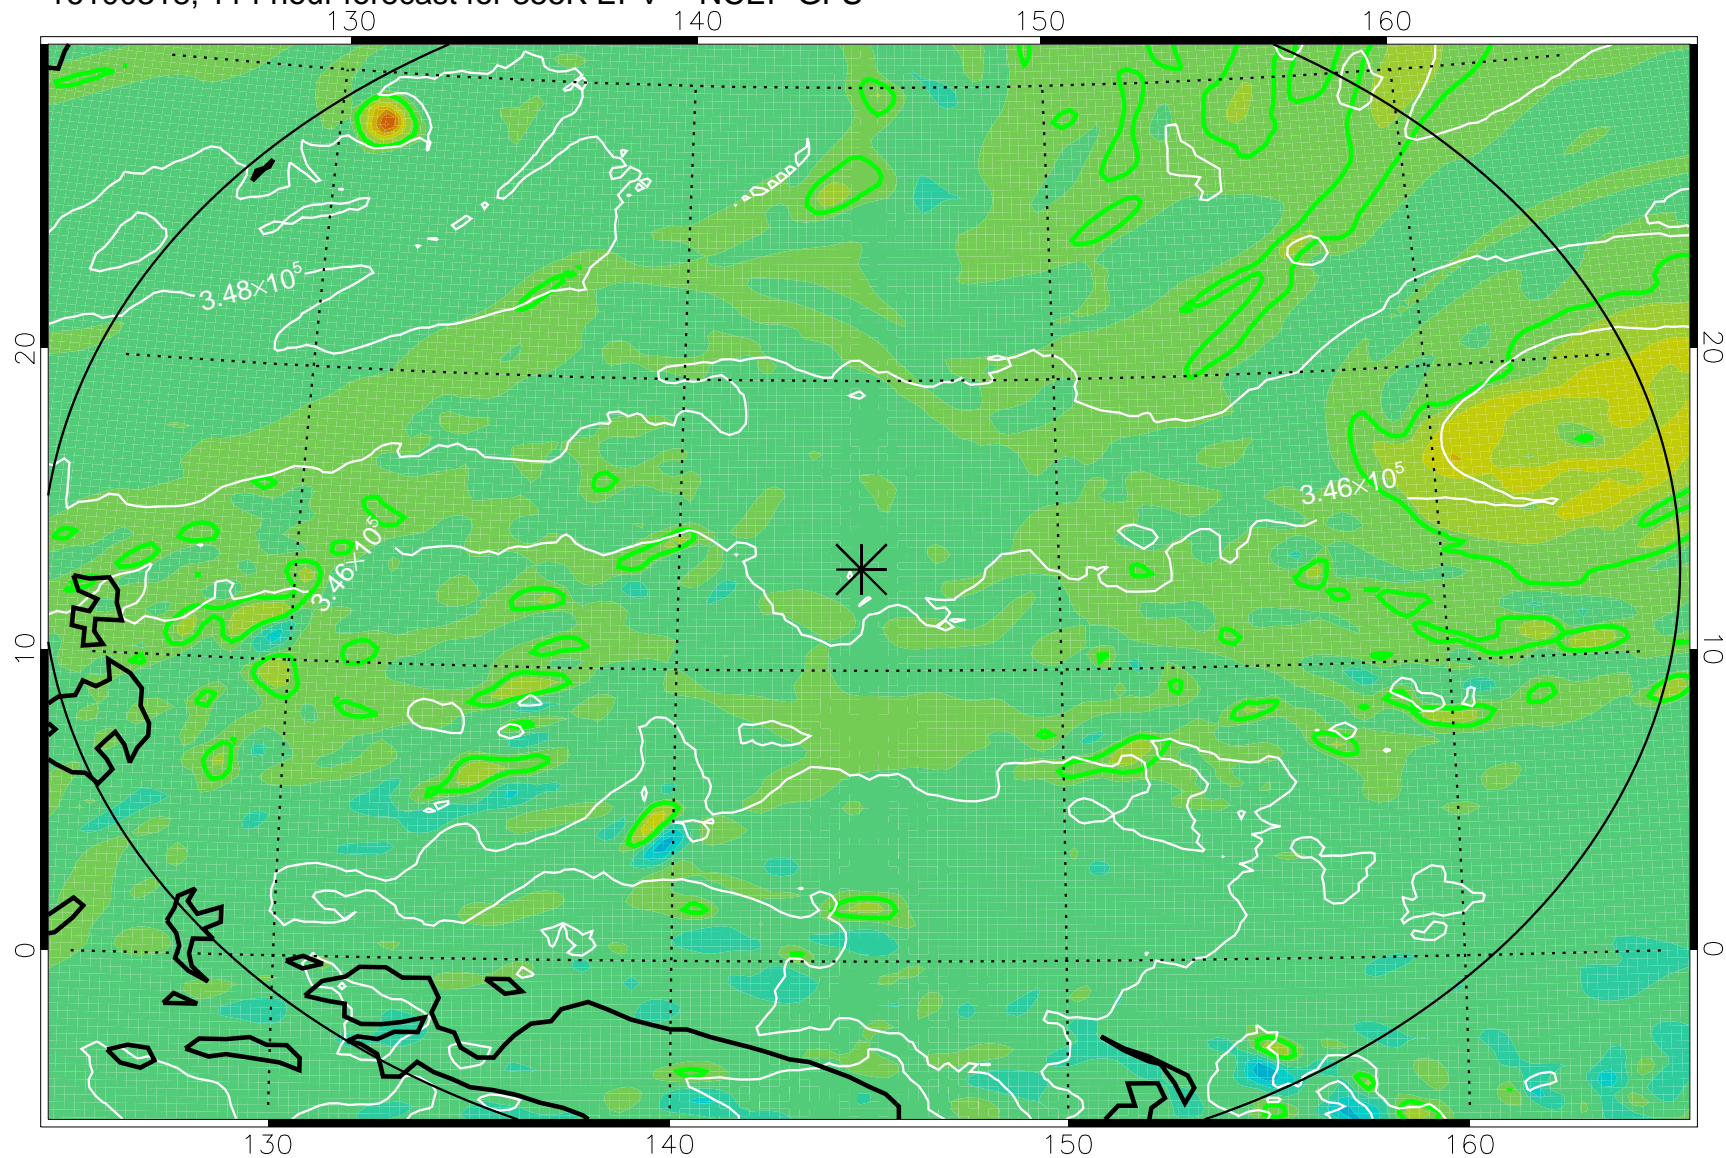

16100206, 78 hour forecast for 355K EPV -- NCEP GFS

355K Montgomery Streamfunction, white  
EPV Tropopause (2 PVU) Position  
Range ring of 2304 km

16100212, 84 hour forecast for 355K EPV -- NCEP GFS

355K Montgomery Streamfunction, white  
EPV Tropopause (2 PVU) Position  
Range ring of 2304 km

16100218, 90 hour forecast for 355K EPV -- NCEP GFS

355K Montgomery Streamfunction, white  
EPV Tropopause (2 PVU) Position  
Range ring of 2304 km

16100300, 96 hour forecast for 355K EPV -- NCEP GFS

355K Montgomery Streamfunction, white  
EPV Tropopause (2 PVU) Position  
Range ring of 2304 km

16100306, 102 hour forecast for 355K EPV -- NCEP GFS

355K Montgomery Streamfunction, white  
EPV Tropopause (2 PVU) Position  
Range ring of 2304 km

16100312, 108 hour forecast for 355K EPV -- NCEP GFS

355K Montgomery Streamfunction, white  
EPV Tropopause (2 PVU) Position  
Range ring of 2304 km

16100318, 114 hour forecast for 355K EPV -- NCEP GFS

355K Montgomery Streamfunction, white  
EPV Tropopause (2 PVU) Position  
Range ring of 2304 km

16100400, 120 hour forecast for 355K EPV -- NCEP GFS

355K Montgomery Streamfunction, white  
EPV Tropopause (2 PVU) Position  
Range ring of 2304 km