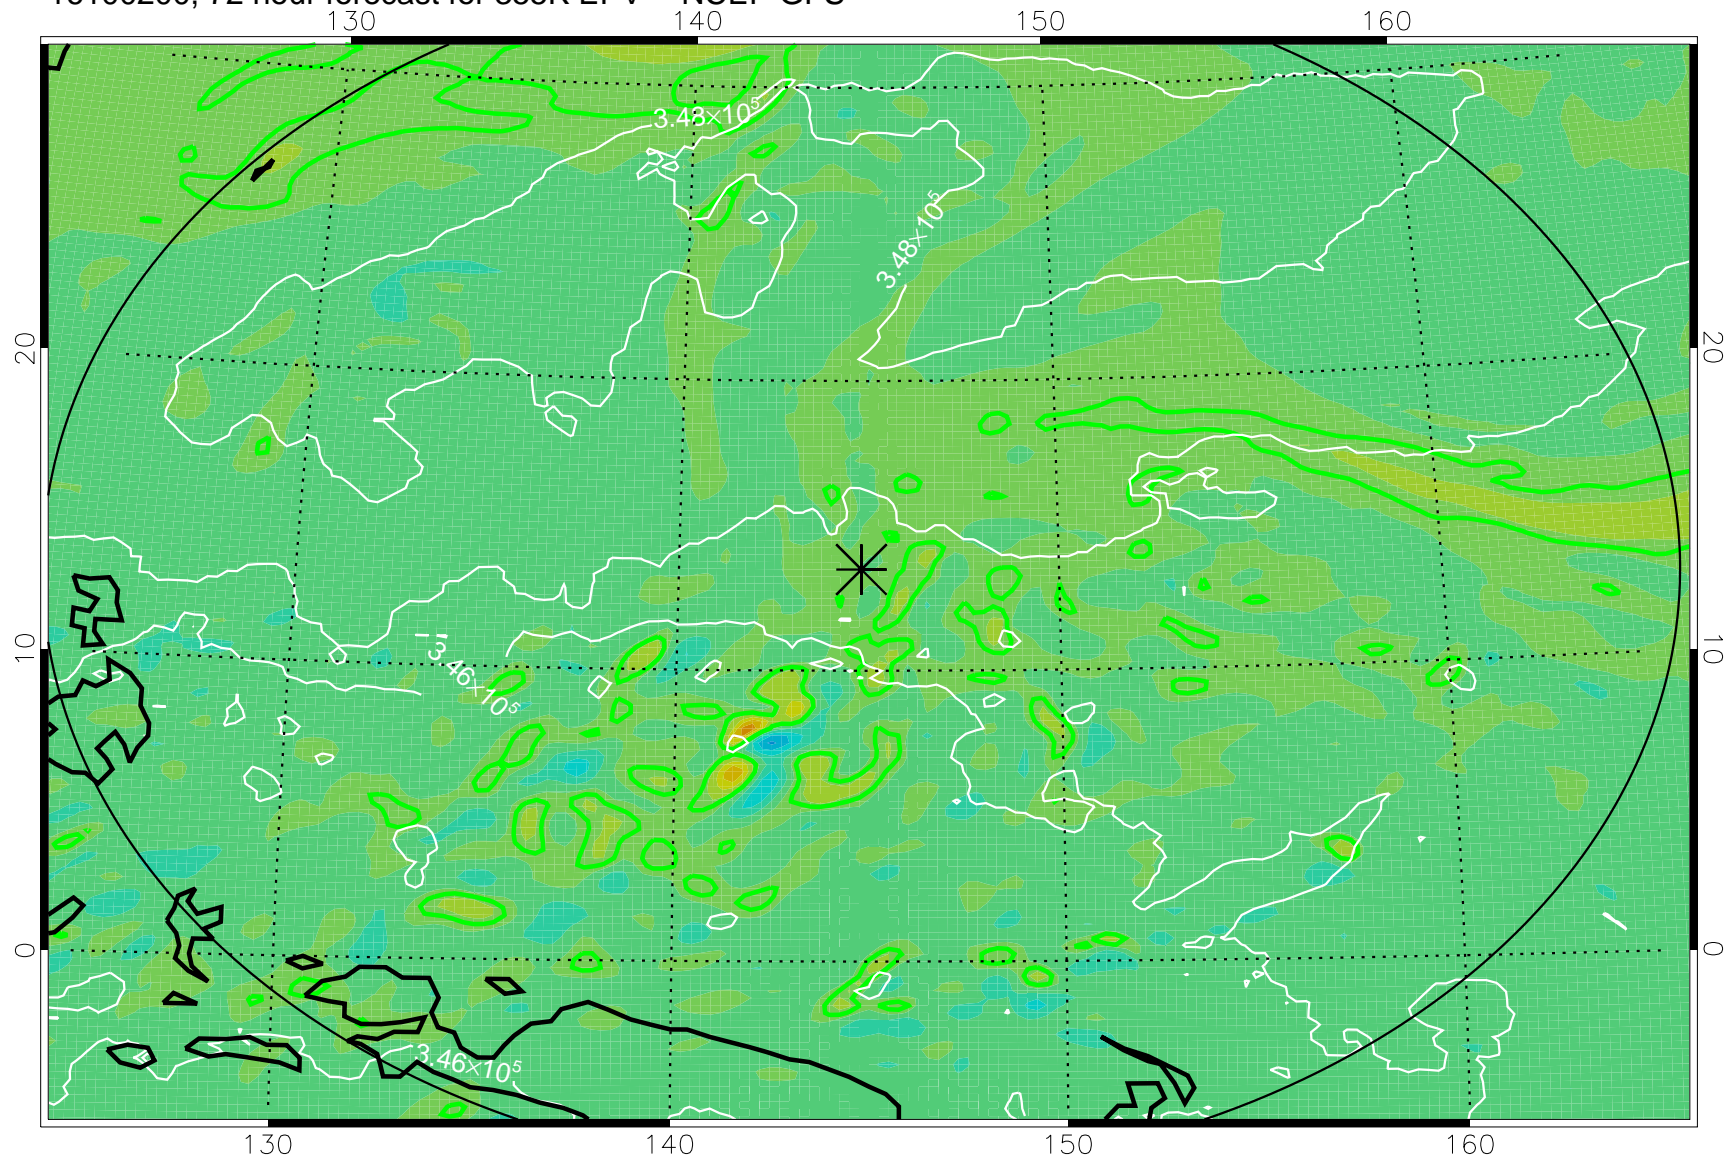

16100106, 54 hour forecast for 355K EPV -- NCEP GFS

355K Montgomery Streamfunction, white  
EPV Tropopause (2 PVU) Position  
Range ring of 2304 km

16100112, 60 hour forecast for 355K EPV -- NCEP GFS

355K Montgomery Streamfunction, white  
EPV Tropopause (2 PVU) Position  
Range ring of 2304 km

16100118, 66 hour forecast for 355K EPV -- NCEP GFS

355K Montgomery Streamfunction, white  
EPV Tropopause (2 PVU) Position  
Range ring of 2304 km

16100200, 72 hour forecast for 355K EPV -- NCEP GFS

355K Montgomery Streamfunction, white  
EPV Tropopause (2 PVU) Position  
Range ring of 2304 km

16100206, 78 hour forecast for 355K EPV -- NCEP GFS

355K Montgomery Streamfunction, white  
EPV Tropopause (2 PVU) Position  
Range ring of 2304 km

16100212, 84 hour forecast for 355K EPV -- NCEP GFS

355K Montgomery Streamfunction, white  
EPV Tropopause (2 PVU) Position  
Range ring of 2304 km

16100218, 90 hour forecast for 355K EPV -- NCEP GFS

355K Montgomery Streamfunction, white  
EPV Tropopause (2 PVU) Position  
Range ring of 2304 km

16100300, 96 hour forecast for 355K EPV -- NCEP GFS

355K Montgomery Streamfunction, white  
EPV Tropopause (2 PVU) Position  
Range ring of 2304 km