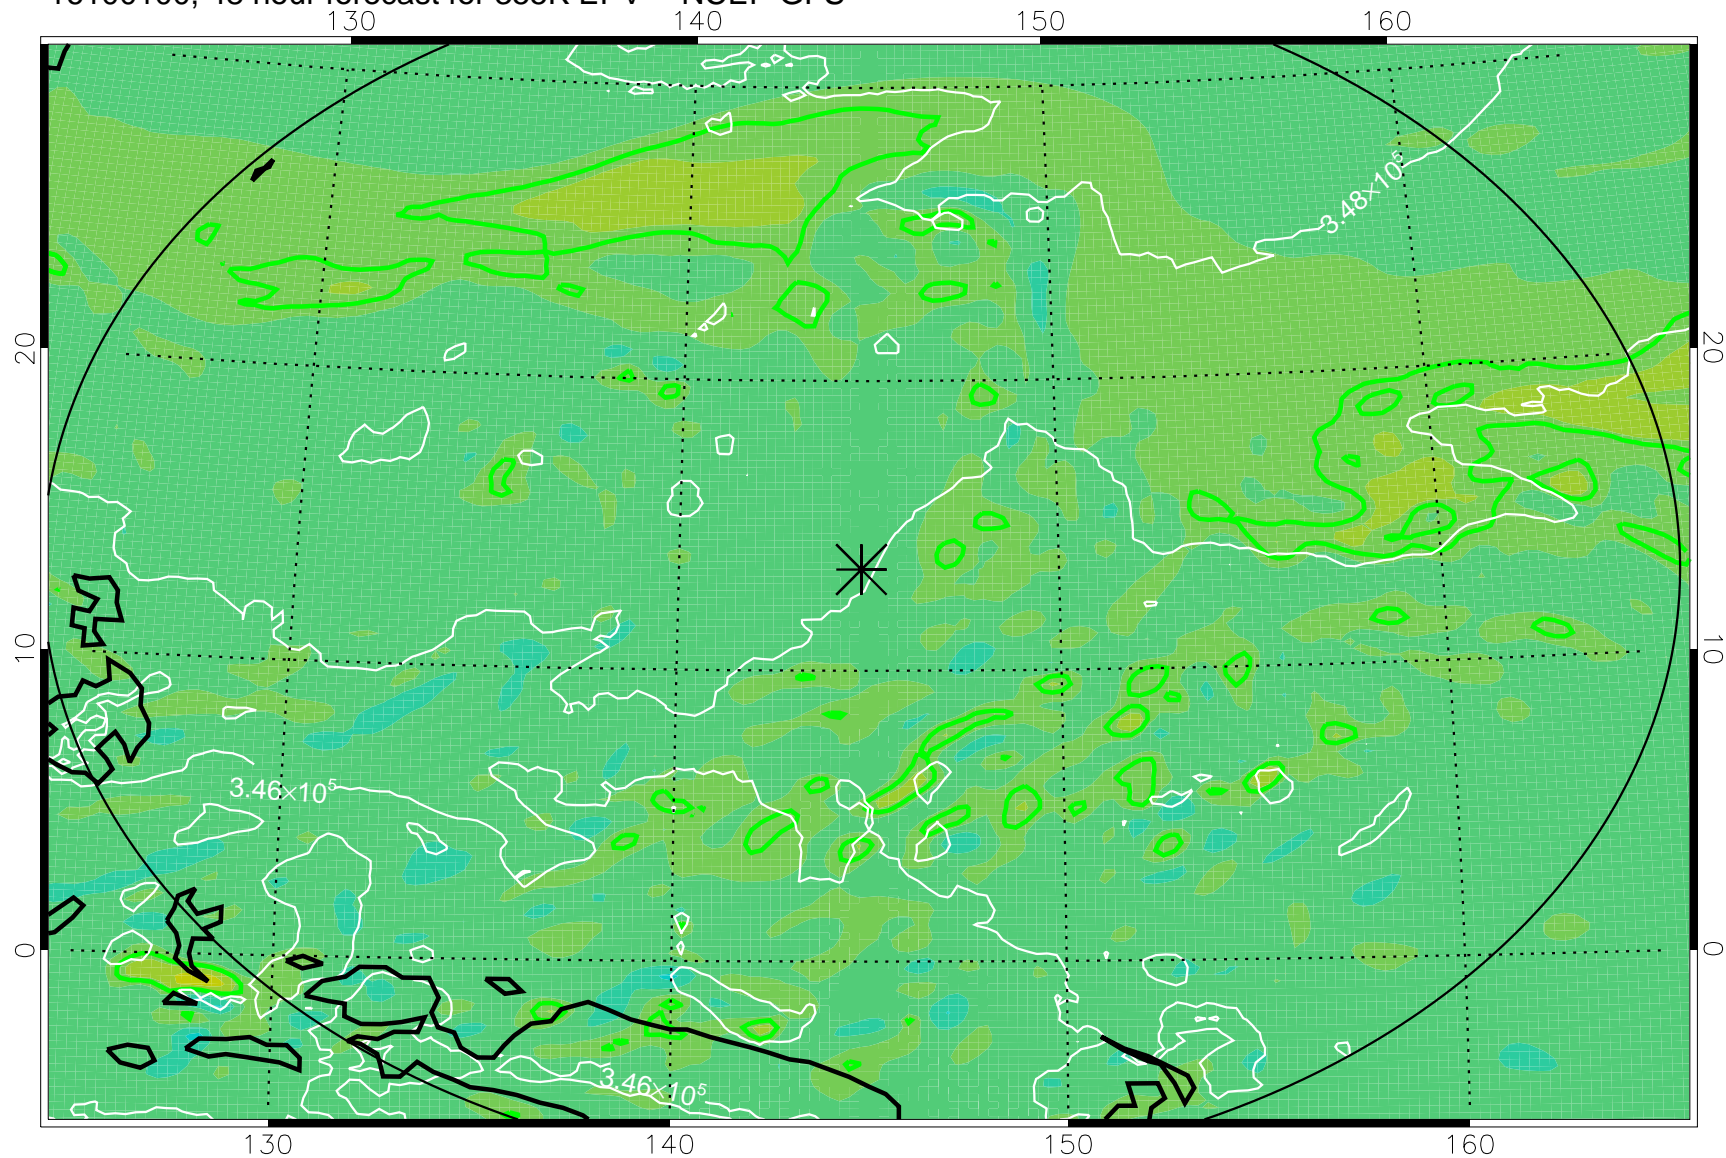

16093006, 30 hour forecast for 355K EPV -- NCEP GFS

355K Montgomery Streamfunction, white  
EPV Tropopause (2 PVU) Position  
Range ring of 2304 km

16093012, 36 hour forecast for 355K EPV -- NCEP GFS

355K Montgomery Streamfunction, white  
EPV Tropopause (2 PVU) Position  
Range ring of 2304 km

16093018, 42 hour forecast for 355K EPV -- NCEP GFS

355K Montgomery Streamfunction, white  
EPV Tropopause (2 PVU) Position  
Range ring of 2304 km

16100100, 48 hour forecast for 355K EPV -- NCEP GFS

355K Montgomery Streamfunction, white  
EPV Tropopause (2 PVU) Position  
Range ring of 2304 km

16100118, 66 hour forecast for 355K EPV -- NCEP GFS

355K Montgomery Streamfunction, white  
EPV Tropopause (2 PVU) Position  
Range ring of 2304 km

16100200, 72 hour forecast for 355K EPV -- NCEP GFS

355K Montgomery Streamfunction, white  
EPV Tropopause (2 PVU) Position  
Range ring of 2304 km

16100218, 90 hour forecast for 355K EPV -- NCEP GFS

355K Montgomery Streamfunction, white  
EPV Tropopause (2 PVU) Position  
Range ring of 2304 km

16100300, 96 hour forecast for 355K EPV -- NCEP GFS

355K Montgomery Streamfunction, white  
EPV Tropopause (2 PVU) Position  
Range ring of 2304 km