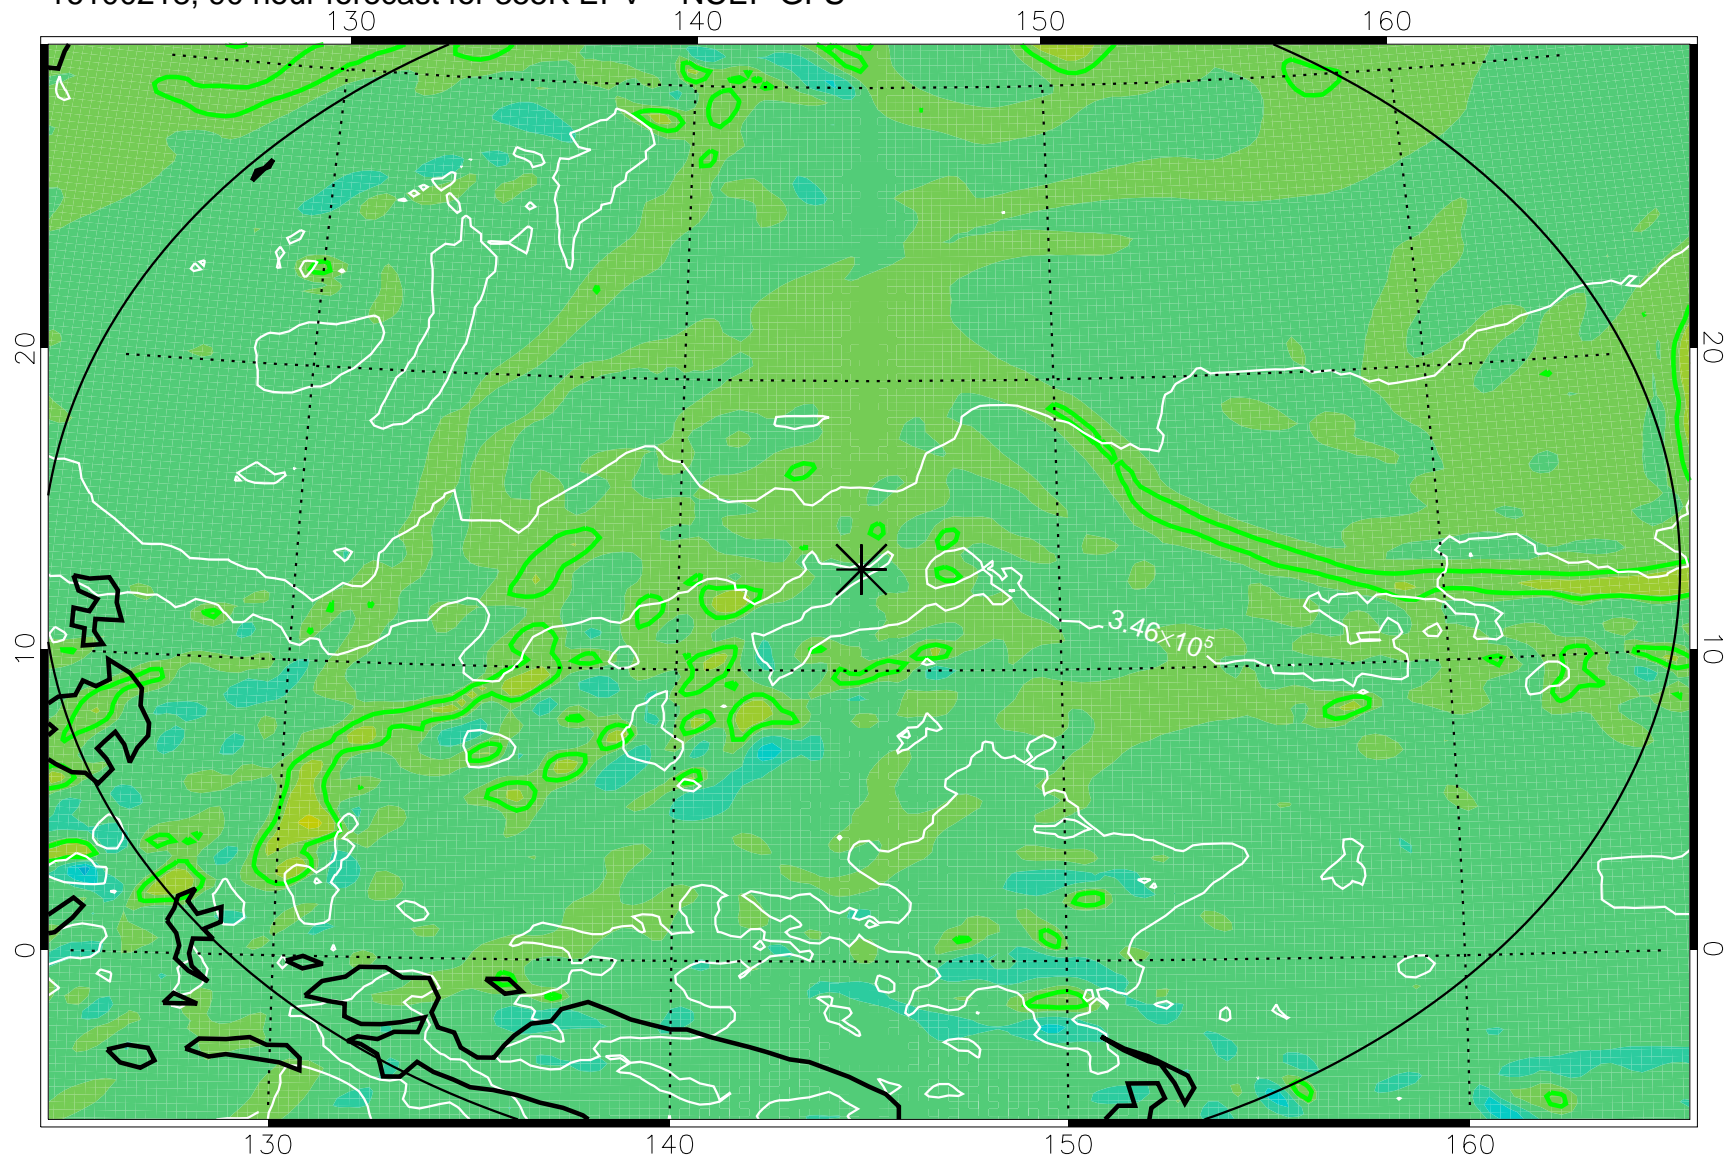

16100118, 66 hour forecast for 355K EPV -- NCEP GFS

355K Montgomery Streamfunction, white  
EPV Tropopause (2 PVU) Position  
Range ring of 2304 km

16100200, 72 hour forecast for 355K EPV -- NCEP GFS

355K Montgomery Streamfunction, white  
EPV Tropopause (2 PVU) Position  
Range ring of 2304 km

16100206, 78 hour forecast for 355K EPV -- NCEP GFS

355K Montgomery Streamfunction, white  
EPV Tropopause (2 PVU) Position  
Range ring of 2304 km

16100212, 84 hour forecast for 355K EPV -- NCEP GFS

355K Montgomery Streamfunction, white  
EPV Tropopause (2 PVU) Position  
Range ring of 2304 km

16100218, 90 hour forecast for 355K EPV -- NCEP GFS

355K Montgomery Streamfunction, white  
EPV Tropopause (2 PVU) Position  
Range ring of 2304 km

16100300, 96 hour forecast for 355K EPV -- NCEP GFS

355K Montgomery Streamfunction, white  
EPV Tropopause (2 PVU) Position  
Range ring of 2304 km

16100306, 102 hour forecast for 355K EPV -- NCEP GFS

355K Montgomery Streamfunction, white  
EPV Tropopause (2 PVU) Position  
Range ring of 2304 km

16100312, 108 hour forecast for 355K EPV -- NCEP GFS

355K Montgomery Streamfunction, white  
EPV Tropopause (2 PVU) Position  
Range ring of 2304 km