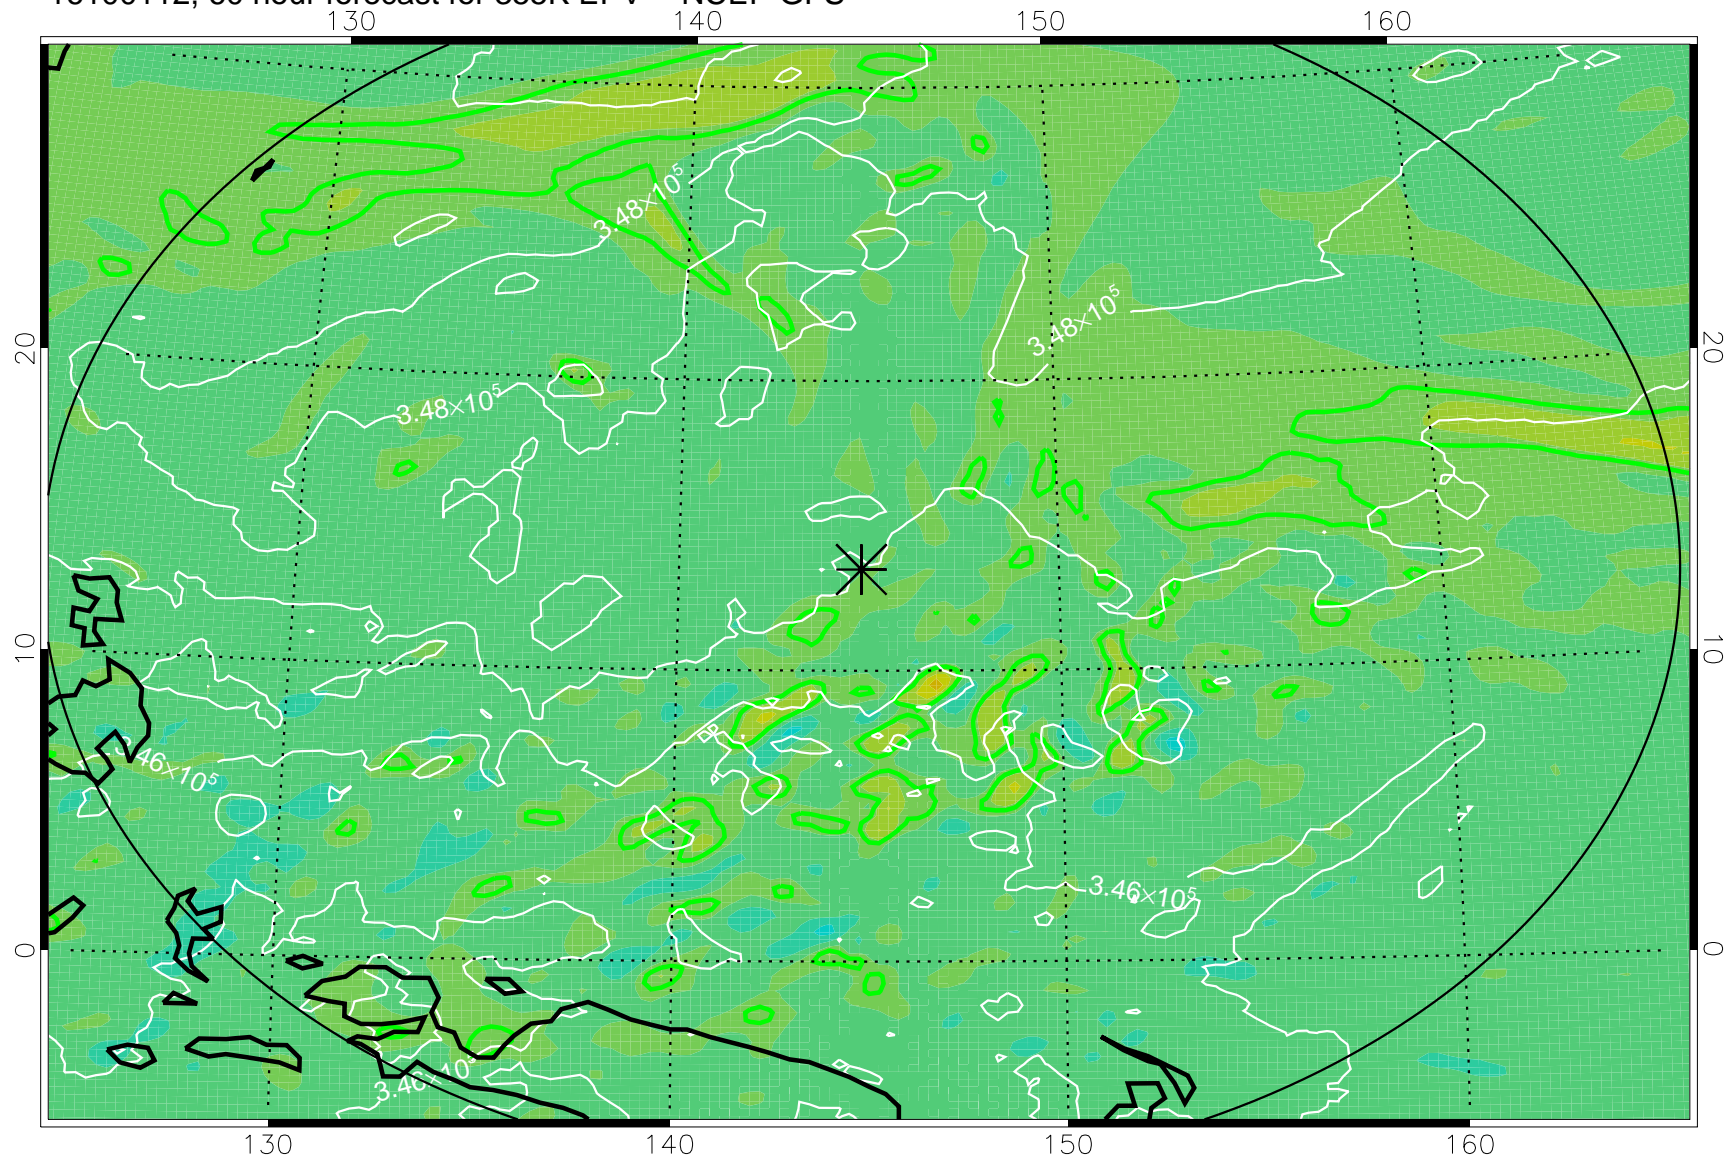

16093018, 42 hour forecast for 355K EPV -- NCEP GFS

355K Montgomery Streamfunction, white  
EPV Tropopause (2 PVU) Position  
Range ring of 2304 km

16100100, 48 hour forecast for 355K EPV -- NCEP GFS

355K Montgomery Streamfunction, white  
EPV Tropopause (2 PVU) Position  
Range ring of 2304 km

16100106, 54 hour forecast for 355K EPV -- NCEP GFS

355K Montgomery Streamfunction, white  
EPV Tropopause (2 PVU) Position  
Range ring of 2304 km

16100112, 60 hour forecast for 355K EPV -- NCEP GFS

355K Montgomery Streamfunction, white  
EPV Tropopause (2 PVU) Position  
Range ring of 2304 km

16100118, 66 hour forecast for 355K EPV -- NCEP GFS

355K Montgomery Streamfunction, white  
EPV Tropopause (2 PVU) Position  
Range ring of 2304 km

16100200, 72 hour forecast for 355K EPV -- NCEP GFS

355K Montgomery Streamfunction, white  
EPV Tropopause (2 PVU) Position  
Range ring of 2304 km

16100206, 78 hour forecast for 355K EPV -- NCEP GFS

355K Montgomery Streamfunction, white  
EPV Tropopause (2 PVU) Position  
Range ring of 2304 km

16100212, 84 hour forecast for 355K EPV -- NCEP GFS

355K Montgomery Streamfunction, white  
EPV Tropopause (2 PVU) Position  
Range ring of 2304 km