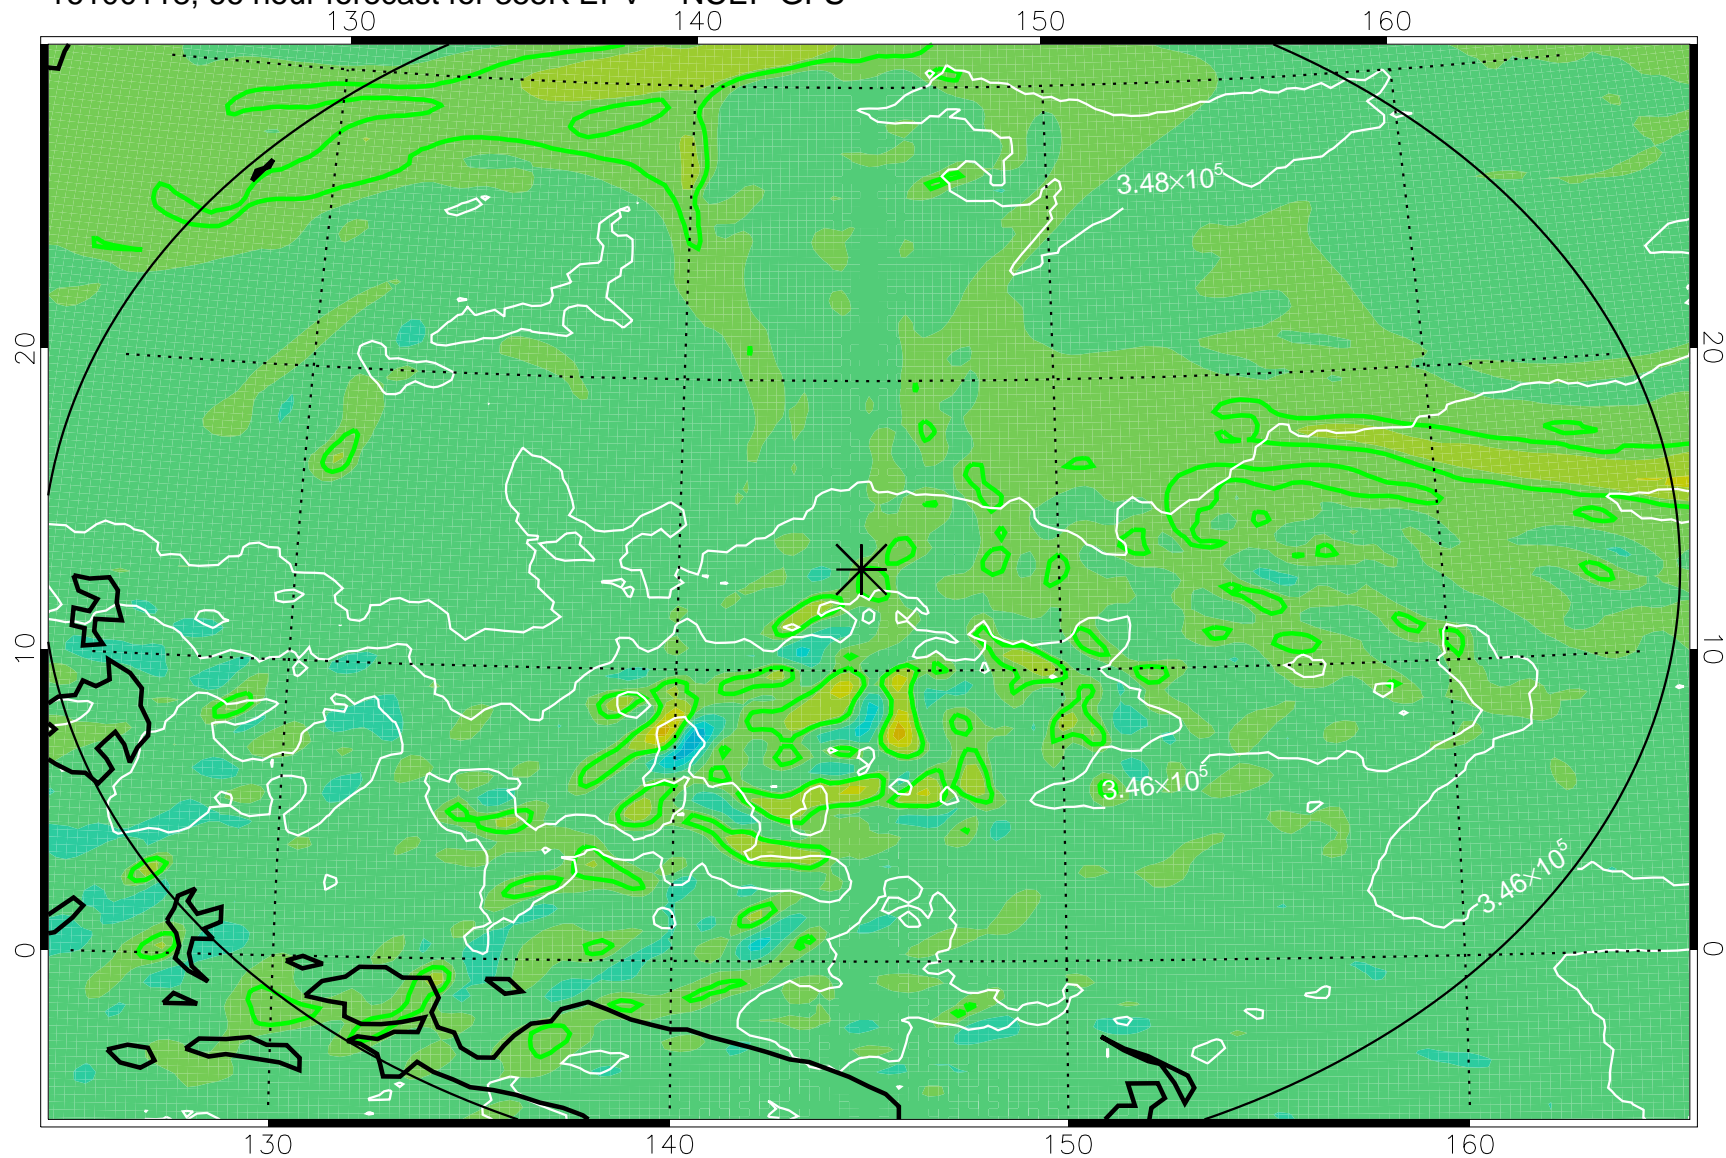

16100106, 54 hour forecast for 355K EPV -- NCEP GFS

355K Montgomery Streamfunction, white  
EPV Tropopause (2 PVU) Position  
Range ring of 2304 km

16100112, 60 hour forecast for 355K EPV -- NCEP GFS

355K Montgomery Streamfunction, white  
EPV Tropopause (2 PVU) Position  
Range ring of 2304 km

16100118, 66 hour forecast for 355K EPV -- NCEP GFS

355K Montgomery Streamfunction, white  
EPV Tropopause (2 PVU) Position  
Range ring of 2304 km

16100200, 72 hour forecast for 355K EPV -- NCEP GFS

355K Montgomery Streamfunction, white  
EPV Tropopause (2 PVU) Position  
Range ring of 2304 km

16100206, 78 hour forecast for 355K EPV -- NCEP GFS

355K Montgomery Streamfunction, white  
EPV Tropopause (2 PVU) Position  
Range ring of 2304 km

16100212, 84 hour forecast for 355K EPV -- NCEP GFS

355K Montgomery Streamfunction, white  
EPV Tropopause (2 PVU) Position  
Range ring of 2304 km

16100218, 90 hour forecast for 355K EPV -- NCEP GFS

355K Montgomery Streamfunction, white  
EPV Tropopause (2 PVU) Position  
Range ring of 2304 km

16100300, 96 hour forecast for 355K EPV -- NCEP GFS

355K Montgomery Streamfunction, white  
EPV Tropopause (2 PVU) Position  
Range ring of 2304 km