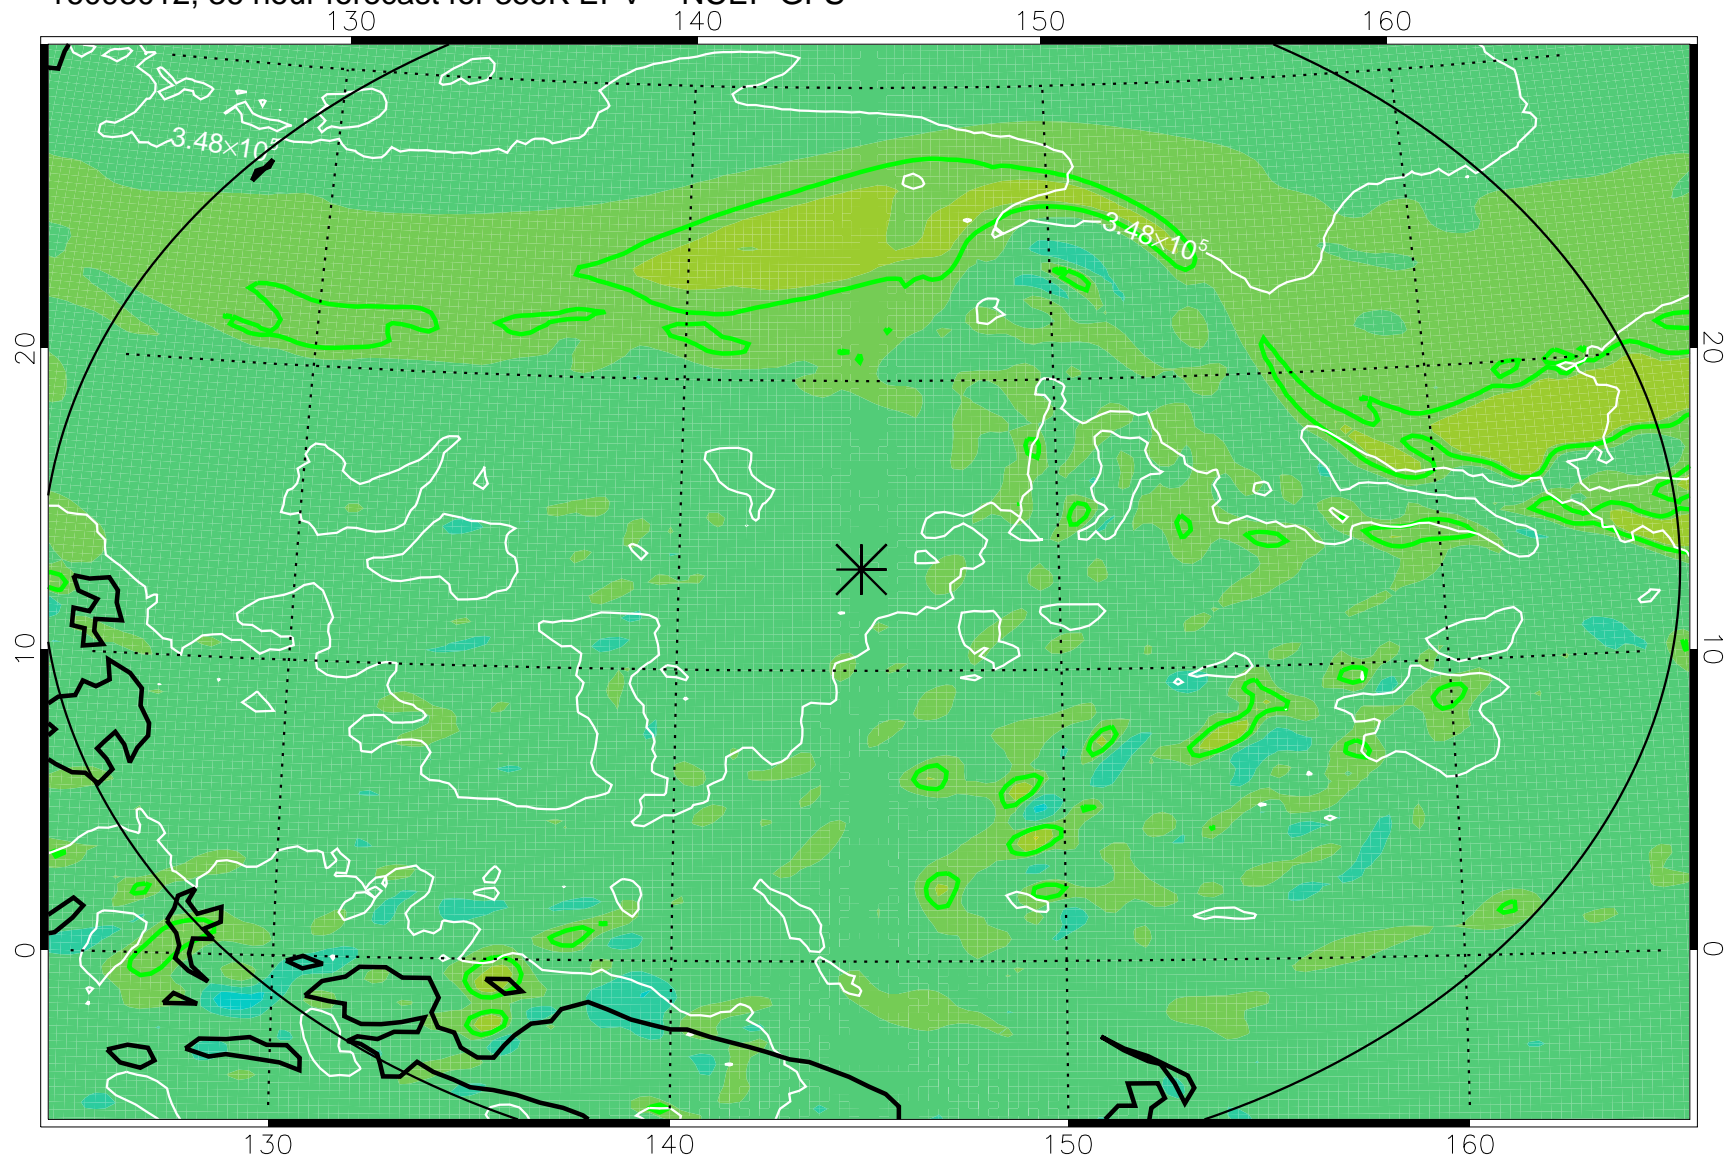

16092918, 18 hour forecast for 355K EPV -- NCEP GFS

355K Montgomery Streamfunction, white  
EPV Tropopause (2 PVU) Position  
Range ring of 2304 km

16093000, 24 hour forecast for 355K EPV -- NCEP GFS

355K Montgomery Streamfunction, white  
EPV Tropopause (2 PVU) Position  
Range ring of 2304 km

16093006, 30 hour forecast for 355K EPV -- NCEP GFS

355K Montgomery Streamfunction, white  
EPV Tropopause (2 PVU) Position  
Range ring of 2304 km

16093012, 36 hour forecast for 355K EPV -- NCEP GFS

355K Montgomery Streamfunction, white  
EPV Tropopause (2 PVU) Position  
Range ring of 2304 km

16093018, 42 hour forecast for 355K EPV -- NCEP GFS

355K Montgomery Streamfunction, white  
EPV Tropopause (2 PVU) Position  
Range ring of 2304 km

16100100, 48 hour forecast for 355K EPV -- NCEP GFS

355K Montgomery Streamfunction, white  
EPV Tropopause (2 PVU) Position  
Range ring of 2304 km

16100118, 66 hour forecast for 355K EPV -- NCEP GFS

355K Montgomery Streamfunction, white  
EPV Tropopause (2 PVU) Position  
Range ring of 2304 km

16100200, 72 hour forecast for 355K EPV -- NCEP GFS

355K Montgomery Streamfunction, white  
EPV Tropopause (2 PVU) Position  
Range ring of 2304 km