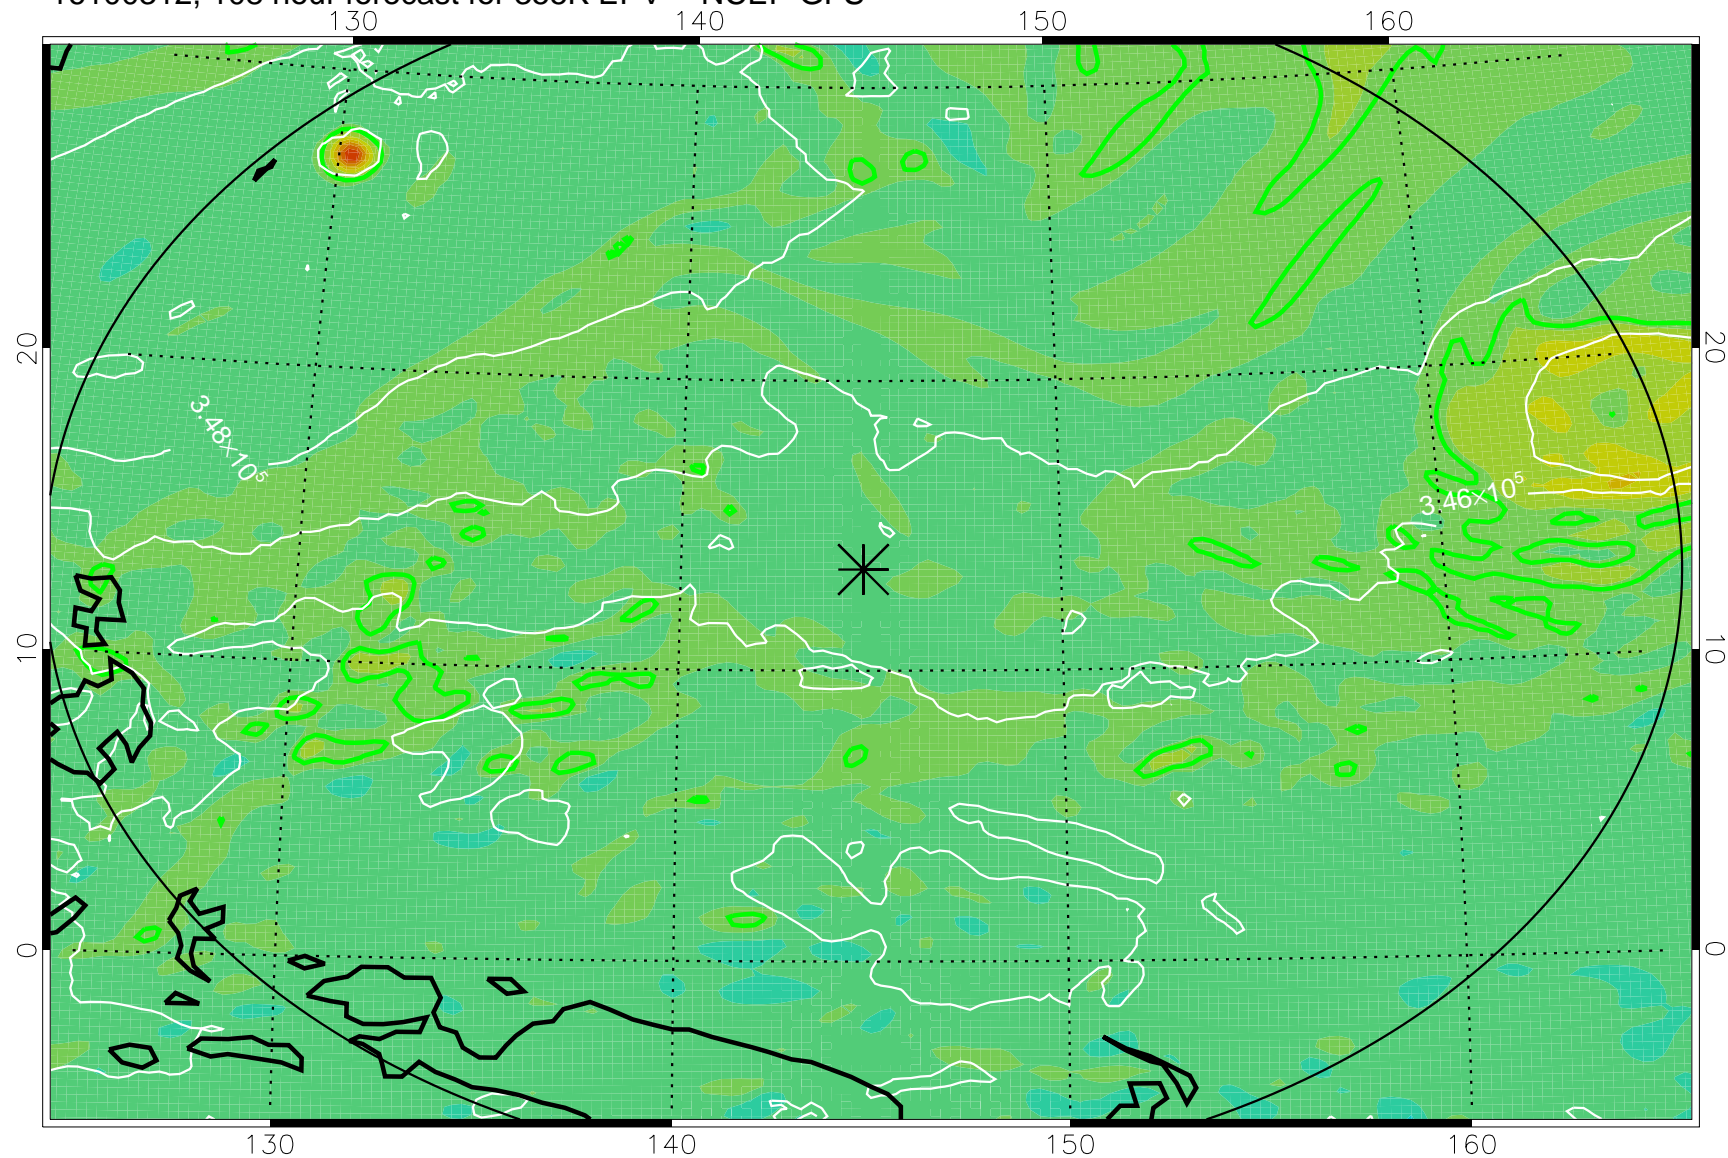

16100206, 78 hour forecast for 355K EPV -- NCEP GFS

355K Montgomery Streamfunction, white  
EPV Tropopause (2 PVU) Position  
Range ring of 2304 km

16100212, 84 hour forecast for 355K EPV -- NCEP GFS

355K Montgomery Streamfunction, white  
EPV Tropopause (2 PVU) Position  
Range ring of 2304 km

16100218, 90 hour forecast for 355K EPV -- NCEP GFS

355K Montgomery Streamfunction, white  
EPV Tropopause (2 PVU) Position  
Range ring of 2304 km

16100300, 96 hour forecast for 355K EPV -- NCEP GFS

355K Montgomery Streamfunction, white  
EPV Tropopause (2 PVU) Position  
Range ring of 2304 km

16100306, 102 hour forecast for 355K EPV -- NCEP GFS

355K Montgomery Streamfunction, white  
EPV Tropopause (2 PVU) Position  
Range ring of 2304 km

16100312, 108 hour forecast for 355K EPV -- NCEP GFS

355K Montgomery Streamfunction, white  
EPV Tropopause (2 PVU) Position  
Range ring of 2304 km

16100318, 114 hour forecast for 355K EPV -- NCEP GFS

355K Montgomery Streamfunction, white  
EPV Tropopause (2 PVU) Position  
Range ring of 2304 km

16100400, 120 hour forecast for 355K EPV -- NCEP GFS

355K Montgomery Streamfunction, white  
EPV Tropopause (2 PVU) Position  
Range ring of 2304 km