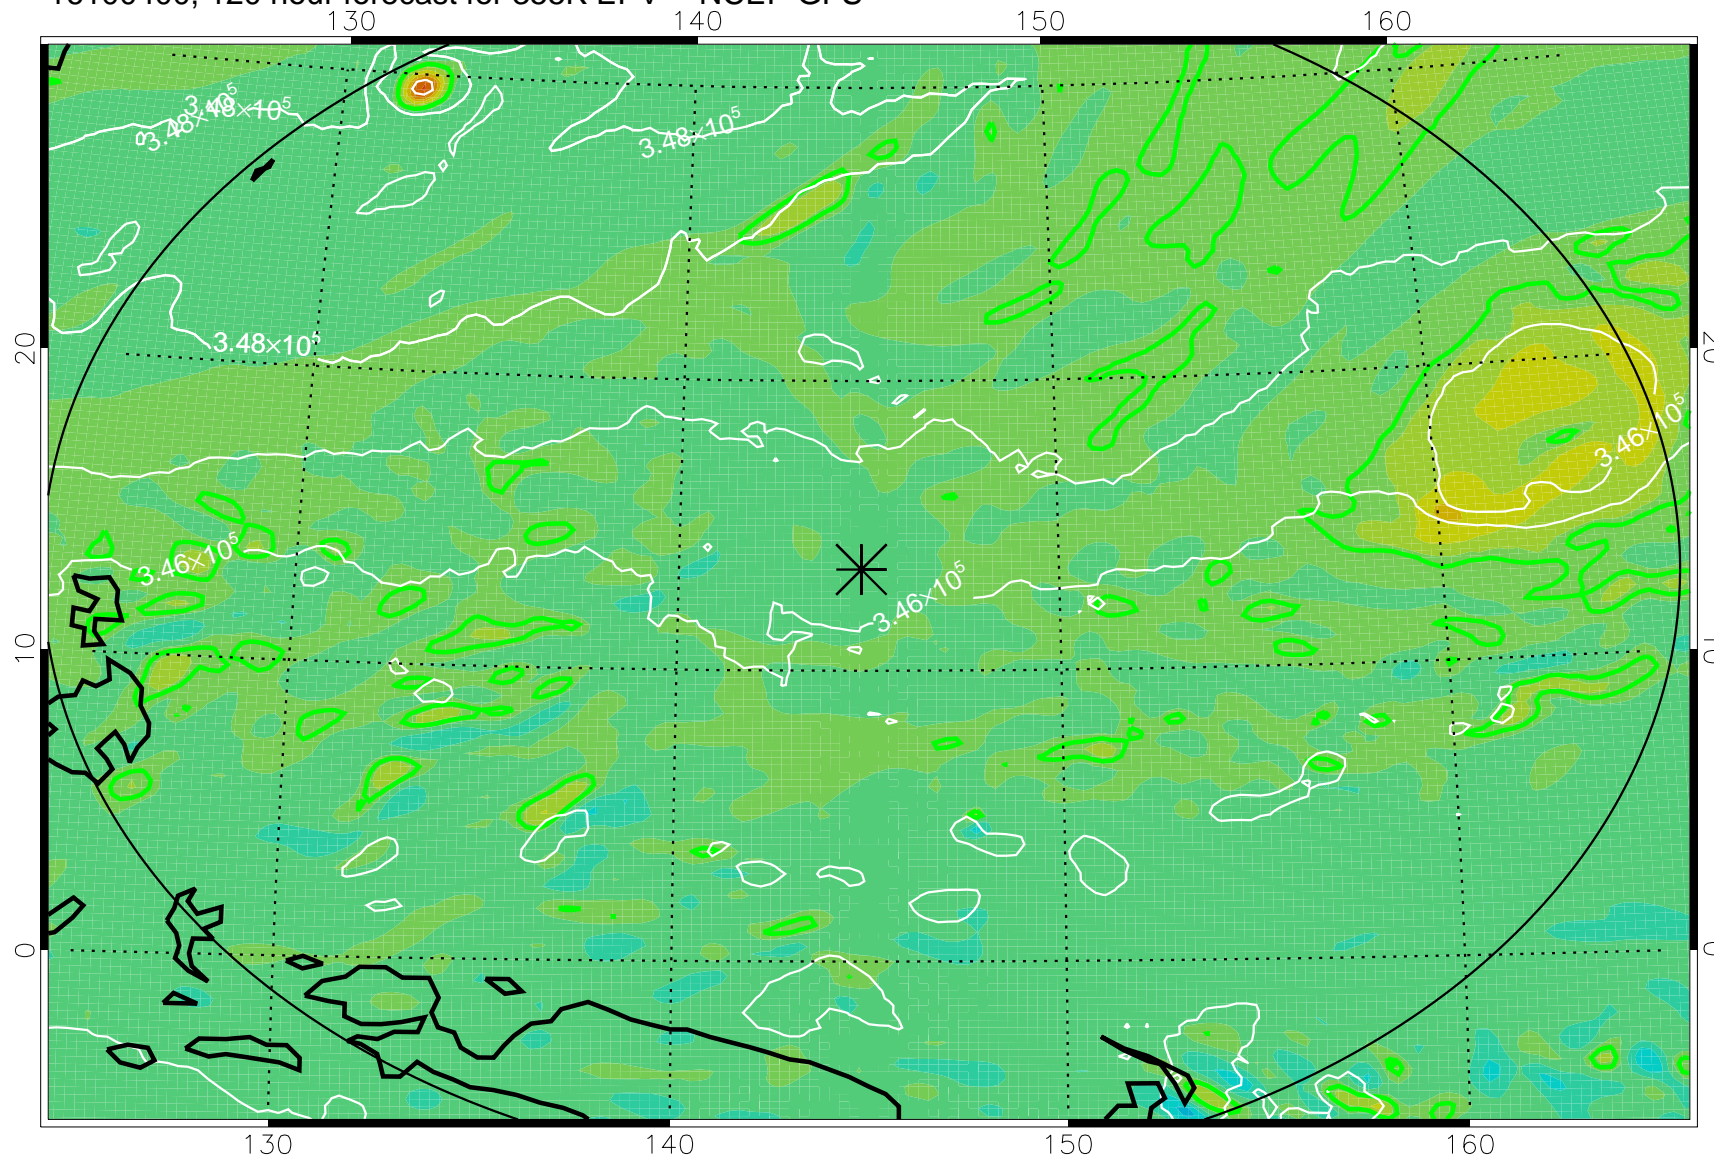

16100206, 78 hour forecast for 355K EPV -- NCEP GFS

355K Montgomery Streamfunction, white  
EPV Tropopause (2 PVU) Position  
Range ring of 2304 km

16100212, 84 hour forecast for 355K EPV -- NCEP GFS

355K Montgomery Streamfunction, white  
EPV Tropopause (2 PVU) Position  
Range ring of 2304 km

16100218, 90 hour forecast for 355K EPV -- NCEP GFS

355K Montgomery Streamfunction, white  
EPV Tropopause (2 PVU) Position  
Range ring of 2304 km

16100300, 96 hour forecast for 355K EPV -- NCEP GFS

355K Montgomery Streamfunction, white  
EPV Tropopause (2 PVU) Position  
Range ring of 2304 km

16100306, 102 hour forecast for 355K EPV -- NCEP GFS

355K Montgomery Streamfunction, white  
EPV Tropopause (2 PVU) Position  
Range ring of 2304 km

16100312, 108 hour forecast for 355K EPV -- NCEP GFS

355K Montgomery Streamfunction, white  
EPV Tropopause (2 PVU) Position  
Range ring of 2304 km

16100318, 114 hour forecast for 355K EPV -- NCEP GFS

355K Montgomery Streamfunction, white  
EPV Tropopause (2 PVU) Position  
Range ring of 2304 km

16100400, 120 hour forecast for 355K EPV -- NCEP GFS

355K Montgomery Streamfunction, white  
EPV Tropopause (2 PVU) Position  
Range ring of 2304 km