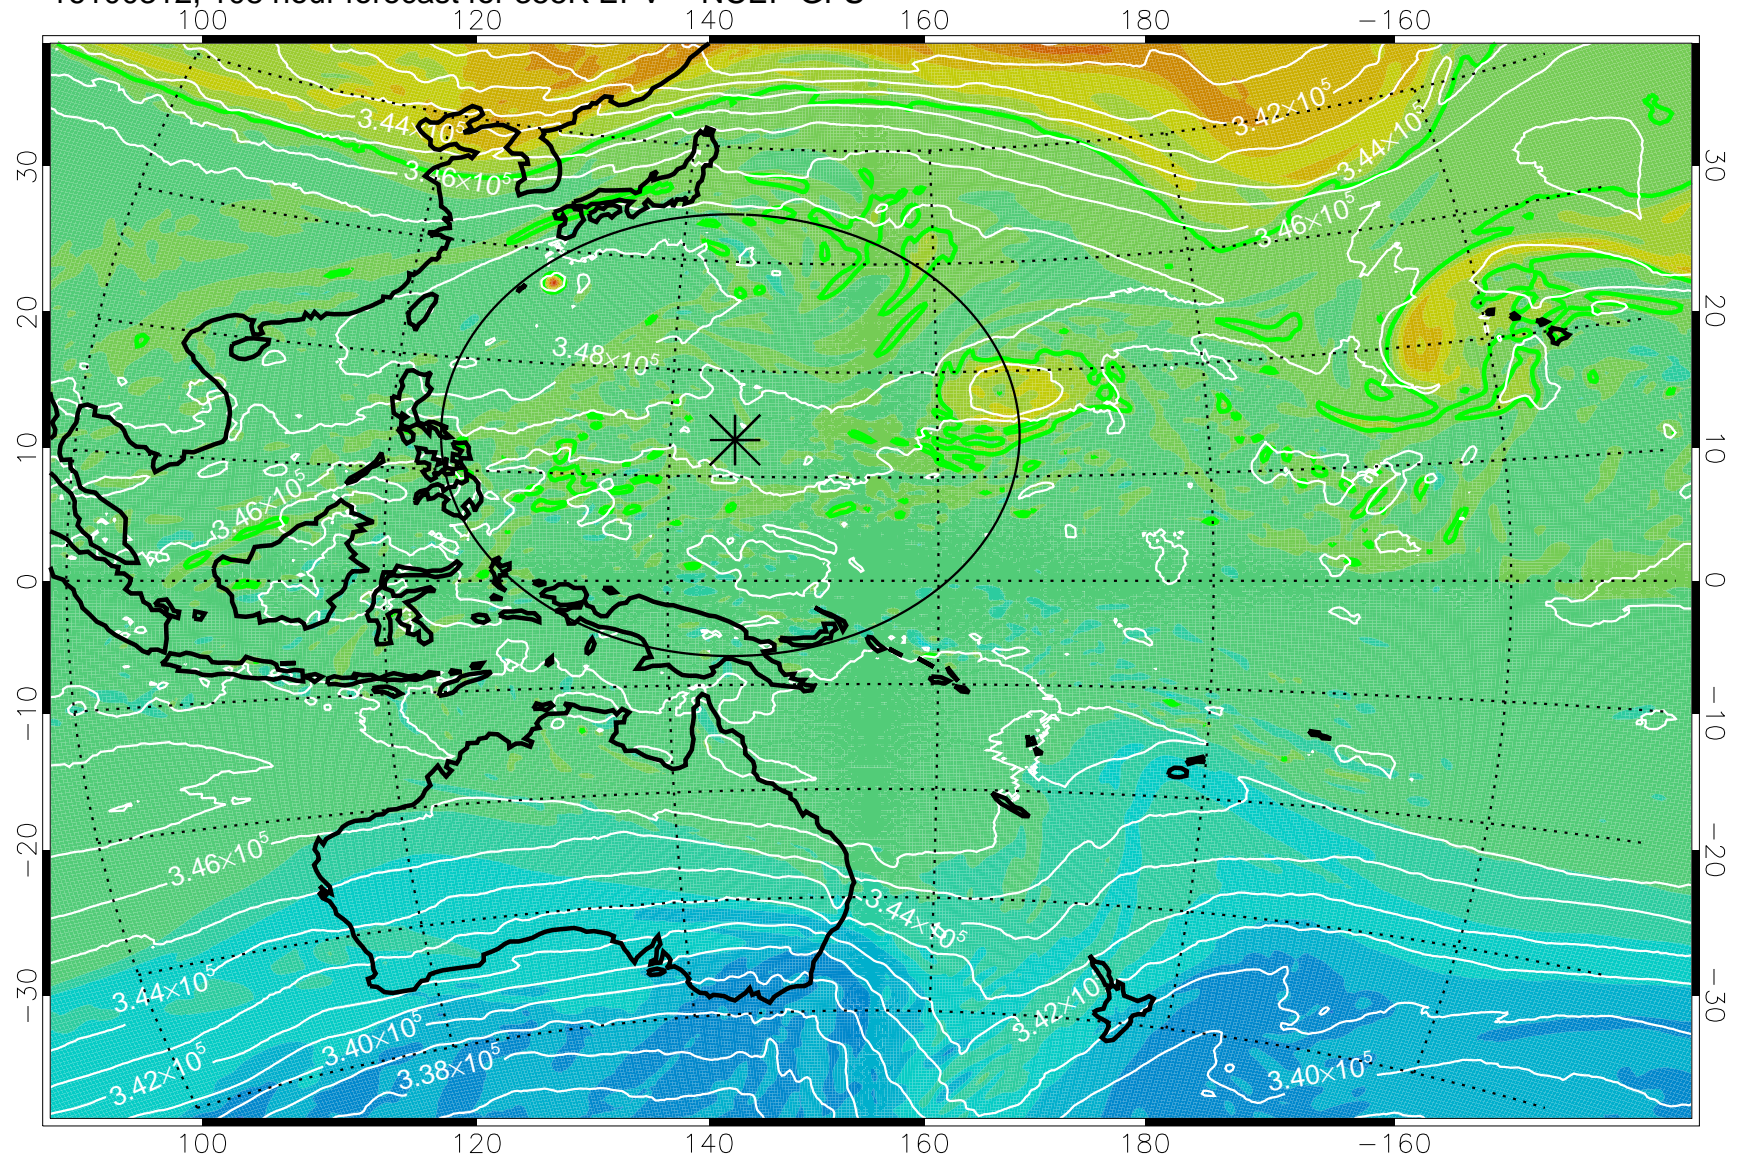

16100206, 78 hour forecast for 355K EPV -- NCEP GFS

355K Montgomery Streamfunction, white
EPV Tropopause (2 PVU) Position
Range ring of 2304 km

16100212, 84 hour forecast for 355K EPV -- NCEP GFS

355K Montgomery Streamfunction, white
EPV Tropopause (2 PVU) Position
Range ring of 2304 km

16100218, 90 hour forecast for 355K EPV -- NCEP GFS

355K Montgomery Streamfunction, white
EPV Tropopause (2 PVU) Position
Range ring of 2304 km

16100300, 96 hour forecast for 355K EPV -- NCEP GFS

355K Montgomery Streamfunction, white
EPV Tropopause (2 PVU) Position
Range ring of 2304 km

16100306, 102 hour forecast for 355K EPV -- NCEP GFS

355K Montgomery Streamfunction, white
EPV Tropopause (2 PVU) Position
Range ring of 2304 km

16100312, 108 hour forecast for 355K EPV -- NCEP GFS

355K Montgomery Streamfunction, white
EPV Tropopause (2 PVU) Position
Range ring of 2304 km

16100318, 114 hour forecast for 355K EPV -- NCEP GFS

355K Montgomery Streamfunction, white
EPV Tropopause (2 PVU) Position
Range ring of 2304 km

16100400, 120 hour forecast for 355K EPV -- NCEP GFS

355K Montgomery Streamfunction, white
EPV Tropopause (2 PVU) Position
Range ring of 2304 km