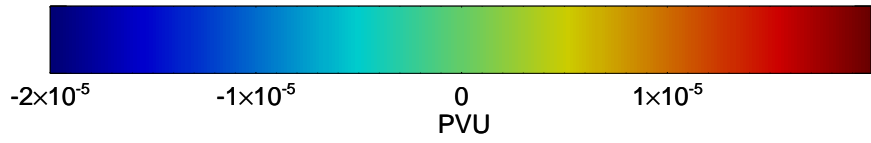

16100206, 78 hour forecast for 355K EPV -- NCEP GFS

355K Montgomery Streamfunction, white
EPV Tropopause (2 PVU) Position
Range ring of 2304 km