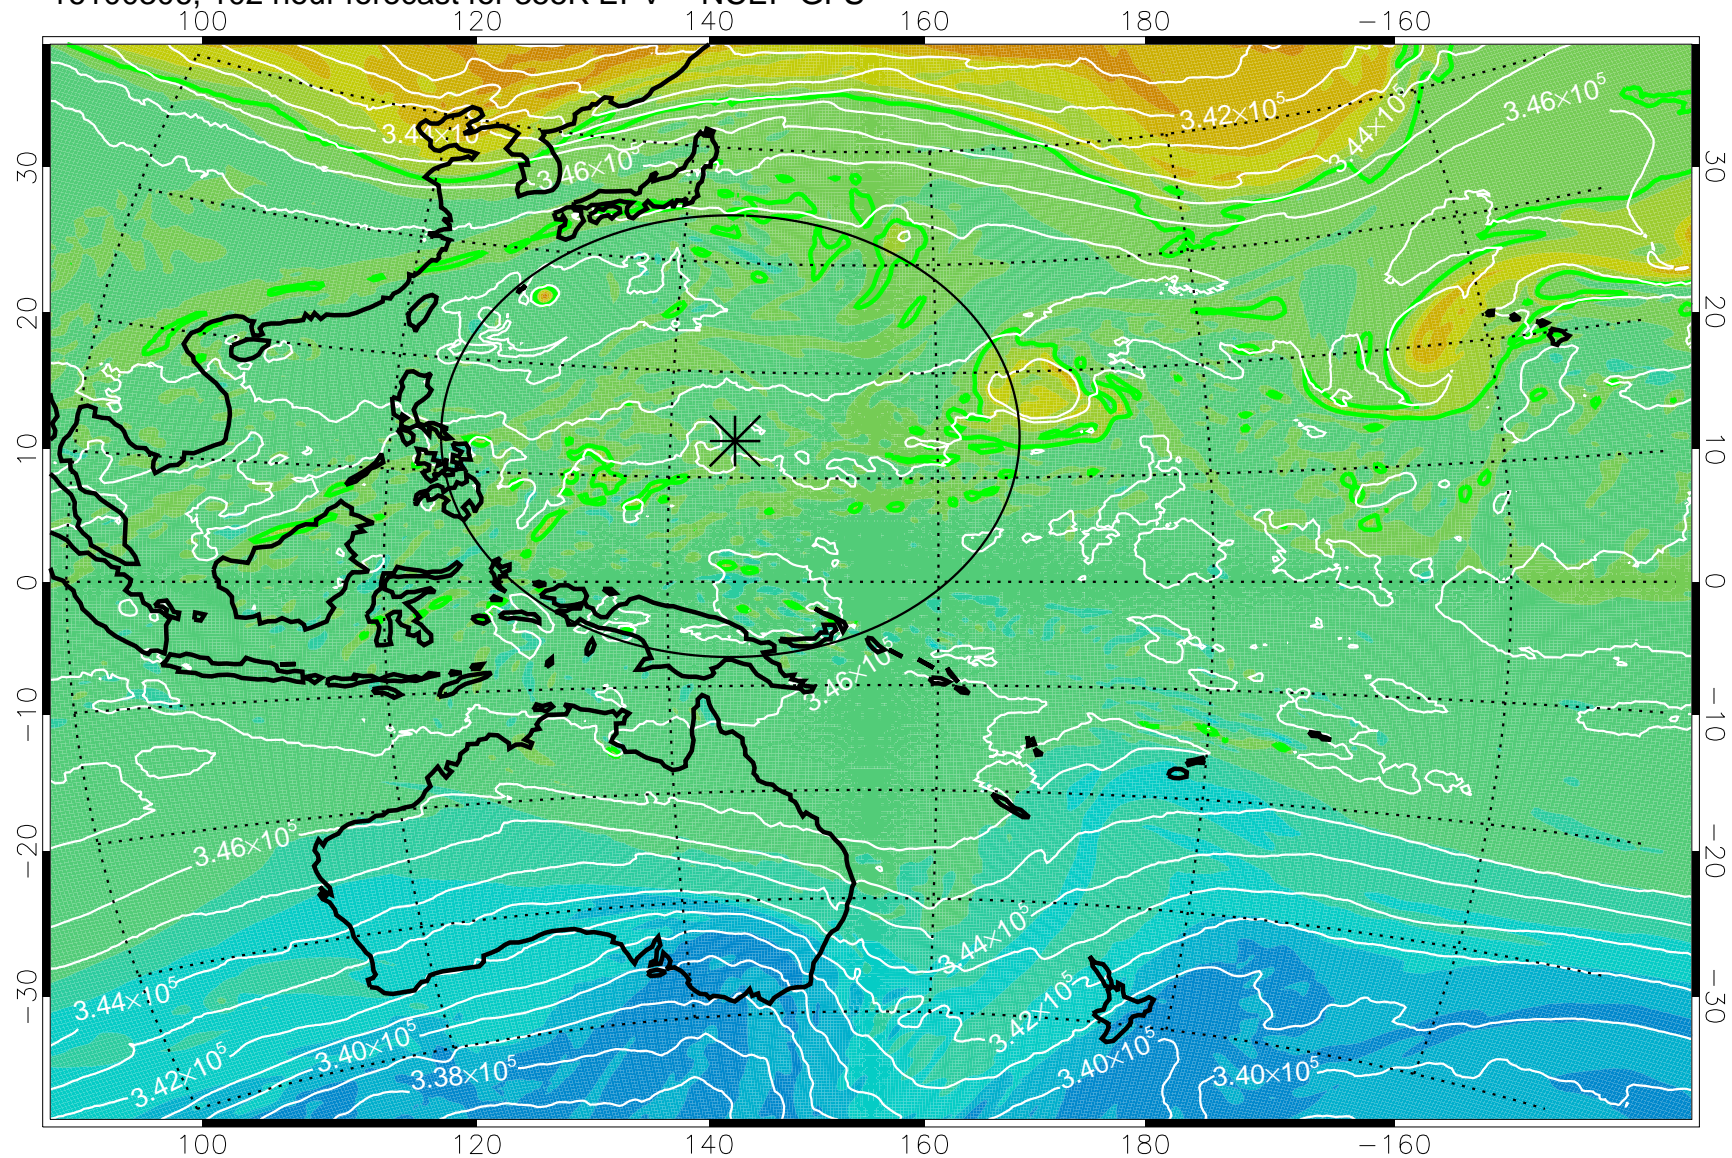

16100206, 78 hour forecast for 355K EPV -- NCEP GFS

355K Montgomery Streamfunction, white
EPV Tropopause (2 PVU) Position
Range ring of 2304 km

16100212, 84 hour forecast for 355K EPV -- NCEP GFS

355K Montgomery Streamfunction, white
EPV Tropopause (2 PVU) Position
Range ring of 2304 km

16100218, 90 hour forecast for 355K EPV -- NCEP GFS

355K Montgomery Streamfunction, white
EPV Tropopause (2 PVU) Position
Range ring of 2304 km

16100300, 96 hour forecast for 355K EPV -- NCEP GFS

355K Montgomery Streamfunction, white
EPV Tropopause (2 PVU) Position
Range ring of 2304 km

16100306, 102 hour forecast for 355K EPV -- NCEP GFS

355K Montgomery Streamfunction, white
EPV Tropopause (2 PVU) Position
Range ring of 2304 km

16100312, 108 hour forecast for 355K EPV -- NCEP GFS

355K Montgomery Streamfunction, white
EPV Tropopause (2 PVU) Position
Range ring of 2304 km

16100318, 114 hour forecast for 355K EPV -- NCEP GFS

355K Montgomery Streamfunction, white
EPV Tropopause (2 PVU) Position
Range ring of 2304 km

16100400, 120 hour forecast for 355K EPV -- NCEP GFS

355K Montgomery Streamfunction, white
EPV Tropopause (2 PVU) Position
Range ring of 2304 km