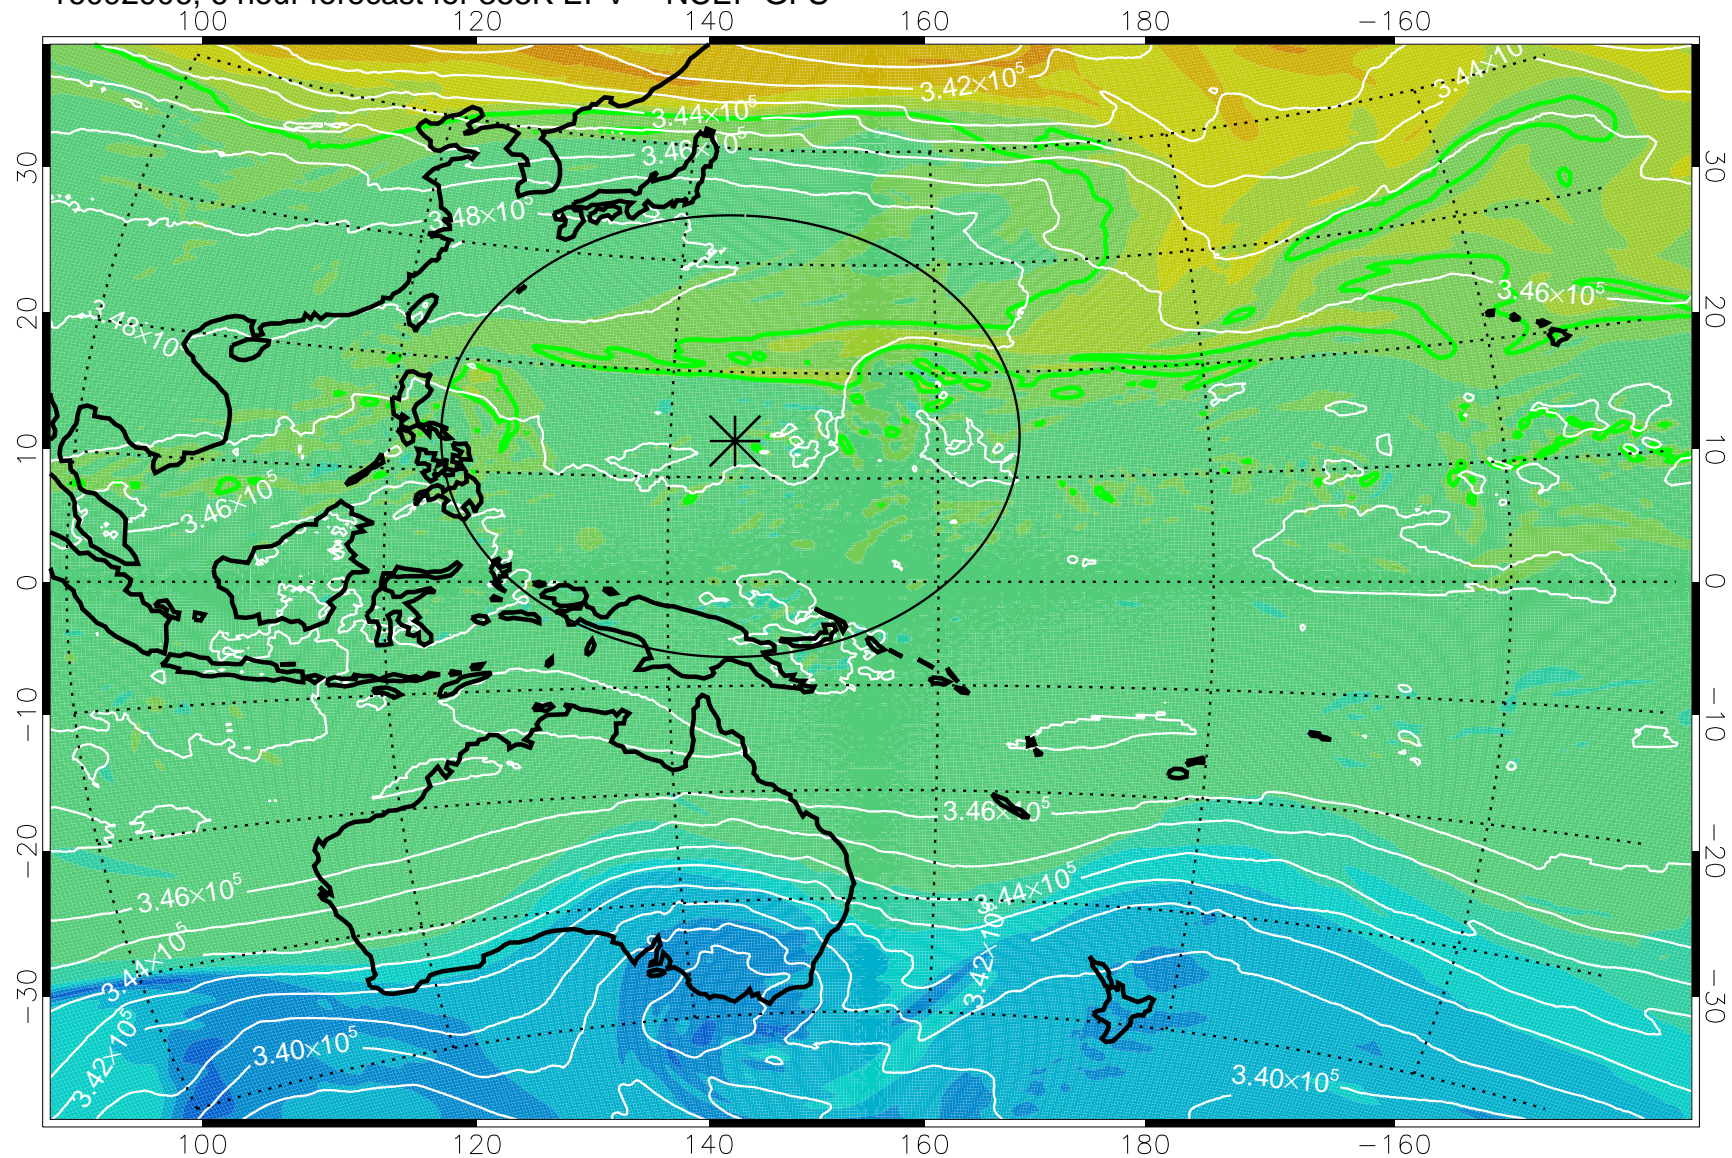

16092906, 6 hour forecast for 355K EPV -- NCEP GFS

355K Montgomery Streamfunction, white
EPV Tropopause (2 PVU) Position
Range ring of 2304 km

16092912, 12 hour forecast for 355K EPV -- NCEP GFS

355K Montgomery Streamfunction, white
EPV Tropopause (2 PVU) Position
Range ring of 2304 km

16092918, 18 hour forecast for 355K EPV -- NCEP GFS

355K Montgomery Streamfunction, white
EPV Tropopause (2 PVU) Position
Range ring of 2304 km

16093000, 24 hour forecast for 355K EPV -- NCEP GFS

355K Montgomery Streamfunction, white
EPV Tropopause (2 PVU) Position
Range ring of 2304 km

16093006, 30 hour forecast for 355K EPV -- NCEP GFS

355K Montgomery Streamfunction, white
EPV Tropopause (2 PVU) Position
Range ring of 2304 km

16093012, 36 hour forecast for 355K EPV -- NCEP GFS

355K Montgomery Streamfunction, white
EPV Tropopause (2 PVU) Position
Range ring of 2304 km

16093018, 42 hour forecast for 355K EPV -- NCEP GFS

355K Montgomery Streamfunction, white
EPV Tropopause (2 PVU) Position
Range ring of 2304 km

16100100, 48 hour forecast for 355K EPV -- NCEP GFS

355K Montgomery Streamfunction, white
EPV Tropopause (2 PVU) Position
Range ring of 2304 km