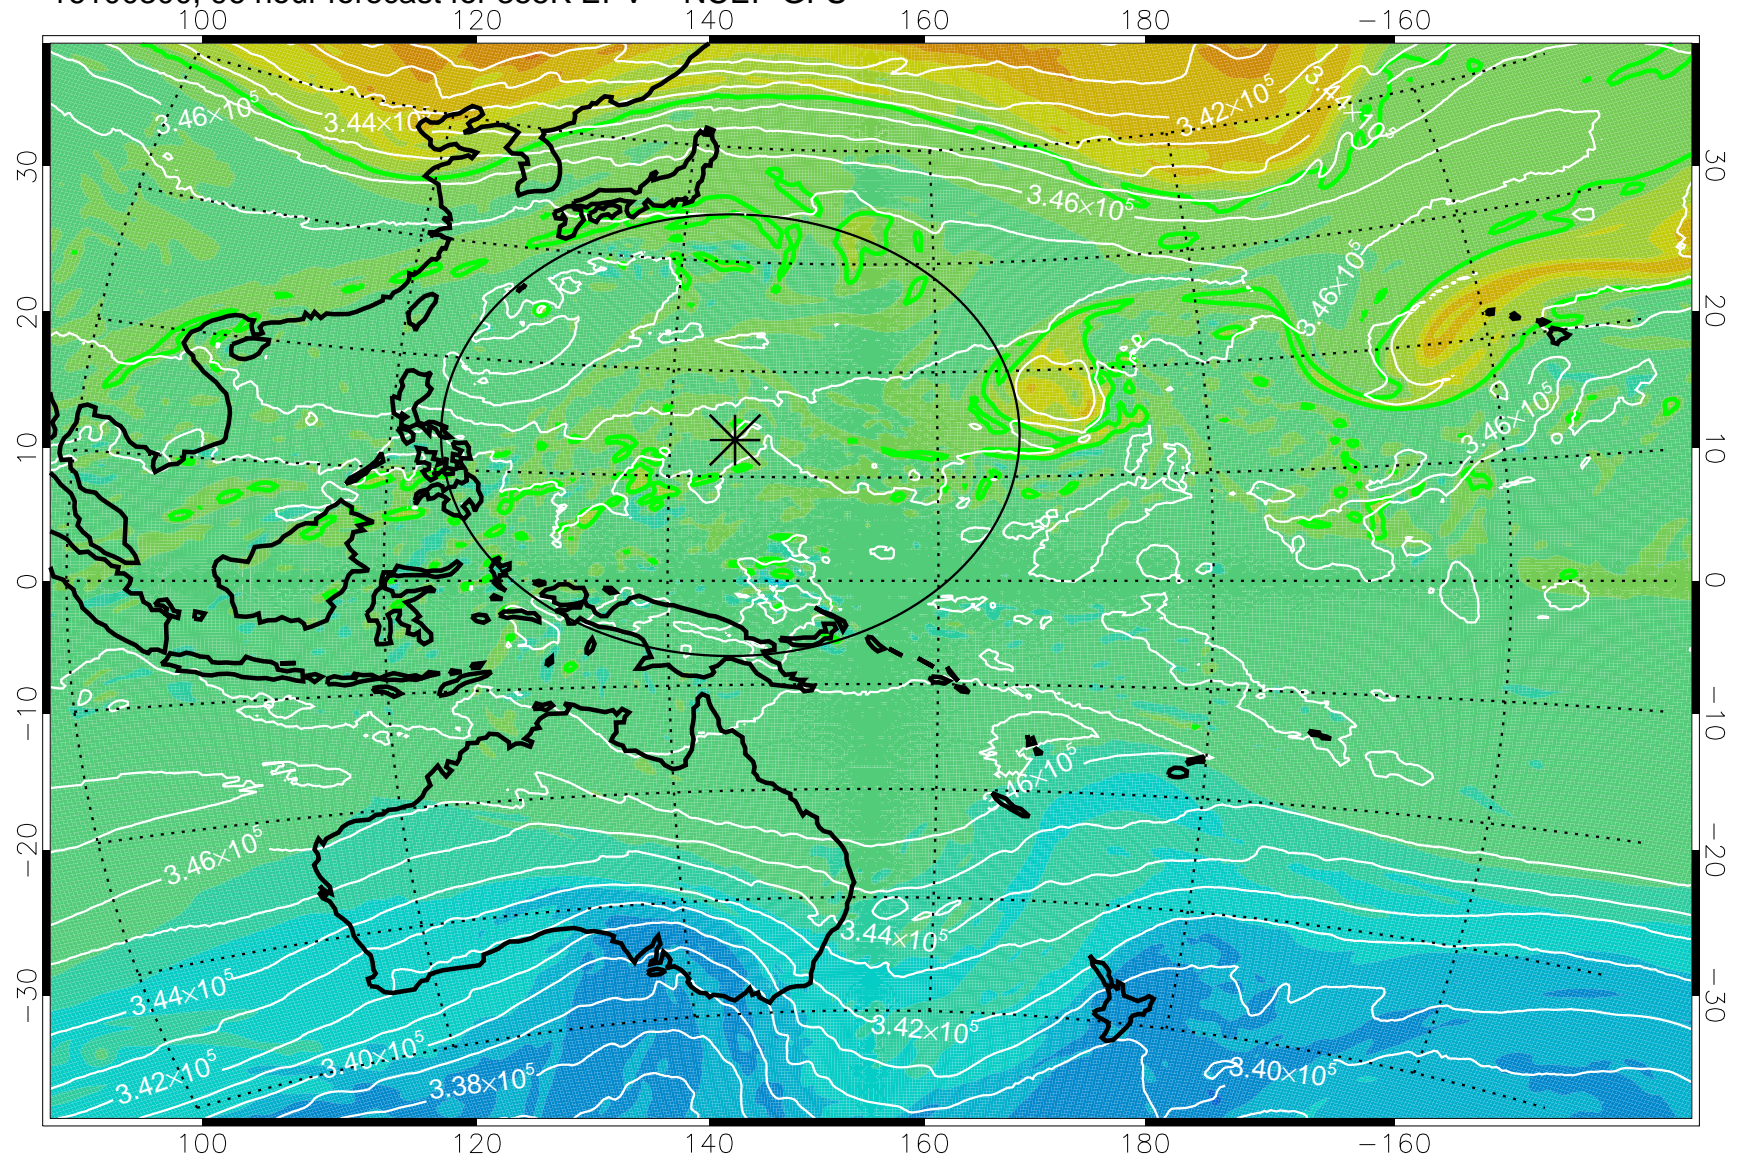

16100118, 66 hour forecast for 355K EPV -- NCEP GFS

355K Montgomery Streamfunction, white
EPV Tropopause (2 PVU) Position
Range ring of 2304 km

16100200, 72 hour forecast for 355K EPV -- NCEP GFS

355K Montgomery Streamfunction, white
EPV Tropopause (2 PVU) Position
Range ring of 2304 km

16100206, 78 hour forecast for 355K EPV -- NCEP GFS

355K Montgomery Streamfunction, white
EPV Tropopause (2 PVU) Position
Range ring of 2304 km

16100212, 84 hour forecast for 355K EPV -- NCEP GFS

355K Montgomery Streamfunction, white
EPV Tropopause (2 PVU) Position
Range ring of 2304 km

16100218, 90 hour forecast for 355K EPV -- NCEP GFS

355K Montgomery Streamfunction, white
EPV Tropopause (2 PVU) Position
Range ring of 2304 km

16100300, 96 hour forecast for 355K EPV -- NCEP GFS

355K Montgomery Streamfunction, white
EPV Tropopause (2 PVU) Position
Range ring of 2304 km

16100306, 102 hour forecast for 355K EPV -- NCEP GFS

355K Montgomery Streamfunction, white
EPV Tropopause (2 PVU) Position
Range ring of 2304 km

16100312, 108 hour forecast for 355K EPV -- NCEP GFS

355K Montgomery Streamfunction, white
EPV Tropopause (2 PVU) Position
Range ring of 2304 km