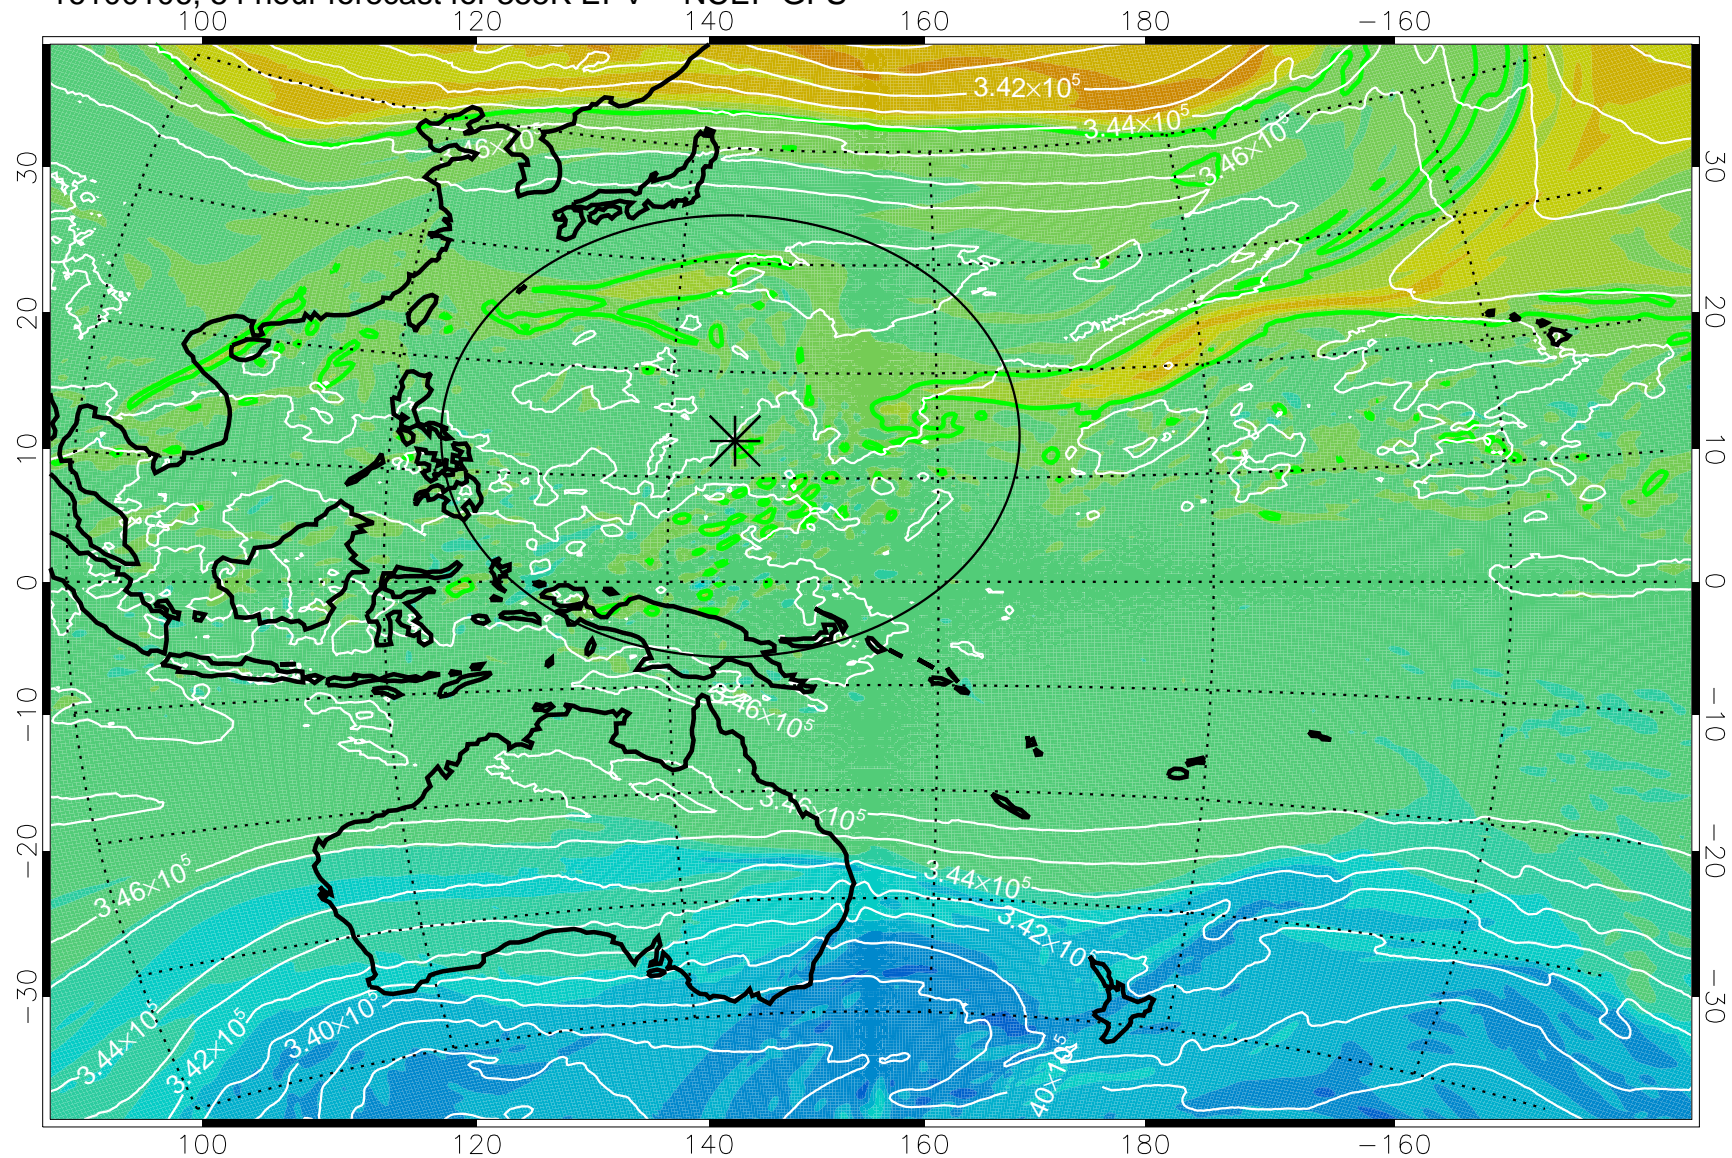

16093006, 30 hour forecast for 355K EPV -- NCEP GFS

355K Montgomery Streamfunction, white
EPV Tropopause (2 PVU) Position
Range ring of 2304 km

16093012, 36 hour forecast for 355K EPV -- NCEP GFS

355K Montgomery Streamfunction, white
EPV Tropopause (2 PVU) Position
Range ring of 2304 km

16093018, 42 hour forecast for 355K EPV -- NCEP GFS

355K Montgomery Streamfunction, white
EPV Tropopause (2 PVU) Position
Range ring of 2304 km

16100100, 48 hour forecast for 355K EPV -- NCEP GFS

355K Montgomery Streamfunction, white
EPV Tropopause (2 PVU) Position
Range ring of 2304 km

16100106, 54 hour forecast for 355K EPV -- NCEP GFS

355K Montgomery Streamfunction, white
EPV Tropopause (2 PVU) Position
Range ring of 2304 km

16100112, 60 hour forecast for 355K EPV -- NCEP GFS

355K Montgomery Streamfunction, white
EPV Tropopause (2 PVU) Position
Range ring of 2304 km

16100118, 66 hour forecast for 355K EPV -- NCEP GFS

355K Montgomery Streamfunction, white
EPV Tropopause (2 PVU) Position
Range ring of 2304 km

16100200, 72 hour forecast for 355K EPV -- NCEP GFS

355K Montgomery Streamfunction, white
EPV Tropopause (2 PVU) Position
Range ring of 2304 km