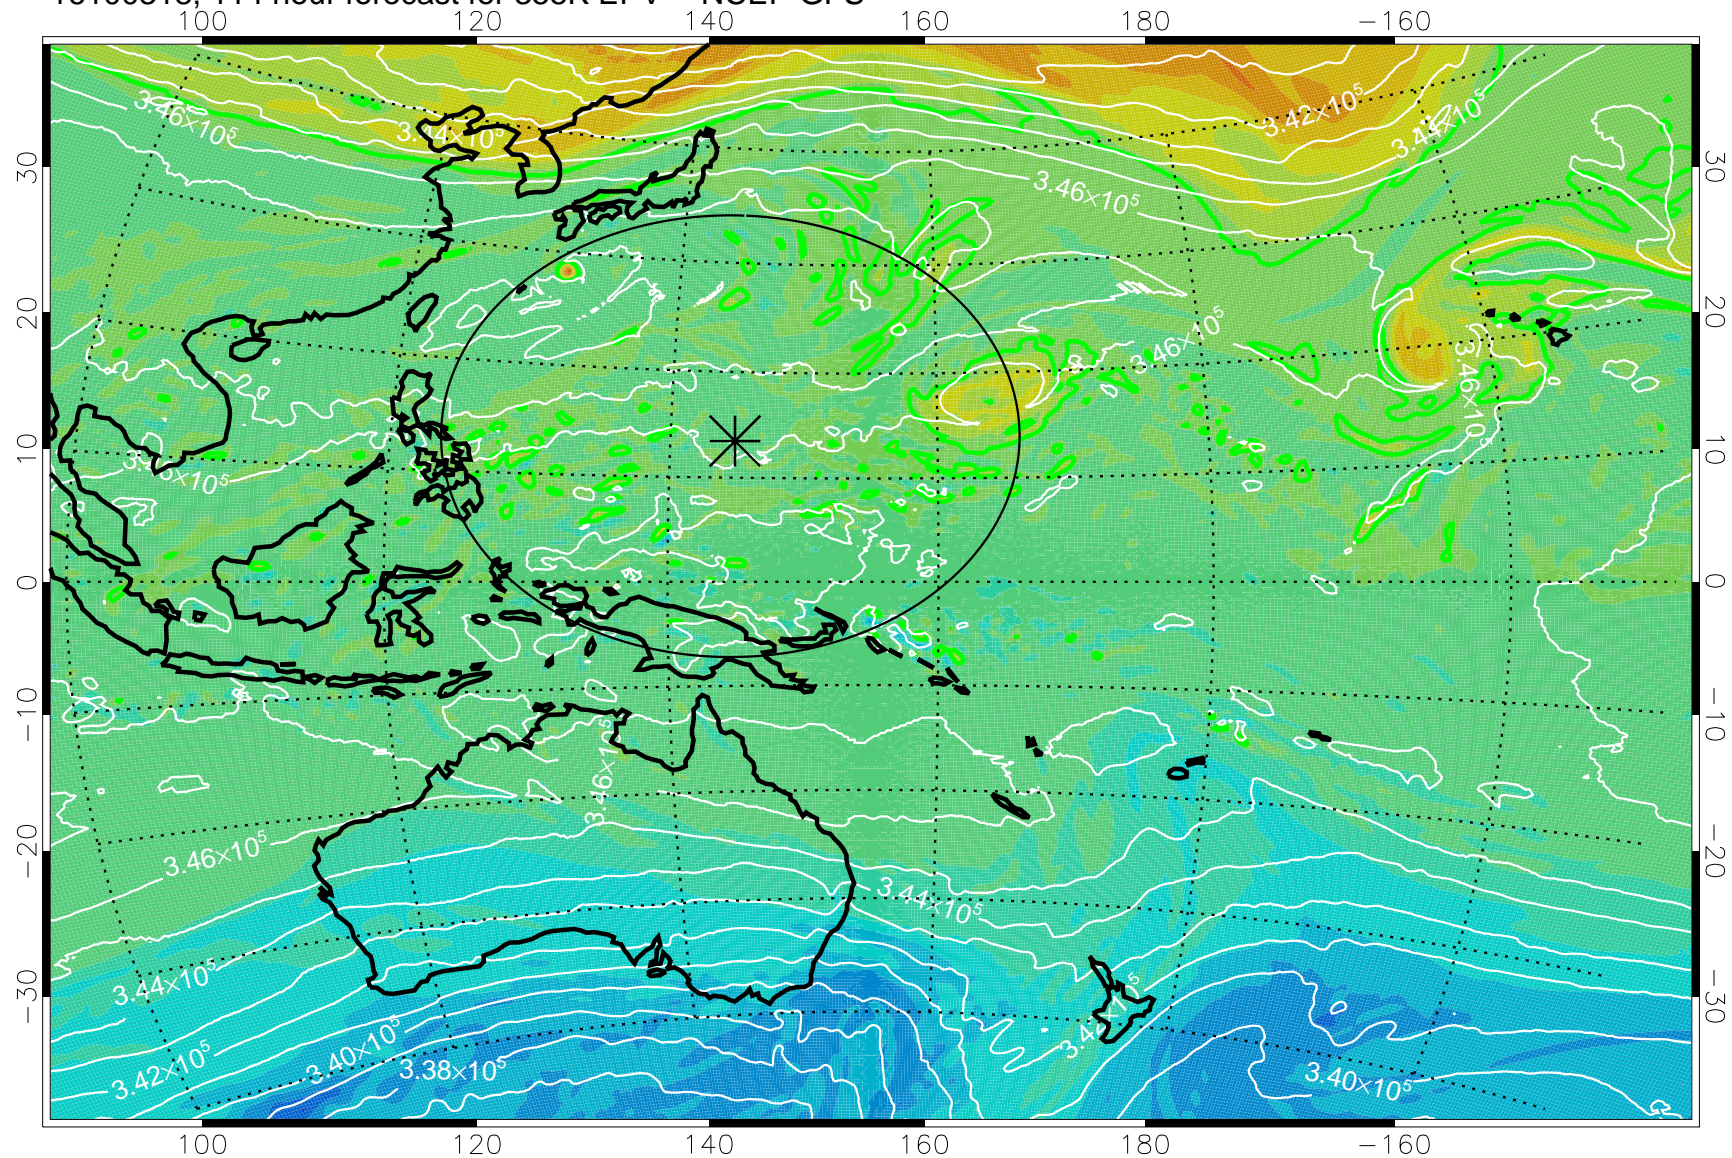

16100206, 78 hour forecast for 355K EPV -- NCEP GFS

355K Montgomery Streamfunction, white
EPV Tropopause (2 PVU) Position
Range ring of 2304 km

16100212, 84 hour forecast for 355K EPV -- NCEP GFS

355K Montgomery Streamfunction, white
EPV Tropopause (2 PVU) Position
Range ring of 2304 km

16100218, 90 hour forecast for 355K EPV -- NCEP GFS

355K Montgomery Streamfunction, white
EPV Tropopause (2 PVU) Position
Range ring of 2304 km

16100300, 96 hour forecast for 355K EPV -- NCEP GFS

355K Montgomery Streamfunction, white
EPV Tropopause (2 PVU) Position
Range ring of 2304 km

16100306, 102 hour forecast for 355K EPV -- NCEP GFS

355K Montgomery Streamfunction, white
EPV Tropopause (2 PVU) Position
Range ring of 2304 km

16100312, 108 hour forecast for 355K EPV -- NCEP GFS

355K Montgomery Streamfunction, white
EPV Tropopause (2 PVU) Position
Range ring of 2304 km

16100318, 114 hour forecast for 355K EPV -- NCEP GFS

355K Montgomery Streamfunction, white
EPV Tropopause (2 PVU) Position
Range ring of 2304 km

16100400, 120 hour forecast for 355K EPV -- NCEP GFS

355K Montgomery Streamfunction, white
EPV Tropopause (2 PVU) Position
Range ring of 2304 km