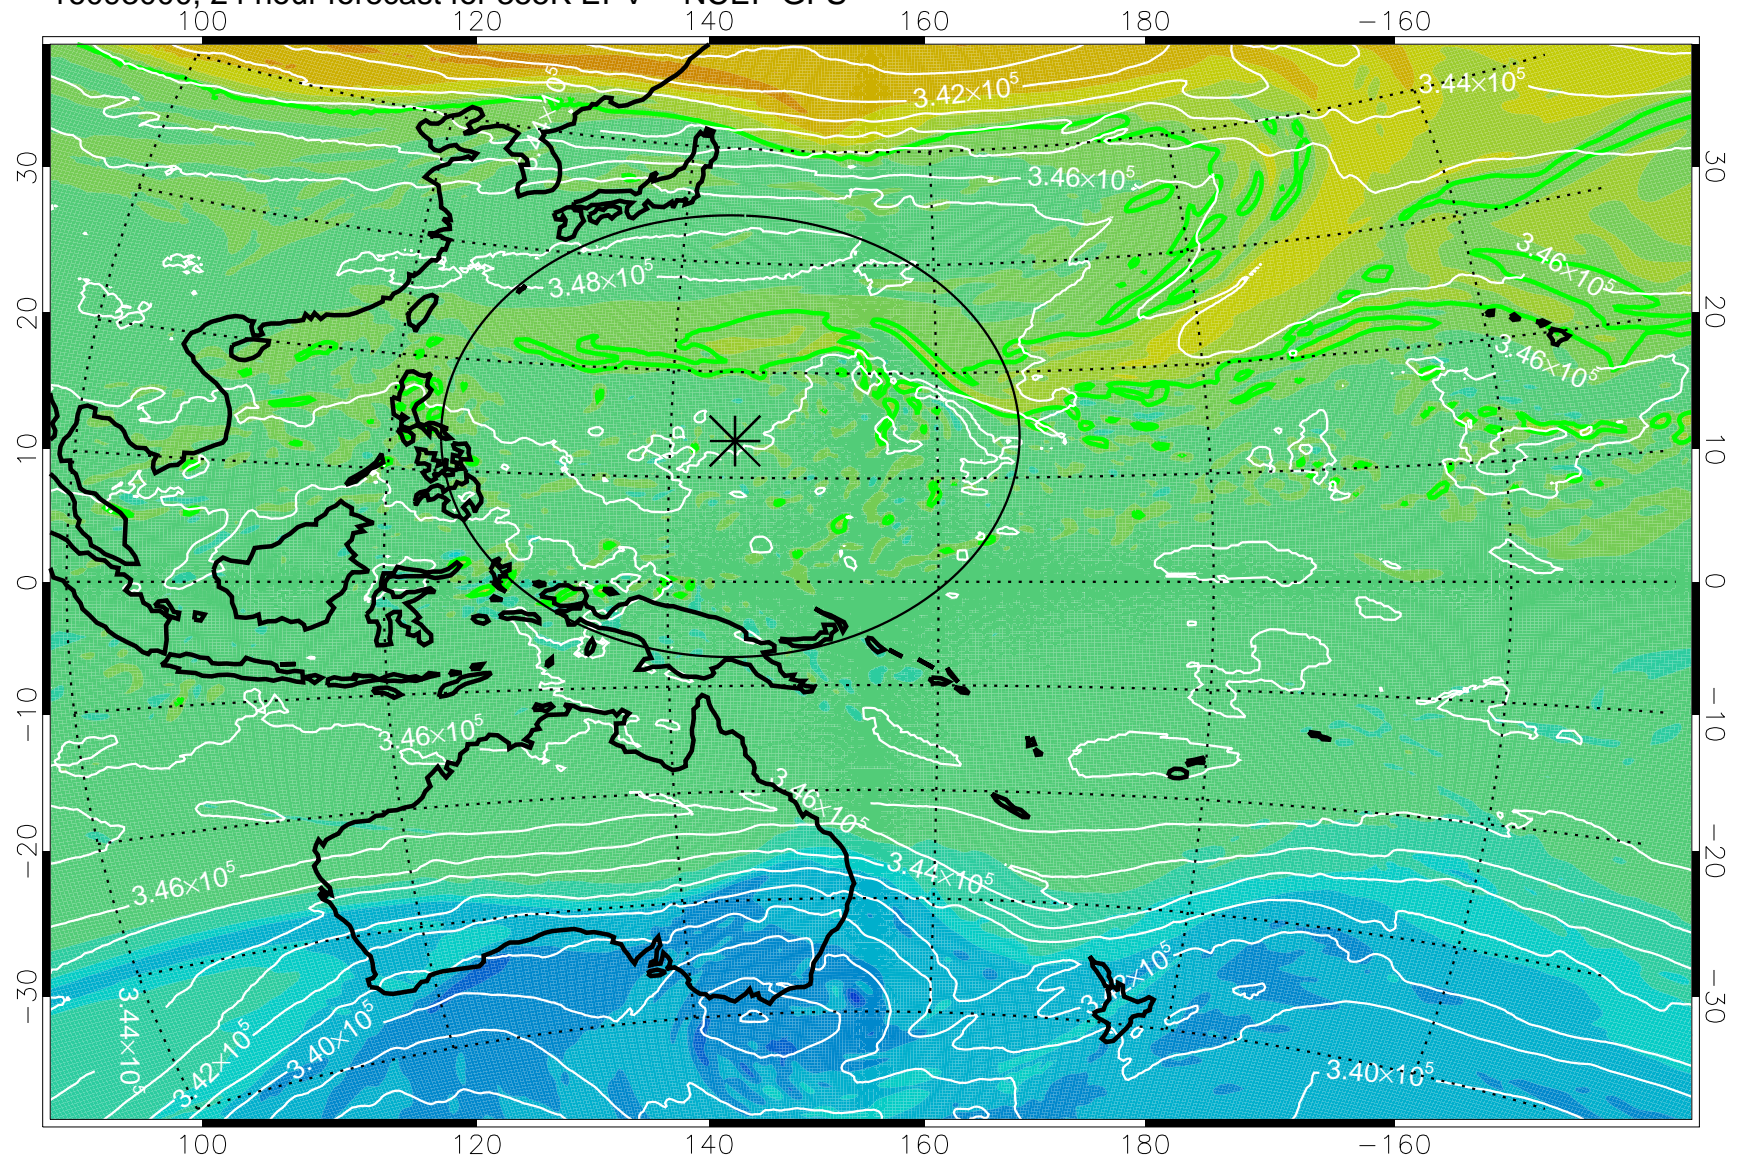

16092906, 6 hour forecast for 355K EPV -- NCEP GFS

355K Montgomery Streamfunction, white
EPV Tropopause (2 PVU) Position
Range ring of 2304 km

16092912, 12 hour forecast for 355K EPV -- NCEP GFS

355K Montgomery Streamfunction, white
EPV Tropopause (2 PVU) Position
Range ring of 2304 km

16092918, 18 hour forecast for 355K EPV -- NCEP GFS

355K Montgomery Streamfunction, white
EPV Tropopause (2 PVU) Position
Range ring of 2304 km

16093000, 24 hour forecast for 355K EPV -- NCEP GFS

355K Montgomery Streamfunction, white
EPV Tropopause (2 PVU) Position
Range ring of 2304 km

16093006, 30 hour forecast for 355K EPV -- NCEP GFS

355K Montgomery Streamfunction, white
EPV Tropopause (2 PVU) Position
Range ring of 2304 km

16093012, 36 hour forecast for 355K EPV -- NCEP GFS

355K Montgomery Streamfunction, white
EPV Tropopause (2 PVU) Position
Range ring of 2304 km

16093018, 42 hour forecast for 355K EPV -- NCEP GFS

355K Montgomery Streamfunction, white
EPV Tropopause (2 PVU) Position
Range ring of 2304 km

16100100, 48 hour forecast for 355K EPV -- NCEP GFS

355K Montgomery Streamfunction, white
EPV Tropopause (2 PVU) Position
Range ring of 2304 km