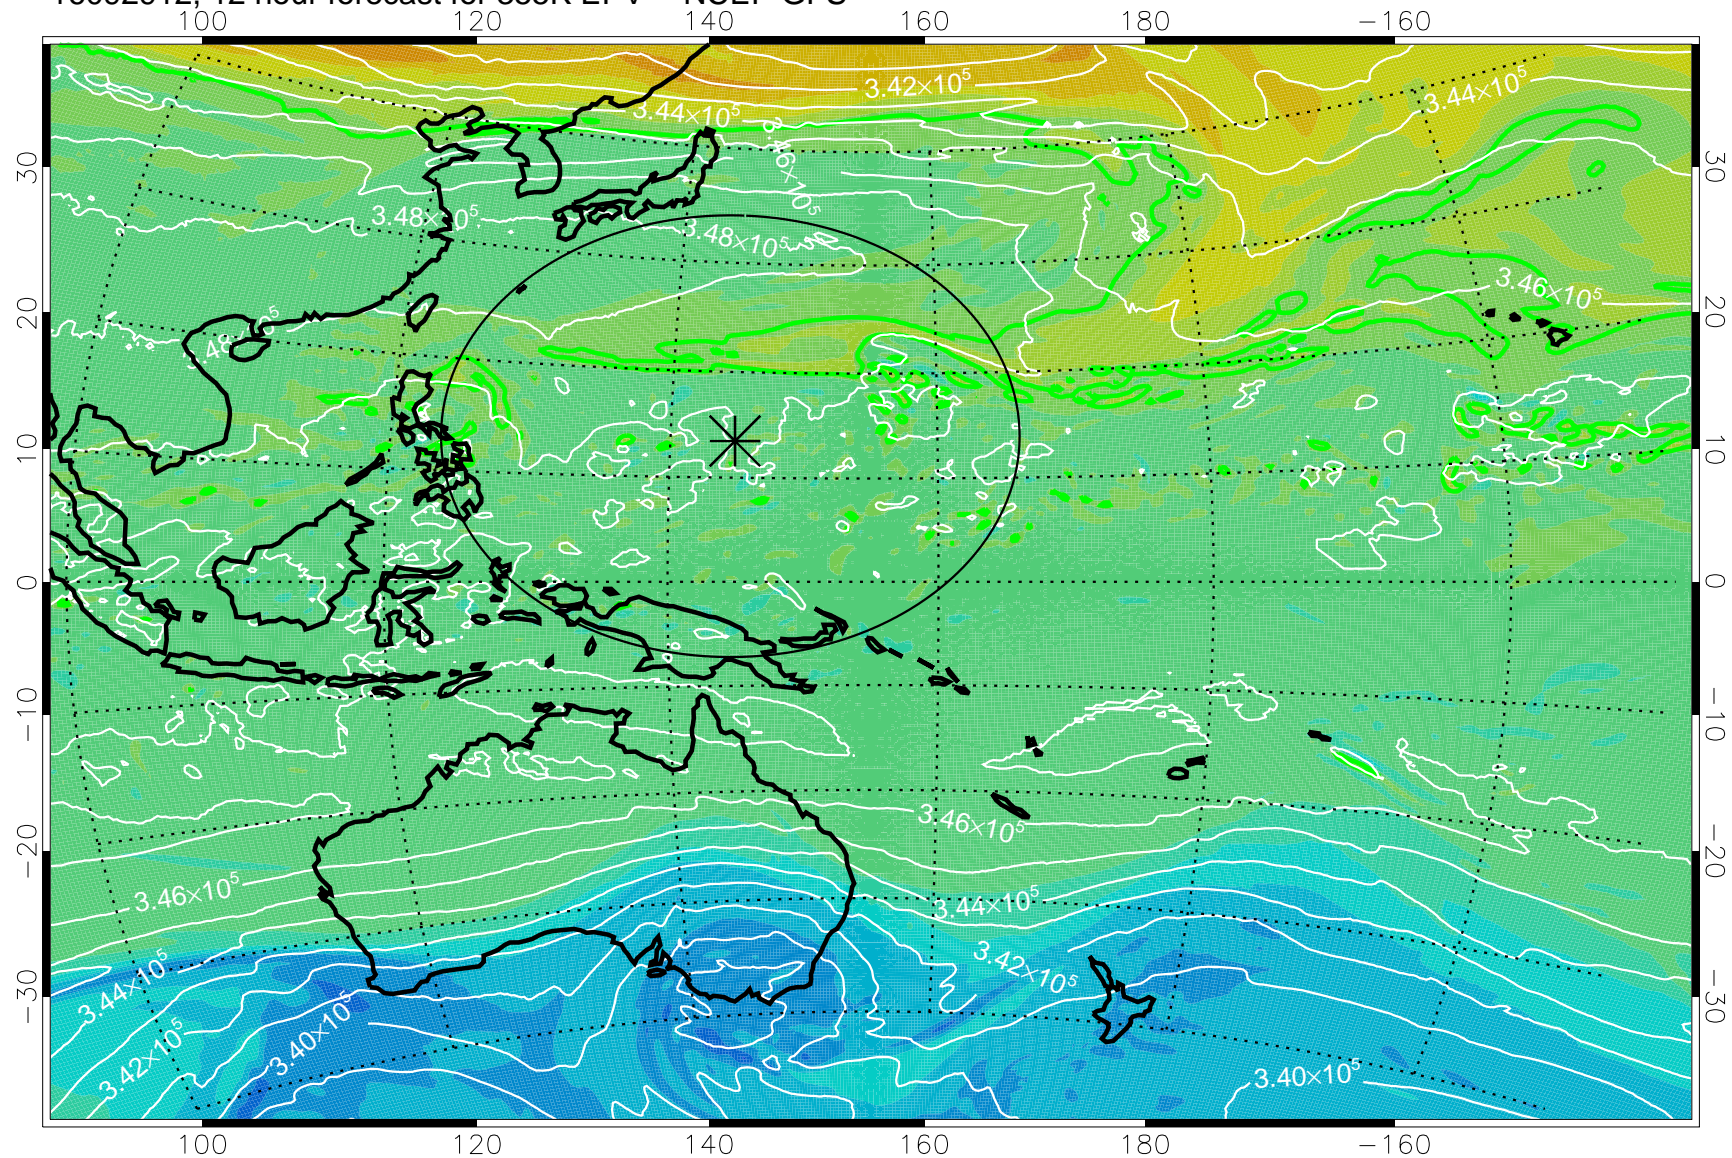

16092906, 6 hour forecast for 355K EPV -- NCEP GFS

355K Montgomery Streamfunction, white
EPV Tropopause (2 PVU) Position
Range ring of 2304 km

16092912, 12 hour forecast for 355K EPV -- NCEP GFS

355K Montgomery Streamfunction, white
EPV Tropopause (2 PVU) Position
Range ring of 2304 km

16092918, 18 hour forecast for 355K EPV -- NCEP GFS

355K Montgomery Streamfunction, white
EPV Tropopause (2 PVU) Position
Range ring of 2304 km

16093000, 24 hour forecast for 355K EPV -- NCEP GFS

355K Montgomery Streamfunction, white
EPV Tropopause (2 PVU) Position
Range ring of 2304 km

16093006, 30 hour forecast for 355K EPV -- NCEP GFS

355K Montgomery Streamfunction, white
EPV Tropopause (2 PVU) Position
Range ring of 2304 km

16093012, 36 hour forecast for 355K EPV -- NCEP GFS

355K Montgomery Streamfunction, white
EPV Tropopause (2 PVU) Position
Range ring of 2304 km

16093018, 42 hour forecast for 355K EPV -- NCEP GFS

355K Montgomery Streamfunction, white
EPV Tropopause (2 PVU) Position
Range ring of 2304 km

16100100, 48 hour forecast for 355K EPV -- NCEP GFS

355K Montgomery Streamfunction, white
EPV Tropopause (2 PVU) Position
Range ring of 2304 km