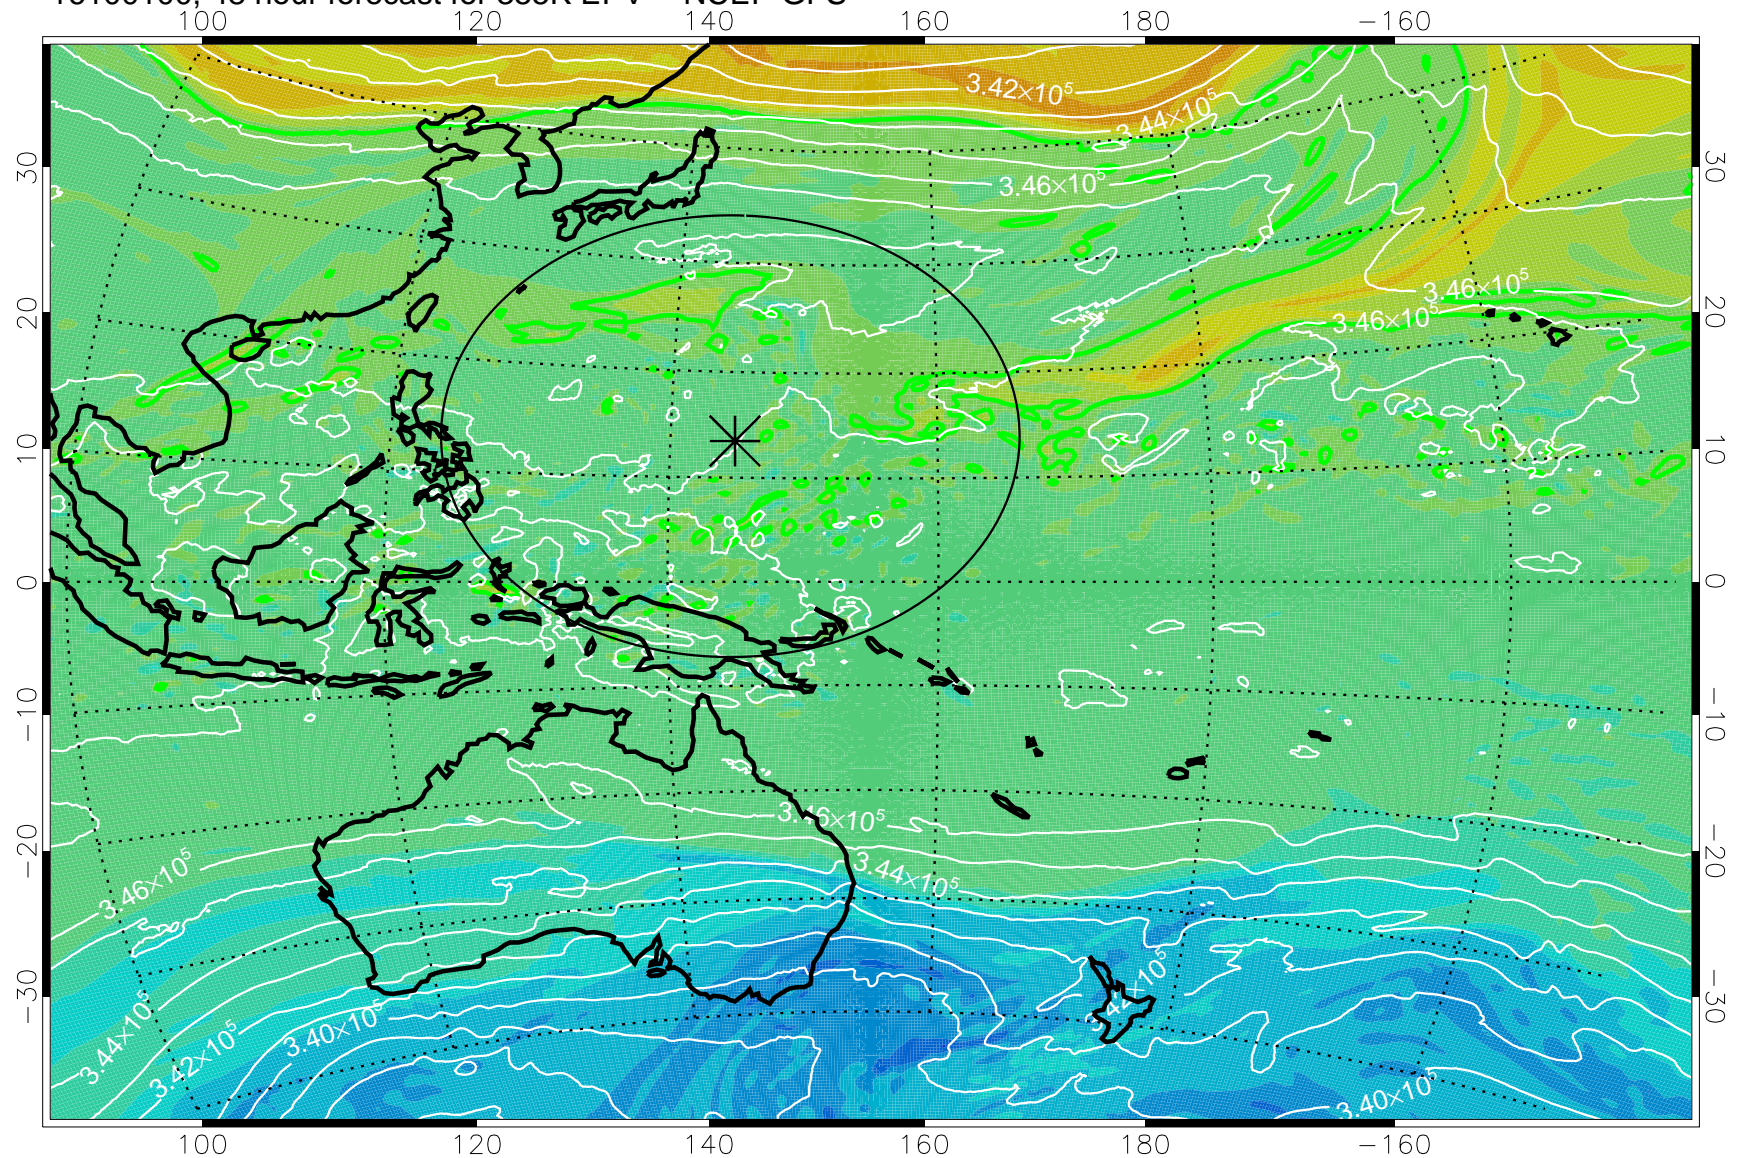

16093006, 30 hour forecast for 355K EPV -- NCEP GFS

355K Montgomery Streamfunction, white
EPV Tropopause (2 PVU) Position
Range ring of 2304 km

16093012, 36 hour forecast for 355K EPV -- NCEP GFS

355K Montgomery Streamfunction, white
EPV Tropopause (2 PVU) Position
Range ring of 2304 km

16093018, 42 hour forecast for 355K EPV -- NCEP GFS

355K Montgomery Streamfunction, white
EPV Tropopause (2 PVU) Position
Range ring of 2304 km

16100100, 48 hour forecast for 355K EPV -- NCEP GFS

355K Montgomery Streamfunction, white
EPV Tropopause (2 PVU) Position
Range ring of 2304 km

16100106, 54 hour forecast for 355K EPV -- NCEP GFS

355K Montgomery Streamfunction, white
EPV Tropopause (2 PVU) Position
Range ring of 2304 km

16100112, 60 hour forecast for 355K EPV -- NCEP GFS

355K Montgomery Streamfunction, white
EPV Tropopause (2 PVU) Position
Range ring of 2304 km

16100118, 66 hour forecast for 355K EPV -- NCEP GFS

355K Montgomery Streamfunction, white
EPV Tropopause (2 PVU) Position
Range ring of 2304 km

16100200, 72 hour forecast for 355K EPV -- NCEP GFS

355K Montgomery Streamfunction, white
EPV Tropopause (2 PVU) Position
Range ring of 2304 km