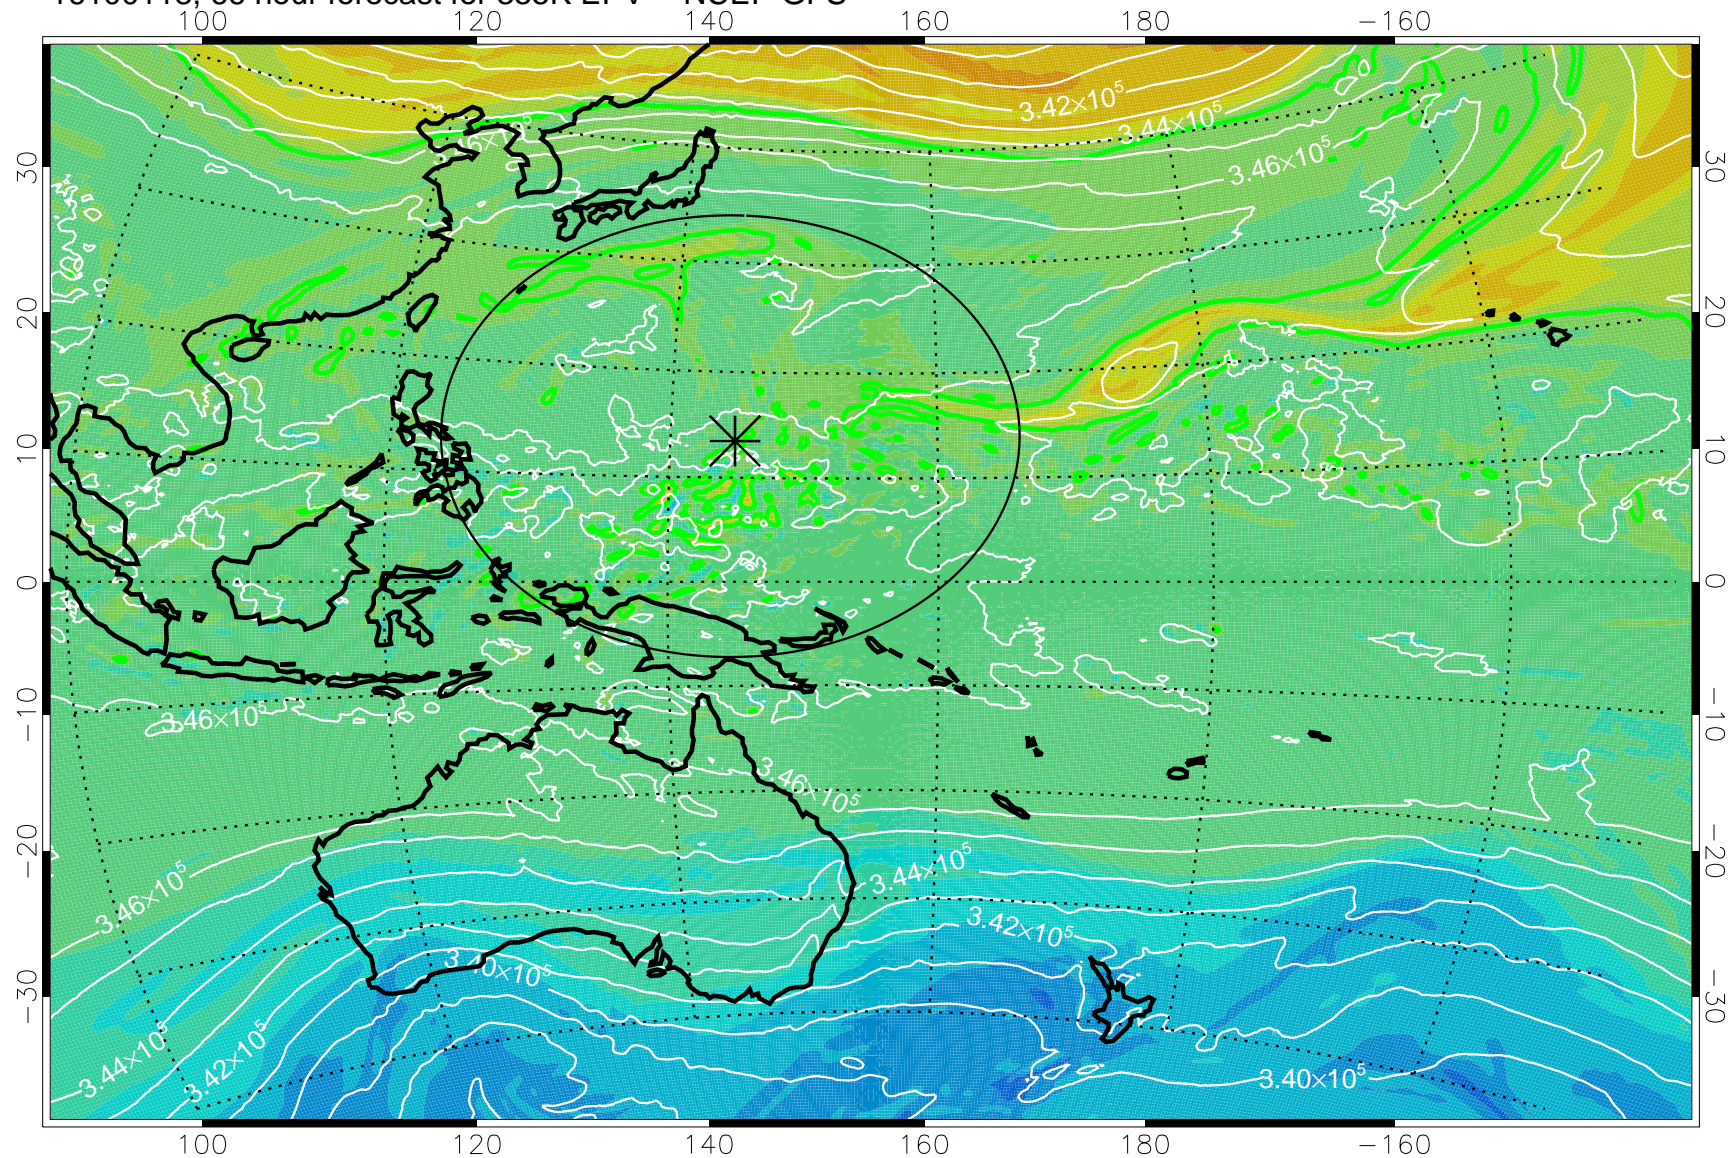

16093018, 42 hour forecast for 355K EPV -- NCEP GFS

355K Montgomery Streamfunction, white
EPV Tropopause (2 PVU) Position
Range ring of 2304 km

16100100, 48 hour forecast for 355K EPV -- NCEP GFS

355K Montgomery Streamfunction, white
EPV Tropopause (2 PVU) Position
Range ring of 2304 km

16100106, 54 hour forecast for 355K EPV -- NCEP GFS

355K Montgomery Streamfunction, white
EPV Tropopause (2 PVU) Position
Range ring of 2304 km

16100112, 60 hour forecast for 355K EPV -- NCEP GFS

355K Montgomery Streamfunction, white
EPV Tropopause (2 PVU) Position
Range ring of 2304 km

16100118, 66 hour forecast for 355K EPV -- NCEP GFS

355K Montgomery Streamfunction, white
EPV Tropopause (2 PVU) Position
Range ring of 2304 km

16100200, 72 hour forecast for 355K EPV -- NCEP GFS

355K Montgomery Streamfunction, white
EPV Tropopause (2 PVU) Position
Range ring of 2304 km

16100206, 78 hour forecast for 355K EPV -- NCEP GFS

355K Montgomery Streamfunction, white
EPV Tropopause (2 PVU) Position
Range ring of 2304 km

16100212, 84 hour forecast for 355K EPV -- NCEP GFS

355K Montgomery Streamfunction, white
EPV Tropopause (2 PVU) Position
Range ring of 2304 km