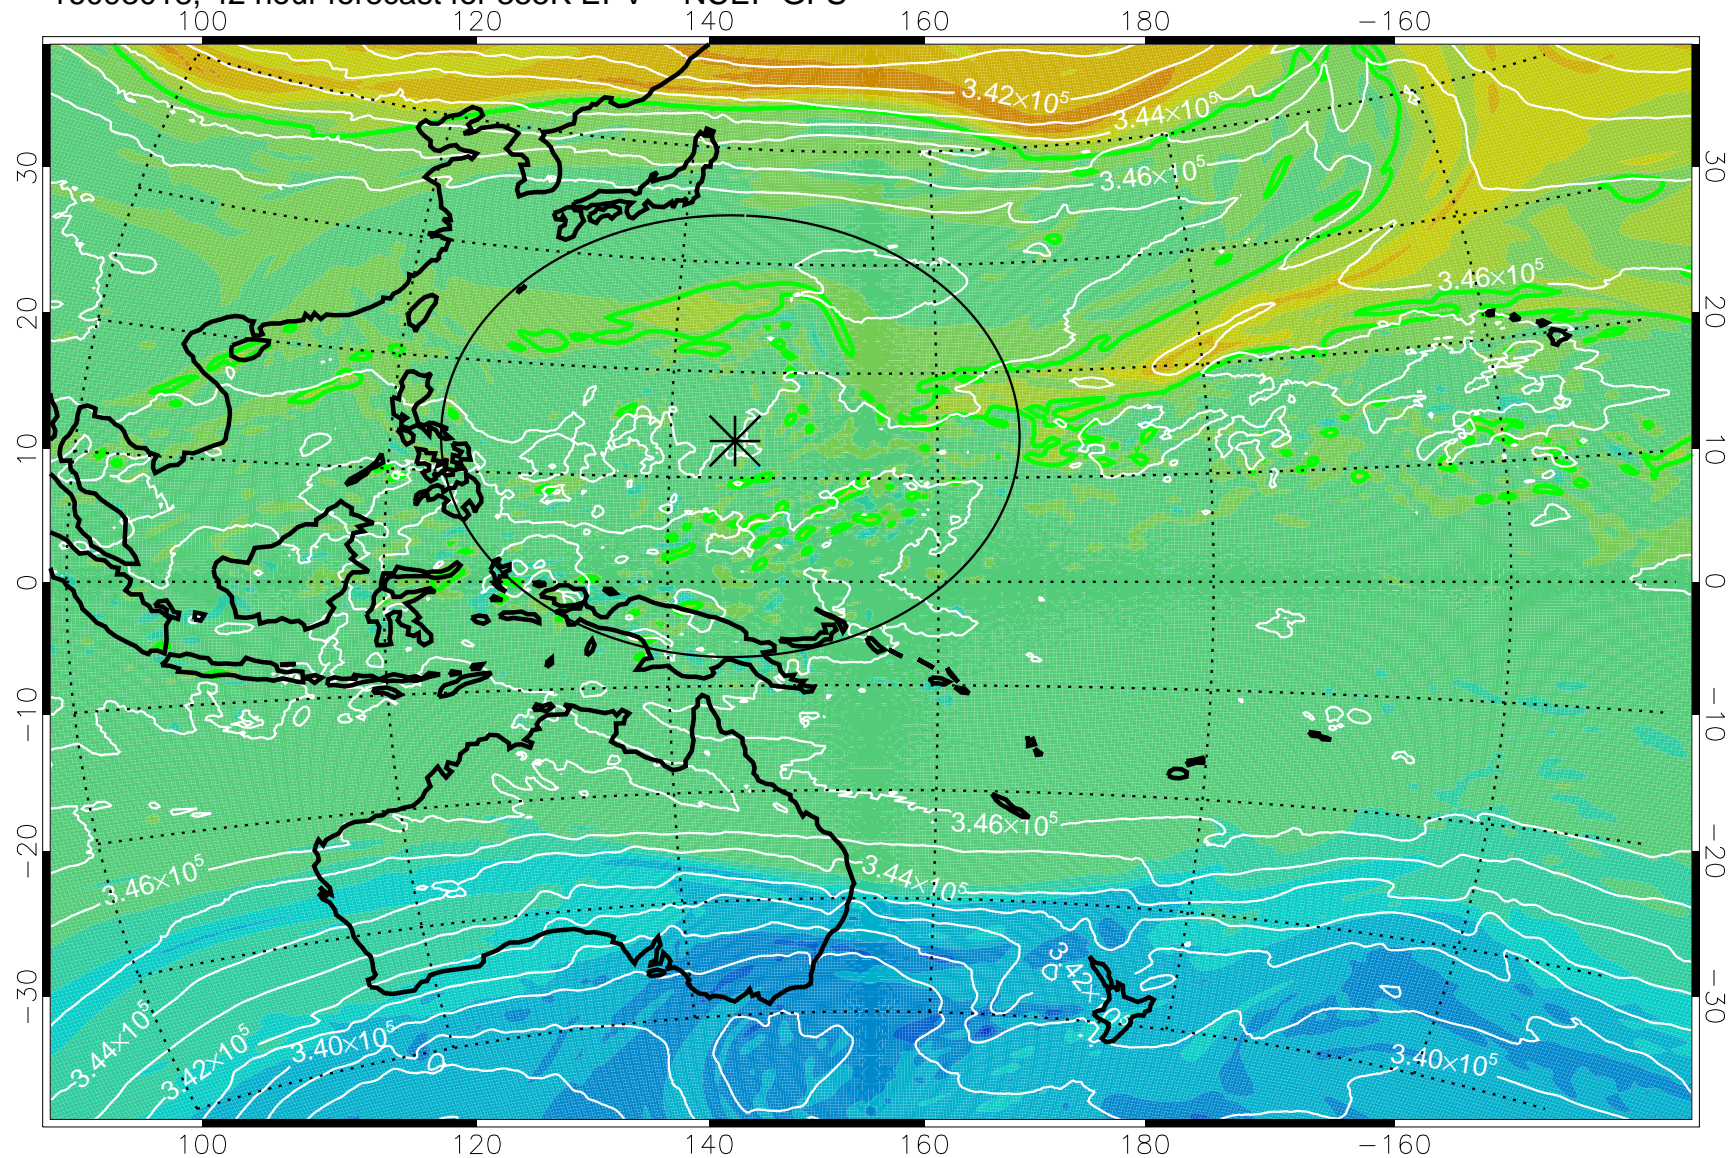

16093006, 30 hour forecast for 355K EPV -- NCEP GFS

355K Montgomery Streamfunction, white
EPV Tropopause (2 PVU) Position
Range ring of 2304 km

16093012, 36 hour forecast for 355K EPV -- NCEP GFS

355K Montgomery Streamfunction, white
EPV Tropopause (2 PVU) Position
Range ring of 2304 km

16093018, 42 hour forecast for 355K EPV -- NCEP GFS

355K Montgomery Streamfunction, white
EPV Tropopause (2 PVU) Position
Range ring of 2304 km

16100100, 48 hour forecast for 355K EPV -- NCEP GFS

355K Montgomery Streamfunction, white
EPV Tropopause (2 PVU) Position
Range ring of 2304 km

16100106, 54 hour forecast for 355K EPV -- NCEP GFS

355K Montgomery Streamfunction, white
EPV Tropopause (2 PVU) Position
Range ring of 2304 km

16100112, 60 hour forecast for 355K EPV -- NCEP GFS

355K Montgomery Streamfunction, white
EPV Tropopause (2 PVU) Position
Range ring of 2304 km

16100118, 66 hour forecast for 355K EPV -- NCEP GFS

355K Montgomery Streamfunction, white
EPV Tropopause (2 PVU) Position
Range ring of 2304 km

16100200, 72 hour forecast for 355K EPV -- NCEP GFS

355K Montgomery Streamfunction, white
EPV Tropopause (2 PVU) Position
Range ring of 2304 km