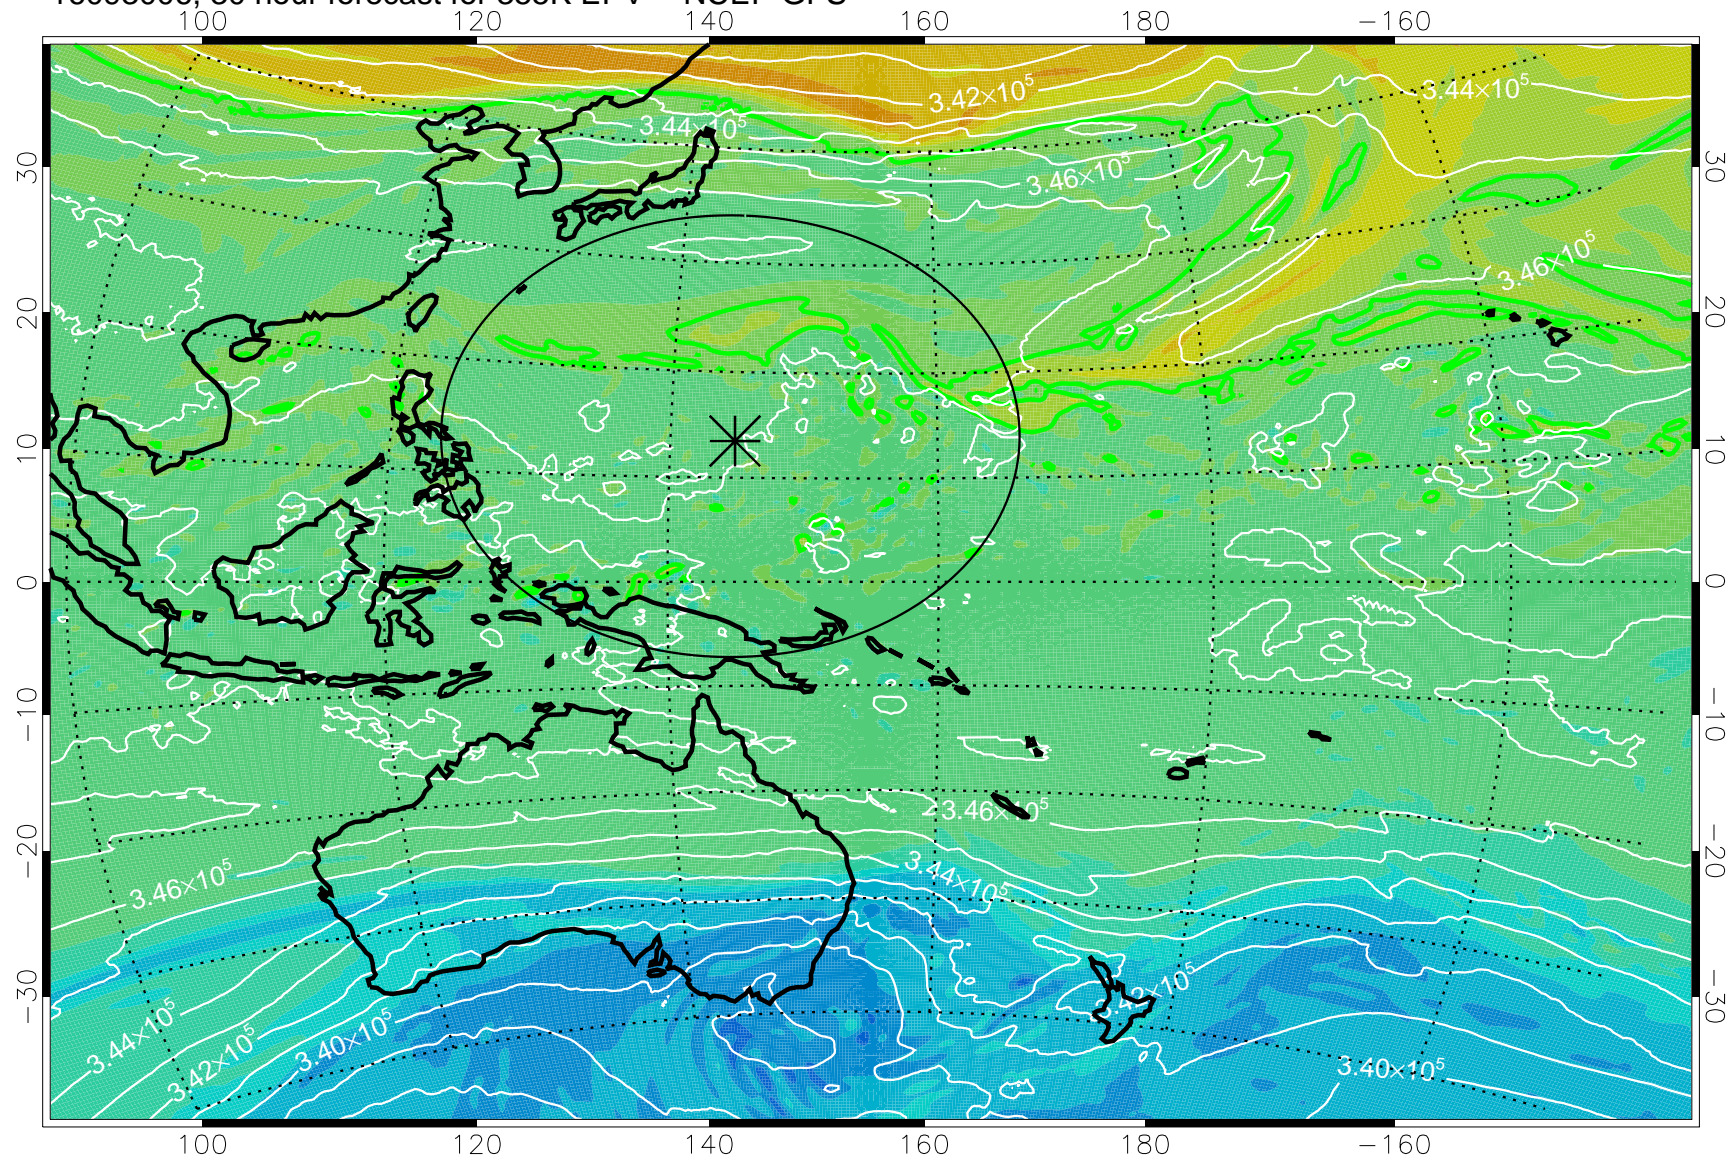

16092918, 18 hour forecast for 355K EPV -- NCEP GFS

355K Montgomery Streamfunction, white
EPV Tropopause (2 PVU) Position
Range ring of 2304 km

16093000, 24 hour forecast for 355K EPV -- NCEP GFS

355K Montgomery Streamfunction, white
EPV Tropopause (2 PVU) Position
Range ring of 2304 km

16093006, 30 hour forecast for 355K EPV -- NCEP GFS

355K Montgomery Streamfunction, white
EPV Tropopause (2 PVU) Position
Range ring of 2304 km

16093012, 36 hour forecast for 355K EPV -- NCEP GFS

355K Montgomery Streamfunction, white
EPV Tropopause (2 PVU) Position
Range ring of 2304 km

16093018, 42 hour forecast for 355K EPV -- NCEP GFS

355K Montgomery Streamfunction, white
EPV Tropopause (2 PVU) Position
Range ring of 2304 km

16100100, 48 hour forecast for 355K EPV -- NCEP GFS

355K Montgomery Streamfunction, white
EPV Tropopause (2 PVU) Position
Range ring of 2304 km

16100106, 54 hour forecast for 355K EPV -- NCEP GFS

355K Montgomery Streamfunction, white
EPV Tropopause (2 PVU) Position
Range ring of 2304 km

16100112, 60 hour forecast for 355K EPV -- NCEP GFS

355K Montgomery Streamfunction, white
EPV Tropopause (2 PVU) Position
Range ring of 2304 km