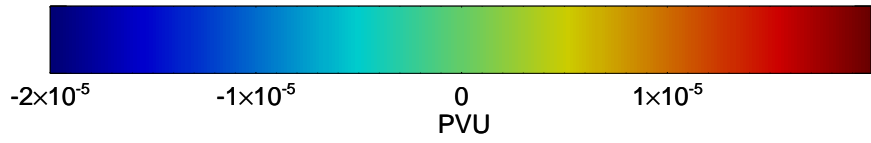

16100300, 96 hour forecast for 355K EPV -- NCEP GFS

355K Montgomery Streamfunction, white
EPV Tropopause (2 PVU) Position
Range ring of 2304 km