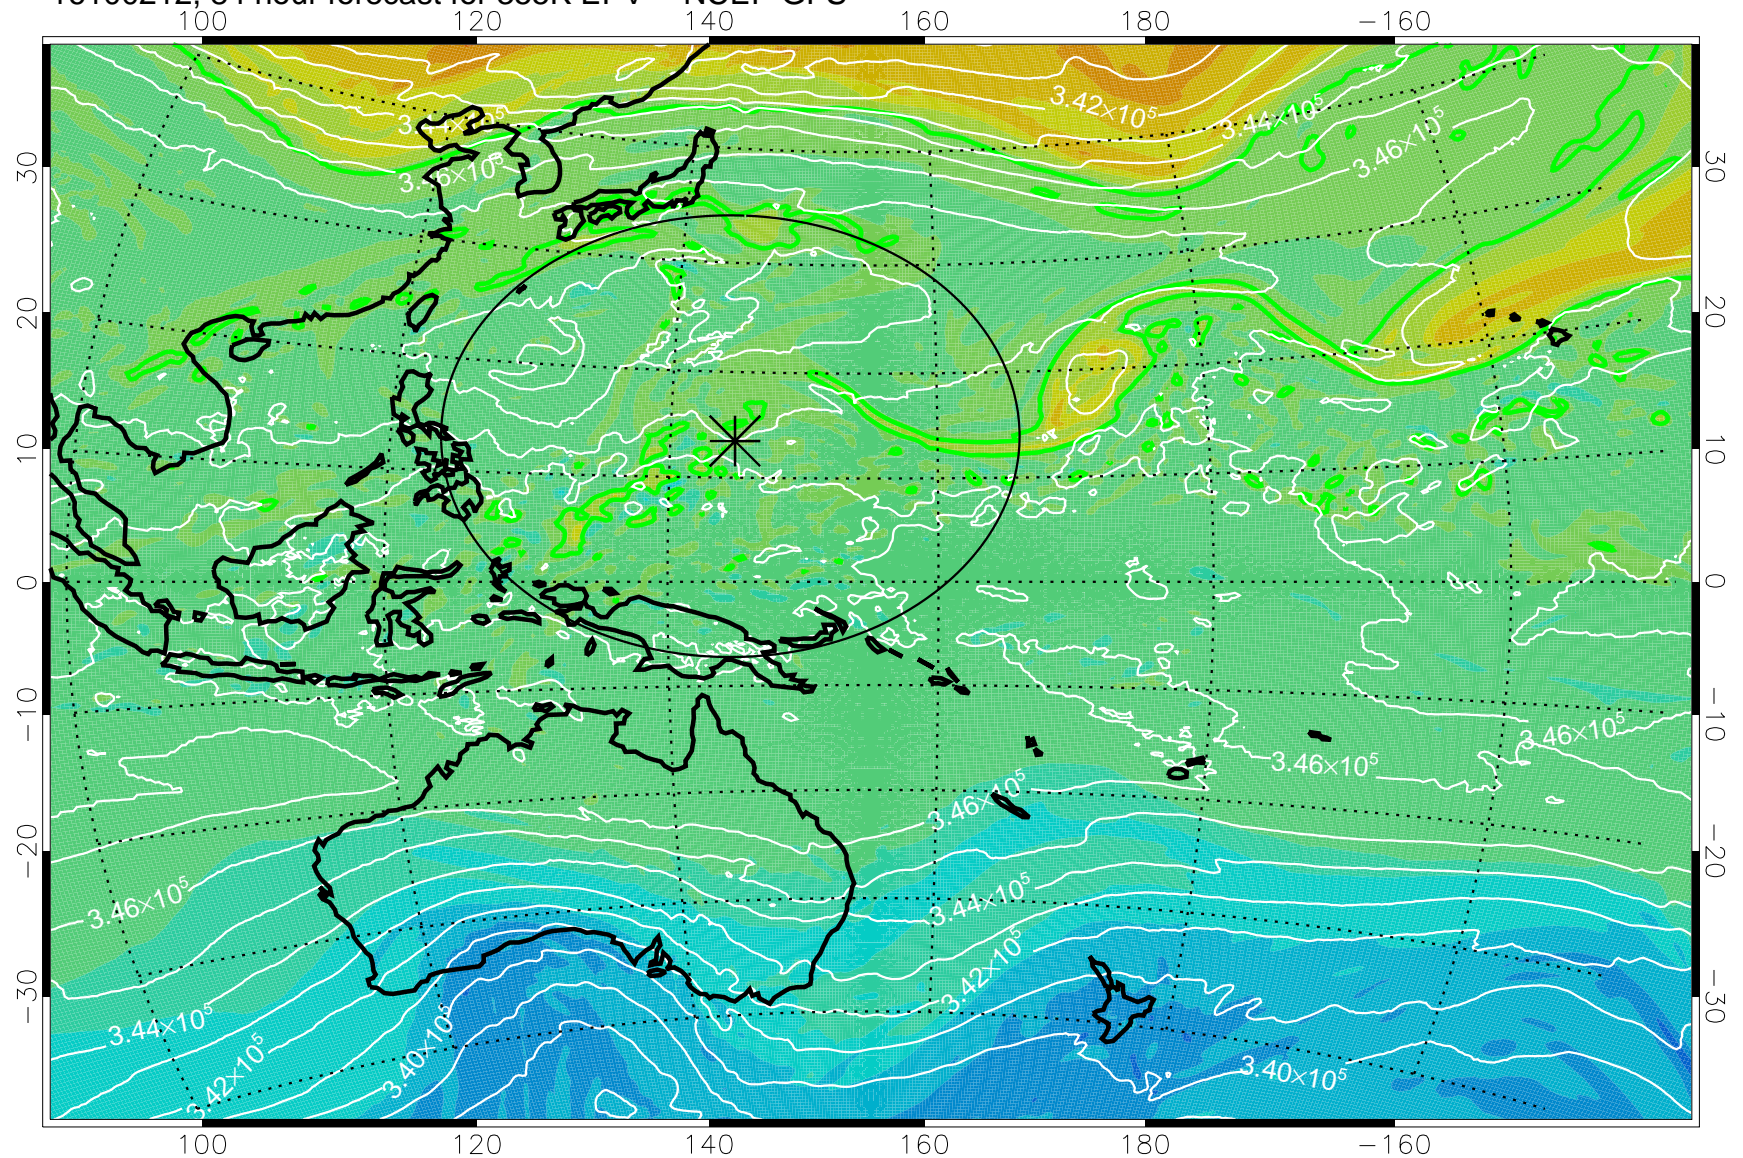

16100106, 54 hour forecast for 355K EPV -- NCEP GFS

355K Montgomery Streamfunction, white
EPV Tropopause (2 PVU) Position
Range ring of 2304 km

16100112, 60 hour forecast for 355K EPV -- NCEP GFS

355K Montgomery Streamfunction, white
EPV Tropopause (2 PVU) Position
Range ring of 2304 km

16100118, 66 hour forecast for 355K EPV -- NCEP GFS

355K Montgomery Streamfunction, white
EPV Tropopause (2 PVU) Position
Range ring of 2304 km

16100200, 72 hour forecast for 355K EPV -- NCEP GFS

355K Montgomery Streamfunction, white
EPV Tropopause (2 PVU) Position
Range ring of 2304 km

16100206, 78 hour forecast for 355K EPV -- NCEP GFS

355K Montgomery Streamfunction, white
EPV Tropopause (2 PVU) Position
Range ring of 2304 km

16100212, 84 hour forecast for 355K EPV -- NCEP GFS

355K Montgomery Streamfunction, white
EPV Tropopause (2 PVU) Position
Range ring of 2304 km

16100218, 90 hour forecast for 355K EPV -- NCEP GFS

355K Montgomery Streamfunction, white
EPV Tropopause (2 PVU) Position
Range ring of 2304 km

16100300, 96 hour forecast for 355K EPV -- NCEP GFS

355K Montgomery Streamfunction, white
EPV Tropopause (2 PVU) Position
Range ring of 2304 km