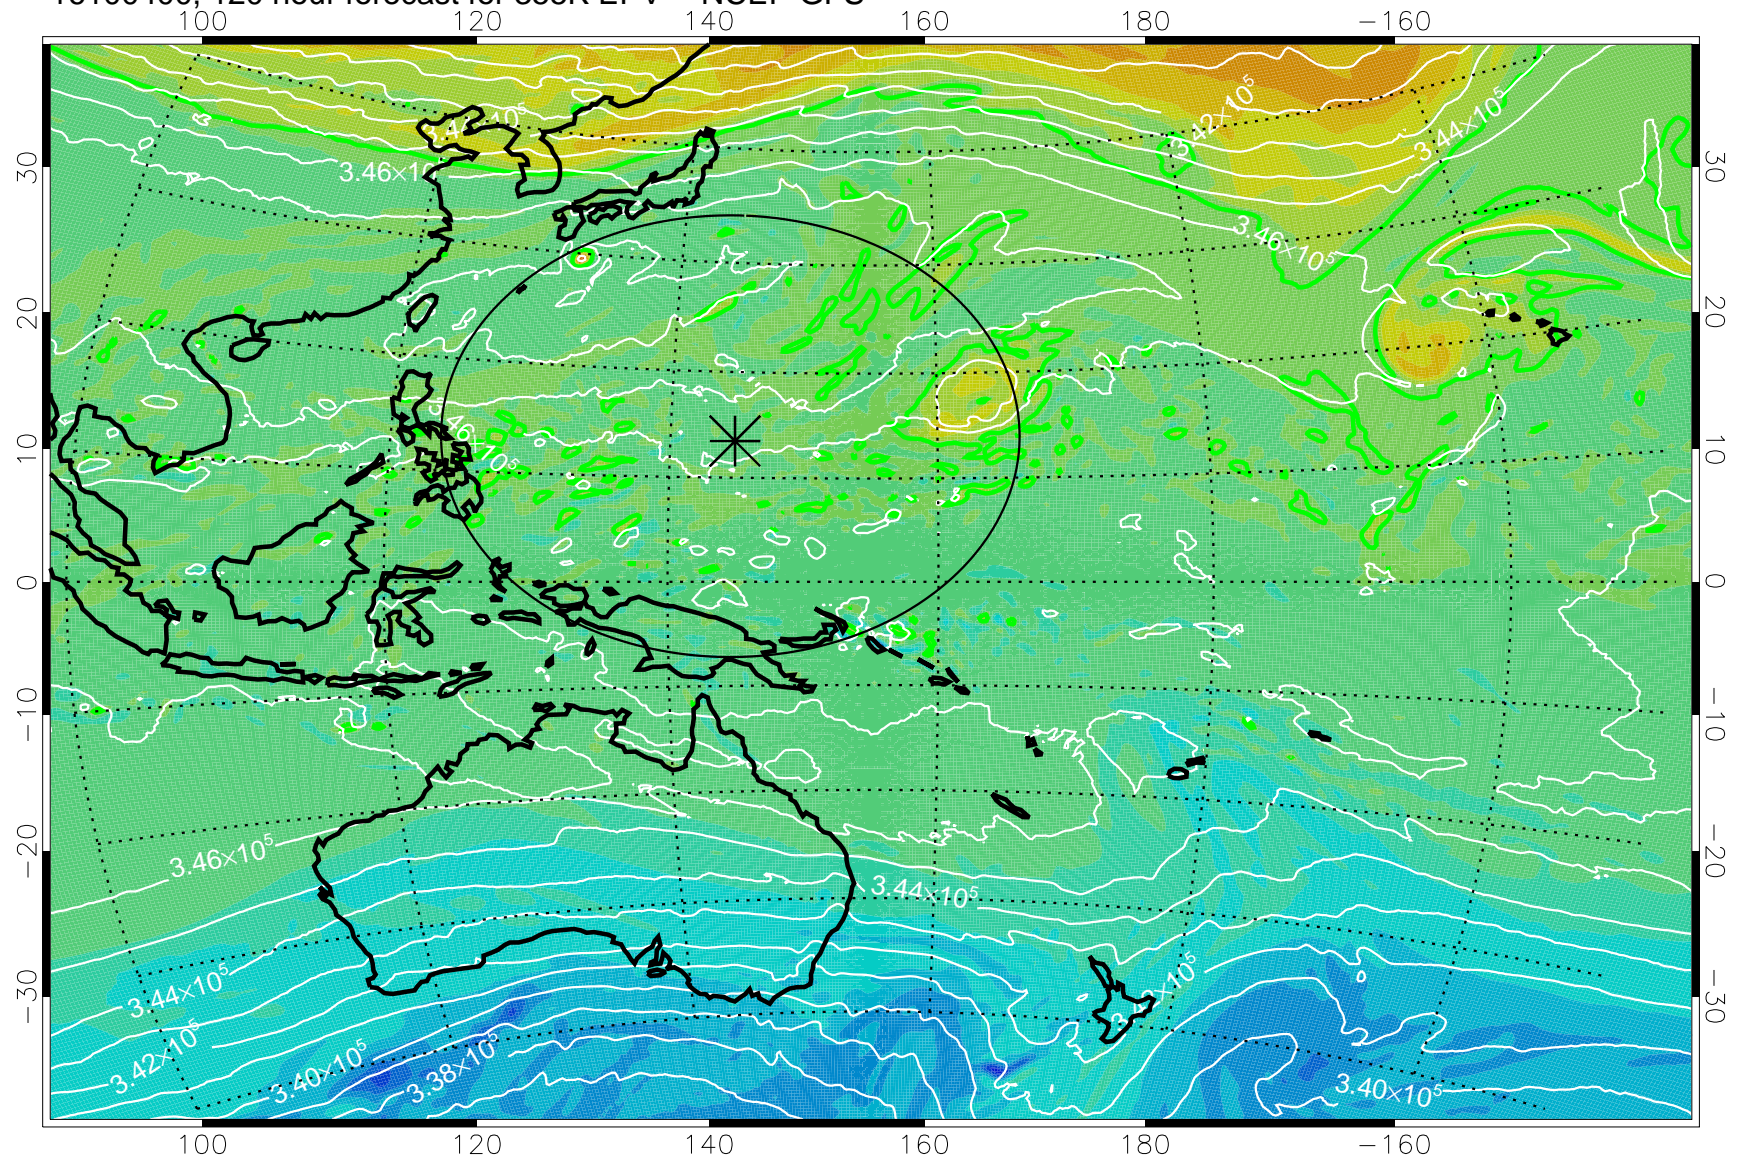

16100206, 78 hour forecast for 355K EPV -- NCEP GFS

355K Montgomery Streamfunction, white
EPV Tropopause (2 PVU) Position
Range ring of 2304 km

16100212, 84 hour forecast for 355K EPV -- NCEP GFS

355K Montgomery Streamfunction, white
EPV Tropopause (2 PVU) Position
Range ring of 2304 km

16100218, 90 hour forecast for 355K EPV -- NCEP GFS

355K Montgomery Streamfunction, white
EPV Tropopause (2 PVU) Position
Range ring of 2304 km

16100300, 96 hour forecast for 355K EPV -- NCEP GFS

355K Montgomery Streamfunction, white
EPV Tropopause (2 PVU) Position
Range ring of 2304 km

16100306, 102 hour forecast for 355K EPV -- NCEP GFS

355K Montgomery Streamfunction, white
EPV Tropopause (2 PVU) Position
Range ring of 2304 km

16100312, 108 hour forecast for 355K EPV -- NCEP GFS

355K Montgomery Streamfunction, white
EPV Tropopause (2 PVU) Position
Range ring of 2304 km

16100318, 114 hour forecast for 355K EPV -- NCEP GFS

355K Montgomery Streamfunction, white
EPV Tropopause (2 PVU) Position
Range ring of 2304 km

16100400, 120 hour forecast for 355K EPV -- NCEP GFS

355K Montgomery Streamfunction, white
EPV Tropopause (2 PVU) Position
Range ring of 2304 km