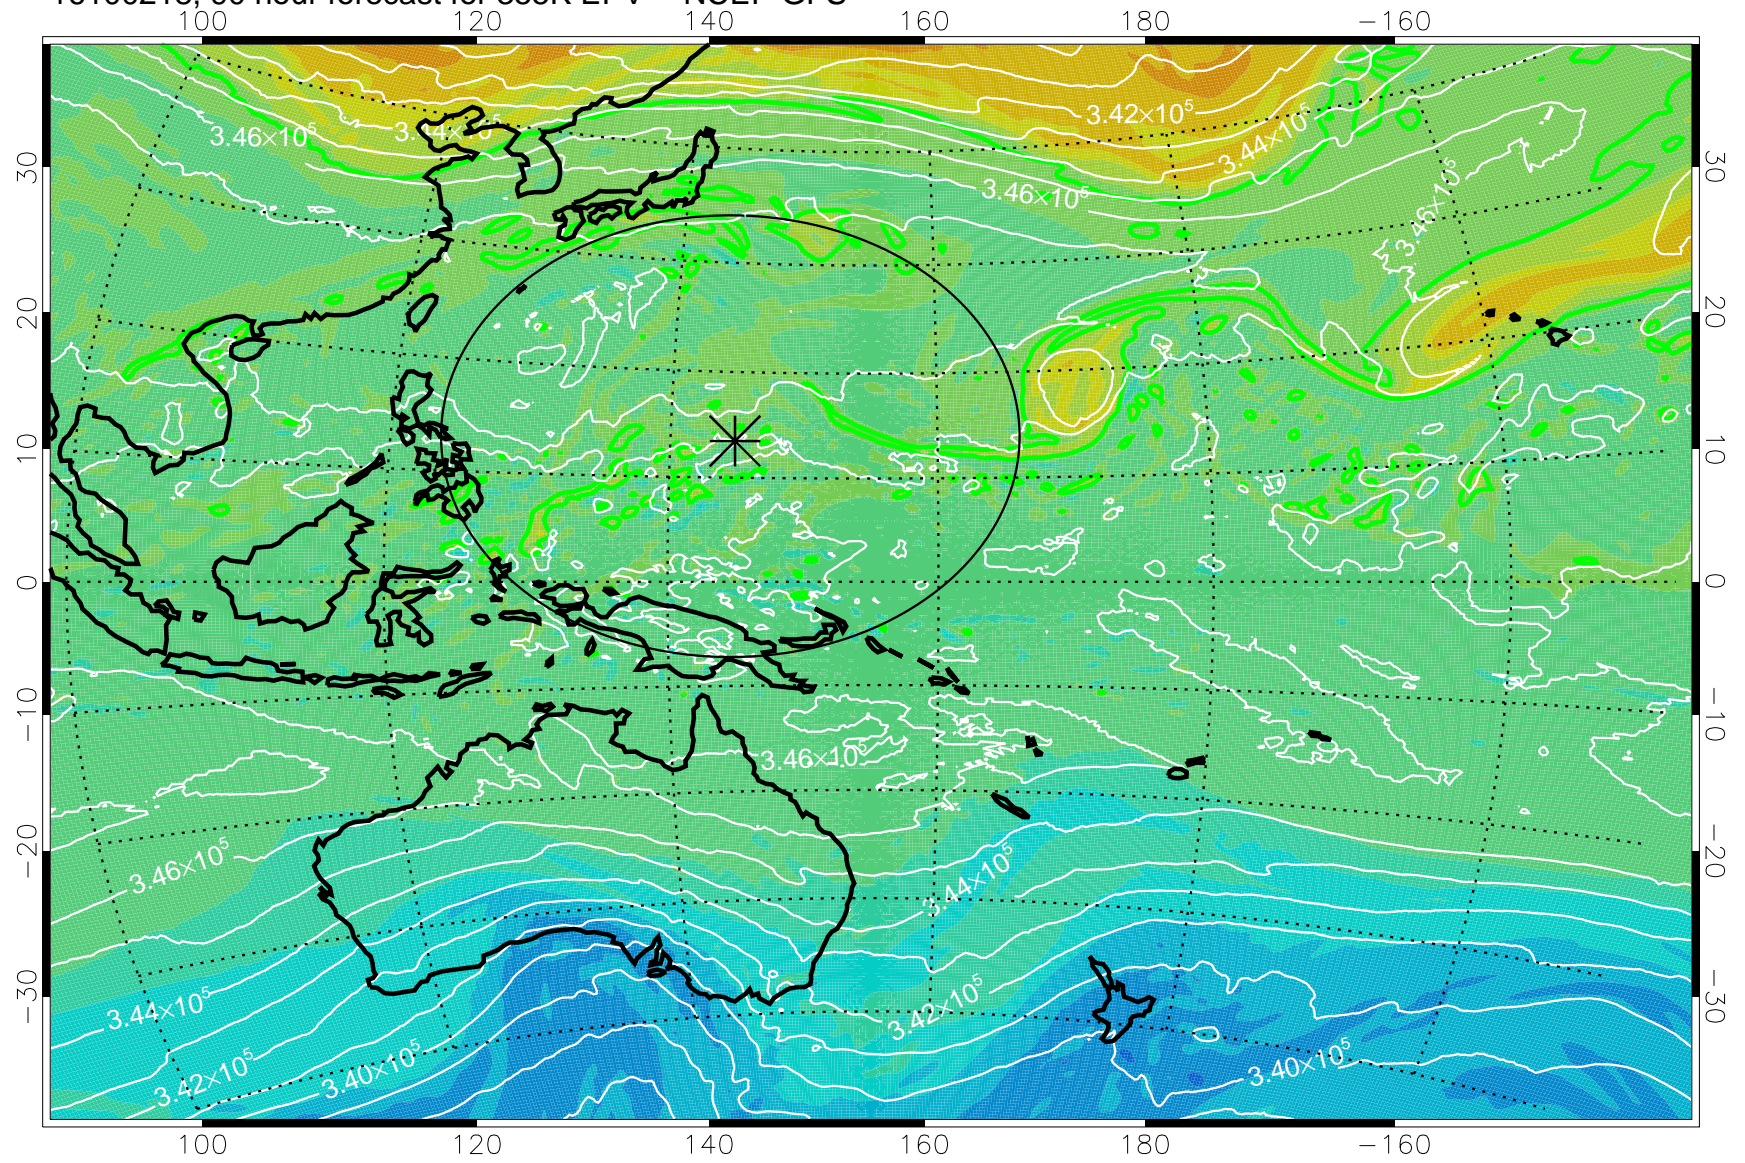

16100118, 66 hour forecast for 355K EPV -- NCEP GFS

355K Montgomery Streamfunction, white
EPV Tropopause (2 PVU) Position
Range ring of 2304 km

16100200, 72 hour forecast for 355K EPV -- NCEP GFS

355K Montgomery Streamfunction, white
EPV Tropopause (2 PVU) Position
Range ring of 2304 km

16100206, 78 hour forecast for 355K EPV -- NCEP GFS

355K Montgomery Streamfunction, white
EPV Tropopause (2 PVU) Position
Range ring of 2304 km

16100212, 84 hour forecast for 355K EPV -- NCEP GFS

355K Montgomery Streamfunction, white
EPV Tropopause (2 PVU) Position
Range ring of 2304 km

16100218, 90 hour forecast for 355K EPV -- NCEP GFS

355K Montgomery Streamfunction, white
EPV Tropopause (2 PVU) Position
Range ring of 2304 km

16100300, 96 hour forecast for 355K EPV -- NCEP GFS

355K Montgomery Streamfunction, white
EPV Tropopause (2 PVU) Position
Range ring of 2304 km

16100306, 102 hour forecast for 355K EPV -- NCEP GFS

355K Montgomery Streamfunction, white
EPV Tropopause (2 PVU) Position
Range ring of 2304 km

16100312, 108 hour forecast for 355K EPV -- NCEP GFS

355K Montgomery Streamfunction, white
EPV Tropopause (2 PVU) Position
Range ring of 2304 km