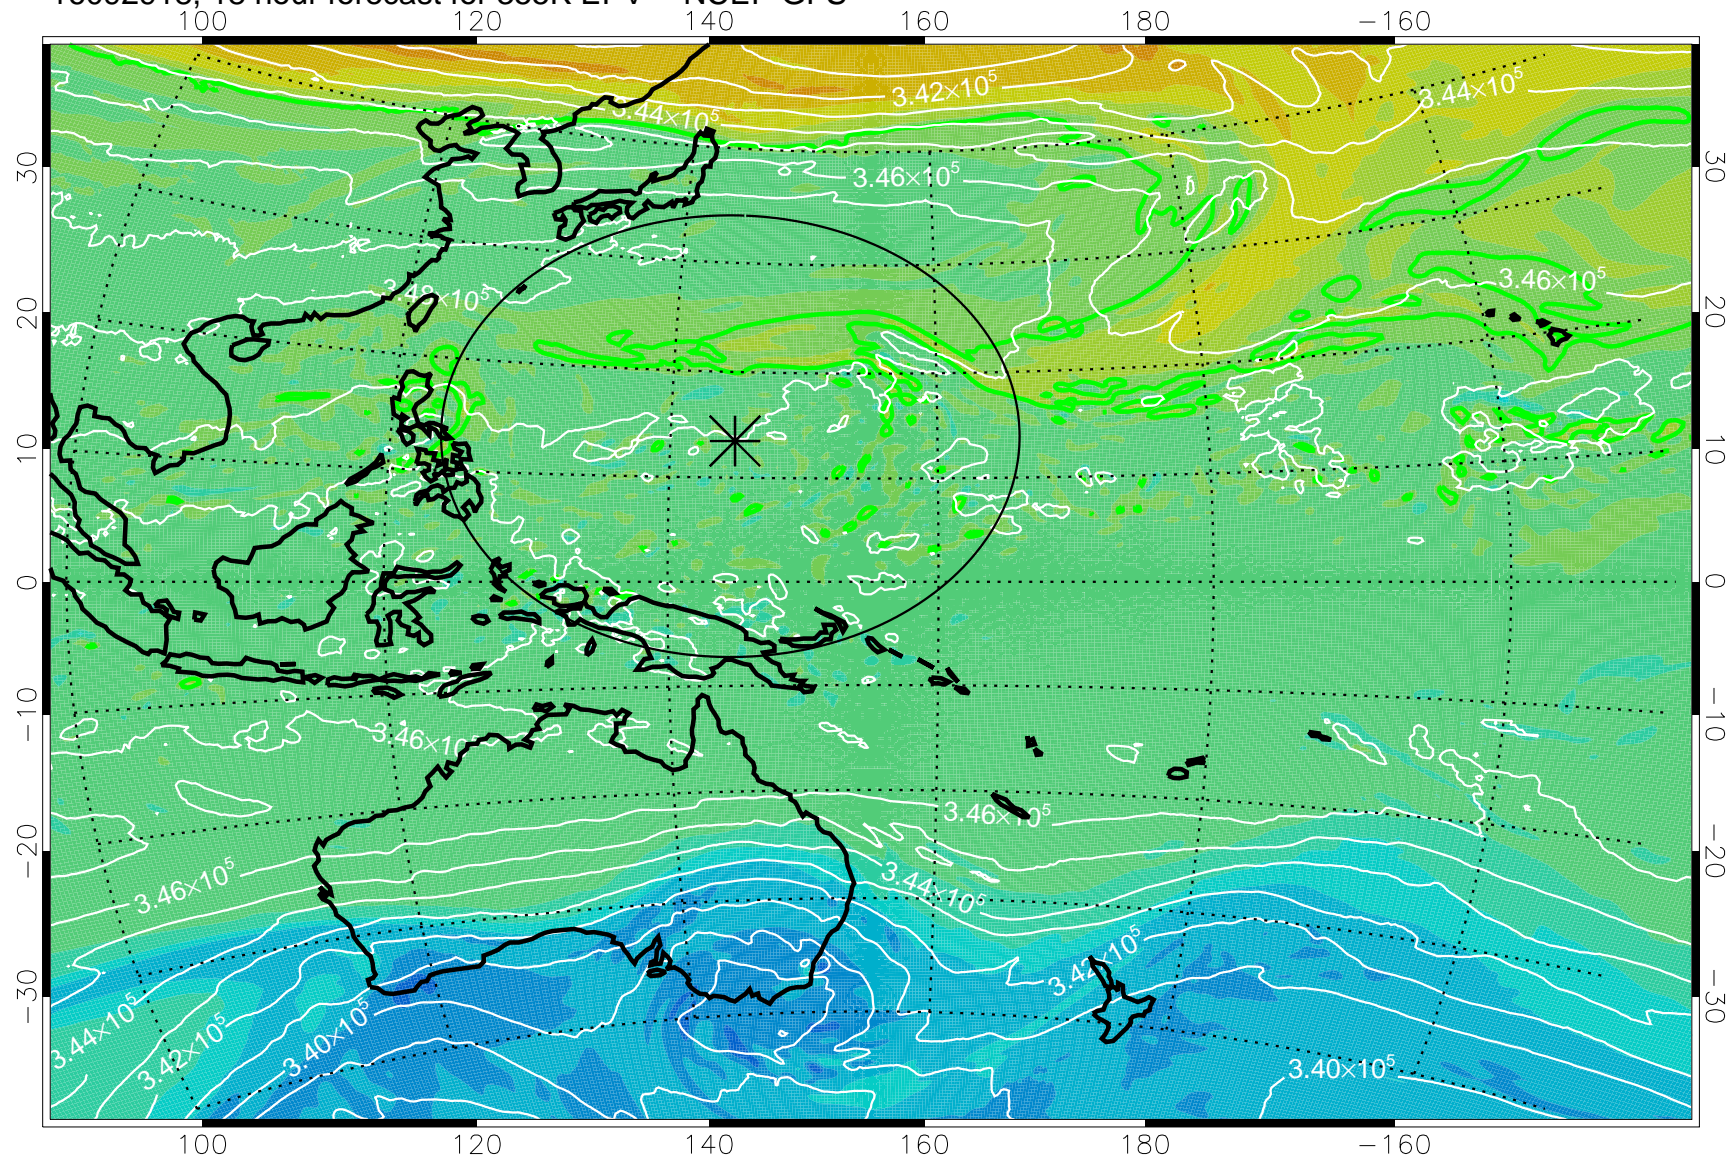

16092906, 6 hour forecast for 355K EPV -- NCEP GFS

355K Montgomery Streamfunction, white
EPV Tropopause (2 PVU) Position
Range ring of 2304 km

16092912, 12 hour forecast for 355K EPV -- NCEP GFS

355K Montgomery Streamfunction, white
EPV Tropopause (2 PVU) Position
Range ring of 2304 km

16092918, 18 hour forecast for 355K EPV -- NCEP GFS

355K Montgomery Streamfunction, white
EPV Tropopause (2 PVU) Position
Range ring of 2304 km

16093000, 24 hour forecast for 355K EPV -- NCEP GFS

355K Montgomery Streamfunction, white
EPV Tropopause (2 PVU) Position
Range ring of 2304 km

16093006, 30 hour forecast for 355K EPV -- NCEP GFS

355K Montgomery Streamfunction, white
EPV Tropopause (2 PVU) Position
Range ring of 2304 km

16093012, 36 hour forecast for 355K EPV -- NCEP GFS

355K Montgomery Streamfunction, white
EPV Tropopause (2 PVU) Position
Range ring of 2304 km

16093018, 42 hour forecast for 355K EPV -- NCEP GFS

355K Montgomery Streamfunction, white
EPV Tropopause (2 PVU) Position
Range ring of 2304 km

16100100, 48 hour forecast for 355K EPV -- NCEP GFS

355K Montgomery Streamfunction, white
EPV Tropopause (2 PVU) Position
Range ring of 2304 km