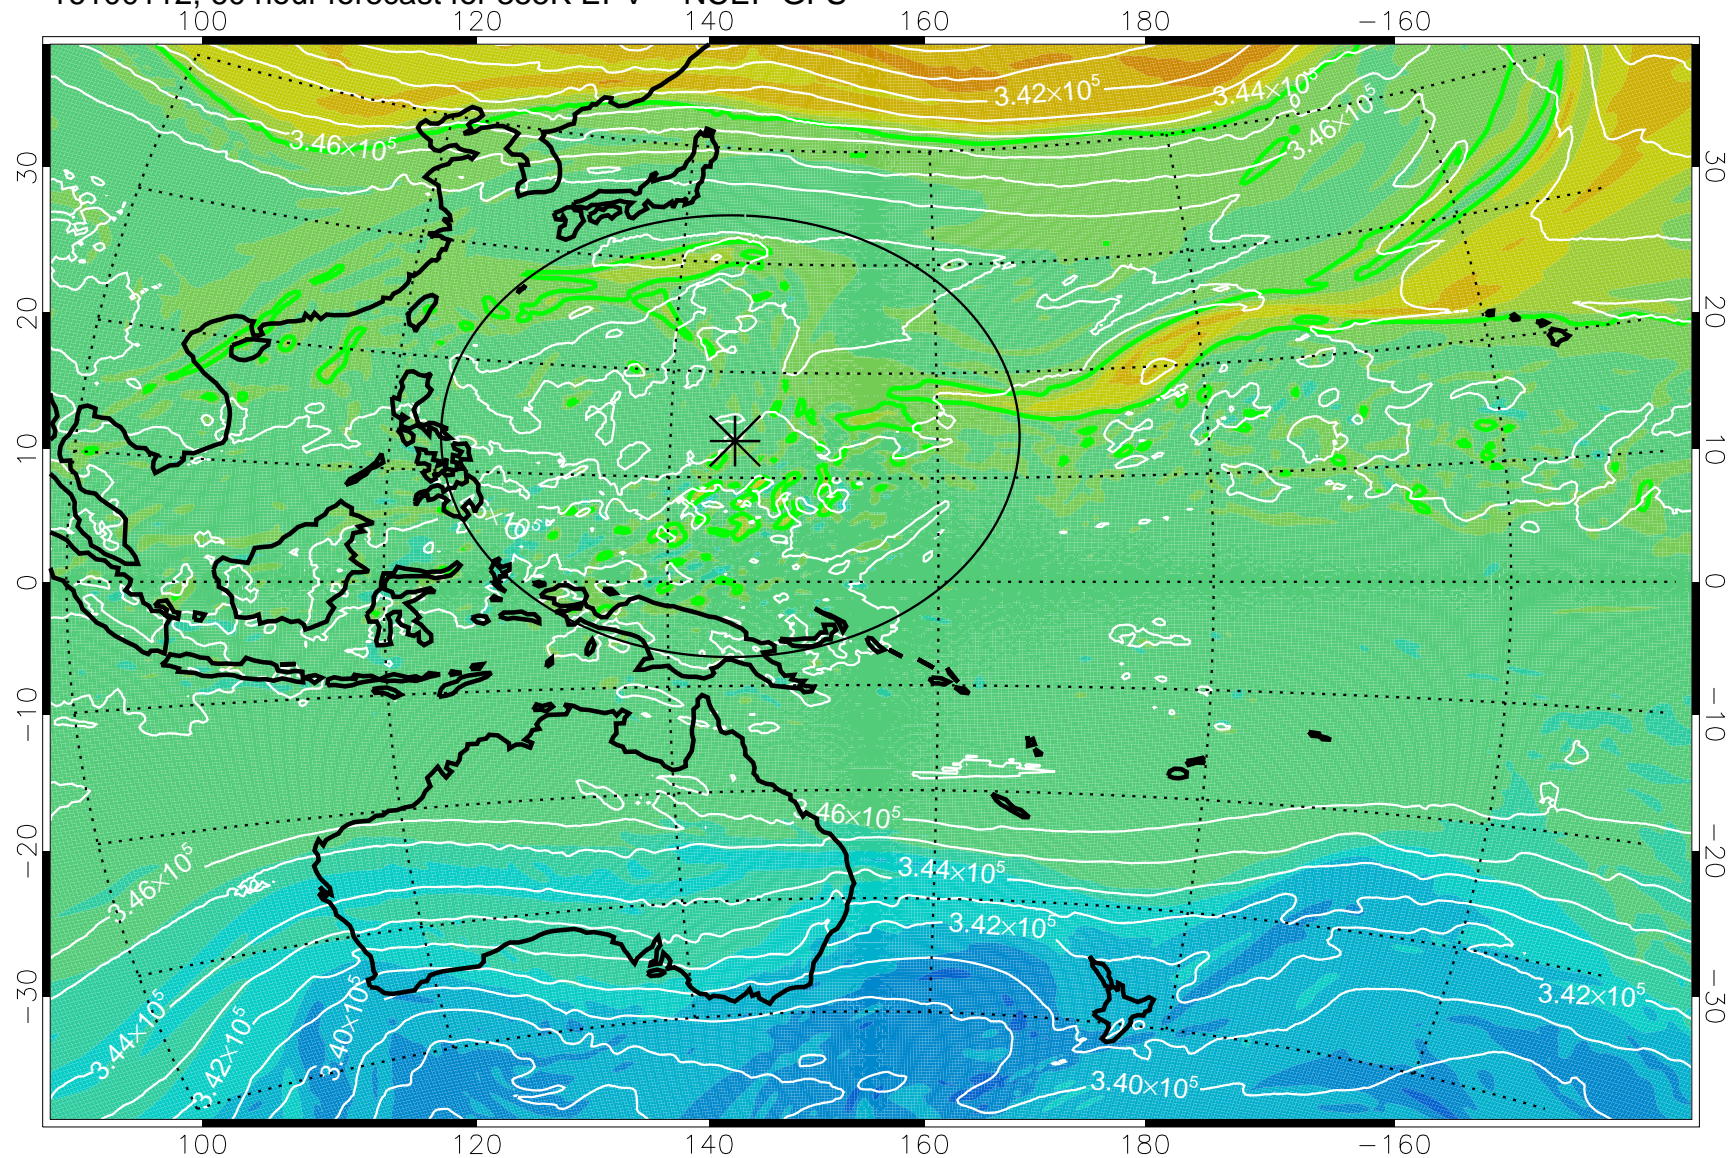

16093006, 30 hour forecast for 355K EPV -- NCEP GFS

355K Montgomery Streamfunction, white
EPV Tropopause (2 PVU) Position
Range ring of 2304 km

16093012, 36 hour forecast for 355K EPV -- NCEP GFS

355K Montgomery Streamfunction, white
EPV Tropopause (2 PVU) Position
Range ring of 2304 km

16093018, 42 hour forecast for 355K EPV -- NCEP GFS

355K Montgomery Streamfunction, white
EPV Tropopause (2 PVU) Position
Range ring of 2304 km

16100100, 48 hour forecast for 355K EPV -- NCEP GFS

355K Montgomery Streamfunction, white
EPV Tropopause (2 PVU) Position
Range ring of 2304 km

16100106, 54 hour forecast for 355K EPV -- NCEP GFS

355K Montgomery Streamfunction, white
EPV Tropopause (2 PVU) Position
Range ring of 2304 km

16100112, 60 hour forecast for 355K EPV -- NCEP GFS

355K Montgomery Streamfunction, white
EPV Tropopause (2 PVU) Position
Range ring of 2304 km

16100118, 66 hour forecast for 355K EPV -- NCEP GFS

355K Montgomery Streamfunction, white
EPV Tropopause (2 PVU) Position
Range ring of 2304 km

16100200, 72 hour forecast for 355K EPV -- NCEP GFS

355K Montgomery Streamfunction, white
EPV Tropopause (2 PVU) Position
Range ring of 2304 km