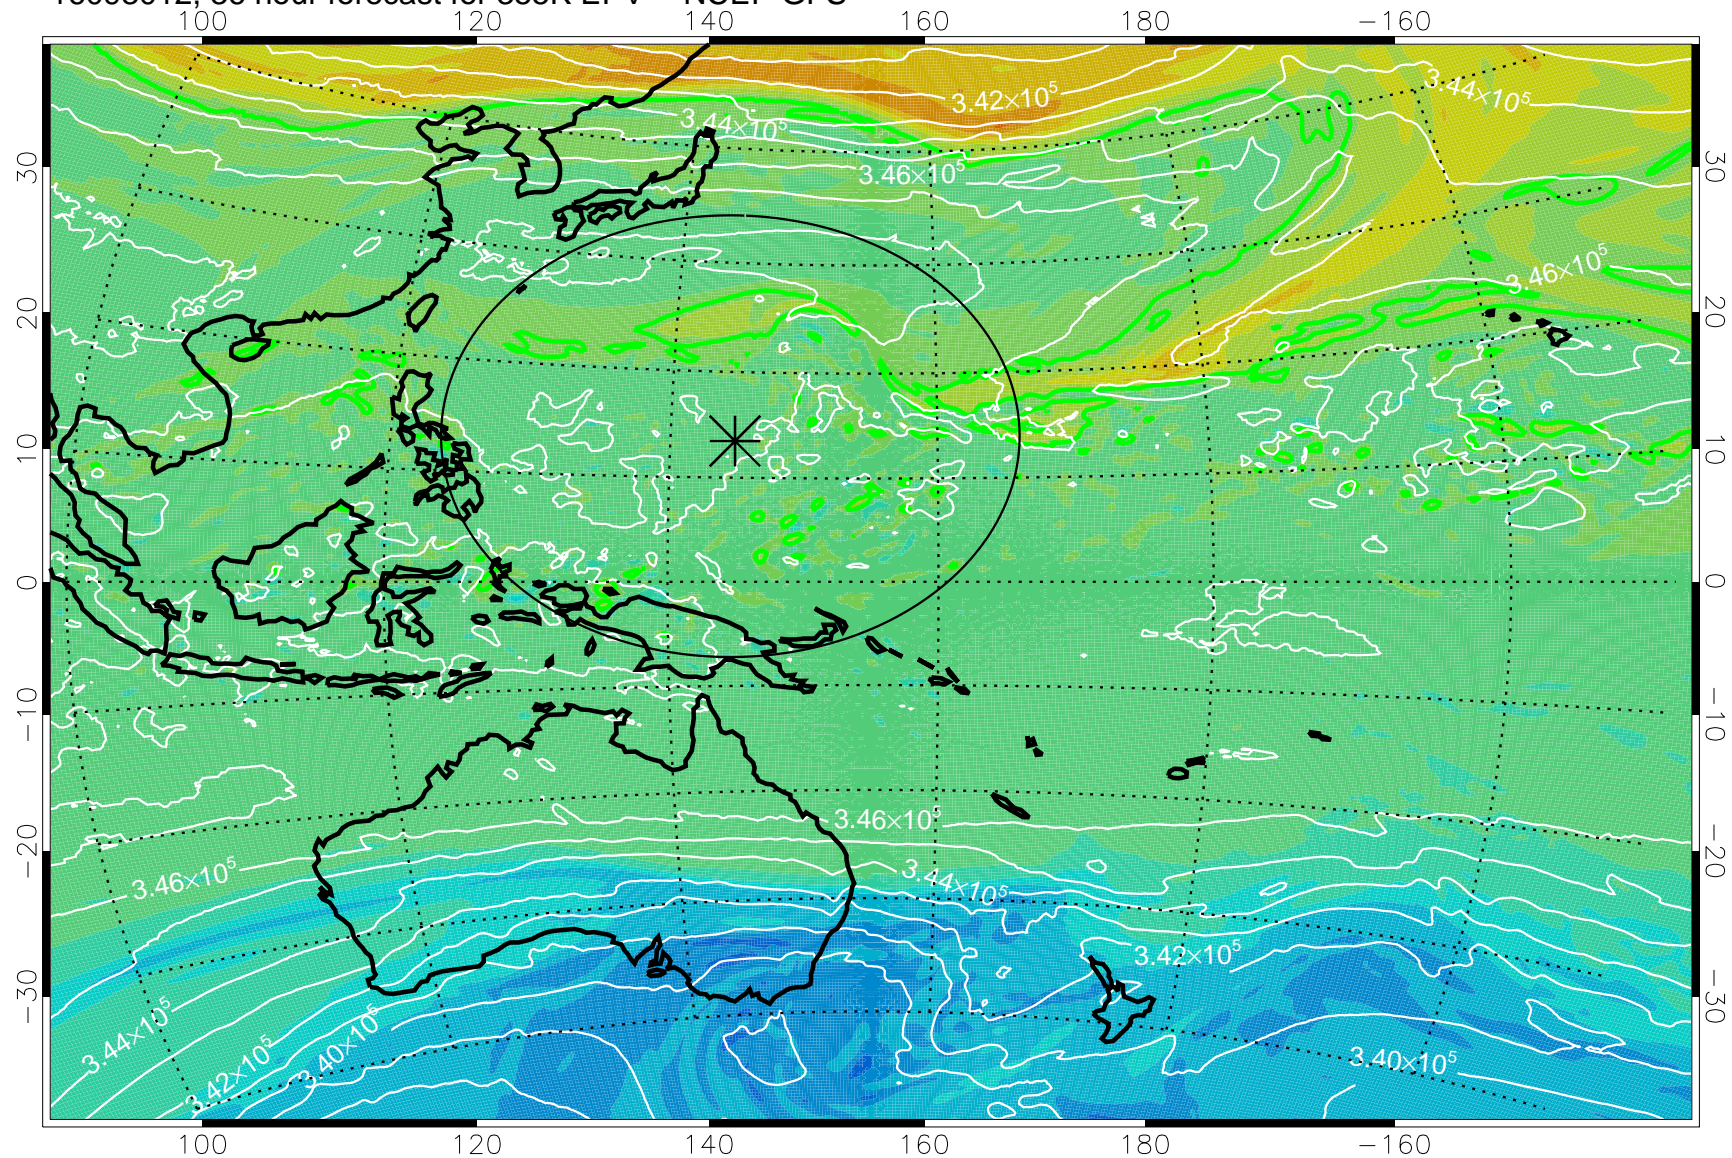

16092918, 18 hour forecast for 355K EPV -- NCEP GFS

355K Montgomery Streamfunction, white
EPV Tropopause (2 PVU) Position
Range ring of 2304 km

16093000, 24 hour forecast for 355K EPV -- NCEP GFS

355K Montgomery Streamfunction, white
EPV Tropopause (2 PVU) Position
Range ring of 2304 km

16093006, 30 hour forecast for 355K EPV -- NCEP GFS

355K Montgomery Streamfunction, white
EPV Tropopause (2 PVU) Position
Range ring of 2304 km

16093012, 36 hour forecast for 355K EPV -- NCEP GFS

355K Montgomery Streamfunction, white
EPV Tropopause (2 PVU) Position
Range ring of 2304 km

16093018, 42 hour forecast for 355K EPV -- NCEP GFS

355K Montgomery Streamfunction, white
EPV Tropopause (2 PVU) Position
Range ring of 2304 km

16100100, 48 hour forecast for 355K EPV -- NCEP GFS

355K Montgomery Streamfunction, white
EPV Tropopause (2 PVU) Position
Range ring of 2304 km

16100106, 54 hour forecast for 355K EPV -- NCEP GFS

355K Montgomery Streamfunction, white
EPV Tropopause (2 PVU) Position
Range ring of 2304 km

16100112, 60 hour forecast for 355K EPV -- NCEP GFS

355K Montgomery Streamfunction, white
EPV Tropopause (2 PVU) Position
Range ring of 2304 km