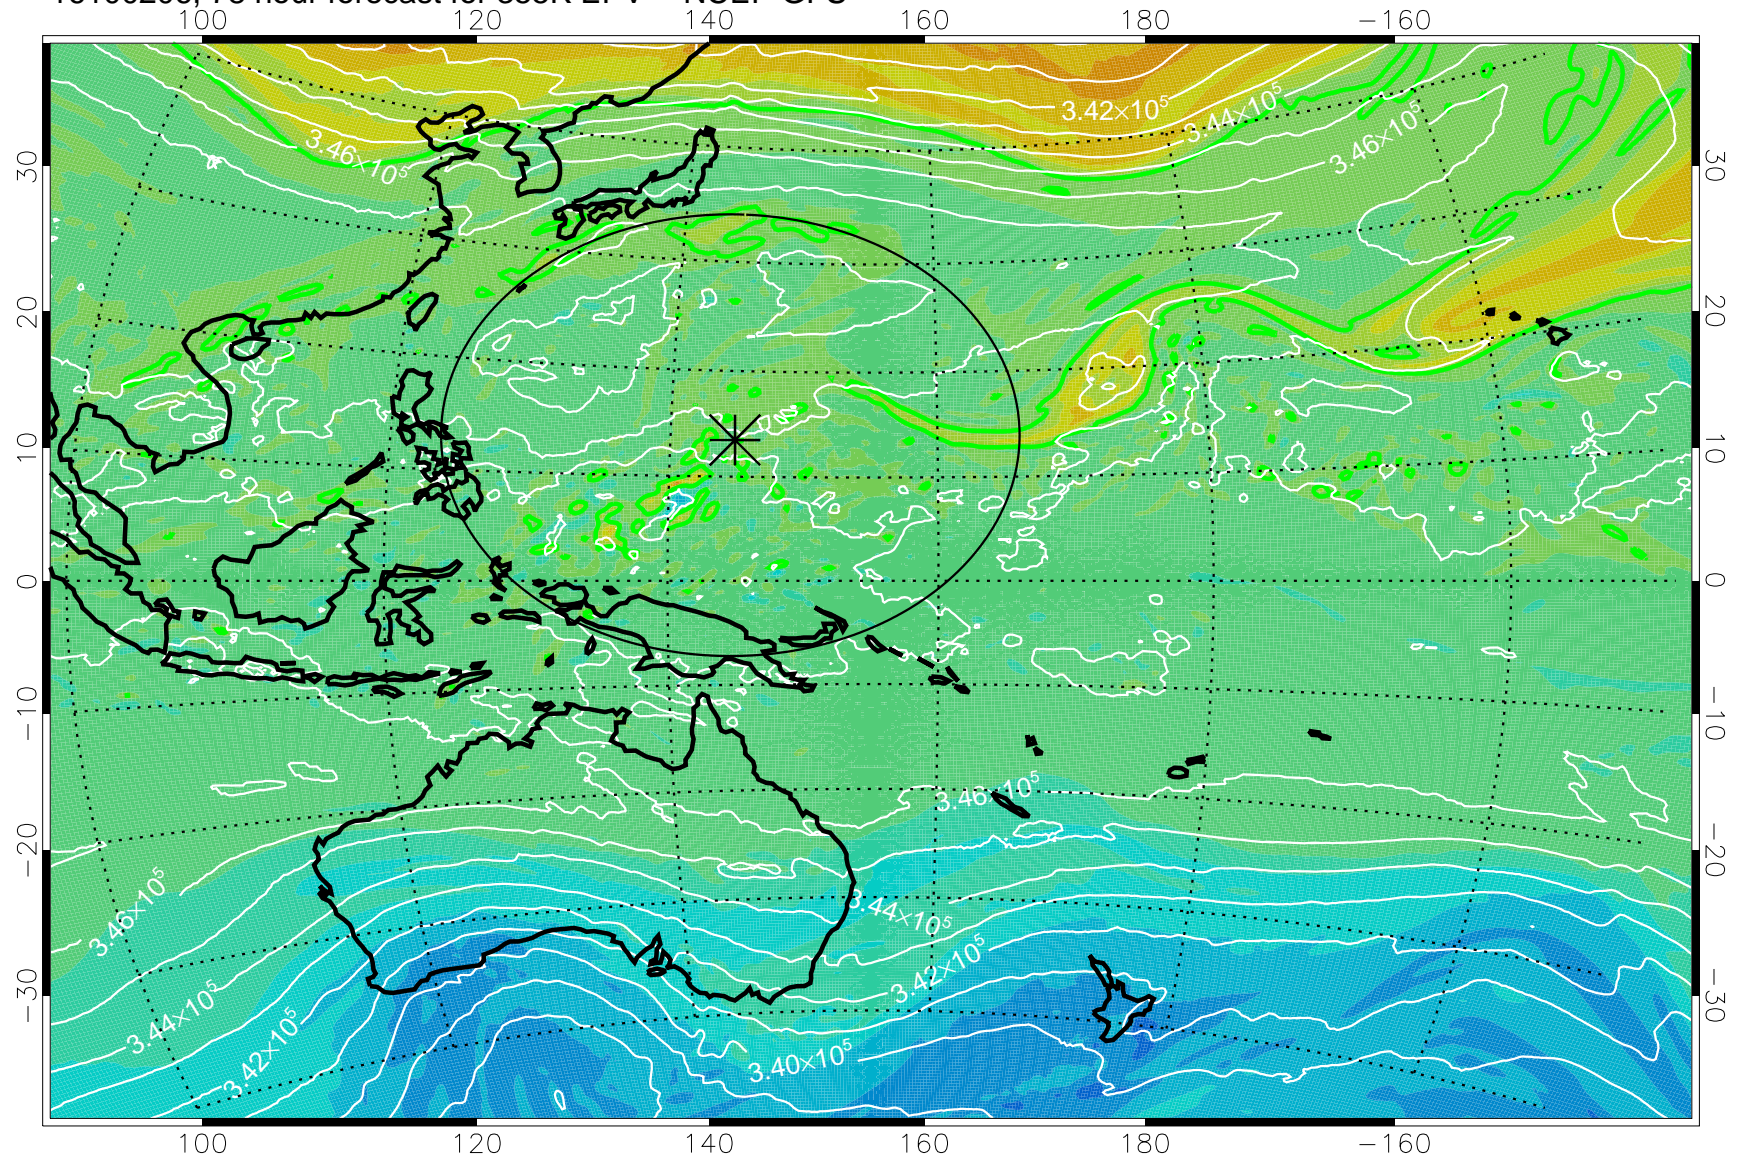

16100106, 54 hour forecast for 355K EPV -- NCEP GFS

355K Montgomery Streamfunction, white
EPV Tropopause (2 PVU) Position
Range ring of 2304 km

16100112, 60 hour forecast for 355K EPV -- NCEP GFS

355K Montgomery Streamfunction, white
EPV Tropopause (2 PVU) Position
Range ring of 2304 km

16100118, 66 hour forecast for 355K EPV -- NCEP GFS

355K Montgomery Streamfunction, white
EPV Tropopause (2 PVU) Position
Range ring of 2304 km

16100200, 72 hour forecast for 355K EPV -- NCEP GFS

355K Montgomery Streamfunction, white
EPV Tropopause (2 PVU) Position
Range ring of 2304 km

16100206, 78 hour forecast for 355K EPV -- NCEP GFS

355K Montgomery Streamfunction, white
EPV Tropopause (2 PVU) Position
Range ring of 2304 km

16100212, 84 hour forecast for 355K EPV -- NCEP GFS

355K Montgomery Streamfunction, white
EPV Tropopause (2 PVU) Position
Range ring of 2304 km

16100218, 90 hour forecast for 355K EPV -- NCEP GFS

355K Montgomery Streamfunction, white
EPV Tropopause (2 PVU) Position
Range ring of 2304 km

16100300, 96 hour forecast for 355K EPV -- NCEP GFS

355K Montgomery Streamfunction, white
EPV Tropopause (2 PVU) Position
Range ring of 2304 km