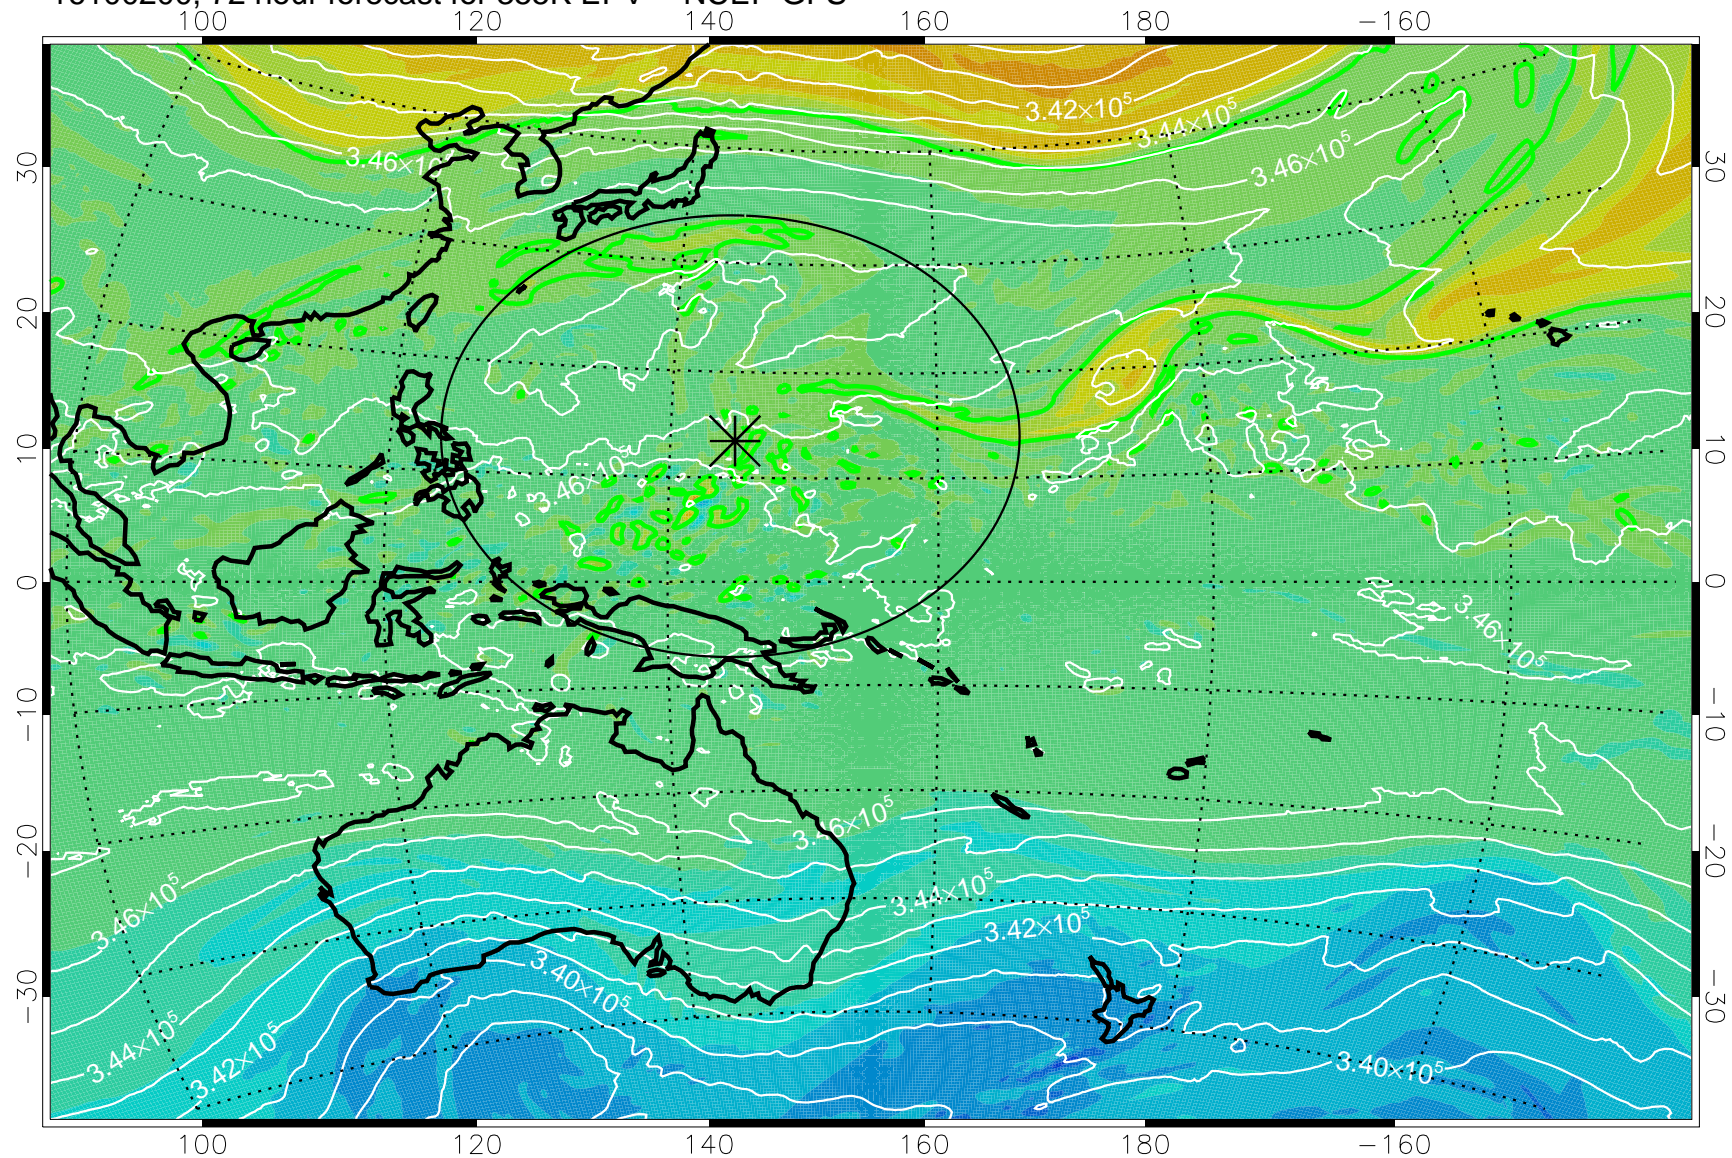

16093018, 42 hour forecast for 355K EPV -- NCEP GFS

355K Montgomery Streamfunction, white
EPV Tropopause (2 PVU) Position
Range ring of 2304 km

16100100, 48 hour forecast for 355K EPV -- NCEP GFS

355K Montgomery Streamfunction, white
EPV Tropopause (2 PVU) Position
Range ring of 2304 km

16100106, 54 hour forecast for 355K EPV -- NCEP GFS

355K Montgomery Streamfunction, white
EPV Tropopause (2 PVU) Position
Range ring of 2304 km

16100112, 60 hour forecast for 355K EPV -- NCEP GFS

355K Montgomery Streamfunction, white
EPV Tropopause (2 PVU) Position
Range ring of 2304 km

16100118, 66 hour forecast for 355K EPV -- NCEP GFS

355K Montgomery Streamfunction, white
EPV Tropopause (2 PVU) Position
Range ring of 2304 km

16100200, 72 hour forecast for 355K EPV -- NCEP GFS

355K Montgomery Streamfunction, white
EPV Tropopause (2 PVU) Position
Range ring of 2304 km

16100206, 78 hour forecast for 355K EPV -- NCEP GFS

355K Montgomery Streamfunction, white
EPV Tropopause (2 PVU) Position
Range ring of 2304 km

16100212, 84 hour forecast for 355K EPV -- NCEP GFS

355K Montgomery Streamfunction, white
EPV Tropopause (2 PVU) Position
Range ring of 2304 km