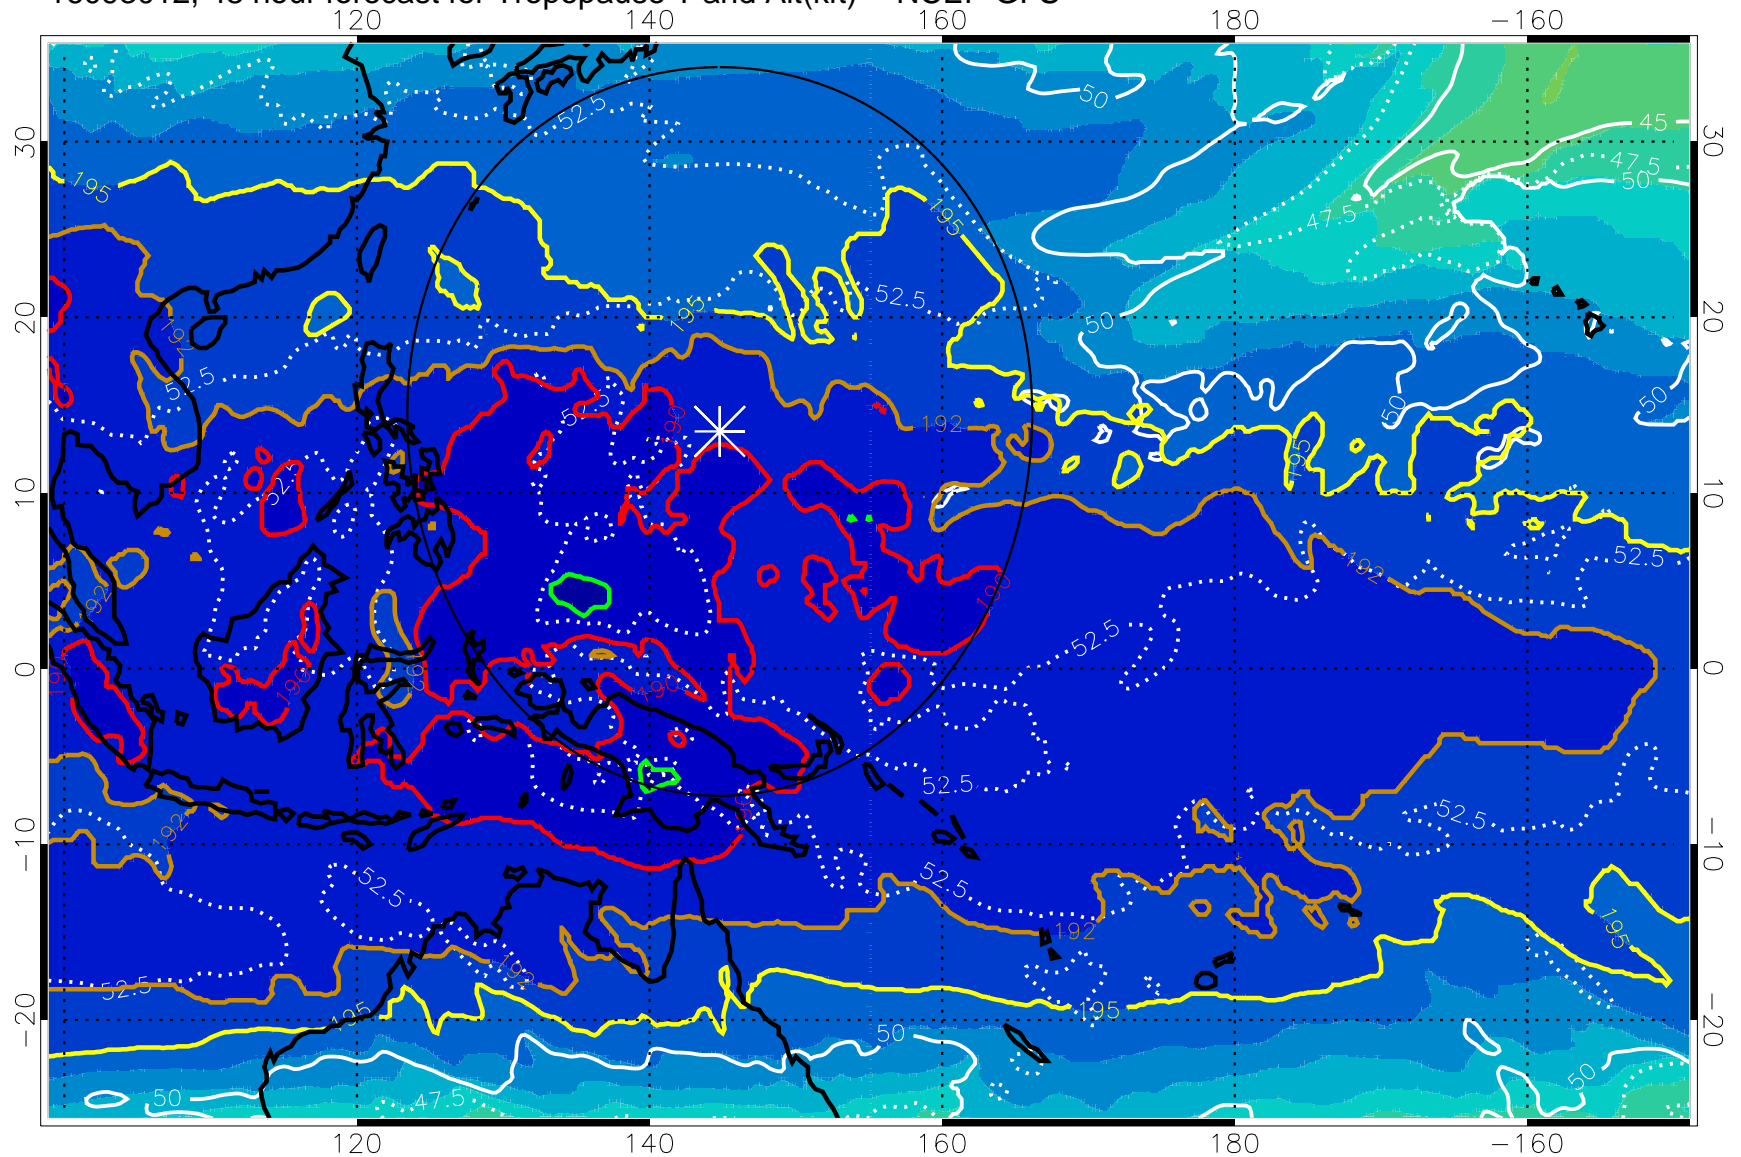

16093012, 48 hour forecast for Tropopause T and Alt(kft) -- NCEP GFS

190 200 210 220 230
Tropopause T, K

Tropopause Altitude in kft (white)

192.5K Isotherm 195K Isotherm
187.5K Isotherm 190K Isotherm

Range ring of 2304 km