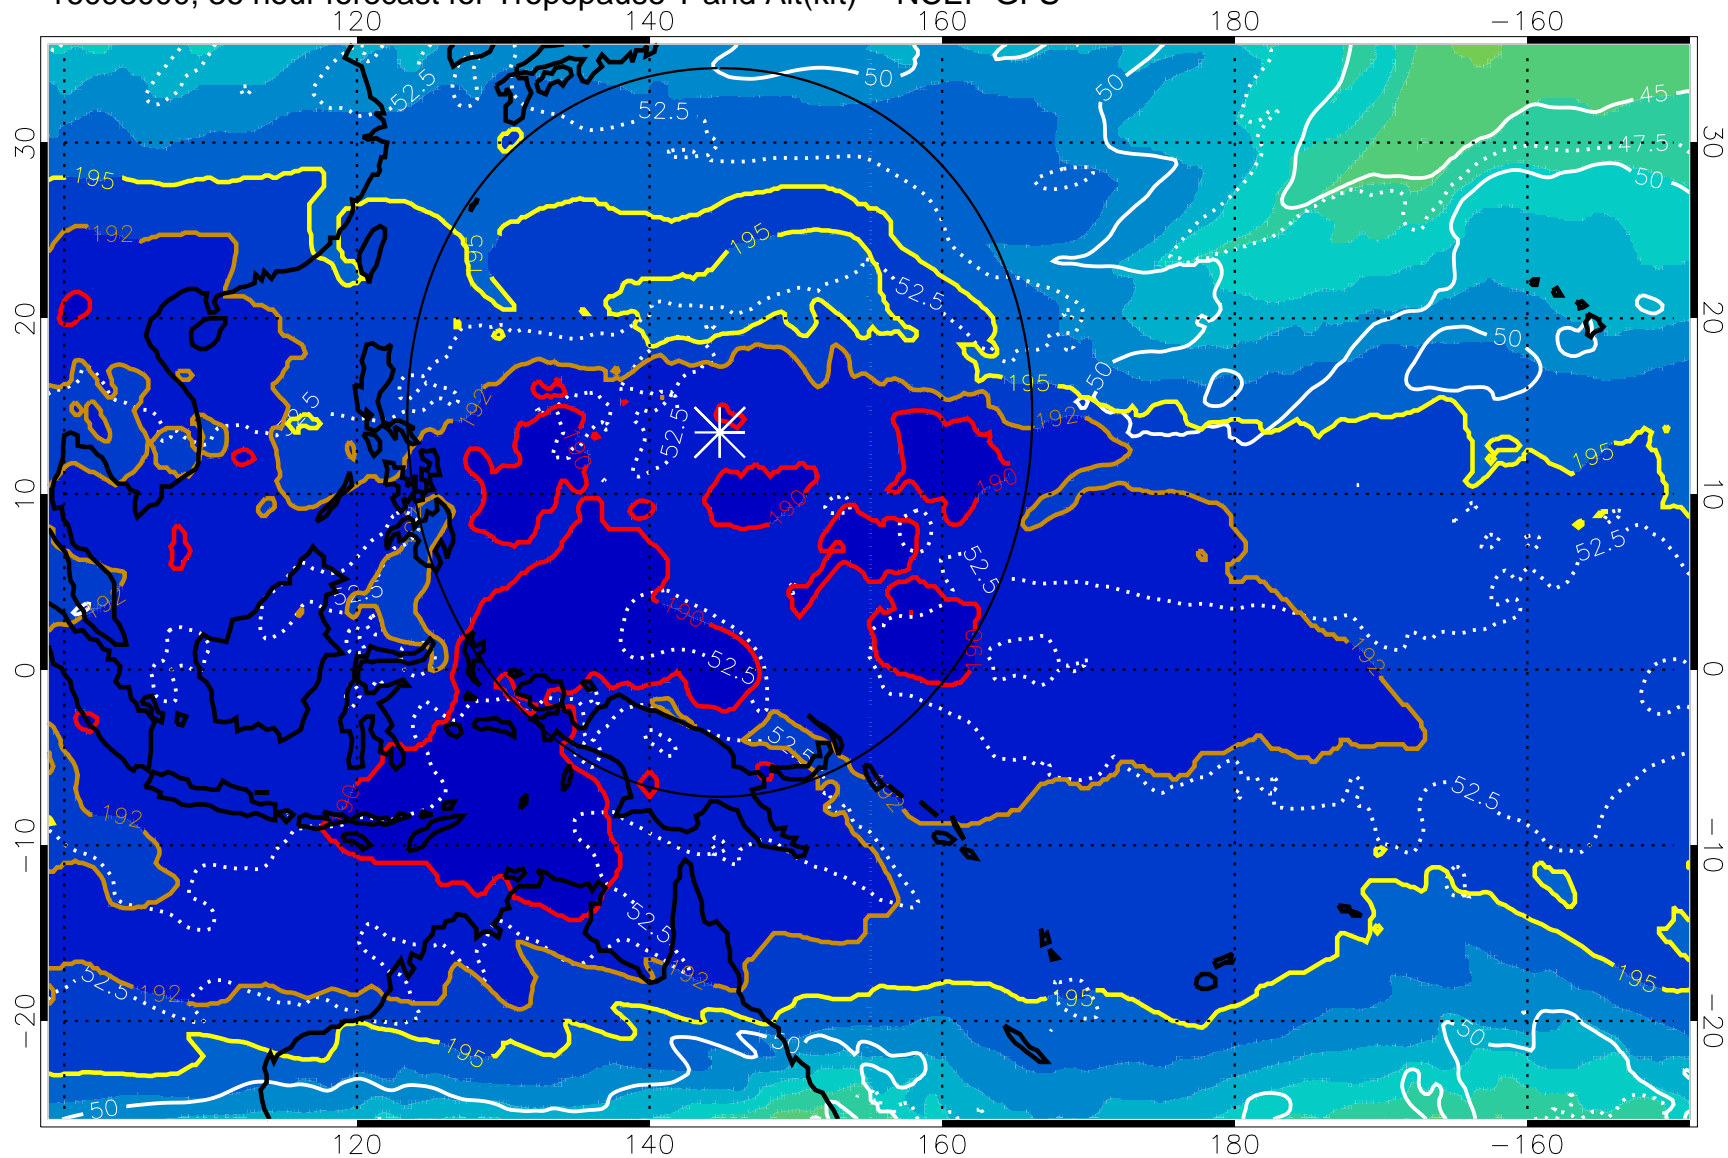

16093000, 36 hour forecast for Tropopause T and Alt(kft) -- NCEP GFS

190 200 210 220 230

Tropopause T, K

Tropopause Altitude in kft (white)

192.5K Isotherm 195K Isotherm
187.5K Isotherm 190K Isotherm

Range ring of 2304 km