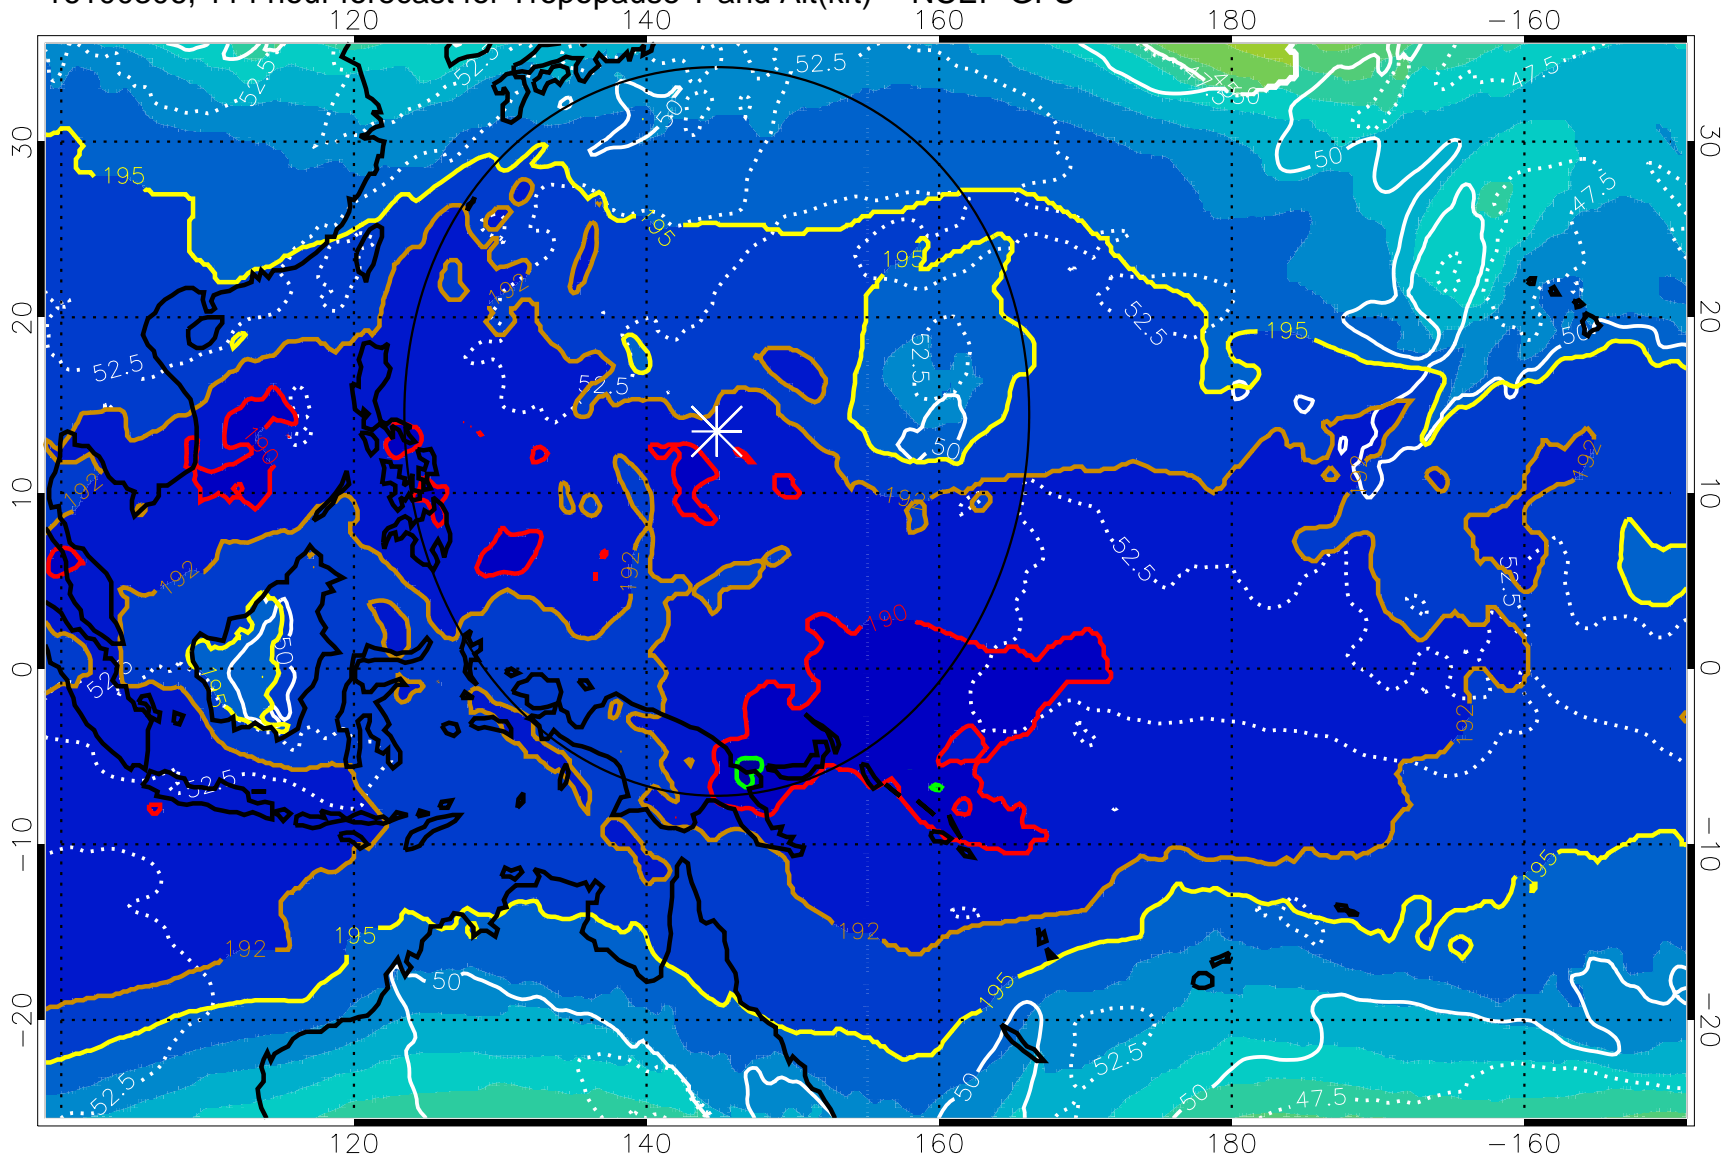

16100300, 108 hour forecast for Tropopause T and Alt(kft) -- NCEP GFS

190 200 210 220 230

Tropopause T, K

Tropopause Altitude in kft (white)

192.5K Isotherm 195K Isotherm

187.5K Isotherm 190K Isotherm

Range ring of 2304 km

16100306, 114 hour forecast for Tropopause T and Alt(kft) -- NCEP GFS

190 200 210 220 230

Tropopause T, K

Tropopause Altitude in kft (white)

192.5K Isotherm 195K Isotherm

187.5K Isotherm 190K Isotherm

Range ring of 2304 km