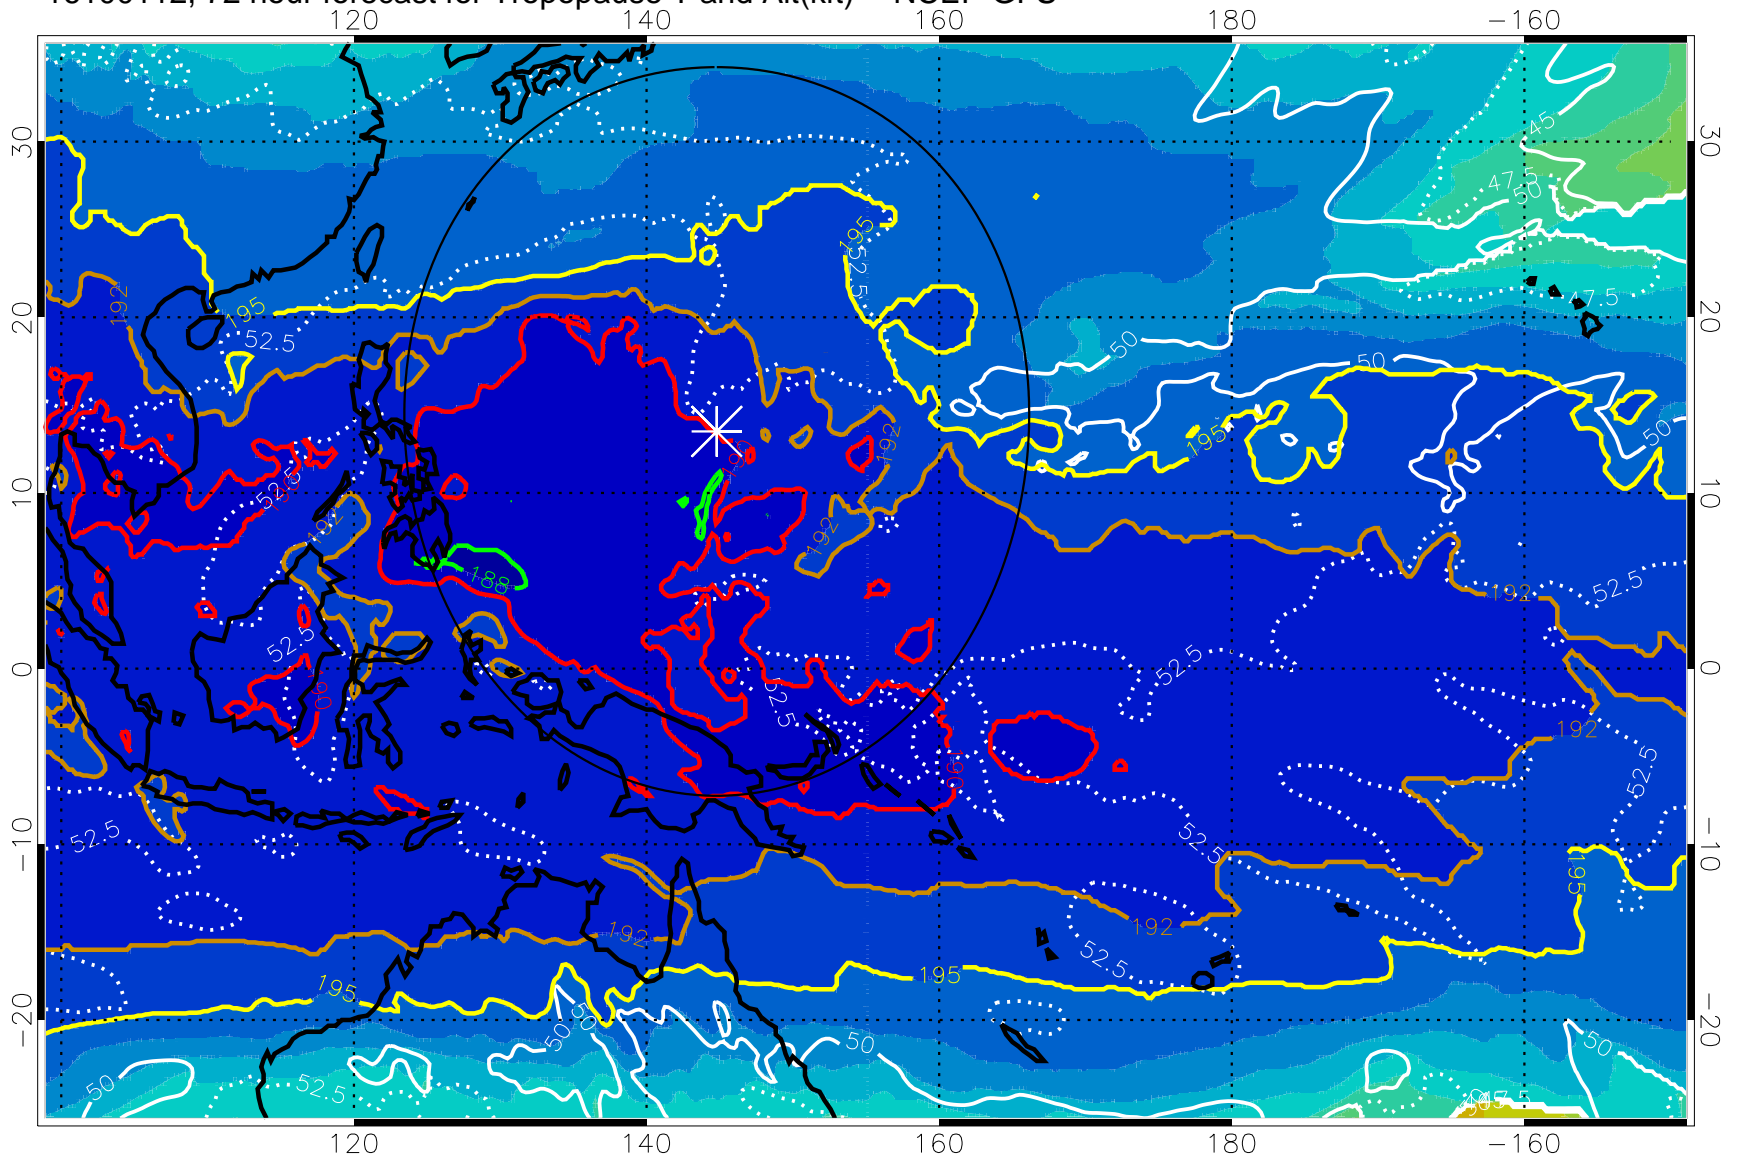

16100112, 72 hour forecast for Tropopause T and Alt(kft) -- NCEP GFS

190 200 210 220 230

Tropopause T, K

Tropopause Altitude in kft (white)

192.5K Isotherm 195K Isotherm

187.5K Isotherm 190K Isotherm

Range ring of 2304 km