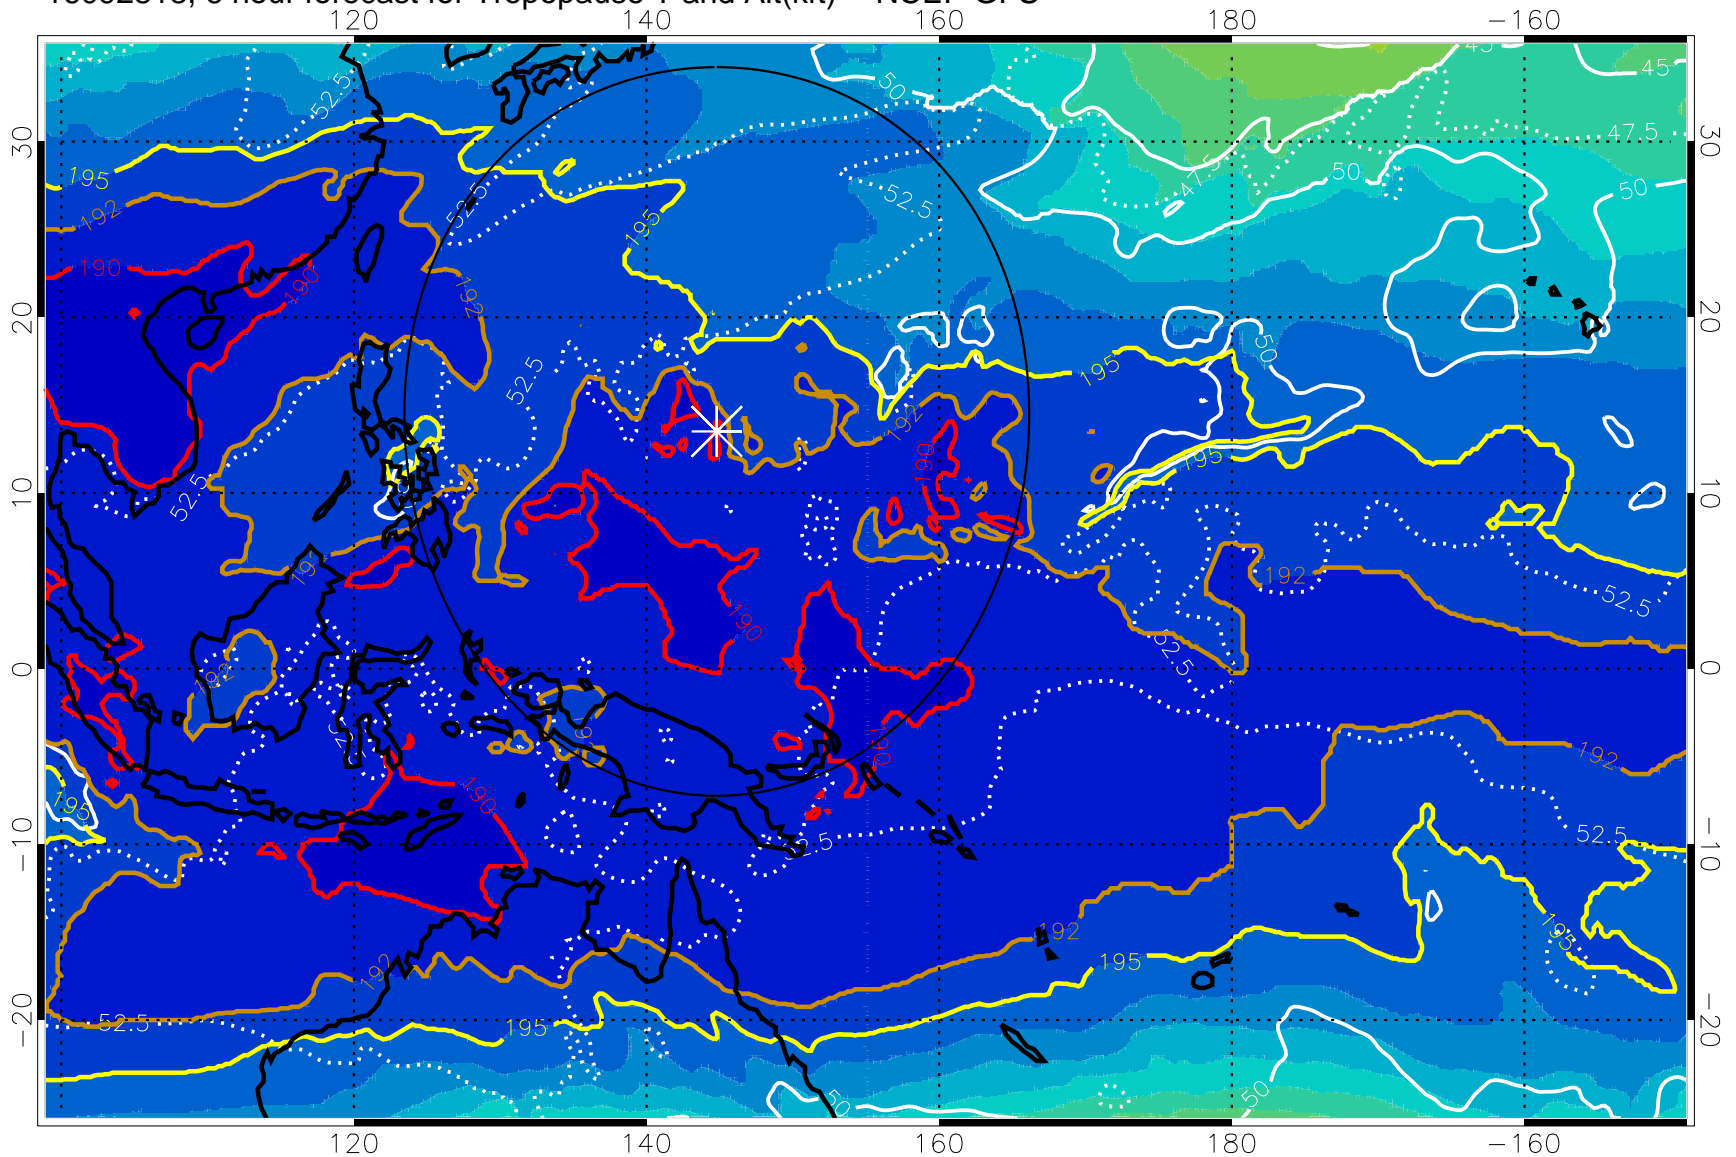

16092818, 6 hour forecast for Tropopause T and Alt(kft) -- NCEP GFS

190 200 210 220 230

Tropopause T, K

Tropopause Altitude in kft (white)

192.5K Isotherm 195K Isotherm

187.5K Isotherm 190K Isotherm

Range ring of 2304 km

16092900, 12 hour forecast for Tropopause T and Alt(kft) -- NCEP GFS

190 200 210 220 230
Tropopause T, K

Tropopause Altitude in kft (white)

192.5K Isotherm 195K Isotherm
187.5K Isotherm 190K Isotherm

Range ring of 2304 km