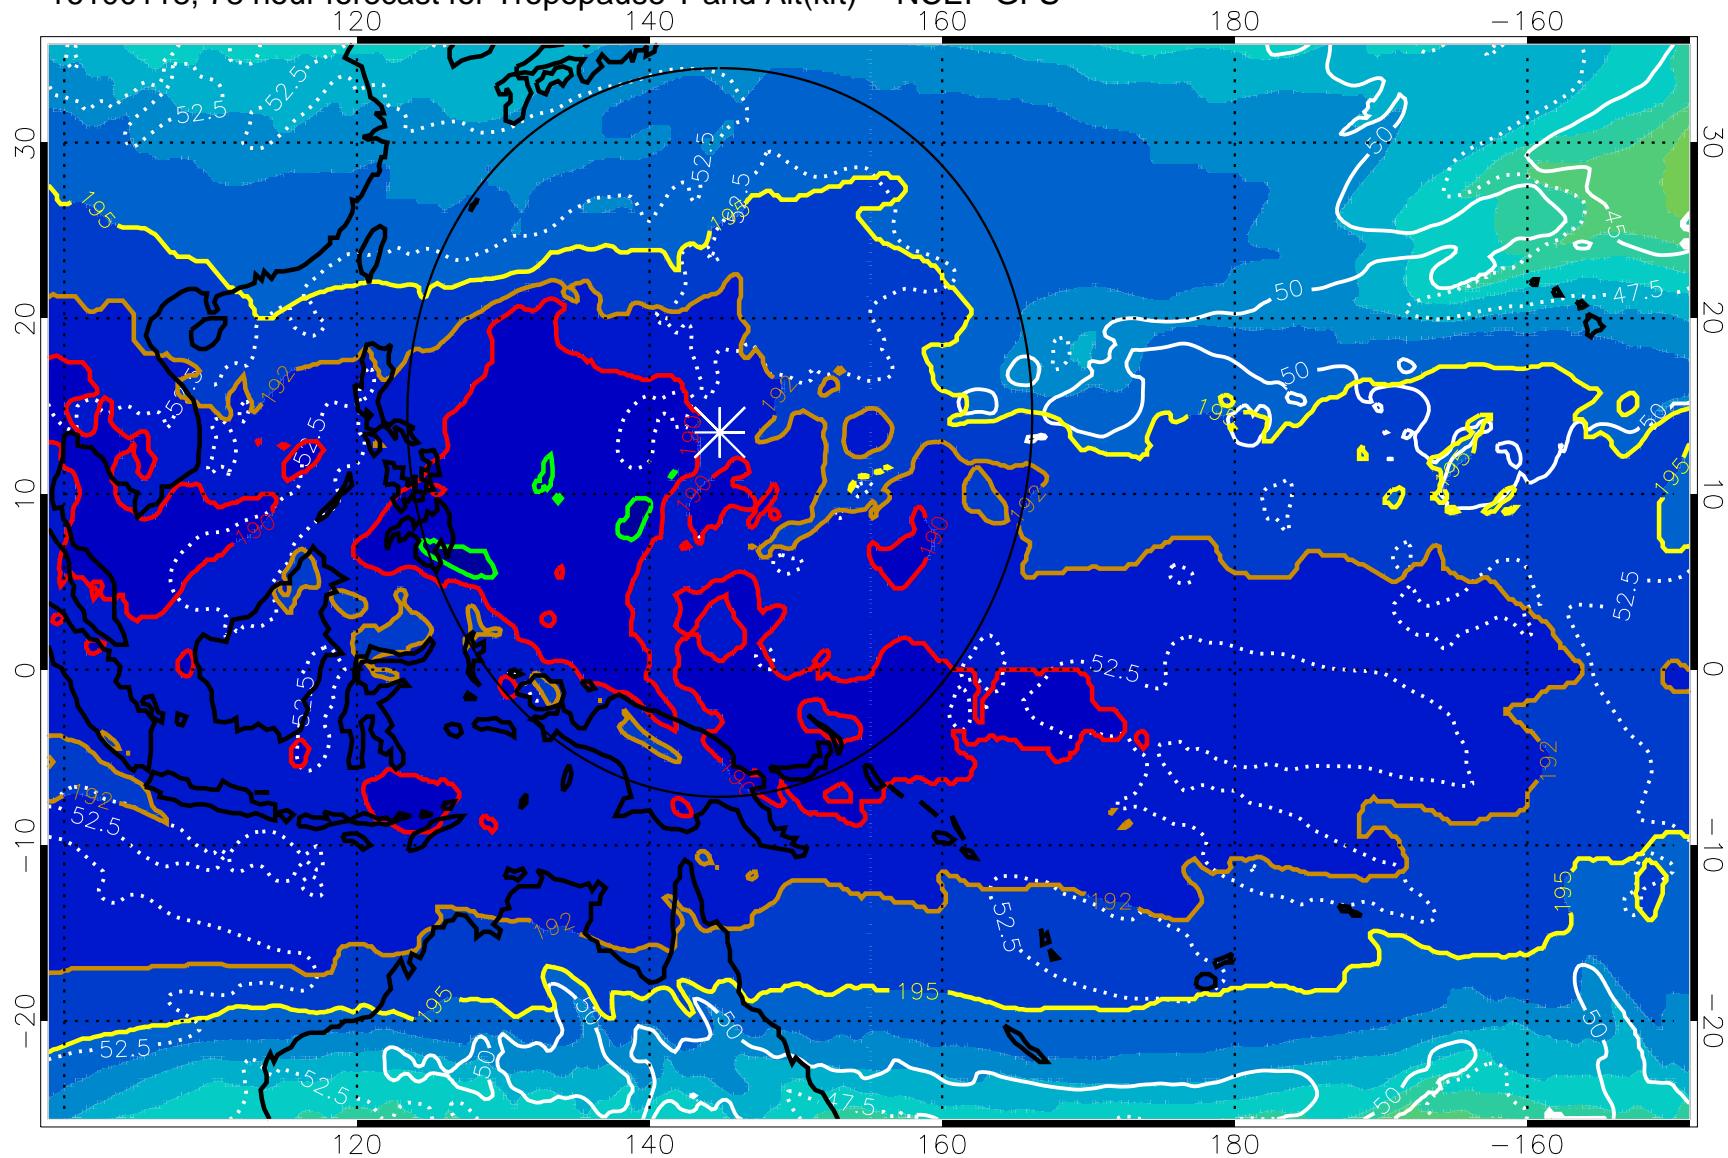

16100118, 78 hour forecast for Tropopause T and Alt(kft) -- NCEP GFS

190 200 210 220 230

Tropopause T, K

Tropopause Altitude in kft (white)

192.5K Isotherm 195K Isotherm
187.5K Isotherm 190K Isotherm

Range ring of 2304 km