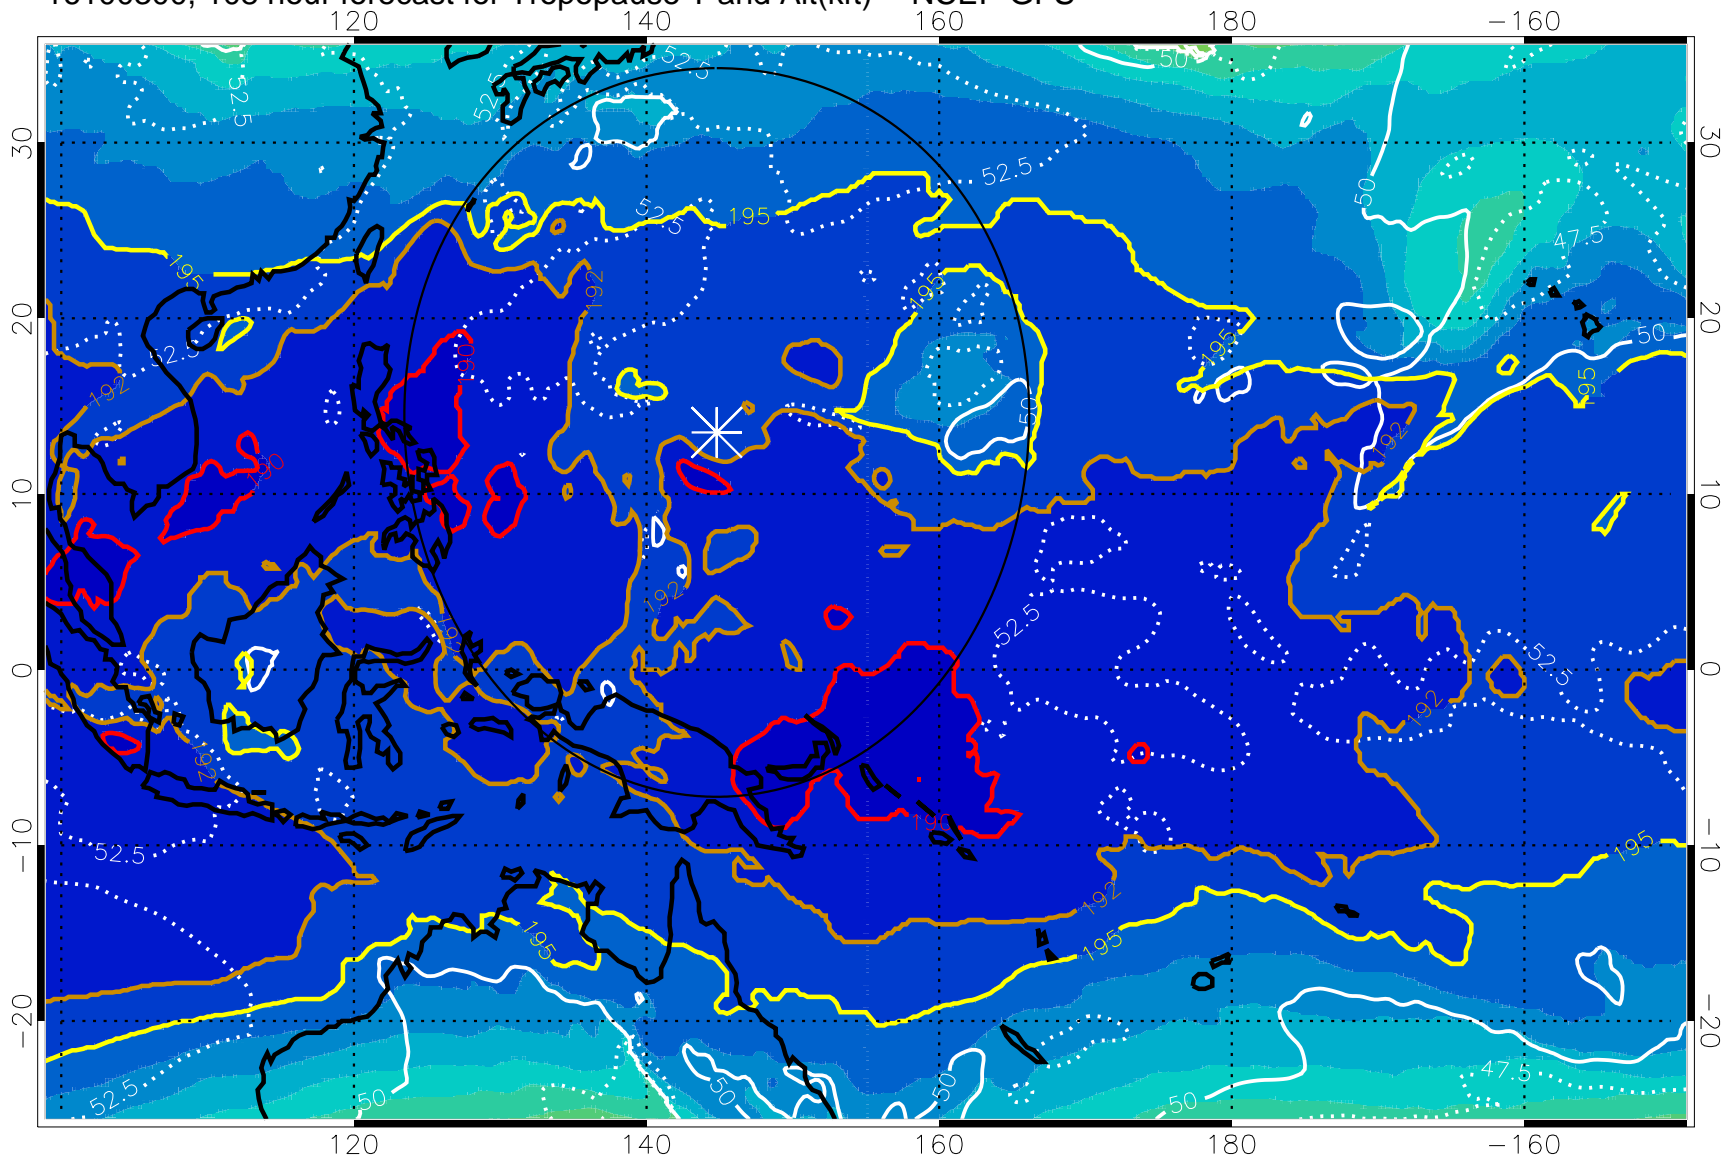

16100218, 102 hour forecast for Tropopause T and Alt(kft) -- NCEP GFS

190 200 210 220 230

Tropopause T, K

Tropopause Altitude in kft (white)

192.5K Isotherm 195K Isotherm

187.5K Isotherm 190K Isotherm

Range ring of 2304 km

16100300, 108 hour forecast for Tropopause T and Alt(kft) -- NCEP GFS

190 200 210 220 230

Tropopause T, K

Tropopause Altitude in kft (white)

192.5K Isotherm 195K Isotherm

187.5K Isotherm 190K Isotherm

Range ring of 2304 km