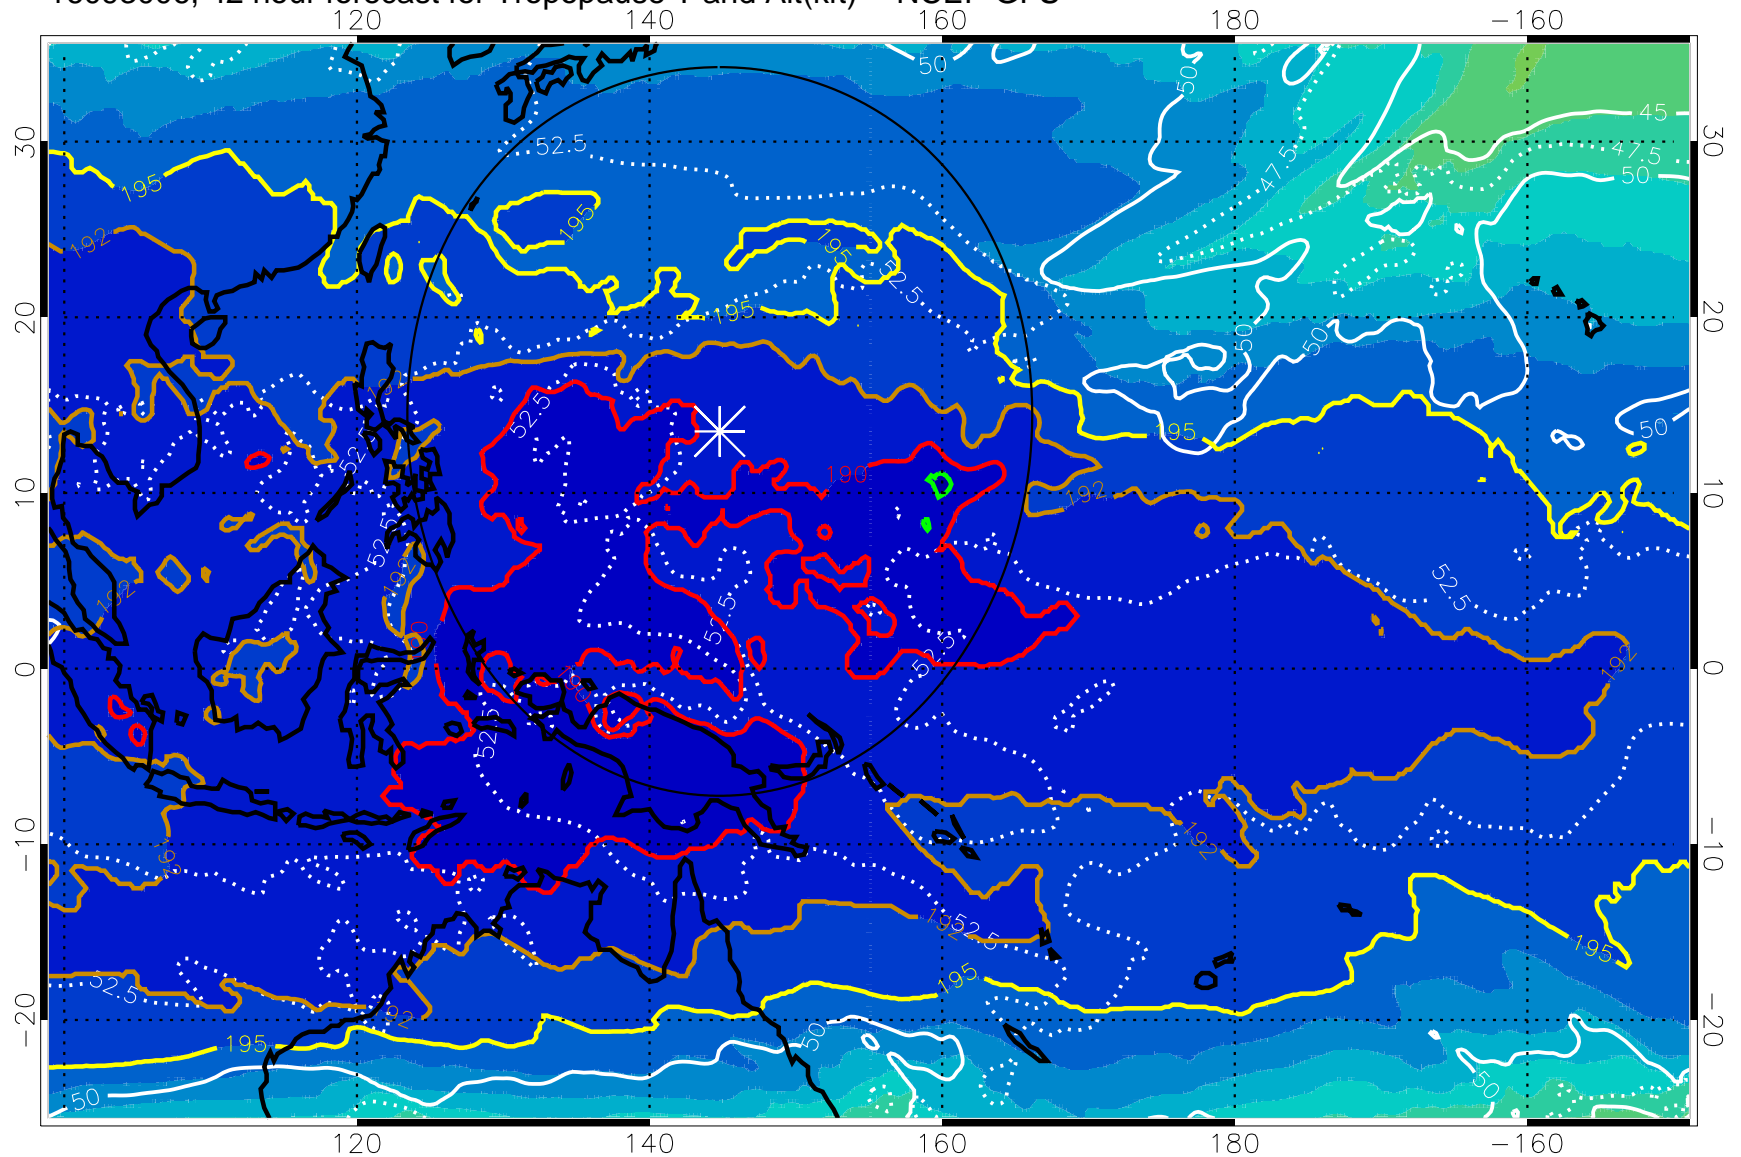

16093006, 42 hour forecast for Tropopause T and Alt(kft) -- NCEP GFS

190 200 210 220 230

Tropopause T, K

Tropopause Altitude in kft (white)

192.5K Isotherm 195K Isotherm

187.5K Isotherm 190K Isotherm

Range ring of 2304 km