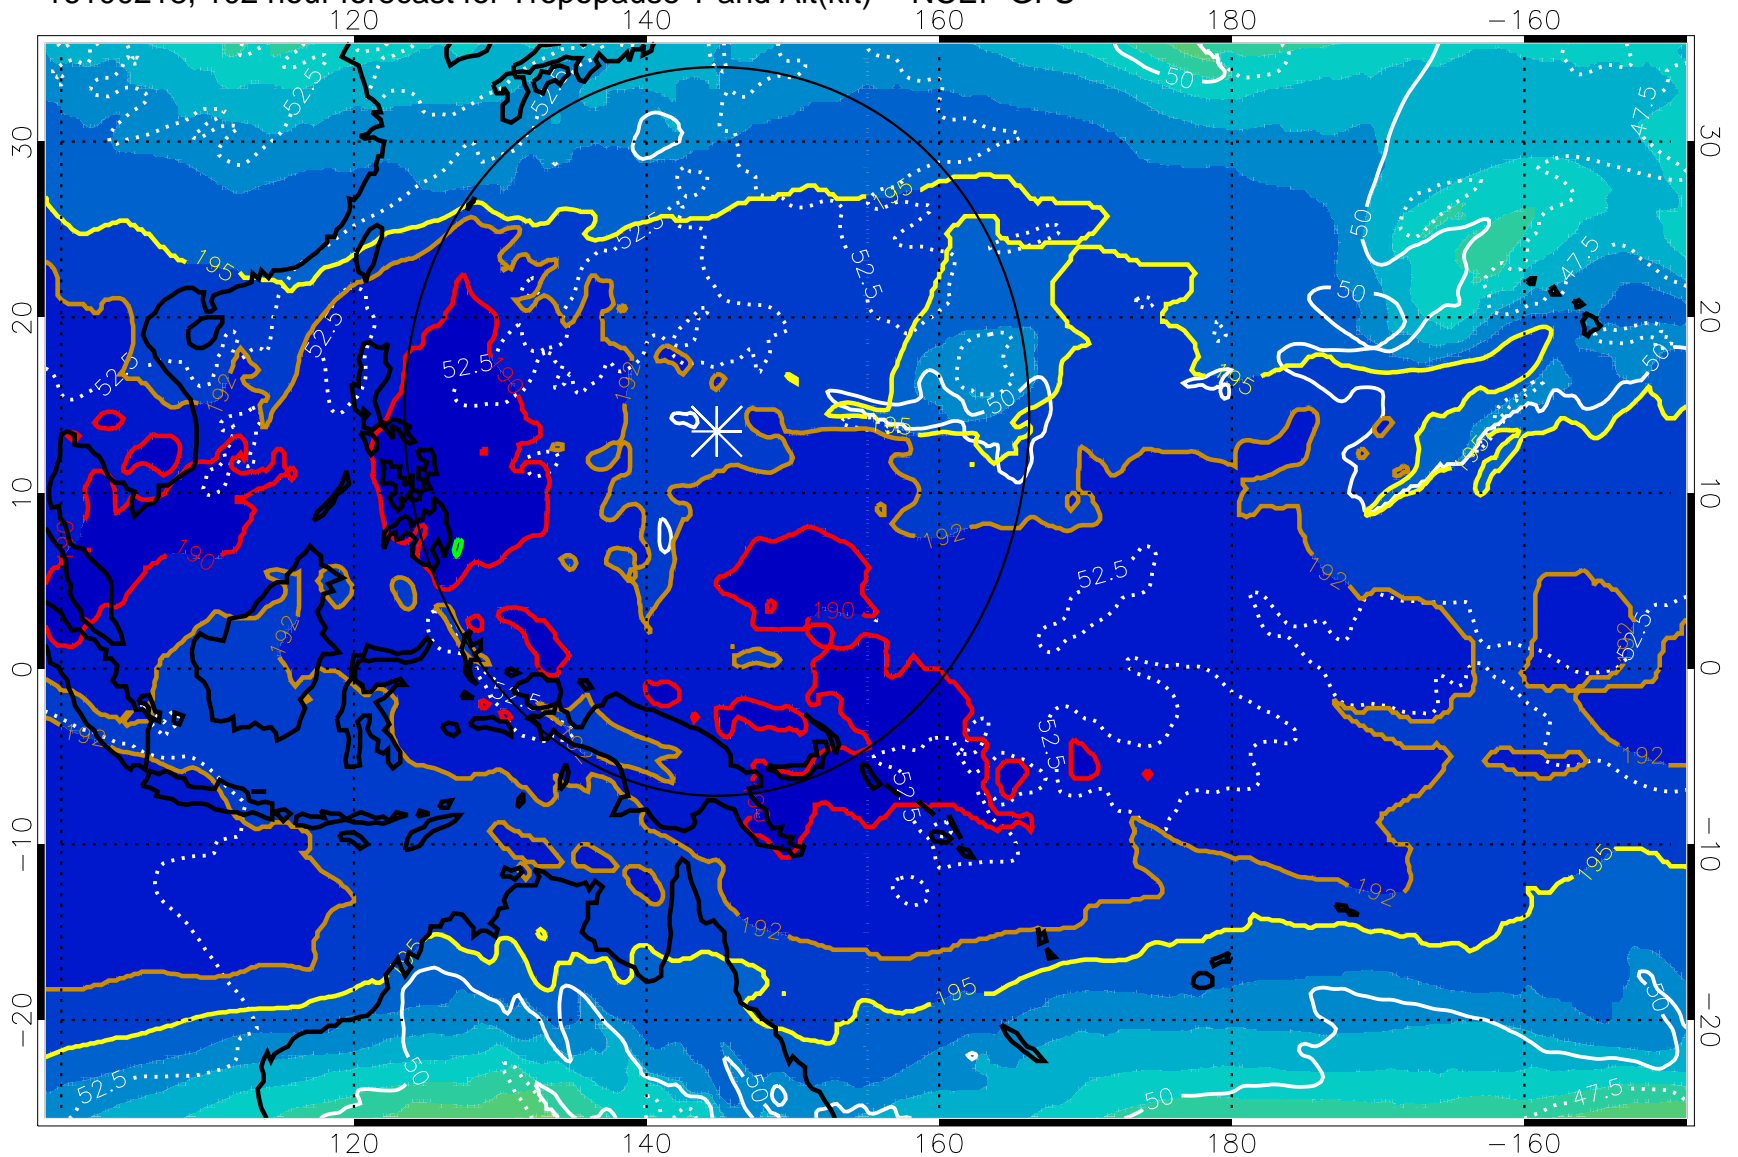

16100212, 96 hour forecast for Tropopause T and Alt(kft) -- NCEP GFS

190 200 210 220 230
Tropopause T, K

Tropopause Altitude in kft (white)

192.5K Isotherm 195K Isotherm
187.5K Isotherm 190K Isotherm

Range ring of 2304 km

16100218, 102 hour forecast for Tropopause T and Alt(kft) -- NCEP GFS

190 200 210 220 230

Tropopause T, K

Tropopause Altitude in kft (white)

192.5K Isotherm 195K Isotherm

187.5K Isotherm 190K Isotherm

Range ring of 2304 km