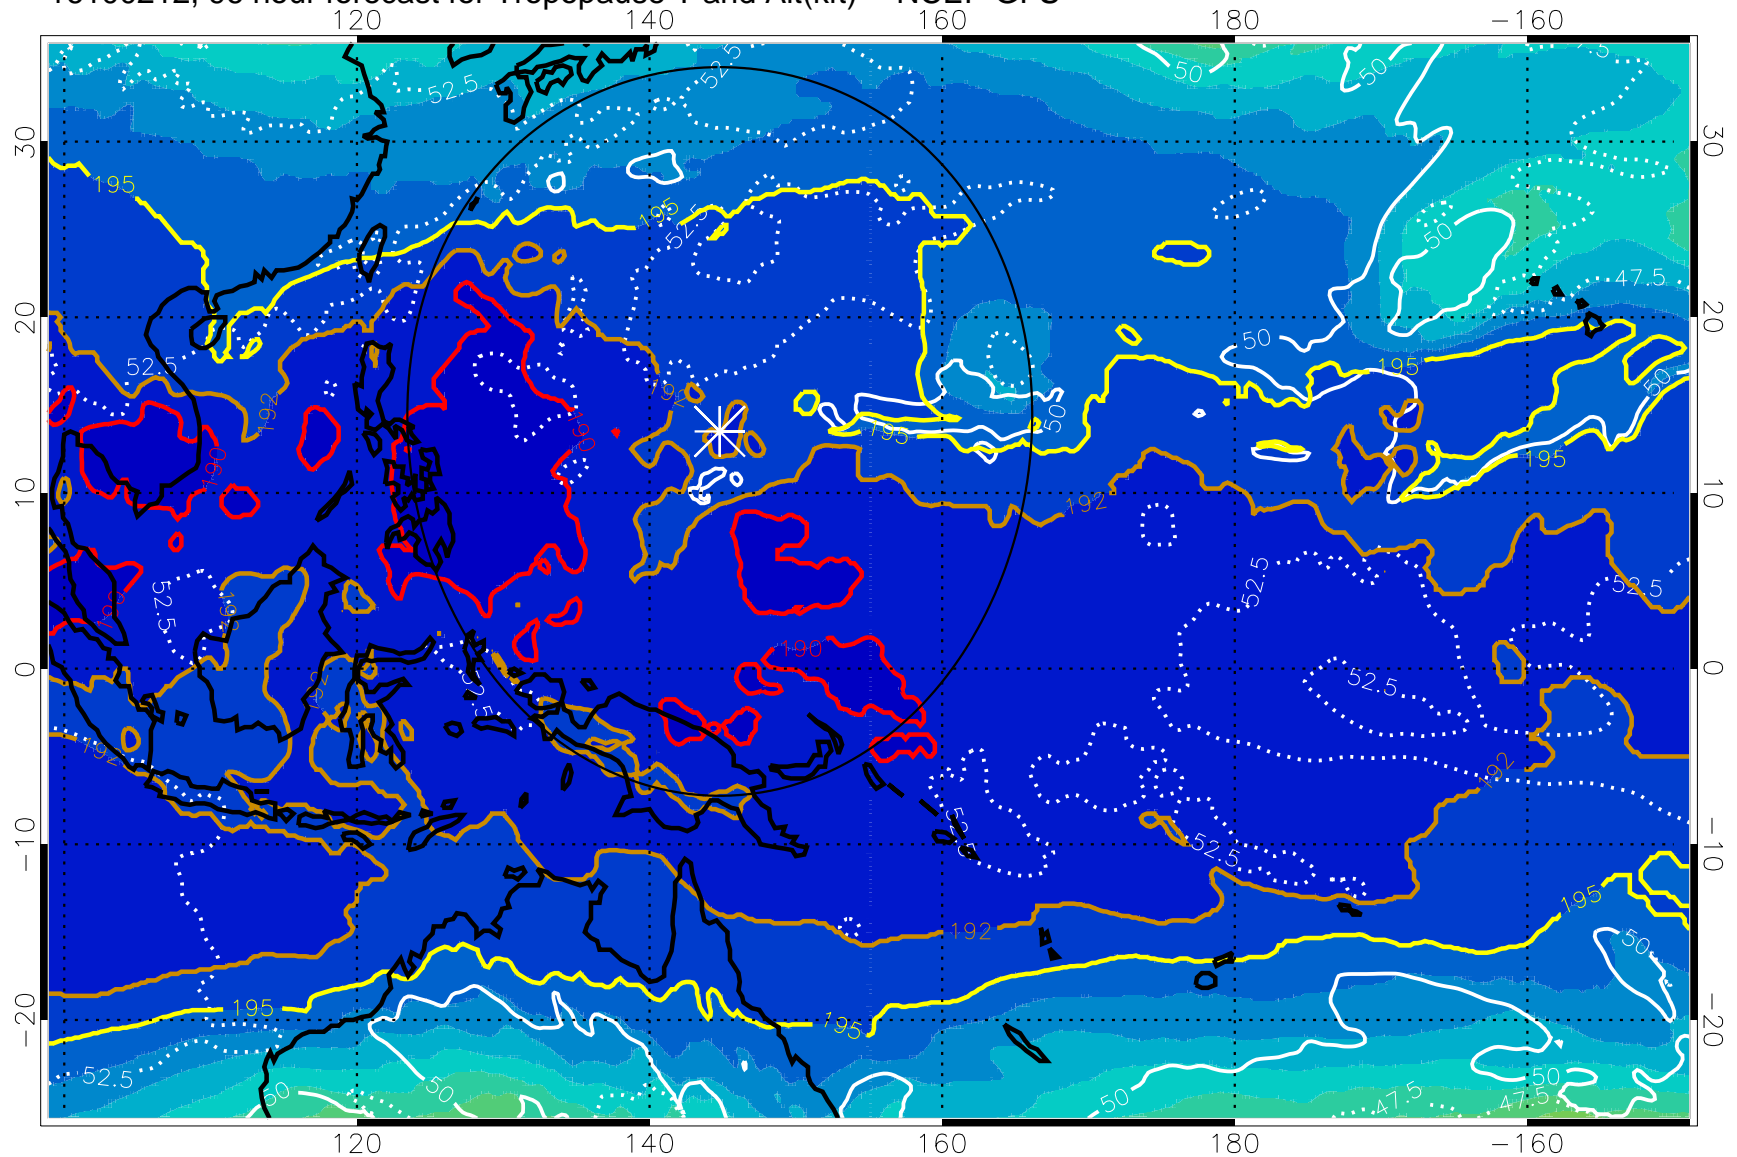

16100206, 90 hour forecast for Tropopause T and Alt(kft) -- NCEP GFS

190 200 210 220 230

Tropopause T, K

Tropopause Altitude in kft (white)

192.5K Isotherm 195K Isotherm

187.5K Isotherm 190K Isotherm

Range ring of 2304 km

16100212, 96 hour forecast for Tropopause T and Alt(kft) -- NCEP GFS

190 200 210 220 230
Tropopause T, K

Tropopause Altitude in kft (white)

192.5K Isotherm 195K Isotherm
187.5K Isotherm 190K Isotherm

Range ring of 2304 km