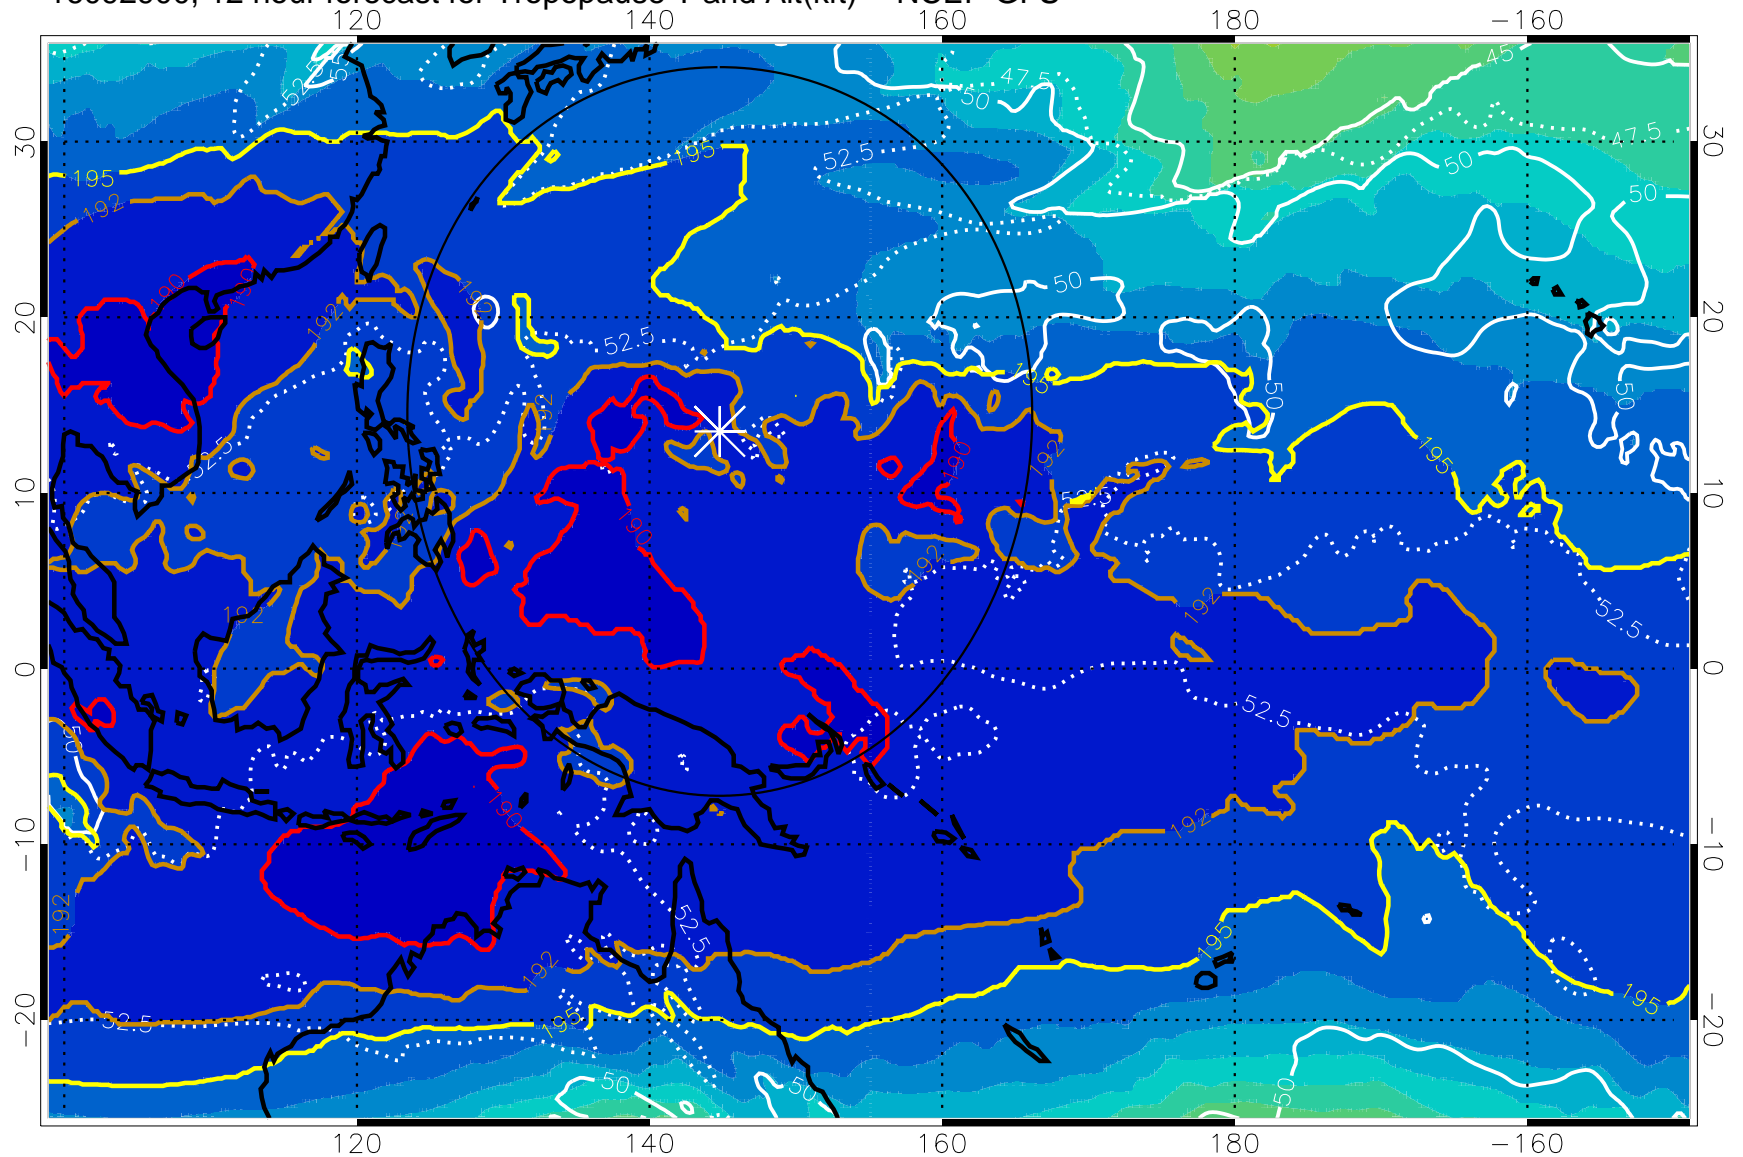

16092900, 12 hour forecast for Tropopause T and Alt(kft) -- NCEP GFS

190 200 210 220 230
Tropopause T, K

Tropopause Altitude in kft (white)

192.5K Isotherm 195K Isotherm
187.5K Isotherm 190K Isotherm

Range ring of 2304 km