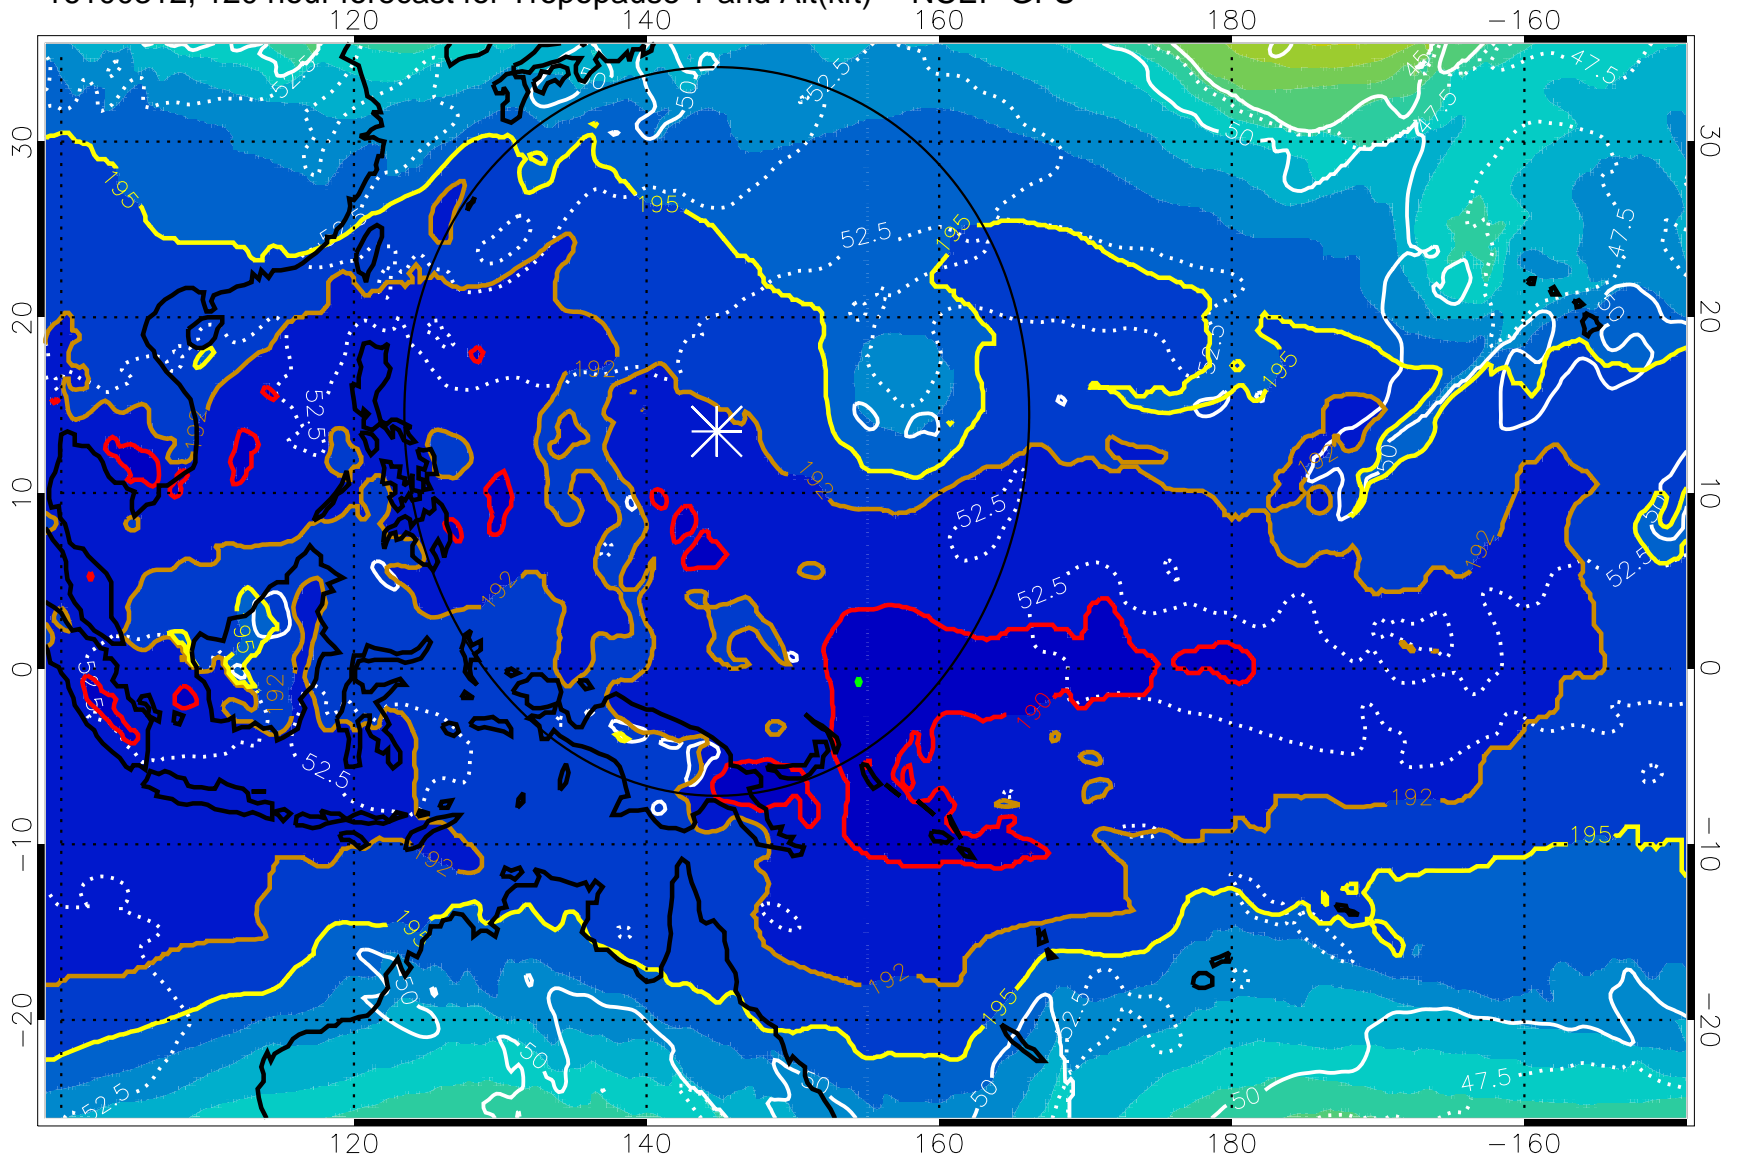

16100306, 114 hour forecast for Tropopause T and Alt(kft) -- NCEP GFS

190 200 210 220 230

Tropopause T, K

Tropopause Altitude in kft (white)

192.5K Isotherm 195K Isotherm

187.5K Isotherm 190K Isotherm

Range ring of 2304 km

16100312, 120 hour forecast for Tropopause T and Alt(kft) -- NCEP GFS

190 200 210 220 230

Tropopause T, K

Tropopause Altitude in kft (white)

192.5K Isotherm 195K Isotherm

187.5K Isotherm 190K Isotherm

Range ring of 2304 km