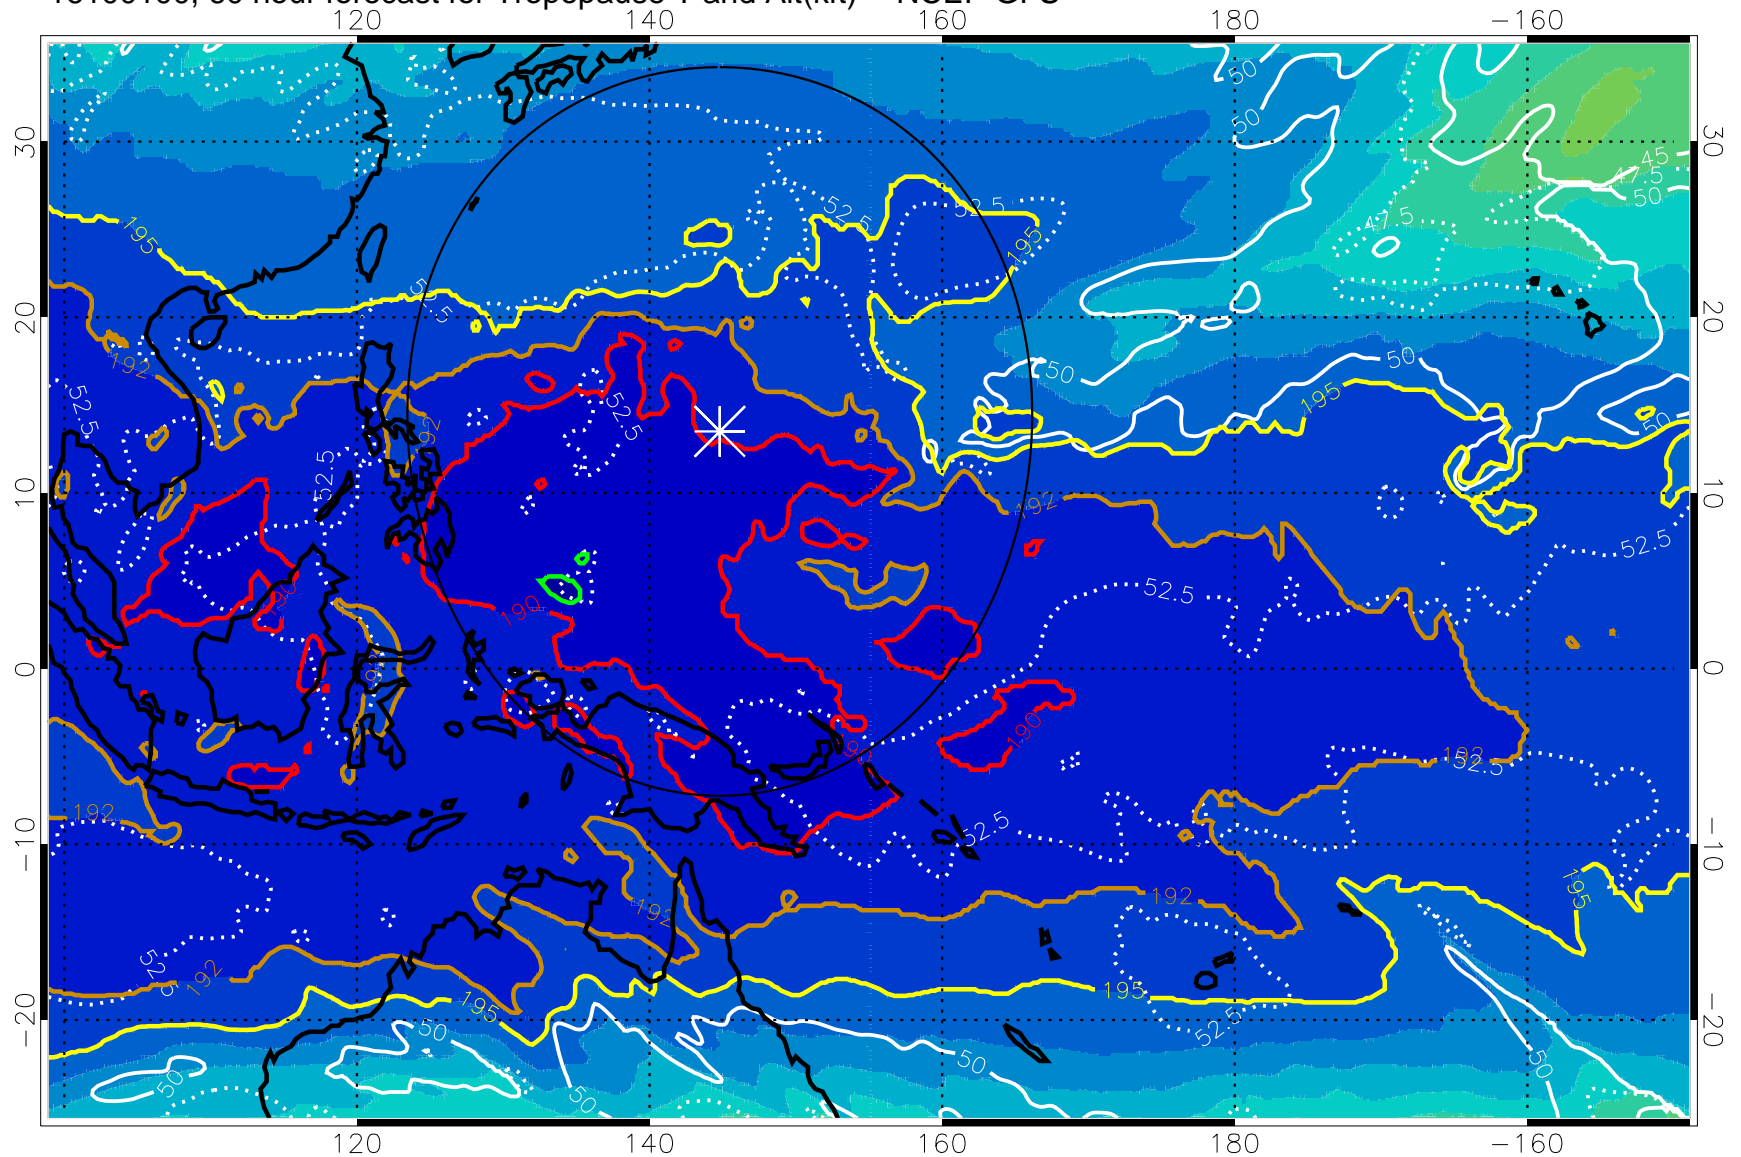

16100100, 60 hour forecast for Tropopause T and Alt(kft) -- NCEP GFS

190 200 210 220 230

Tropopause T, K

Tropopause Altitude in kft (white)

192.5K Isotherm 195K Isotherm
187.5K Isotherm 190K Isotherm

Range ring of 2304 km