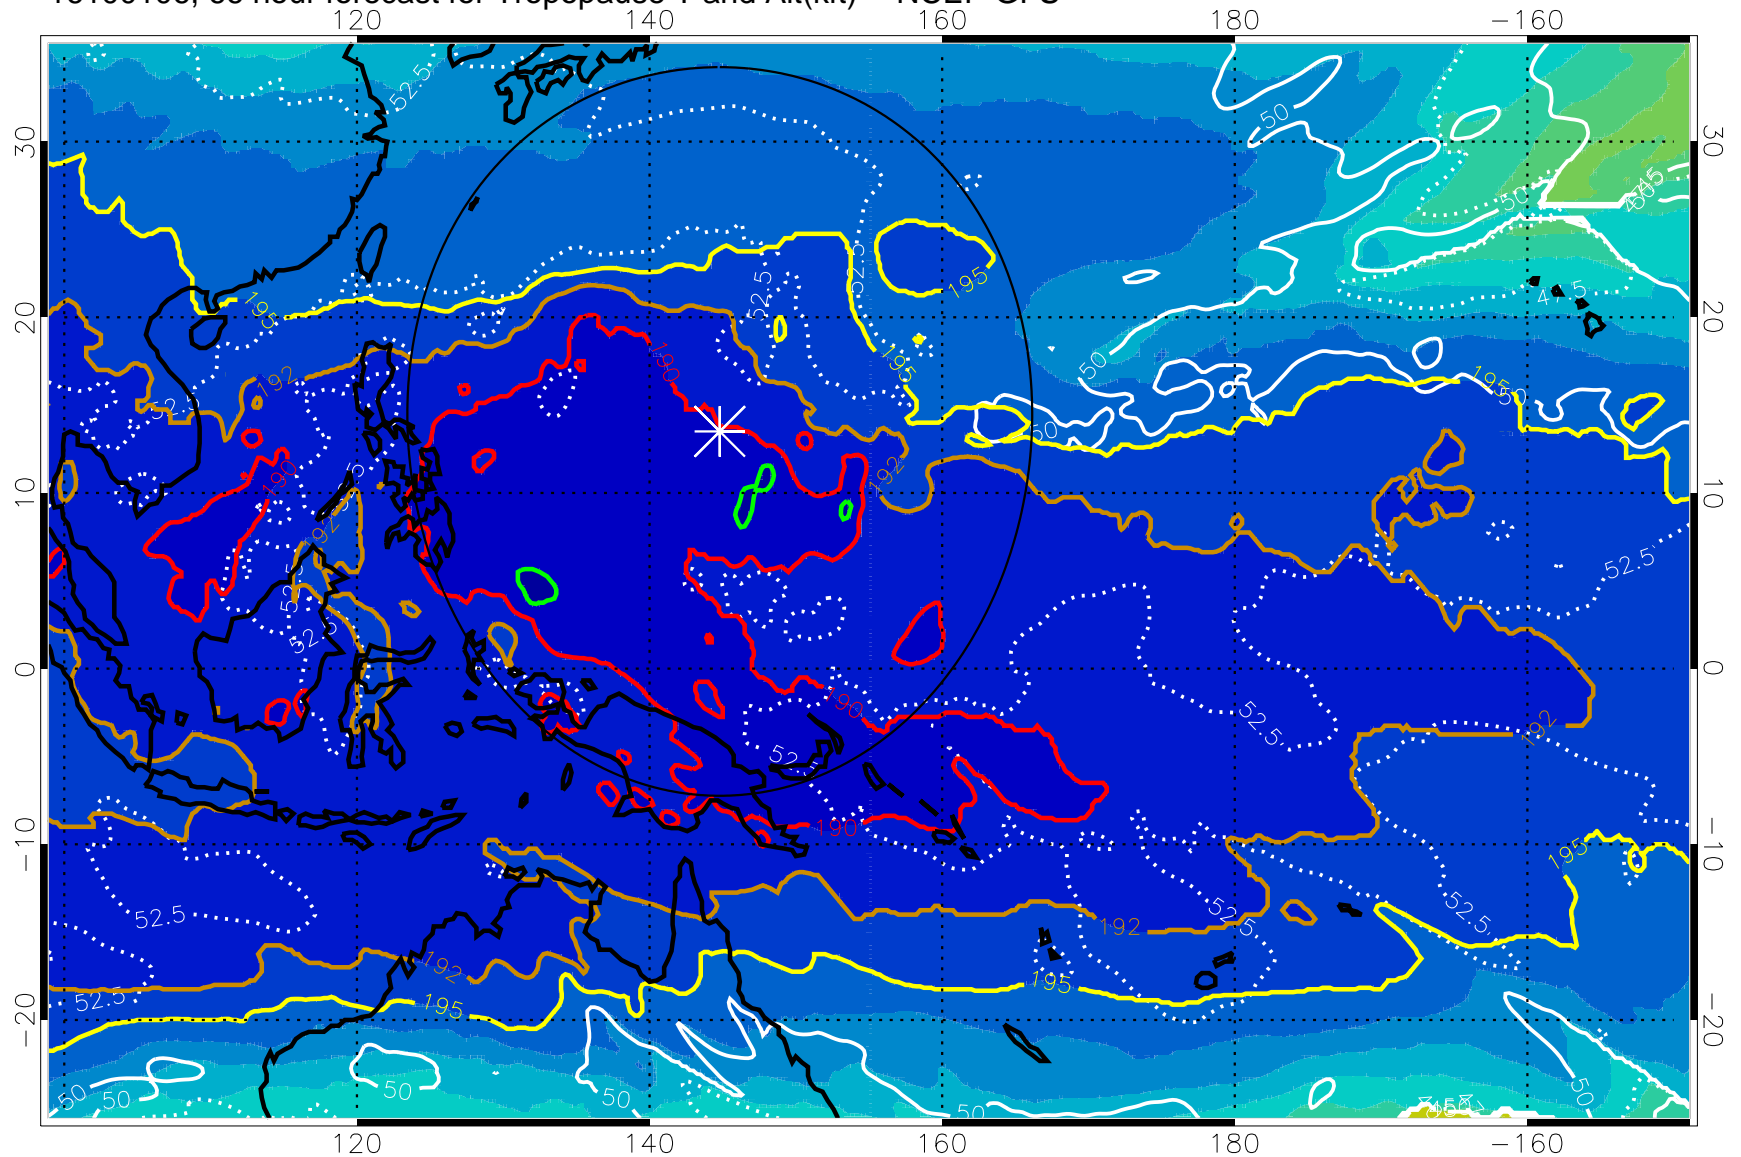

16100106, 66 hour forecast for Tropopause T and Alt(kft) -- NCEP GFS

190 200 210 220 230

Tropopause T, K

Tropopause Altitude in kft (white)

192.5K Isotherm 195K Isotherm

187.5K Isotherm 190K Isotherm

Range ring of 2304 km