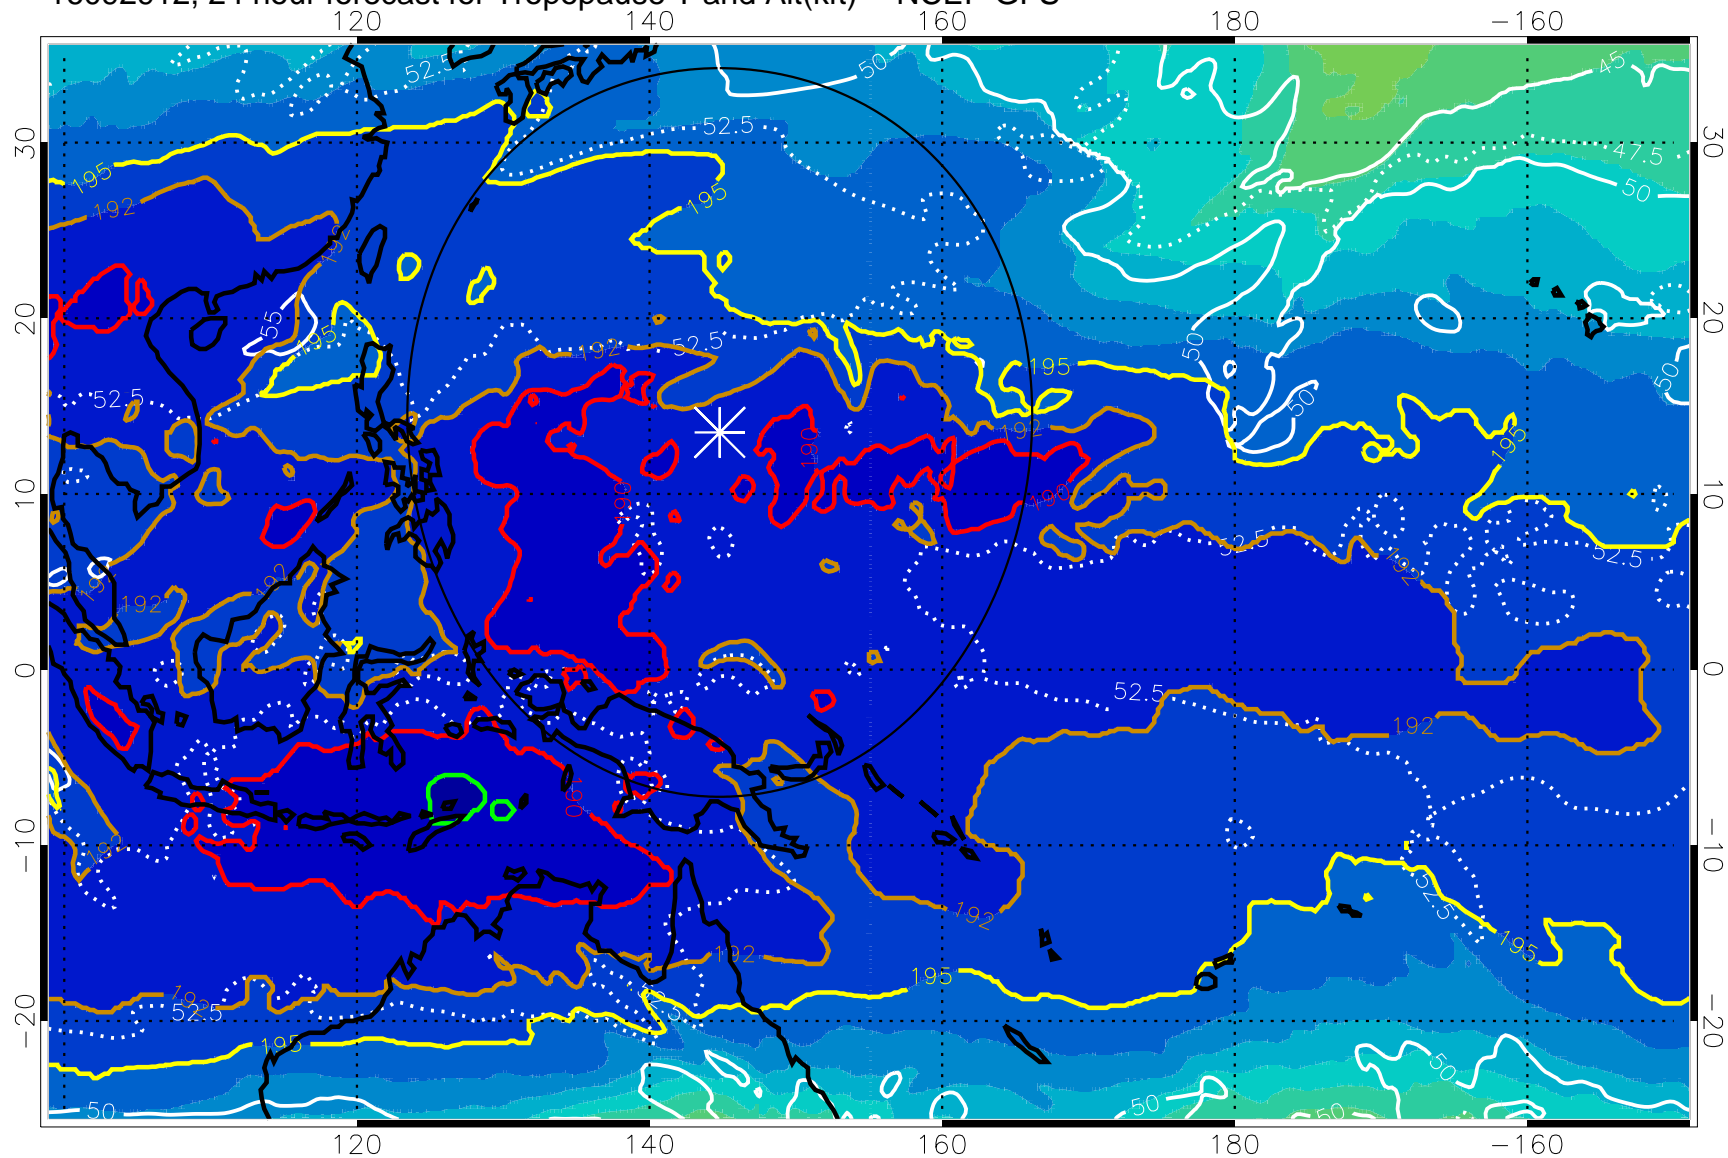

16092912, 24 hour forecast for Tropopause T and Alt(kft) -- NCEP GFS

190 200 210 220 230

Tropopause T, K

Tropopause Altitude in kft (white)

192.5K Isotherm 195K Isotherm
187.5K Isotherm 190K Isotherm

Range ring of 2304 km