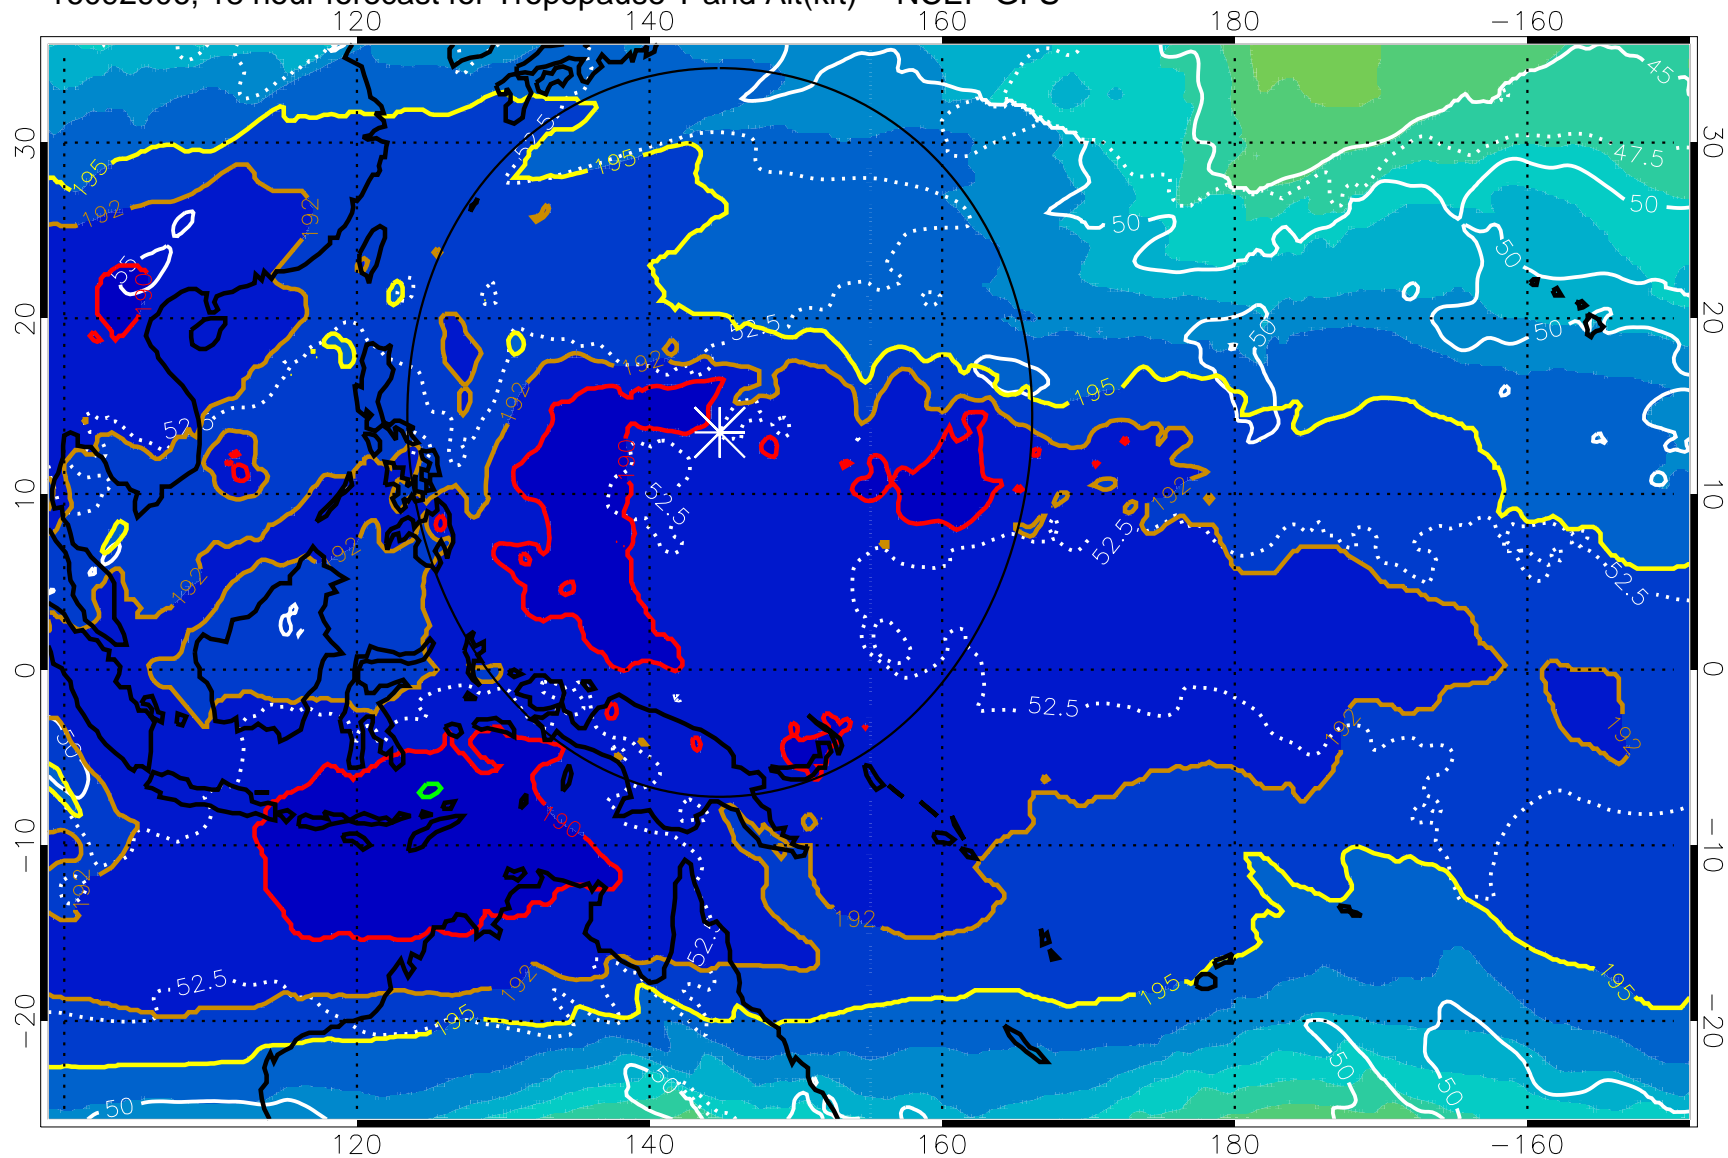

16092906, 18 hour forecast for Tropopause T and Alt(kft) -- NCEP GFS

190   200   210   220   230
Tropopause T, K

Tropopause Altitude in kft (white)

192.5K Isotherm   195K Isotherm
187.5K Isotherm   190K Isotherm

Range ring of 2304 km