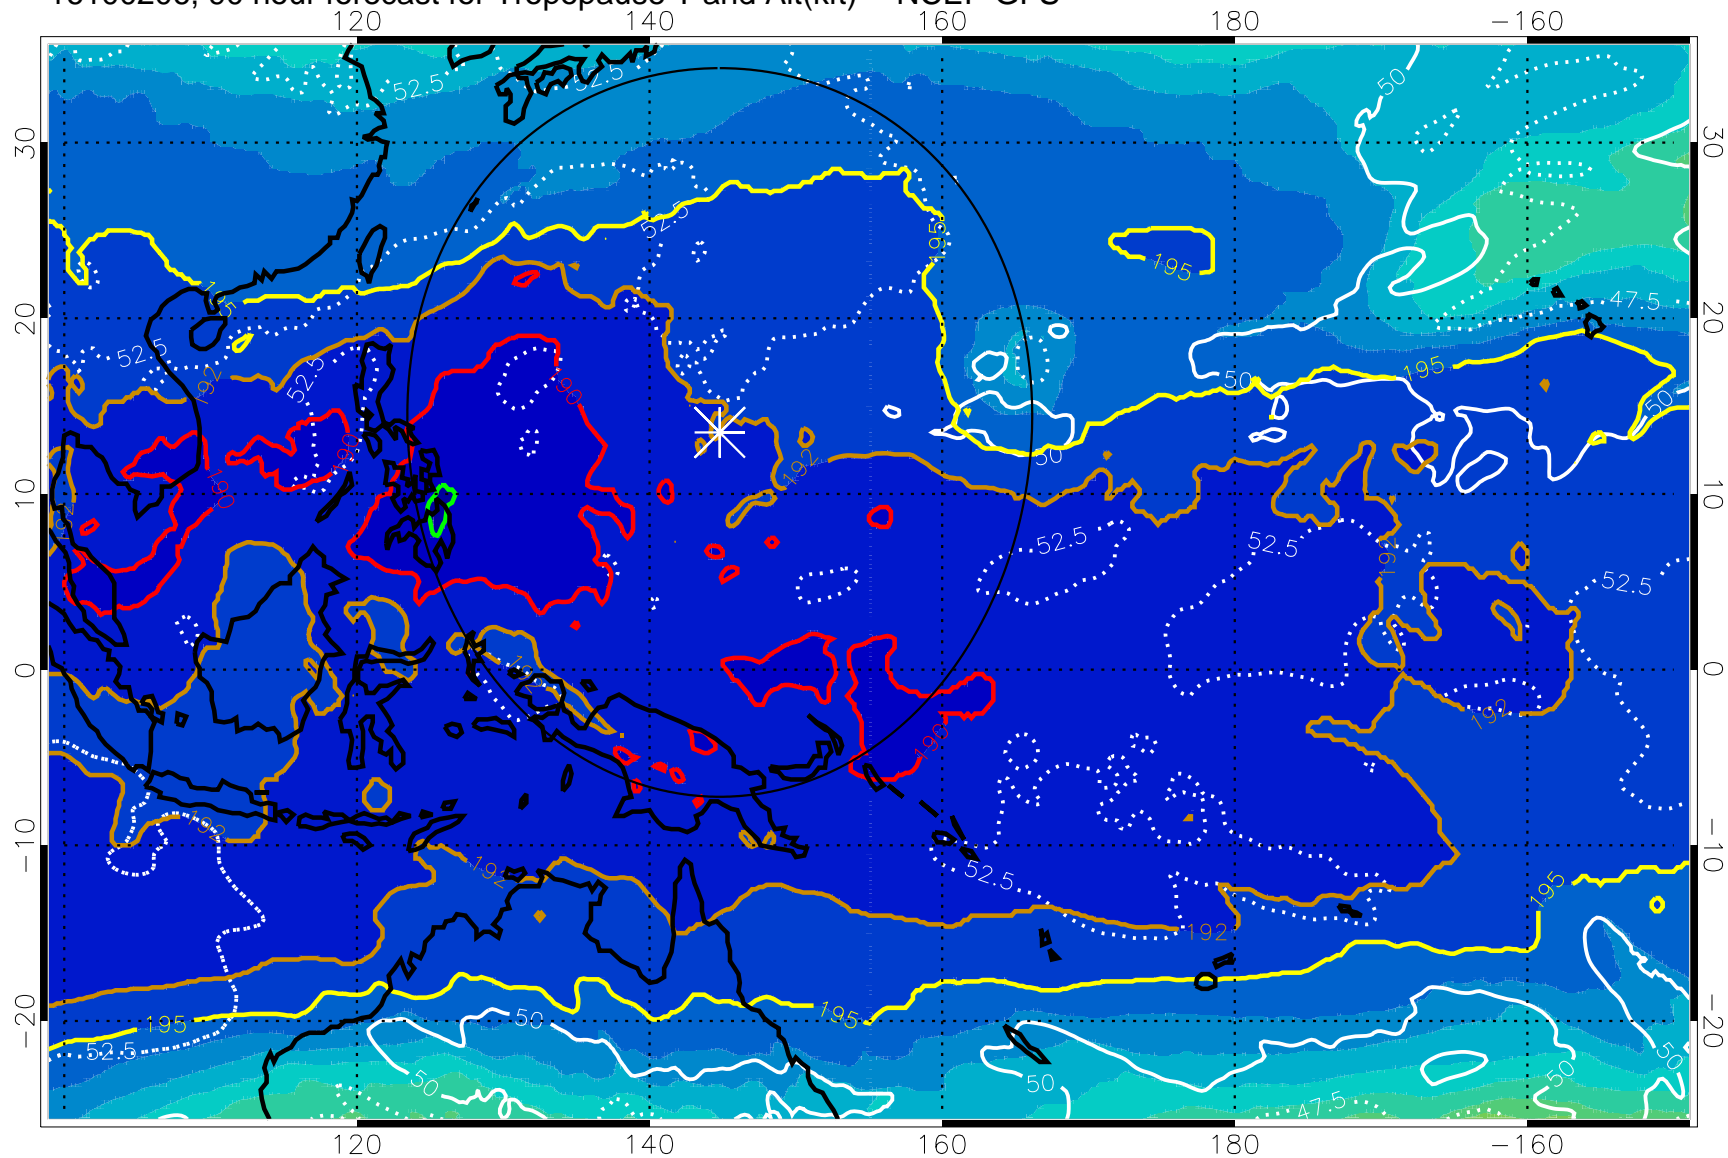

16100200, 84 hour forecast for Tropopause T and Alt(kft) -- NCEP GFS

190 200 210 220 230
Tropopause T, K

Tropopause Altitude in kft (white)

192.5K Isotherm 195K Isotherm
187.5K Isotherm 190K Isotherm

Range ring of 2304 km

16100206, 90 hour forecast for Tropopause T and Alt(kft) -- NCEP GFS

190 200 210 220 230

Tropopause T, K

Tropopause Altitude in kft (white)

192.5K Isotherm 195K Isotherm

187.5K Isotherm 190K Isotherm

Range ring of 2304 km