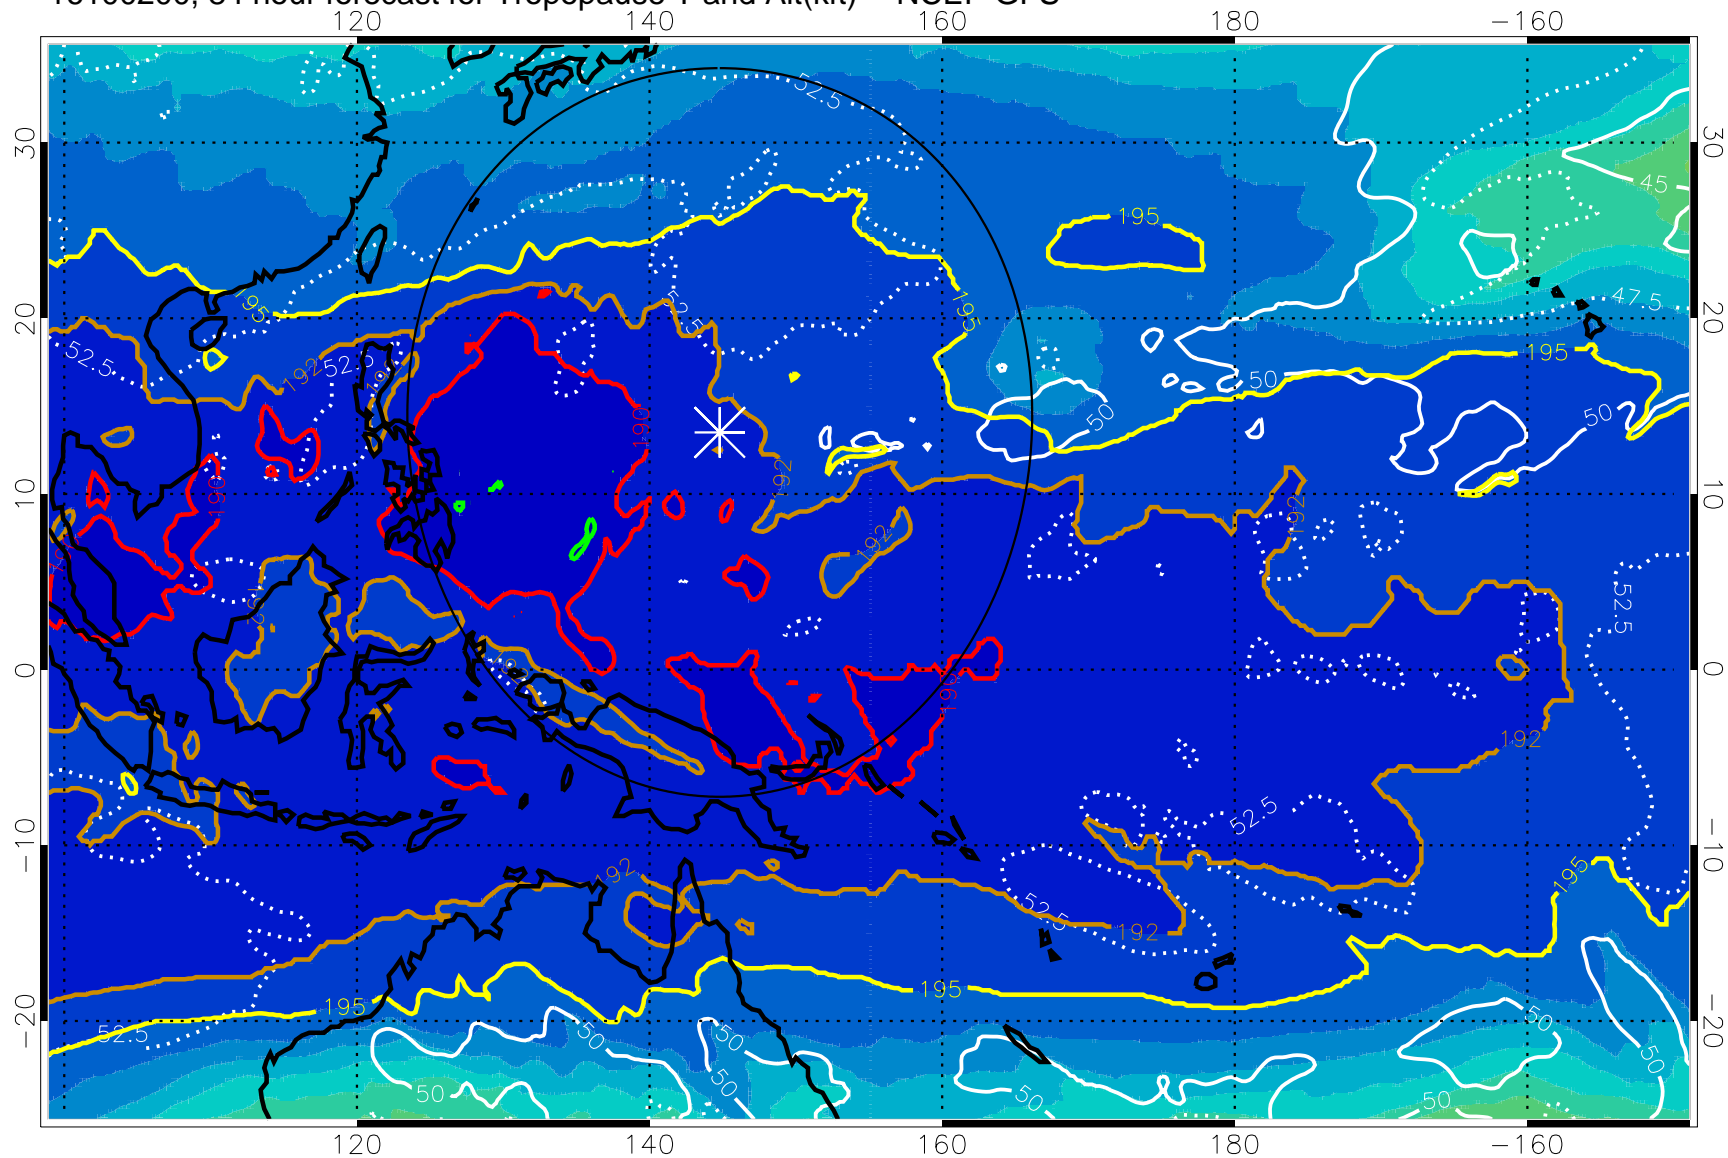

16100200, 84 hour forecast for Tropopause T and Alt(kft) -- NCEP GFS

190 200 210 220 230
Tropopause T, K

Tropopause Altitude in kft (white)

192.5K Isotherm 195K Isotherm
187.5K Isotherm 190K Isotherm

Range ring of 2304 km