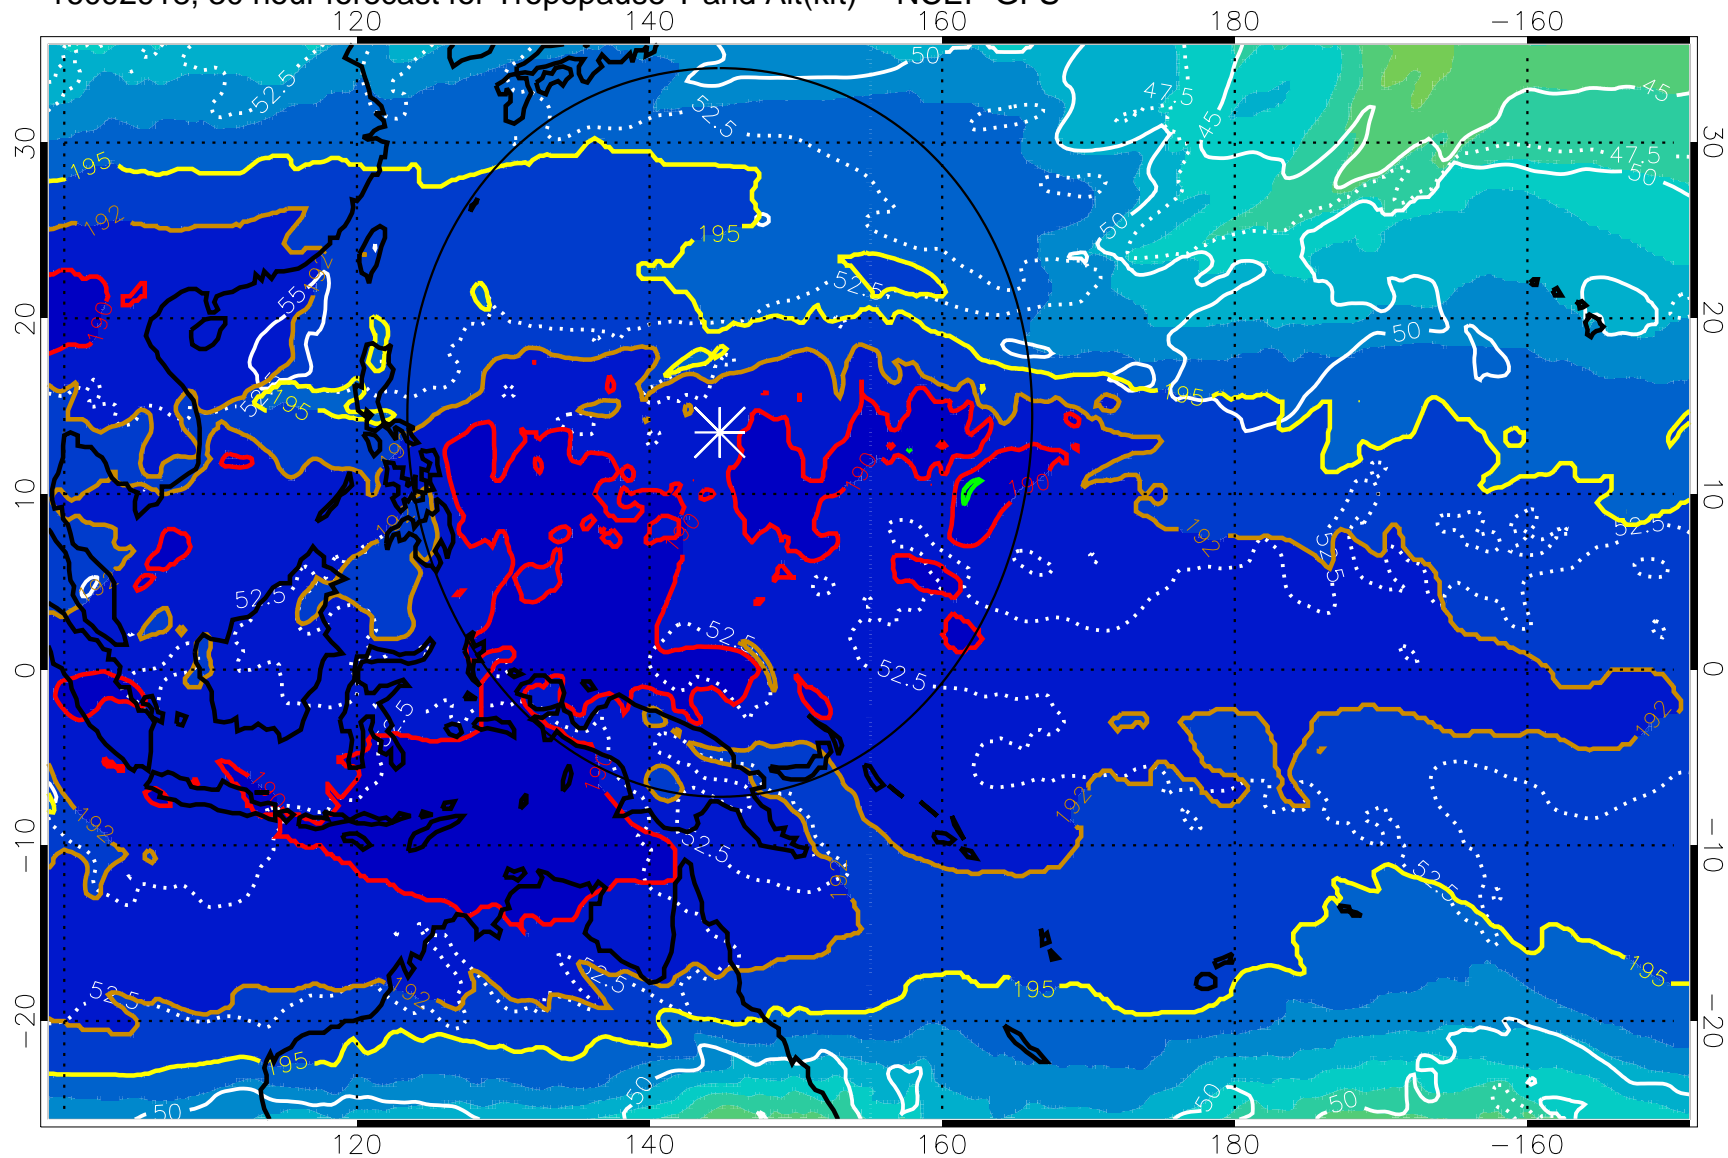

16092918, 30 hour forecast for Tropopause T and Alt(kft) -- NCEP GFS

190 200 210 220 230

Tropopause T, K

Tropopause Altitude in kft (white)

192.5K Isotherm 195K Isotherm
187.5K Isotherm 190K Isotherm

Range ring of 2304 km