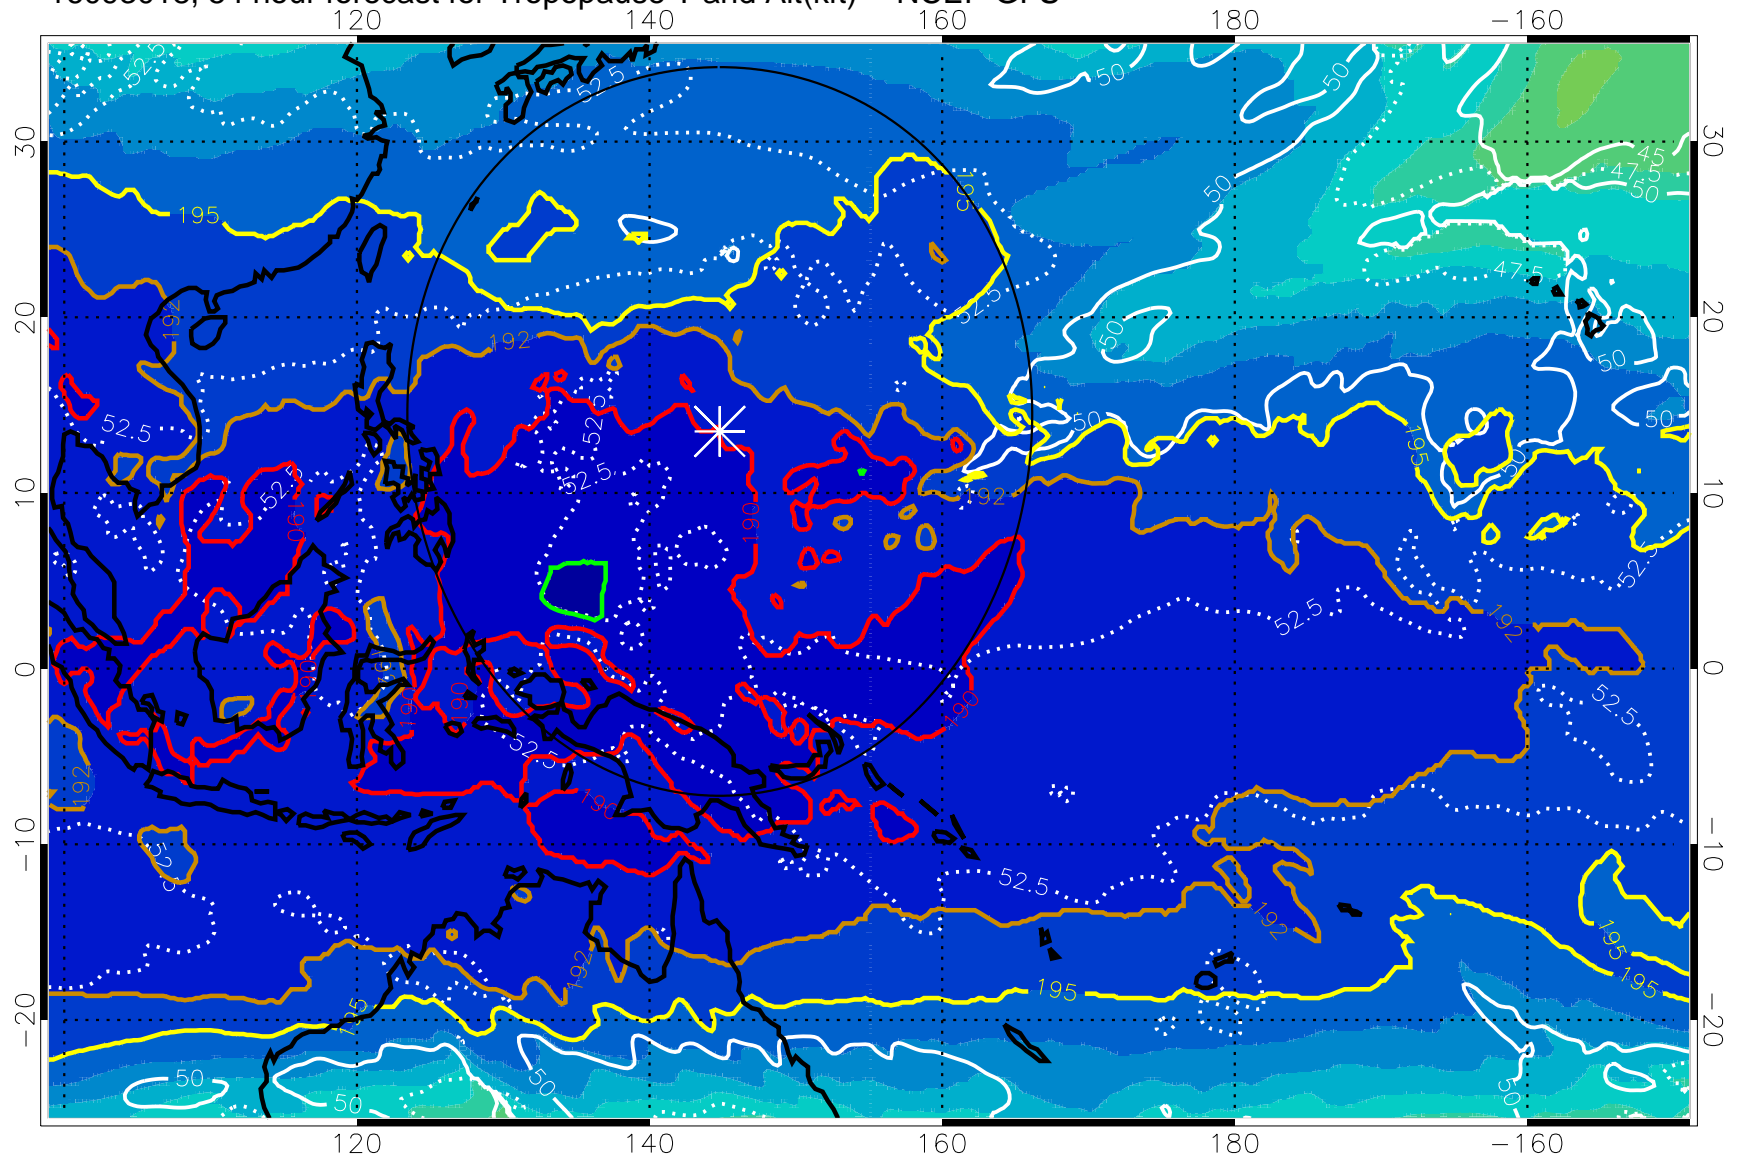

16093018, 54 hour forecast for Tropopause T and Alt(kft) -- NCEP GFS

190 200 210 220 230

Tropopause T, K

Tropopause Altitude in kft (white)

192.5K Isotherm 195K Isotherm

187.5K Isotherm 190K Isotherm

Range ring of 2304 km