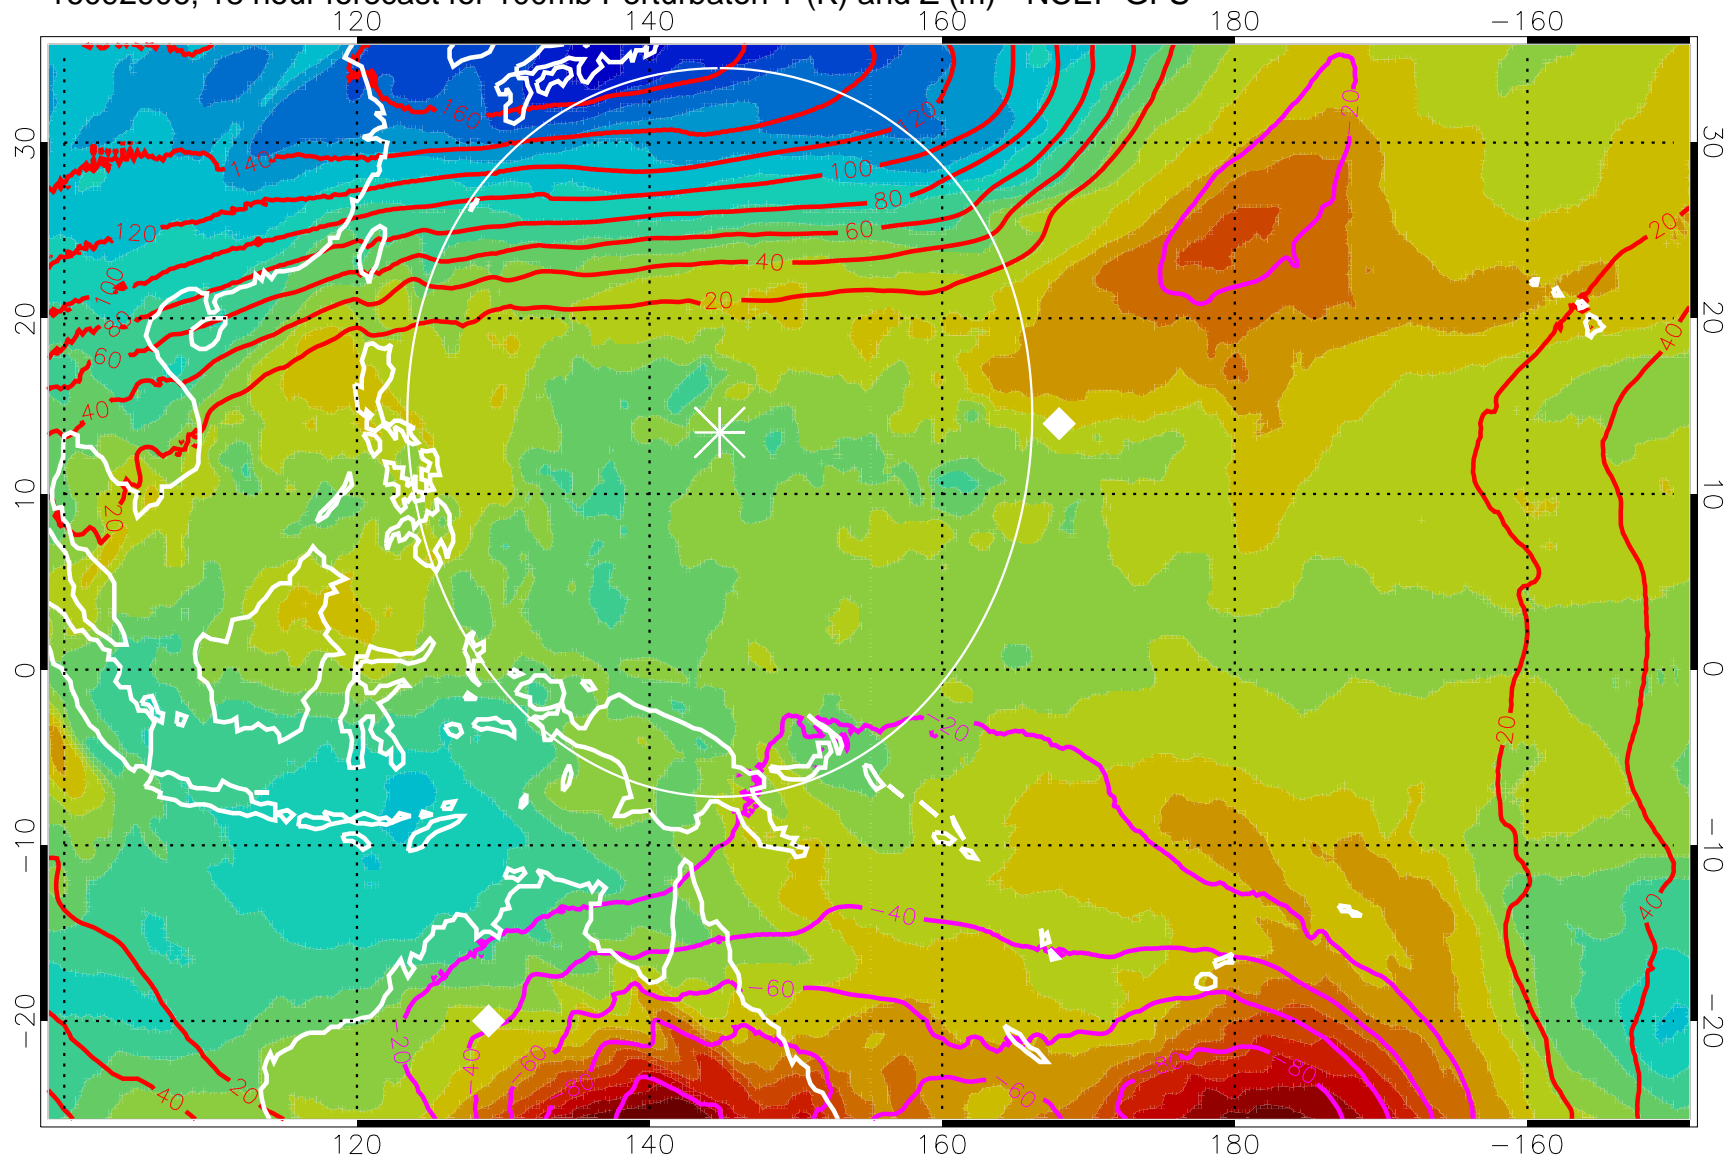

16092906, 18 hour forecast for 100mb Perturbaton T (K) and Z (m)-- NCEP GFS

Contours are 100 mbar Z perturbation (m)
Positive Z Contours
Negative Z Contours
Diamonds-mean pos. of anticyclones

Range ring of 2304 km