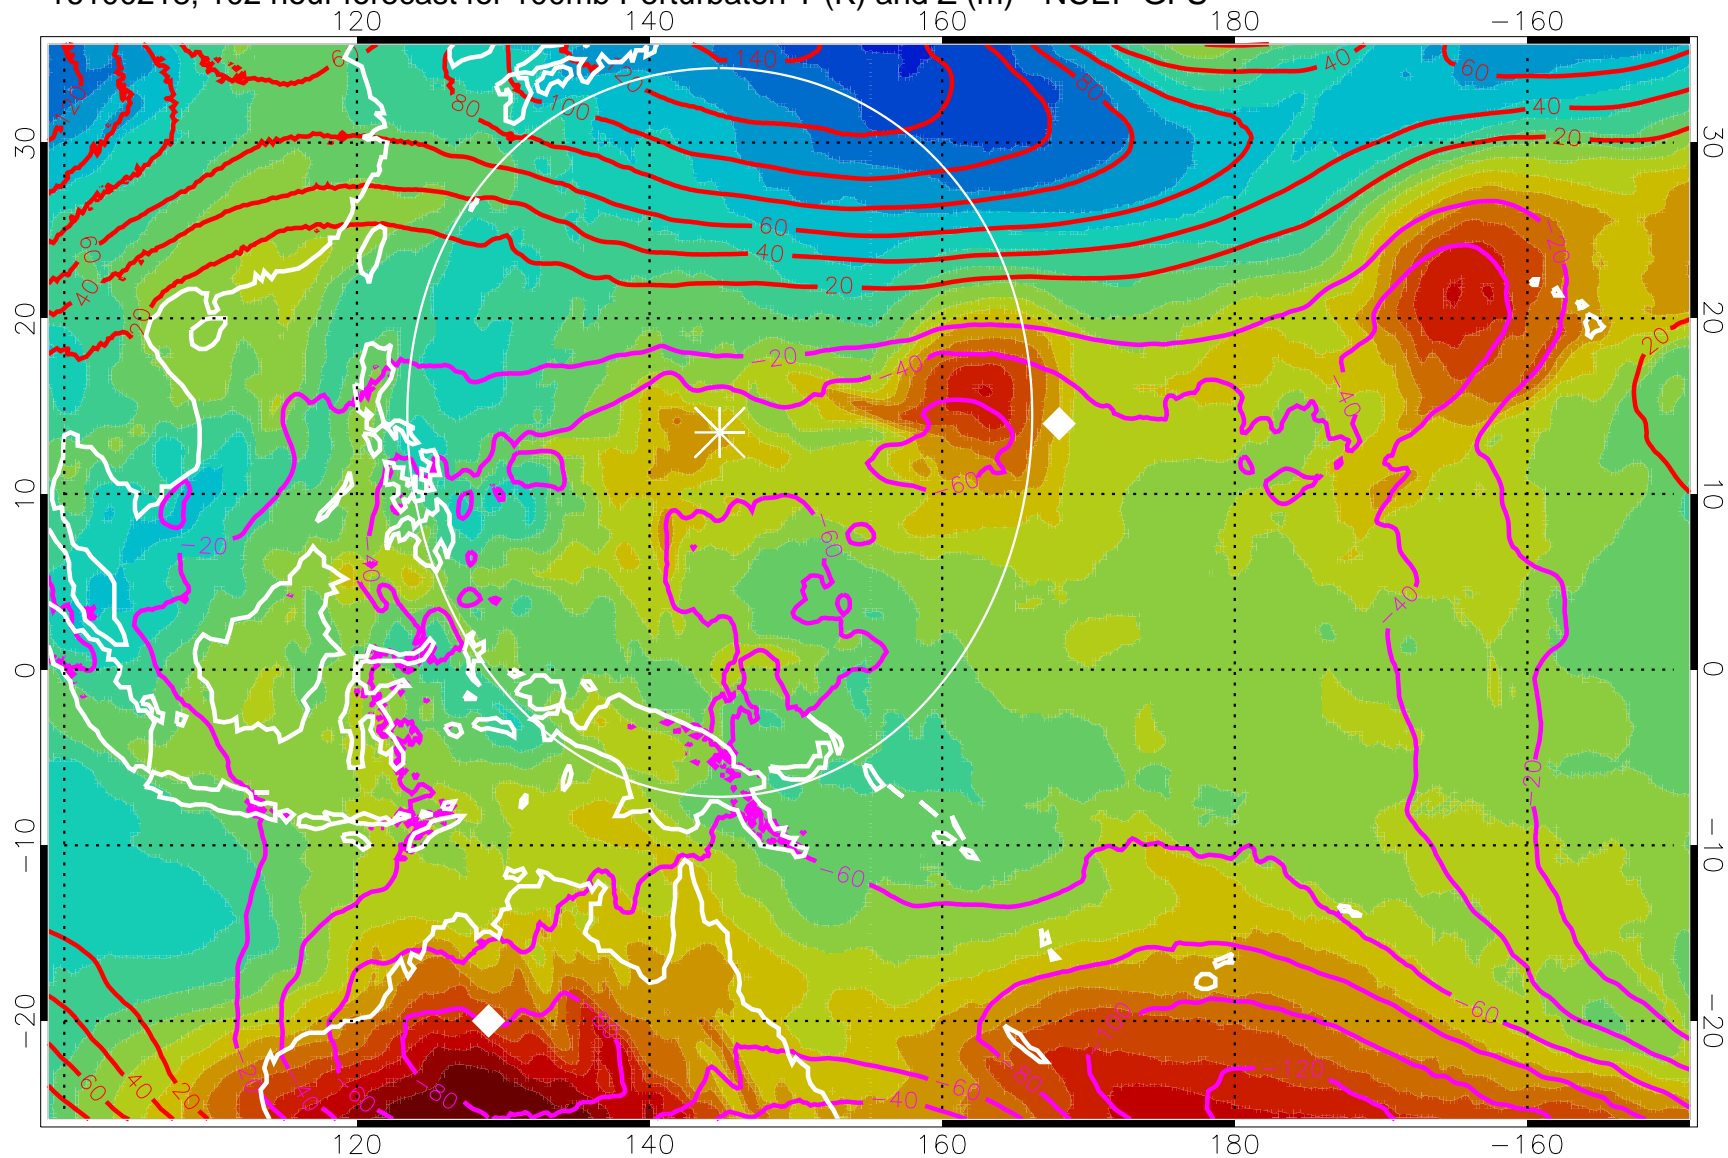

16100218, 102 hour forecast for 100mb Perturbaton T (K) and Z (m)-- NCEP GFS

Contours are 100 mbar Z perturbation (m)
Positive Z Contours
Negative Z Contours
Diamonds-mean pos. of anticyclones

Range ring of 2304 km