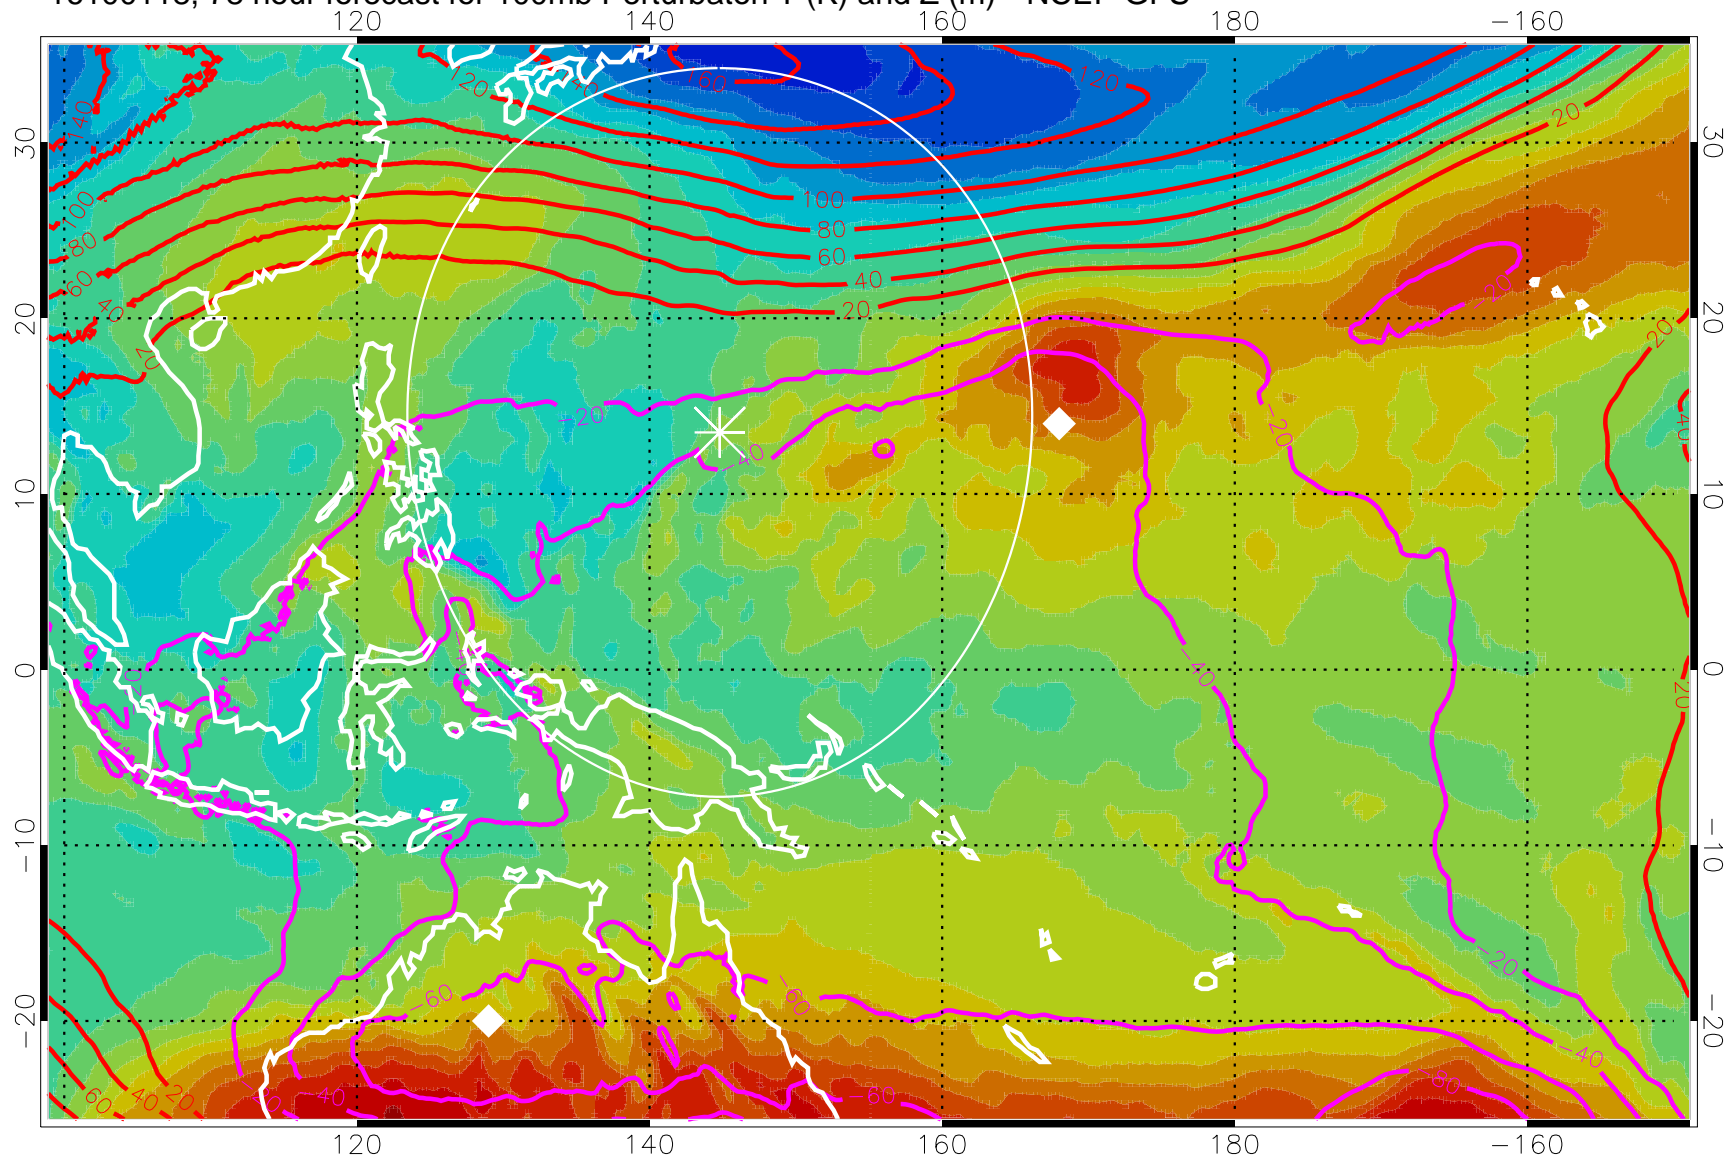

16100118, 78 hour forecast for 100mb Perturbaton T (K) and Z (m)-- NCEP GFS

Contours are 100 mbar Z perturbation (m)
Positive Z Contours
Negative Z Contours
Diamonds-mean pos. of anticyclones

Range ring of 2304 km