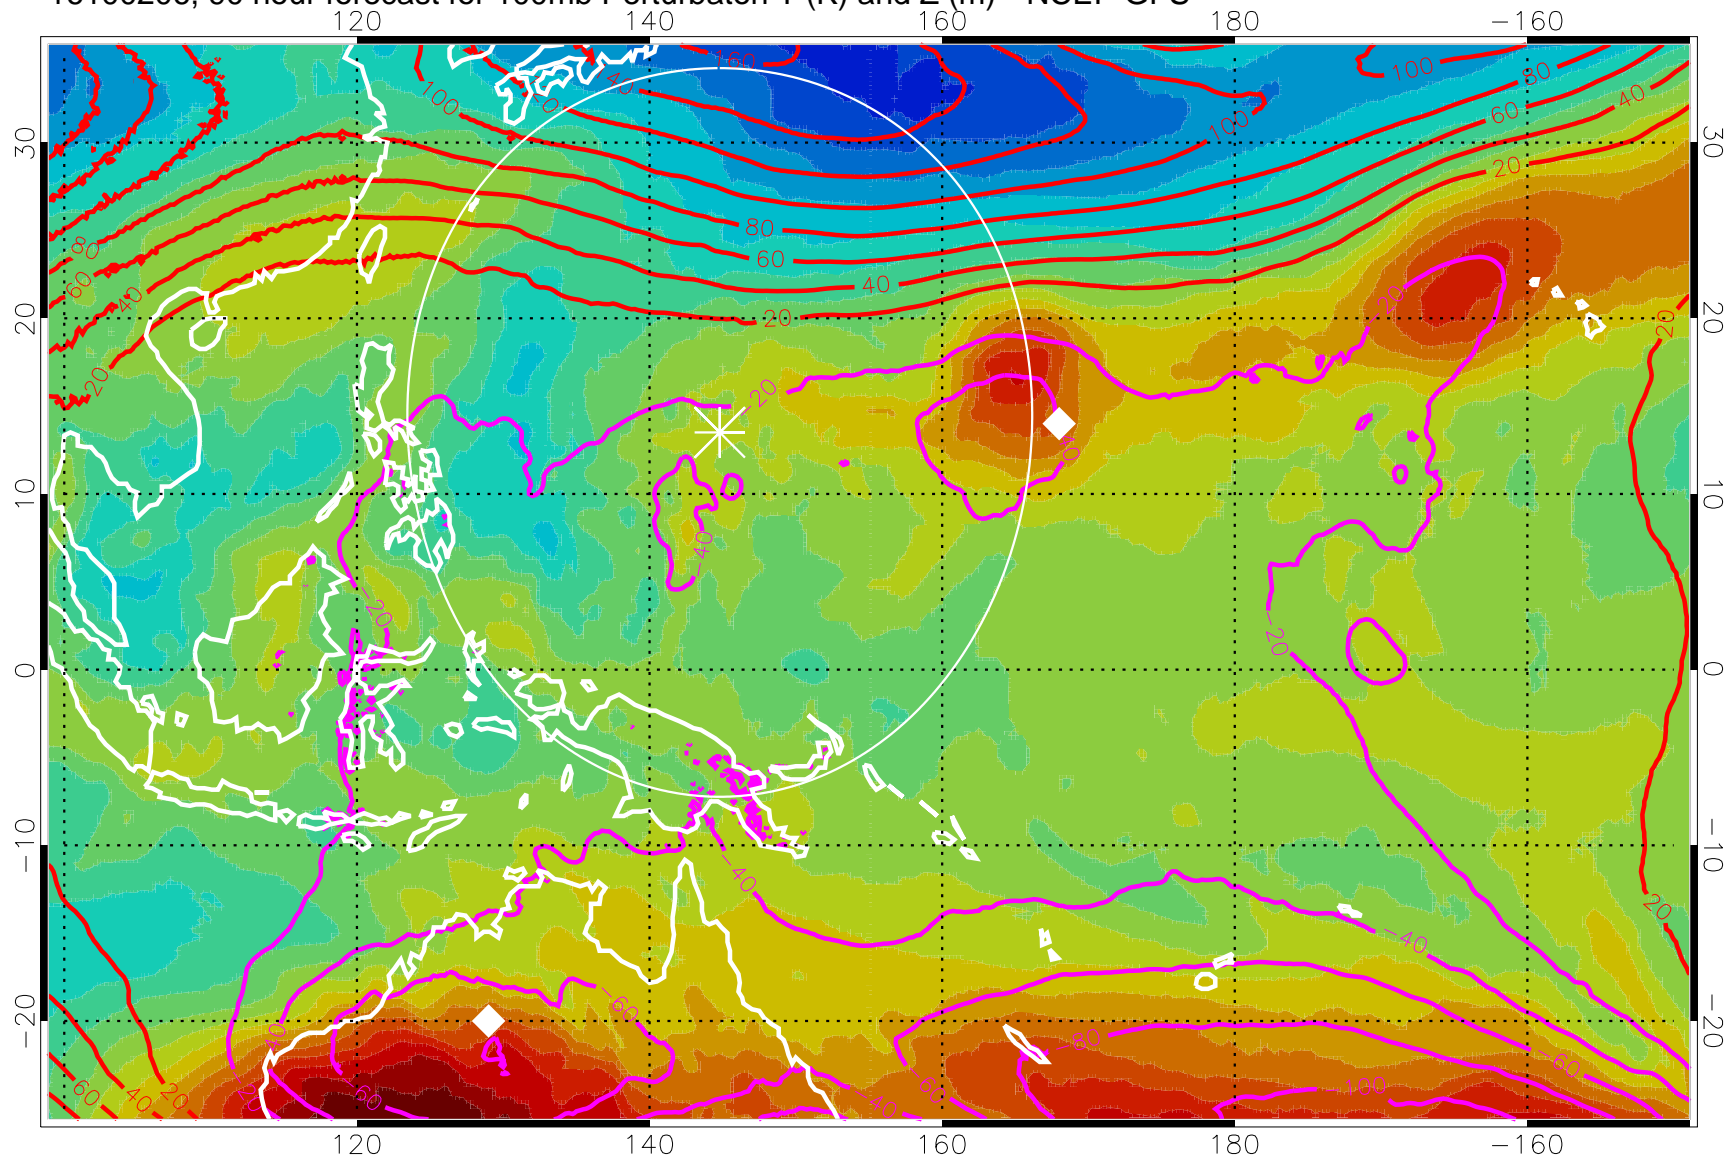

16100206, 90 hour forecast for 100mb Perturbaton T (K) and Z (m)-- NCEP GFS

Contours are 100 mbar Z perturbation (m)
Positive Z Contours
Negative Z Contours
Diamonds-mean pos. of anticyclones

Range ring of 2304 km