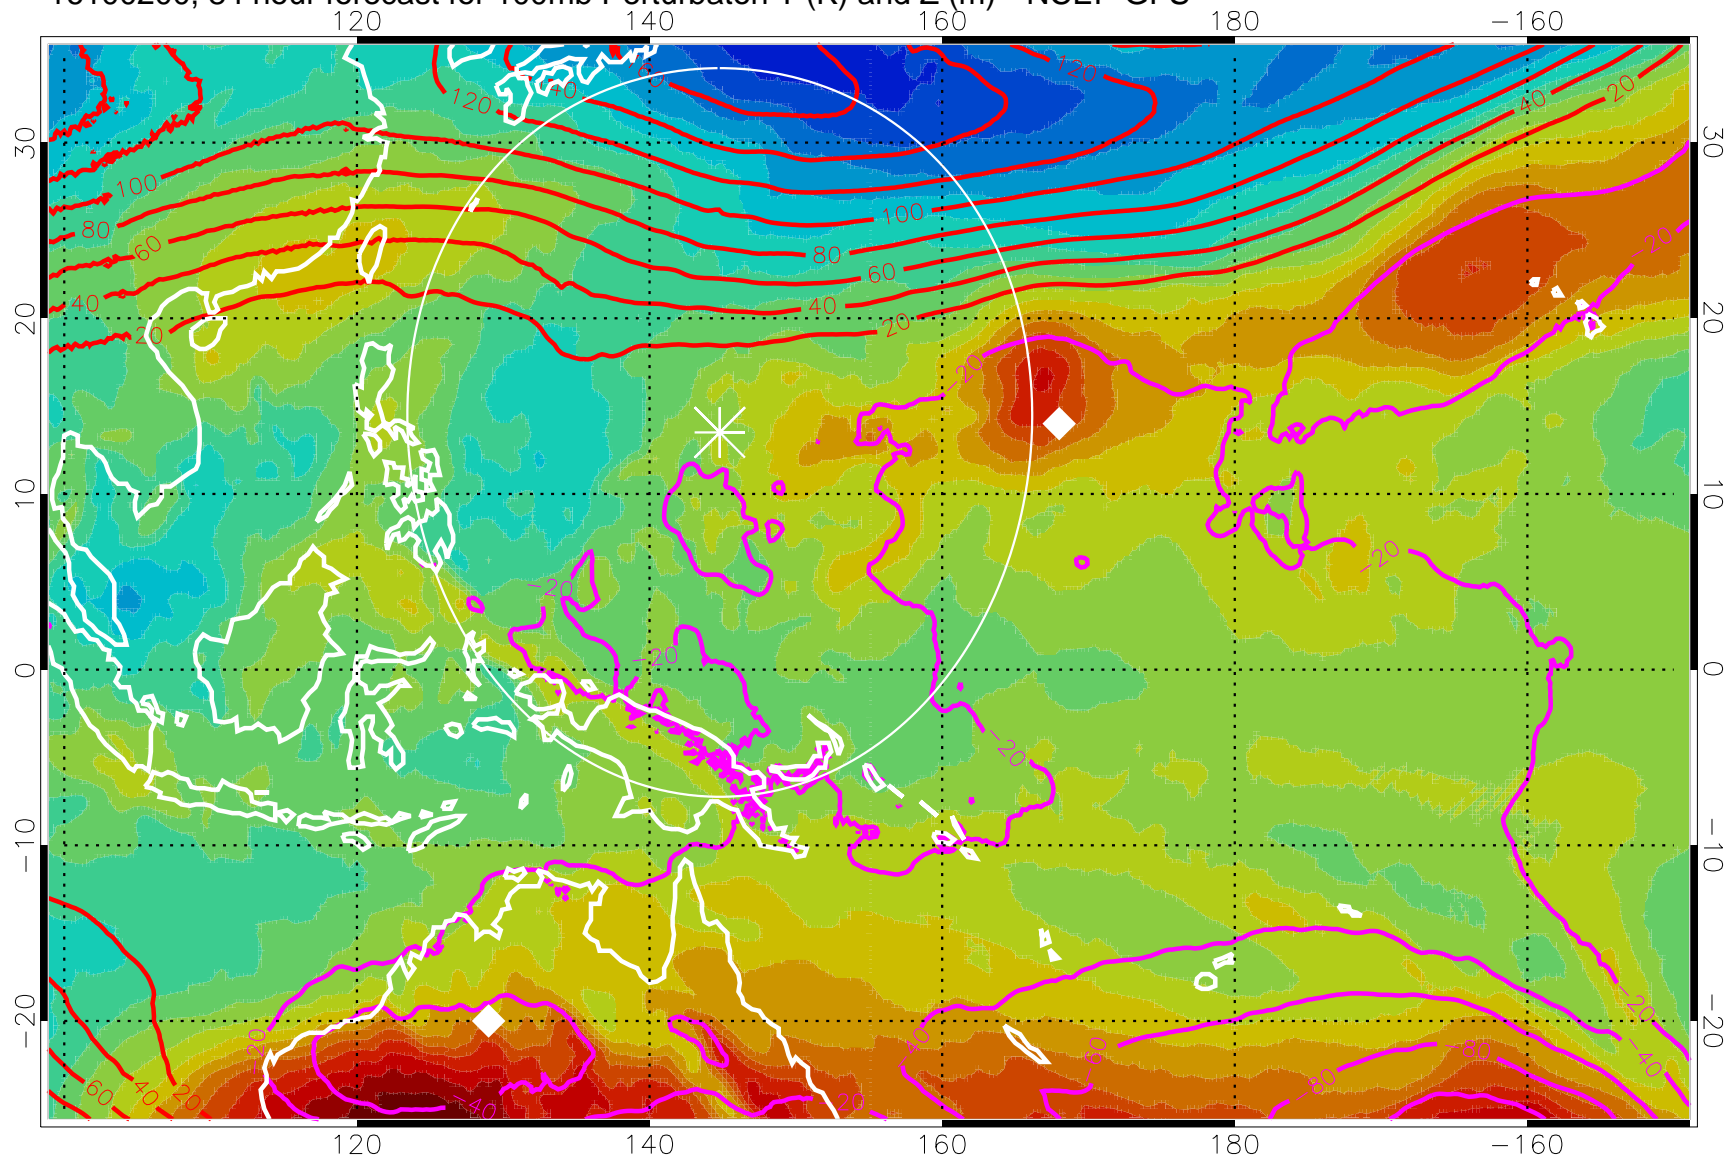

16100200, 84 hour forecast for 100mb Perturbaton T (K) and Z (m)-- NCEP GFS

Contours are 100 mbar Z perturbation (m)
Positive Z Contours
Negative Z Contours
Diamonds-mean pos. of anticyclones

Range ring of 2304 km