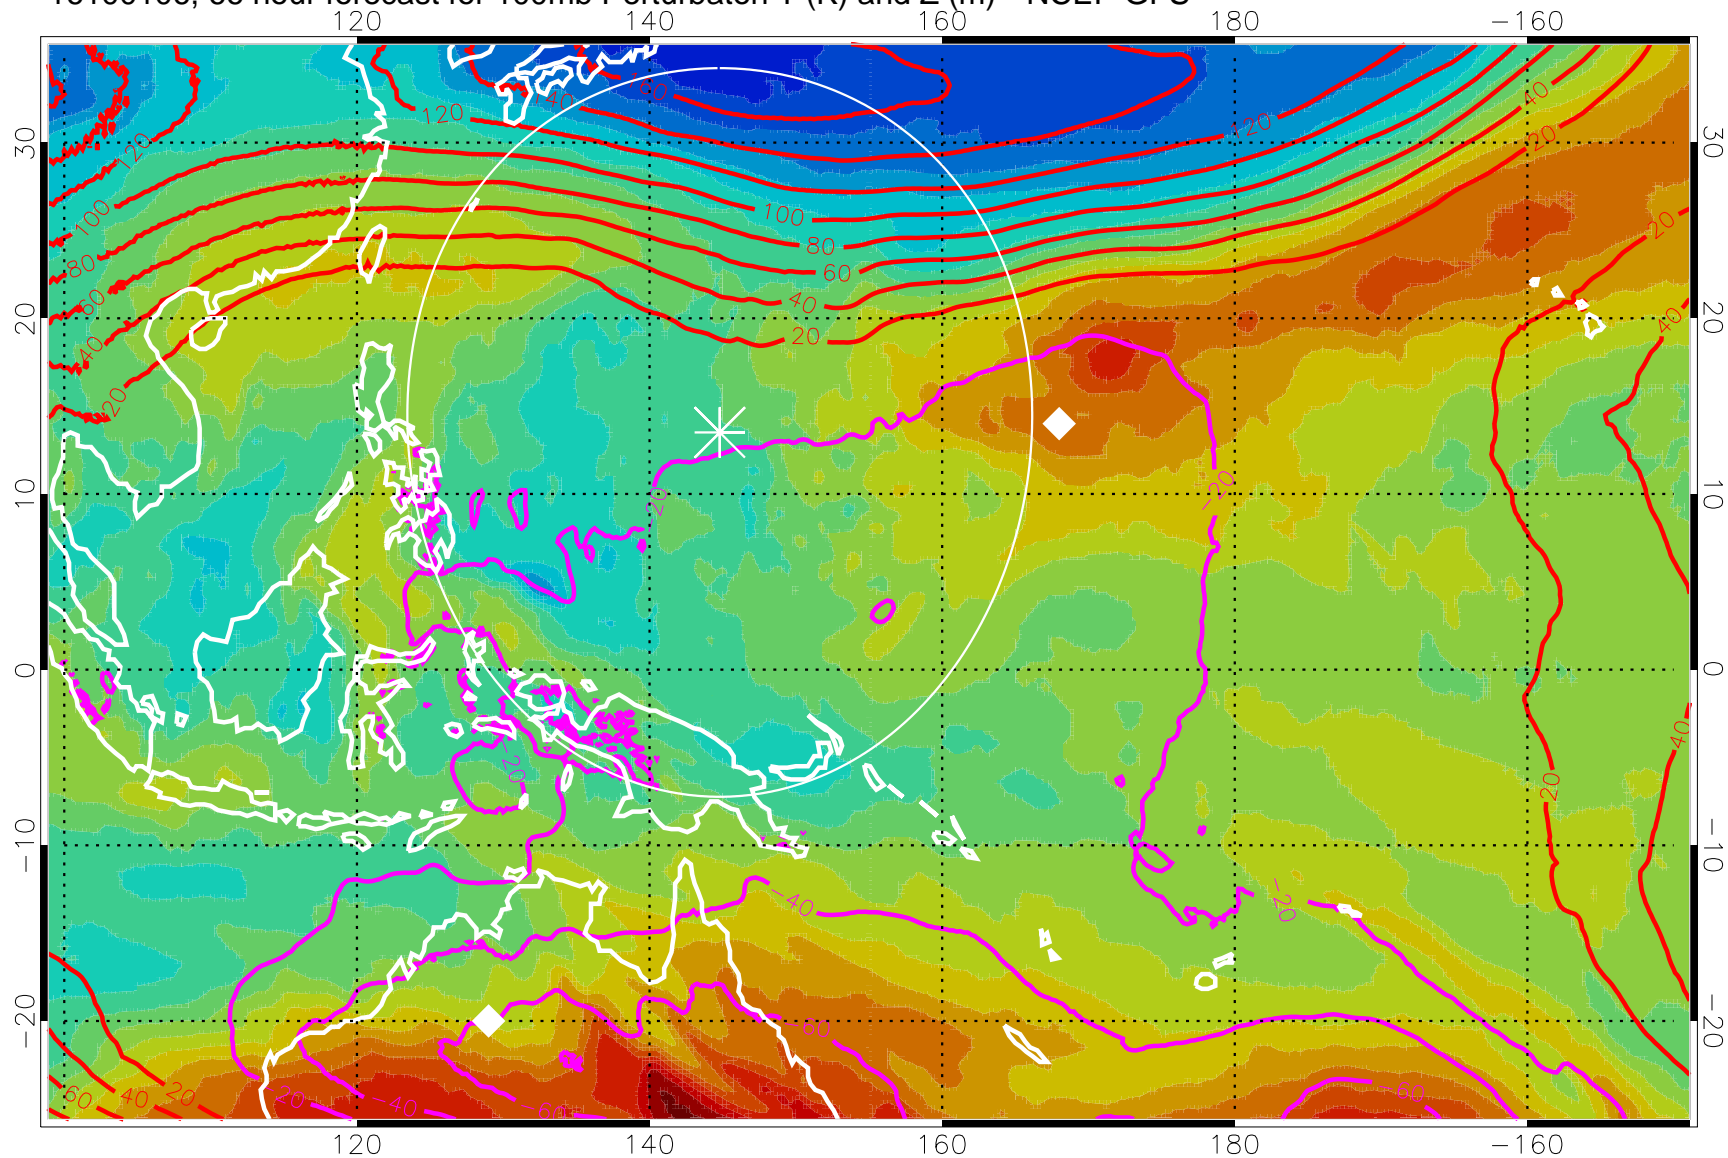

16100106, 66 hour forecast for 100mb Perturbaton T (K) and Z (m)-- NCEP GFS

Contours are 100 mbar Z perturbation (m)
Positive Z Contours
Negative Z Contours
Diamonds-mean pos. of anticyclones

Range ring of 2304 km