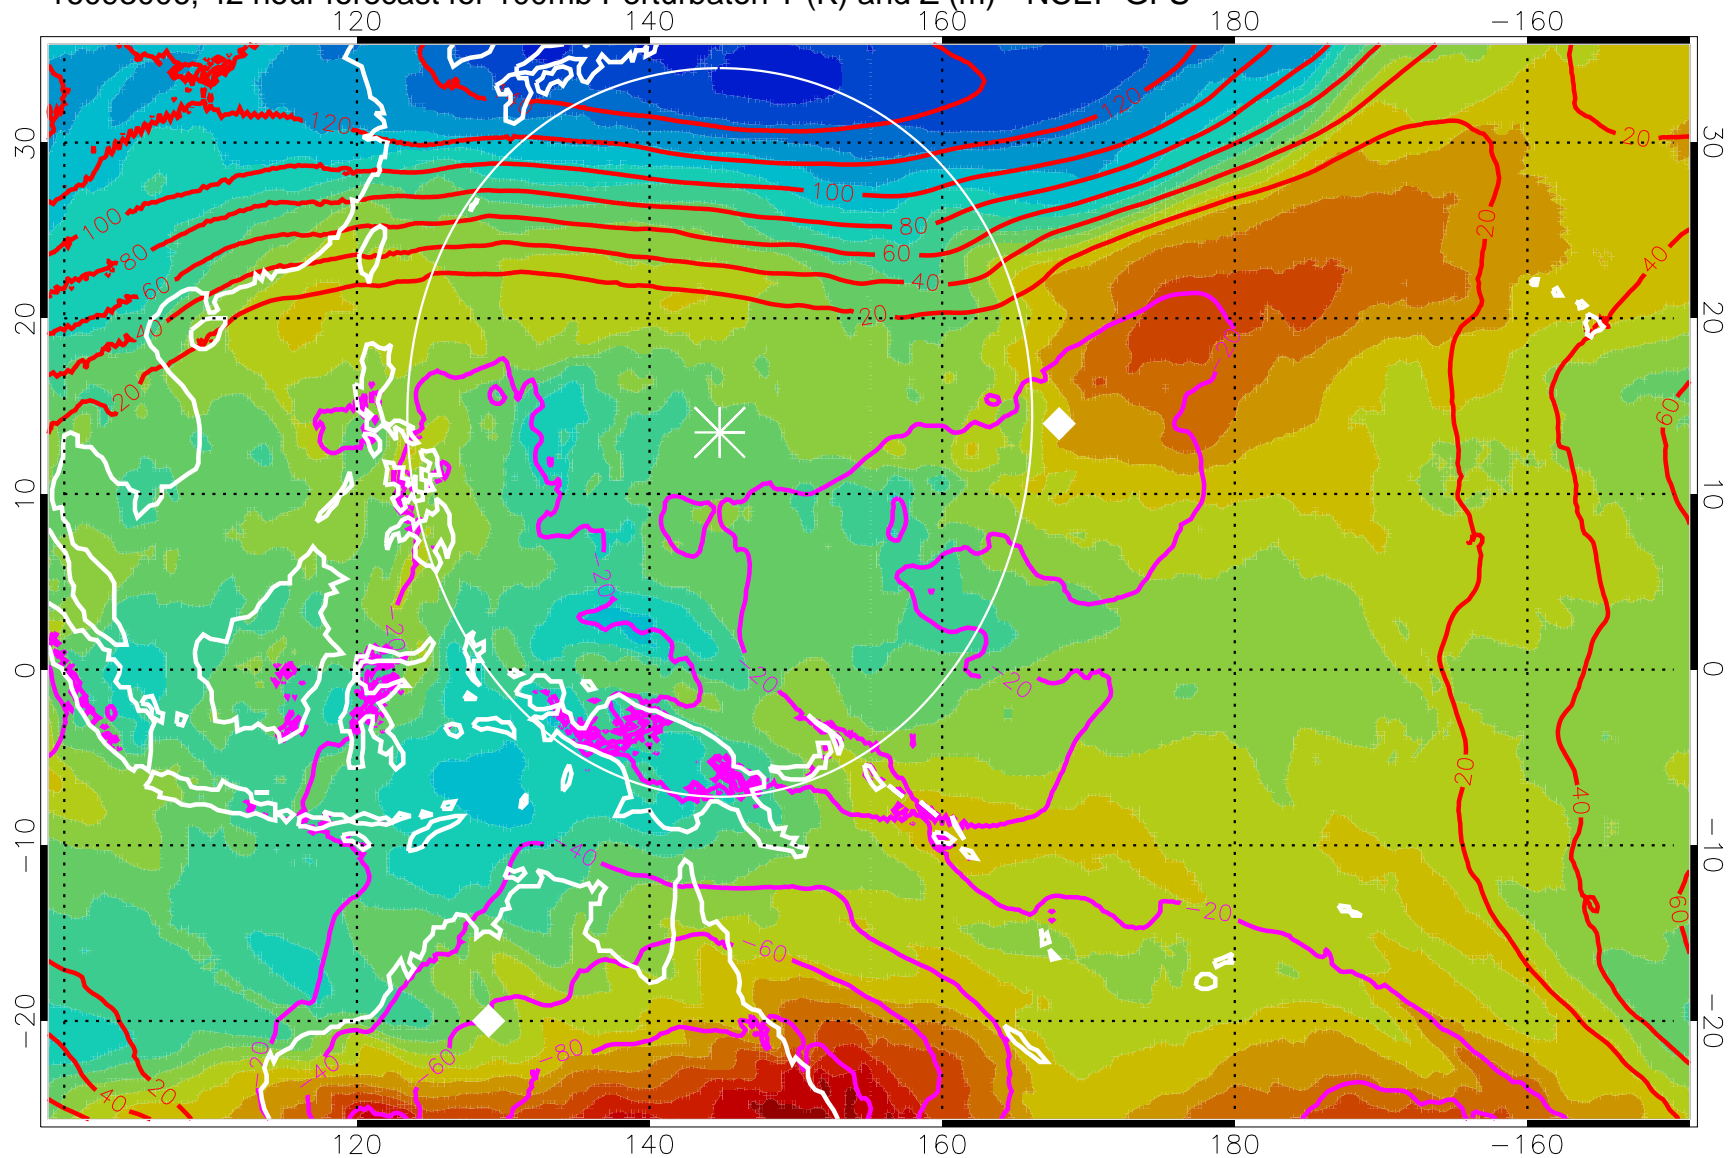

16093006, 42 hour forecast for 100mb Perturbaton T (K) and Z (m)-- NCEP GFS

Contours are 100 mbar Z perturbation (m)
Positive Z Contours
Negative Z Contours
Diamonds-mean pos. of anticyclones

Range ring of 2304 km