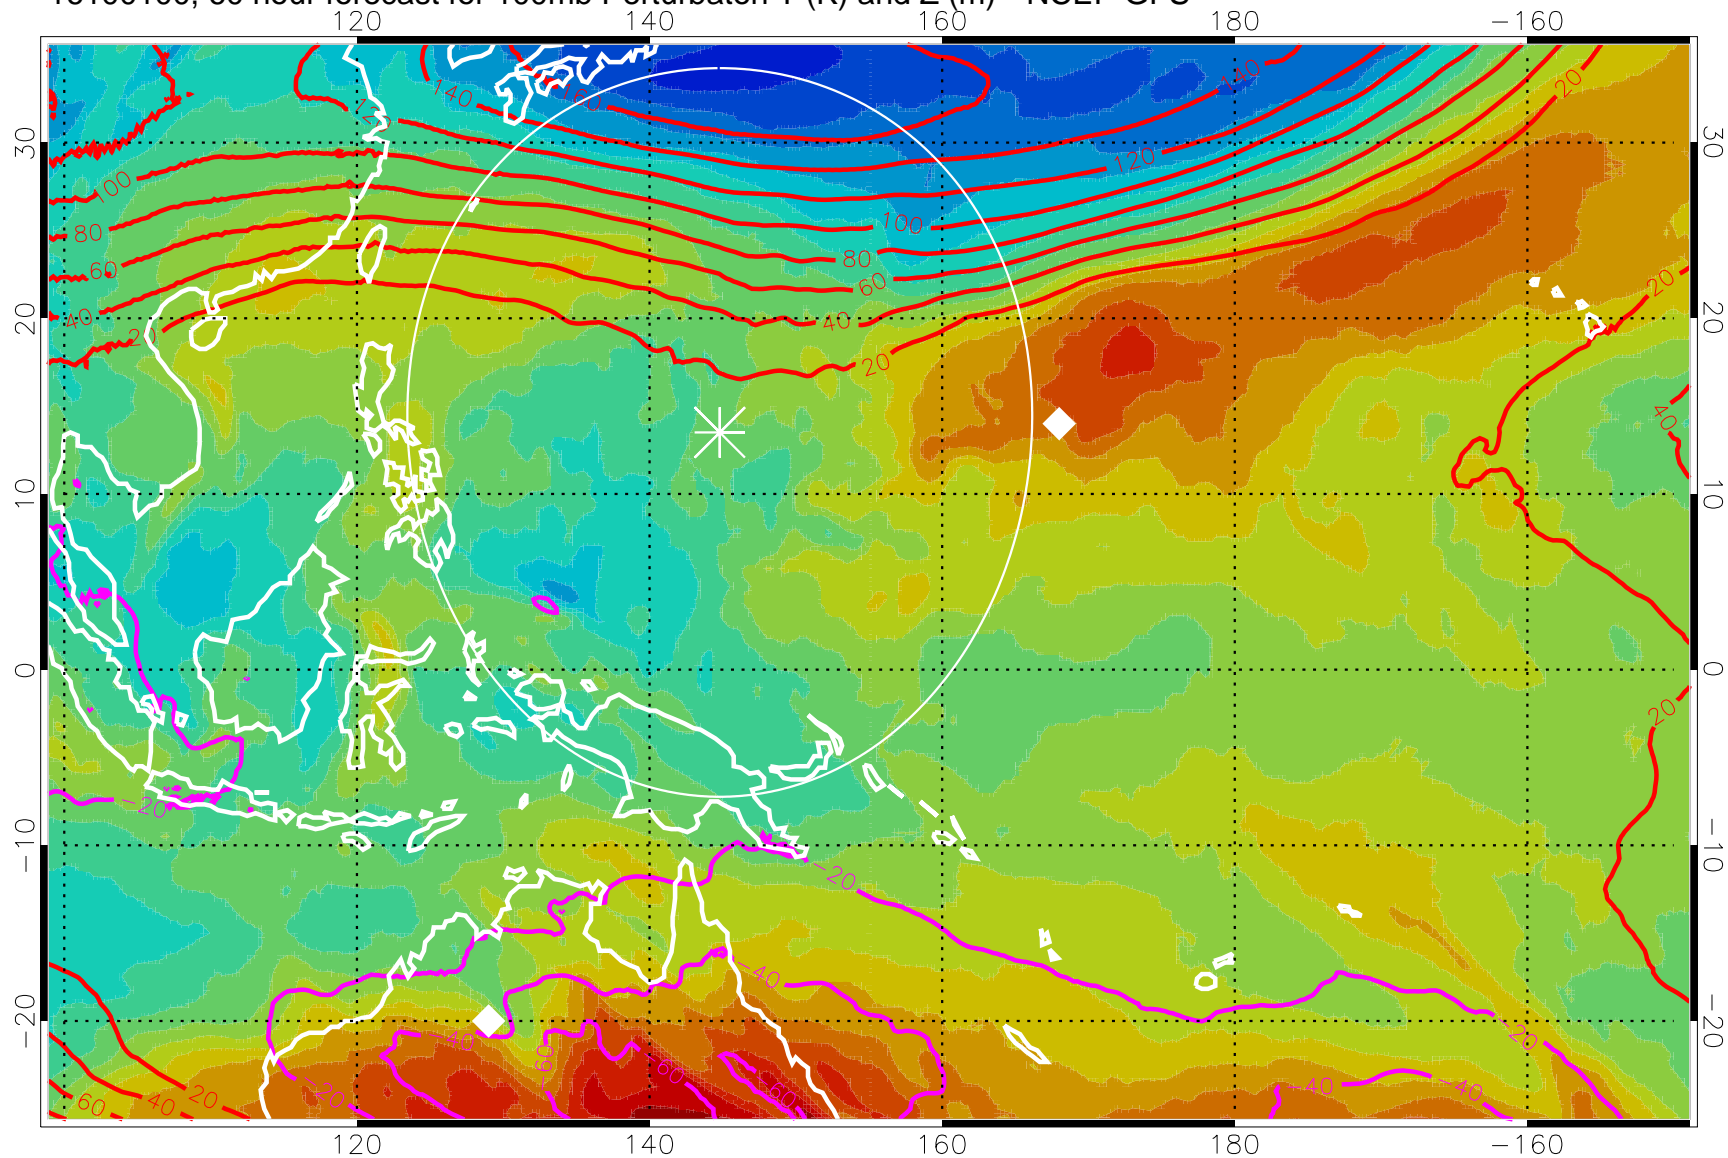

16100100, 60 hour forecast for 100mb Perturbaton T (K) and Z (m)-- NCEP GFS

Contours are 100 mbar Z perturbation (m)
Positive Z Contours
Negative Z Contours
Diamonds-mean pos. of anticyclones

Range ring of 2304 km