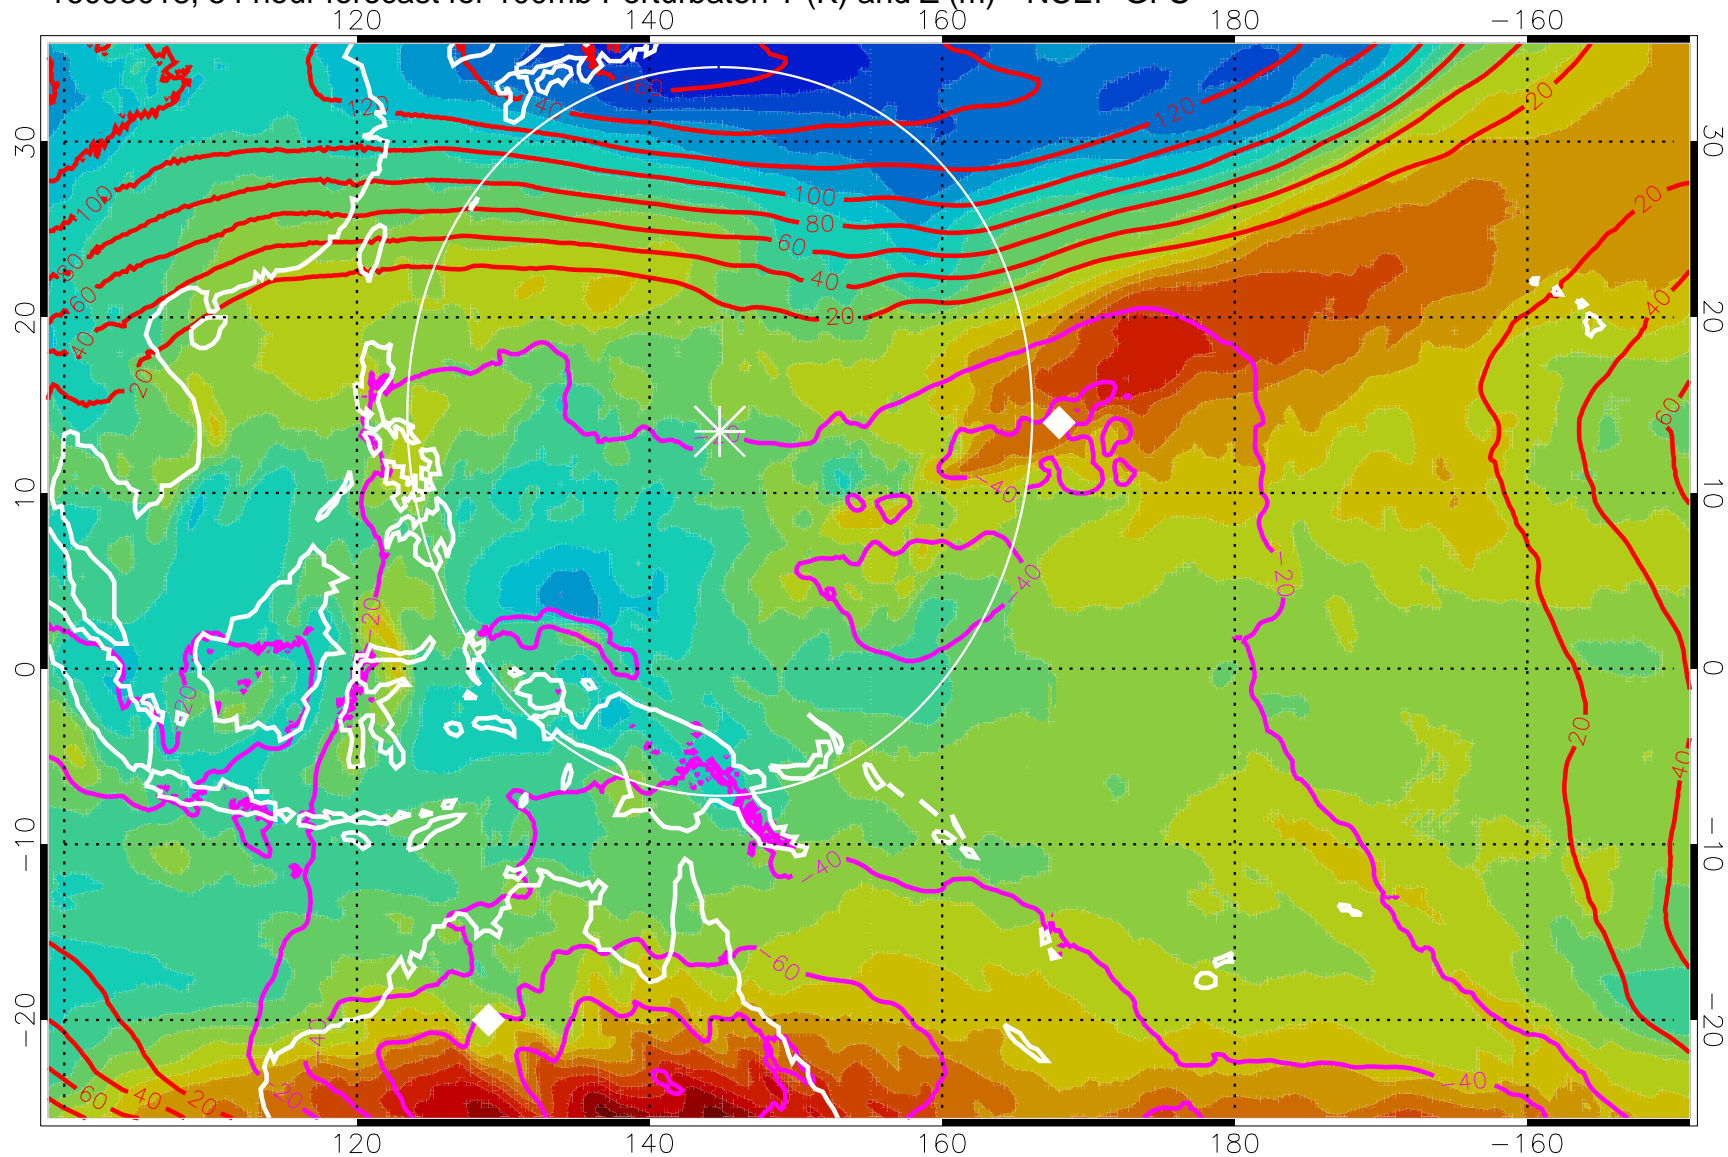

16093018, 54 hour forecast for 100mb Perturbaton T (K) and Z (m)-- NCEP GFS

Contours are 100 mbar Z perturbation (m)
Positive Z Contours
Negative Z Contours
Diamonds-mean pos. of anticyclones

Range ring of 2304 km