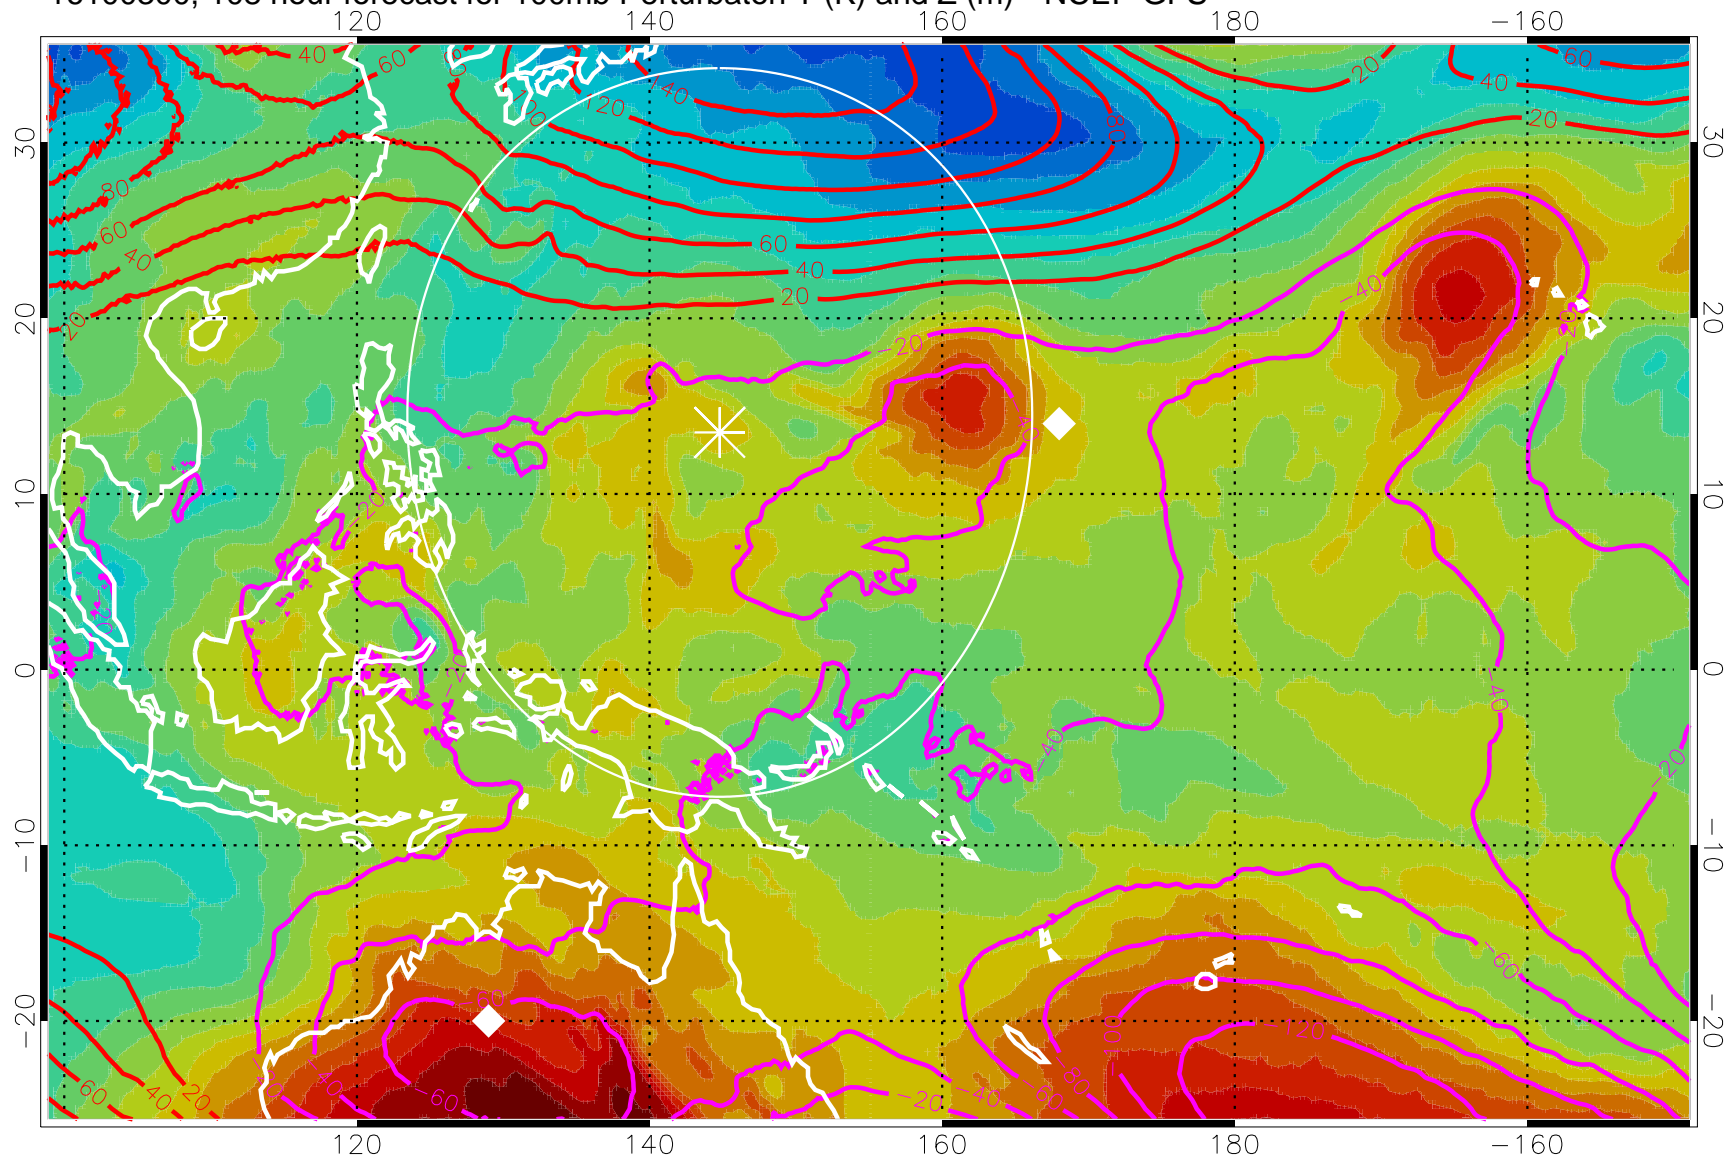

16100300, 108 hour forecast for 100mb Perturbaton T (K) and Z (m)-- NCEP GFS

Contours are 100 mbar Z perturbation (m)
Positive Z Contours
Negative Z Contours
Diamonds-mean pos. of anticyclones

Range ring of 2304 km