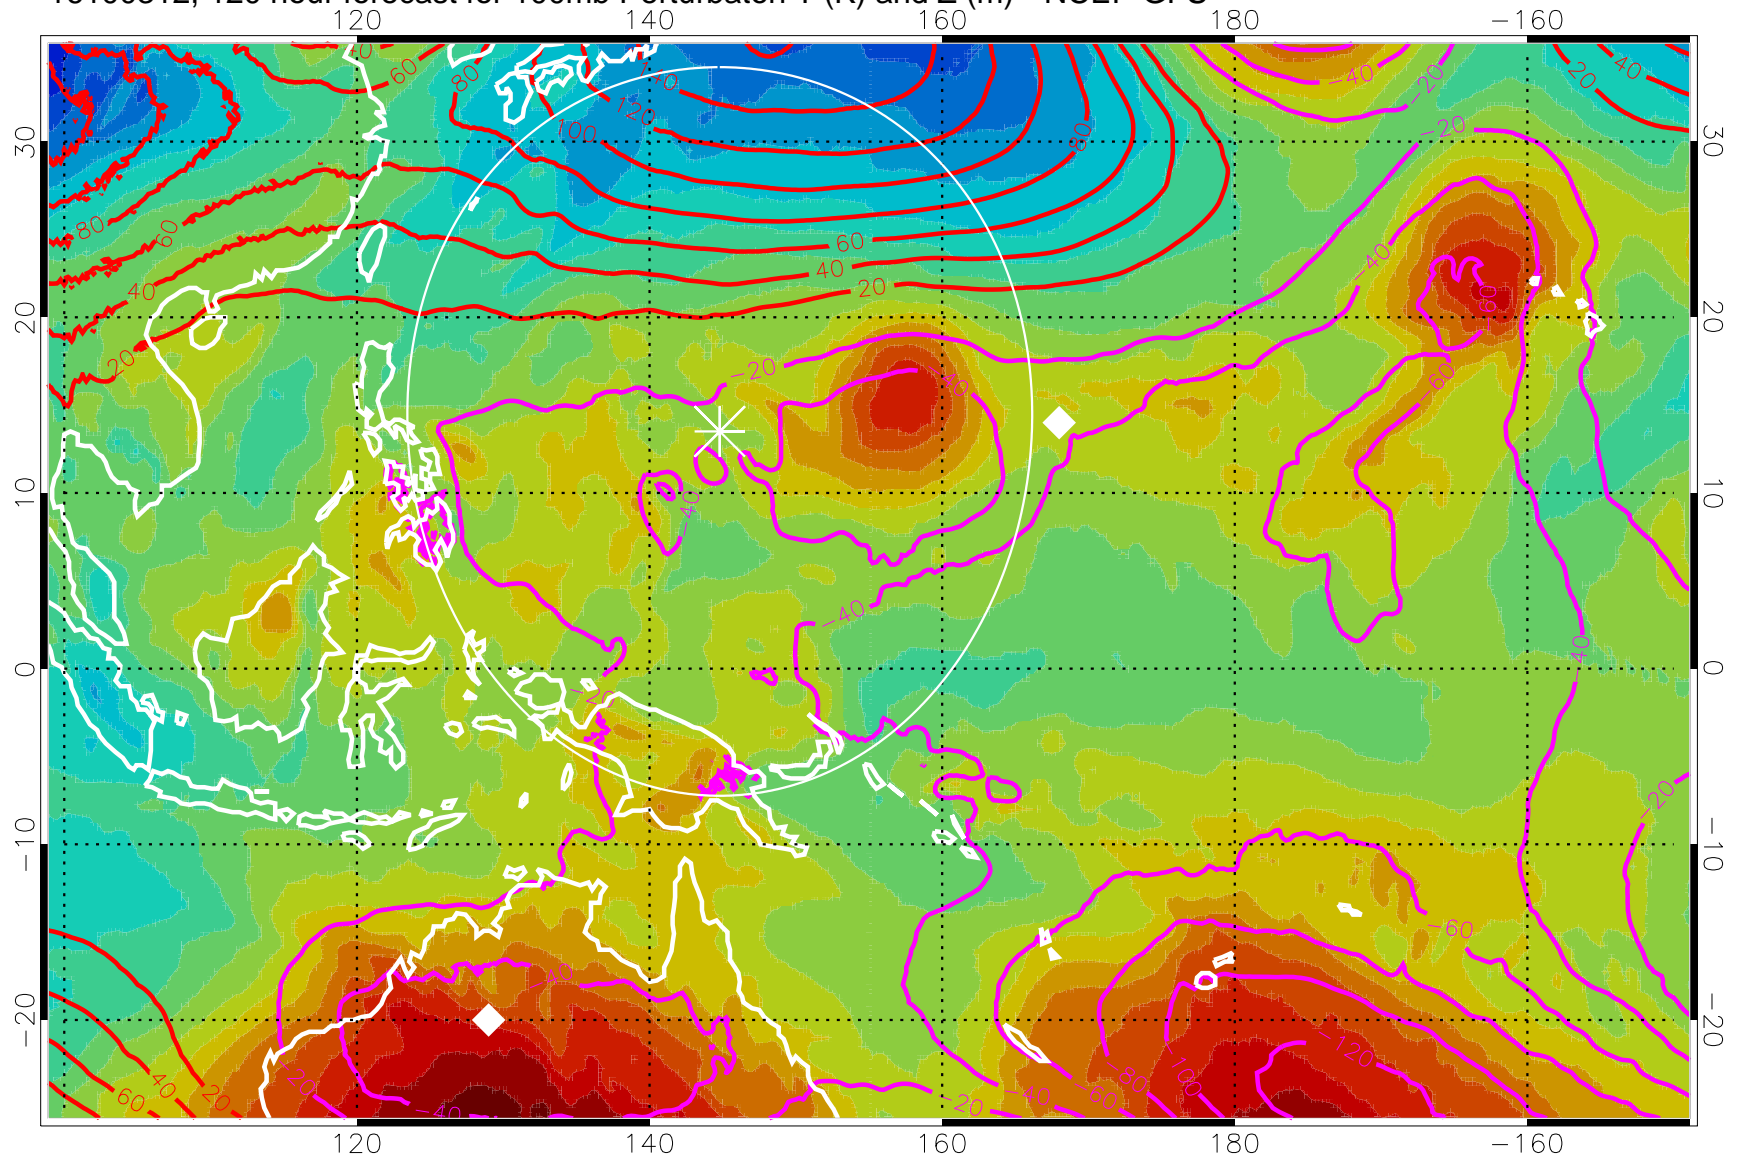

16100312, 120 hour forecast for 100mb Perturbaton T (K) and Z (m)-- NCEP GFS

Contours are 100 mbar Z perturbation (m)
Positive Z Contours
Negative Z Contours
Diamonds-mean pos. of anticyclones

Range ring of 2304 km