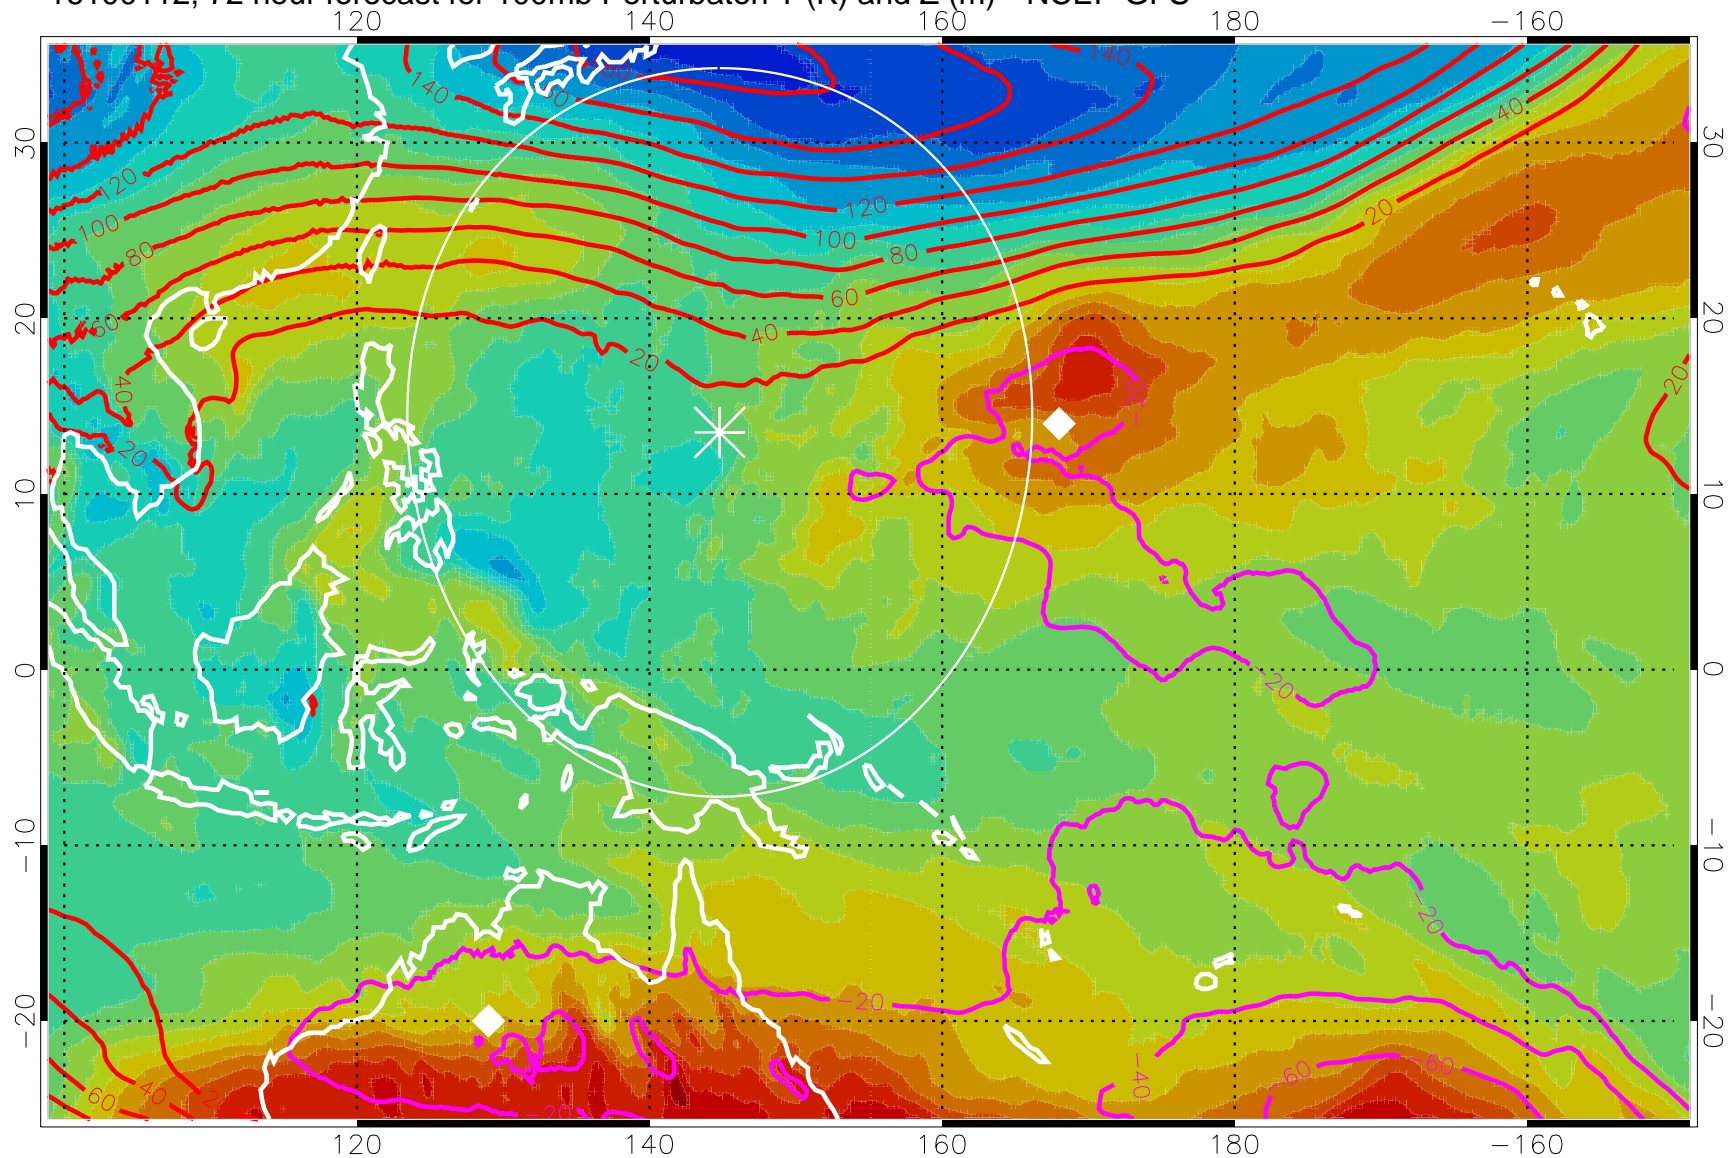

16100112, 72 hour forecast for 100mb Perturbaton T (K) and Z (m)-- NCEP GFS

Contours are 100 mbar Z perturbation (m)
Positive Z Contours
Negative Z Contours
Diamonds-mean pos. of anticyclones

Range ring of 2304 km