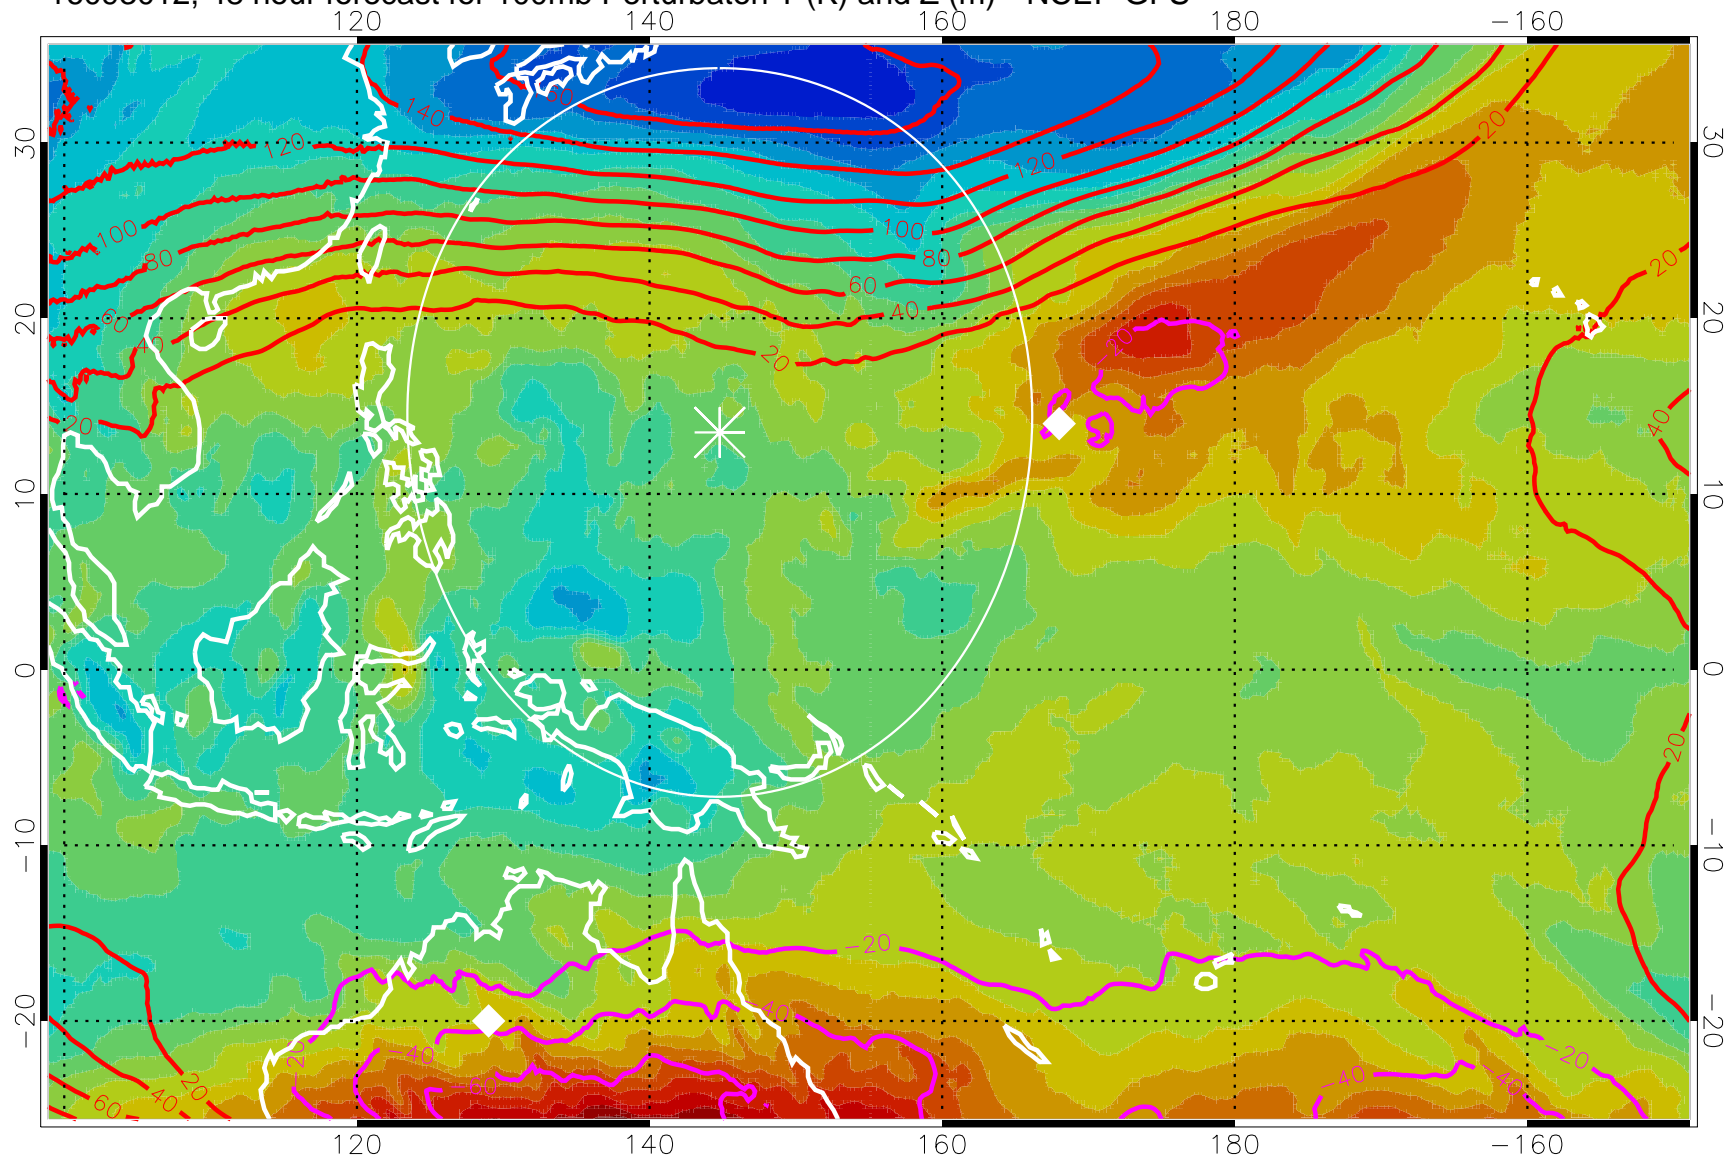

16093012, 48 hour forecast for 100mb Perturbaton T (K) and Z (m)-- NCEP GFS

Contours are 100 mbar Z perturbation (m)
Positive Z Contours
Negative Z Contours
Diamonds-mean pos. of anticyclones

Range ring of 2304 km