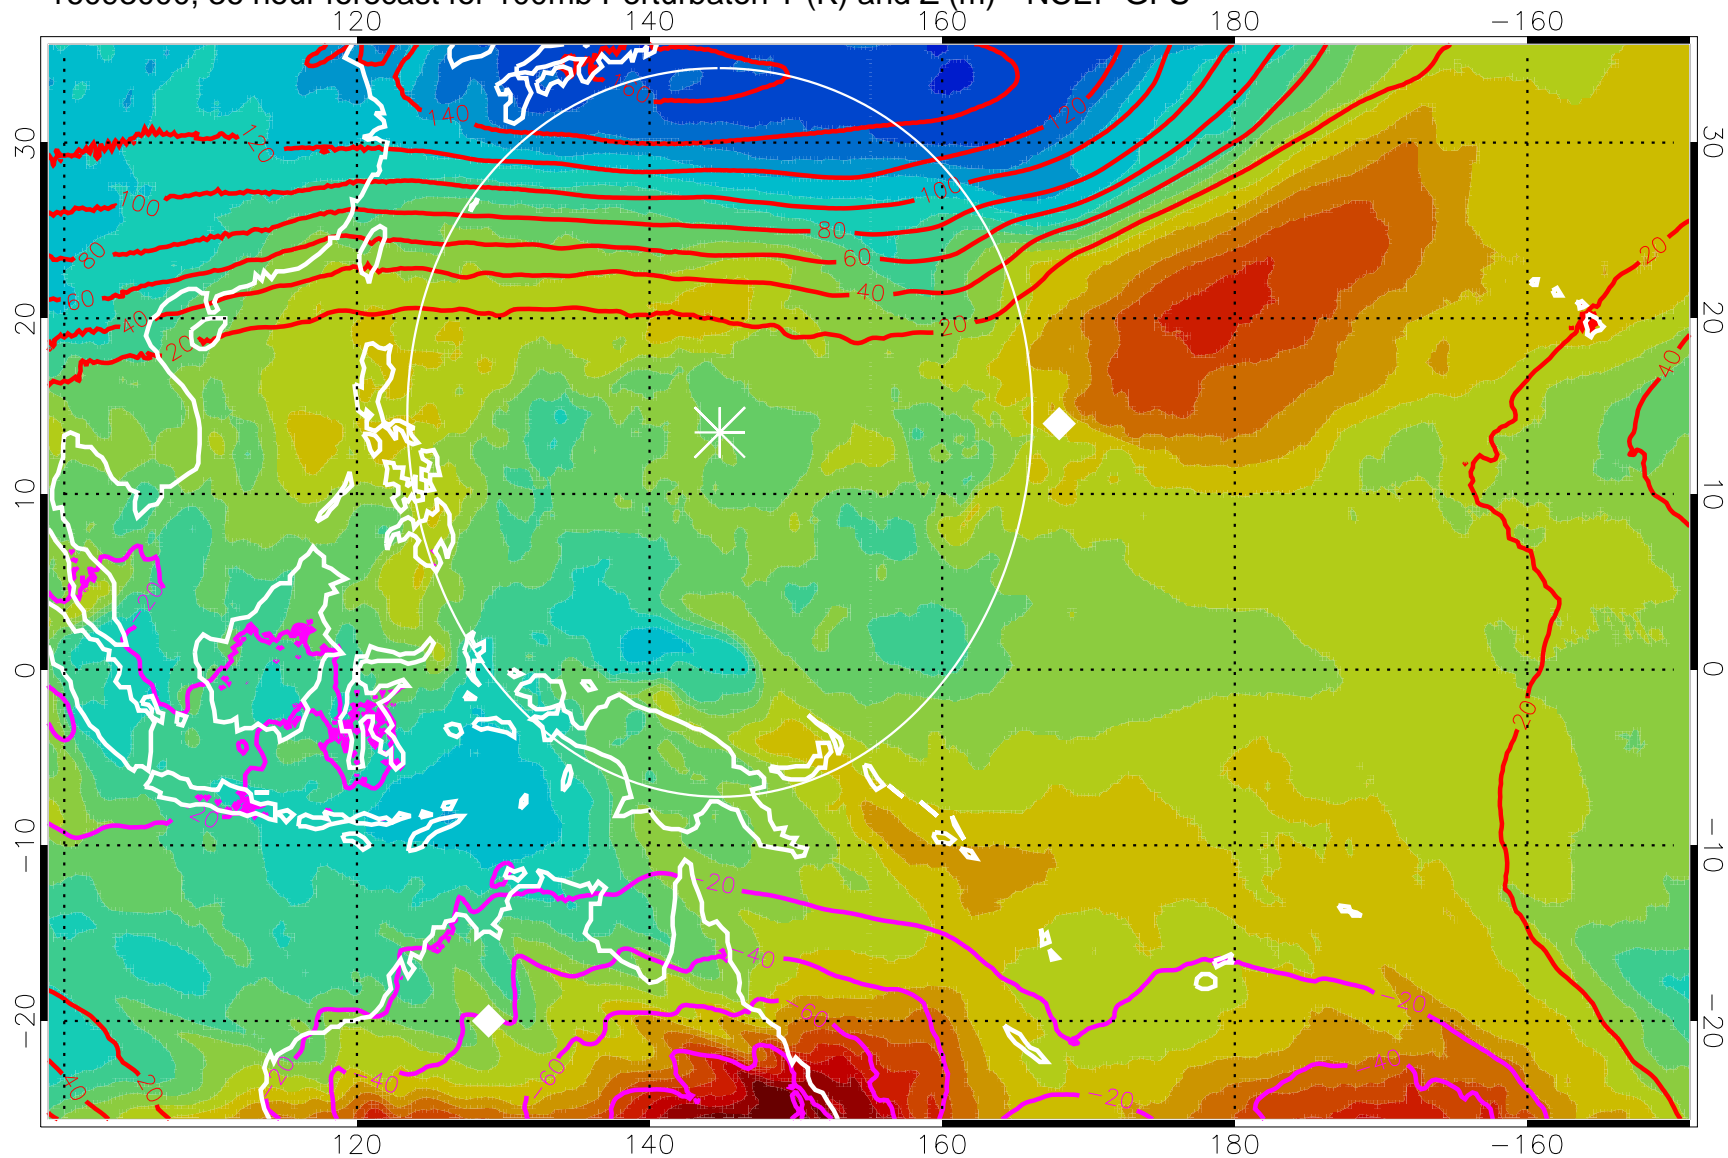

16093000, 36 hour forecast for 100mb Perturbaton T (K) and Z (m)-- NCEP GFS

Contours are 100 mbar Z perturbation (m)
Positive Z Contours
Negative Z Contours
Diamonds-mean pos. of anticyclones

Range ring of 2304 km