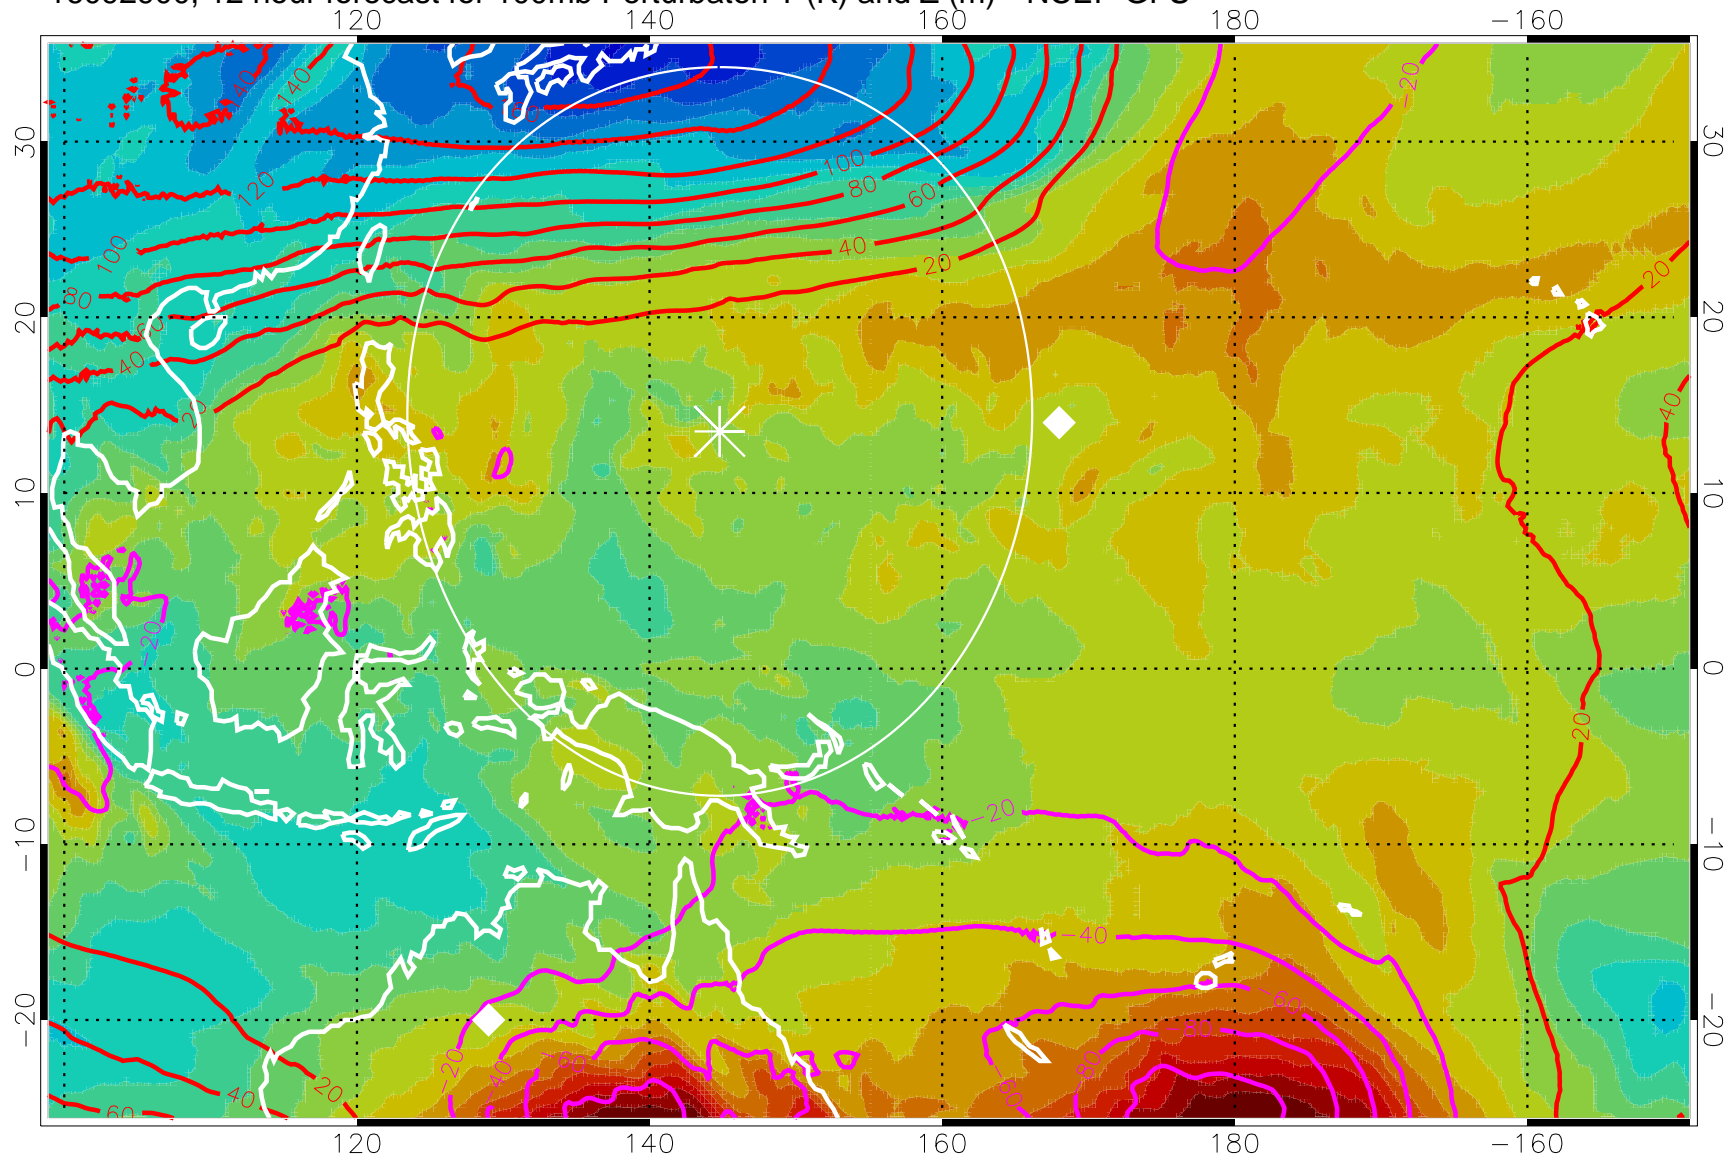

16092900, 12 hour forecast for 100mb Perturbaton T (K) and Z (m)-- NCEP GFS

Contours are 100 mbar Z perturbation (m)
Positive Z Contours
Negative Z Contours
Diamonds-mean pos. of anticyclones

Range ring of 2304 km