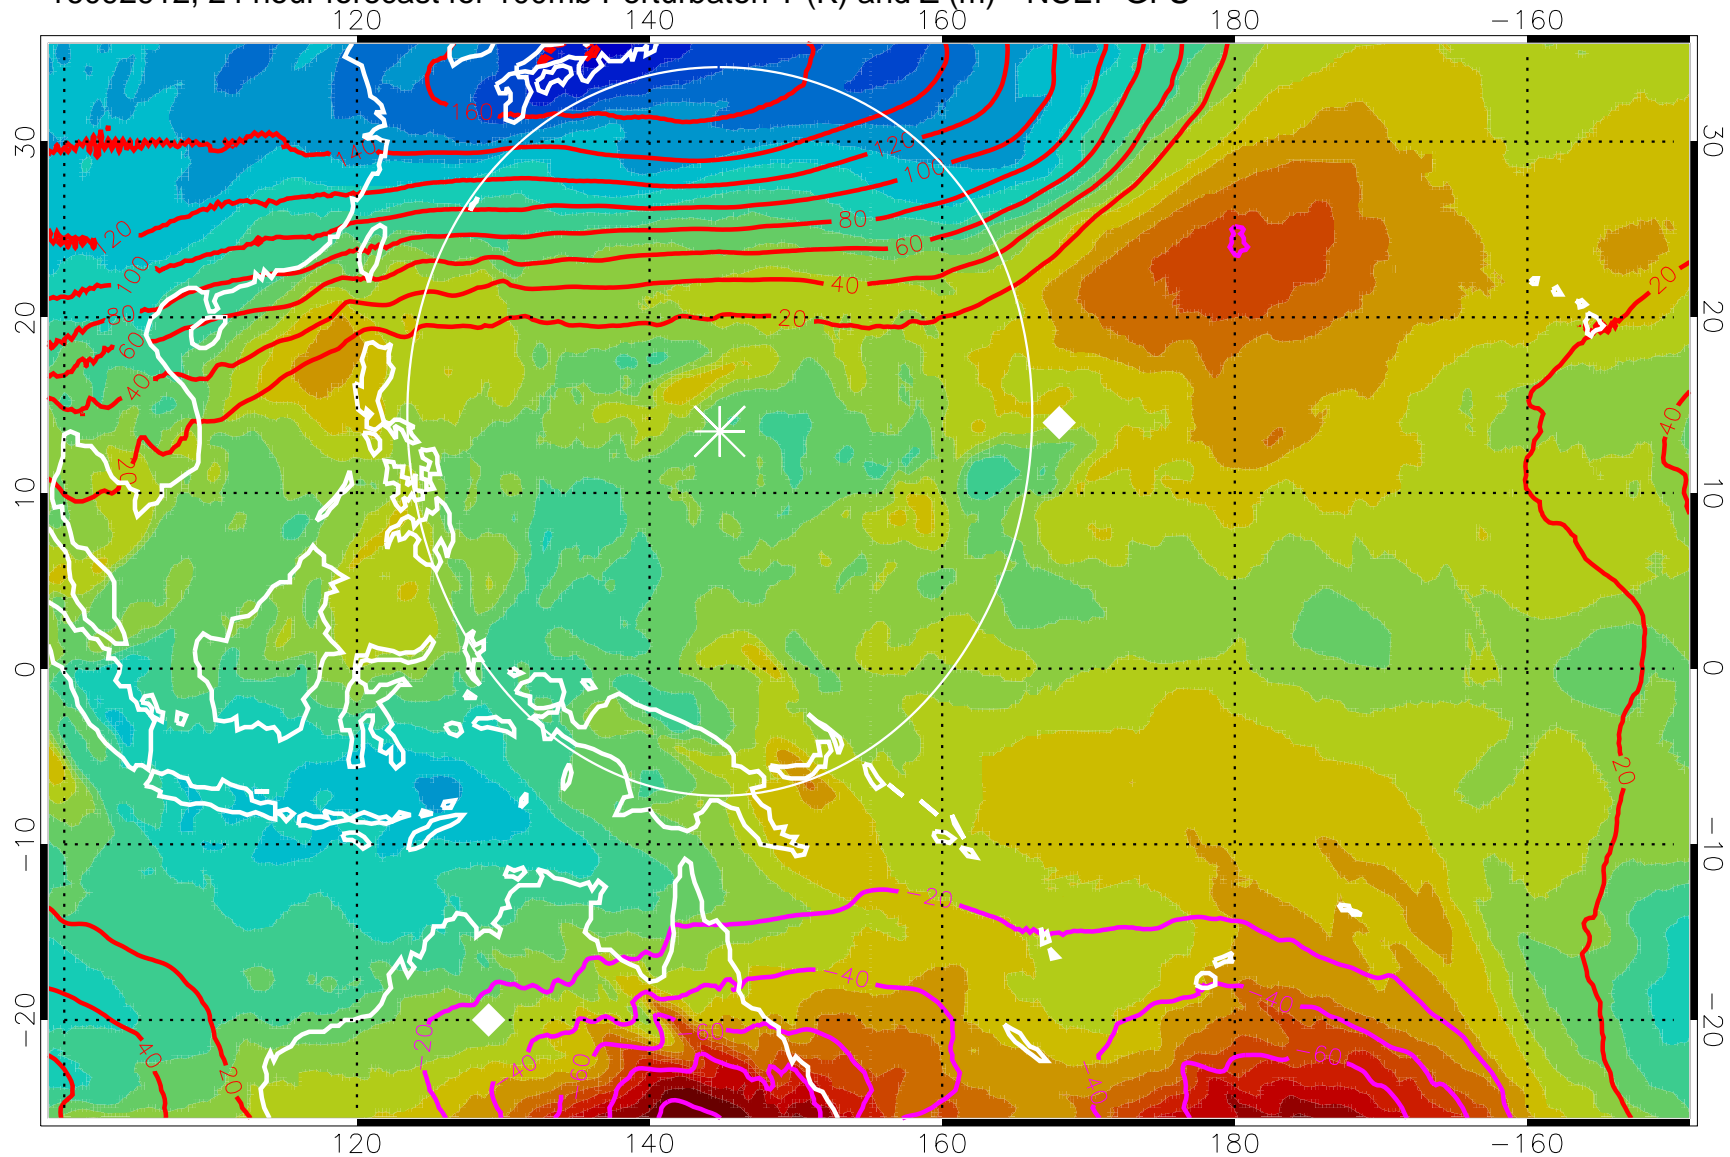

16092912, 24 hour forecast for 100mb Perturbaton T (K) and Z (m)-- NCEP GFS

Contours are 100 mbar Z perturbation (m)
Positive Z Contours
Negative Z Contours
Diamonds-mean pos. of anticyclones

Range ring of 2304 km