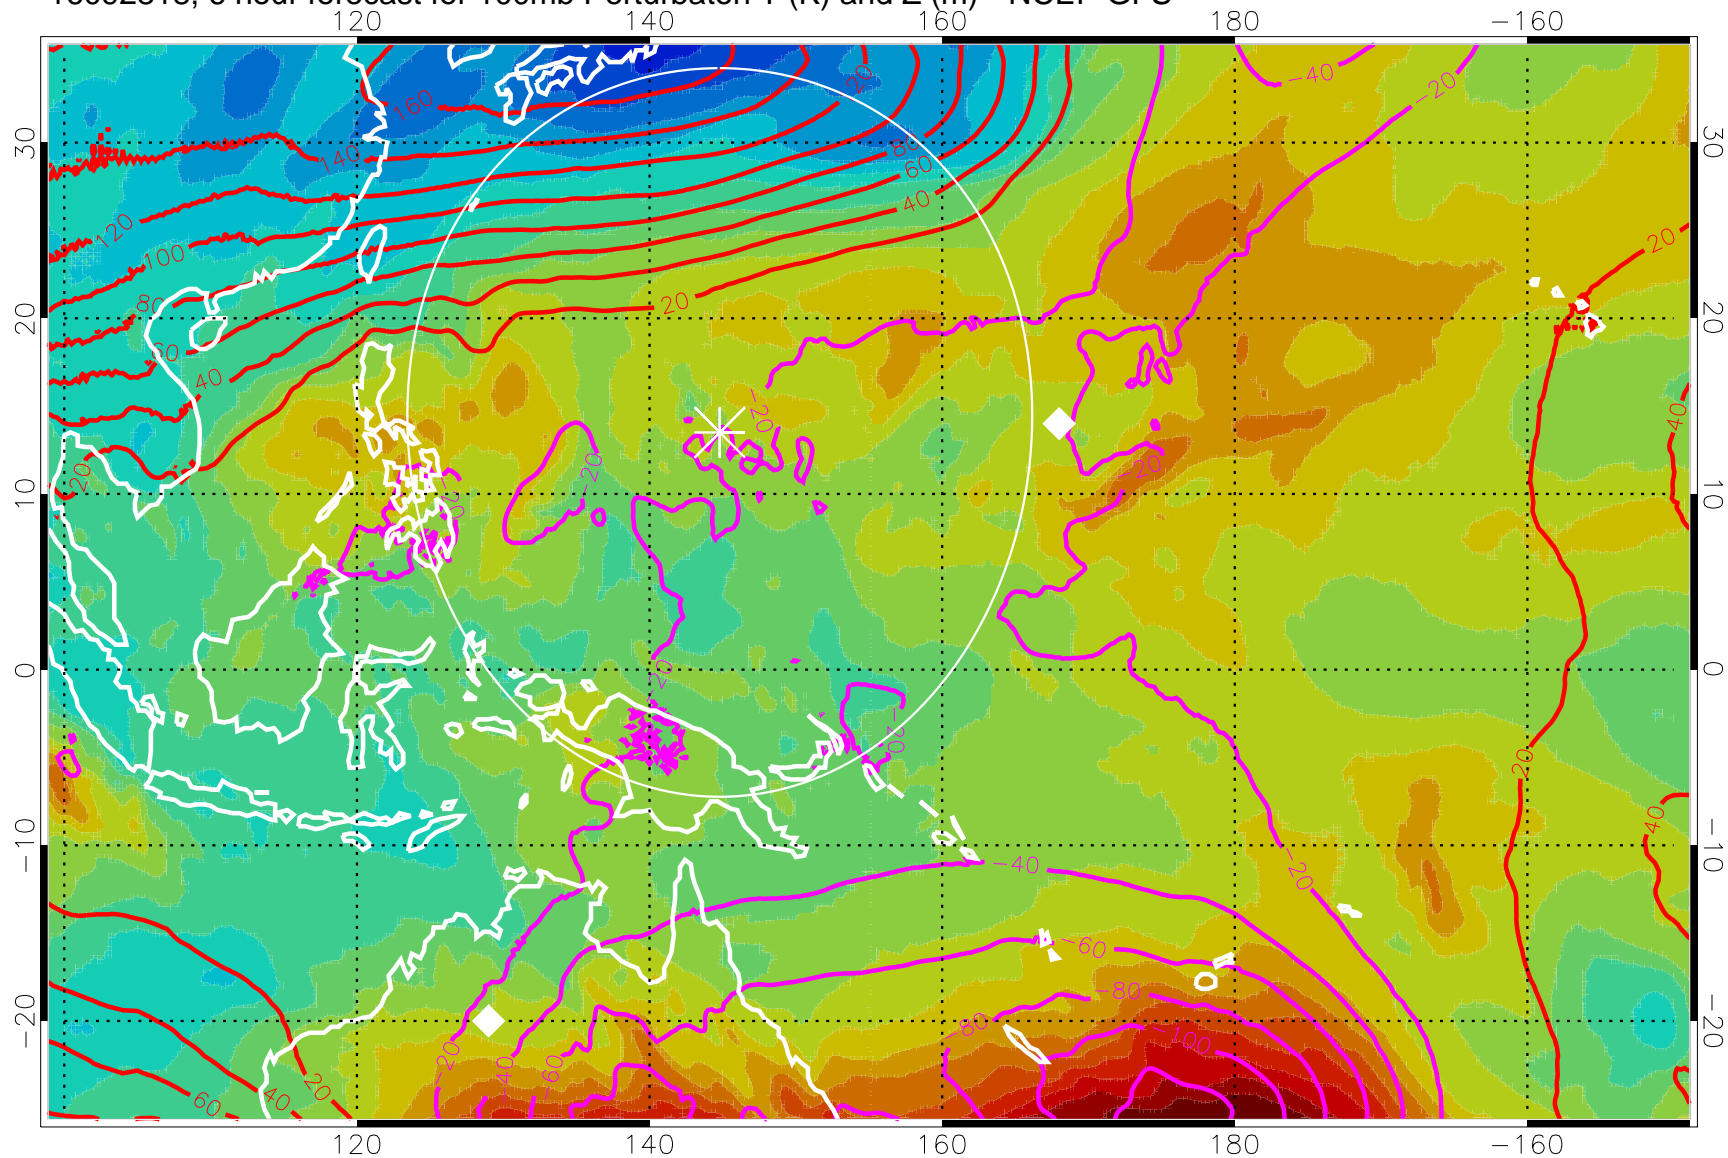

16092818, 6 hour forecast for 100mb Perturbaton T (K) and Z (m)-- NCEP GFS

Contours are 100 mbar Z perturbation (m)  
Positive Z Contours  
Negative Z Contours  
Diamonds-mean pos. of anticyclones

Range ring of 2304 km