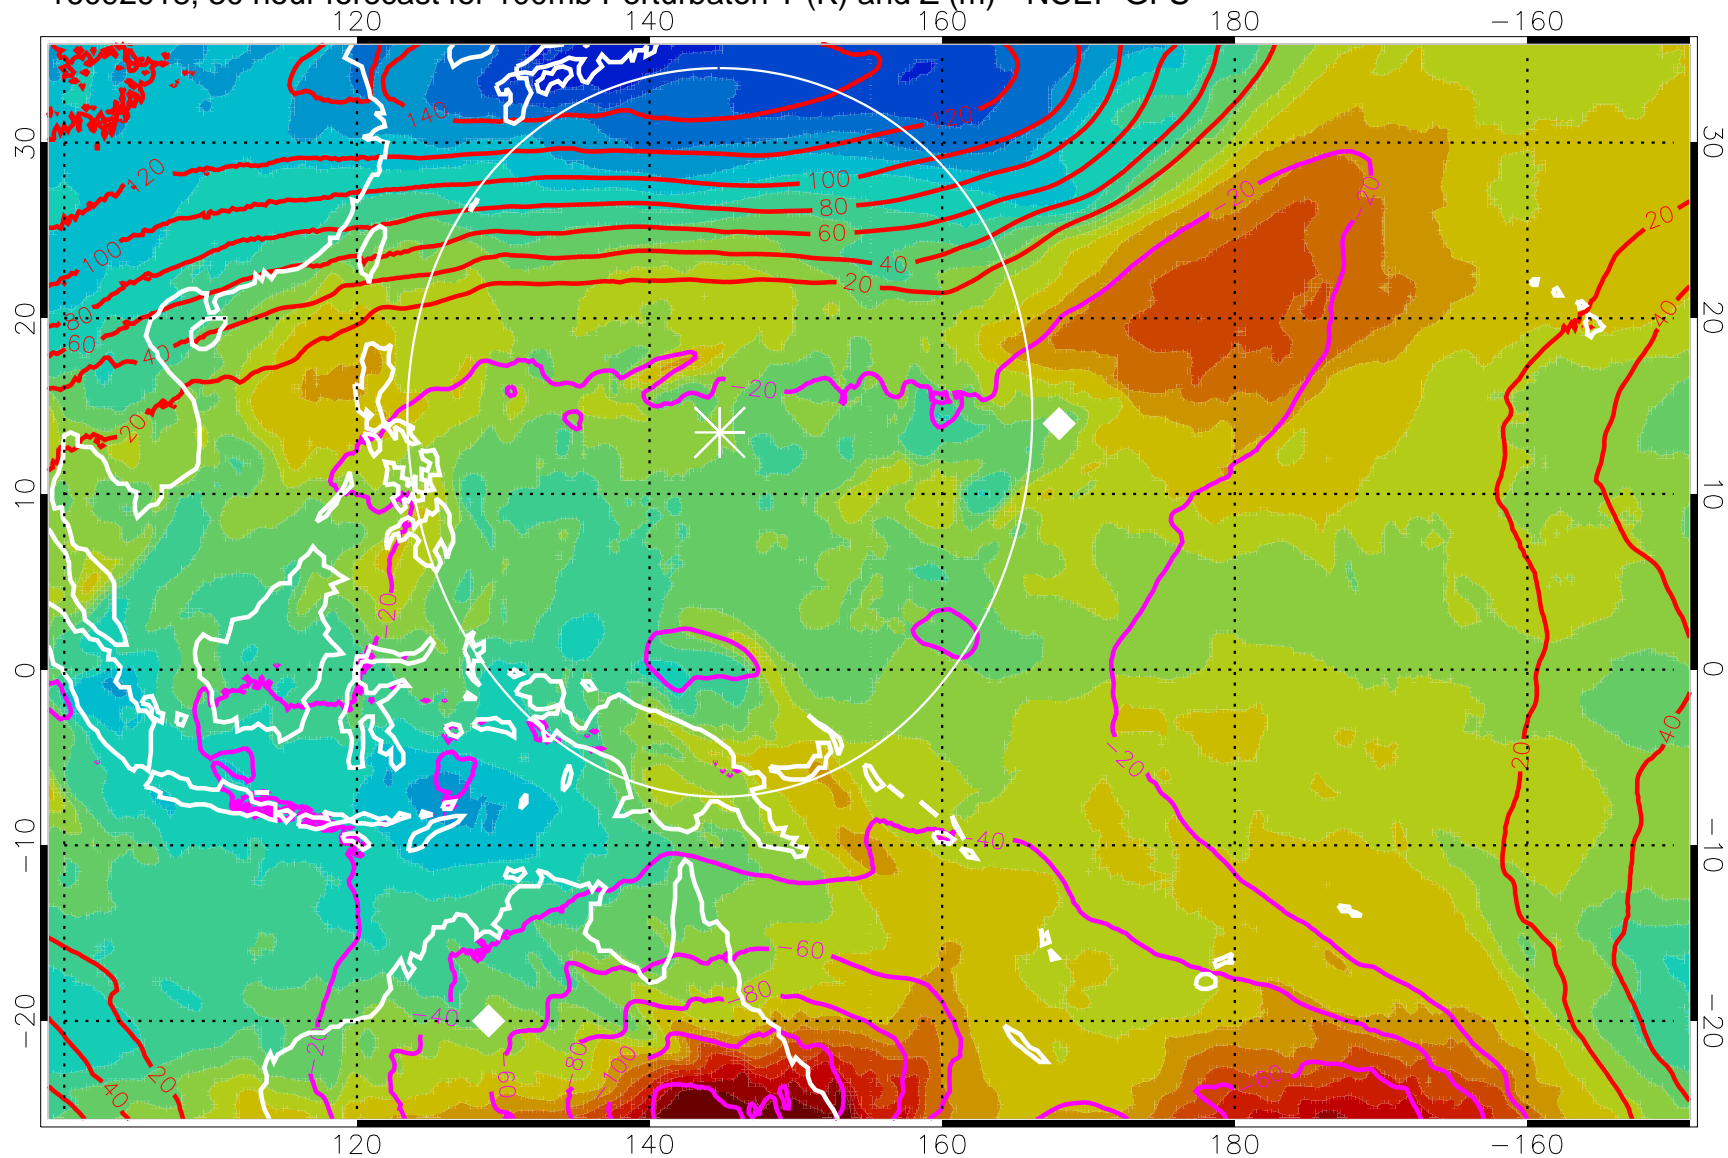

16092918, 30 hour forecast for 100mb Perturbaton T (K) and Z (m)-- NCEP GFS

Contours are 100 mbar Z perturbation (m)
Positive Z Contours
Negative Z Contours
Diamonds-mean pos. of anticyclones

Range ring of 2304 km