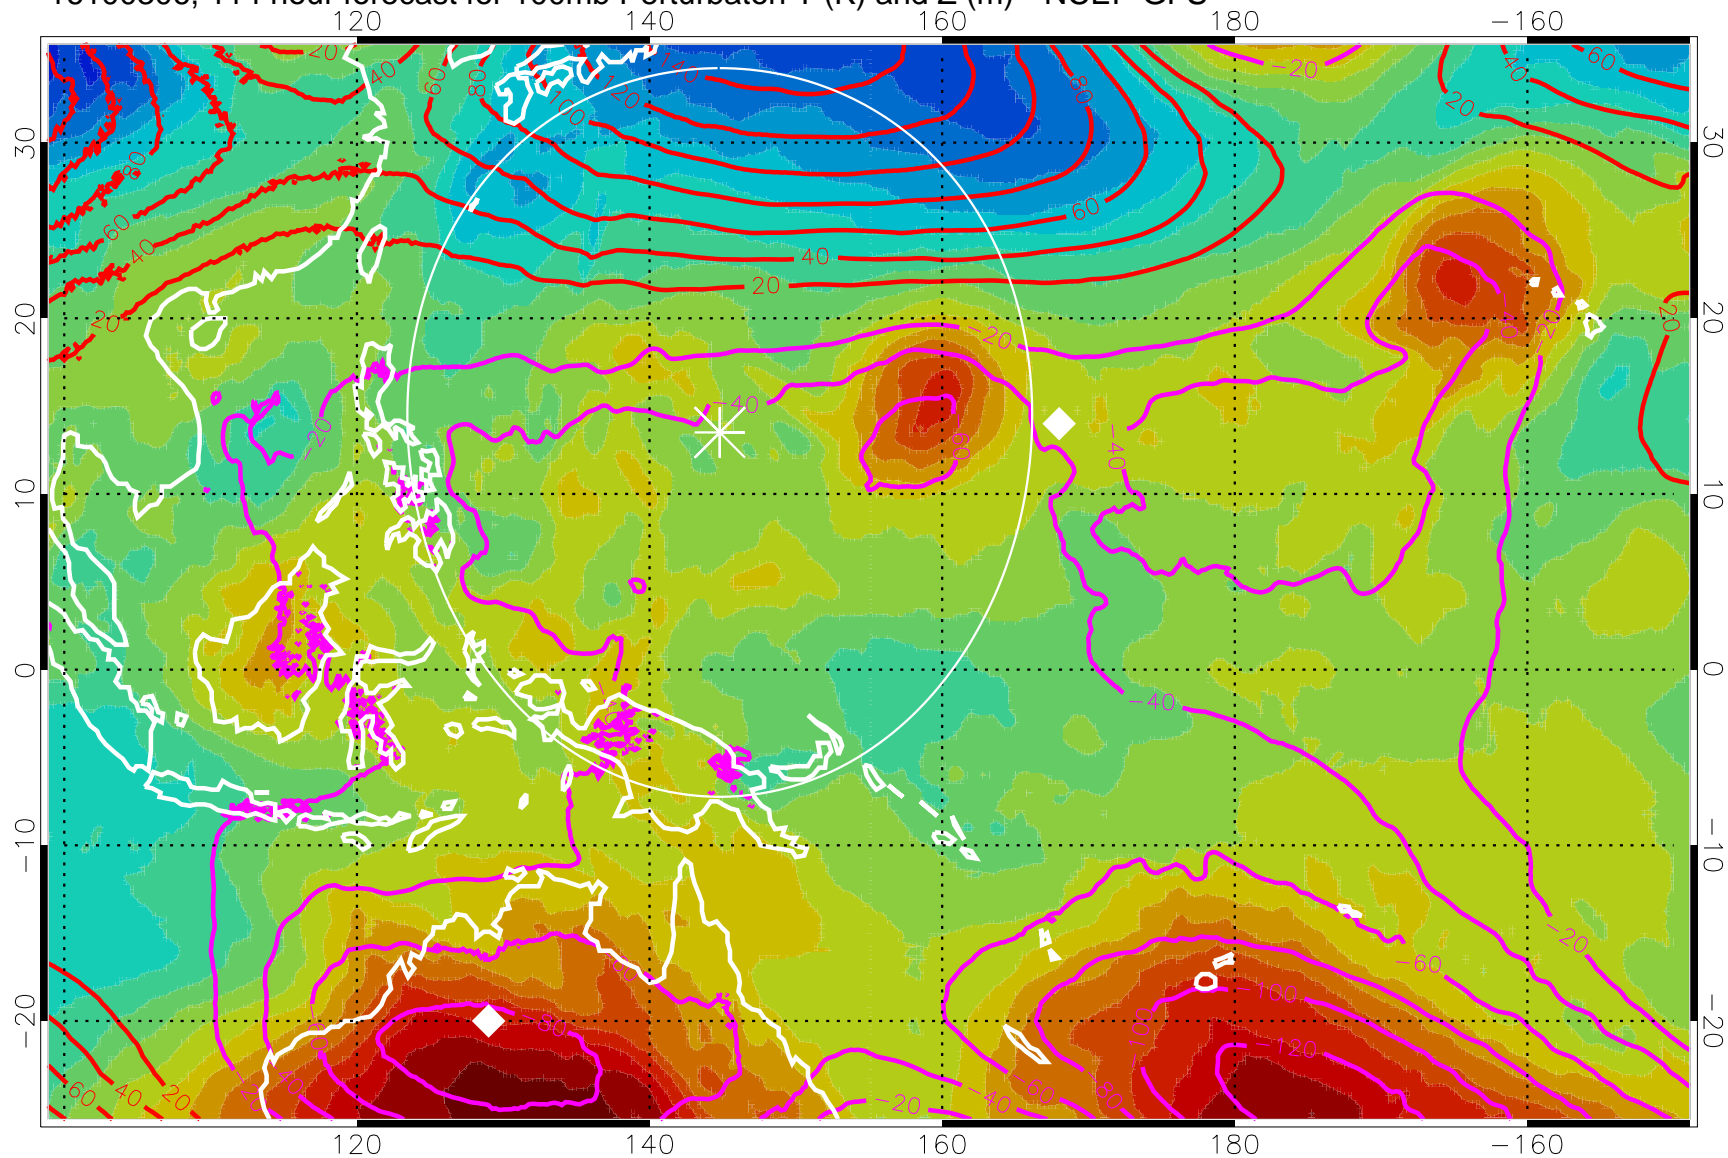

16100306, 114 hour forecast for 100mb Perturbaton T (K) and Z (m)-- NCEP GFS

Contours are 100 mbar Z perturbation (m)
Positive Z Contours
Negative Z Contours
Diamonds-mean pos. of anticyclones

Range ring of 2304 km