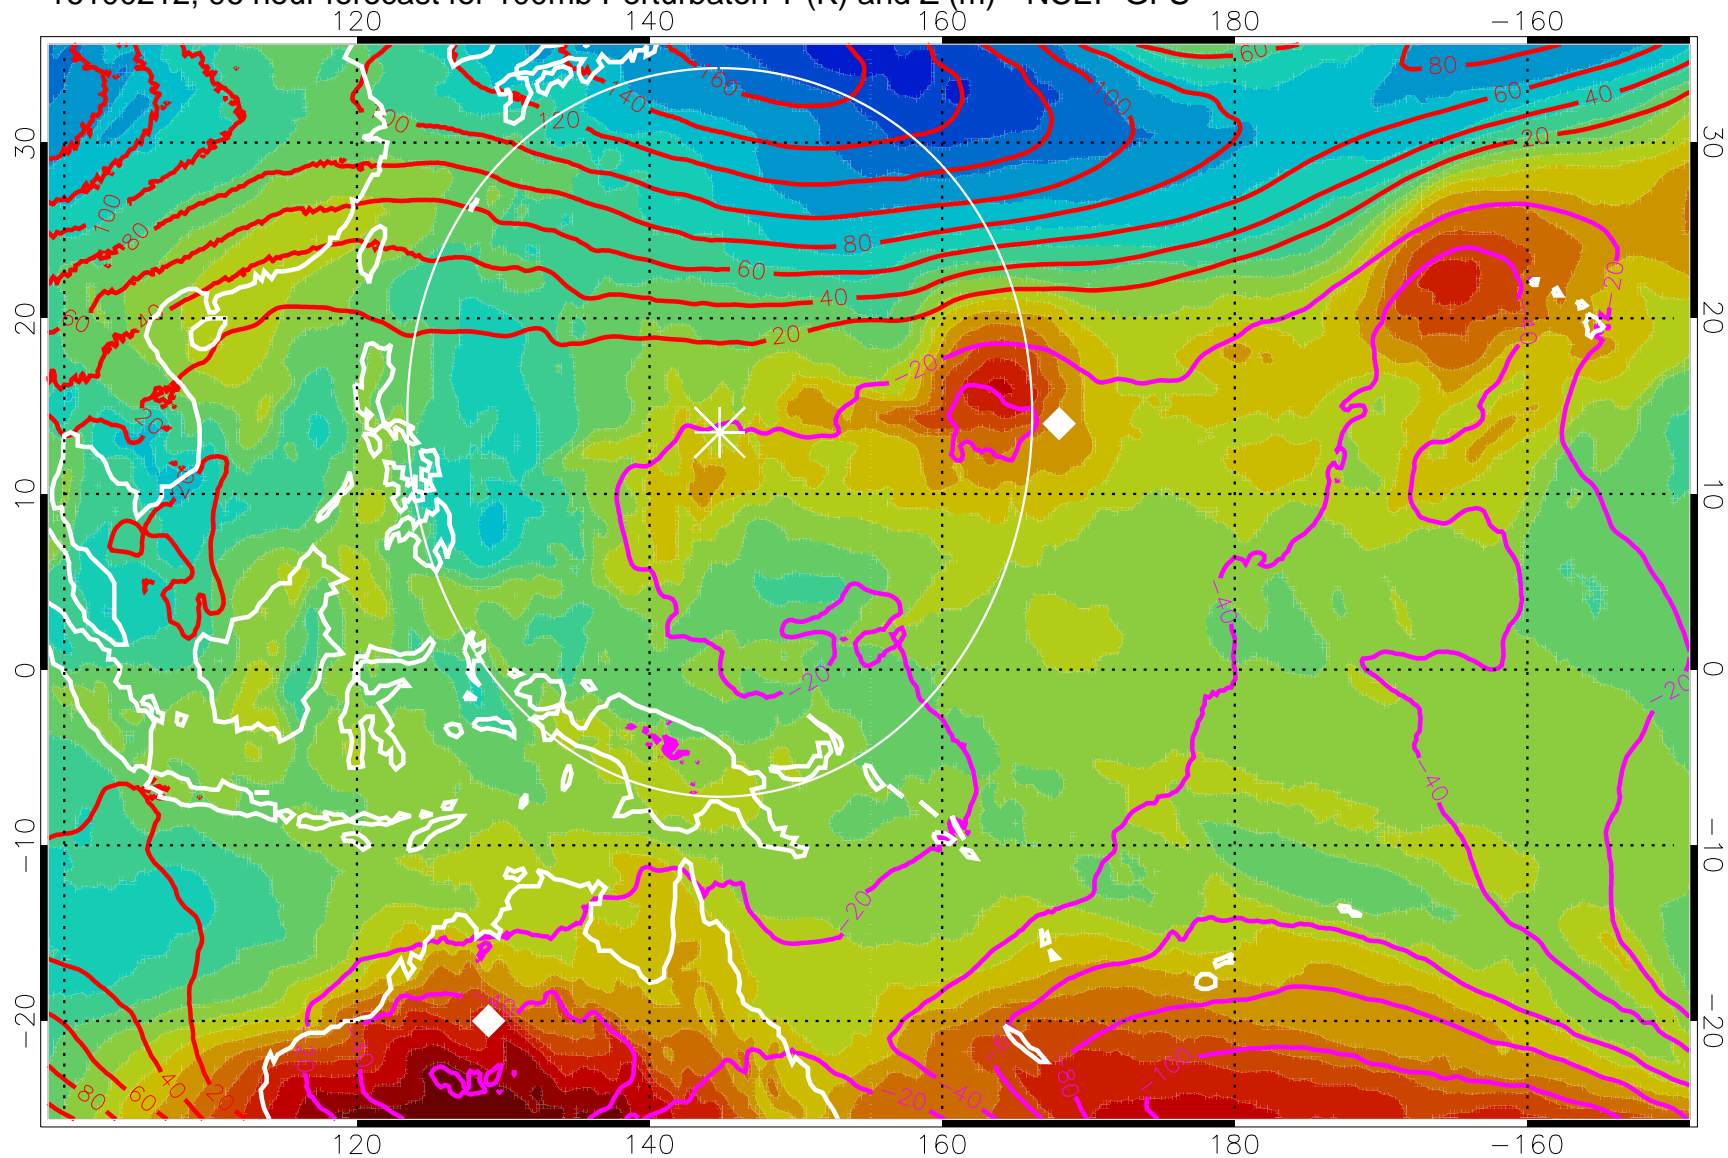

16100212, 96 hour forecast for 100mb Perturbaton T (K) and Z (m)-- NCEP GFS

Contours are 100 mbar Z perturbation (m)
Positive Z Contours
Negative Z Contours
Diamonds-mean pos. of anticyclones

Range ring of 2304 km