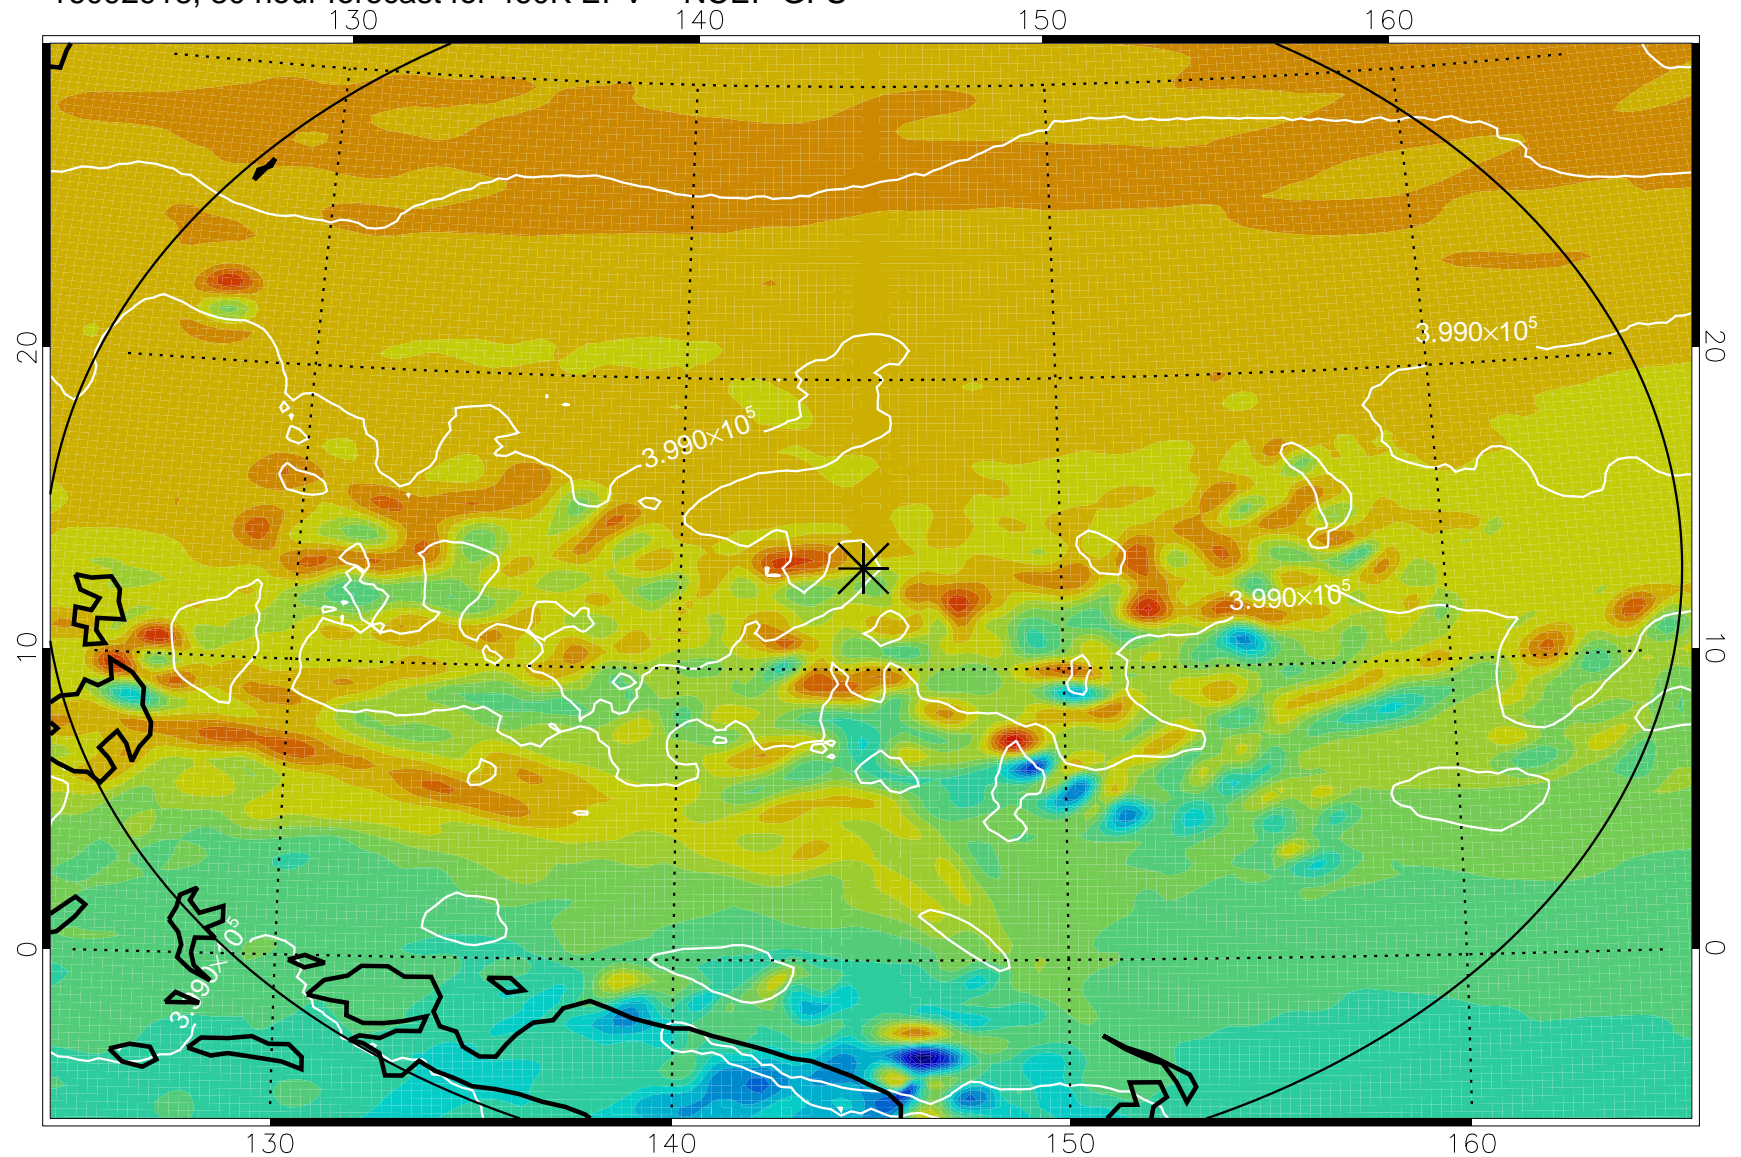

16092906, 18 hour forecast for 460K EPV -- NCEP GFS

16092912, 24 hour forecast for 460K EPV -- NCEP GFS

460K Montgomery Streamfunction, white

Range ring of 2304 km

16092918, 30 hour forecast for 460K EPV -- NCEP GFS

460K Montgomery Streamfunction, white

Range ring of 2304 km

16093000, 36 hour forecast for 460K EPV -- NCEP GFS

460K Montgomery Streamfunction, white

Range ring of 2304 km

16093006, 42 hour forecast for 460K EPV -- NCEP GFS

460K Montgomery Streamfunction, white

Range ring of 2304 km

16093012, 48 hour forecast for 460K EPV -- NCEP GFS

460K Montgomery Streamfunction, white

Range ring of 2304 km

16093018, 54 hour forecast for 460K EPV -- NCEP GFS

460K Montgomery Streamfunction, white

Range ring of 2304 km

16100100, 60 hour forecast for 460K EPV -- NCEP GFS

460K Montgomery Streamfunction, white

Range ring of 2304 km

16100106, 66 hour forecast for 460K EPV -- NCEP GFS