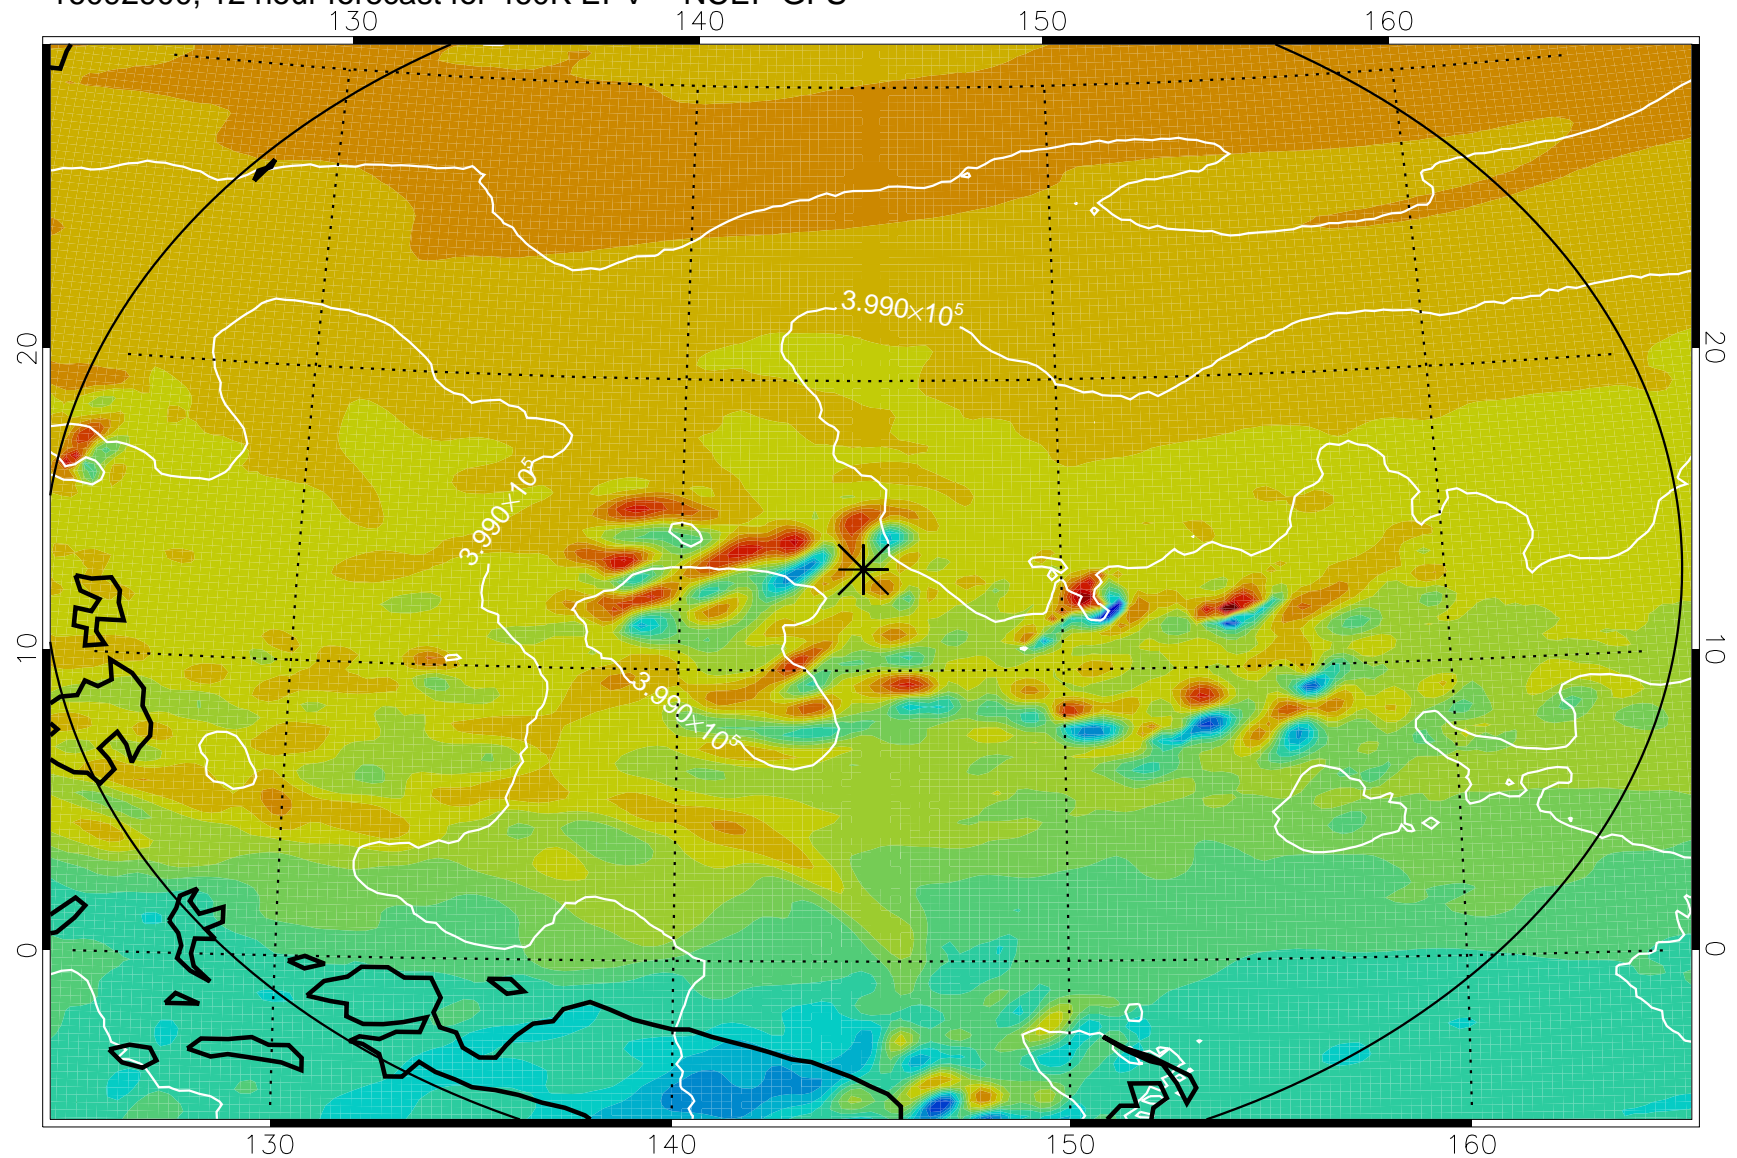

16092818, 6 hour forecast for 460K EPV -- NCEP GFS

460K Montgomery Streamfunction, white

Range ring of 2304 km

16092900, 12 hour forecast for 460K EPV -- NCEP GFS

460K Montgomery Streamfunction, white

Range ring of 2304 km

16092906, 18 hour forecast for 460K EPV -- NCEP GFS

16092912, 24 hour forecast for 460K EPV -- NCEP GFS

460K Montgomery Streamfunction, white

Range ring of 2304 km

16092918, 30 hour forecast for 460K EPV -- NCEP GFS

460K Montgomery Streamfunction, white

Range ring of 2304 km

16093000, 36 hour forecast for 460K EPV -- NCEP GFS

460K Montgomery Streamfunction, white

Range ring of 2304 km

16093006, 42 hour forecast for 460K EPV -- NCEP GFS

460K Montgomery Streamfunction, white

Range ring of 2304 km

16100100, 60 hour forecast for 460K EPV -- NCEP GFS

460K Montgomery Streamfunction, white

Range ring of 2304 km

16100106, 66 hour forecast for 460K EPV -- NCEP GFS