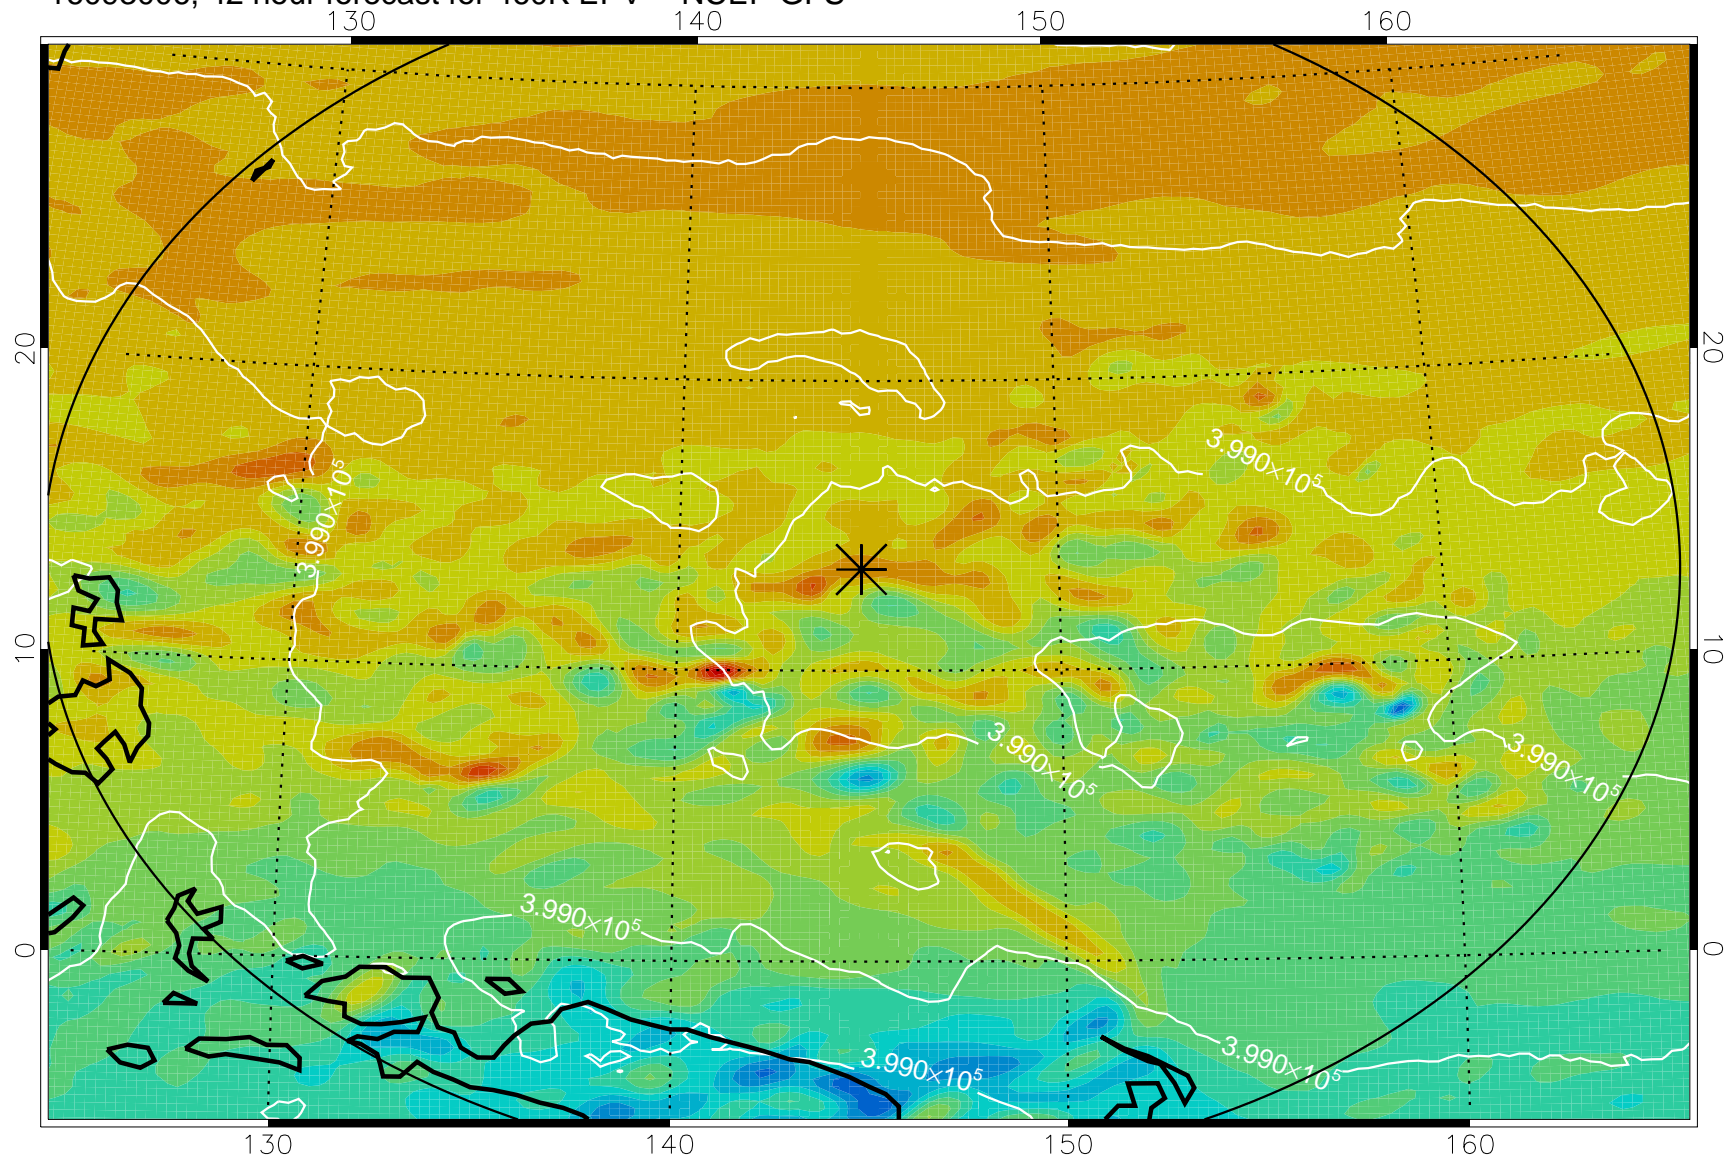

16092906, 18 hour forecast for 460K EPV -- NCEP GFS

16092912, 24 hour forecast for 460K EPV -- NCEP GFS

460K Montgomery Streamfunction, white

Range ring of 2304 km

16092918, 30 hour forecast for 460K EPV -- NCEP GFS

460K Montgomery Streamfunction, white

Range ring of 2304 km

16093000, 36 hour forecast for 460K EPV -- NCEP GFS

460K Montgomery Streamfunction, white

Range ring of 2304 km

16093006, 42 hour forecast for 460K EPV -- NCEP GFS

460K Montgomery Streamfunction, white

Range ring of 2304 km

16093012, 48 hour forecast for 460K EPV -- NCEP GFS

460K Montgomery Streamfunction, white

Range ring of 2304 km

16093018, 54 hour forecast for 460K EPV -- NCEP GFS

460K Montgomery Streamfunction, white

Range ring of 2304 km

16100100, 60 hour forecast for 460K EPV -- NCEP GFS

460K Montgomery Streamfunction, white

Range ring of 2304 km

16100106, 66 hour forecast for 460K EPV -- NCEP GFS