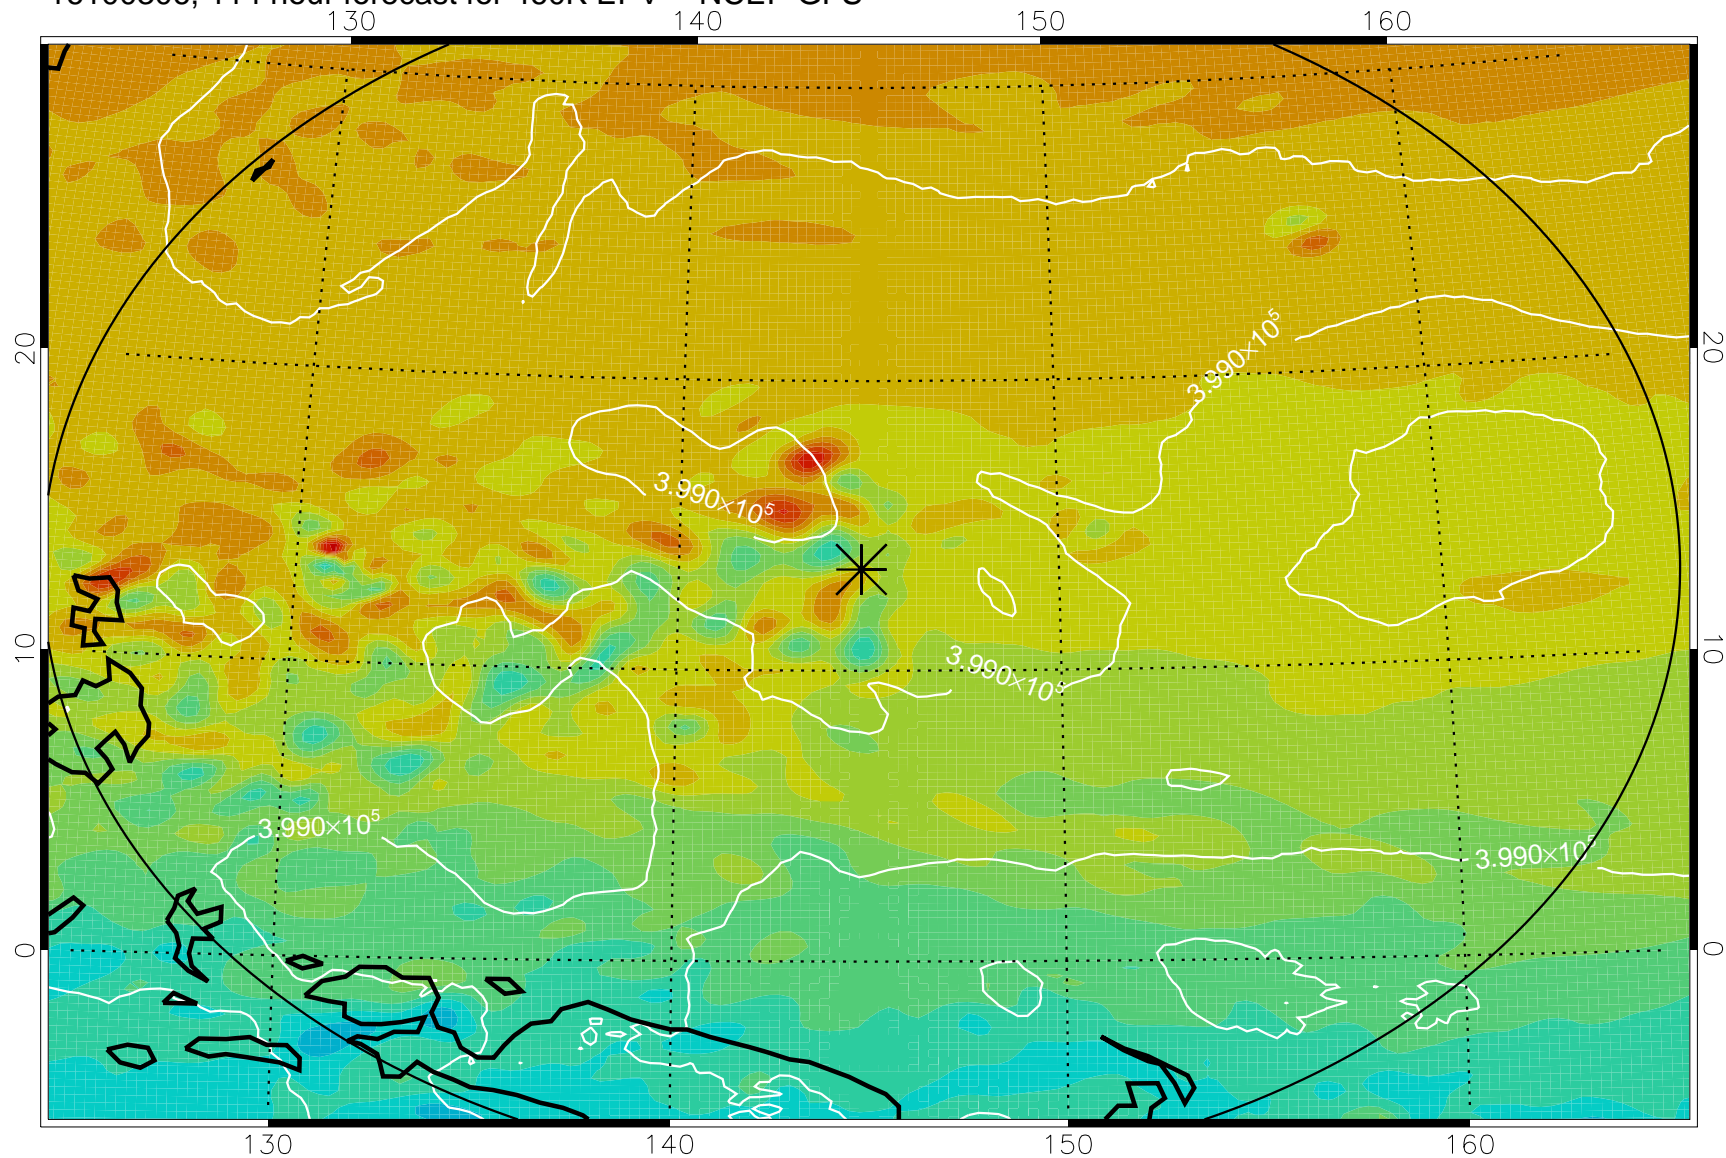

460K Montgomery Streamfunction, white

Range ring of 2304 km

16100212, 96 hour forecast for 460K EPV -- NCEP GFS

460K Montgomery Streamfunction, white

Range ring of 2304 km

16100218, 102 hour forecast for 460K EPV -- NCEP GFS

460K Montgomery Streamfunction, white

Range ring of 2304 km

16100300, 108 hour forecast for 460K EPV -- NCEP GFS

460K Montgomery Streamfunction, white

Range ring of 2304 km

16100306, 114 hour forecast for 460K EPV -- NCEP GFS

460K Montgomery Streamfunction, white

Range ring of 2304 km

16100312, 120 hour forecast for 460K EPV -- NCEP GFS

460K Montgomery Streamfunction, white

Range ring of 2304 km