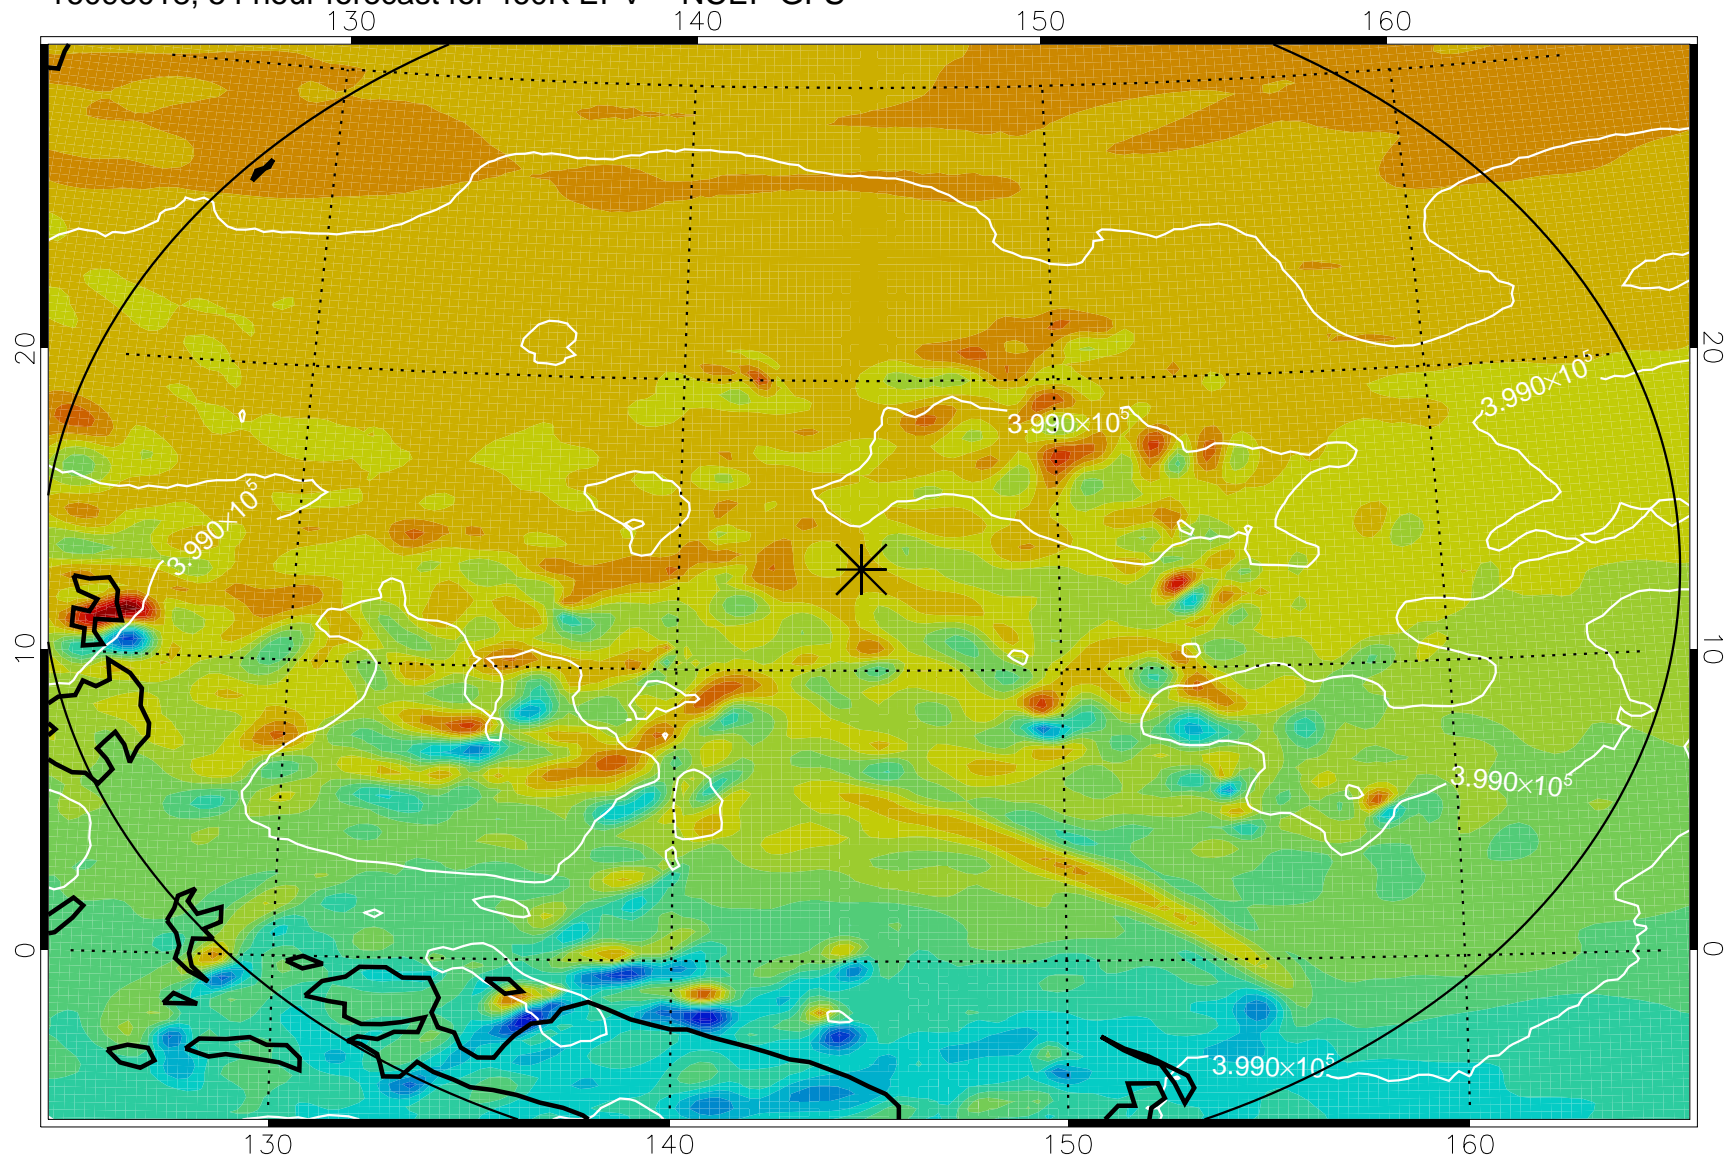

460K Montgomery Streamfunction, white

Range ring of 2304 km

16093000, 36 hour forecast for 460K EPV -- NCEP GFS

460K Montgomery Streamfunction, white

Range ring of 2304 km

16093006, 42 hour forecast for 460K EPV -- NCEP GFS

460K Montgomery Streamfunction, white

Range ring of 2304 km

16093012, 48 hour forecast for 460K EPV -- NCEP GFS

460K Montgomery Streamfunction, white

Range ring of 2304 km

16093018, 54 hour forecast for 460K EPV -- NCEP GFS

460K Montgomery Streamfunction, white

Range ring of 2304 km

16100100, 60 hour forecast for 460K EPV -- NCEP GFS

460K Montgomery Streamfunction, white

Range ring of 2304 km

16100106, 66 hour forecast for 460K EPV -- NCEP GFS

460K Montgomery Streamfunction, white

Range ring of 2304 km

16100112, 72 hour forecast for 460K EPV -- NCEP GFS

460K Montgomery Streamfunction, white

Range ring of 2304 km

16100118, 78 hour forecast for 460K EPV -- NCEP GFS