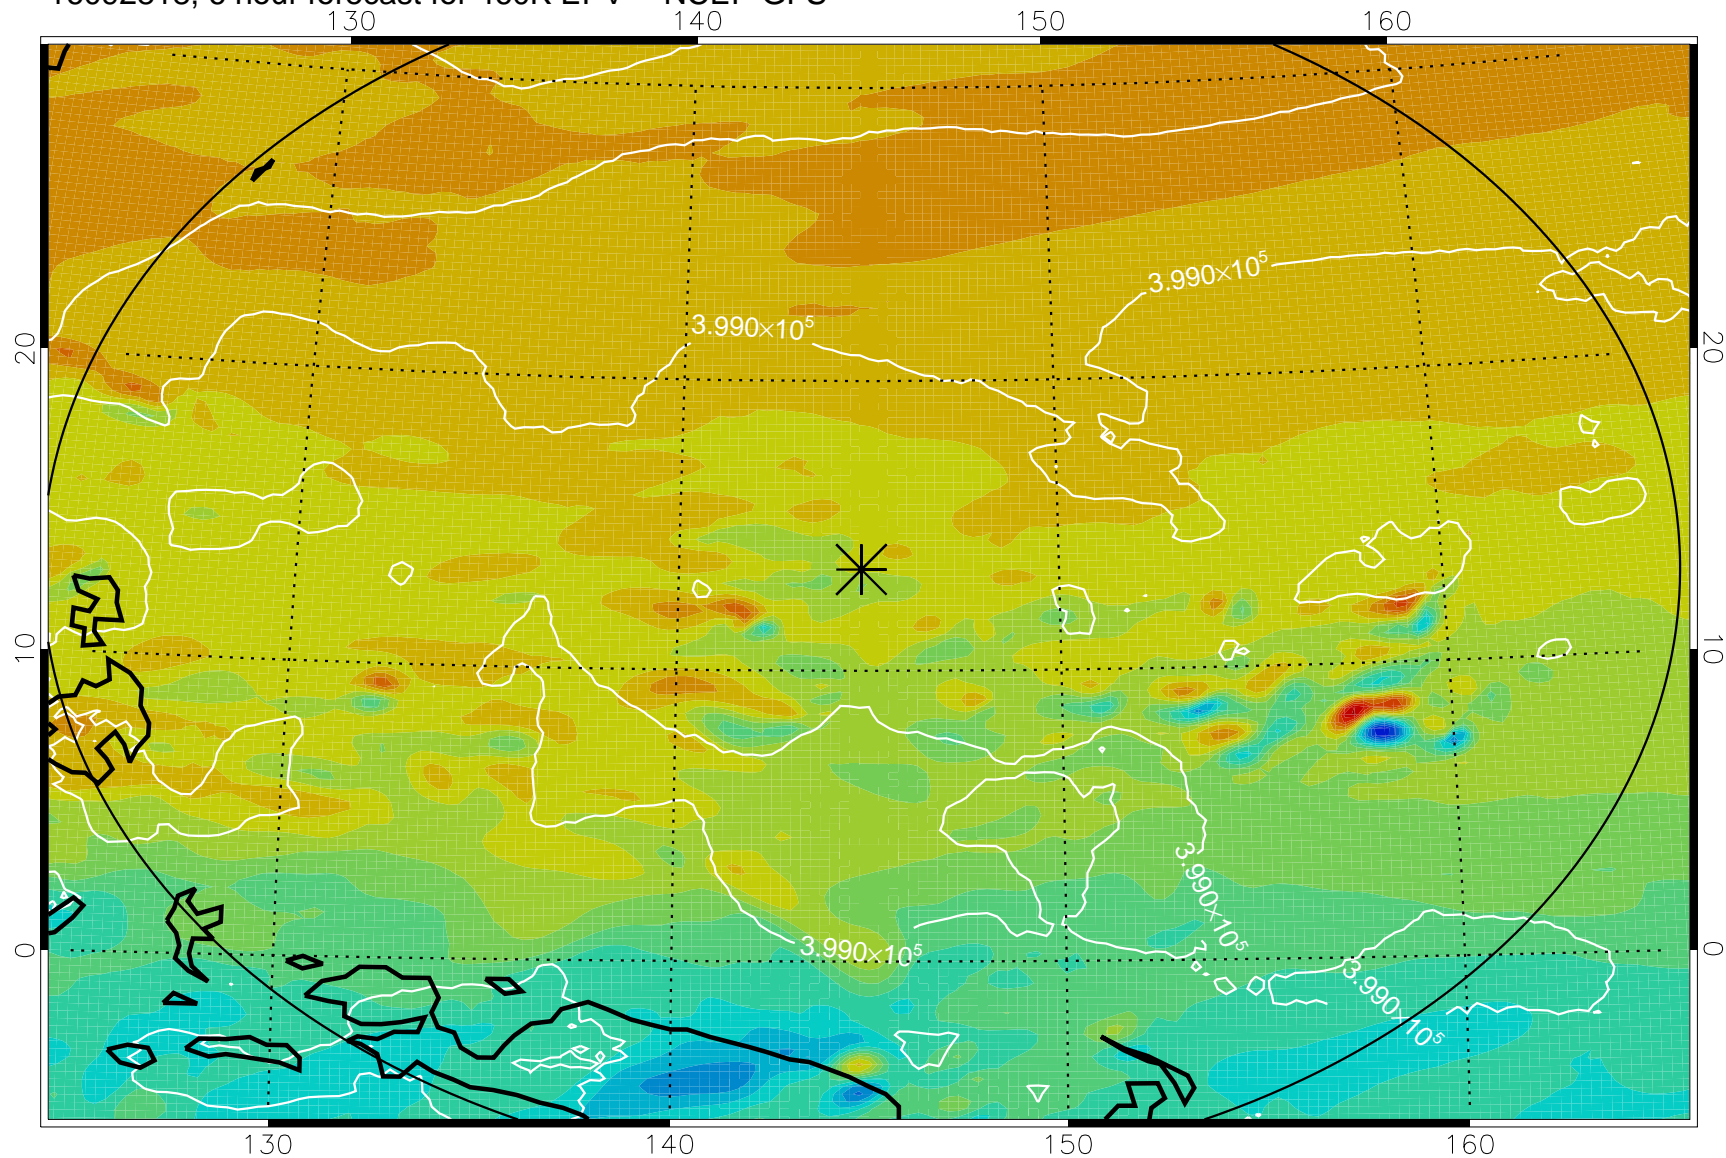

16092818, 6 hour forecast for 460K EPV -- NCEP GFS

460K Montgomery Streamfunction, white

Range ring of 2304 km

16092900, 12 hour forecast for 460K EPV -- NCEP GFS

460K Montgomery Streamfunction, white

Range ring of 2304 km

16092906, 18 hour forecast for 460K EPV -- NCEP GFS

16092912, 24 hour forecast for 460K EPV -- NCEP GFS

460K Montgomery Streamfunction, white

Range ring of 2304 km

16092918, 30 hour forecast for 460K EPV -- NCEP GFS

460K Montgomery Streamfunction, white

Range ring of 2304 km

16093000, 36 hour forecast for 460K EPV -- NCEP GFS

460K Montgomery Streamfunction, white

Range ring of 2304 km

16093006, 42 hour forecast for 460K EPV -- NCEP GFS

460K Montgomery Streamfunction, white

Range ring of 2304 km

16093012, 48 hour forecast for 460K EPV -- NCEP GFS

460K Montgomery Streamfunction, white

Range ring of 2304 km

16093018, 54 hour forecast for 460K EPV -- NCEP GFS