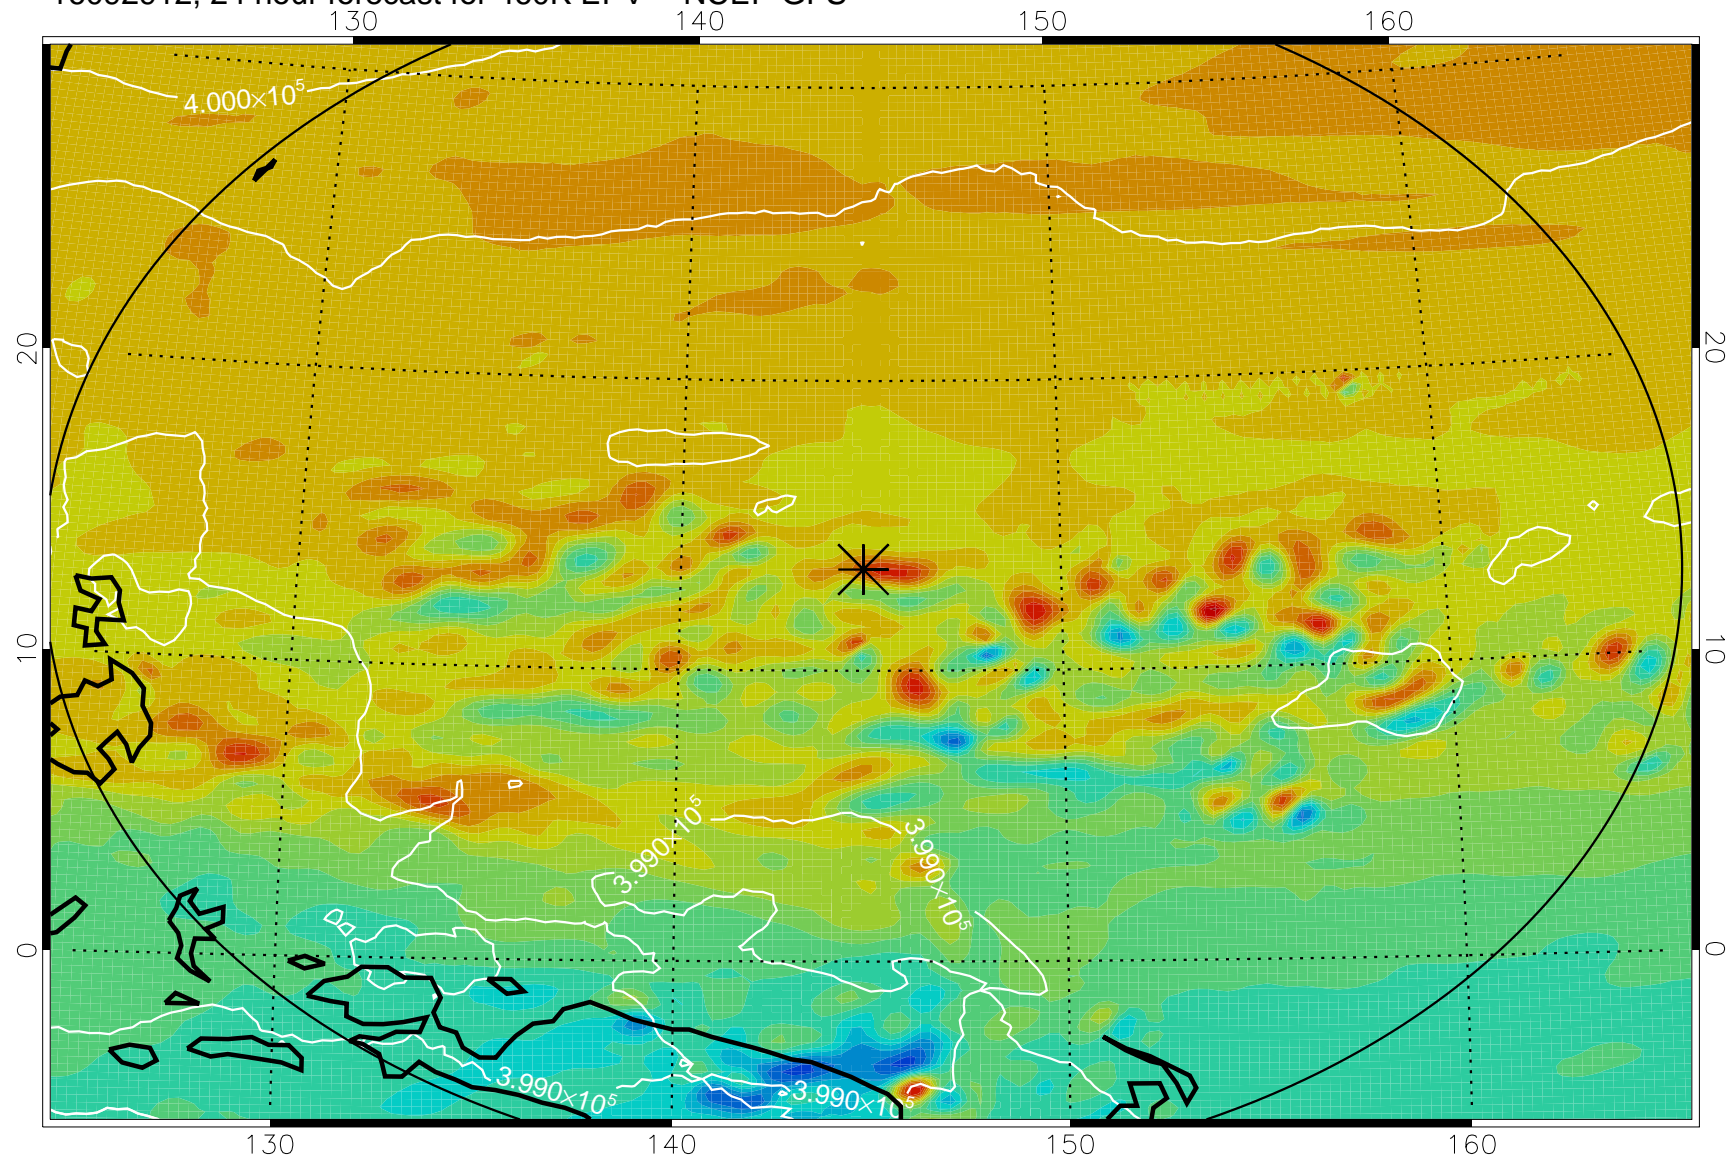

16092818, 6 hour forecast for 460K EPV -- NCEP GFS

460K Montgomery Streamfunction, white

Range ring of 2304 km

16092900, 12 hour forecast for 460K EPV -- NCEP GFS

460K Montgomery Streamfunction, white

Range ring of 2304 km

16092906, 18 hour forecast for 460K EPV -- NCEP GFS

16092912, 24 hour forecast for 460K EPV -- NCEP GFS

460K Montgomery Streamfunction, white

Range ring of 2304 km

16092918, 30 hour forecast for 460K EPV -- NCEP GFS

460K Montgomery Streamfunction, white

Range ring of 2304 km

16093000, 36 hour forecast for 460K EPV -- NCEP GFS

460K Montgomery Streamfunction, white

Range ring of 2304 km

16093006, 42 hour forecast for 460K EPV -- NCEP GFS

460K Montgomery Streamfunction, white

Range ring of 2304 km

16100100, 60 hour forecast for 460K EPV -- NCEP GFS

460K Montgomery Streamfunction, white

Range ring of 2304 km

16100106, 66 hour forecast for 460K EPV -- NCEP GFS