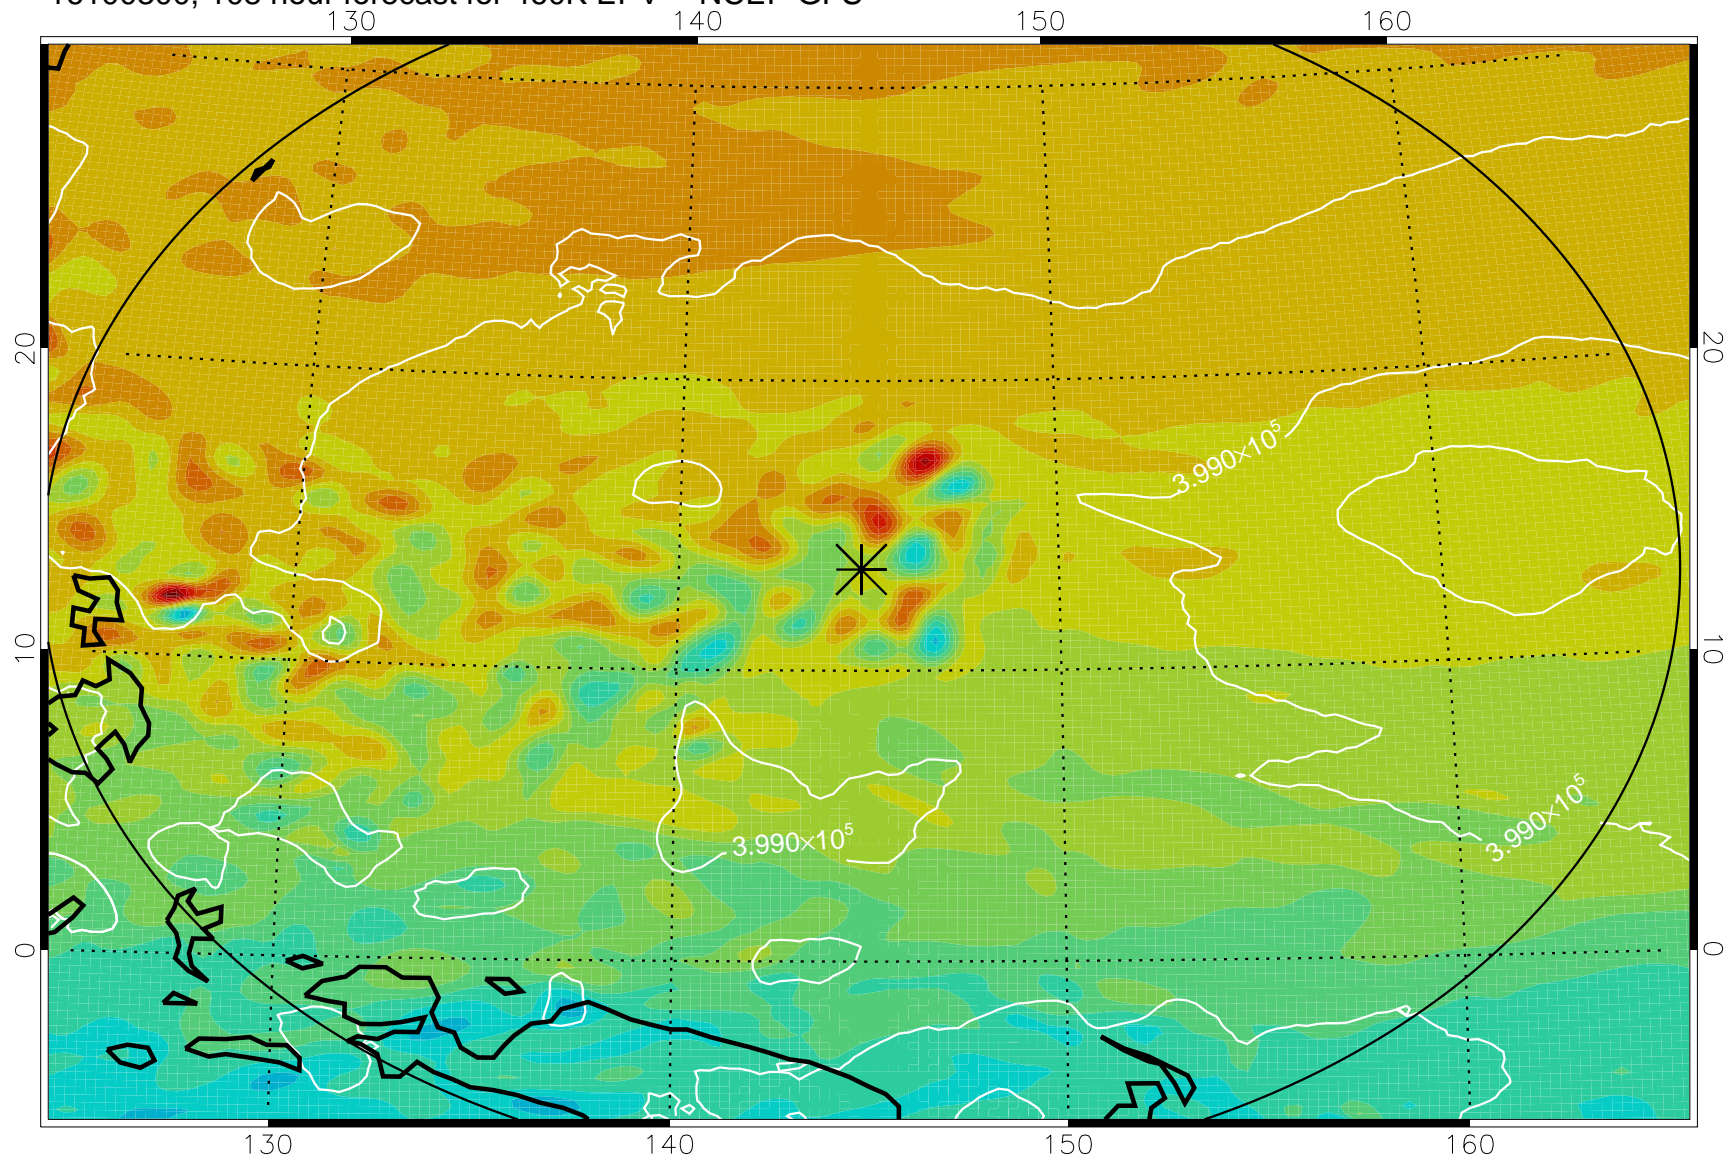

460K Montgomery Streamfunction, white

Range ring of 2304 km

16100200, 84 hour forecast for 460K EPV -- NCEP GFS

460K Montgomery Streamfunction, white

Range ring of 2304 km

16100206, 90 hour forecast for 460K EPV -- NCEP GFS

460K Montgomery Streamfunction, white

Range ring of 2304 km

16100212, 96 hour forecast for 460K EPV -- NCEP GFS

460K Montgomery Streamfunction, white

Range ring of 2304 km

16100218, 102 hour forecast for 460K EPV -- NCEP GFS

460K Montgomery Streamfunction, white

Range ring of 2304 km

16100300, 108 hour forecast for 460K EPV -- NCEP GFS

460K Montgomery Streamfunction, white

Range ring of 2304 km

16100306, 114 hour forecast for 460K EPV -- NCEP GFS

460K Montgomery Streamfunction, white

Range ring of 2304 km

16100312, 120 hour forecast for 460K EPV -- NCEP GFS

460K Montgomery Streamfunction, white

Range ring of 2304 km