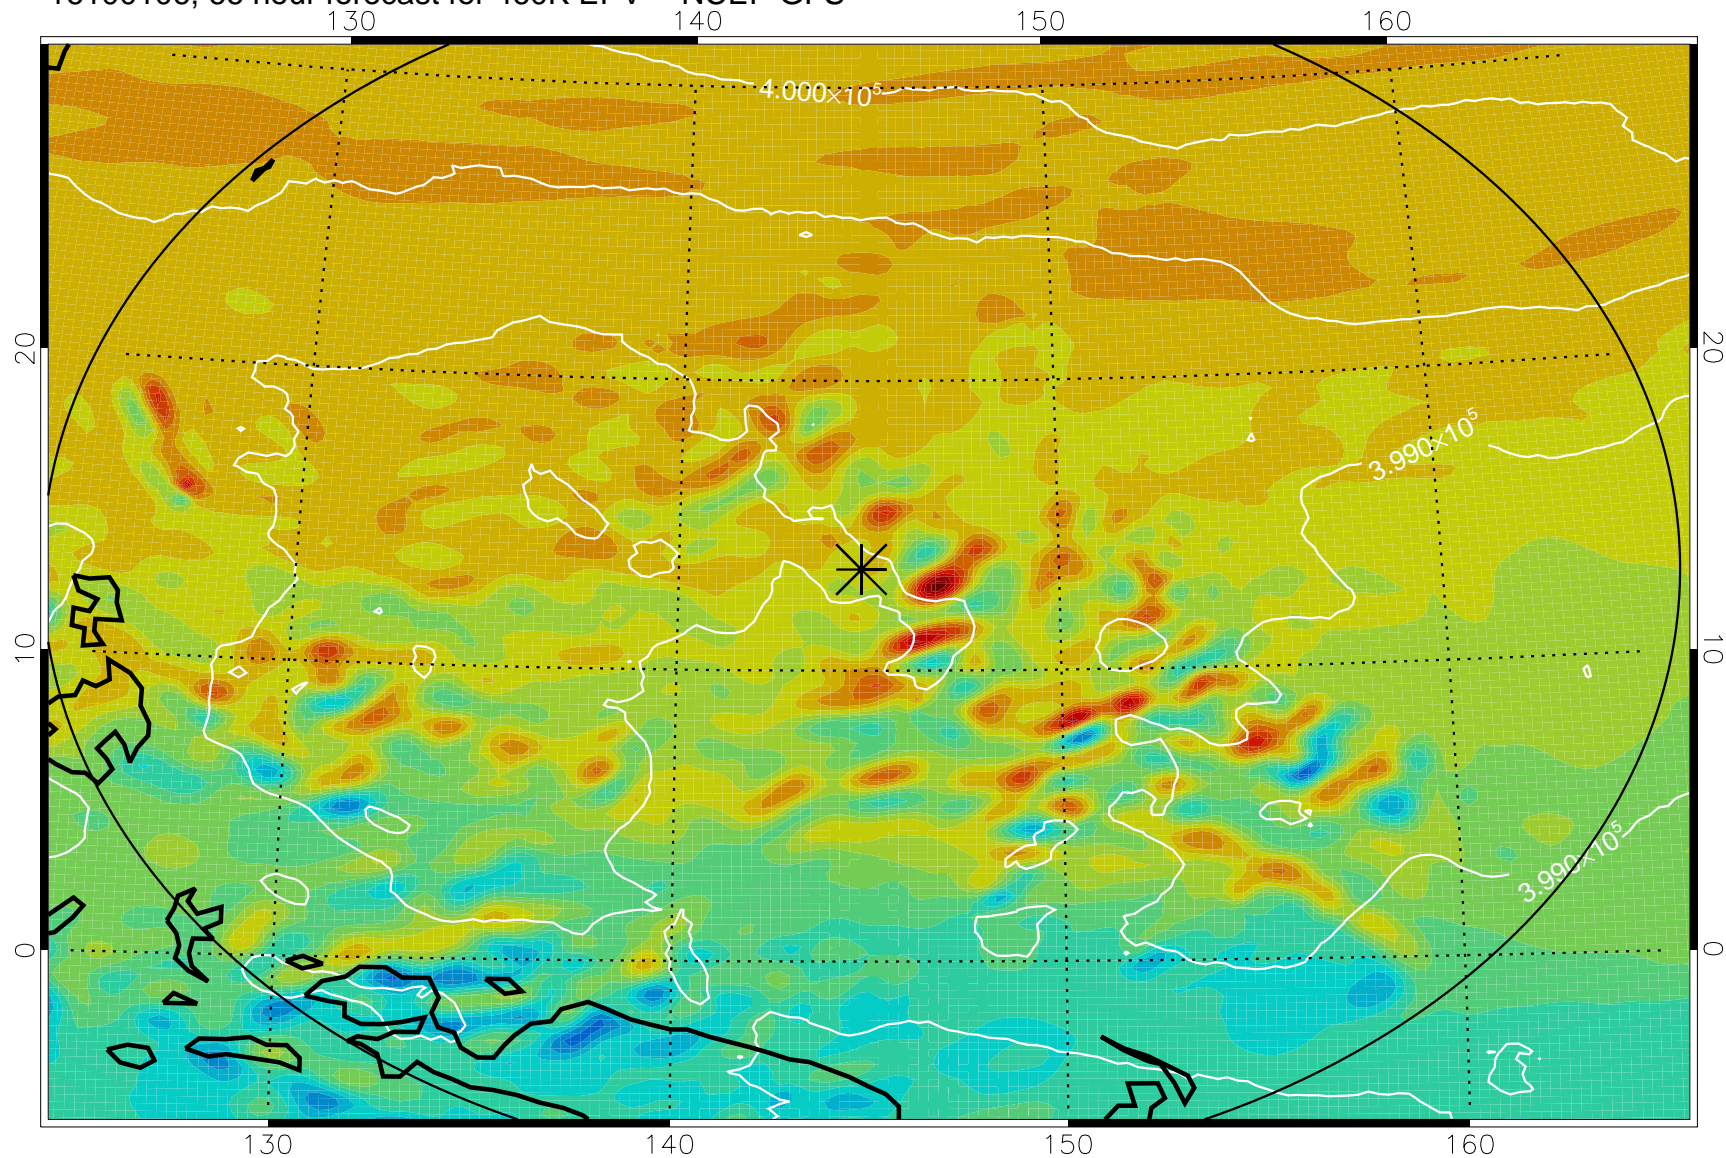

460K Montgomery Streamfunction, white

Range ring of 2304 km

16093012, 48 hour forecast for 460K EPV -- NCEP GFS

460K Montgomery Streamfunction, white

Range ring of 2304 km

16093018, 54 hour forecast for 460K EPV -- NCEP GFS

460K Montgomery Streamfunction, white

Range ring of 2304 km

16100100, 60 hour forecast for 460K EPV -- NCEP GFS

460K Montgomery Streamfunction, white

Range ring of 2304 km

16100106, 66 hour forecast for 460K EPV -- NCEP GFS

460K Montgomery Streamfunction, white

Range ring of 2304 km

16100112, 72 hour forecast for 460K EPV -- NCEP GFS

460K Montgomery Streamfunction, white

Range ring of 2304 km

16100118, 78 hour forecast for 460K EPV -- NCEP GFS

460K Montgomery Streamfunction, white

Range ring of 2304 km

16100200, 84 hour forecast for 460K EPV -- NCEP GFS

460K Montgomery Streamfunction, white

Range ring of 2304 km

16100206, 90 hour forecast for 460K EPV -- NCEP GFS