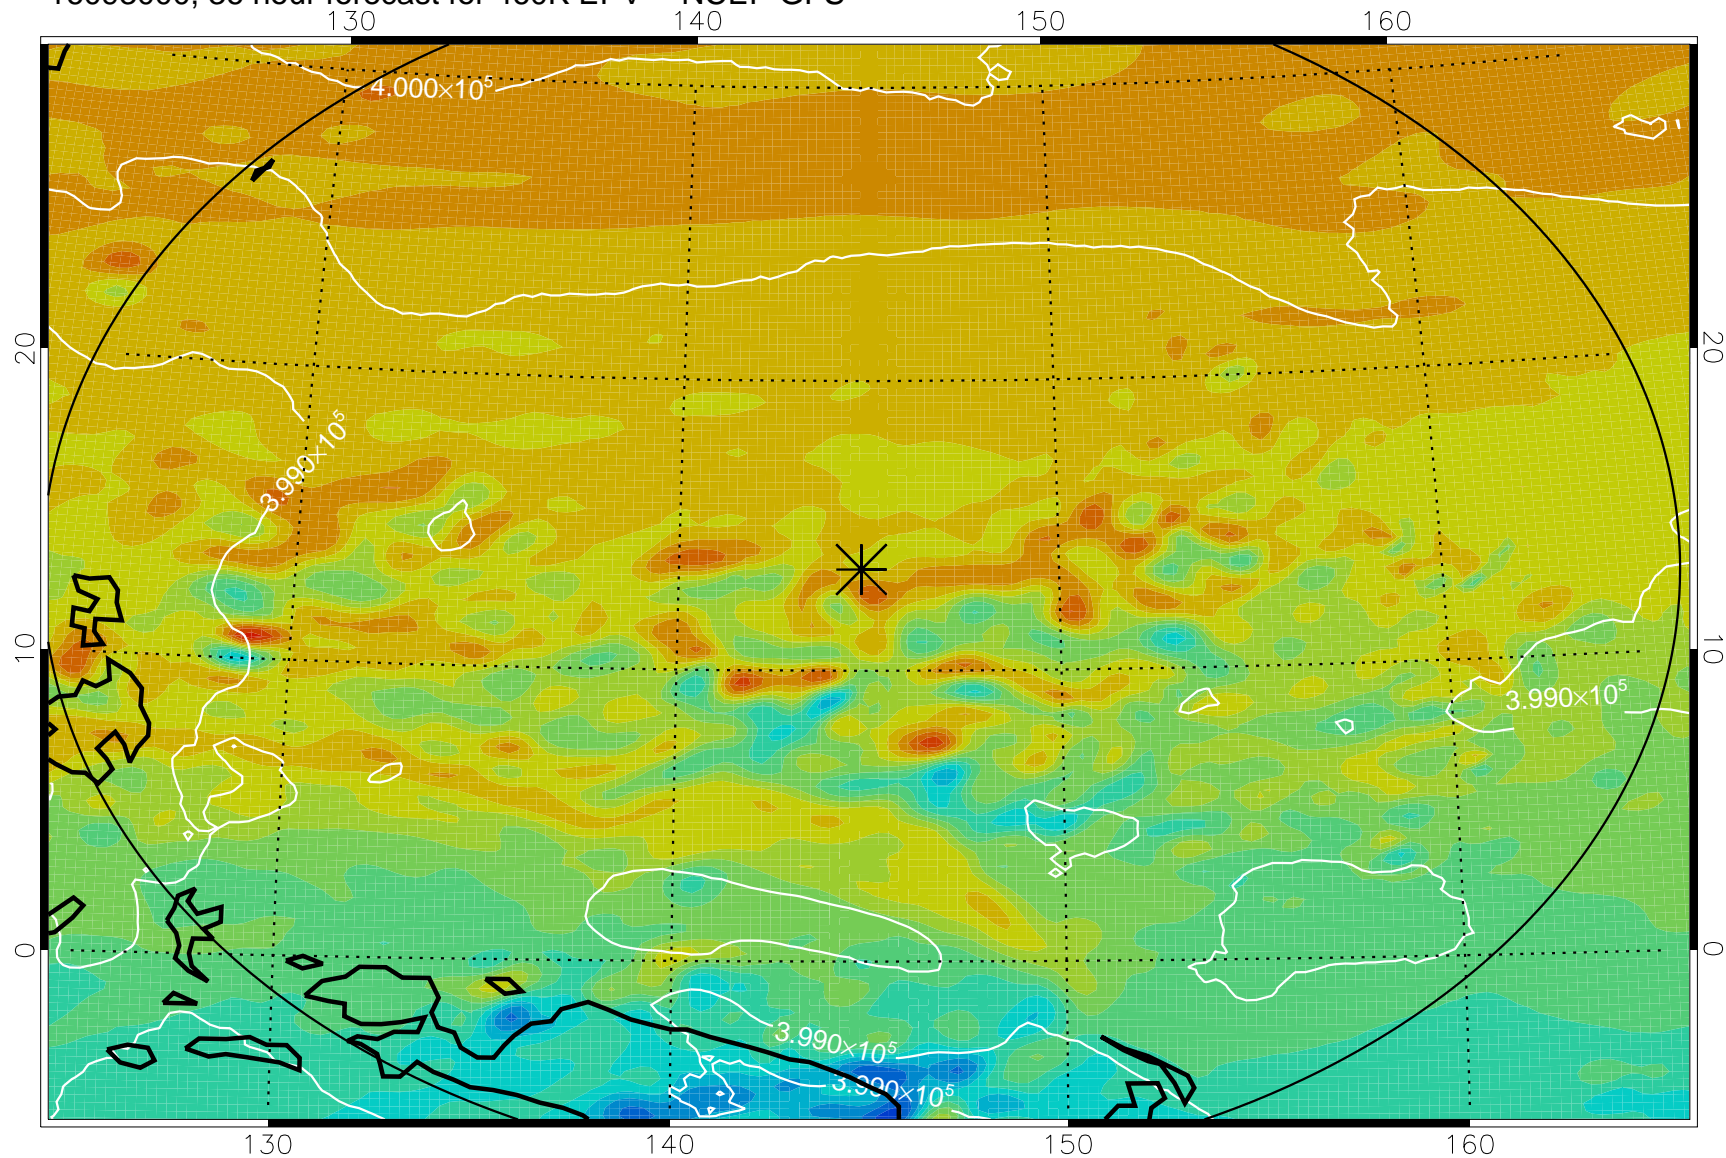

16092818, 6 hour forecast for 460K EPV -- NCEP GFS

460K Montgomery Streamfunction, white

Range ring of 2304 km

16092900, 12 hour forecast for 460K EPV -- NCEP GFS

460K Montgomery Streamfunction, white

Range ring of 2304 km

16092906, 18 hour forecast for 460K EPV -- NCEP GFS

16092912, 24 hour forecast for 460K EPV -- NCEP GFS

460K Montgomery Streamfunction, white

Range ring of 2304 km

16092918, 30 hour forecast for 460K EPV -- NCEP GFS

460K Montgomery Streamfunction, white

Range ring of 2304 km

16093000, 36 hour forecast for 460K EPV -- NCEP GFS

460K Montgomery Streamfunction, white

Range ring of 2304 km

16093006, 42 hour forecast for 460K EPV -- NCEP GFS

460K Montgomery Streamfunction, white

Range ring of 2304 km

16093012, 48 hour forecast for 460K EPV -- NCEP GFS

460K Montgomery Streamfunction, white

Range ring of 2304 km

16093018, 54 hour forecast for 460K EPV -- NCEP GFS