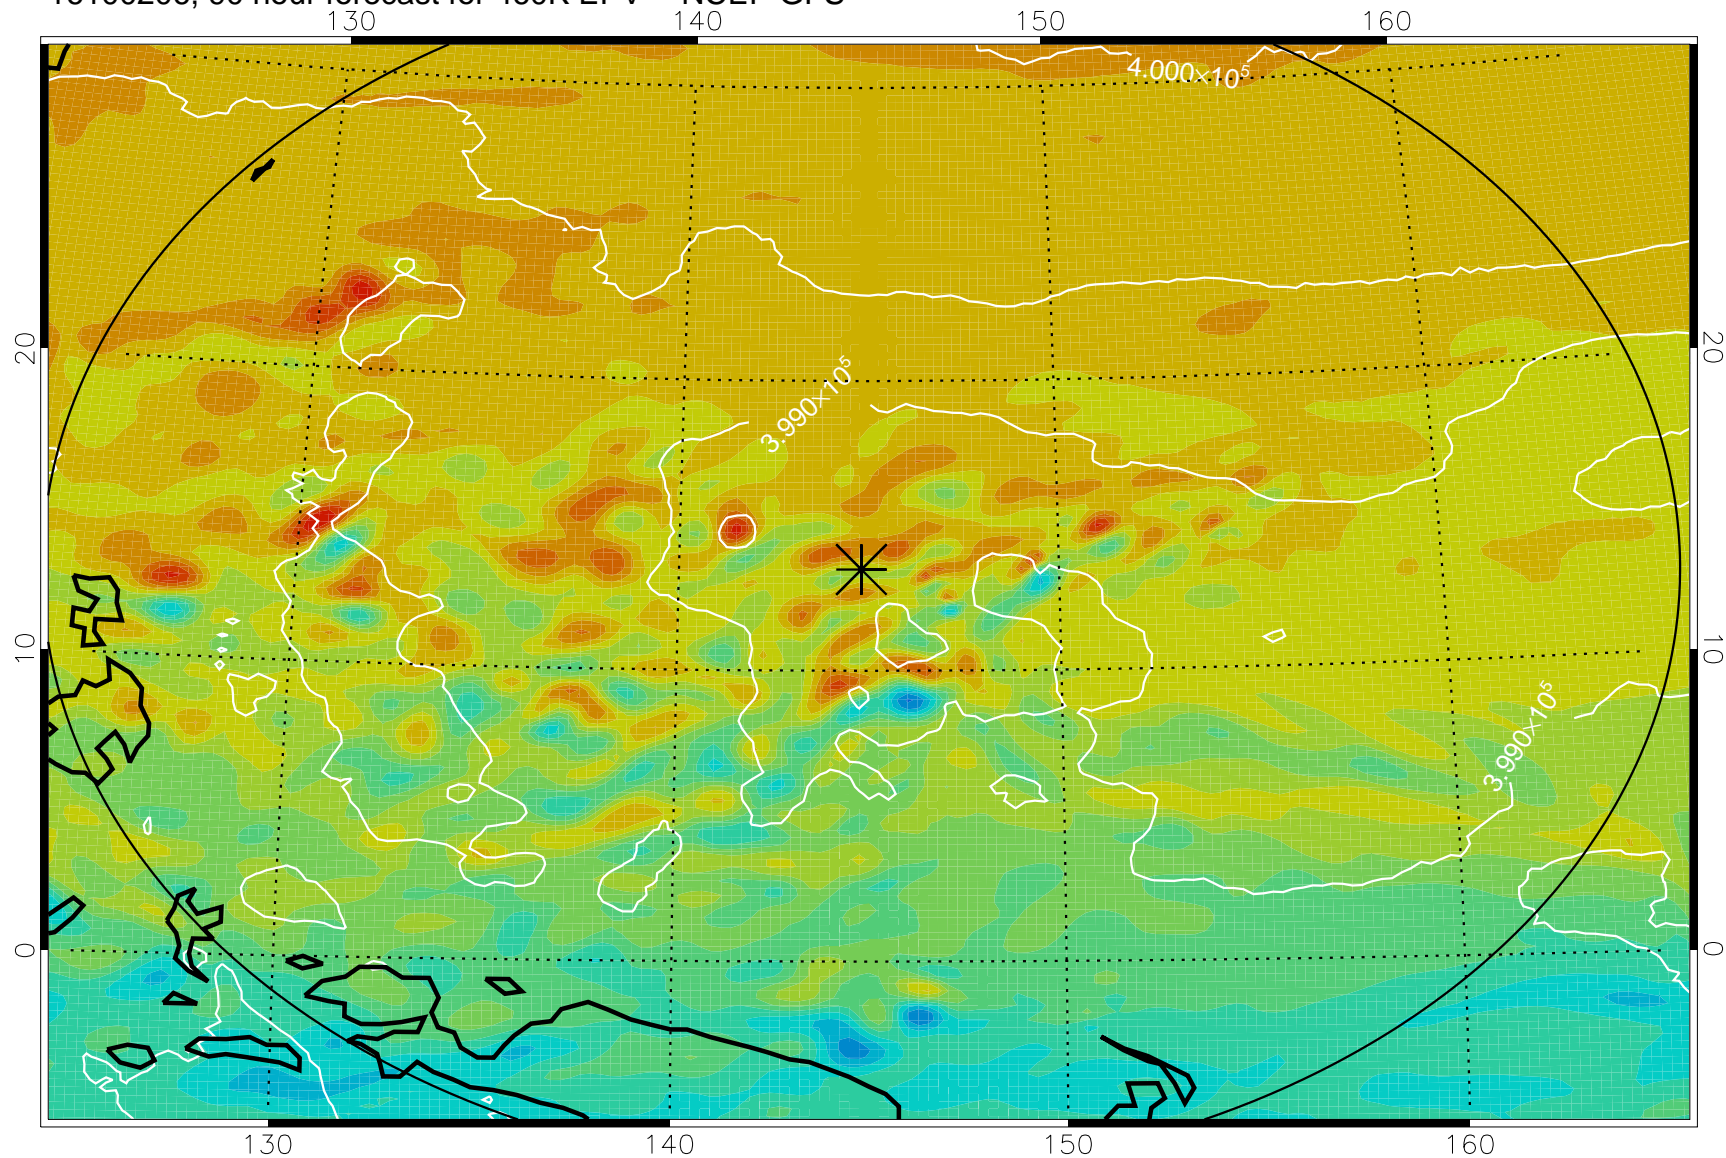

460K Montgomery Streamfunction, white

Range ring of 2304 km

16100112, 72 hour forecast for 460K EPV -- NCEP GFS

460K Montgomery Streamfunction, white

Range ring of 2304 km

16100118, 78 hour forecast for 460K EPV -- NCEP GFS

460K Montgomery Streamfunction, white

Range ring of 2304 km

16100200, 84 hour forecast for 460K EPV -- NCEP GFS

460K Montgomery Streamfunction, white

Range ring of 2304 km

16100206, 90 hour forecast for 460K EPV -- NCEP GFS

460K Montgomery Streamfunction, white

Range ring of 2304 km

16100212, 96 hour forecast for 460K EPV -- NCEP GFS

460K Montgomery Streamfunction, white

Range ring of 2304 km

16100218, 102 hour forecast for 460K EPV -- NCEP GFS

460K Montgomery Streamfunction, white

Range ring of 2304 km

16100300, 108 hour forecast for 460K EPV -- NCEP GFS

460K Montgomery Streamfunction, white

Range ring of 2304 km

16100306, 114 hour forecast for 460K EPV -- NCEP GFS