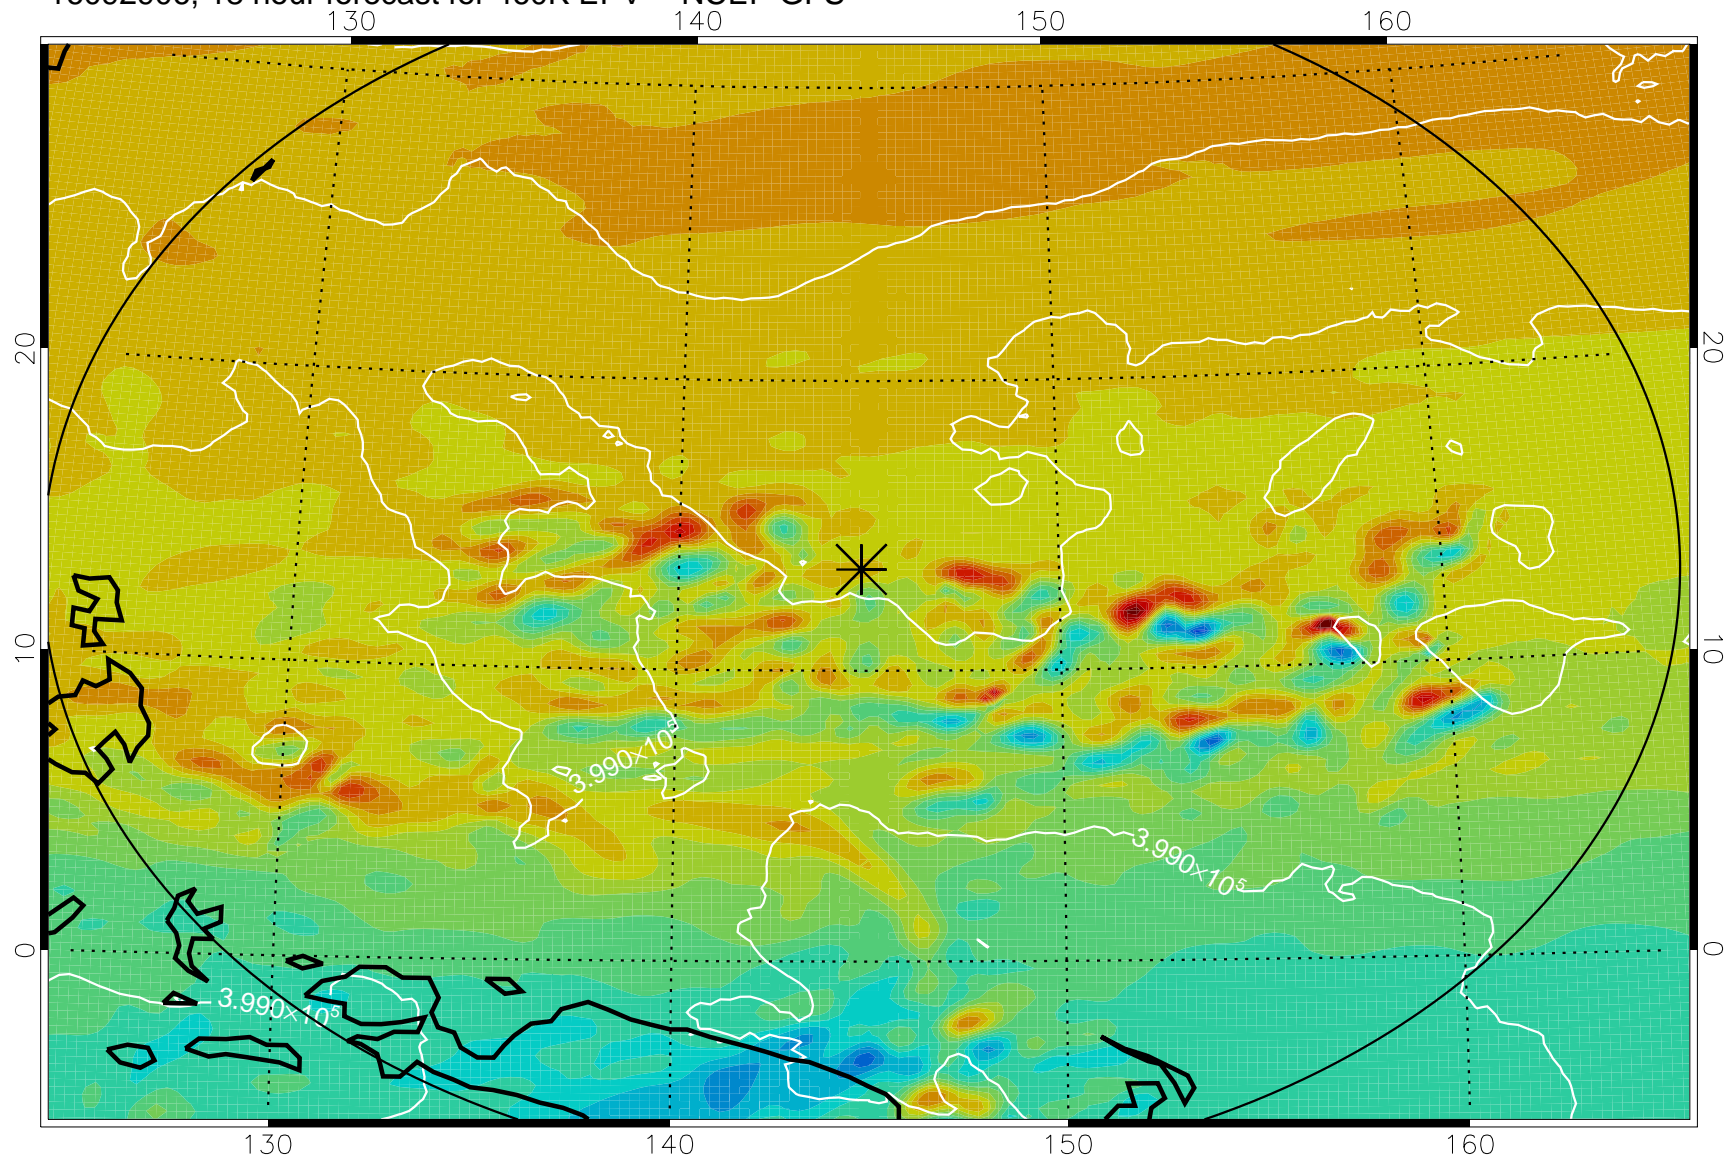

16092818, 6 hour forecast for 460K EPV -- NCEP GFS

460K Montgomery Streamfunction, white

Range ring of 2304 km

16092900, 12 hour forecast for 460K EPV -- NCEP GFS

460K Montgomery Streamfunction, white

Range ring of 2304 km

16092906, 18 hour forecast for 460K EPV -- NCEP GFS

16092912, 24 hour forecast for 460K EPV -- NCEP GFS

460K Montgomery Streamfunction, white

Range ring of 2304 km

16092918, 30 hour forecast for 460K EPV -- NCEP GFS

460K Montgomery Streamfunction, white

Range ring of 2304 km

16093000, 36 hour forecast for 460K EPV -- NCEP GFS

460K Montgomery Streamfunction, white

Range ring of 2304 km

16093006, 42 hour forecast for 460K EPV -- NCEP GFS

460K Montgomery Streamfunction, white

Range ring of 2304 km

16100100, 60 hour forecast for 460K EPV -- NCEP GFS

460K Montgomery Streamfunction, white

Range ring of 2304 km

16100106, 66 hour forecast for 460K EPV -- NCEP GFS