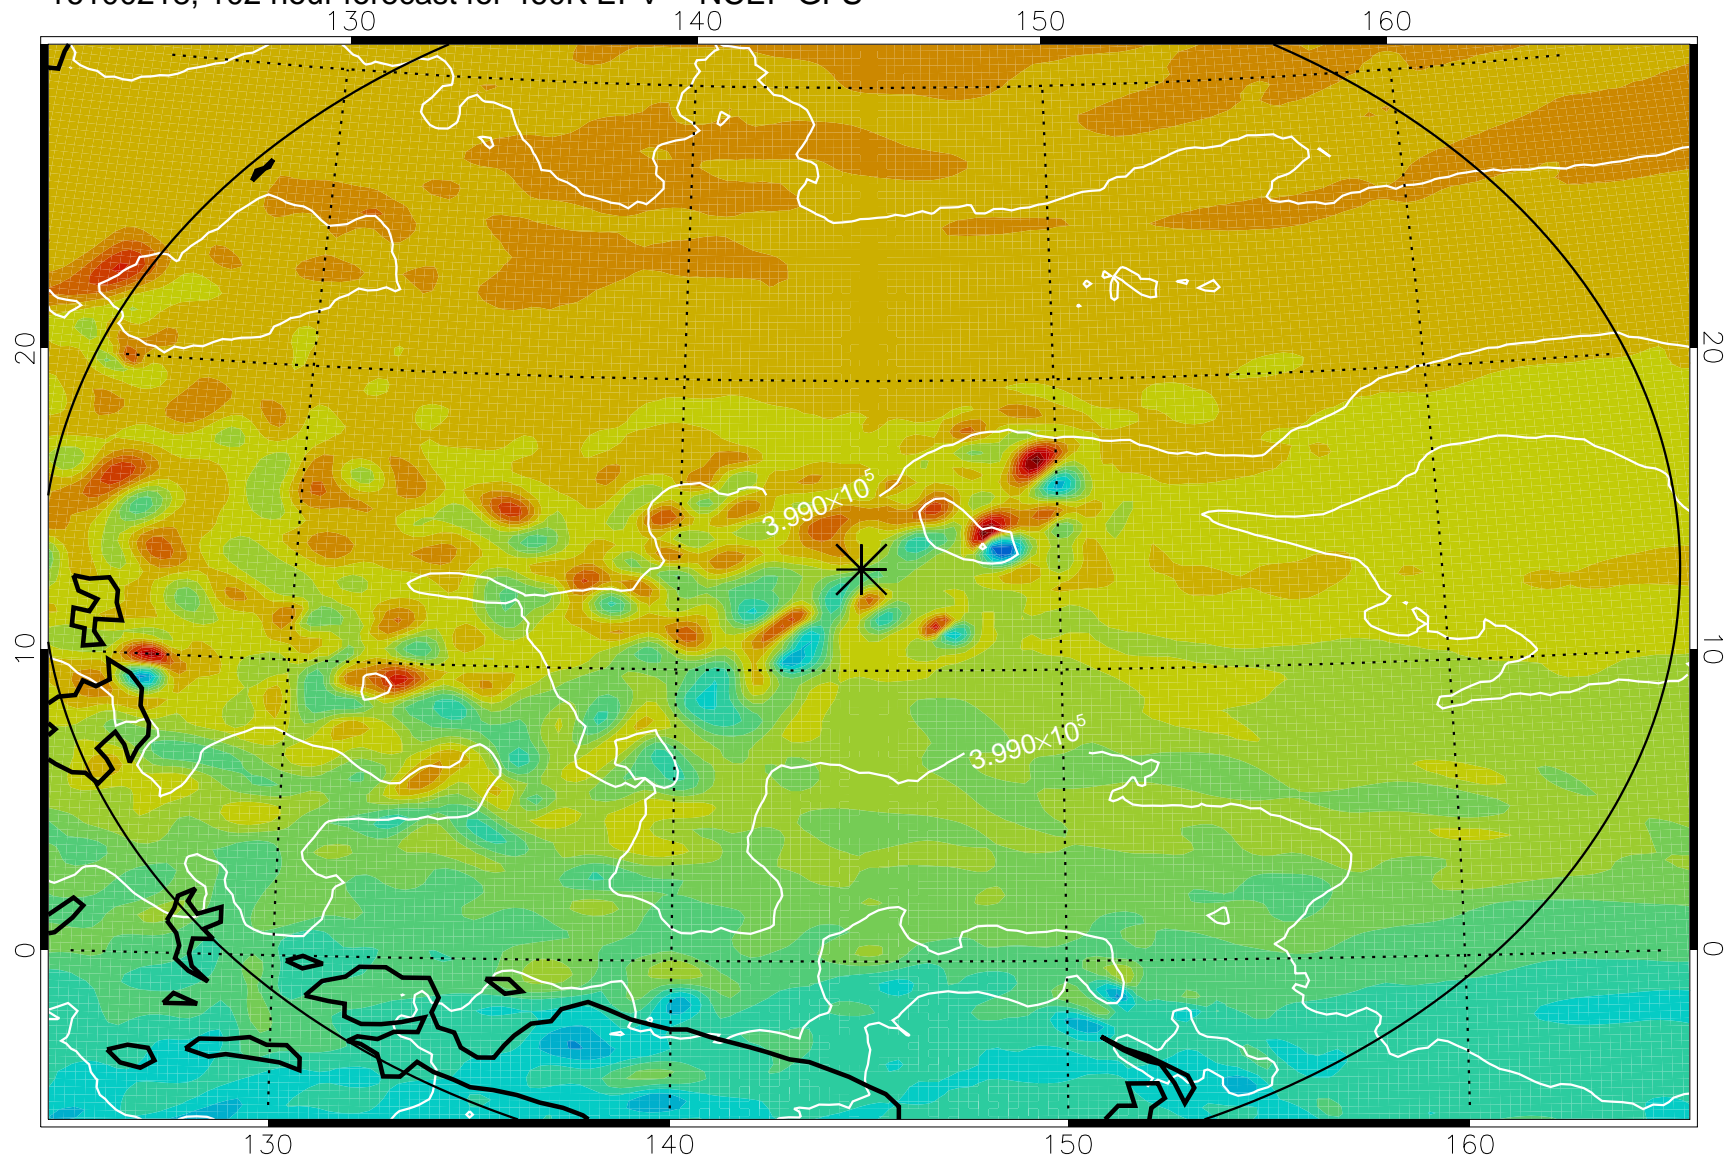

460K Montgomery Streamfunction, white

Range ring of 2304 km

16100200, 84 hour forecast for 460K EPV -- NCEP GFS

460K Montgomery Streamfunction, white

Range ring of 2304 km

16100206, 90 hour forecast for 460K EPV -- NCEP GFS

460K Montgomery Streamfunction, white

Range ring of 2304 km

16100212, 96 hour forecast for 460K EPV -- NCEP GFS

460K Montgomery Streamfunction, white

Range ring of 2304 km

16100218, 102 hour forecast for 460K EPV -- NCEP GFS

460K Montgomery Streamfunction, white

Range ring of 2304 km

16100300, 108 hour forecast for 460K EPV -- NCEP GFS

460K Montgomery Streamfunction, white

Range ring of 2304 km

16100306, 114 hour forecast for 460K EPV -- NCEP GFS

460K Montgomery Streamfunction, white

Range ring of 2304 km

16100312, 120 hour forecast for 460K EPV -- NCEP GFS

460K Montgomery Streamfunction, white

Range ring of 2304 km