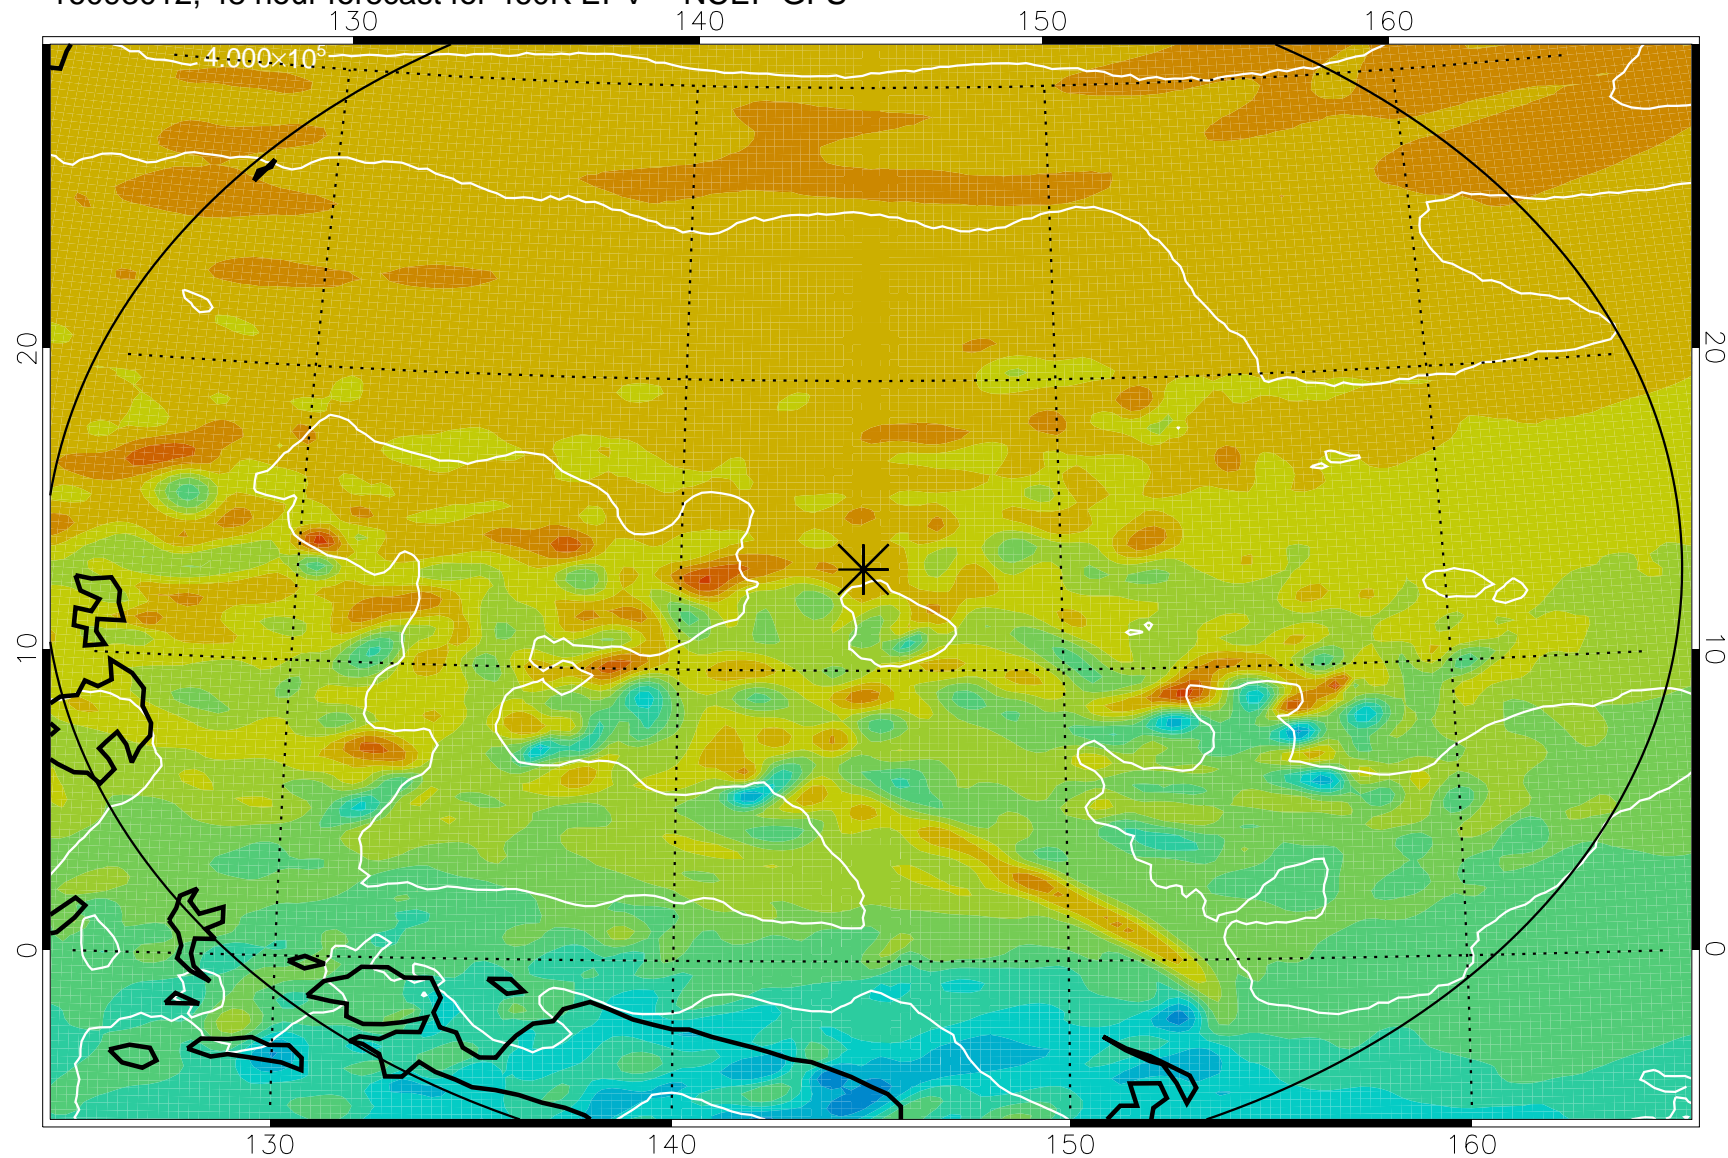

16092906, 18 hour forecast for 460K EPV -- NCEP GFS

16092912, 24 hour forecast for 460K EPV -- NCEP GFS

460K Montgomery Streamfunction, white

Range ring of 2304 km

16092918, 30 hour forecast for 460K EPV -- NCEP GFS

460K Montgomery Streamfunction, white

Range ring of 2304 km

16093000, 36 hour forecast for 460K EPV -- NCEP GFS

460K Montgomery Streamfunction, white

Range ring of 2304 km

16093006, 42 hour forecast for 460K EPV -- NCEP GFS

460K Montgomery Streamfunction, white

Range ring of 2304 km

16093012, 48 hour forecast for 460K EPV -- NCEP GFS

460K Montgomery Streamfunction, white

Range ring of 2304 km

16093018, 54 hour forecast for 460K EPV -- NCEP GFS

460K Montgomery Streamfunction, white

Range ring of 2304 km

16100100, 60 hour forecast for 460K EPV -- NCEP GFS

460K Montgomery Streamfunction, white

Range ring of 2304 km

16100106, 66 hour forecast for 460K EPV -- NCEP GFS