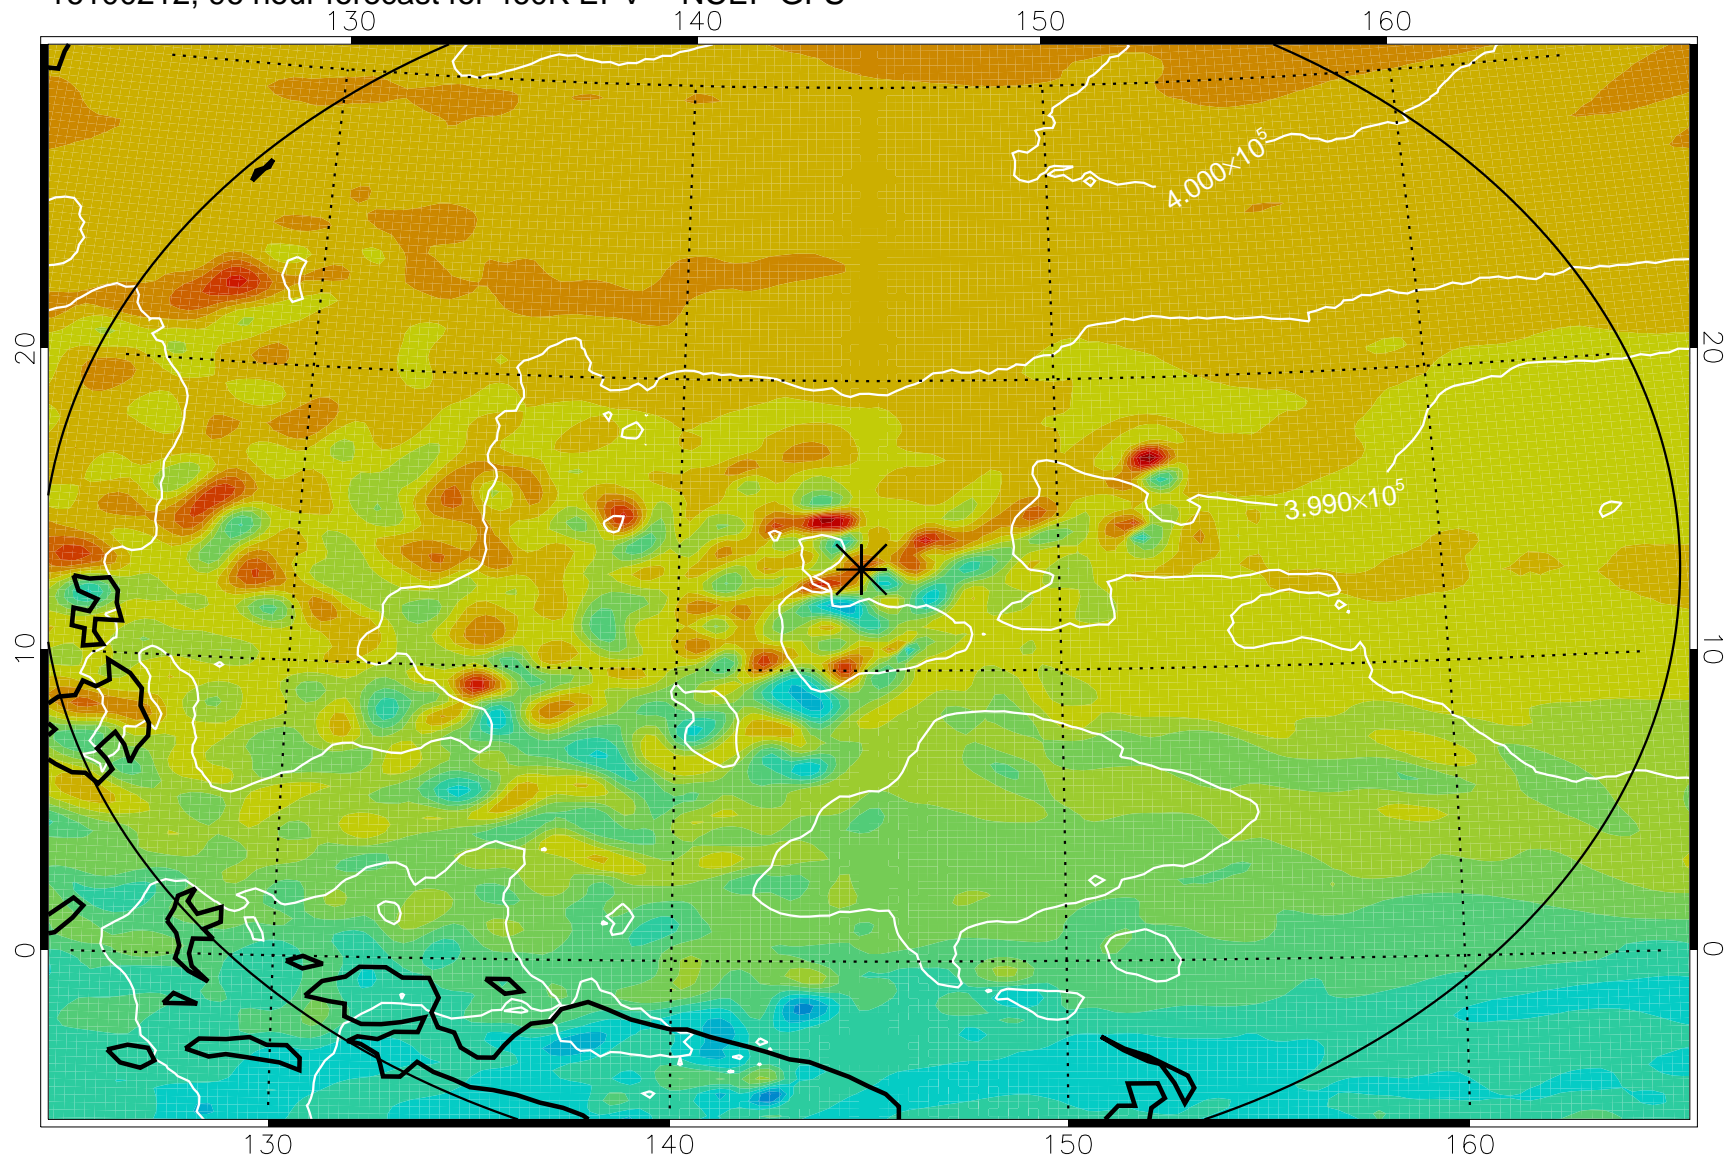

460K Montgomery Streamfunction, white

Range ring of 2304 km

16100112, 72 hour forecast for 460K EPV -- NCEP GFS

460K Montgomery Streamfunction, white

Range ring of 2304 km

16100118, 78 hour forecast for 460K EPV -- NCEP GFS

460K Montgomery Streamfunction, white

Range ring of 2304 km

16100200, 84 hour forecast for 460K EPV -- NCEP GFS

460K Montgomery Streamfunction, white

Range ring of 2304 km

16100206, 90 hour forecast for 460K EPV -- NCEP GFS

460K Montgomery Streamfunction, white

Range ring of 2304 km

16100212, 96 hour forecast for 460K EPV -- NCEP GFS

460K Montgomery Streamfunction, white

Range ring of 2304 km

16100218, 102 hour forecast for 460K EPV -- NCEP GFS

460K Montgomery Streamfunction, white

Range ring of 2304 km

16100300, 108 hour forecast for 460K EPV -- NCEP GFS

460K Montgomery Streamfunction, white

Range ring of 2304 km

16100306, 114 hour forecast for 460K EPV -- NCEP GFS