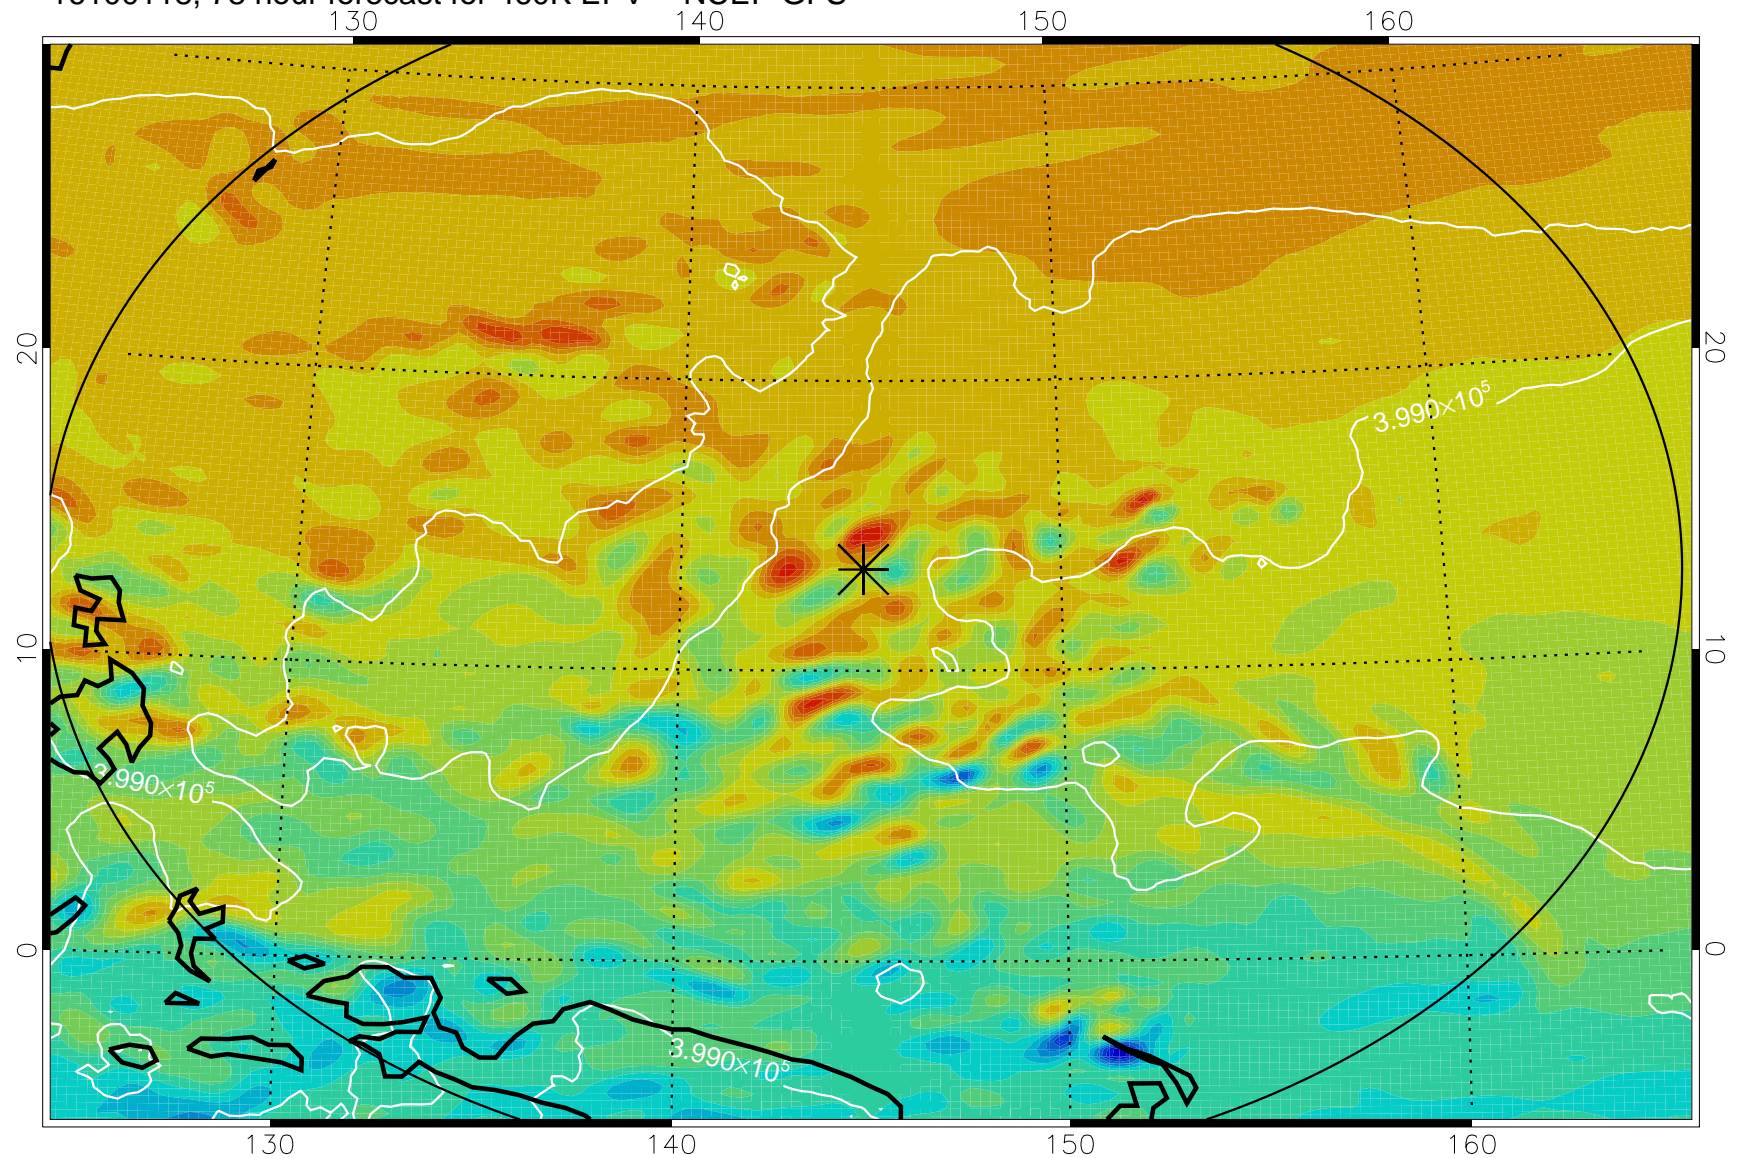

460K Montgomery Streamfunction, white

Range ring of 2304 km

16100100, 60 hour forecast for 460K EPV -- NCEP GFS

460K Montgomery Streamfunction, white

Range ring of 2304 km

16100106, 66 hour forecast for 460K EPV -- NCEP GFS

460K Montgomery Streamfunction, white

Range ring of 2304 km

16100112, 72 hour forecast for 460K EPV -- NCEP GFS

460K Montgomery Streamfunction, white

Range ring of 2304 km

16100118, 78 hour forecast for 460K EPV -- NCEP GFS

460K Montgomery Streamfunction, white

Range ring of 2304 km

16100200, 84 hour forecast for 460K EPV -- NCEP GFS

460K Montgomery Streamfunction, white

Range ring of 2304 km

16100206, 90 hour forecast for 460K EPV -- NCEP GFS

460K Montgomery Streamfunction, white

Range ring of 2304 km

16100212, 96 hour forecast for 460K EPV -- NCEP GFS

460K Montgomery Streamfunction, white

Range ring of 2304 km

16100218, 102 hour forecast for 460K EPV -- NCEP GFS