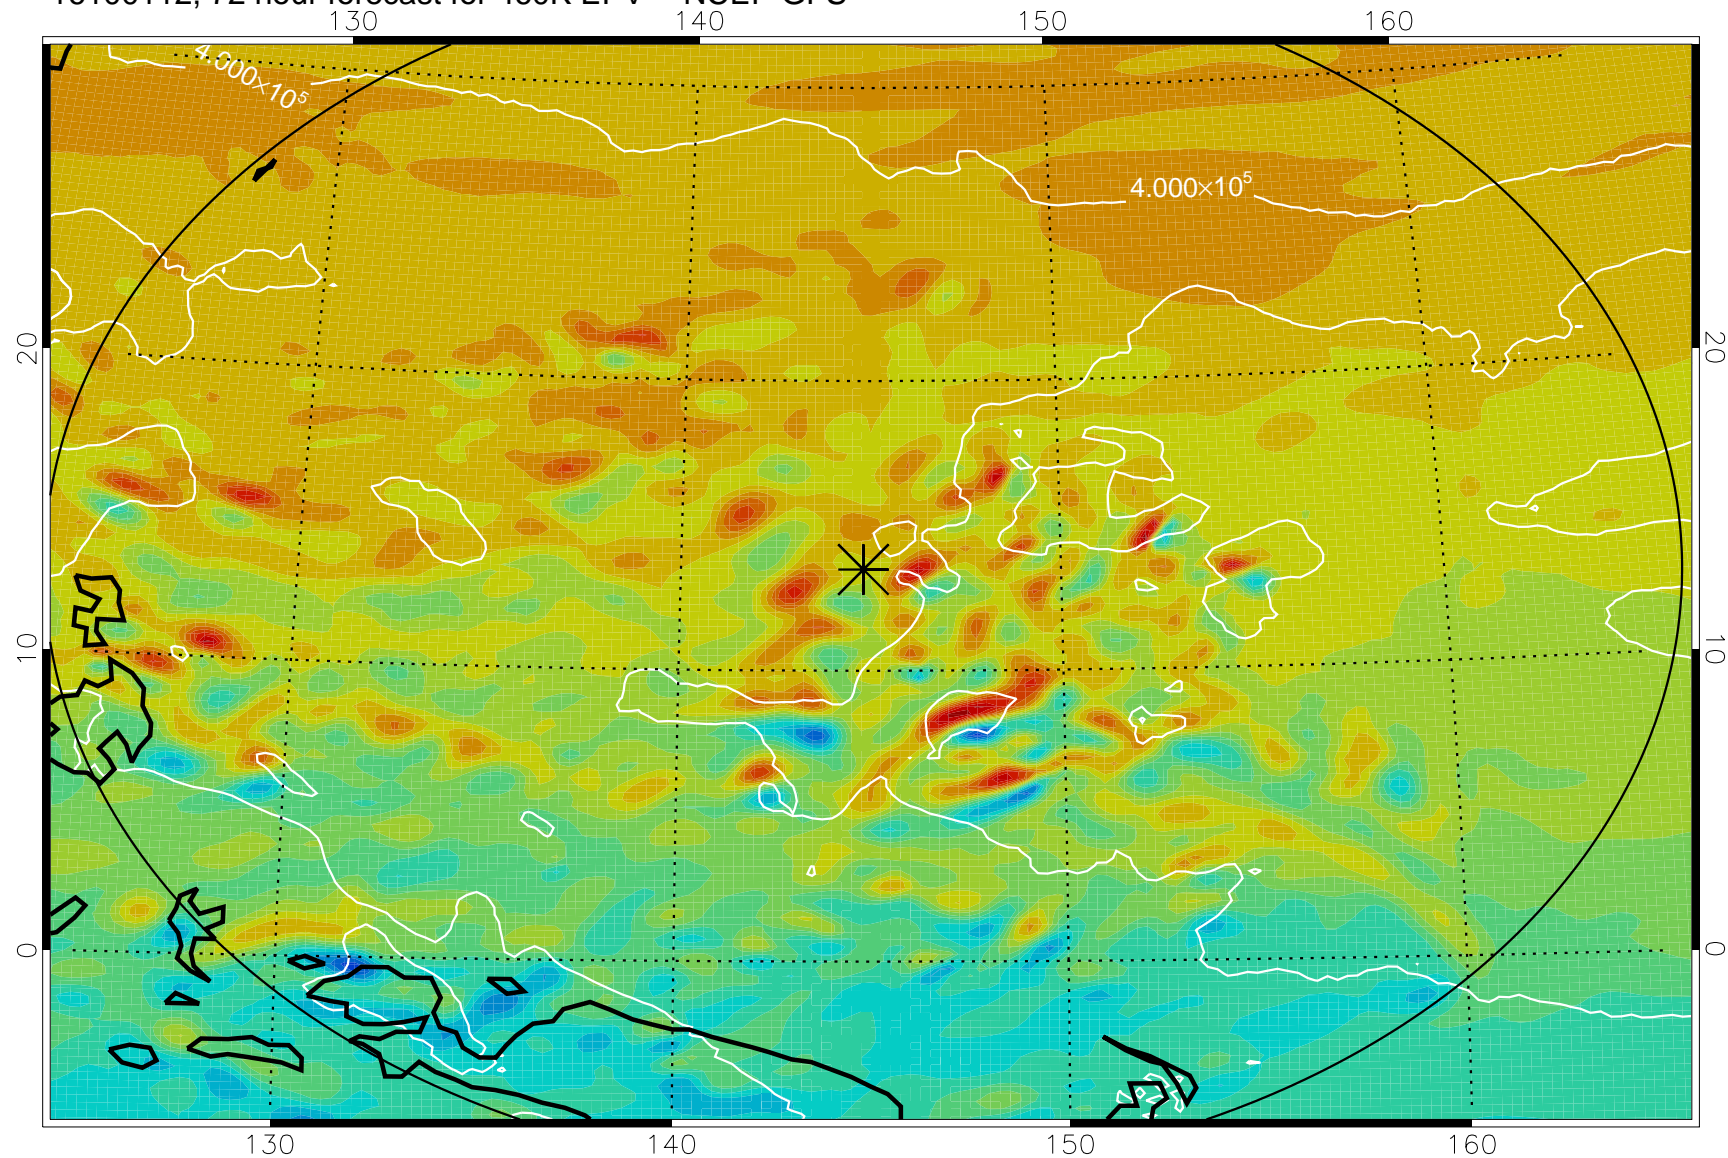

460K Montgomery Streamfunction, white

Range ring of 2304 km

16093012, 48 hour forecast for 460K EPV -- NCEP GFS

460K Montgomery Streamfunction, white

Range ring of 2304 km

16093018, 54 hour forecast for 460K EPV -- NCEP GFS

460K Montgomery Streamfunction, white

Range ring of 2304 km

16100100, 60 hour forecast for 460K EPV -- NCEP GFS

460K Montgomery Streamfunction, white

Range ring of 2304 km

16100106, 66 hour forecast for 460K EPV -- NCEP GFS

460K Montgomery Streamfunction, white

Range ring of 2304 km

16100112, 72 hour forecast for 460K EPV -- NCEP GFS

460K Montgomery Streamfunction, white

Range ring of 2304 km

16100118, 78 hour forecast for 460K EPV -- NCEP GFS

460K Montgomery Streamfunction, white

Range ring of 2304 km

16100200, 84 hour forecast for 460K EPV -- NCEP GFS

460K Montgomery Streamfunction, white

Range ring of 2304 km

16100206, 90 hour forecast for 460K EPV -- NCEP GFS