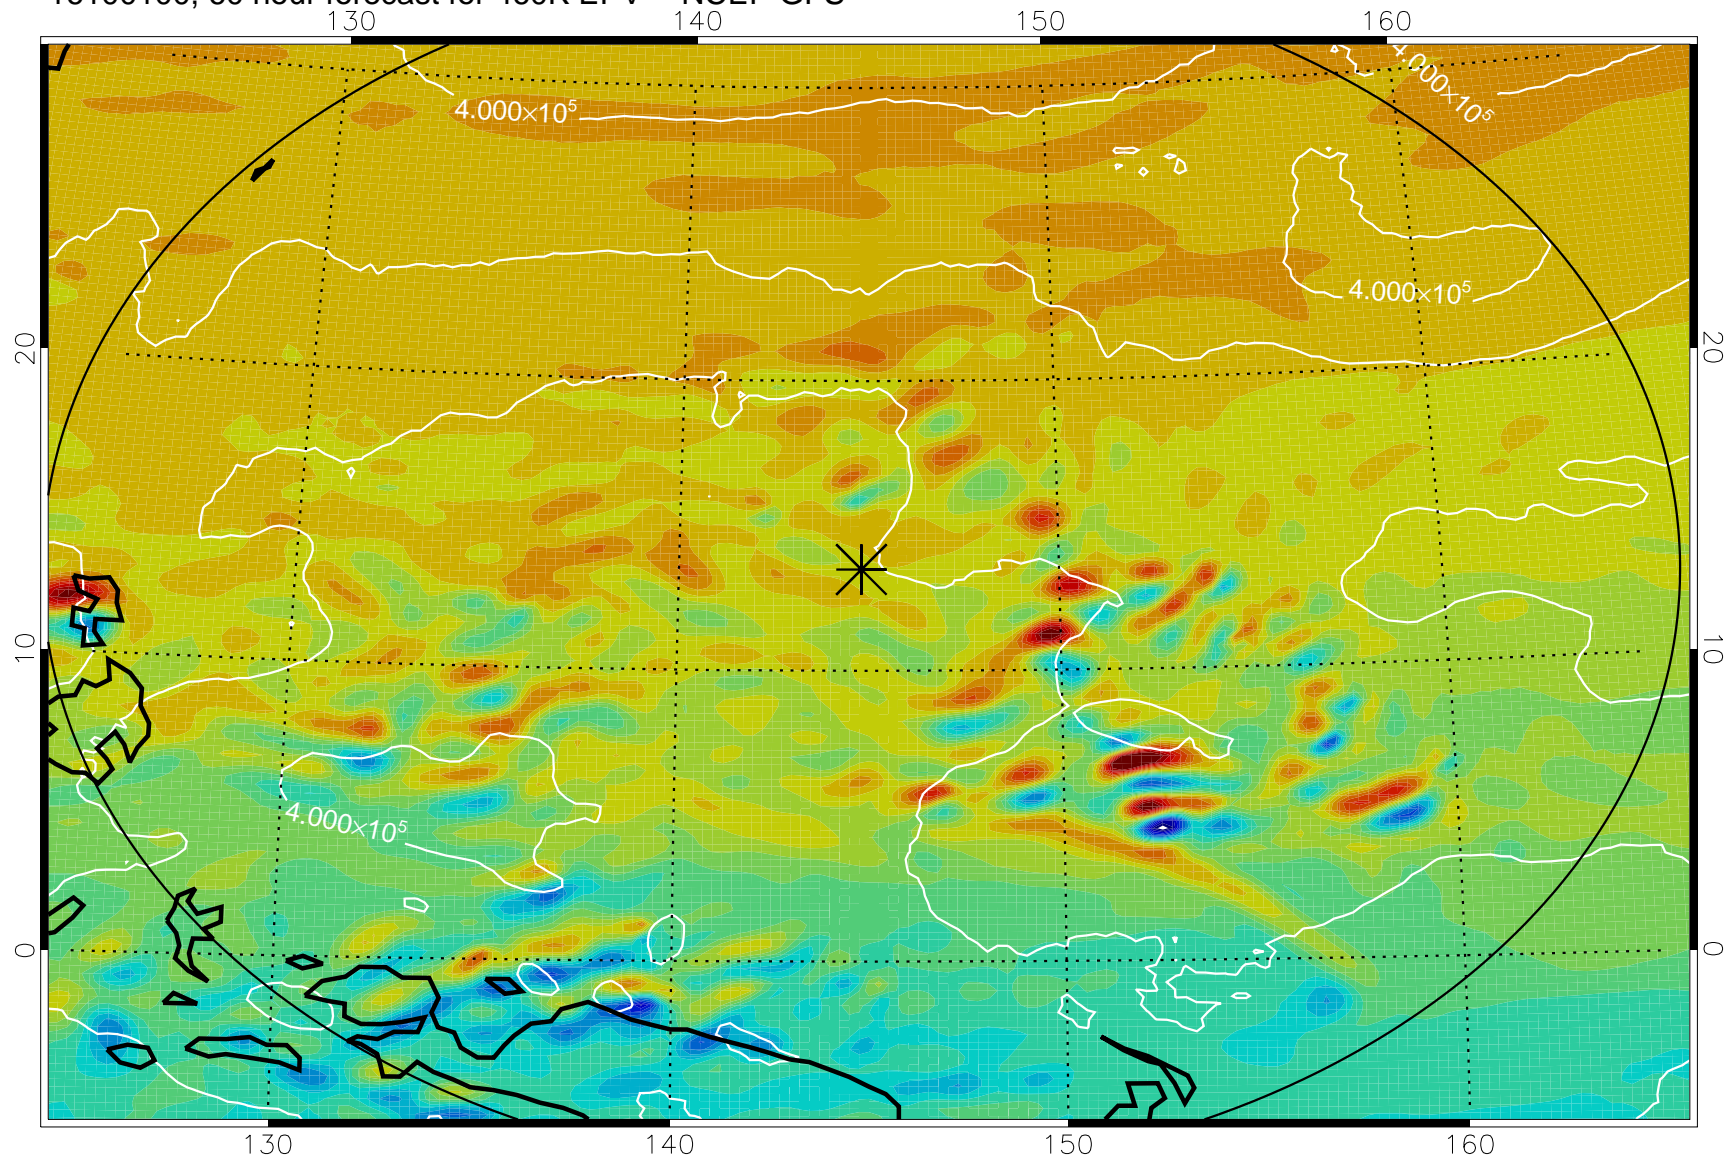

460K Montgomery Streamfunction, white

Range ring of 2304 km

16093000, 36 hour forecast for 460K EPV -- NCEP GFS

460K Montgomery Streamfunction, white

Range ring of 2304 km

16093006, 42 hour forecast for 460K EPV -- NCEP GFS

460K Montgomery Streamfunction, white

Range ring of 2304 km

16093012, 48 hour forecast for 460K EPV -- NCEP GFS

460K Montgomery Streamfunction, white

Range ring of 2304 km

16093018, 54 hour forecast for 460K EPV -- NCEP GFS

460K Montgomery Streamfunction, white

Range ring of 2304 km

16100100, 60 hour forecast for 460K EPV -- NCEP GFS

460K Montgomery Streamfunction, white

Range ring of 2304 km

16100106, 66 hour forecast for 460K EPV -- NCEP GFS

460K Montgomery Streamfunction, white

Range ring of 2304 km

16100112, 72 hour forecast for 460K EPV -- NCEP GFS

460K Montgomery Streamfunction, white

Range ring of 2304 km

16100118, 78 hour forecast for 460K EPV -- NCEP GFS