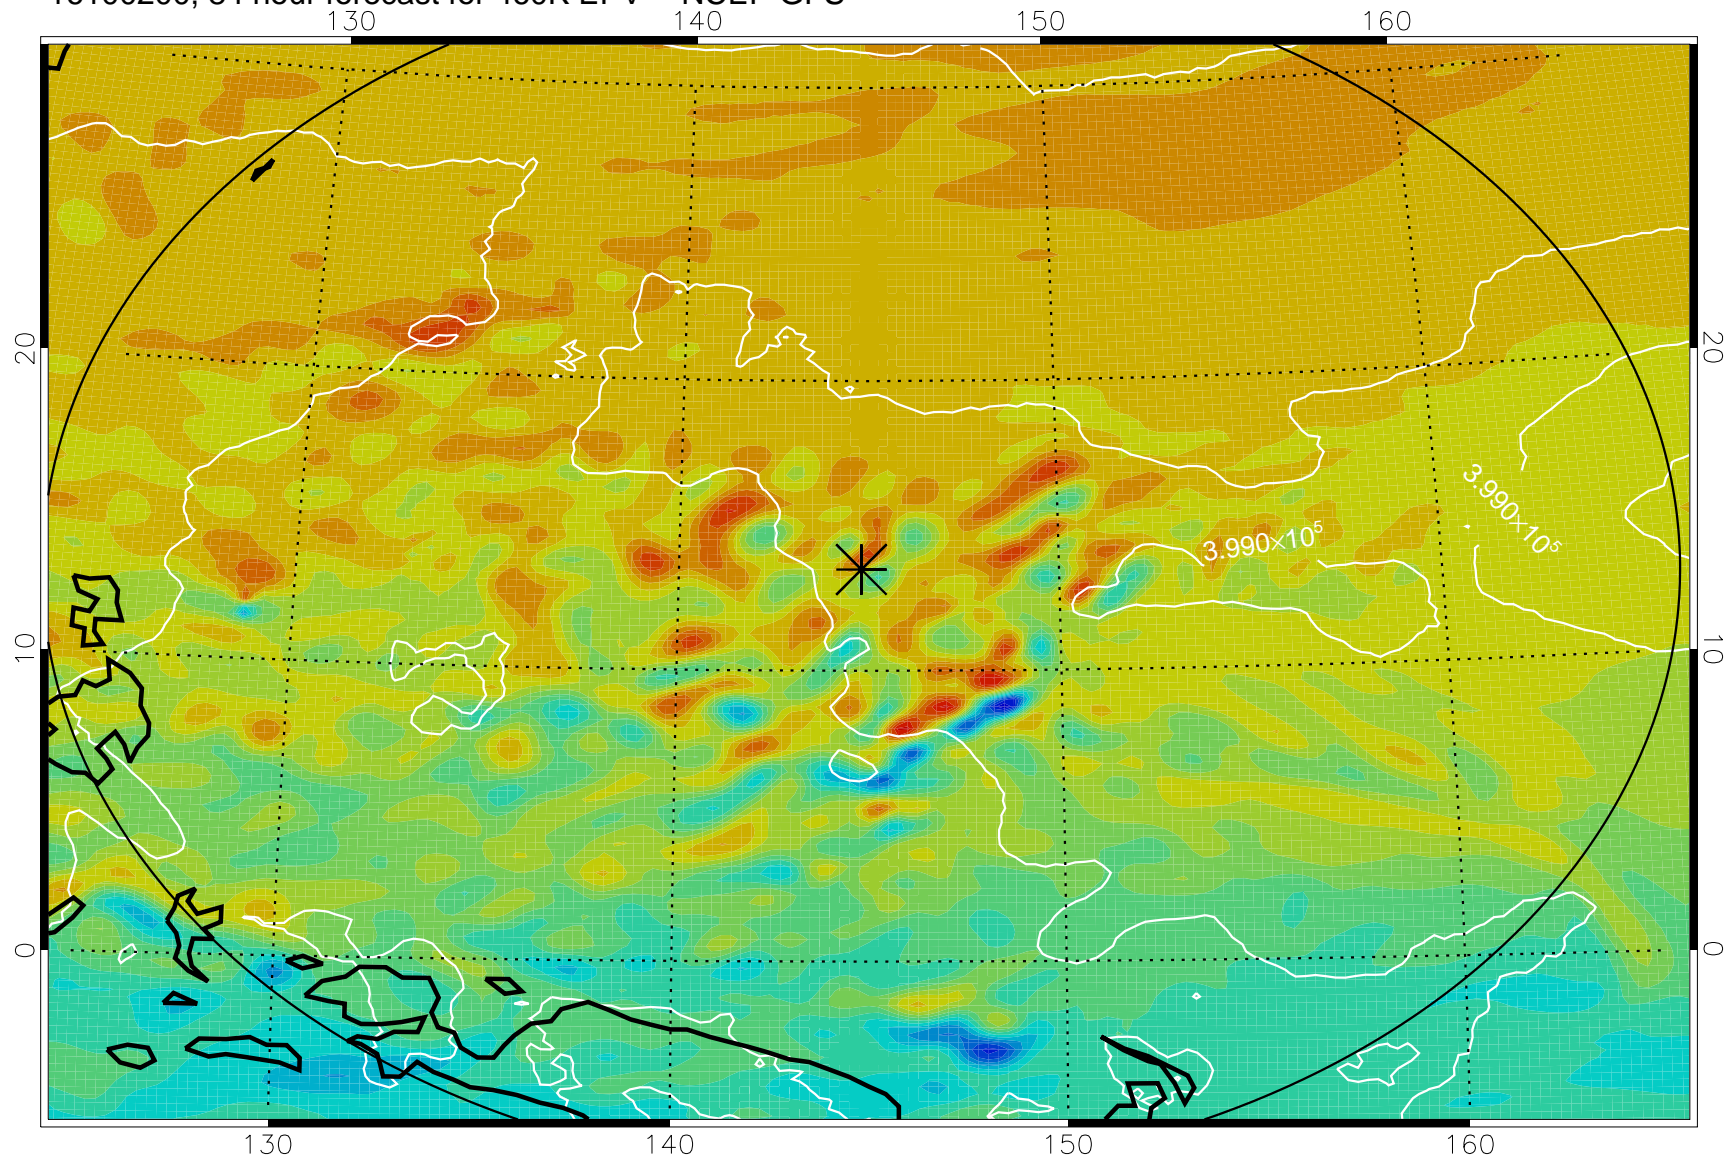

460K Montgomery Streamfunction, white

Range ring of 2304 km

16100100, 60 hour forecast for 460K EPV -- NCEP GFS

460K Montgomery Streamfunction, white

Range ring of 2304 km

16100106, 66 hour forecast for 460K EPV -- NCEP GFS

460K Montgomery Streamfunction, white

Range ring of 2304 km

16100112, 72 hour forecast for 460K EPV -- NCEP GFS

460K Montgomery Streamfunction, white

Range ring of 2304 km

16100118, 78 hour forecast for 460K EPV -- NCEP GFS

460K Montgomery Streamfunction, white

Range ring of 2304 km

16100200, 84 hour forecast for 460K EPV -- NCEP GFS

460K Montgomery Streamfunction, white

Range ring of 2304 km

16100206, 90 hour forecast for 460K EPV -- NCEP GFS

460K Montgomery Streamfunction, white

Range ring of 2304 km

16100212, 96 hour forecast for 460K EPV -- NCEP GFS

460K Montgomery Streamfunction, white

Range ring of 2304 km

16100218, 102 hour forecast for 460K EPV -- NCEP GFS