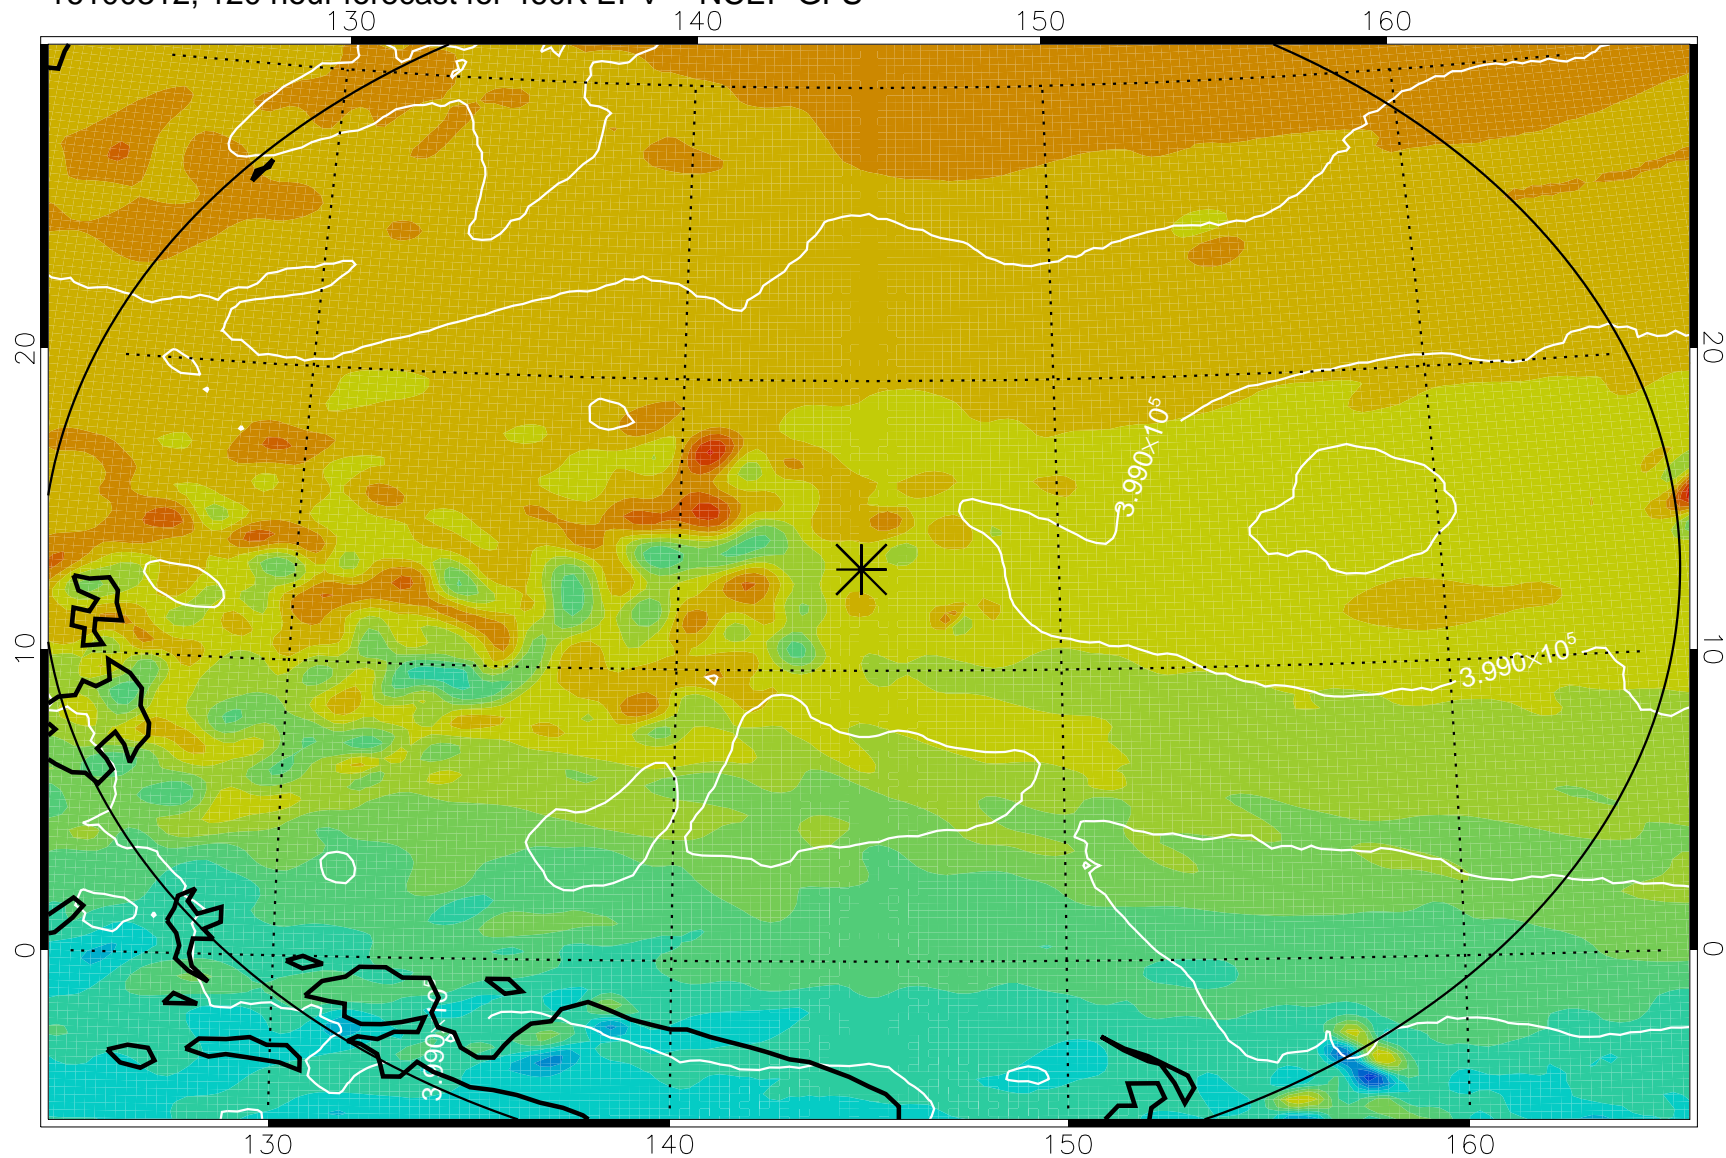

460K Montgomery Streamfunction, white

Range ring of 2304 km

16100200, 84 hour forecast for 460K EPV -- NCEP GFS

460K Montgomery Streamfunction, white

Range ring of 2304 km

16100206, 90 hour forecast for 460K EPV -- NCEP GFS

460K Montgomery Streamfunction, white

Range ring of 2304 km

16100212, 96 hour forecast for 460K EPV -- NCEP GFS

460K Montgomery Streamfunction, white

Range ring of 2304 km

16100218, 102 hour forecast for 460K EPV -- NCEP GFS

460K Montgomery Streamfunction, white

Range ring of 2304 km

16100300, 108 hour forecast for 460K EPV -- NCEP GFS

460K Montgomery Streamfunction, white

Range ring of 2304 km

16100306, 114 hour forecast for 460K EPV -- NCEP GFS

460K Montgomery Streamfunction, white

Range ring of 2304 km

16100312, 120 hour forecast for 460K EPV -- NCEP GFS

460K Montgomery Streamfunction, white

Range ring of 2304 km