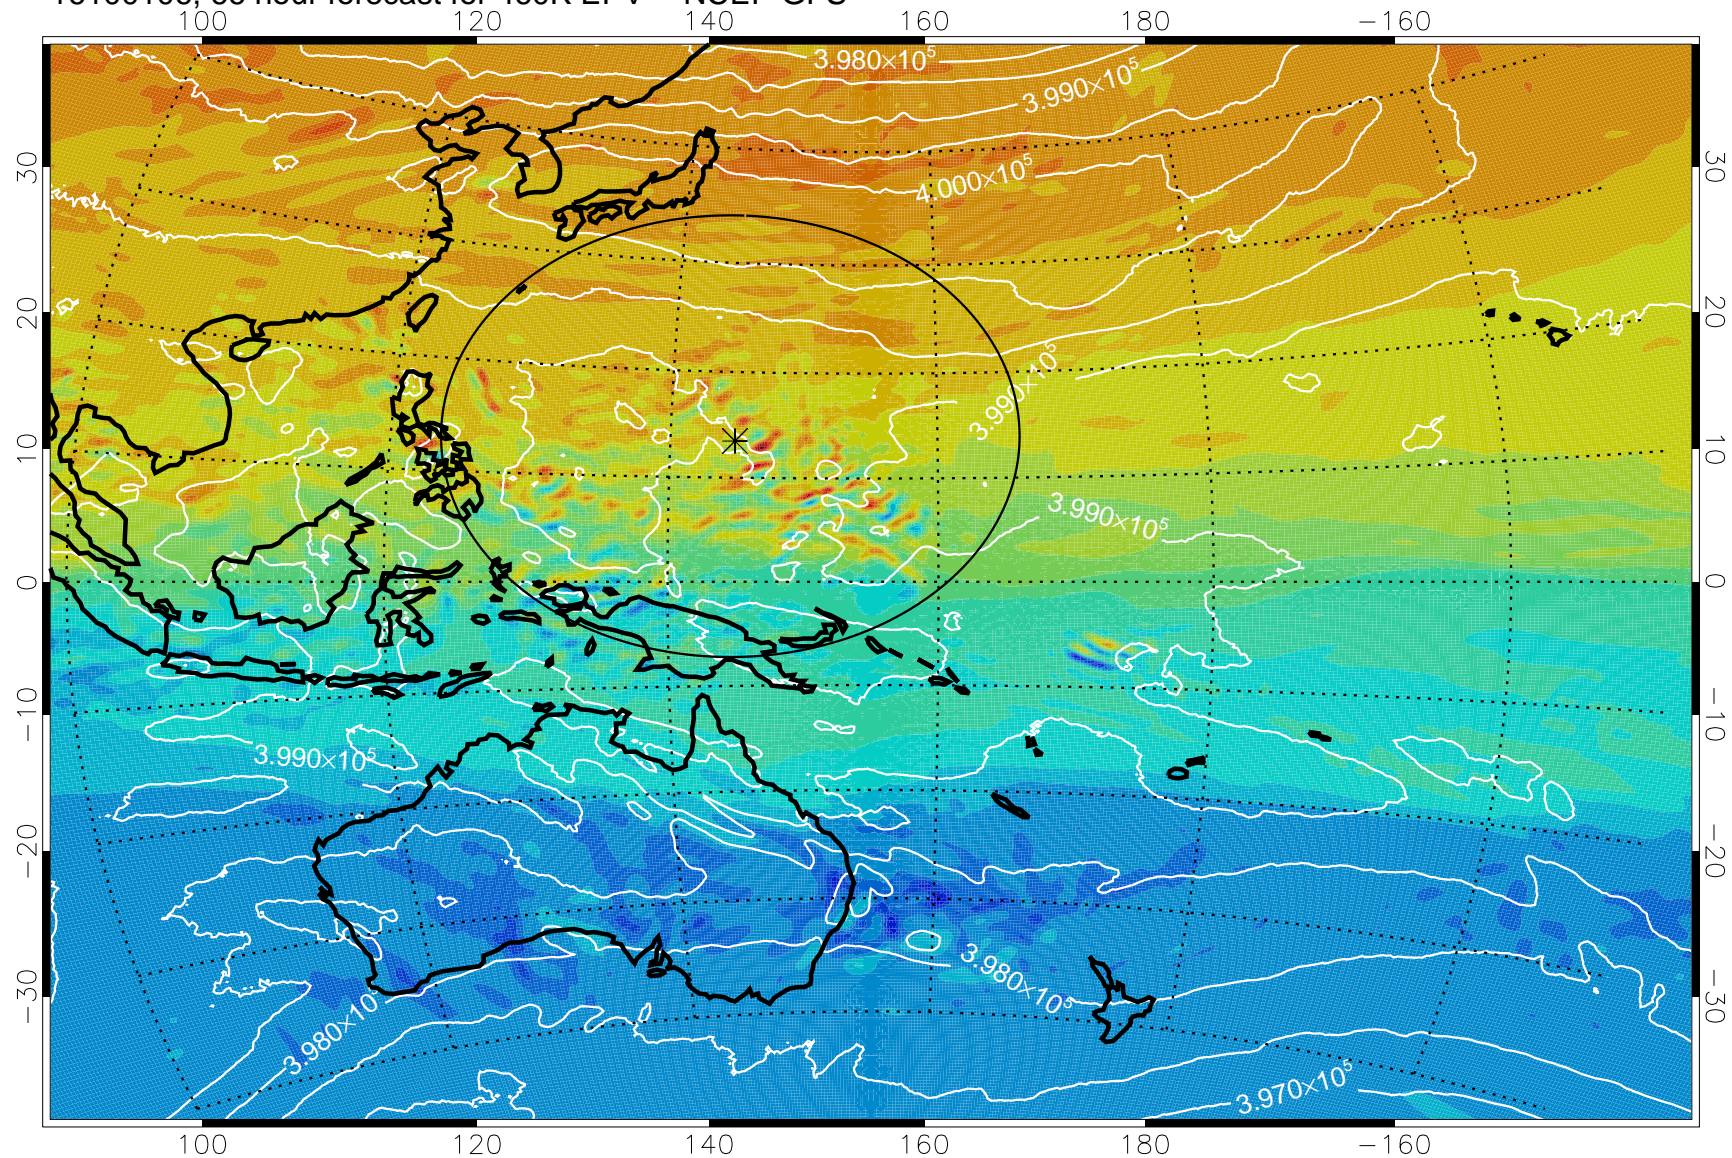

16093006, 42 hour forecast for 460K EPV -- NCEP GFS

460K Montgomery Streamfunction, white

Range ring of 2304 km

16093012, 48 hour forecast for 460K EPV -- NCEP GFS

460K Montgomery Streamfunction, white

Range ring of 2304 km

16093018, 54 hour forecast for 460K EPV -- NCEP GFS

460K Montgomery Streamfunction, white

Range ring of 2304 km

16100100, 60 hour forecast for 460K EPV -- NCEP GFS

460K Montgomery Streamfunction, white

Range ring of 2304 km

16100106, 66 hour forecast for 460K EPV -- NCEP GFS

460K Montgomery Streamfunction, white

Range ring of 2304 km

16100112, 72 hour forecast for 460K EPV -- NCEP GFS

460K Montgomery Streamfunction, white

Range ring of 2304 km

16100118, 78 hour forecast for 460K EPV -- NCEP GFS

460K Montgomery Streamfunction, white

Range ring of 2304 km

16100200, 84 hour forecast for 460K EPV -- NCEP GFS

460K Montgomery Streamfunction, white

Range ring of 2304 km