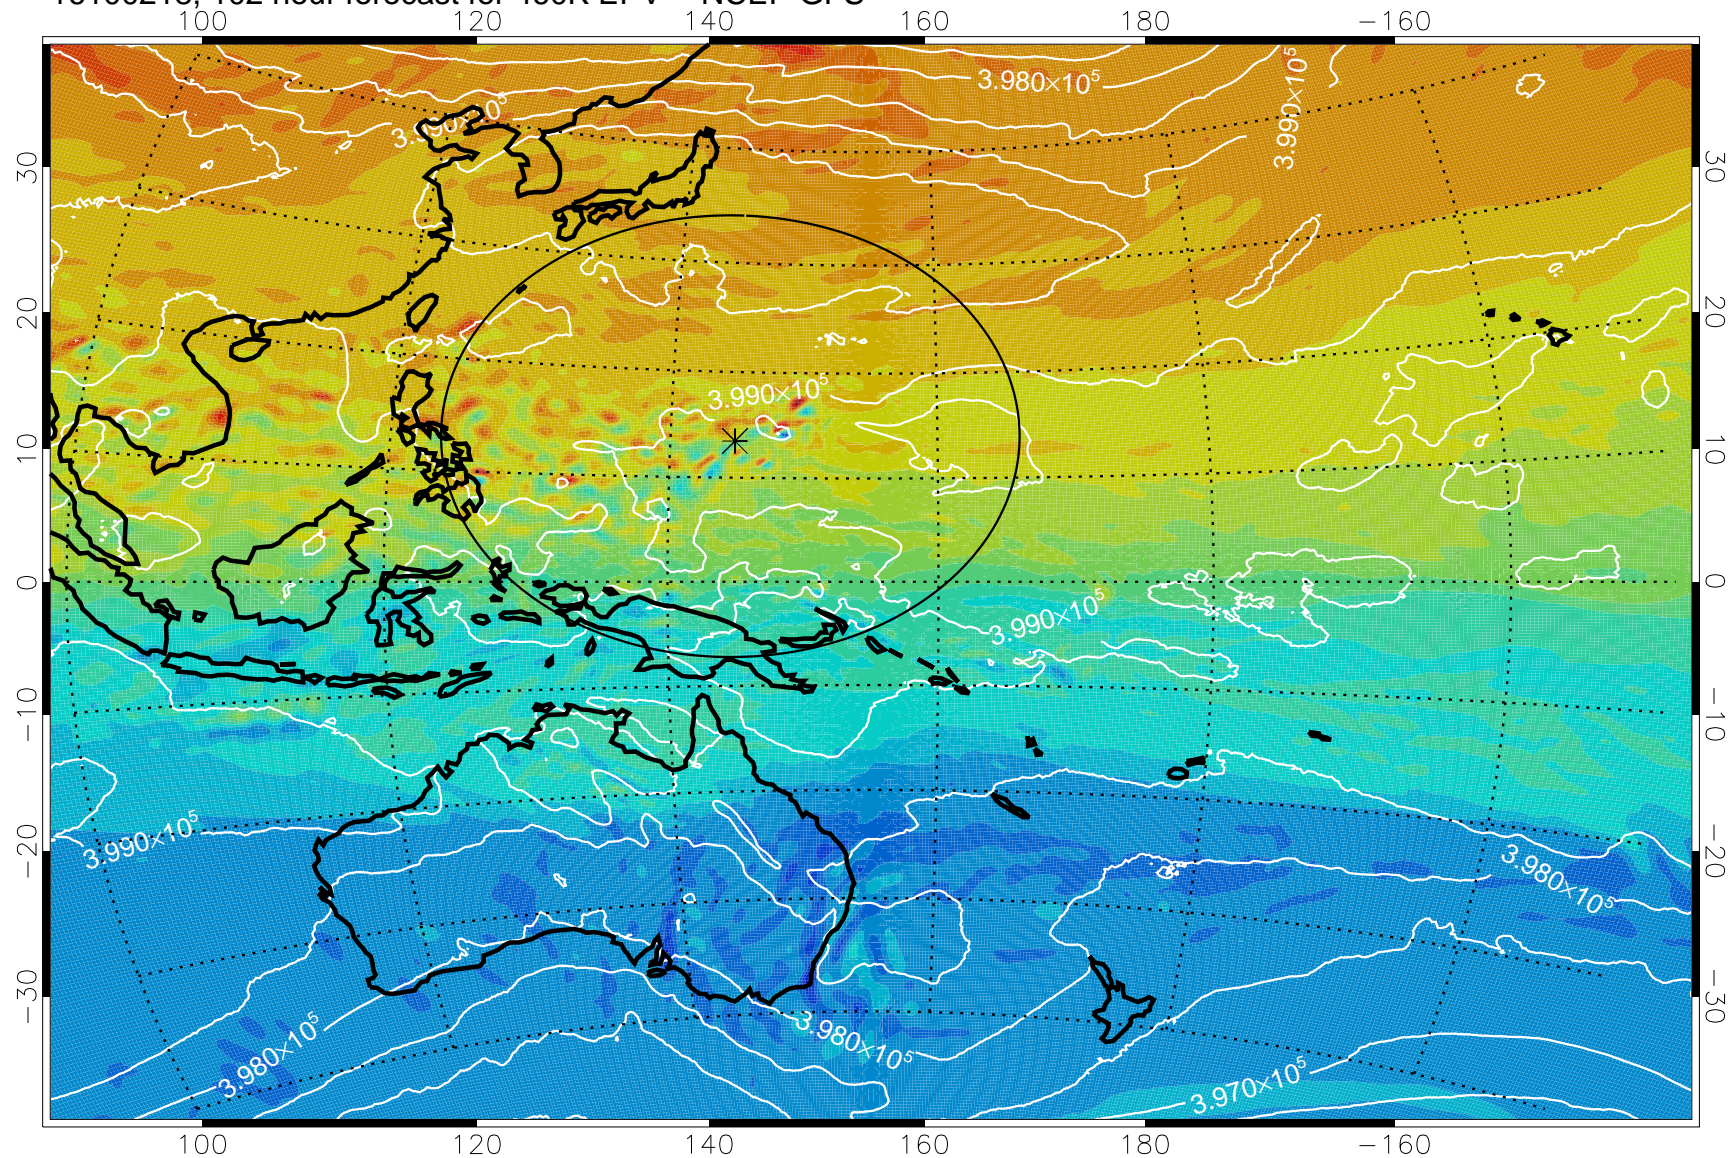

16100118, 78 hour forecast for 460K EPV -- NCEP GFS

460K Montgomery Streamfunction, white

Range ring of 2304 km

16100200, 84 hour forecast for 460K EPV -- NCEP GFS

460K Montgomery Streamfunction, white

Range ring of 2304 km

16100206, 90 hour forecast for 460K EPV -- NCEP GFS

460K Montgomery Streamfunction, white

Range ring of 2304 km

16100212, 96 hour forecast for 460K EPV -- NCEP GFS

460K Montgomery Streamfunction, white

Range ring of 2304 km

16100218, 102 hour forecast for 460K EPV -- NCEP GFS

460K Montgomery Streamfunction, white

Range ring of 2304 km

16100300, 108 hour forecast for 460K EPV -- NCEP GFS

460K Montgomery Streamfunction, white

Range ring of 2304 km

16100306, 114 hour forecast for 460K EPV -- NCEP GFS

460K Montgomery Streamfunction, white

Range ring of 2304 km

16100312, 120 hour forecast for 460K EPV -- NCEP GFS

460K Montgomery Streamfunction, white

Range ring of 2304 km