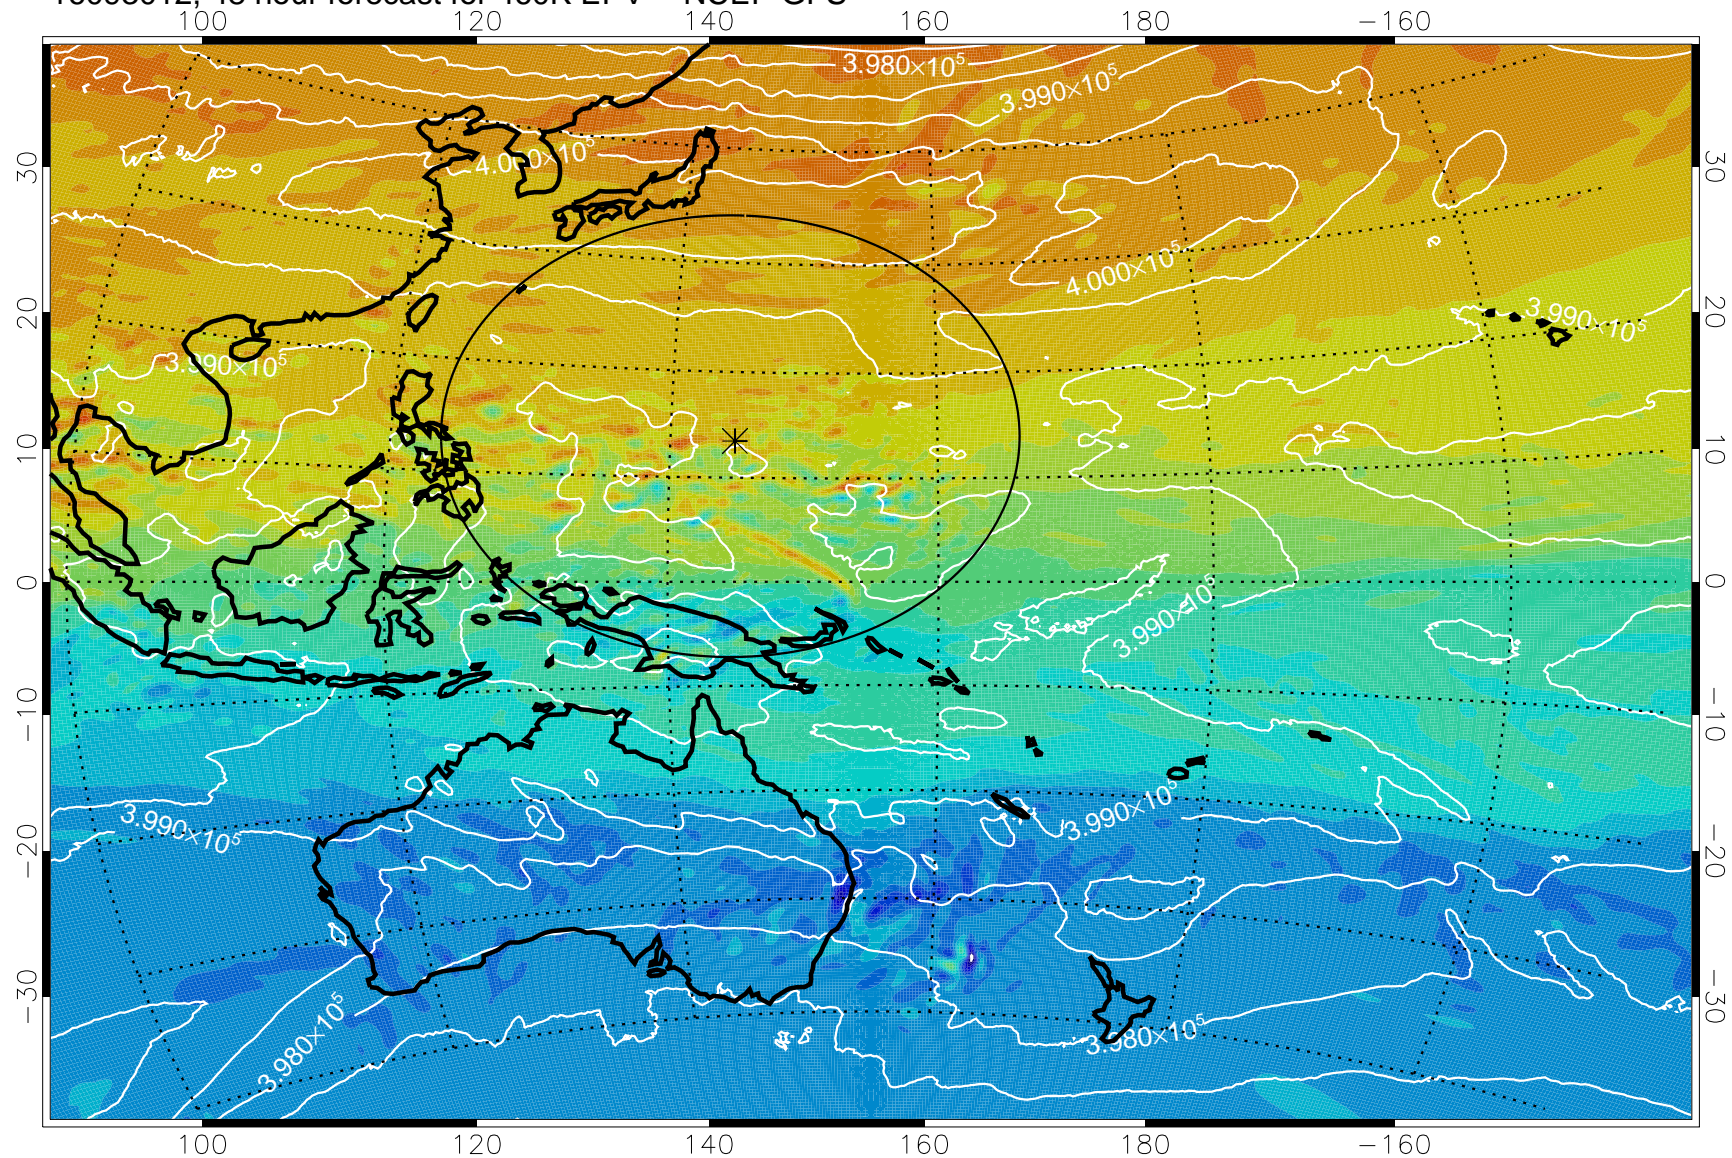

16092918, 30 hour forecast for 460K EPV -- NCEP GFS

460K Montgomery Streamfunction, white

Range ring of 2304 km

16093000, 36 hour forecast for 460K EPV -- NCEP GFS

460K Montgomery Streamfunction, white

Range ring of 2304 km

16093006, 42 hour forecast for 460K EPV -- NCEP GFS

460K Montgomery Streamfunction, white

Range ring of 2304 km

16093012, 48 hour forecast for 460K EPV -- NCEP GFS

460K Montgomery Streamfunction, white

Range ring of 2304 km

16093018, 54 hour forecast for 460K EPV -- NCEP GFS

460K Montgomery Streamfunction, white

Range ring of 2304 km

16100100, 60 hour forecast for 460K EPV -- NCEP GFS

460K Montgomery Streamfunction, white

Range ring of 2304 km

16100106, 66 hour forecast for 460K EPV -- NCEP GFS

460K Montgomery Streamfunction, white

Range ring of 2304 km

16100112, 72 hour forecast for 460K EPV -- NCEP GFS

460K Montgomery Streamfunction, white

Range ring of 2304 km