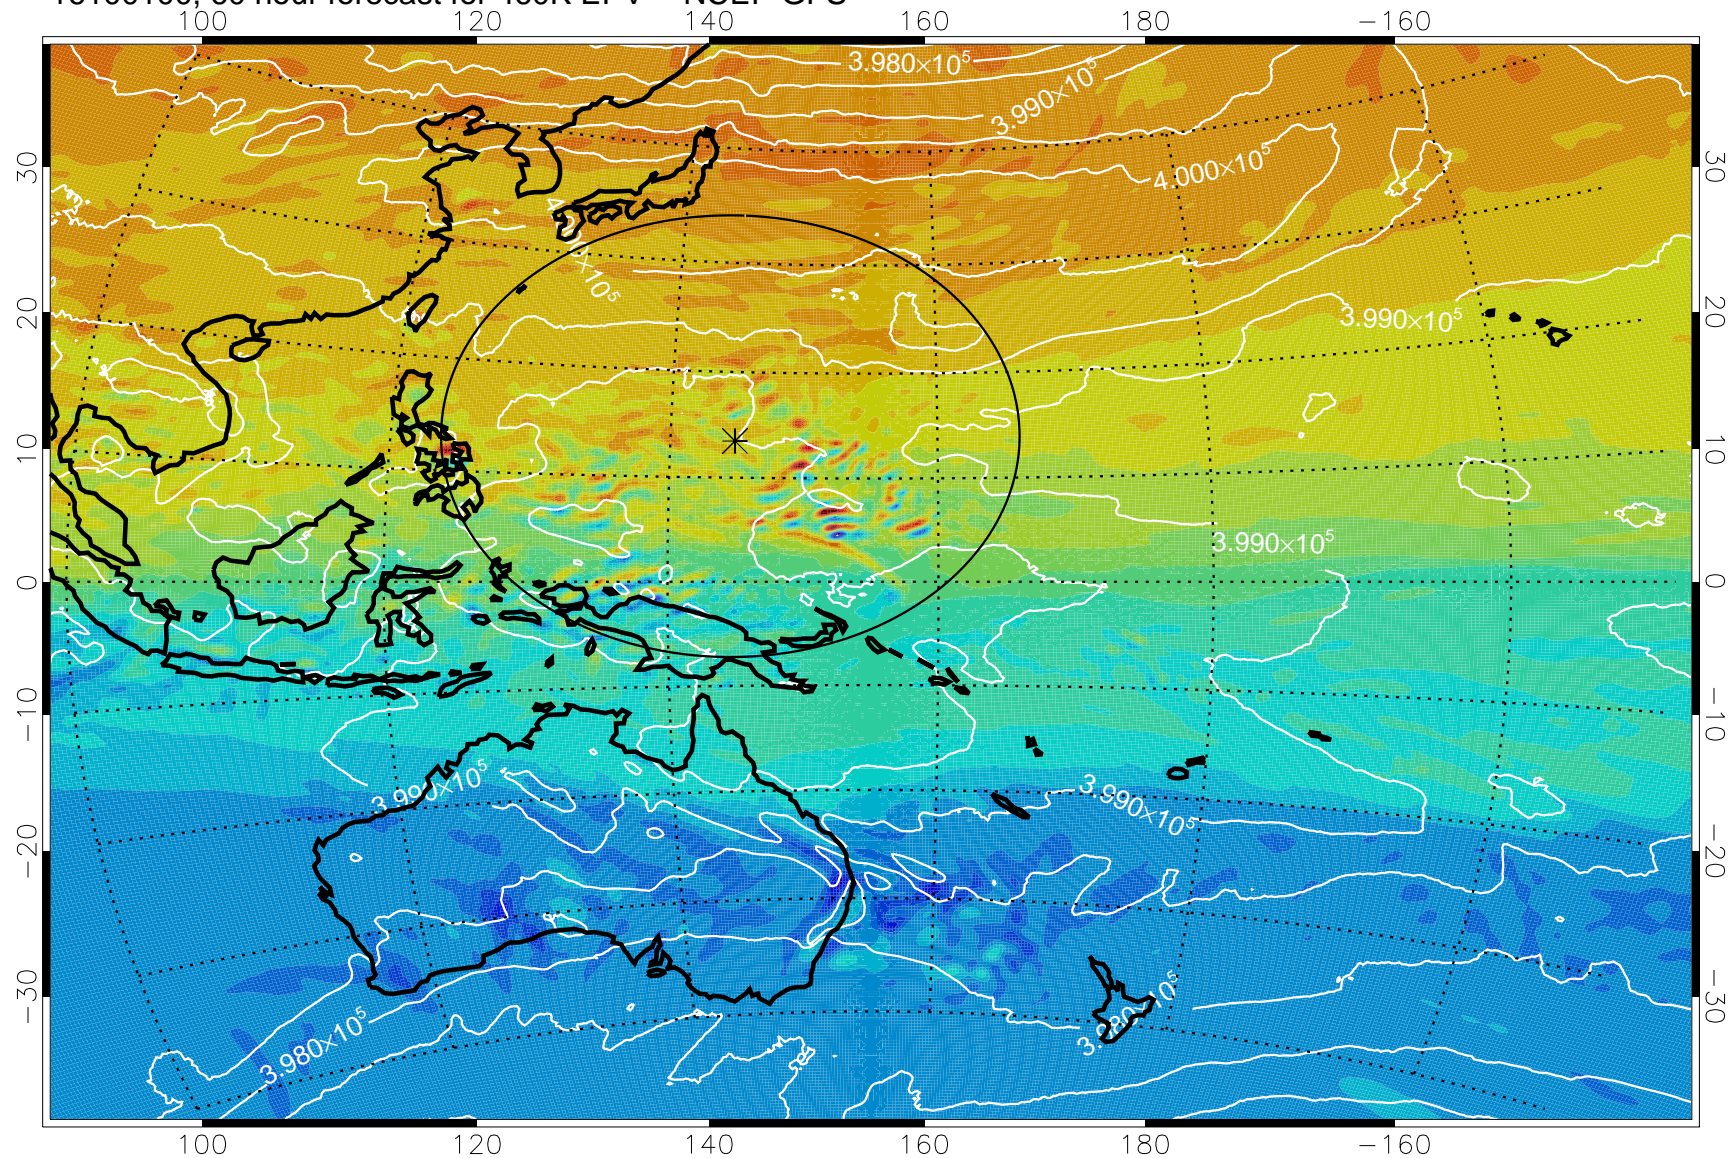

16093006, 42 hour forecast for 460K EPV -- NCEP GFS

460K Montgomery Streamfunction, white

Range ring of 2304 km

16093012, 48 hour forecast for 460K EPV -- NCEP GFS

460K Montgomery Streamfunction, white

Range ring of 2304 km

16093018, 54 hour forecast for 460K EPV -- NCEP GFS

460K Montgomery Streamfunction, white

Range ring of 2304 km

16100100, 60 hour forecast for 460K EPV -- NCEP GFS

460K Montgomery Streamfunction, white

Range ring of 2304 km

16100106, 66 hour forecast for 460K EPV -- NCEP GFS

460K Montgomery Streamfunction, white

Range ring of 2304 km

16100112, 72 hour forecast for 460K EPV -- NCEP GFS

460K Montgomery Streamfunction, white

Range ring of 2304 km

16100118, 78 hour forecast for 460K EPV -- NCEP GFS

460K Montgomery Streamfunction, white

Range ring of 2304 km

16100200, 84 hour forecast for 460K EPV -- NCEP GFS

460K Montgomery Streamfunction, white

Range ring of 2304 km