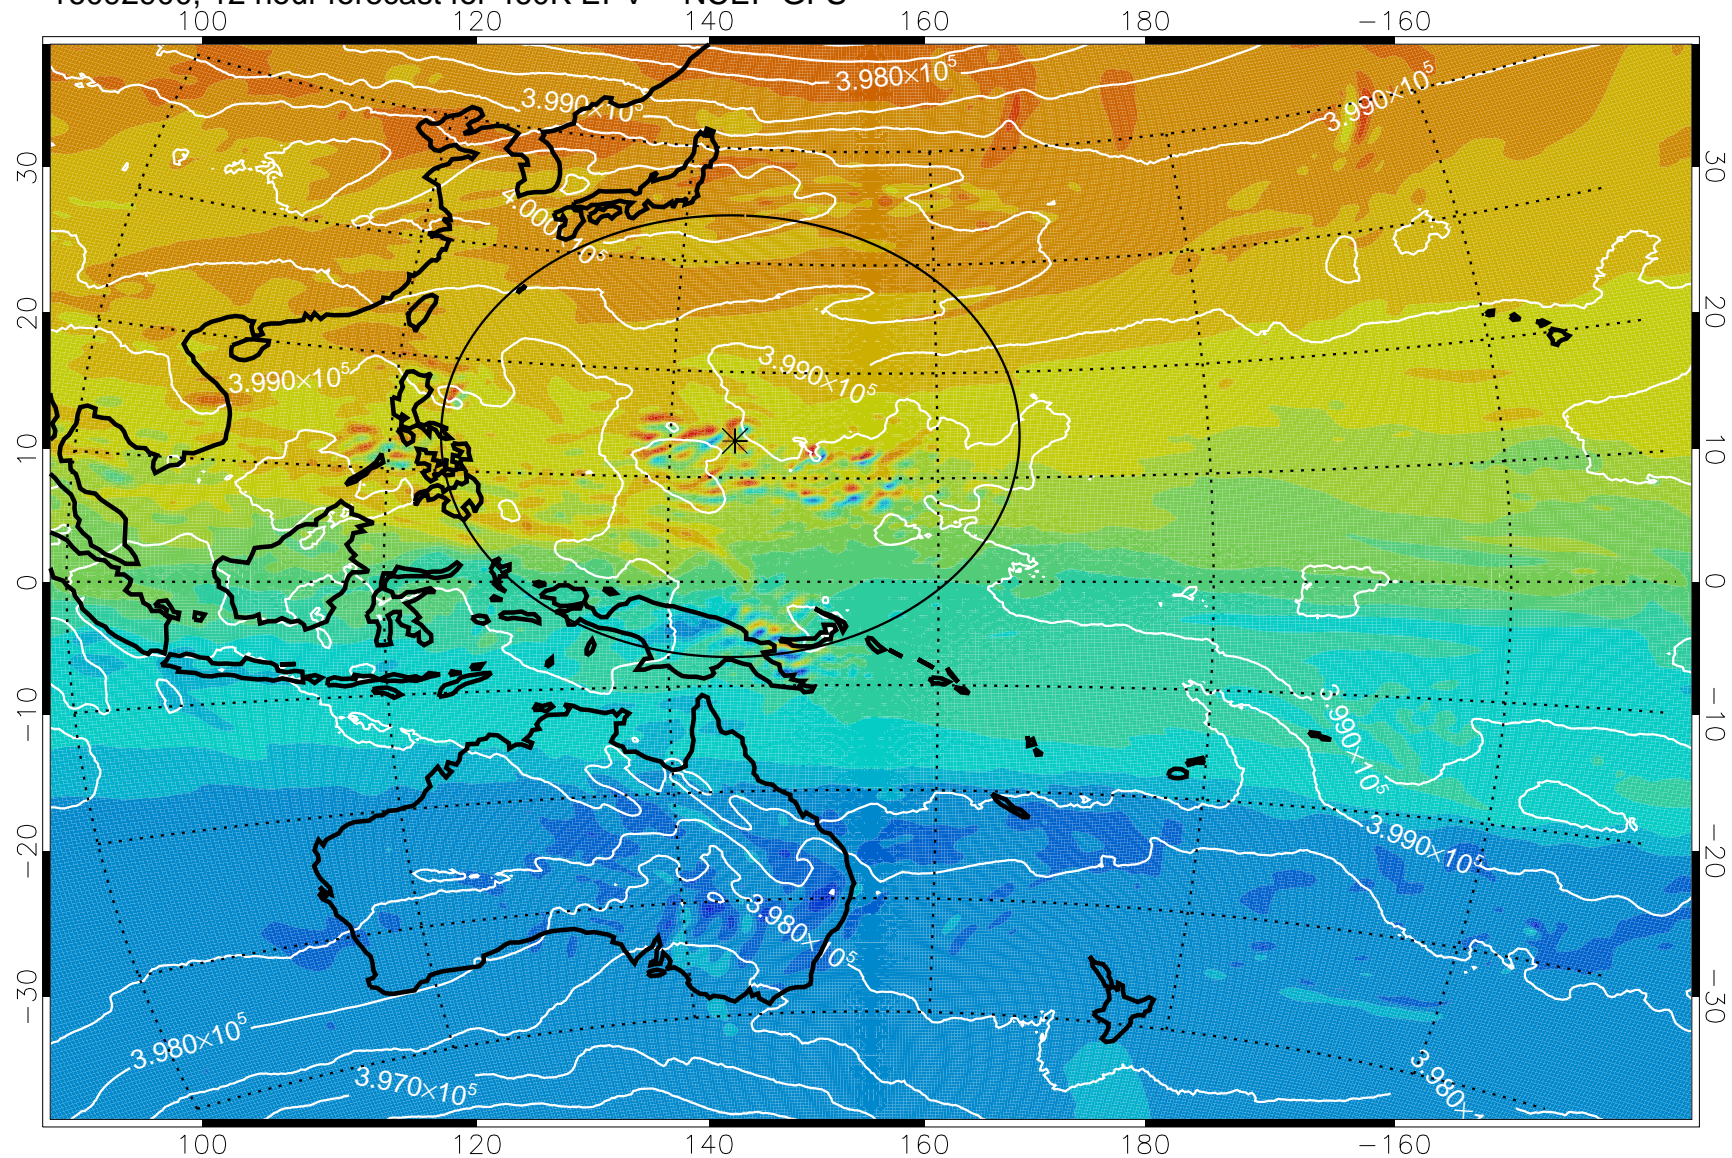

16092818, 6 hour forecast for 460K EPV -- NCEP GFS

460K Montgomery Streamfunction, white

Range ring of 2304 km

16092900, 12 hour forecast for 460K EPV -- NCEP GFS

460K Montgomery Streamfunction, white

Range ring of 2304 km

16092906, 18 hour forecast for 460K EPV -- NCEP GFS

460K Montgomery Streamfunction, white

Range ring of 2304 km

16092912, 24 hour forecast for 460K EPV -- NCEP GFS

460K Montgomery Streamfunction, white

Range ring of 2304 km

16092918, 30 hour forecast for 460K EPV -- NCEP GFS

460K Montgomery Streamfunction, white

Range ring of 2304 km

16093000, 36 hour forecast for 460K EPV -- NCEP GFS

460K Montgomery Streamfunction, white

Range ring of 2304 km

16093006, 42 hour forecast for 460K EPV -- NCEP GFS

460K Montgomery Streamfunction, white

Range ring of 2304 km

16093012, 48 hour forecast for 460K EPV -- NCEP GFS

460K Montgomery Streamfunction, white

Range ring of 2304 km