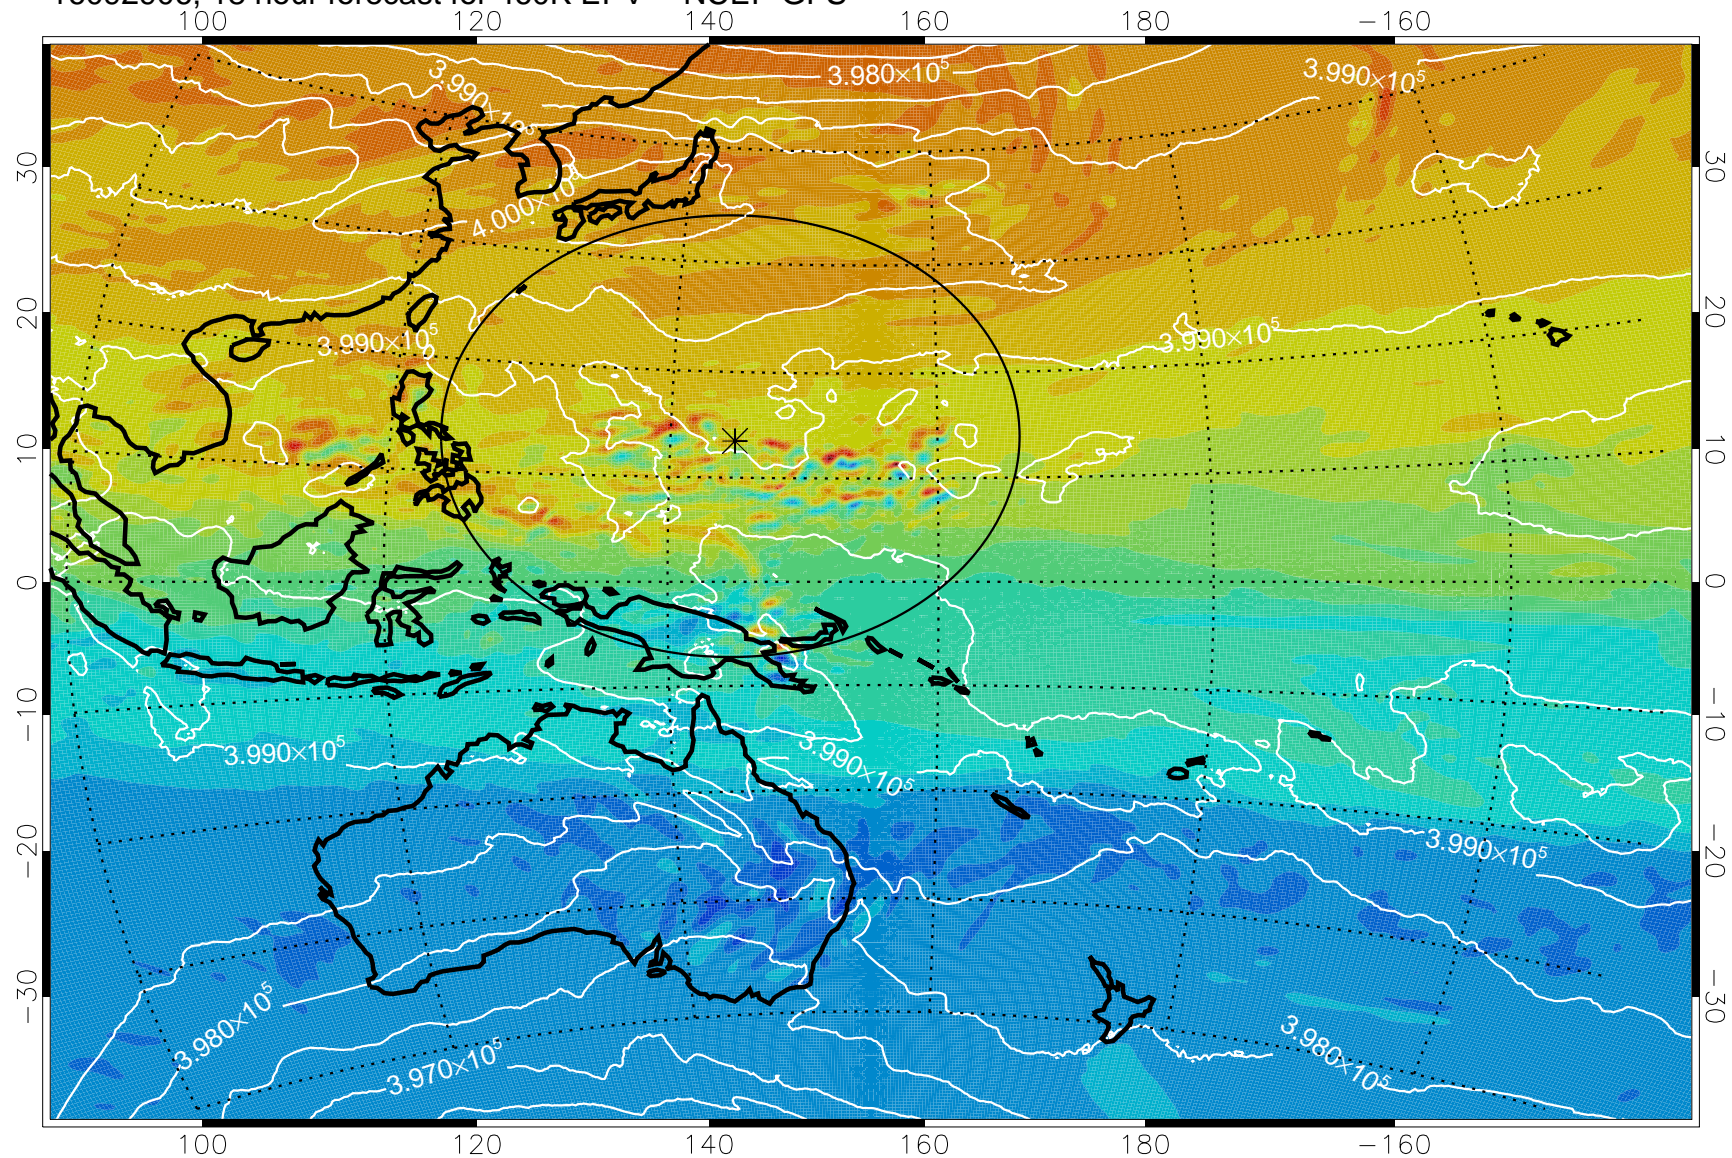

16092818, 6 hour forecast for 460K EPV -- NCEP GFS

460K Montgomery Streamfunction, white

Range ring of 2304 km

16092900, 12 hour forecast for 460K EPV -- NCEP GFS

460K Montgomery Streamfunction, white

Range ring of 2304 km

16092906, 18 hour forecast for 460K EPV -- NCEP GFS

460K Montgomery Streamfunction, white

Range ring of 2304 km

16092912, 24 hour forecast for 460K EPV -- NCEP GFS

460K Montgomery Streamfunction, white

Range ring of 2304 km

16092918, 30 hour forecast for 460K EPV -- NCEP GFS

460K Montgomery Streamfunction, white

Range ring of 2304 km

16093000, 36 hour forecast for 460K EPV -- NCEP GFS

460K Montgomery Streamfunction, white

Range ring of 2304 km

16093006, 42 hour forecast for 460K EPV -- NCEP GFS

460K Montgomery Streamfunction, white

Range ring of 2304 km

16093012, 48 hour forecast for 460K EPV -- NCEP GFS

460K Montgomery Streamfunction, white

Range ring of 2304 km