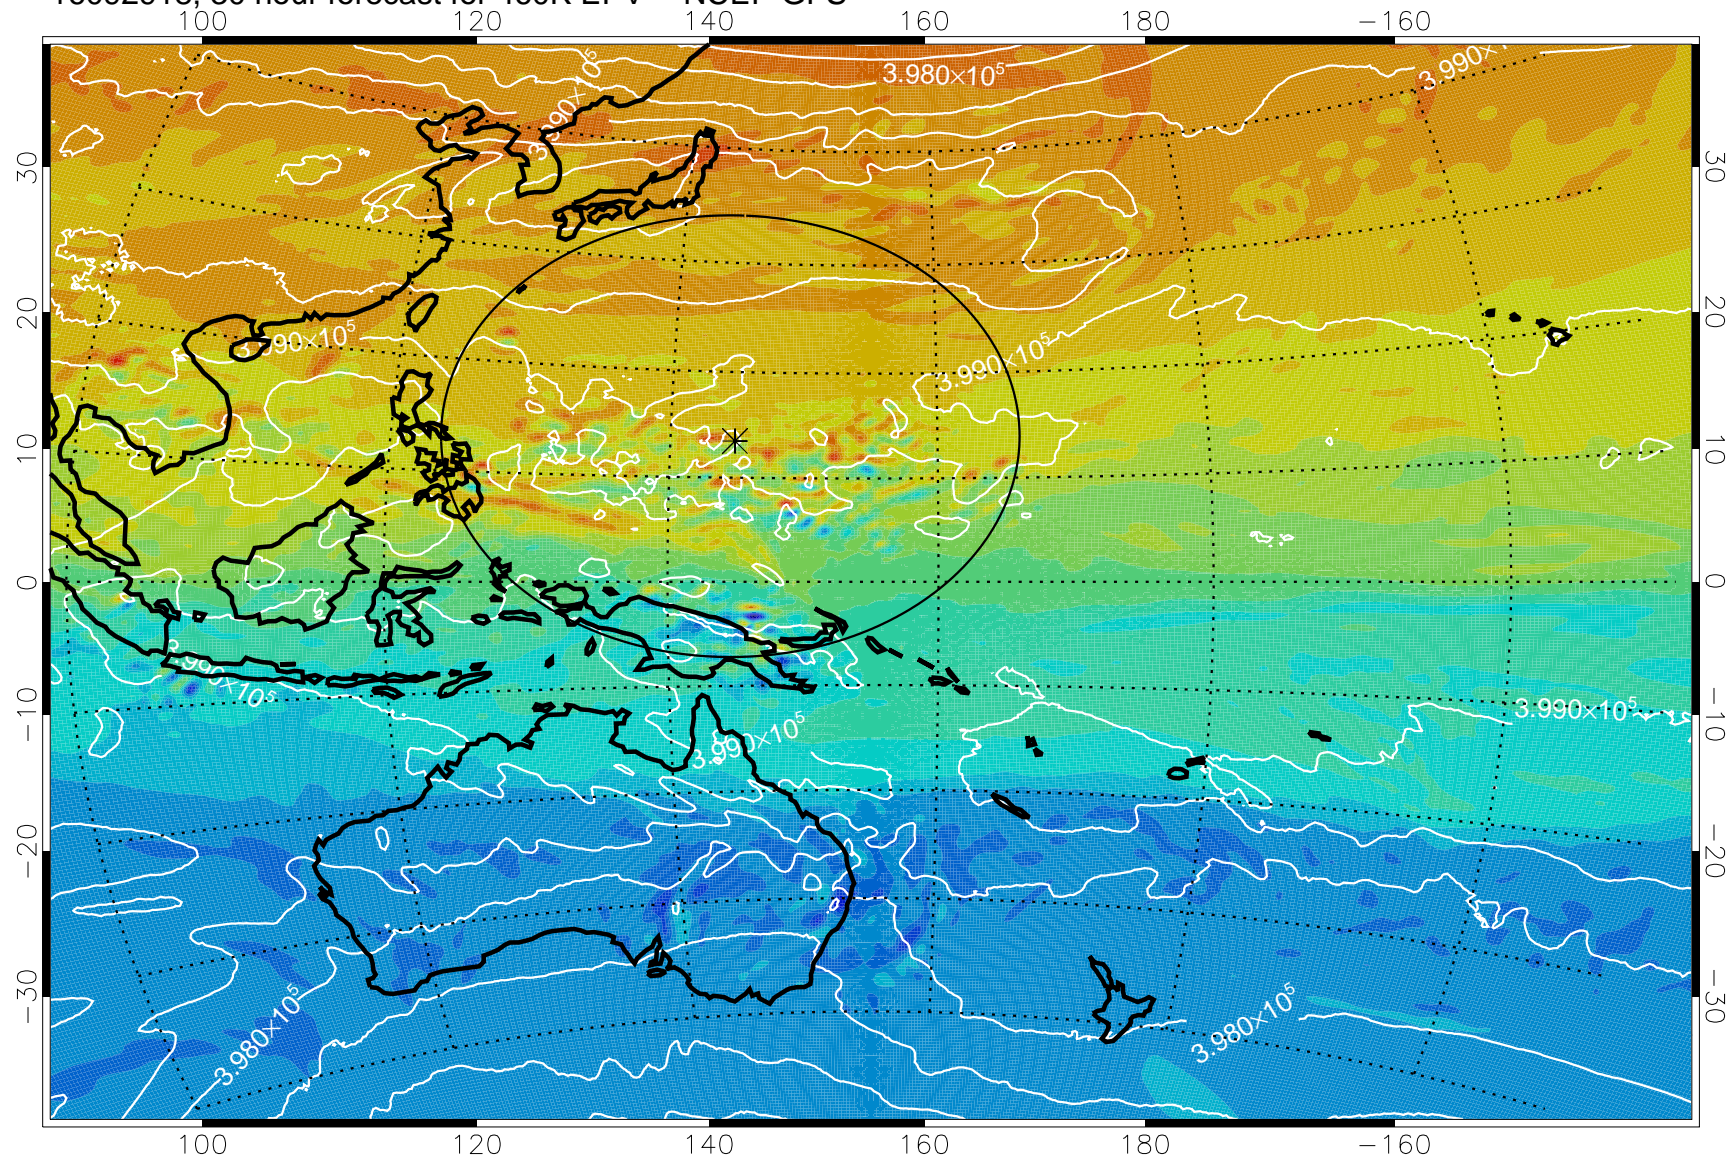

16092906, 18 hour forecast for 460K EPV -- NCEP GFS

460K Montgomery Streamfunction, white

Range ring of 2304 km

16092912, 24 hour forecast for 460K EPV -- NCEP GFS

460K Montgomery Streamfunction, white

Range ring of 2304 km

16092918, 30 hour forecast for 460K EPV -- NCEP GFS

460K Montgomery Streamfunction, white

Range ring of 2304 km

16093000, 36 hour forecast for 460K EPV -- NCEP GFS

460K Montgomery Streamfunction, white

Range ring of 2304 km

16093006, 42 hour forecast for 460K EPV -- NCEP GFS

460K Montgomery Streamfunction, white

Range ring of 2304 km

16093012, 48 hour forecast for 460K EPV -- NCEP GFS

460K Montgomery Streamfunction, white

Range ring of 2304 km

16093018, 54 hour forecast for 460K EPV -- NCEP GFS

460K Montgomery Streamfunction, white

Range ring of 2304 km

16100100, 60 hour forecast for 460K EPV -- NCEP GFS

460K Montgomery Streamfunction, white

Range ring of 2304 km