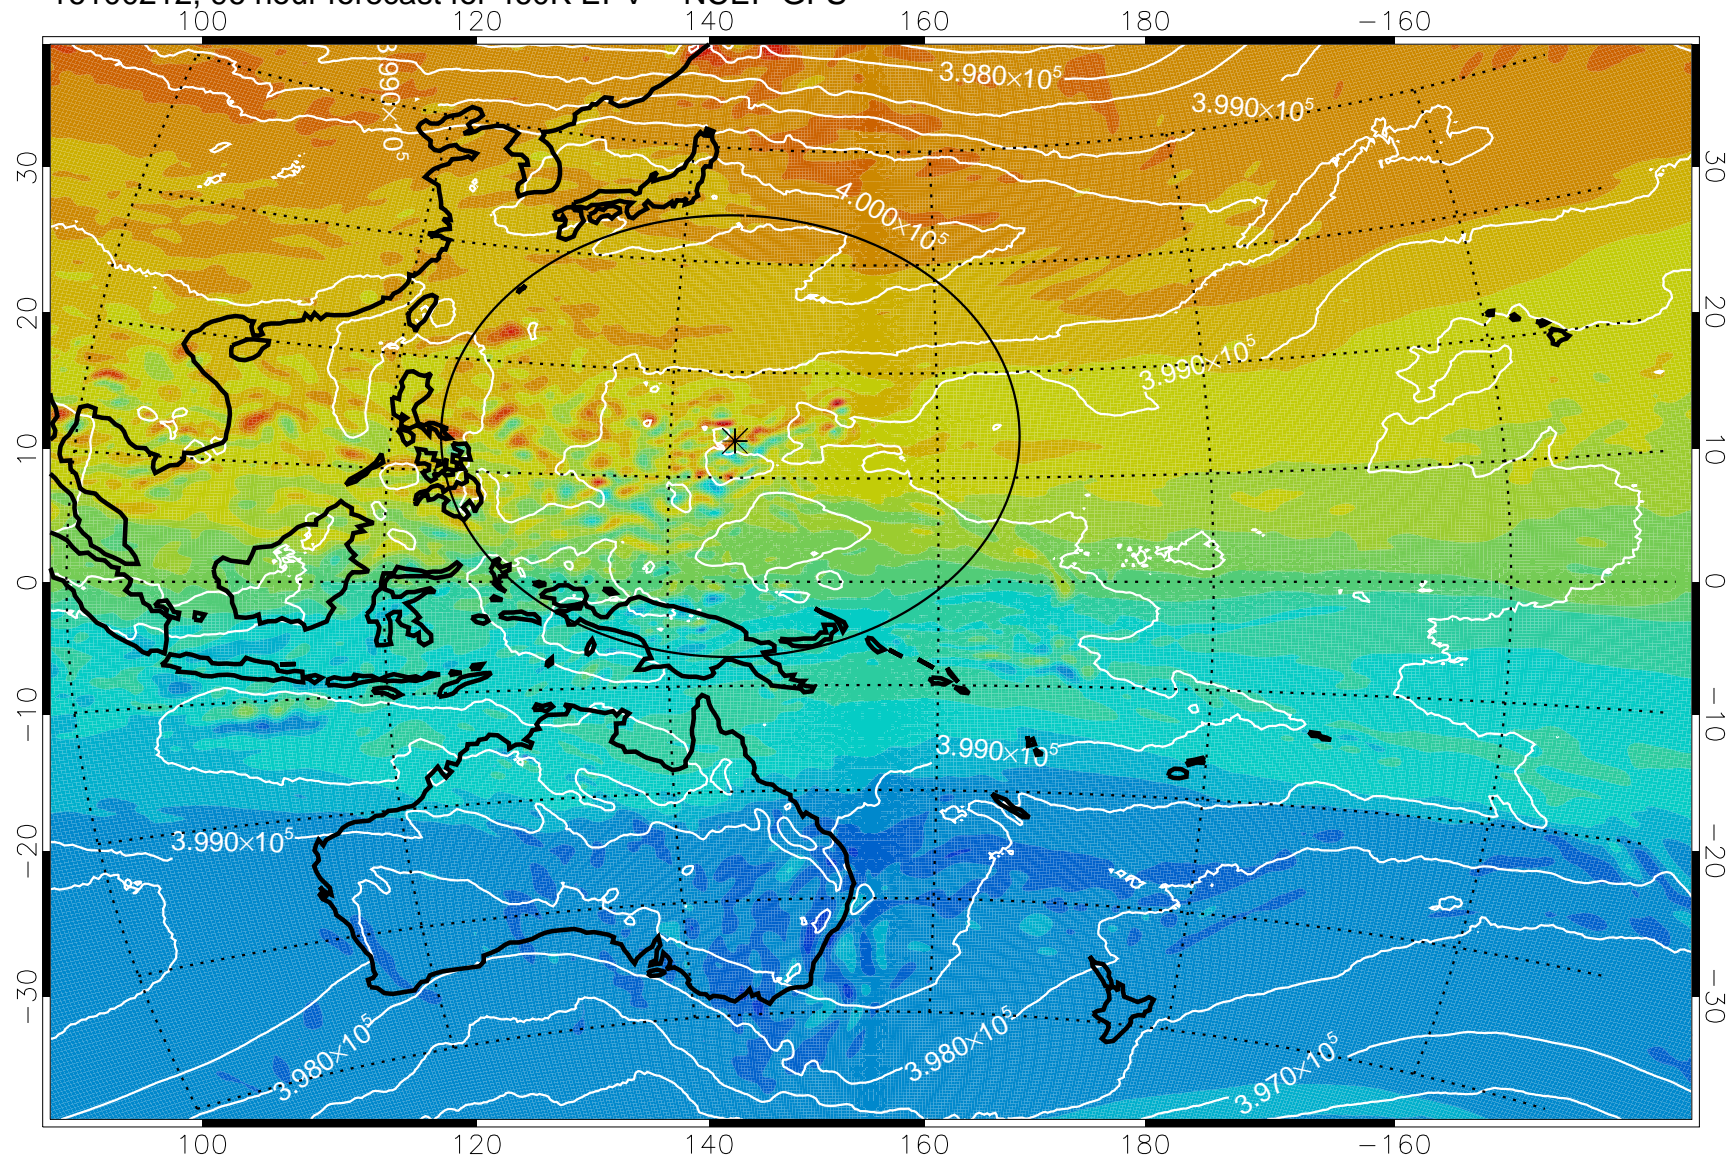

16100106, 66 hour forecast for 460K EPV -- NCEP GFS

460K Montgomery Streamfunction, white

Range ring of 2304 km

16100112, 72 hour forecast for 460K EPV -- NCEP GFS

460K Montgomery Streamfunction, white

Range ring of 2304 km

16100118, 78 hour forecast for 460K EPV -- NCEP GFS

460K Montgomery Streamfunction, white

Range ring of 2304 km

16100200, 84 hour forecast for 460K EPV -- NCEP GFS

460K Montgomery Streamfunction, white

Range ring of 2304 km

16100206, 90 hour forecast for 460K EPV -- NCEP GFS

460K Montgomery Streamfunction, white

Range ring of 2304 km

16100212, 96 hour forecast for 460K EPV -- NCEP GFS

460K Montgomery Streamfunction, white

Range ring of 2304 km

16100218, 102 hour forecast for 460K EPV -- NCEP GFS

460K Montgomery Streamfunction, white

Range ring of 2304 km

16100300, 108 hour forecast for 460K EPV -- NCEP GFS

460K Montgomery Streamfunction, white

Range ring of 2304 km