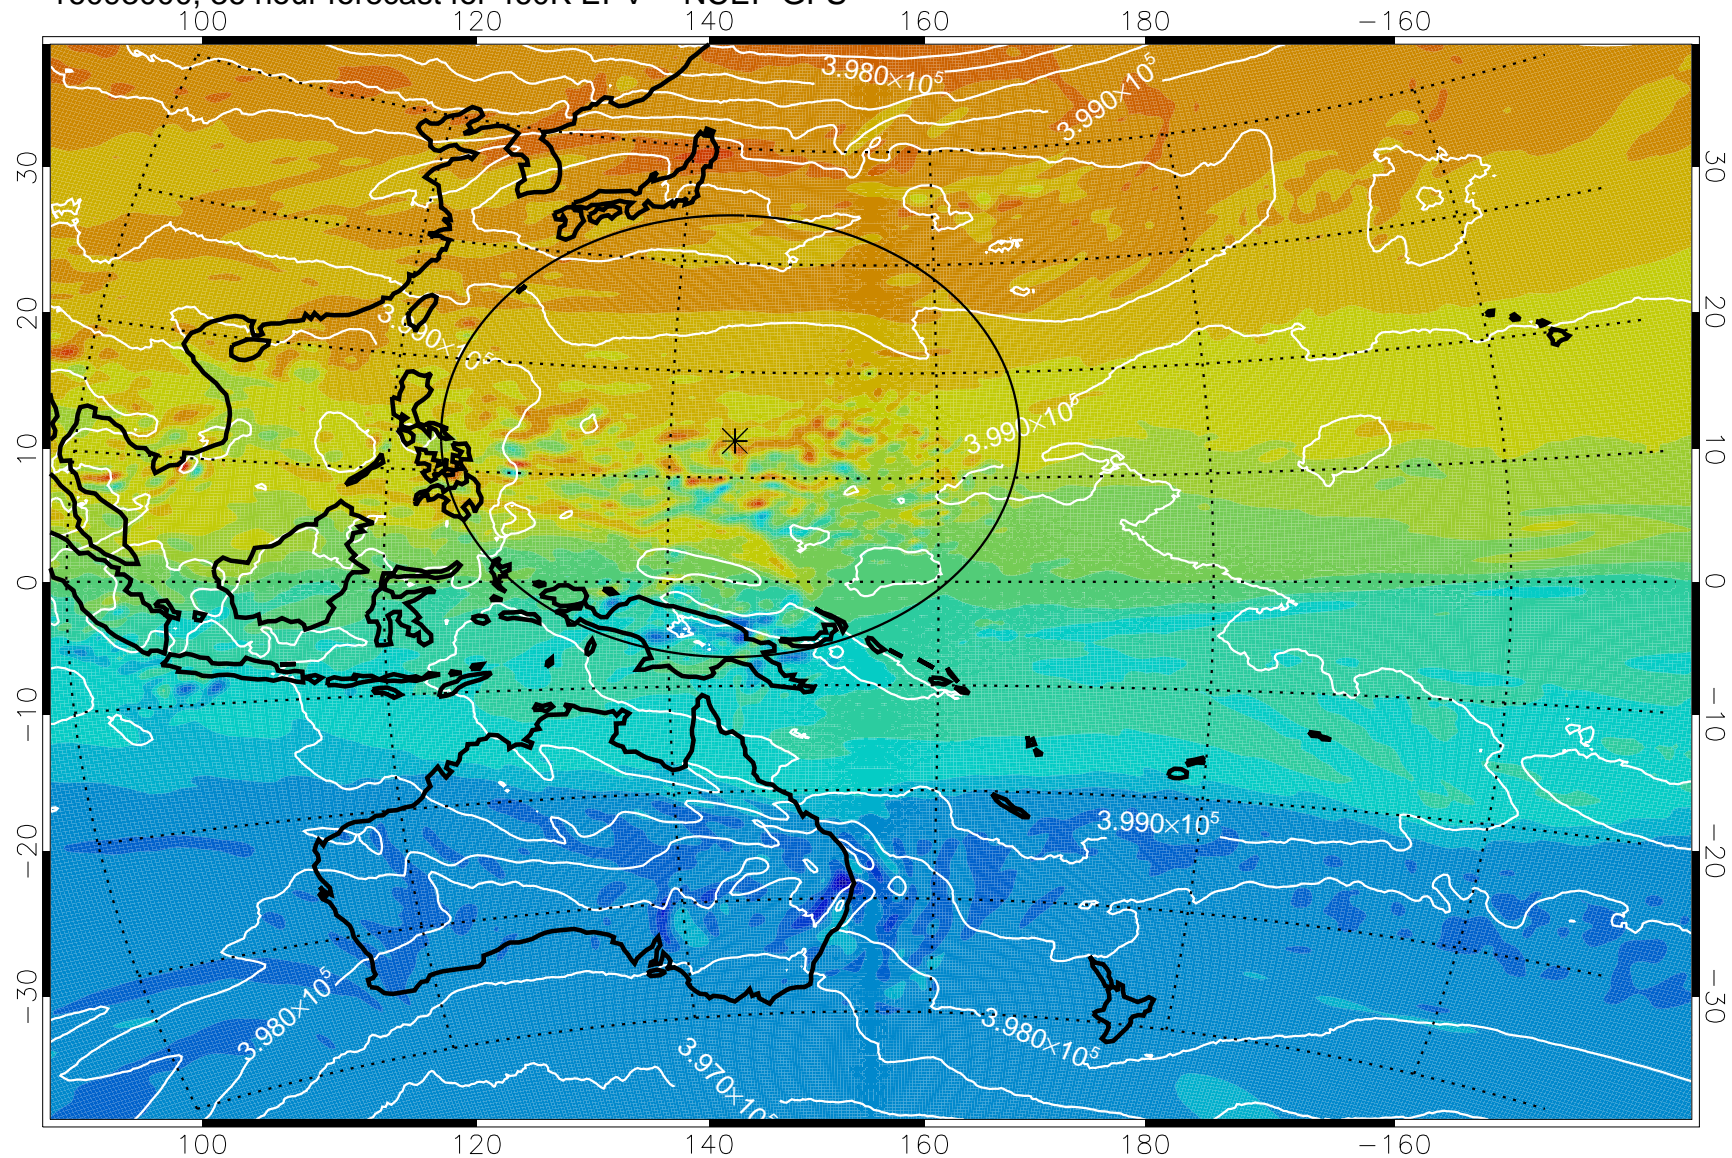

16092906, 18 hour forecast for 460K EPV -- NCEP GFS

460K Montgomery Streamfunction, white

Range ring of 2304 km

16092912, 24 hour forecast for 460K EPV -- NCEP GFS

460K Montgomery Streamfunction, white

Range ring of 2304 km

16092918, 30 hour forecast for 460K EPV -- NCEP GFS

460K Montgomery Streamfunction, white

Range ring of 2304 km

16093000, 36 hour forecast for 460K EPV -- NCEP GFS

460K Montgomery Streamfunction, white

Range ring of 2304 km

16093006, 42 hour forecast for 460K EPV -- NCEP GFS

460K Montgomery Streamfunction, white

Range ring of 2304 km

16093012, 48 hour forecast for 460K EPV -- NCEP GFS

460K Montgomery Streamfunction, white

Range ring of 2304 km

16093018, 54 hour forecast for 460K EPV -- NCEP GFS

460K Montgomery Streamfunction, white

Range ring of 2304 km

16100100, 60 hour forecast for 460K EPV -- NCEP GFS

460K Montgomery Streamfunction, white

Range ring of 2304 km