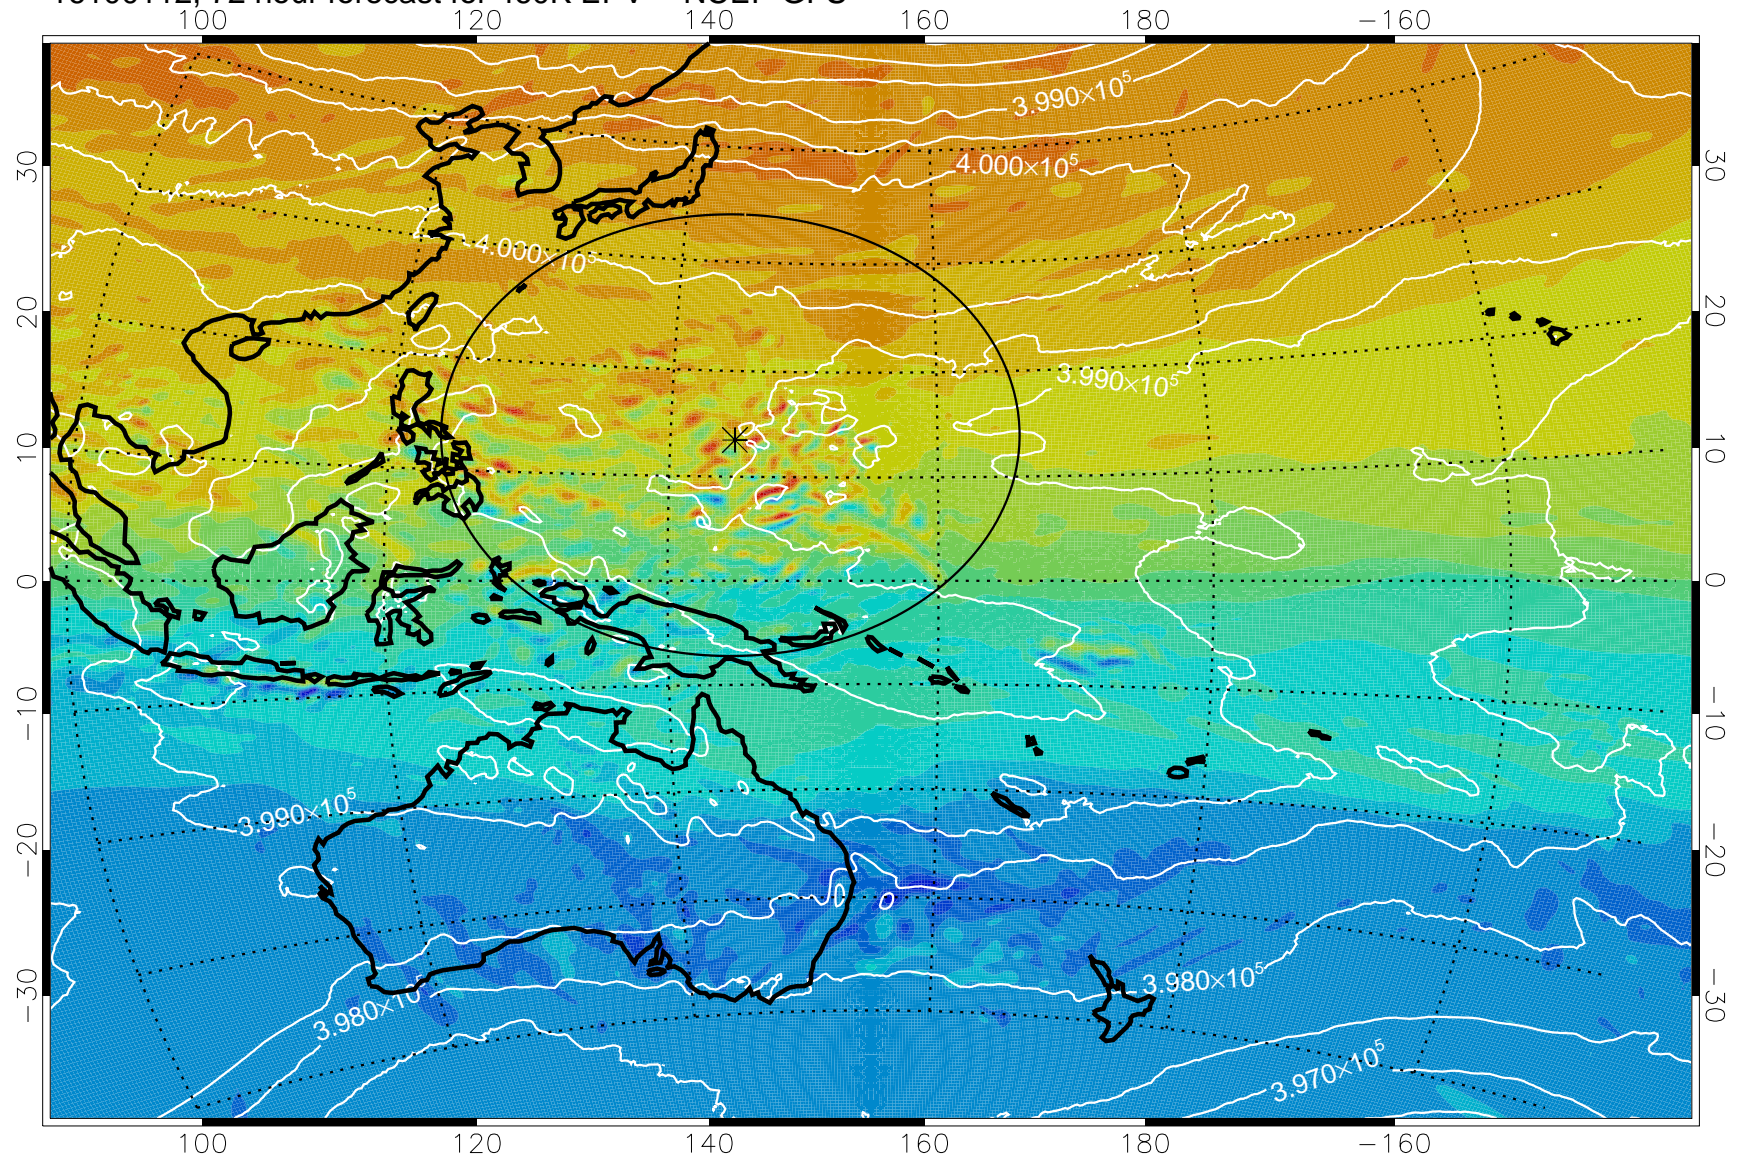

16093006, 42 hour forecast for 460K EPV -- NCEP GFS

460K Montgomery Streamfunction, white

Range ring of 2304 km

16093012, 48 hour forecast for 460K EPV -- NCEP GFS

460K Montgomery Streamfunction, white

Range ring of 2304 km

16093018, 54 hour forecast for 460K EPV -- NCEP GFS

460K Montgomery Streamfunction, white

Range ring of 2304 km

16100100, 60 hour forecast for 460K EPV -- NCEP GFS

460K Montgomery Streamfunction, white

Range ring of 2304 km

16100106, 66 hour forecast for 460K EPV -- NCEP GFS

460K Montgomery Streamfunction, white

Range ring of 2304 km

16100112, 72 hour forecast for 460K EPV -- NCEP GFS

460K Montgomery Streamfunction, white

Range ring of 2304 km

16100118, 78 hour forecast for 460K EPV -- NCEP GFS

460K Montgomery Streamfunction, white

Range ring of 2304 km

16100200, 84 hour forecast for 460K EPV -- NCEP GFS

460K Montgomery Streamfunction, white

Range ring of 2304 km