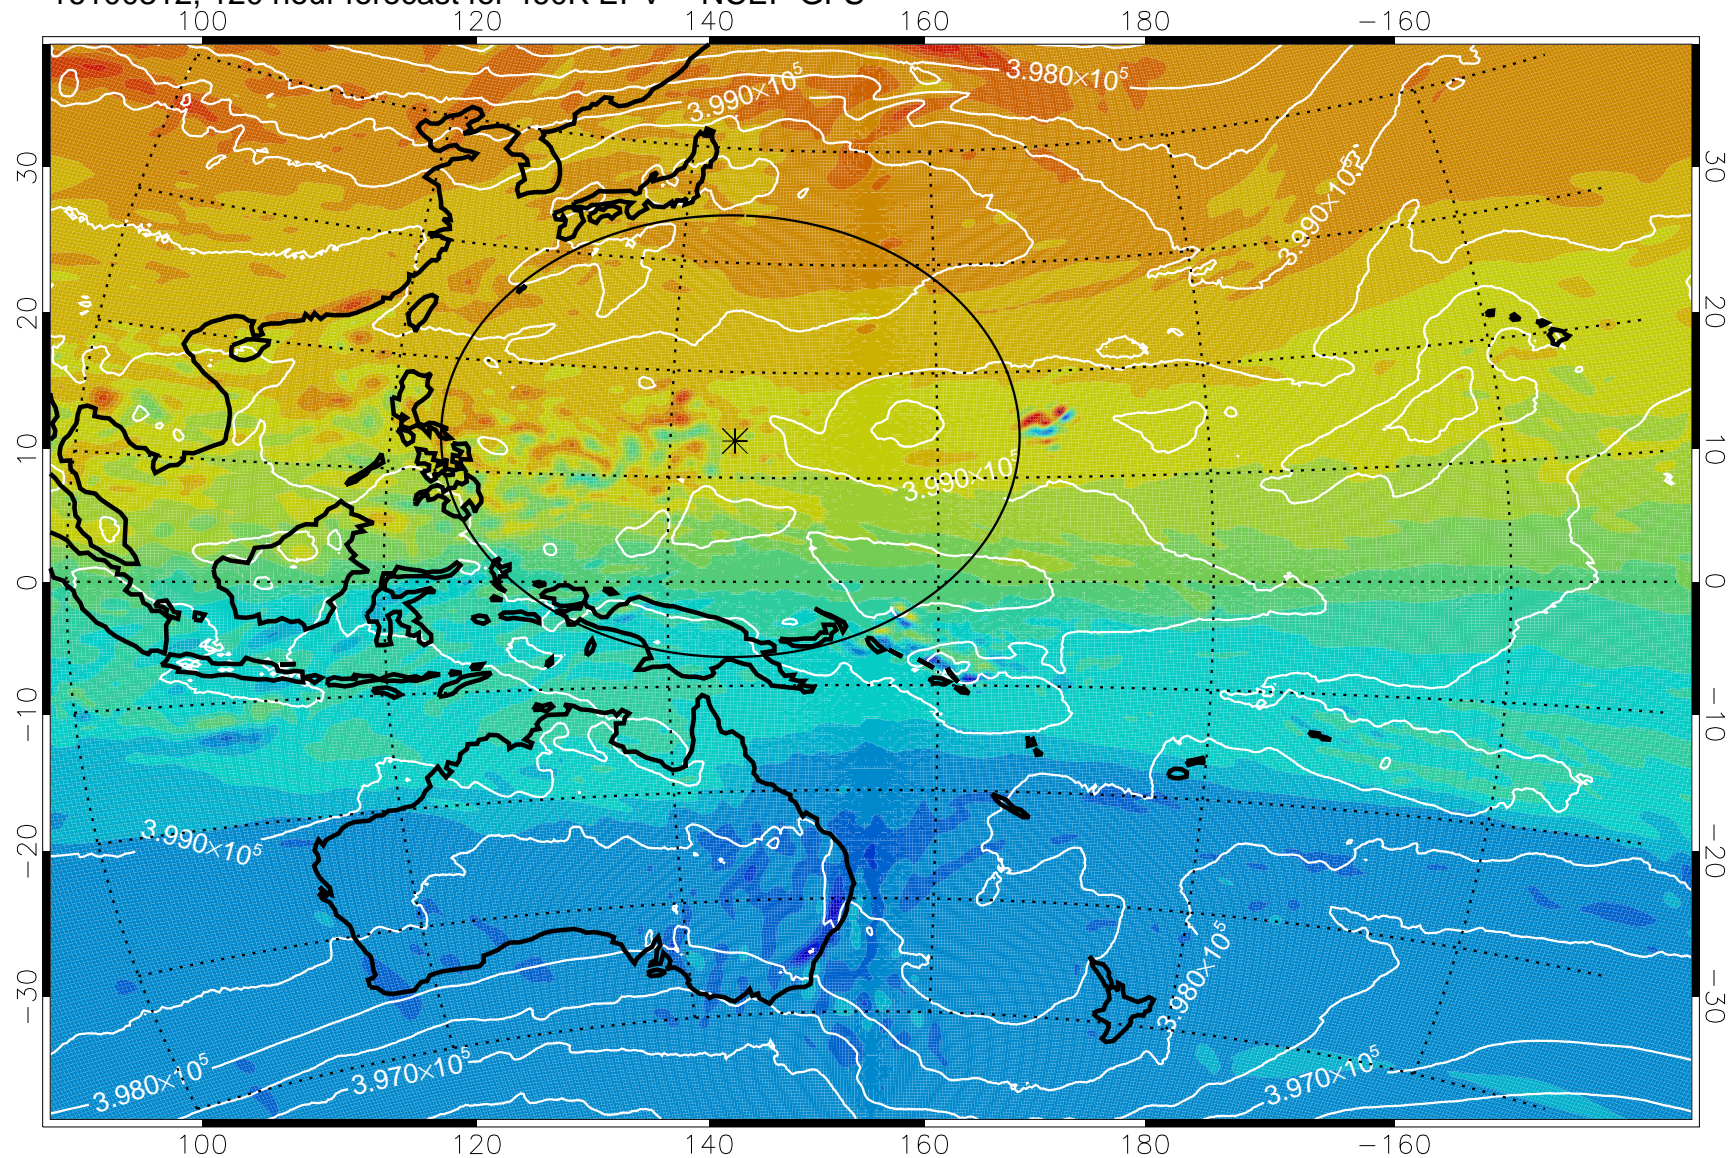

16100206, 90 hour forecast for 460K EPV -- NCEP GFS

460K Montgomery Streamfunction, white

Range ring of 2304 km

16100212, 96 hour forecast for 460K EPV -- NCEP GFS

460K Montgomery Streamfunction, white

Range ring of 2304 km

16100218, 102 hour forecast for 460K EPV -- NCEP GFS

460K Montgomery Streamfunction, white

Range ring of 2304 km

16100300, 108 hour forecast for 460K EPV -- NCEP GFS

460K Montgomery Streamfunction, white

Range ring of 2304 km

16100306, 114 hour forecast for 460K EPV -- NCEP GFS

460K Montgomery Streamfunction, white

Range ring of 2304 km

16100312, 120 hour forecast for 460K EPV -- NCEP GFS

460K Montgomery Streamfunction, white

Range ring of 2304 km