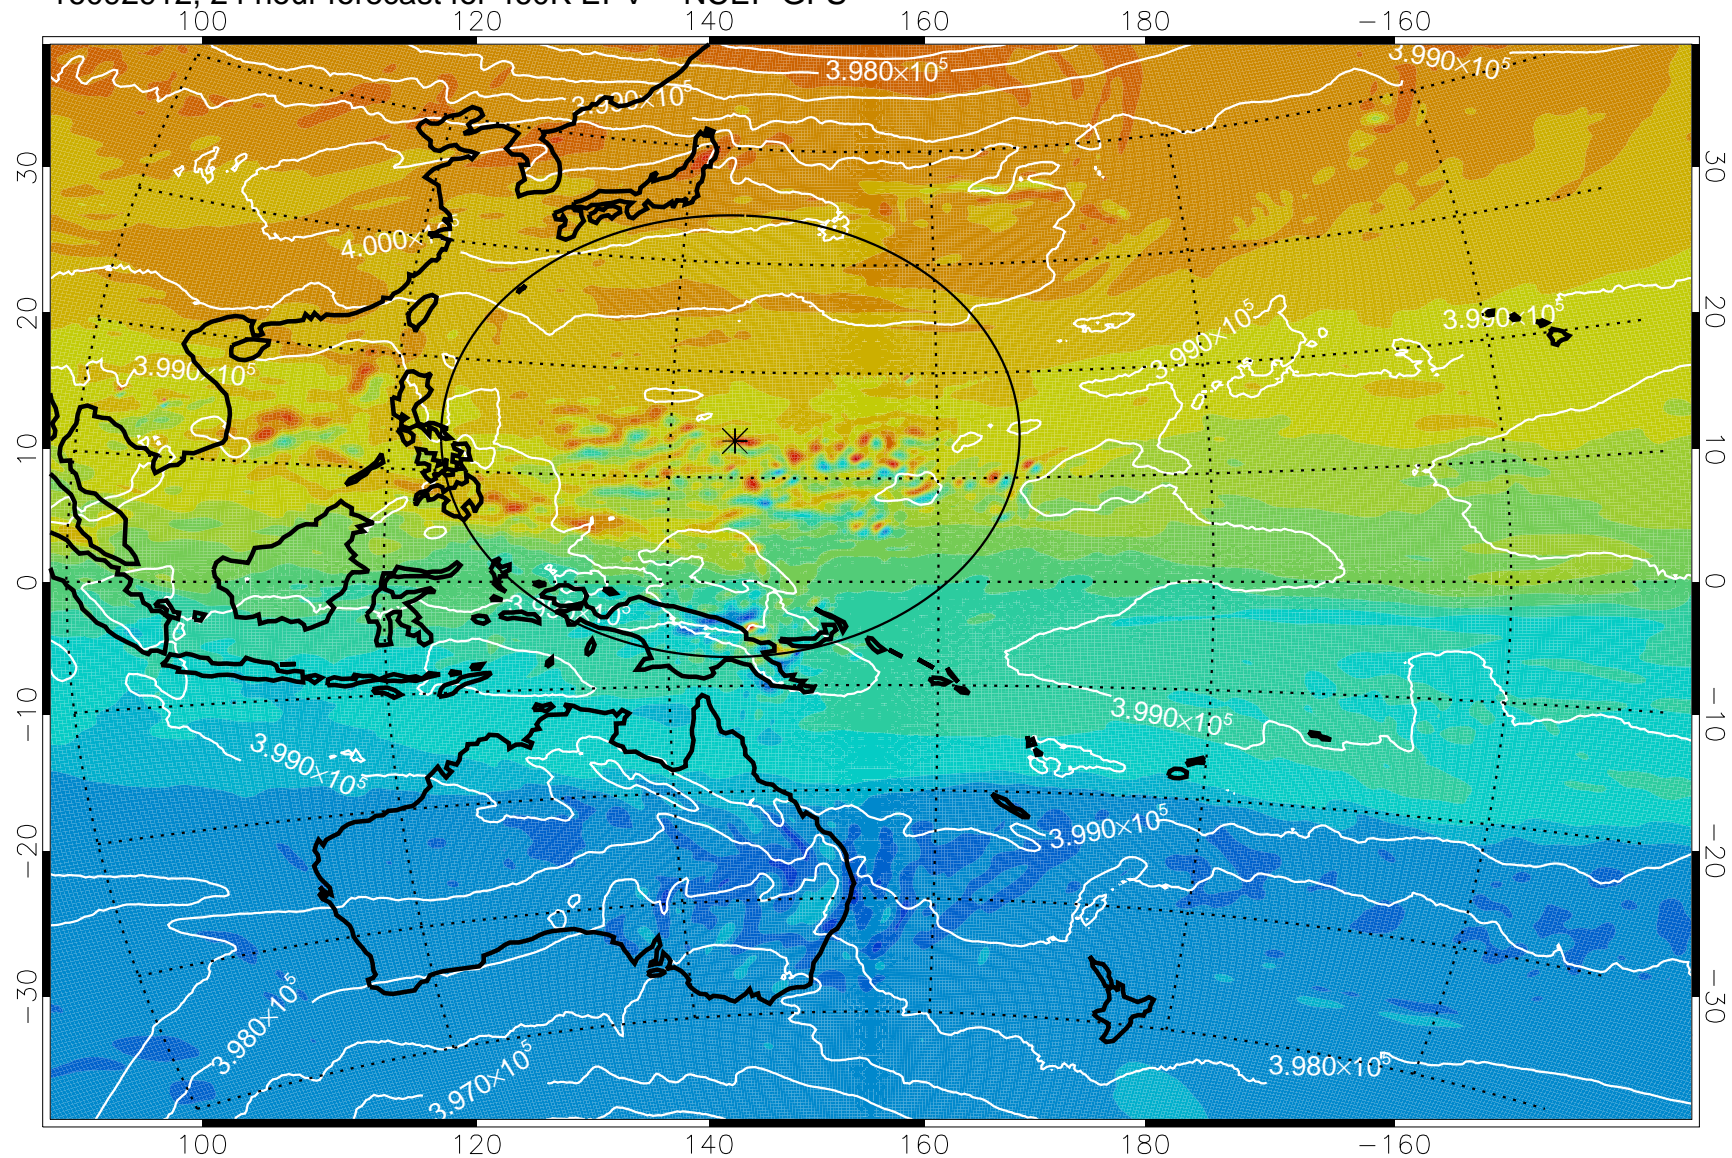

16092818, 6 hour forecast for 460K EPV -- NCEP GFS

460K Montgomery Streamfunction, white

Range ring of 2304 km

16092900, 12 hour forecast for 460K EPV -- NCEP GFS

460K Montgomery Streamfunction, white

Range ring of 2304 km

16092906, 18 hour forecast for 460K EPV -- NCEP GFS

460K Montgomery Streamfunction, white

Range ring of 2304 km

16092912, 24 hour forecast for 460K EPV -- NCEP GFS

460K Montgomery Streamfunction, white

Range ring of 2304 km

16092918, 30 hour forecast for 460K EPV -- NCEP GFS

460K Montgomery Streamfunction, white

Range ring of 2304 km

16093000, 36 hour forecast for 460K EPV -- NCEP GFS

460K Montgomery Streamfunction, white

Range ring of 2304 km

16093006, 42 hour forecast for 460K EPV -- NCEP GFS

460K Montgomery Streamfunction, white

Range ring of 2304 km

16093012, 48 hour forecast for 460K EPV -- NCEP GFS

460K Montgomery Streamfunction, white

Range ring of 2304 km