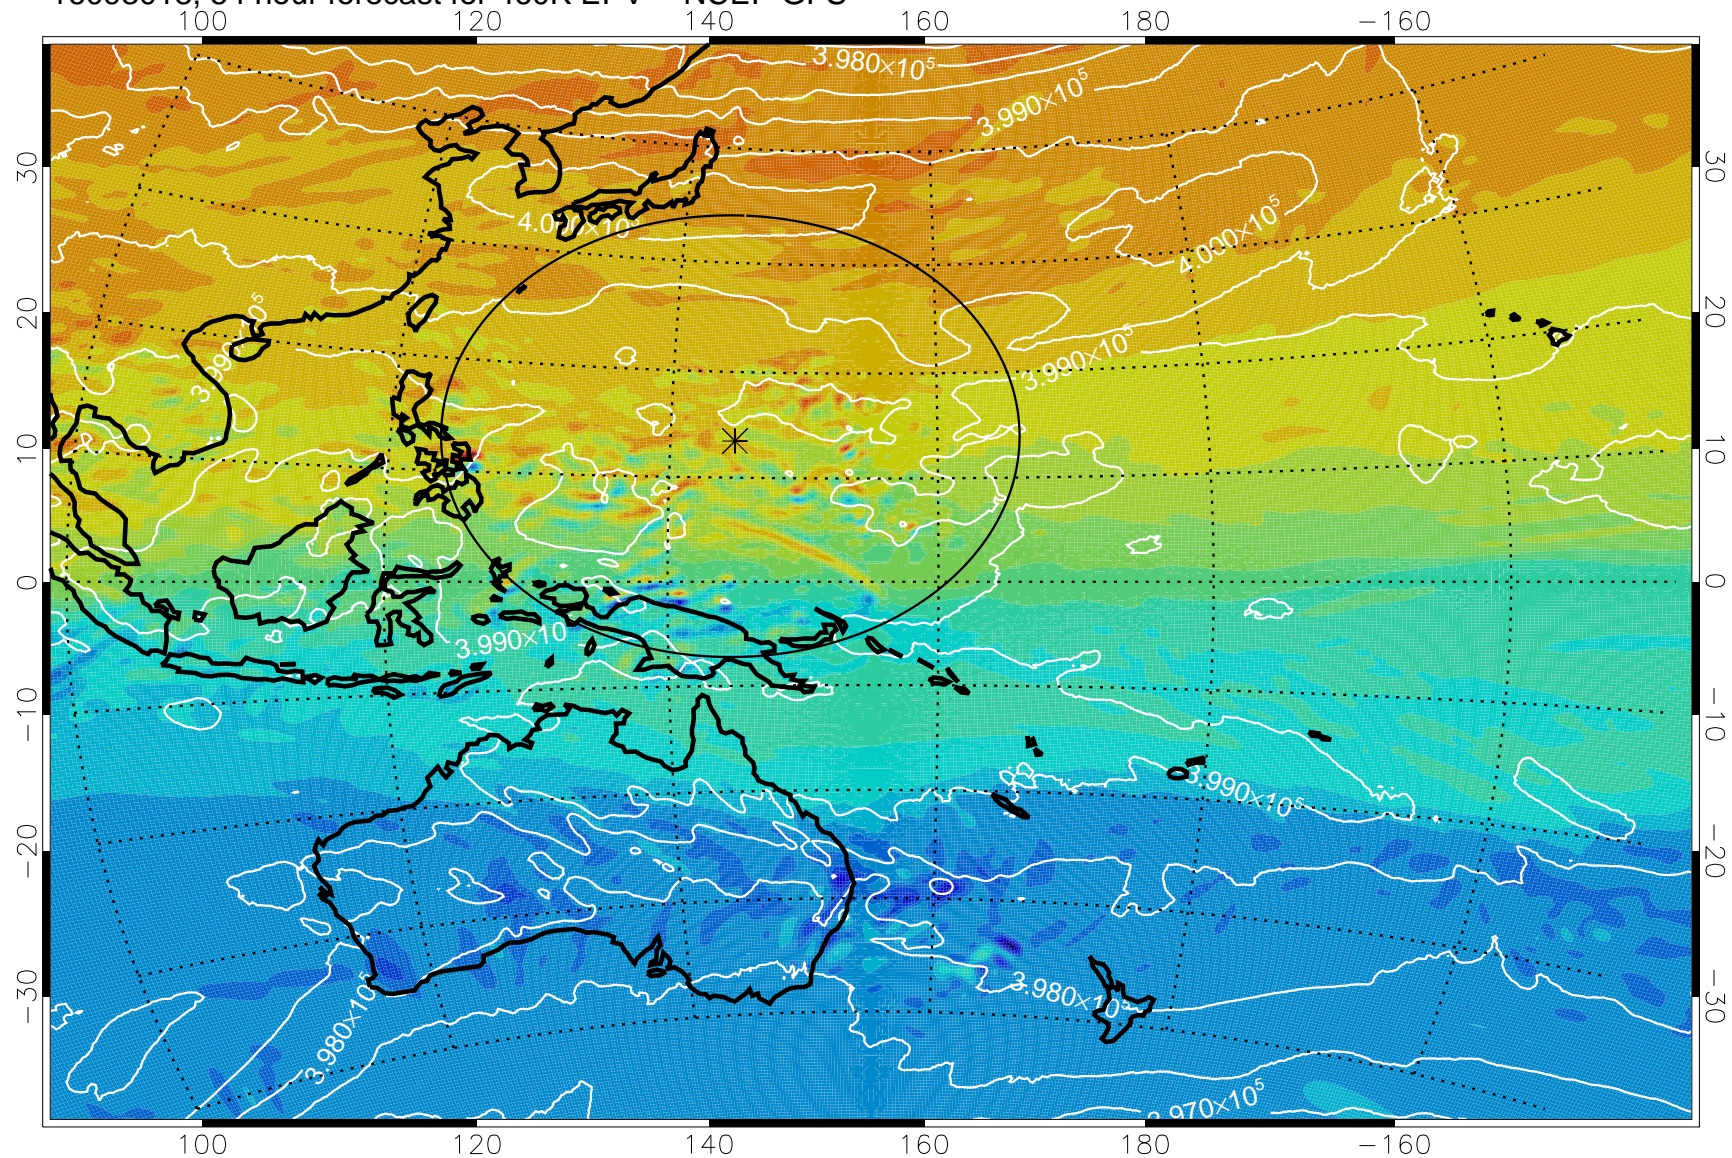

16093006, 42 hour forecast for 460K EPV -- NCEP GFS

460K Montgomery Streamfunction, white

Range ring of 2304 km

16093012, 48 hour forecast for 460K EPV -- NCEP GFS

460K Montgomery Streamfunction, white

Range ring of 2304 km

16093018, 54 hour forecast for 460K EPV -- NCEP GFS

460K Montgomery Streamfunction, white

Range ring of 2304 km

16100100, 60 hour forecast for 460K EPV -- NCEP GFS

460K Montgomery Streamfunction, white

Range ring of 2304 km

16100106, 66 hour forecast for 460K EPV -- NCEP GFS

460K Montgomery Streamfunction, white

Range ring of 2304 km

16100112, 72 hour forecast for 460K EPV -- NCEP GFS

460K Montgomery Streamfunction, white

Range ring of 2304 km

16100118, 78 hour forecast for 460K EPV -- NCEP GFS

460K Montgomery Streamfunction, white

Range ring of 2304 km

16100200, 84 hour forecast for 460K EPV -- NCEP GFS

460K Montgomery Streamfunction, white

Range ring of 2304 km