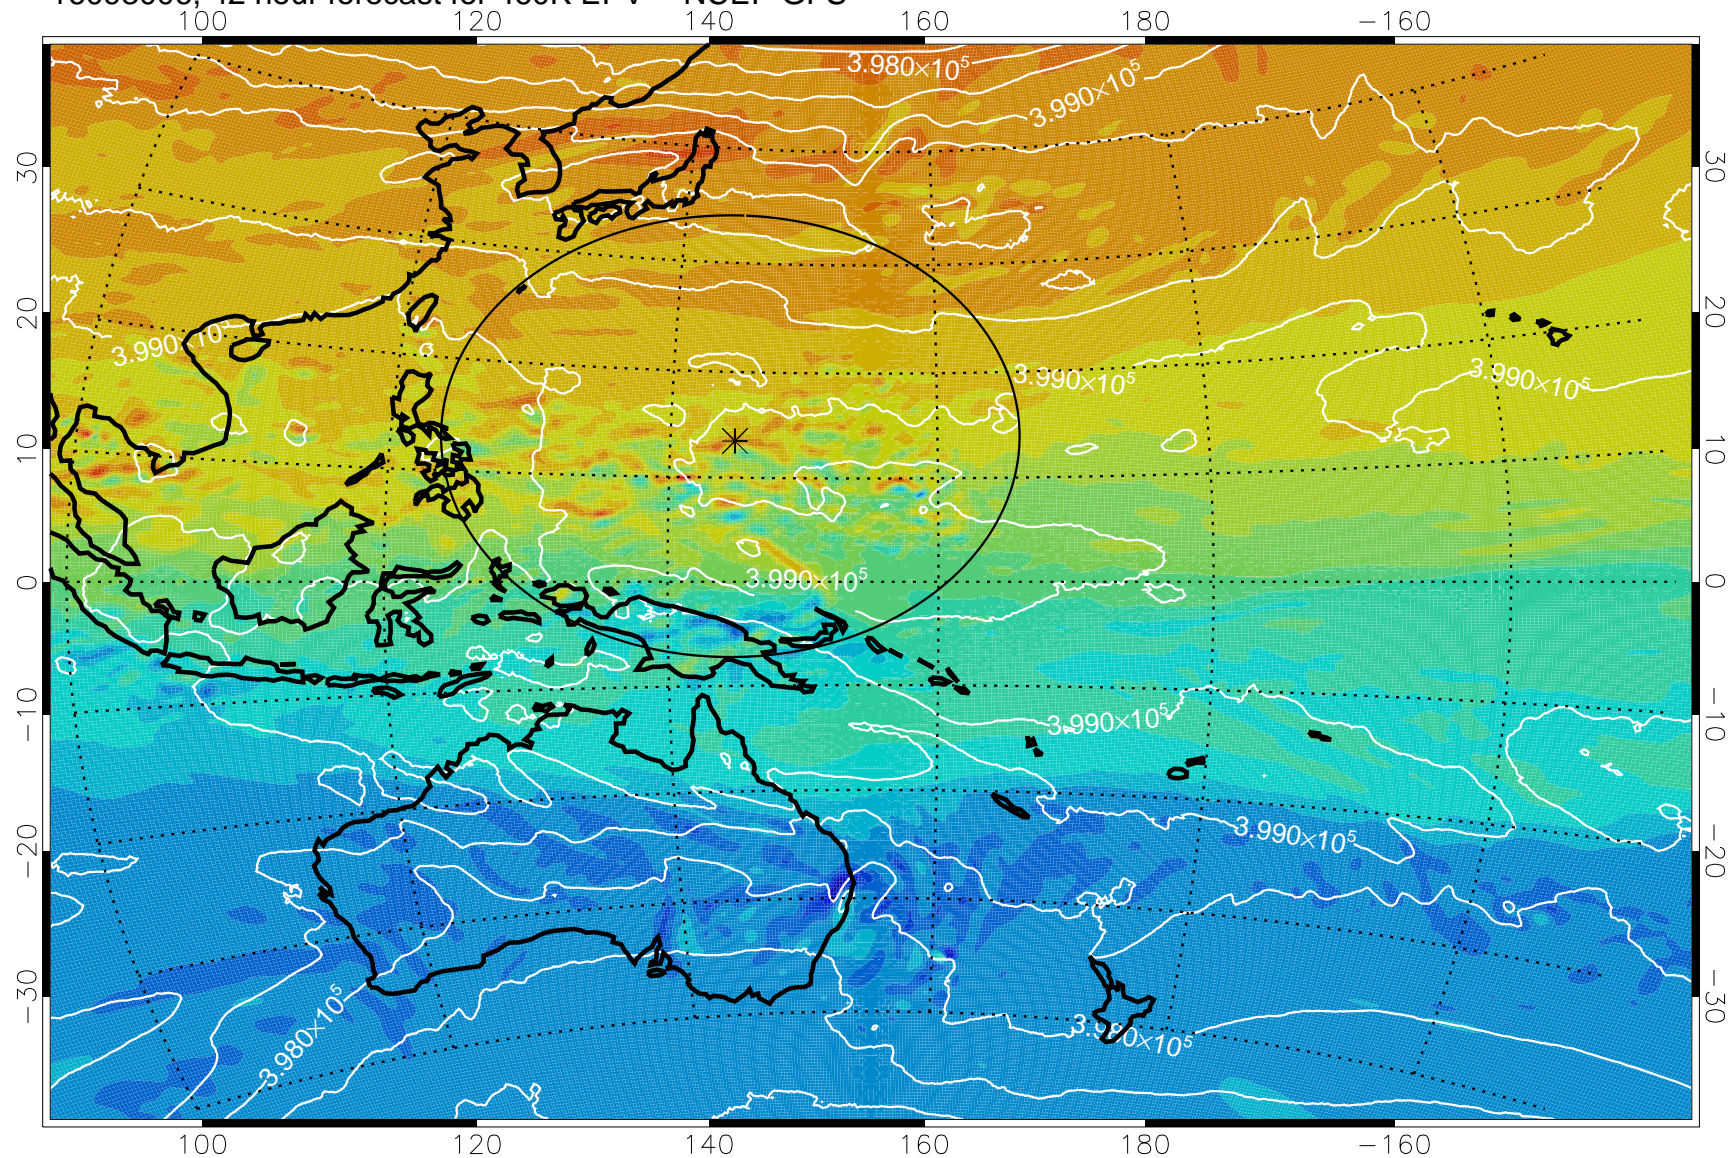

16092918, 30 hour forecast for 460K EPV -- NCEP GFS

460K Montgomery Streamfunction, white

Range ring of 2304 km

16093000, 36 hour forecast for 460K EPV -- NCEP GFS

460K Montgomery Streamfunction, white

Range ring of 2304 km

16093006, 42 hour forecast for 460K EPV -- NCEP GFS

460K Montgomery Streamfunction, white

Range ring of 2304 km

16093012, 48 hour forecast for 460K EPV -- NCEP GFS

460K Montgomery Streamfunction, white

Range ring of 2304 km

16093018, 54 hour forecast for 460K EPV -- NCEP GFS

460K Montgomery Streamfunction, white

Range ring of 2304 km

16100100, 60 hour forecast for 460K EPV -- NCEP GFS

460K Montgomery Streamfunction, white

Range ring of 2304 km

16100106, 66 hour forecast for 460K EPV -- NCEP GFS

460K Montgomery Streamfunction, white

Range ring of 2304 km

16100112, 72 hour forecast for 460K EPV -- NCEP GFS

460K Montgomery Streamfunction, white

Range ring of 2304 km