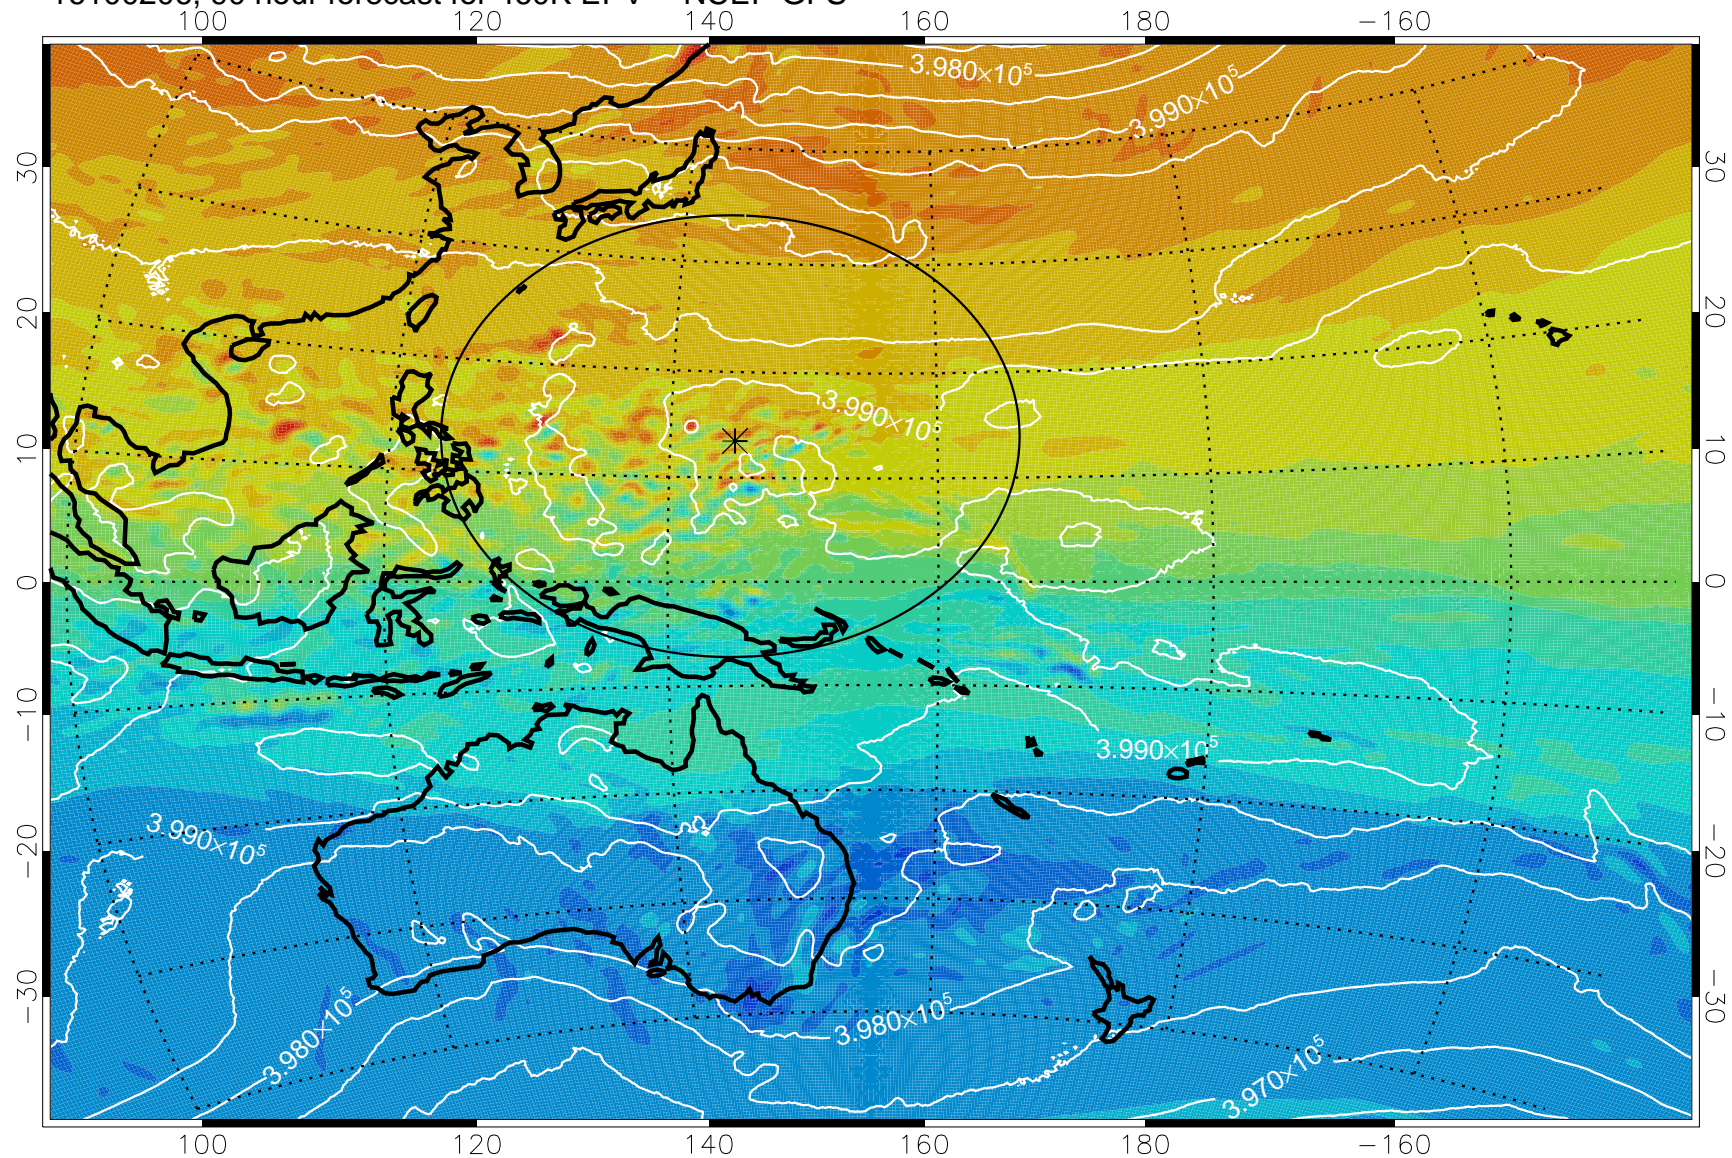

16100106, 66 hour forecast for 460K EPV -- NCEP GFS

460K Montgomery Streamfunction, white

Range ring of 2304 km

16100112, 72 hour forecast for 460K EPV -- NCEP GFS

460K Montgomery Streamfunction, white

Range ring of 2304 km

16100118, 78 hour forecast for 460K EPV -- NCEP GFS

460K Montgomery Streamfunction, white

Range ring of 2304 km

16100200, 84 hour forecast for 460K EPV -- NCEP GFS

460K Montgomery Streamfunction, white

Range ring of 2304 km

16100206, 90 hour forecast for 460K EPV -- NCEP GFS

460K Montgomery Streamfunction, white

Range ring of 2304 km

16100212, 96 hour forecast for 460K EPV -- NCEP GFS

460K Montgomery Streamfunction, white

Range ring of 2304 km

16100218, 102 hour forecast for 460K EPV -- NCEP GFS

460K Montgomery Streamfunction, white

Range ring of 2304 km

16100300, 108 hour forecast for 460K EPV -- NCEP GFS

460K Montgomery Streamfunction, white

Range ring of 2304 km