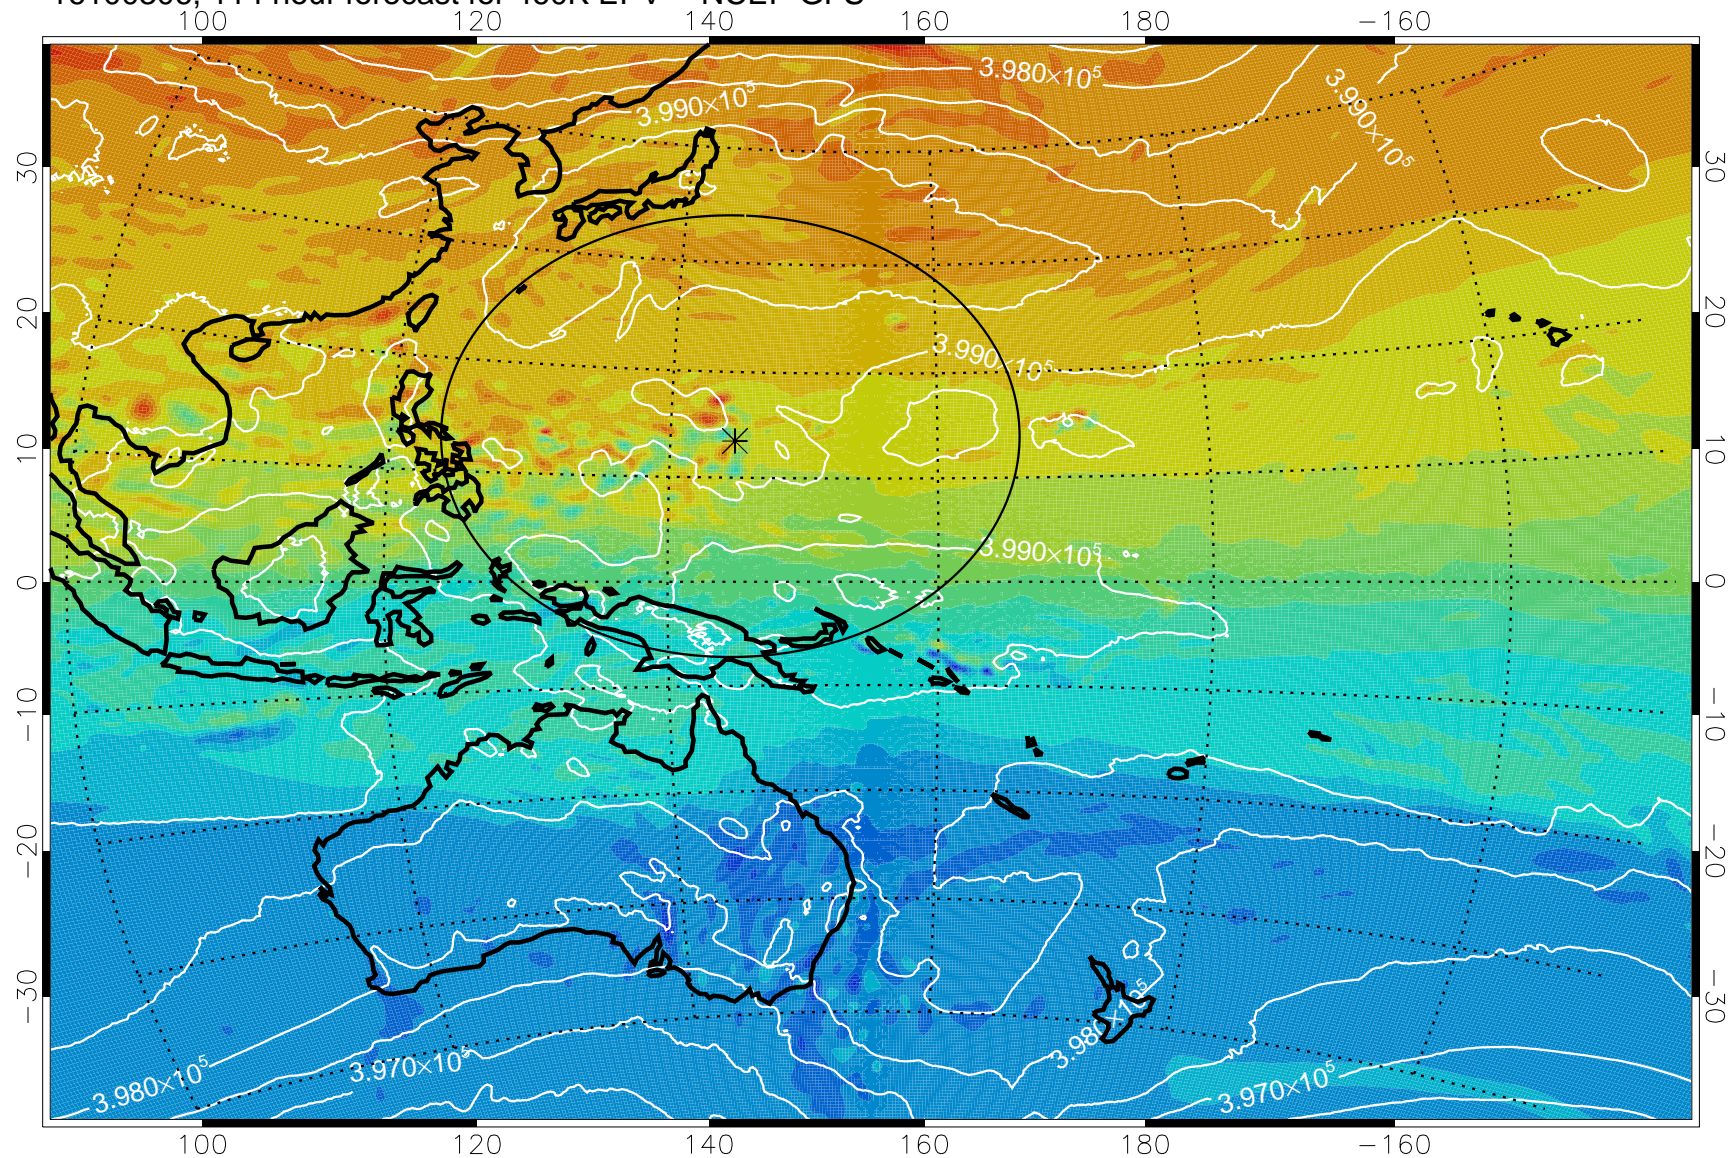

16100206, 90 hour forecast for 460K EPV -- NCEP GFS

460K Montgomery Streamfunction, white

Range ring of 2304 km

16100212, 96 hour forecast for 460K EPV -- NCEP GFS

460K Montgomery Streamfunction, white

Range ring of 2304 km

16100218, 102 hour forecast for 460K EPV -- NCEP GFS

460K Montgomery Streamfunction, white

Range ring of 2304 km

16100300, 108 hour forecast for 460K EPV -- NCEP GFS

460K Montgomery Streamfunction, white

Range ring of 2304 km

16100306, 114 hour forecast for 460K EPV -- NCEP GFS

460K Montgomery Streamfunction, white

Range ring of 2304 km

16100312, 120 hour forecast for 460K EPV -- NCEP GFS

460K Montgomery Streamfunction, white

Range ring of 2304 km