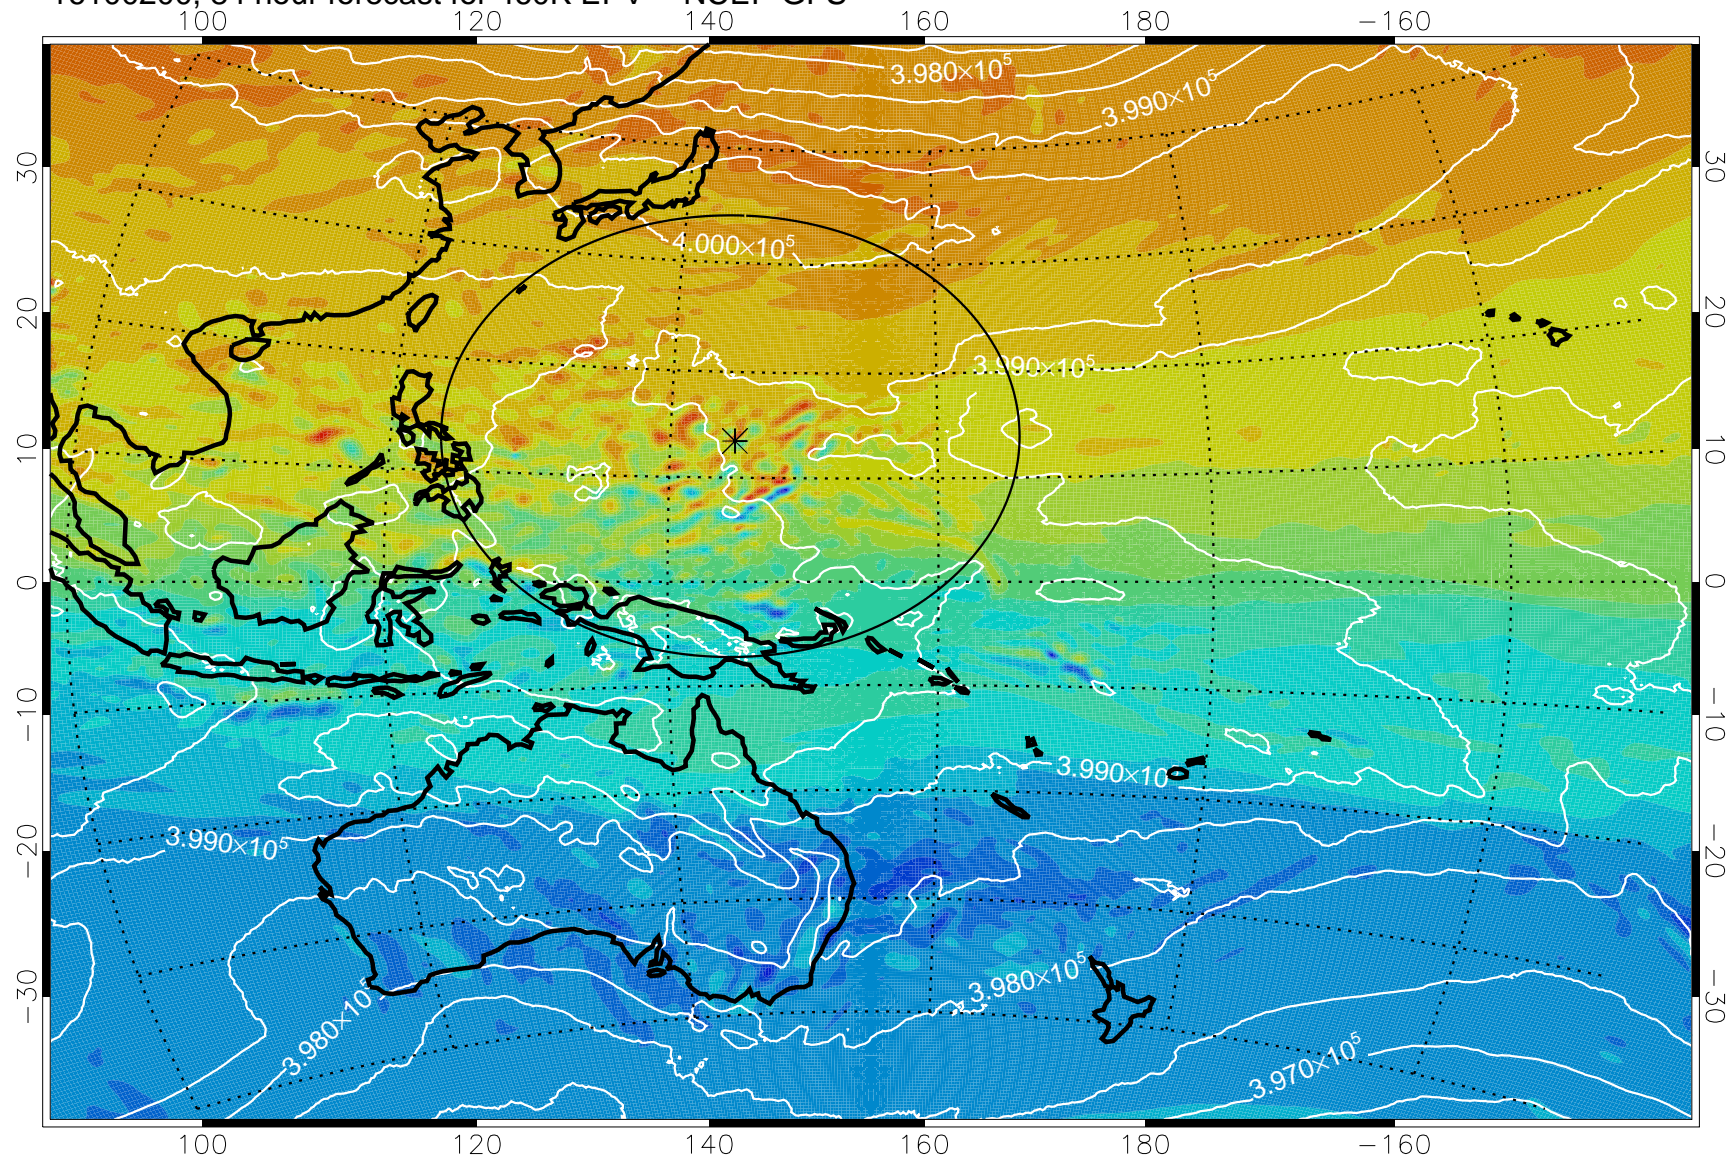

16093018, 54 hour forecast for 460K EPV -- NCEP GFS

460K Montgomery Streamfunction, white

Range ring of 2304 km

16100100, 60 hour forecast for 460K EPV -- NCEP GFS

460K Montgomery Streamfunction, white

Range ring of 2304 km

16100106, 66 hour forecast for 460K EPV -- NCEP GFS

460K Montgomery Streamfunction, white

Range ring of 2304 km

16100112, 72 hour forecast for 460K EPV -- NCEP GFS

460K Montgomery Streamfunction, white

Range ring of 2304 km

16100118, 78 hour forecast for 460K EPV -- NCEP GFS

460K Montgomery Streamfunction, white

Range ring of 2304 km

16100200, 84 hour forecast for 460K EPV -- NCEP GFS

460K Montgomery Streamfunction, white

Range ring of 2304 km

16100206, 90 hour forecast for 460K EPV -- NCEP GFS

460K Montgomery Streamfunction, white

Range ring of 2304 km

16100212, 96 hour forecast for 460K EPV -- NCEP GFS

460K Montgomery Streamfunction, white

Range ring of 2304 km