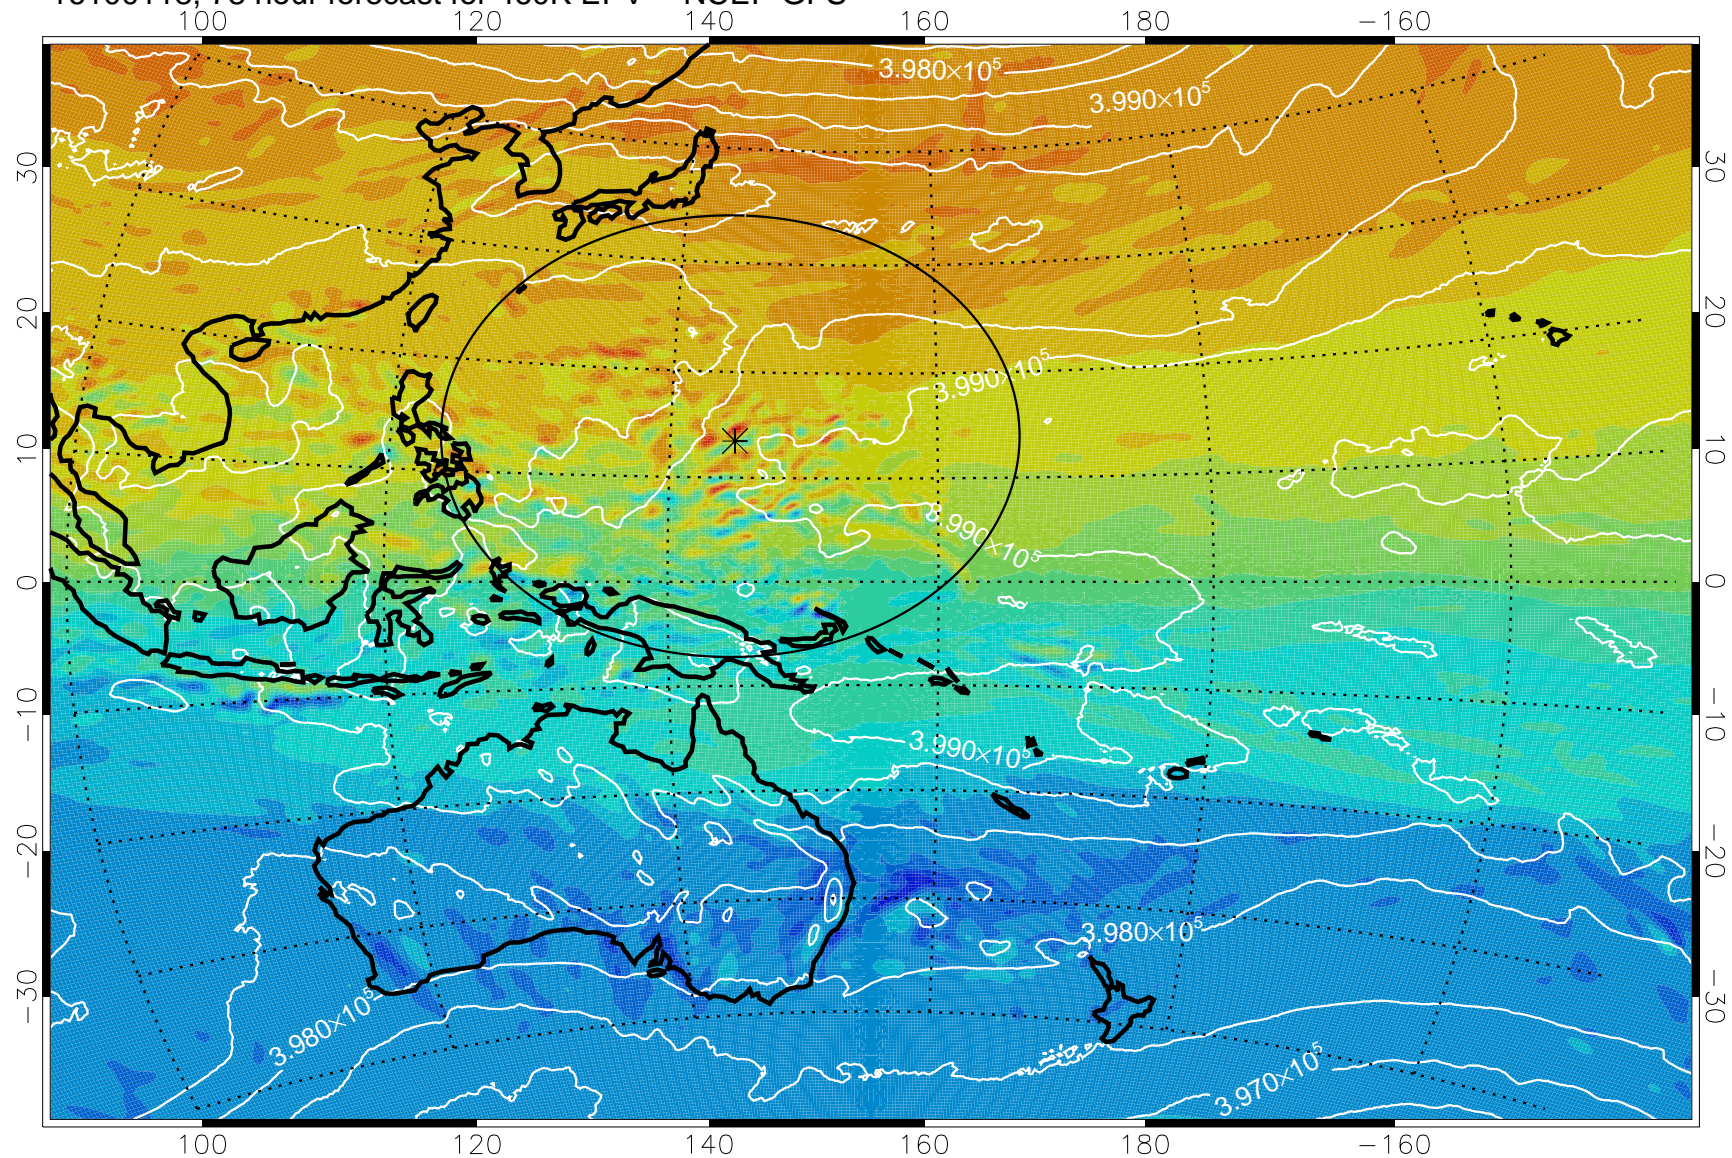

16093018, 54 hour forecast for 460K EPV -- NCEP GFS

460K Montgomery Streamfunction, white

Range ring of 2304 km

16100100, 60 hour forecast for 460K EPV -- NCEP GFS

460K Montgomery Streamfunction, white

Range ring of 2304 km

16100106, 66 hour forecast for 460K EPV -- NCEP GFS

460K Montgomery Streamfunction, white

Range ring of 2304 km

16100112, 72 hour forecast for 460K EPV -- NCEP GFS

460K Montgomery Streamfunction, white

Range ring of 2304 km

16100118, 78 hour forecast for 460K EPV -- NCEP GFS

460K Montgomery Streamfunction, white

Range ring of 2304 km

16100200, 84 hour forecast for 460K EPV -- NCEP GFS

460K Montgomery Streamfunction, white

Range ring of 2304 km

16100206, 90 hour forecast for 460K EPV -- NCEP GFS

460K Montgomery Streamfunction, white

Range ring of 2304 km

16100212, 96 hour forecast for 460K EPV -- NCEP GFS

460K Montgomery Streamfunction, white

Range ring of 2304 km