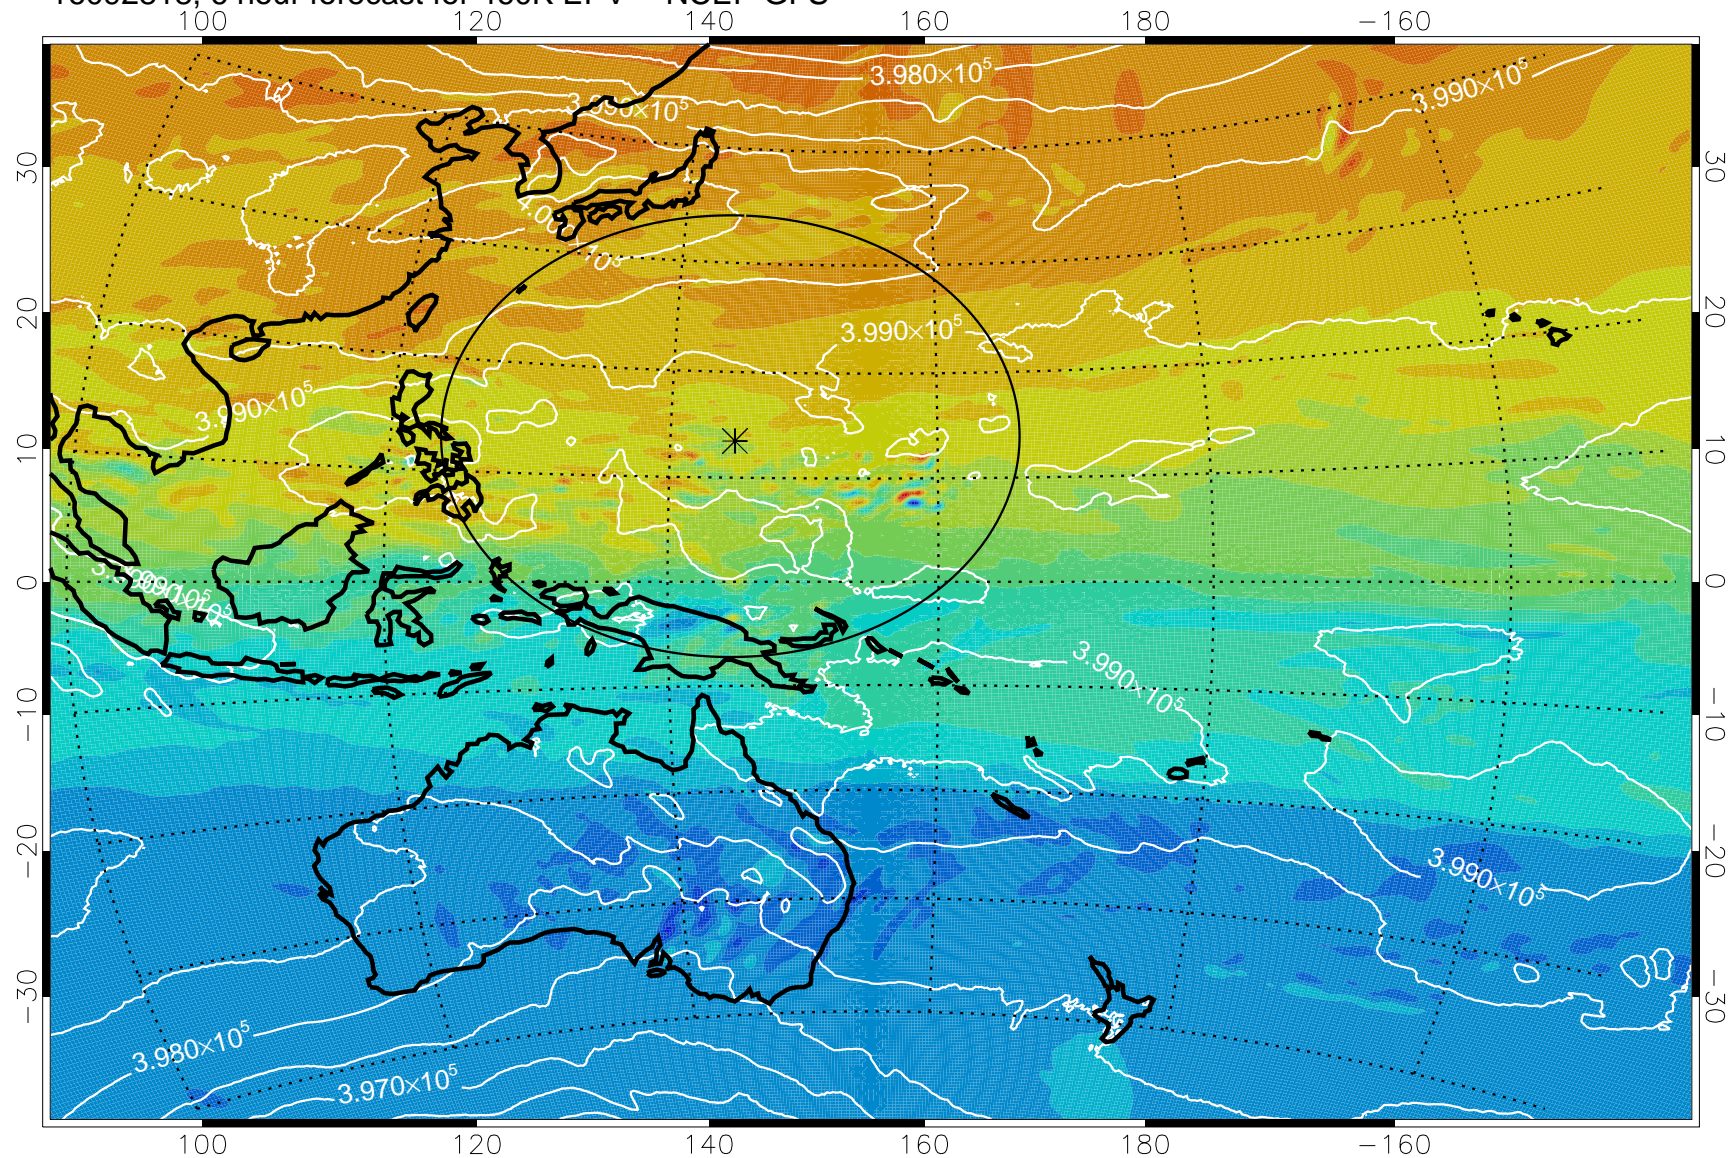

16092818, 6 hour forecast for 460K EPV -- NCEP GFS

460K Montgomery Streamfunction, white

Range ring of 2304 km

16092900, 12 hour forecast for 460K EPV -- NCEP GFS

460K Montgomery Streamfunction, white

Range ring of 2304 km

16092906, 18 hour forecast for 460K EPV -- NCEP GFS

460K Montgomery Streamfunction, white

Range ring of 2304 km

16092912, 24 hour forecast for 460K EPV -- NCEP GFS

460K Montgomery Streamfunction, white

Range ring of 2304 km

16092918, 30 hour forecast for 460K EPV -- NCEP GFS

460K Montgomery Streamfunction, white

Range ring of 2304 km

16093000, 36 hour forecast for 460K EPV -- NCEP GFS

460K Montgomery Streamfunction, white

Range ring of 2304 km

16093006, 42 hour forecast for 460K EPV -- NCEP GFS

460K Montgomery Streamfunction, white

Range ring of 2304 km

16093012, 48 hour forecast for 460K EPV -- NCEP GFS

460K Montgomery Streamfunction, white

Range ring of 2304 km