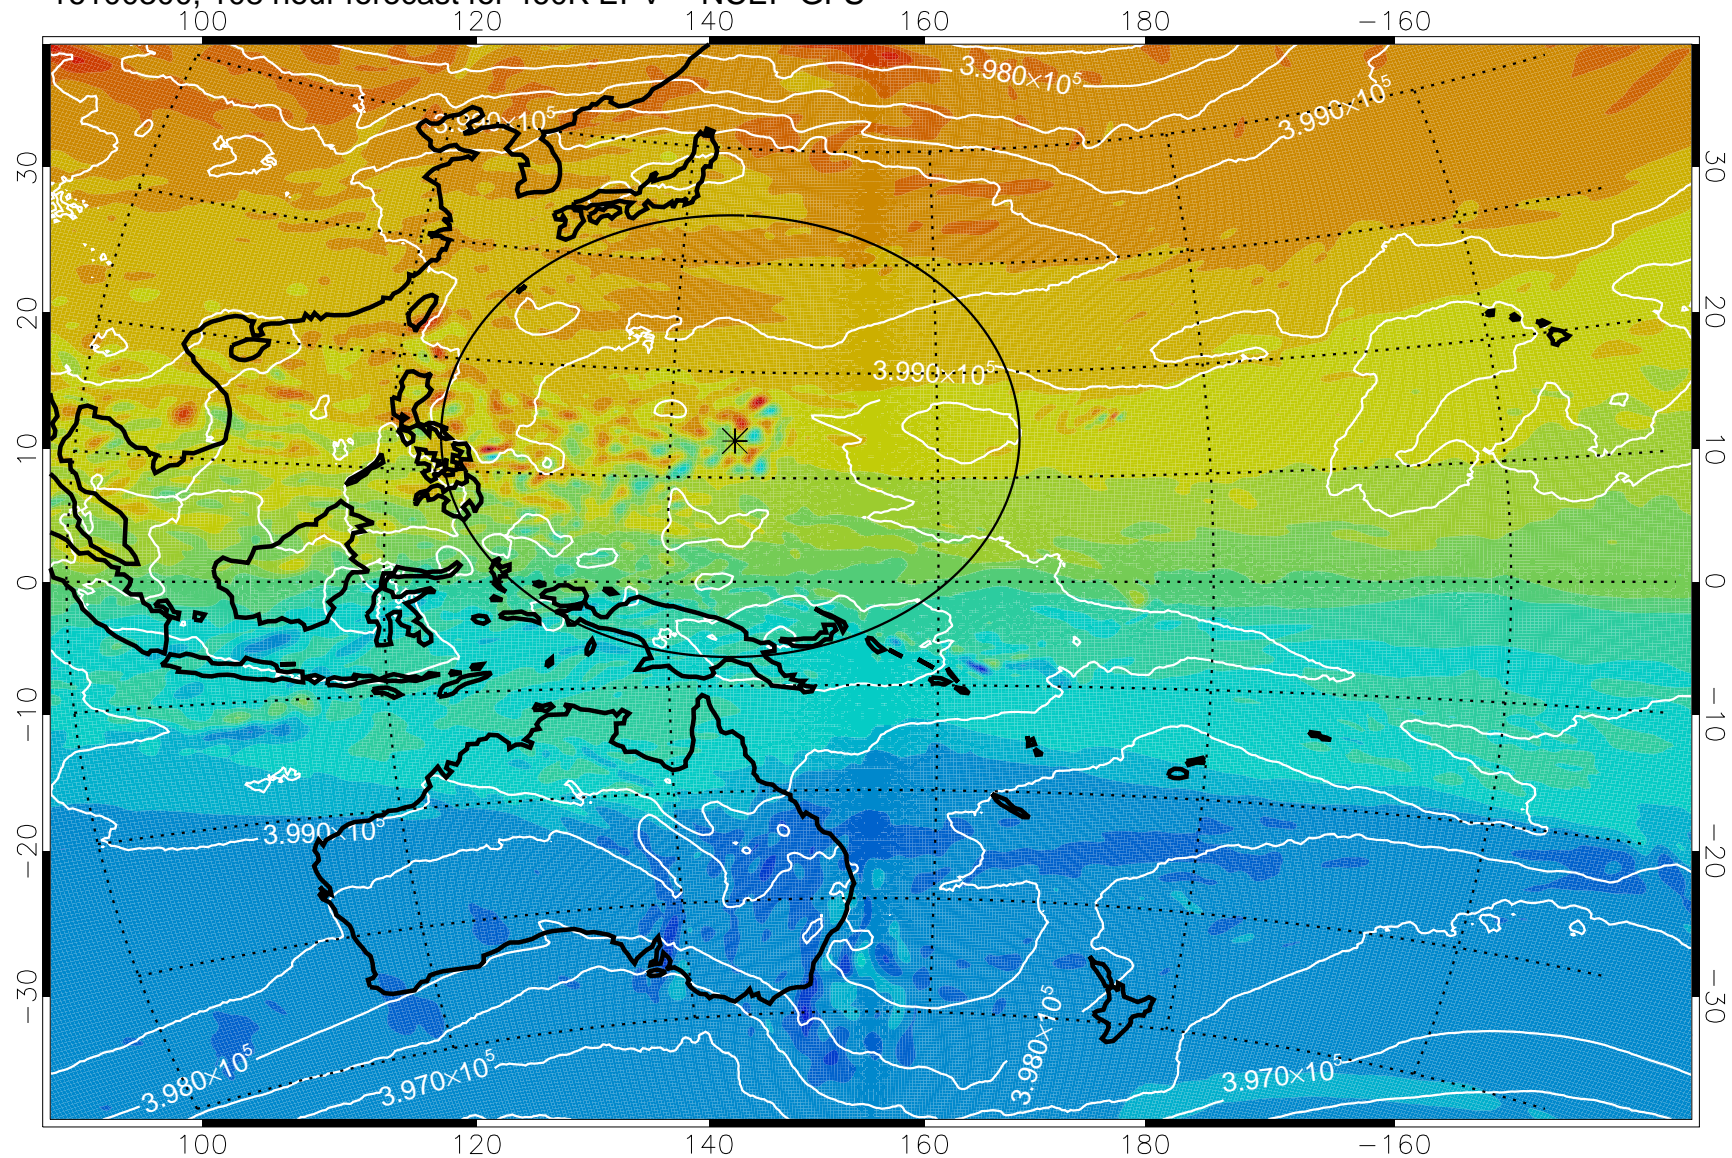

16100206, 90 hour forecast for 460K EPV -- NCEP GFS

460K Montgomery Streamfunction, white

Range ring of 2304 km

16100212, 96 hour forecast for 460K EPV -- NCEP GFS

460K Montgomery Streamfunction, white

Range ring of 2304 km

16100218, 102 hour forecast for 460K EPV -- NCEP GFS

460K Montgomery Streamfunction, white

Range ring of 2304 km

16100300, 108 hour forecast for 460K EPV -- NCEP GFS

460K Montgomery Streamfunction, white

Range ring of 2304 km

16100306, 114 hour forecast for 460K EPV -- NCEP GFS

460K Montgomery Streamfunction, white

Range ring of 2304 km

16100312, 120 hour forecast for 460K EPV -- NCEP GFS

460K Montgomery Streamfunction, white

Range ring of 2304 km