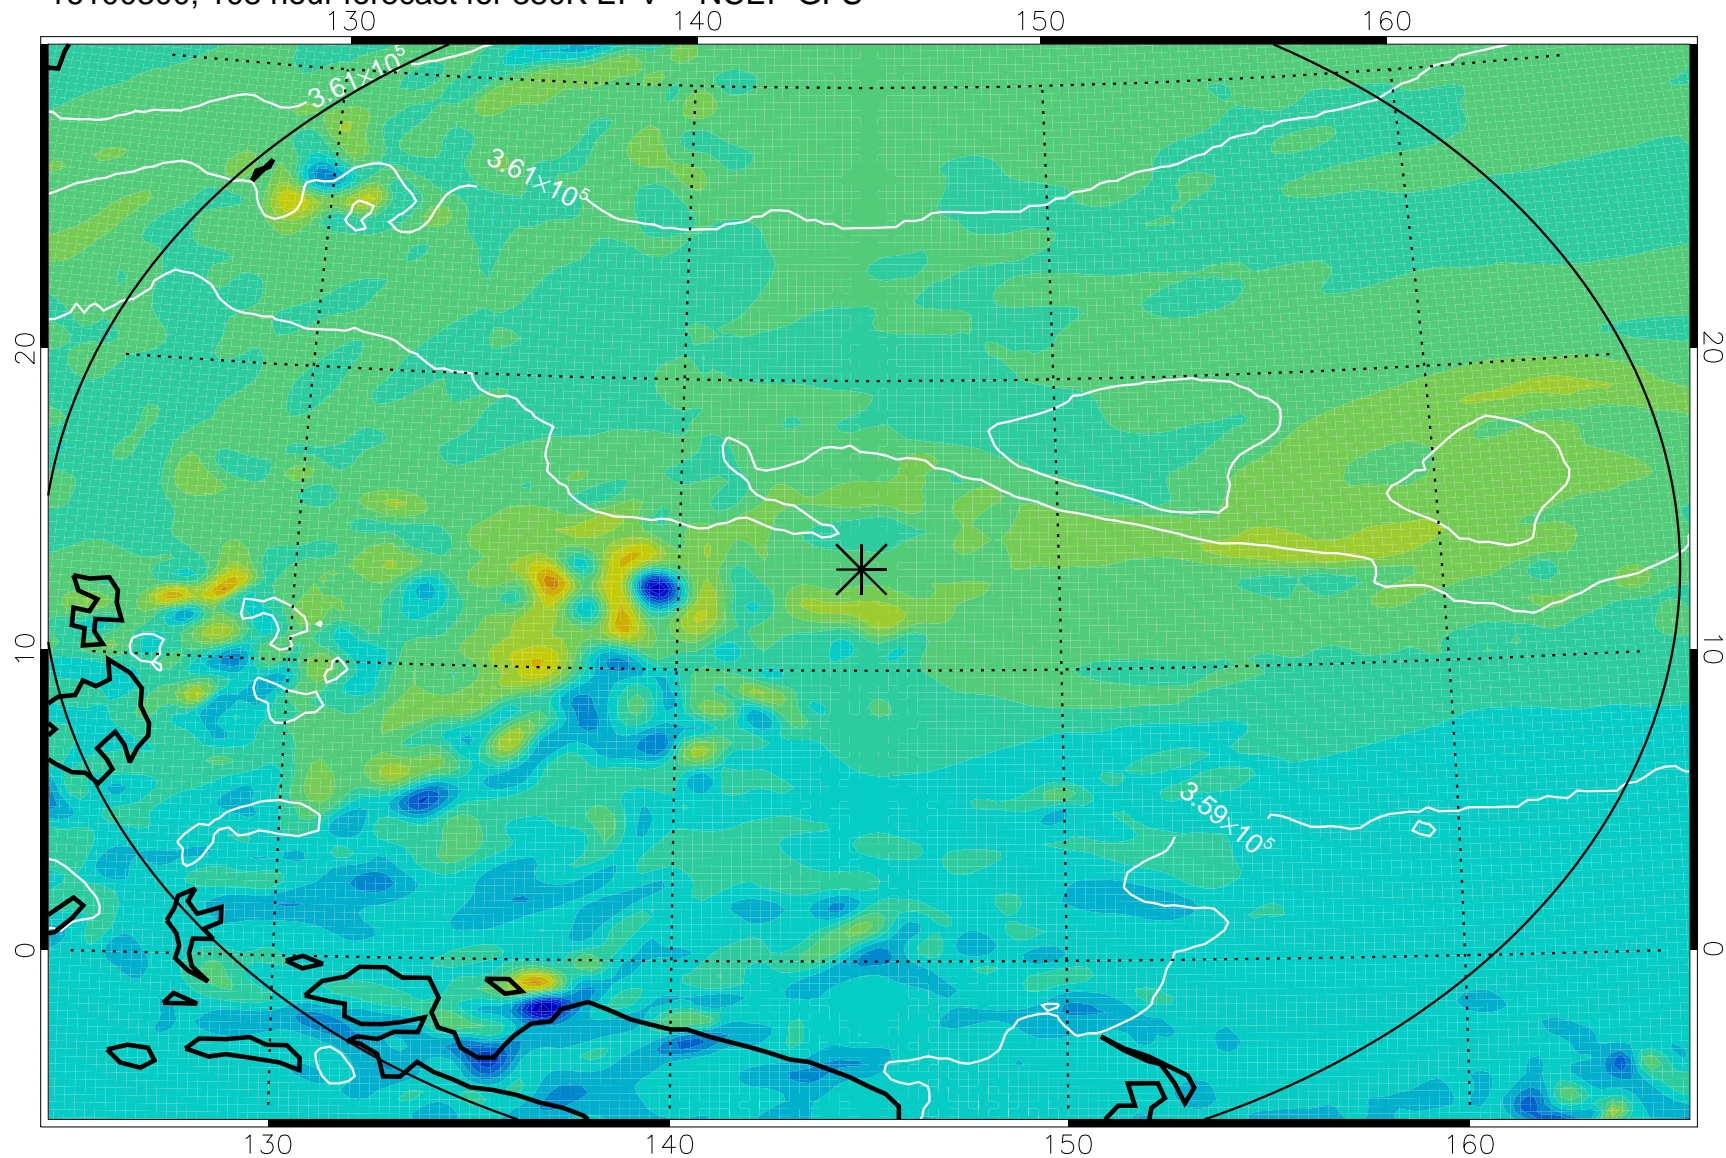

16100118, 78 hour forecast for 380K EPV -- NCEP GFS

380K Montgomery Streamfunction, white

Range ring of 2304 km

16100200, 84 hour forecast for 380K EPV -- NCEP GFS

380K Montgomery Streamfunction, white

Range ring of 2304 km

16100206, 90 hour forecast for 380K EPV -- NCEP GFS

380K Montgomery Streamfunction, white

Range ring of 2304 km

16100212, 96 hour forecast for 380K EPV -- NCEP GFS

380K Montgomery Streamfunction, white

Range ring of 2304 km

16100218, 102 hour forecast for 380K EPV -- NCEP GFS

380K Montgomery Streamfunction, white

Range ring of 2304 km

16100300, 108 hour forecast for 380K EPV -- NCEP GFS

380K Montgomery Streamfunction, white

Range ring of 2304 km

16100306, 114 hour forecast for 380K EPV -- NCEP GFS

380K Montgomery Streamfunction, white

Range ring of 2304 km

16100312, 120 hour forecast for 380K EPV -- NCEP GFS

380K Montgomery Streamfunction, white

Range ring of 2304 km