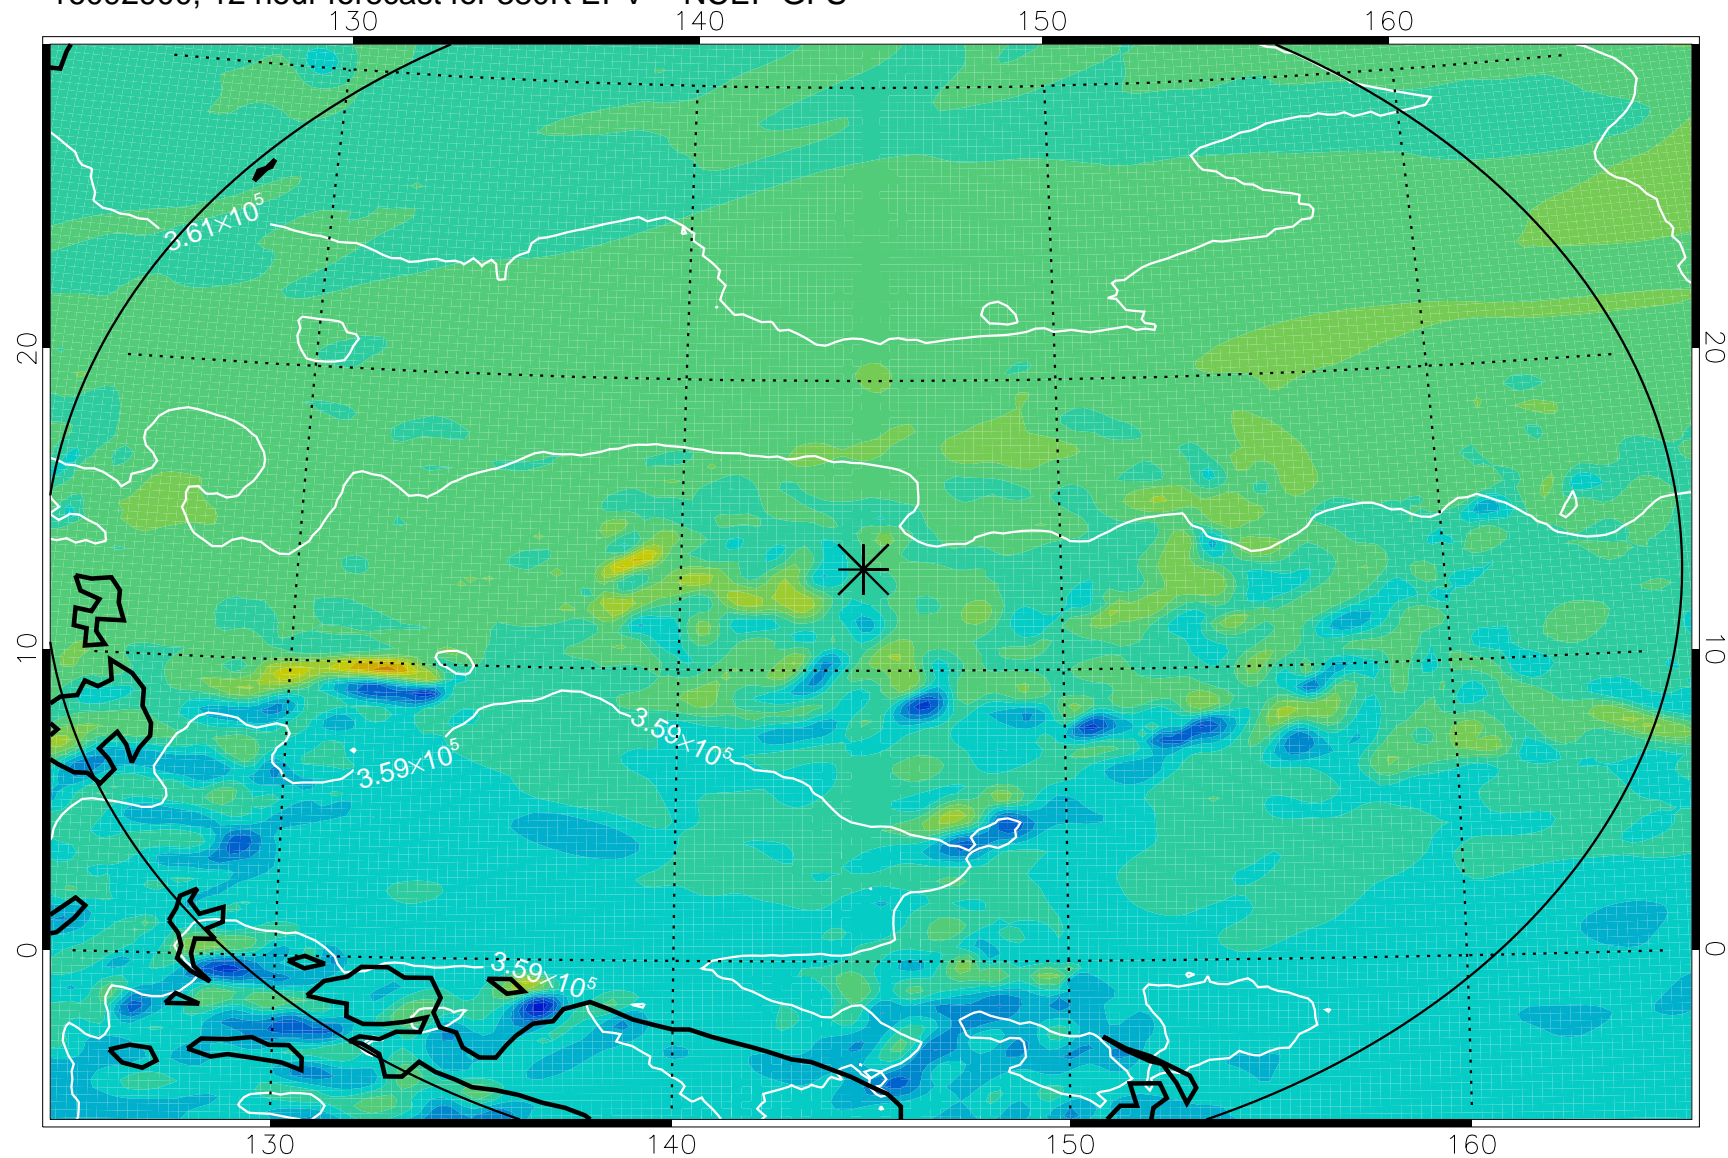

16092818, 6 hour forecast for 380K EPV -- NCEP GFS

380K Montgomery Streamfunction, white

Range ring of 2304 km

16092900, 12 hour forecast for 380K EPV -- NCEP GFS

380K Montgomery Streamfunction, white

Range ring of 2304 km

16092906, 18 hour forecast for 380K EPV -- NCEP GFS

380K Montgomery Streamfunction, white

Range ring of 2304 km

16092912, 24 hour forecast for 380K EPV -- NCEP GFS

380K Montgomery Streamfunction, white

Range ring of 2304 km

16092918, 30 hour forecast for 380K EPV -- NCEP GFS

380K Montgomery Streamfunction, white

Range ring of 2304 km

16093000, 36 hour forecast for 380K EPV -- NCEP GFS

380K Montgomery Streamfunction, white

Range ring of 2304 km

16100118, 78 hour forecast for 380K EPV -- NCEP GFS

380K Montgomery Streamfunction, white

Range ring of 2304 km

16100200, 84 hour forecast for 380K EPV -- NCEP GFS

380K Montgomery Streamfunction, white

Range ring of 2304 km