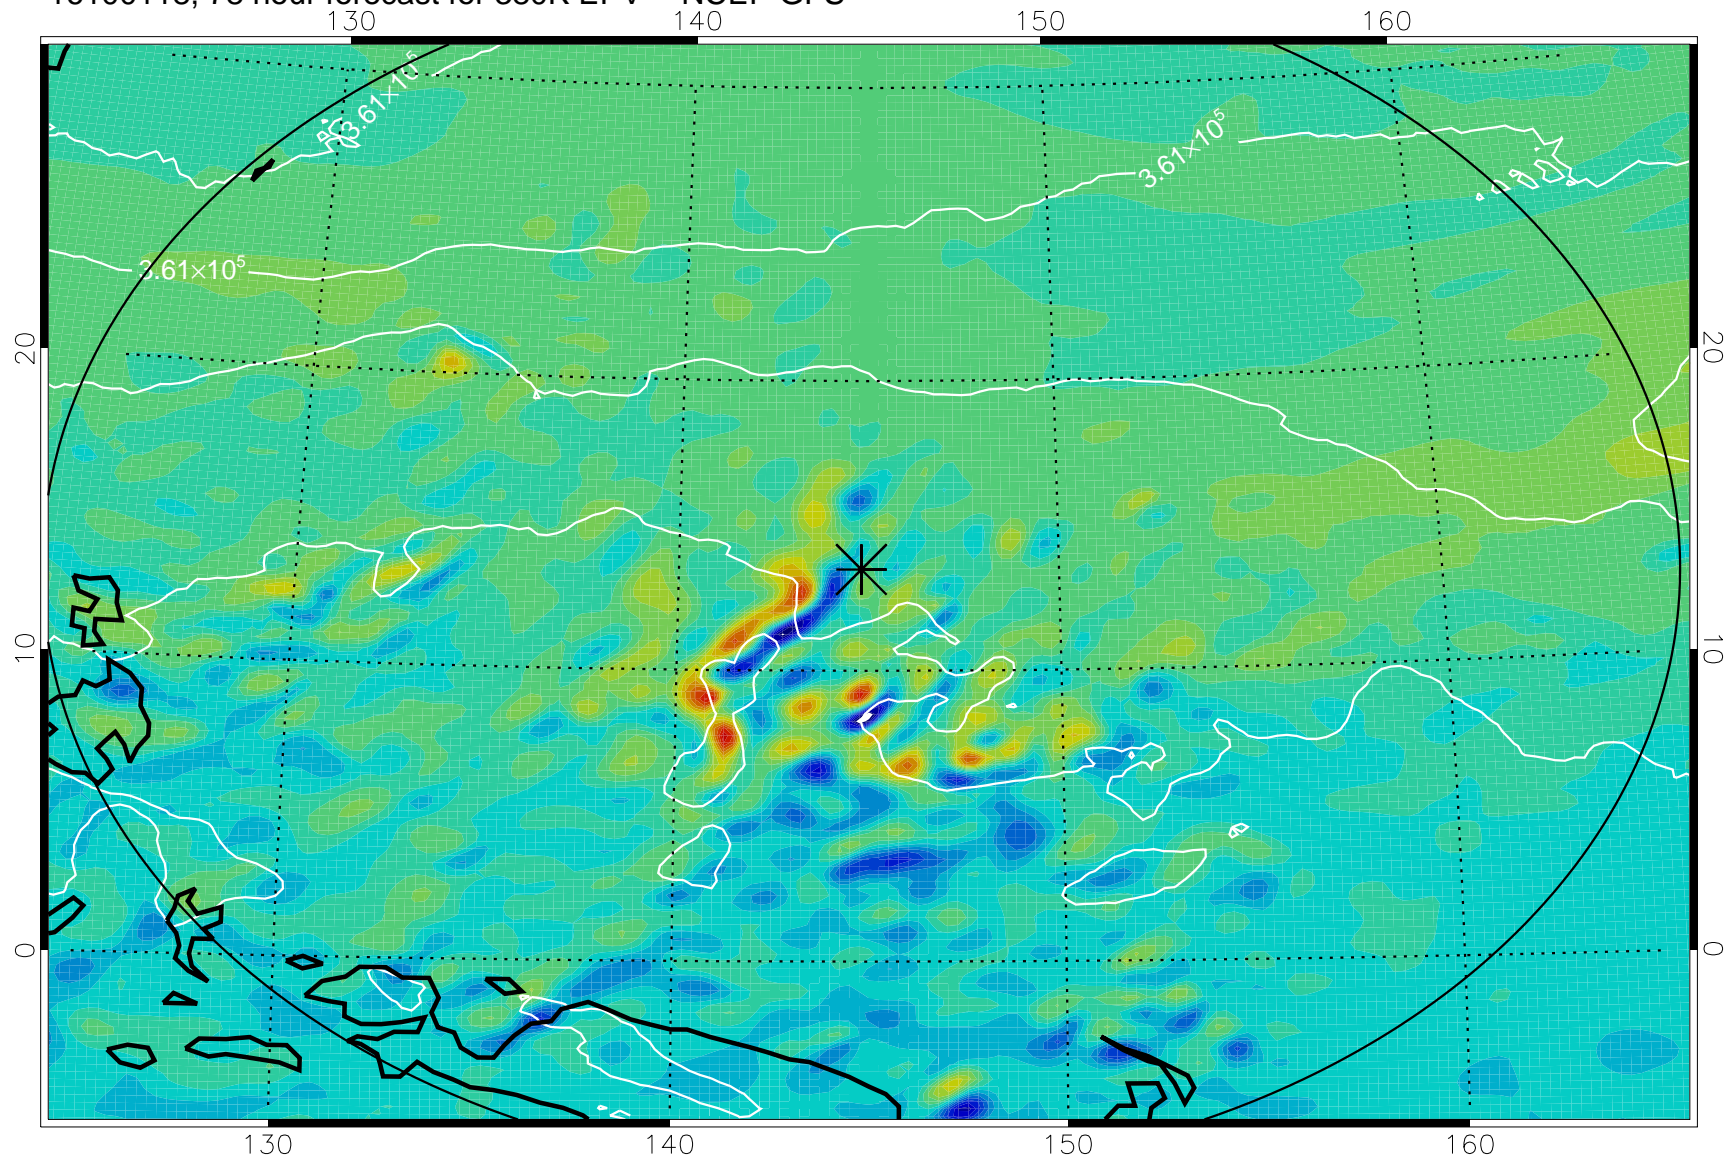

16100106, 66 hour forecast for 380K EPV -- NCEP GFS

380K Montgomery Streamfunction, white

Range ring of 2304 km

16100112, 72 hour forecast for 380K EPV -- NCEP GFS

380K Montgomery Streamfunction, white

Range ring of 2304 km

16100118, 78 hour forecast for 380K EPV -- NCEP GFS

380K Montgomery Streamfunction, white

Range ring of 2304 km

16100200, 84 hour forecast for 380K EPV -- NCEP GFS

380K Montgomery Streamfunction, white

Range ring of 2304 km

16100206, 90 hour forecast for 380K EPV -- NCEP GFS

380K Montgomery Streamfunction, white

Range ring of 2304 km

16100212, 96 hour forecast for 380K EPV -- NCEP GFS

380K Montgomery Streamfunction, white

Range ring of 2304 km

16100218, 102 hour forecast for 380K EPV -- NCEP GFS

380K Montgomery Streamfunction, white

Range ring of 2304 km

16100300, 108 hour forecast for 380K EPV -- NCEP GFS

380K Montgomery Streamfunction, white

Range ring of 2304 km