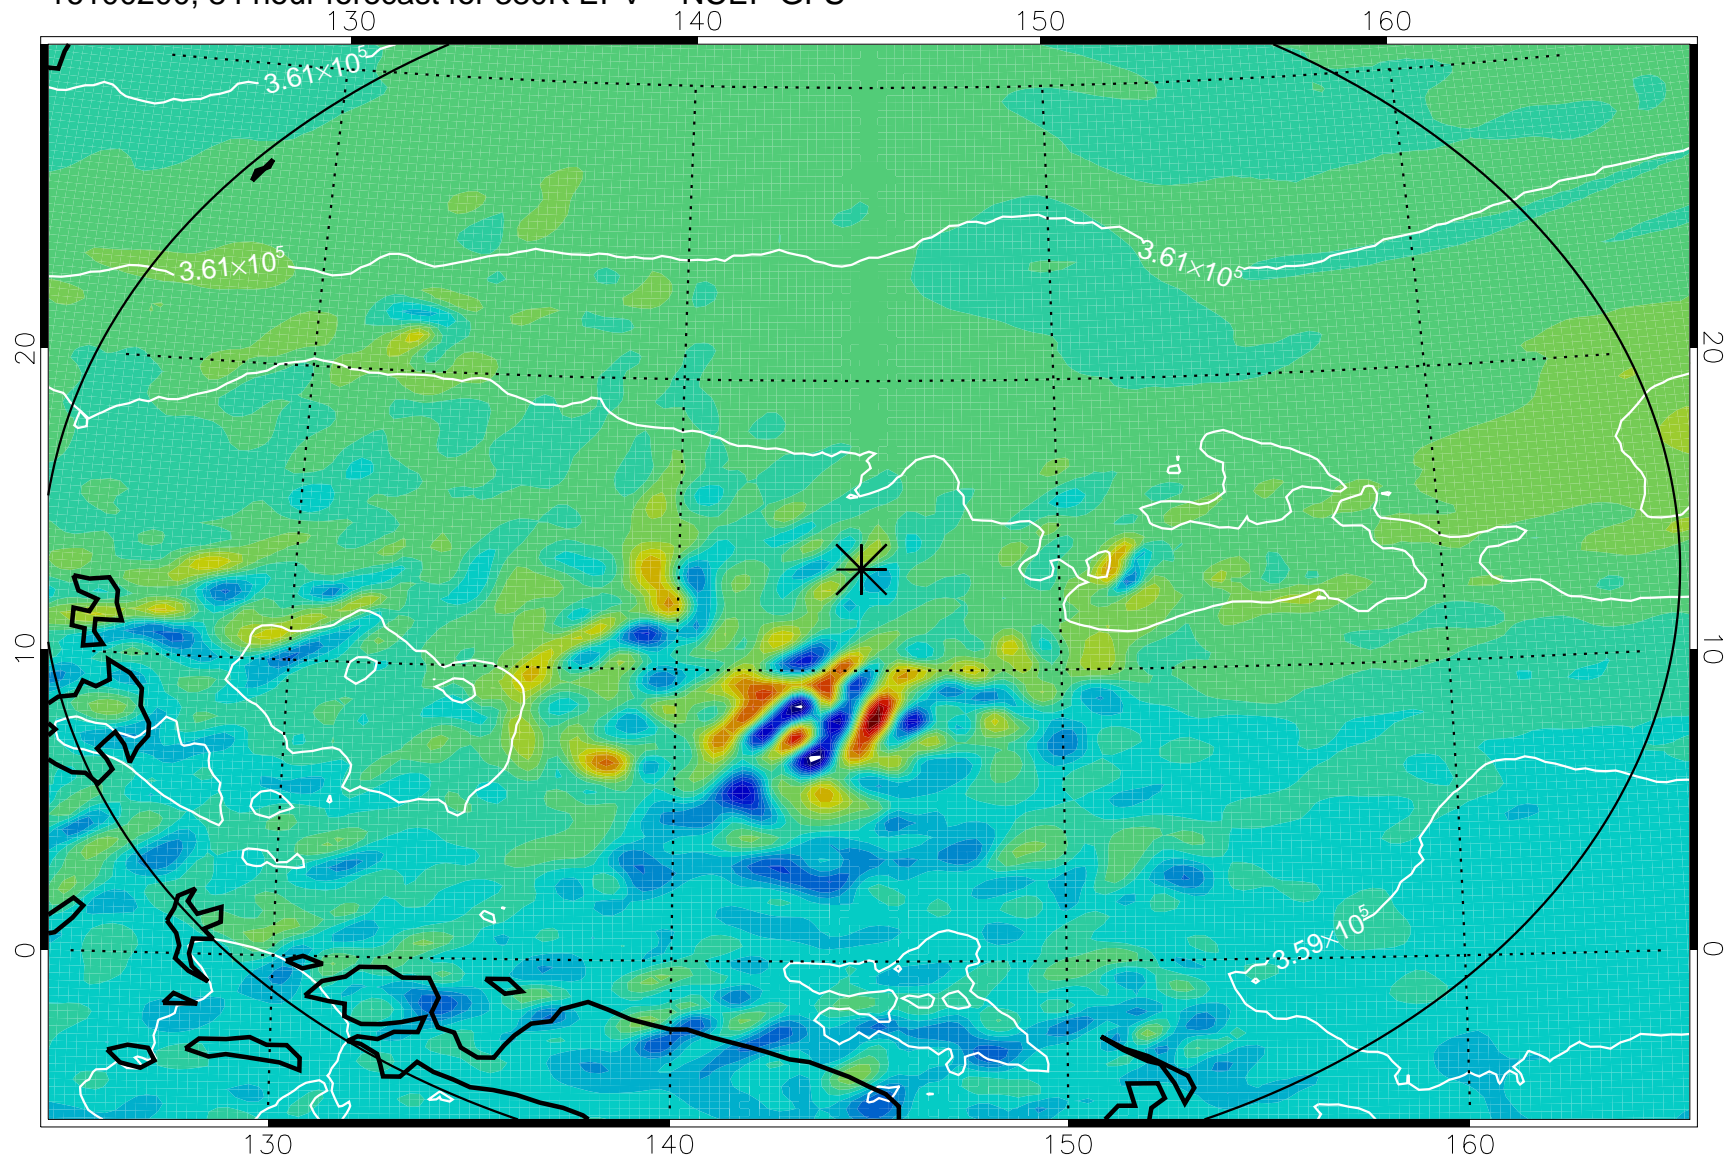

16100106, 66 hour forecast for 380K EPV -- NCEP GFS

380K Montgomery Streamfunction, white

Range ring of 2304 km

16100112, 72 hour forecast for 380K EPV -- NCEP GFS

380K Montgomery Streamfunction, white

Range ring of 2304 km

16100118, 78 hour forecast for 380K EPV -- NCEP GFS

380K Montgomery Streamfunction, white

Range ring of 2304 km

16100200, 84 hour forecast for 380K EPV -- NCEP GFS

380K Montgomery Streamfunction, white

Range ring of 2304 km

16100206, 90 hour forecast for 380K EPV -- NCEP GFS

380K Montgomery Streamfunction, white

Range ring of 2304 km

16100212, 96 hour forecast for 380K EPV -- NCEP GFS

380K Montgomery Streamfunction, white

Range ring of 2304 km

16100218, 102 hour forecast for 380K EPV -- NCEP GFS

380K Montgomery Streamfunction, white

Range ring of 2304 km

16100300, 108 hour forecast for 380K EPV -- NCEP GFS

380K Montgomery Streamfunction, white

Range ring of 2304 km