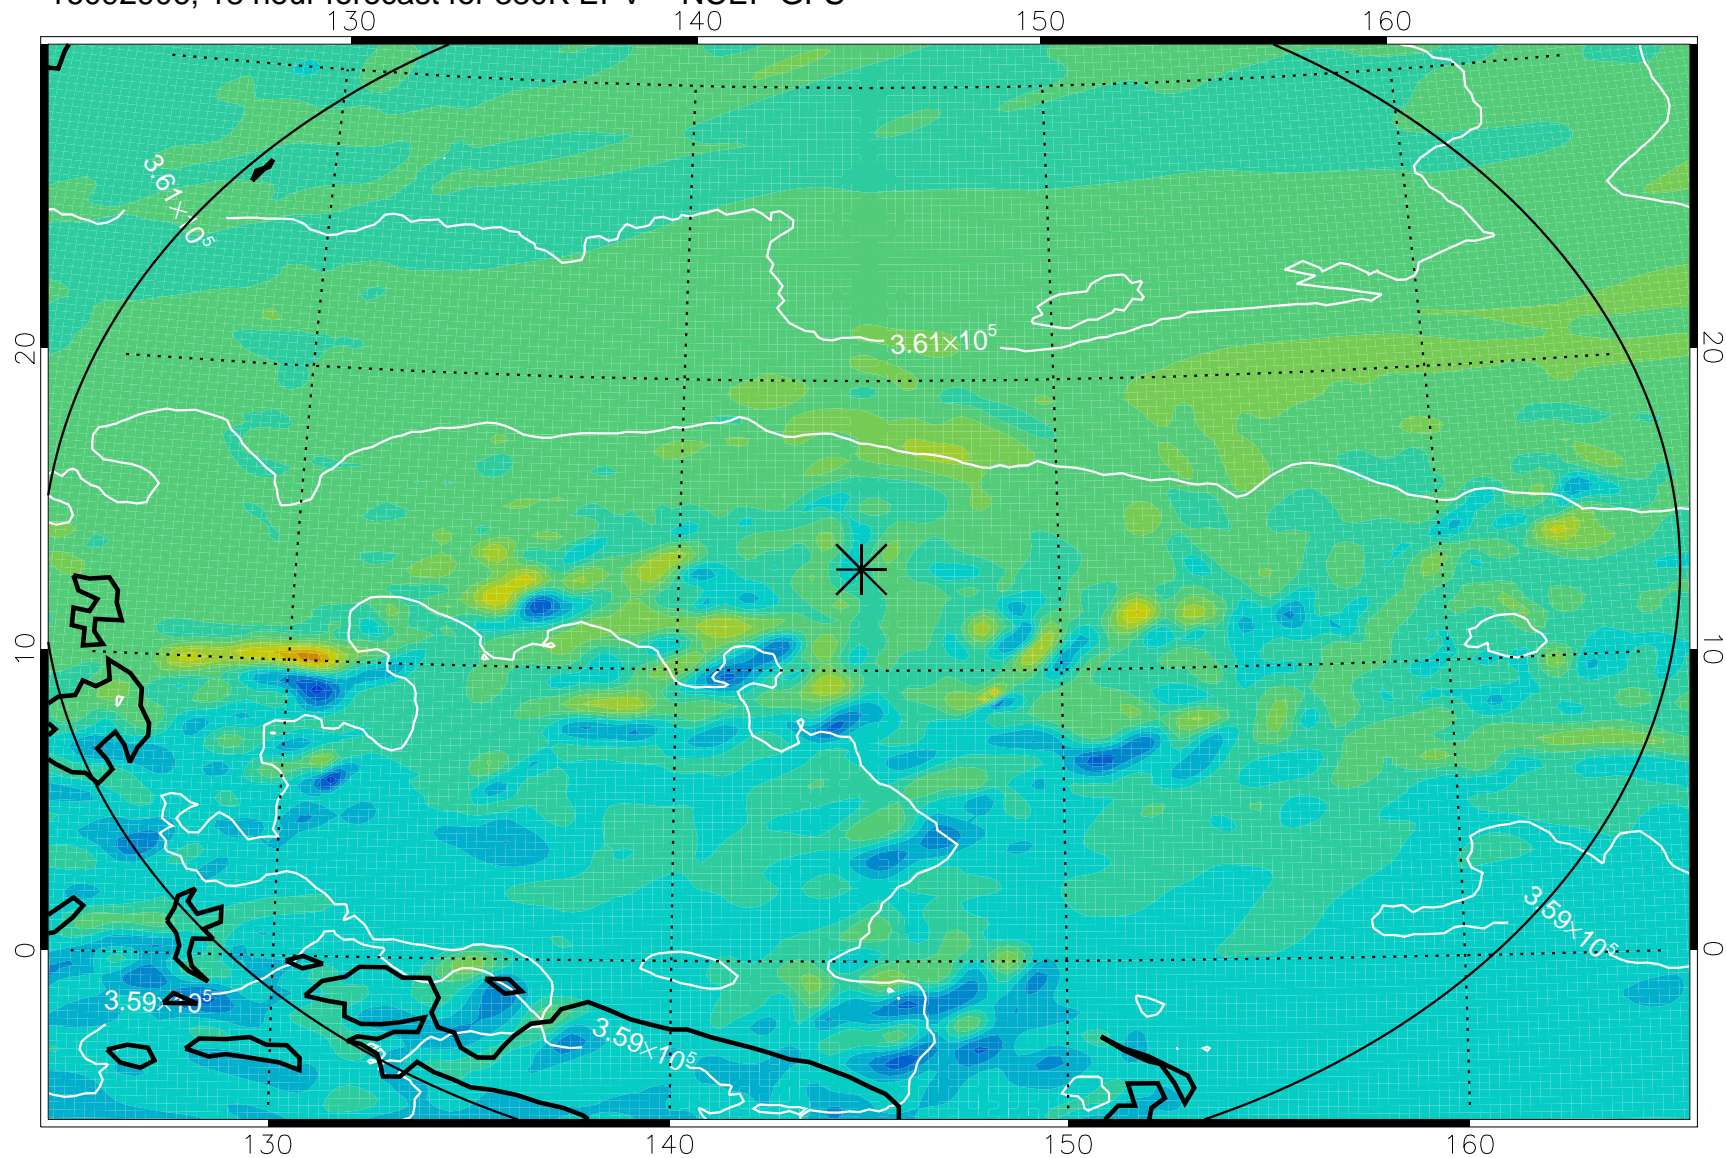

16092818, 6 hour forecast for 380K EPV -- NCEP GFS

380K Montgomery Streamfunction, white

Range ring of 2304 km

16092900, 12 hour forecast for 380K EPV -- NCEP GFS

380K Montgomery Streamfunction, white

Range ring of 2304 km

16092906, 18 hour forecast for 380K EPV -- NCEP GFS

380K Montgomery Streamfunction, white

Range ring of 2304 km

16092912, 24 hour forecast for 380K EPV -- NCEP GFS

380K Montgomery Streamfunction, white

Range ring of 2304 km

16092918, 30 hour forecast for 380K EPV -- NCEP GFS

380K Montgomery Streamfunction, white

Range ring of 2304 km

16093000, 36 hour forecast for 380K EPV -- NCEP GFS

380K Montgomery Streamfunction, white

Range ring of 2304 km

16093006, 42 hour forecast for 380K EPV -- NCEP GFS

380K Montgomery Streamfunction, white

Range ring of 2304 km

16093012, 48 hour forecast for 380K EPV -- NCEP GFS

380K Montgomery Streamfunction, white

Range ring of 2304 km