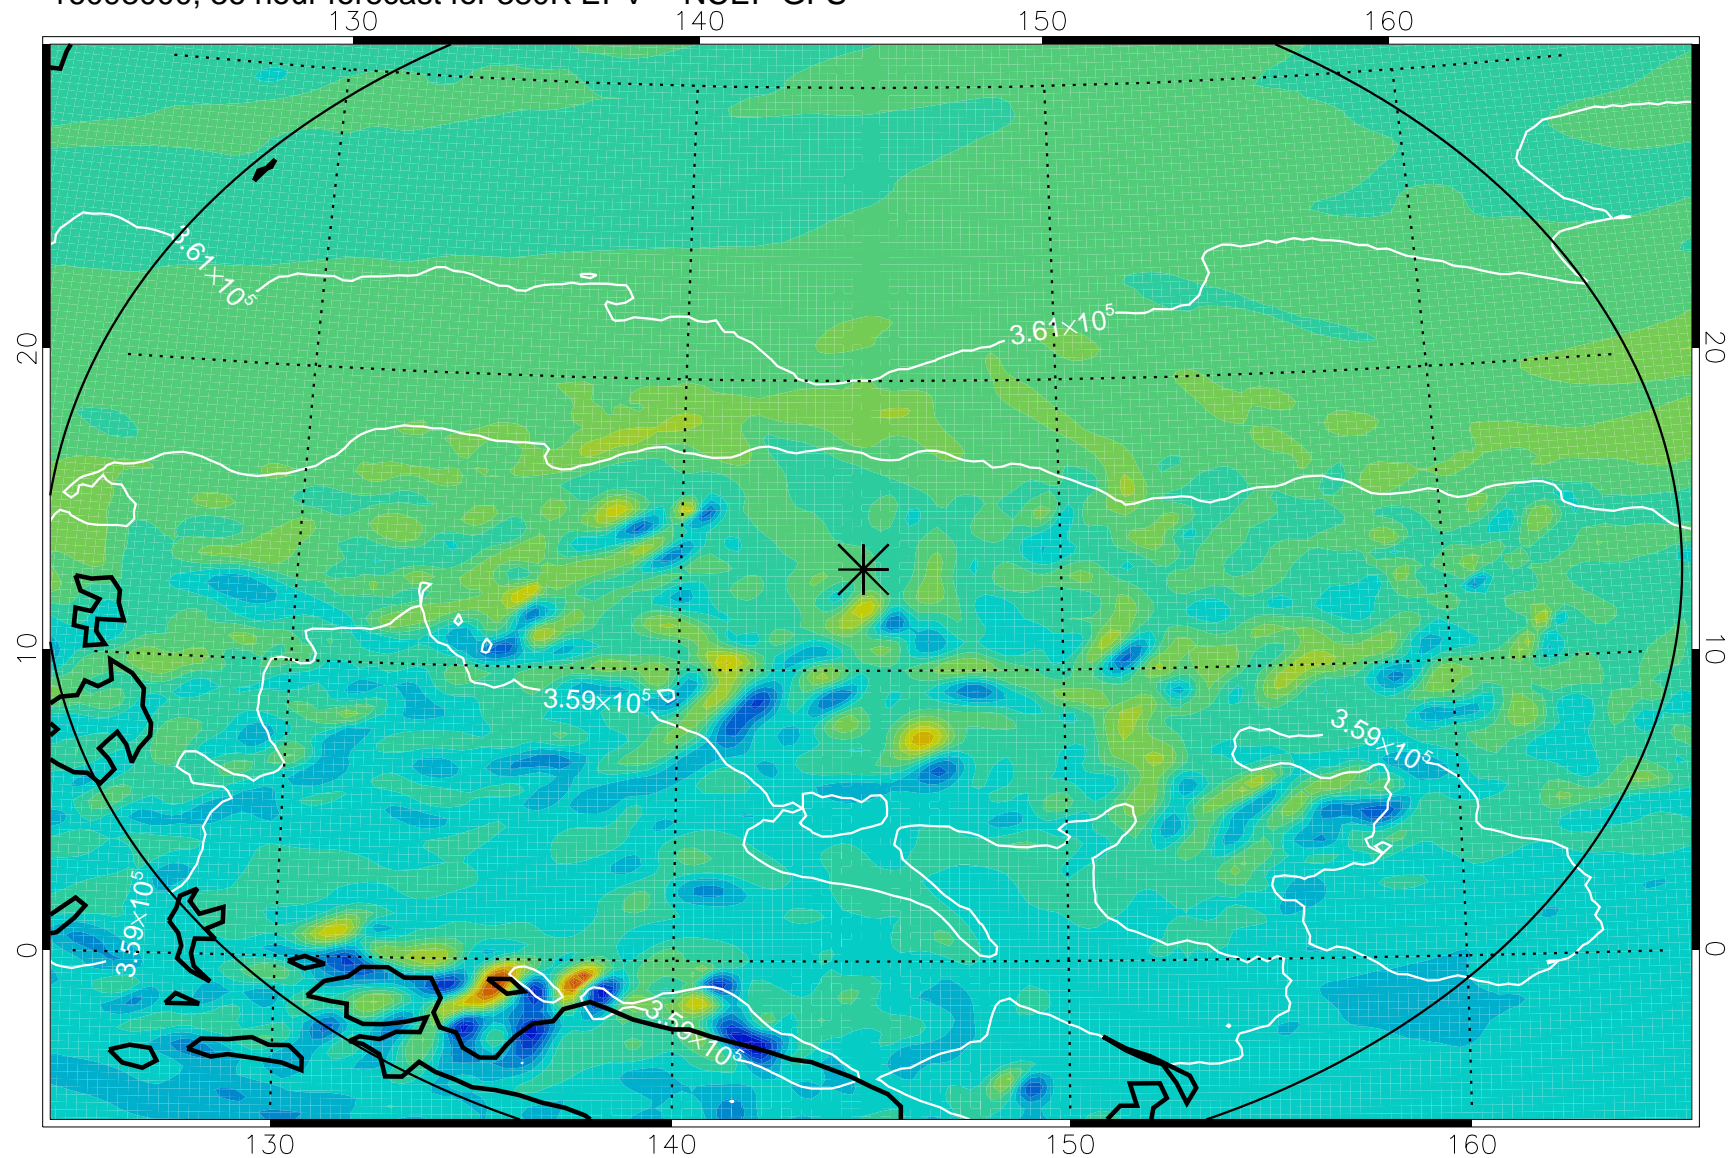

16092906, 18 hour forecast for 380K EPV -- NCEP GFS

380K Montgomery Streamfunction, white

Range ring of 2304 km

16092912, 24 hour forecast for 380K EPV -- NCEP GFS

380K Montgomery Streamfunction, white

Range ring of 2304 km

16092918, 30 hour forecast for 380K EPV -- NCEP GFS

380K Montgomery Streamfunction, white

Range ring of 2304 km

16093000, 36 hour forecast for 380K EPV -- NCEP GFS

380K Montgomery Streamfunction, white

Range ring of 2304 km

16093006, 42 hour forecast for 380K EPV -- NCEP GFS

380K Montgomery Streamfunction, white

Range ring of 2304 km

16093012, 48 hour forecast for 380K EPV -- NCEP GFS

380K Montgomery Streamfunction, white

Range ring of 2304 km

16093018, 54 hour forecast for 380K EPV -- NCEP GFS

380K Montgomery Streamfunction, white

Range ring of 2304 km

16100100, 60 hour forecast for 380K EPV -- NCEP GFS

380K Montgomery Streamfunction, white

Range ring of 2304 km