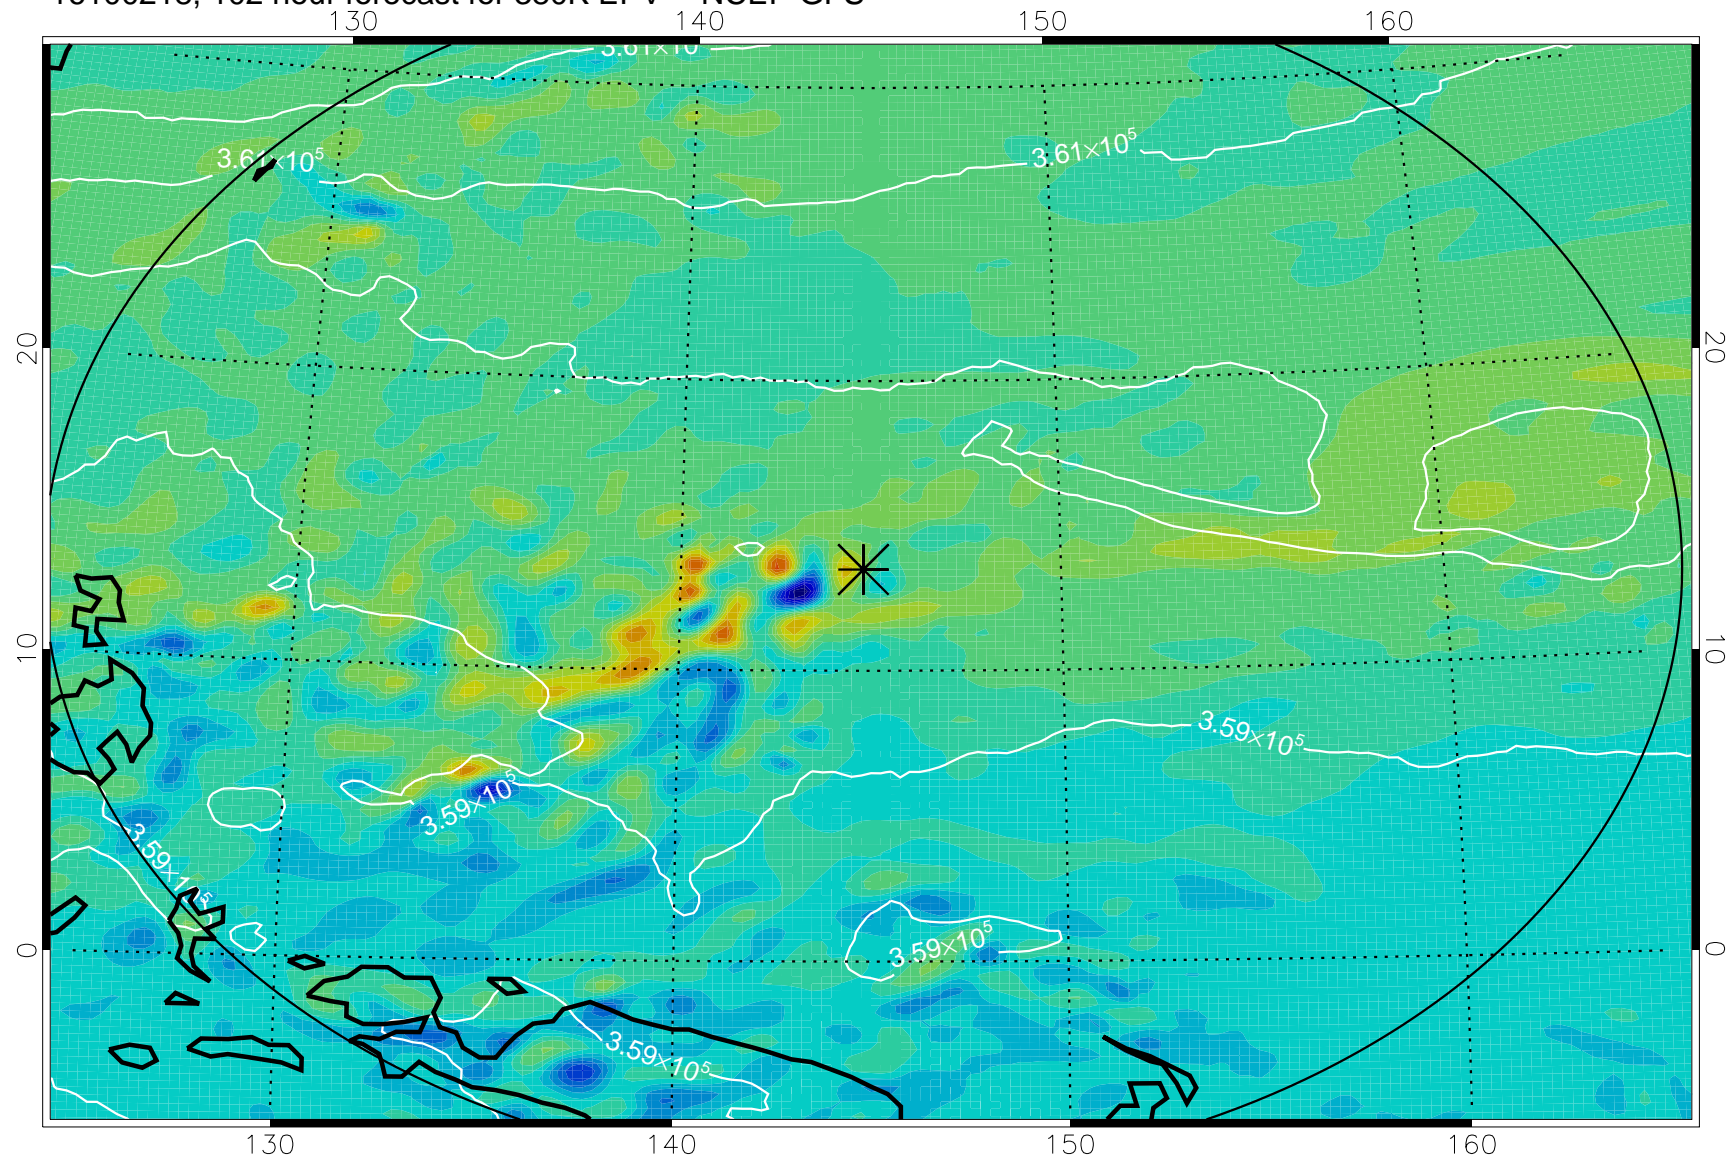

16100118, 78 hour forecast for 380K EPV -- NCEP GFS

380K Montgomery Streamfunction, white

Range ring of 2304 km

16100200, 84 hour forecast for 380K EPV -- NCEP GFS

380K Montgomery Streamfunction, white

Range ring of 2304 km

16100206, 90 hour forecast for 380K EPV -- NCEP GFS

380K Montgomery Streamfunction, white

Range ring of 2304 km

16100212, 96 hour forecast for 380K EPV -- NCEP GFS

380K Montgomery Streamfunction, white

Range ring of 2304 km

16100218, 102 hour forecast for 380K EPV -- NCEP GFS

380K Montgomery Streamfunction, white

Range ring of 2304 km

16100300, 108 hour forecast for 380K EPV -- NCEP GFS

380K Montgomery Streamfunction, white

Range ring of 2304 km

16100306, 114 hour forecast for 380K EPV -- NCEP GFS

380K Montgomery Streamfunction, white

Range ring of 2304 km

16100312, 120 hour forecast for 380K EPV -- NCEP GFS

380K Montgomery Streamfunction, white

Range ring of 2304 km