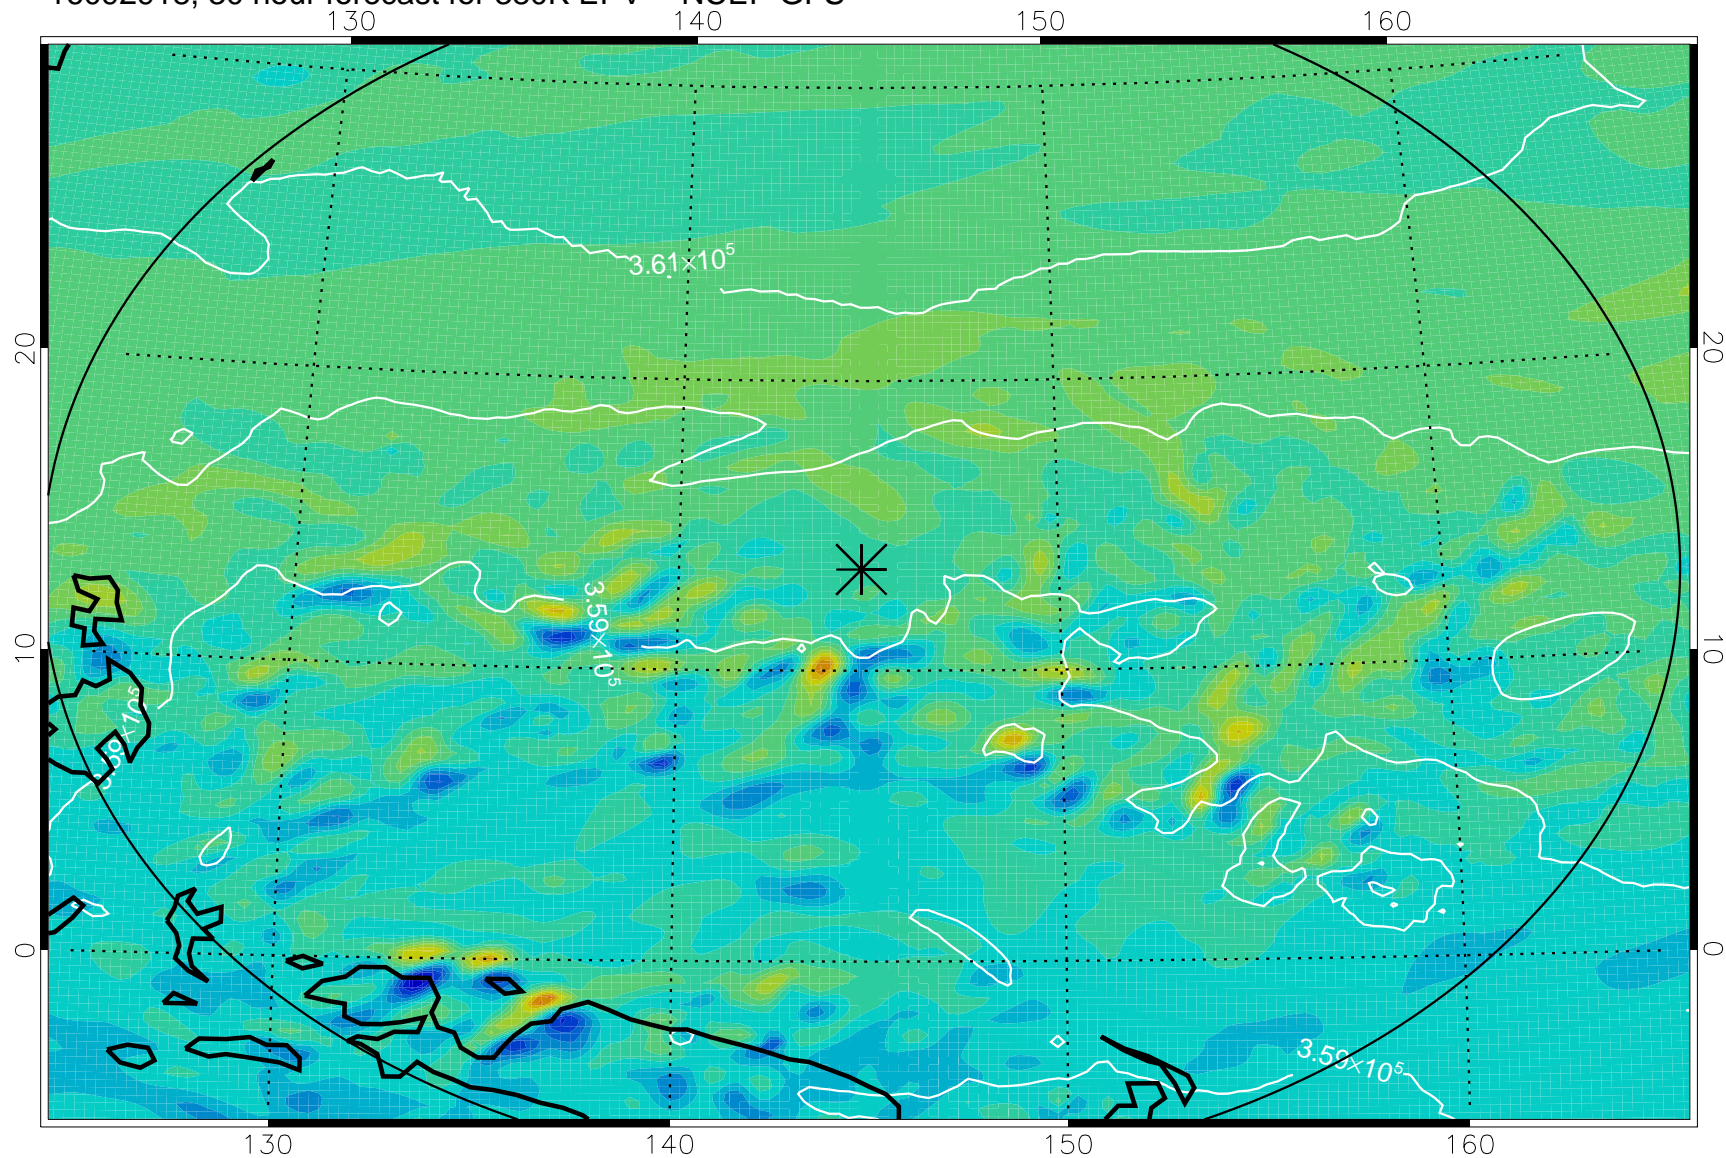

16092906, 18 hour forecast for 380K EPV -- NCEP GFS

380K Montgomery Streamfunction, white

Range ring of 2304 km

16092912, 24 hour forecast for 380K EPV -- NCEP GFS

380K Montgomery Streamfunction, white

Range ring of 2304 km

16092918, 30 hour forecast for 380K EPV -- NCEP GFS

380K Montgomery Streamfunction, white

Range ring of 2304 km

16093000, 36 hour forecast for 380K EPV -- NCEP GFS

380K Montgomery Streamfunction, white

Range ring of 2304 km

16093006, 42 hour forecast for 380K EPV -- NCEP GFS

380K Montgomery Streamfunction, white

Range ring of 2304 km

16093012, 48 hour forecast for 380K EPV -- NCEP GFS

380K Montgomery Streamfunction, white

Range ring of 2304 km

16093018, 54 hour forecast for 380K EPV -- NCEP GFS

380K Montgomery Streamfunction, white

Range ring of 2304 km

16100100, 60 hour forecast for 380K EPV -- NCEP GFS

380K Montgomery Streamfunction, white

Range ring of 2304 km