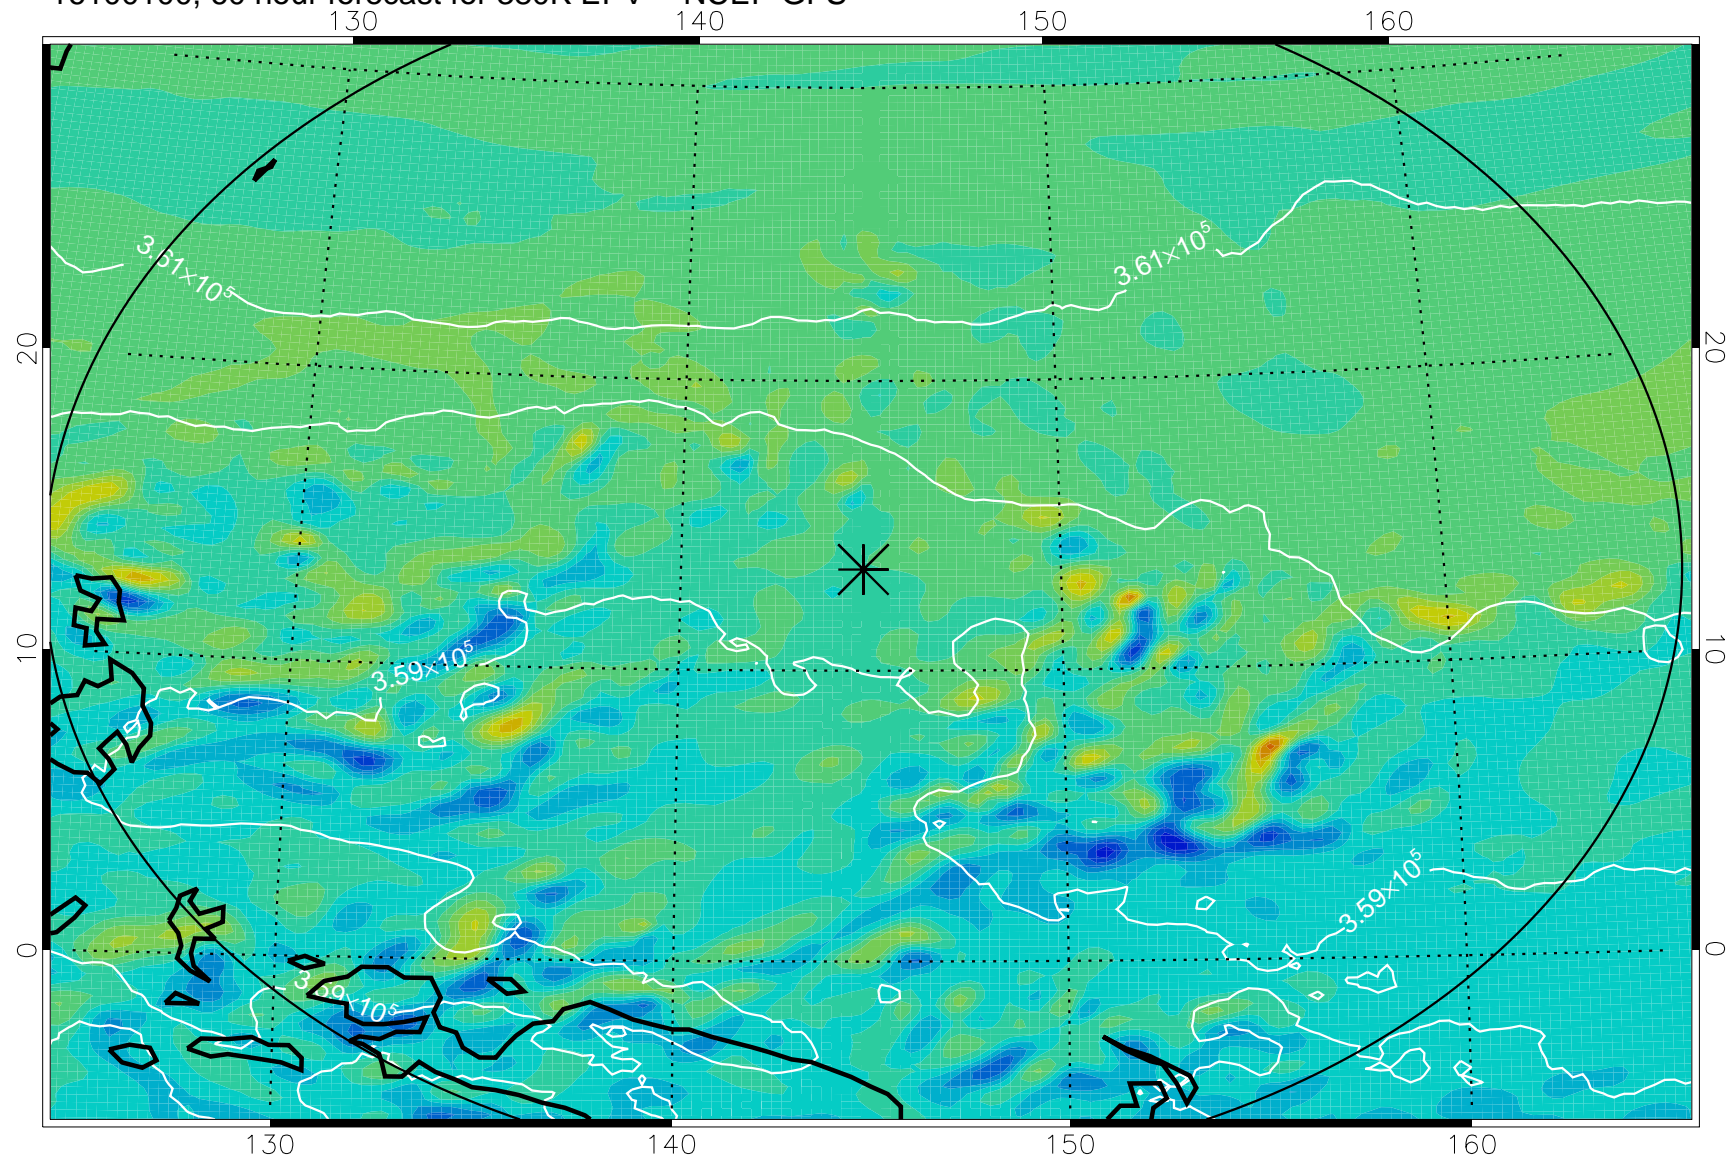

16092918, 30 hour forecast for 380K EPV -- NCEP GFS

380K Montgomery Streamfunction, white

Range ring of 2304 km

16093000, 36 hour forecast for 380K EPV -- NCEP GFS

380K Montgomery Streamfunction, white

Range ring of 2304 km

16093006, 42 hour forecast for 380K EPV -- NCEP GFS

380K Montgomery Streamfunction, white

Range ring of 2304 km

16093012, 48 hour forecast for 380K EPV -- NCEP GFS

380K Montgomery Streamfunction, white

Range ring of 2304 km

16093018, 54 hour forecast for 380K EPV -- NCEP GFS

380K Montgomery Streamfunction, white

Range ring of 2304 km

16100100, 60 hour forecast for 380K EPV -- NCEP GFS

380K Montgomery Streamfunction, white

Range ring of 2304 km

16100106, 66 hour forecast for 380K EPV -- NCEP GFS

380K Montgomery Streamfunction, white

Range ring of 2304 km

16100112, 72 hour forecast for 380K EPV -- NCEP GFS

380K Montgomery Streamfunction, white

Range ring of 2304 km