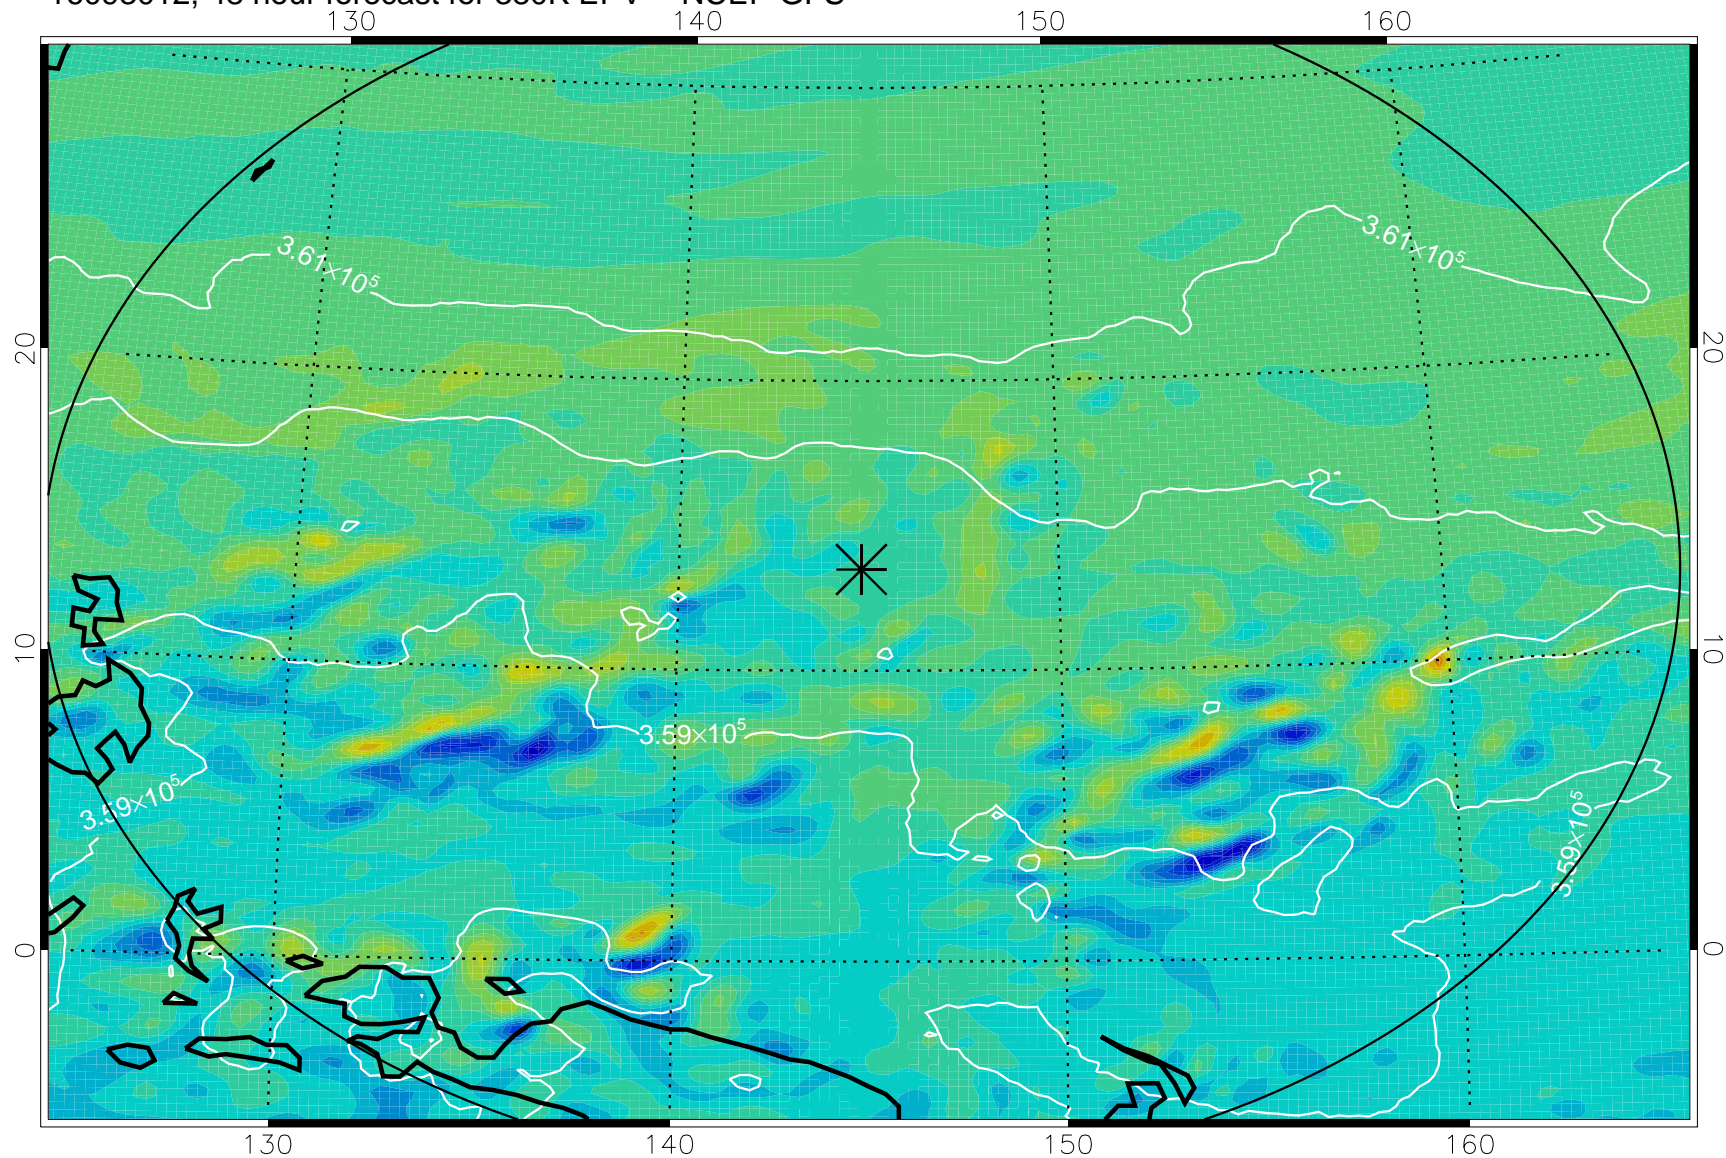

16092918, 30 hour forecast for 380K EPV -- NCEP GFS

380K Montgomery Streamfunction, white

Range ring of 2304 km

16093000, 36 hour forecast for 380K EPV -- NCEP GFS

380K Montgomery Streamfunction, white

Range ring of 2304 km

16093006, 42 hour forecast for 380K EPV -- NCEP GFS

380K Montgomery Streamfunction, white

Range ring of 2304 km

16093012, 48 hour forecast for 380K EPV -- NCEP GFS

380K Montgomery Streamfunction, white

Range ring of 2304 km

16093018, 54 hour forecast for 380K EPV -- NCEP GFS

380K Montgomery Streamfunction, white

Range ring of 2304 km

16100100, 60 hour forecast for 380K EPV -- NCEP GFS

380K Montgomery Streamfunction, white

Range ring of 2304 km

16100218, 102 hour forecast for 380K EPV -- NCEP GFS

380K Montgomery Streamfunction, white

Range ring of 2304 km

16100300, 108 hour forecast for 380K EPV -- NCEP GFS

380K Montgomery Streamfunction, white

Range ring of 2304 km