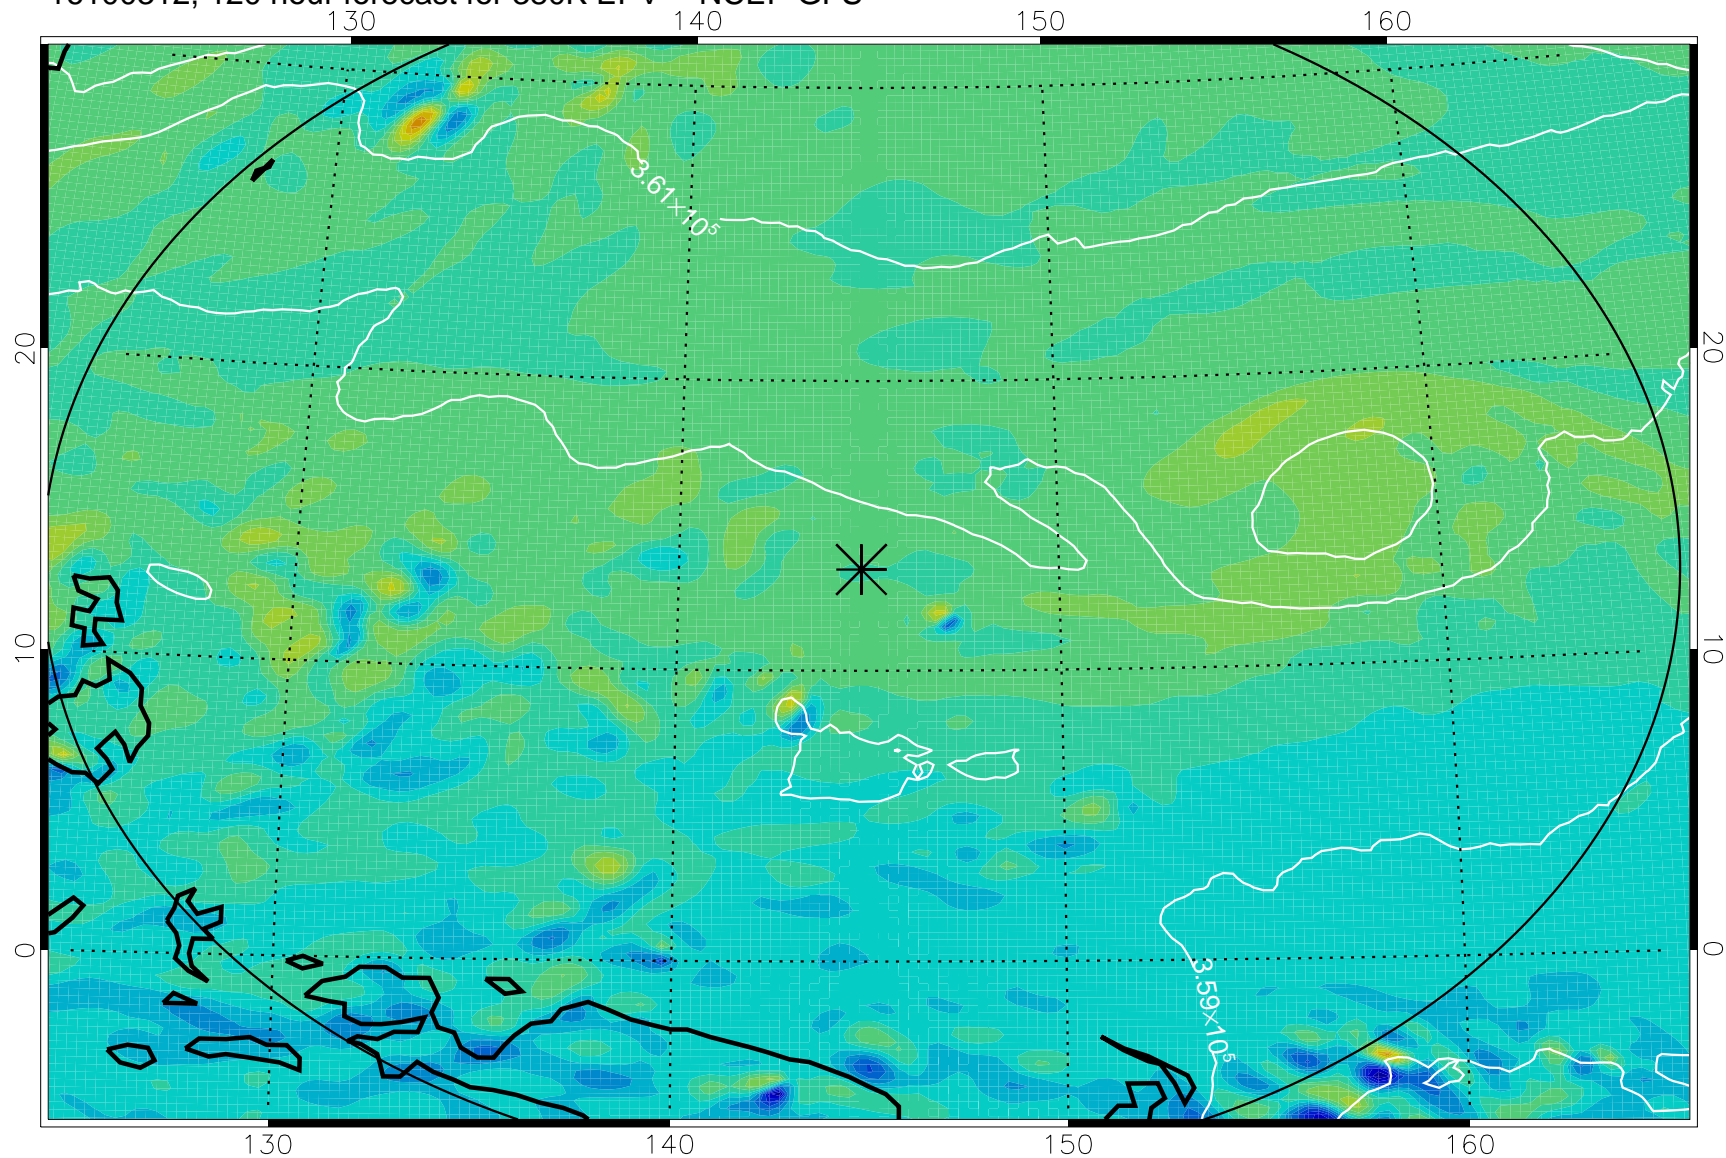

16100118, 78 hour forecast for 380K EPV -- NCEP GFS

380K Montgomery Streamfunction, white

Range ring of 2304 km

16100200, 84 hour forecast for 380K EPV -- NCEP GFS

380K Montgomery Streamfunction, white

Range ring of 2304 km

16100206, 90 hour forecast for 380K EPV -- NCEP GFS

380K Montgomery Streamfunction, white

Range ring of 2304 km

16100212, 96 hour forecast for 380K EPV -- NCEP GFS

380K Montgomery Streamfunction, white

Range ring of 2304 km

16100218, 102 hour forecast for 380K EPV -- NCEP GFS

380K Montgomery Streamfunction, white

Range ring of 2304 km

16100300, 108 hour forecast for 380K EPV -- NCEP GFS

380K Montgomery Streamfunction, white

Range ring of 2304 km

16100306, 114 hour forecast for 380K EPV -- NCEP GFS

380K Montgomery Streamfunction, white

Range ring of 2304 km

16100312, 120 hour forecast for 380K EPV -- NCEP GFS

380K Montgomery Streamfunction, white

Range ring of 2304 km