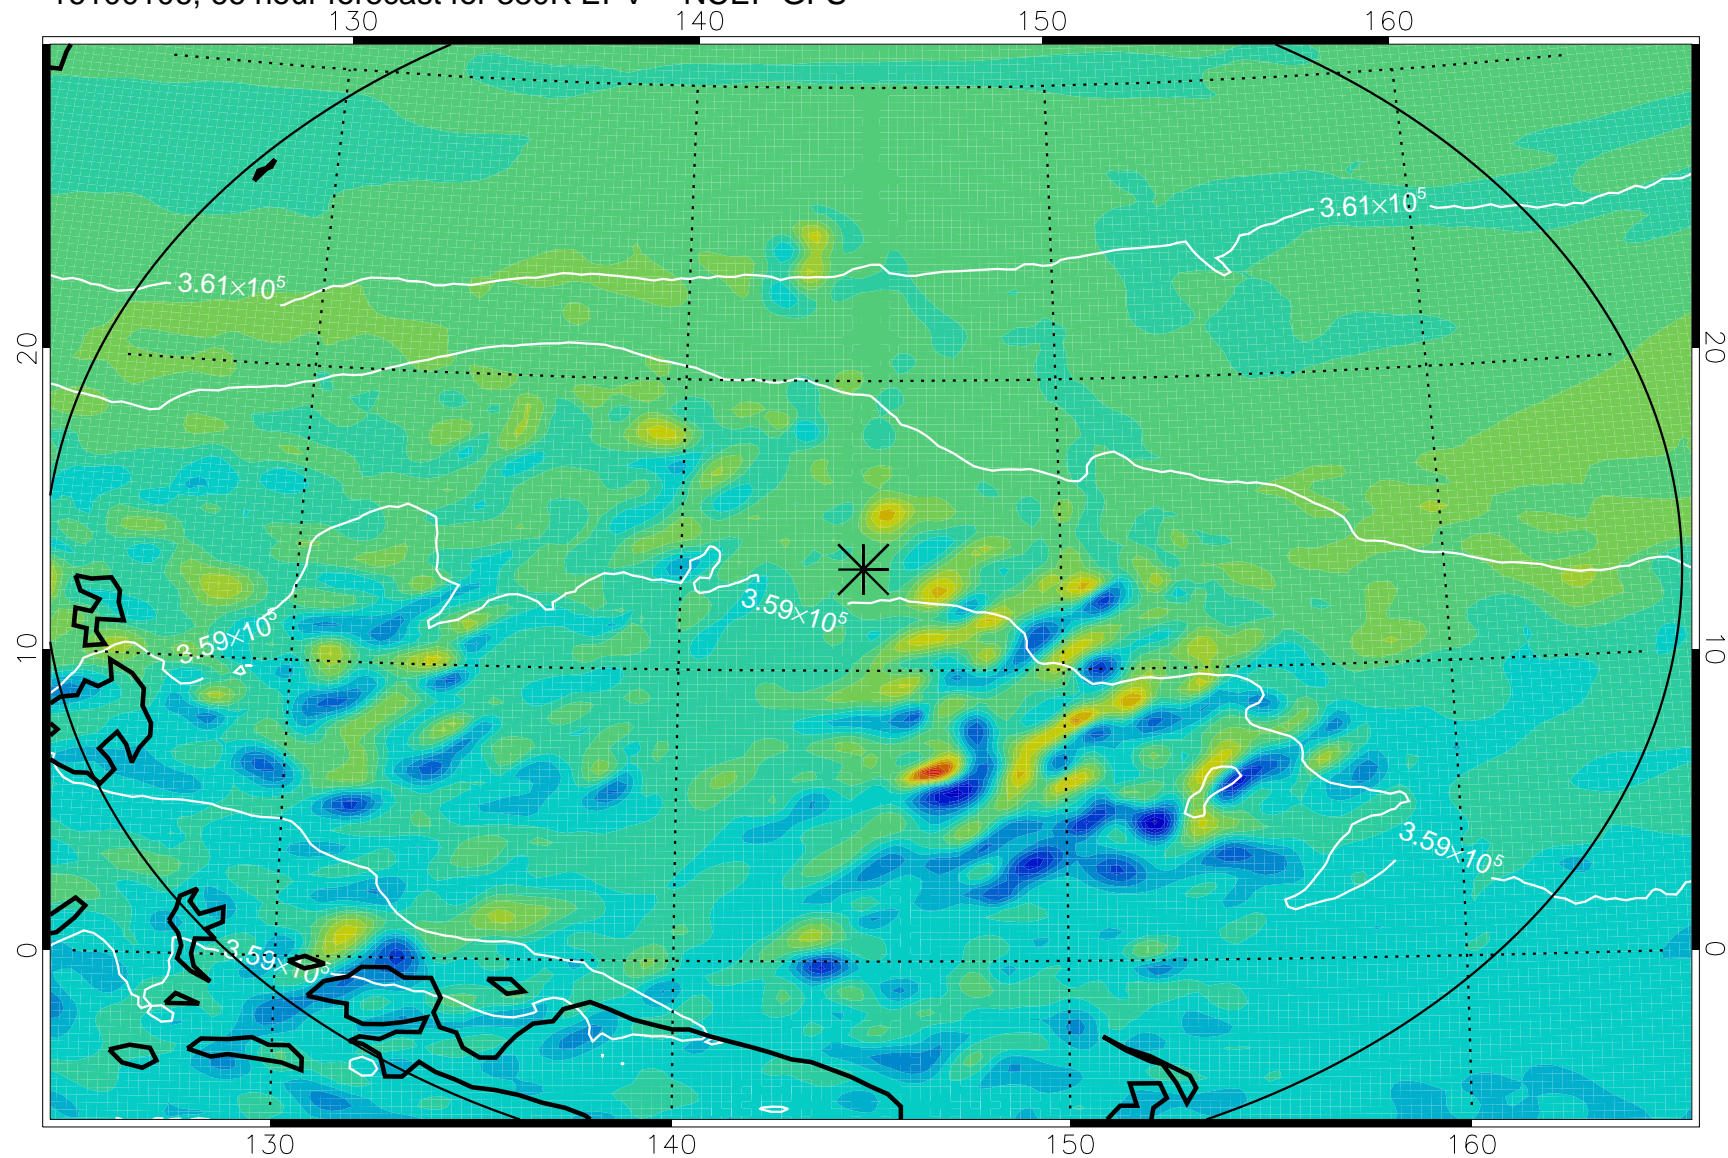

16093018, 54 hour forecast for 380K EPV -- NCEP GFS

380K Montgomery Streamfunction, white

Range ring of 2304 km

16100100, 60 hour forecast for 380K EPV -- NCEP GFS

380K Montgomery Streamfunction, white

Range ring of 2304 km

16100106, 66 hour forecast for 380K EPV -- NCEP GFS

380K Montgomery Streamfunction, white

Range ring of 2304 km

16100112, 72 hour forecast for 380K EPV -- NCEP GFS

380K Montgomery Streamfunction, white

Range ring of 2304 km

16100118, 78 hour forecast for 380K EPV -- NCEP GFS

380K Montgomery Streamfunction, white

Range ring of 2304 km

16100200, 84 hour forecast for 380K EPV -- NCEP GFS

380K Montgomery Streamfunction, white

Range ring of 2304 km

16100206, 90 hour forecast for 380K EPV -- NCEP GFS

380K Montgomery Streamfunction, white

Range ring of 2304 km

16100212, 96 hour forecast for 380K EPV -- NCEP GFS

380K Montgomery Streamfunction, white

Range ring of 2304 km