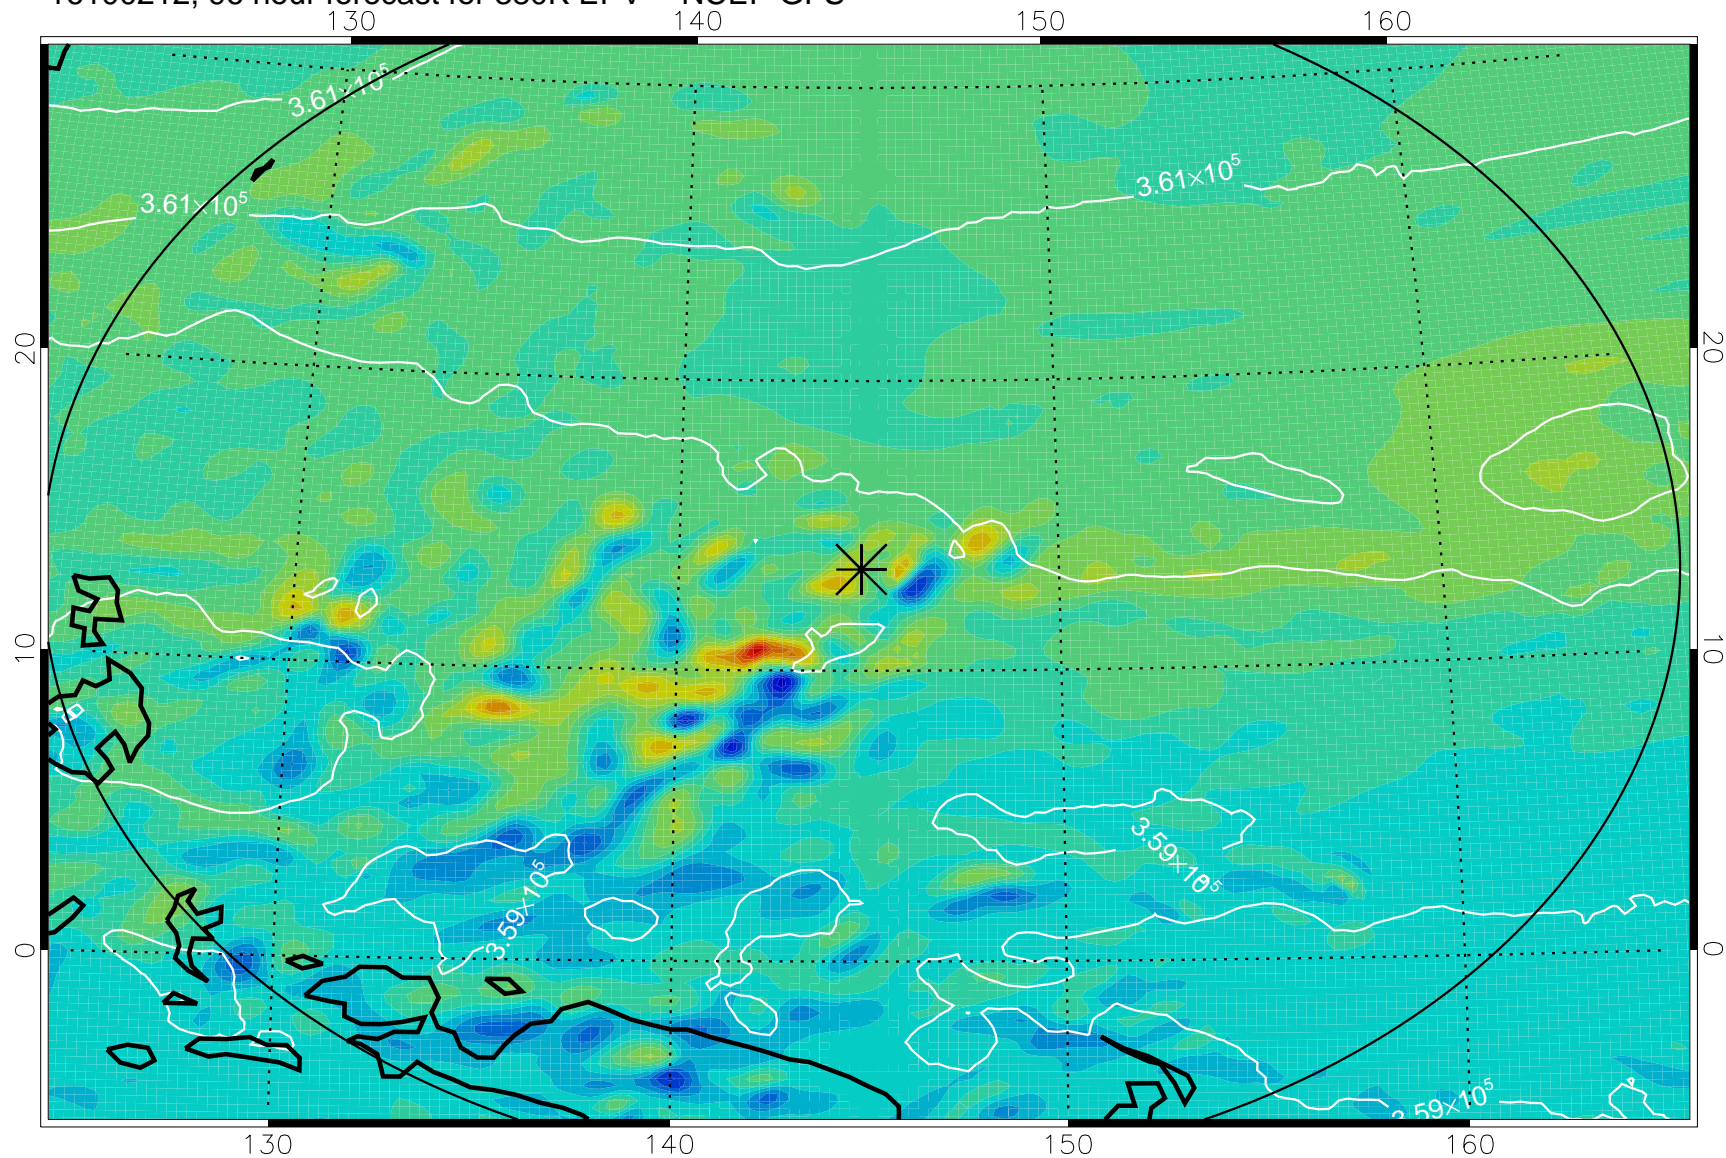

16100118, 78 hour forecast for 380K EPV -- NCEP GFS

380K Montgomery Streamfunction, white

Range ring of 2304 km

16100200, 84 hour forecast for 380K EPV -- NCEP GFS

380K Montgomery Streamfunction, white

Range ring of 2304 km

16100206, 90 hour forecast for 380K EPV -- NCEP GFS

380K Montgomery Streamfunction, white

Range ring of 2304 km

16100212, 96 hour forecast for 380K EPV -- NCEP GFS

380K Montgomery Streamfunction, white

Range ring of 2304 km

16100218, 102 hour forecast for 380K EPV -- NCEP GFS

380K Montgomery Streamfunction, white

Range ring of 2304 km

16100300, 108 hour forecast for 380K EPV -- NCEP GFS

380K Montgomery Streamfunction, white

Range ring of 2304 km

16100306, 114 hour forecast for 380K EPV -- NCEP GFS

380K Montgomery Streamfunction, white

Range ring of 2304 km

16100312, 120 hour forecast for 380K EPV -- NCEP GFS

380K Montgomery Streamfunction, white

Range ring of 2304 km