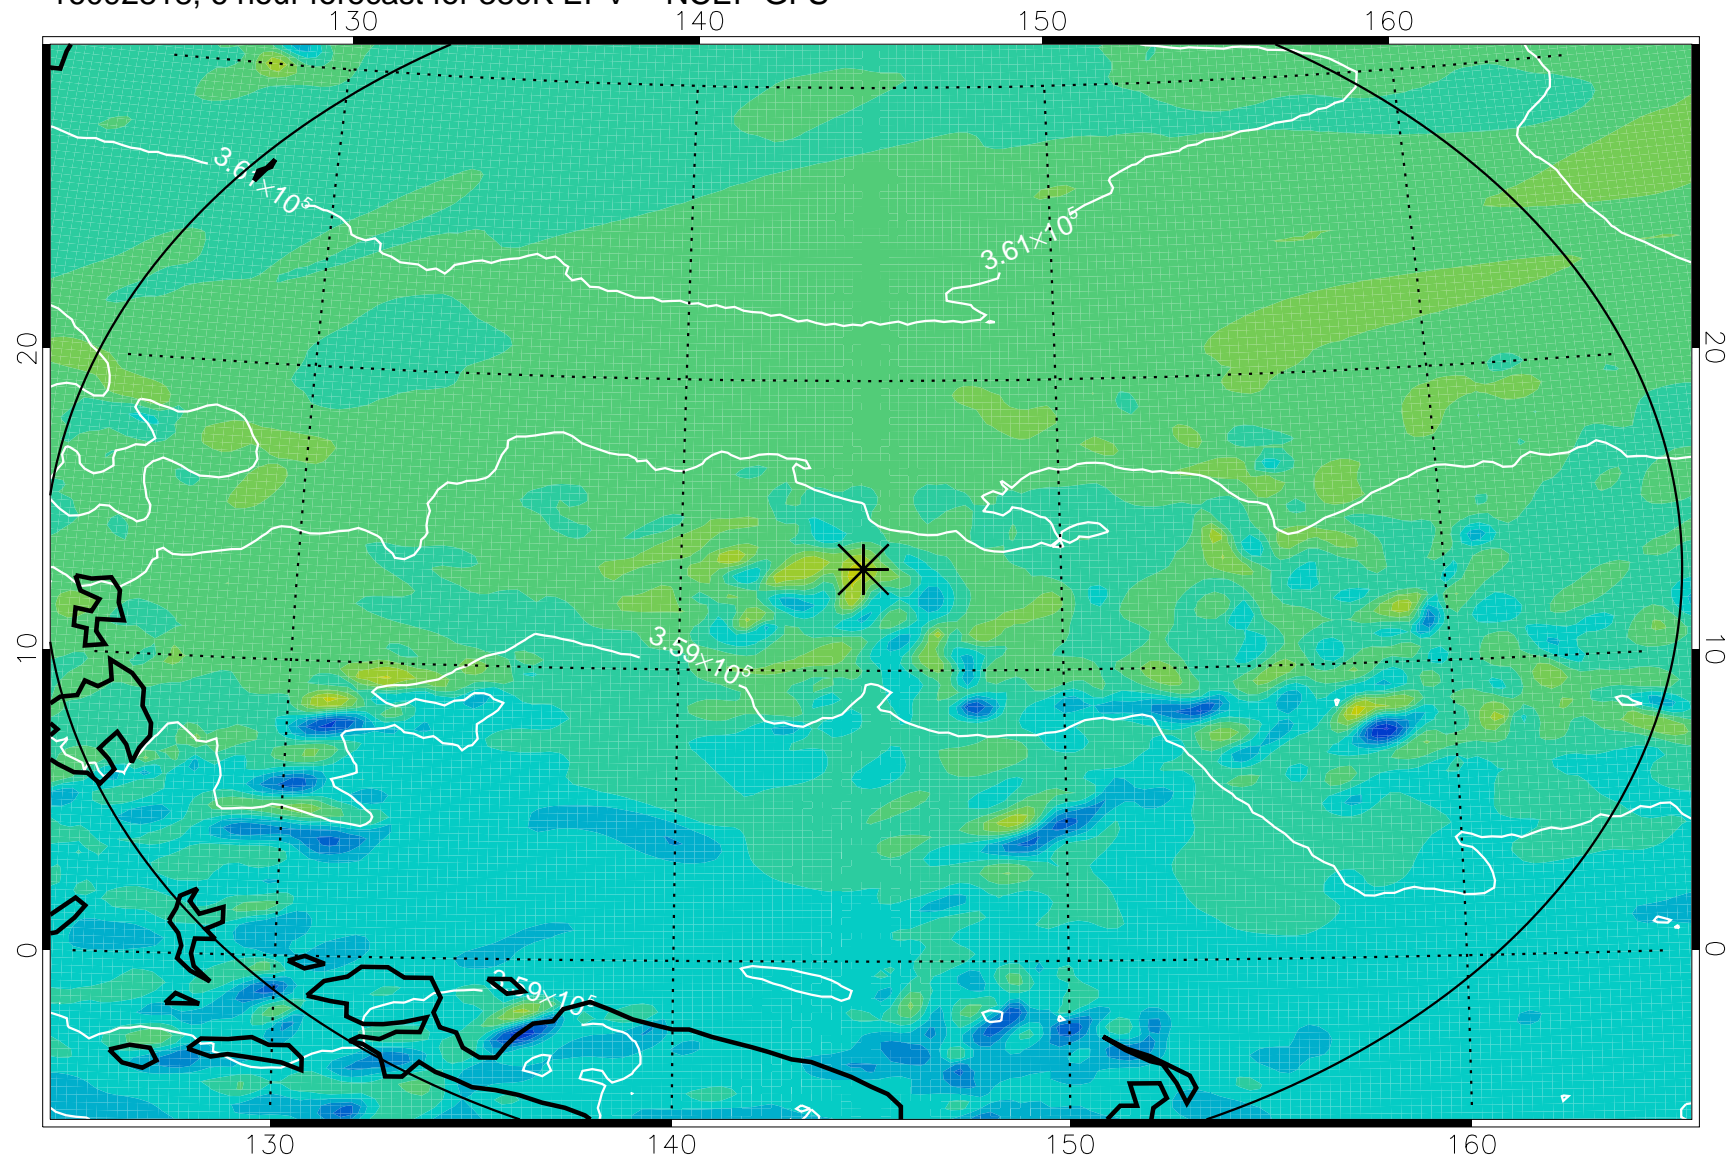

16092818, 6 hour forecast for 380K EPV -- NCEP GFS

380K Montgomery Streamfunction, white

Range ring of 2304 km

16092900, 12 hour forecast for 380K EPV -- NCEP GFS

380K Montgomery Streamfunction, white

Range ring of 2304 km

16092906, 18 hour forecast for 380K EPV -- NCEP GFS

380K Montgomery Streamfunction, white

Range ring of 2304 km

16092912, 24 hour forecast for 380K EPV -- NCEP GFS

380K Montgomery Streamfunction, white

Range ring of 2304 km

16092918, 30 hour forecast for 380K EPV -- NCEP GFS

380K Montgomery Streamfunction, white

Range ring of 2304 km

16093000, 36 hour forecast for 380K EPV -- NCEP GFS

380K Montgomery Streamfunction, white

Range ring of 2304 km

16093006, 42 hour forecast for 380K EPV -- NCEP GFS

380K Montgomery Streamfunction, white

Range ring of 2304 km

16093012, 48 hour forecast for 380K EPV -- NCEP GFS

380K Montgomery Streamfunction, white

Range ring of 2304 km