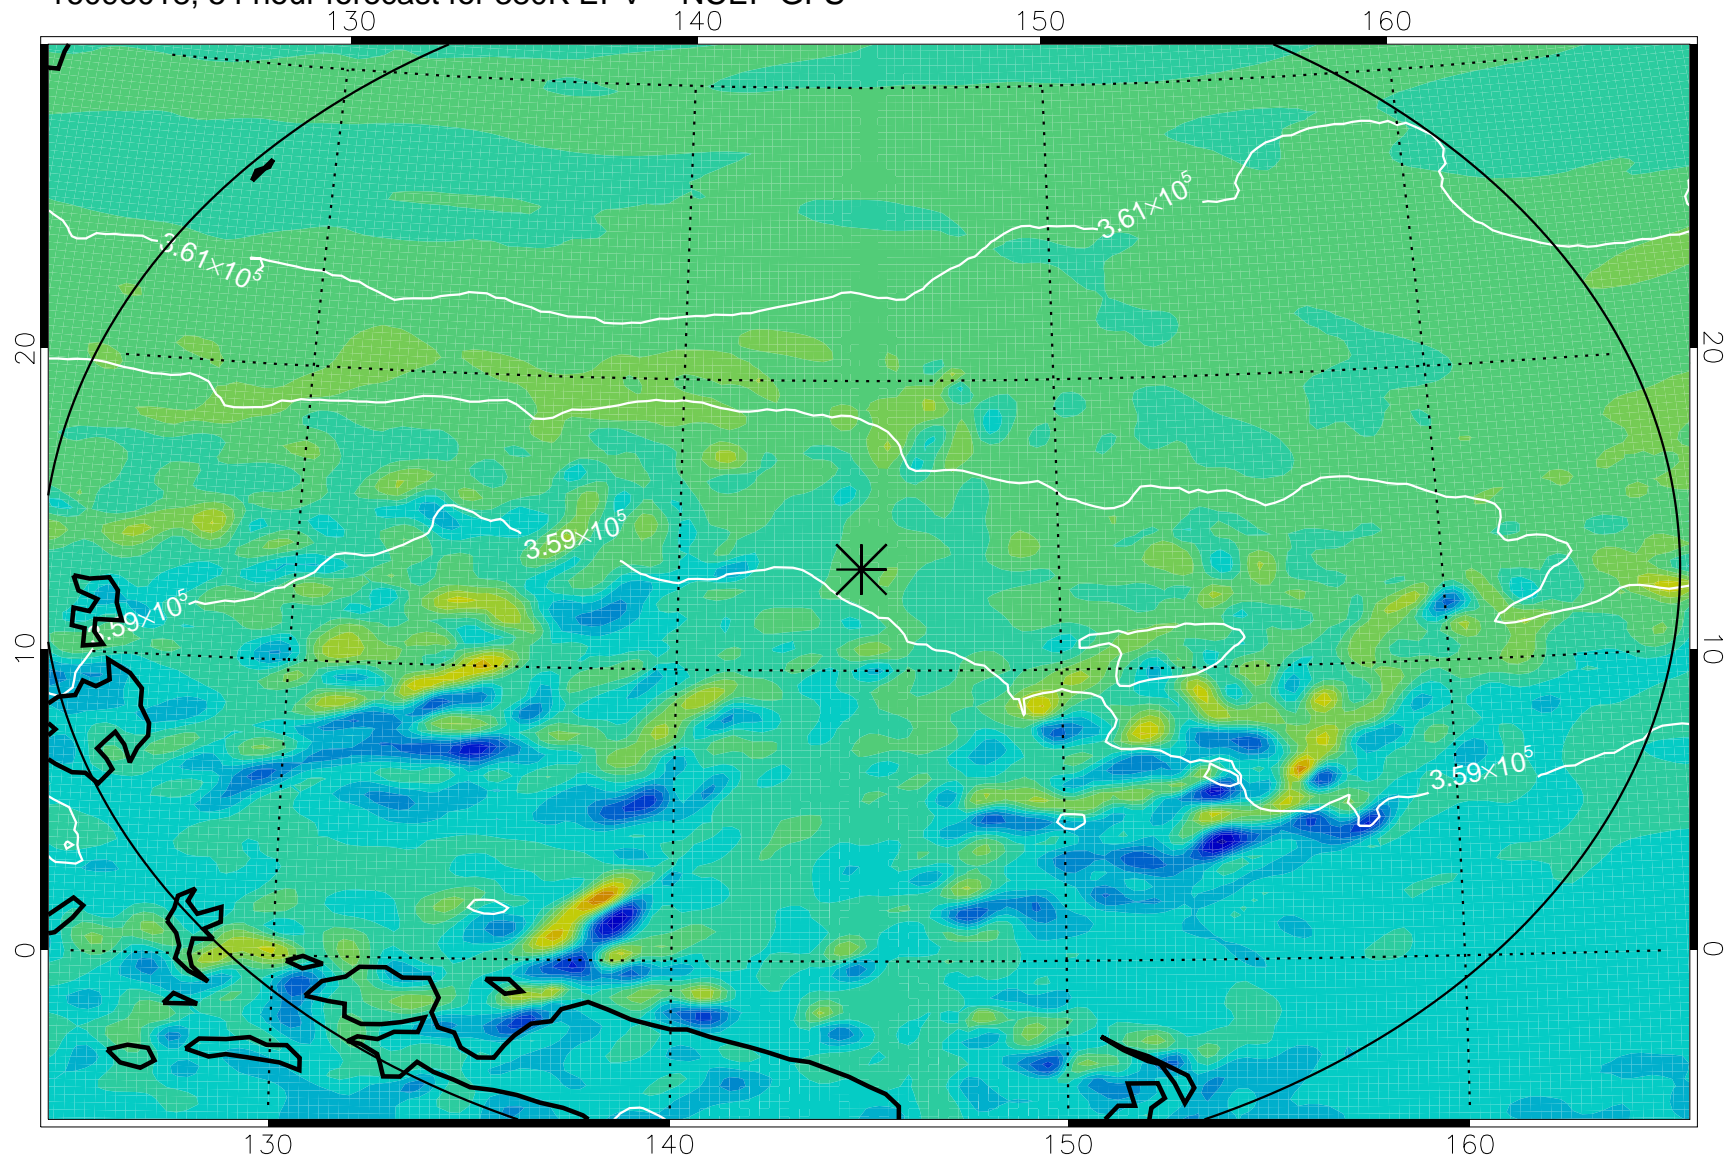

16093006, 42 hour forecast for 380K EPV -- NCEP GFS

380K Montgomery Streamfunction, white

Range ring of 2304 km

16093012, 48 hour forecast for 380K EPV -- NCEP GFS

380K Montgomery Streamfunction, white

Range ring of 2304 km

16093018, 54 hour forecast for 380K EPV -- NCEP GFS

380K Montgomery Streamfunction, white

Range ring of 2304 km

16100100, 60 hour forecast for 380K EPV -- NCEP GFS

380K Montgomery Streamfunction, white

Range ring of 2304 km

16100106, 66 hour forecast for 380K EPV -- NCEP GFS

380K Montgomery Streamfunction, white

Range ring of 2304 km

16100112, 72 hour forecast for 380K EPV -- NCEP GFS

380K Montgomery Streamfunction, white

Range ring of 2304 km

16100118, 78 hour forecast for 380K EPV -- NCEP GFS

380K Montgomery Streamfunction, white

Range ring of 2304 km

16100200, 84 hour forecast for 380K EPV -- NCEP GFS

380K Montgomery Streamfunction, white

Range ring of 2304 km