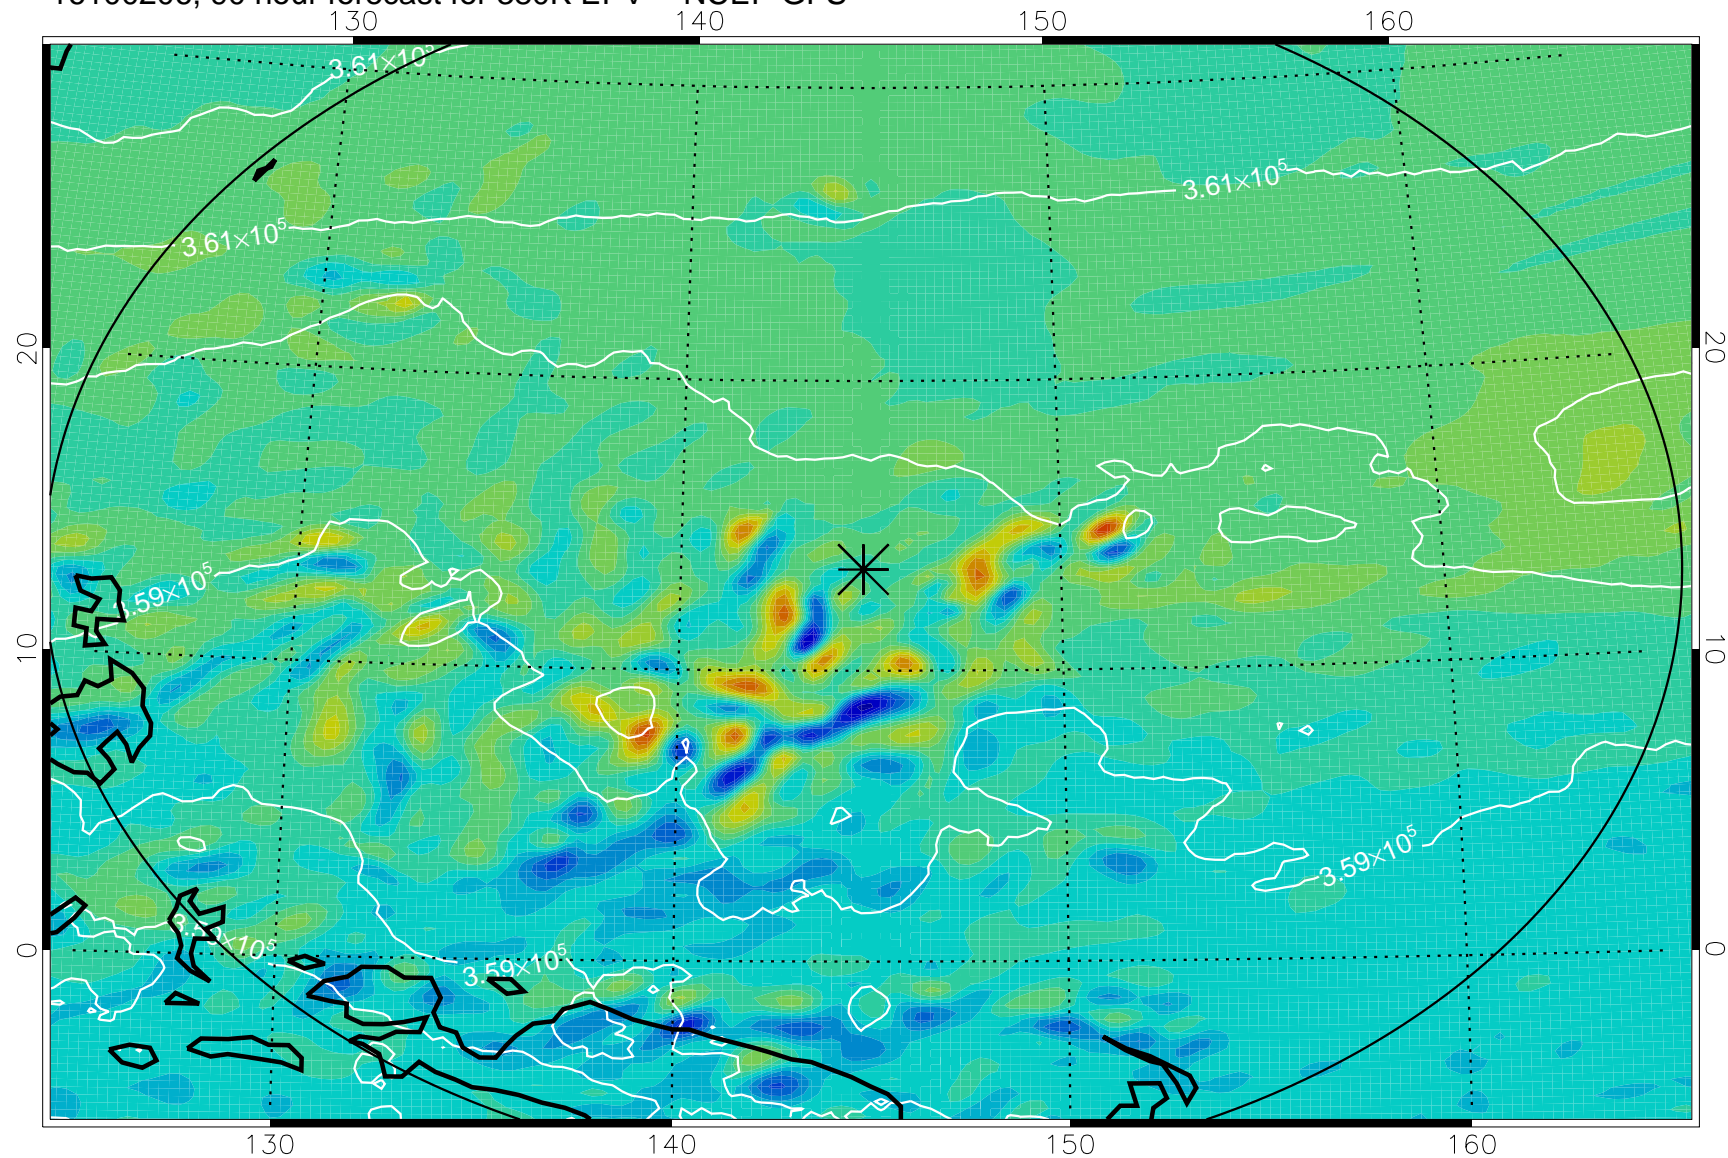

16100106, 66 hour forecast for 380K EPV -- NCEP GFS

380K Montgomery Streamfunction, white

Range ring of 2304 km

16100112, 72 hour forecast for 380K EPV -- NCEP GFS

380K Montgomery Streamfunction, white

Range ring of 2304 km

16100118, 78 hour forecast for 380K EPV -- NCEP GFS

380K Montgomery Streamfunction, white

Range ring of 2304 km

16100200, 84 hour forecast for 380K EPV -- NCEP GFS

380K Montgomery Streamfunction, white

Range ring of 2304 km

16100206, 90 hour forecast for 380K EPV -- NCEP GFS

380K Montgomery Streamfunction, white

Range ring of 2304 km

16100212, 96 hour forecast for 380K EPV -- NCEP GFS

380K Montgomery Streamfunction, white

Range ring of 2304 km

16100218, 102 hour forecast for 380K EPV -- NCEP GFS

380K Montgomery Streamfunction, white

Range ring of 2304 km

16100300, 108 hour forecast for 380K EPV -- NCEP GFS

380K Montgomery Streamfunction, white

Range ring of 2304 km