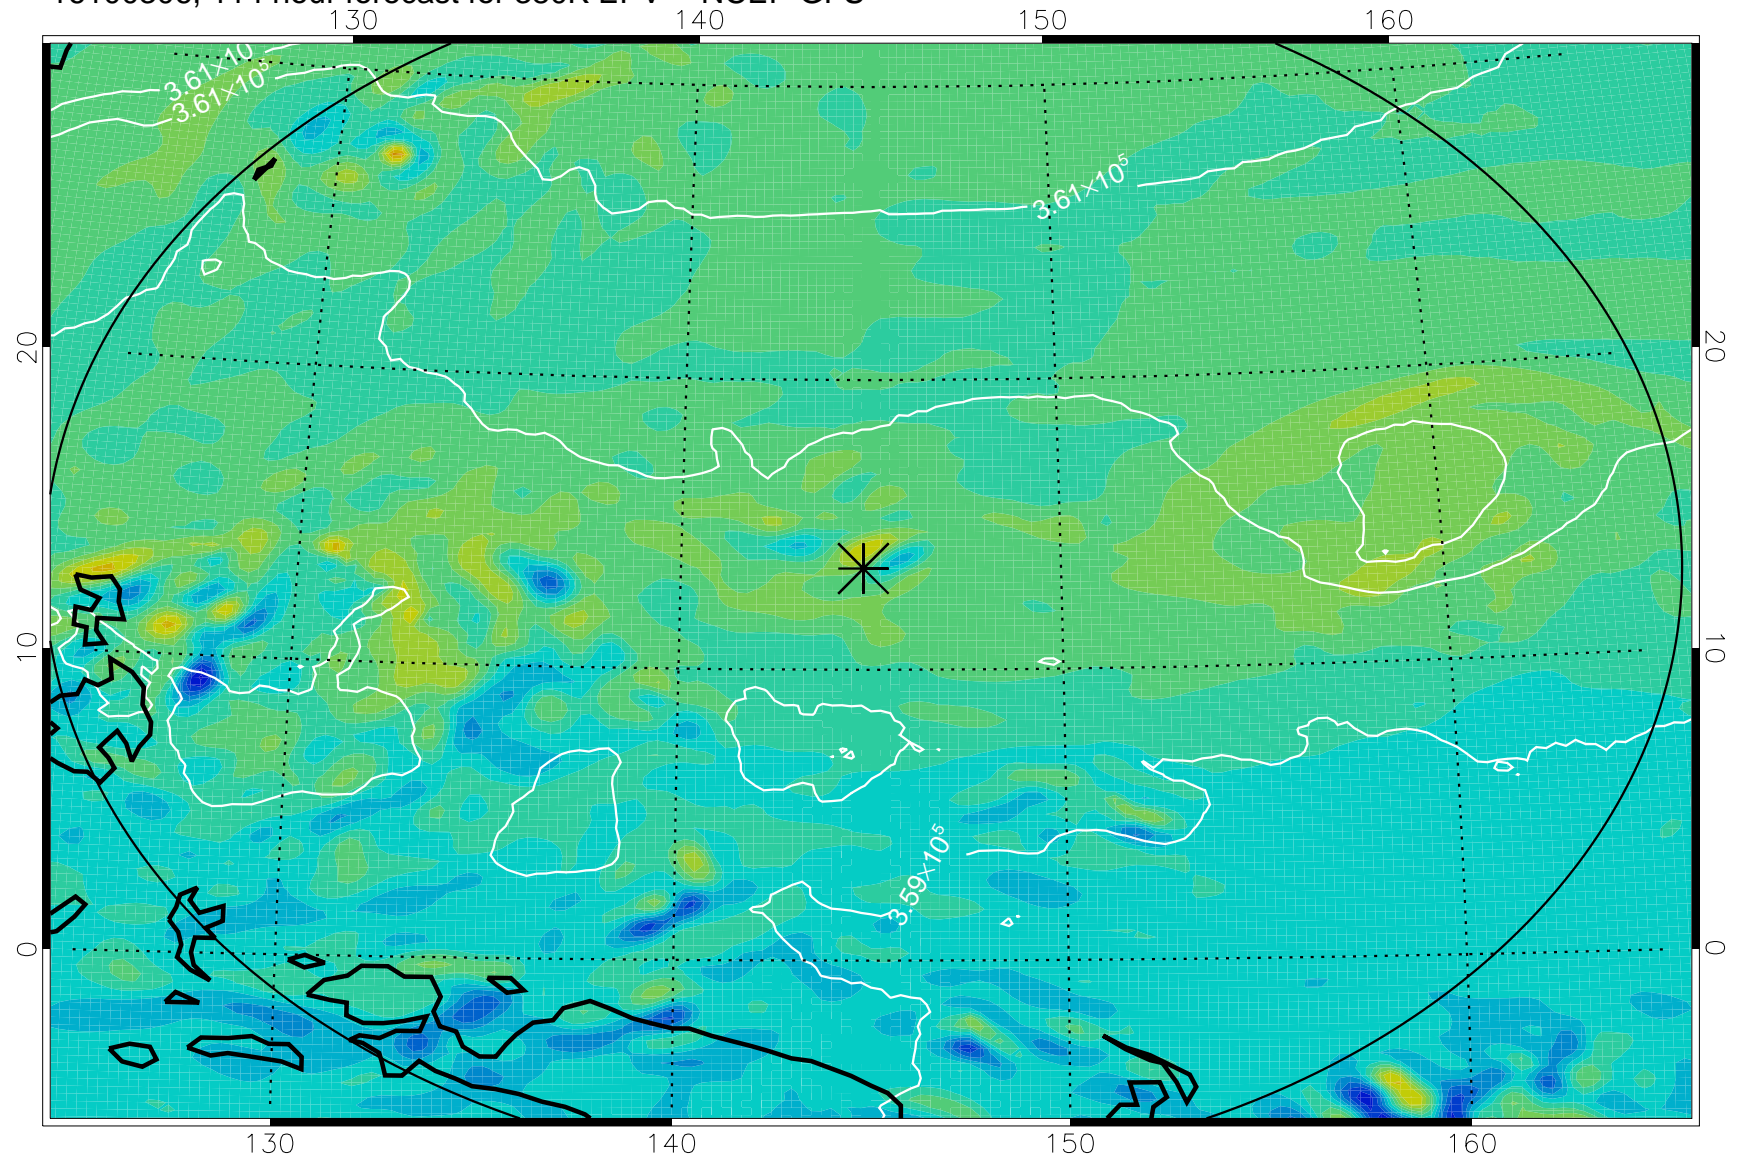

16100118, 78 hour forecast for 380K EPV -- NCEP GFS

380K Montgomery Streamfunction, white

Range ring of 2304 km

16100200, 84 hour forecast for 380K EPV -- NCEP GFS

380K Montgomery Streamfunction, white

Range ring of 2304 km

16100206, 90 hour forecast for 380K EPV -- NCEP GFS

380K Montgomery Streamfunction, white

Range ring of 2304 km

16100212, 96 hour forecast for 380K EPV -- NCEP GFS

380K Montgomery Streamfunction, white

Range ring of 2304 km

16100218, 102 hour forecast for 380K EPV -- NCEP GFS

380K Montgomery Streamfunction, white

Range ring of 2304 km

16100300, 108 hour forecast for 380K EPV -- NCEP GFS

380K Montgomery Streamfunction, white

Range ring of 2304 km

16100306, 114 hour forecast for 380K EPV -- NCEP GFS

380K Montgomery Streamfunction, white

Range ring of 2304 km

16100312, 120 hour forecast for 380K EPV -- NCEP GFS

380K Montgomery Streamfunction, white

Range ring of 2304 km