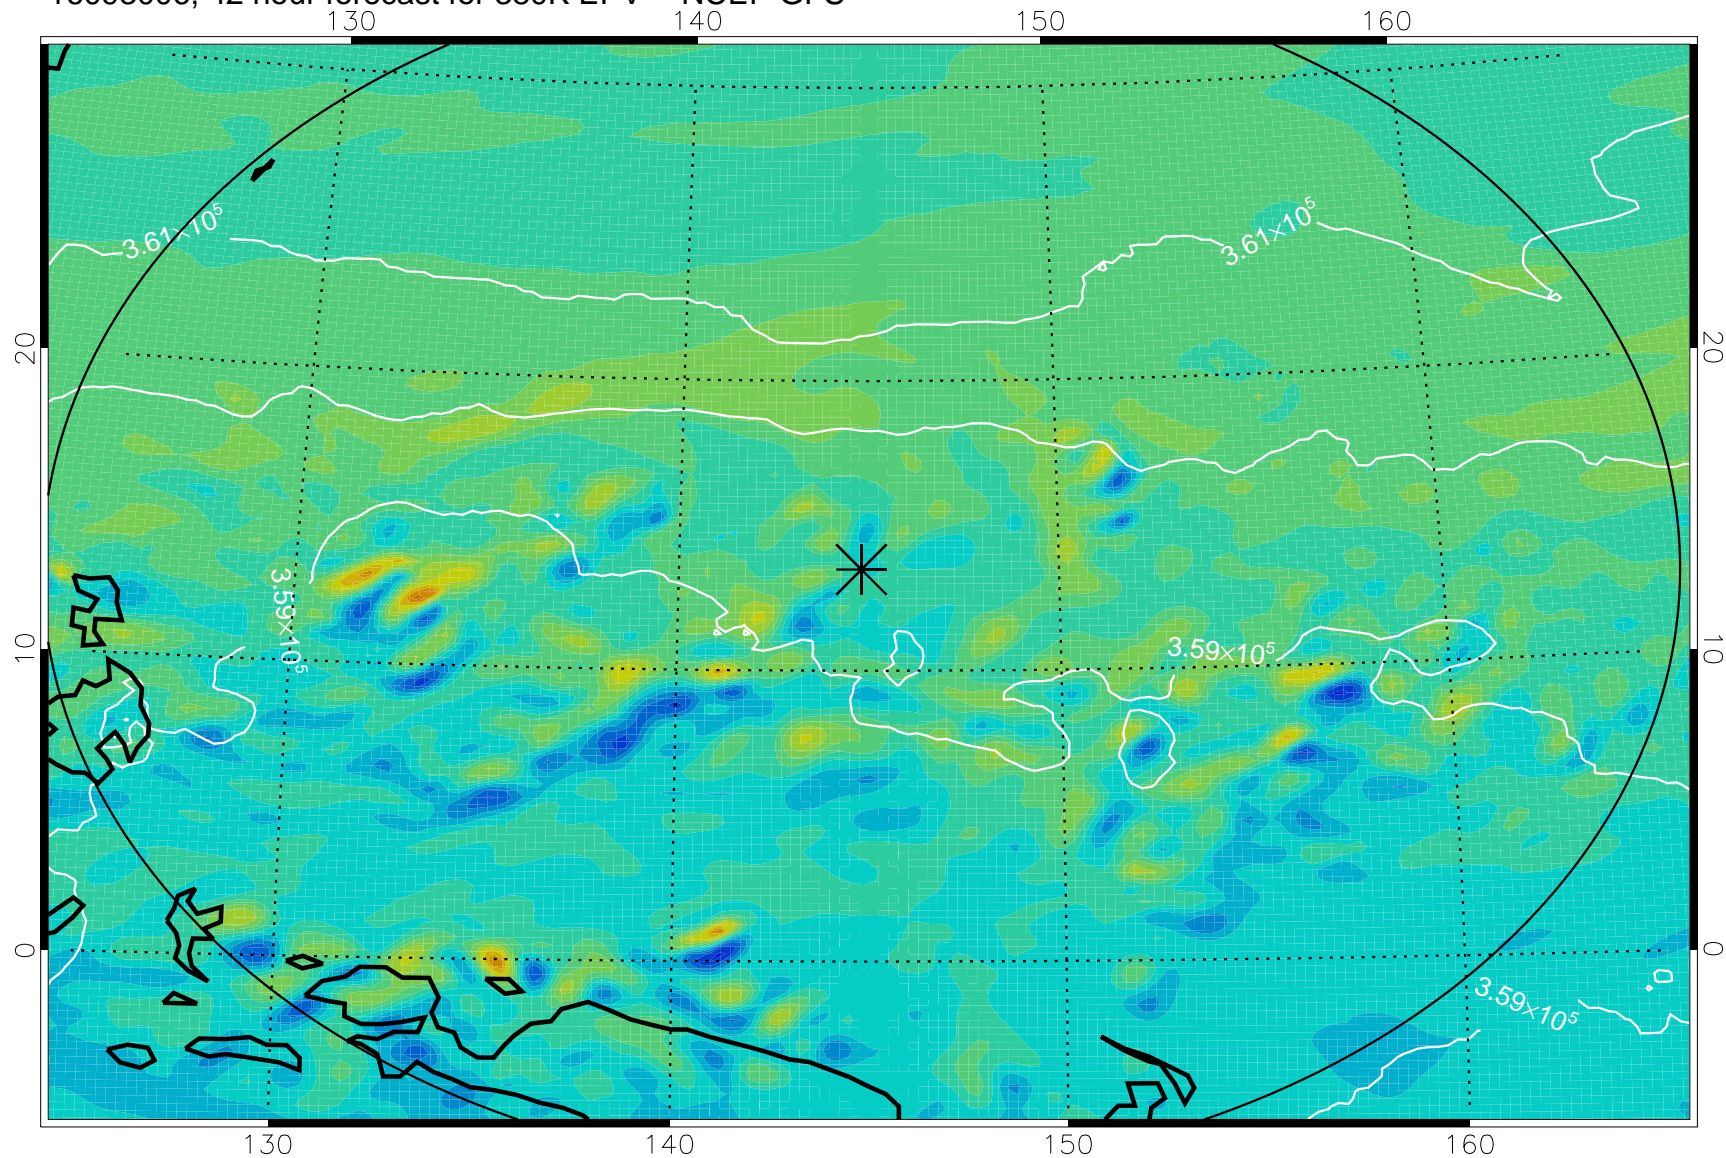

16092918, 30 hour forecast for 380K EPV -- NCEP GFS

380K Montgomery Streamfunction, white

Range ring of 2304 km

16093000, 36 hour forecast for 380K EPV -- NCEP GFS

380K Montgomery Streamfunction, white

Range ring of 2304 km

16093006, 42 hour forecast for 380K EPV -- NCEP GFS

380K Montgomery Streamfunction, white

Range ring of 2304 km

16093012, 48 hour forecast for 380K EPV -- NCEP GFS

380K Montgomery Streamfunction, white

Range ring of 2304 km

16093018, 54 hour forecast for 380K EPV -- NCEP GFS

380K Montgomery Streamfunction, white

Range ring of 2304 km

16100100, 60 hour forecast for 380K EPV -- NCEP GFS

380K Montgomery Streamfunction, white

Range ring of 2304 km

16100118, 78 hour forecast for 380K EPV -- NCEP GFS

380K Montgomery Streamfunction, white

Range ring of 2304 km

16100200, 84 hour forecast for 380K EPV -- NCEP GFS

380K Montgomery Streamfunction, white

Range ring of 2304 km