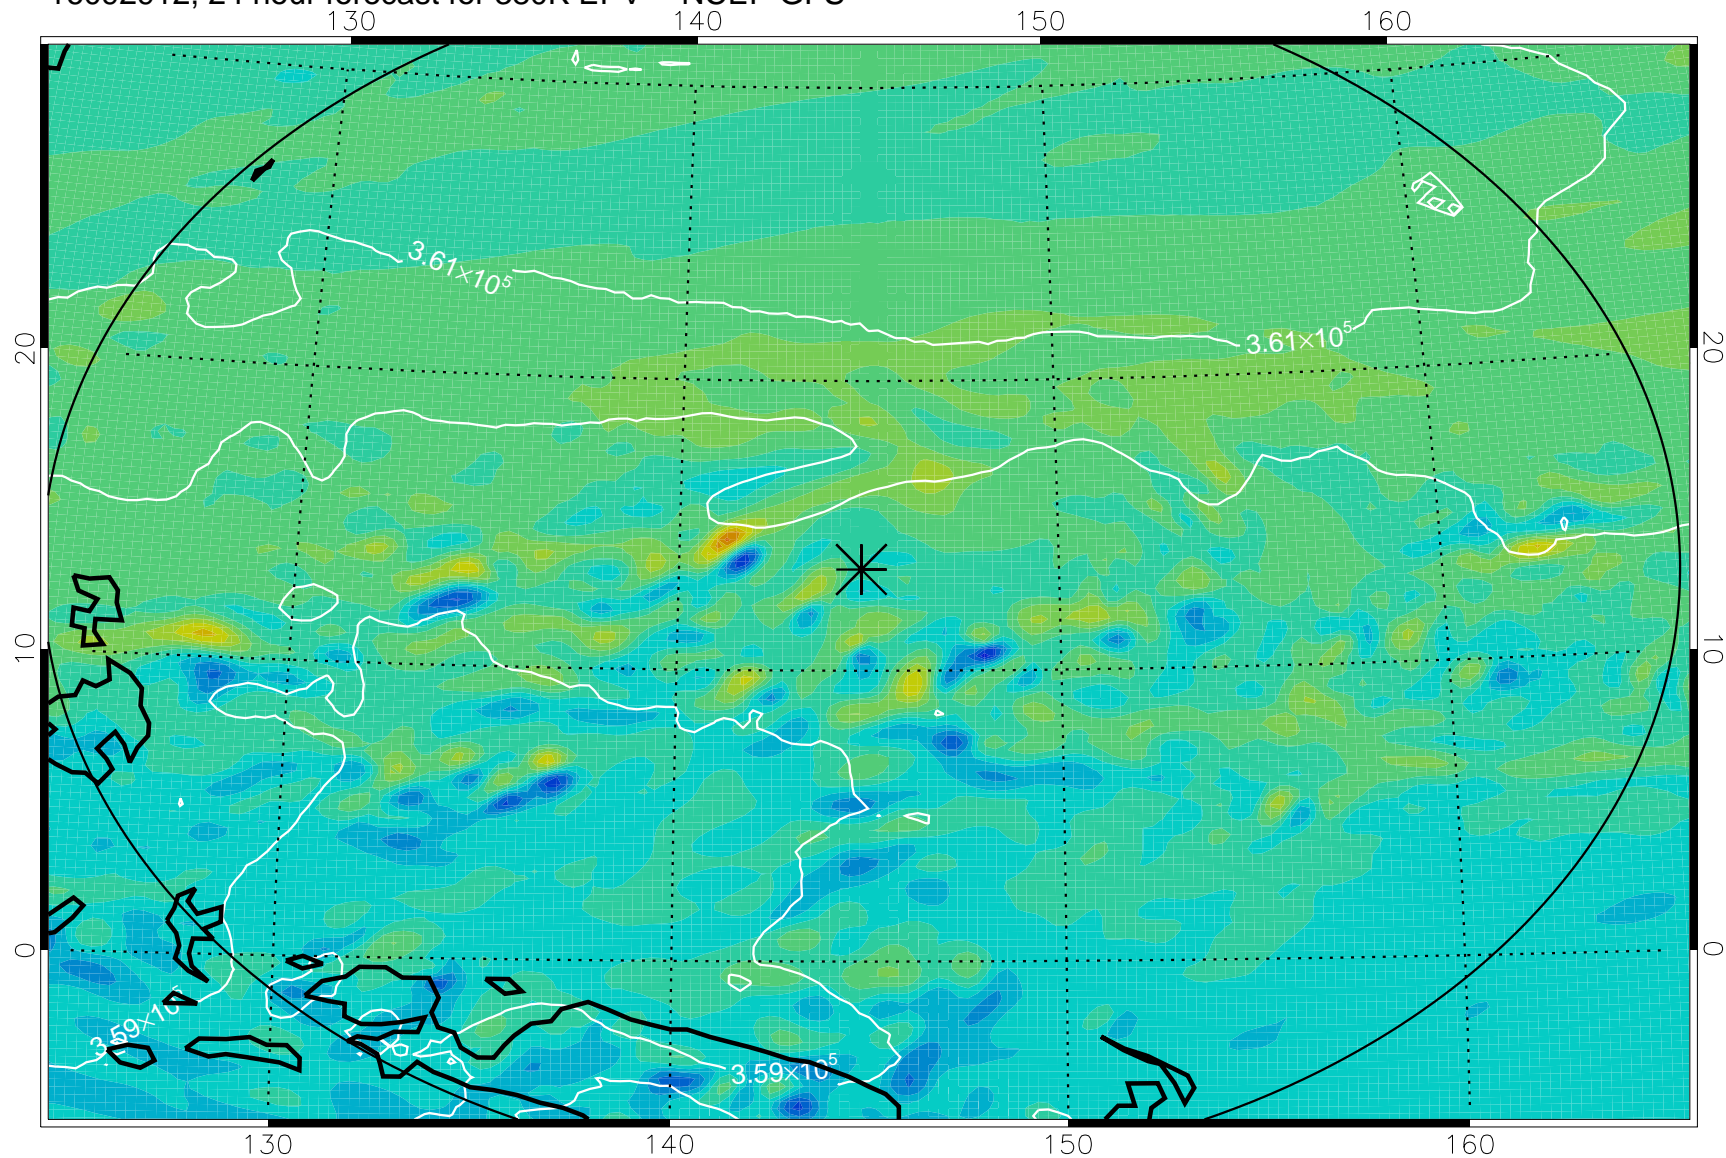

16092906, 18 hour forecast for 380K EPV -- NCEP GFS

380K Montgomery Streamfunction, white

Range ring of 2304 km

16092912, 24 hour forecast for 380K EPV -- NCEP GFS

380K Montgomery Streamfunction, white

Range ring of 2304 km

16092918, 30 hour forecast for 380K EPV -- NCEP GFS

380K Montgomery Streamfunction, white

Range ring of 2304 km

16093000, 36 hour forecast for 380K EPV -- NCEP GFS

380K Montgomery Streamfunction, white

Range ring of 2304 km

16093006, 42 hour forecast for 380K EPV -- NCEP GFS

380K Montgomery Streamfunction, white

Range ring of 2304 km

16093012, 48 hour forecast for 380K EPV -- NCEP GFS

380K Montgomery Streamfunction, white

Range ring of 2304 km

16093018, 54 hour forecast for 380K EPV -- NCEP GFS

380K Montgomery Streamfunction, white

Range ring of 2304 km

16100100, 60 hour forecast for 380K EPV -- NCEP GFS

380K Montgomery Streamfunction, white

Range ring of 2304 km