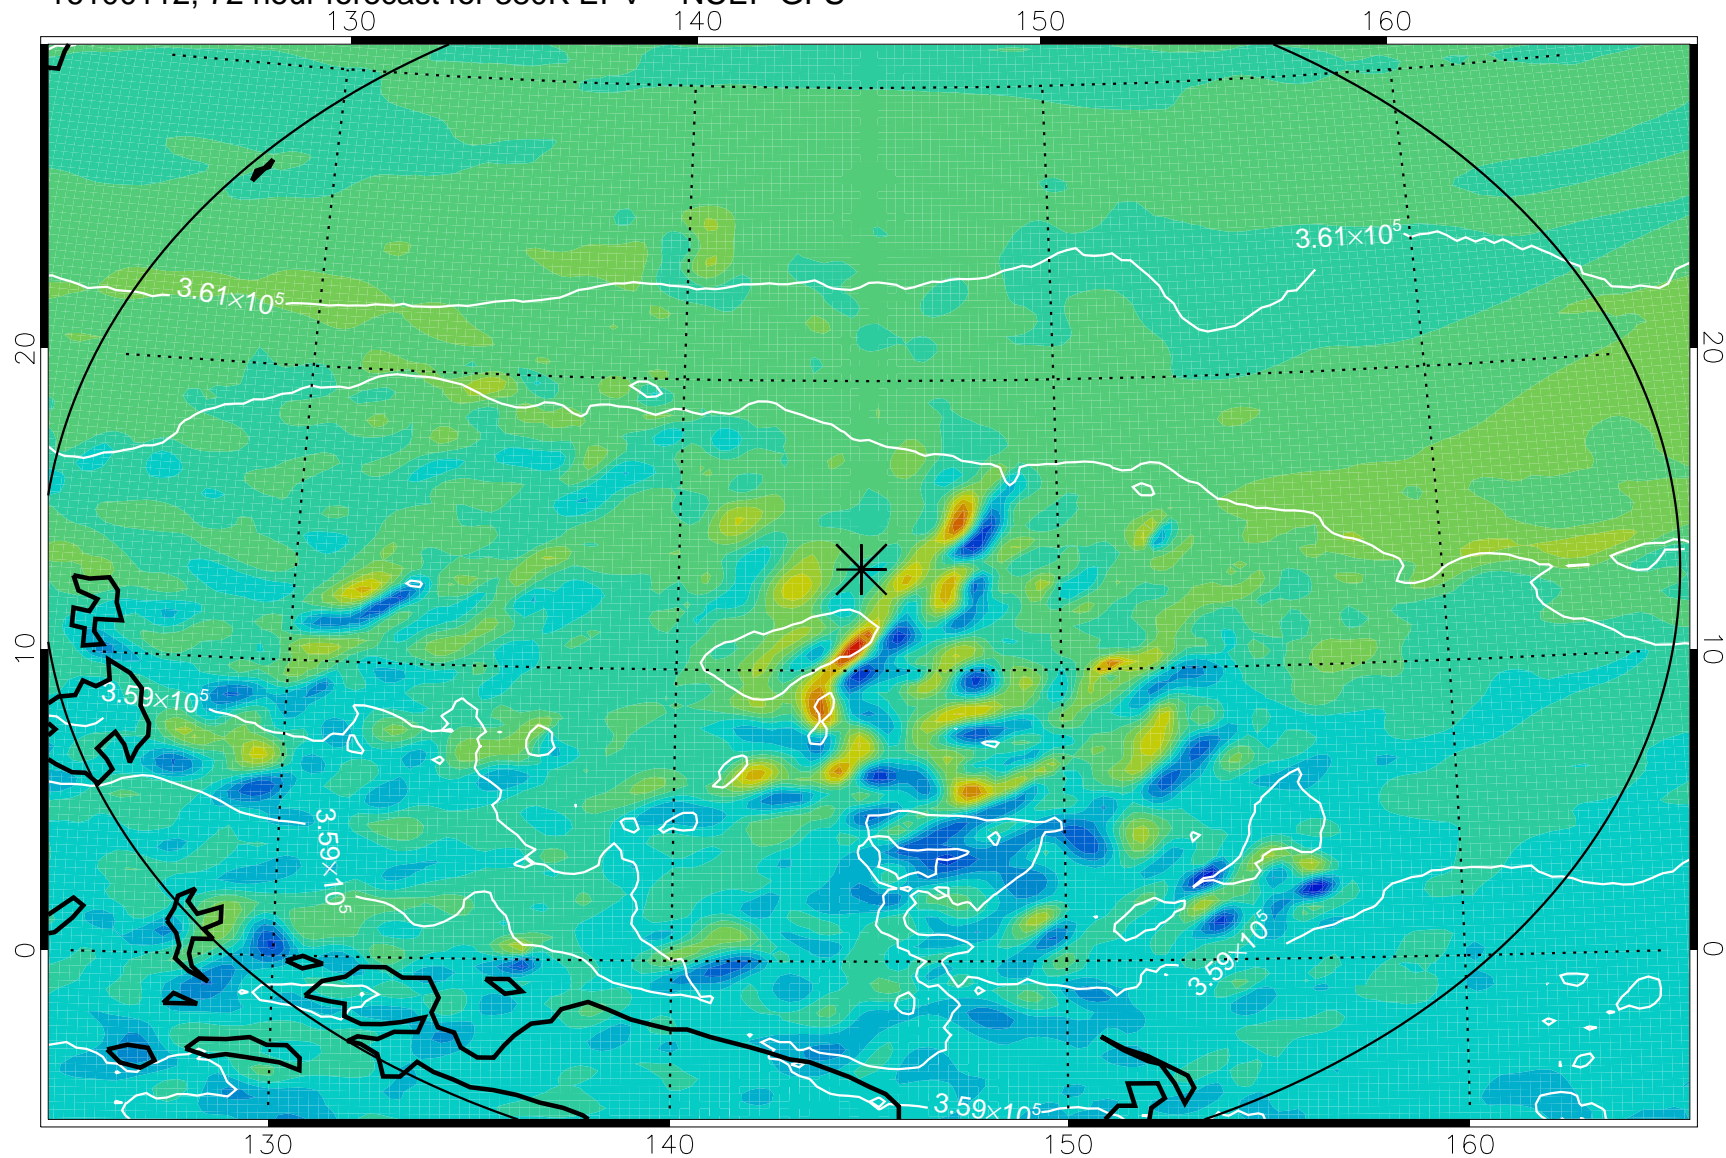

16093018, 54 hour forecast for 380K EPV -- NCEP GFS

380K Montgomery Streamfunction, white

Range ring of 2304 km

16100100, 60 hour forecast for 380K EPV -- NCEP GFS

380K Montgomery Streamfunction, white

Range ring of 2304 km

16100106, 66 hour forecast for 380K EPV -- NCEP GFS

380K Montgomery Streamfunction, white

Range ring of 2304 km

16100112, 72 hour forecast for 380K EPV -- NCEP GFS

380K Montgomery Streamfunction, white

Range ring of 2304 km

16100118, 78 hour forecast for 380K EPV -- NCEP GFS

380K Montgomery Streamfunction, white

Range ring of 2304 km

16100200, 84 hour forecast for 380K EPV -- NCEP GFS

380K Montgomery Streamfunction, white

Range ring of 2304 km

16100206, 90 hour forecast for 380K EPV -- NCEP GFS

380K Montgomery Streamfunction, white

Range ring of 2304 km

16100212, 96 hour forecast for 380K EPV -- NCEP GFS

380K Montgomery Streamfunction, white

Range ring of 2304 km