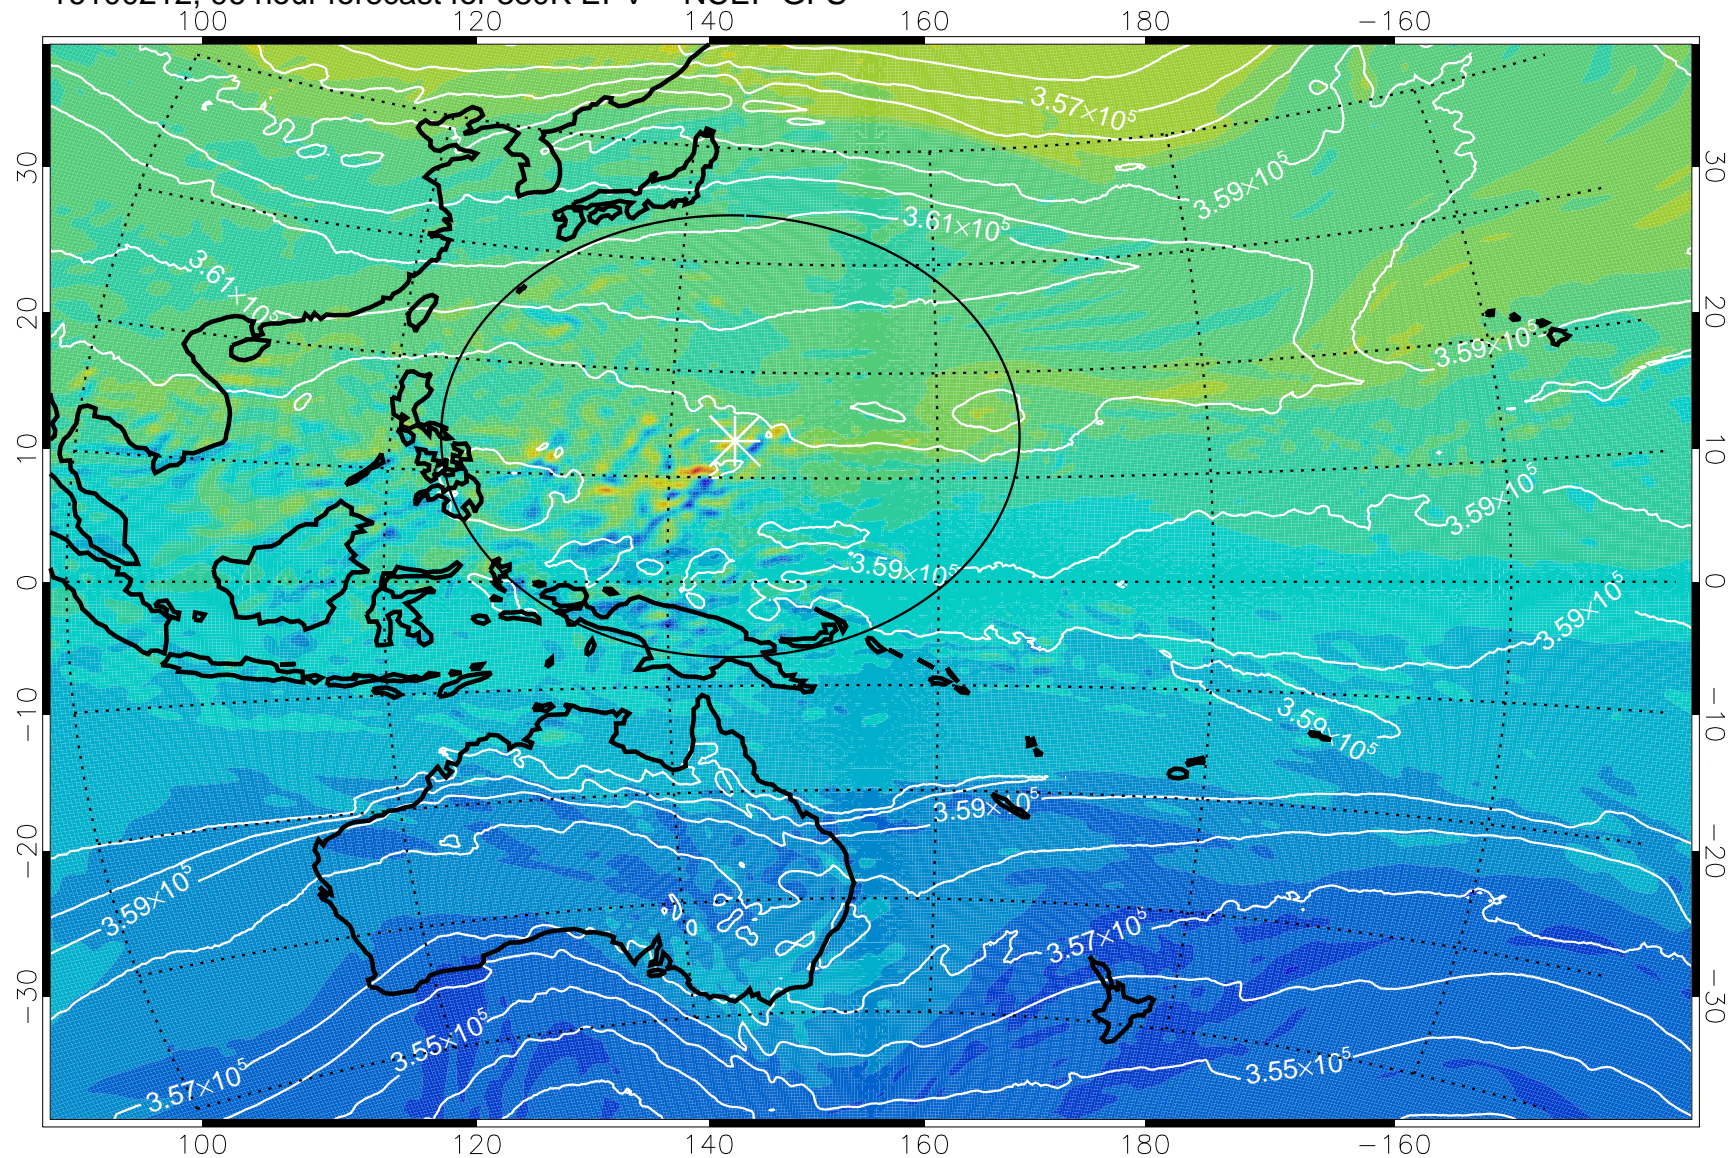

380K Montgomery Streamfunction, white

Range ring of 2304 km

16100112, 72 hour forecast for 380K EPV -- NCEP GFS

380K Montgomery Streamfunction, white

Range ring of 2304 km

16100118, 78 hour forecast for 380K EPV -- NCEP GFS

380K Montgomery Streamfunction, white

Range ring of 2304 km

16100200, 84 hour forecast for 380K EPV -- NCEP GFS

380K Montgomery Streamfunction, white

Range ring of 2304 km

16100206, 90 hour forecast for 380K EPV -- NCEP GFS

380K Montgomery Streamfunction, white

Range ring of 2304 km

16100212, 96 hour forecast for 380K EPV -- NCEP GFS

380K Montgomery Streamfunction, white

Range ring of 2304 km

16100218, 102 hour forecast for 380K EPV -- NCEP GFS

380K Montgomery Streamfunction, white

Range ring of 2304 km

16100300, 108 hour forecast for 380K EPV -- NCEP GFS

380K Montgomery Streamfunction, white

Range ring of 2304 km

16100306, 114 hour forecast for 380K EPV -- NCEP GFS