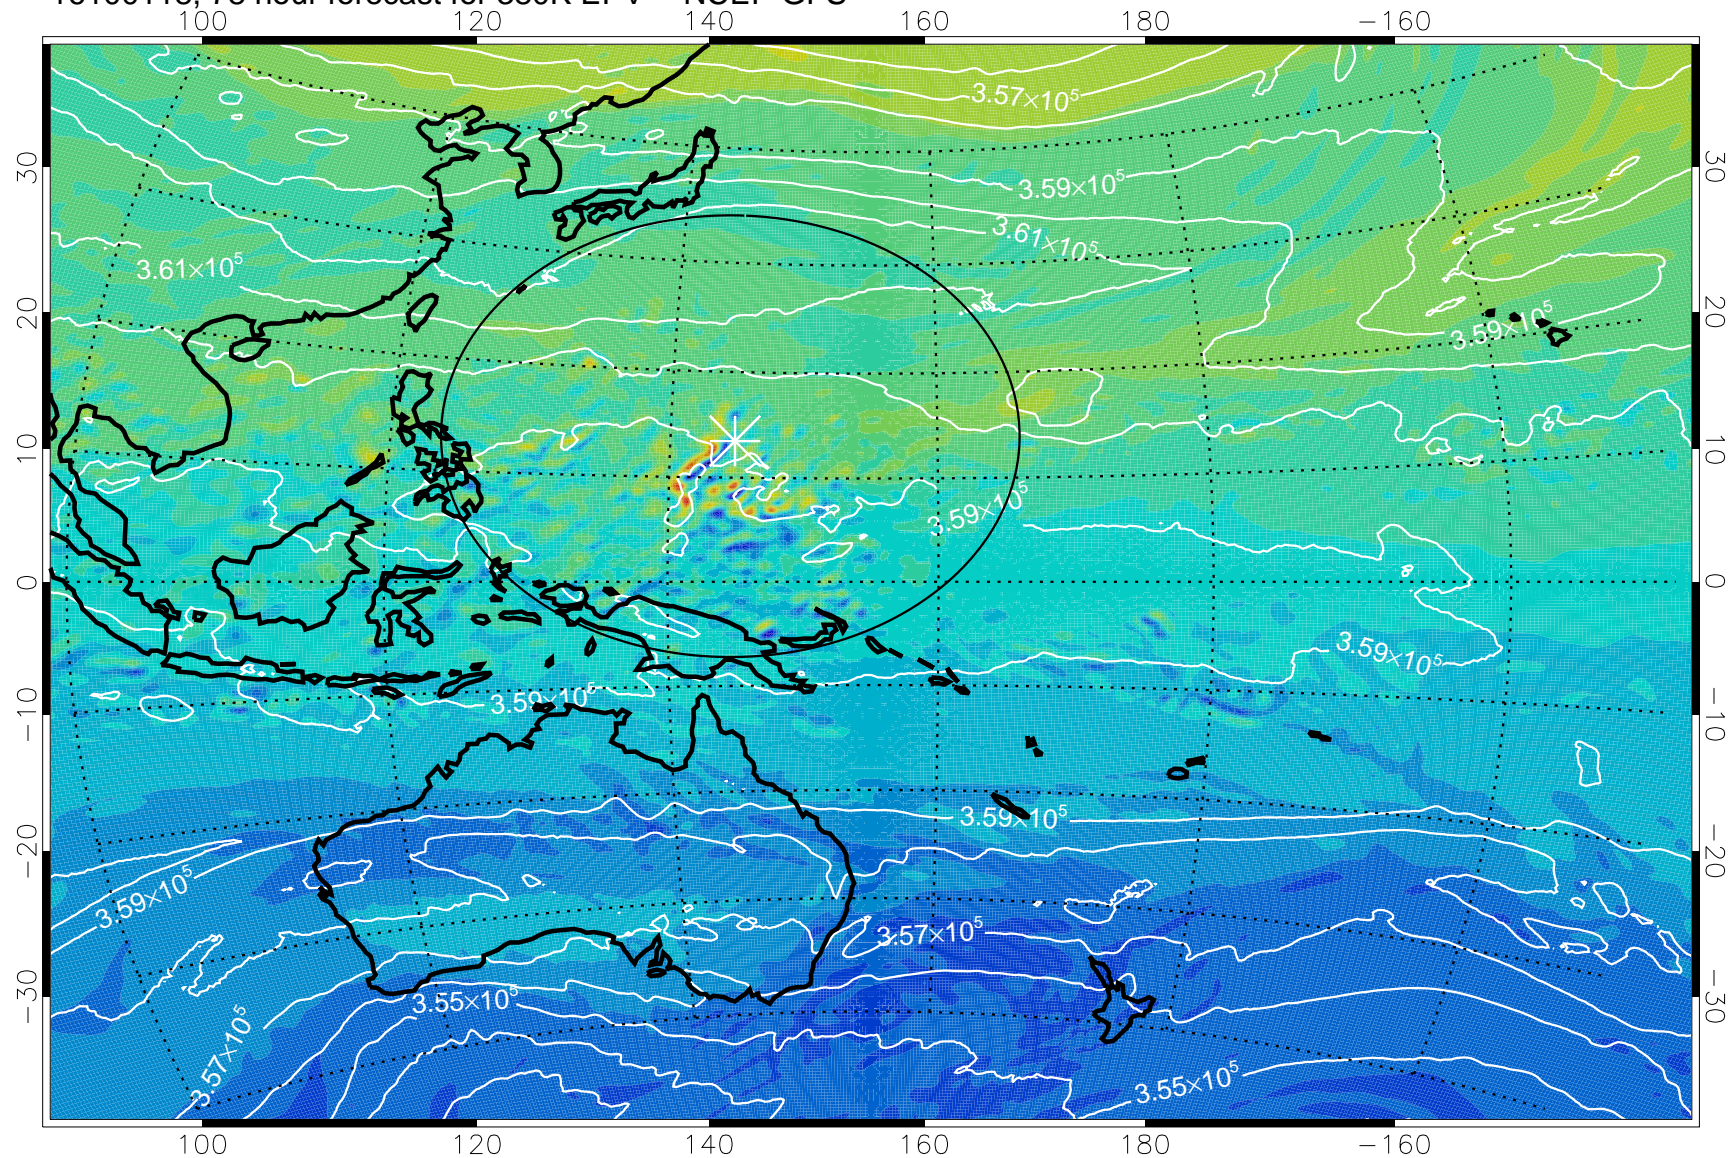

380K Montgomery Streamfunction, white

Range ring of 2304 km

16100100, 60 hour forecast for 380K EPV -- NCEP GFS

380K Montgomery Streamfunction, white

Range ring of 2304 km

16100106, 66 hour forecast for 380K EPV -- NCEP GFS

380K Montgomery Streamfunction, white

Range ring of 2304 km

16100112, 72 hour forecast for 380K EPV -- NCEP GFS

380K Montgomery Streamfunction, white

Range ring of 2304 km

16100118, 78 hour forecast for 380K EPV -- NCEP GFS

380K Montgomery Streamfunction, white

Range ring of 2304 km

16100200, 84 hour forecast for 380K EPV -- NCEP GFS

380K Montgomery Streamfunction, white

Range ring of 2304 km

16100206, 90 hour forecast for 380K EPV -- NCEP GFS

380K Montgomery Streamfunction, white

Range ring of 2304 km

16100212, 96 hour forecast for 380K EPV -- NCEP GFS

380K Montgomery Streamfunction, white

Range ring of 2304 km

16100218, 102 hour forecast for 380K EPV -- NCEP GFS