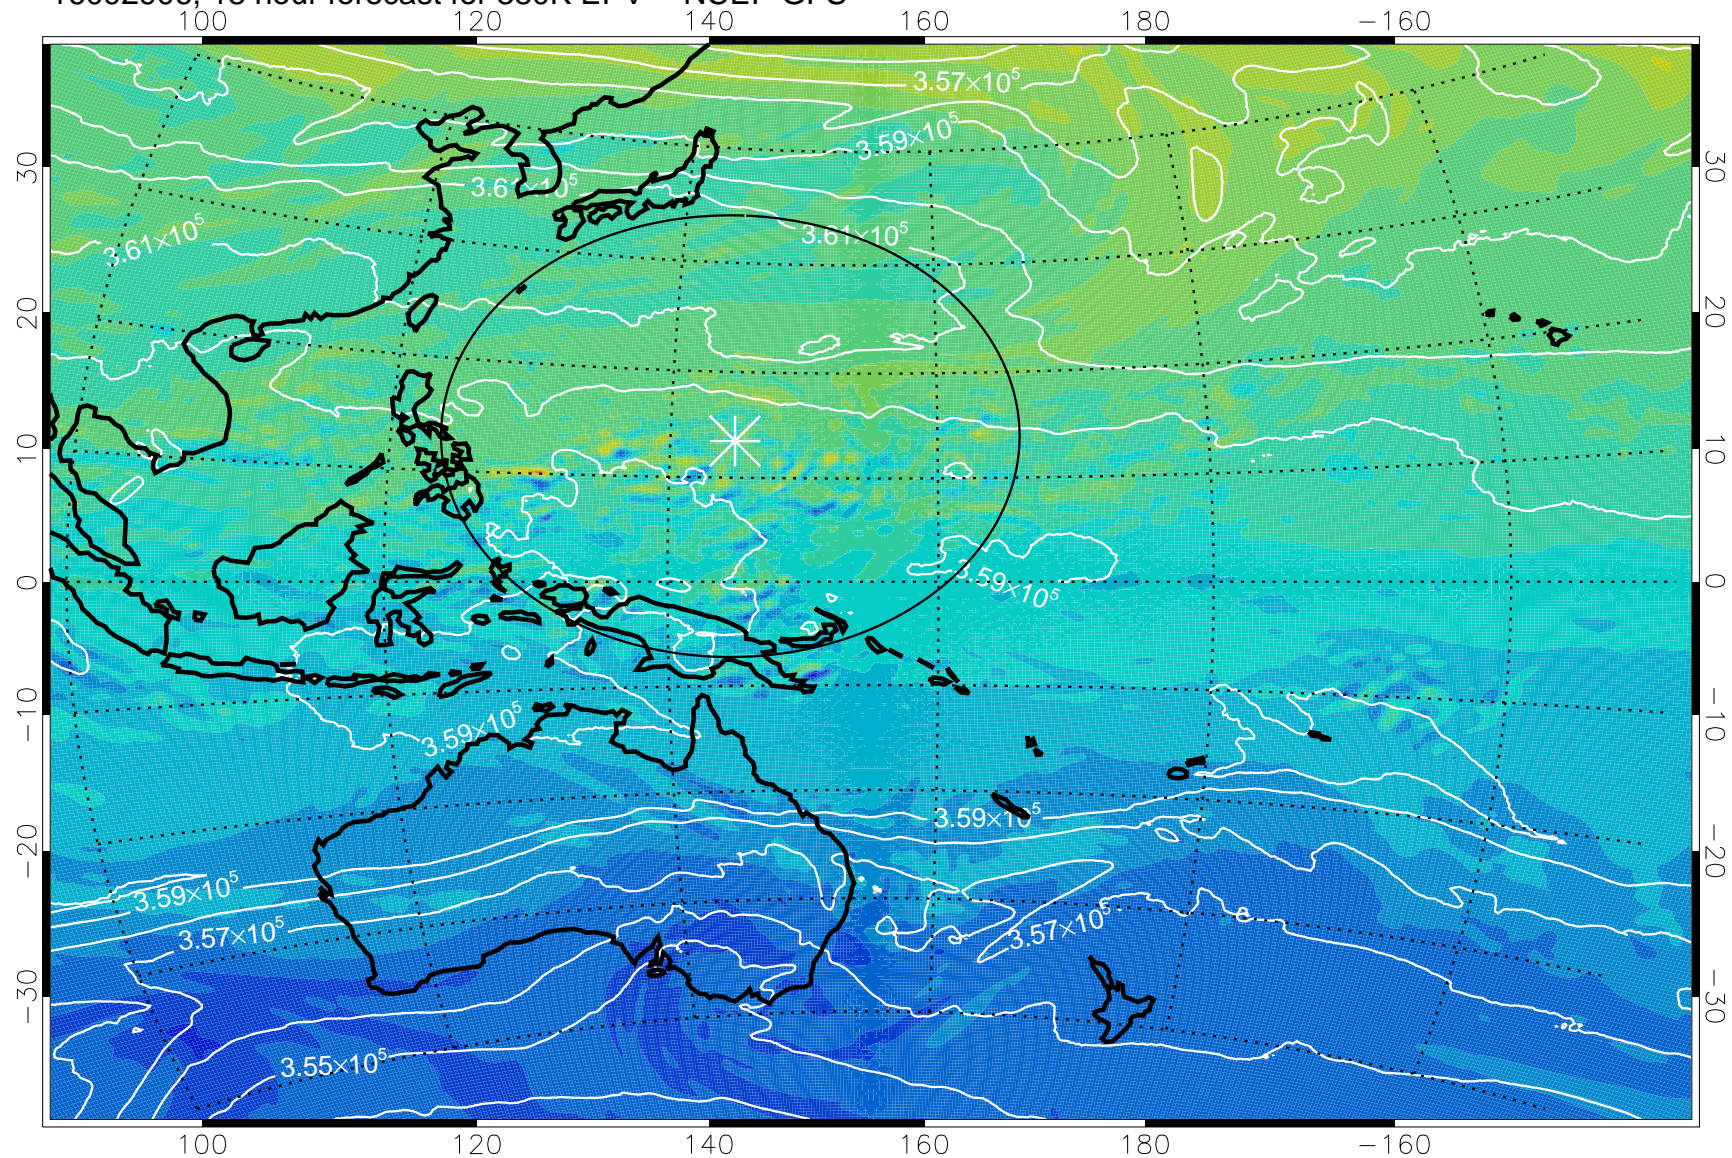

16092818, 6 hour forecast for 380K EPV -- NCEP GFS

380K Montgomery Streamfunction, white

Range ring of 2304 km

16092900, 12 hour forecast for 380K EPV -- NCEP GFS

16092906, 18 hour forecast for 380K EPV -- NCEP GFS

380K Montgomery Streamfunction, white

Range ring of 2304 km

16092912, 24 hour forecast for 380K EPV -- NCEP GFS

380K Montgomery Streamfunction, white

Range ring of 2304 km

16092918, 30 hour forecast for 380K EPV -- NCEP GFS

380K Montgomery Streamfunction, white

Range ring of 2304 km

16093000, 36 hour forecast for 380K EPV -- NCEP GFS

380K Montgomery Streamfunction, white

Range ring of 2304 km

16093006, 42 hour forecast for 380K EPV -- NCEP GFS

380K Montgomery Streamfunction, white

Range ring of 2304 km

16093012, 48 hour forecast for 380K EPV -- NCEP GFS

380K Montgomery Streamfunction, white

Range ring of 2304 km

16093018, 54 hour forecast for 380K EPV -- NCEP GFS