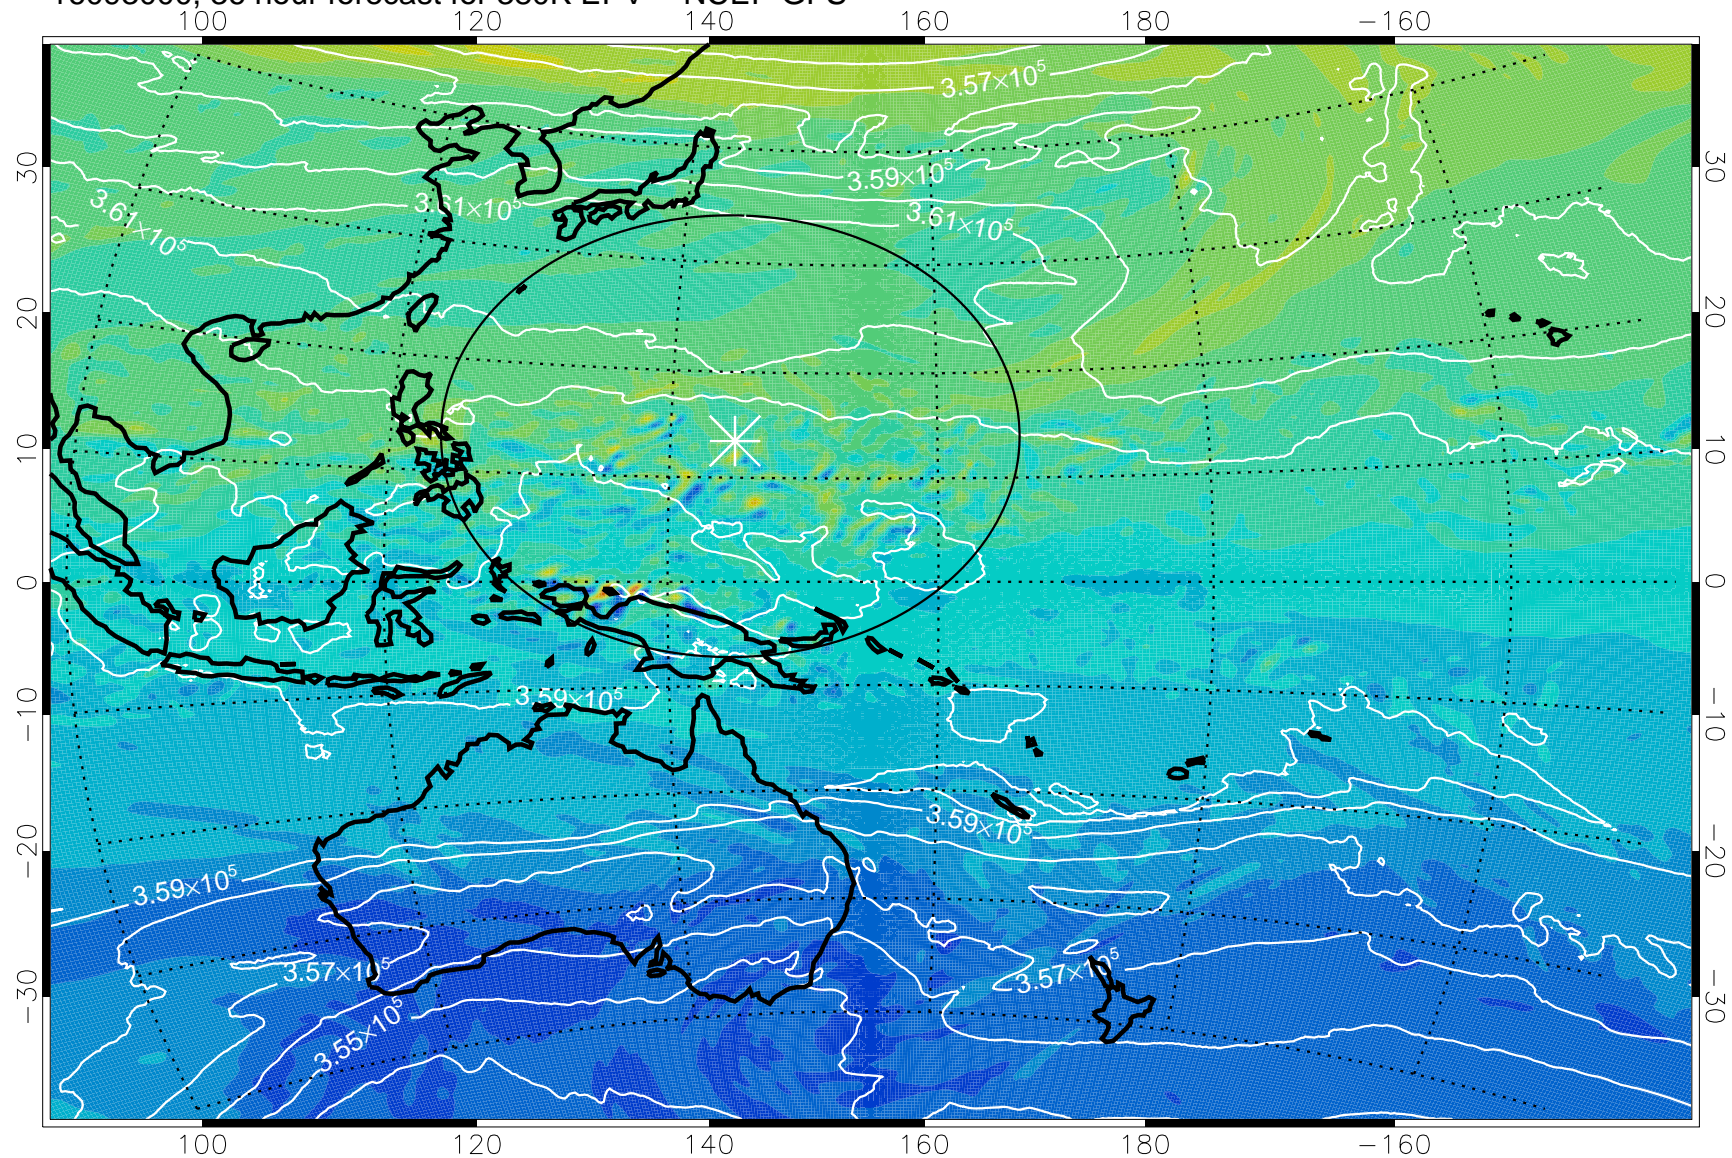

380K Montgomery Streamfunction, white

Range ring of 2304 km

16092912, 24 hour forecast for 380K EPV -- NCEP GFS

380K Montgomery Streamfunction, white

Range ring of 2304 km

16092918, 30 hour forecast for 380K EPV -- NCEP GFS

380K Montgomery Streamfunction, white

Range ring of 2304 km

16093000, 36 hour forecast for 380K EPV -- NCEP GFS

380K Montgomery Streamfunction, white

Range ring of 2304 km

16093006, 42 hour forecast for 380K EPV -- NCEP GFS

380K Montgomery Streamfunction, white

Range ring of 2304 km

16093012, 48 hour forecast for 380K EPV -- NCEP GFS

380K Montgomery Streamfunction, white

Range ring of 2304 km

16093018, 54 hour forecast for 380K EPV -- NCEP GFS

380K Montgomery Streamfunction, white

Range ring of 2304 km

16100100, 60 hour forecast for 380K EPV -- NCEP GFS

380K Montgomery Streamfunction, white

Range ring of 2304 km

16100106, 66 hour forecast for 380K EPV -- NCEP GFS