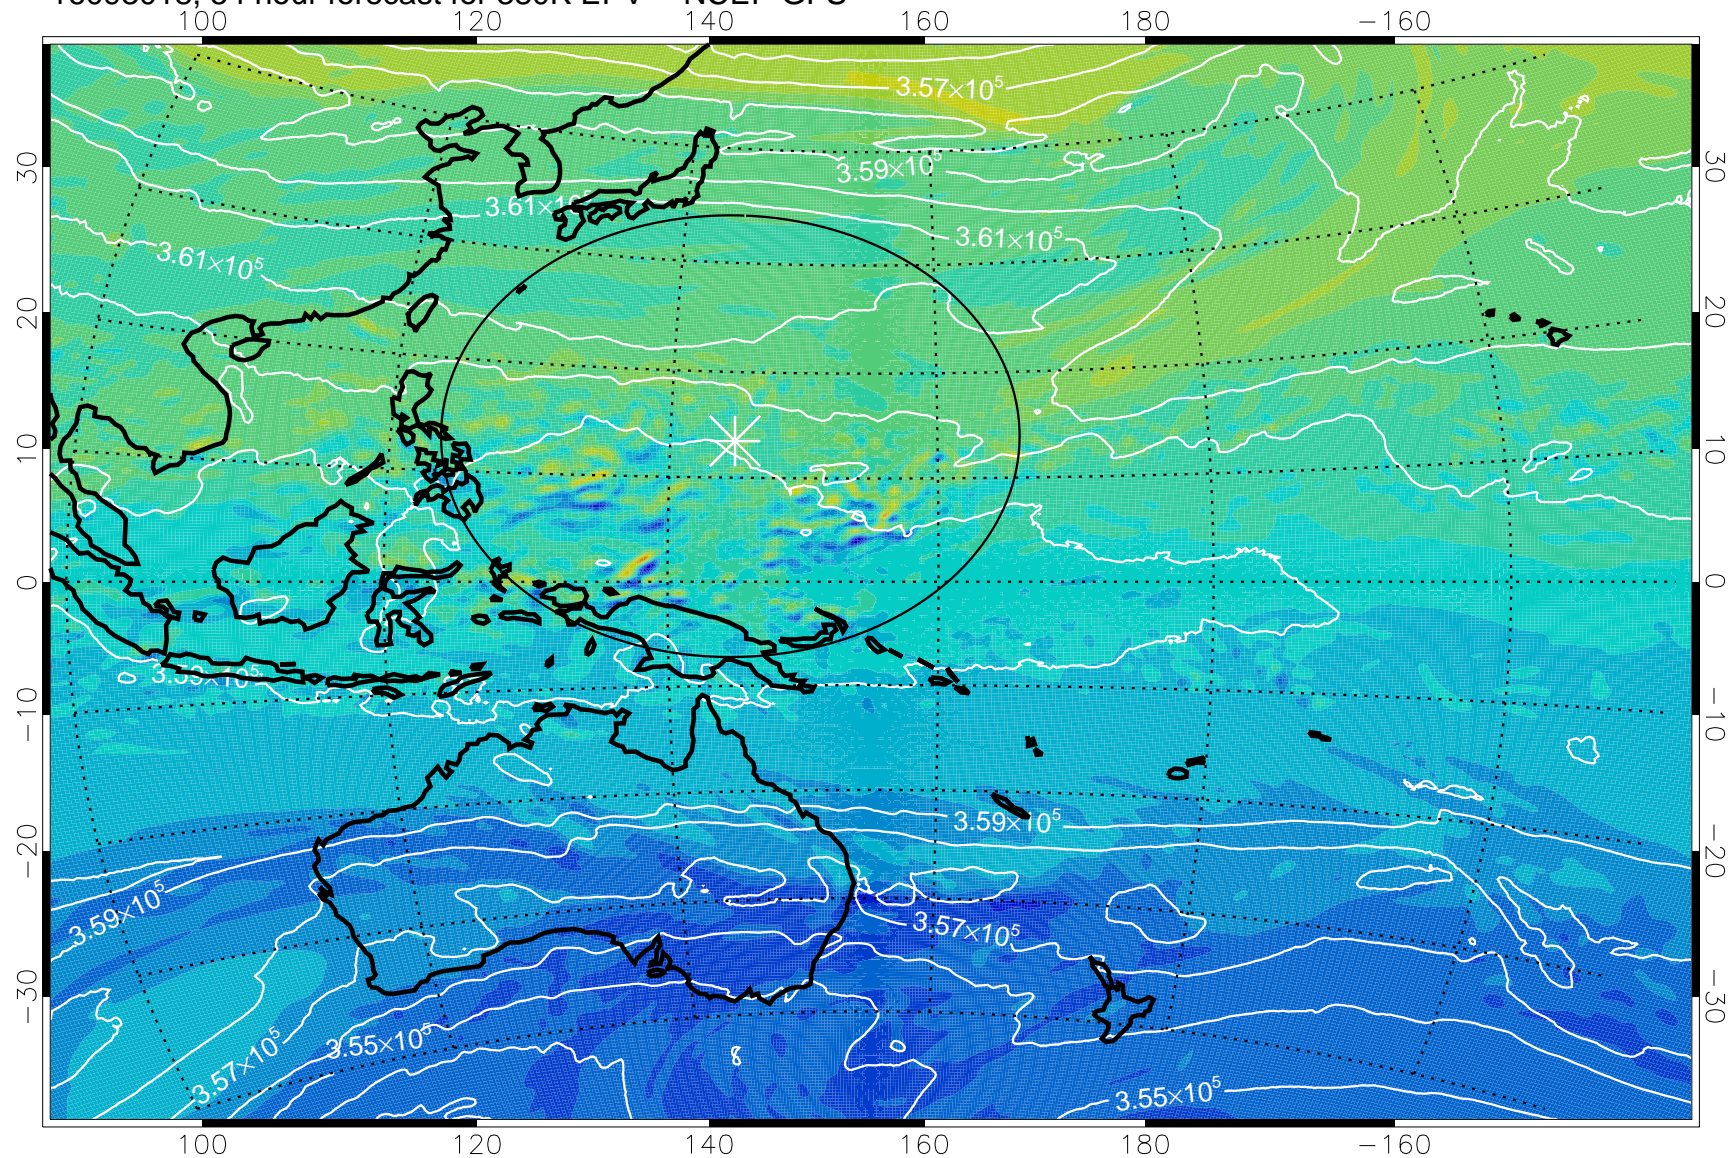

380K Montgomery Streamfunction, white

Range ring of 2304 km

16093000, 36 hour forecast for 380K EPV -- NCEP GFS

380K Montgomery Streamfunction, white

Range ring of 2304 km

16093006, 42 hour forecast for 380K EPV -- NCEP GFS

380K Montgomery Streamfunction, white

Range ring of 2304 km

16093012, 48 hour forecast for 380K EPV -- NCEP GFS

380K Montgomery Streamfunction, white

Range ring of 2304 km

16093018, 54 hour forecast for 380K EPV -- NCEP GFS

380K Montgomery Streamfunction, white

Range ring of 2304 km

16100100, 60 hour forecast for 380K EPV -- NCEP GFS

380K Montgomery Streamfunction, white

Range ring of 2304 km

16100106, 66 hour forecast for 380K EPV -- NCEP GFS

380K Montgomery Streamfunction, white

Range ring of 2304 km

16100112, 72 hour forecast for 380K EPV -- NCEP GFS

380K Montgomery Streamfunction, white

Range ring of 2304 km

16100118, 78 hour forecast for 380K EPV -- NCEP GFS