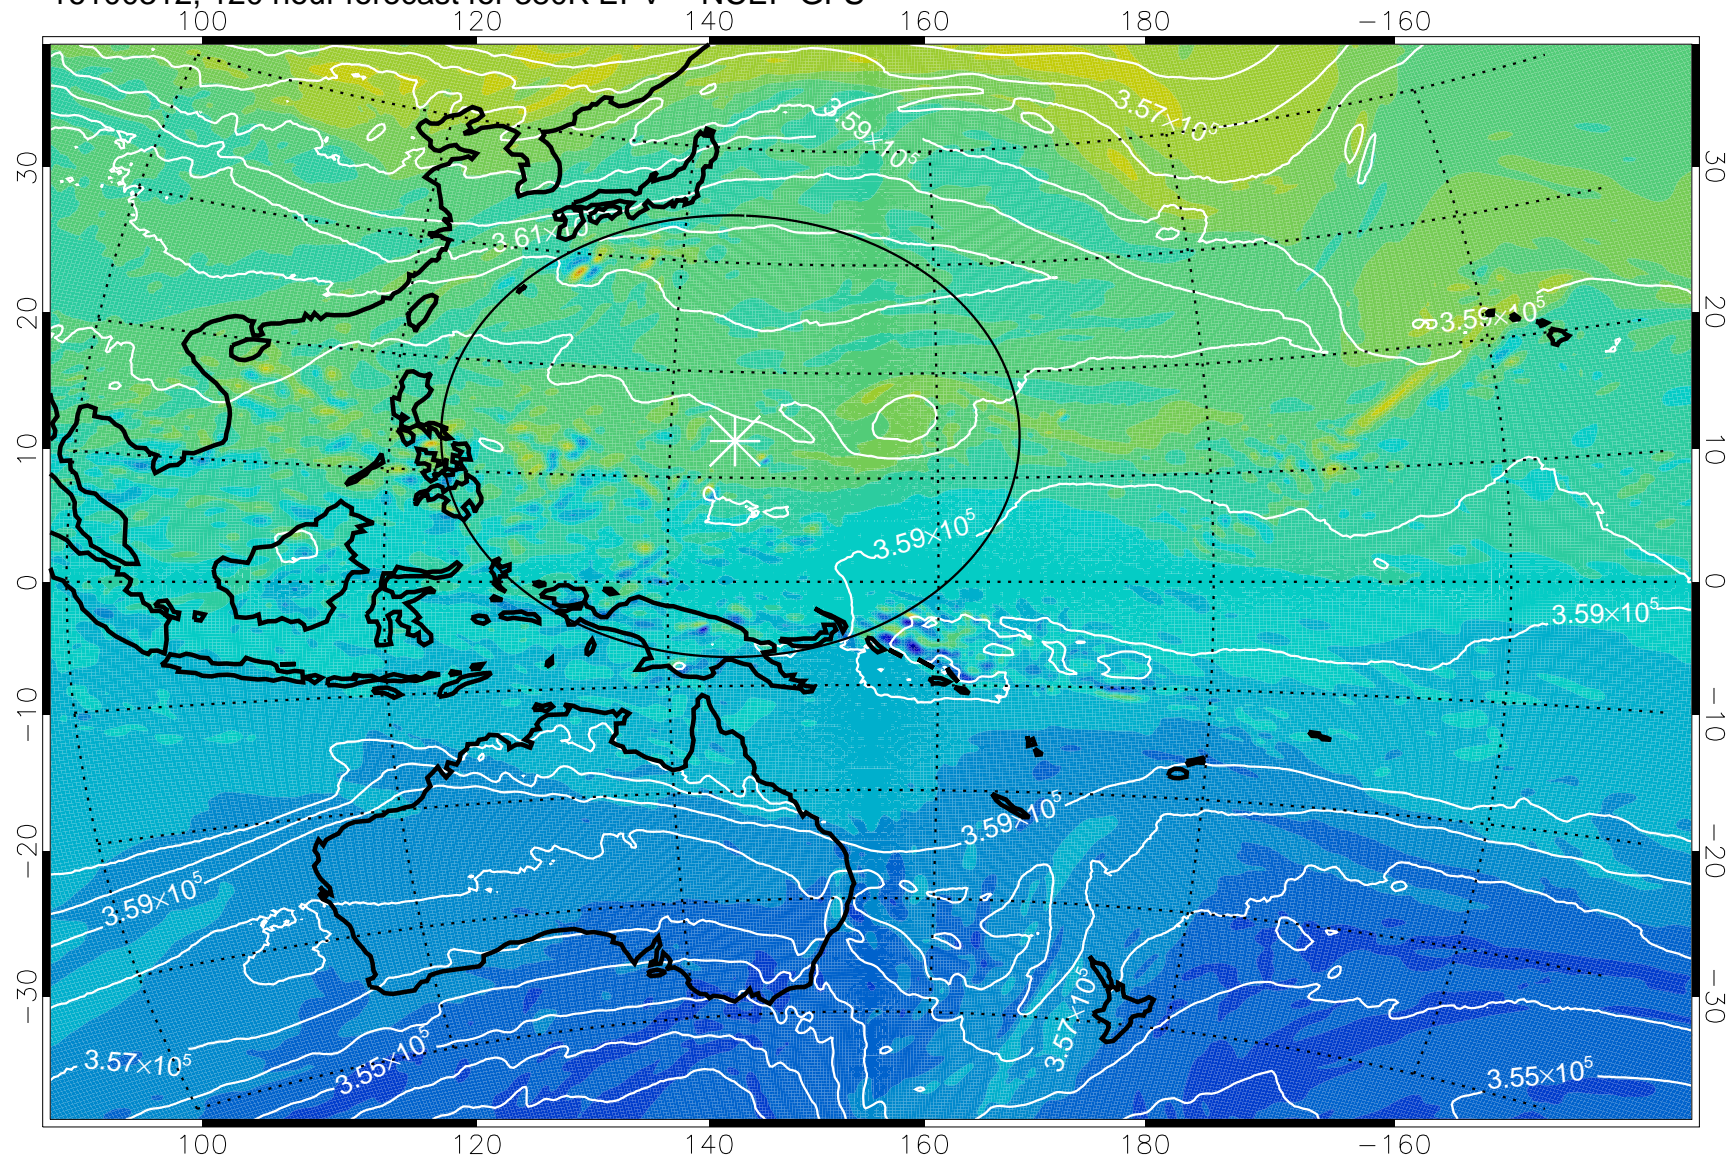

380K Montgomery Streamfunction, white

Range ring of 2304 km

16100212, 96 hour forecast for 380K EPV -- NCEP GFS

380K Montgomery Streamfunction, white

Range ring of 2304 km

16100218, 102 hour forecast for 380K EPV -- NCEP GFS

380K Montgomery Streamfunction, white

Range ring of 2304 km

16100300, 108 hour forecast for 380K EPV -- NCEP GFS

380K Montgomery Streamfunction, white

Range ring of 2304 km

16100306, 114 hour forecast for 380K EPV -- NCEP GFS

380K Montgomery Streamfunction, white

Range ring of 2304 km

16100312, 120 hour forecast for 380K EPV -- NCEP GFS

380K Montgomery Streamfunction, white

Range ring of 2304 km