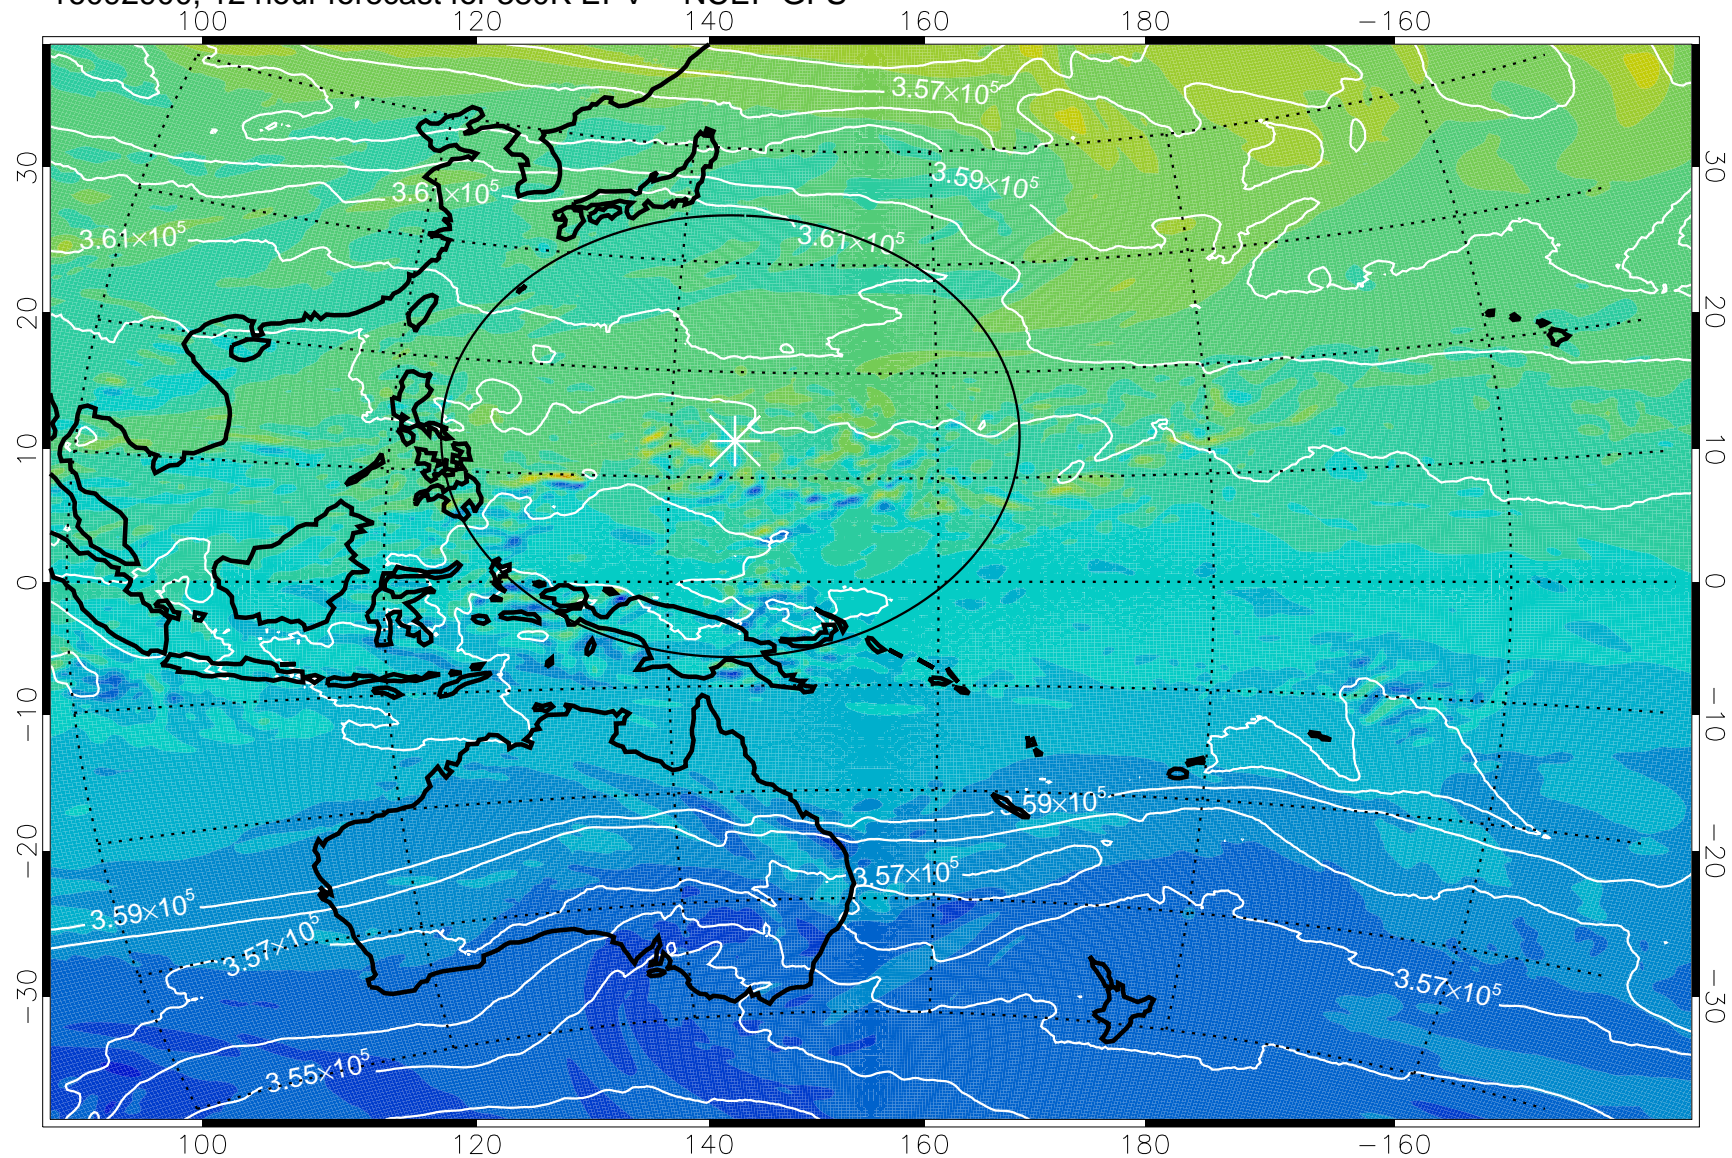

16092818, 6 hour forecast for 380K EPV -- NCEP GFS

380K Montgomery Streamfunction, white

Range ring of 2304 km

16092900, 12 hour forecast for 380K EPV -- NCEP GFS

16092906, 18 hour forecast for 380K EPV -- NCEP GFS

380K Montgomery Streamfunction, white

Range ring of 2304 km

16092912, 24 hour forecast for 380K EPV -- NCEP GFS

380K Montgomery Streamfunction, white

Range ring of 2304 km

16092918, 30 hour forecast for 380K EPV -- NCEP GFS

380K Montgomery Streamfunction, white

Range ring of 2304 km

16093000, 36 hour forecast for 380K EPV -- NCEP GFS

380K Montgomery Streamfunction, white

Range ring of 2304 km

16093006, 42 hour forecast for 380K EPV -- NCEP GFS

380K Montgomery Streamfunction, white

Range ring of 2304 km

16093012, 48 hour forecast for 380K EPV -- NCEP GFS

380K Montgomery Streamfunction, white

Range ring of 2304 km

16093018, 54 hour forecast for 380K EPV -- NCEP GFS