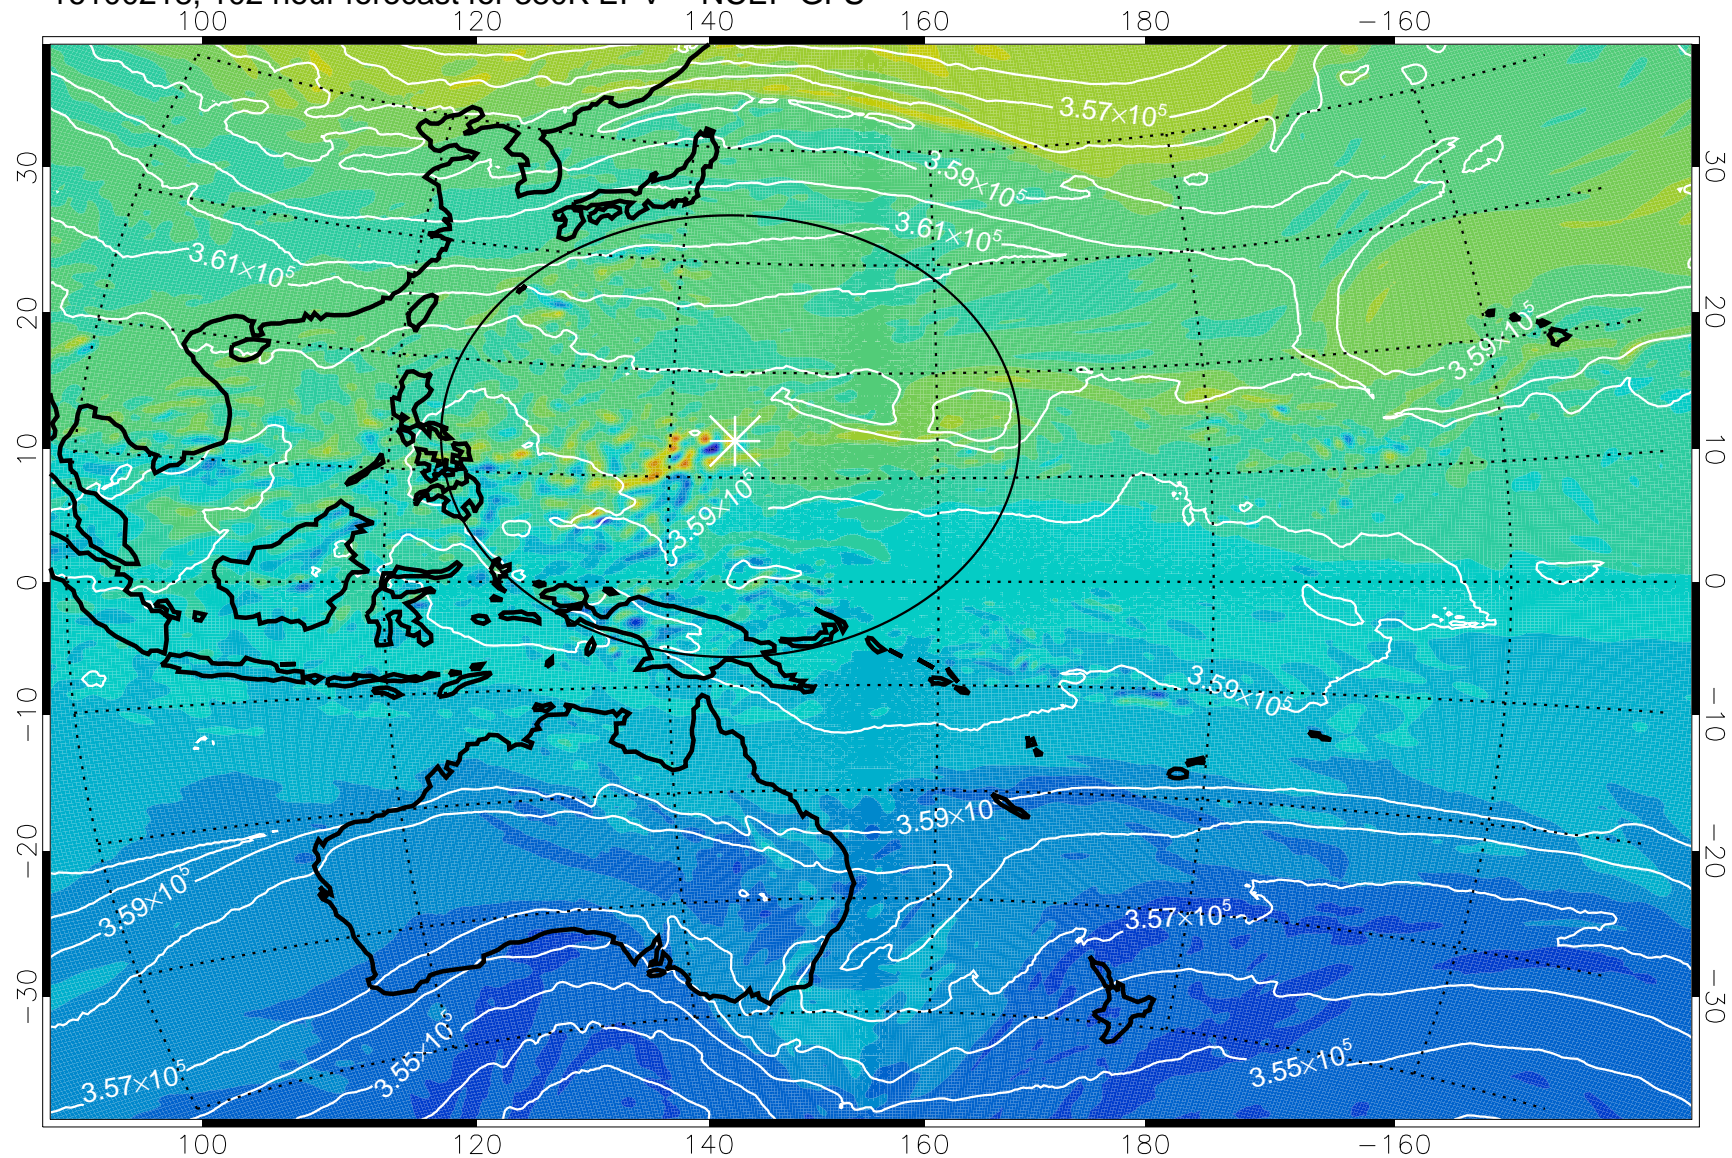

380K Montgomery Streamfunction, white

Range ring of 2304 km

16100200, 84 hour forecast for 380K EPV -- NCEP GFS

380K Montgomery Streamfunction, white

Range ring of 2304 km

16100206, 90 hour forecast for 380K EPV -- NCEP GFS

380K Montgomery Streamfunction, white

Range ring of 2304 km

16100212, 96 hour forecast for 380K EPV -- NCEP GFS

380K Montgomery Streamfunction, white

Range ring of 2304 km

16100218, 102 hour forecast for 380K EPV -- NCEP GFS

380K Montgomery Streamfunction, white

Range ring of 2304 km

16100300, 108 hour forecast for 380K EPV -- NCEP GFS

380K Montgomery Streamfunction, white

Range ring of 2304 km

16100306, 114 hour forecast for 380K EPV -- NCEP GFS

380K Montgomery Streamfunction, white

Range ring of 2304 km

16100312, 120 hour forecast for 380K EPV -- NCEP GFS

380K Montgomery Streamfunction, white

Range ring of 2304 km