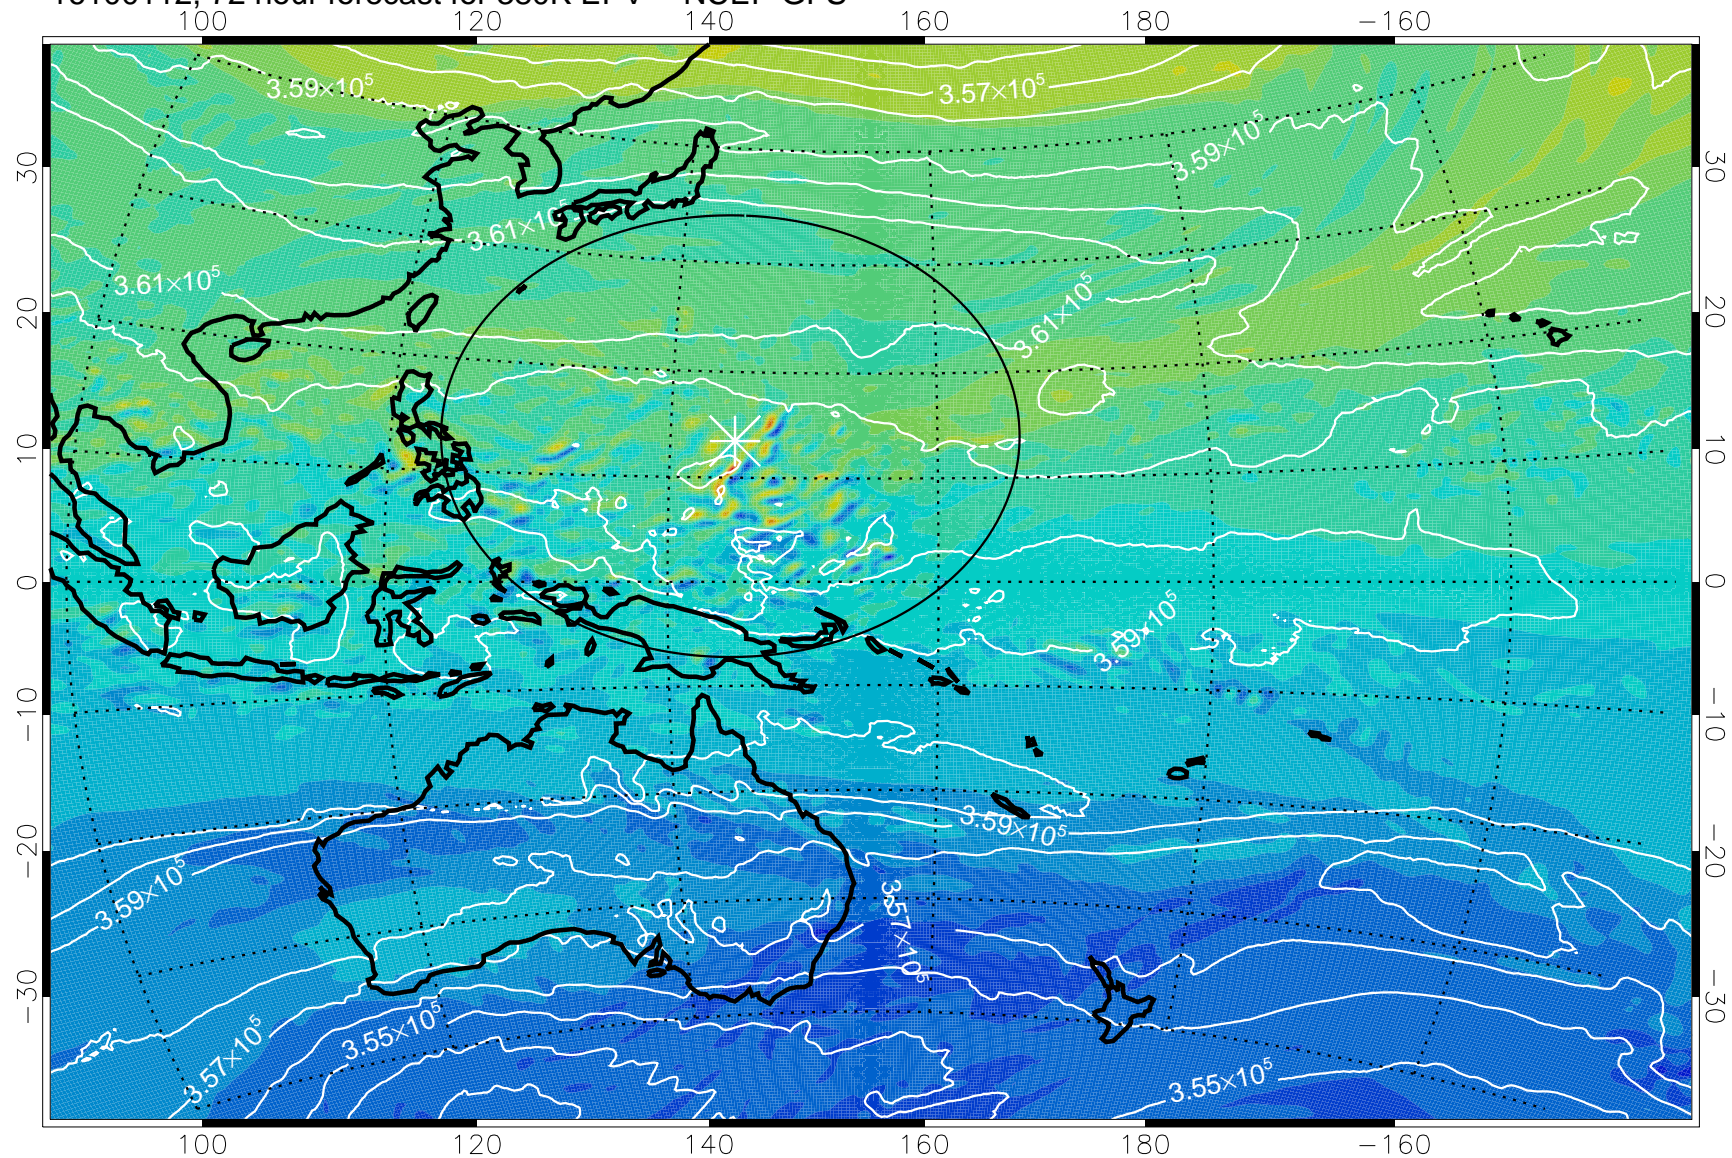

380K Montgomery Streamfunction, white

Range ring of 2304 km

16093012, 48 hour forecast for 380K EPV -- NCEP GFS

380K Montgomery Streamfunction, white

Range ring of 2304 km

16093018, 54 hour forecast for 380K EPV -- NCEP GFS

380K Montgomery Streamfunction, white

Range ring of 2304 km

16100100, 60 hour forecast for 380K EPV -- NCEP GFS

380K Montgomery Streamfunction, white

Range ring of 2304 km

16100106, 66 hour forecast for 380K EPV -- NCEP GFS

380K Montgomery Streamfunction, white

Range ring of 2304 km

16100112, 72 hour forecast for 380K EPV -- NCEP GFS

380K Montgomery Streamfunction, white

Range ring of 2304 km

16100118, 78 hour forecast for 380K EPV -- NCEP GFS

380K Montgomery Streamfunction, white

Range ring of 2304 km

16100200, 84 hour forecast for 380K EPV -- NCEP GFS

380K Montgomery Streamfunction, white

Range ring of 2304 km

16100206, 90 hour forecast for 380K EPV -- NCEP GFS