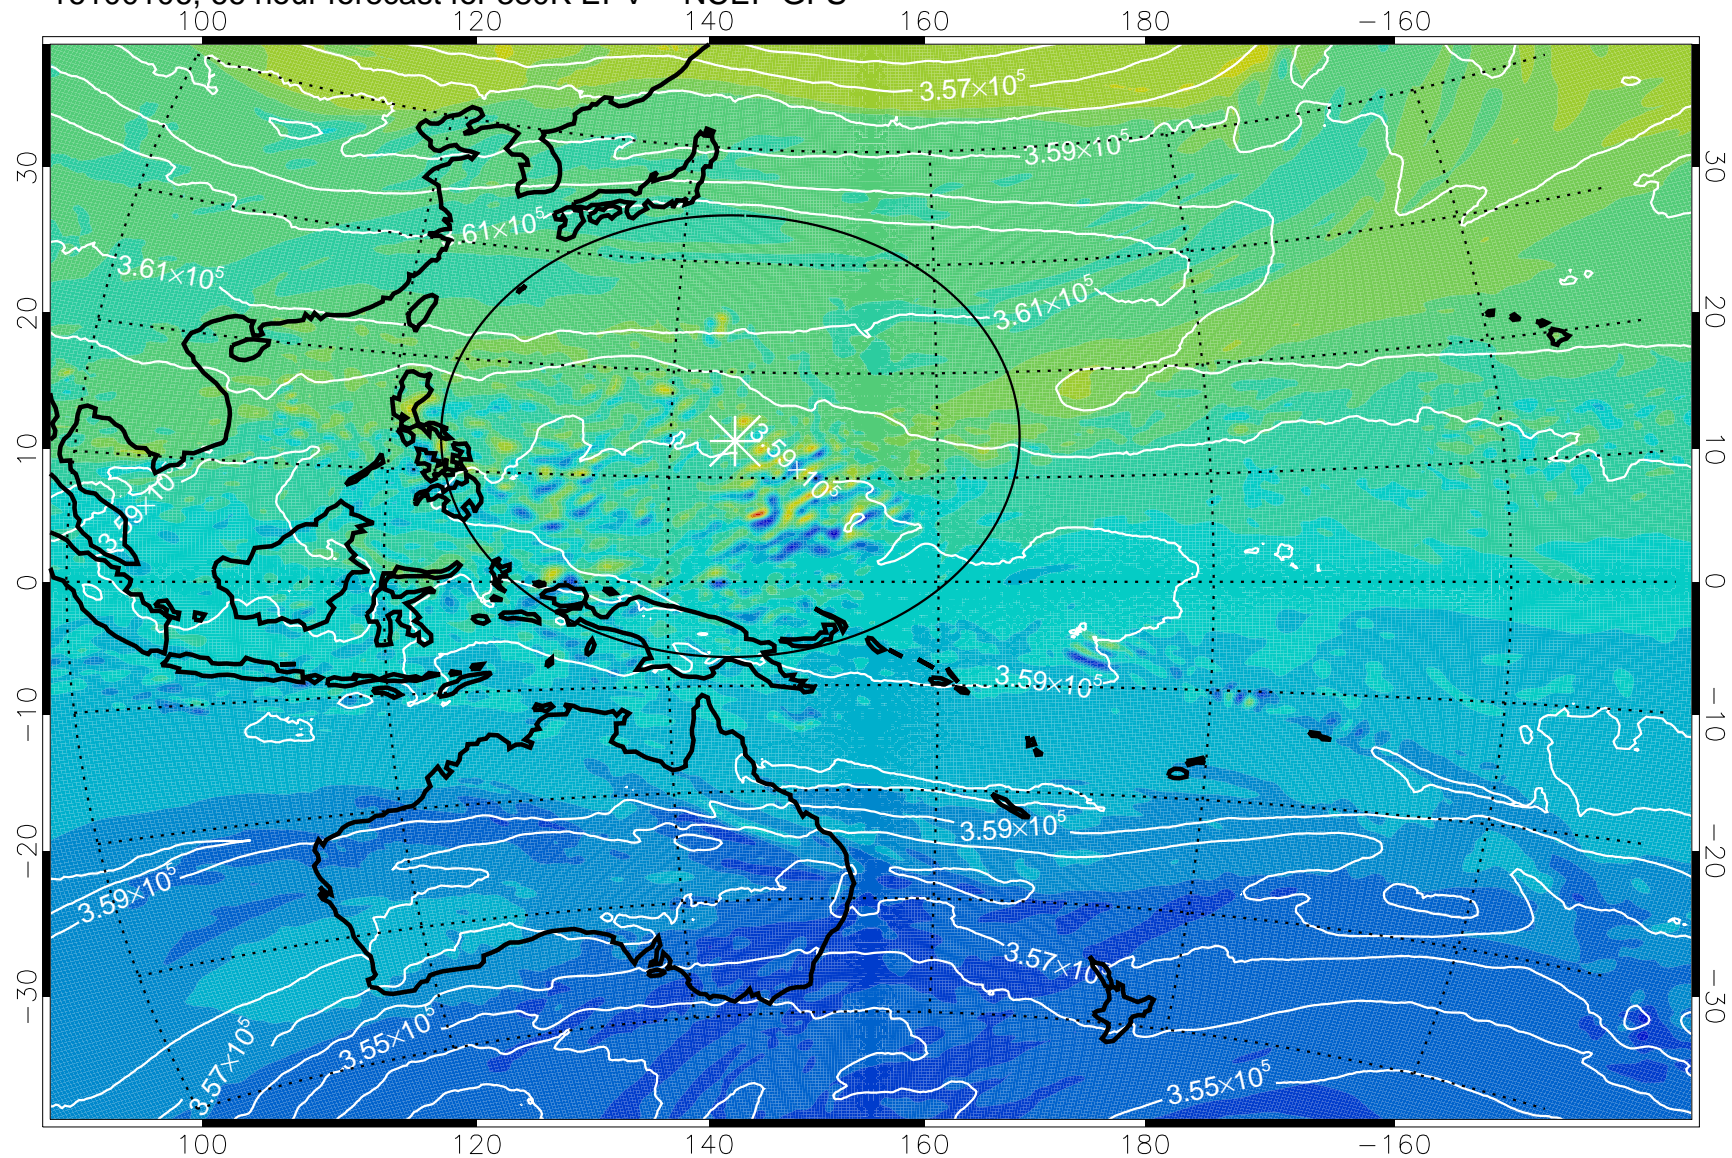

380K Montgomery Streamfunction, white

Range ring of 2304 km

16093012, 48 hour forecast for 380K EPV -- NCEP GFS

380K Montgomery Streamfunction, white

Range ring of 2304 km

16093018, 54 hour forecast for 380K EPV -- NCEP GFS

380K Montgomery Streamfunction, white

Range ring of 2304 km

16100100, 60 hour forecast for 380K EPV -- NCEP GFS

380K Montgomery Streamfunction, white

Range ring of 2304 km

16100106, 66 hour forecast for 380K EPV -- NCEP GFS

380K Montgomery Streamfunction, white

Range ring of 2304 km

16100112, 72 hour forecast for 380K EPV -- NCEP GFS

380K Montgomery Streamfunction, white

Range ring of 2304 km

16100118, 78 hour forecast for 380K EPV -- NCEP GFS

380K Montgomery Streamfunction, white

Range ring of 2304 km

16100200, 84 hour forecast for 380K EPV -- NCEP GFS

380K Montgomery Streamfunction, white

Range ring of 2304 km

16100206, 90 hour forecast for 380K EPV -- NCEP GFS