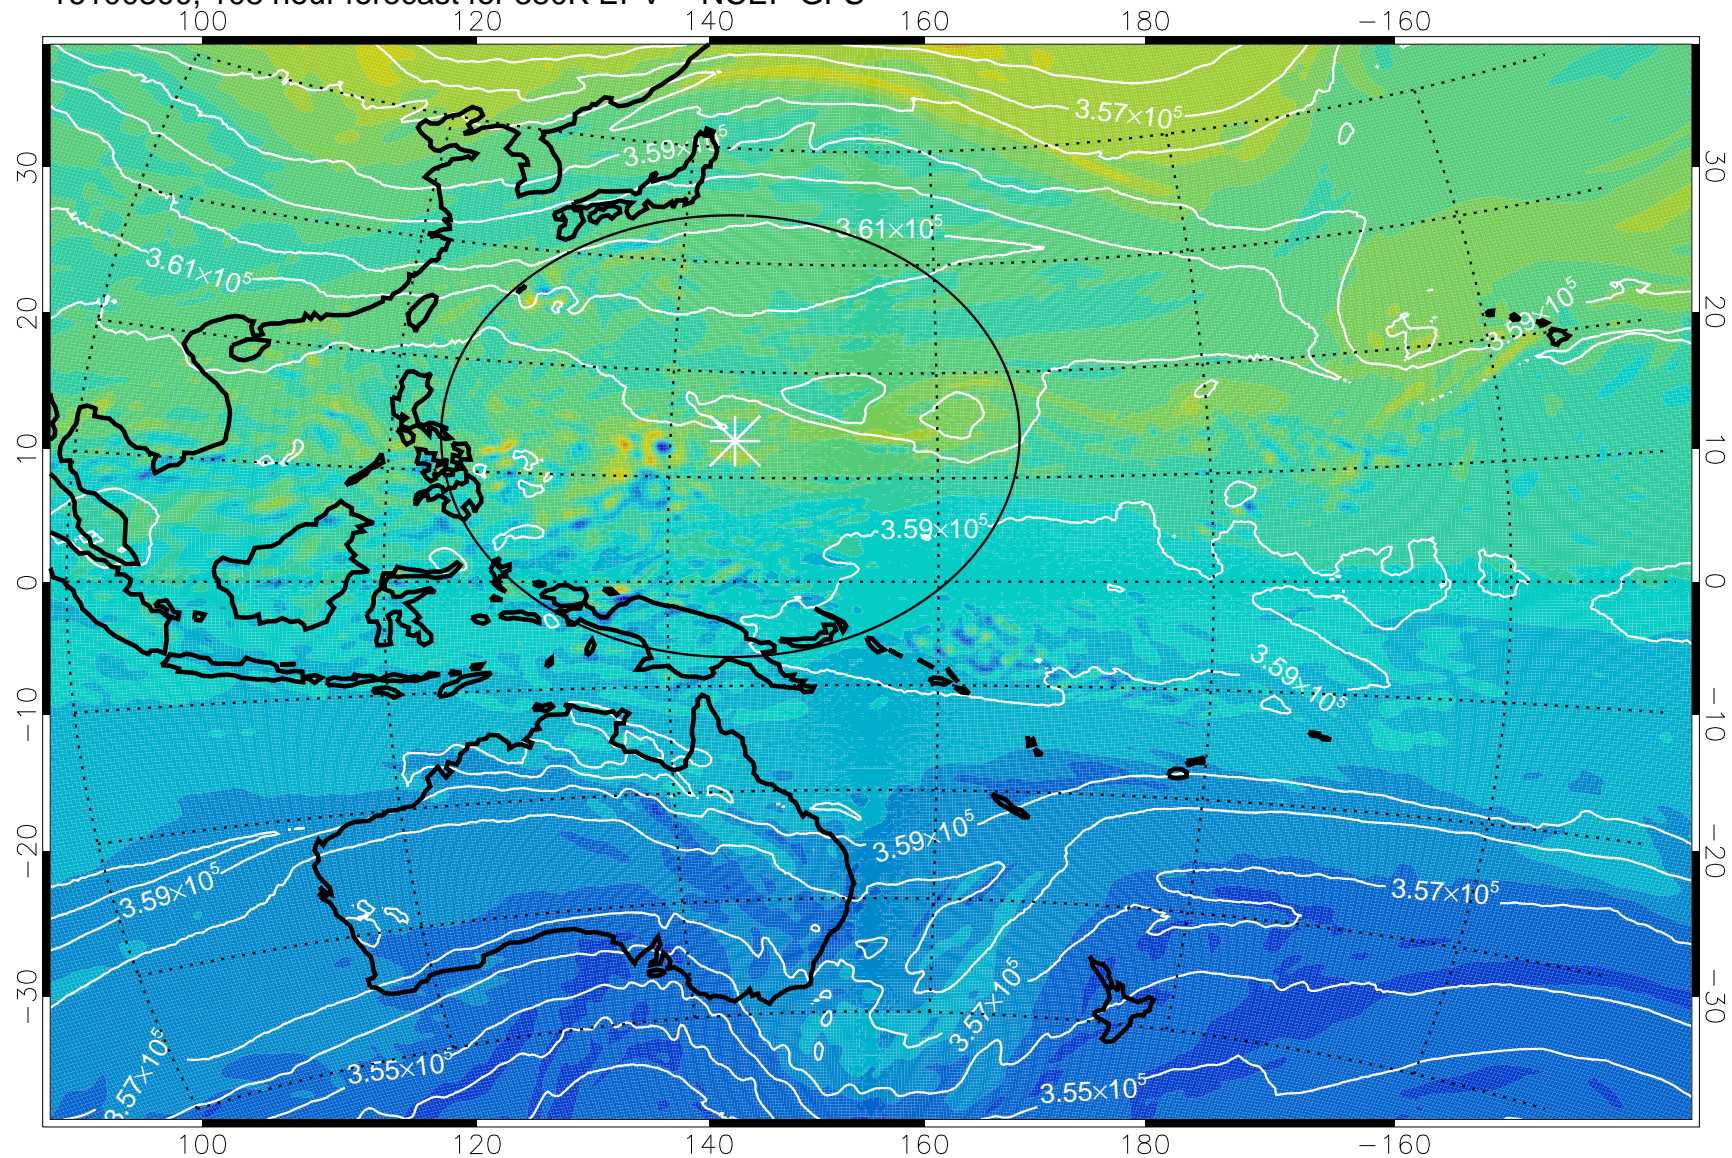

380K Montgomery Streamfunction, white

Range ring of 2304 km

16100200, 84 hour forecast for 380K EPV -- NCEP GFS

380K Montgomery Streamfunction, white

Range ring of 2304 km

16100206, 90 hour forecast for 380K EPV -- NCEP GFS

380K Montgomery Streamfunction, white

Range ring of 2304 km

16100212, 96 hour forecast for 380K EPV -- NCEP GFS

380K Montgomery Streamfunction, white

Range ring of 2304 km

16100218, 102 hour forecast for 380K EPV -- NCEP GFS

380K Montgomery Streamfunction, white

Range ring of 2304 km

16100300, 108 hour forecast for 380K EPV -- NCEP GFS

380K Montgomery Streamfunction, white

Range ring of 2304 km

16100306, 114 hour forecast for 380K EPV -- NCEP GFS

380K Montgomery Streamfunction, white

Range ring of 2304 km

16100312, 120 hour forecast for 380K EPV -- NCEP GFS

380K Montgomery Streamfunction, white

Range ring of 2304 km