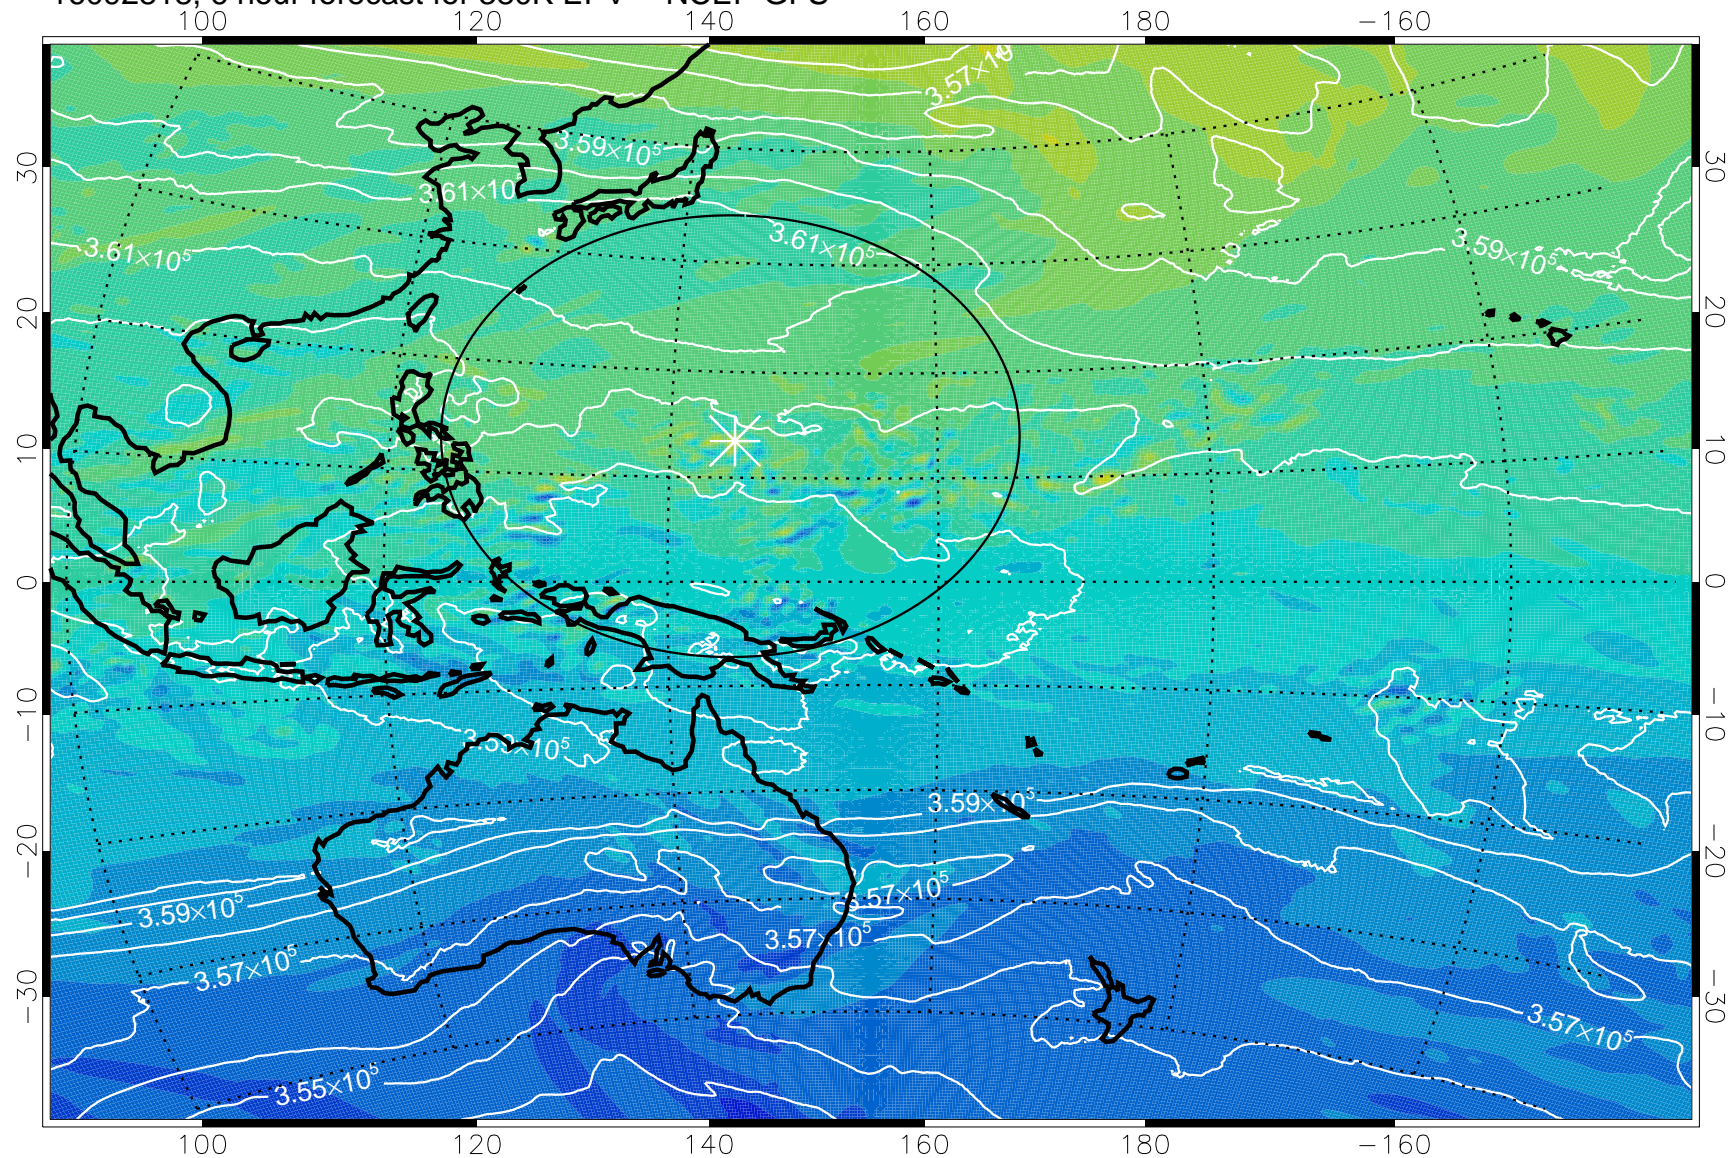

16092818, 6 hour forecast for 380K EPV -- NCEP GFS

380K Montgomery Streamfunction, white

Range ring of 2304 km

16092900, 12 hour forecast for 380K EPV -- NCEP GFS

16092906, 18 hour forecast for 380K EPV -- NCEP GFS

380K Montgomery Streamfunction, white

Range ring of 2304 km

16092912, 24 hour forecast for 380K EPV -- NCEP GFS

380K Montgomery Streamfunction, white

Range ring of 2304 km

16092918, 30 hour forecast for 380K EPV -- NCEP GFS

380K Montgomery Streamfunction, white

Range ring of 2304 km

16093000, 36 hour forecast for 380K EPV -- NCEP GFS

380K Montgomery Streamfunction, white

Range ring of 2304 km

16093006, 42 hour forecast for 380K EPV -- NCEP GFS

380K Montgomery Streamfunction, white

Range ring of 2304 km

16093012, 48 hour forecast for 380K EPV -- NCEP GFS

380K Montgomery Streamfunction, white

Range ring of 2304 km

16093018, 54 hour forecast for 380K EPV -- NCEP GFS