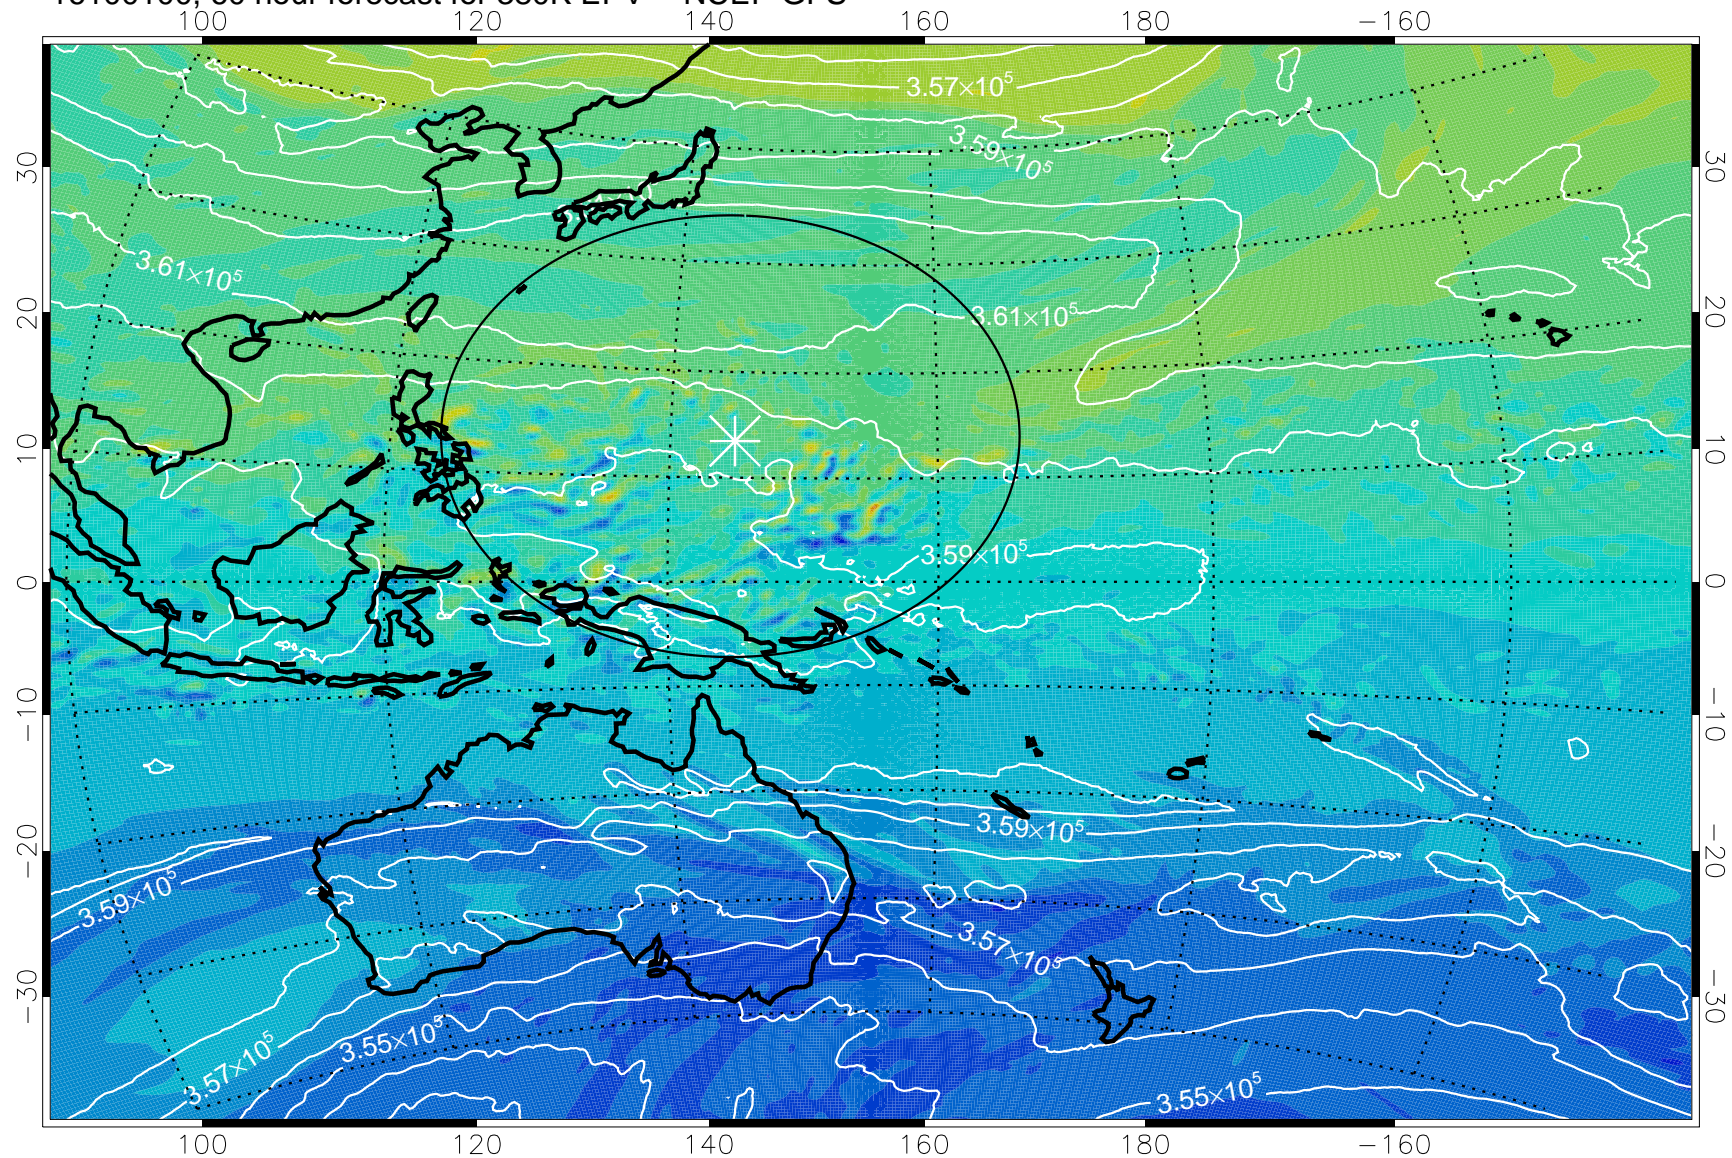

380K Montgomery Streamfunction, white

Range ring of 2304 km

16093000, 36 hour forecast for 380K EPV -- NCEP GFS

380K Montgomery Streamfunction, white

Range ring of 2304 km

16093006, 42 hour forecast for 380K EPV -- NCEP GFS

380K Montgomery Streamfunction, white

Range ring of 2304 km

16093012, 48 hour forecast for 380K EPV -- NCEP GFS

380K Montgomery Streamfunction, white

Range ring of 2304 km

16093018, 54 hour forecast for 380K EPV -- NCEP GFS

380K Montgomery Streamfunction, white

Range ring of 2304 km

16100100, 60 hour forecast for 380K EPV -- NCEP GFS

380K Montgomery Streamfunction, white

Range ring of 2304 km

16100106, 66 hour forecast for 380K EPV -- NCEP GFS

380K Montgomery Streamfunction, white

Range ring of 2304 km

16100112, 72 hour forecast for 380K EPV -- NCEP GFS

380K Montgomery Streamfunction, white

Range ring of 2304 km

16100118, 78 hour forecast for 380K EPV -- NCEP GFS