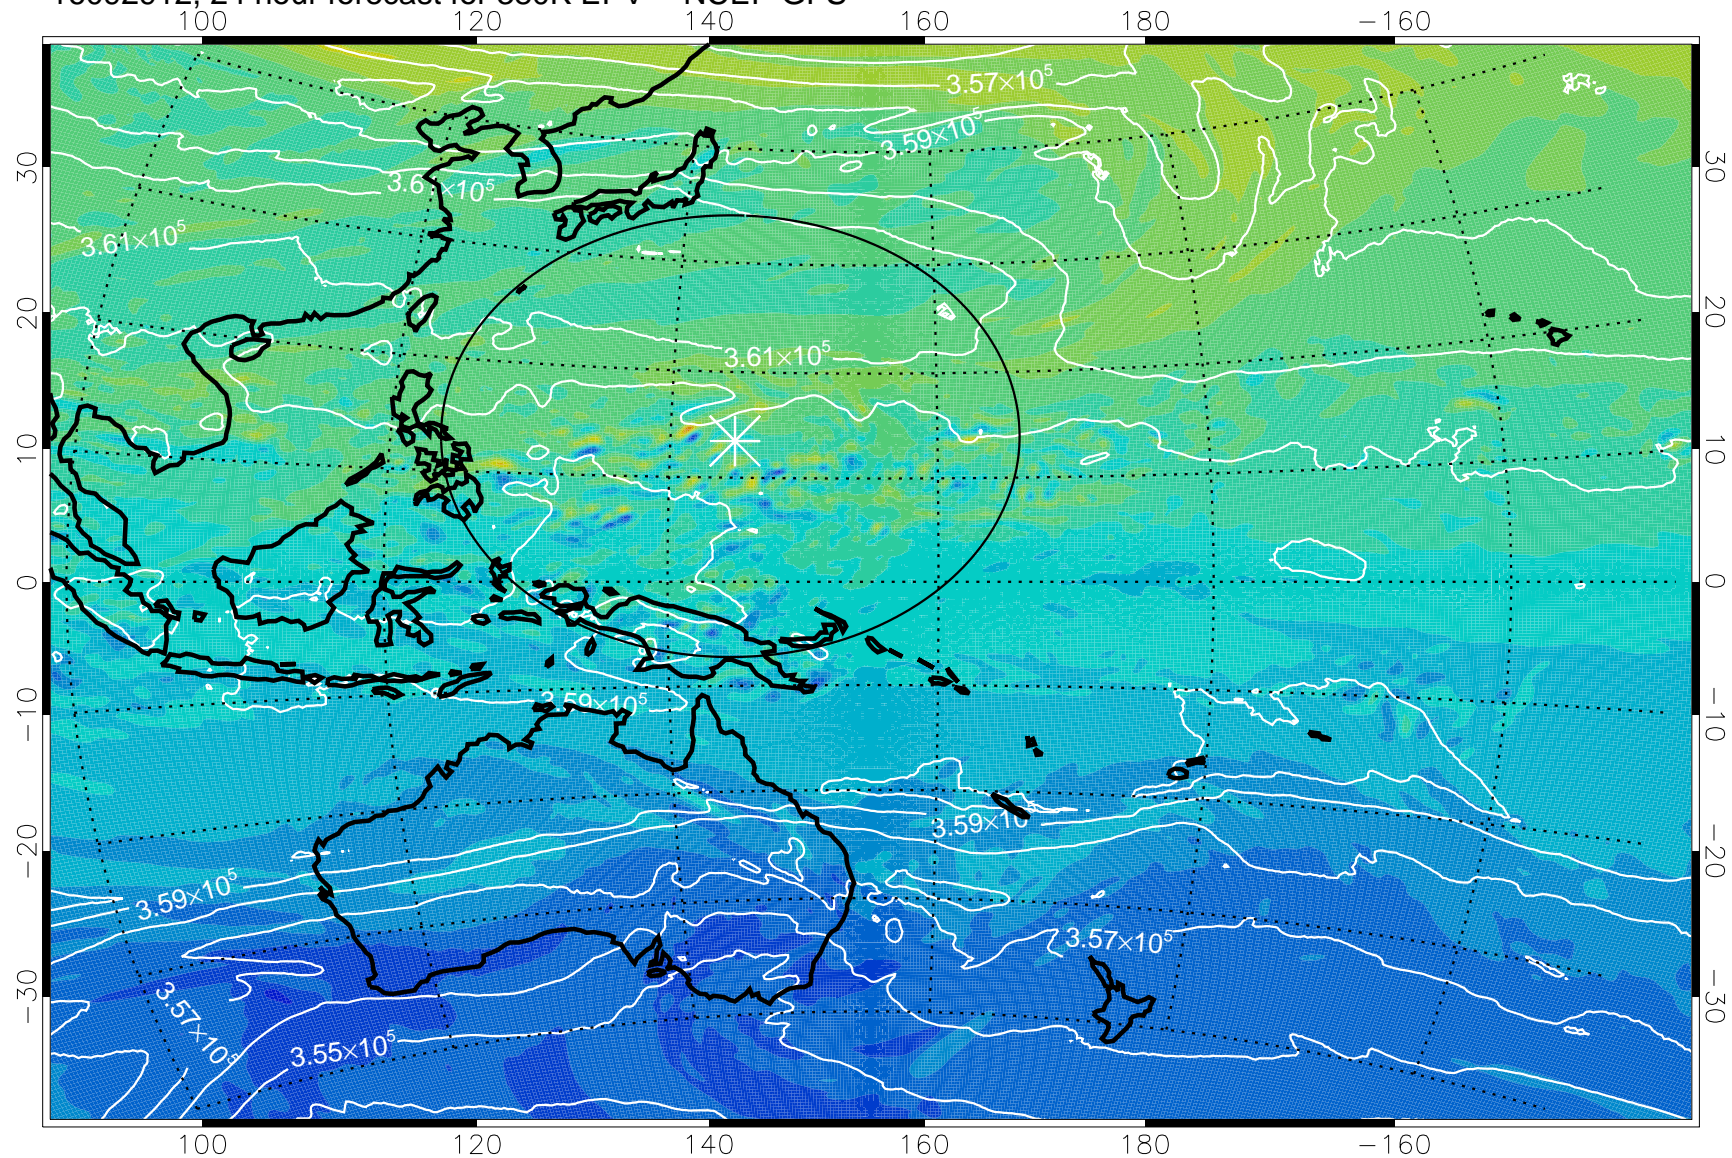

16092818, 6 hour forecast for 380K EPV -- NCEP GFS

380K Montgomery Streamfunction, white

Range ring of 2304 km

16092900, 12 hour forecast for 380K EPV -- NCEP GFS

16092906, 18 hour forecast for 380K EPV -- NCEP GFS

380K Montgomery Streamfunction, white

Range ring of 2304 km

16092912, 24 hour forecast for 380K EPV -- NCEP GFS

380K Montgomery Streamfunction, white

Range ring of 2304 km

16092918, 30 hour forecast for 380K EPV -- NCEP GFS

380K Montgomery Streamfunction, white

Range ring of 2304 km

16093000, 36 hour forecast for 380K EPV -- NCEP GFS

380K Montgomery Streamfunction, white

Range ring of 2304 km

16093006, 42 hour forecast for 380K EPV -- NCEP GFS

380K Montgomery Streamfunction, white

Range ring of 2304 km

16093012, 48 hour forecast for 380K EPV -- NCEP GFS

380K Montgomery Streamfunction, white

Range ring of 2304 km

16093018, 54 hour forecast for 380K EPV -- NCEP GFS