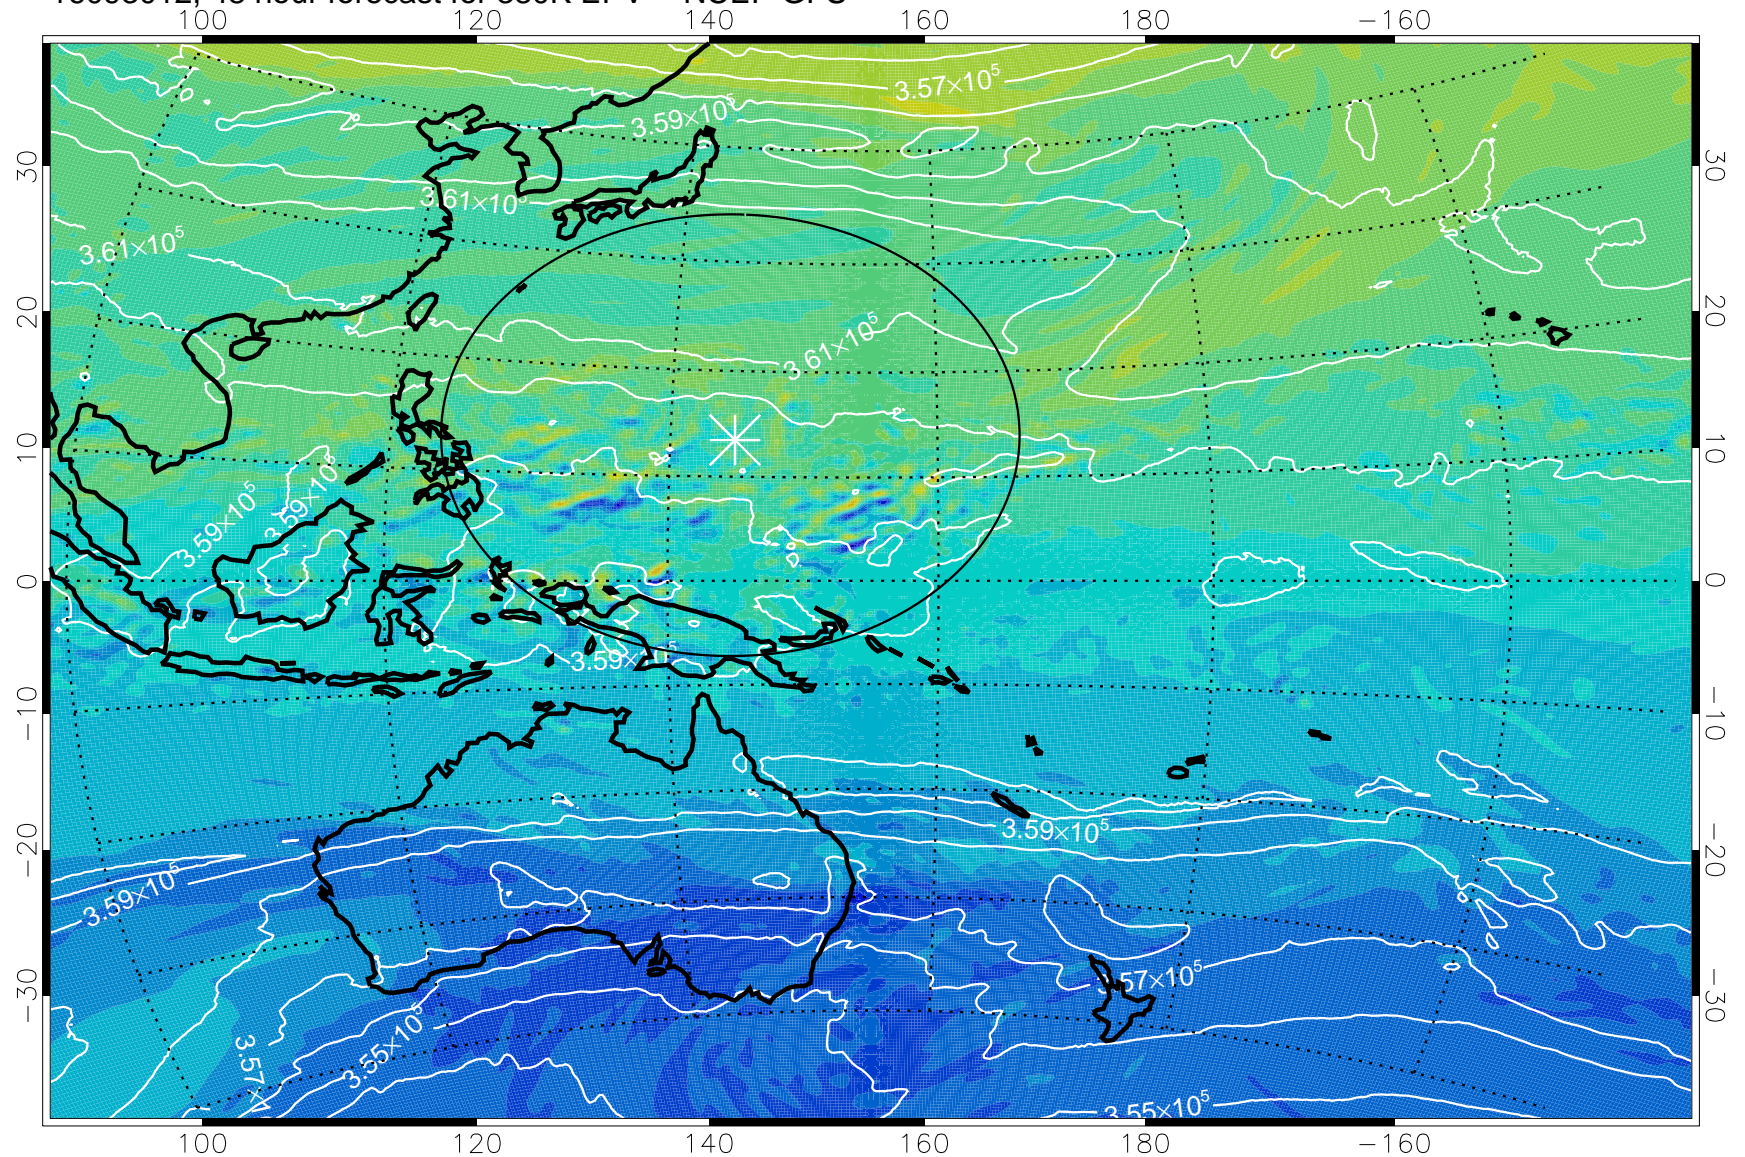

380K Montgomery Streamfunction, white

Range ring of 2304 km

16092912, 24 hour forecast for 380K EPV -- NCEP GFS

380K Montgomery Streamfunction, white

Range ring of 2304 km

16092918, 30 hour forecast for 380K EPV -- NCEP GFS

380K Montgomery Streamfunction, white

Range ring of 2304 km

16093000, 36 hour forecast for 380K EPV -- NCEP GFS

380K Montgomery Streamfunction, white

Range ring of 2304 km

16093006, 42 hour forecast for 380K EPV -- NCEP GFS

380K Montgomery Streamfunction, white

Range ring of 2304 km

16093012, 48 hour forecast for 380K EPV -- NCEP GFS

380K Montgomery Streamfunction, white

Range ring of 2304 km

16093018, 54 hour forecast for 380K EPV -- NCEP GFS

380K Montgomery Streamfunction, white

Range ring of 2304 km

16100100, 60 hour forecast for 380K EPV -- NCEP GFS

380K Montgomery Streamfunction, white

Range ring of 2304 km

16100106, 66 hour forecast for 380K EPV -- NCEP GFS