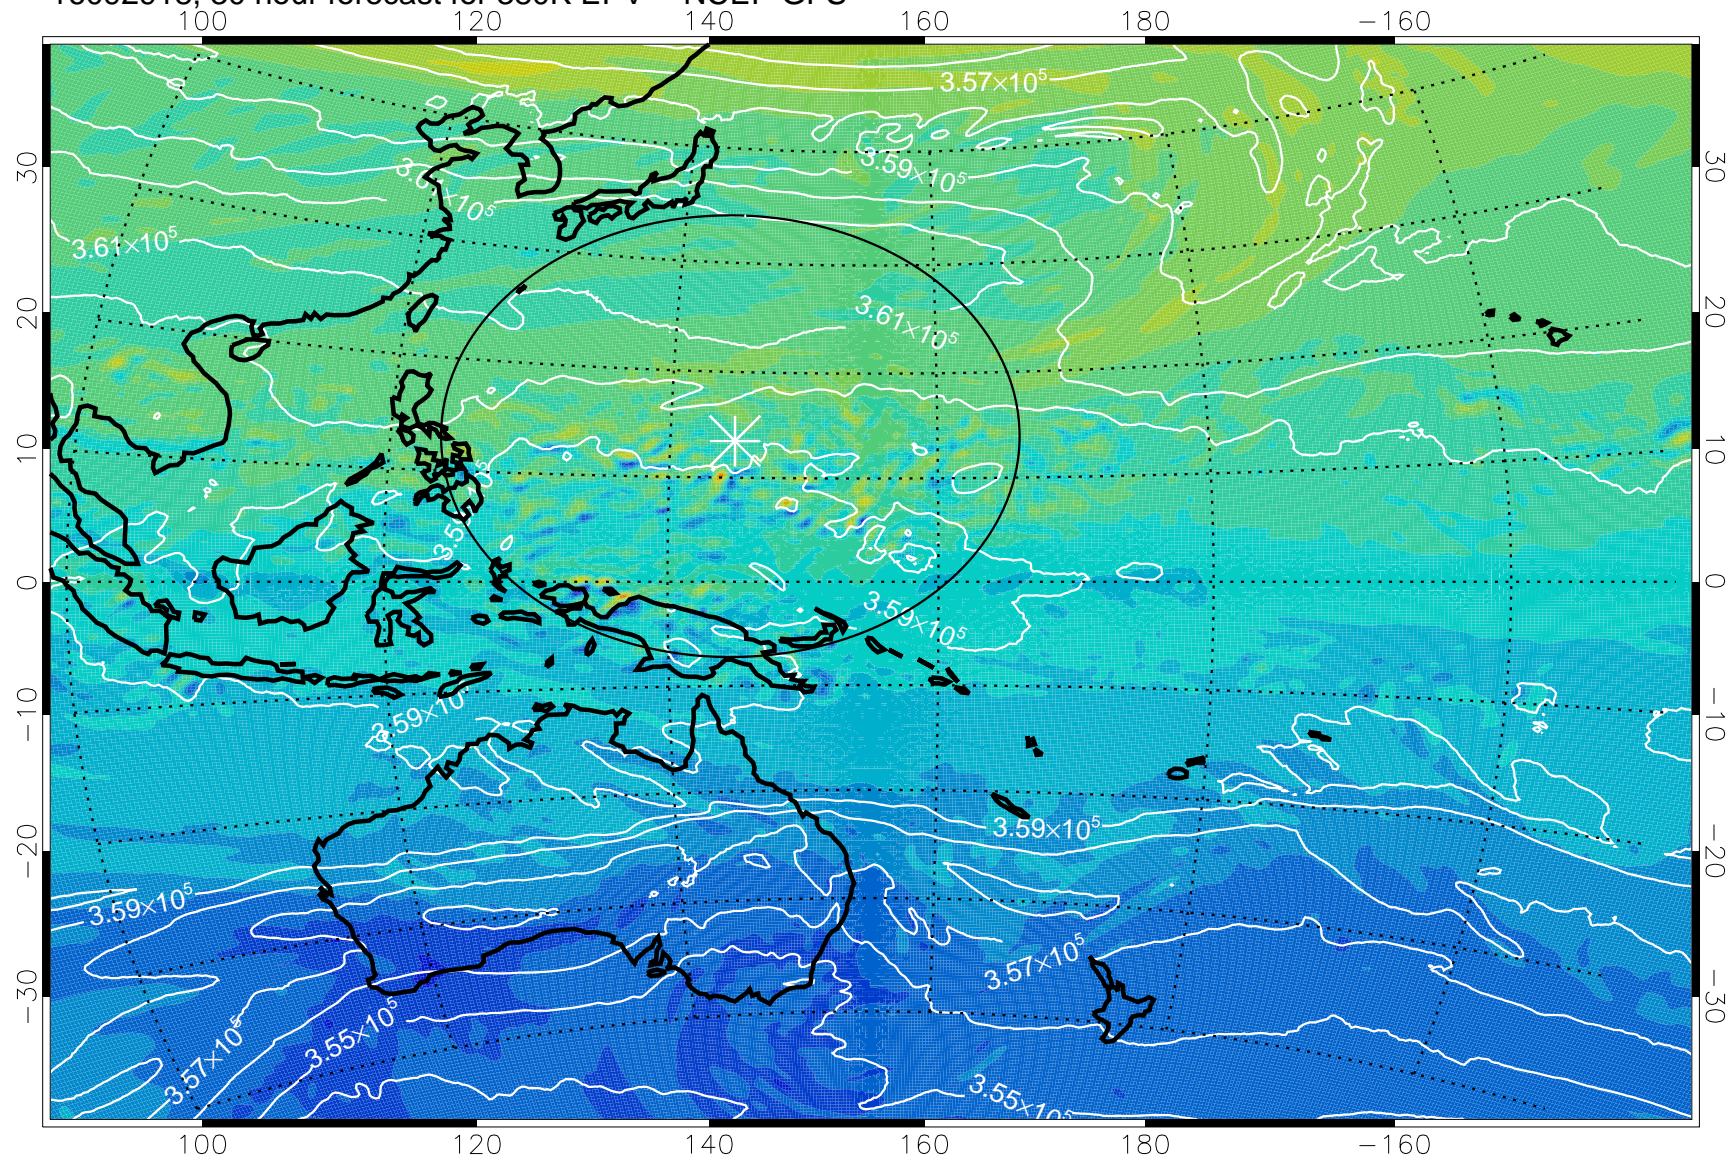

380K Montgomery Streamfunction, white

Range ring of 2304 km

16092912, 24 hour forecast for 380K EPV -- NCEP GFS

380K Montgomery Streamfunction, white

Range ring of 2304 km

16092918, 30 hour forecast for 380K EPV -- NCEP GFS

380K Montgomery Streamfunction, white

Range ring of 2304 km

16093000, 36 hour forecast for 380K EPV -- NCEP GFS

380K Montgomery Streamfunction, white

Range ring of 2304 km

16093006, 42 hour forecast for 380K EPV -- NCEP GFS

380K Montgomery Streamfunction, white

Range ring of 2304 km

16093012, 48 hour forecast for 380K EPV -- NCEP GFS

380K Montgomery Streamfunction, white

Range ring of 2304 km

16093018, 54 hour forecast for 380K EPV -- NCEP GFS

380K Montgomery Streamfunction, white

Range ring of 2304 km

16100100, 60 hour forecast for 380K EPV -- NCEP GFS

380K Montgomery Streamfunction, white

Range ring of 2304 km

16100106, 66 hour forecast for 380K EPV -- NCEP GFS