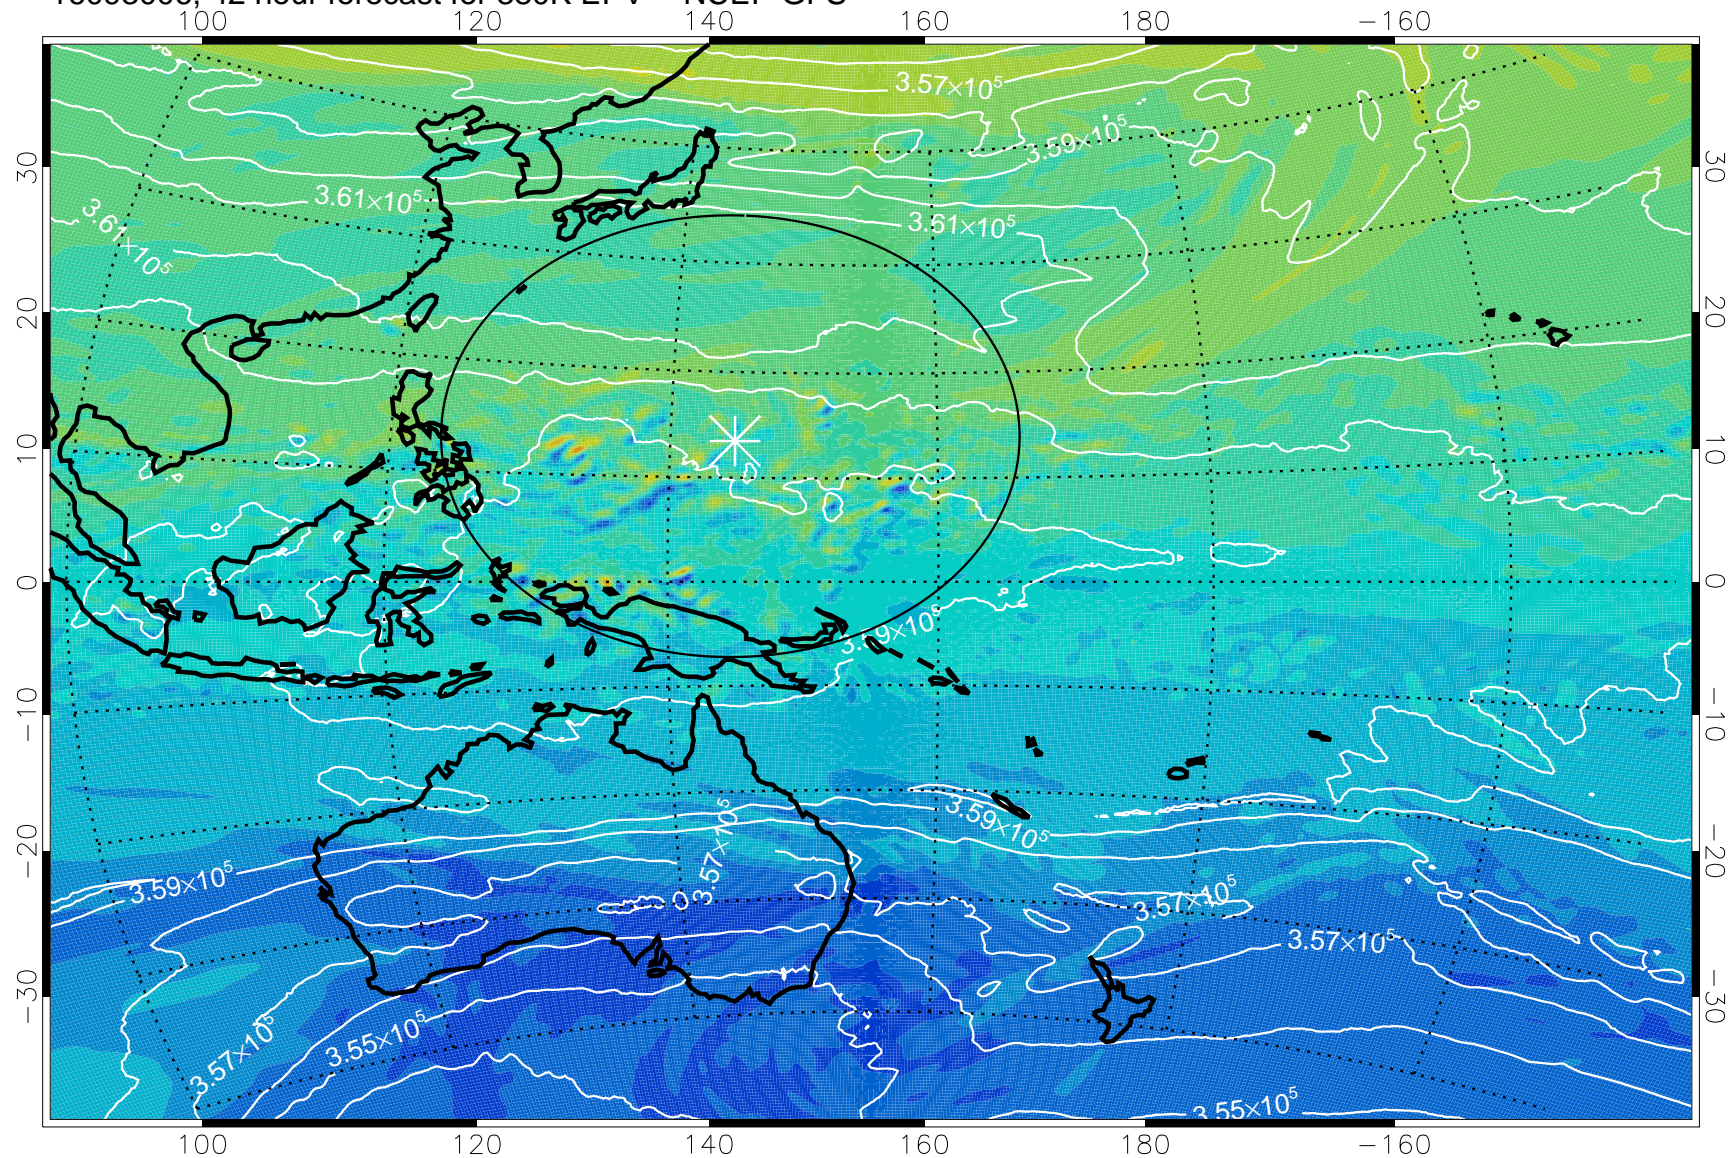

380K Montgomery Streamfunction, white

Range ring of 2304 km

16092912, 24 hour forecast for 380K EPV -- NCEP GFS

380K Montgomery Streamfunction, white

Range ring of 2304 km

16092918, 30 hour forecast for 380K EPV -- NCEP GFS

380K Montgomery Streamfunction, white

Range ring of 2304 km

16093000, 36 hour forecast for 380K EPV -- NCEP GFS

380K Montgomery Streamfunction, white

Range ring of 2304 km

16093006, 42 hour forecast for 380K EPV -- NCEP GFS

380K Montgomery Streamfunction, white

Range ring of 2304 km

16093012, 48 hour forecast for 380K EPV -- NCEP GFS

380K Montgomery Streamfunction, white

Range ring of 2304 km

16093018, 54 hour forecast for 380K EPV -- NCEP GFS

380K Montgomery Streamfunction, white

Range ring of 2304 km

16100100, 60 hour forecast for 380K EPV -- NCEP GFS

380K Montgomery Streamfunction, white

Range ring of 2304 km

16100106, 66 hour forecast for 380K EPV -- NCEP GFS