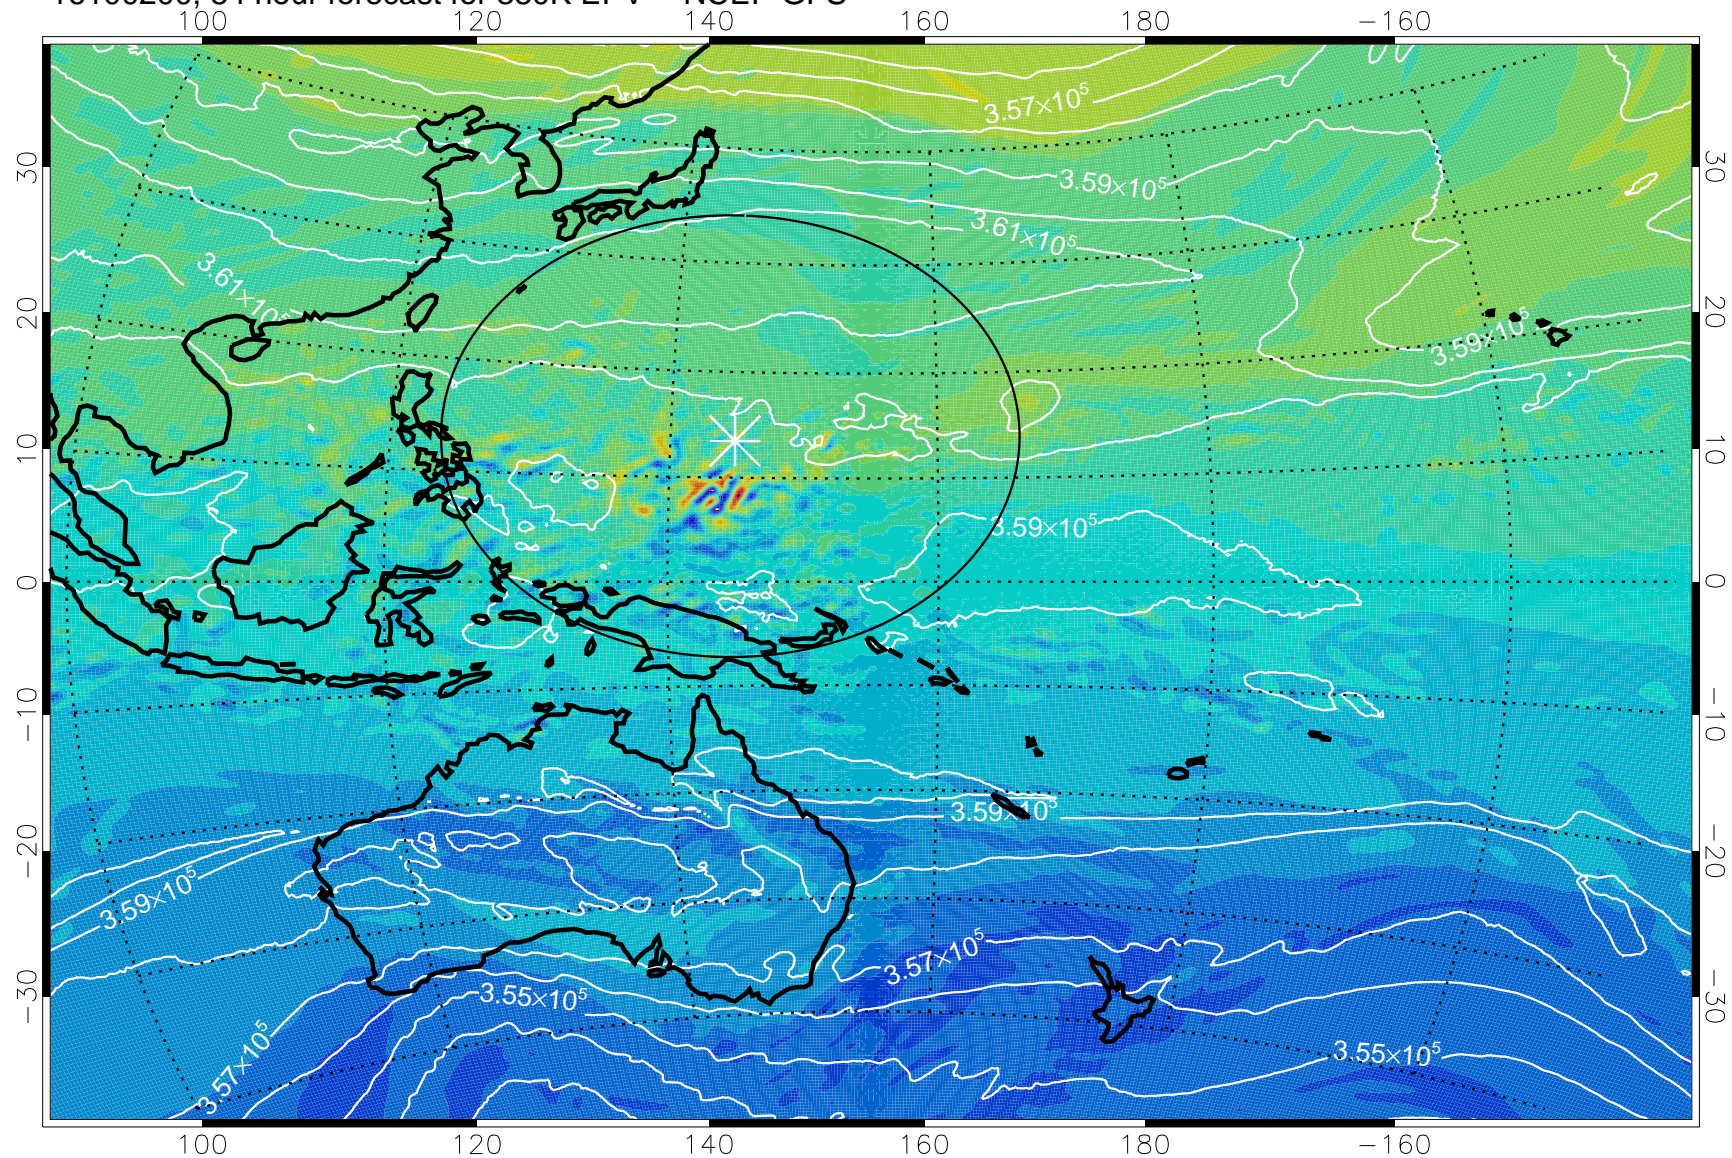

380K Montgomery Streamfunction, white

Range ring of 2304 km

16100100, 60 hour forecast for 380K EPV -- NCEP GFS

380K Montgomery Streamfunction, white

Range ring of 2304 km

16100106, 66 hour forecast for 380K EPV -- NCEP GFS

380K Montgomery Streamfunction, white

Range ring of 2304 km

16100112, 72 hour forecast for 380K EPV -- NCEP GFS

380K Montgomery Streamfunction, white

Range ring of 2304 km

16100118, 78 hour forecast for 380K EPV -- NCEP GFS

380K Montgomery Streamfunction, white

Range ring of 2304 km

16100200, 84 hour forecast for 380K EPV -- NCEP GFS

380K Montgomery Streamfunction, white

Range ring of 2304 km

16100206, 90 hour forecast for 380K EPV -- NCEP GFS

380K Montgomery Streamfunction, white

Range ring of 2304 km

16100212, 96 hour forecast for 380K EPV -- NCEP GFS

380K Montgomery Streamfunction, white

Range ring of 2304 km

16100218, 102 hour forecast for 380K EPV -- NCEP GFS