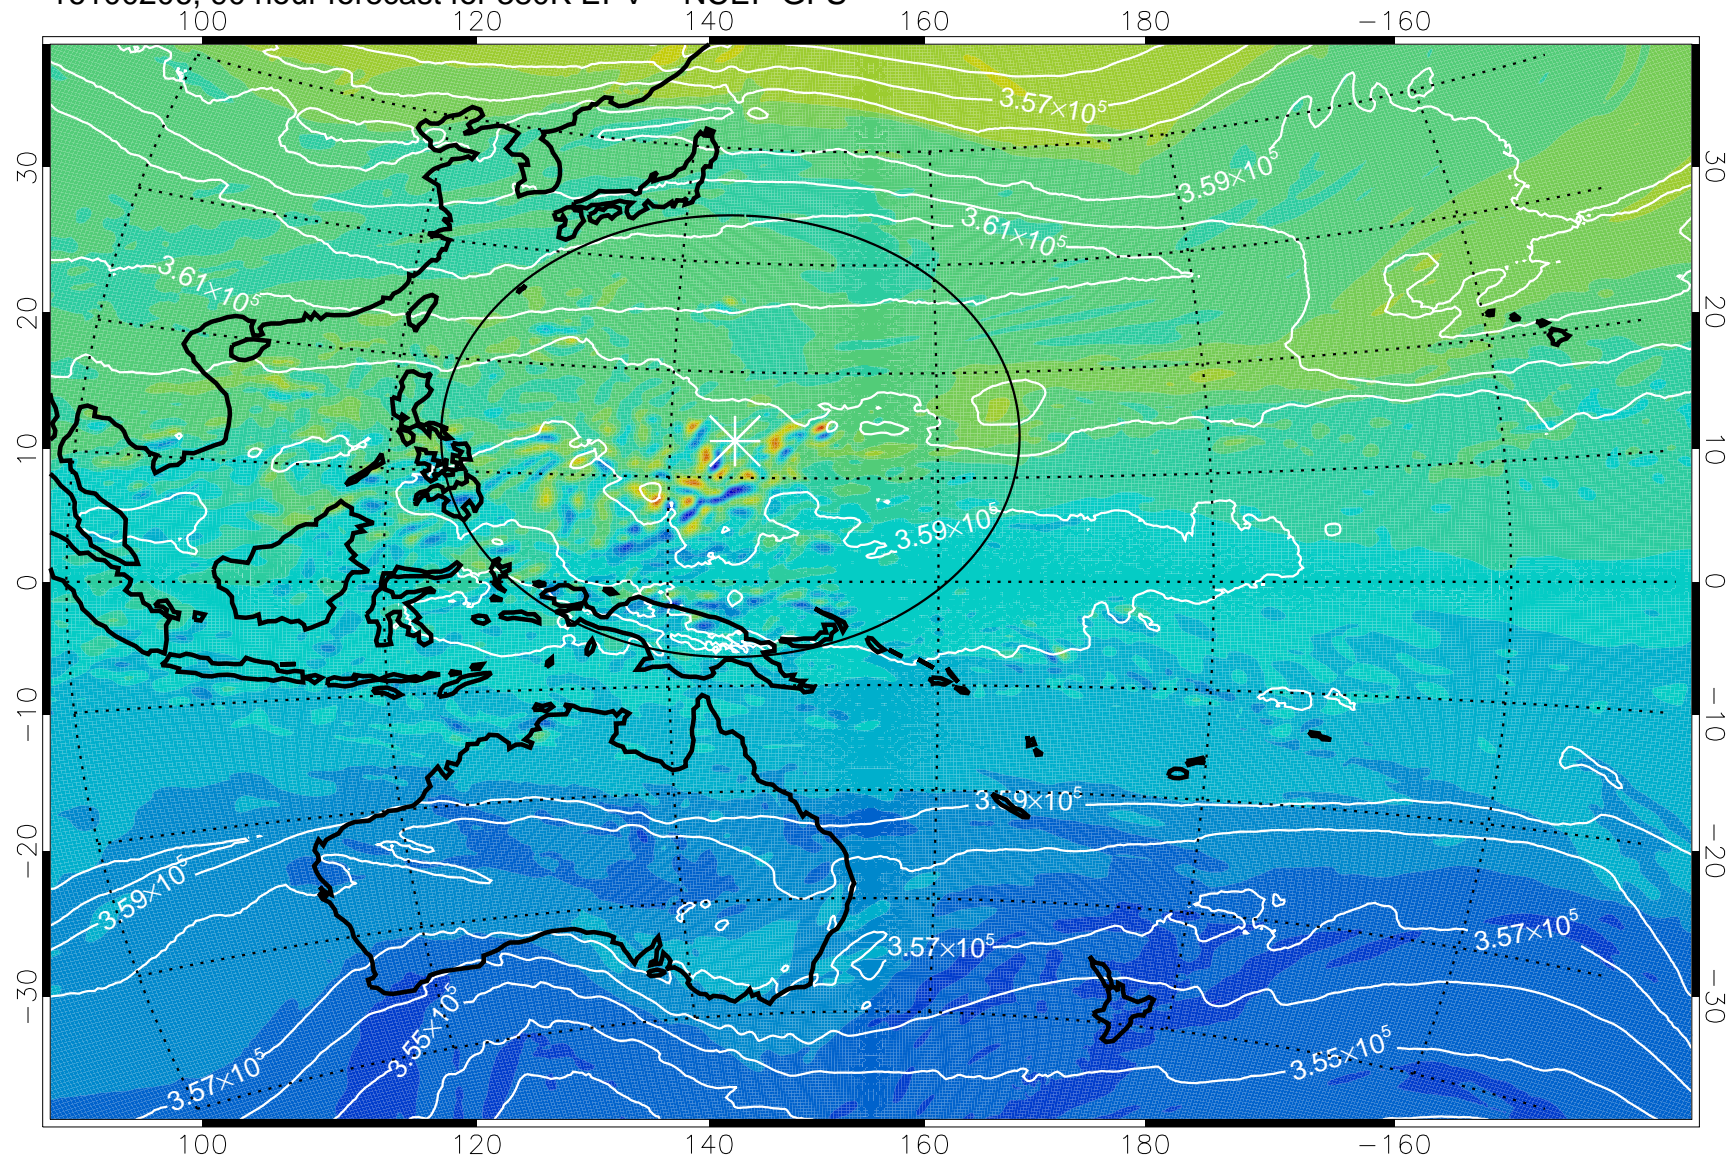

380K Montgomery Streamfunction, white

Range ring of 2304 km

16100112, 72 hour forecast for 380K EPV -- NCEP GFS

380K Montgomery Streamfunction, white

Range ring of 2304 km

16100118, 78 hour forecast for 380K EPV -- NCEP GFS

380K Montgomery Streamfunction, white

Range ring of 2304 km

16100200, 84 hour forecast for 380K EPV -- NCEP GFS

380K Montgomery Streamfunction, white

Range ring of 2304 km

16100206, 90 hour forecast for 380K EPV -- NCEP GFS

380K Montgomery Streamfunction, white

Range ring of 2304 km

16100212, 96 hour forecast for 380K EPV -- NCEP GFS

380K Montgomery Streamfunction, white

Range ring of 2304 km

16100218, 102 hour forecast for 380K EPV -- NCEP GFS

380K Montgomery Streamfunction, white

Range ring of 2304 km

16100300, 108 hour forecast for 380K EPV -- NCEP GFS

380K Montgomery Streamfunction, white

Range ring of 2304 km

16100306, 114 hour forecast for 380K EPV -- NCEP GFS