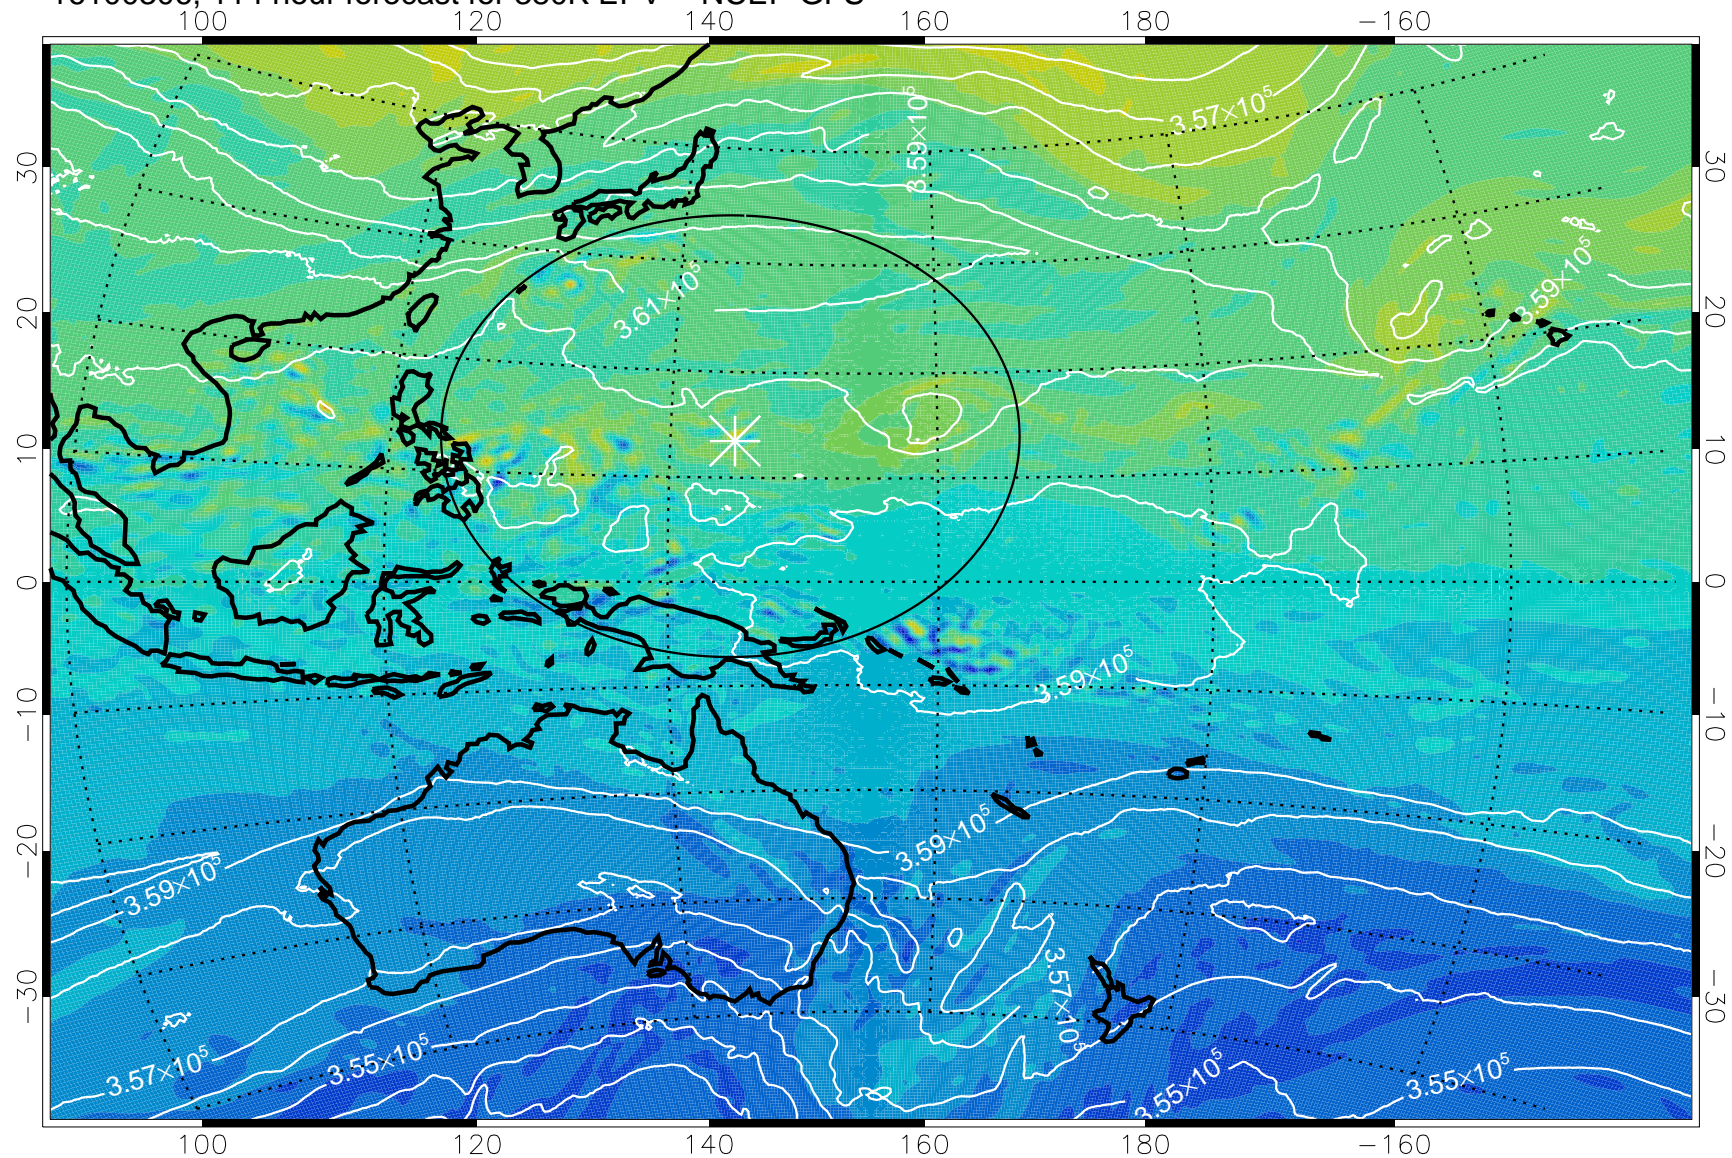

380K Montgomery Streamfunction, white

Range ring of 2304 km

16100212, 96 hour forecast for 380K EPV -- NCEP GFS

380K Montgomery Streamfunction, white

Range ring of 2304 km

16100218, 102 hour forecast for 380K EPV -- NCEP GFS

380K Montgomery Streamfunction, white

Range ring of 2304 km

16100300, 108 hour forecast for 380K EPV -- NCEP GFS

380K Montgomery Streamfunction, white

Range ring of 2304 km

16100306, 114 hour forecast for 380K EPV -- NCEP GFS

380K Montgomery Streamfunction, white

Range ring of 2304 km

16100312, 120 hour forecast for 380K EPV -- NCEP GFS

380K Montgomery Streamfunction, white

Range ring of 2304 km