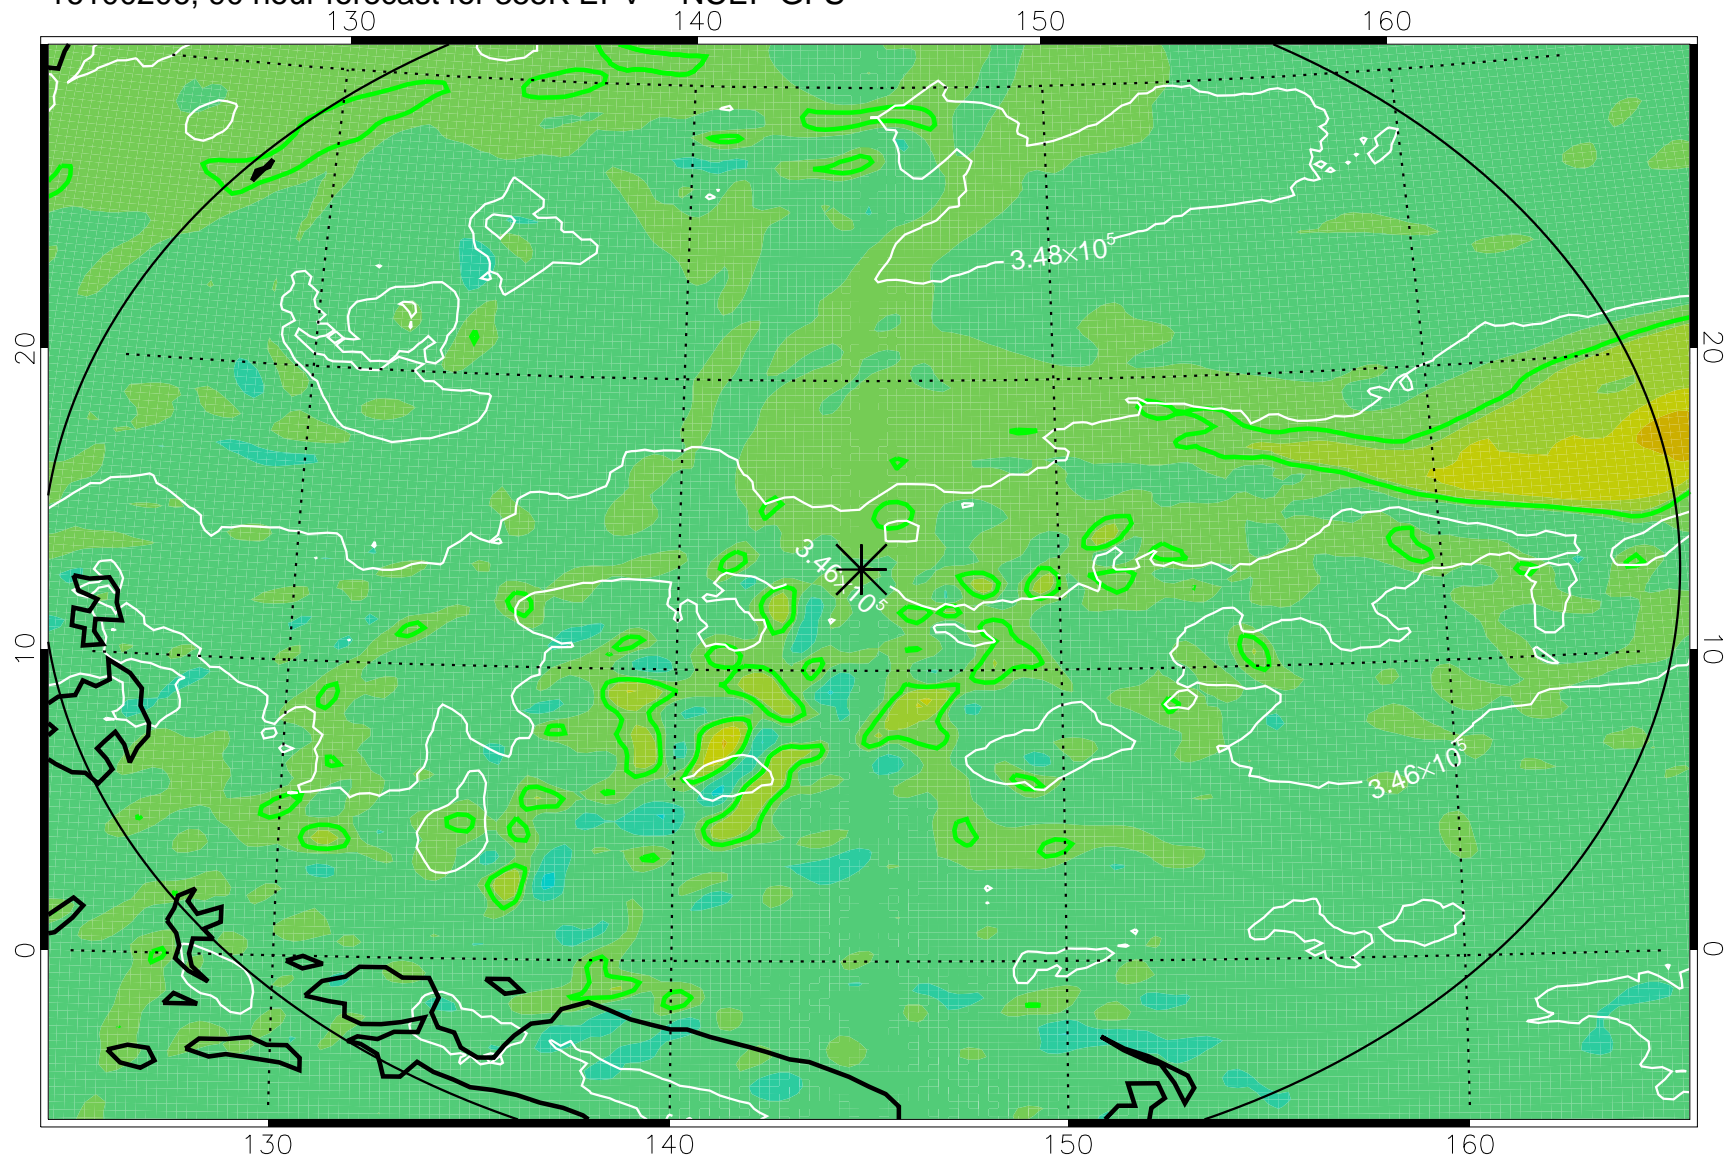

16100112, 72 hour forecast for 355K EPV -- NCEP GFS

355K Montgomery Streamfunction, white
EPV Tropopause (2 PVU) Position
Range ring of 2304 km

16100118, 78 hour forecast for 355K EPV -- NCEP GFS

355K Montgomery Streamfunction, white
EPV Tropopause (2 PVU) Position
Range ring of 2304 km

16100200, 84 hour forecast for 355K EPV -- NCEP GFS

355K Montgomery Streamfunction, white
EPV Tropopause (2 PVU) Position
Range ring of 2304 km

16100206, 90 hour forecast for 355K EPV -- NCEP GFS

355K Montgomery Streamfunction, white
EPV Tropopause (2 PVU) Position
Range ring of 2304 km

16100212, 96 hour forecast for 355K EPV -- NCEP GFS

355K Montgomery Streamfunction, white
EPV Tropopause (2 PVU) Position
Range ring of 2304 km

16100218, 102 hour forecast for 355K EPV -- NCEP GFS

355K Montgomery Streamfunction, white
EPV Tropopause (2 PVU) Position
Range ring of 2304 km

16100312, 120 hour forecast for 355K EPV -- NCEP GFS

355K Montgomery Streamfunction, white
EPV Tropopause (2 PVU) Position
Range ring of 2304 km