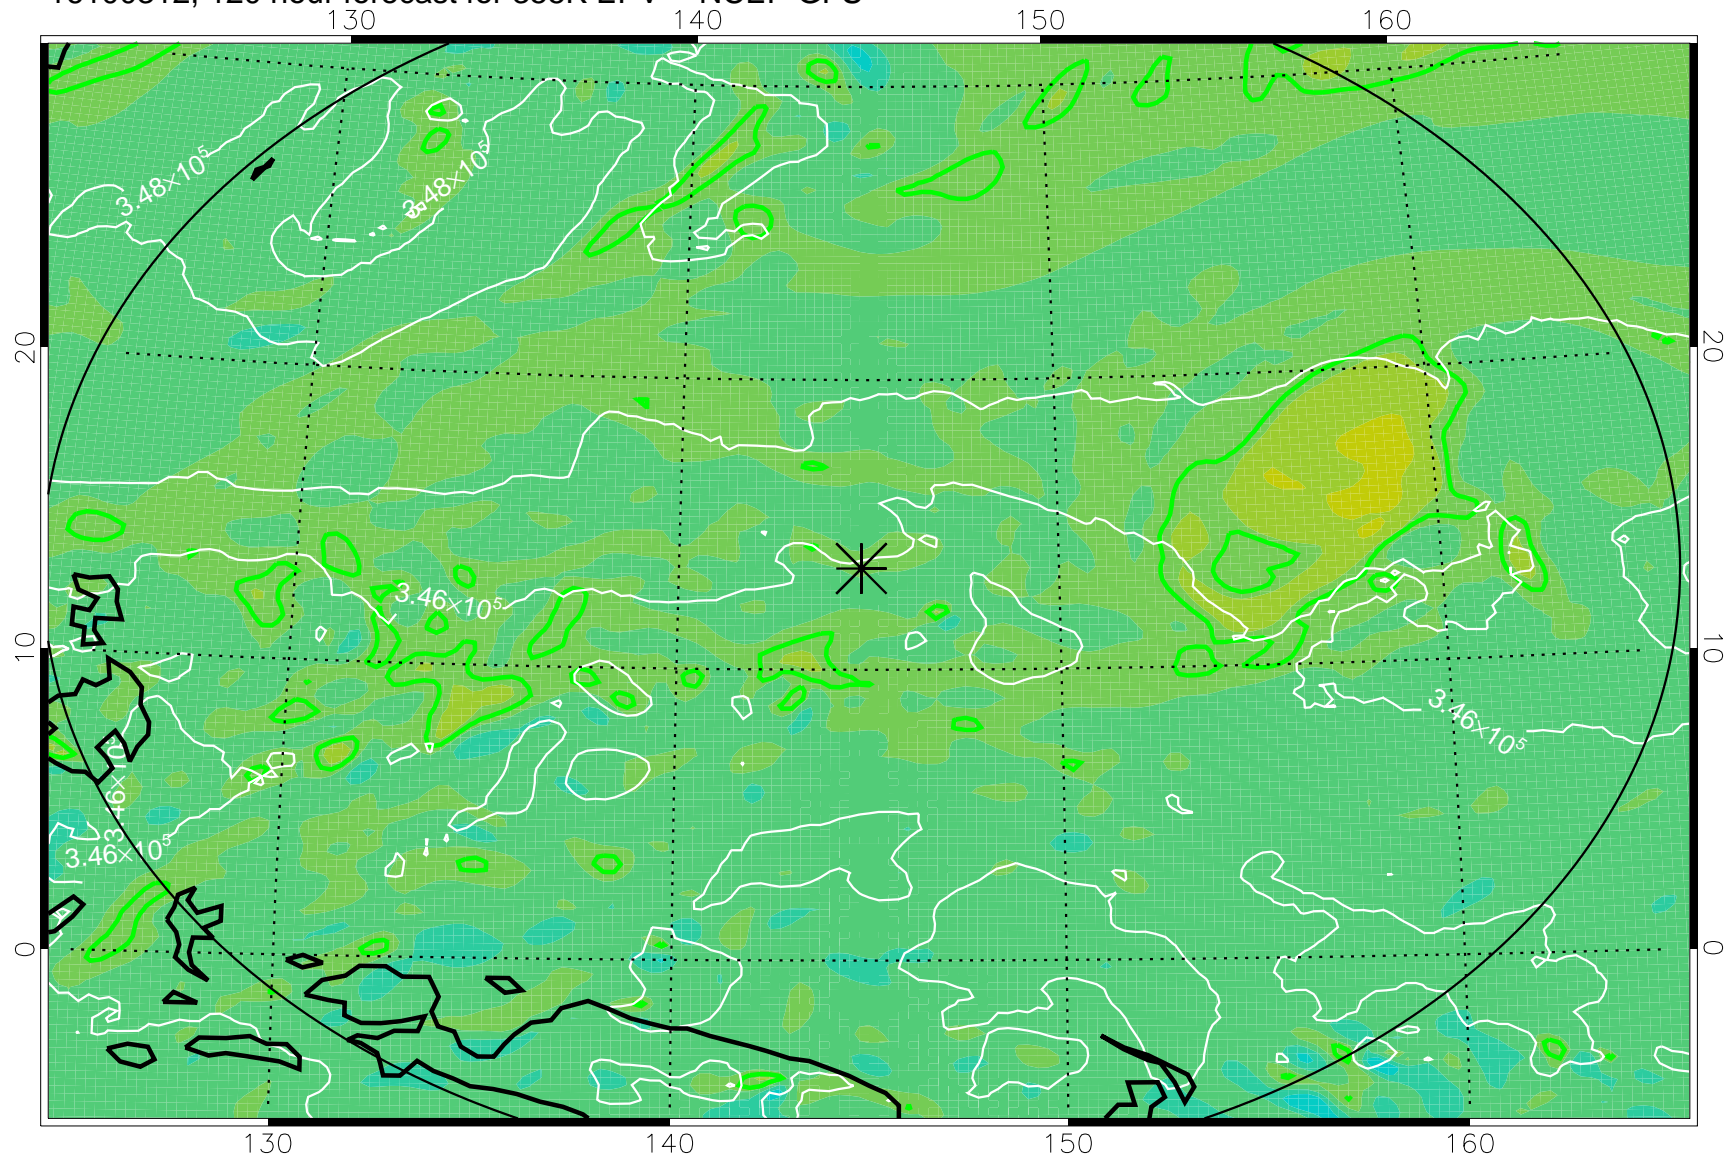

16100200, 84 hour forecast for 355K EPV -- NCEP GFS

355K Montgomery Streamfunction, white
EPV Tropopause (2 PVU) Position
Range ring of 2304 km

16100206, 90 hour forecast for 355K EPV -- NCEP GFS

355K Montgomery Streamfunction, white
EPV Tropopause (2 PVU) Position
Range ring of 2304 km

16100212, 96 hour forecast for 355K EPV -- NCEP GFS

355K Montgomery Streamfunction, white
EPV Tropopause (2 PVU) Position
Range ring of 2304 km

16100218, 102 hour forecast for 355K EPV -- NCEP GFS

355K Montgomery Streamfunction, white
EPV Tropopause (2 PVU) Position
Range ring of 2304 km

16100300, 108 hour forecast for 355K EPV -- NCEP GFS

355K Montgomery Streamfunction, white
EPV Tropopause (2 PVU) Position
Range ring of 2304 km

16100306, 114 hour forecast for 355K EPV -- NCEP GFS

355K Montgomery Streamfunction, white
EPV Tropopause (2 PVU) Position
Range ring of 2304 km

16100312, 120 hour forecast for 355K EPV -- NCEP GFS

355K Montgomery Streamfunction, white
EPV Tropopause (2 PVU) Position
Range ring of 2304 km