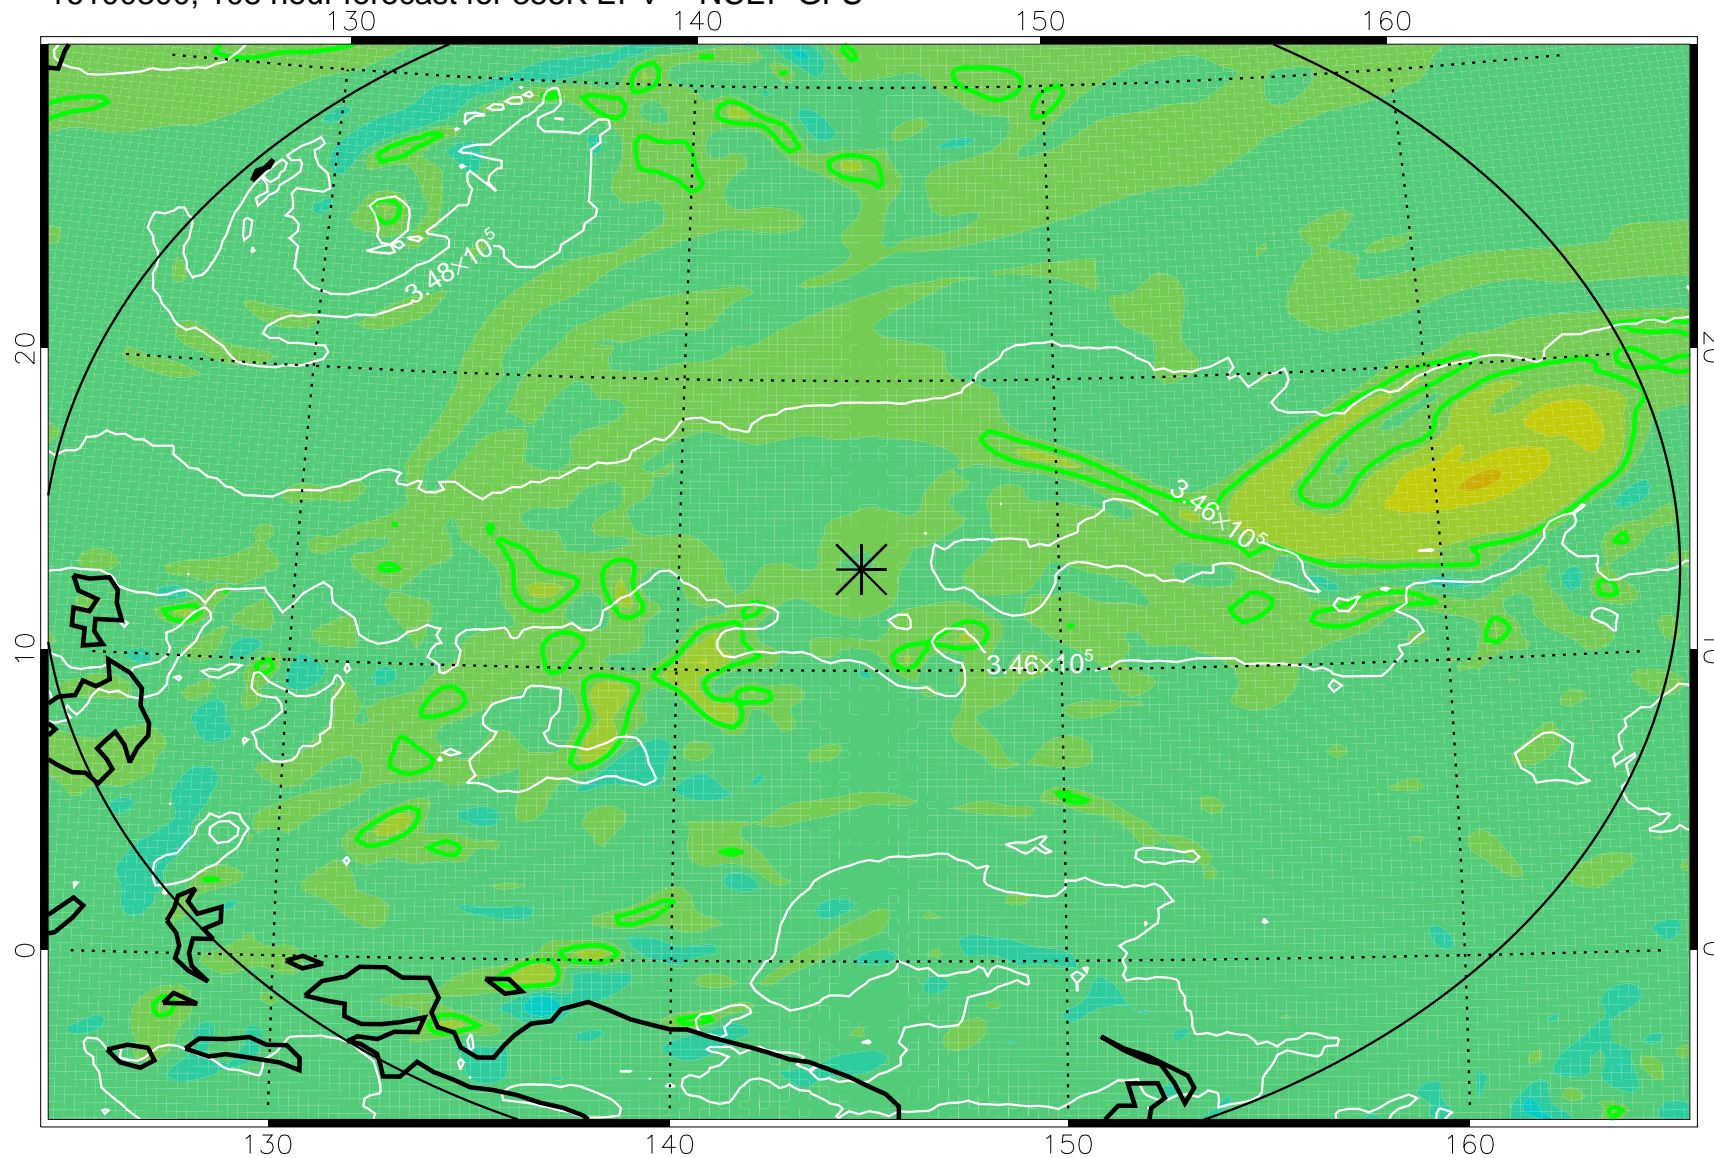

16100200, 84 hour forecast for 355K EPV -- NCEP GFS

355K Montgomery Streamfunction, white
EPV Tropopause (2 PVU) Position
Range ring of 2304 km

16100206, 90 hour forecast for 355K EPV -- NCEP GFS

355K Montgomery Streamfunction, white
EPV Tropopause (2 PVU) Position
Range ring of 2304 km

16100212, 96 hour forecast for 355K EPV -- NCEP GFS

355K Montgomery Streamfunction, white
EPV Tropopause (2 PVU) Position
Range ring of 2304 km

16100218, 102 hour forecast for 355K EPV -- NCEP GFS

355K Montgomery Streamfunction, white
EPV Tropopause (2 PVU) Position
Range ring of 2304 km

16100300, 108 hour forecast for 355K EPV -- NCEP GFS

355K Montgomery Streamfunction, white
EPV Tropopause (2 PVU) Position
Range ring of 2304 km

16100306, 114 hour forecast for 355K EPV -- NCEP GFS

355K Montgomery Streamfunction, white
EPV Tropopause (2 PVU) Position
Range ring of 2304 km

16100312, 120 hour forecast for 355K EPV -- NCEP GFS

355K Montgomery Streamfunction, white
EPV Tropopause (2 PVU) Position
Range ring of 2304 km