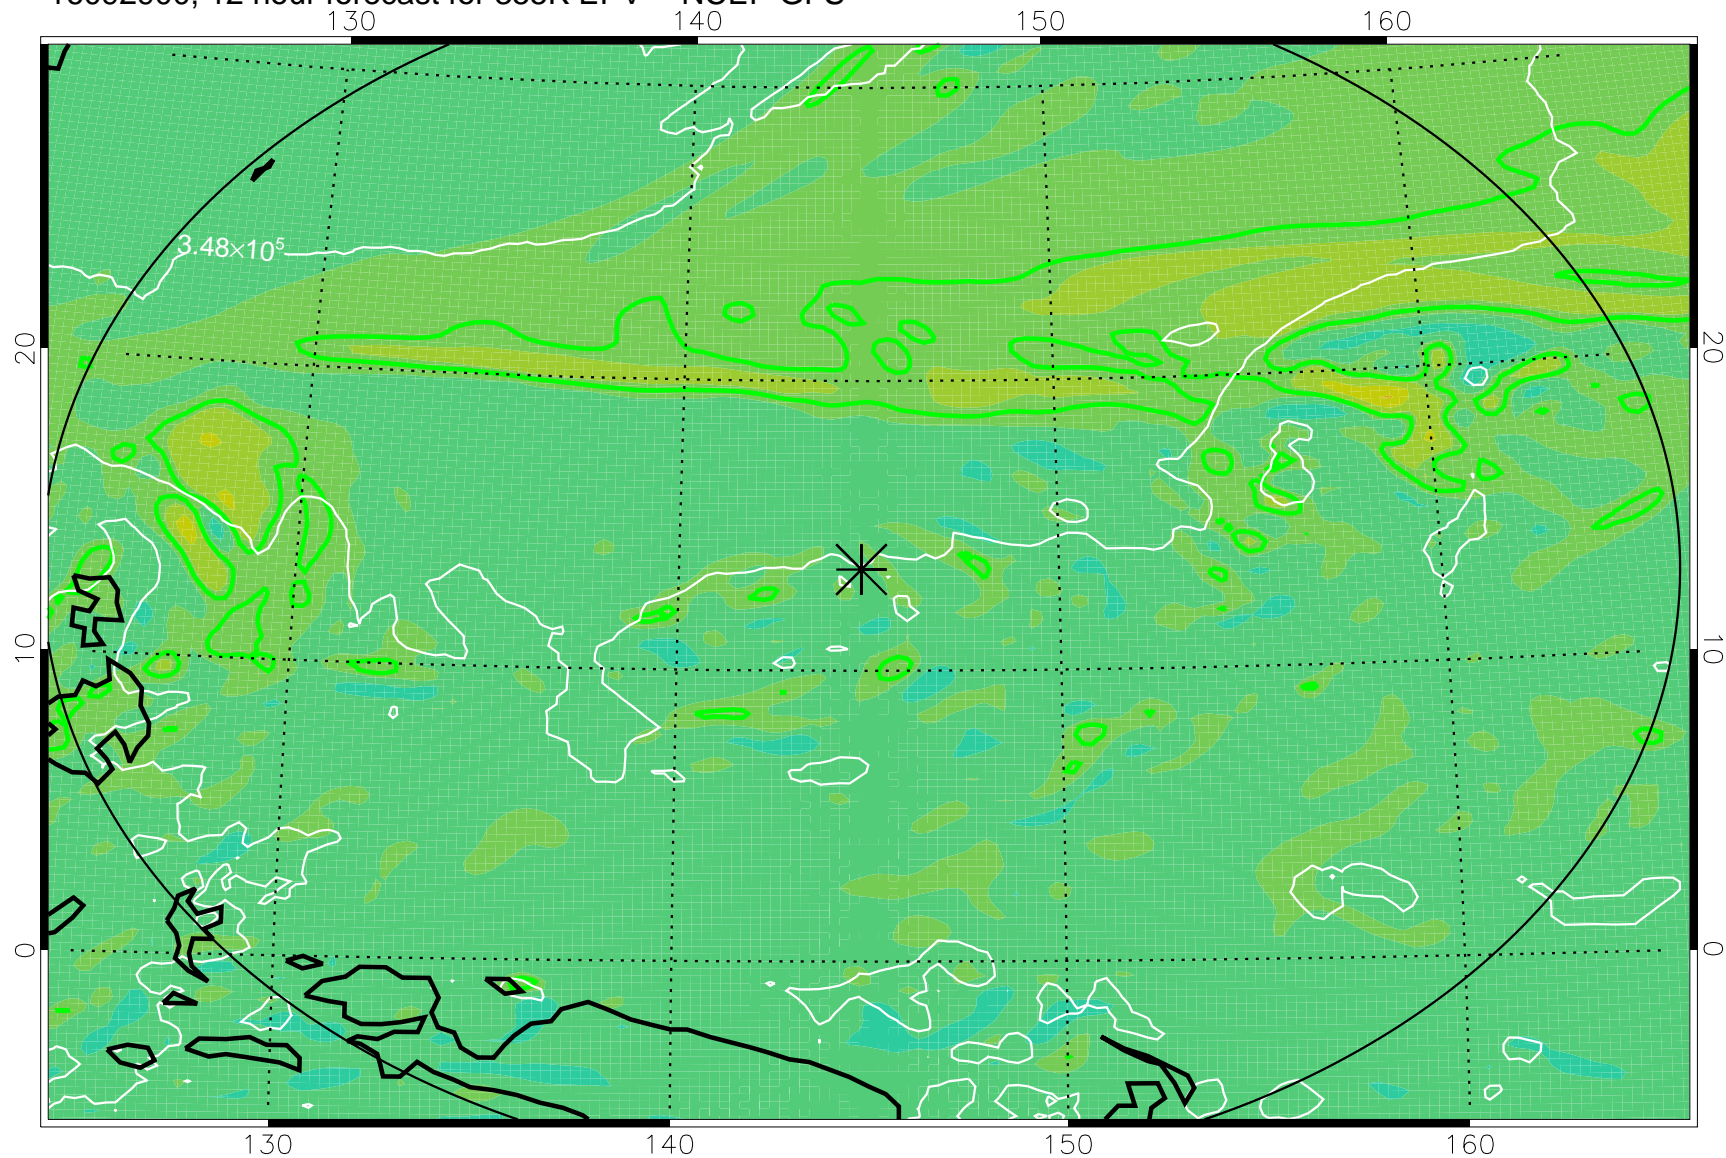

16092818, 6 hour forecast for 355K EPV -- NCEP GFS

355K Montgomery Streamfunction, white
EPV Tropopause (2 PVU) Position
Range ring of 2304 km

16092900, 12 hour forecast for 355K EPV -- NCEP GFS

355K Montgomery Streamfunction, white
EPV Tropopause (2 PVU) Position
Range ring of 2304 km

16092912, 24 hour forecast for 355K EPV -- NCEP GFS

355K Montgomery Streamfunction, white
EPV Tropopause (2 PVU) Position
Range ring of 2304 km

16092918, 30 hour forecast for 355K EPV -- NCEP GFS

355K Montgomery Streamfunction, white
EPV Tropopause (2 PVU) Position
Range ring of 2304 km

16093000, 36 hour forecast for 355K EPV -- NCEP GFS

355K Montgomery Streamfunction, white
EPV Tropopause (2 PVU) Position
Range ring of 2304 km

16093006, 42 hour forecast for 355K EPV -- NCEP GFS

355K Montgomery Streamfunction, white
EPV Tropopause (2 PVU) Position
Range ring of 2304 km

16100312, 120 hour forecast for 355K EPV -- NCEP GFS

355K Montgomery Streamfunction, white
EPV Tropopause (2 PVU) Position
Range ring of 2304 km