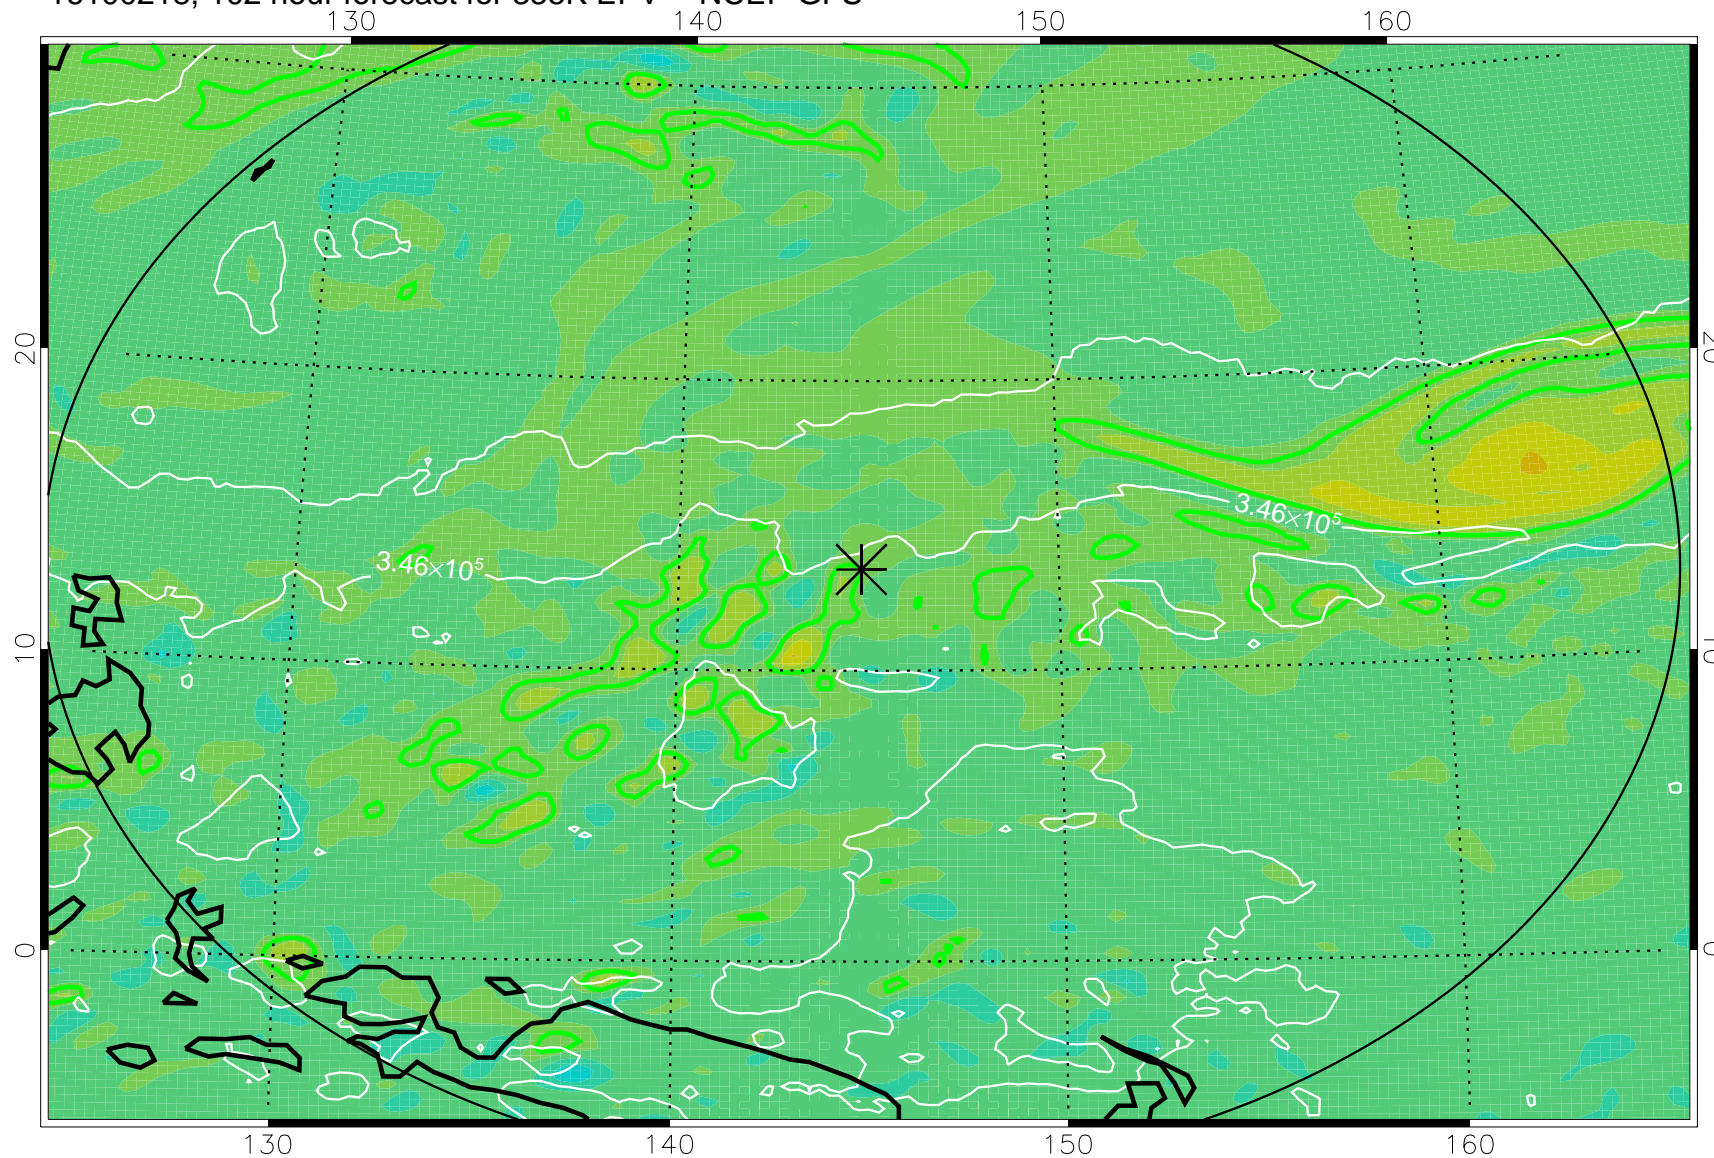

16100200, 84 hour forecast for 355K EPV -- NCEP GFS

355K Montgomery Streamfunction, white
EPV Tropopause (2 PVU) Position
Range ring of 2304 km

16100206, 90 hour forecast for 355K EPV -- NCEP GFS

355K Montgomery Streamfunction, white
EPV Tropopause (2 PVU) Position
Range ring of 2304 km

16100212, 96 hour forecast for 355K EPV -- NCEP GFS

355K Montgomery Streamfunction, white
EPV Tropopause (2 PVU) Position
Range ring of 2304 km

16100218, 102 hour forecast for 355K EPV -- NCEP GFS

355K Montgomery Streamfunction, white
EPV Tropopause (2 PVU) Position
Range ring of 2304 km

16100300, 108 hour forecast for 355K EPV -- NCEP GFS

355K Montgomery Streamfunction, white
EPV Tropopause (2 PVU) Position
Range ring of 2304 km

16100306, 114 hour forecast for 355K EPV -- NCEP GFS

355K Montgomery Streamfunction, white
EPV Tropopause (2 PVU) Position
Range ring of 2304 km

16100312, 120 hour forecast for 355K EPV -- NCEP GFS

355K Montgomery Streamfunction, white
EPV Tropopause (2 PVU) Position
Range ring of 2304 km