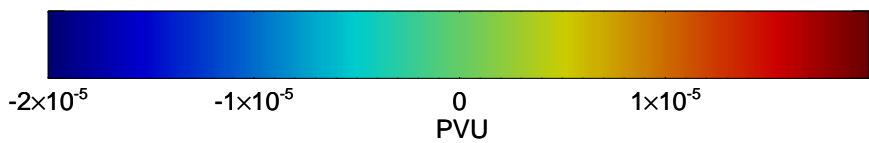

16093000, 36 hour forecast for 355K EPV -- NCEP GFS

355K Montgomery Streamfunction, white
EPV Tropopause (2 PVU) Position
Range ring of 2304 km