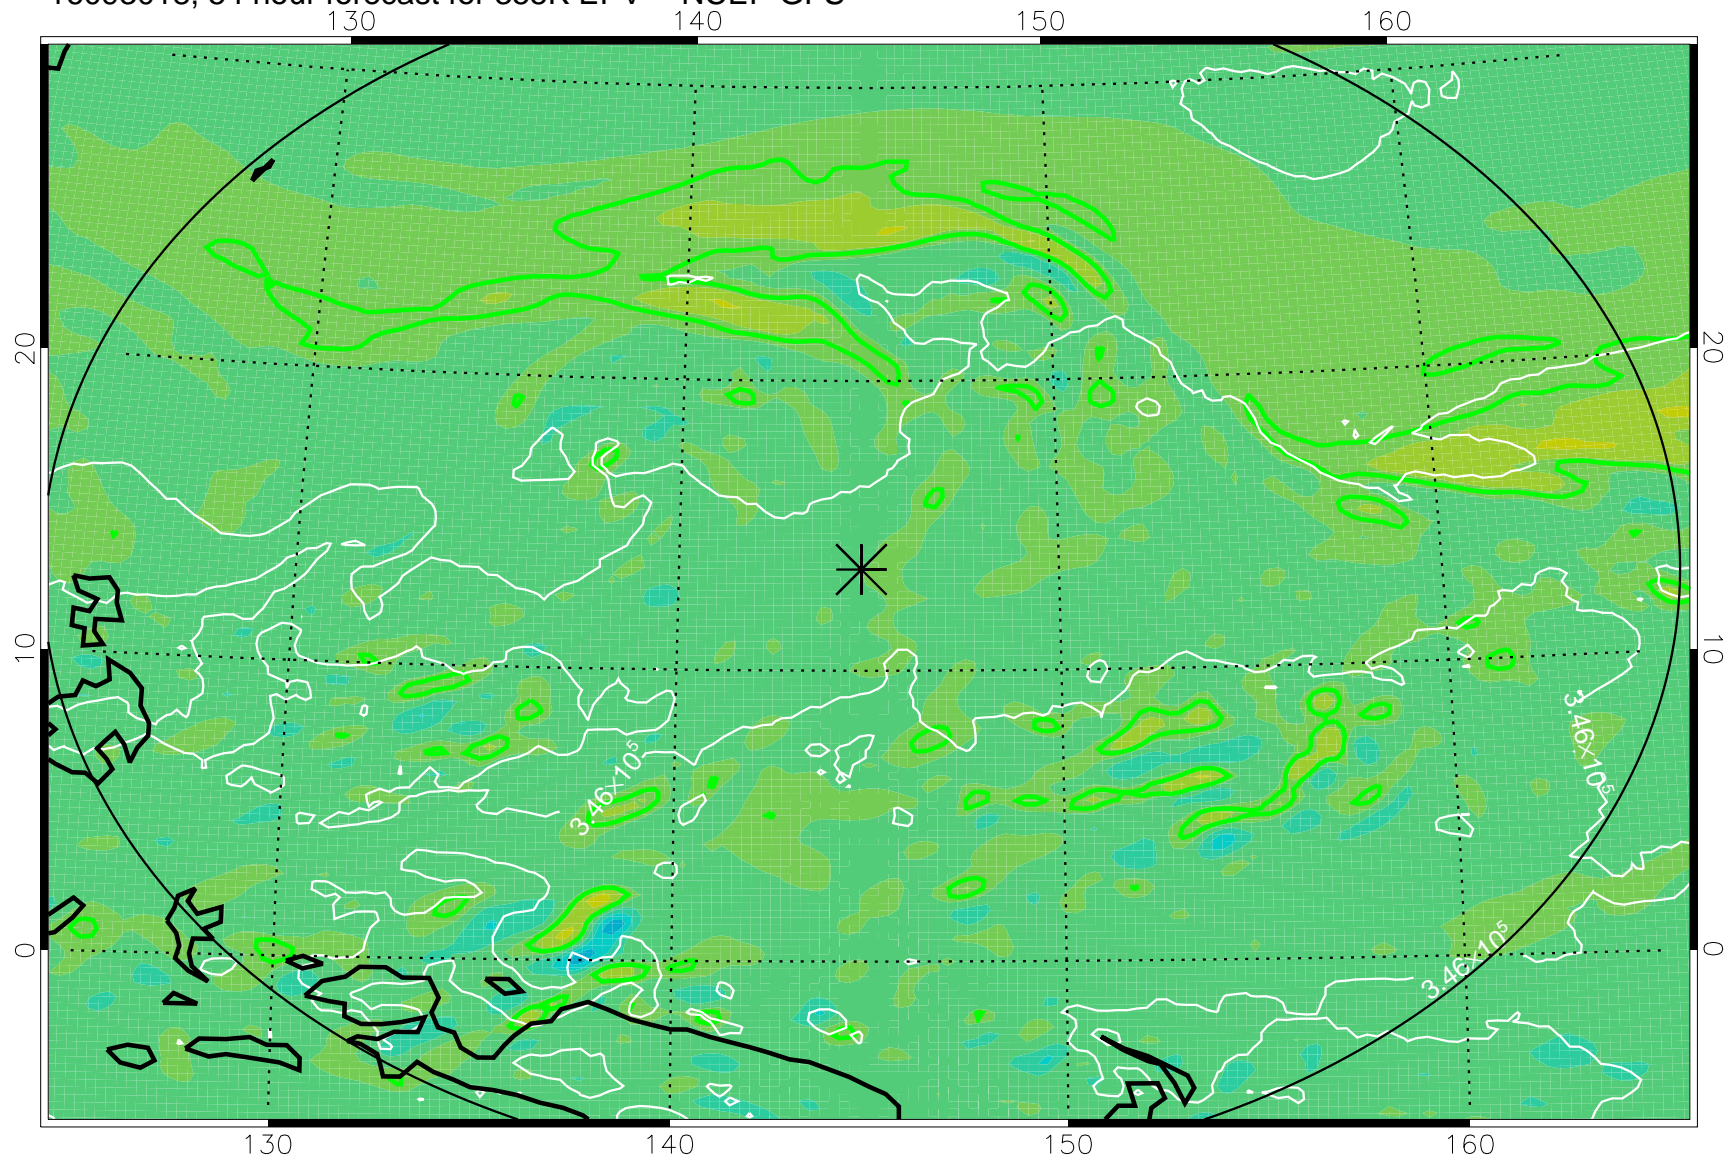

16093000, 36 hour forecast for 355K EPV -- NCEP GFS

355K Montgomery Streamfunction, white
EPV Tropopause (2 PVU) Position
Range ring of 2304 km

16093006, 42 hour forecast for 355K EPV -- NCEP GFS

355K Montgomery Streamfunction, white
EPV Tropopause (2 PVU) Position
Range ring of 2304 km

16093012, 48 hour forecast for 355K EPV -- NCEP GFS

355K Montgomery Streamfunction, white
EPV Tropopause (2 PVU) Position
Range ring of 2304 km

16093018, 54 hour forecast for 355K EPV -- NCEP GFS

355K Montgomery Streamfunction, white
EPV Tropopause (2 PVU) Position
Range ring of 2304 km

16100100, 60 hour forecast for 355K EPV -- NCEP GFS

355K Montgomery Streamfunction, white
EPV Tropopause (2 PVU) Position
Range ring of 2304 km

16100106, 66 hour forecast for 355K EPV -- NCEP GFS

355K Montgomery Streamfunction, white
EPV Tropopause (2 PVU) Position
Range ring of 2304 km

16100312, 120 hour forecast for 355K EPV -- NCEP GFS

355K Montgomery Streamfunction, white
EPV Tropopause (2 PVU) Position
Range ring of 2304 km