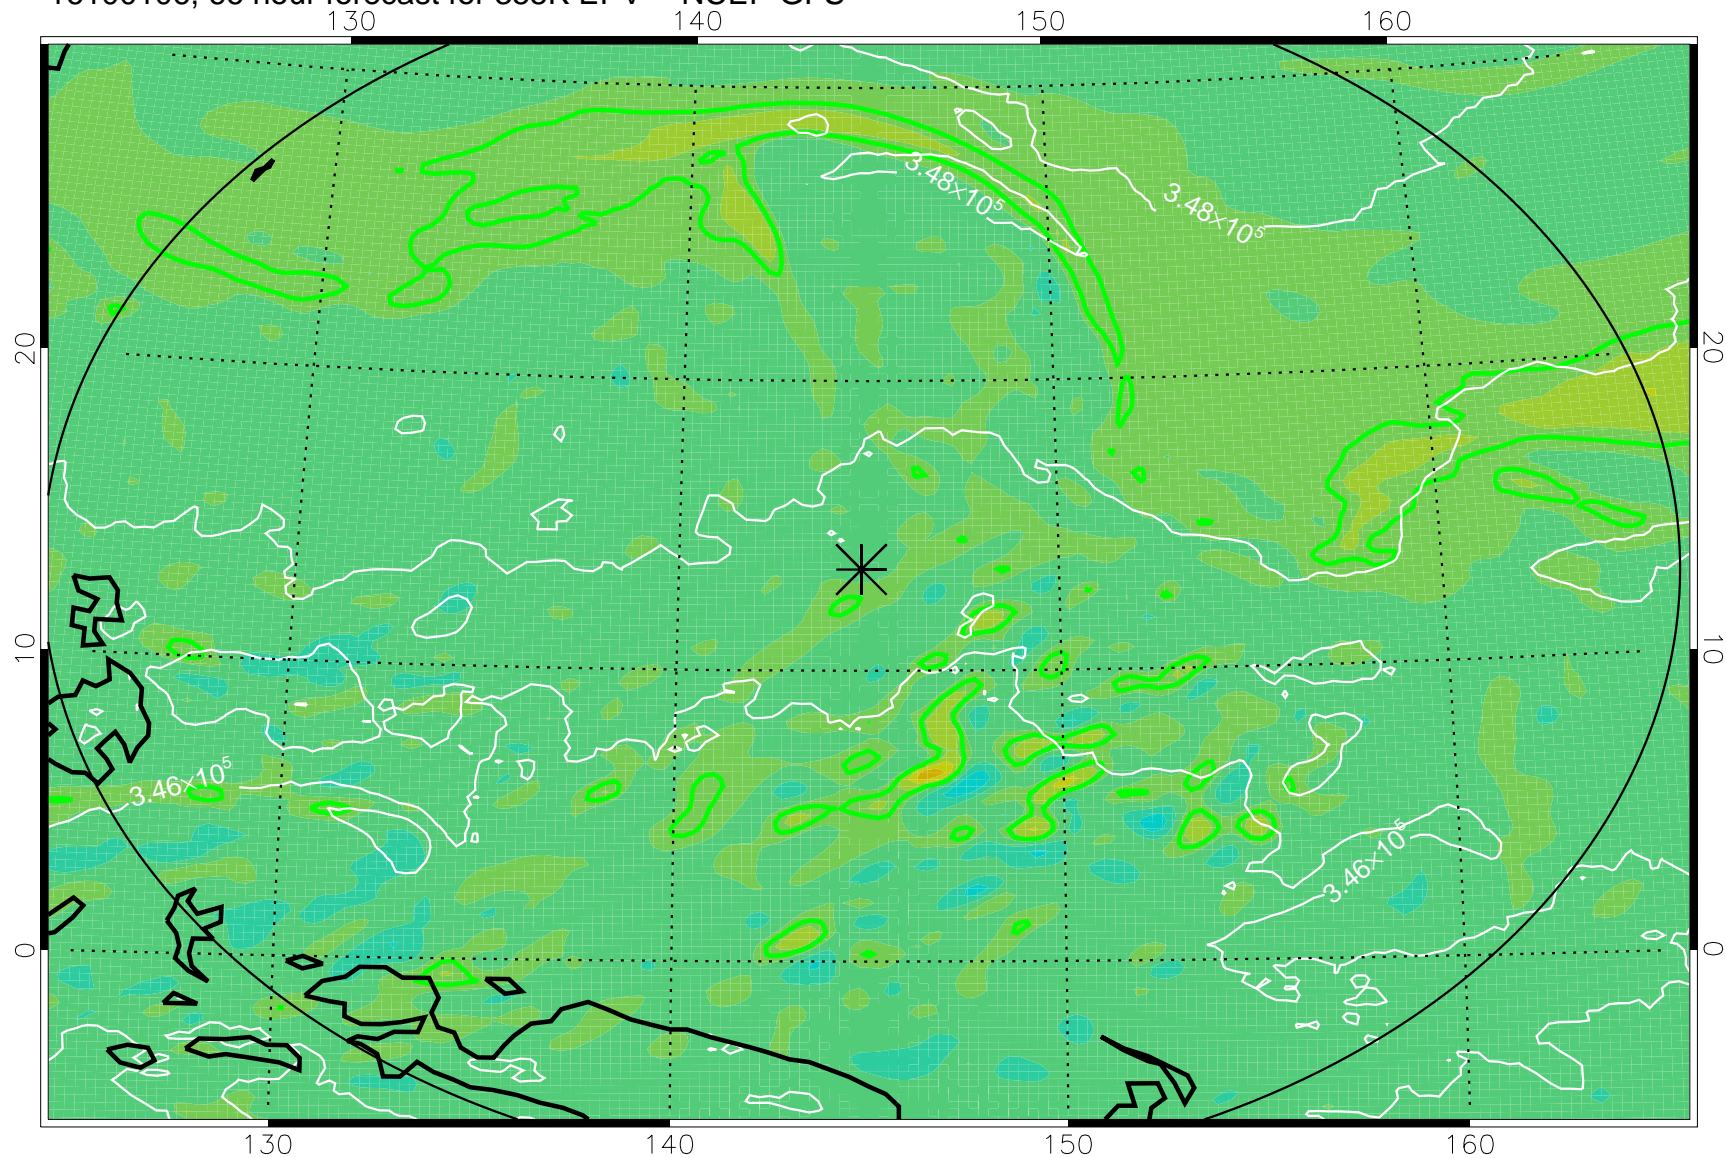

16093012, 48 hour forecast for 355K EPV -- NCEP GFS

355K Montgomery Streamfunction, white
EPV Tropopause (2 PVU) Position
Range ring of 2304 km

16093018, 54 hour forecast for 355K EPV -- NCEP GFS

355K Montgomery Streamfunction, white
EPV Tropopause (2 PVU) Position
Range ring of 2304 km

16100100, 60 hour forecast for 355K EPV -- NCEP GFS

355K Montgomery Streamfunction, white
EPV Tropopause (2 PVU) Position
Range ring of 2304 km

16100106, 66 hour forecast for 355K EPV -- NCEP GFS

355K Montgomery Streamfunction, white
EPV Tropopause (2 PVU) Position
Range ring of 2304 km

16100112, 72 hour forecast for 355K EPV -- NCEP GFS

355K Montgomery Streamfunction, white
EPV Tropopause (2 PVU) Position
Range ring of 2304 km

16100118, 78 hour forecast for 355K EPV -- NCEP GFS

355K Montgomery Streamfunction, white
EPV Tropopause (2 PVU) Position
Range ring of 2304 km

16100312, 120 hour forecast for 355K EPV -- NCEP GFS

355K Montgomery Streamfunction, white
EPV Tropopause (2 PVU) Position
Range ring of 2304 km