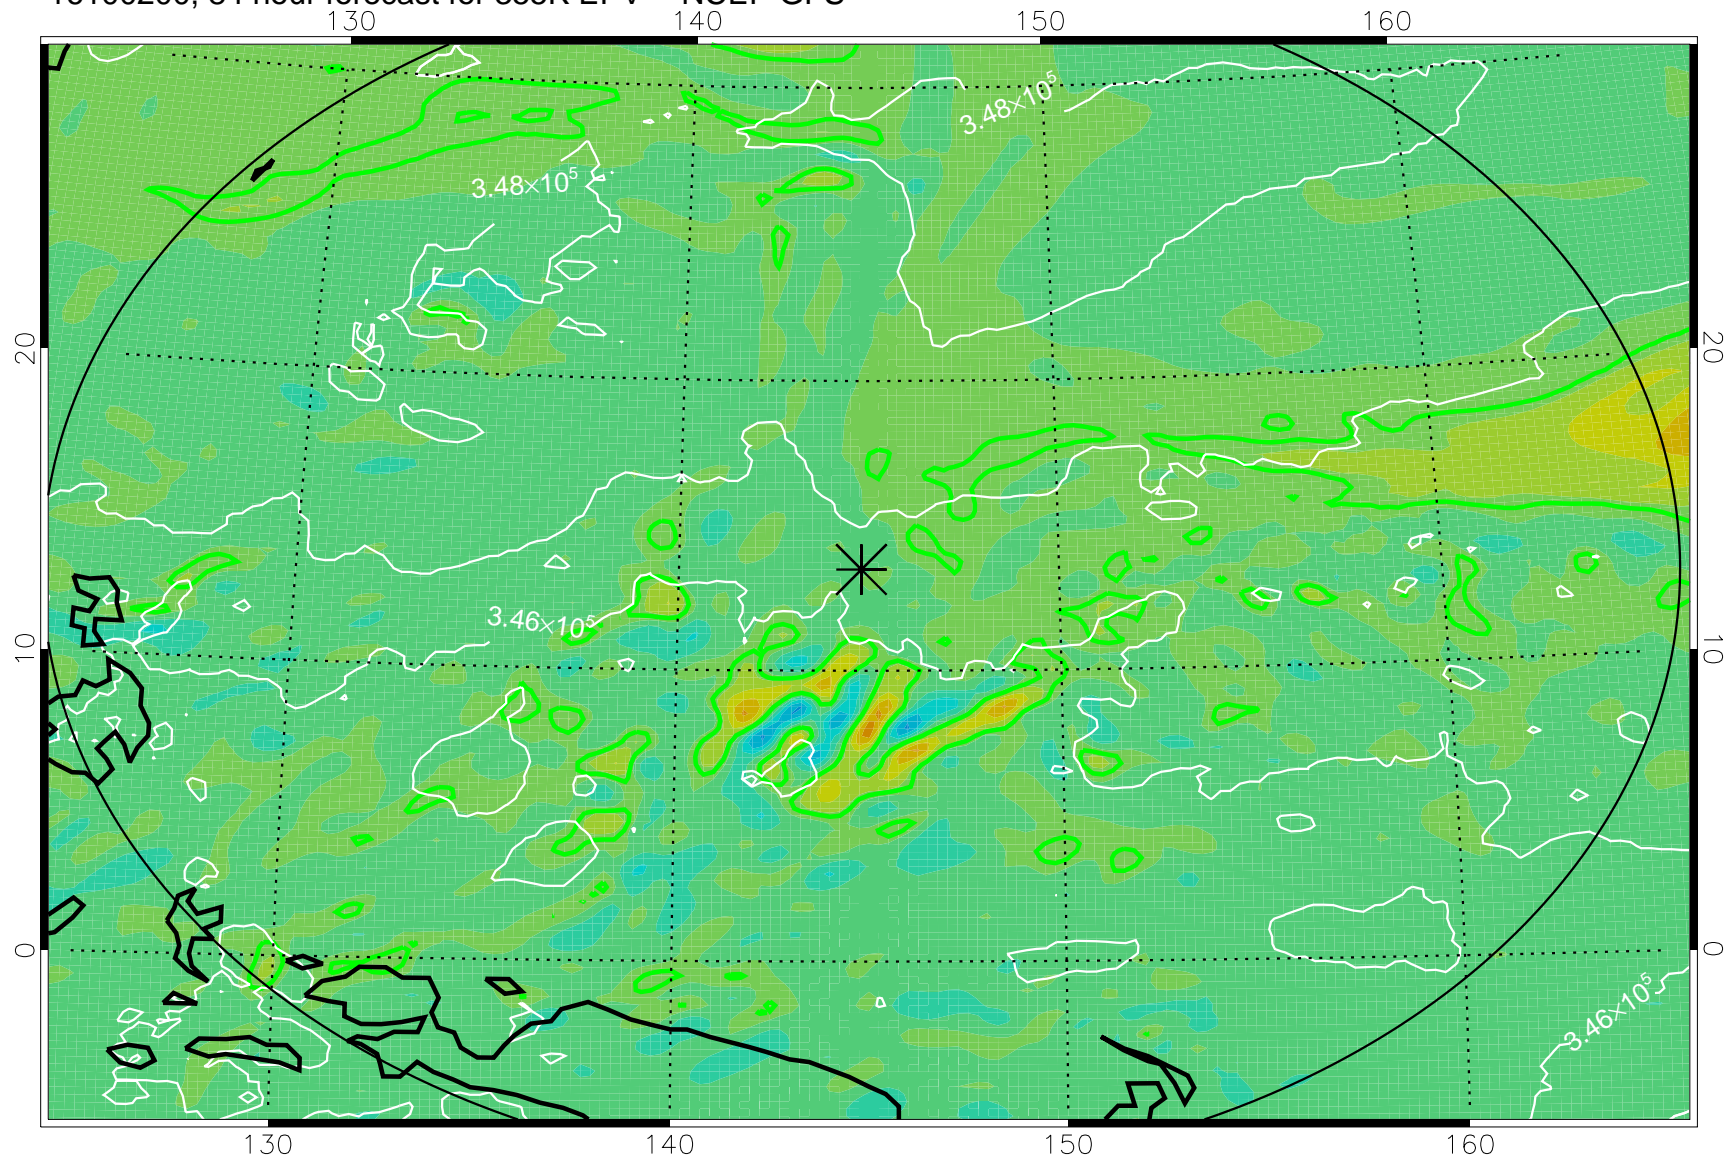

16100112, 72 hour forecast for 355K EPV -- NCEP GFS

355K Montgomery Streamfunction, white
EPV Tropopause (2 PVU) Position
Range ring of 2304 km

16100118, 78 hour forecast for 355K EPV -- NCEP GFS

355K Montgomery Streamfunction, white
EPV Tropopause (2 PVU) Position
Range ring of 2304 km

16100200, 84 hour forecast for 355K EPV -- NCEP GFS

355K Montgomery Streamfunction, white
EPV Tropopause (2 PVU) Position
Range ring of 2304 km

16100206, 90 hour forecast for 355K EPV -- NCEP GFS

355K Montgomery Streamfunction, white
EPV Tropopause (2 PVU) Position
Range ring of 2304 km

16100212, 96 hour forecast for 355K EPV -- NCEP GFS

355K Montgomery Streamfunction, white
EPV Tropopause (2 PVU) Position
Range ring of 2304 km

16100218, 102 hour forecast for 355K EPV -- NCEP GFS

355K Montgomery Streamfunction, white
EPV Tropopause (2 PVU) Position
Range ring of 2304 km

16100312, 120 hour forecast for 355K EPV -- NCEP GFS

355K Montgomery Streamfunction, white
EPV Tropopause (2 PVU) Position
Range ring of 2304 km