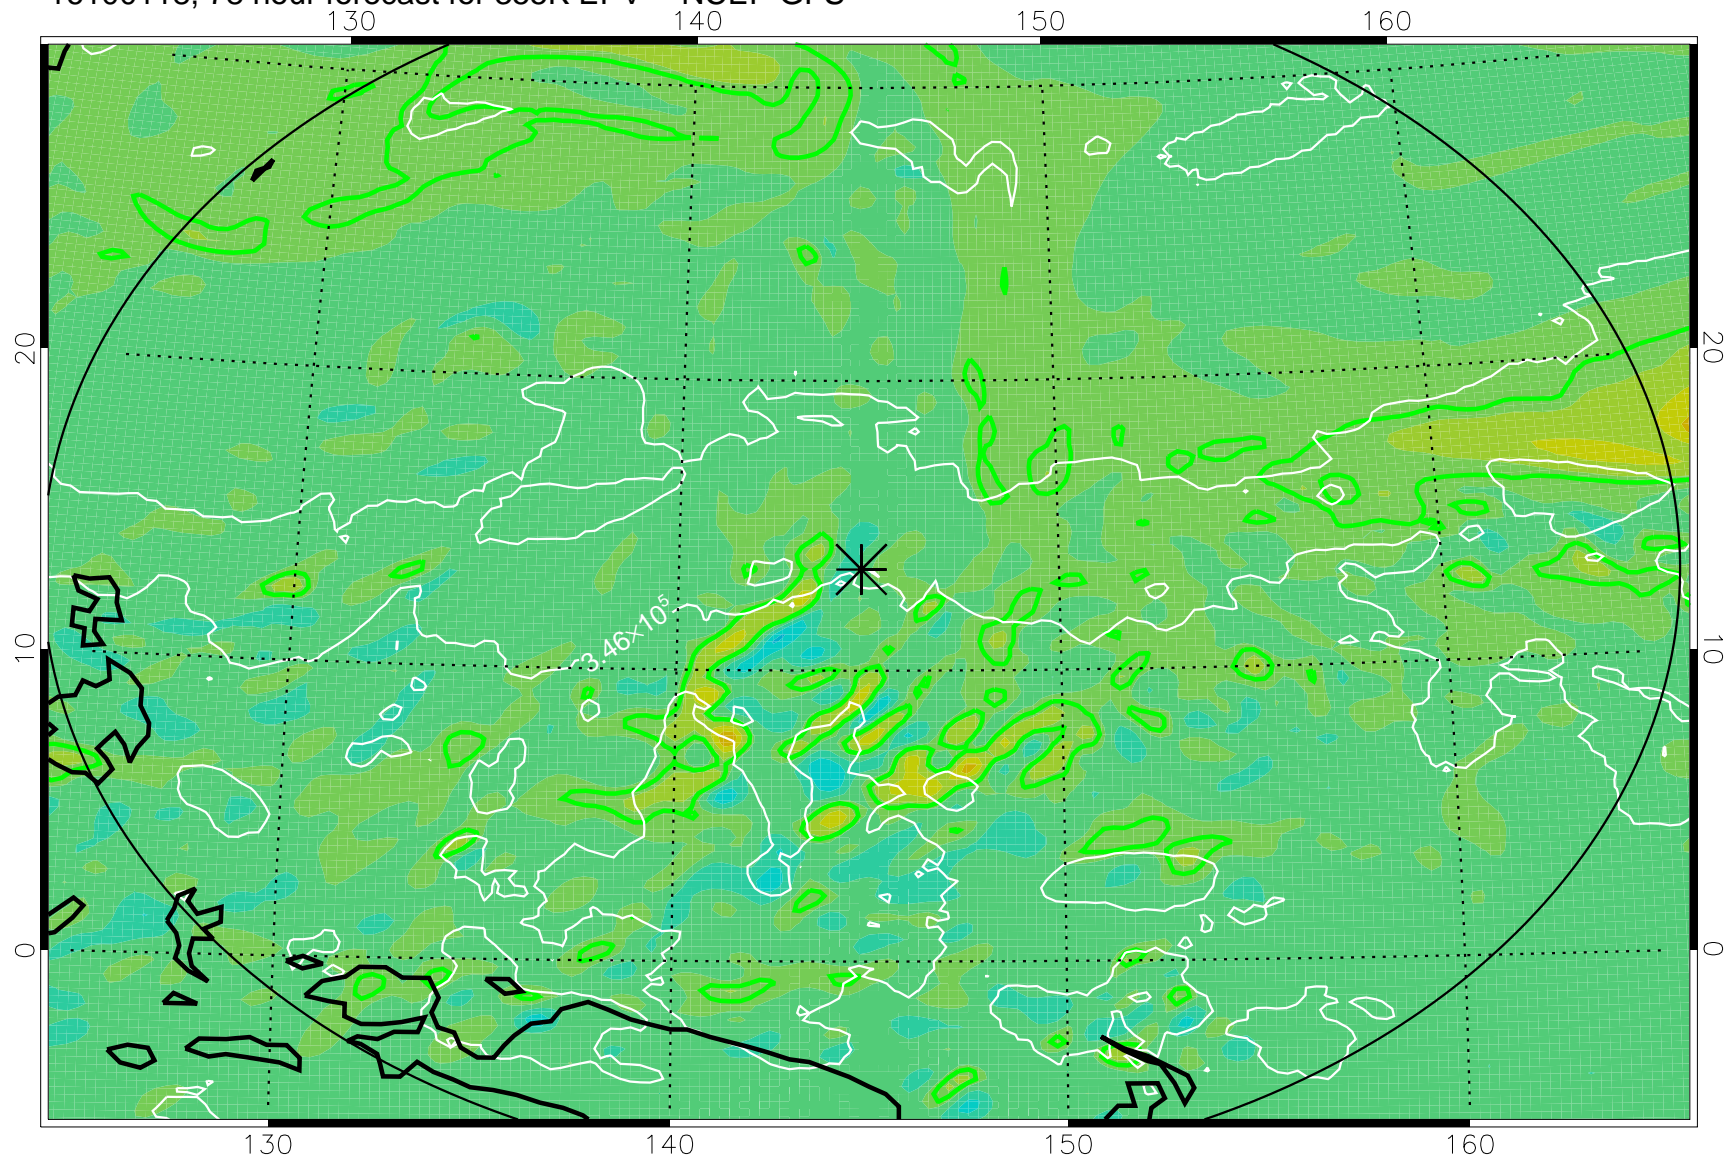

16100100, 60 hour forecast for 355K EPV -- NCEP GFS

355K Montgomery Streamfunction, white
EPV Tropopause (2 PVU) Position
Range ring of 2304 km

16100106, 66 hour forecast for 355K EPV -- NCEP GFS

355K Montgomery Streamfunction, white
EPV Tropopause (2 PVU) Position
Range ring of 2304 km

16100112, 72 hour forecast for 355K EPV -- NCEP GFS

355K Montgomery Streamfunction, white
EPV Tropopause (2 PVU) Position
Range ring of 2304 km

16100118, 78 hour forecast for 355K EPV -- NCEP GFS

355K Montgomery Streamfunction, white
EPV Tropopause (2 PVU) Position
Range ring of 2304 km

16100200, 84 hour forecast for 355K EPV -- NCEP GFS

355K Montgomery Streamfunction, white
EPV Tropopause (2 PVU) Position
Range ring of 2304 km

16100206, 90 hour forecast for 355K EPV -- NCEP GFS

355K Montgomery Streamfunction, white
EPV Tropopause (2 PVU) Position
Range ring of 2304 km

16100312, 120 hour forecast for 355K EPV -- NCEP GFS

355K Montgomery Streamfunction, white
EPV Tropopause (2 PVU) Position
Range ring of 2304 km