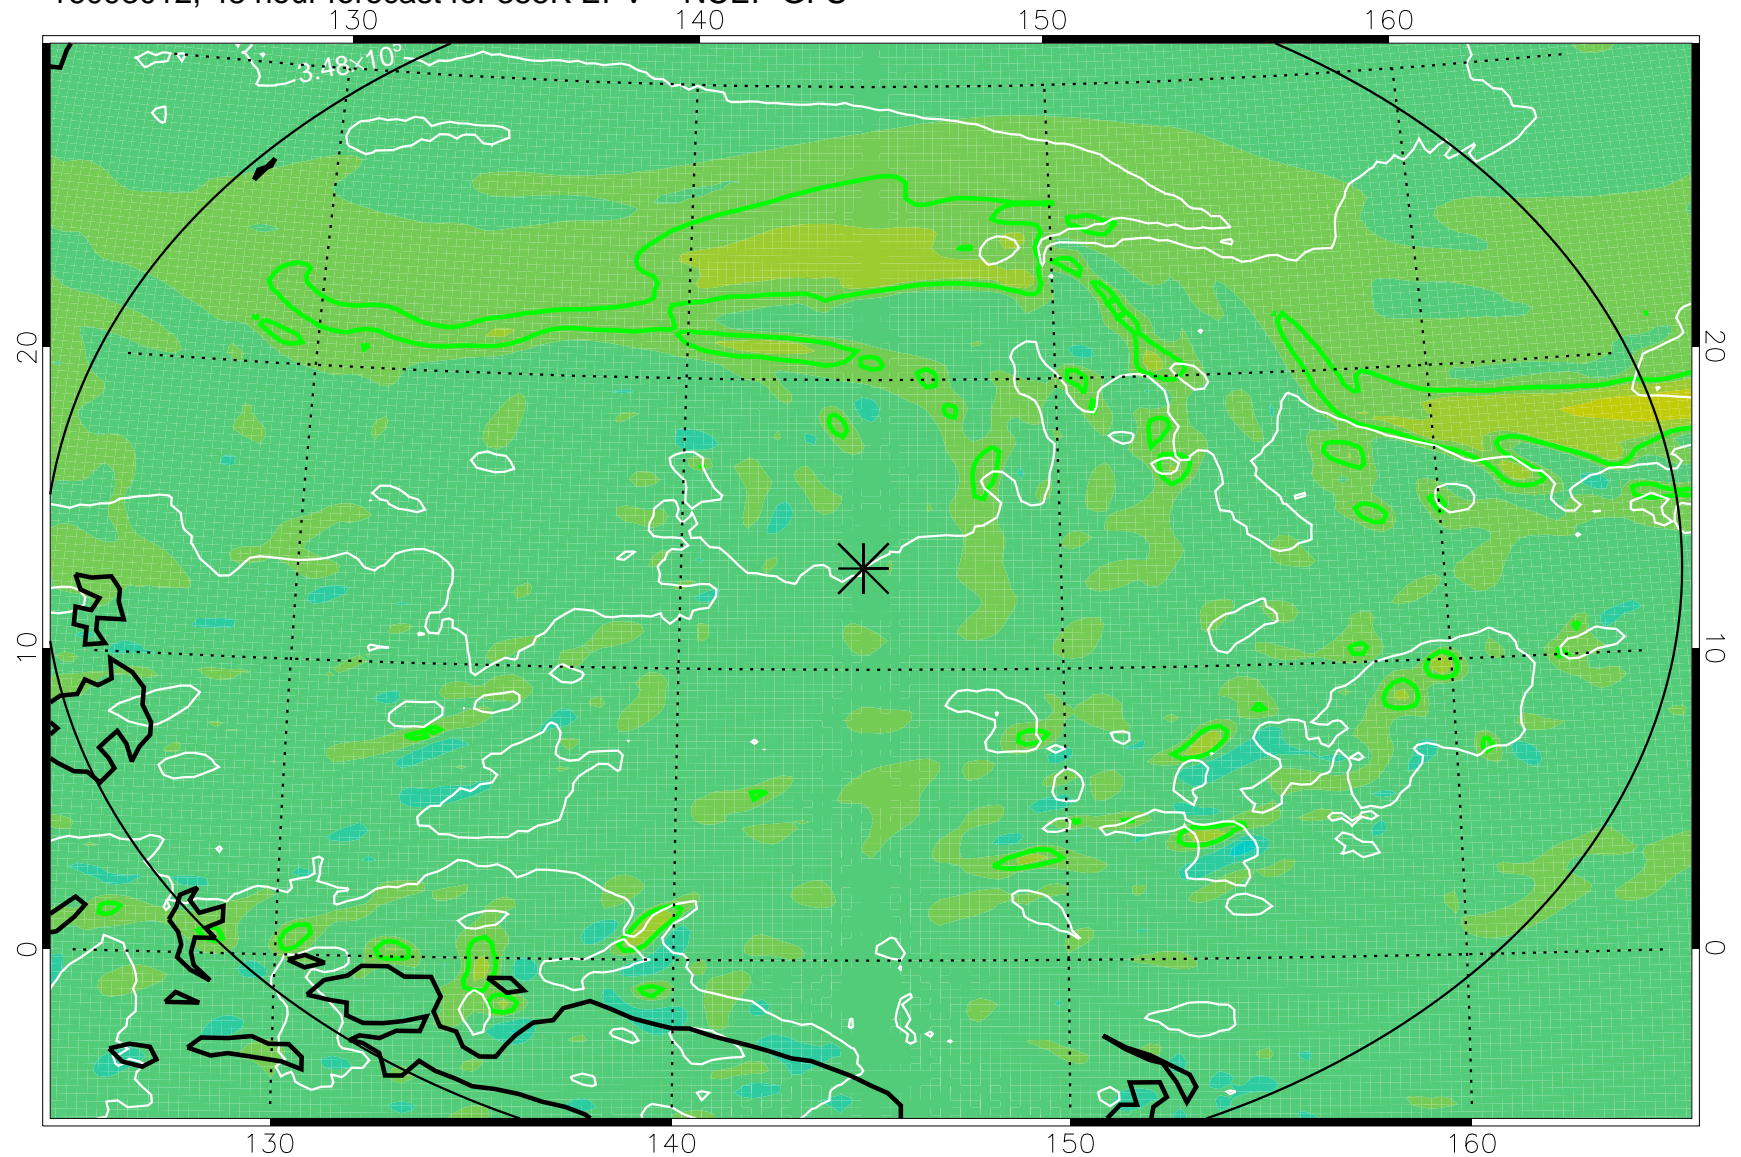

16093000, 36 hour forecast for 355K EPV -- NCEP GFS

355K Montgomery Streamfunction, white
EPV Tropopause (2 PVU) Position
Range ring of 2304 km

16093006, 42 hour forecast for 355K EPV -- NCEP GFS

355K Montgomery Streamfunction, white
EPV Tropopause (2 PVU) Position
Range ring of 2304 km

16093012, 48 hour forecast for 355K EPV -- NCEP GFS

355K Montgomery Streamfunction, white
EPV Tropopause (2 PVU) Position
Range ring of 2304 km

16093018, 54 hour forecast for 355K EPV -- NCEP GFS

355K Montgomery Streamfunction, white
EPV Tropopause (2 PVU) Position
Range ring of 2304 km

16100100, 60 hour forecast for 355K EPV -- NCEP GFS

355K Montgomery Streamfunction, white
EPV Tropopause (2 PVU) Position
Range ring of 2304 km

16100106, 66 hour forecast for 355K EPV -- NCEP GFS

355K Montgomery Streamfunction, white
EPV Tropopause (2 PVU) Position
Range ring of 2304 km

16100312, 120 hour forecast for 355K EPV -- NCEP GFS

355K Montgomery Streamfunction, white
EPV Tropopause (2 PVU) Position
Range ring of 2304 km