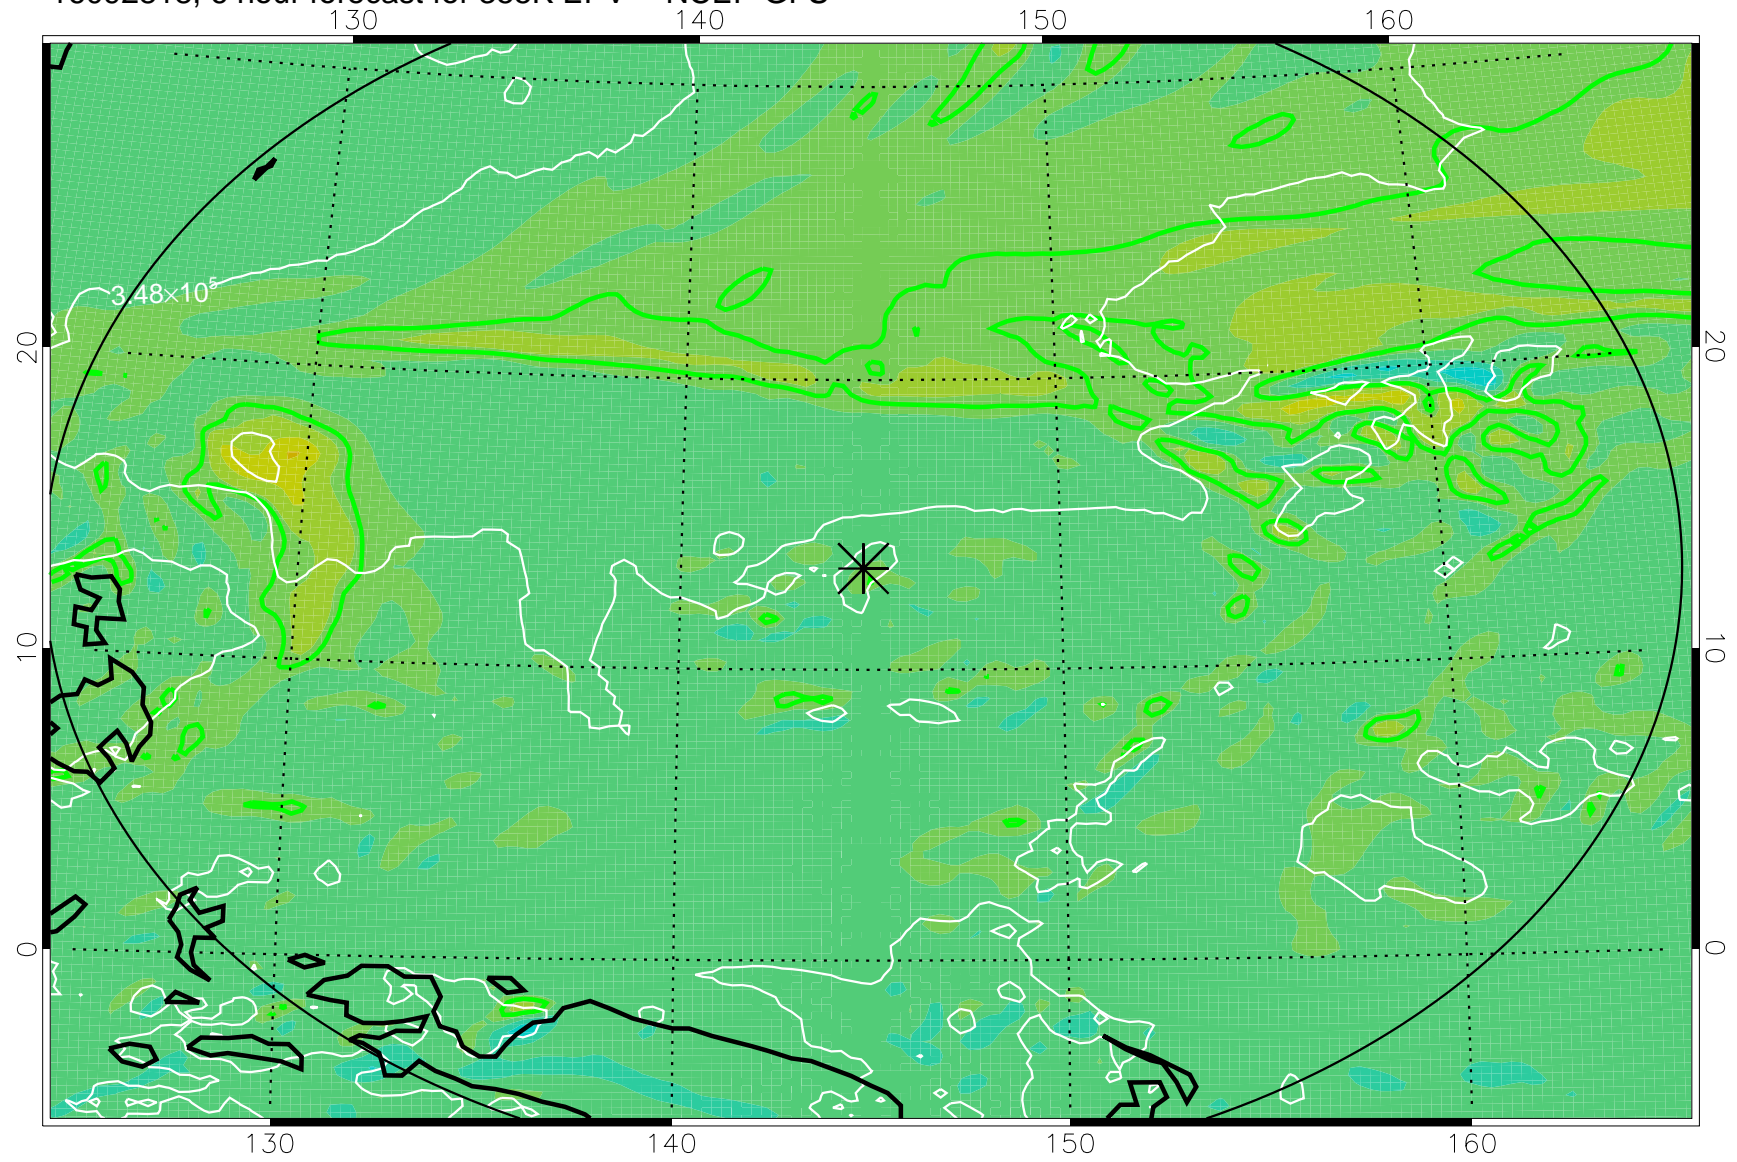

16092818, 6 hour forecast for 355K EPV -- NCEP GFS

355K Montgomery Streamfunction, white
EPV Tropopause (2 PVU) Position
Range ring of 2304 km

16092900, 12 hour forecast for 355K EPV -- NCEP GFS

355K Montgomery Streamfunction, white
EPV Tropopause (2 PVU) Position
Range ring of 2304 km

16092912, 24 hour forecast for 355K EPV -- NCEP GFS

355K Montgomery Streamfunction, white
EPV Tropopause (2 PVU) Position
Range ring of 2304 km

16092918, 30 hour forecast for 355K EPV -- NCEP GFS

355K Montgomery Streamfunction, white
EPV Tropopause (2 PVU) Position
Range ring of 2304 km

16093000, 36 hour forecast for 355K EPV -- NCEP GFS

355K Montgomery Streamfunction, white
EPV Tropopause (2 PVU) Position
Range ring of 2304 km

16093006, 42 hour forecast for 355K EPV -- NCEP GFS

355K Montgomery Streamfunction, white
EPV Tropopause (2 PVU) Position
Range ring of 2304 km

16100100, 60 hour forecast for 355K EPV -- NCEP GFS

355K Montgomery Streamfunction, white
EPV Tropopause (2 PVU) Position
Range ring of 2304 km

16100106, 66 hour forecast for 355K EPV -- NCEP GFS

355K Montgomery Streamfunction, white
EPV Tropopause (2 PVU) Position
Range ring of 2304 km