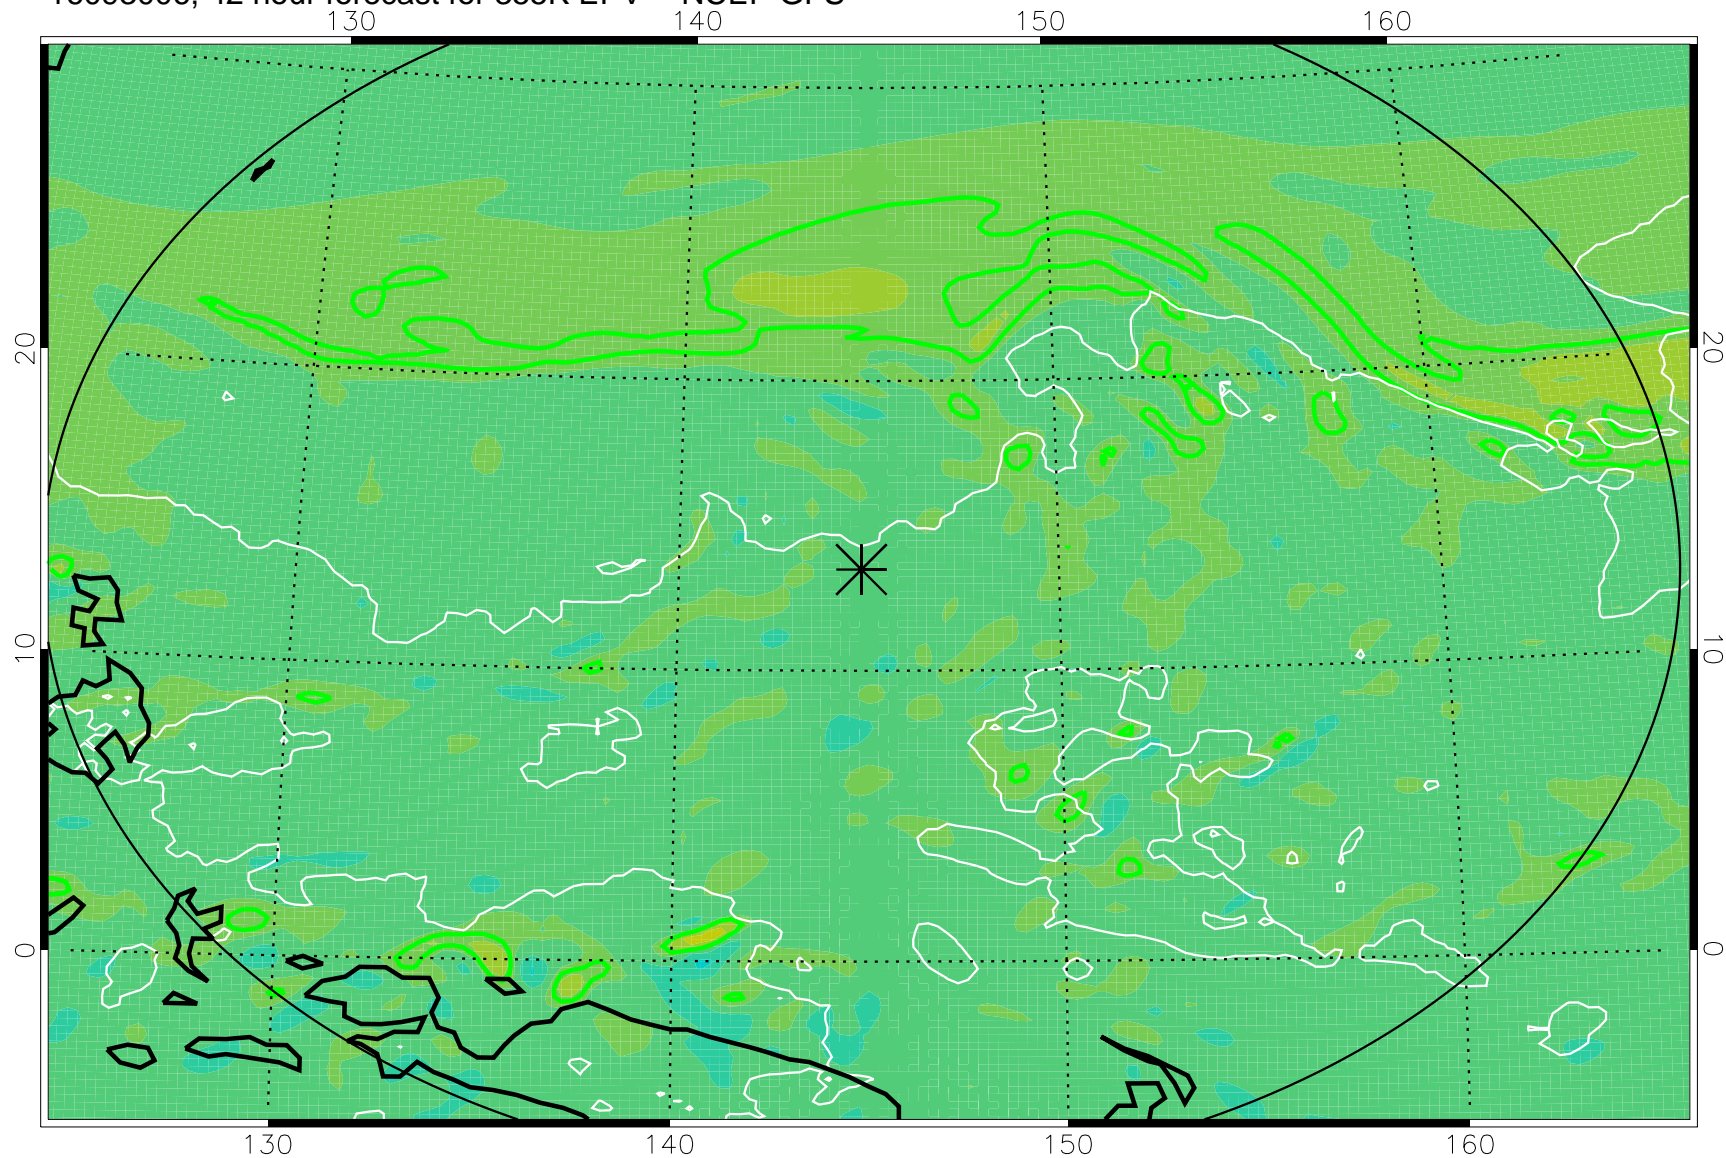

16092912, 24 hour forecast for 355K EPV -- NCEP GFS

355K Montgomery Streamfunction, white
EPV Tropopause (2 PVU) Position
Range ring of 2304 km

16092918, 30 hour forecast for 355K EPV -- NCEP GFS

355K Montgomery Streamfunction, white
EPV Tropopause (2 PVU) Position
Range ring of 2304 km

16093000, 36 hour forecast for 355K EPV -- NCEP GFS

355K Montgomery Streamfunction, white
EPV Tropopause (2 PVU) Position
Range ring of 2304 km

16093006, 42 hour forecast for 355K EPV -- NCEP GFS

355K Montgomery Streamfunction, white
EPV Tropopause (2 PVU) Position
Range ring of 2304 km

16100100, 60 hour forecast for 355K EPV -- NCEP GFS

355K Montgomery Streamfunction, white
EPV Tropopause (2 PVU) Position
Range ring of 2304 km

16100106, 66 hour forecast for 355K EPV -- NCEP GFS

355K Montgomery Streamfunction, white
EPV Tropopause (2 PVU) Position
Range ring of 2304 km

16100312, 120 hour forecast for 355K EPV -- NCEP GFS

355K Montgomery Streamfunction, white
EPV Tropopause (2 PVU) Position
Range ring of 2304 km