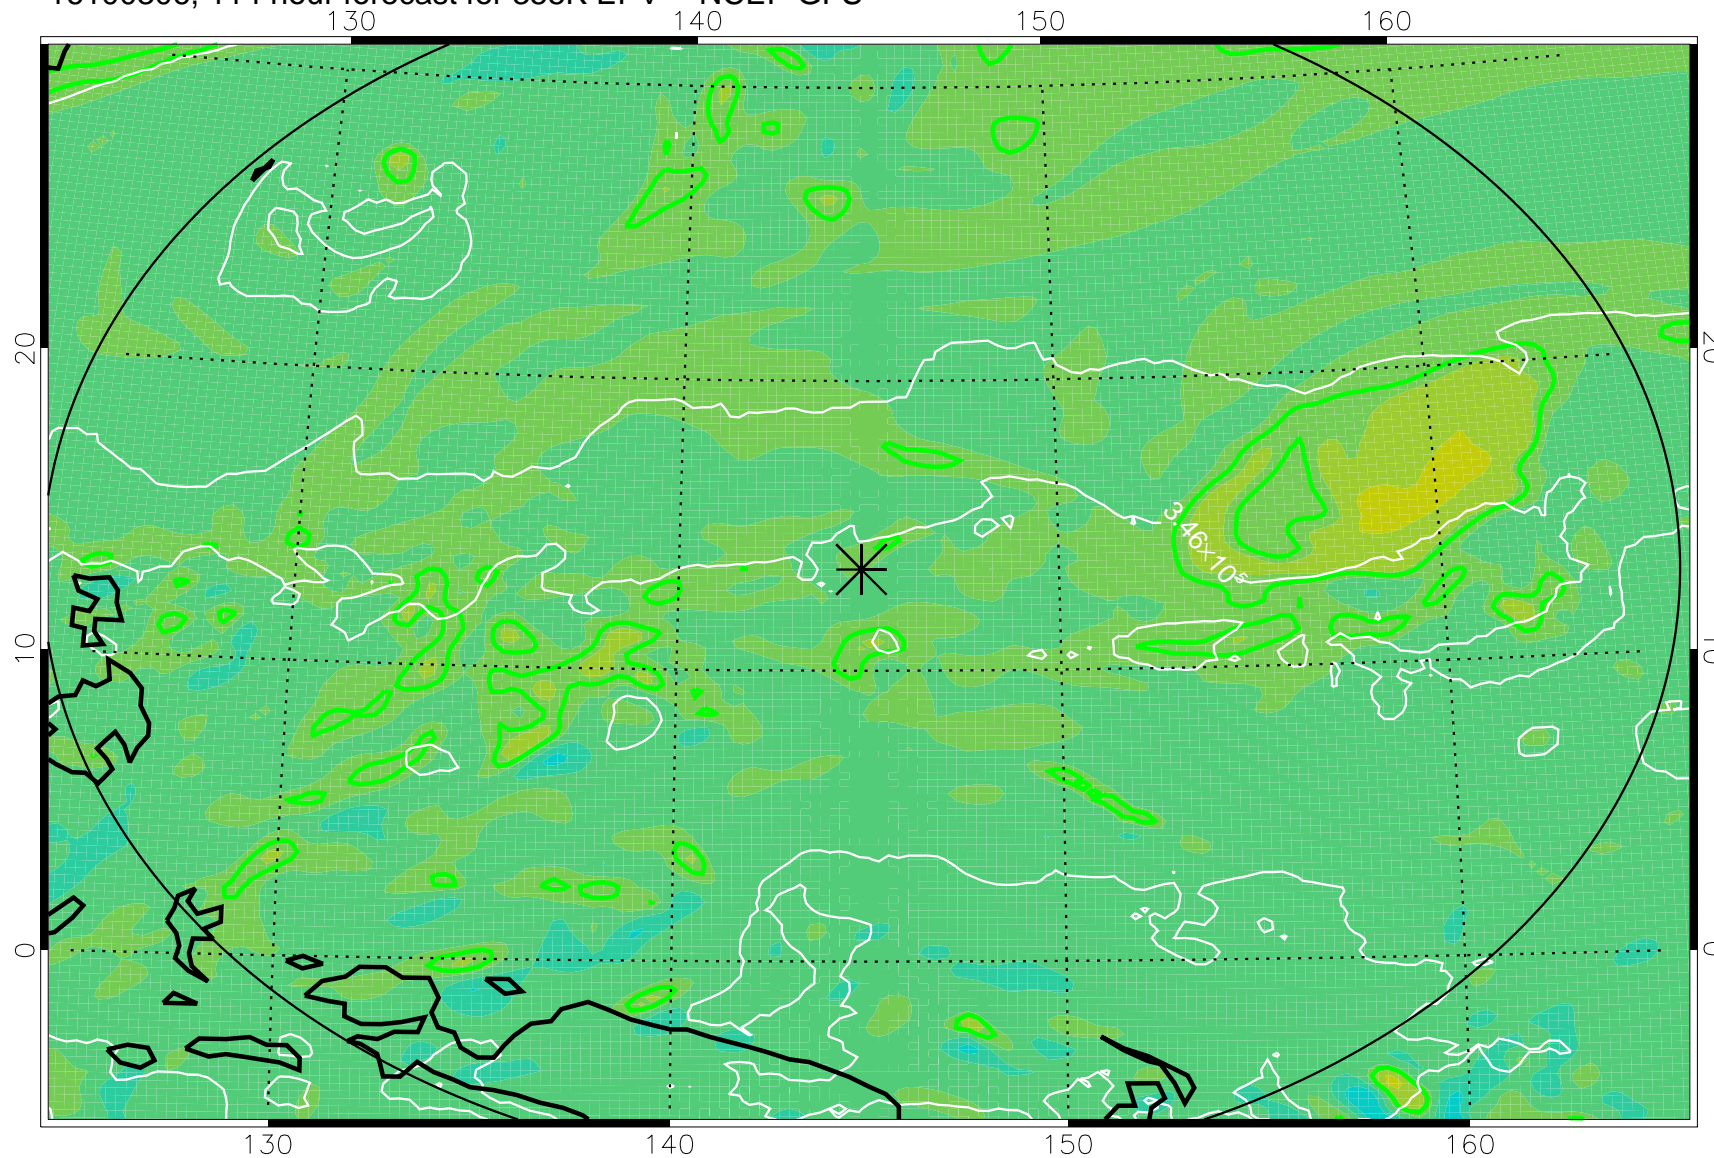

16100200, 84 hour forecast for 355K EPV -- NCEP GFS

355K Montgomery Streamfunction, white
EPV Tropopause (2 PVU) Position
Range ring of 2304 km

16100206, 90 hour forecast for 355K EPV -- NCEP GFS

355K Montgomery Streamfunction, white
EPV Tropopause (2 PVU) Position
Range ring of 2304 km

16100212, 96 hour forecast for 355K EPV -- NCEP GFS

355K Montgomery Streamfunction, white
EPV Tropopause (2 PVU) Position
Range ring of 2304 km

16100218, 102 hour forecast for 355K EPV -- NCEP GFS

355K Montgomery Streamfunction, white
EPV Tropopause (2 PVU) Position
Range ring of 2304 km

16100300, 108 hour forecast for 355K EPV -- NCEP GFS

355K Montgomery Streamfunction, white
EPV Tropopause (2 PVU) Position
Range ring of 2304 km

16100306, 114 hour forecast for 355K EPV -- NCEP GFS

355K Montgomery Streamfunction, white
EPV Tropopause (2 PVU) Position
Range ring of 2304 km

16100312, 120 hour forecast for 355K EPV -- NCEP GFS

355K Montgomery Streamfunction, white
EPV Tropopause (2 PVU) Position
Range ring of 2304 km