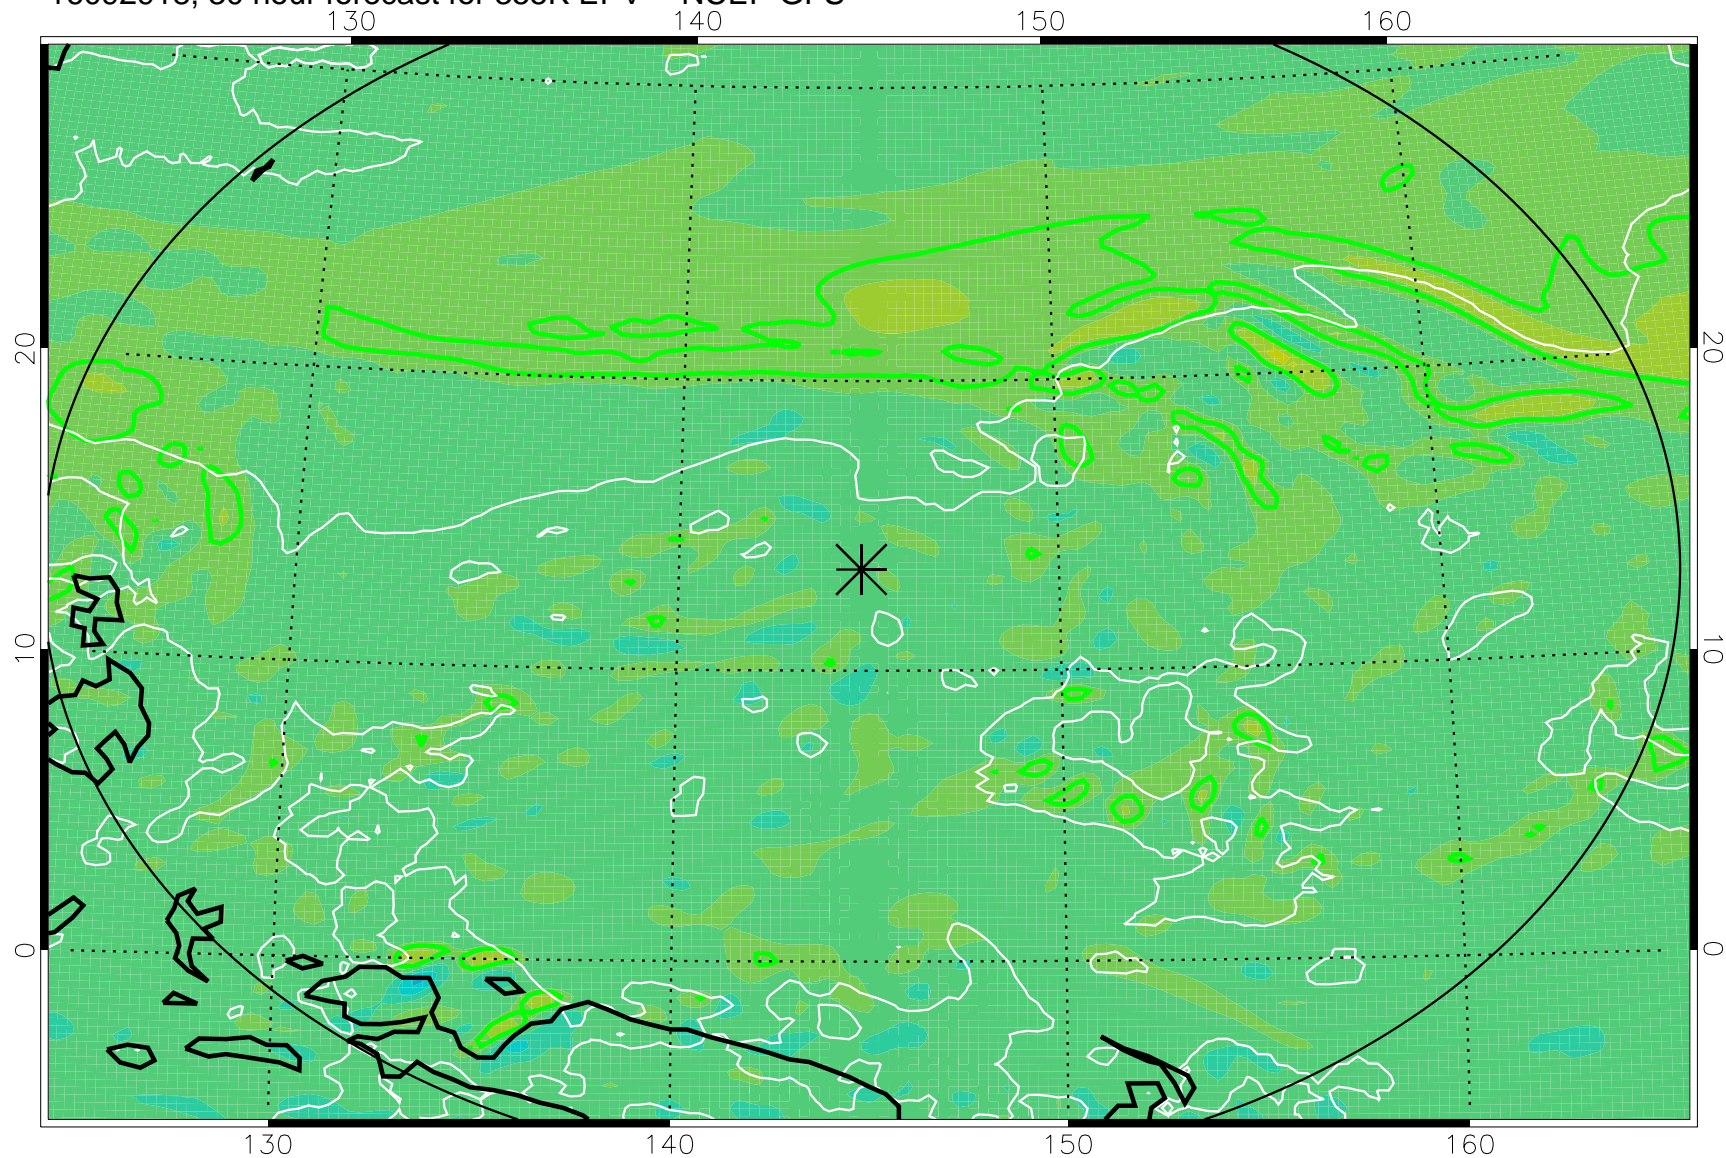

16092818, 6 hour forecast for 355K EPV -- NCEP GFS

355K Montgomery Streamfunction, white
EPV Tropopause (2 PVU) Position
Range ring of 2304 km

16092900, 12 hour forecast for 355K EPV -- NCEP GFS

355K Montgomery Streamfunction, white
EPV Tropopause (2 PVU) Position
Range ring of 2304 km

16092912, 24 hour forecast for 355K EPV -- NCEP GFS

355K Montgomery Streamfunction, white
EPV Tropopause (2 PVU) Position
Range ring of 2304 km

16092918, 30 hour forecast for 355K EPV -- NCEP GFS

355K Montgomery Streamfunction, white
EPV Tropopause (2 PVU) Position
Range ring of 2304 km

16093000, 36 hour forecast for 355K EPV -- NCEP GFS

355K Montgomery Streamfunction, white
EPV Tropopause (2 PVU) Position
Range ring of 2304 km

16093006, 42 hour forecast for 355K EPV -- NCEP GFS

355K Montgomery Streamfunction, white
EPV Tropopause (2 PVU) Position
Range ring of 2304 km

16100312, 120 hour forecast for 355K EPV -- NCEP GFS

355K Montgomery Streamfunction, white
EPV Tropopause (2 PVU) Position
Range ring of 2304 km