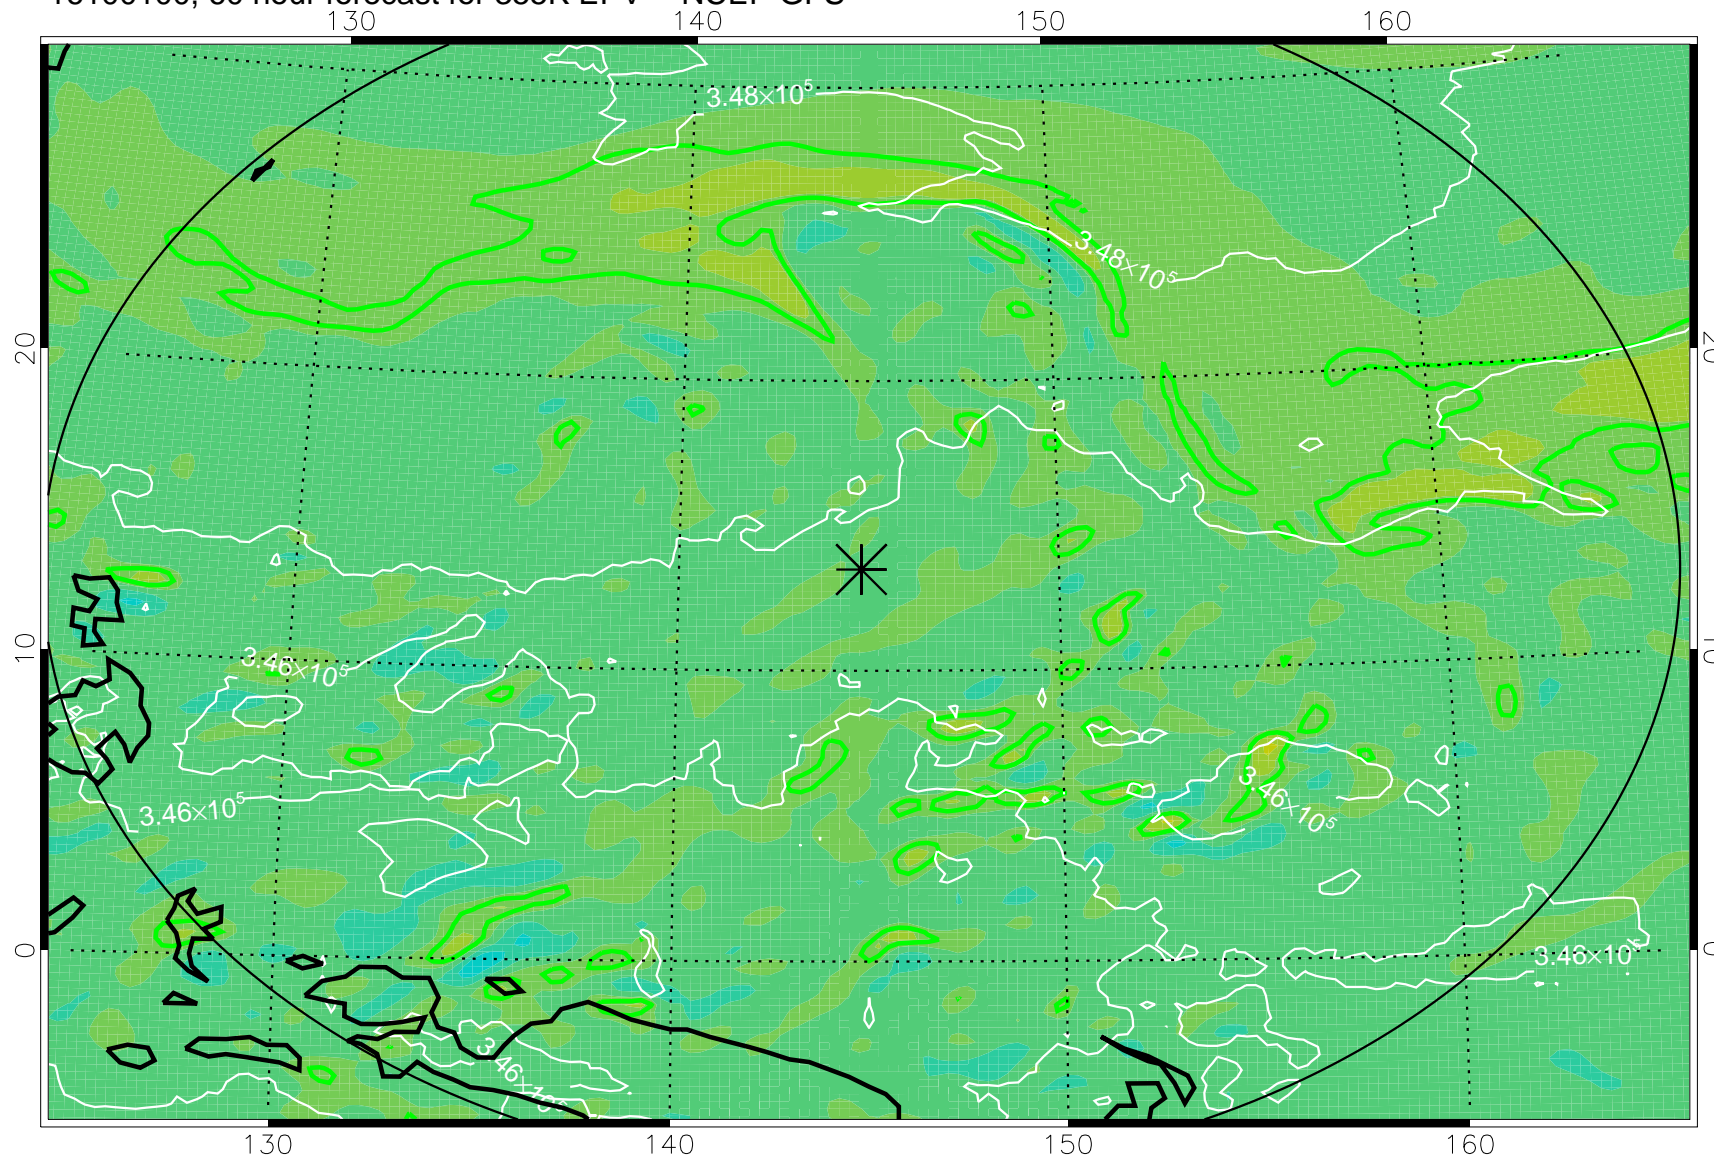

16093012, 48 hour forecast for 355K EPV -- NCEP GFS

355K Montgomery Streamfunction, white
EPV Tropopause (2 PVU) Position
Range ring of 2304 km

16093018, 54 hour forecast for 355K EPV -- NCEP GFS

355K Montgomery Streamfunction, white
EPV Tropopause (2 PVU) Position
Range ring of 2304 km

16100100, 60 hour forecast for 355K EPV -- NCEP GFS

355K Montgomery Streamfunction, white
EPV Tropopause (2 PVU) Position
Range ring of 2304 km

16100106, 66 hour forecast for 355K EPV -- NCEP GFS

355K Montgomery Streamfunction, white
EPV Tropopause (2 PVU) Position
Range ring of 2304 km

16100112, 72 hour forecast for 355K EPV -- NCEP GFS

355K Montgomery Streamfunction, white
EPV Tropopause (2 PVU) Position
Range ring of 2304 km

16100118, 78 hour forecast for 355K EPV -- NCEP GFS

355K Montgomery Streamfunction, white
EPV Tropopause (2 PVU) Position
Range ring of 2304 km

16100200, 84 hour forecast for 355K EPV -- NCEP GFS

355K Montgomery Streamfunction, white
EPV Tropopause (2 PVU) Position
Range ring of 2304 km

16100206, 90 hour forecast for 355K EPV -- NCEP GFS

355K Montgomery Streamfunction, white
EPV Tropopause (2 PVU) Position
Range ring of 2304 km