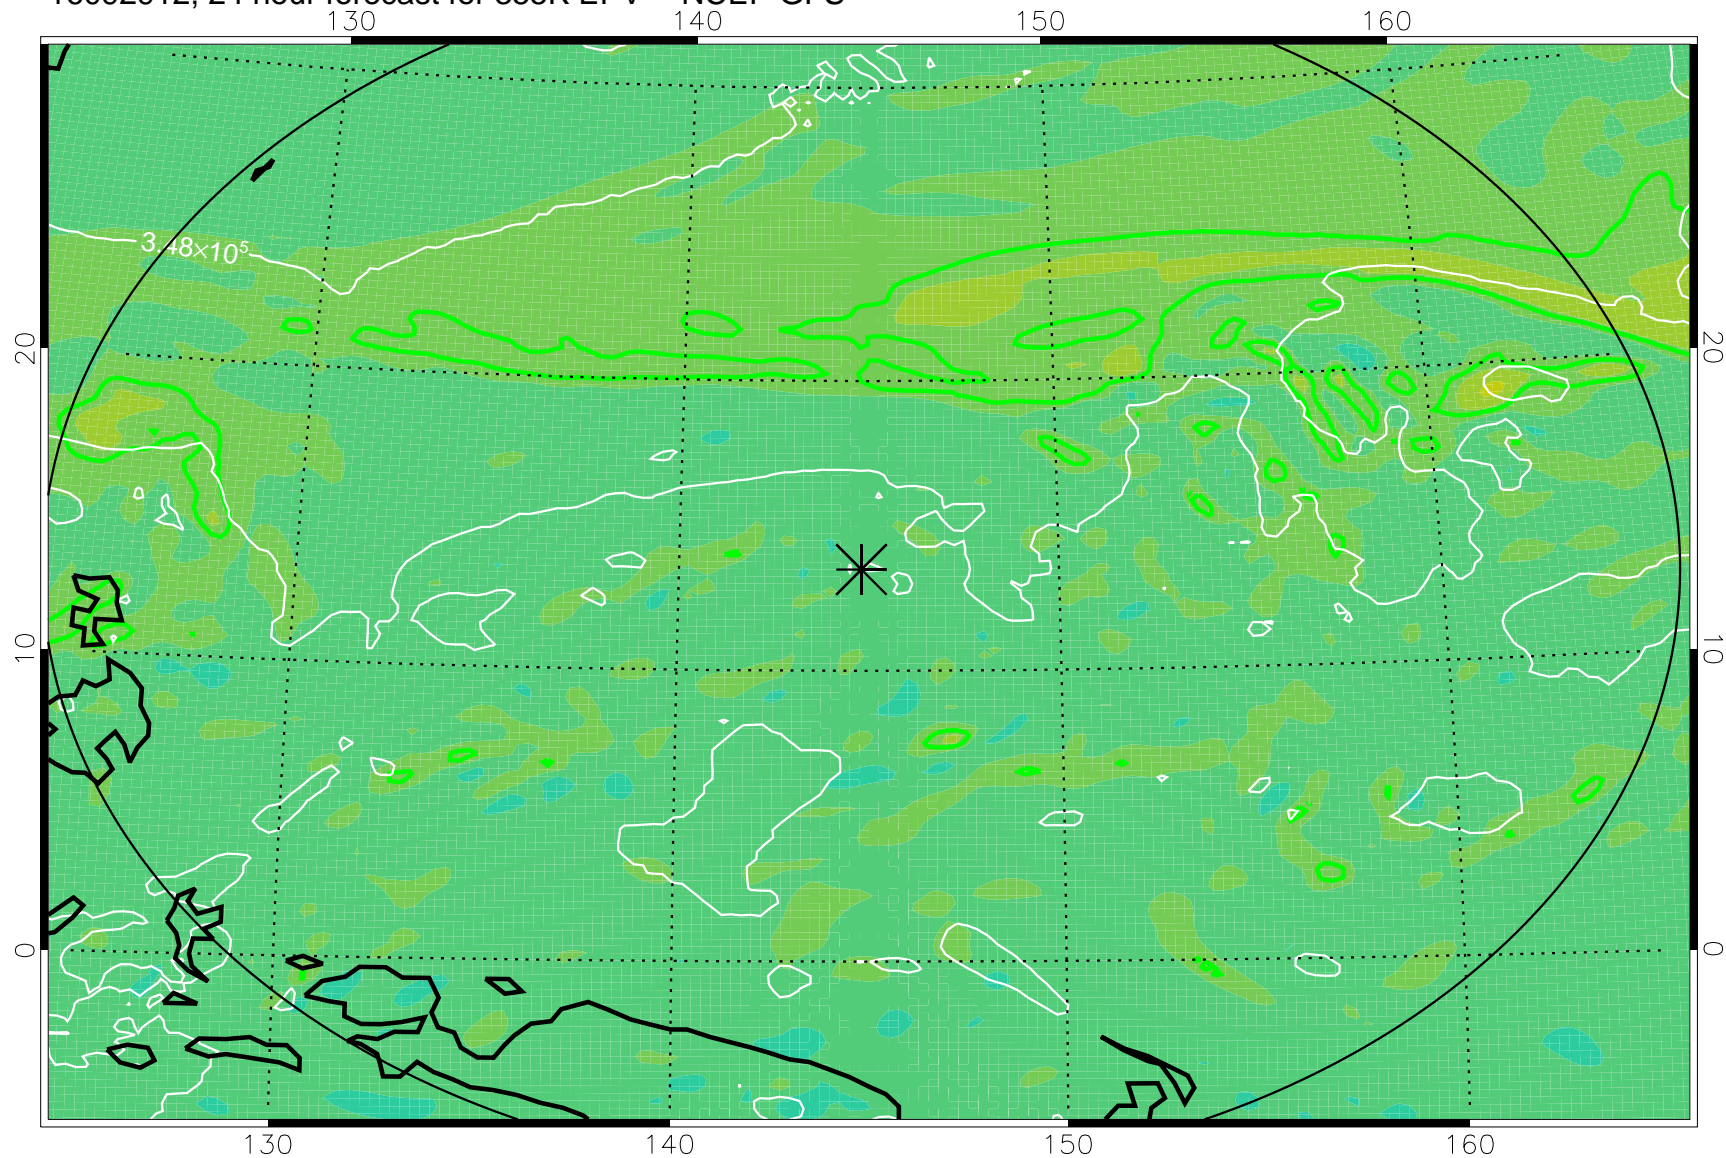

16092818, 6 hour forecast for 355K EPV -- NCEP GFS

355K Montgomery Streamfunction, white
EPV Tropopause (2 PVU) Position
Range ring of 2304 km

16092900, 12 hour forecast for 355K EPV -- NCEP GFS

355K Montgomery Streamfunction, white
EPV Tropopause (2 PVU) Position
Range ring of 2304 km

16092912, 24 hour forecast for 355K EPV -- NCEP GFS

355K Montgomery Streamfunction, white
EPV Tropopause (2 PVU) Position
Range ring of 2304 km

16092918, 30 hour forecast for 355K EPV -- NCEP GFS

355K Montgomery Streamfunction, white
EPV Tropopause (2 PVU) Position
Range ring of 2304 km

16093000, 36 hour forecast for 355K EPV -- NCEP GFS

355K Montgomery Streamfunction, white
EPV Tropopause (2 PVU) Position
Range ring of 2304 km

16093006, 42 hour forecast for 355K EPV -- NCEP GFS

355K Montgomery Streamfunction, white
EPV Tropopause (2 PVU) Position
Range ring of 2304 km

16100312, 120 hour forecast for 355K EPV -- NCEP GFS

355K Montgomery Streamfunction, white
EPV Tropopause (2 PVU) Position
Range ring of 2304 km