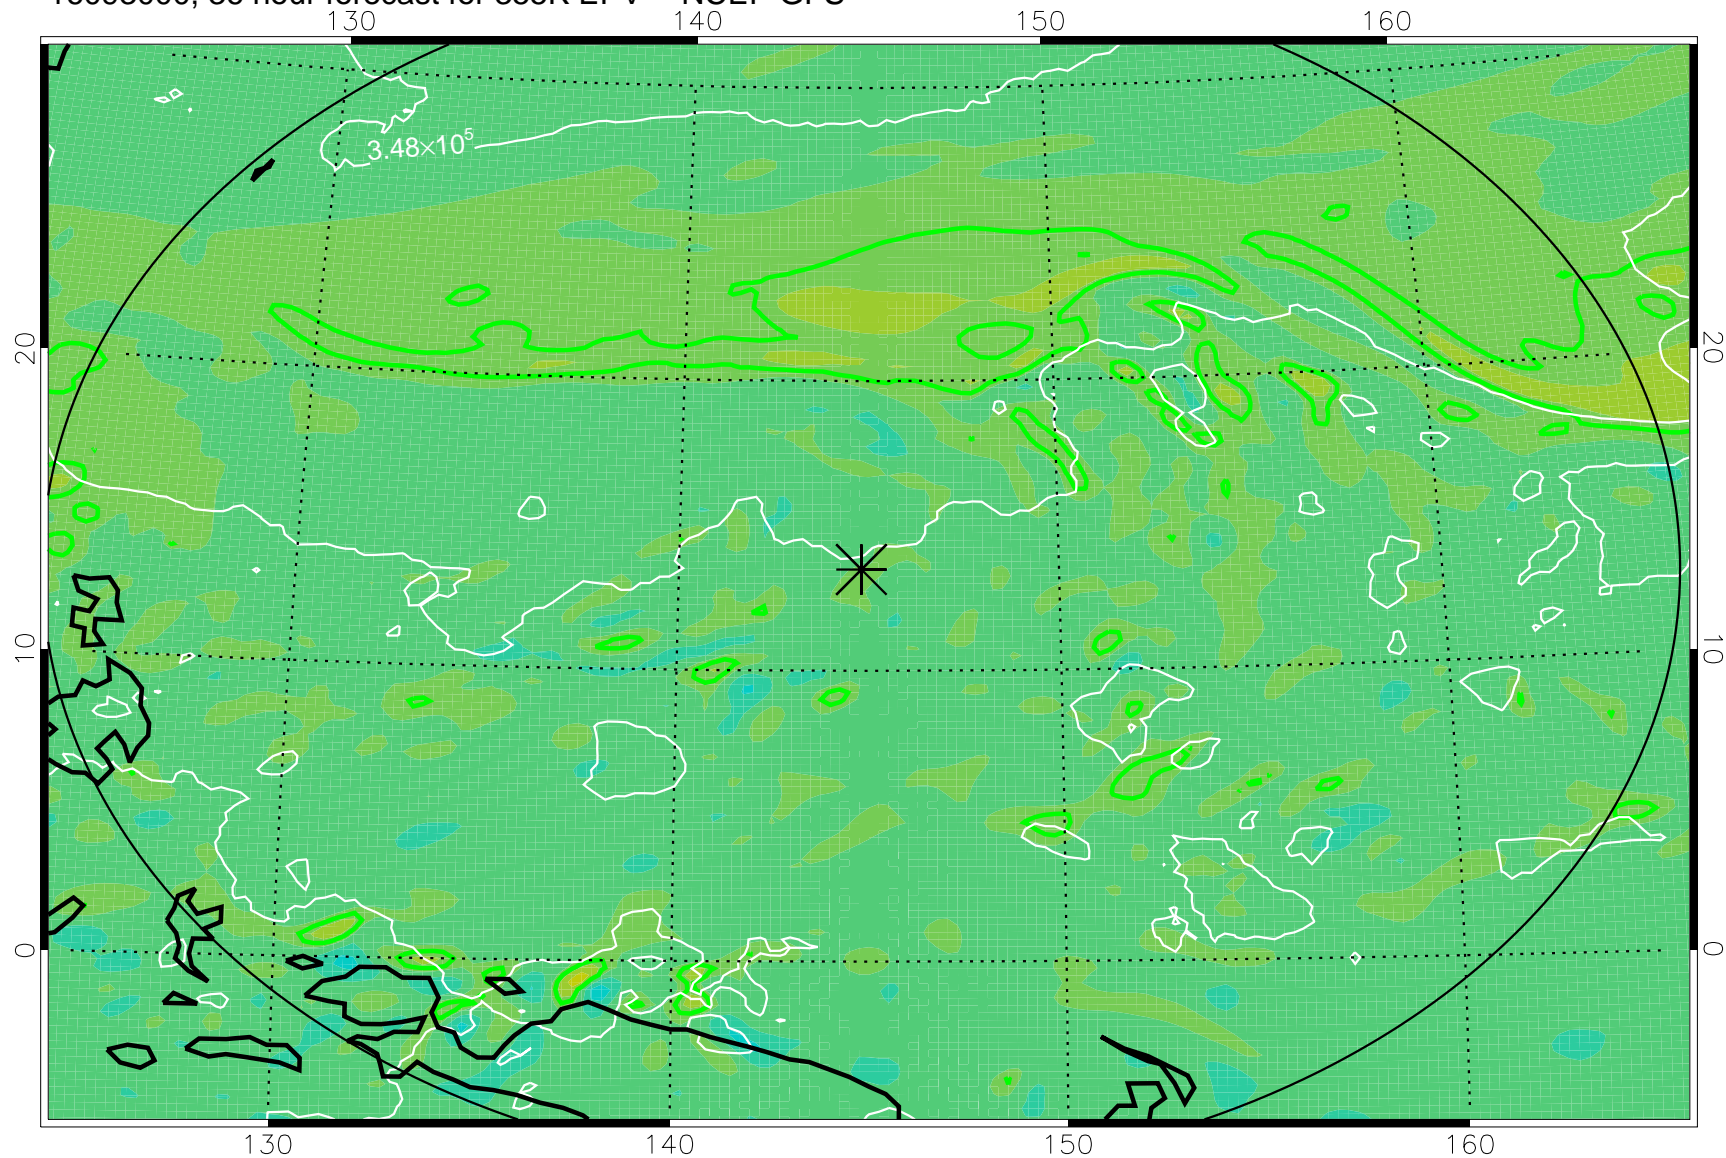

16092912, 24 hour forecast for 355K EPV -- NCEP GFS

355K Montgomery Streamfunction, white
EPV Tropopause (2 PVU) Position
Range ring of 2304 km

16092918, 30 hour forecast for 355K EPV -- NCEP GFS

355K Montgomery Streamfunction, white
EPV Tropopause (2 PVU) Position
Range ring of 2304 km

16093000, 36 hour forecast for 355K EPV -- NCEP GFS

355K Montgomery Streamfunction, white
EPV Tropopause (2 PVU) Position
Range ring of 2304 km

16093006, 42 hour forecast for 355K EPV -- NCEP GFS

355K Montgomery Streamfunction, white
EPV Tropopause (2 PVU) Position
Range ring of 2304 km

16100100, 60 hour forecast for 355K EPV -- NCEP GFS

355K Montgomery Streamfunction, white
EPV Tropopause (2 PVU) Position
Range ring of 2304 km

16100106, 66 hour forecast for 355K EPV -- NCEP GFS

355K Montgomery Streamfunction, white
EPV Tropopause (2 PVU) Position
Range ring of 2304 km

16100312, 120 hour forecast for 355K EPV -- NCEP GFS

355K Montgomery Streamfunction, white
EPV Tropopause (2 PVU) Position
Range ring of 2304 km