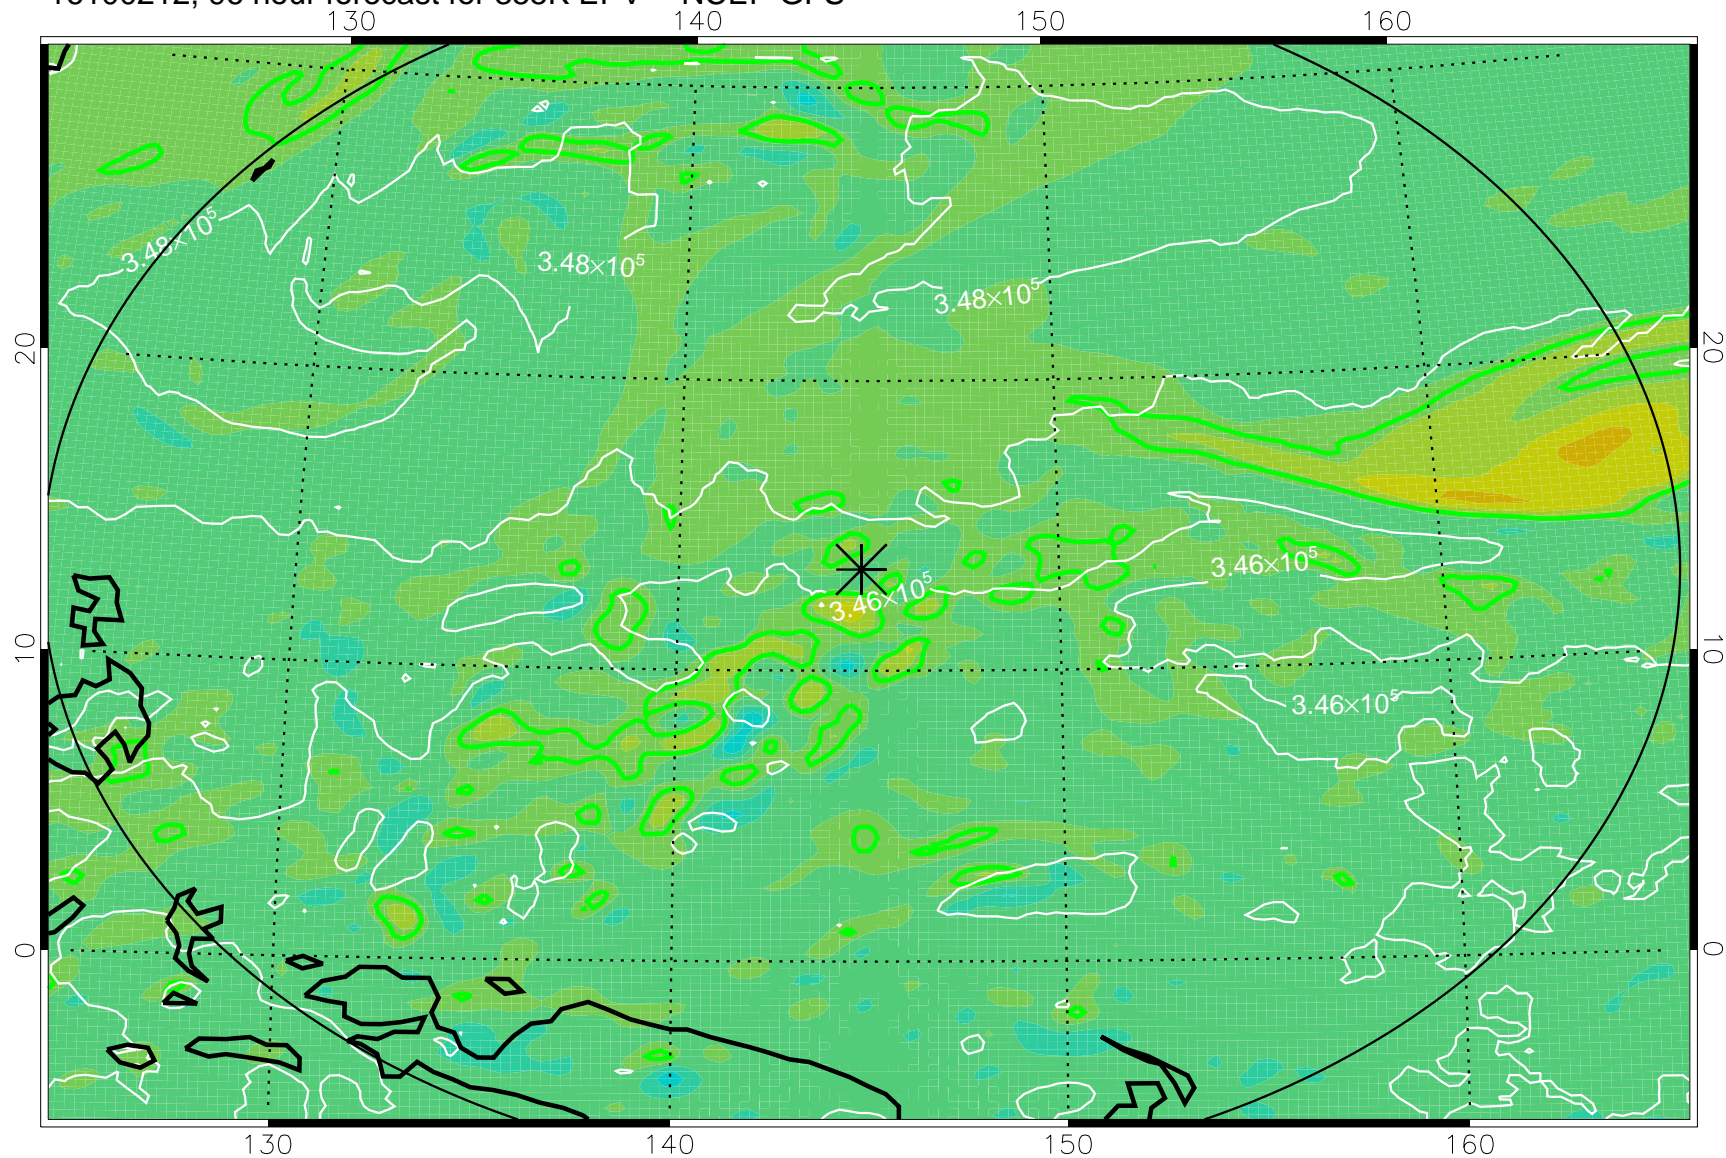

16100200, 84 hour forecast for 355K EPV -- NCEP GFS

355K Montgomery Streamfunction, white
EPV Tropopause (2 PVU) Position
Range ring of 2304 km

16100206, 90 hour forecast for 355K EPV -- NCEP GFS

355K Montgomery Streamfunction, white
EPV Tropopause (2 PVU) Position
Range ring of 2304 km

16100212, 96 hour forecast for 355K EPV -- NCEP GFS

355K Montgomery Streamfunction, white
EPV Tropopause (2 PVU) Position
Range ring of 2304 km

16100218, 102 hour forecast for 355K EPV -- NCEP GFS

355K Montgomery Streamfunction, white
EPV Tropopause (2 PVU) Position
Range ring of 2304 km

16100300, 108 hour forecast for 355K EPV -- NCEP GFS

355K Montgomery Streamfunction, white
EPV Tropopause (2 PVU) Position
Range ring of 2304 km

16100306, 114 hour forecast for 355K EPV -- NCEP GFS

355K Montgomery Streamfunction, white
EPV Tropopause (2 PVU) Position
Range ring of 2304 km

16100312, 120 hour forecast for 355K EPV -- NCEP GFS

355K Montgomery Streamfunction, white
EPV Tropopause (2 PVU) Position
Range ring of 2304 km