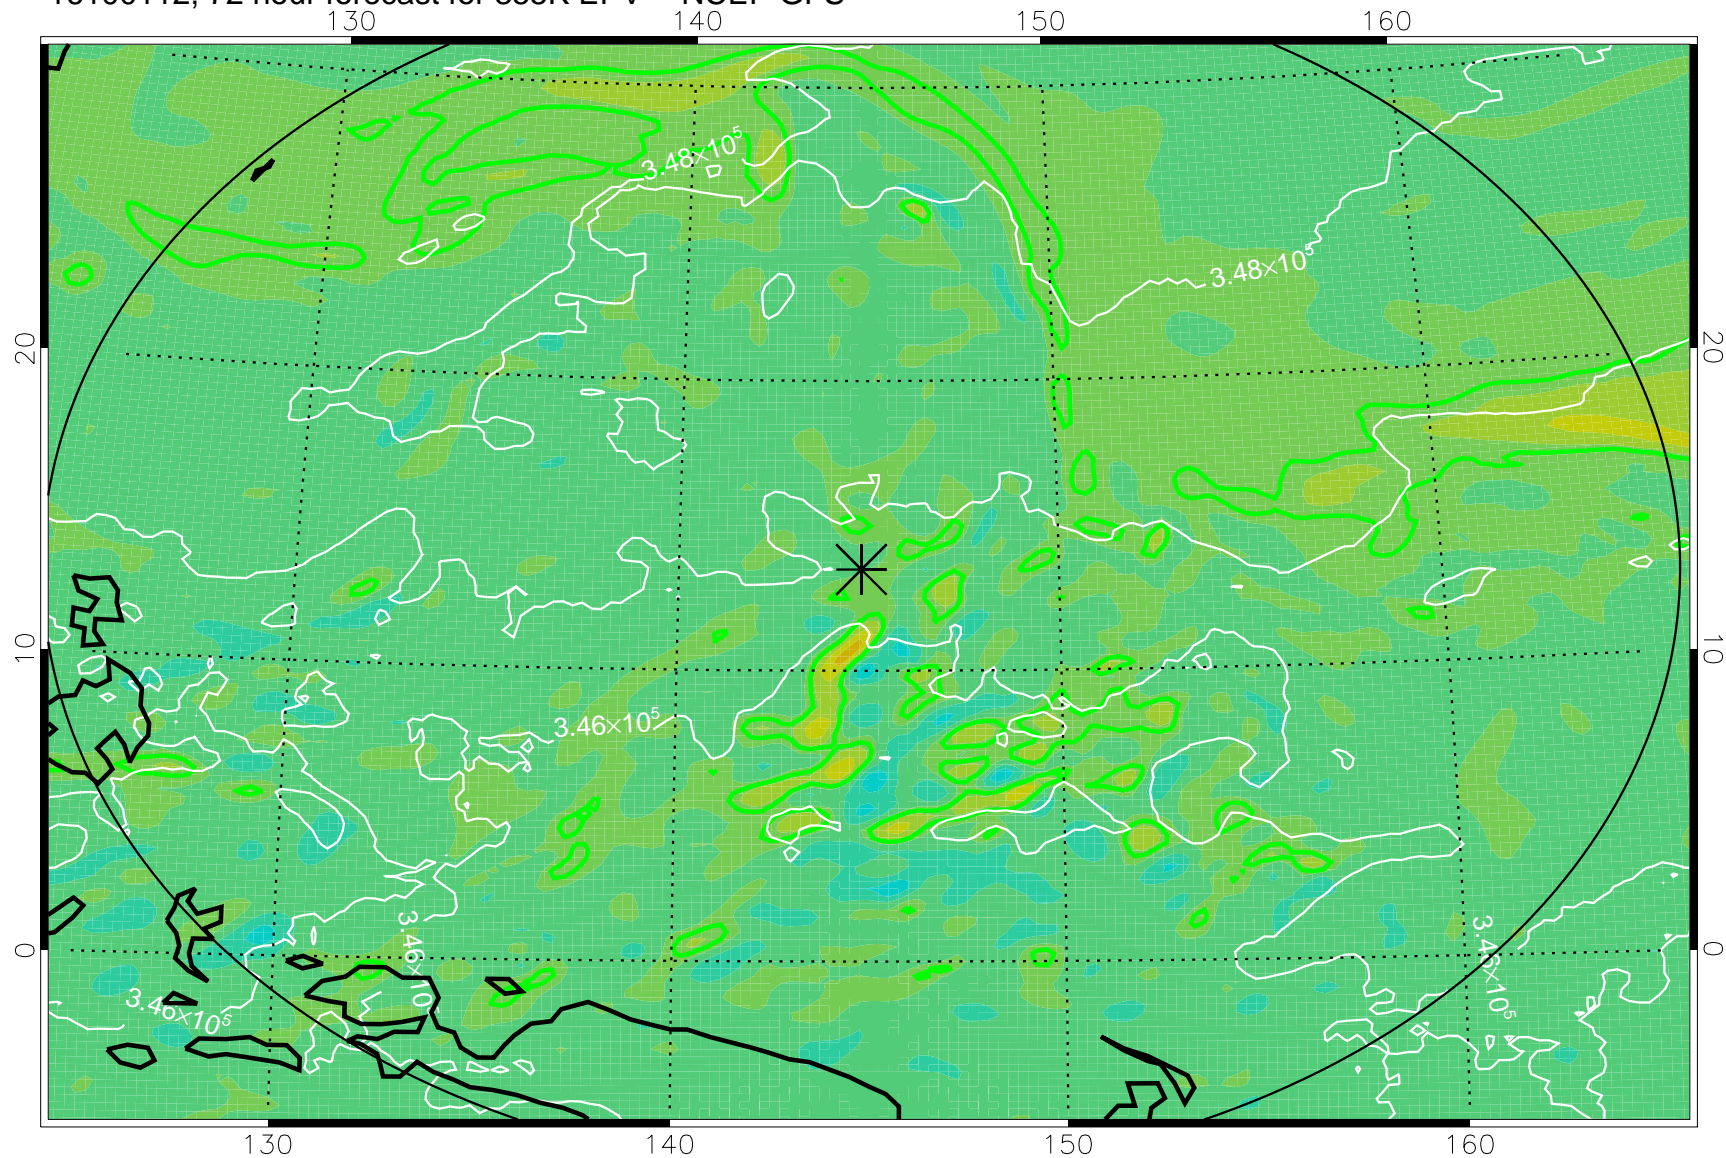

16100100, 60 hour forecast for 355K EPV -- NCEP GFS

355K Montgomery Streamfunction, white
EPV Tropopause (2 PVU) Position
Range ring of 2304 km

16100106, 66 hour forecast for 355K EPV -- NCEP GFS

355K Montgomery Streamfunction, white
EPV Tropopause (2 PVU) Position
Range ring of 2304 km

16100112, 72 hour forecast for 355K EPV -- NCEP GFS

355K Montgomery Streamfunction, white
EPV Tropopause (2 PVU) Position
Range ring of 2304 km

16100118, 78 hour forecast for 355K EPV -- NCEP GFS

355K Montgomery Streamfunction, white
EPV Tropopause (2 PVU) Position
Range ring of 2304 km

16100200, 84 hour forecast for 355K EPV -- NCEP GFS

355K Montgomery Streamfunction, white
EPV Tropopause (2 PVU) Position
Range ring of 2304 km

16100206, 90 hour forecast for 355K EPV -- NCEP GFS

355K Montgomery Streamfunction, white
EPV Tropopause (2 PVU) Position
Range ring of 2304 km

16100312, 120 hour forecast for 355K EPV -- NCEP GFS

355K Montgomery Streamfunction, white
EPV Tropopause (2 PVU) Position
Range ring of 2304 km