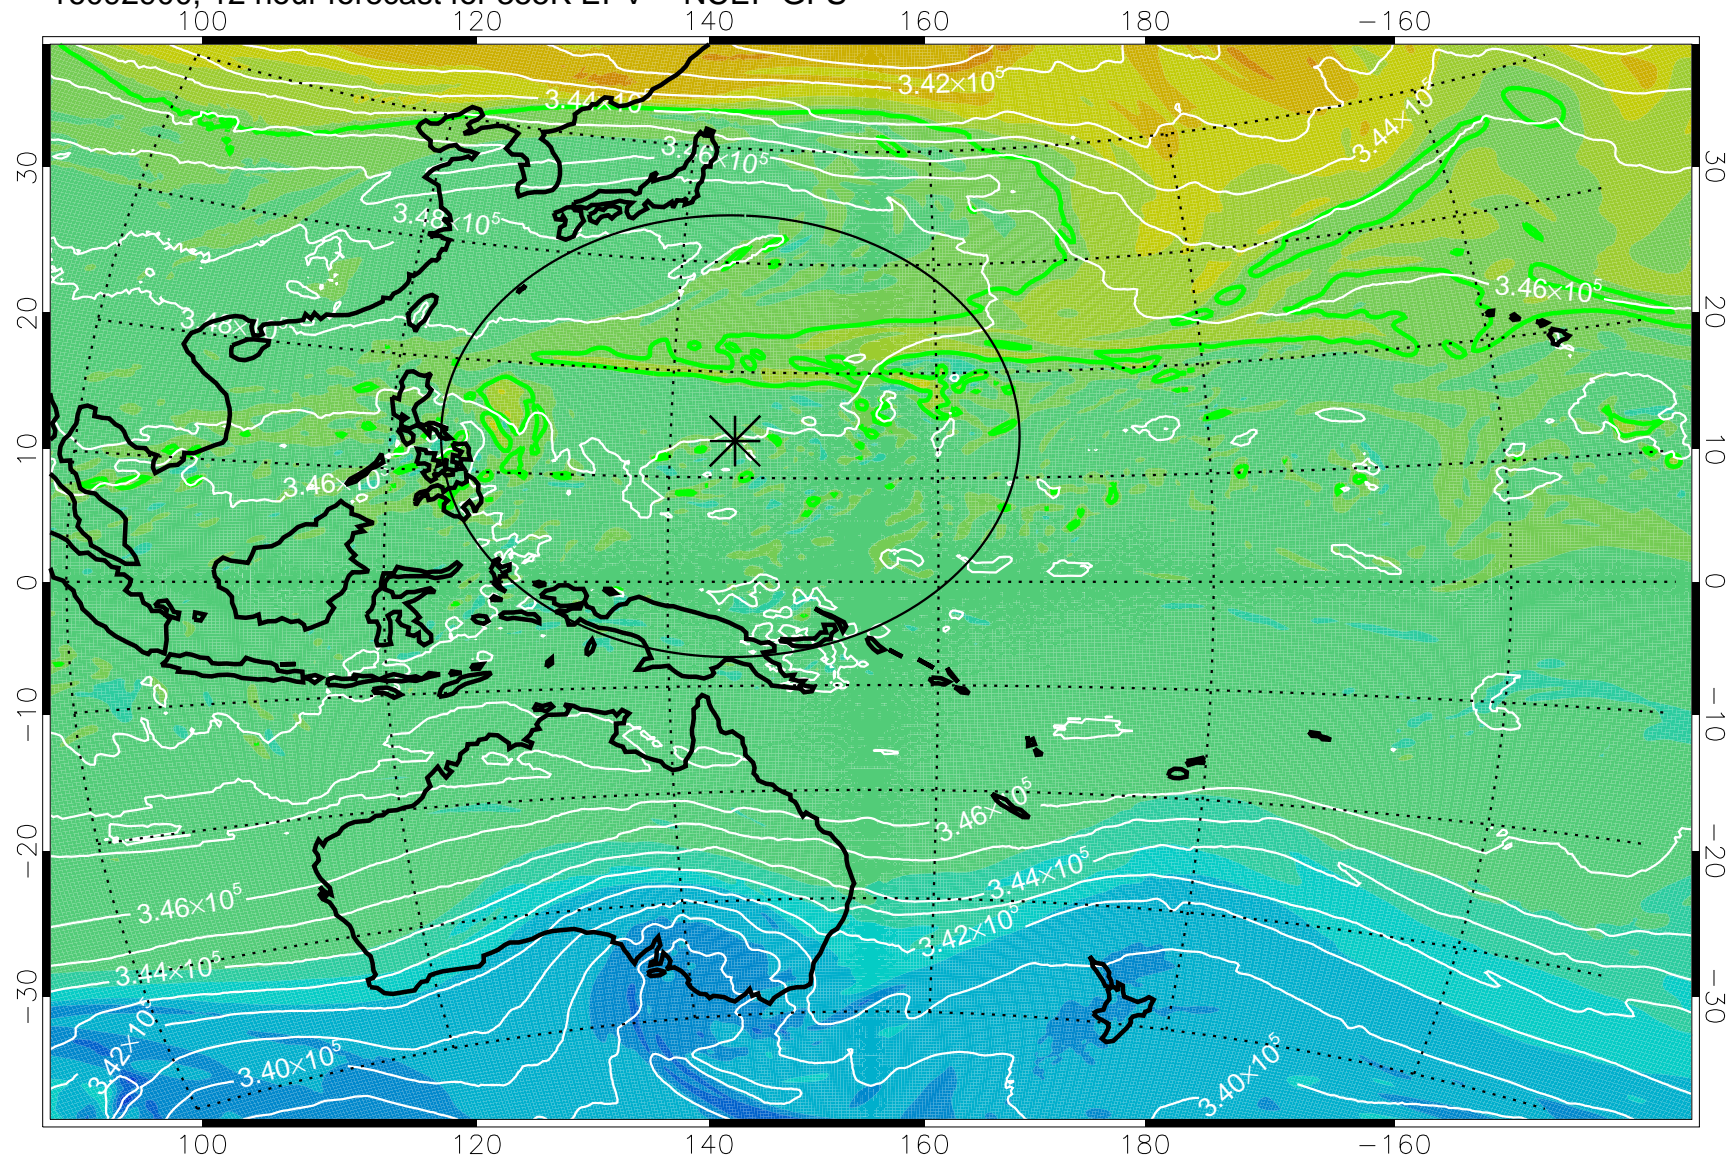

16092818, 6 hour forecast for 355K EPV -- NCEP GFS

355K Montgomery Streamfunction, white
EPV Tropopause (2 PVU) Position
Range ring of 2304 km

16092900, 12 hour forecast for 355K EPV -- NCEP GFS

355K Montgomery Streamfunction, white
EPV Tropopause (2 PVU) Position
Range ring of 2304 km

16092906, 18 hour forecast for 355K EPV -- NCEP GFS

355K Montgomery Streamfunction, white
EPV Tropopause (2 PVU) Position
Range ring of 2304 km

16092912, 24 hour forecast for 355K EPV -- NCEP GFS

355K Montgomery Streamfunction, white
EPV Tropopause (2 PVU) Position
Range ring of 2304 km

16092918, 30 hour forecast for 355K EPV -- NCEP GFS

355K Montgomery Streamfunction, white
EPV Tropopause (2 PVU) Position
Range ring of 2304 km

16093000, 36 hour forecast for 355K EPV -- NCEP GFS

355K Montgomery Streamfunction, white
EPV Tropopause (2 PVU) Position
Range ring of 2304 km

16093006, 42 hour forecast for 355K EPV -- NCEP GFS

355K Montgomery Streamfunction, white
EPV Tropopause (2 PVU) Position
Range ring of 2304 km

16093012, 48 hour forecast for 355K EPV -- NCEP GFS

355K Montgomery Streamfunction, white
EPV Tropopause (2 PVU) Position
Range ring of 2304 km