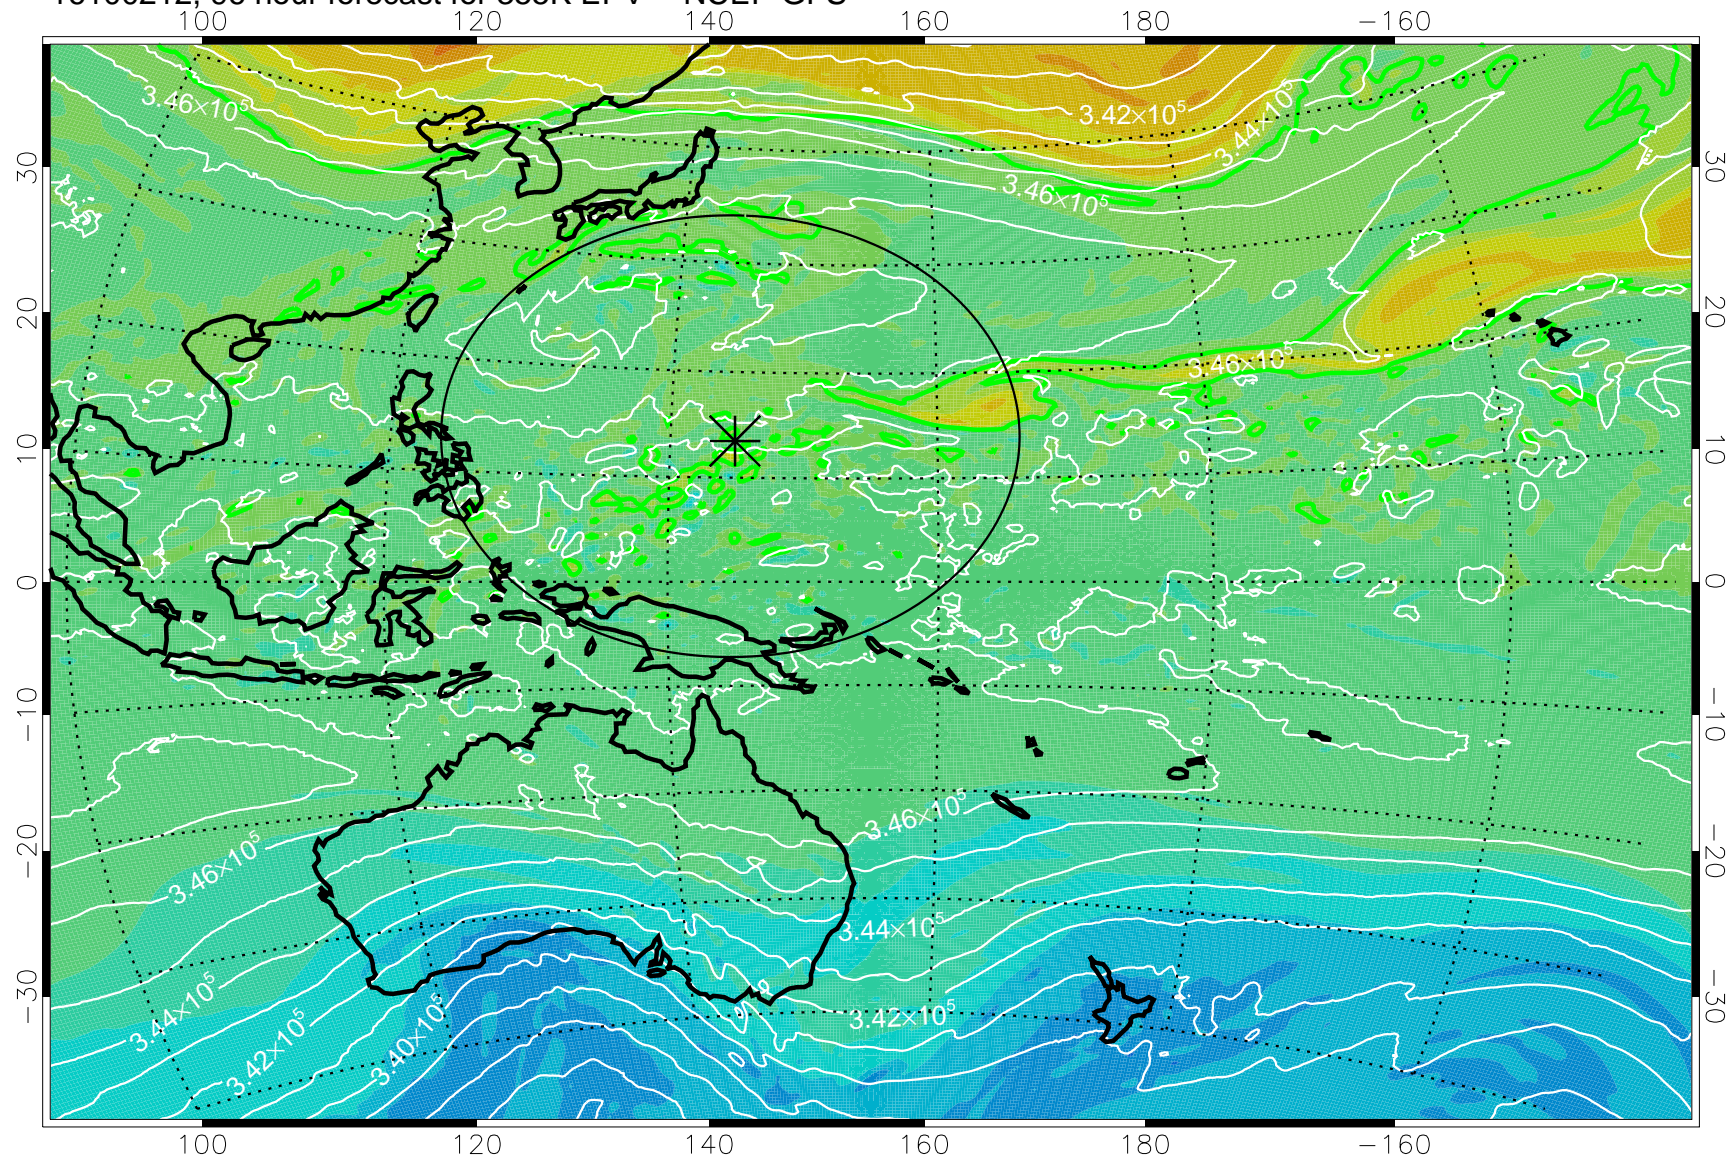

16100106, 66 hour forecast for 355K EPV -- NCEP GFS

355K Montgomery Streamfunction, white
EPV Tropopause (2 PVU) Position
Range ring of 2304 km

16100112, 72 hour forecast for 355K EPV -- NCEP GFS

355K Montgomery Streamfunction, white
EPV Tropopause (2 PVU) Position
Range ring of 2304 km

16100118, 78 hour forecast for 355K EPV -- NCEP GFS

355K Montgomery Streamfunction, white
EPV Tropopause (2 PVU) Position
Range ring of 2304 km

16100200, 84 hour forecast for 355K EPV -- NCEP GFS

355K Montgomery Streamfunction, white
EPV Tropopause (2 PVU) Position
Range ring of 2304 km

16100206, 90 hour forecast for 355K EPV -- NCEP GFS

355K Montgomery Streamfunction, white
EPV Tropopause (2 PVU) Position
Range ring of 2304 km

16100212, 96 hour forecast for 355K EPV -- NCEP GFS

355K Montgomery Streamfunction, white
EPV Tropopause (2 PVU) Position
Range ring of 2304 km

16100218, 102 hour forecast for 355K EPV -- NCEP GFS

355K Montgomery Streamfunction, white
EPV Tropopause (2 PVU) Position
Range ring of 2304 km

16100300, 108 hour forecast for 355K EPV -- NCEP GFS

355K Montgomery Streamfunction, white
EPV Tropopause (2 PVU) Position
Range ring of 2304 km