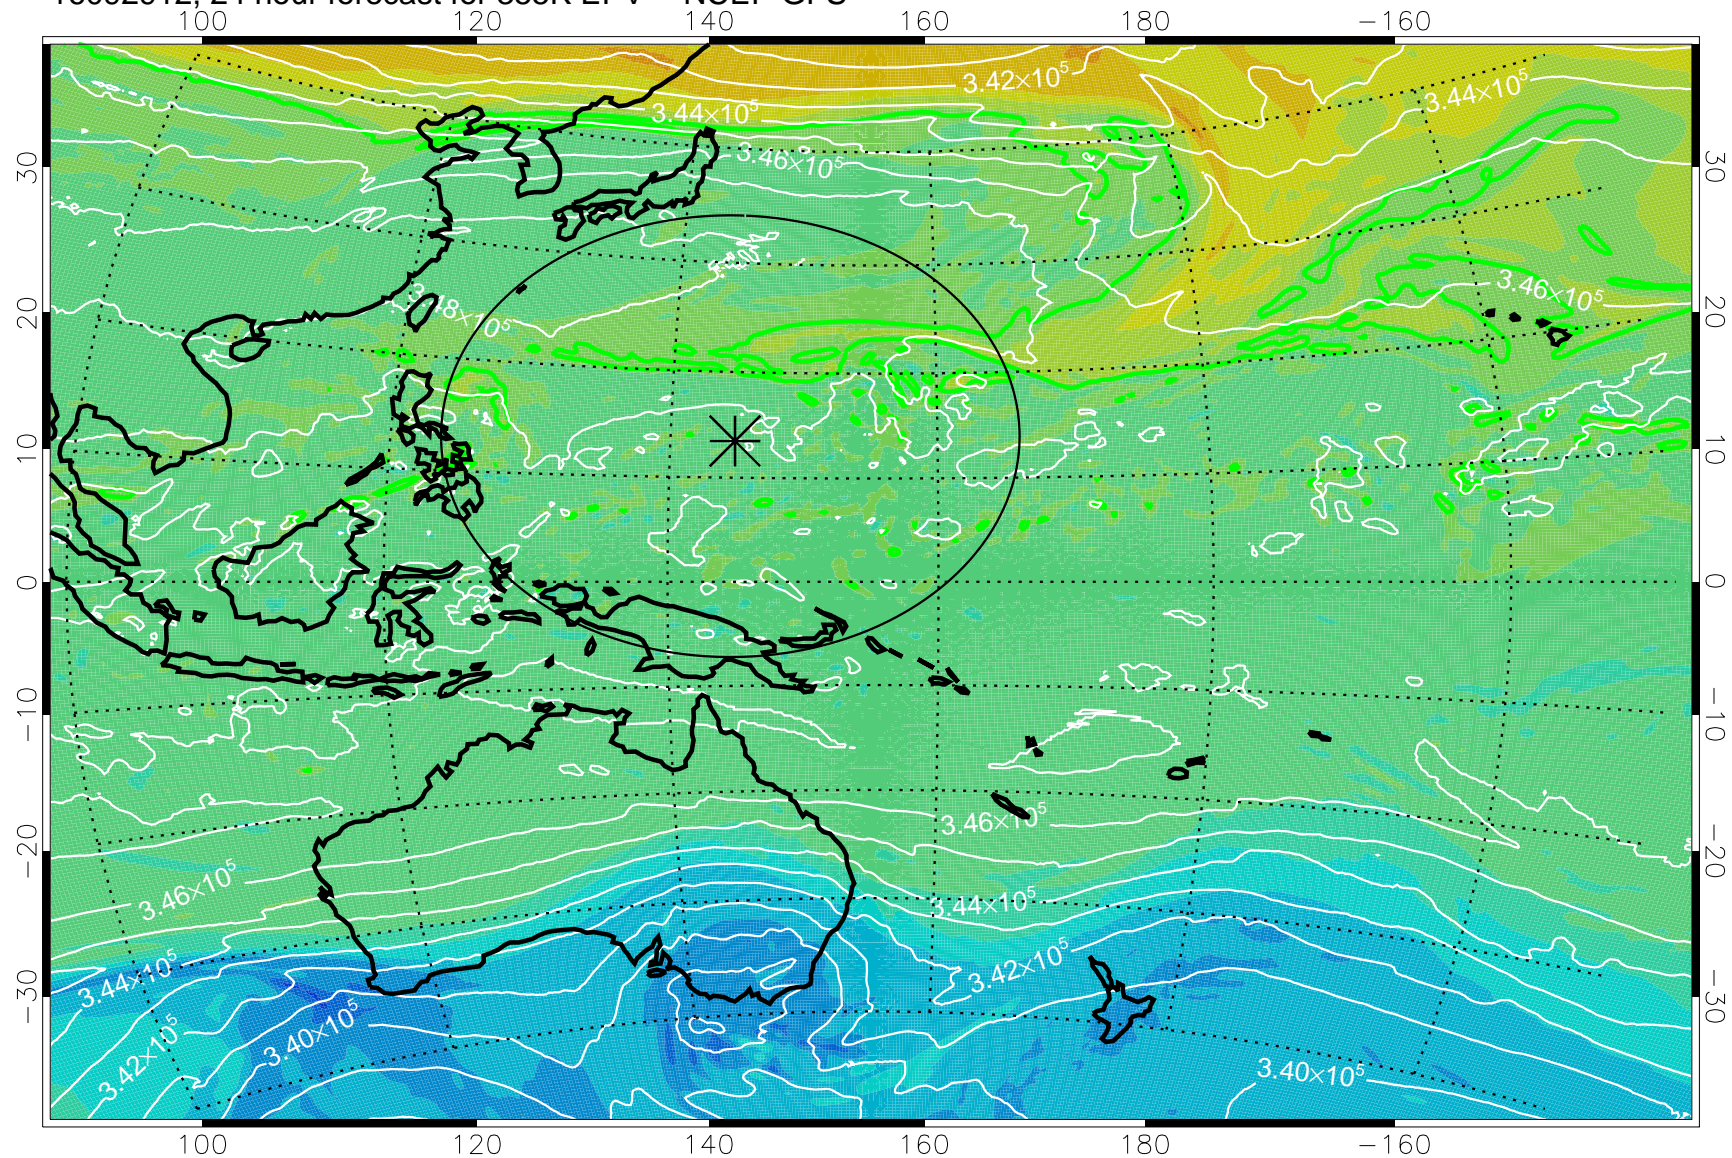

16092818, 6 hour forecast for 355K EPV -- NCEP GFS

355K Montgomery Streamfunction, white
EPV Tropopause (2 PVU) Position
Range ring of 2304 km

16092900, 12 hour forecast for 355K EPV -- NCEP GFS

355K Montgomery Streamfunction, white
EPV Tropopause (2 PVU) Position
Range ring of 2304 km

16092906, 18 hour forecast for 355K EPV -- NCEP GFS

355K Montgomery Streamfunction, white
EPV Tropopause (2 PVU) Position
Range ring of 2304 km

16092912, 24 hour forecast for 355K EPV -- NCEP GFS

355K Montgomery Streamfunction, white
EPV Tropopause (2 PVU) Position
Range ring of 2304 km

16092918, 30 hour forecast for 355K EPV -- NCEP GFS

355K Montgomery Streamfunction, white
EPV Tropopause (2 PVU) Position
Range ring of 2304 km

16093000, 36 hour forecast for 355K EPV -- NCEP GFS

355K Montgomery Streamfunction, white
EPV Tropopause (2 PVU) Position
Range ring of 2304 km

16093006, 42 hour forecast for 355K EPV -- NCEP GFS

355K Montgomery Streamfunction, white
EPV Tropopause (2 PVU) Position
Range ring of 2304 km

16093012, 48 hour forecast for 355K EPV -- NCEP GFS

355K Montgomery Streamfunction, white
EPV Tropopause (2 PVU) Position
Range ring of 2304 km