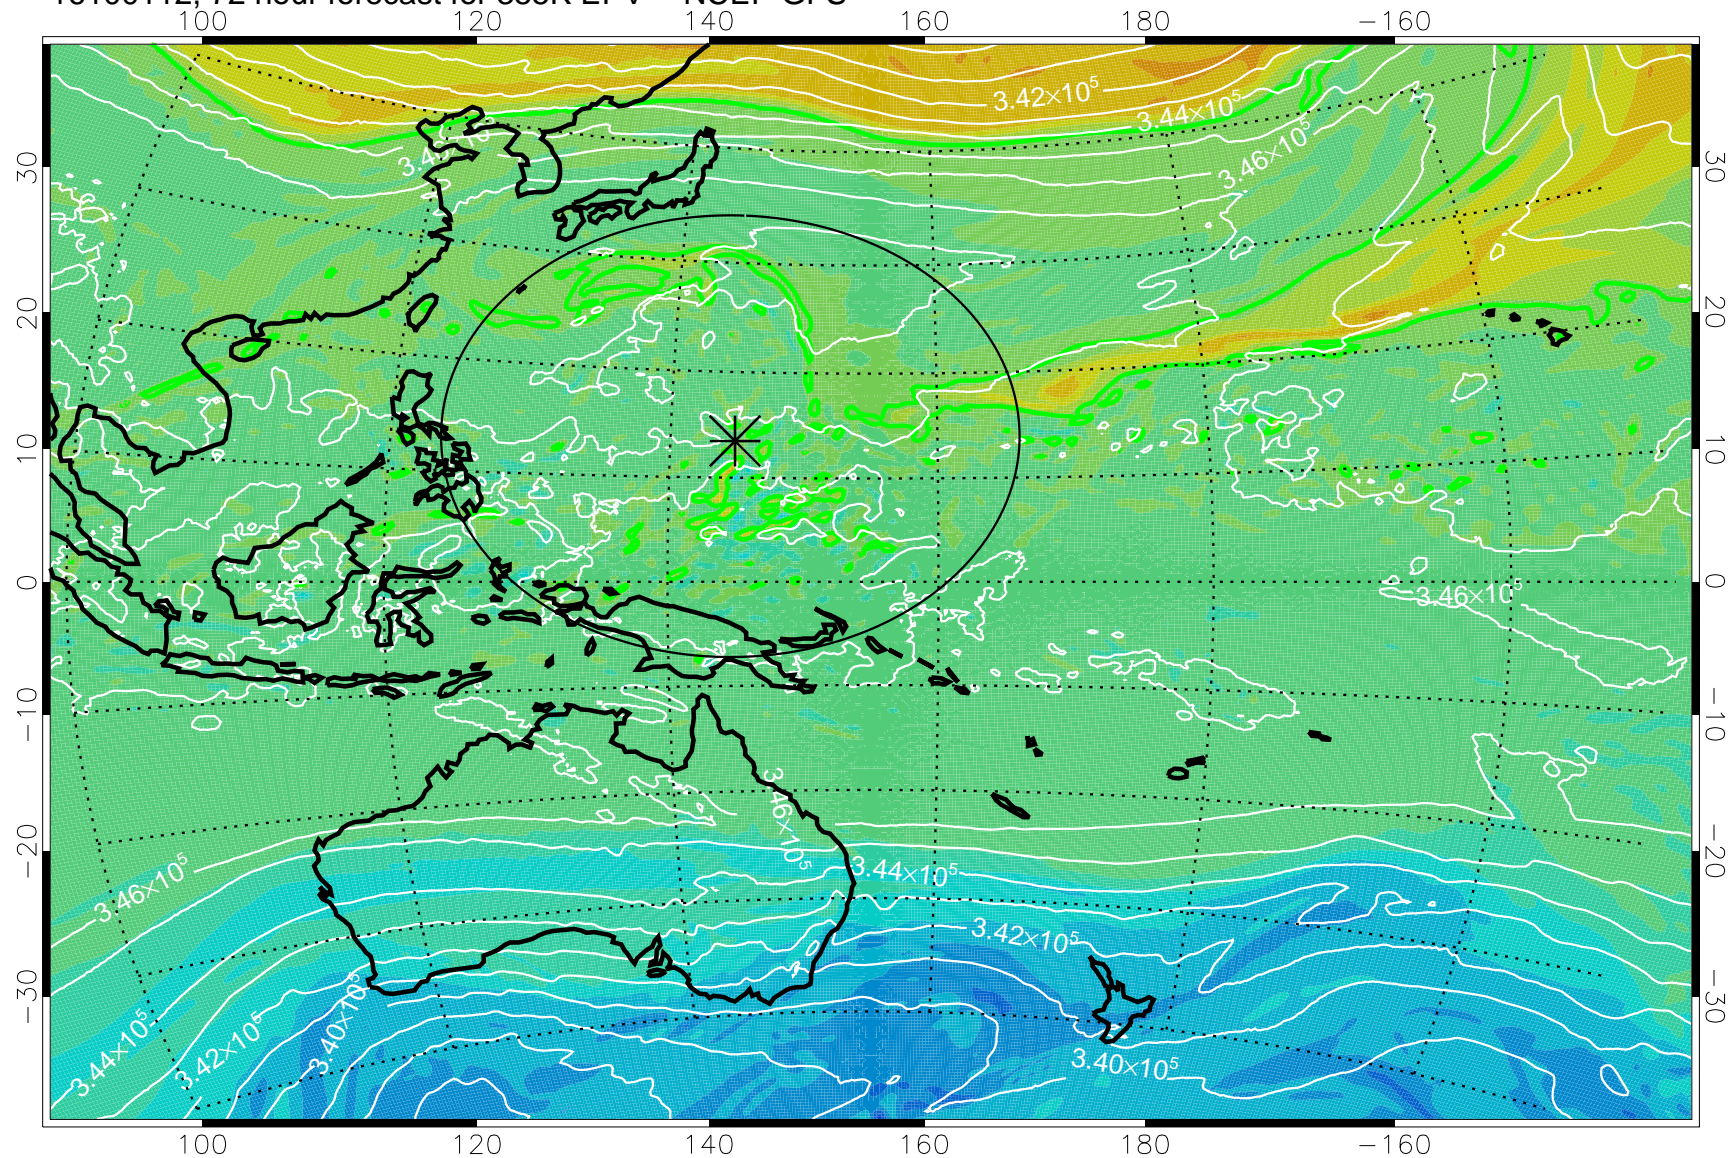

16093006, 42 hour forecast for 355K EPV -- NCEP GFS

355K Montgomery Streamfunction, white
EPV Tropopause (2 PVU) Position
Range ring of 2304 km

16093012, 48 hour forecast for 355K EPV -- NCEP GFS

355K Montgomery Streamfunction, white
EPV Tropopause (2 PVU) Position
Range ring of 2304 km

16093018, 54 hour forecast for 355K EPV -- NCEP GFS

355K Montgomery Streamfunction, white
EPV Tropopause (2 PVU) Position
Range ring of 2304 km

16100100, 60 hour forecast for 355K EPV -- NCEP GFS

355K Montgomery Streamfunction, white
EPV Tropopause (2 PVU) Position
Range ring of 2304 km

16100106, 66 hour forecast for 355K EPV -- NCEP GFS

355K Montgomery Streamfunction, white
EPV Tropopause (2 PVU) Position
Range ring of 2304 km

16100112, 72 hour forecast for 355K EPV -- NCEP GFS

355K Montgomery Streamfunction, white
EPV Tropopause (2 PVU) Position
Range ring of 2304 km

16100118, 78 hour forecast for 355K EPV -- NCEP GFS

355K Montgomery Streamfunction, white
EPV Tropopause (2 PVU) Position
Range ring of 2304 km

16100200, 84 hour forecast for 355K EPV -- NCEP GFS

355K Montgomery Streamfunction, white
EPV Tropopause (2 PVU) Position
Range ring of 2304 km