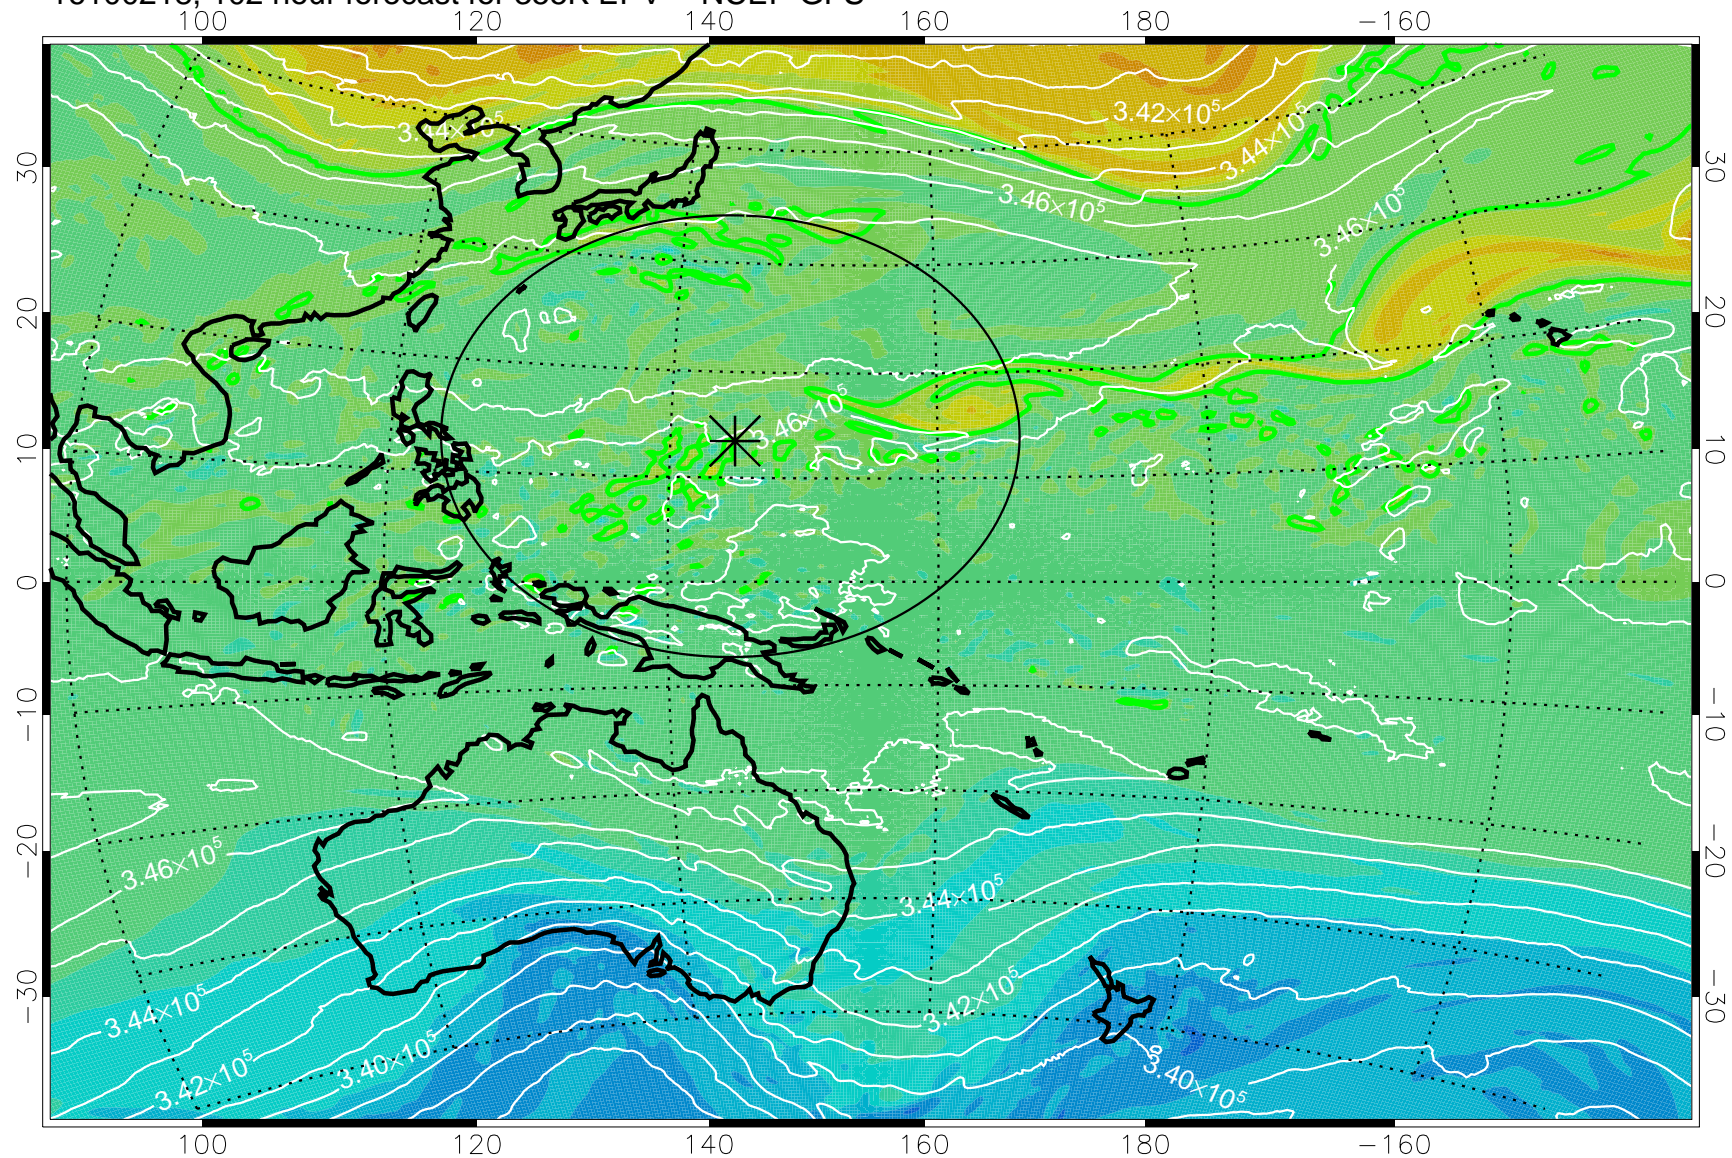

16100118, 78 hour forecast for 355K EPV -- NCEP GFS

355K Montgomery Streamfunction, white
EPV Tropopause (2 PVU) Position
Range ring of 2304 km

16100200, 84 hour forecast for 355K EPV -- NCEP GFS

355K Montgomery Streamfunction, white
EPV Tropopause (2 PVU) Position
Range ring of 2304 km

16100206, 90 hour forecast for 355K EPV -- NCEP GFS

355K Montgomery Streamfunction, white
EPV Tropopause (2 PVU) Position
Range ring of 2304 km

16100212, 96 hour forecast for 355K EPV -- NCEP GFS

355K Montgomery Streamfunction, white
EPV Tropopause (2 PVU) Position
Range ring of 2304 km

16100218, 102 hour forecast for 355K EPV -- NCEP GFS

355K Montgomery Streamfunction, white
EPV Tropopause (2 PVU) Position
Range ring of 2304 km

16100300, 108 hour forecast for 355K EPV -- NCEP GFS

355K Montgomery Streamfunction, white
EPV Tropopause (2 PVU) Position
Range ring of 2304 km

16100306, 114 hour forecast for 355K EPV -- NCEP GFS

355K Montgomery Streamfunction, white
EPV Tropopause (2 PVU) Position
Range ring of 2304 km

16100312, 120 hour forecast for 355K EPV -- NCEP GFS

355K Montgomery Streamfunction, white
EPV Tropopause (2 PVU) Position
Range ring of 2304 km