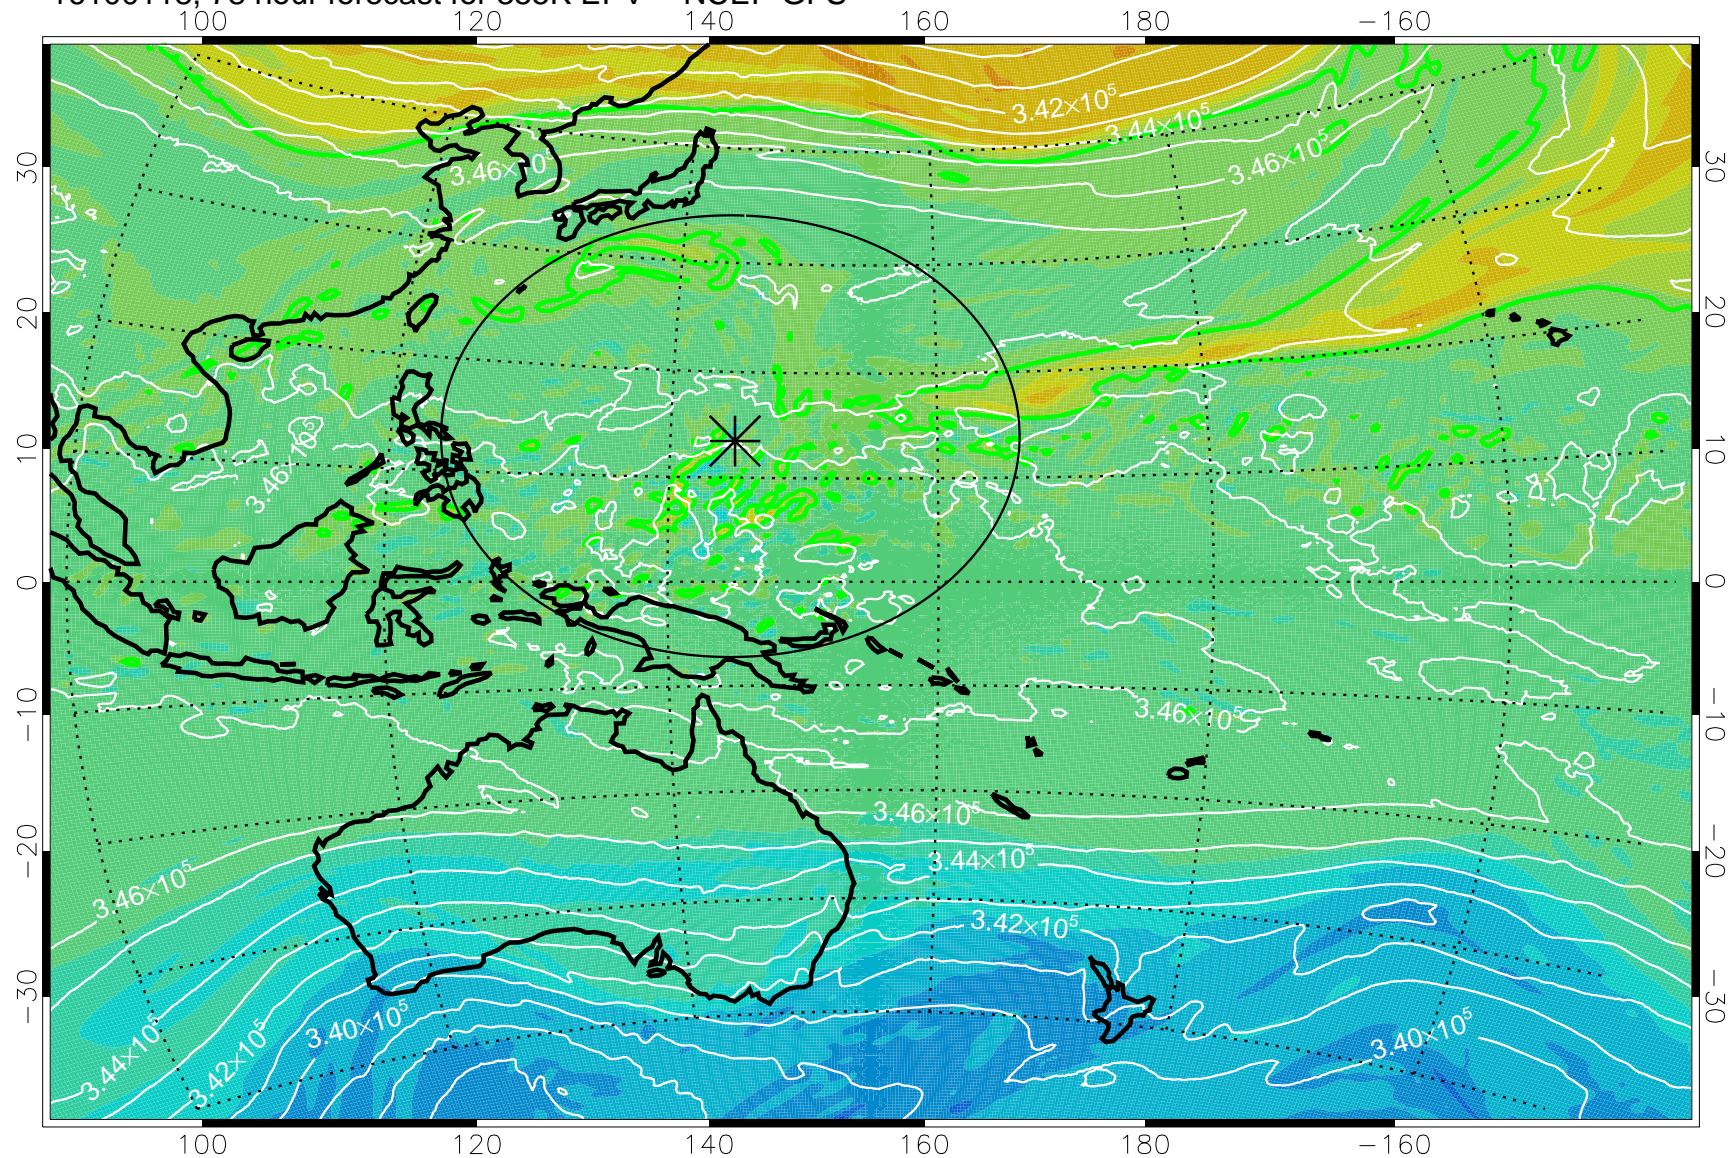

16093018, 54 hour forecast for 355K EPV -- NCEP GFS

355K Montgomery Streamfunction, white
EPV Tropopause (2 PVU) Position
Range ring of 2304 km

16100100, 60 hour forecast for 355K EPV -- NCEP GFS

355K Montgomery Streamfunction, white
EPV Tropopause (2 PVU) Position
Range ring of 2304 km

16100106, 66 hour forecast for 355K EPV -- NCEP GFS

355K Montgomery Streamfunction, white
EPV Tropopause (2 PVU) Position
Range ring of 2304 km

16100112, 72 hour forecast for 355K EPV -- NCEP GFS

355K Montgomery Streamfunction, white
EPV Tropopause (2 PVU) Position
Range ring of 2304 km

16100118, 78 hour forecast for 355K EPV -- NCEP GFS

355K Montgomery Streamfunction, white
EPV Tropopause (2 PVU) Position
Range ring of 2304 km

16100200, 84 hour forecast for 355K EPV -- NCEP GFS

355K Montgomery Streamfunction, white
EPV Tropopause (2 PVU) Position
Range ring of 2304 km

16100206, 90 hour forecast for 355K EPV -- NCEP GFS

355K Montgomery Streamfunction, white
EPV Tropopause (2 PVU) Position
Range ring of 2304 km

16100212, 96 hour forecast for 355K EPV -- NCEP GFS

355K Montgomery Streamfunction, white
EPV Tropopause (2 PVU) Position
Range ring of 2304 km