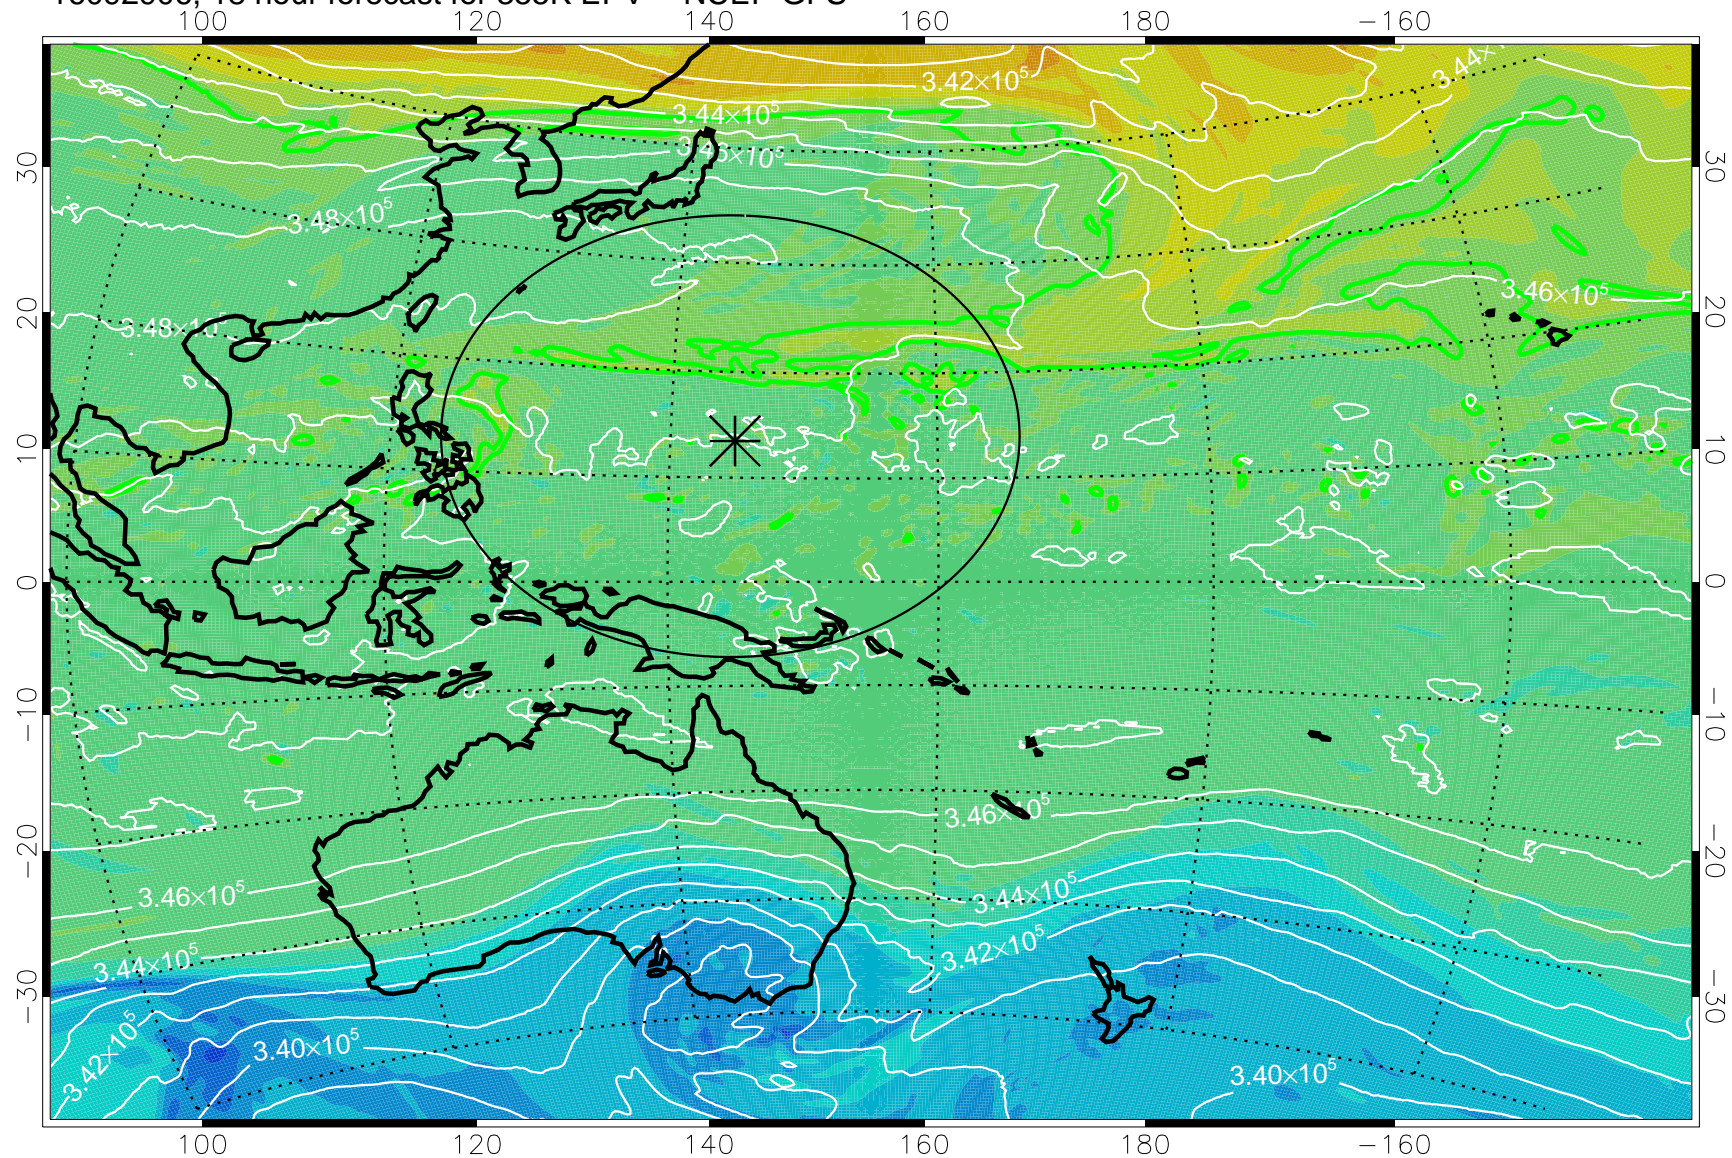

16092818, 6 hour forecast for 355K EPV -- NCEP GFS

355K Montgomery Streamfunction, white
EPV Tropopause (2 PVU) Position
Range ring of 2304 km

16092900, 12 hour forecast for 355K EPV -- NCEP GFS

355K Montgomery Streamfunction, white
EPV Tropopause (2 PVU) Position
Range ring of 2304 km

16092906, 18 hour forecast for 355K EPV -- NCEP GFS

355K Montgomery Streamfunction, white
EPV Tropopause (2 PVU) Position
Range ring of 2304 km

16092912, 24 hour forecast for 355K EPV -- NCEP GFS

355K Montgomery Streamfunction, white
EPV Tropopause (2 PVU) Position
Range ring of 2304 km

16092918, 30 hour forecast for 355K EPV -- NCEP GFS

355K Montgomery Streamfunction, white
EPV Tropopause (2 PVU) Position
Range ring of 2304 km

16093000, 36 hour forecast for 355K EPV -- NCEP GFS

355K Montgomery Streamfunction, white
EPV Tropopause (2 PVU) Position
Range ring of 2304 km

16093006, 42 hour forecast for 355K EPV -- NCEP GFS

355K Montgomery Streamfunction, white
EPV Tropopause (2 PVU) Position
Range ring of 2304 km

16093012, 48 hour forecast for 355K EPV -- NCEP GFS

355K Montgomery Streamfunction, white
EPV Tropopause (2 PVU) Position
Range ring of 2304 km