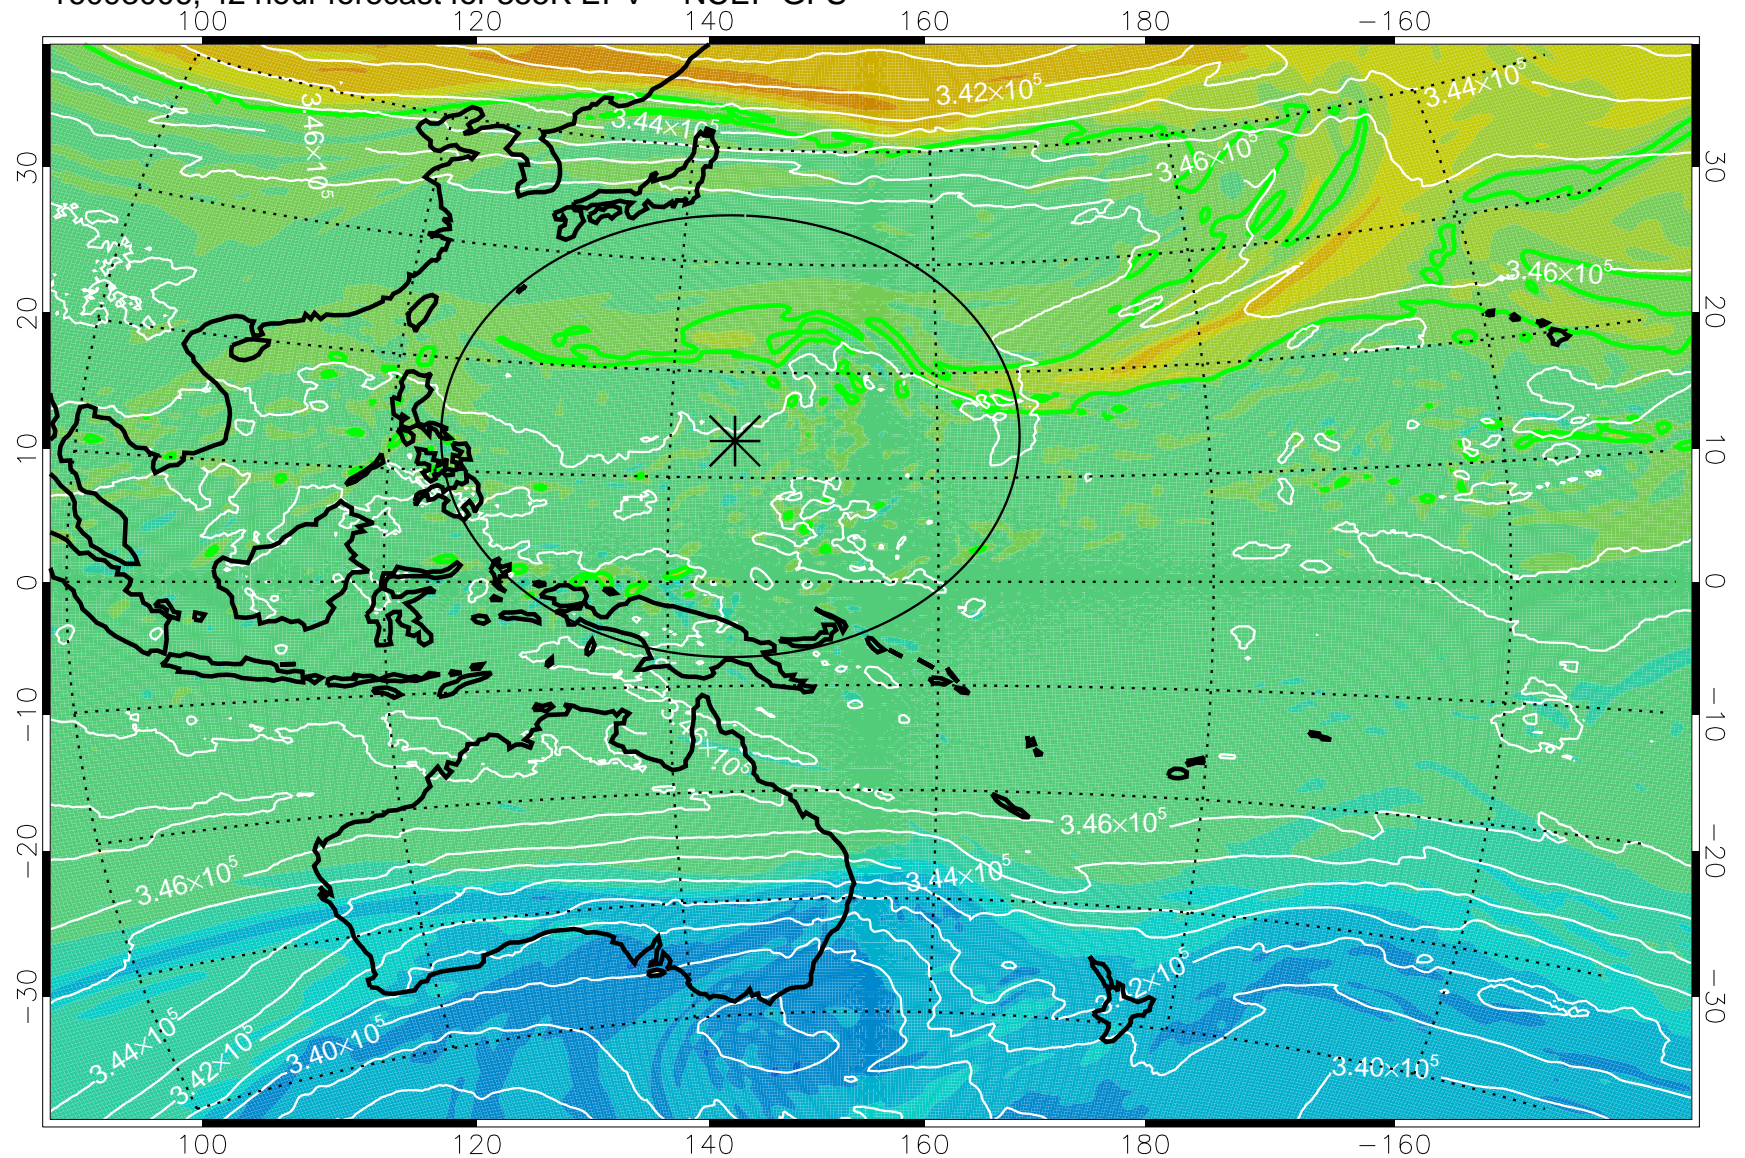

16092918, 30 hour forecast for 355K EPV -- NCEP GFS

355K Montgomery Streamfunction, white
EPV Tropopause (2 PVU) Position
Range ring of 2304 km

16093000, 36 hour forecast for 355K EPV -- NCEP GFS

355K Montgomery Streamfunction, white
EPV Tropopause (2 PVU) Position
Range ring of 2304 km

16093006, 42 hour forecast for 355K EPV -- NCEP GFS

355K Montgomery Streamfunction, white
EPV Tropopause (2 PVU) Position
Range ring of 2304 km

16093012, 48 hour forecast for 355K EPV -- NCEP GFS

355K Montgomery Streamfunction, white
EPV Tropopause (2 PVU) Position
Range ring of 2304 km

16093018, 54 hour forecast for 355K EPV -- NCEP GFS

355K Montgomery Streamfunction, white
EPV Tropopause (2 PVU) Position
Range ring of 2304 km

16100100, 60 hour forecast for 355K EPV -- NCEP GFS

355K Montgomery Streamfunction, white
EPV Tropopause (2 PVU) Position
Range ring of 2304 km

16100106, 66 hour forecast for 355K EPV -- NCEP GFS

355K Montgomery Streamfunction, white
EPV Tropopause (2 PVU) Position
Range ring of 2304 km

16100112, 72 hour forecast for 355K EPV -- NCEP GFS

355K Montgomery Streamfunction, white
EPV Tropopause (2 PVU) Position
Range ring of 2304 km