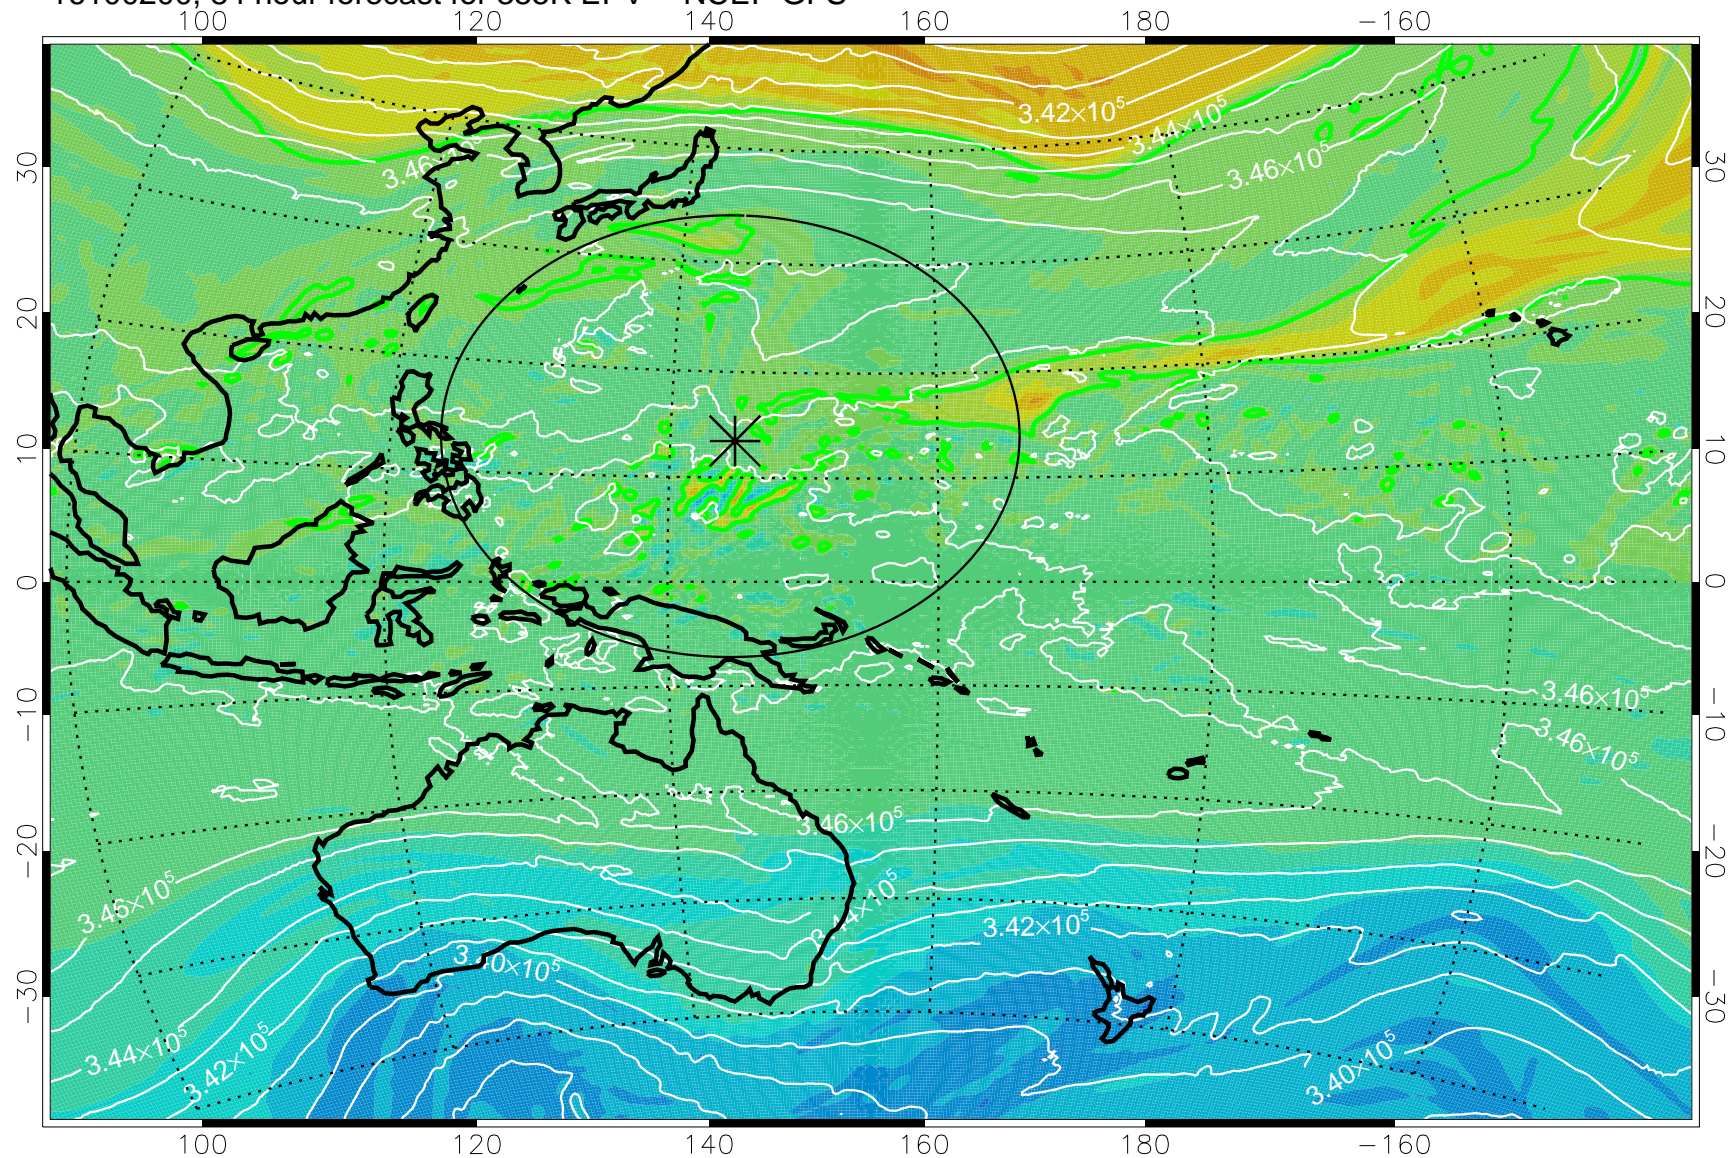

16093018, 54 hour forecast for 355K EPV -- NCEP GFS

355K Montgomery Streamfunction, white
EPV Tropopause (2 PVU) Position
Range ring of 2304 km

16100100, 60 hour forecast for 355K EPV -- NCEP GFS

355K Montgomery Streamfunction, white
EPV Tropopause (2 PVU) Position
Range ring of 2304 km

16100106, 66 hour forecast for 355K EPV -- NCEP GFS

355K Montgomery Streamfunction, white
EPV Tropopause (2 PVU) Position
Range ring of 2304 km

16100112, 72 hour forecast for 355K EPV -- NCEP GFS

355K Montgomery Streamfunction, white
EPV Tropopause (2 PVU) Position
Range ring of 2304 km

16100118, 78 hour forecast for 355K EPV -- NCEP GFS

355K Montgomery Streamfunction, white
EPV Tropopause (2 PVU) Position
Range ring of 2304 km

16100200, 84 hour forecast for 355K EPV -- NCEP GFS

355K Montgomery Streamfunction, white
EPV Tropopause (2 PVU) Position
Range ring of 2304 km

16100206, 90 hour forecast for 355K EPV -- NCEP GFS

355K Montgomery Streamfunction, white
EPV Tropopause (2 PVU) Position
Range ring of 2304 km

16100212, 96 hour forecast for 355K EPV -- NCEP GFS

355K Montgomery Streamfunction, white
EPV Tropopause (2 PVU) Position
Range ring of 2304 km