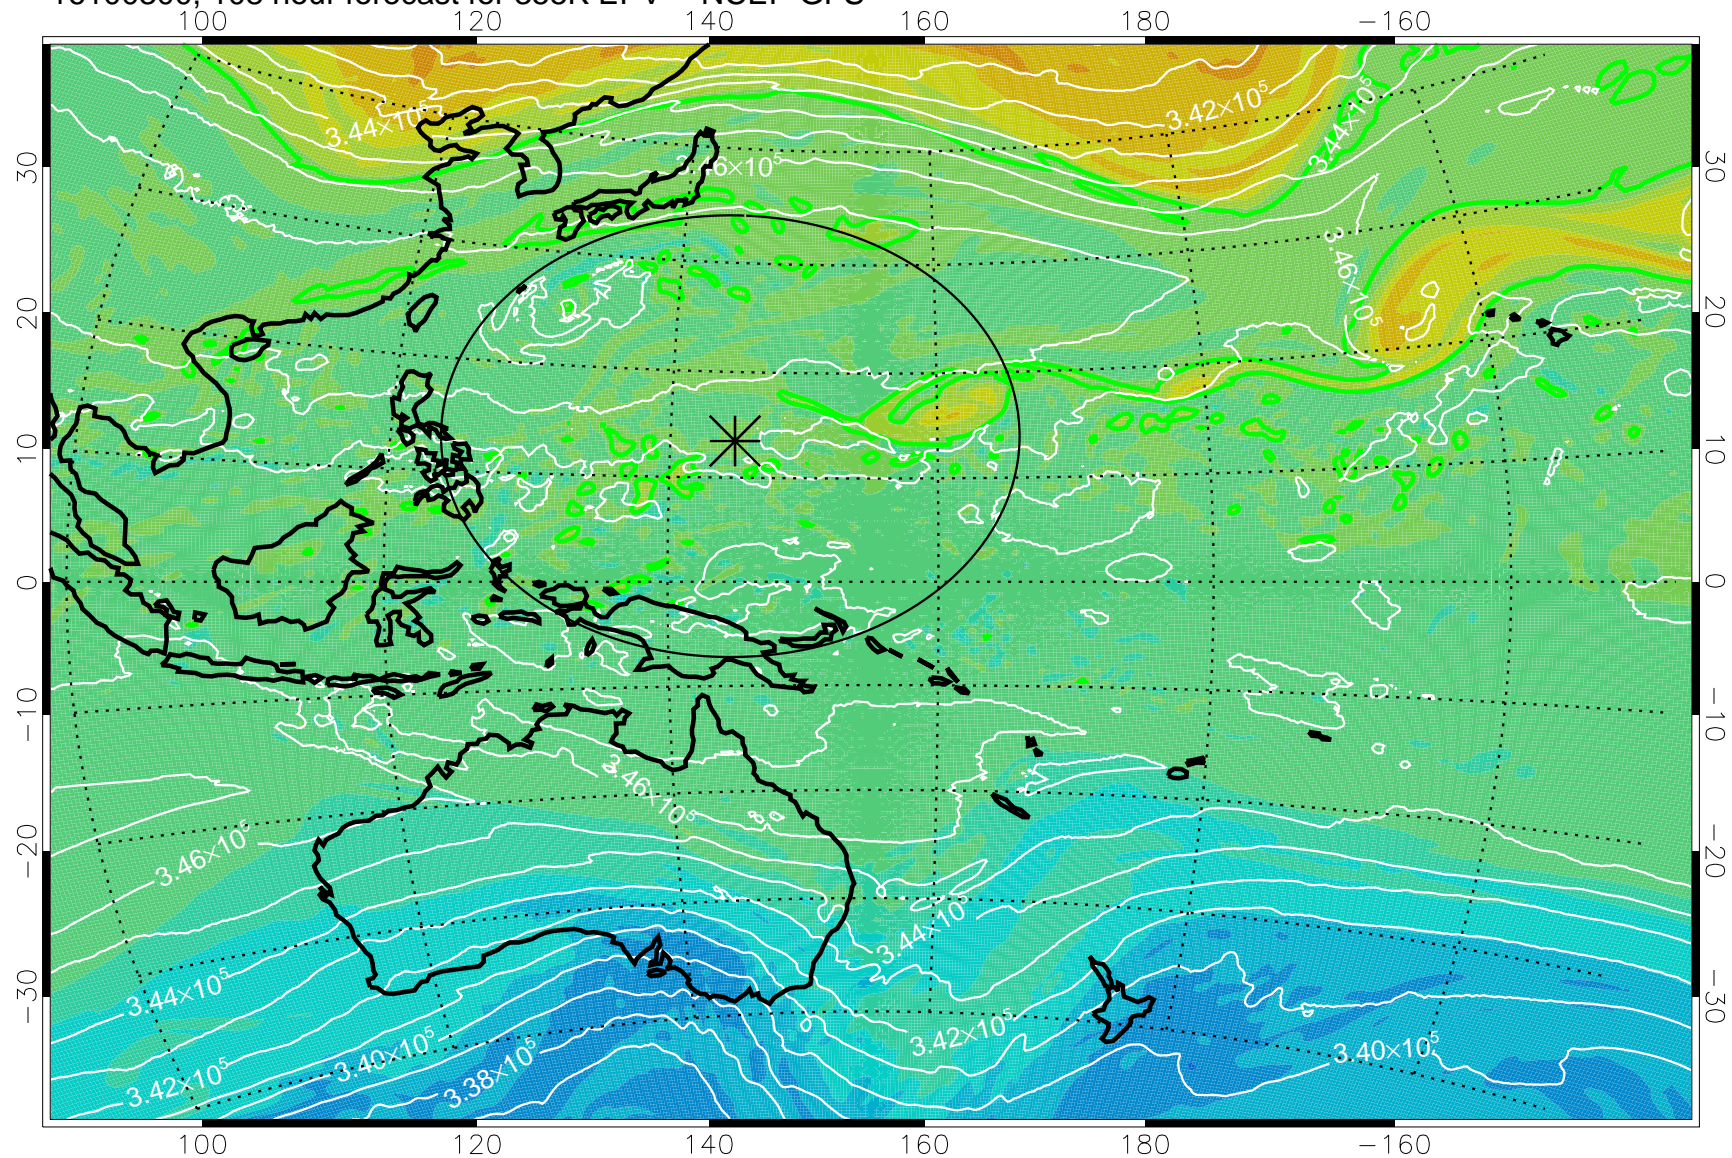

16100118, 78 hour forecast for 355K EPV -- NCEP GFS

355K Montgomery Streamfunction, white
EPV Tropopause (2 PVU) Position
Range ring of 2304 km

16100200, 84 hour forecast for 355K EPV -- NCEP GFS

355K Montgomery Streamfunction, white
EPV Tropopause (2 PVU) Position
Range ring of 2304 km

16100206, 90 hour forecast for 355K EPV -- NCEP GFS

355K Montgomery Streamfunction, white
EPV Tropopause (2 PVU) Position
Range ring of 2304 km

16100212, 96 hour forecast for 355K EPV -- NCEP GFS

355K Montgomery Streamfunction, white
EPV Tropopause (2 PVU) Position
Range ring of 2304 km

16100218, 102 hour forecast for 355K EPV -- NCEP GFS

355K Montgomery Streamfunction, white
EPV Tropopause (2 PVU) Position
Range ring of 2304 km

16100300, 108 hour forecast for 355K EPV -- NCEP GFS

355K Montgomery Streamfunction, white
EPV Tropopause (2 PVU) Position
Range ring of 2304 km

16100306, 114 hour forecast for 355K EPV -- NCEP GFS

355K Montgomery Streamfunction, white
EPV Tropopause (2 PVU) Position
Range ring of 2304 km

16100312, 120 hour forecast for 355K EPV -- NCEP GFS

355K Montgomery Streamfunction, white
EPV Tropopause (2 PVU) Position
Range ring of 2304 km