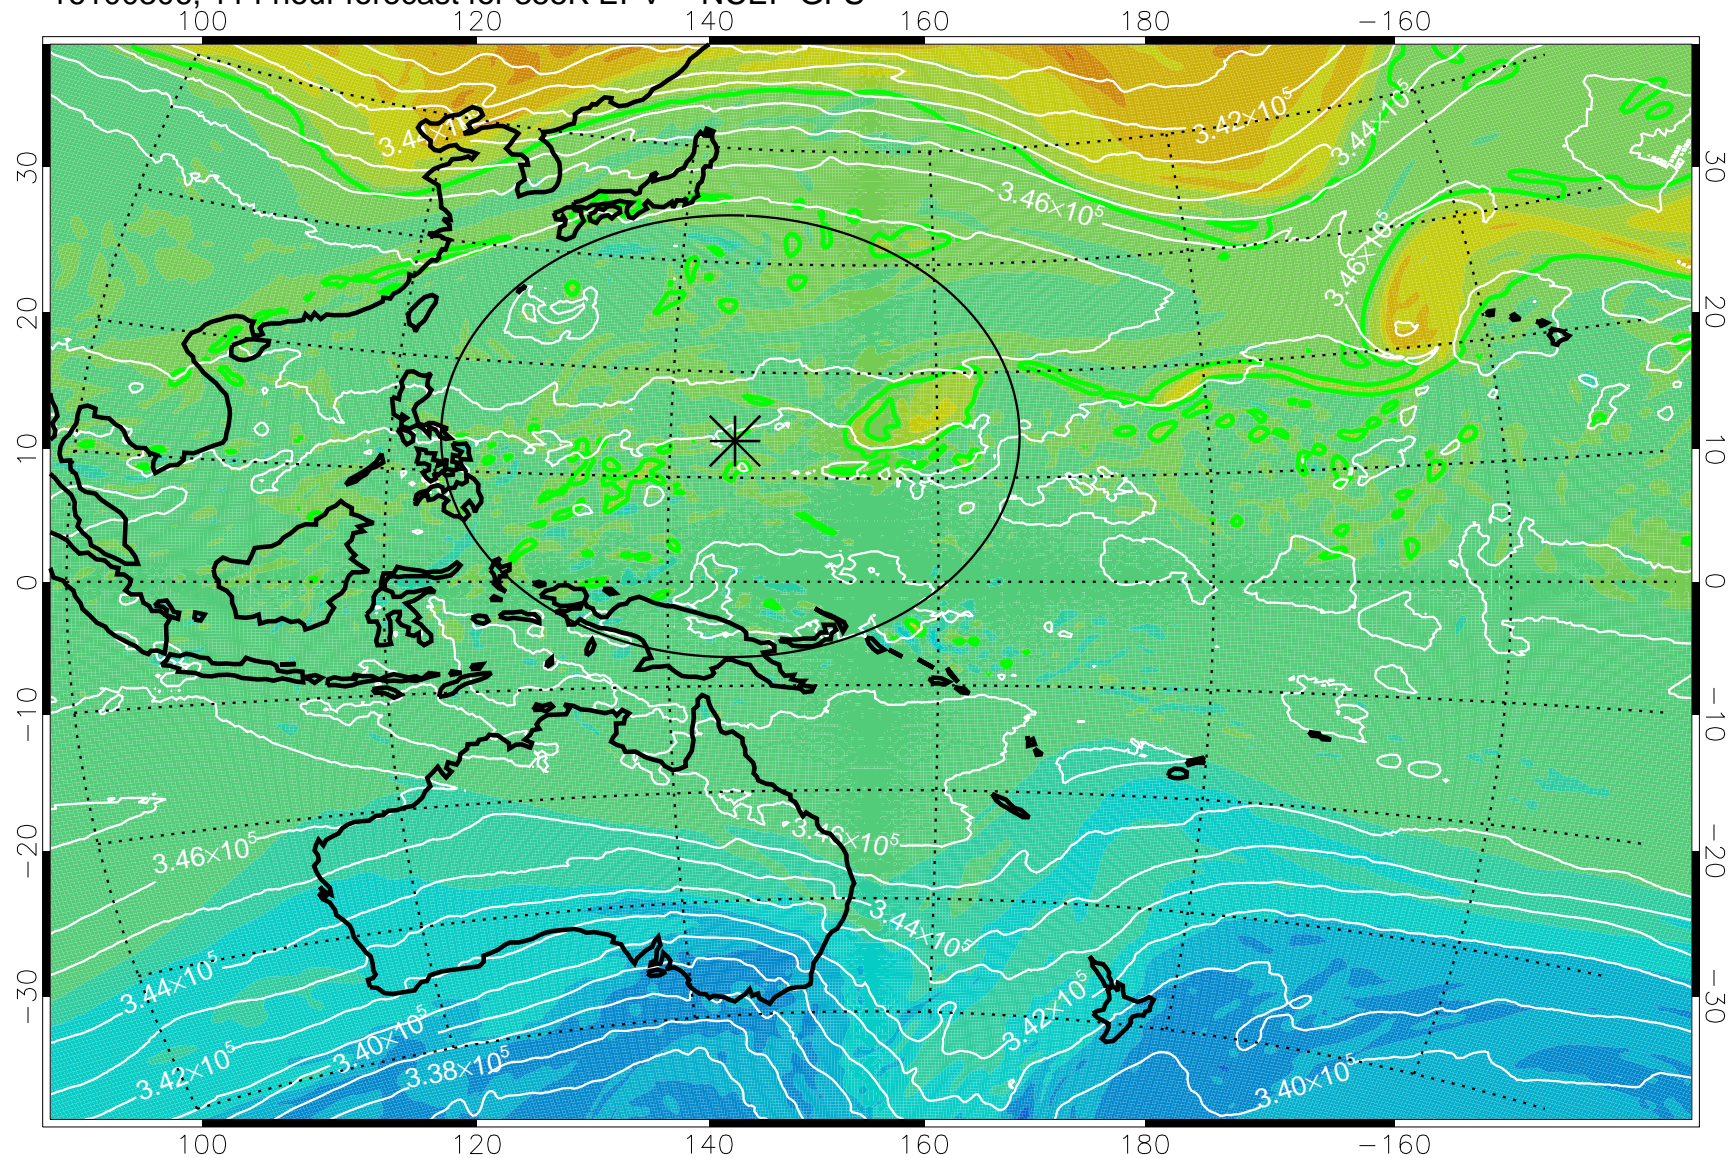

16100118, 78 hour forecast for 355K EPV -- NCEP GFS

355K Montgomery Streamfunction, white
EPV Tropopause (2 PVU) Position
Range ring of 2304 km

16100200, 84 hour forecast for 355K EPV -- NCEP GFS

355K Montgomery Streamfunction, white
EPV Tropopause (2 PVU) Position
Range ring of 2304 km

16100206, 90 hour forecast for 355K EPV -- NCEP GFS

355K Montgomery Streamfunction, white
EPV Tropopause (2 PVU) Position
Range ring of 2304 km

16100212, 96 hour forecast for 355K EPV -- NCEP GFS

355K Montgomery Streamfunction, white
EPV Tropopause (2 PVU) Position
Range ring of 2304 km

16100218, 102 hour forecast for 355K EPV -- NCEP GFS

355K Montgomery Streamfunction, white
EPV Tropopause (2 PVU) Position
Range ring of 2304 km

16100300, 108 hour forecast for 355K EPV -- NCEP GFS

355K Montgomery Streamfunction, white
EPV Tropopause (2 PVU) Position
Range ring of 2304 km

16100306, 114 hour forecast for 355K EPV -- NCEP GFS

355K Montgomery Streamfunction, white
EPV Tropopause (2 PVU) Position
Range ring of 2304 km

16100312, 120 hour forecast for 355K EPV -- NCEP GFS

355K Montgomery Streamfunction, white
EPV Tropopause (2 PVU) Position
Range ring of 2304 km