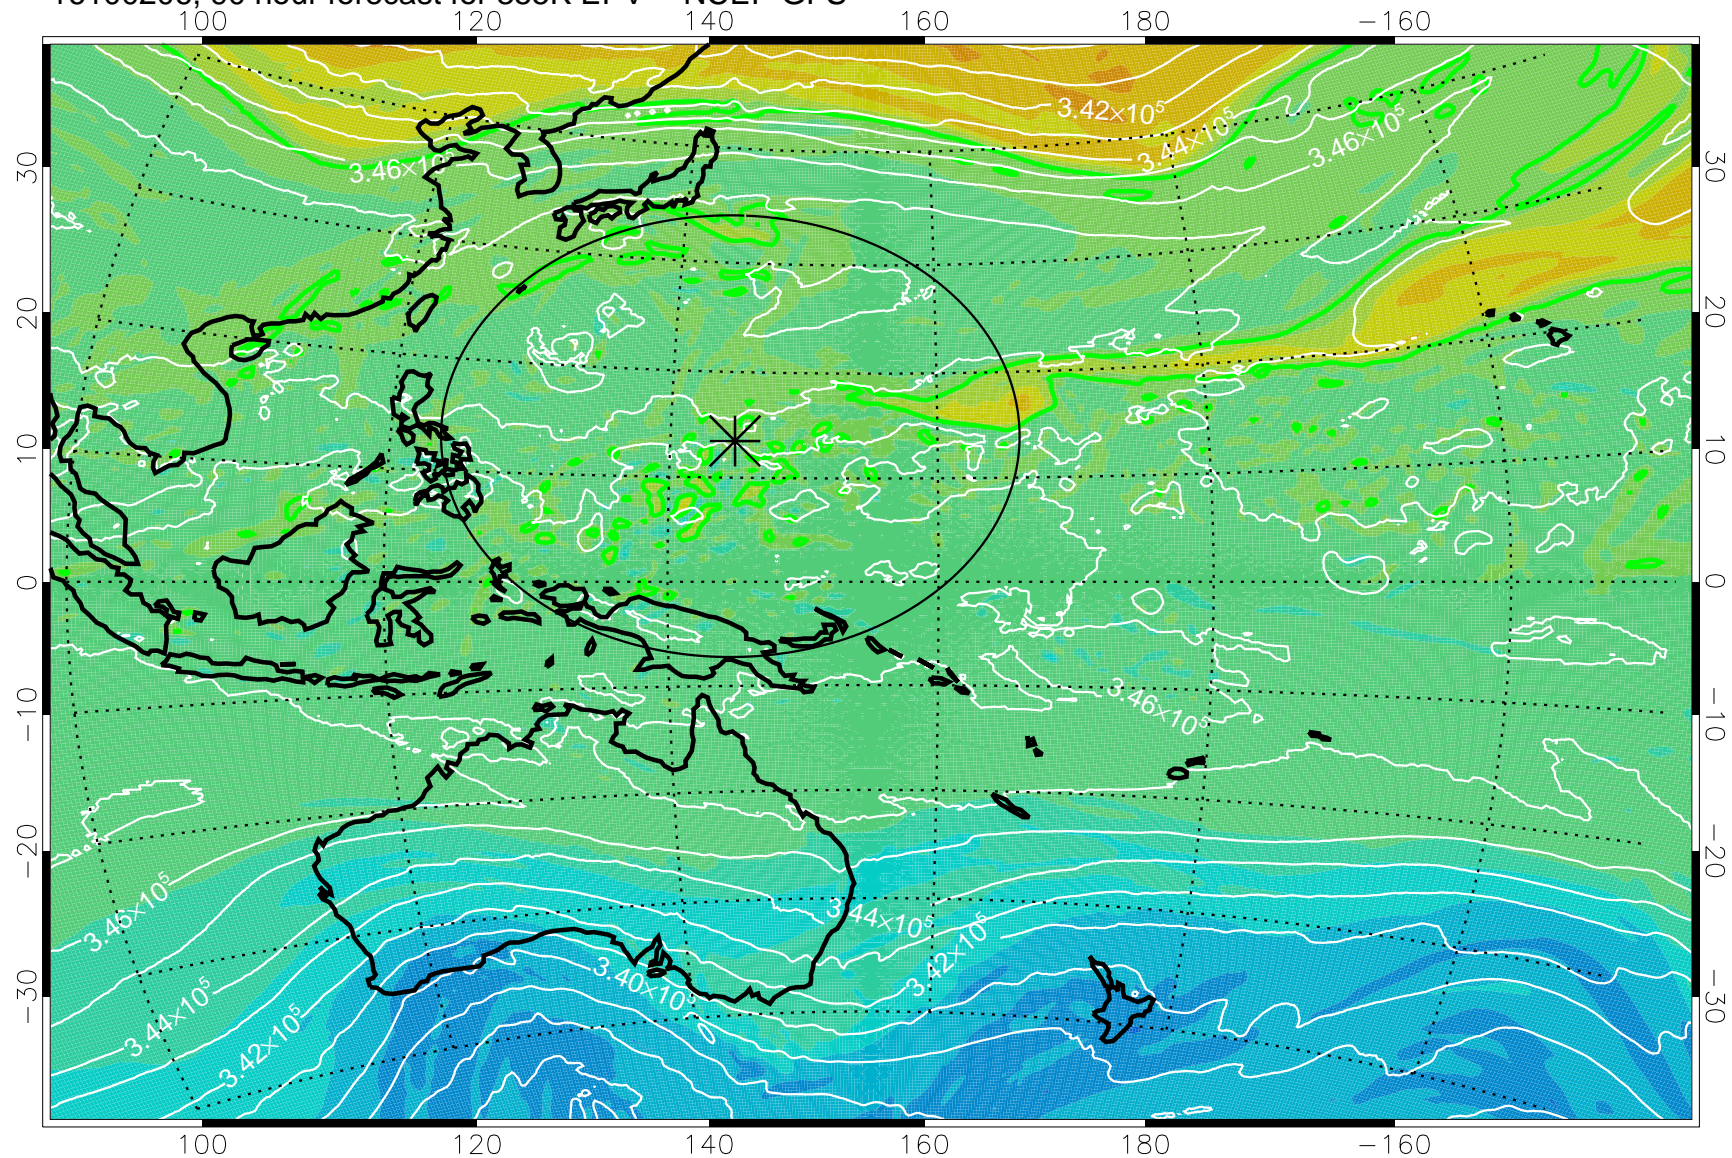

16100106, 66 hour forecast for 355K EPV -- NCEP GFS

355K Montgomery Streamfunction, white
EPV Tropopause (2 PVU) Position
Range ring of 2304 km

16100112, 72 hour forecast for 355K EPV -- NCEP GFS

355K Montgomery Streamfunction, white
EPV Tropopause (2 PVU) Position
Range ring of 2304 km

16100118, 78 hour forecast for 355K EPV -- NCEP GFS

355K Montgomery Streamfunction, white
EPV Tropopause (2 PVU) Position
Range ring of 2304 km

16100200, 84 hour forecast for 355K EPV -- NCEP GFS

355K Montgomery Streamfunction, white
EPV Tropopause (2 PVU) Position
Range ring of 2304 km

16100206, 90 hour forecast for 355K EPV -- NCEP GFS

355K Montgomery Streamfunction, white
EPV Tropopause (2 PVU) Position
Range ring of 2304 km

16100212, 96 hour forecast for 355K EPV -- NCEP GFS

355K Montgomery Streamfunction, white
EPV Tropopause (2 PVU) Position
Range ring of 2304 km

16100218, 102 hour forecast for 355K EPV -- NCEP GFS

355K Montgomery Streamfunction, white
EPV Tropopause (2 PVU) Position
Range ring of 2304 km

16100300, 108 hour forecast for 355K EPV -- NCEP GFS

355K Montgomery Streamfunction, white
EPV Tropopause (2 PVU) Position
Range ring of 2304 km