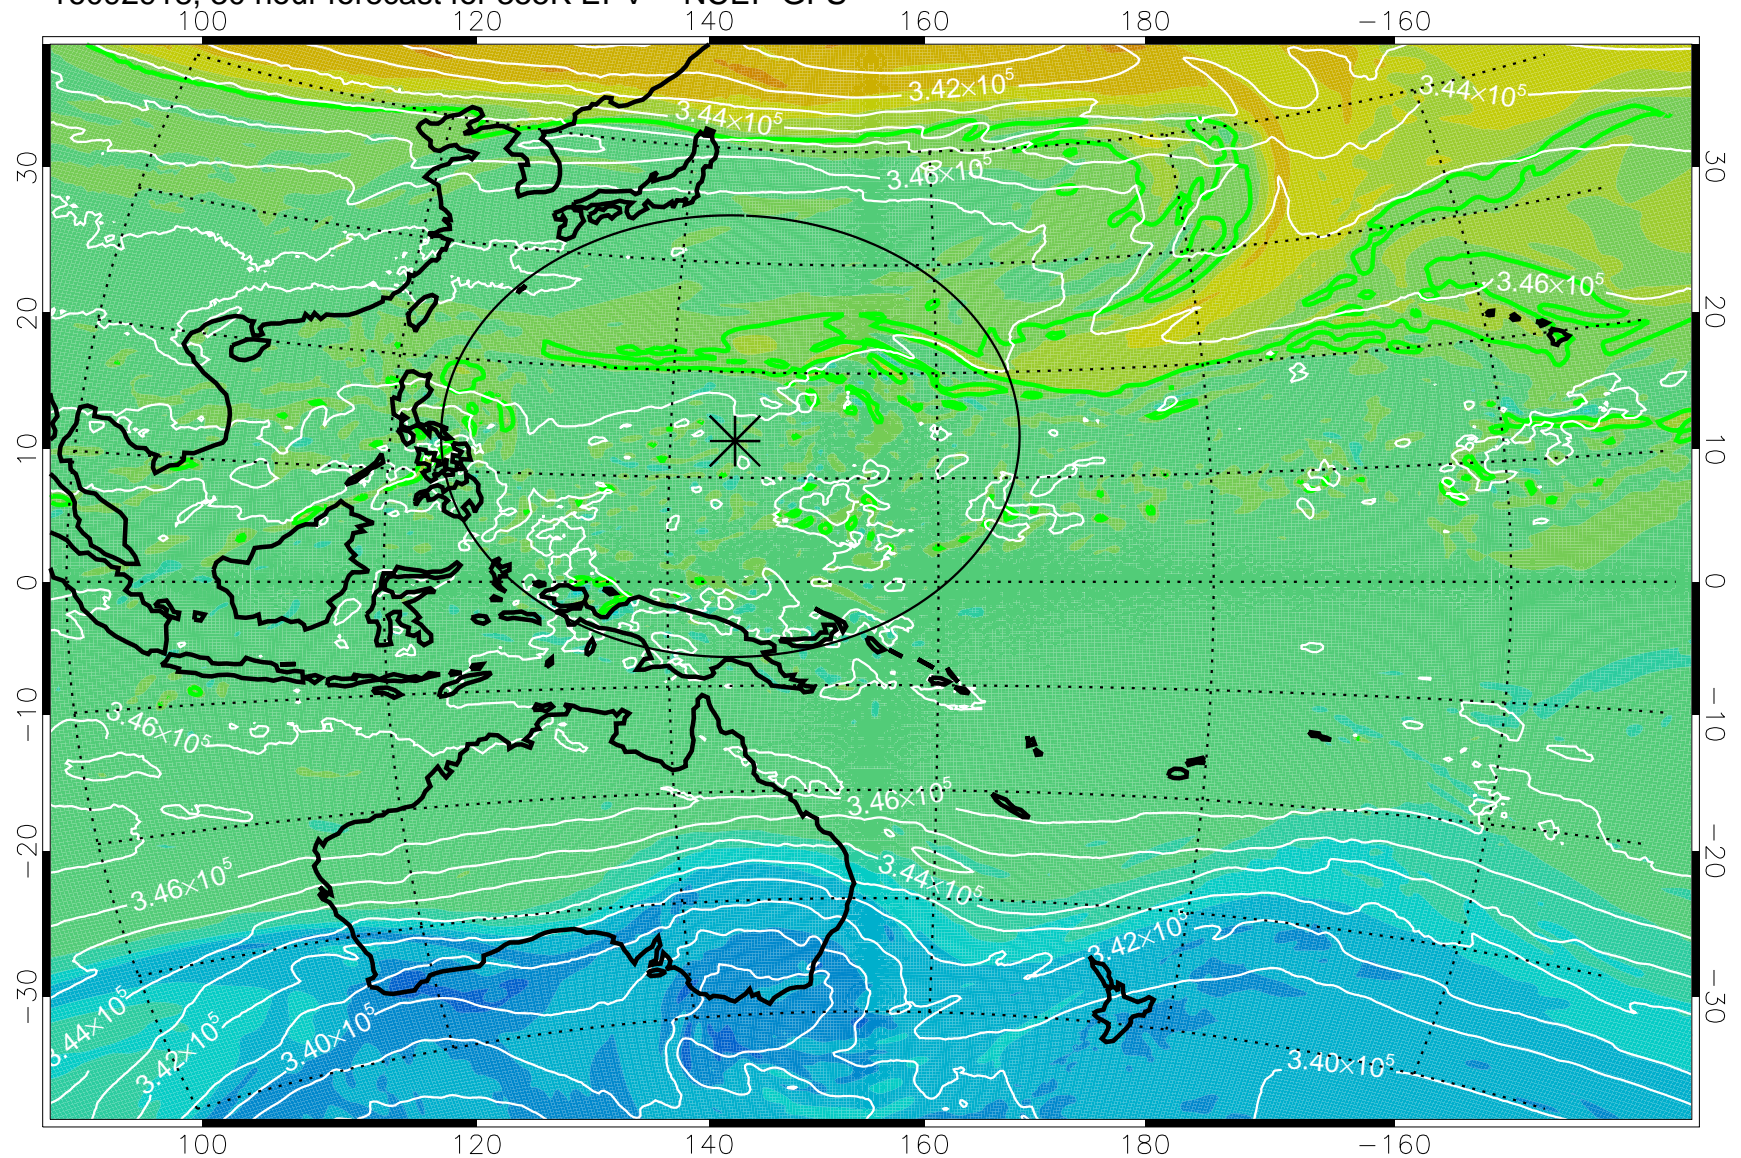

16092906, 18 hour forecast for 355K EPV -- NCEP GFS

355K Montgomery Streamfunction, white
EPV Tropopause (2 PVU) Position
Range ring of 2304 km

16092912, 24 hour forecast for 355K EPV -- NCEP GFS

355K Montgomery Streamfunction, white
EPV Tropopause (2 PVU) Position
Range ring of 2304 km

16092918, 30 hour forecast for 355K EPV -- NCEP GFS

355K Montgomery Streamfunction, white
EPV Tropopause (2 PVU) Position
Range ring of 2304 km

16093000, 36 hour forecast for 355K EPV -- NCEP GFS

355K Montgomery Streamfunction, white
EPV Tropopause (2 PVU) Position
Range ring of 2304 km

16093006, 42 hour forecast for 355K EPV -- NCEP GFS

355K Montgomery Streamfunction, white
EPV Tropopause (2 PVU) Position
Range ring of 2304 km

16093012, 48 hour forecast for 355K EPV -- NCEP GFS

355K Montgomery Streamfunction, white
EPV Tropopause (2 PVU) Position
Range ring of 2304 km

16093018, 54 hour forecast for 355K EPV -- NCEP GFS

355K Montgomery Streamfunction, white
EPV Tropopause (2 PVU) Position
Range ring of 2304 km

16100100, 60 hour forecast for 355K EPV -- NCEP GFS

355K Montgomery Streamfunction, white
EPV Tropopause (2 PVU) Position
Range ring of 2304 km