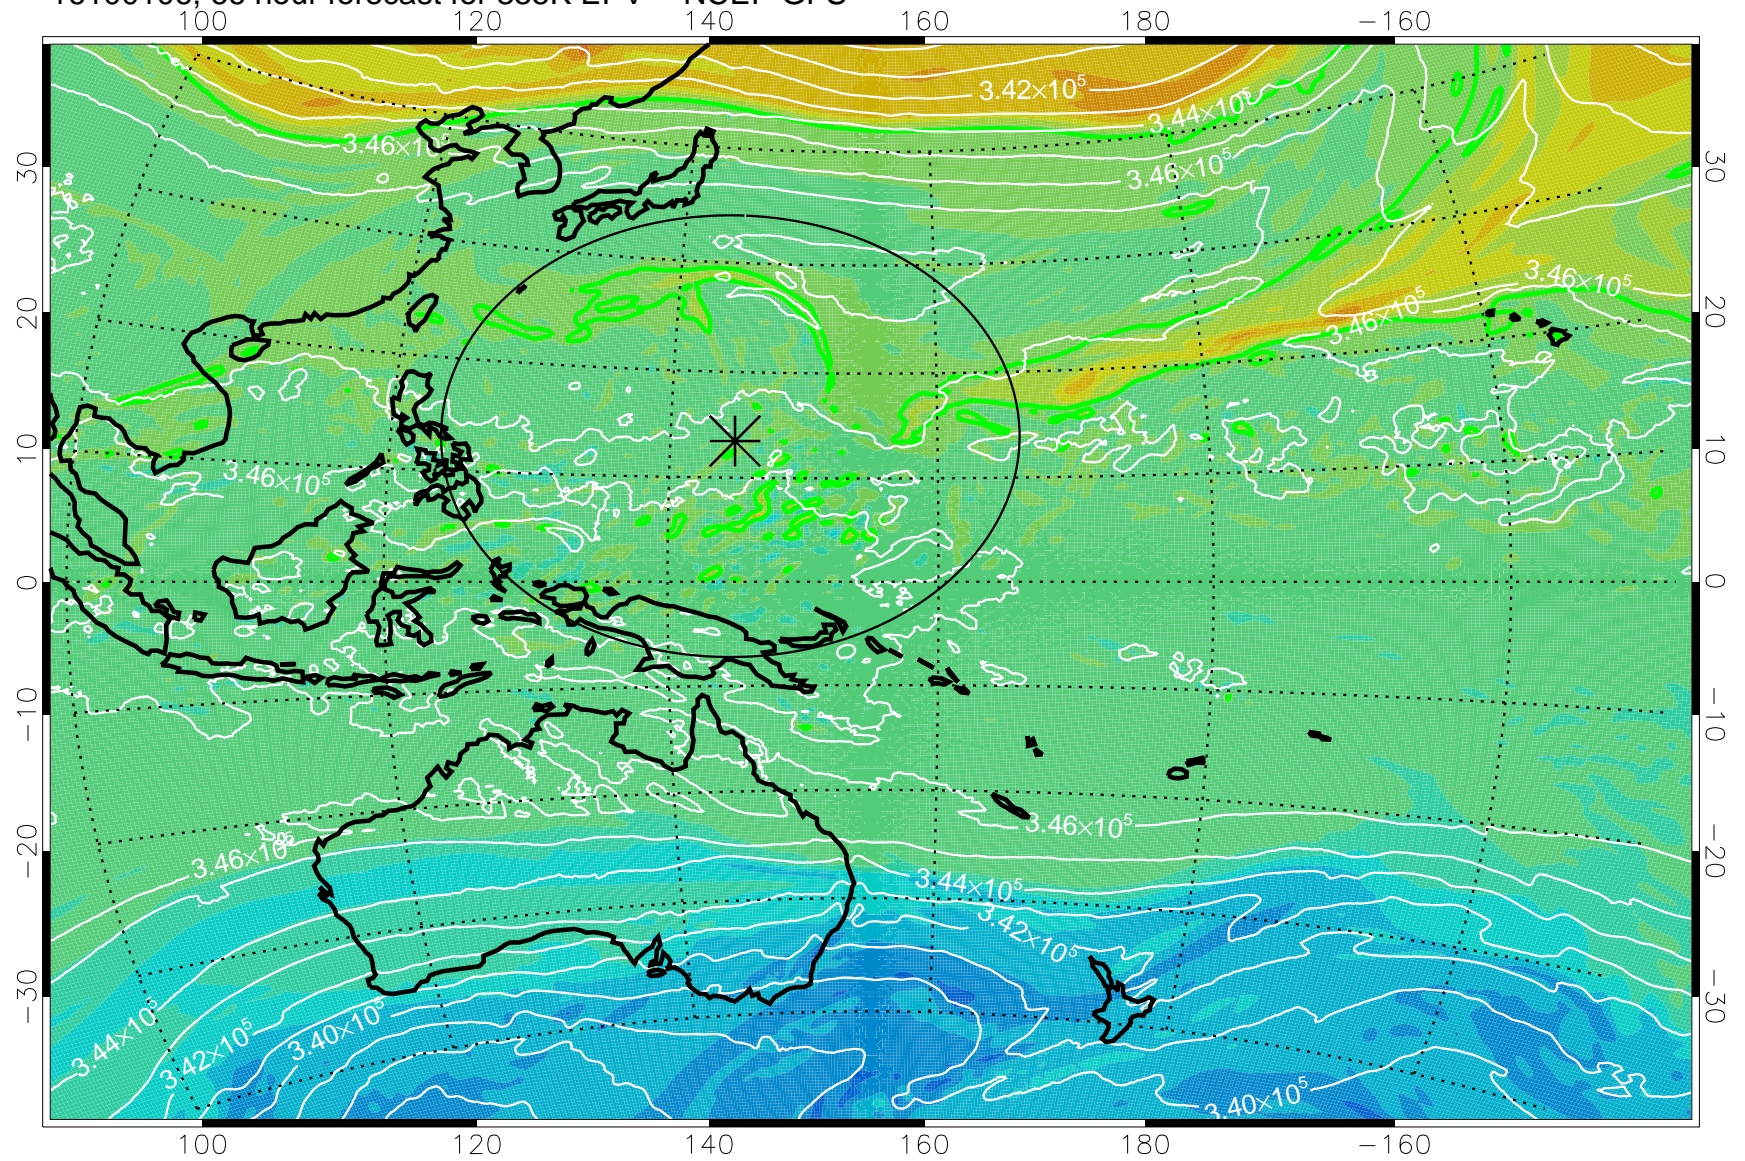

16093006, 42 hour forecast for 355K EPV -- NCEP GFS

355K Montgomery Streamfunction, white
EPV Tropopause (2 PVU) Position
Range ring of 2304 km

16093012, 48 hour forecast for 355K EPV -- NCEP GFS

355K Montgomery Streamfunction, white
EPV Tropopause (2 PVU) Position
Range ring of 2304 km

16093018, 54 hour forecast for 355K EPV -- NCEP GFS

355K Montgomery Streamfunction, white
EPV Tropopause (2 PVU) Position
Range ring of 2304 km

16100100, 60 hour forecast for 355K EPV -- NCEP GFS

355K Montgomery Streamfunction, white
EPV Tropopause (2 PVU) Position
Range ring of 2304 km

16100106, 66 hour forecast for 355K EPV -- NCEP GFS

355K Montgomery Streamfunction, white
EPV Tropopause (2 PVU) Position
Range ring of 2304 km

16100112, 72 hour forecast for 355K EPV -- NCEP GFS

355K Montgomery Streamfunction, white
EPV Tropopause (2 PVU) Position
Range ring of 2304 km

16100118, 78 hour forecast for 355K EPV -- NCEP GFS

355K Montgomery Streamfunction, white
EPV Tropopause (2 PVU) Position
Range ring of 2304 km

16100200, 84 hour forecast for 355K EPV -- NCEP GFS

355K Montgomery Streamfunction, white
EPV Tropopause (2 PVU) Position
Range ring of 2304 km