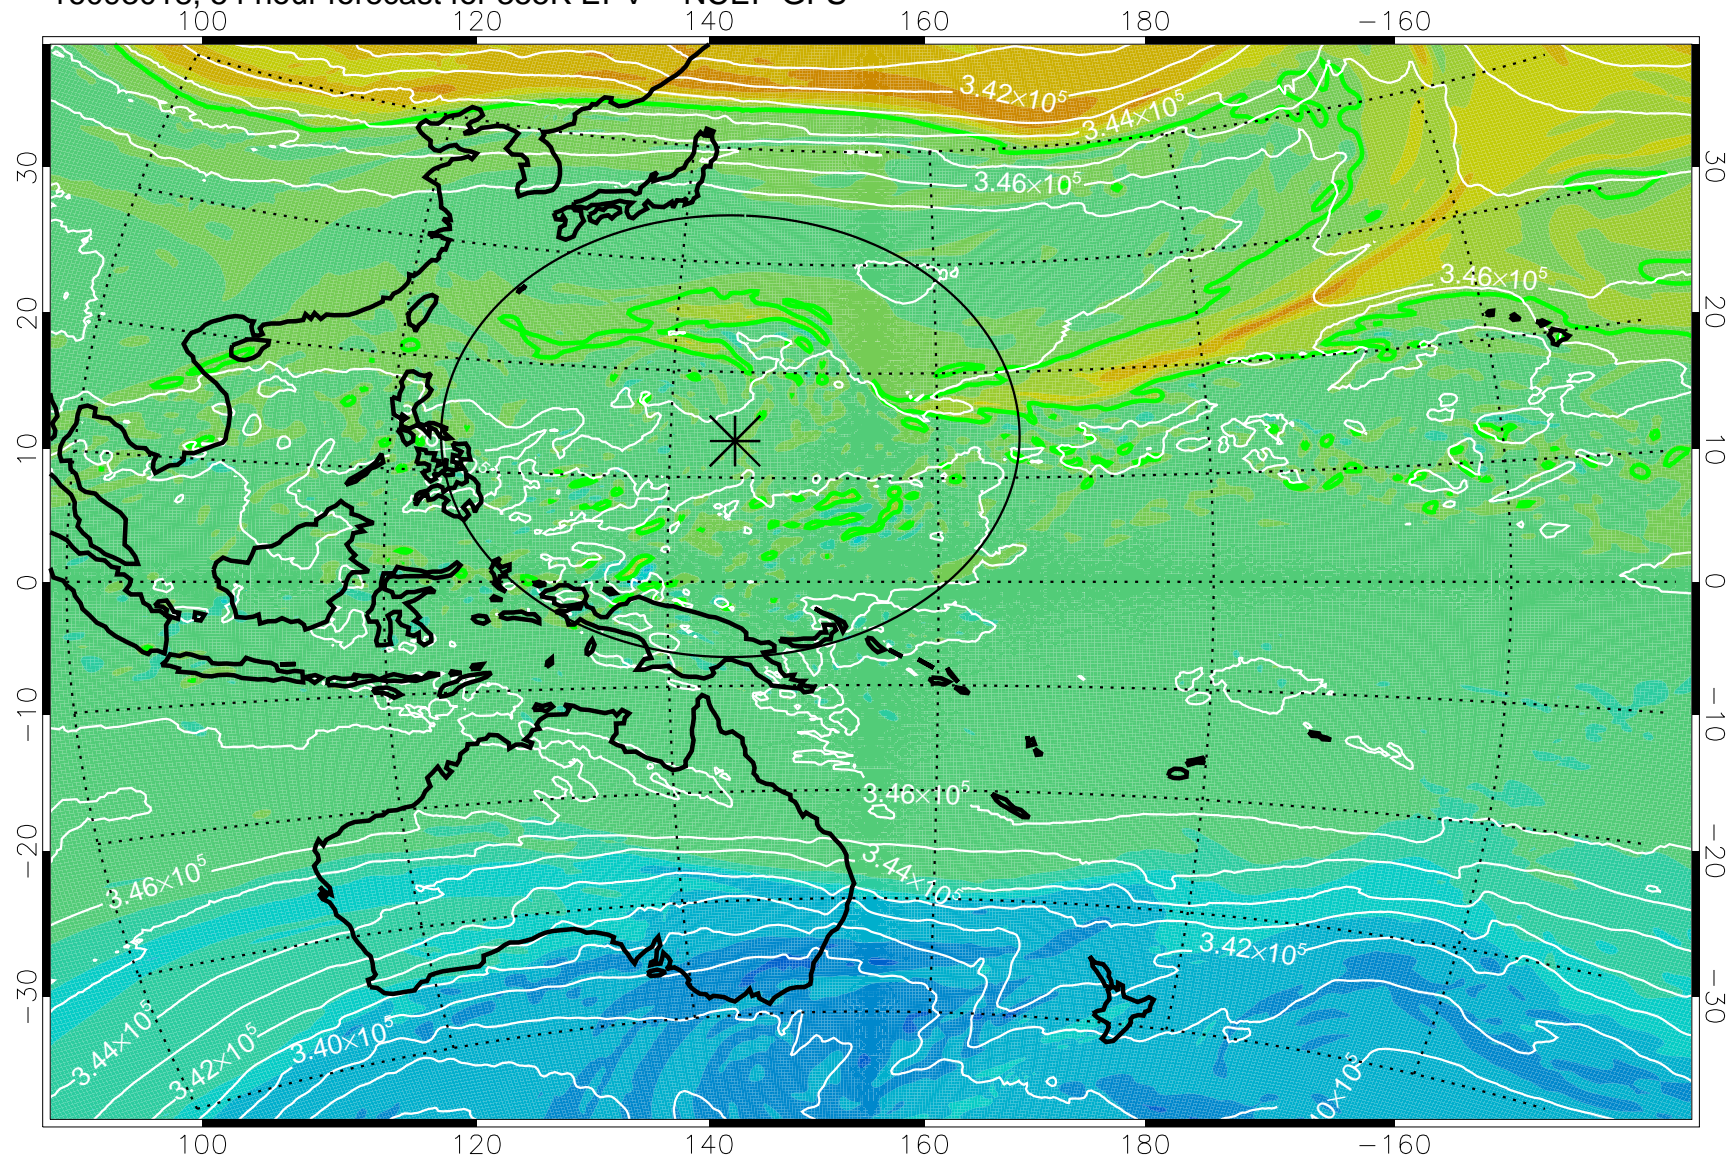

16092918, 30 hour forecast for 355K EPV -- NCEP GFS

355K Montgomery Streamfunction, white
EPV Tropopause (2 PVU) Position
Range ring of 2304 km

16093000, 36 hour forecast for 355K EPV -- NCEP GFS

355K Montgomery Streamfunction, white
EPV Tropopause (2 PVU) Position
Range ring of 2304 km

16093006, 42 hour forecast for 355K EPV -- NCEP GFS

355K Montgomery Streamfunction, white
EPV Tropopause (2 PVU) Position
Range ring of 2304 km

16093012, 48 hour forecast for 355K EPV -- NCEP GFS

355K Montgomery Streamfunction, white
EPV Tropopause (2 PVU) Position
Range ring of 2304 km

16093018, 54 hour forecast for 355K EPV -- NCEP GFS

355K Montgomery Streamfunction, white
EPV Tropopause (2 PVU) Position
Range ring of 2304 km

16100100, 60 hour forecast for 355K EPV -- NCEP GFS

355K Montgomery Streamfunction, white
EPV Tropopause (2 PVU) Position
Range ring of 2304 km

16100106, 66 hour forecast for 355K EPV -- NCEP GFS

355K Montgomery Streamfunction, white
EPV Tropopause (2 PVU) Position
Range ring of 2304 km

16100112, 72 hour forecast for 355K EPV -- NCEP GFS

355K Montgomery Streamfunction, white
EPV Tropopause (2 PVU) Position
Range ring of 2304 km