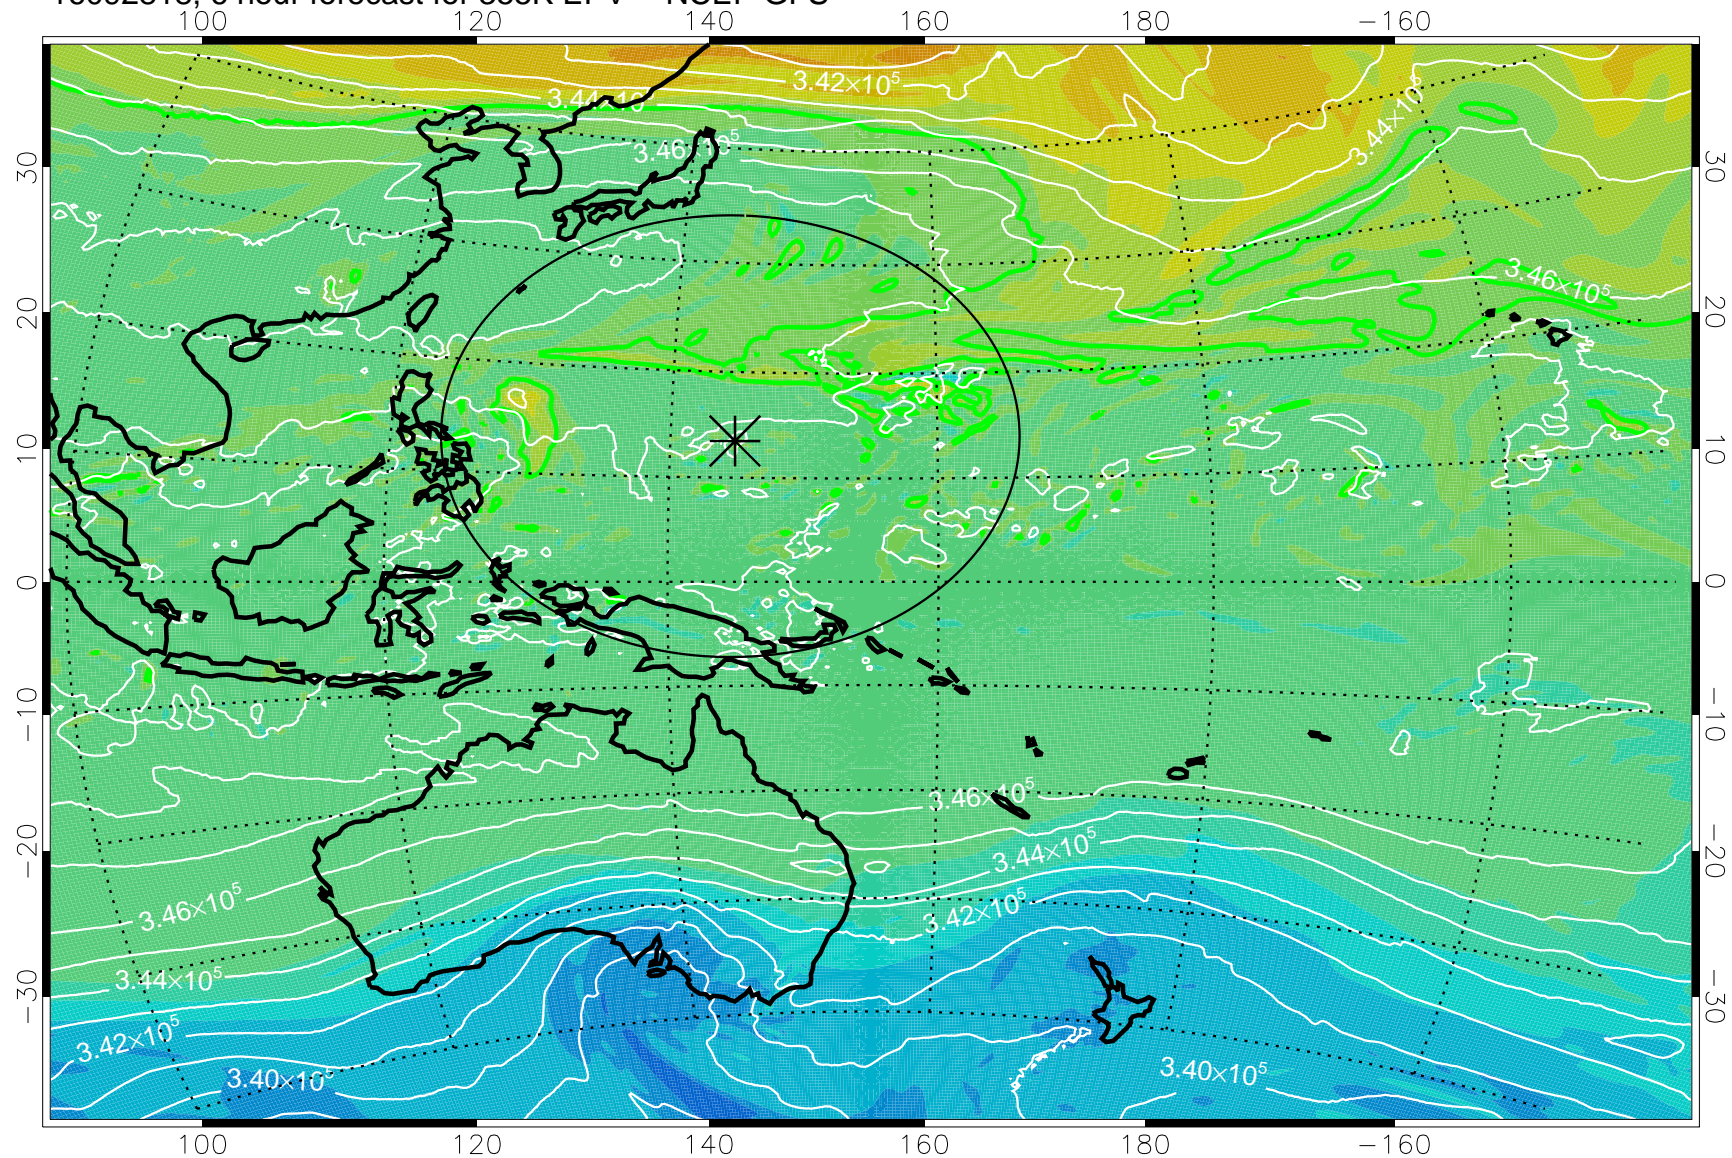

16092818, 6 hour forecast for 355K EPV -- NCEP GFS

355K Montgomery Streamfunction, white
EPV Tropopause (2 PVU) Position
Range ring of 2304 km

16092900, 12 hour forecast for 355K EPV -- NCEP GFS

355K Montgomery Streamfunction, white
EPV Tropopause (2 PVU) Position
Range ring of 2304 km

16092906, 18 hour forecast for 355K EPV -- NCEP GFS

355K Montgomery Streamfunction, white
EPV Tropopause (2 PVU) Position
Range ring of 2304 km

16092912, 24 hour forecast for 355K EPV -- NCEP GFS

355K Montgomery Streamfunction, white
EPV Tropopause (2 PVU) Position
Range ring of 2304 km

16092918, 30 hour forecast for 355K EPV -- NCEP GFS

355K Montgomery Streamfunction, white
EPV Tropopause (2 PVU) Position
Range ring of 2304 km

16093000, 36 hour forecast for 355K EPV -- NCEP GFS

355K Montgomery Streamfunction, white
EPV Tropopause (2 PVU) Position
Range ring of 2304 km

16093006, 42 hour forecast for 355K EPV -- NCEP GFS

355K Montgomery Streamfunction, white
EPV Tropopause (2 PVU) Position
Range ring of 2304 km

16093012, 48 hour forecast for 355K EPV -- NCEP GFS

355K Montgomery Streamfunction, white
EPV Tropopause (2 PVU) Position
Range ring of 2304 km