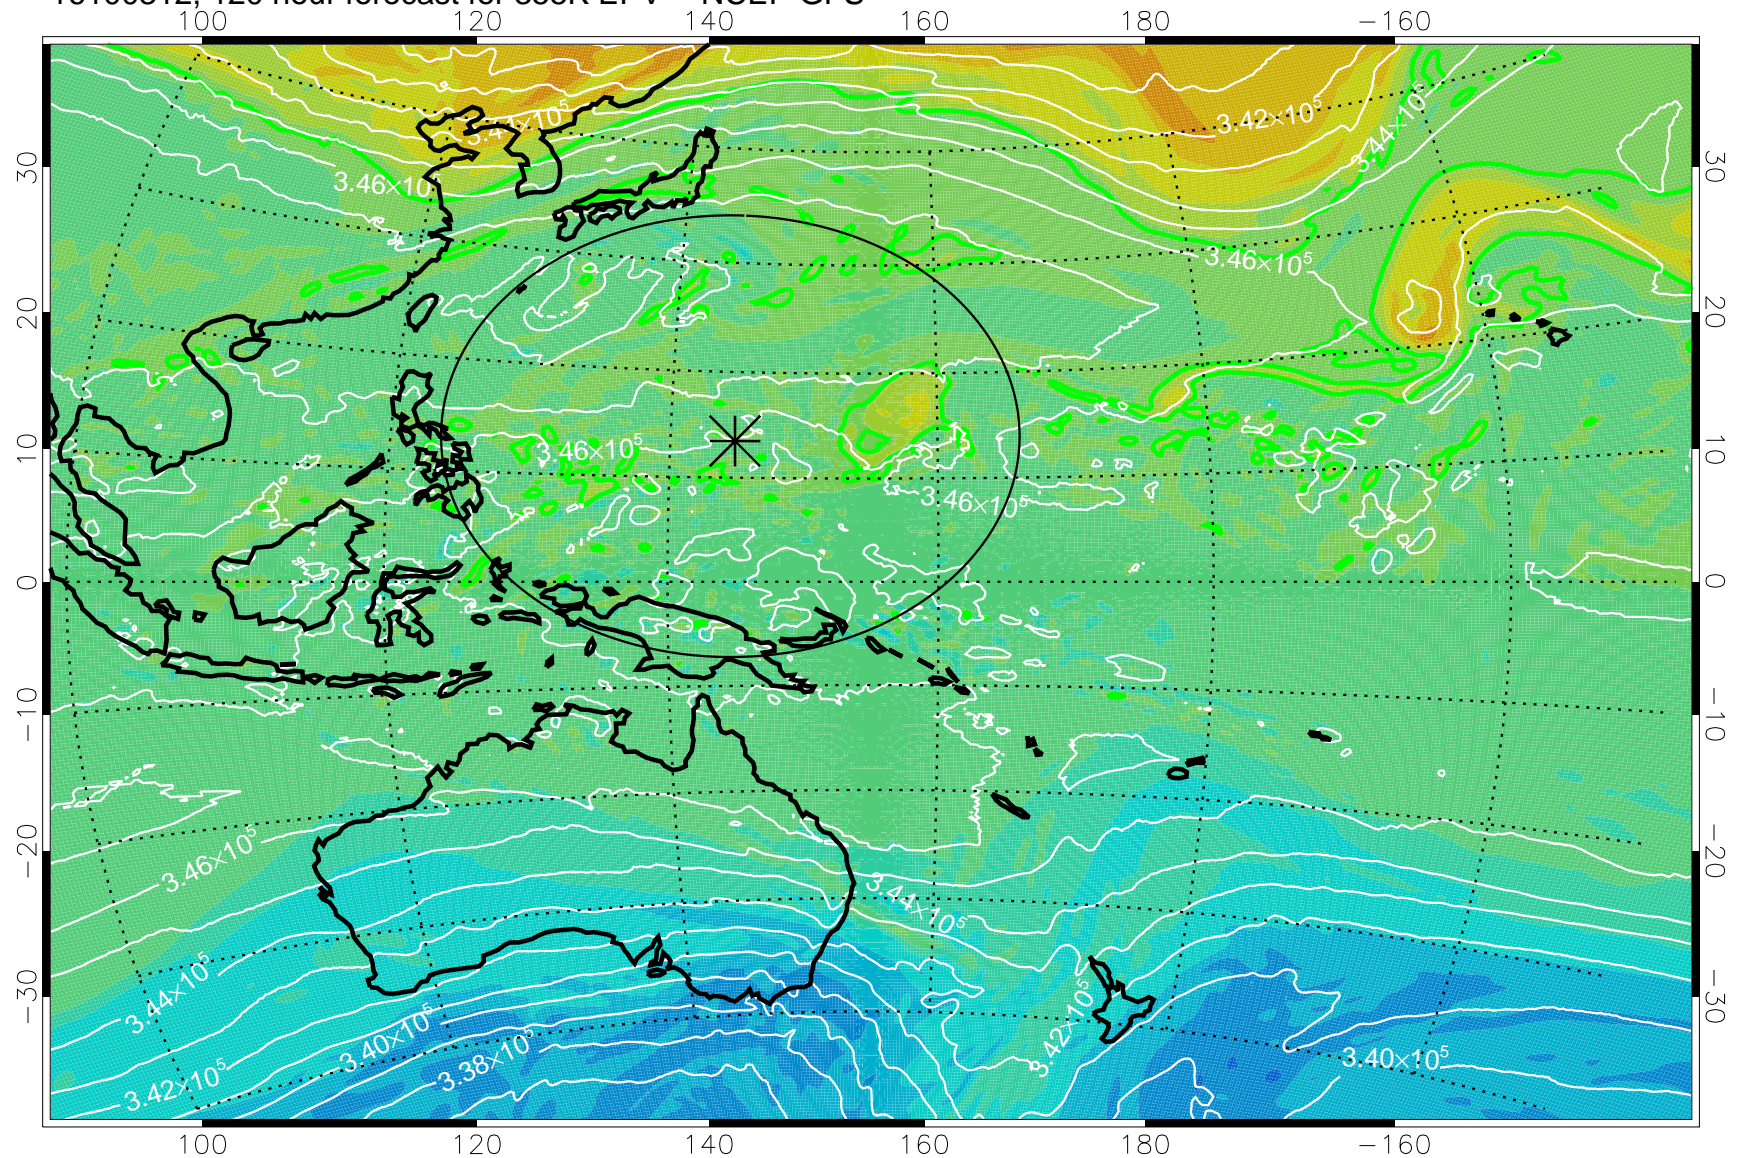

16100118, 78 hour forecast for 355K EPV -- NCEP GFS

355K Montgomery Streamfunction, white
EPV Tropopause (2 PVU) Position
Range ring of 2304 km

16100200, 84 hour forecast for 355K EPV -- NCEP GFS

355K Montgomery Streamfunction, white
EPV Tropopause (2 PVU) Position
Range ring of 2304 km

16100206, 90 hour forecast for 355K EPV -- NCEP GFS

355K Montgomery Streamfunction, white
EPV Tropopause (2 PVU) Position
Range ring of 2304 km

16100212, 96 hour forecast for 355K EPV -- NCEP GFS

355K Montgomery Streamfunction, white
EPV Tropopause (2 PVU) Position
Range ring of 2304 km

16100218, 102 hour forecast for 355K EPV -- NCEP GFS

355K Montgomery Streamfunction, white
EPV Tropopause (2 PVU) Position
Range ring of 2304 km

16100300, 108 hour forecast for 355K EPV -- NCEP GFS

355K Montgomery Streamfunction, white
EPV Tropopause (2 PVU) Position
Range ring of 2304 km

16100306, 114 hour forecast for 355K EPV -- NCEP GFS

355K Montgomery Streamfunction, white
EPV Tropopause (2 PVU) Position
Range ring of 2304 km

16100312, 120 hour forecast for 355K EPV -- NCEP GFS

355K Montgomery Streamfunction, white
EPV Tropopause (2 PVU) Position
Range ring of 2304 km