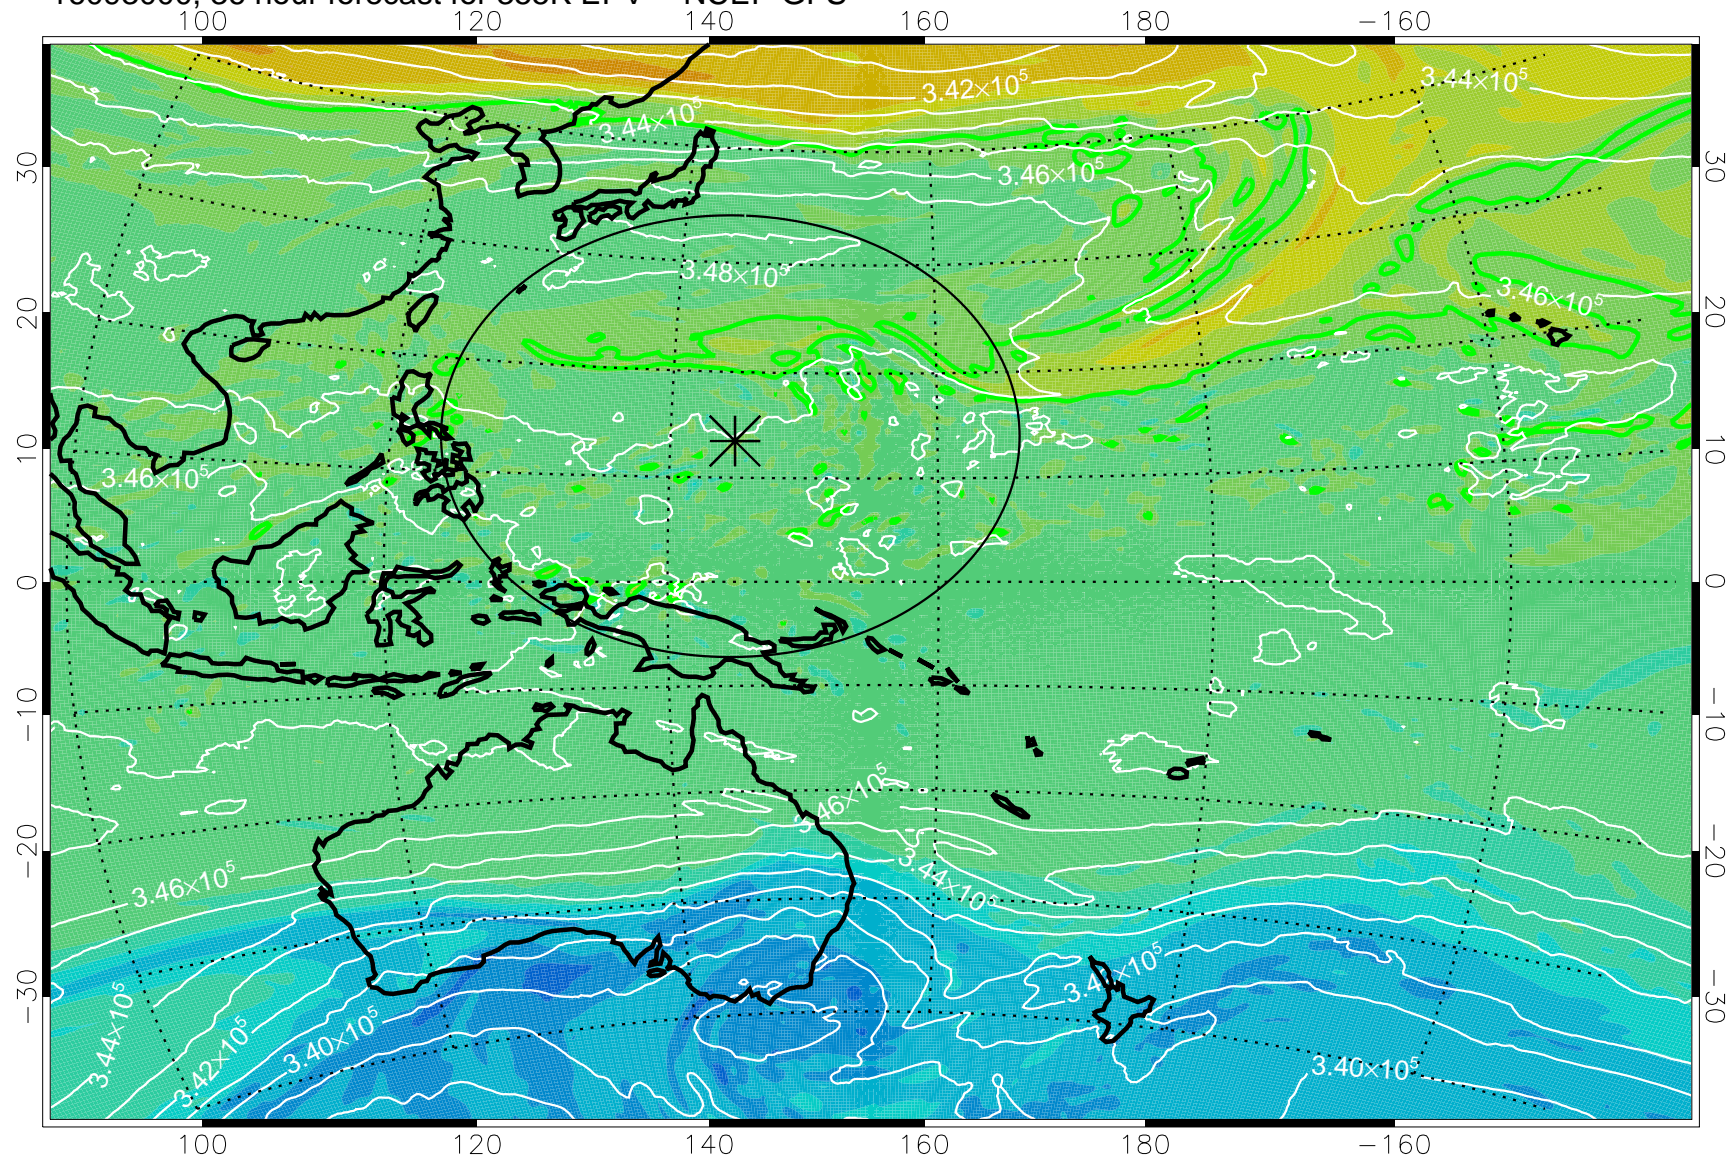

16092906, 18 hour forecast for 355K EPV -- NCEP GFS

355K Montgomery Streamfunction, white
EPV Tropopause (2 PVU) Position
Range ring of 2304 km

16092912, 24 hour forecast for 355K EPV -- NCEP GFS

355K Montgomery Streamfunction, white
EPV Tropopause (2 PVU) Position
Range ring of 2304 km

16092918, 30 hour forecast for 355K EPV -- NCEP GFS

355K Montgomery Streamfunction, white
EPV Tropopause (2 PVU) Position
Range ring of 2304 km

16093000, 36 hour forecast for 355K EPV -- NCEP GFS

355K Montgomery Streamfunction, white
EPV Tropopause (2 PVU) Position
Range ring of 2304 km

16093006, 42 hour forecast for 355K EPV -- NCEP GFS

355K Montgomery Streamfunction, white
EPV Tropopause (2 PVU) Position
Range ring of 2304 km

16093012, 48 hour forecast for 355K EPV -- NCEP GFS

355K Montgomery Streamfunction, white
EPV Tropopause (2 PVU) Position
Range ring of 2304 km

16093018, 54 hour forecast for 355K EPV -- NCEP GFS

355K Montgomery Streamfunction, white
EPV Tropopause (2 PVU) Position
Range ring of 2304 km

16100100, 60 hour forecast for 355K EPV -- NCEP GFS

355K Montgomery Streamfunction, white
EPV Tropopause (2 PVU) Position
Range ring of 2304 km