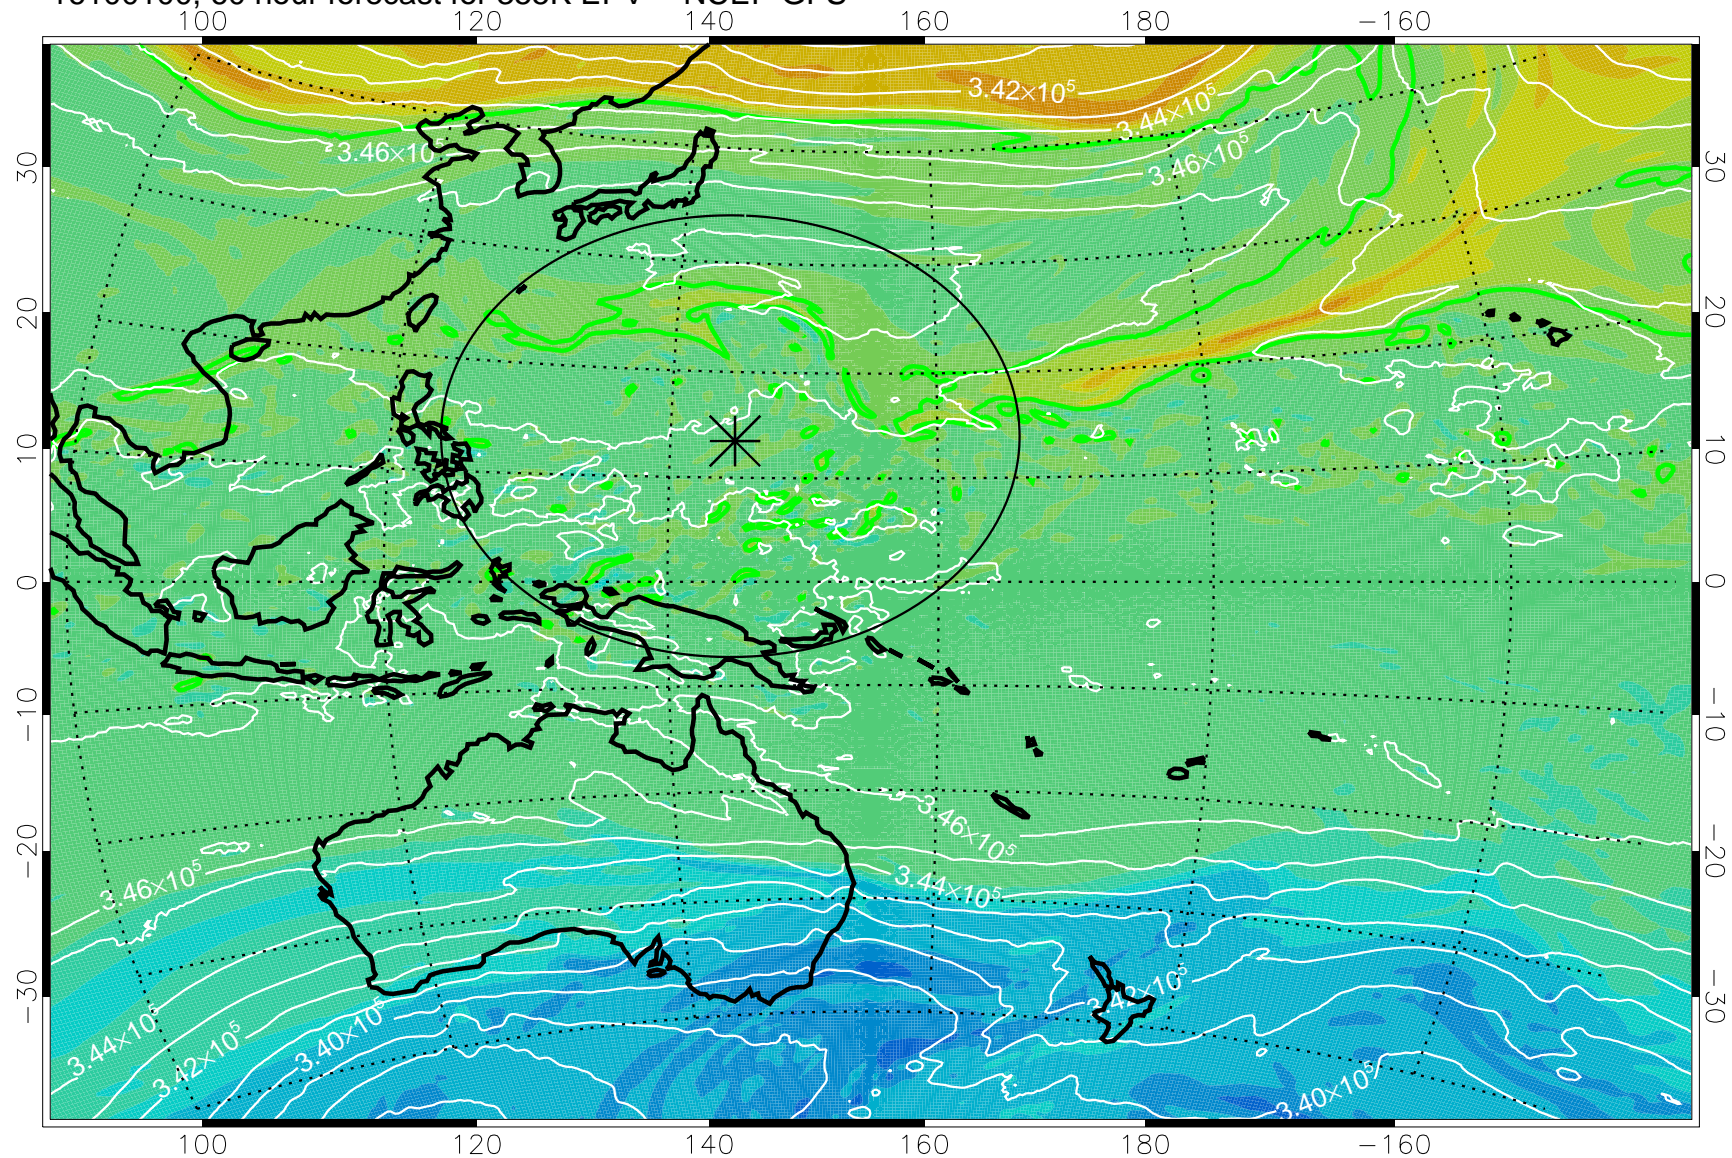

16092918, 30 hour forecast for 355K EPV -- NCEP GFS

355K Montgomery Streamfunction, white
EPV Tropopause (2 PVU) Position
Range ring of 2304 km

16093000, 36 hour forecast for 355K EPV -- NCEP GFS

355K Montgomery Streamfunction, white
EPV Tropopause (2 PVU) Position
Range ring of 2304 km

16093006, 42 hour forecast for 355K EPV -- NCEP GFS

355K Montgomery Streamfunction, white
EPV Tropopause (2 PVU) Position
Range ring of 2304 km

16093012, 48 hour forecast for 355K EPV -- NCEP GFS

355K Montgomery Streamfunction, white
EPV Tropopause (2 PVU) Position
Range ring of 2304 km

16093018, 54 hour forecast for 355K EPV -- NCEP GFS

355K Montgomery Streamfunction, white
EPV Tropopause (2 PVU) Position
Range ring of 2304 km

16100100, 60 hour forecast for 355K EPV -- NCEP GFS

355K Montgomery Streamfunction, white
EPV Tropopause (2 PVU) Position
Range ring of 2304 km

16100106, 66 hour forecast for 355K EPV -- NCEP GFS

355K Montgomery Streamfunction, white
EPV Tropopause (2 PVU) Position
Range ring of 2304 km

16100112, 72 hour forecast for 355K EPV -- NCEP GFS

355K Montgomery Streamfunction, white
EPV Tropopause (2 PVU) Position
Range ring of 2304 km