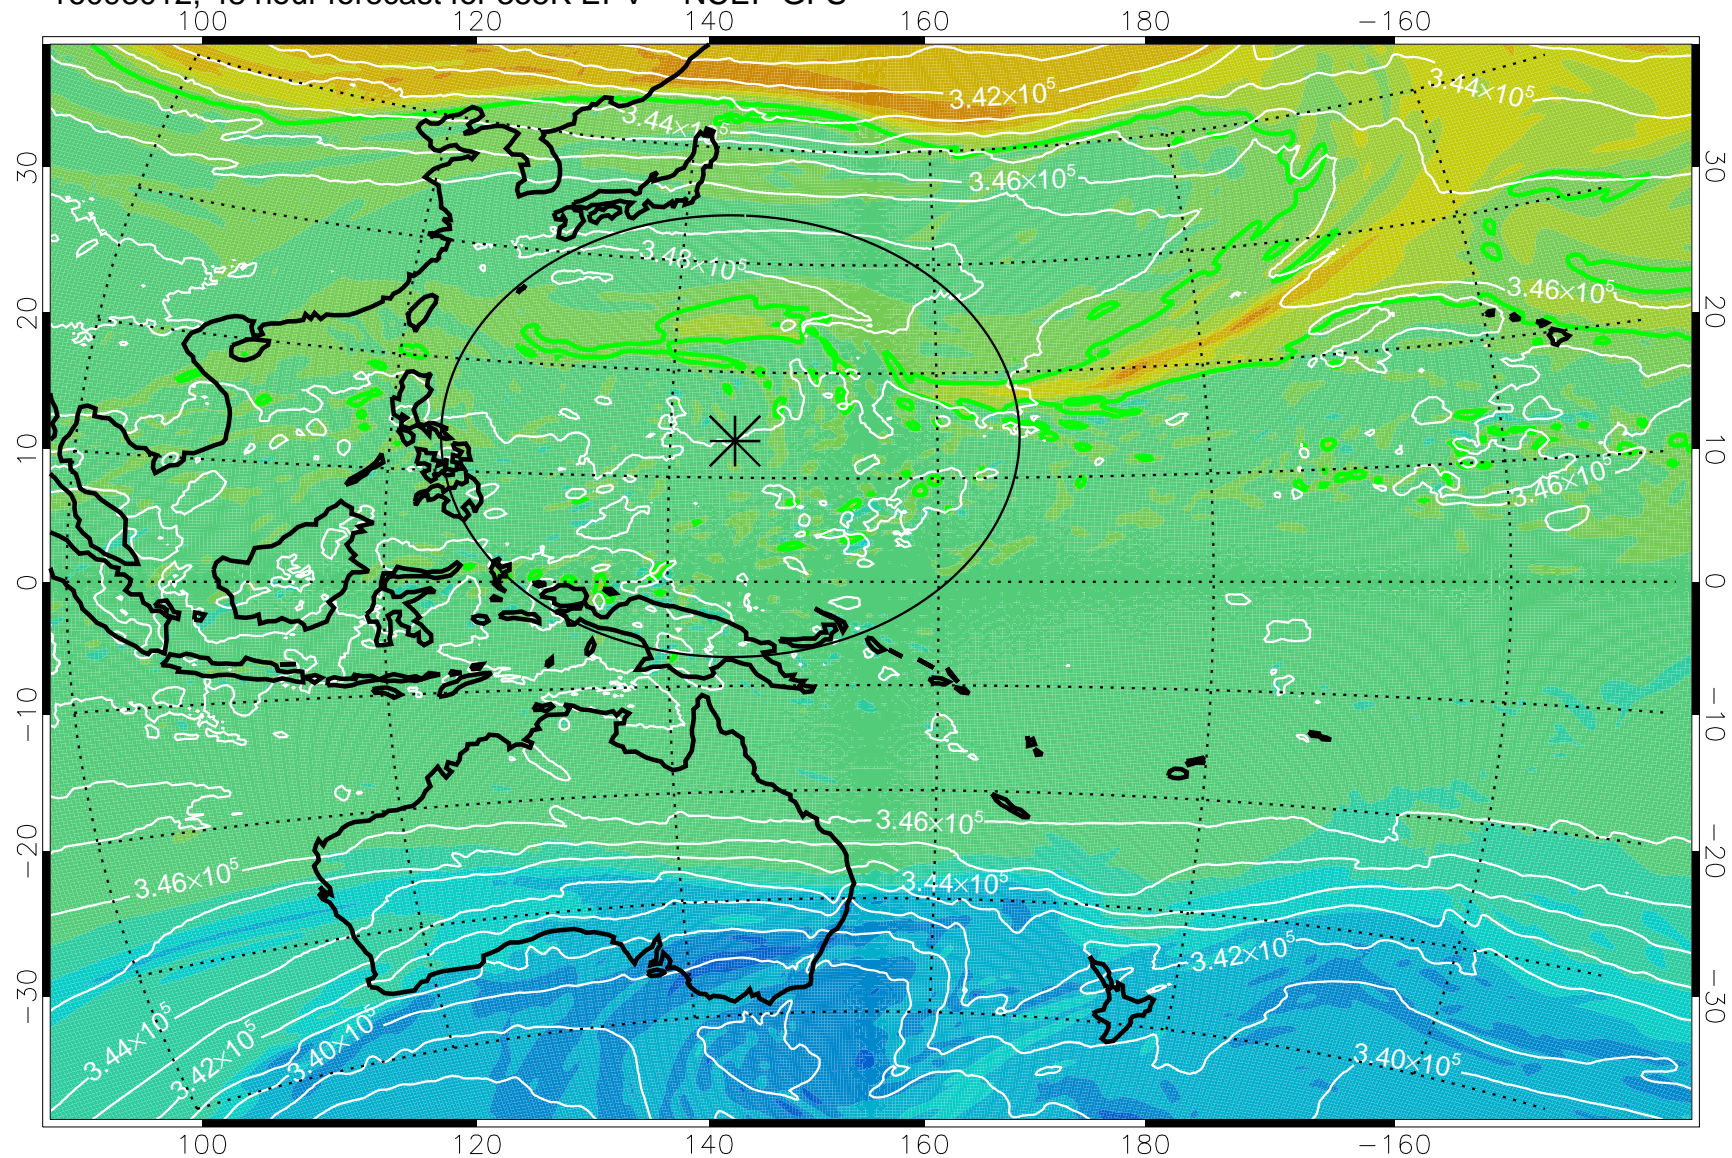

16092918, 30 hour forecast for 355K EPV -- NCEP GFS

355K Montgomery Streamfunction, white
EPV Tropopause (2 PVU) Position
Range ring of 2304 km

16093000, 36 hour forecast for 355K EPV -- NCEP GFS

355K Montgomery Streamfunction, white
EPV Tropopause (2 PVU) Position
Range ring of 2304 km

16093006, 42 hour forecast for 355K EPV -- NCEP GFS

355K Montgomery Streamfunction, white
EPV Tropopause (2 PVU) Position
Range ring of 2304 km

16093012, 48 hour forecast for 355K EPV -- NCEP GFS

355K Montgomery Streamfunction, white
EPV Tropopause (2 PVU) Position
Range ring of 2304 km

16093018, 54 hour forecast for 355K EPV -- NCEP GFS

355K Montgomery Streamfunction, white
EPV Tropopause (2 PVU) Position
Range ring of 2304 km

16100100, 60 hour forecast for 355K EPV -- NCEP GFS

355K Montgomery Streamfunction, white
EPV Tropopause (2 PVU) Position
Range ring of 2304 km

16100106, 66 hour forecast for 355K EPV -- NCEP GFS

355K Montgomery Streamfunction, white
EPV Tropopause (2 PVU) Position
Range ring of 2304 km

16100112, 72 hour forecast for 355K EPV -- NCEP GFS

355K Montgomery Streamfunction, white
EPV Tropopause (2 PVU) Position
Range ring of 2304 km