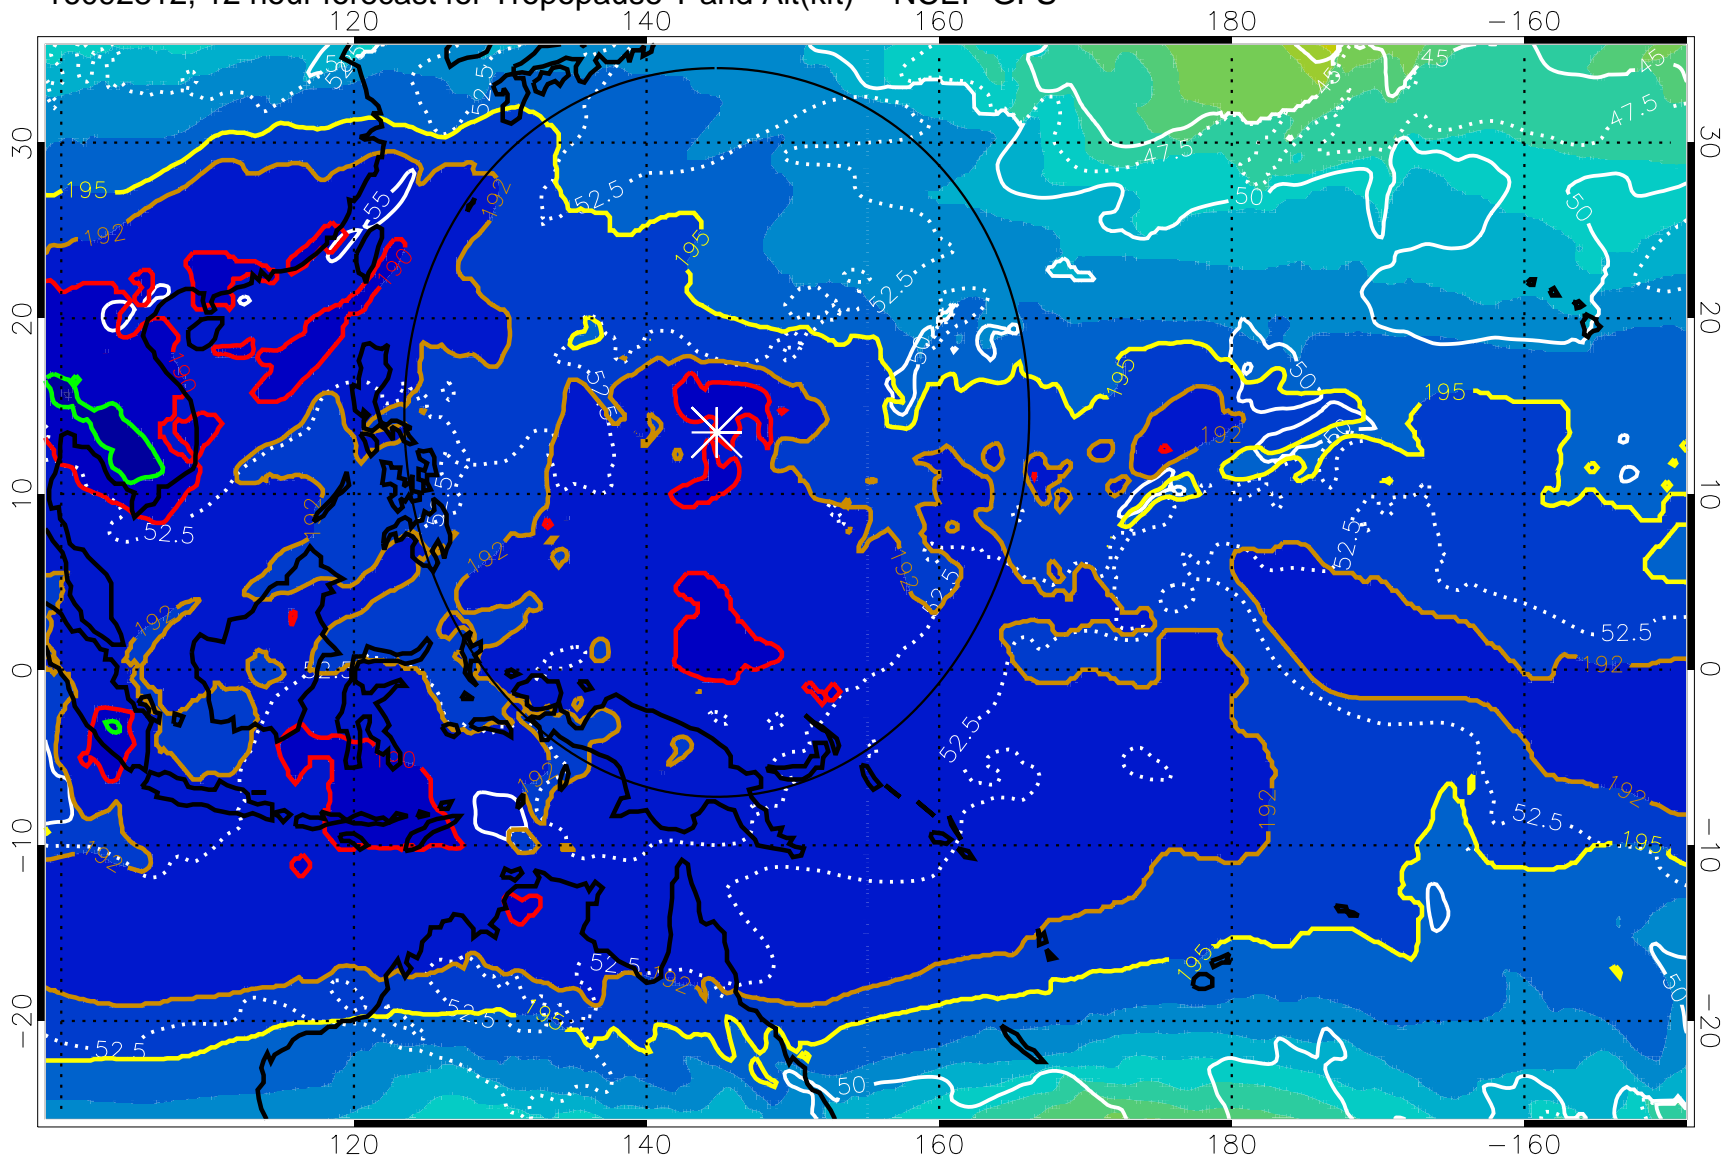

16092806, 6 hour forecast for Tropopause T and Alt(kft) -- NCEP GFS

190 200 210 220 230
Tropopause T, K

Tropopause Altitude in kft (white)

192.5K Isotherm 195K Isotherm
187.5K Isotherm 190K Isotherm

Range ring of 2304 km

16092812, 12 hour forecast for Tropopause T and Alt(kft) -- NCEP GFS

190 200 210 220 230

Tropopause T, K

Tropopause Altitude in kft (white)

192.5K Isotherm 195K Isotherm
187.5K Isotherm 190K Isotherm

Range ring of 2304 km