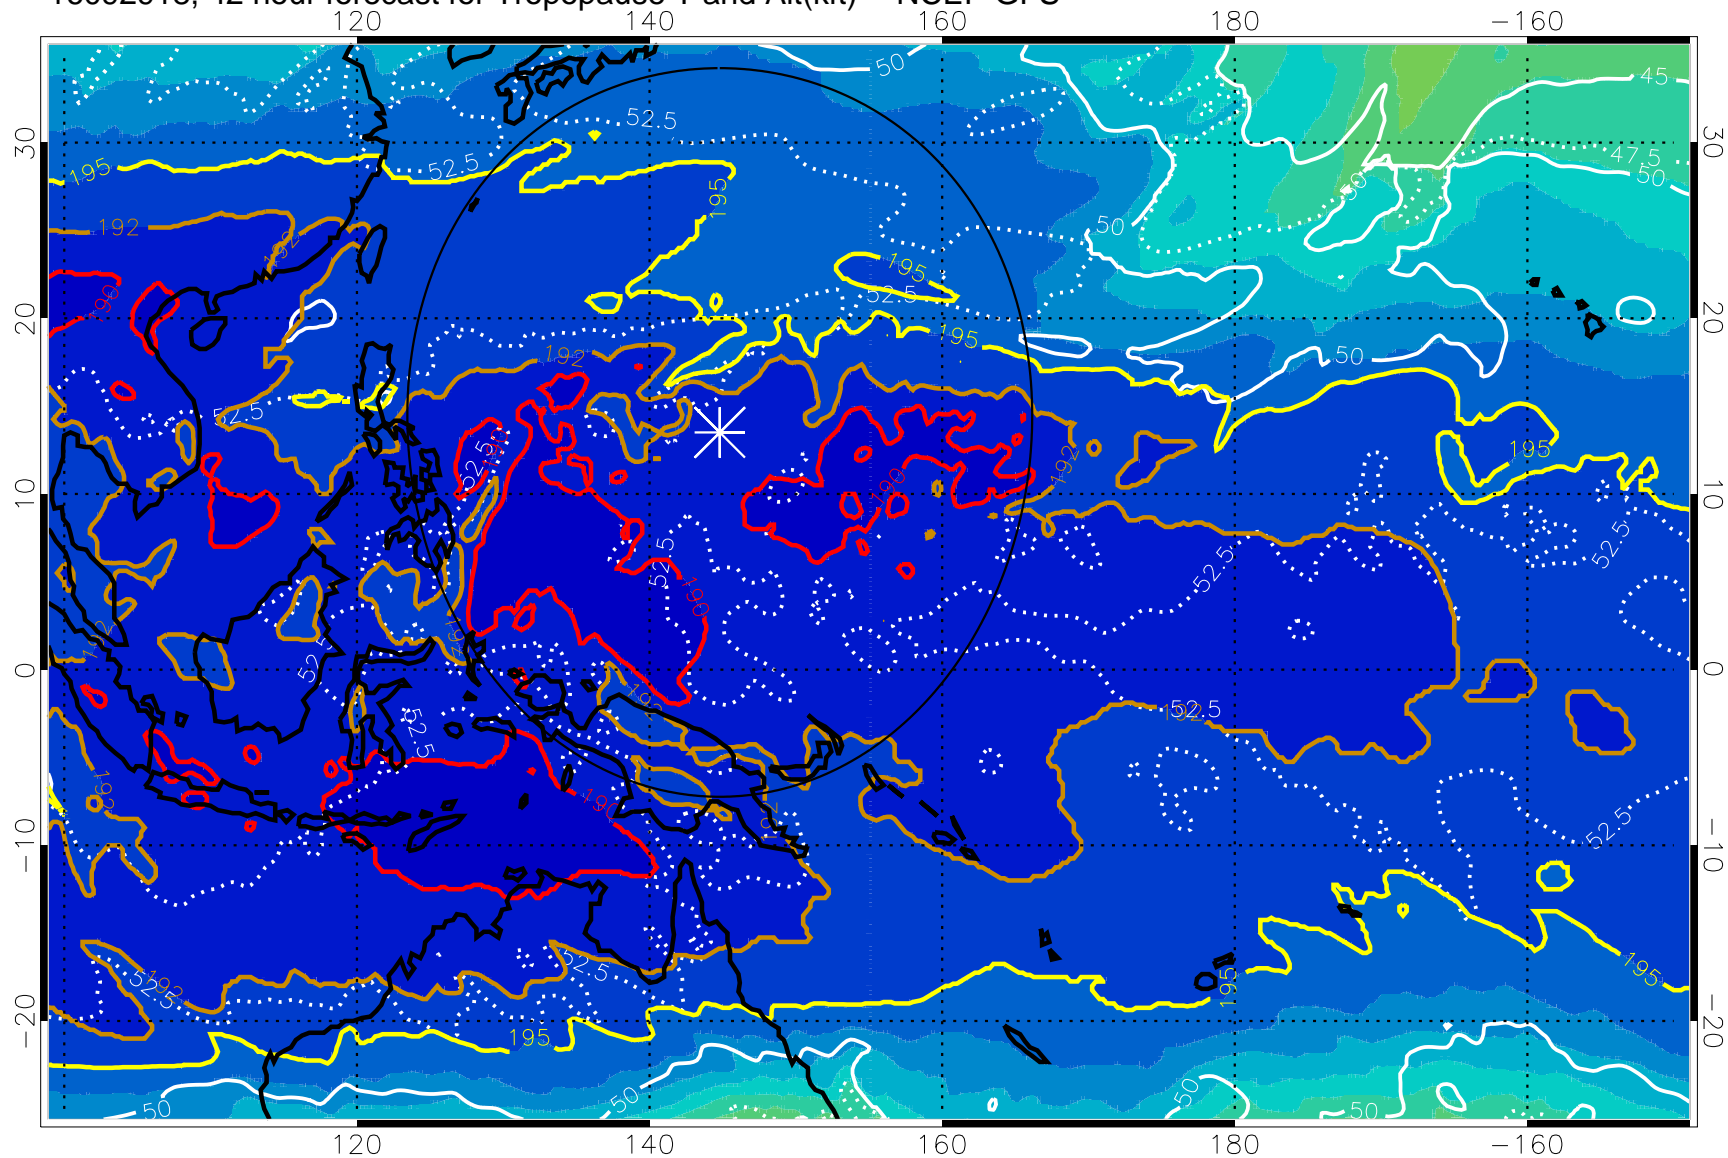

16092918, 42 hour forecast for Tropopause T and Alt(kft) -- NCEP GFS

190 200 210 220 230

Tropopause T, K

Tropopause Altitude in kft (white)

192.5K Isotherm 195K Isotherm
187.5K Isotherm 190K Isotherm

Range ring of 2304 km