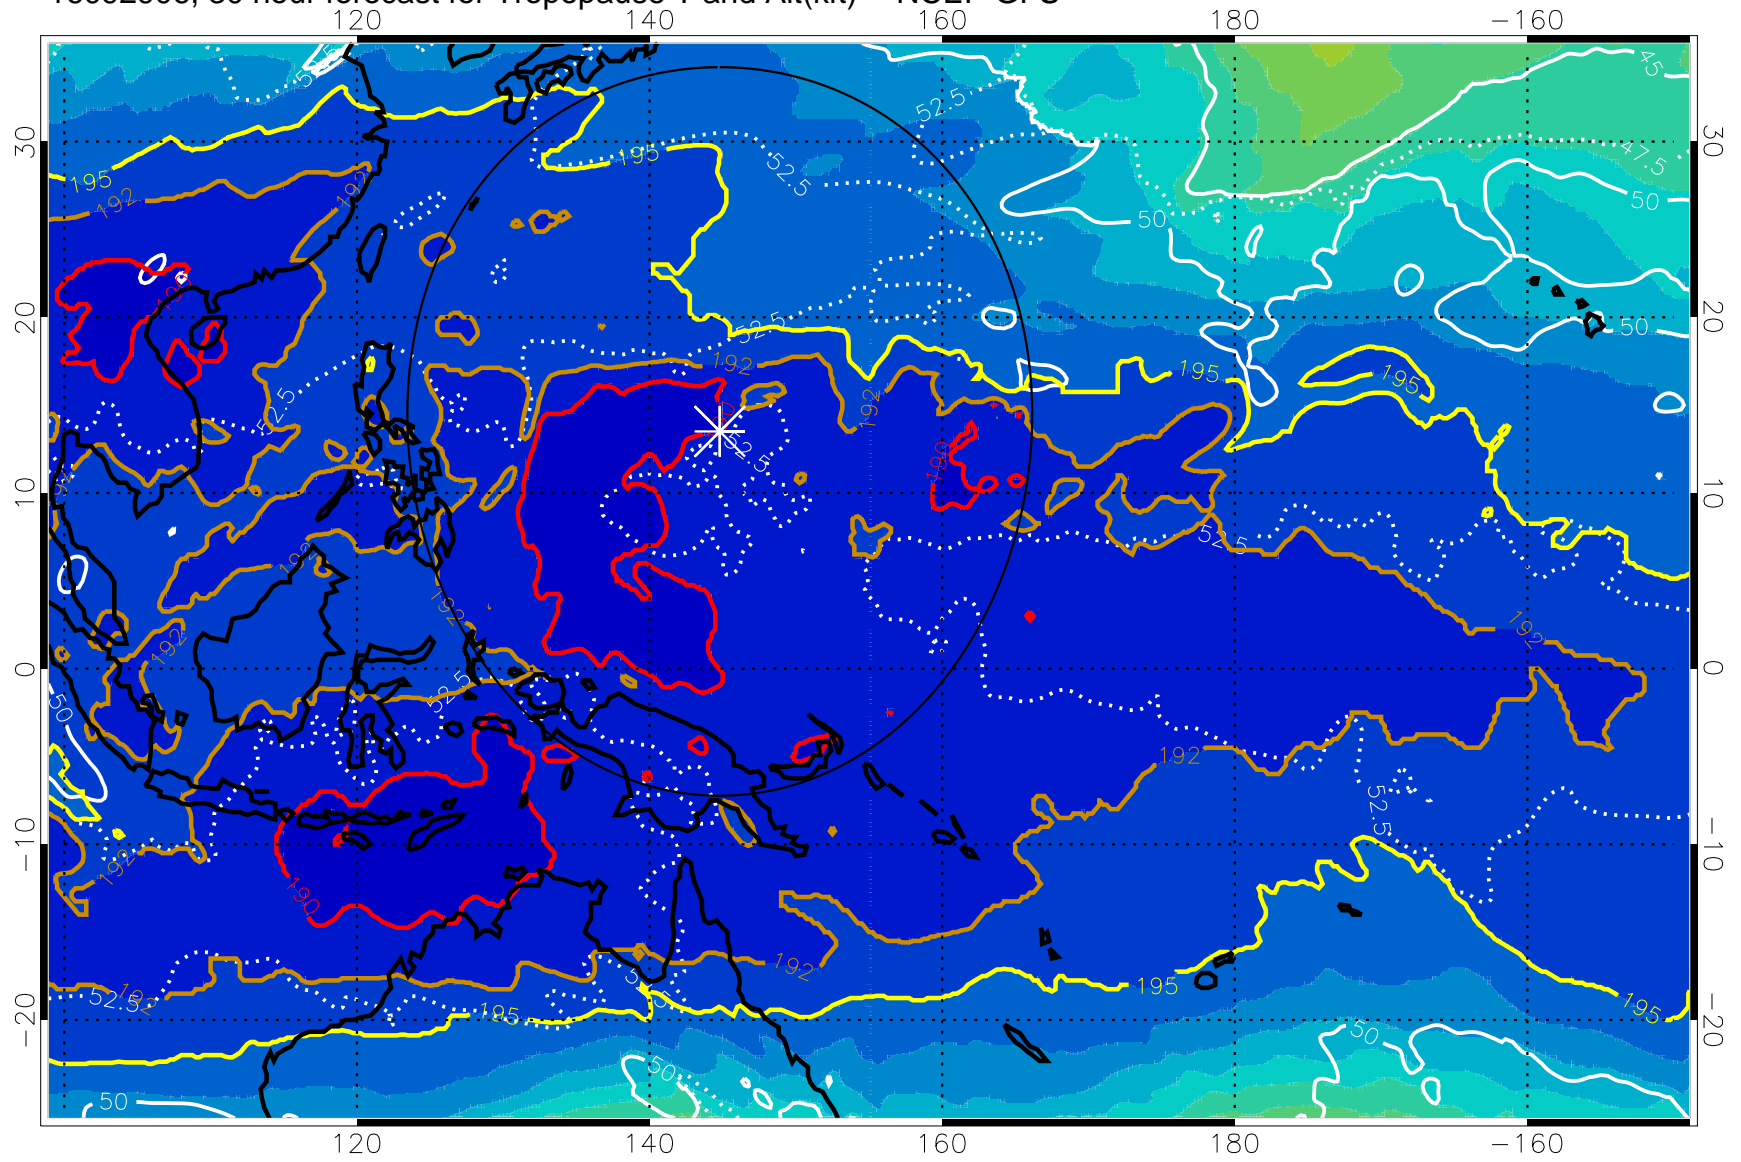

16092906, 30 hour forecast for Tropopause T and Alt(kft) -- NCEP GFS

190 200 210 220 230

Tropopause T, K

Tropopause Altitude in kft (white)

192.5K Isotherm 195K Isotherm

187.5K Isotherm 190K Isotherm

Range ring of 2304 km