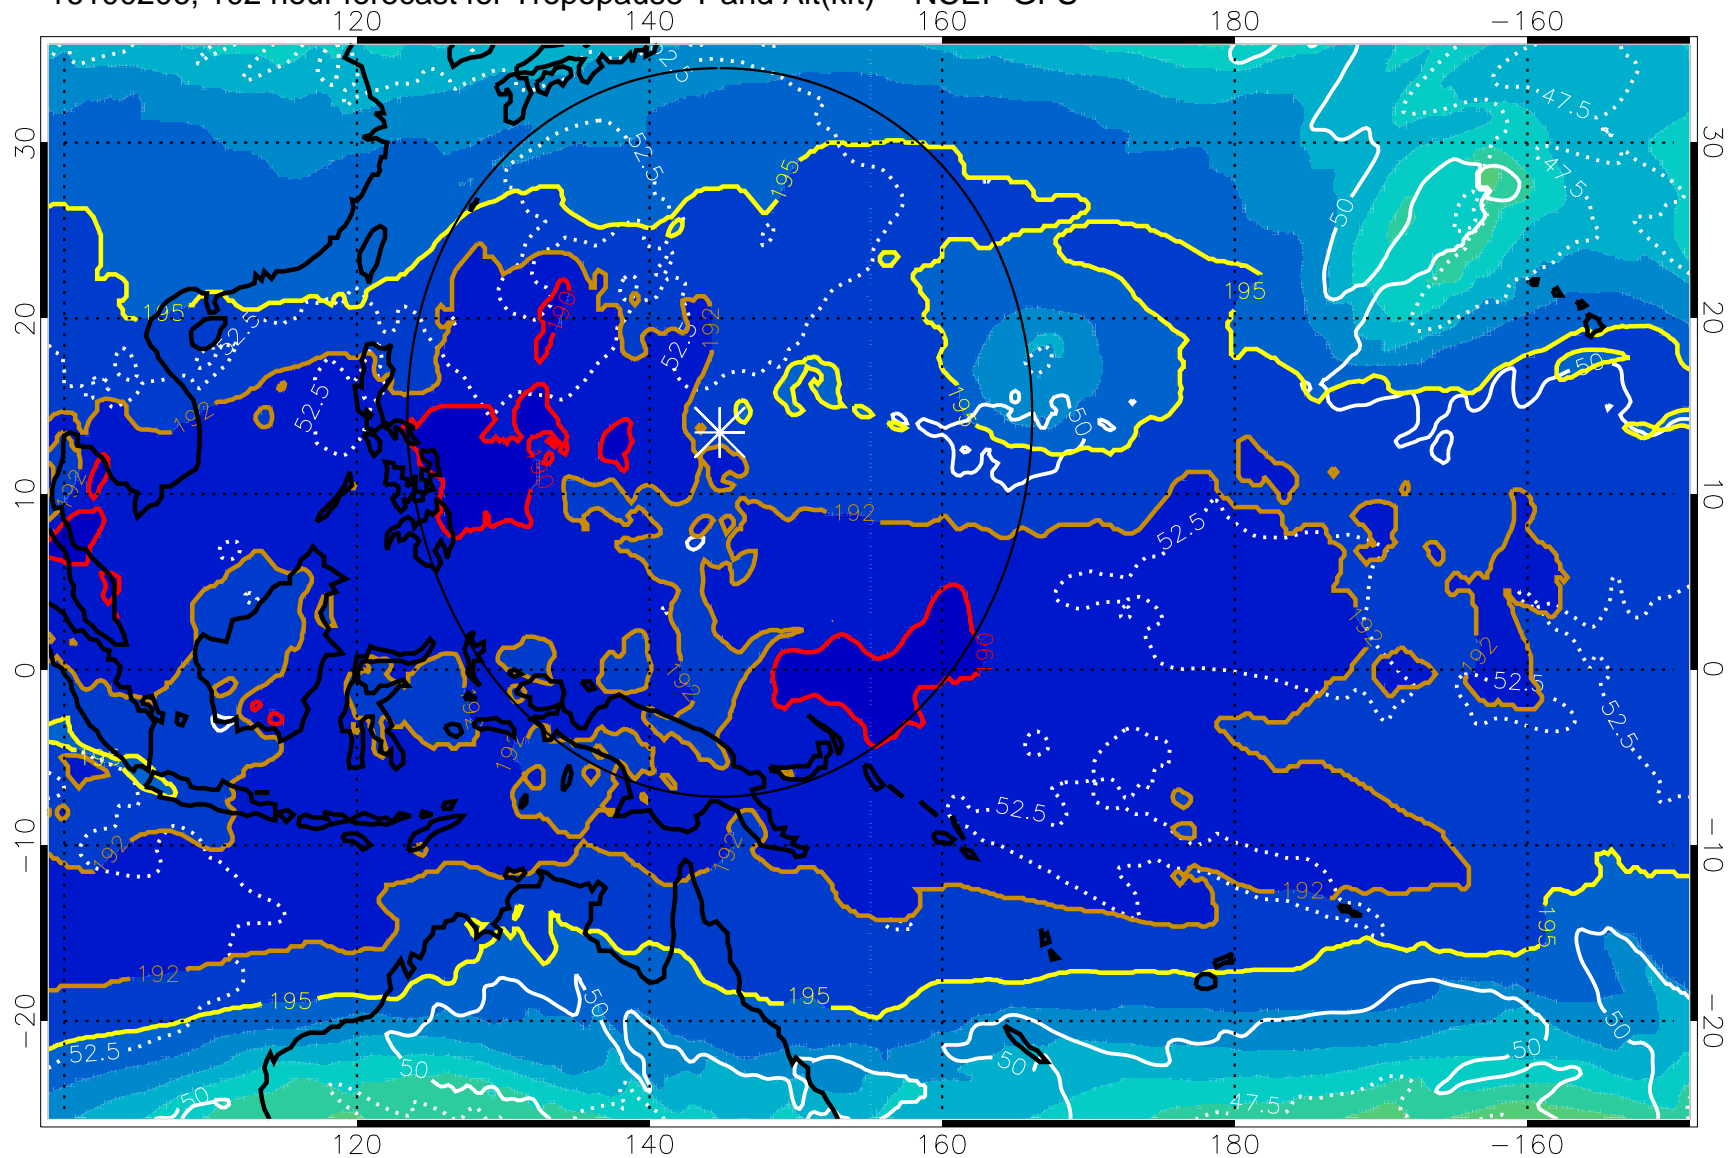

16100206, 102 hour forecast for Tropopause T and Alt(kft) -- NCEP GFS

190 200 210 220 230

Tropopause T, K

Tropopause Altitude in kft (white)

192.5K Isotherm 195K Isotherm
187.5K Isotherm 190K Isotherm

Range ring of 2304 km