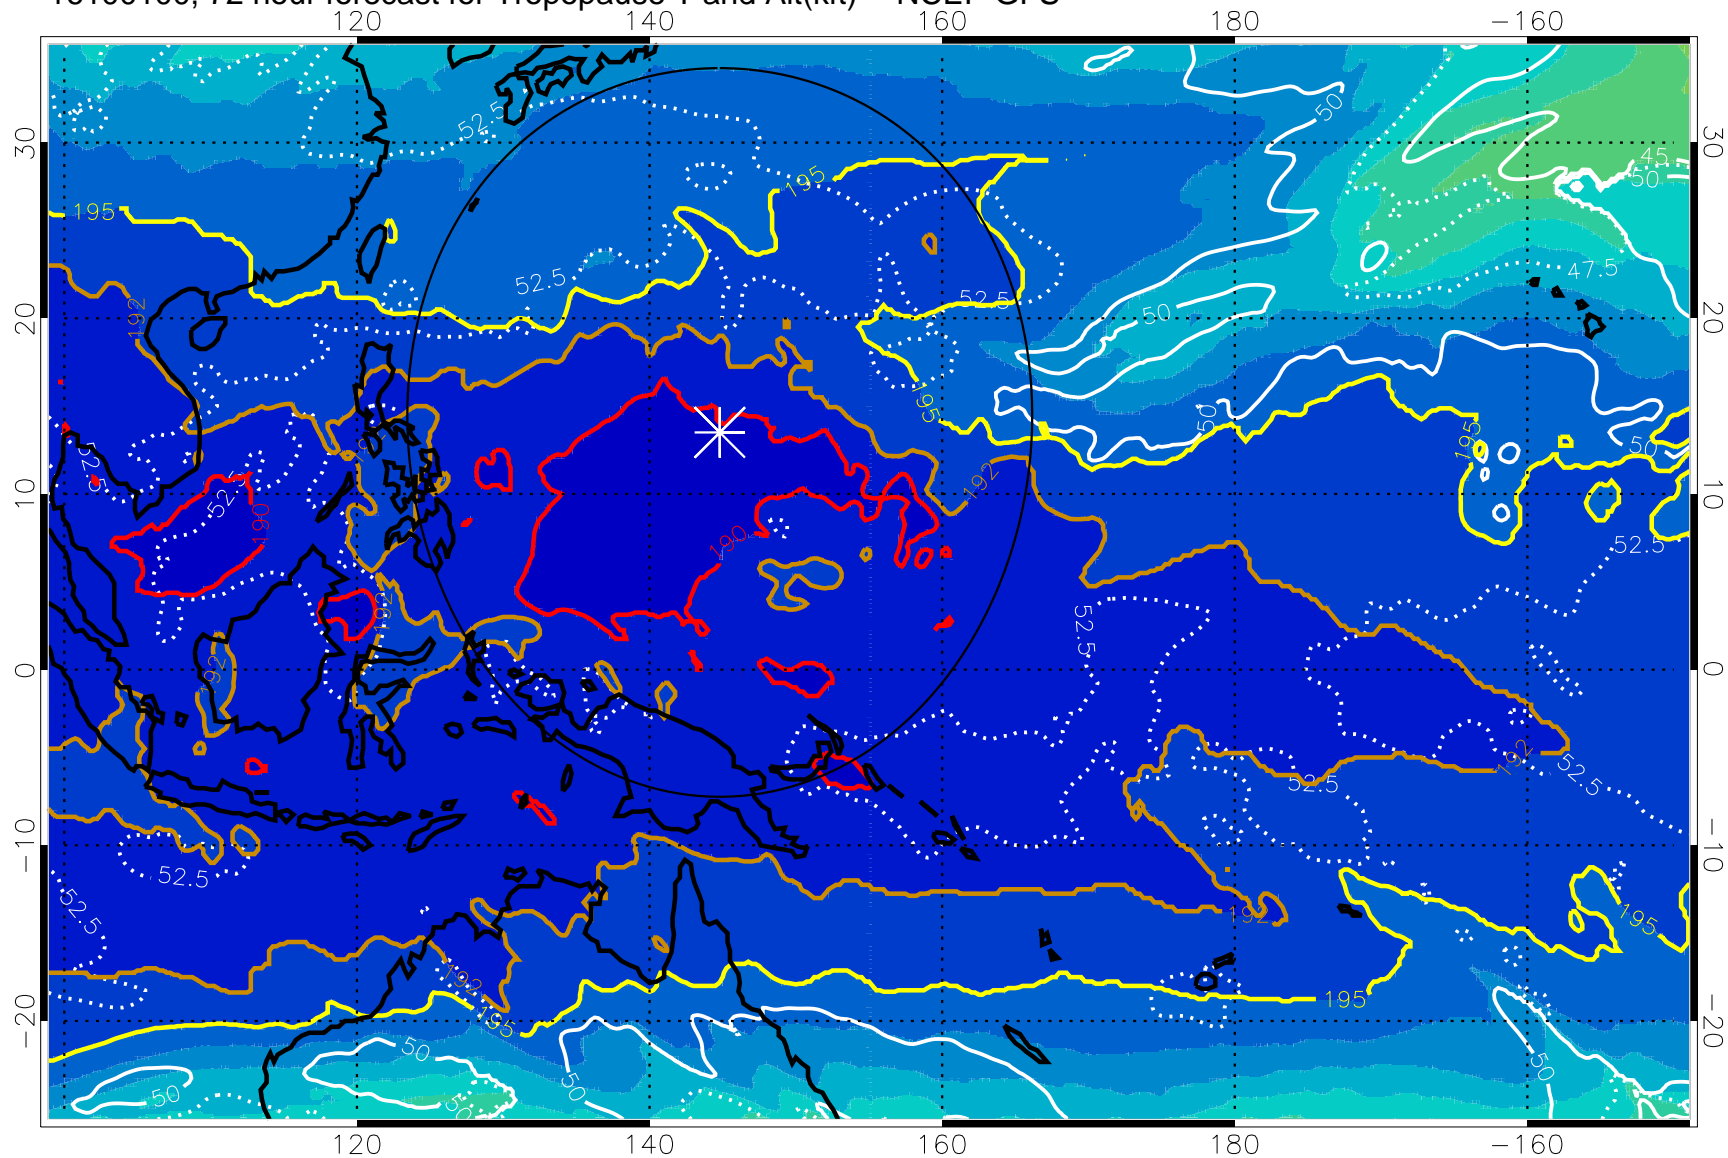

16100100, 72 hour forecast for Tropopause T and Alt(kft) -- NCEP GFS

190 200 210 220 230

Tropopause T, K

Tropopause Altitude in kft (white)

192.5K Isotherm 195K Isotherm

187.5K Isotherm 190K Isotherm

Range ring of 2304 km