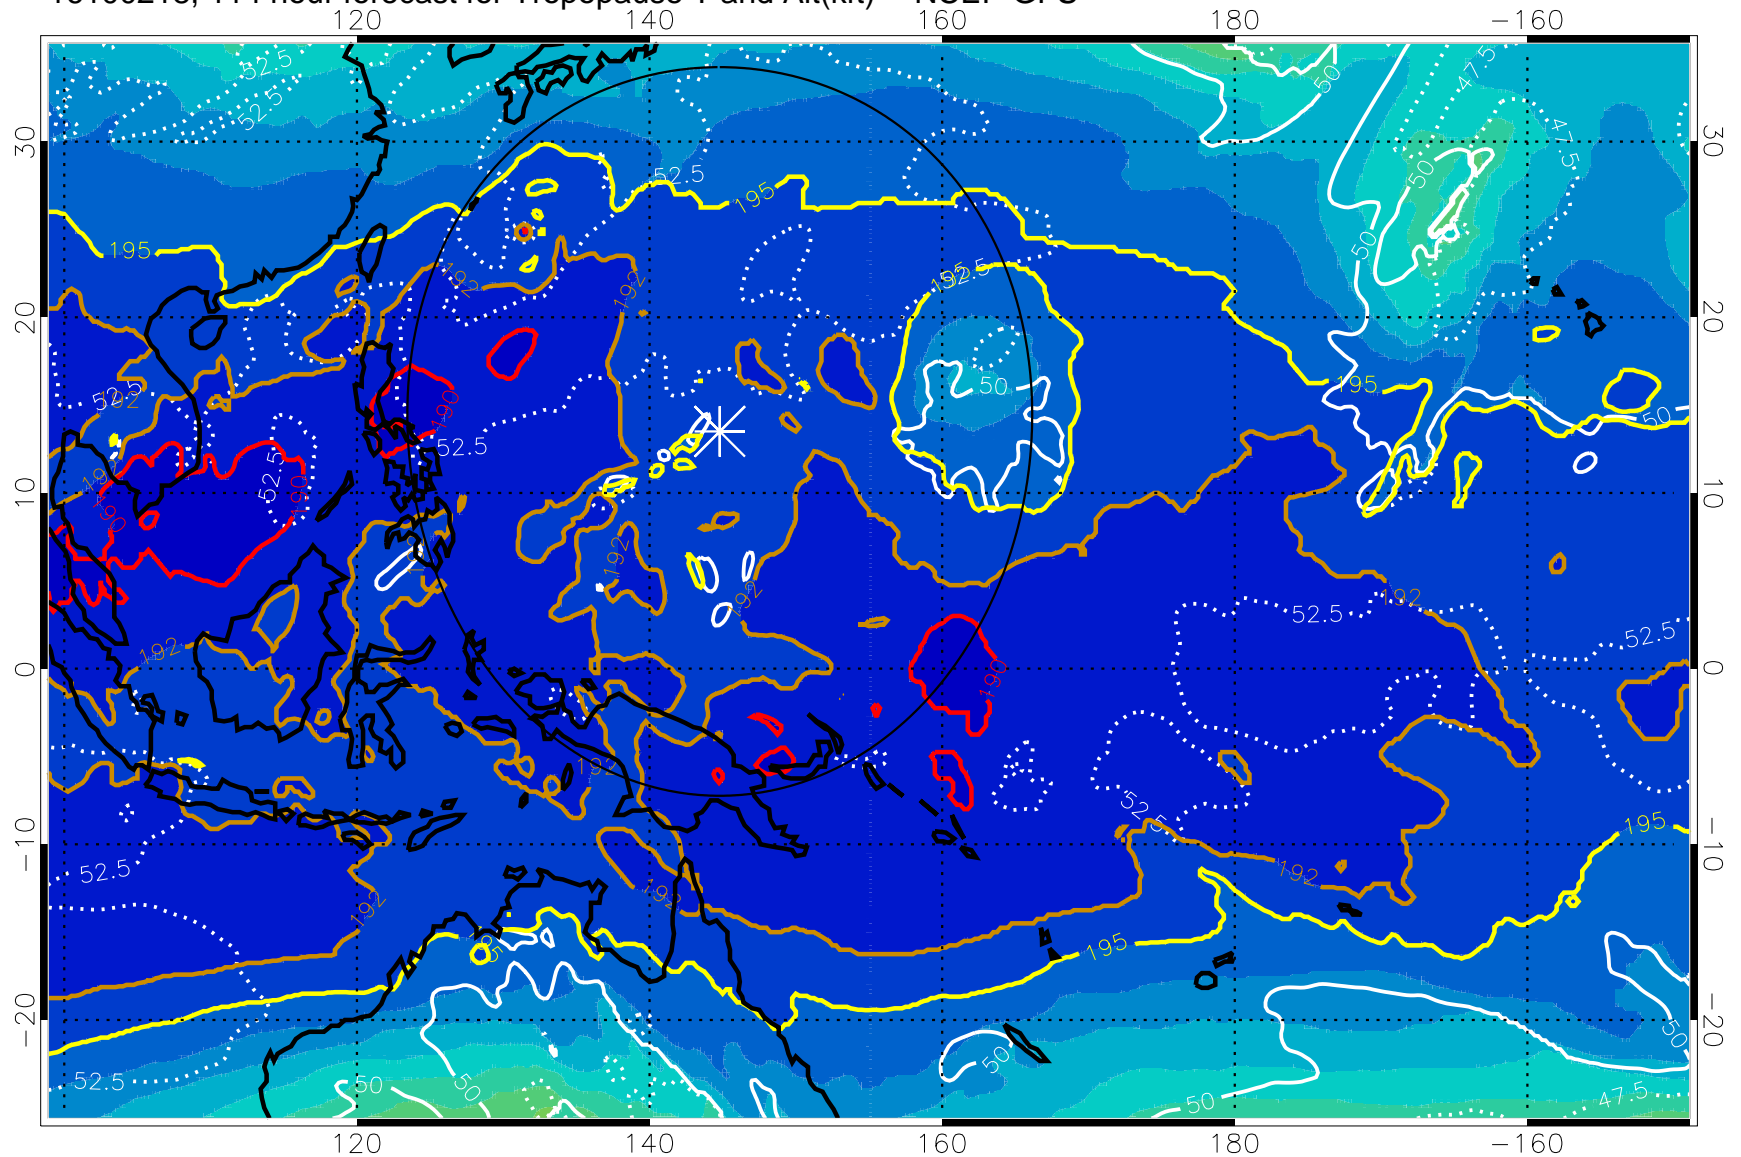

16100212, 108 hour forecast for Tropopause T and Alt(kft) -- NCEP GFS

190 200 210 220 230

Tropopause T, K

Tropopause Altitude in kft (white)

192.5K Isotherm 195K Isotherm

187.5K Isotherm 190K Isotherm

Range ring of 2304 km

16100218, 114 hour forecast for Tropopause T and Alt(kft) -- NCEP GFS

190 200 210 220 230
Tropopause T, K

Tropopause Altitude in kft (white)

192.5K Isotherm 195K Isotherm
187.5K Isotherm 190K Isotherm

Range ring of 2304 km