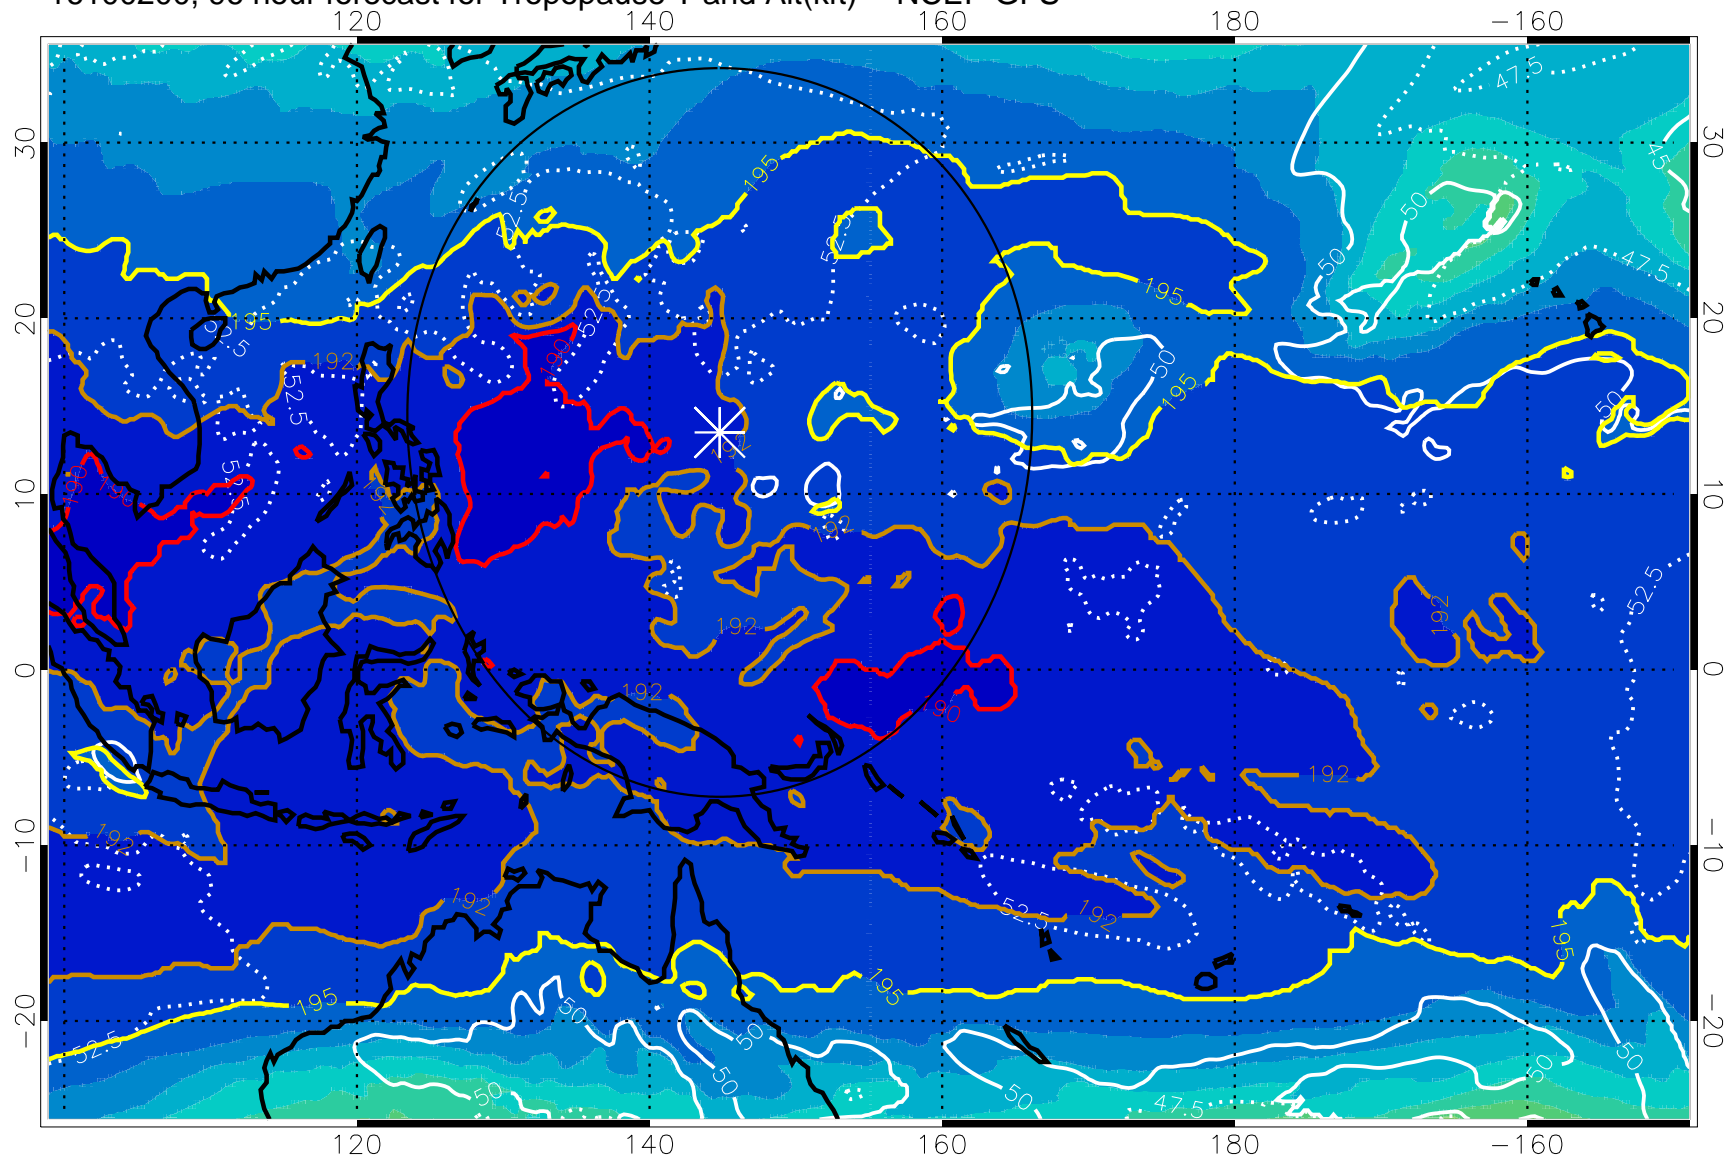

16100118, 90 hour forecast for Tropopause T and Alt(kft) -- NCEP GFS

190 200 210 220 230
Tropopause T, K

Tropopause Altitude in kft (white)

192.5K Isotherm 195K Isotherm
187.5K Isotherm 190K Isotherm

Range ring of 2304 km

16100200, 96 hour forecast for Tropopause T and Alt(kft) -- NCEP GFS

190 200 210 220 230

Tropopause T, K

Tropopause Altitude in kft (white)

192.5K Isotherm 195K Isotherm
187.5K Isotherm 190K Isotherm

Range ring of 2304 km