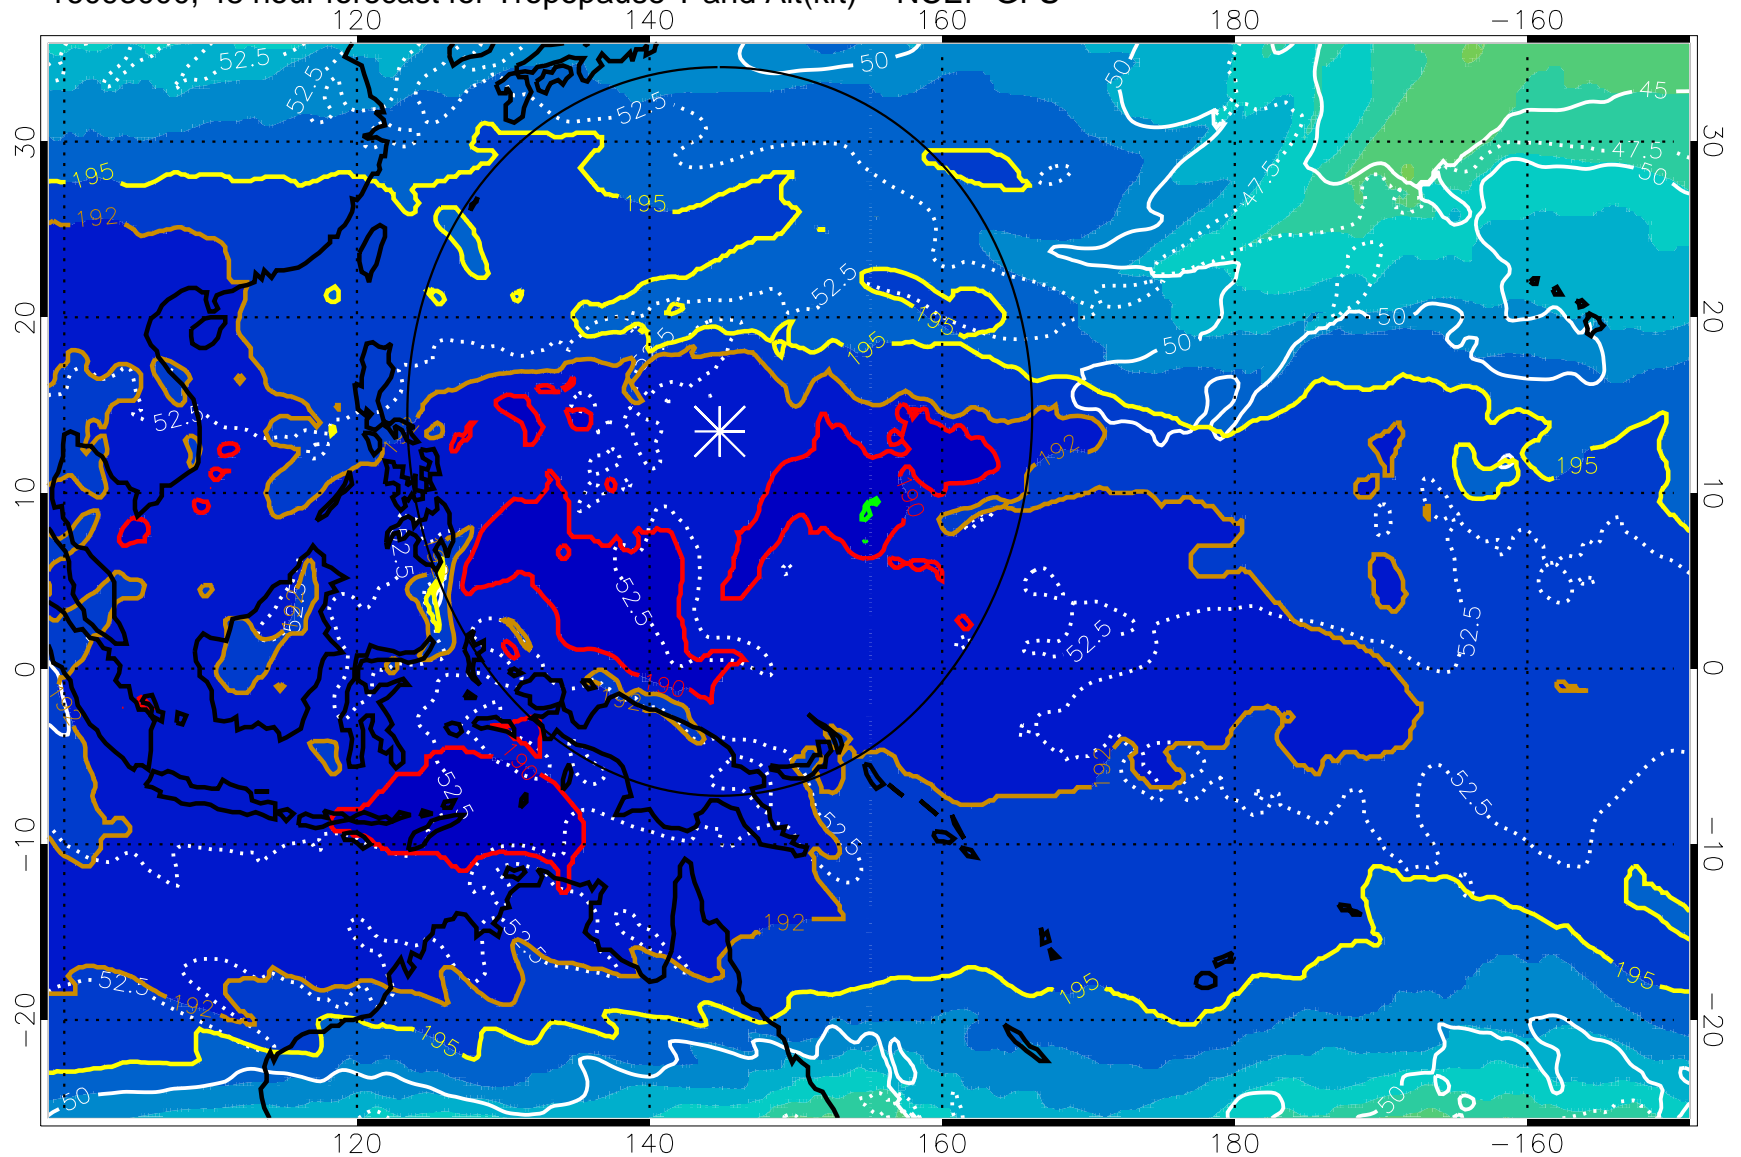

16093000, 48 hour forecast for Tropopause T and Alt(kft) -- NCEP GFS

190 200 210 220 230
Tropopause T, K

Tropopause Altitude in kft (white)

192.5K Isotherm 195K Isotherm
187.5K Isotherm 190K Isotherm

Range ring of 2304 km