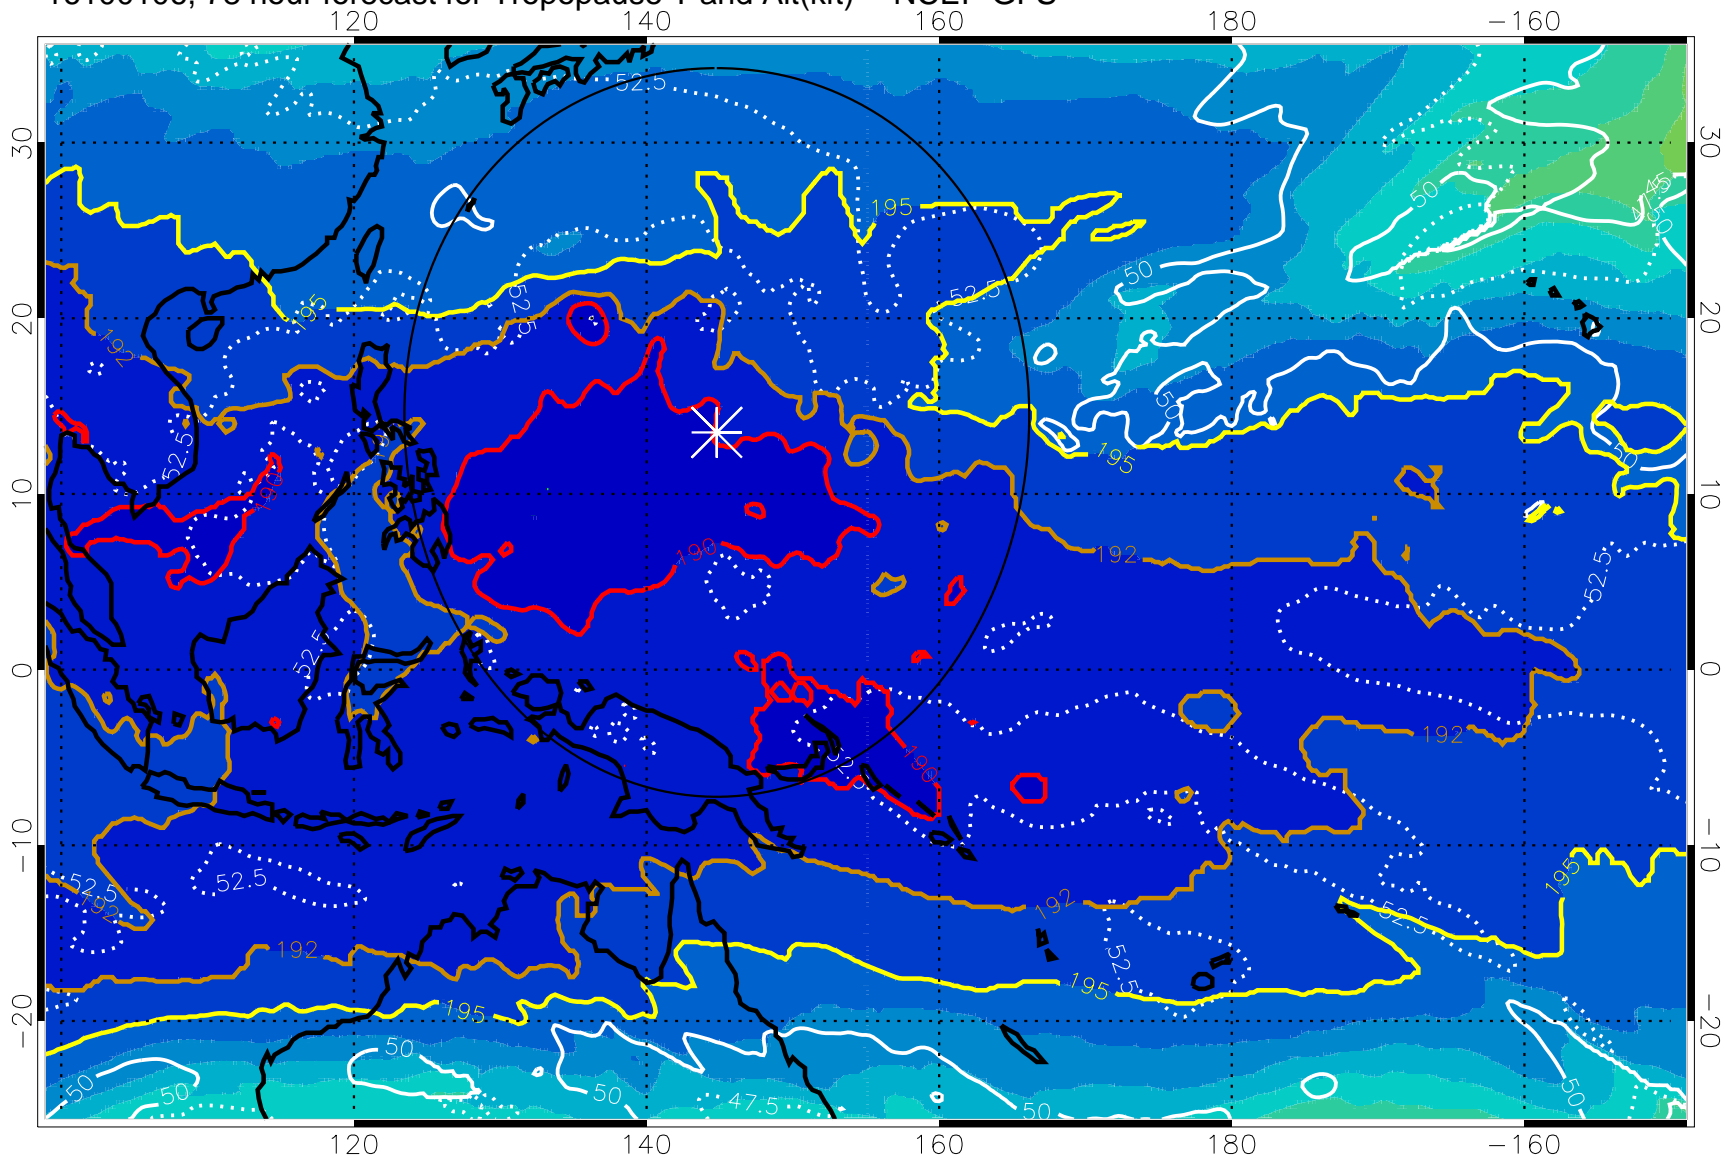

16100100, 72 hour forecast for Tropopause T and Alt(kft) -- NCEP GFS

190 200 210 220 230

Tropopause T, K

Tropopause Altitude in kft (white)

192.5K Isotherm 195K Isotherm

187.5K Isotherm 190K Isotherm

Range ring of 2304 km

16100106, 78 hour forecast for Tropopause T and Alt(kft) -- NCEP GFS

190 200 210 220 230

Tropopause T, K

Tropopause Altitude in kft (white)

192.5K Isotherm 195K Isotherm
187.5K Isotherm 190K Isotherm

Range ring of 2304 km