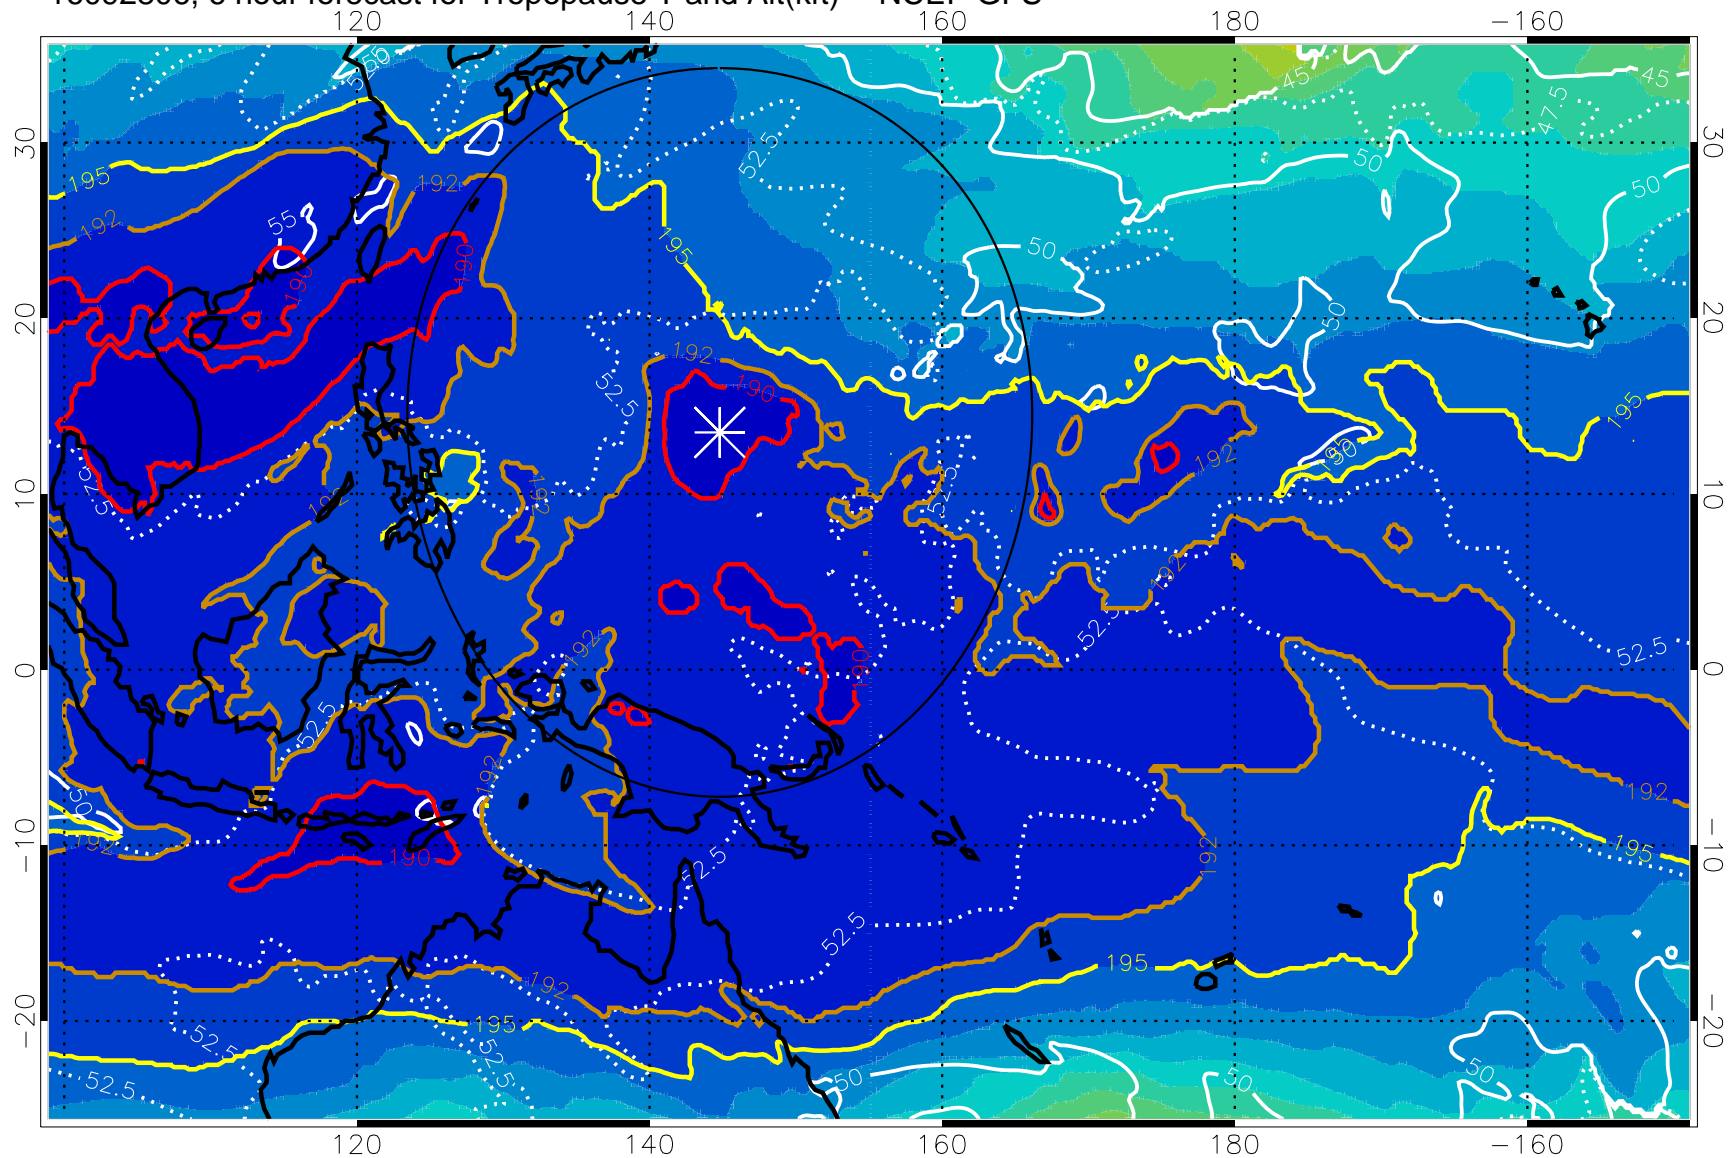

16092806, 6 hour forecast for Tropopause T and Alt(kft) -- NCEP GFS

190 200 210 220 230
Tropopause T, K

Tropopause Altitude in kft (white)

192.5K Isotherm 195K Isotherm
187.5K Isotherm 190K Isotherm

Range ring of 2304 km