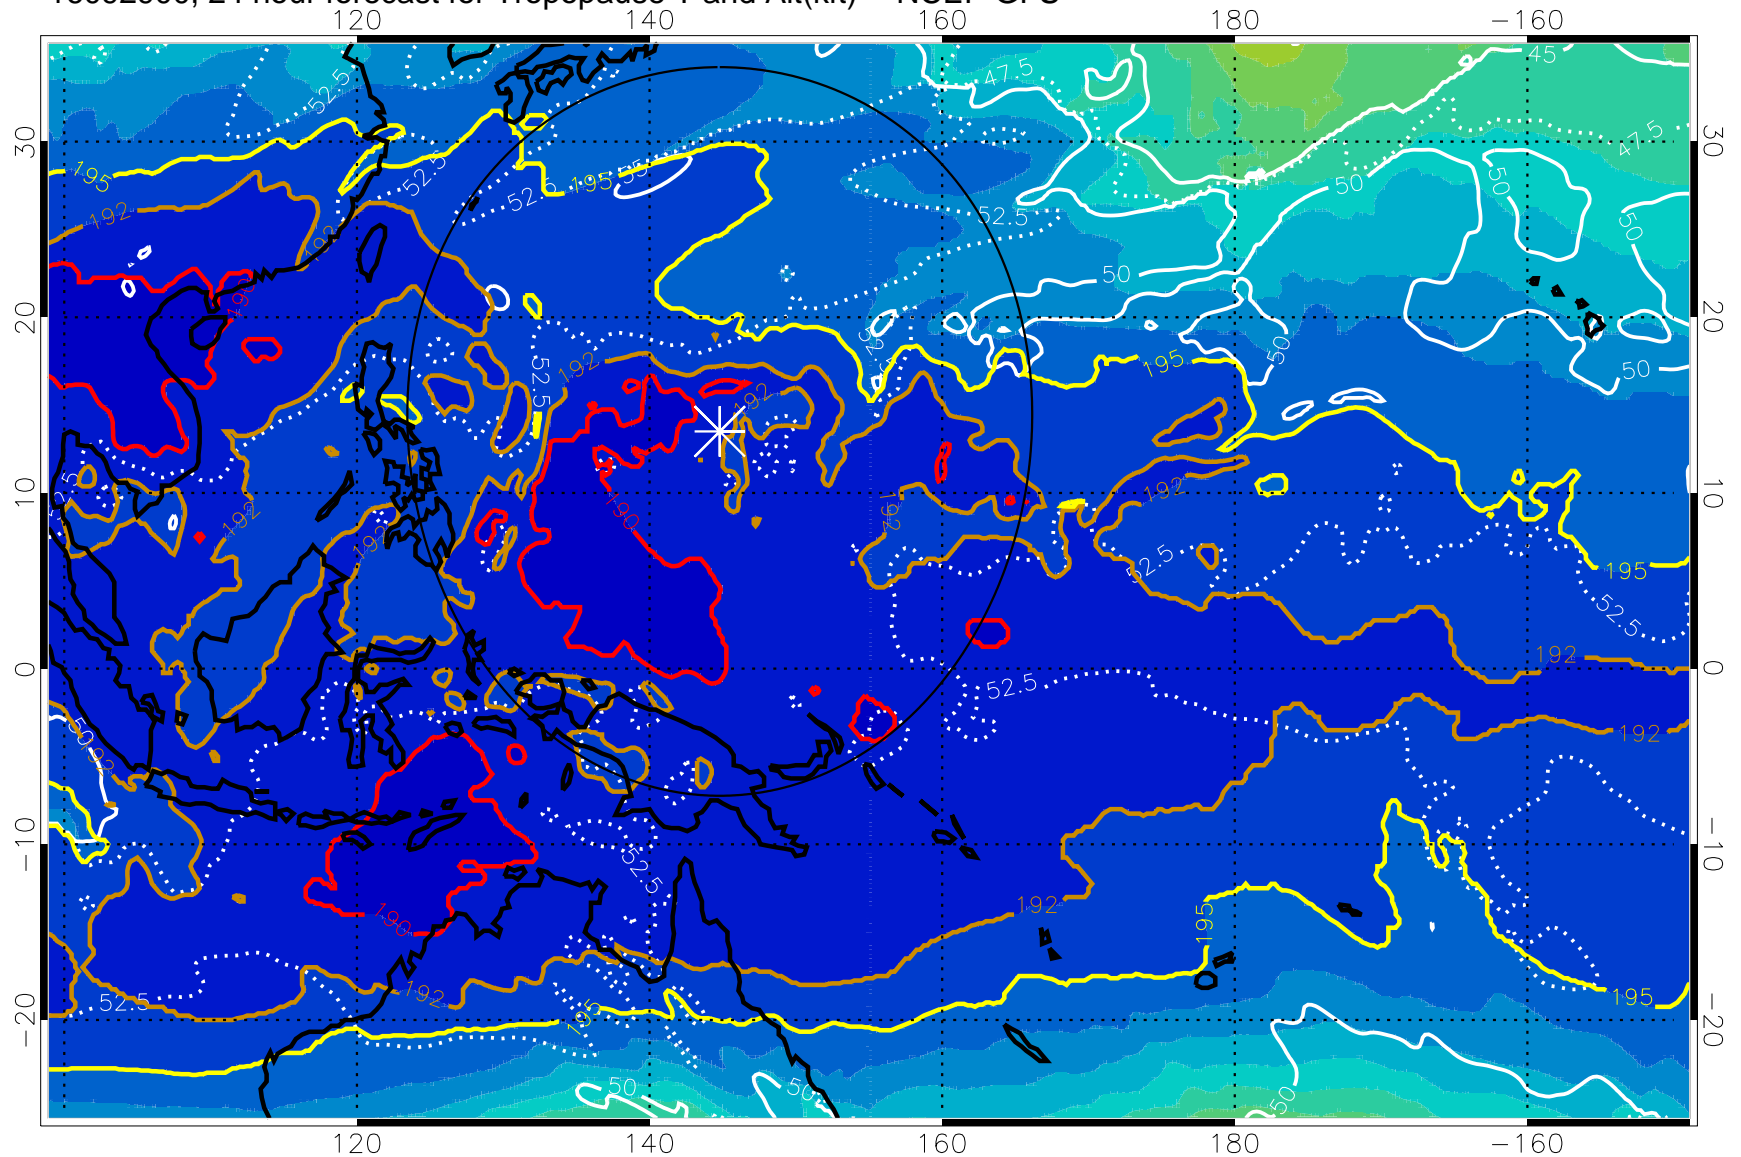

16092900, 24 hour forecast for Tropopause T and Alt(kft) -- NCEP GFS

190   200   210   220   230
Tropopause T, K

Tropopause Altitude in kft (white)

192.5K Isotherm   195K Isotherm
187.5K Isotherm   190K Isotherm

Range ring of 2304 km