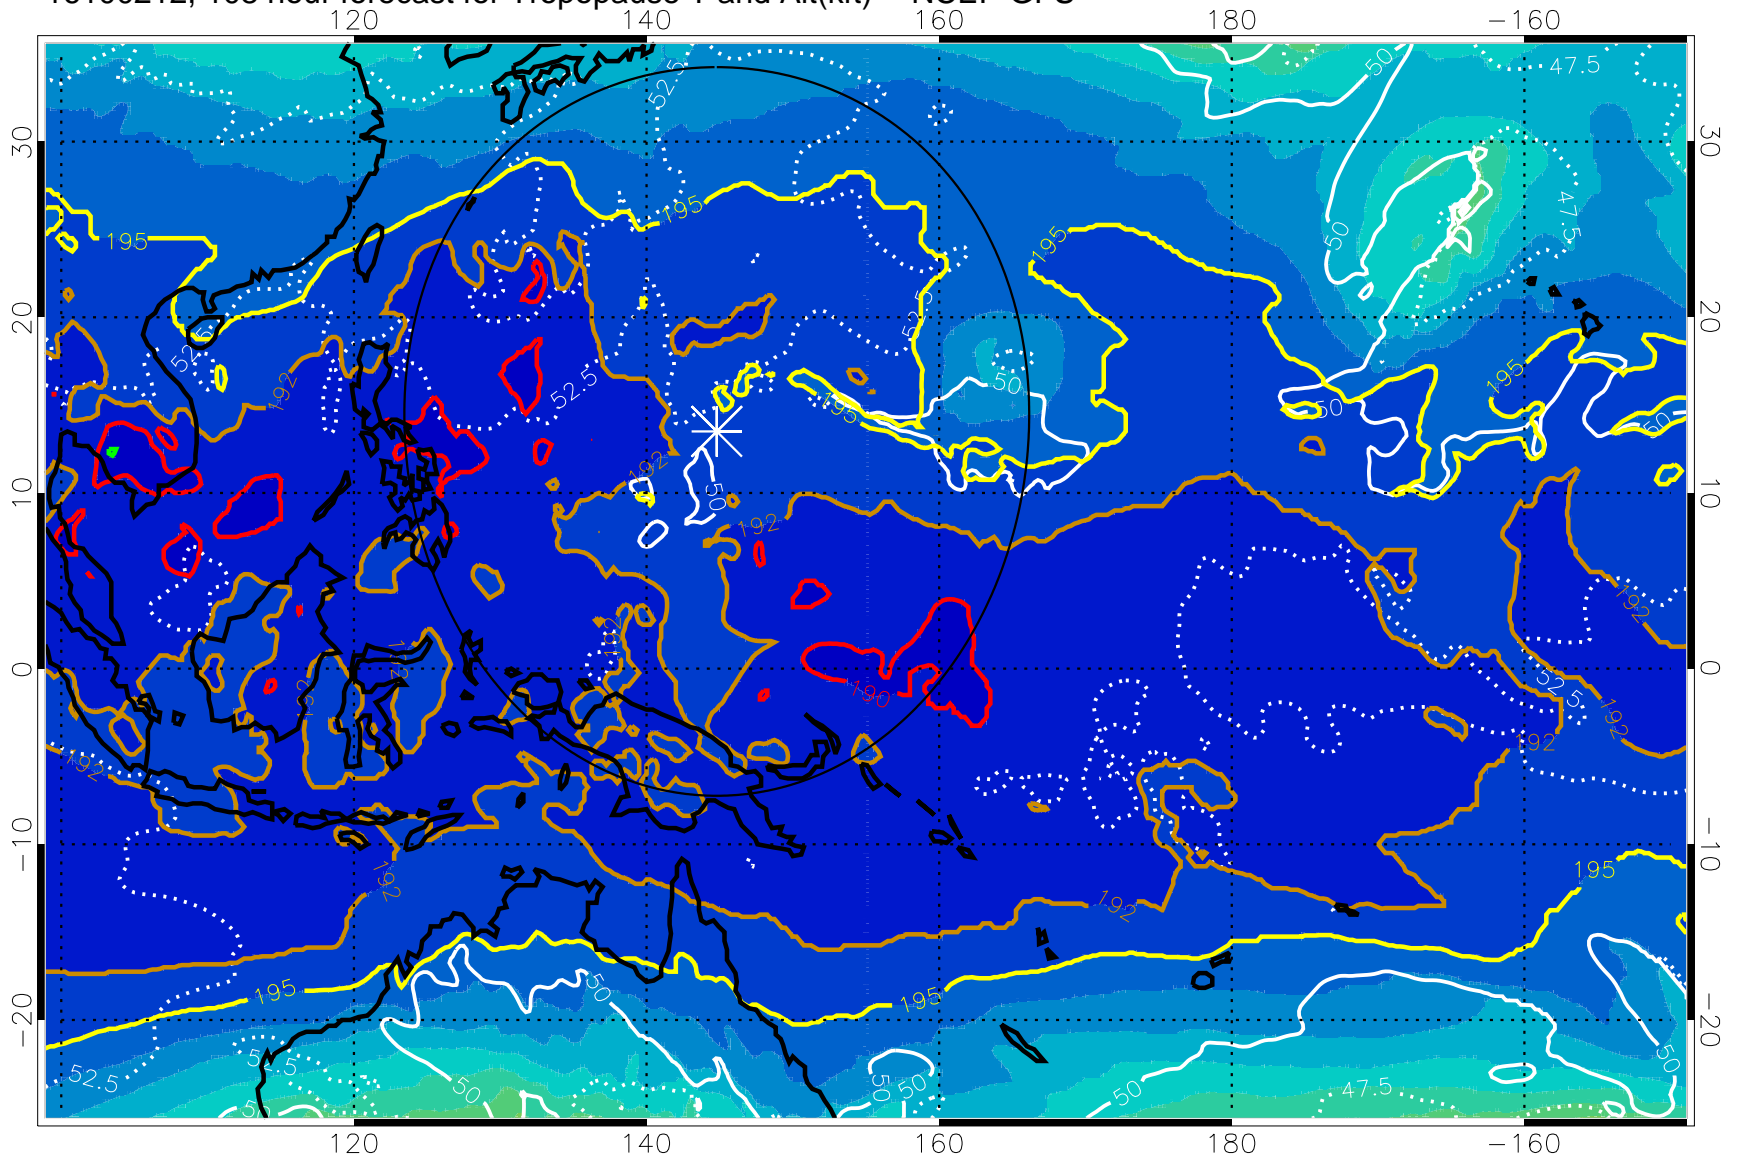

16100206, 102 hour forecast for Tropopause T and Alt(kft) -- NCEP GFS

190 200 210 220 230

Tropopause T, K

Tropopause Altitude in kft (white)

192.5K Isotherm 195K Isotherm
187.5K Isotherm 190K Isotherm

Range ring of 2304 km

16100212, 108 hour forecast for Tropopause T and Alt(kft) -- NCEP GFS

190 200 210 220 230

Tropopause T, K

Tropopause Altitude in kft (white)

192.5K Isotherm 195K Isotherm

187.5K Isotherm 190K Isotherm

Range ring of 2304 km