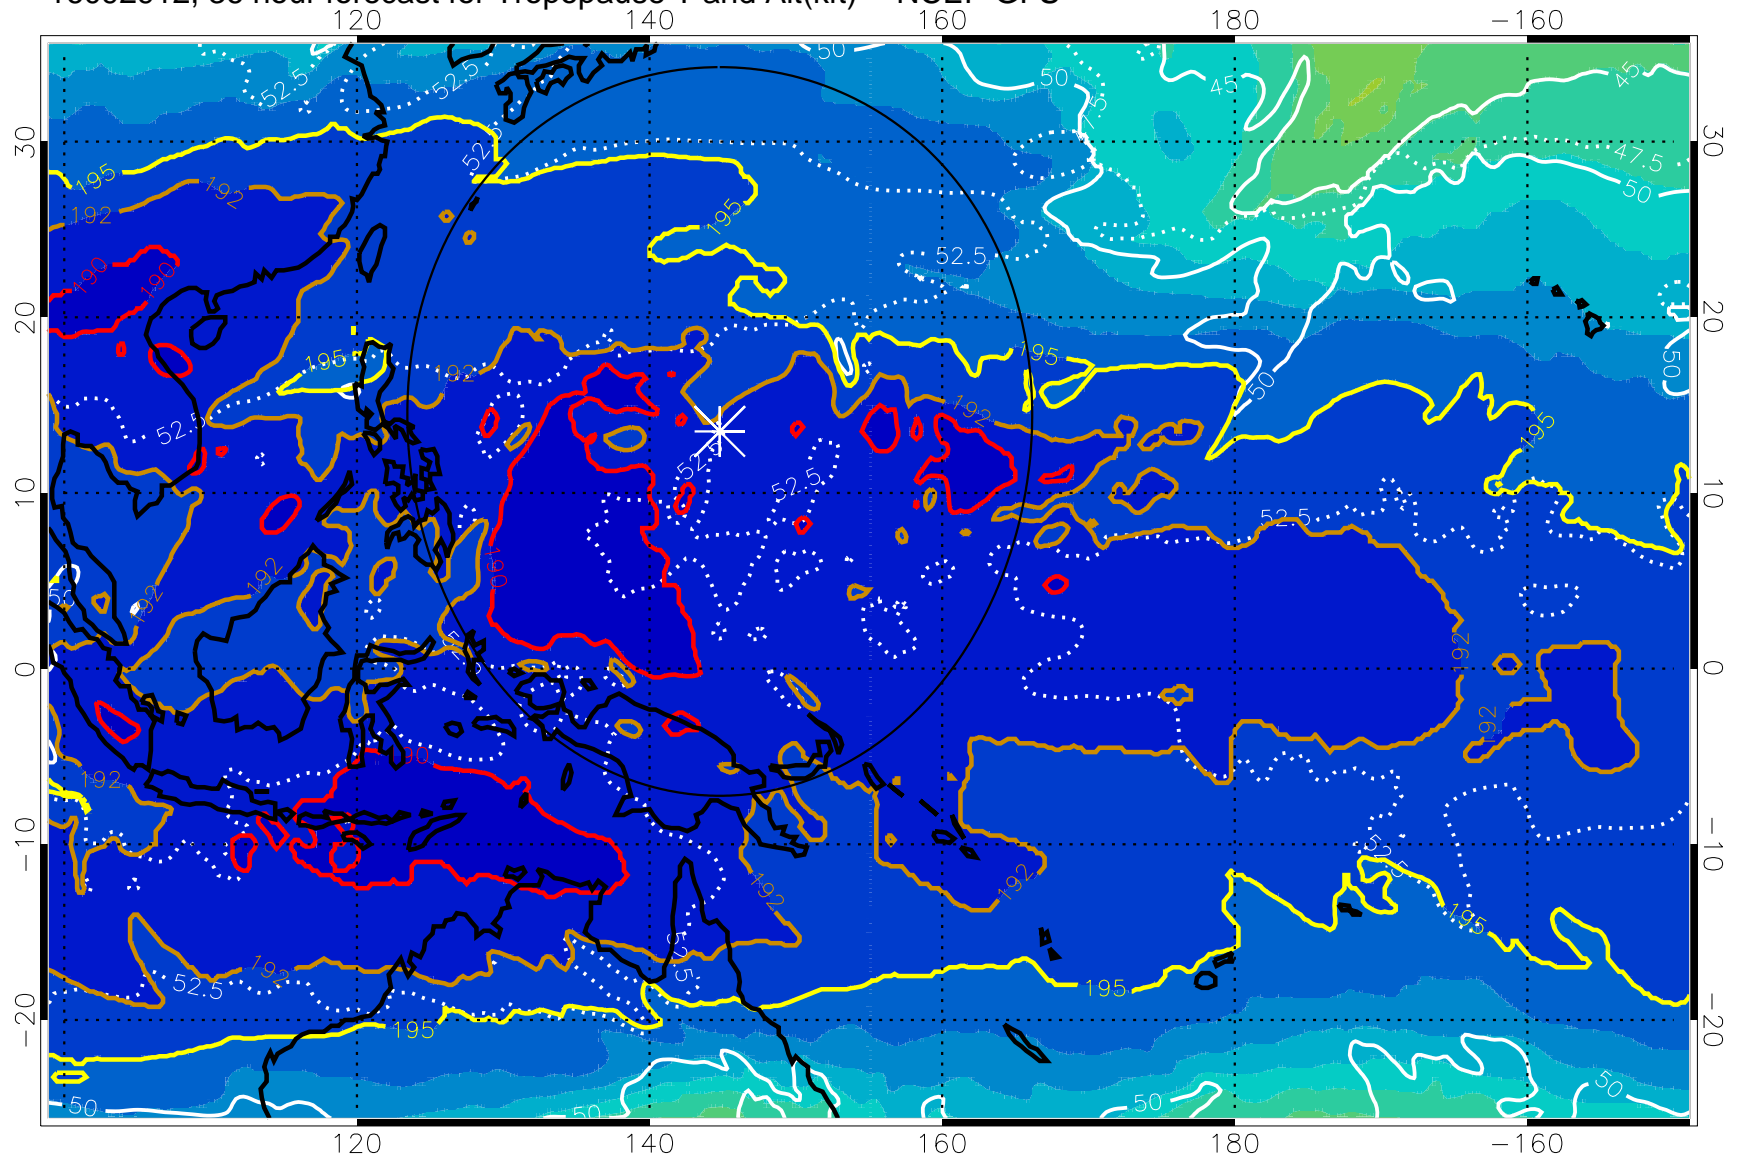

16092906, 30 hour forecast for Tropopause T and Alt(kft) -- NCEP GFS

190 200 210 220 230

Tropopause T, K

Tropopause Altitude in kft (white)

192.5K Isotherm 195K Isotherm

187.5K Isotherm 190K Isotherm

Range ring of 2304 km

16092912, 36 hour forecast for Tropopause T and Alt(kft) -- NCEP GFS

190 200 210 220 230
Tropopause T, K

Tropopause Altitude in kft (white)

192.5K Isotherm 195K Isotherm
187.5K Isotherm 190K Isotherm

Range ring of 2304 km