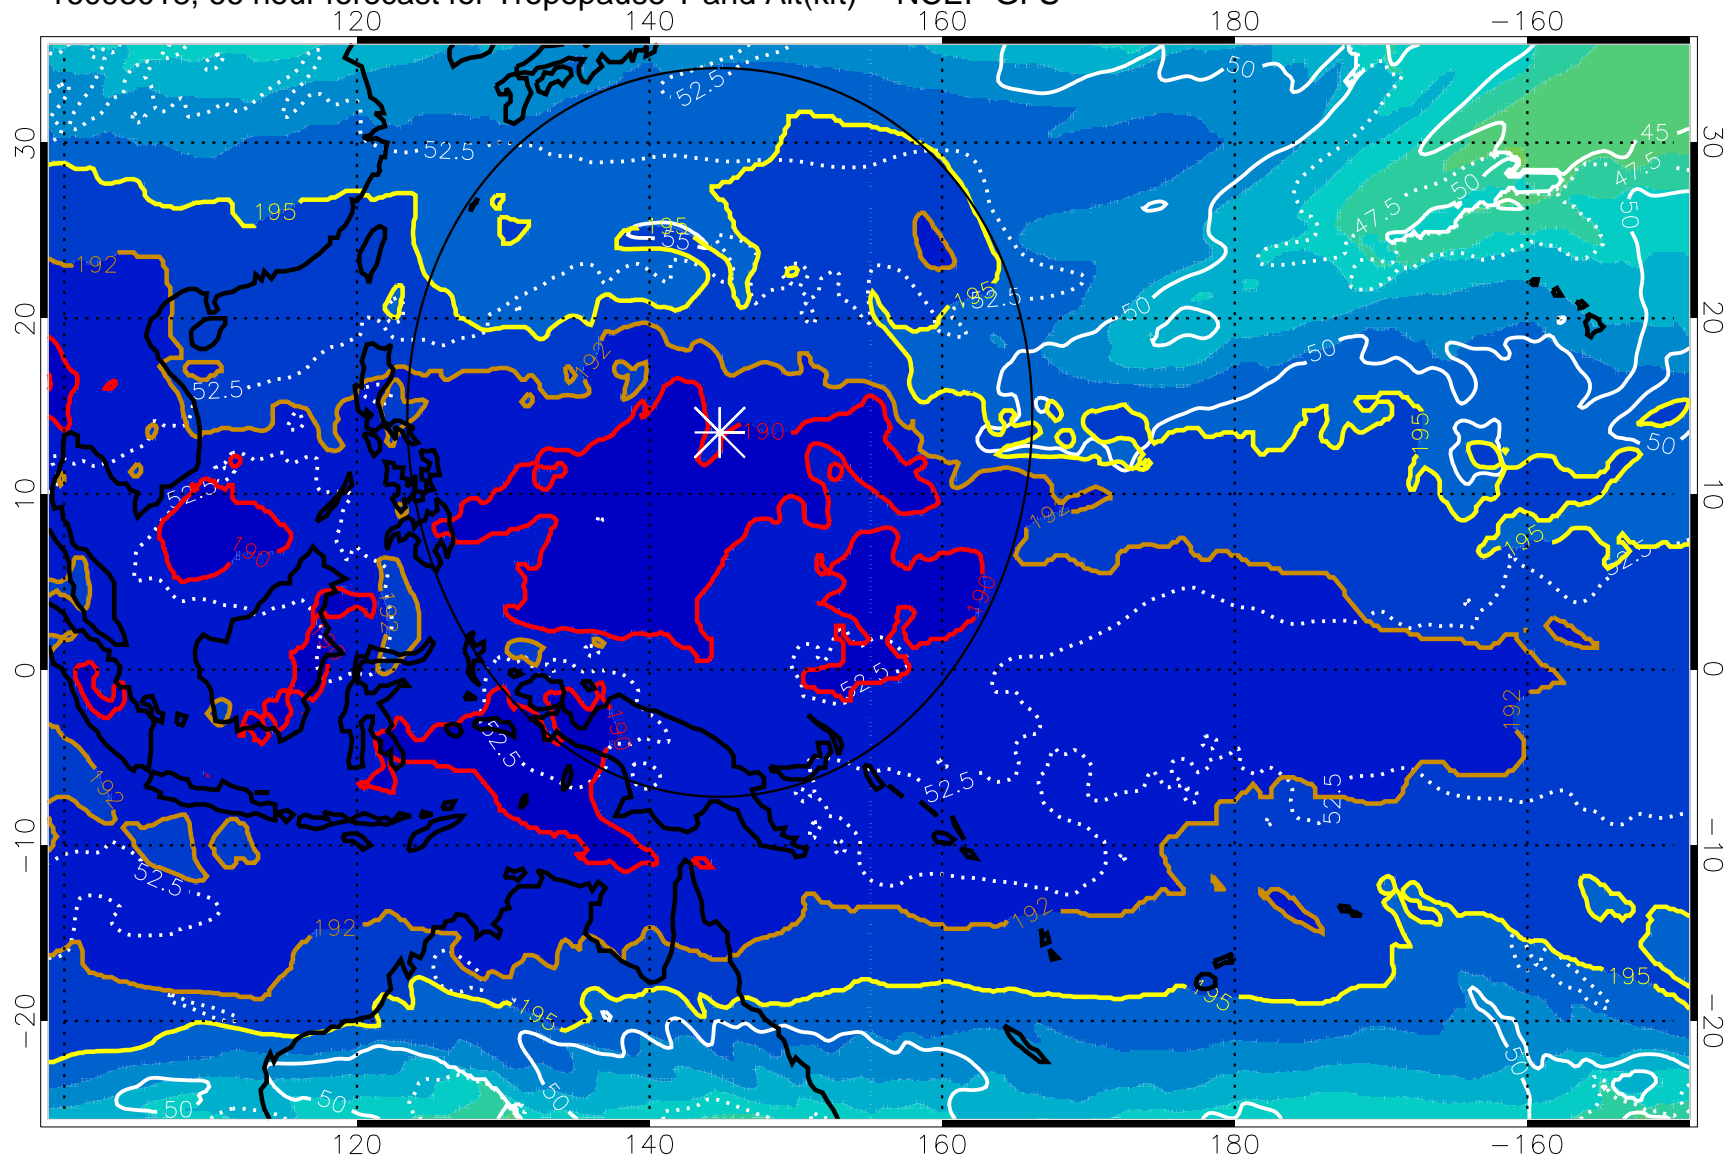

16093018, 66 hour forecast for Tropopause T and Alt(kft) -- NCEP GFS

190 200 210 220 230

Tropopause T, K

Tropopause Altitude in kft (white)

192.5K Isotherm 195K Isotherm
187.5K Isotherm 190K Isotherm

Range ring of 2304 km