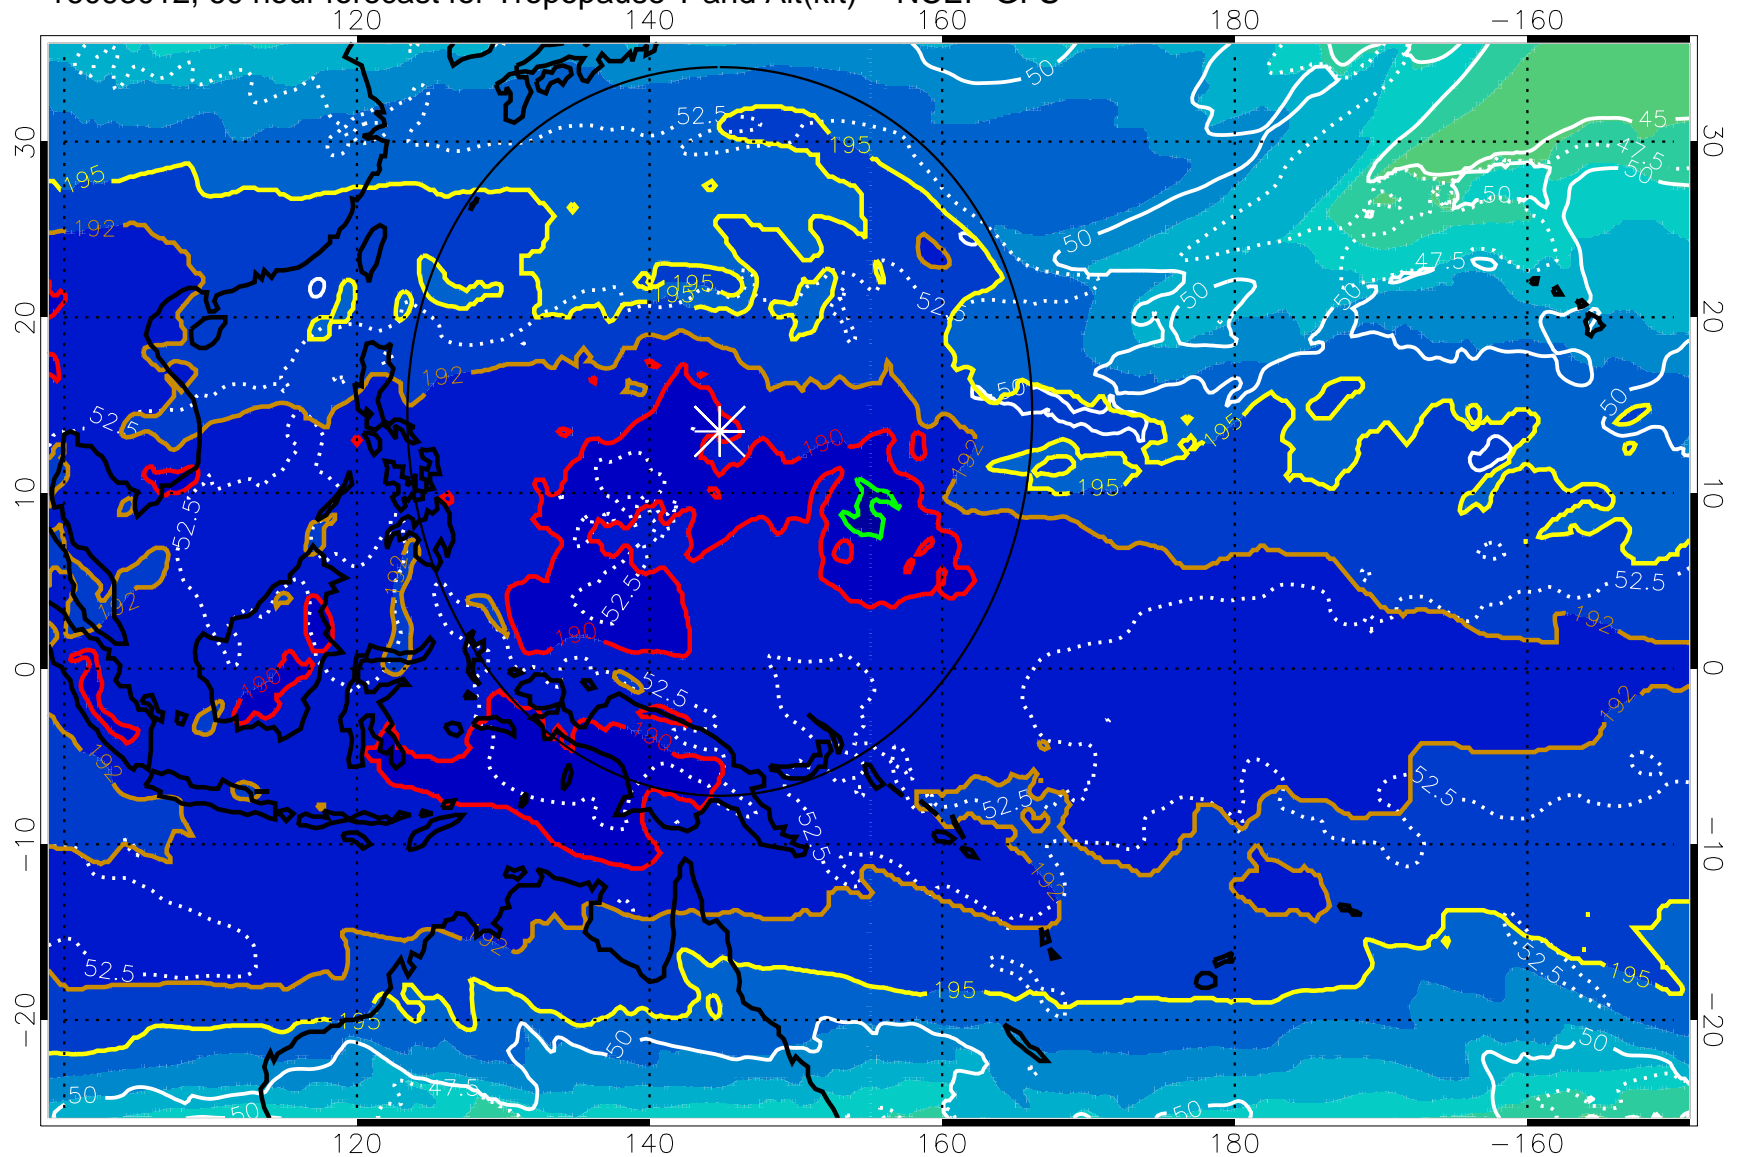

16093012, 60 hour forecast for Tropopause T and Alt(kft) -- NCEP GFS

190 200 210 220 230

Tropopause T, K

Tropopause Altitude in kft (white)

192.5K Isotherm 195K Isotherm

187.5K Isotherm 190K Isotherm

Range ring of 2304 km