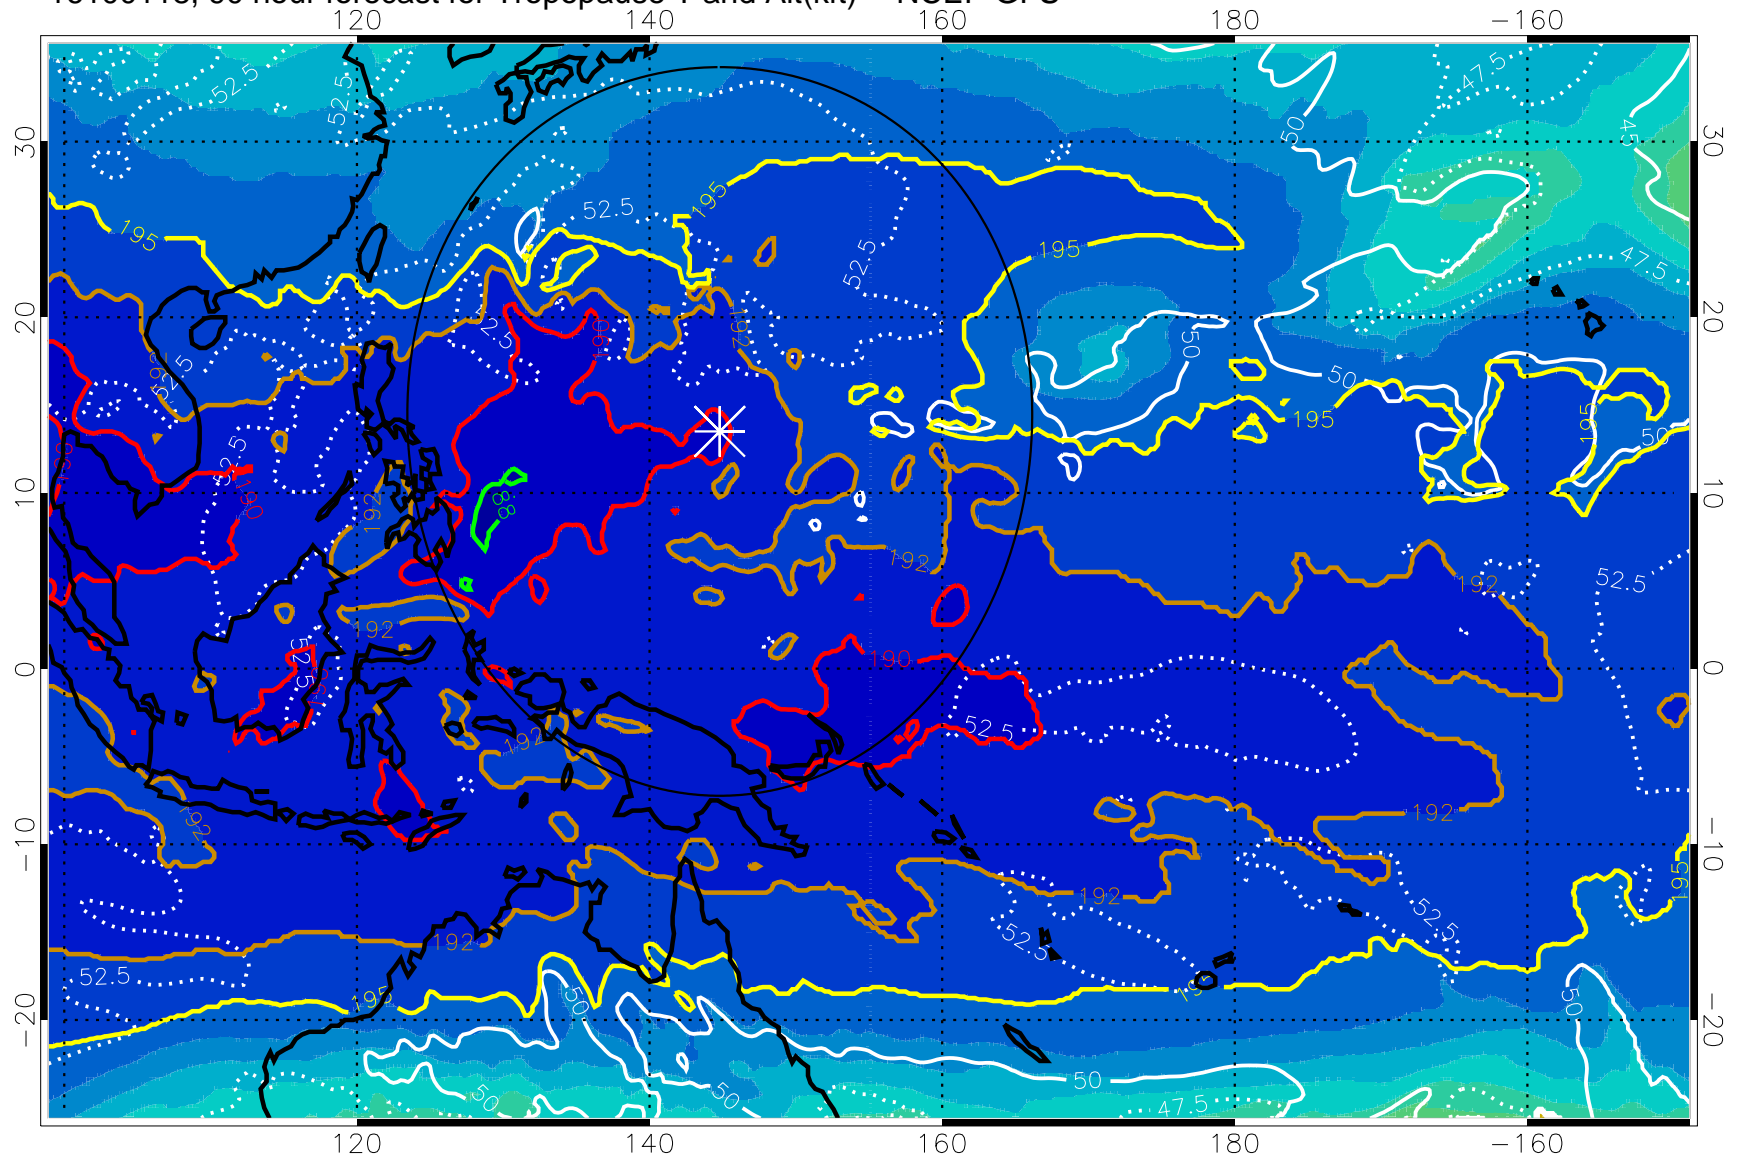

16100112, 84 hour forecast for Tropopause T and Alt(kft) -- NCEP GFS

190 200 210 220 230

Tropopause T, K

Tropopause Altitude in kft (white)

192.5K Isotherm 195K Isotherm

187.5K Isotherm 190K Isotherm

Range ring of 2304 km

16100118, 90 hour forecast for Tropopause T and Alt(kft) -- NCEP GFS

190 200 210 220 230
Tropopause T, K

Tropopause Altitude in kft (white)

192.5K Isotherm 195K Isotherm
187.5K Isotherm 190K Isotherm

Range ring of 2304 km