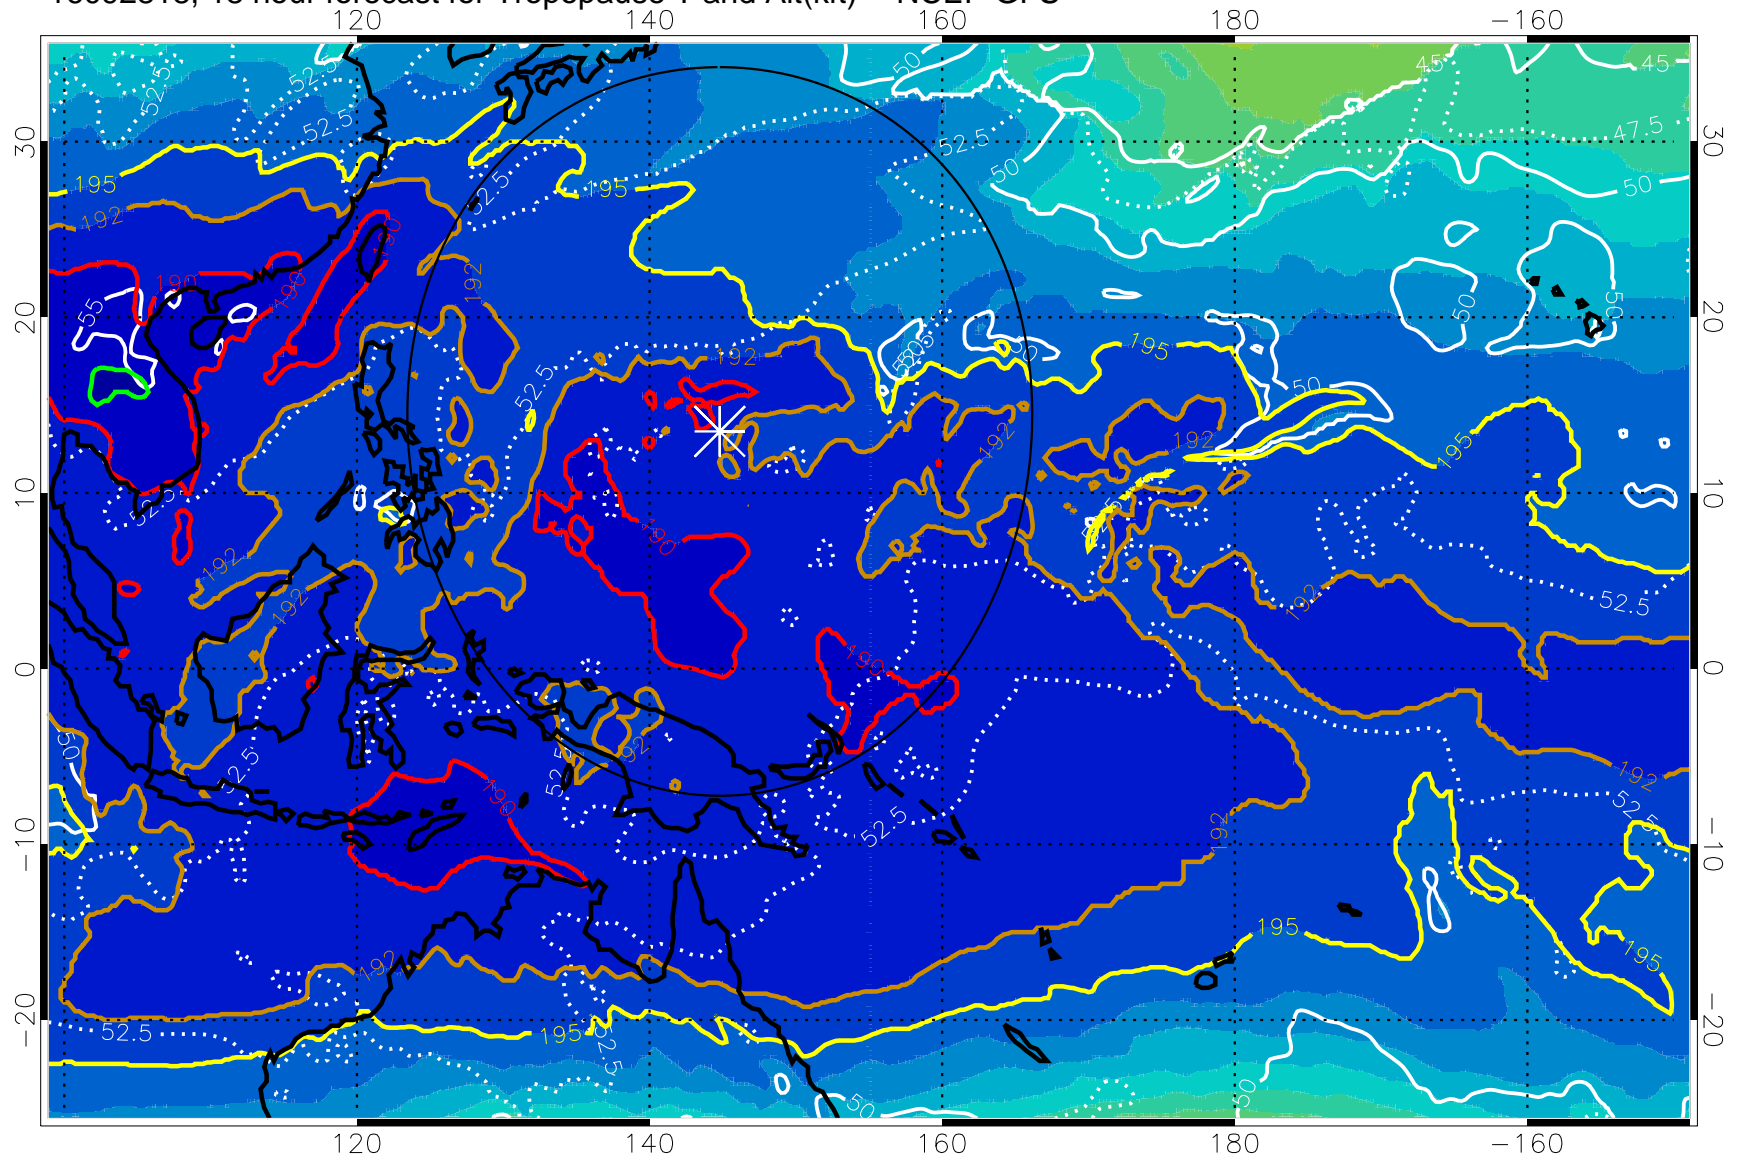

16092818, 18 hour forecast for Tropopause T and Alt(kft) -- NCEP GFS

190 200 210 220 230
Tropopause T, K

Tropopause Altitude in kft (white)

192.5K Isotherm 195K Isotherm
187.5K Isotherm 190K Isotherm

Range ring of 2304 km