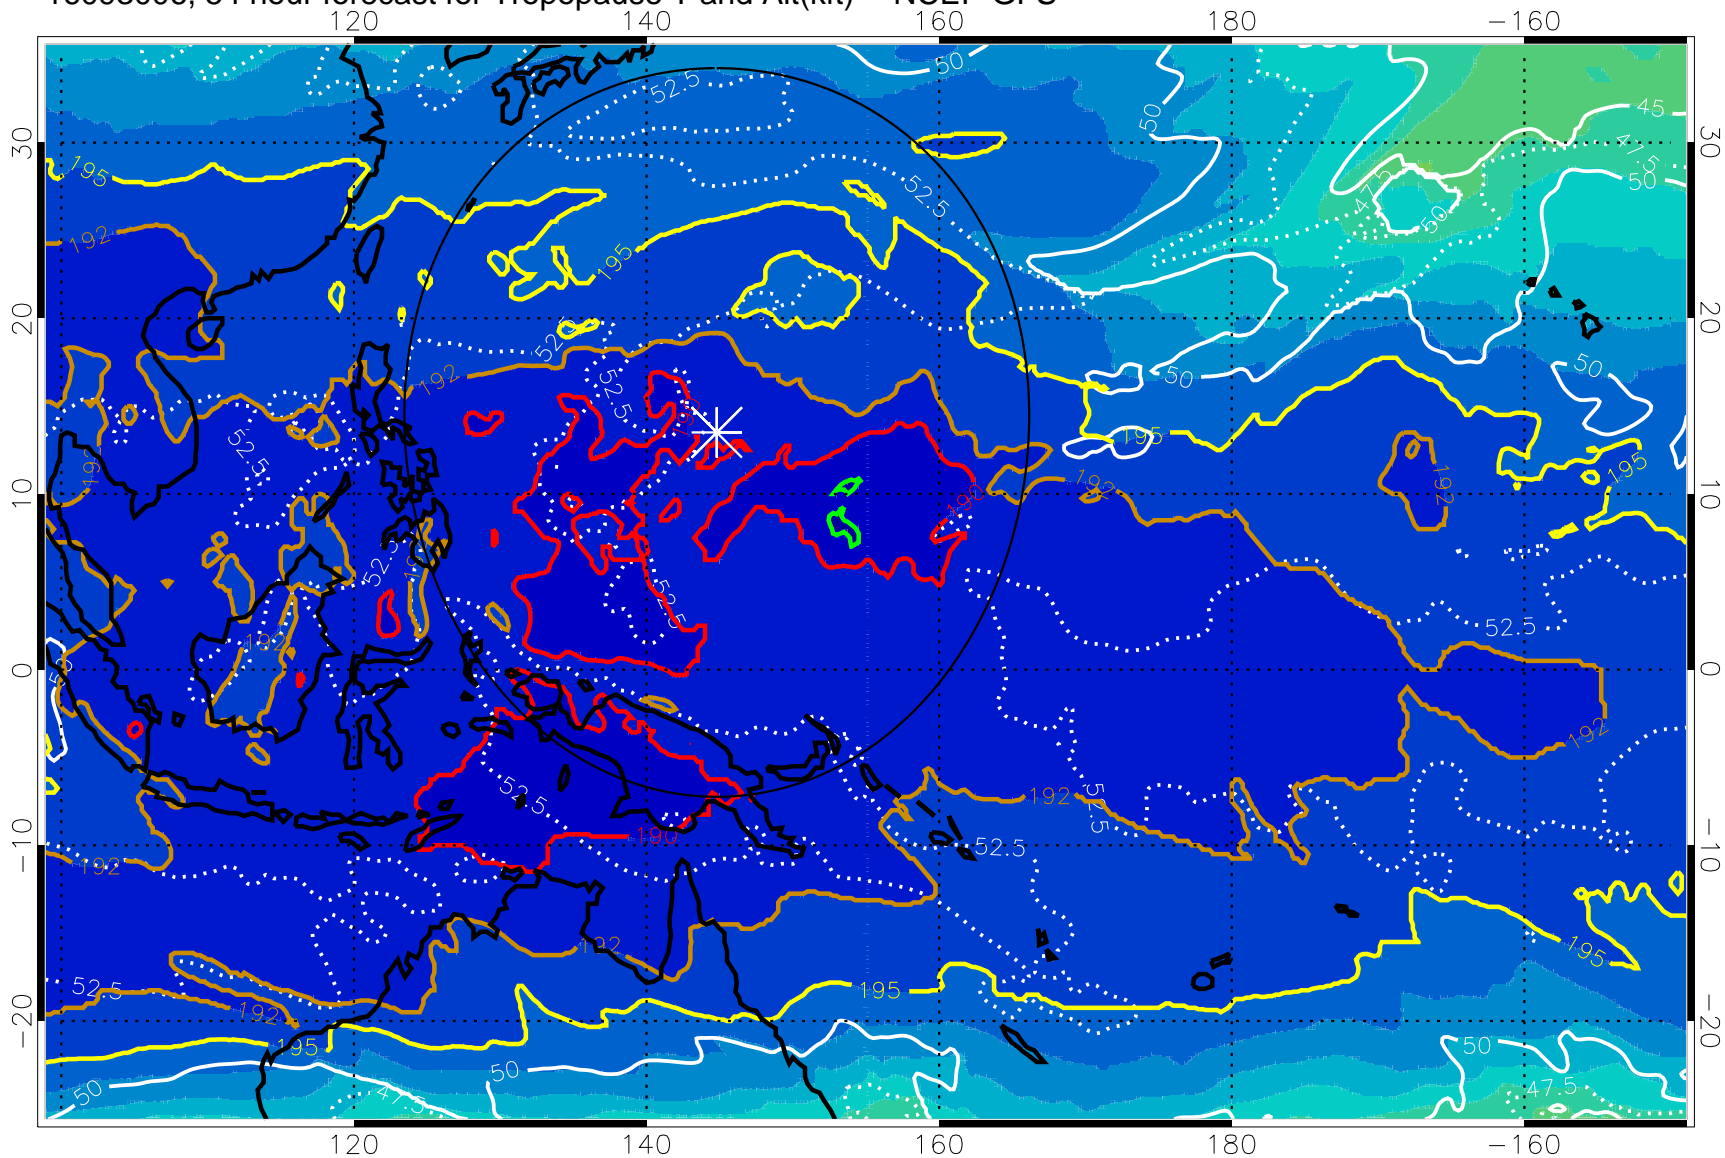

16093006, 54 hour forecast for Tropopause T and Alt(kft) -- NCEP GFS

190 200 210 220 230

Tropopause T, K

Tropopause Altitude in kft (white)

192.5K Isotherm 195K Isotherm
187.5K Isotherm 190K Isotherm

Range ring of 2304 km