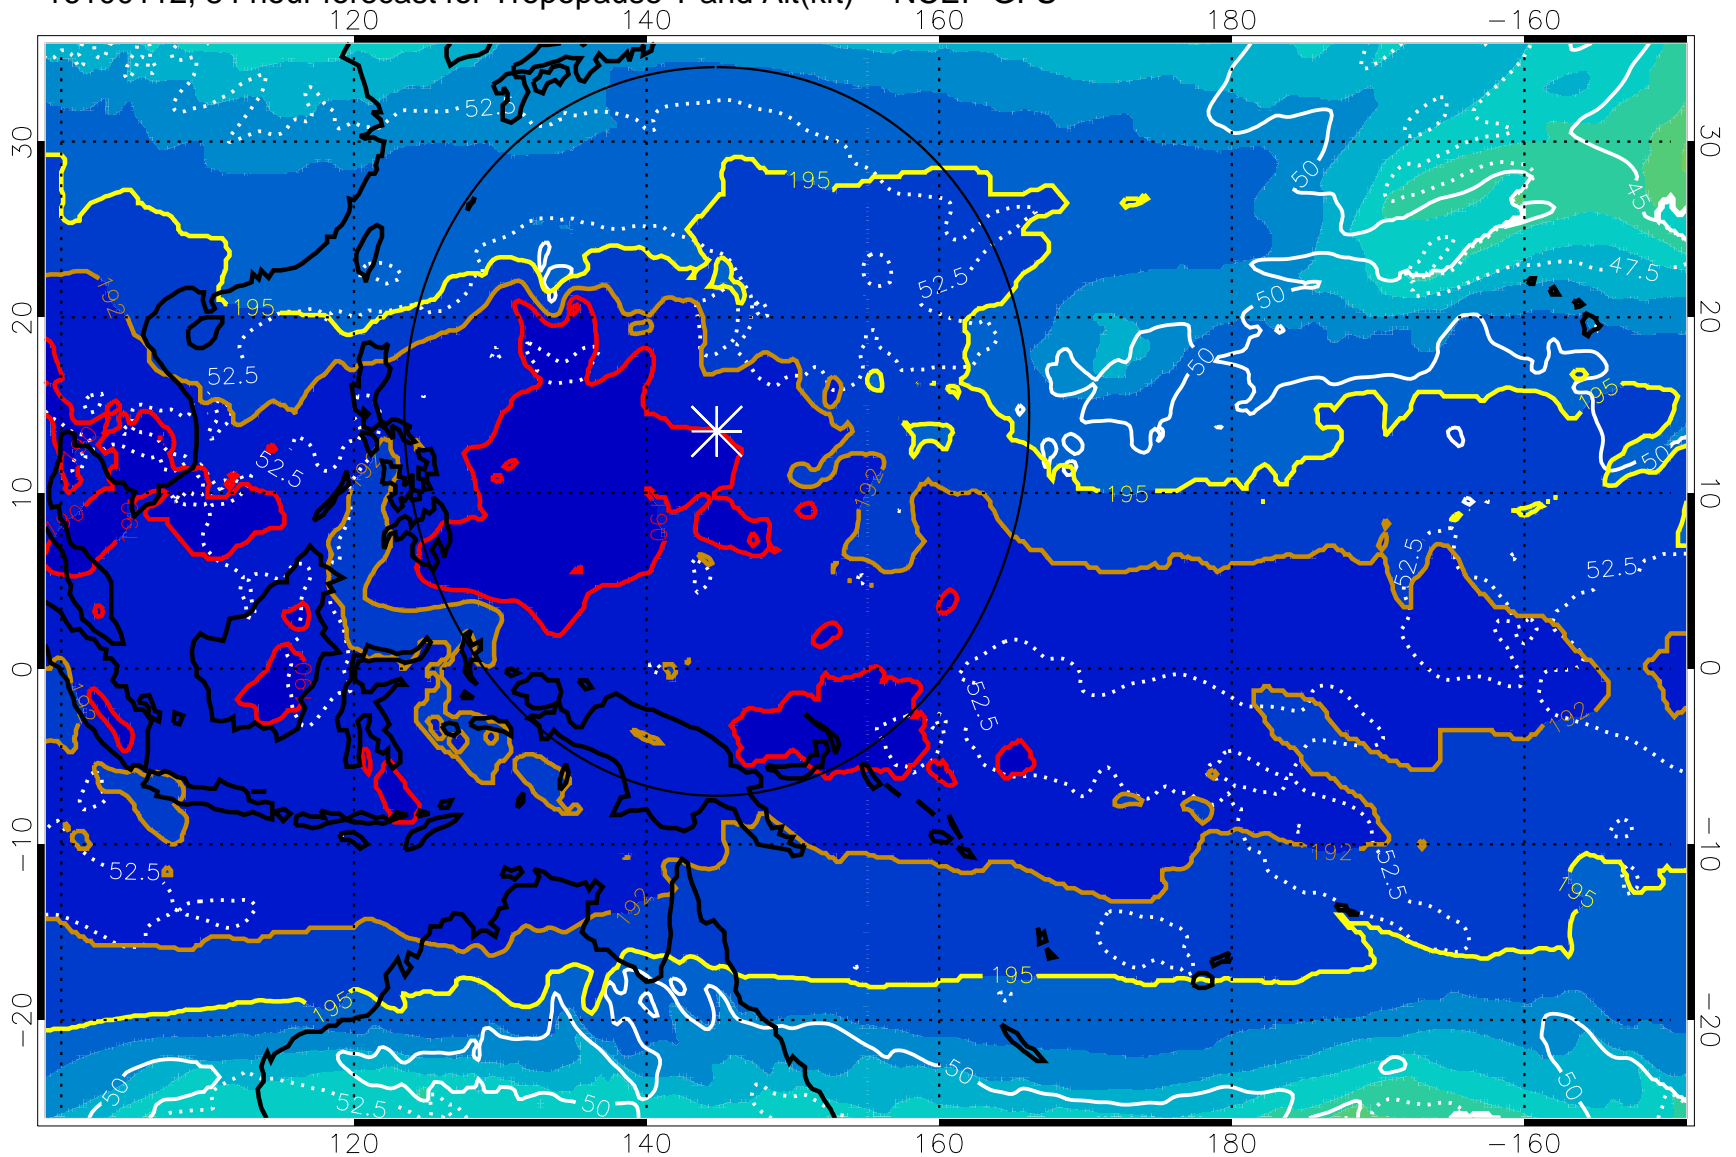

16100112, 84 hour forecast for Tropopause T and Alt(kft) -- NCEP GFS

190 200 210 220 230

Tropopause T, K

Tropopause Altitude in kft (white)

192.5K Isotherm 195K Isotherm

187.5K Isotherm 190K Isotherm

Range ring of 2304 km