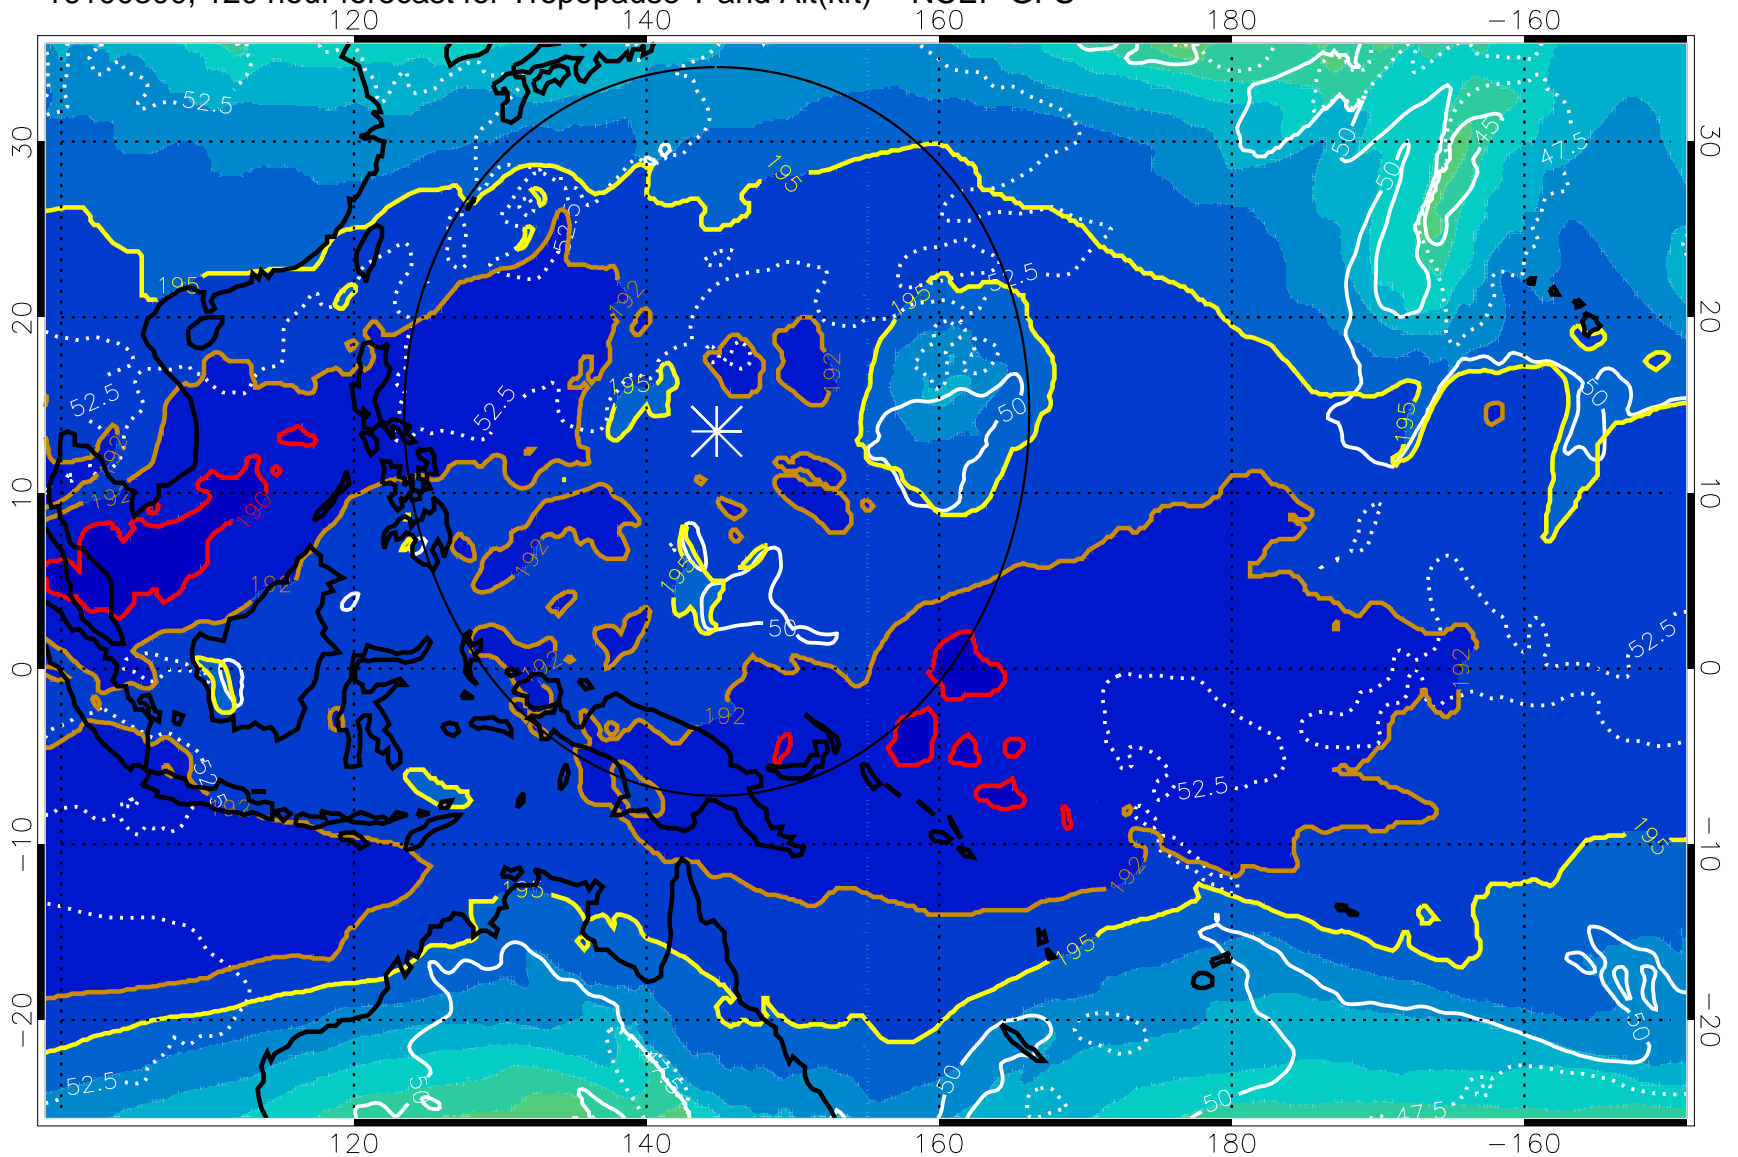

16100218, 114 hour forecast for Tropopause T and Alt(kft) -- NCEP GFS

190 200 210 220 230
Tropopause T, K

Tropopause Altitude in kft (white)

192.5K Isotherm 195K Isotherm
187.5K Isotherm 190K Isotherm

Range ring of 2304 km

16100300, 120 hour forecast for Tropopause T and Alt(kft) -- NCEP GFS

190 200 210 220 230
Tropopause T, K

Tropopause Altitude in kft (white)

192.5K Isotherm 195K Isotherm
187.5K Isotherm 190K Isotherm

Range ring of 2304 km