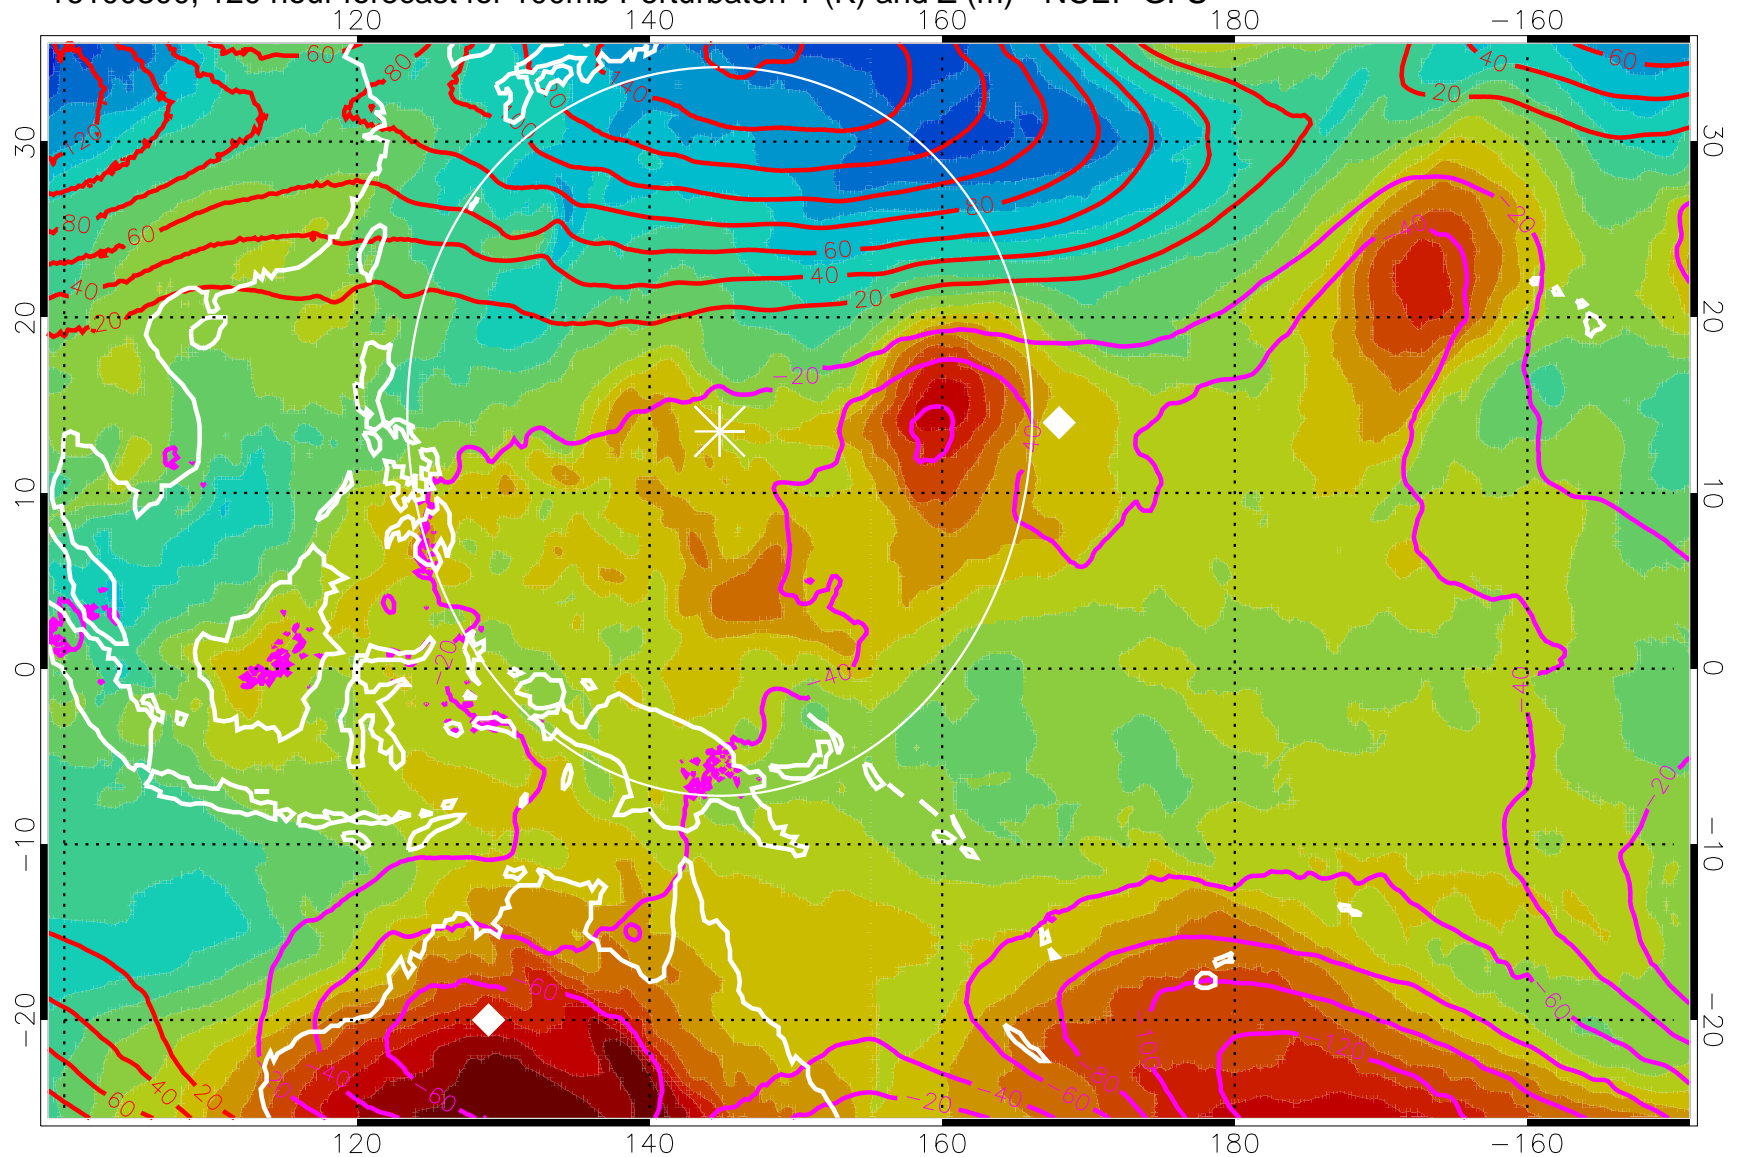

16100300, 120 hour forecast for 100mb Perturbaton T (K) and Z (m)-- NCEP GFS

Contours are 100 mbar Z perturbation (m)
Positive Z Contours
Negative Z Contours
Diamonds-mean pos. of anticyclones

Range ring of 2304 km