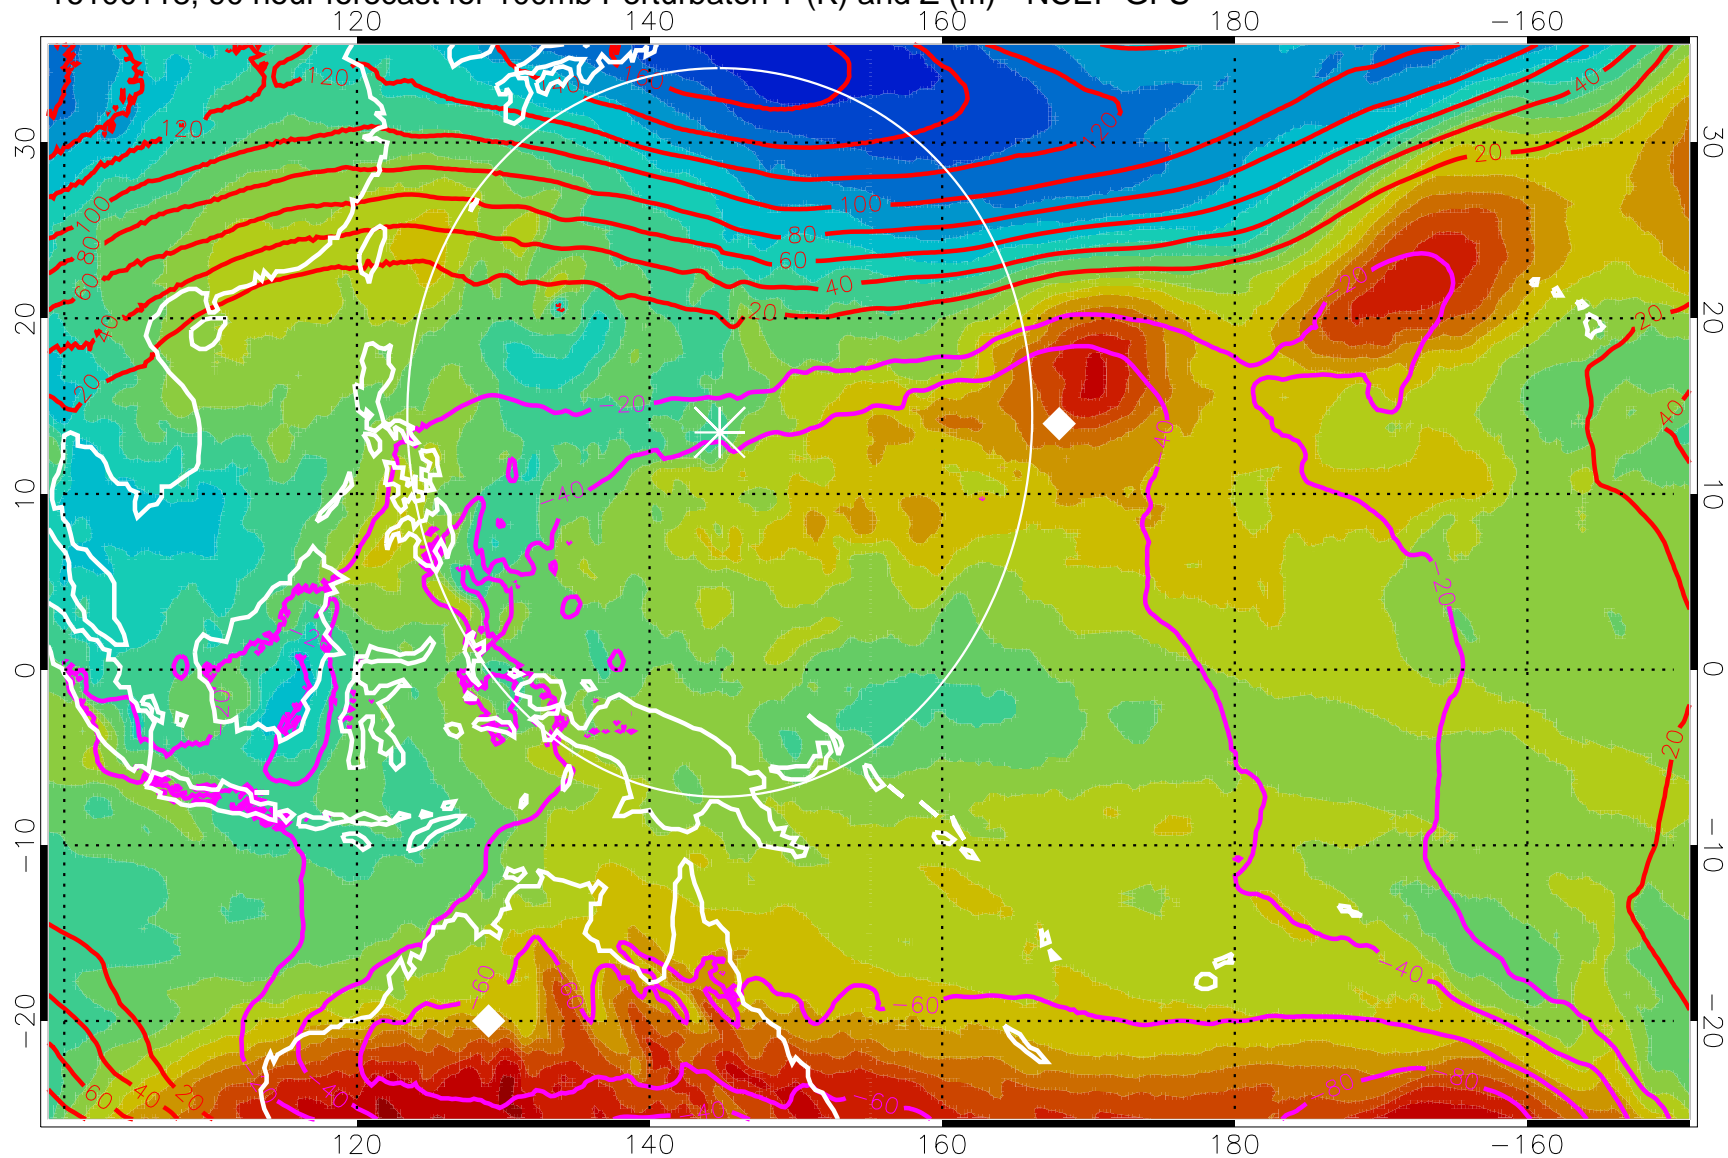

16100118, 90 hour forecast for 100mb Perturbaton T (K) and Z (m)-- NCEP GFS

Contours are 100 mbar Z perturbation (m)
Positive Z Contours
Negative Z Contours
Diamonds-mean pos. of anticyclones

Range ring of 2304 km