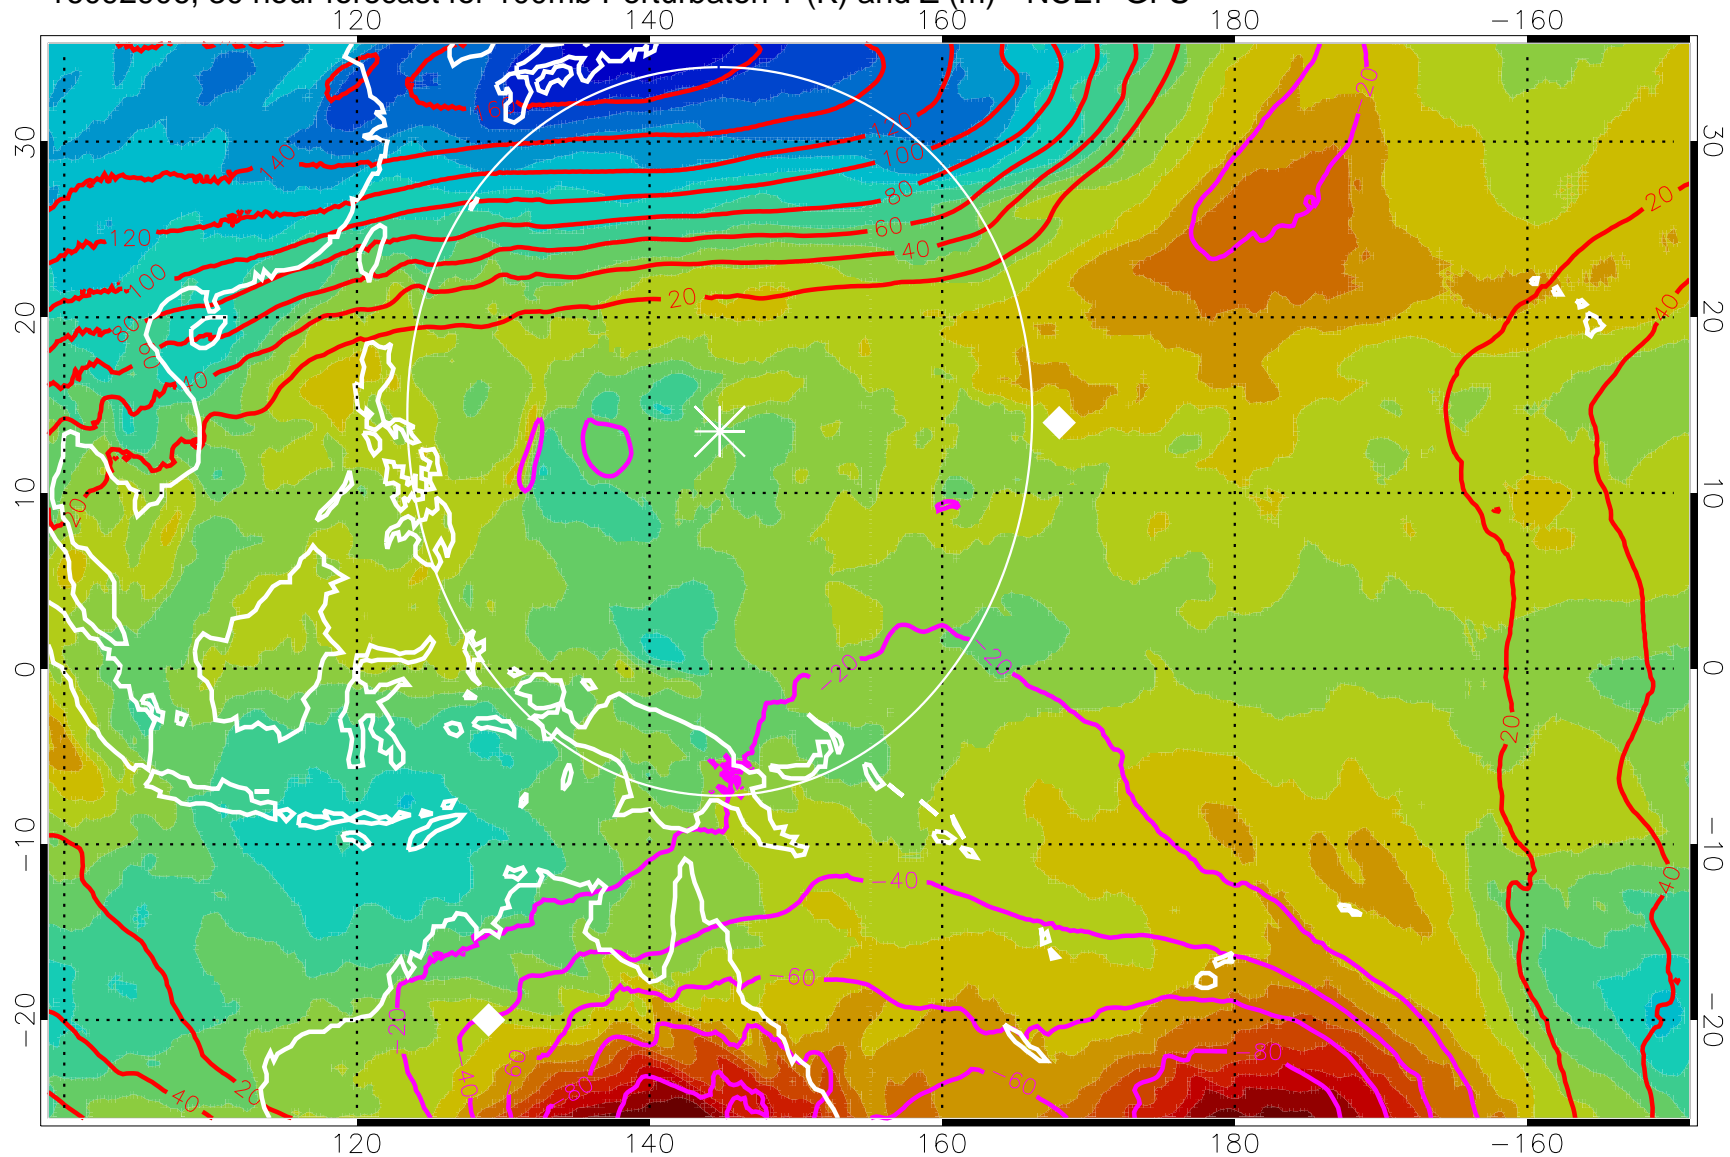

16092906, 30 hour forecast for 100mb Perturbaton T (K) and Z (m)-- NCEP GFS

Contours are 100 mbar Z perturbation (m)
Positive Z Contours
Negative Z Contours
Diamonds-mean pos. of anticyclones

Range ring of 2304 km