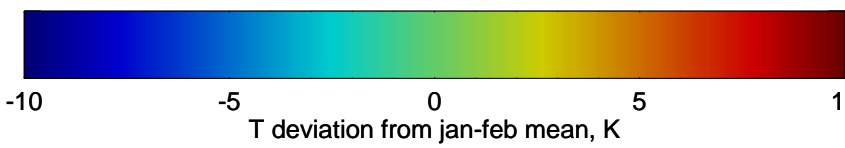

16100206, 102 hour forecast for 100mb Perturbaton T (K) and Z (m)-- NCEP GFS

16100200, 96 hour forecast for 100mb Perturbaton T (K) and Z (m)-- NCEP GFS

Contours are 100 mbar Z perturbation (m)
Positive Z Contours
Negative Z Contours
Diamonds-mean pos. of anticyclones

Range ring of 2304 km