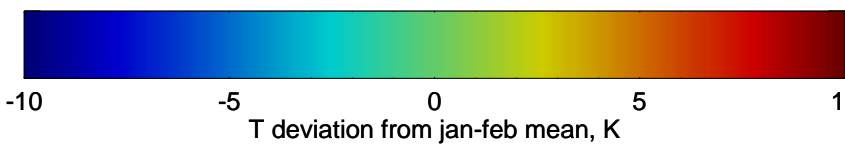

16092806, 6 hour forecast for 100mb Perturbaton T (K) and Z (m)-- NCEP GFS

Contours are 100 mbar Z perturbation (m)
Positive Z Contours
Negative Z Contours
Diamonds-mean pos. of anticyclones

Range ring of 2304 km