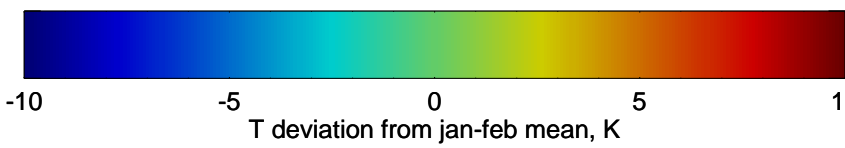

16092906, 30 hour forecast for 100mb Perturbaton T (K) and Z (m)-- NCEP GFS

Contours are 100 mbar Z perturbation (m)
Positive Z Contours
Negative Z Contours
Diamonds-mean pos. of anticyclones

Range ring of 2304 km