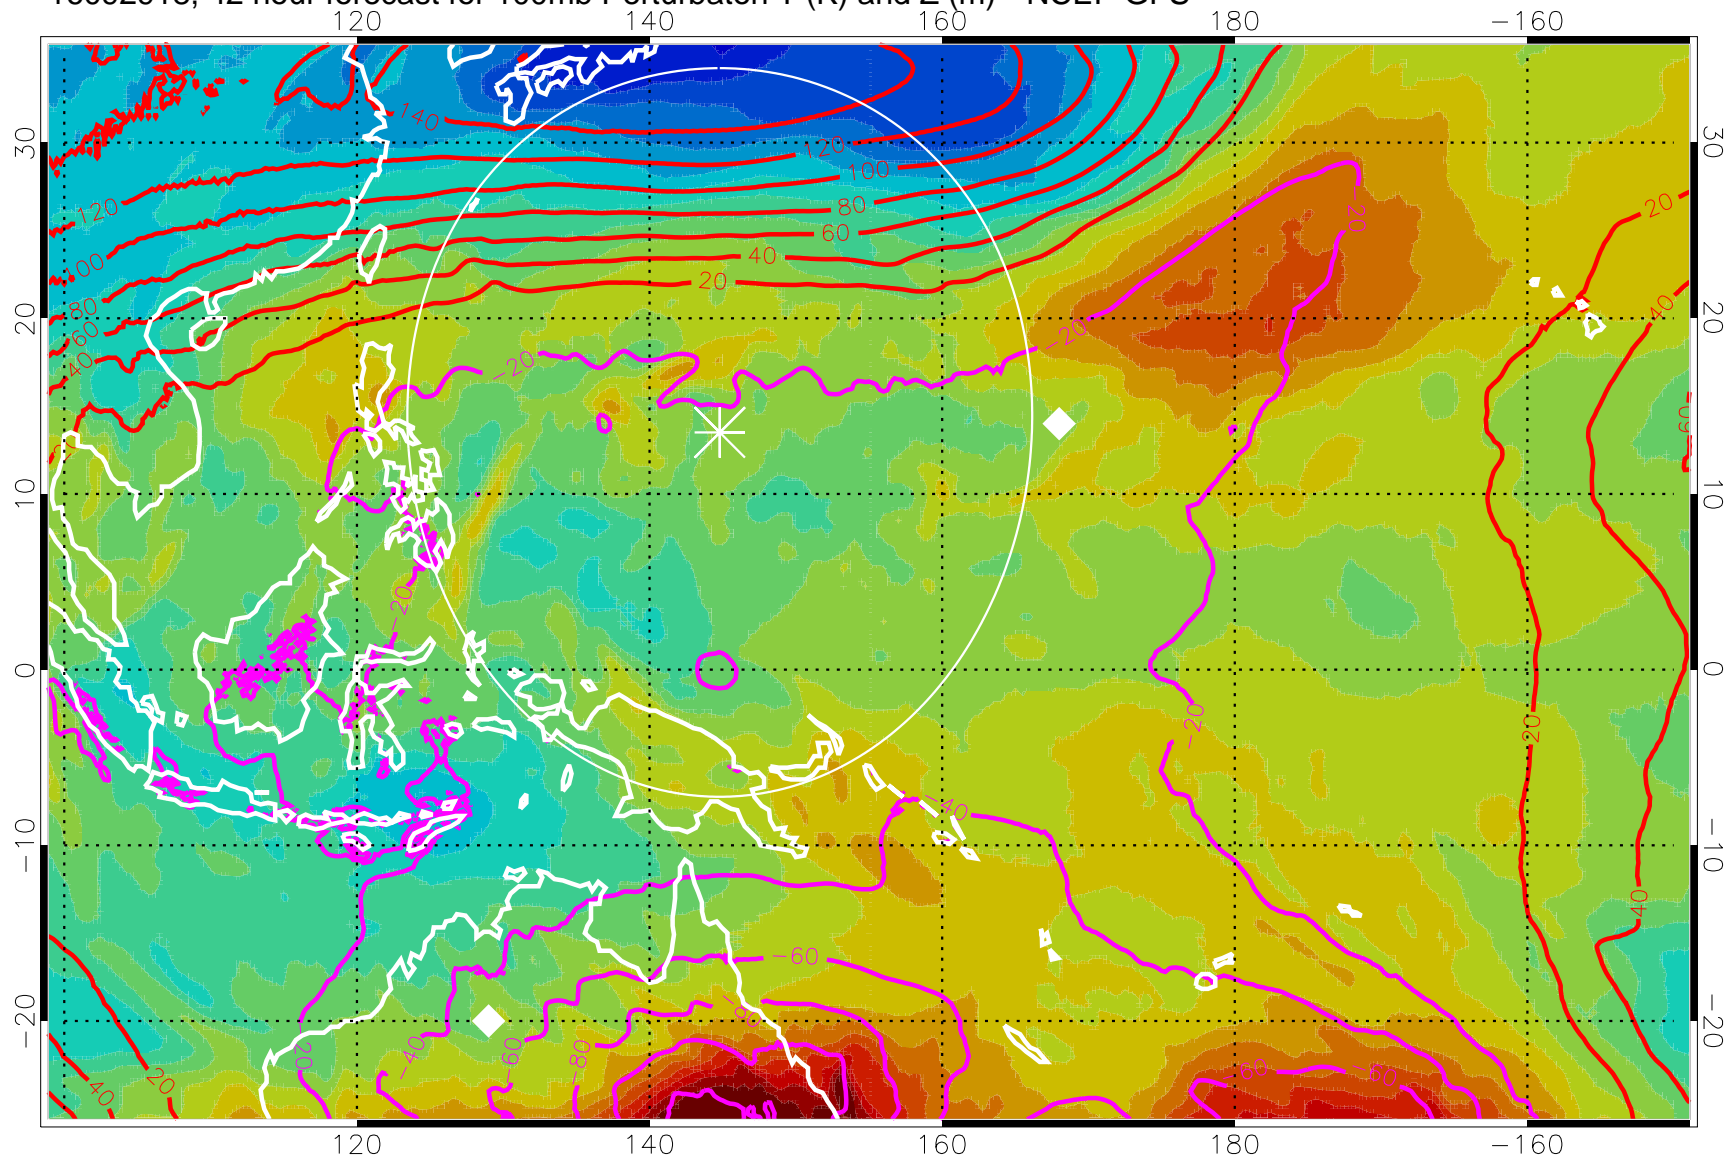

16092918, 42 hour forecast for 100mb Perturbaton T (K) and Z (m)-- NCEP GFS

Contours are 100 mbar Z perturbation (m)
Positive Z Contours
Negative Z Contours
Diamonds-mean pos. of anticyclones

Range ring of 2304 km