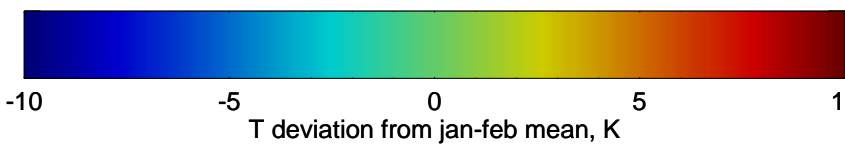

16093006, 54 hour forecast for 100mb Perturbaton T (K) and Z (m)-- NCEP GFS

Contours are 100 mbar Z perturbation (m)
Positive Z Contours
Negative Z Contours
Diamonds-mean pos. of anticyclones

Range ring of 2304 km