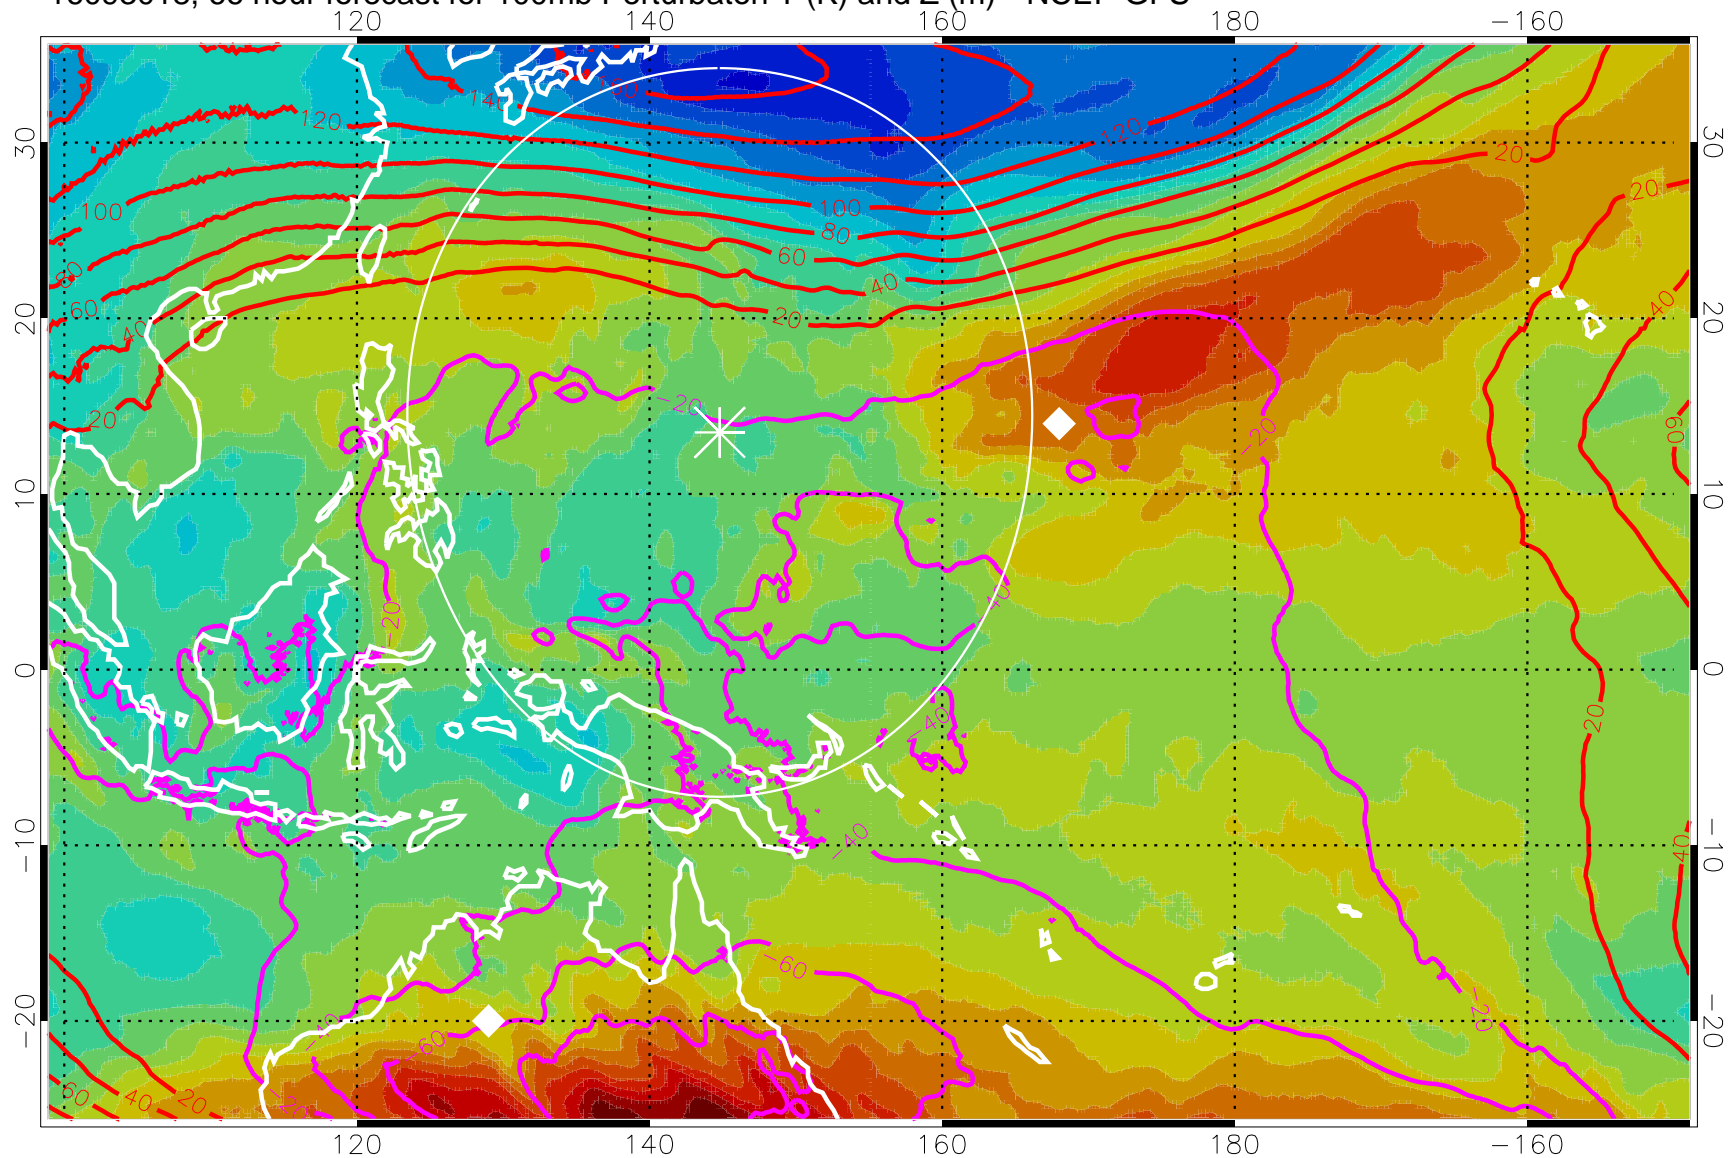

16093018, 66 hour forecast for 100mb Perturbaton T (K) and Z (m)-- NCEP GFS

Contours are 100 mbar Z perturbation (m)
Positive Z Contours
Negative Z Contours
Diamonds-mean pos. of anticyclones

Range ring of 2304 km