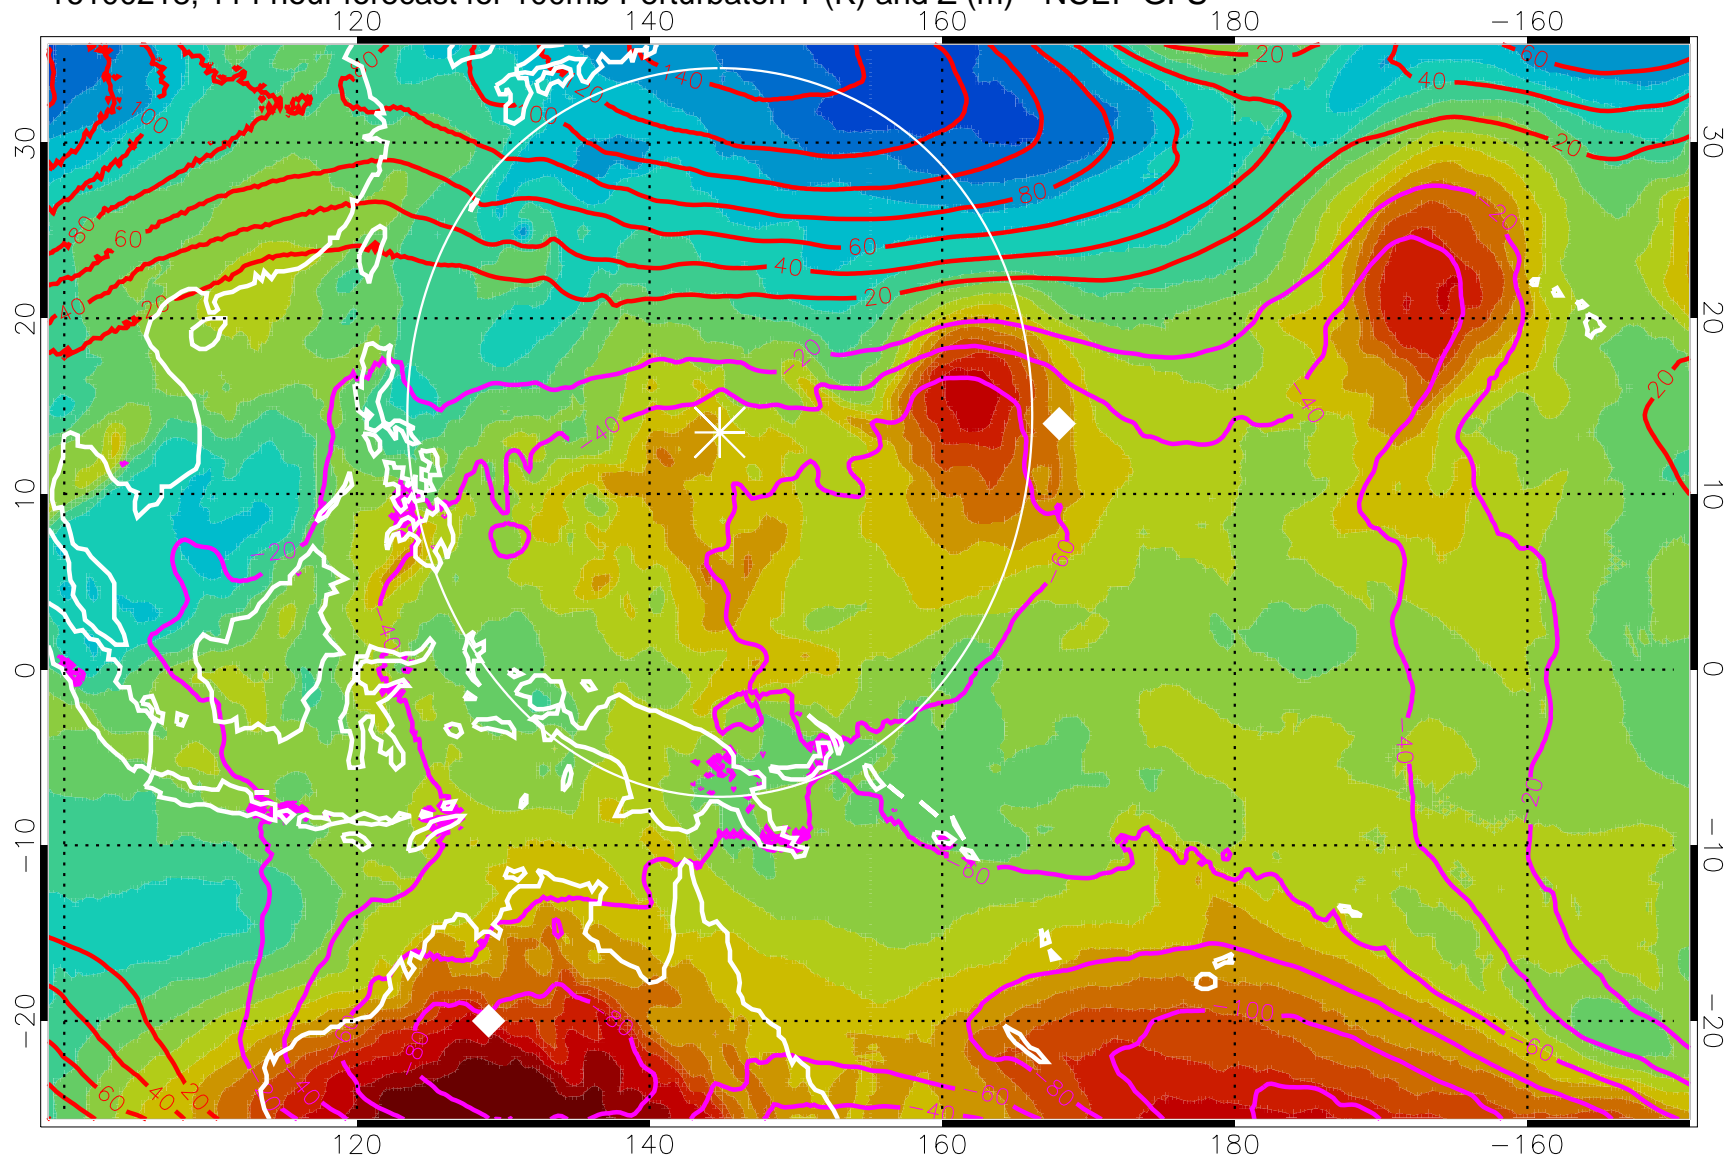

16100218, 114 hour forecast for 100mb Perturbaton T (K) and Z (m)-- NCEP GFS

Contours are 100 mbar Z perturbation (m)
Positive Z Contours
Negative Z Contours
Diamonds-mean pos. of anticyclones

Range ring of 2304 km