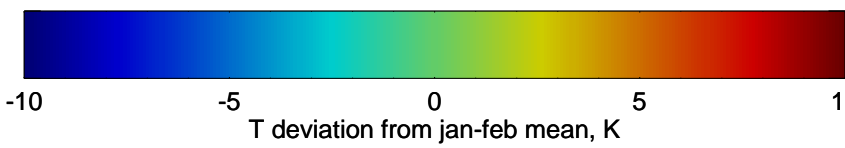

16100112, 84 hour forecast for 100mb Perturbaton T (K) and Z (m)-- NCEP GFS

Contours are 100 mbar Z perturbation (m)
Positive Z Contours
Negative Z Contours
Diamonds-mean pos. of anticyclones

Range ring of 2304 km