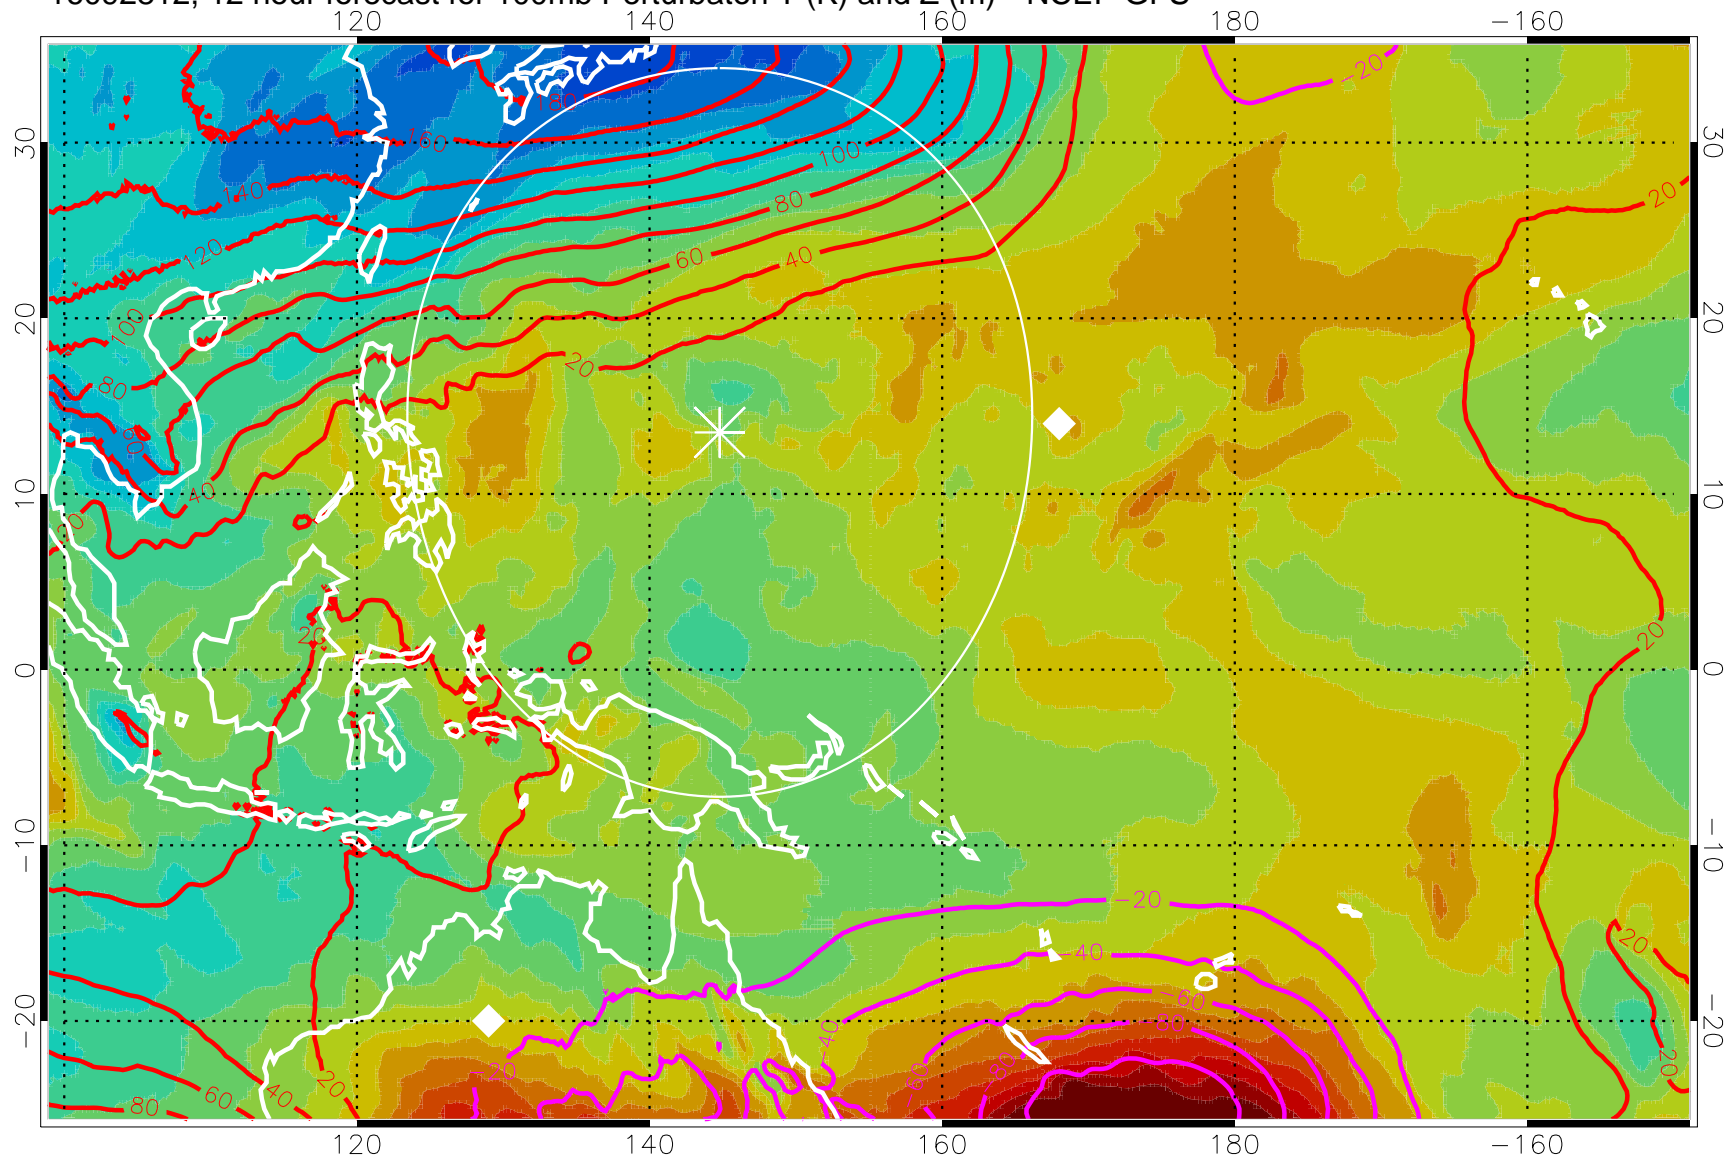

16092806, 6 hour forecast for 100mb Perturbaton T (K) and Z (m)-- NCEP GFS

Contours are 100 mbar Z perturbation (m)
Positive Z Contours
Negative Z Contours
Diamonds-mean pos. of anticyclones

Range ring of 2304 km

16092812, 12 hour forecast for 100mb Perturbaton T (K) and Z (m)-- NCEP GFS

Contours are 100 mbar Z perturbation (m)
Positive Z Contours
Negative Z Contours
Diamonds-mean pos. of anticyclones

Range ring of 2304 km