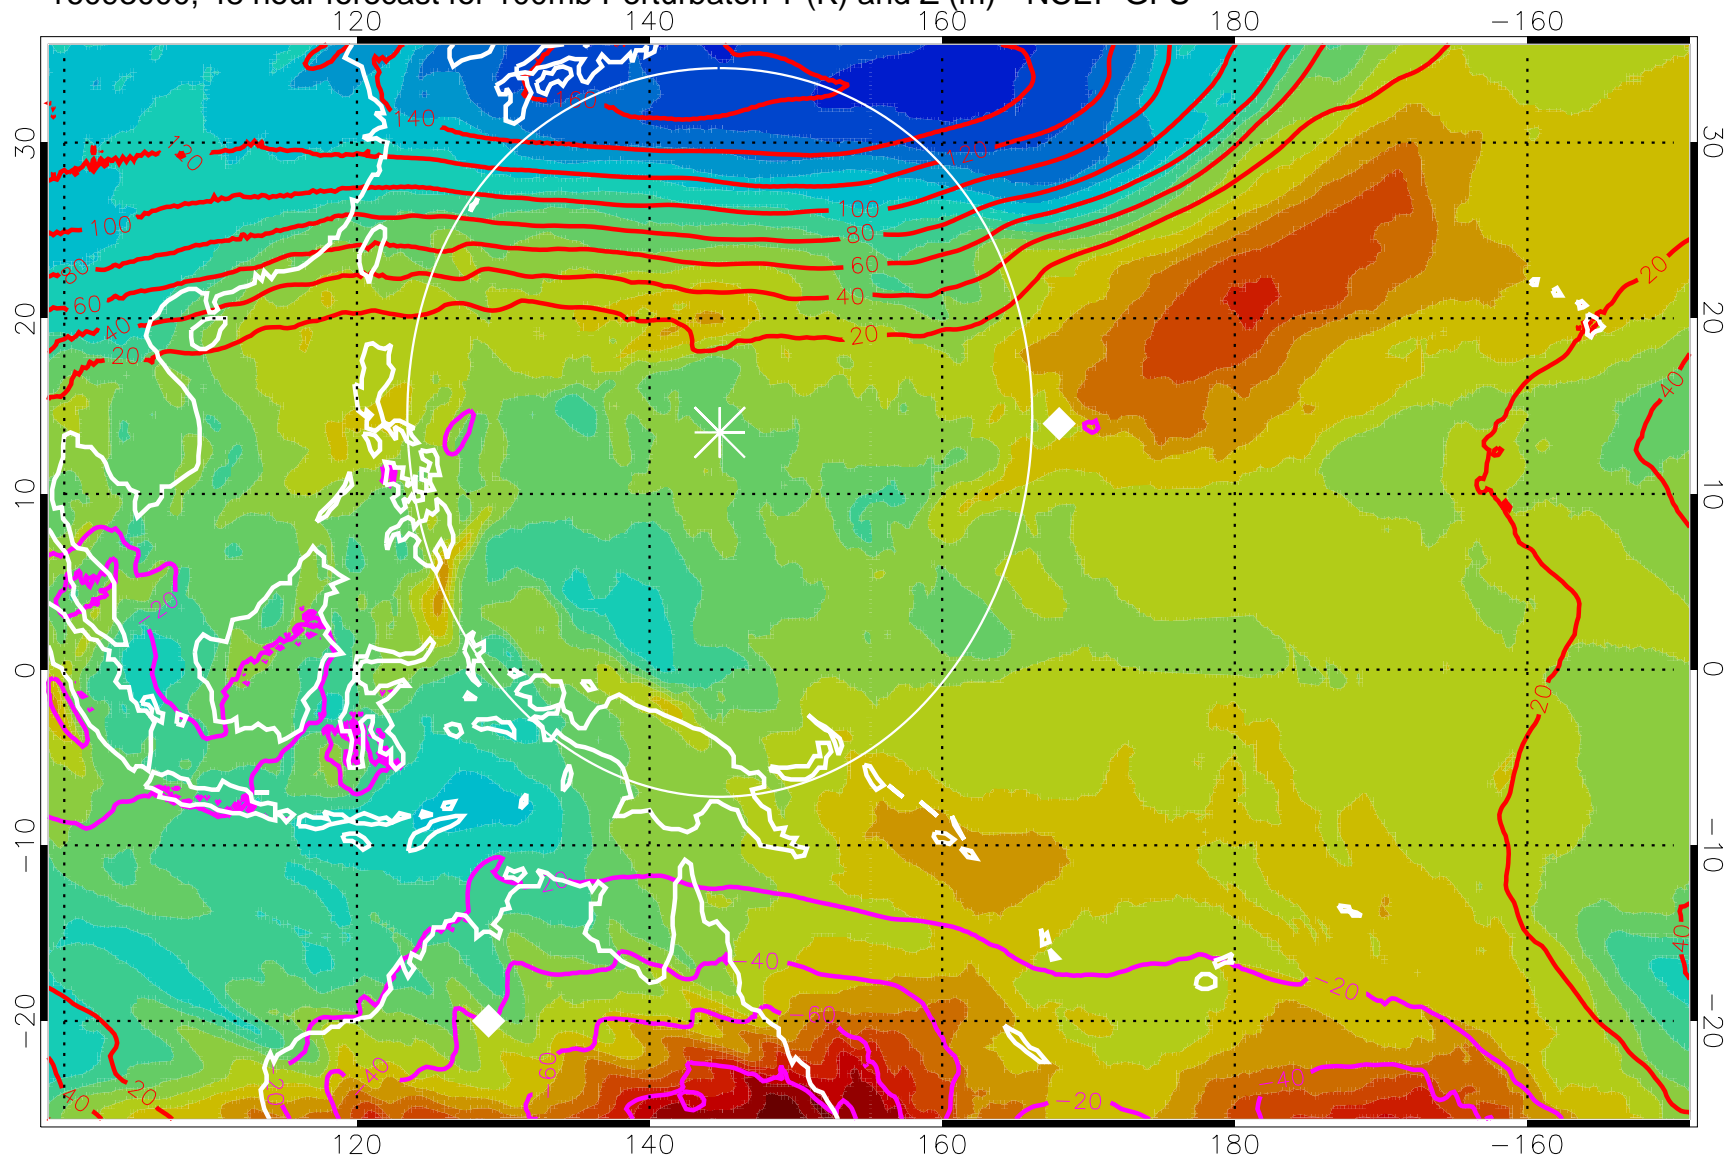

16093000, 48 hour forecast for 100mb Perturbaton T (K) and Z (m)-- NCEP GFS

Contours are 100 mbar Z perturbation (m)
Positive Z Contours
Negative Z Contours
Diamonds-mean pos. of anticyclones

Range ring of 2304 km