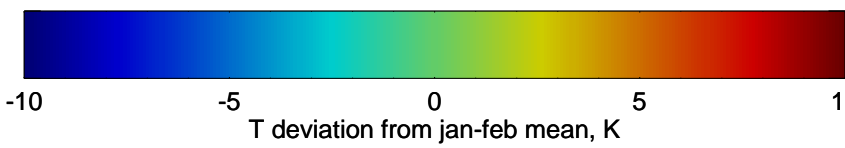

16092912, 36 hour forecast for 100mb Perturbation T (K) and Z (m)-- NCEP GFS

Contours are 100 mbar Z perturbation (m)
Positive Z Contours
Negative Z Contours
Diamonds-mean pos. of anticyclones

Range ring of 2304 km