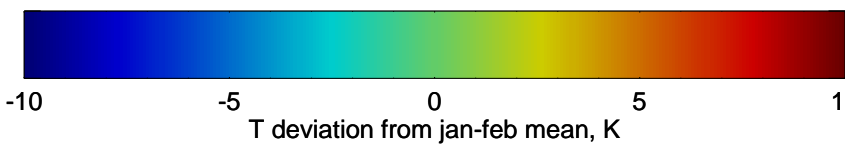

16092918, 42 hour forecast for 100mb Perturbaton T (K) and Z (m)-- NCEP GFS

Contours are 100 mbar Z perturbation (m)
Positive Z Contours
Negative Z Contours
Diamonds-mean pos. of anticyclones

Range ring of 2304 km