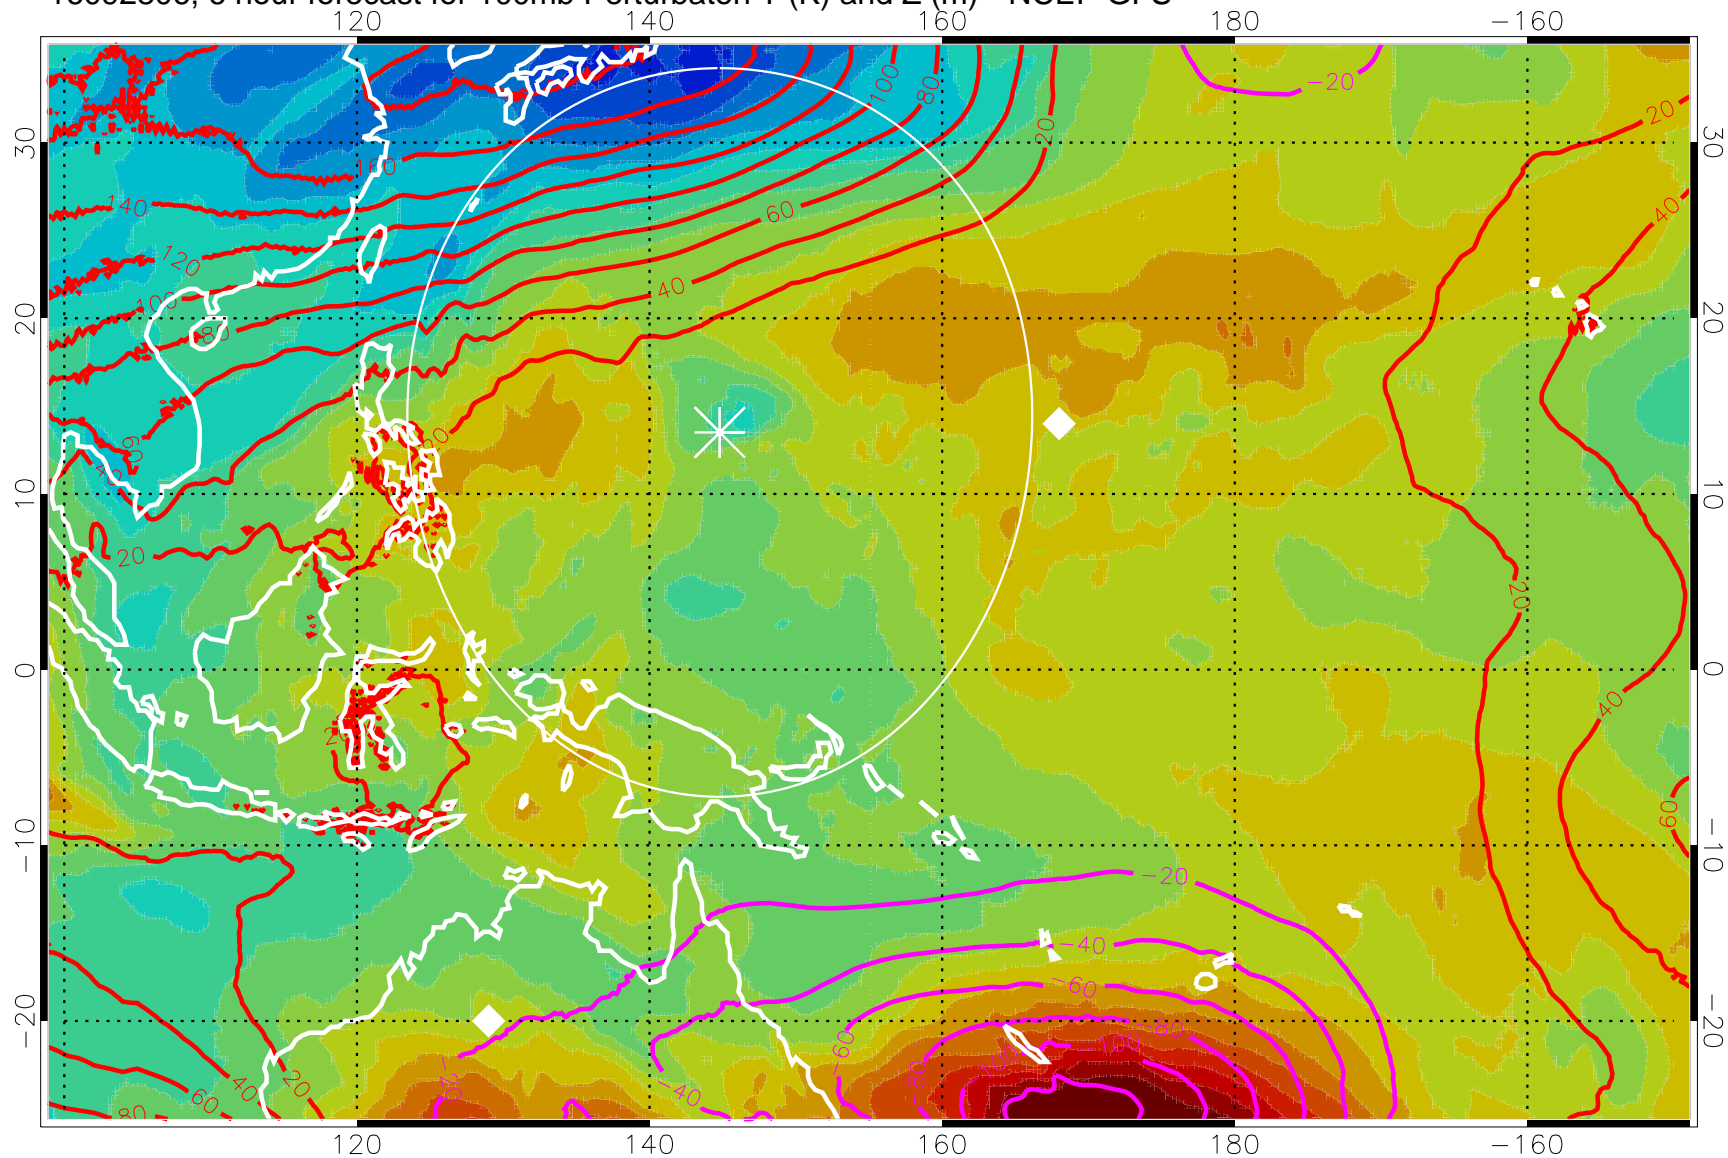

16092806, 6 hour forecast for 100mb Perturbaton T (K) and Z (m)-- NCEP GFS

Contours are 100 mbar Z perturbation (m)
Positive Z Contours
Negative Z Contours
Diamonds-mean pos. of anticyclones

Range ring of 2304 km