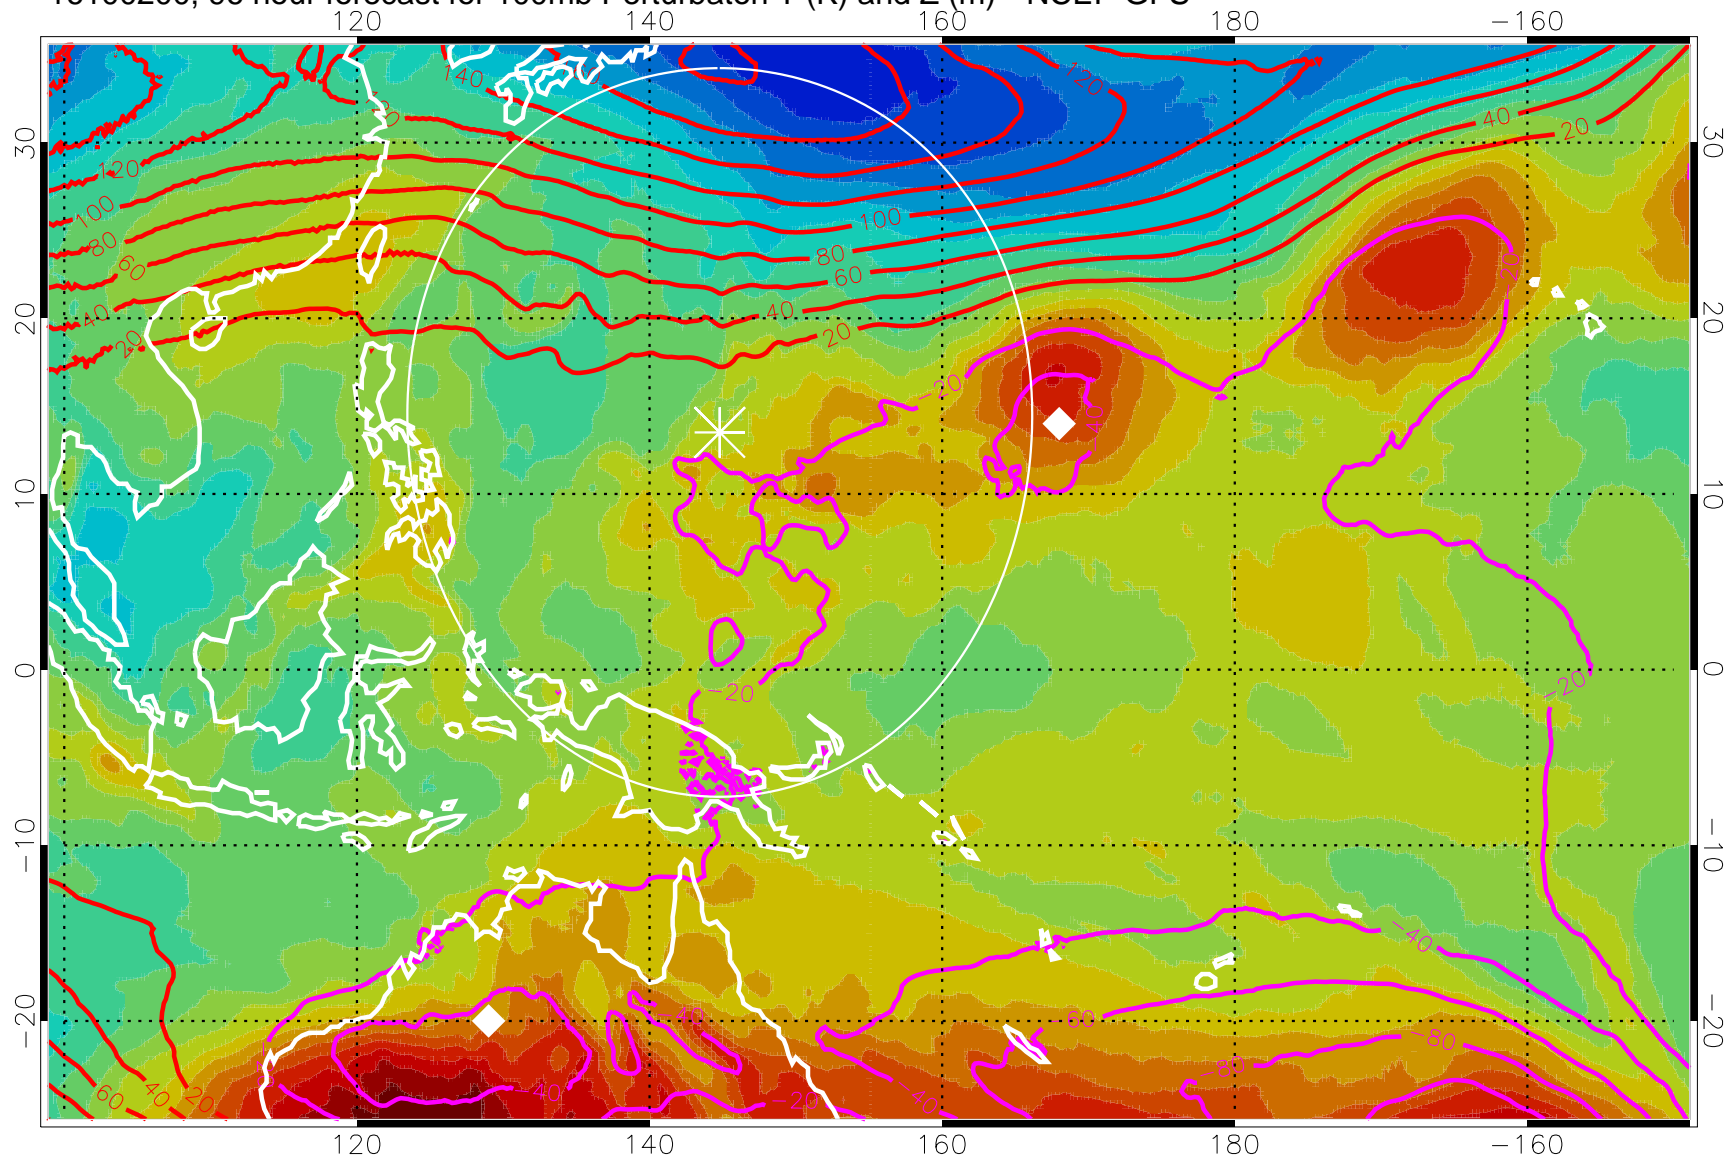

16100200, 96 hour forecast for 100mb Perturbaton T (K) and Z (m)-- NCEP GFS

Contours are 100 mbar Z perturbation (m)
Positive Z Contours
Negative Z Contours
Diamonds-mean pos. of anticyclones

Range ring of 2304 km