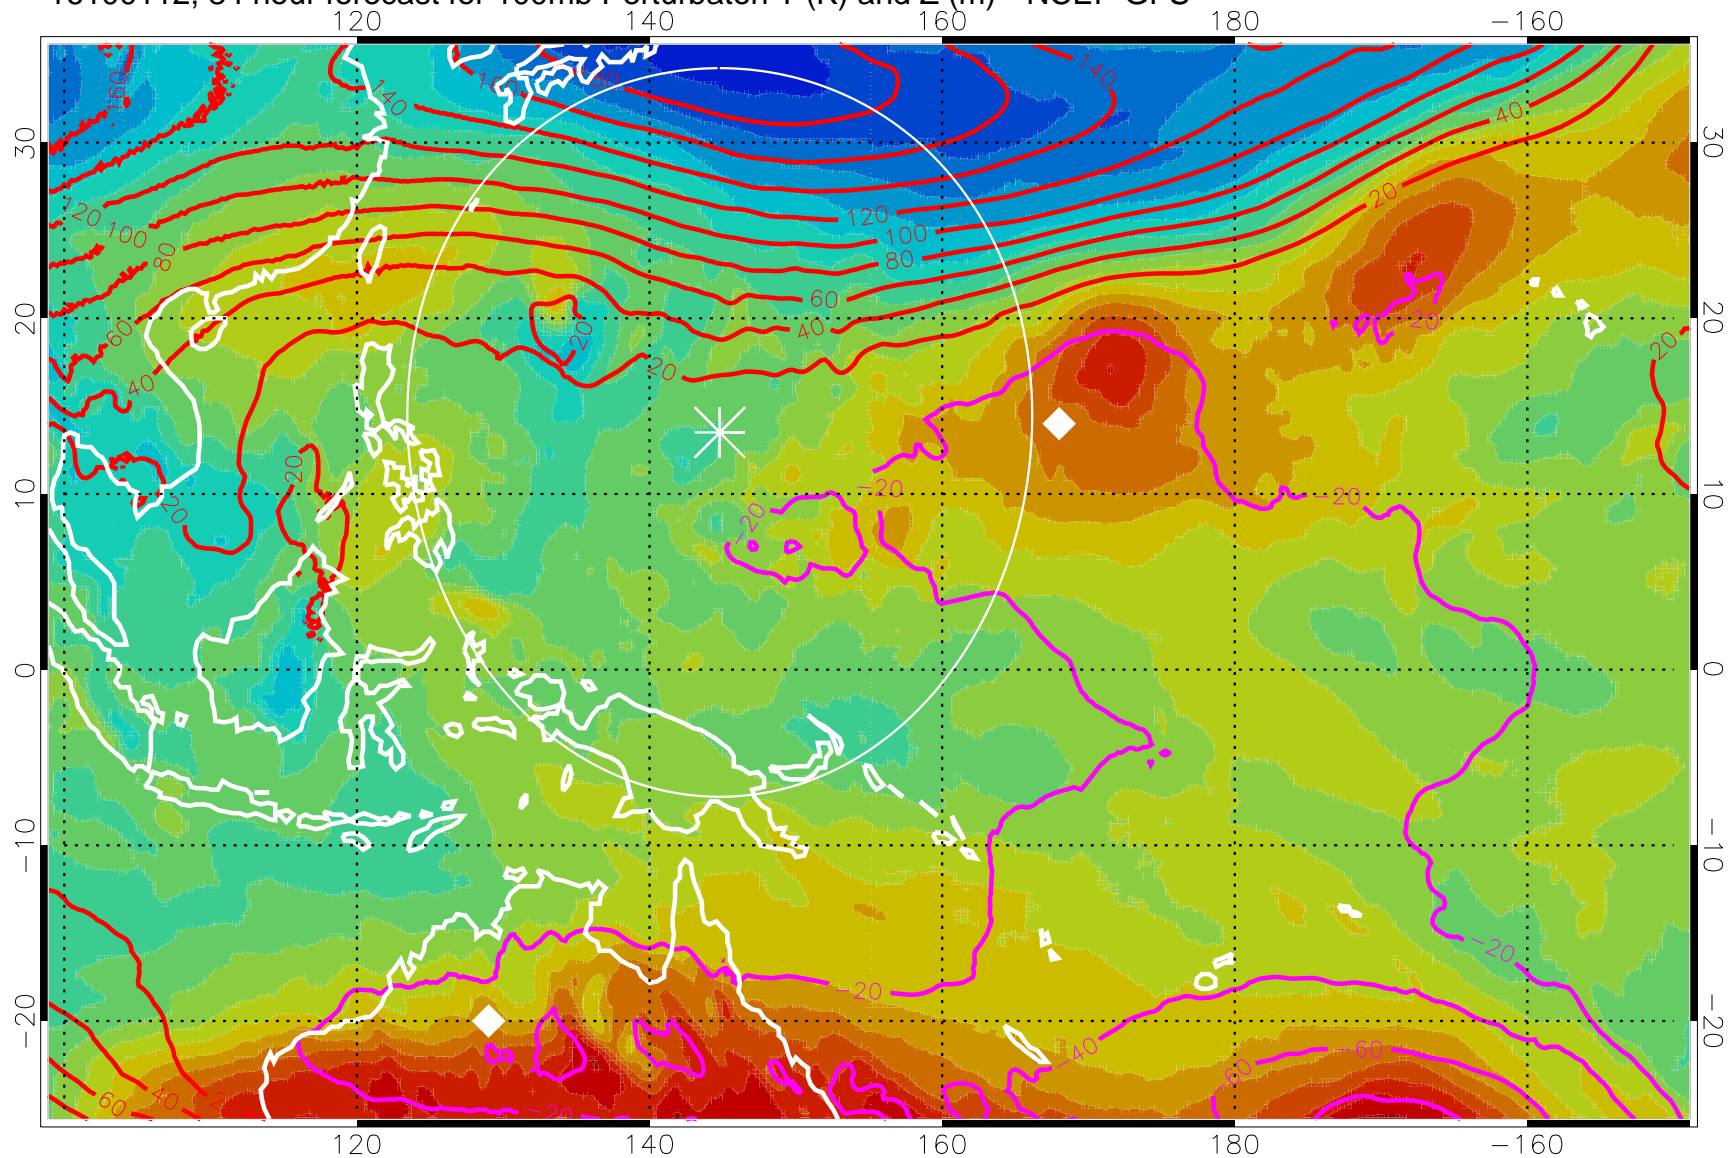

16100112, 84 hour forecast for 100mb Perturbaton T (K) and Z (m)-- NCEP GFS

Contours are 100 mbar Z perturbation (m)
Positive Z Contours
Negative Z Contours
Diamonds-mean pos. of anticyclones

Range ring of 2304 km