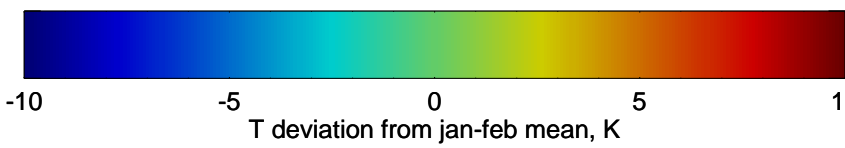

16100106, 78 hour forecast for 100mb Perturbaton T (K) and Z (m)-- NCEP GFS

Contours are 100 mbar Z perturbation (m)
Positive Z Contours
Negative Z Contours
Diamonds-mean pos. of anticyclones

Range ring of 2304 km