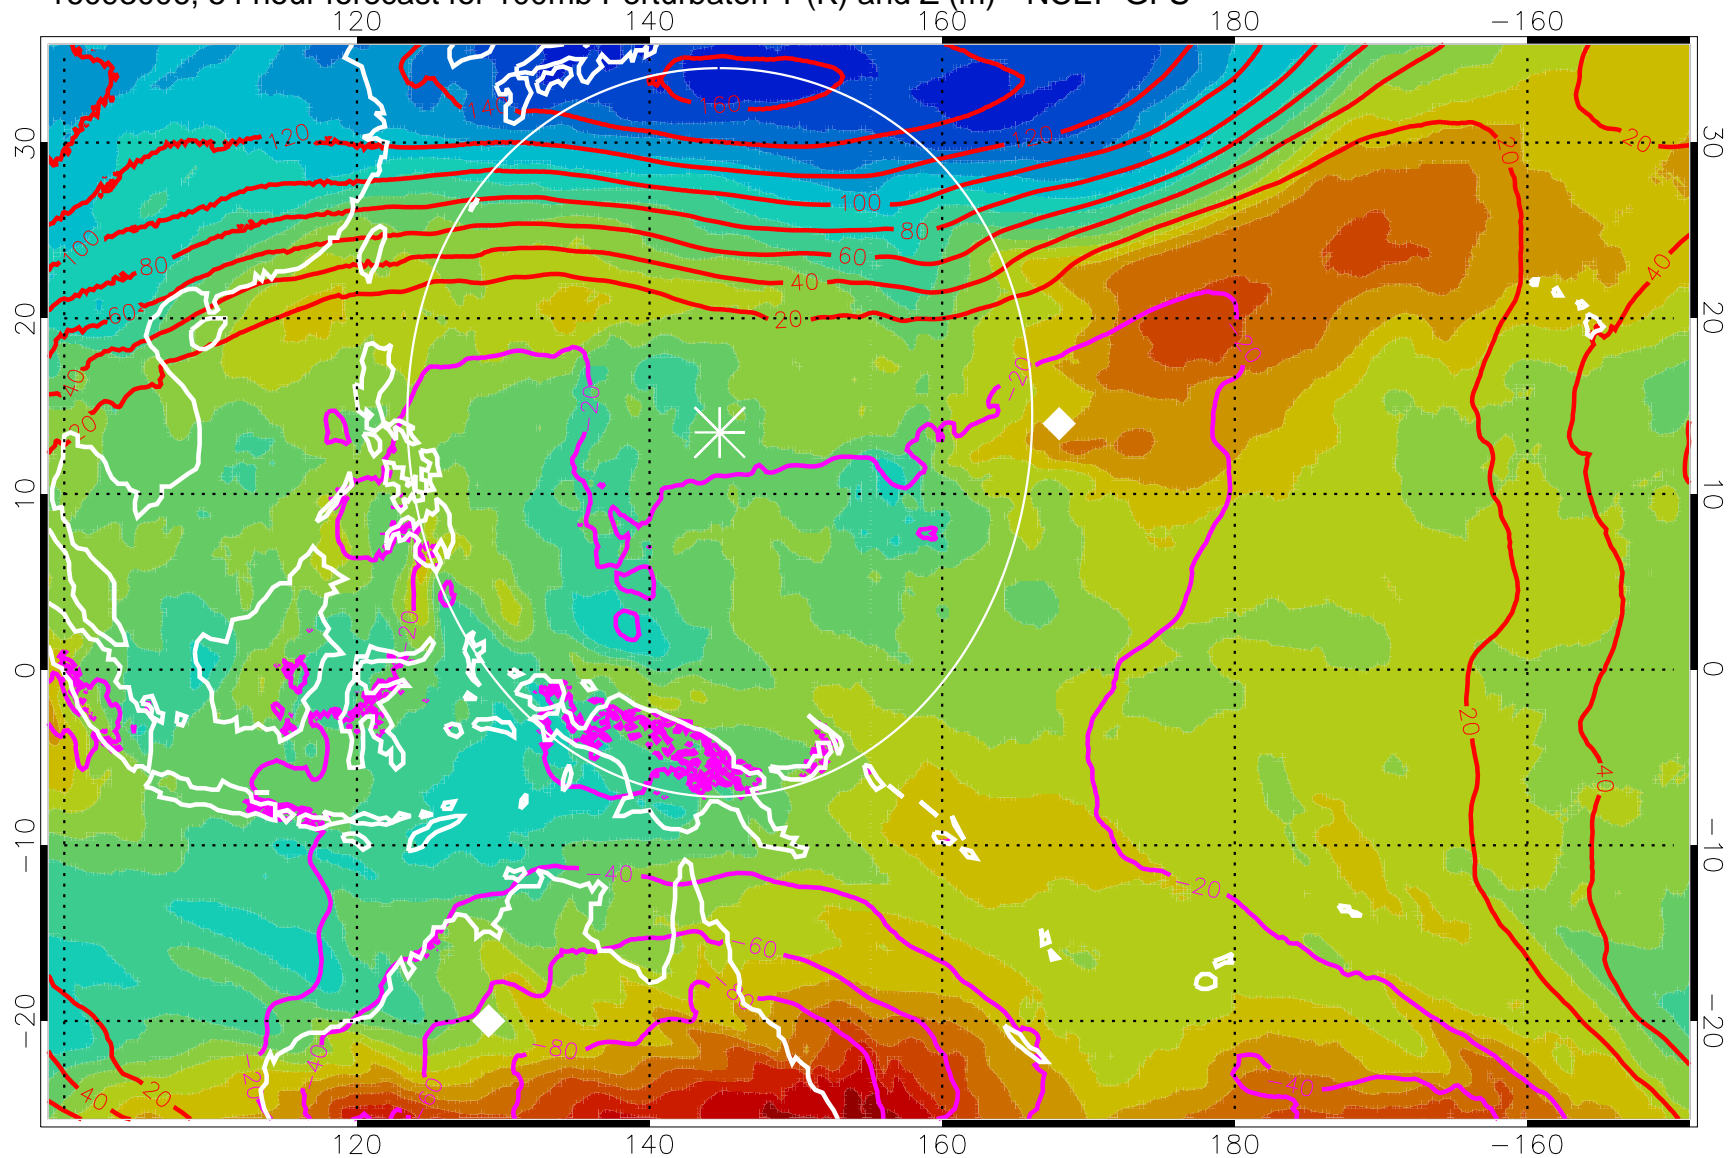

16093006, 54 hour forecast for 100mb Perturbaton T (K) and Z (m)-- NCEP GFS

Contours are 100 mbar Z perturbation (m)
Positive Z Contours
Negative Z Contours
Diamonds-mean pos. of anticyclones

Range ring of 2304 km