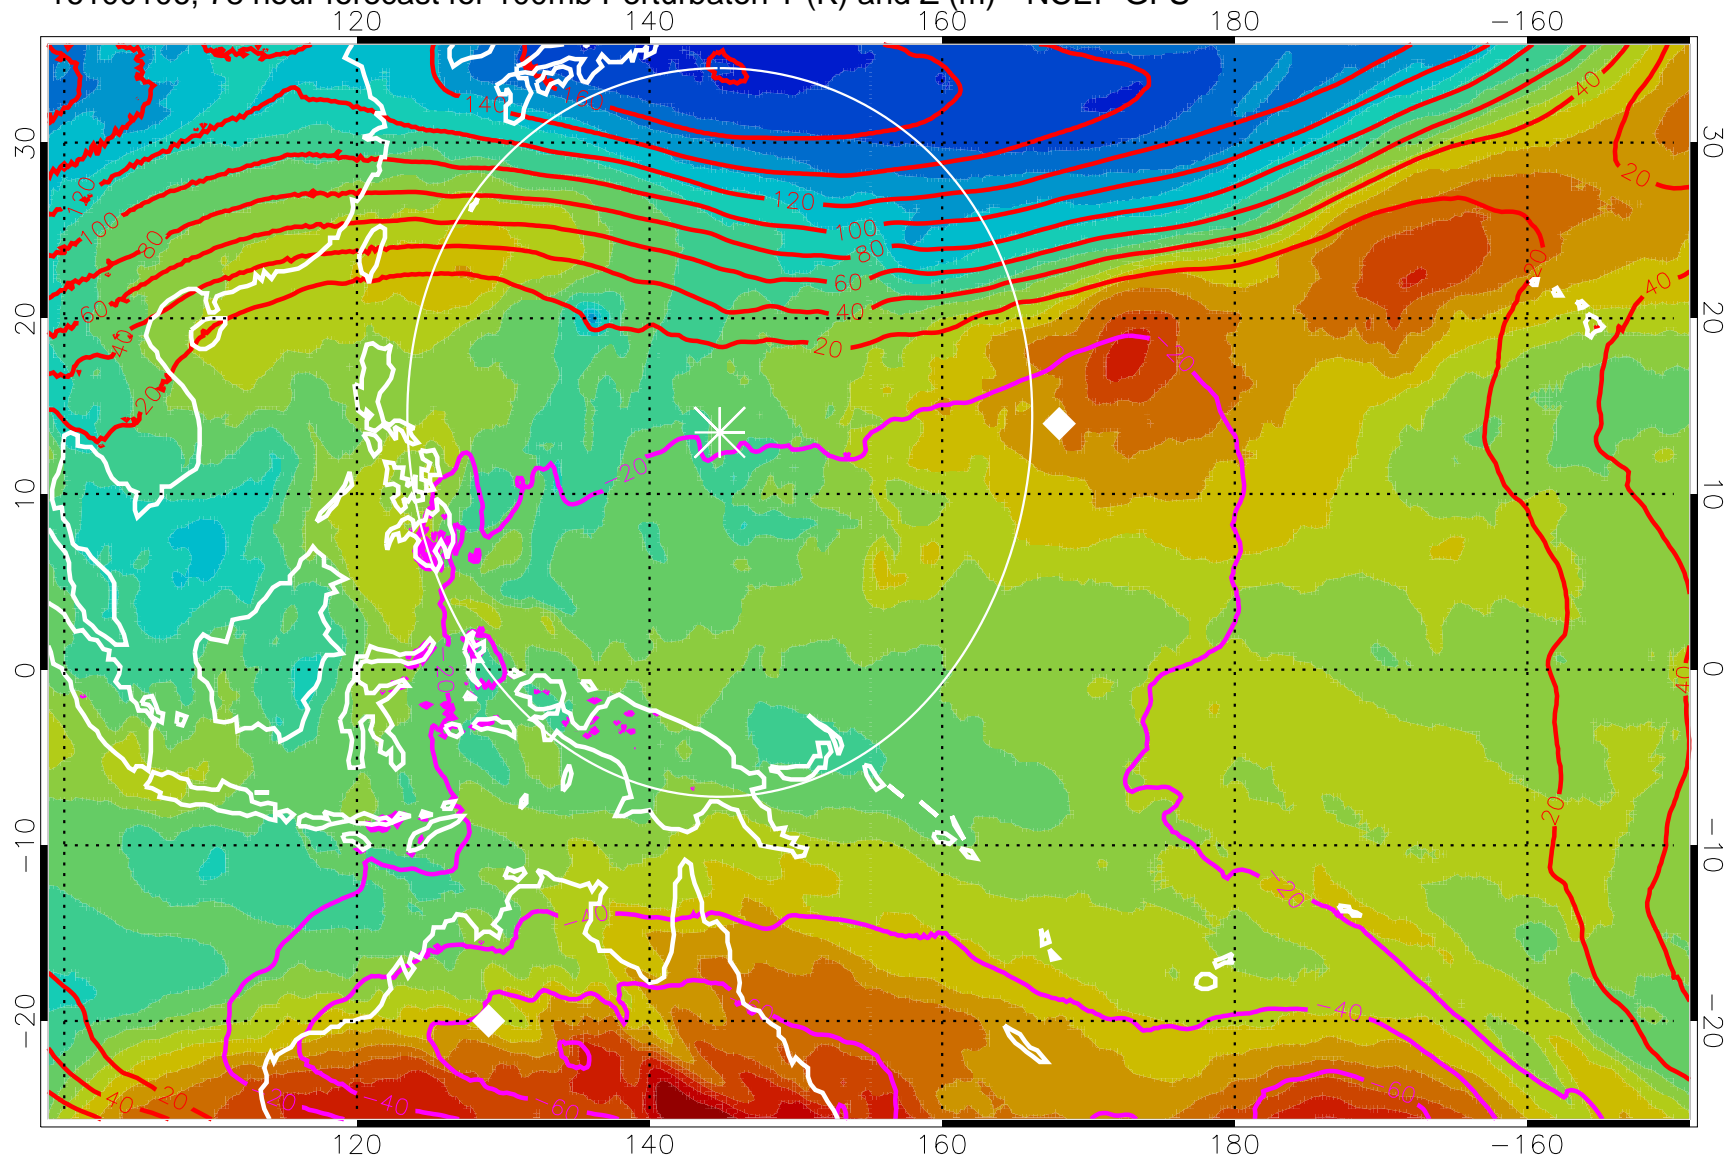

16100106, 78 hour forecast for 100mb Perturbaton T (K) and Z (m)-- NCEP GFS

Contours are 100 mbar Z perturbation (m)
Positive Z Contours
Negative Z Contours
Diamonds-mean pos. of anticyclones

Range ring of 2304 km