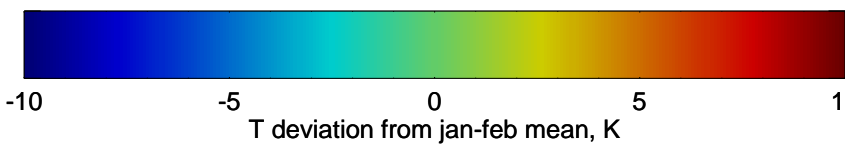

16100118, 90 hour forecast for 100mb Perturbaton T (K) and Z (m)-- NCEP GFS

Contours are 100 mbar Z perturbation (m)
Positive Z Contours
Negative Z Contours
Diamonds-mean pos. of anticyclones

Range ring of 2304 km