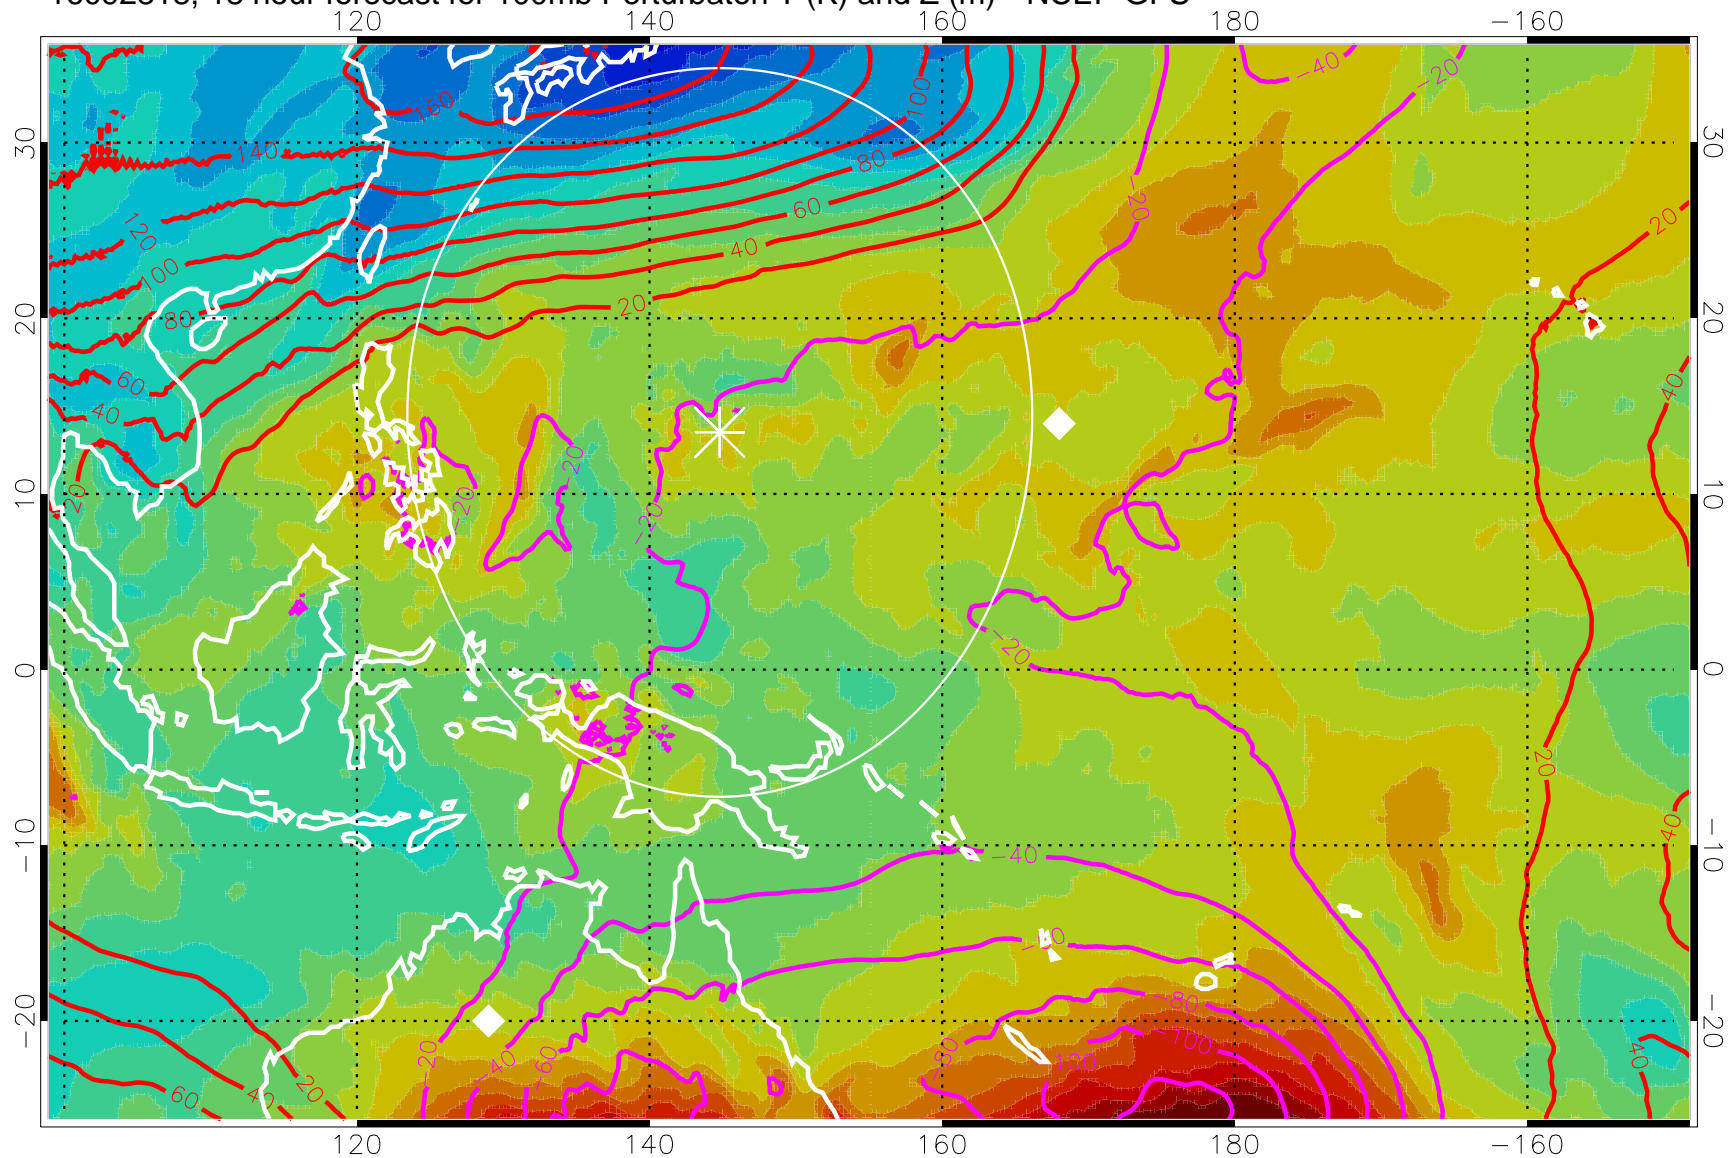

16092818, 18 hour forecast for 100mb Perturbaton T (K) and Z (m)-- NCEP GFS

Contours are 100 mbar Z perturbation (m)
Positive Z Contours
Negative Z Contours
Diamonds-mean pos. of anticyclones

Range ring of 2304 km