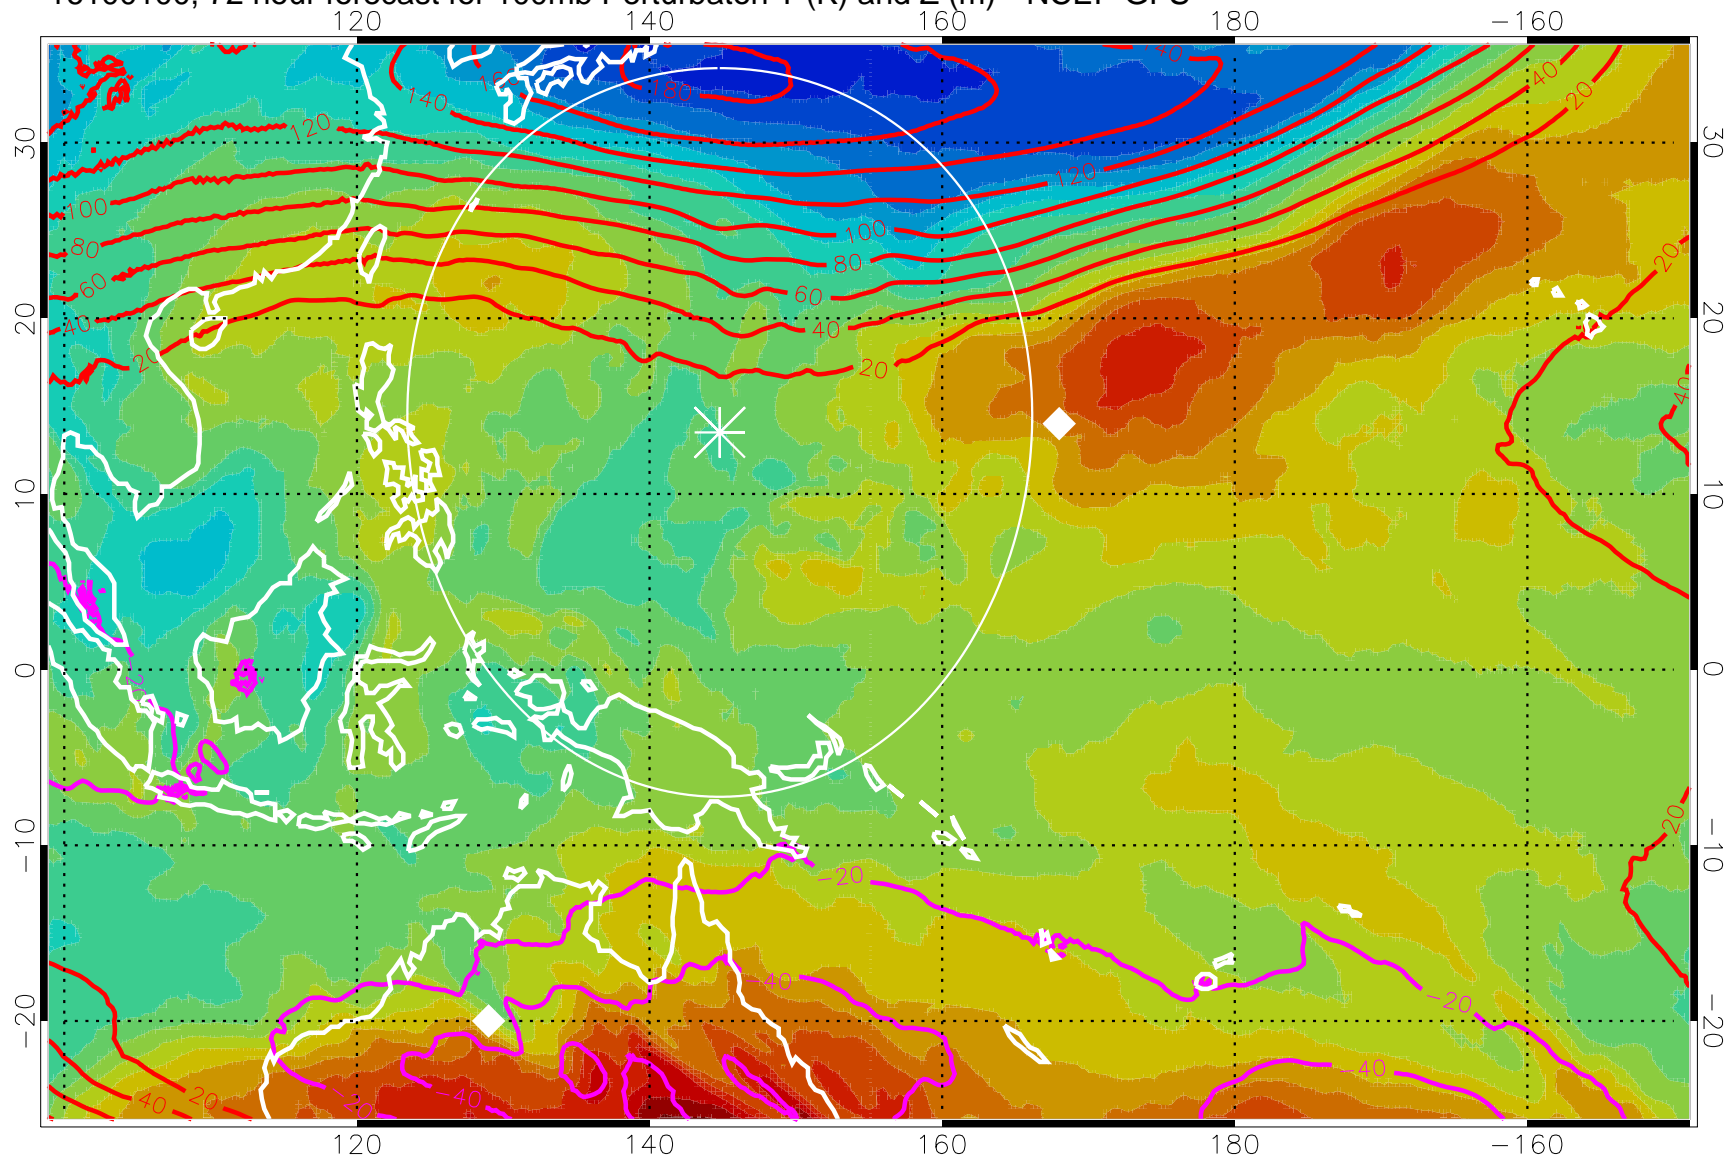

16100100, 72 hour forecast for 100mb Perturbaton T (K) and Z (m)-- NCEP GFS

Contours are 100 mbar Z perturbation (m)
Positive Z Contours
Negative Z Contours
Diamonds-mean pos. of anticyclones

Range ring of 2304 km