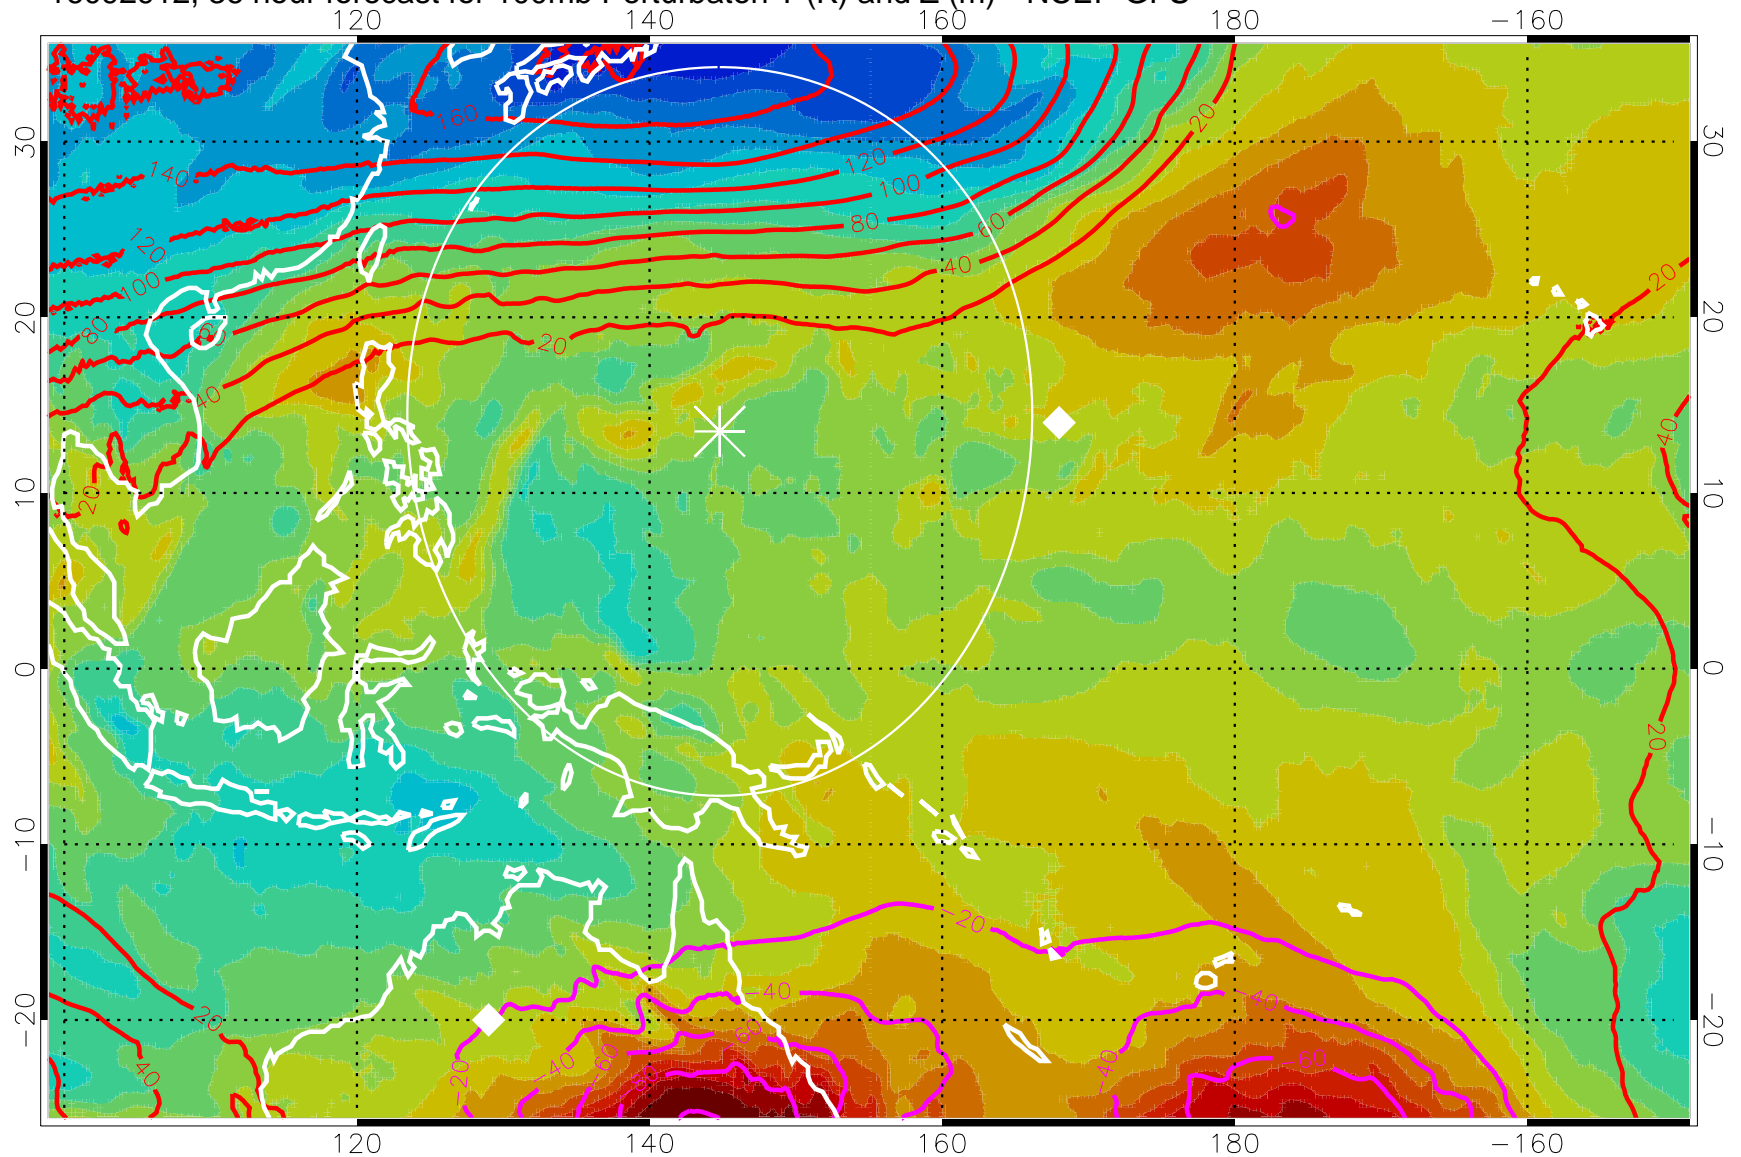

16092912, 36 hour forecast for 100mb Perturbation T (K) and Z (m)-- NCEP GFS

Contours are 100 mbar Z perturbation (m)
Positive Z Contours
Negative Z Contours
Diamonds-mean pos. of anticyclones

Range ring of 2304 km