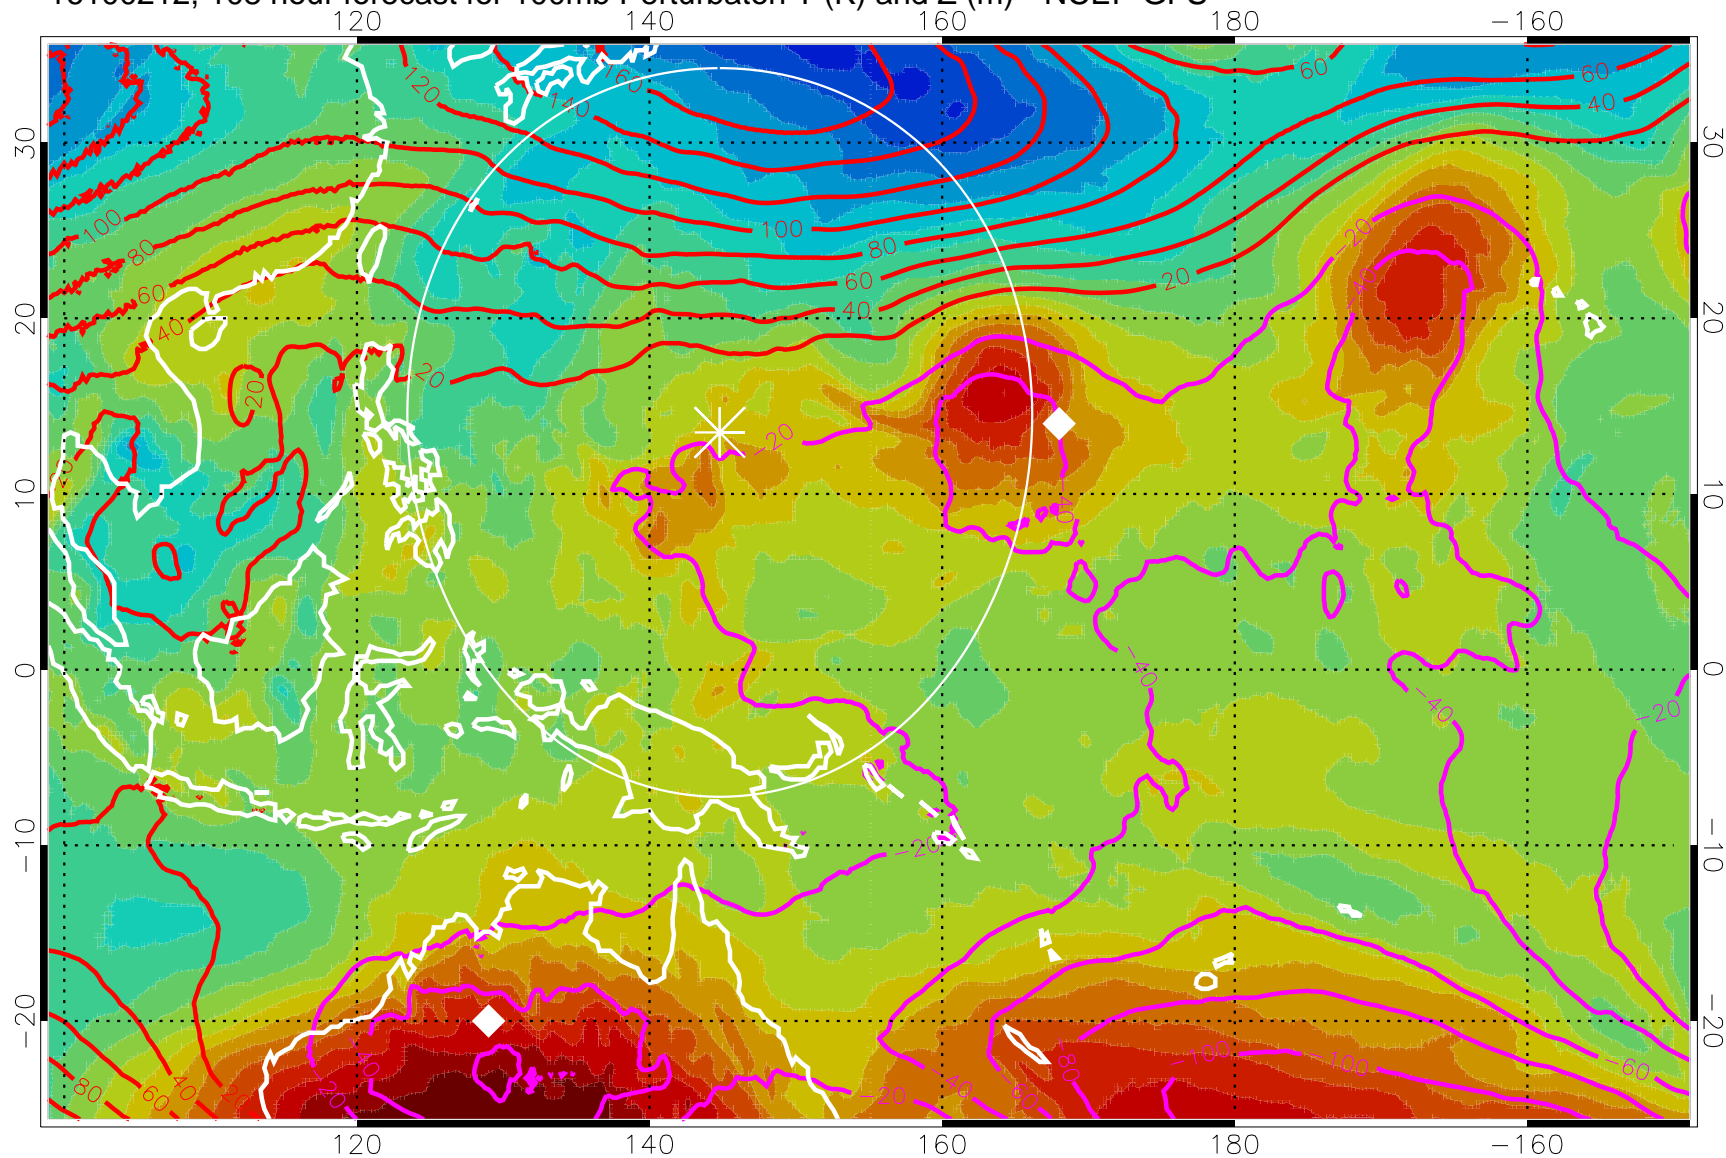

16100212, 108 hour forecast for 100mb Perturbaton T (K) and Z (m)-- NCEP GFS

Contours are 100 mbar Z perturbation (m)
Positive Z Contours
Negative Z Contours
Diamonds-mean pos. of anticyclones

Range ring of 2304 km