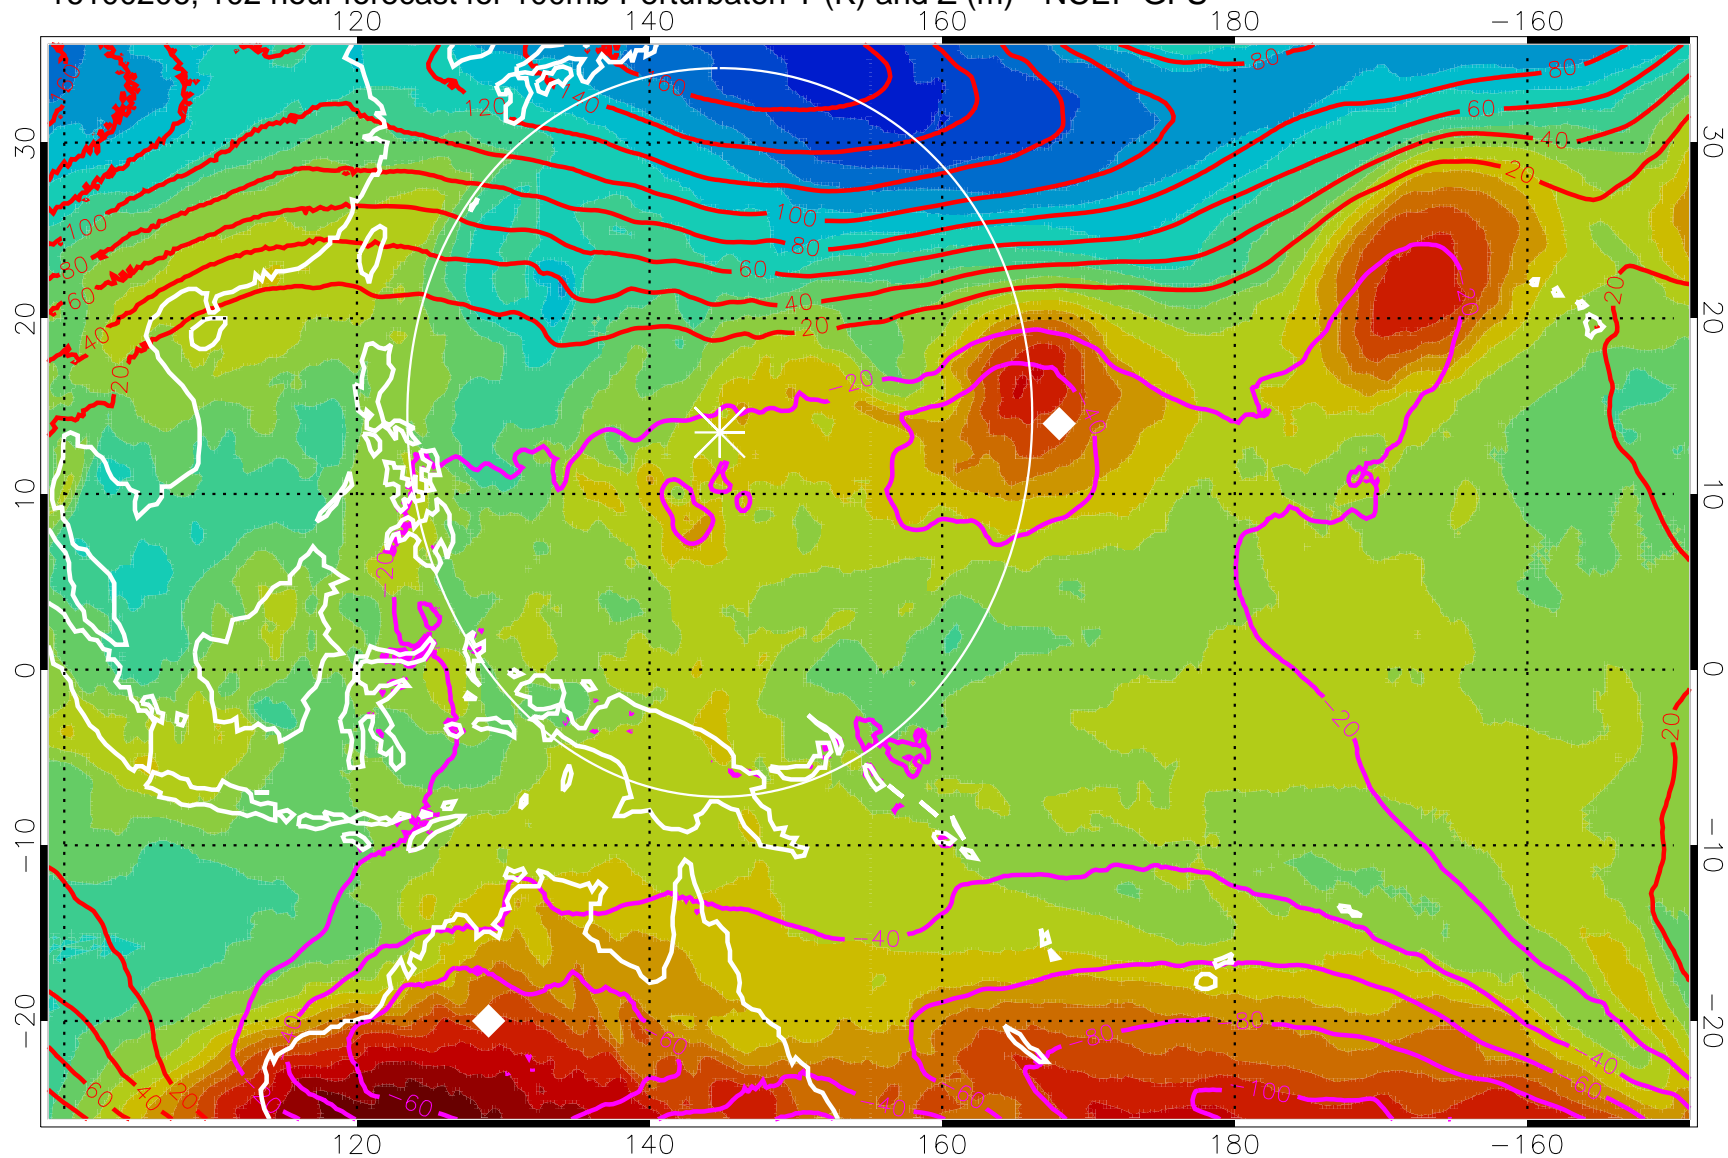

16100206, 102 hour forecast for 100mb Perturbaton T (K) and Z (m)-- NCEP GFS

Contours are 100 mbar Z perturbation (m)
Positive Z Contours
Negative Z Contours
Diamonds-mean pos. of anticyclones

Range ring of 2304 km