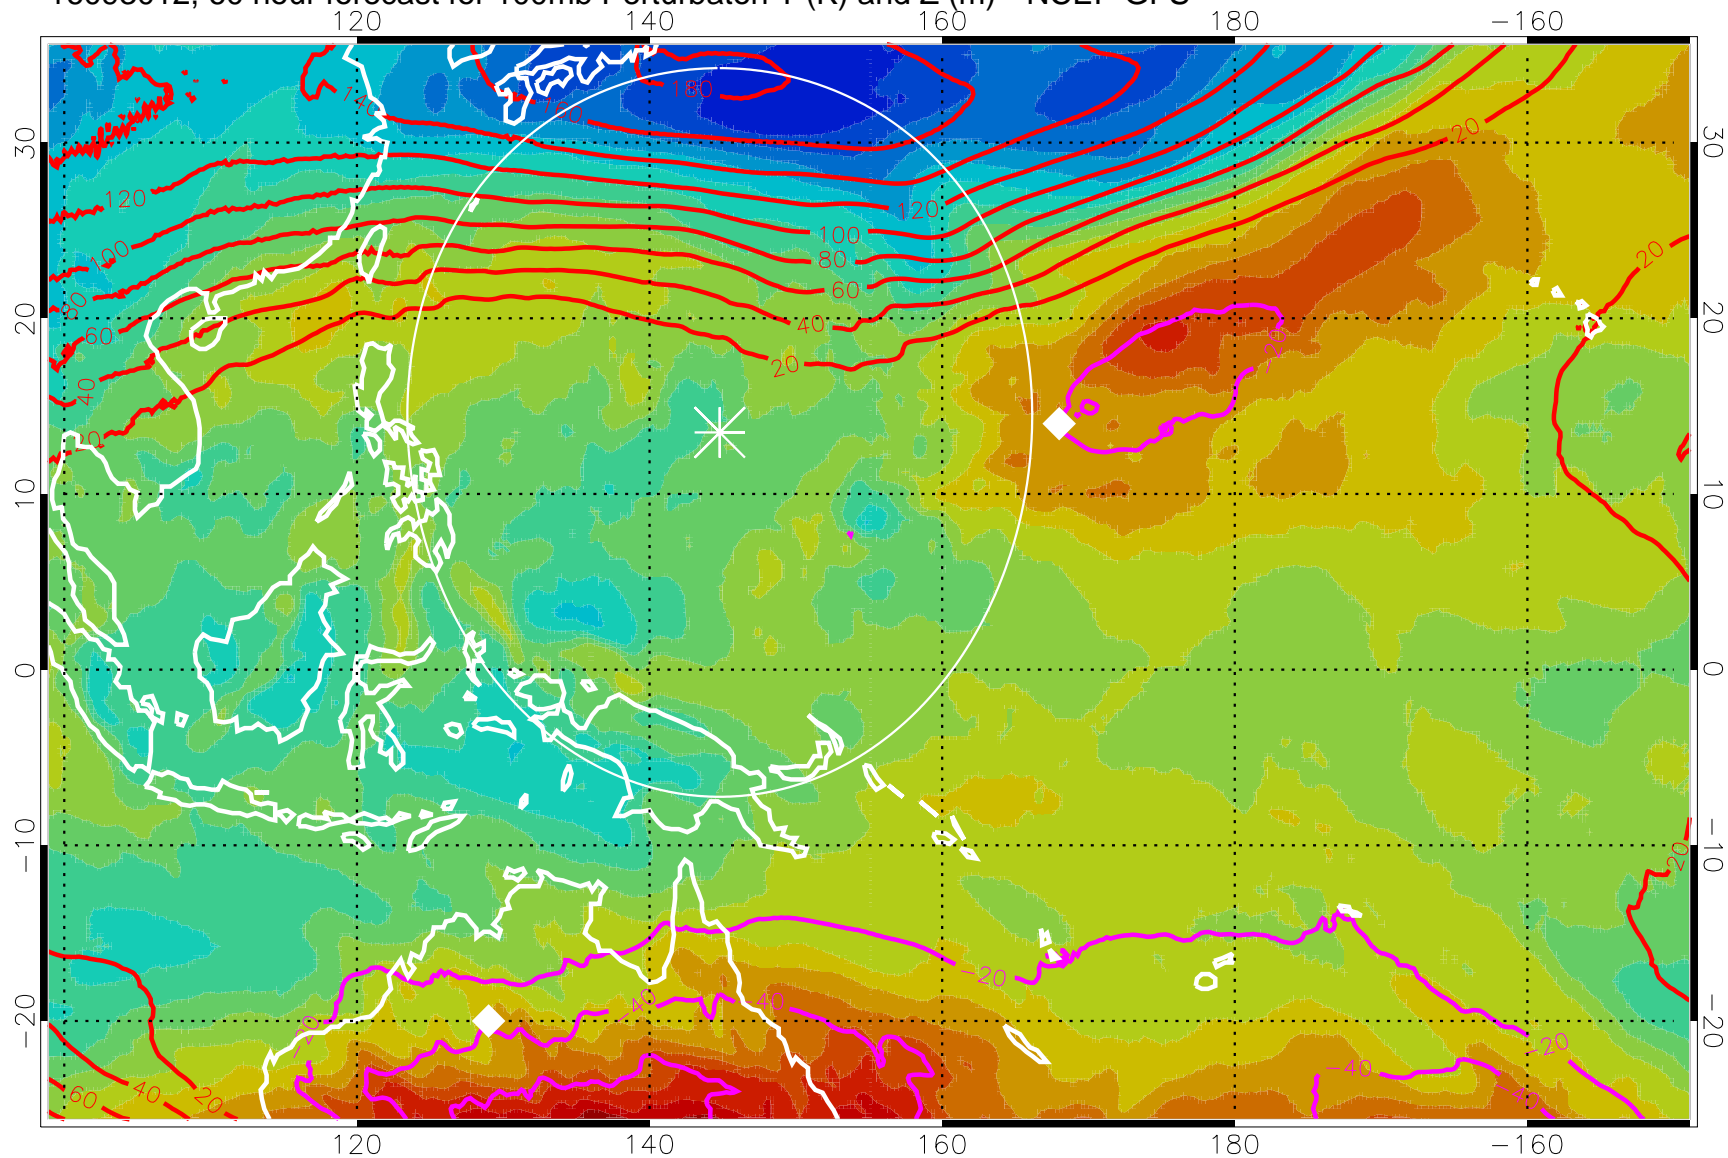

16093012, 60 hour forecast for 100mb Perturbaton T (K) and Z (m)-- NCEP GFS

Contours are 100 mbar Z perturbation (m)
Positive Z Contours
Negative Z Contours
Diamonds-mean pos. of anticyclones

Range ring of 2304 km