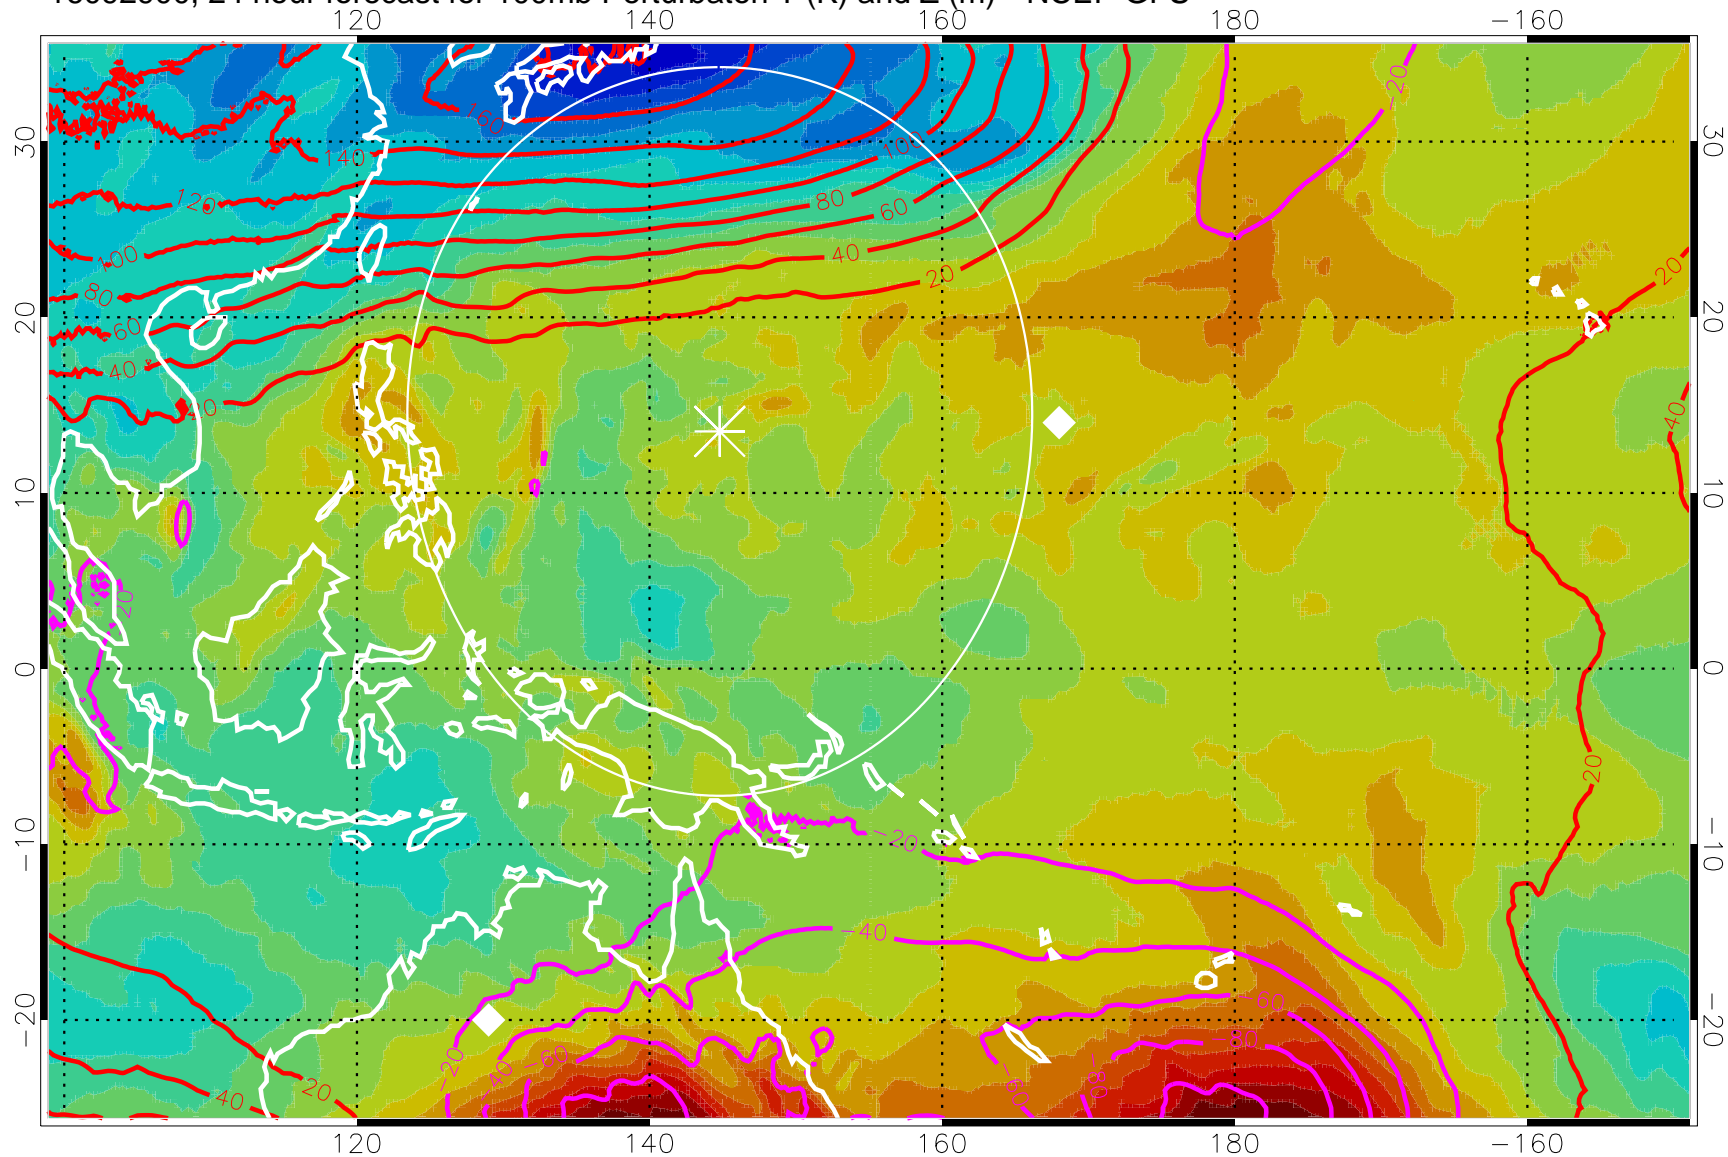

16092900, 24 hour forecast for 100mb Perturbaton T (K) and Z (m)-- NCEP GFS

Contours are 100 mbar Z perturbation (m)
Positive Z Contours
Negative Z Contours
Diamonds-mean pos. of anticyclones

Range ring of 2304 km