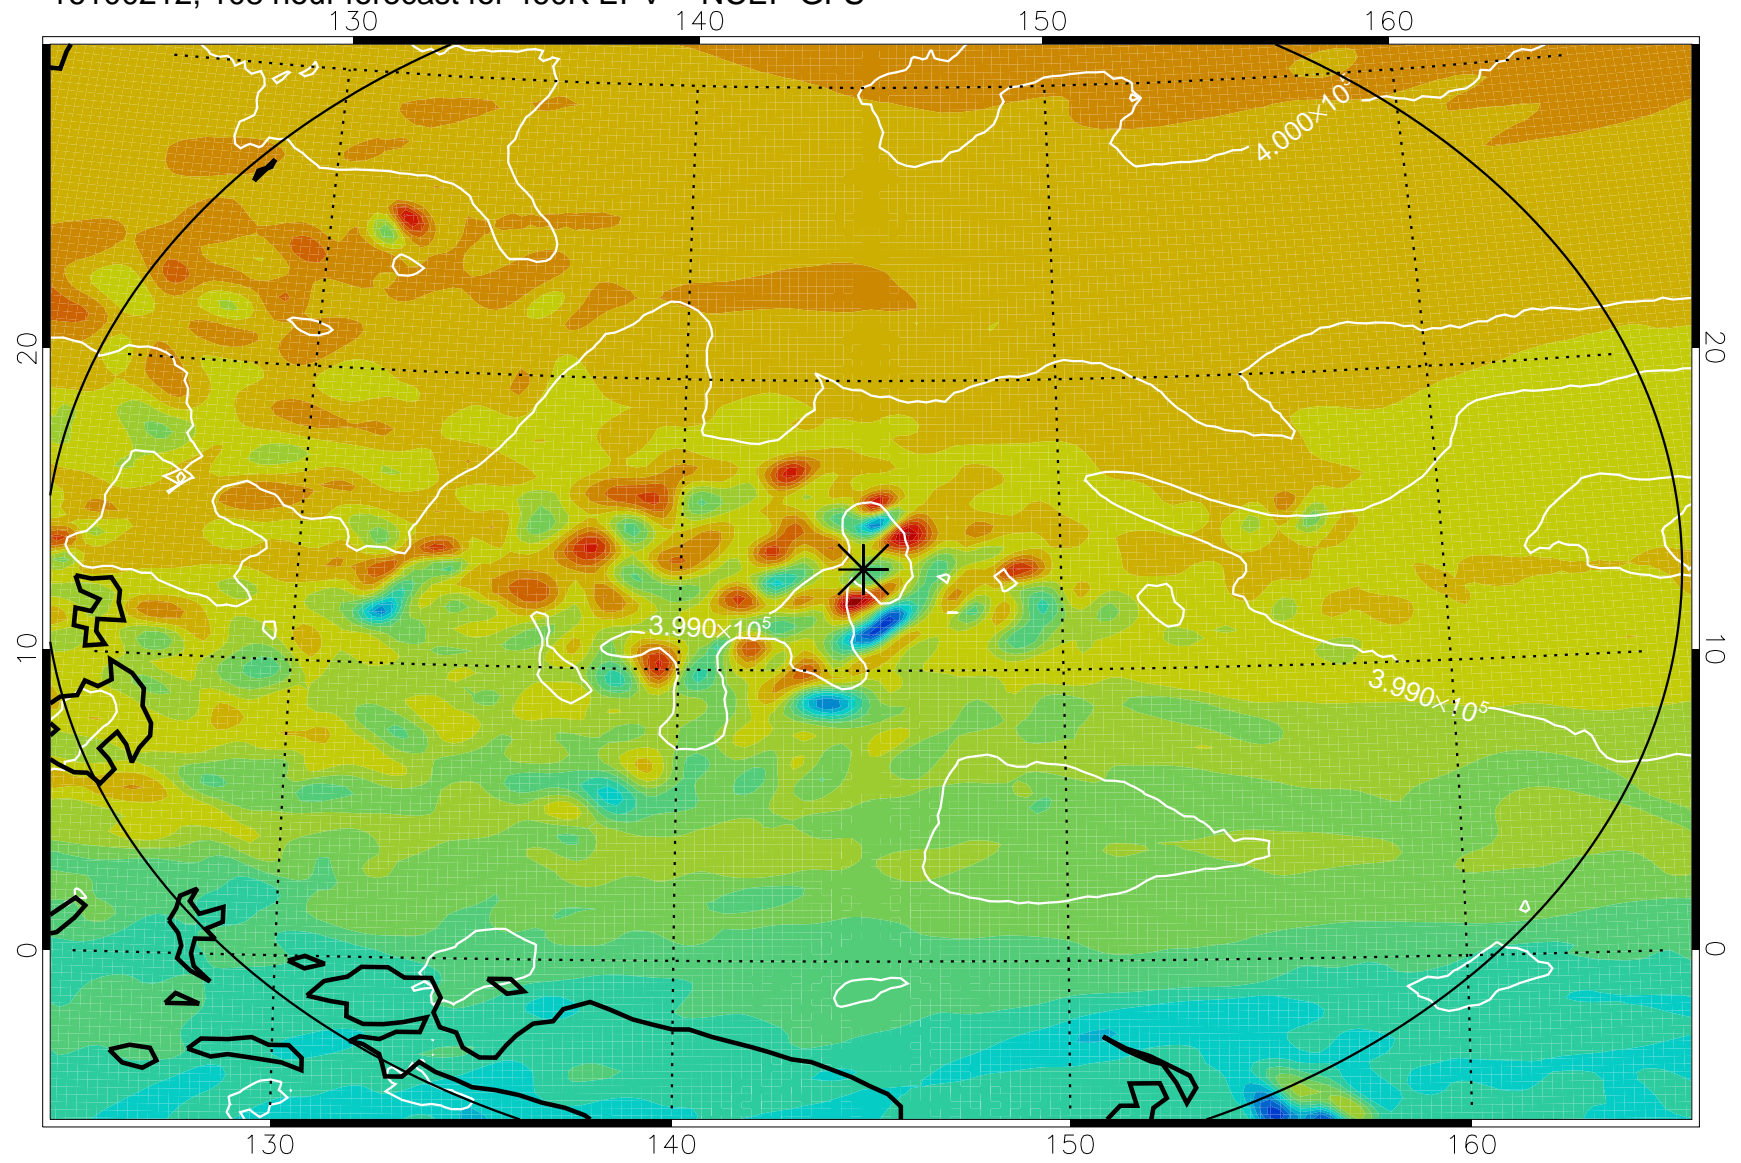

16100106, 78 hour forecast for 460K EPV -- NCEP GFS

460K Montgomery Streamfunction, white

Range ring of 2304 km

16100112, 84 hour forecast for 460K EPV -- NCEP GFS

460K Montgomery Streamfunction, white

Range ring of 2304 km

16100118, 90 hour forecast for 460K EPV -- NCEP GFS

460K Montgomery Streamfunction, white

Range ring of 2304 km

16100200, 96 hour forecast for 460K EPV -- NCEP GFS

460K Montgomery Streamfunction, white

Range ring of 2304 km

16100206, 102 hour forecast for 460K EPV -- NCEP GFS

460K Montgomery Streamfunction, white

Range ring of 2304 km

16100212, 108 hour forecast for 460K EPV -- NCEP GFS

460K Montgomery Streamfunction, white

Range ring of 2304 km

16100218, 114 hour forecast for 460K EPV -- NCEP GFS

460K Montgomery Streamfunction, white

Range ring of 2304 km

16100300, 120 hour forecast for 460K EPV -- NCEP GFS

460K Montgomery Streamfunction, white

Range ring of 2304 km