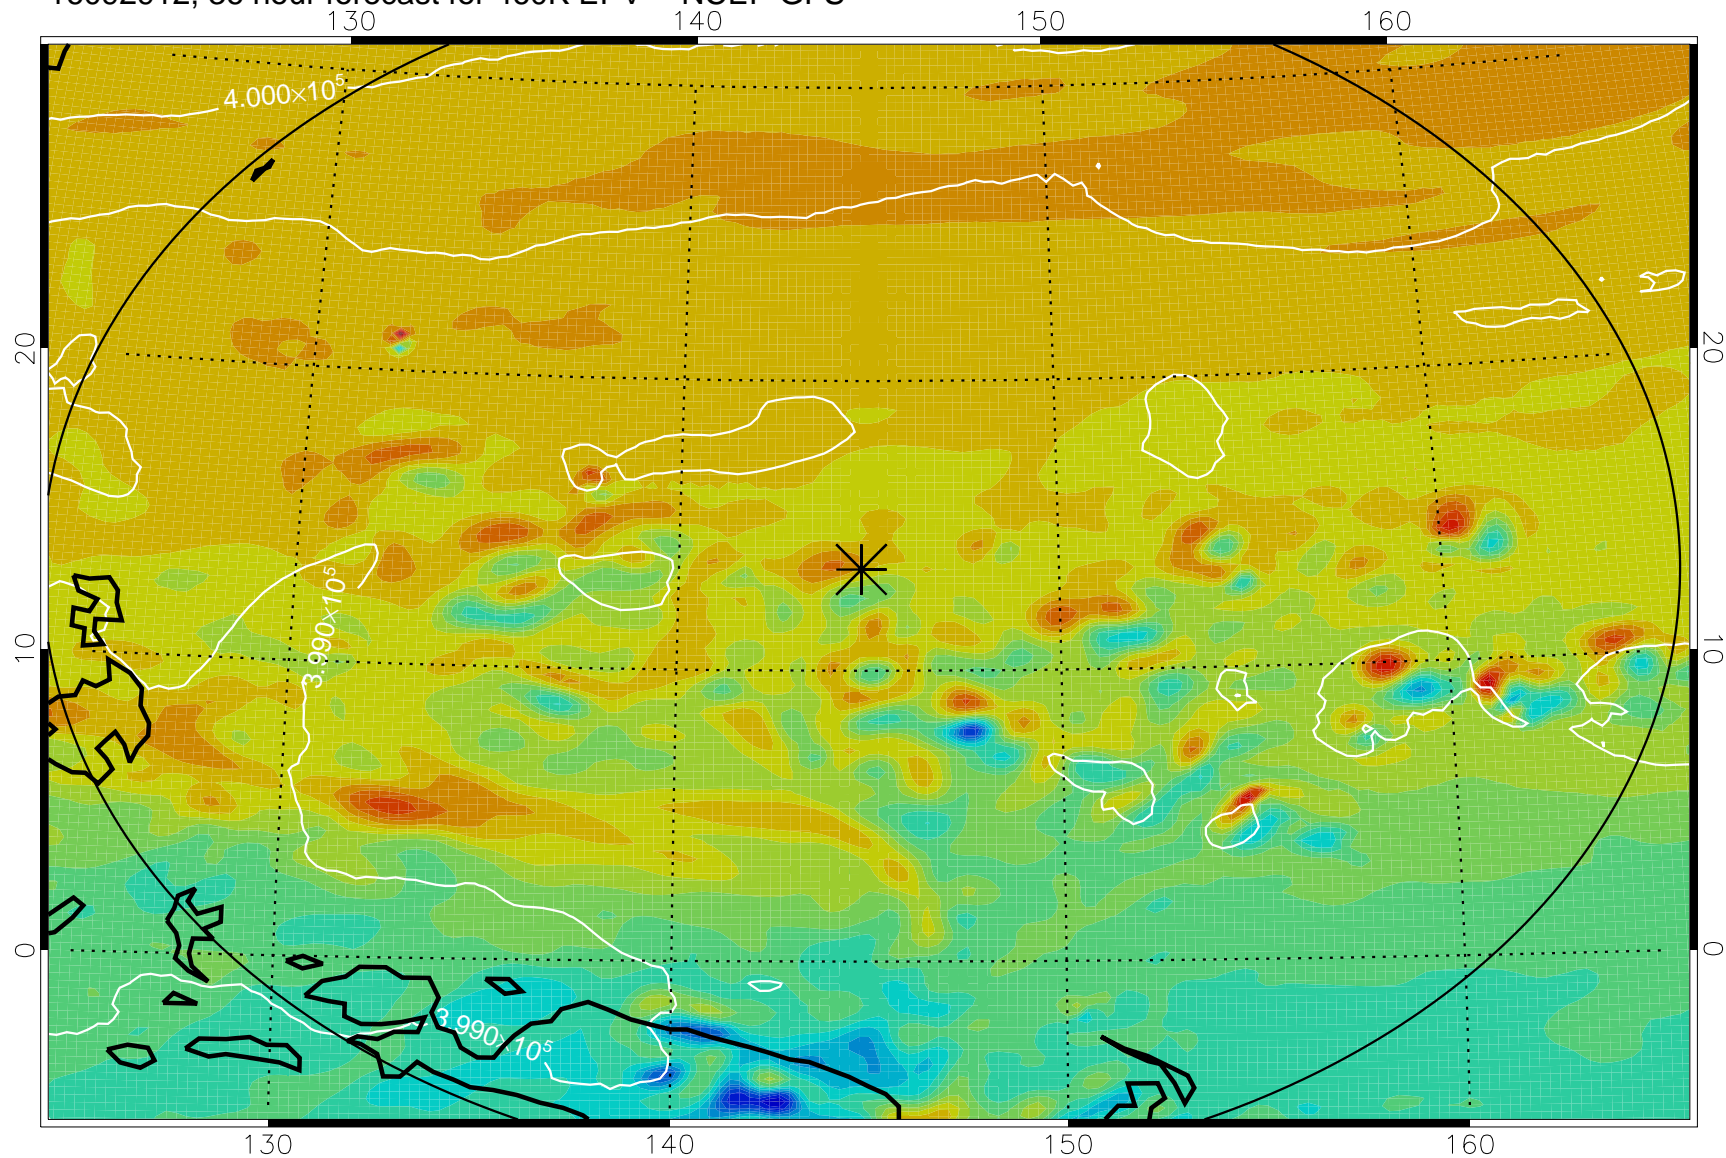

16092818, 18 hour forecast for 460K EPV -- NCEP GFS

460K Montgomery Streamfunction, white

Range ring of 2304 km

16092900, 24 hour forecast for 460K EPV -- NCEP GFS

460K Montgomery Streamfunction, white

Range ring of 2304 km

16092906, 30 hour forecast for 460K EPV -- NCEP GFS

460K Montgomery Streamfunction, white

Range ring of 2304 km

16092912, 36 hour forecast for 460K EPV -- NCEP GFS

460K Montgomery Streamfunction, white

Range ring of 2304 km

16092918, 42 hour forecast for 460K EPV -- NCEP GFS

460K Montgomery Streamfunction, white

Range ring of 2304 km

16093000, 48 hour forecast for 460K EPV -- NCEP GFS

460K Montgomery Streamfunction, white

Range ring of 2304 km

16093018, 66 hour forecast for 460K EPV -- NCEP GFS

460K Montgomery Streamfunction, white

Range ring of 2304 km

16100100, 72 hour forecast for 460K EPV -- NCEP GFS

460K Montgomery Streamfunction, white

Range ring of 2304 km