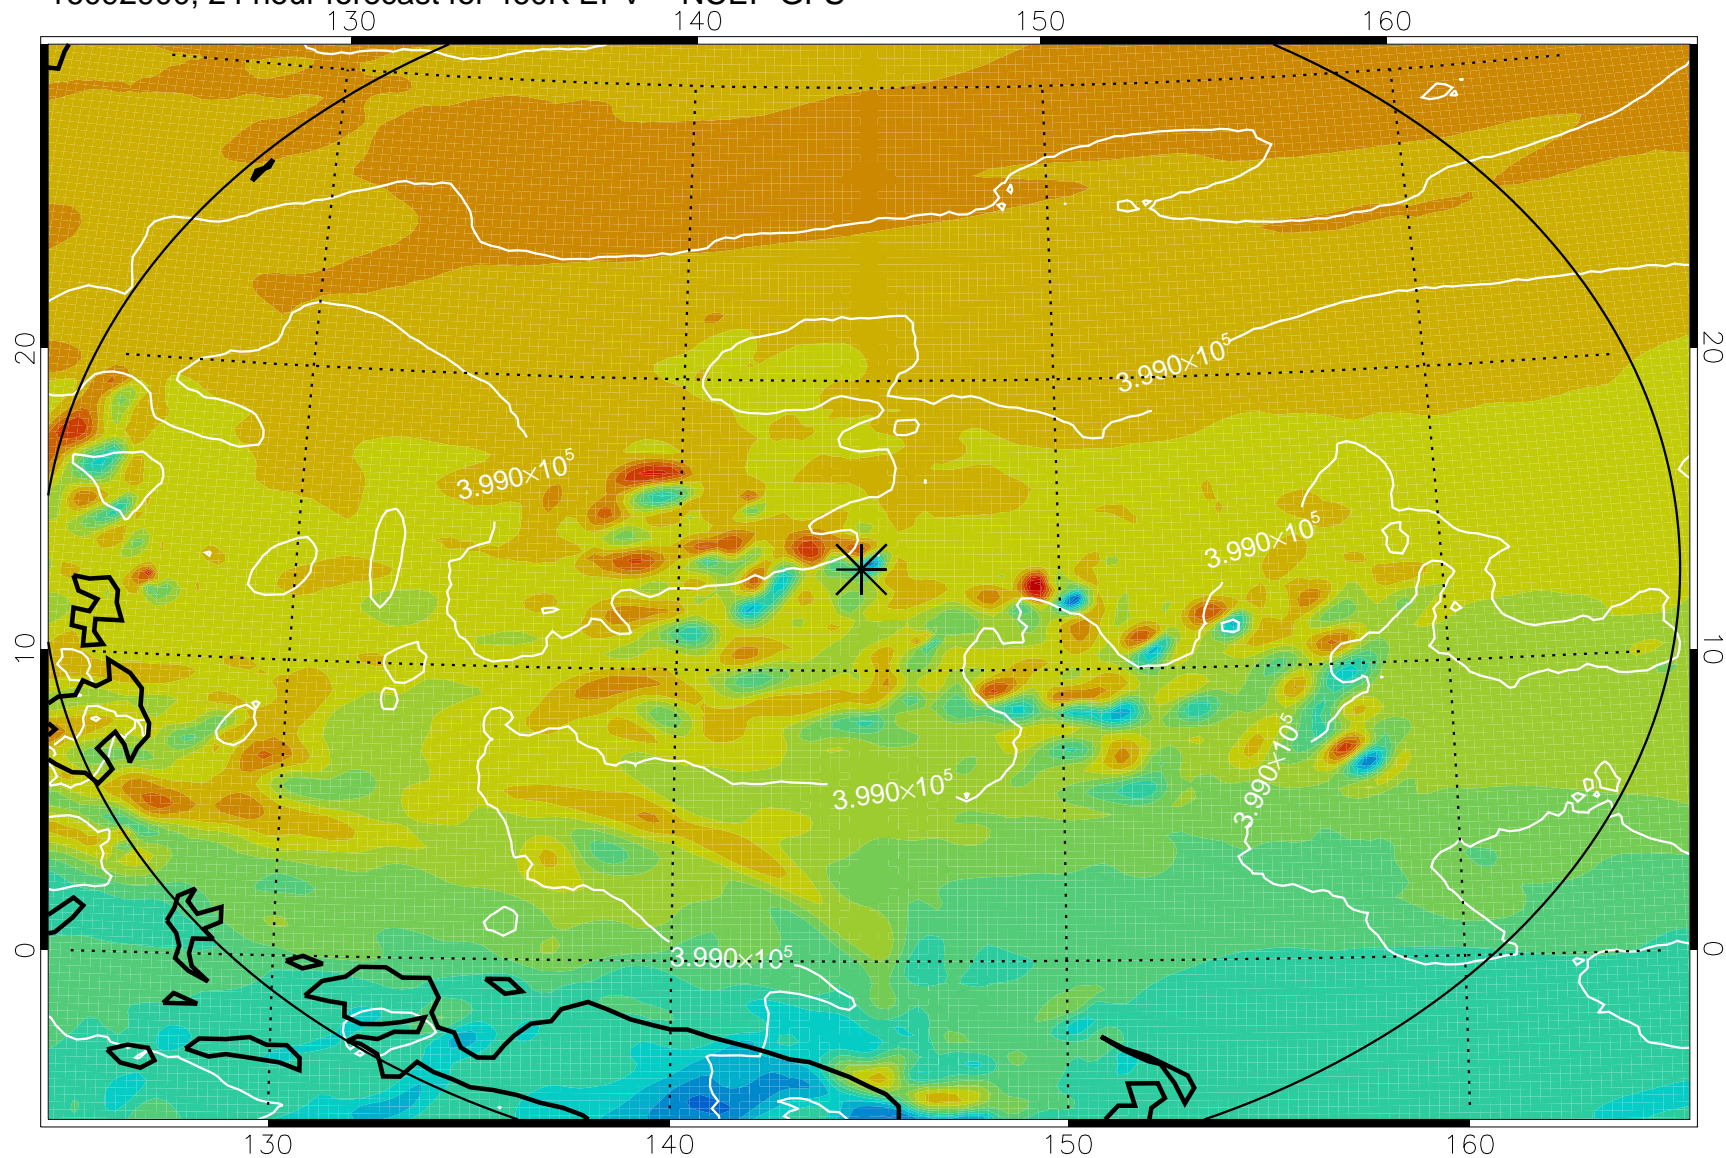

16092818, 18 hour forecast for 460K EPV -- NCEP GFS

460K Montgomery Streamfunction, white

Range ring of 2304 km

16092900, 24 hour forecast for 460K EPV -- NCEP GFS

460K Montgomery Streamfunction, white

Range ring of 2304 km

16092906, 30 hour forecast for 460K EPV -- NCEP GFS

460K Montgomery Streamfunction, white

Range ring of 2304 km

16092912, 36 hour forecast for 460K EPV -- NCEP GFS

460K Montgomery Streamfunction, white

Range ring of 2304 km

16092918, 42 hour forecast for 460K EPV -- NCEP GFS

460K Montgomery Streamfunction, white

Range ring of 2304 km

16093000, 48 hour forecast for 460K EPV -- NCEP GFS

460K Montgomery Streamfunction, white

Range ring of 2304 km

16093006, 54 hour forecast for 460K EPV -- NCEP GFS

460K Montgomery Streamfunction, white

Range ring of 2304 km

16093012, 60 hour forecast for 460K EPV -- NCEP GFS

460K Montgomery Streamfunction, white

Range ring of 2304 km