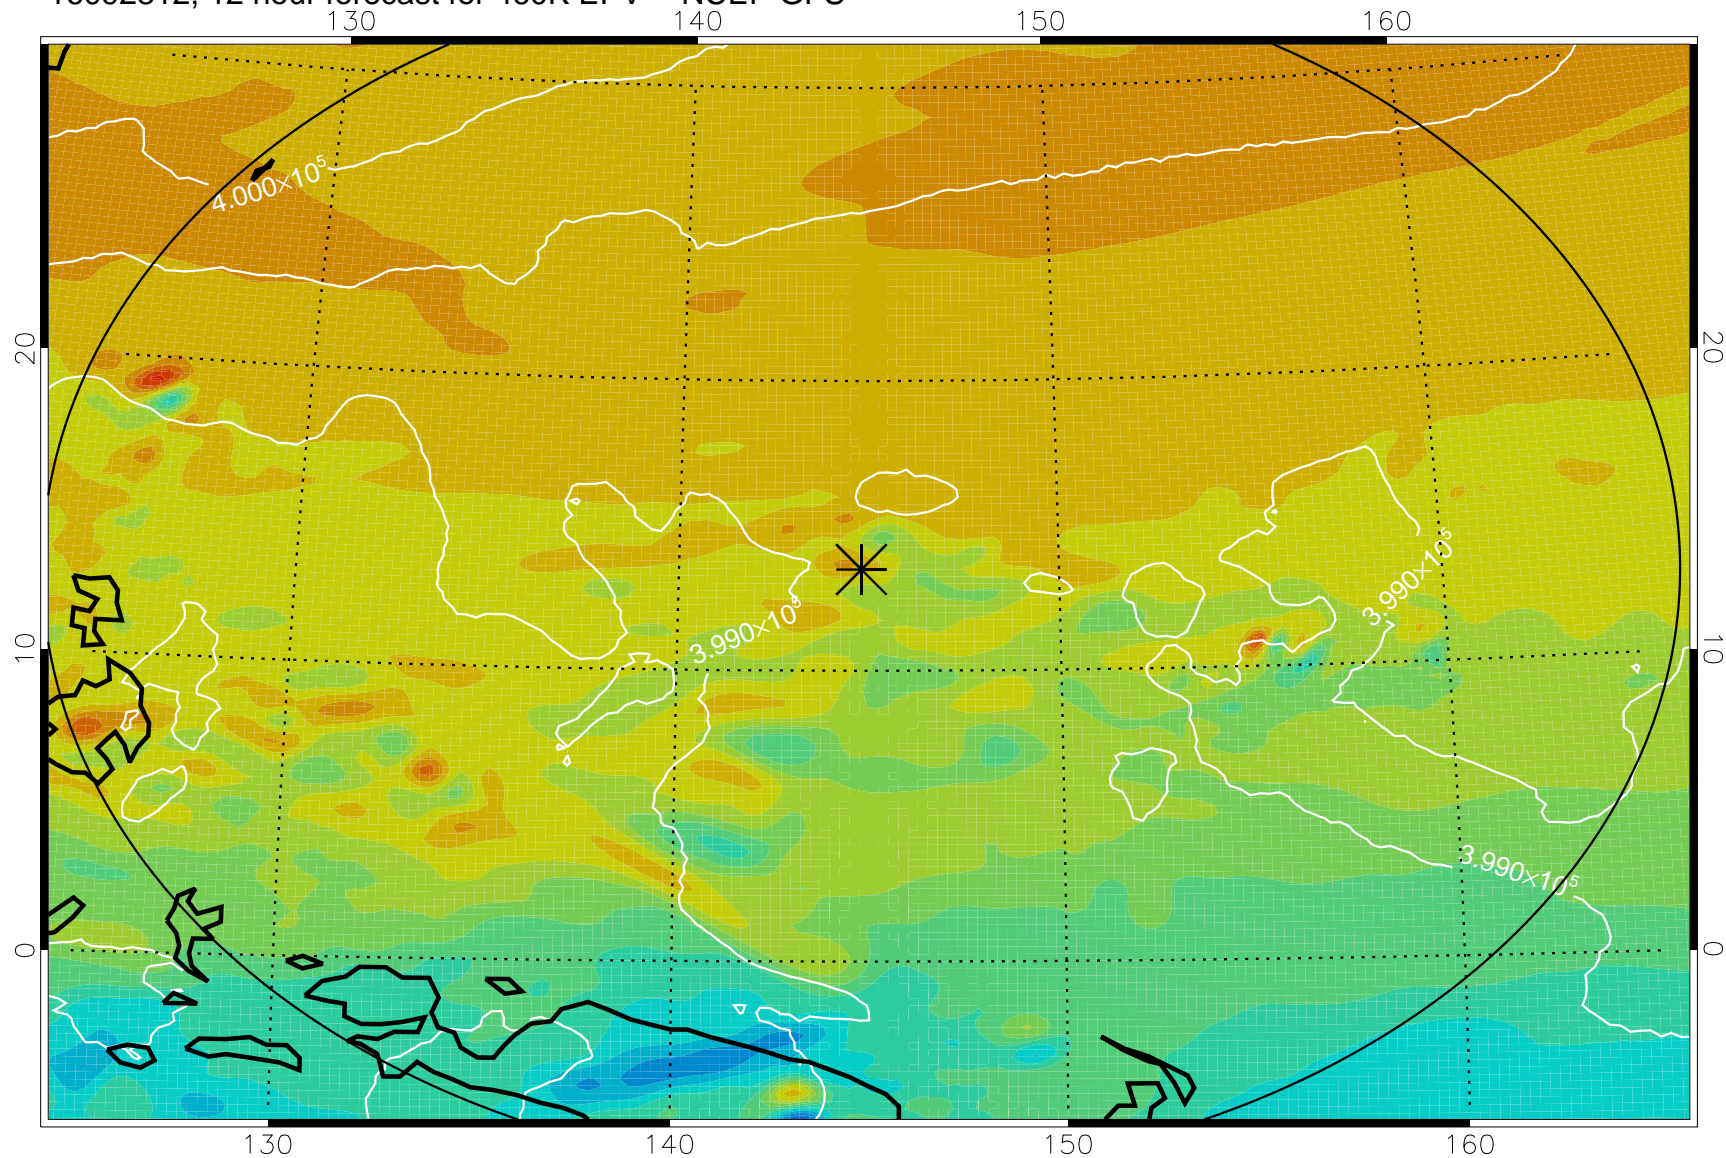

16092806, 6 hour forecast for 460K EPV -- NCEP GFS

460K Montgomery Streamfunction, white

Range ring of 2304 km

16092812, 12 hour forecast for 460K EPV -- NCEP GFS

460K Montgomery Streamfunction, white

Range ring of 2304 km

16092818, 18 hour forecast for 460K EPV -- NCEP GFS

460K Montgomery Streamfunction, white

Range ring of 2304 km

16092900, 24 hour forecast for 460K EPV -- NCEP GFS

460K Montgomery Streamfunction, white

Range ring of 2304 km

16092906, 30 hour forecast for 460K EPV -- NCEP GFS

460K Montgomery Streamfunction, white

Range ring of 2304 km

16092912, 36 hour forecast for 460K EPV -- NCEP GFS

460K Montgomery Streamfunction, white

Range ring of 2304 km

16092918, 42 hour forecast for 460K EPV -- NCEP GFS

460K Montgomery Streamfunction, white

Range ring of 2304 km

16093000, 48 hour forecast for 460K EPV -- NCEP GFS

460K Montgomery Streamfunction, white

Range ring of 2304 km