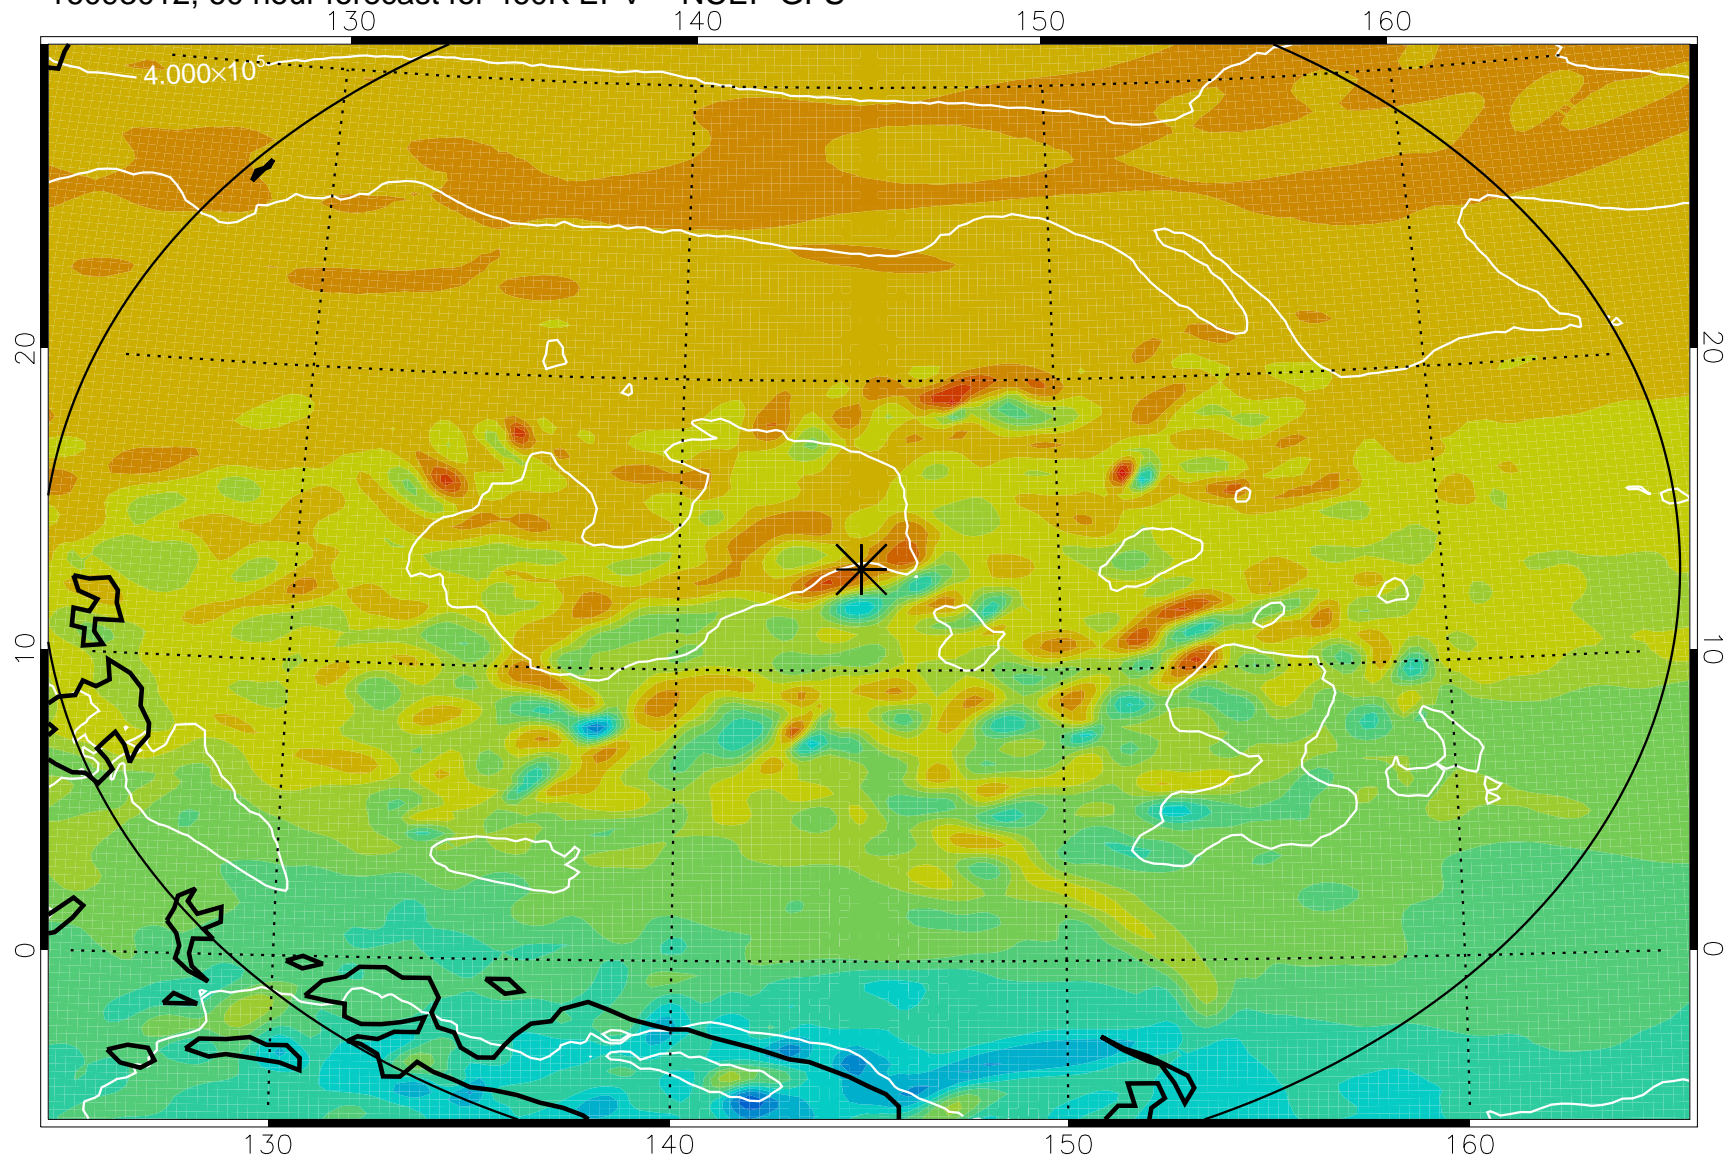

16093006, 54 hour forecast for 460K EPV -- NCEP GFS

460K Montgomery Streamfunction, white

Range ring of 2304 km

16093012, 60 hour forecast for 460K EPV -- NCEP GFS

460K Montgomery Streamfunction, white

Range ring of 2304 km

16093018, 66 hour forecast for 460K EPV -- NCEP GFS

460K Montgomery Streamfunction, white

Range ring of 2304 km

16100100, 72 hour forecast for 460K EPV -- NCEP GFS

460K Montgomery Streamfunction, white

Range ring of 2304 km

16100106, 78 hour forecast for 460K EPV -- NCEP GFS

460K Montgomery Streamfunction, white

Range ring of 2304 km

16100112, 84 hour forecast for 460K EPV -- NCEP GFS

460K Montgomery Streamfunction, white

Range ring of 2304 km

16100118, 90 hour forecast for 460K EPV -- NCEP GFS

460K Montgomery Streamfunction, white

Range ring of 2304 km

16100200, 96 hour forecast for 460K EPV -- NCEP GFS

460K Montgomery Streamfunction, white

Range ring of 2304 km