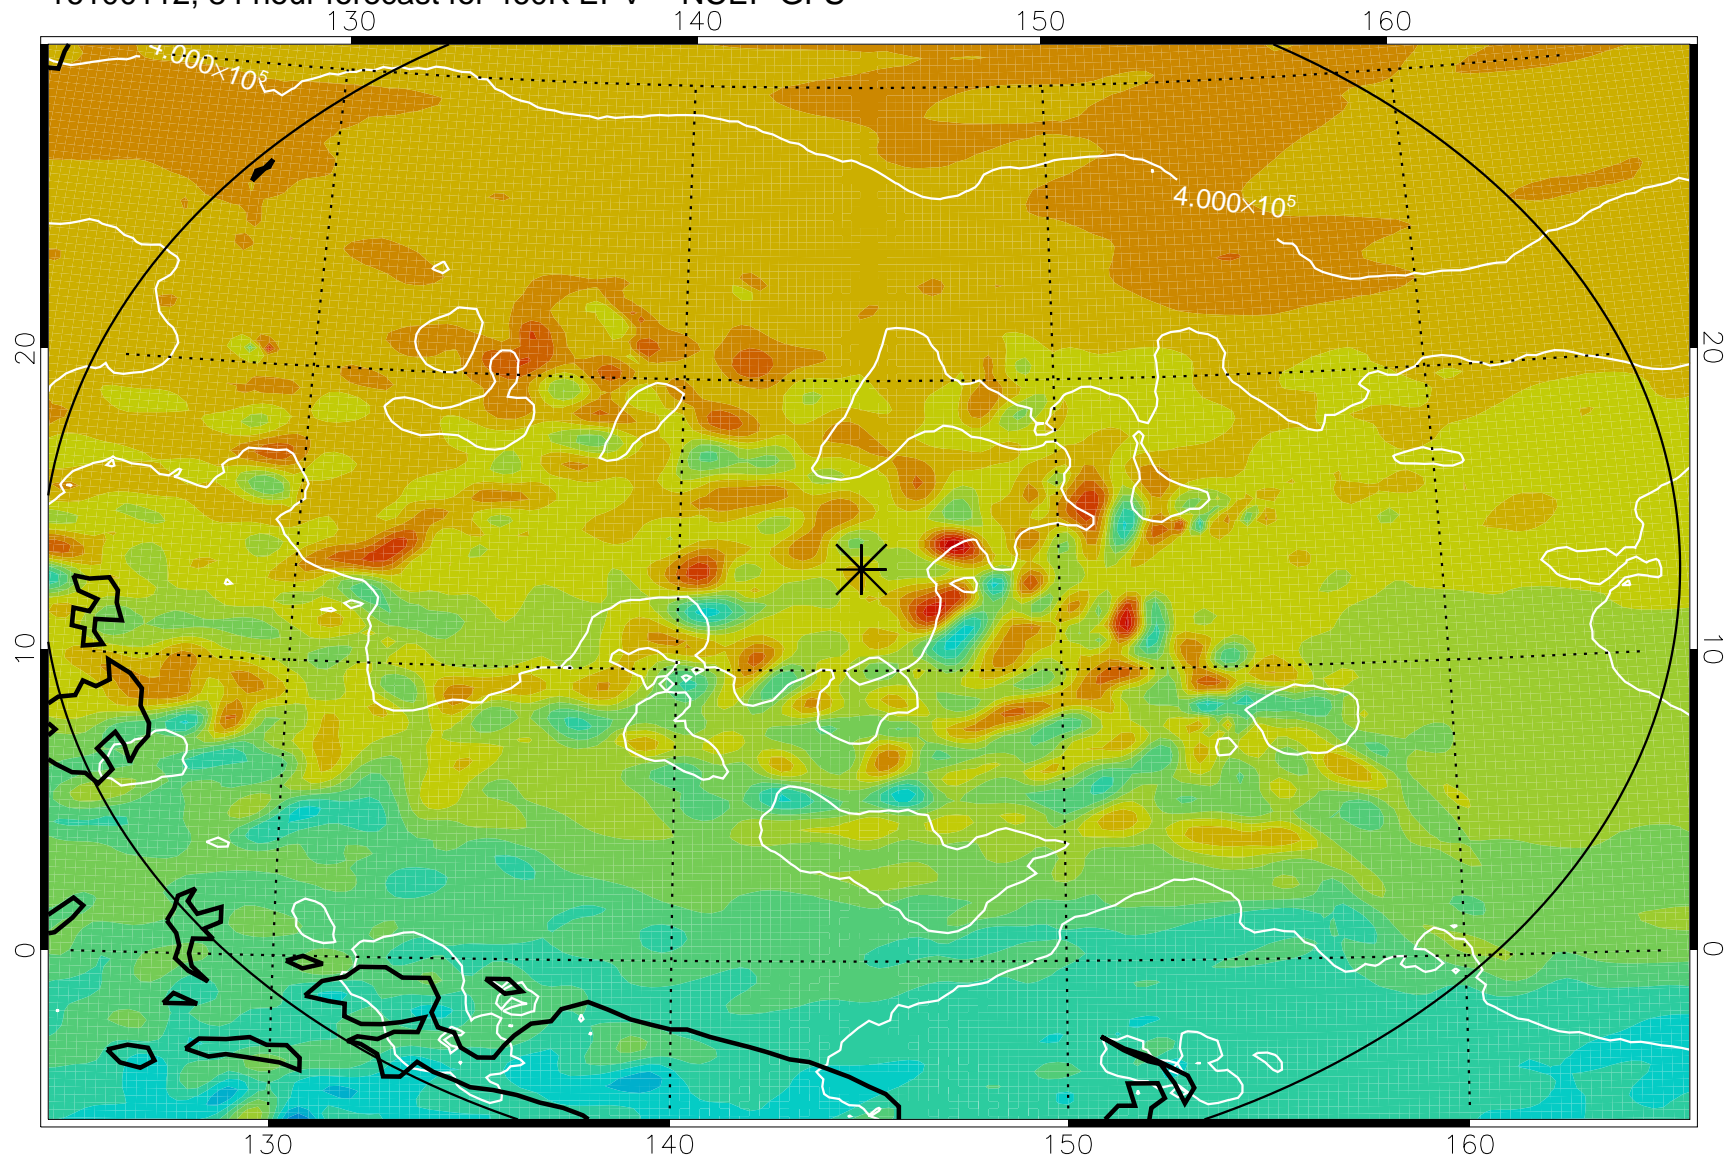

16093018, 66 hour forecast for 460K EPV -- NCEP GFS

460K Montgomery Streamfunction, white

Range ring of 2304 km

16100100, 72 hour forecast for 460K EPV -- NCEP GFS

460K Montgomery Streamfunction, white

Range ring of 2304 km

16100106, 78 hour forecast for 460K EPV -- NCEP GFS

460K Montgomery Streamfunction, white

Range ring of 2304 km

16100112, 84 hour forecast for 460K EPV -- NCEP GFS

460K Montgomery Streamfunction, white

Range ring of 2304 km

16100118, 90 hour forecast for 460K EPV -- NCEP GFS

460K Montgomery Streamfunction, white

Range ring of 2304 km

16100200, 96 hour forecast for 460K EPV -- NCEP GFS

460K Montgomery Streamfunction, white

Range ring of 2304 km

16100206, 102 hour forecast for 460K EPV -- NCEP GFS

460K Montgomery Streamfunction, white

Range ring of 2304 km

16100212, 108 hour forecast for 460K EPV -- NCEP GFS

460K Montgomery Streamfunction, white

Range ring of 2304 km