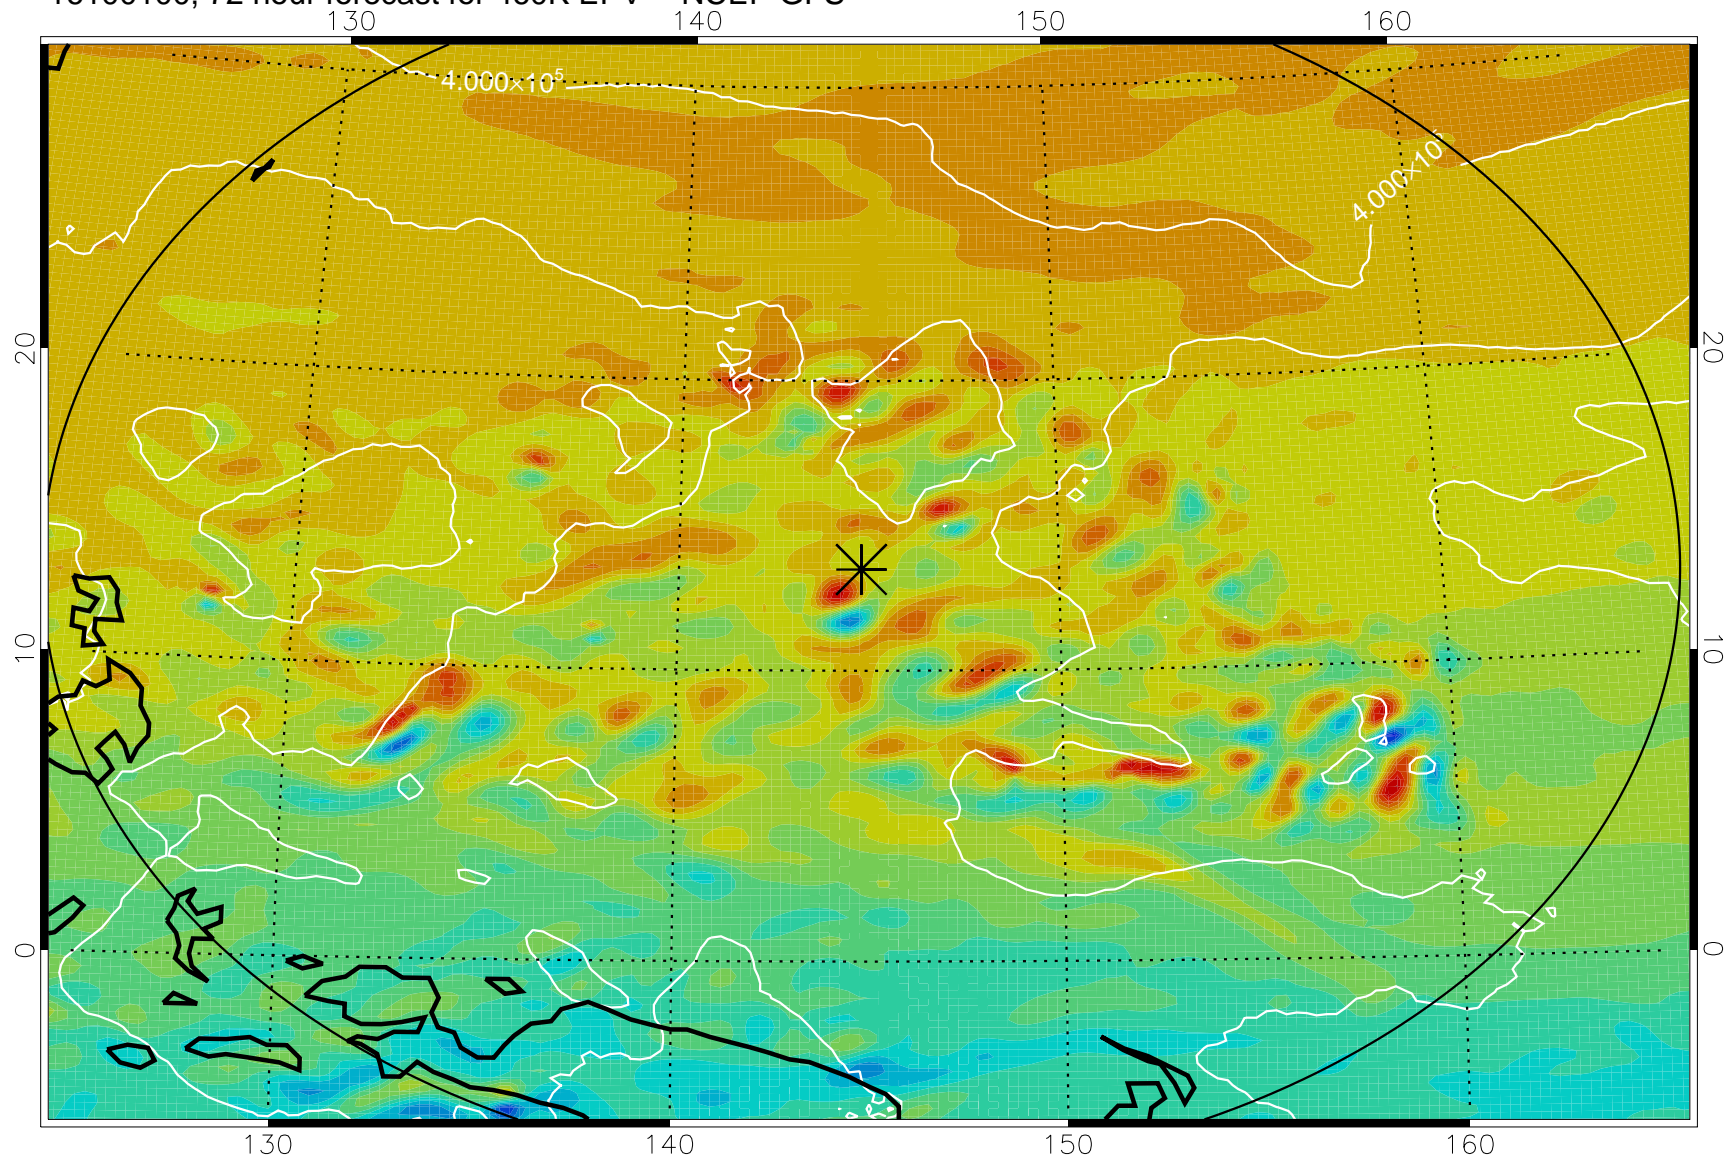

16093006, 54 hour forecast for 460K EPV -- NCEP GFS

460K Montgomery Streamfunction, white

Range ring of 2304 km

16093012, 60 hour forecast for 460K EPV -- NCEP GFS

460K Montgomery Streamfunction, white

Range ring of 2304 km

16093018, 66 hour forecast for 460K EPV -- NCEP GFS

460K Montgomery Streamfunction, white

Range ring of 2304 km

16100100, 72 hour forecast for 460K EPV -- NCEP GFS

460K Montgomery Streamfunction, white

Range ring of 2304 km

16100106, 78 hour forecast for 460K EPV -- NCEP GFS

460K Montgomery Streamfunction, white

Range ring of 2304 km

16100112, 84 hour forecast for 460K EPV -- NCEP GFS

460K Montgomery Streamfunction, white

Range ring of 2304 km

16100118, 90 hour forecast for 460K EPV -- NCEP GFS

460K Montgomery Streamfunction, white

Range ring of 2304 km

16100200, 96 hour forecast for 460K EPV -- NCEP GFS

460K Montgomery Streamfunction, white

Range ring of 2304 km