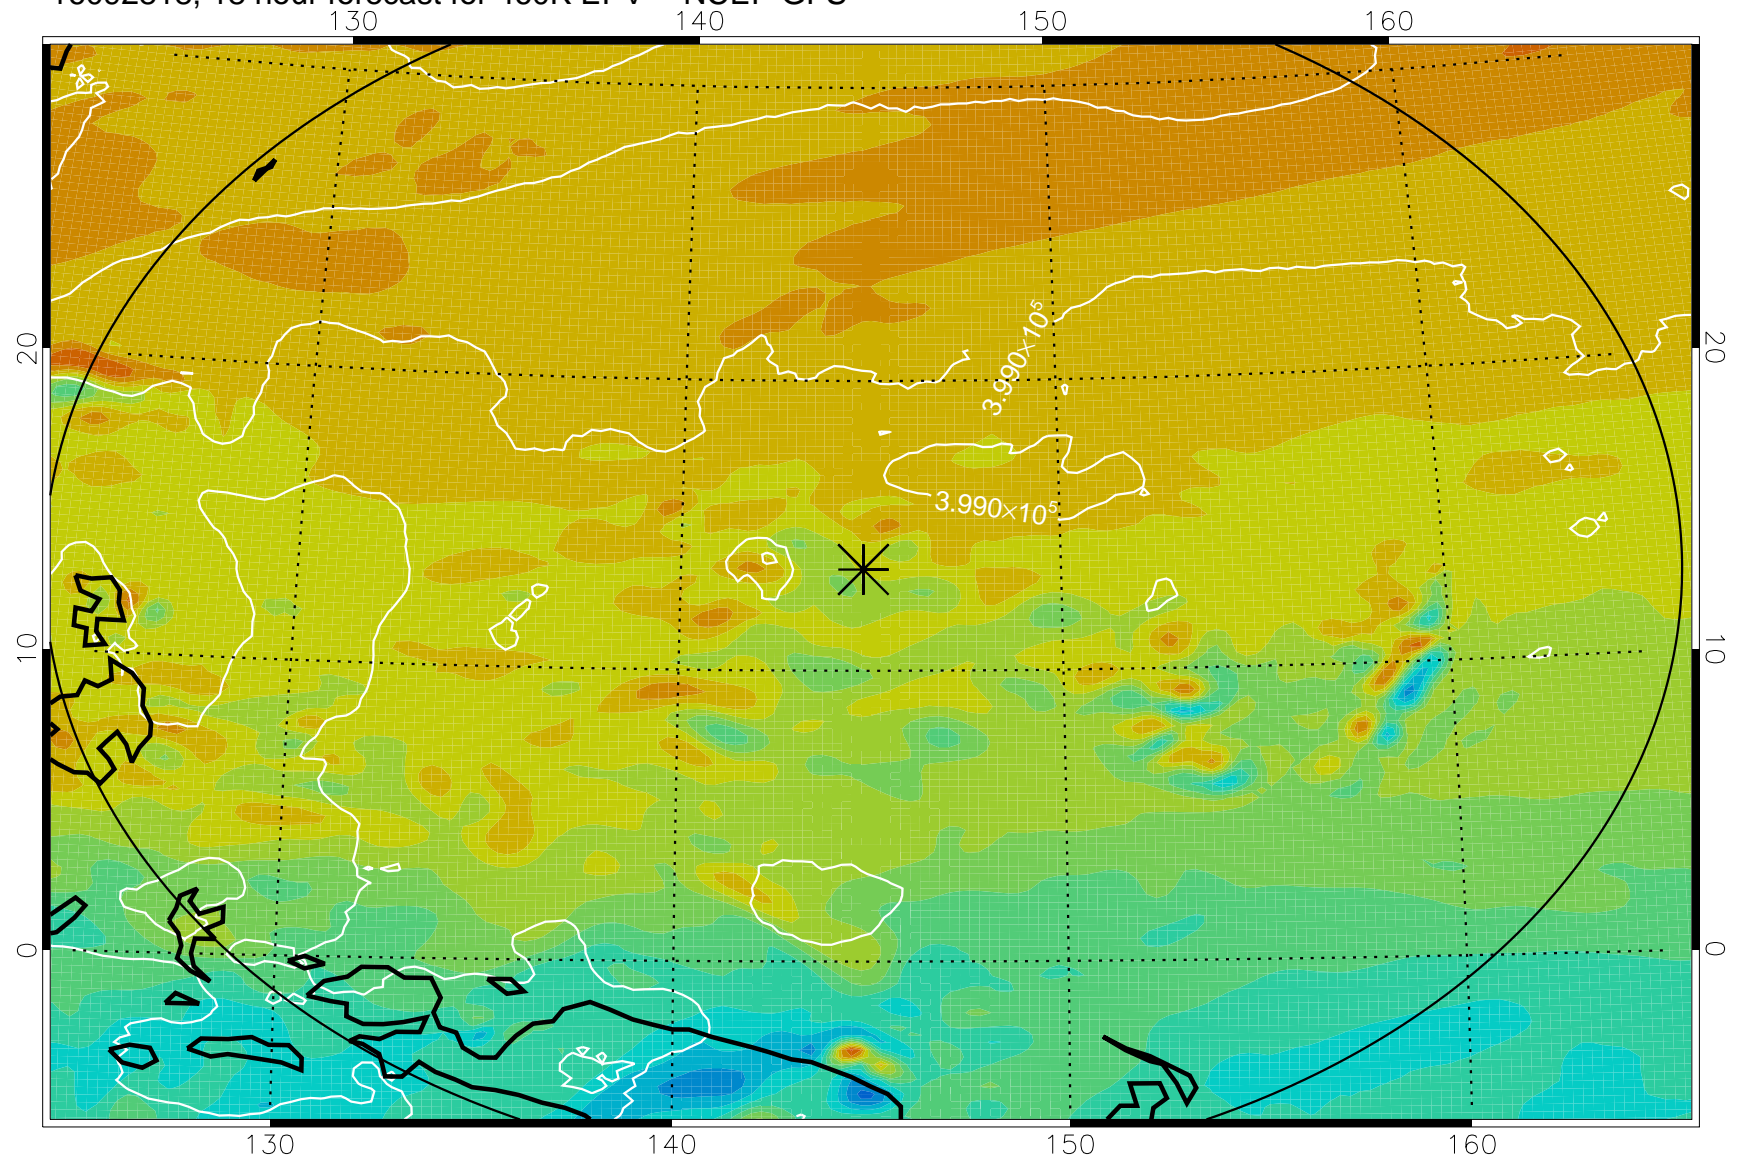

16092806, 6 hour forecast for 460K EPV -- NCEP GFS

460K Montgomery Streamfunction, white

Range ring of 2304 km

16092812, 12 hour forecast for 460K EPV -- NCEP GFS

460K Montgomery Streamfunction, white

Range ring of 2304 km

16092818, 18 hour forecast for 460K EPV -- NCEP GFS

460K Montgomery Streamfunction, white

Range ring of 2304 km

16092900, 24 hour forecast for 460K EPV -- NCEP GFS

460K Montgomery Streamfunction, white

Range ring of 2304 km

16092906, 30 hour forecast for 460K EPV -- NCEP GFS

460K Montgomery Streamfunction, white

Range ring of 2304 km

16092912, 36 hour forecast for 460K EPV -- NCEP GFS

460K Montgomery Streamfunction, white

Range ring of 2304 km

16092918, 42 hour forecast for 460K EPV -- NCEP GFS

460K Montgomery Streamfunction, white

Range ring of 2304 km

16093000, 48 hour forecast for 460K EPV -- NCEP GFS

460K Montgomery Streamfunction, white

Range ring of 2304 km