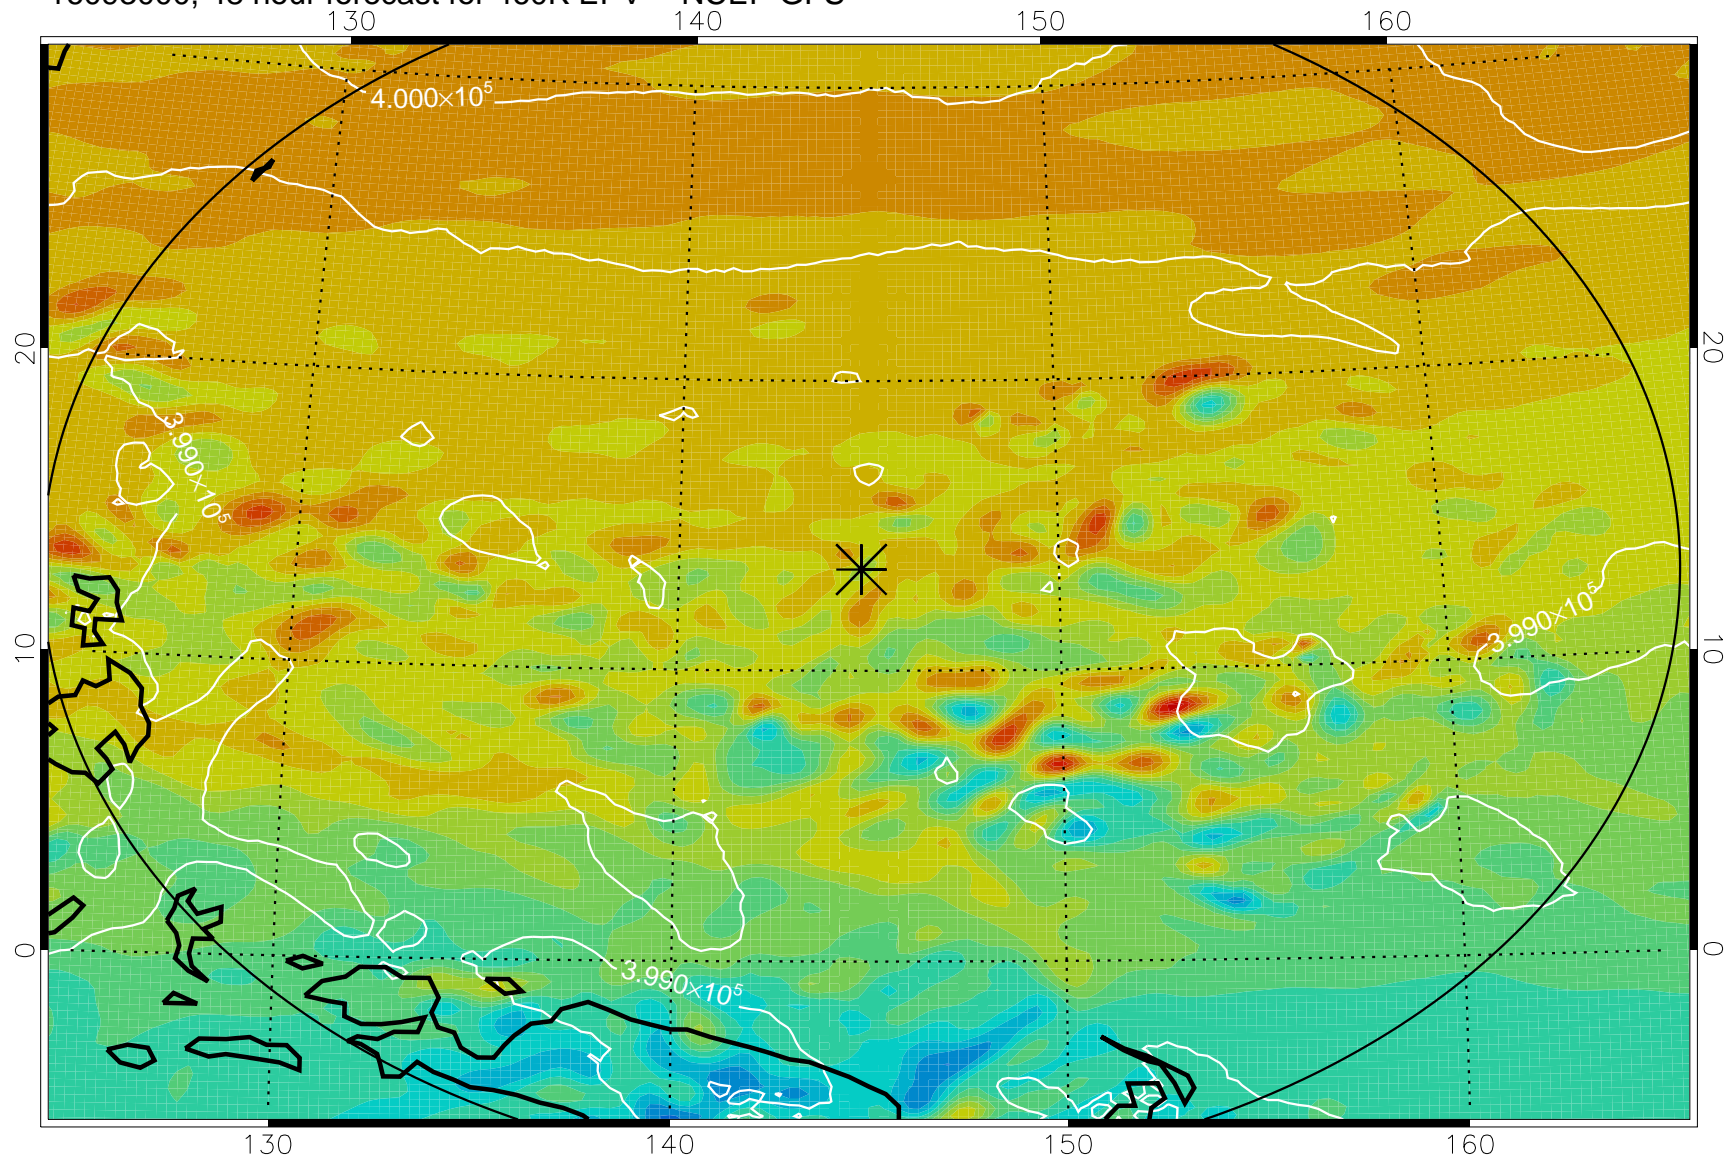

16092918, 42 hour forecast for 460K EPV -- NCEP GFS

460K Montgomery Streamfunction, white

Range ring of 2304 km

16093000, 48 hour forecast for 460K EPV -- NCEP GFS

460K Montgomery Streamfunction, white

Range ring of 2304 km

16093006, 54 hour forecast for 460K EPV -- NCEP GFS

460K Montgomery Streamfunction, white

Range ring of 2304 km

16093012, 60 hour forecast for 460K EPV -- NCEP GFS

460K Montgomery Streamfunction, white

Range ring of 2304 km

16093018, 66 hour forecast for 460K EPV -- NCEP GFS

460K Montgomery Streamfunction, white

Range ring of 2304 km

16100100, 72 hour forecast for 460K EPV -- NCEP GFS

460K Montgomery Streamfunction, white

Range ring of 2304 km

16100106, 78 hour forecast for 460K EPV -- NCEP GFS

460K Montgomery Streamfunction, white

Range ring of 2304 km

16100112, 84 hour forecast for 460K EPV -- NCEP GFS

460K Montgomery Streamfunction, white

Range ring of 2304 km