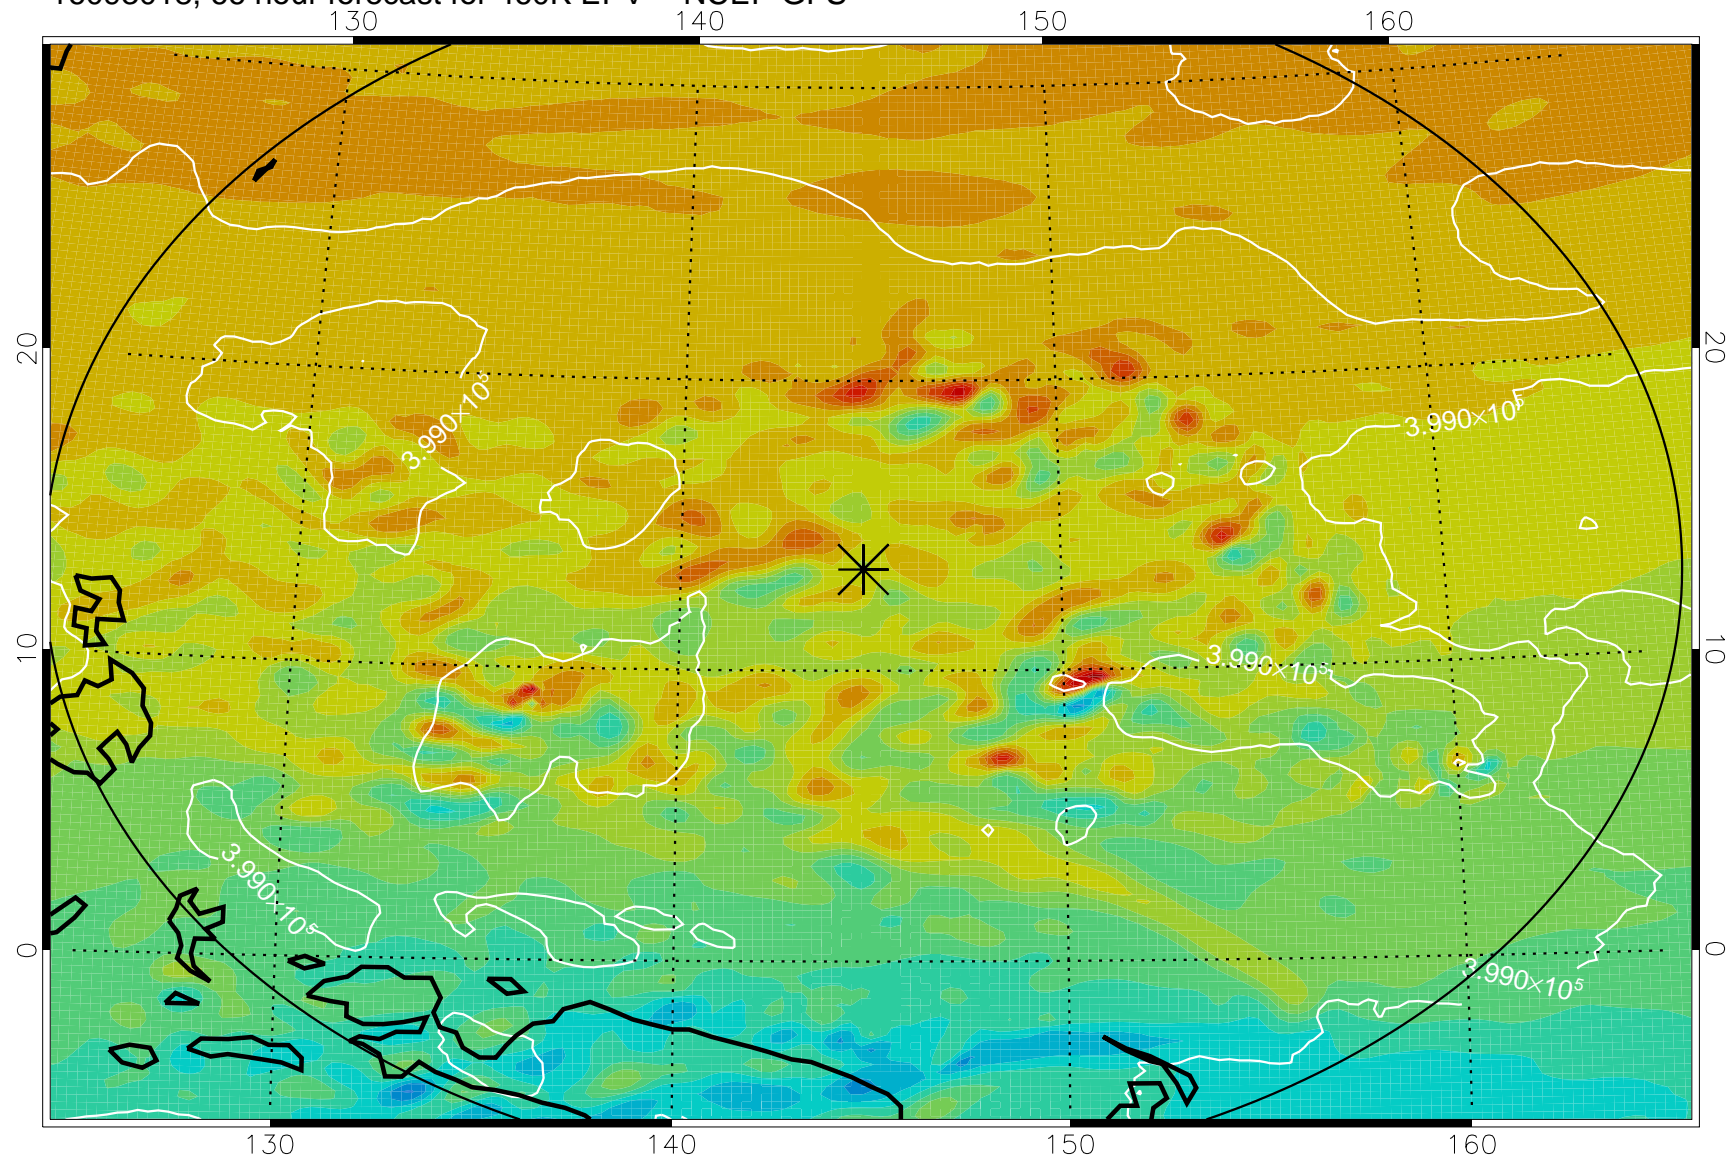

16092918, 42 hour forecast for 460K EPV -- NCEP GFS

460K Montgomery Streamfunction, white

Range ring of 2304 km

16093000, 48 hour forecast for 460K EPV -- NCEP GFS

460K Montgomery Streamfunction, white

Range ring of 2304 km

16093006, 54 hour forecast for 460K EPV -- NCEP GFS

460K Montgomery Streamfunction, white

Range ring of 2304 km

16093012, 60 hour forecast for 460K EPV -- NCEP GFS

460K Montgomery Streamfunction, white

Range ring of 2304 km

16093018, 66 hour forecast for 460K EPV -- NCEP GFS

460K Montgomery Streamfunction, white

Range ring of 2304 km

16100100, 72 hour forecast for 460K EPV -- NCEP GFS

460K Montgomery Streamfunction, white

Range ring of 2304 km

16100106, 78 hour forecast for 460K EPV -- NCEP GFS

460K Montgomery Streamfunction, white

Range ring of 2304 km

16100112, 84 hour forecast for 460K EPV -- NCEP GFS

460K Montgomery Streamfunction, white

Range ring of 2304 km