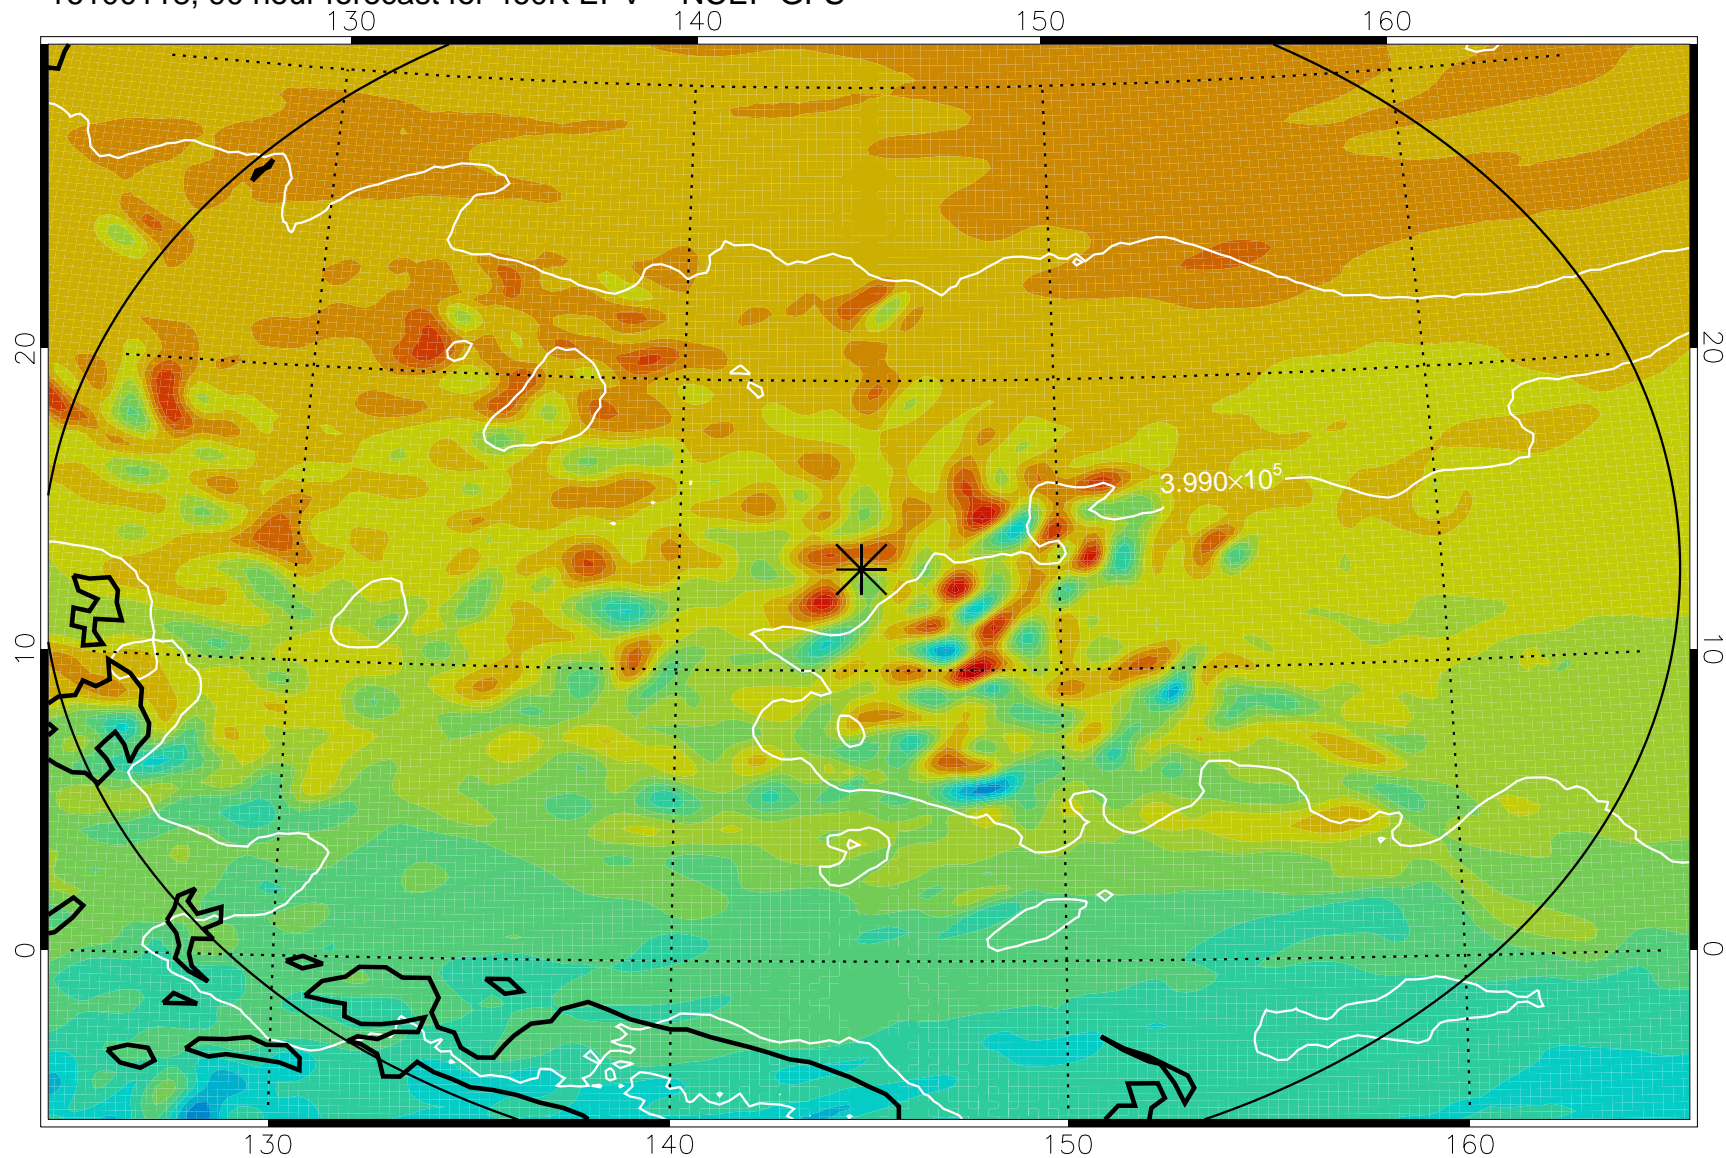

16093018, 66 hour forecast for 460K EPV -- NCEP GFS

460K Montgomery Streamfunction, white

Range ring of 2304 km

16100100, 72 hour forecast for 460K EPV -- NCEP GFS

460K Montgomery Streamfunction, white

Range ring of 2304 km

16100106, 78 hour forecast for 460K EPV -- NCEP GFS

460K Montgomery Streamfunction, white

Range ring of 2304 km

16100112, 84 hour forecast for 460K EPV -- NCEP GFS

460K Montgomery Streamfunction, white

Range ring of 2304 km

16100118, 90 hour forecast for 460K EPV -- NCEP GFS

460K Montgomery Streamfunction, white

Range ring of 2304 km

16100200, 96 hour forecast for 460K EPV -- NCEP GFS

460K Montgomery Streamfunction, white

Range ring of 2304 km

16100206, 102 hour forecast for 460K EPV -- NCEP GFS

460K Montgomery Streamfunction, white

Range ring of 2304 km

16100212, 108 hour forecast for 460K EPV -- NCEP GFS

460K Montgomery Streamfunction, white

Range ring of 2304 km