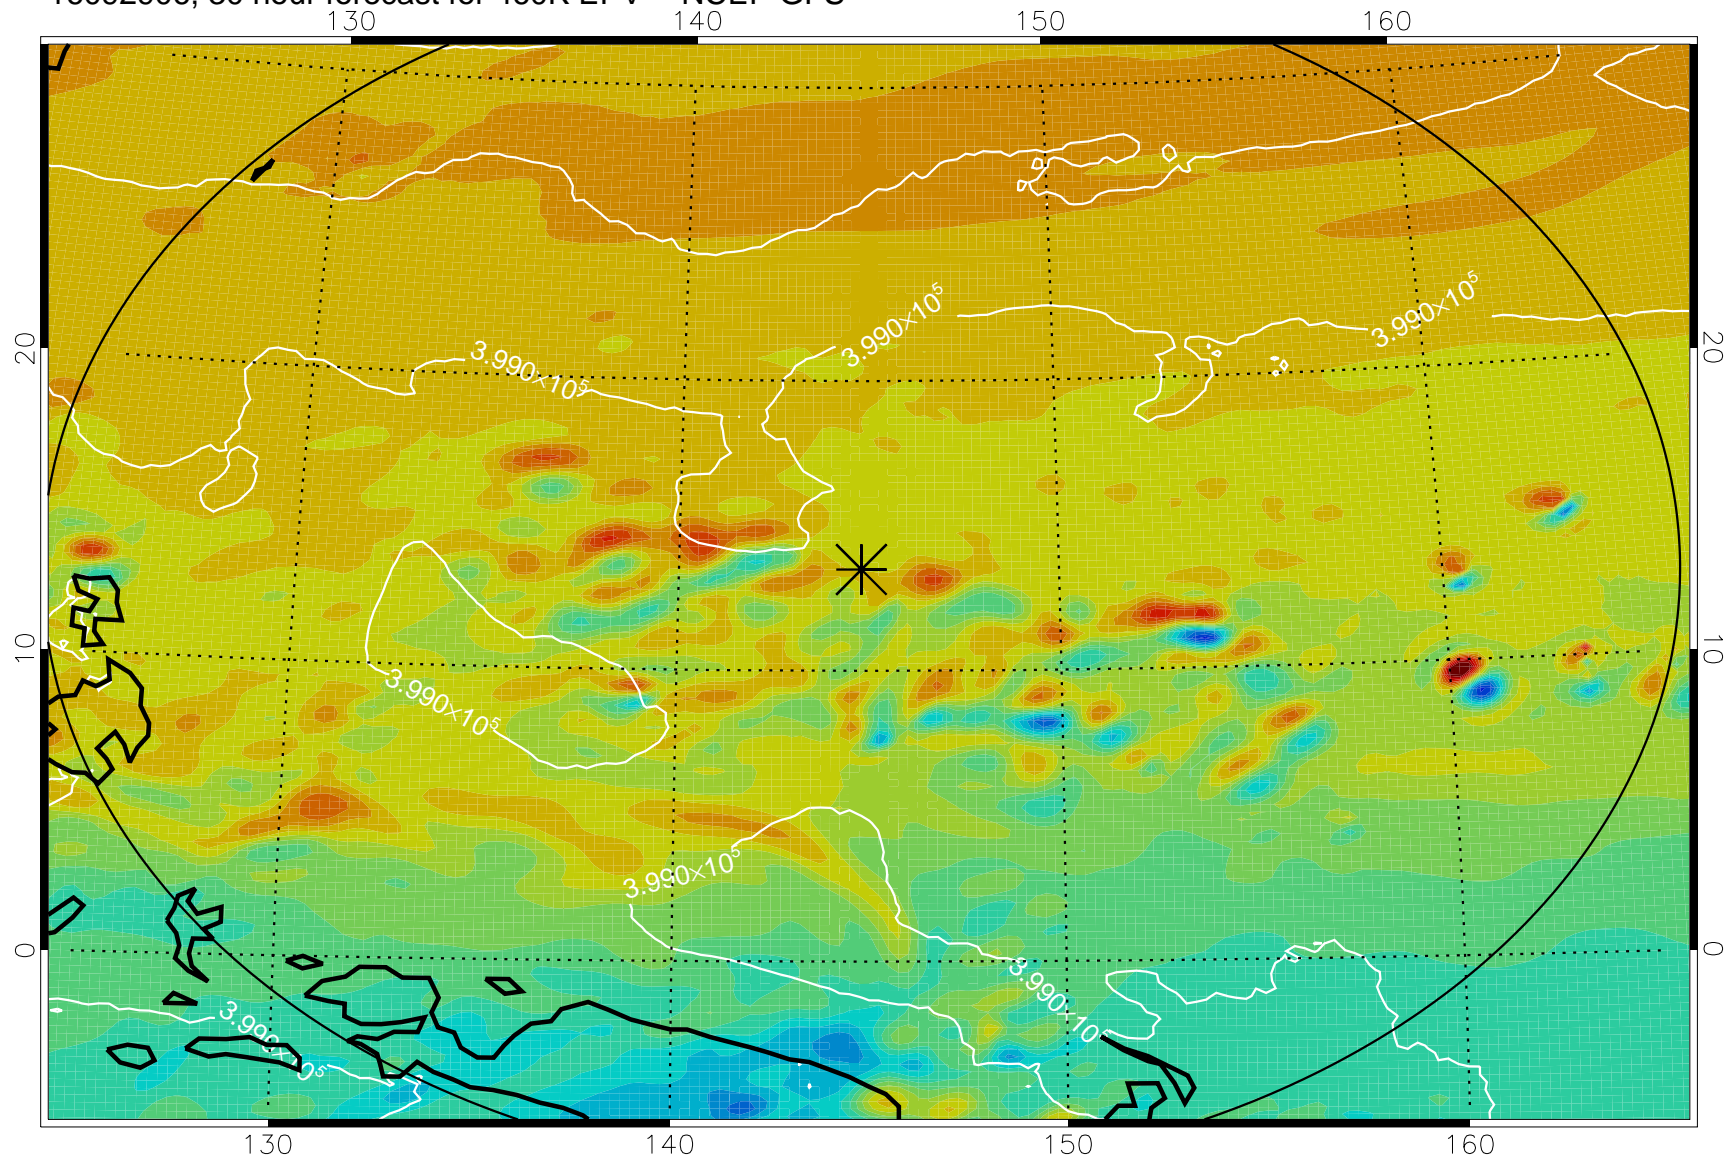

16092818, 18 hour forecast for 460K EPV -- NCEP GFS

460K Montgomery Streamfunction, white

Range ring of 2304 km

16092900, 24 hour forecast for 460K EPV -- NCEP GFS

460K Montgomery Streamfunction, white

Range ring of 2304 km

16092906, 30 hour forecast for 460K EPV -- NCEP GFS

460K Montgomery Streamfunction, white

Range ring of 2304 km

16092912, 36 hour forecast for 460K EPV -- NCEP GFS

460K Montgomery Streamfunction, white

Range ring of 2304 km

16092918, 42 hour forecast for 460K EPV -- NCEP GFS

460K Montgomery Streamfunction, white

Range ring of 2304 km

16093000, 48 hour forecast for 460K EPV -- NCEP GFS

460K Montgomery Streamfunction, white

Range ring of 2304 km

16093006, 54 hour forecast for 460K EPV -- NCEP GFS

460K Montgomery Streamfunction, white

Range ring of 2304 km

16093012, 60 hour forecast for 460K EPV -- NCEP GFS

460K Montgomery Streamfunction, white

Range ring of 2304 km