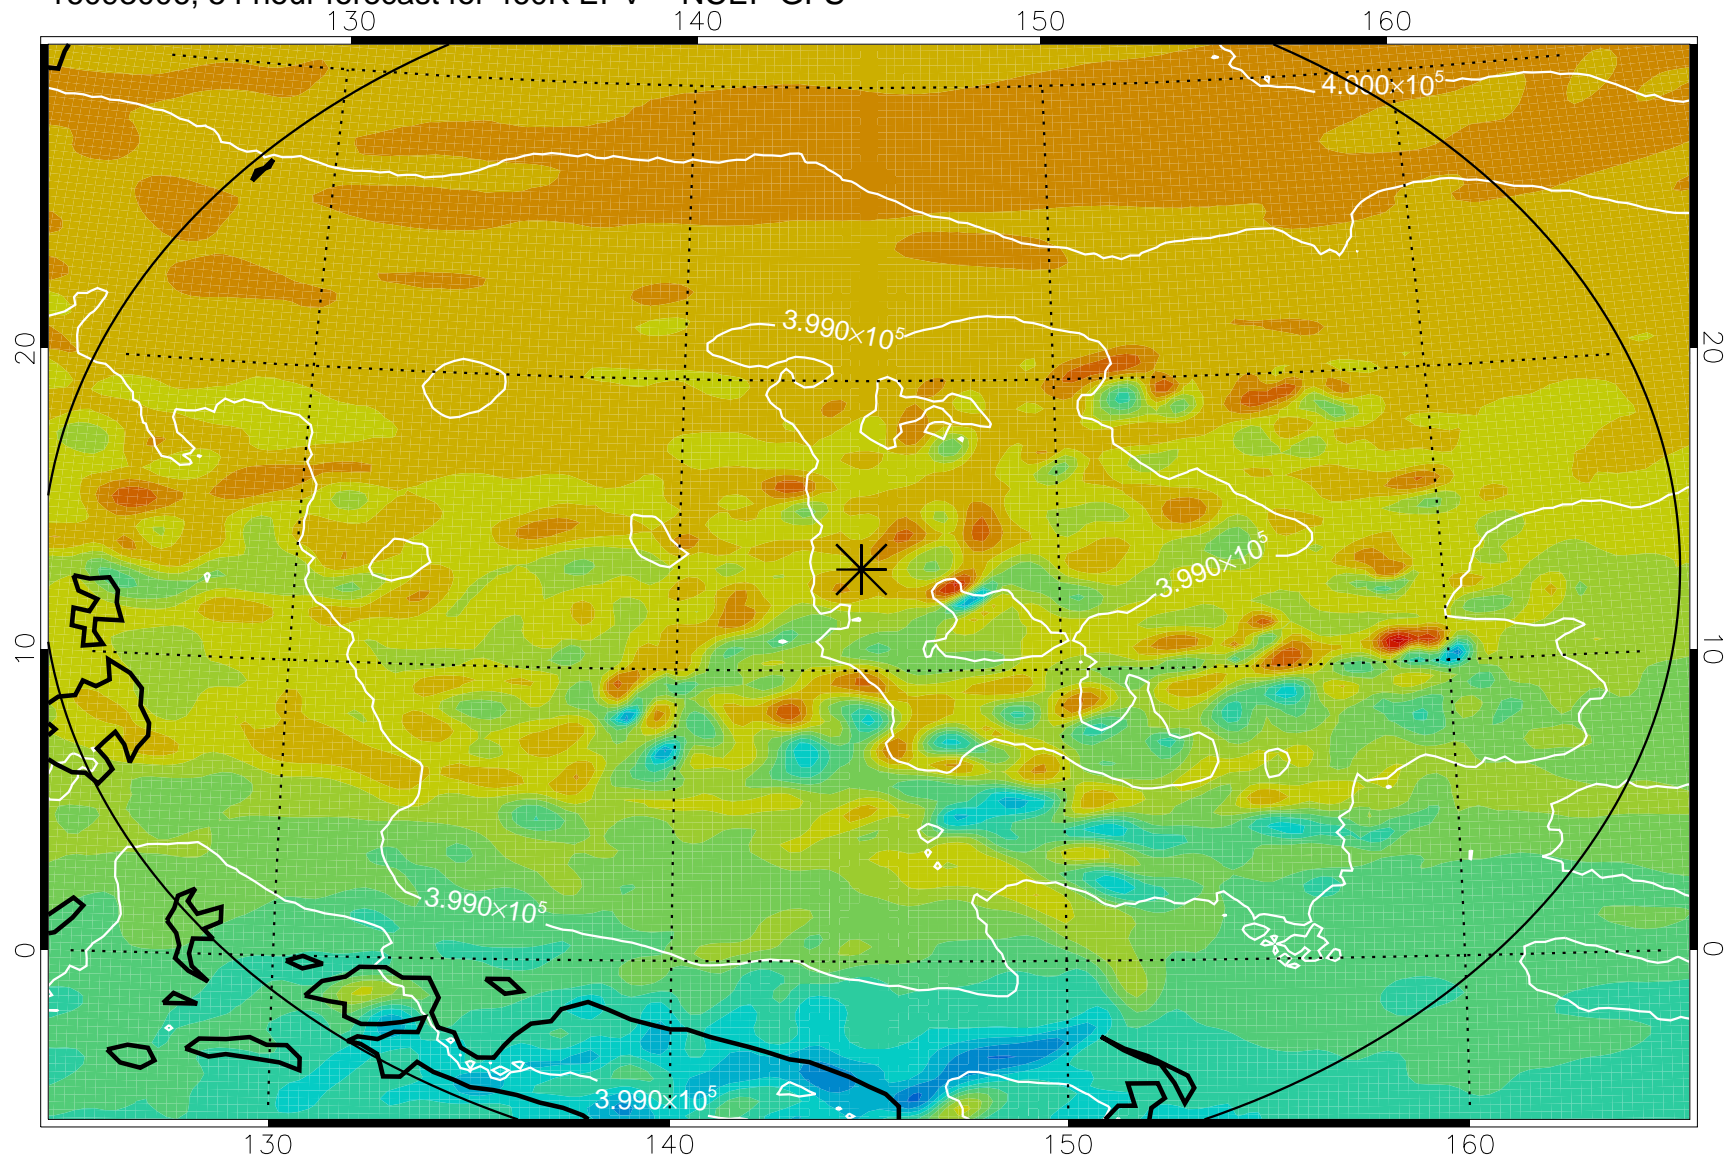

16092906, 30 hour forecast for 460K EPV -- NCEP GFS

460K Montgomery Streamfunction, white

Range ring of 2304 km

16092912, 36 hour forecast for 460K EPV -- NCEP GFS

460K Montgomery Streamfunction, white

Range ring of 2304 km

16092918, 42 hour forecast for 460K EPV -- NCEP GFS

460K Montgomery Streamfunction, white

Range ring of 2304 km

16093000, 48 hour forecast for 460K EPV -- NCEP GFS

460K Montgomery Streamfunction, white

Range ring of 2304 km

16093006, 54 hour forecast for 460K EPV -- NCEP GFS

460K Montgomery Streamfunction, white

Range ring of 2304 km

16093012, 60 hour forecast for 460K EPV -- NCEP GFS

460K Montgomery Streamfunction, white

Range ring of 2304 km

16093018, 66 hour forecast for 460K EPV -- NCEP GFS

460K Montgomery Streamfunction, white

Range ring of 2304 km

16100100, 72 hour forecast for 460K EPV -- NCEP GFS

460K Montgomery Streamfunction, white

Range ring of 2304 km