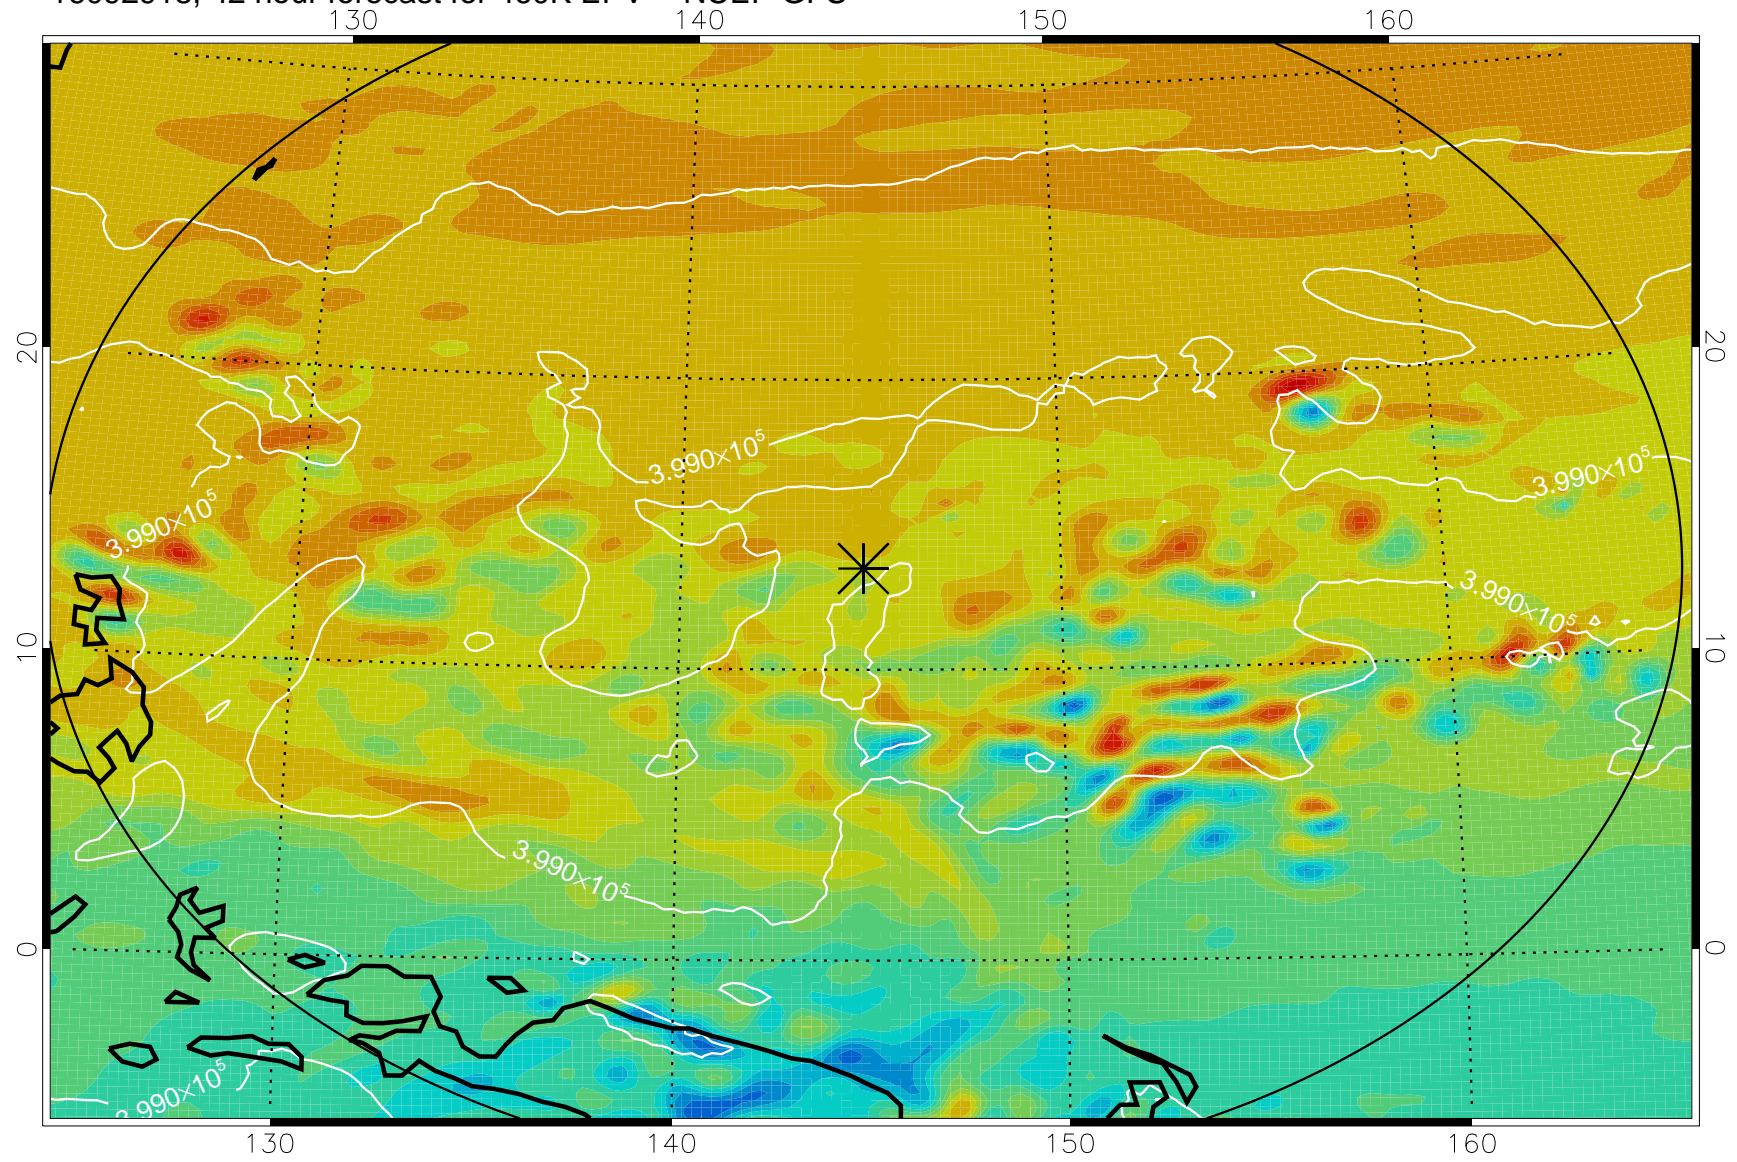

16092906, 30 hour forecast for 460K EPV -- NCEP GFS

460K Montgomery Streamfunction, white

Range ring of 2304 km

16092912, 36 hour forecast for 460K EPV -- NCEP GFS

460K Montgomery Streamfunction, white

Range ring of 2304 km

16092918, 42 hour forecast for 460K EPV -- NCEP GFS

460K Montgomery Streamfunction, white

Range ring of 2304 km

16093000, 48 hour forecast for 460K EPV -- NCEP GFS

460K Montgomery Streamfunction, white

Range ring of 2304 km

16093006, 54 hour forecast for 460K EPV -- NCEP GFS

460K Montgomery Streamfunction, white

Range ring of 2304 km

16093012, 60 hour forecast for 460K EPV -- NCEP GFS

460K Montgomery Streamfunction, white

Range ring of 2304 km

16093018, 66 hour forecast for 460K EPV -- NCEP GFS

460K Montgomery Streamfunction, white

Range ring of 2304 km

16100100, 72 hour forecast for 460K EPV -- NCEP GFS

460K Montgomery Streamfunction, white

Range ring of 2304 km