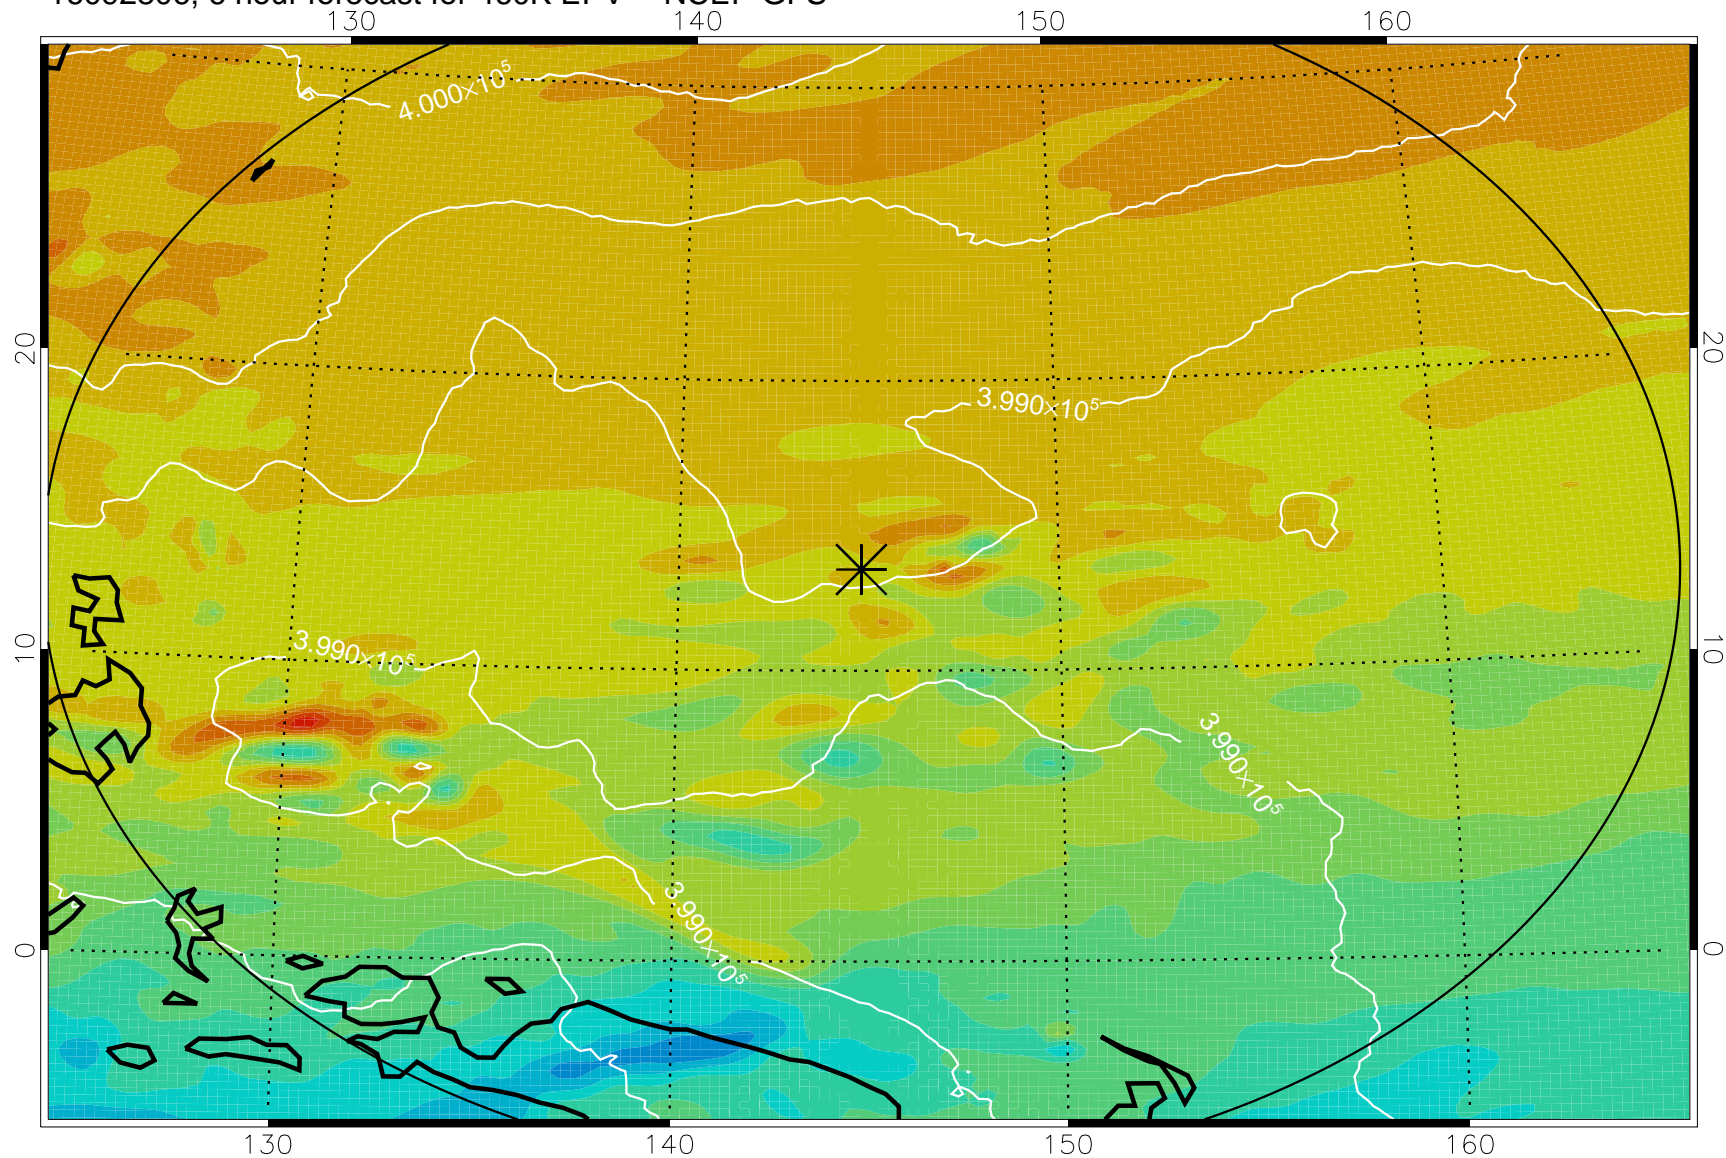

16092806, 6 hour forecast for 460K EPV -- NCEP GFS

460K Montgomery Streamfunction, white

Range ring of 2304 km

16092812, 12 hour forecast for 460K EPV -- NCEP GFS

460K Montgomery Streamfunction, white

Range ring of 2304 km

16092818, 18 hour forecast for 460K EPV -- NCEP GFS

460K Montgomery Streamfunction, white

Range ring of 2304 km

16092900, 24 hour forecast for 460K EPV -- NCEP GFS

460K Montgomery Streamfunction, white

Range ring of 2304 km

16092906, 30 hour forecast for 460K EPV -- NCEP GFS

460K Montgomery Streamfunction, white

Range ring of 2304 km

16092912, 36 hour forecast for 460K EPV -- NCEP GFS

460K Montgomery Streamfunction, white

Range ring of 2304 km

16092918, 42 hour forecast for 460K EPV -- NCEP GFS

460K Montgomery Streamfunction, white

Range ring of 2304 km

16093000, 48 hour forecast for 460K EPV -- NCEP GFS

460K Montgomery Streamfunction, white

Range ring of 2304 km