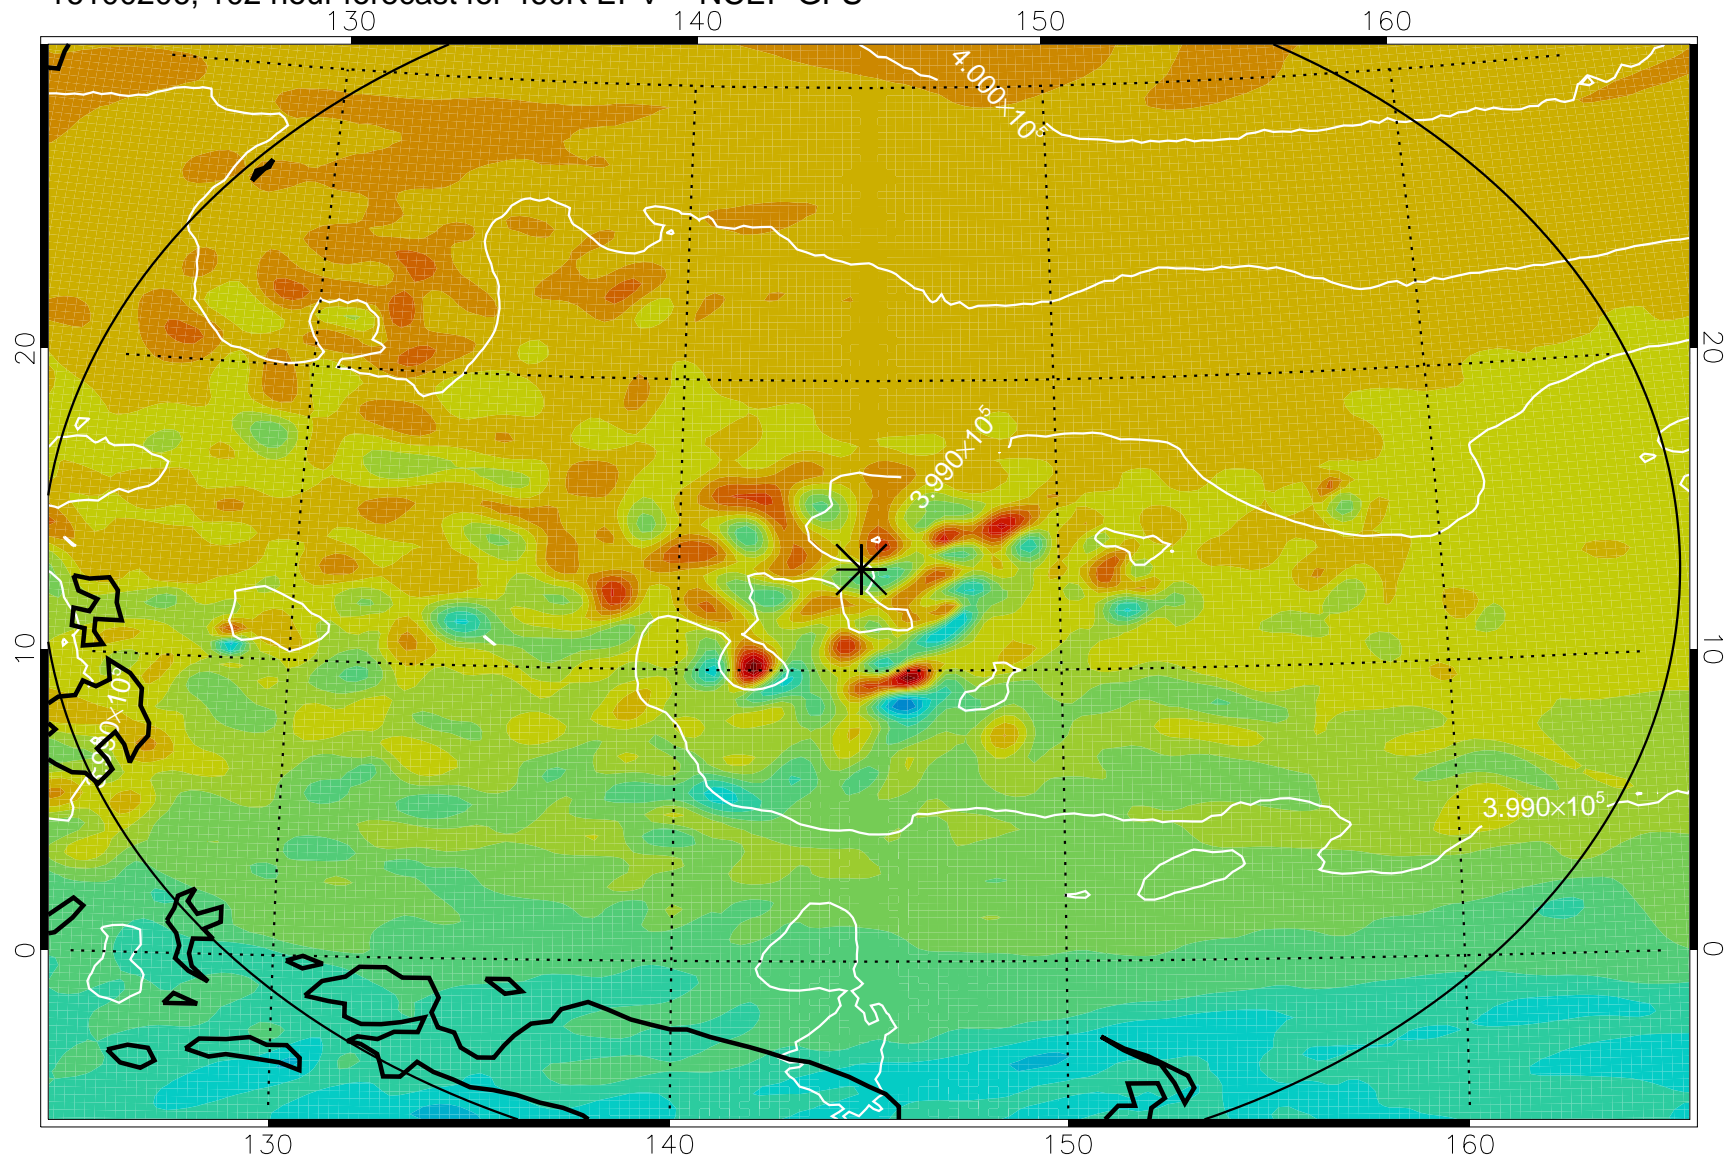

16100106, 78 hour forecast for 460K EPV -- NCEP GFS

460K Montgomery Streamfunction, white

Range ring of 2304 km

16100112, 84 hour forecast for 460K EPV -- NCEP GFS

460K Montgomery Streamfunction, white

Range ring of 2304 km

16100118, 90 hour forecast for 460K EPV -- NCEP GFS

460K Montgomery Streamfunction, white

Range ring of 2304 km

16100200, 96 hour forecast for 460K EPV -- NCEP GFS

460K Montgomery Streamfunction, white

Range ring of 2304 km

16100206, 102 hour forecast for 460K EPV -- NCEP GFS

460K Montgomery Streamfunction, white

Range ring of 2304 km

16100212, 108 hour forecast for 460K EPV -- NCEP GFS

460K Montgomery Streamfunction, white

Range ring of 2304 km

16100218, 114 hour forecast for 460K EPV -- NCEP GFS

460K Montgomery Streamfunction, white

Range ring of 2304 km

16100300, 120 hour forecast for 460K EPV -- NCEP GFS

460K Montgomery Streamfunction, white

Range ring of 2304 km