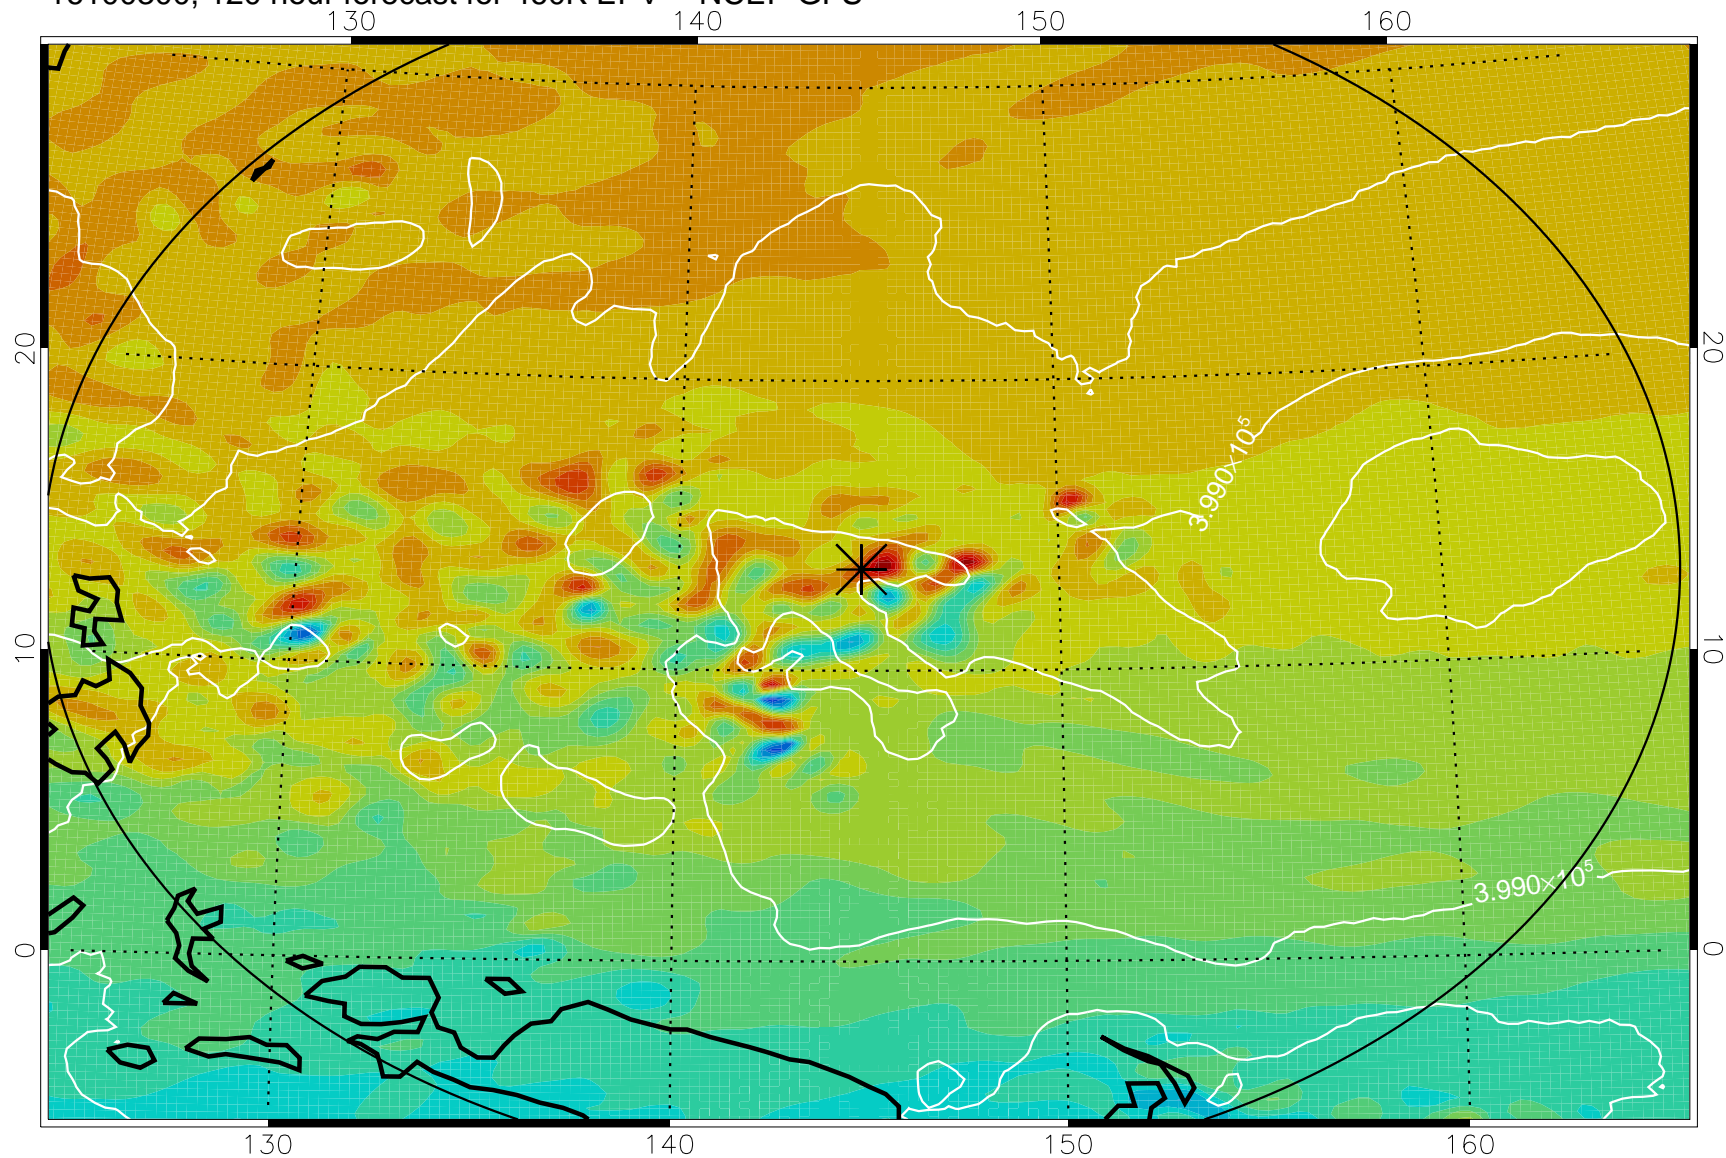

16100106, 78 hour forecast for 460K EPV -- NCEP GFS

460K Montgomery Streamfunction, white

Range ring of 2304 km

16100112, 84 hour forecast for 460K EPV -- NCEP GFS

460K Montgomery Streamfunction, white

Range ring of 2304 km

16100118, 90 hour forecast for 460K EPV -- NCEP GFS

460K Montgomery Streamfunction, white

Range ring of 2304 km

16100200, 96 hour forecast for 460K EPV -- NCEP GFS

460K Montgomery Streamfunction, white

Range ring of 2304 km

16100206, 102 hour forecast for 460K EPV -- NCEP GFS

460K Montgomery Streamfunction, white

Range ring of 2304 km

16100212, 108 hour forecast for 460K EPV -- NCEP GFS

460K Montgomery Streamfunction, white

Range ring of 2304 km

16100218, 114 hour forecast for 460K EPV -- NCEP GFS

460K Montgomery Streamfunction, white

Range ring of 2304 km

16100300, 120 hour forecast for 460K EPV -- NCEP GFS

460K Montgomery Streamfunction, white

Range ring of 2304 km