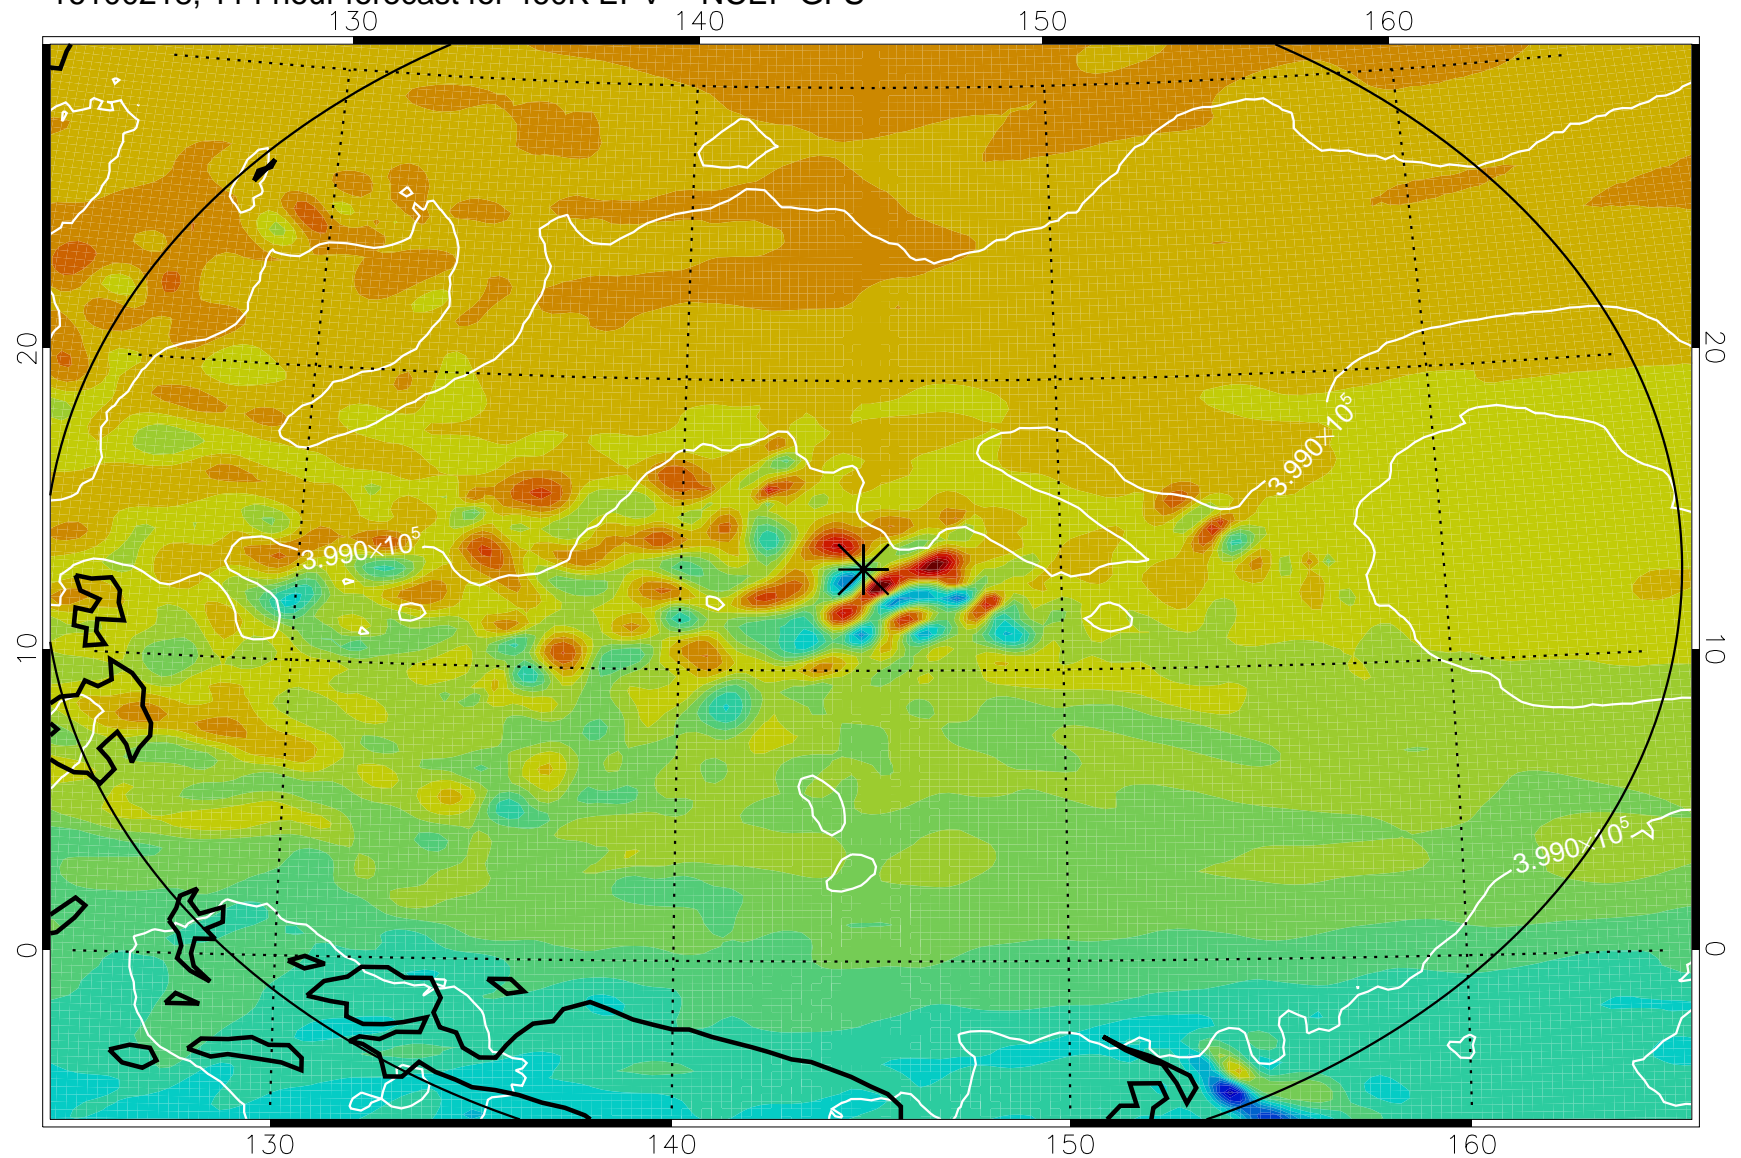

16100106, 78 hour forecast for 460K EPV -- NCEP GFS

460K Montgomery Streamfunction, white

Range ring of 2304 km

16100112, 84 hour forecast for 460K EPV -- NCEP GFS

460K Montgomery Streamfunction, white

Range ring of 2304 km

16100118, 90 hour forecast for 460K EPV -- NCEP GFS

460K Montgomery Streamfunction, white

Range ring of 2304 km

16100200, 96 hour forecast for 460K EPV -- NCEP GFS

460K Montgomery Streamfunction, white

Range ring of 2304 km

16100206, 102 hour forecast for 460K EPV -- NCEP GFS

460K Montgomery Streamfunction, white

Range ring of 2304 km

16100212, 108 hour forecast for 460K EPV -- NCEP GFS

460K Montgomery Streamfunction, white

Range ring of 2304 km

16100218, 114 hour forecast for 460K EPV -- NCEP GFS

460K Montgomery Streamfunction, white

Range ring of 2304 km

16100300, 120 hour forecast for 460K EPV -- NCEP GFS

460K Montgomery Streamfunction, white

Range ring of 2304 km