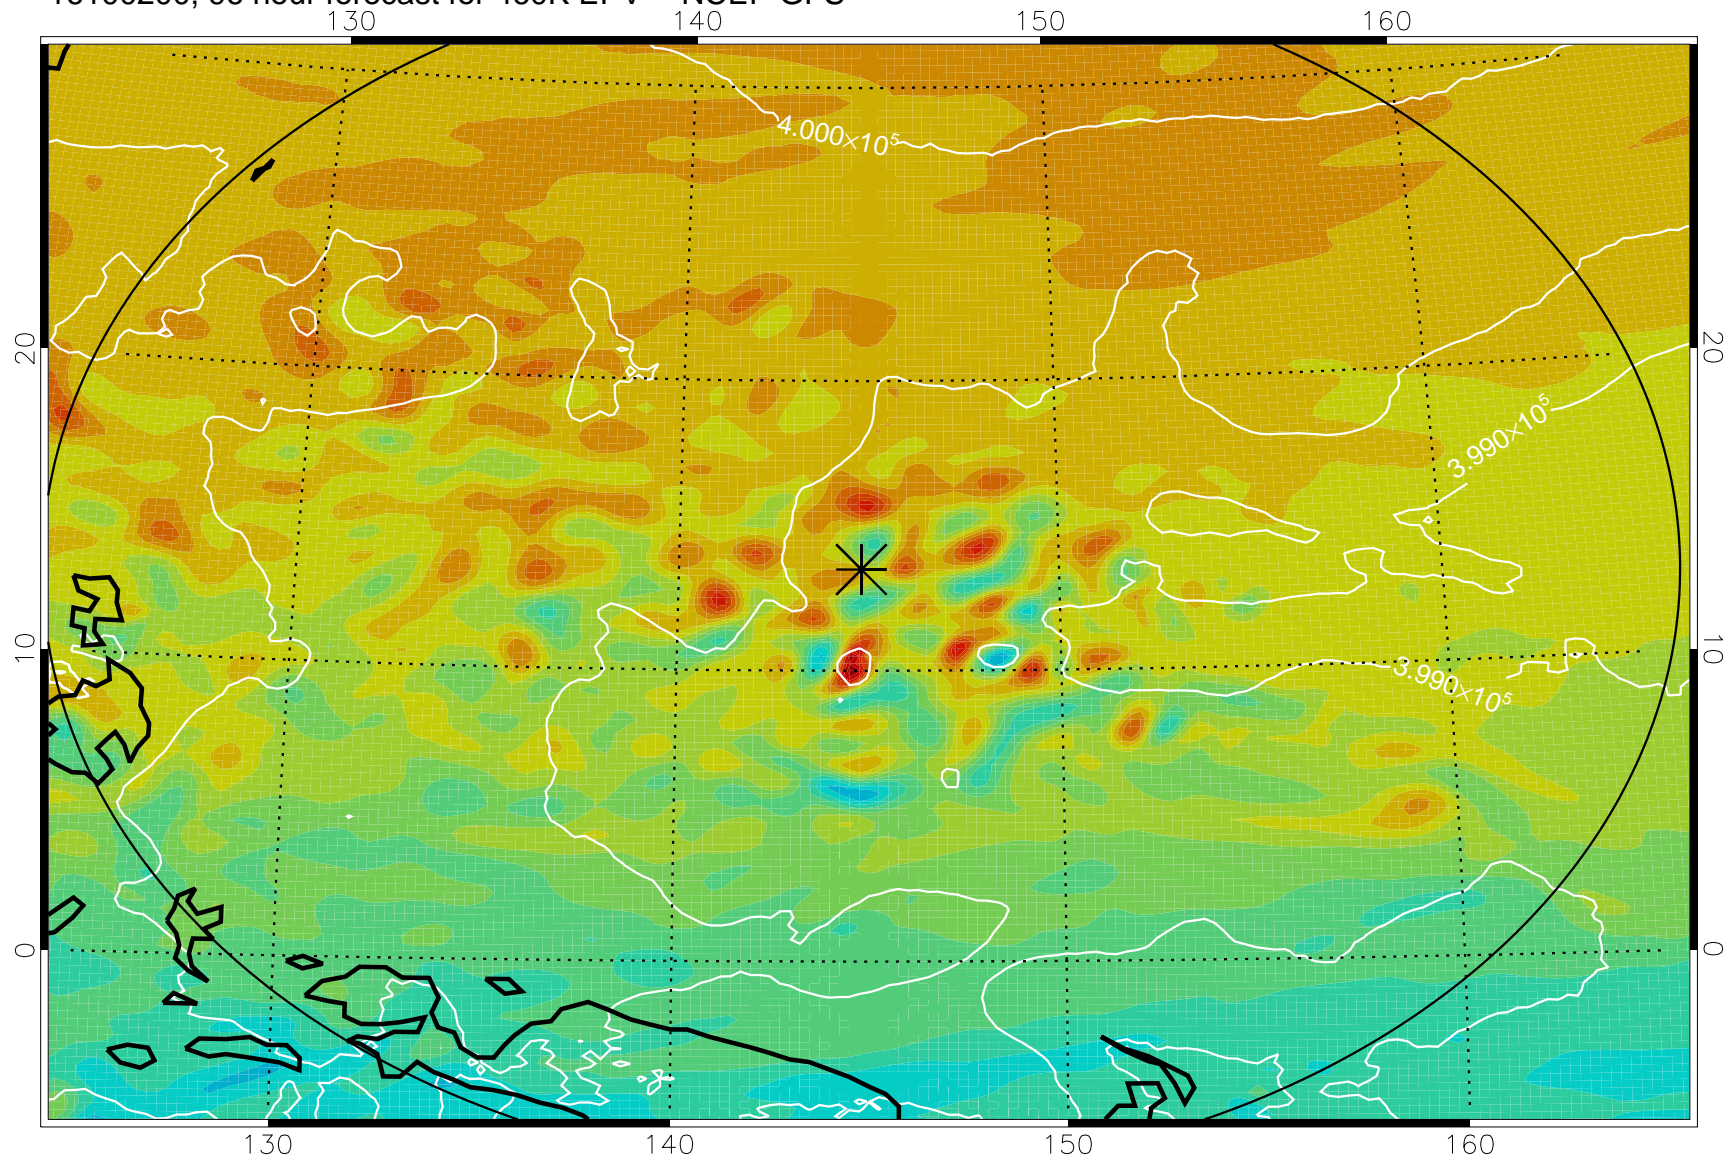

16100106, 78 hour forecast for 460K EPV -- NCEP GFS

460K Montgomery Streamfunction, white

Range ring of 2304 km

16100112, 84 hour forecast for 460K EPV -- NCEP GFS

460K Montgomery Streamfunction, white

Range ring of 2304 km

16100118, 90 hour forecast for 460K EPV -- NCEP GFS

460K Montgomery Streamfunction, white

Range ring of 2304 km

16100200, 96 hour forecast for 460K EPV -- NCEP GFS

460K Montgomery Streamfunction, white

Range ring of 2304 km

16100206, 102 hour forecast for 460K EPV -- NCEP GFS

460K Montgomery Streamfunction, white

Range ring of 2304 km

16100212, 108 hour forecast for 460K EPV -- NCEP GFS

460K Montgomery Streamfunction, white

Range ring of 2304 km

16100218, 114 hour forecast for 460K EPV -- NCEP GFS

460K Montgomery Streamfunction, white

Range ring of 2304 km

16100300, 120 hour forecast for 460K EPV -- NCEP GFS

460K Montgomery Streamfunction, white

Range ring of 2304 km