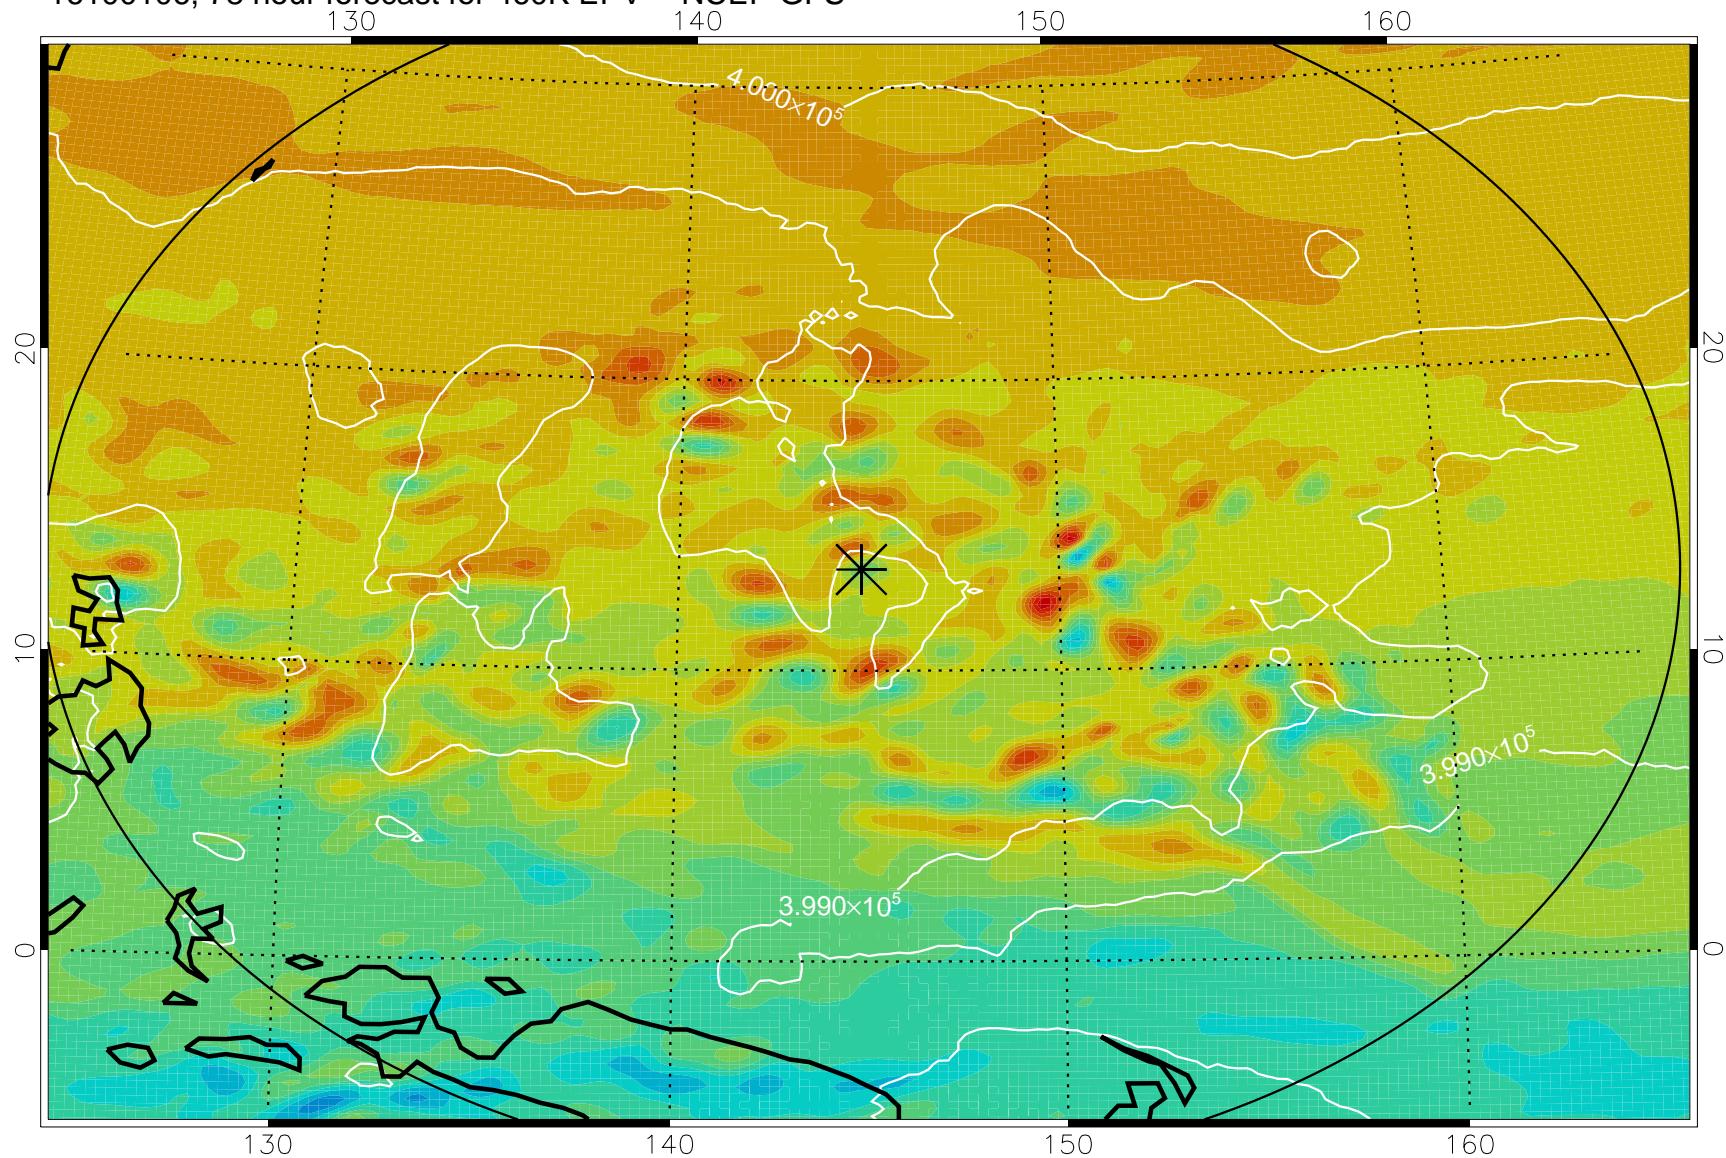

16093006, 54 hour forecast for 460K EPV -- NCEP GFS

460K Montgomery Streamfunction, white

Range ring of 2304 km

16093012, 60 hour forecast for 460K EPV -- NCEP GFS

460K Montgomery Streamfunction, white

Range ring of 2304 km

16093018, 66 hour forecast for 460K EPV -- NCEP GFS

460K Montgomery Streamfunction, white

Range ring of 2304 km

16100100, 72 hour forecast for 460K EPV -- NCEP GFS

460K Montgomery Streamfunction, white

Range ring of 2304 km

16100106, 78 hour forecast for 460K EPV -- NCEP GFS

460K Montgomery Streamfunction, white

Range ring of 2304 km

16100112, 84 hour forecast for 460K EPV -- NCEP GFS

460K Montgomery Streamfunction, white

Range ring of 2304 km

16100118, 90 hour forecast for 460K EPV -- NCEP GFS

460K Montgomery Streamfunction, white

Range ring of 2304 km

16100200, 96 hour forecast for 460K EPV -- NCEP GFS

460K Montgomery Streamfunction, white

Range ring of 2304 km