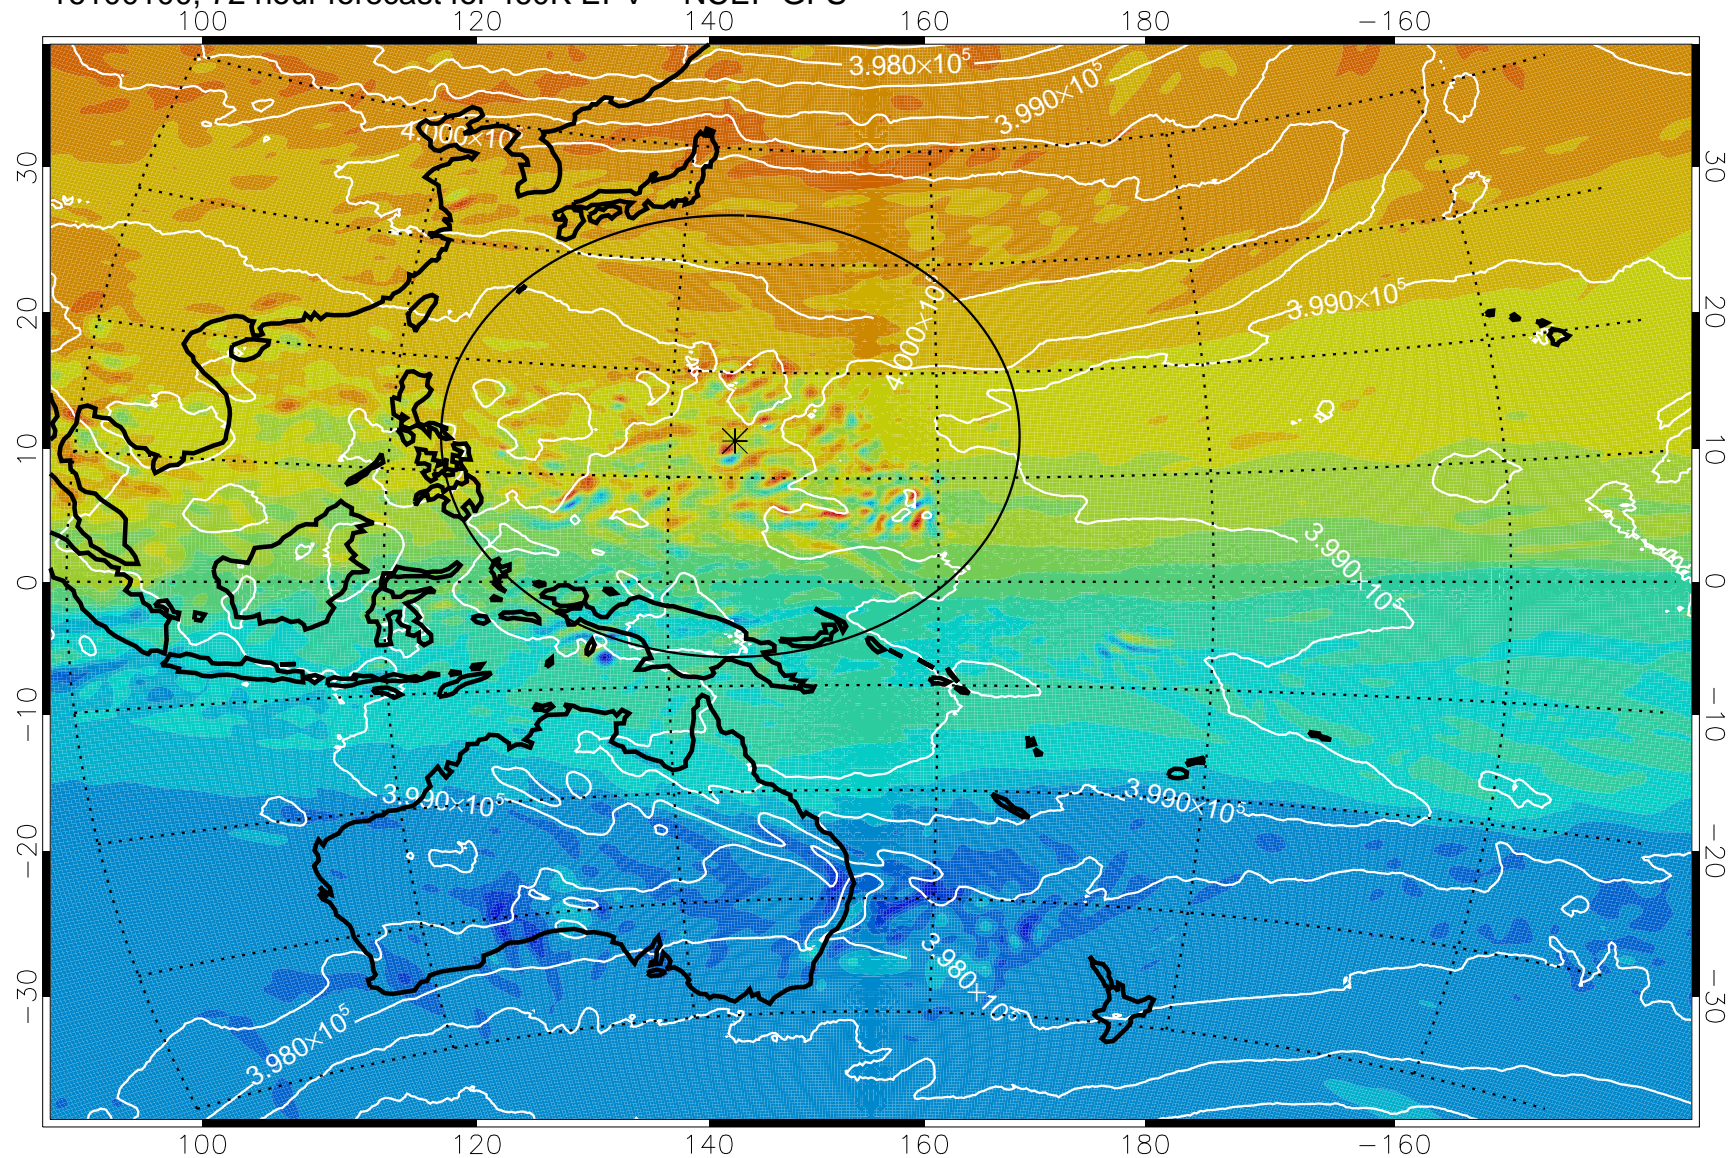

16093006, 54 hour forecast for 460K EPV -- NCEP GFS

460K Montgomery Streamfunction, white

Range ring of 2304 km

16093012, 60 hour forecast for 460K EPV -- NCEP GFS

460K Montgomery Streamfunction, white

Range ring of 2304 km

16093018, 66 hour forecast for 460K EPV -- NCEP GFS

460K Montgomery Streamfunction, white

Range ring of 2304 km

16100100, 72 hour forecast for 460K EPV -- NCEP GFS

460K Montgomery Streamfunction, white

Range ring of 2304 km

16100106, 78 hour forecast for 460K EPV -- NCEP GFS

460K Montgomery Streamfunction, white

Range ring of 2304 km

16100112, 84 hour forecast for 460K EPV -- NCEP GFS

460K Montgomery Streamfunction, white

Range ring of 2304 km

16100118, 90 hour forecast for 460K EPV -- NCEP GFS

460K Montgomery Streamfunction, white

Range ring of 2304 km

16100200, 96 hour forecast for 460K EPV -- NCEP GFS

460K Montgomery Streamfunction, white

Range ring of 2304 km