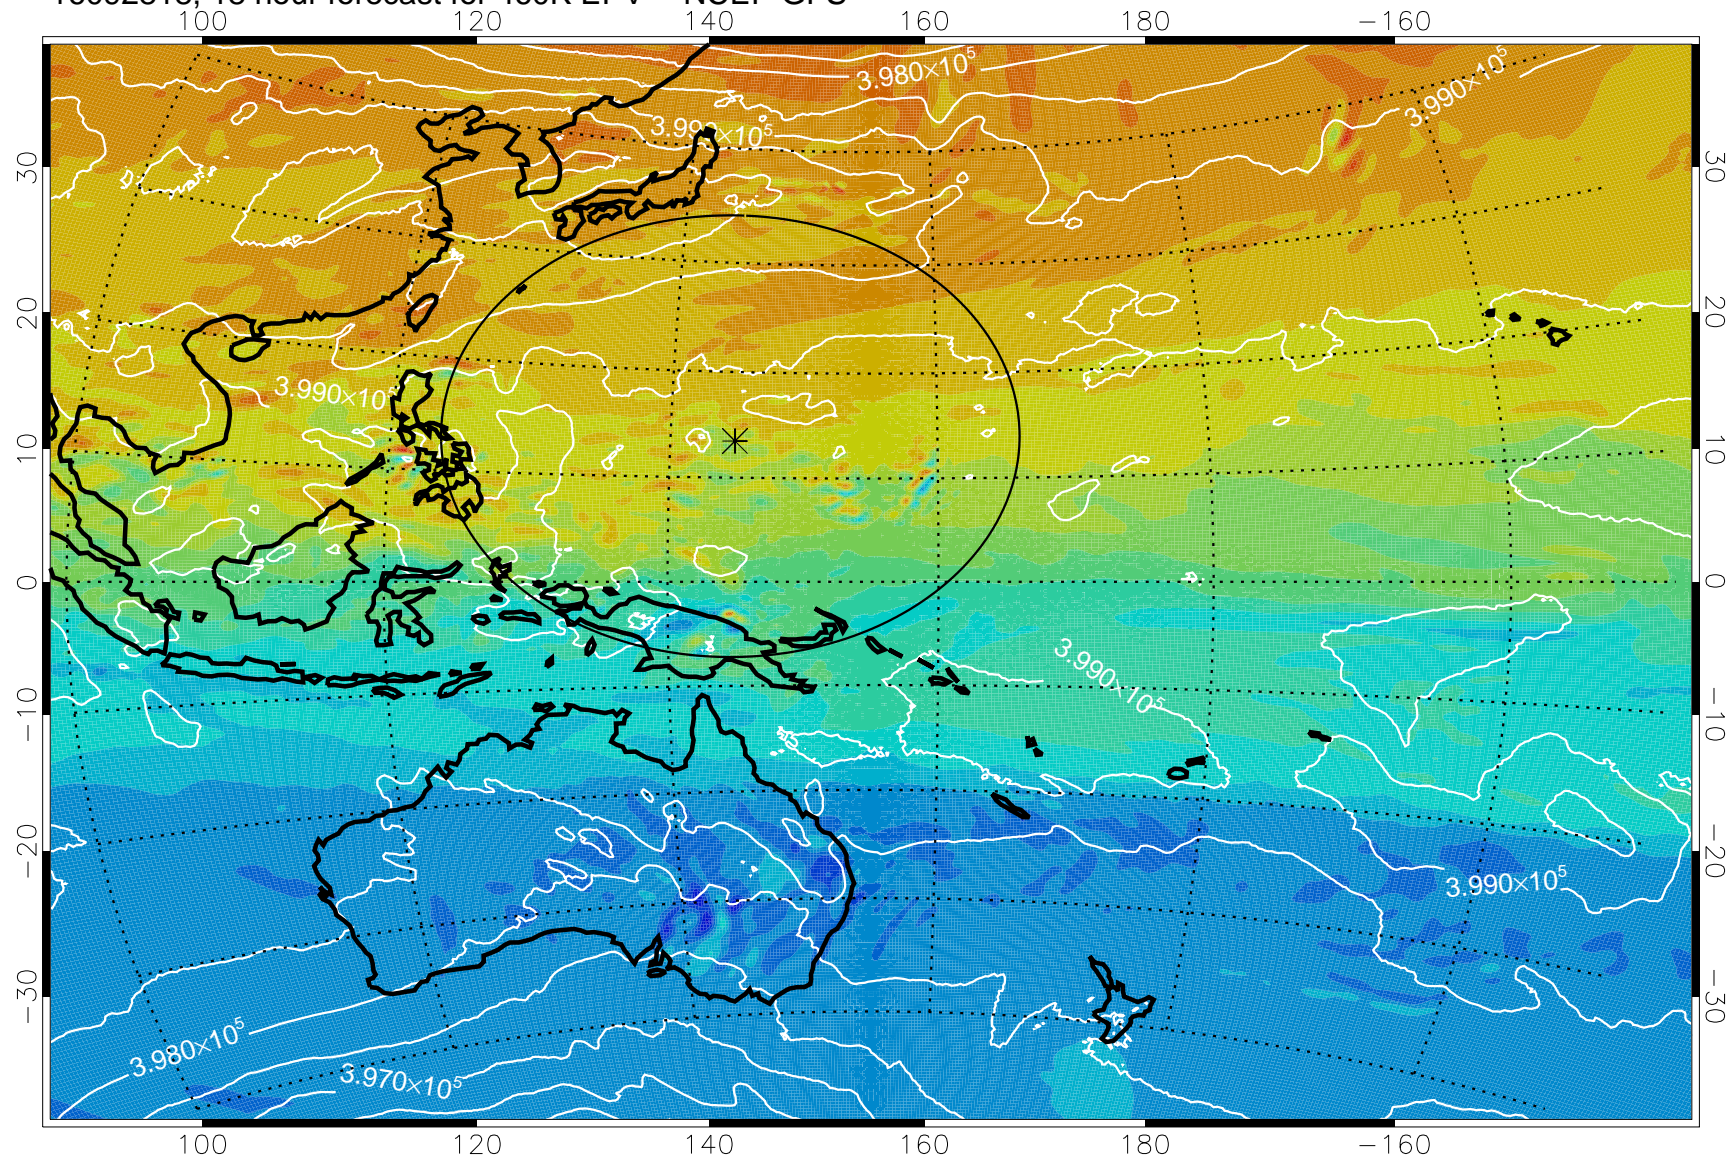

16092806, 6 hour forecast for 460K EPV -- NCEP GFS

460K Montgomery Streamfunction, white

Range ring of 2304 km

16092812, 12 hour forecast for 460K EPV -- NCEP GFS

460K Montgomery Streamfunction, white

Range ring of 2304 km

16092818, 18 hour forecast for 460K EPV -- NCEP GFS

460K Montgomery Streamfunction, white

Range ring of 2304 km

16092900, 24 hour forecast for 460K EPV -- NCEP GFS

460K Montgomery Streamfunction, white

Range ring of 2304 km

16092906, 30 hour forecast for 460K EPV -- NCEP GFS

460K Montgomery Streamfunction, white

Range ring of 2304 km

16092912, 36 hour forecast for 460K EPV -- NCEP GFS

460K Montgomery Streamfunction, white

Range ring of 2304 km

16092918, 42 hour forecast for 460K EPV -- NCEP GFS

460K Montgomery Streamfunction, white

Range ring of 2304 km

16093000, 48 hour forecast for 460K EPV -- NCEP GFS

460K Montgomery Streamfunction, white

Range ring of 2304 km