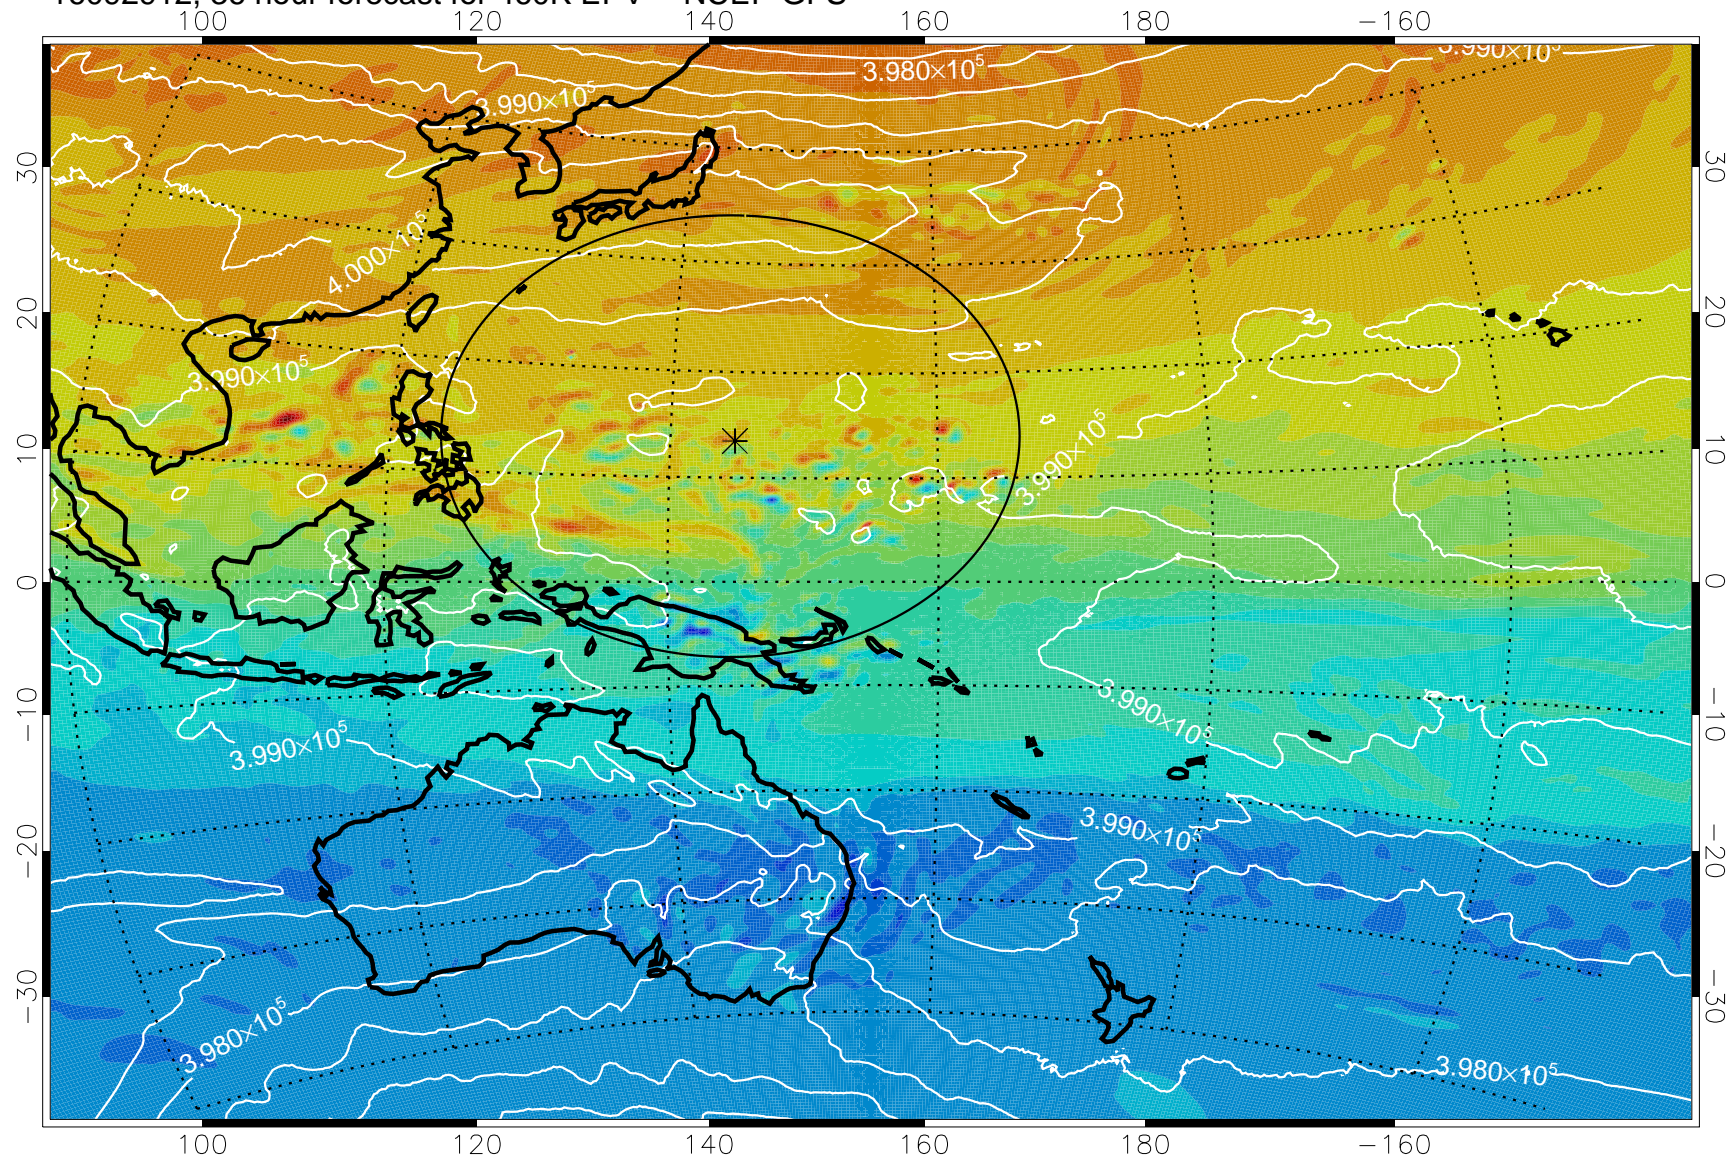

16092906, 30 hour forecast for 460K EPV -- NCEP GFS

460K Montgomery Streamfunction, white

Range ring of 2304 km

16092912, 36 hour forecast for 460K EPV -- NCEP GFS

460K Montgomery Streamfunction, white

Range ring of 2304 km

16092918, 42 hour forecast for 460K EPV -- NCEP GFS

460K Montgomery Streamfunction, white

Range ring of 2304 km

16093000, 48 hour forecast for 460K EPV -- NCEP GFS

460K Montgomery Streamfunction, white

Range ring of 2304 km

16093006, 54 hour forecast for 460K EPV -- NCEP GFS

460K Montgomery Streamfunction, white

Range ring of 2304 km

16093012, 60 hour forecast for 460K EPV -- NCEP GFS

460K Montgomery Streamfunction, white

Range ring of 2304 km

16093018, 66 hour forecast for 460K EPV -- NCEP GFS

460K Montgomery Streamfunction, white

Range ring of 2304 km

16100100, 72 hour forecast for 460K EPV -- NCEP GFS

460K Montgomery Streamfunction, white

Range ring of 2304 km