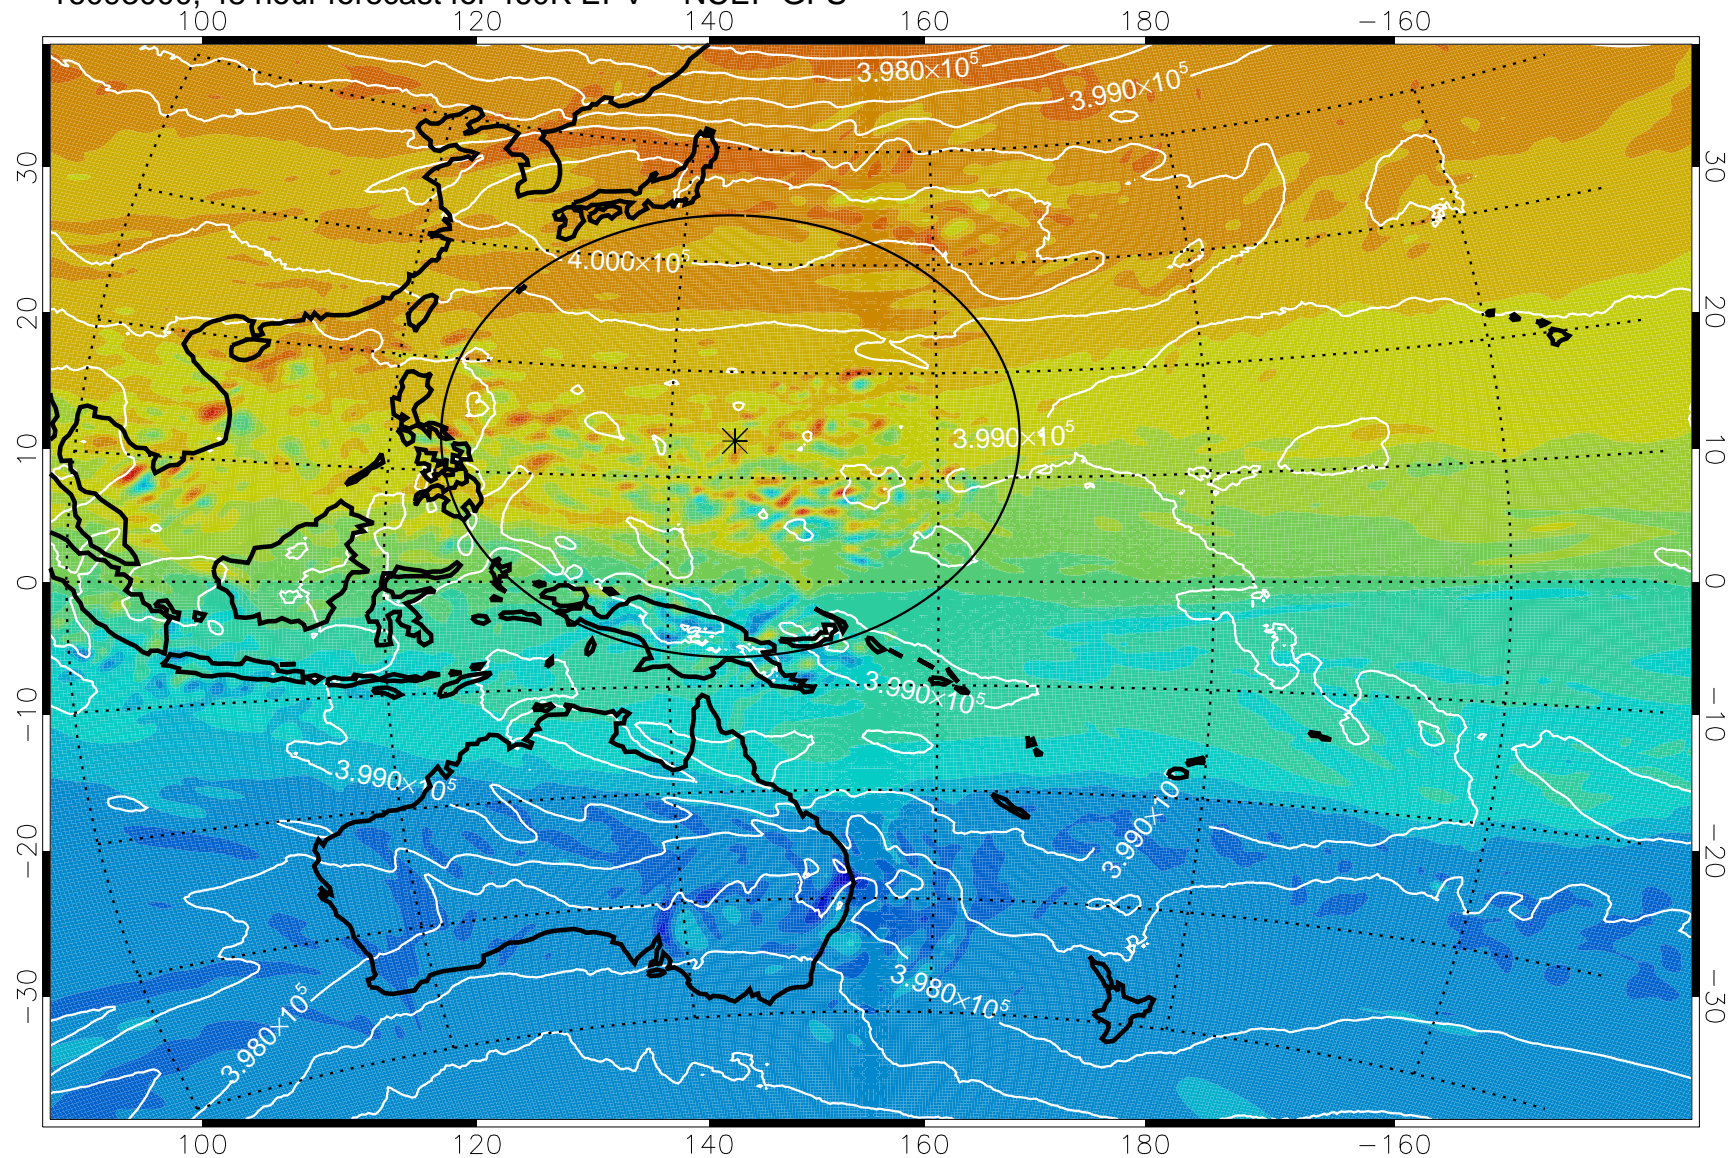

16092918, 42 hour forecast for 460K EPV -- NCEP GFS

460K Montgomery Streamfunction, white

Range ring of 2304 km

16093000, 48 hour forecast for 460K EPV -- NCEP GFS

460K Montgomery Streamfunction, white

Range ring of 2304 km

16093006, 54 hour forecast for 460K EPV -- NCEP GFS

460K Montgomery Streamfunction, white

Range ring of 2304 km

16093012, 60 hour forecast for 460K EPV -- NCEP GFS

460K Montgomery Streamfunction, white

Range ring of 2304 km

16093018, 66 hour forecast for 460K EPV -- NCEP GFS

460K Montgomery Streamfunction, white

Range ring of 2304 km

16100100, 72 hour forecast for 460K EPV -- NCEP GFS

460K Montgomery Streamfunction, white

Range ring of 2304 km

16100106, 78 hour forecast for 460K EPV -- NCEP GFS

460K Montgomery Streamfunction, white

Range ring of 2304 km

16100112, 84 hour forecast for 460K EPV -- NCEP GFS

460K Montgomery Streamfunction, white

Range ring of 2304 km