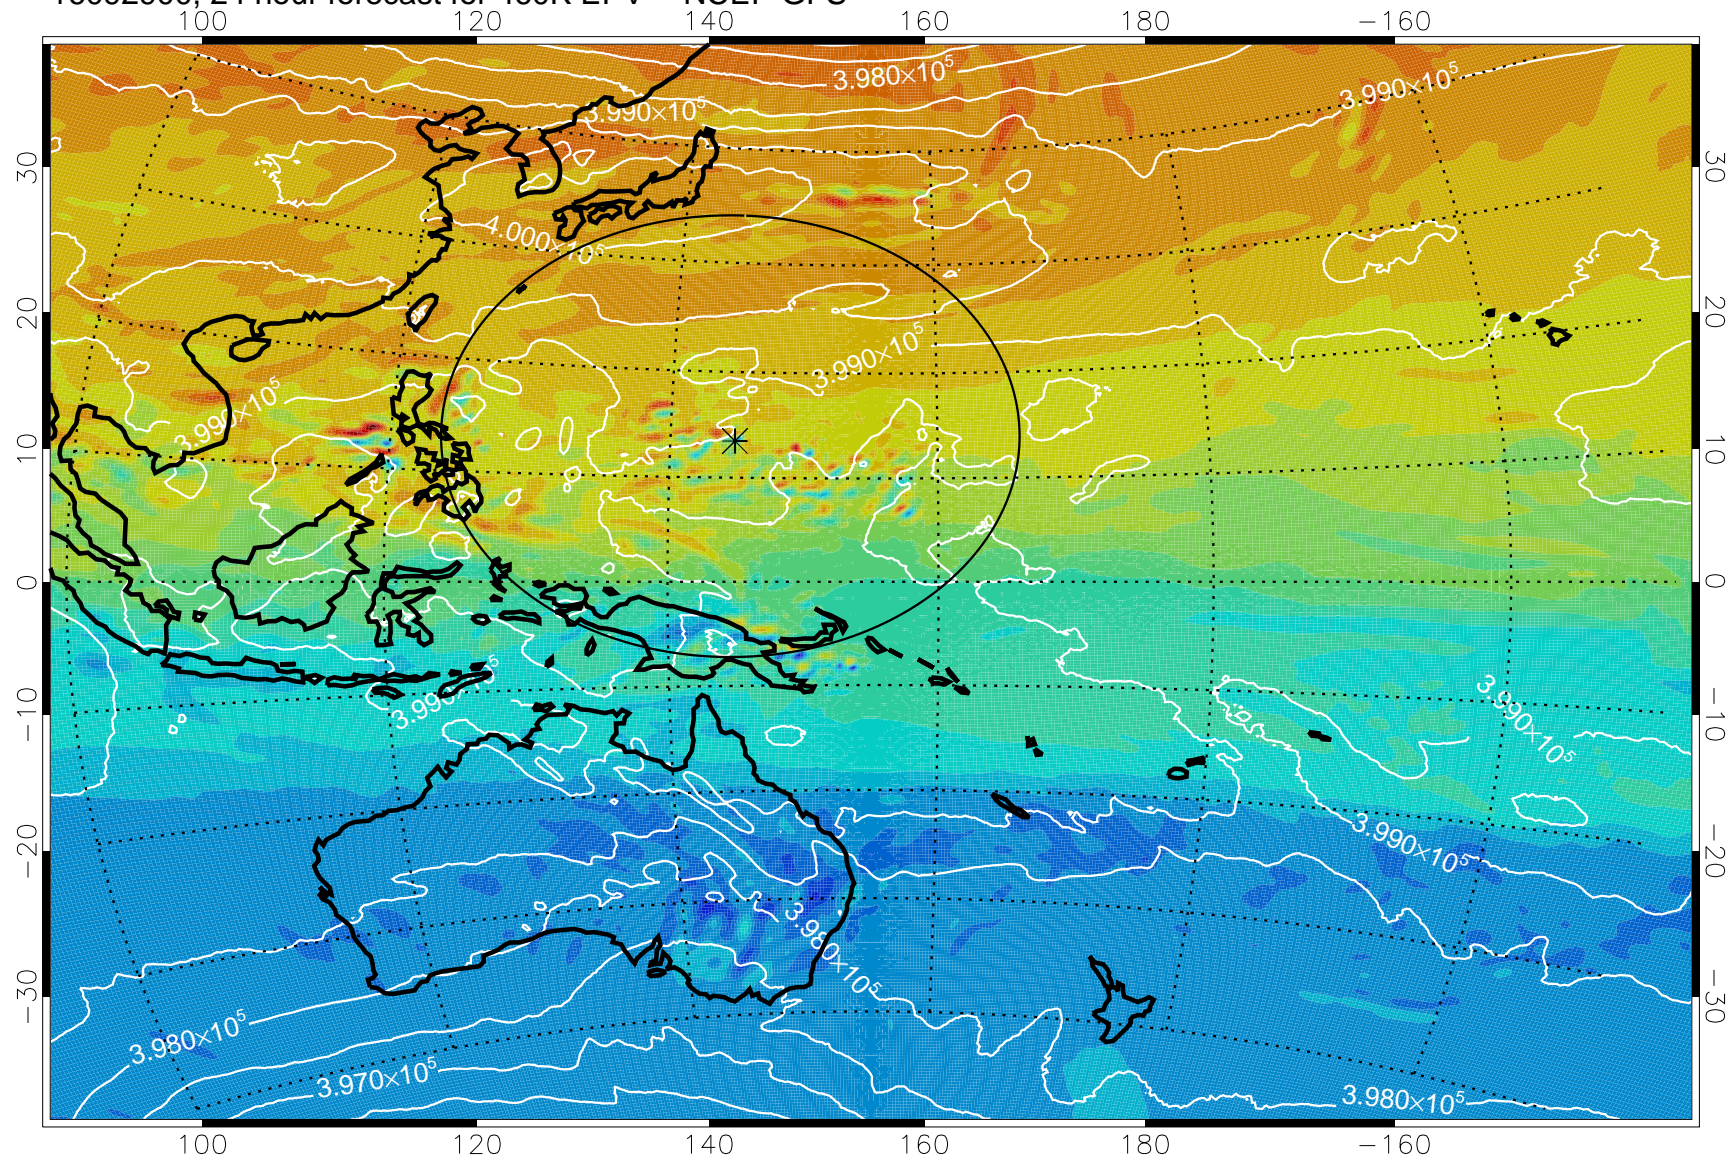

16092818, 18 hour forecast for 460K EPV -- NCEP GFS

460K Montgomery Streamfunction, white

Range ring of 2304 km

16092900, 24 hour forecast for 460K EPV -- NCEP GFS

460K Montgomery Streamfunction, white

Range ring of 2304 km

16092906, 30 hour forecast for 460K EPV -- NCEP GFS

460K Montgomery Streamfunction, white

Range ring of 2304 km

16092912, 36 hour forecast for 460K EPV -- NCEP GFS

460K Montgomery Streamfunction, white

Range ring of 2304 km

16092918, 42 hour forecast for 460K EPV -- NCEP GFS

460K Montgomery Streamfunction, white

Range ring of 2304 km

16093000, 48 hour forecast for 460K EPV -- NCEP GFS

460K Montgomery Streamfunction, white

Range ring of 2304 km

16093006, 54 hour forecast for 460K EPV -- NCEP GFS

460K Montgomery Streamfunction, white

Range ring of 2304 km

16093012, 60 hour forecast for 460K EPV -- NCEP GFS

460K Montgomery Streamfunction, white

Range ring of 2304 km