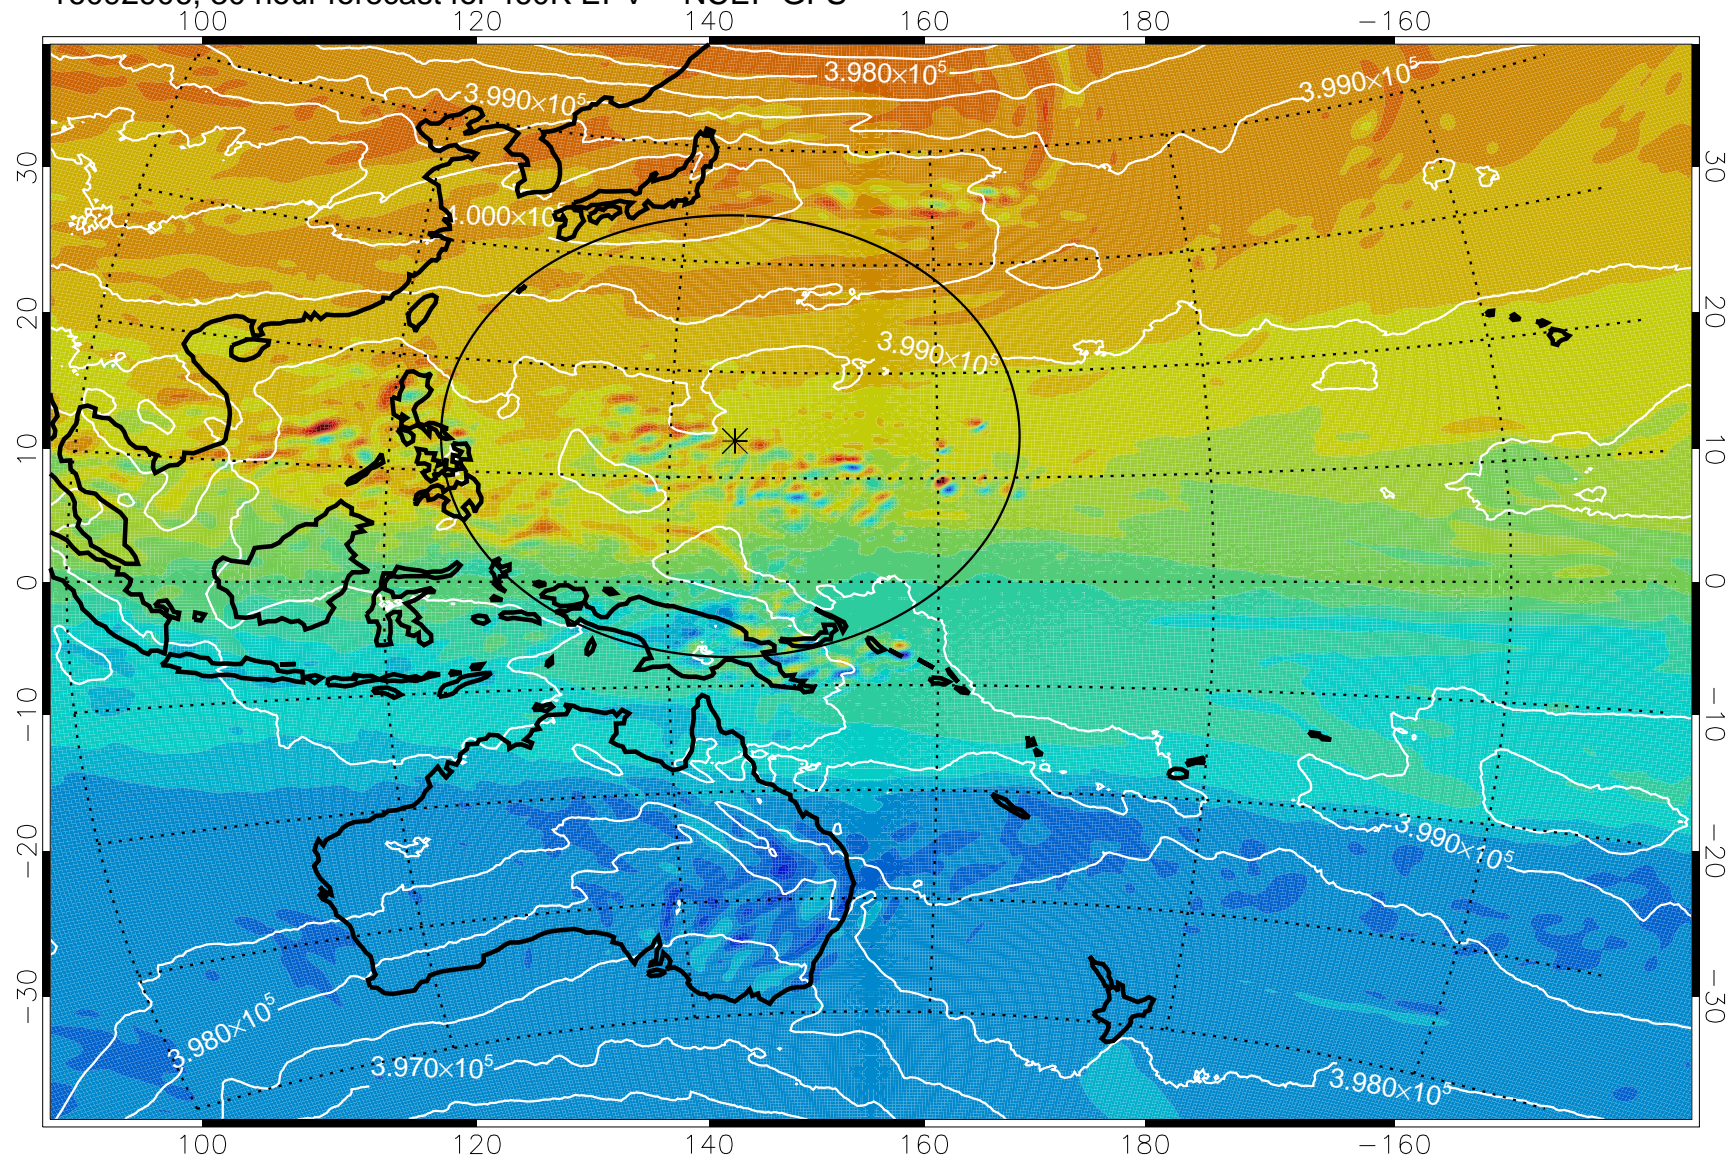

16092818, 18 hour forecast for 460K EPV -- NCEP GFS

460K Montgomery Streamfunction, white

Range ring of 2304 km

16092900, 24 hour forecast for 460K EPV -- NCEP GFS

460K Montgomery Streamfunction, white

Range ring of 2304 km

16092906, 30 hour forecast for 460K EPV -- NCEP GFS

460K Montgomery Streamfunction, white

Range ring of 2304 km

16092912, 36 hour forecast for 460K EPV -- NCEP GFS

460K Montgomery Streamfunction, white

Range ring of 2304 km

16092918, 42 hour forecast for 460K EPV -- NCEP GFS

460K Montgomery Streamfunction, white

Range ring of 2304 km

16093000, 48 hour forecast for 460K EPV -- NCEP GFS

460K Montgomery Streamfunction, white

Range ring of 2304 km

16093006, 54 hour forecast for 460K EPV -- NCEP GFS

460K Montgomery Streamfunction, white

Range ring of 2304 km

16093012, 60 hour forecast for 460K EPV -- NCEP GFS

460K Montgomery Streamfunction, white

Range ring of 2304 km