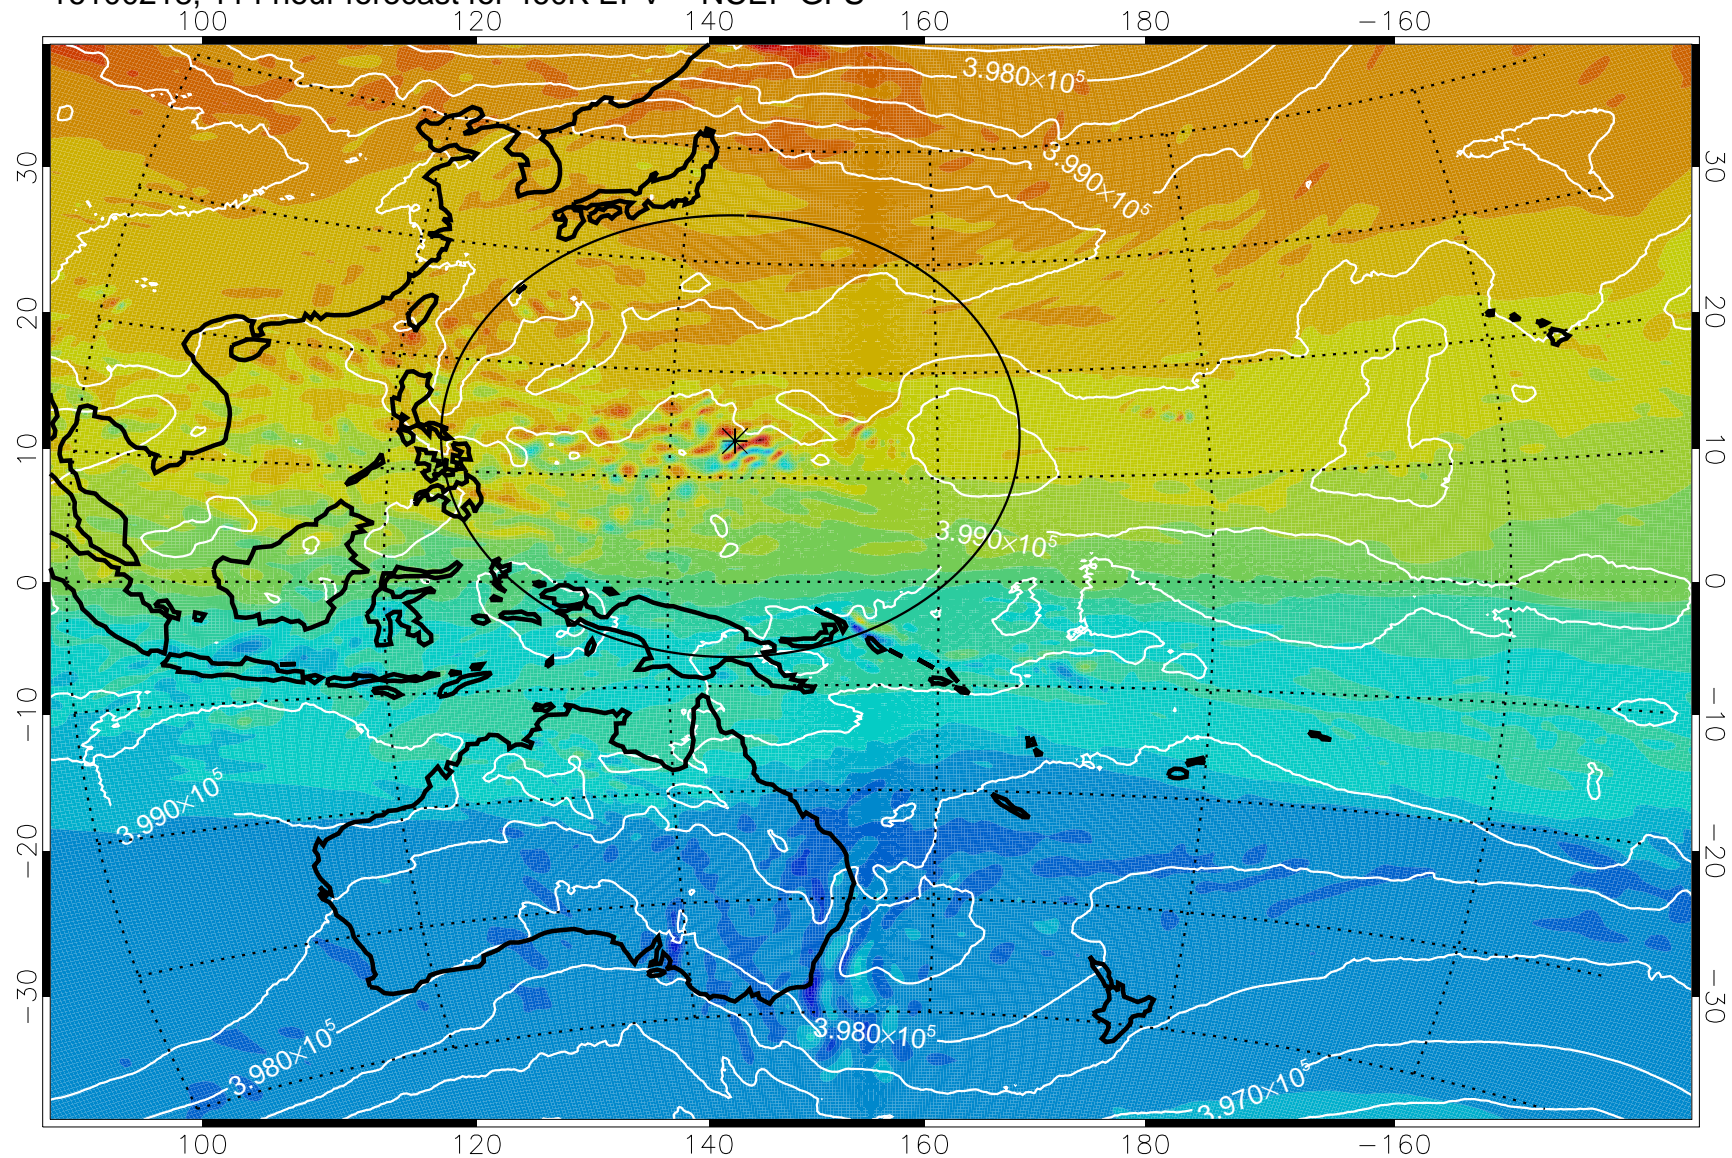

16100118, 90 hour forecast for 460K EPV -- NCEP GFS

460K Montgomery Streamfunction, white

Range ring of 2304 km

16100200, 96 hour forecast for 460K EPV -- NCEP GFS

460K Montgomery Streamfunction, white

Range ring of 2304 km

16100206, 102 hour forecast for 460K EPV -- NCEP GFS

460K Montgomery Streamfunction, white

Range ring of 2304 km

16100212, 108 hour forecast for 460K EPV -- NCEP GFS

460K Montgomery Streamfunction, white

Range ring of 2304 km

16100218, 114 hour forecast for 460K EPV -- NCEP GFS

460K Montgomery Streamfunction, white

Range ring of 2304 km

16100300, 120 hour forecast for 460K EPV -- NCEP GFS

460K Montgomery Streamfunction, white

Range ring of 2304 km