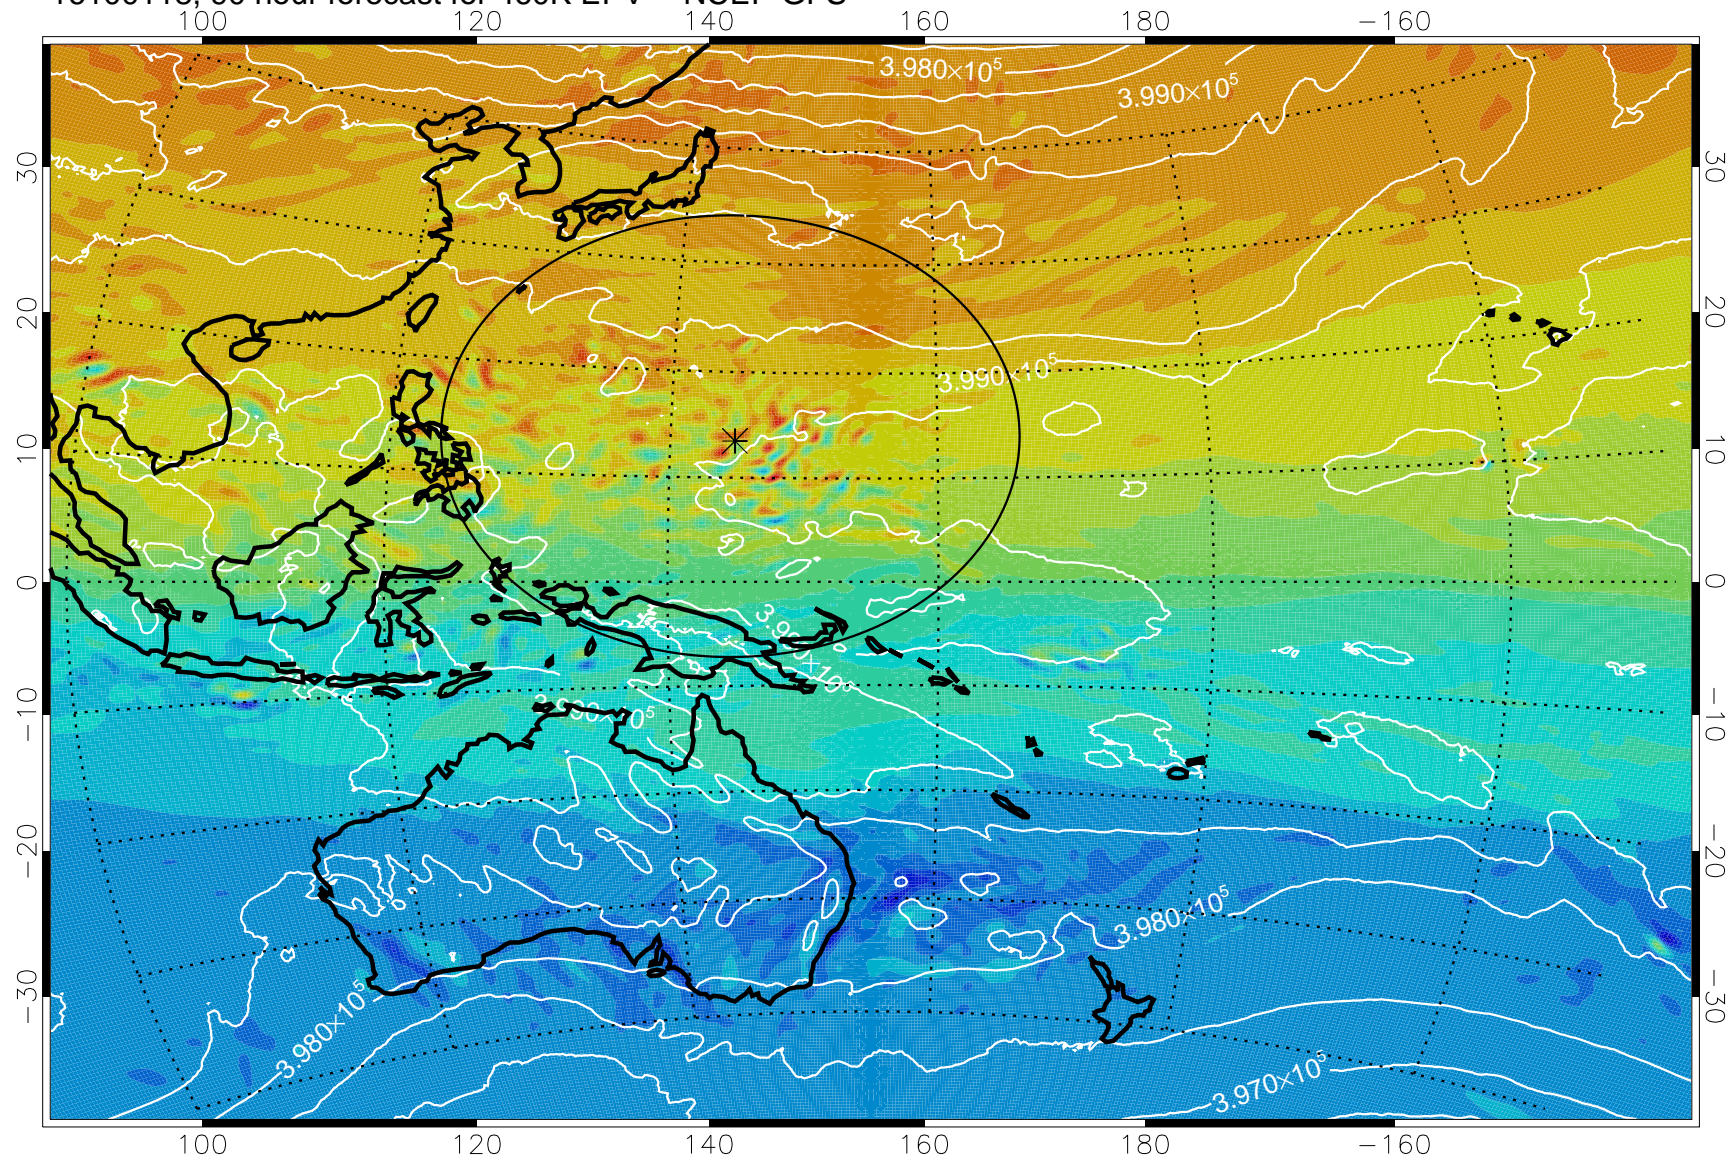

16093018, 66 hour forecast for 460K EPV -- NCEP GFS

460K Montgomery Streamfunction, white

Range ring of 2304 km

16100100, 72 hour forecast for 460K EPV -- NCEP GFS

460K Montgomery Streamfunction, white

Range ring of 2304 km

16100106, 78 hour forecast for 460K EPV -- NCEP GFS

460K Montgomery Streamfunction, white

Range ring of 2304 km

16100112, 84 hour forecast for 460K EPV -- NCEP GFS

460K Montgomery Streamfunction, white

Range ring of 2304 km

16100118, 90 hour forecast for 460K EPV -- NCEP GFS

460K Montgomery Streamfunction, white

Range ring of 2304 km

16100200, 96 hour forecast for 460K EPV -- NCEP GFS

460K Montgomery Streamfunction, white

Range ring of 2304 km

16100206, 102 hour forecast for 460K EPV -- NCEP GFS

460K Montgomery Streamfunction, white

Range ring of 2304 km

16100212, 108 hour forecast for 460K EPV -- NCEP GFS

460K Montgomery Streamfunction, white

Range ring of 2304 km