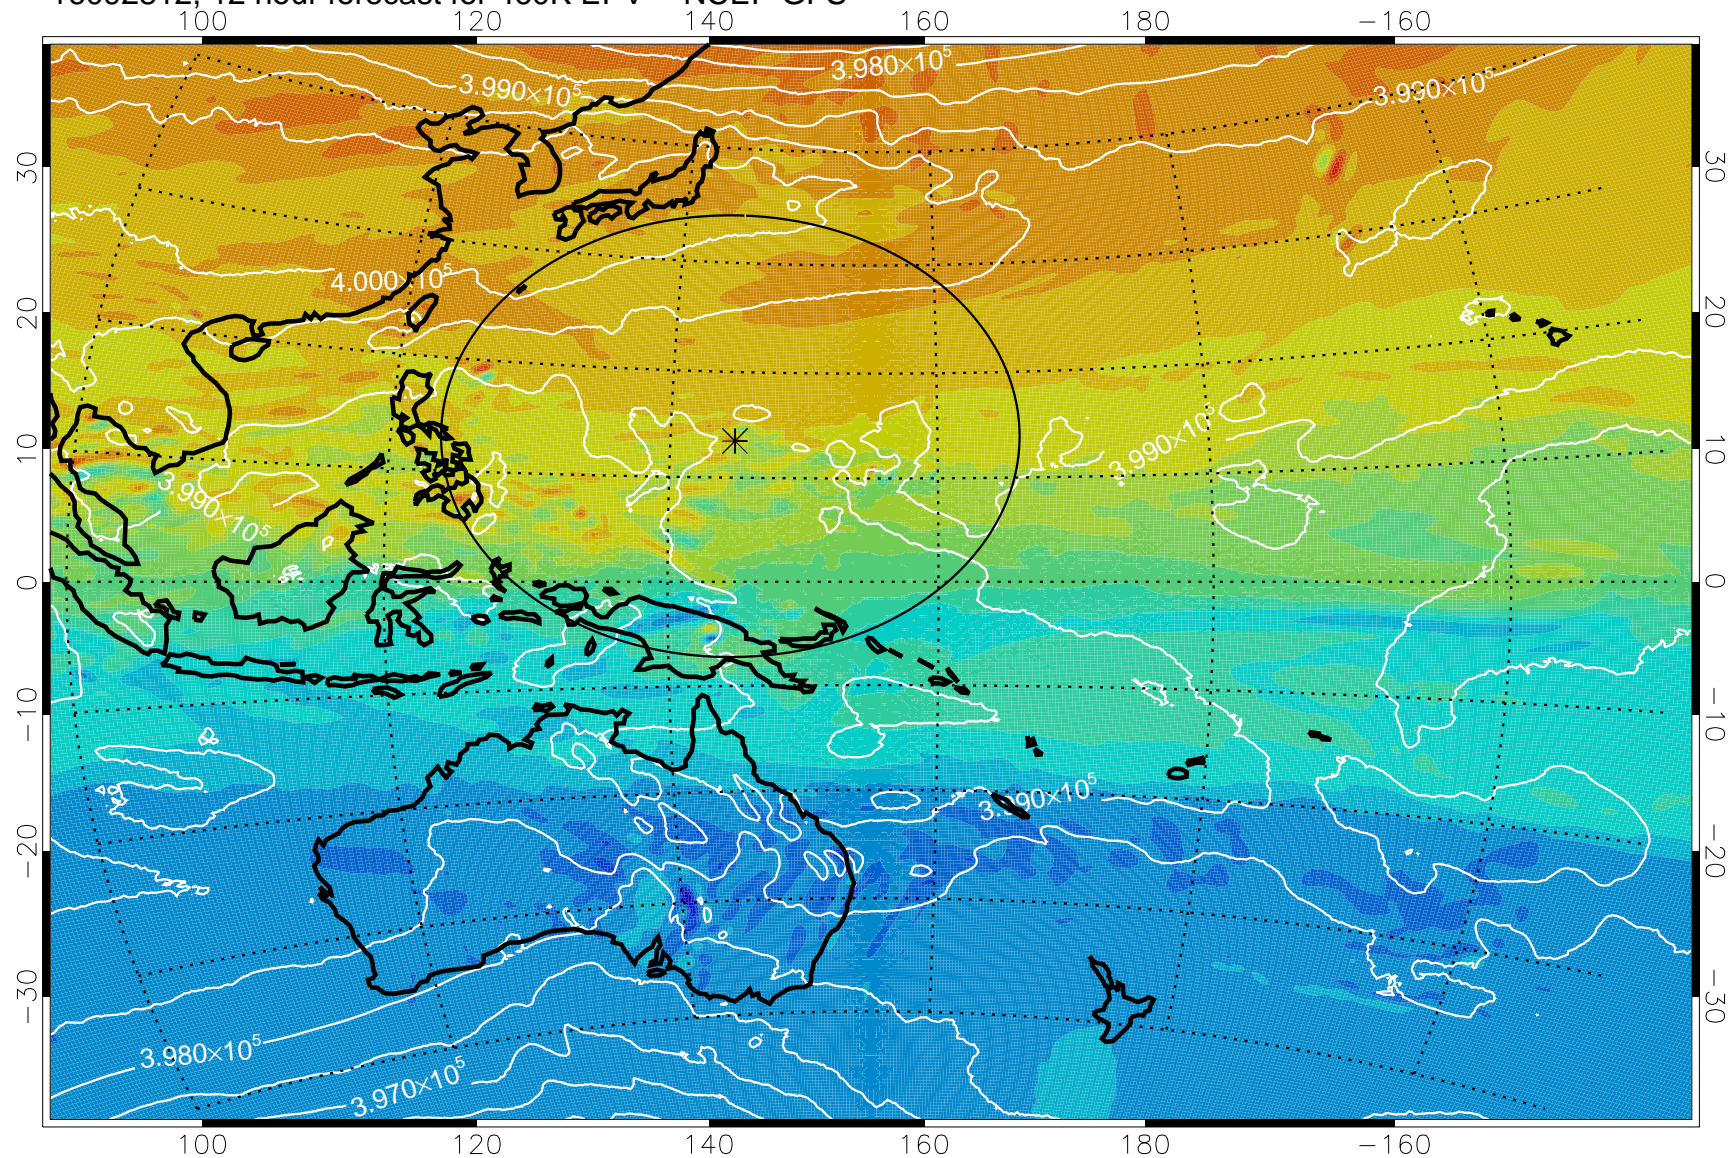

16092806, 6 hour forecast for 460K EPV -- NCEP GFS

460K Montgomery Streamfunction, white

Range ring of 2304 km

16092812, 12 hour forecast for 460K EPV -- NCEP GFS

460K Montgomery Streamfunction, white

Range ring of 2304 km

16092818, 18 hour forecast for 460K EPV -- NCEP GFS

460K Montgomery Streamfunction, white

Range ring of 2304 km

16092900, 24 hour forecast for 460K EPV -- NCEP GFS

460K Montgomery Streamfunction, white

Range ring of 2304 km

16092906, 30 hour forecast for 460K EPV -- NCEP GFS

460K Montgomery Streamfunction, white

Range ring of 2304 km

16092912, 36 hour forecast for 460K EPV -- NCEP GFS

460K Montgomery Streamfunction, white

Range ring of 2304 km

16092918, 42 hour forecast for 460K EPV -- NCEP GFS

460K Montgomery Streamfunction, white

Range ring of 2304 km

16093000, 48 hour forecast for 460K EPV -- NCEP GFS

460K Montgomery Streamfunction, white

Range ring of 2304 km