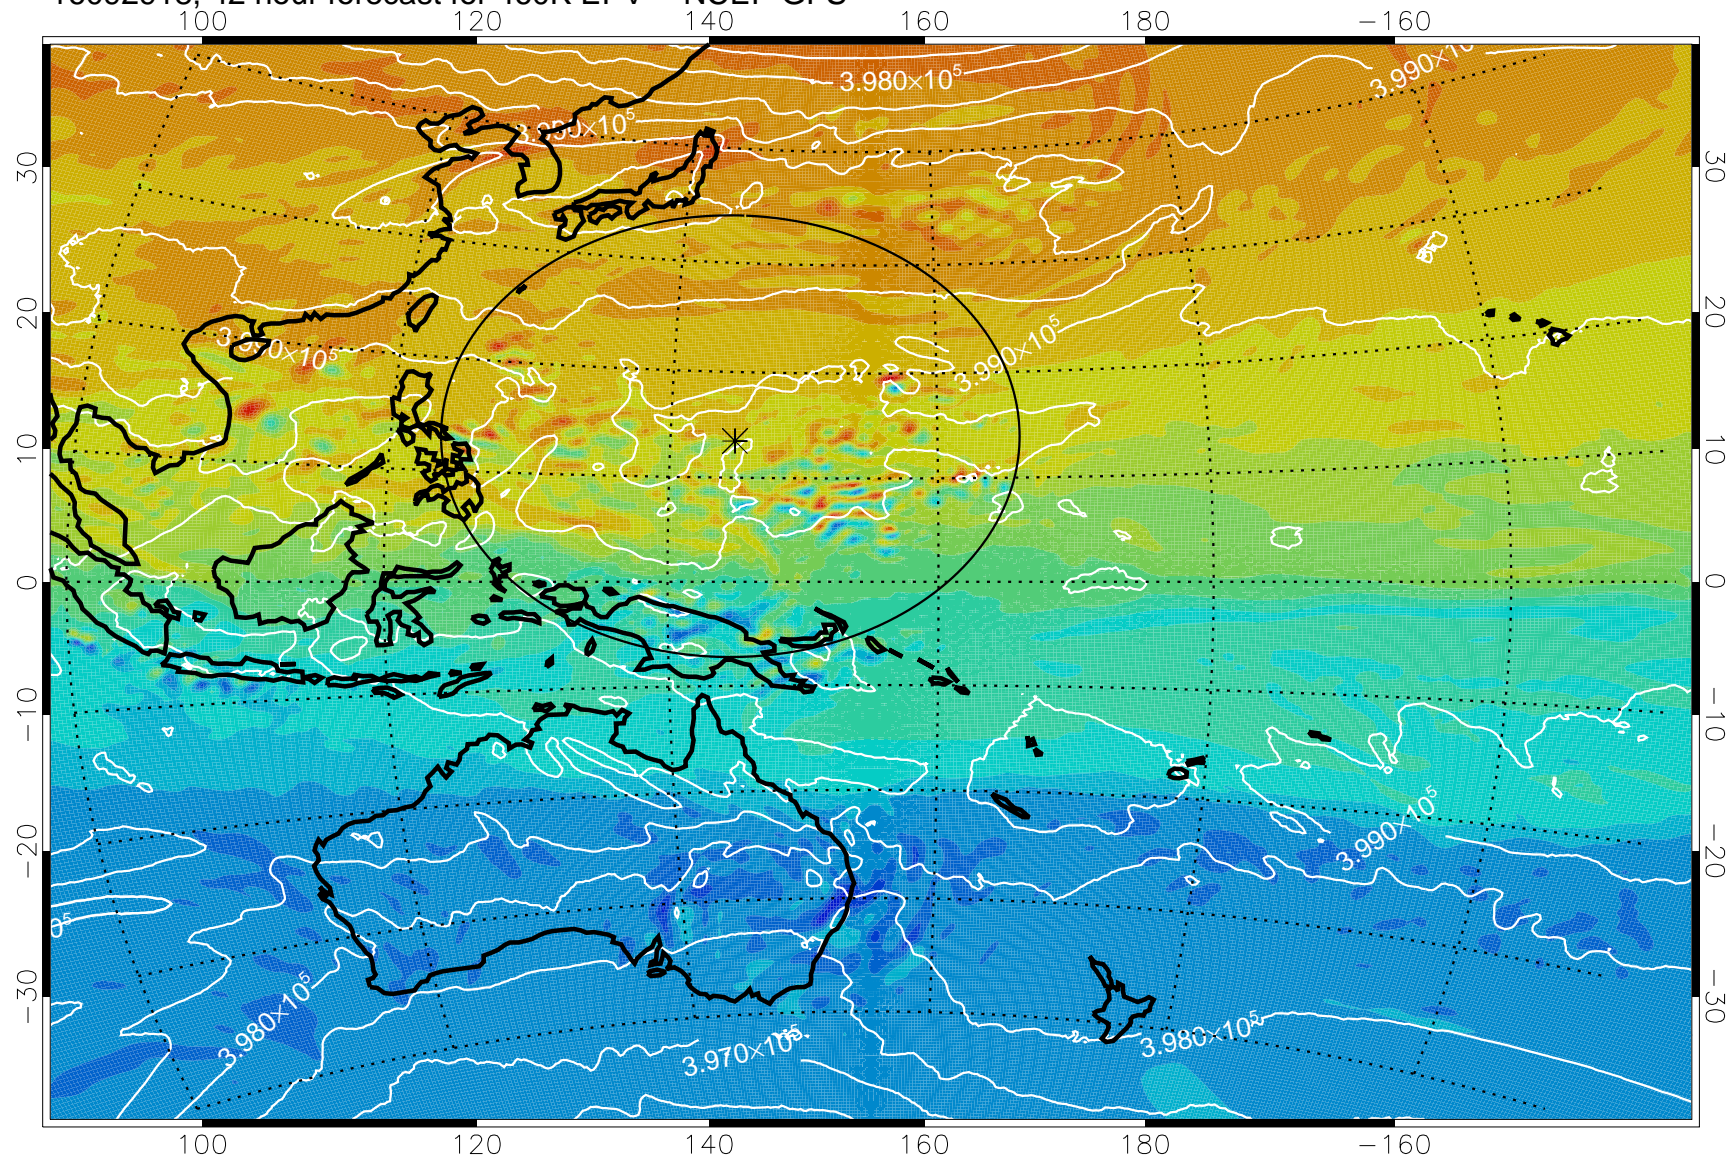

16092906, 30 hour forecast for 460K EPV -- NCEP GFS

460K Montgomery Streamfunction, white

Range ring of 2304 km

16092912, 36 hour forecast for 460K EPV -- NCEP GFS

460K Montgomery Streamfunction, white

Range ring of 2304 km

16092918, 42 hour forecast for 460K EPV -- NCEP GFS

460K Montgomery Streamfunction, white

Range ring of 2304 km

16093000, 48 hour forecast for 460K EPV -- NCEP GFS

460K Montgomery Streamfunction, white

Range ring of 2304 km

16093006, 54 hour forecast for 460K EPV -- NCEP GFS

460K Montgomery Streamfunction, white

Range ring of 2304 km

16093012, 60 hour forecast for 460K EPV -- NCEP GFS

460K Montgomery Streamfunction, white

Range ring of 2304 km

16093018, 66 hour forecast for 460K EPV -- NCEP GFS

460K Montgomery Streamfunction, white

Range ring of 2304 km

16100100, 72 hour forecast for 460K EPV -- NCEP GFS

460K Montgomery Streamfunction, white

Range ring of 2304 km