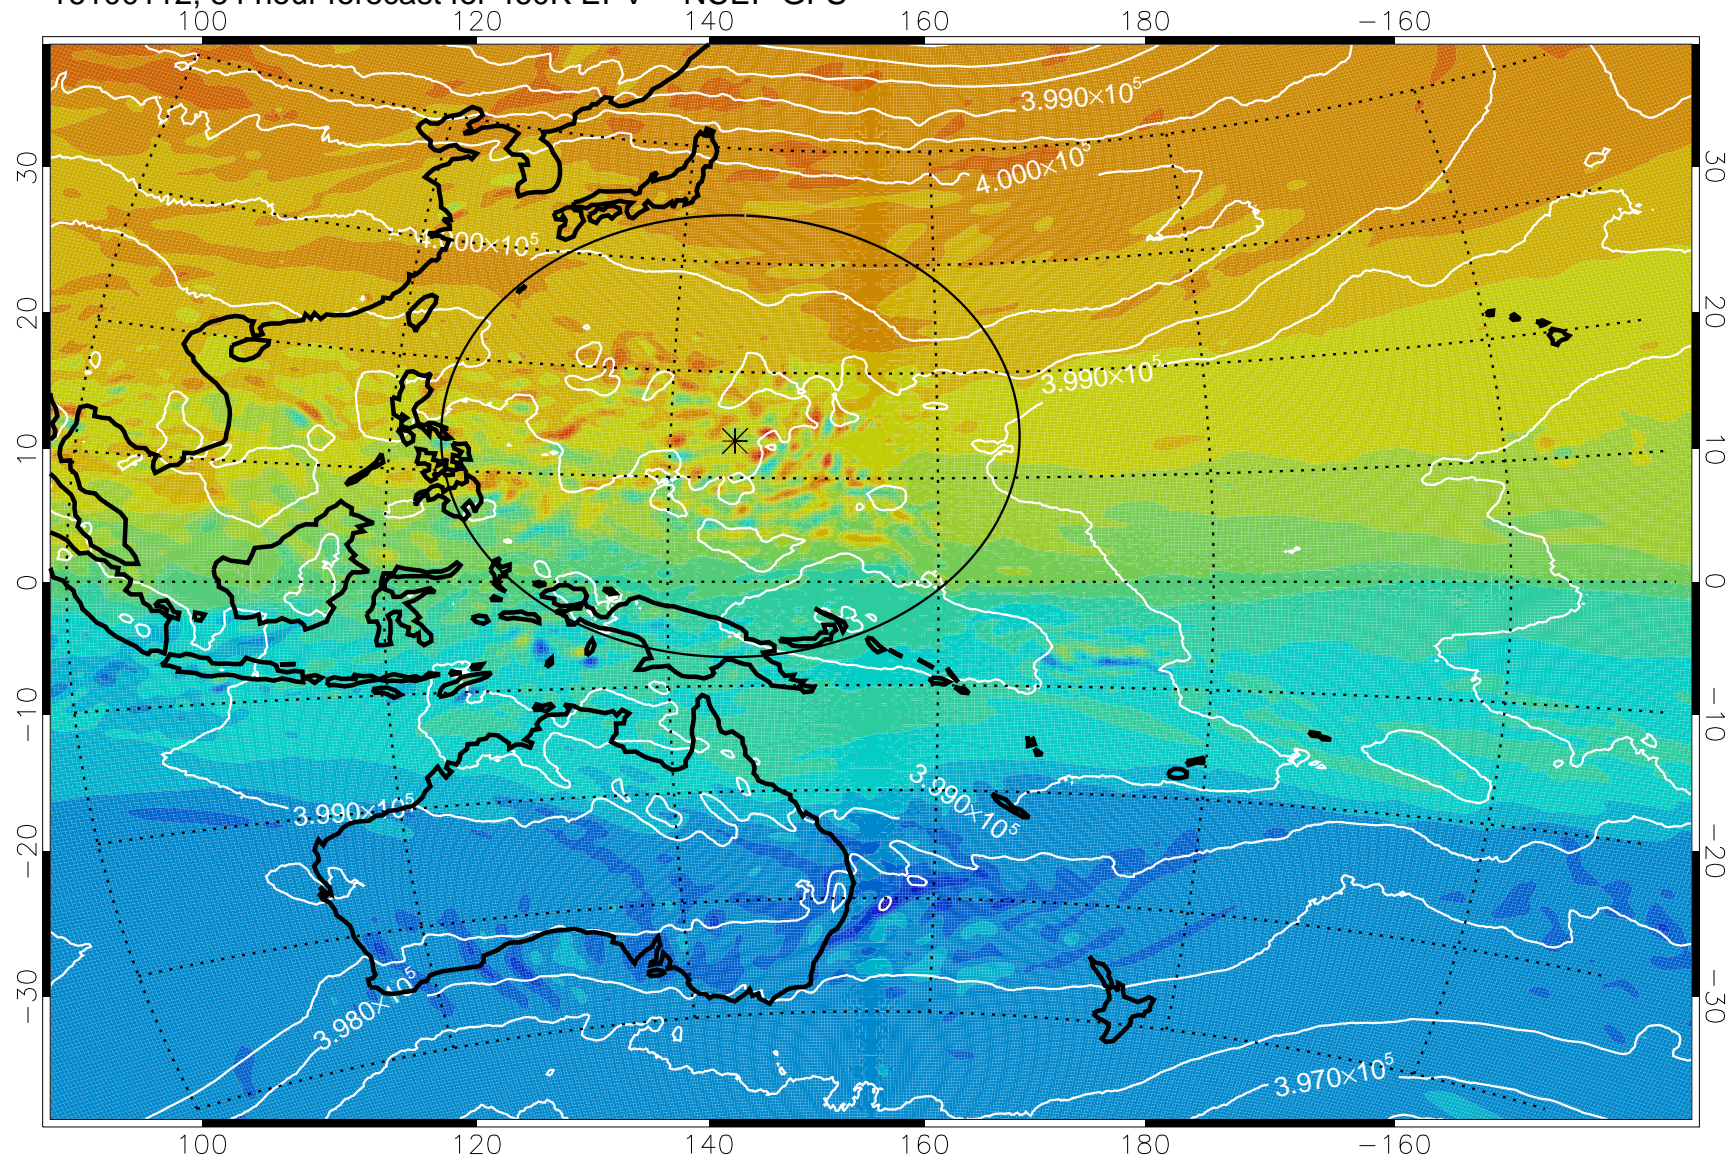

16093018, 66 hour forecast for 460K EPV -- NCEP GFS

460K Montgomery Streamfunction, white

Range ring of 2304 km

16100100, 72 hour forecast for 460K EPV -- NCEP GFS

460K Montgomery Streamfunction, white

Range ring of 2304 km

16100106, 78 hour forecast for 460K EPV -- NCEP GFS

460K Montgomery Streamfunction, white

Range ring of 2304 km

16100112, 84 hour forecast for 460K EPV -- NCEP GFS

460K Montgomery Streamfunction, white

Range ring of 2304 km

16100118, 90 hour forecast for 460K EPV -- NCEP GFS

460K Montgomery Streamfunction, white

Range ring of 2304 km

16100200, 96 hour forecast for 460K EPV -- NCEP GFS

460K Montgomery Streamfunction, white

Range ring of 2304 km

16100206, 102 hour forecast for 460K EPV -- NCEP GFS

460K Montgomery Streamfunction, white

Range ring of 2304 km

16100212, 108 hour forecast for 460K EPV -- NCEP GFS

460K Montgomery Streamfunction, white

Range ring of 2304 km