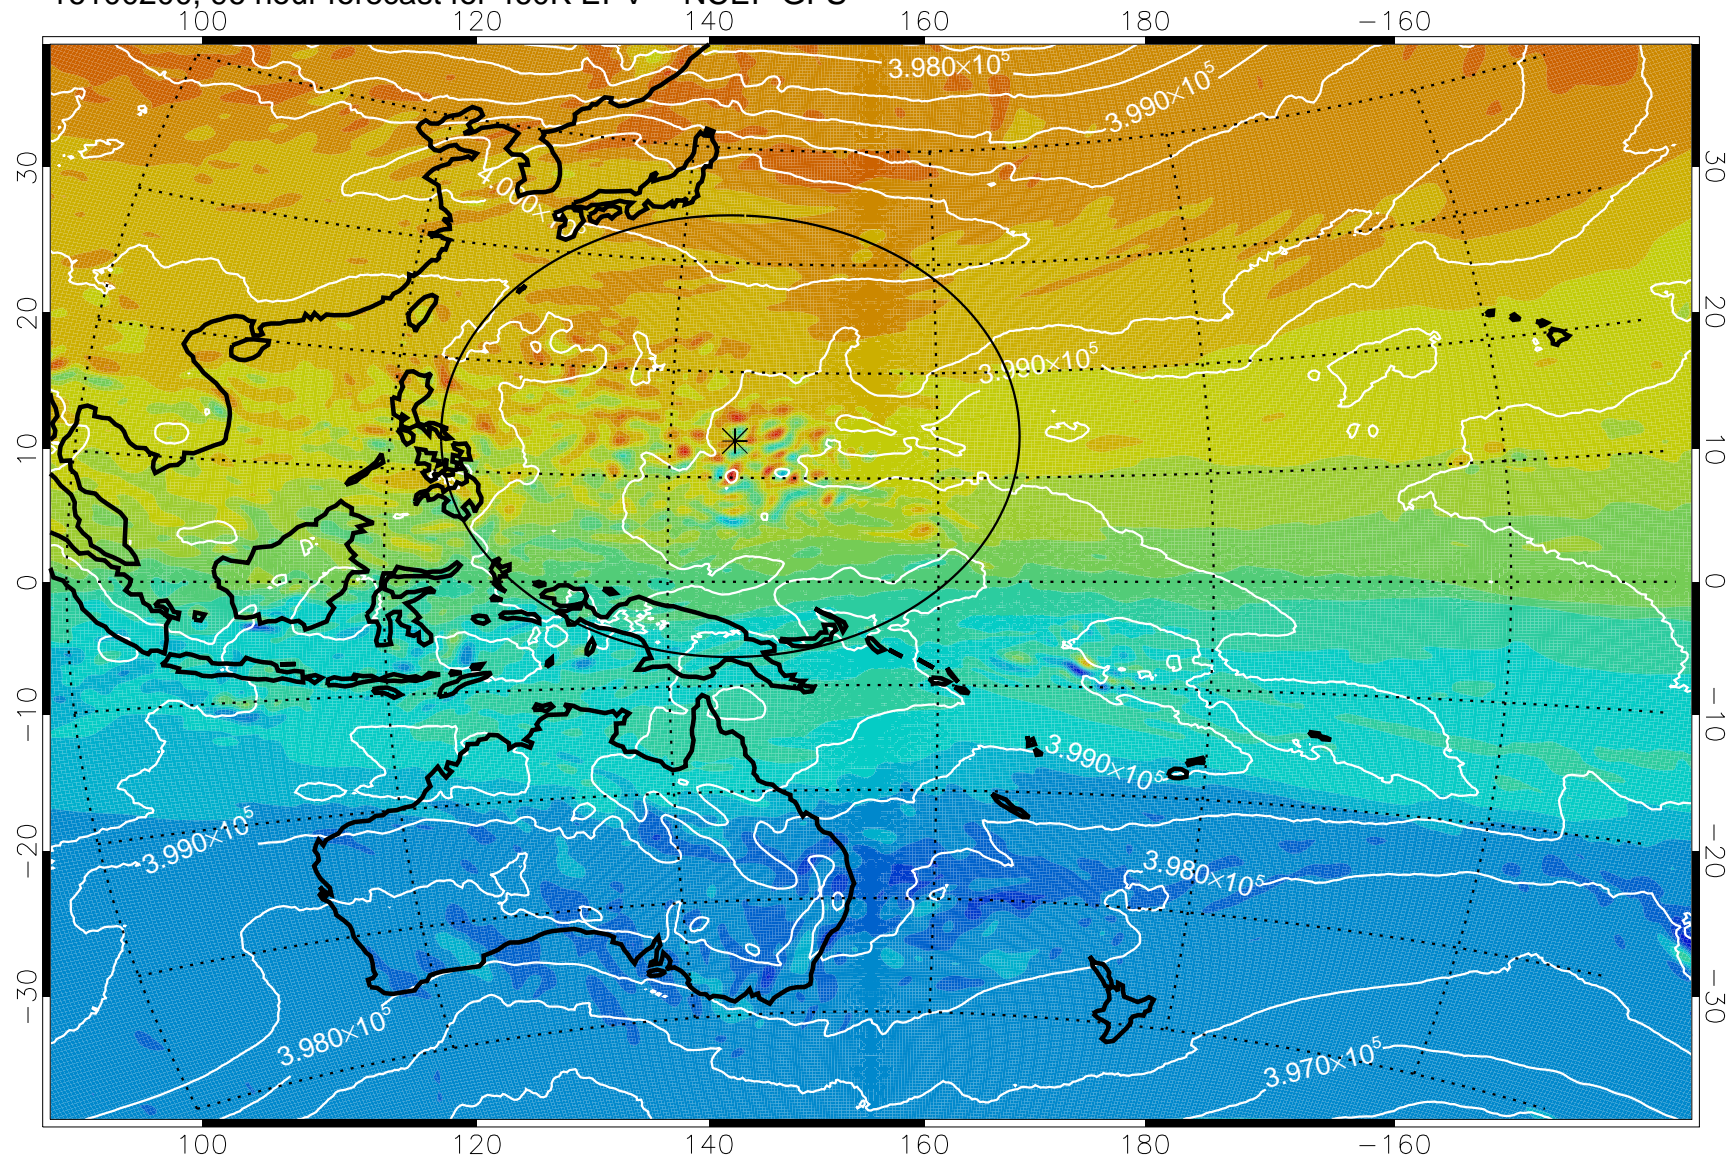

16100106, 78 hour forecast for 460K EPV -- NCEP GFS

460K Montgomery Streamfunction, white

Range ring of 2304 km

16100112, 84 hour forecast for 460K EPV -- NCEP GFS

460K Montgomery Streamfunction, white

Range ring of 2304 km

16100118, 90 hour forecast for 460K EPV -- NCEP GFS

460K Montgomery Streamfunction, white

Range ring of 2304 km

16100200, 96 hour forecast for 460K EPV -- NCEP GFS

460K Montgomery Streamfunction, white

Range ring of 2304 km

16100206, 102 hour forecast for 460K EPV -- NCEP GFS

460K Montgomery Streamfunction, white

Range ring of 2304 km

16100212, 108 hour forecast for 460K EPV -- NCEP GFS

460K Montgomery Streamfunction, white

Range ring of 2304 km

16100218, 114 hour forecast for 460K EPV -- NCEP GFS

460K Montgomery Streamfunction, white

Range ring of 2304 km

16100300, 120 hour forecast for 460K EPV -- NCEP GFS

460K Montgomery Streamfunction, white

Range ring of 2304 km