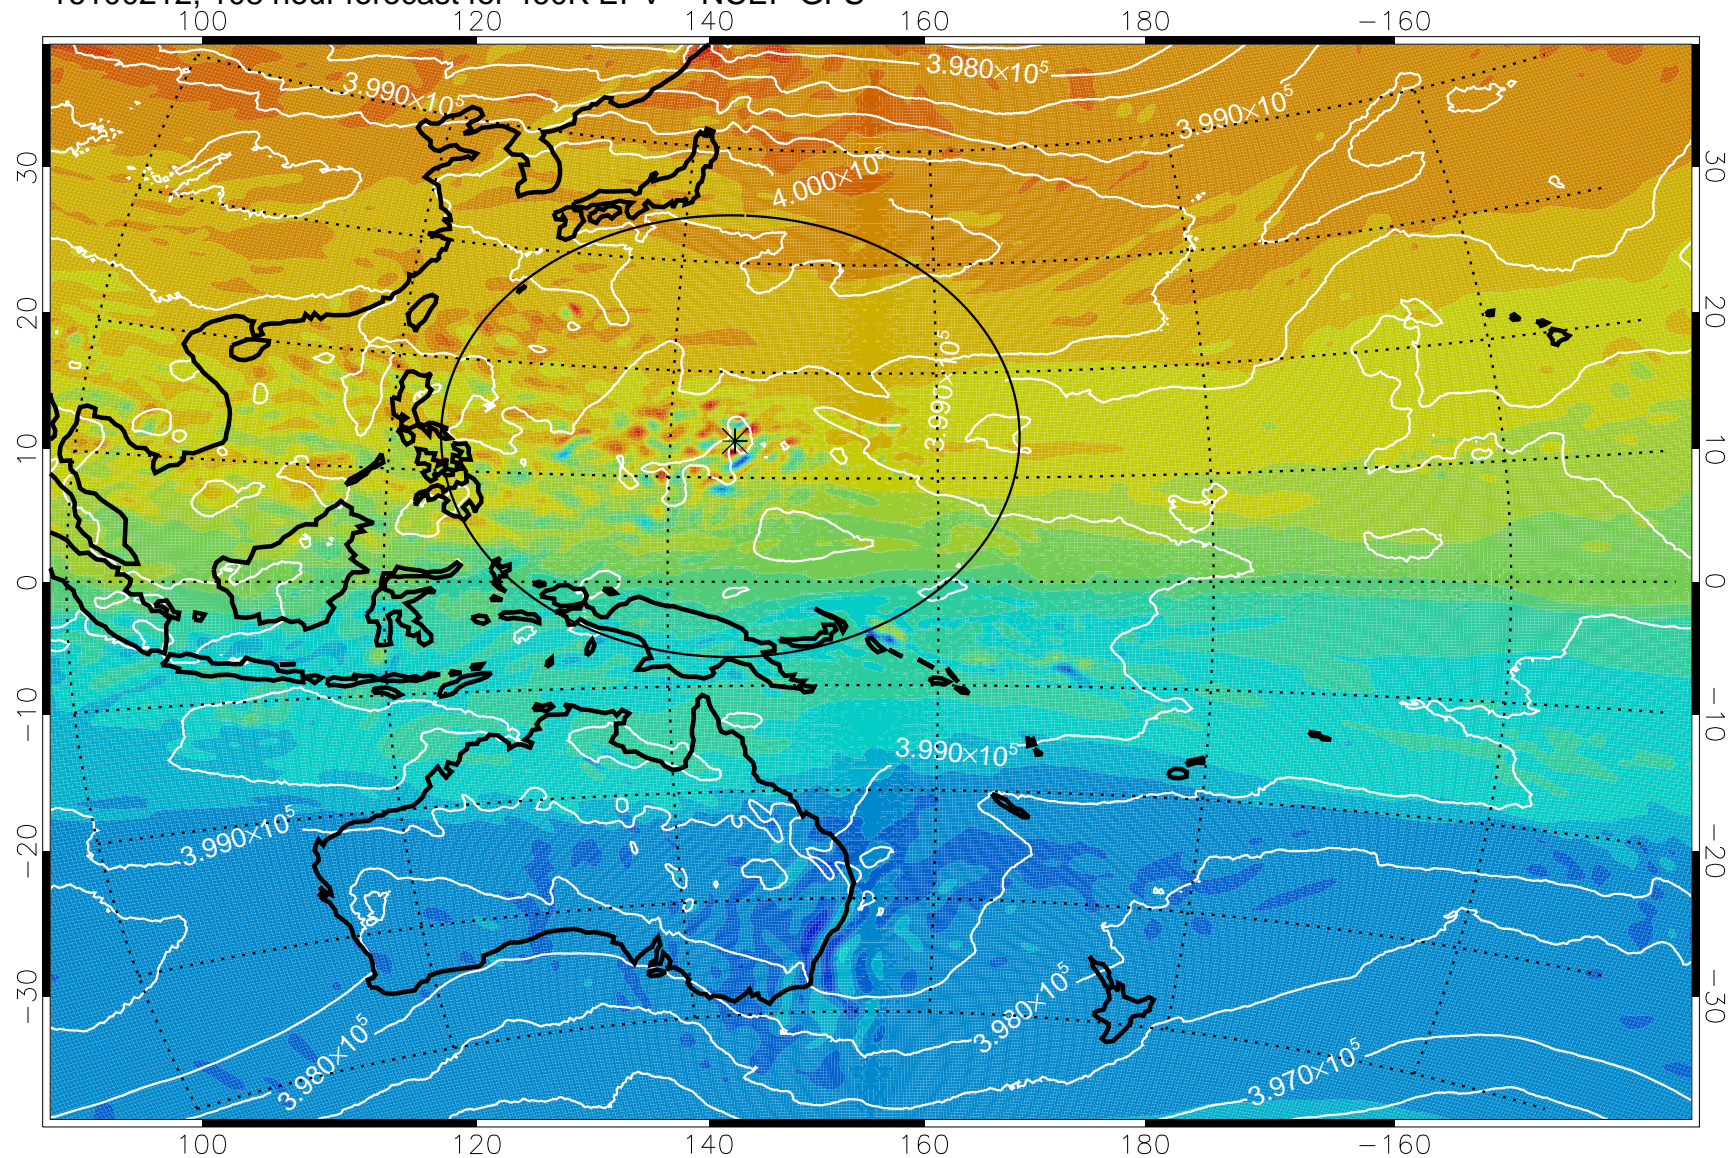

16100106, 78 hour forecast for 460K EPV -- NCEP GFS

460K Montgomery Streamfunction, white

Range ring of 2304 km

16100112, 84 hour forecast for 460K EPV -- NCEP GFS

460K Montgomery Streamfunction, white

Range ring of 2304 km

16100118, 90 hour forecast for 460K EPV -- NCEP GFS

460K Montgomery Streamfunction, white

Range ring of 2304 km

16100200, 96 hour forecast for 460K EPV -- NCEP GFS

460K Montgomery Streamfunction, white

Range ring of 2304 km

16100206, 102 hour forecast for 460K EPV -- NCEP GFS

460K Montgomery Streamfunction, white

Range ring of 2304 km

16100212, 108 hour forecast for 460K EPV -- NCEP GFS

460K Montgomery Streamfunction, white

Range ring of 2304 km

16100218, 114 hour forecast for 460K EPV -- NCEP GFS

460K Montgomery Streamfunction, white

Range ring of 2304 km

16100300, 120 hour forecast for 460K EPV -- NCEP GFS

460K Montgomery Streamfunction, white

Range ring of 2304 km