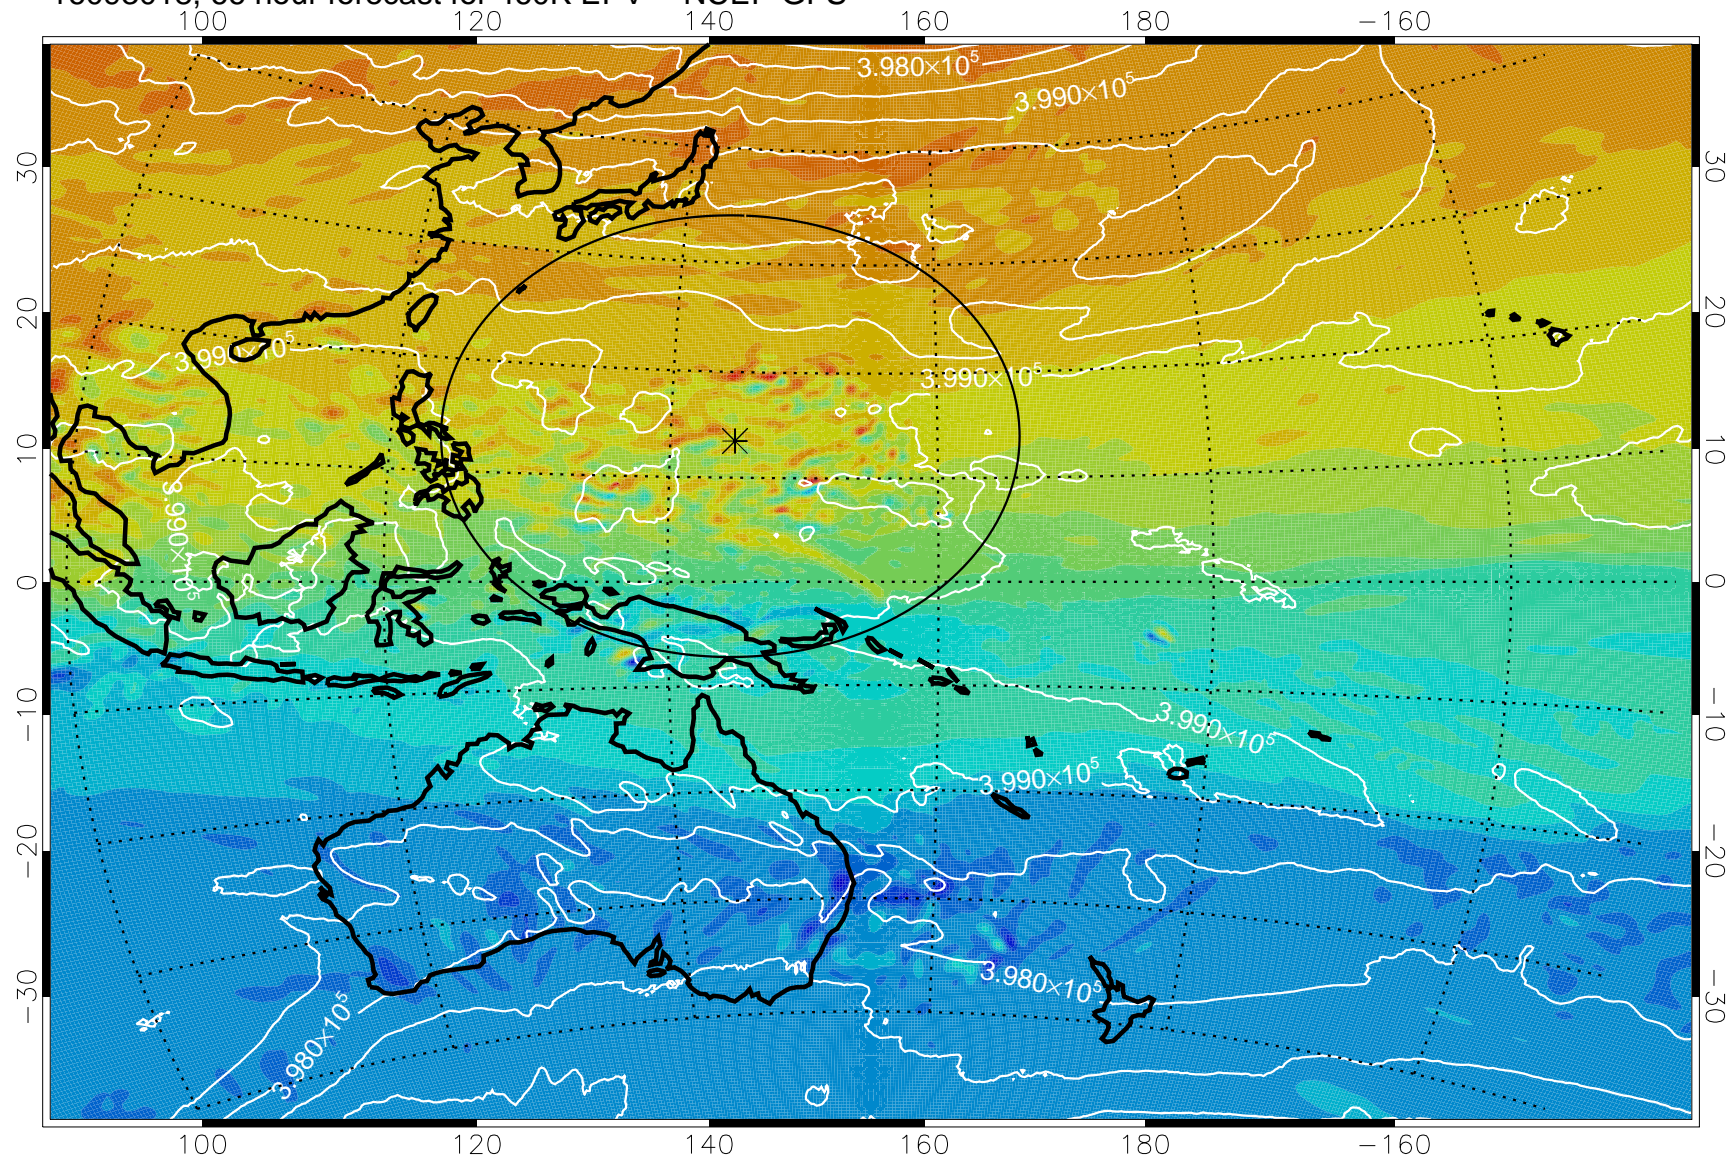

16092918, 42 hour forecast for 460K EPV -- NCEP GFS

460K Montgomery Streamfunction, white

Range ring of 2304 km

16093000, 48 hour forecast for 460K EPV -- NCEP GFS

460K Montgomery Streamfunction, white

Range ring of 2304 km

16093006, 54 hour forecast for 460K EPV -- NCEP GFS

460K Montgomery Streamfunction, white

Range ring of 2304 km

16093012, 60 hour forecast for 460K EPV -- NCEP GFS

460K Montgomery Streamfunction, white

Range ring of 2304 km

16093018, 66 hour forecast for 460K EPV -- NCEP GFS

460K Montgomery Streamfunction, white

Range ring of 2304 km

16100100, 72 hour forecast for 460K EPV -- NCEP GFS

460K Montgomery Streamfunction, white

Range ring of 2304 km

16100106, 78 hour forecast for 460K EPV -- NCEP GFS

460K Montgomery Streamfunction, white

Range ring of 2304 km

16100112, 84 hour forecast for 460K EPV -- NCEP GFS

460K Montgomery Streamfunction, white

Range ring of 2304 km