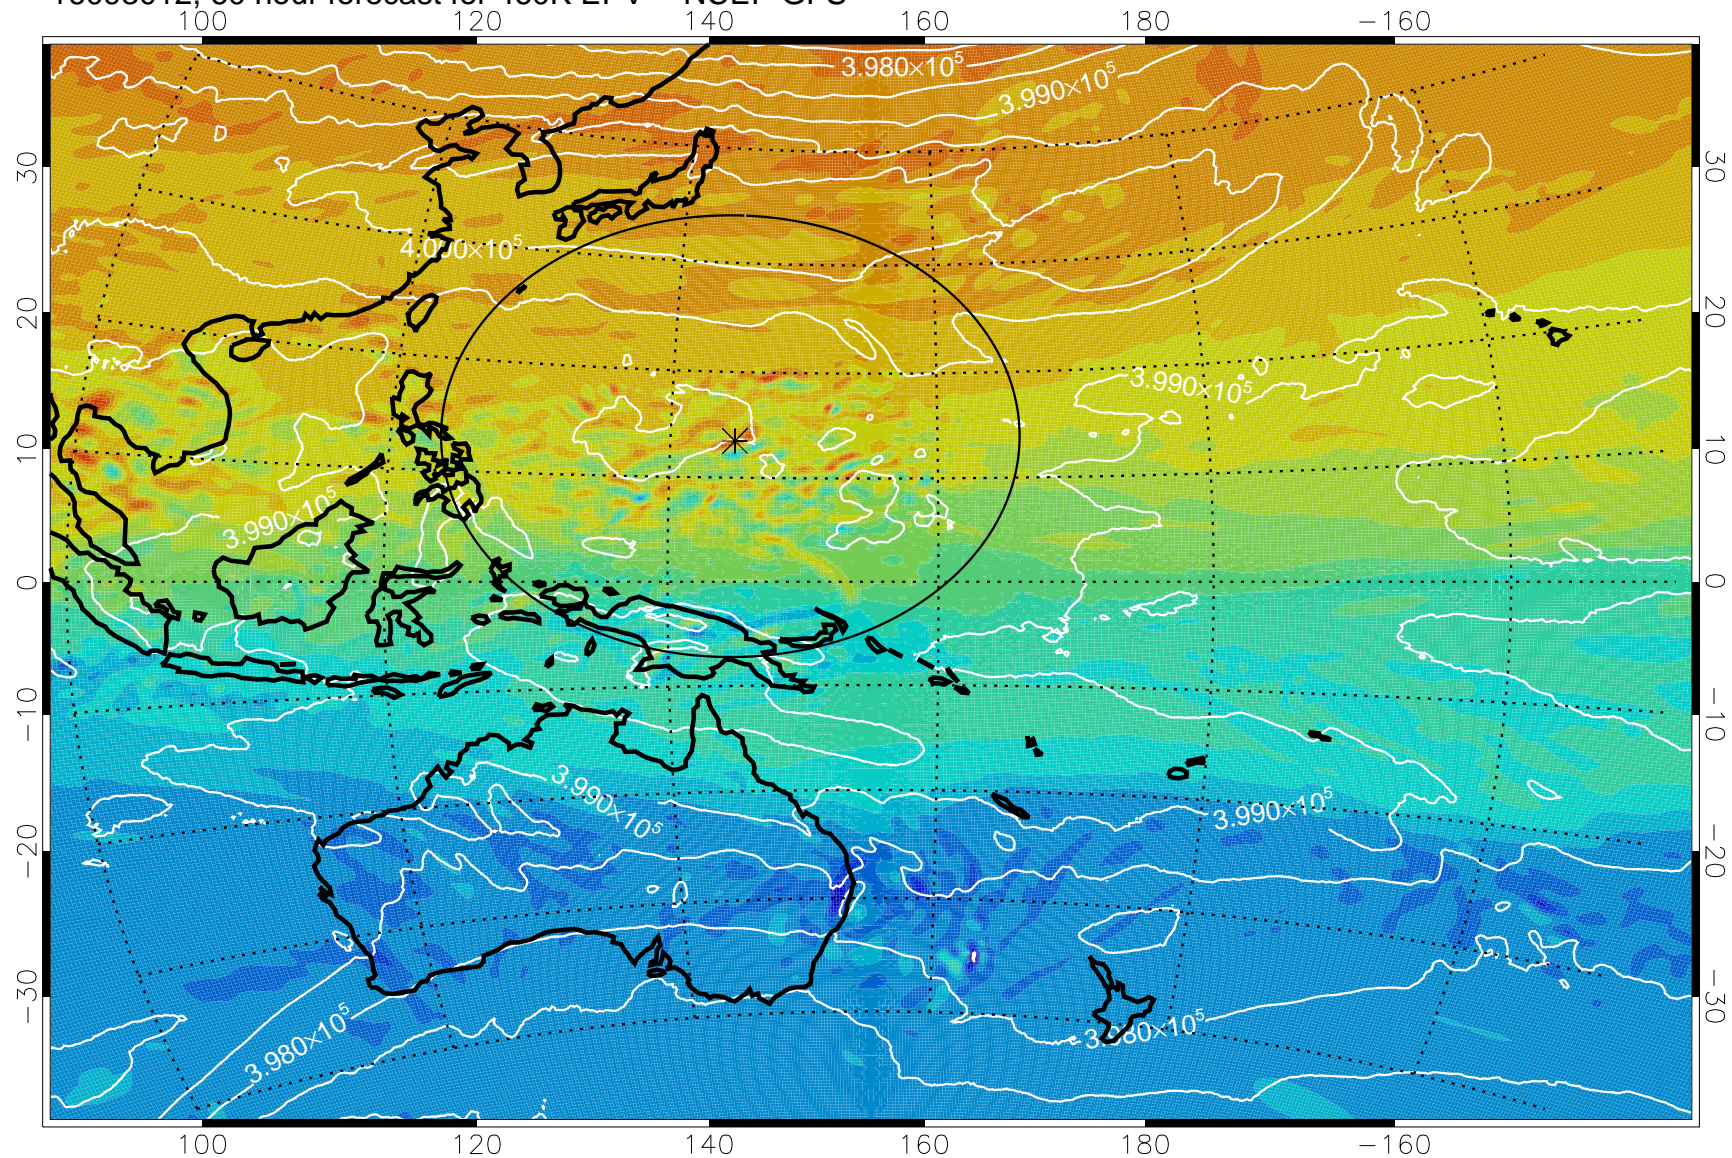

16092918, 42 hour forecast for 460K EPV -- NCEP GFS

460K Montgomery Streamfunction, white

Range ring of 2304 km

16093000, 48 hour forecast for 460K EPV -- NCEP GFS

460K Montgomery Streamfunction, white

Range ring of 2304 km

16093006, 54 hour forecast for 460K EPV -- NCEP GFS

460K Montgomery Streamfunction, white

Range ring of 2304 km

16093012, 60 hour forecast for 460K EPV -- NCEP GFS

460K Montgomery Streamfunction, white

Range ring of 2304 km

16093018, 66 hour forecast for 460K EPV -- NCEP GFS

460K Montgomery Streamfunction, white

Range ring of 2304 km

16100100, 72 hour forecast for 460K EPV -- NCEP GFS

460K Montgomery Streamfunction, white

Range ring of 2304 km

16100106, 78 hour forecast for 460K EPV -- NCEP GFS

460K Montgomery Streamfunction, white

Range ring of 2304 km

16100112, 84 hour forecast for 460K EPV -- NCEP GFS

460K Montgomery Streamfunction, white

Range ring of 2304 km