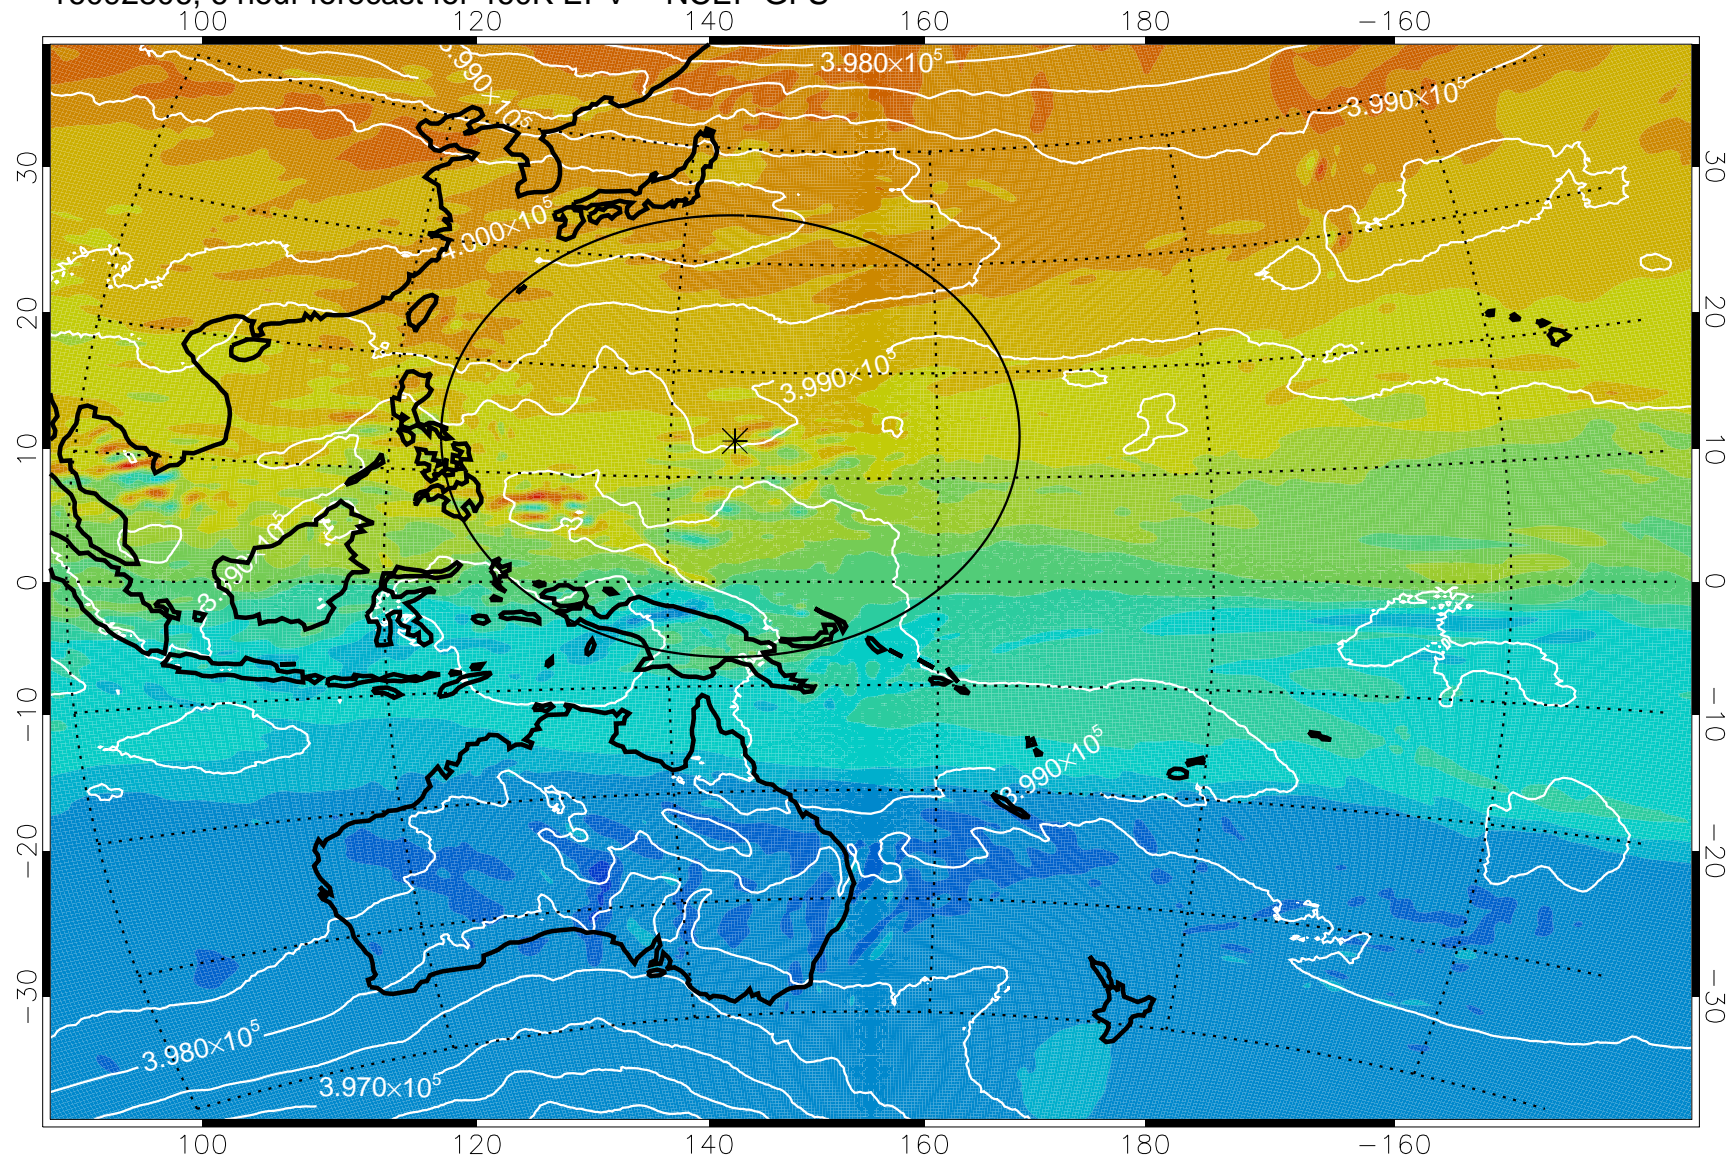

16092806, 6 hour forecast for 460K EPV -- NCEP GFS

460K Montgomery Streamfunction, white

Range ring of 2304 km

16092812, 12 hour forecast for 460K EPV -- NCEP GFS

460K Montgomery Streamfunction, white

Range ring of 2304 km

16092818, 18 hour forecast for 460K EPV -- NCEP GFS

460K Montgomery Streamfunction, white

Range ring of 2304 km

16092900, 24 hour forecast for 460K EPV -- NCEP GFS

460K Montgomery Streamfunction, white

Range ring of 2304 km

16092906, 30 hour forecast for 460K EPV -- NCEP GFS

460K Montgomery Streamfunction, white

Range ring of 2304 km

16092912, 36 hour forecast for 460K EPV -- NCEP GFS

460K Montgomery Streamfunction, white

Range ring of 2304 km

16092918, 42 hour forecast for 460K EPV -- NCEP GFS

460K Montgomery Streamfunction, white

Range ring of 2304 km

16093000, 48 hour forecast for 460K EPV -- NCEP GFS

460K Montgomery Streamfunction, white

Range ring of 2304 km