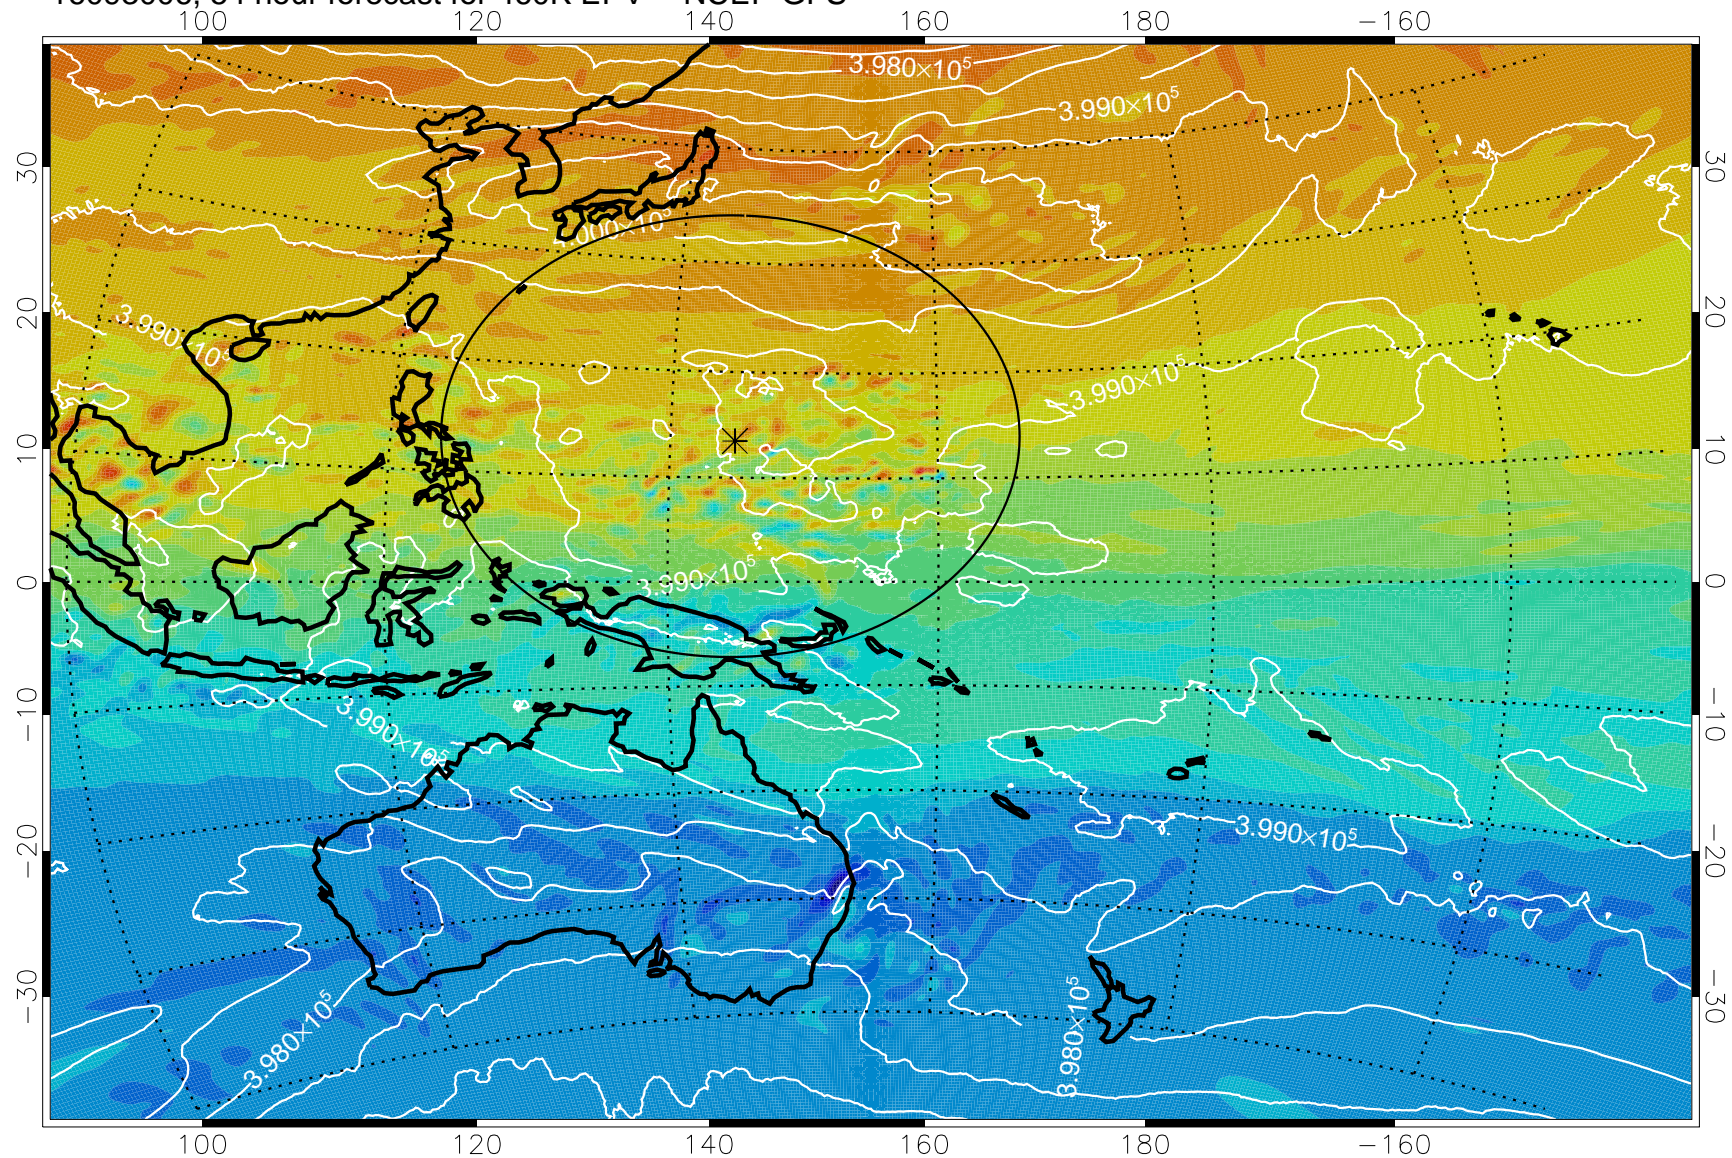

16092918, 42 hour forecast for 460K EPV -- NCEP GFS

460K Montgomery Streamfunction, white

Range ring of 2304 km

16093000, 48 hour forecast for 460K EPV -- NCEP GFS

460K Montgomery Streamfunction, white

Range ring of 2304 km

16093006, 54 hour forecast for 460K EPV -- NCEP GFS

460K Montgomery Streamfunction, white

Range ring of 2304 km

16093012, 60 hour forecast for 460K EPV -- NCEP GFS

460K Montgomery Streamfunction, white

Range ring of 2304 km

16093018, 66 hour forecast for 460K EPV -- NCEP GFS

460K Montgomery Streamfunction, white

Range ring of 2304 km

16100100, 72 hour forecast for 460K EPV -- NCEP GFS

460K Montgomery Streamfunction, white

Range ring of 2304 km

16100106, 78 hour forecast for 460K EPV -- NCEP GFS

460K Montgomery Streamfunction, white

Range ring of 2304 km

16100112, 84 hour forecast for 460K EPV -- NCEP GFS

460K Montgomery Streamfunction, white

Range ring of 2304 km