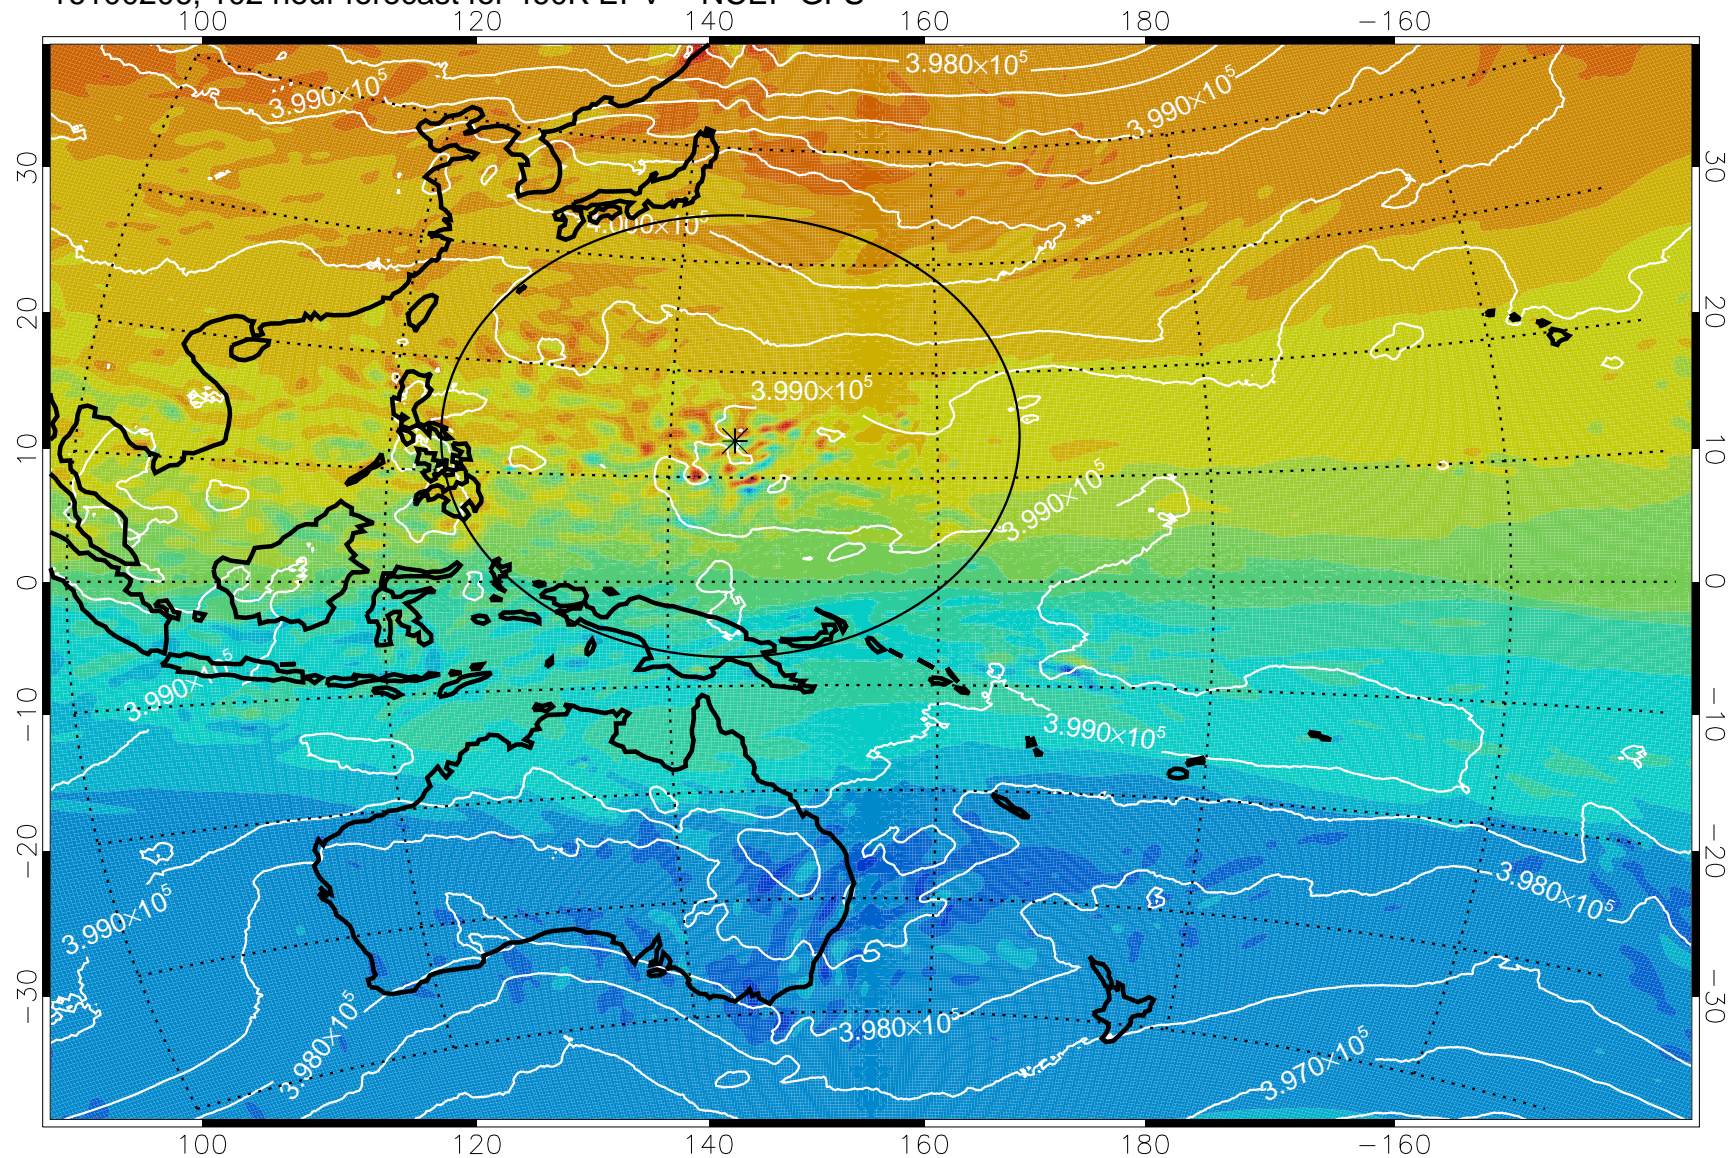

16100106, 78 hour forecast for 460K EPV -- NCEP GFS

460K Montgomery Streamfunction, white

Range ring of 2304 km

16100112, 84 hour forecast for 460K EPV -- NCEP GFS

460K Montgomery Streamfunction, white

Range ring of 2304 km

16100118, 90 hour forecast for 460K EPV -- NCEP GFS

460K Montgomery Streamfunction, white

Range ring of 2304 km

16100200, 96 hour forecast for 460K EPV -- NCEP GFS

460K Montgomery Streamfunction, white

Range ring of 2304 km

16100206, 102 hour forecast for 460K EPV -- NCEP GFS

460K Montgomery Streamfunction, white

Range ring of 2304 km

16100212, 108 hour forecast for 460K EPV -- NCEP GFS

460K Montgomery Streamfunction, white

Range ring of 2304 km

16100218, 114 hour forecast for 460K EPV -- NCEP GFS

460K Montgomery Streamfunction, white

Range ring of 2304 km

16100300, 120 hour forecast for 460K EPV -- NCEP GFS

460K Montgomery Streamfunction, white

Range ring of 2304 km