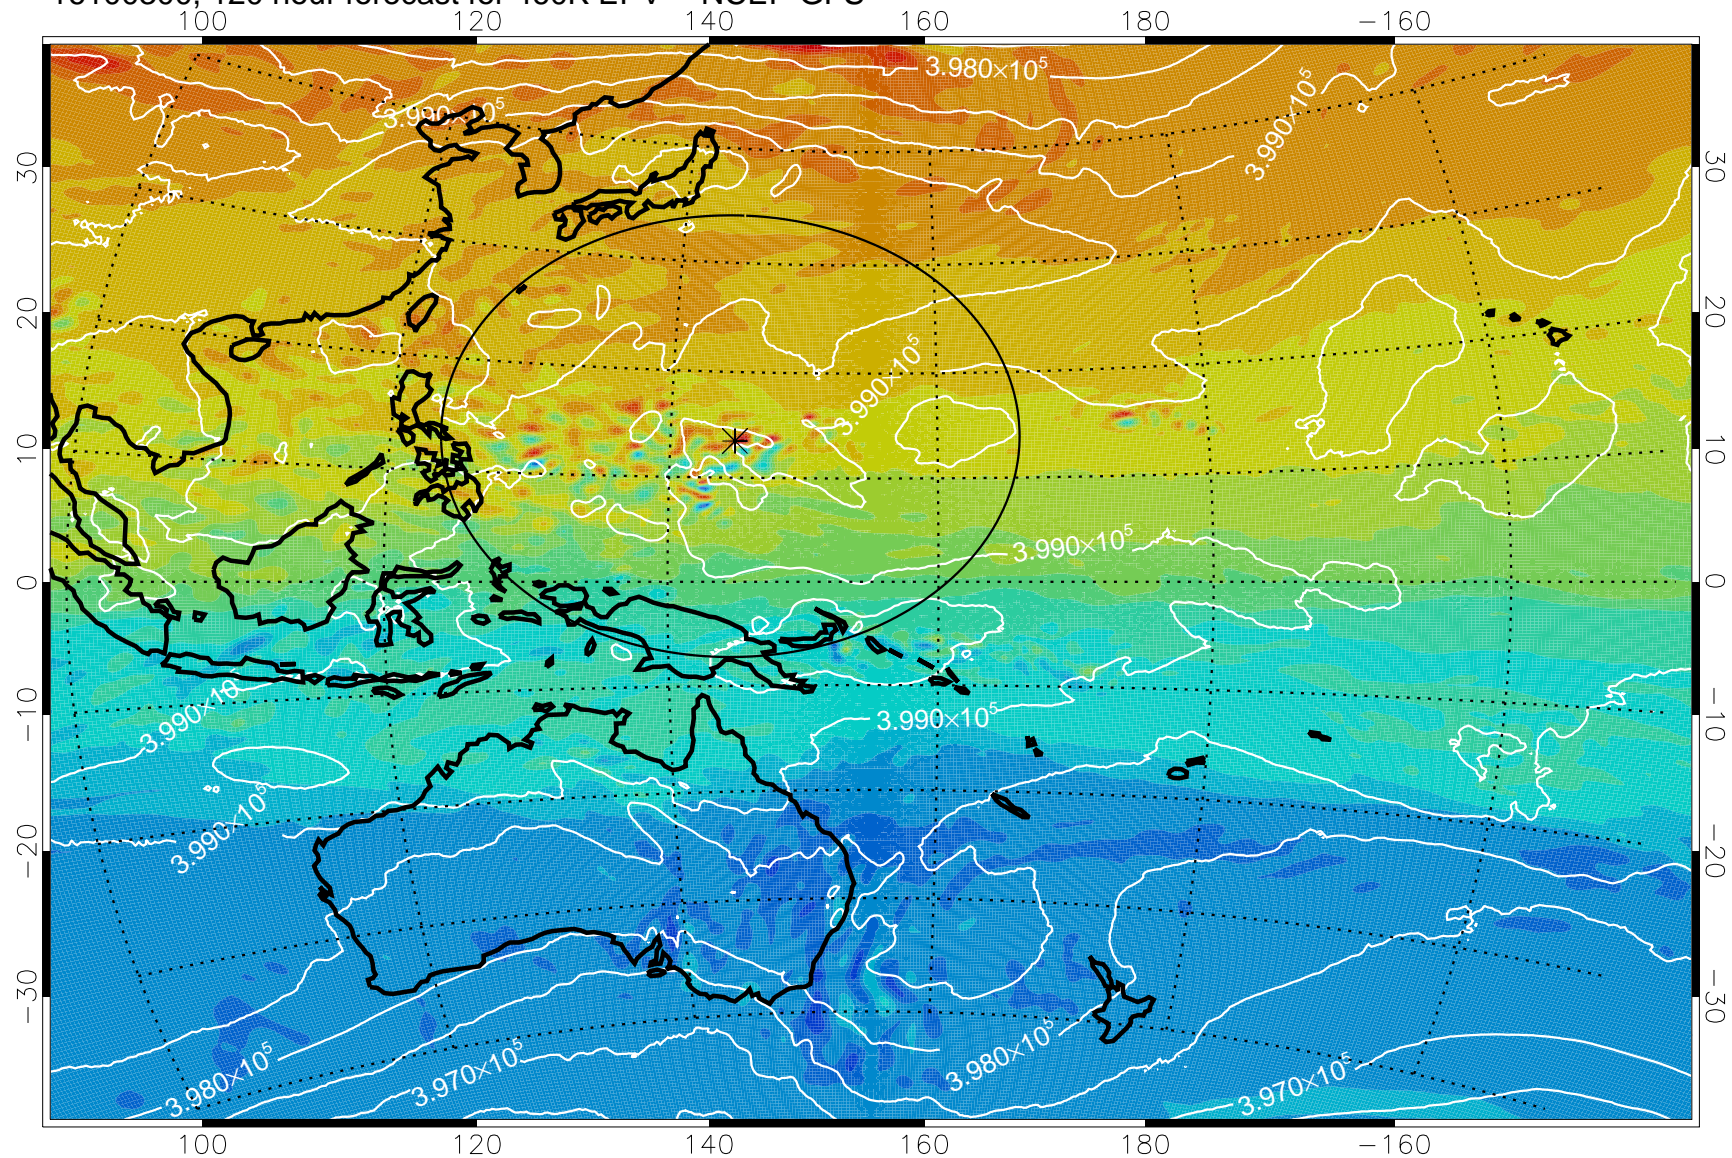

16100118, 90 hour forecast for 460K EPV -- NCEP GFS

460K Montgomery Streamfunction, white

Range ring of 2304 km

16100200, 96 hour forecast for 460K EPV -- NCEP GFS

460K Montgomery Streamfunction, white

Range ring of 2304 km

16100206, 102 hour forecast for 460K EPV -- NCEP GFS

460K Montgomery Streamfunction, white

Range ring of 2304 km

16100212, 108 hour forecast for 460K EPV -- NCEP GFS

460K Montgomery Streamfunction, white

Range ring of 2304 km

16100218, 114 hour forecast for 460K EPV -- NCEP GFS

460K Montgomery Streamfunction, white

Range ring of 2304 km

16100300, 120 hour forecast for 460K EPV -- NCEP GFS

460K Montgomery Streamfunction, white

Range ring of 2304 km