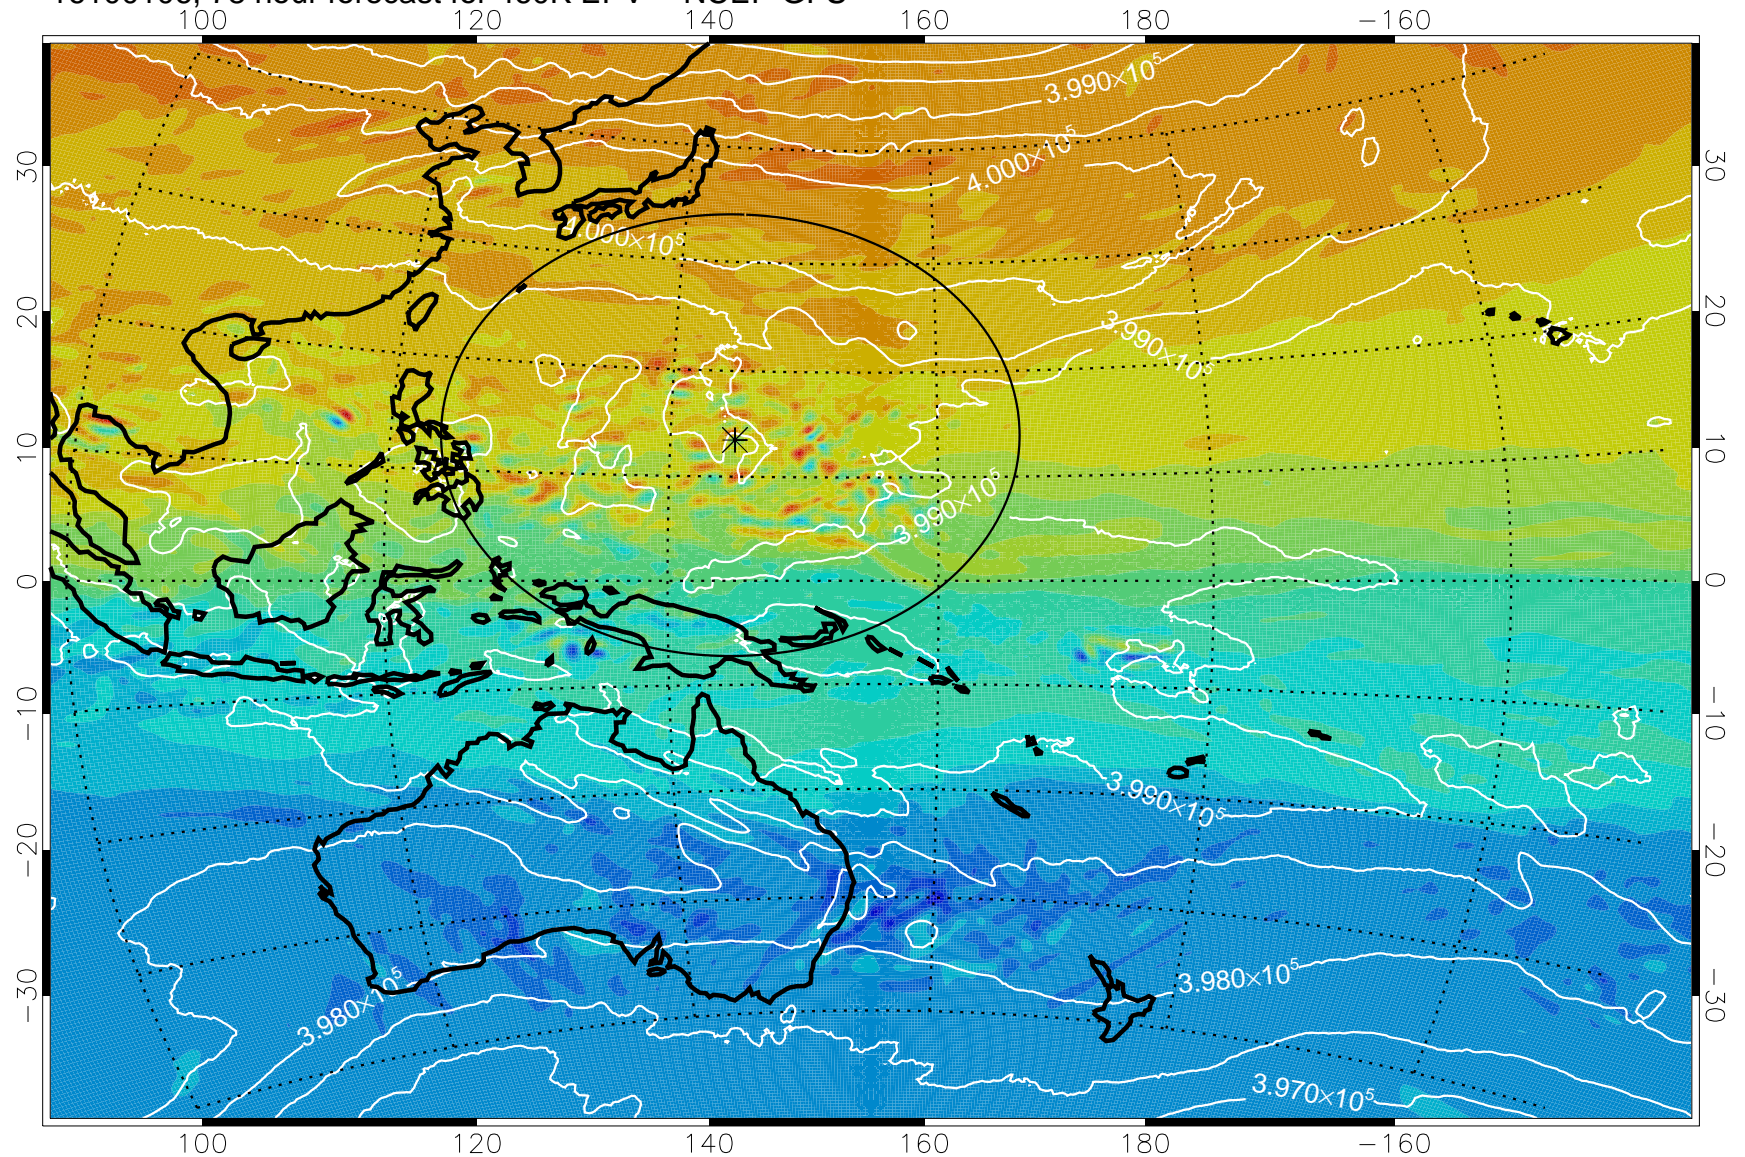

16093006, 54 hour forecast for 460K EPV -- NCEP GFS

460K Montgomery Streamfunction, white

Range ring of 2304 km

16093012, 60 hour forecast for 460K EPV -- NCEP GFS

460K Montgomery Streamfunction, white

Range ring of 2304 km

16093018, 66 hour forecast for 460K EPV -- NCEP GFS

460K Montgomery Streamfunction, white

Range ring of 2304 km

16100100, 72 hour forecast for 460K EPV -- NCEP GFS

460K Montgomery Streamfunction, white

Range ring of 2304 km

16100106, 78 hour forecast for 460K EPV -- NCEP GFS

460K Montgomery Streamfunction, white

Range ring of 2304 km

16100112, 84 hour forecast for 460K EPV -- NCEP GFS

460K Montgomery Streamfunction, white

Range ring of 2304 km

16100118, 90 hour forecast for 460K EPV -- NCEP GFS

460K Montgomery Streamfunction, white

Range ring of 2304 km

16100200, 96 hour forecast for 460K EPV -- NCEP GFS

460K Montgomery Streamfunction, white

Range ring of 2304 km