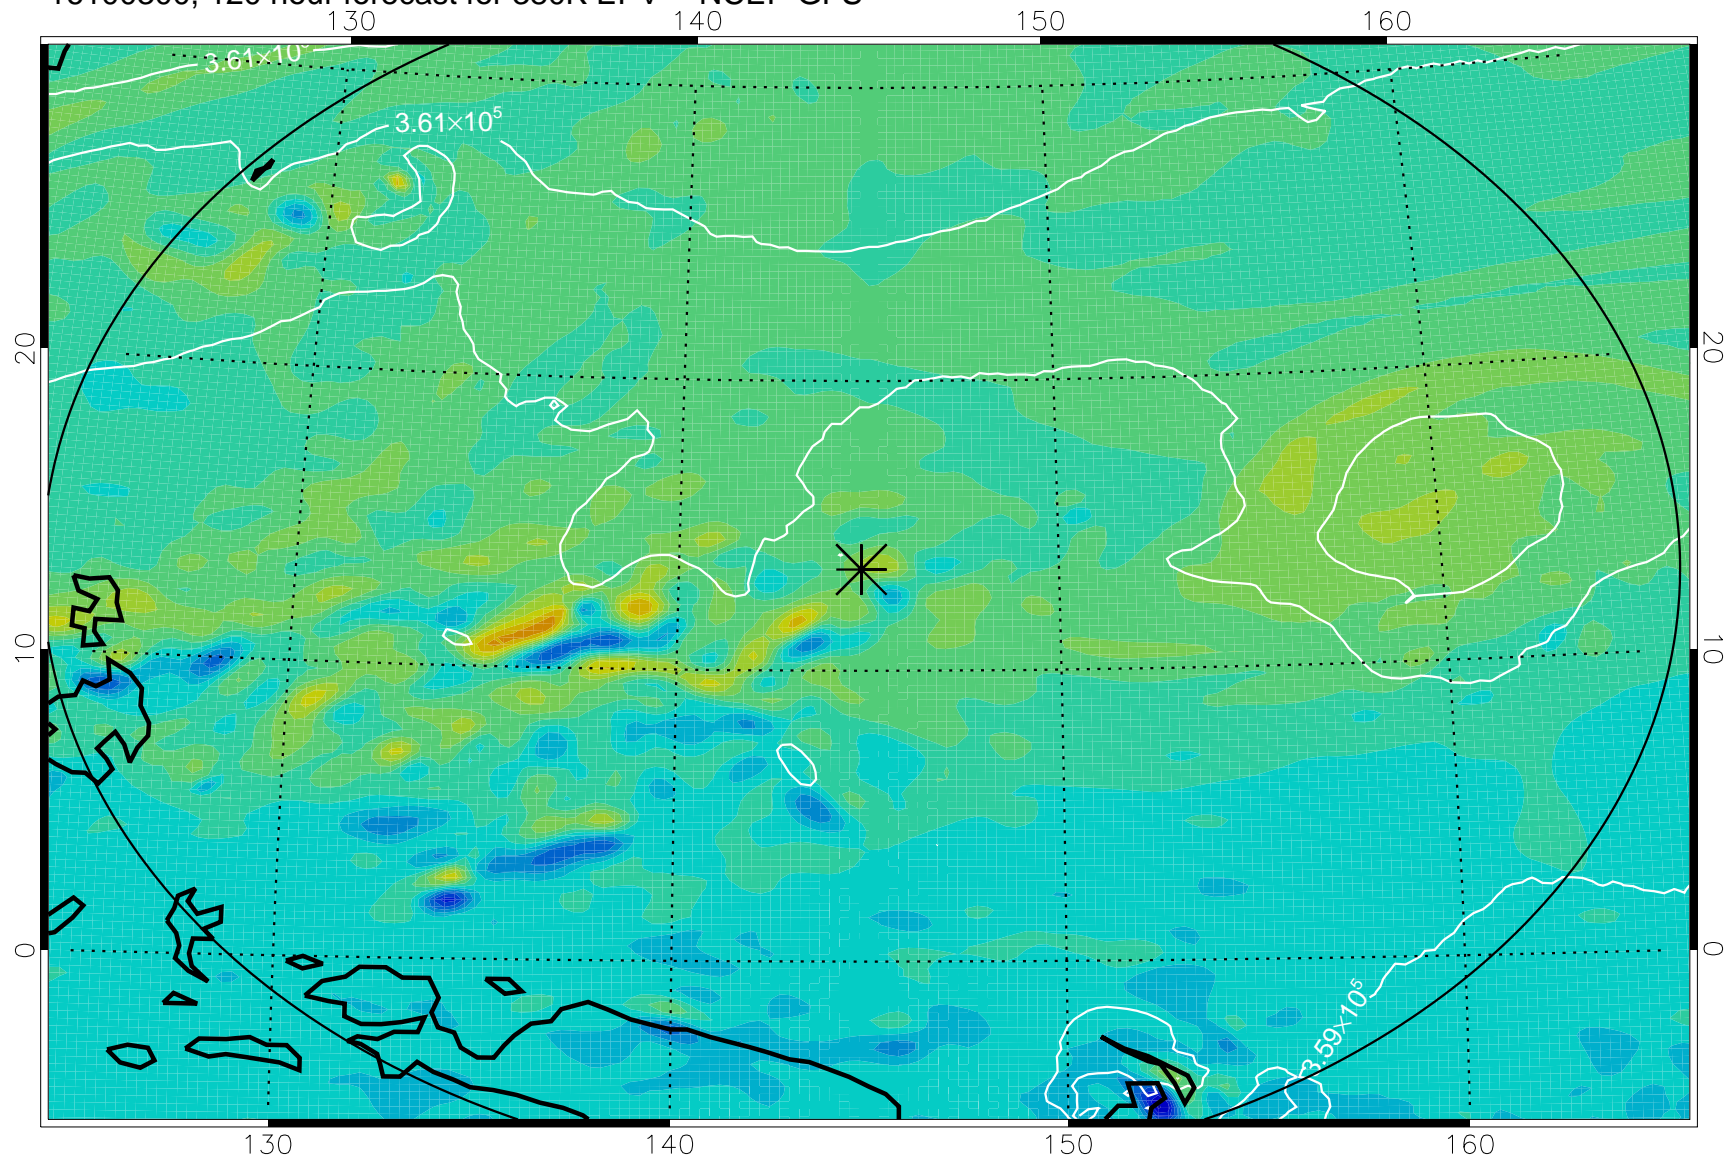

16100106, 78 hour forecast for 380K EPV -- NCEP GFS

380K Montgomery Streamfunction, white

Range ring of 2304 km

16100112, 84 hour forecast for 380K EPV -- NCEP GFS

380K Montgomery Streamfunction, white

Range ring of 2304 km

16100118, 90 hour forecast for 380K EPV -- NCEP GFS

380K Montgomery Streamfunction, white

Range ring of 2304 km

16100200, 96 hour forecast for 380K EPV -- NCEP GFS

380K Montgomery Streamfunction, white

Range ring of 2304 km

16100206, 102 hour forecast for 380K EPV -- NCEP GFS

380K Montgomery Streamfunction, white

Range ring of 2304 km

16100212, 108 hour forecast for 380K EPV -- NCEP GFS

380K Montgomery Streamfunction, white

Range ring of 2304 km

16100218, 114 hour forecast for 380K EPV -- NCEP GFS

380K Montgomery Streamfunction, white

Range ring of 2304 km

16100300, 120 hour forecast for 380K EPV -- NCEP GFS

380K Montgomery Streamfunction, white

Range ring of 2304 km