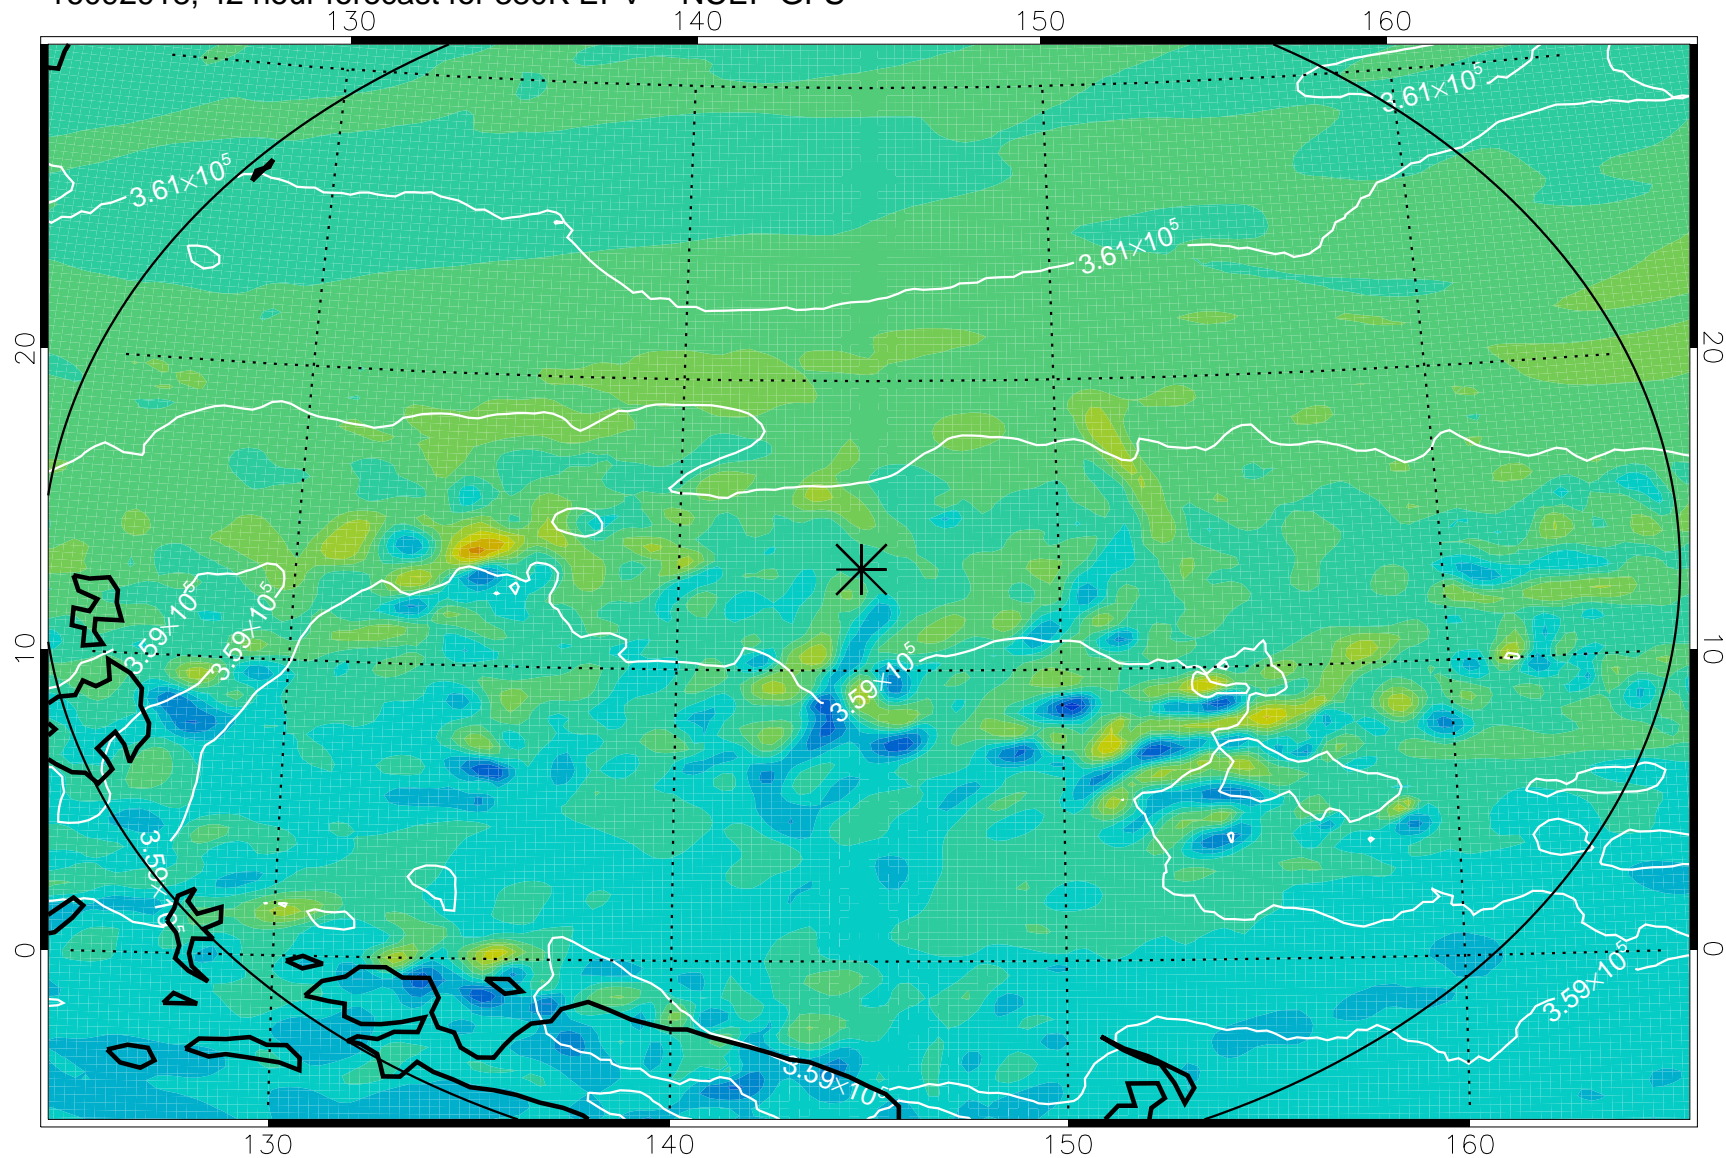

16092906, 30 hour forecast for 380K EPV -- NCEP GFS

380K Montgomery Streamfunction, white

Range ring of 2304 km

16092912, 36 hour forecast for 380K EPV -- NCEP GFS

380K Montgomery Streamfunction, white

Range ring of 2304 km

16092918, 42 hour forecast for 380K EPV -- NCEP GFS

380K Montgomery Streamfunction, white

Range ring of 2304 km

16093000, 48 hour forecast for 380K EPV -- NCEP GFS

380K Montgomery Streamfunction, white

Range ring of 2304 km

16093006, 54 hour forecast for 380K EPV -- NCEP GFS

380K Montgomery Streamfunction, white

Range ring of 2304 km

16093012, 60 hour forecast for 380K EPV -- NCEP GFS

380K Montgomery Streamfunction, white

Range ring of 2304 km

16093018, 66 hour forecast for 380K EPV -- NCEP GFS

380K Montgomery Streamfunction, white

Range ring of 2304 km

16100100, 72 hour forecast for 380K EPV -- NCEP GFS

380K Montgomery Streamfunction, white

Range ring of 2304 km