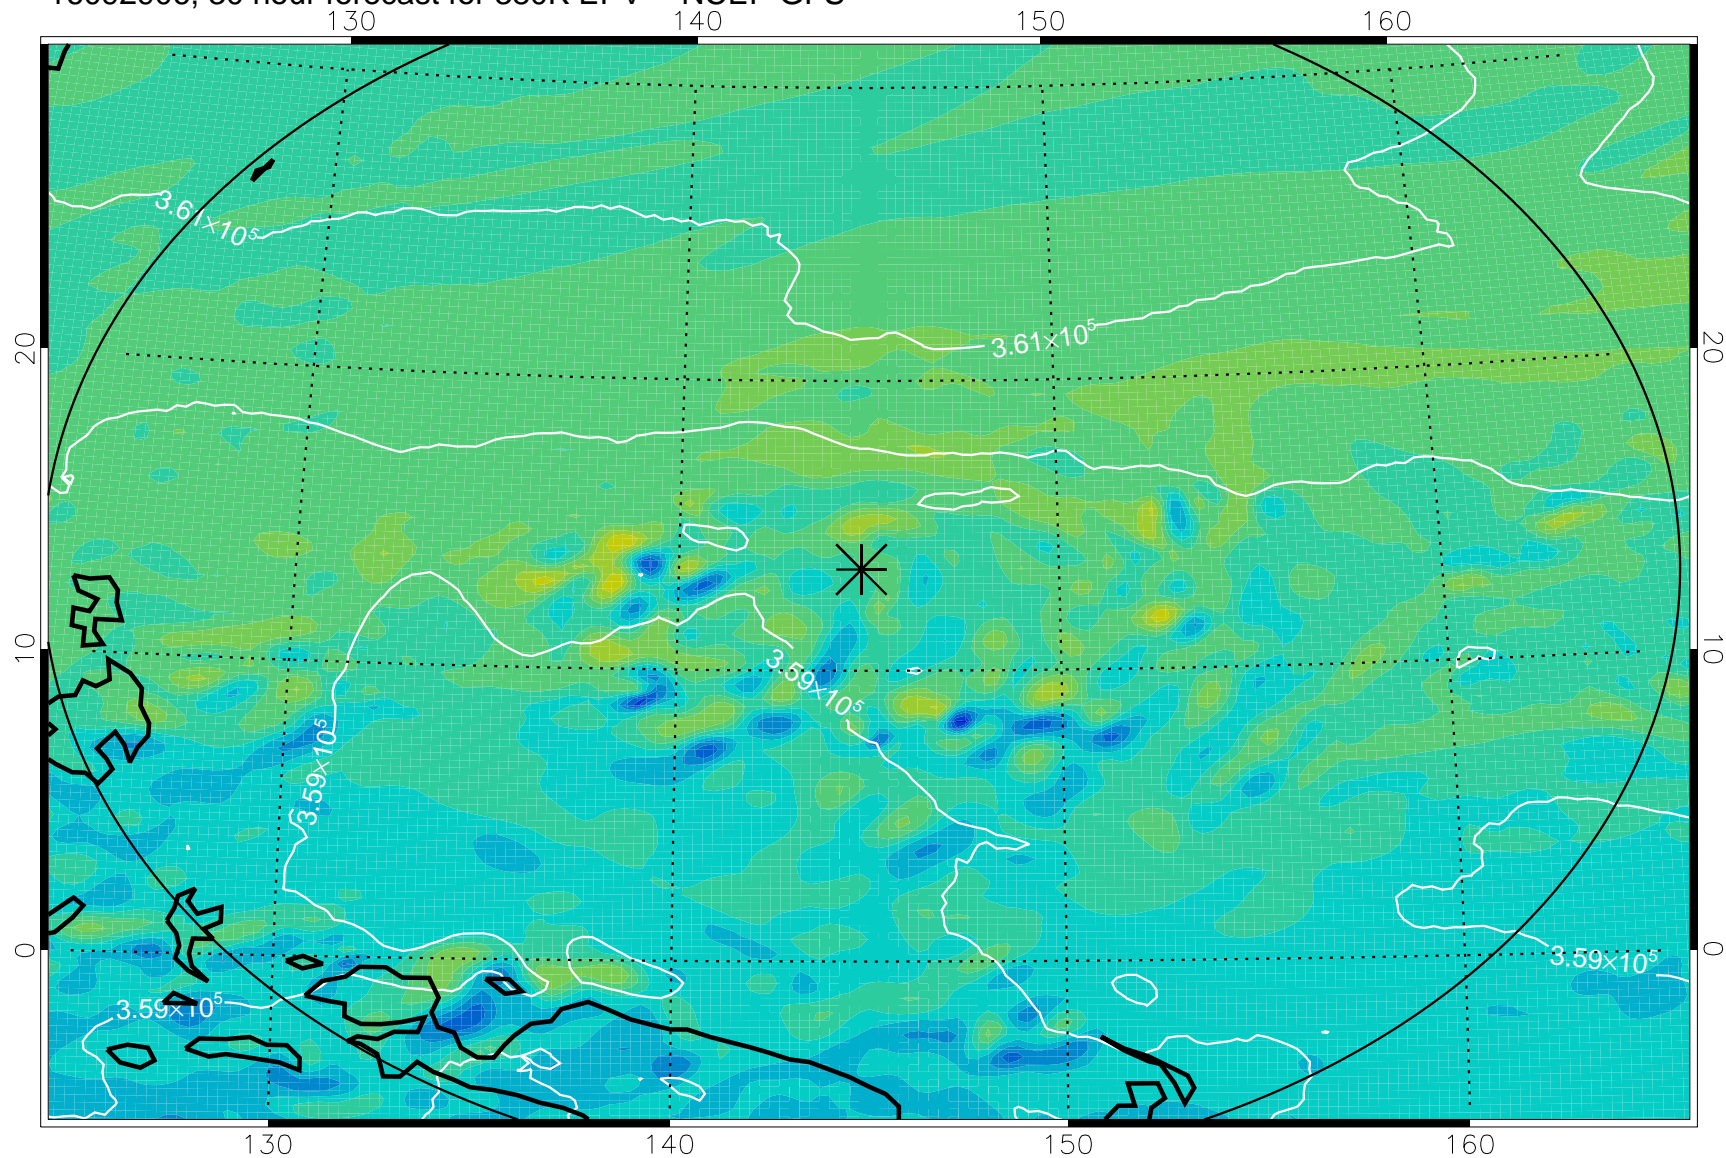

16092818, 18 hour forecast for 380K EPV -- NCEP GFS

380K Montgomery Streamfunction, white

Range ring of 2304 km

16092900, 24 hour forecast for 380K EPV -- NCEP GFS

380K Montgomery Streamfunction, white

Range ring of 2304 km

16092906, 30 hour forecast for 380K EPV -- NCEP GFS

380K Montgomery Streamfunction, white

Range ring of 2304 km

16092912, 36 hour forecast for 380K EPV -- NCEP GFS

380K Montgomery Streamfunction, white

Range ring of 2304 km

16092918, 42 hour forecast for 380K EPV -- NCEP GFS

380K Montgomery Streamfunction, white

Range ring of 2304 km

16093000, 48 hour forecast for 380K EPV -- NCEP GFS

380K Montgomery Streamfunction, white

Range ring of 2304 km

16093006, 54 hour forecast for 380K EPV -- NCEP GFS

380K Montgomery Streamfunction, white

Range ring of 2304 km

16093012, 60 hour forecast for 380K EPV -- NCEP GFS

380K Montgomery Streamfunction, white

Range ring of 2304 km