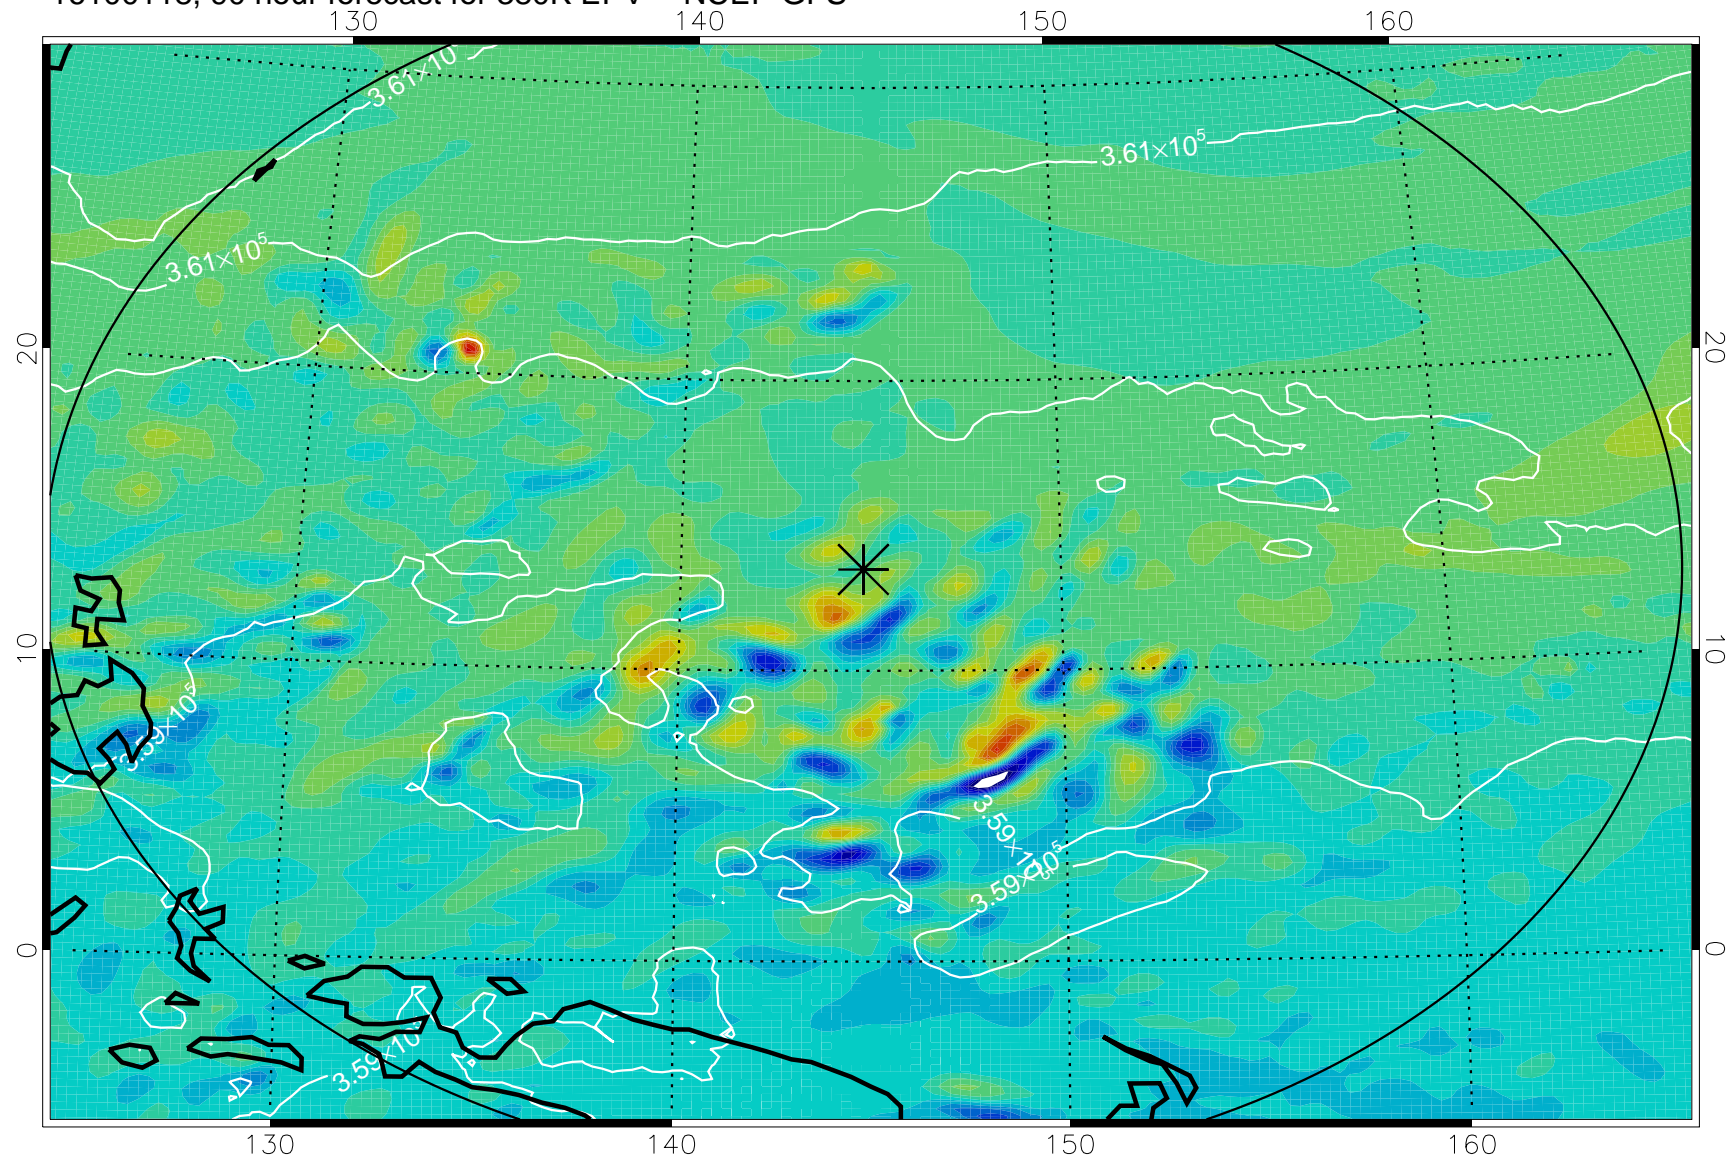

16093018, 66 hour forecast for 380K EPV -- NCEP GFS

380K Montgomery Streamfunction, white

Range ring of 2304 km

16100100, 72 hour forecast for 380K EPV -- NCEP GFS

380K Montgomery Streamfunction, white

Range ring of 2304 km

16100106, 78 hour forecast for 380K EPV -- NCEP GFS

380K Montgomery Streamfunction, white

Range ring of 2304 km

16100112, 84 hour forecast for 380K EPV -- NCEP GFS

380K Montgomery Streamfunction, white

Range ring of 2304 km

16100118, 90 hour forecast for 380K EPV -- NCEP GFS

380K Montgomery Streamfunction, white

Range ring of 2304 km

16100200, 96 hour forecast for 380K EPV -- NCEP GFS

380K Montgomery Streamfunction, white

Range ring of 2304 km

16100206, 102 hour forecast for 380K EPV -- NCEP GFS

380K Montgomery Streamfunction, white

Range ring of 2304 km

16100212, 108 hour forecast for 380K EPV -- NCEP GFS

380K Montgomery Streamfunction, white

Range ring of 2304 km