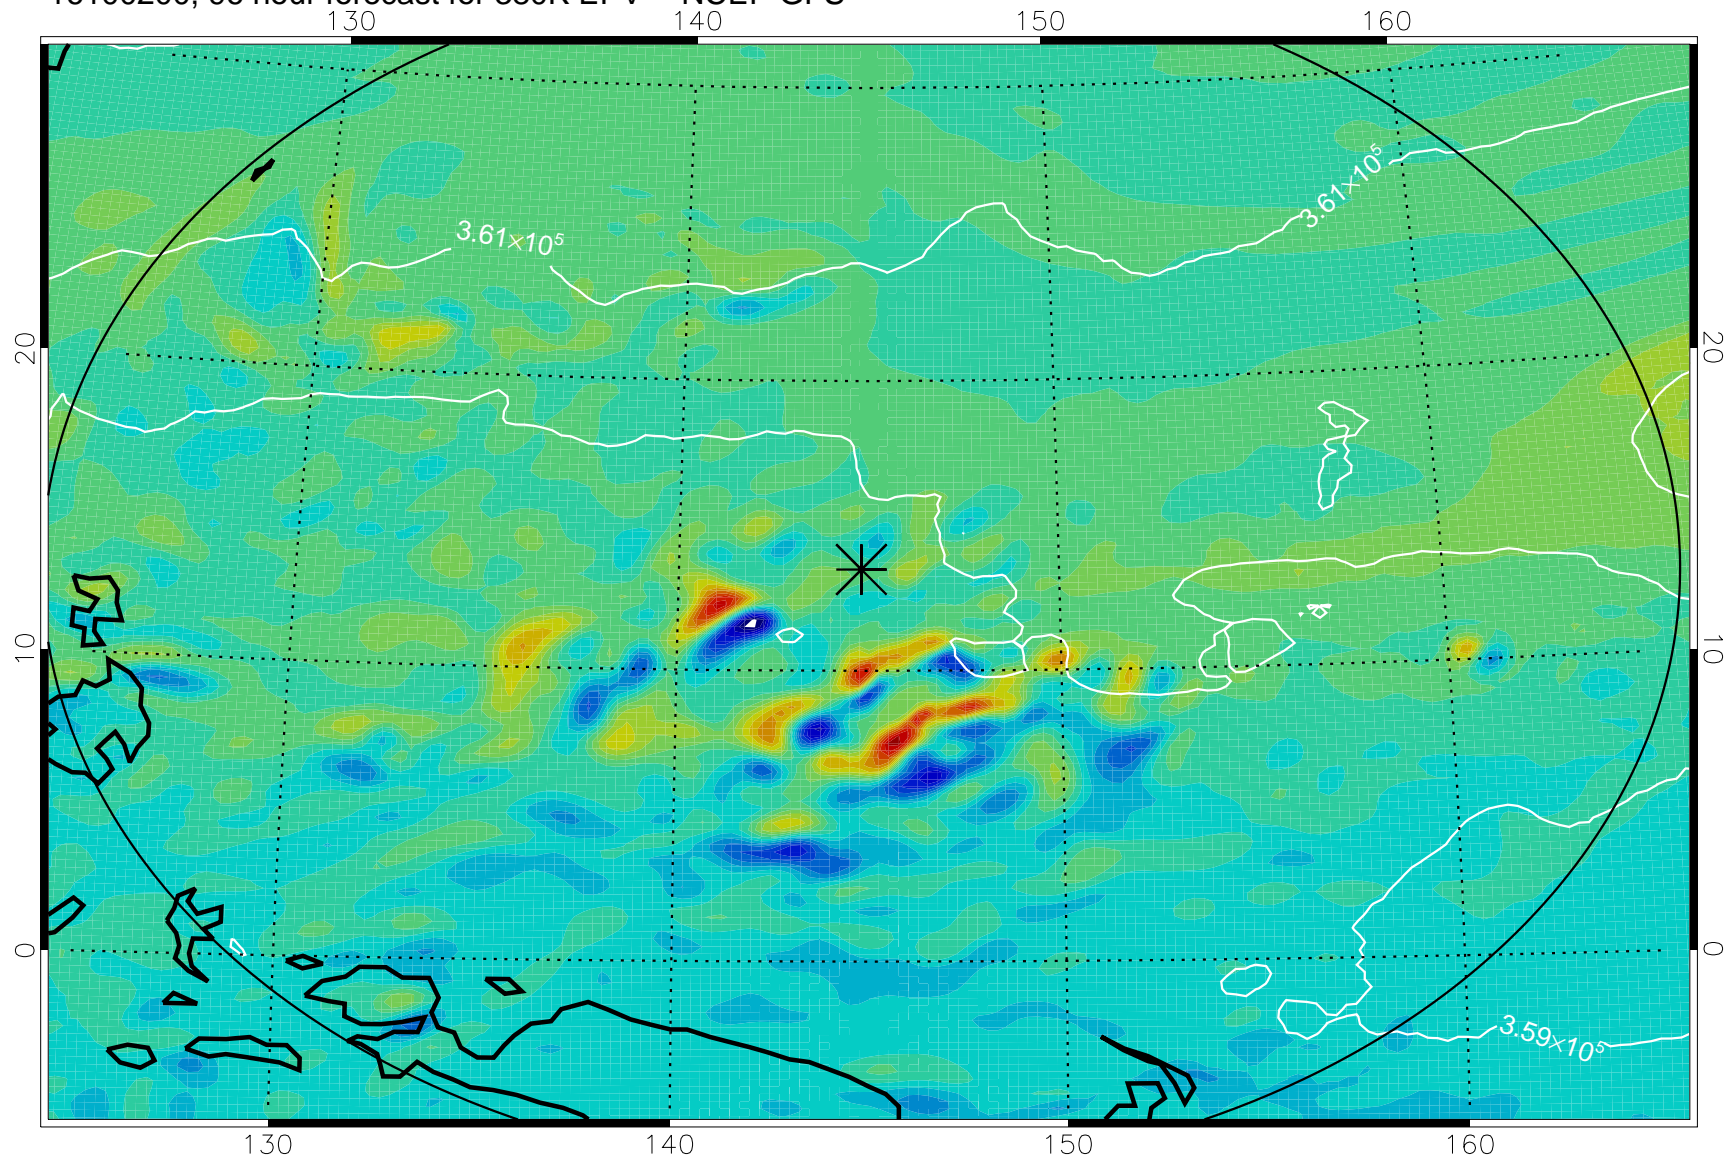

16093018, 66 hour forecast for 380K EPV -- NCEP GFS

380K Montgomery Streamfunction, white

Range ring of 2304 km

16100100, 72 hour forecast for 380K EPV -- NCEP GFS

380K Montgomery Streamfunction, white

Range ring of 2304 km

16100106, 78 hour forecast for 380K EPV -- NCEP GFS

380K Montgomery Streamfunction, white

Range ring of 2304 km

16100112, 84 hour forecast for 380K EPV -- NCEP GFS

380K Montgomery Streamfunction, white

Range ring of 2304 km

16100118, 90 hour forecast for 380K EPV -- NCEP GFS

380K Montgomery Streamfunction, white

Range ring of 2304 km

16100200, 96 hour forecast for 380K EPV -- NCEP GFS

380K Montgomery Streamfunction, white

Range ring of 2304 km

16100206, 102 hour forecast for 380K EPV -- NCEP GFS

380K Montgomery Streamfunction, white

Range ring of 2304 km

16100212, 108 hour forecast for 380K EPV -- NCEP GFS

380K Montgomery Streamfunction, white

Range ring of 2304 km