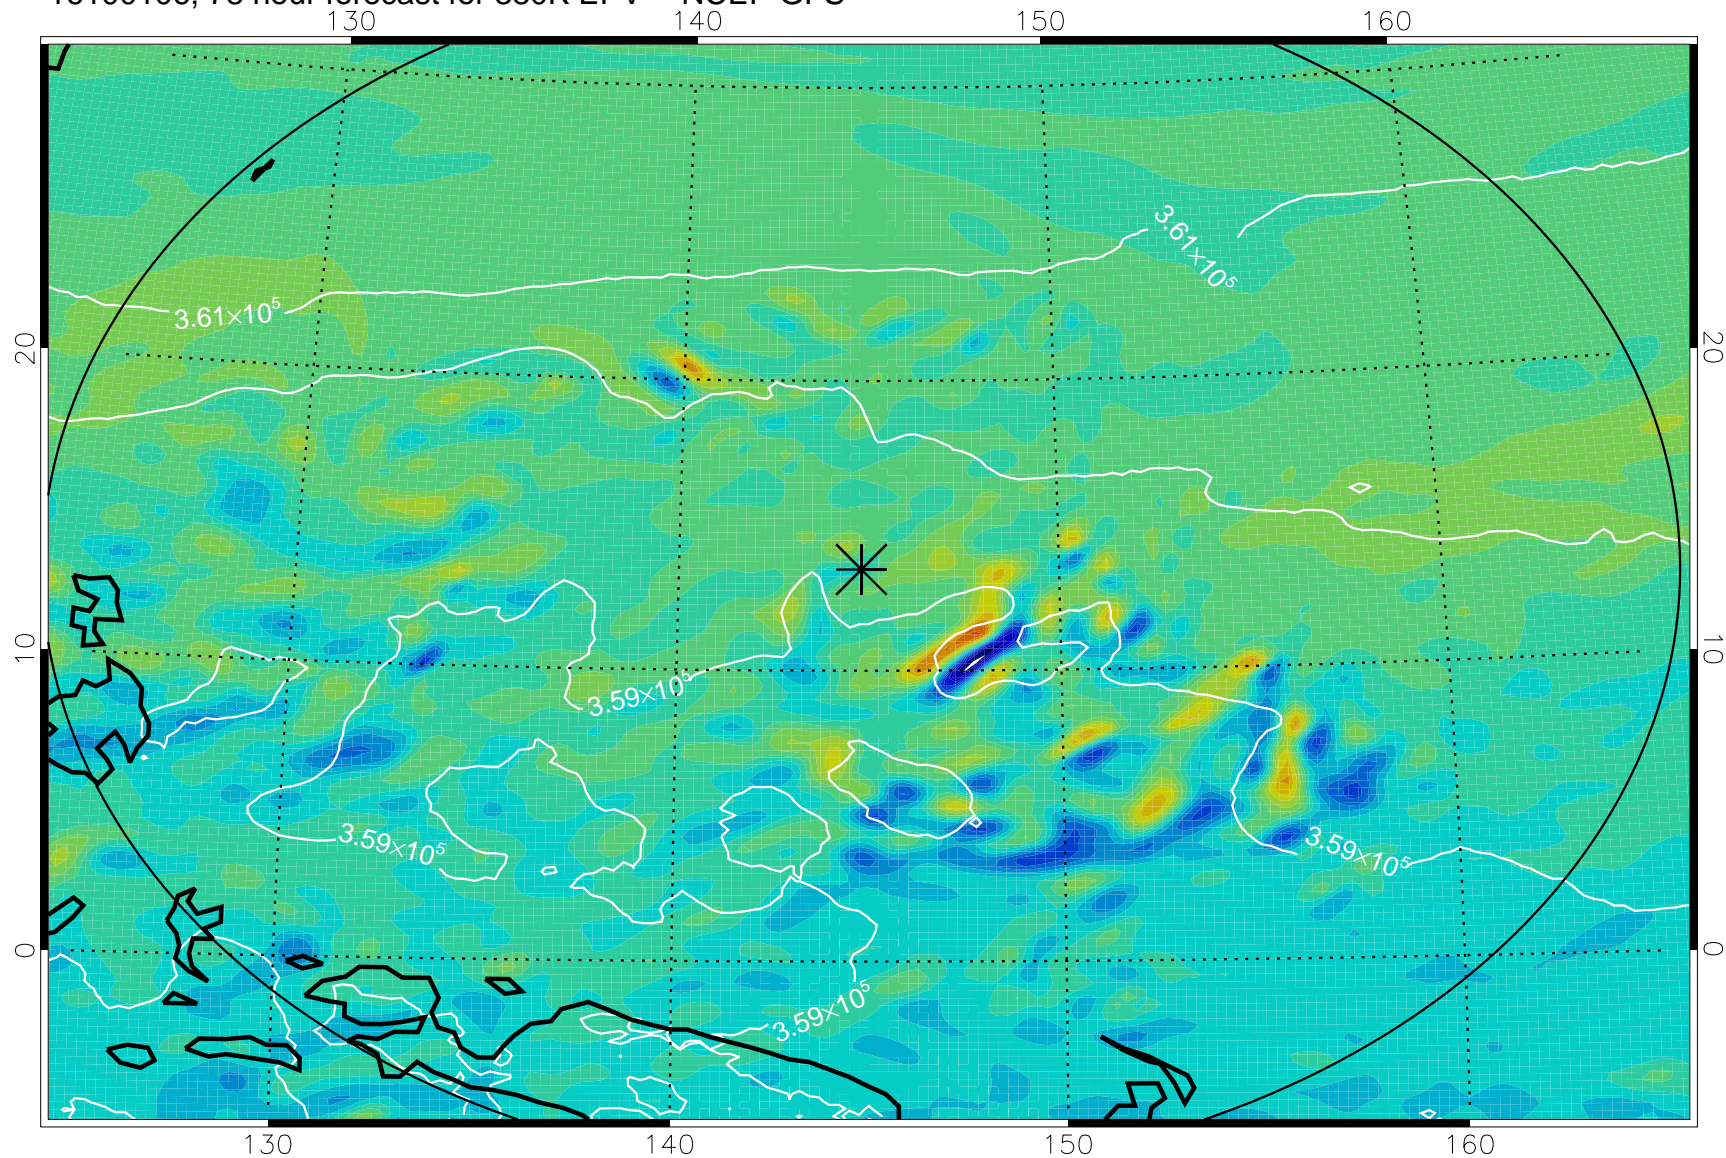

16093006, 54 hour forecast for 380K EPV -- NCEP GFS

380K Montgomery Streamfunction, white

Range ring of 2304 km

16093012, 60 hour forecast for 380K EPV -- NCEP GFS

380K Montgomery Streamfunction, white

Range ring of 2304 km

16093018, 66 hour forecast for 380K EPV -- NCEP GFS

380K Montgomery Streamfunction, white

Range ring of 2304 km

16100100, 72 hour forecast for 380K EPV -- NCEP GFS

380K Montgomery Streamfunction, white

Range ring of 2304 km

16100106, 78 hour forecast for 380K EPV -- NCEP GFS

380K Montgomery Streamfunction, white

Range ring of 2304 km

16100112, 84 hour forecast for 380K EPV -- NCEP GFS

380K Montgomery Streamfunction, white

Range ring of 2304 km

16100118, 90 hour forecast for 380K EPV -- NCEP GFS

380K Montgomery Streamfunction, white

Range ring of 2304 km

16100200, 96 hour forecast for 380K EPV -- NCEP GFS

380K Montgomery Streamfunction, white

Range ring of 2304 km