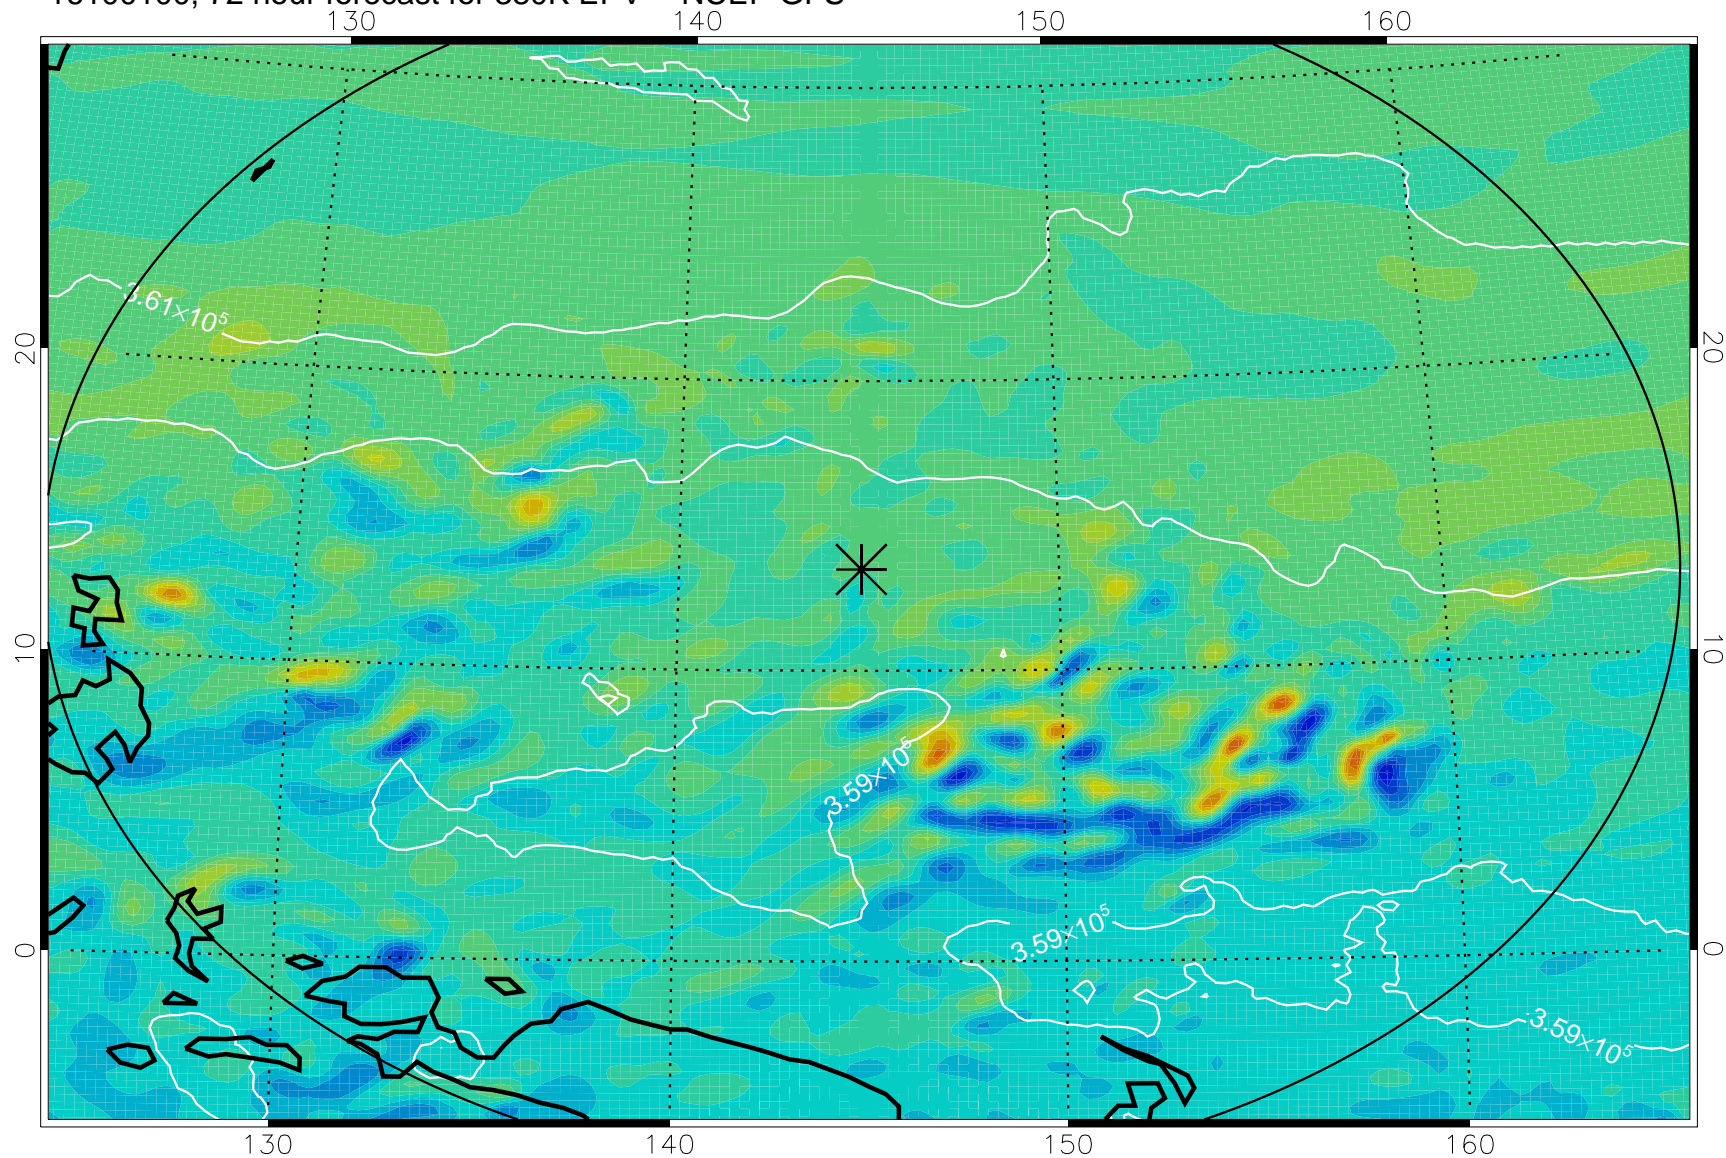

16093006, 54 hour forecast for 380K EPV -- NCEP GFS

380K Montgomery Streamfunction, white

Range ring of 2304 km

16093012, 60 hour forecast for 380K EPV -- NCEP GFS

380K Montgomery Streamfunction, white

Range ring of 2304 km

16093018, 66 hour forecast for 380K EPV -- NCEP GFS

380K Montgomery Streamfunction, white

Range ring of 2304 km

16100100, 72 hour forecast for 380K EPV -- NCEP GFS

380K Montgomery Streamfunction, white

Range ring of 2304 km

16100106, 78 hour forecast for 380K EPV -- NCEP GFS

380K Montgomery Streamfunction, white

Range ring of 2304 km

16100112, 84 hour forecast for 380K EPV -- NCEP GFS

380K Montgomery Streamfunction, white

Range ring of 2304 km

16100118, 90 hour forecast for 380K EPV -- NCEP GFS

380K Montgomery Streamfunction, white

Range ring of 2304 km

16100200, 96 hour forecast for 380K EPV -- NCEP GFS

380K Montgomery Streamfunction, white

Range ring of 2304 km