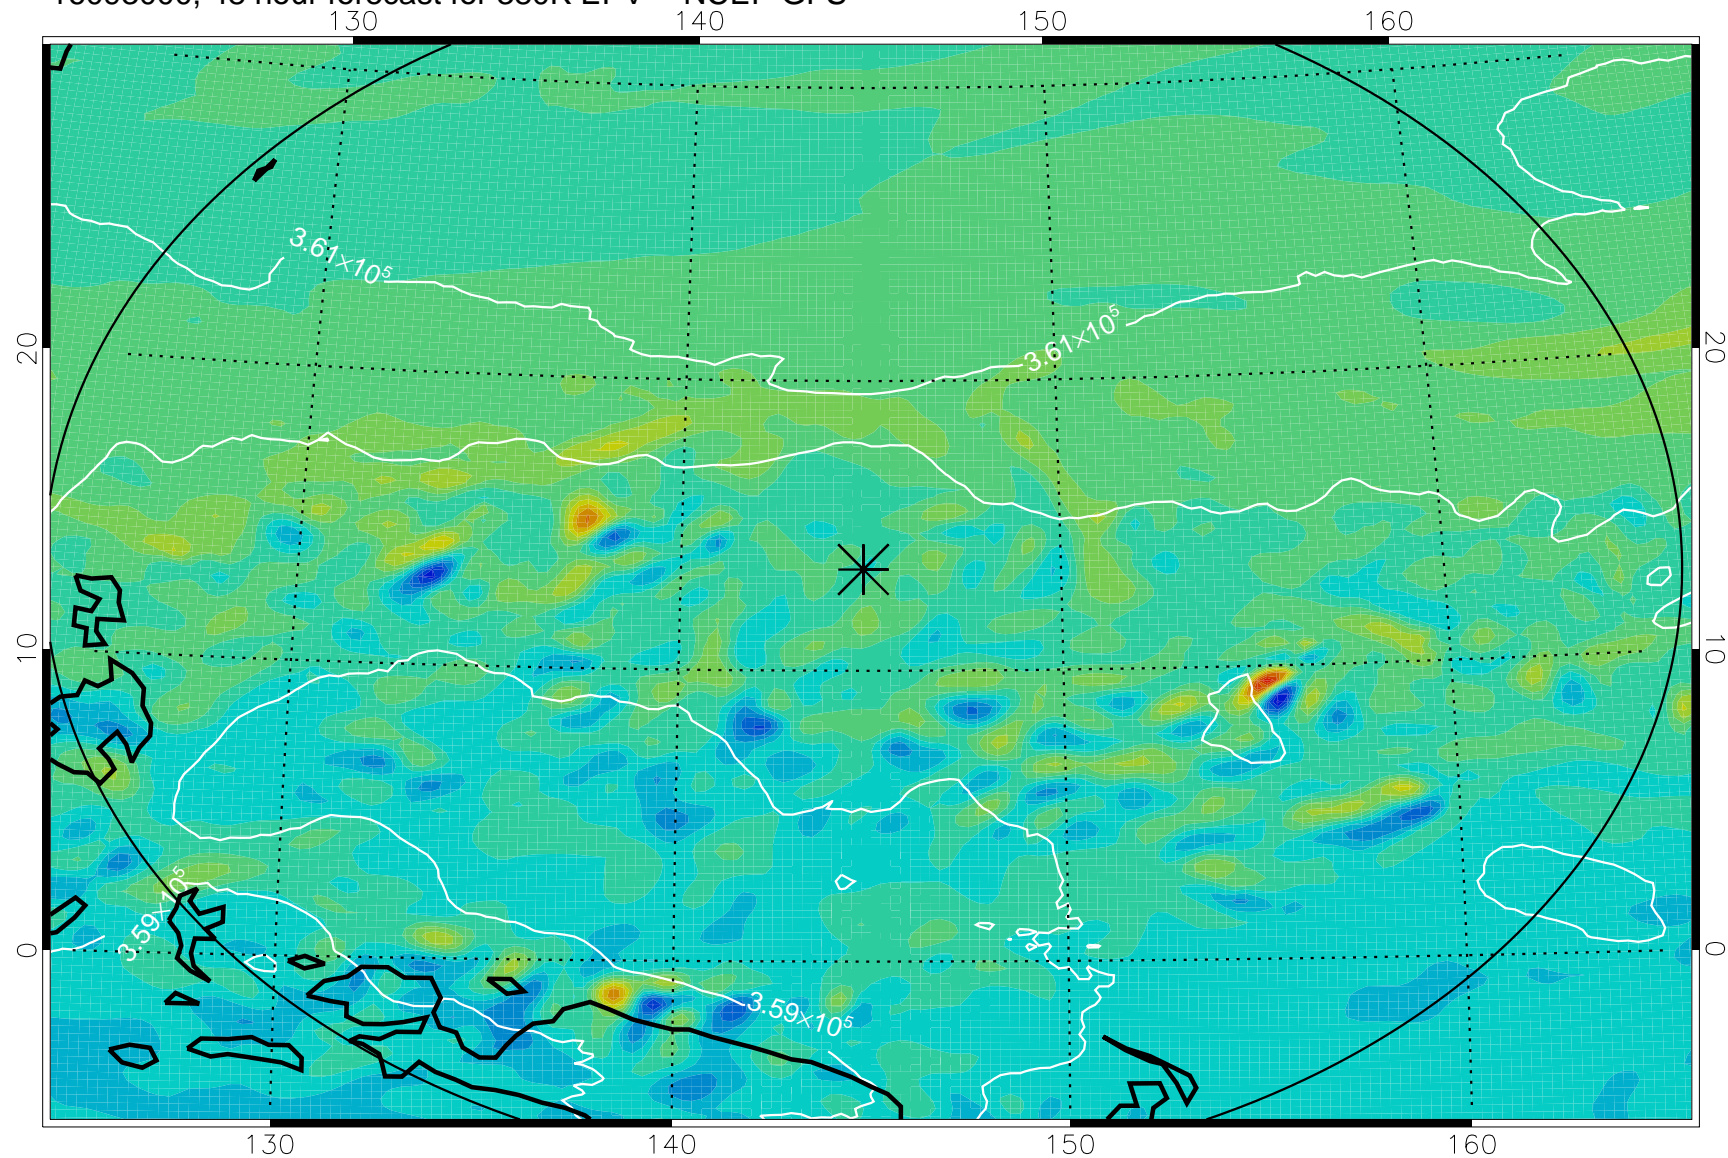

16092906, 30 hour forecast for 380K EPV -- NCEP GFS

380K Montgomery Streamfunction, white

Range ring of 2304 km

16092912, 36 hour forecast for 380K EPV -- NCEP GFS

380K Montgomery Streamfunction, white

Range ring of 2304 km

16092918, 42 hour forecast for 380K EPV -- NCEP GFS

380K Montgomery Streamfunction, white

Range ring of 2304 km

16093000, 48 hour forecast for 380K EPV -- NCEP GFS

380K Montgomery Streamfunction, white

Range ring of 2304 km

16093006, 54 hour forecast for 380K EPV -- NCEP GFS

380K Montgomery Streamfunction, white

Range ring of 2304 km

16093012, 60 hour forecast for 380K EPV -- NCEP GFS

380K Montgomery Streamfunction, white

Range ring of 2304 km

16093018, 66 hour forecast for 380K EPV -- NCEP GFS

380K Montgomery Streamfunction, white

Range ring of 2304 km

16100100, 72 hour forecast for 380K EPV -- NCEP GFS

380K Montgomery Streamfunction, white

Range ring of 2304 km