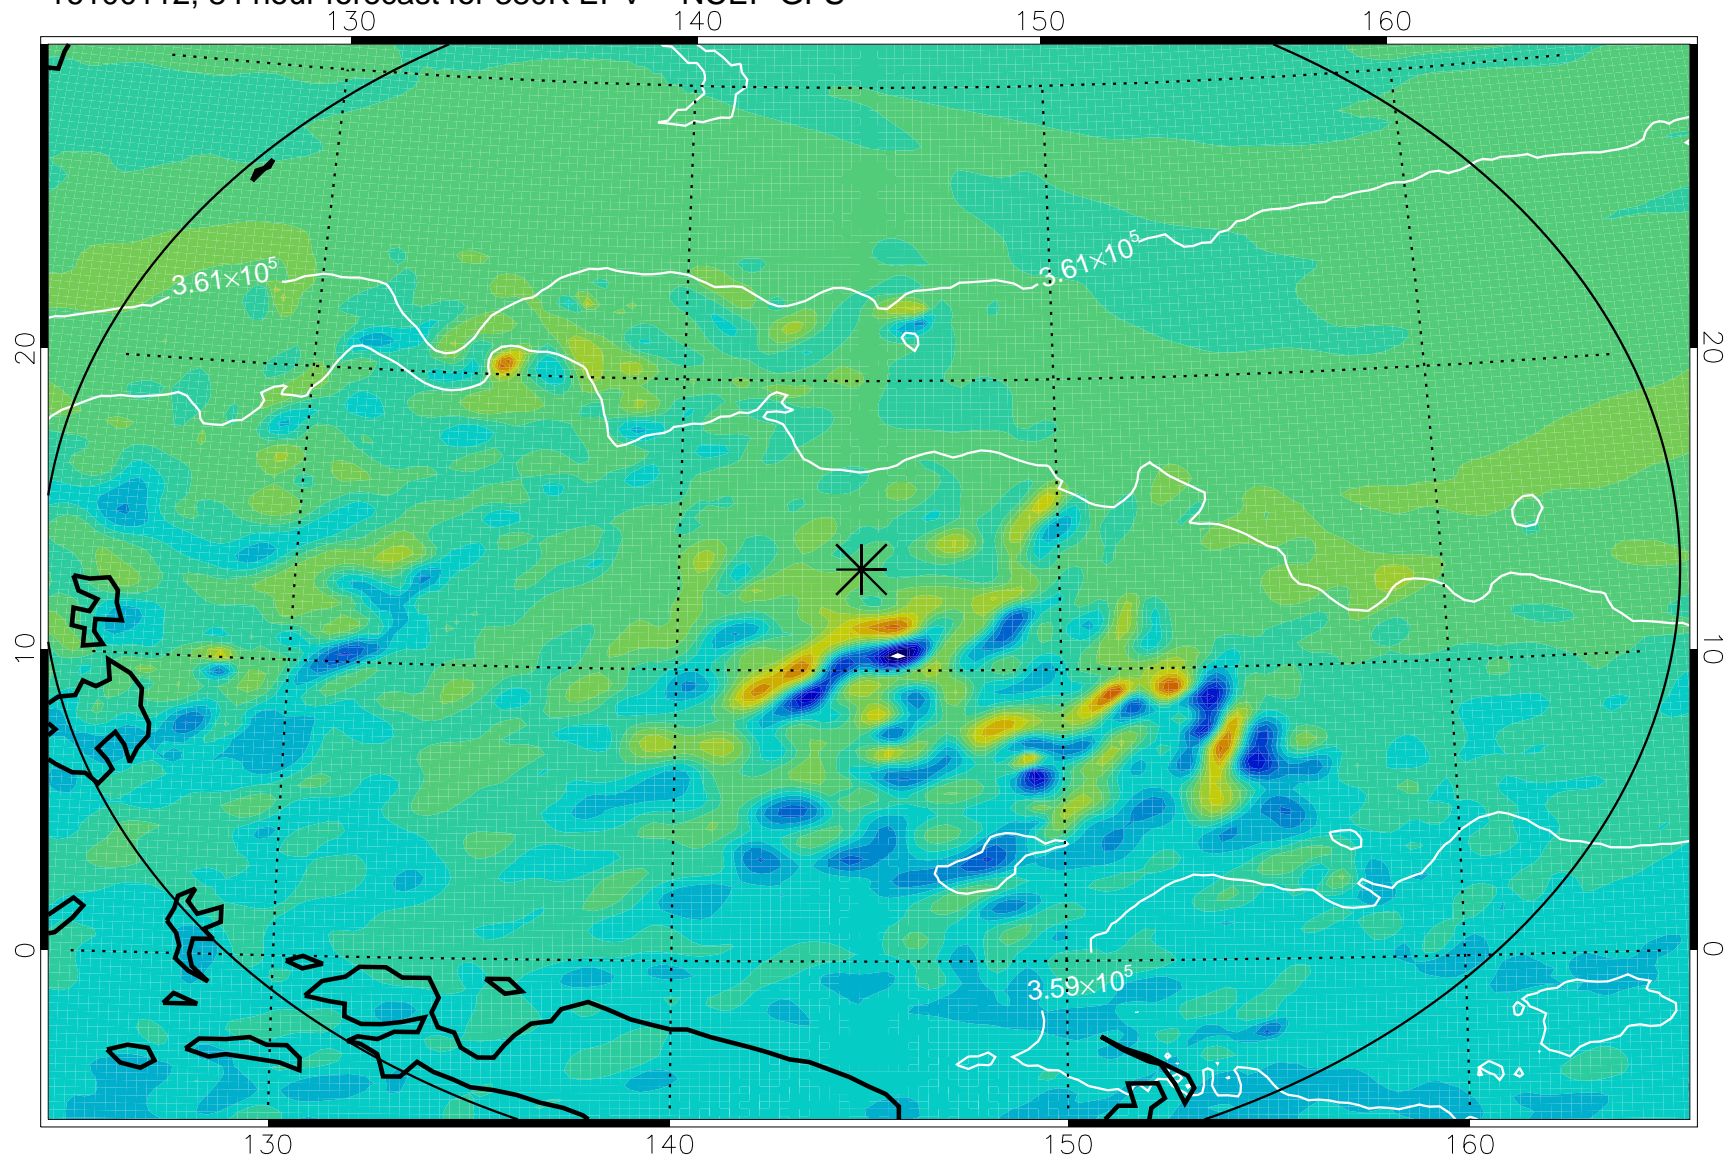

16093018, 66 hour forecast for 380K EPV -- NCEP GFS

380K Montgomery Streamfunction, white

Range ring of 2304 km

16100100, 72 hour forecast for 380K EPV -- NCEP GFS

380K Montgomery Streamfunction, white

Range ring of 2304 km

16100106, 78 hour forecast for 380K EPV -- NCEP GFS

380K Montgomery Streamfunction, white

Range ring of 2304 km

16100112, 84 hour forecast for 380K EPV -- NCEP GFS

380K Montgomery Streamfunction, white

Range ring of 2304 km

16100118, 90 hour forecast for 380K EPV -- NCEP GFS

380K Montgomery Streamfunction, white

Range ring of 2304 km

16100200, 96 hour forecast for 380K EPV -- NCEP GFS

380K Montgomery Streamfunction, white

Range ring of 2304 km

16100206, 102 hour forecast for 380K EPV -- NCEP GFS

380K Montgomery Streamfunction, white

Range ring of 2304 km

16100212, 108 hour forecast for 380K EPV -- NCEP GFS

380K Montgomery Streamfunction, white

Range ring of 2304 km