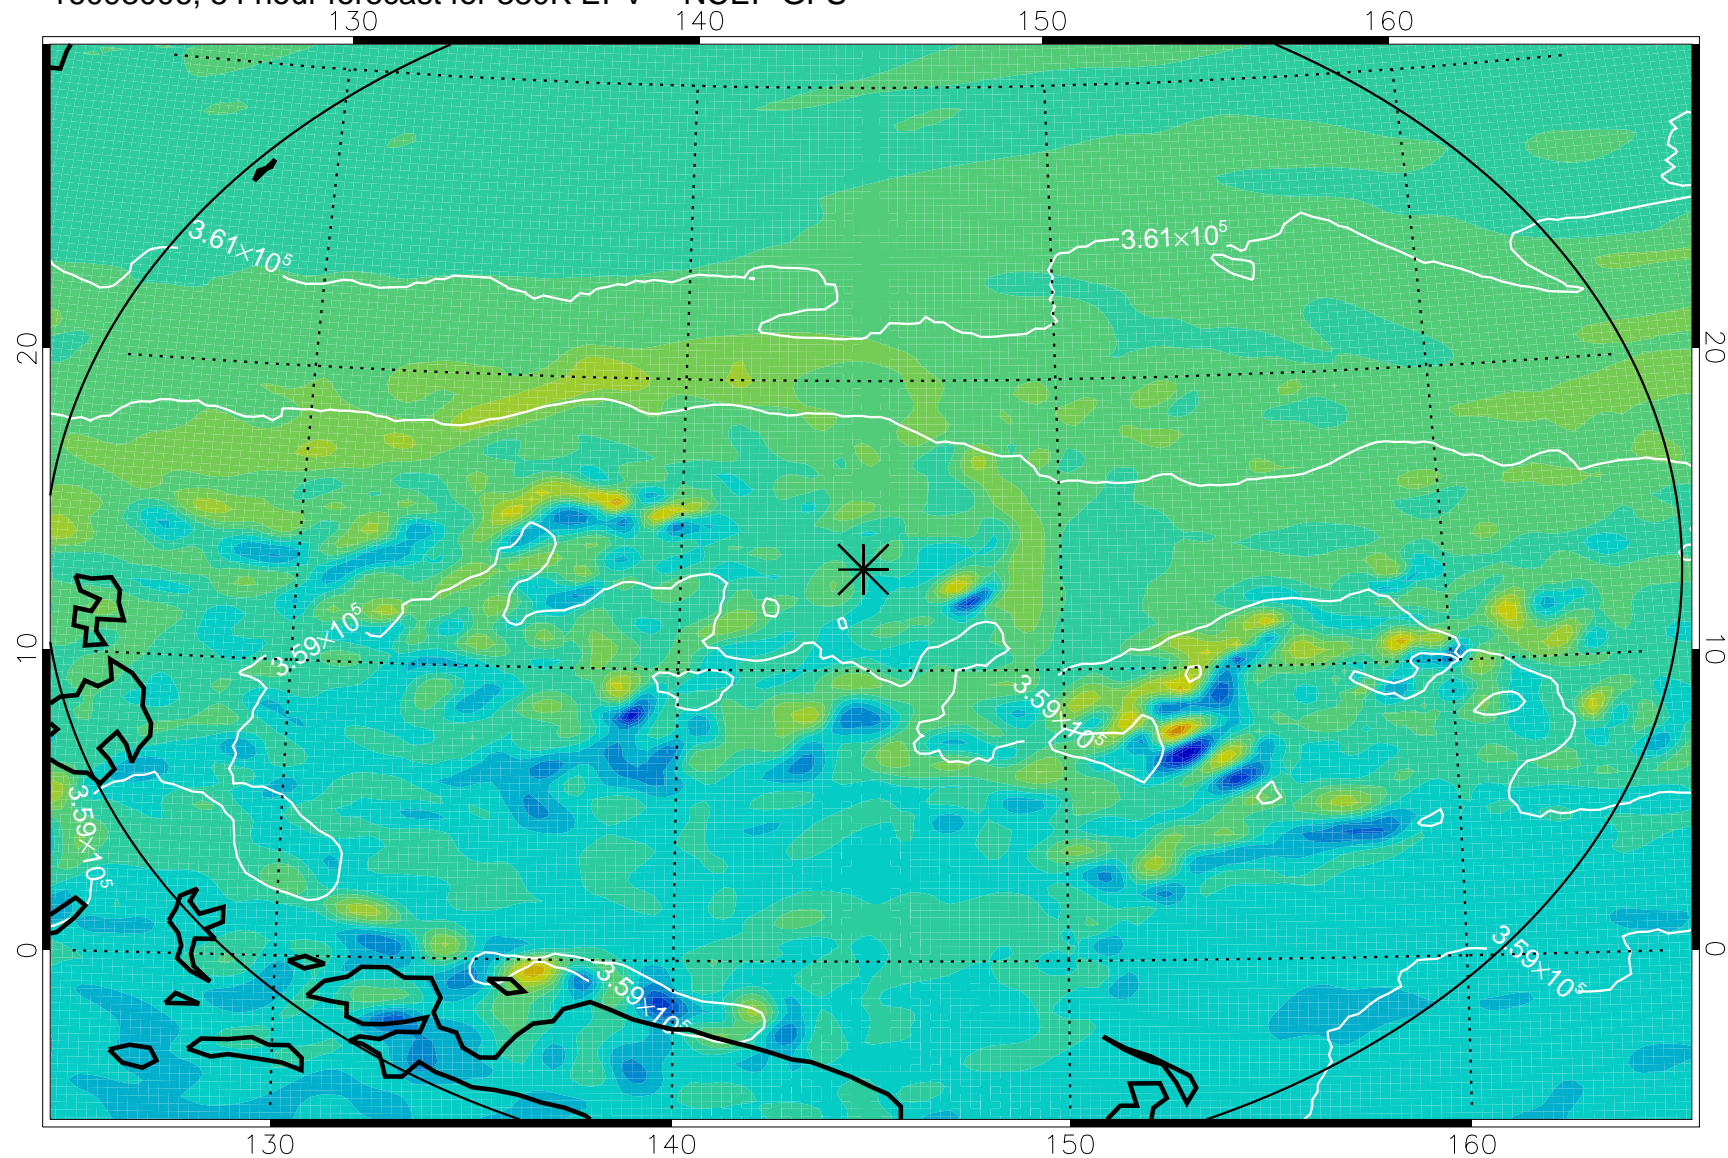

16092918, 42 hour forecast for 380K EPV -- NCEP GFS

380K Montgomery Streamfunction, white

Range ring of 2304 km

16093000, 48 hour forecast for 380K EPV -- NCEP GFS

380K Montgomery Streamfunction, white

Range ring of 2304 km

16093006, 54 hour forecast for 380K EPV -- NCEP GFS

380K Montgomery Streamfunction, white

Range ring of 2304 km

16093012, 60 hour forecast for 380K EPV -- NCEP GFS

380K Montgomery Streamfunction, white

Range ring of 2304 km

16093018, 66 hour forecast for 380K EPV -- NCEP GFS

380K Montgomery Streamfunction, white

Range ring of 2304 km

16100100, 72 hour forecast for 380K EPV -- NCEP GFS

380K Montgomery Streamfunction, white

Range ring of 2304 km

16100106, 78 hour forecast for 380K EPV -- NCEP GFS

380K Montgomery Streamfunction, white

Range ring of 2304 km

16100112, 84 hour forecast for 380K EPV -- NCEP GFS

380K Montgomery Streamfunction, white

Range ring of 2304 km