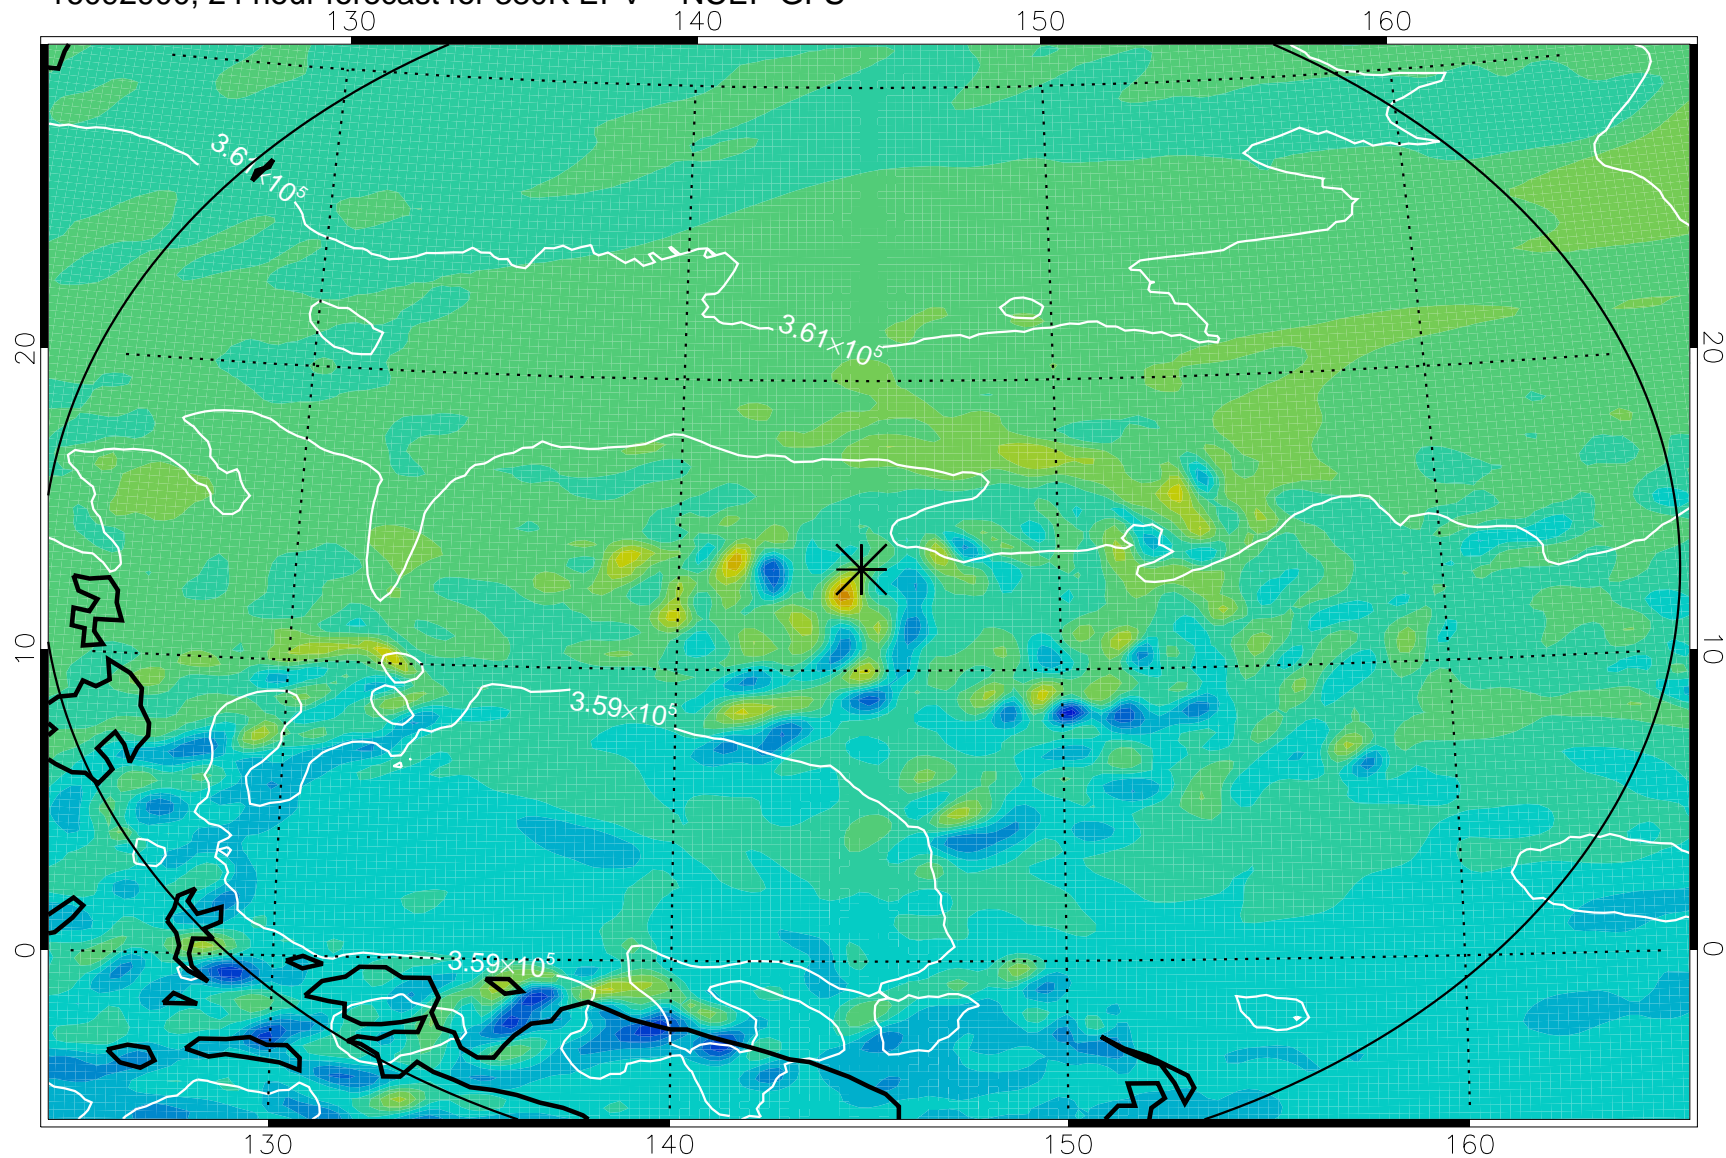

16092806, 6 hour forecast for 380K EPV -- NCEP GFS

380K Montgomery Streamfunction, white

Range ring of 2304 km

16092812, 12 hour forecast for 380K EPV -- NCEP GFS

380K Montgomery Streamfunction, white

Range ring of 2304 km

16092818, 18 hour forecast for 380K EPV -- NCEP GFS

380K Montgomery Streamfunction, white

Range ring of 2304 km

16092900, 24 hour forecast for 380K EPV -- NCEP GFS

380K Montgomery Streamfunction, white

Range ring of 2304 km

16092906, 30 hour forecast for 380K EPV -- NCEP GFS

380K Montgomery Streamfunction, white

Range ring of 2304 km

16092912, 36 hour forecast for 380K EPV -- NCEP GFS

380K Montgomery Streamfunction, white

Range ring of 2304 km

16092918, 42 hour forecast for 380K EPV -- NCEP GFS

380K Montgomery Streamfunction, white

Range ring of 2304 km

16093000, 48 hour forecast for 380K EPV -- NCEP GFS

380K Montgomery Streamfunction, white

Range ring of 2304 km