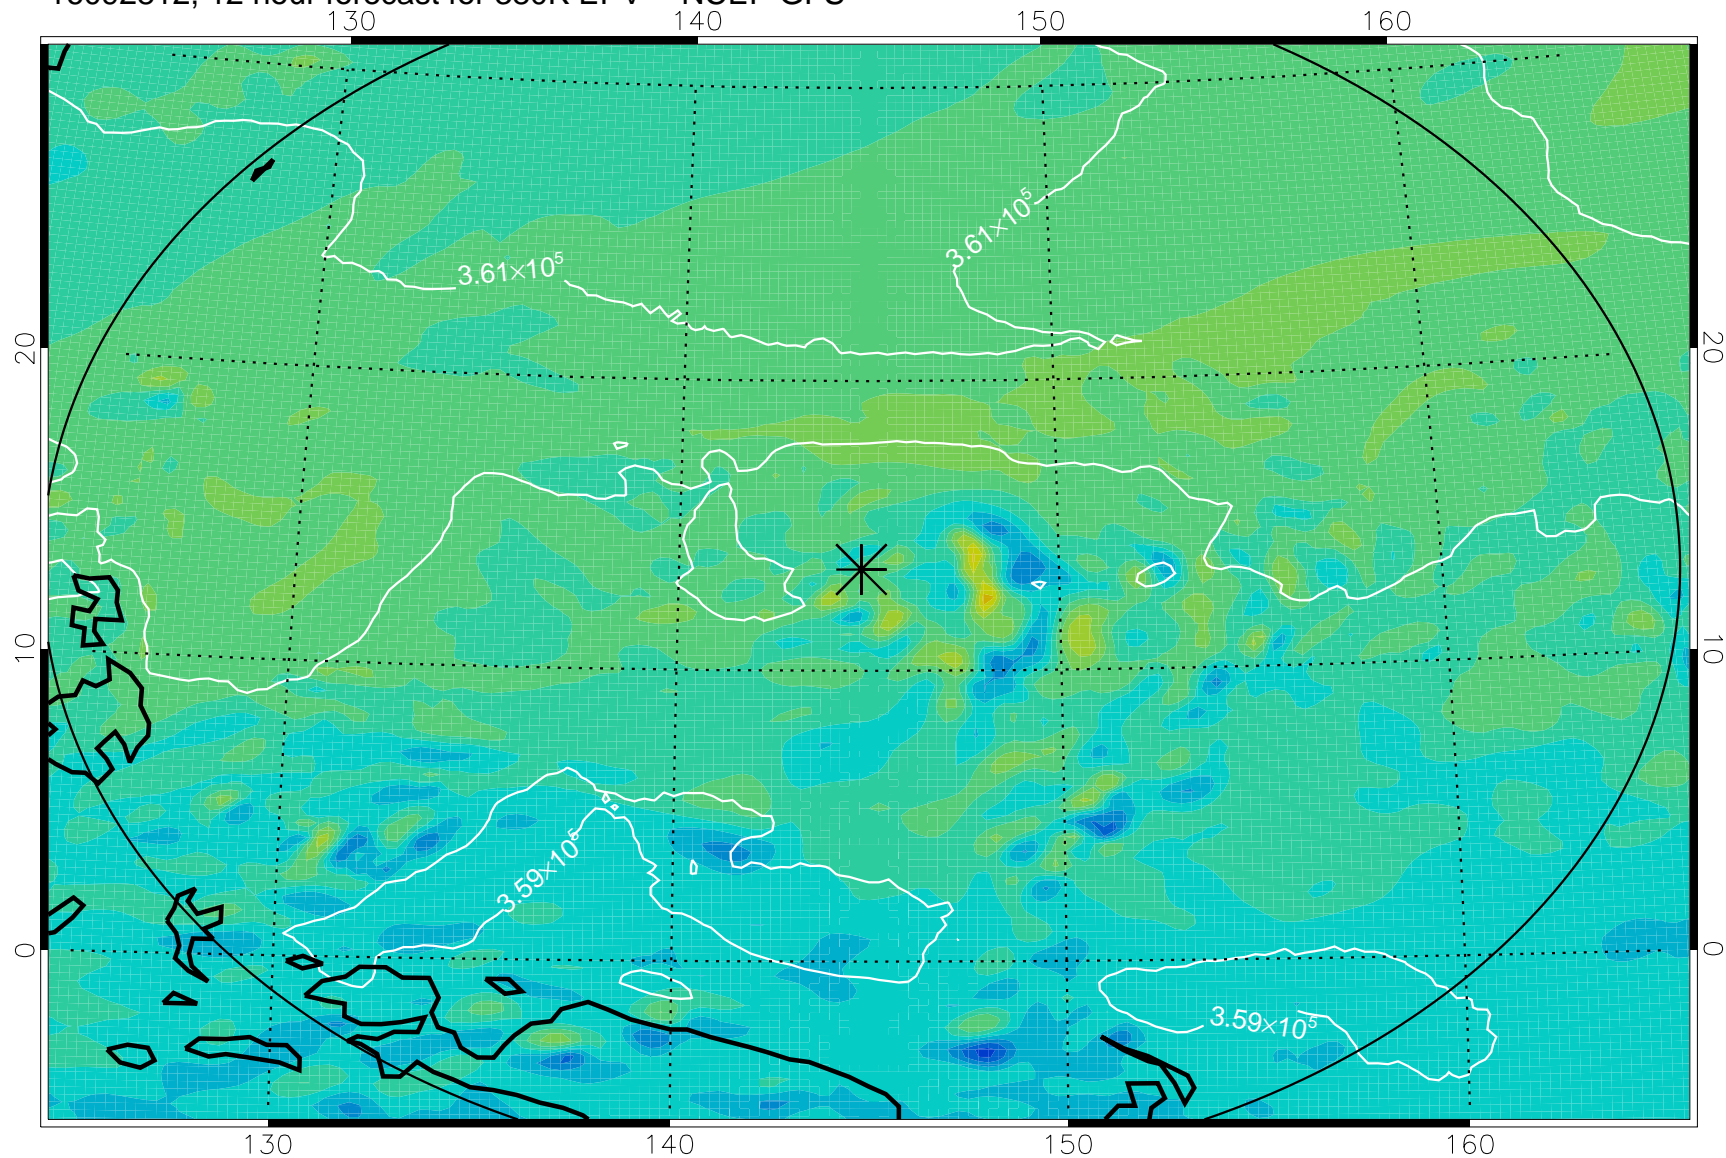

16092806, 6 hour forecast for 380K EPV -- NCEP GFS

380K Montgomery Streamfunction, white

Range ring of 2304 km

16092812, 12 hour forecast for 380K EPV -- NCEP GFS

380K Montgomery Streamfunction, white

Range ring of 2304 km

16092818, 18 hour forecast for 380K EPV -- NCEP GFS

380K Montgomery Streamfunction, white

Range ring of 2304 km

16092900, 24 hour forecast for 380K EPV -- NCEP GFS

380K Montgomery Streamfunction, white

Range ring of 2304 km

16092906, 30 hour forecast for 380K EPV -- NCEP GFS

380K Montgomery Streamfunction, white

Range ring of 2304 km

16092912, 36 hour forecast for 380K EPV -- NCEP GFS

380K Montgomery Streamfunction, white

Range ring of 2304 km

16092918, 42 hour forecast for 380K EPV -- NCEP GFS

380K Montgomery Streamfunction, white

Range ring of 2304 km

16093000, 48 hour forecast for 380K EPV -- NCEP GFS

380K Montgomery Streamfunction, white

Range ring of 2304 km