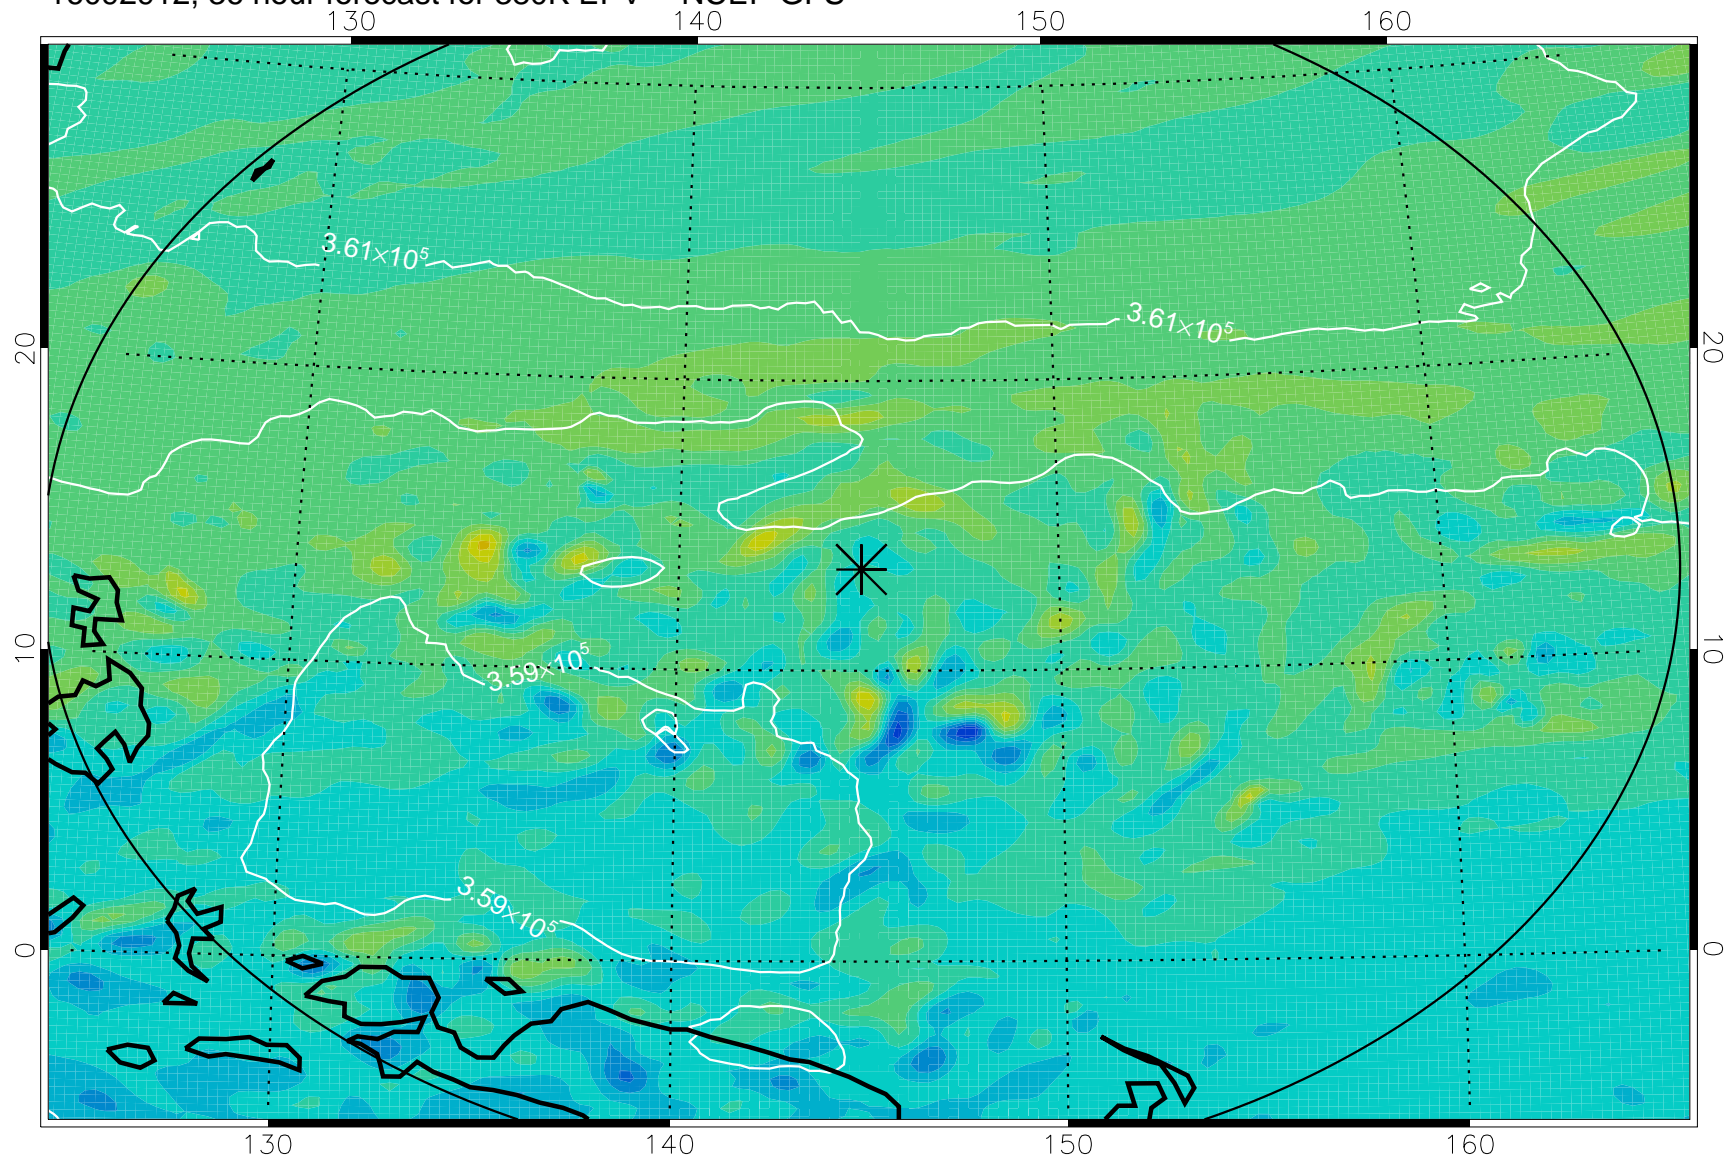

16092818, 18 hour forecast for 380K EPV -- NCEP GFS

380K Montgomery Streamfunction, white

Range ring of 2304 km

16092900, 24 hour forecast for 380K EPV -- NCEP GFS

380K Montgomery Streamfunction, white

Range ring of 2304 km

16092906, 30 hour forecast for 380K EPV -- NCEP GFS

380K Montgomery Streamfunction, white

Range ring of 2304 km

16092912, 36 hour forecast for 380K EPV -- NCEP GFS

380K Montgomery Streamfunction, white

Range ring of 2304 km

16092918, 42 hour forecast for 380K EPV -- NCEP GFS

380K Montgomery Streamfunction, white

Range ring of 2304 km

16093000, 48 hour forecast for 380K EPV -- NCEP GFS

380K Montgomery Streamfunction, white

Range ring of 2304 km

16093006, 54 hour forecast for 380K EPV -- NCEP GFS

380K Montgomery Streamfunction, white

Range ring of 2304 km

16093012, 60 hour forecast for 380K EPV -- NCEP GFS

380K Montgomery Streamfunction, white

Range ring of 2304 km