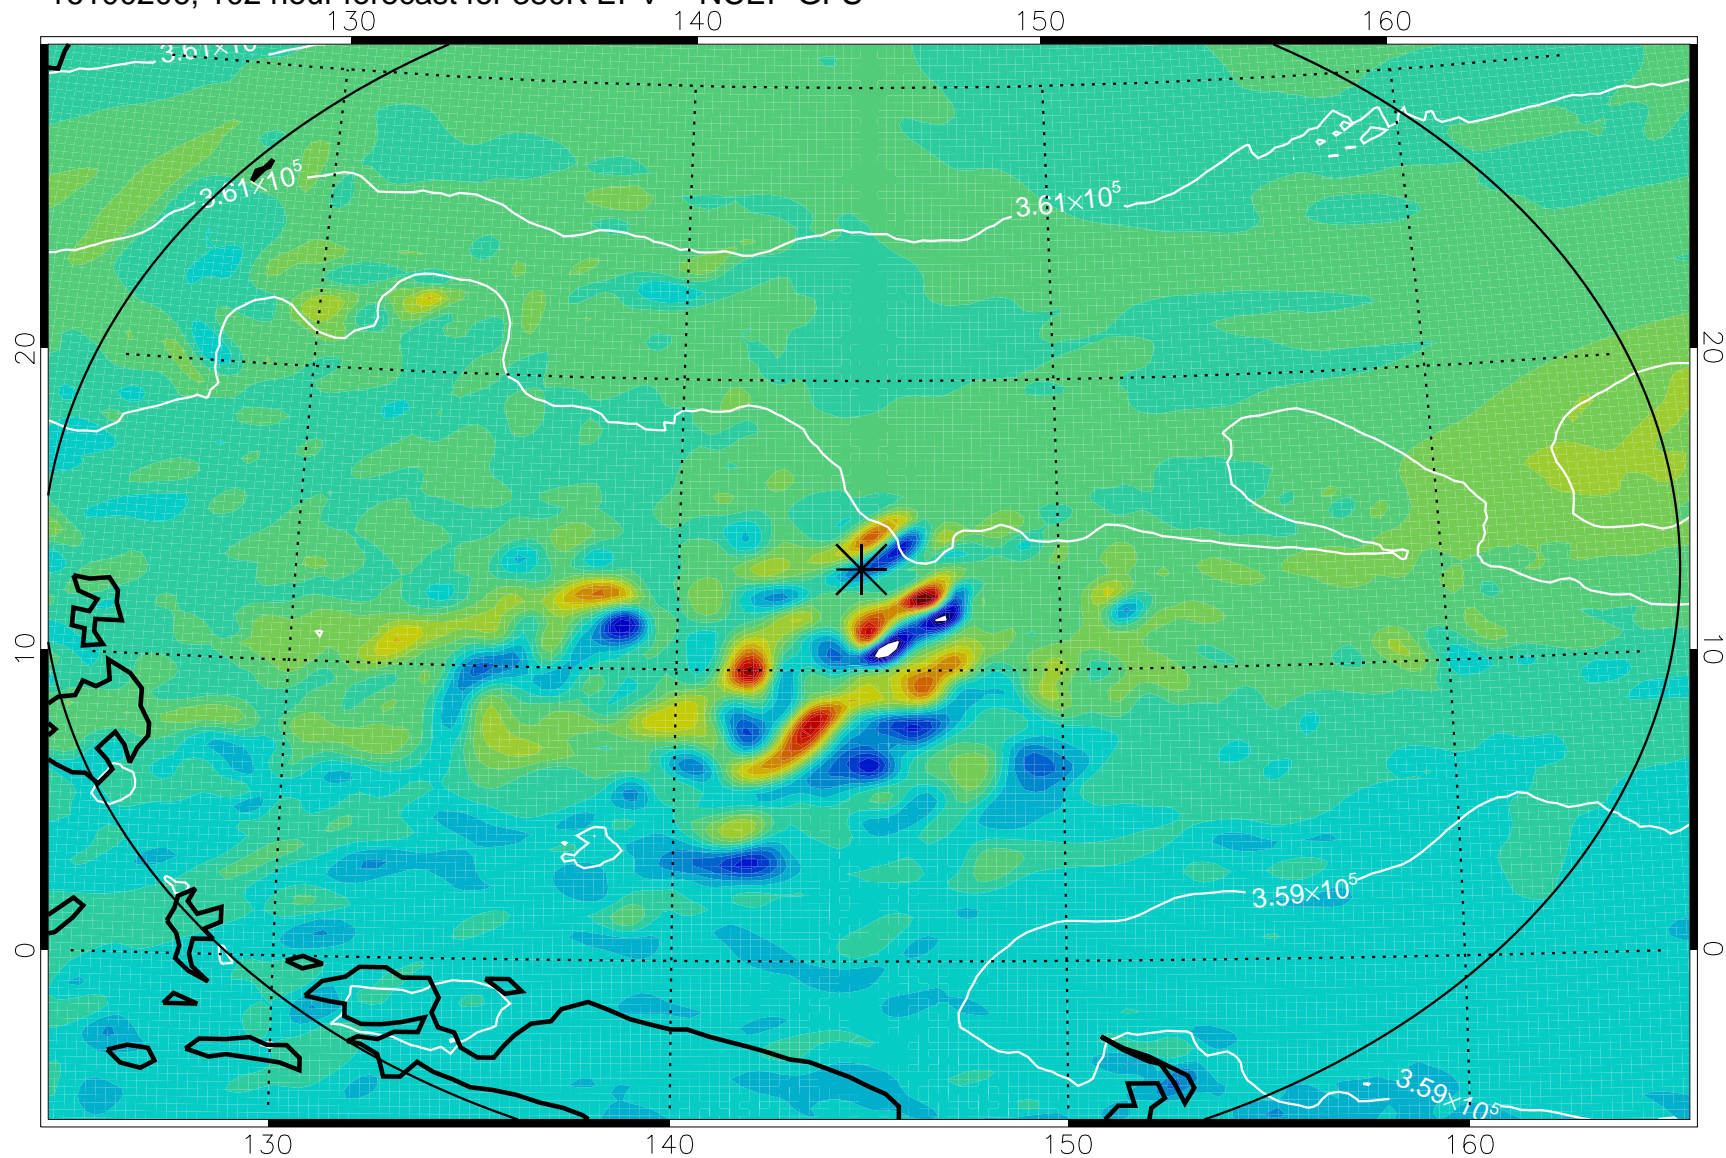

16100106, 78 hour forecast for 380K EPV -- NCEP GFS

380K Montgomery Streamfunction, white

Range ring of 2304 km

16100112, 84 hour forecast for 380K EPV -- NCEP GFS

380K Montgomery Streamfunction, white

Range ring of 2304 km

16100118, 90 hour forecast for 380K EPV -- NCEP GFS

380K Montgomery Streamfunction, white

Range ring of 2304 km

16100200, 96 hour forecast for 380K EPV -- NCEP GFS

380K Montgomery Streamfunction, white

Range ring of 2304 km

16100206, 102 hour forecast for 380K EPV -- NCEP GFS

380K Montgomery Streamfunction, white

Range ring of 2304 km

16100212, 108 hour forecast for 380K EPV -- NCEP GFS

380K Montgomery Streamfunction, white

Range ring of 2304 km

16100218, 114 hour forecast for 380K EPV -- NCEP GFS

380K Montgomery Streamfunction, white

Range ring of 2304 km

16100300, 120 hour forecast for 380K EPV -- NCEP GFS

380K Montgomery Streamfunction, white

Range ring of 2304 km