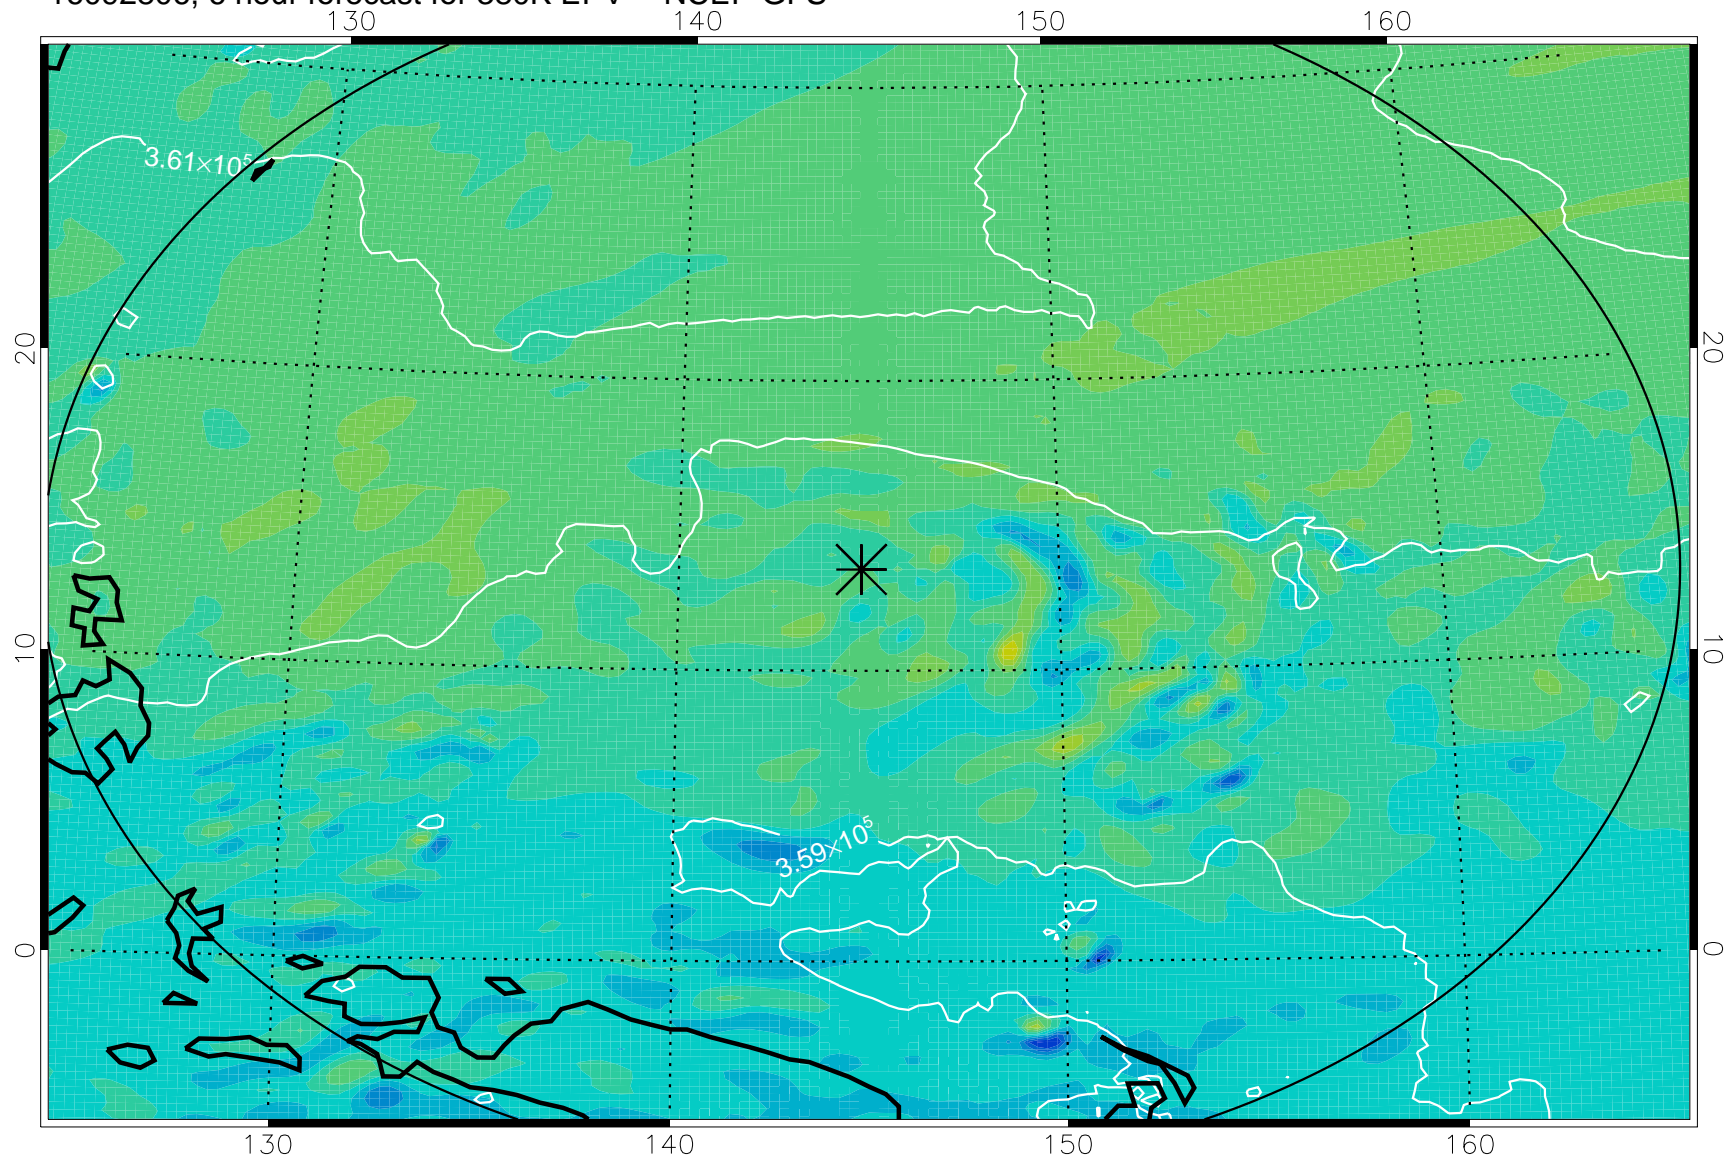

16092806, 6 hour forecast for 380K EPV -- NCEP GFS

380K Montgomery Streamfunction, white

Range ring of 2304 km

16092812, 12 hour forecast for 380K EPV -- NCEP GFS

380K Montgomery Streamfunction, white

Range ring of 2304 km

16092818, 18 hour forecast for 380K EPV -- NCEP GFS

380K Montgomery Streamfunction, white

Range ring of 2304 km

16092900, 24 hour forecast for 380K EPV -- NCEP GFS

380K Montgomery Streamfunction, white

Range ring of 2304 km

16092906, 30 hour forecast for 380K EPV -- NCEP GFS

380K Montgomery Streamfunction, white

Range ring of 2304 km

16092912, 36 hour forecast for 380K EPV -- NCEP GFS

380K Montgomery Streamfunction, white

Range ring of 2304 km

16092918, 42 hour forecast for 380K EPV -- NCEP GFS

380K Montgomery Streamfunction, white

Range ring of 2304 km

16093000, 48 hour forecast for 380K EPV -- NCEP GFS

380K Montgomery Streamfunction, white

Range ring of 2304 km