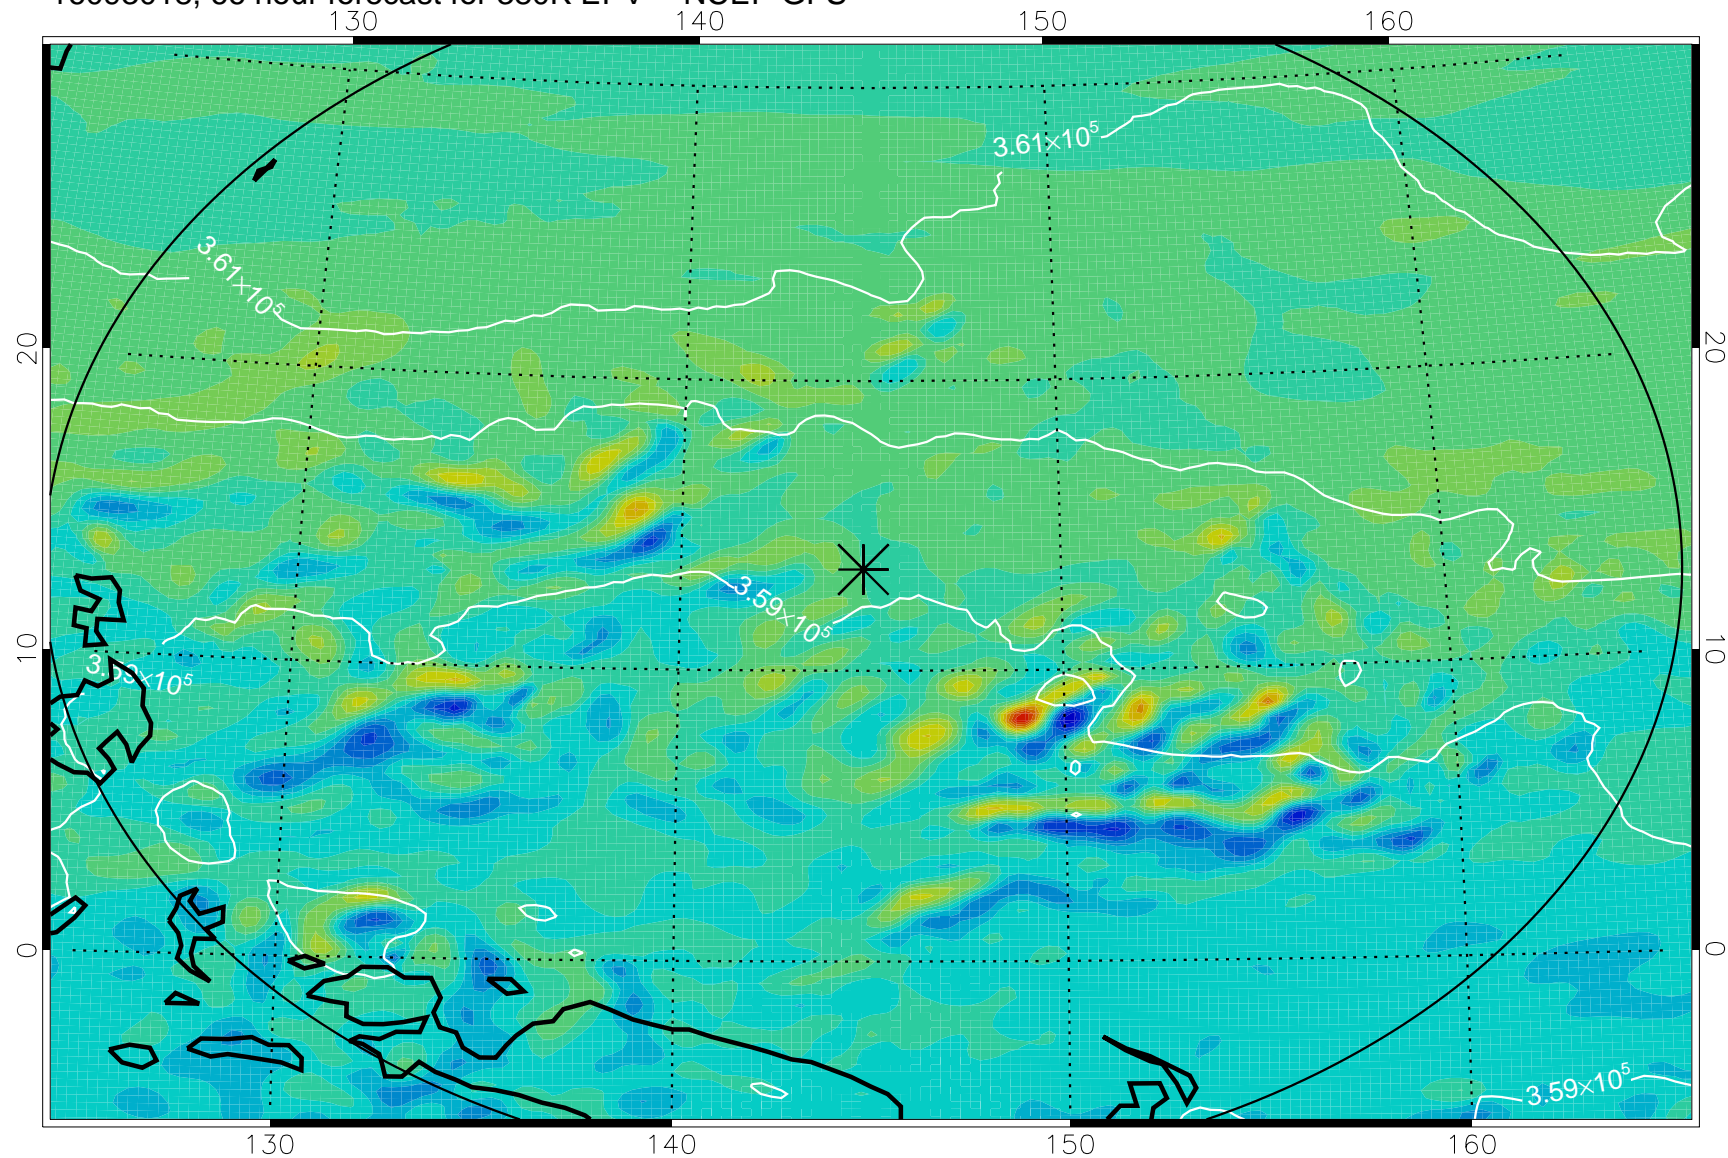

16093006, 54 hour forecast for 380K EPV -- NCEP GFS

380K Montgomery Streamfunction, white

Range ring of 2304 km

16093012, 60 hour forecast for 380K EPV -- NCEP GFS

380K Montgomery Streamfunction, white

Range ring of 2304 km

16093018, 66 hour forecast for 380K EPV -- NCEP GFS

380K Montgomery Streamfunction, white

Range ring of 2304 km

16100100, 72 hour forecast for 380K EPV -- NCEP GFS

380K Montgomery Streamfunction, white

Range ring of 2304 km

16100106, 78 hour forecast for 380K EPV -- NCEP GFS

380K Montgomery Streamfunction, white

Range ring of 2304 km

16100112, 84 hour forecast for 380K EPV -- NCEP GFS

380K Montgomery Streamfunction, white

Range ring of 2304 km

16100118, 90 hour forecast for 380K EPV -- NCEP GFS

380K Montgomery Streamfunction, white

Range ring of 2304 km

16100200, 96 hour forecast for 380K EPV -- NCEP GFS

380K Montgomery Streamfunction, white

Range ring of 2304 km