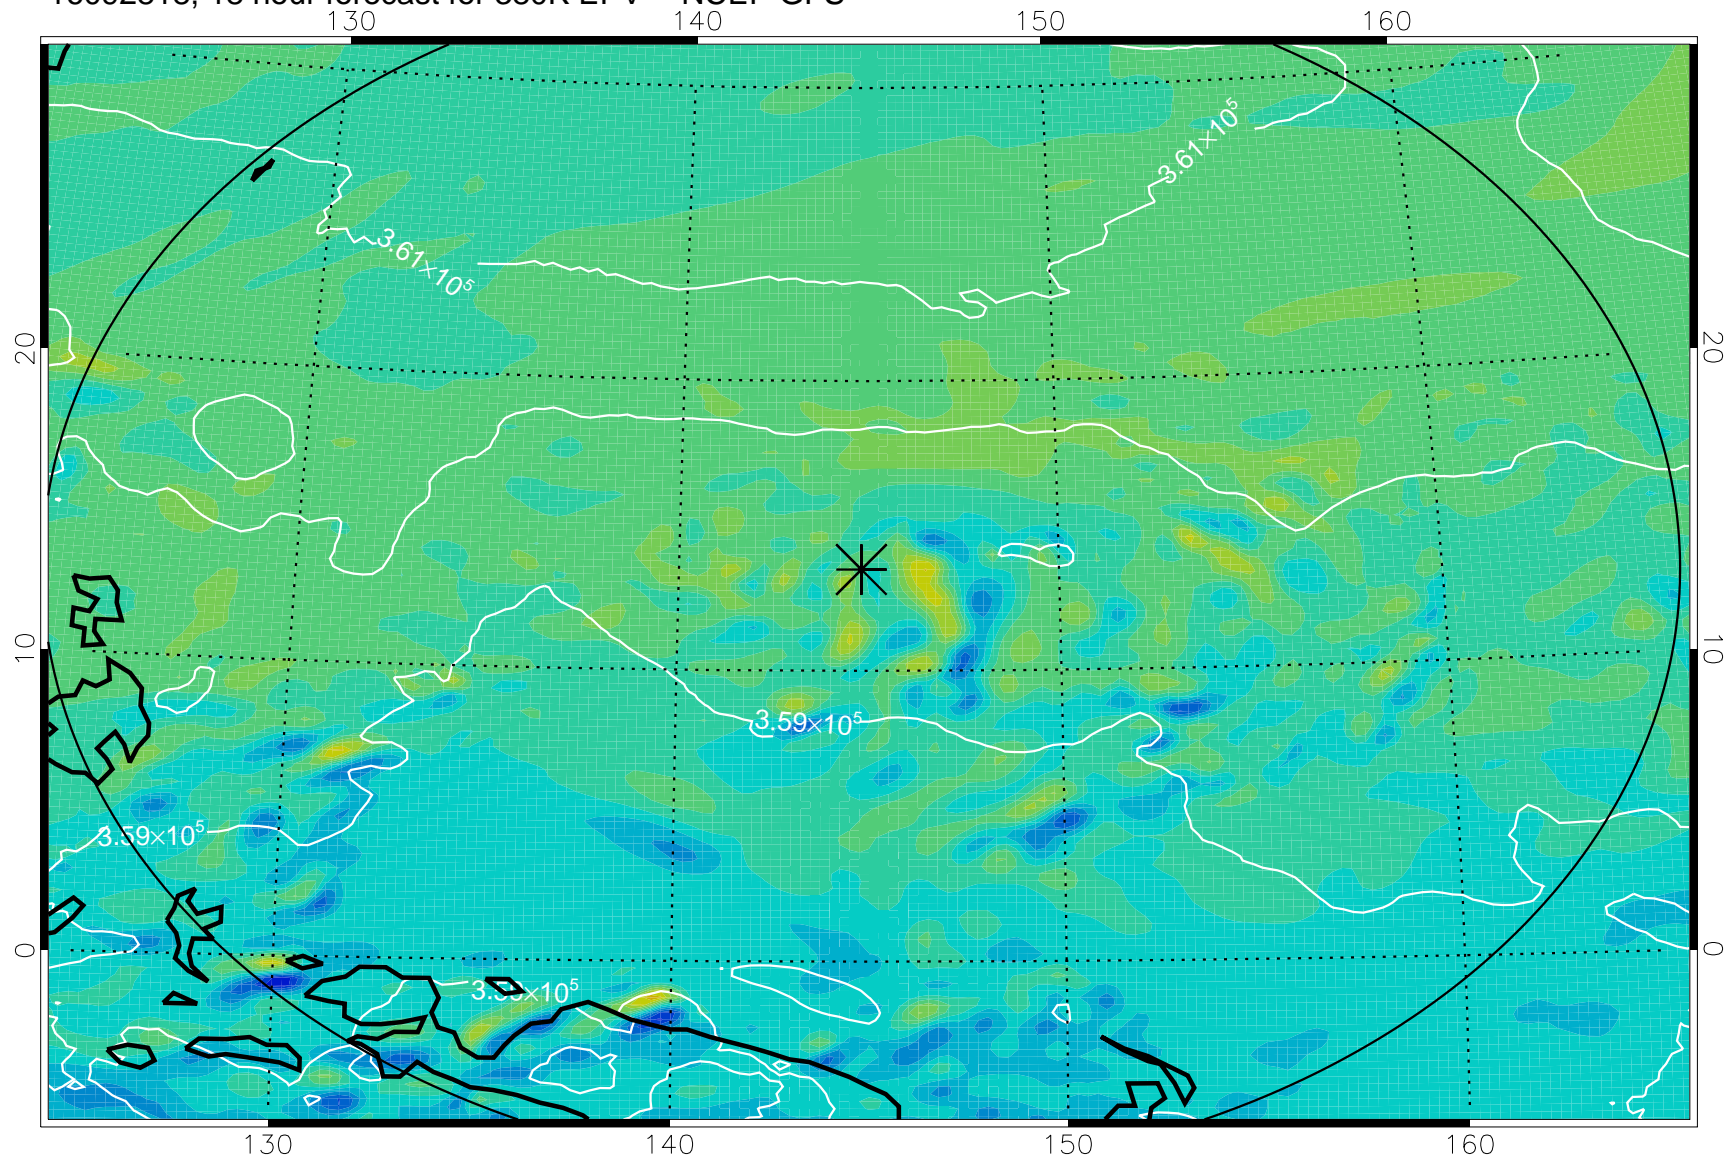

16092806, 6 hour forecast for 380K EPV -- NCEP GFS

380K Montgomery Streamfunction, white

Range ring of 2304 km

16092812, 12 hour forecast for 380K EPV -- NCEP GFS

380K Montgomery Streamfunction, white

Range ring of 2304 km

16092818, 18 hour forecast for 380K EPV -- NCEP GFS

380K Montgomery Streamfunction, white

Range ring of 2304 km

16092900, 24 hour forecast for 380K EPV -- NCEP GFS

380K Montgomery Streamfunction, white

Range ring of 2304 km

16092906, 30 hour forecast for 380K EPV -- NCEP GFS

380K Montgomery Streamfunction, white

Range ring of 2304 km

16092912, 36 hour forecast for 380K EPV -- NCEP GFS

380K Montgomery Streamfunction, white

Range ring of 2304 km

16092918, 42 hour forecast for 380K EPV -- NCEP GFS

380K Montgomery Streamfunction, white

Range ring of 2304 km

16093000, 48 hour forecast for 380K EPV -- NCEP GFS

380K Montgomery Streamfunction, white

Range ring of 2304 km