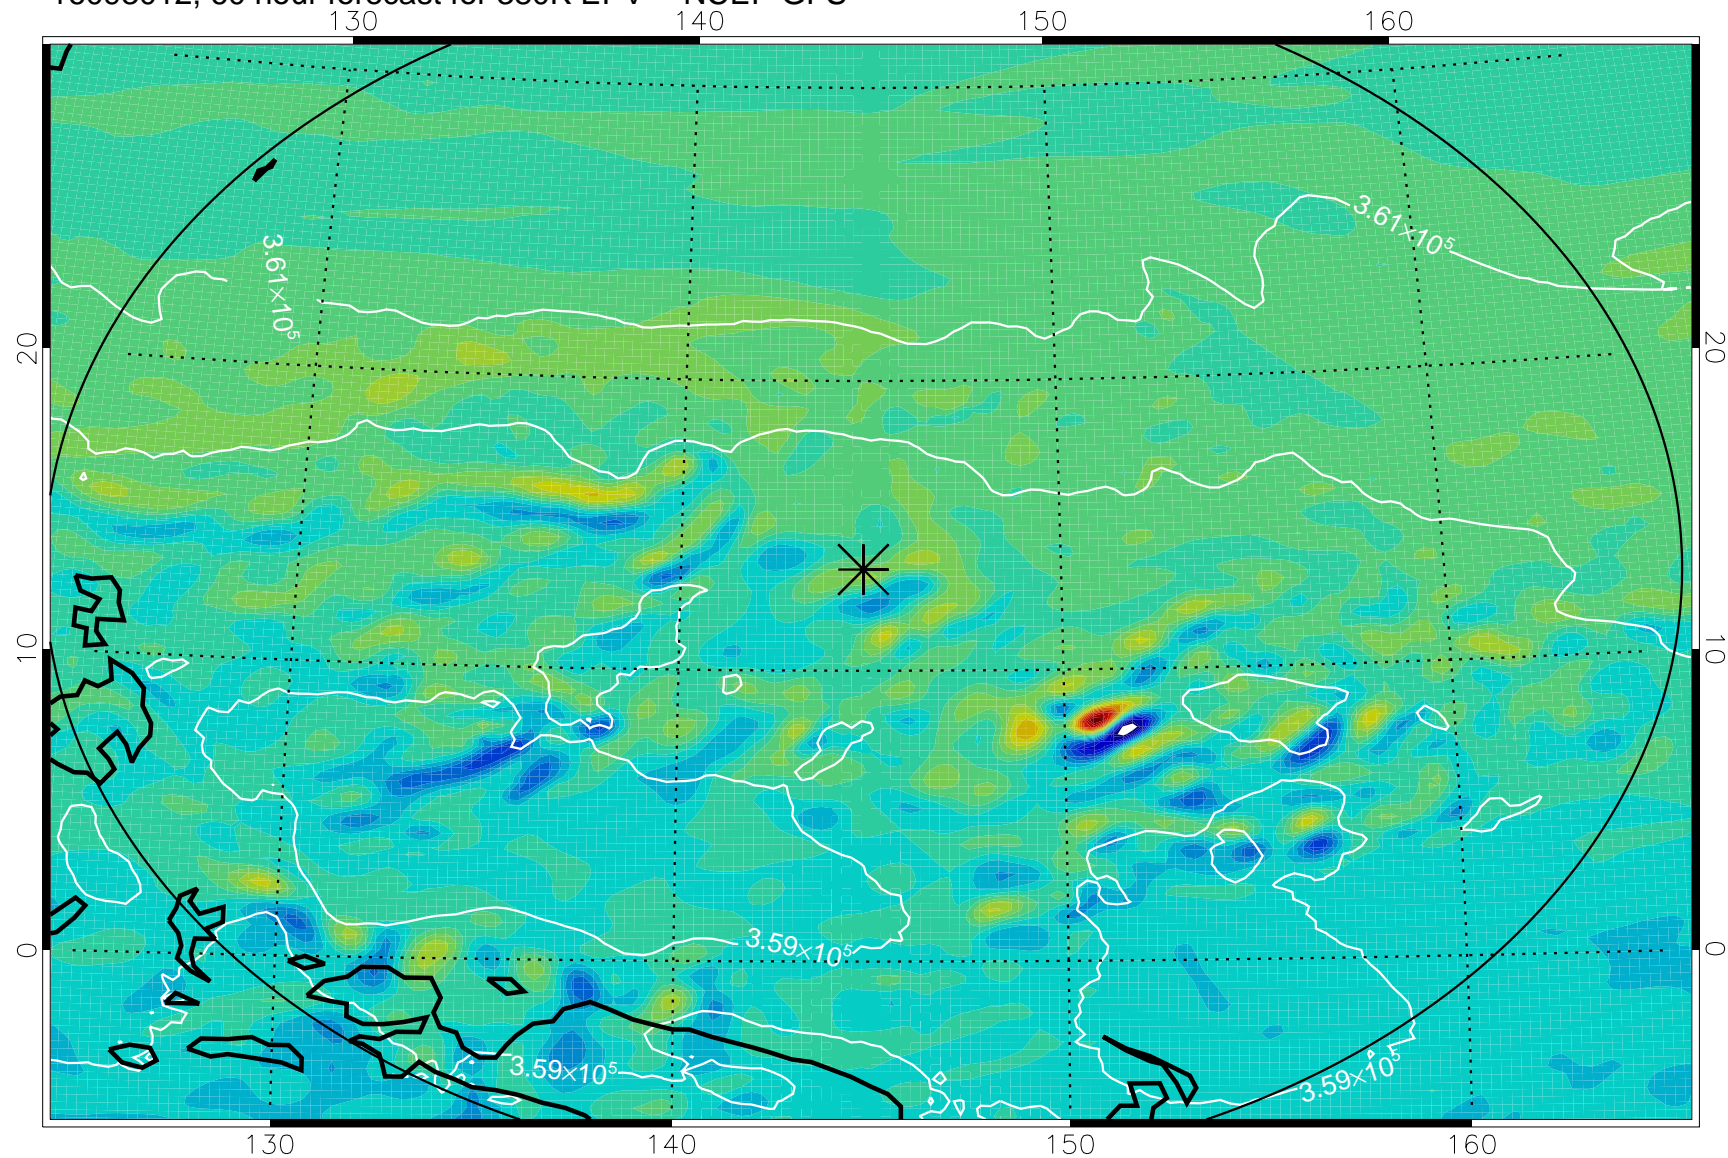

16092918, 42 hour forecast for 380K EPV -- NCEP GFS

380K Montgomery Streamfunction, white

Range ring of 2304 km

16093000, 48 hour forecast for 380K EPV -- NCEP GFS

380K Montgomery Streamfunction, white

Range ring of 2304 km

16093006, 54 hour forecast for 380K EPV -- NCEP GFS

380K Montgomery Streamfunction, white

Range ring of 2304 km

16093012, 60 hour forecast for 380K EPV -- NCEP GFS

380K Montgomery Streamfunction, white

Range ring of 2304 km

16093018, 66 hour forecast for 380K EPV -- NCEP GFS

380K Montgomery Streamfunction, white

Range ring of 2304 km

16100100, 72 hour forecast for 380K EPV -- NCEP GFS

380K Montgomery Streamfunction, white

Range ring of 2304 km

16100106, 78 hour forecast for 380K EPV -- NCEP GFS

380K Montgomery Streamfunction, white

Range ring of 2304 km

16100112, 84 hour forecast for 380K EPV -- NCEP GFS

380K Montgomery Streamfunction, white

Range ring of 2304 km