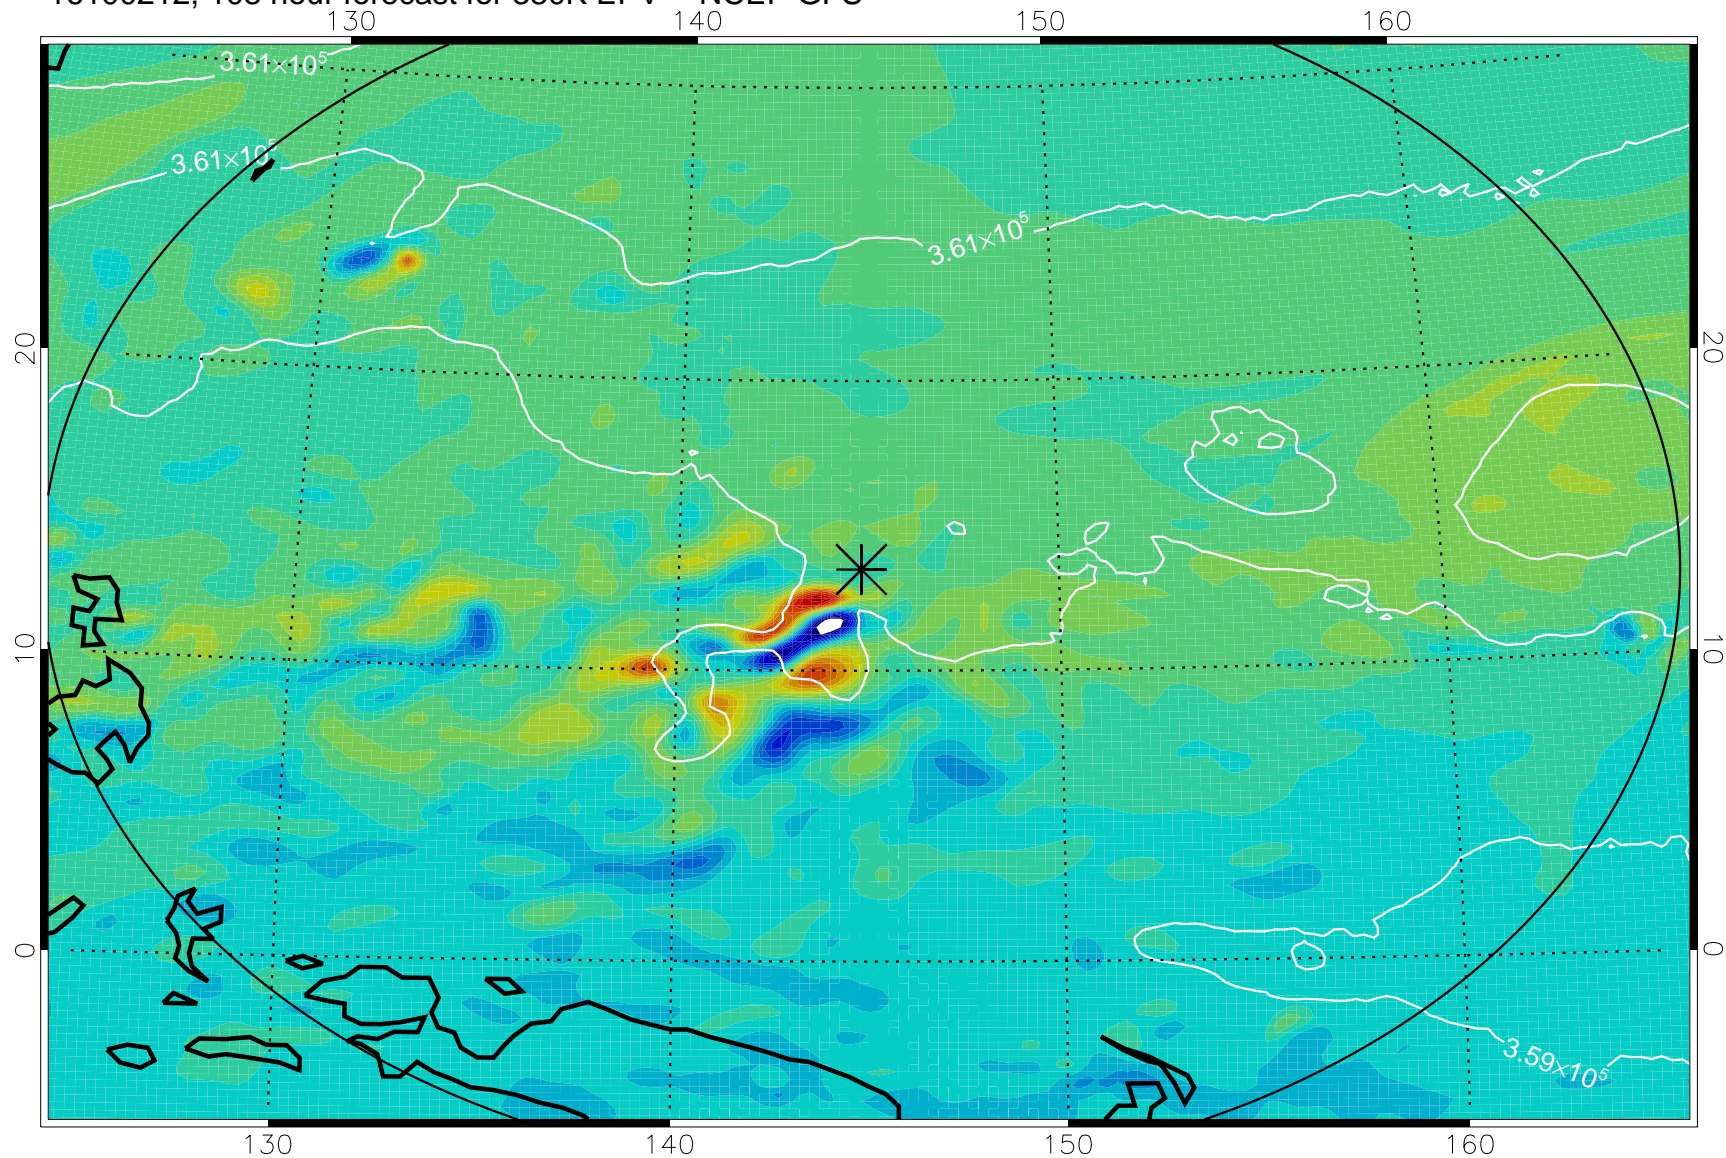

16100106, 78 hour forecast for 380K EPV -- NCEP GFS

380K Montgomery Streamfunction, white

Range ring of 2304 km

16100112, 84 hour forecast for 380K EPV -- NCEP GFS

380K Montgomery Streamfunction, white

Range ring of 2304 km

16100118, 90 hour forecast for 380K EPV -- NCEP GFS

380K Montgomery Streamfunction, white

Range ring of 2304 km

16100200, 96 hour forecast for 380K EPV -- NCEP GFS

380K Montgomery Streamfunction, white

Range ring of 2304 km

16100206, 102 hour forecast for 380K EPV -- NCEP GFS

380K Montgomery Streamfunction, white

Range ring of 2304 km

16100212, 108 hour forecast for 380K EPV -- NCEP GFS

380K Montgomery Streamfunction, white

Range ring of 2304 km

16100218, 114 hour forecast for 380K EPV -- NCEP GFS

380K Montgomery Streamfunction, white

Range ring of 2304 km

16100300, 120 hour forecast for 380K EPV -- NCEP GFS

380K Montgomery Streamfunction, white

Range ring of 2304 km