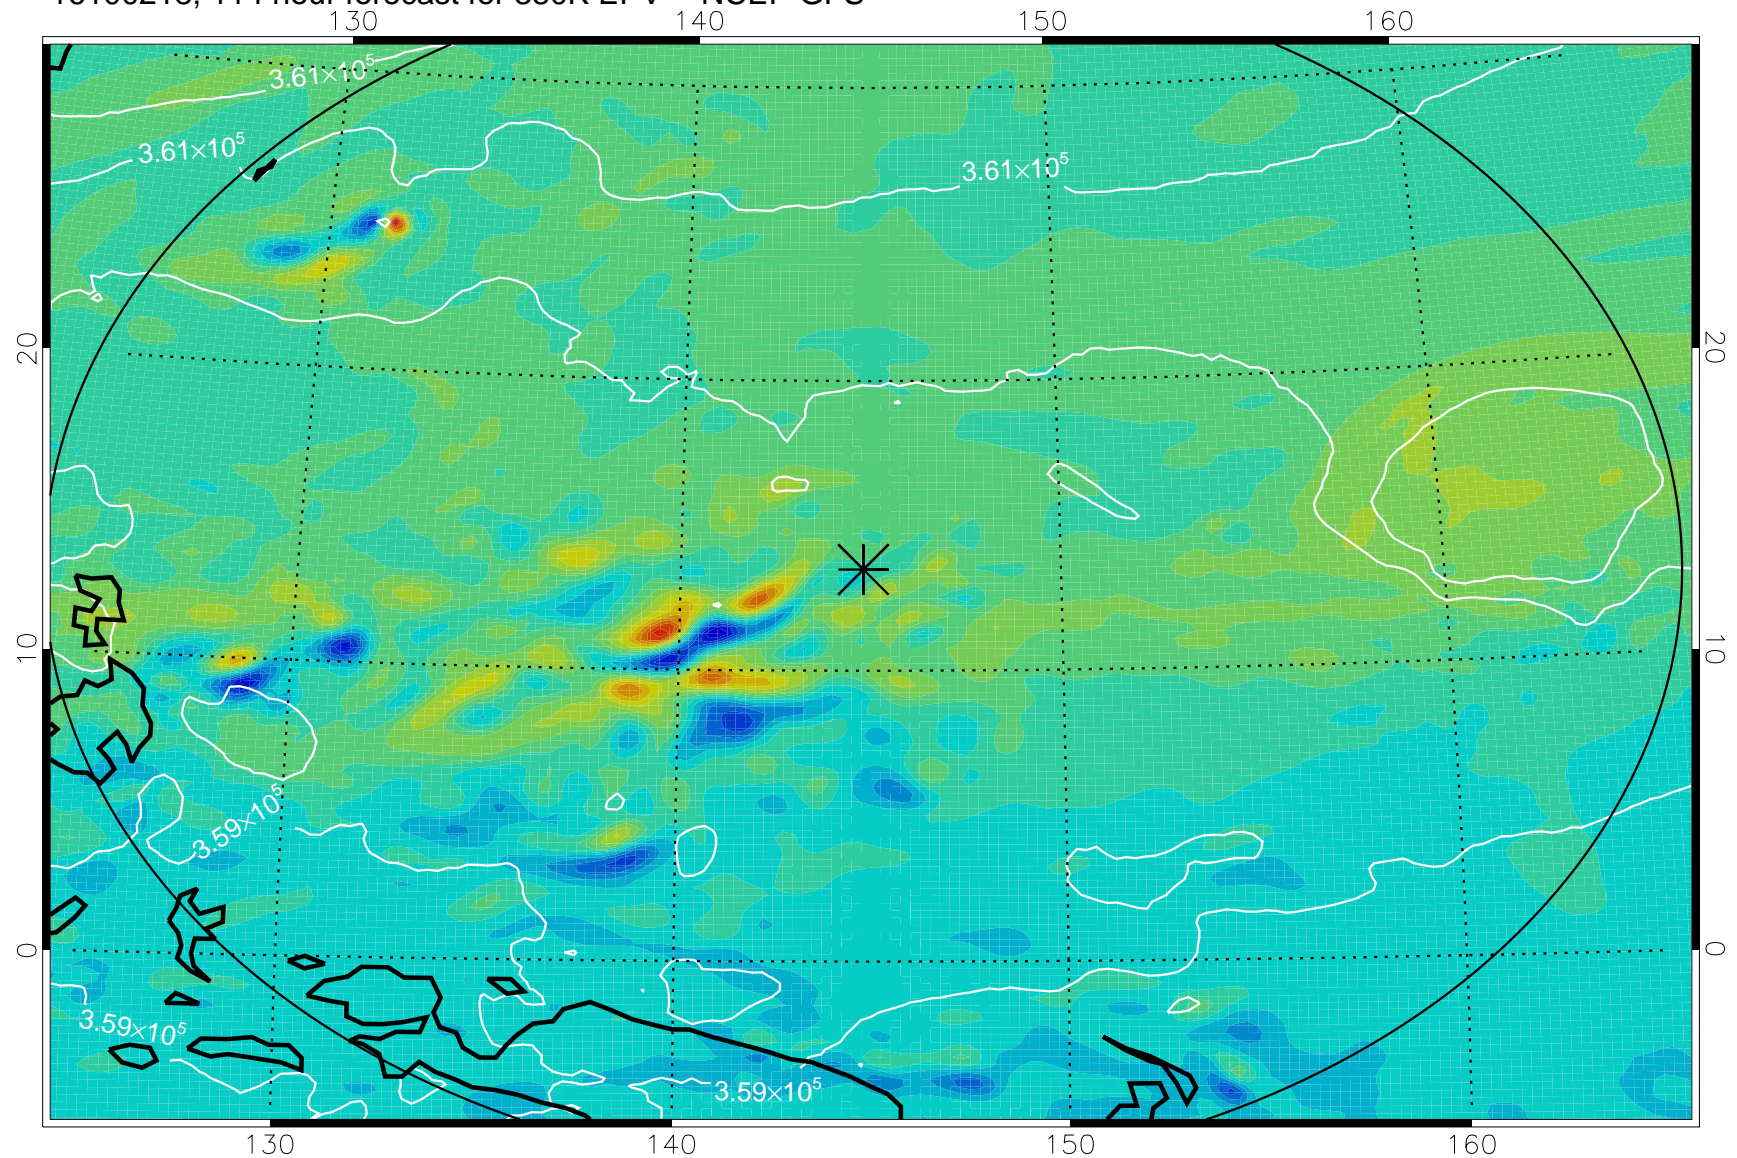

16100106, 78 hour forecast for 380K EPV -- NCEP GFS

380K Montgomery Streamfunction, white

Range ring of 2304 km

16100112, 84 hour forecast for 380K EPV -- NCEP GFS

380K Montgomery Streamfunction, white

Range ring of 2304 km

16100118, 90 hour forecast for 380K EPV -- NCEP GFS

380K Montgomery Streamfunction, white

Range ring of 2304 km

16100200, 96 hour forecast for 380K EPV -- NCEP GFS

380K Montgomery Streamfunction, white

Range ring of 2304 km

16100206, 102 hour forecast for 380K EPV -- NCEP GFS

380K Montgomery Streamfunction, white

Range ring of 2304 km

16100212, 108 hour forecast for 380K EPV -- NCEP GFS

380K Montgomery Streamfunction, white

Range ring of 2304 km

16100218, 114 hour forecast for 380K EPV -- NCEP GFS

380K Montgomery Streamfunction, white

Range ring of 2304 km

16100300, 120 hour forecast for 380K EPV -- NCEP GFS

380K Montgomery Streamfunction, white

Range ring of 2304 km