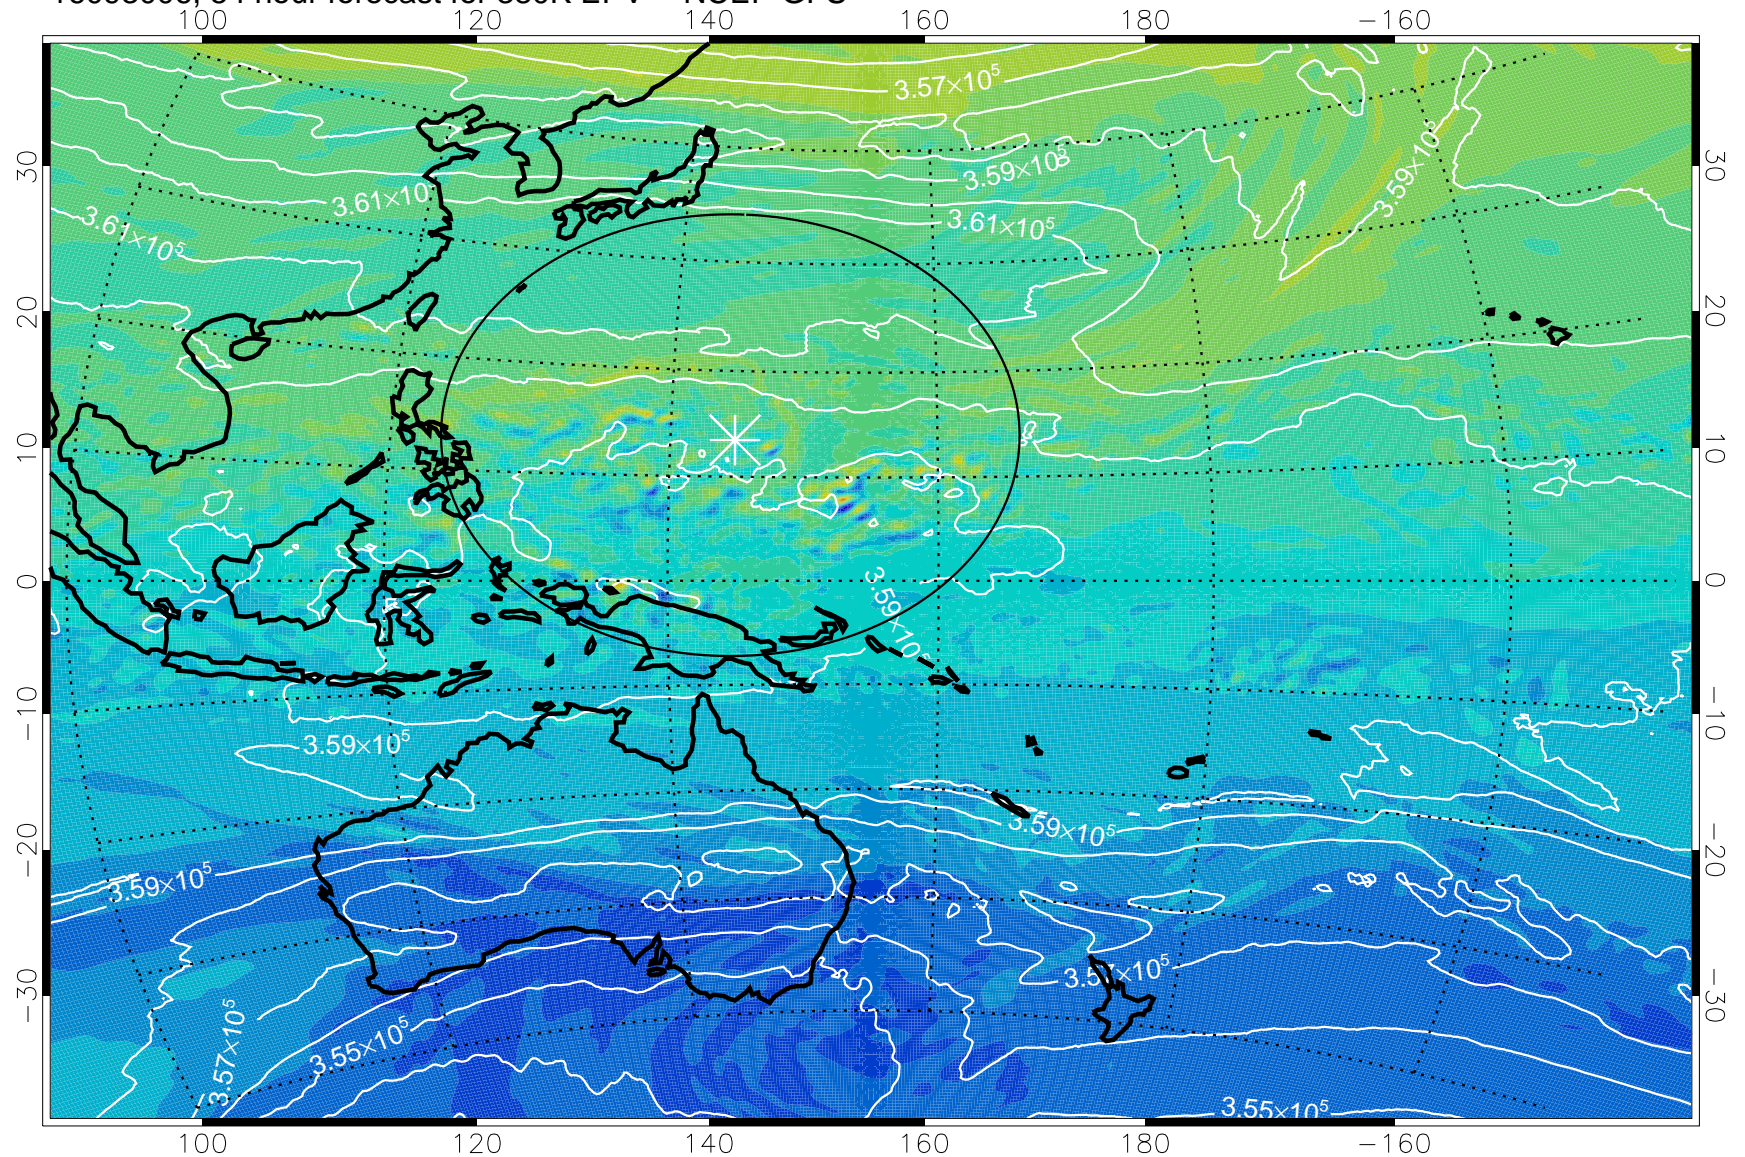

16092918, 42 hour forecast for 380K EPV -- NCEP GFS

380K Montgomery Streamfunction, white

Range ring of 2304 km

16093000, 48 hour forecast for 380K EPV -- NCEP GFS

380K Montgomery Streamfunction, white

Range ring of 2304 km

16093006, 54 hour forecast for 380K EPV -- NCEP GFS

380K Montgomery Streamfunction, white

Range ring of 2304 km

16093012, 60 hour forecast for 380K EPV -- NCEP GFS

380K Montgomery Streamfunction, white

Range ring of 2304 km

16093018, 66 hour forecast for 380K EPV -- NCEP GFS

380K Montgomery Streamfunction, white

Range ring of 2304 km

16100100, 72 hour forecast for 380K EPV -- NCEP GFS

380K Montgomery Streamfunction, white

Range ring of 2304 km

16100106, 78 hour forecast for 380K EPV -- NCEP GFS

380K Montgomery Streamfunction, white

Range ring of 2304 km

16100112, 84 hour forecast for 380K EPV -- NCEP GFS

380K Montgomery Streamfunction, white

Range ring of 2304 km