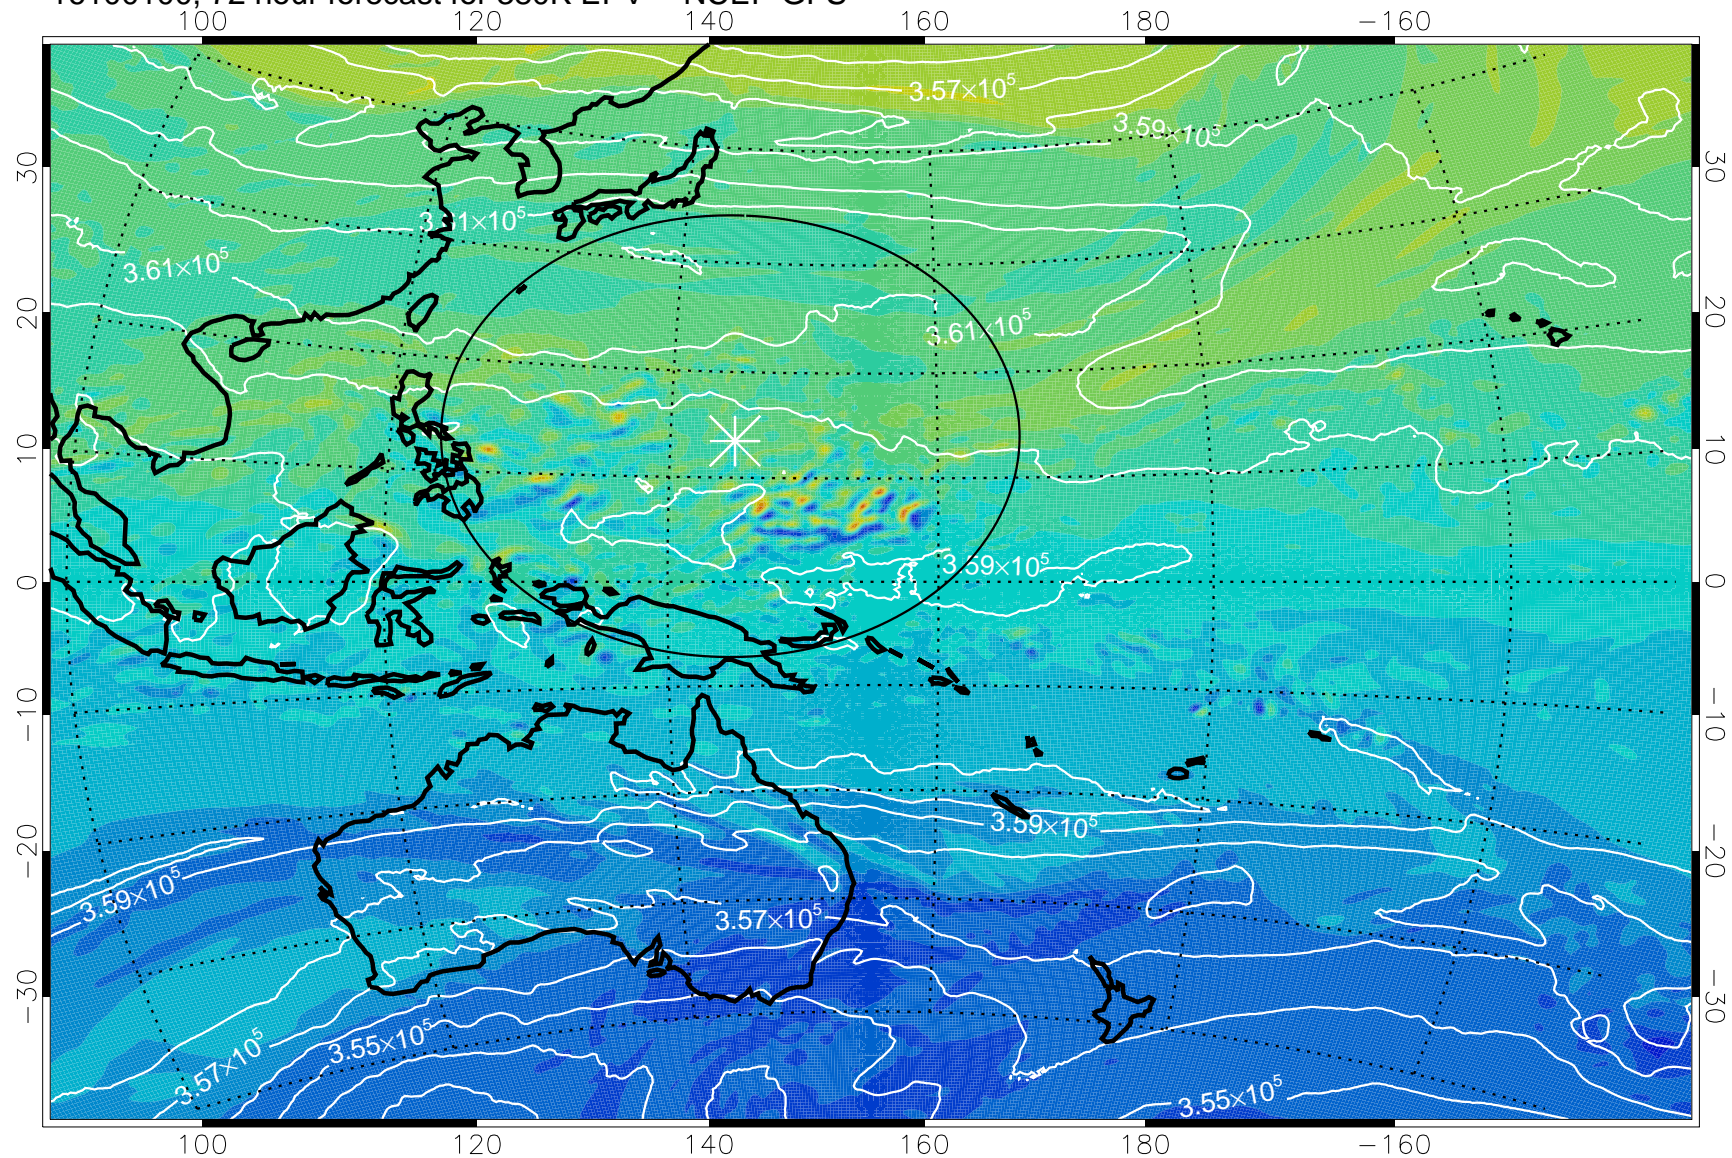

16093006, 54 hour forecast for 380K EPV -- NCEP GFS

380K Montgomery Streamfunction, white

Range ring of 2304 km

16093012, 60 hour forecast for 380K EPV -- NCEP GFS

380K Montgomery Streamfunction, white

Range ring of 2304 km

16093018, 66 hour forecast for 380K EPV -- NCEP GFS

380K Montgomery Streamfunction, white

Range ring of 2304 km

16100100, 72 hour forecast for 380K EPV -- NCEP GFS

380K Montgomery Streamfunction, white

Range ring of 2304 km

16100106, 78 hour forecast for 380K EPV -- NCEP GFS

380K Montgomery Streamfunction, white

Range ring of 2304 km

16100112, 84 hour forecast for 380K EPV -- NCEP GFS

380K Montgomery Streamfunction, white

Range ring of 2304 km

16100118, 90 hour forecast for 380K EPV -- NCEP GFS

380K Montgomery Streamfunction, white

Range ring of 2304 km

16100200, 96 hour forecast for 380K EPV -- NCEP GFS

380K Montgomery Streamfunction, white

Range ring of 2304 km