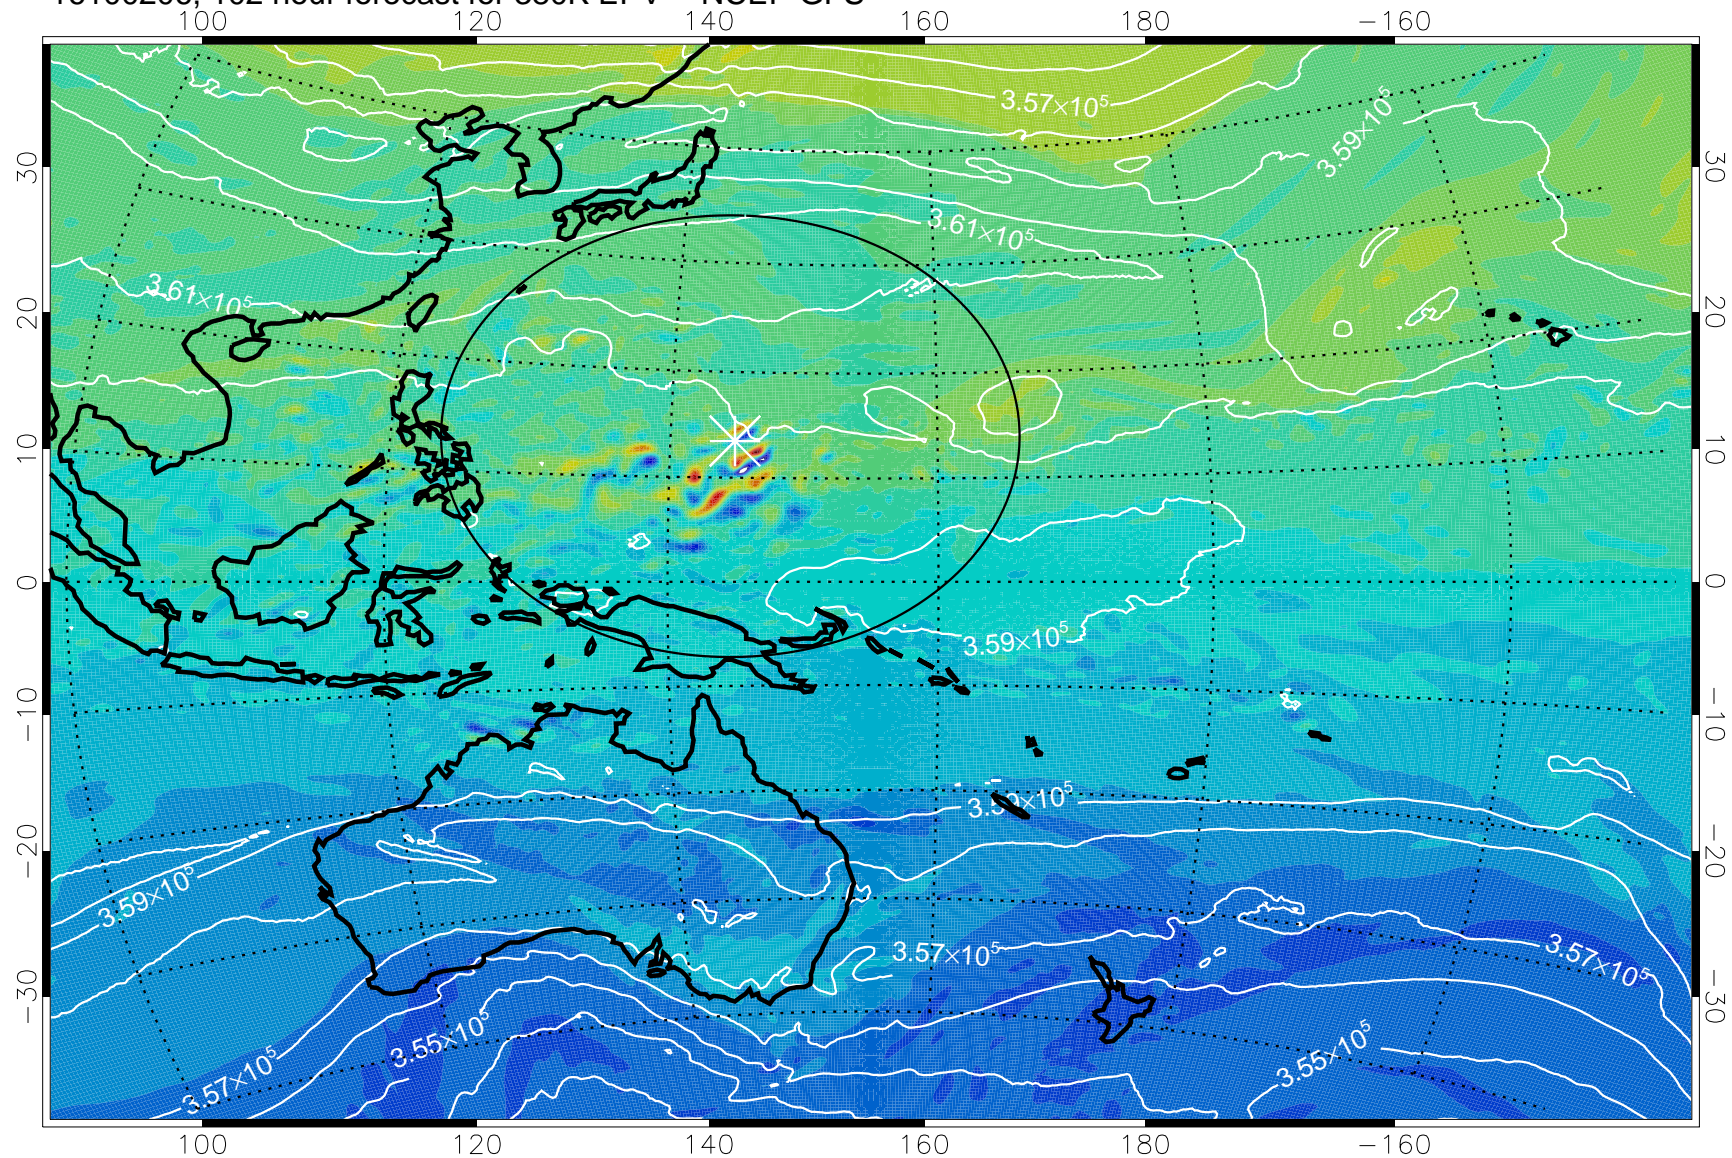

16100106, 78 hour forecast for 380K EPV -- NCEP GFS

380K Montgomery Streamfunction, white

Range ring of 2304 km

16100112, 84 hour forecast for 380K EPV -- NCEP GFS

380K Montgomery Streamfunction, white

Range ring of 2304 km

16100118, 90 hour forecast for 380K EPV -- NCEP GFS

380K Montgomery Streamfunction, white

Range ring of 2304 km

16100200, 96 hour forecast for 380K EPV -- NCEP GFS

380K Montgomery Streamfunction, white

Range ring of 2304 km

16100206, 102 hour forecast for 380K EPV -- NCEP GFS

380K Montgomery Streamfunction, white

Range ring of 2304 km

16100212, 108 hour forecast for 380K EPV -- NCEP GFS

380K Montgomery Streamfunction, white

Range ring of 2304 km

16100218, 114 hour forecast for 380K EPV -- NCEP GFS

380K Montgomery Streamfunction, white

Range ring of 2304 km

16100300, 120 hour forecast for 380K EPV -- NCEP GFS

380K Montgomery Streamfunction, white

Range ring of 2304 km