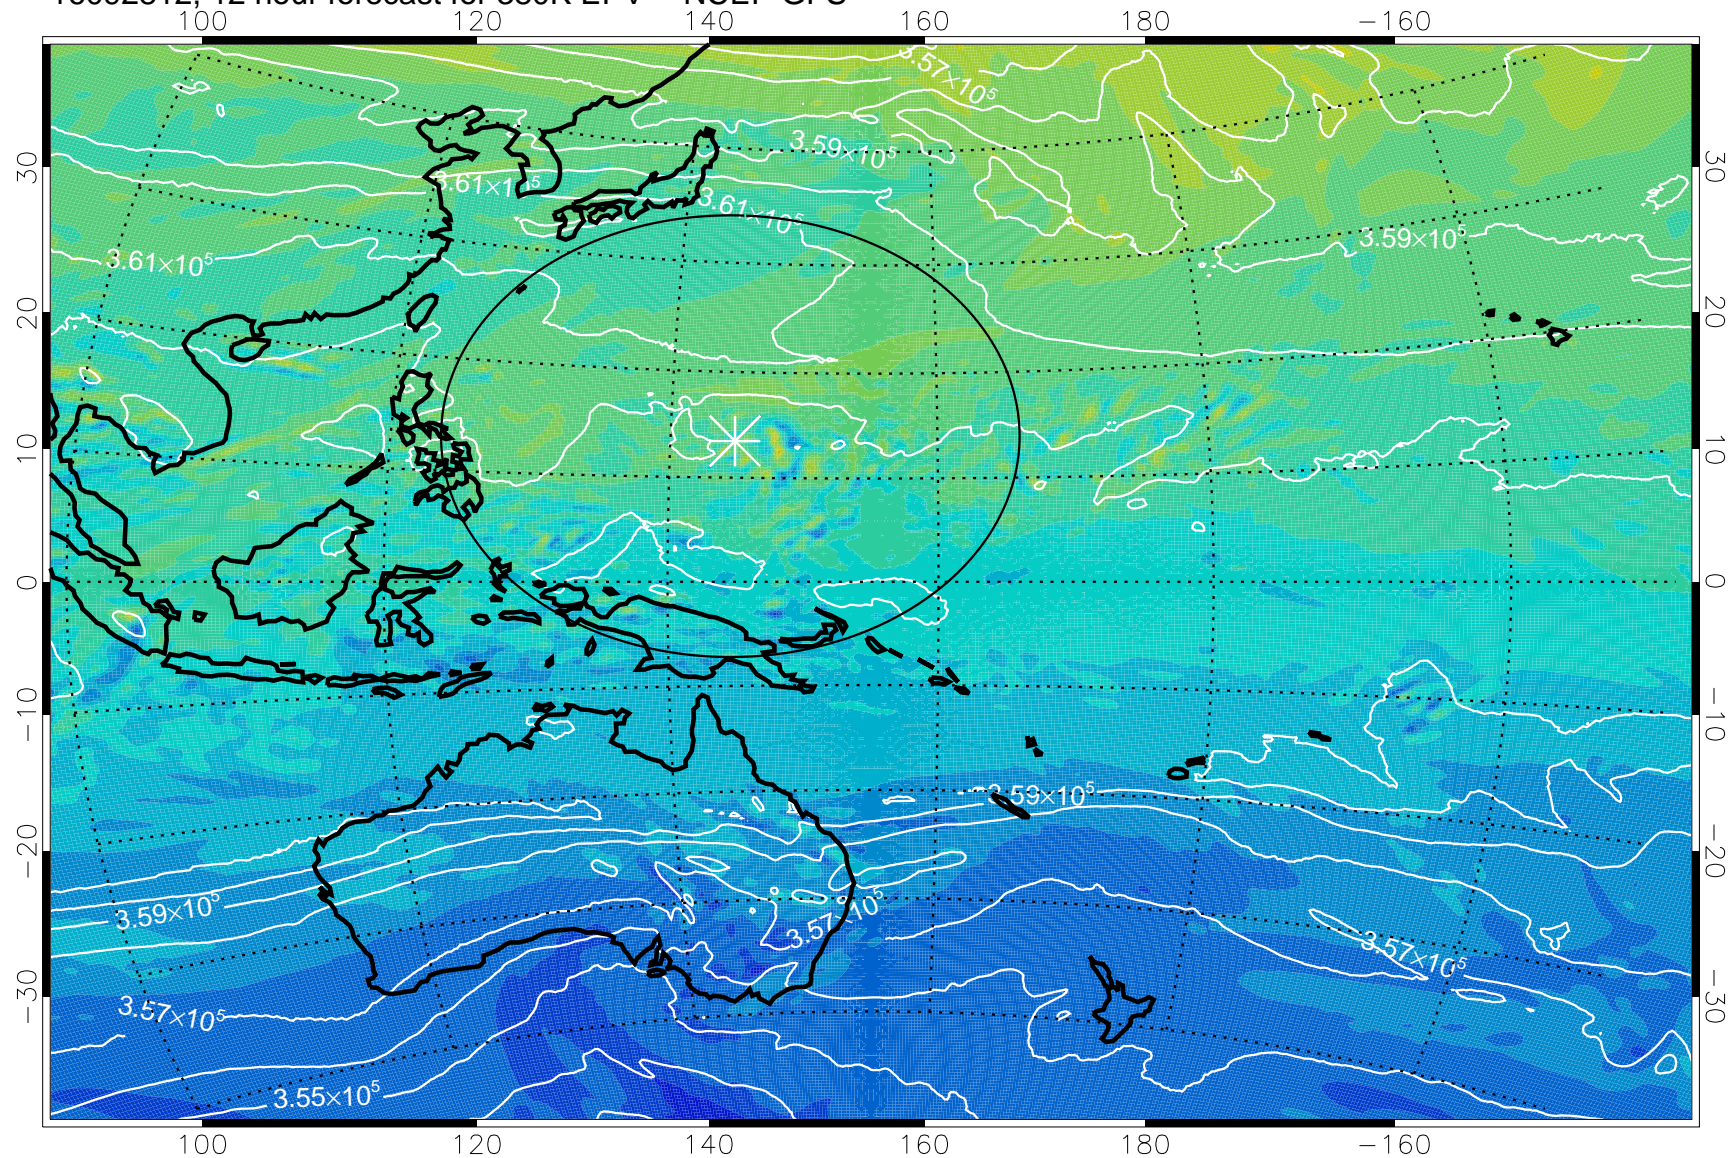

16092806, 6 hour forecast for 380K EPV -- NCEP GFS

380K Montgomery Streamfunction, white

Range ring of 2304 km

16092812, 12 hour forecast for 380K EPV -- NCEP GFS

380K Montgomery Streamfunction, white

Range ring of 2304 km

16092818, 18 hour forecast for 380K EPV -- NCEP GFS

380K Montgomery Streamfunction, white

Range ring of 2304 km

16092900, 24 hour forecast for 380K EPV -- NCEP GFS

380K Montgomery Streamfunction, white

Range ring of 2304 km

16092906, 30 hour forecast for 380K EPV -- NCEP GFS

380K Montgomery Streamfunction, white

Range ring of 2304 km

16092912, 36 hour forecast for 380K EPV -- NCEP GFS

380K Montgomery Streamfunction, white

Range ring of 2304 km

16092918, 42 hour forecast for 380K EPV -- NCEP GFS

380K Montgomery Streamfunction, white

Range ring of 2304 km

16093000, 48 hour forecast for 380K EPV -- NCEP GFS

380K Montgomery Streamfunction, white

Range ring of 2304 km