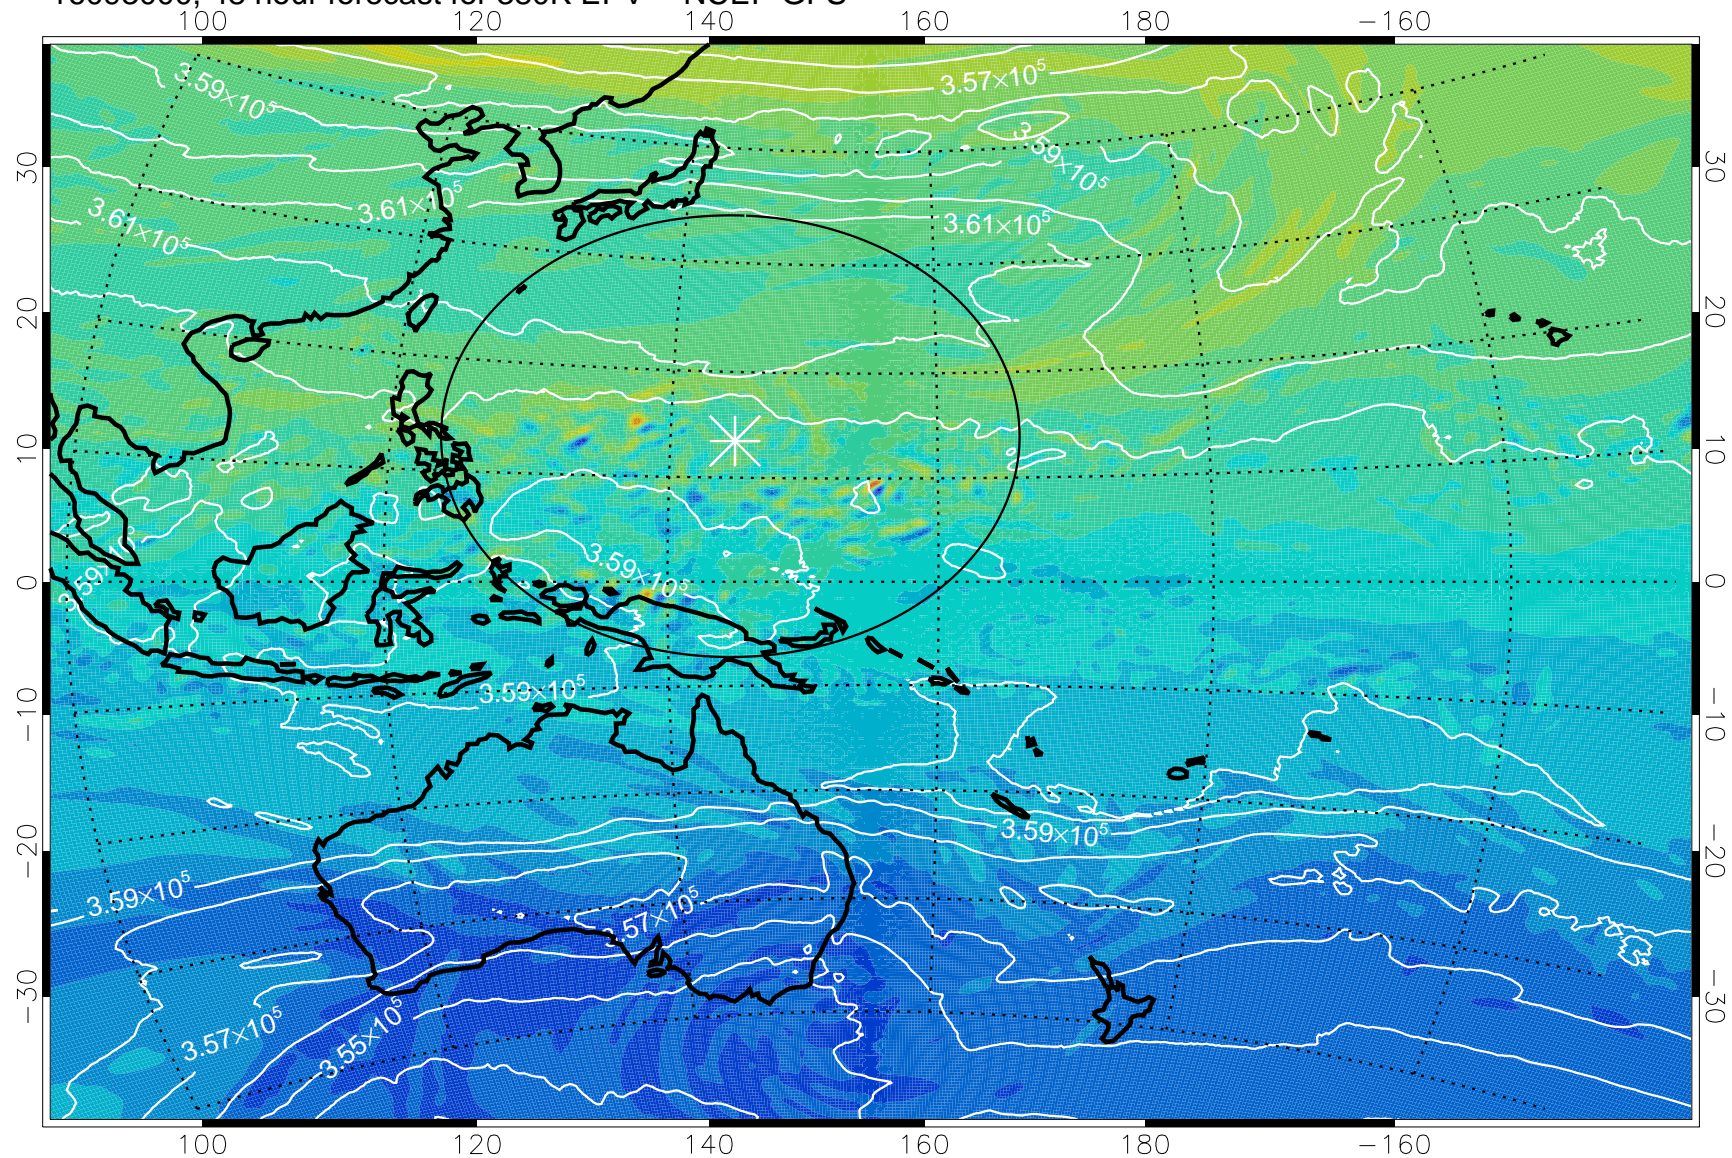

16092906, 30 hour forecast for 380K EPV -- NCEP GFS

380K Montgomery Streamfunction, white

Range ring of 2304 km

16092912, 36 hour forecast for 380K EPV -- NCEP GFS

380K Montgomery Streamfunction, white

Range ring of 2304 km

16092918, 42 hour forecast for 380K EPV -- NCEP GFS

380K Montgomery Streamfunction, white

Range ring of 2304 km

16093000, 48 hour forecast for 380K EPV -- NCEP GFS

380K Montgomery Streamfunction, white

Range ring of 2304 km

16093006, 54 hour forecast for 380K EPV -- NCEP GFS

380K Montgomery Streamfunction, white

Range ring of 2304 km

16093012, 60 hour forecast for 380K EPV -- NCEP GFS

380K Montgomery Streamfunction, white

Range ring of 2304 km

16093018, 66 hour forecast for 380K EPV -- NCEP GFS

380K Montgomery Streamfunction, white

Range ring of 2304 km

16100100, 72 hour forecast for 380K EPV -- NCEP GFS

380K Montgomery Streamfunction, white

Range ring of 2304 km