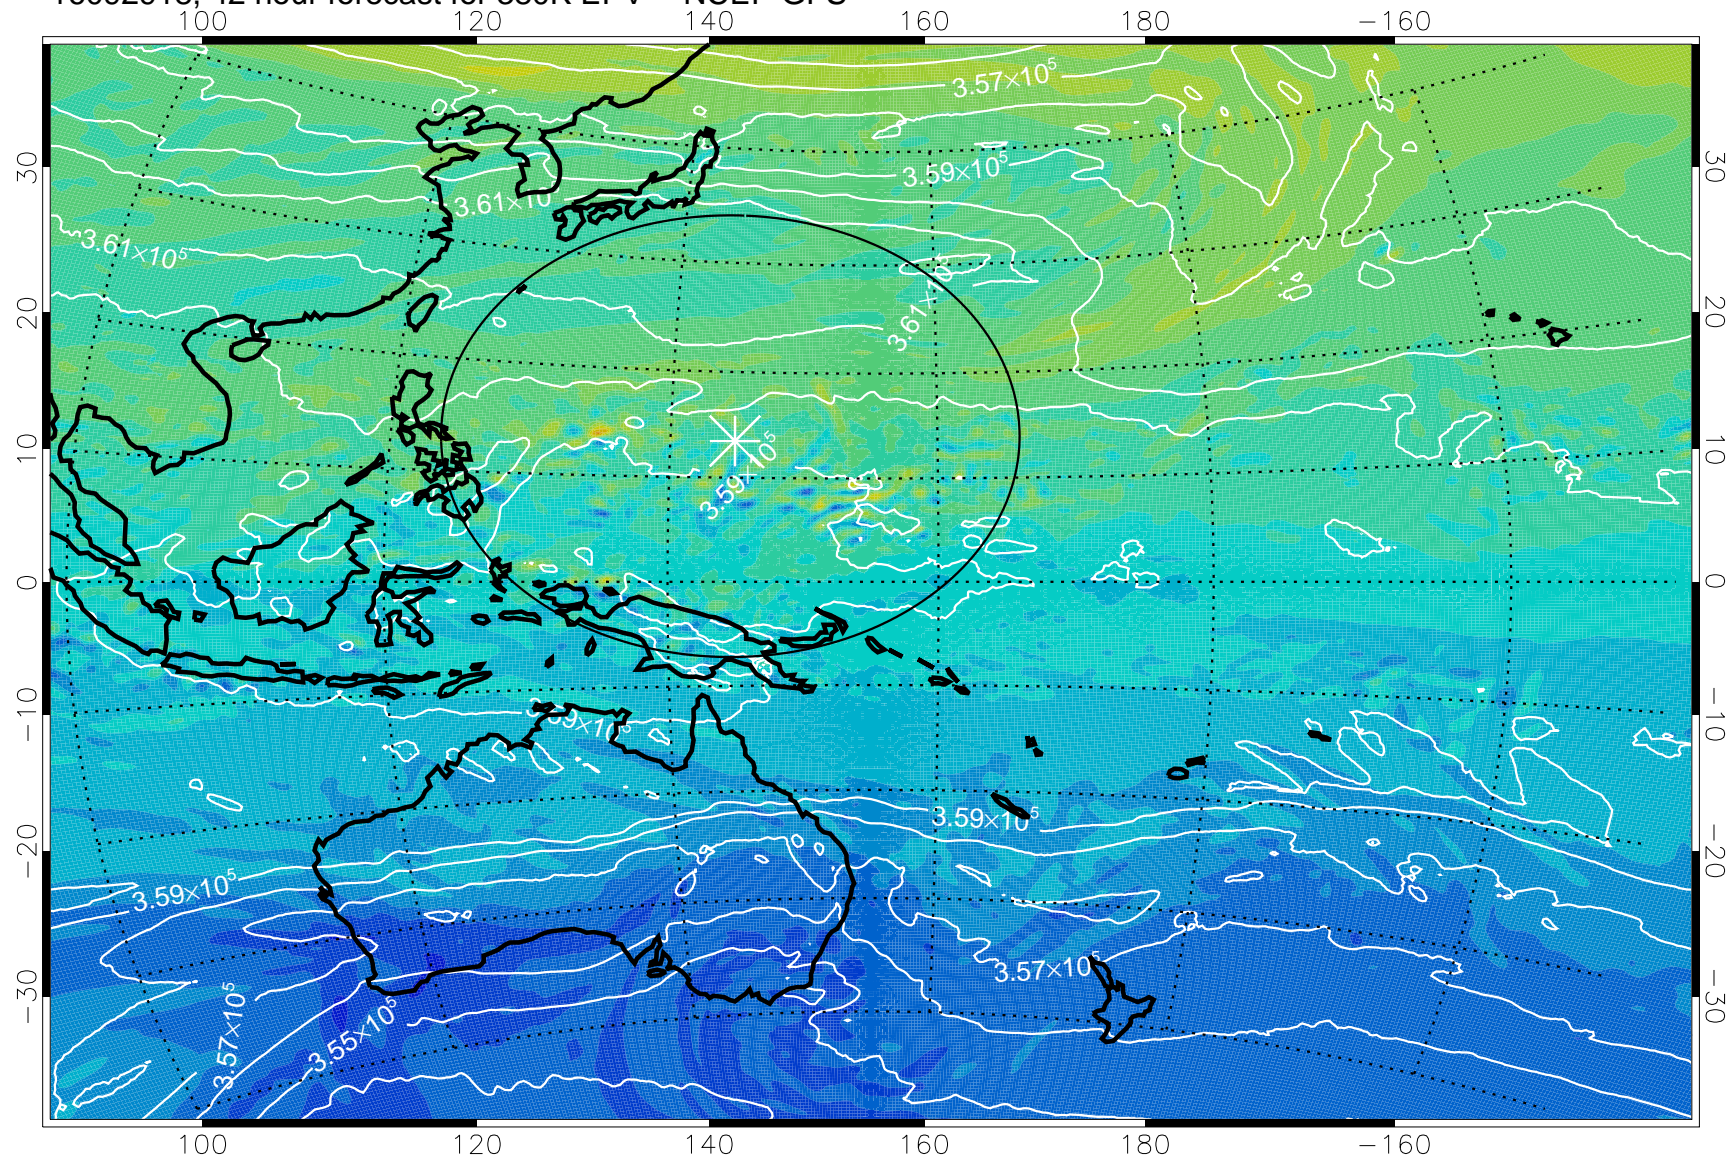

16092906, 30 hour forecast for 380K EPV -- NCEP GFS

380K Montgomery Streamfunction, white

Range ring of 2304 km

16092912, 36 hour forecast for 380K EPV -- NCEP GFS

380K Montgomery Streamfunction, white

Range ring of 2304 km

16092918, 42 hour forecast for 380K EPV -- NCEP GFS

380K Montgomery Streamfunction, white

Range ring of 2304 km

16093000, 48 hour forecast for 380K EPV -- NCEP GFS

380K Montgomery Streamfunction, white

Range ring of 2304 km

16093006, 54 hour forecast for 380K EPV -- NCEP GFS

380K Montgomery Streamfunction, white

Range ring of 2304 km

16093012, 60 hour forecast for 380K EPV -- NCEP GFS

380K Montgomery Streamfunction, white

Range ring of 2304 km

16093018, 66 hour forecast for 380K EPV -- NCEP GFS

380K Montgomery Streamfunction, white

Range ring of 2304 km

16100100, 72 hour forecast for 380K EPV -- NCEP GFS

380K Montgomery Streamfunction, white

Range ring of 2304 km