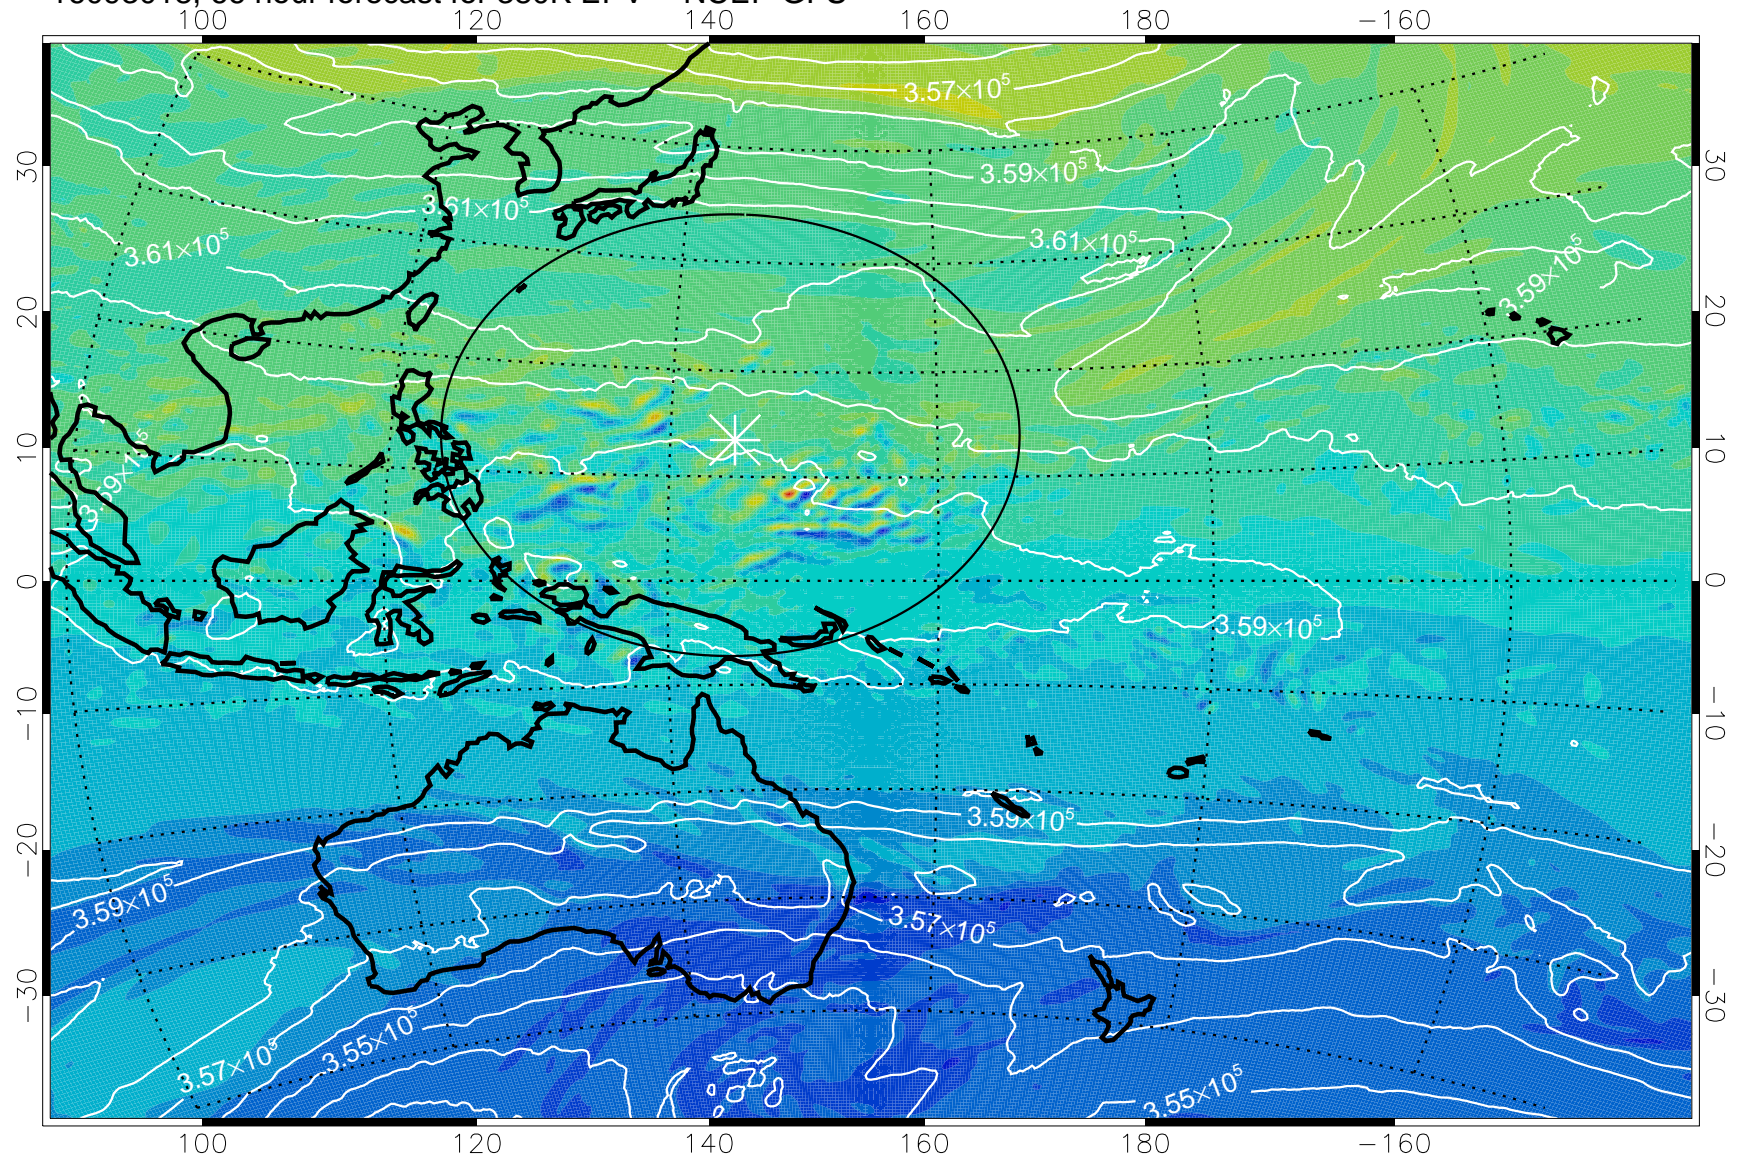

16092918, 42 hour forecast for 380K EPV -- NCEP GFS

380K Montgomery Streamfunction, white

Range ring of 2304 km

16093000, 48 hour forecast for 380K EPV -- NCEP GFS

380K Montgomery Streamfunction, white

Range ring of 2304 km

16093006, 54 hour forecast for 380K EPV -- NCEP GFS

380K Montgomery Streamfunction, white

Range ring of 2304 km

16093012, 60 hour forecast for 380K EPV -- NCEP GFS

380K Montgomery Streamfunction, white

Range ring of 2304 km

16093018, 66 hour forecast for 380K EPV -- NCEP GFS

380K Montgomery Streamfunction, white

Range ring of 2304 km

16100100, 72 hour forecast for 380K EPV -- NCEP GFS

380K Montgomery Streamfunction, white

Range ring of 2304 km

16100106, 78 hour forecast for 380K EPV -- NCEP GFS

380K Montgomery Streamfunction, white

Range ring of 2304 km

16100112, 84 hour forecast for 380K EPV -- NCEP GFS

380K Montgomery Streamfunction, white

Range ring of 2304 km