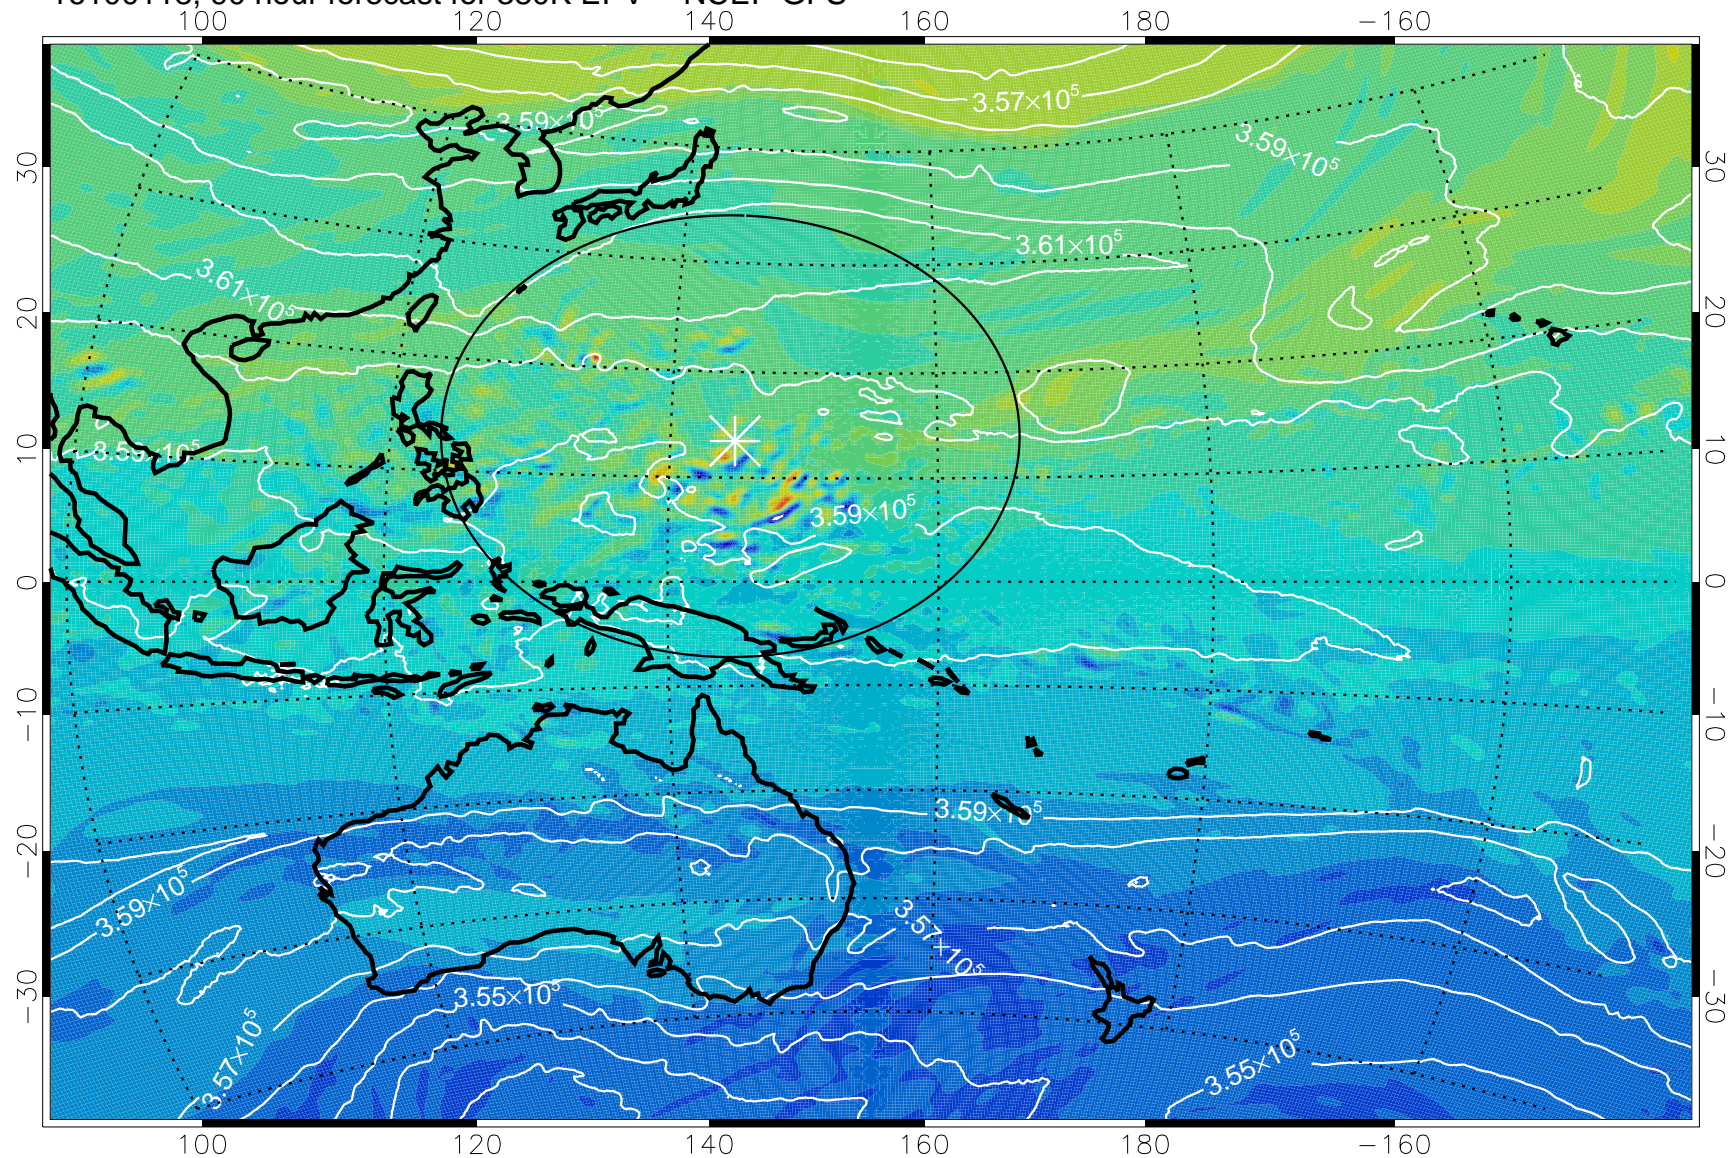

16093018, 66 hour forecast for 380K EPV -- NCEP GFS

380K Montgomery Streamfunction, white

Range ring of 2304 km

16100100, 72 hour forecast for 380K EPV -- NCEP GFS

380K Montgomery Streamfunction, white

Range ring of 2304 km

16100106, 78 hour forecast for 380K EPV -- NCEP GFS

380K Montgomery Streamfunction, white

Range ring of 2304 km

16100112, 84 hour forecast for 380K EPV -- NCEP GFS

380K Montgomery Streamfunction, white

Range ring of 2304 km

16100118, 90 hour forecast for 380K EPV -- NCEP GFS

380K Montgomery Streamfunction, white

Range ring of 2304 km

16100200, 96 hour forecast for 380K EPV -- NCEP GFS

380K Montgomery Streamfunction, white

Range ring of 2304 km

16100206, 102 hour forecast for 380K EPV -- NCEP GFS

380K Montgomery Streamfunction, white

Range ring of 2304 km

16100212, 108 hour forecast for 380K EPV -- NCEP GFS

380K Montgomery Streamfunction, white

Range ring of 2304 km