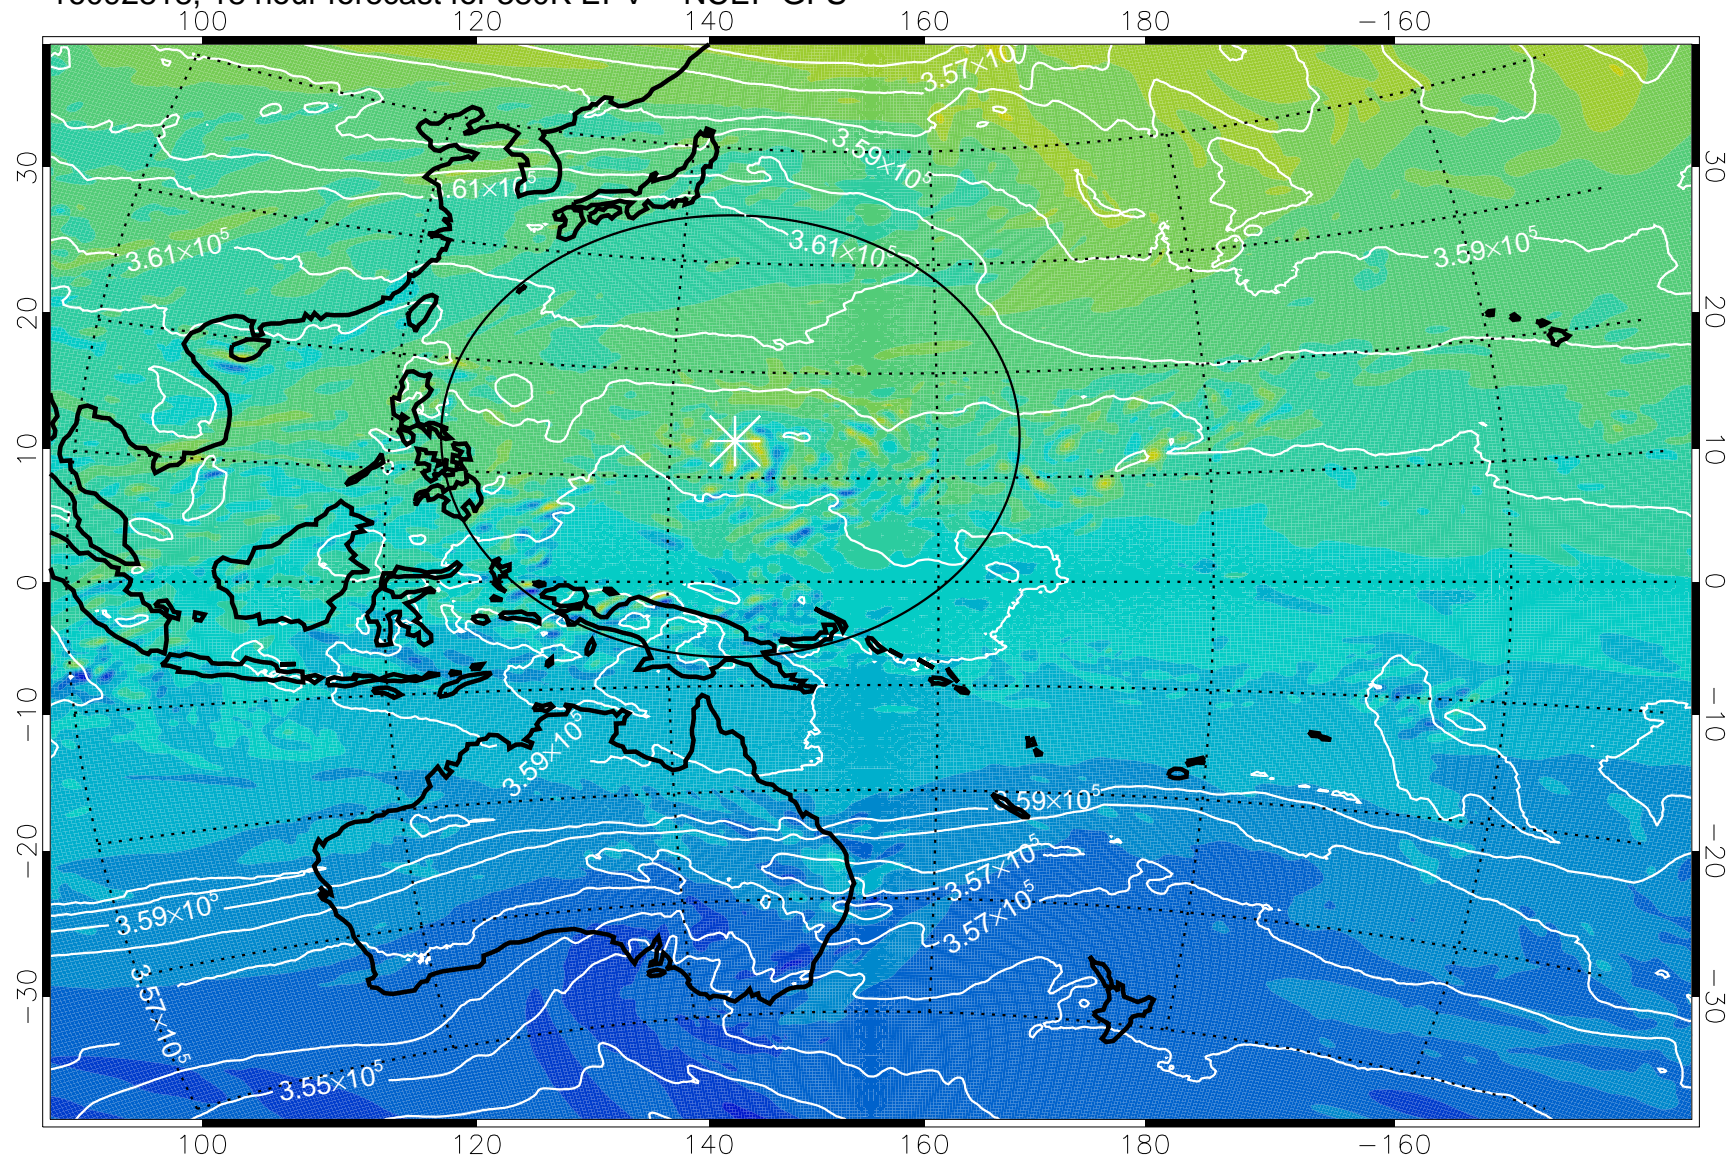

16092806, 6 hour forecast for 380K EPV -- NCEP GFS

380K Montgomery Streamfunction, white

Range ring of 2304 km

16092812, 12 hour forecast for 380K EPV -- NCEP GFS

380K Montgomery Streamfunction, white

Range ring of 2304 km

16092818, 18 hour forecast for 380K EPV -- NCEP GFS

380K Montgomery Streamfunction, white

Range ring of 2304 km

16092900, 24 hour forecast for 380K EPV -- NCEP GFS

380K Montgomery Streamfunction, white

Range ring of 2304 km

16092906, 30 hour forecast for 380K EPV -- NCEP GFS

380K Montgomery Streamfunction, white

Range ring of 2304 km

16092912, 36 hour forecast for 380K EPV -- NCEP GFS

380K Montgomery Streamfunction, white

Range ring of 2304 km

16092918, 42 hour forecast for 380K EPV -- NCEP GFS

380K Montgomery Streamfunction, white

Range ring of 2304 km

16093000, 48 hour forecast for 380K EPV -- NCEP GFS

380K Montgomery Streamfunction, white

Range ring of 2304 km