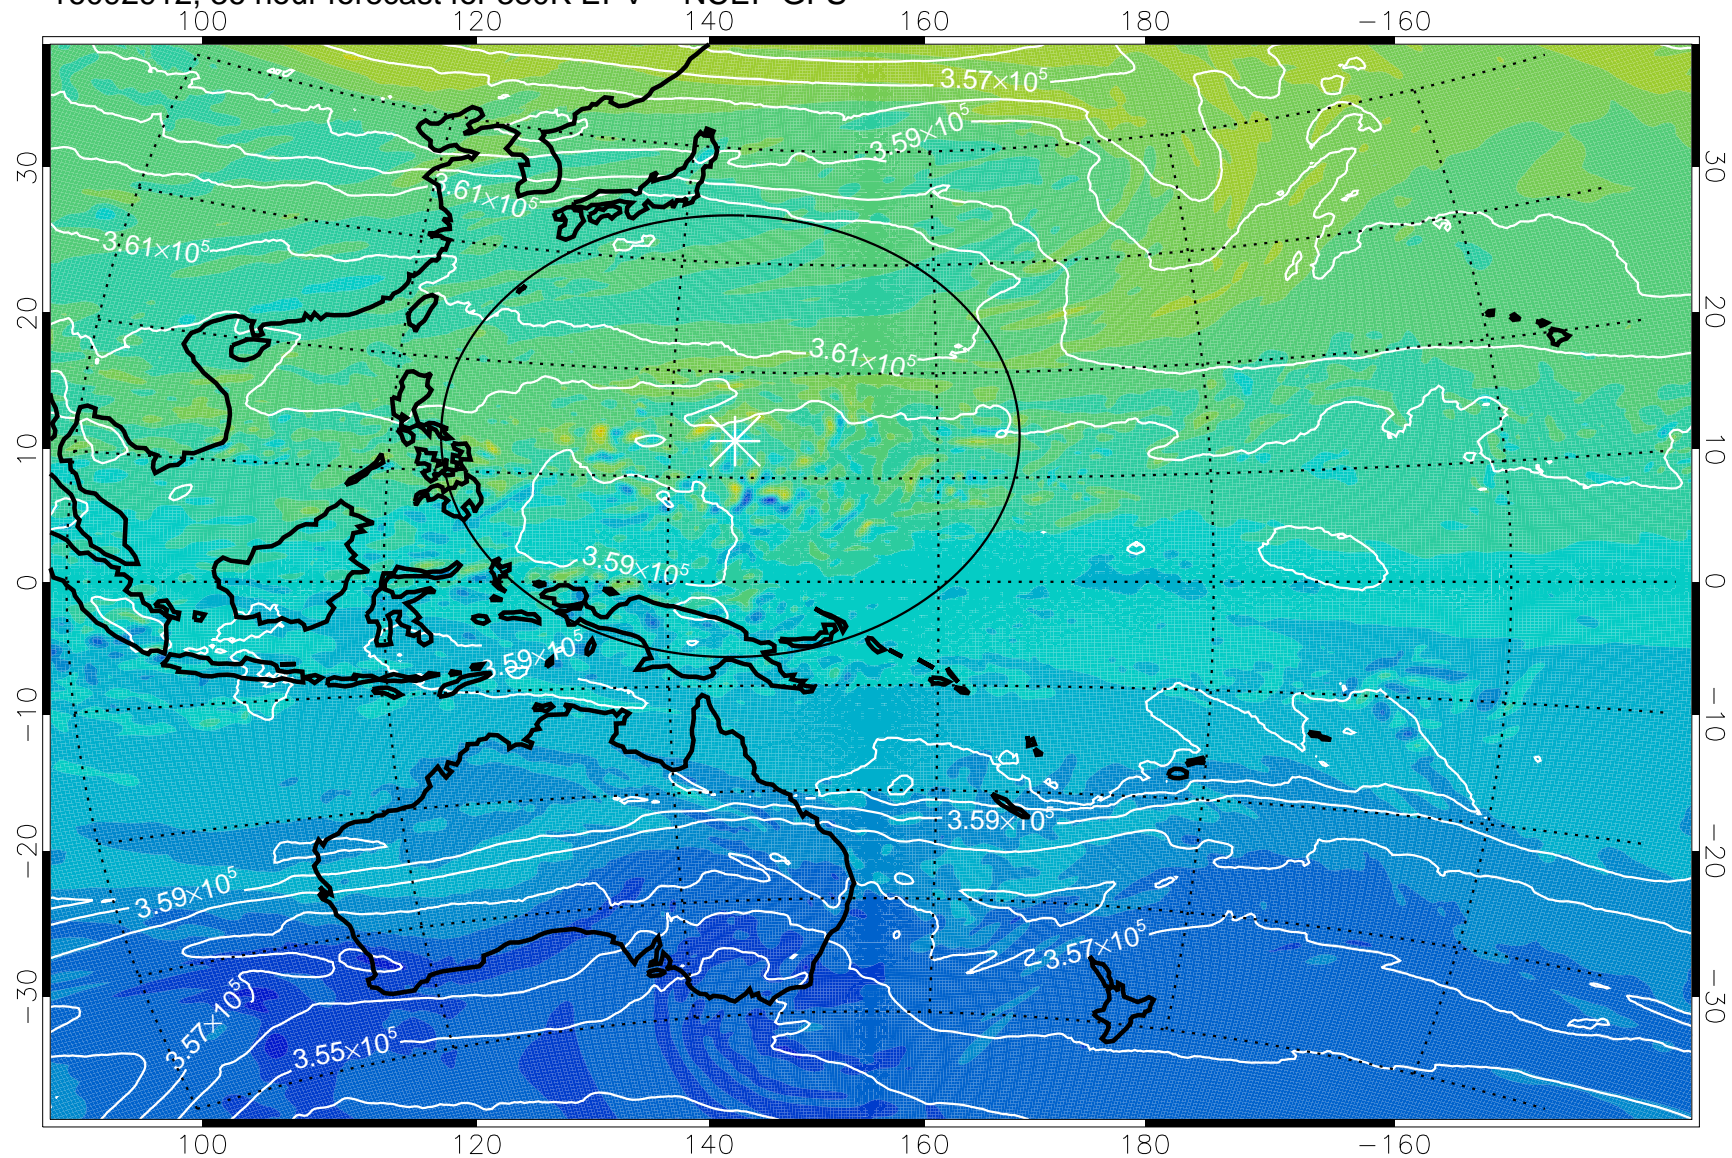

16092906, 30 hour forecast for 380K EPV -- NCEP GFS

380K Montgomery Streamfunction, white

Range ring of 2304 km

16092912, 36 hour forecast for 380K EPV -- NCEP GFS

380K Montgomery Streamfunction, white

Range ring of 2304 km

16092918, 42 hour forecast for 380K EPV -- NCEP GFS

380K Montgomery Streamfunction, white

Range ring of 2304 km

16093000, 48 hour forecast for 380K EPV -- NCEP GFS

380K Montgomery Streamfunction, white

Range ring of 2304 km

16093006, 54 hour forecast for 380K EPV -- NCEP GFS

380K Montgomery Streamfunction, white

Range ring of 2304 km

16093012, 60 hour forecast for 380K EPV -- NCEP GFS

380K Montgomery Streamfunction, white

Range ring of 2304 km

16093018, 66 hour forecast for 380K EPV -- NCEP GFS

380K Montgomery Streamfunction, white

Range ring of 2304 km

16100100, 72 hour forecast for 380K EPV -- NCEP GFS

380K Montgomery Streamfunction, white

Range ring of 2304 km