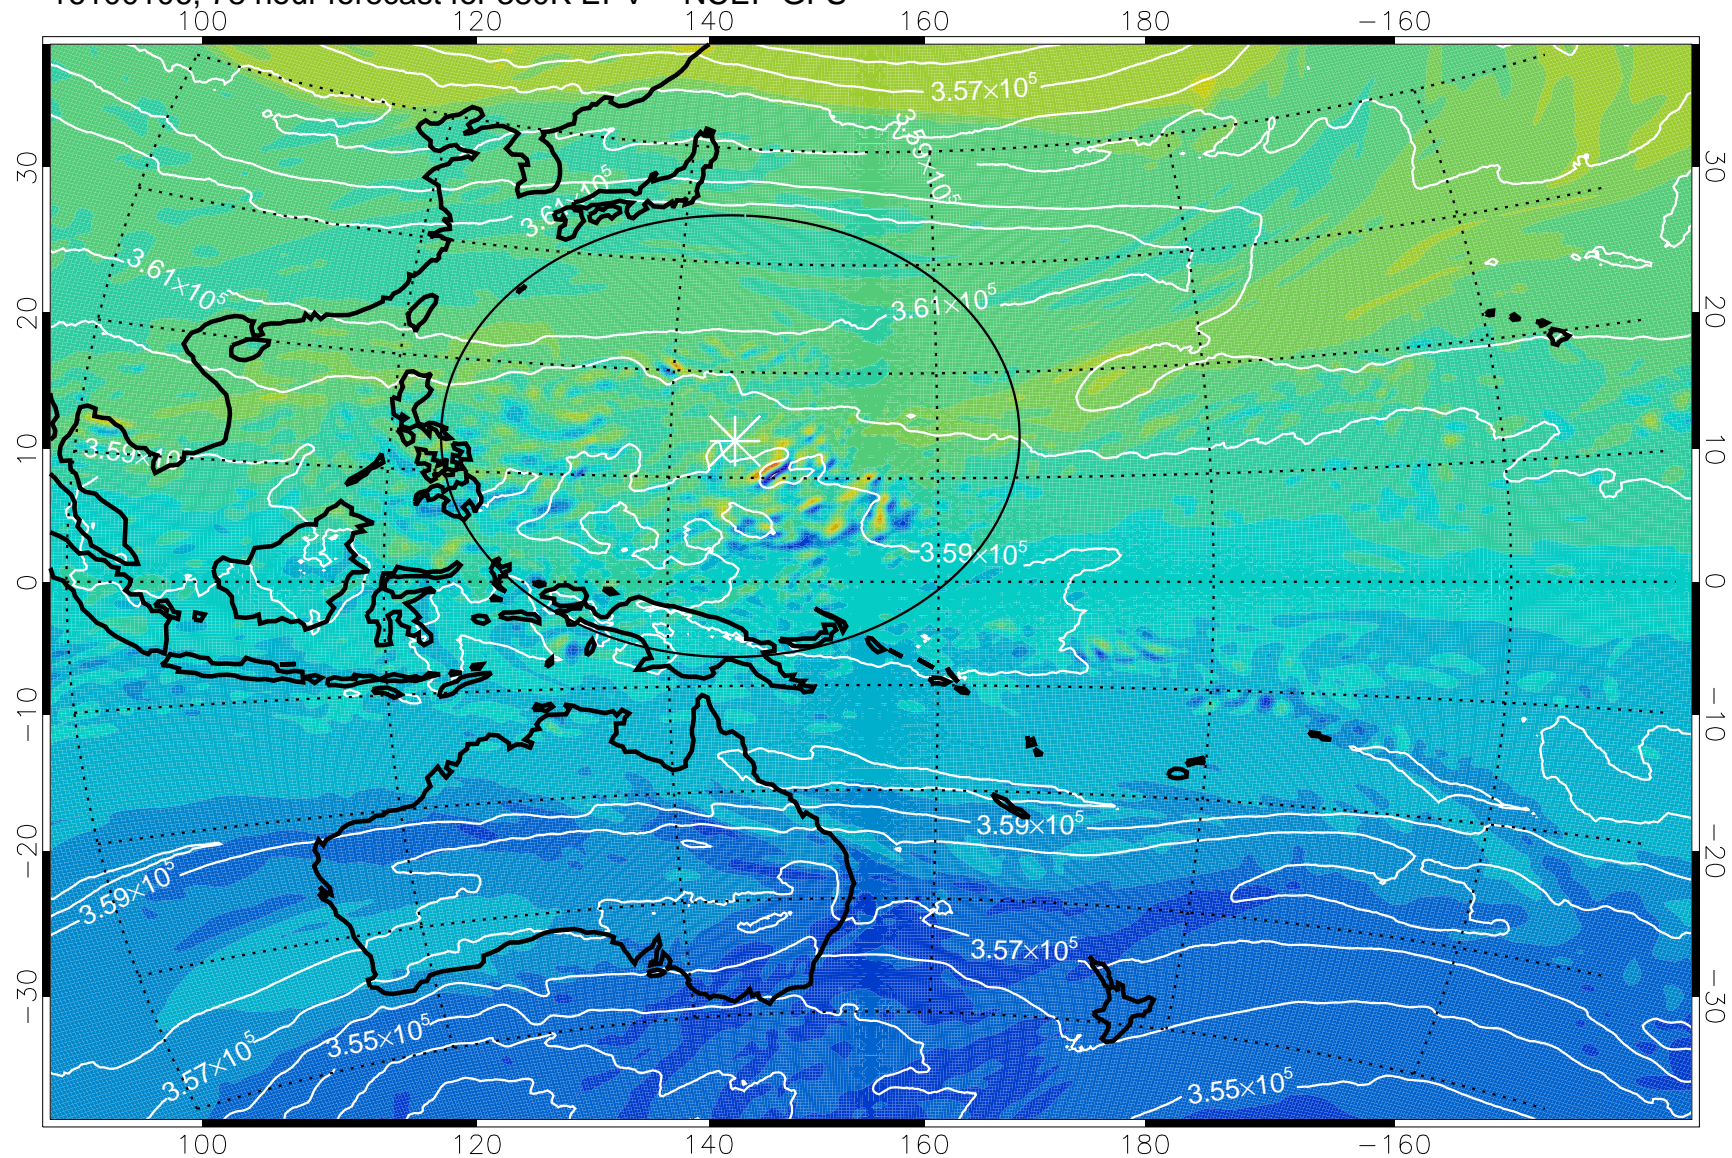

16093006, 54 hour forecast for 380K EPV -- NCEP GFS

380K Montgomery Streamfunction, white

Range ring of 2304 km

16093012, 60 hour forecast for 380K EPV -- NCEP GFS

380K Montgomery Streamfunction, white

Range ring of 2304 km

16093018, 66 hour forecast for 380K EPV -- NCEP GFS

380K Montgomery Streamfunction, white

Range ring of 2304 km

16100100, 72 hour forecast for 380K EPV -- NCEP GFS

380K Montgomery Streamfunction, white

Range ring of 2304 km

16100106, 78 hour forecast for 380K EPV -- NCEP GFS

380K Montgomery Streamfunction, white

Range ring of 2304 km

16100112, 84 hour forecast for 380K EPV -- NCEP GFS

380K Montgomery Streamfunction, white

Range ring of 2304 km

16100118, 90 hour forecast for 380K EPV -- NCEP GFS

380K Montgomery Streamfunction, white

Range ring of 2304 km

16100200, 96 hour forecast for 380K EPV -- NCEP GFS

380K Montgomery Streamfunction, white

Range ring of 2304 km