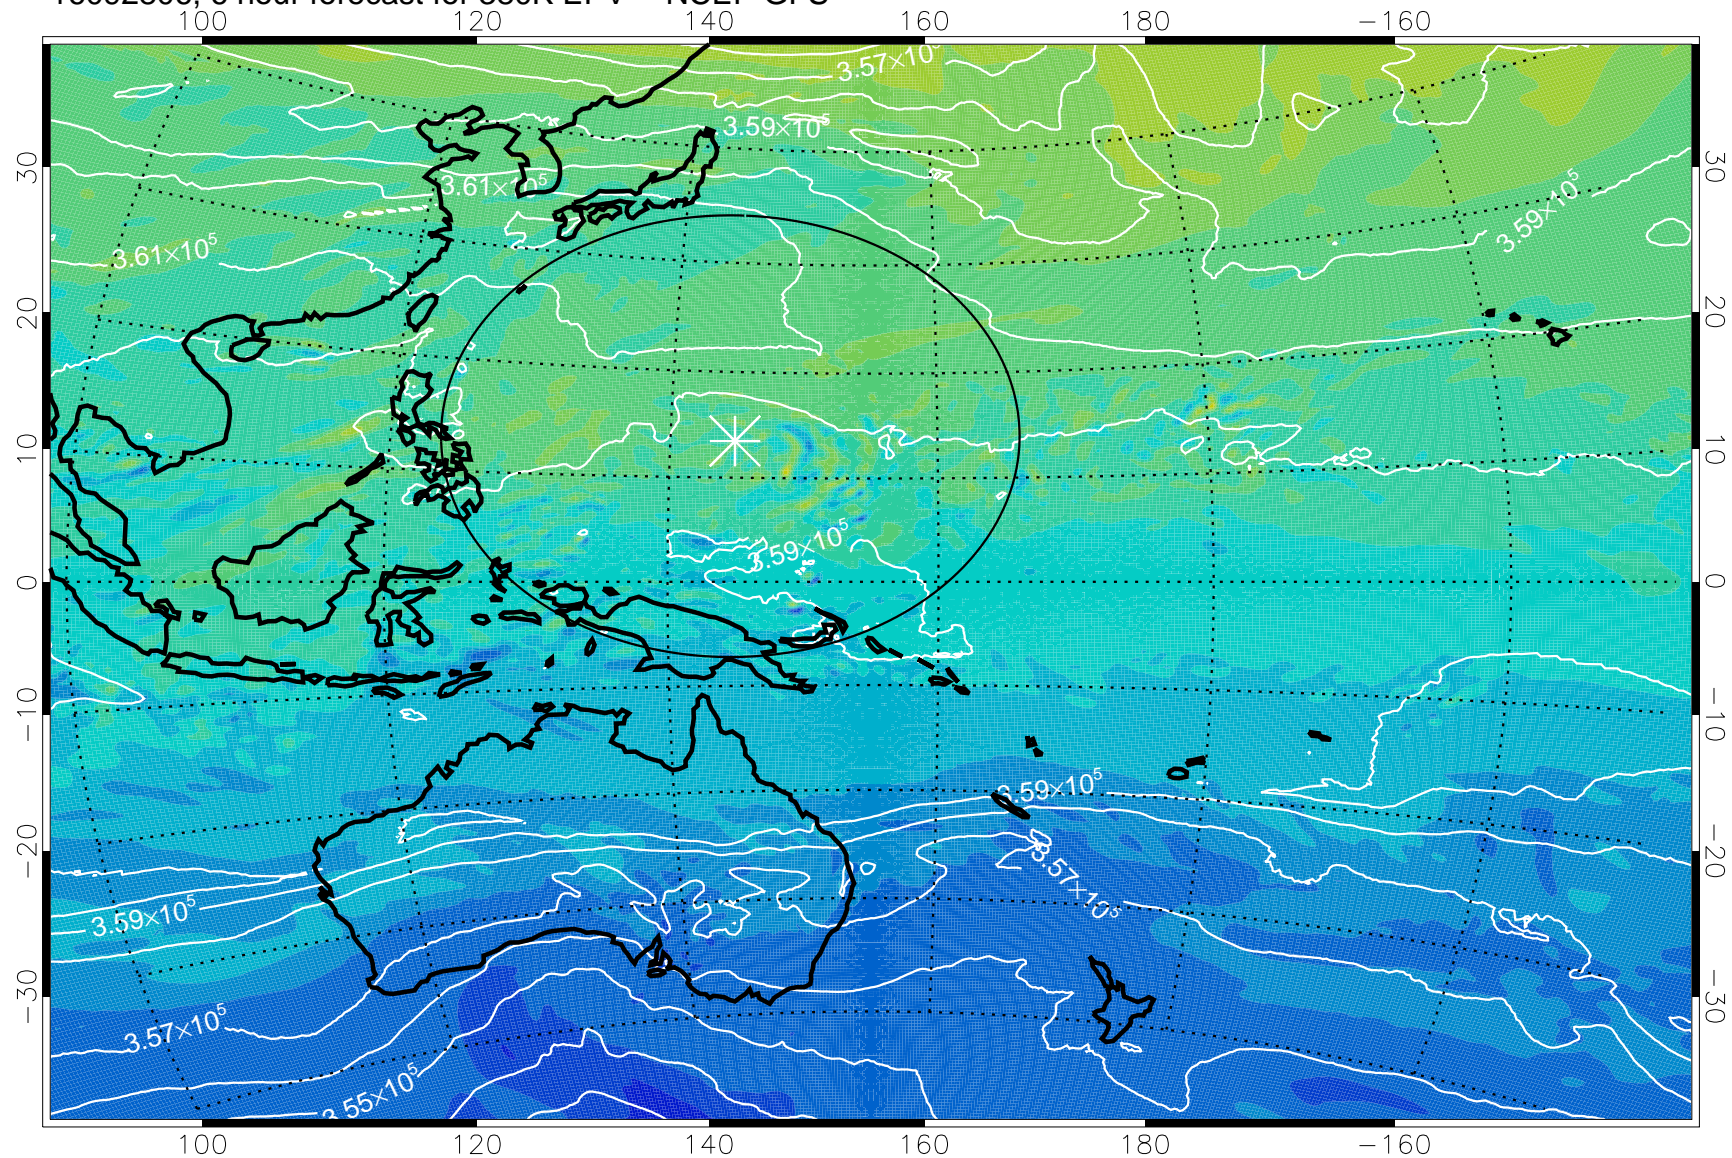

16092806, 6 hour forecast for 380K EPV -- NCEP GFS

380K Montgomery Streamfunction, white

Range ring of 2304 km

16092812, 12 hour forecast for 380K EPV -- NCEP GFS

380K Montgomery Streamfunction, white

Range ring of 2304 km

16092818, 18 hour forecast for 380K EPV -- NCEP GFS

380K Montgomery Streamfunction, white

Range ring of 2304 km

16092900, 24 hour forecast for 380K EPV -- NCEP GFS

380K Montgomery Streamfunction, white

Range ring of 2304 km

16092906, 30 hour forecast for 380K EPV -- NCEP GFS

380K Montgomery Streamfunction, white

Range ring of 2304 km

16092912, 36 hour forecast for 380K EPV -- NCEP GFS

380K Montgomery Streamfunction, white

Range ring of 2304 km

16092918, 42 hour forecast for 380K EPV -- NCEP GFS

380K Montgomery Streamfunction, white

Range ring of 2304 km

16093000, 48 hour forecast for 380K EPV -- NCEP GFS

380K Montgomery Streamfunction, white

Range ring of 2304 km