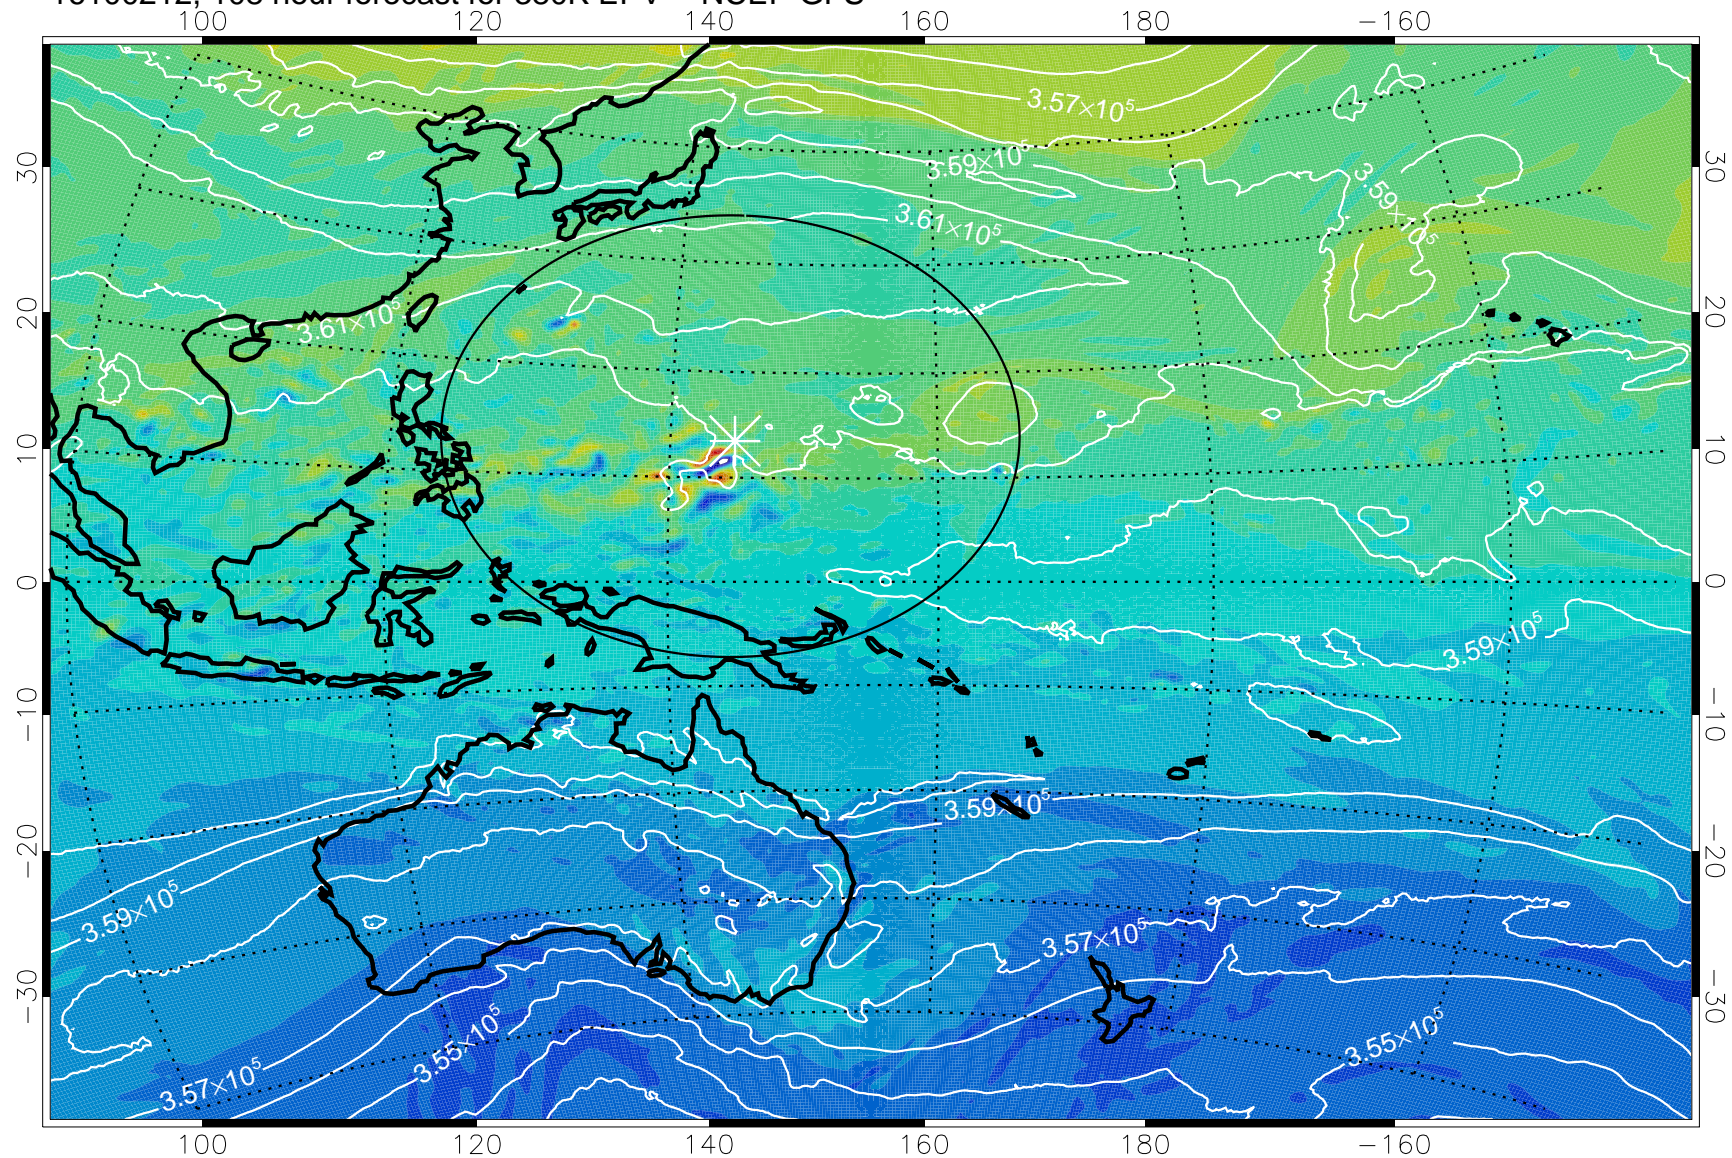

16100106, 78 hour forecast for 380K EPV -- NCEP GFS

380K Montgomery Streamfunction, white

Range ring of 2304 km

16100112, 84 hour forecast for 380K EPV -- NCEP GFS

380K Montgomery Streamfunction, white

Range ring of 2304 km

16100118, 90 hour forecast for 380K EPV -- NCEP GFS

380K Montgomery Streamfunction, white

Range ring of 2304 km

16100200, 96 hour forecast for 380K EPV -- NCEP GFS

380K Montgomery Streamfunction, white

Range ring of 2304 km

16100206, 102 hour forecast for 380K EPV -- NCEP GFS

380K Montgomery Streamfunction, white

Range ring of 2304 km

16100212, 108 hour forecast for 380K EPV -- NCEP GFS

380K Montgomery Streamfunction, white

Range ring of 2304 km

16100218, 114 hour forecast for 380K EPV -- NCEP GFS

380K Montgomery Streamfunction, white

Range ring of 2304 km

16100300, 120 hour forecast for 380K EPV -- NCEP GFS

380K Montgomery Streamfunction, white

Range ring of 2304 km