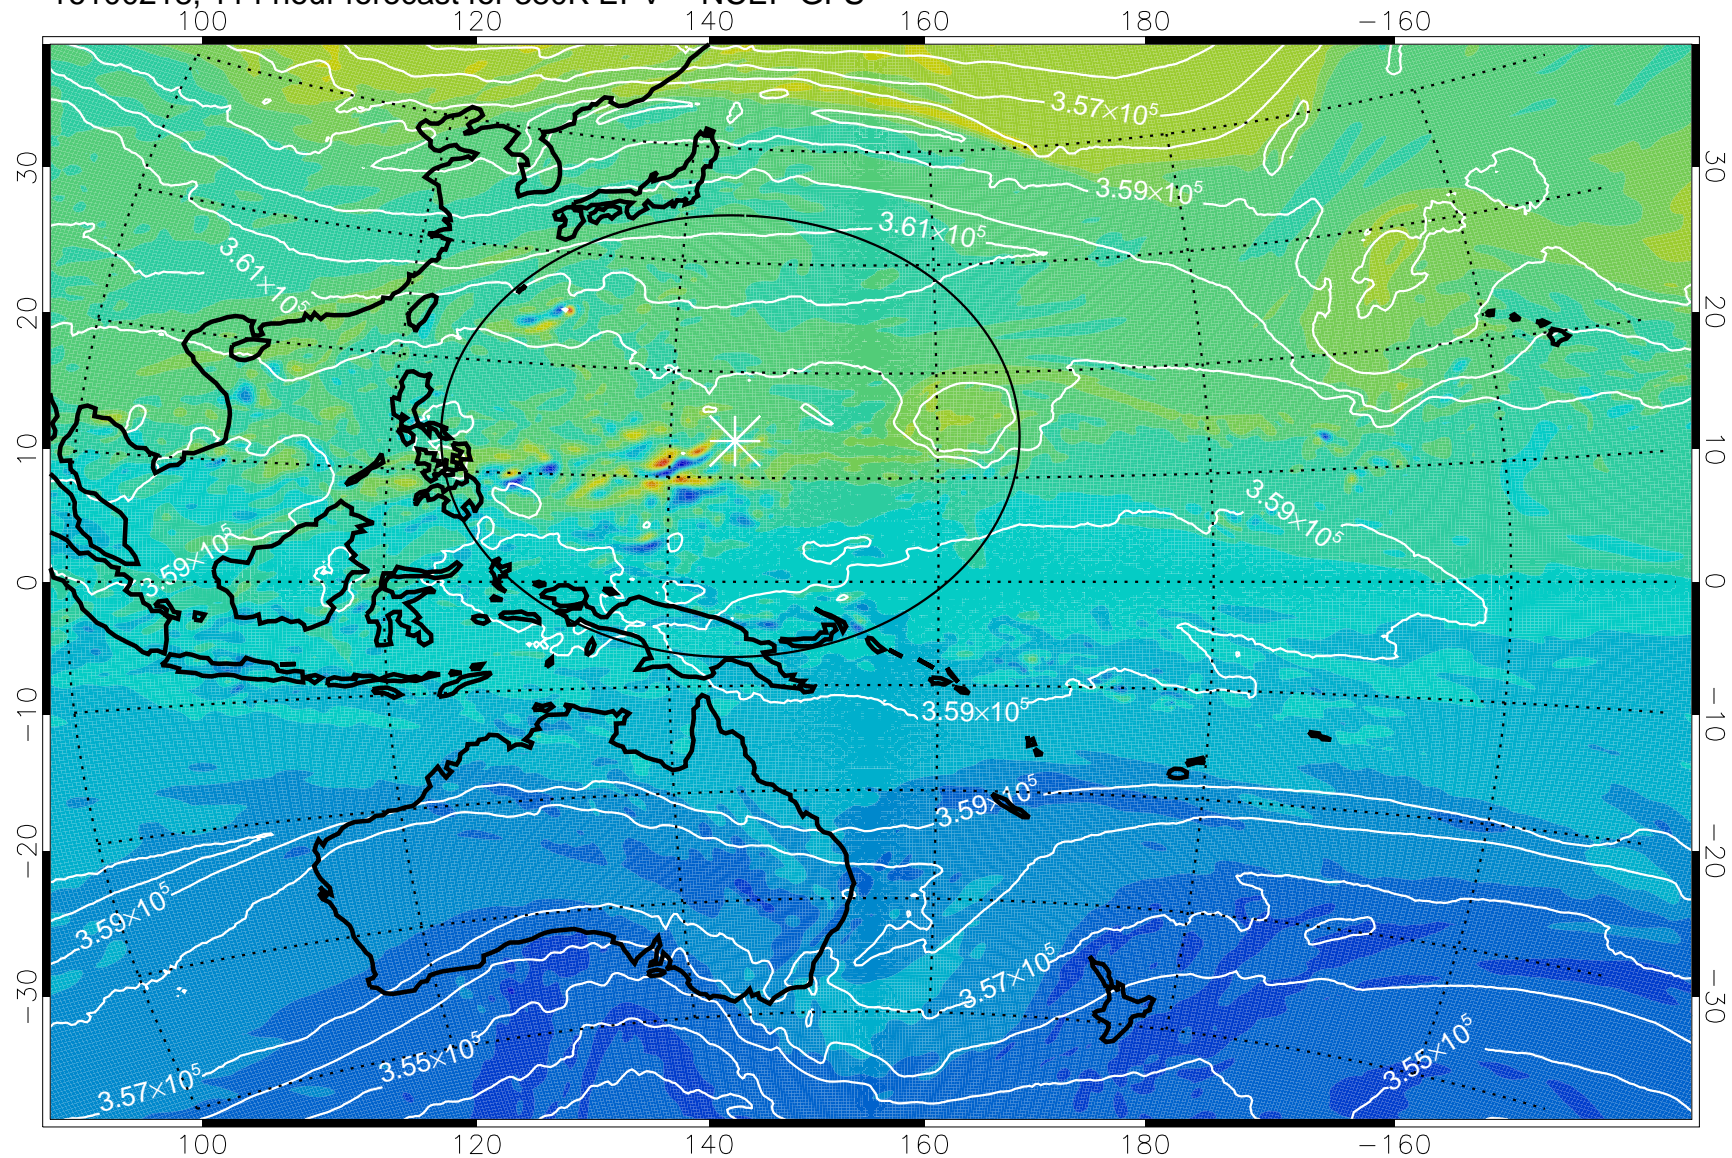

16100118, 90 hour forecast for 380K EPV -- NCEP GFS

380K Montgomery Streamfunction, white

Range ring of 2304 km

16100200, 96 hour forecast for 380K EPV -- NCEP GFS

380K Montgomery Streamfunction, white

Range ring of 2304 km

16100206, 102 hour forecast for 380K EPV -- NCEP GFS

380K Montgomery Streamfunction, white

Range ring of 2304 km

16100212, 108 hour forecast for 380K EPV -- NCEP GFS

380K Montgomery Streamfunction, white

Range ring of 2304 km

16100218, 114 hour forecast for 380K EPV -- NCEP GFS

380K Montgomery Streamfunction, white

Range ring of 2304 km

16100300, 120 hour forecast for 380K EPV -- NCEP GFS

380K Montgomery Streamfunction, white

Range ring of 2304 km