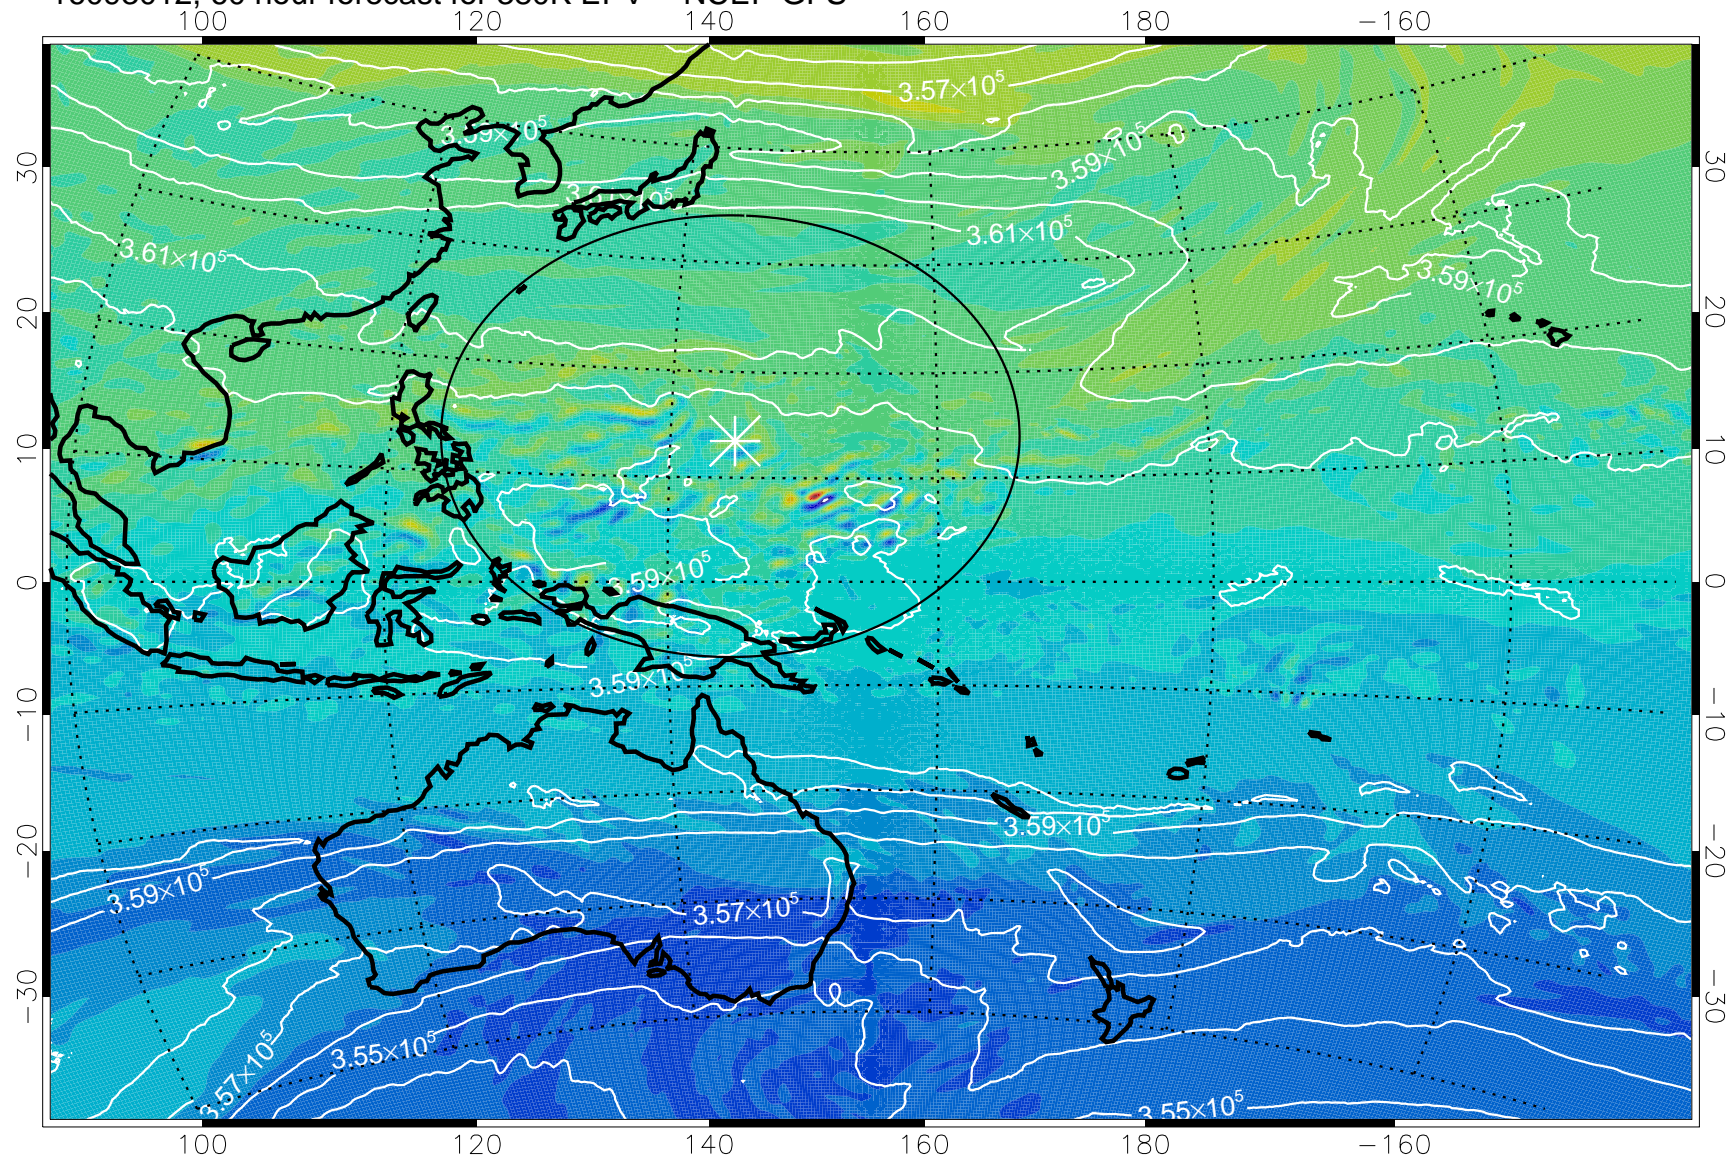

16092918, 42 hour forecast for 380K EPV -- NCEP GFS

380K Montgomery Streamfunction, white

Range ring of 2304 km

16093000, 48 hour forecast for 380K EPV -- NCEP GFS

380K Montgomery Streamfunction, white

Range ring of 2304 km

16093006, 54 hour forecast for 380K EPV -- NCEP GFS

380K Montgomery Streamfunction, white

Range ring of 2304 km

16093012, 60 hour forecast for 380K EPV -- NCEP GFS

380K Montgomery Streamfunction, white

Range ring of 2304 km

16093018, 66 hour forecast for 380K EPV -- NCEP GFS

380K Montgomery Streamfunction, white

Range ring of 2304 km

16100100, 72 hour forecast for 380K EPV -- NCEP GFS

380K Montgomery Streamfunction, white

Range ring of 2304 km

16100106, 78 hour forecast for 380K EPV -- NCEP GFS

380K Montgomery Streamfunction, white

Range ring of 2304 km

16100112, 84 hour forecast for 380K EPV -- NCEP GFS

380K Montgomery Streamfunction, white

Range ring of 2304 km