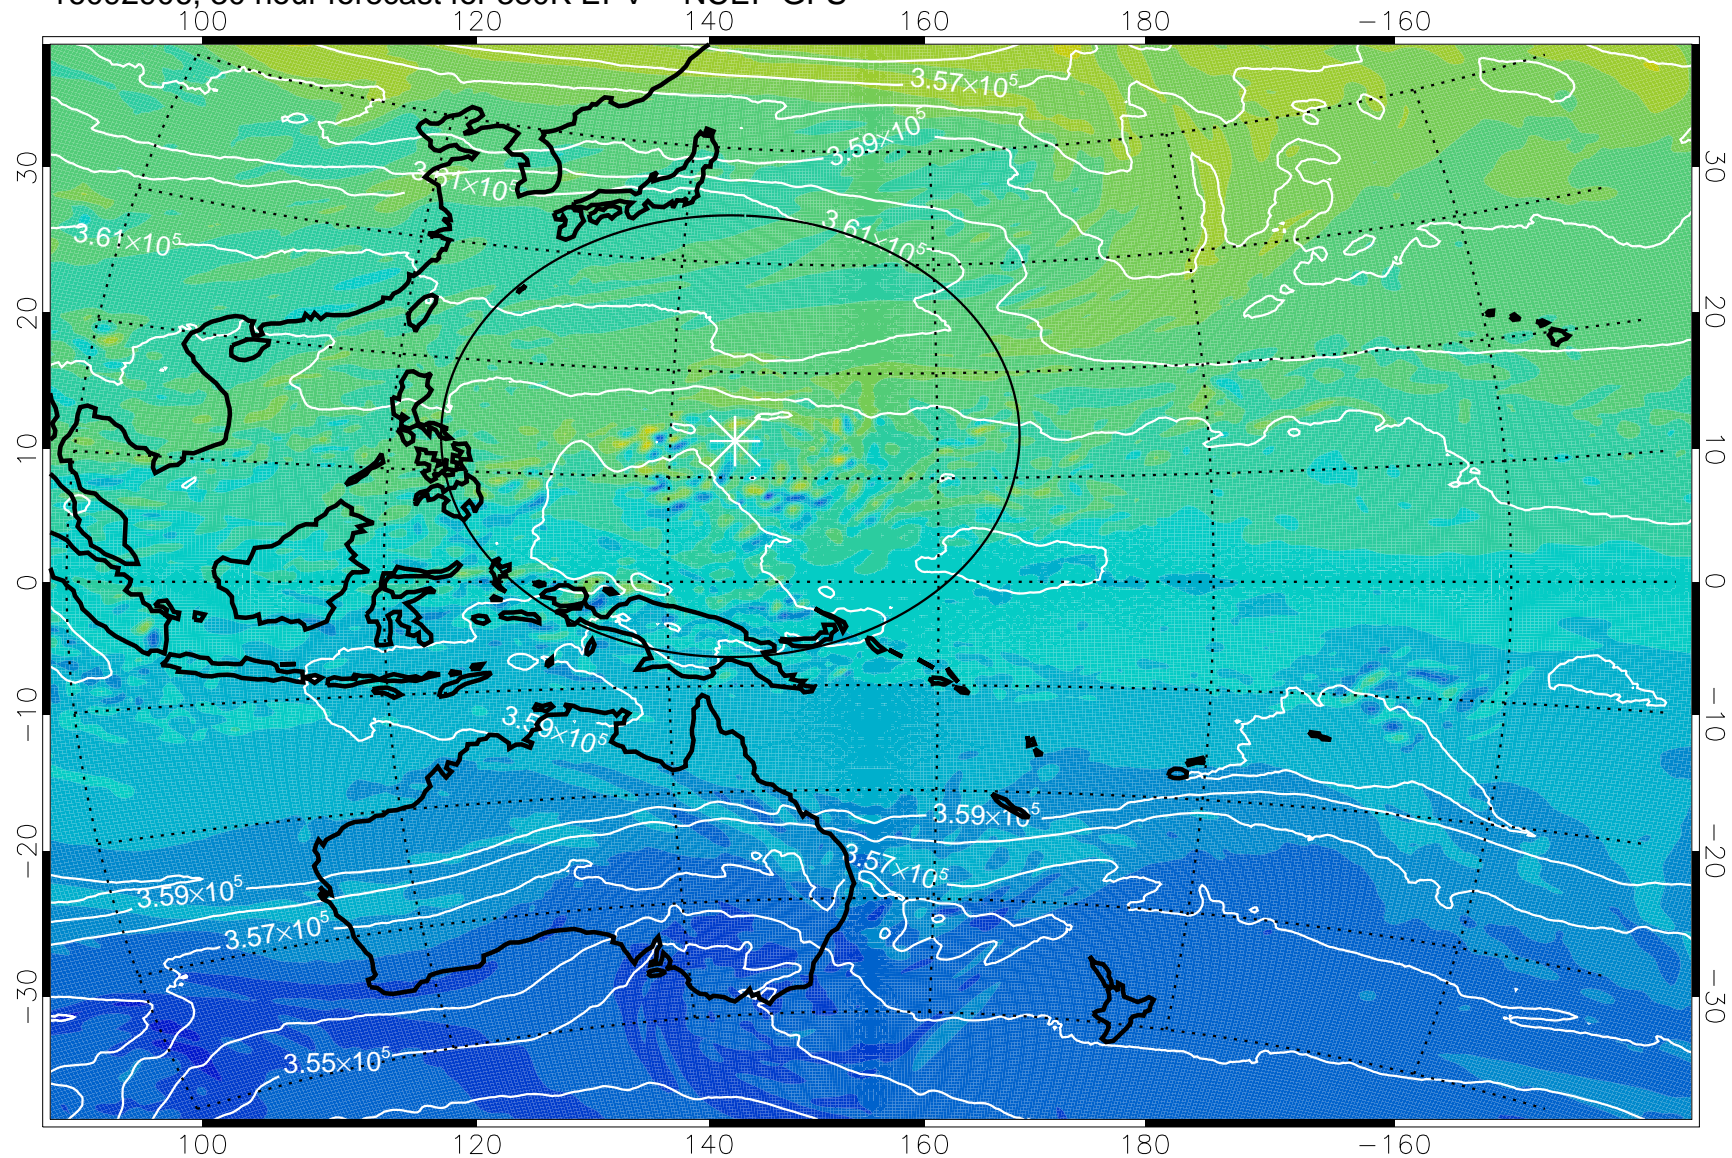

16092818, 18 hour forecast for 380K EPV -- NCEP GFS

380K Montgomery Streamfunction, white

Range ring of 2304 km

16092900, 24 hour forecast for 380K EPV -- NCEP GFS

380K Montgomery Streamfunction, white

Range ring of 2304 km

16092906, 30 hour forecast for 380K EPV -- NCEP GFS

380K Montgomery Streamfunction, white

Range ring of 2304 km

16092912, 36 hour forecast for 380K EPV -- NCEP GFS

380K Montgomery Streamfunction, white

Range ring of 2304 km

16092918, 42 hour forecast for 380K EPV -- NCEP GFS

380K Montgomery Streamfunction, white

Range ring of 2304 km

16093000, 48 hour forecast for 380K EPV -- NCEP GFS

380K Montgomery Streamfunction, white

Range ring of 2304 km

16093006, 54 hour forecast for 380K EPV -- NCEP GFS

380K Montgomery Streamfunction, white

Range ring of 2304 km

16093012, 60 hour forecast for 380K EPV -- NCEP GFS

380K Montgomery Streamfunction, white

Range ring of 2304 km