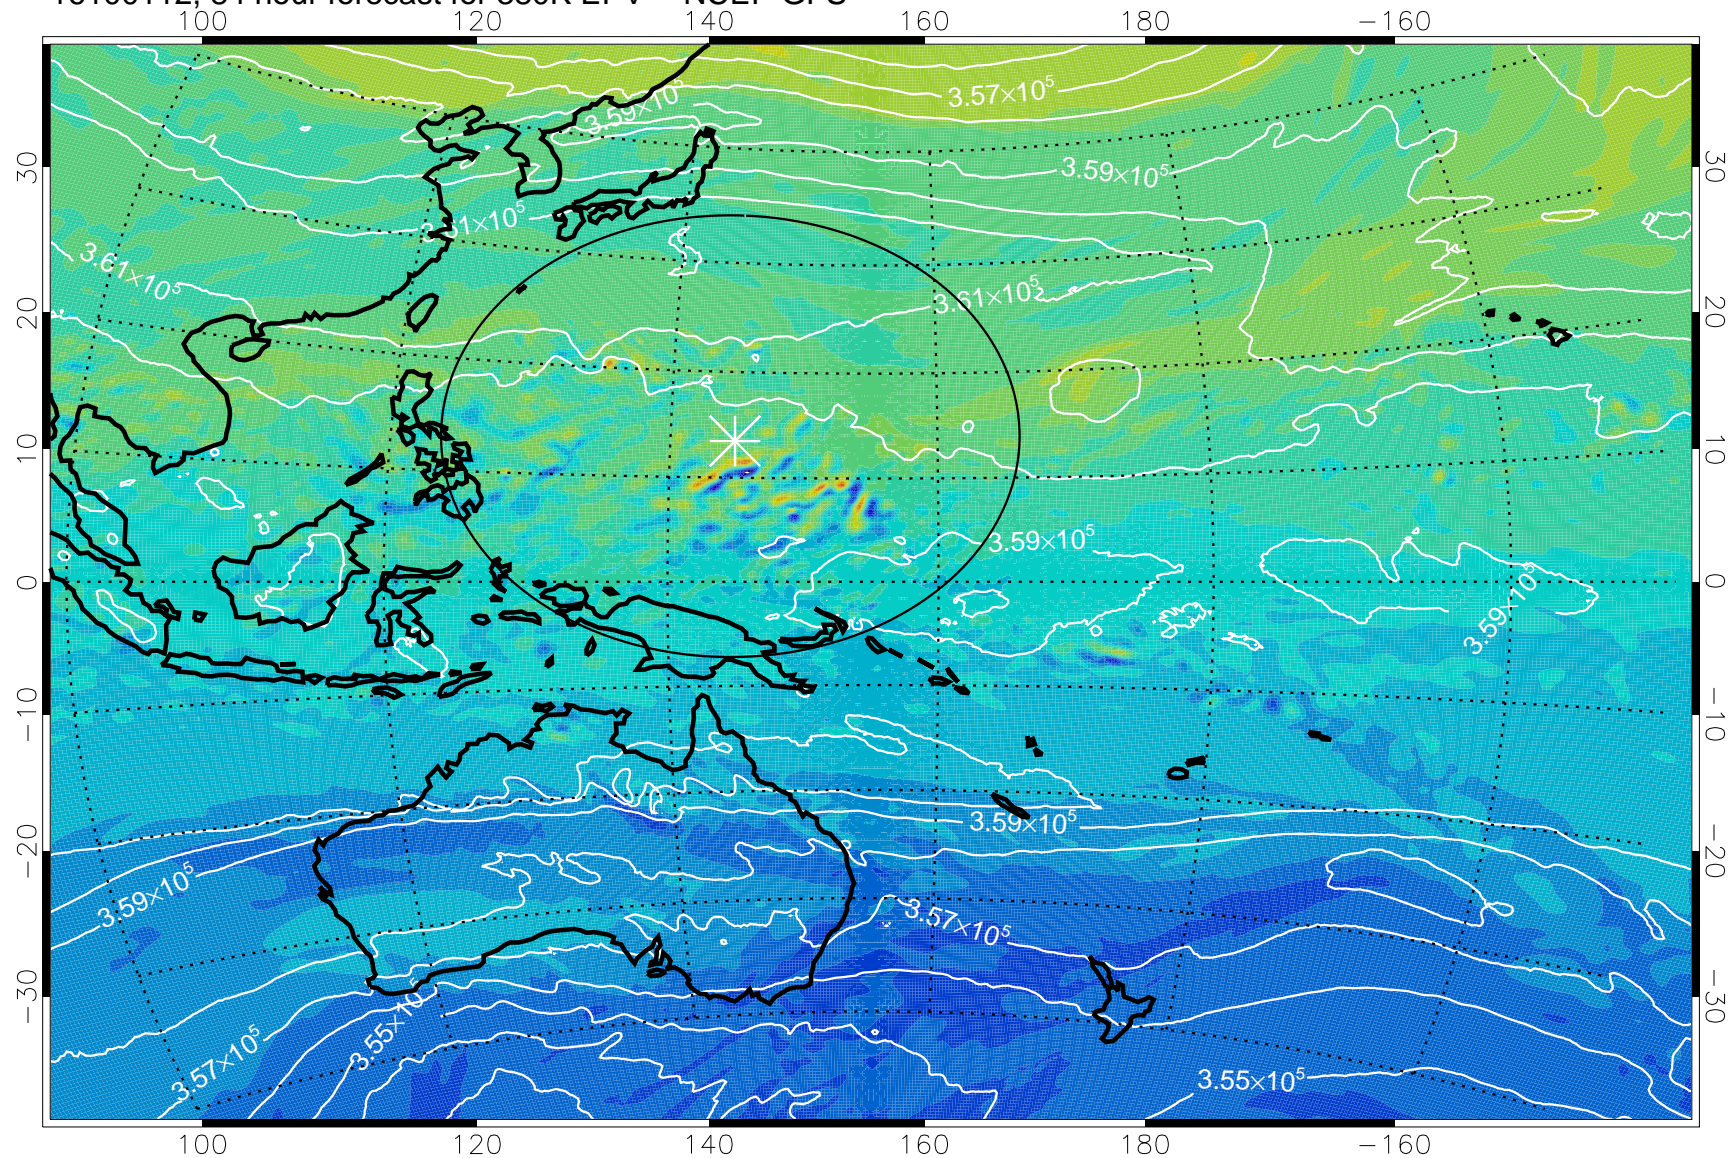

16093018, 66 hour forecast for 380K EPV -- NCEP GFS

380K Montgomery Streamfunction, white

Range ring of 2304 km

16100100, 72 hour forecast for 380K EPV -- NCEP GFS

380K Montgomery Streamfunction, white

Range ring of 2304 km

16100106, 78 hour forecast for 380K EPV -- NCEP GFS

380K Montgomery Streamfunction, white

Range ring of 2304 km

16100112, 84 hour forecast for 380K EPV -- NCEP GFS

380K Montgomery Streamfunction, white

Range ring of 2304 km

16100118, 90 hour forecast for 380K EPV -- NCEP GFS

380K Montgomery Streamfunction, white

Range ring of 2304 km

16100200, 96 hour forecast for 380K EPV -- NCEP GFS

380K Montgomery Streamfunction, white

Range ring of 2304 km

16100206, 102 hour forecast for 380K EPV -- NCEP GFS

380K Montgomery Streamfunction, white

Range ring of 2304 km

16100212, 108 hour forecast for 380K EPV -- NCEP GFS

380K Montgomery Streamfunction, white

Range ring of 2304 km