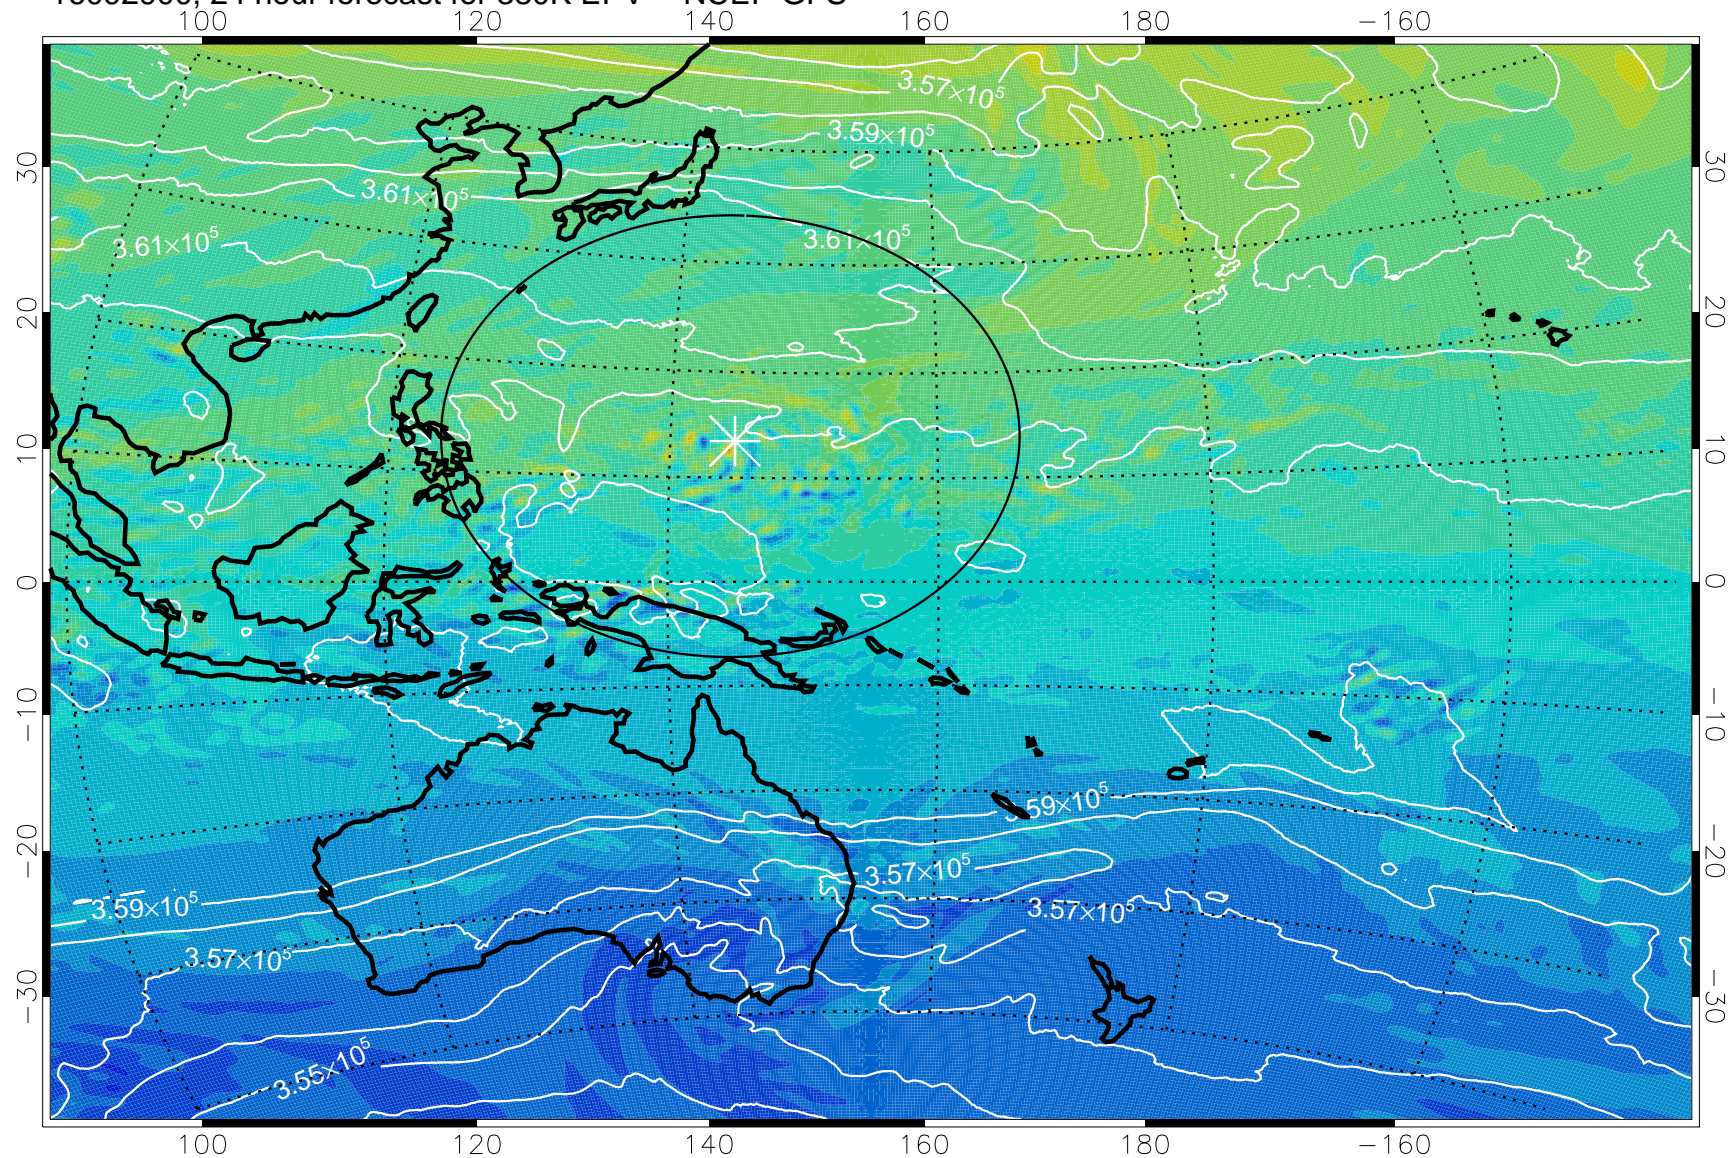

16092806, 6 hour forecast for 380K EPV -- NCEP GFS

380K Montgomery Streamfunction, white

Range ring of 2304 km

16092812, 12 hour forecast for 380K EPV -- NCEP GFS

380K Montgomery Streamfunction, white

Range ring of 2304 km

16092818, 18 hour forecast for 380K EPV -- NCEP GFS

380K Montgomery Streamfunction, white

Range ring of 2304 km

16092900, 24 hour forecast for 380K EPV -- NCEP GFS

380K Montgomery Streamfunction, white

Range ring of 2304 km

16092906, 30 hour forecast for 380K EPV -- NCEP GFS

380K Montgomery Streamfunction, white

Range ring of 2304 km

16092912, 36 hour forecast for 380K EPV -- NCEP GFS

380K Montgomery Streamfunction, white

Range ring of 2304 km

16092918, 42 hour forecast for 380K EPV -- NCEP GFS

380K Montgomery Streamfunction, white

Range ring of 2304 km

16093000, 48 hour forecast for 380K EPV -- NCEP GFS

380K Montgomery Streamfunction, white

Range ring of 2304 km