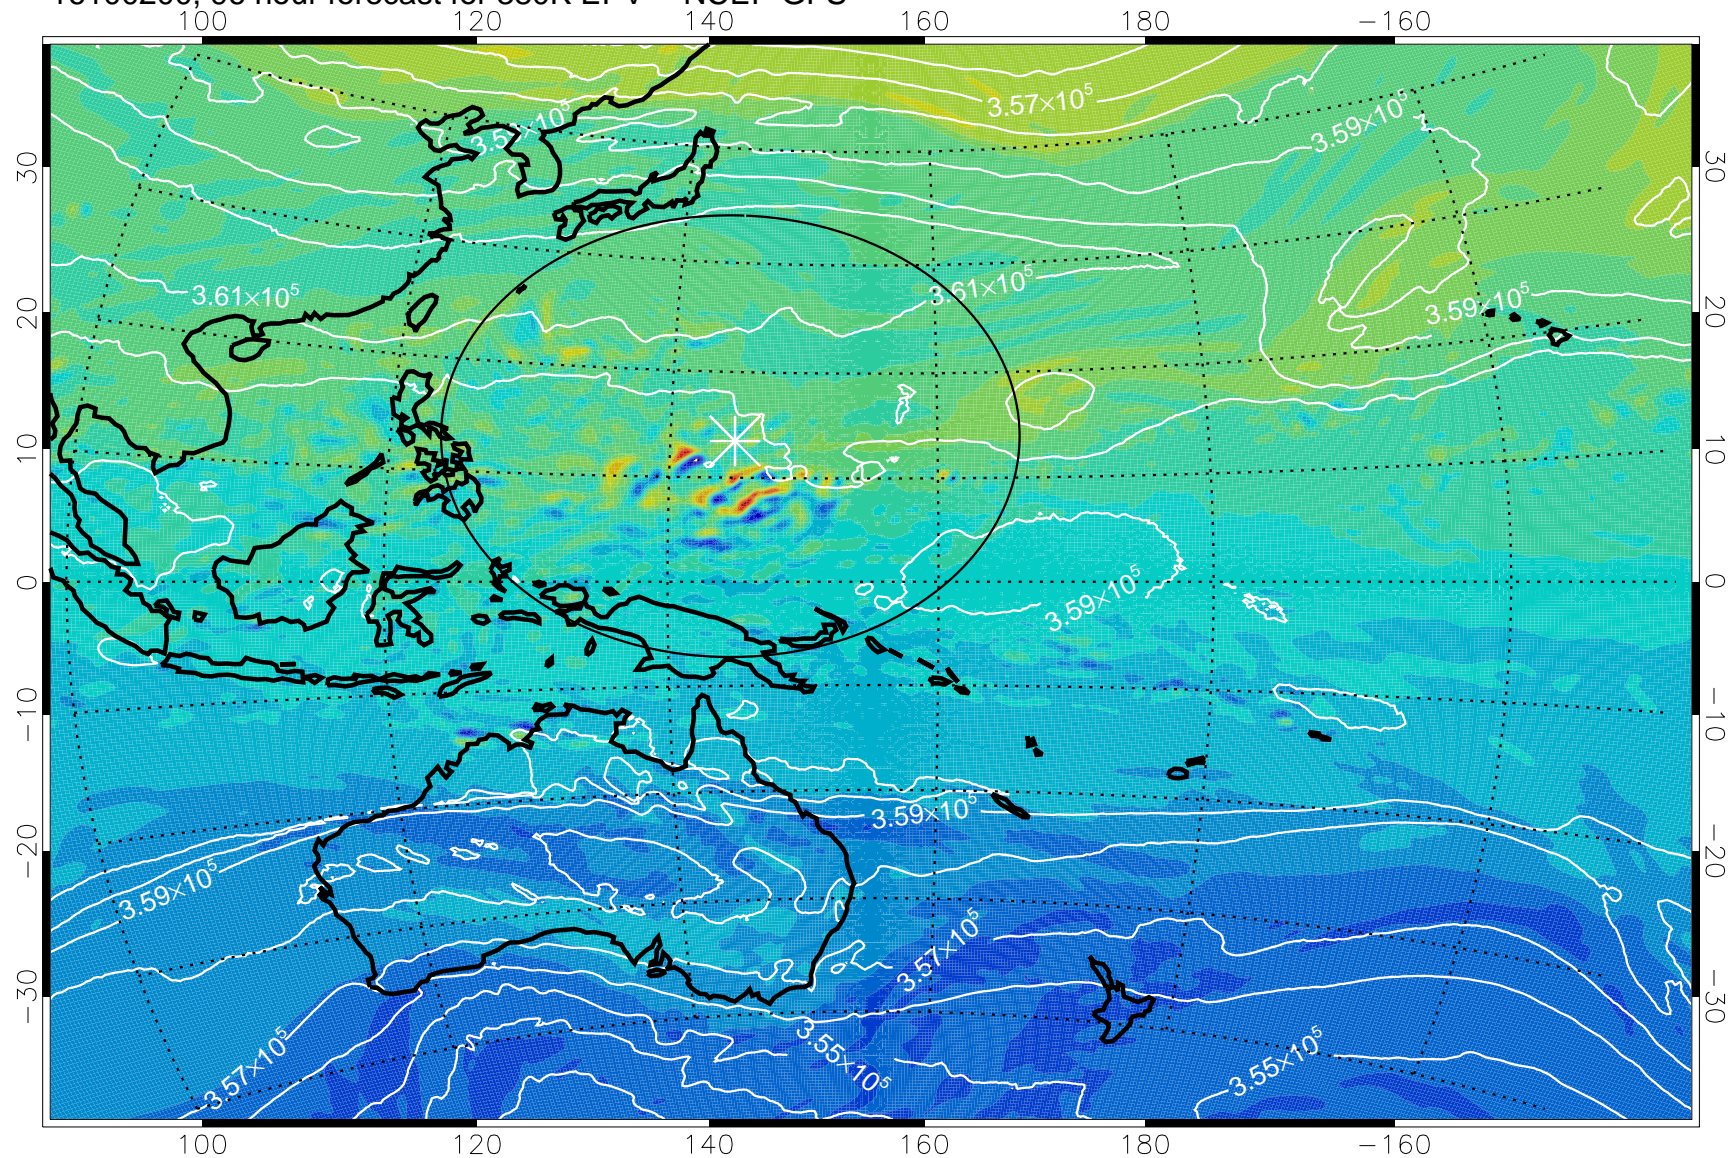

16093018, 66 hour forecast for 380K EPV -- NCEP GFS

380K Montgomery Streamfunction, white

Range ring of 2304 km

16100100, 72 hour forecast for 380K EPV -- NCEP GFS

380K Montgomery Streamfunction, white

Range ring of 2304 km

16100106, 78 hour forecast for 380K EPV -- NCEP GFS

380K Montgomery Streamfunction, white

Range ring of 2304 km

16100112, 84 hour forecast for 380K EPV -- NCEP GFS

380K Montgomery Streamfunction, white

Range ring of 2304 km

16100118, 90 hour forecast for 380K EPV -- NCEP GFS

380K Montgomery Streamfunction, white

Range ring of 2304 km

16100200, 96 hour forecast for 380K EPV -- NCEP GFS

380K Montgomery Streamfunction, white

Range ring of 2304 km

16100206, 102 hour forecast for 380K EPV -- NCEP GFS

380K Montgomery Streamfunction, white

Range ring of 2304 km

16100212, 108 hour forecast for 380K EPV -- NCEP GFS

380K Montgomery Streamfunction, white

Range ring of 2304 km