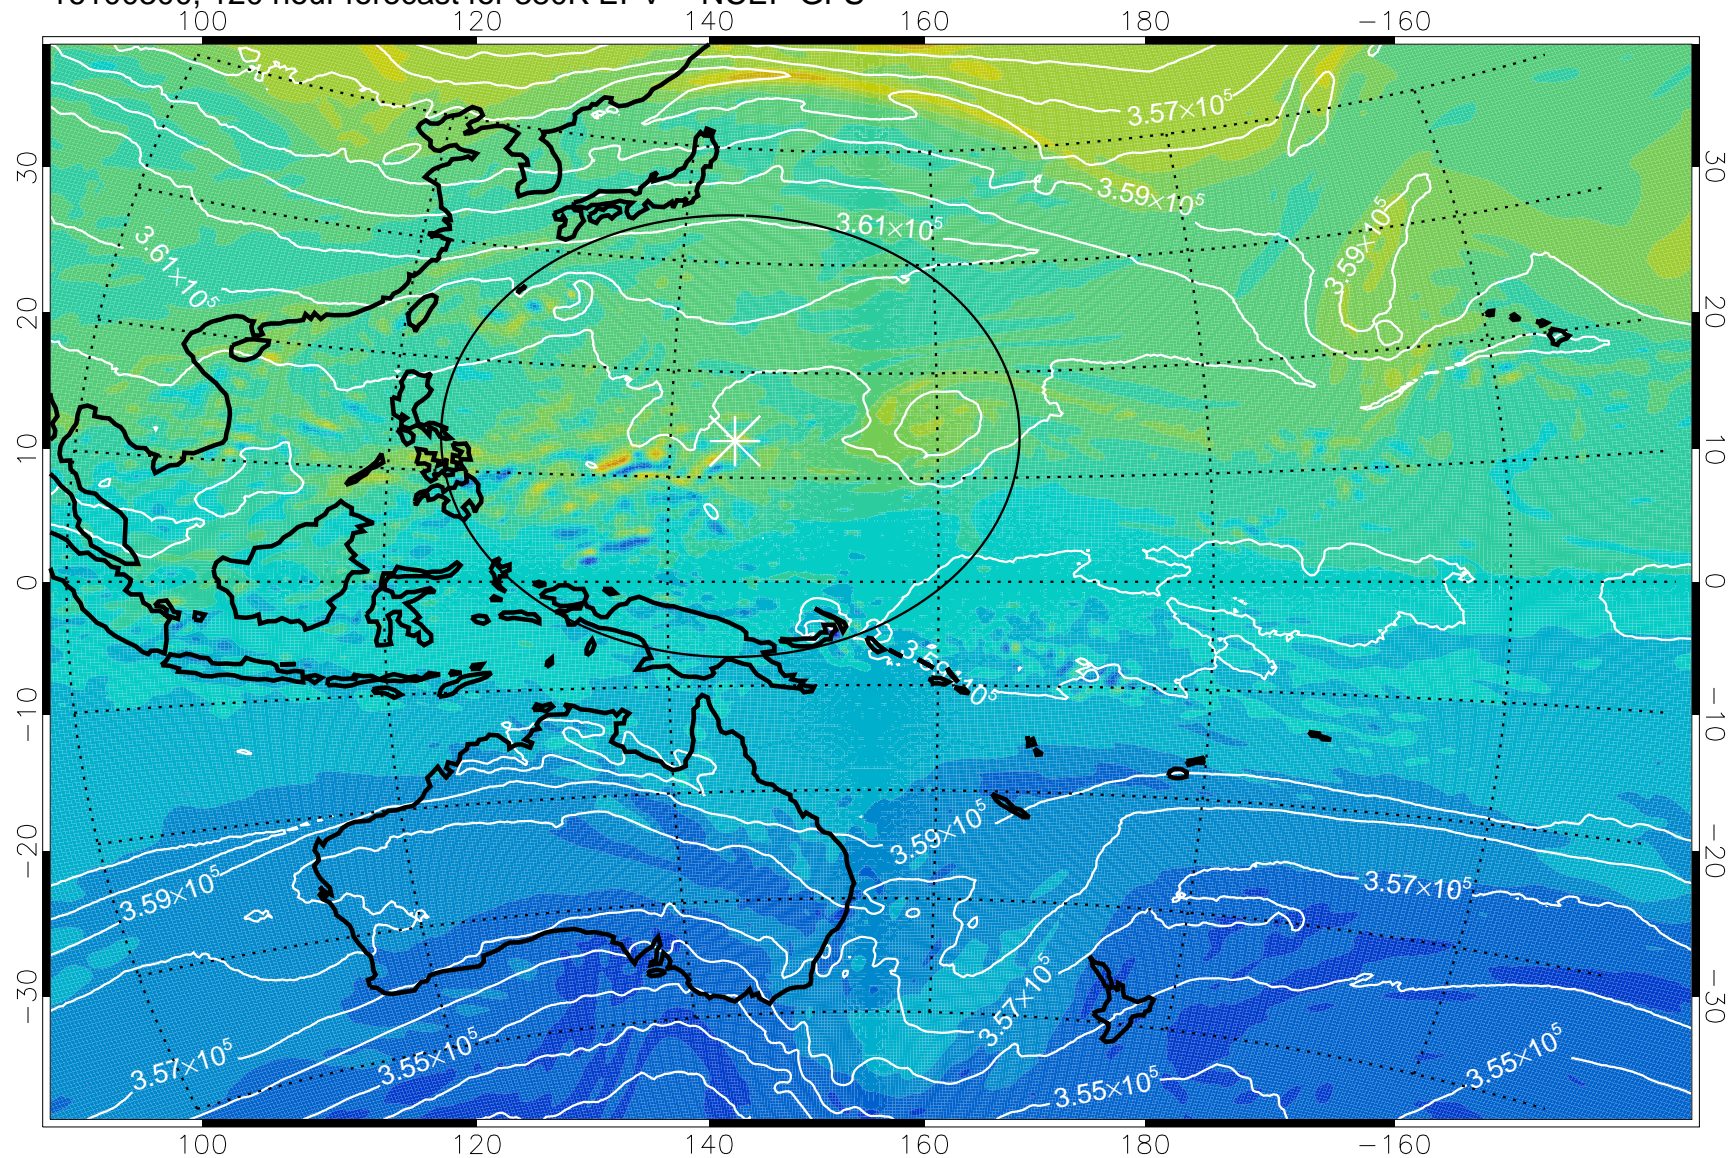

16100206, 102 hour forecast for 380K EPV -- NCEP GFS

380K Montgomery Streamfunction, white

Range ring of 2304 km

16100212, 108 hour forecast for 380K EPV -- NCEP GFS

380K Montgomery Streamfunction, white

Range ring of 2304 km

16100218, 114 hour forecast for 380K EPV -- NCEP GFS

380K Montgomery Streamfunction, white

Range ring of 2304 km

16100300, 120 hour forecast for 380K EPV -- NCEP GFS

380K Montgomery Streamfunction, white

Range ring of 2304 km