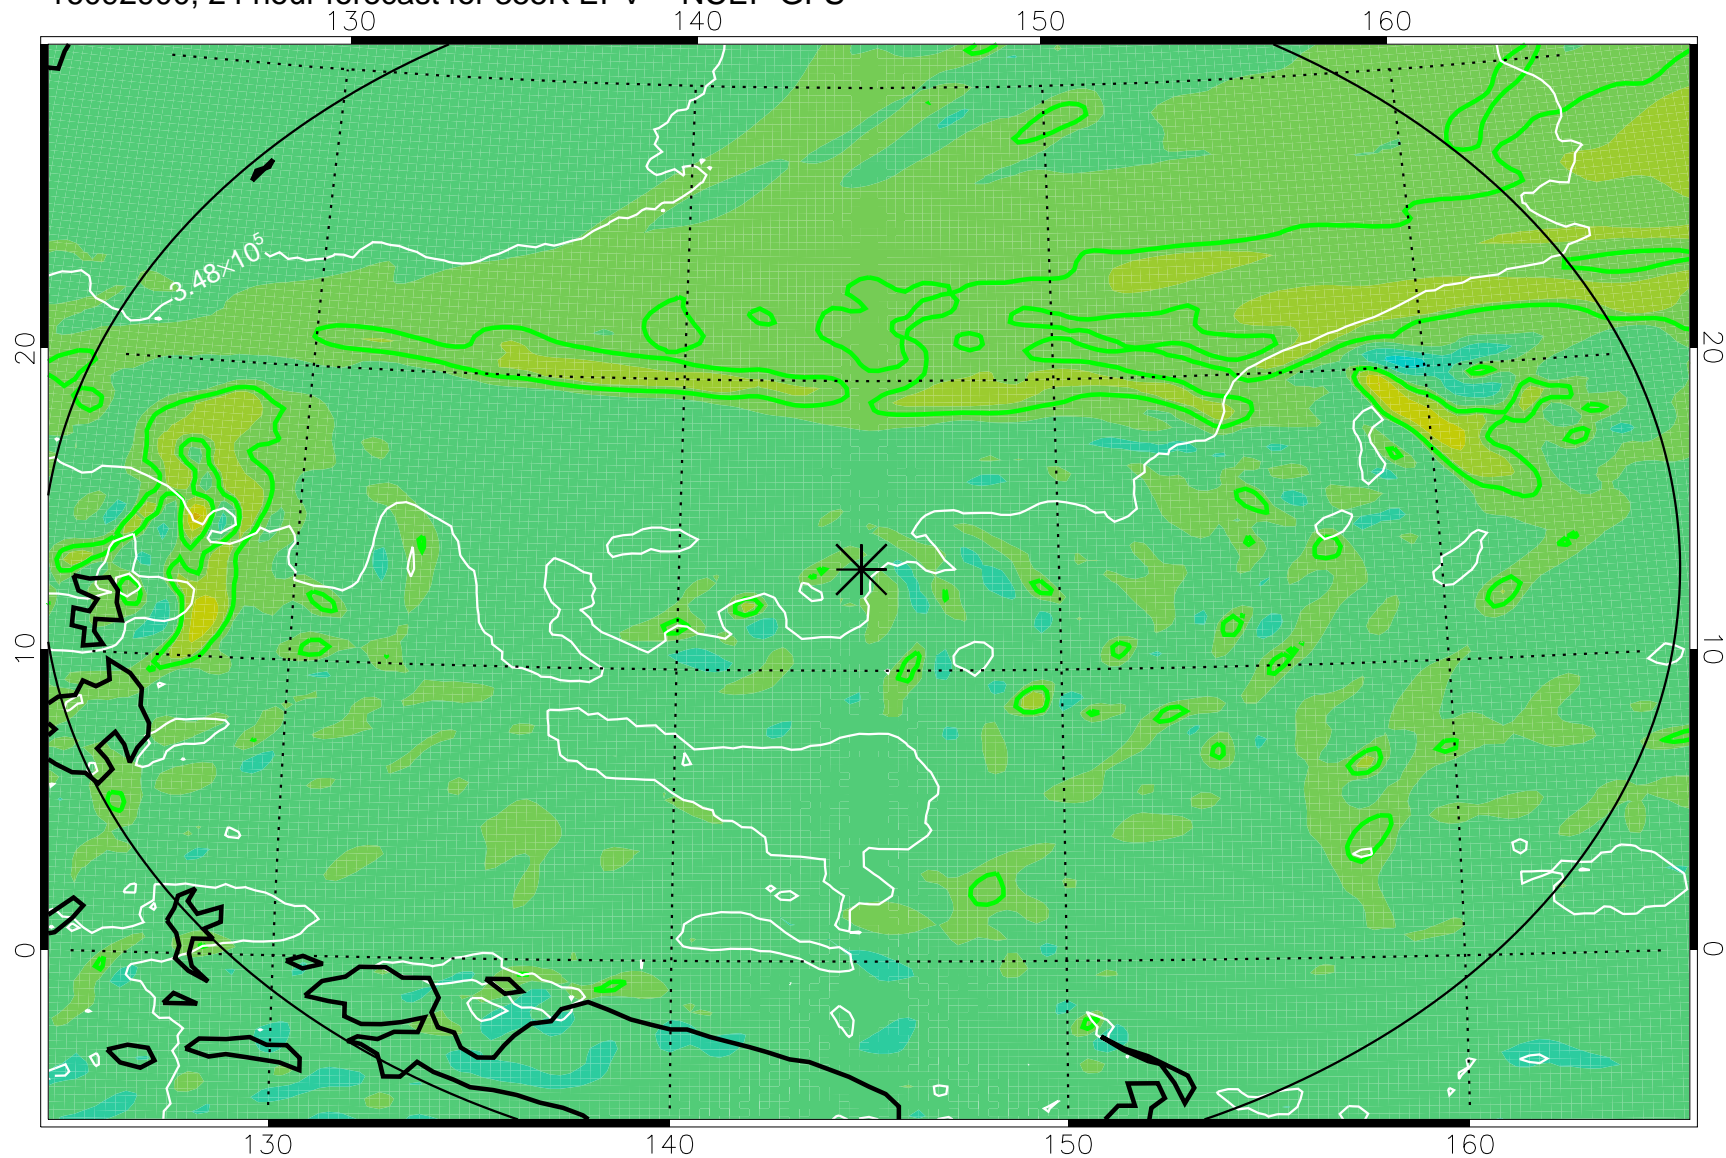

16092806, 6 hour forecast for 355K EPV -- NCEP GFS

355K Montgomery Streamfunction, white
EPV Tropopause (2 PVU) Position
Range ring of 2304 km

16092812, 12 hour forecast for 355K EPV -- NCEP GFS

355K Montgomery Streamfunction, white
EPV Tropopause (2 PVU) Position
Range ring of 2304 km

16092818, 18 hour forecast for 355K EPV -- NCEP GFS

355K Montgomery Streamfunction, white
EPV Tropopause (2 PVU) Position
Range ring of 2304 km

16092900, 24 hour forecast for 355K EPV -- NCEP GFS

355K Montgomery Streamfunction, white
EPV Tropopause (2 PVU) Position
Range ring of 2304 km

16092906, 30 hour forecast for 355K EPV -- NCEP GFS

355K Montgomery Streamfunction, white
EPV Tropopause (2 PVU) Position
Range ring of 2304 km

16092912, 36 hour forecast for 355K EPV -- NCEP GFS

355K Montgomery Streamfunction, white
EPV Tropopause (2 PVU) Position
Range ring of 2304 km

16092918, 42 hour forecast for 355K EPV -- NCEP GFS

355K Montgomery Streamfunction, white
EPV Tropopause (2 PVU) Position
Range ring of 2304 km

16093000, 48 hour forecast for 355K EPV -- NCEP GFS

355K Montgomery Streamfunction, white
EPV Tropopause (2 PVU) Position
Range ring of 2304 km