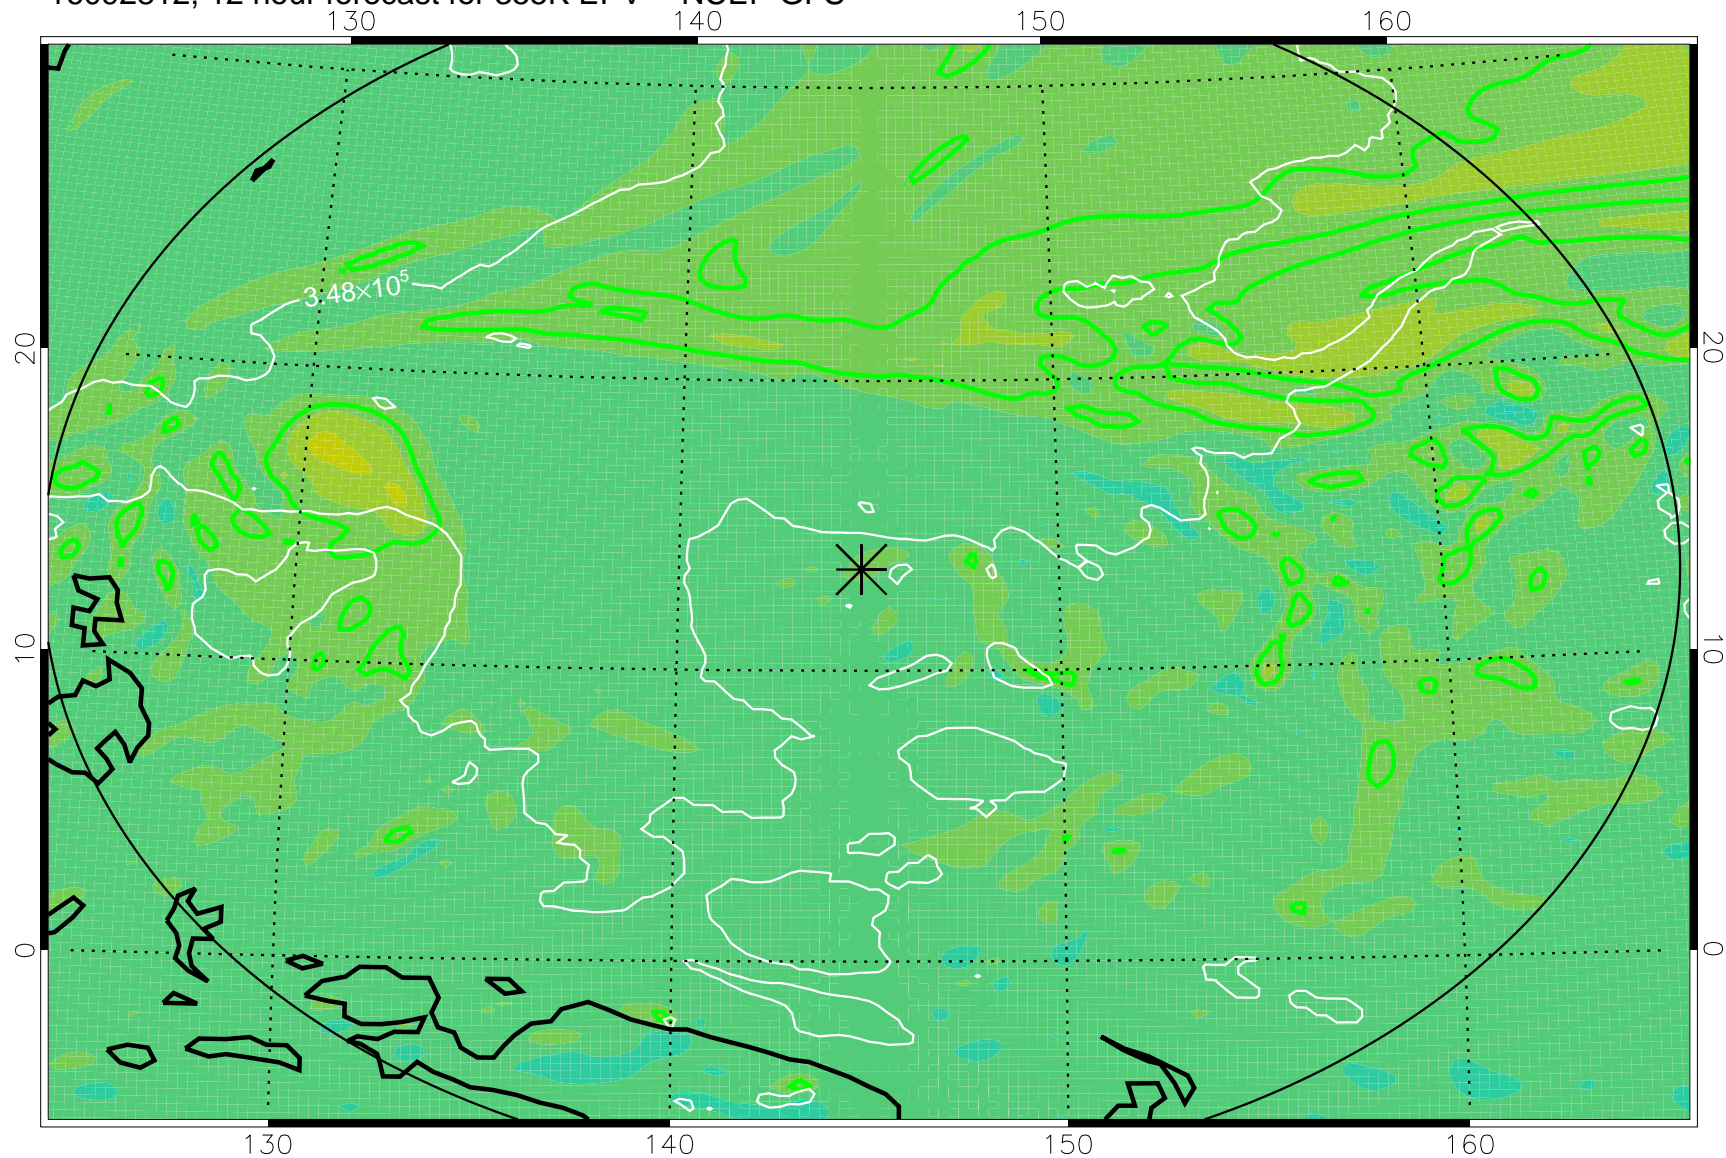

16092806, 6 hour forecast for 355K EPV -- NCEP GFS

355K Montgomery Streamfunction, white
EPV Tropopause (2 PVU) Position
Range ring of 2304 km

16092812, 12 hour forecast for 355K EPV -- NCEP GFS

355K Montgomery Streamfunction, white
EPV Tropopause (2 PVU) Position
Range ring of 2304 km

16092818, 18 hour forecast for 355K EPV -- NCEP GFS

355K Montgomery Streamfunction, white
EPV Tropopause (2 PVU) Position
Range ring of 2304 km

16092900, 24 hour forecast for 355K EPV -- NCEP GFS

355K Montgomery Streamfunction, white
EPV Tropopause (2 PVU) Position
Range ring of 2304 km

16092906, 30 hour forecast for 355K EPV -- NCEP GFS

355K Montgomery Streamfunction, white
EPV Tropopause (2 PVU) Position
Range ring of 2304 km

16092912, 36 hour forecast for 355K EPV -- NCEP GFS

355K Montgomery Streamfunction, white
EPV Tropopause (2 PVU) Position
Range ring of 2304 km

16092918, 42 hour forecast for 355K EPV -- NCEP GFS

355K Montgomery Streamfunction, white
EPV Tropopause (2 PVU) Position
Range ring of 2304 km

16093000, 48 hour forecast for 355K EPV -- NCEP GFS

355K Montgomery Streamfunction, white
EPV Tropopause (2 PVU) Position
Range ring of 2304 km