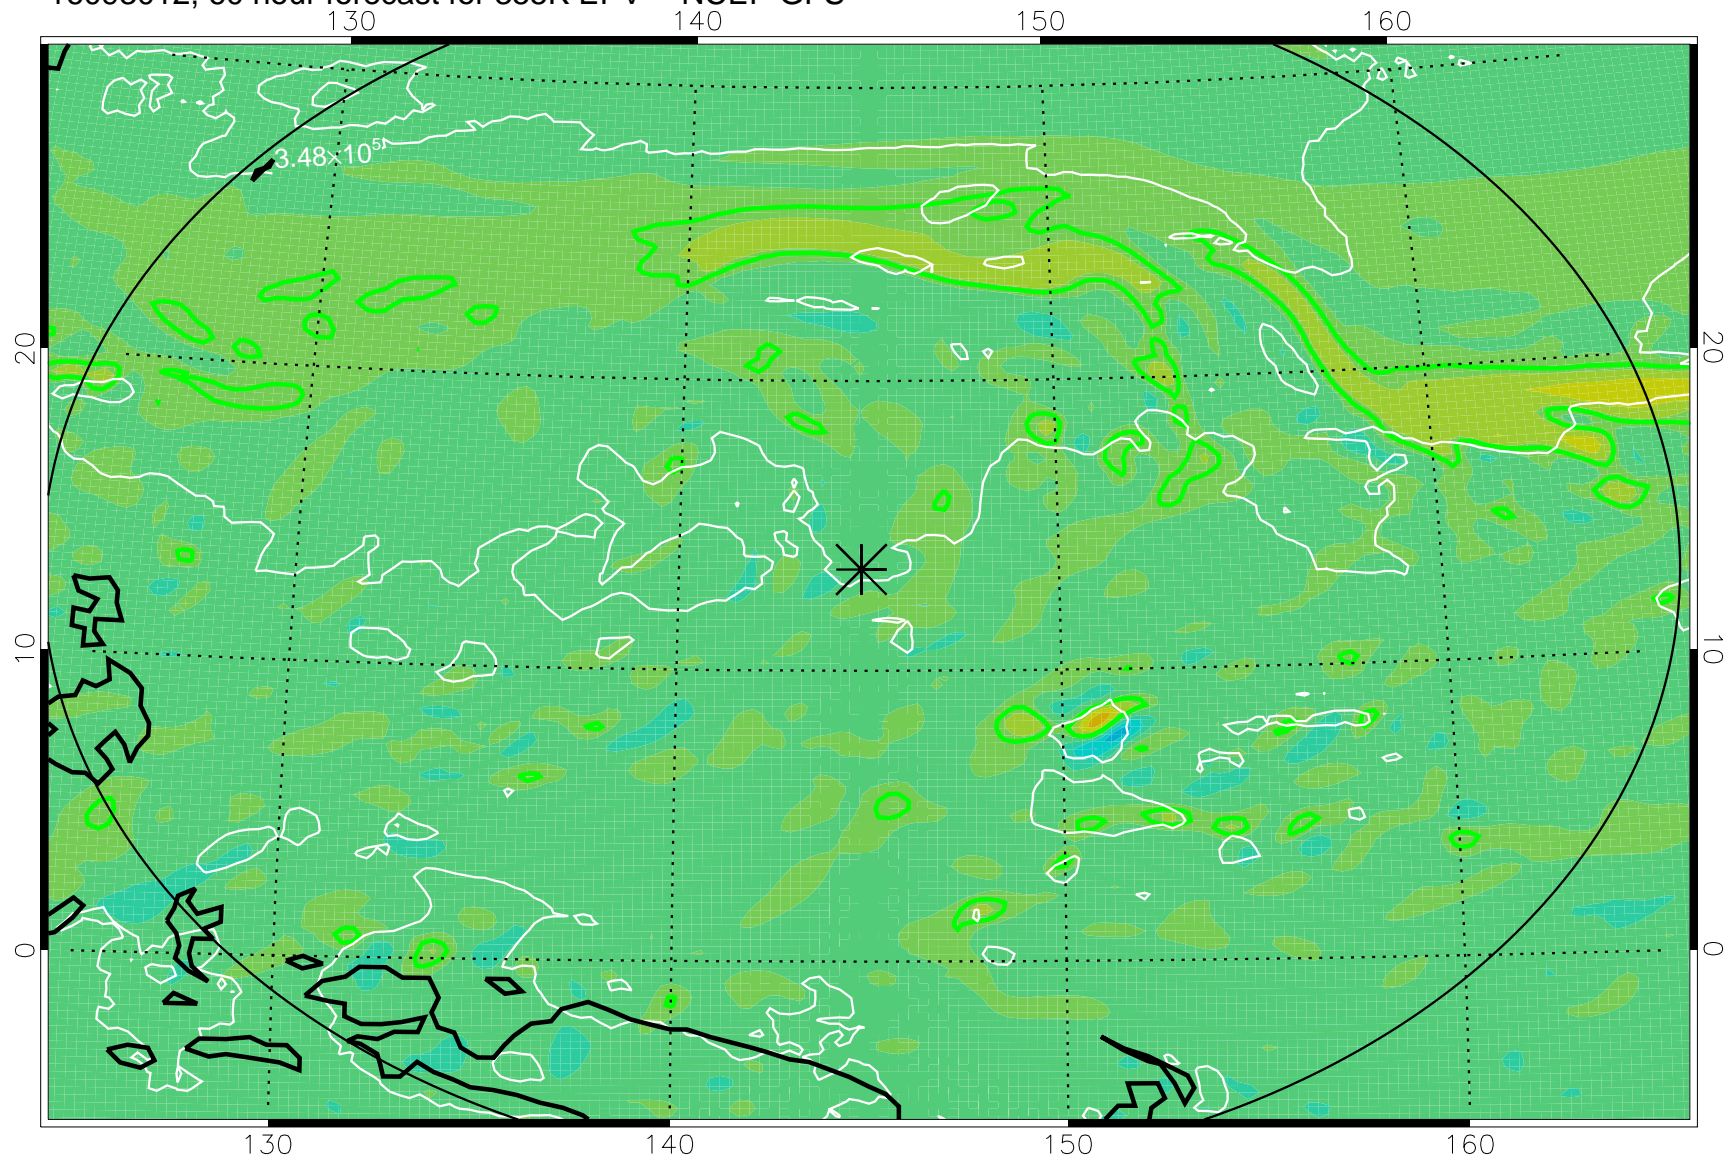

16092918, 42 hour forecast for 355K EPV -- NCEP GFS

355K Montgomery Streamfunction, white
EPV Tropopause (2 PVU) Position
Range ring of 2304 km

16093000, 48 hour forecast for 355K EPV -- NCEP GFS

355K Montgomery Streamfunction, white
EPV Tropopause (2 PVU) Position
Range ring of 2304 km

16093006, 54 hour forecast for 355K EPV -- NCEP GFS

355K Montgomery Streamfunction, white
EPV Tropopause (2 PVU) Position
Range ring of 2304 km

16093012, 60 hour forecast for 355K EPV -- NCEP GFS

355K Montgomery Streamfunction, white
EPV Tropopause (2 PVU) Position
Range ring of 2304 km

16093018, 66 hour forecast for 355K EPV -- NCEP GFS

355K Montgomery Streamfunction, white
EPV Tropopause (2 PVU) Position
Range ring of 2304 km

16100100, 72 hour forecast for 355K EPV -- NCEP GFS

355K Montgomery Streamfunction, white
EPV Tropopause (2 PVU) Position
Range ring of 2304 km

16100118, 90 hour forecast for 355K EPV -- NCEP GFS

355K Montgomery Streamfunction, white
EPV Tropopause (2 PVU) Position
Range ring of 2304 km

16100200, 96 hour forecast for 355K EPV -- NCEP GFS

355K Montgomery Streamfunction, white
EPV Tropopause (2 PVU) Position
Range ring of 2304 km