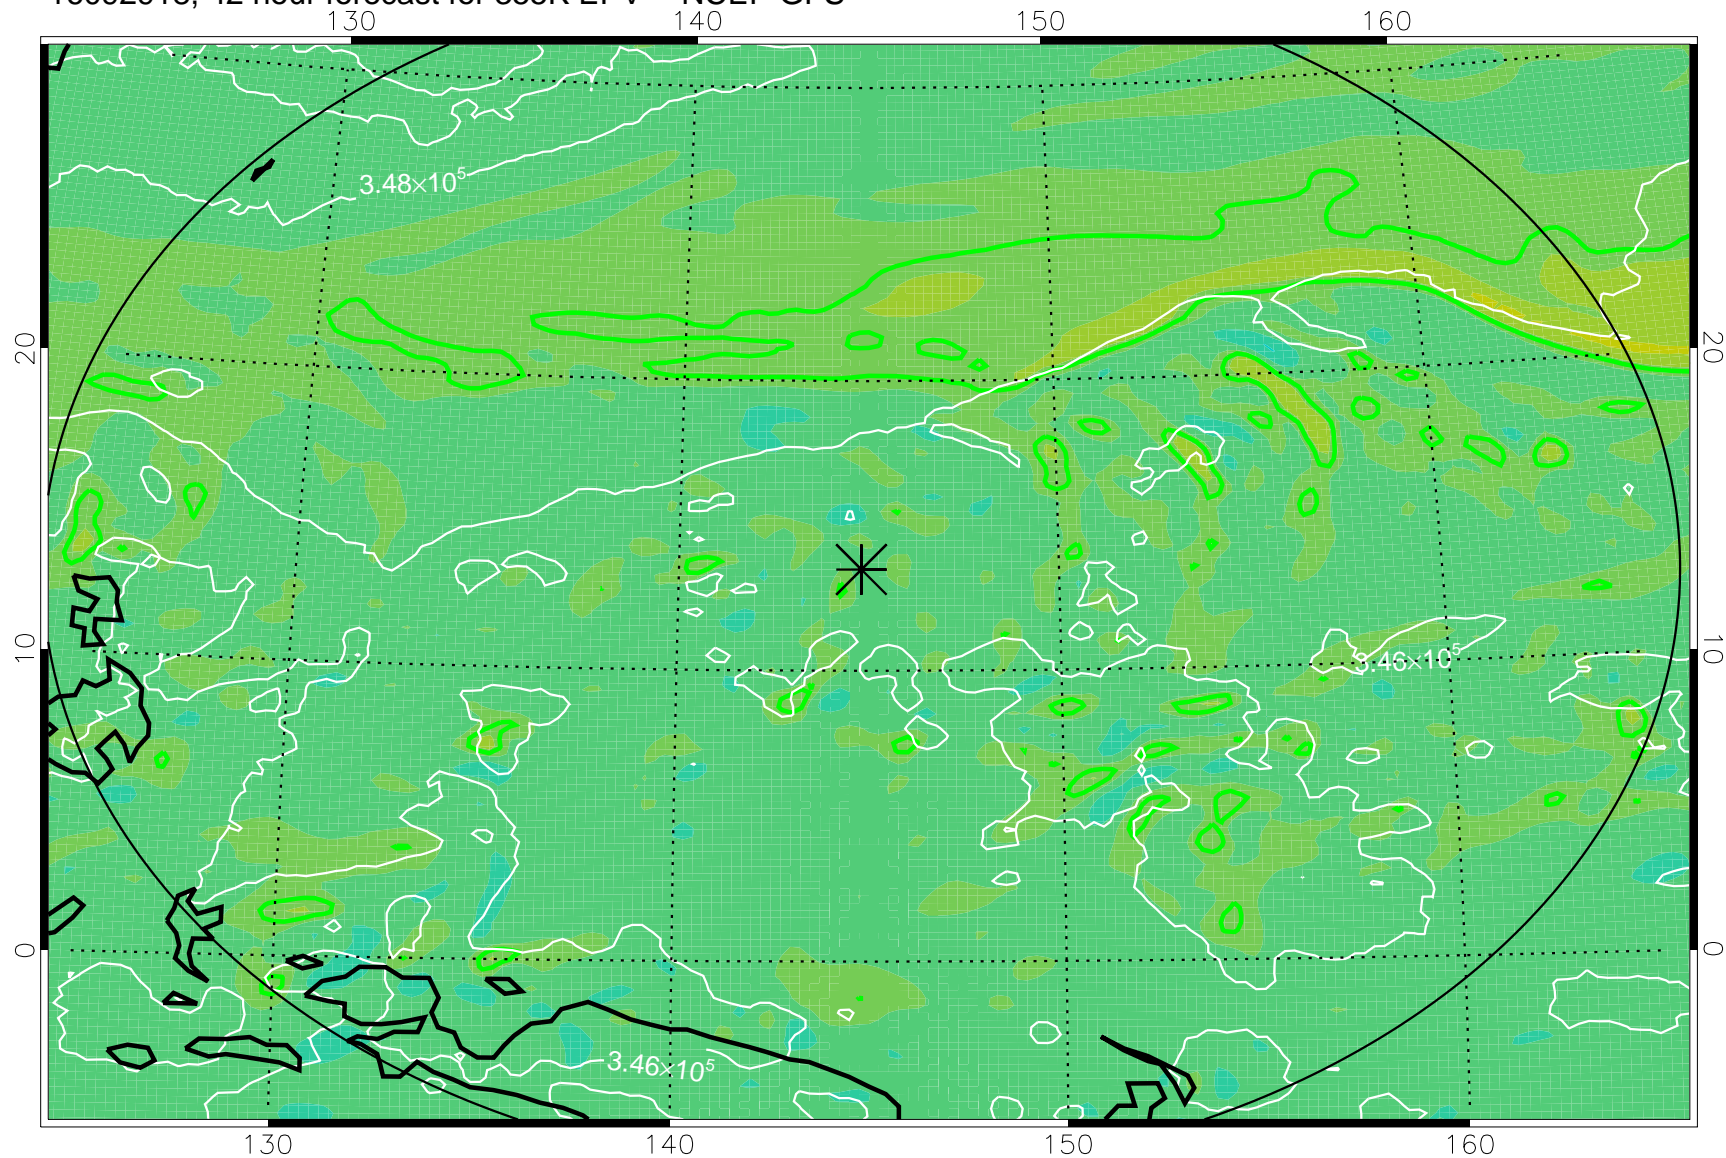

16092906, 30 hour forecast for 355K EPV -- NCEP GFS

355K Montgomery Streamfunction, white
EPV Tropopause (2 PVU) Position
Range ring of 2304 km

16092912, 36 hour forecast for 355K EPV -- NCEP GFS

355K Montgomery Streamfunction, white
EPV Tropopause (2 PVU) Position
Range ring of 2304 km

16092918, 42 hour forecast for 355K EPV -- NCEP GFS

355K Montgomery Streamfunction, white
EPV Tropopause (2 PVU) Position
Range ring of 2304 km

16093000, 48 hour forecast for 355K EPV -- NCEP GFS

355K Montgomery Streamfunction, white
EPV Tropopause (2 PVU) Position
Range ring of 2304 km

16093006, 54 hour forecast for 355K EPV -- NCEP GFS

355K Montgomery Streamfunction, white
EPV Tropopause (2 PVU) Position
Range ring of 2304 km

16093012, 60 hour forecast for 355K EPV -- NCEP GFS

355K Montgomery Streamfunction, white
EPV Tropopause (2 PVU) Position
Range ring of 2304 km

16093018, 66 hour forecast for 355K EPV -- NCEP GFS

355K Montgomery Streamfunction, white
EPV Tropopause (2 PVU) Position
Range ring of 2304 km

16100100, 72 hour forecast for 355K EPV -- NCEP GFS

355K Montgomery Streamfunction, white
EPV Tropopause (2 PVU) Position
Range ring of 2304 km