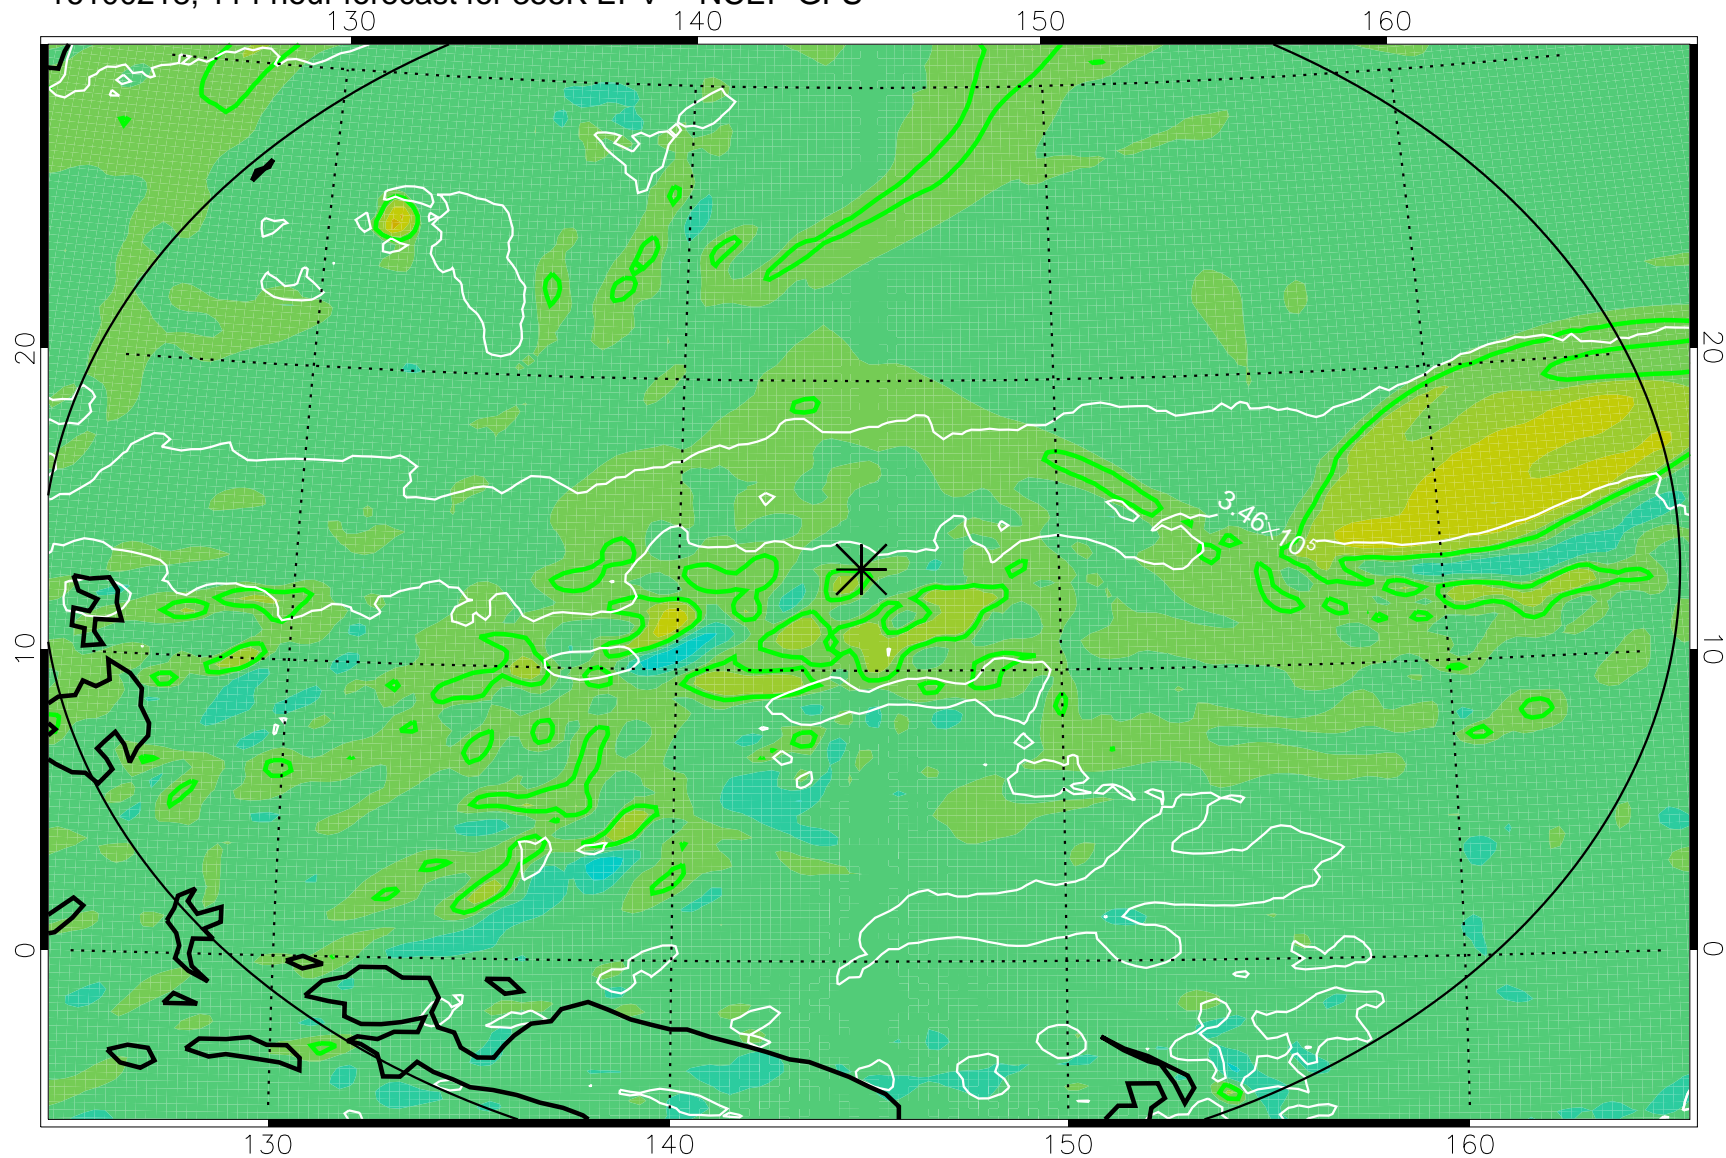

16100106, 78 hour forecast for 355K EPV -- NCEP GFS

355K Montgomery Streamfunction, white
EPV Tropopause (2 PVU) Position
Range ring of 2304 km

16100112, 84 hour forecast for 355K EPV -- NCEP GFS

355K Montgomery Streamfunction, white
EPV Tropopause (2 PVU) Position
Range ring of 2304 km

16100118, 90 hour forecast for 355K EPV -- NCEP GFS

355K Montgomery Streamfunction, white
EPV Tropopause (2 PVU) Position
Range ring of 2304 km

16100200, 96 hour forecast for 355K EPV -- NCEP GFS

355K Montgomery Streamfunction, white
EPV Tropopause (2 PVU) Position
Range ring of 2304 km

16100206, 102 hour forecast for 355K EPV -- NCEP GFS

355K Montgomery Streamfunction, white
EPV Tropopause (2 PVU) Position
Range ring of 2304 km

16100212, 108 hour forecast for 355K EPV -- NCEP GFS

355K Montgomery Streamfunction, white
EPV Tropopause (2 PVU) Position
Range ring of 2304 km

16100218, 114 hour forecast for 355K EPV -- NCEP GFS

355K Montgomery Streamfunction, white
EPV Tropopause (2 PVU) Position
Range ring of 2304 km

16100300, 120 hour forecast for 355K EPV -- NCEP GFS

355K Montgomery Streamfunction, white
EPV Tropopause (2 PVU) Position
Range ring of 2304 km