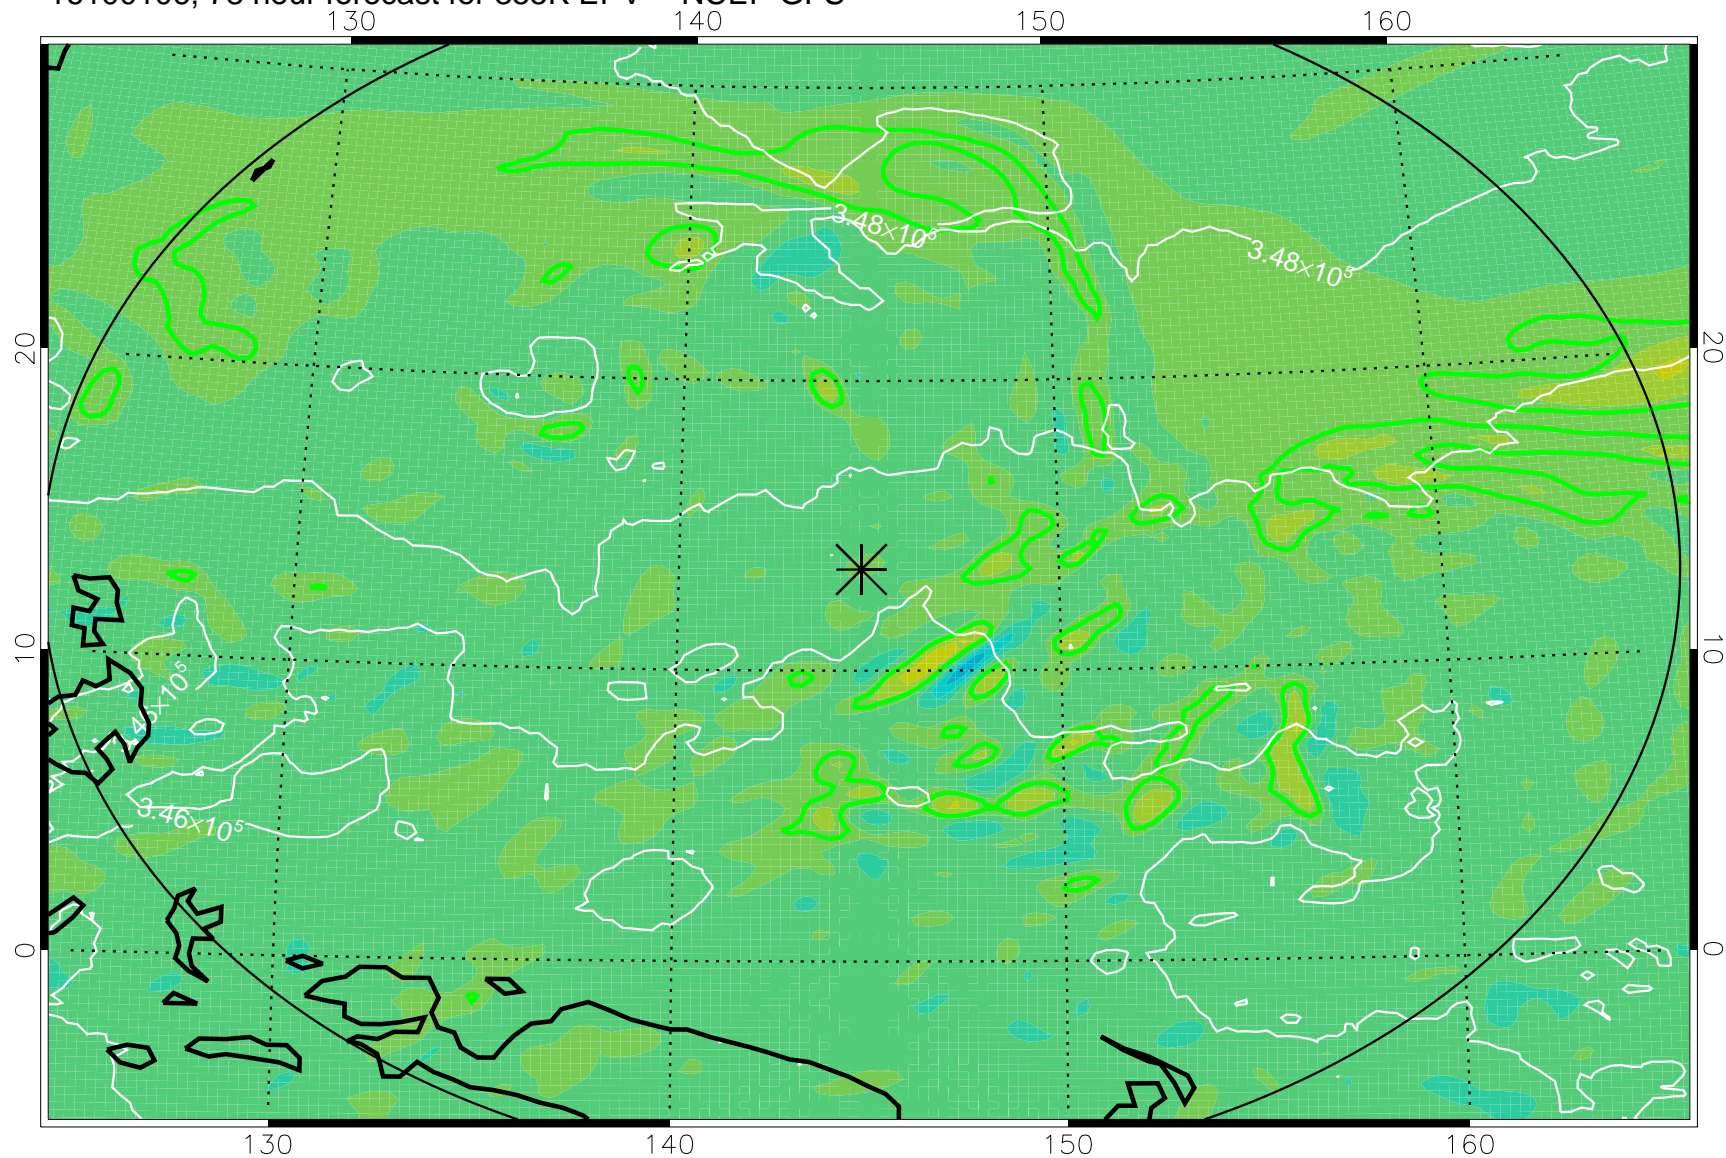

16093018, 66 hour forecast for 355K EPV -- NCEP GFS

355K Montgomery Streamfunction, white
EPV Tropopause (2 PVU) Position
Range ring of 2304 km

16100100, 72 hour forecast for 355K EPV -- NCEP GFS

355K Montgomery Streamfunction, white
EPV Tropopause (2 PVU) Position
Range ring of 2304 km

16100106, 78 hour forecast for 355K EPV -- NCEP GFS

355K Montgomery Streamfunction, white
EPV Tropopause (2 PVU) Position
Range ring of 2304 km

16100112, 84 hour forecast for 355K EPV -- NCEP GFS

355K Montgomery Streamfunction, white
EPV Tropopause (2 PVU) Position
Range ring of 2304 km

16100118, 90 hour forecast for 355K EPV -- NCEP GFS

355K Montgomery Streamfunction, white
EPV Tropopause (2 PVU) Position
Range ring of 2304 km

16100200, 96 hour forecast for 355K EPV -- NCEP GFS

355K Montgomery Streamfunction, white
EPV Tropopause (2 PVU) Position
Range ring of 2304 km

16100206, 102 hour forecast for 355K EPV -- NCEP GFS

355K Montgomery Streamfunction, white
EPV Tropopause (2 PVU) Position
Range ring of 2304 km

16100212, 108 hour forecast for 355K EPV -- NCEP GFS

355K Montgomery Streamfunction, white
EPV Tropopause (2 PVU) Position
Range ring of 2304 km