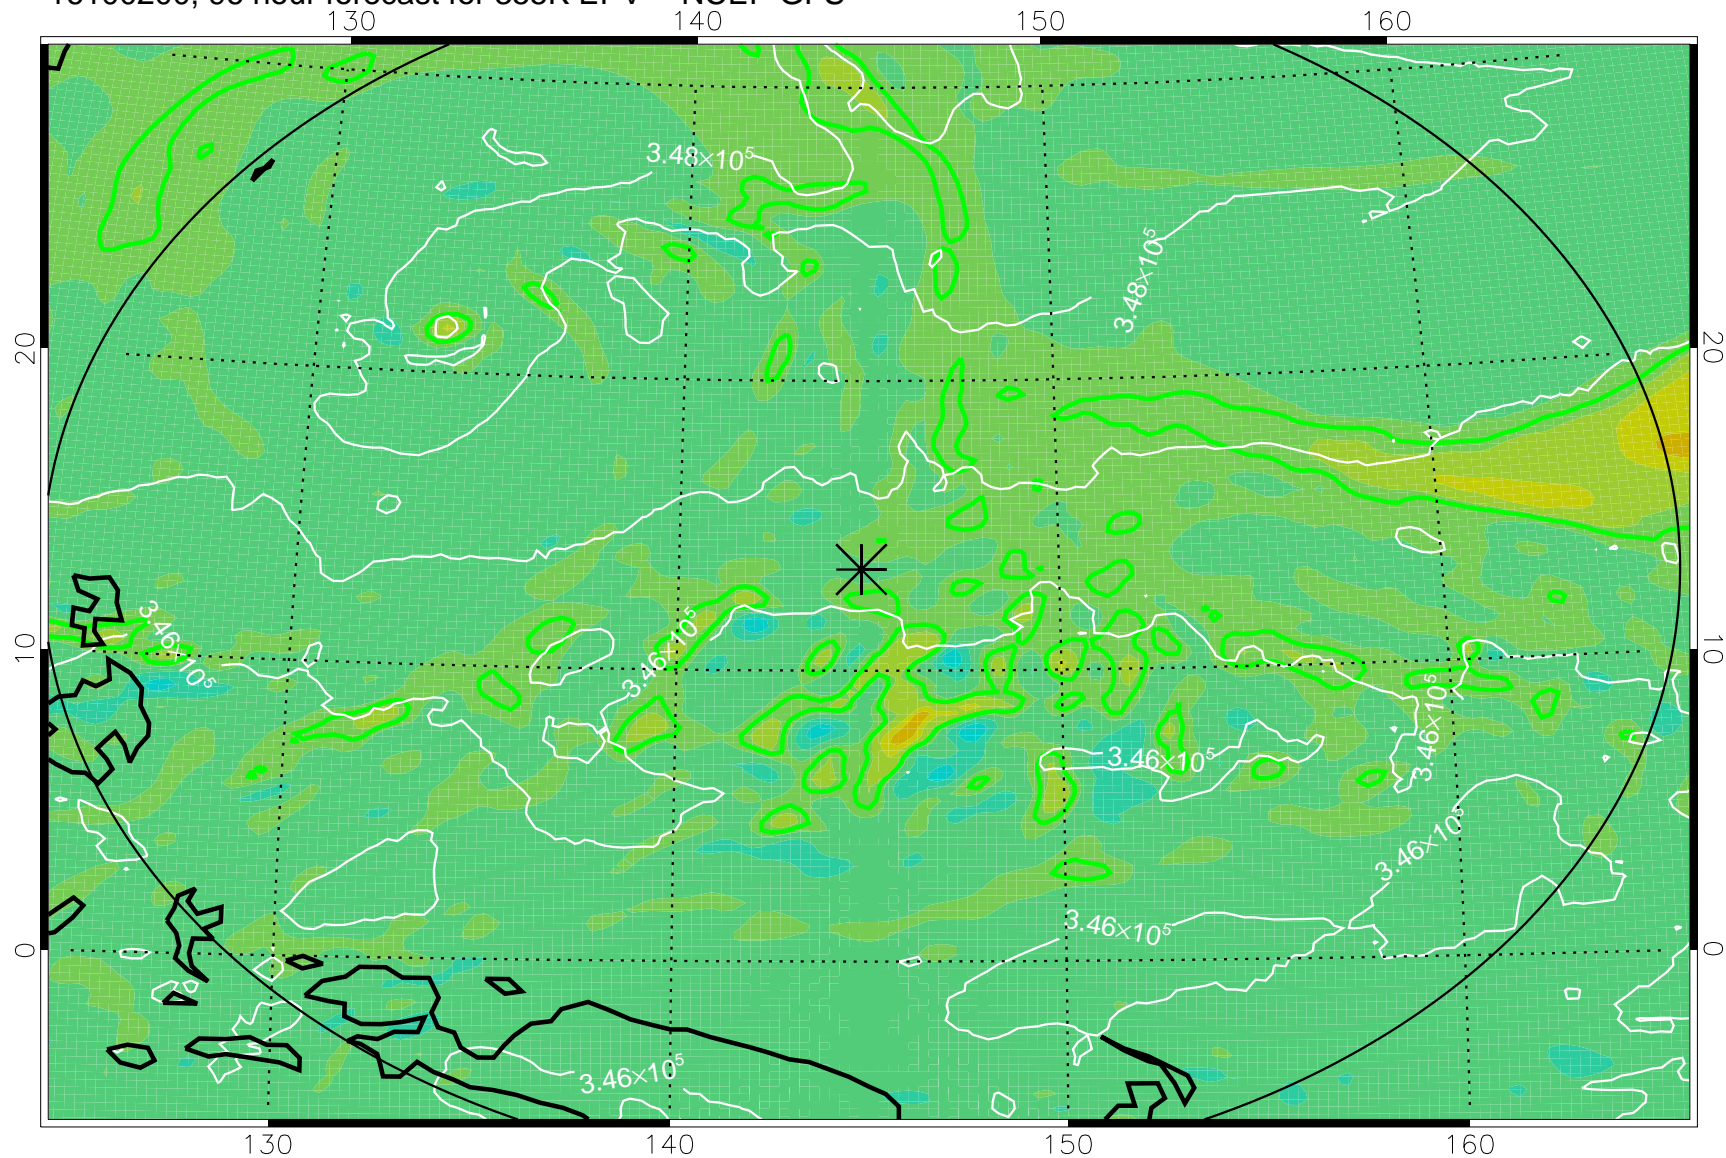

16100106, 78 hour forecast for 355K EPV -- NCEP GFS

355K Montgomery Streamfunction, white
EPV Tropopause (2 PVU) Position
Range ring of 2304 km

16100112, 84 hour forecast for 355K EPV -- NCEP GFS

355K Montgomery Streamfunction, white
EPV Tropopause (2 PVU) Position
Range ring of 2304 km

16100118, 90 hour forecast for 355K EPV -- NCEP GFS

355K Montgomery Streamfunction, white
EPV Tropopause (2 PVU) Position
Range ring of 2304 km

16100200, 96 hour forecast for 355K EPV -- NCEP GFS

355K Montgomery Streamfunction, white
EPV Tropopause (2 PVU) Position
Range ring of 2304 km

16100206, 102 hour forecast for 355K EPV -- NCEP GFS

355K Montgomery Streamfunction, white
EPV Tropopause (2 PVU) Position
Range ring of 2304 km

16100212, 108 hour forecast for 355K EPV -- NCEP GFS

355K Montgomery Streamfunction, white
EPV Tropopause (2 PVU) Position
Range ring of 2304 km

16100218, 114 hour forecast for 355K EPV -- NCEP GFS

355K Montgomery Streamfunction, white
EPV Tropopause (2 PVU) Position
Range ring of 2304 km

16100300, 120 hour forecast for 355K EPV -- NCEP GFS

355K Montgomery Streamfunction, white
EPV Tropopause (2 PVU) Position
Range ring of 2304 km