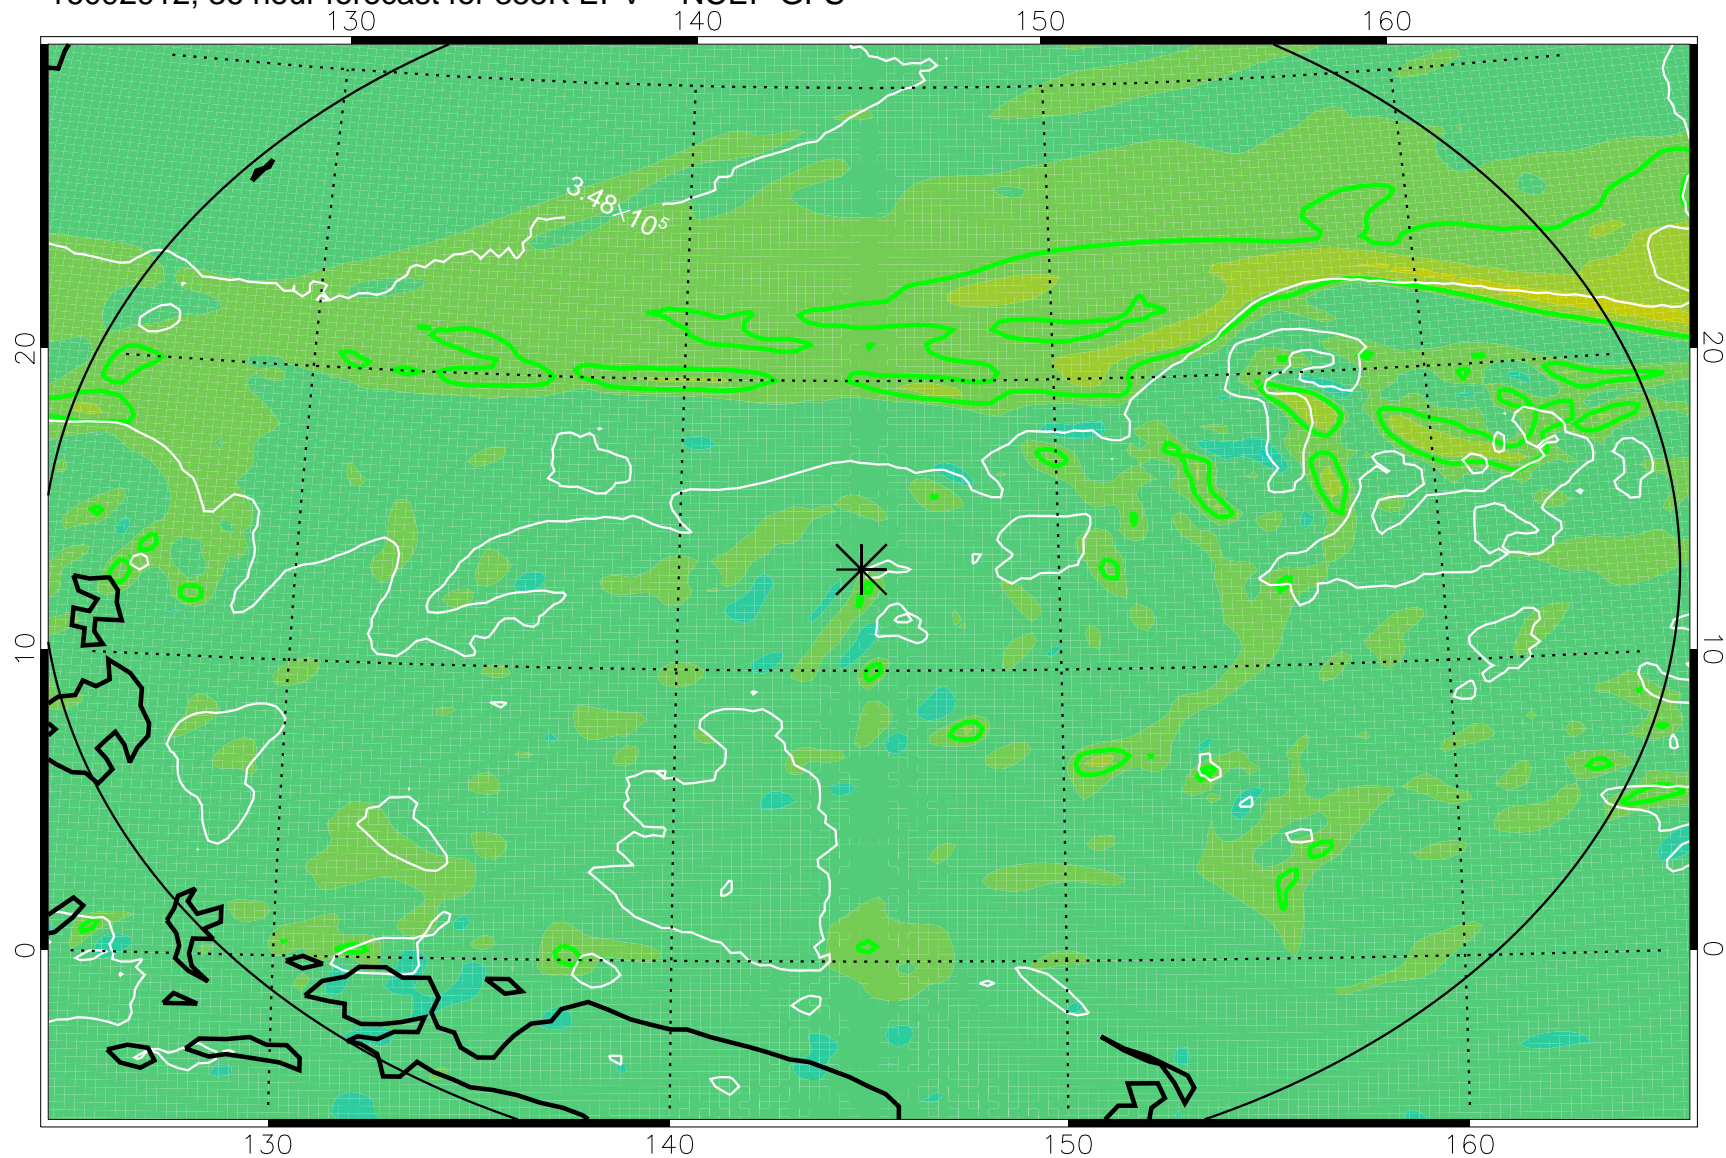

16092818, 18 hour forecast for 355K EPV -- NCEP GFS

355K Montgomery Streamfunction, white
EPV Tropopause (2 PVU) Position
Range ring of 2304 km

16092900, 24 hour forecast for 355K EPV -- NCEP GFS

355K Montgomery Streamfunction, white
EPV Tropopause (2 PVU) Position
Range ring of 2304 km

16092906, 30 hour forecast for 355K EPV -- NCEP GFS

355K Montgomery Streamfunction, white
EPV Tropopause (2 PVU) Position
Range ring of 2304 km

16092912, 36 hour forecast for 355K EPV -- NCEP GFS

355K Montgomery Streamfunction, white
EPV Tropopause (2 PVU) Position
Range ring of 2304 km

16092918, 42 hour forecast for 355K EPV -- NCEP GFS

355K Montgomery Streamfunction, white
EPV Tropopause (2 PVU) Position
Range ring of 2304 km

16093000, 48 hour forecast for 355K EPV -- NCEP GFS

355K Montgomery Streamfunction, white
EPV Tropopause (2 PVU) Position
Range ring of 2304 km

16093018, 66 hour forecast for 355K EPV -- NCEP GFS

355K Montgomery Streamfunction, white
EPV Tropopause (2 PVU) Position
Range ring of 2304 km

16100100, 72 hour forecast for 355K EPV -- NCEP GFS

355K Montgomery Streamfunction, white
EPV Tropopause (2 PVU) Position
Range ring of 2304 km