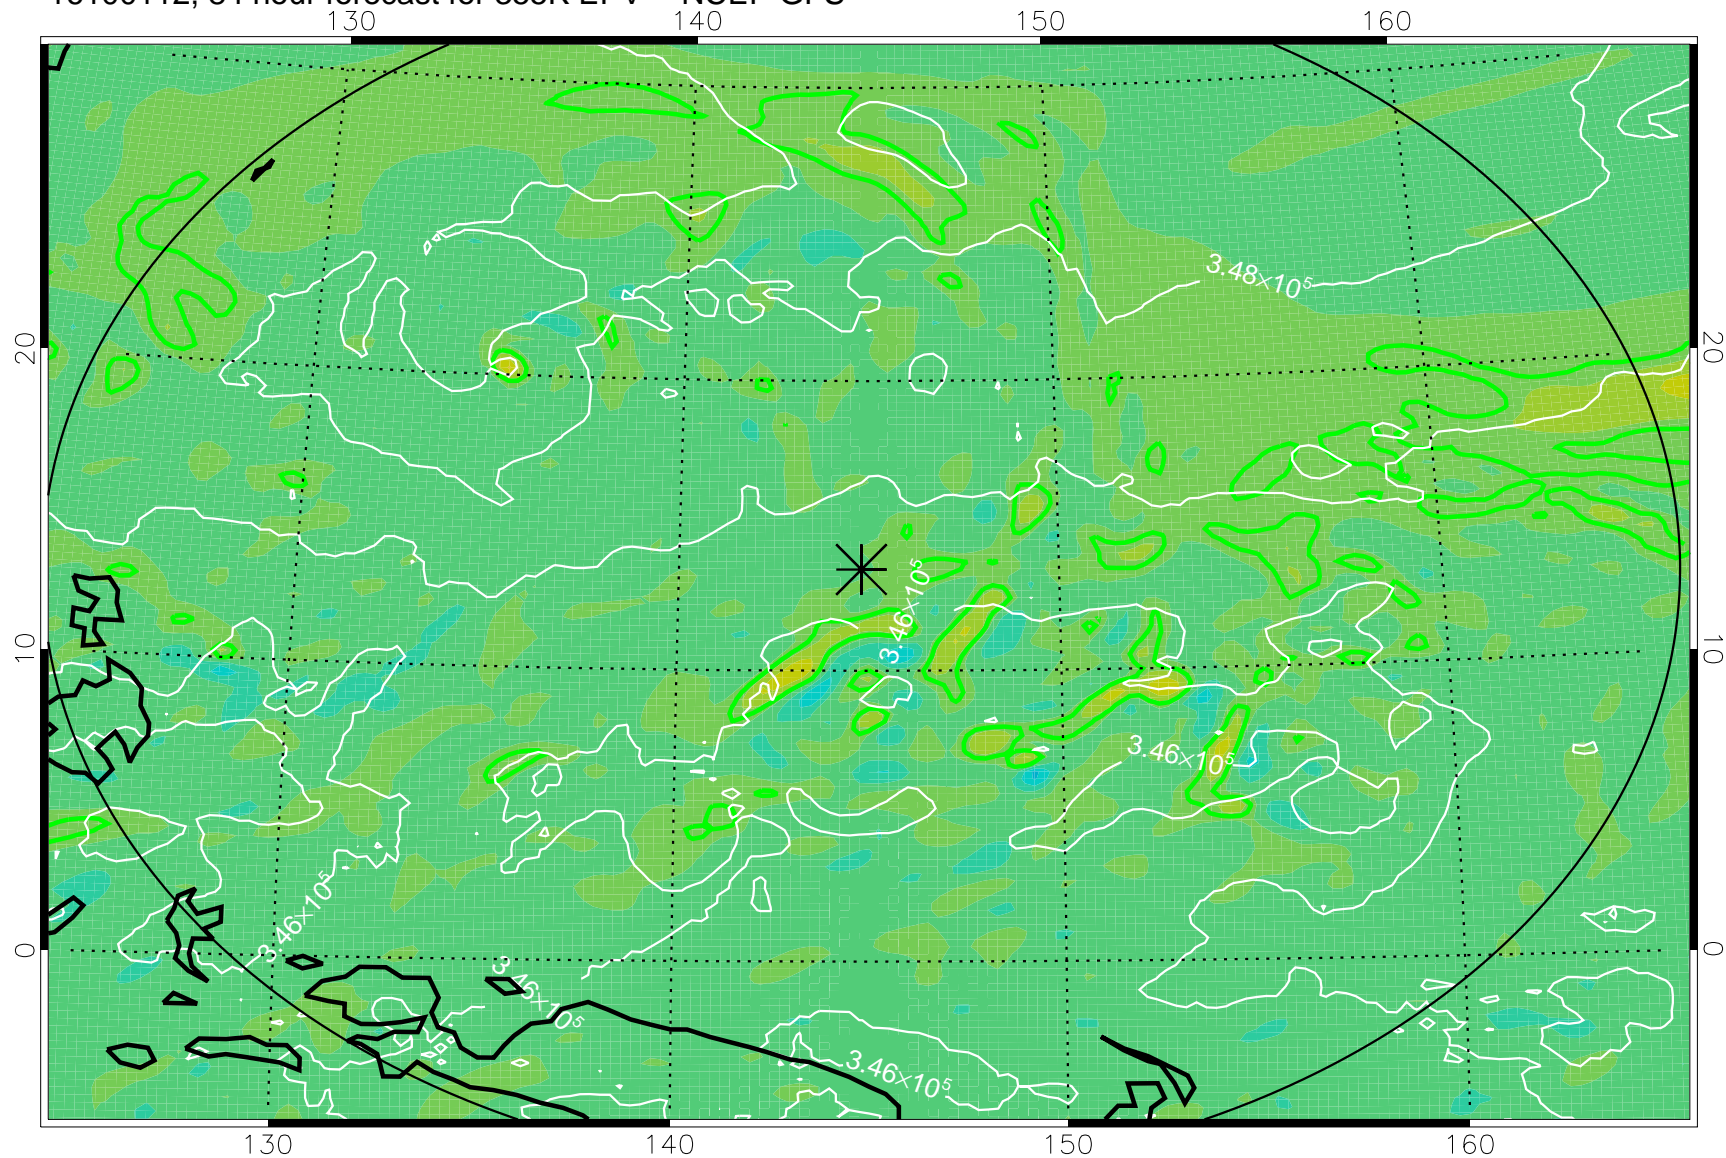

16093018, 66 hour forecast for 355K EPV -- NCEP GFS

355K Montgomery Streamfunction, white
EPV Tropopause (2 PVU) Position
Range ring of 2304 km

16100100, 72 hour forecast for 355K EPV -- NCEP GFS

355K Montgomery Streamfunction, white
EPV Tropopause (2 PVU) Position
Range ring of 2304 km

16100106, 78 hour forecast for 355K EPV -- NCEP GFS

355K Montgomery Streamfunction, white
EPV Tropopause (2 PVU) Position
Range ring of 2304 km

16100112, 84 hour forecast for 355K EPV -- NCEP GFS

355K Montgomery Streamfunction, white
EPV Tropopause (2 PVU) Position
Range ring of 2304 km

16100118, 90 hour forecast for 355K EPV -- NCEP GFS

355K Montgomery Streamfunction, white
EPV Tropopause (2 PVU) Position
Range ring of 2304 km

16100200, 96 hour forecast for 355K EPV -- NCEP GFS

355K Montgomery Streamfunction, white
EPV Tropopause (2 PVU) Position
Range ring of 2304 km

16100206, 102 hour forecast for 355K EPV -- NCEP GFS

355K Montgomery Streamfunction, white
EPV Tropopause (2 PVU) Position
Range ring of 2304 km

16100212, 108 hour forecast for 355K EPV -- NCEP GFS

355K Montgomery Streamfunction, white
EPV Tropopause (2 PVU) Position
Range ring of 2304 km