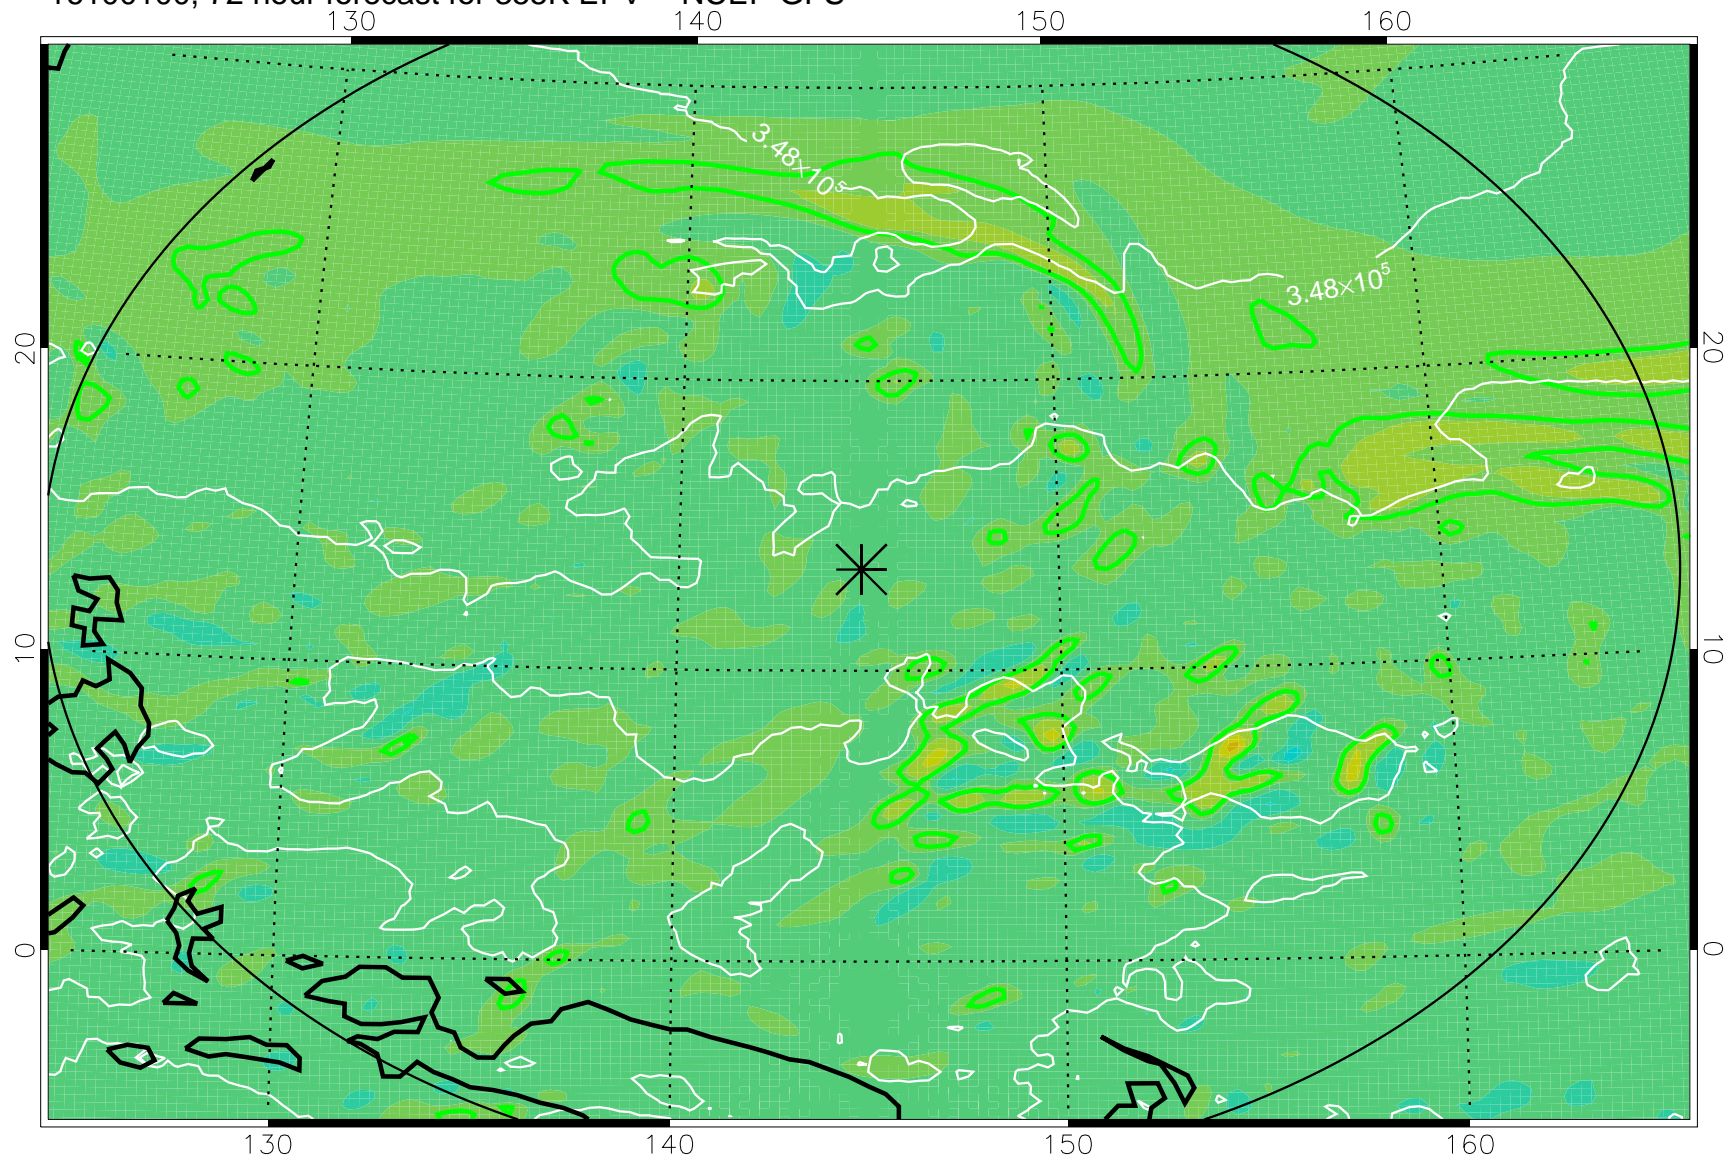

16093006, 54 hour forecast for 355K EPV -- NCEP GFS

355K Montgomery Streamfunction, white
EPV Tropopause (2 PVU) Position
Range ring of 2304 km

16093012, 60 hour forecast for 355K EPV -- NCEP GFS

355K Montgomery Streamfunction, white
EPV Tropopause (2 PVU) Position
Range ring of 2304 km

16093018, 66 hour forecast for 355K EPV -- NCEP GFS

355K Montgomery Streamfunction, white
EPV Tropopause (2 PVU) Position
Range ring of 2304 km

16100100, 72 hour forecast for 355K EPV -- NCEP GFS

355K Montgomery Streamfunction, white
EPV Tropopause (2 PVU) Position
Range ring of 2304 km

16100106, 78 hour forecast for 355K EPV -- NCEP GFS

355K Montgomery Streamfunction, white
EPV Tropopause (2 PVU) Position
Range ring of 2304 km

16100112, 84 hour forecast for 355K EPV -- NCEP GFS

355K Montgomery Streamfunction, white
EPV Tropopause (2 PVU) Position
Range ring of 2304 km

16100118, 90 hour forecast for 355K EPV -- NCEP GFS

355K Montgomery Streamfunction, white
EPV Tropopause (2 PVU) Position
Range ring of 2304 km

16100200, 96 hour forecast for 355K EPV -- NCEP GFS

355K Montgomery Streamfunction, white
EPV Tropopause (2 PVU) Position
Range ring of 2304 km