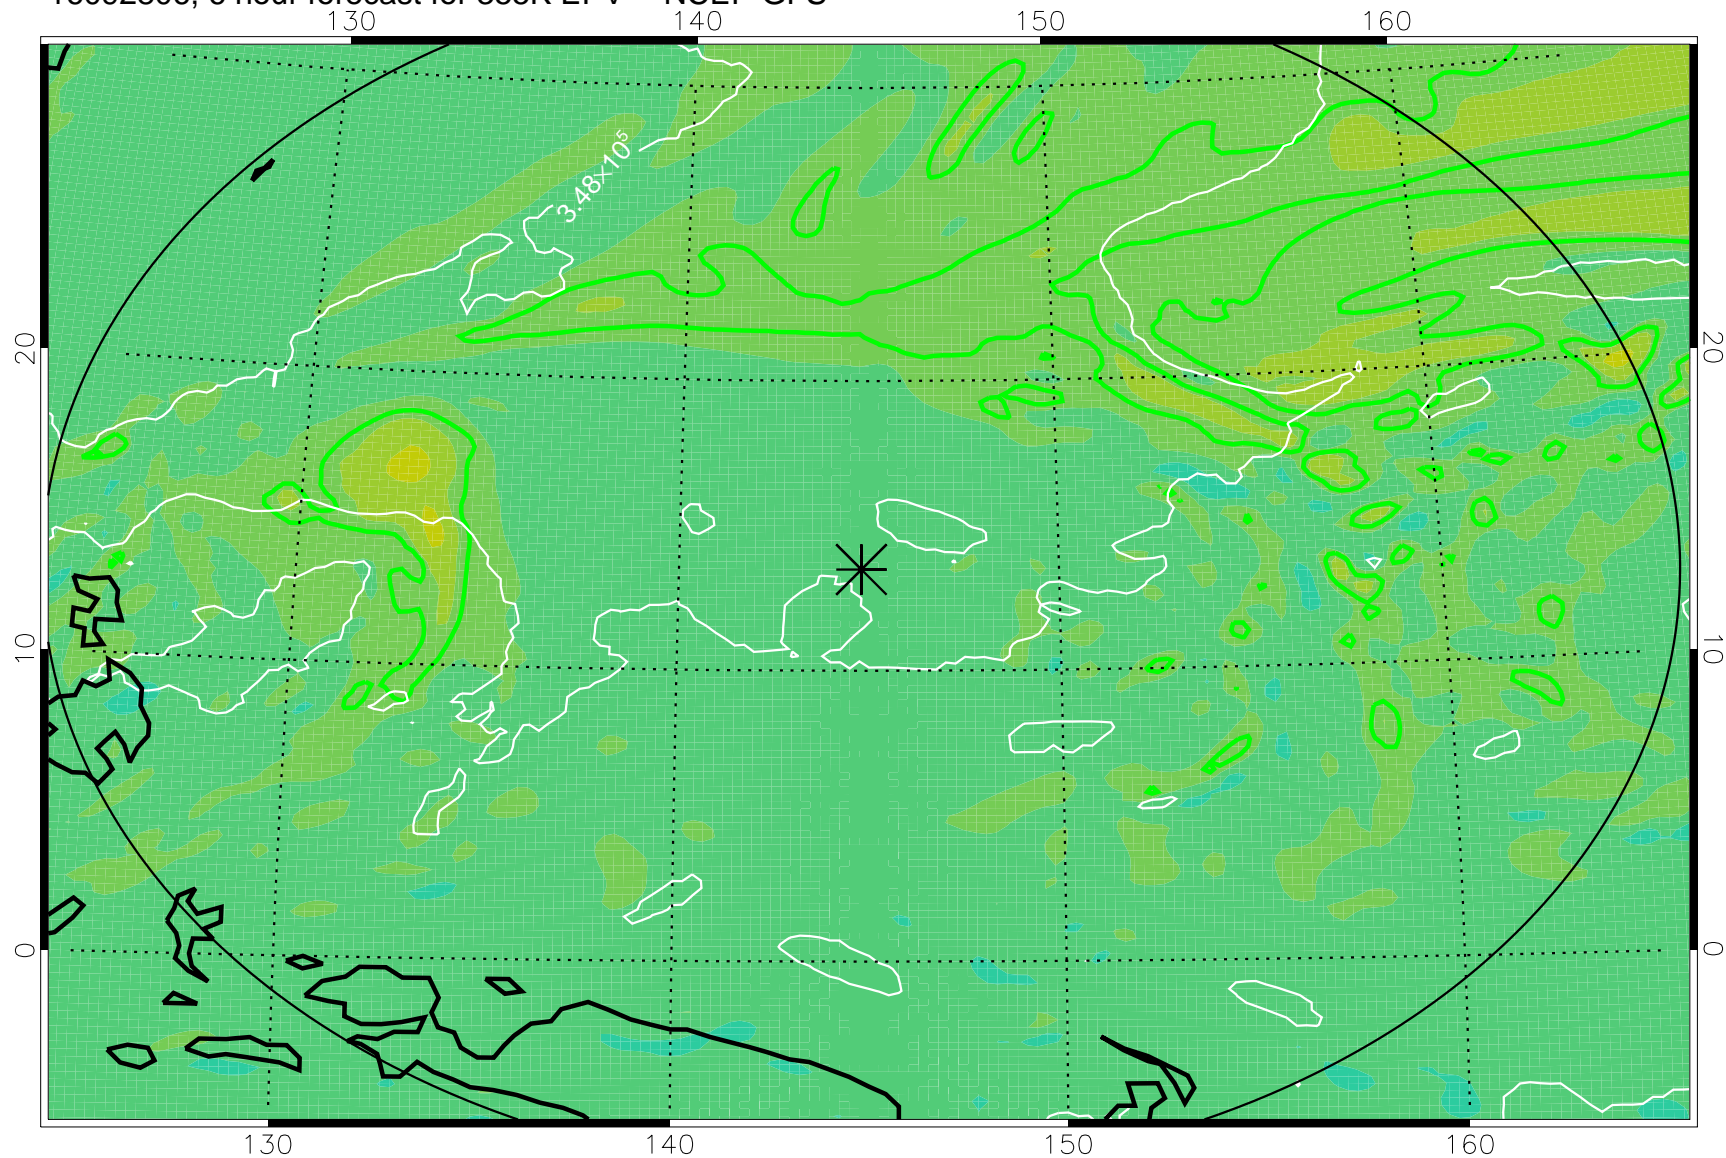

16092806, 6 hour forecast for 355K EPV -- NCEP GFS

355K Montgomery Streamfunction, white
EPV Tropopause (2 PVU) Position
Range ring of 2304 km

16092812, 12 hour forecast for 355K EPV -- NCEP GFS

355K Montgomery Streamfunction, white
EPV Tropopause (2 PVU) Position
Range ring of 2304 km

16092818, 18 hour forecast for 355K EPV -- NCEP GFS

355K Montgomery Streamfunction, white
EPV Tropopause (2 PVU) Position
Range ring of 2304 km

16092900, 24 hour forecast for 355K EPV -- NCEP GFS

355K Montgomery Streamfunction, white
EPV Tropopause (2 PVU) Position
Range ring of 2304 km

16092906, 30 hour forecast for 355K EPV -- NCEP GFS

355K Montgomery Streamfunction, white
EPV Tropopause (2 PVU) Position
Range ring of 2304 km

16092912, 36 hour forecast for 355K EPV -- NCEP GFS

355K Montgomery Streamfunction, white
EPV Tropopause (2 PVU) Position
Range ring of 2304 km

16092918, 42 hour forecast for 355K EPV -- NCEP GFS

355K Montgomery Streamfunction, white
EPV Tropopause (2 PVU) Position
Range ring of 2304 km

16093000, 48 hour forecast for 355K EPV -- NCEP GFS

355K Montgomery Streamfunction, white
EPV Tropopause (2 PVU) Position
Range ring of 2304 km