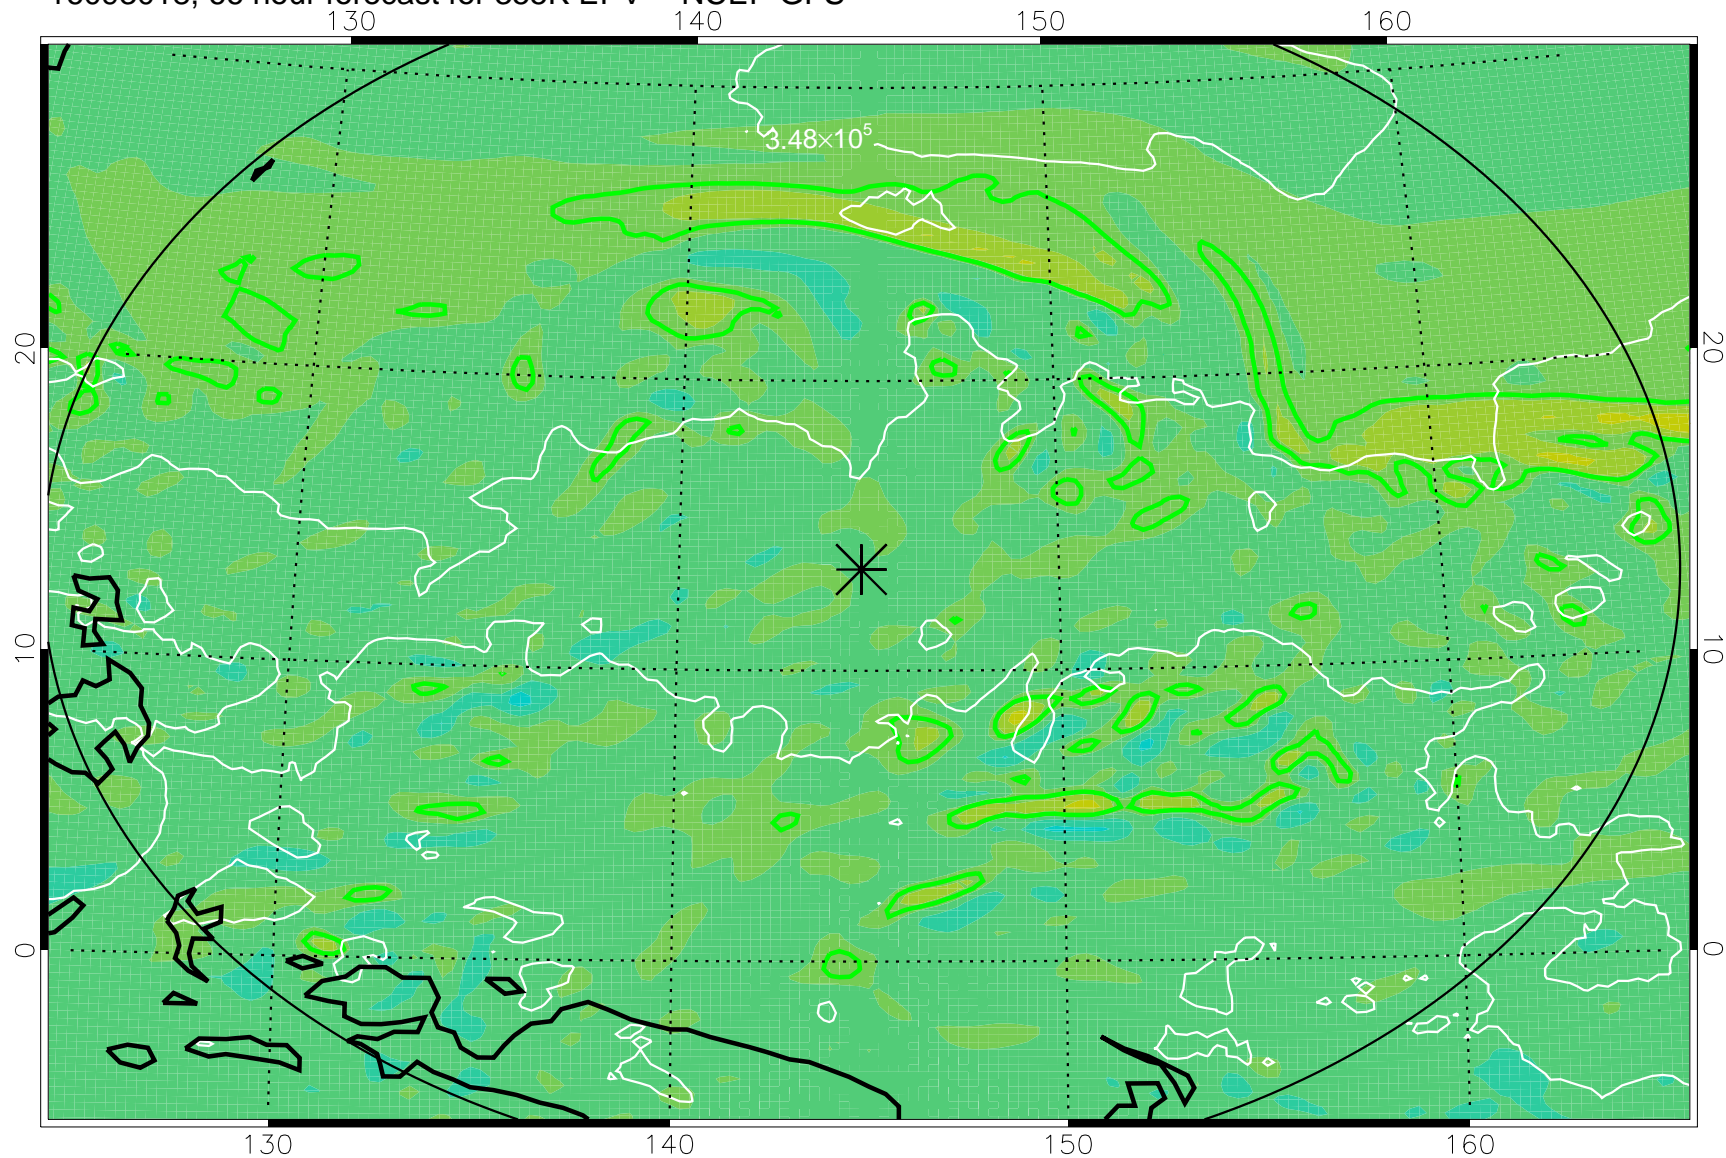

16093006, 54 hour forecast for 355K EPV -- NCEP GFS

355K Montgomery Streamfunction, white
EPV Tropopause (2 PVU) Position
Range ring of 2304 km

16093012, 60 hour forecast for 355K EPV -- NCEP GFS

355K Montgomery Streamfunction, white
EPV Tropopause (2 PVU) Position
Range ring of 2304 km

16093018, 66 hour forecast for 355K EPV -- NCEP GFS

355K Montgomery Streamfunction, white
EPV Tropopause (2 PVU) Position
Range ring of 2304 km

16100100, 72 hour forecast for 355K EPV -- NCEP GFS

355K Montgomery Streamfunction, white
EPV Tropopause (2 PVU) Position
Range ring of 2304 km

16100106, 78 hour forecast for 355K EPV -- NCEP GFS

355K Montgomery Streamfunction, white
EPV Tropopause (2 PVU) Position
Range ring of 2304 km

16100112, 84 hour forecast for 355K EPV -- NCEP GFS

355K Montgomery Streamfunction, white
EPV Tropopause (2 PVU) Position
Range ring of 2304 km

16100118, 90 hour forecast for 355K EPV -- NCEP GFS

355K Montgomery Streamfunction, white
EPV Tropopause (2 PVU) Position
Range ring of 2304 km

16100200, 96 hour forecast for 355K EPV -- NCEP GFS

355K Montgomery Streamfunction, white
EPV Tropopause (2 PVU) Position
Range ring of 2304 km