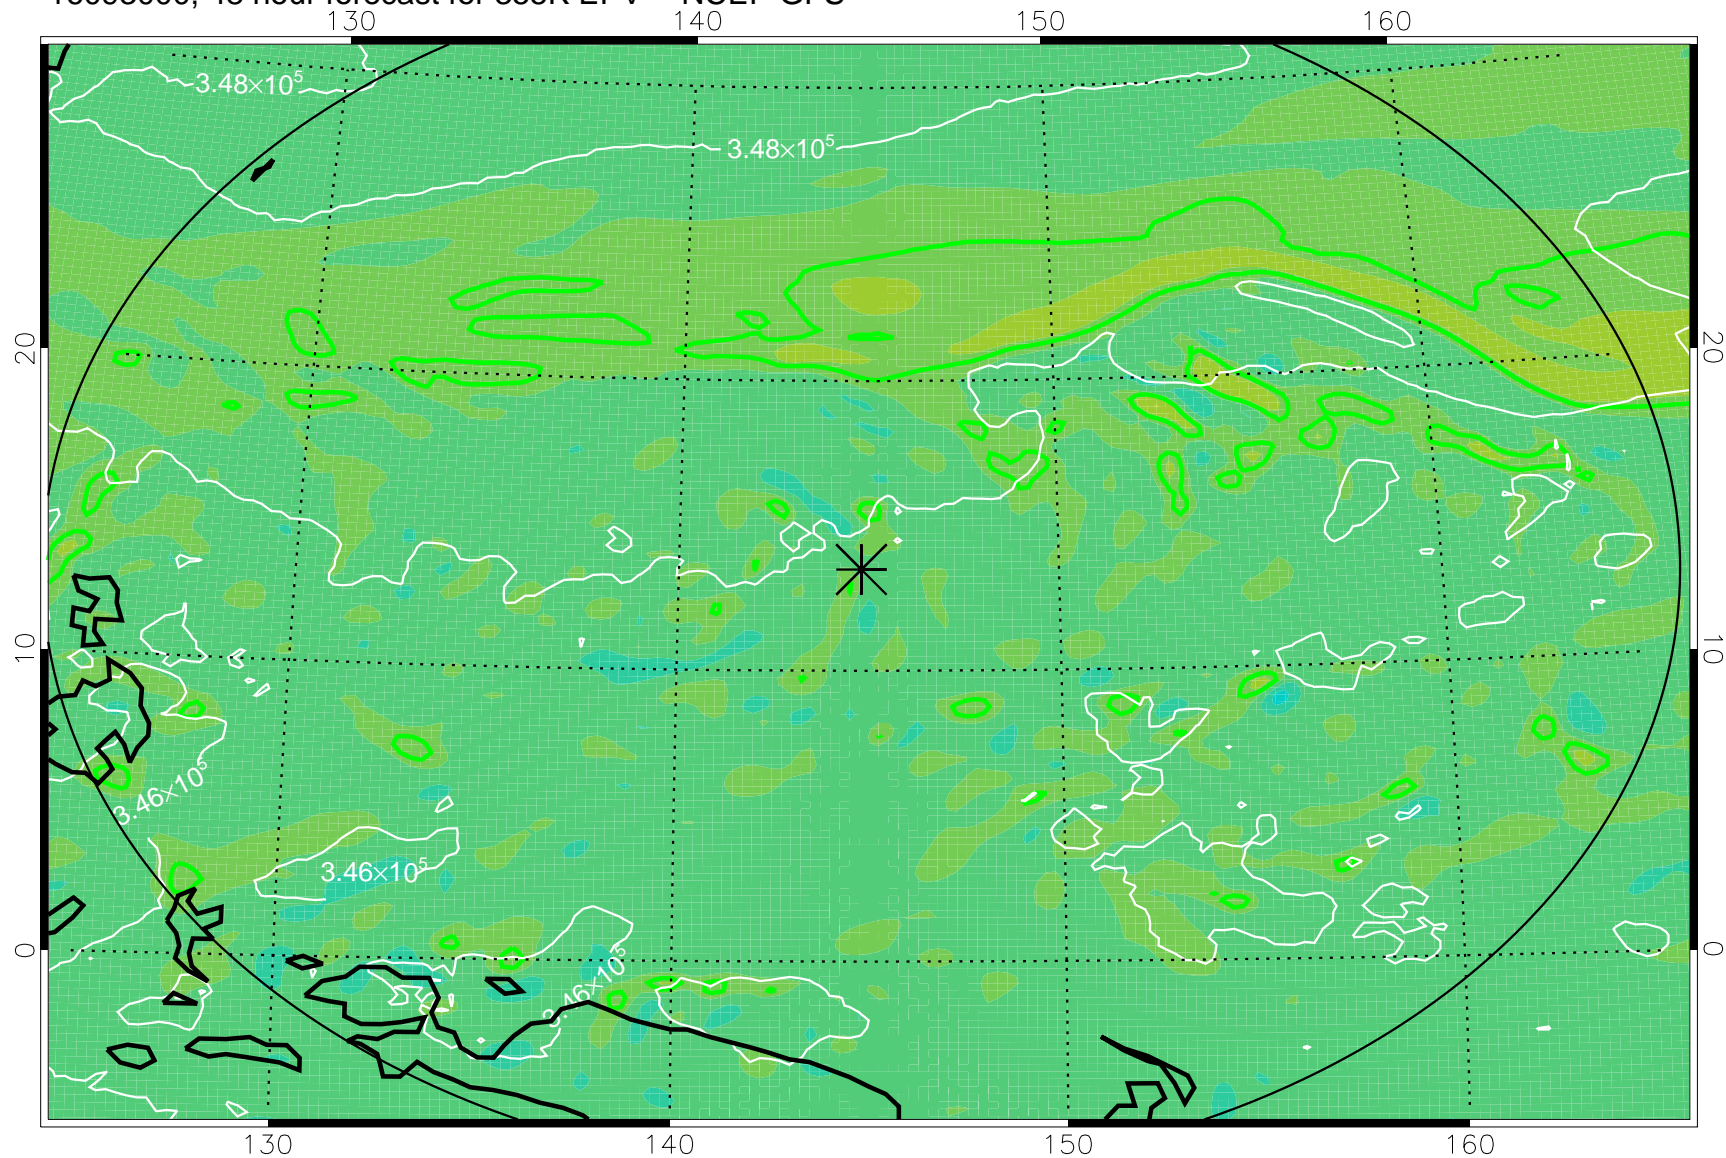

16092906, 30 hour forecast for 355K EPV -- NCEP GFS

355K Montgomery Streamfunction, white
EPV Tropopause (2 PVU) Position
Range ring of 2304 km

16092912, 36 hour forecast for 355K EPV -- NCEP GFS

355K Montgomery Streamfunction, white
EPV Tropopause (2 PVU) Position
Range ring of 2304 km

16092918, 42 hour forecast for 355K EPV -- NCEP GFS

355K Montgomery Streamfunction, white
EPV Tropopause (2 PVU) Position
Range ring of 2304 km

16093000, 48 hour forecast for 355K EPV -- NCEP GFS

355K Montgomery Streamfunction, white
EPV Tropopause (2 PVU) Position
Range ring of 2304 km

16093018, 66 hour forecast for 355K EPV -- NCEP GFS

355K Montgomery Streamfunction, white
EPV Tropopause (2 PVU) Position
Range ring of 2304 km

16100100, 72 hour forecast for 355K EPV -- NCEP GFS

355K Montgomery Streamfunction, white
EPV Tropopause (2 PVU) Position
Range ring of 2304 km

16100118, 90 hour forecast for 355K EPV -- NCEP GFS

355K Montgomery Streamfunction, white
EPV Tropopause (2 PVU) Position
Range ring of 2304 km

16100200, 96 hour forecast for 355K EPV -- NCEP GFS

355K Montgomery Streamfunction, white
EPV Tropopause (2 PVU) Position
Range ring of 2304 km