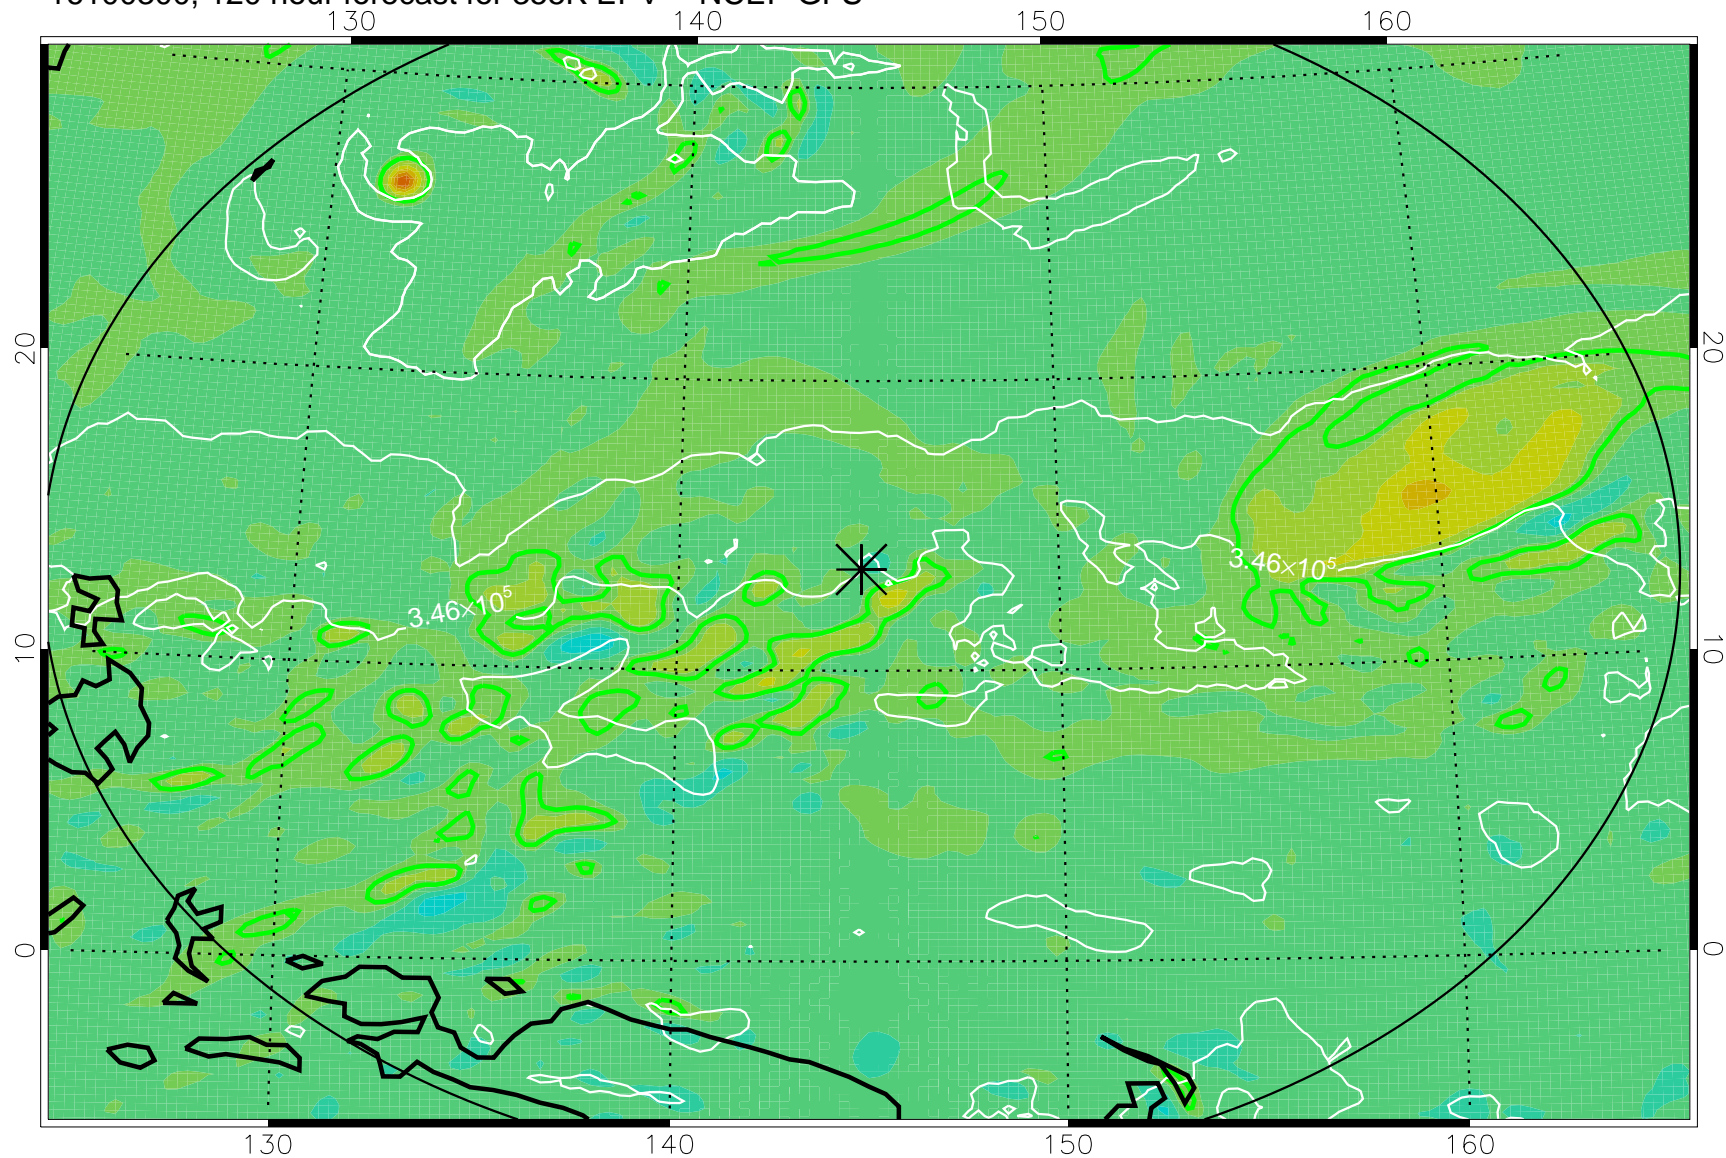

16100106, 78 hour forecast for 355K EPV -- NCEP GFS

355K Montgomery Streamfunction, white
EPV Tropopause (2 PVU) Position
Range ring of 2304 km

16100112, 84 hour forecast for 355K EPV -- NCEP GFS

355K Montgomery Streamfunction, white
EPV Tropopause (2 PVU) Position
Range ring of 2304 km

16100118, 90 hour forecast for 355K EPV -- NCEP GFS

355K Montgomery Streamfunction, white
EPV Tropopause (2 PVU) Position
Range ring of 2304 km

16100200, 96 hour forecast for 355K EPV -- NCEP GFS

355K Montgomery Streamfunction, white
EPV Tropopause (2 PVU) Position
Range ring of 2304 km

16100206, 102 hour forecast for 355K EPV -- NCEP GFS

355K Montgomery Streamfunction, white
EPV Tropopause (2 PVU) Position
Range ring of 2304 km

16100212, 108 hour forecast for 355K EPV -- NCEP GFS

355K Montgomery Streamfunction, white
EPV Tropopause (2 PVU) Position
Range ring of 2304 km

16100218, 114 hour forecast for 355K EPV -- NCEP GFS

355K Montgomery Streamfunction, white
EPV Tropopause (2 PVU) Position
Range ring of 2304 km

16100300, 120 hour forecast for 355K EPV -- NCEP GFS

355K Montgomery Streamfunction, white
EPV Tropopause (2 PVU) Position
Range ring of 2304 km