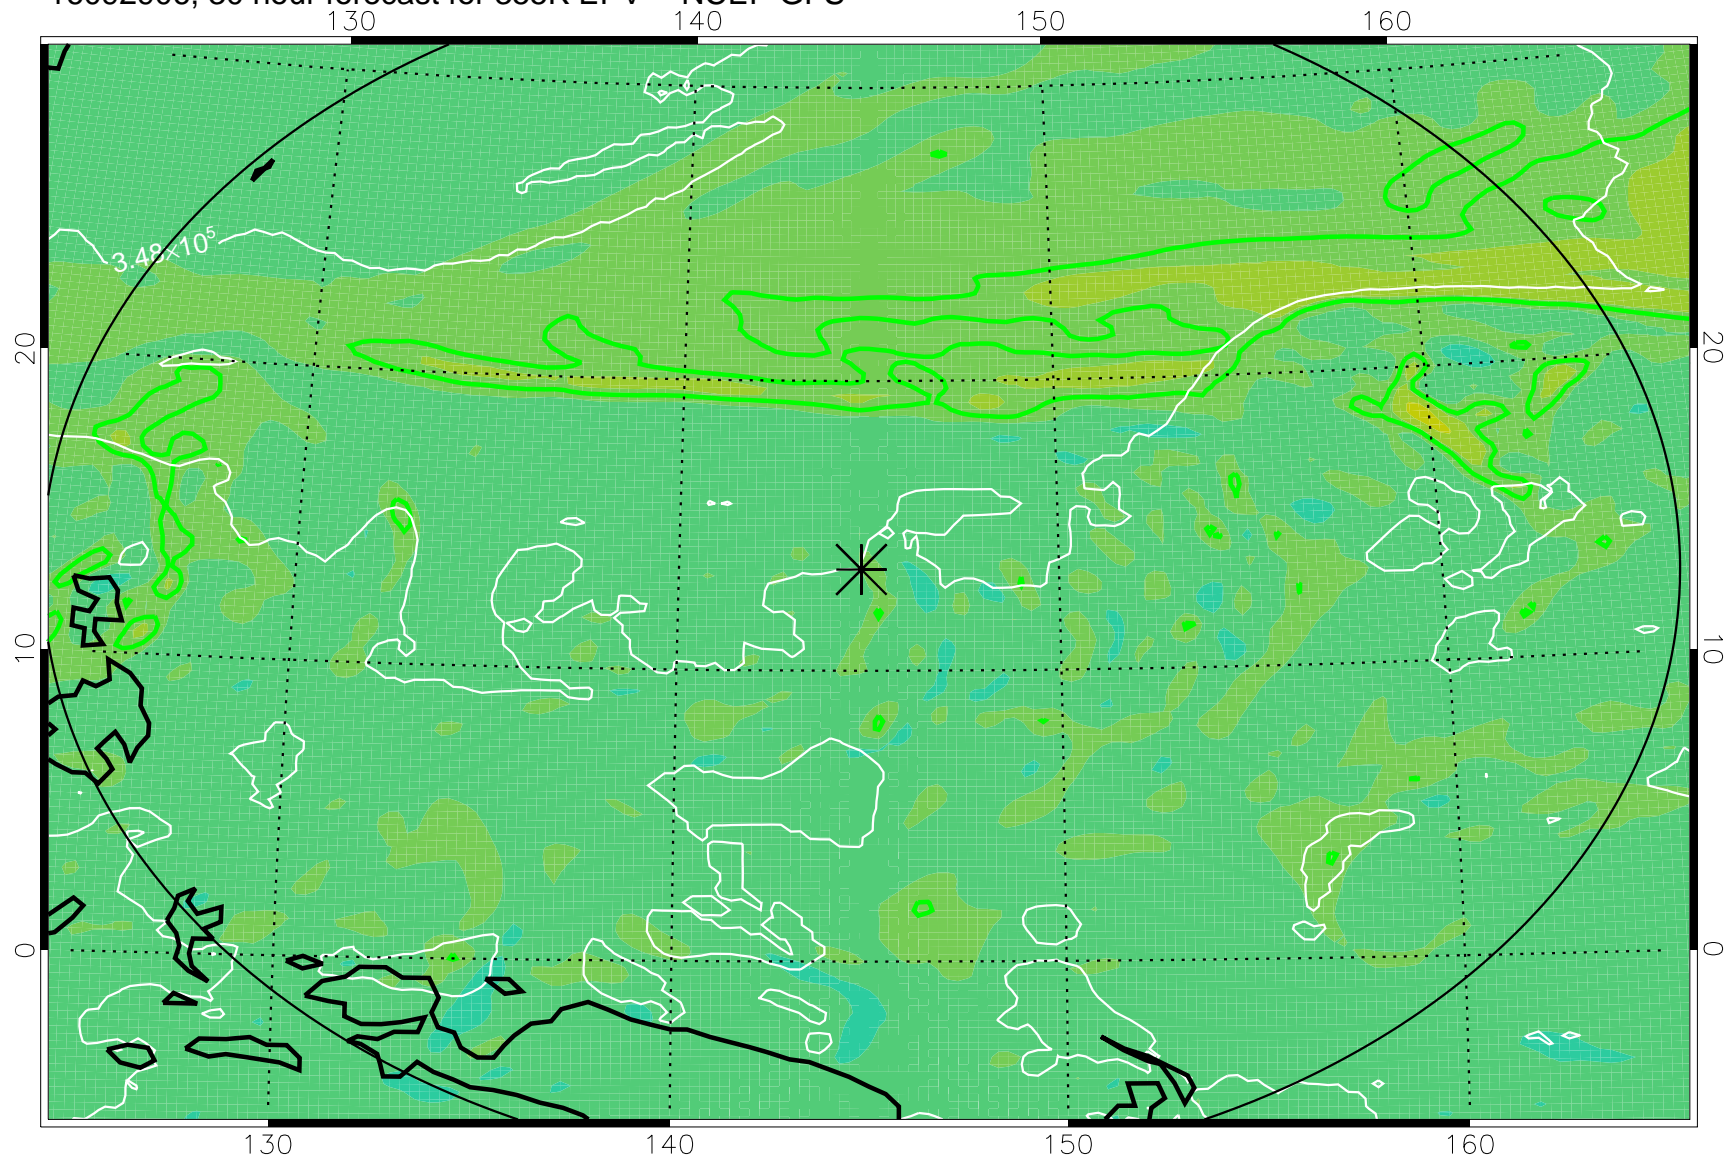

16092818, 18 hour forecast for 355K EPV -- NCEP GFS

355K Montgomery Streamfunction, white
EPV Tropopause (2 PVU) Position
Range ring of 2304 km

16092900, 24 hour forecast for 355K EPV -- NCEP GFS

355K Montgomery Streamfunction, white
EPV Tropopause (2 PVU) Position
Range ring of 2304 km

16092906, 30 hour forecast for 355K EPV -- NCEP GFS

355K Montgomery Streamfunction, white
EPV Tropopause (2 PVU) Position
Range ring of 2304 km

16092912, 36 hour forecast for 355K EPV -- NCEP GFS

355K Montgomery Streamfunction, white
EPV Tropopause (2 PVU) Position
Range ring of 2304 km

16092918, 42 hour forecast for 355K EPV -- NCEP GFS

355K Montgomery Streamfunction, white
EPV Tropopause (2 PVU) Position
Range ring of 2304 km

16093000, 48 hour forecast for 355K EPV -- NCEP GFS

355K Montgomery Streamfunction, white
EPV Tropopause (2 PVU) Position
Range ring of 2304 km

16093018, 66 hour forecast for 355K EPV -- NCEP GFS

355K Montgomery Streamfunction, white
EPV Tropopause (2 PVU) Position
Range ring of 2304 km

16100100, 72 hour forecast for 355K EPV -- NCEP GFS

355K Montgomery Streamfunction, white
EPV Tropopause (2 PVU) Position
Range ring of 2304 km