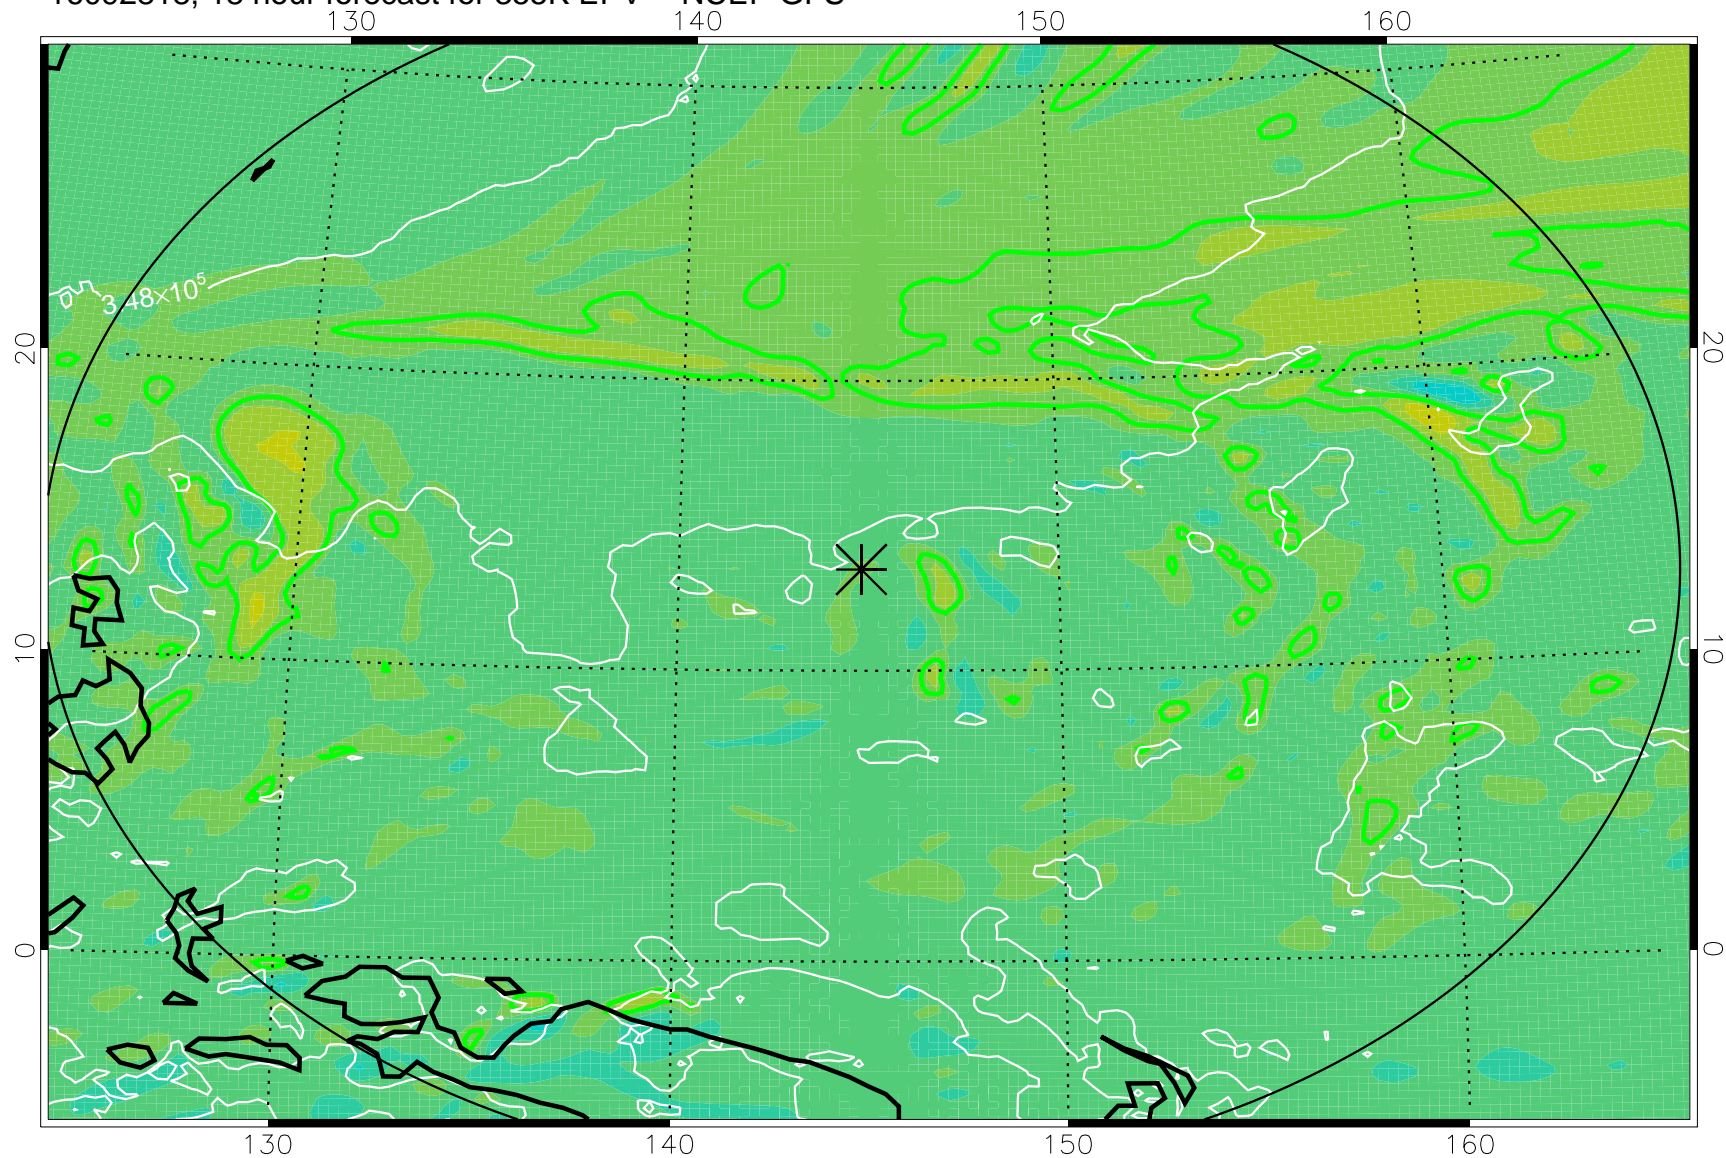

16092806, 6 hour forecast for 355K EPV -- NCEP GFS

355K Montgomery Streamfunction, white
EPV Tropopause (2 PVU) Position
Range ring of 2304 km

16092812, 12 hour forecast for 355K EPV -- NCEP GFS

355K Montgomery Streamfunction, white
EPV Tropopause (2 PVU) Position
Range ring of 2304 km

16092818, 18 hour forecast for 355K EPV -- NCEP GFS

355K Montgomery Streamfunction, white
EPV Tropopause (2 PVU) Position
Range ring of 2304 km

16092900, 24 hour forecast for 355K EPV -- NCEP GFS

355K Montgomery Streamfunction, white
EPV Tropopause (2 PVU) Position
Range ring of 2304 km

16092906, 30 hour forecast for 355K EPV -- NCEP GFS

355K Montgomery Streamfunction, white
EPV Tropopause (2 PVU) Position
Range ring of 2304 km

16092912, 36 hour forecast for 355K EPV -- NCEP GFS

355K Montgomery Streamfunction, white
EPV Tropopause (2 PVU) Position
Range ring of 2304 km

16092918, 42 hour forecast for 355K EPV -- NCEP GFS

355K Montgomery Streamfunction, white
EPV Tropopause (2 PVU) Position
Range ring of 2304 km

16093000, 48 hour forecast for 355K EPV -- NCEP GFS

355K Montgomery Streamfunction, white
EPV Tropopause (2 PVU) Position
Range ring of 2304 km