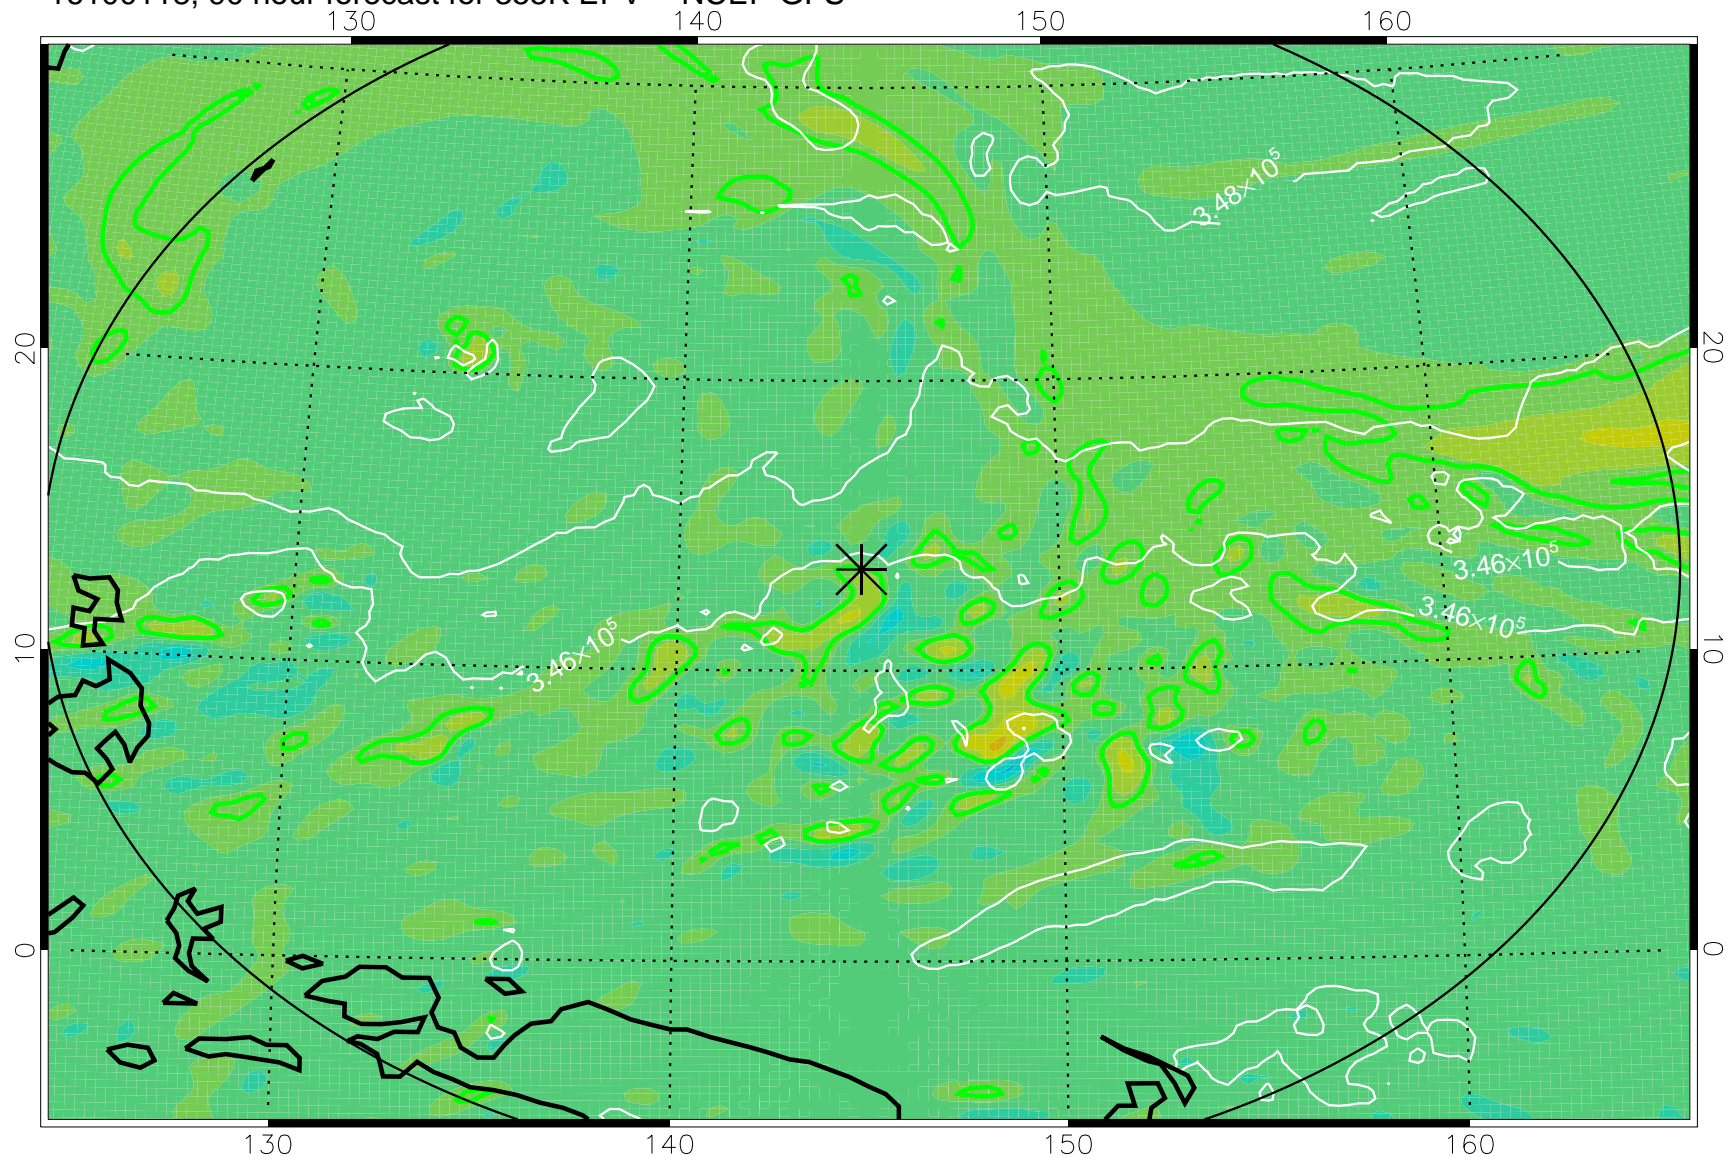

16100106, 78 hour forecast for 355K EPV -- NCEP GFS

355K Montgomery Streamfunction, white
EPV Tropopause (2 PVU) Position
Range ring of 2304 km

16100112, 84 hour forecast for 355K EPV -- NCEP GFS

355K Montgomery Streamfunction, white
EPV Tropopause (2 PVU) Position
Range ring of 2304 km

16100118, 90 hour forecast for 355K EPV -- NCEP GFS

355K Montgomery Streamfunction, white
EPV Tropopause (2 PVU) Position
Range ring of 2304 km

16100200, 96 hour forecast for 355K EPV -- NCEP GFS

355K Montgomery Streamfunction, white
EPV Tropopause (2 PVU) Position
Range ring of 2304 km

16100206, 102 hour forecast for 355K EPV -- NCEP GFS

355K Montgomery Streamfunction, white
EPV Tropopause (2 PVU) Position
Range ring of 2304 km

16100212, 108 hour forecast for 355K EPV -- NCEP GFS

355K Montgomery Streamfunction, white
EPV Tropopause (2 PVU) Position
Range ring of 2304 km

16100218, 114 hour forecast for 355K EPV -- NCEP GFS

355K Montgomery Streamfunction, white
EPV Tropopause (2 PVU) Position
Range ring of 2304 km

16100300, 120 hour forecast for 355K EPV -- NCEP GFS

355K Montgomery Streamfunction, white
EPV Tropopause (2 PVU) Position
Range ring of 2304 km