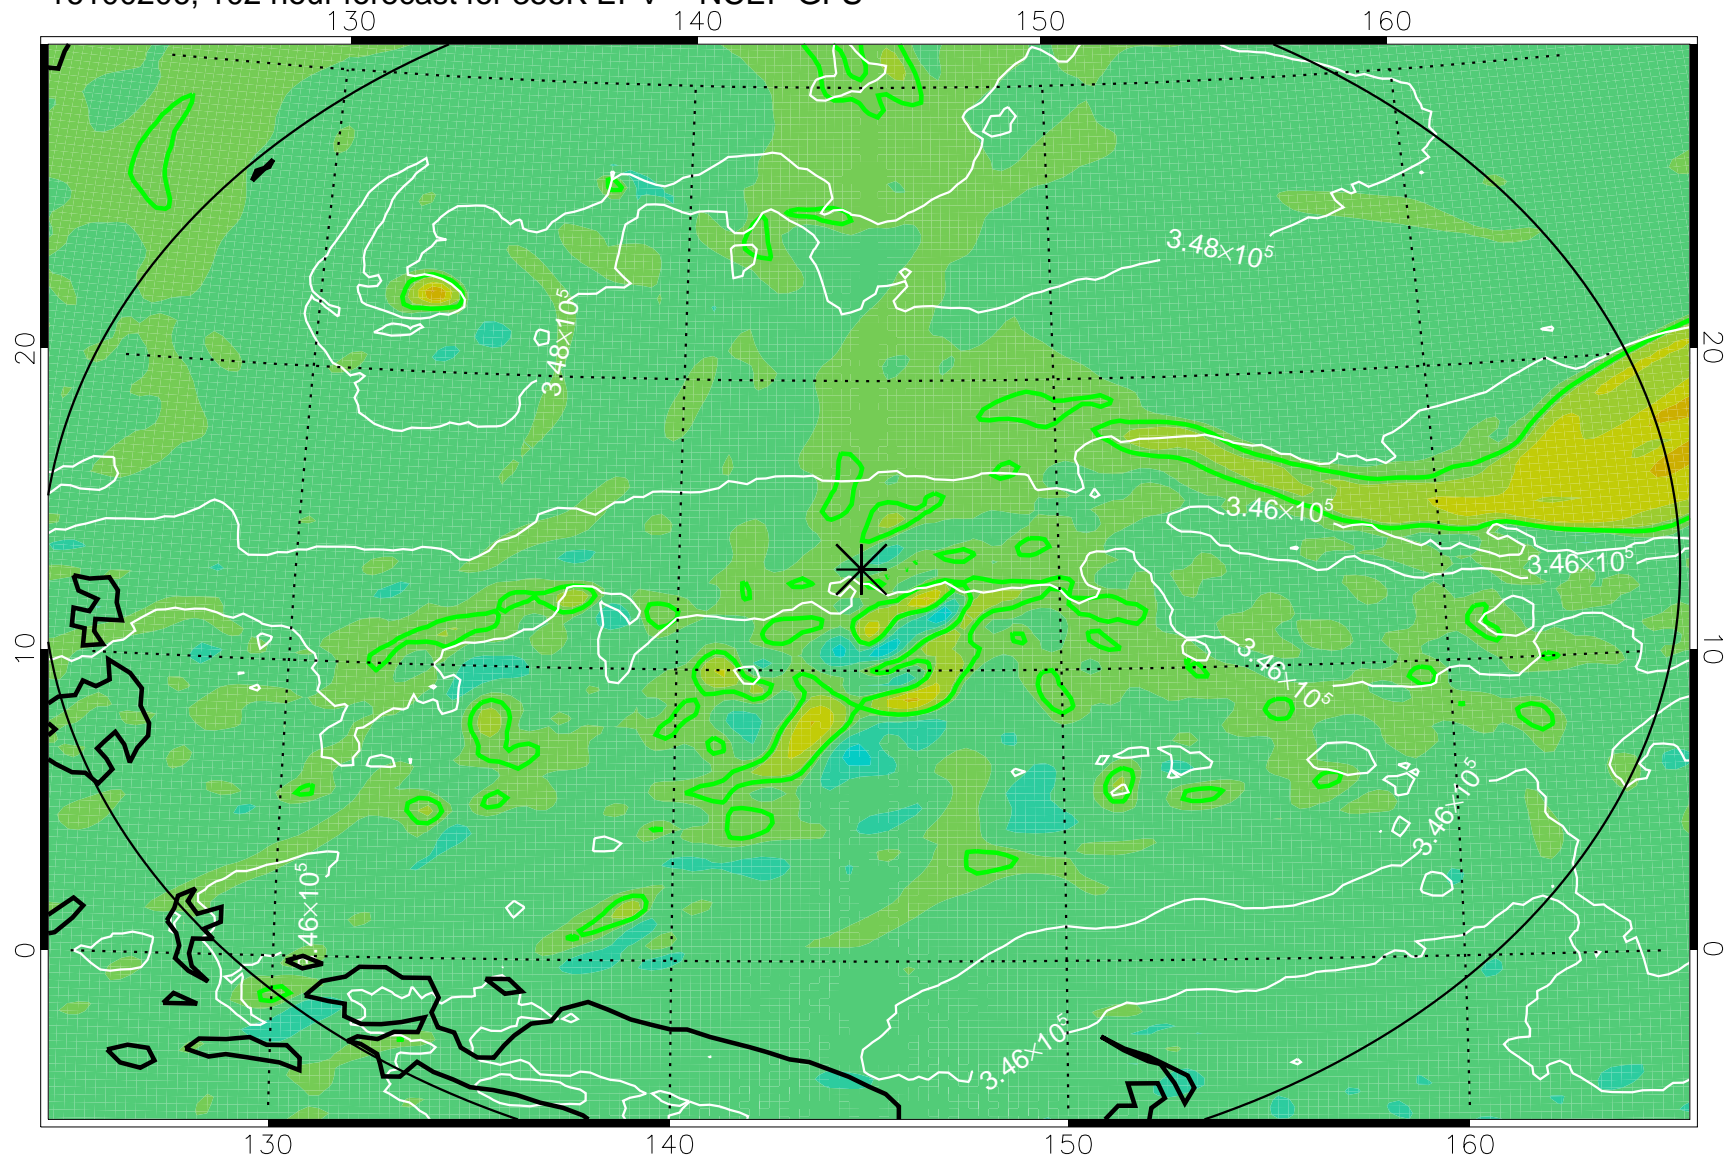

16100106, 78 hour forecast for 355K EPV -- NCEP GFS

355K Montgomery Streamfunction, white
EPV Tropopause (2 PVU) Position
Range ring of 2304 km

16100112, 84 hour forecast for 355K EPV -- NCEP GFS

355K Montgomery Streamfunction, white
EPV Tropopause (2 PVU) Position
Range ring of 2304 km

16100118, 90 hour forecast for 355K EPV -- NCEP GFS

355K Montgomery Streamfunction, white
EPV Tropopause (2 PVU) Position
Range ring of 2304 km

16100200, 96 hour forecast for 355K EPV -- NCEP GFS

355K Montgomery Streamfunction, white
EPV Tropopause (2 PVU) Position
Range ring of 2304 km

16100206, 102 hour forecast for 355K EPV -- NCEP GFS

355K Montgomery Streamfunction, white
EPV Tropopause (2 PVU) Position
Range ring of 2304 km

16100212, 108 hour forecast for 355K EPV -- NCEP GFS

355K Montgomery Streamfunction, white
EPV Tropopause (2 PVU) Position
Range ring of 2304 km

16100218, 114 hour forecast for 355K EPV -- NCEP GFS

355K Montgomery Streamfunction, white
EPV Tropopause (2 PVU) Position
Range ring of 2304 km

16100300, 120 hour forecast for 355K EPV -- NCEP GFS

355K Montgomery Streamfunction, white
EPV Tropopause (2 PVU) Position
Range ring of 2304 km