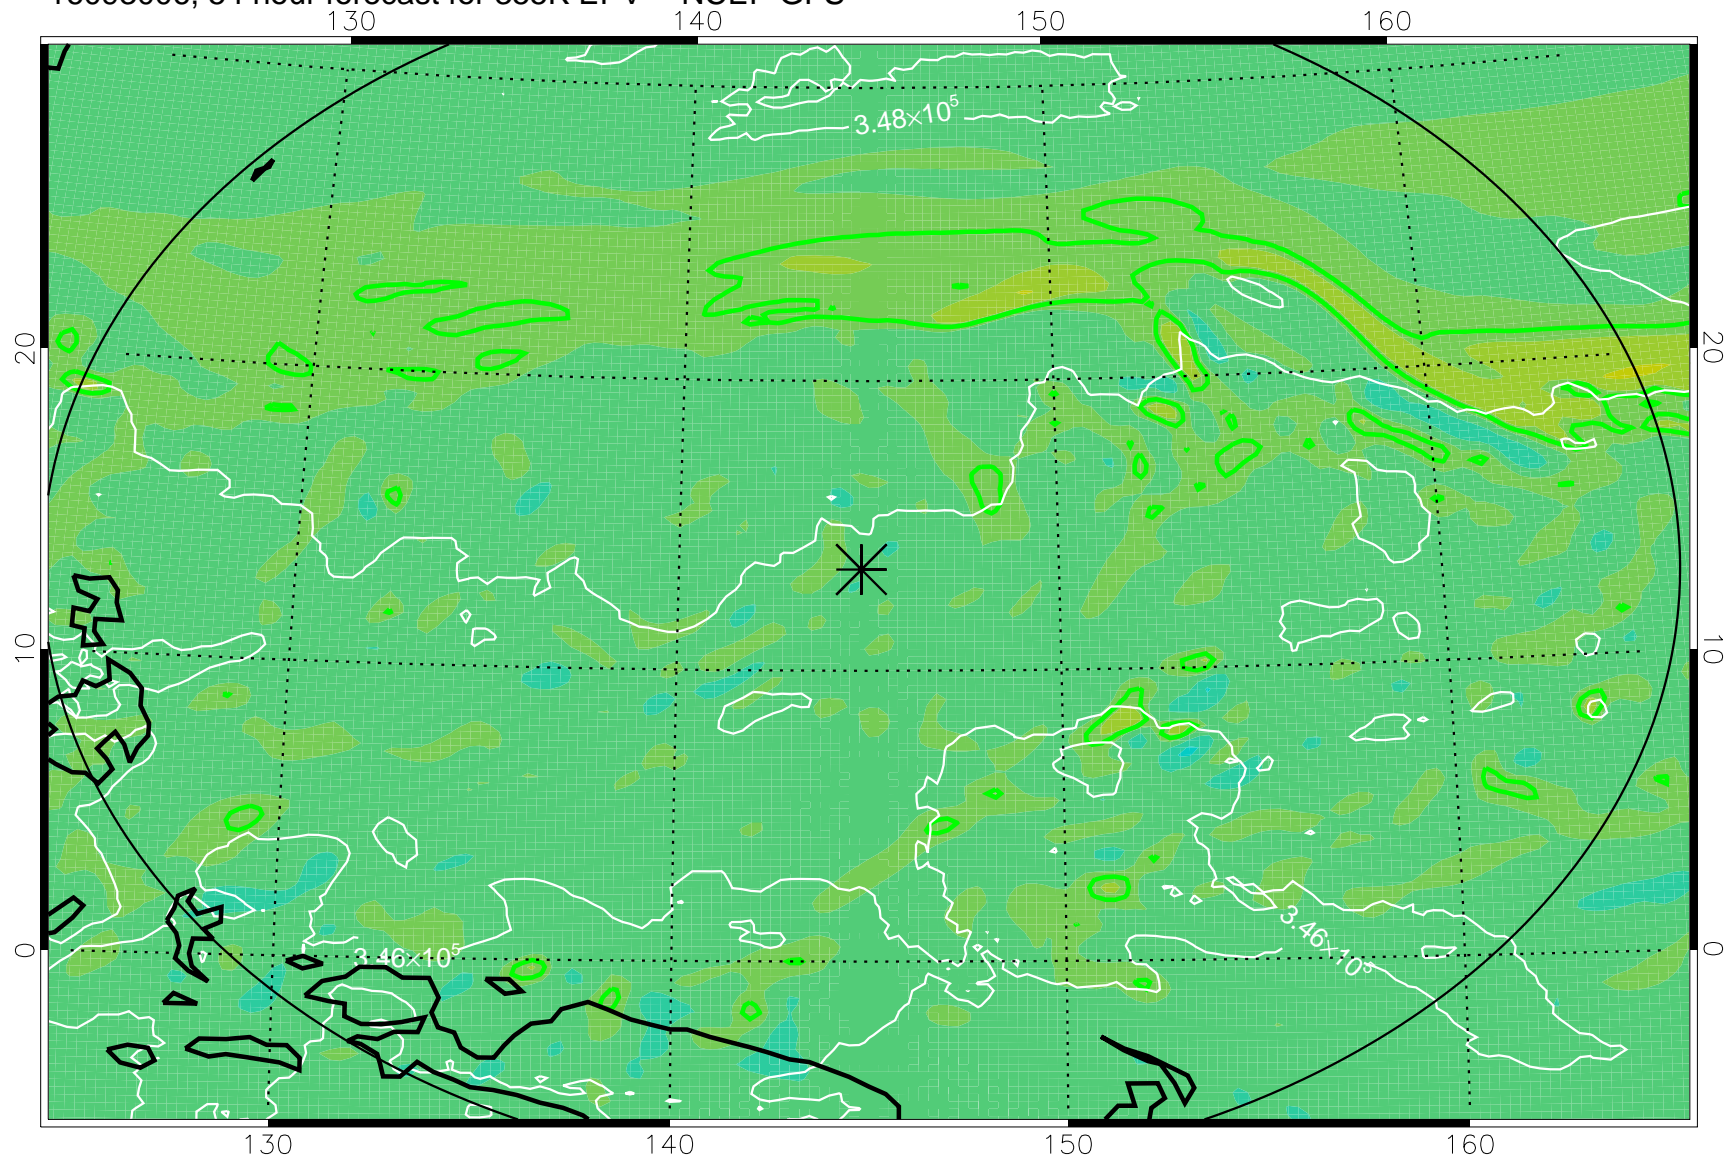

16092918, 42 hour forecast for 355K EPV -- NCEP GFS

355K Montgomery Streamfunction, white
EPV Tropopause (2 PVU) Position
Range ring of 2304 km

16093000, 48 hour forecast for 355K EPV -- NCEP GFS

355K Montgomery Streamfunction, white
EPV Tropopause (2 PVU) Position
Range ring of 2304 km

16093006, 54 hour forecast for 355K EPV -- NCEP GFS

355K Montgomery Streamfunction, white
EPV Tropopause (2 PVU) Position
Range ring of 2304 km

16093012, 60 hour forecast for 355K EPV -- NCEP GFS

355K Montgomery Streamfunction, white
EPV Tropopause (2 PVU) Position
Range ring of 2304 km

16093018, 66 hour forecast for 355K EPV -- NCEP GFS

355K Montgomery Streamfunction, white
EPV Tropopause (2 PVU) Position
Range ring of 2304 km

16100100, 72 hour forecast for 355K EPV -- NCEP GFS

355K Montgomery Streamfunction, white
EPV Tropopause (2 PVU) Position
Range ring of 2304 km

16100106, 78 hour forecast for 355K EPV -- NCEP GFS

355K Montgomery Streamfunction, white
EPV Tropopause (2 PVU) Position
Range ring of 2304 km

16100112, 84 hour forecast for 355K EPV -- NCEP GFS

355K Montgomery Streamfunction, white
EPV Tropopause (2 PVU) Position
Range ring of 2304 km