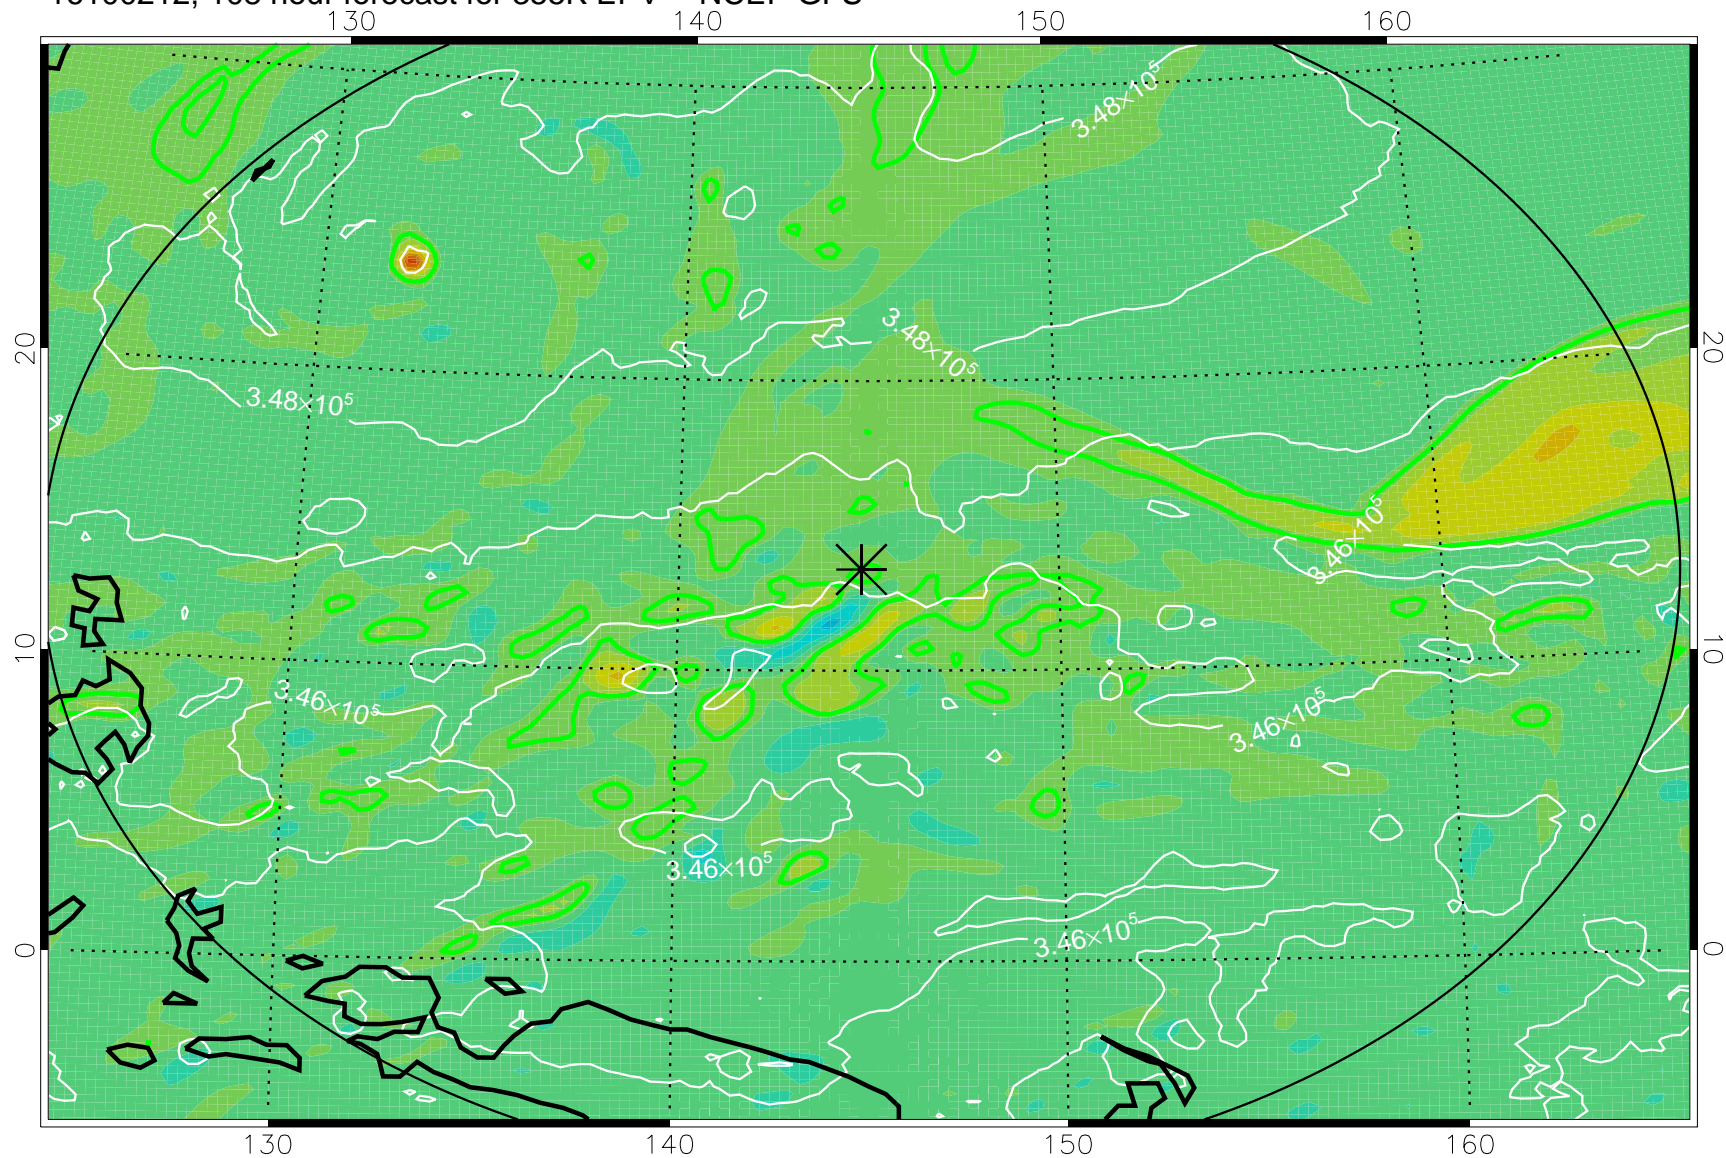

16100106, 78 hour forecast for 355K EPV -- NCEP GFS

355K Montgomery Streamfunction, white
EPV Tropopause (2 PVU) Position
Range ring of 2304 km

16100112, 84 hour forecast for 355K EPV -- NCEP GFS

355K Montgomery Streamfunction, white
EPV Tropopause (2 PVU) Position
Range ring of 2304 km

16100118, 90 hour forecast for 355K EPV -- NCEP GFS

355K Montgomery Streamfunction, white
EPV Tropopause (2 PVU) Position
Range ring of 2304 km

16100200, 96 hour forecast for 355K EPV -- NCEP GFS

355K Montgomery Streamfunction, white
EPV Tropopause (2 PVU) Position
Range ring of 2304 km

16100206, 102 hour forecast for 355K EPV -- NCEP GFS

355K Montgomery Streamfunction, white
EPV Tropopause (2 PVU) Position
Range ring of 2304 km

16100212, 108 hour forecast for 355K EPV -- NCEP GFS

355K Montgomery Streamfunction, white
EPV Tropopause (2 PVU) Position
Range ring of 2304 km

16100218, 114 hour forecast for 355K EPV -- NCEP GFS

355K Montgomery Streamfunction, white
EPV Tropopause (2 PVU) Position
Range ring of 2304 km

16100300, 120 hour forecast for 355K EPV -- NCEP GFS

355K Montgomery Streamfunction, white
EPV Tropopause (2 PVU) Position
Range ring of 2304 km