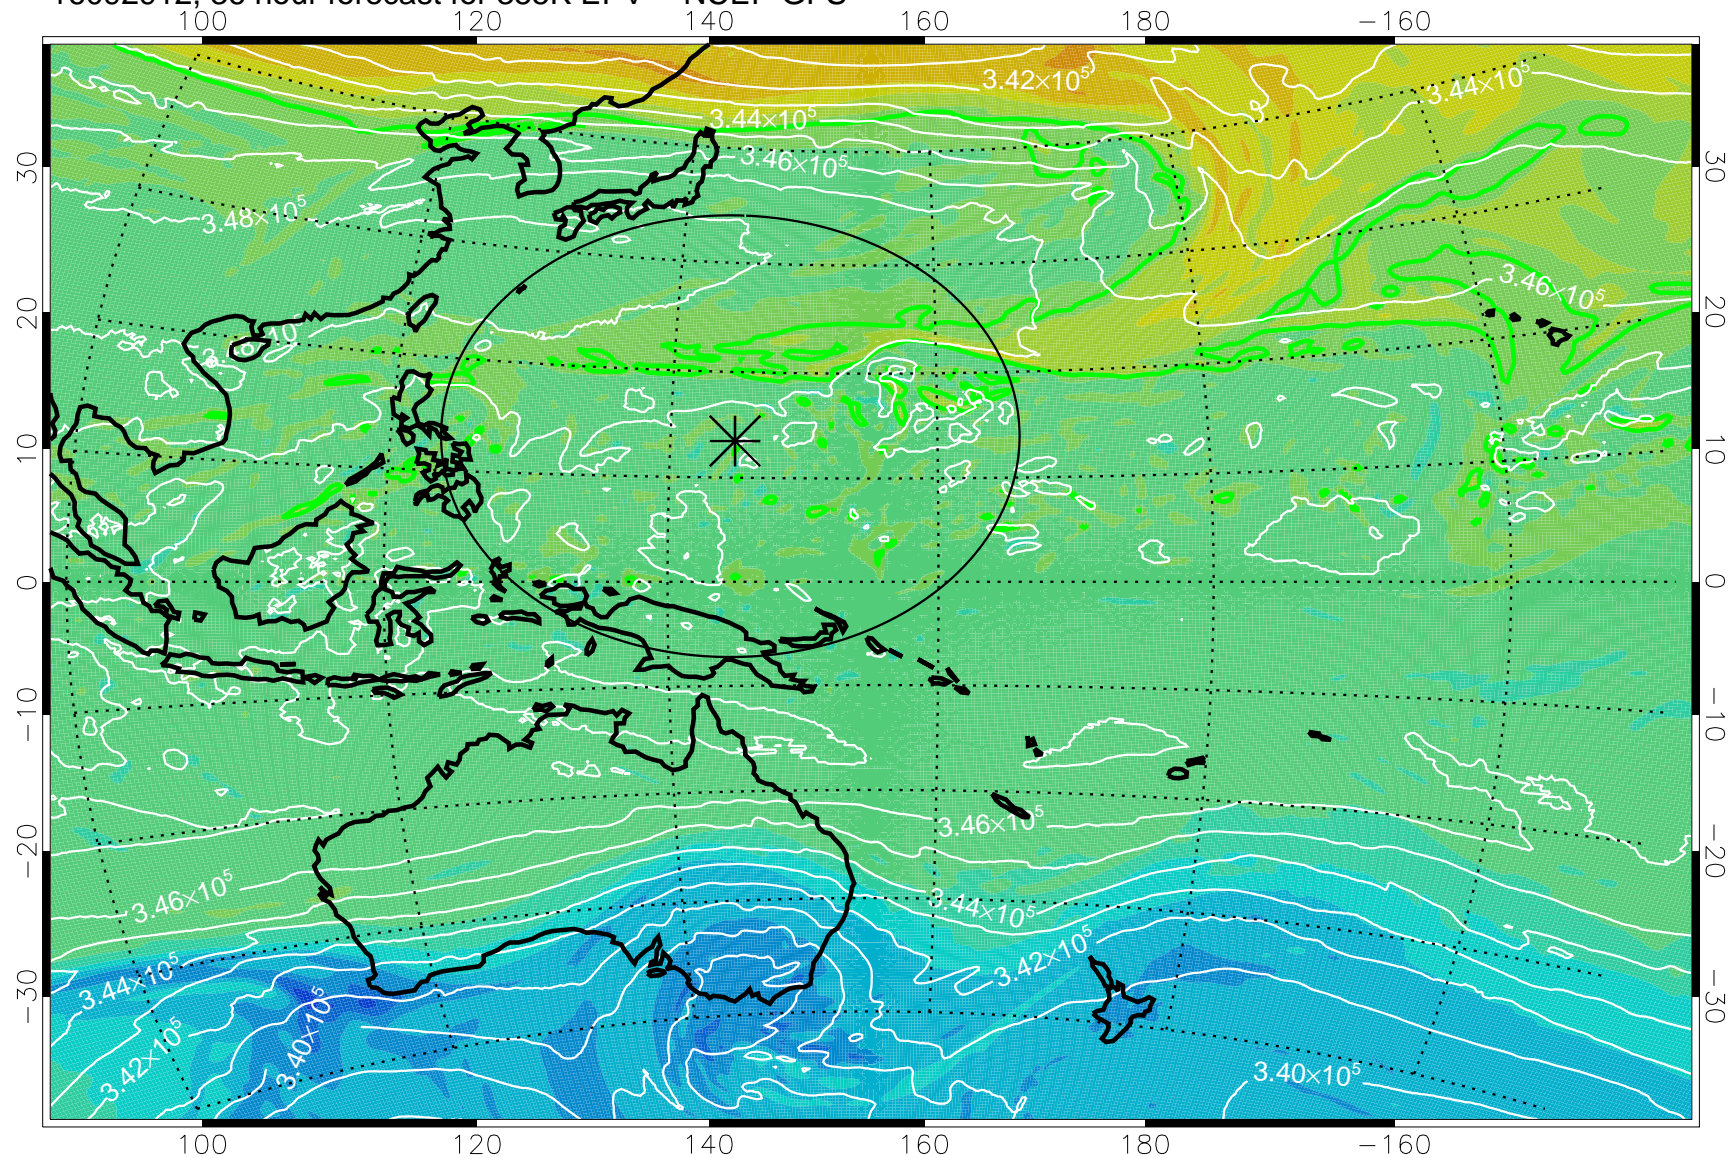

16092818, 18 hour forecast for 355K EPV -- NCEP GFS

355K Montgomery Streamfunction, white  
EPV Tropopause (2 PVU) Position  
Range ring of 2304 km

16092900, 24 hour forecast for 355K EPV -- NCEP GFS

355K Montgomery Streamfunction, white  
EPV Tropopause (2 PVU) Position  
Range ring of 2304 km

16092906, 30 hour forecast for 355K EPV -- NCEP GFS

355K Montgomery Streamfunction, white  
EPV Tropopause (2 PVU) Position  
Range ring of 2304 km

16092912, 36 hour forecast for 355K EPV -- NCEP GFS

355K Montgomery Streamfunction, white  
EPV Tropopause (2 PVU) Position  
Range ring of 2304 km

16092918, 42 hour forecast for 355K EPV -- NCEP GFS

355K Montgomery Streamfunction, white  
EPV Tropopause (2 PVU) Position  
Range ring of 2304 km

16093000, 48 hour forecast for 355K EPV -- NCEP GFS

355K Montgomery Streamfunction, white  
EPV Tropopause (2 PVU) Position  
Range ring of 2304 km

16093006, 54 hour forecast for 355K EPV -- NCEP GFS

355K Montgomery Streamfunction, white  
EPV Tropopause (2 PVU) Position  
Range ring of 2304 km

16093012, 60 hour forecast for 355K EPV -- NCEP GFS

355K Montgomery Streamfunction, white  
EPV Tropopause (2 PVU) Position  
Range ring of 2304 km