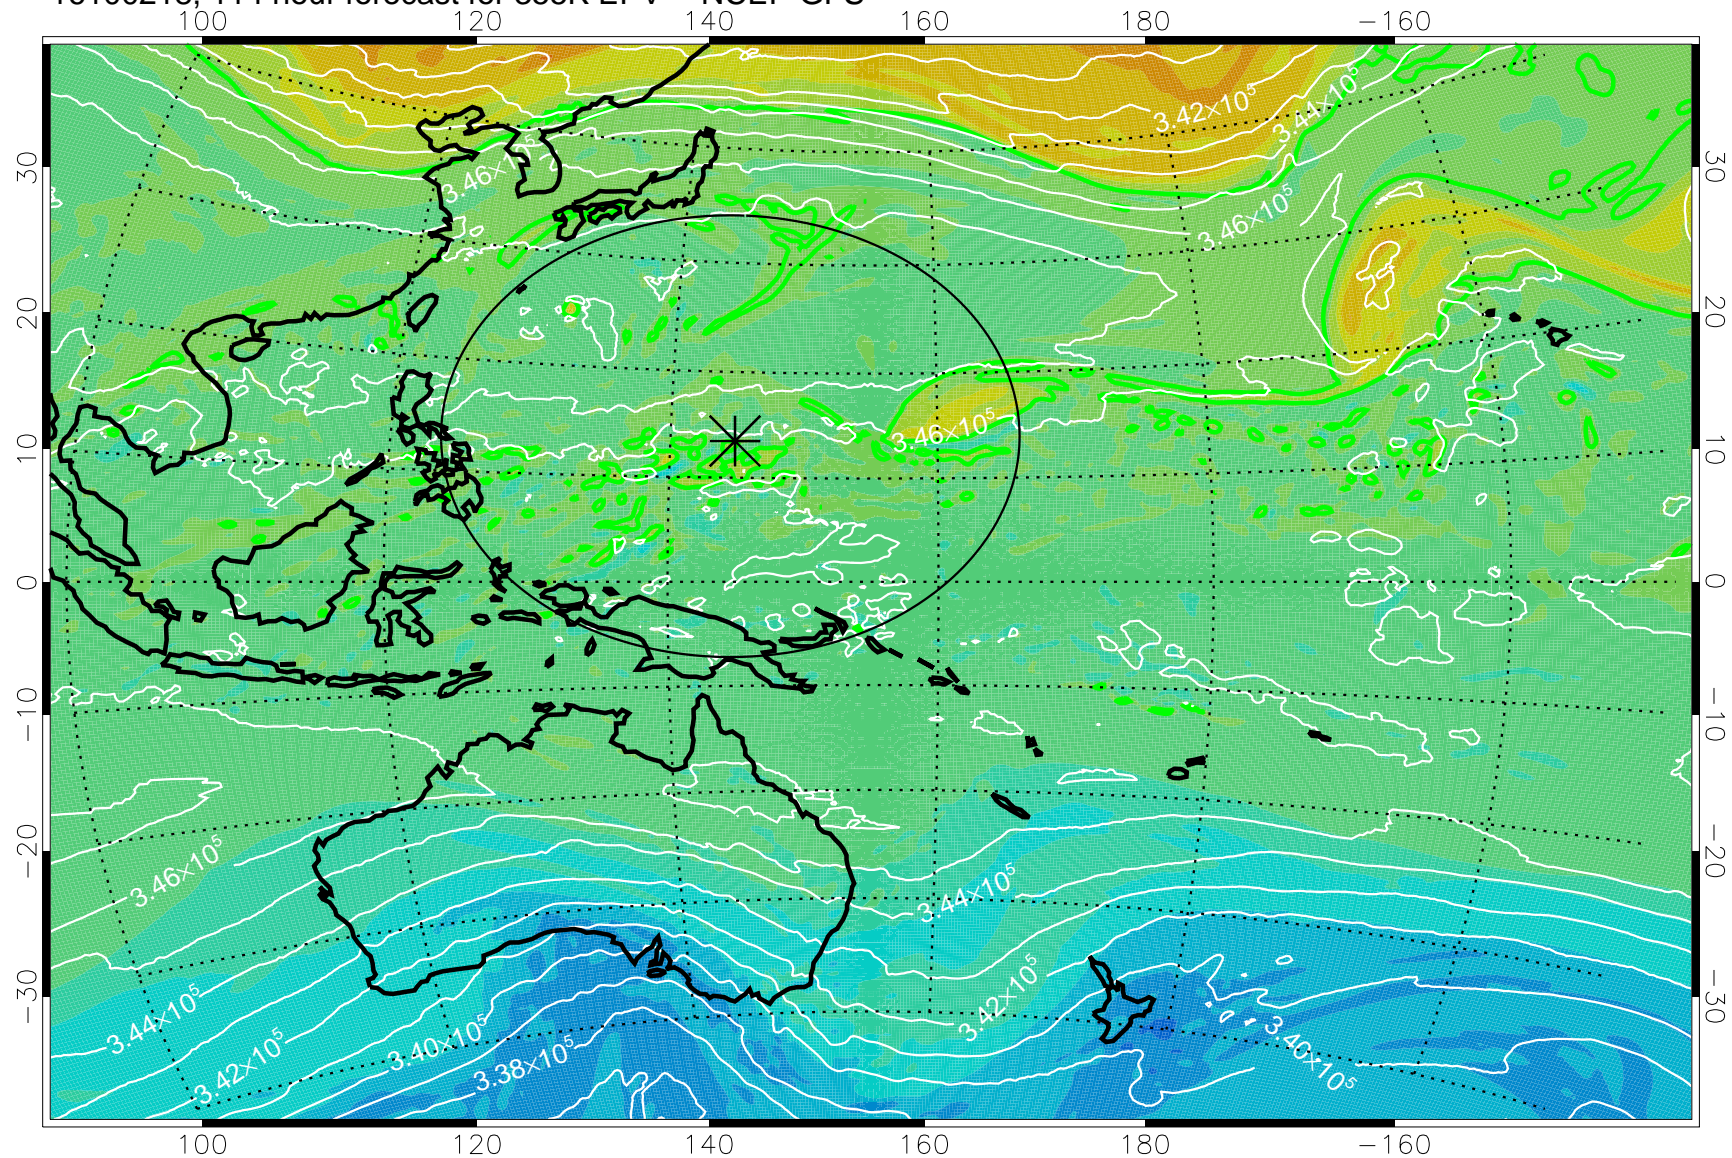

16100106, 78 hour forecast for 355K EPV -- NCEP GFS

355K Montgomery Streamfunction, white  
EPV Tropopause (2 PVU) Position  
Range ring of 2304 km

16100112, 84 hour forecast for 355K EPV -- NCEP GFS

355K Montgomery Streamfunction, white  
EPV Tropopause (2 PVU) Position  
Range ring of 2304 km

16100118, 90 hour forecast for 355K EPV -- NCEP GFS

355K Montgomery Streamfunction, white  
EPV Tropopause (2 PVU) Position  
Range ring of 2304 km

16100200, 96 hour forecast for 355K EPV -- NCEP GFS

355K Montgomery Streamfunction, white  
EPV Tropopause (2 PVU) Position  
Range ring of 2304 km

16100206, 102 hour forecast for 355K EPV -- NCEP GFS

355K Montgomery Streamfunction, white  
EPV Tropopause (2 PVU) Position  
Range ring of 2304 km

16100212, 108 hour forecast for 355K EPV -- NCEP GFS

355K Montgomery Streamfunction, white  
EPV Tropopause (2 PVU) Position  
Range ring of 2304 km

16100218, 114 hour forecast for 355K EPV -- NCEP GFS

355K Montgomery Streamfunction, white  
EPV Tropopause (2 PVU) Position  
Range ring of 2304 km

16100300, 120 hour forecast for 355K EPV -- NCEP GFS

355K Montgomery Streamfunction, white  
EPV Tropopause (2 PVU) Position  
Range ring of 2304 km