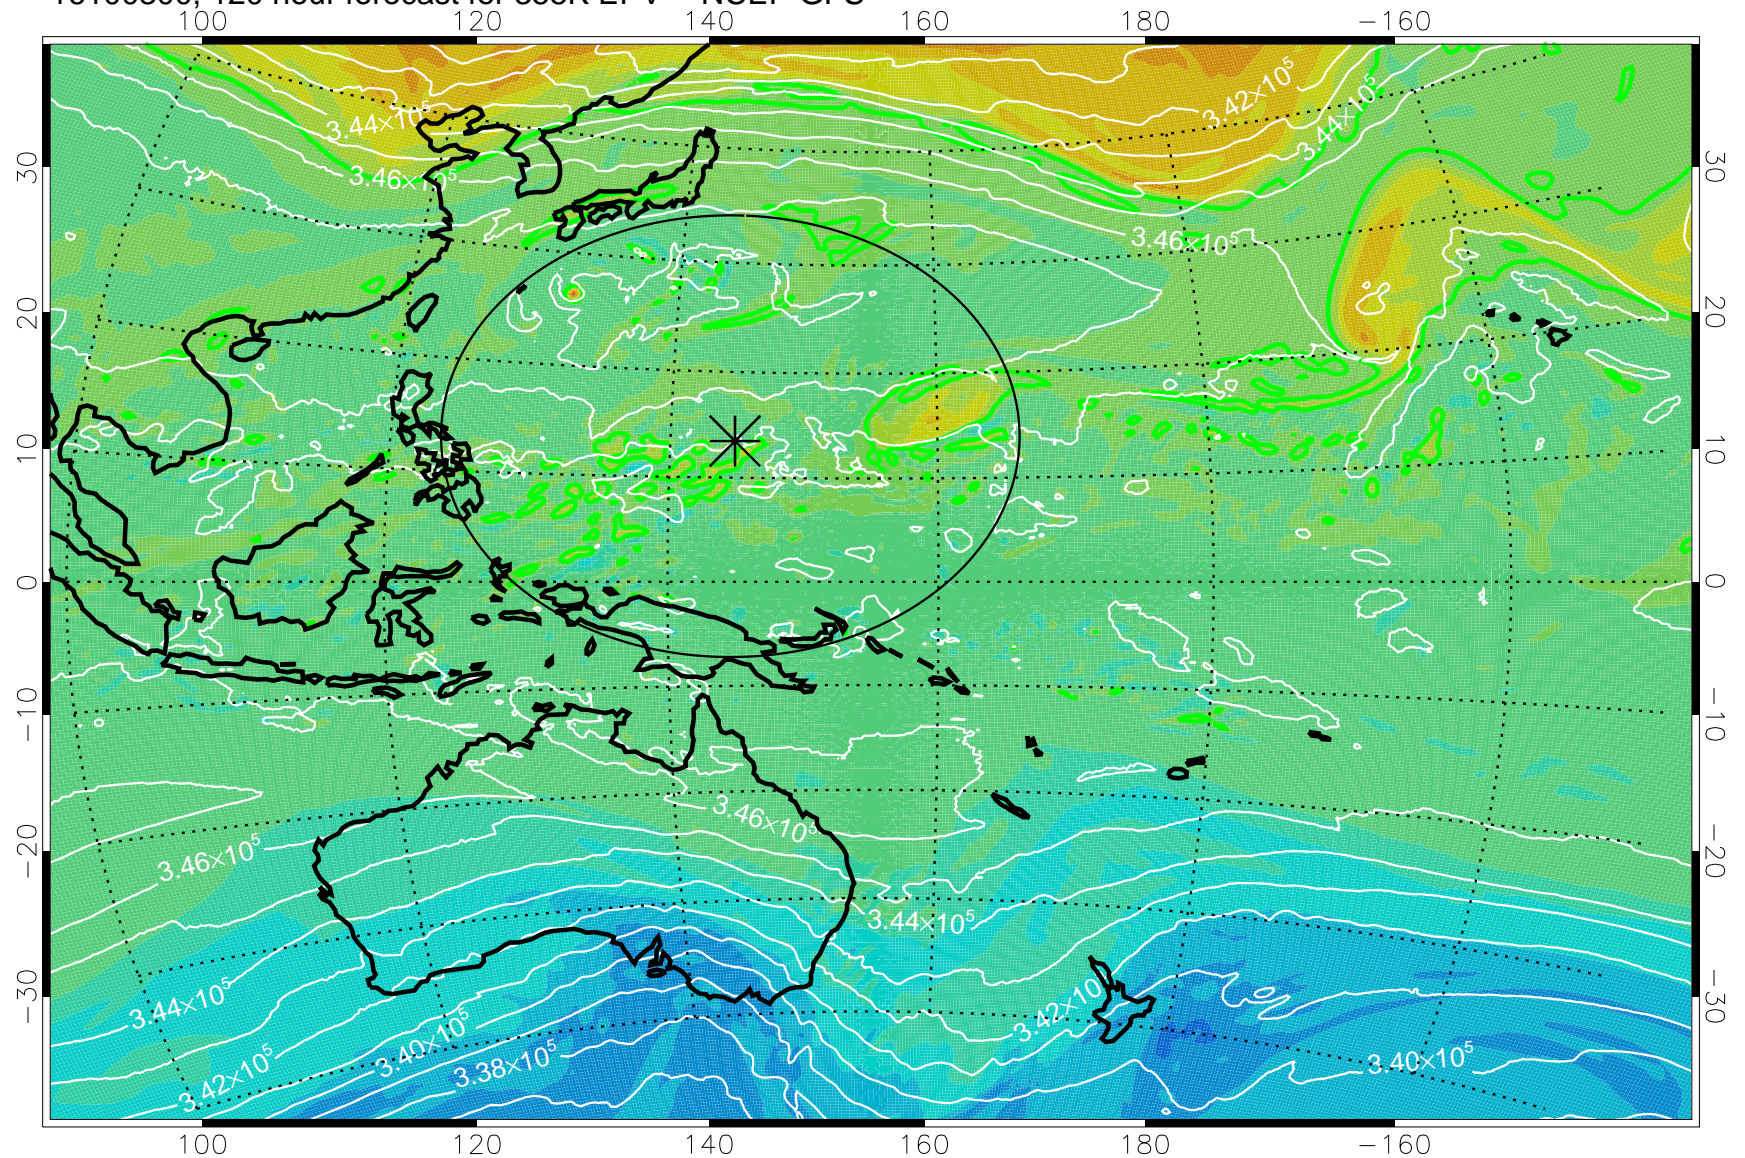

16100106, 78 hour forecast for 355K EPV -- NCEP GFS

355K Montgomery Streamfunction, white  
EPV Tropopause (2 PVU) Position  
Range ring of 2304 km

16100112, 84 hour forecast for 355K EPV -- NCEP GFS

355K Montgomery Streamfunction, white  
EPV Tropopause (2 PVU) Position  
Range ring of 2304 km

16100118, 90 hour forecast for 355K EPV -- NCEP GFS

355K Montgomery Streamfunction, white  
EPV Tropopause (2 PVU) Position  
Range ring of 2304 km

16100200, 96 hour forecast for 355K EPV -- NCEP GFS

355K Montgomery Streamfunction, white  
EPV Tropopause (2 PVU) Position  
Range ring of 2304 km

16100206, 102 hour forecast for 355K EPV -- NCEP GFS

355K Montgomery Streamfunction, white  
EPV Tropopause (2 PVU) Position  
Range ring of 2304 km

16100212, 108 hour forecast for 355K EPV -- NCEP GFS

355K Montgomery Streamfunction, white  
EPV Tropopause (2 PVU) Position  
Range ring of 2304 km

16100218, 114 hour forecast for 355K EPV -- NCEP GFS

355K Montgomery Streamfunction, white  
EPV Tropopause (2 PVU) Position  
Range ring of 2304 km

16100300, 120 hour forecast for 355K EPV -- NCEP GFS

355K Montgomery Streamfunction, white  
EPV Tropopause (2 PVU) Position  
Range ring of 2304 km