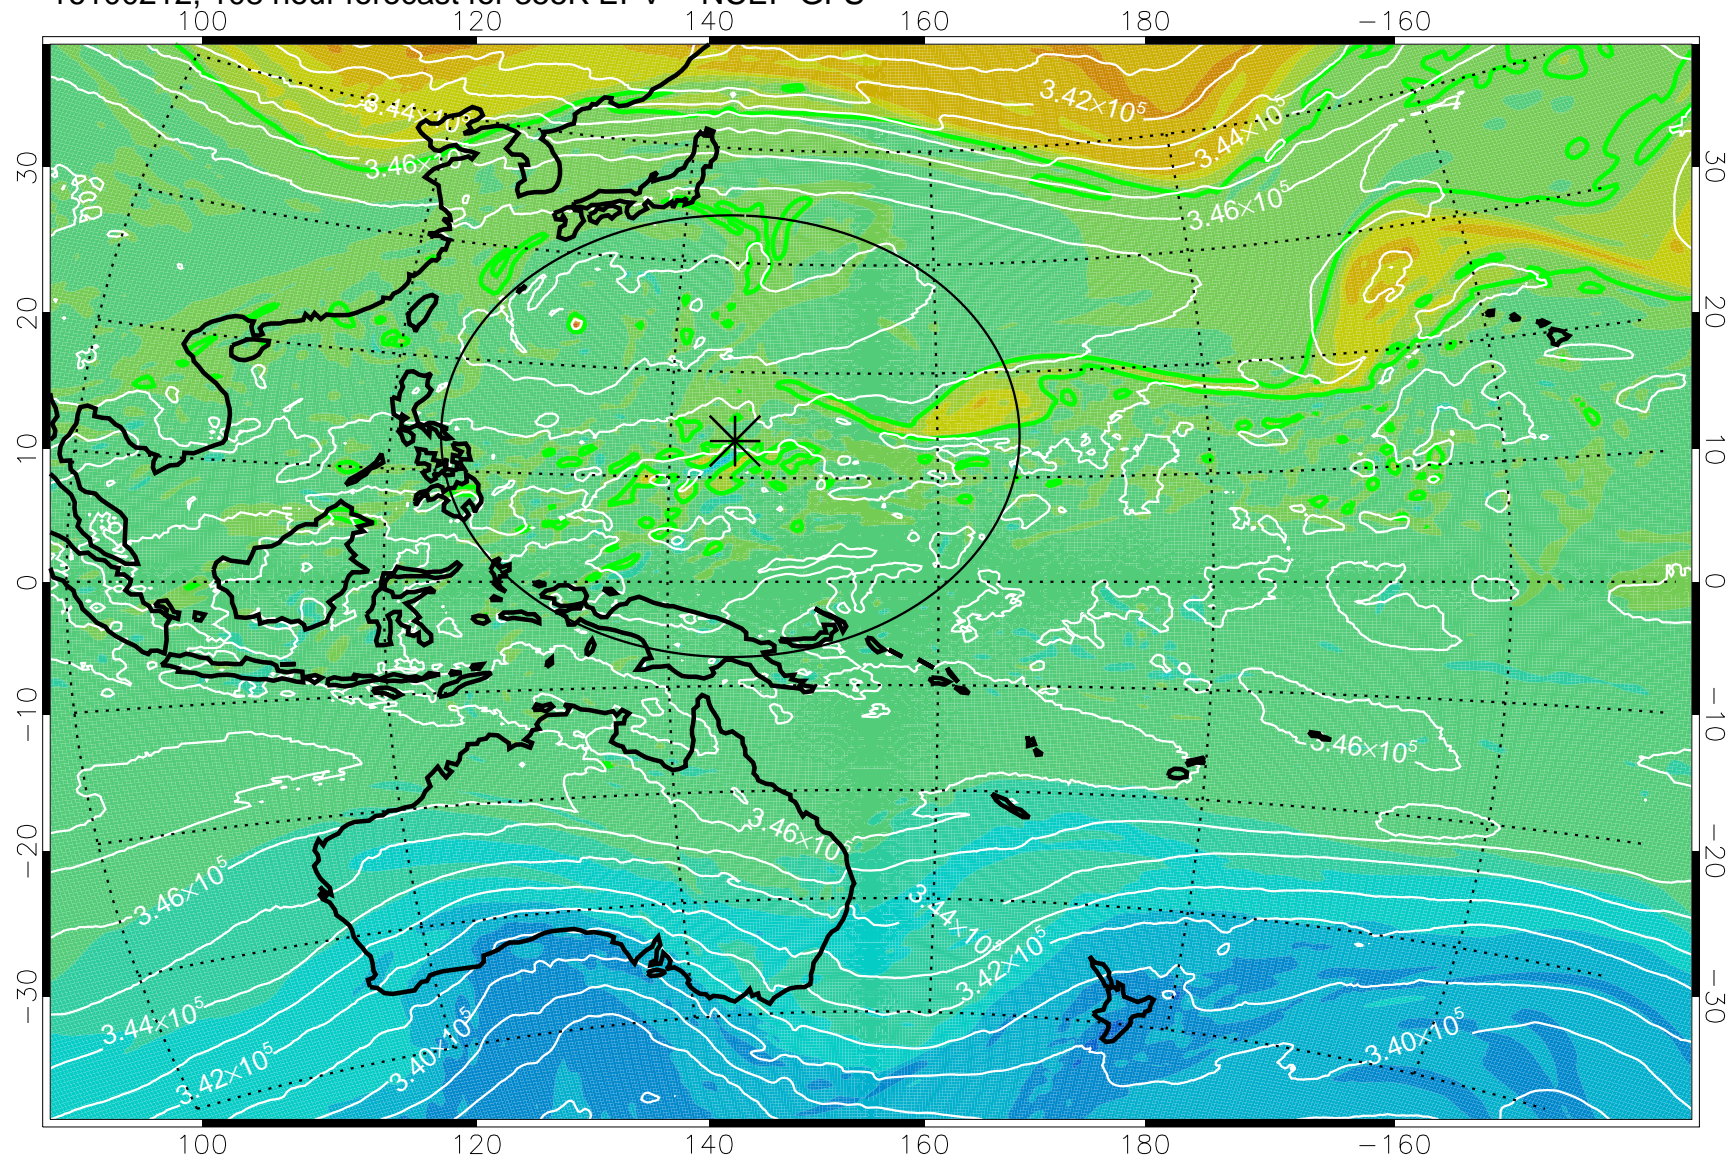

16100106, 78 hour forecast for 355K EPV -- NCEP GFS

355K Montgomery Streamfunction, white  
EPV Tropopause (2 PVU) Position  
Range ring of 2304 km

16100112, 84 hour forecast for 355K EPV -- NCEP GFS

355K Montgomery Streamfunction, white  
EPV Tropopause (2 PVU) Position  
Range ring of 2304 km

16100118, 90 hour forecast for 355K EPV -- NCEP GFS

355K Montgomery Streamfunction, white  
EPV Tropopause (2 PVU) Position  
Range ring of 2304 km

16100200, 96 hour forecast for 355K EPV -- NCEP GFS

355K Montgomery Streamfunction, white  
EPV Tropopause (2 PVU) Position  
Range ring of 2304 km

16100206, 102 hour forecast for 355K EPV -- NCEP GFS

355K Montgomery Streamfunction, white  
EPV Tropopause (2 PVU) Position  
Range ring of 2304 km

16100212, 108 hour forecast for 355K EPV -- NCEP GFS

355K Montgomery Streamfunction, white  
EPV Tropopause (2 PVU) Position  
Range ring of 2304 km

16100218, 114 hour forecast for 355K EPV -- NCEP GFS

355K Montgomery Streamfunction, white  
EPV Tropopause (2 PVU) Position  
Range ring of 2304 km

16100300, 120 hour forecast for 355K EPV -- NCEP GFS

355K Montgomery Streamfunction, white  
EPV Tropopause (2 PVU) Position  
Range ring of 2304 km