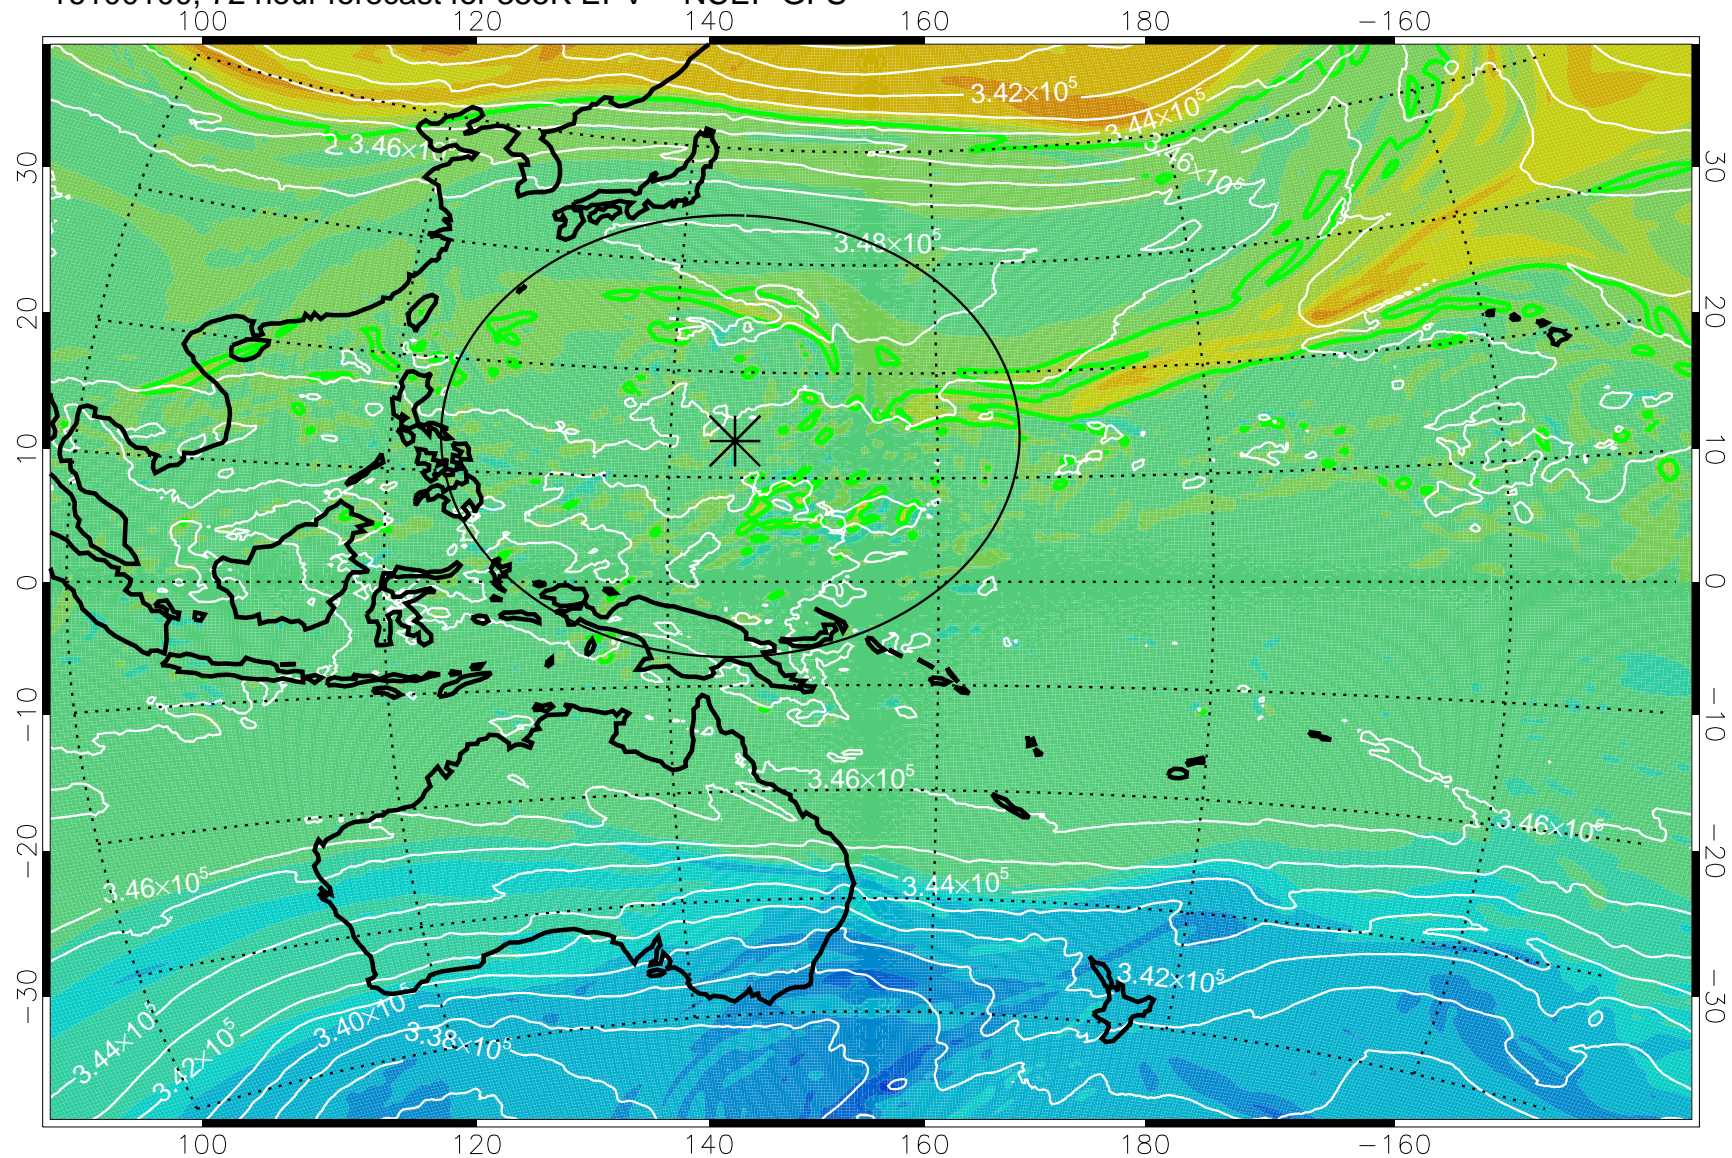

16092918, 42 hour forecast for 355K EPV -- NCEP GFS

355K Montgomery Streamfunction, white  
EPV Tropopause (2 PVU) Position  
Range ring of 2304 km

16093000, 48 hour forecast for 355K EPV -- NCEP GFS

355K Montgomery Streamfunction, white  
EPV Tropopause (2 PVU) Position  
Range ring of 2304 km

16093006, 54 hour forecast for 355K EPV -- NCEP GFS

355K Montgomery Streamfunction, white  
EPV Tropopause (2 PVU) Position  
Range ring of 2304 km

16093012, 60 hour forecast for 355K EPV -- NCEP GFS

355K Montgomery Streamfunction, white  
EPV Tropopause (2 PVU) Position  
Range ring of 2304 km

16093018, 66 hour forecast for 355K EPV -- NCEP GFS

355K Montgomery Streamfunction, white  
EPV Tropopause (2 PVU) Position  
Range ring of 2304 km

16100100, 72 hour forecast for 355K EPV -- NCEP GFS

355K Montgomery Streamfunction, white  
EPV Tropopause (2 PVU) Position  
Range ring of 2304 km

16100106, 78 hour forecast for 355K EPV -- NCEP GFS

355K Montgomery Streamfunction, white  
EPV Tropopause (2 PVU) Position  
Range ring of 2304 km

16100112, 84 hour forecast for 355K EPV -- NCEP GFS

355K Montgomery Streamfunction, white  
EPV Tropopause (2 PVU) Position  
Range ring of 2304 km