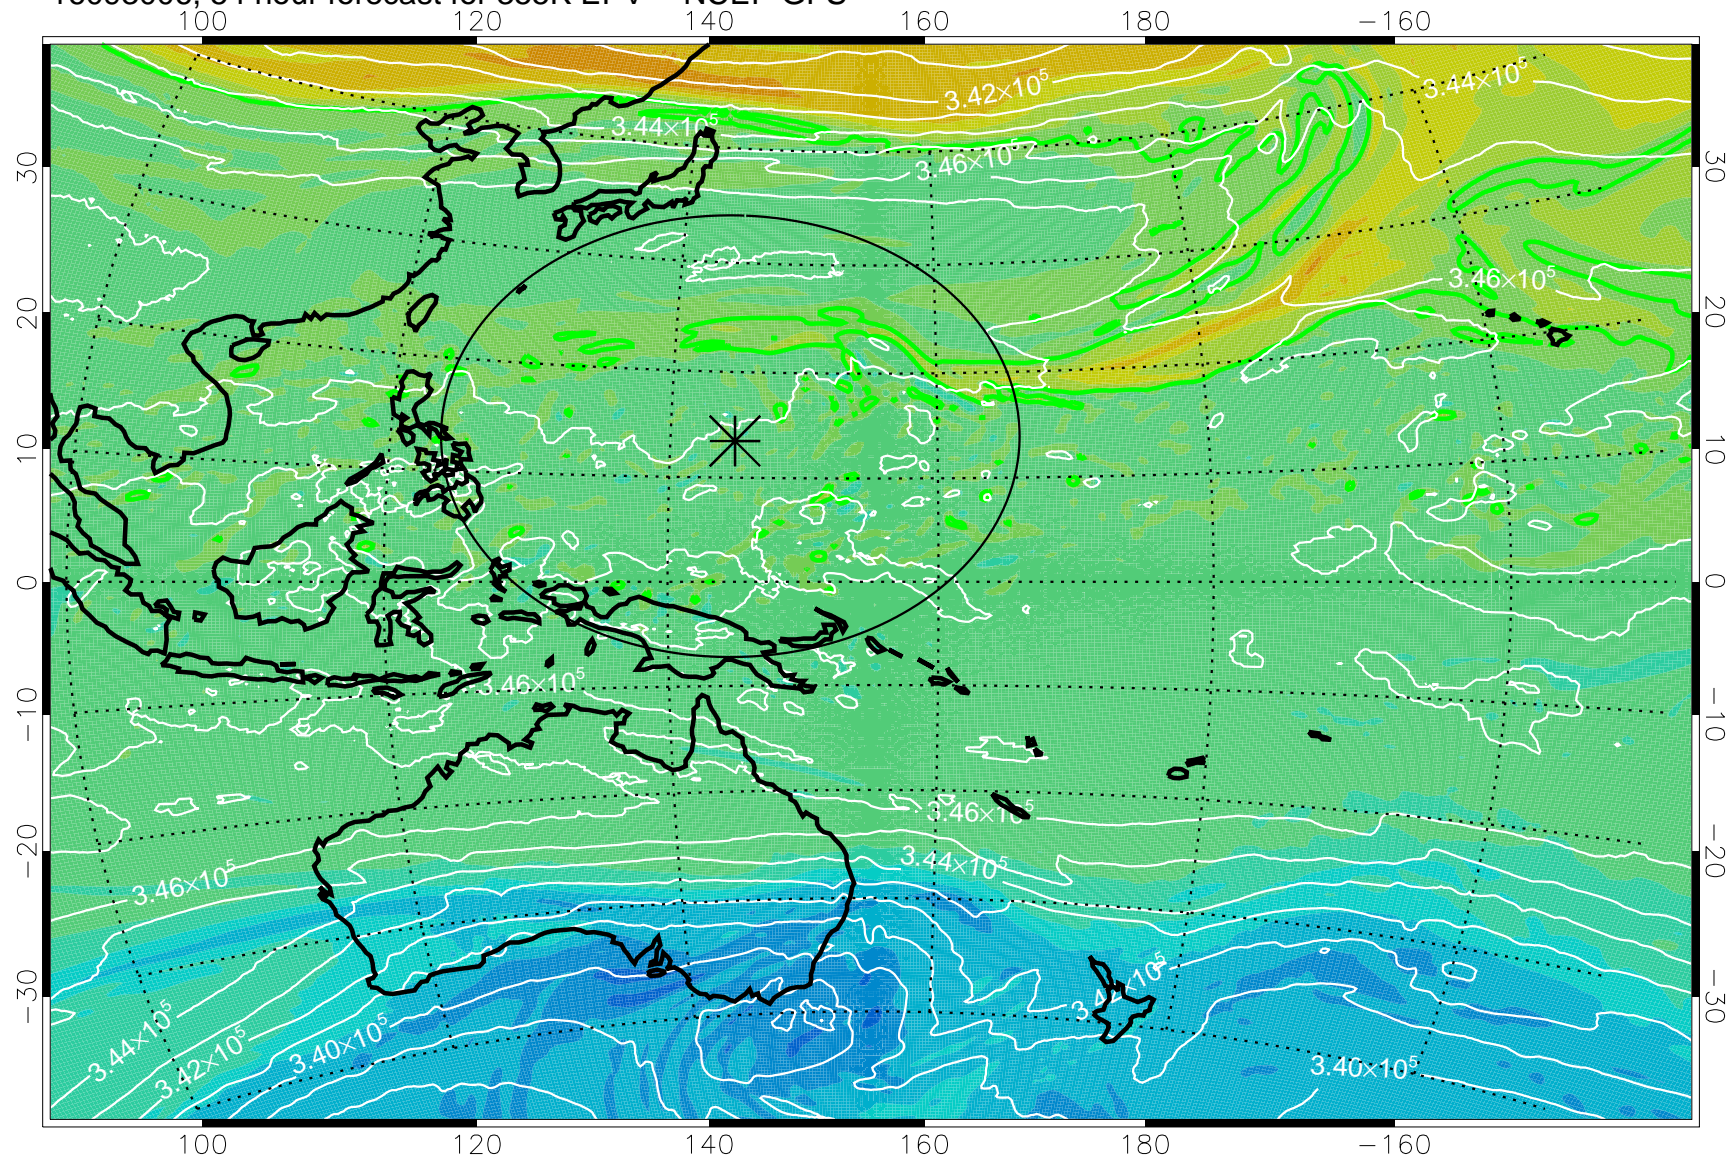

16092918, 42 hour forecast for 355K EPV -- NCEP GFS

355K Montgomery Streamfunction, white  
EPV Tropopause (2 PVU) Position  
Range ring of 2304 km

16093000, 48 hour forecast for 355K EPV -- NCEP GFS

355K Montgomery Streamfunction, white  
EPV Tropopause (2 PVU) Position  
Range ring of 2304 km

16093006, 54 hour forecast for 355K EPV -- NCEP GFS

355K Montgomery Streamfunction, white  
EPV Tropopause (2 PVU) Position  
Range ring of 2304 km

16093012, 60 hour forecast for 355K EPV -- NCEP GFS

355K Montgomery Streamfunction, white  
EPV Tropopause (2 PVU) Position  
Range ring of 2304 km

16093018, 66 hour forecast for 355K EPV -- NCEP GFS

355K Montgomery Streamfunction, white  
EPV Tropopause (2 PVU) Position  
Range ring of 2304 km

16100100, 72 hour forecast for 355K EPV -- NCEP GFS

355K Montgomery Streamfunction, white  
EPV Tropopause (2 PVU) Position  
Range ring of 2304 km

16100106, 78 hour forecast for 355K EPV -- NCEP GFS

355K Montgomery Streamfunction, white  
EPV Tropopause (2 PVU) Position  
Range ring of 2304 km

16100112, 84 hour forecast for 355K EPV -- NCEP GFS

355K Montgomery Streamfunction, white  
EPV Tropopause (2 PVU) Position  
Range ring of 2304 km