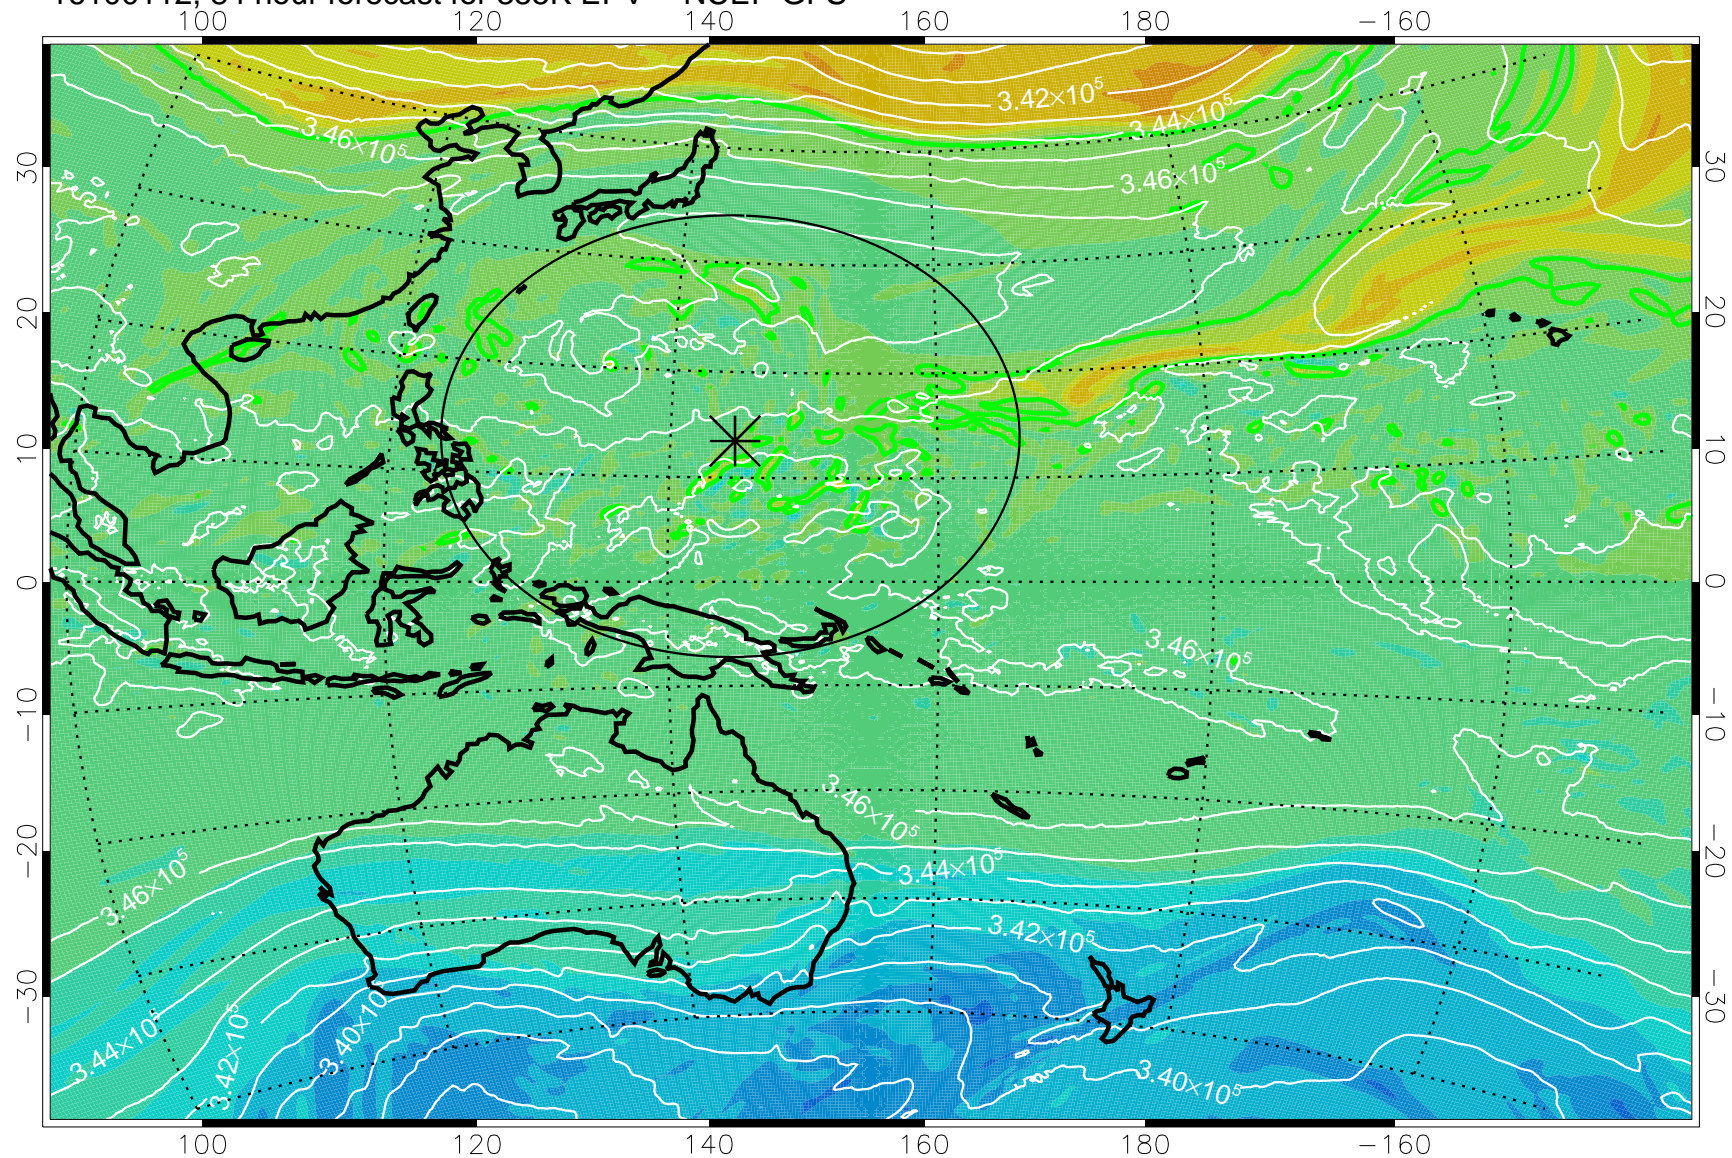

16093006, 54 hour forecast for 355K EPV -- NCEP GFS

355K Montgomery Streamfunction, white  
EPV Tropopause (2 PVU) Position  
Range ring of 2304 km

16093012, 60 hour forecast for 355K EPV -- NCEP GFS

355K Montgomery Streamfunction, white  
EPV Tropopause (2 PVU) Position  
Range ring of 2304 km

16093018, 66 hour forecast for 355K EPV -- NCEP GFS

355K Montgomery Streamfunction, white  
EPV Tropopause (2 PVU) Position  
Range ring of 2304 km

16100100, 72 hour forecast for 355K EPV -- NCEP GFS

355K Montgomery Streamfunction, white  
EPV Tropopause (2 PVU) Position  
Range ring of 2304 km

16100106, 78 hour forecast for 355K EPV -- NCEP GFS

355K Montgomery Streamfunction, white  
EPV Tropopause (2 PVU) Position  
Range ring of 2304 km

16100112, 84 hour forecast for 355K EPV -- NCEP GFS

355K Montgomery Streamfunction, white  
EPV Tropopause (2 PVU) Position  
Range ring of 2304 km

16100118, 90 hour forecast for 355K EPV -- NCEP GFS

355K Montgomery Streamfunction, white  
EPV Tropopause (2 PVU) Position  
Range ring of 2304 km

16100200, 96 hour forecast for 355K EPV -- NCEP GFS

355K Montgomery Streamfunction, white  
EPV Tropopause (2 PVU) Position  
Range ring of 2304 km