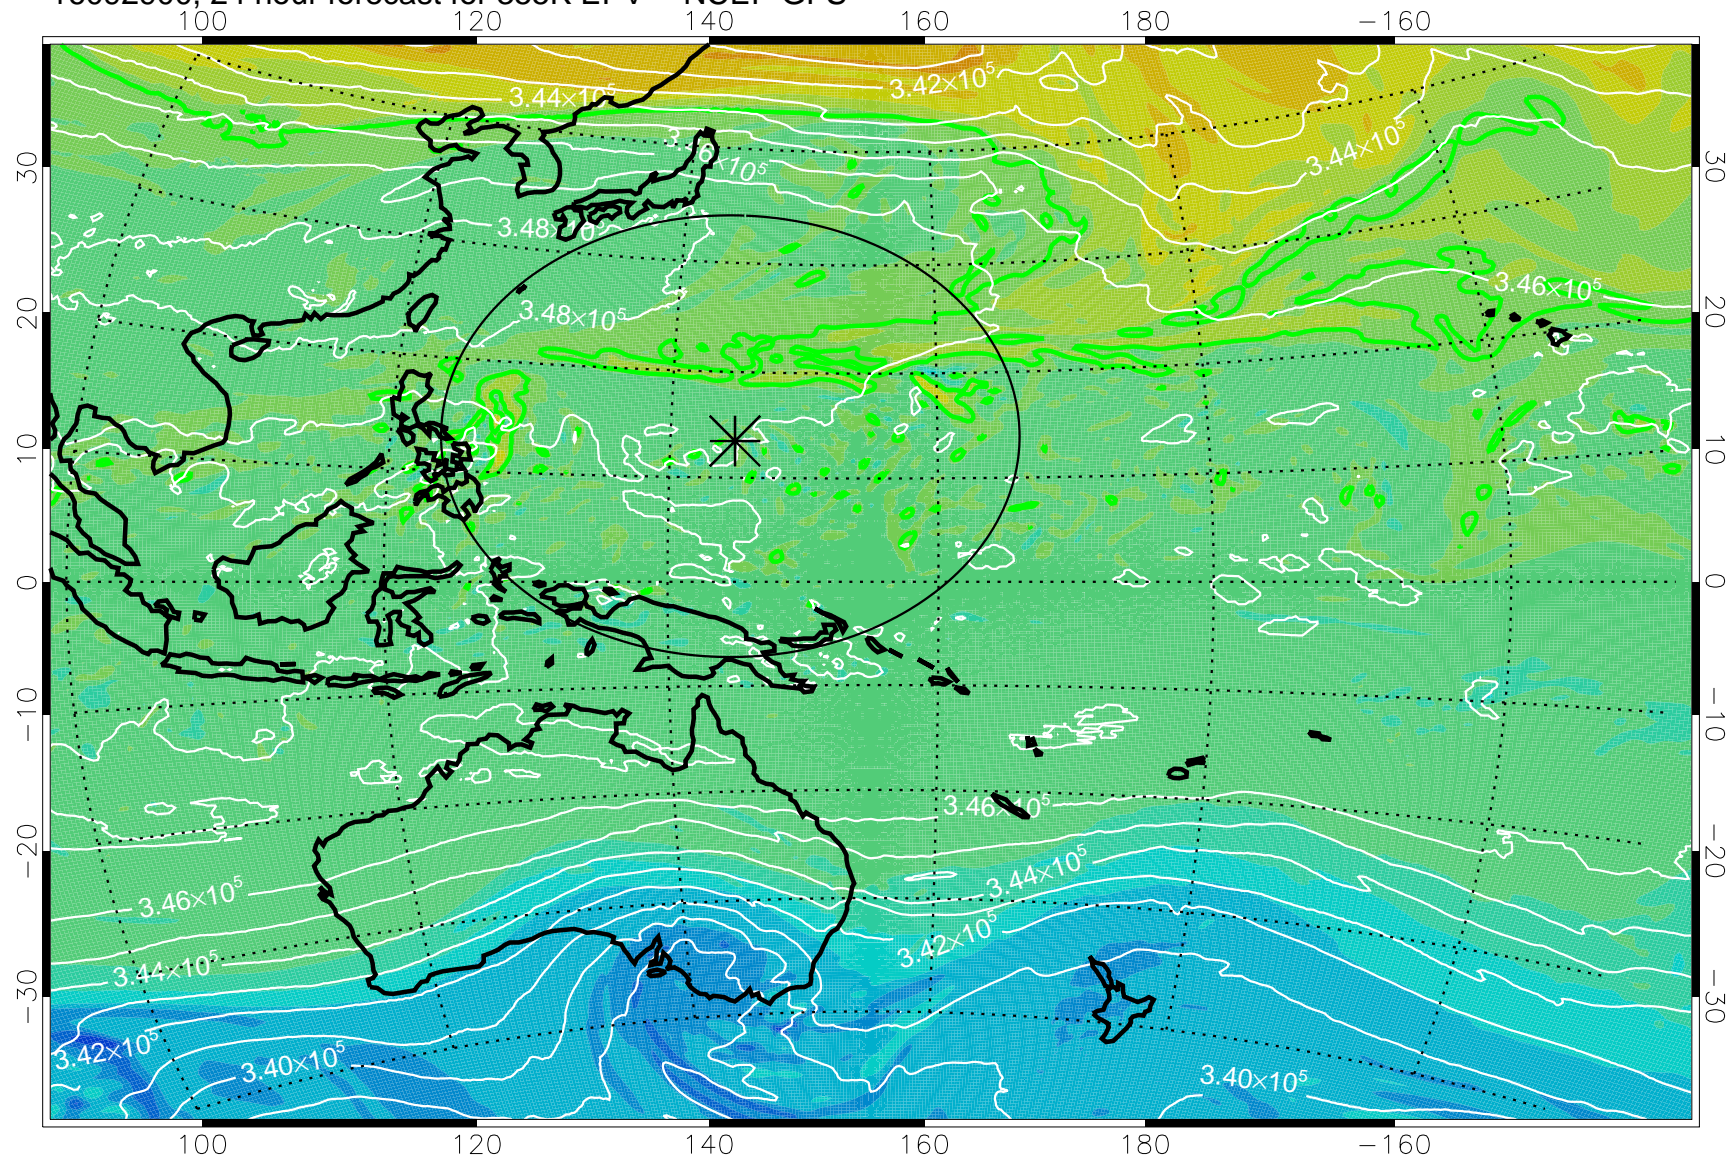

16092806, 6 hour forecast for 355K EPV -- NCEP GFS

355K Montgomery Streamfunction, white  
EPV Tropopause (2 PVU) Position  
Range ring of 2304 km

16092812, 12 hour forecast for 355K EPV -- NCEP GFS

355K Montgomery Streamfunction, white  
EPV Tropopause (2 PVU) Position  
Range ring of 2304 km

16092818, 18 hour forecast for 355K EPV -- NCEP GFS

355K Montgomery Streamfunction, white  
EPV Tropopause (2 PVU) Position  
Range ring of 2304 km

16092900, 24 hour forecast for 355K EPV -- NCEP GFS

355K Montgomery Streamfunction, white  
EPV Tropopause (2 PVU) Position  
Range ring of 2304 km

16092906, 30 hour forecast for 355K EPV -- NCEP GFS

355K Montgomery Streamfunction, white  
EPV Tropopause (2 PVU) Position  
Range ring of 2304 km

16092912, 36 hour forecast for 355K EPV -- NCEP GFS

355K Montgomery Streamfunction, white  
EPV Tropopause (2 PVU) Position  
Range ring of 2304 km

16092918, 42 hour forecast for 355K EPV -- NCEP GFS

355K Montgomery Streamfunction, white  
EPV Tropopause (2 PVU) Position  
Range ring of 2304 km

16093000, 48 hour forecast for 355K EPV -- NCEP GFS

355K Montgomery Streamfunction, white  
EPV Tropopause (2 PVU) Position  
Range ring of 2304 km