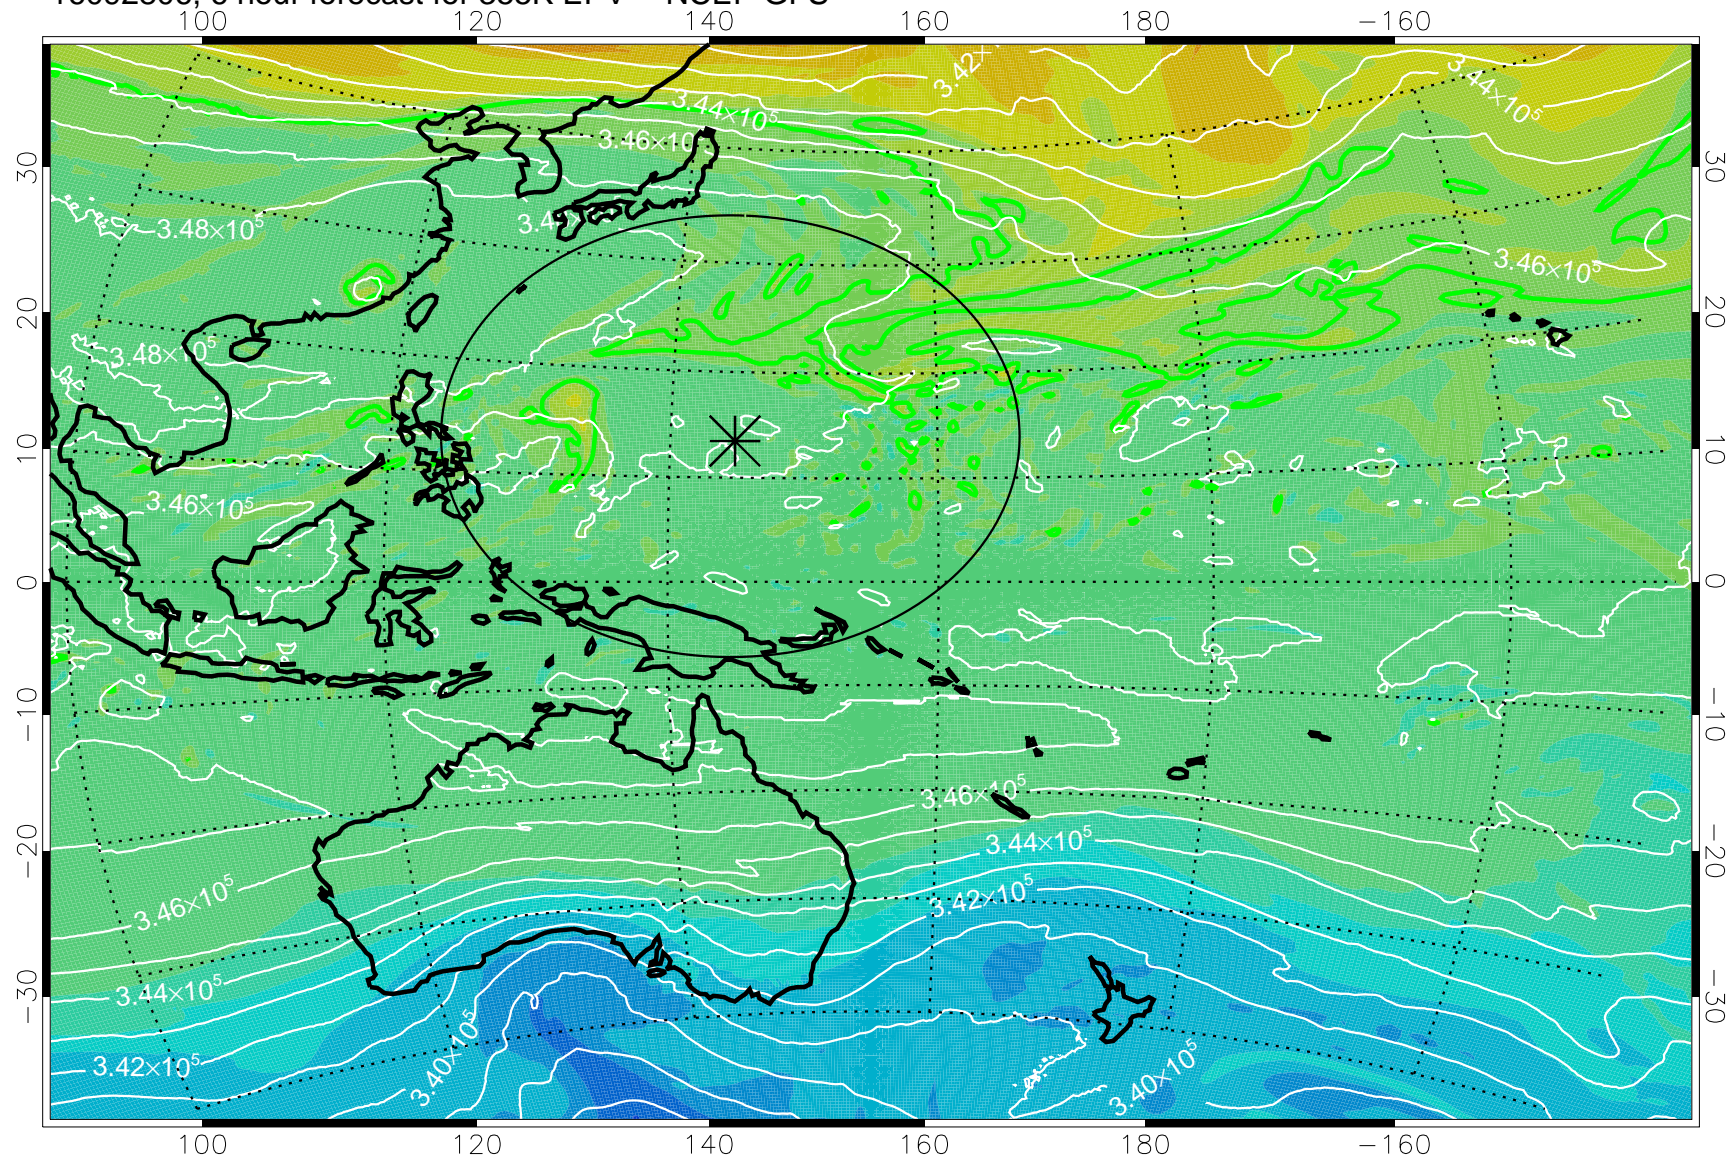

16092806, 6 hour forecast for 355K EPV -- NCEP GFS

355K Montgomery Streamfunction, white  
EPV Tropopause (2 PVU) Position  
Range ring of 2304 km

16092812, 12 hour forecast for 355K EPV -- NCEP GFS

355K Montgomery Streamfunction, white  
EPV Tropopause (2 PVU) Position  
Range ring of 2304 km

16092818, 18 hour forecast for 355K EPV -- NCEP GFS

355K Montgomery Streamfunction, white  
EPV Tropopause (2 PVU) Position  
Range ring of 2304 km

16092900, 24 hour forecast for 355K EPV -- NCEP GFS

355K Montgomery Streamfunction, white  
EPV Tropopause (2 PVU) Position  
Range ring of 2304 km

16092906, 30 hour forecast for 355K EPV -- NCEP GFS

355K Montgomery Streamfunction, white  
EPV Tropopause (2 PVU) Position  
Range ring of 2304 km

16092912, 36 hour forecast for 355K EPV -- NCEP GFS

355K Montgomery Streamfunction, white  
EPV Tropopause (2 PVU) Position  
Range ring of 2304 km

16092918, 42 hour forecast for 355K EPV -- NCEP GFS

355K Montgomery Streamfunction, white  
EPV Tropopause (2 PVU) Position  
Range ring of 2304 km

16093000, 48 hour forecast for 355K EPV -- NCEP GFS

355K Montgomery Streamfunction, white  
EPV Tropopause (2 PVU) Position  
Range ring of 2304 km