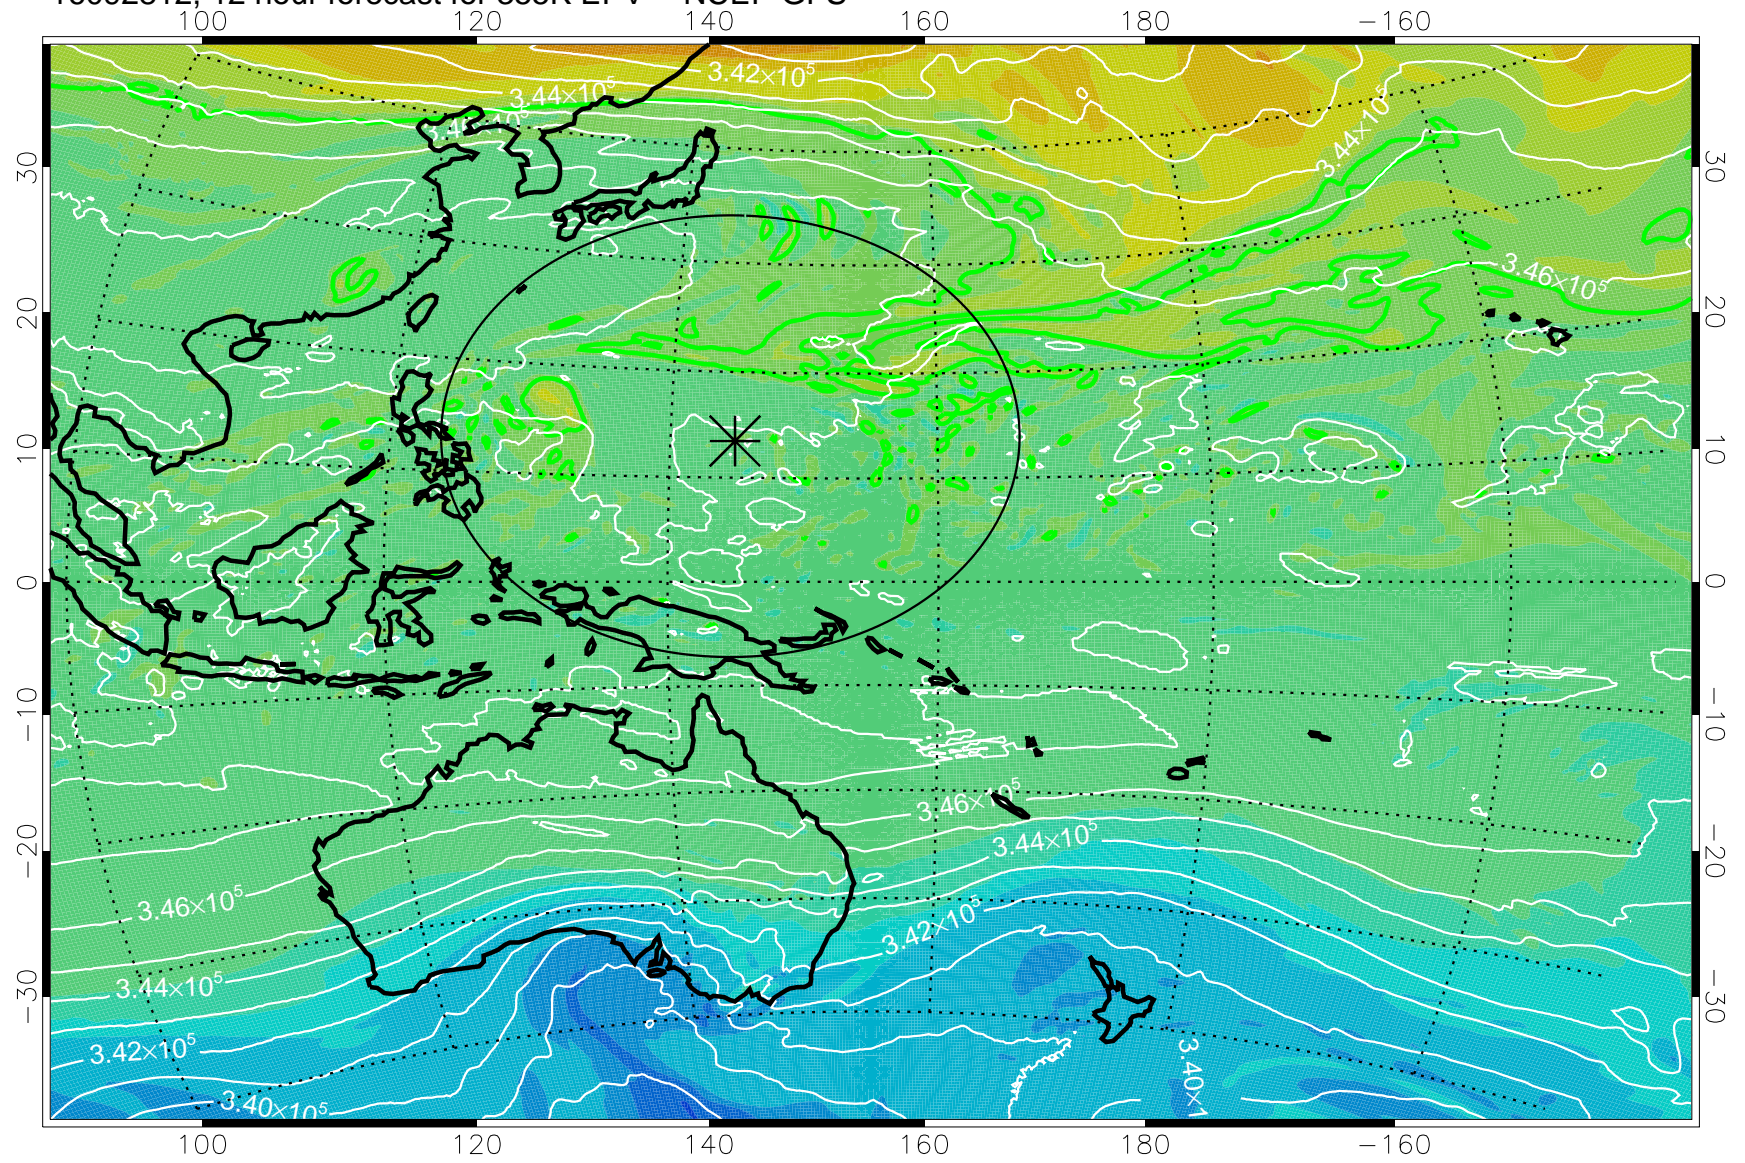

16092806, 6 hour forecast for 355K EPV -- NCEP GFS

355K Montgomery Streamfunction, white  
EPV Tropopause (2 PVU) Position  
Range ring of 2304 km

16092812, 12 hour forecast for 355K EPV -- NCEP GFS

355K Montgomery Streamfunction, white  
EPV Tropopause (2 PVU) Position  
Range ring of 2304 km

16092818, 18 hour forecast for 355K EPV -- NCEP GFS

355K Montgomery Streamfunction, white  
EPV Tropopause (2 PVU) Position  
Range ring of 2304 km

16092900, 24 hour forecast for 355K EPV -- NCEP GFS

355K Montgomery Streamfunction, white  
EPV Tropopause (2 PVU) Position  
Range ring of 2304 km

16092906, 30 hour forecast for 355K EPV -- NCEP GFS

355K Montgomery Streamfunction, white  
EPV Tropopause (2 PVU) Position  
Range ring of 2304 km

16092912, 36 hour forecast for 355K EPV -- NCEP GFS

355K Montgomery Streamfunction, white  
EPV Tropopause (2 PVU) Position  
Range ring of 2304 km

16092918, 42 hour forecast for 355K EPV -- NCEP GFS

355K Montgomery Streamfunction, white  
EPV Tropopause (2 PVU) Position  
Range ring of 2304 km

16093000, 48 hour forecast for 355K EPV -- NCEP GFS

355K Montgomery Streamfunction, white  
EPV Tropopause (2 PVU) Position  
Range ring of 2304 km