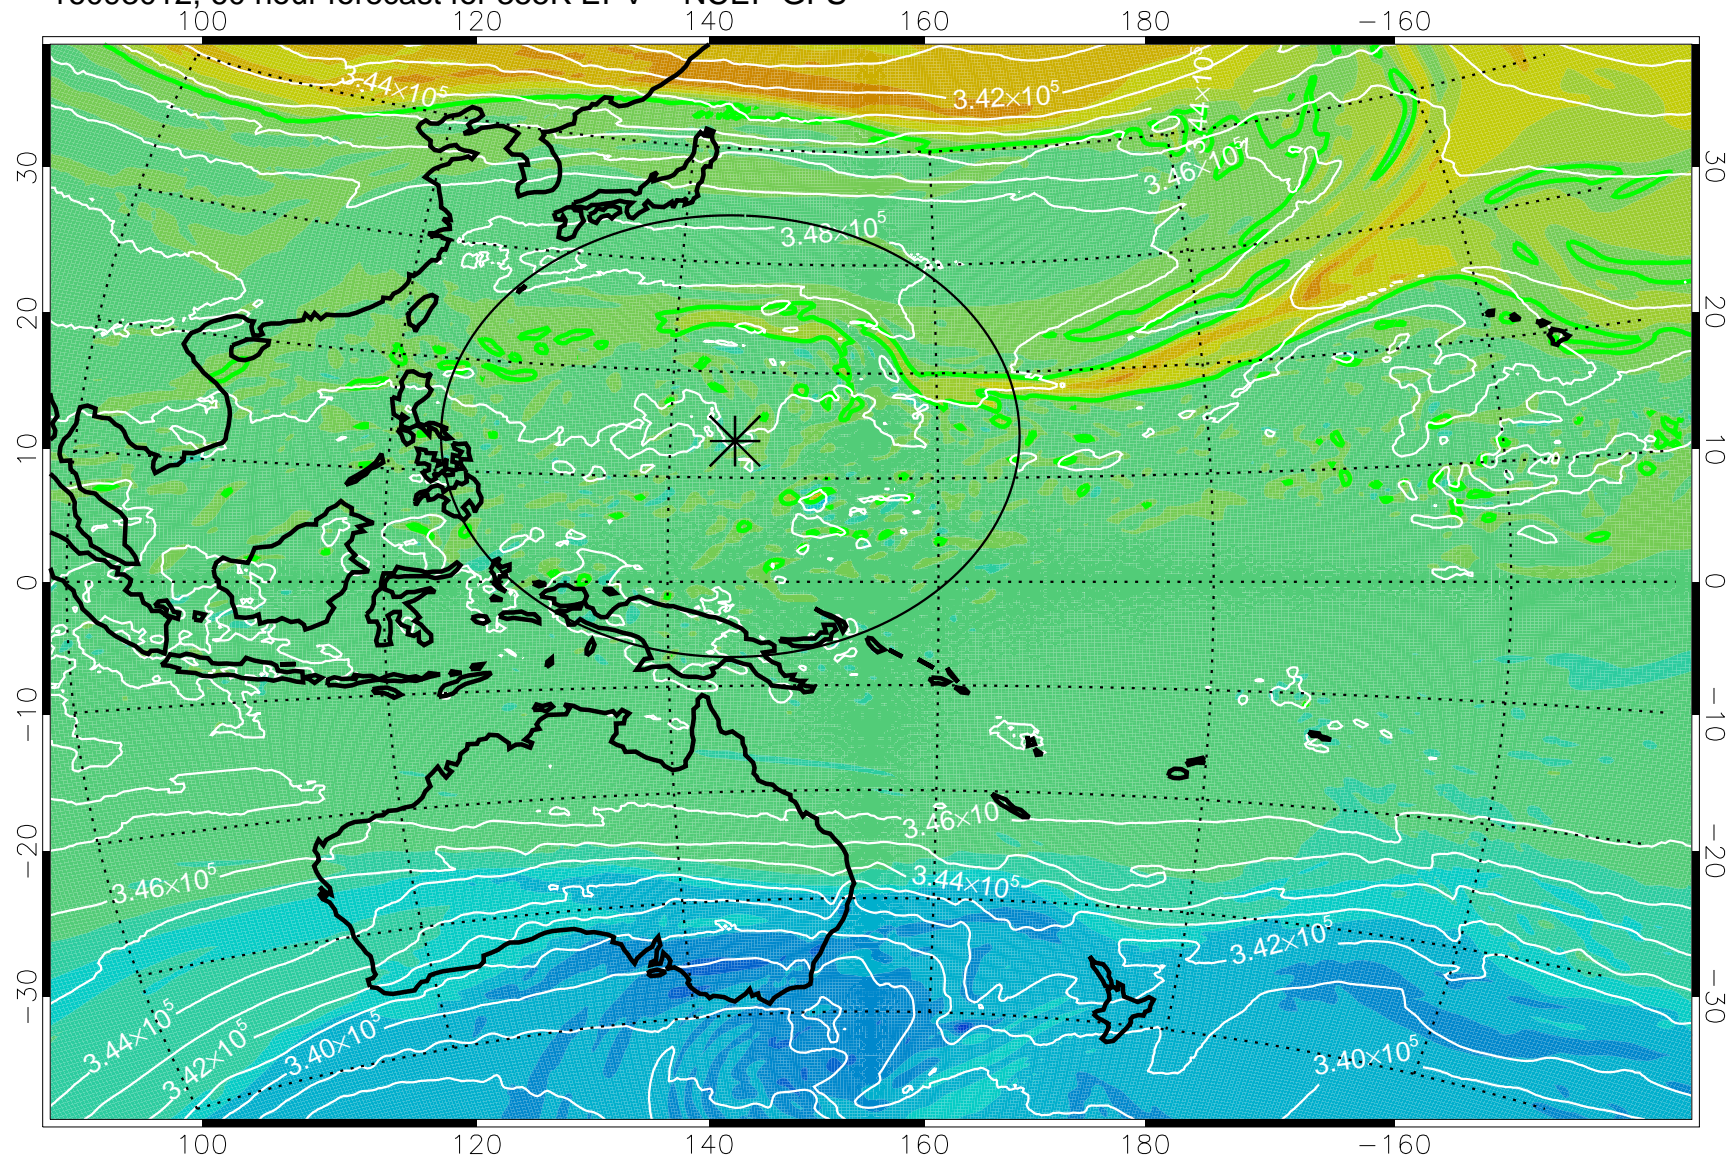

16092918, 42 hour forecast for 355K EPV -- NCEP GFS

355K Montgomery Streamfunction, white  
EPV Tropopause (2 PVU) Position  
Range ring of 2304 km

16093000, 48 hour forecast for 355K EPV -- NCEP GFS

355K Montgomery Streamfunction, white  
EPV Tropopause (2 PVU) Position  
Range ring of 2304 km

16093006, 54 hour forecast for 355K EPV -- NCEP GFS

355K Montgomery Streamfunction, white  
EPV Tropopause (2 PVU) Position  
Range ring of 2304 km

16093012, 60 hour forecast for 355K EPV -- NCEP GFS

355K Montgomery Streamfunction, white  
EPV Tropopause (2 PVU) Position  
Range ring of 2304 km

16093018, 66 hour forecast for 355K EPV -- NCEP GFS

355K Montgomery Streamfunction, white  
EPV Tropopause (2 PVU) Position  
Range ring of 2304 km

16100100, 72 hour forecast for 355K EPV -- NCEP GFS

355K Montgomery Streamfunction, white  
EPV Tropopause (2 PVU) Position  
Range ring of 2304 km

16100106, 78 hour forecast for 355K EPV -- NCEP GFS

355K Montgomery Streamfunction, white  
EPV Tropopause (2 PVU) Position  
Range ring of 2304 km

16100112, 84 hour forecast for 355K EPV -- NCEP GFS

355K Montgomery Streamfunction, white  
EPV Tropopause (2 PVU) Position  
Range ring of 2304 km