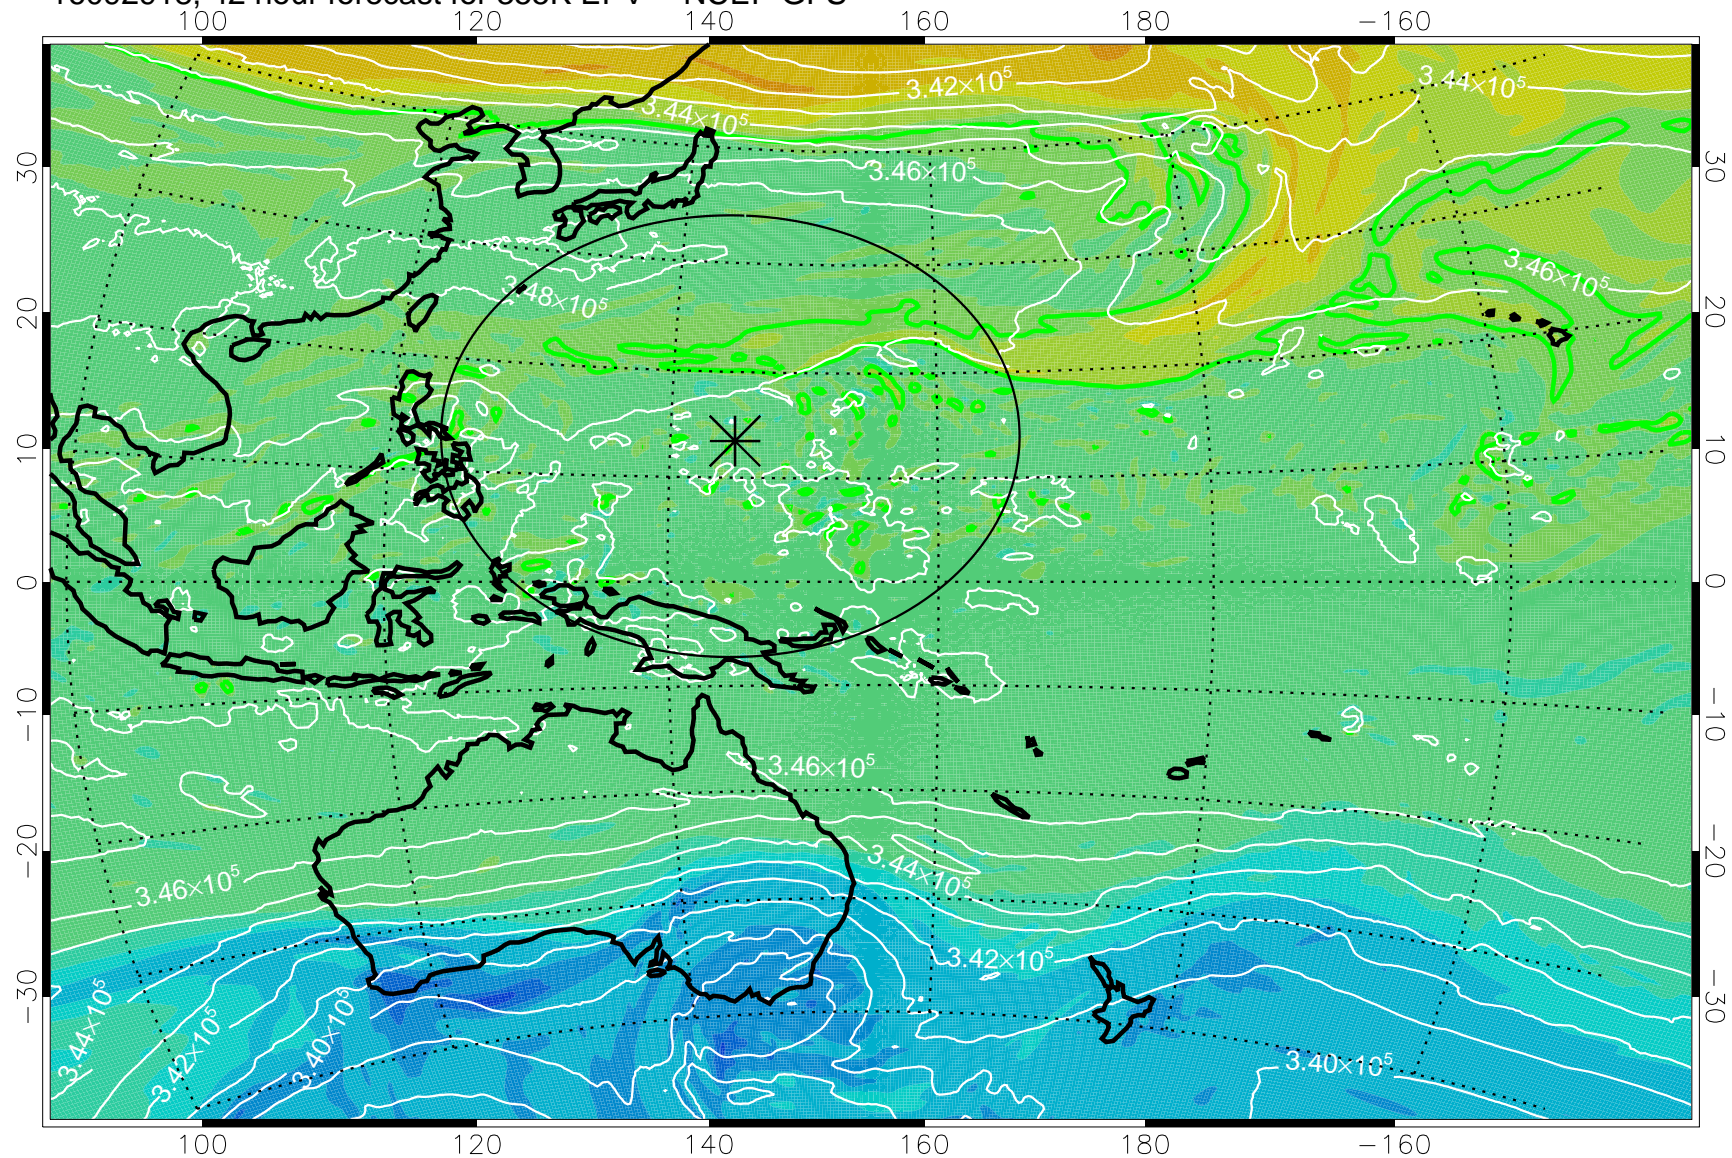

16092818, 18 hour forecast for 355K EPV -- NCEP GFS

355K Montgomery Streamfunction, white  
EPV Tropopause (2 PVU) Position  
Range ring of 2304 km

16092900, 24 hour forecast for 355K EPV -- NCEP GFS

355K Montgomery Streamfunction, white  
EPV Tropopause (2 PVU) Position  
Range ring of 2304 km

16092906, 30 hour forecast for 355K EPV -- NCEP GFS

355K Montgomery Streamfunction, white  
EPV Tropopause (2 PVU) Position  
Range ring of 2304 km

16092912, 36 hour forecast for 355K EPV -- NCEP GFS

355K Montgomery Streamfunction, white  
EPV Tropopause (2 PVU) Position  
Range ring of 2304 km

16092918, 42 hour forecast for 355K EPV -- NCEP GFS

355K Montgomery Streamfunction, white  
EPV Tropopause (2 PVU) Position  
Range ring of 2304 km

16093000, 48 hour forecast for 355K EPV -- NCEP GFS

355K Montgomery Streamfunction, white  
EPV Tropopause (2 PVU) Position  
Range ring of 2304 km

16093006, 54 hour forecast for 355K EPV -- NCEP GFS

355K Montgomery Streamfunction, white  
EPV Tropopause (2 PVU) Position  
Range ring of 2304 km

16093012, 60 hour forecast for 355K EPV -- NCEP GFS

355K Montgomery Streamfunction, white  
EPV Tropopause (2 PVU) Position  
Range ring of 2304 km