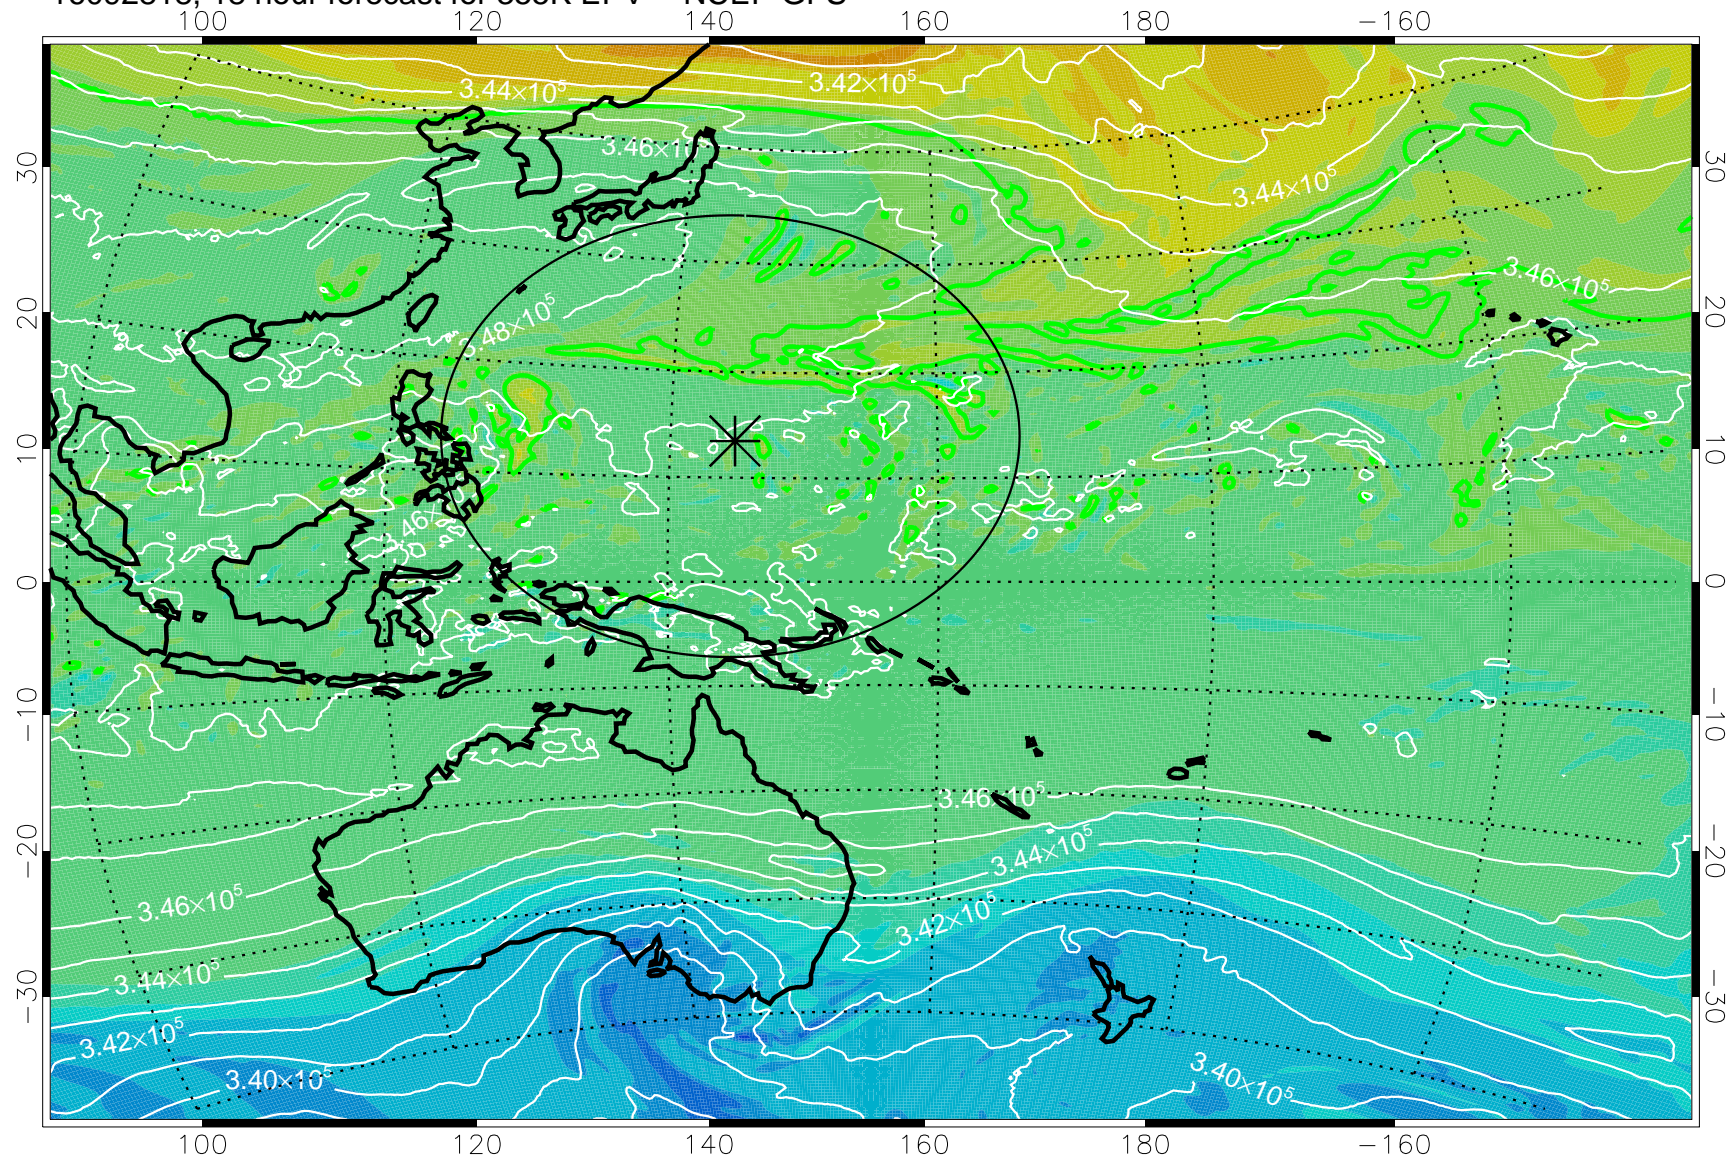

16092806, 6 hour forecast for 355K EPV -- NCEP GFS

355K Montgomery Streamfunction, white  
EPV Tropopause (2 PVU) Position  
Range ring of 2304 km

16092812, 12 hour forecast for 355K EPV -- NCEP GFS

355K Montgomery Streamfunction, white  
EPV Tropopause (2 PVU) Position  
Range ring of 2304 km

16092818, 18 hour forecast for 355K EPV -- NCEP GFS

355K Montgomery Streamfunction, white  
EPV Tropopause (2 PVU) Position  
Range ring of 2304 km

16092900, 24 hour forecast for 355K EPV -- NCEP GFS

355K Montgomery Streamfunction, white  
EPV Tropopause (2 PVU) Position  
Range ring of 2304 km

16092906, 30 hour forecast for 355K EPV -- NCEP GFS

355K Montgomery Streamfunction, white  
EPV Tropopause (2 PVU) Position  
Range ring of 2304 km

16092912, 36 hour forecast for 355K EPV -- NCEP GFS

355K Montgomery Streamfunction, white  
EPV Tropopause (2 PVU) Position  
Range ring of 2304 km

16092918, 42 hour forecast for 355K EPV -- NCEP GFS

355K Montgomery Streamfunction, white  
EPV Tropopause (2 PVU) Position  
Range ring of 2304 km

16093000, 48 hour forecast for 355K EPV -- NCEP GFS

355K Montgomery Streamfunction, white  
EPV Tropopause (2 PVU) Position  
Range ring of 2304 km