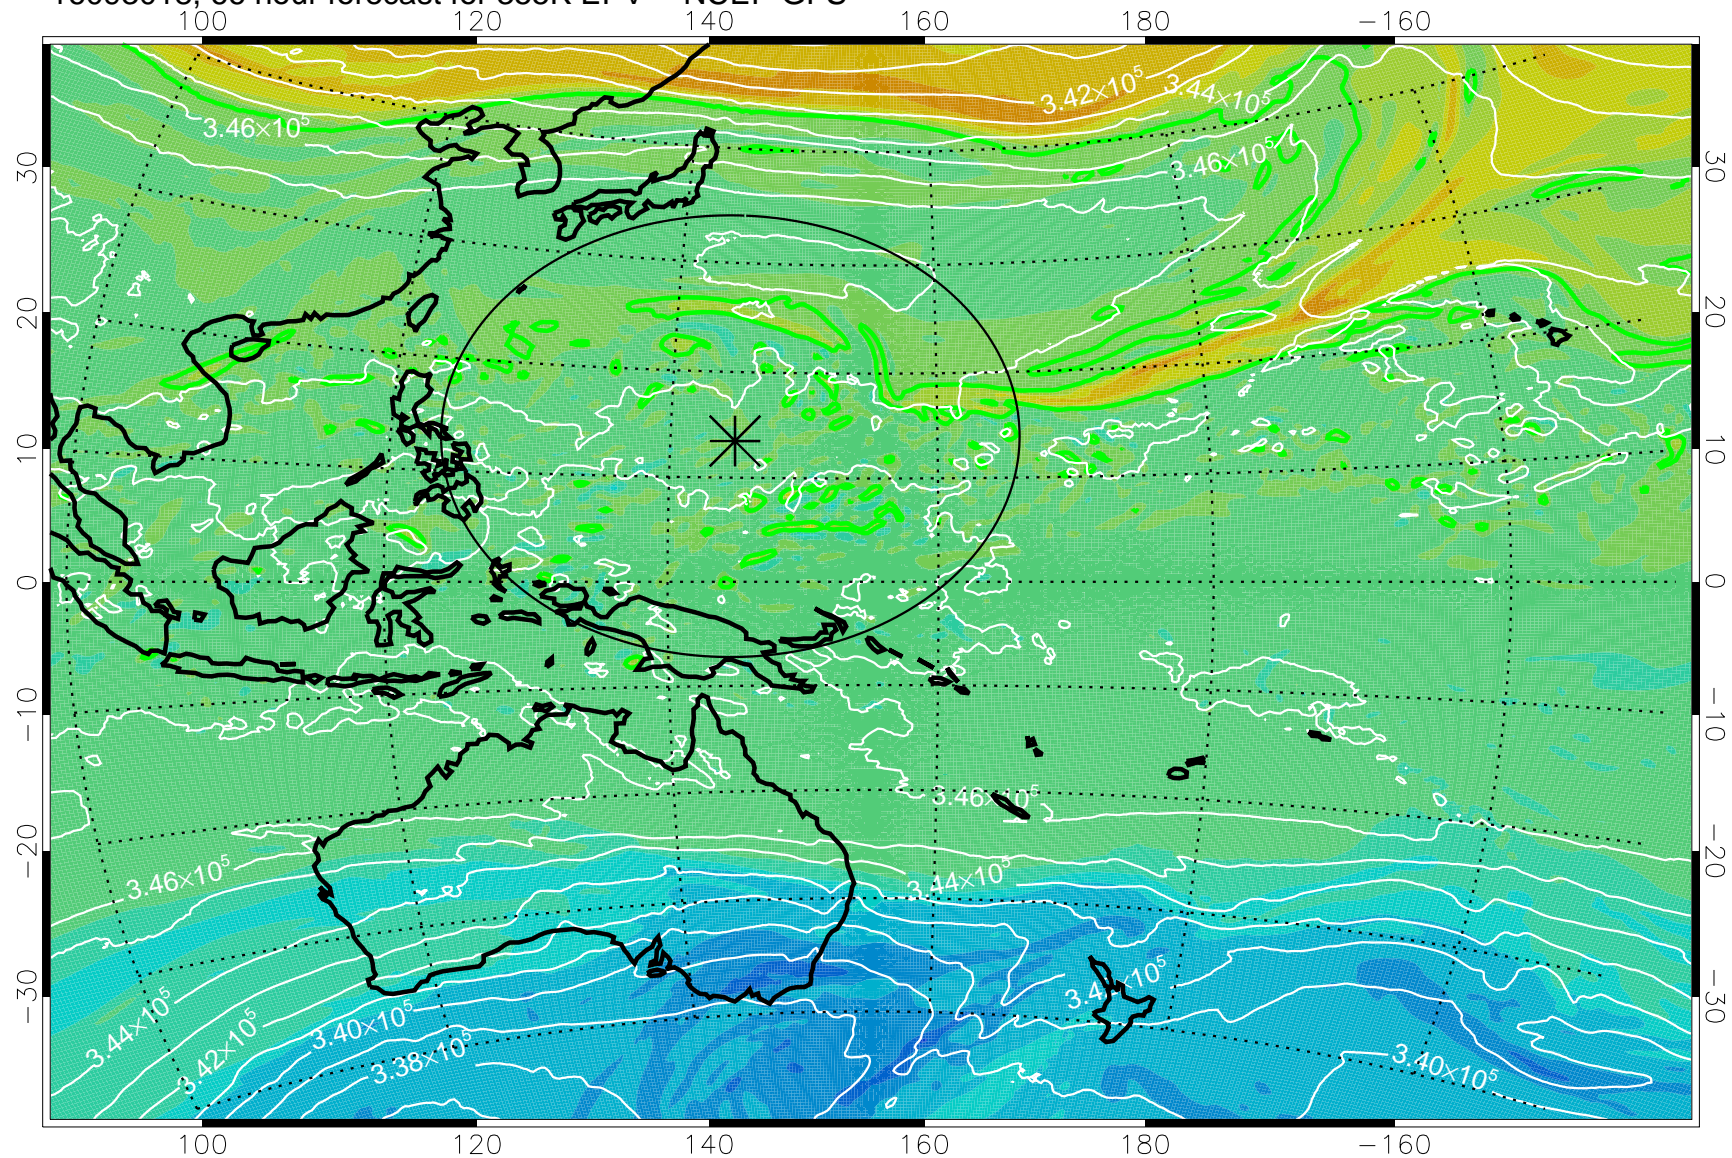

16092918, 42 hour forecast for 355K EPV -- NCEP GFS

355K Montgomery Streamfunction, white  
EPV Tropopause (2 PVU) Position  
Range ring of 2304 km

16093000, 48 hour forecast for 355K EPV -- NCEP GFS

355K Montgomery Streamfunction, white  
EPV Tropopause (2 PVU) Position  
Range ring of 2304 km

16093006, 54 hour forecast for 355K EPV -- NCEP GFS

355K Montgomery Streamfunction, white  
EPV Tropopause (2 PVU) Position  
Range ring of 2304 km

16093012, 60 hour forecast for 355K EPV -- NCEP GFS

355K Montgomery Streamfunction, white  
EPV Tropopause (2 PVU) Position  
Range ring of 2304 km

16093018, 66 hour forecast for 355K EPV -- NCEP GFS

355K Montgomery Streamfunction, white  
EPV Tropopause (2 PVU) Position  
Range ring of 2304 km

16100100, 72 hour forecast for 355K EPV -- NCEP GFS

355K Montgomery Streamfunction, white  
EPV Tropopause (2 PVU) Position  
Range ring of 2304 km

16100106, 78 hour forecast for 355K EPV -- NCEP GFS

355K Montgomery Streamfunction, white  
EPV Tropopause (2 PVU) Position  
Range ring of 2304 km

16100112, 84 hour forecast for 355K EPV -- NCEP GFS

355K Montgomery Streamfunction, white  
EPV Tropopause (2 PVU) Position  
Range ring of 2304 km