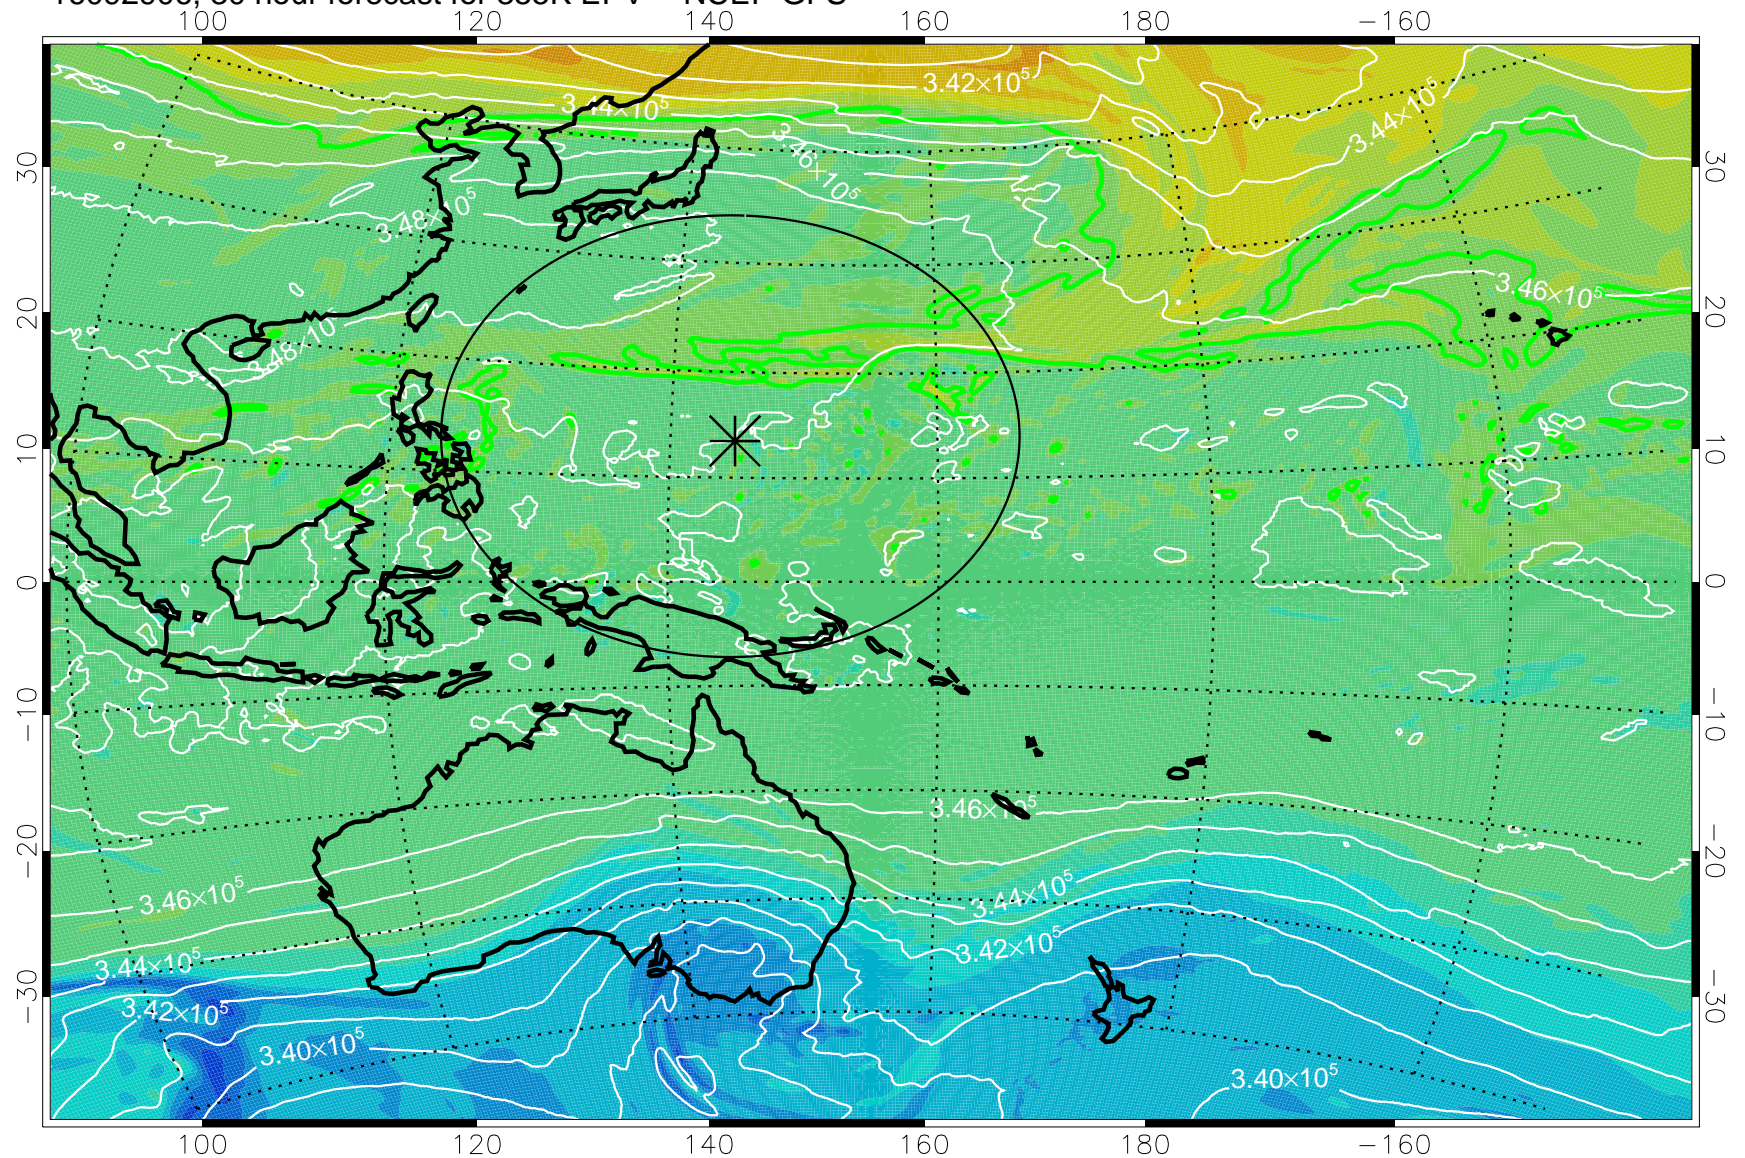

16092818, 18 hour forecast for 355K EPV -- NCEP GFS

355K Montgomery Streamfunction, white  
EPV Tropopause (2 PVU) Position  
Range ring of 2304 km

16092900, 24 hour forecast for 355K EPV -- NCEP GFS

355K Montgomery Streamfunction, white  
EPV Tropopause (2 PVU) Position  
Range ring of 2304 km

16092906, 30 hour forecast for 355K EPV -- NCEP GFS

355K Montgomery Streamfunction, white  
EPV Tropopause (2 PVU) Position  
Range ring of 2304 km

16092912, 36 hour forecast for 355K EPV -- NCEP GFS

355K Montgomery Streamfunction, white  
EPV Tropopause (2 PVU) Position  
Range ring of 2304 km

16092918, 42 hour forecast for 355K EPV -- NCEP GFS

355K Montgomery Streamfunction, white  
EPV Tropopause (2 PVU) Position  
Range ring of 2304 km

16093000, 48 hour forecast for 355K EPV -- NCEP GFS

355K Montgomery Streamfunction, white  
EPV Tropopause (2 PVU) Position  
Range ring of 2304 km

16093006, 54 hour forecast for 355K EPV -- NCEP GFS

355K Montgomery Streamfunction, white  
EPV Tropopause (2 PVU) Position  
Range ring of 2304 km

16093012, 60 hour forecast for 355K EPV -- NCEP GFS

355K Montgomery Streamfunction, white  
EPV Tropopause (2 PVU) Position  
Range ring of 2304 km