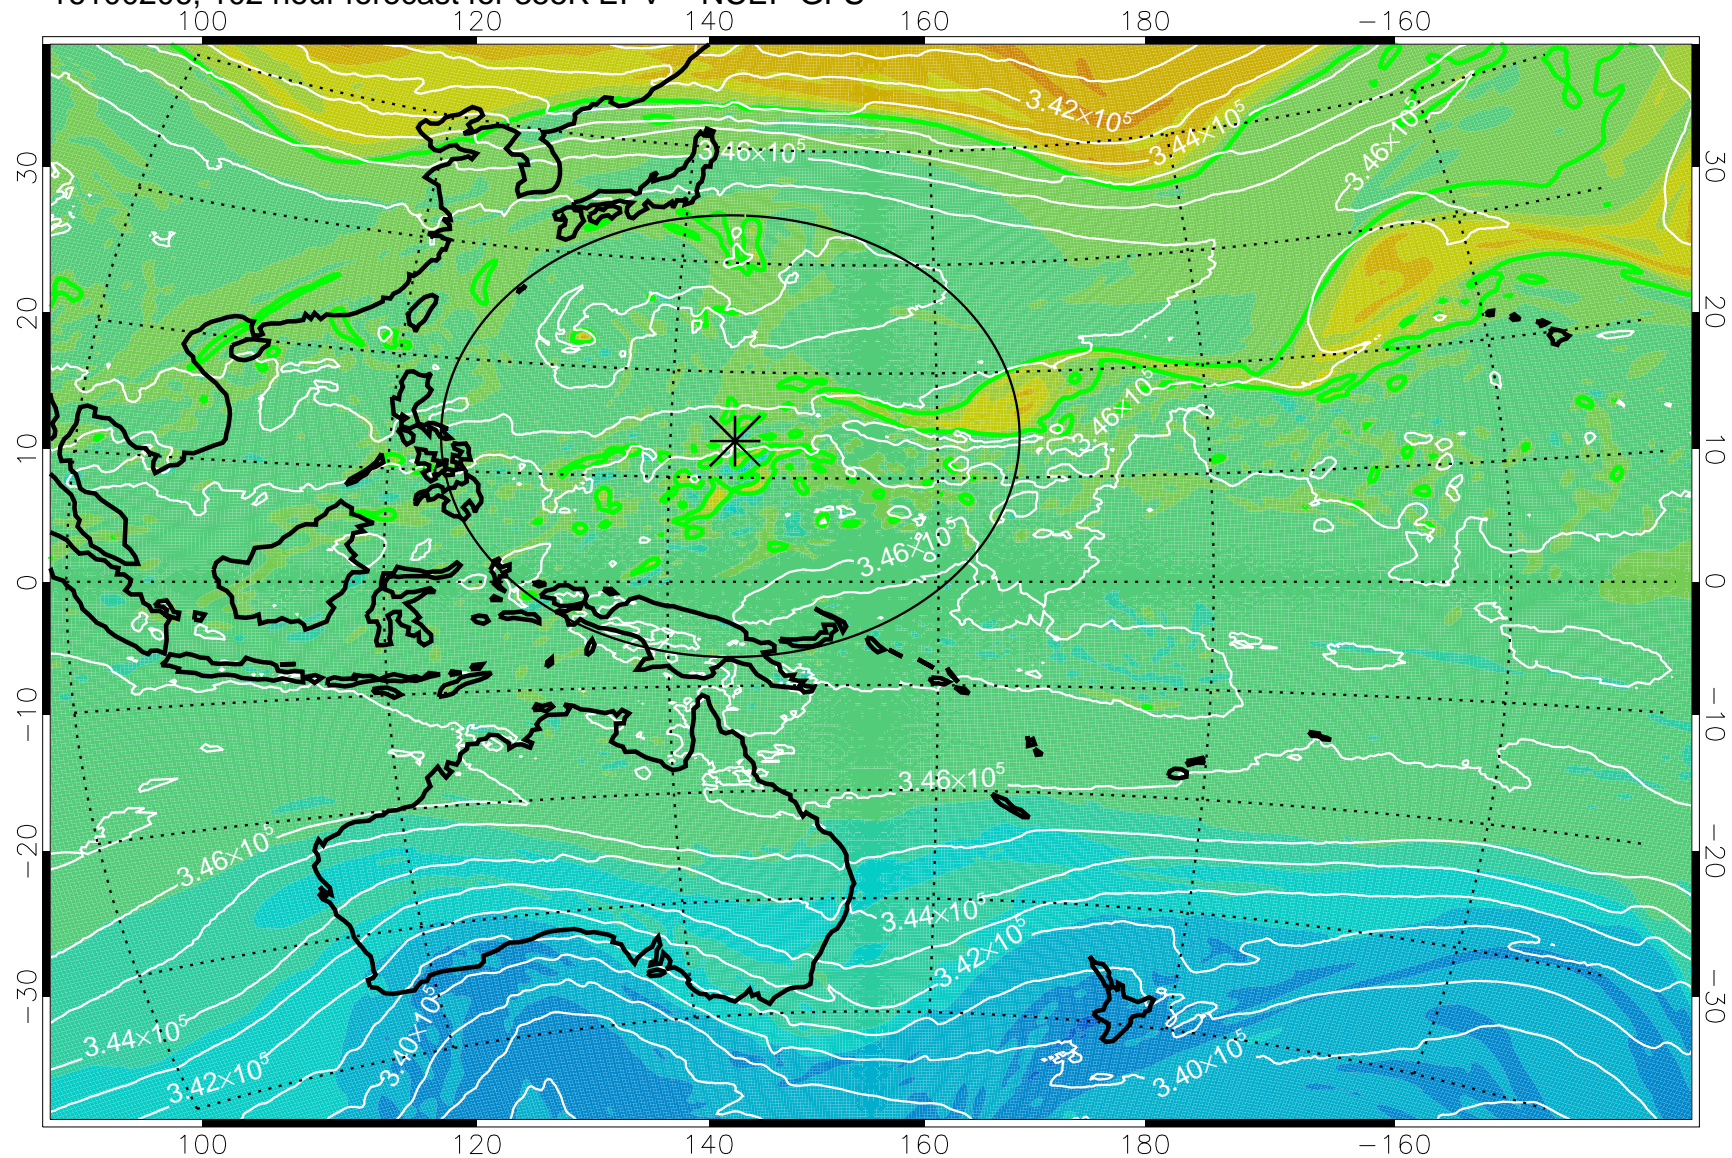

16100106, 78 hour forecast for 355K EPV -- NCEP GFS

355K Montgomery Streamfunction, white  
EPV Tropopause (2 PVU) Position  
Range ring of 2304 km

16100112, 84 hour forecast for 355K EPV -- NCEP GFS

355K Montgomery Streamfunction, white  
EPV Tropopause (2 PVU) Position  
Range ring of 2304 km

16100118, 90 hour forecast for 355K EPV -- NCEP GFS

355K Montgomery Streamfunction, white  
EPV Tropopause (2 PVU) Position  
Range ring of 2304 km

16100200, 96 hour forecast for 355K EPV -- NCEP GFS

355K Montgomery Streamfunction, white  
EPV Tropopause (2 PVU) Position  
Range ring of 2304 km

16100206, 102 hour forecast for 355K EPV -- NCEP GFS

355K Montgomery Streamfunction, white  
EPV Tropopause (2 PVU) Position  
Range ring of 2304 km

16100212, 108 hour forecast for 355K EPV -- NCEP GFS

355K Montgomery Streamfunction, white  
EPV Tropopause (2 PVU) Position  
Range ring of 2304 km

16100218, 114 hour forecast for 355K EPV -- NCEP GFS

355K Montgomery Streamfunction, white  
EPV Tropopause (2 PVU) Position  
Range ring of 2304 km

16100300, 120 hour forecast for 355K EPV -- NCEP GFS

355K Montgomery Streamfunction, white  
EPV Tropopause (2 PVU) Position  
Range ring of 2304 km