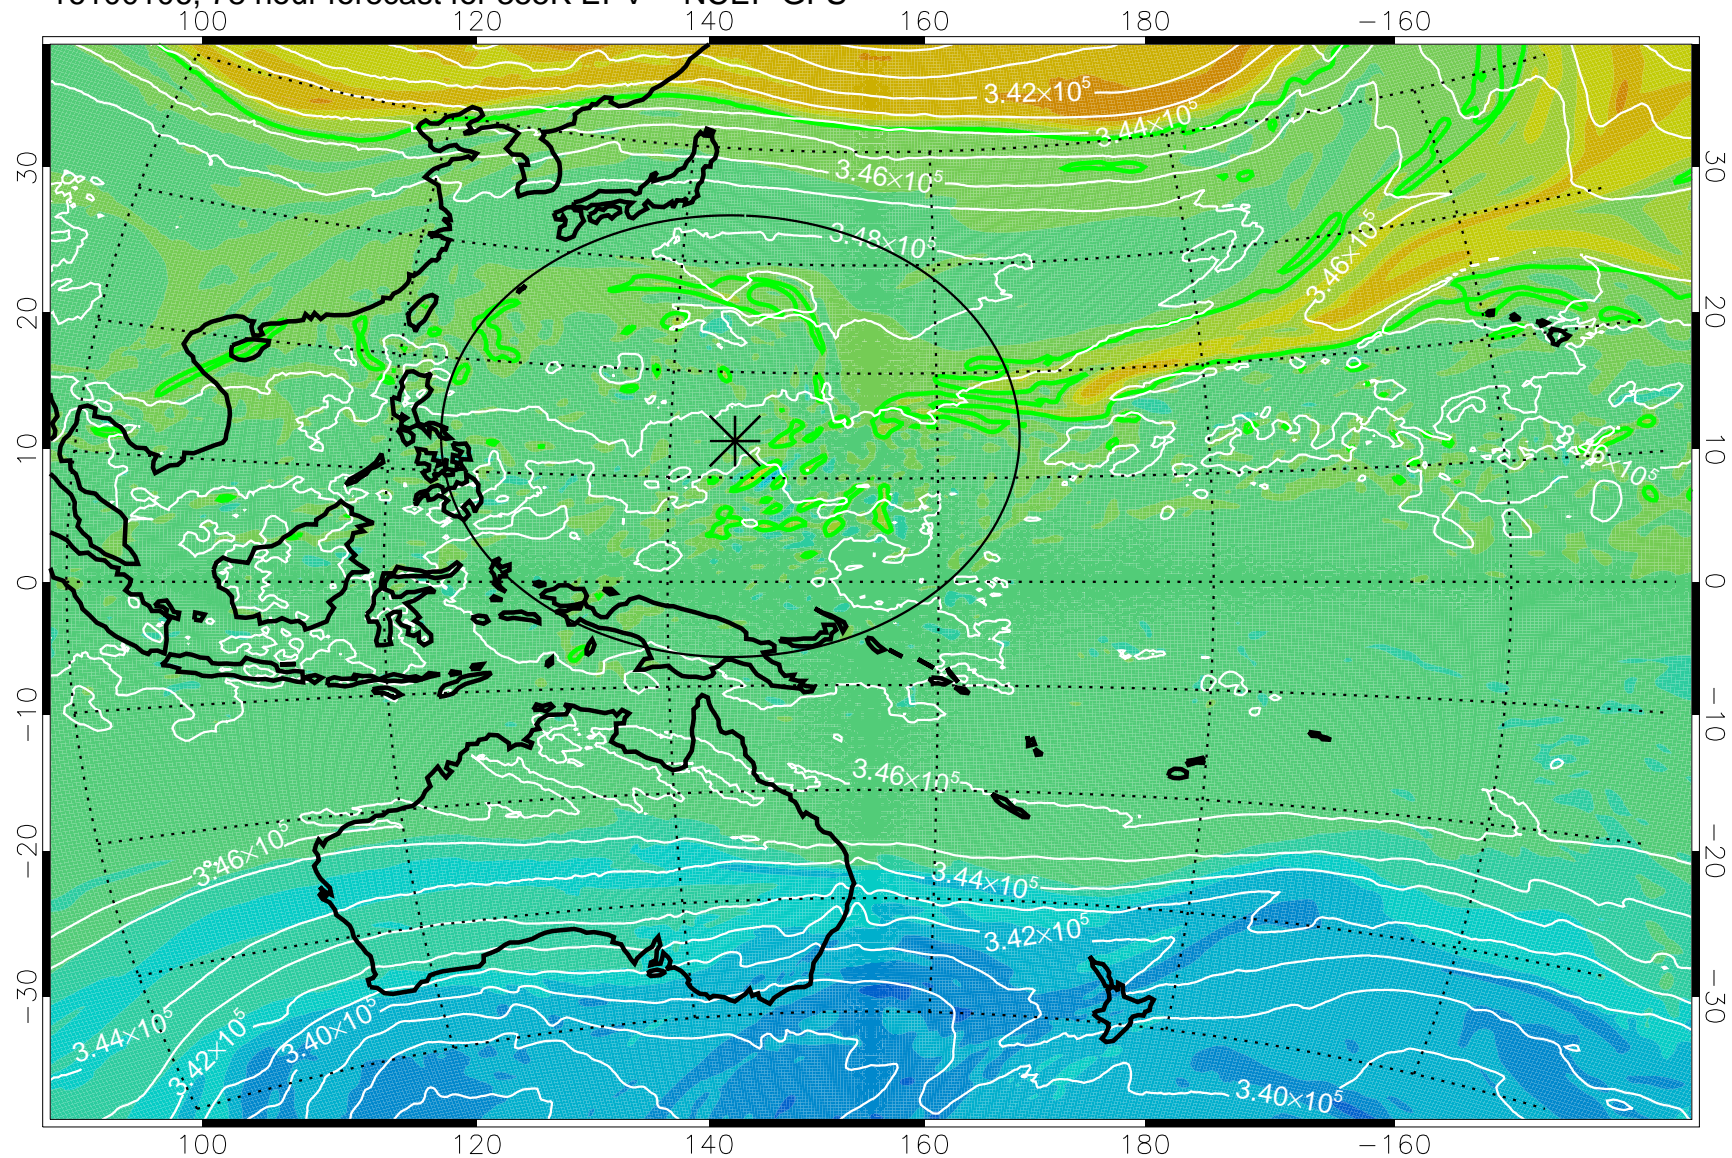

16093006, 54 hour forecast for 355K EPV -- NCEP GFS

355K Montgomery Streamfunction, white  
EPV Tropopause (2 PVU) Position  
Range ring of 2304 km

16093012, 60 hour forecast for 355K EPV -- NCEP GFS

355K Montgomery Streamfunction, white  
EPV Tropopause (2 PVU) Position  
Range ring of 2304 km

16093018, 66 hour forecast for 355K EPV -- NCEP GFS

355K Montgomery Streamfunction, white  
EPV Tropopause (2 PVU) Position  
Range ring of 2304 km

16100100, 72 hour forecast for 355K EPV -- NCEP GFS

355K Montgomery Streamfunction, white  
EPV Tropopause (2 PVU) Position  
Range ring of 2304 km

16100106, 78 hour forecast for 355K EPV -- NCEP GFS

355K Montgomery Streamfunction, white  
EPV Tropopause (2 PVU) Position  
Range ring of 2304 km

16100112, 84 hour forecast for 355K EPV -- NCEP GFS

355K Montgomery Streamfunction, white  
EPV Tropopause (2 PVU) Position  
Range ring of 2304 km

16100118, 90 hour forecast for 355K EPV -- NCEP GFS

355K Montgomery Streamfunction, white  
EPV Tropopause (2 PVU) Position  
Range ring of 2304 km

16100200, 96 hour forecast for 355K EPV -- NCEP GFS

355K Montgomery Streamfunction, white  
EPV Tropopause (2 PVU) Position  
Range ring of 2304 km