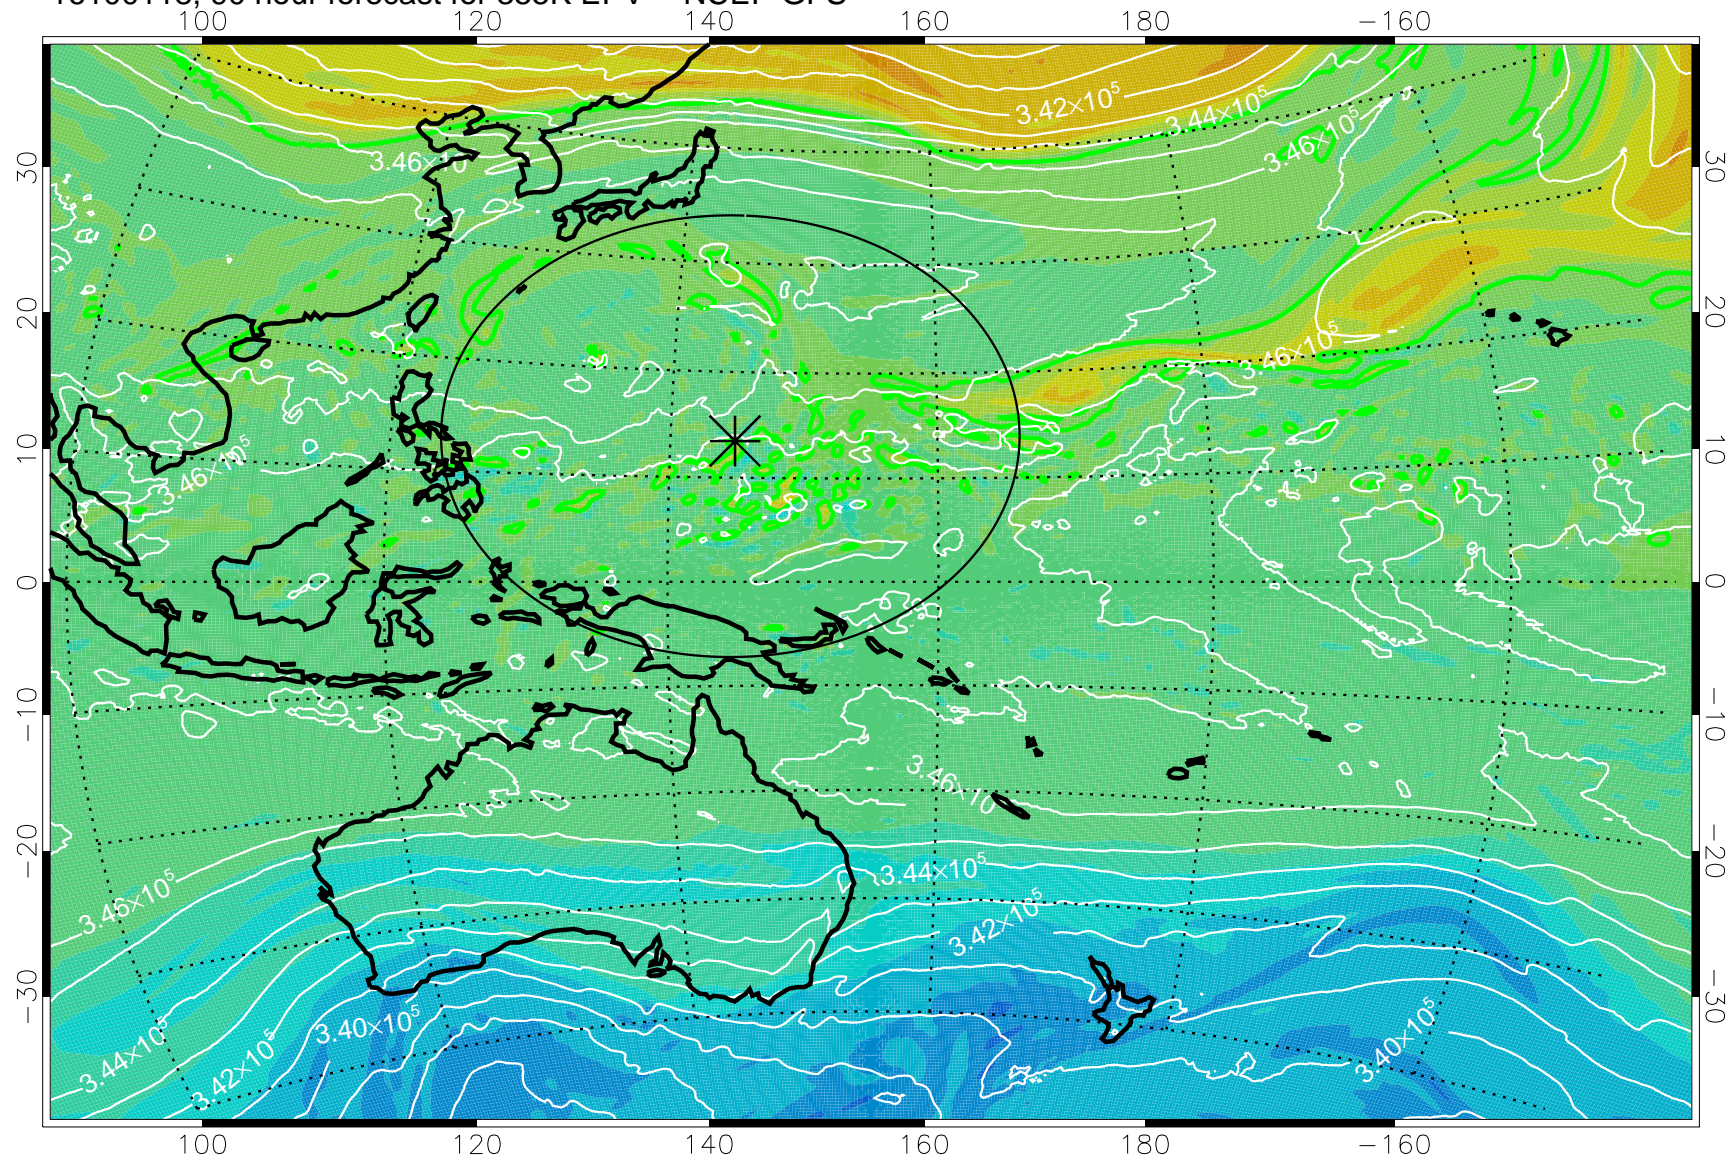

16093018, 66 hour forecast for 355K EPV -- NCEP GFS

355K Montgomery Streamfunction, white  
EPV Tropopause (2 PVU) Position  
Range ring of 2304 km

16100100, 72 hour forecast for 355K EPV -- NCEP GFS

355K Montgomery Streamfunction, white  
EPV Tropopause (2 PVU) Position  
Range ring of 2304 km

16100106, 78 hour forecast for 355K EPV -- NCEP GFS

355K Montgomery Streamfunction, white  
EPV Tropopause (2 PVU) Position  
Range ring of 2304 km

16100112, 84 hour forecast for 355K EPV -- NCEP GFS

355K Montgomery Streamfunction, white  
EPV Tropopause (2 PVU) Position  
Range ring of 2304 km

16100118, 90 hour forecast for 355K EPV -- NCEP GFS

355K Montgomery Streamfunction, white  
EPV Tropopause (2 PVU) Position  
Range ring of 2304 km

16100200, 96 hour forecast for 355K EPV -- NCEP GFS

355K Montgomery Streamfunction, white  
EPV Tropopause (2 PVU) Position  
Range ring of 2304 km

16100206, 102 hour forecast for 355K EPV -- NCEP GFS

355K Montgomery Streamfunction, white  
EPV Tropopause (2 PVU) Position  
Range ring of 2304 km

16100212, 108 hour forecast for 355K EPV -- NCEP GFS

355K Montgomery Streamfunction, white  
EPV Tropopause (2 PVU) Position  
Range ring of 2304 km