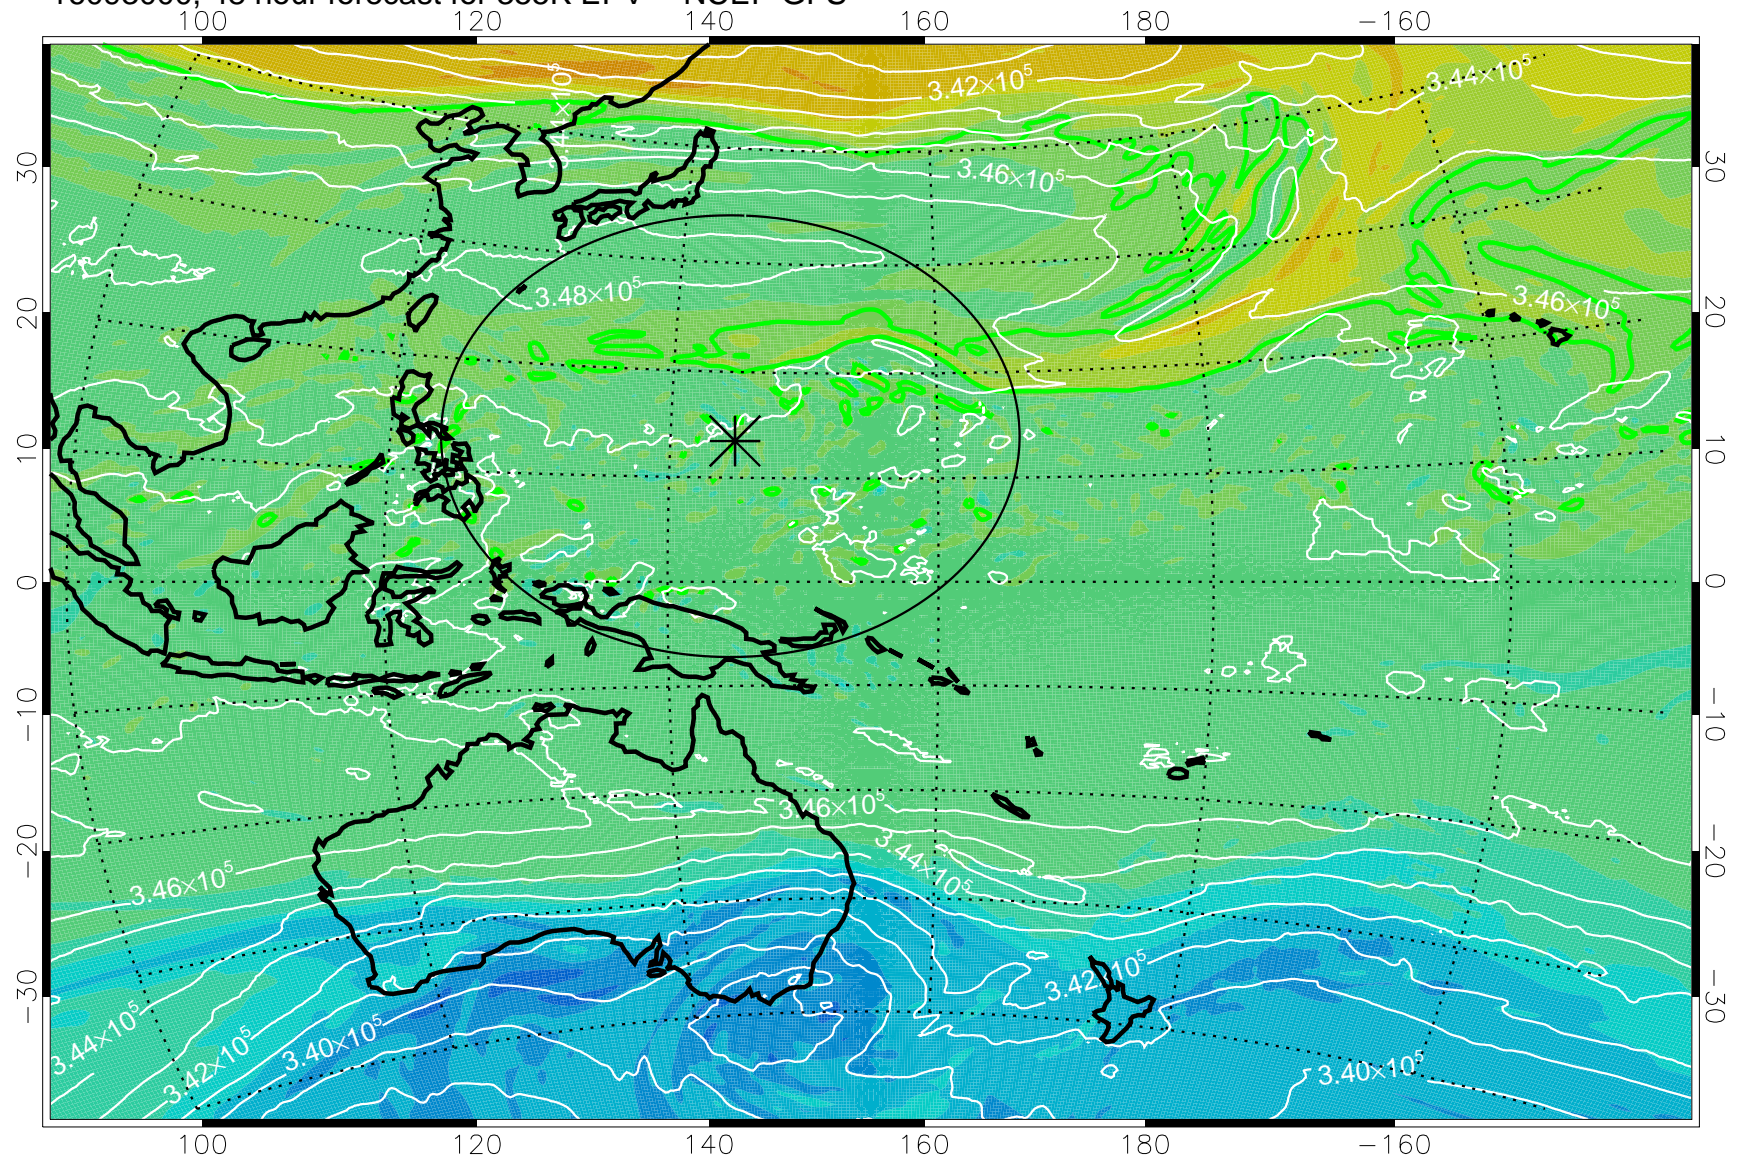

16092818, 18 hour forecast for 355K EPV -- NCEP GFS

355K Montgomery Streamfunction, white  
EPV Tropopause (2 PVU) Position  
Range ring of 2304 km

16092900, 24 hour forecast for 355K EPV -- NCEP GFS

355K Montgomery Streamfunction, white  
EPV Tropopause (2 PVU) Position  
Range ring of 2304 km

16092906, 30 hour forecast for 355K EPV -- NCEP GFS

355K Montgomery Streamfunction, white  
EPV Tropopause (2 PVU) Position  
Range ring of 2304 km

16092912, 36 hour forecast for 355K EPV -- NCEP GFS

355K Montgomery Streamfunction, white  
EPV Tropopause (2 PVU) Position  
Range ring of 2304 km

16092918, 42 hour forecast for 355K EPV -- NCEP GFS

355K Montgomery Streamfunction, white  
EPV Tropopause (2 PVU) Position  
Range ring of 2304 km

16093000, 48 hour forecast for 355K EPV -- NCEP GFS

355K Montgomery Streamfunction, white  
EPV Tropopause (2 PVU) Position  
Range ring of 2304 km

16093006, 54 hour forecast for 355K EPV -- NCEP GFS

355K Montgomery Streamfunction, white  
EPV Tropopause (2 PVU) Position  
Range ring of 2304 km

16093012, 60 hour forecast for 355K EPV -- NCEP GFS

355K Montgomery Streamfunction, white  
EPV Tropopause (2 PVU) Position  
Range ring of 2304 km