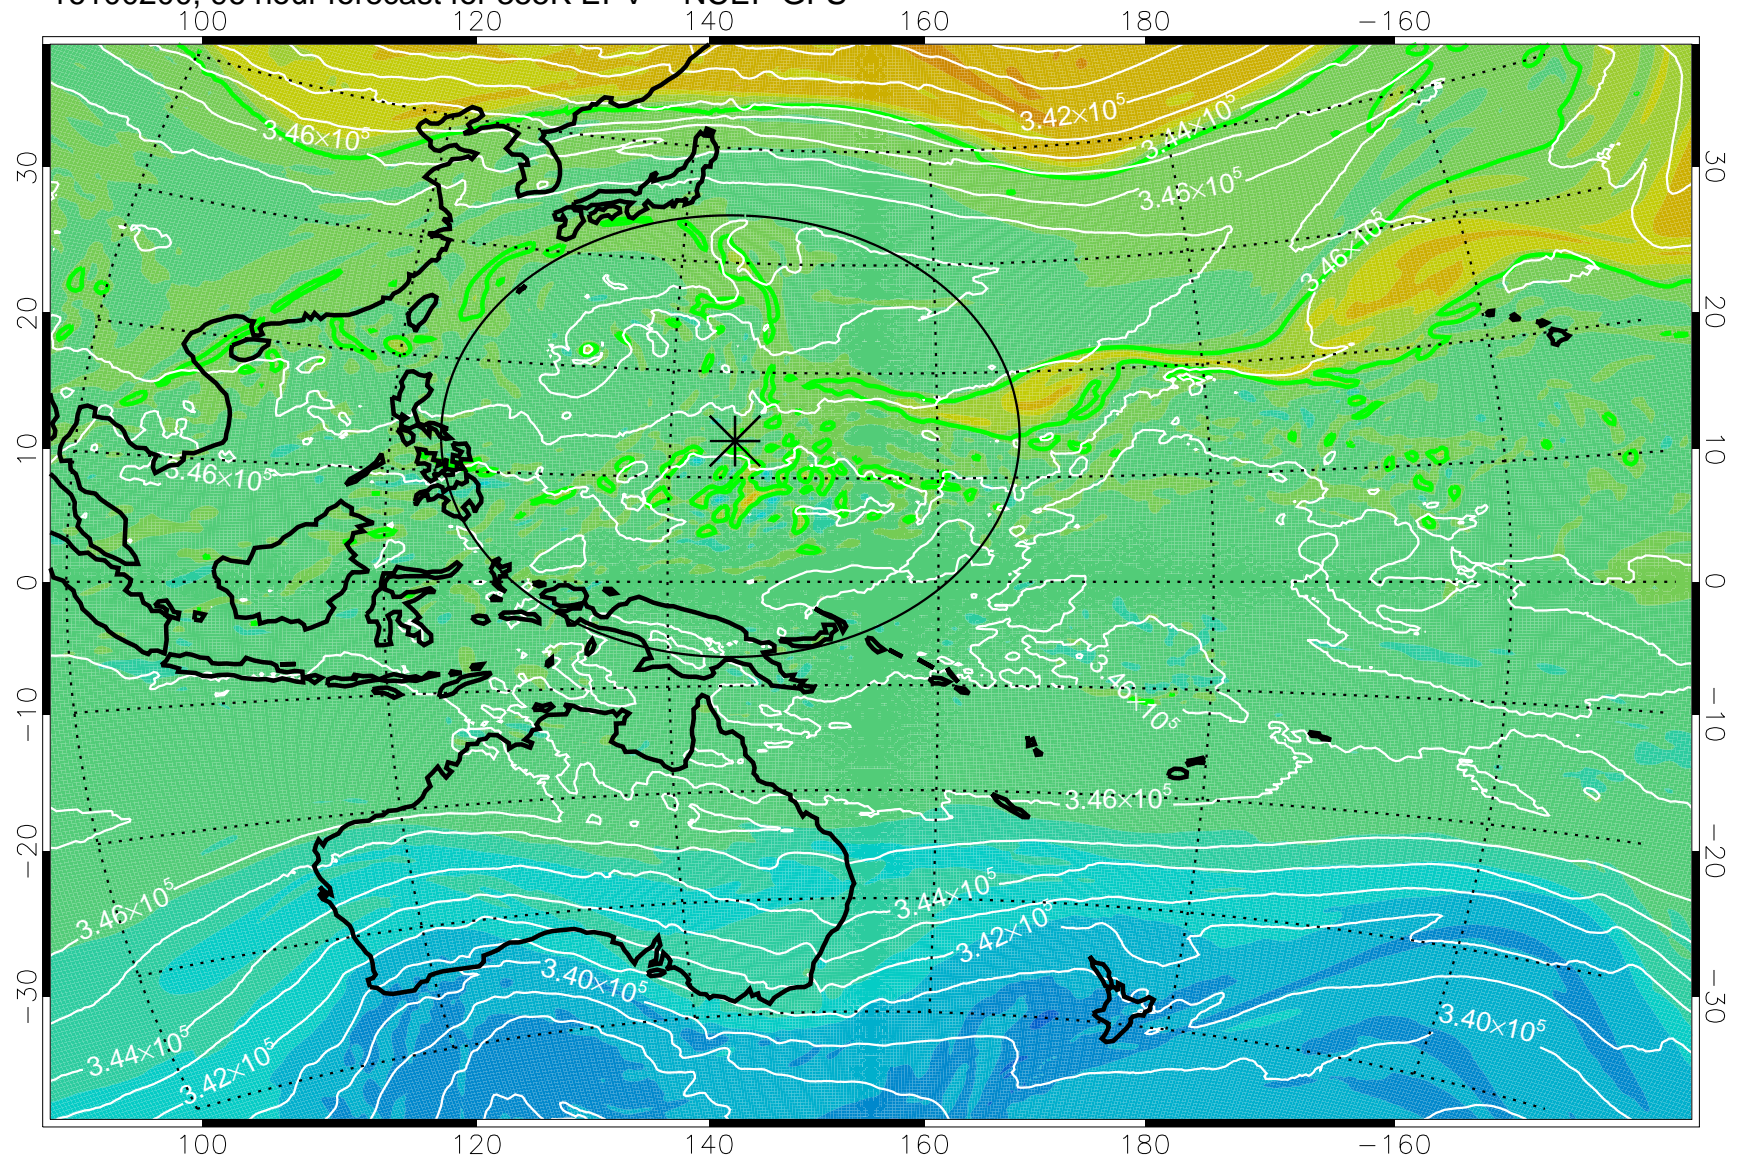

16093018, 66 hour forecast for 355K EPV -- NCEP GFS

355K Montgomery Streamfunction, white  
EPV Tropopause (2 PVU) Position  
Range ring of 2304 km

16100100, 72 hour forecast for 355K EPV -- NCEP GFS

355K Montgomery Streamfunction, white  
EPV Tropopause (2 PVU) Position  
Range ring of 2304 km

16100106, 78 hour forecast for 355K EPV -- NCEP GFS

355K Montgomery Streamfunction, white  
EPV Tropopause (2 PVU) Position  
Range ring of 2304 km

16100112, 84 hour forecast for 355K EPV -- NCEP GFS

355K Montgomery Streamfunction, white  
EPV Tropopause (2 PVU) Position  
Range ring of 2304 km

16100118, 90 hour forecast for 355K EPV -- NCEP GFS

355K Montgomery Streamfunction, white  
EPV Tropopause (2 PVU) Position  
Range ring of 2304 km

16100200, 96 hour forecast for 355K EPV -- NCEP GFS

355K Montgomery Streamfunction, white  
EPV Tropopause (2 PVU) Position  
Range ring of 2304 km

16100206, 102 hour forecast for 355K EPV -- NCEP GFS

355K Montgomery Streamfunction, white  
EPV Tropopause (2 PVU) Position  
Range ring of 2304 km

16100212, 108 hour forecast for 355K EPV -- NCEP GFS

355K Montgomery Streamfunction, white  
EPV Tropopause (2 PVU) Position  
Range ring of 2304 km