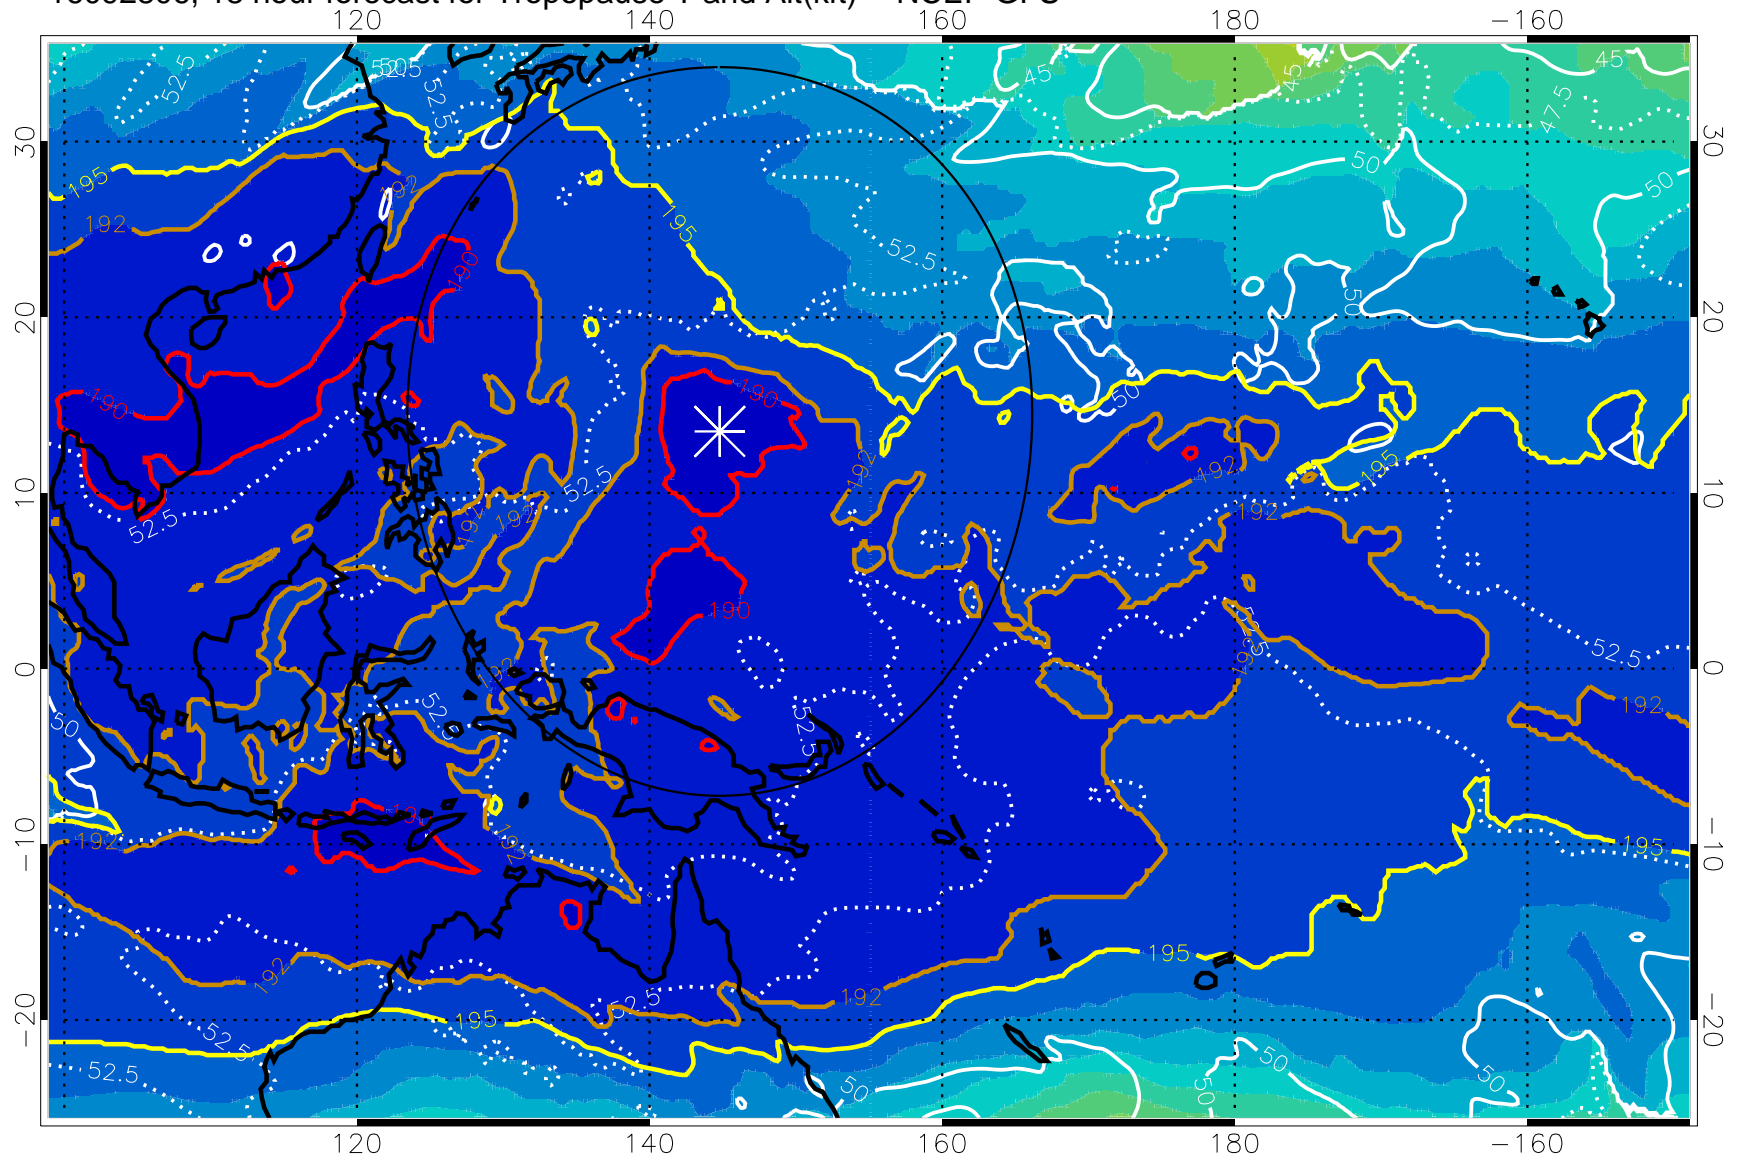

16092806, 18 hour forecast for Tropopause T and Alt(kft) -- NCEP GFS

190   200   210   220   230
Tropopause T, K

Tropopause Altitude in kft (white)

192.5K Isotherm   195K Isotherm
187.5K Isotherm   190K Isotherm

Range ring of 2304 km