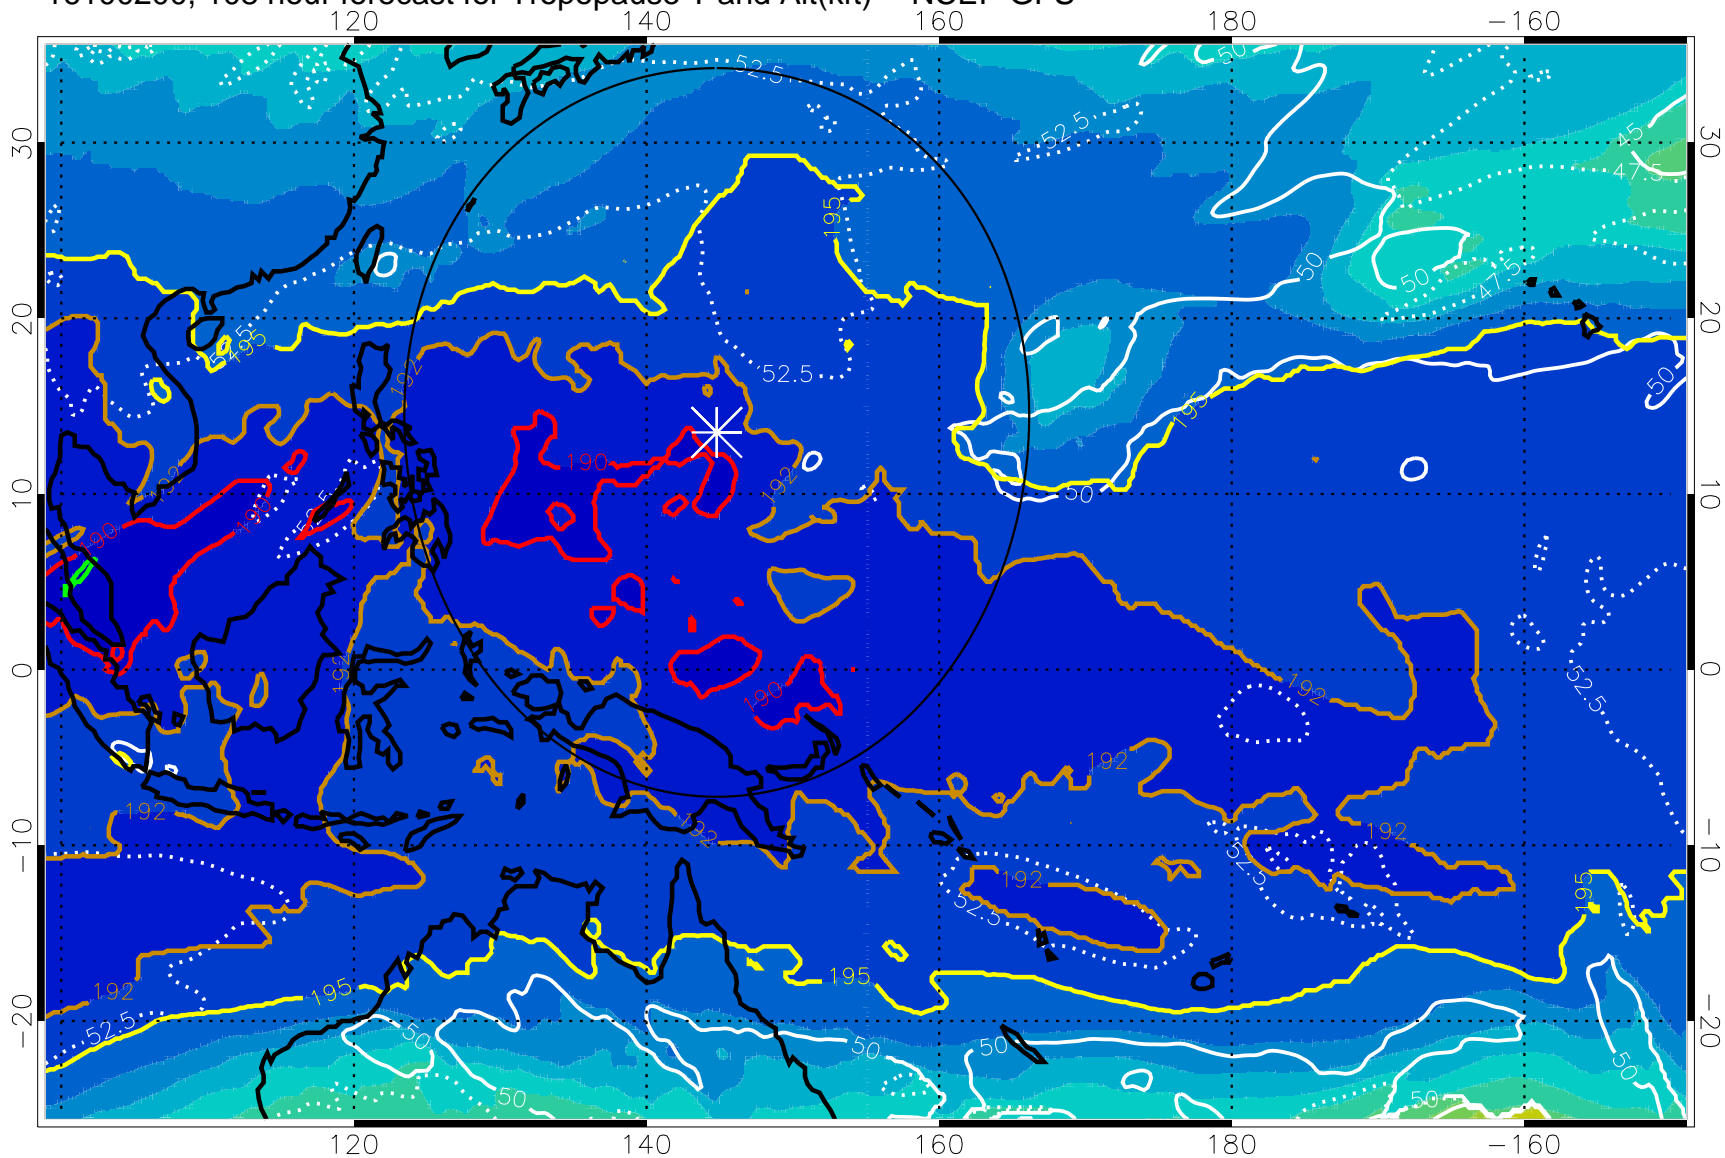

16100112, 96 hour forecast for Tropopause T and Alt(kft) -- NCEP GFS

190 200 210 220 230

Tropopause T, K

Tropopause Altitude in kft (white)

192.5K Isotherm 195K Isotherm

187.5K Isotherm 190K Isotherm

Range ring of 2304 km

16100118, 102 hour forecast for Tropopause T and Alt(kft) -- NCEP GFS

190 200 210 220 230

Tropopause T, K

Tropopause Altitude in kft (white)

192.5K Isotherm 195K Isotherm
187.5K Isotherm 190K Isotherm

Range ring of 2304 km

16100200, 108 hour forecast for Tropopause T and Alt(kft) -- NCEP GFS

190 200 210 220 230
Tropopause T, K

Tropopause Altitude in kft (white)

192.5K Isotherm 195K Isotherm
187.5K Isotherm 190K Isotherm

Range ring of 2304 km