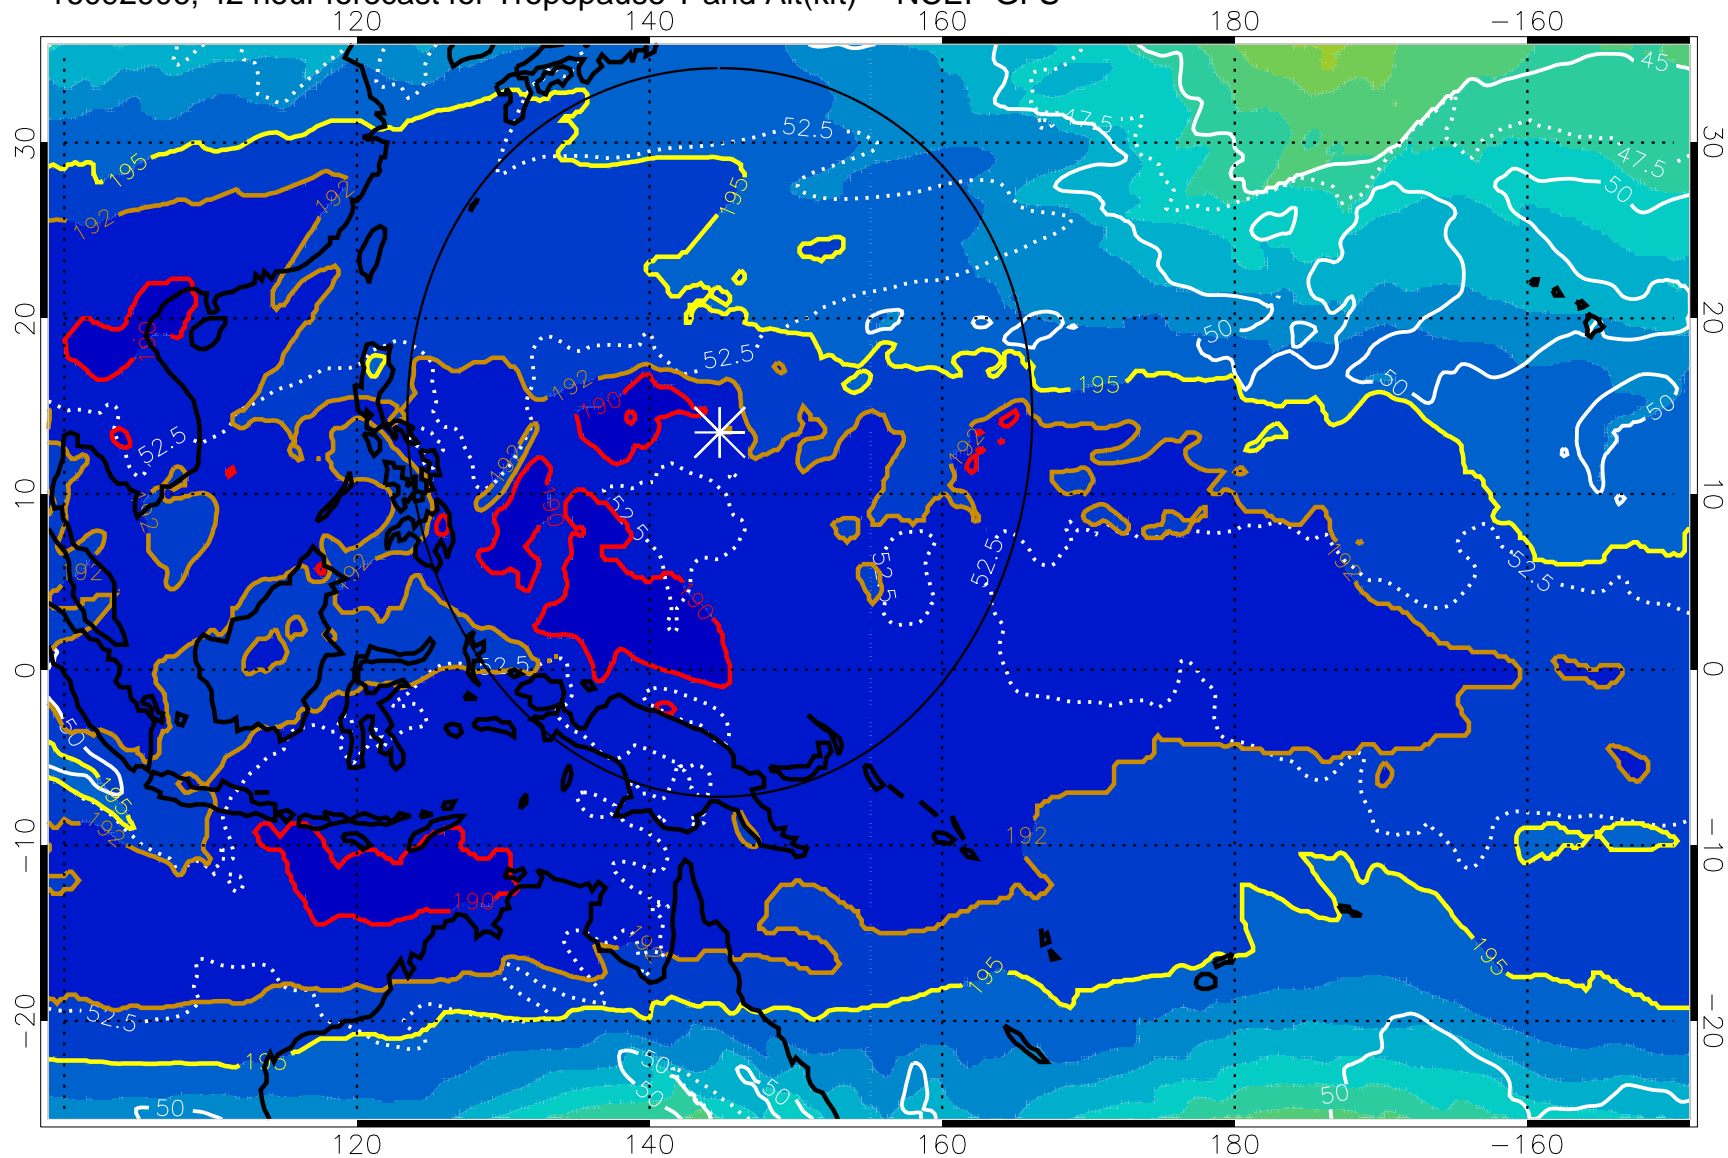

16092906, 42 hour forecast for Tropopause T and Alt(kft) -- NCEP GFS

190 200 210 220 230

Tropopause T, K

Tropopause Altitude in kft (white)

192.5K Isotherm 195K Isotherm
187.5K Isotherm 190K Isotherm

Range ring of 2304 km