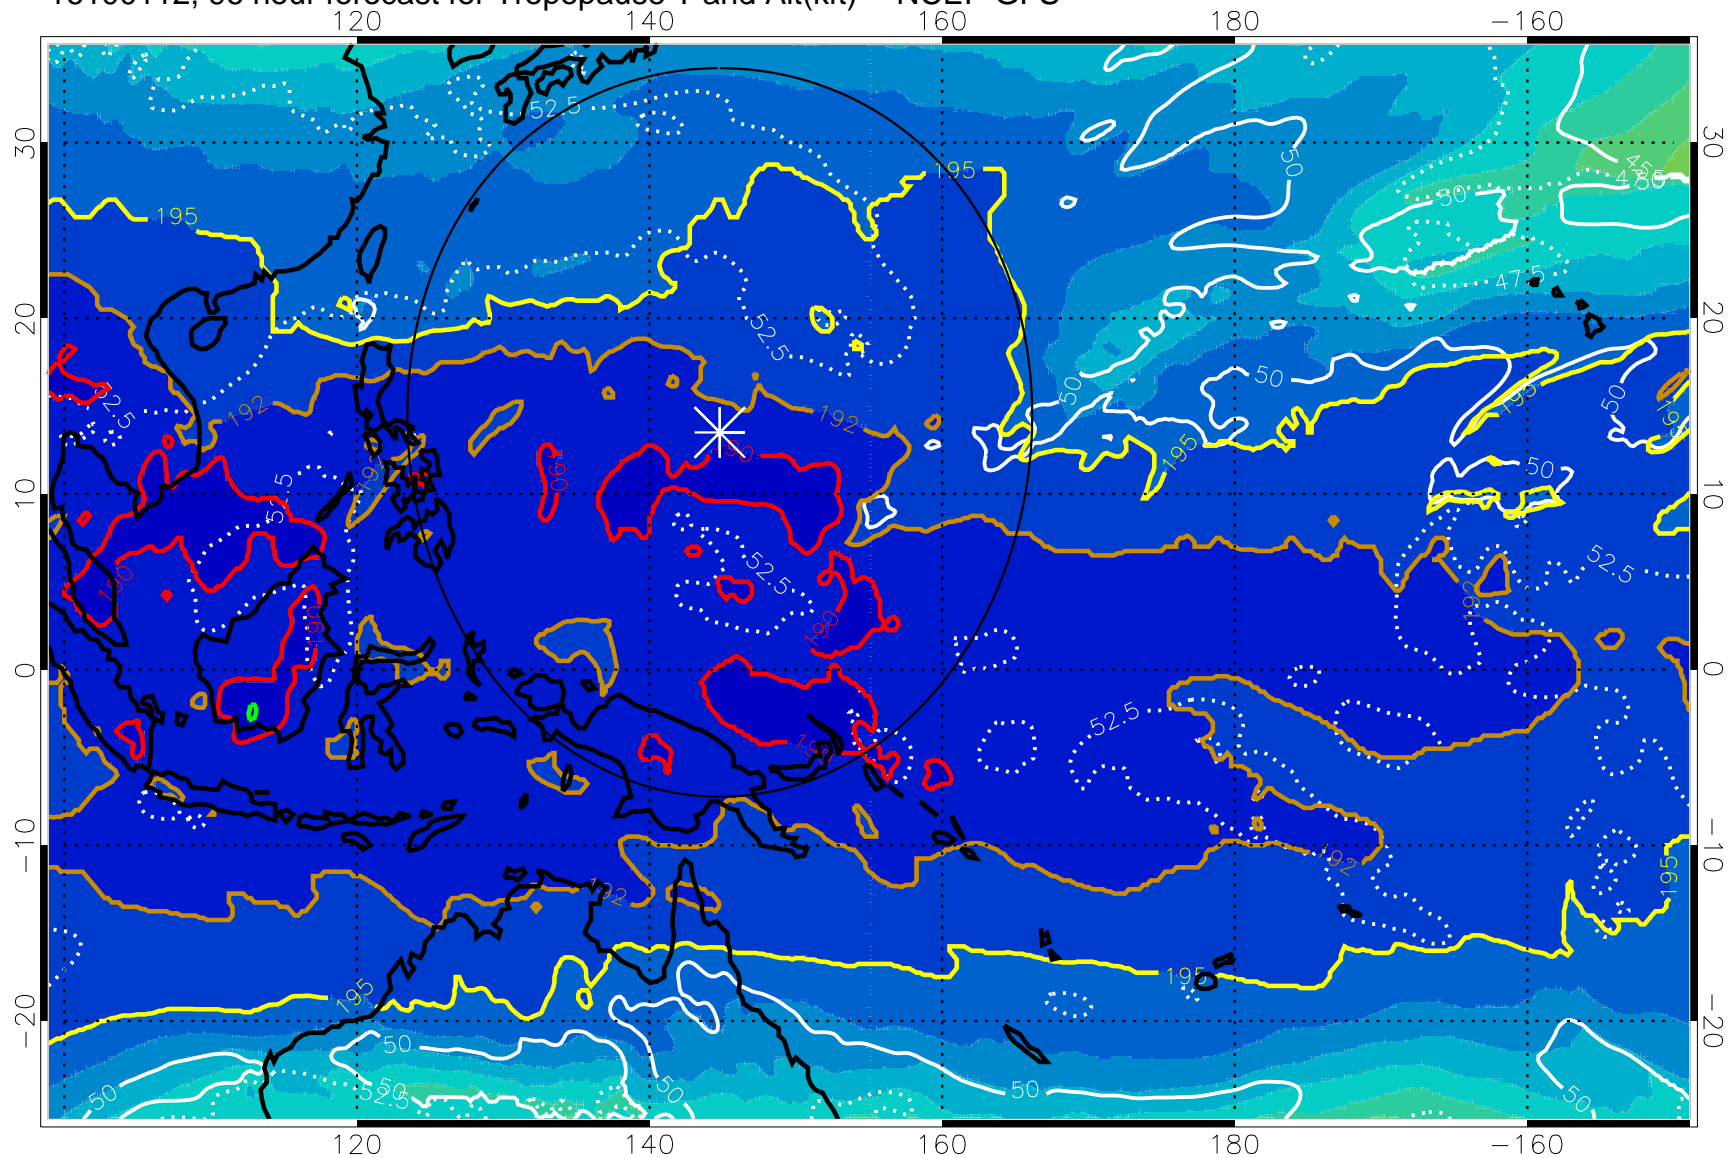

16100106, 90 hour forecast for Tropopause T and Alt(kft) -- NCEP GFS

190 200 210 220 230
Tropopause T, K

Tropopause Altitude in kft (white)

192.5K Isotherm 195K Isotherm
187.5K Isotherm 190K Isotherm

Range ring of 2304 km

16100112, 96 hour forecast for Tropopause T and Alt(kft) -- NCEP GFS

190 200 210 220 230

Tropopause T, K

Tropopause Altitude in kft (white)

192.5K Isotherm 195K Isotherm

187.5K Isotherm 190K Isotherm

Range ring of 2304 km