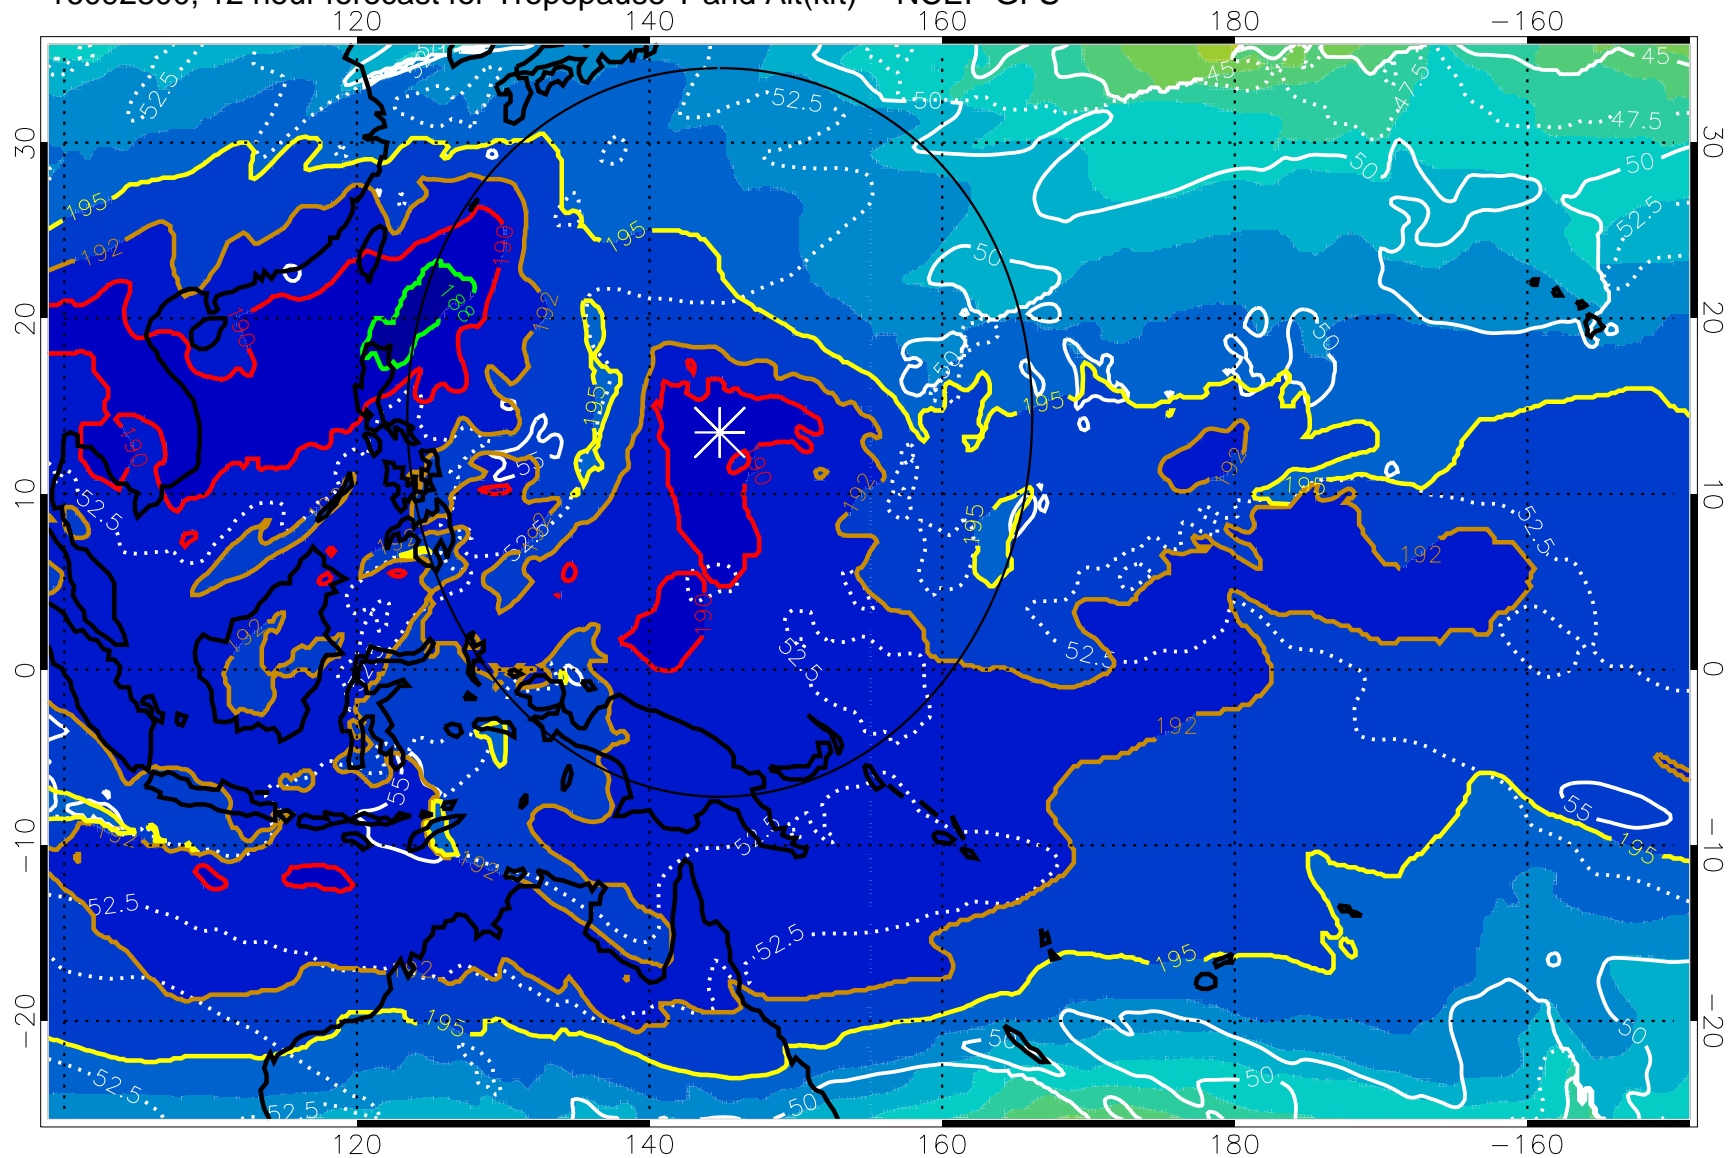

16092800, 12 hour forecast for Tropopause T and Alt(kft) -- NCEP GFS

190 200 210 220 230
Tropopause T, K

Tropopause Altitude in kft (white)

192.5K Isotherm 195K Isotherm
187.5K Isotherm 190K Isotherm

Range ring of 2304 km