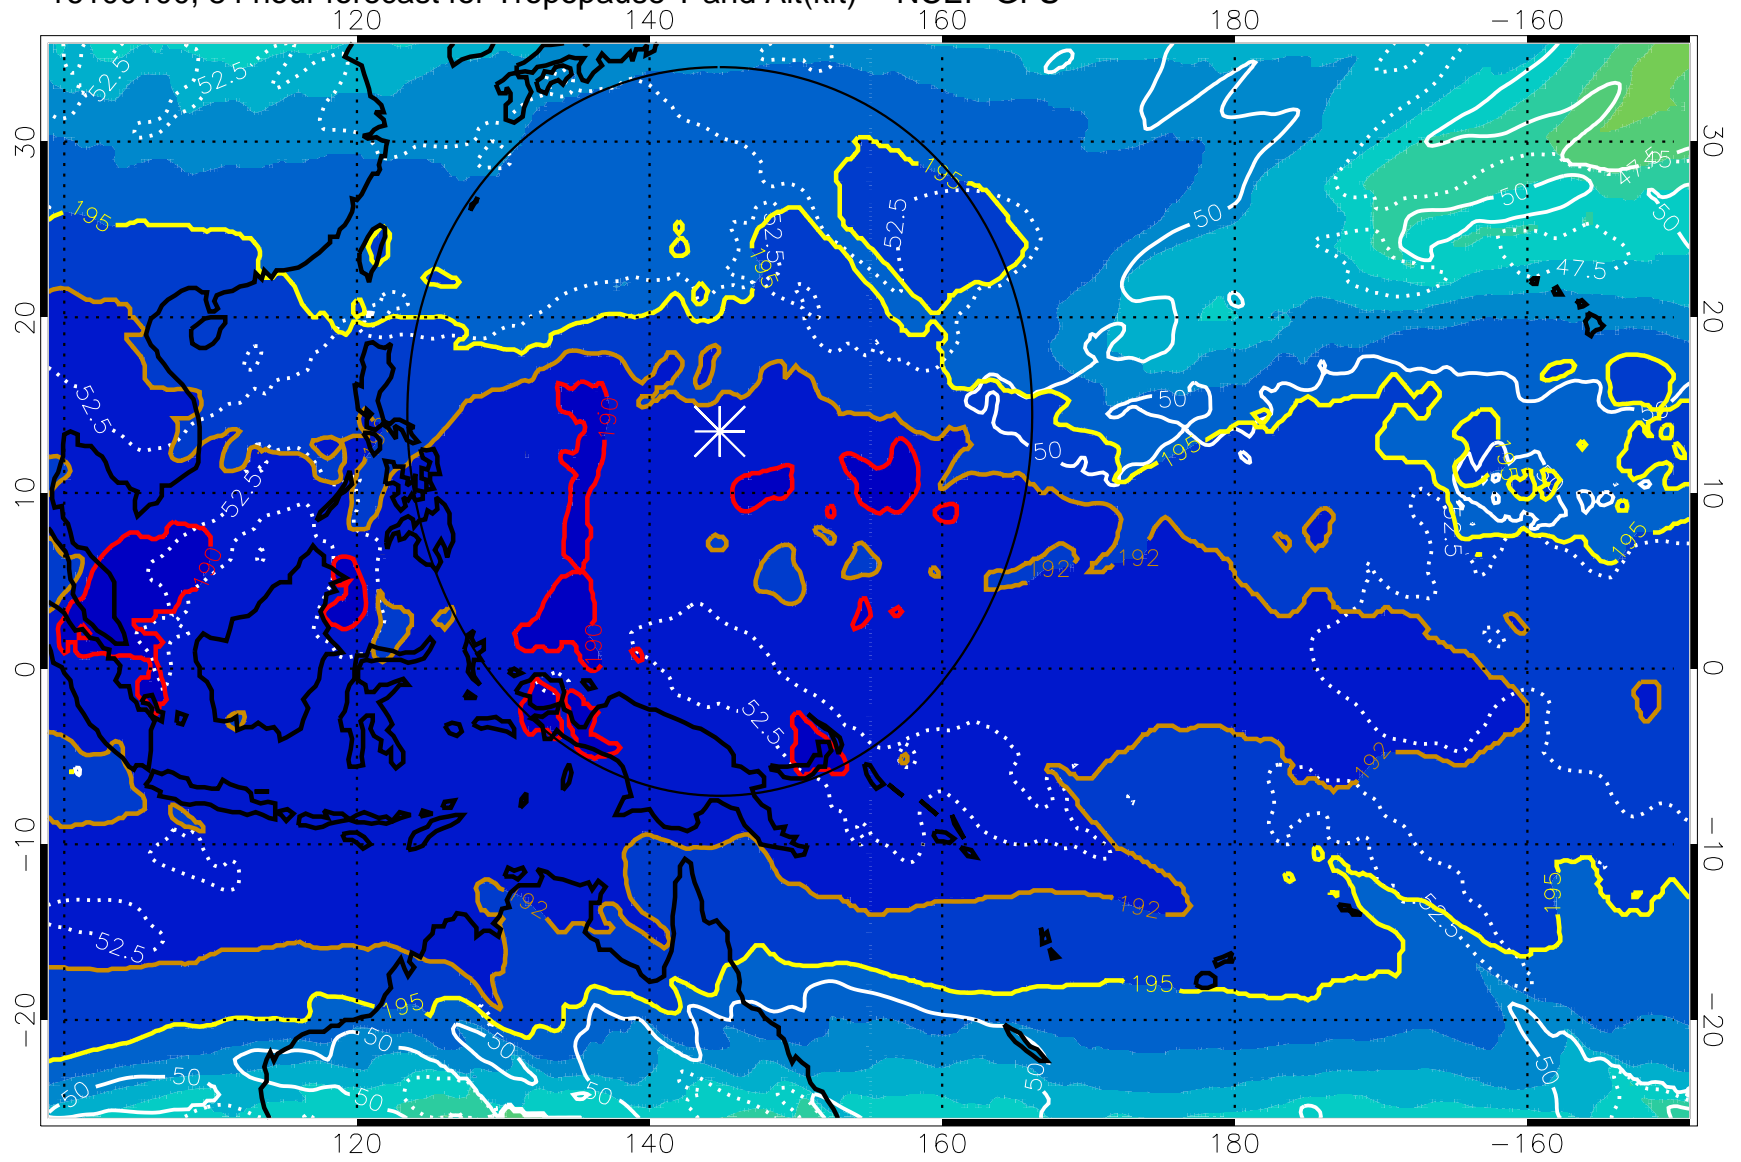

16093018, 78 hour forecast for Tropopause T and Alt(kft) -- NCEP GFS

190 200 210 220 230

Tropopause T, K

Tropopause Altitude in kft (white)

192.5K Isotherm 195K Isotherm

187.5K Isotherm 190K Isotherm

Range ring of 2304 km

16100100, 84 hour forecast for Tropopause T and Alt(kft) -- NCEP GFS

190 200 210 220 230
Tropopause T, K

Tropopause Altitude in kft (white)

192.5K Isotherm 195K Isotherm
187.5K Isotherm 190K Isotherm

Range ring of 2304 km