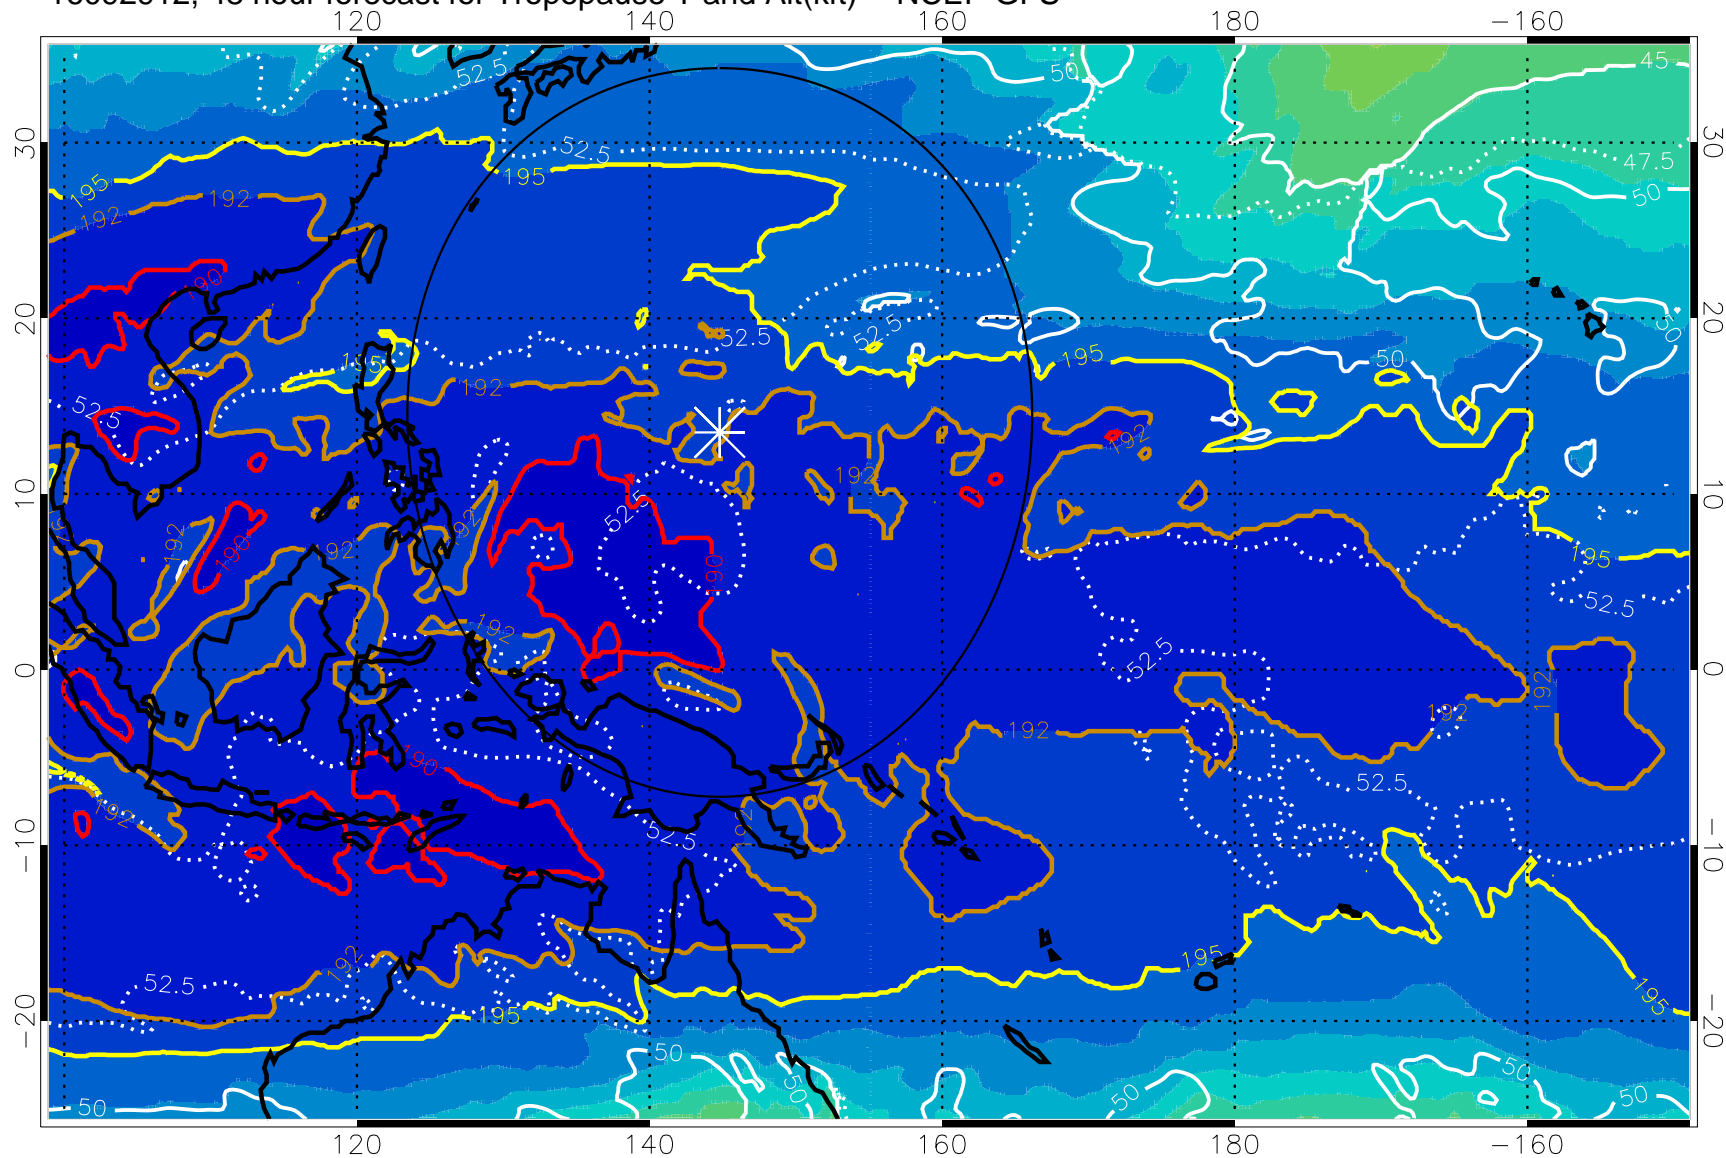

16092912, 48 hour forecast for Tropopause T and Alt(kft) -- NCEP GFS

190 200 210 220 230

Tropopause T, K

Tropopause Altitude in kft (white)

192.5K Isotherm 195K Isotherm

187.5K Isotherm 190K Isotherm

Range ring of 2304 km