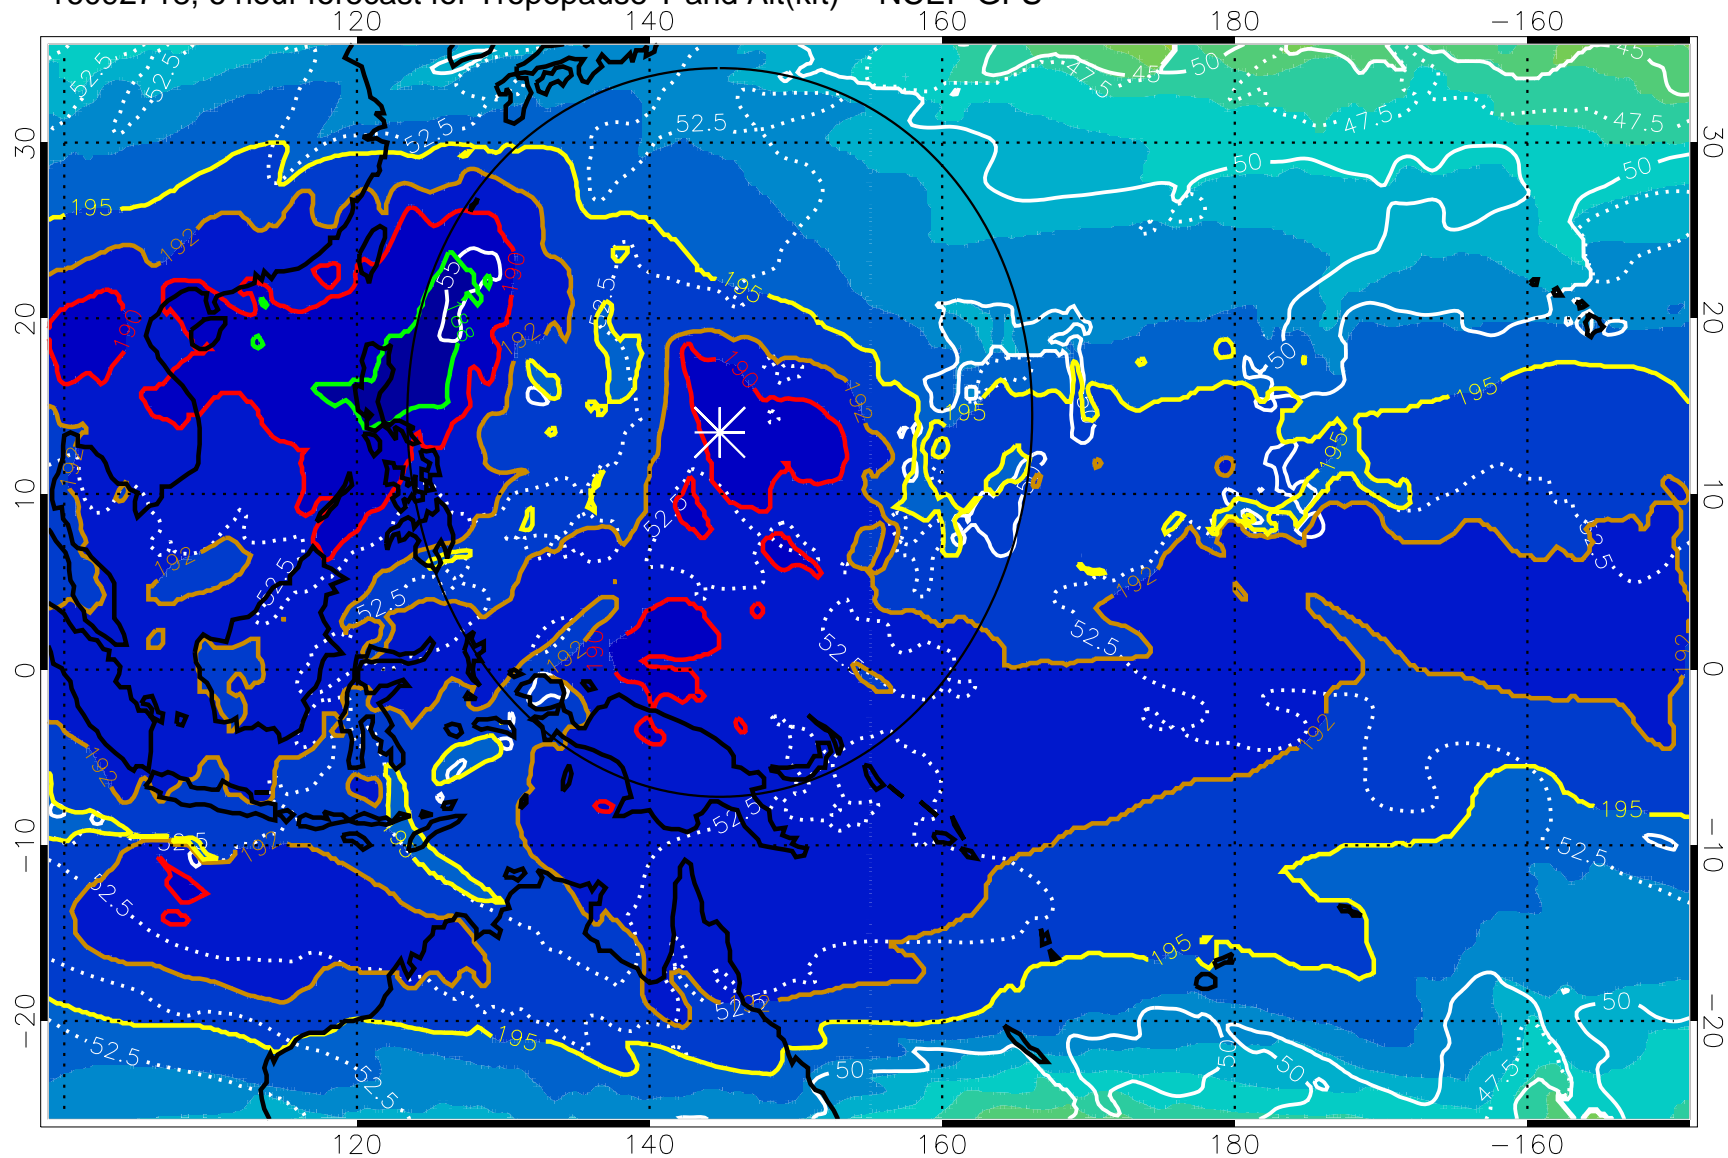

16092718, 6 hour forecast for Tropopause T and Alt(kft) -- NCEP GFS

190 200 210 220 230
Tropopause T, K

Tropopause Altitude in kft (white)

192.5K Isotherm 195K Isotherm
187.5K Isotherm 190K Isotherm

Range ring of 2304 km