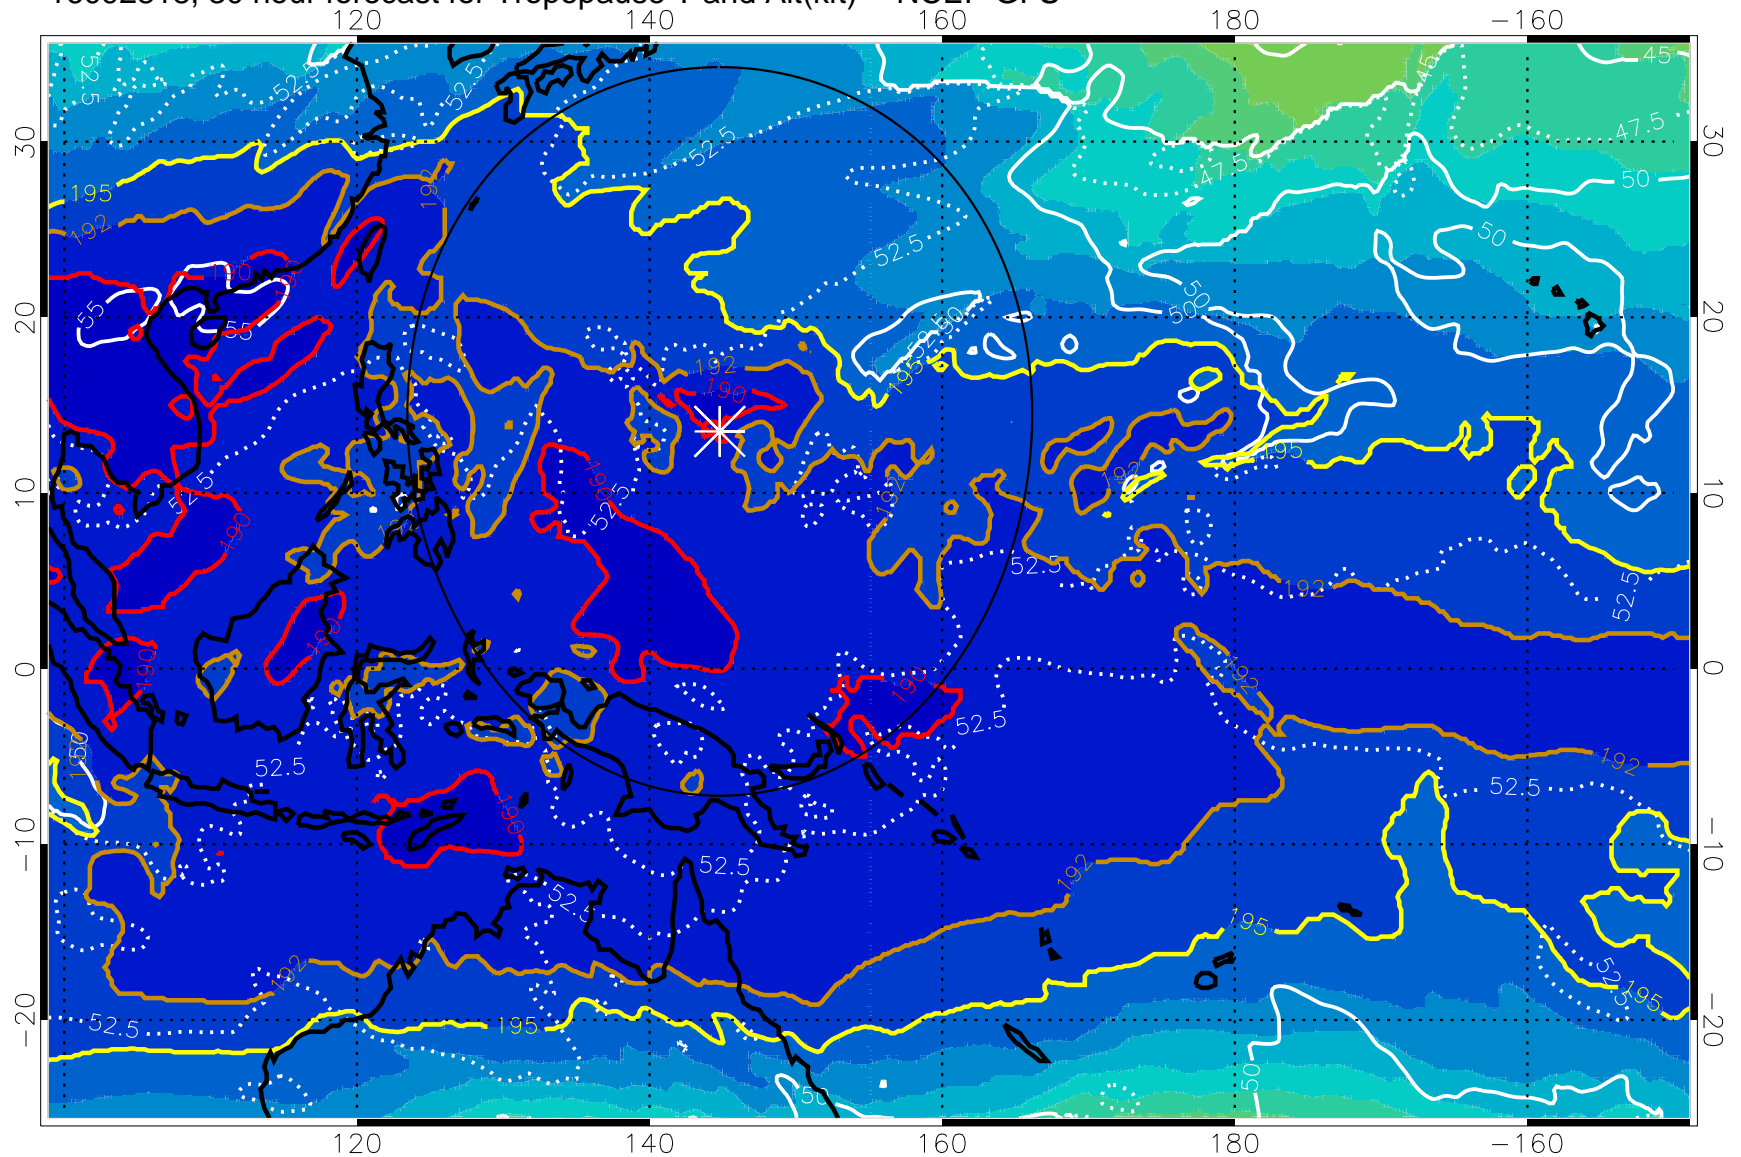

16092818, 30 hour forecast for Tropopause T and Alt(kft) -- NCEP GFS

190 200 210 220 230

Tropopause T, K

Tropopause Altitude in kft (white)

192.5K Isotherm 195K Isotherm
187.5K Isotherm 190K Isotherm

Range ring of 2304 km