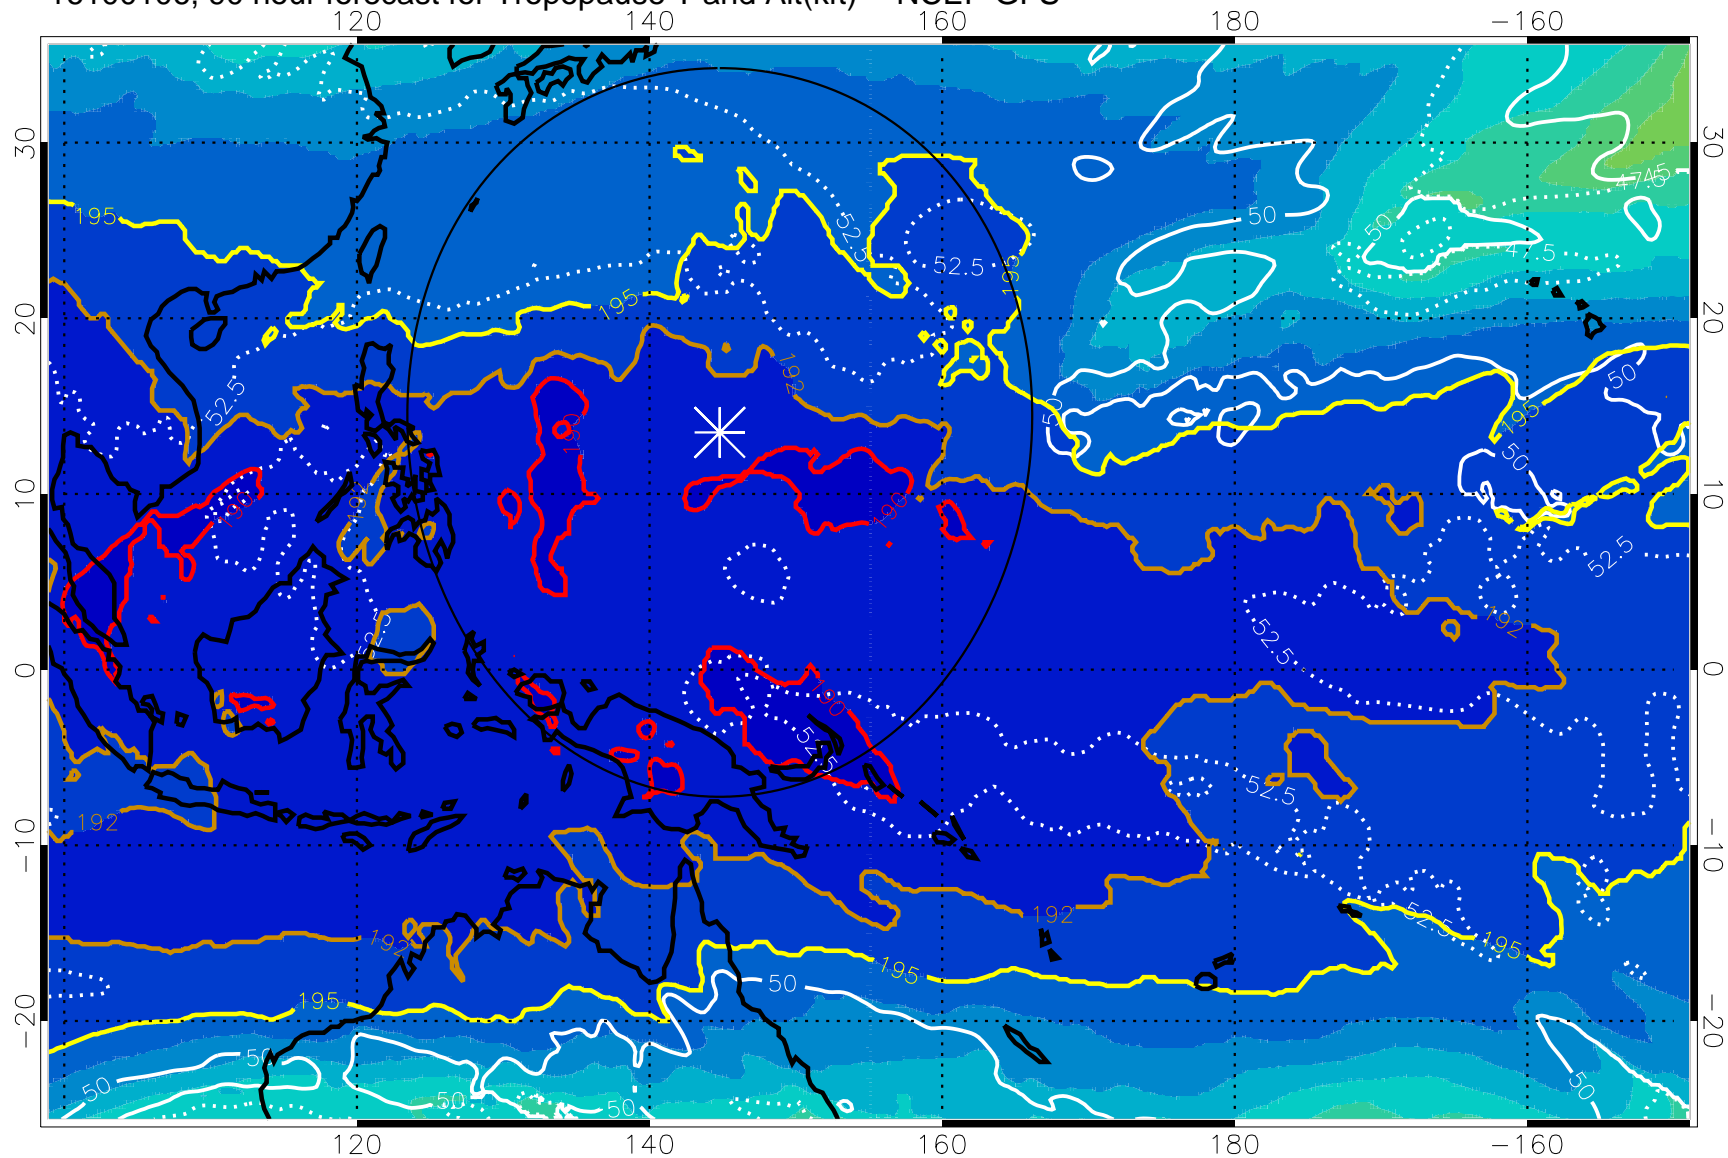

16100106, 90 hour forecast for Tropopause T and Alt(kft) -- NCEP GFS

190 200 210 220 230
Tropopause T, K

Tropopause Altitude in kft (white)

192.5K Isotherm 195K Isotherm
187.5K Isotherm 190K Isotherm

Range ring of 2304 km