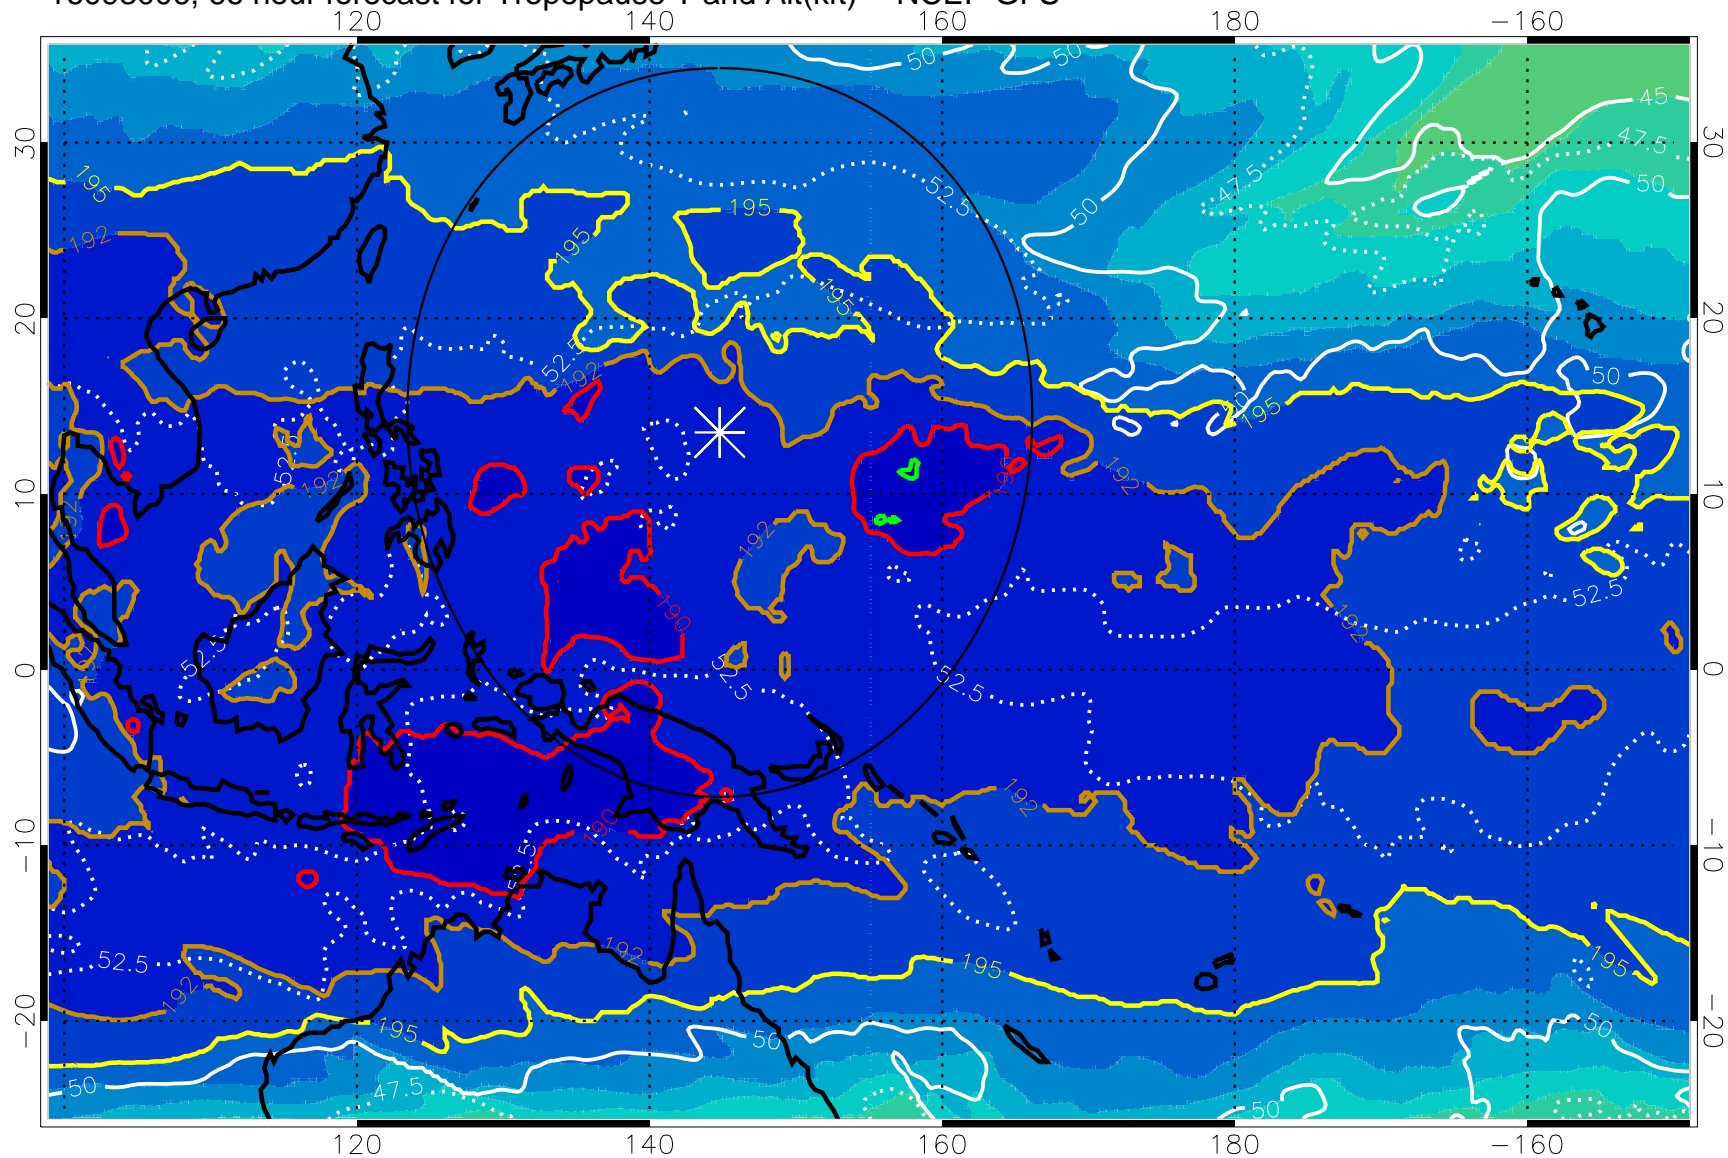

16093006, 66 hour forecast for Tropopause T and Alt(kft) -- NCEP GFS

190 200 210 220 230

Tropopause T, K

Tropopause Altitude in kft (white)

192.5K Isotherm 195K Isotherm

187.5K Isotherm 190K Isotherm

Range ring of 2304 km