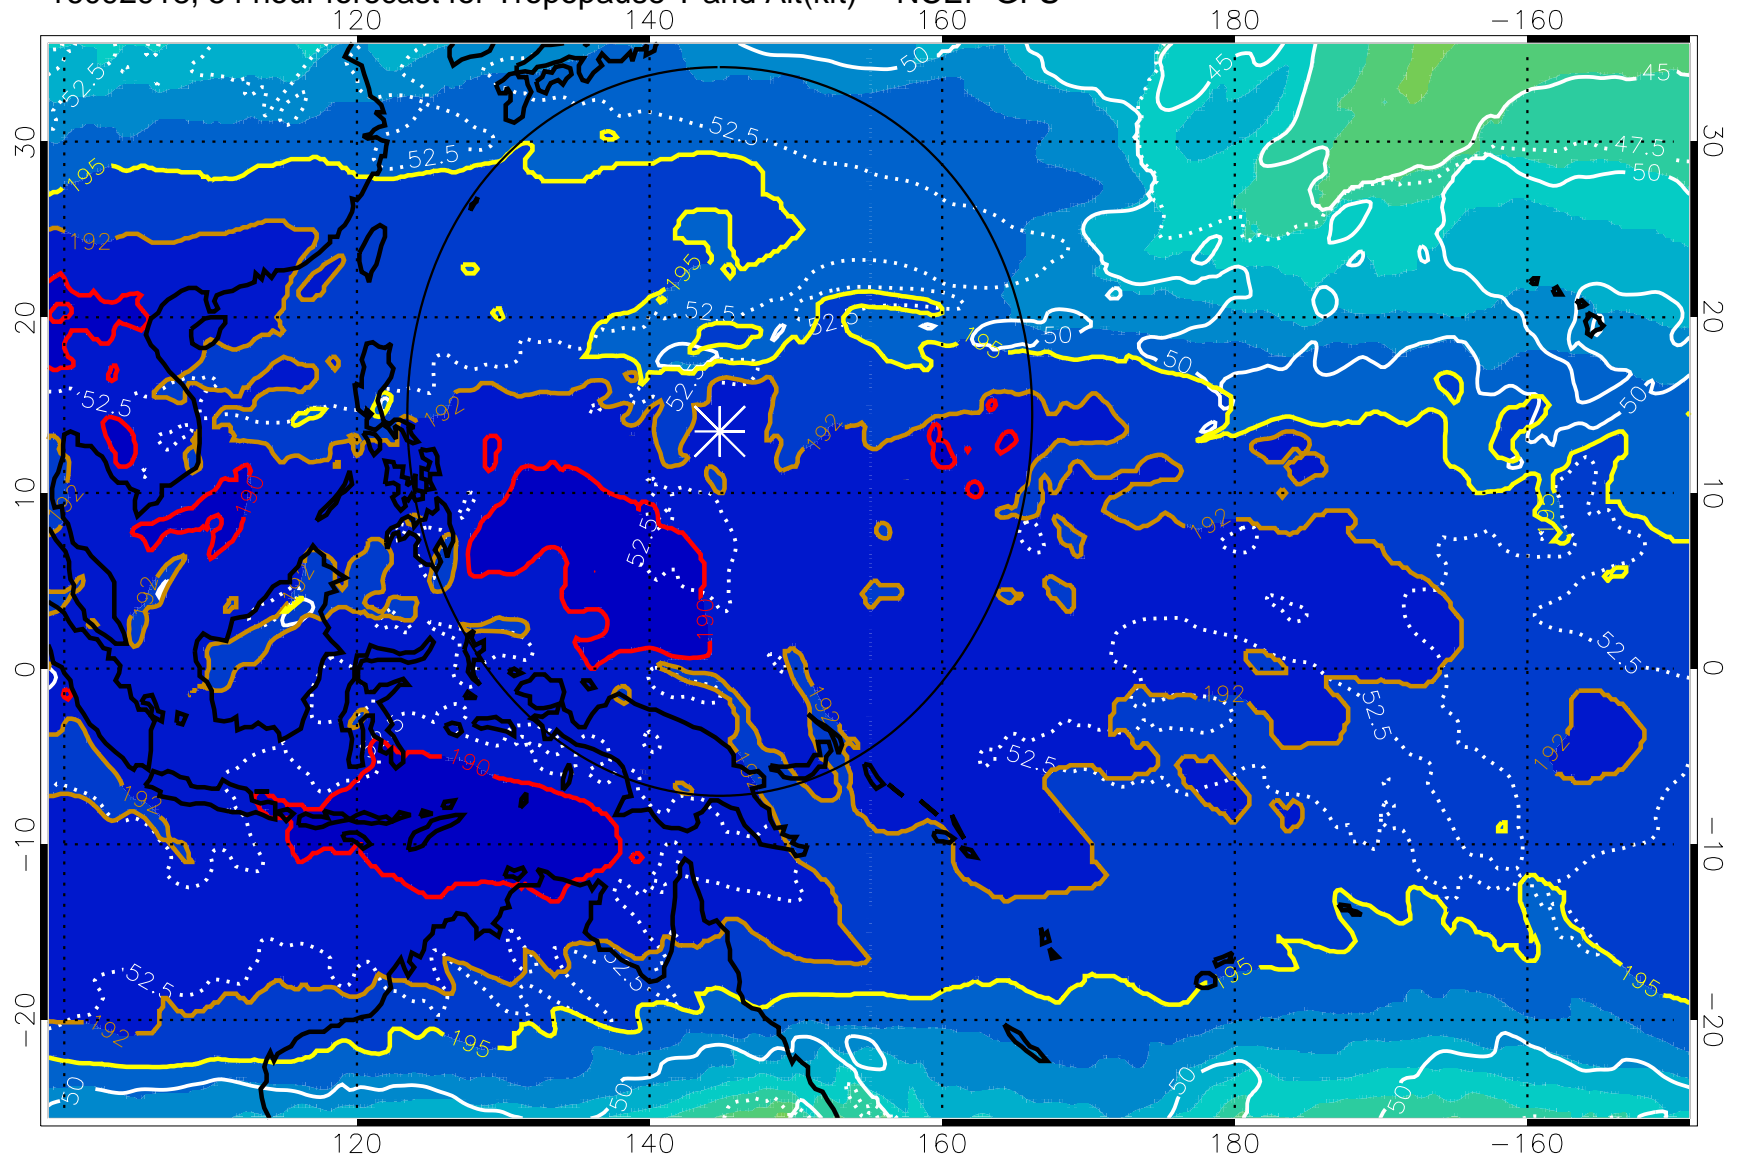

16092918, 54 hour forecast for Tropopause T and Alt(kft) -- NCEP GFS

190 200 210 220 230
Tropopause T, K

Tropopause Altitude in kft (white)

192.5K Isotherm 195K Isotherm
187.5K Isotherm 190K Isotherm

Range ring of 2304 km