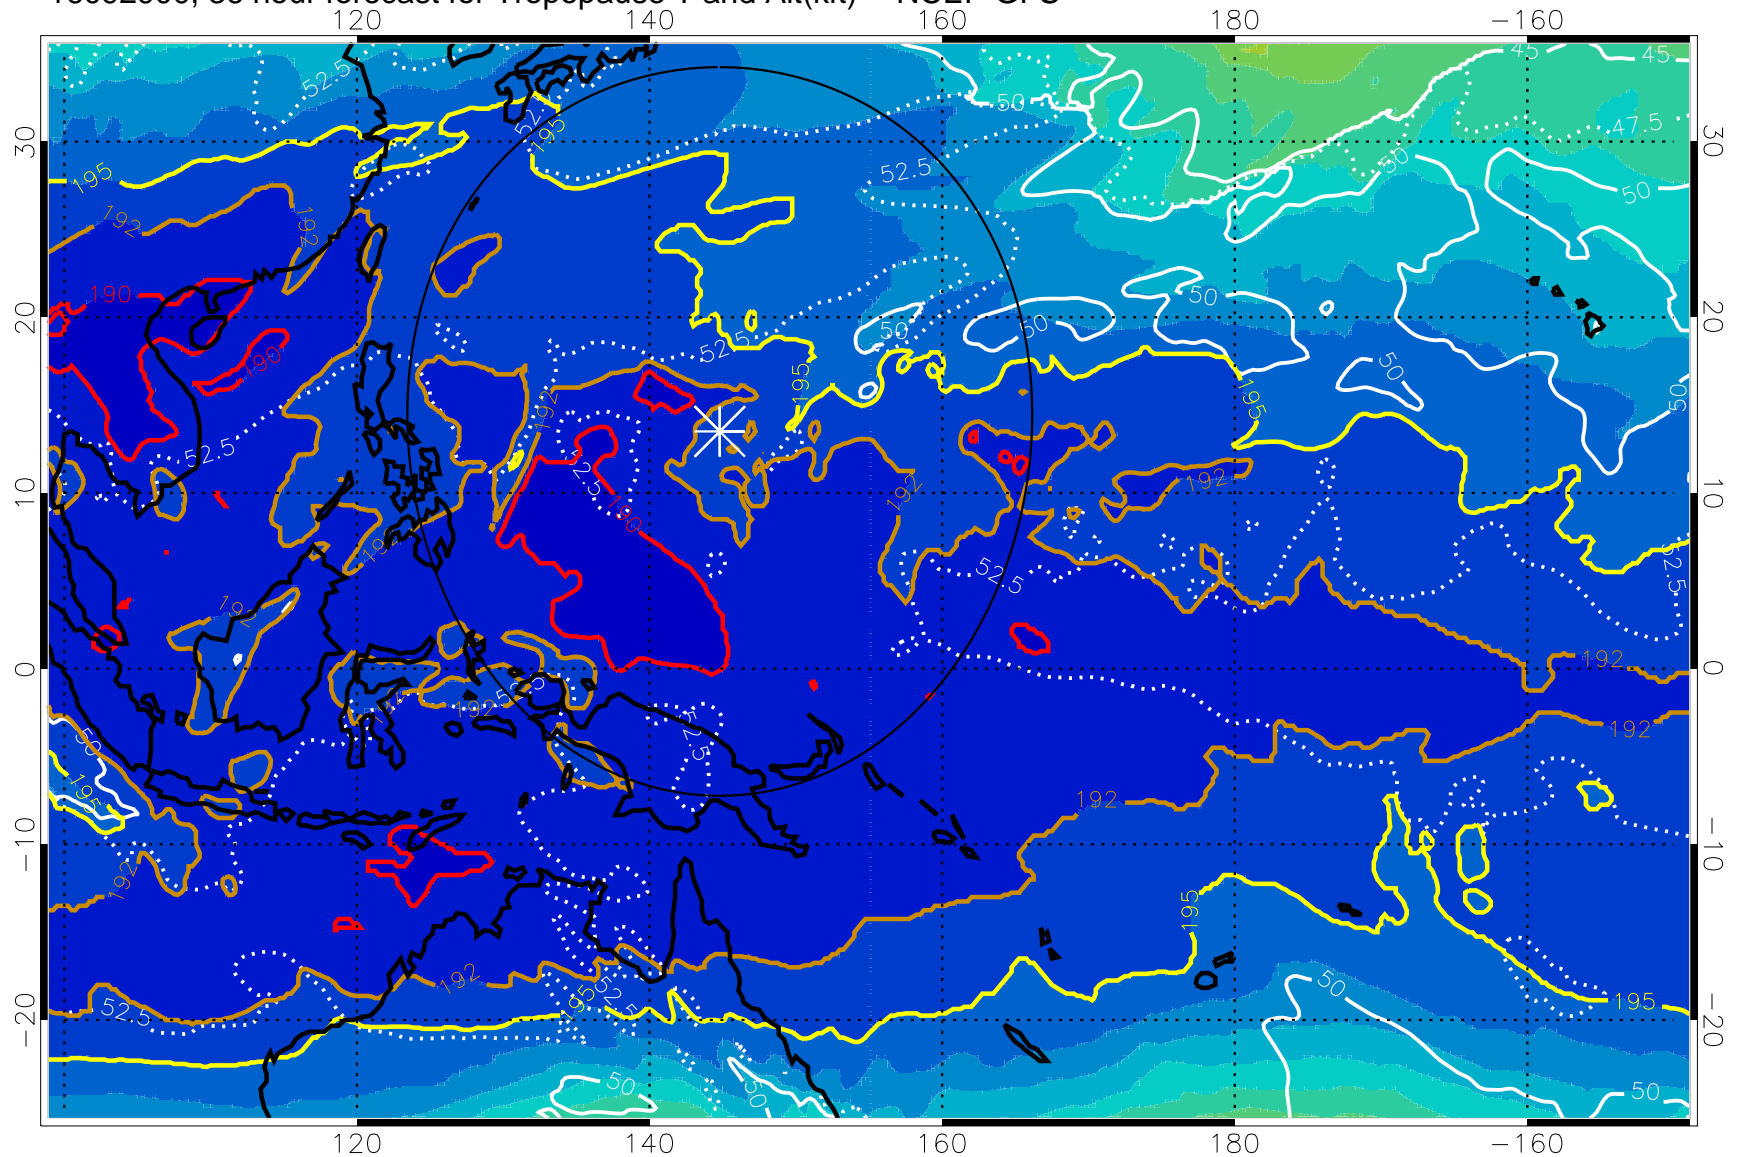

16092818, 30 hour forecast for Tropopause T and Alt(kft) -- NCEP GFS

190 200 210 220 230

Tropopause T, K

Tropopause Altitude in kft (white)

192.5K Isotherm 195K Isotherm
187.5K Isotherm 190K Isotherm

Range ring of 2304 km

16092900, 36 hour forecast for Tropopause T and Alt(kft) -- NCEP GFS

190 200 210 220 230
Tropopause T, K

Tropopause Altitude in kft (white)

192.5K Isotherm 195K Isotherm
187.5K Isotherm 190K Isotherm

Range ring of 2304 km