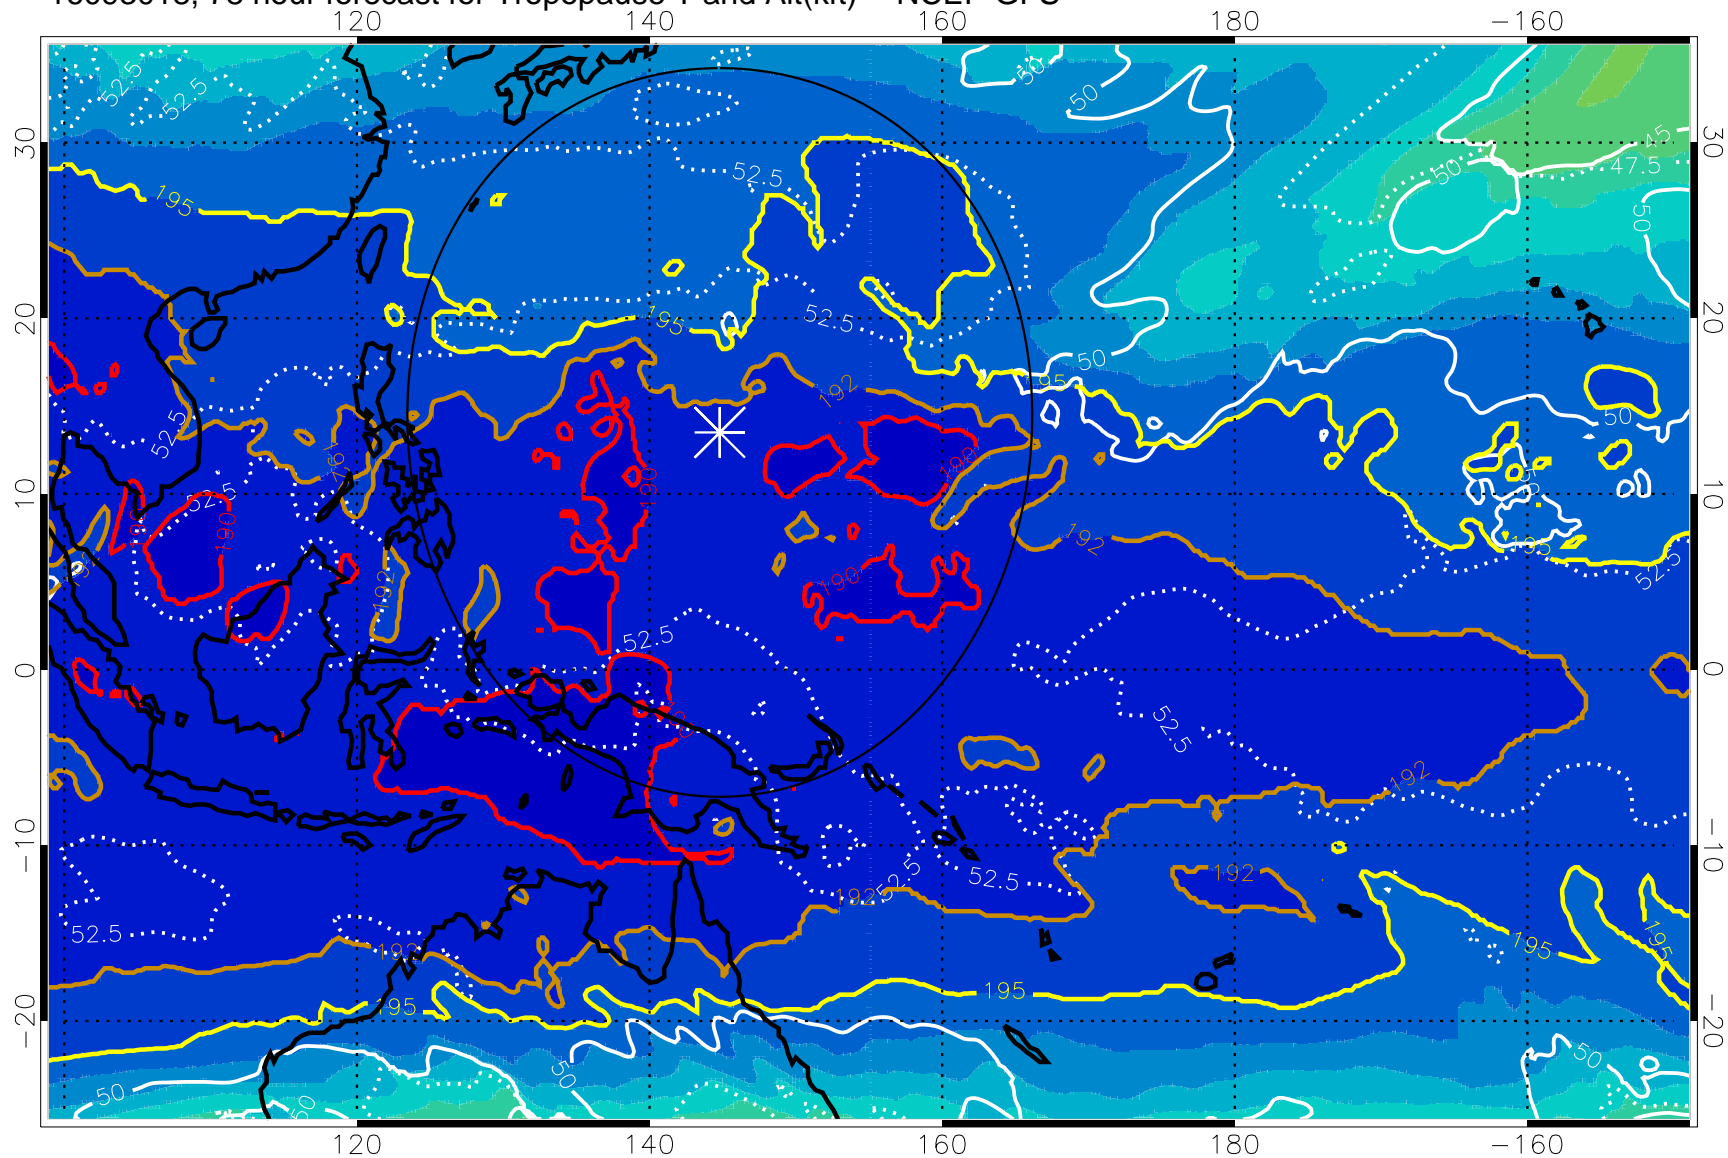

16093018, 78 hour forecast for Tropopause T and Alt(kft) -- NCEP GFS

190 200 210 220 230

Tropopause T, K

Tropopause Altitude in kft (white)

192.5K Isotherm 195K Isotherm

187.5K Isotherm 190K Isotherm

Range ring of 2304 km