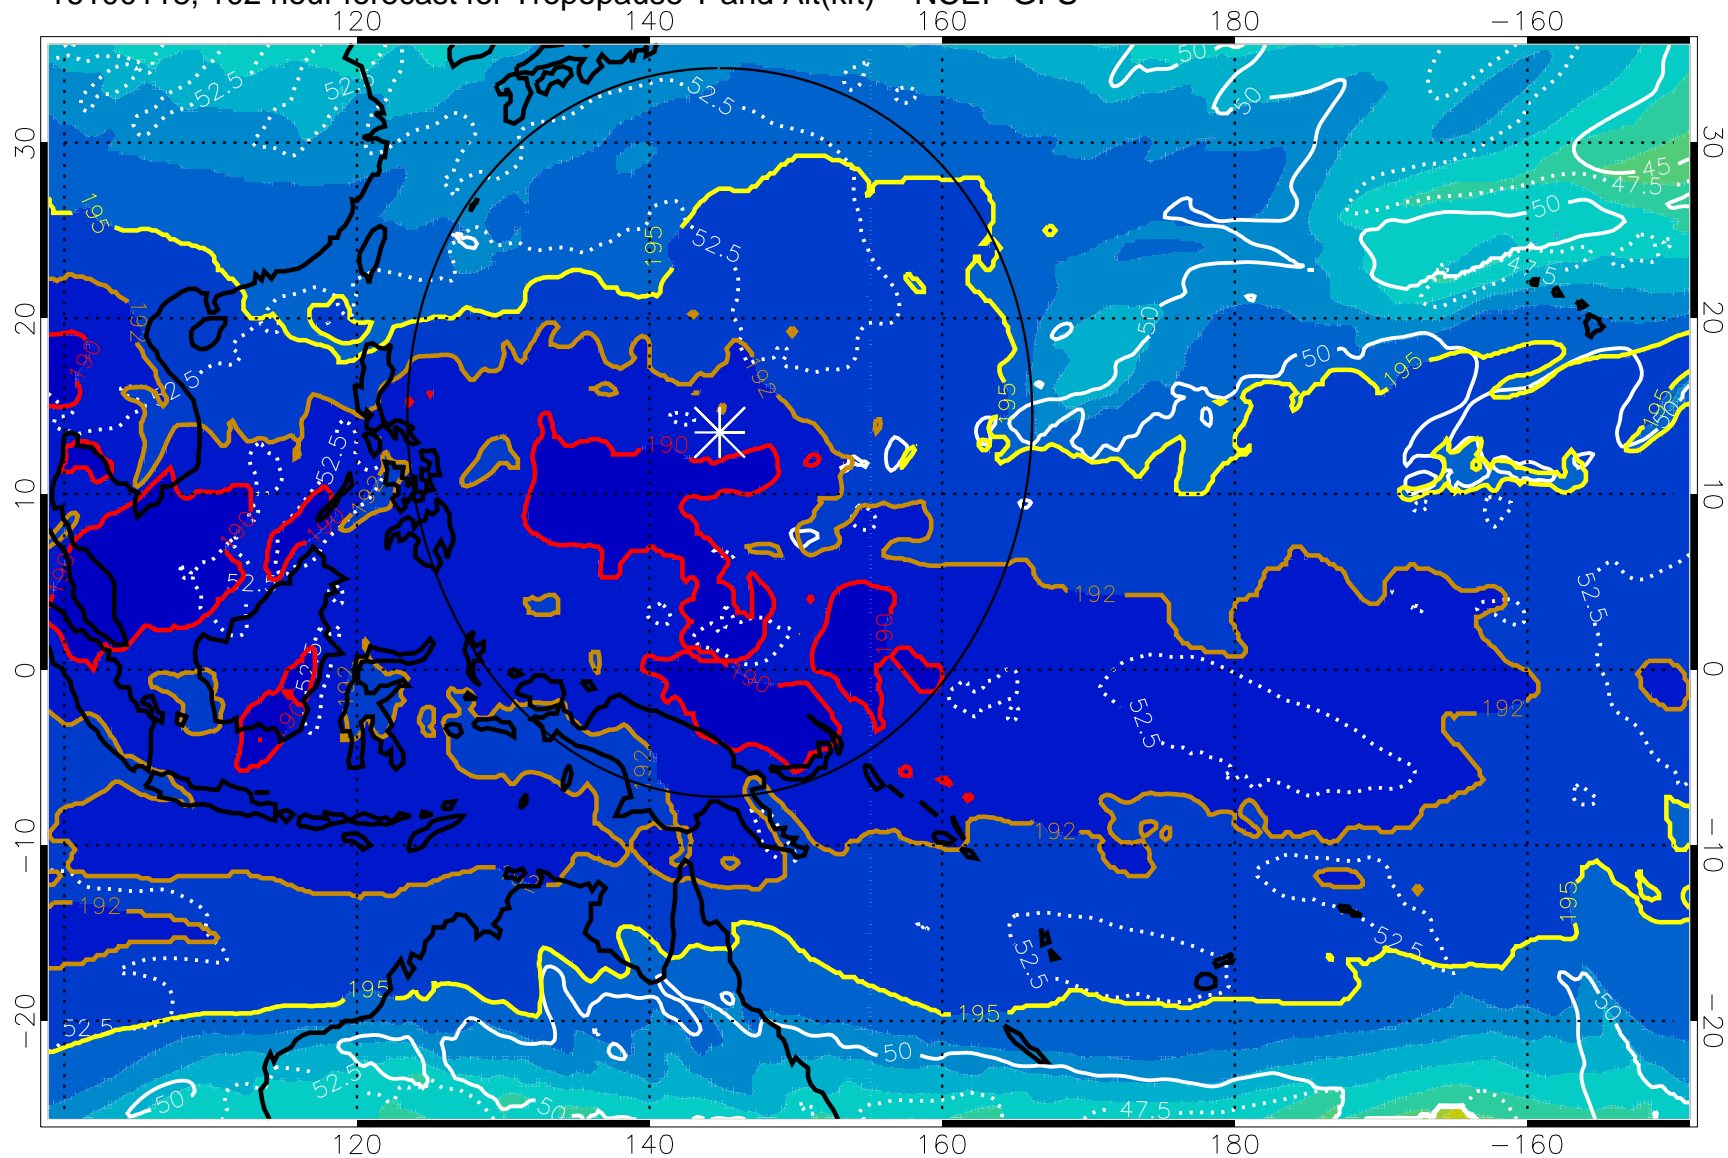

16100112, 96 hour forecast for Tropopause T and Alt(kft) -- NCEP GFS

190 200 210 220 230

Tropopause T, K

Tropopause Altitude in kft (white)

192.5K Isotherm 195K Isotherm

187.5K Isotherm 190K Isotherm

Range ring of 2304 km

16100118, 102 hour forecast for Tropopause T and Alt(kft) -- NCEP GFS

190 200 210 220 230

Tropopause T, K

Tropopause Altitude in kft (white)

192.5K Isotherm 195K Isotherm
187.5K Isotherm 190K Isotherm

Range ring of 2304 km