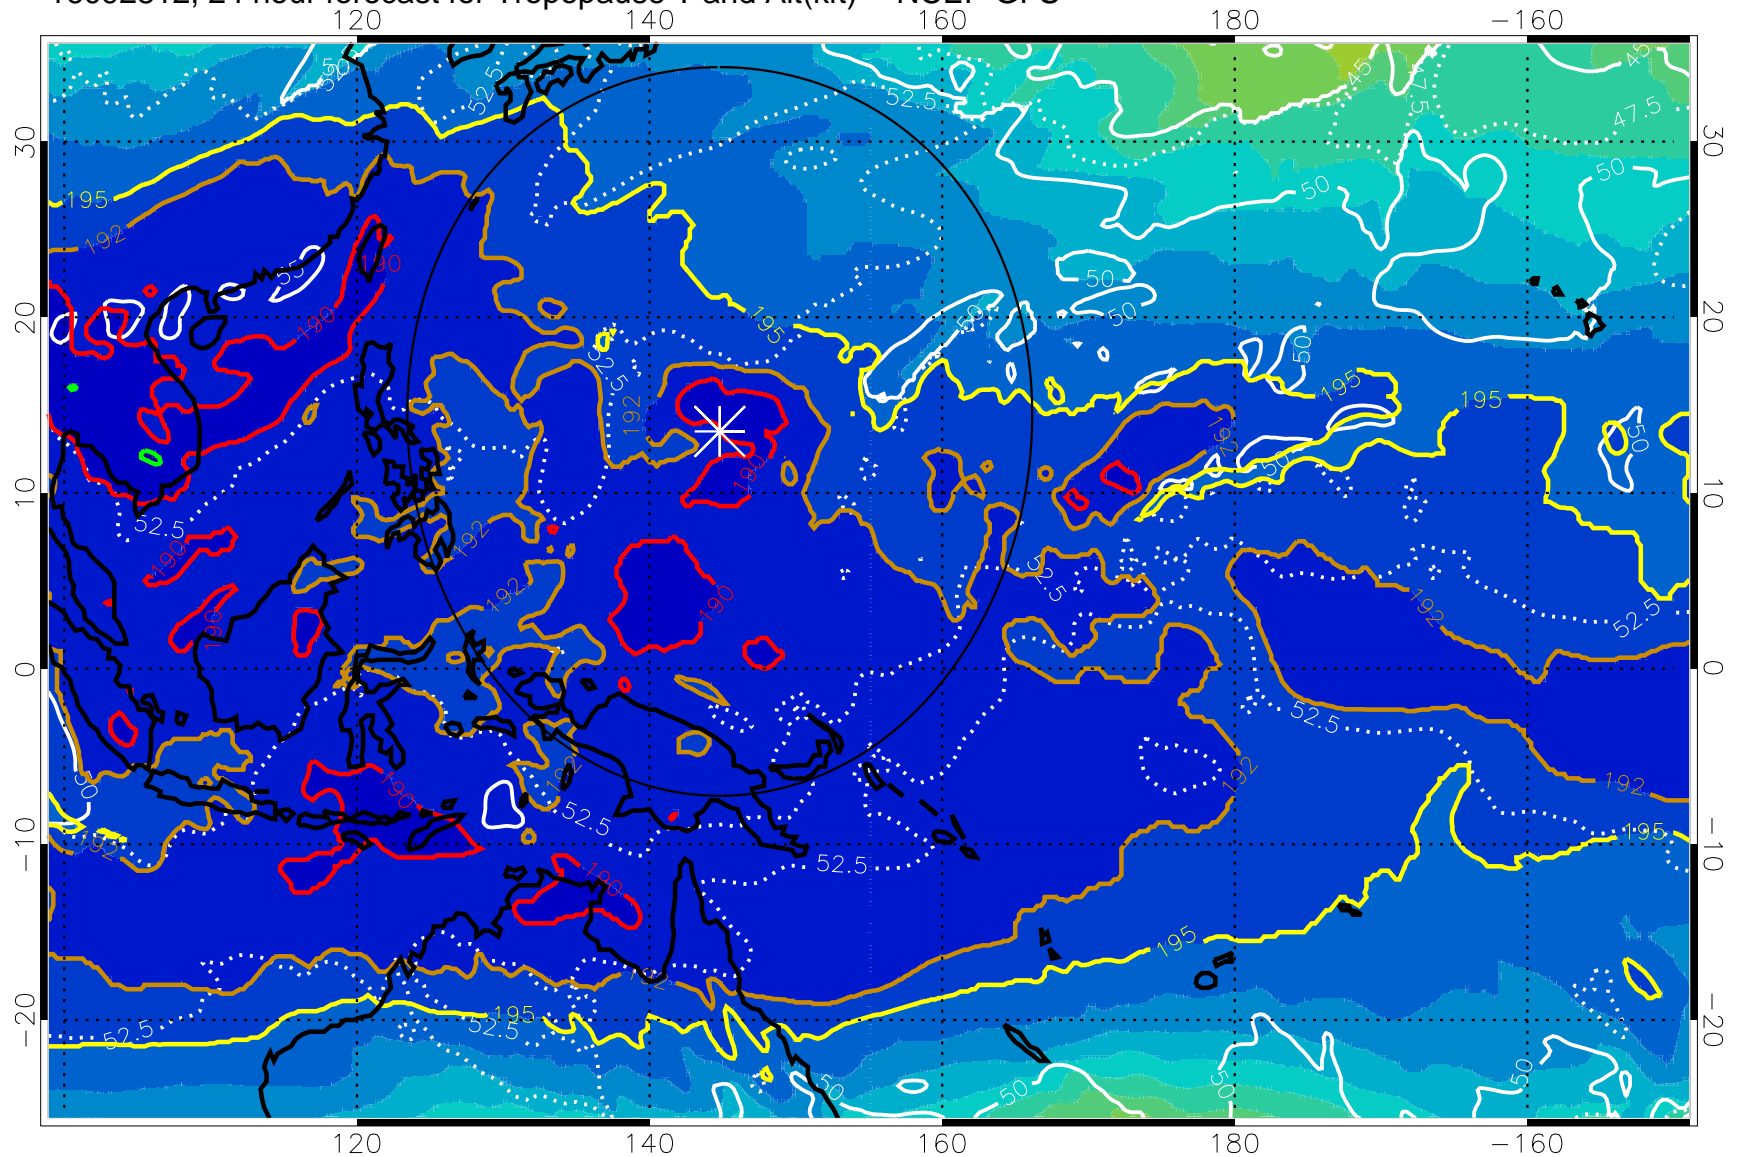

16092812, 24 hour forecast for Tropopause T and Alt(kft) -- NCEP GFS

190 200 210 220 230

Tropopause T, K

Tropopause Altitude in kft (white)

192.5K Isotherm 195K Isotherm

187.5K Isotherm 190K Isotherm

Range ring of 2304 km