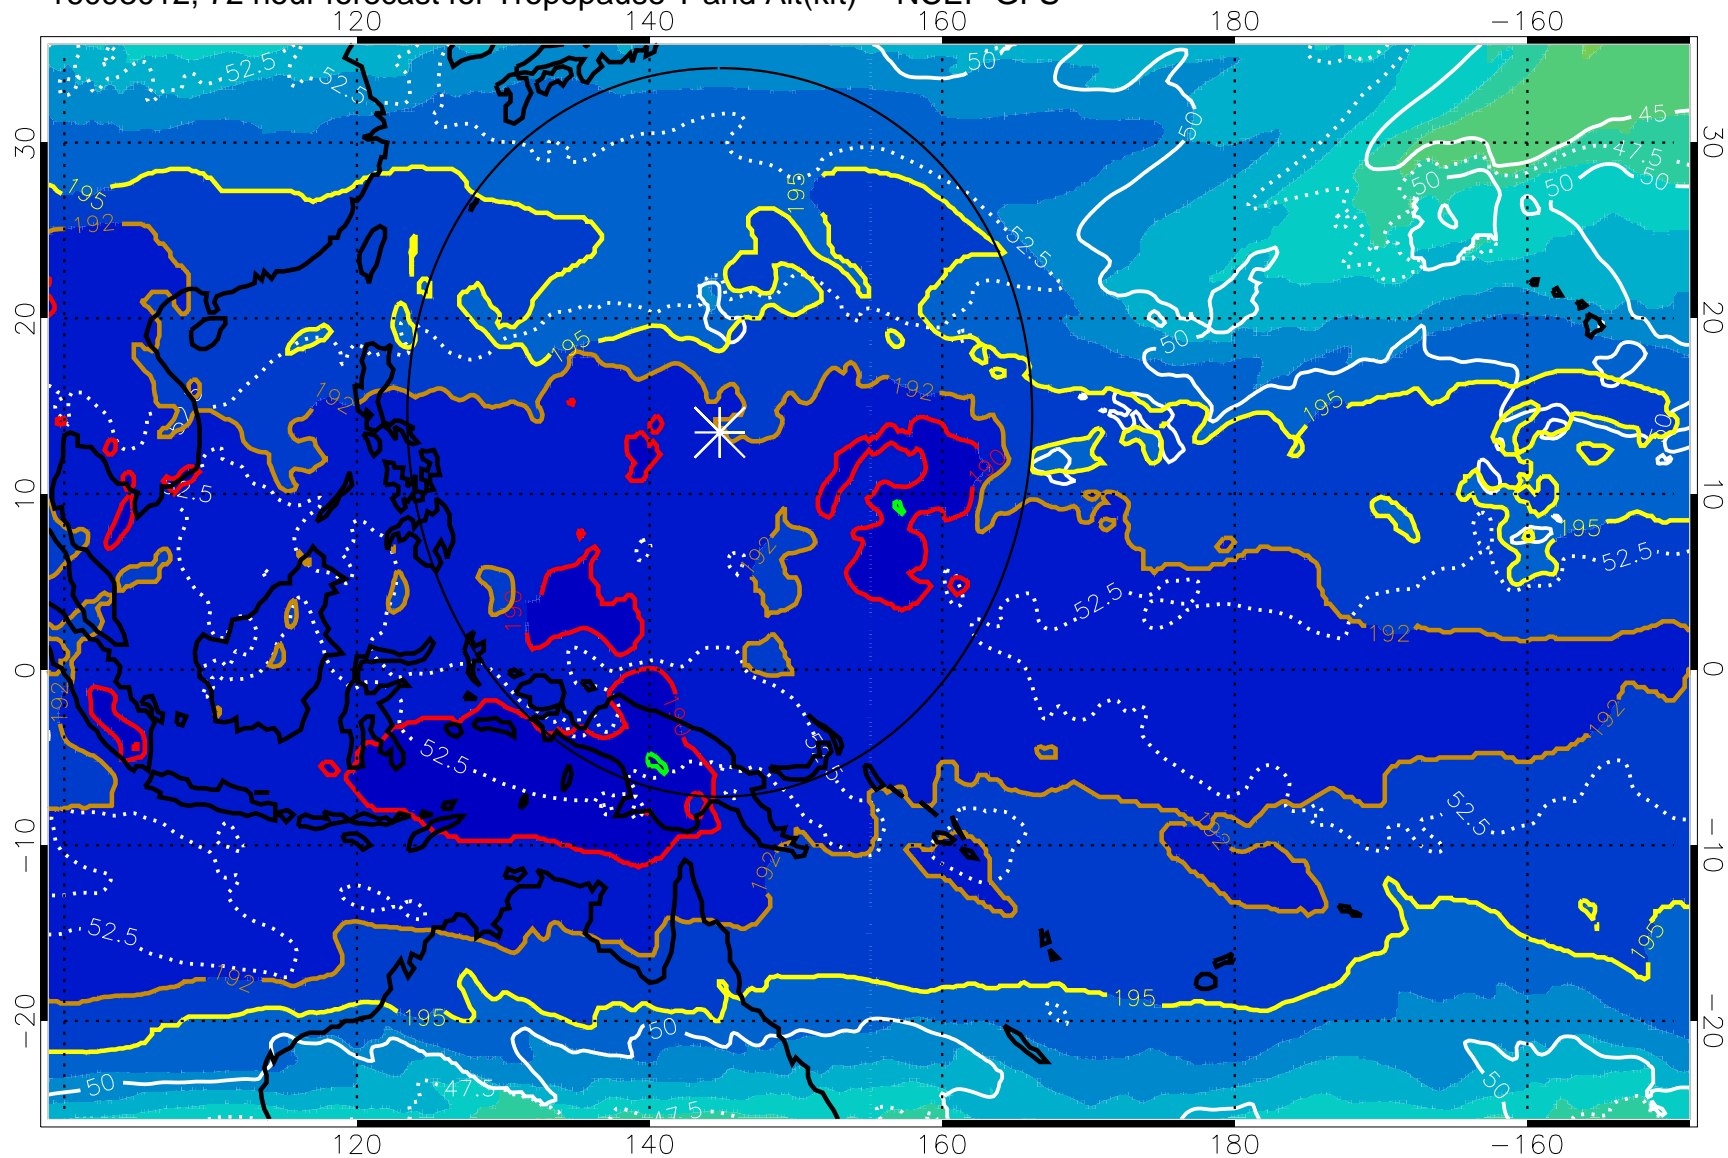

16093012, 72 hour forecast for Tropopause T and Alt(kft) -- NCEP GFS

190 200 210 220 230

Tropopause T, K

Tropopause Altitude in kft (white)

192.5K Isotherm 195K Isotherm
187.5K Isotherm 190K Isotherm

Range ring of 2304 km