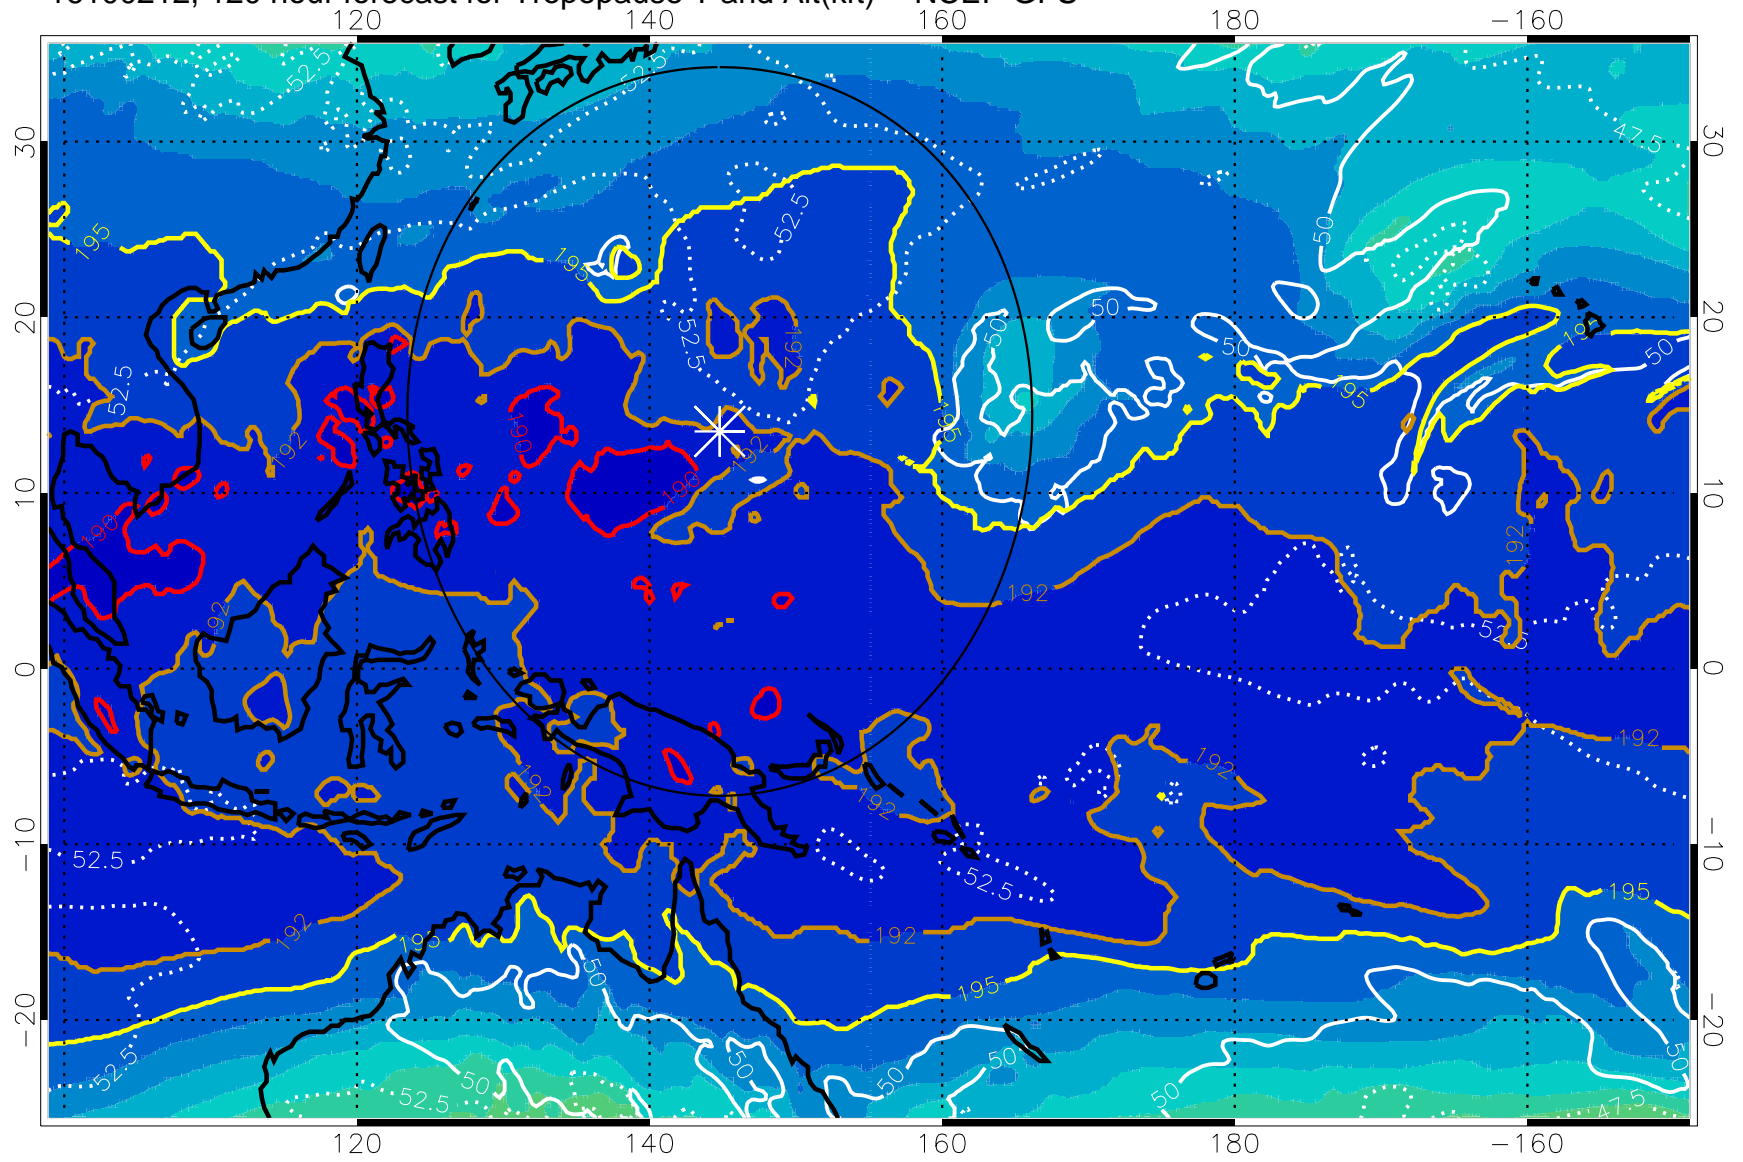

16100118, 102 hour forecast for Tropopause T and Alt(kft) -- NCEP GFS

190 200 210 220 230

Tropopause T, K

Tropopause Altitude in kft (white)

192.5K Isotherm 195K Isotherm
187.5K Isotherm 190K Isotherm

Range ring of 2304 km

16100200, 108 hour forecast for Tropopause T and Alt(kft) -- NCEP GFS

190 200 210 220 230
Tropopause T, K

Tropopause Altitude in kft (white)

192.5K Isotherm 195K Isotherm
187.5K Isotherm 190K Isotherm

Range ring of 2304 km

16100212, 120 hour forecast for Tropopause T and Alt(kft) -- NCEP GFS

190 200 210 220 230
Tropopause T, K

Tropopause Altitude in kft (white)

192.5K Isotherm 195K Isotherm
187.5K Isotherm 190K Isotherm

Range ring of 2304 km