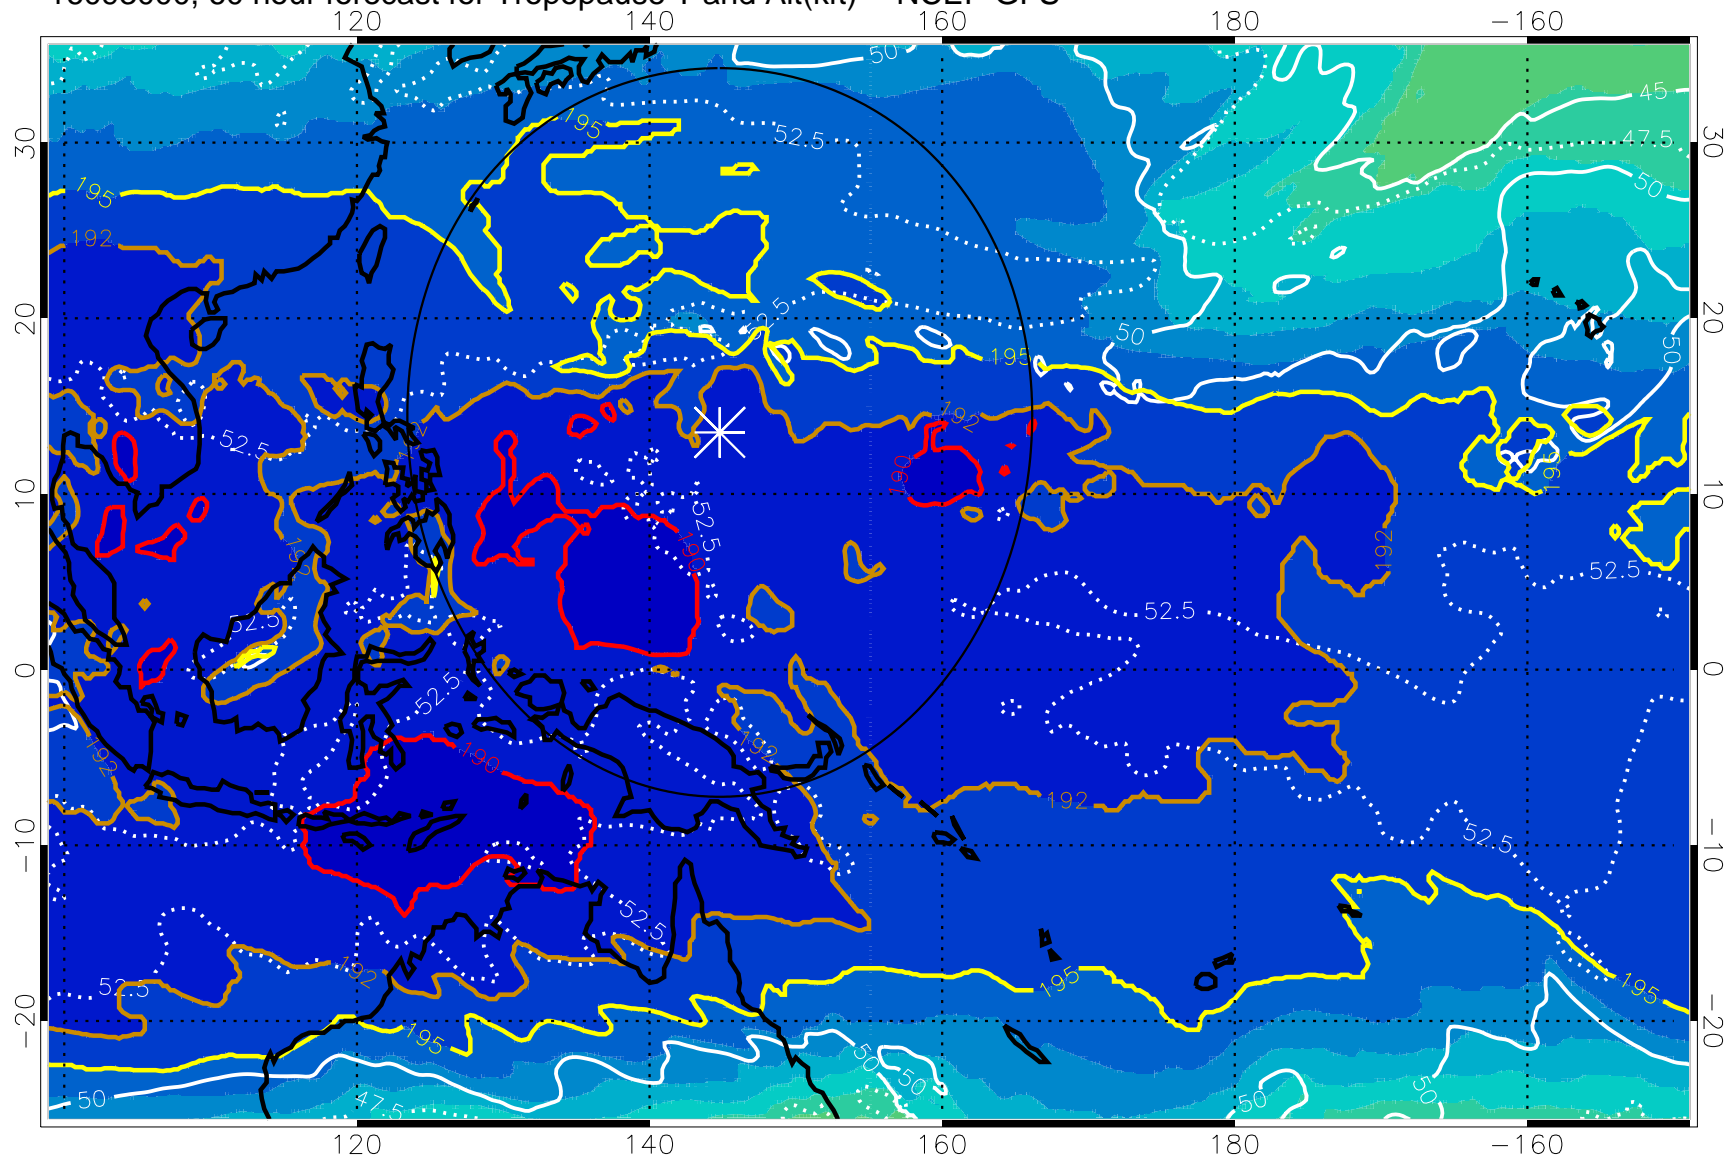

16093000, 60 hour forecast for Tropopause T and Alt(kft) -- NCEP GFS

190 200 210 220 230

Tropopause T, K

Tropopause Altitude in kft (white)

192.5K Isotherm 195K Isotherm
187.5K Isotherm 190K Isotherm

Range ring of 2304 km