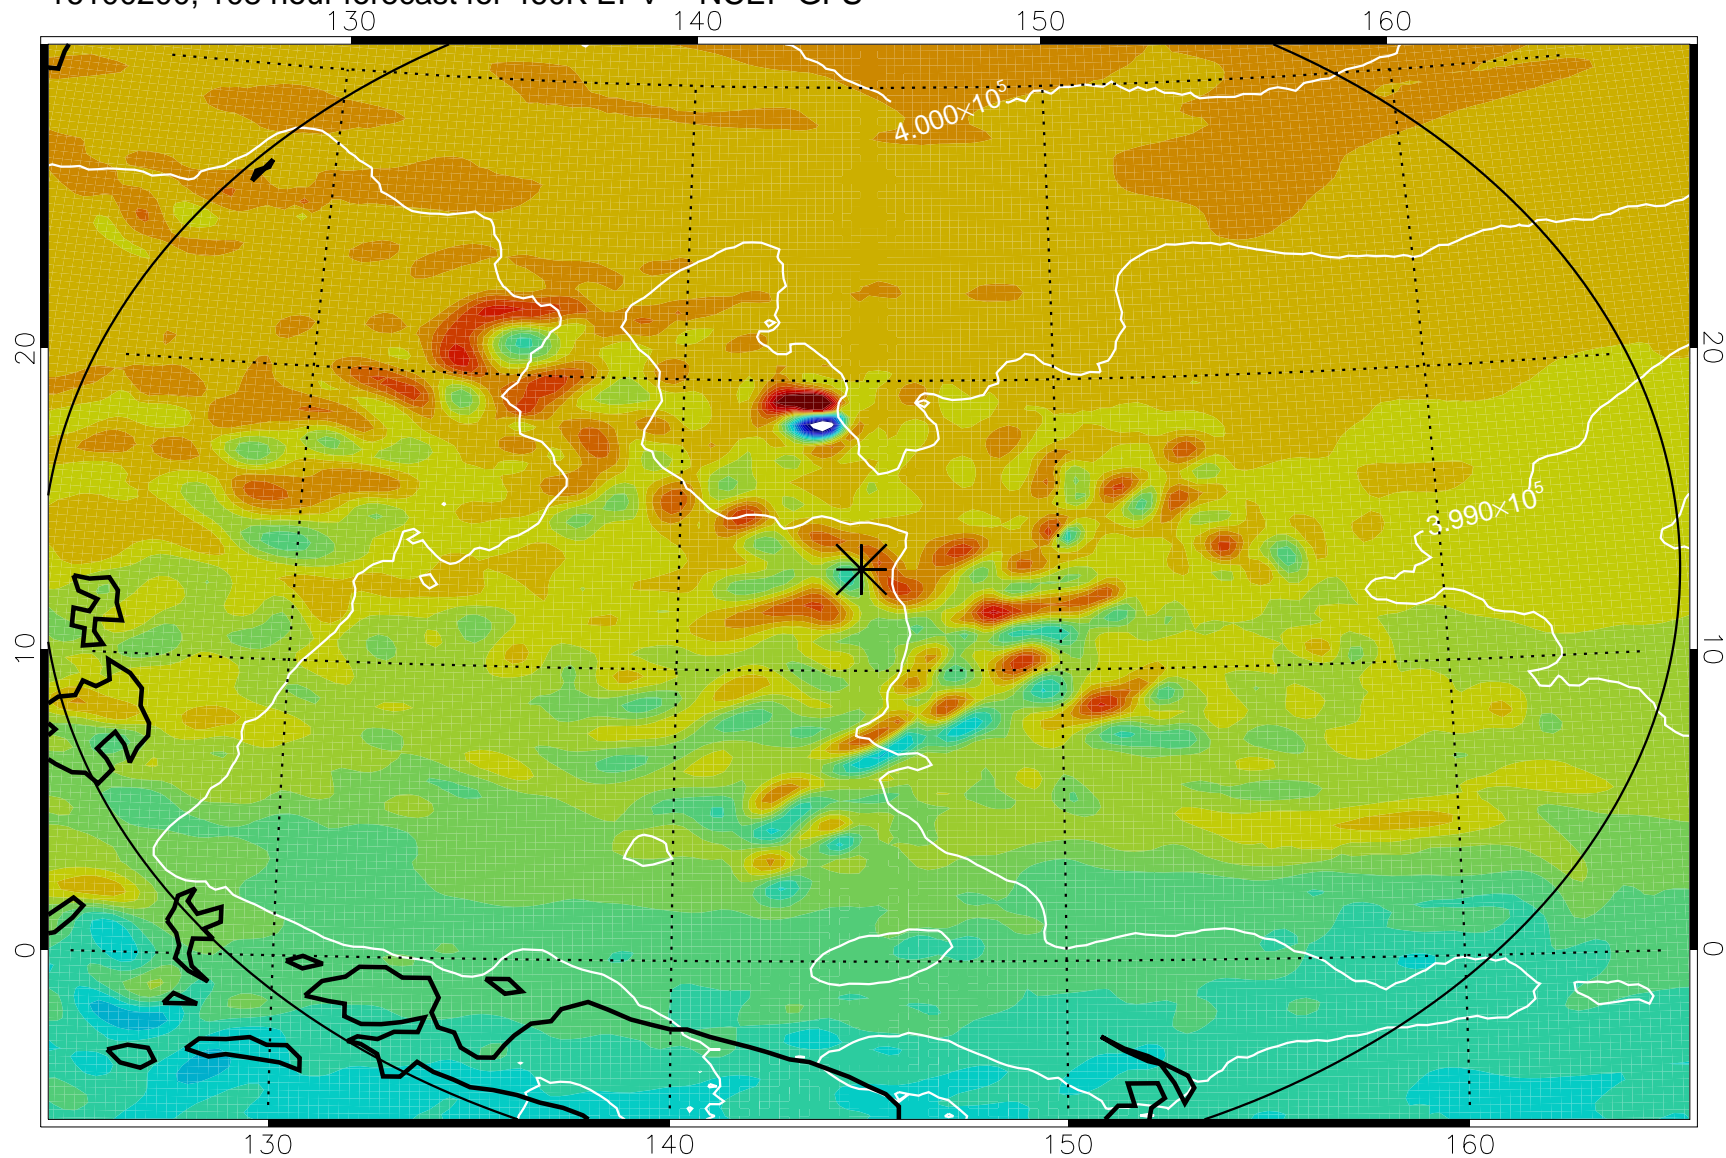

16093018, 78 hour forecast for 460K EPV -- NCEP GFS

460K Montgomery Streamfunction, white

Range ring of 2304 km

16100100, 84 hour forecast for 460K EPV -- NCEP GFS

460K Montgomery Streamfunction, white

Range ring of 2304 km

16100106, 90 hour forecast for 460K EPV -- NCEP GFS

460K Montgomery Streamfunction, white

Range ring of 2304 km

16100112, 96 hour forecast for 460K EPV -- NCEP GFS

460K Montgomery Streamfunction, white

Range ring of 2304 km

16100118, 102 hour forecast for 460K EPV -- NCEP GFS

460K Montgomery Streamfunction, white

Range ring of 2304 km

16100200, 108 hour forecast for 460K EPV -- NCEP GFS

460K Montgomery Streamfunction, white

Range ring of 2304 km

16100206, 114 hour forecast for 460K EPV -- NCEP GFS

460K Montgomery Streamfunction, white

Range ring of 2304 km

16100212, 120 hour forecast for 460K EPV -- NCEP GFS

460K Montgomery Streamfunction, white

Range ring of 2304 km