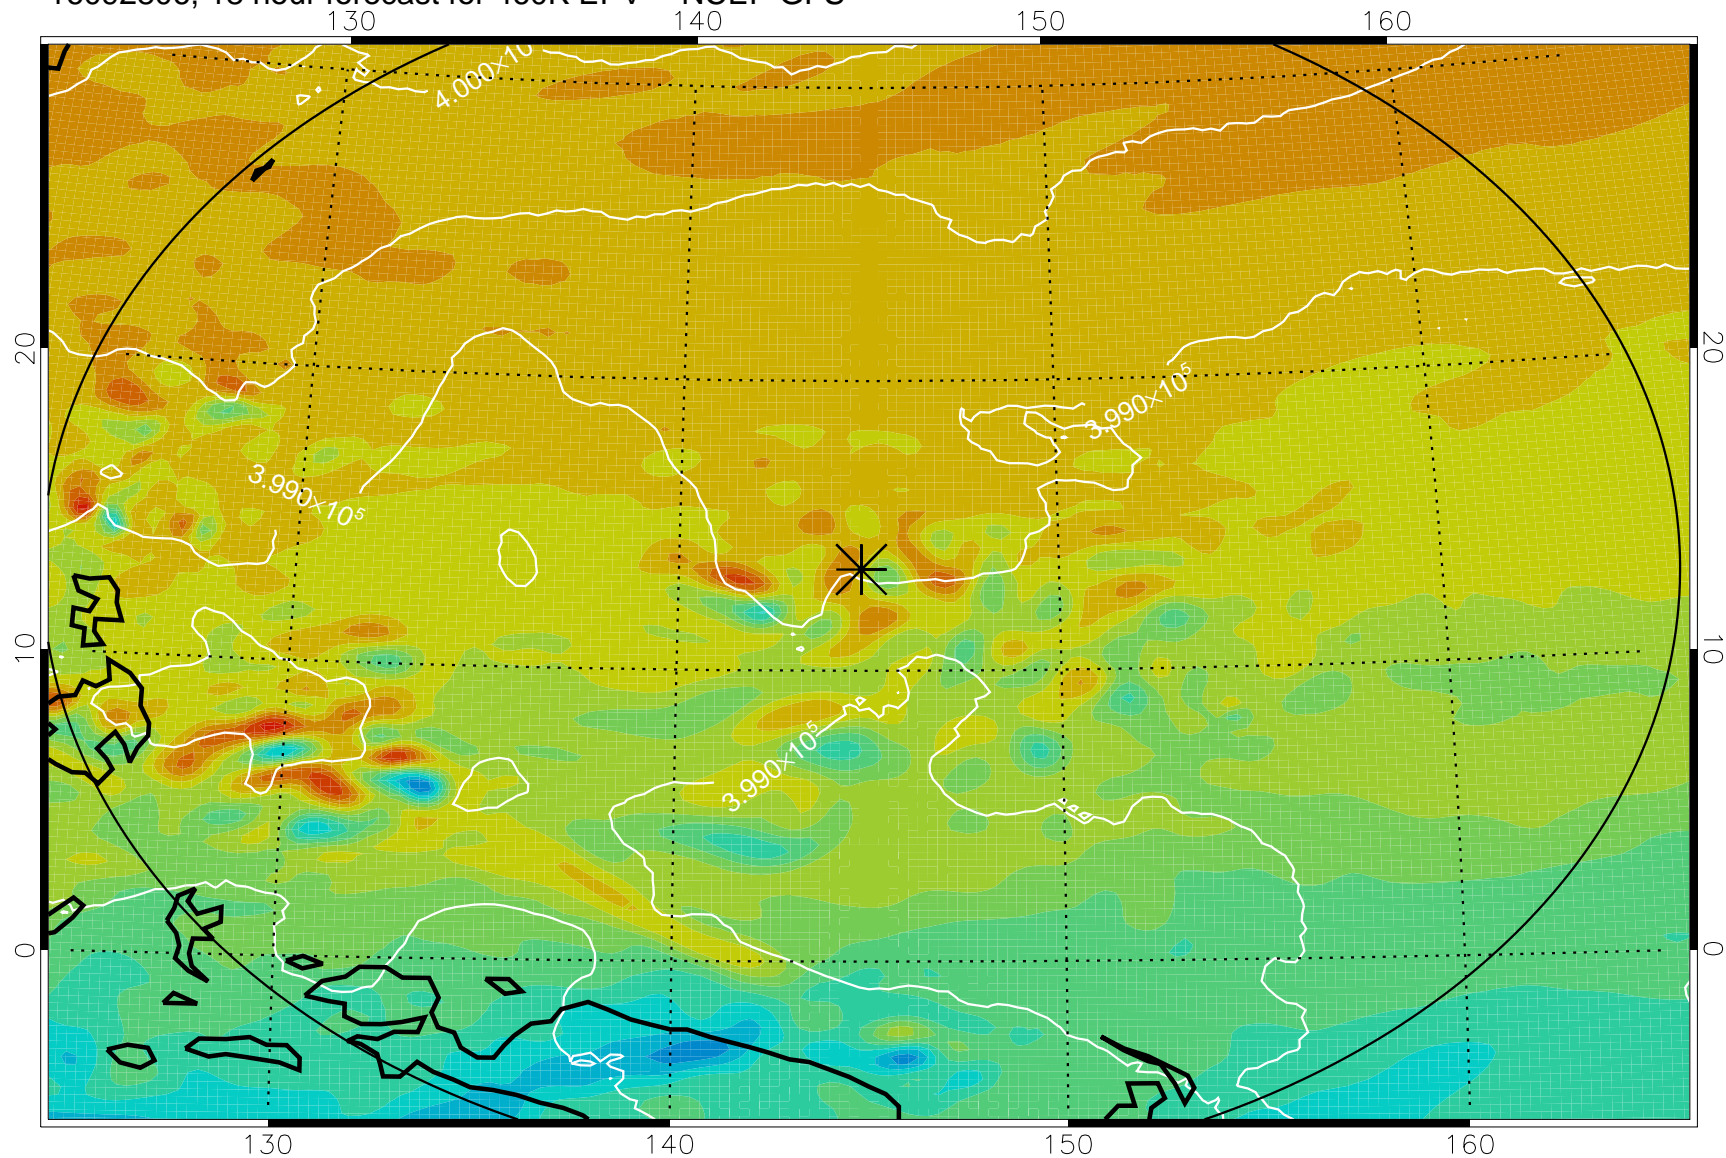

16092718, 6 hour forecast for 460K EPV -- NCEP GFS

460K Montgomery Streamfunction, white

Range ring of 2304 km

16092800, 12 hour forecast for 460K EPV -- NCEP GFS

460K Montgomery Streamfunction, white

Range ring of 2304 km

16092806, 18 hour forecast for 460K EPV -- NCEP GFS

460K Montgomery Streamfunction, white

Range ring of 2304 km

16092812, 24 hour forecast for 460K EPV -- NCEP GFS

460K Montgomery Streamfunction, white

Range ring of 2304 km

16092818, 30 hour forecast for 460K EPV -- NCEP GFS

460K Montgomery Streamfunction, white

Range ring of 2304 km

16092900, 36 hour forecast for 460K EPV -- NCEP GFS

460K Montgomery Streamfunction, white

Range ring of 2304 km

16092918, 54 hour forecast for 460K EPV -- NCEP GFS

460K Montgomery Streamfunction, white

Range ring of 2304 km

16093000, 60 hour forecast for 460K EPV -- NCEP GFS

460K Montgomery Streamfunction, white

Range ring of 2304 km