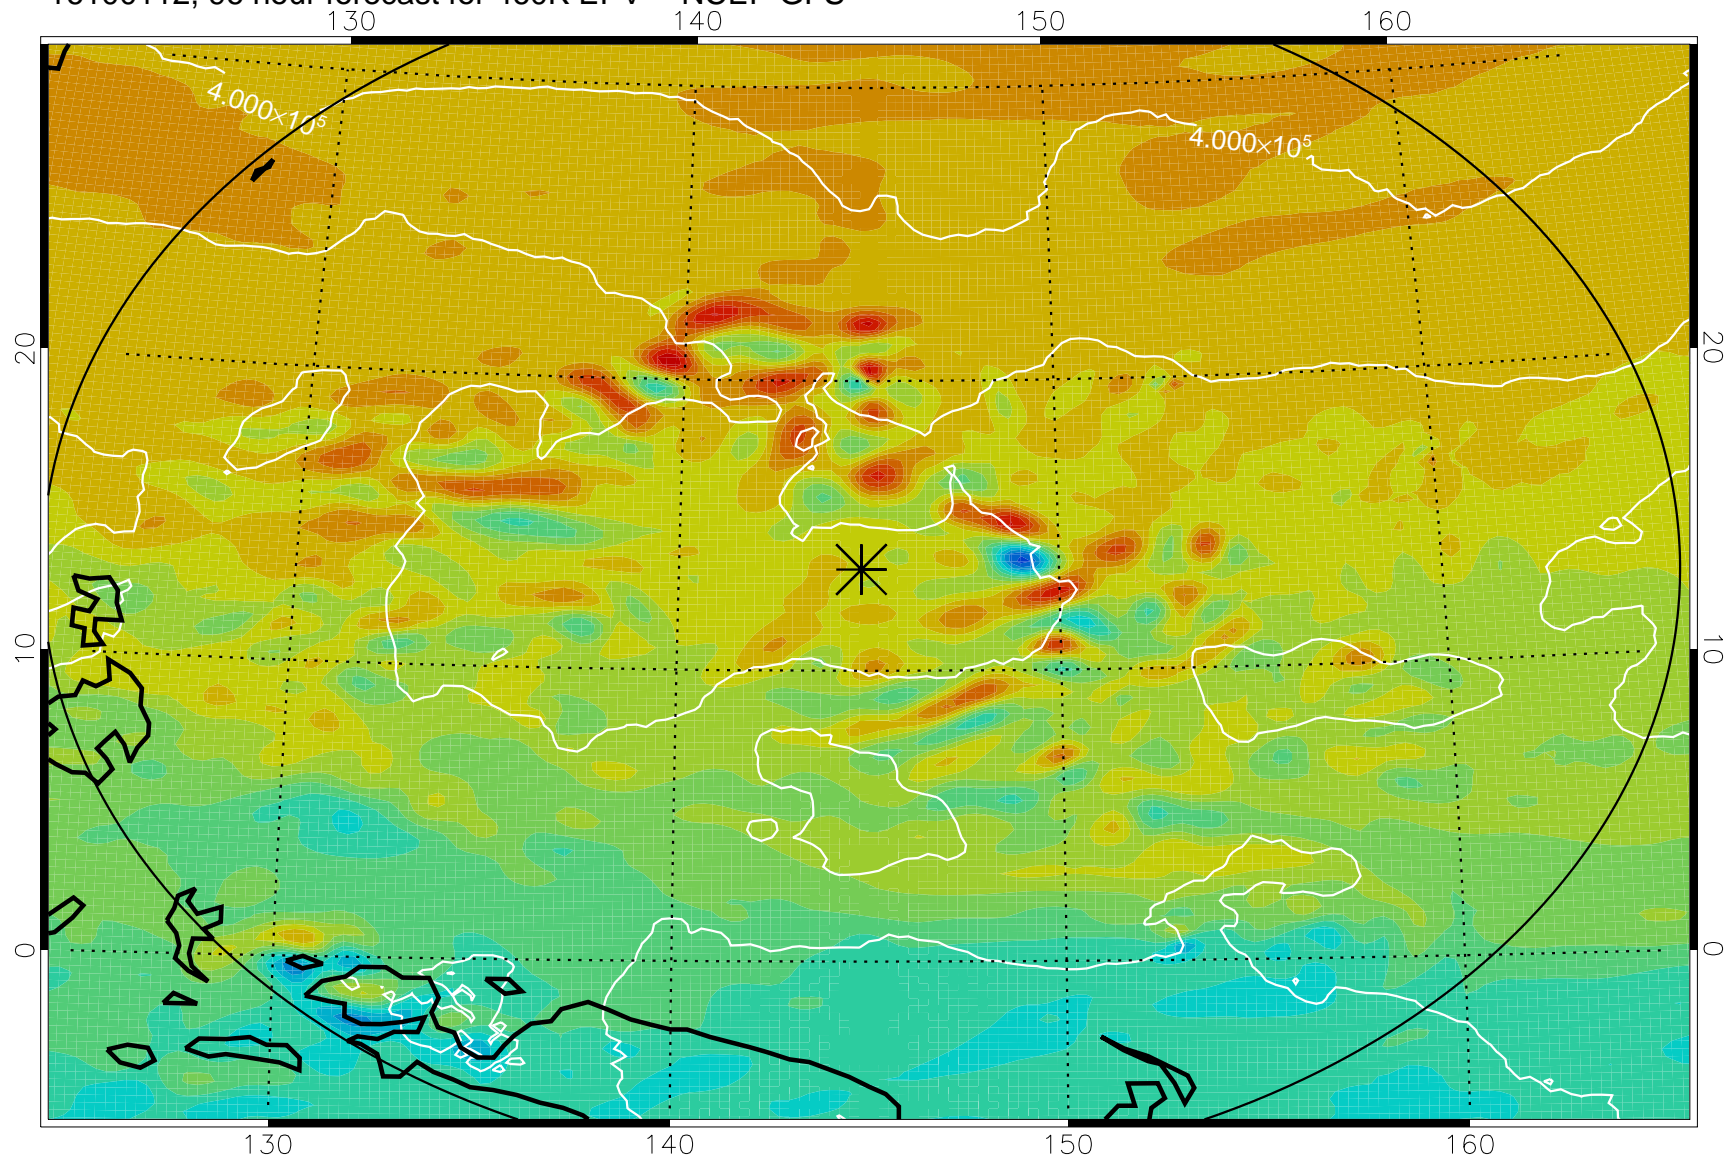

16093006, 66 hour forecast for 460K EPV -- NCEP GFS

460K Montgomery Streamfunction, white

Range ring of 2304 km

16093012, 72 hour forecast for 460K EPV -- NCEP GFS

460K Montgomery Streamfunction, white

Range ring of 2304 km

16093018, 78 hour forecast for 460K EPV -- NCEP GFS

460K Montgomery Streamfunction, white

Range ring of 2304 km

16100100, 84 hour forecast for 460K EPV -- NCEP GFS

460K Montgomery Streamfunction, white

Range ring of 2304 km

16100106, 90 hour forecast for 460K EPV -- NCEP GFS

460K Montgomery Streamfunction, white

Range ring of 2304 km

16100112, 96 hour forecast for 460K EPV -- NCEP GFS

460K Montgomery Streamfunction, white

Range ring of 2304 km

16100118, 102 hour forecast for 460K EPV -- NCEP GFS

460K Montgomery Streamfunction, white

Range ring of 2304 km

16100200, 108 hour forecast for 460K EPV -- NCEP GFS

460K Montgomery Streamfunction, white

Range ring of 2304 km