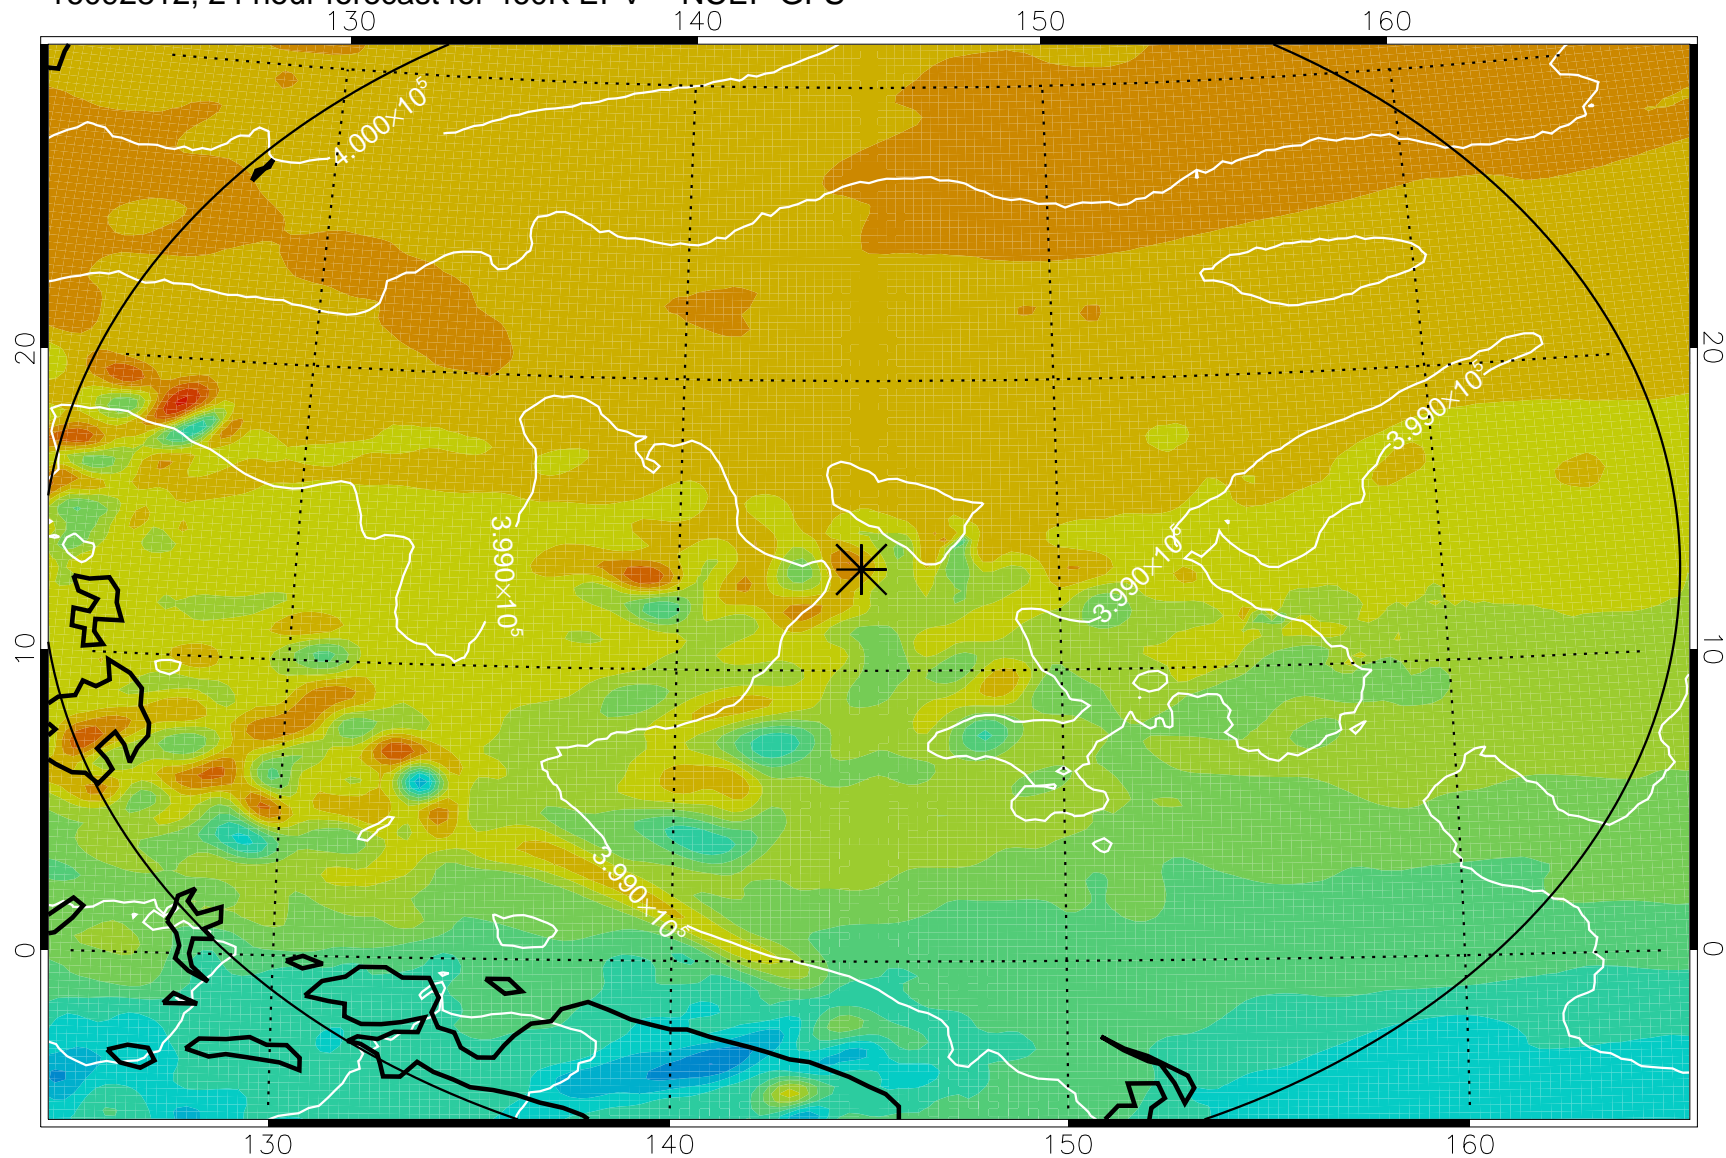

16092718, 6 hour forecast for 460K EPV -- NCEP GFS

460K Montgomery Streamfunction, white

Range ring of 2304 km

16092800, 12 hour forecast for 460K EPV -- NCEP GFS

460K Montgomery Streamfunction, white

Range ring of 2304 km

16092806, 18 hour forecast for 460K EPV -- NCEP GFS

460K Montgomery Streamfunction, white

Range ring of 2304 km

16092812, 24 hour forecast for 460K EPV -- NCEP GFS

460K Montgomery Streamfunction, white

Range ring of 2304 km

16092818, 30 hour forecast for 460K EPV -- NCEP GFS

460K Montgomery Streamfunction, white

Range ring of 2304 km

16092900, 36 hour forecast for 460K EPV -- NCEP GFS

460K Montgomery Streamfunction, white

Range ring of 2304 km

16093018, 78 hour forecast for 460K EPV -- NCEP GFS

460K Montgomery Streamfunction, white

Range ring of 2304 km

16100100, 84 hour forecast for 460K EPV -- NCEP GFS

460K Montgomery Streamfunction, white

Range ring of 2304 km