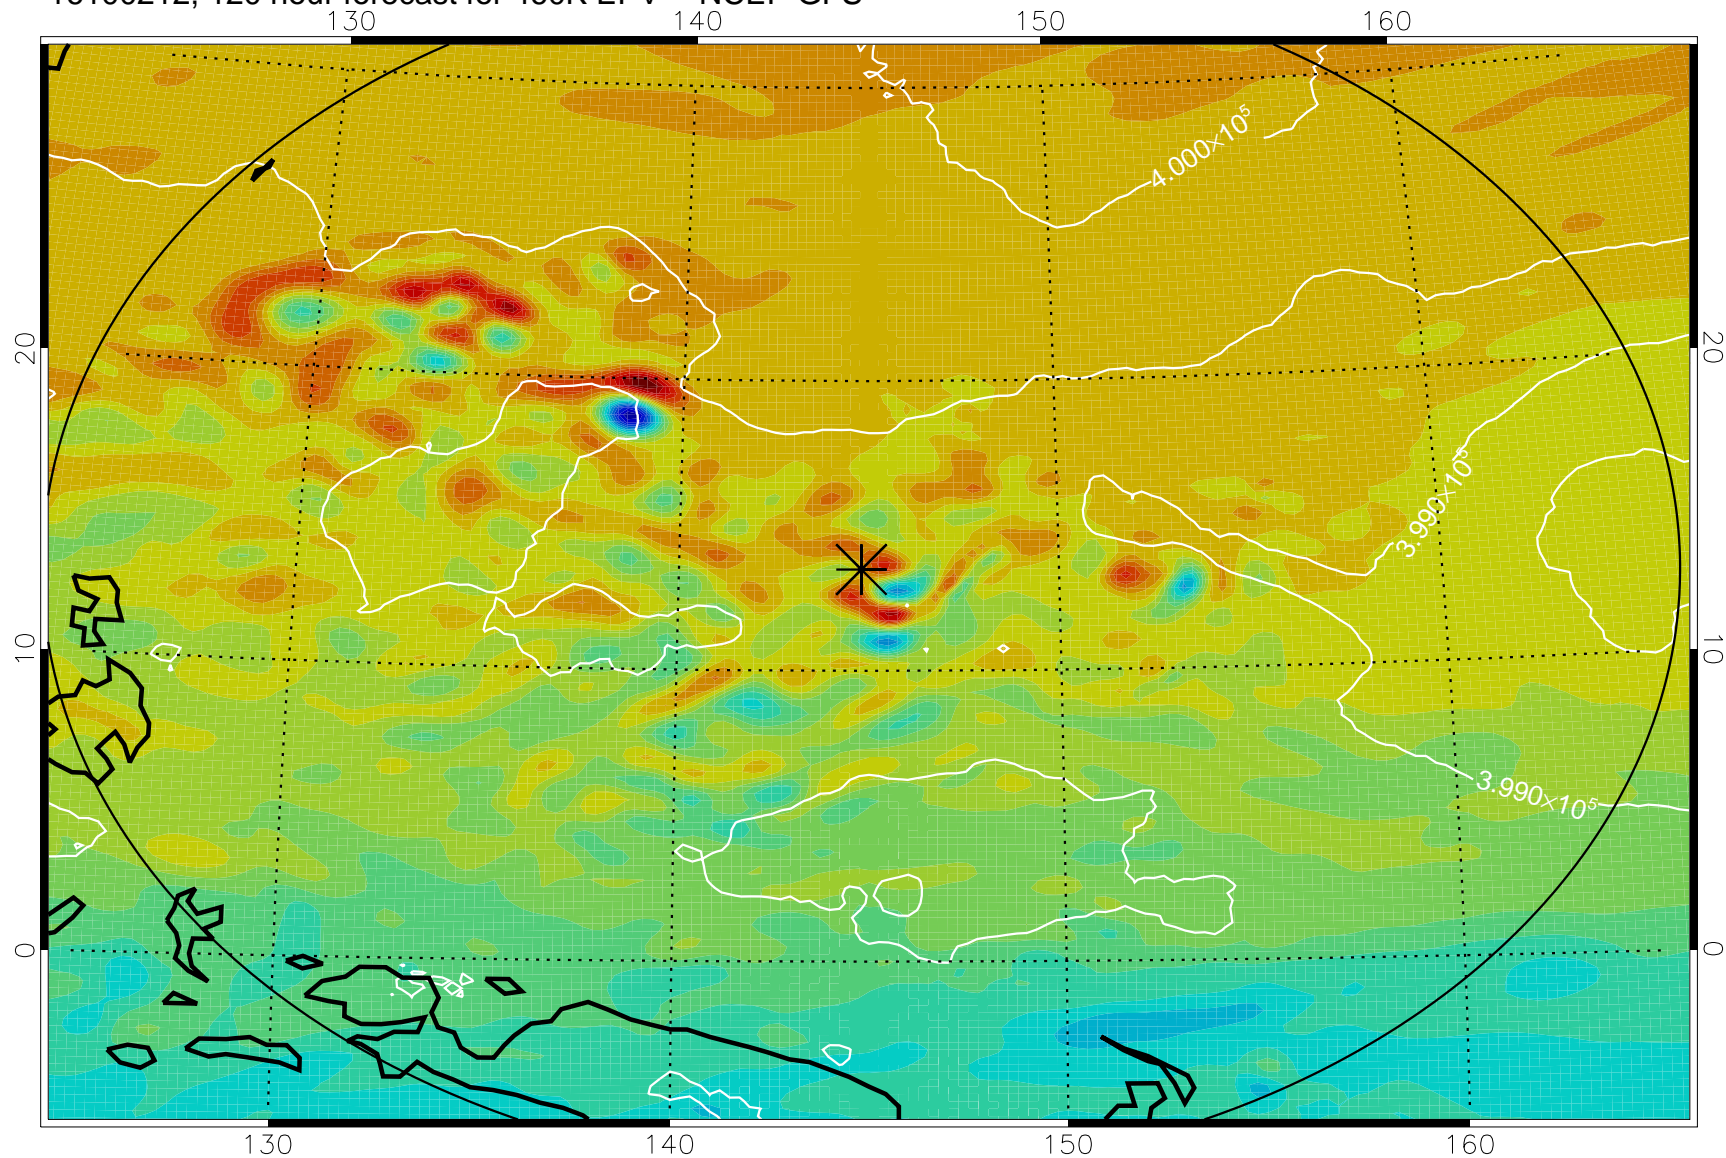

16093018, 78 hour forecast for 460K EPV -- NCEP GFS

460K Montgomery Streamfunction, white

Range ring of 2304 km

16100100, 84 hour forecast for 460K EPV -- NCEP GFS

460K Montgomery Streamfunction, white

Range ring of 2304 km

16100106, 90 hour forecast for 460K EPV -- NCEP GFS

460K Montgomery Streamfunction, white

Range ring of 2304 km

16100112, 96 hour forecast for 460K EPV -- NCEP GFS

460K Montgomery Streamfunction, white

Range ring of 2304 km

16100118, 102 hour forecast for 460K EPV -- NCEP GFS

460K Montgomery Streamfunction, white

Range ring of 2304 km

16100200, 108 hour forecast for 460K EPV -- NCEP GFS

460K Montgomery Streamfunction, white

Range ring of 2304 km

16100206, 114 hour forecast for 460K EPV -- NCEP GFS

460K Montgomery Streamfunction, white

Range ring of 2304 km

16100212, 120 hour forecast for 460K EPV -- NCEP GFS

460K Montgomery Streamfunction, white

Range ring of 2304 km