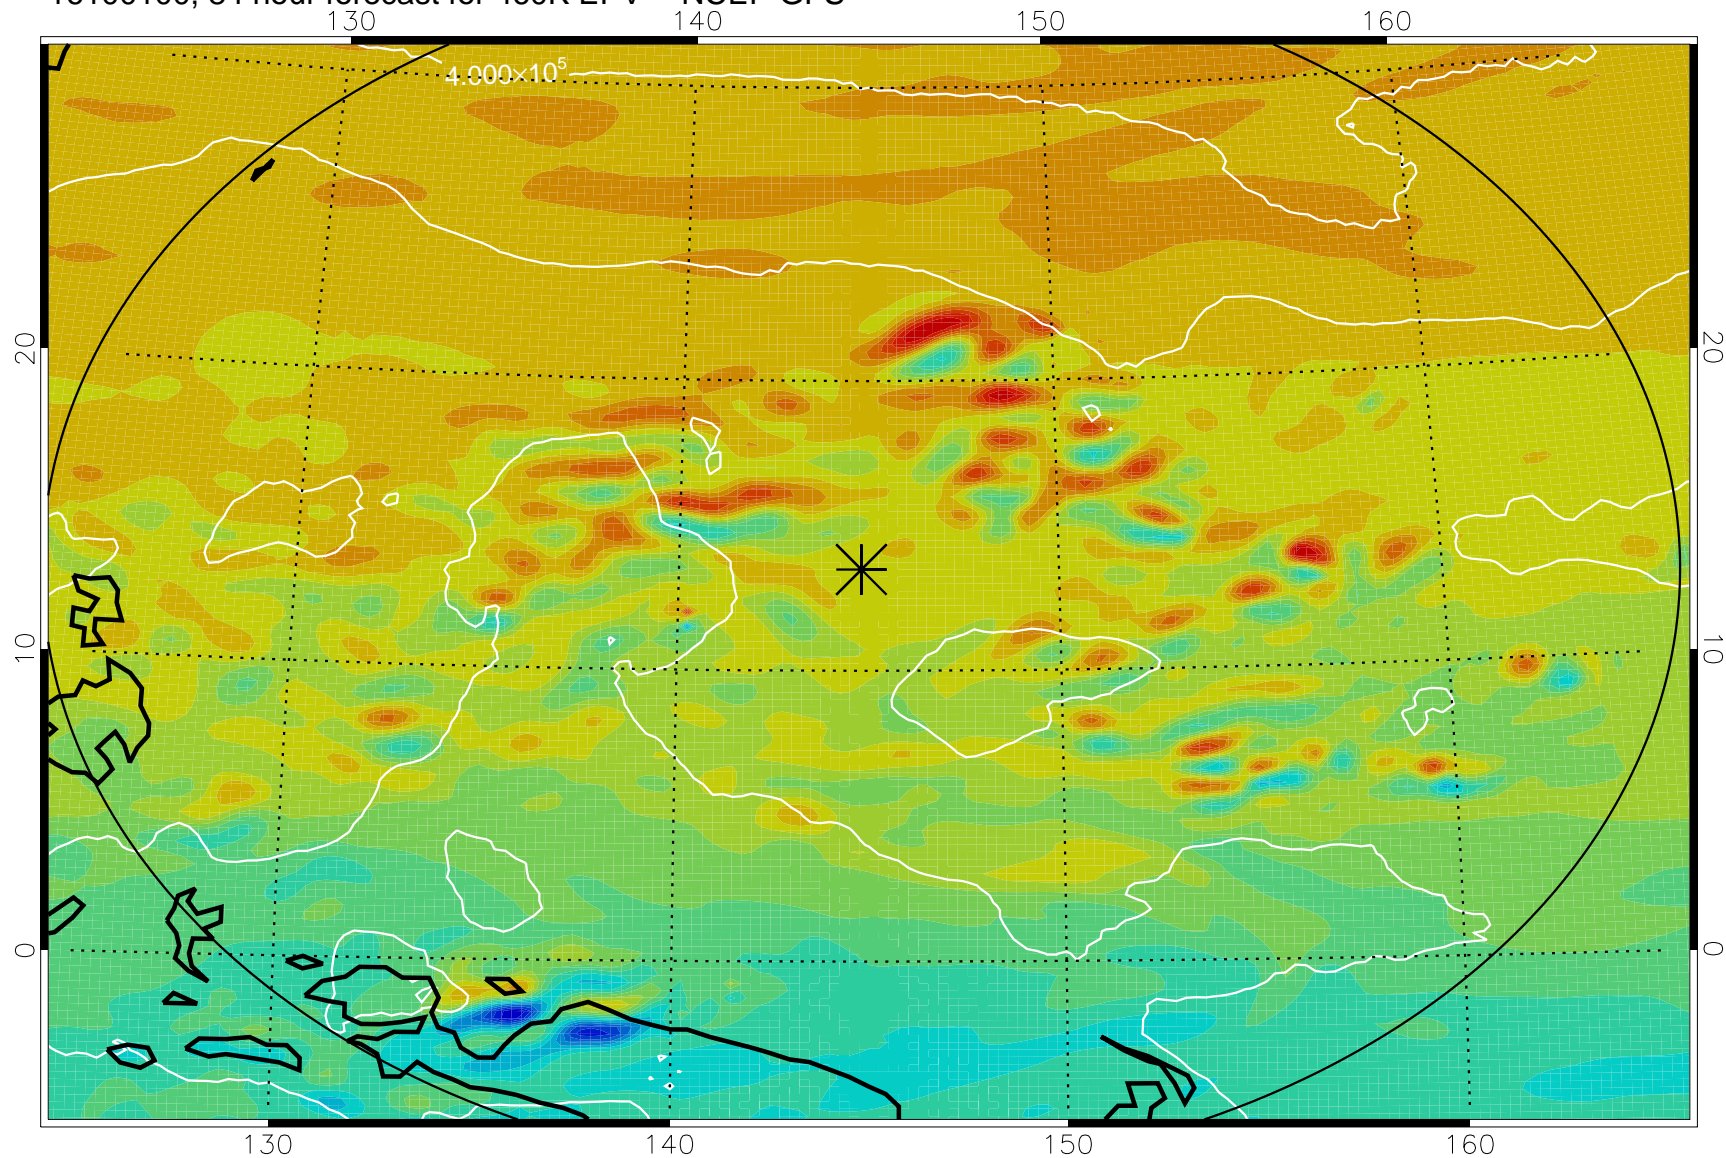

16092918, 54 hour forecast for 460K EPV -- NCEP GFS

460K Montgomery Streamfunction, white

Range ring of 2304 km

16093000, 60 hour forecast for 460K EPV -- NCEP GFS

460K Montgomery Streamfunction, white

Range ring of 2304 km

16093006, 66 hour forecast for 460K EPV -- NCEP GFS

460K Montgomery Streamfunction, white

Range ring of 2304 km

16093012, 72 hour forecast for 460K EPV -- NCEP GFS

460K Montgomery Streamfunction, white

Range ring of 2304 km

16093018, 78 hour forecast for 460K EPV -- NCEP GFS

460K Montgomery Streamfunction, white

Range ring of 2304 km

16100100, 84 hour forecast for 460K EPV -- NCEP GFS

460K Montgomery Streamfunction, white

Range ring of 2304 km

16100106, 90 hour forecast for 460K EPV -- NCEP GFS

460K Montgomery Streamfunction, white

Range ring of 2304 km

16100112, 96 hour forecast for 460K EPV -- NCEP GFS

460K Montgomery Streamfunction, white

Range ring of 2304 km