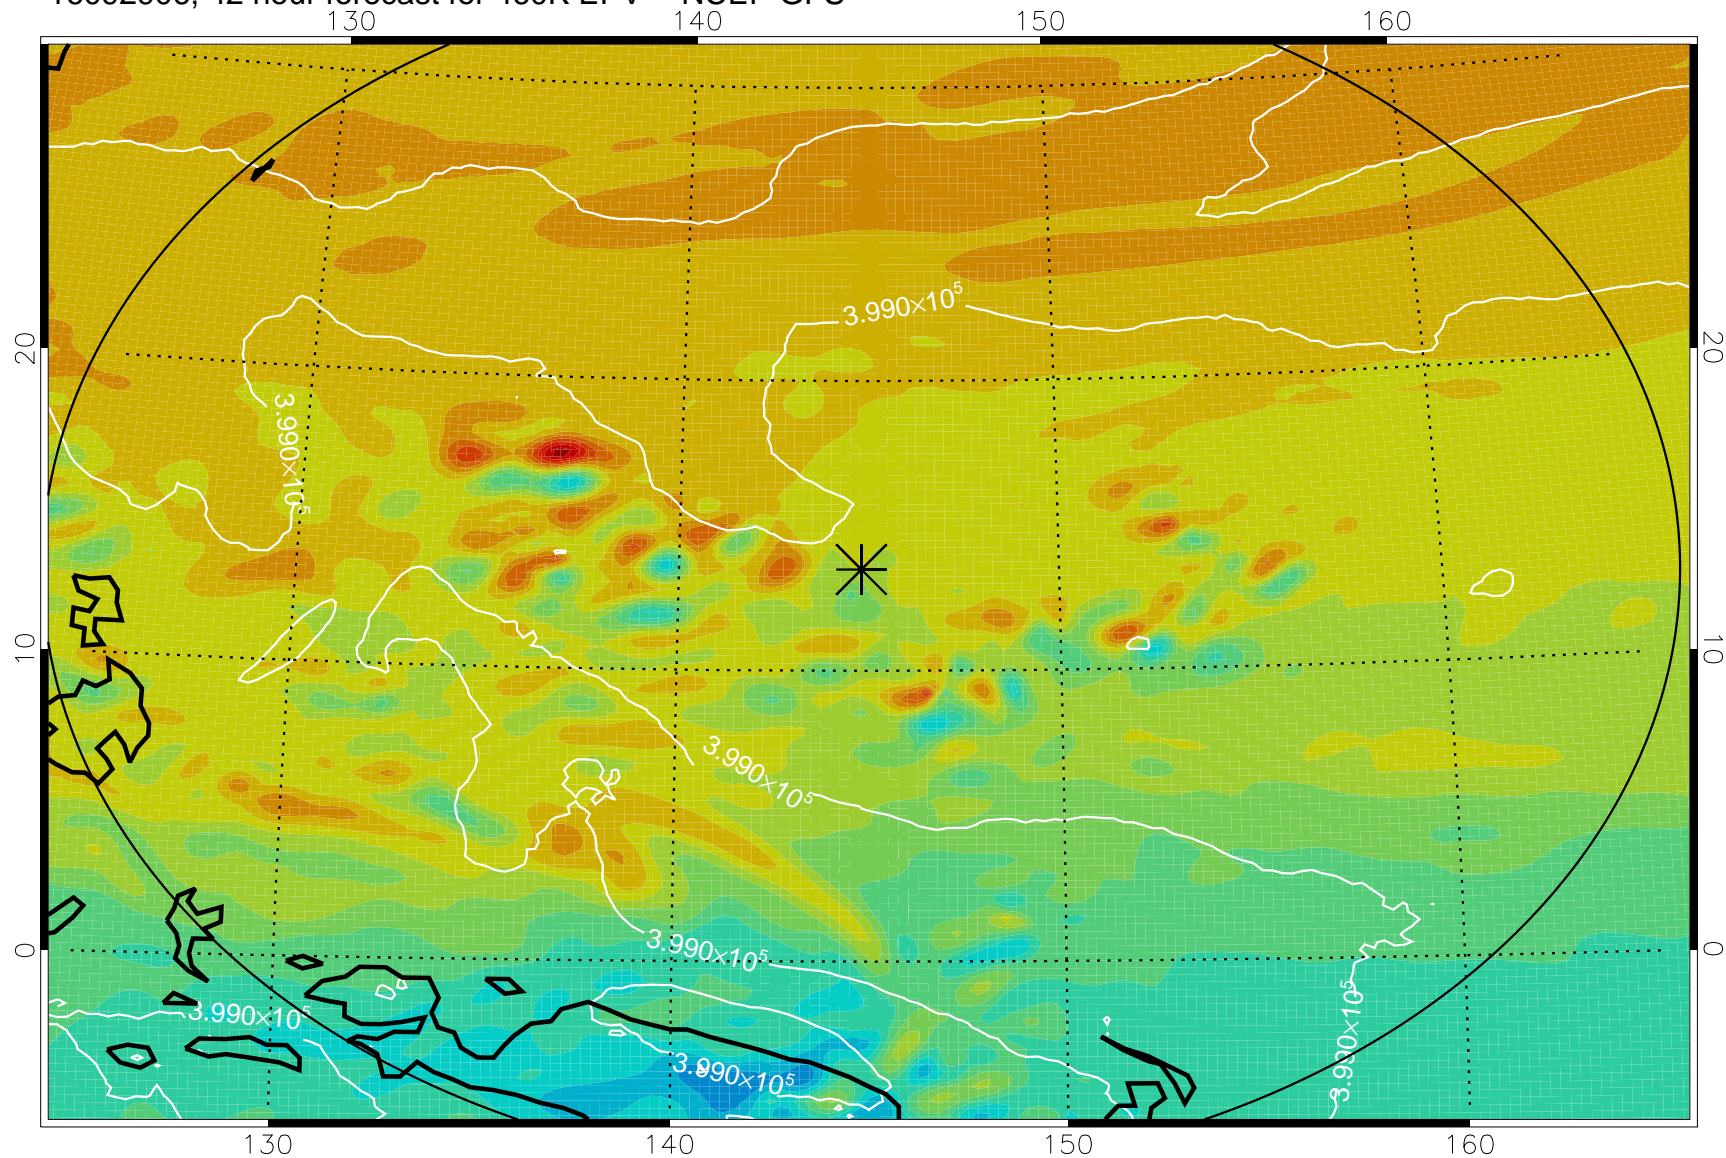

16092818, 30 hour forecast for 460K EPV -- NCEP GFS

460K Montgomery Streamfunction, white

Range ring of 2304 km

16092900, 36 hour forecast for 460K EPV -- NCEP GFS

460K Montgomery Streamfunction, white

Range ring of 2304 km

16092906, 42 hour forecast for 460K EPV -- NCEP GFS

460K Montgomery Streamfunction, white

Range ring of 2304 km

16092912, 48 hour forecast for 460K EPV -- NCEP GFS

460K Montgomery Streamfunction, white

Range ring of 2304 km

16092918, 54 hour forecast for 460K EPV -- NCEP GFS

460K Montgomery Streamfunction, white

Range ring of 2304 km

16093000, 60 hour forecast for 460K EPV -- NCEP GFS

460K Montgomery Streamfunction, white

Range ring of 2304 km

16093006, 66 hour forecast for 460K EPV -- NCEP GFS

460K Montgomery Streamfunction, white

Range ring of 2304 km

16093012, 72 hour forecast for 460K EPV -- NCEP GFS

460K Montgomery Streamfunction, white

Range ring of 2304 km