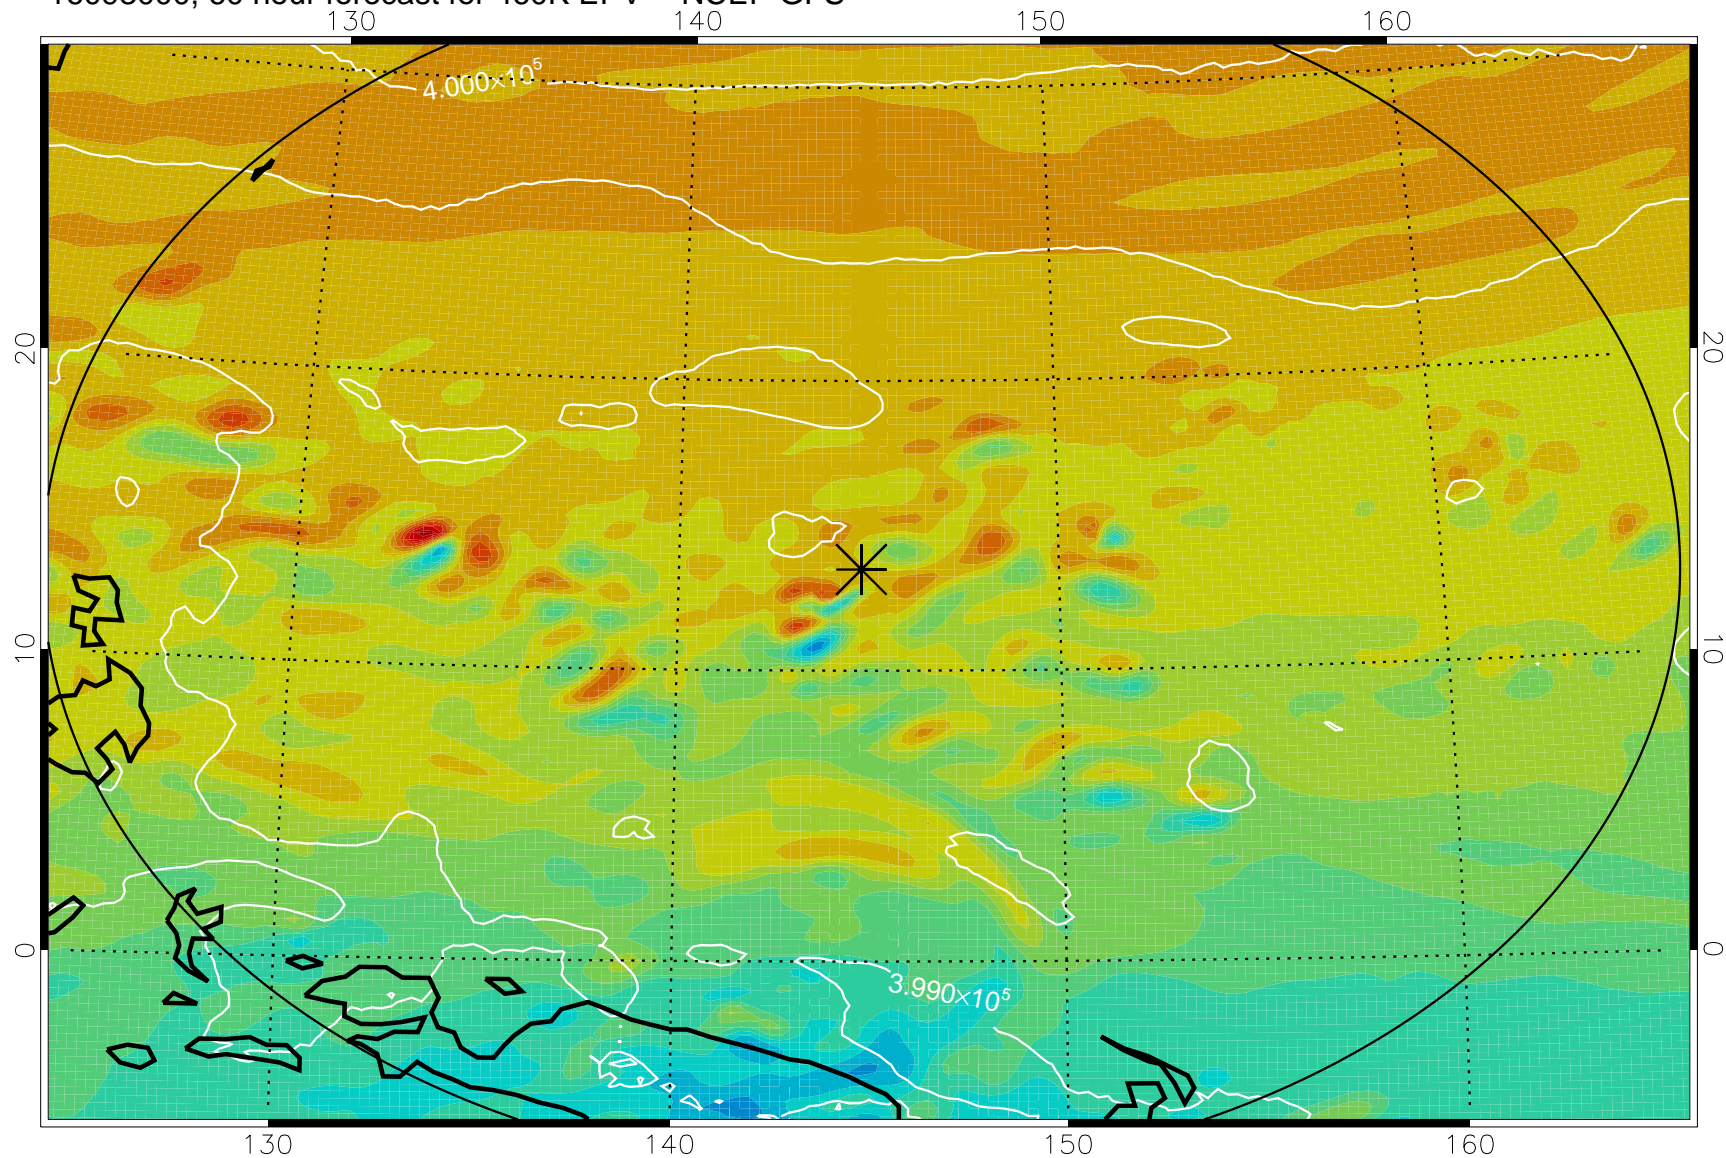

16092906, 42 hour forecast for 460K EPV -- NCEP GFS

460K Montgomery Streamfunction, white

Range ring of 2304 km

16092912, 48 hour forecast for 460K EPV -- NCEP GFS

460K Montgomery Streamfunction, white

Range ring of 2304 km

16092918, 54 hour forecast for 460K EPV -- NCEP GFS

460K Montgomery Streamfunction, white

Range ring of 2304 km

16093000, 60 hour forecast for 460K EPV -- NCEP GFS

460K Montgomery Streamfunction, white

Range ring of 2304 km

16093006, 66 hour forecast for 460K EPV -- NCEP GFS

460K Montgomery Streamfunction, white

Range ring of 2304 km

16093012, 72 hour forecast for 460K EPV -- NCEP GFS

460K Montgomery Streamfunction, white

Range ring of 2304 km

16093018, 78 hour forecast for 460K EPV -- NCEP GFS

460K Montgomery Streamfunction, white

Range ring of 2304 km

16100100, 84 hour forecast for 460K EPV -- NCEP GFS

460K Montgomery Streamfunction, white

Range ring of 2304 km