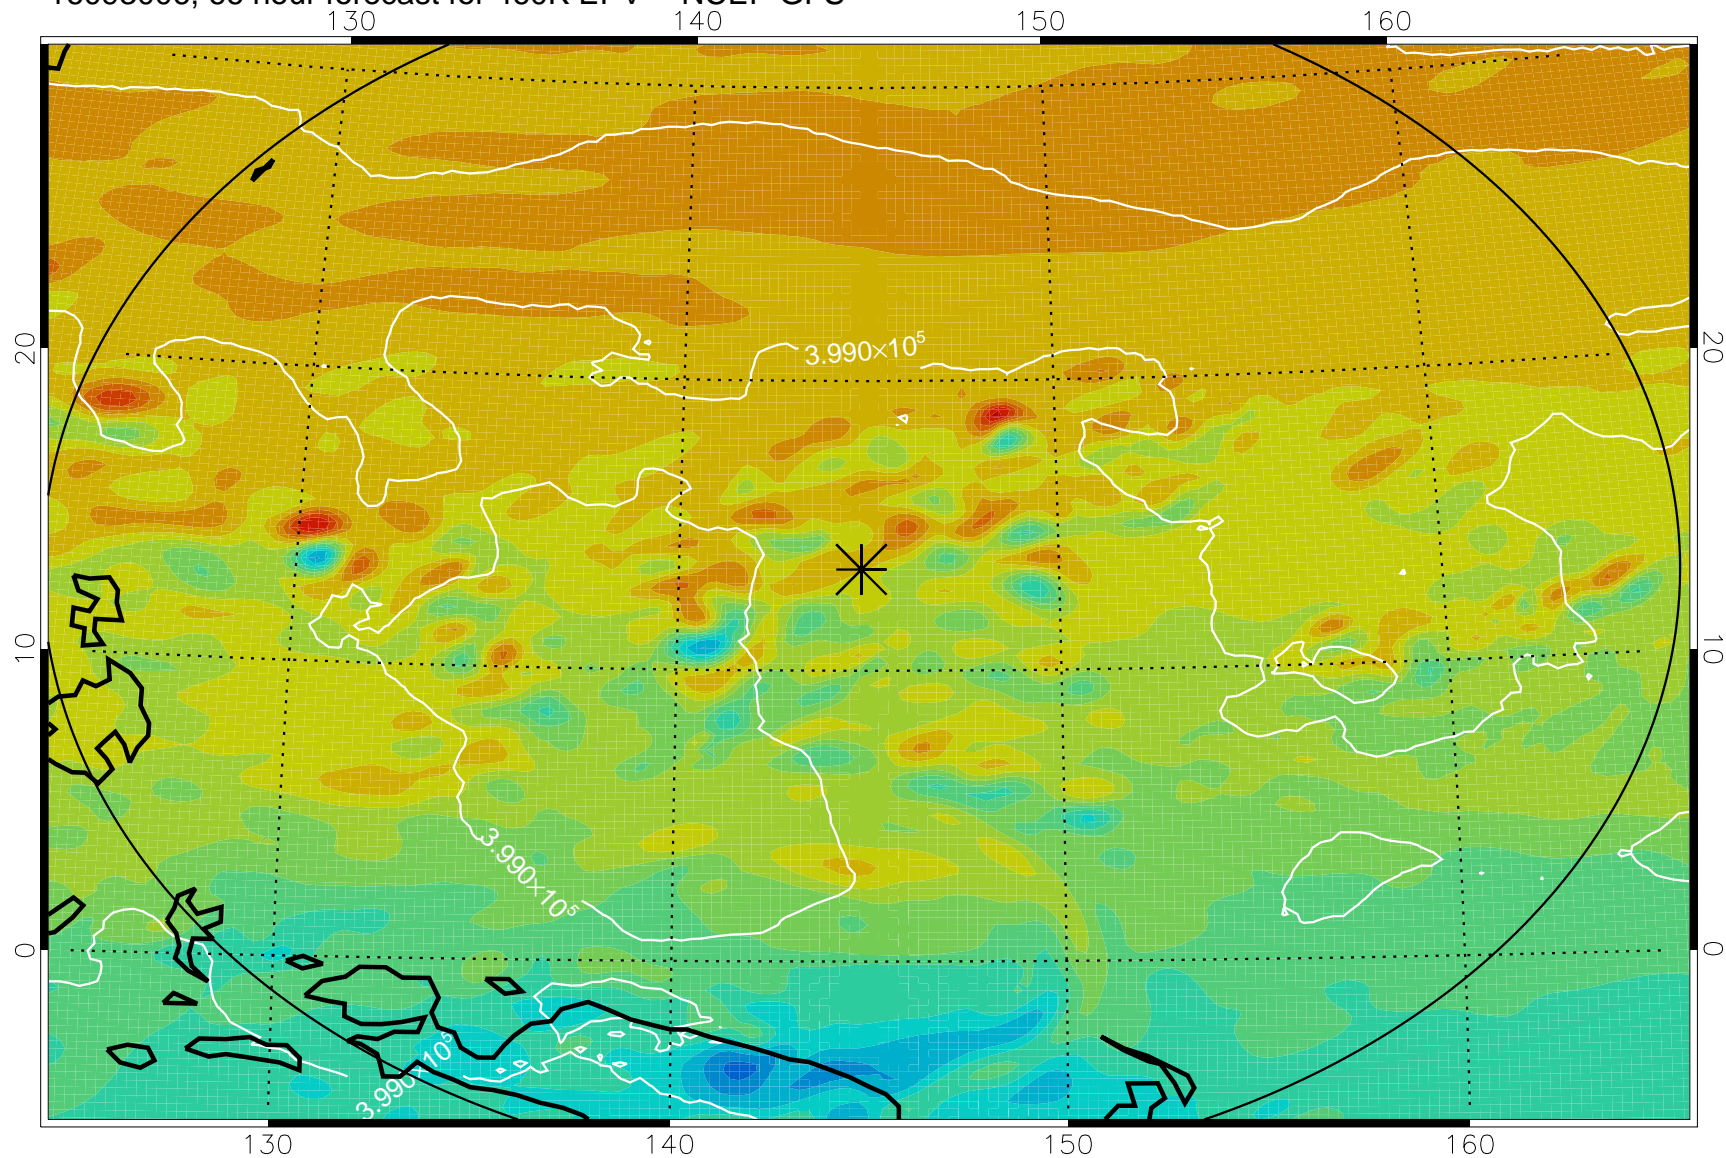

16092918, 54 hour forecast for 460K EPV -- NCEP GFS

460K Montgomery Streamfunction, white

Range ring of 2304 km

16093000, 60 hour forecast for 460K EPV -- NCEP GFS

460K Montgomery Streamfunction, white

Range ring of 2304 km

16093006, 66 hour forecast for 460K EPV -- NCEP GFS

460K Montgomery Streamfunction, white

Range ring of 2304 km

16093012, 72 hour forecast for 460K EPV -- NCEP GFS

460K Montgomery Streamfunction, white

Range ring of 2304 km

16093018, 78 hour forecast for 460K EPV -- NCEP GFS

460K Montgomery Streamfunction, white

Range ring of 2304 km

16100100, 84 hour forecast for 460K EPV -- NCEP GFS

460K Montgomery Streamfunction, white

Range ring of 2304 km

16100106, 90 hour forecast for 460K EPV -- NCEP GFS

460K Montgomery Streamfunction, white

Range ring of 2304 km

16100112, 96 hour forecast for 460K EPV -- NCEP GFS

460K Montgomery Streamfunction, white

Range ring of 2304 km