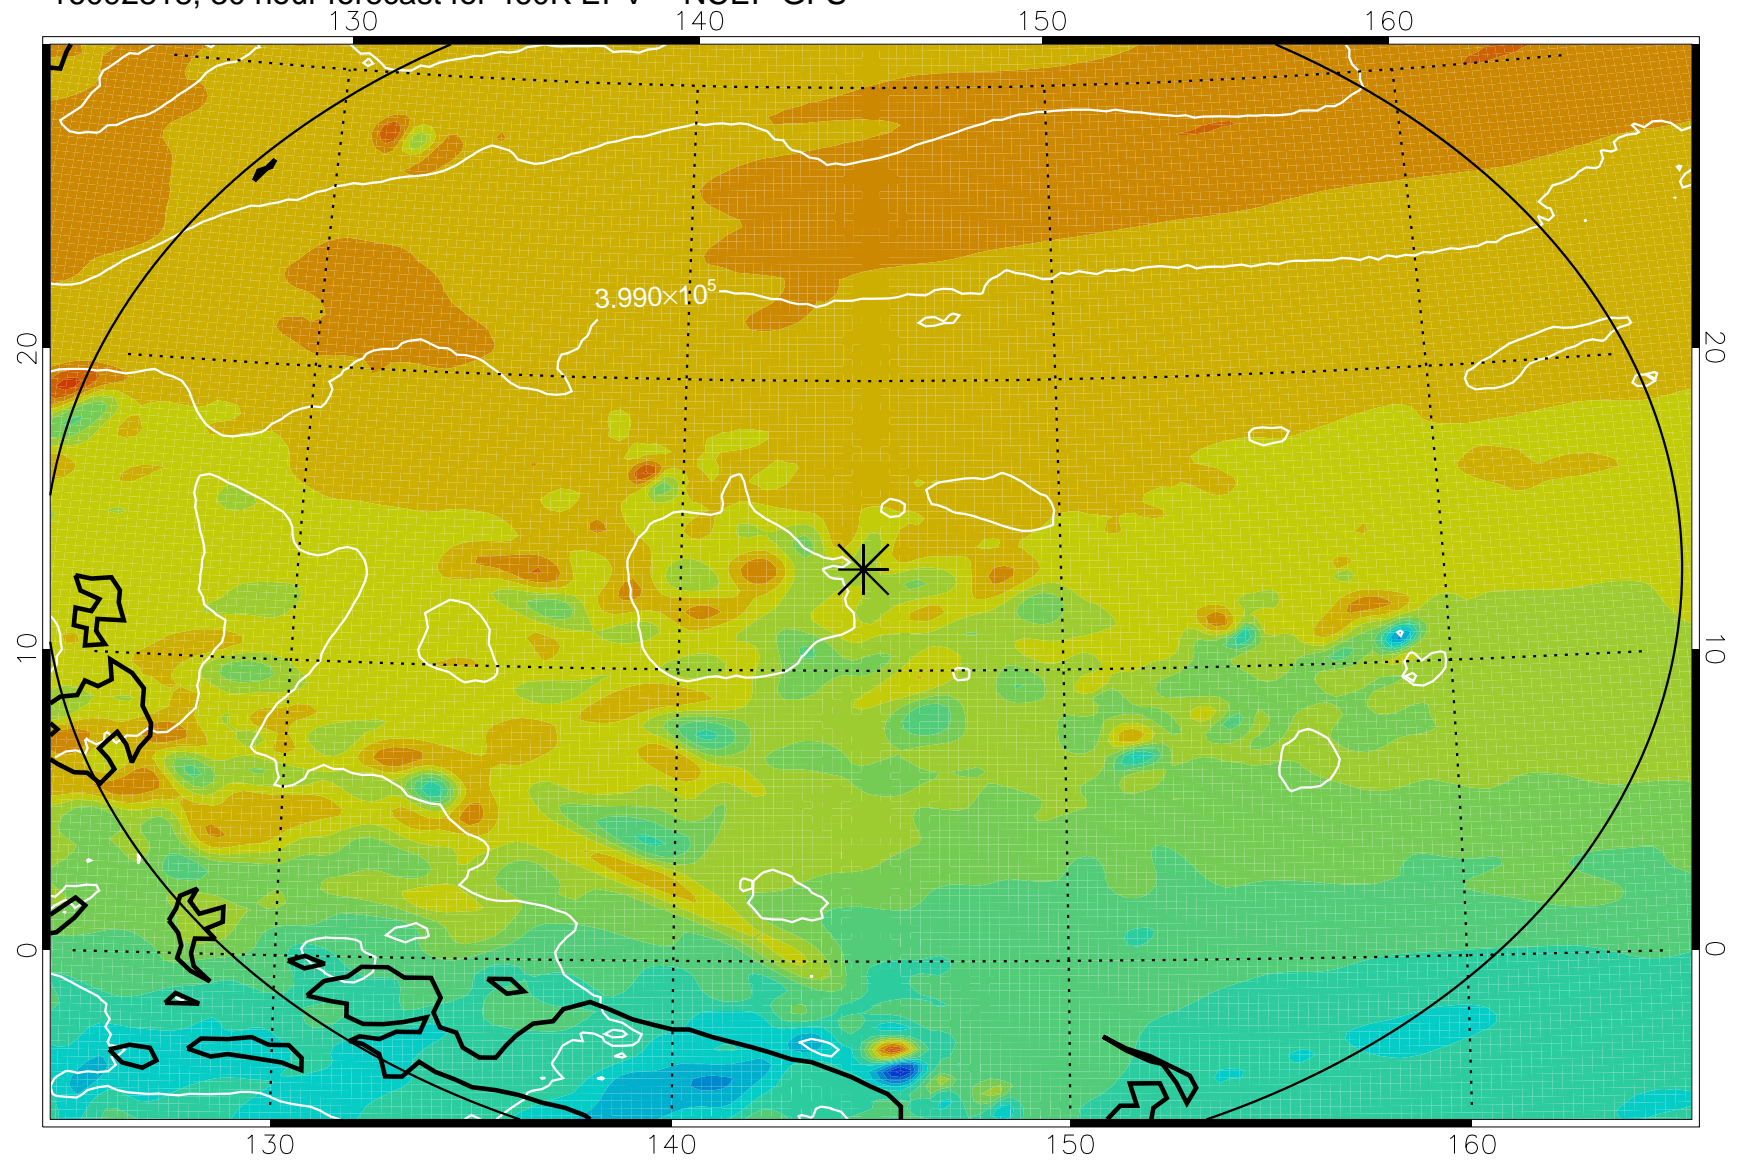

16092806, 18 hour forecast for 460K EPV -- NCEP GFS

460K Montgomery Streamfunction, white

Range ring of 2304 km

16092812, 24 hour forecast for 460K EPV -- NCEP GFS

460K Montgomery Streamfunction, white

Range ring of 2304 km

16092818, 30 hour forecast for 460K EPV -- NCEP GFS

460K Montgomery Streamfunction, white

Range ring of 2304 km

16092900, 36 hour forecast for 460K EPV -- NCEP GFS

460K Montgomery Streamfunction, white

Range ring of 2304 km

16092906, 42 hour forecast for 460K EPV -- NCEP GFS

460K Montgomery Streamfunction, white

Range ring of 2304 km

16092912, 48 hour forecast for 460K EPV -- NCEP GFS

460K Montgomery Streamfunction, white

Range ring of 2304 km

16093018, 78 hour forecast for 460K EPV -- NCEP GFS

460K Montgomery Streamfunction, white

Range ring of 2304 km

16100100, 84 hour forecast for 460K EPV -- NCEP GFS

460K Montgomery Streamfunction, white

Range ring of 2304 km