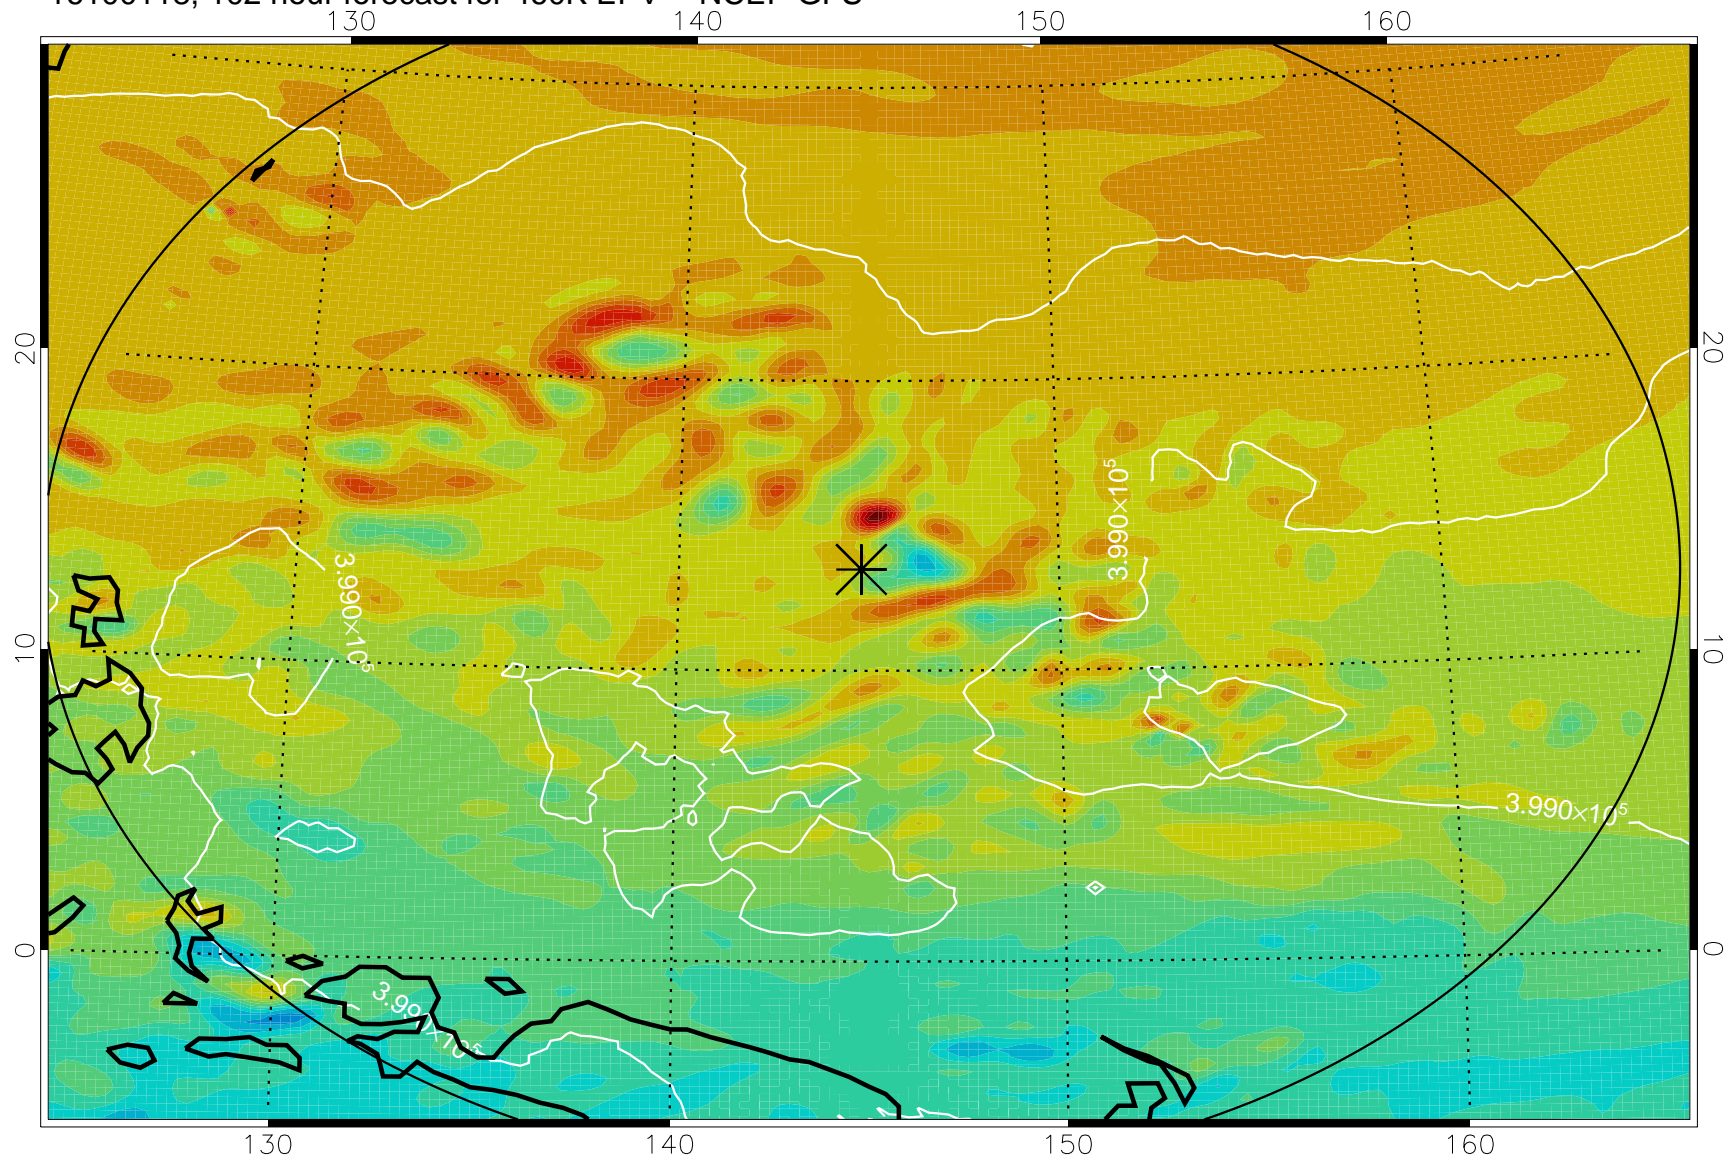

16093018, 78 hour forecast for 460K EPV -- NCEP GFS

460K Montgomery Streamfunction, white

Range ring of 2304 km

16100100, 84 hour forecast for 460K EPV -- NCEP GFS

460K Montgomery Streamfunction, white

Range ring of 2304 km

16100106, 90 hour forecast for 460K EPV -- NCEP GFS

460K Montgomery Streamfunction, white

Range ring of 2304 km

16100112, 96 hour forecast for 460K EPV -- NCEP GFS

460K Montgomery Streamfunction, white

Range ring of 2304 km

16100118, 102 hour forecast for 460K EPV -- NCEP GFS

460K Montgomery Streamfunction, white

Range ring of 2304 km

16100200, 108 hour forecast for 460K EPV -- NCEP GFS

460K Montgomery Streamfunction, white

Range ring of 2304 km

16100206, 114 hour forecast for 460K EPV -- NCEP GFS

460K Montgomery Streamfunction, white

Range ring of 2304 km

16100212, 120 hour forecast for 460K EPV -- NCEP GFS

460K Montgomery Streamfunction, white

Range ring of 2304 km