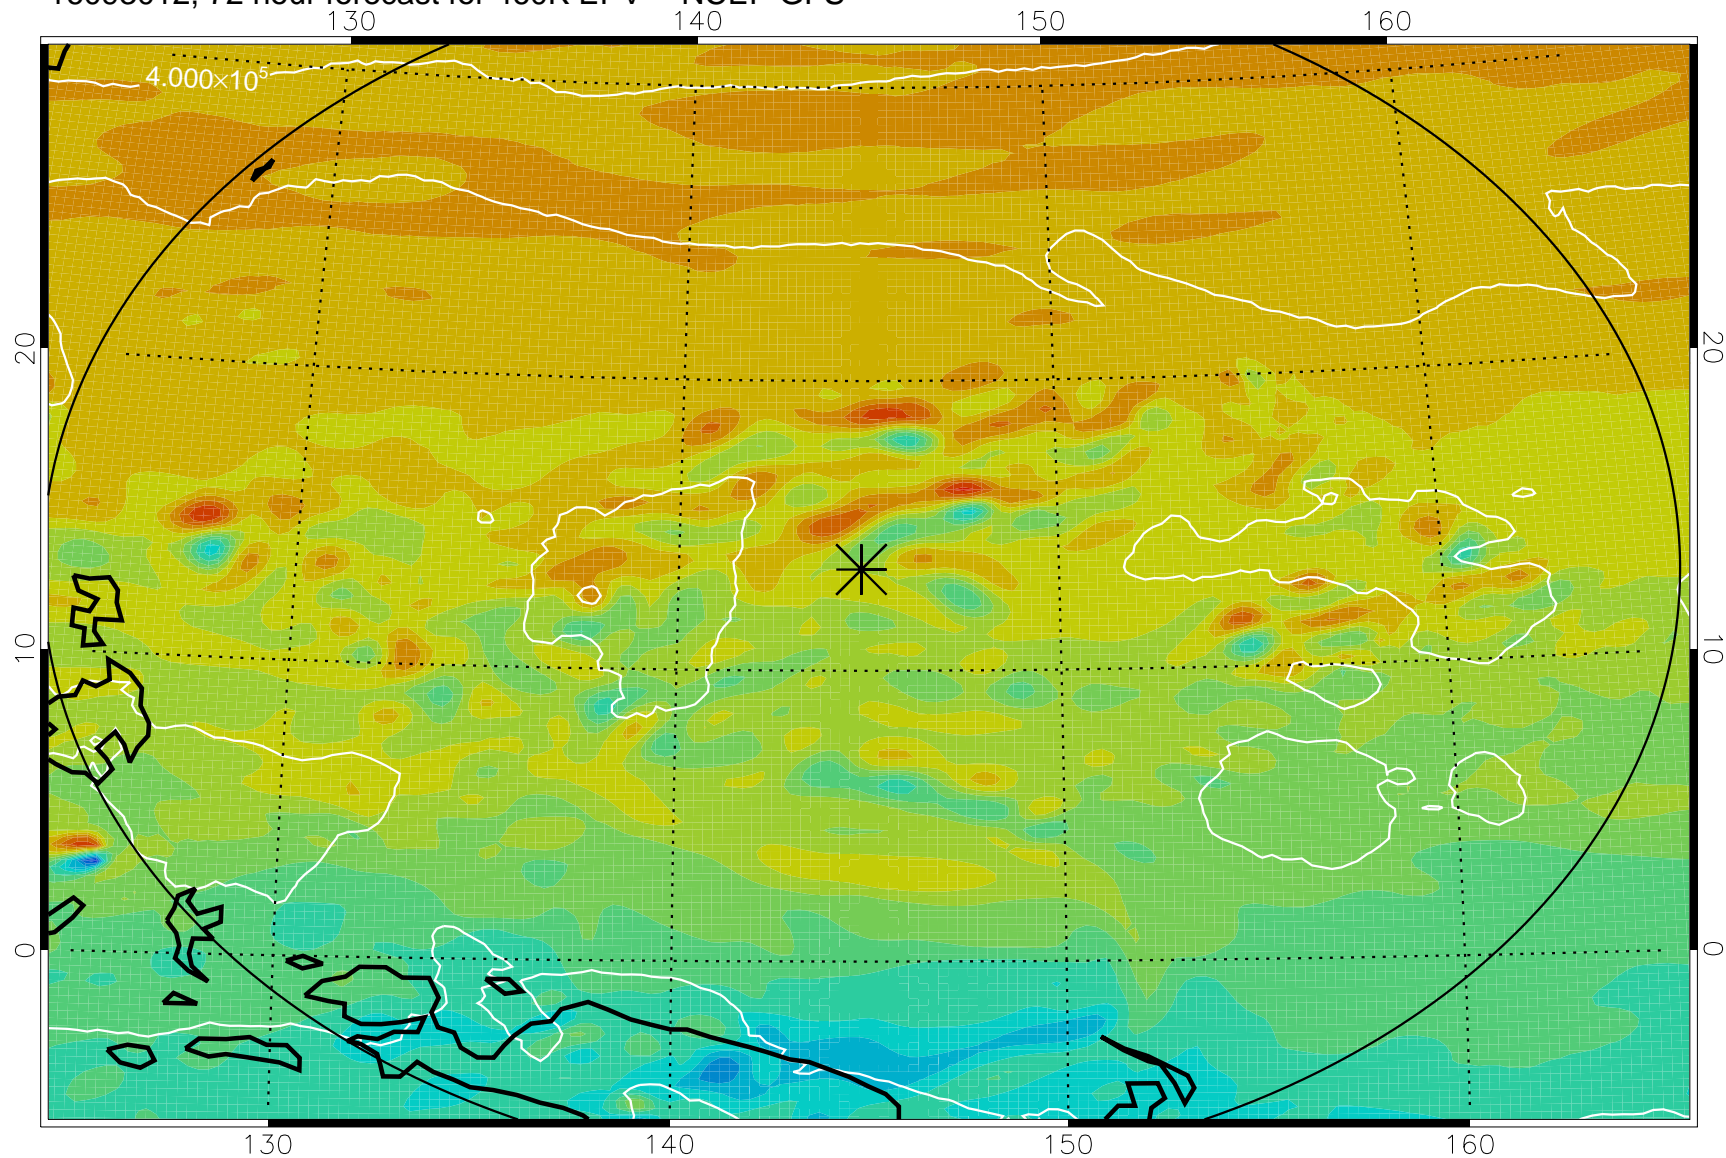

16092918, 54 hour forecast for 460K EPV -- NCEP GFS

460K Montgomery Streamfunction, white

Range ring of 2304 km

16093000, 60 hour forecast for 460K EPV -- NCEP GFS

460K Montgomery Streamfunction, white

Range ring of 2304 km

16093006, 66 hour forecast for 460K EPV -- NCEP GFS

460K Montgomery Streamfunction, white

Range ring of 2304 km

16093012, 72 hour forecast for 460K EPV -- NCEP GFS

460K Montgomery Streamfunction, white

Range ring of 2304 km

16093018, 78 hour forecast for 460K EPV -- NCEP GFS

460K Montgomery Streamfunction, white

Range ring of 2304 km

16100100, 84 hour forecast for 460K EPV -- NCEP GFS

460K Montgomery Streamfunction, white

Range ring of 2304 km

16100106, 90 hour forecast for 460K EPV -- NCEP GFS

460K Montgomery Streamfunction, white

Range ring of 2304 km

16100112, 96 hour forecast for 460K EPV -- NCEP GFS

460K Montgomery Streamfunction, white

Range ring of 2304 km