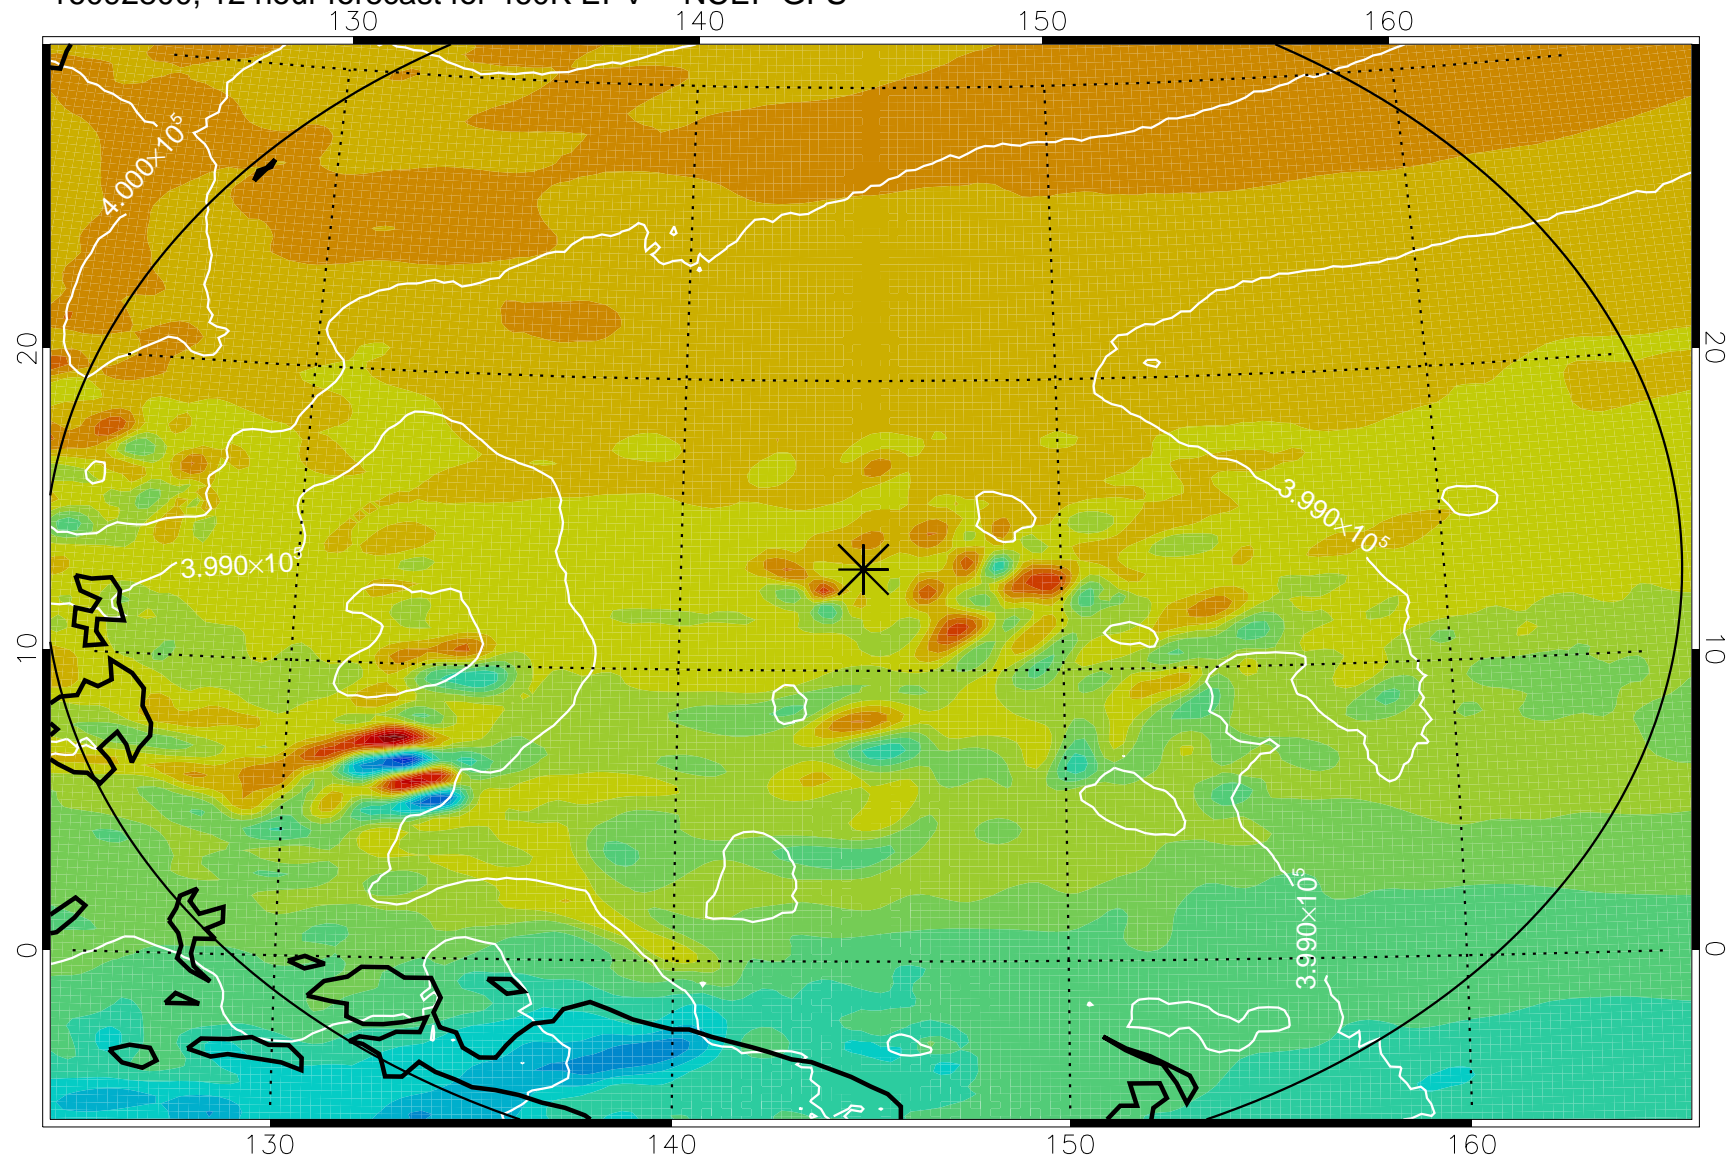

16092718, 6 hour forecast for 460K EPV -- NCEP GFS

460K Montgomery Streamfunction, white

Range ring of 2304 km

16092800, 12 hour forecast for 460K EPV -- NCEP GFS

460K Montgomery Streamfunction, white

Range ring of 2304 km

16092806, 18 hour forecast for 460K EPV -- NCEP GFS

460K Montgomery Streamfunction, white

Range ring of 2304 km

16092812, 24 hour forecast for 460K EPV -- NCEP GFS

460K Montgomery Streamfunction, white

Range ring of 2304 km

16092818, 30 hour forecast for 460K EPV -- NCEP GFS

460K Montgomery Streamfunction, white

Range ring of 2304 km

16092900, 36 hour forecast for 460K EPV -- NCEP GFS

460K Montgomery Streamfunction, white

Range ring of 2304 km

16093018, 78 hour forecast for 460K EPV -- NCEP GFS

460K Montgomery Streamfunction, white

Range ring of 2304 km

16100100, 84 hour forecast for 460K EPV -- NCEP GFS

460K Montgomery Streamfunction, white

Range ring of 2304 km