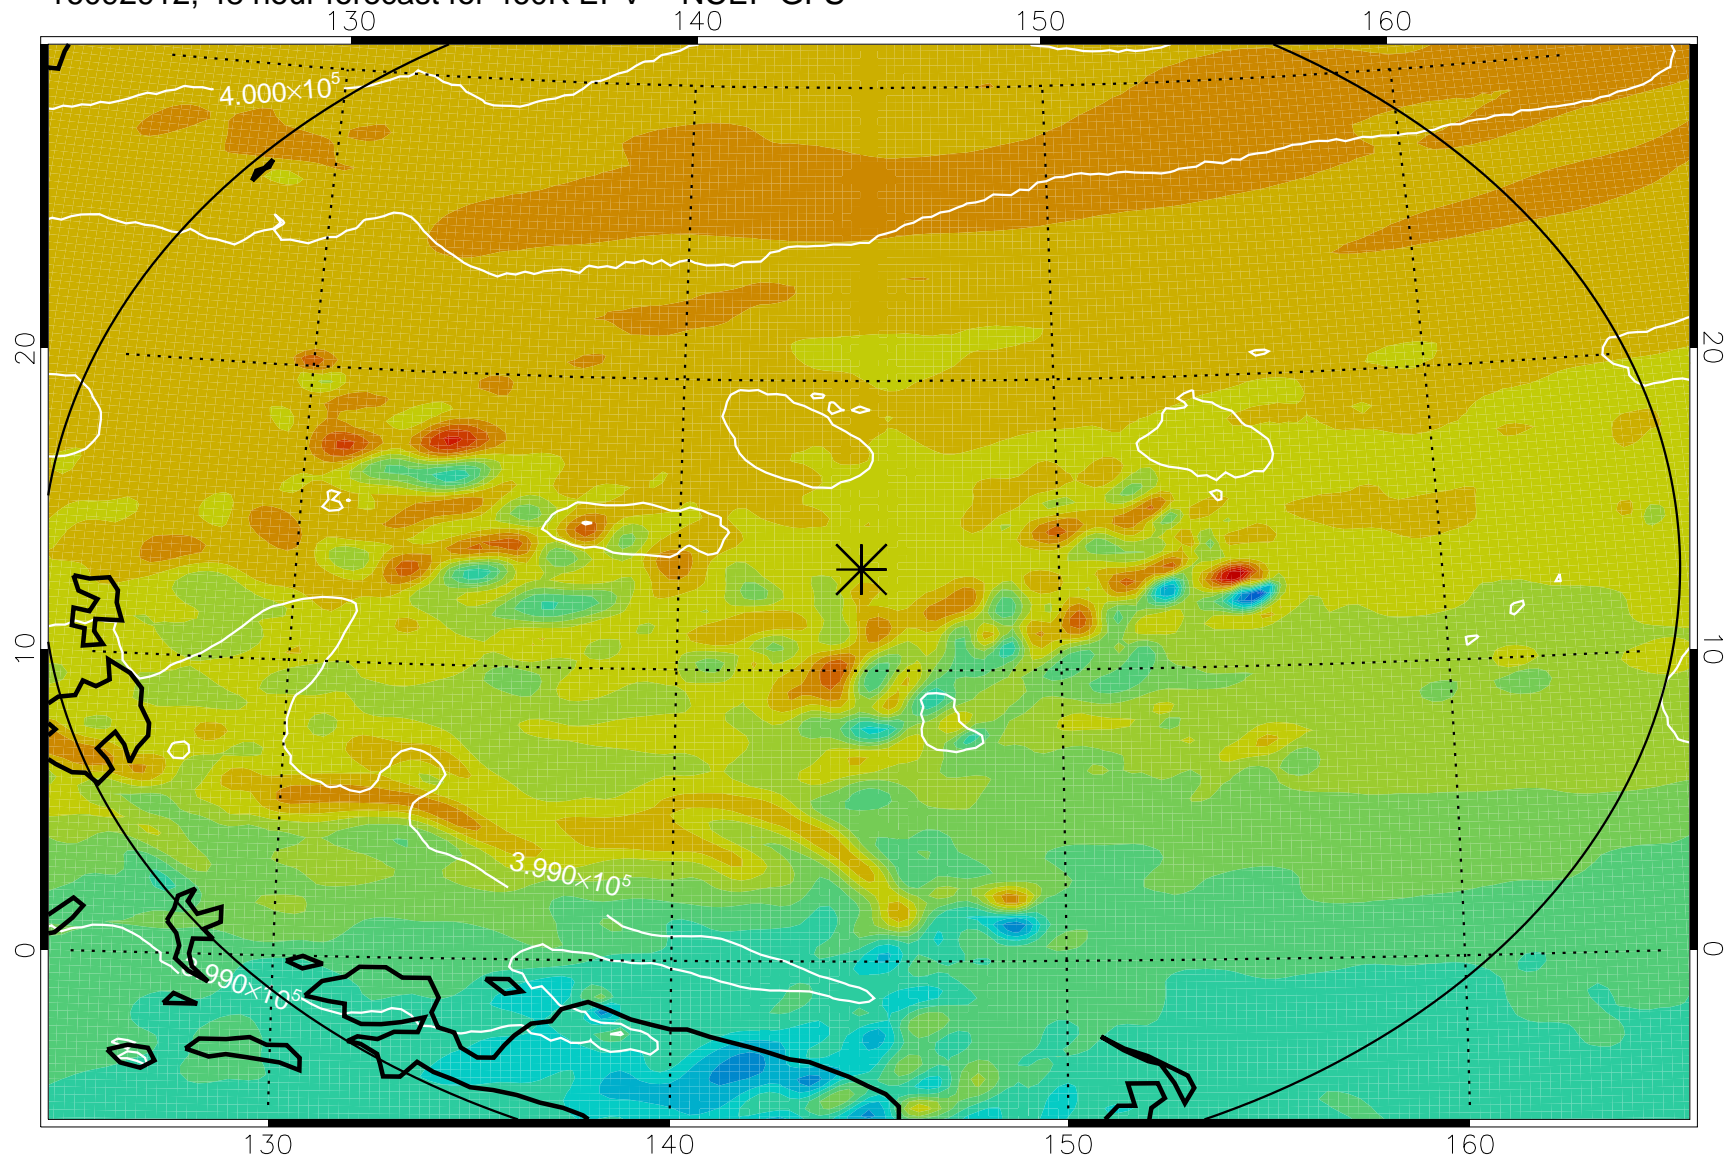

16092818, 30 hour forecast for 460K EPV -- NCEP GFS

460K Montgomery Streamfunction, white

Range ring of 2304 km

16092900, 36 hour forecast for 460K EPV -- NCEP GFS

460K Montgomery Streamfunction, white

Range ring of 2304 km

16092906, 42 hour forecast for 460K EPV -- NCEP GFS

460K Montgomery Streamfunction, white

Range ring of 2304 km

16092912, 48 hour forecast for 460K EPV -- NCEP GFS

460K Montgomery Streamfunction, white

Range ring of 2304 km

16092918, 54 hour forecast for 460K EPV -- NCEP GFS

460K Montgomery Streamfunction, white

Range ring of 2304 km

16093000, 60 hour forecast for 460K EPV -- NCEP GFS

460K Montgomery Streamfunction, white

Range ring of 2304 km

16093006, 66 hour forecast for 460K EPV -- NCEP GFS

460K Montgomery Streamfunction, white

Range ring of 2304 km

16093012, 72 hour forecast for 460K EPV -- NCEP GFS

460K Montgomery Streamfunction, white

Range ring of 2304 km