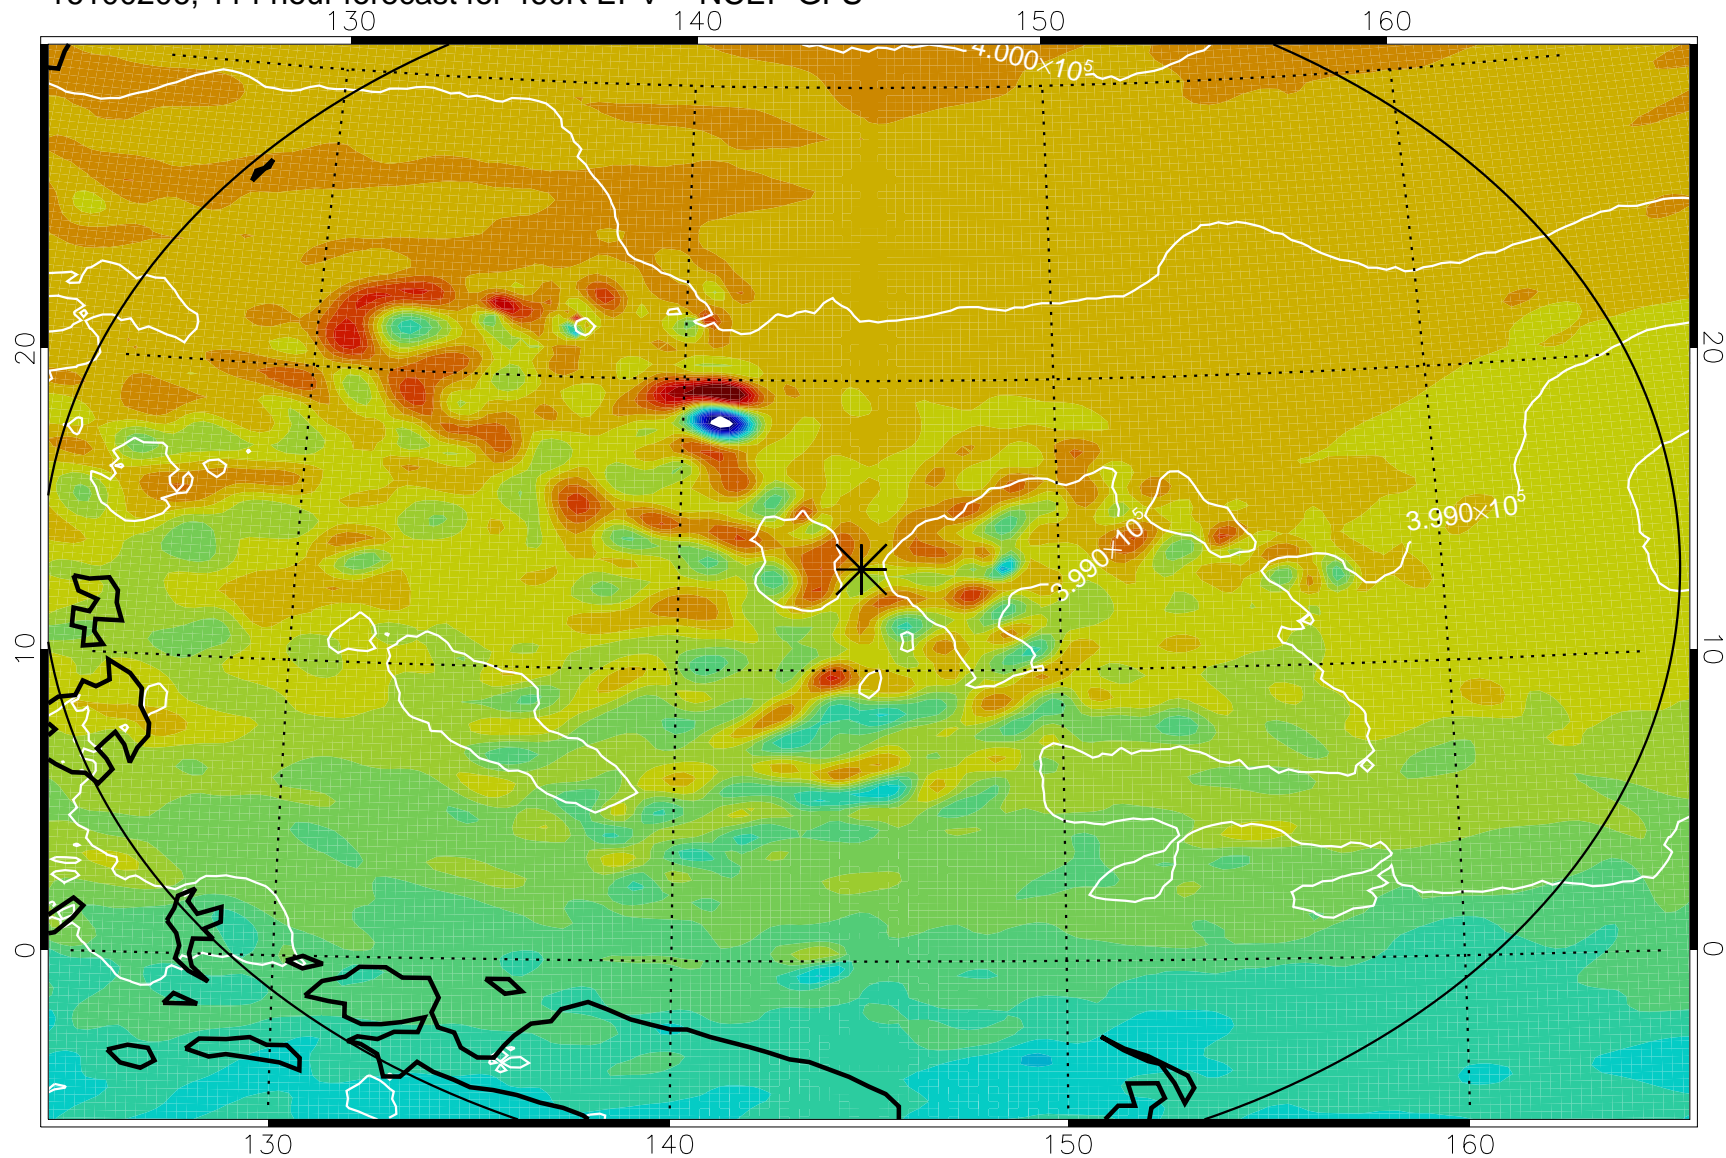

16093018, 78 hour forecast for 460K EPV -- NCEP GFS

460K Montgomery Streamfunction, white

Range ring of 2304 km

16100100, 84 hour forecast for 460K EPV -- NCEP GFS

460K Montgomery Streamfunction, white

Range ring of 2304 km

16100106, 90 hour forecast for 460K EPV -- NCEP GFS

460K Montgomery Streamfunction, white

Range ring of 2304 km

16100112, 96 hour forecast for 460K EPV -- NCEP GFS

460K Montgomery Streamfunction, white

Range ring of 2304 km

16100118, 102 hour forecast for 460K EPV -- NCEP GFS

460K Montgomery Streamfunction, white

Range ring of 2304 km

16100200, 108 hour forecast for 460K EPV -- NCEP GFS

460K Montgomery Streamfunction, white

Range ring of 2304 km

16100206, 114 hour forecast for 460K EPV -- NCEP GFS

460K Montgomery Streamfunction, white

Range ring of 2304 km

16100212, 120 hour forecast for 460K EPV -- NCEP GFS

460K Montgomery Streamfunction, white

Range ring of 2304 km