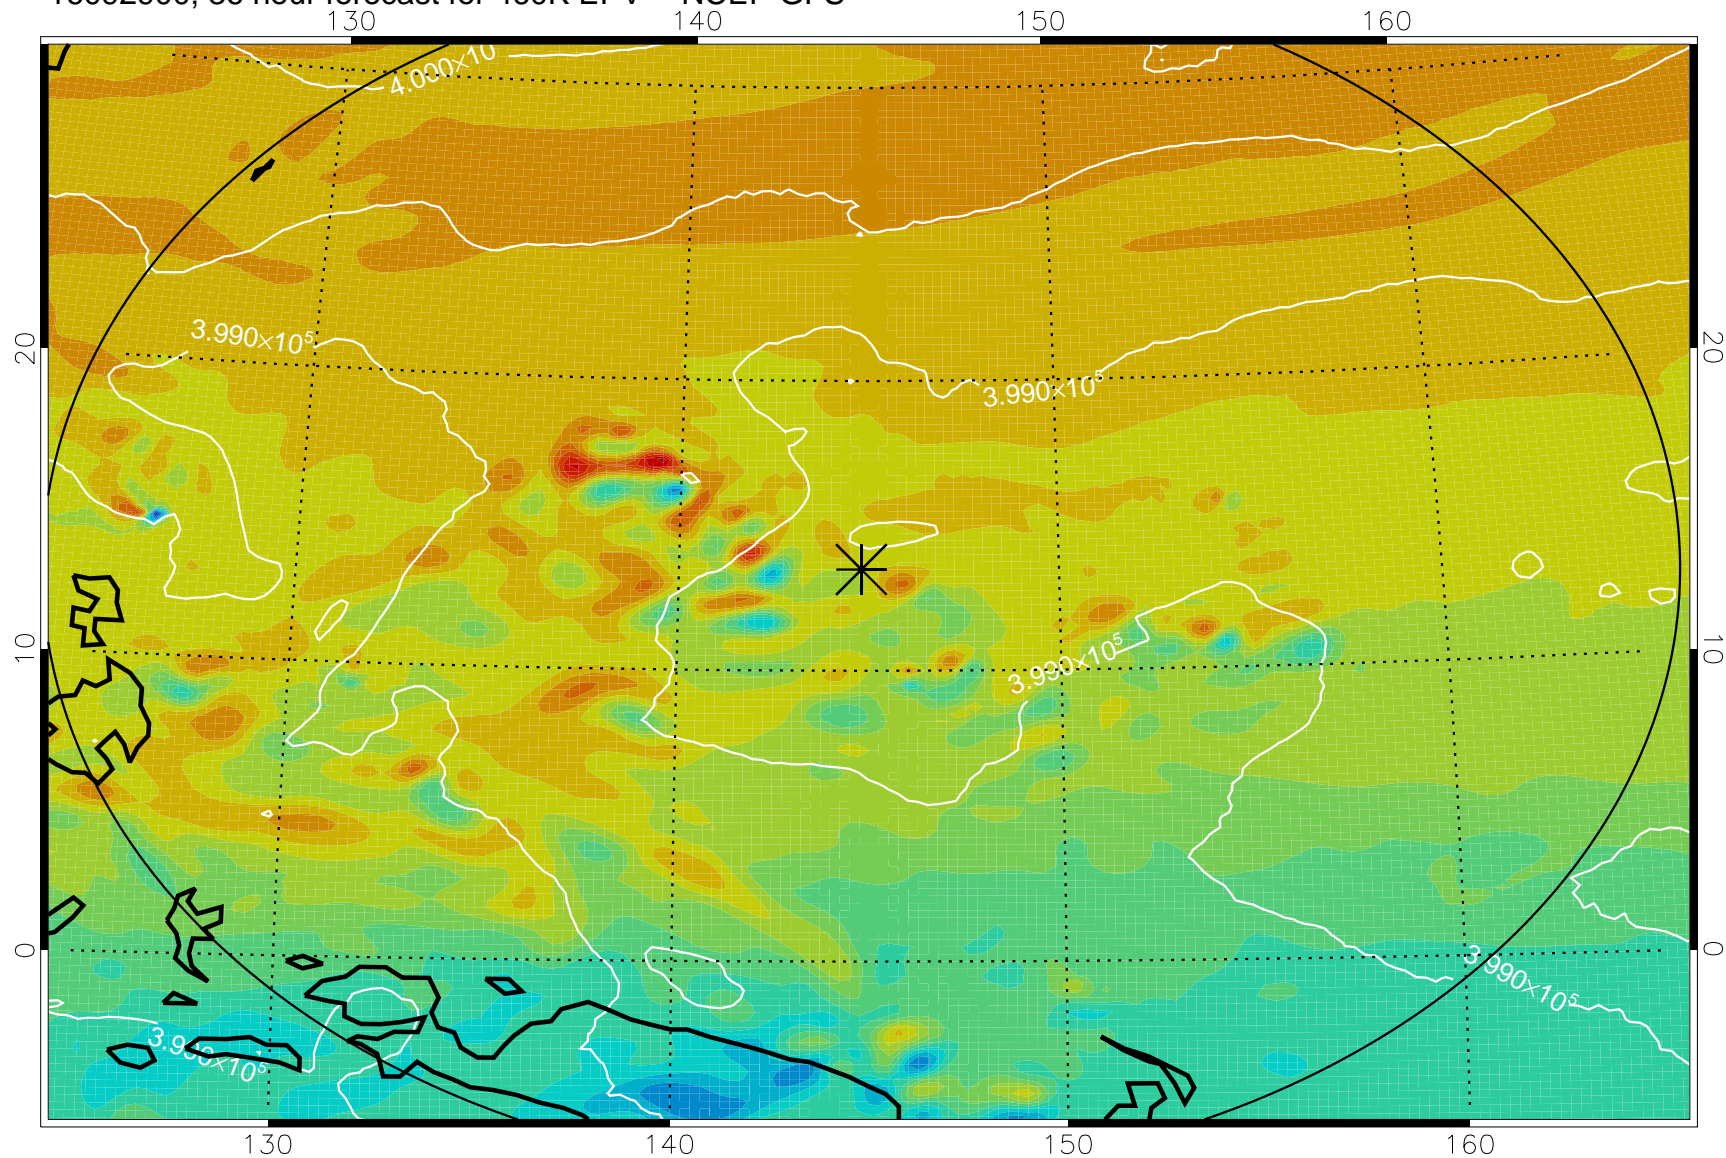

16092718, 6 hour forecast for 460K EPV -- NCEP GFS

460K Montgomery Streamfunction, white

Range ring of 2304 km

16092800, 12 hour forecast for 460K EPV -- NCEP GFS

460K Montgomery Streamfunction, white

Range ring of 2304 km

16092806, 18 hour forecast for 460K EPV -- NCEP GFS

460K Montgomery Streamfunction, white

Range ring of 2304 km

16092812, 24 hour forecast for 460K EPV -- NCEP GFS

460K Montgomery Streamfunction, white

Range ring of 2304 km

16092818, 30 hour forecast for 460K EPV -- NCEP GFS

460K Montgomery Streamfunction, white

Range ring of 2304 km

16092900, 36 hour forecast for 460K EPV -- NCEP GFS

460K Montgomery Streamfunction, white

Range ring of 2304 km

16092906, 42 hour forecast for 460K EPV -- NCEP GFS

460K Montgomery Streamfunction, white

Range ring of 2304 km

16092912, 48 hour forecast for 460K EPV -- NCEP GFS

460K Montgomery Streamfunction, white

Range ring of 2304 km