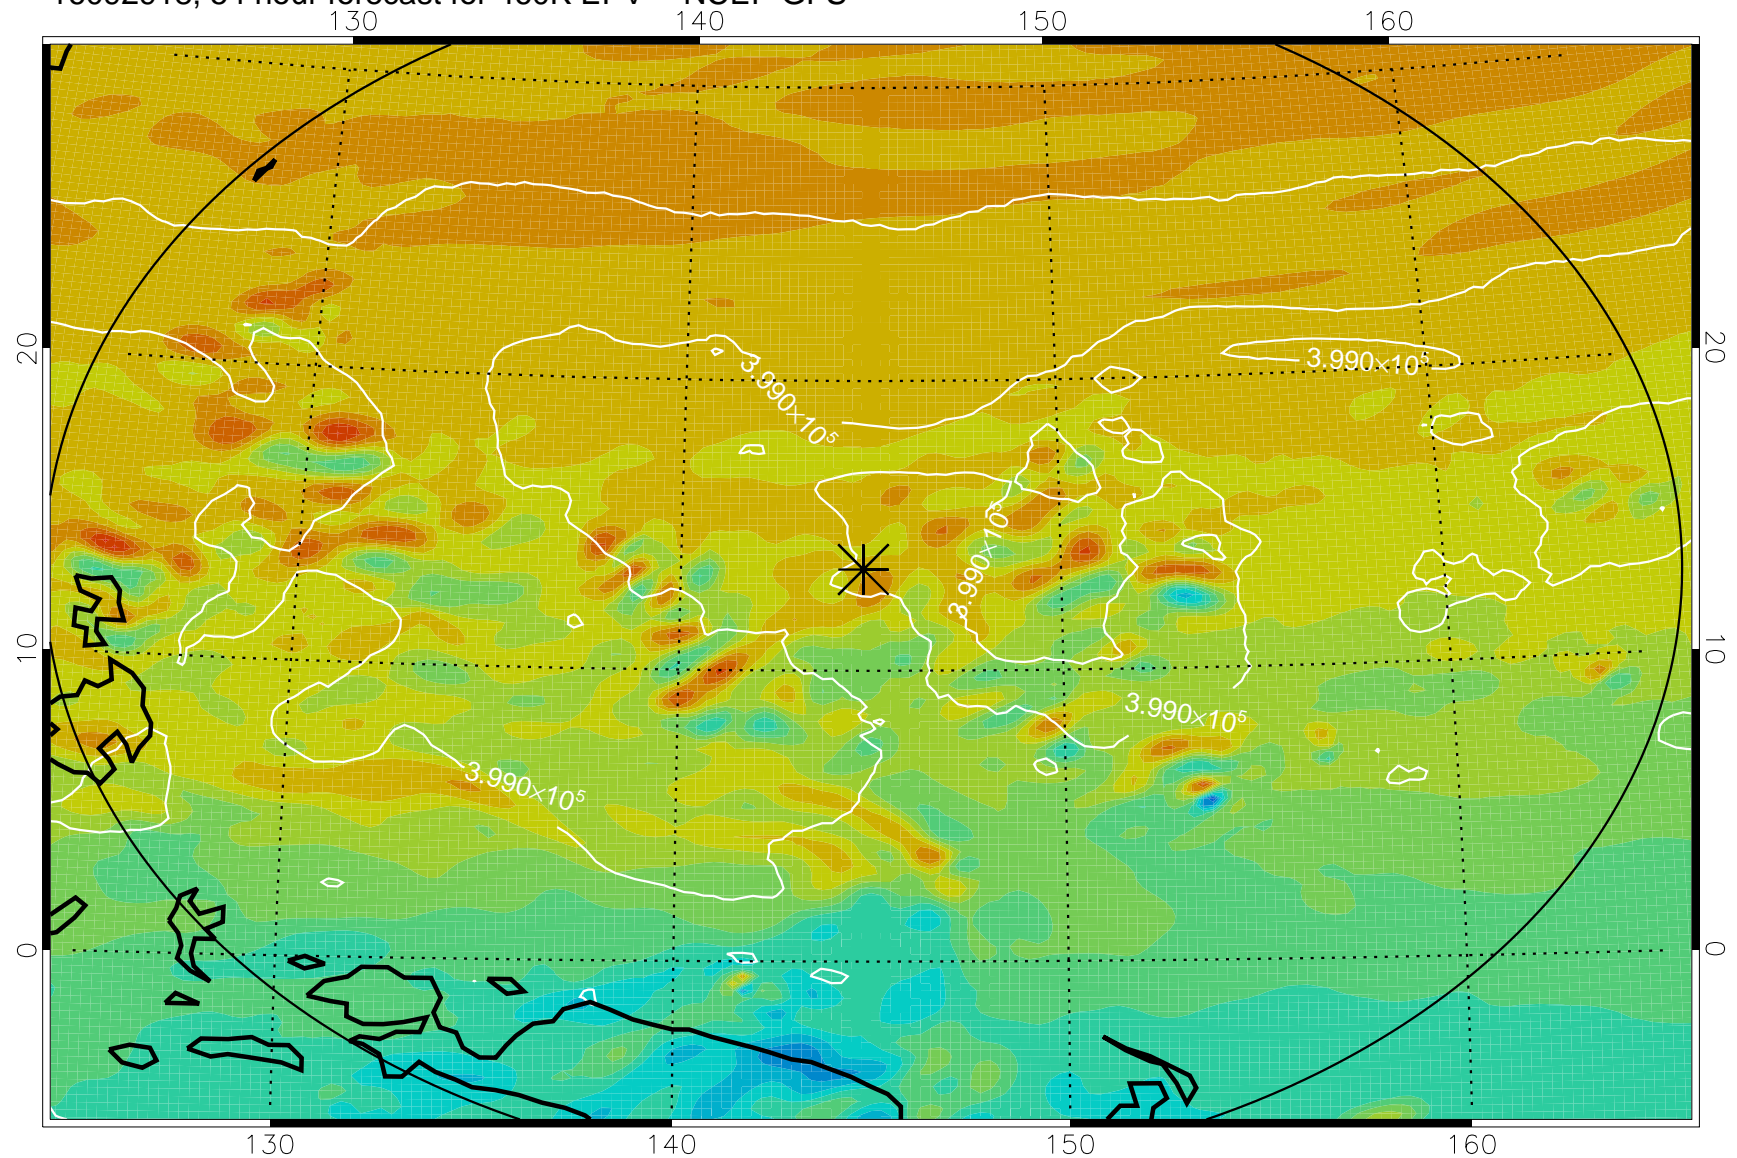

16092906, 42 hour forecast for 460K EPV -- NCEP GFS

460K Montgomery Streamfunction, white

Range ring of 2304 km

16092912, 48 hour forecast for 460K EPV -- NCEP GFS

460K Montgomery Streamfunction, white

Range ring of 2304 km

16092918, 54 hour forecast for 460K EPV -- NCEP GFS

460K Montgomery Streamfunction, white

Range ring of 2304 km

16093000, 60 hour forecast for 460K EPV -- NCEP GFS

460K Montgomery Streamfunction, white

Range ring of 2304 km

16093006, 66 hour forecast for 460K EPV -- NCEP GFS

460K Montgomery Streamfunction, white

Range ring of 2304 km

16093012, 72 hour forecast for 460K EPV -- NCEP GFS

460K Montgomery Streamfunction, white

Range ring of 2304 km

16093018, 78 hour forecast for 460K EPV -- NCEP GFS

460K Montgomery Streamfunction, white

Range ring of 2304 km

16100100, 84 hour forecast for 460K EPV -- NCEP GFS

460K Montgomery Streamfunction, white

Range ring of 2304 km