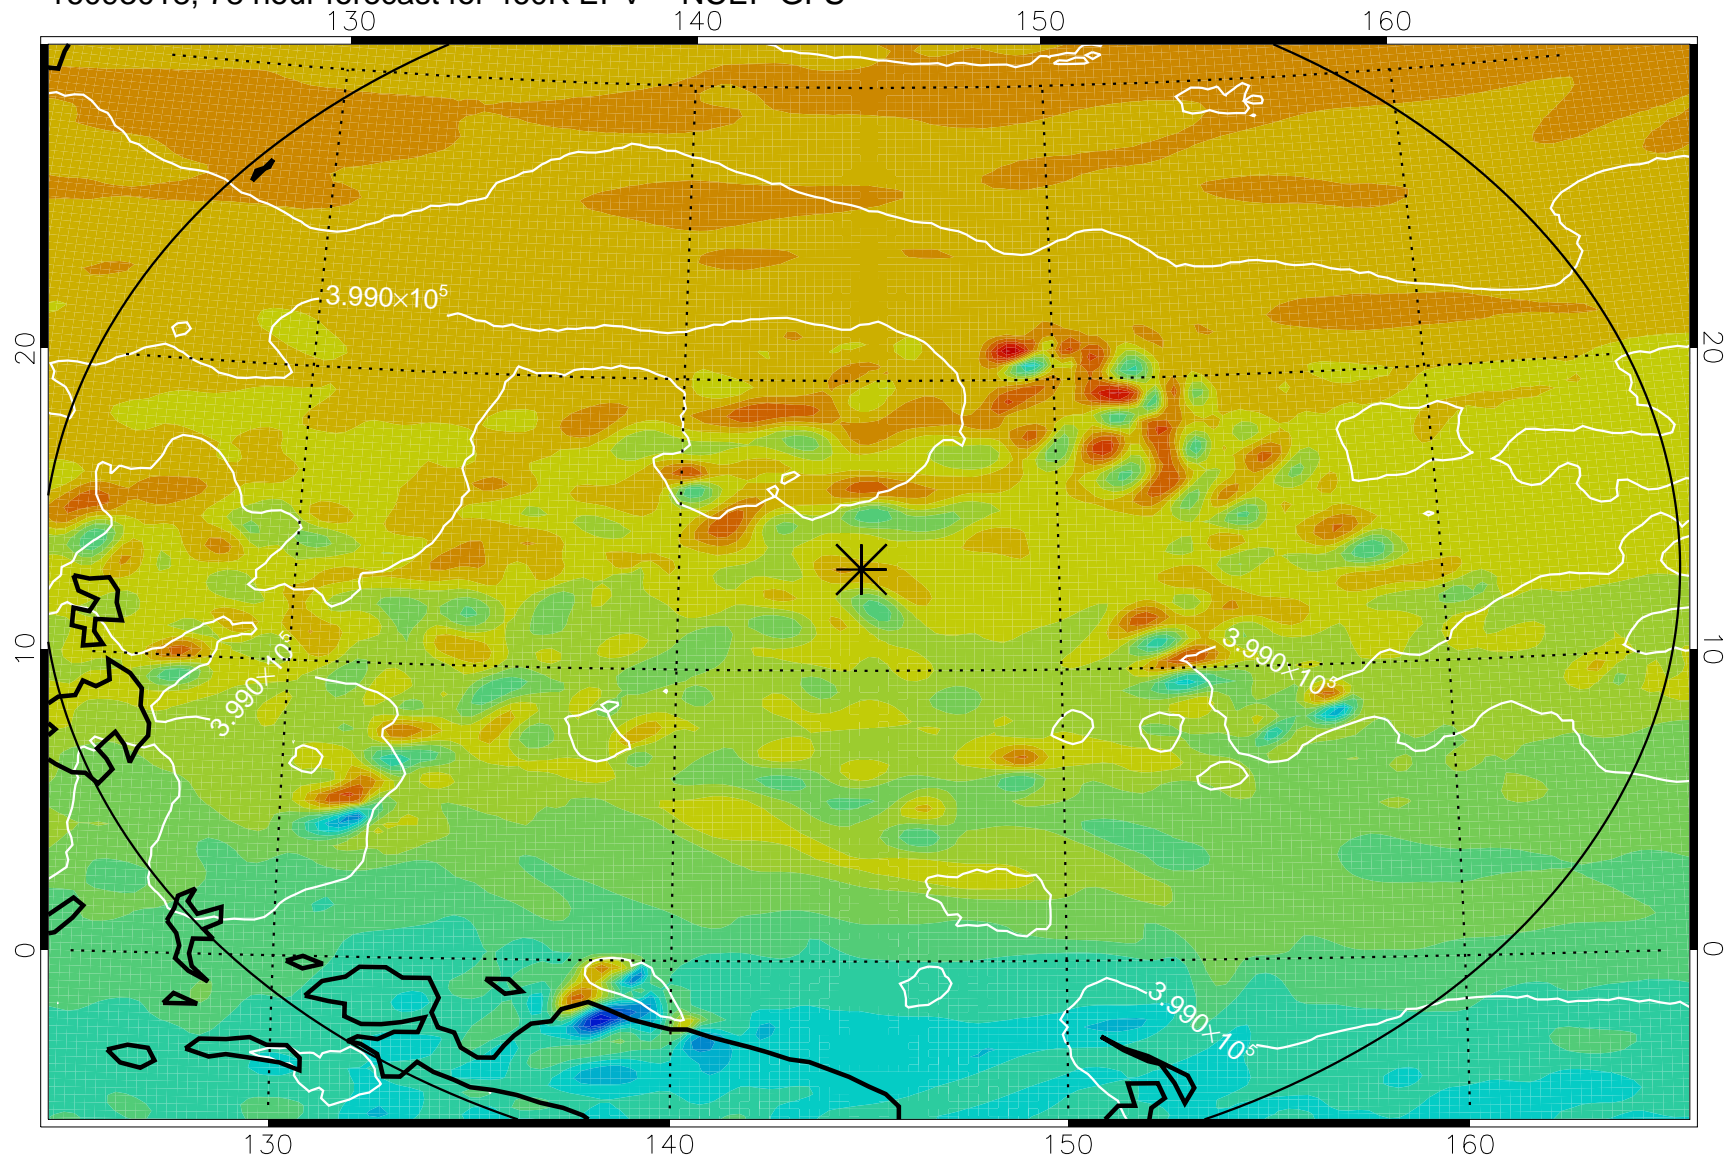

16093006, 66 hour forecast for 460K EPV -- NCEP GFS

460K Montgomery Streamfunction, white

Range ring of 2304 km

16093012, 72 hour forecast for 460K EPV -- NCEP GFS

460K Montgomery Streamfunction, white

Range ring of 2304 km

16093018, 78 hour forecast for 460K EPV -- NCEP GFS

460K Montgomery Streamfunction, white

Range ring of 2304 km

16100100, 84 hour forecast for 460K EPV -- NCEP GFS

460K Montgomery Streamfunction, white

Range ring of 2304 km

16100106, 90 hour forecast for 460K EPV -- NCEP GFS

460K Montgomery Streamfunction, white

Range ring of 2304 km

16100112, 96 hour forecast for 460K EPV -- NCEP GFS

460K Montgomery Streamfunction, white

Range ring of 2304 km

16100118, 102 hour forecast for 460K EPV -- NCEP GFS

460K Montgomery Streamfunction, white

Range ring of 2304 km

16100200, 108 hour forecast for 460K EPV -- NCEP GFS

460K Montgomery Streamfunction, white

Range ring of 2304 km