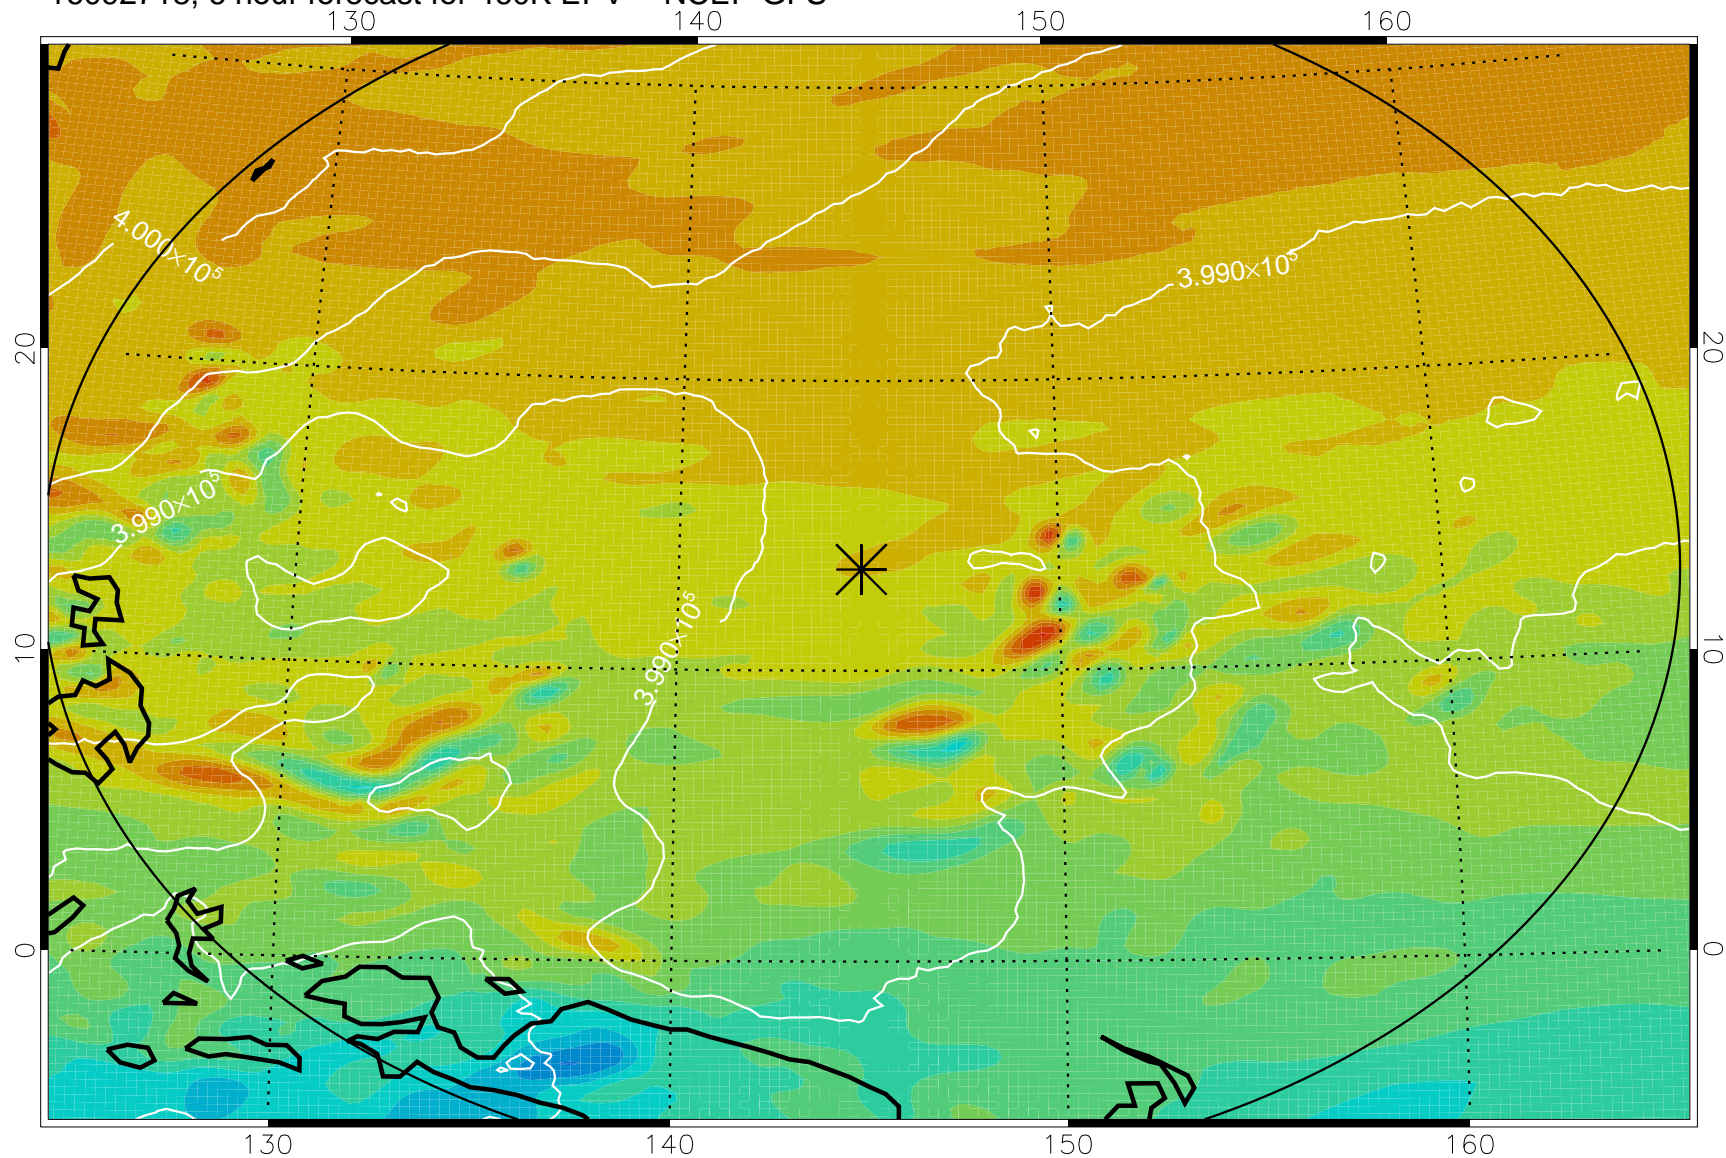

16092718, 6 hour forecast for 460K EPV -- NCEP GFS

460K Montgomery Streamfunction, white

Range ring of 2304 km

16092800, 12 hour forecast for 460K EPV -- NCEP GFS

460K Montgomery Streamfunction, white

Range ring of 2304 km

16092806, 18 hour forecast for 460K EPV -- NCEP GFS

460K Montgomery Streamfunction, white

Range ring of 2304 km

16092812, 24 hour forecast for 460K EPV -- NCEP GFS

460K Montgomery Streamfunction, white

Range ring of 2304 km

16092818, 30 hour forecast for 460K EPV -- NCEP GFS

460K Montgomery Streamfunction, white

Range ring of 2304 km

16092900, 36 hour forecast for 460K EPV -- NCEP GFS

460K Montgomery Streamfunction, white

Range ring of 2304 km

16093006, 66 hour forecast for 460K EPV -- NCEP GFS

460K Montgomery Streamfunction, white

Range ring of 2304 km

16093012, 72 hour forecast for 460K EPV -- NCEP GFS

460K Montgomery Streamfunction, white

Range ring of 2304 km