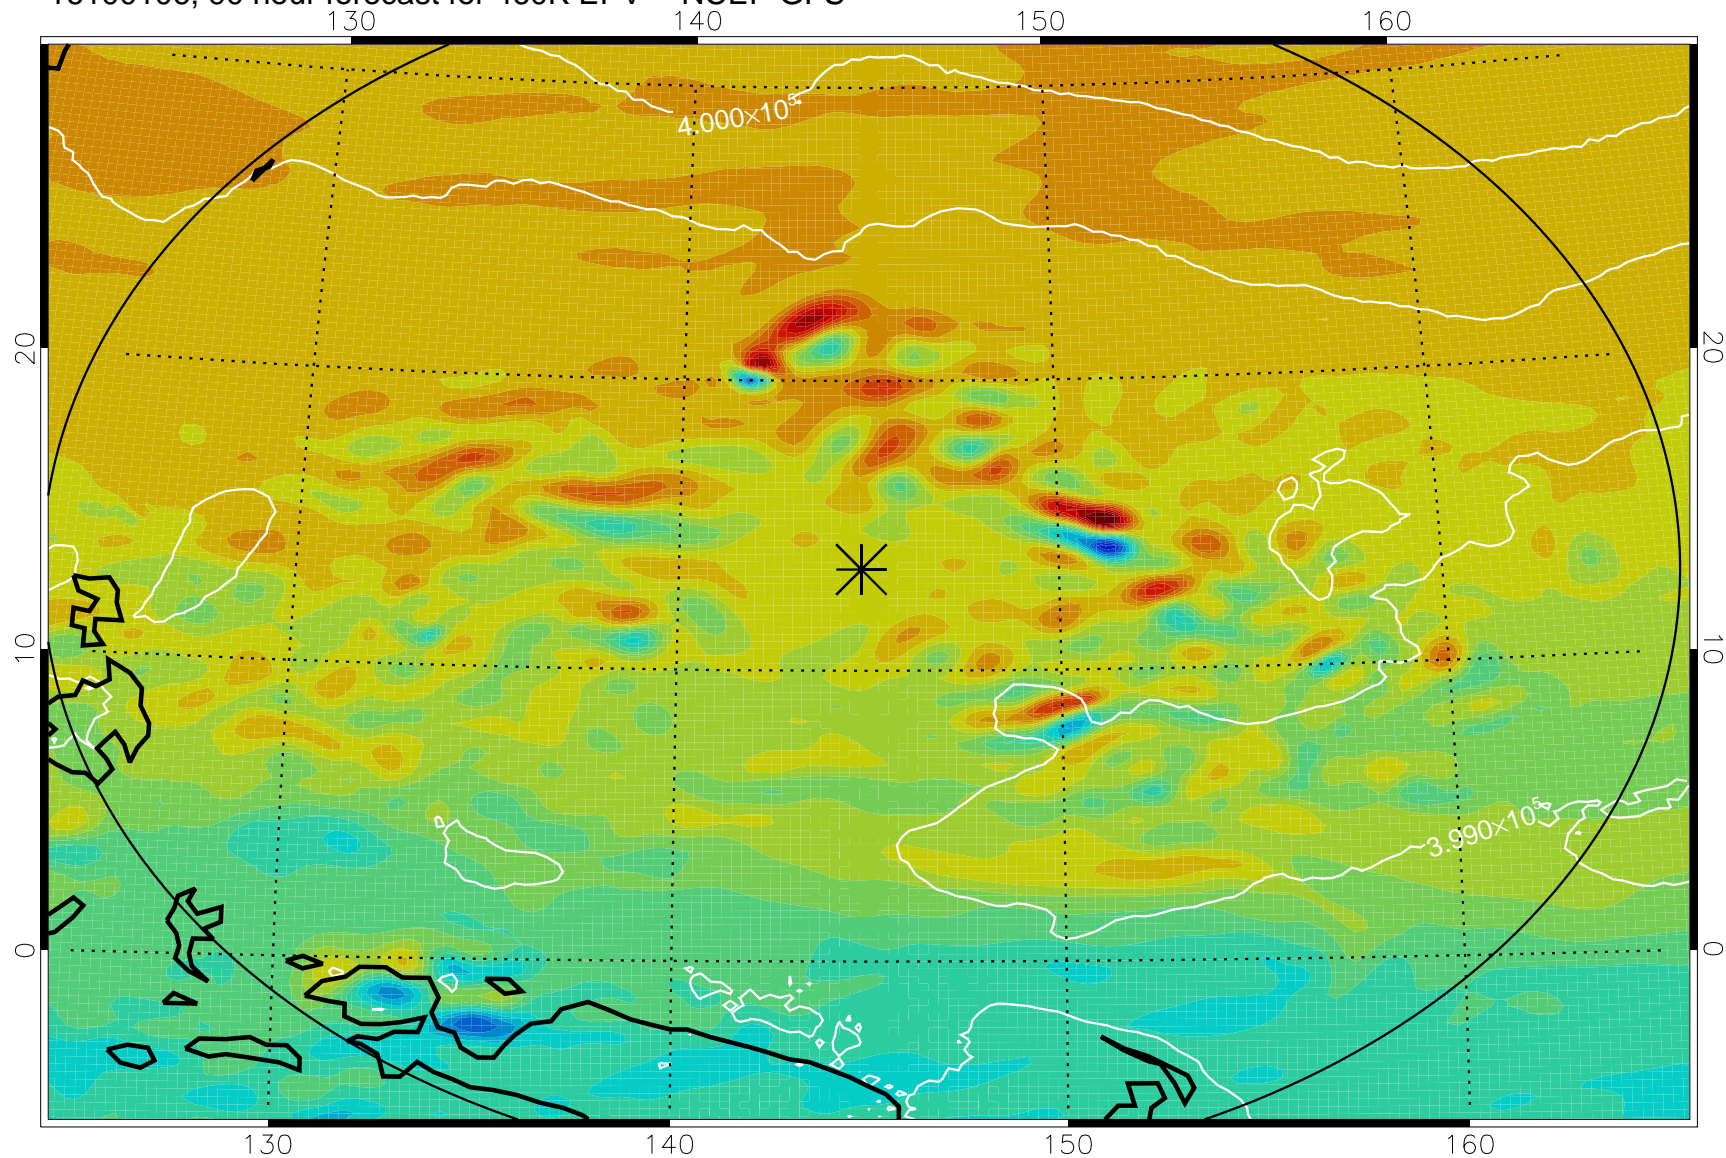

16093006, 66 hour forecast for 460K EPV -- NCEP GFS

460K Montgomery Streamfunction, white

Range ring of 2304 km

16093012, 72 hour forecast for 460K EPV -- NCEP GFS

460K Montgomery Streamfunction, white

Range ring of 2304 km

16093018, 78 hour forecast for 460K EPV -- NCEP GFS

460K Montgomery Streamfunction, white

Range ring of 2304 km

16100100, 84 hour forecast for 460K EPV -- NCEP GFS

460K Montgomery Streamfunction, white

Range ring of 2304 km

16100106, 90 hour forecast for 460K EPV -- NCEP GFS

460K Montgomery Streamfunction, white

Range ring of 2304 km

16100112, 96 hour forecast for 460K EPV -- NCEP GFS

460K Montgomery Streamfunction, white

Range ring of 2304 km

16100118, 102 hour forecast for 460K EPV -- NCEP GFS

460K Montgomery Streamfunction, white

Range ring of 2304 km

16100200, 108 hour forecast for 460K EPV -- NCEP GFS

460K Montgomery Streamfunction, white

Range ring of 2304 km