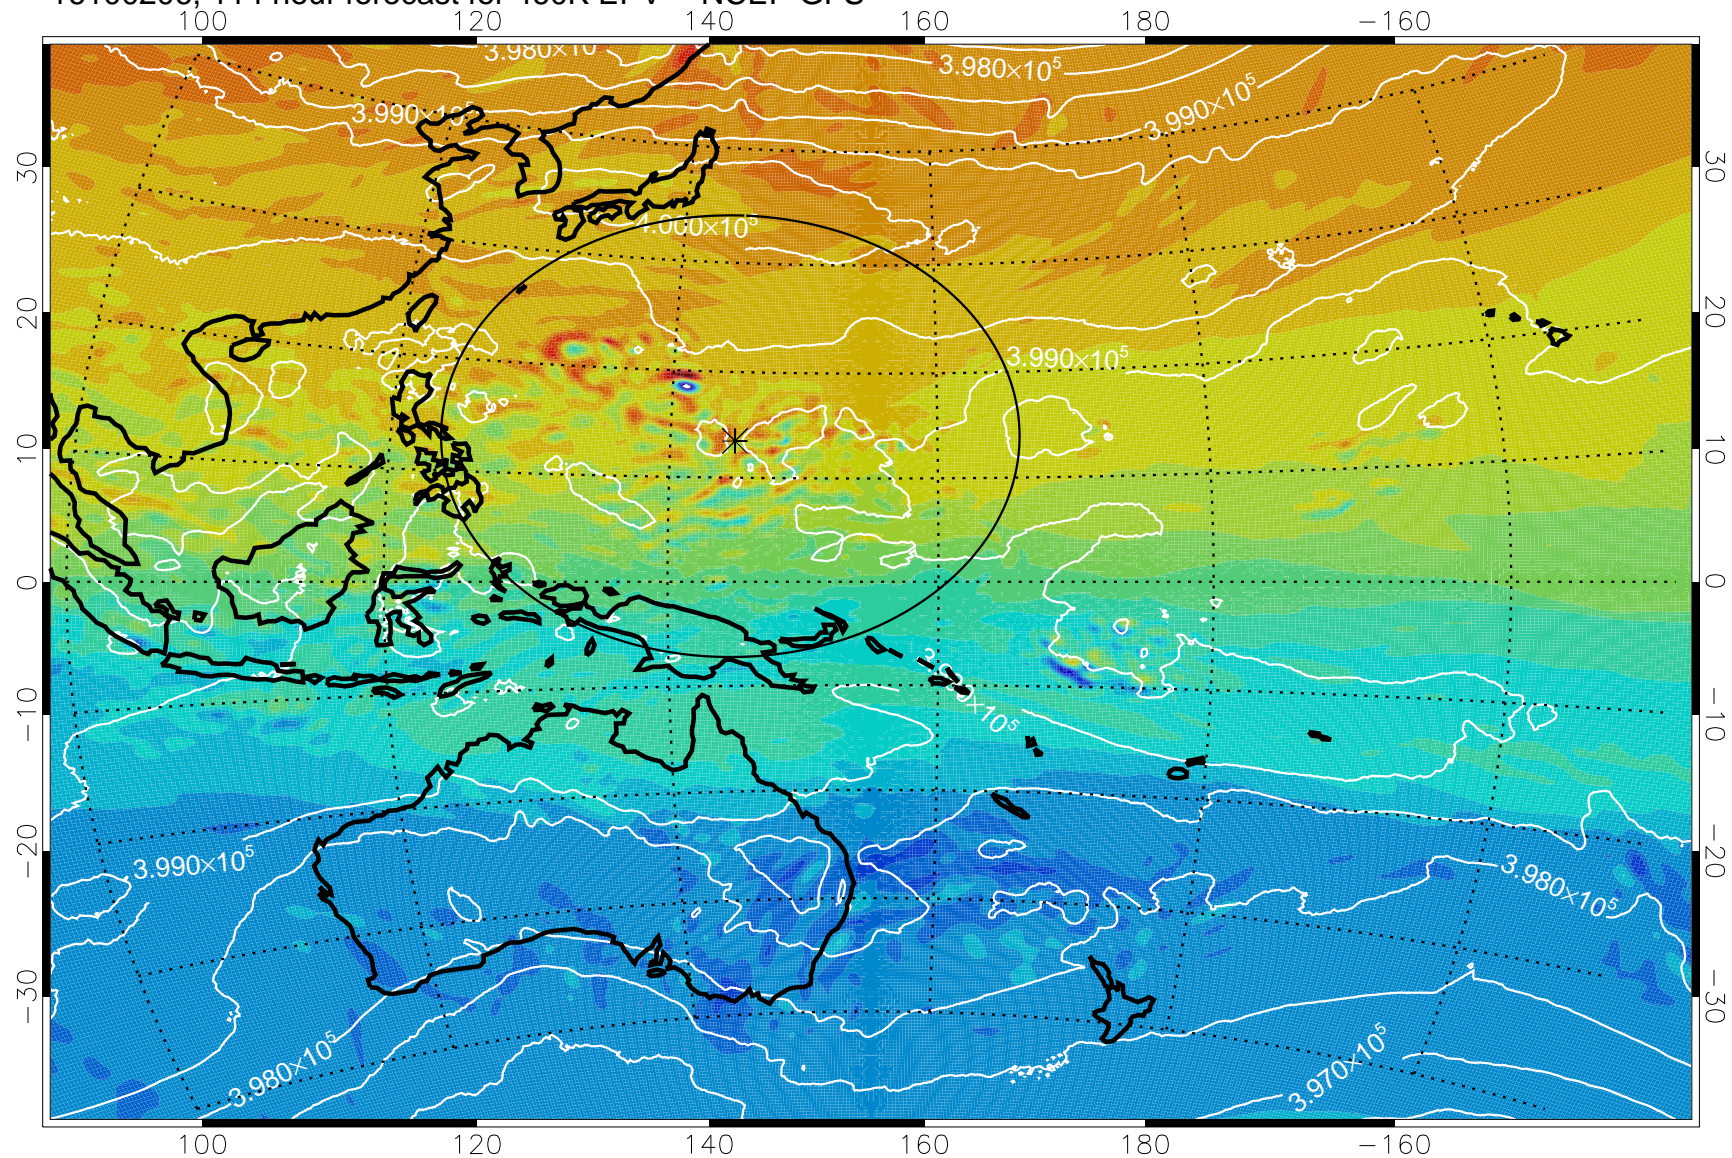

16100106, 90 hour forecast for 460K EPV -- NCEP GFS

460K Montgomery Streamfunction, white

Range ring of 2304 km

16100112, 96 hour forecast for 460K EPV -- NCEP GFS

460K Montgomery Streamfunction, white

Range ring of 2304 km

16100118, 102 hour forecast for 460K EPV -- NCEP GFS

460K Montgomery Streamfunction, white

Range ring of 2304 km

16100206, 114 hour forecast for 460K EPV -- NCEP GFS

460K Montgomery Streamfunction, white

Range ring of 2304 km

16100212, 120 hour forecast for 460K EPV -- NCEP GFS

460K Montgomery Streamfunction, white

Range ring of 2304 km