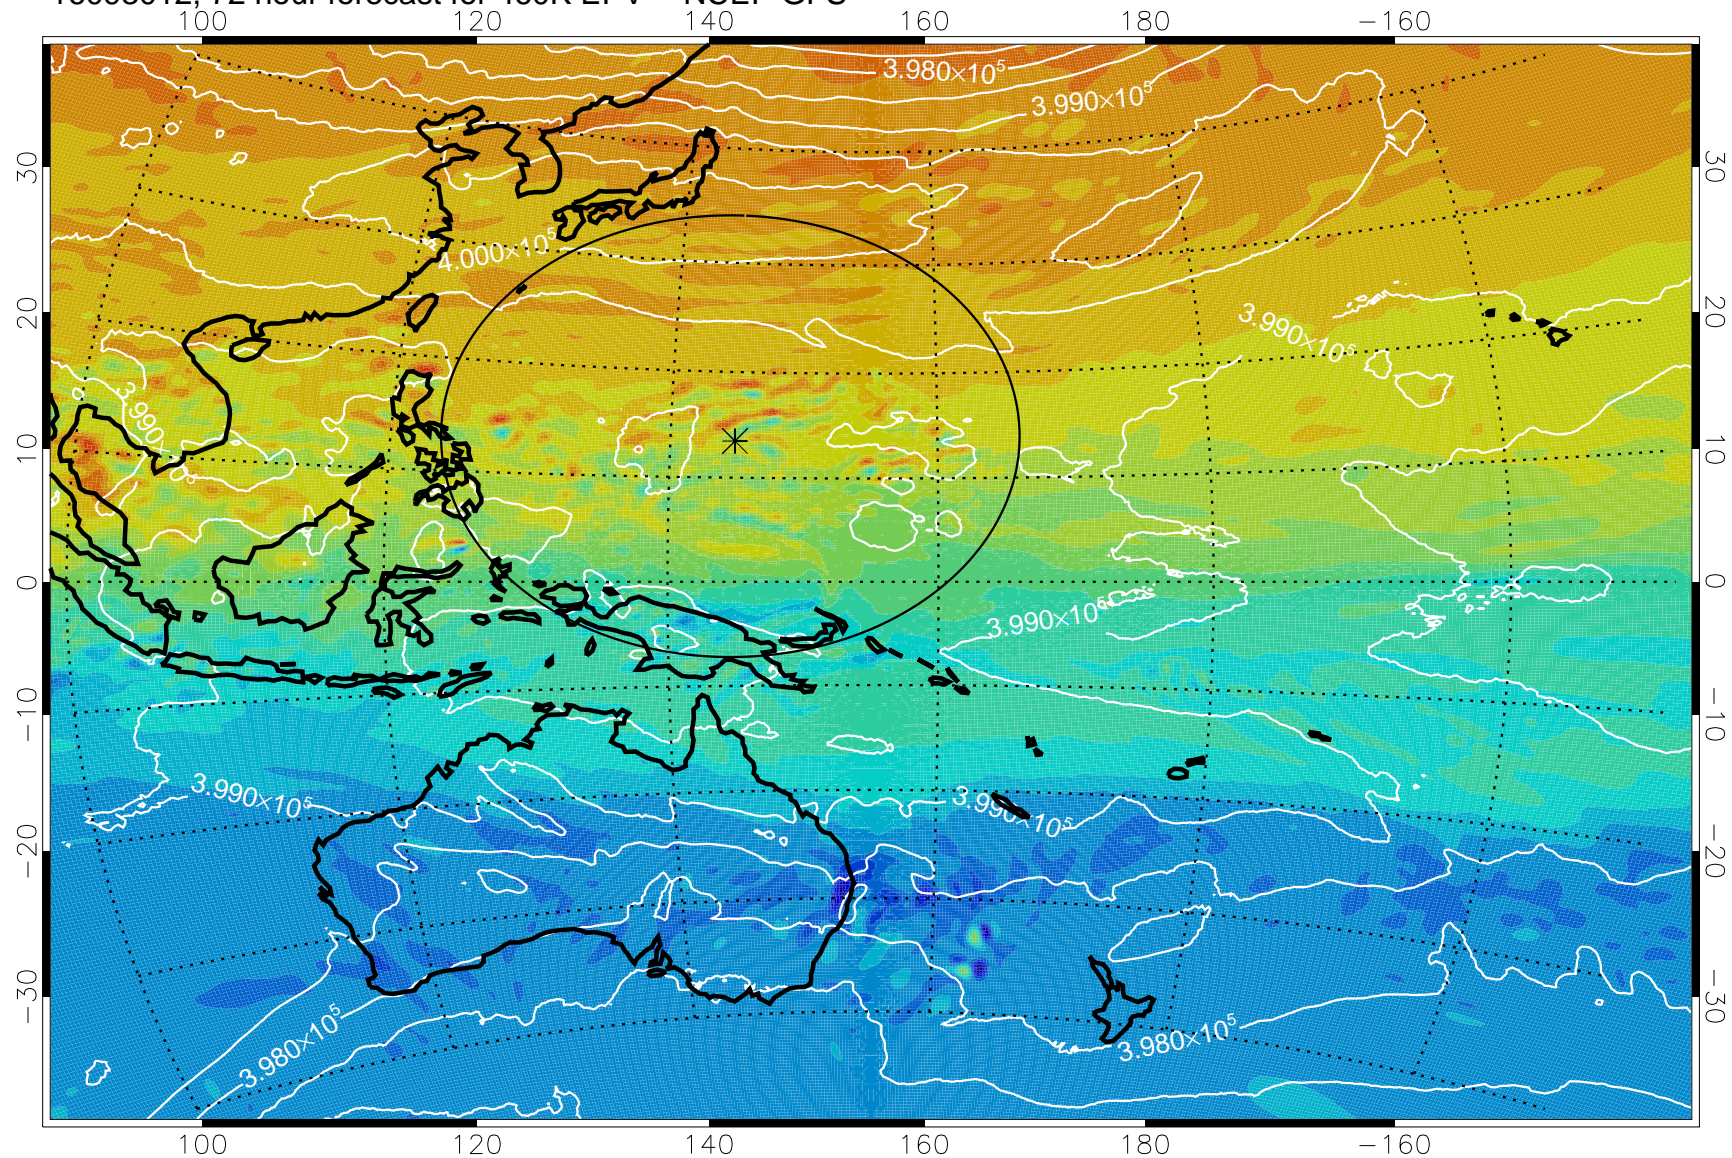

16092918, 54 hour forecast for 460K EPV -- NCEP GFS

460K Montgomery Streamfunction, white

Range ring of 2304 km

16093000, 60 hour forecast for 460K EPV -- NCEP GFS

460K Montgomery Streamfunction, white

Range ring of 2304 km

16093006, 66 hour forecast for 460K EPV -- NCEP GFS

460K Montgomery Streamfunction, white

Range ring of 2304 km

16093012, 72 hour forecast for 460K EPV -- NCEP GFS

460K Montgomery Streamfunction, white

Range ring of 2304 km

16093018, 78 hour forecast for 460K EPV -- NCEP GFS

460K Montgomery Streamfunction, white

Range ring of 2304 km

16100100, 84 hour forecast for 460K EPV -- NCEP GFS

460K Montgomery Streamfunction, white

Range ring of 2304 km

16100106, 90 hour forecast for 460K EPV -- NCEP GFS

460K Montgomery Streamfunction, white

Range ring of 2304 km

16100112, 96 hour forecast for 460K EPV -- NCEP GFS

460K Montgomery Streamfunction, white

Range ring of 2304 km