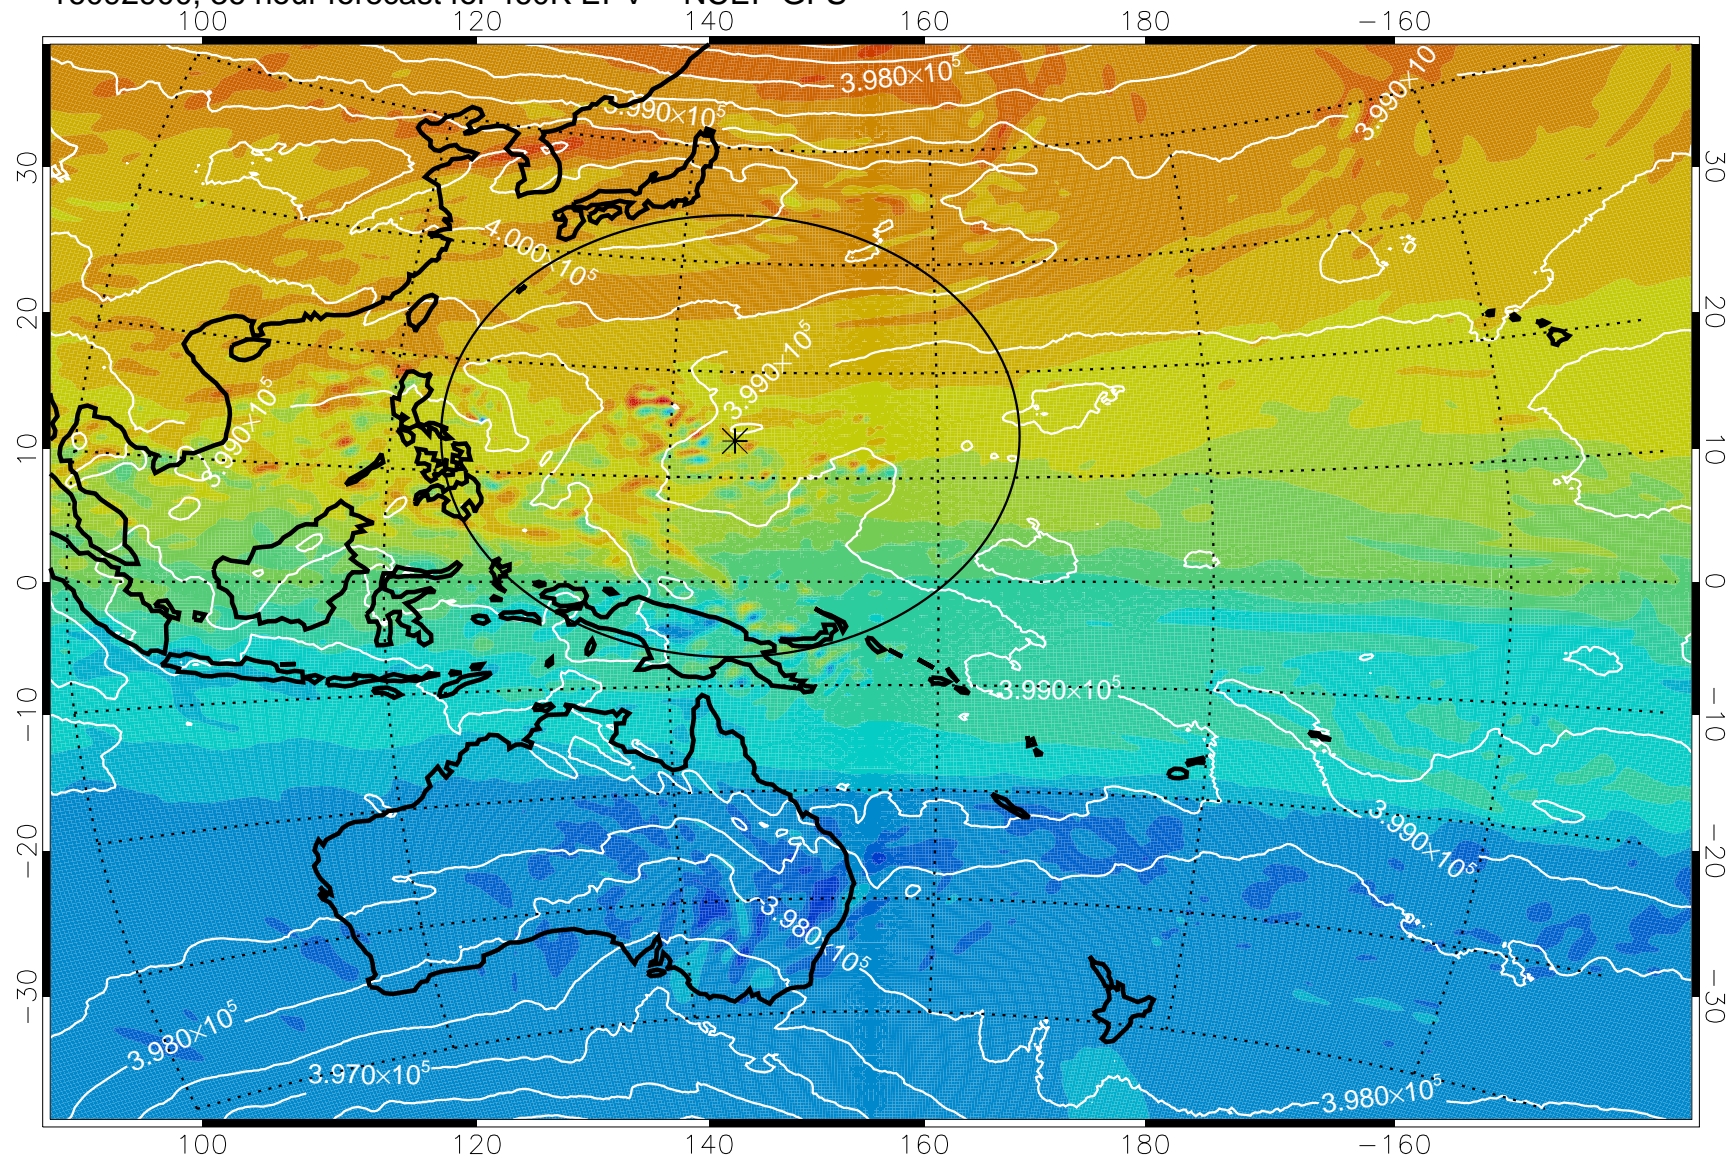

16092818, 30 hour forecast for 460K EPV -- NCEP GFS

460K Montgomery Streamfunction, white

Range ring of 2304 km

16092900, 36 hour forecast for 460K EPV -- NCEP GFS

460K Montgomery Streamfunction, white

Range ring of 2304 km

16092906, 42 hour forecast for 460K EPV -- NCEP GFS

460K Montgomery Streamfunction, white

Range ring of 2304 km

16092912, 48 hour forecast for 460K EPV -- NCEP GFS

460K Montgomery Streamfunction, white

Range ring of 2304 km

16092918, 54 hour forecast for 460K EPV -- NCEP GFS

460K Montgomery Streamfunction, white

Range ring of 2304 km

16093000, 60 hour forecast for 460K EPV -- NCEP GFS

460K Montgomery Streamfunction, white

Range ring of 2304 km

16093006, 66 hour forecast for 460K EPV -- NCEP GFS

460K Montgomery Streamfunction, white

Range ring of 2304 km

16093012, 72 hour forecast for 460K EPV -- NCEP GFS

460K Montgomery Streamfunction, white

Range ring of 2304 km