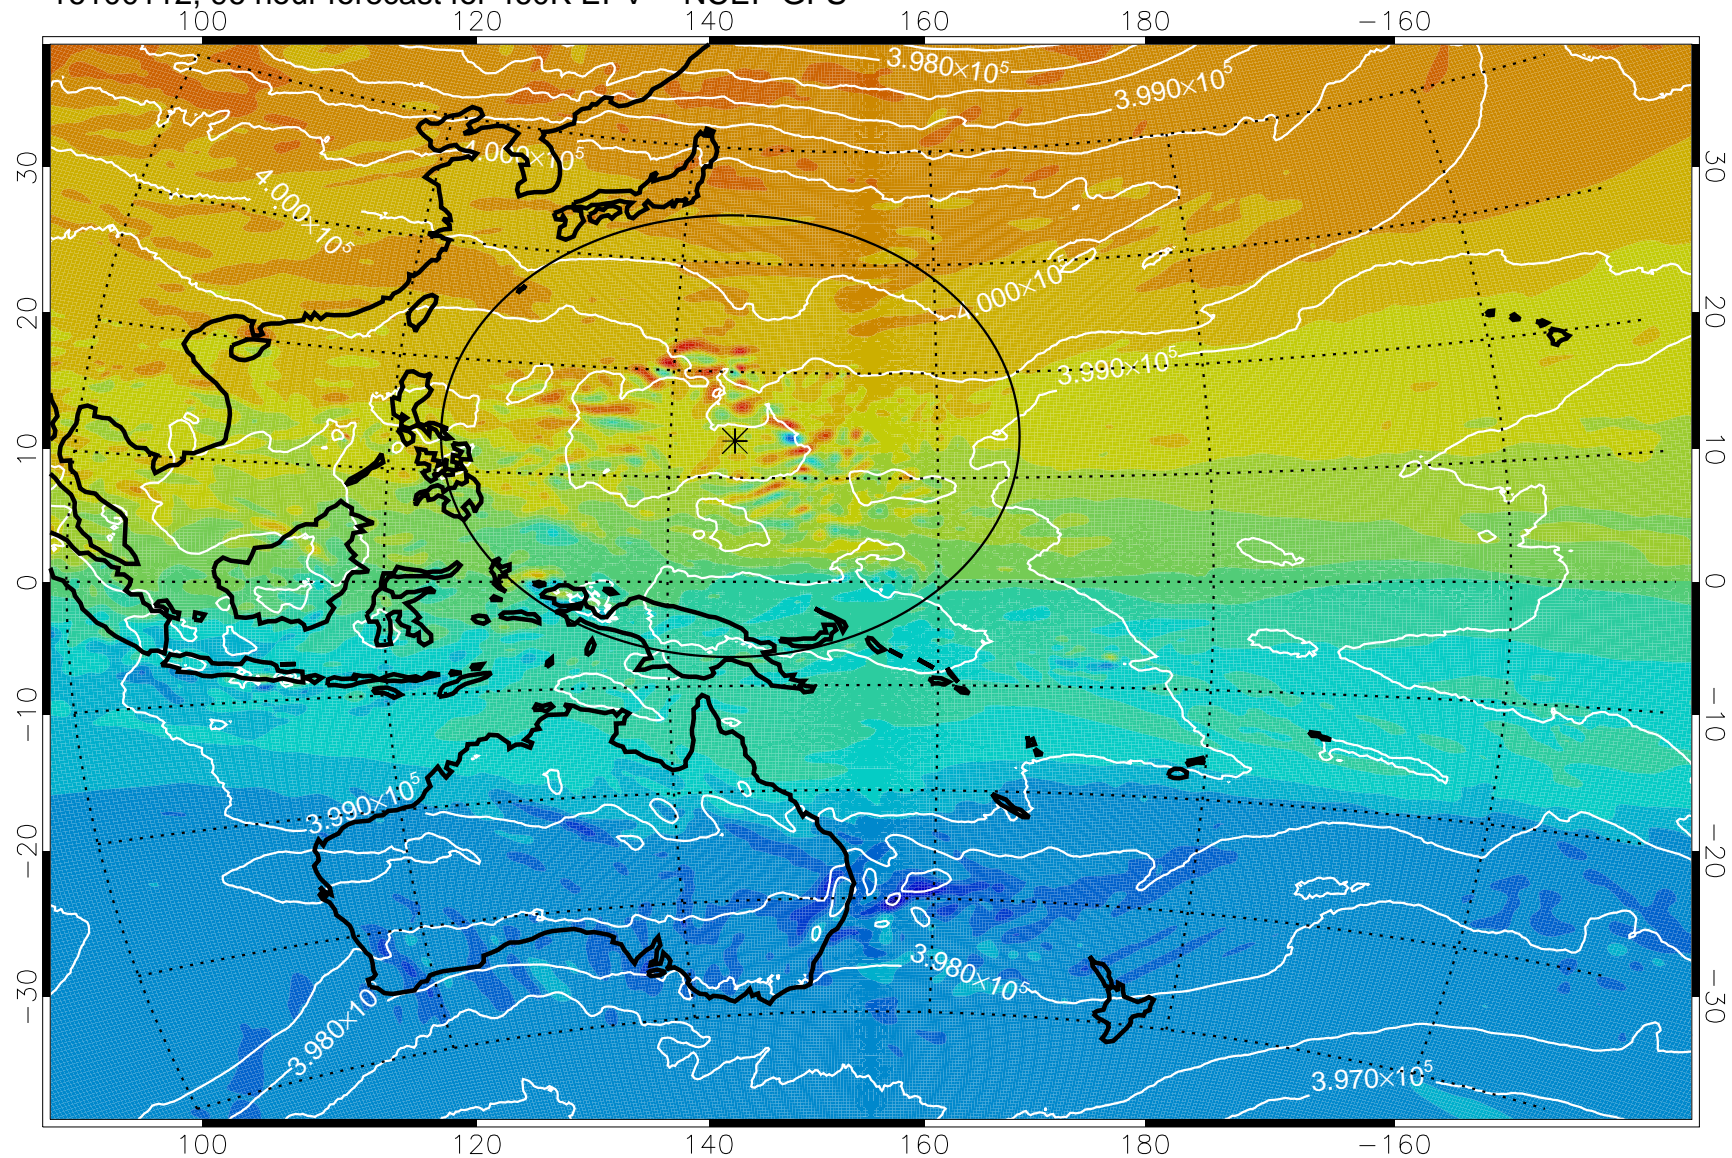

16093018, 78 hour forecast for 460K EPV -- NCEP GFS

460K Montgomery Streamfunction, white

Range ring of 2304 km

16100100, 84 hour forecast for 460K EPV -- NCEP GFS

460K Montgomery Streamfunction, white

Range ring of 2304 km

16100106, 90 hour forecast for 460K EPV -- NCEP GFS

460K Montgomery Streamfunction, white

Range ring of 2304 km

16100112, 96 hour forecast for 460K EPV -- NCEP GFS

460K Montgomery Streamfunction, white

Range ring of 2304 km

16100118, 102 hour forecast for 460K EPV -- NCEP GFS

460K Montgomery Streamfunction, white

Range ring of 2304 km

16100206, 114 hour forecast for 460K EPV -- NCEP GFS

460K Montgomery Streamfunction, white

Range ring of 2304 km

16100212, 120 hour forecast for 460K EPV -- NCEP GFS

460K Montgomery Streamfunction, white

Range ring of 2304 km