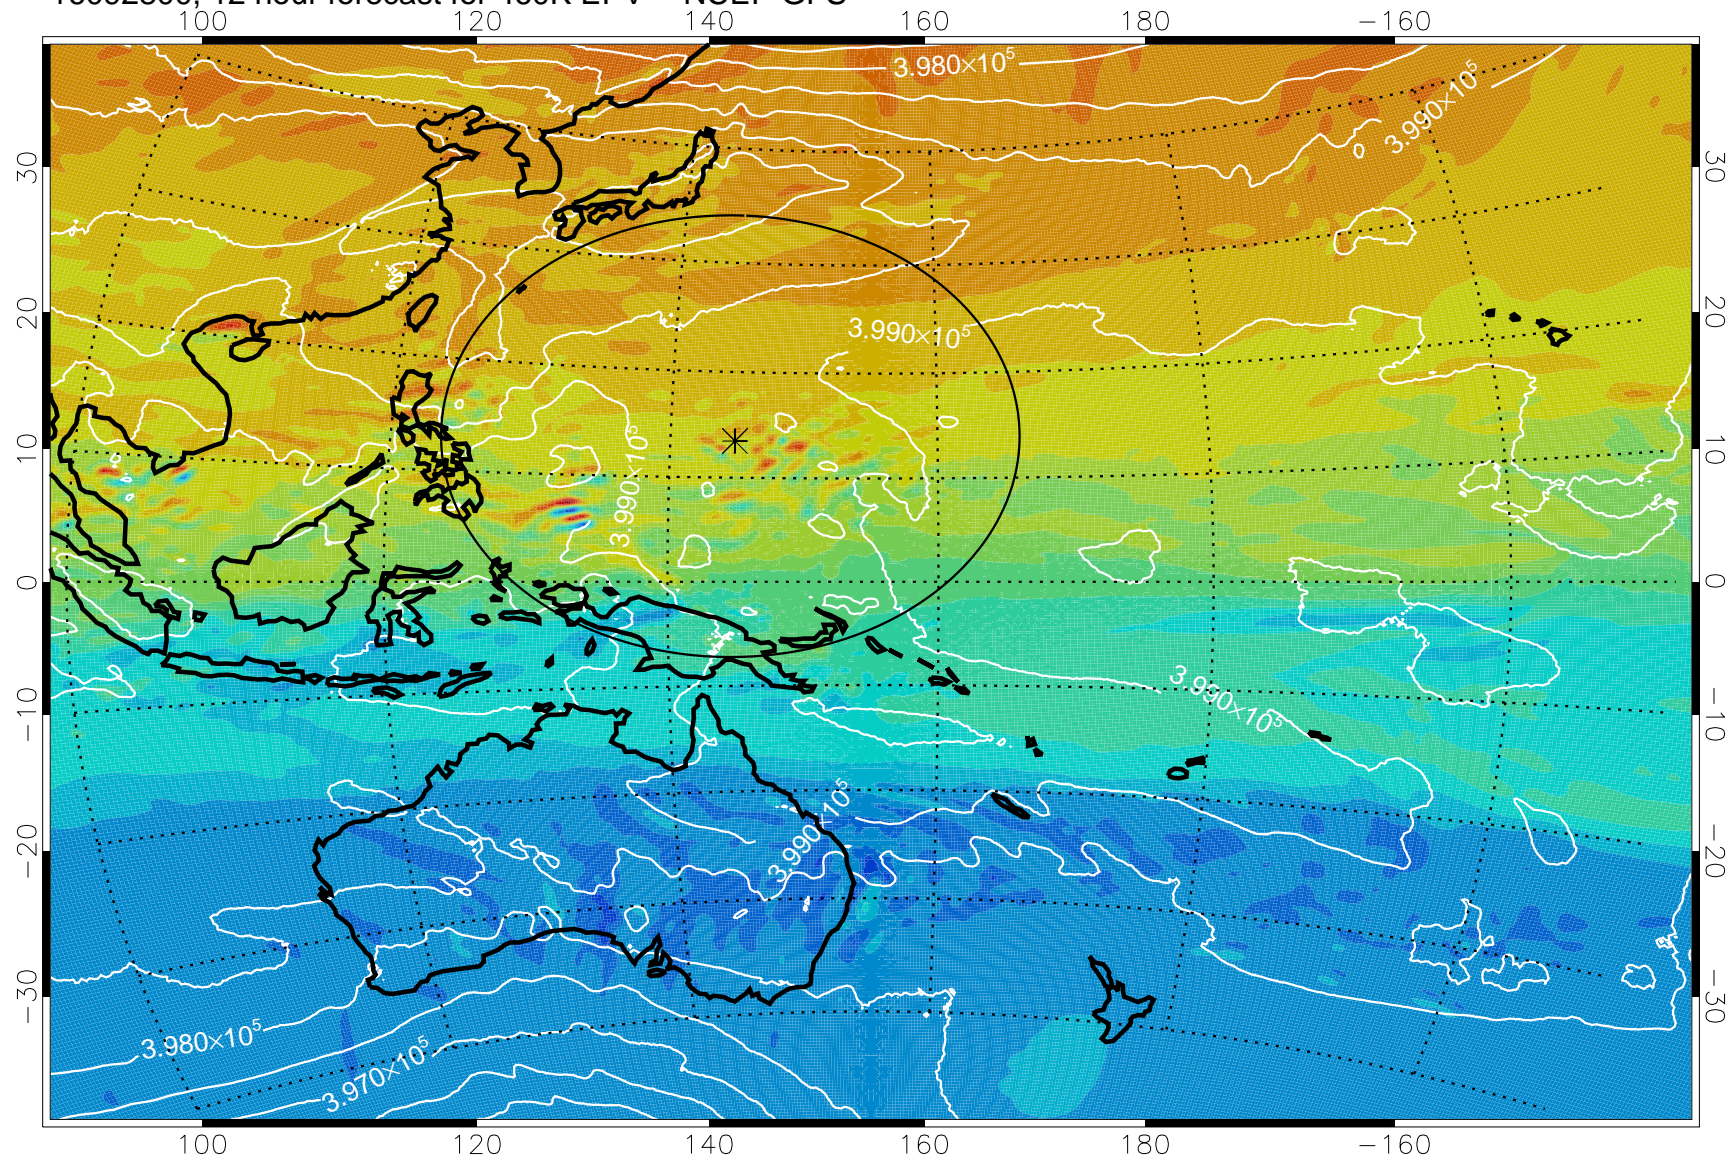

16092718, 6 hour forecast for 460K EPV -- NCEP GFS

460K Montgomery Streamfunction, white

Range ring of 2304 km

16092800, 12 hour forecast for 460K EPV -- NCEP GFS

460K Montgomery Streamfunction, white

Range ring of 2304 km

16092806, 18 hour forecast for 460K EPV -- NCEP GFS

460K Montgomery Streamfunction, white

Range ring of 2304 km

16092812, 24 hour forecast for 460K EPV -- NCEP GFS

460K Montgomery Streamfunction, white

Range ring of 2304 km

16092818, 30 hour forecast for 460K EPV -- NCEP GFS

460K Montgomery Streamfunction, white

Range ring of 2304 km

16092900, 36 hour forecast for 460K EPV -- NCEP GFS

460K Montgomery Streamfunction, white

Range ring of 2304 km

16092918, 54 hour forecast for 460K EPV -- NCEP GFS

460K Montgomery Streamfunction, white

Range ring of 2304 km

16093000, 60 hour forecast for 460K EPV -- NCEP GFS

460K Montgomery Streamfunction, white

Range ring of 2304 km