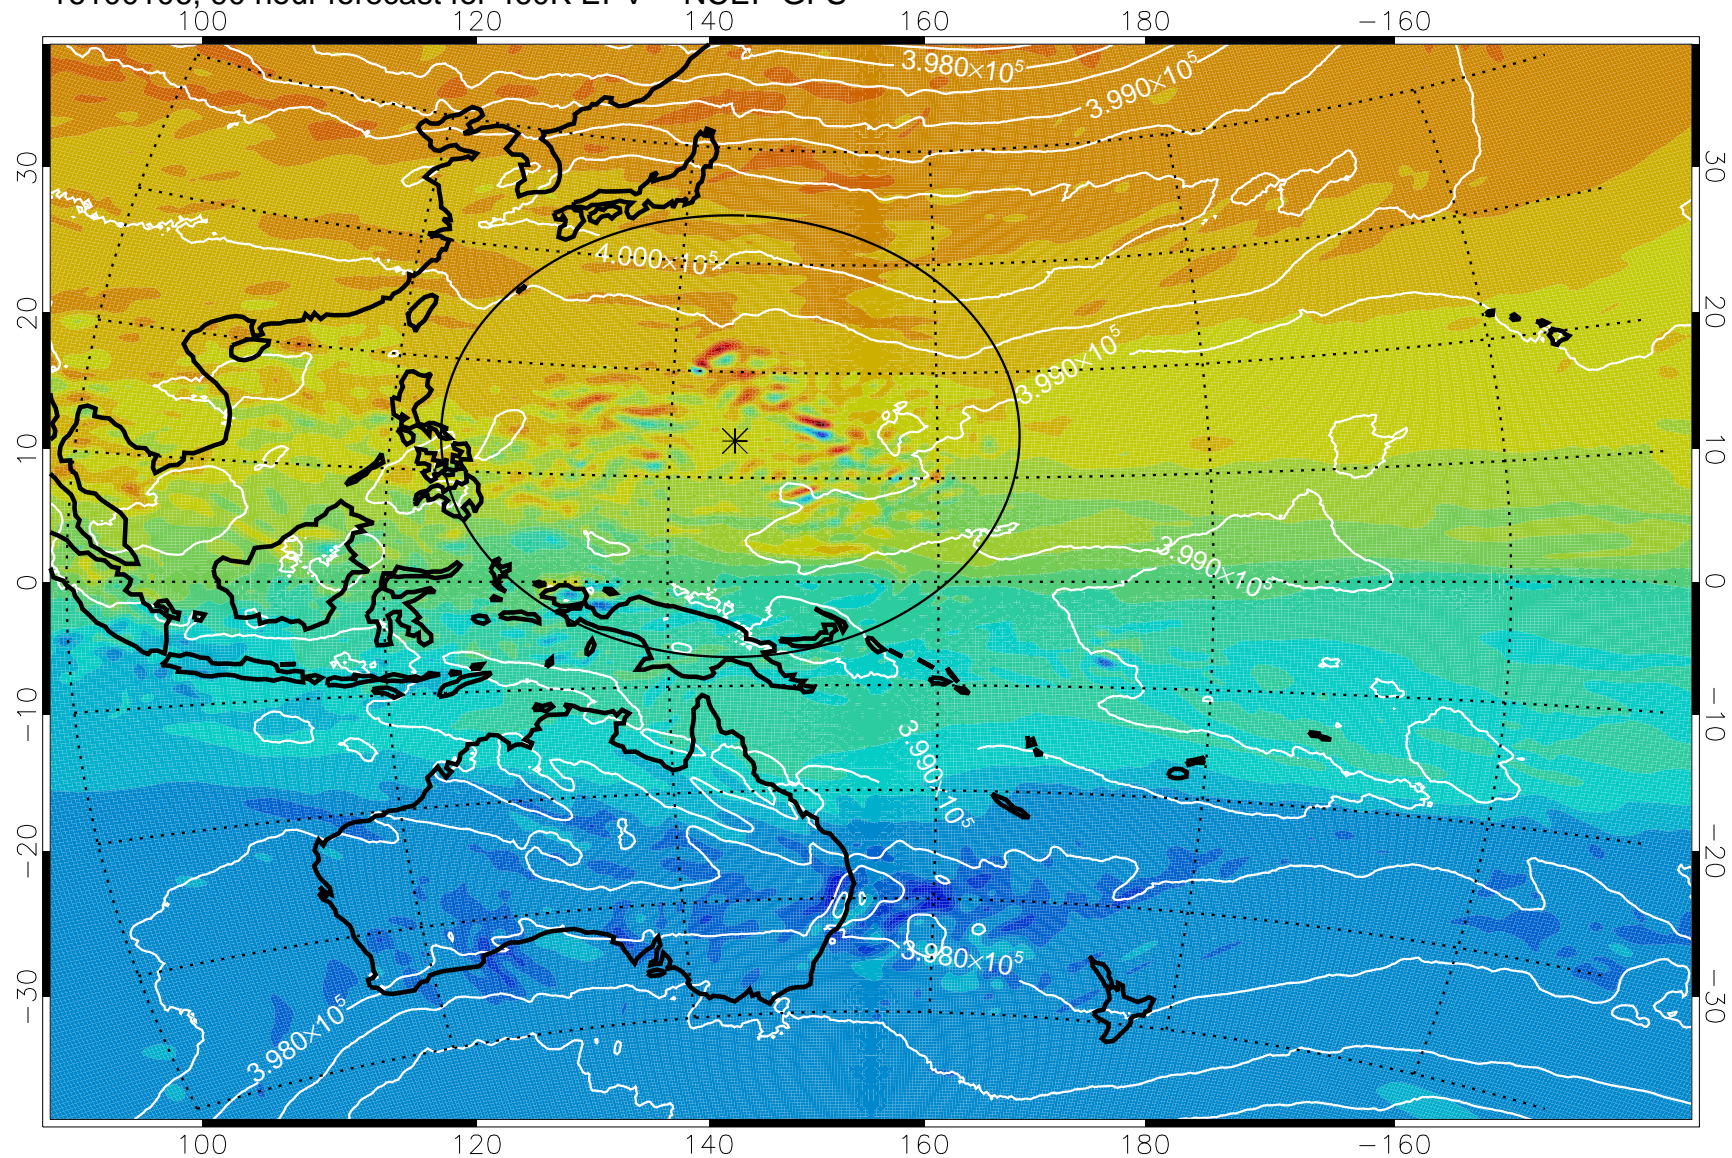

16093006, 66 hour forecast for 460K EPV -- NCEP GFS

460K Montgomery Streamfunction, white

Range ring of 2304 km

16093012, 72 hour forecast for 460K EPV -- NCEP GFS

460K Montgomery Streamfunction, white

Range ring of 2304 km

16093018, 78 hour forecast for 460K EPV -- NCEP GFS

460K Montgomery Streamfunction, white

Range ring of 2304 km

16100100, 84 hour forecast for 460K EPV -- NCEP GFS

460K Montgomery Streamfunction, white

Range ring of 2304 km

16100106, 90 hour forecast for 460K EPV -- NCEP GFS

460K Montgomery Streamfunction, white

Range ring of 2304 km

16100112, 96 hour forecast for 460K EPV -- NCEP GFS

460K Montgomery Streamfunction, white

Range ring of 2304 km

16100118, 102 hour forecast for 460K EPV -- NCEP GFS

460K Montgomery Streamfunction, white

Range ring of 2304 km

16100206, 114 hour forecast for 460K EPV -- NCEP GFS

460K Montgomery Streamfunction, white

Range ring of 2304 km