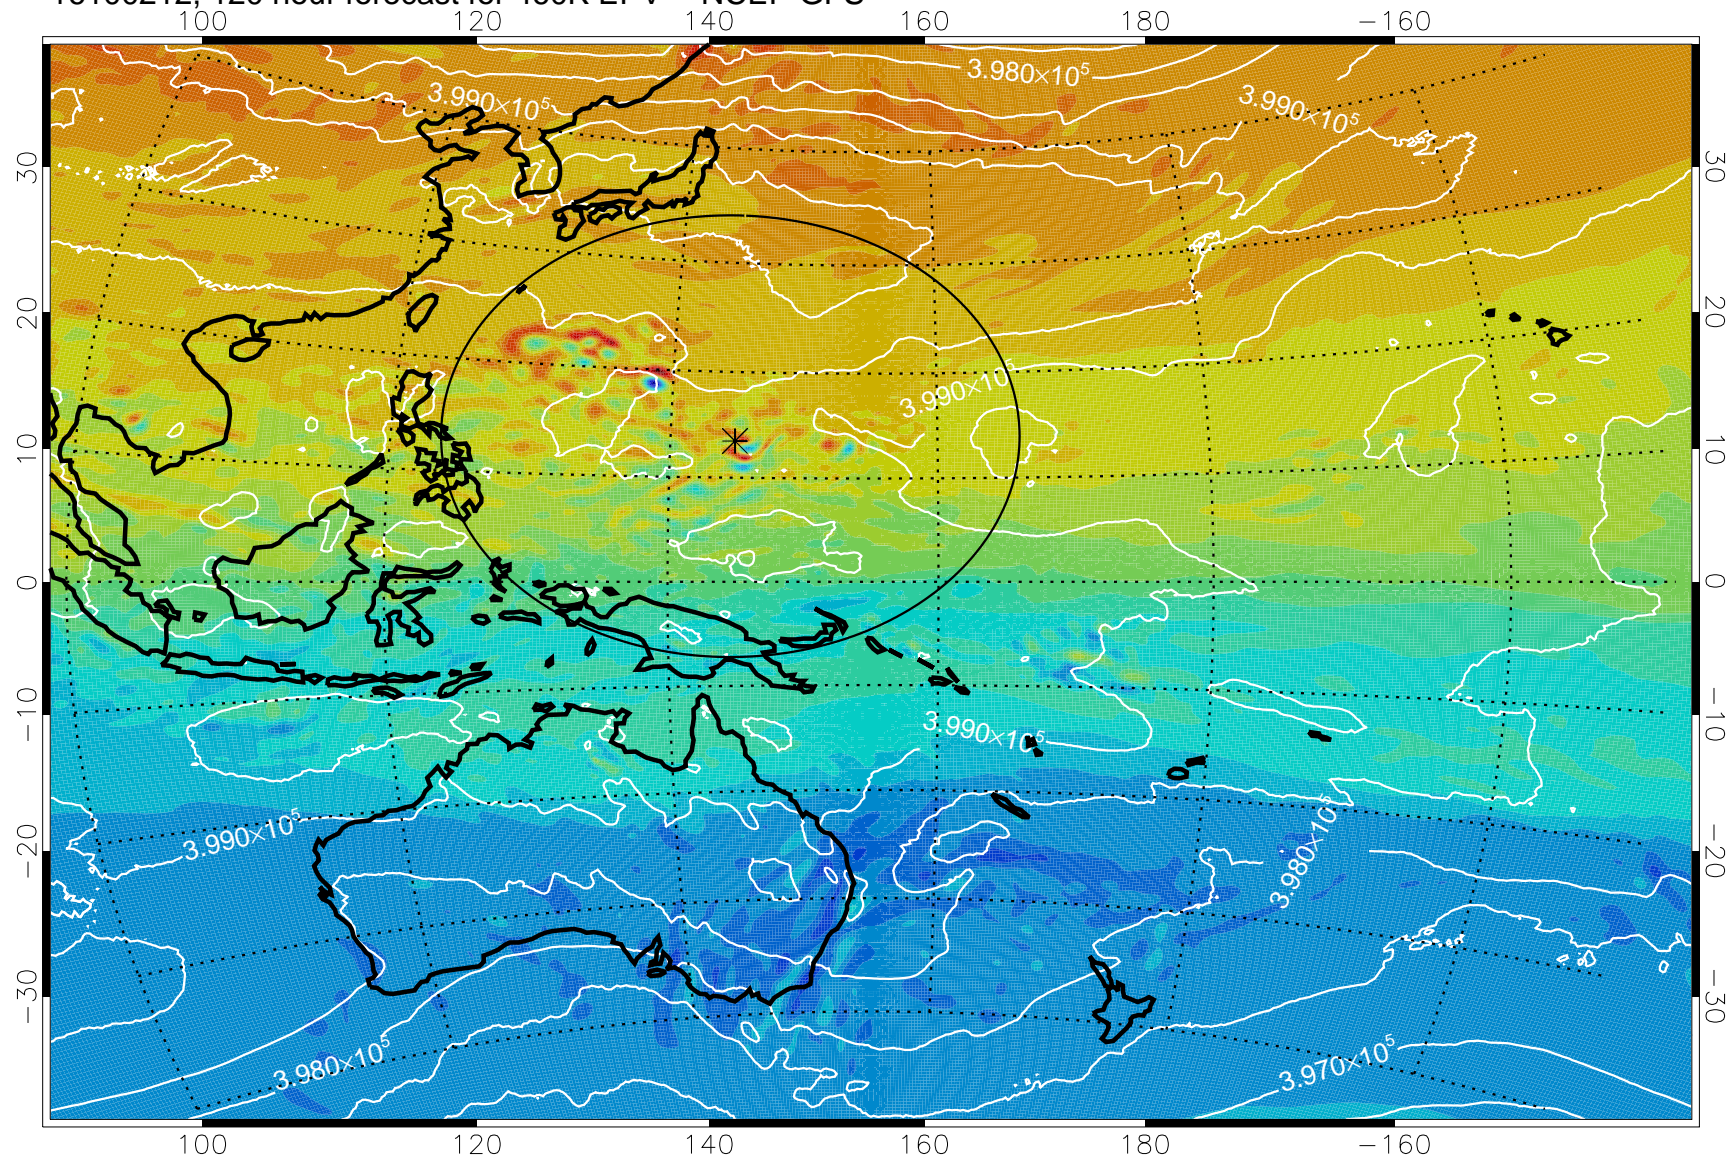

16093018, 78 hour forecast for 460K EPV -- NCEP GFS

460K Montgomery Streamfunction, white

Range ring of 2304 km

16100100, 84 hour forecast for 460K EPV -- NCEP GFS

460K Montgomery Streamfunction, white

Range ring of 2304 km

16100106, 90 hour forecast for 460K EPV -- NCEP GFS

460K Montgomery Streamfunction, white

Range ring of 2304 km

16100112, 96 hour forecast for 460K EPV -- NCEP GFS

460K Montgomery Streamfunction, white

Range ring of 2304 km

16100118, 102 hour forecast for 460K EPV -- NCEP GFS

460K Montgomery Streamfunction, white

Range ring of 2304 km

16100206, 114 hour forecast for 460K EPV -- NCEP GFS

460K Montgomery Streamfunction, white

Range ring of 2304 km

16100212, 120 hour forecast for 460K EPV -- NCEP GFS

460K Montgomery Streamfunction, white

Range ring of 2304 km