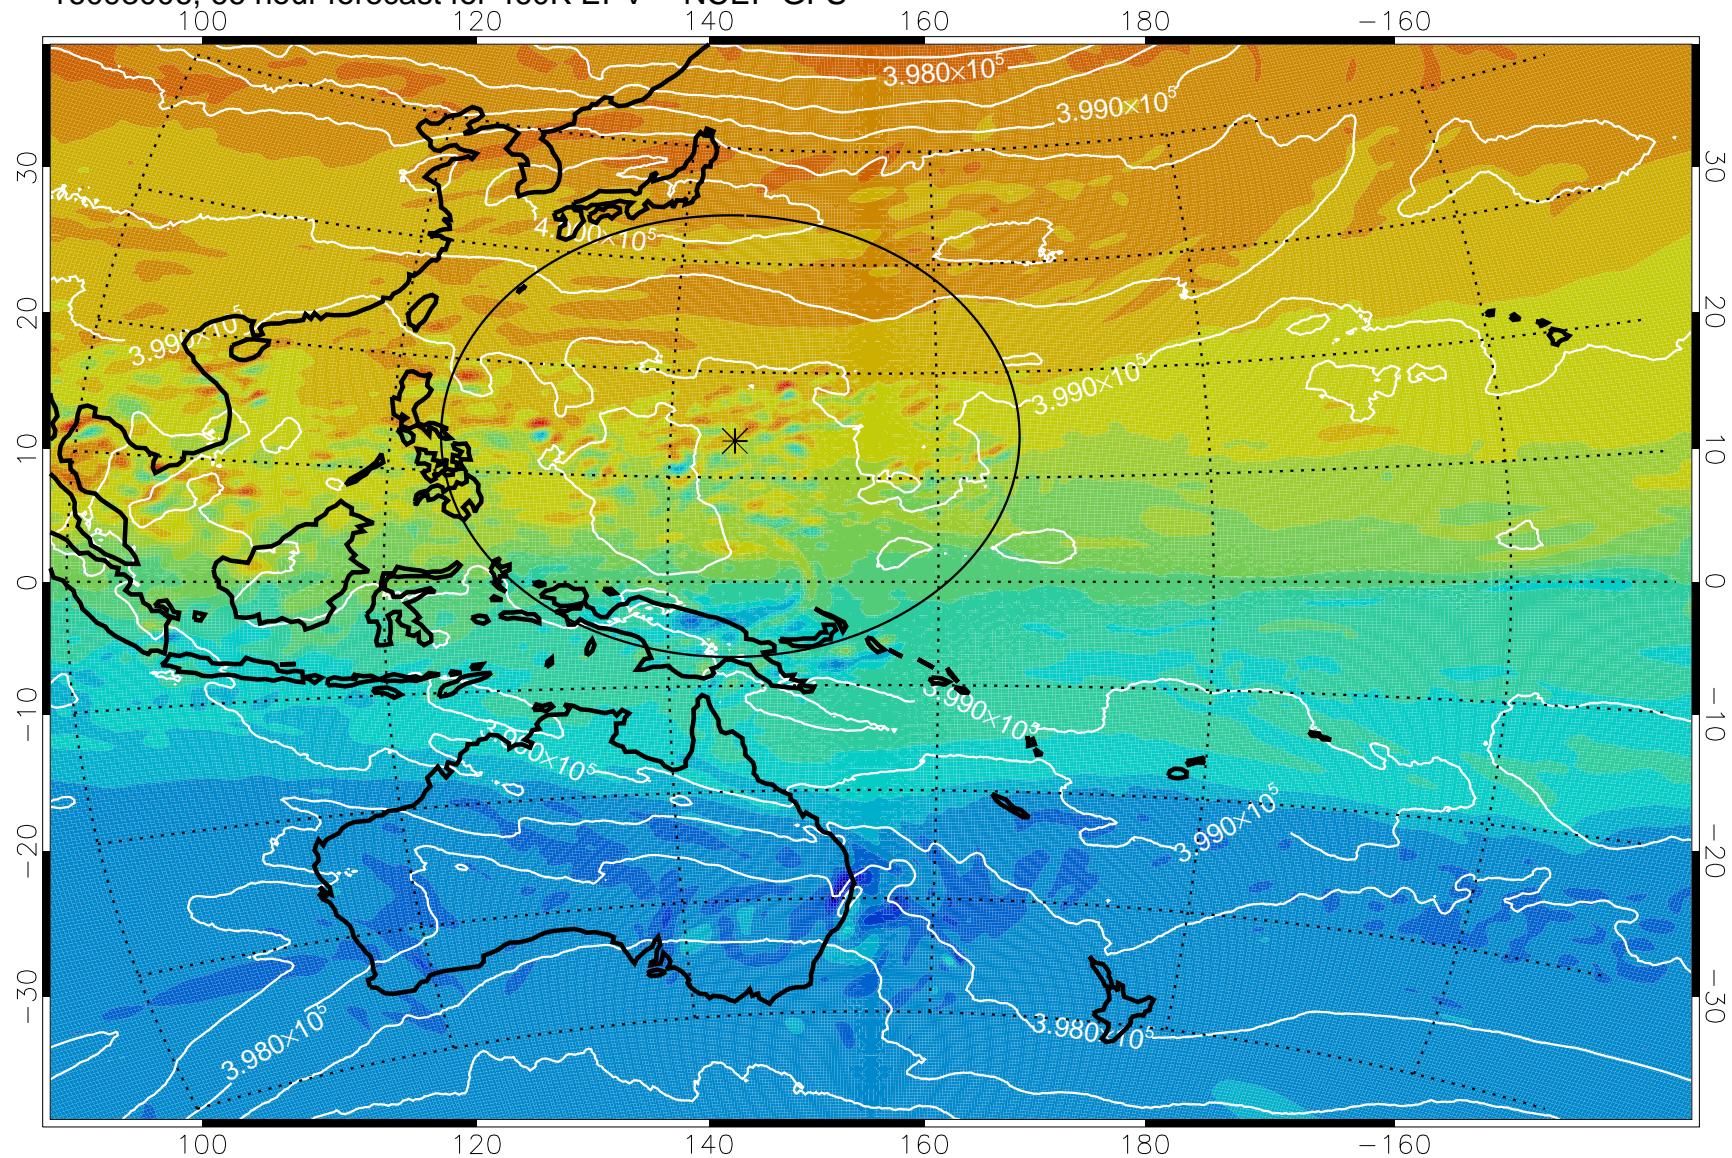

16092906, 42 hour forecast for 460K EPV -- NCEP GFS

460K Montgomery Streamfunction, white

Range ring of 2304 km

16092912, 48 hour forecast for 460K EPV -- NCEP GFS

460K Montgomery Streamfunction, white

Range ring of 2304 km

16092918, 54 hour forecast for 460K EPV -- NCEP GFS

460K Montgomery Streamfunction, white

Range ring of 2304 km

16093000, 60 hour forecast for 460K EPV -- NCEP GFS

460K Montgomery Streamfunction, white

Range ring of 2304 km

16093006, 66 hour forecast for 460K EPV -- NCEP GFS

460K Montgomery Streamfunction, white

Range ring of 2304 km

16093012, 72 hour forecast for 460K EPV -- NCEP GFS

460K Montgomery Streamfunction, white

Range ring of 2304 km

16093018, 78 hour forecast for 460K EPV -- NCEP GFS

460K Montgomery Streamfunction, white

Range ring of 2304 km

16100100, 84 hour forecast for 460K EPV -- NCEP GFS

460K Montgomery Streamfunction, white

Range ring of 2304 km