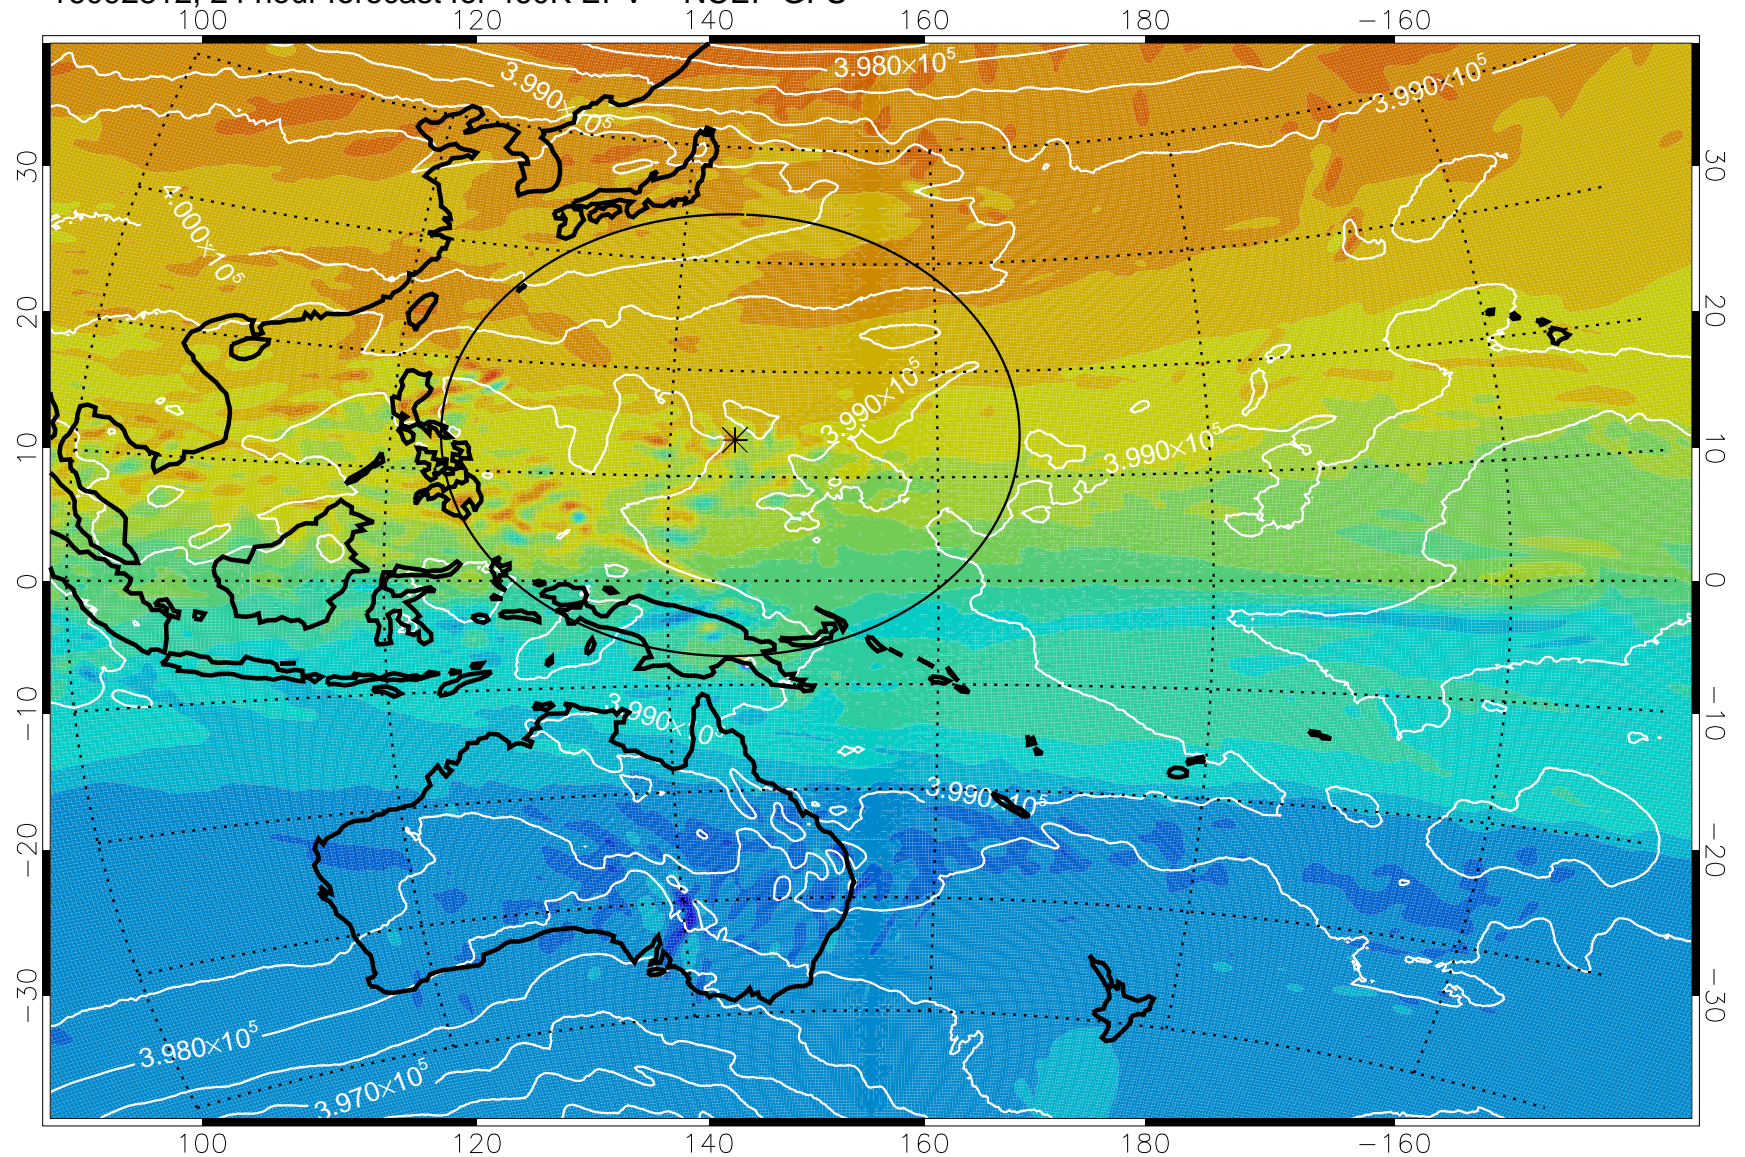

16092806, 18 hour forecast for 460K EPV -- NCEP GFS

460K Montgomery Streamfunction, white

Range ring of 2304 km

16092812, 24 hour forecast for 460K EPV -- NCEP GFS

460K Montgomery Streamfunction, white

Range ring of 2304 km

16092818, 30 hour forecast for 460K EPV -- NCEP GFS

460K Montgomery Streamfunction, white

Range ring of 2304 km

16092900, 36 hour forecast for 460K EPV -- NCEP GFS

460K Montgomery Streamfunction, white

Range ring of 2304 km

16092906, 42 hour forecast for 460K EPV -- NCEP GFS

460K Montgomery Streamfunction, white

Range ring of 2304 km

16092912, 48 hour forecast for 460K EPV -- NCEP GFS

460K Montgomery Streamfunction, white

Range ring of 2304 km

16092918, 54 hour forecast for 460K EPV -- NCEP GFS

460K Montgomery Streamfunction, white

Range ring of 2304 km

16093000, 60 hour forecast for 460K EPV -- NCEP GFS

460K Montgomery Streamfunction, white

Range ring of 2304 km