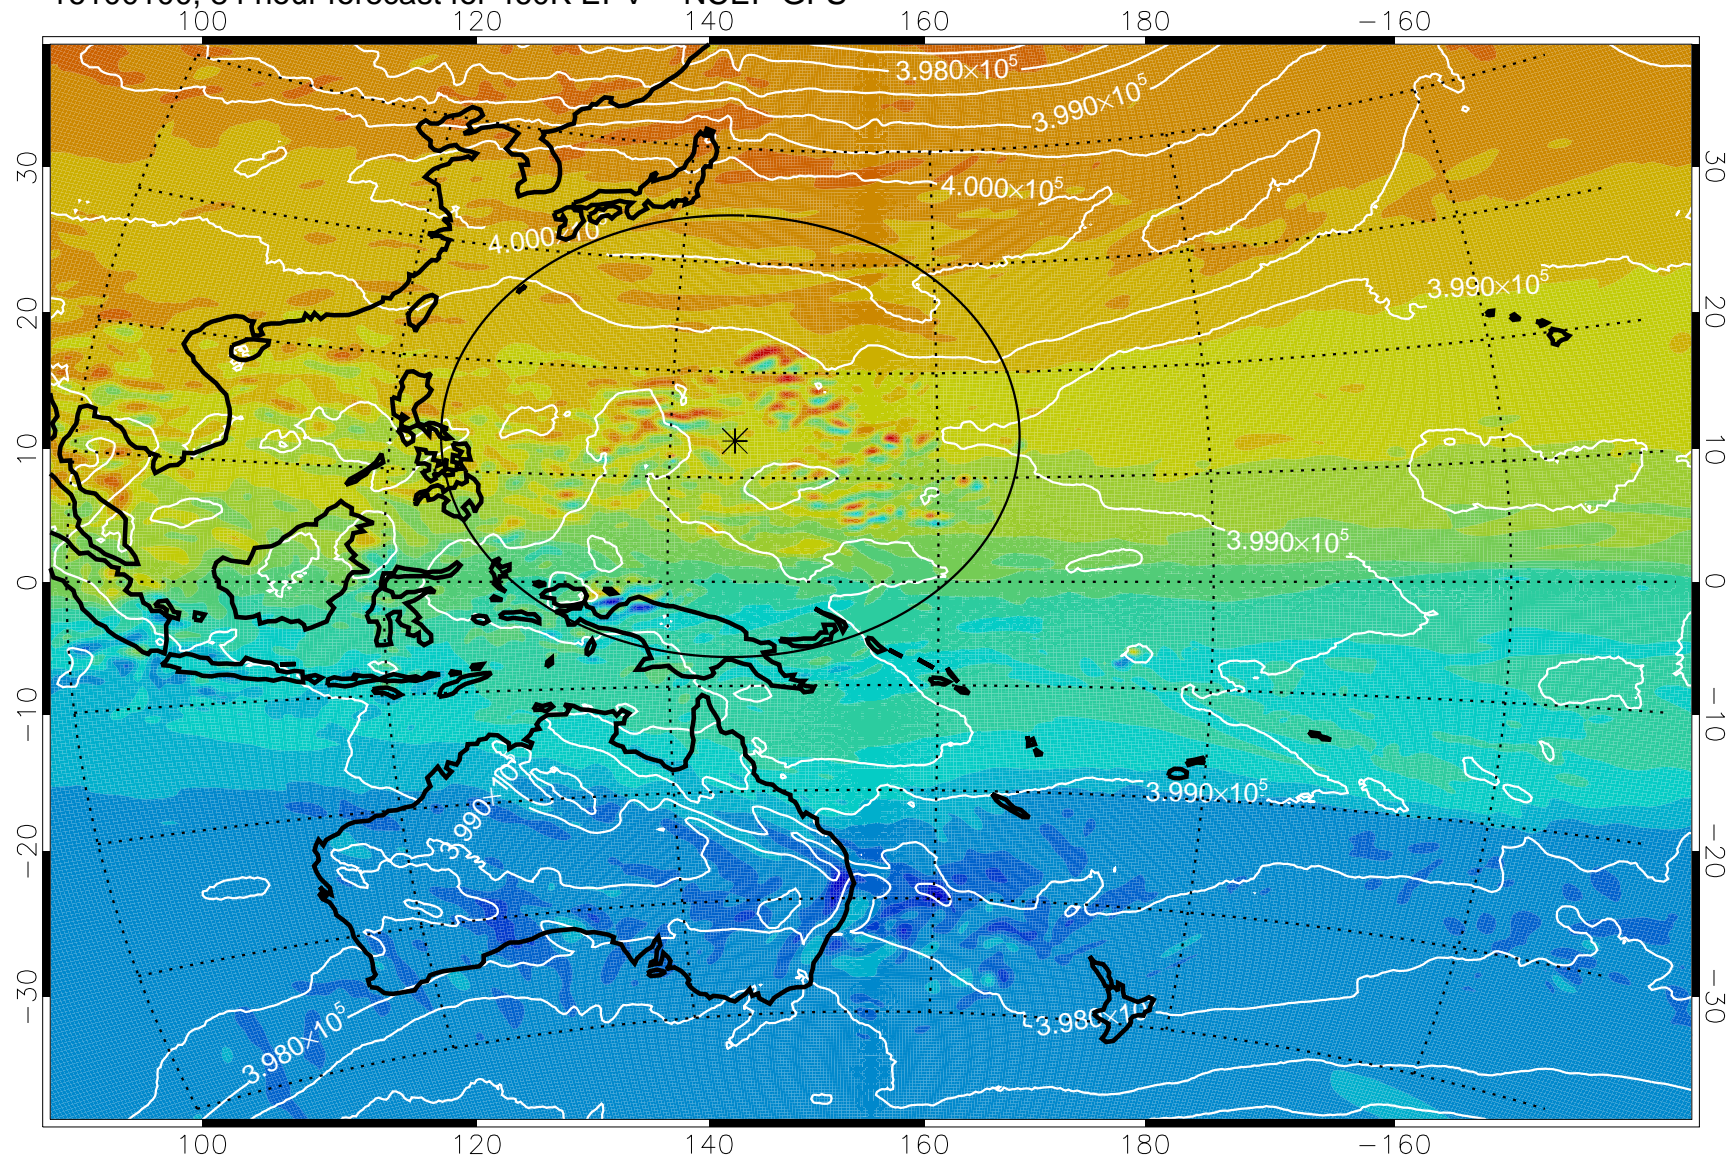

16093006, 66 hour forecast for 460K EPV -- NCEP GFS

460K Montgomery Streamfunction, white

Range ring of 2304 km

16093012, 72 hour forecast for 460K EPV -- NCEP GFS

460K Montgomery Streamfunction, white

Range ring of 2304 km

16093018, 78 hour forecast for 460K EPV -- NCEP GFS

460K Montgomery Streamfunction, white

Range ring of 2304 km

16100100, 84 hour forecast for 460K EPV -- NCEP GFS

460K Montgomery Streamfunction, white

Range ring of 2304 km

16100106, 90 hour forecast for 460K EPV -- NCEP GFS

460K Montgomery Streamfunction, white

Range ring of 2304 km

16100112, 96 hour forecast for 460K EPV -- NCEP GFS

460K Montgomery Streamfunction, white

Range ring of 2304 km

16100118, 102 hour forecast for 460K EPV -- NCEP GFS

460K Montgomery Streamfunction, white

Range ring of 2304 km

16100206, 114 hour forecast for 460K EPV -- NCEP GFS

460K Montgomery Streamfunction, white

Range ring of 2304 km