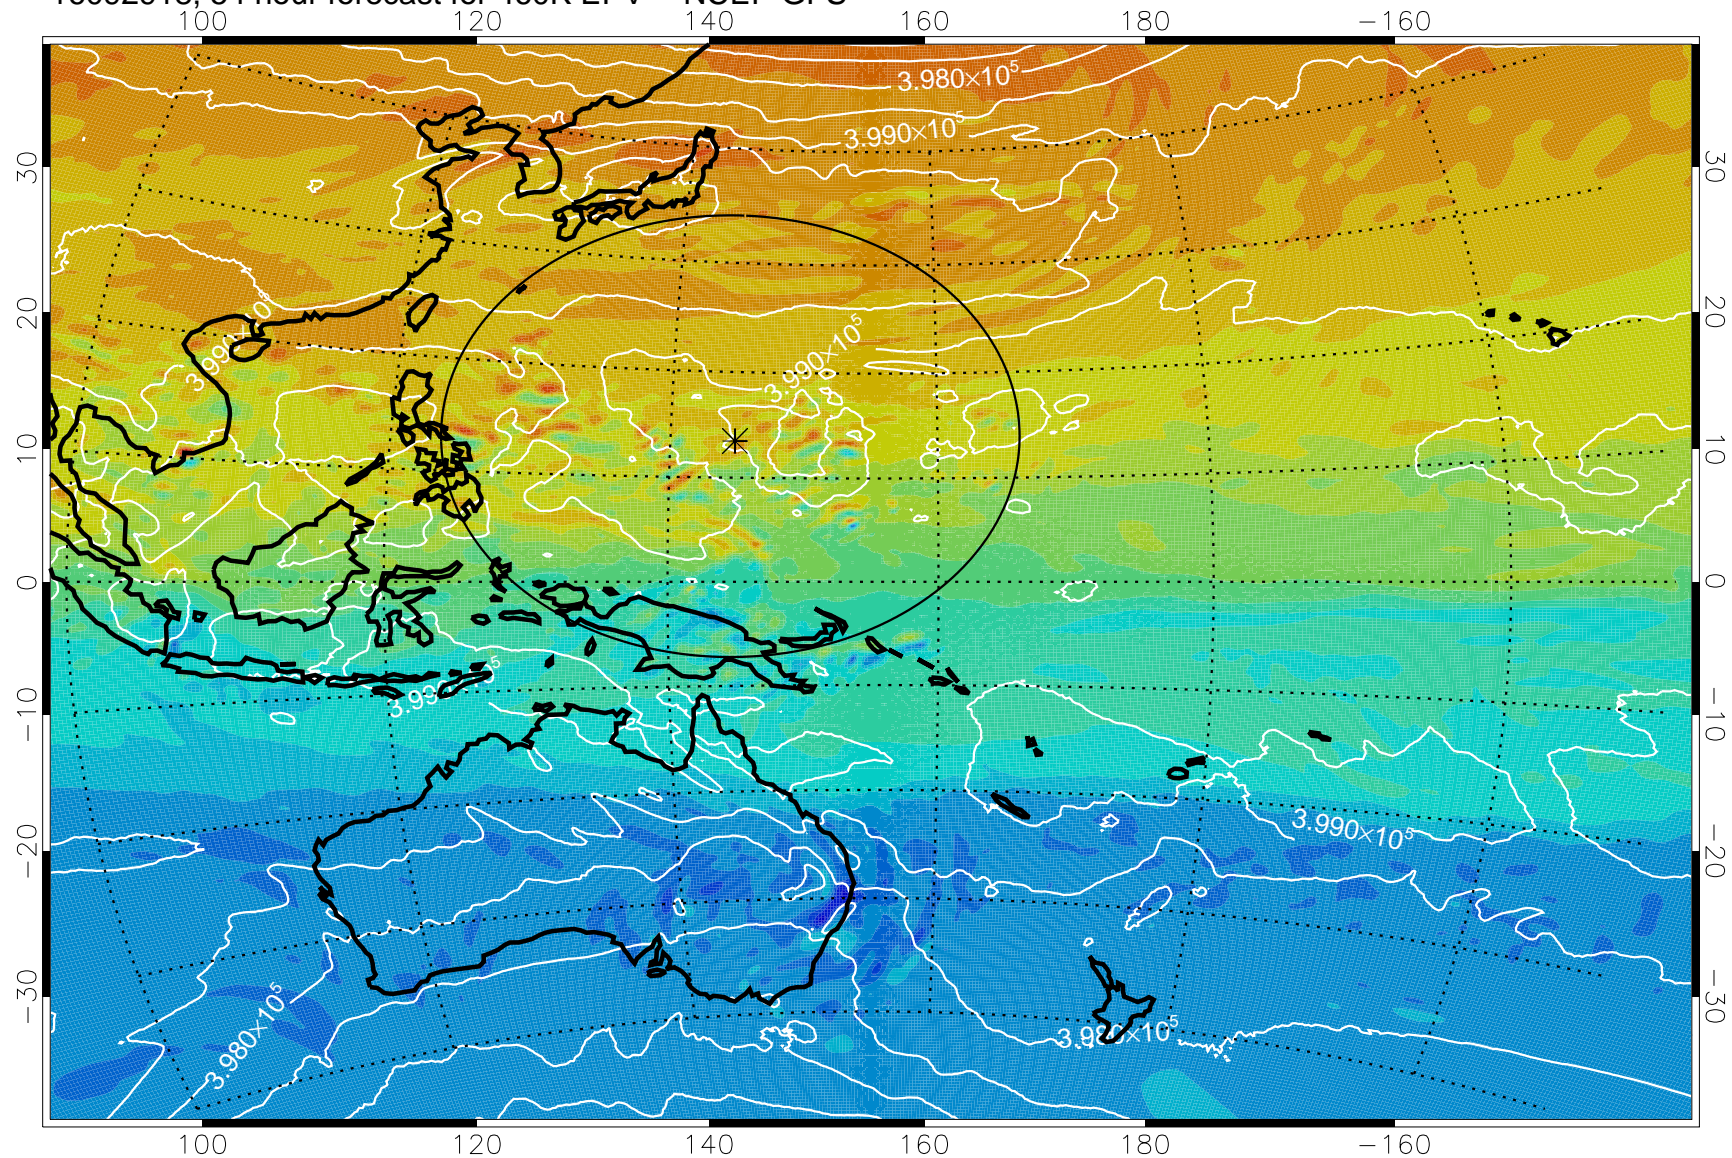

16092906, 42 hour forecast for 460K EPV -- NCEP GFS

460K Montgomery Streamfunction, white

Range ring of 2304 km

16092912, 48 hour forecast for 460K EPV -- NCEP GFS

460K Montgomery Streamfunction, white

Range ring of 2304 km

16092918, 54 hour forecast for 460K EPV -- NCEP GFS

460K Montgomery Streamfunction, white

Range ring of 2304 km

16093000, 60 hour forecast for 460K EPV -- NCEP GFS

460K Montgomery Streamfunction, white

Range ring of 2304 km

16093006, 66 hour forecast for 460K EPV -- NCEP GFS

460K Montgomery Streamfunction, white

Range ring of 2304 km

16093012, 72 hour forecast for 460K EPV -- NCEP GFS

460K Montgomery Streamfunction, white

Range ring of 2304 km

16093018, 78 hour forecast for 460K EPV -- NCEP GFS

460K Montgomery Streamfunction, white

Range ring of 2304 km

16100100, 84 hour forecast for 460K EPV -- NCEP GFS

460K Montgomery Streamfunction, white

Range ring of 2304 km