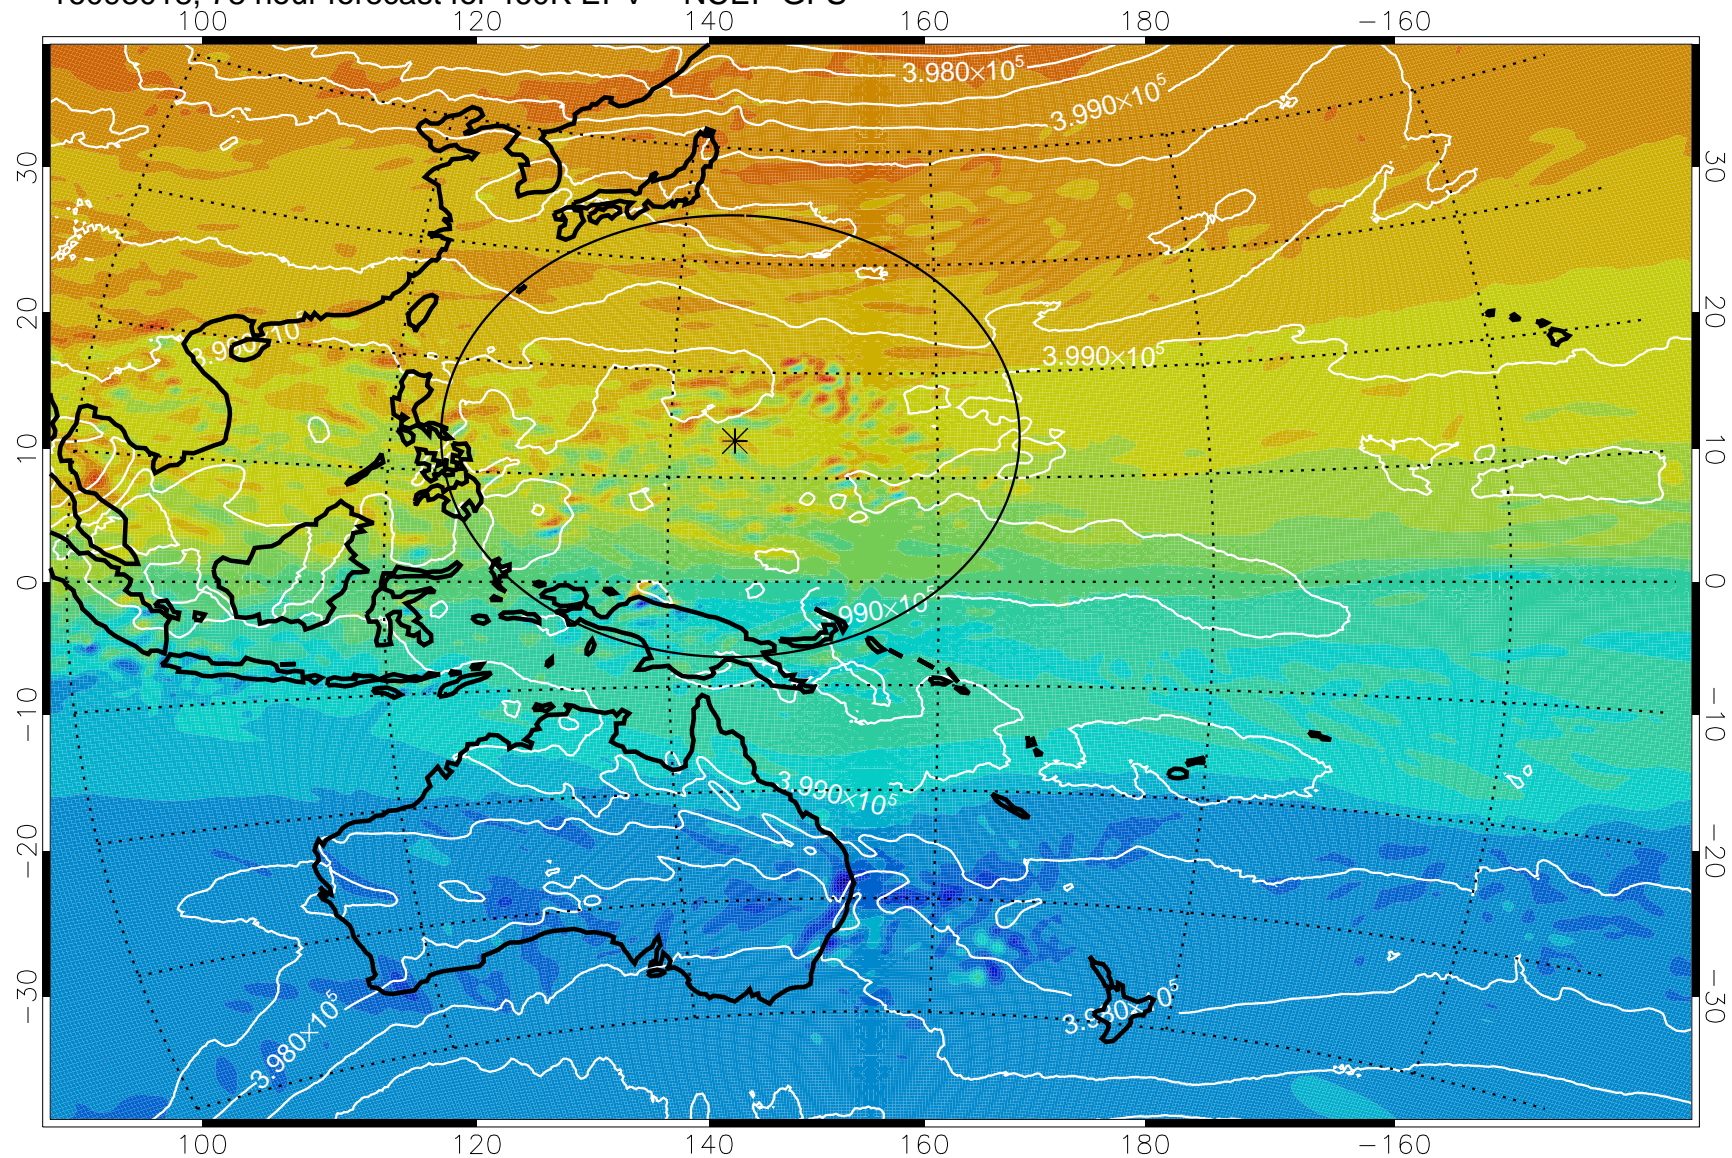

16092918, 54 hour forecast for 460K EPV -- NCEP GFS

460K Montgomery Streamfunction, white

Range ring of 2304 km

16093000, 60 hour forecast for 460K EPV -- NCEP GFS

460K Montgomery Streamfunction, white

Range ring of 2304 km

16093006, 66 hour forecast for 460K EPV -- NCEP GFS

460K Montgomery Streamfunction, white

Range ring of 2304 km

16093012, 72 hour forecast for 460K EPV -- NCEP GFS

460K Montgomery Streamfunction, white

Range ring of 2304 km

16093018, 78 hour forecast for 460K EPV -- NCEP GFS

460K Montgomery Streamfunction, white

Range ring of 2304 km

16100100, 84 hour forecast for 460K EPV -- NCEP GFS

460K Montgomery Streamfunction, white

Range ring of 2304 km

16100106, 90 hour forecast for 460K EPV -- NCEP GFS

460K Montgomery Streamfunction, white

Range ring of 2304 km

16100112, 96 hour forecast for 460K EPV -- NCEP GFS

460K Montgomery Streamfunction, white

Range ring of 2304 km