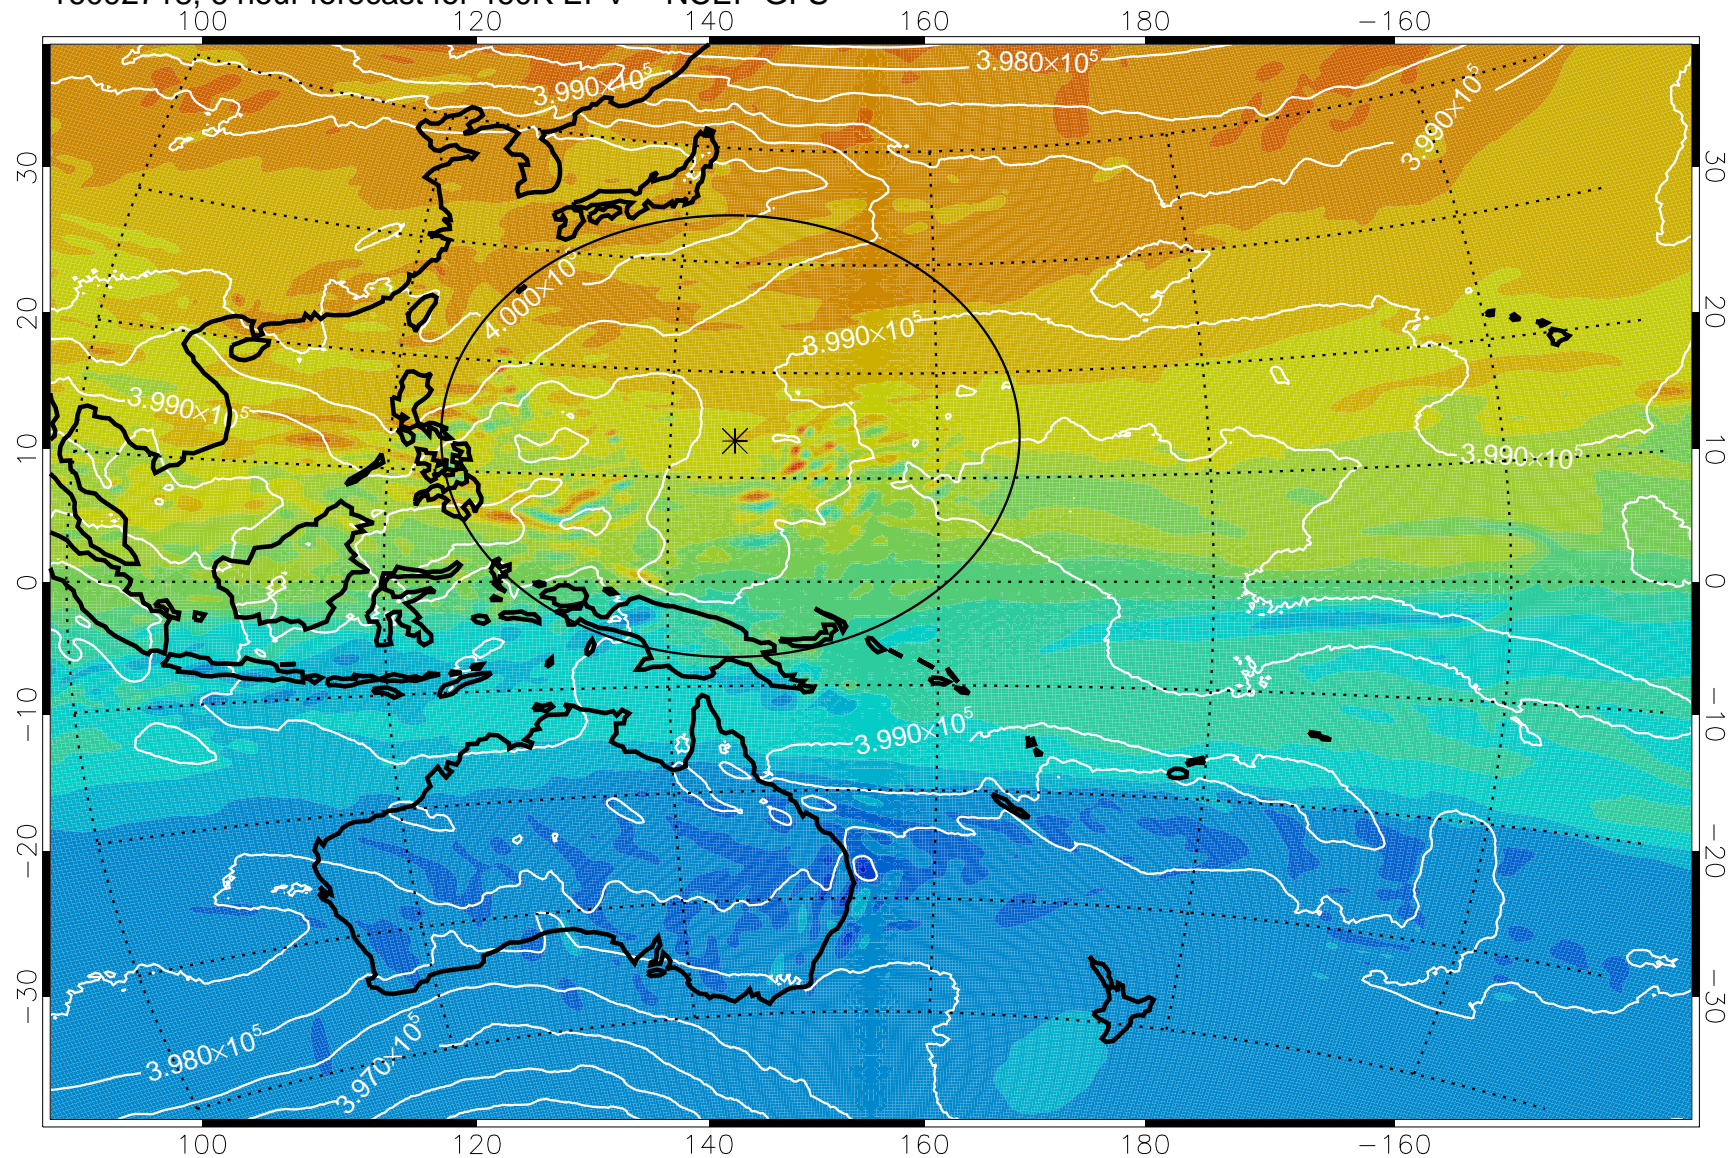

16092718, 6 hour forecast for 460K EPV -- NCEP GFS

460K Montgomery Streamfunction, white

Range ring of 2304 km

16092800, 12 hour forecast for 460K EPV -- NCEP GFS

460K Montgomery Streamfunction, white

Range ring of 2304 km

16092806, 18 hour forecast for 460K EPV -- NCEP GFS

460K Montgomery Streamfunction, white

Range ring of 2304 km

16092812, 24 hour forecast for 460K EPV -- NCEP GFS

460K Montgomery Streamfunction, white

Range ring of 2304 km

16092818, 30 hour forecast for 460K EPV -- NCEP GFS

460K Montgomery Streamfunction, white

Range ring of 2304 km

16092900, 36 hour forecast for 460K EPV -- NCEP GFS

460K Montgomery Streamfunction, white

Range ring of 2304 km

16092918, 54 hour forecast for 460K EPV -- NCEP GFS

460K Montgomery Streamfunction, white

Range ring of 2304 km

16093000, 60 hour forecast for 460K EPV -- NCEP GFS

460K Montgomery Streamfunction, white

Range ring of 2304 km