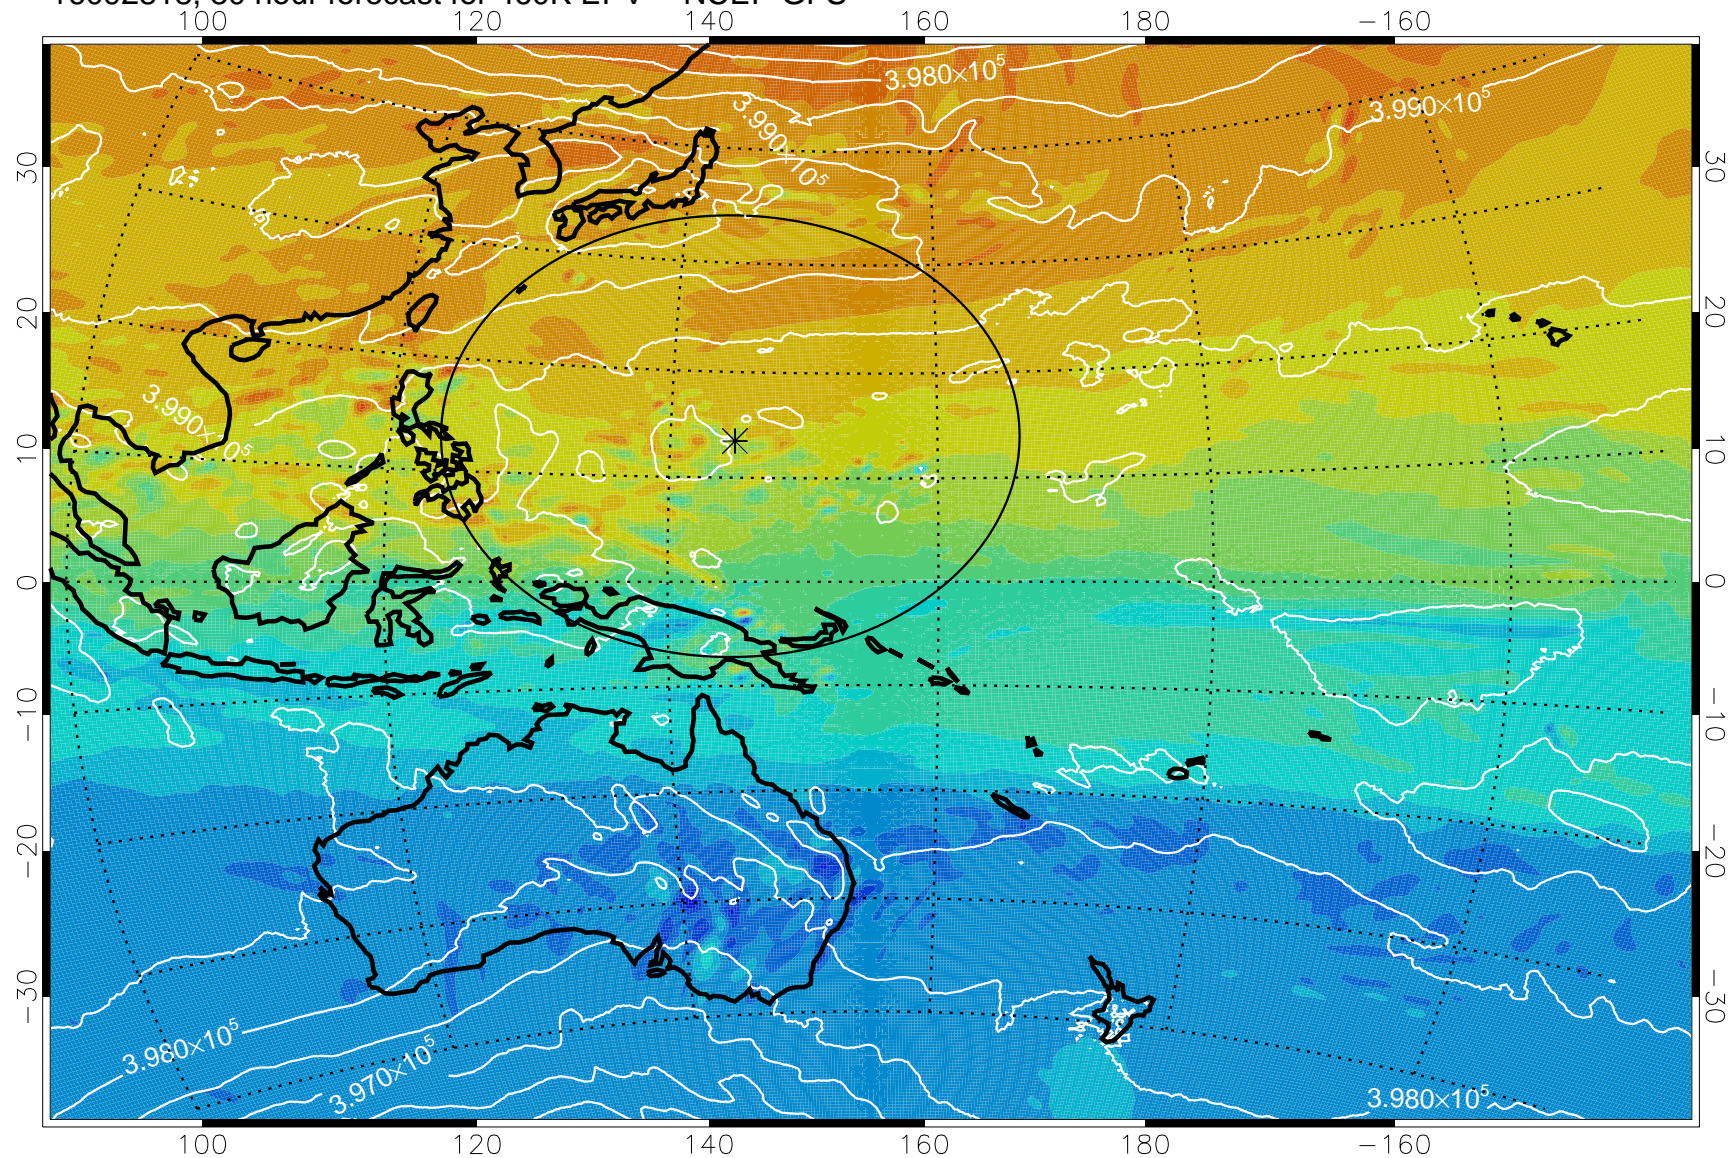

16092806, 18 hour forecast for 460K EPV -- NCEP GFS

460K Montgomery Streamfunction, white

Range ring of 2304 km

16092812, 24 hour forecast for 460K EPV -- NCEP GFS

460K Montgomery Streamfunction, white

Range ring of 2304 km

16092818, 30 hour forecast for 460K EPV -- NCEP GFS

460K Montgomery Streamfunction, white

Range ring of 2304 km

16092900, 36 hour forecast for 460K EPV -- NCEP GFS

460K Montgomery Streamfunction, white

Range ring of 2304 km

16092906, 42 hour forecast for 460K EPV -- NCEP GFS

460K Montgomery Streamfunction, white

Range ring of 2304 km

16092912, 48 hour forecast for 460K EPV -- NCEP GFS

460K Montgomery Streamfunction, white

Range ring of 2304 km

16092918, 54 hour forecast for 460K EPV -- NCEP GFS

460K Montgomery Streamfunction, white

Range ring of 2304 km

16093000, 60 hour forecast for 460K EPV -- NCEP GFS

460K Montgomery Streamfunction, white

Range ring of 2304 km