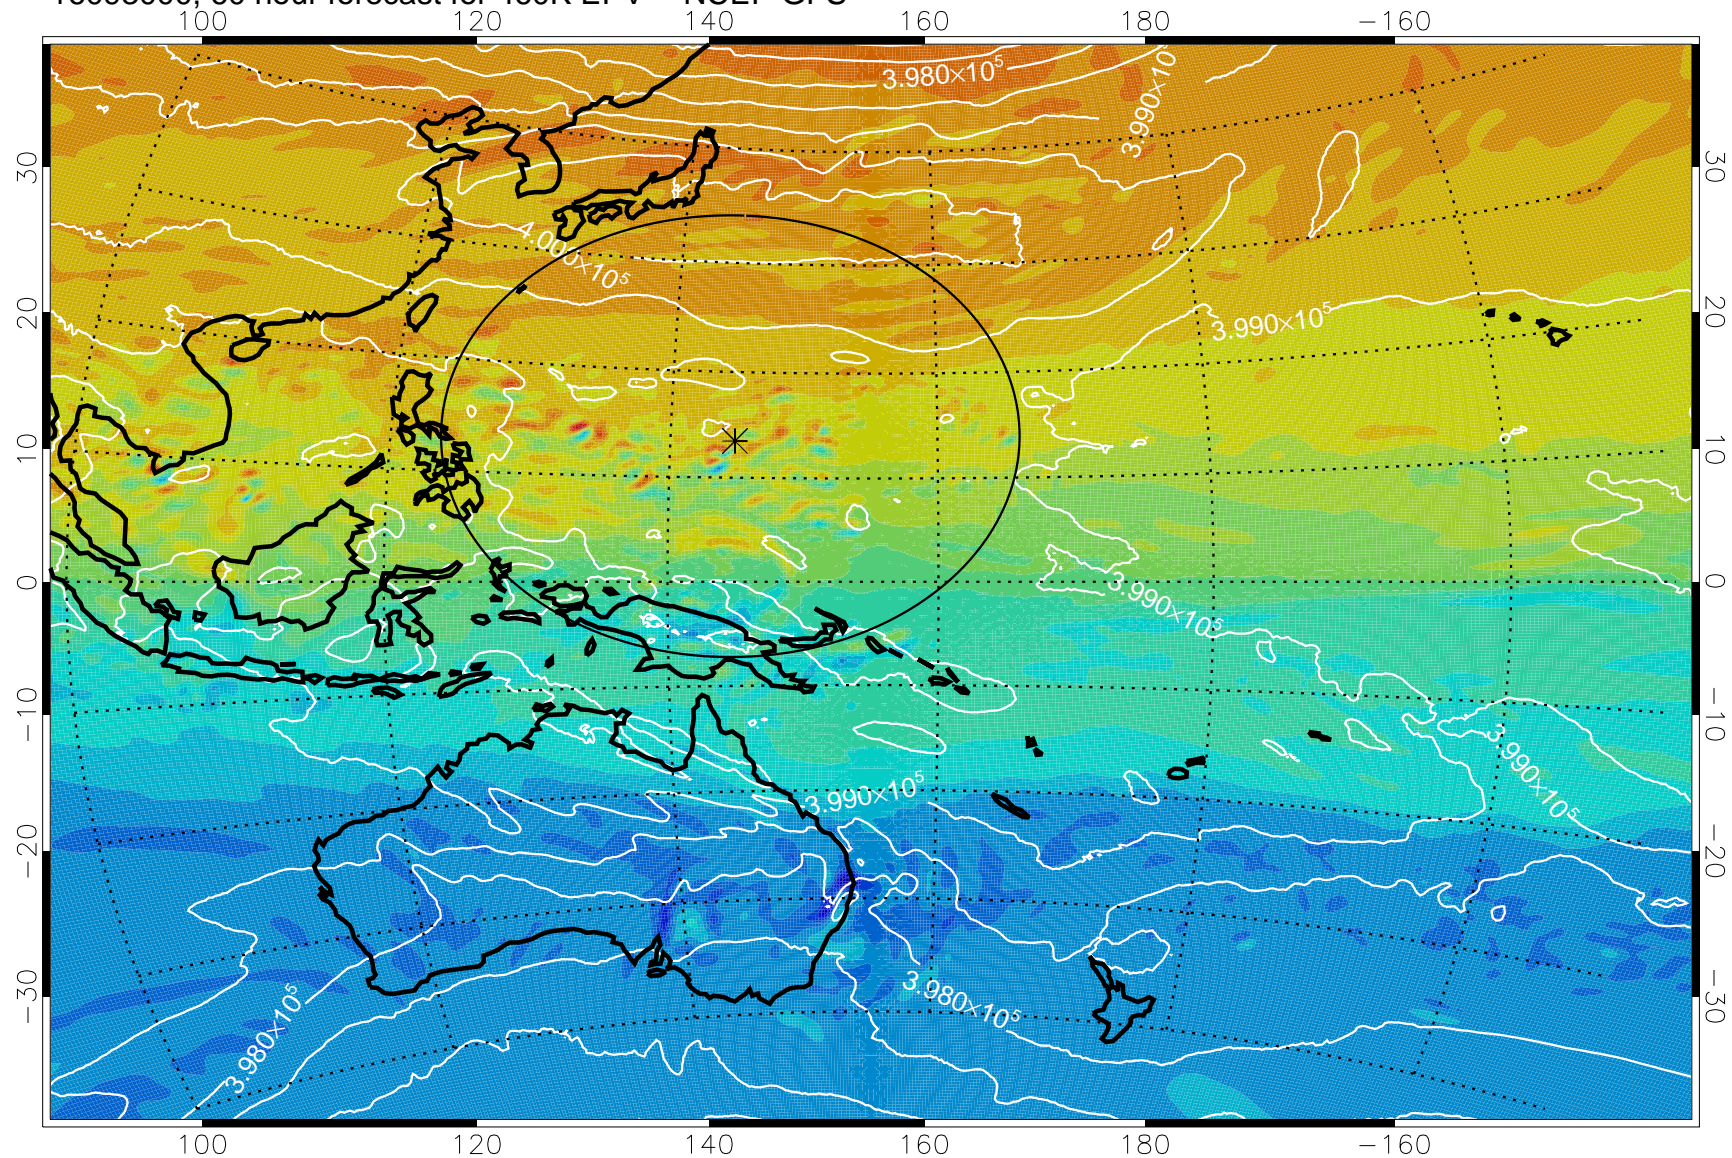

16092918, 54 hour forecast for 460K EPV -- NCEP GFS

460K Montgomery Streamfunction, white

Range ring of 2304 km

16093000, 60 hour forecast for 460K EPV -- NCEP GFS

460K Montgomery Streamfunction, white

Range ring of 2304 km

16093006, 66 hour forecast for 460K EPV -- NCEP GFS

460K Montgomery Streamfunction, white

Range ring of 2304 km

16093012, 72 hour forecast for 460K EPV -- NCEP GFS

460K Montgomery Streamfunction, white

Range ring of 2304 km

16093018, 78 hour forecast for 460K EPV -- NCEP GFS

460K Montgomery Streamfunction, white

Range ring of 2304 km

16100100, 84 hour forecast for 460K EPV -- NCEP GFS

460K Montgomery Streamfunction, white

Range ring of 2304 km

16100106, 90 hour forecast for 460K EPV -- NCEP GFS

460K Montgomery Streamfunction, white

Range ring of 2304 km

16100112, 96 hour forecast for 460K EPV -- NCEP GFS

460K Montgomery Streamfunction, white

Range ring of 2304 km