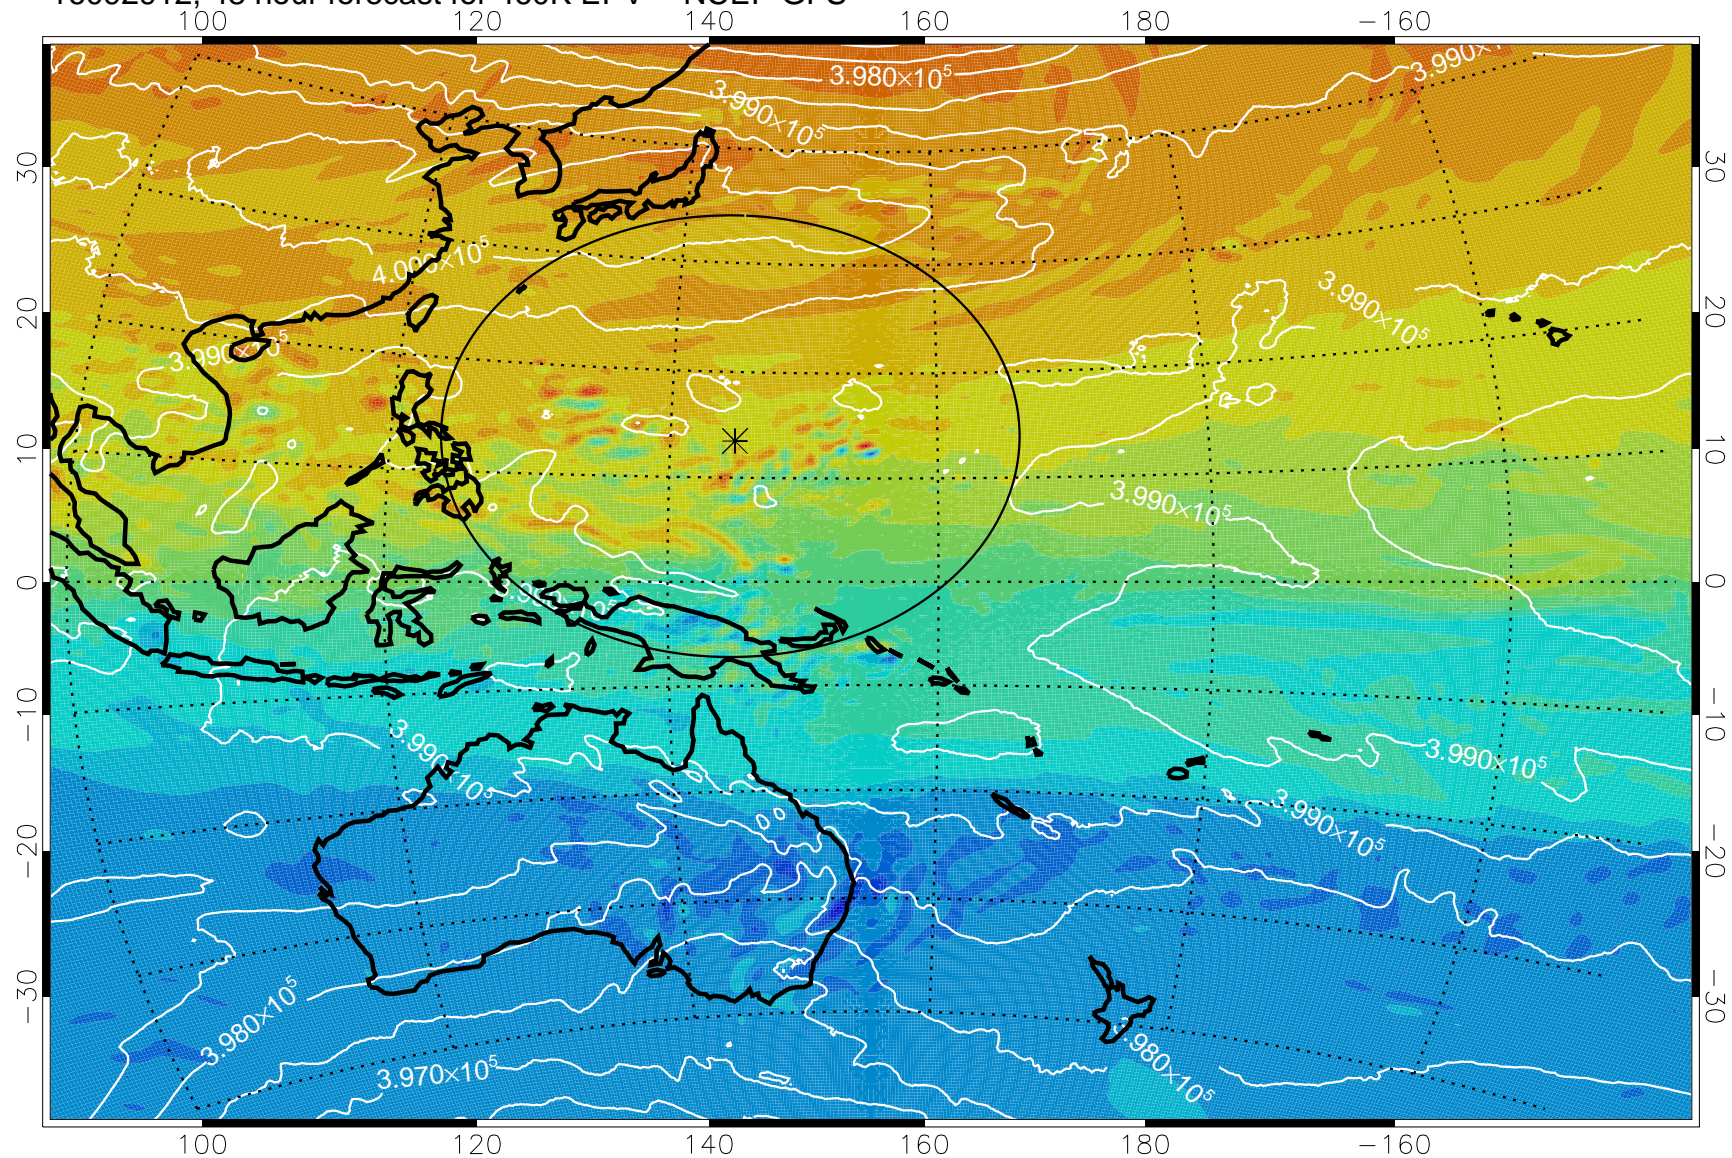

16092818, 30 hour forecast for 460K EPV -- NCEP GFS

460K Montgomery Streamfunction, white

Range ring of 2304 km

16092900, 36 hour forecast for 460K EPV -- NCEP GFS

460K Montgomery Streamfunction, white

Range ring of 2304 km

16092906, 42 hour forecast for 460K EPV -- NCEP GFS

460K Montgomery Streamfunction, white

Range ring of 2304 km

16092912, 48 hour forecast for 460K EPV -- NCEP GFS

460K Montgomery Streamfunction, white

Range ring of 2304 km

16092918, 54 hour forecast for 460K EPV -- NCEP GFS

460K Montgomery Streamfunction, white

Range ring of 2304 km

16093000, 60 hour forecast for 460K EPV -- NCEP GFS

460K Montgomery Streamfunction, white

Range ring of 2304 km

16093006, 66 hour forecast for 460K EPV -- NCEP GFS

460K Montgomery Streamfunction, white

Range ring of 2304 km

16093012, 72 hour forecast for 460K EPV -- NCEP GFS

460K Montgomery Streamfunction, white

Range ring of 2304 km