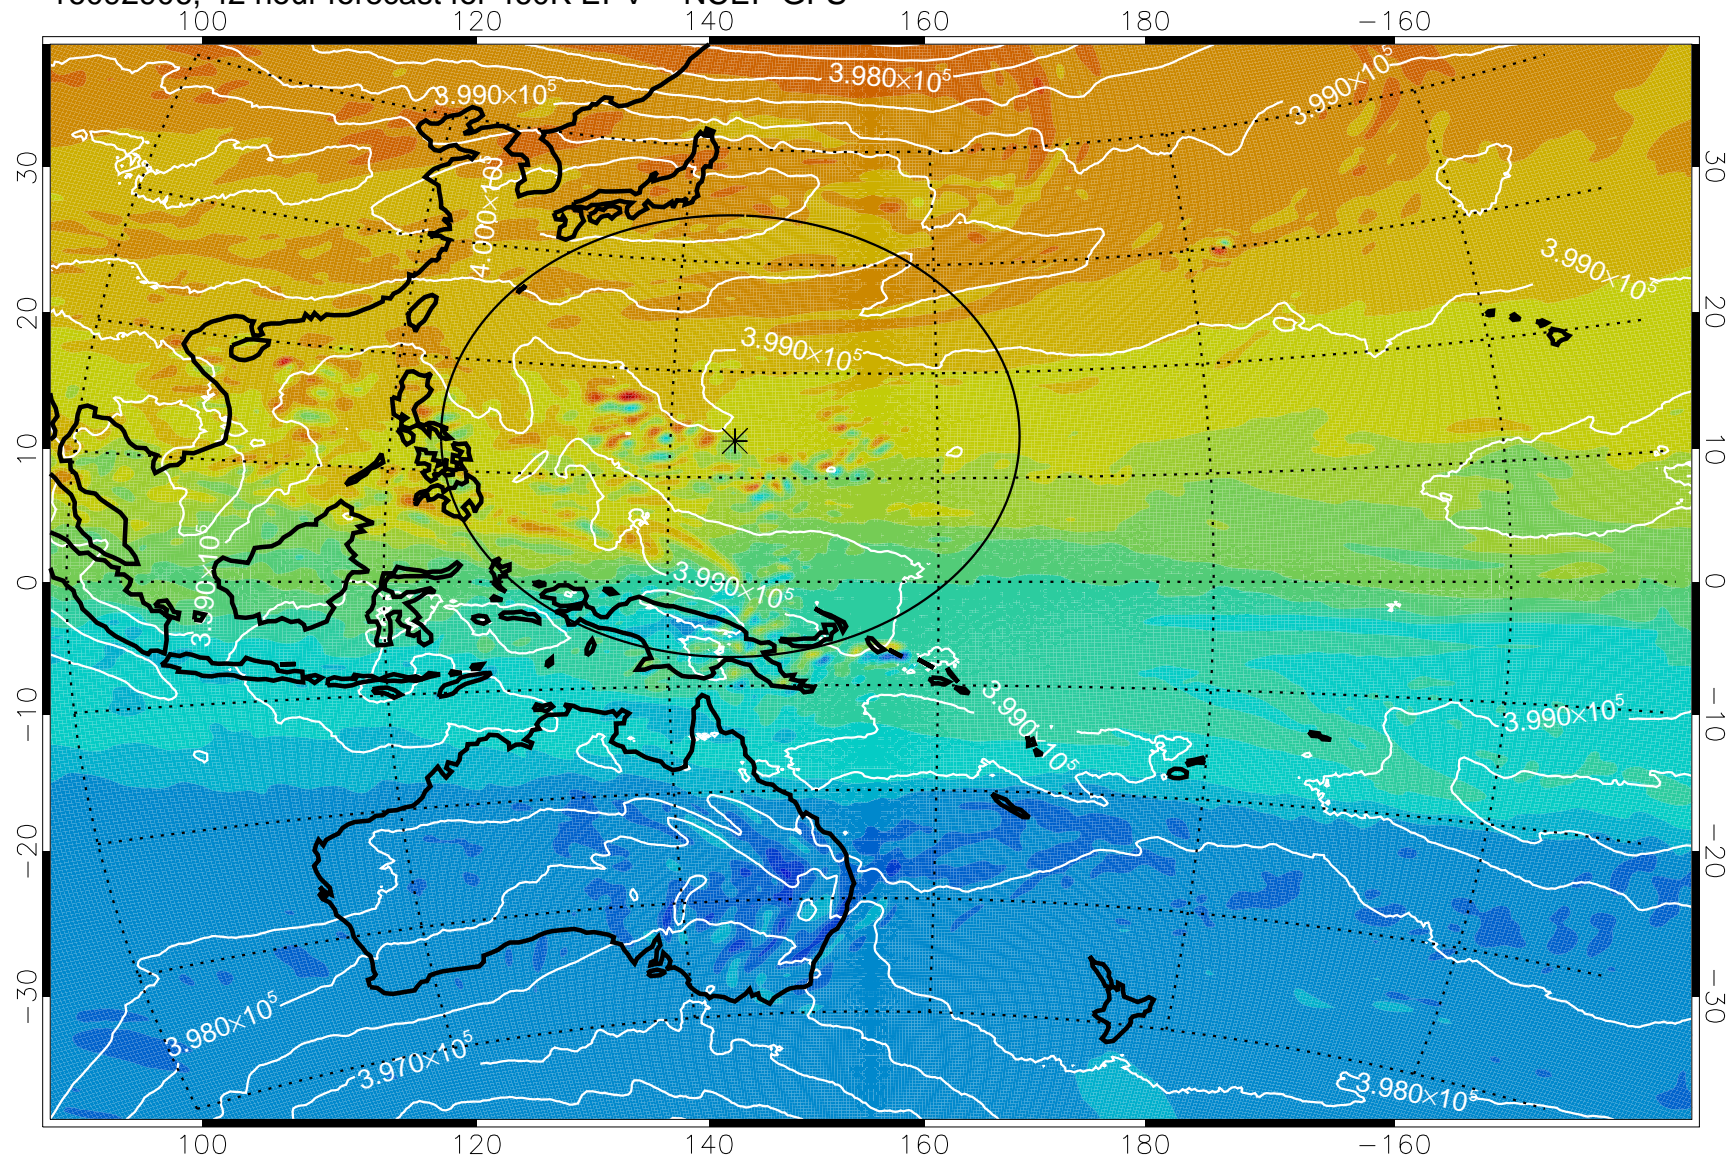

16092818, 30 hour forecast for 460K EPV -- NCEP GFS

460K Montgomery Streamfunction, white

Range ring of 2304 km

16092900, 36 hour forecast for 460K EPV -- NCEP GFS

460K Montgomery Streamfunction, white

Range ring of 2304 km

16092906, 42 hour forecast for 460K EPV -- NCEP GFS

460K Montgomery Streamfunction, white

Range ring of 2304 km

16092912, 48 hour forecast for 460K EPV -- NCEP GFS

460K Montgomery Streamfunction, white

Range ring of 2304 km

16092918, 54 hour forecast for 460K EPV -- NCEP GFS

460K Montgomery Streamfunction, white

Range ring of 2304 km

16093000, 60 hour forecast for 460K EPV -- NCEP GFS

460K Montgomery Streamfunction, white

Range ring of 2304 km

16093006, 66 hour forecast for 460K EPV -- NCEP GFS

460K Montgomery Streamfunction, white

Range ring of 2304 km

16093012, 72 hour forecast for 460K EPV -- NCEP GFS

460K Montgomery Streamfunction, white

Range ring of 2304 km