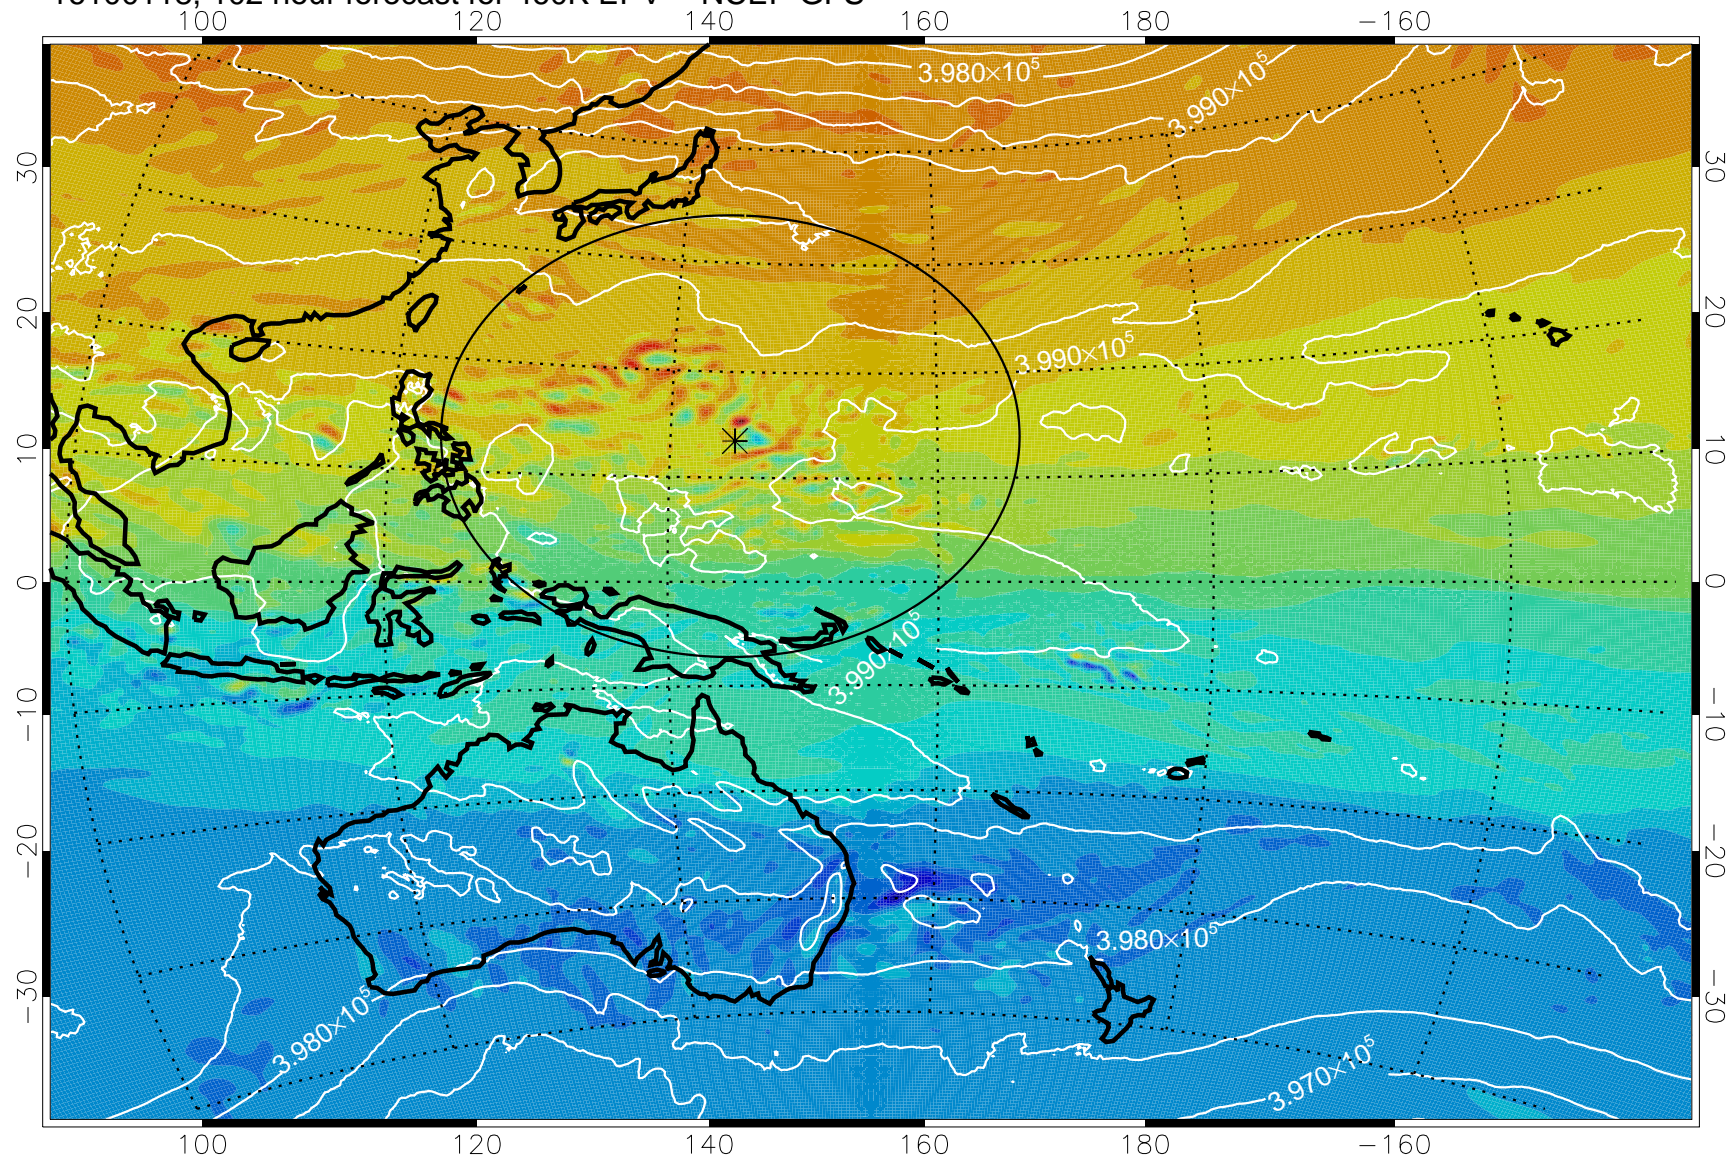

16093018, 78 hour forecast for 460K EPV -- NCEP GFS

460K Montgomery Streamfunction, white

Range ring of 2304 km

16100100, 84 hour forecast for 460K EPV -- NCEP GFS

460K Montgomery Streamfunction, white

Range ring of 2304 km

16100106, 90 hour forecast for 460K EPV -- NCEP GFS

460K Montgomery Streamfunction, white

Range ring of 2304 km

16100112, 96 hour forecast for 460K EPV -- NCEP GFS

460K Montgomery Streamfunction, white

Range ring of 2304 km

16100118, 102 hour forecast for 460K EPV -- NCEP GFS

460K Montgomery Streamfunction, white

Range ring of 2304 km

16100206, 114 hour forecast for 460K EPV -- NCEP GFS

460K Montgomery Streamfunction, white

Range ring of 2304 km

16100212, 120 hour forecast for 460K EPV -- NCEP GFS

460K Montgomery Streamfunction, white

Range ring of 2304 km