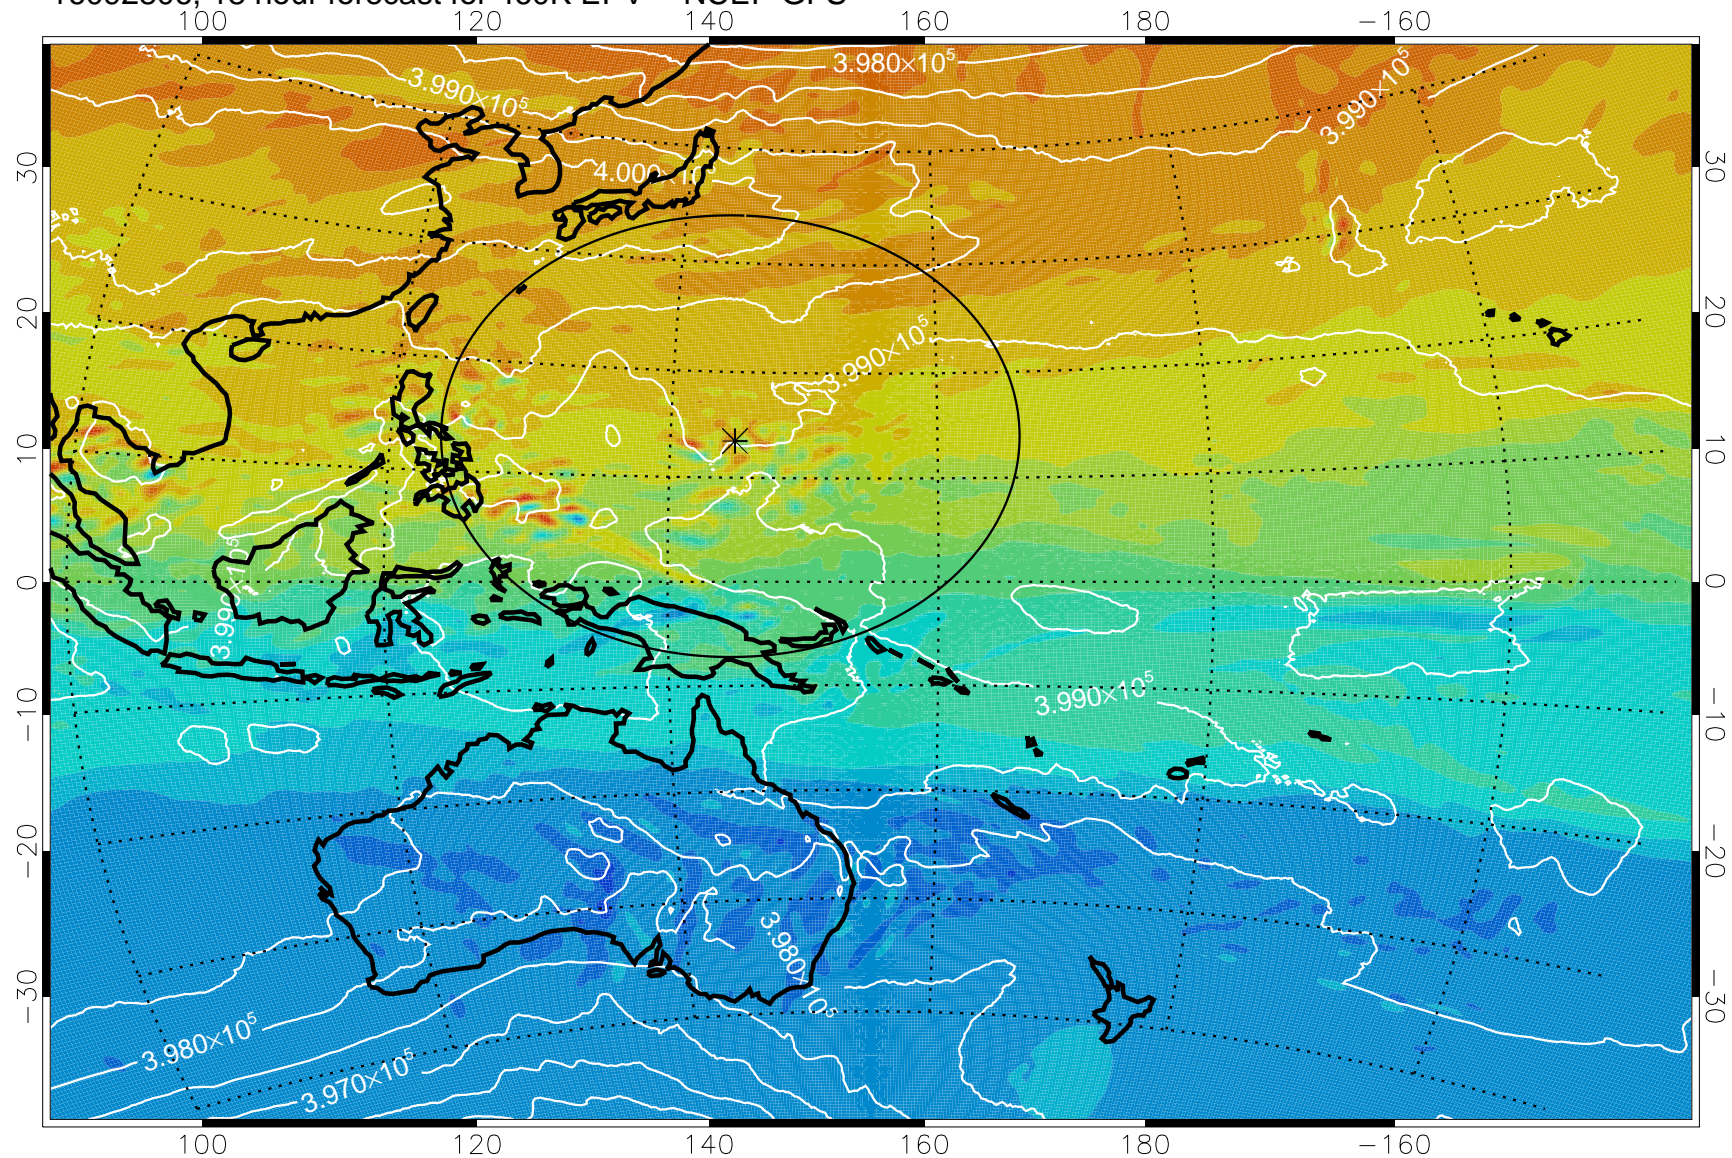

16092718, 6 hour forecast for 460K EPV -- NCEP GFS

460K Montgomery Streamfunction, white

Range ring of 2304 km

16092800, 12 hour forecast for 460K EPV -- NCEP GFS

460K Montgomery Streamfunction, white

Range ring of 2304 km

16092806, 18 hour forecast for 460K EPV -- NCEP GFS

460K Montgomery Streamfunction, white

Range ring of 2304 km

16092812, 24 hour forecast for 460K EPV -- NCEP GFS

460K Montgomery Streamfunction, white

Range ring of 2304 km

16092818, 30 hour forecast for 460K EPV -- NCEP GFS

460K Montgomery Streamfunction, white

Range ring of 2304 km

16092900, 36 hour forecast for 460K EPV -- NCEP GFS

460K Montgomery Streamfunction, white

Range ring of 2304 km

16092906, 42 hour forecast for 460K EPV -- NCEP GFS

460K Montgomery Streamfunction, white

Range ring of 2304 km

16092912, 48 hour forecast for 460K EPV -- NCEP GFS

460K Montgomery Streamfunction, white

Range ring of 2304 km