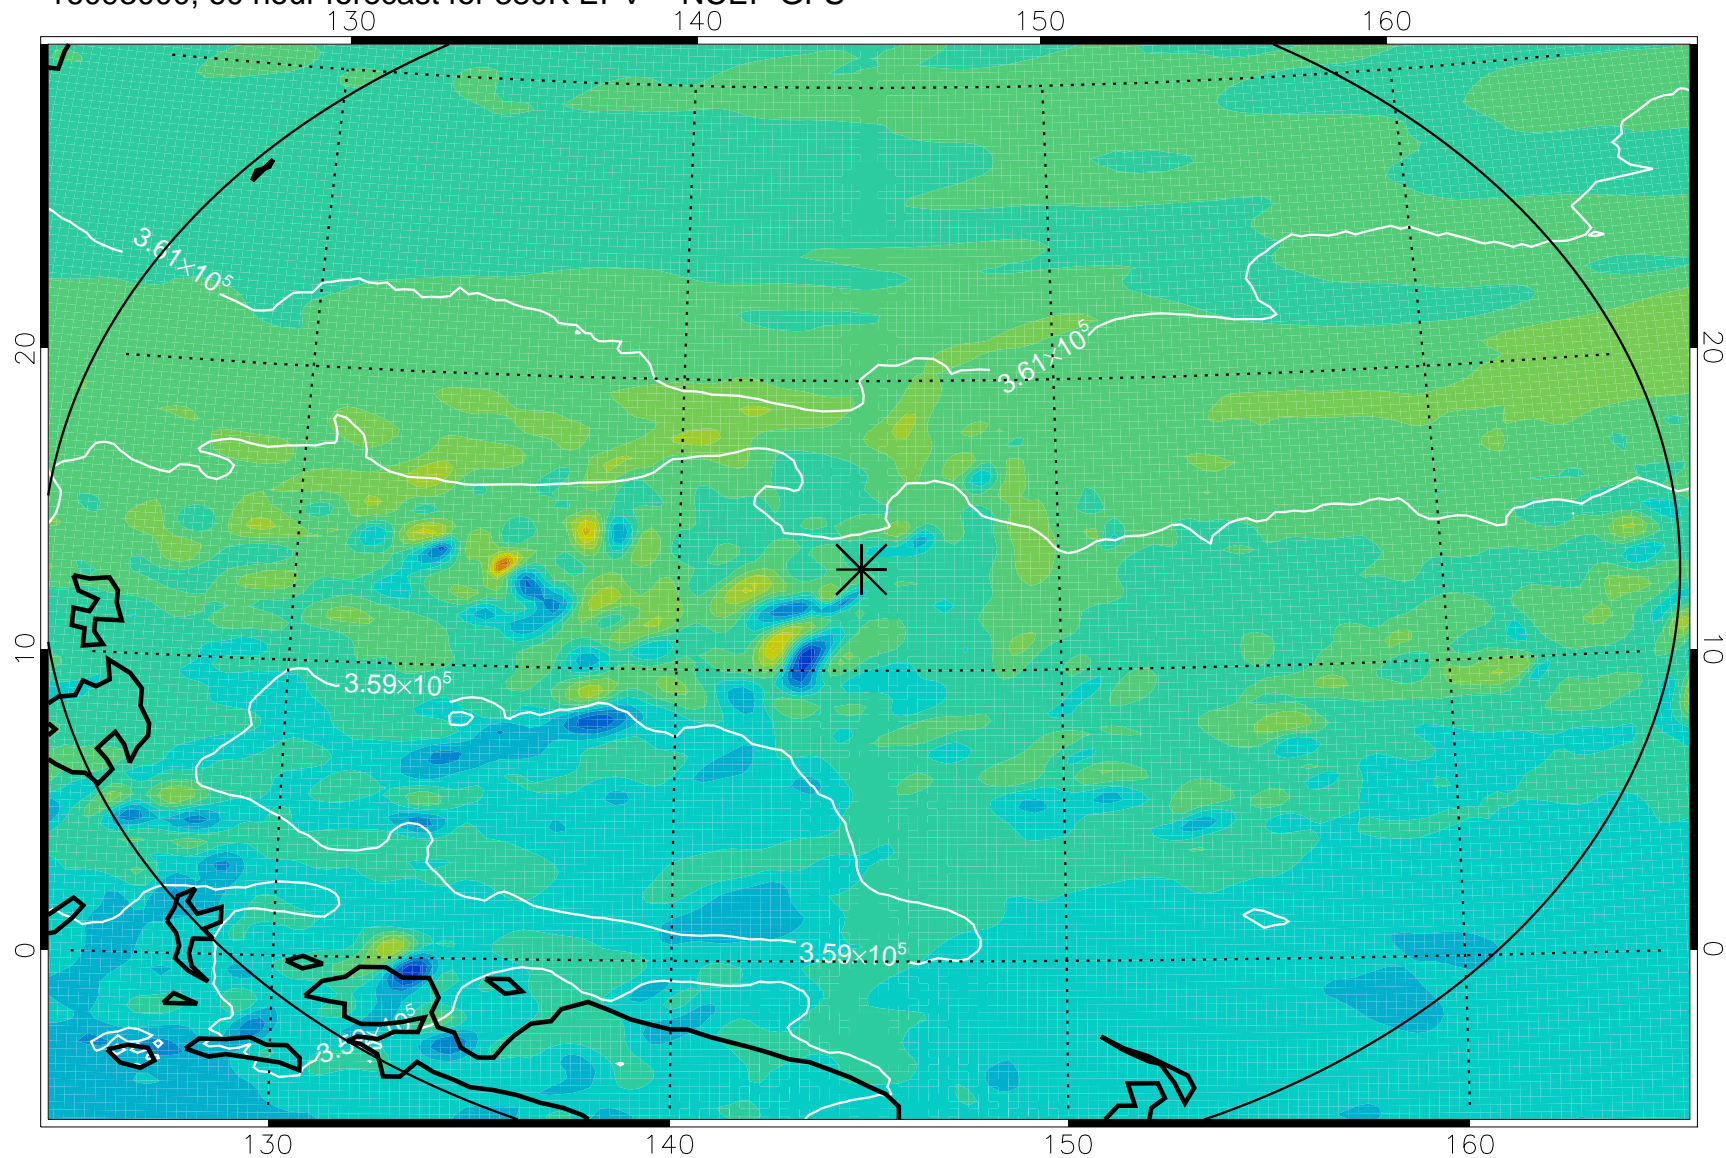

16092918, 54 hour forecast for 380K EPV -- NCEP GFS

380K Montgomery Streamfunction, white

Range ring of 2304 km

16093000, 60 hour forecast for 380K EPV -- NCEP GFS

380K Montgomery Streamfunction, white

Range ring of 2304 km

16093006, 66 hour forecast for 380K EPV -- NCEP GFS

380K Montgomery Streamfunction, white

Range ring of 2304 km

16093012, 72 hour forecast for 380K EPV -- NCEP GFS

380K Montgomery Streamfunction, white

Range ring of 2304 km

16093018, 78 hour forecast for 380K EPV -- NCEP GFS

380K Montgomery Streamfunction, white

Range ring of 2304 km

16100100, 84 hour forecast for 380K EPV -- NCEP GFS

380K Montgomery Streamfunction, white

Range ring of 2304 km

16100106, 90 hour forecast for 380K EPV -- NCEP GFS

380K Montgomery Streamfunction, white

Range ring of 2304 km

16100112, 96 hour forecast for 380K EPV -- NCEP GFS

380K Montgomery Streamfunction, white

Range ring of 2304 km