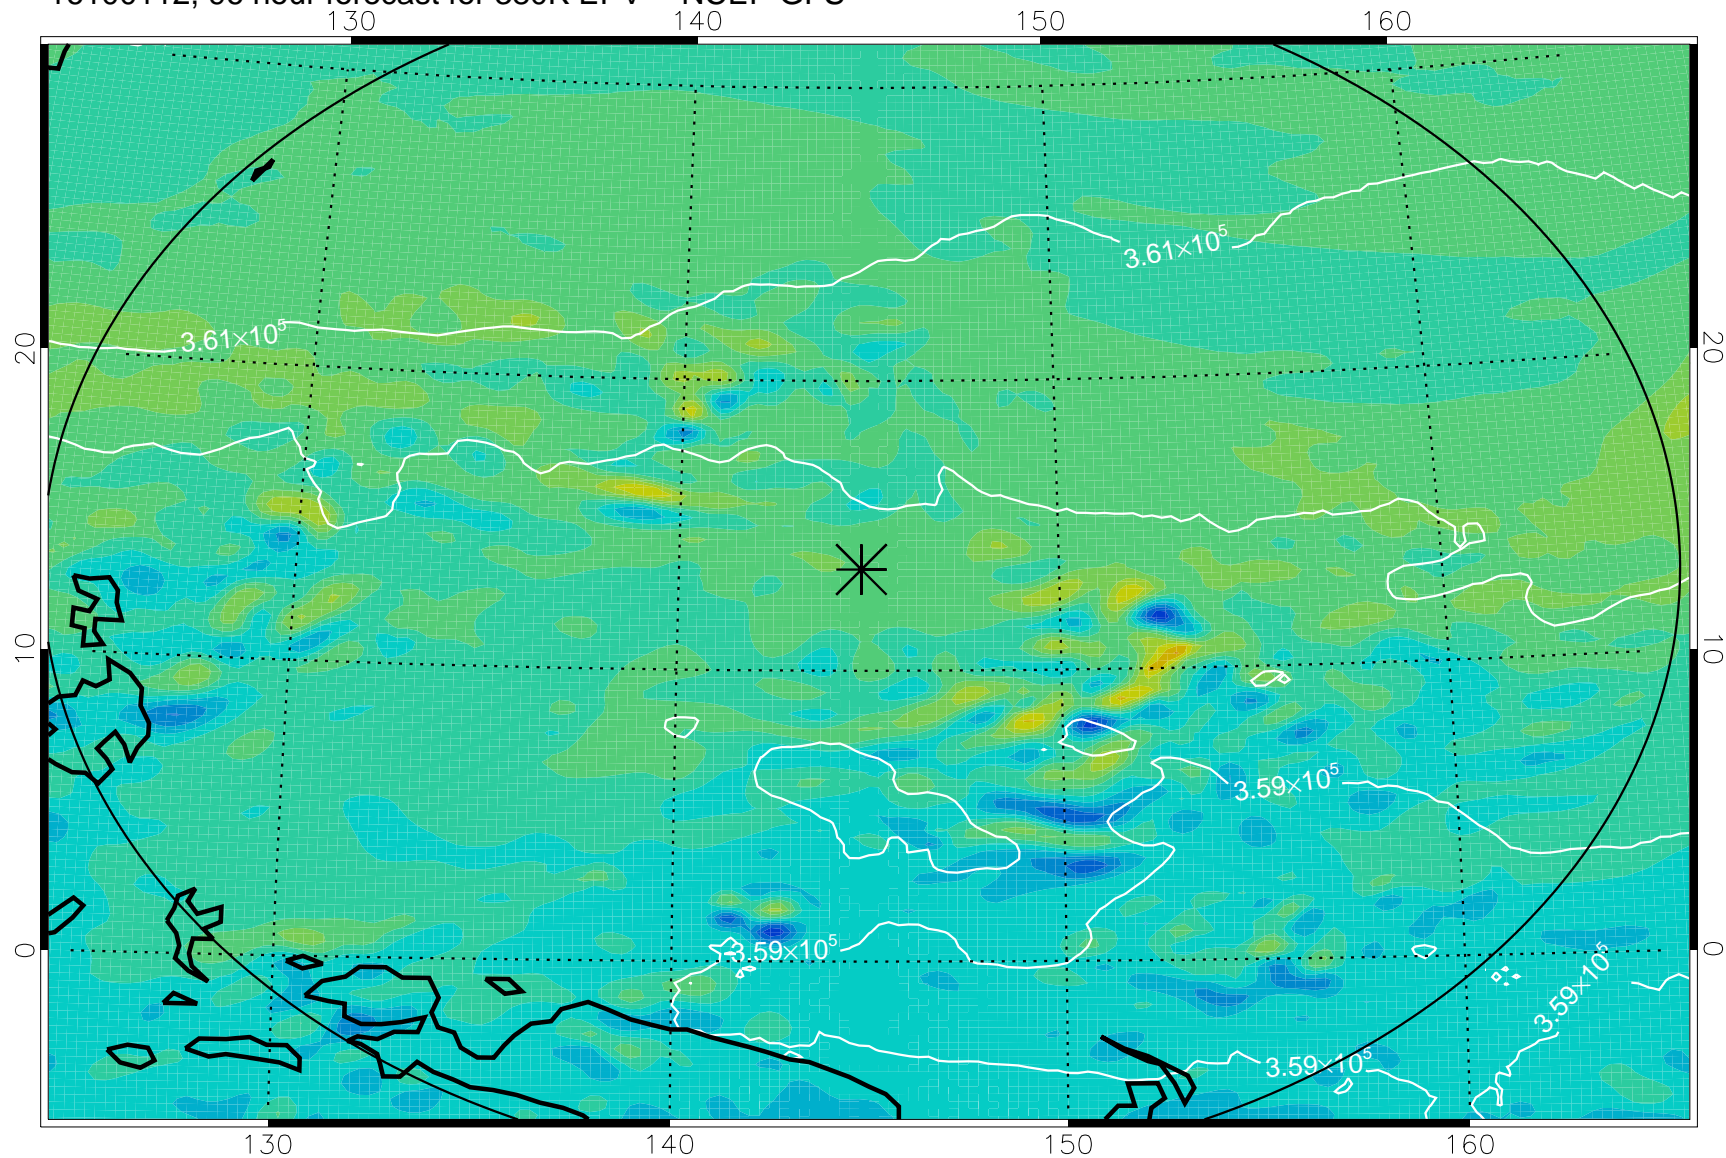

16093006, 66 hour forecast for 380K EPV -- NCEP GFS

380K Montgomery Streamfunction, white

Range ring of 2304 km

16093012, 72 hour forecast for 380K EPV -- NCEP GFS

380K Montgomery Streamfunction, white

Range ring of 2304 km

16093018, 78 hour forecast for 380K EPV -- NCEP GFS

380K Montgomery Streamfunction, white

Range ring of 2304 km

16100100, 84 hour forecast for 380K EPV -- NCEP GFS

380K Montgomery Streamfunction, white

Range ring of 2304 km

16100106, 90 hour forecast for 380K EPV -- NCEP GFS

380K Montgomery Streamfunction, white

Range ring of 2304 km

16100112, 96 hour forecast for 380K EPV -- NCEP GFS

380K Montgomery Streamfunction, white

Range ring of 2304 km

16100118, 102 hour forecast for 380K EPV -- NCEP GFS

380K Montgomery Streamfunction, white

Range ring of 2304 km

16100200, 108 hour forecast for 380K EPV -- NCEP GFS

380K Montgomery Streamfunction, white

Range ring of 2304 km