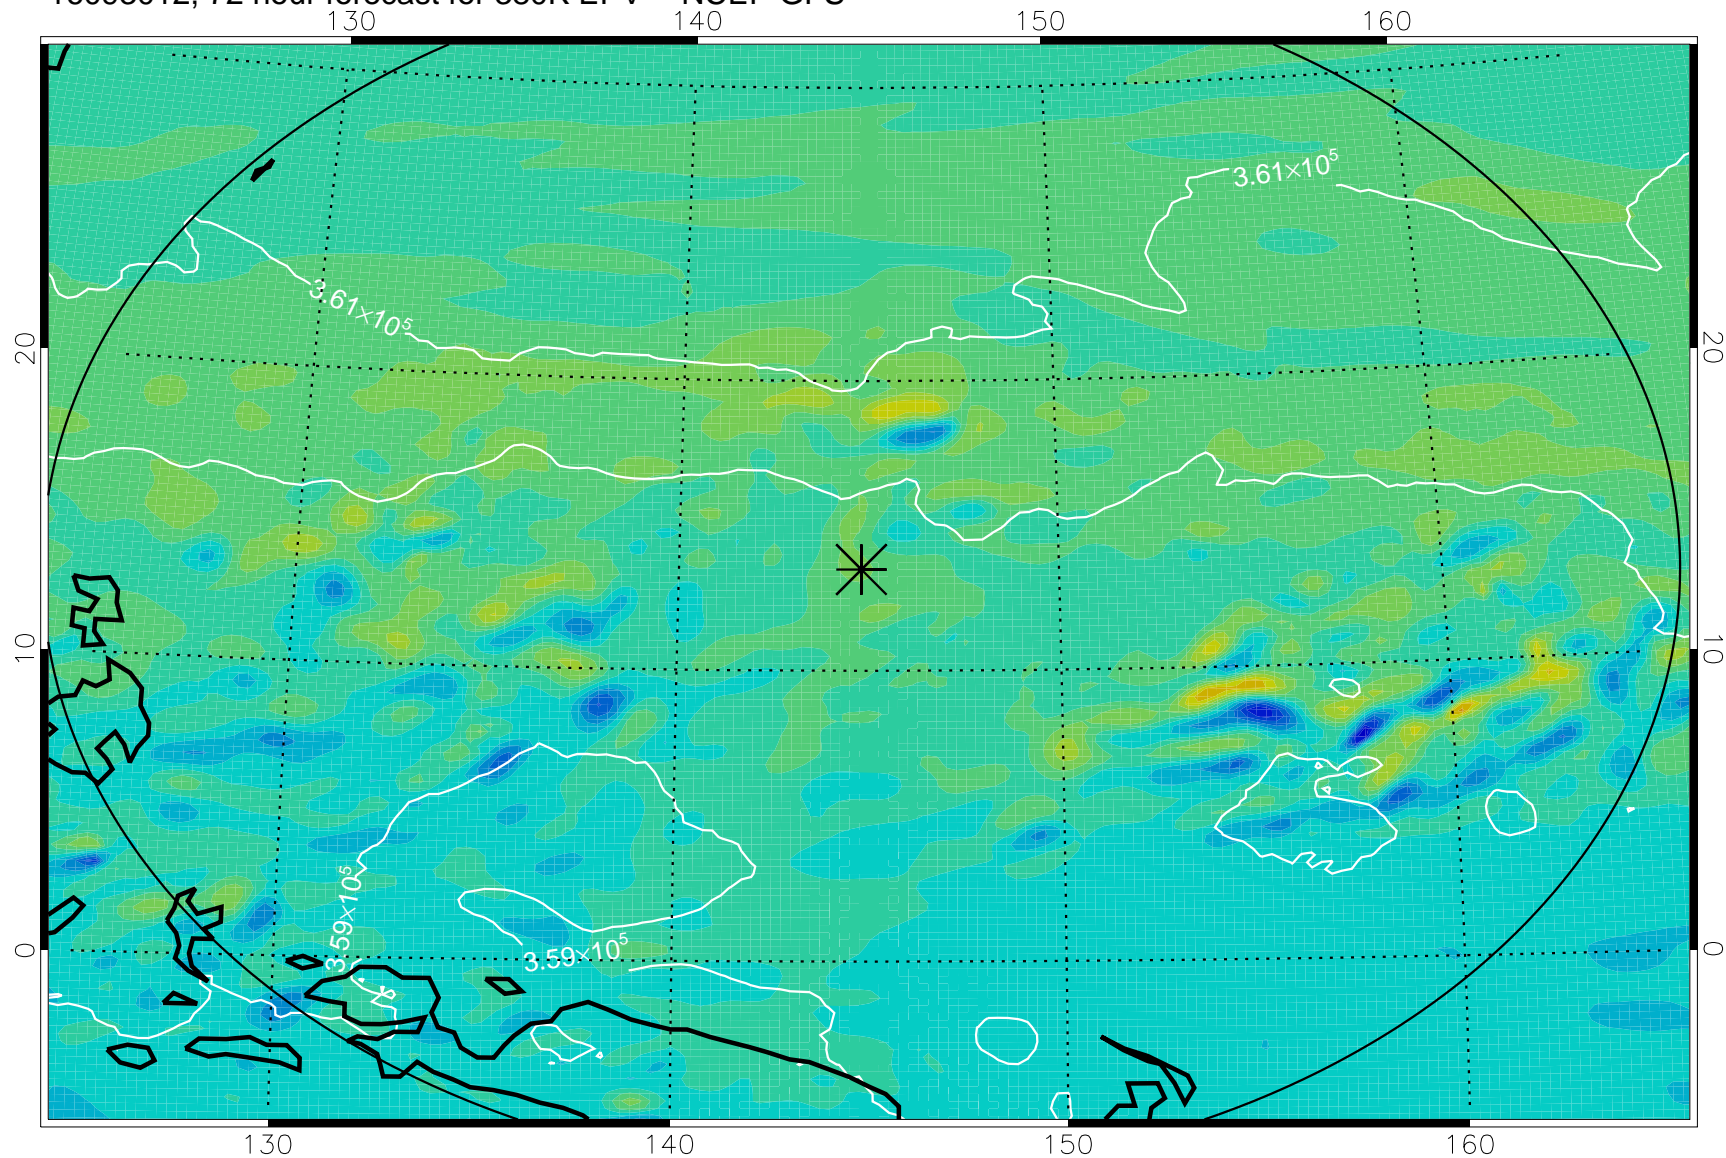

16092918, 54 hour forecast for 380K EPV -- NCEP GFS

380K Montgomery Streamfunction, white

Range ring of 2304 km

16093000, 60 hour forecast for 380K EPV -- NCEP GFS

380K Montgomery Streamfunction, white

Range ring of 2304 km

16093006, 66 hour forecast for 380K EPV -- NCEP GFS

380K Montgomery Streamfunction, white

Range ring of 2304 km

16093012, 72 hour forecast for 380K EPV -- NCEP GFS

380K Montgomery Streamfunction, white

Range ring of 2304 km

16093018, 78 hour forecast for 380K EPV -- NCEP GFS

380K Montgomery Streamfunction, white

Range ring of 2304 km

16100100, 84 hour forecast for 380K EPV -- NCEP GFS

380K Montgomery Streamfunction, white

Range ring of 2304 km

16100106, 90 hour forecast for 380K EPV -- NCEP GFS

380K Montgomery Streamfunction, white

Range ring of 2304 km

16100112, 96 hour forecast for 380K EPV -- NCEP GFS

380K Montgomery Streamfunction, white

Range ring of 2304 km