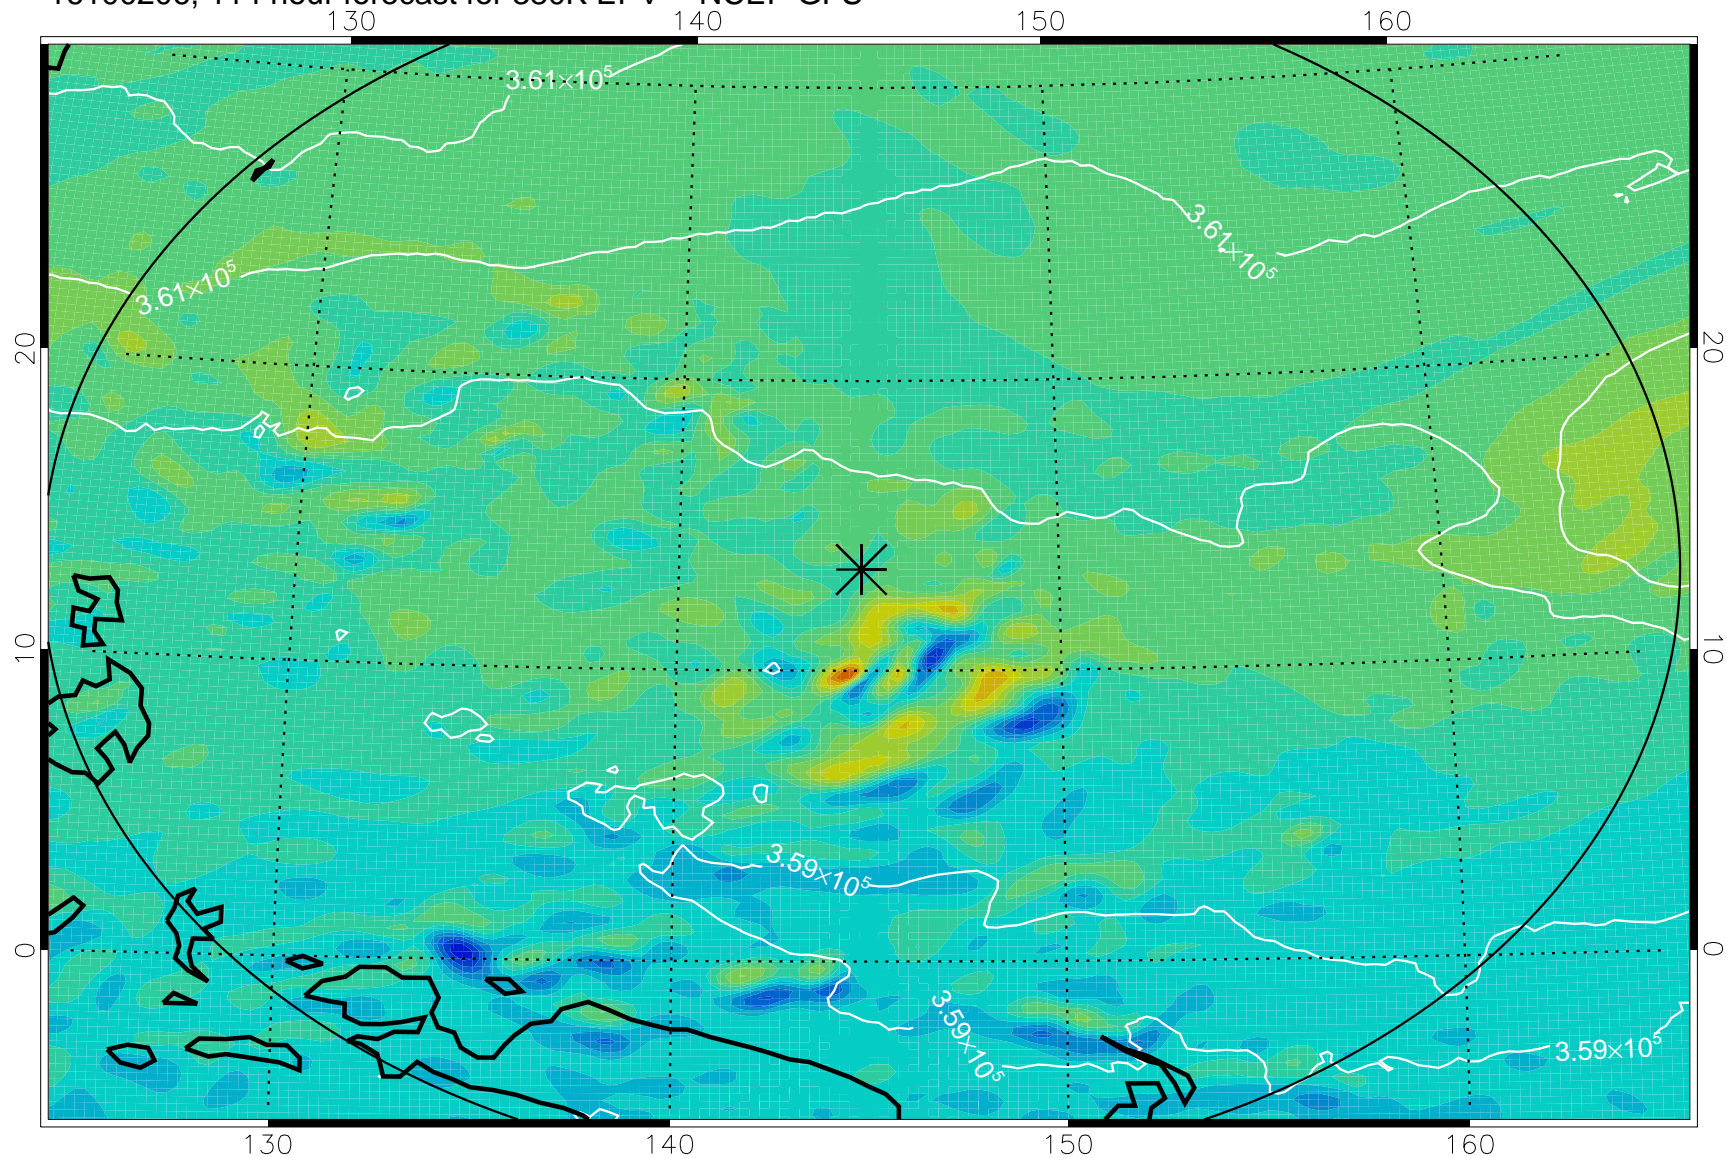

16093018, 78 hour forecast for 380K EPV -- NCEP GFS

380K Montgomery Streamfunction, white

Range ring of 2304 km

16100100, 84 hour forecast for 380K EPV -- NCEP GFS

380K Montgomery Streamfunction, white

Range ring of 2304 km

16100106, 90 hour forecast for 380K EPV -- NCEP GFS

380K Montgomery Streamfunction, white

Range ring of 2304 km

16100112, 96 hour forecast for 380K EPV -- NCEP GFS

380K Montgomery Streamfunction, white

Range ring of 2304 km

16100118, 102 hour forecast for 380K EPV -- NCEP GFS

380K Montgomery Streamfunction, white

Range ring of 2304 km

16100200, 108 hour forecast for 380K EPV -- NCEP GFS

380K Montgomery Streamfunction, white

Range ring of 2304 km

16100206, 114 hour forecast for 380K EPV -- NCEP GFS

380K Montgomery Streamfunction, white

Range ring of 2304 km

16100212, 120 hour forecast for 380K EPV -- NCEP GFS

380K Montgomery Streamfunction, white

Range ring of 2304 km