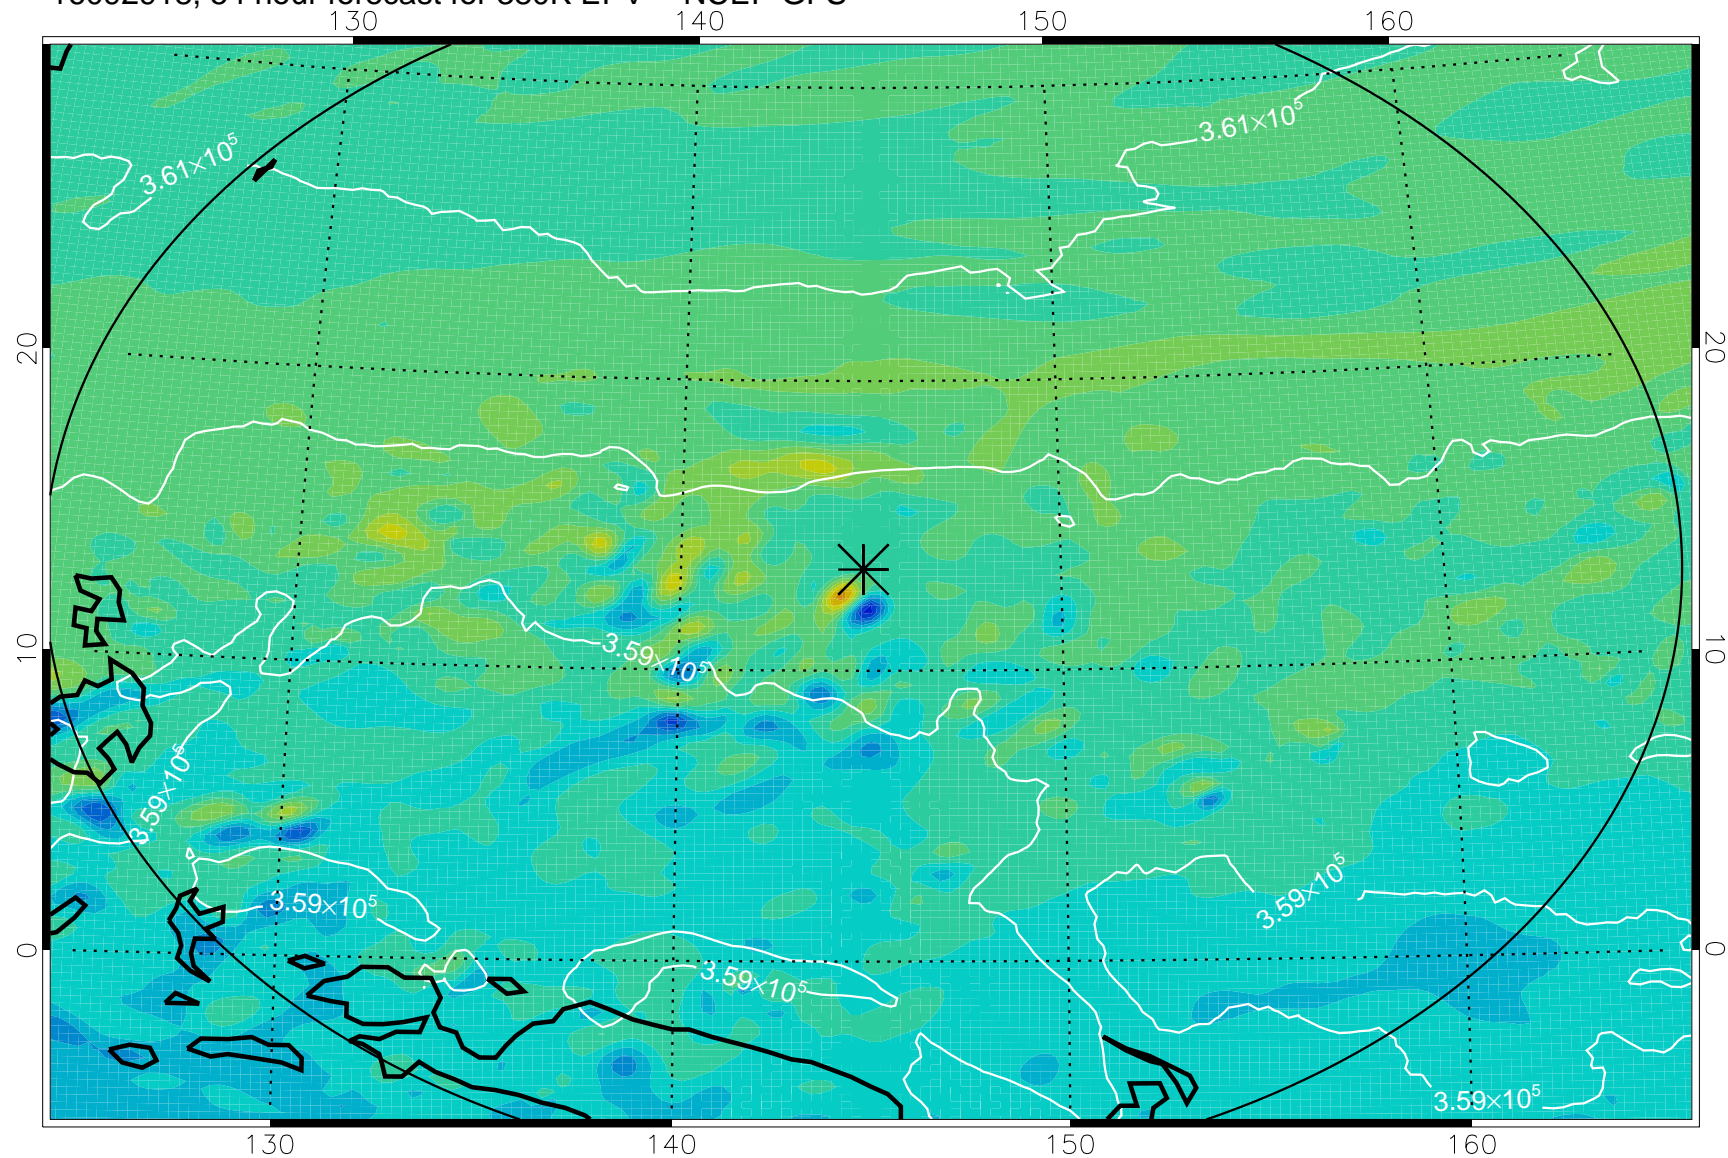

16092906, 42 hour forecast for 380K EPV -- NCEP GFS

380K Montgomery Streamfunction, white

Range ring of 2304 km

16092912, 48 hour forecast for 380K EPV -- NCEP GFS

380K Montgomery Streamfunction, white

Range ring of 2304 km

16092918, 54 hour forecast for 380K EPV -- NCEP GFS

380K Montgomery Streamfunction, white

Range ring of 2304 km

16093000, 60 hour forecast for 380K EPV -- NCEP GFS

380K Montgomery Streamfunction, white

Range ring of 2304 km

16093006, 66 hour forecast for 380K EPV -- NCEP GFS

380K Montgomery Streamfunction, white

Range ring of 2304 km

16093012, 72 hour forecast for 380K EPV -- NCEP GFS

380K Montgomery Streamfunction, white

Range ring of 2304 km

16093018, 78 hour forecast for 380K EPV -- NCEP GFS

380K Montgomery Streamfunction, white

Range ring of 2304 km

16100100, 84 hour forecast for 380K EPV -- NCEP GFS

380K Montgomery Streamfunction, white

Range ring of 2304 km