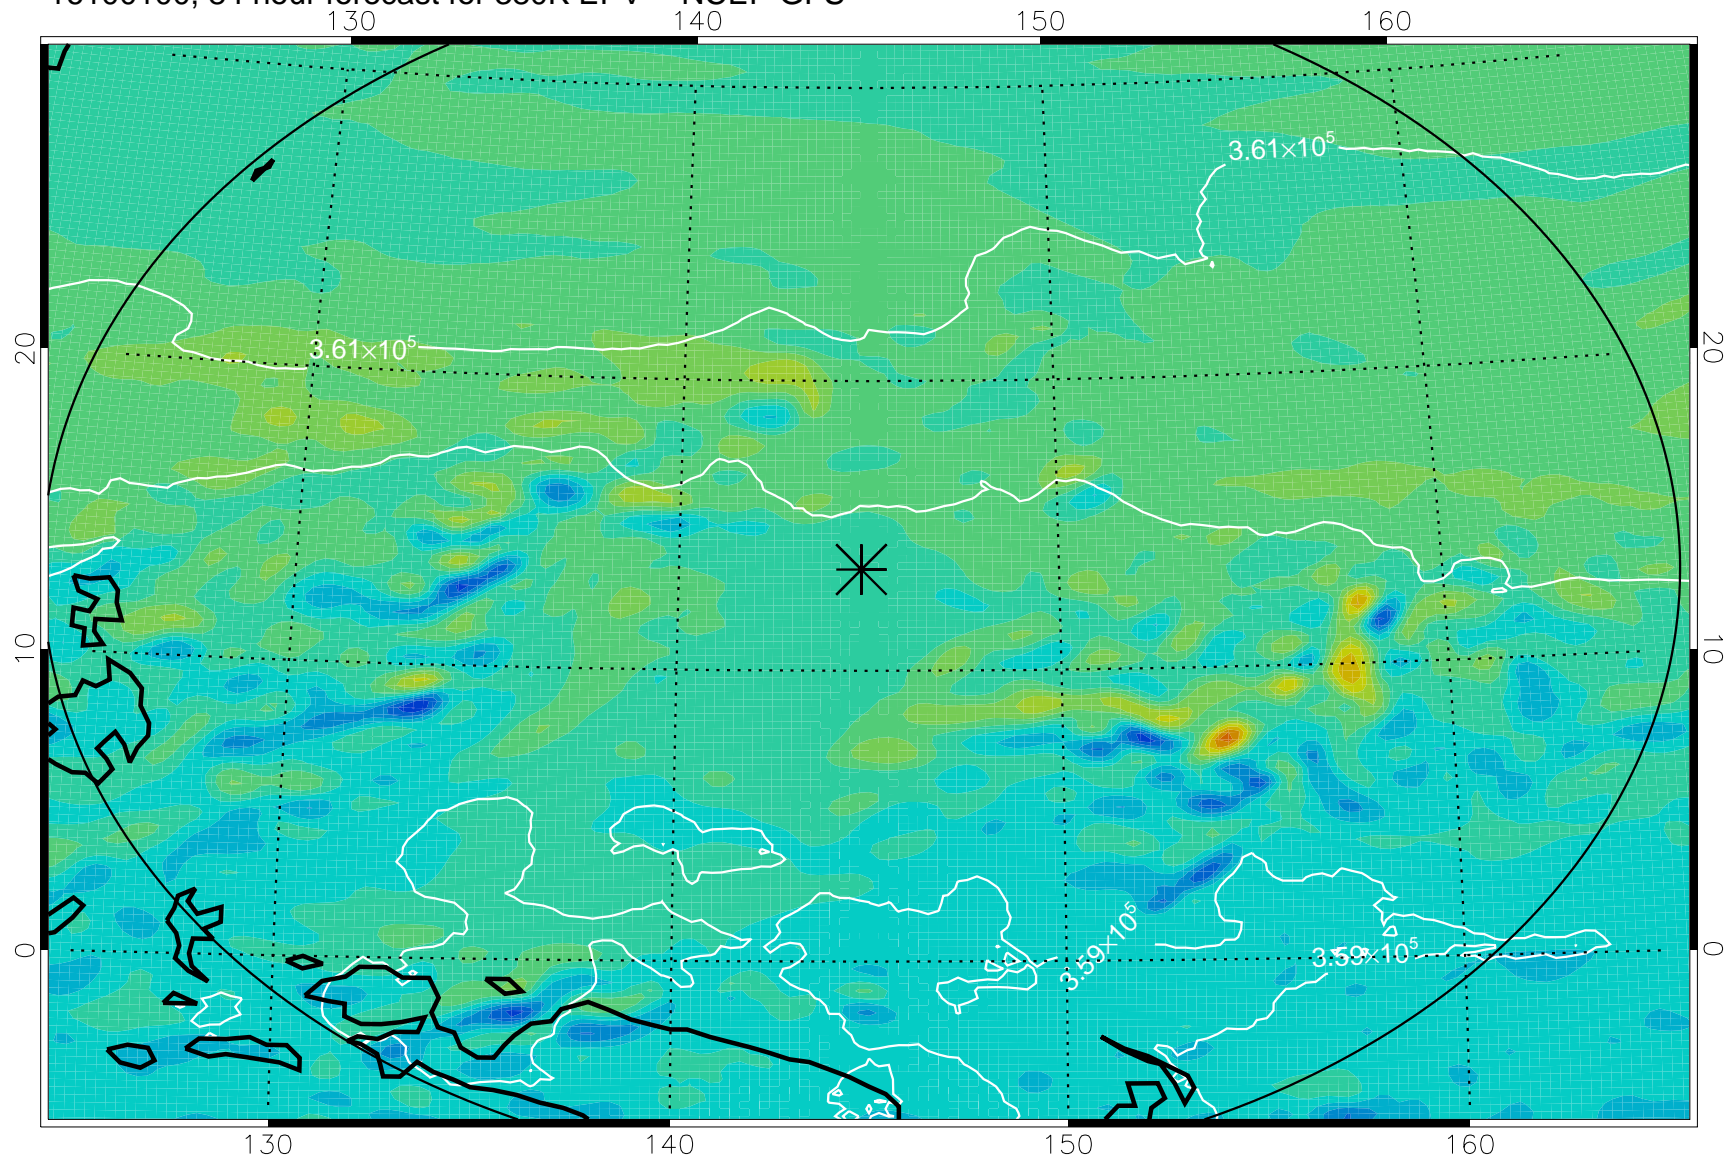

16092918, 54 hour forecast for 380K EPV -- NCEP GFS

380K Montgomery Streamfunction, white

Range ring of 2304 km

16093000, 60 hour forecast for 380K EPV -- NCEP GFS

380K Montgomery Streamfunction, white

Range ring of 2304 km

16093006, 66 hour forecast for 380K EPV -- NCEP GFS

380K Montgomery Streamfunction, white

Range ring of 2304 km

16093012, 72 hour forecast for 380K EPV -- NCEP GFS

380K Montgomery Streamfunction, white

Range ring of 2304 km

16093018, 78 hour forecast for 380K EPV -- NCEP GFS

380K Montgomery Streamfunction, white

Range ring of 2304 km

16100100, 84 hour forecast for 380K EPV -- NCEP GFS

380K Montgomery Streamfunction, white

Range ring of 2304 km

16100106, 90 hour forecast for 380K EPV -- NCEP GFS

380K Montgomery Streamfunction, white

Range ring of 2304 km

16100112, 96 hour forecast for 380K EPV -- NCEP GFS

380K Montgomery Streamfunction, white

Range ring of 2304 km