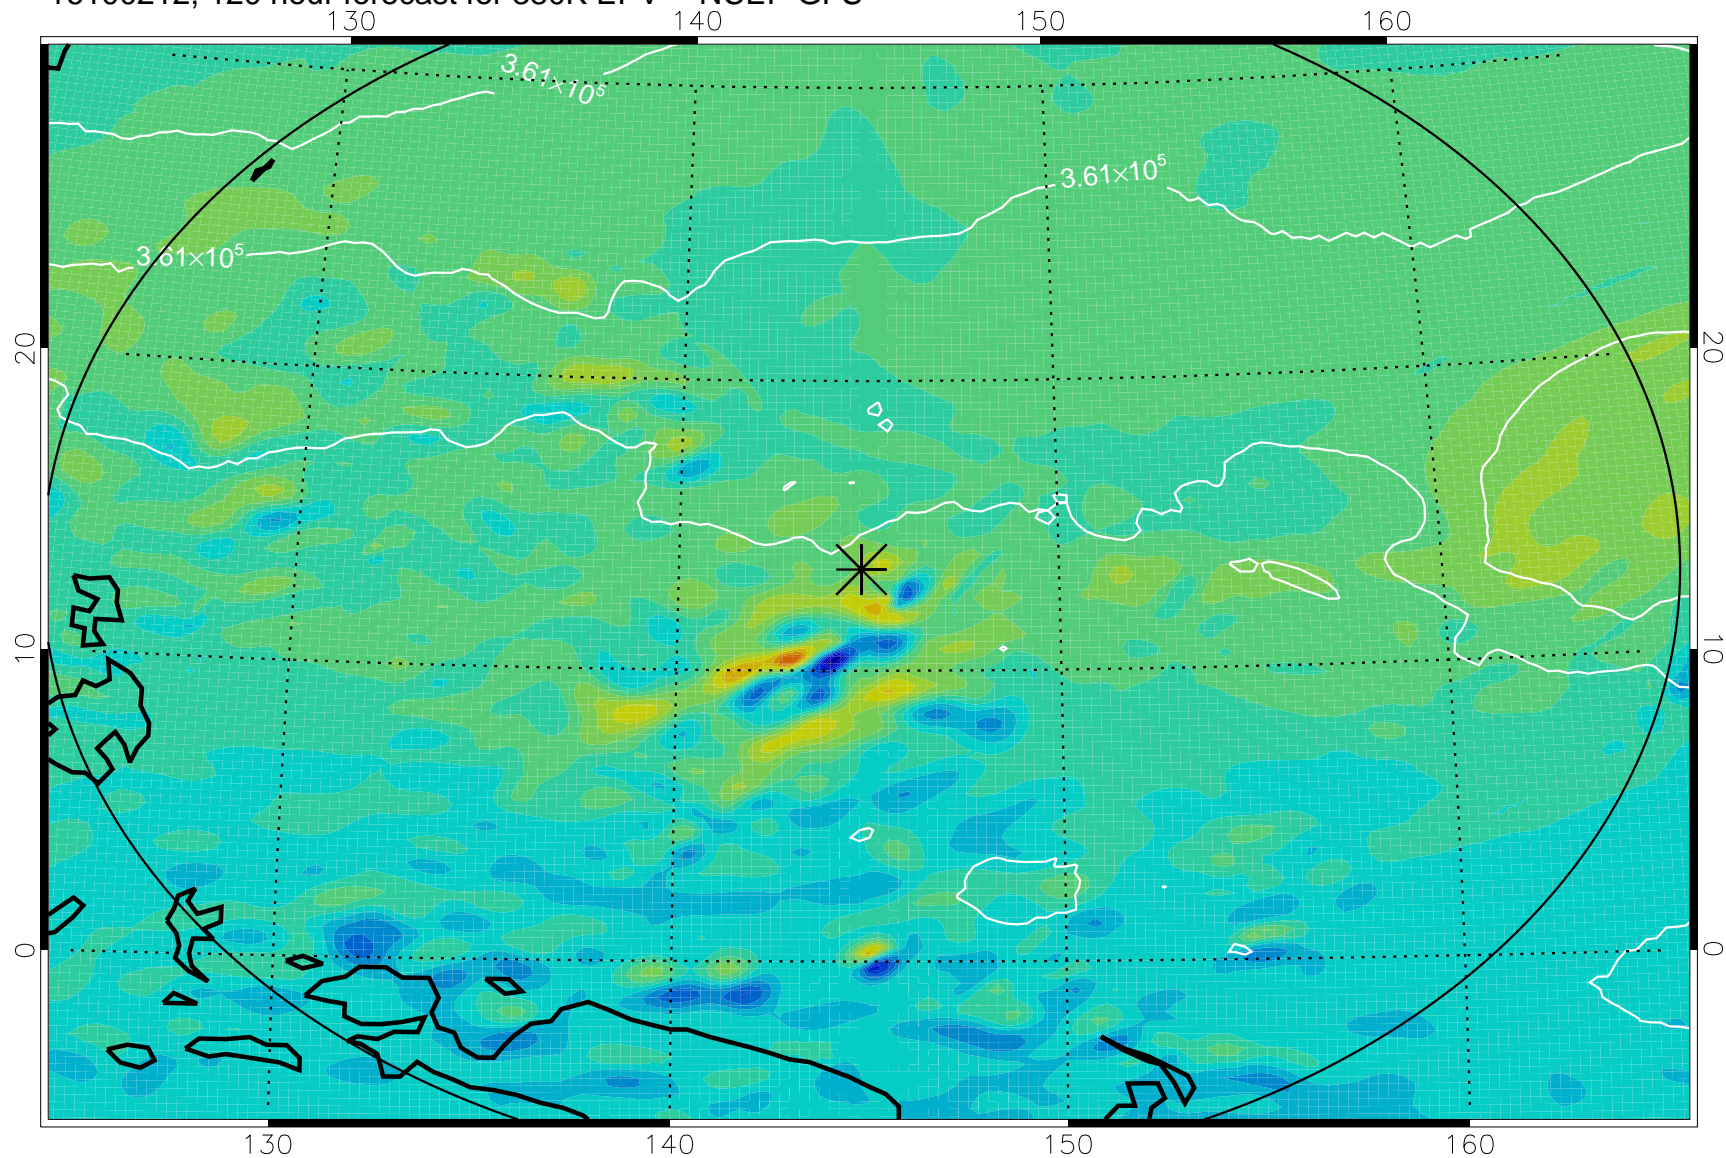

16093018, 78 hour forecast for 380K EPV -- NCEP GFS

380K Montgomery Streamfunction, white

Range ring of 2304 km

16100100, 84 hour forecast for 380K EPV -- NCEP GFS

380K Montgomery Streamfunction, white

Range ring of 2304 km

16100106, 90 hour forecast for 380K EPV -- NCEP GFS

380K Montgomery Streamfunction, white

Range ring of 2304 km

16100112, 96 hour forecast for 380K EPV -- NCEP GFS

380K Montgomery Streamfunction, white

Range ring of 2304 km

16100118, 102 hour forecast for 380K EPV -- NCEP GFS

380K Montgomery Streamfunction, white

Range ring of 2304 km

16100200, 108 hour forecast for 380K EPV -- NCEP GFS

380K Montgomery Streamfunction, white

Range ring of 2304 km

16100206, 114 hour forecast for 380K EPV -- NCEP GFS

380K Montgomery Streamfunction, white

Range ring of 2304 km

16100212, 120 hour forecast for 380K EPV -- NCEP GFS

380K Montgomery Streamfunction, white

Range ring of 2304 km