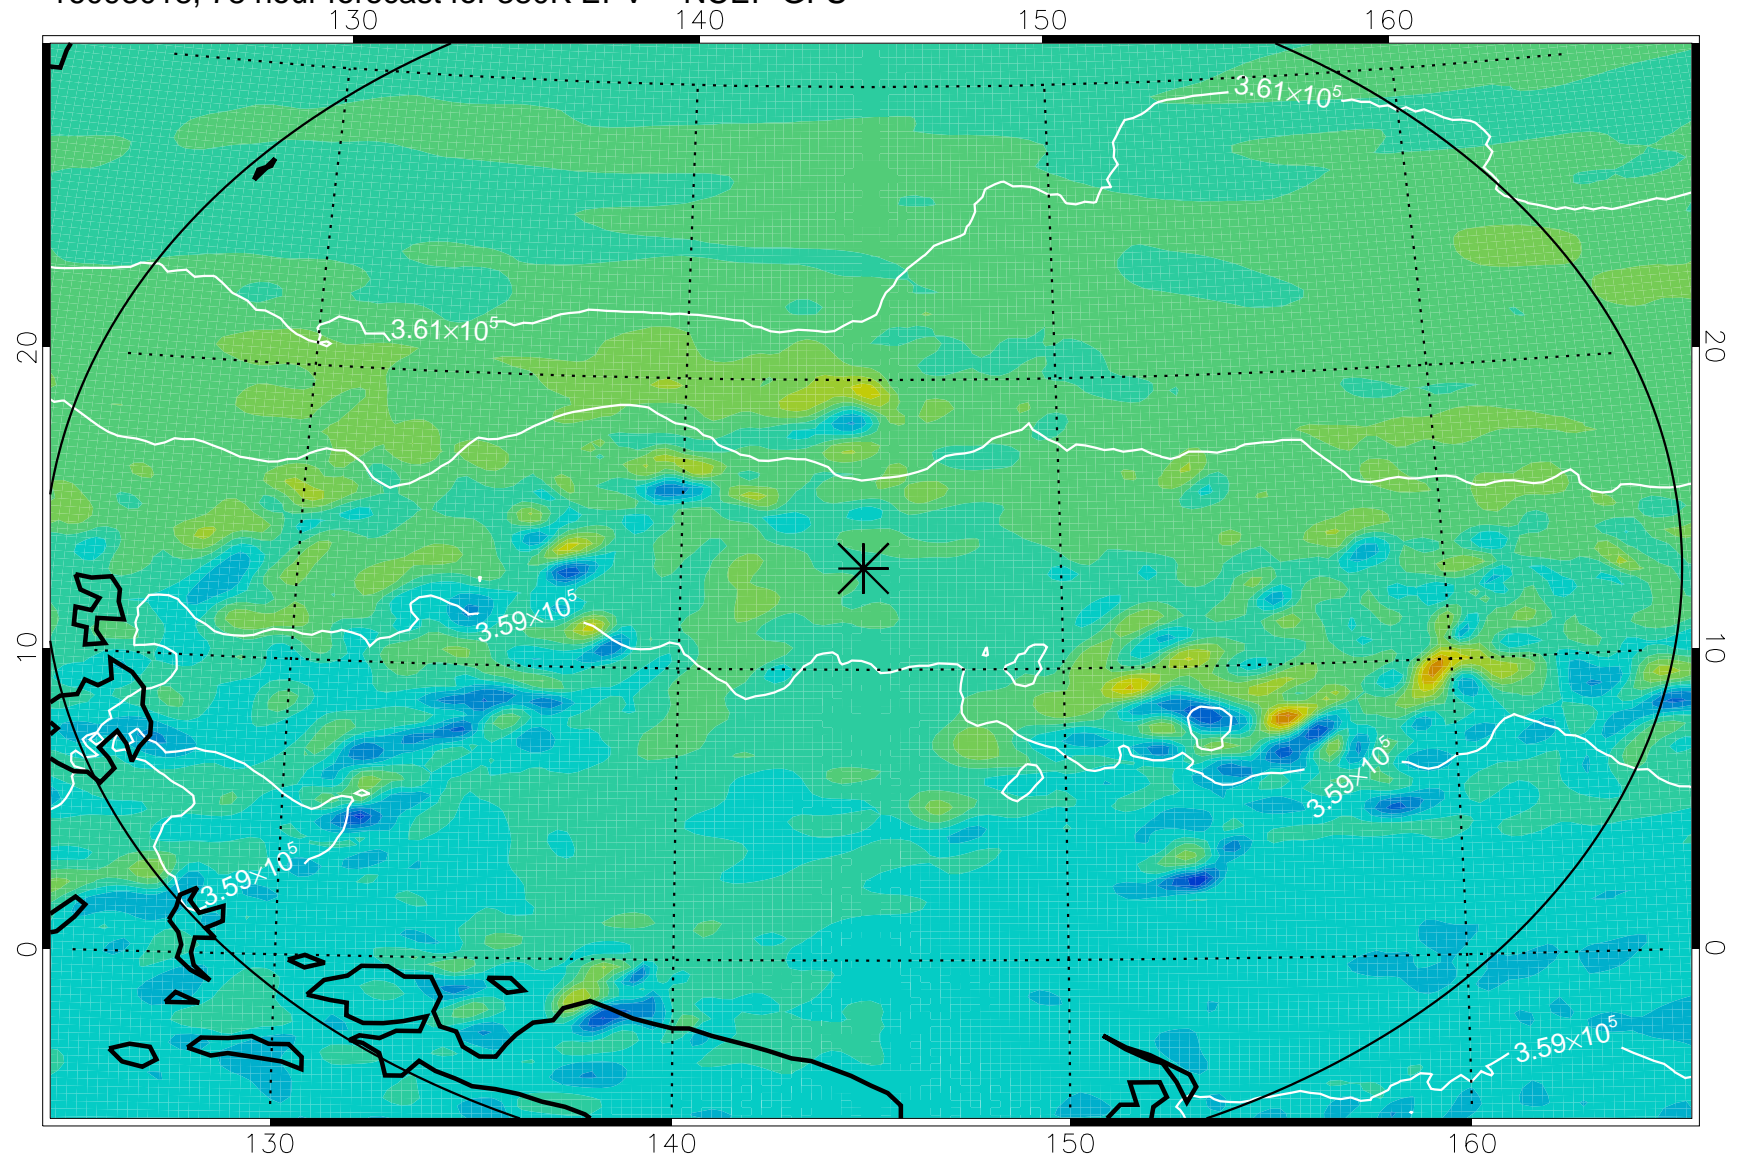

16093006, 66 hour forecast for 380K EPV -- NCEP GFS

380K Montgomery Streamfunction, white

Range ring of 2304 km

16093012, 72 hour forecast for 380K EPV -- NCEP GFS

380K Montgomery Streamfunction, white

Range ring of 2304 km

16093018, 78 hour forecast for 380K EPV -- NCEP GFS

380K Montgomery Streamfunction, white

Range ring of 2304 km

16100100, 84 hour forecast for 380K EPV -- NCEP GFS

380K Montgomery Streamfunction, white

Range ring of 2304 km

16100106, 90 hour forecast for 380K EPV -- NCEP GFS

380K Montgomery Streamfunction, white

Range ring of 2304 km

16100112, 96 hour forecast for 380K EPV -- NCEP GFS

380K Montgomery Streamfunction, white

Range ring of 2304 km

16100118, 102 hour forecast for 380K EPV -- NCEP GFS

380K Montgomery Streamfunction, white

Range ring of 2304 km

16100200, 108 hour forecast for 380K EPV -- NCEP GFS

380K Montgomery Streamfunction, white

Range ring of 2304 km