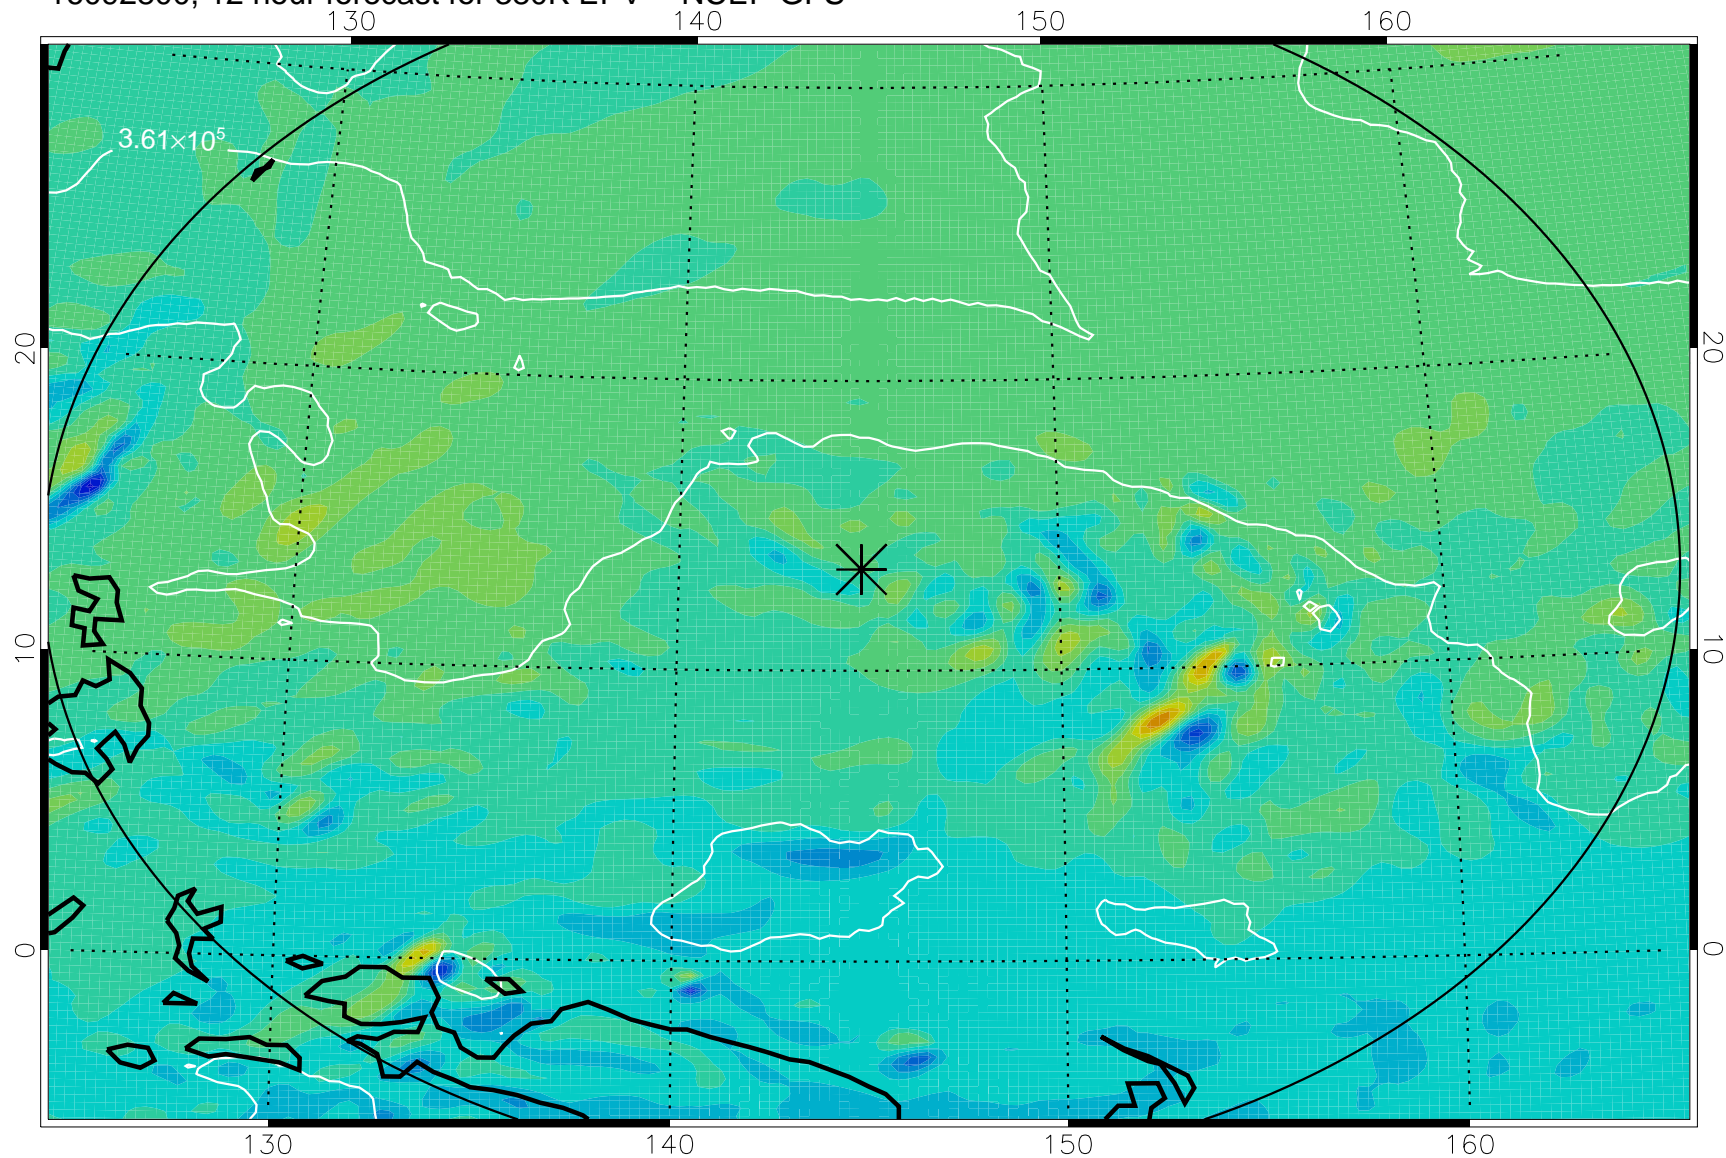

16092718, 6 hour forecast for 380K EPV -- NCEP GFS

380K Montgomery Streamfunction, white

Range ring of 2304 km

16092800, 12 hour forecast for 380K EPV -- NCEP GFS

380K Montgomery Streamfunction, white

Range ring of 2304 km

16092806, 18 hour forecast for 380K EPV -- NCEP GFS

380K Montgomery Streamfunction, white

Range ring of 2304 km

16092812, 24 hour forecast for 380K EPV -- NCEP GFS

380K Montgomery Streamfunction, white

Range ring of 2304 km

16092818, 30 hour forecast for 380K EPV -- NCEP GFS

380K Montgomery Streamfunction, white

Range ring of 2304 km

16092900, 36 hour forecast for 380K EPV -- NCEP GFS

380K Montgomery Streamfunction, white

Range ring of 2304 km

16093018, 78 hour forecast for 380K EPV -- NCEP GFS

380K Montgomery Streamfunction, white

Range ring of 2304 km

16100100, 84 hour forecast for 380K EPV -- NCEP GFS

380K Montgomery Streamfunction, white

Range ring of 2304 km