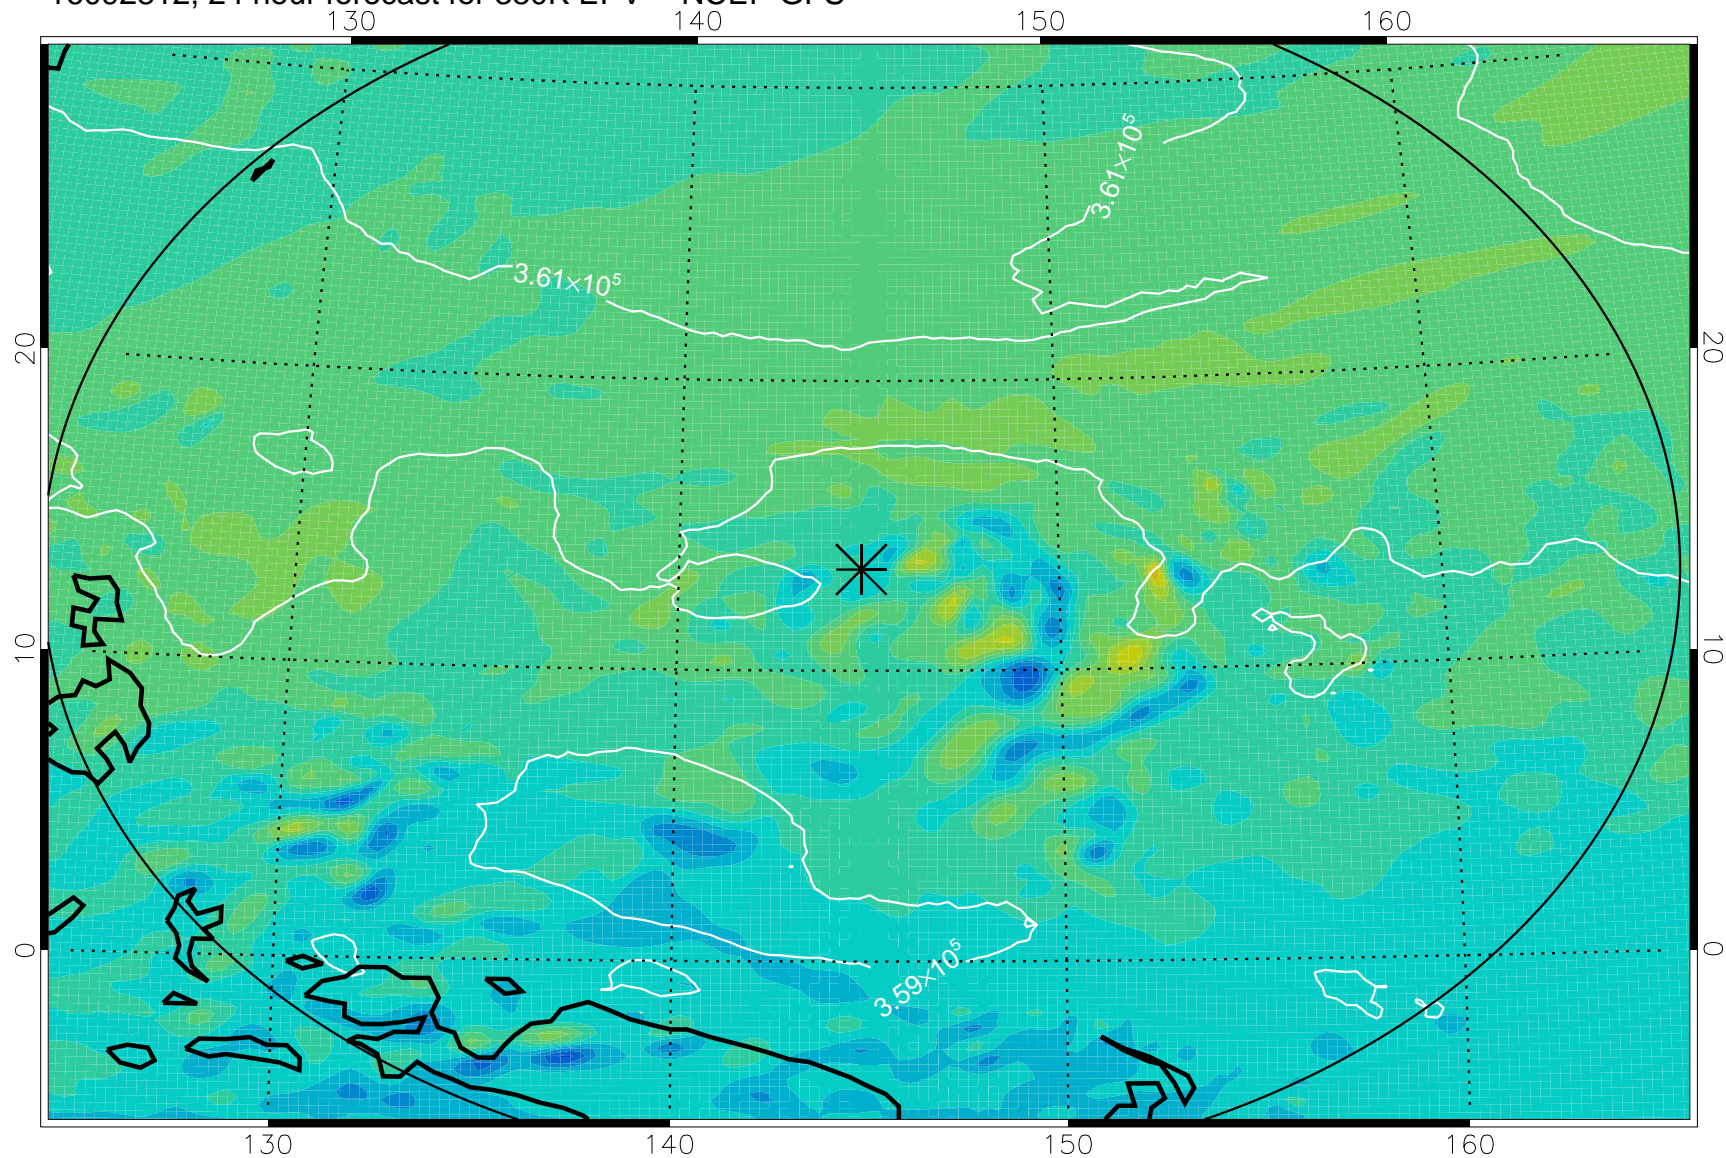

16092718, 6 hour forecast for 380K EPV -- NCEP GFS

380K Montgomery Streamfunction, white

Range ring of 2304 km

16092800, 12 hour forecast for 380K EPV -- NCEP GFS

380K Montgomery Streamfunction, white

Range ring of 2304 km

16092806, 18 hour forecast for 380K EPV -- NCEP GFS

380K Montgomery Streamfunction, white

Range ring of 2304 km

16092812, 24 hour forecast for 380K EPV -- NCEP GFS

380K Montgomery Streamfunction, white

Range ring of 2304 km

16092818, 30 hour forecast for 380K EPV -- NCEP GFS

380K Montgomery Streamfunction, white

Range ring of 2304 km

16092900, 36 hour forecast for 380K EPV -- NCEP GFS

380K Montgomery Streamfunction, white

Range ring of 2304 km

16093006, 66 hour forecast for 380K EPV -- NCEP GFS

380K Montgomery Streamfunction, white

Range ring of 2304 km

16093012, 72 hour forecast for 380K EPV -- NCEP GFS

380K Montgomery Streamfunction, white

Range ring of 2304 km