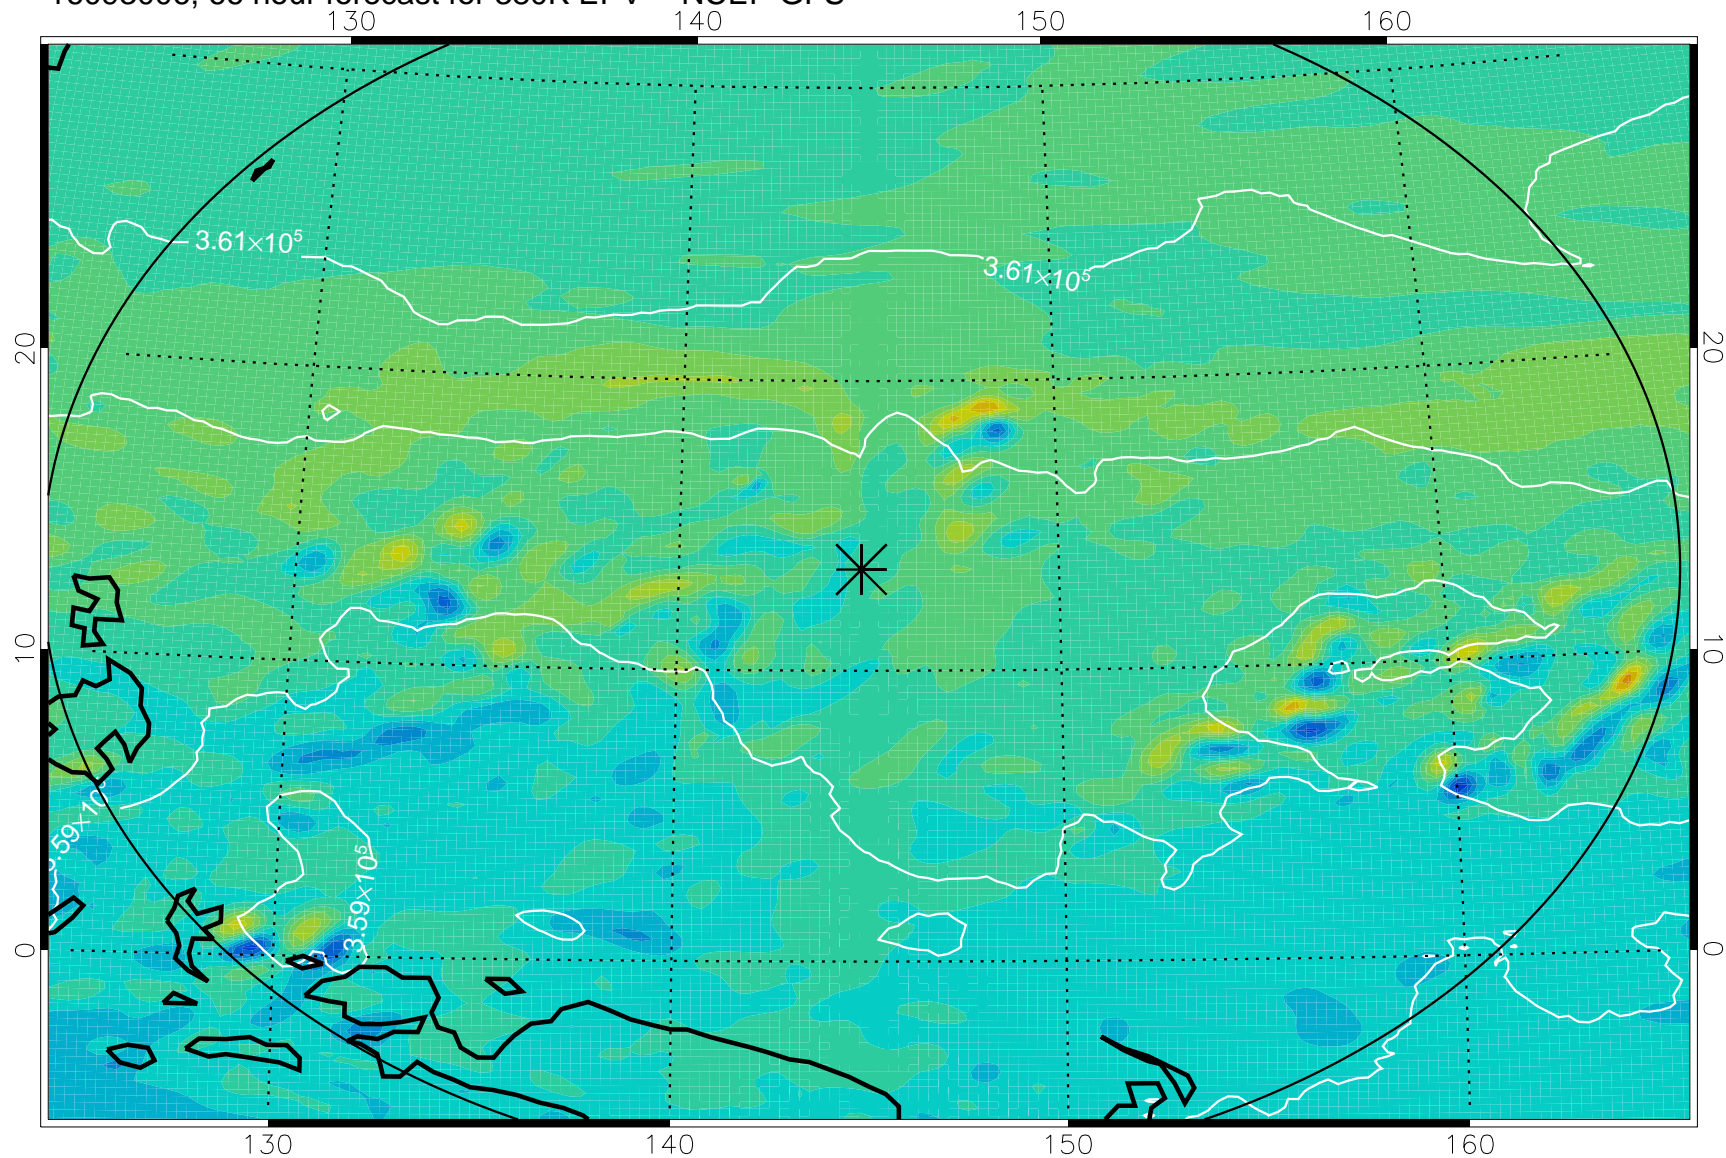

16092918, 54 hour forecast for 380K EPV -- NCEP GFS

380K Montgomery Streamfunction, white

Range ring of 2304 km

16093000, 60 hour forecast for 380K EPV -- NCEP GFS

380K Montgomery Streamfunction, white

Range ring of 2304 km

16093006, 66 hour forecast for 380K EPV -- NCEP GFS

380K Montgomery Streamfunction, white

Range ring of 2304 km

16093012, 72 hour forecast for 380K EPV -- NCEP GFS

380K Montgomery Streamfunction, white

Range ring of 2304 km

16093018, 78 hour forecast for 380K EPV -- NCEP GFS

380K Montgomery Streamfunction, white

Range ring of 2304 km

16100100, 84 hour forecast for 380K EPV -- NCEP GFS

380K Montgomery Streamfunction, white

Range ring of 2304 km

16100106, 90 hour forecast for 380K EPV -- NCEP GFS

380K Montgomery Streamfunction, white

Range ring of 2304 km

16100112, 96 hour forecast for 380K EPV -- NCEP GFS

380K Montgomery Streamfunction, white

Range ring of 2304 km