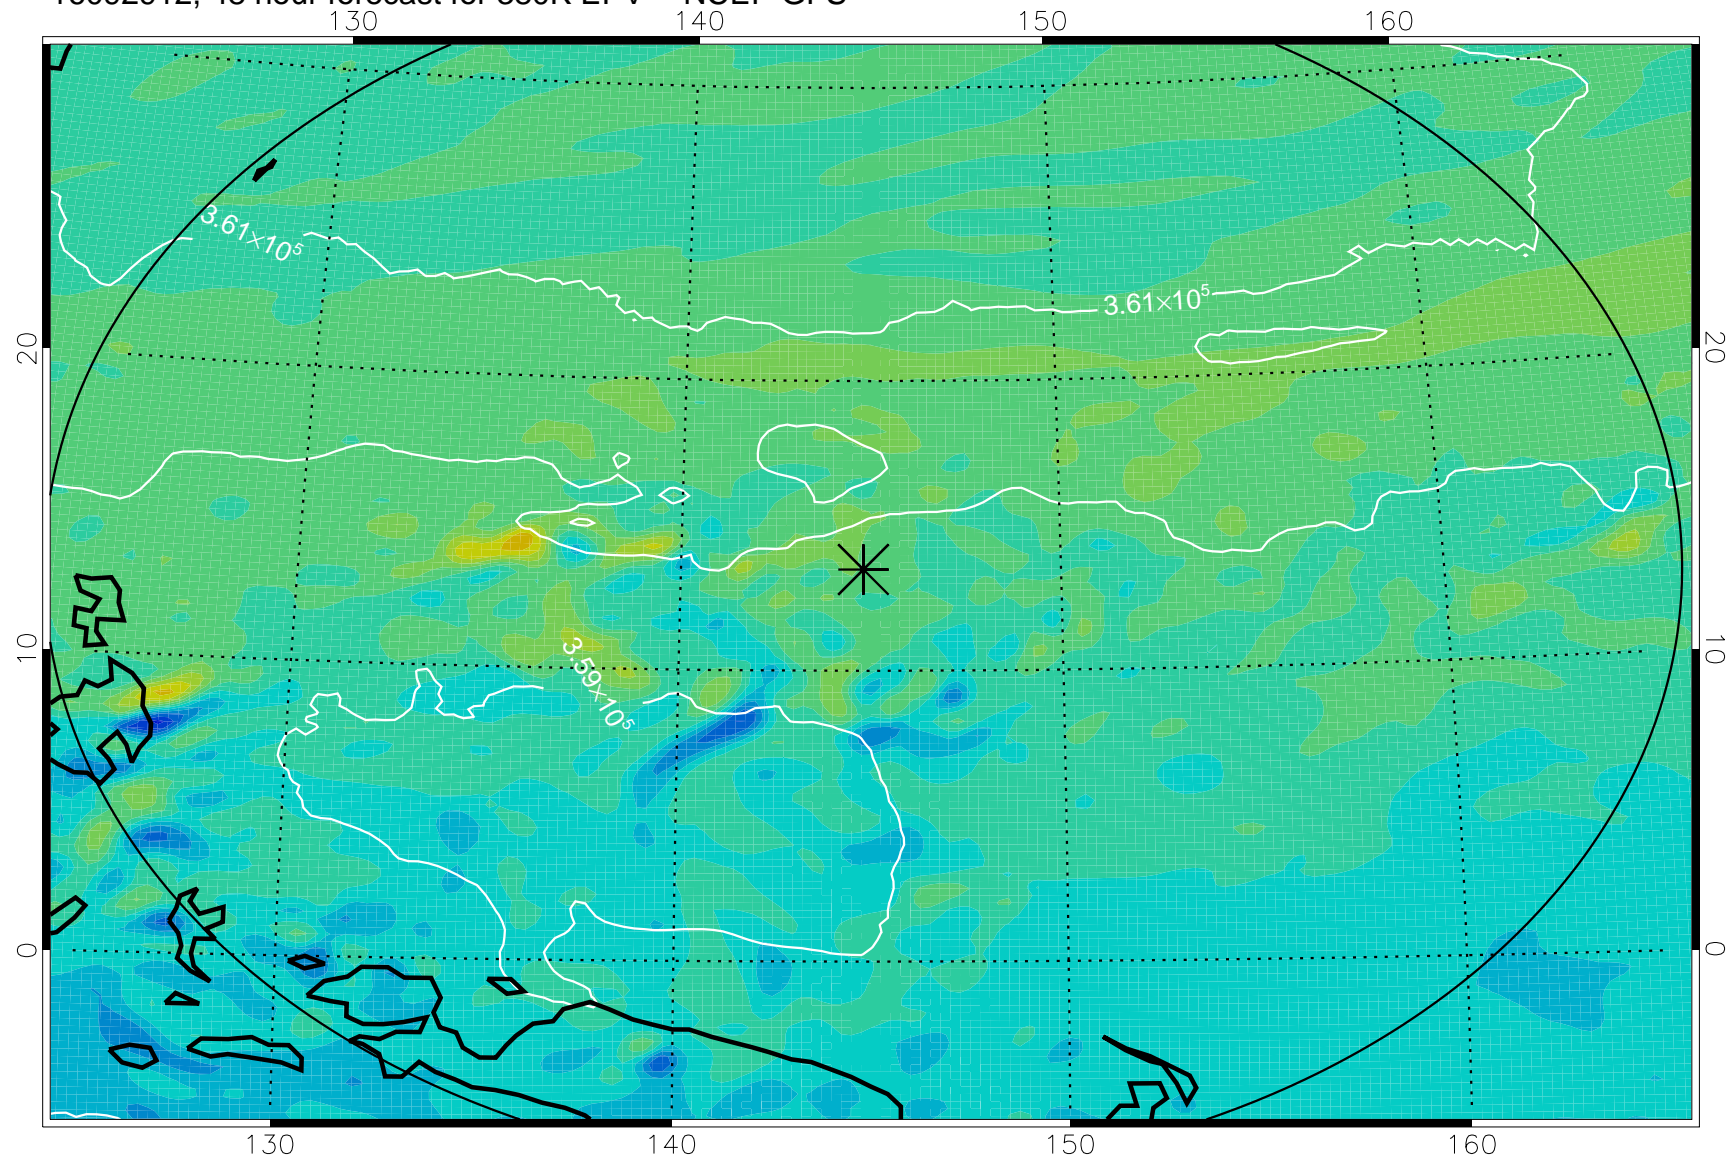

16092906, 42 hour forecast for 380K EPV -- NCEP GFS

380K Montgomery Streamfunction, white

Range ring of 2304 km

16092912, 48 hour forecast for 380K EPV -- NCEP GFS

380K Montgomery Streamfunction, white

Range ring of 2304 km

16092918, 54 hour forecast for 380K EPV -- NCEP GFS

380K Montgomery Streamfunction, white

Range ring of 2304 km

16093000, 60 hour forecast for 380K EPV -- NCEP GFS

380K Montgomery Streamfunction, white

Range ring of 2304 km

16093006, 66 hour forecast for 380K EPV -- NCEP GFS

380K Montgomery Streamfunction, white

Range ring of 2304 km

16093012, 72 hour forecast for 380K EPV -- NCEP GFS

380K Montgomery Streamfunction, white

Range ring of 2304 km

16093018, 78 hour forecast for 380K EPV -- NCEP GFS

380K Montgomery Streamfunction, white

Range ring of 2304 km

16100100, 84 hour forecast for 380K EPV -- NCEP GFS

380K Montgomery Streamfunction, white

Range ring of 2304 km