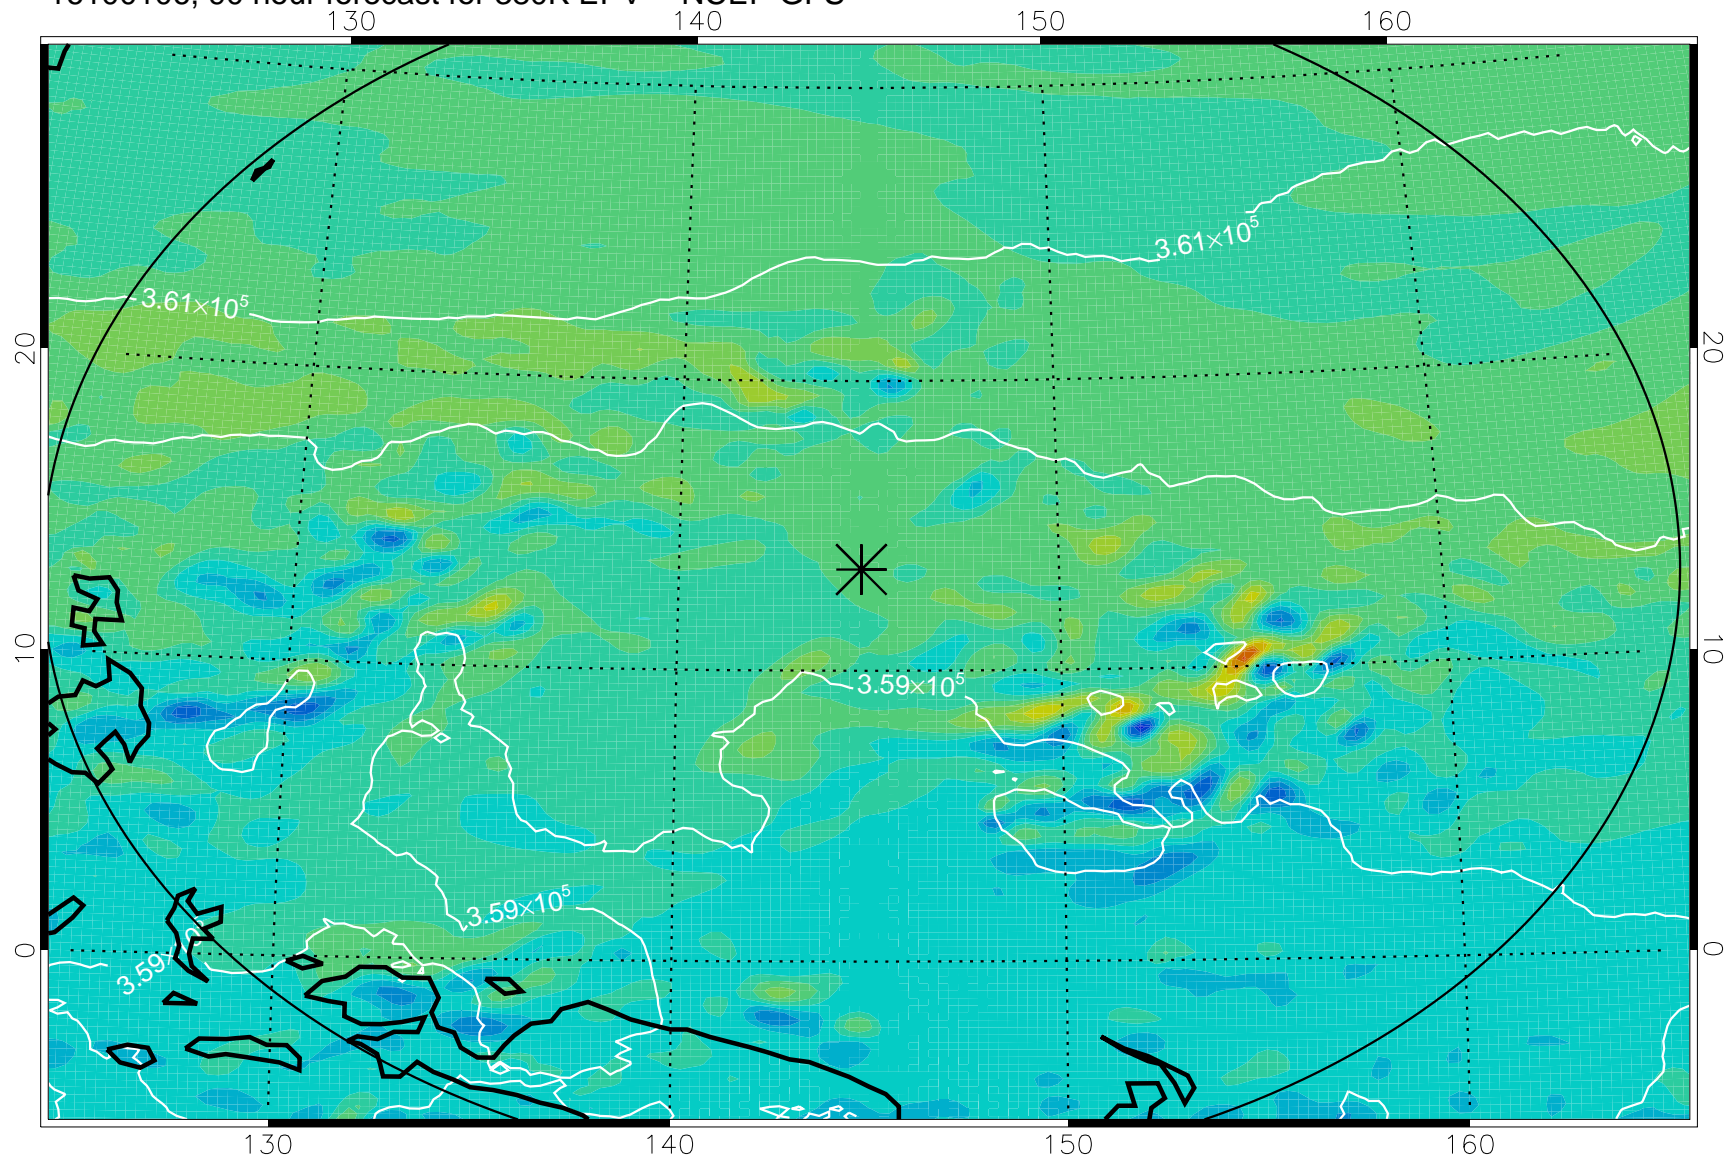

16093006, 66 hour forecast for 380K EPV -- NCEP GFS

380K Montgomery Streamfunction, white

Range ring of 2304 km

16093012, 72 hour forecast for 380K EPV -- NCEP GFS

380K Montgomery Streamfunction, white

Range ring of 2304 km

16093018, 78 hour forecast for 380K EPV -- NCEP GFS

380K Montgomery Streamfunction, white

Range ring of 2304 km

16100100, 84 hour forecast for 380K EPV -- NCEP GFS

380K Montgomery Streamfunction, white

Range ring of 2304 km

16100106, 90 hour forecast for 380K EPV -- NCEP GFS

380K Montgomery Streamfunction, white

Range ring of 2304 km

16100112, 96 hour forecast for 380K EPV -- NCEP GFS

380K Montgomery Streamfunction, white

Range ring of 2304 km

16100118, 102 hour forecast for 380K EPV -- NCEP GFS

380K Montgomery Streamfunction, white

Range ring of 2304 km

16100200, 108 hour forecast for 380K EPV -- NCEP GFS

380K Montgomery Streamfunction, white

Range ring of 2304 km