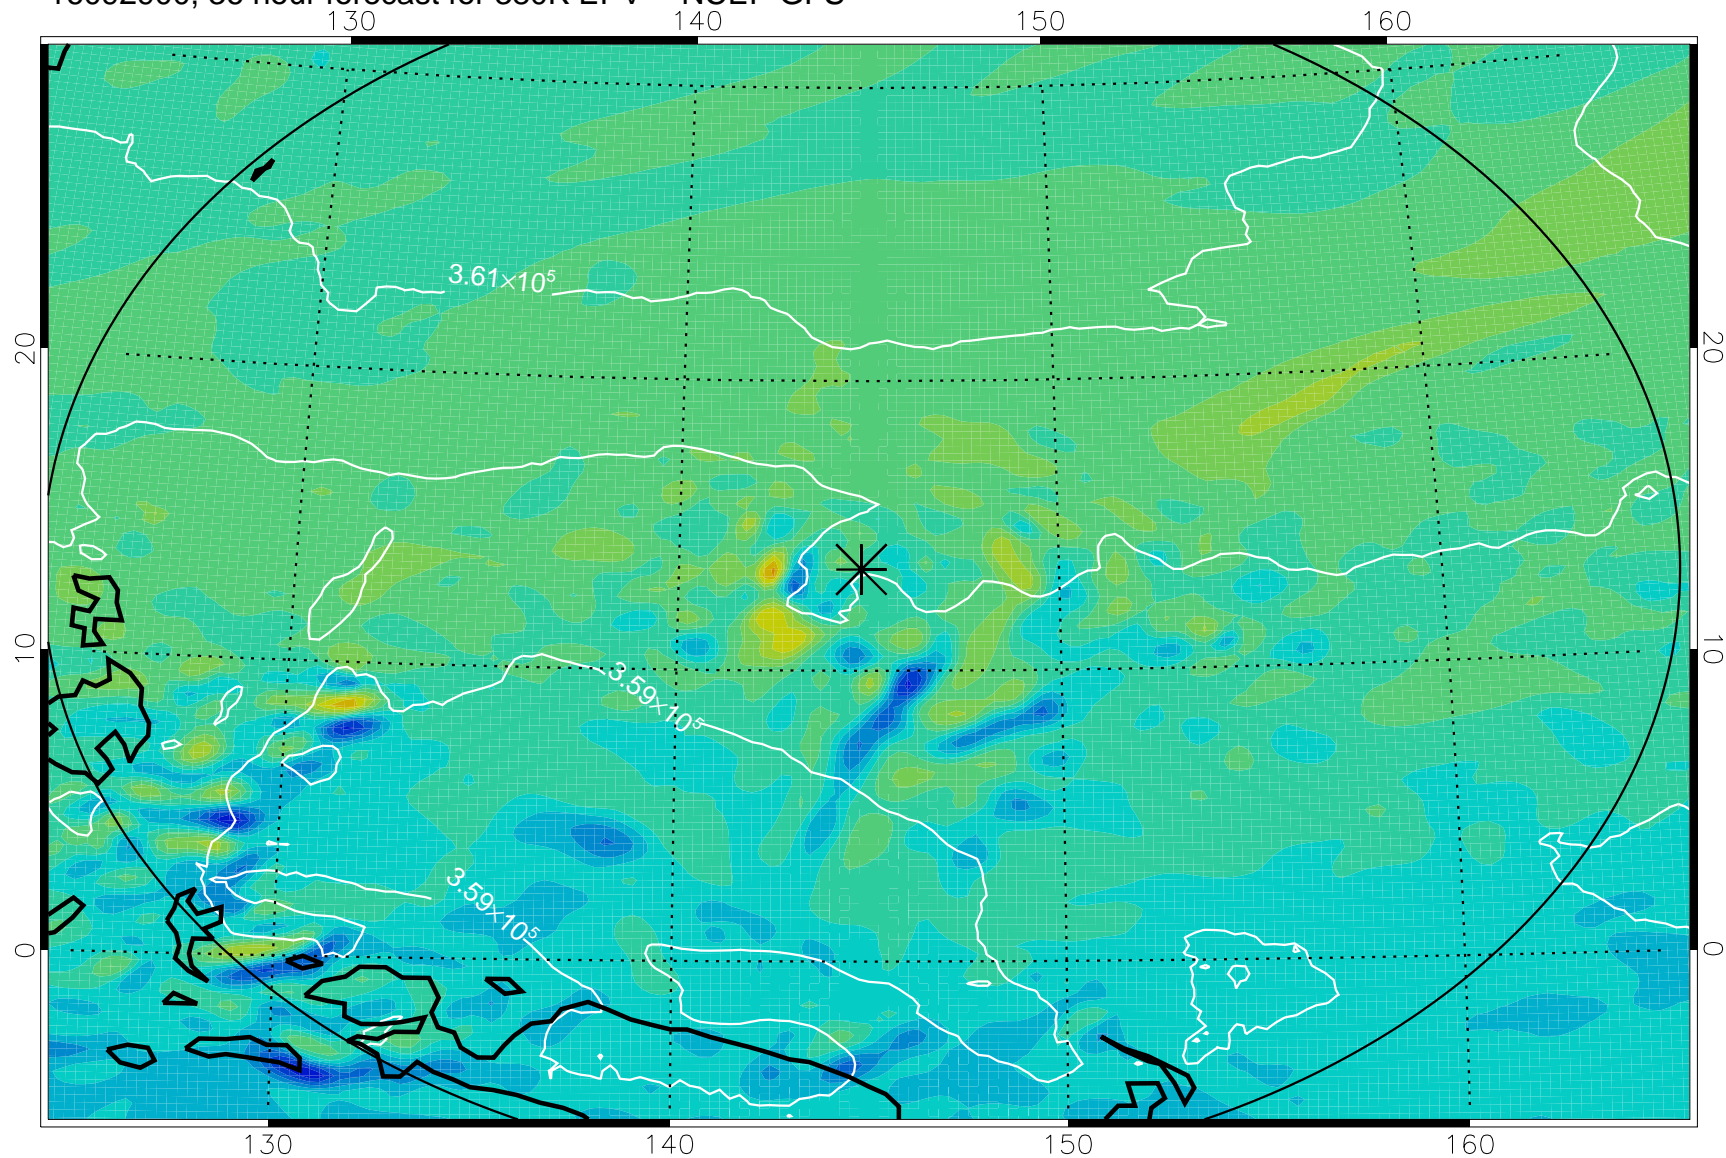

16092806, 18 hour forecast for 380K EPV -- NCEP GFS

380K Montgomery Streamfunction, white

Range ring of 2304 km

16092812, 24 hour forecast for 380K EPV -- NCEP GFS

380K Montgomery Streamfunction, white

Range ring of 2304 km

16092818, 30 hour forecast for 380K EPV -- NCEP GFS

380K Montgomery Streamfunction, white

Range ring of 2304 km

16092900, 36 hour forecast for 380K EPV -- NCEP GFS

380K Montgomery Streamfunction, white

Range ring of 2304 km

16092906, 42 hour forecast for 380K EPV -- NCEP GFS

380K Montgomery Streamfunction, white

Range ring of 2304 km

16092912, 48 hour forecast for 380K EPV -- NCEP GFS

380K Montgomery Streamfunction, white

Range ring of 2304 km

16093018, 78 hour forecast for 380K EPV -- NCEP GFS

380K Montgomery Streamfunction, white

Range ring of 2304 km

16100100, 84 hour forecast for 380K EPV -- NCEP GFS

380K Montgomery Streamfunction, white

Range ring of 2304 km