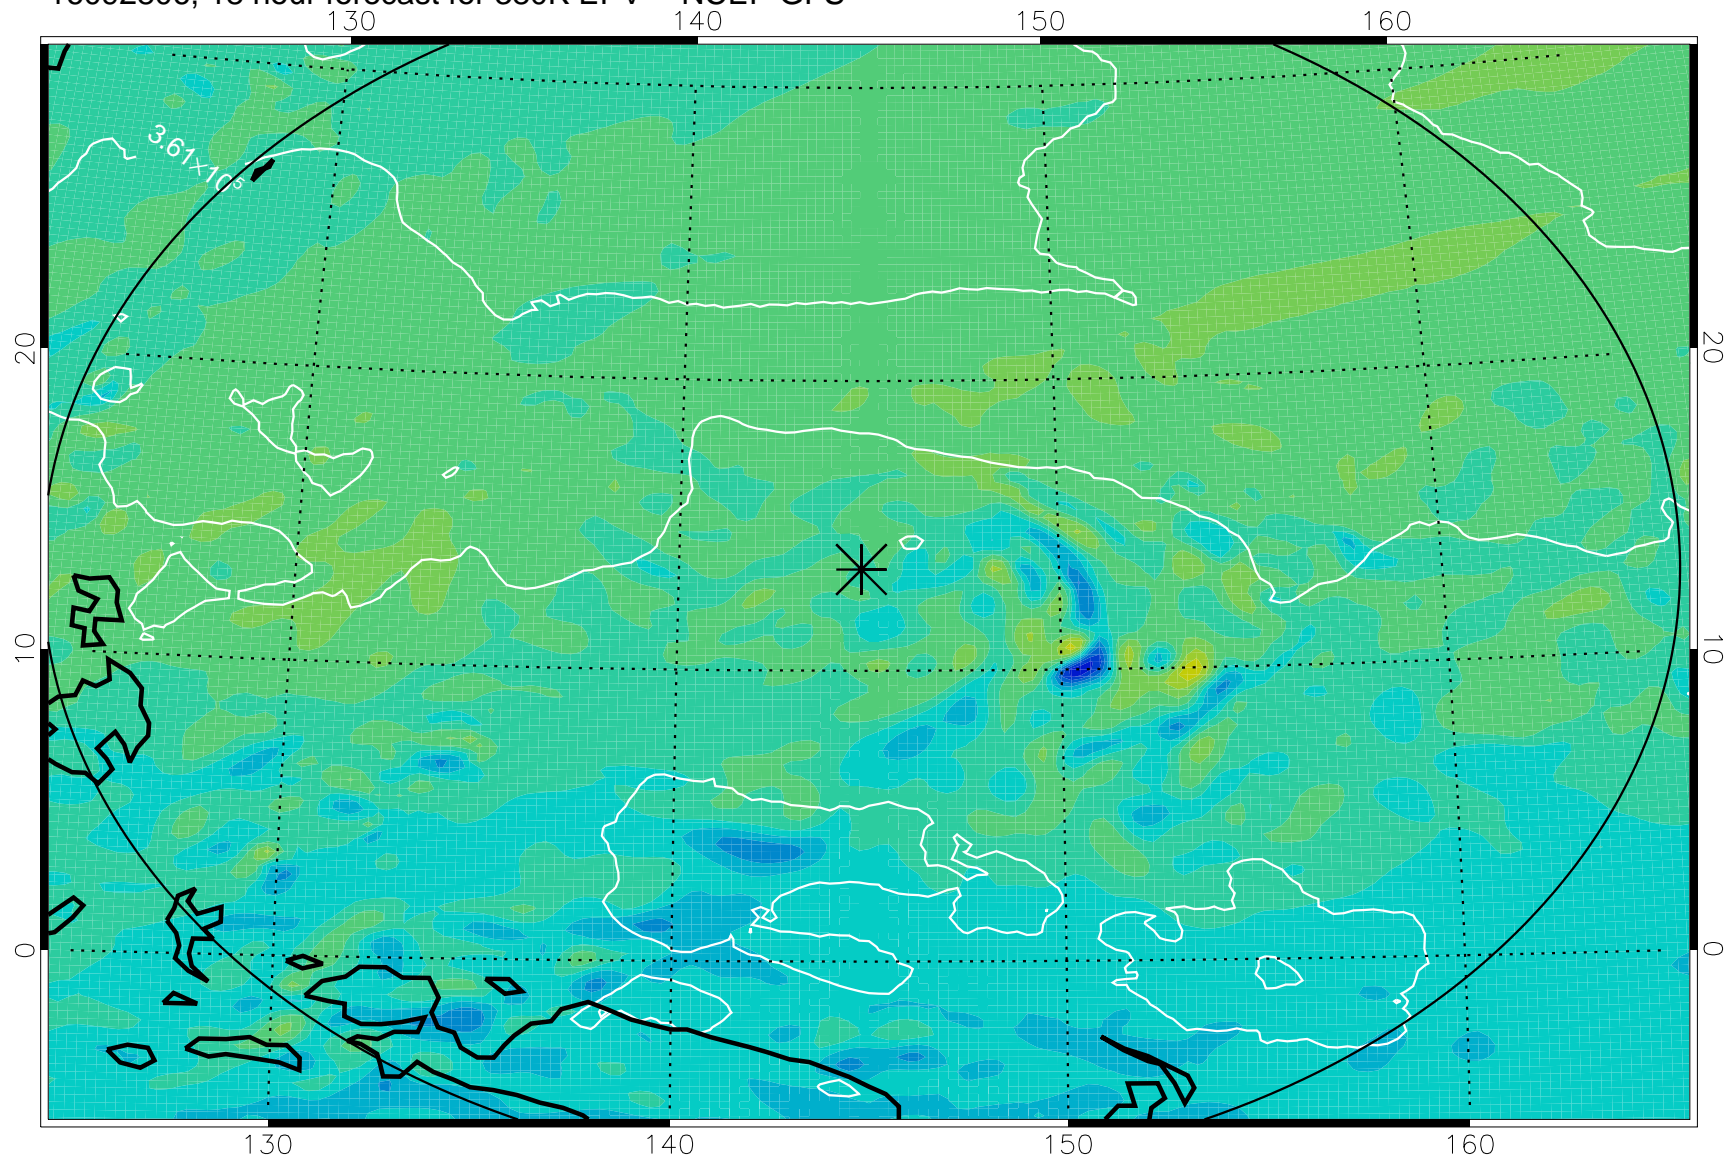

16092718, 6 hour forecast for 380K EPV -- NCEP GFS

380K Montgomery Streamfunction, white

Range ring of 2304 km

16092800, 12 hour forecast for 380K EPV -- NCEP GFS

380K Montgomery Streamfunction, white

Range ring of 2304 km

16092806, 18 hour forecast for 380K EPV -- NCEP GFS

380K Montgomery Streamfunction, white

Range ring of 2304 km

16092812, 24 hour forecast for 380K EPV -- NCEP GFS

380K Montgomery Streamfunction, white

Range ring of 2304 km

16092818, 30 hour forecast for 380K EPV -- NCEP GFS

380K Montgomery Streamfunction, white

Range ring of 2304 km

16092900, 36 hour forecast for 380K EPV -- NCEP GFS

380K Montgomery Streamfunction, white

Range ring of 2304 km

16093006, 66 hour forecast for 380K EPV -- NCEP GFS

380K Montgomery Streamfunction, white

Range ring of 2304 km

16093012, 72 hour forecast for 380K EPV -- NCEP GFS

380K Montgomery Streamfunction, white

Range ring of 2304 km