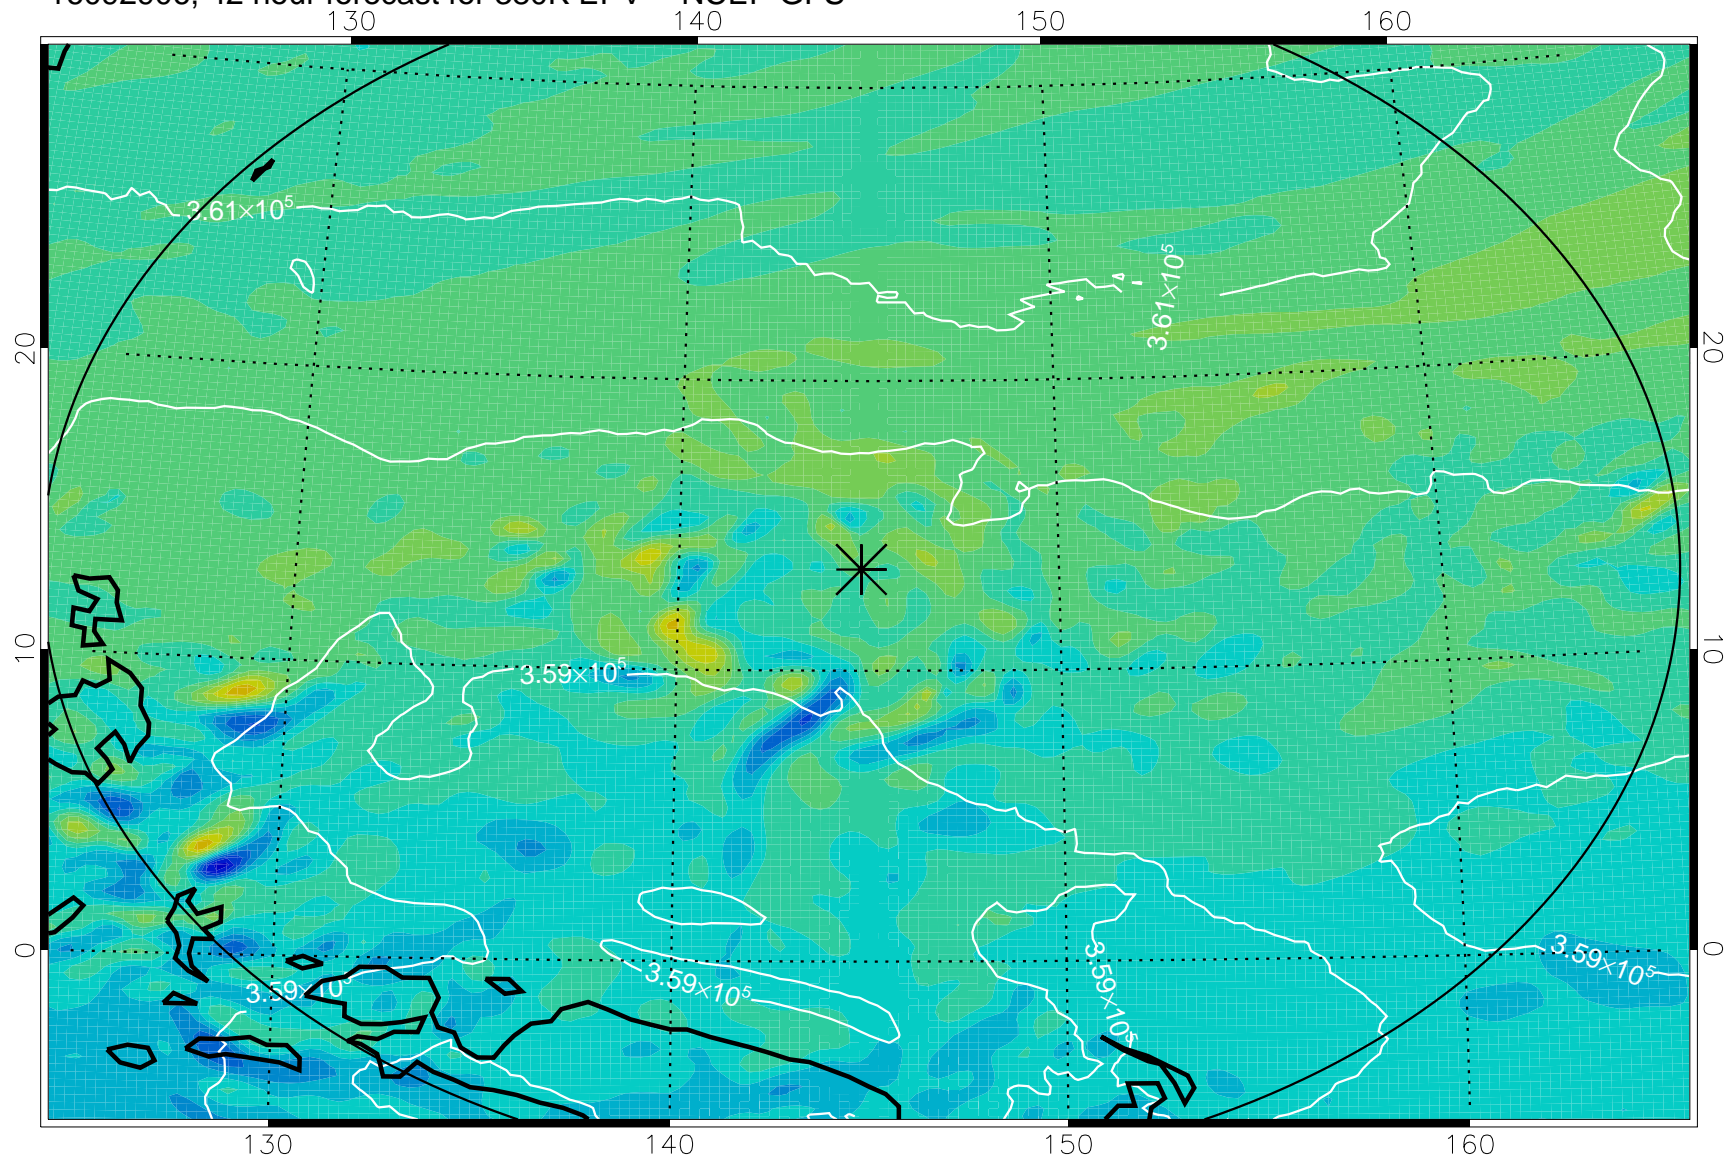

16092818, 30 hour forecast for 380K EPV -- NCEP GFS

380K Montgomery Streamfunction, white

Range ring of 2304 km

16092900, 36 hour forecast for 380K EPV -- NCEP GFS

380K Montgomery Streamfunction, white

Range ring of 2304 km

16092906, 42 hour forecast for 380K EPV -- NCEP GFS

380K Montgomery Streamfunction, white

Range ring of 2304 km

16092912, 48 hour forecast for 380K EPV -- NCEP GFS

380K Montgomery Streamfunction, white

Range ring of 2304 km

16092918, 54 hour forecast for 380K EPV -- NCEP GFS

380K Montgomery Streamfunction, white

Range ring of 2304 km

16093000, 60 hour forecast for 380K EPV -- NCEP GFS

380K Montgomery Streamfunction, white

Range ring of 2304 km

16093018, 78 hour forecast for 380K EPV -- NCEP GFS

380K Montgomery Streamfunction, white

Range ring of 2304 km

16100100, 84 hour forecast for 380K EPV -- NCEP GFS

380K Montgomery Streamfunction, white

Range ring of 2304 km