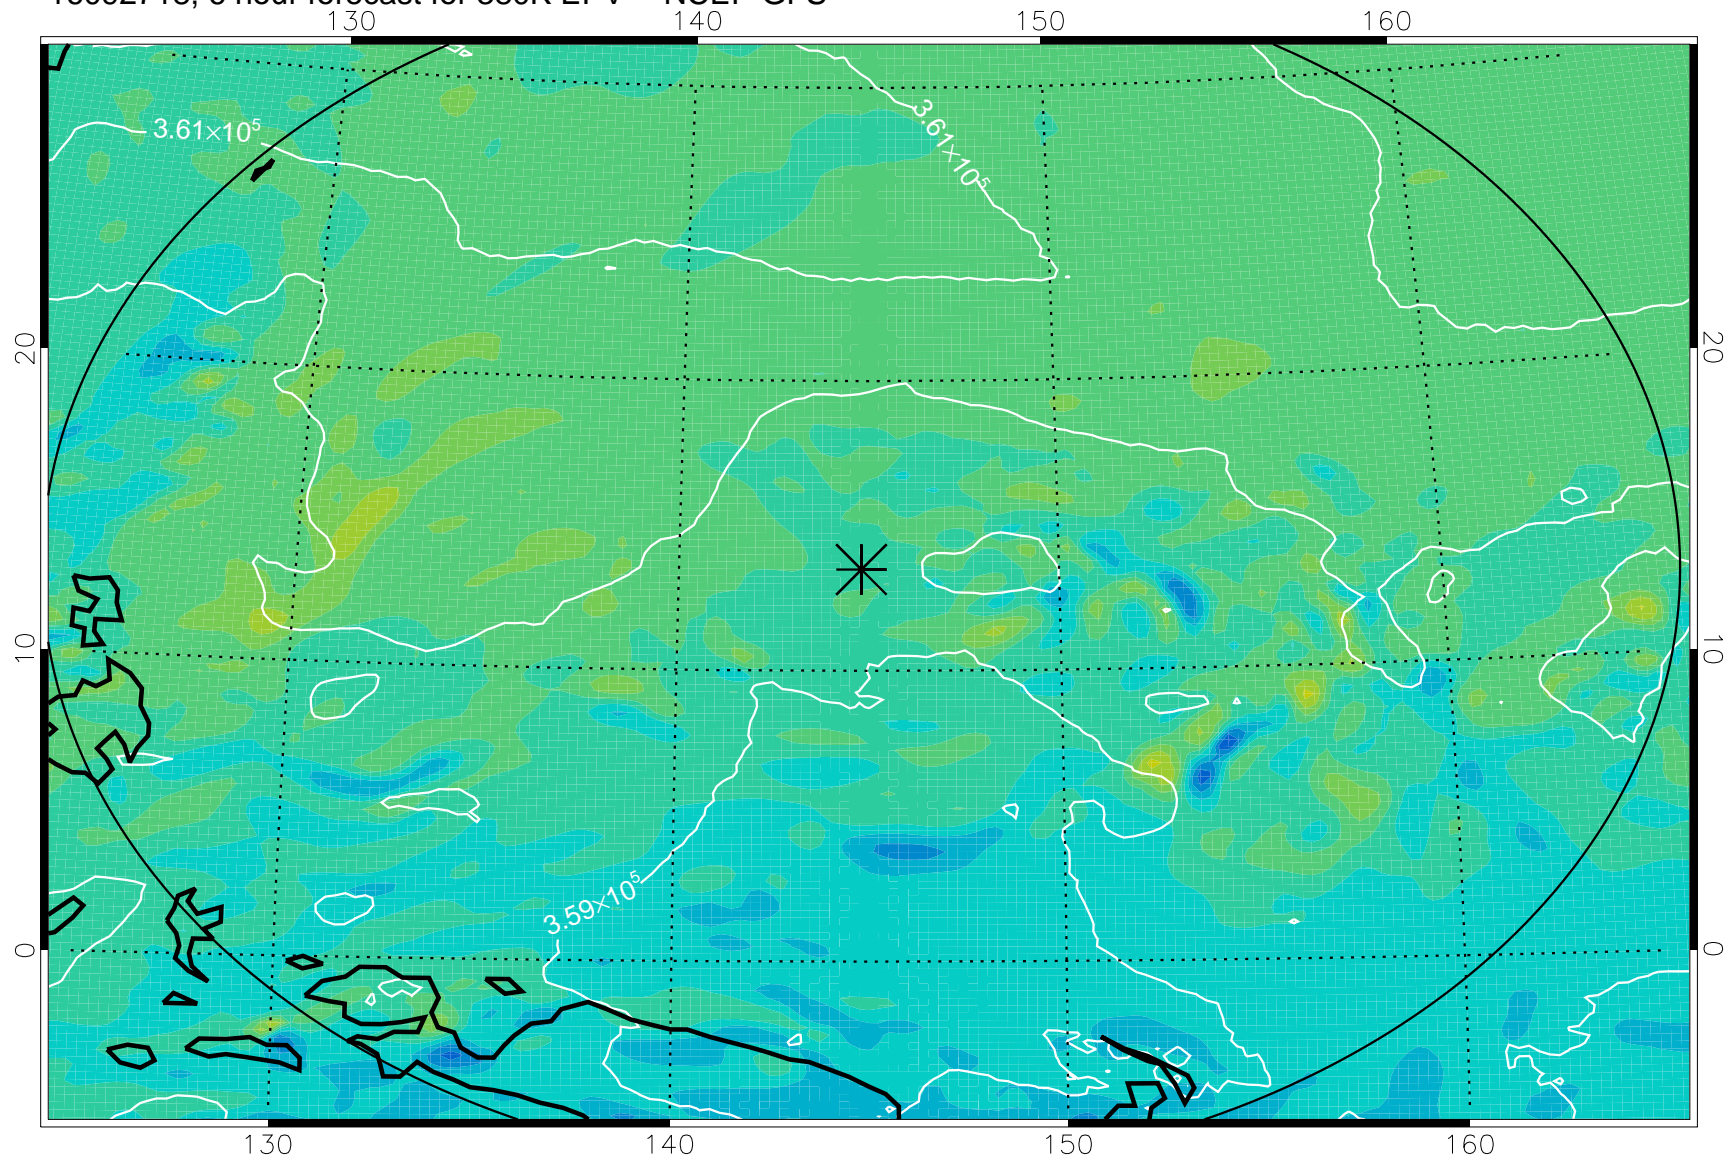

16092718, 6 hour forecast for 380K EPV -- NCEP GFS

380K Montgomery Streamfunction, white

Range ring of 2304 km

16092800, 12 hour forecast for 380K EPV -- NCEP GFS

380K Montgomery Streamfunction, white

Range ring of 2304 km

16092806, 18 hour forecast for 380K EPV -- NCEP GFS

380K Montgomery Streamfunction, white

Range ring of 2304 km

16092812, 24 hour forecast for 380K EPV -- NCEP GFS

380K Montgomery Streamfunction, white

Range ring of 2304 km

16092818, 30 hour forecast for 380K EPV -- NCEP GFS

380K Montgomery Streamfunction, white

Range ring of 2304 km

16092900, 36 hour forecast for 380K EPV -- NCEP GFS

380K Montgomery Streamfunction, white

Range ring of 2304 km

16093006, 66 hour forecast for 380K EPV -- NCEP GFS

380K Montgomery Streamfunction, white

Range ring of 2304 km

16093012, 72 hour forecast for 380K EPV -- NCEP GFS

380K Montgomery Streamfunction, white

Range ring of 2304 km