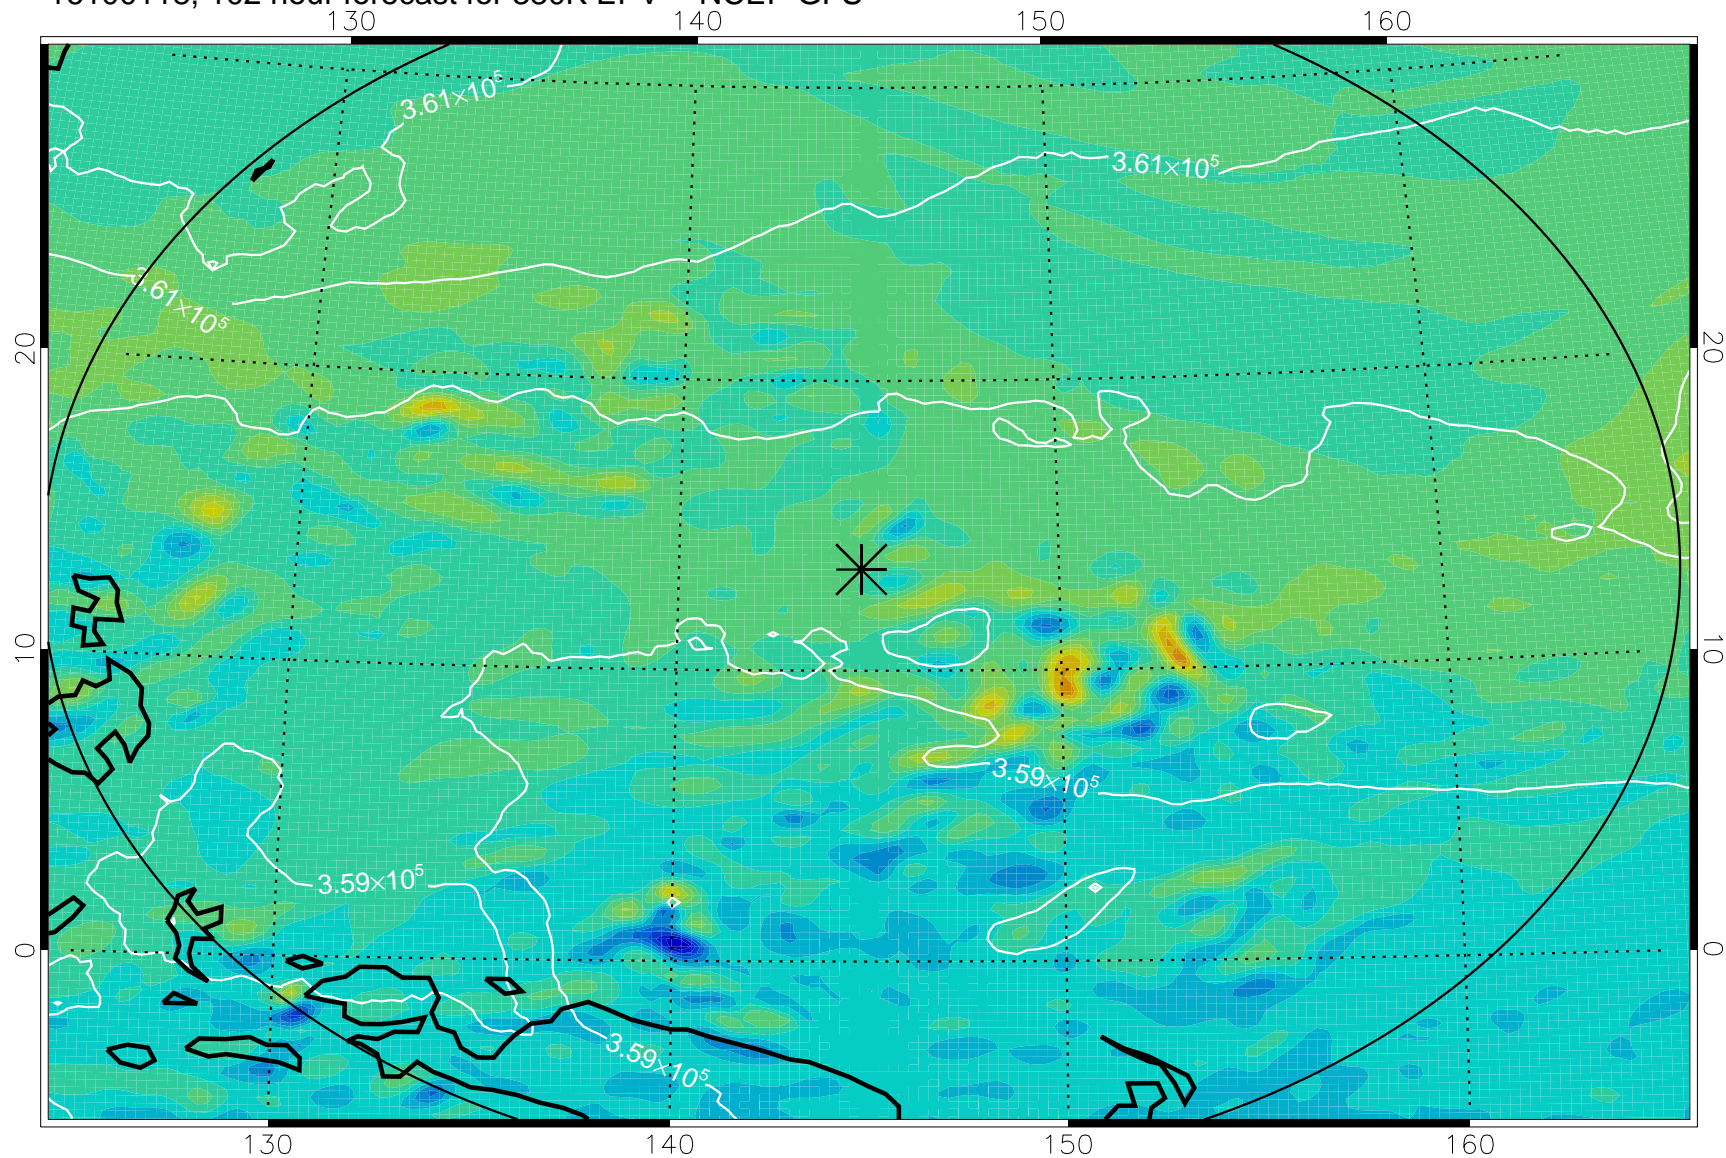

16093018, 78 hour forecast for 380K EPV -- NCEP GFS

380K Montgomery Streamfunction, white

Range ring of 2304 km

16100100, 84 hour forecast for 380K EPV -- NCEP GFS

380K Montgomery Streamfunction, white

Range ring of 2304 km

16100106, 90 hour forecast for 380K EPV -- NCEP GFS

380K Montgomery Streamfunction, white

Range ring of 2304 km

16100112, 96 hour forecast for 380K EPV -- NCEP GFS

380K Montgomery Streamfunction, white

Range ring of 2304 km

16100118, 102 hour forecast for 380K EPV -- NCEP GFS

380K Montgomery Streamfunction, white

Range ring of 2304 km

16100200, 108 hour forecast for 380K EPV -- NCEP GFS

380K Montgomery Streamfunction, white

Range ring of 2304 km

16100206, 114 hour forecast for 380K EPV -- NCEP GFS

380K Montgomery Streamfunction, white

Range ring of 2304 km

16100212, 120 hour forecast for 380K EPV -- NCEP GFS

380K Montgomery Streamfunction, white

Range ring of 2304 km