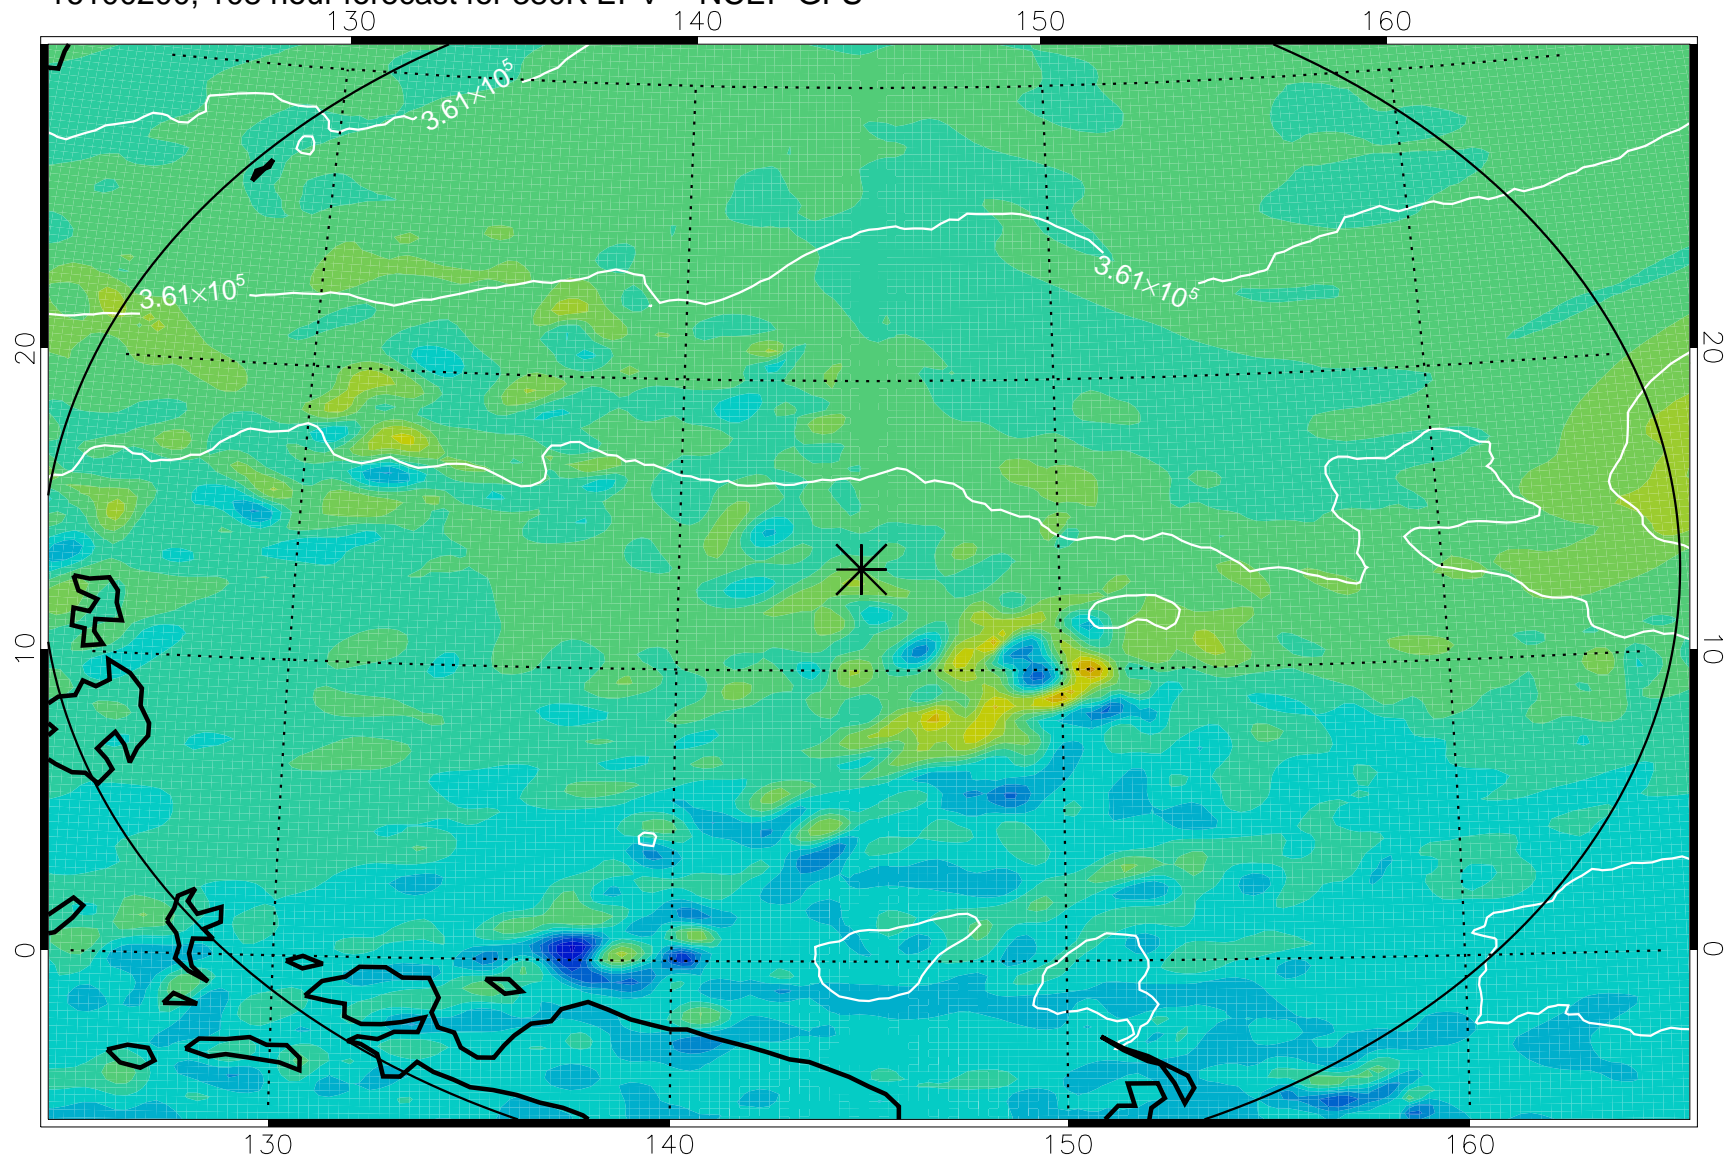

16093018, 78 hour forecast for 380K EPV -- NCEP GFS

380K Montgomery Streamfunction, white

Range ring of 2304 km

16100100, 84 hour forecast for 380K EPV -- NCEP GFS

380K Montgomery Streamfunction, white

Range ring of 2304 km

16100106, 90 hour forecast for 380K EPV -- NCEP GFS

380K Montgomery Streamfunction, white

Range ring of 2304 km

16100112, 96 hour forecast for 380K EPV -- NCEP GFS

380K Montgomery Streamfunction, white

Range ring of 2304 km

16100118, 102 hour forecast for 380K EPV -- NCEP GFS

380K Montgomery Streamfunction, white

Range ring of 2304 km

16100200, 108 hour forecast for 380K EPV -- NCEP GFS

380K Montgomery Streamfunction, white

Range ring of 2304 km

16100206, 114 hour forecast for 380K EPV -- NCEP GFS

380K Montgomery Streamfunction, white

Range ring of 2304 km

16100212, 120 hour forecast for 380K EPV -- NCEP GFS

380K Montgomery Streamfunction, white

Range ring of 2304 km