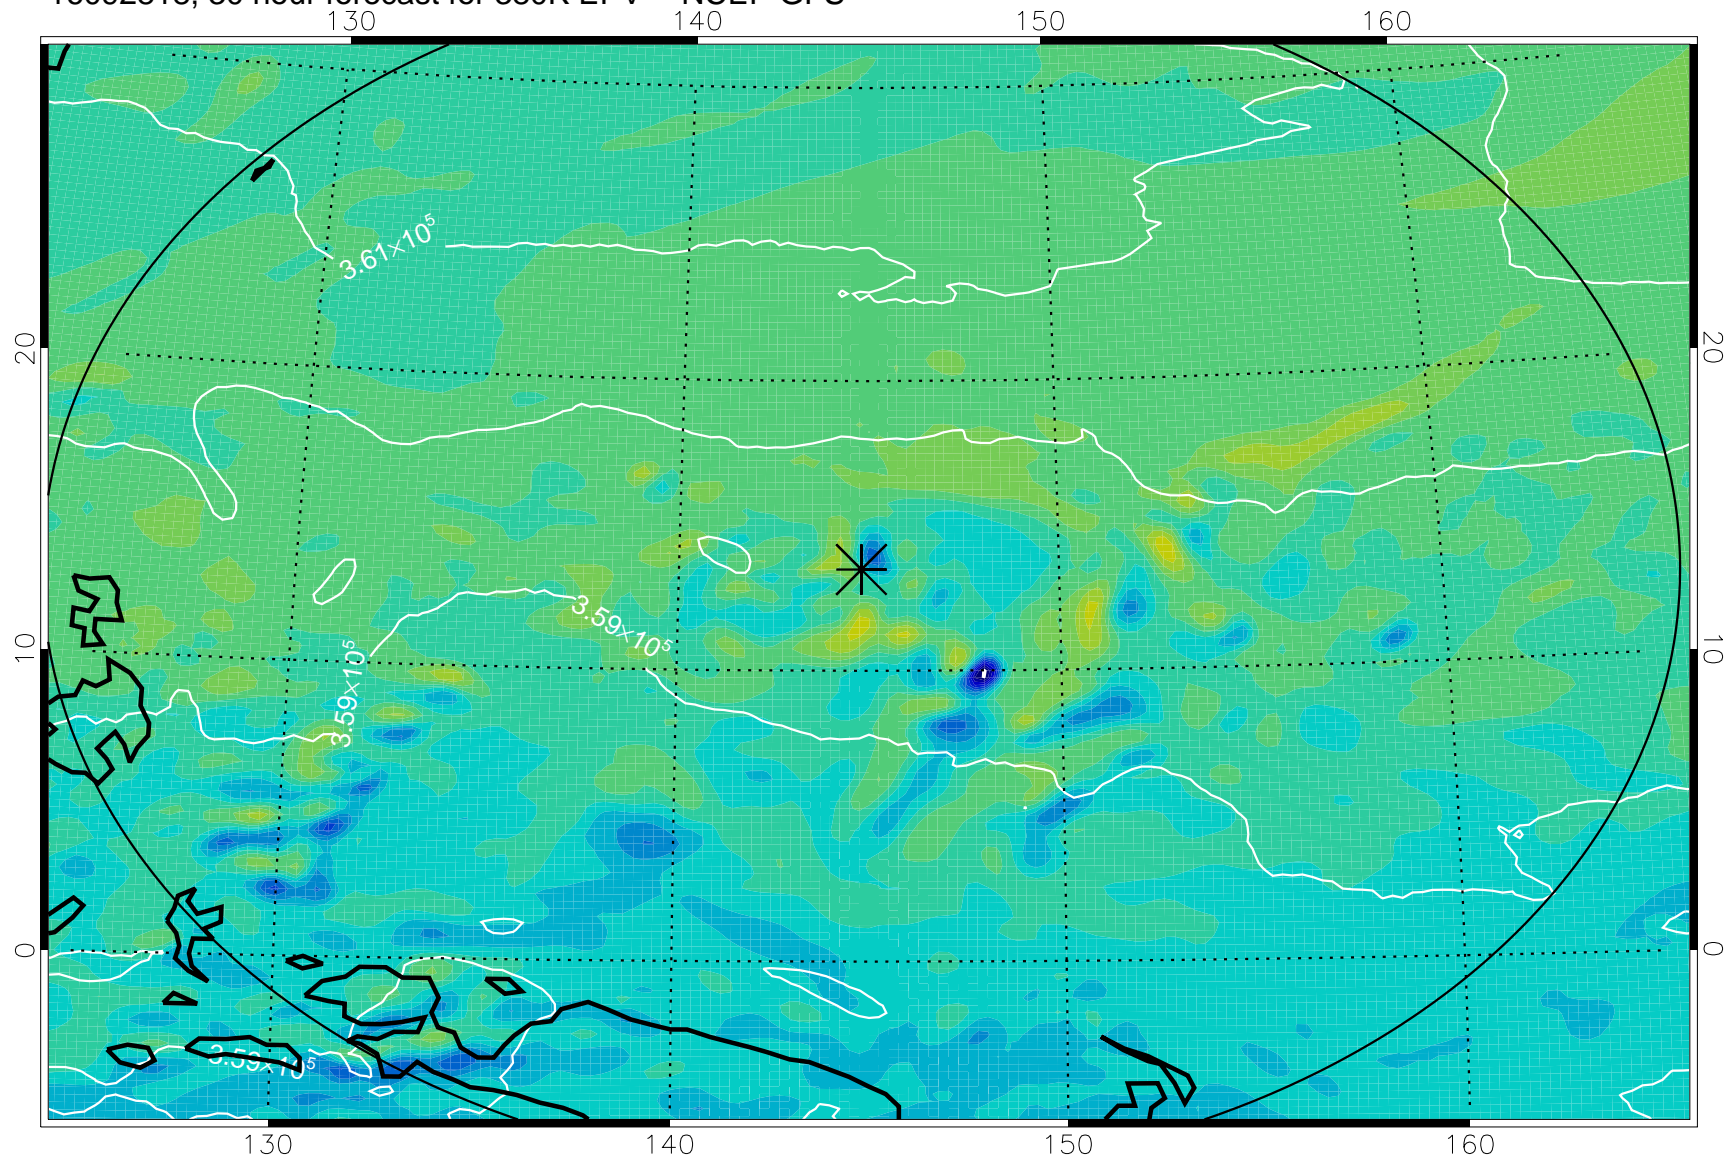

16092718, 6 hour forecast for 380K EPV -- NCEP GFS

380K Montgomery Streamfunction, white

Range ring of 2304 km

16092800, 12 hour forecast for 380K EPV -- NCEP GFS

380K Montgomery Streamfunction, white

Range ring of 2304 km

16092806, 18 hour forecast for 380K EPV -- NCEP GFS

380K Montgomery Streamfunction, white

Range ring of 2304 km

16092812, 24 hour forecast for 380K EPV -- NCEP GFS

380K Montgomery Streamfunction, white

Range ring of 2304 km

16092818, 30 hour forecast for 380K EPV -- NCEP GFS

380K Montgomery Streamfunction, white

Range ring of 2304 km

16092900, 36 hour forecast for 380K EPV -- NCEP GFS

380K Montgomery Streamfunction, white

Range ring of 2304 km

16092906, 42 hour forecast for 380K EPV -- NCEP GFS

380K Montgomery Streamfunction, white

Range ring of 2304 km

16092912, 48 hour forecast for 380K EPV -- NCEP GFS

380K Montgomery Streamfunction, white

Range ring of 2304 km