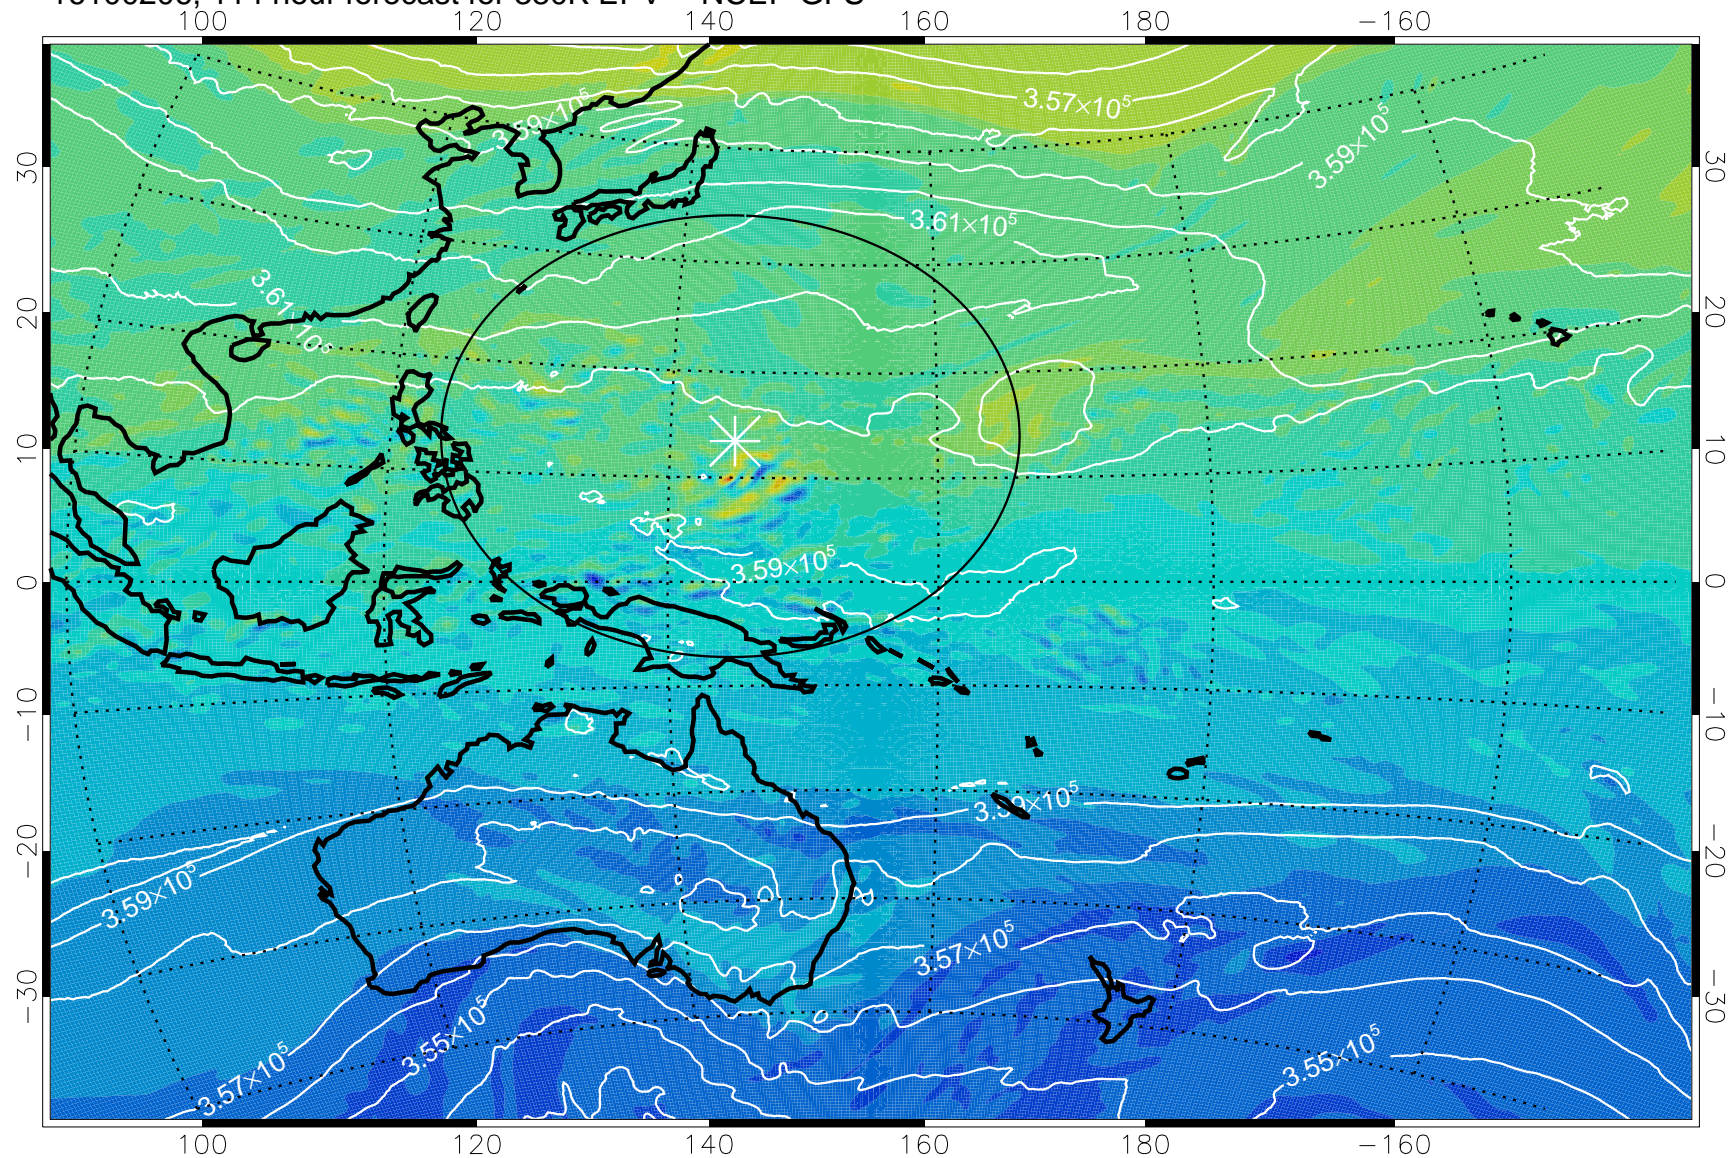

16100106, 90 hour forecast for 380K EPV -- NCEP GFS

380K Montgomery Streamfunction, white

Range ring of 2304 km

16100112, 96 hour forecast for 380K EPV -- NCEP GFS

380K Montgomery Streamfunction, white

Range ring of 2304 km

16100118, 102 hour forecast for 380K EPV -- NCEP GFS

380K Montgomery Streamfunction, white

Range ring of 2304 km

16100200, 108 hour forecast for 380K EPV -- NCEP GFS

380K Montgomery Streamfunction, white

Range ring of 2304 km

16100206, 114 hour forecast for 380K EPV -- NCEP GFS

380K Montgomery Streamfunction, white

Range ring of 2304 km

16100212, 120 hour forecast for 380K EPV -- NCEP GFS

380K Montgomery Streamfunction, white

Range ring of 2304 km