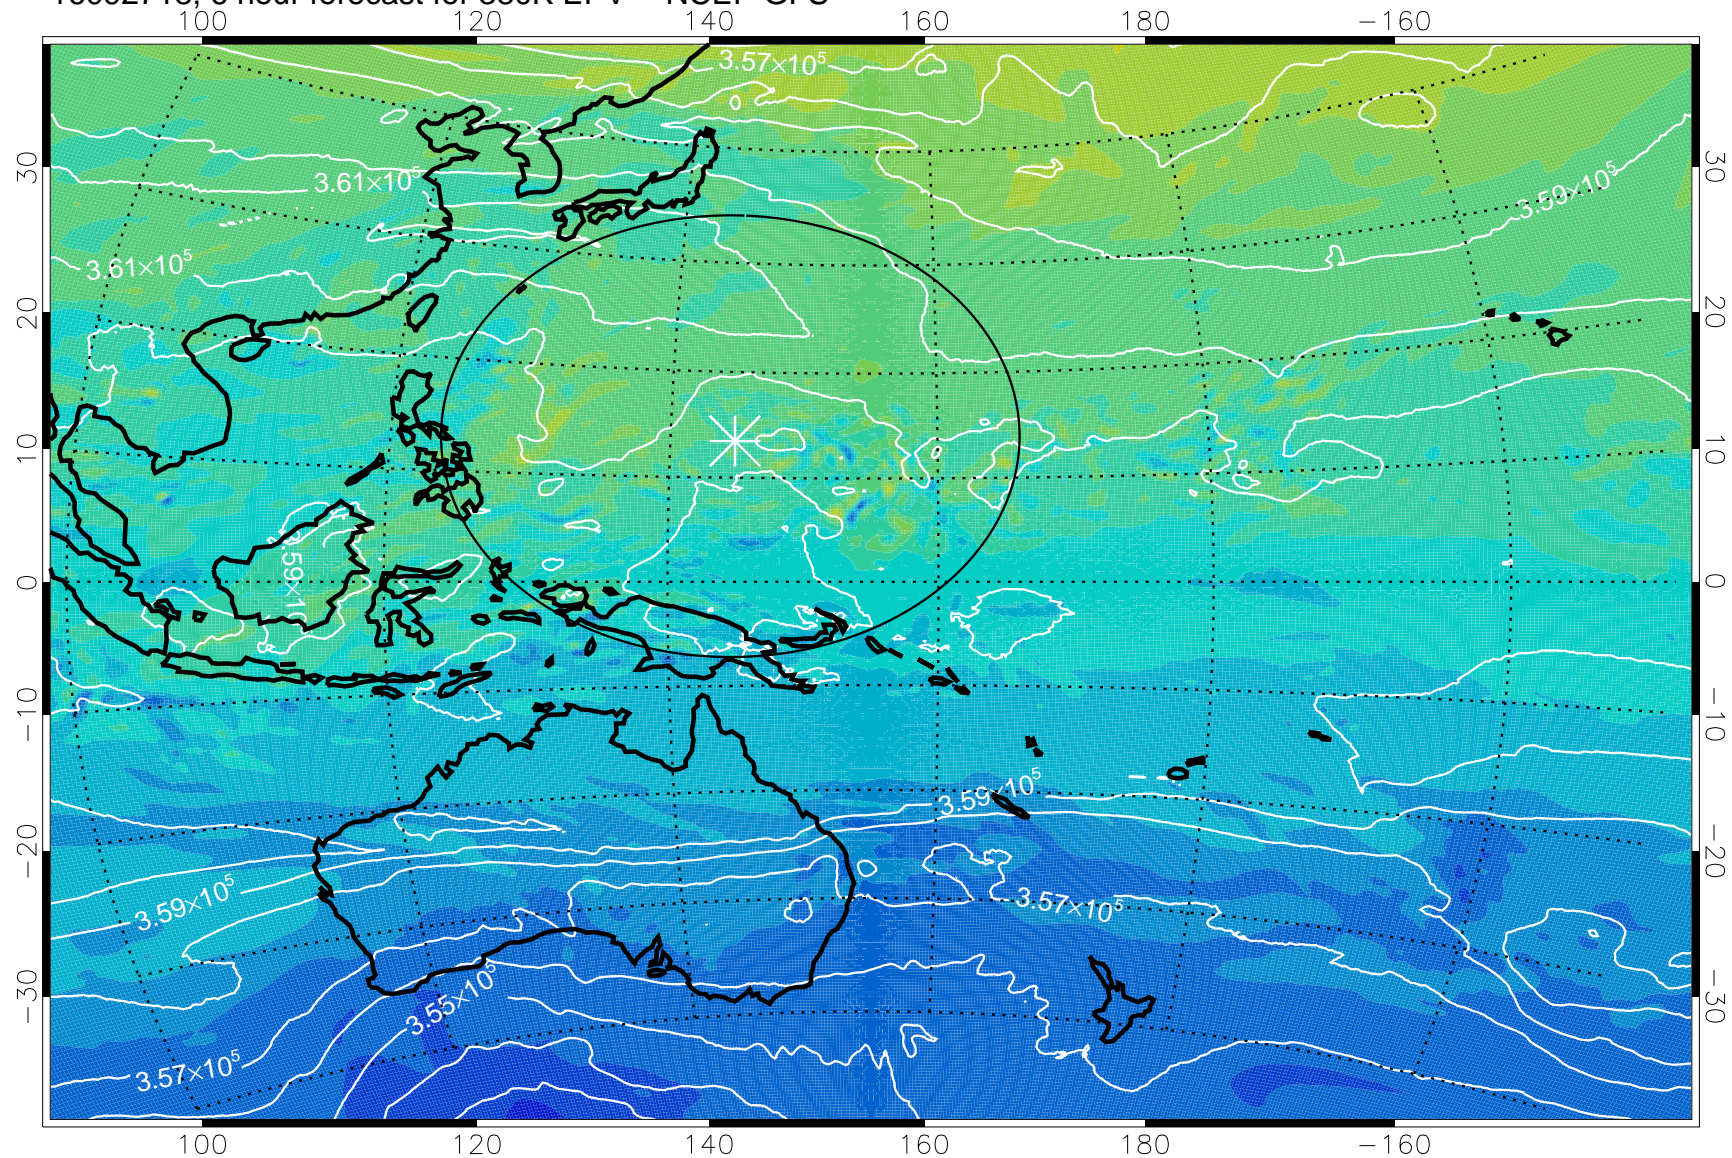

16092718, 6 hour forecast for 380K EPV -- NCEP GFS

380K Montgomery Streamfunction, white

Range ring of 2304 km

16092800, 12 hour forecast for 380K EPV -- NCEP GFS

380K Montgomery Streamfunction, white

Range ring of 2304 km

16092806, 18 hour forecast for 380K EPV -- NCEP GFS

380K Montgomery Streamfunction, white

Range ring of 2304 km

16092812, 24 hour forecast for 380K EPV -- NCEP GFS

380K Montgomery Streamfunction, white

Range ring of 2304 km

16092818, 30 hour forecast for 380K EPV -- NCEP GFS

380K Montgomery Streamfunction, white

Range ring of 2304 km

16092900, 36 hour forecast for 380K EPV -- NCEP GFS

380K Montgomery Streamfunction, white

Range ring of 2304 km

16092906, 42 hour forecast for 380K EPV -- NCEP GFS

380K Montgomery Streamfunction, white

Range ring of 2304 km

16092912, 48 hour forecast for 380K EPV -- NCEP GFS

380K Montgomery Streamfunction, white

Range ring of 2304 km