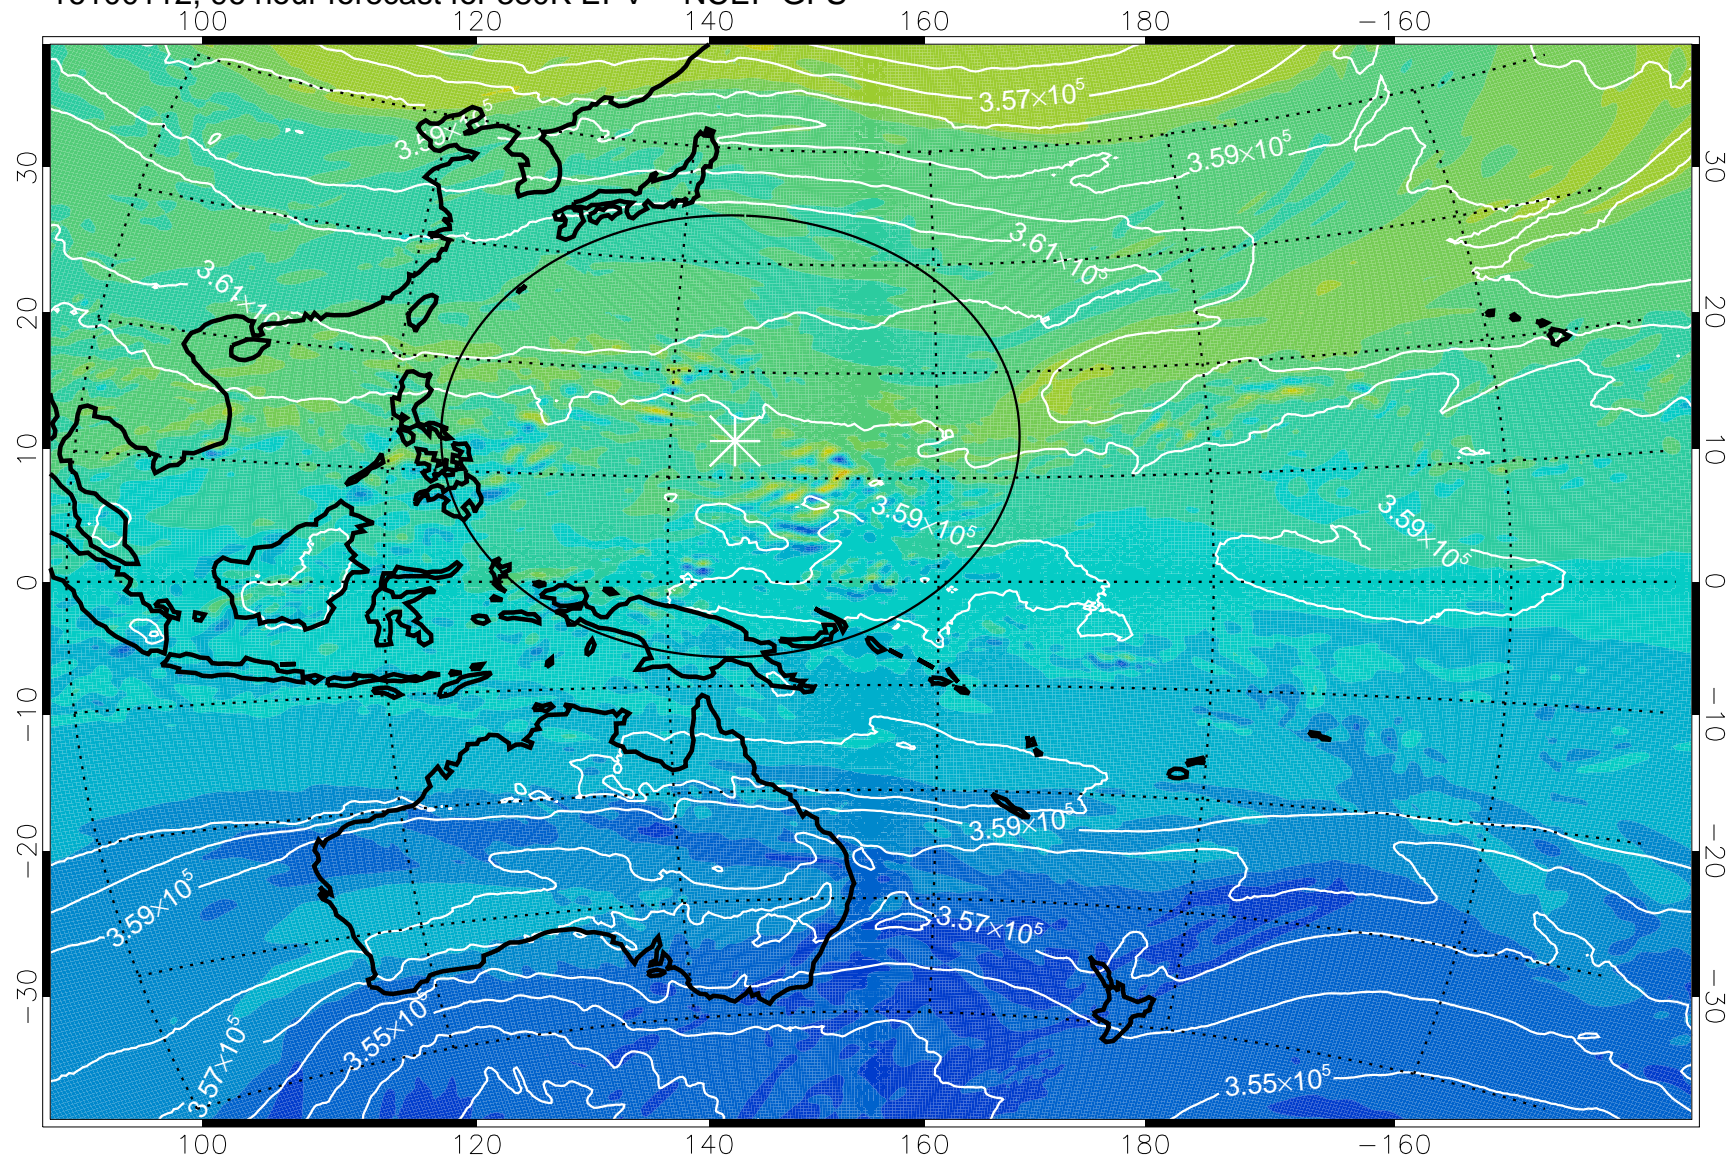

16093006, 66 hour forecast for 380K EPV -- NCEP GFS

380K Montgomery Streamfunction, white

Range ring of 2304 km

16093012, 72 hour forecast for 380K EPV -- NCEP GFS

380K Montgomery Streamfunction, white

Range ring of 2304 km

16093018, 78 hour forecast for 380K EPV -- NCEP GFS

380K Montgomery Streamfunction, white

Range ring of 2304 km

16100100, 84 hour forecast for 380K EPV -- NCEP GFS

380K Montgomery Streamfunction, white

Range ring of 2304 km

16100106, 90 hour forecast for 380K EPV -- NCEP GFS

380K Montgomery Streamfunction, white

Range ring of 2304 km

16100112, 96 hour forecast for 380K EPV -- NCEP GFS

380K Montgomery Streamfunction, white

Range ring of 2304 km

16100118, 102 hour forecast for 380K EPV -- NCEP GFS

380K Montgomery Streamfunction, white

Range ring of 2304 km

16100200, 108 hour forecast for 380K EPV -- NCEP GFS

380K Montgomery Streamfunction, white

Range ring of 2304 km