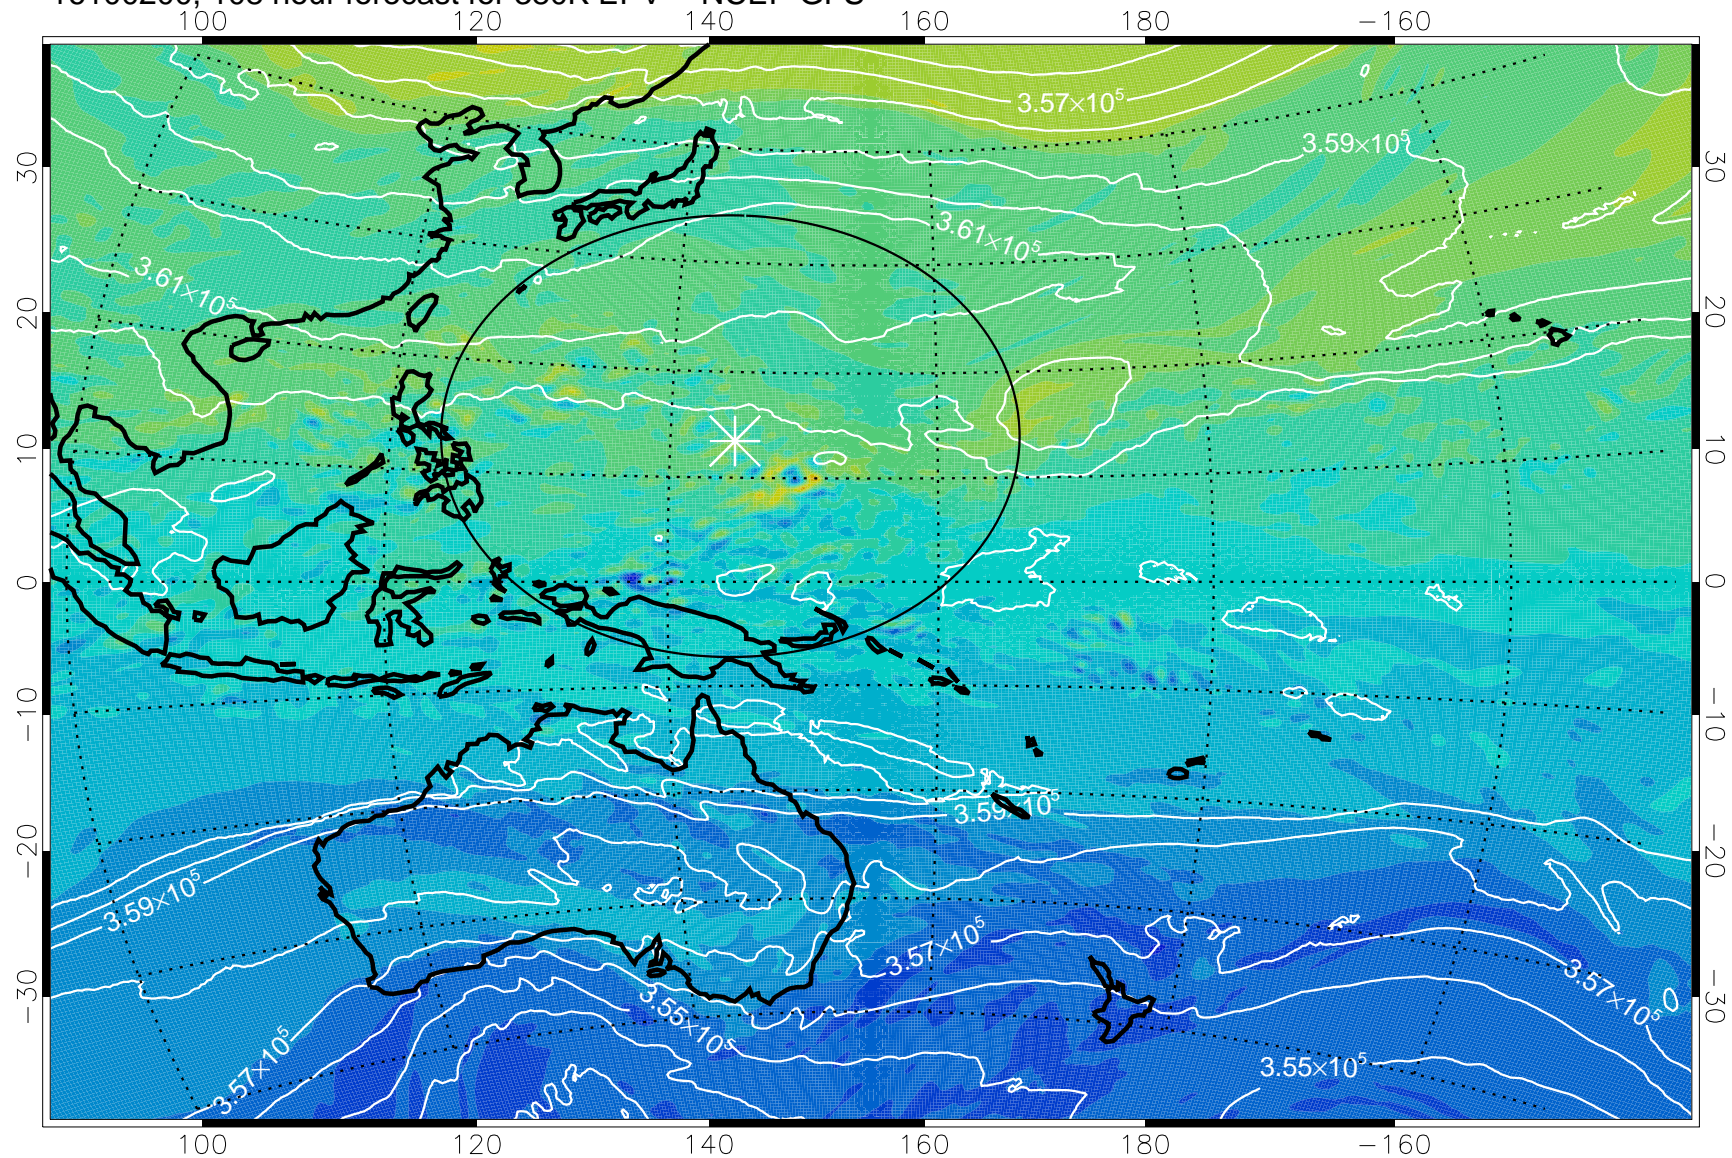

16093018, 78 hour forecast for 380K EPV -- NCEP GFS

380K Montgomery Streamfunction, white

Range ring of 2304 km

16100100, 84 hour forecast for 380K EPV -- NCEP GFS

380K Montgomery Streamfunction, white

Range ring of 2304 km

16100106, 90 hour forecast for 380K EPV -- NCEP GFS

380K Montgomery Streamfunction, white

Range ring of 2304 km

16100112, 96 hour forecast for 380K EPV -- NCEP GFS

380K Montgomery Streamfunction, white

Range ring of 2304 km

16100118, 102 hour forecast for 380K EPV -- NCEP GFS

380K Montgomery Streamfunction, white

Range ring of 2304 km

16100200, 108 hour forecast for 380K EPV -- NCEP GFS

380K Montgomery Streamfunction, white

Range ring of 2304 km

16100206, 114 hour forecast for 380K EPV -- NCEP GFS

380K Montgomery Streamfunction, white

Range ring of 2304 km

16100212, 120 hour forecast for 380K EPV -- NCEP GFS

380K Montgomery Streamfunction, white

Range ring of 2304 km