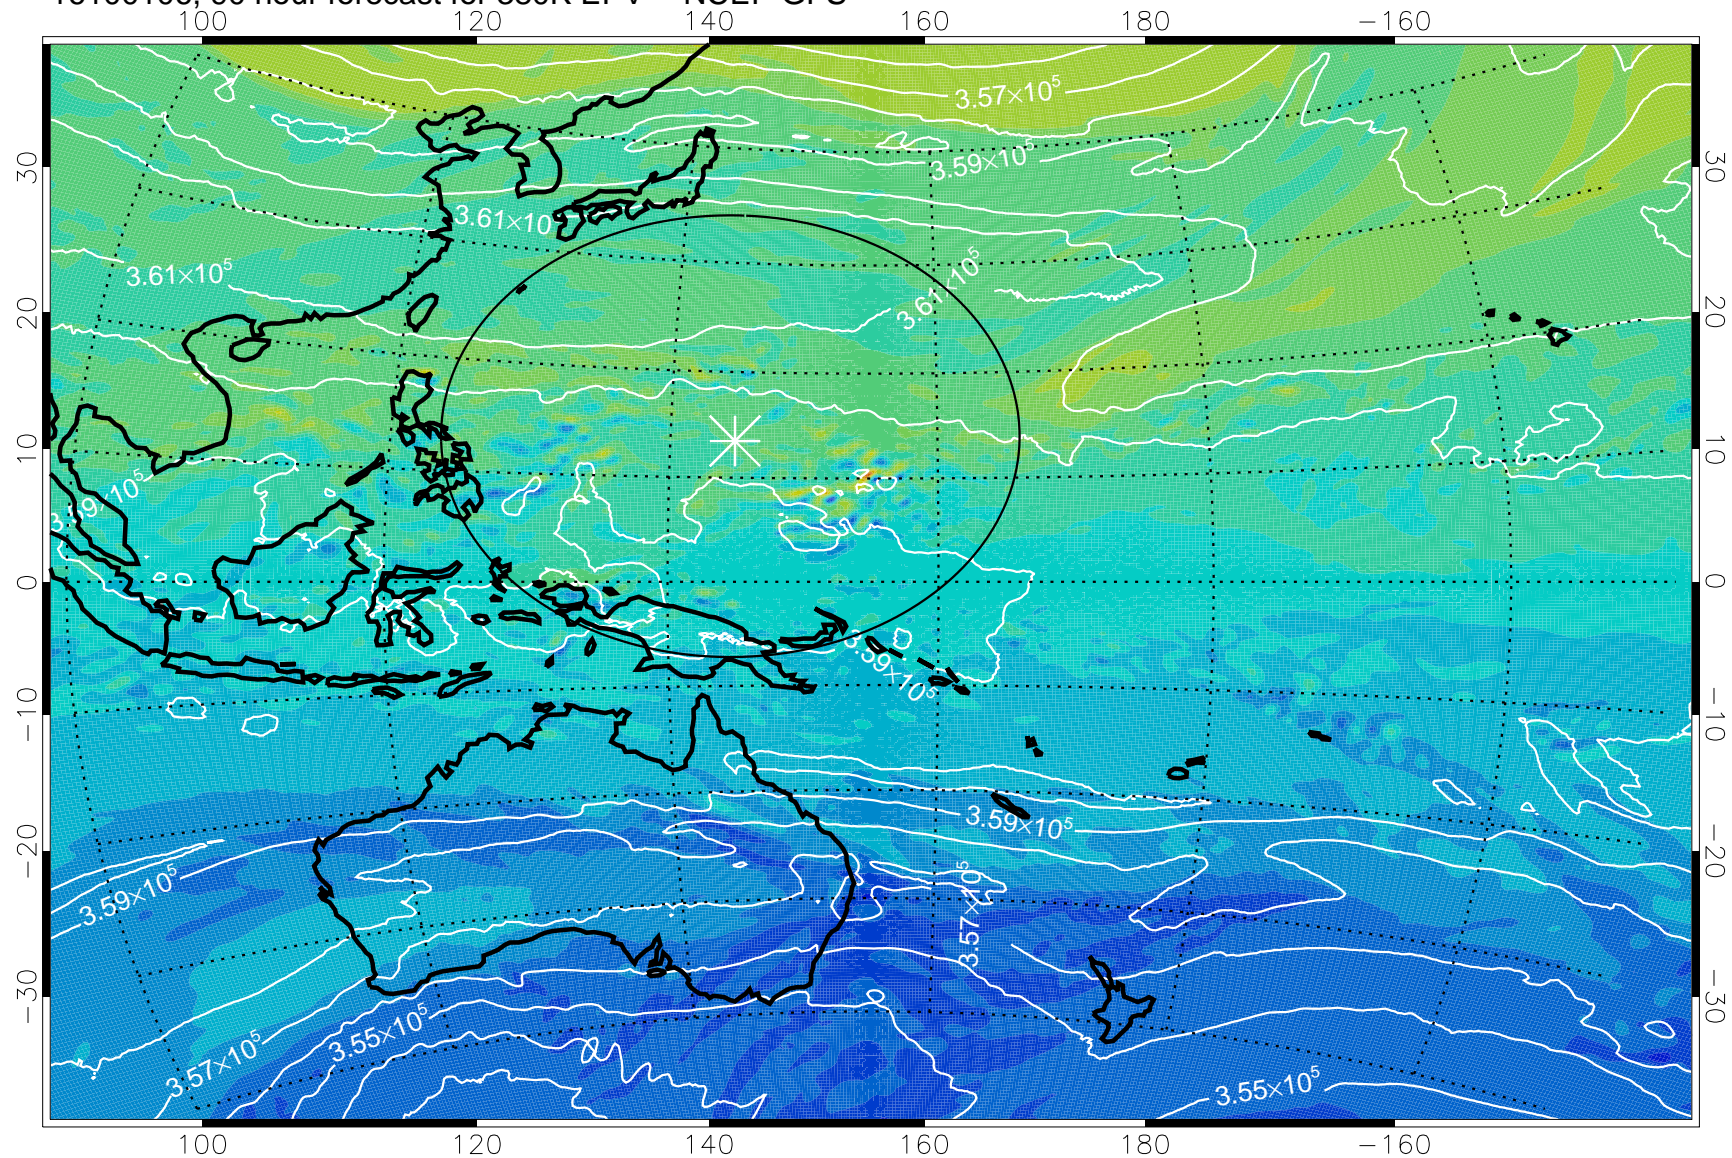

16093006, 66 hour forecast for 380K EPV -- NCEP GFS

380K Montgomery Streamfunction, white

Range ring of 2304 km

16093012, 72 hour forecast for 380K EPV -- NCEP GFS

380K Montgomery Streamfunction, white

Range ring of 2304 km

16093018, 78 hour forecast for 380K EPV -- NCEP GFS

380K Montgomery Streamfunction, white

Range ring of 2304 km

16100100, 84 hour forecast for 380K EPV -- NCEP GFS

380K Montgomery Streamfunction, white

Range ring of 2304 km

16100106, 90 hour forecast for 380K EPV -- NCEP GFS

380K Montgomery Streamfunction, white

Range ring of 2304 km

16100112, 96 hour forecast for 380K EPV -- NCEP GFS

380K Montgomery Streamfunction, white

Range ring of 2304 km

16100118, 102 hour forecast for 380K EPV -- NCEP GFS

380K Montgomery Streamfunction, white

Range ring of 2304 km

16100200, 108 hour forecast for 380K EPV -- NCEP GFS

380K Montgomery Streamfunction, white

Range ring of 2304 km