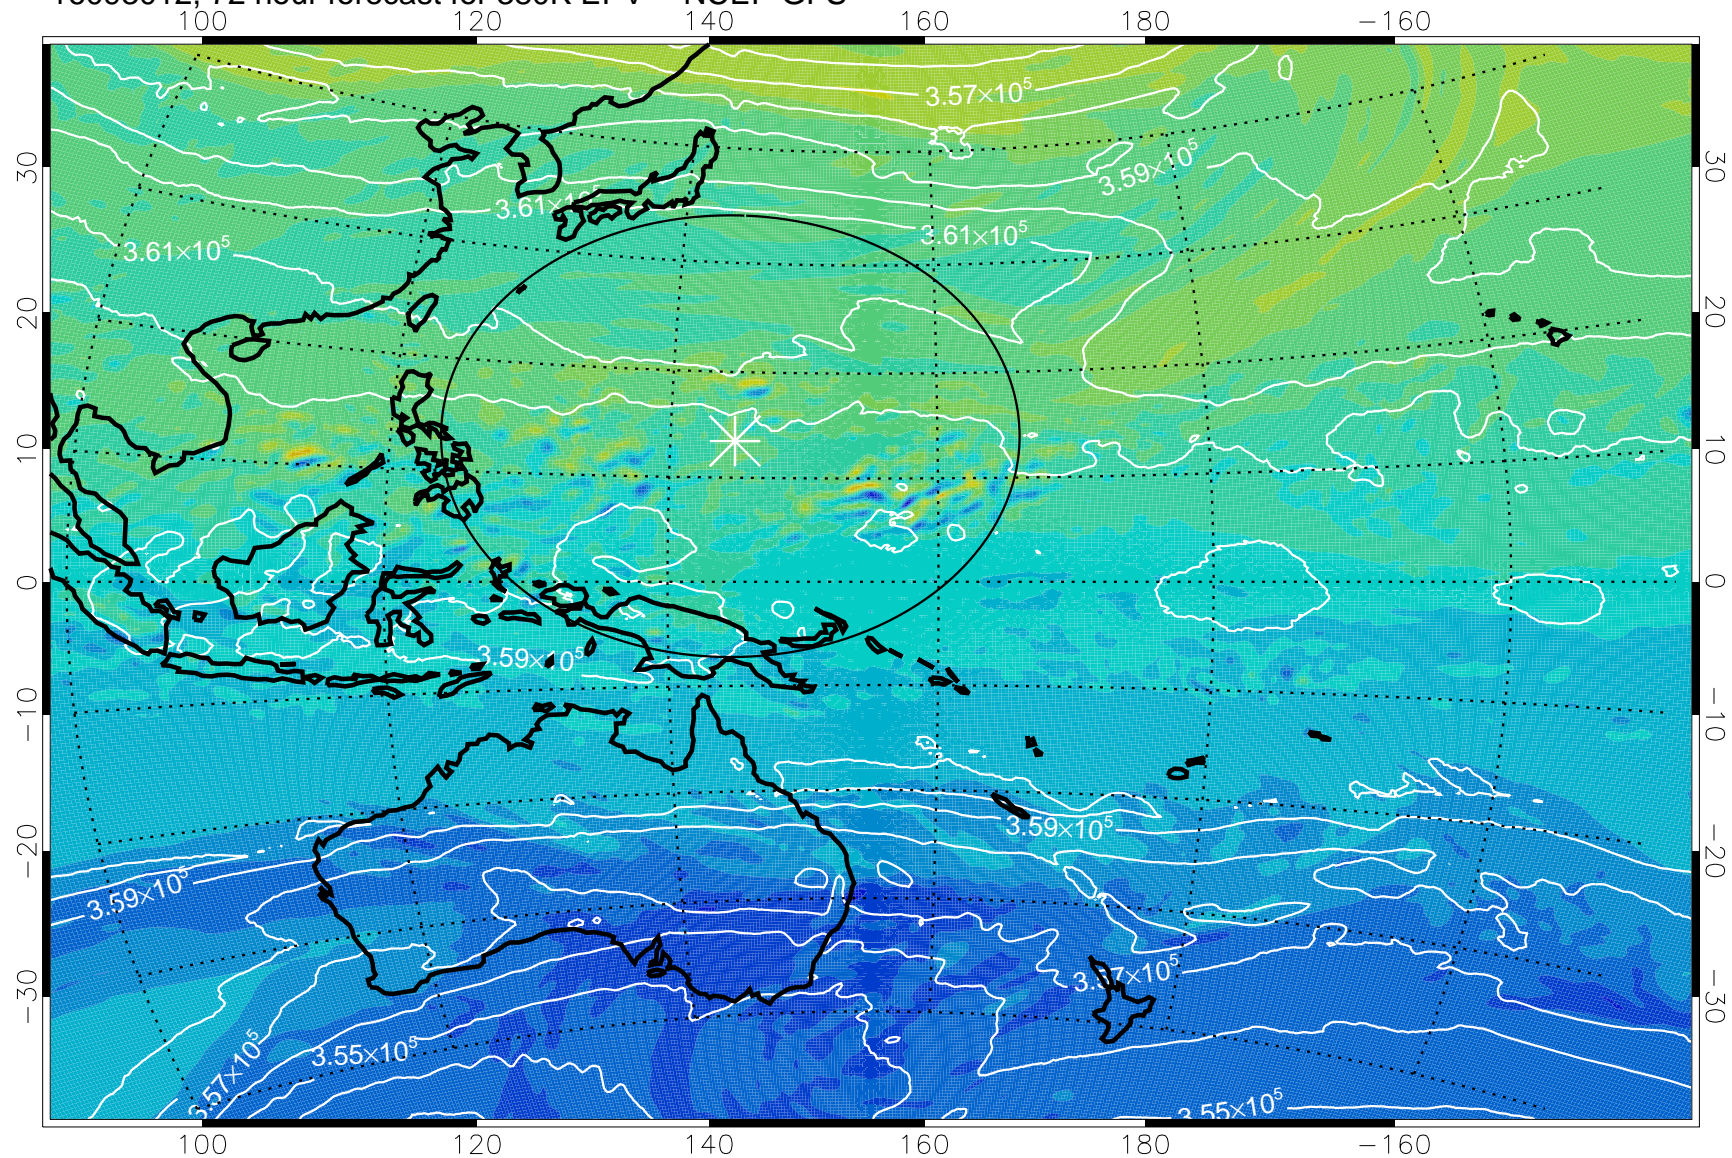

16092906, 42 hour forecast for 380K EPV -- NCEP GFS

380K Montgomery Streamfunction, white

Range ring of 2304 km

16092912, 48 hour forecast for 380K EPV -- NCEP GFS

380K Montgomery Streamfunction, white

Range ring of 2304 km

16092918, 54 hour forecast for 380K EPV -- NCEP GFS

380K Montgomery Streamfunction, white

Range ring of 2304 km

16093000, 60 hour forecast for 38K EPV -- NCEP GFS

38K Montgomery Streamfunction, white

Range ring of 2304 km

16093006, 66 hour forecast for 380K EPV -- NCEP GFS

380K Montgomery Streamfunction, white

Range ring of 2304 km

16093012, 72 hour forecast for 380K EPV -- NCEP GFS

380K Montgomery Streamfunction, white

Range ring of 2304 km

16093018, 78 hour forecast for 380K EPV -- NCEP GFS

380K Montgomery Streamfunction, white

Range ring of 2304 km

16100100, 84 hour forecast for 380K EPV -- NCEP GFS

380K Montgomery Streamfunction, white

Range ring of 2304 km