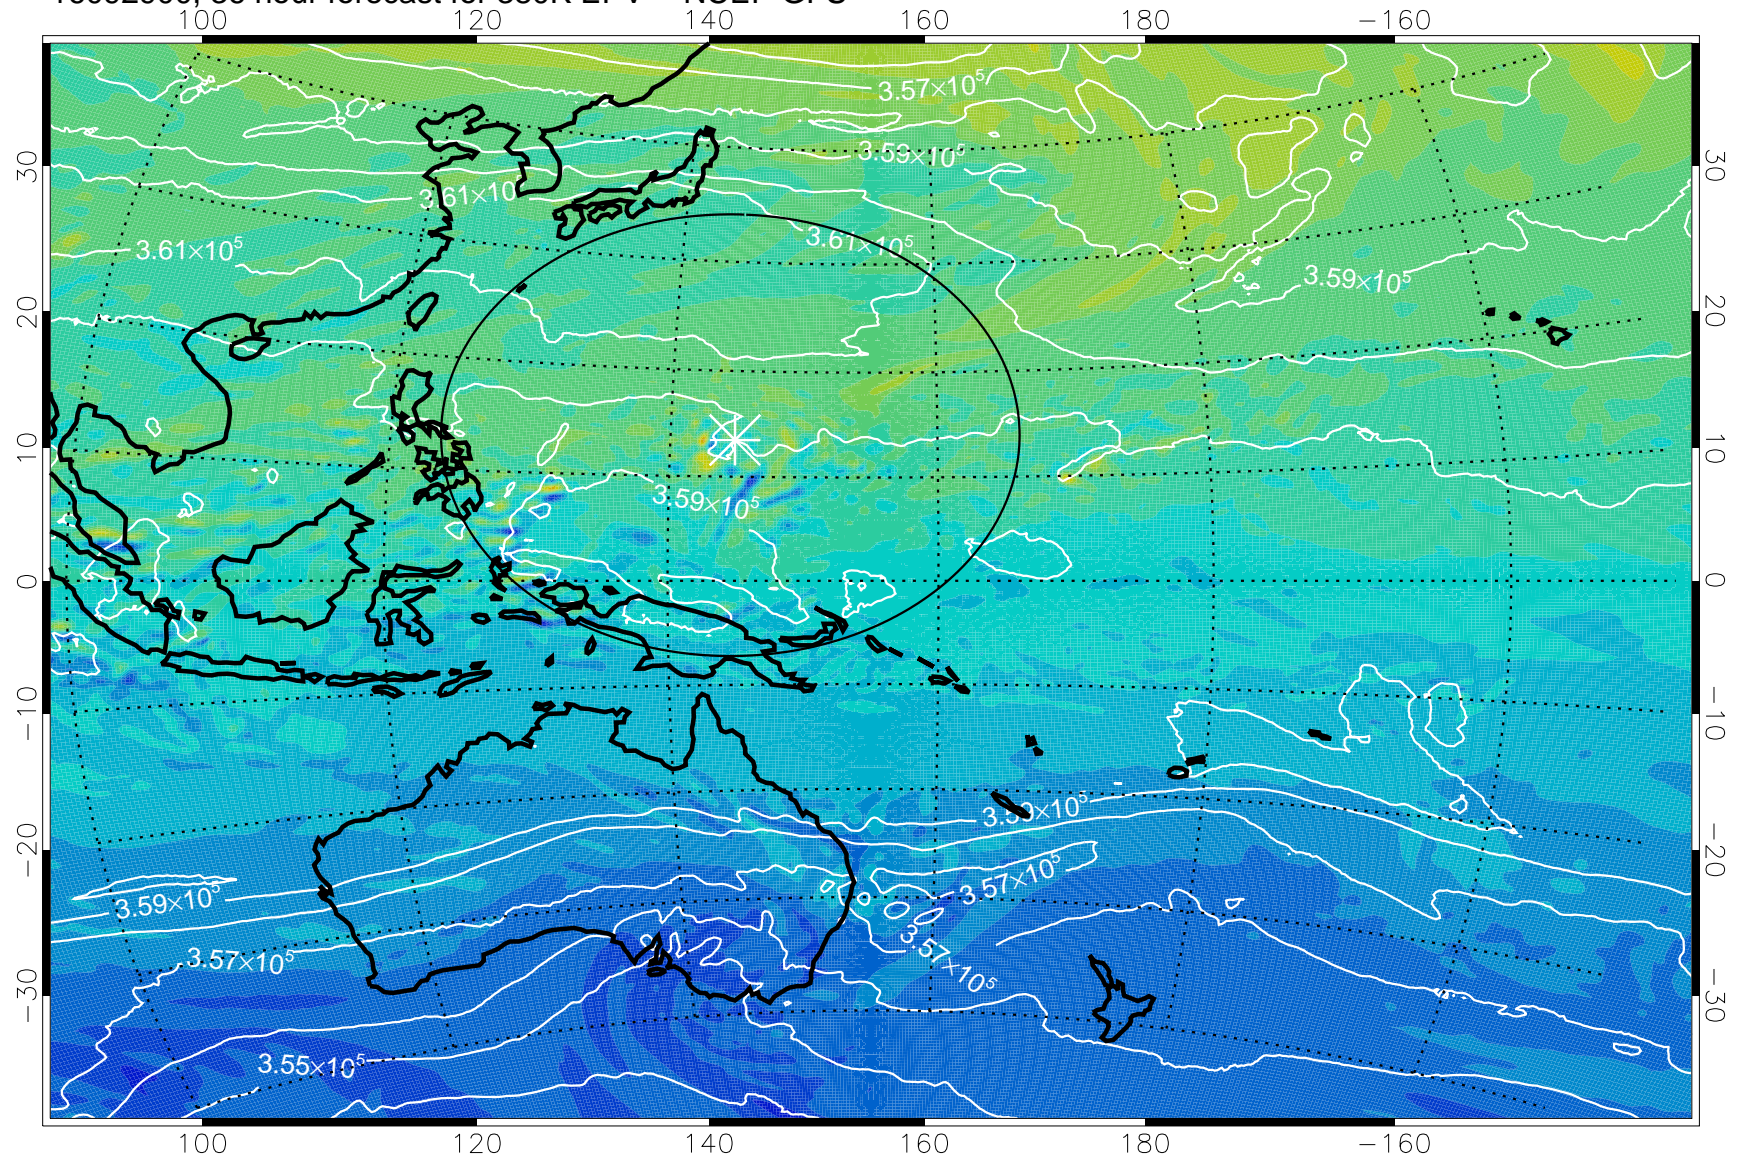

16092806, 18 hour forecast for 380K EPV -- NCEP GFS

380K Montgomery Streamfunction, white

Range ring of 2304 km

16092812, 24 hour forecast for 380K EPV -- NCEP GFS

380K Montgomery Streamfunction, white

Range ring of 2304 km

16092818, 30 hour forecast for 380K EPV -- NCEP GFS

380K Montgomery Streamfunction, white

Range ring of 2304 km

16092900, 36 hour forecast for 380K EPV -- NCEP GFS

380K Montgomery Streamfunction, white

Range ring of 2304 km

16092906, 42 hour forecast for 380K EPV -- NCEP GFS

380K Montgomery Streamfunction, white

Range ring of 2304 km

16092912, 48 hour forecast for 380K EPV -- NCEP GFS

380K Montgomery Streamfunction, white

Range ring of 2304 km

16092918, 54 hour forecast for 380K EPV -- NCEP GFS

380K Montgomery Streamfunction, white

Range ring of 2304 km

16093000, 60 hour forecast for 38K EPV -- NCEP GFS

38K Montgomery Streamfunction, white

Range ring of 2304 km