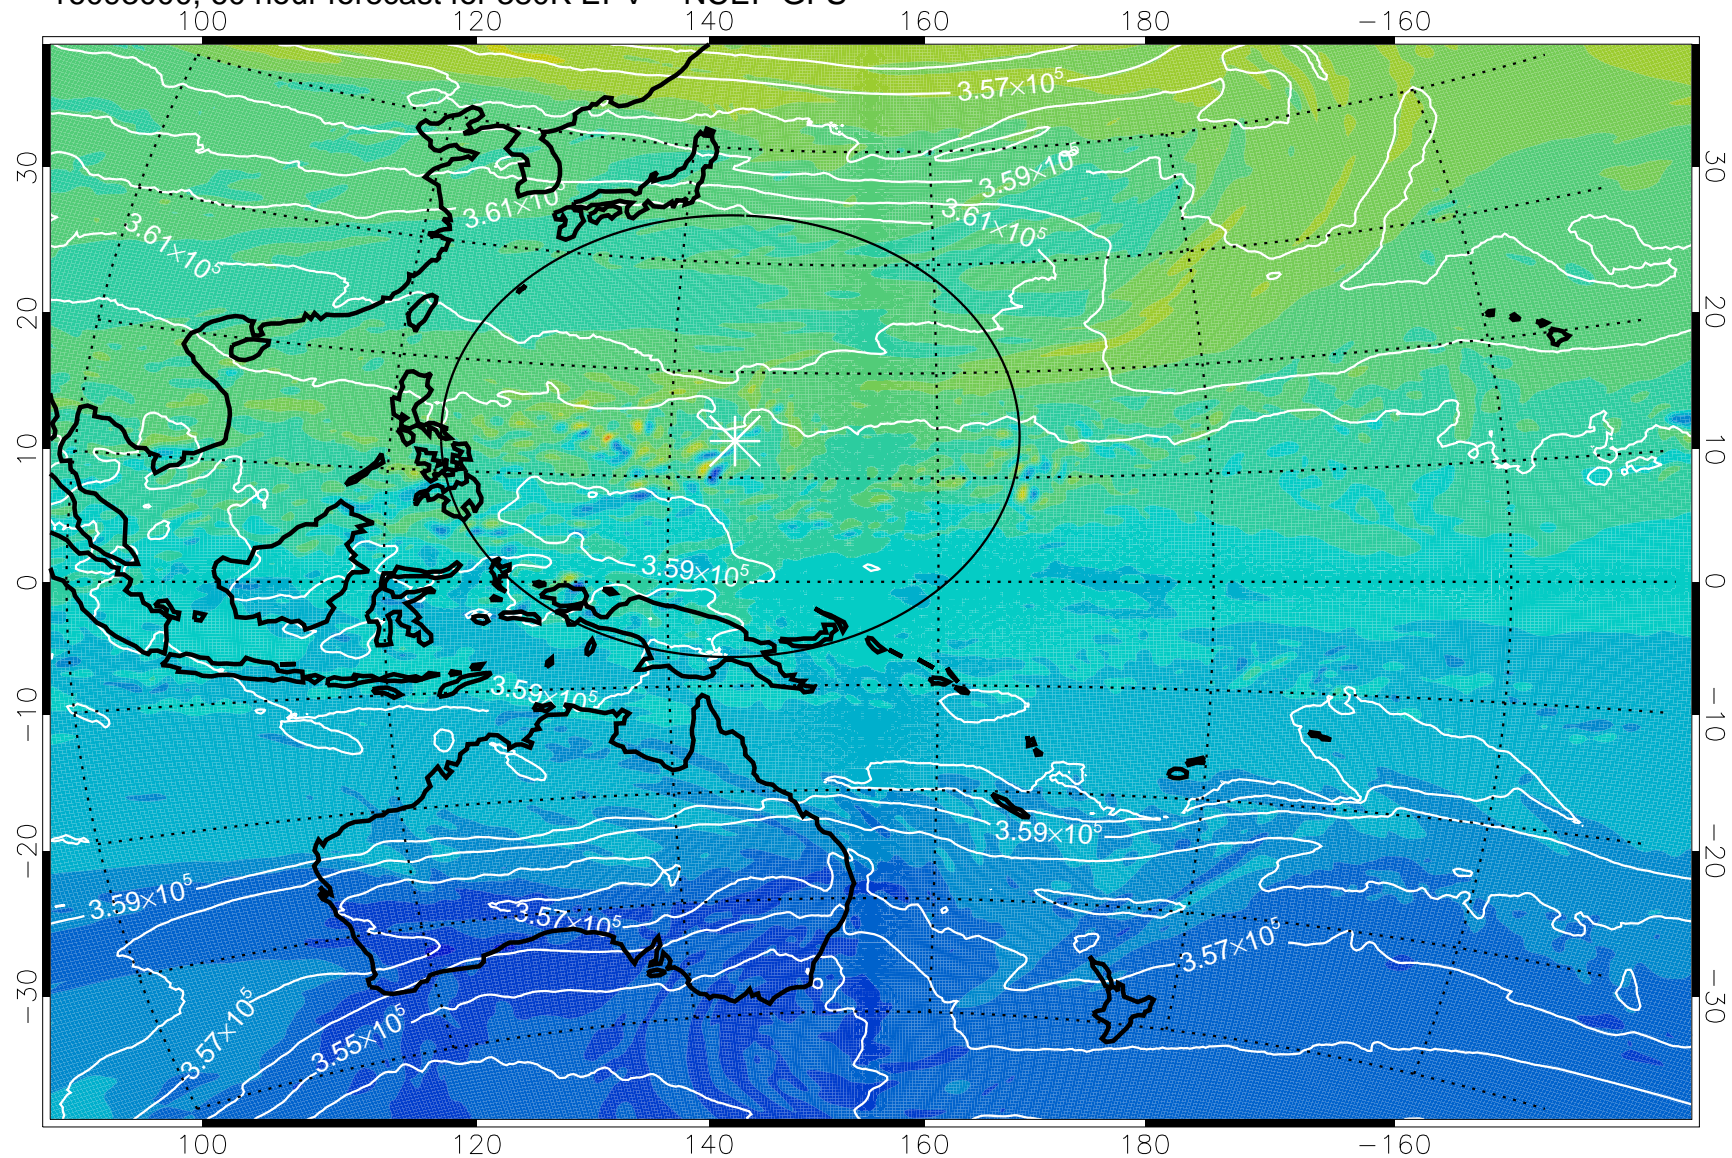

16092918, 54 hour forecast for 380K EPV -- NCEP GFS

380K Montgomery Streamfunction, white

Range ring of 2304 km

16093000, 60 hour forecast for 38K EPV -- NCEP GFS

38K Montgomery Streamfunction, white

Range ring of 2304 km

16093006, 66 hour forecast for 380K EPV -- NCEP GFS

380K Montgomery Streamfunction, white

Range ring of 2304 km

16093012, 72 hour forecast for 380K EPV -- NCEP GFS

380K Montgomery Streamfunction, white

Range ring of 2304 km

16093018, 78 hour forecast for 380K EPV -- NCEP GFS

380K Montgomery Streamfunction, white

Range ring of 2304 km

16100100, 84 hour forecast for 380K EPV -- NCEP GFS

380K Montgomery Streamfunction, white

Range ring of 2304 km

16100106, 90 hour forecast for 380K EPV -- NCEP GFS

380K Montgomery Streamfunction, white

Range ring of 2304 km

16100112, 96 hour forecast for 380K EPV -- NCEP GFS

380K Montgomery Streamfunction, white

Range ring of 2304 km