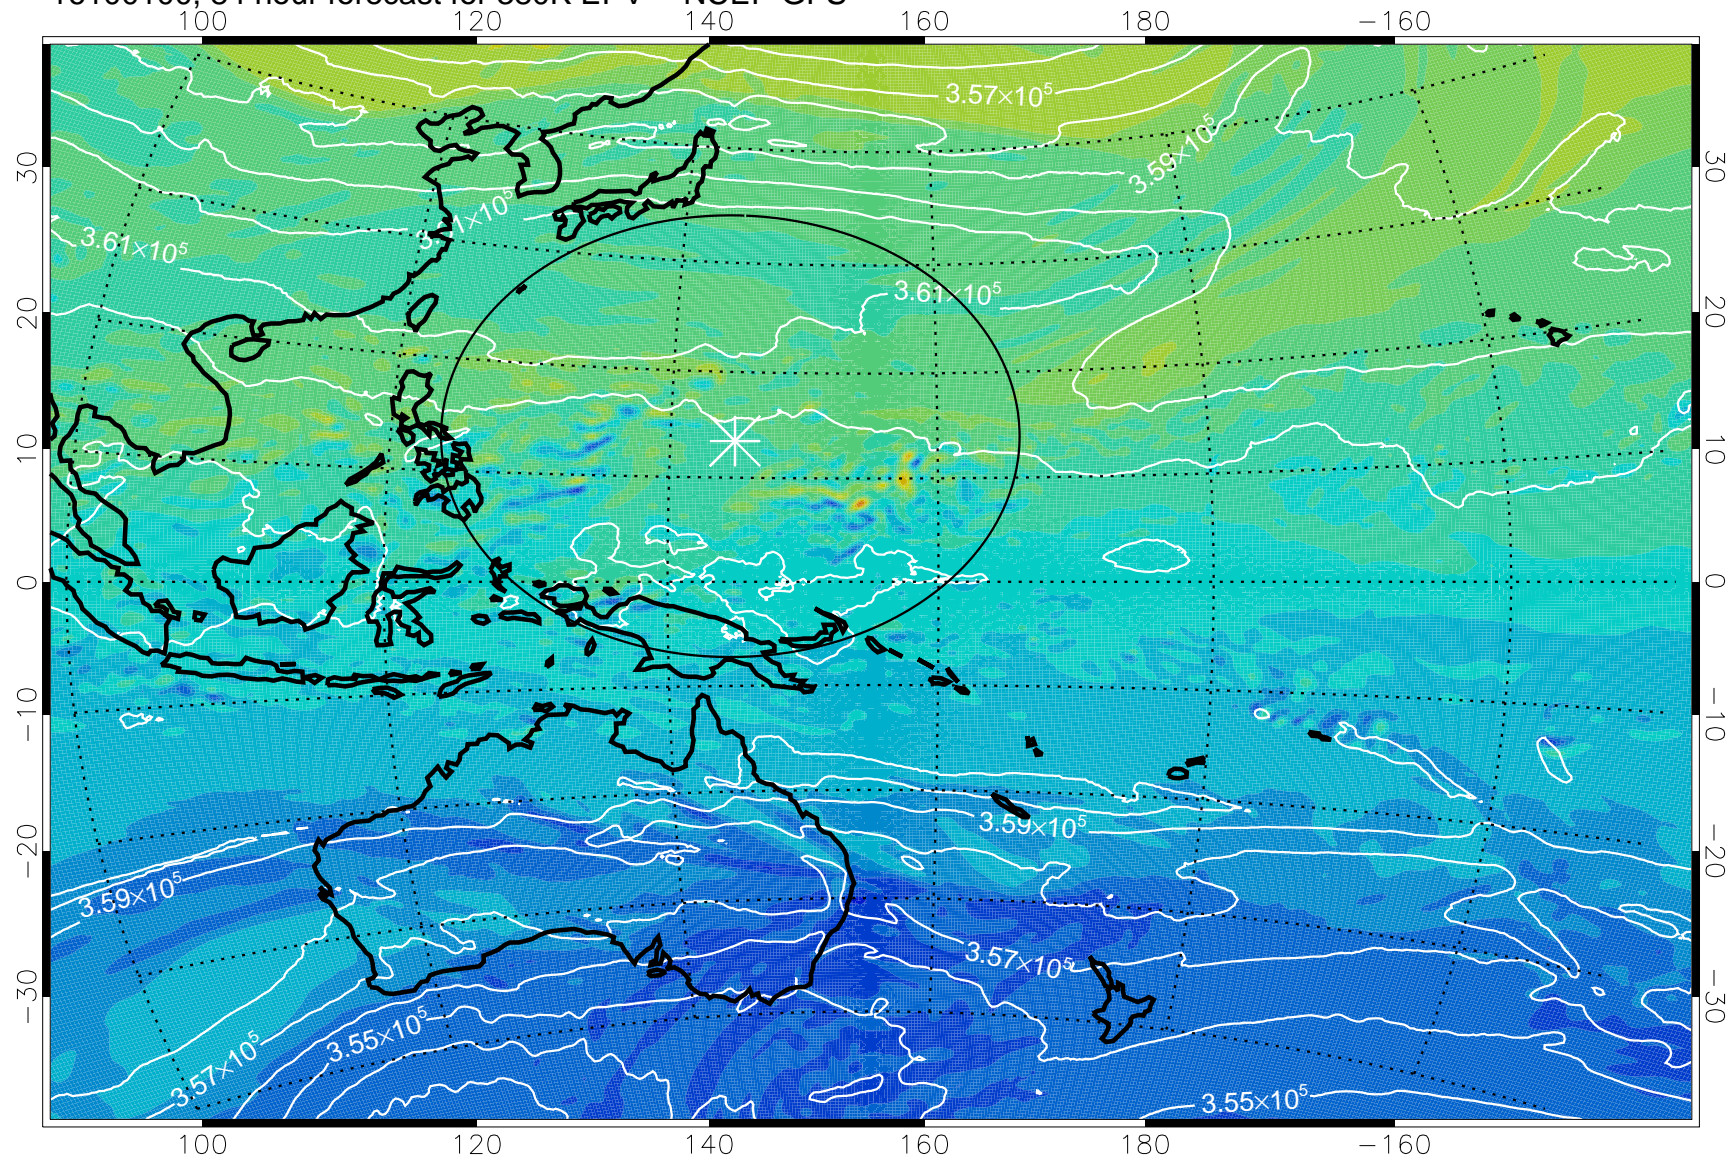

16093006, 66 hour forecast for 380K EPV -- NCEP GFS

380K Montgomery Streamfunction, white

Range ring of 2304 km

16093012, 72 hour forecast for 380K EPV -- NCEP GFS

380K Montgomery Streamfunction, white

Range ring of 2304 km

16093018, 78 hour forecast for 380K EPV -- NCEP GFS

380K Montgomery Streamfunction, white

Range ring of 2304 km

16100100, 84 hour forecast for 380K EPV -- NCEP GFS

380K Montgomery Streamfunction, white

Range ring of 2304 km

16100106, 90 hour forecast for 380K EPV -- NCEP GFS

380K Montgomery Streamfunction, white

Range ring of 2304 km

16100112, 96 hour forecast for 380K EPV -- NCEP GFS

380K Montgomery Streamfunction, white

Range ring of 2304 km

16100118, 102 hour forecast for 380K EPV -- NCEP GFS

380K Montgomery Streamfunction, white

Range ring of 2304 km

16100200, 108 hour forecast for 380K EPV -- NCEP GFS

380K Montgomery Streamfunction, white

Range ring of 2304 km