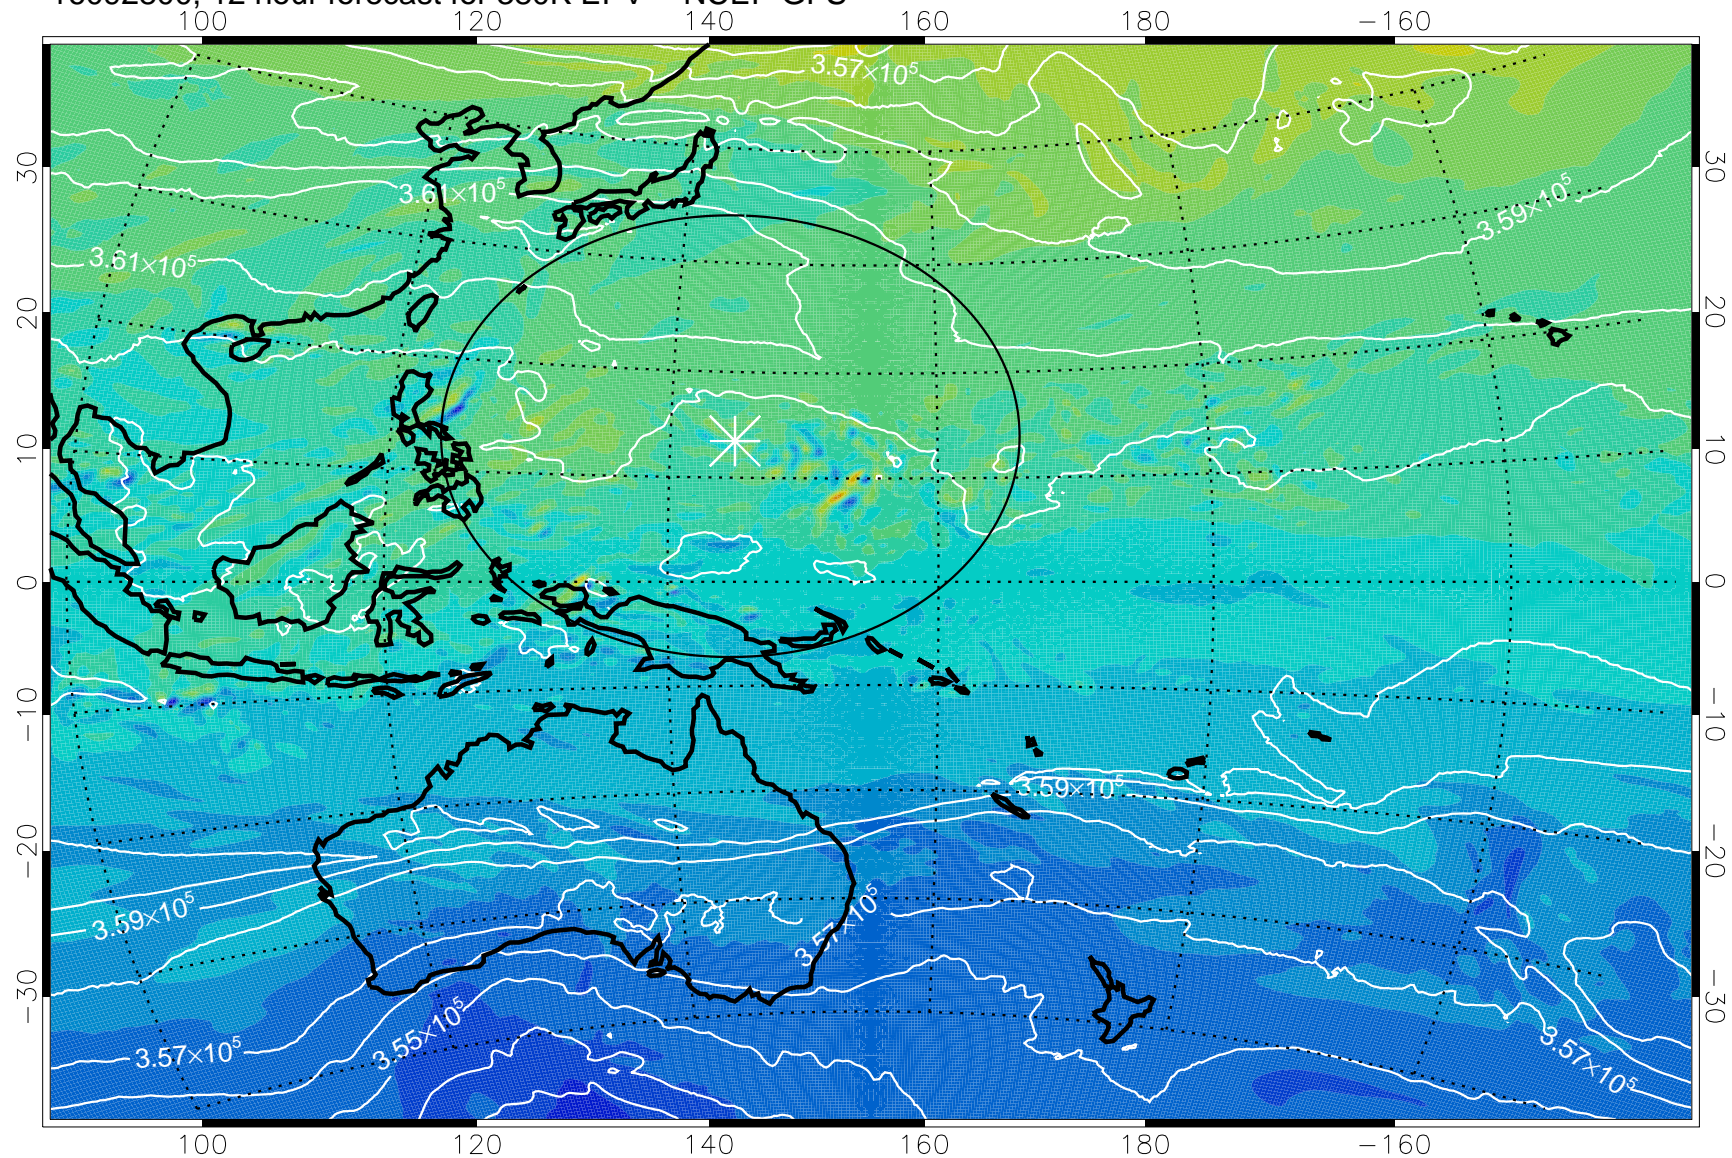

16092718, 6 hour forecast for 380K EPV -- NCEP GFS

380K Montgomery Streamfunction, white

Range ring of 2304 km

16092800, 12 hour forecast for 380K EPV -- NCEP GFS

380K Montgomery Streamfunction, white

Range ring of 2304 km

16092806, 18 hour forecast for 380K EPV -- NCEP GFS

380K Montgomery Streamfunction, white

Range ring of 2304 km

16092812, 24 hour forecast for 380K EPV -- NCEP GFS

380K Montgomery Streamfunction, white

Range ring of 2304 km

16092818, 30 hour forecast for 380K EPV -- NCEP GFS

380K Montgomery Streamfunction, white

Range ring of 2304 km

16092900, 36 hour forecast for 380K EPV -- NCEP GFS

380K Montgomery Streamfunction, white

Range ring of 2304 km

16092906, 42 hour forecast for 380K EPV -- NCEP GFS

380K Montgomery Streamfunction, white

Range ring of 2304 km

16092912, 48 hour forecast for 380K EPV -- NCEP GFS

380K Montgomery Streamfunction, white

Range ring of 2304 km