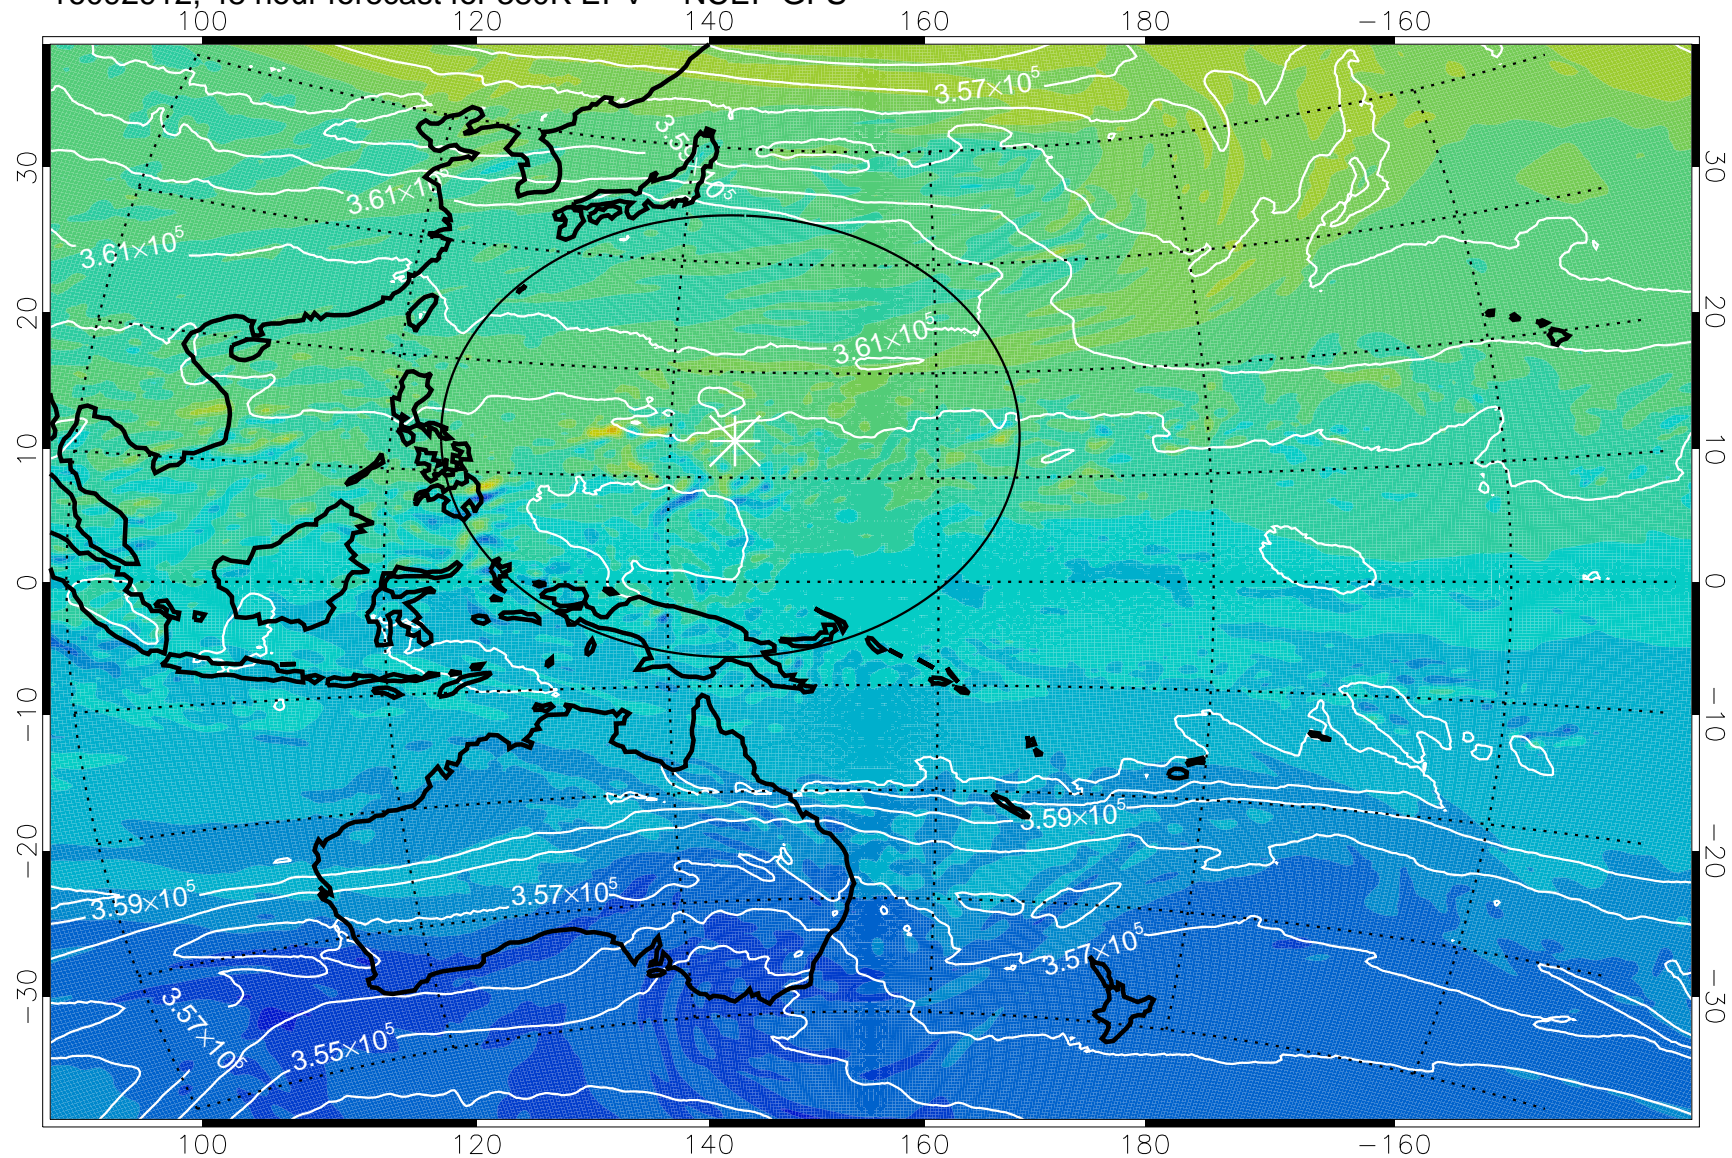

16092906, 42 hour forecast for 380K EPV -- NCEP GFS

380K Montgomery Streamfunction, white

Range ring of 2304 km

16092912, 48 hour forecast for 380K EPV -- NCEP GFS

380K Montgomery Streamfunction, white

Range ring of 2304 km

16092918, 54 hour forecast for 380K EPV -- NCEP GFS

380K Montgomery Streamfunction, white

Range ring of 2304 km

16093000, 60 hour forecast for 38K EPV -- NCEP GFS

38K Montgomery Streamfunction, white

Range ring of 2304 km

16093006, 66 hour forecast for 380K EPV -- NCEP GFS

380K Montgomery Streamfunction, white

Range ring of 2304 km

16093012, 72 hour forecast for 380K EPV -- NCEP GFS

380K Montgomery Streamfunction, white

Range ring of 2304 km

16093018, 78 hour forecast for 380K EPV -- NCEP GFS

380K Montgomery Streamfunction, white

Range ring of 2304 km

16100100, 84 hour forecast for 380K EPV -- NCEP GFS

380K Montgomery Streamfunction, white

Range ring of 2304 km