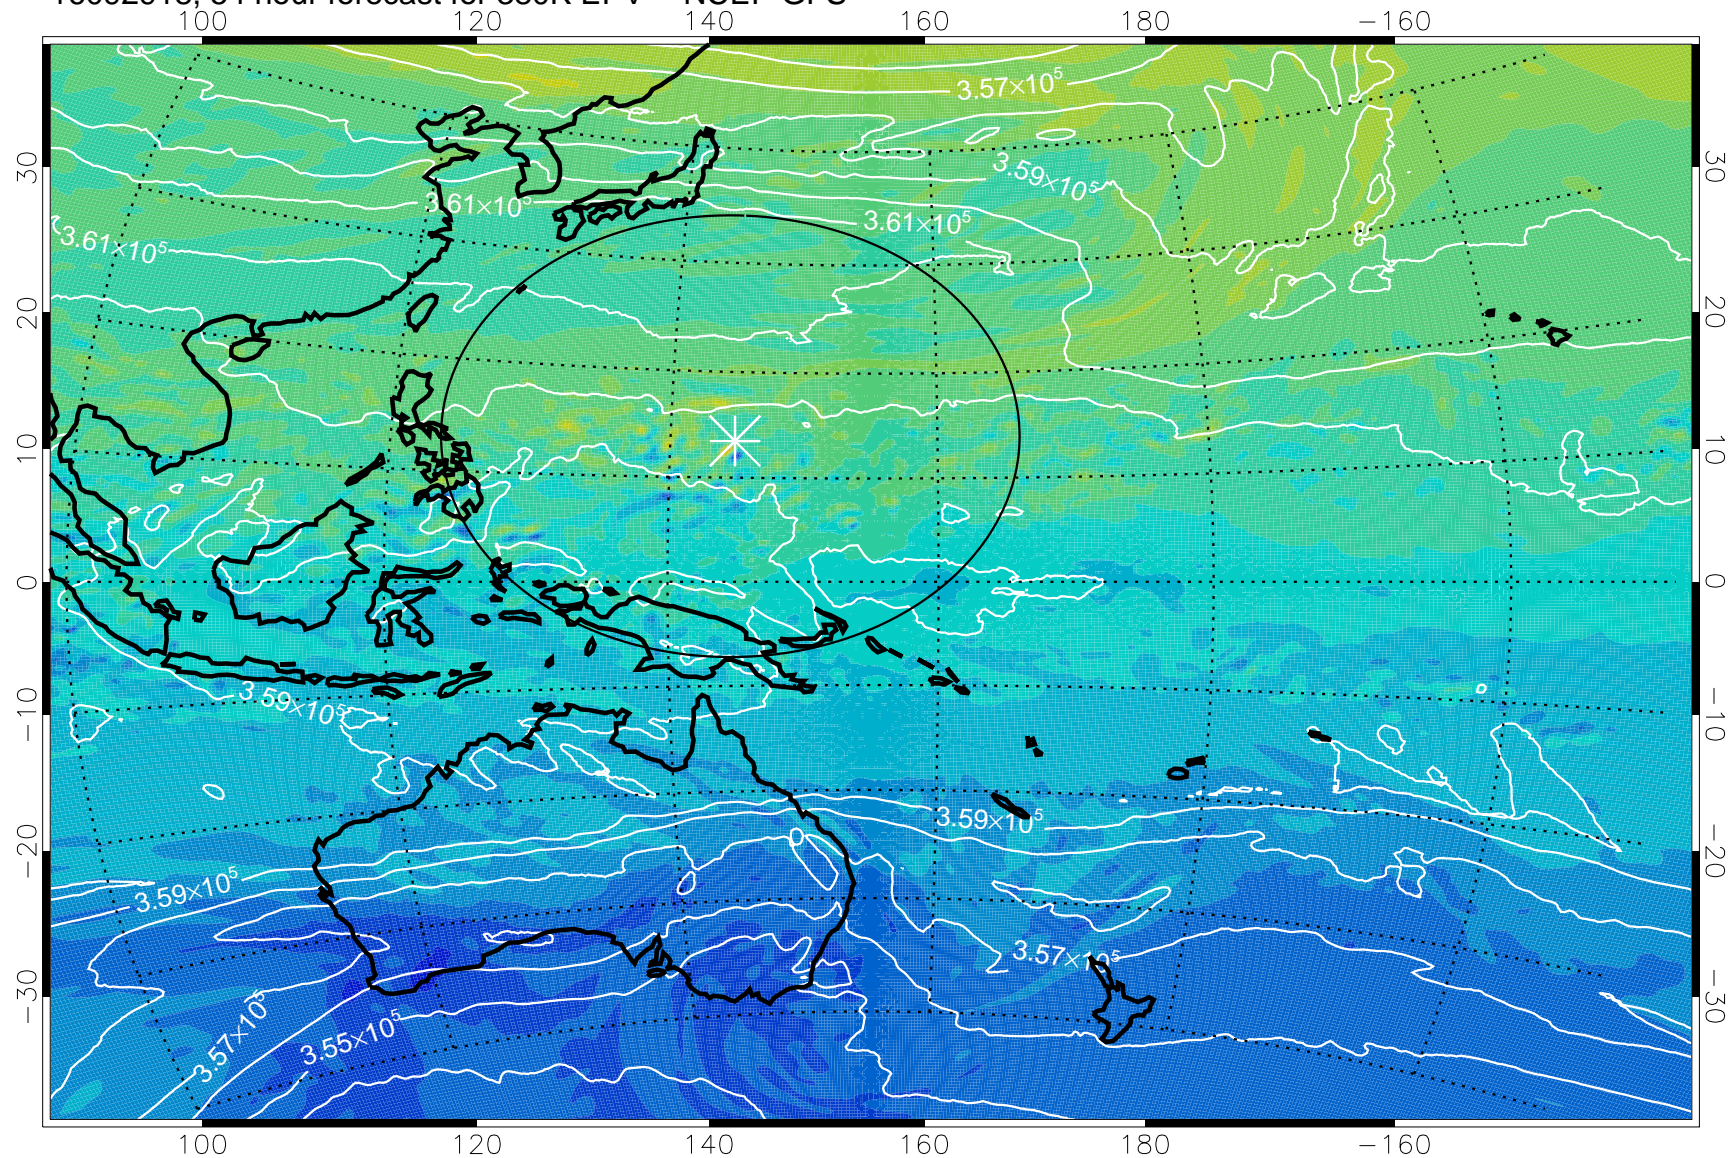

16092906, 42 hour forecast for 380K EPV -- NCEP GFS

380K Montgomery Streamfunction, white

Range ring of 2304 km

16092912, 48 hour forecast for 380K EPV -- NCEP GFS

380K Montgomery Streamfunction, white

Range ring of 2304 km

16092918, 54 hour forecast for 380K EPV -- NCEP GFS

380K Montgomery Streamfunction, white

Range ring of 2304 km

16093000, 60 hour forecast for 38K EPV -- NCEP GFS

38K Montgomery Streamfunction, white

Range ring of 2304 km

16093006, 66 hour forecast for 380K EPV -- NCEP GFS

380K Montgomery Streamfunction, white

Range ring of 2304 km

16093012, 72 hour forecast for 380K EPV -- NCEP GFS

380K Montgomery Streamfunction, white

Range ring of 2304 km

16093018, 78 hour forecast for 380K EPV -- NCEP GFS

380K Montgomery Streamfunction, white

Range ring of 2304 km

16100100, 84 hour forecast for 380K EPV -- NCEP GFS

380K Montgomery Streamfunction, white

Range ring of 2304 km