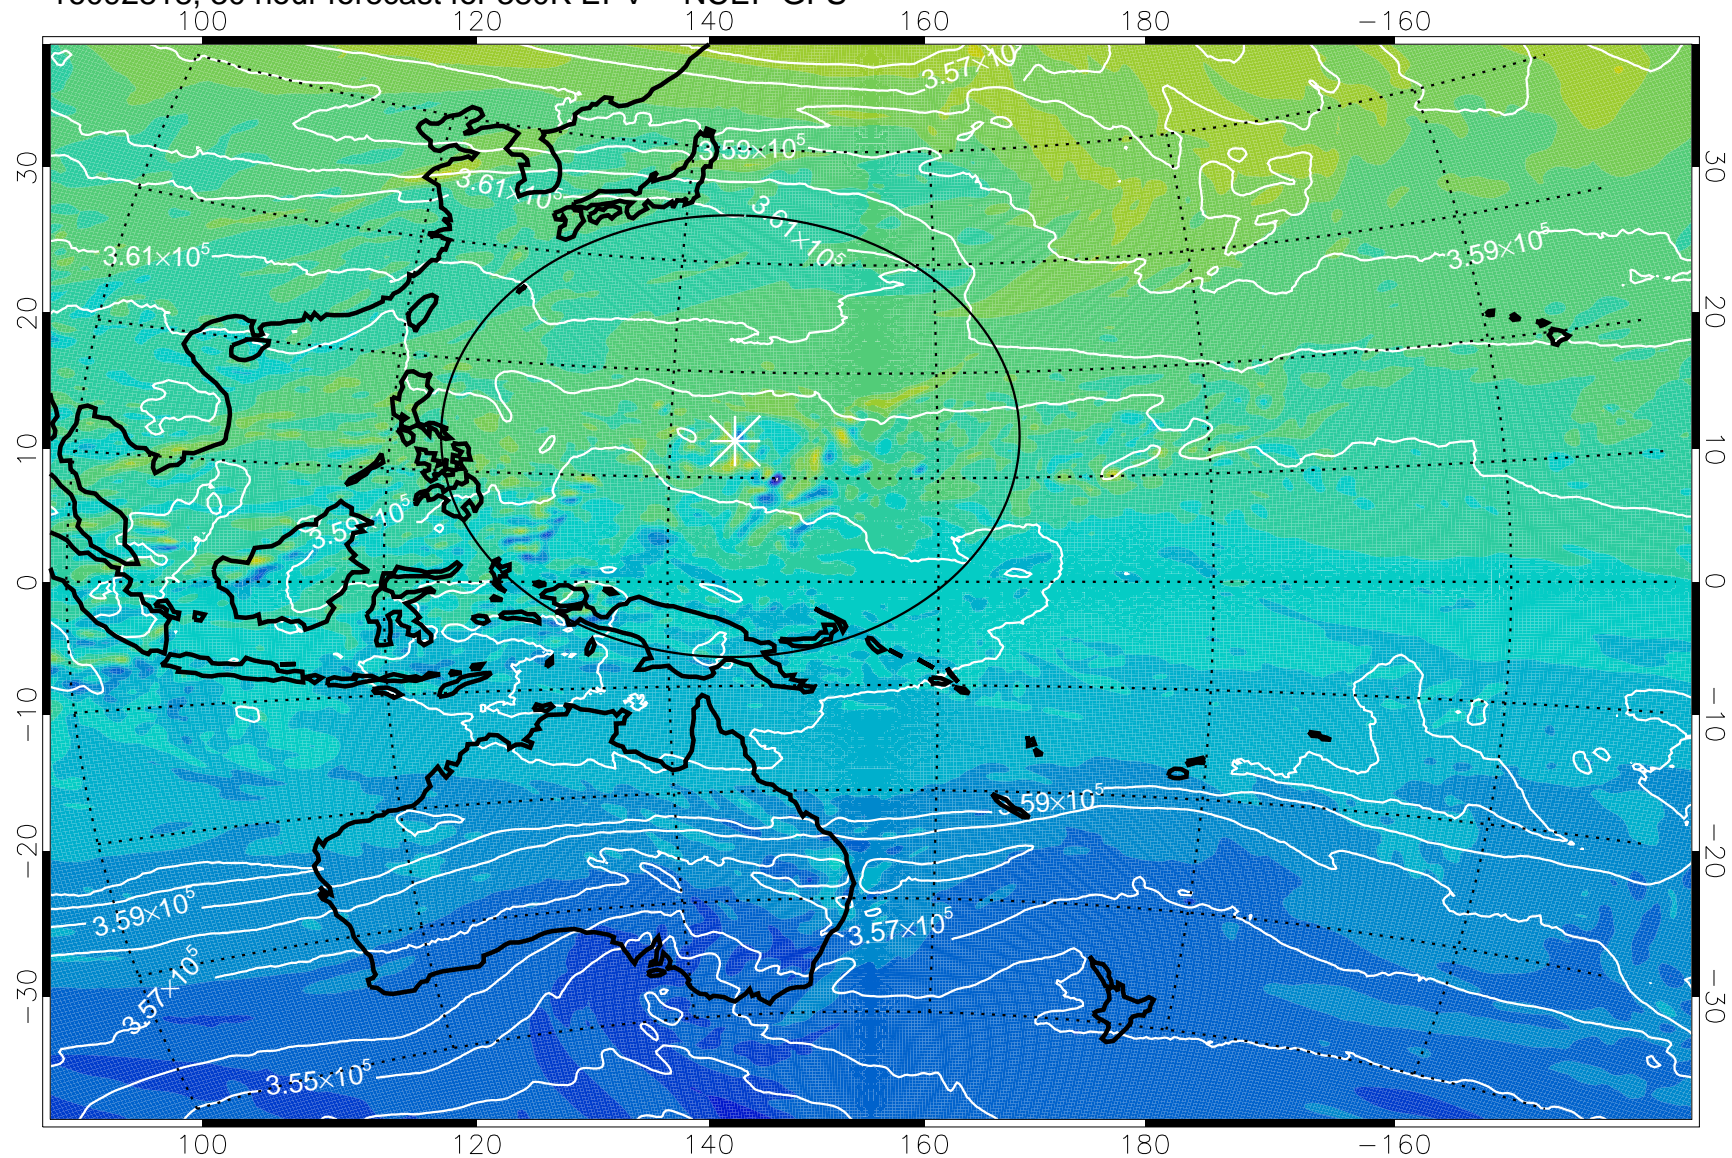

16092806, 18 hour forecast for 380K EPV -- NCEP GFS

380K Montgomery Streamfunction, white

Range ring of 2304 km

16092812, 24 hour forecast for 380K EPV -- NCEP GFS

380K Montgomery Streamfunction, white

Range ring of 2304 km

16092818, 30 hour forecast for 380K EPV -- NCEP GFS

380K Montgomery Streamfunction, white

Range ring of 2304 km

16092900, 36 hour forecast for 380K EPV -- NCEP GFS

380K Montgomery Streamfunction, white

Range ring of 2304 km

16092906, 42 hour forecast for 380K EPV -- NCEP GFS

380K Montgomery Streamfunction, white

Range ring of 2304 km

16092912, 48 hour forecast for 380K EPV -- NCEP GFS

380K Montgomery Streamfunction, white

Range ring of 2304 km

16092918, 54 hour forecast for 380K EPV -- NCEP GFS

380K Montgomery Streamfunction, white

Range ring of 2304 km

16093000, 60 hour forecast for 38K EPV -- NCEP GFS

38K Montgomery Streamfunction, white

Range ring of 2304 km