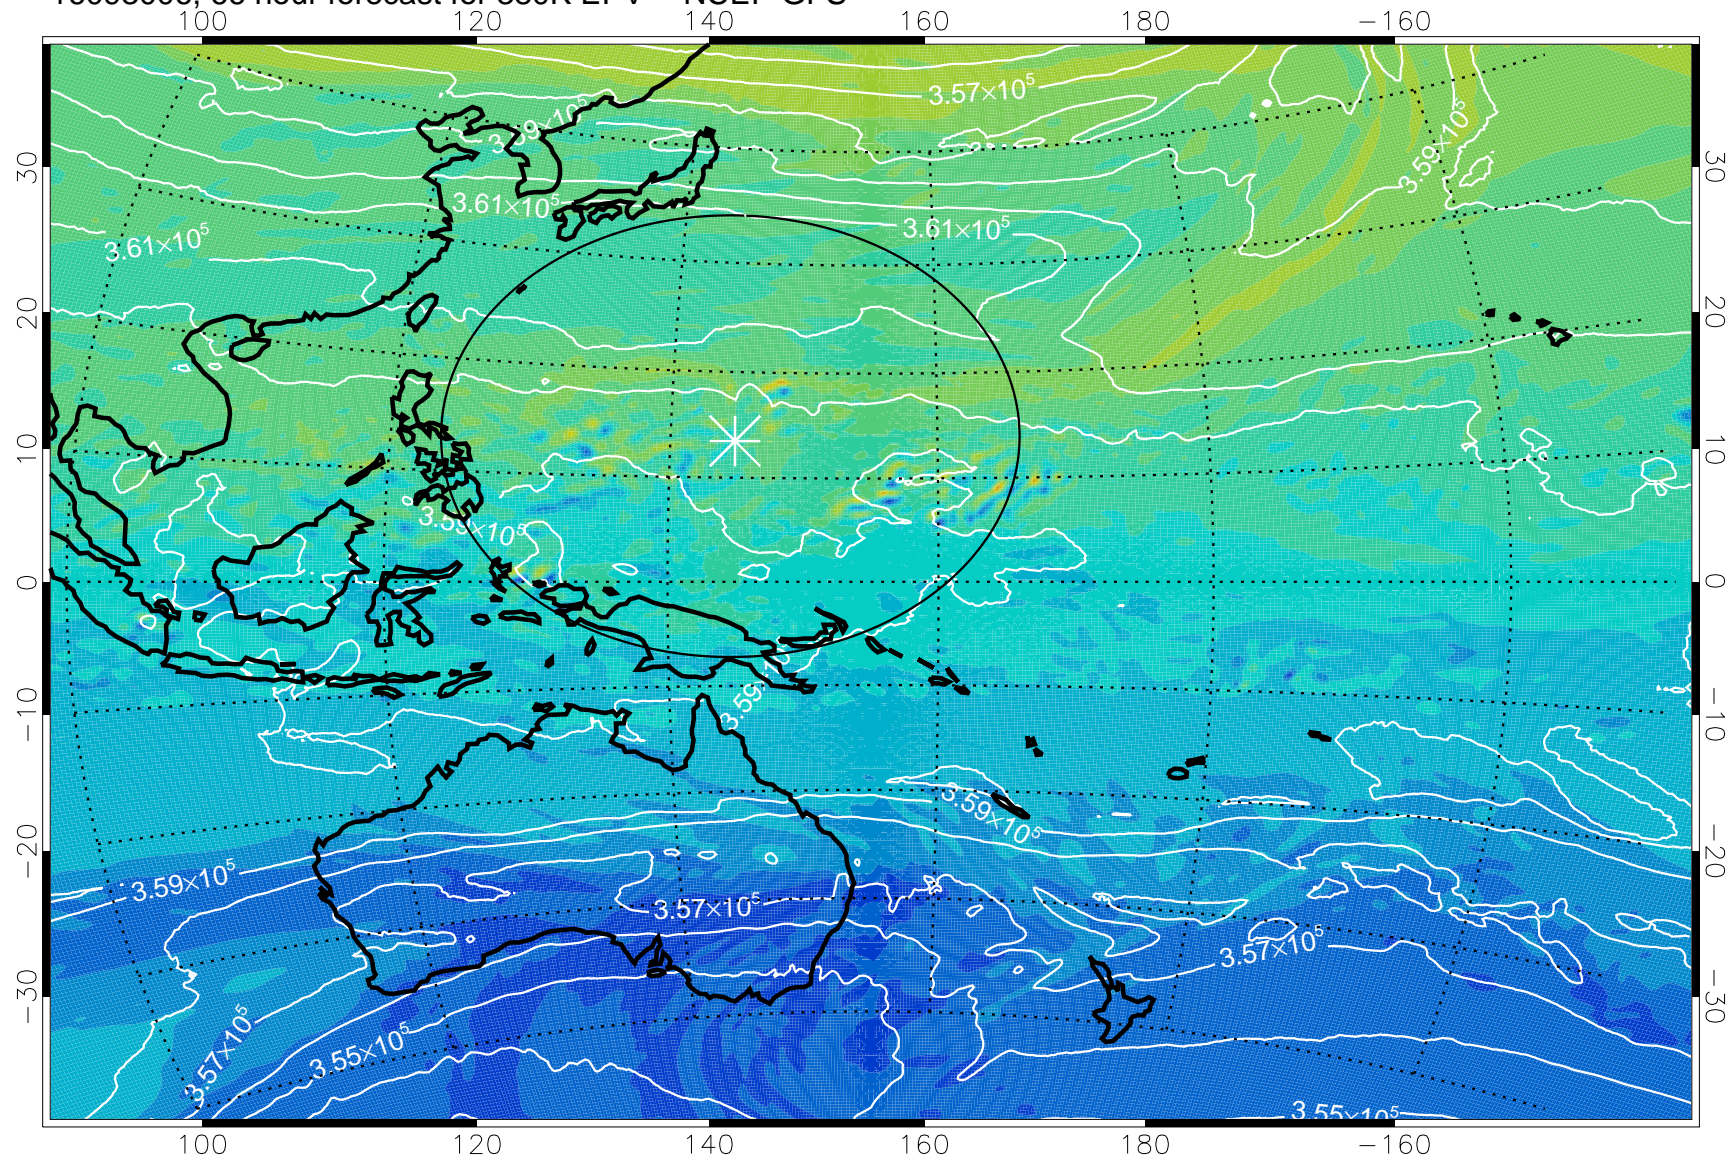

16092906, 42 hour forecast for 380K EPV -- NCEP GFS

380K Montgomery Streamfunction, white

Range ring of 2304 km

16092912, 48 hour forecast for 380K EPV -- NCEP GFS

380K Montgomery Streamfunction, white

Range ring of 2304 km

16092918, 54 hour forecast for 380K EPV -- NCEP GFS

380K Montgomery Streamfunction, white

Range ring of 2304 km

16093000, 60 hour forecast for 38K EPV -- NCEP GFS

38K Montgomery Streamfunction, white

Range ring of 2304 km

16093006, 66 hour forecast for 380K EPV -- NCEP GFS

380K Montgomery Streamfunction, white

Range ring of 2304 km

16093012, 72 hour forecast for 380K EPV -- NCEP GFS

380K Montgomery Streamfunction, white

Range ring of 2304 km

16093018, 78 hour forecast for 380K EPV -- NCEP GFS

380K Montgomery Streamfunction, white

Range ring of 2304 km

16100100, 84 hour forecast for 380K EPV -- NCEP GFS

380K Montgomery Streamfunction, white

Range ring of 2304 km