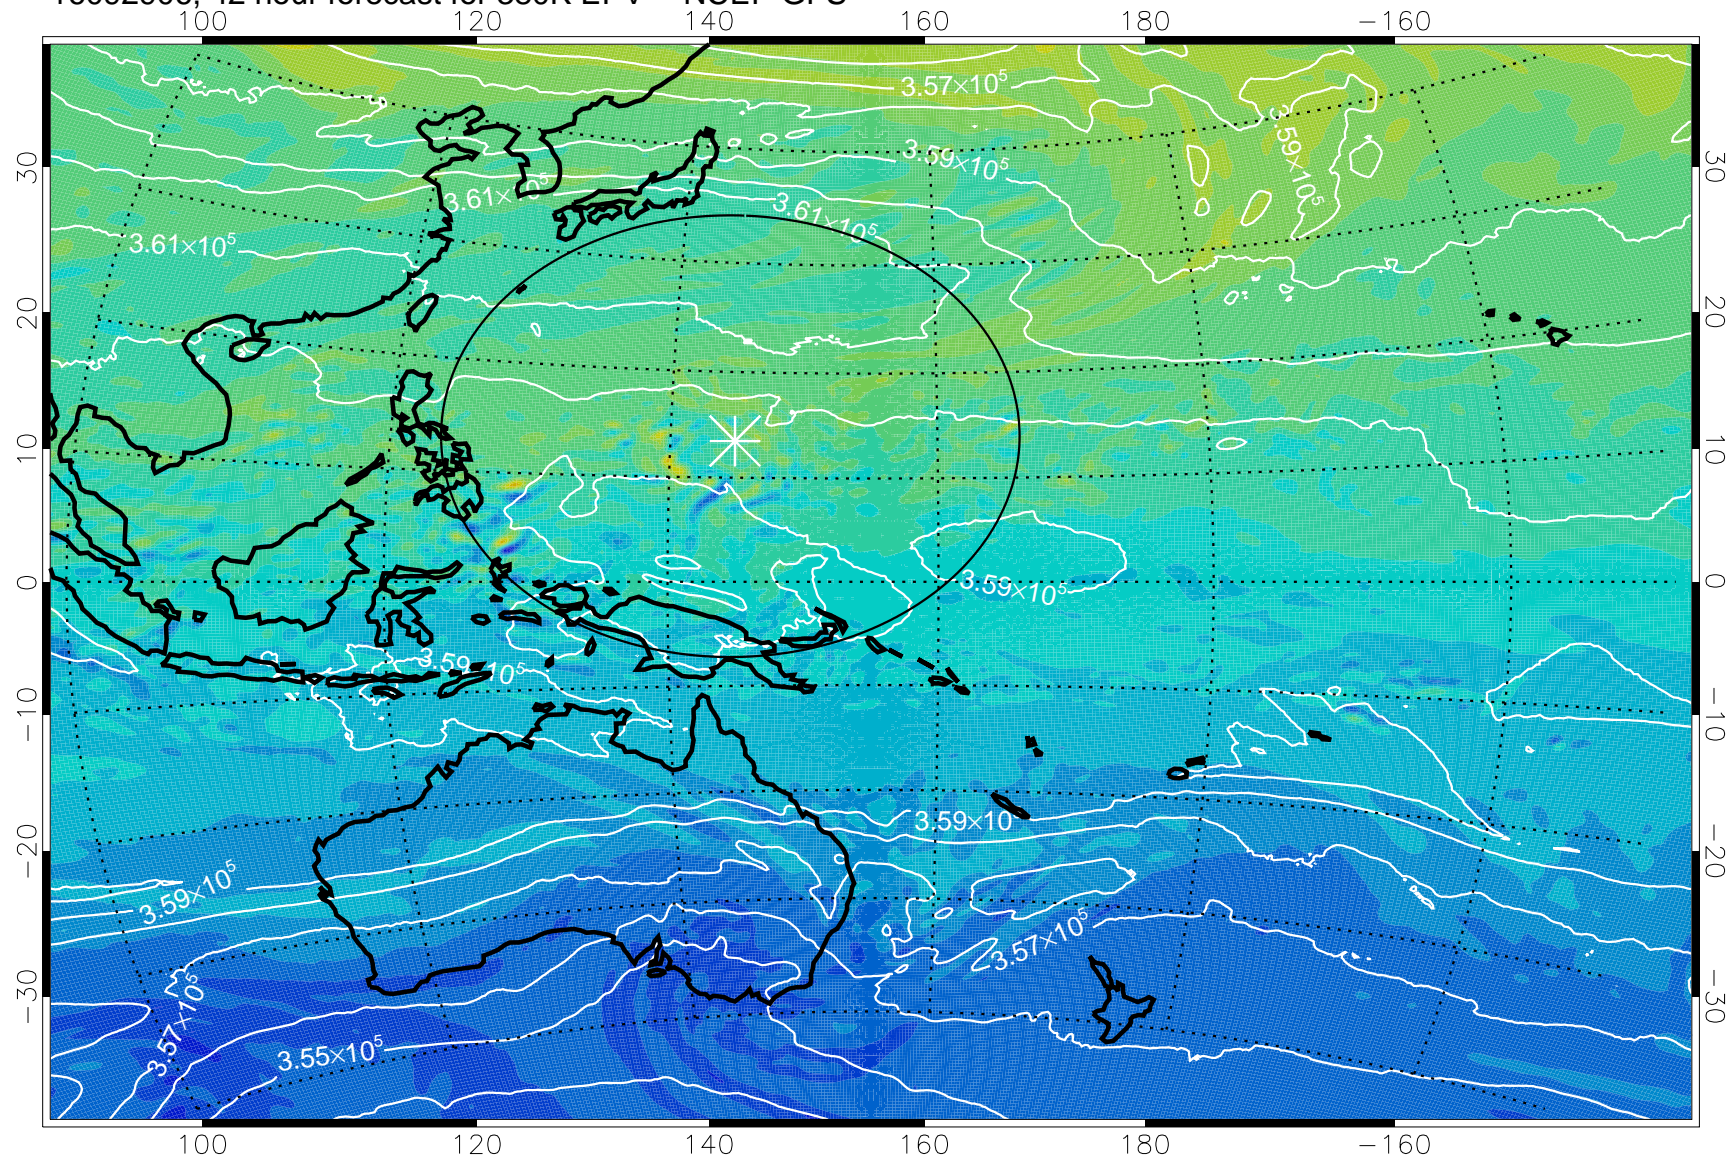

16092818, 30 hour forecast for 380K EPV -- NCEP GFS

380K Montgomery Streamfunction, white

Range ring of 2304 km

16092900, 36 hour forecast for 380K EPV -- NCEP GFS

380K Montgomery Streamfunction, white

Range ring of 2304 km

16092906, 42 hour forecast for 380K EPV -- NCEP GFS

380K Montgomery Streamfunction, white

Range ring of 2304 km

16092912, 48 hour forecast for 380K EPV -- NCEP GFS

380K Montgomery Streamfunction, white

Range ring of 2304 km

16092918, 54 hour forecast for 380K EPV -- NCEP GFS

380K Montgomery Streamfunction, white

Range ring of 2304 km

16093000, 60 hour forecast for 38K EPV -- NCEP GFS

38K Montgomery Streamfunction, white

Range ring of 2304 km

16093006, 66 hour forecast for 380K EPV -- NCEP GFS

380K Montgomery Streamfunction, white

Range ring of 2304 km

16093012, 72 hour forecast for 380K EPV -- NCEP GFS

380K Montgomery Streamfunction, white

Range ring of 2304 km