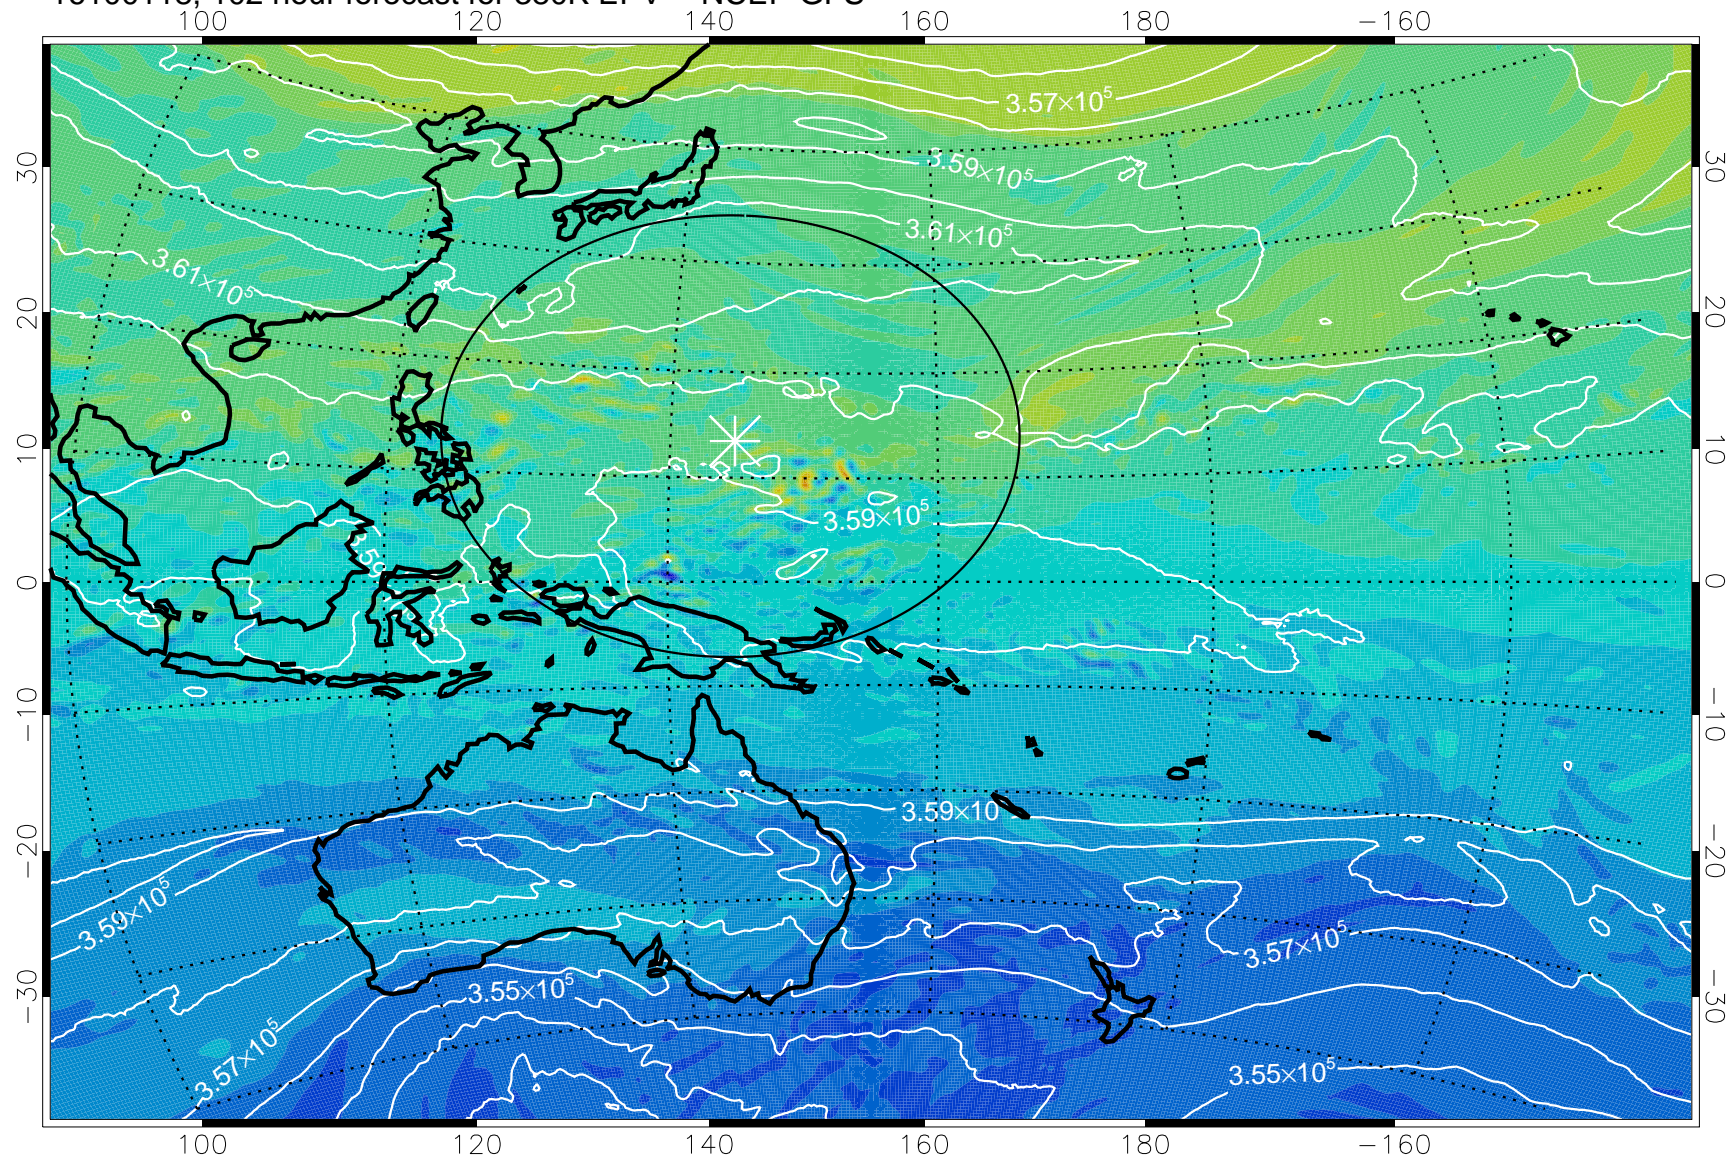

16093018, 78 hour forecast for 380K EPV -- NCEP GFS

380K Montgomery Streamfunction, white

Range ring of 2304 km

16100100, 84 hour forecast for 380K EPV -- NCEP GFS

380K Montgomery Streamfunction, white

Range ring of 2304 km

16100106, 90 hour forecast for 380K EPV -- NCEP GFS

380K Montgomery Streamfunction, white

Range ring of 2304 km

16100112, 96 hour forecast for 380K EPV -- NCEP GFS

380K Montgomery Streamfunction, white

Range ring of 2304 km

16100118, 102 hour forecast for 380K EPV -- NCEP GFS

380K Montgomery Streamfunction, white

Range ring of 2304 km

16100200, 108 hour forecast for 380K EPV -- NCEP GFS

380K Montgomery Streamfunction, white

Range ring of 2304 km

16100206, 114 hour forecast for 380K EPV -- NCEP GFS

380K Montgomery Streamfunction, white

Range ring of 2304 km

16100212, 120 hour forecast for 380K EPV -- NCEP GFS

380K Montgomery Streamfunction, white

Range ring of 2304 km