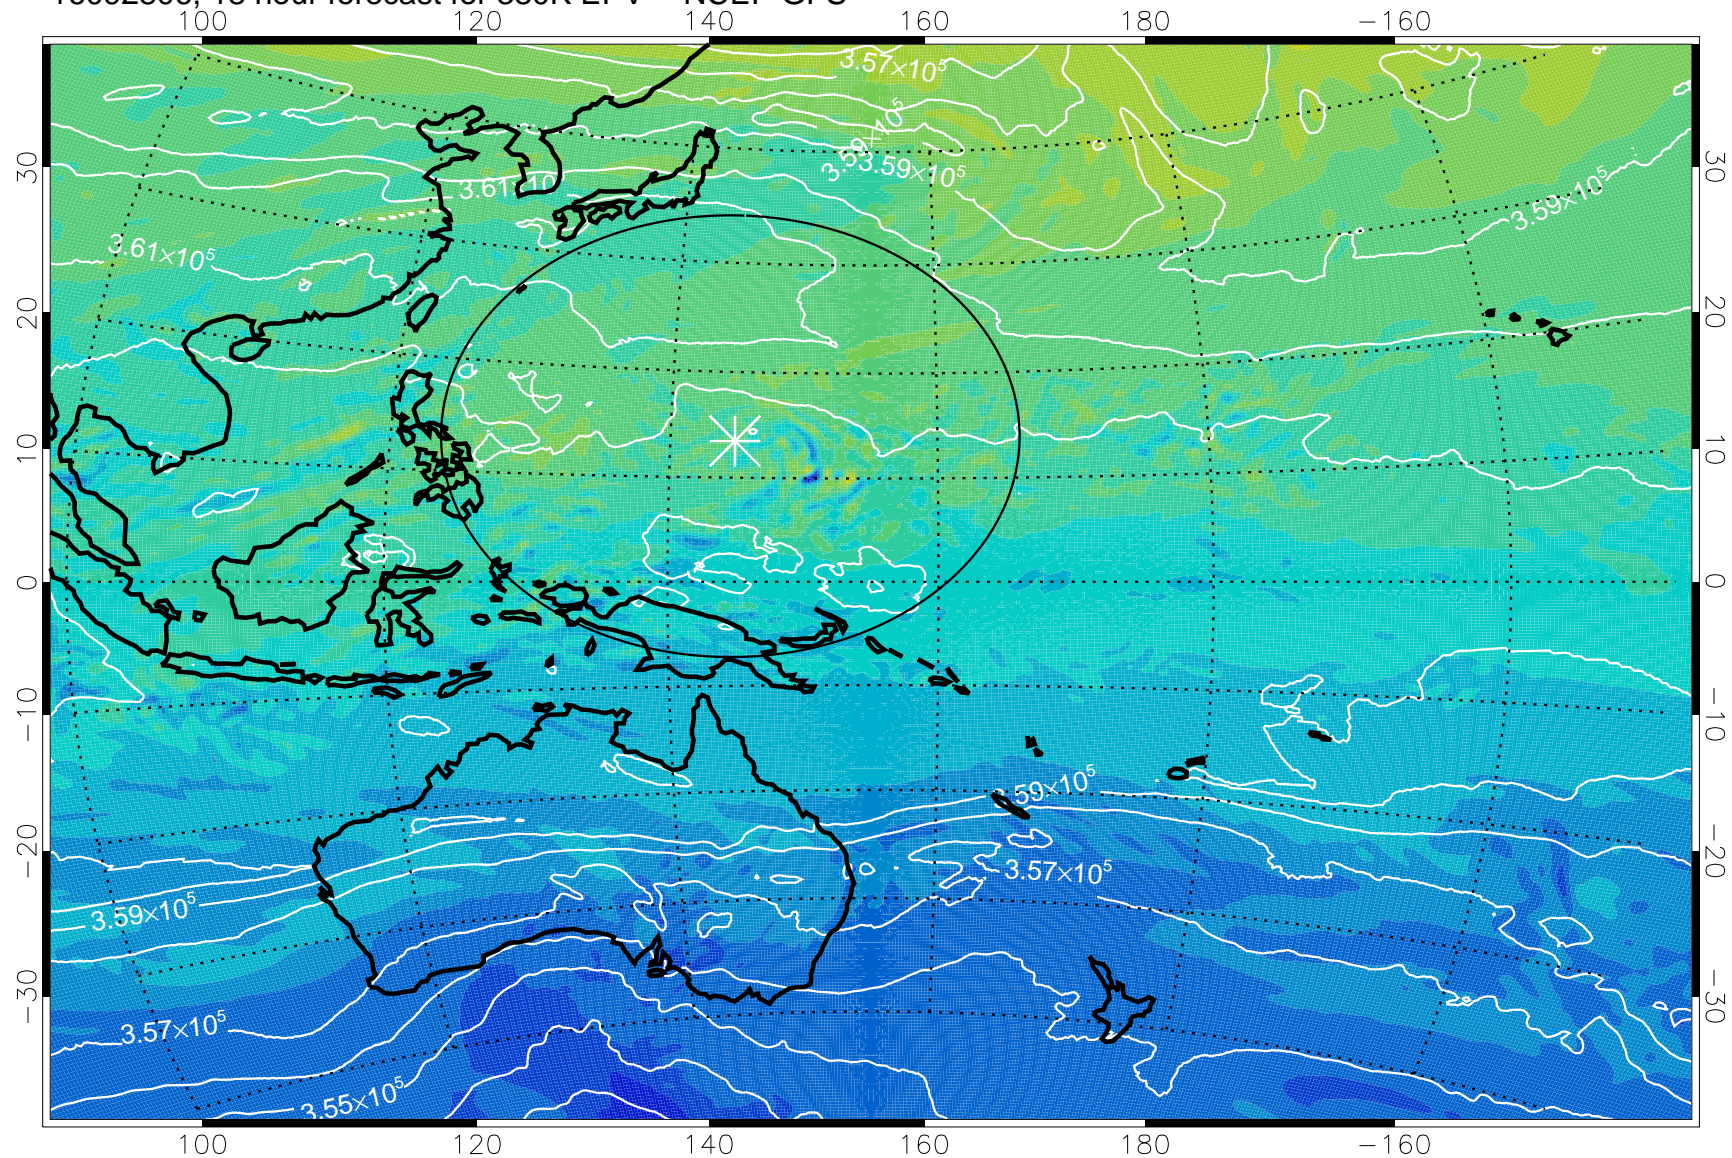

16092718, 6 hour forecast for 380K EPV -- NCEP GFS

380K Montgomery Streamfunction, white

Range ring of 2304 km

16092800, 12 hour forecast for 380K EPV -- NCEP GFS

380K Montgomery Streamfunction, white

Range ring of 2304 km

16092806, 18 hour forecast for 380K EPV -- NCEP GFS

380K Montgomery Streamfunction, white

Range ring of 2304 km

16092812, 24 hour forecast for 380K EPV -- NCEP GFS

380K Montgomery Streamfunction, white

Range ring of 2304 km

16092818, 30 hour forecast for 380K EPV -- NCEP GFS

380K Montgomery Streamfunction, white

Range ring of 2304 km

16092900, 36 hour forecast for 380K EPV -- NCEP GFS

380K Montgomery Streamfunction, white

Range ring of 2304 km

16092906, 42 hour forecast for 380K EPV -- NCEP GFS

380K Montgomery Streamfunction, white

Range ring of 2304 km

16092912, 48 hour forecast for 380K EPV -- NCEP GFS

380K Montgomery Streamfunction, white

Range ring of 2304 km