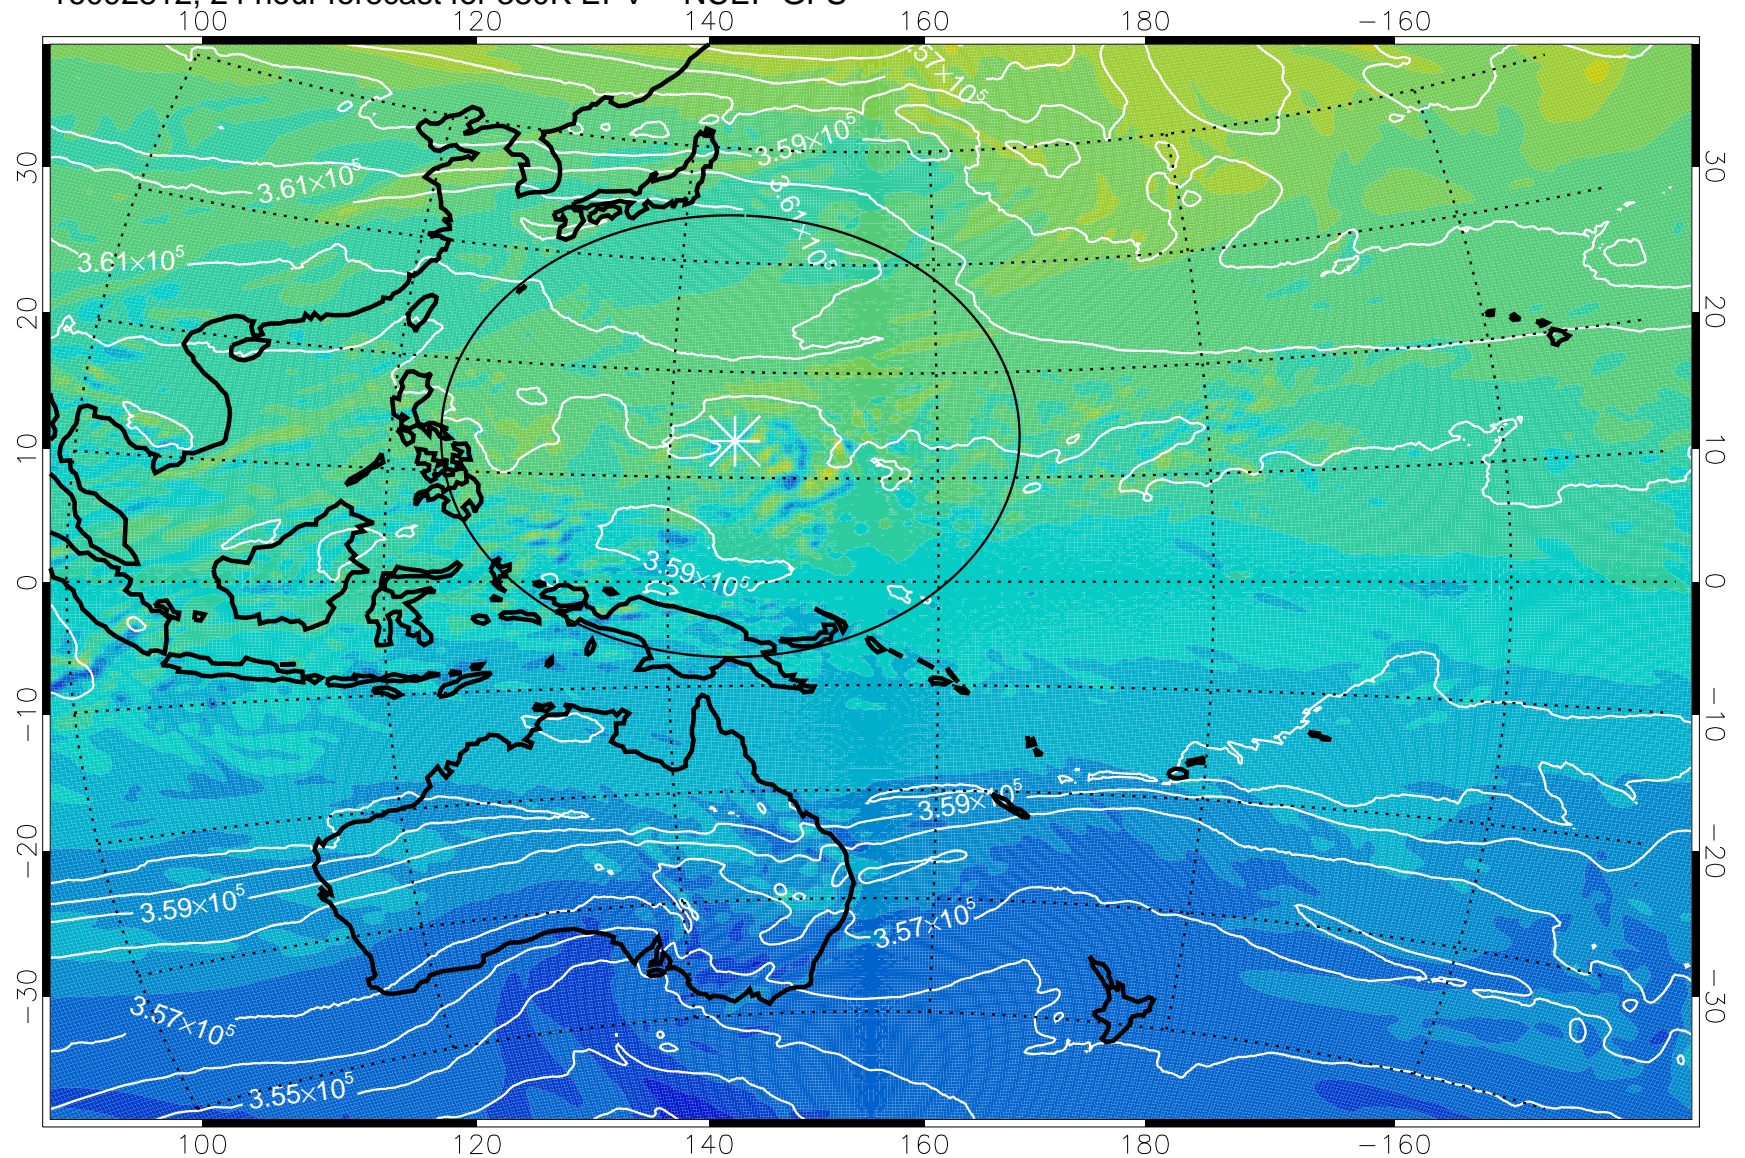

16092718, 6 hour forecast for 380K EPV -- NCEP GFS

380K Montgomery Streamfunction, white

Range ring of 2304 km

16092800, 12 hour forecast for 380K EPV -- NCEP GFS

380K Montgomery Streamfunction, white

Range ring of 2304 km

16092806, 18 hour forecast for 380K EPV -- NCEP GFS

380K Montgomery Streamfunction, white

Range ring of 2304 km

16092812, 24 hour forecast for 380K EPV -- NCEP GFS

380K Montgomery Streamfunction, white

Range ring of 2304 km

16092818, 30 hour forecast for 380K EPV -- NCEP GFS

380K Montgomery Streamfunction, white

Range ring of 2304 km

16092900, 36 hour forecast for 380K EPV -- NCEP GFS

380K Montgomery Streamfunction, white

Range ring of 2304 km

16092906, 42 hour forecast for 380K EPV -- NCEP GFS

380K Montgomery Streamfunction, white

Range ring of 2304 km

16092912, 48 hour forecast for 380K EPV -- NCEP GFS

380K Montgomery Streamfunction, white

Range ring of 2304 km