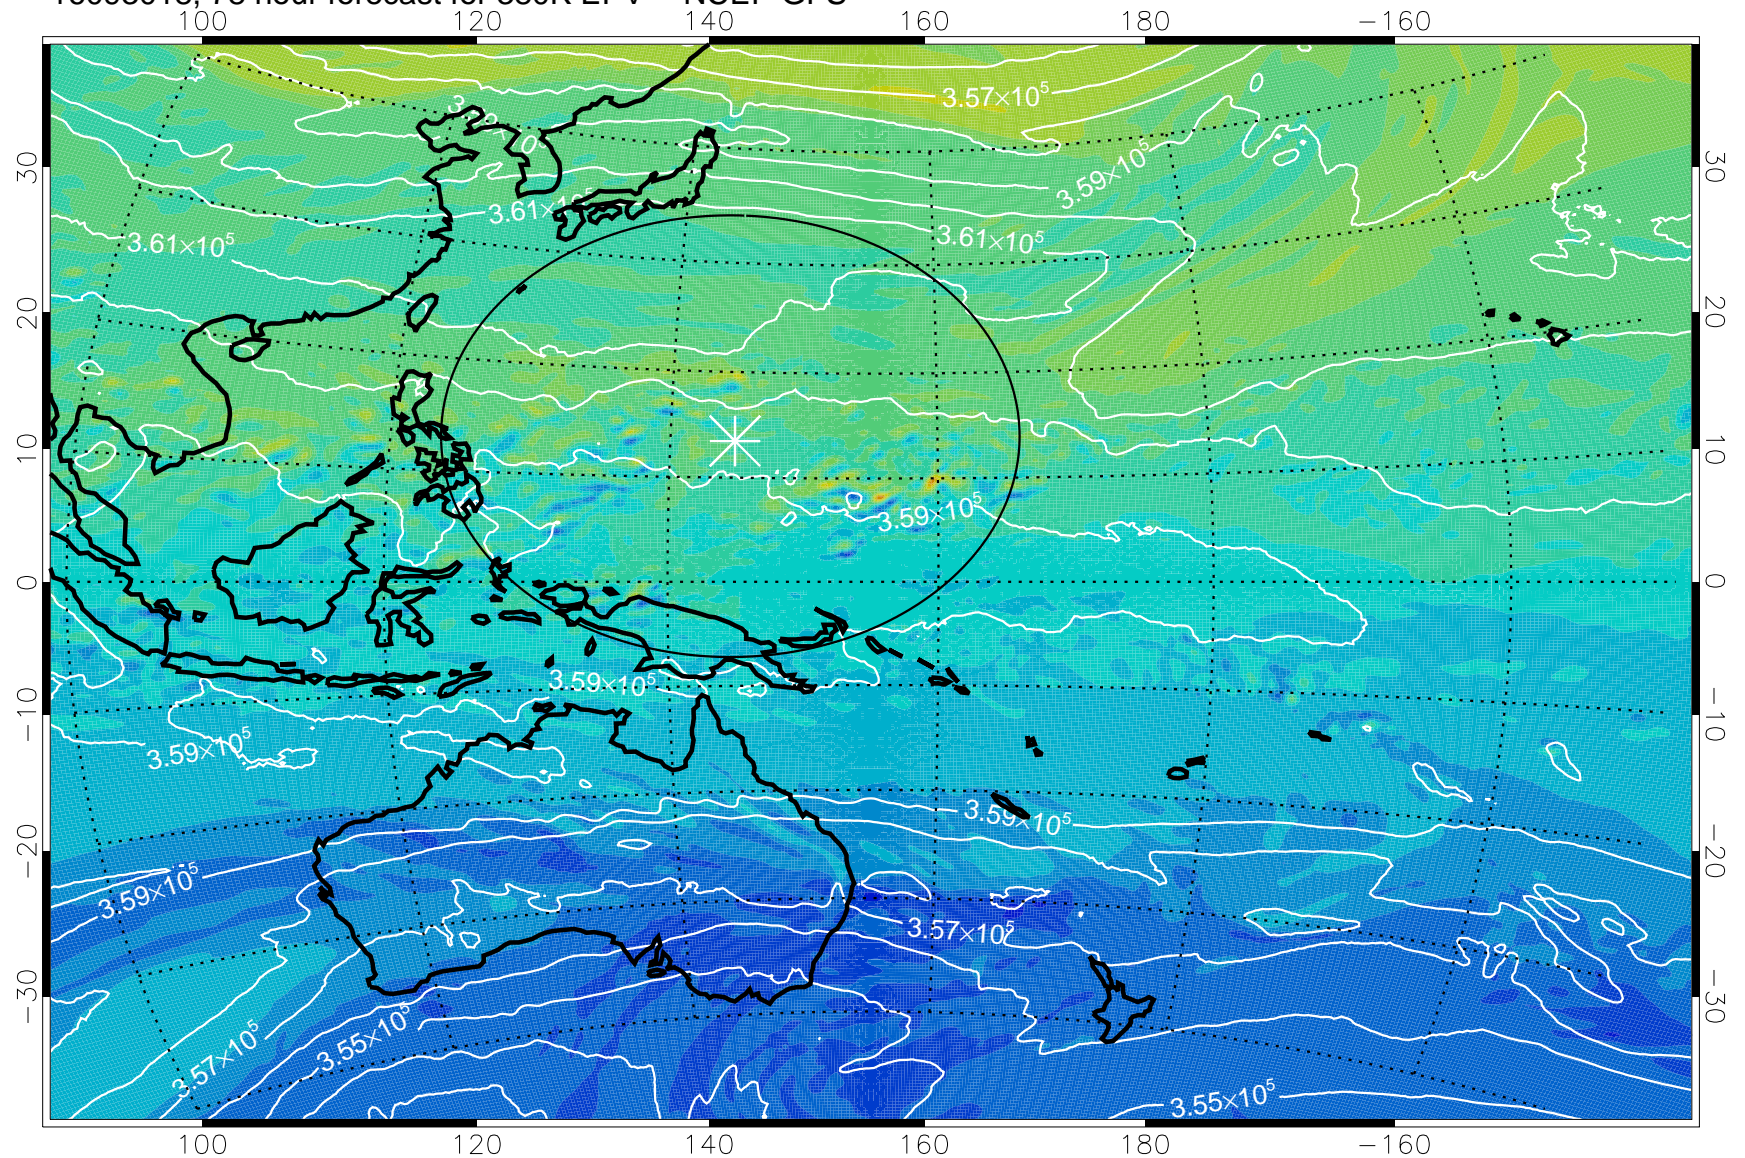

16092918, 54 hour forecast for 380K EPV -- NCEP GFS

380K Montgomery Streamfunction, white

Range ring of 2304 km

16093000, 60 hour forecast for 38K EPV -- NCEP GFS

38K Montgomery Streamfunction, white

Range ring of 2304 km

16093006, 66 hour forecast for 380K EPV -- NCEP GFS

380K Montgomery Streamfunction, white

Range ring of 2304 km

16093012, 72 hour forecast for 380K EPV -- NCEP GFS

380K Montgomery Streamfunction, white

Range ring of 2304 km

16093018, 78 hour forecast for 380K EPV -- NCEP GFS

380K Montgomery Streamfunction, white

Range ring of 2304 km

16100100, 84 hour forecast for 380K EPV -- NCEP GFS

380K Montgomery Streamfunction, white

Range ring of 2304 km

16100106, 90 hour forecast for 380K EPV -- NCEP GFS

380K Montgomery Streamfunction, white

Range ring of 2304 km

16100112, 96 hour forecast for 380K EPV -- NCEP GFS

380K Montgomery Streamfunction, white

Range ring of 2304 km