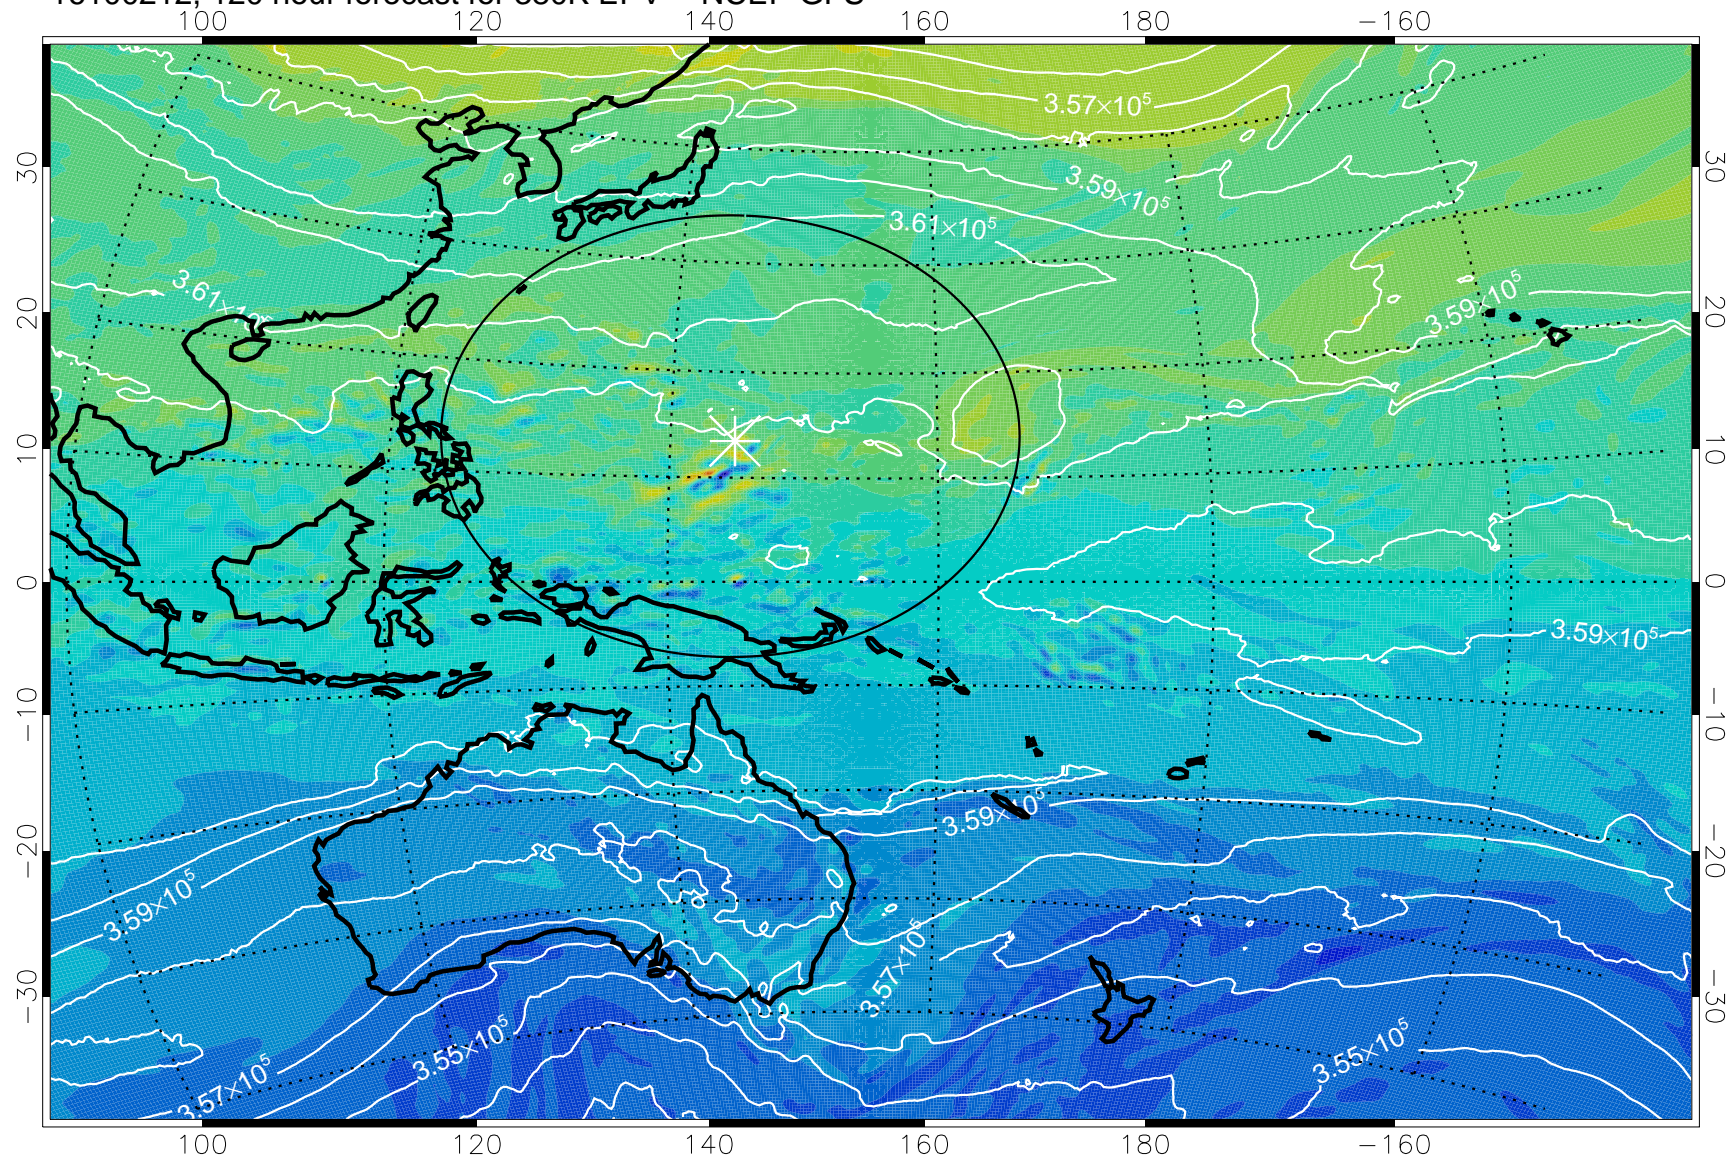

16100106, 90 hour forecast for 380K EPV -- NCEP GFS

380K Montgomery Streamfunction, white

Range ring of 2304 km

16100112, 96 hour forecast for 380K EPV -- NCEP GFS

380K Montgomery Streamfunction, white

Range ring of 2304 km

16100118, 102 hour forecast for 380K EPV -- NCEP GFS

380K Montgomery Streamfunction, white

Range ring of 2304 km

16100200, 108 hour forecast for 380K EPV -- NCEP GFS

380K Montgomery Streamfunction, white

Range ring of 2304 km

16100206, 114 hour forecast for 380K EPV -- NCEP GFS

380K Montgomery Streamfunction, white

Range ring of 2304 km

16100212, 120 hour forecast for 380K EPV -- NCEP GFS

380K Montgomery Streamfunction, white

Range ring of 2304 km