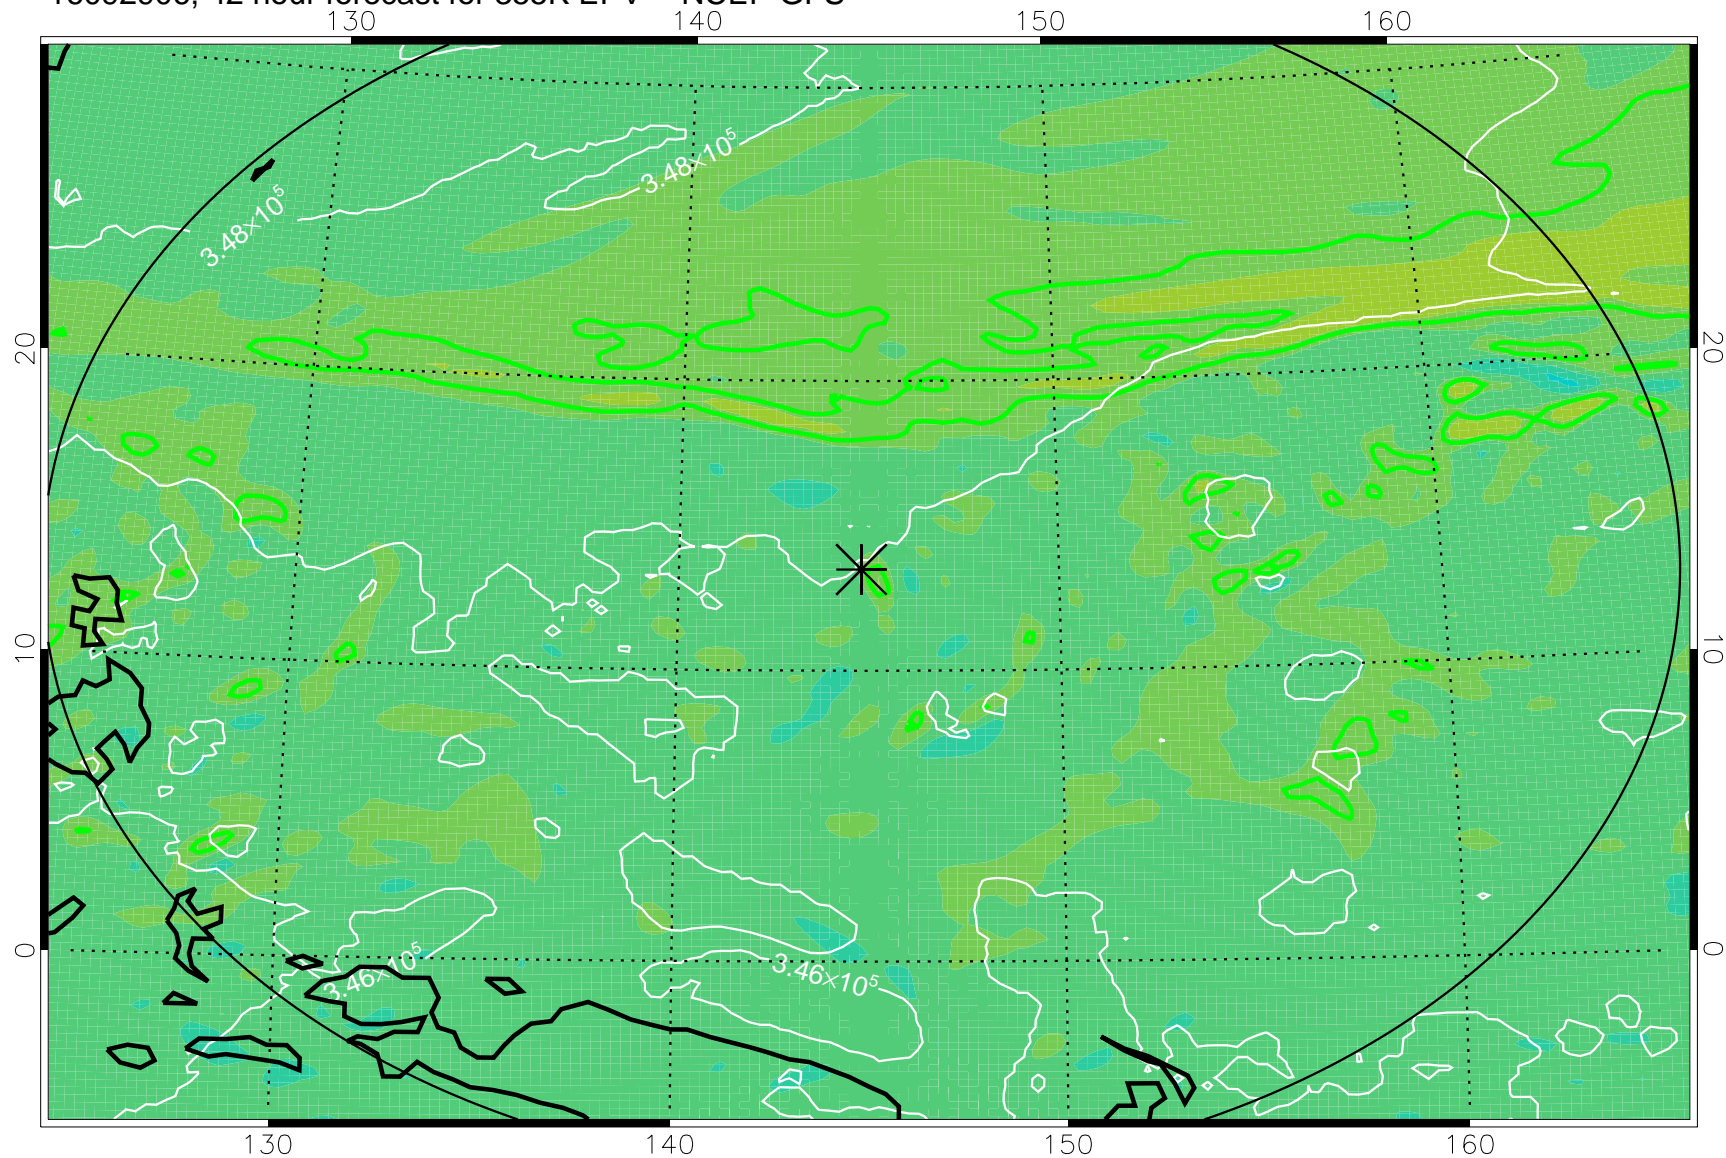

16092818, 30 hour forecast for 355K EPV -- NCEP GFS

355K Montgomery Streamfunction, white
EPV Tropopause (2 PVU) Position
Range ring of 2304 km

16092900, 36 hour forecast for 355K EPV -- NCEP GFS

355K Montgomery Streamfunction, white
EPV Tropopause (2 PVU) Position
Range ring of 2304 km

16092906, 42 hour forecast for 355K EPV -- NCEP GFS

355K Montgomery Streamfunction, white
EPV Tropopause (2 PVU) Position
Range ring of 2304 km

16092912, 48 hour forecast for 355K EPV -- NCEP GFS

355K Montgomery Streamfunction, white
EPV Tropopause (2 PVU) Position
Range ring of 2304 km

16092918, 54 hour forecast for 355K EPV -- NCEP GFS

355K Montgomery Streamfunction, white
EPV Tropopause (2 PVU) Position
Range ring of 2304 km

16093000, 60 hour forecast for 355K EPV -- NCEP GFS

355K Montgomery Streamfunction, white
EPV Tropopause (2 PVU) Position
Range ring of 2304 km

16093006, 66 hour forecast for 355K EPV -- NCEP GFS

355K Montgomery Streamfunction, white
EPV Tropopause (2 PVU) Position
Range ring of 2304 km

16093012, 72 hour forecast for 355K EPV -- NCEP GFS

355K Montgomery Streamfunction, white
EPV Tropopause (2 PVU) Position
Range ring of 2304 km