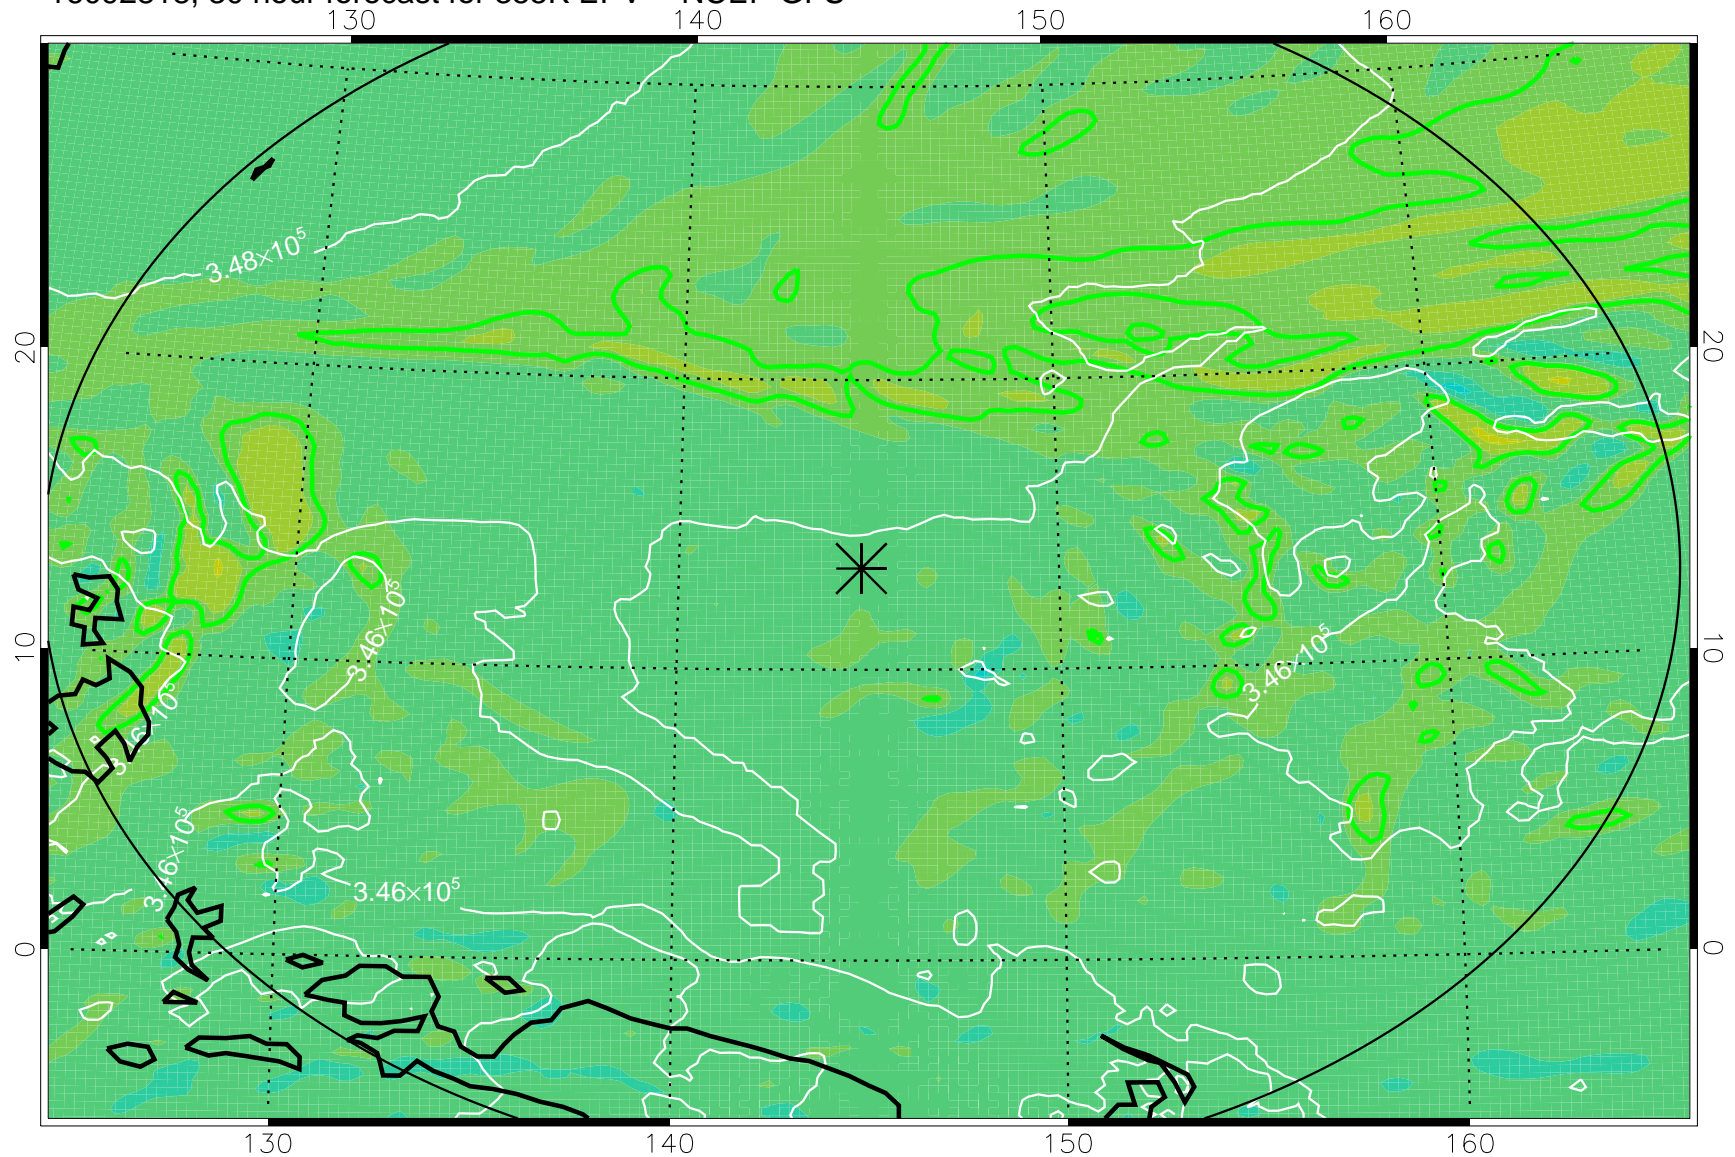

16092718, 6 hour forecast for 355K EPV -- NCEP GFS

355K Montgomery Streamfunction, white
EPV Tropopause (2 PVU) Position
Range ring of 2304 km

16092800, 12 hour forecast for 355K EPV -- NCEP GFS

355K Montgomery Streamfunction, white
EPV Tropopause (2 PVU) Position
Range ring of 2304 km

16092806, 18 hour forecast for 355K EPV -- NCEP GFS

355K Montgomery Streamfunction, white
EPV Tropopause (2 PVU) Position
Range ring of 2304 km

16092812, 24 hour forecast for 355K EPV -- NCEP GFS

355K Montgomery Streamfunction, white
EPV Tropopause (2 PVU) Position
Range ring of 2304 km

16092818, 30 hour forecast for 355K EPV -- NCEP GFS

355K Montgomery Streamfunction, white
EPV Tropopause (2 PVU) Position
Range ring of 2304 km

16092900, 36 hour forecast for 355K EPV -- NCEP GFS

355K Montgomery Streamfunction, white
EPV Tropopause (2 PVU) Position
Range ring of 2304 km

16092906, 42 hour forecast for 355K EPV -- NCEP GFS

355K Montgomery Streamfunction, white
EPV Tropopause (2 PVU) Position
Range ring of 2304 km

16092912, 48 hour forecast for 355K EPV -- NCEP GFS

355K Montgomery Streamfunction, white
EPV Tropopause (2 PVU) Position
Range ring of 2304 km