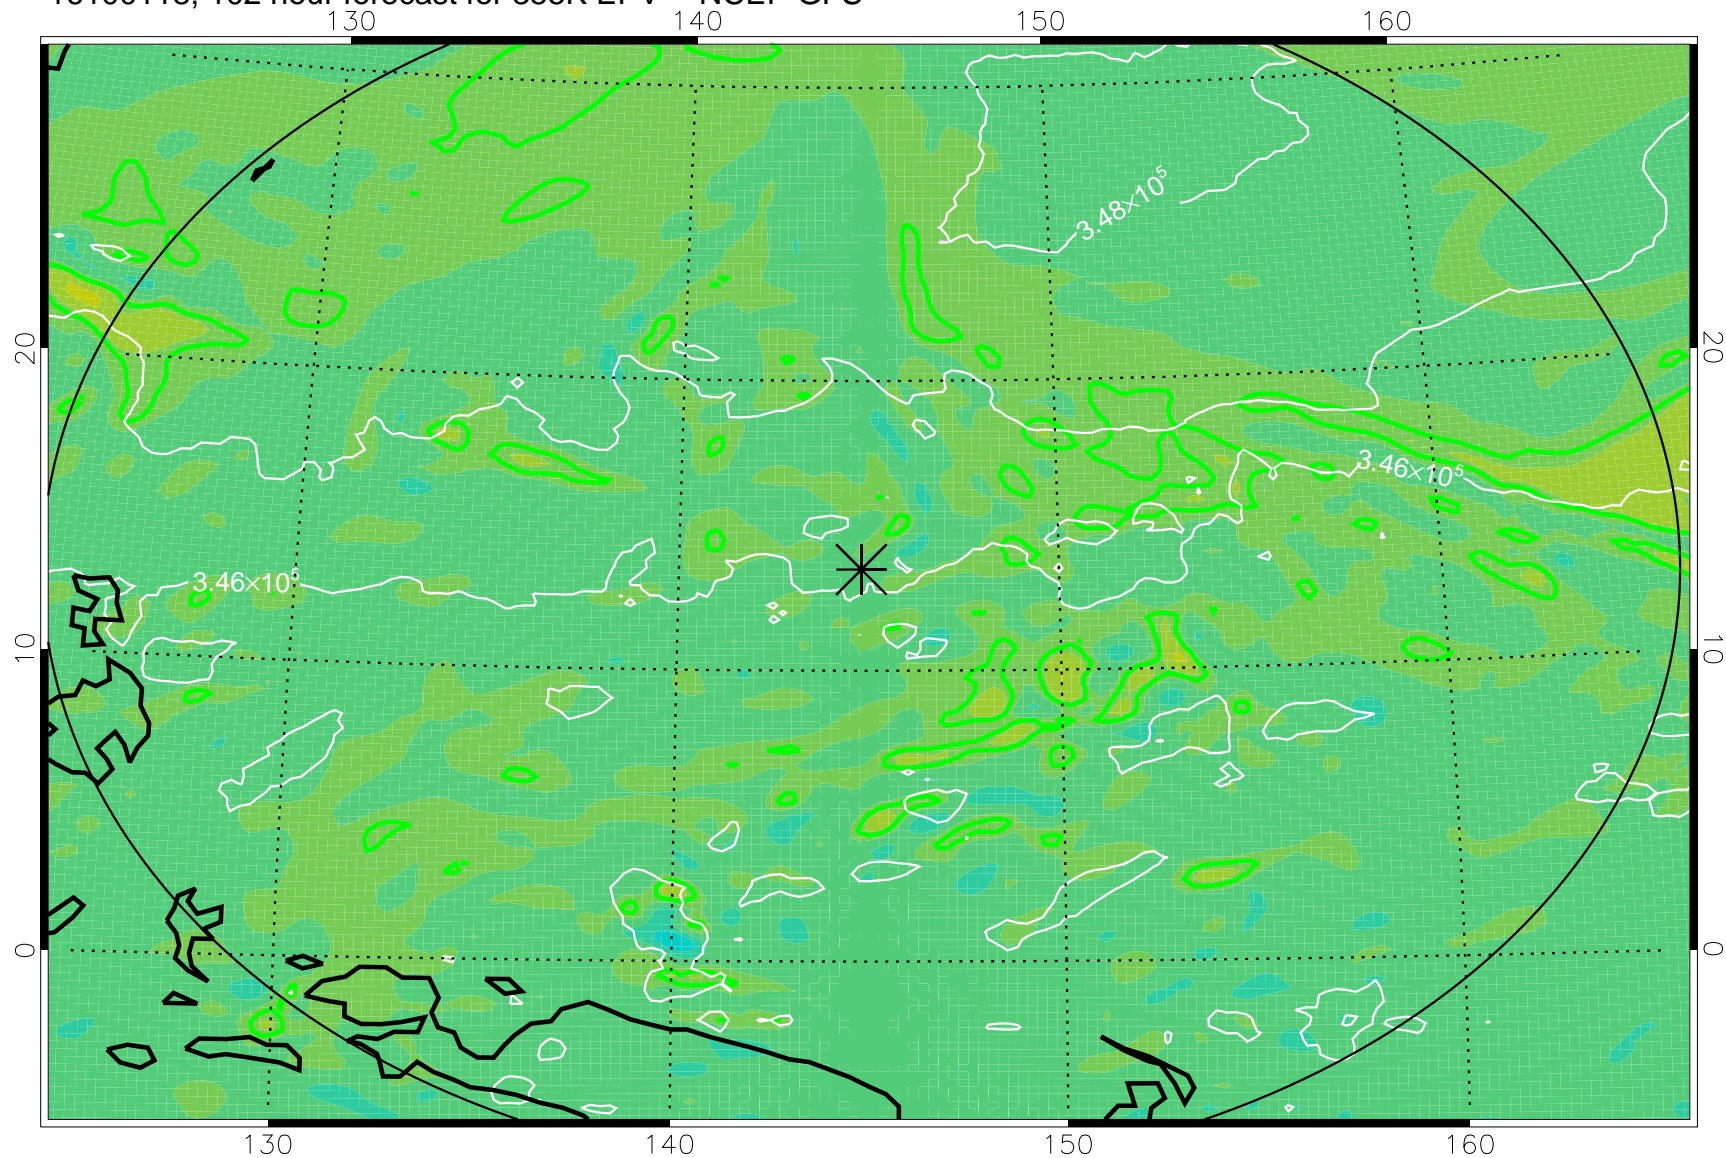

16093018, 78 hour forecast for 355K EPV -- NCEP GFS

355K Montgomery Streamfunction, white
EPV Tropopause (2 PVU) Position
Range ring of 2304 km

16100100, 84 hour forecast for 355K EPV -- NCEP GFS

355K Montgomery Streamfunction, white
EPV Tropopause (2 PVU) Position
Range ring of 2304 km

16100106, 90 hour forecast for 355K EPV -- NCEP GFS

355K Montgomery Streamfunction, white
EPV Tropopause (2 PVU) Position
Range ring of 2304 km

16100112, 96 hour forecast for 355K EPV -- NCEP GFS

355K Montgomery Streamfunction, white
EPV Tropopause (2 PVU) Position
Range ring of 2304 km

16100118, 102 hour forecast for 355K EPV -- NCEP GFS

355K Montgomery Streamfunction, white
EPV Tropopause (2 PVU) Position
Range ring of 2304 km

16100200, 108 hour forecast for 355K EPV -- NCEP GFS

355K Montgomery Streamfunction, white
EPV Tropopause (2 PVU) Position
Range ring of 2304 km

16100206, 114 hour forecast for 355K EPV -- NCEP GFS

355K Montgomery Streamfunction, white
EPV Tropopause (2 PVU) Position
Range ring of 2304 km

16100212, 120 hour forecast for 355K EPV -- NCEP GFS

355K Montgomery Streamfunction, white
EPV Tropopause (2 PVU) Position
Range ring of 2304 km