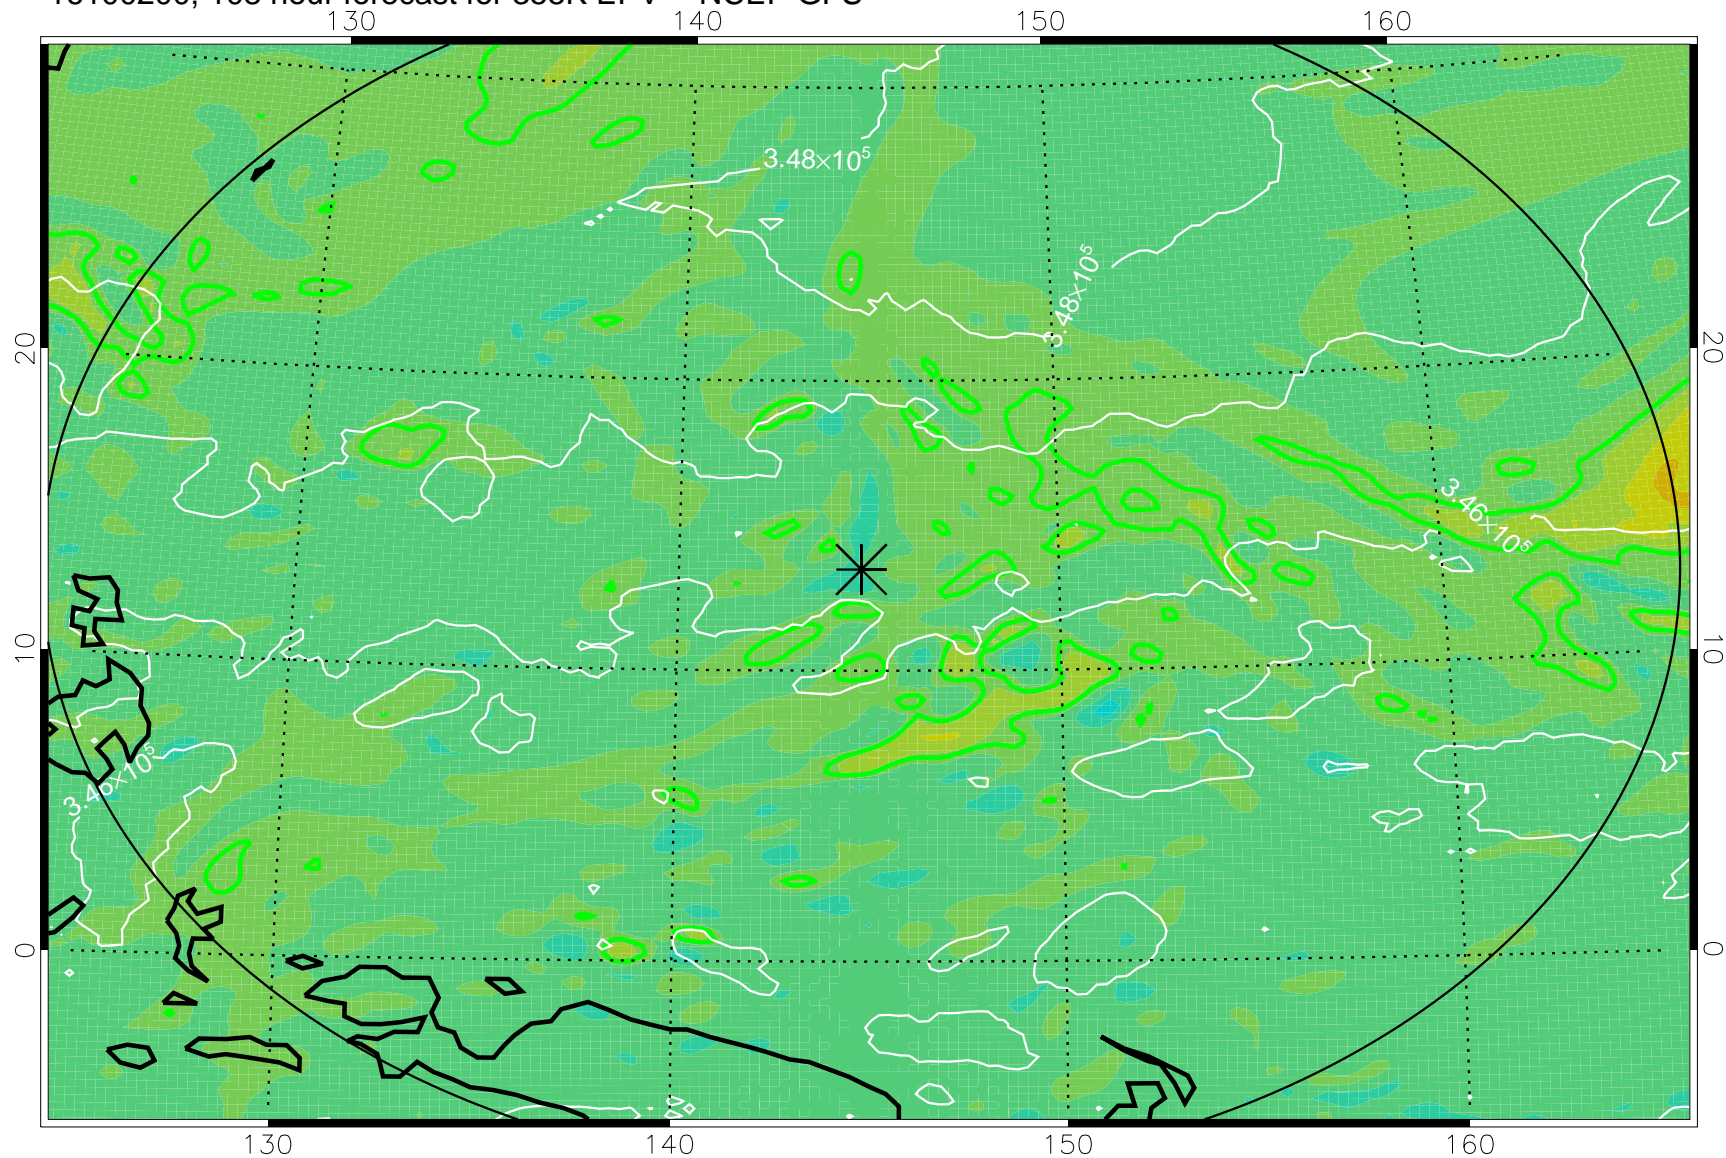

16093018, 78 hour forecast for 355K EPV -- NCEP GFS

355K Montgomery Streamfunction, white
EPV Tropopause (2 PVU) Position
Range ring of 2304 km

16100100, 84 hour forecast for 355K EPV -- NCEP GFS

355K Montgomery Streamfunction, white
EPV Tropopause (2 PVU) Position
Range ring of 2304 km

16100106, 90 hour forecast for 355K EPV -- NCEP GFS

355K Montgomery Streamfunction, white
EPV Tropopause (2 PVU) Position
Range ring of 2304 km

16100112, 96 hour forecast for 355K EPV -- NCEP GFS

355K Montgomery Streamfunction, white
EPV Tropopause (2 PVU) Position
Range ring of 2304 km

16100118, 102 hour forecast for 355K EPV -- NCEP GFS

355K Montgomery Streamfunction, white
EPV Tropopause (2 PVU) Position
Range ring of 2304 km

16100200, 108 hour forecast for 355K EPV -- NCEP GFS

355K Montgomery Streamfunction, white
EPV Tropopause (2 PVU) Position
Range ring of 2304 km

16100206, 114 hour forecast for 355K EPV -- NCEP GFS

355K Montgomery Streamfunction, white
EPV Tropopause (2 PVU) Position
Range ring of 2304 km

16100212, 120 hour forecast for 355K EPV -- NCEP GFS

355K Montgomery Streamfunction, white
EPV Tropopause (2 PVU) Position
Range ring of 2304 km