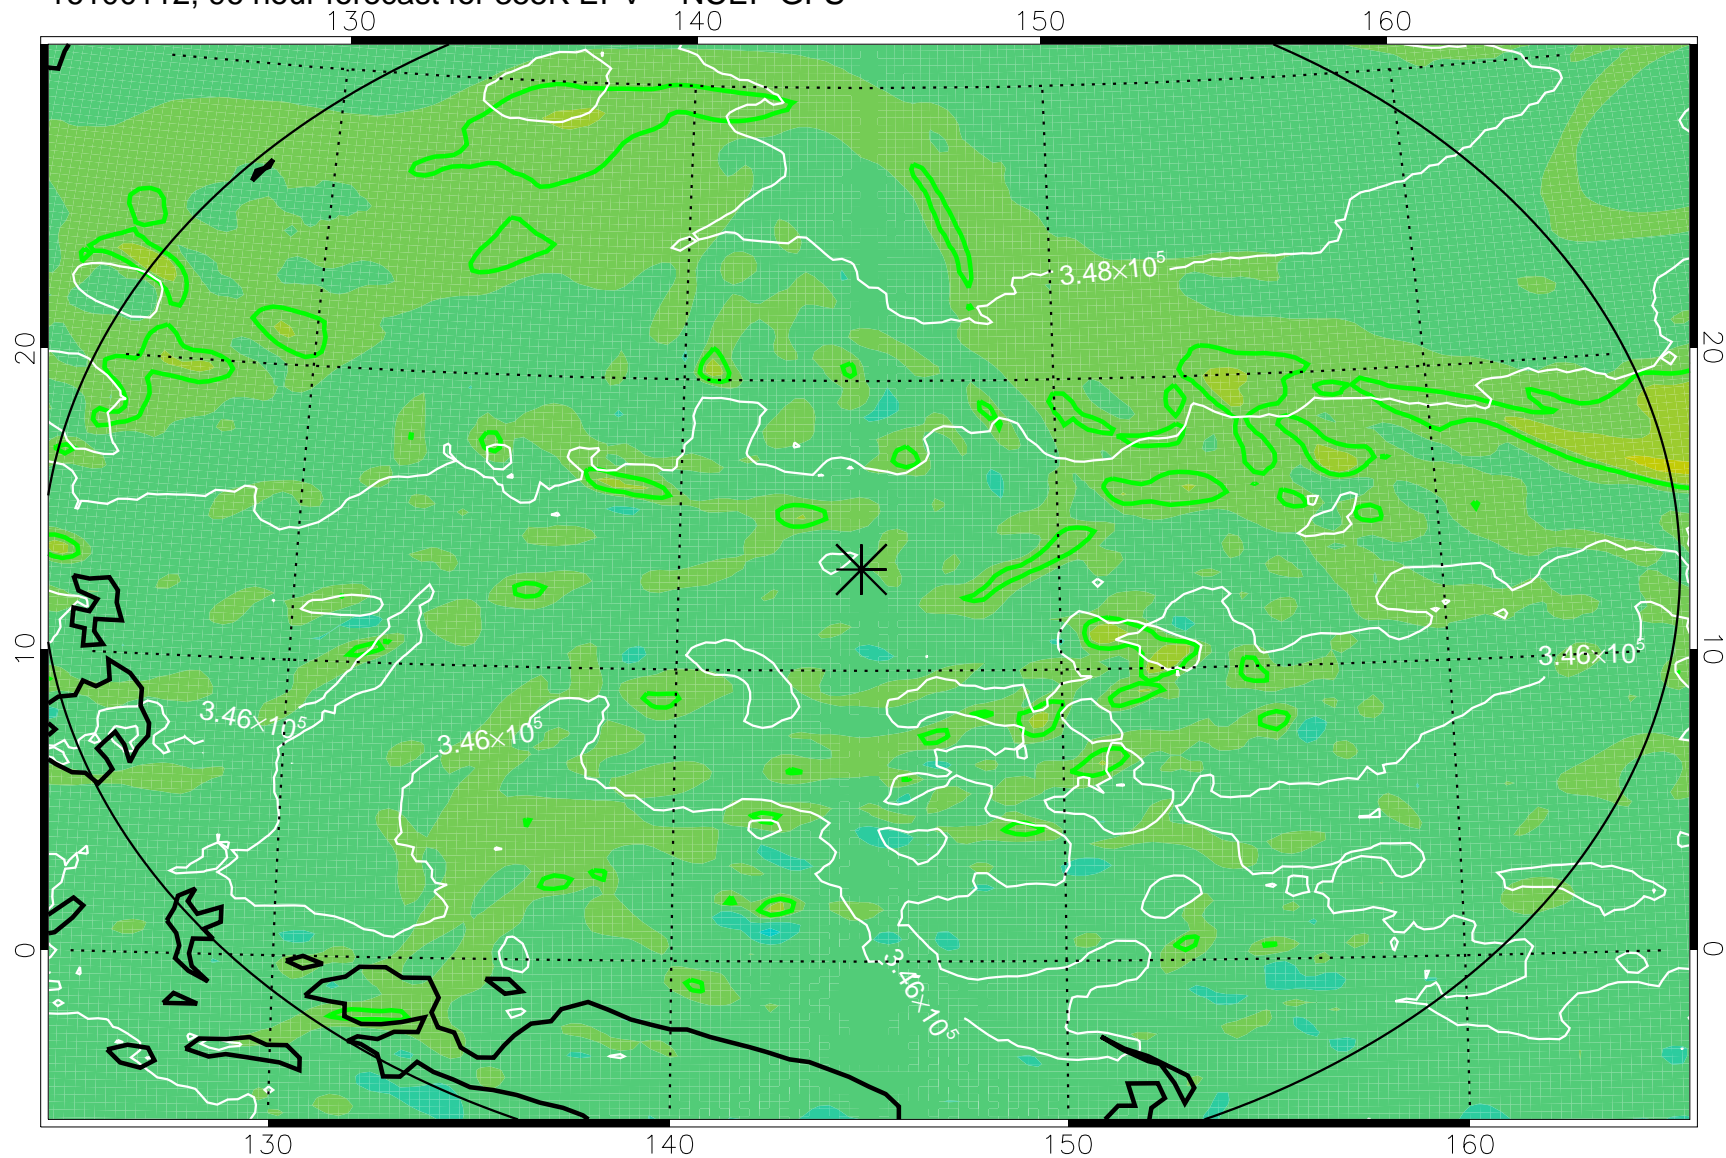

16093006, 66 hour forecast for 355K EPV -- NCEP GFS

355K Montgomery Streamfunction, white
EPV Tropopause (2 PVU) Position
Range ring of 2304 km

16093012, 72 hour forecast for 355K EPV -- NCEP GFS

355K Montgomery Streamfunction, white
EPV Tropopause (2 PVU) Position
Range ring of 2304 km

16093018, 78 hour forecast for 355K EPV -- NCEP GFS

355K Montgomery Streamfunction, white
EPV Tropopause (2 PVU) Position
Range ring of 2304 km

16100100, 84 hour forecast for 355K EPV -- NCEP GFS

355K Montgomery Streamfunction, white
EPV Tropopause (2 PVU) Position
Range ring of 2304 km

16100106, 90 hour forecast for 355K EPV -- NCEP GFS

355K Montgomery Streamfunction, white
EPV Tropopause (2 PVU) Position
Range ring of 2304 km

16100112, 96 hour forecast for 355K EPV -- NCEP GFS

355K Montgomery Streamfunction, white
EPV Tropopause (2 PVU) Position
Range ring of 2304 km

16100118, 102 hour forecast for 355K EPV -- NCEP GFS

355K Montgomery Streamfunction, white
EPV Tropopause (2 PVU) Position
Range ring of 2304 km

16100200, 108 hour forecast for 355K EPV -- NCEP GFS

355K Montgomery Streamfunction, white
EPV Tropopause (2 PVU) Position
Range ring of 2304 km