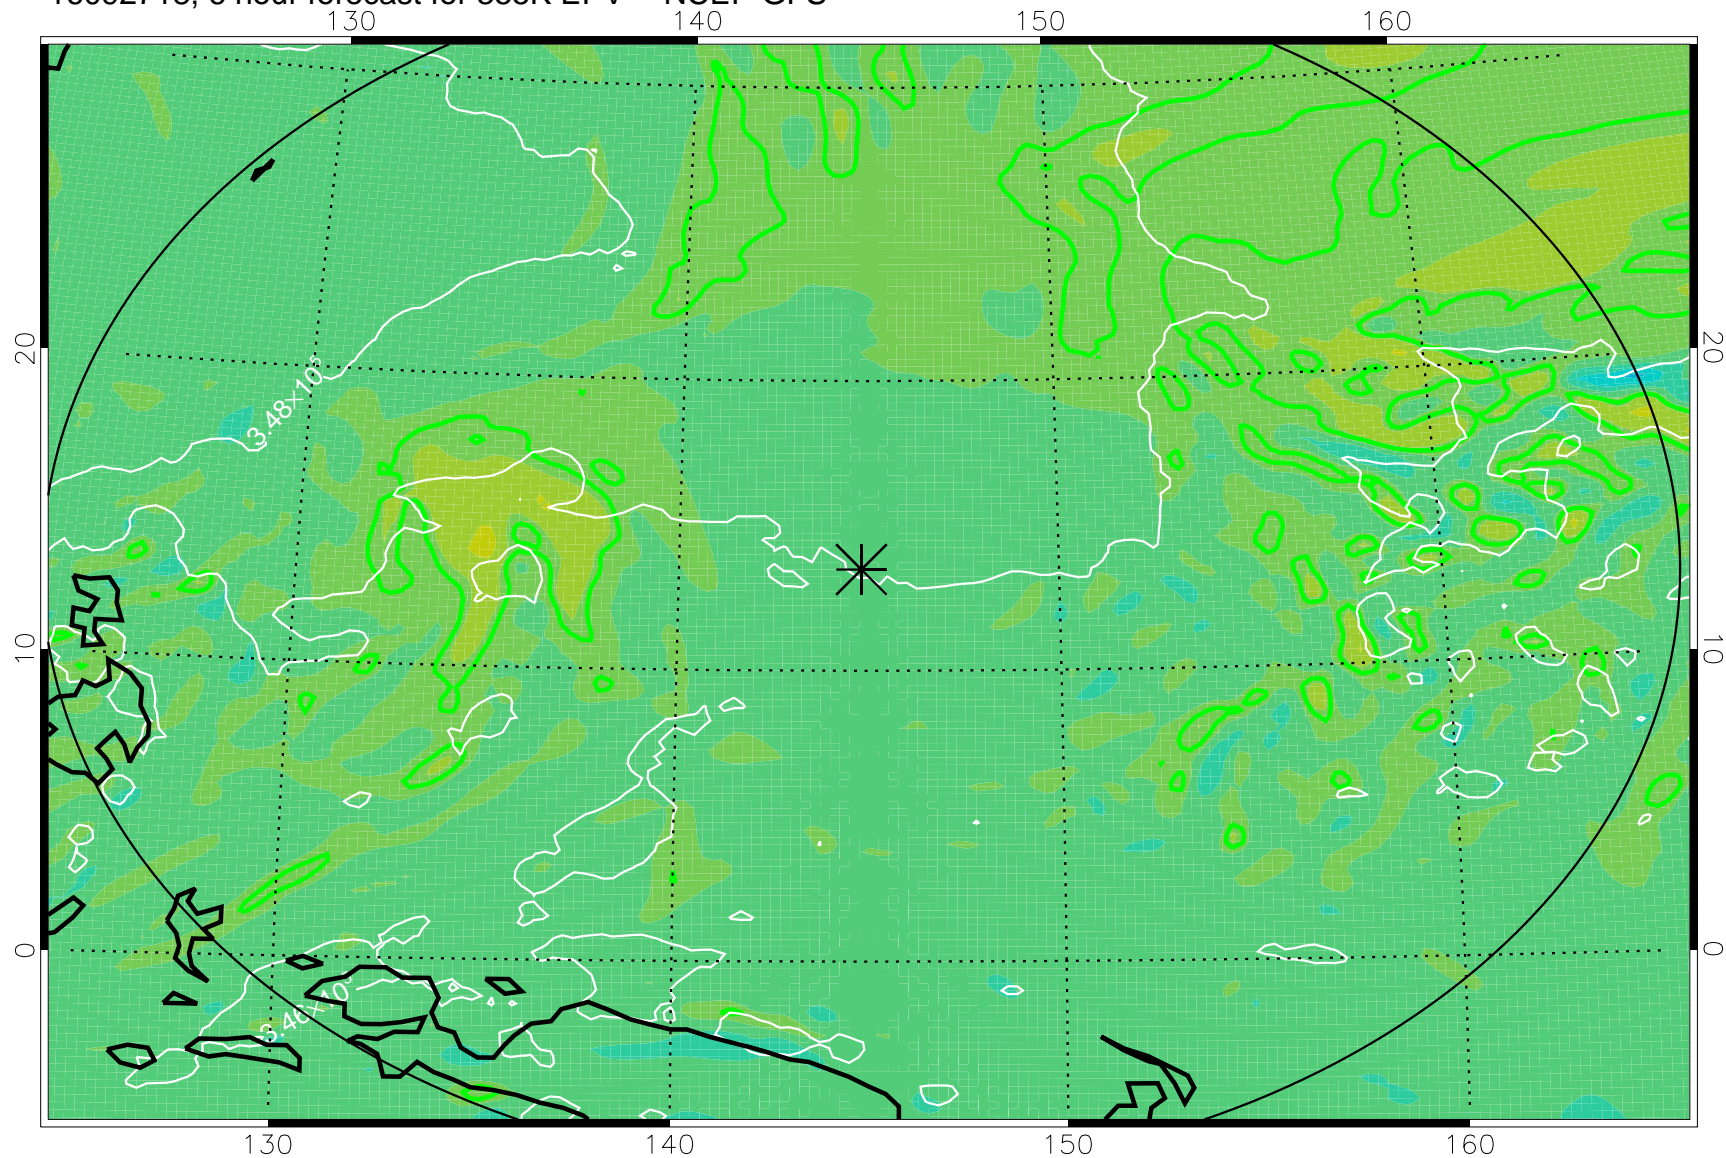

16092718, 6 hour forecast for 355K EPV -- NCEP GFS

355K Montgomery Streamfunction, white
EPV Tropopause (2 PVU) Position
Range ring of 2304 km

16092800, 12 hour forecast for 355K EPV -- NCEP GFS

355K Montgomery Streamfunction, white
EPV Tropopause (2 PVU) Position
Range ring of 2304 km

16092806, 18 hour forecast for 355K EPV -- NCEP GFS

355K Montgomery Streamfunction, white
EPV Tropopause (2 PVU) Position
Range ring of 2304 km

16092812, 24 hour forecast for 355K EPV -- NCEP GFS

355K Montgomery Streamfunction, white
EPV Tropopause (2 PVU) Position
Range ring of 2304 km

16092818, 30 hour forecast for 355K EPV -- NCEP GFS

355K Montgomery Streamfunction, white
EPV Tropopause (2 PVU) Position
Range ring of 2304 km

16092900, 36 hour forecast for 355K EPV -- NCEP GFS

355K Montgomery Streamfunction, white
EPV Tropopause (2 PVU) Position
Range ring of 2304 km

16093006, 66 hour forecast for 355K EPV -- NCEP GFS

355K Montgomery Streamfunction, white
EPV Tropopause (2 PVU) Position
Range ring of 2304 km

16093012, 72 hour forecast for 355K EPV -- NCEP GFS

355K Montgomery Streamfunction, white
EPV Tropopause (2 PVU) Position
Range ring of 2304 km