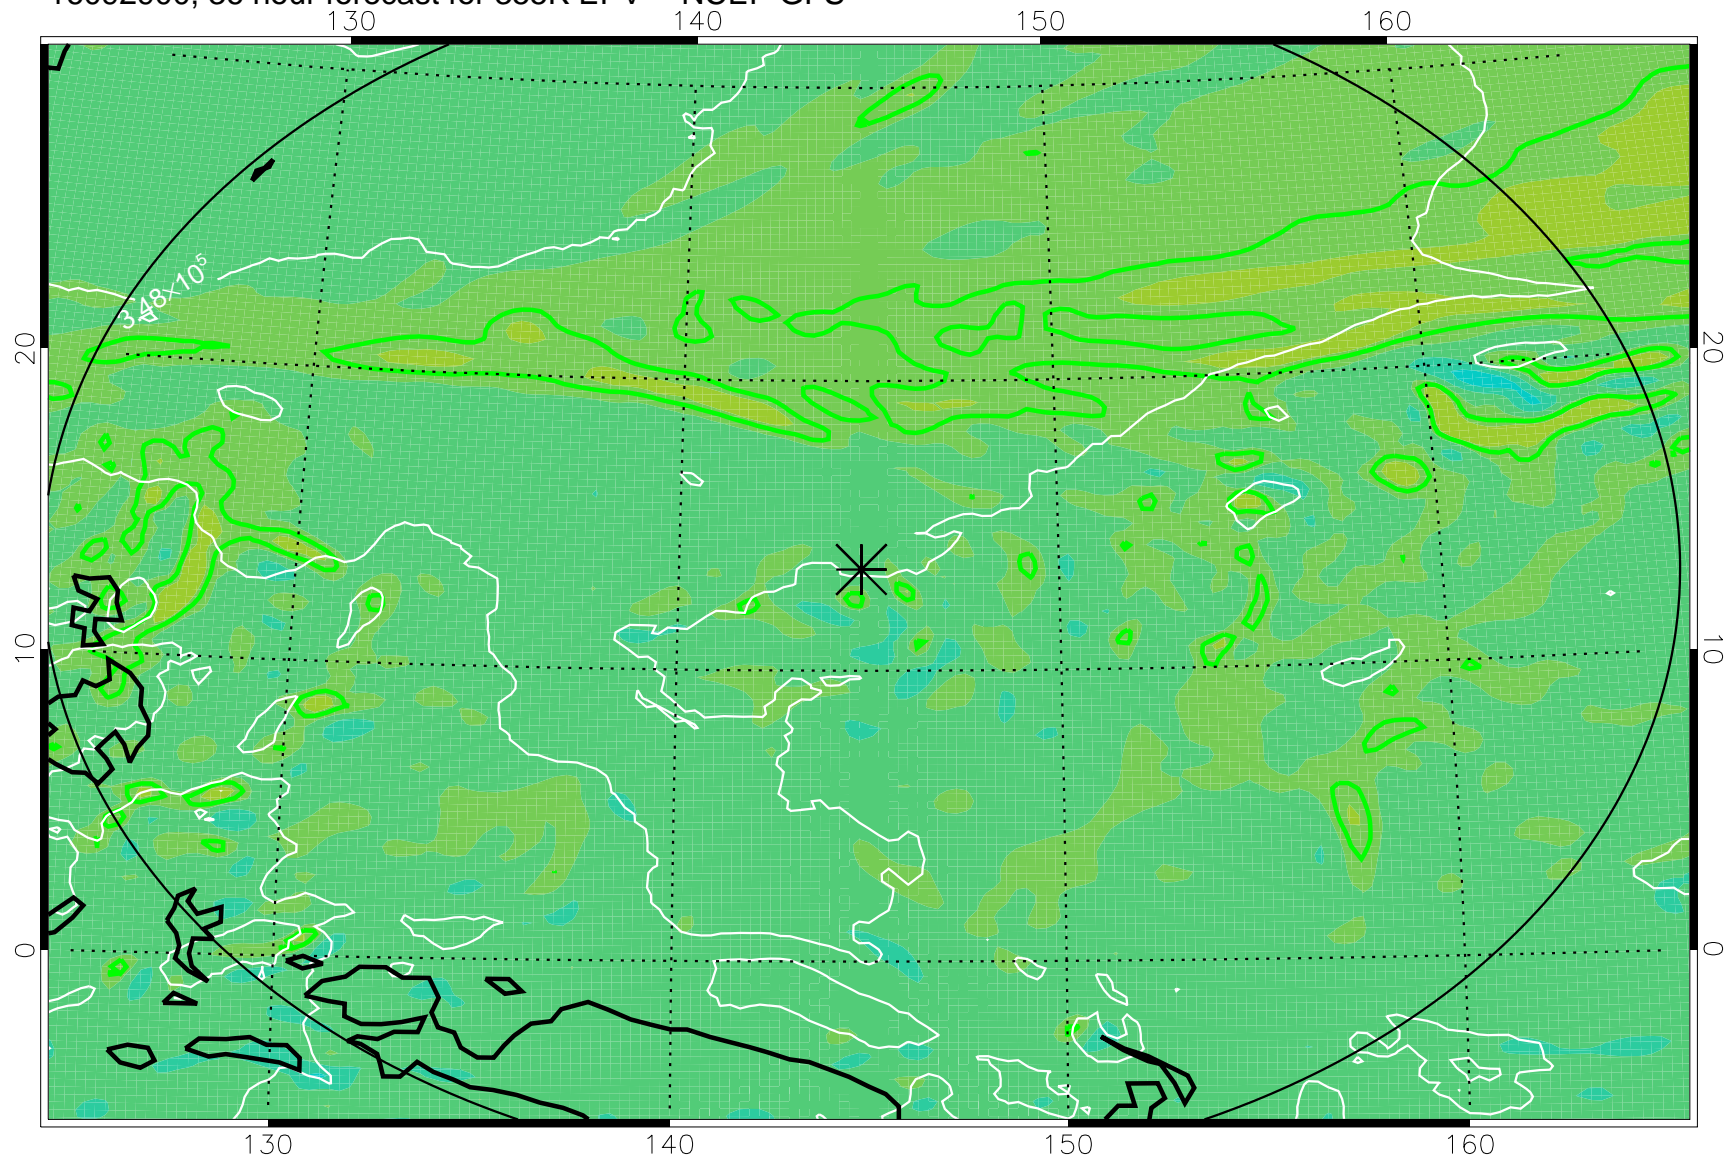

16092718, 6 hour forecast for 355K EPV -- NCEP GFS

355K Montgomery Streamfunction, white
EPV Tropopause (2 PVU) Position
Range ring of 2304 km

16092800, 12 hour forecast for 355K EPV -- NCEP GFS

355K Montgomery Streamfunction, white
EPV Tropopause (2 PVU) Position
Range ring of 2304 km

16092806, 18 hour forecast for 355K EPV -- NCEP GFS

355K Montgomery Streamfunction, white
EPV Tropopause (2 PVU) Position
Range ring of 2304 km

16092812, 24 hour forecast for 355K EPV -- NCEP GFS

355K Montgomery Streamfunction, white
EPV Tropopause (2 PVU) Position
Range ring of 2304 km

16092818, 30 hour forecast for 355K EPV -- NCEP GFS

355K Montgomery Streamfunction, white
EPV Tropopause (2 PVU) Position
Range ring of 2304 km

16092900, 36 hour forecast for 355K EPV -- NCEP GFS

355K Montgomery Streamfunction, white
EPV Tropopause (2 PVU) Position
Range ring of 2304 km

16092906, 42 hour forecast for 355K EPV -- NCEP GFS

355K Montgomery Streamfunction, white
EPV Tropopause (2 PVU) Position
Range ring of 2304 km

16092912, 48 hour forecast for 355K EPV -- NCEP GFS

355K Montgomery Streamfunction, white
EPV Tropopause (2 PVU) Position
Range ring of 2304 km