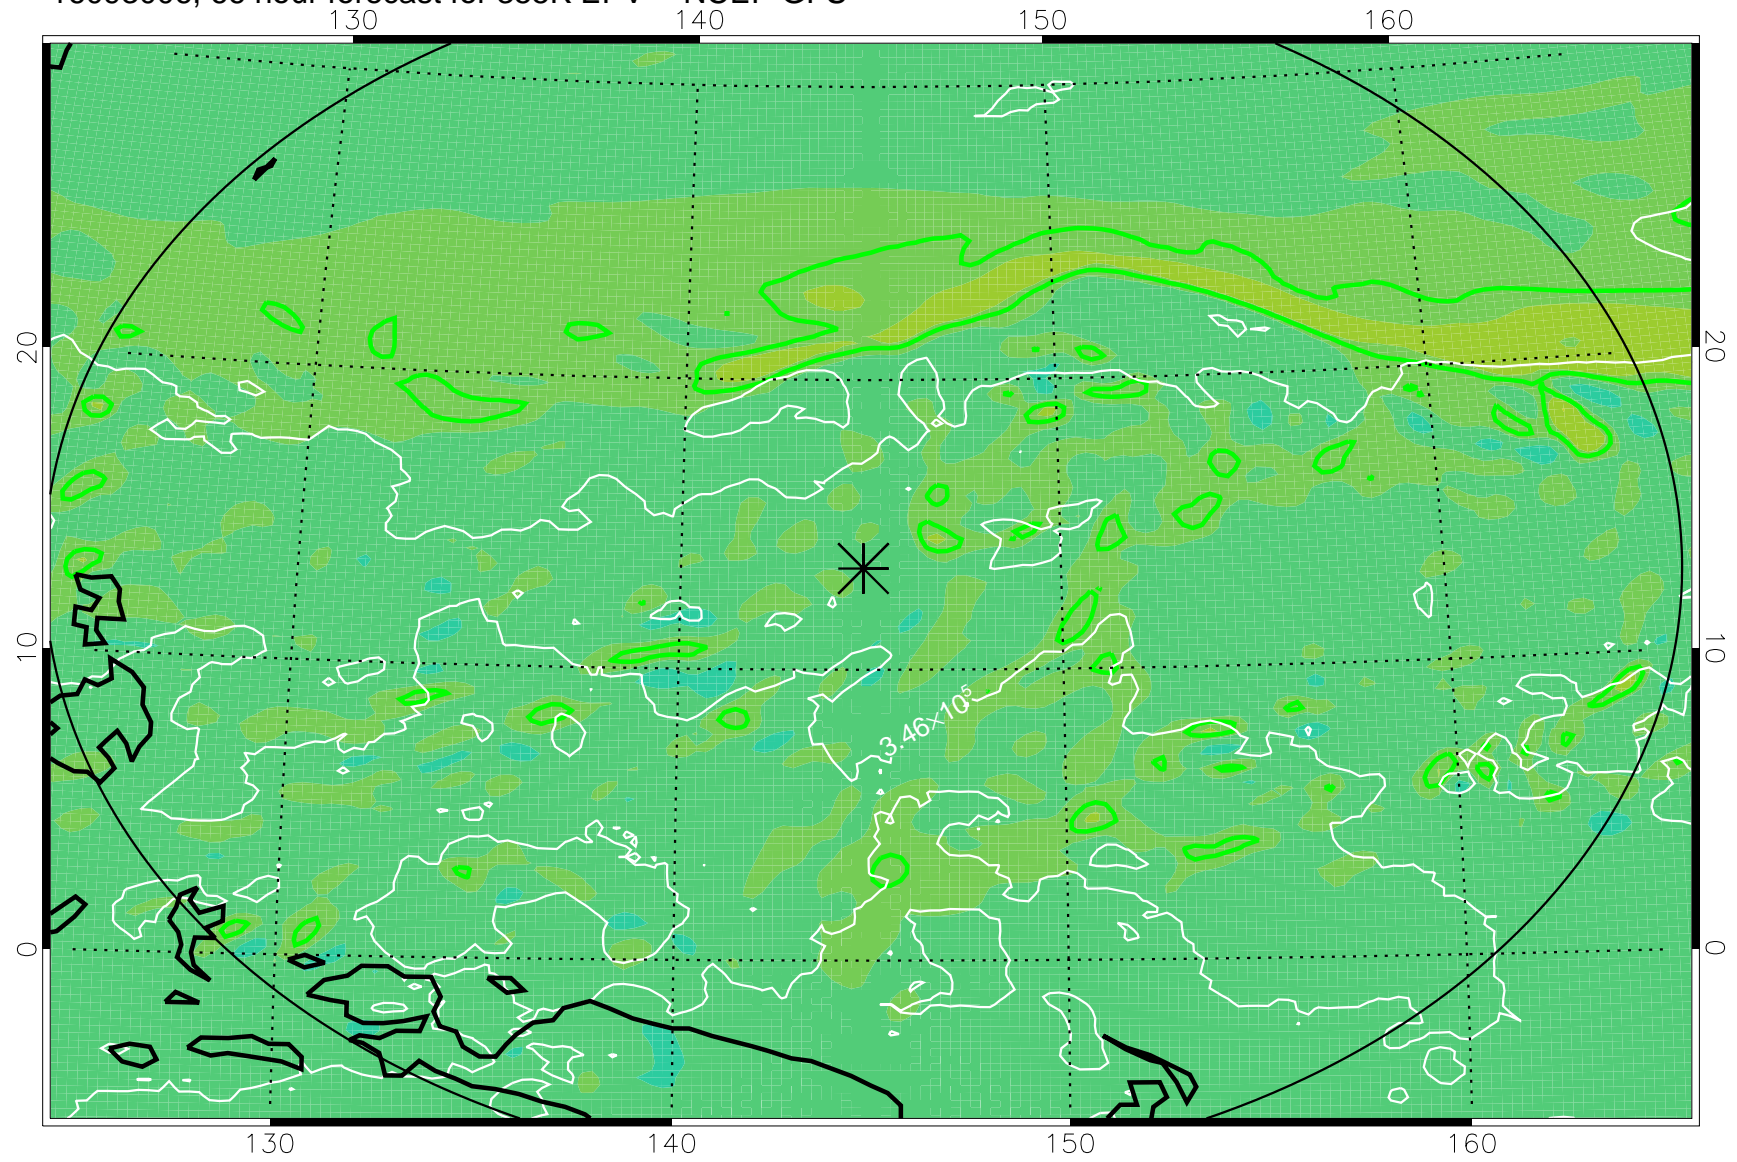

16092918, 54 hour forecast for 355K EPV -- NCEP GFS

355K Montgomery Streamfunction, white
EPV Tropopause (2 PVU) Position
Range ring of 2304 km

16093000, 60 hour forecast for 355K EPV -- NCEP GFS

355K Montgomery Streamfunction, white
EPV Tropopause (2 PVU) Position
Range ring of 2304 km

16093006, 66 hour forecast for 355K EPV -- NCEP GFS

355K Montgomery Streamfunction, white
EPV Tropopause (2 PVU) Position
Range ring of 2304 km

16093012, 72 hour forecast for 355K EPV -- NCEP GFS

355K Montgomery Streamfunction, white
EPV Tropopause (2 PVU) Position
Range ring of 2304 km

16093018, 78 hour forecast for 355K EPV -- NCEP GFS

355K Montgomery Streamfunction, white
EPV Tropopause (2 PVU) Position
Range ring of 2304 km

16100100, 84 hour forecast for 355K EPV -- NCEP GFS

355K Montgomery Streamfunction, white
EPV Tropopause (2 PVU) Position
Range ring of 2304 km

16100106, 90 hour forecast for 355K EPV -- NCEP GFS

355K Montgomery Streamfunction, white
EPV Tropopause (2 PVU) Position
Range ring of 2304 km

16100112, 96 hour forecast for 355K EPV -- NCEP GFS

355K Montgomery Streamfunction, white
EPV Tropopause (2 PVU) Position
Range ring of 2304 km