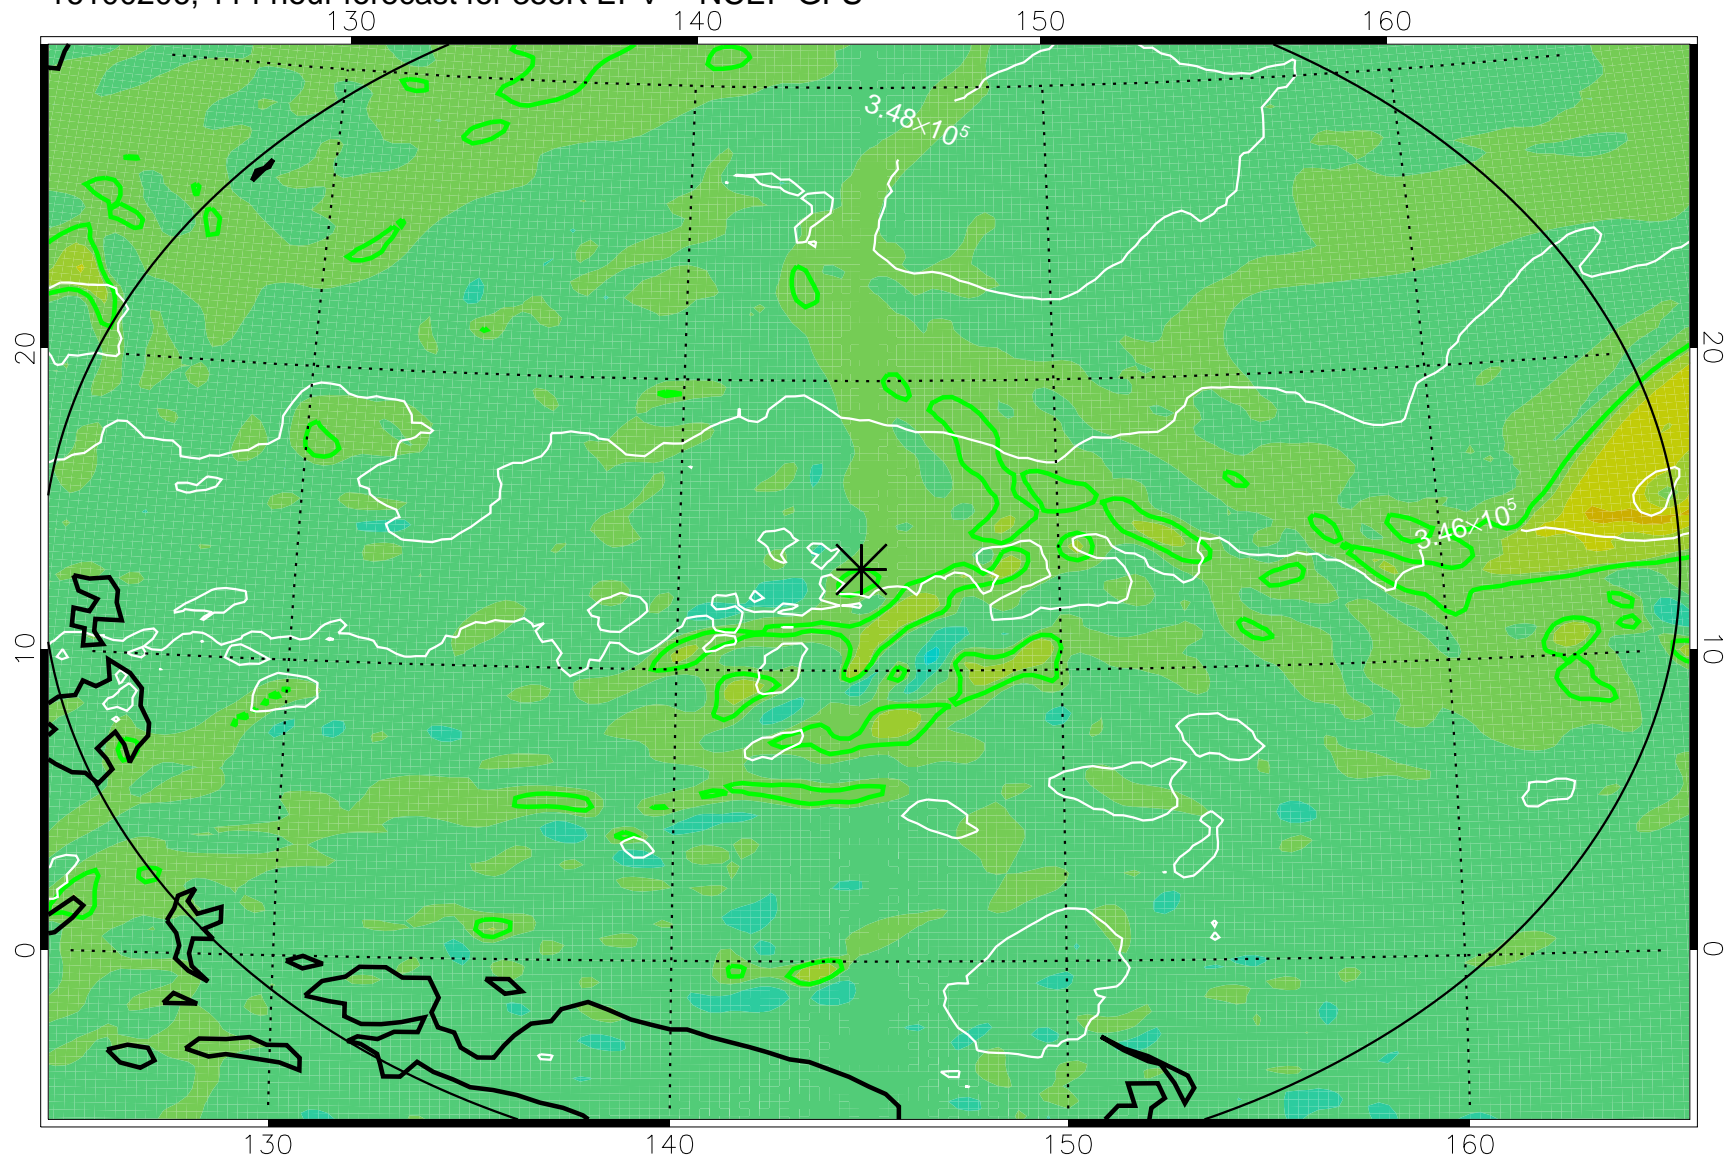

16093018, 78 hour forecast for 355K EPV -- NCEP GFS

355K Montgomery Streamfunction, white
EPV Tropopause (2 PVU) Position
Range ring of 2304 km

16100100, 84 hour forecast for 355K EPV -- NCEP GFS

355K Montgomery Streamfunction, white
EPV Tropopause (2 PVU) Position
Range ring of 2304 km

16100106, 90 hour forecast for 355K EPV -- NCEP GFS

355K Montgomery Streamfunction, white
EPV Tropopause (2 PVU) Position
Range ring of 2304 km

16100112, 96 hour forecast for 355K EPV -- NCEP GFS

355K Montgomery Streamfunction, white
EPV Tropopause (2 PVU) Position
Range ring of 2304 km

16100118, 102 hour forecast for 355K EPV -- NCEP GFS

355K Montgomery Streamfunction, white
EPV Tropopause (2 PVU) Position
Range ring of 2304 km

16100200, 108 hour forecast for 355K EPV -- NCEP GFS

355K Montgomery Streamfunction, white
EPV Tropopause (2 PVU) Position
Range ring of 2304 km

16100206, 114 hour forecast for 355K EPV -- NCEP GFS

355K Montgomery Streamfunction, white
EPV Tropopause (2 PVU) Position
Range ring of 2304 km

16100212, 120 hour forecast for 355K EPV -- NCEP GFS

355K Montgomery Streamfunction, white
EPV Tropopause (2 PVU) Position
Range ring of 2304 km