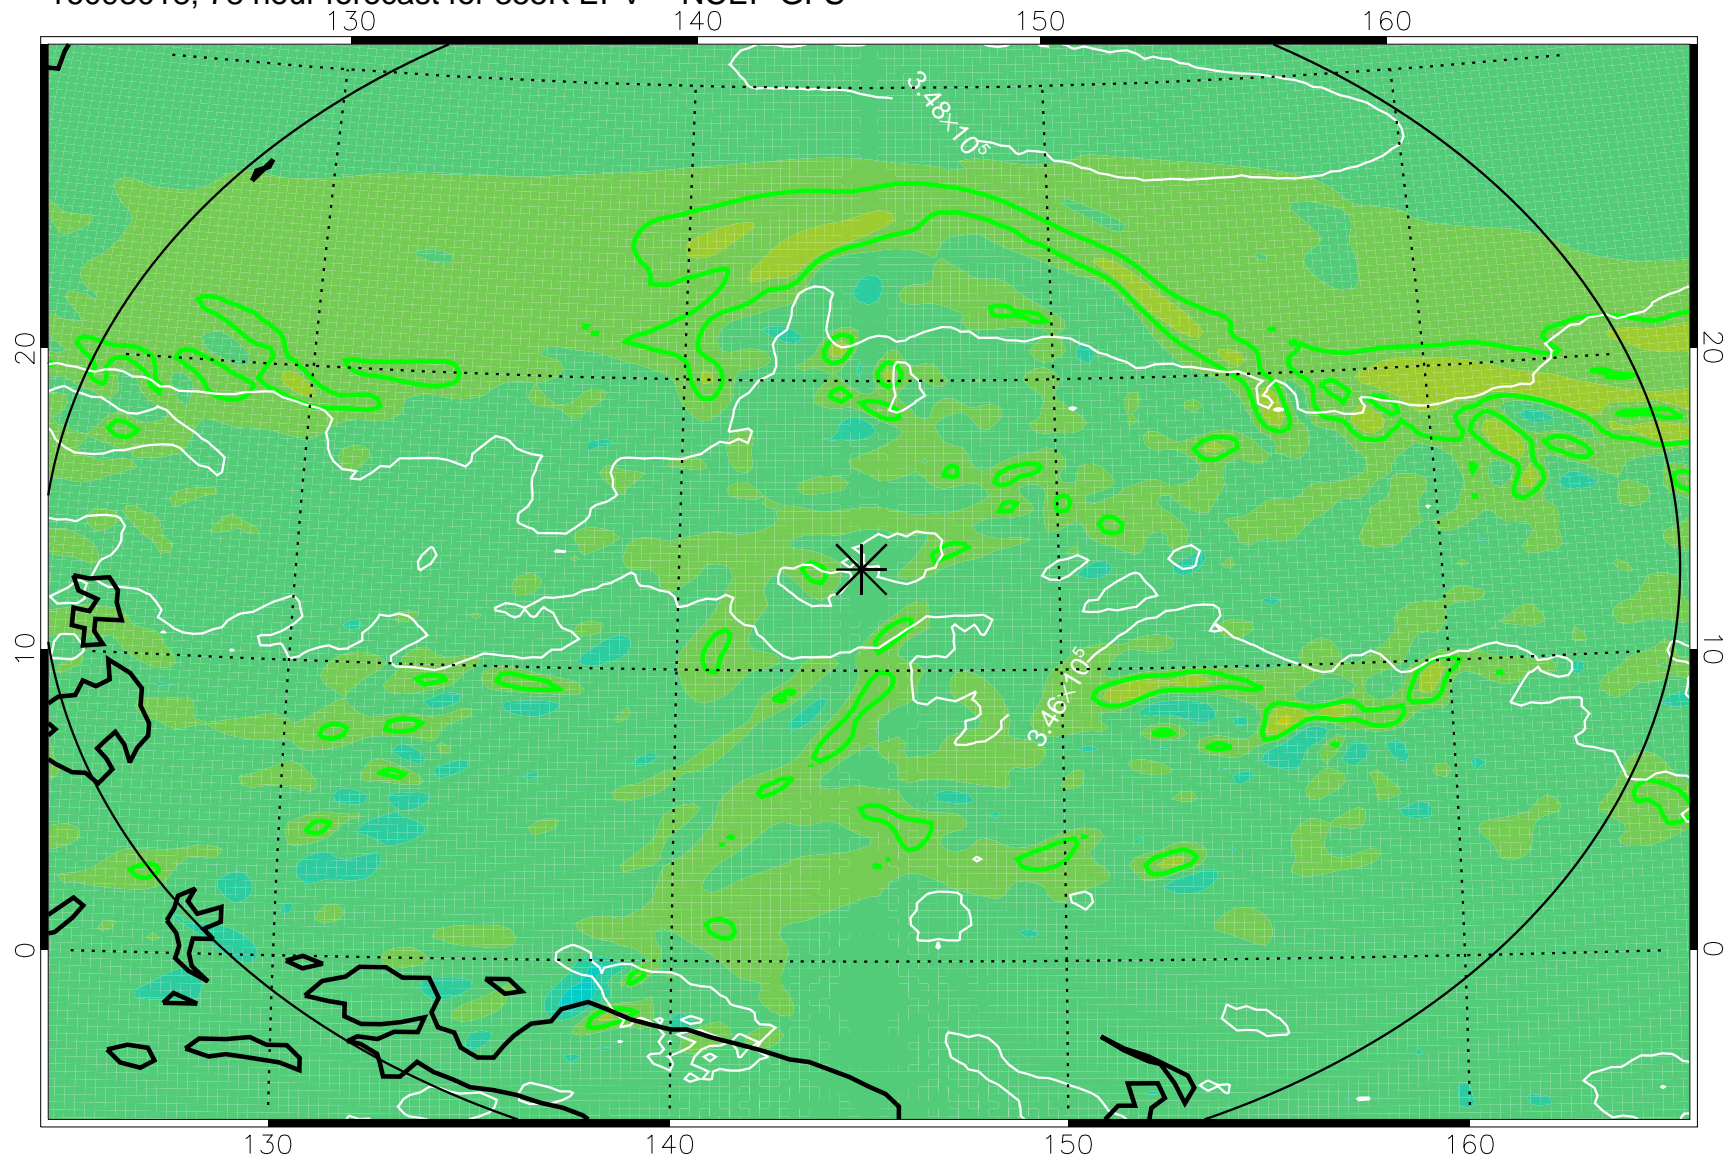

16093006, 66 hour forecast for 355K EPV -- NCEP GFS

355K Montgomery Streamfunction, white
EPV Tropopause (2 PVU) Position
Range ring of 2304 km

16093012, 72 hour forecast for 355K EPV -- NCEP GFS

355K Montgomery Streamfunction, white
EPV Tropopause (2 PVU) Position
Range ring of 2304 km

16093018, 78 hour forecast for 355K EPV -- NCEP GFS

355K Montgomery Streamfunction, white
EPV Tropopause (2 PVU) Position
Range ring of 2304 km

16100100, 84 hour forecast for 355K EPV -- NCEP GFS

355K Montgomery Streamfunction, white
EPV Tropopause (2 PVU) Position
Range ring of 2304 km

16100106, 90 hour forecast for 355K EPV -- NCEP GFS

355K Montgomery Streamfunction, white
EPV Tropopause (2 PVU) Position
Range ring of 2304 km

16100112, 96 hour forecast for 355K EPV -- NCEP GFS

355K Montgomery Streamfunction, white
EPV Tropopause (2 PVU) Position
Range ring of 2304 km

16100118, 102 hour forecast for 355K EPV -- NCEP GFS

355K Montgomery Streamfunction, white
EPV Tropopause (2 PVU) Position
Range ring of 2304 km

16100200, 108 hour forecast for 355K EPV -- NCEP GFS

355K Montgomery Streamfunction, white
EPV Tropopause (2 PVU) Position
Range ring of 2304 km