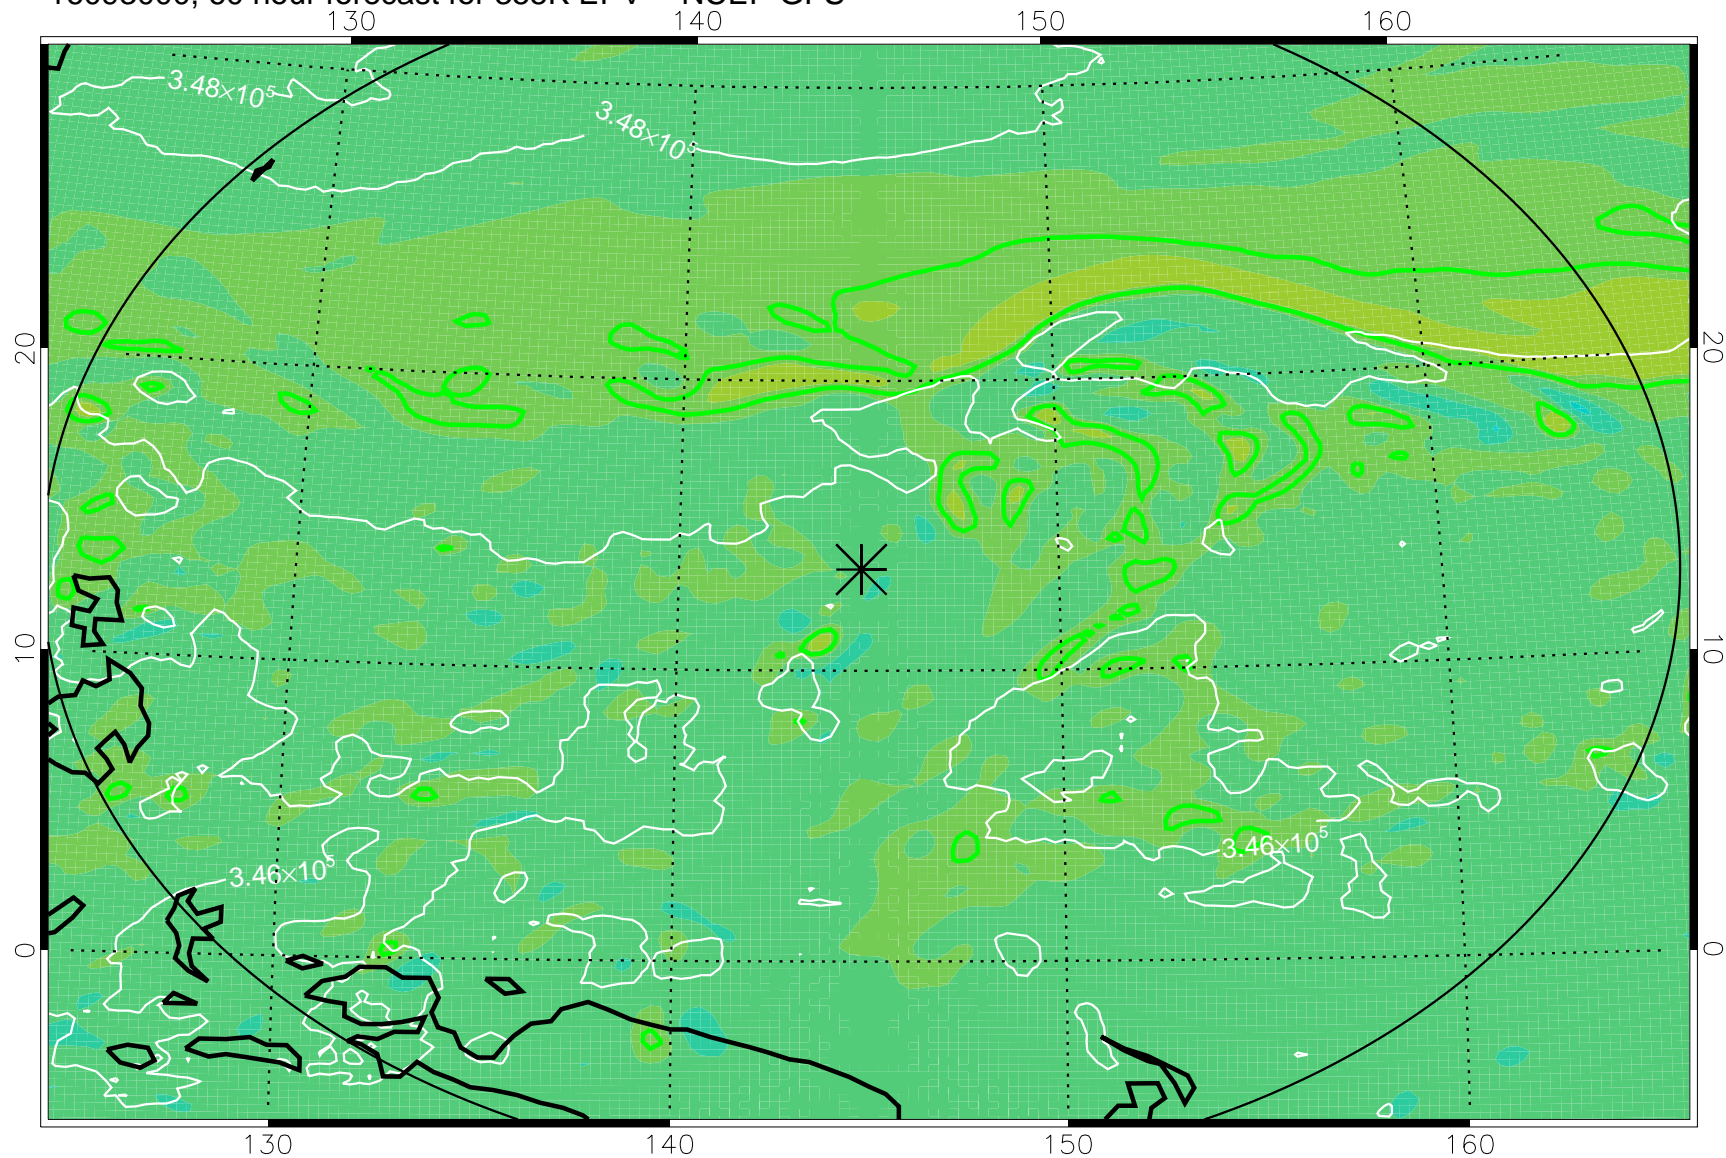

16092906, 42 hour forecast for 355K EPV -- NCEP GFS

355K Montgomery Streamfunction, white
EPV Tropopause (2 PVU) Position
Range ring of 2304 km

16092912, 48 hour forecast for 355K EPV -- NCEP GFS

355K Montgomery Streamfunction, white
EPV Tropopause (2 PVU) Position
Range ring of 2304 km

16092918, 54 hour forecast for 355K EPV -- NCEP GFS

355K Montgomery Streamfunction, white
EPV Tropopause (2 PVU) Position
Range ring of 2304 km

16093000, 60 hour forecast for 355K EPV -- NCEP GFS

355K Montgomery Streamfunction, white
EPV Tropopause (2 PVU) Position
Range ring of 2304 km

16093006, 66 hour forecast for 355K EPV -- NCEP GFS

355K Montgomery Streamfunction, white
EPV Tropopause (2 PVU) Position
Range ring of 2304 km

16093012, 72 hour forecast for 355K EPV -- NCEP GFS

355K Montgomery Streamfunction, white
EPV Tropopause (2 PVU) Position
Range ring of 2304 km

16093018, 78 hour forecast for 355K EPV -- NCEP GFS

355K Montgomery Streamfunction, white
EPV Tropopause (2 PVU) Position
Range ring of 2304 km

16100100, 84 hour forecast for 355K EPV -- NCEP GFS

355K Montgomery Streamfunction, white
EPV Tropopause (2 PVU) Position
Range ring of 2304 km