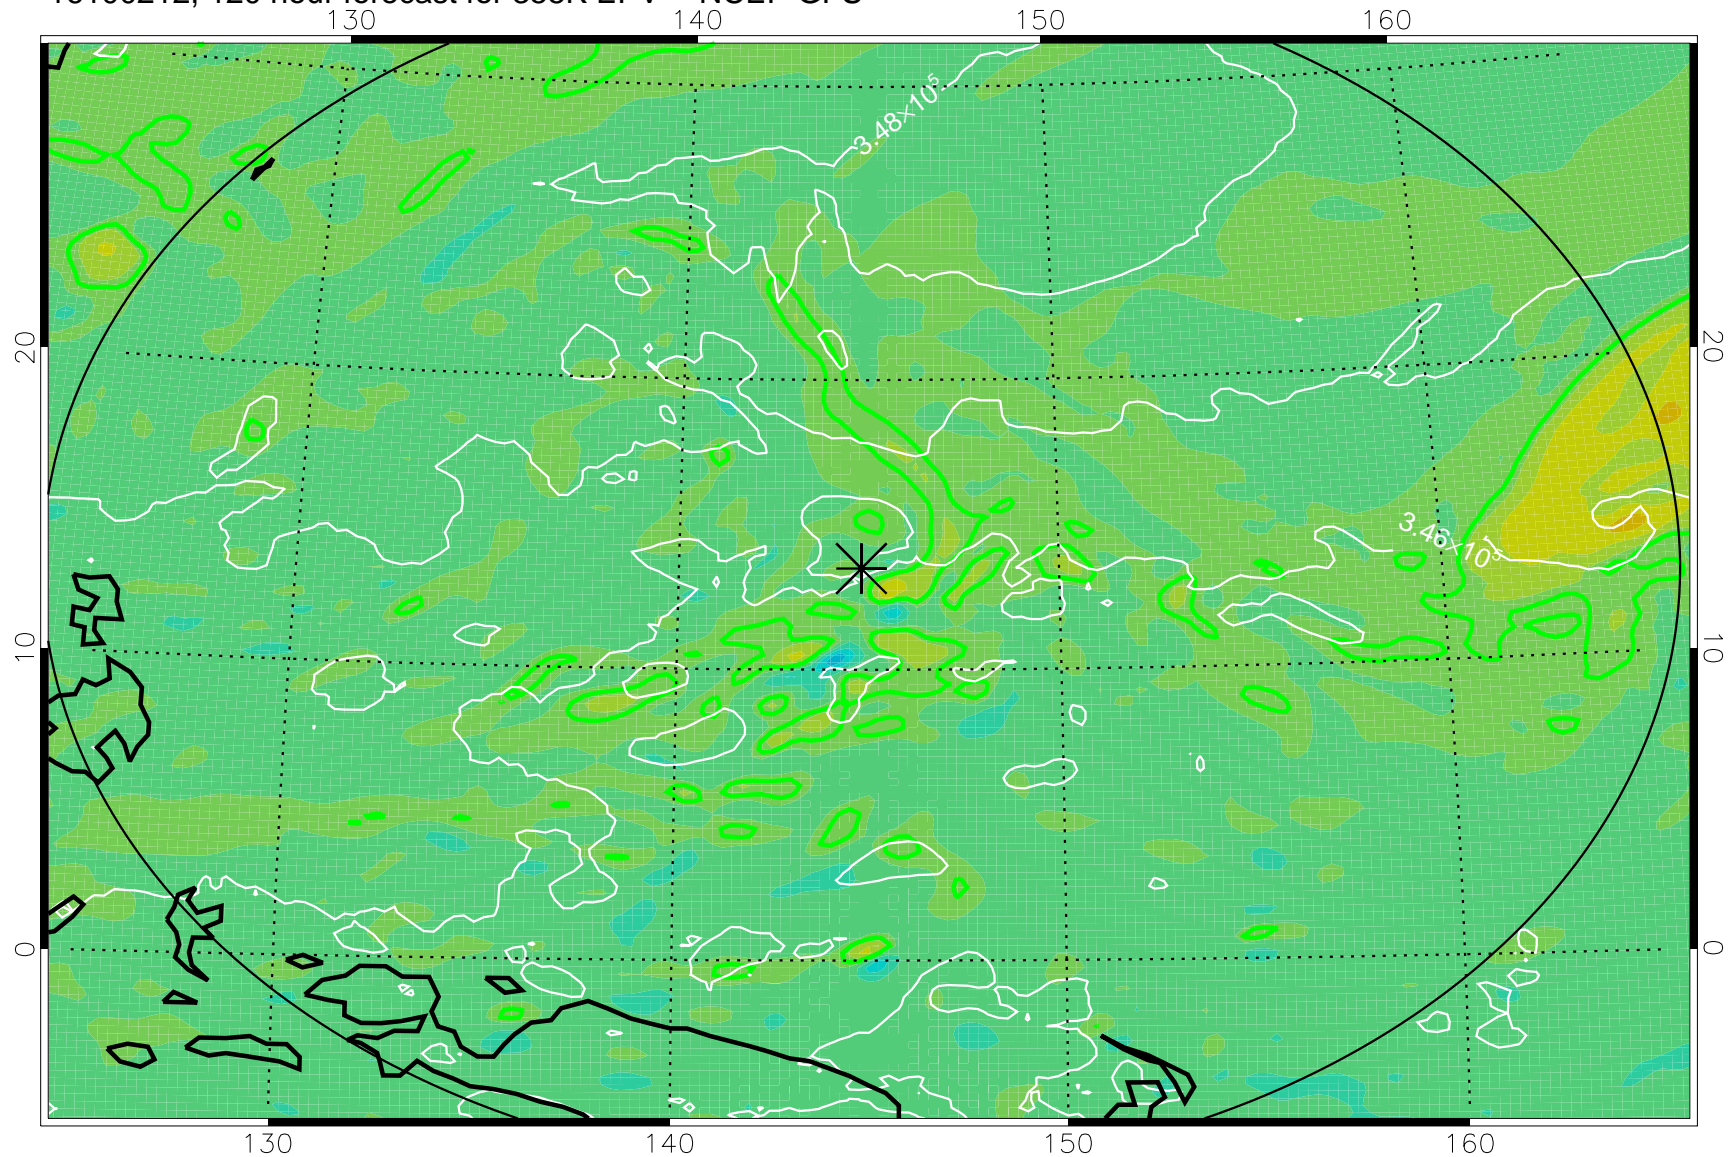

16093018, 78 hour forecast for 355K EPV -- NCEP GFS

355K Montgomery Streamfunction, white
EPV Tropopause (2 PVU) Position
Range ring of 2304 km

16100100, 84 hour forecast for 355K EPV -- NCEP GFS

355K Montgomery Streamfunction, white
EPV Tropopause (2 PVU) Position
Range ring of 2304 km

16100106, 90 hour forecast for 355K EPV -- NCEP GFS

355K Montgomery Streamfunction, white
EPV Tropopause (2 PVU) Position
Range ring of 2304 km

16100112, 96 hour forecast for 355K EPV -- NCEP GFS

355K Montgomery Streamfunction, white
EPV Tropopause (2 PVU) Position
Range ring of 2304 km

16100118, 102 hour forecast for 355K EPV -- NCEP GFS

355K Montgomery Streamfunction, white
EPV Tropopause (2 PVU) Position
Range ring of 2304 km

16100200, 108 hour forecast for 355K EPV -- NCEP GFS

355K Montgomery Streamfunction, white
EPV Tropopause (2 PVU) Position
Range ring of 2304 km

16100206, 114 hour forecast for 355K EPV -- NCEP GFS

355K Montgomery Streamfunction, white
EPV Tropopause (2 PVU) Position
Range ring of 2304 km

16100212, 120 hour forecast for 355K EPV -- NCEP GFS

355K Montgomery Streamfunction, white
EPV Tropopause (2 PVU) Position
Range ring of 2304 km