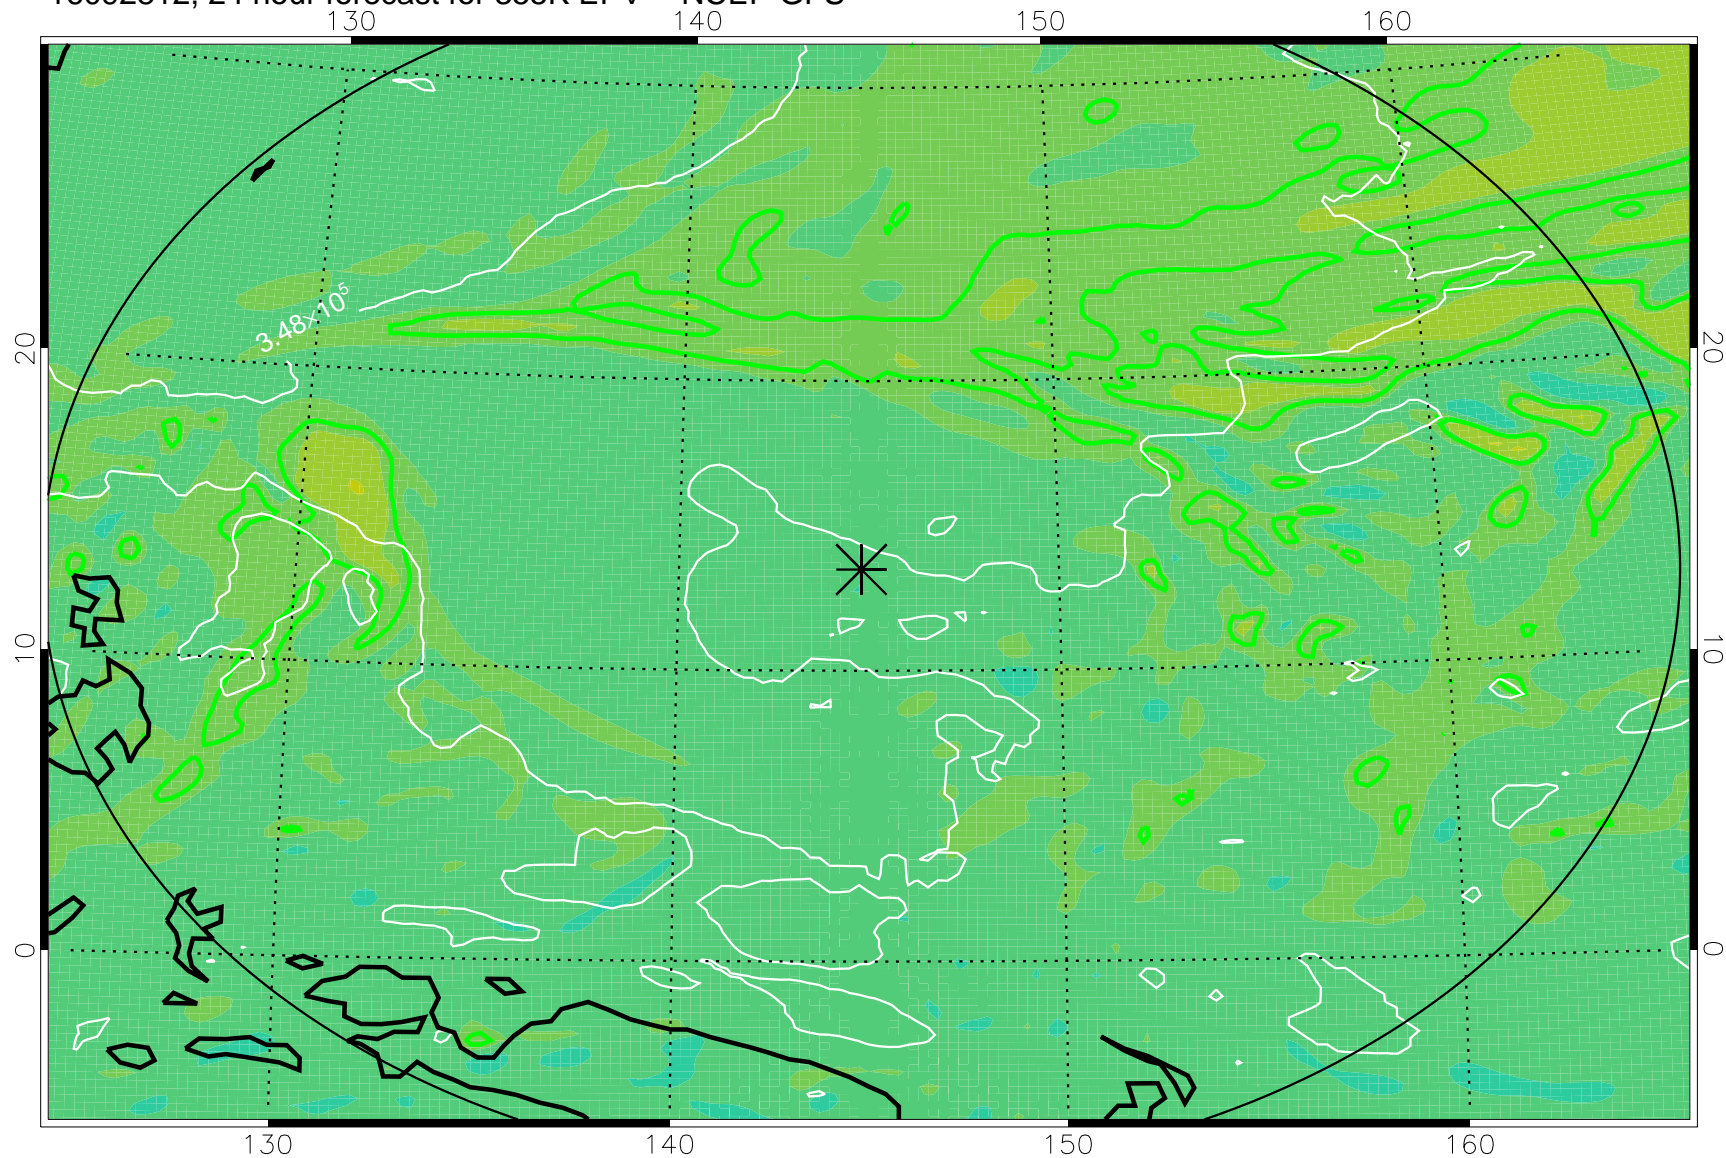

16092718, 6 hour forecast for 355K EPV -- NCEP GFS

355K Montgomery Streamfunction, white
EPV Tropopause (2 PVU) Position
Range ring of 2304 km

16092800, 12 hour forecast for 355K EPV -- NCEP GFS

355K Montgomery Streamfunction, white
EPV Tropopause (2 PVU) Position
Range ring of 2304 km

16092806, 18 hour forecast for 355K EPV -- NCEP GFS

355K Montgomery Streamfunction, white
EPV Tropopause (2 PVU) Position
Range ring of 2304 km

16092812, 24 hour forecast for 355K EPV -- NCEP GFS

355K Montgomery Streamfunction, white
EPV Tropopause (2 PVU) Position
Range ring of 2304 km

16092818, 30 hour forecast for 355K EPV -- NCEP GFS

355K Montgomery Streamfunction, white
EPV Tropopause (2 PVU) Position
Range ring of 2304 km

16092900, 36 hour forecast for 355K EPV -- NCEP GFS

355K Montgomery Streamfunction, white
EPV Tropopause (2 PVU) Position
Range ring of 2304 km

16093006, 66 hour forecast for 355K EPV -- NCEP GFS

355K Montgomery Streamfunction, white
EPV Tropopause (2 PVU) Position
Range ring of 2304 km

16093012, 72 hour forecast for 355K EPV -- NCEP GFS

355K Montgomery Streamfunction, white
EPV Tropopause (2 PVU) Position
Range ring of 2304 km