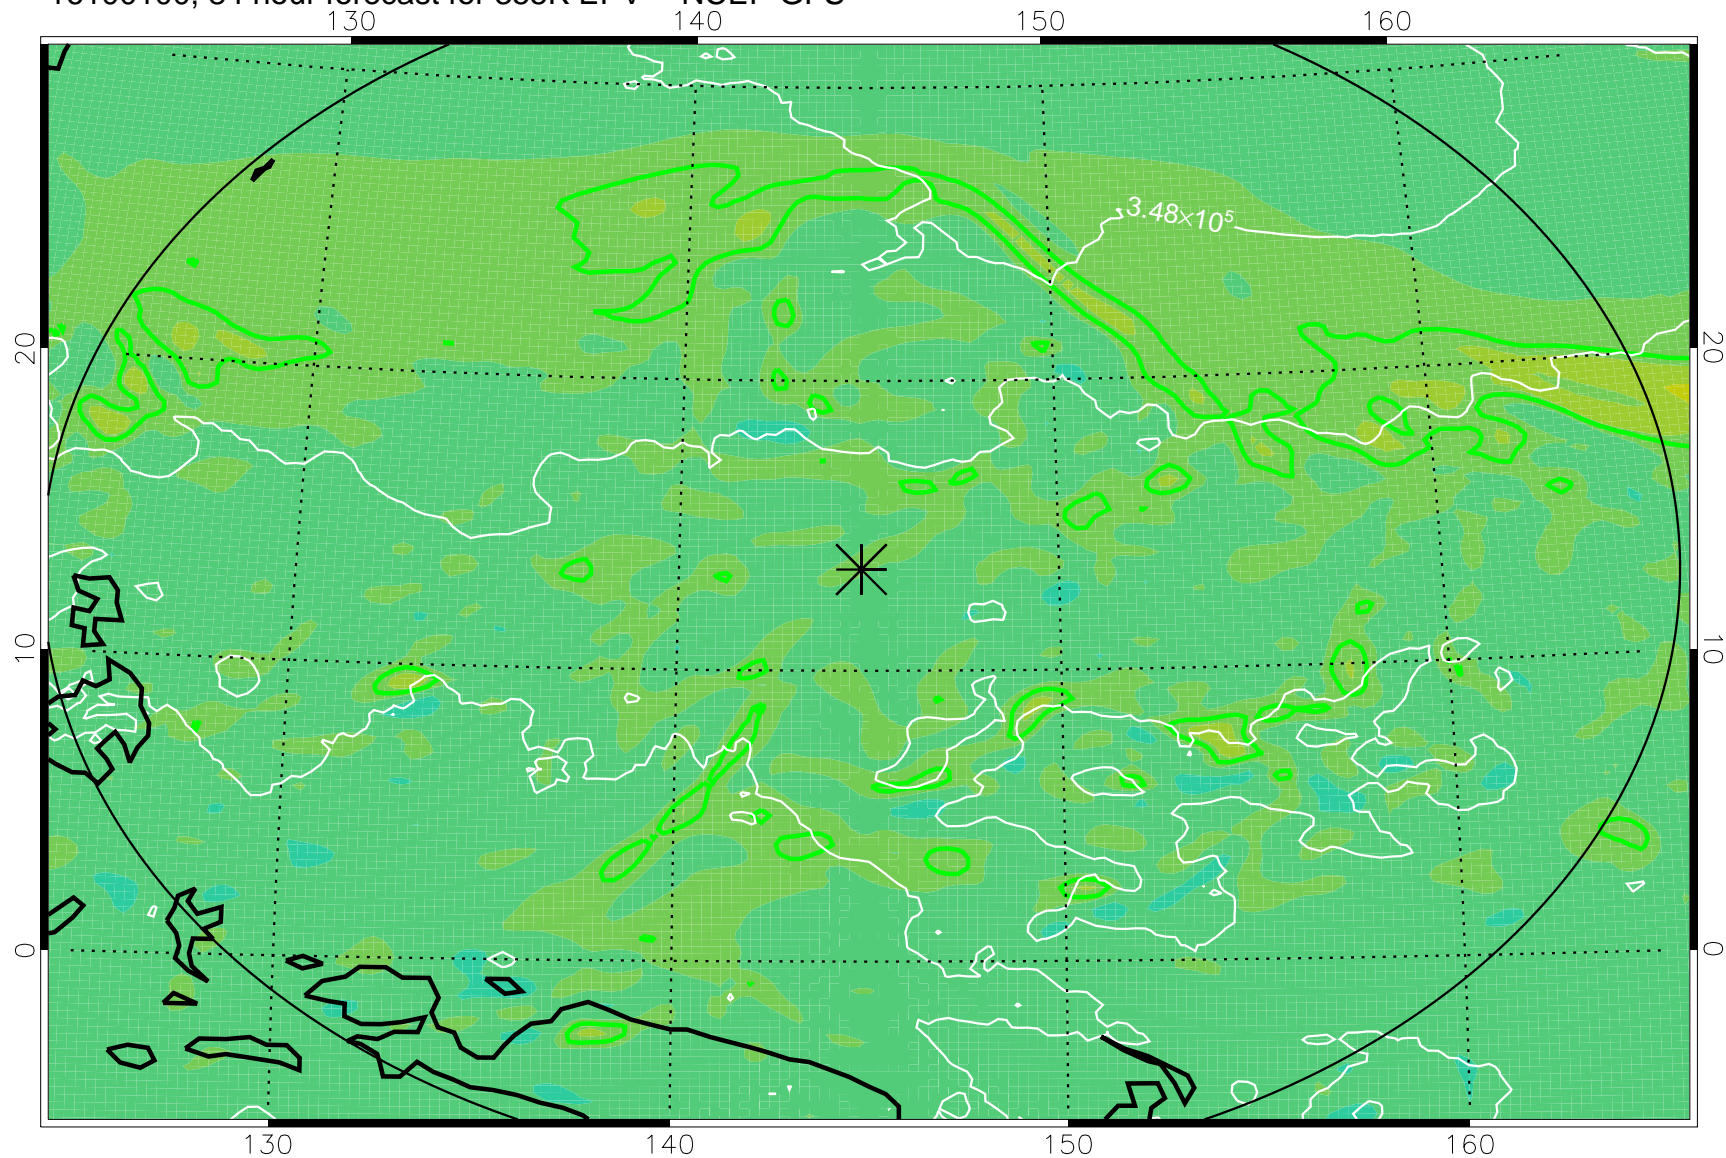

16093006, 66 hour forecast for 355K EPV -- NCEP GFS

355K Montgomery Streamfunction, white
EPV Tropopause (2 PVU) Position
Range ring of 2304 km

16093012, 72 hour forecast for 355K EPV -- NCEP GFS

355K Montgomery Streamfunction, white
EPV Tropopause (2 PVU) Position
Range ring of 2304 km

16093018, 78 hour forecast for 355K EPV -- NCEP GFS

355K Montgomery Streamfunction, white
EPV Tropopause (2 PVU) Position
Range ring of 2304 km

16100100, 84 hour forecast for 355K EPV -- NCEP GFS

355K Montgomery Streamfunction, white
EPV Tropopause (2 PVU) Position
Range ring of 2304 km

16100106, 90 hour forecast for 355K EPV -- NCEP GFS

355K Montgomery Streamfunction, white
EPV Tropopause (2 PVU) Position
Range ring of 2304 km

16100112, 96 hour forecast for 355K EPV -- NCEP GFS

355K Montgomery Streamfunction, white
EPV Tropopause (2 PVU) Position
Range ring of 2304 km

16100118, 102 hour forecast for 355K EPV -- NCEP GFS

355K Montgomery Streamfunction, white
EPV Tropopause (2 PVU) Position
Range ring of 2304 km

16100200, 108 hour forecast for 355K EPV -- NCEP GFS

355K Montgomery Streamfunction, white
EPV Tropopause (2 PVU) Position
Range ring of 2304 km