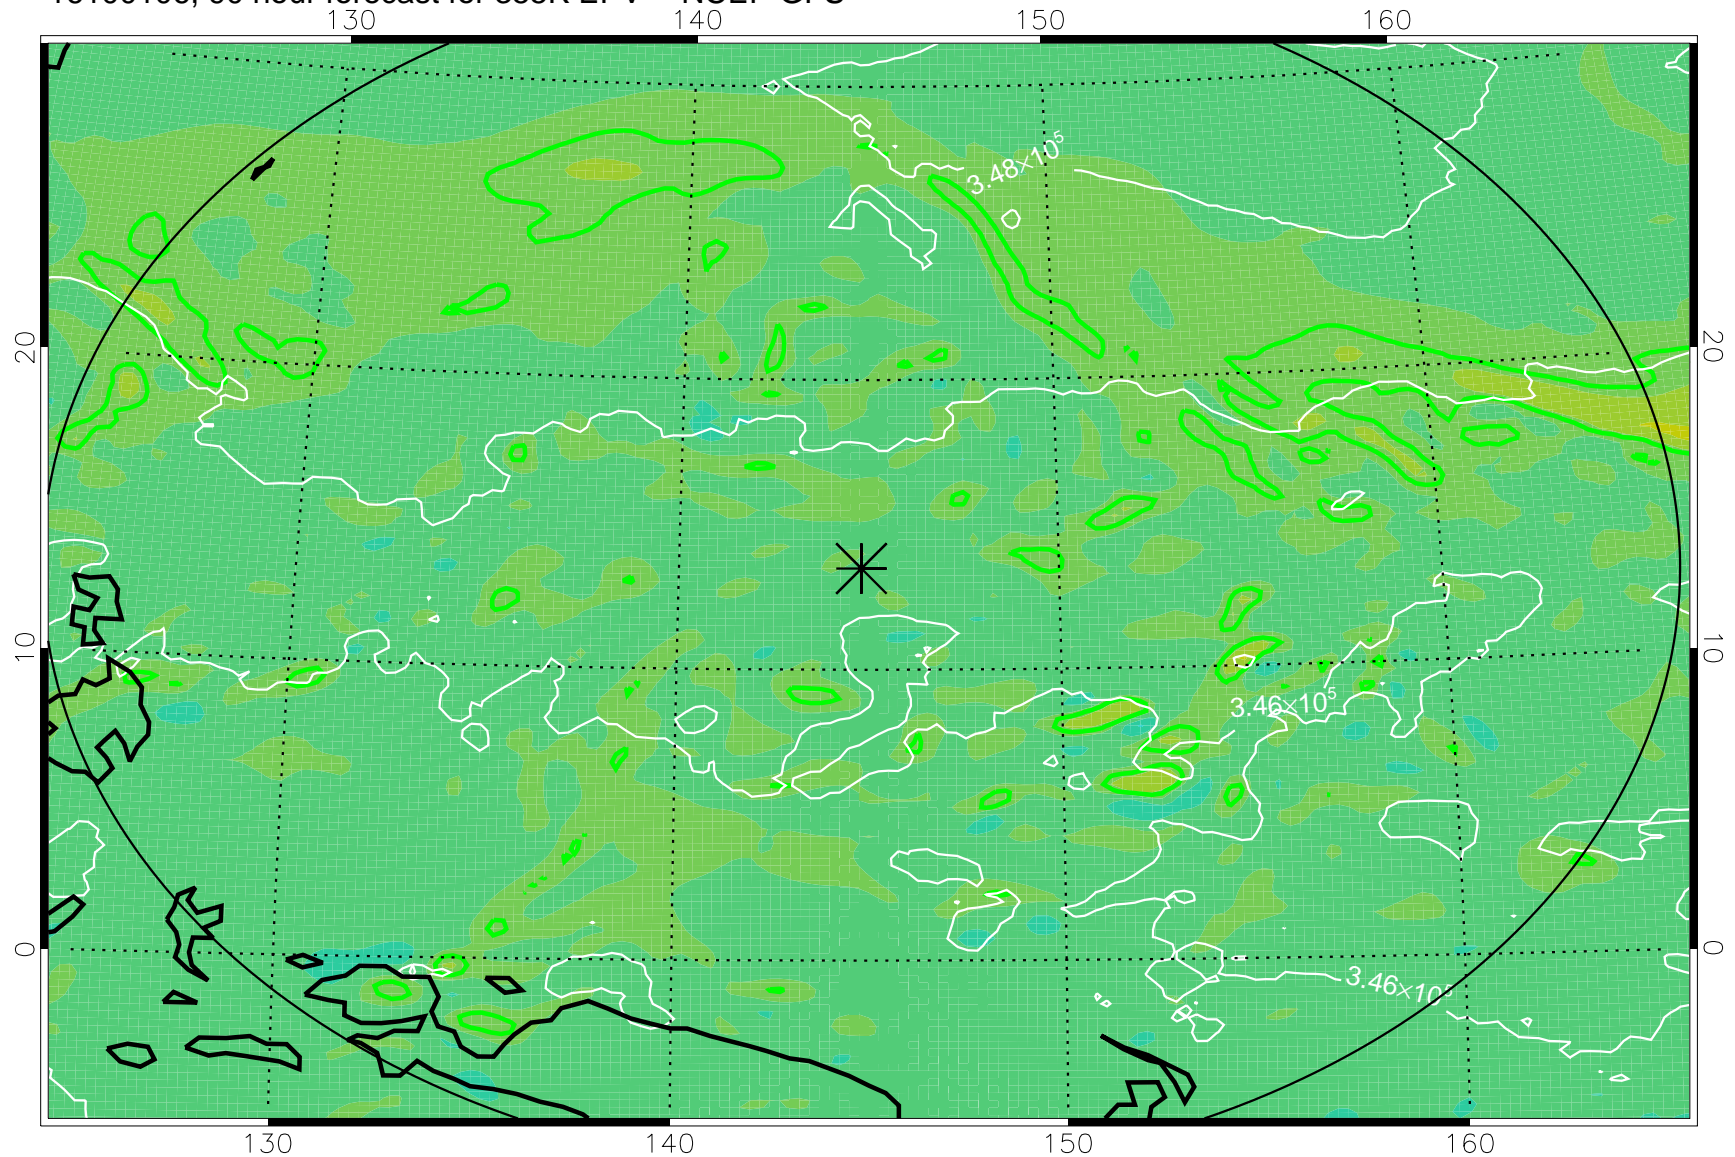

16093018, 78 hour forecast for 355K EPV -- NCEP GFS

355K Montgomery Streamfunction, white
EPV Tropopause (2 PVU) Position
Range ring of 2304 km

16100100, 84 hour forecast for 355K EPV -- NCEP GFS

355K Montgomery Streamfunction, white
EPV Tropopause (2 PVU) Position
Range ring of 2304 km

16100106, 90 hour forecast for 355K EPV -- NCEP GFS

355K Montgomery Streamfunction, white
EPV Tropopause (2 PVU) Position
Range ring of 2304 km

16100112, 96 hour forecast for 355K EPV -- NCEP GFS

355K Montgomery Streamfunction, white
EPV Tropopause (2 PVU) Position
Range ring of 2304 km

16100118, 102 hour forecast for 355K EPV -- NCEP GFS

355K Montgomery Streamfunction, white
EPV Tropopause (2 PVU) Position
Range ring of 2304 km

16100200, 108 hour forecast for 355K EPV -- NCEP GFS

355K Montgomery Streamfunction, white
EPV Tropopause (2 PVU) Position
Range ring of 2304 km

16100206, 114 hour forecast for 355K EPV -- NCEP GFS

355K Montgomery Streamfunction, white
EPV Tropopause (2 PVU) Position
Range ring of 2304 km

16100212, 120 hour forecast for 355K EPV -- NCEP GFS

355K Montgomery Streamfunction, white
EPV Tropopause (2 PVU) Position
Range ring of 2304 km