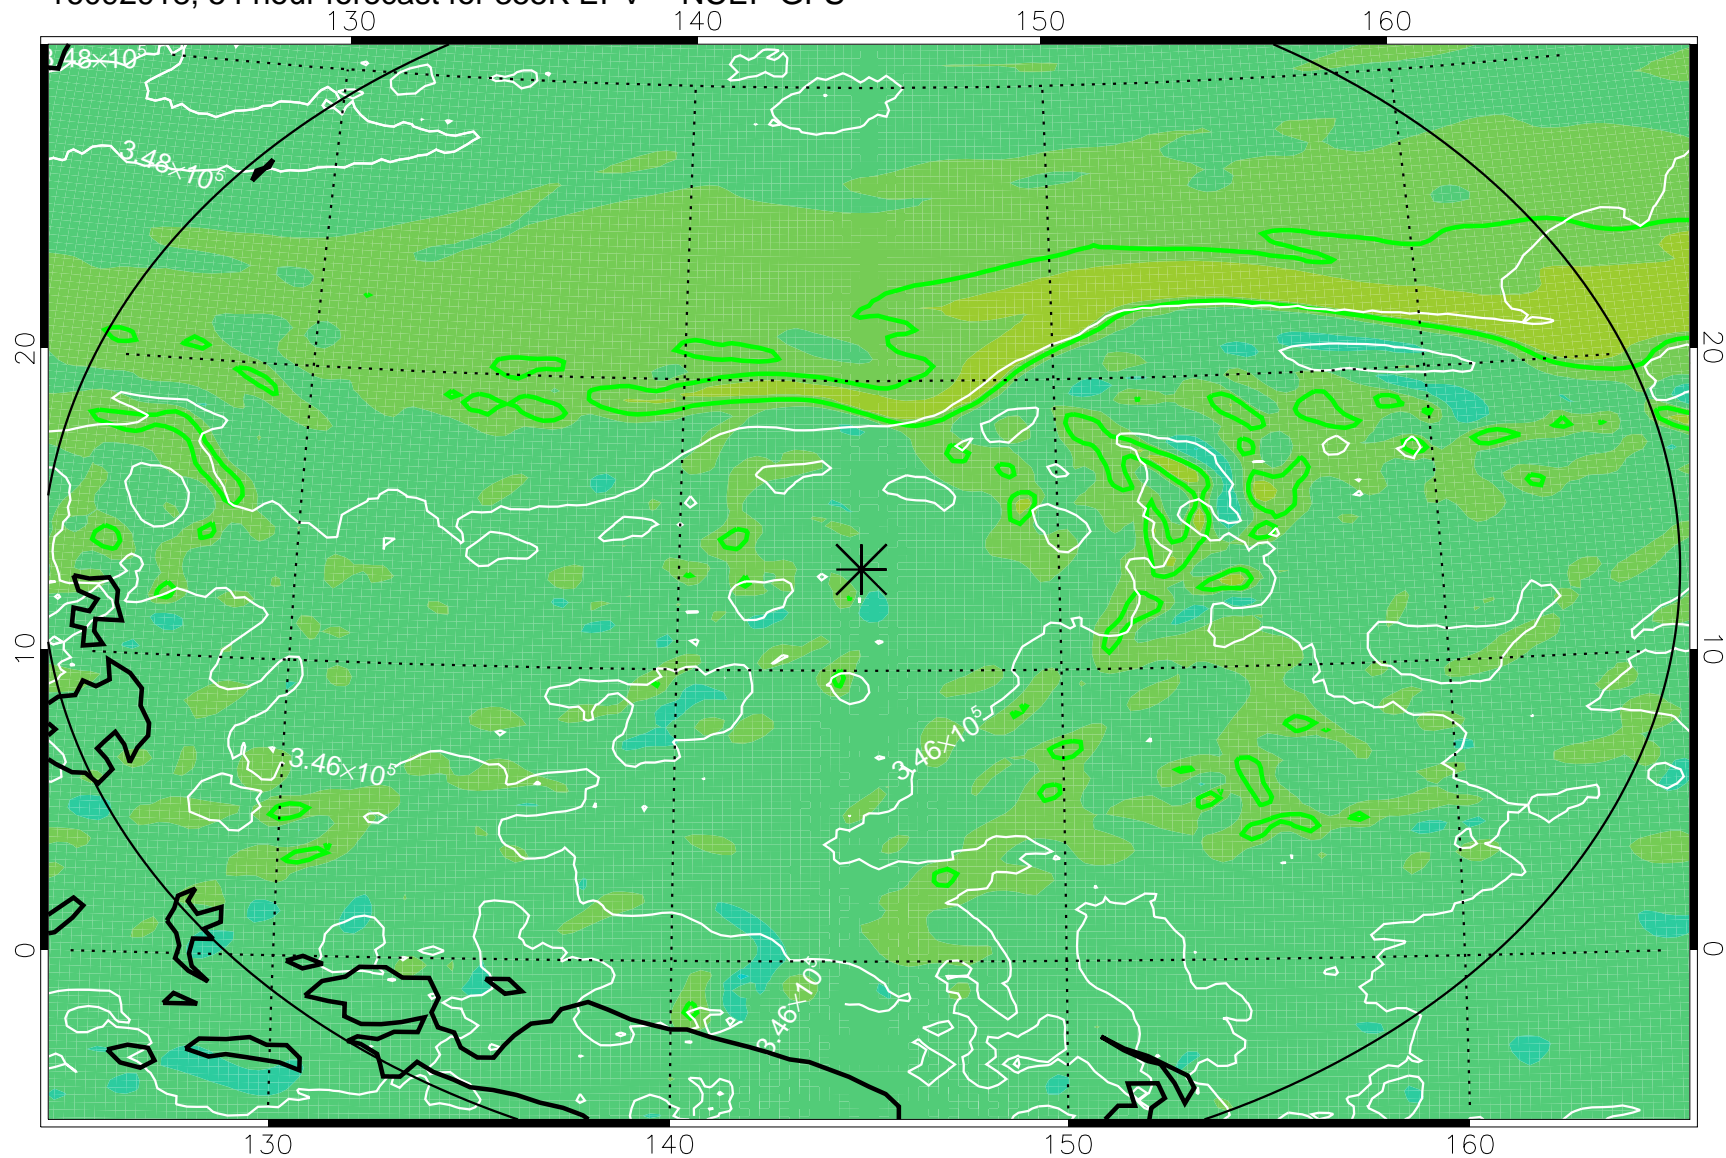

16092906, 42 hour forecast for 355K EPV -- NCEP GFS

355K Montgomery Streamfunction, white
EPV Tropopause (2 PVU) Position
Range ring of 2304 km

16092912, 48 hour forecast for 355K EPV -- NCEP GFS

355K Montgomery Streamfunction, white
EPV Tropopause (2 PVU) Position
Range ring of 2304 km

16092918, 54 hour forecast for 355K EPV -- NCEP GFS

355K Montgomery Streamfunction, white
EPV Tropopause (2 PVU) Position
Range ring of 2304 km

16093000, 60 hour forecast for 355K EPV -- NCEP GFS

355K Montgomery Streamfunction, white
EPV Tropopause (2 PVU) Position
Range ring of 2304 km

16093006, 66 hour forecast for 355K EPV -- NCEP GFS

355K Montgomery Streamfunction, white
EPV Tropopause (2 PVU) Position
Range ring of 2304 km

16093012, 72 hour forecast for 355K EPV -- NCEP GFS

355K Montgomery Streamfunction, white
EPV Tropopause (2 PVU) Position
Range ring of 2304 km

16093018, 78 hour forecast for 355K EPV -- NCEP GFS

355K Montgomery Streamfunction, white
EPV Tropopause (2 PVU) Position
Range ring of 2304 km

16100100, 84 hour forecast for 355K EPV -- NCEP GFS

355K Montgomery Streamfunction, white
EPV Tropopause (2 PVU) Position
Range ring of 2304 km