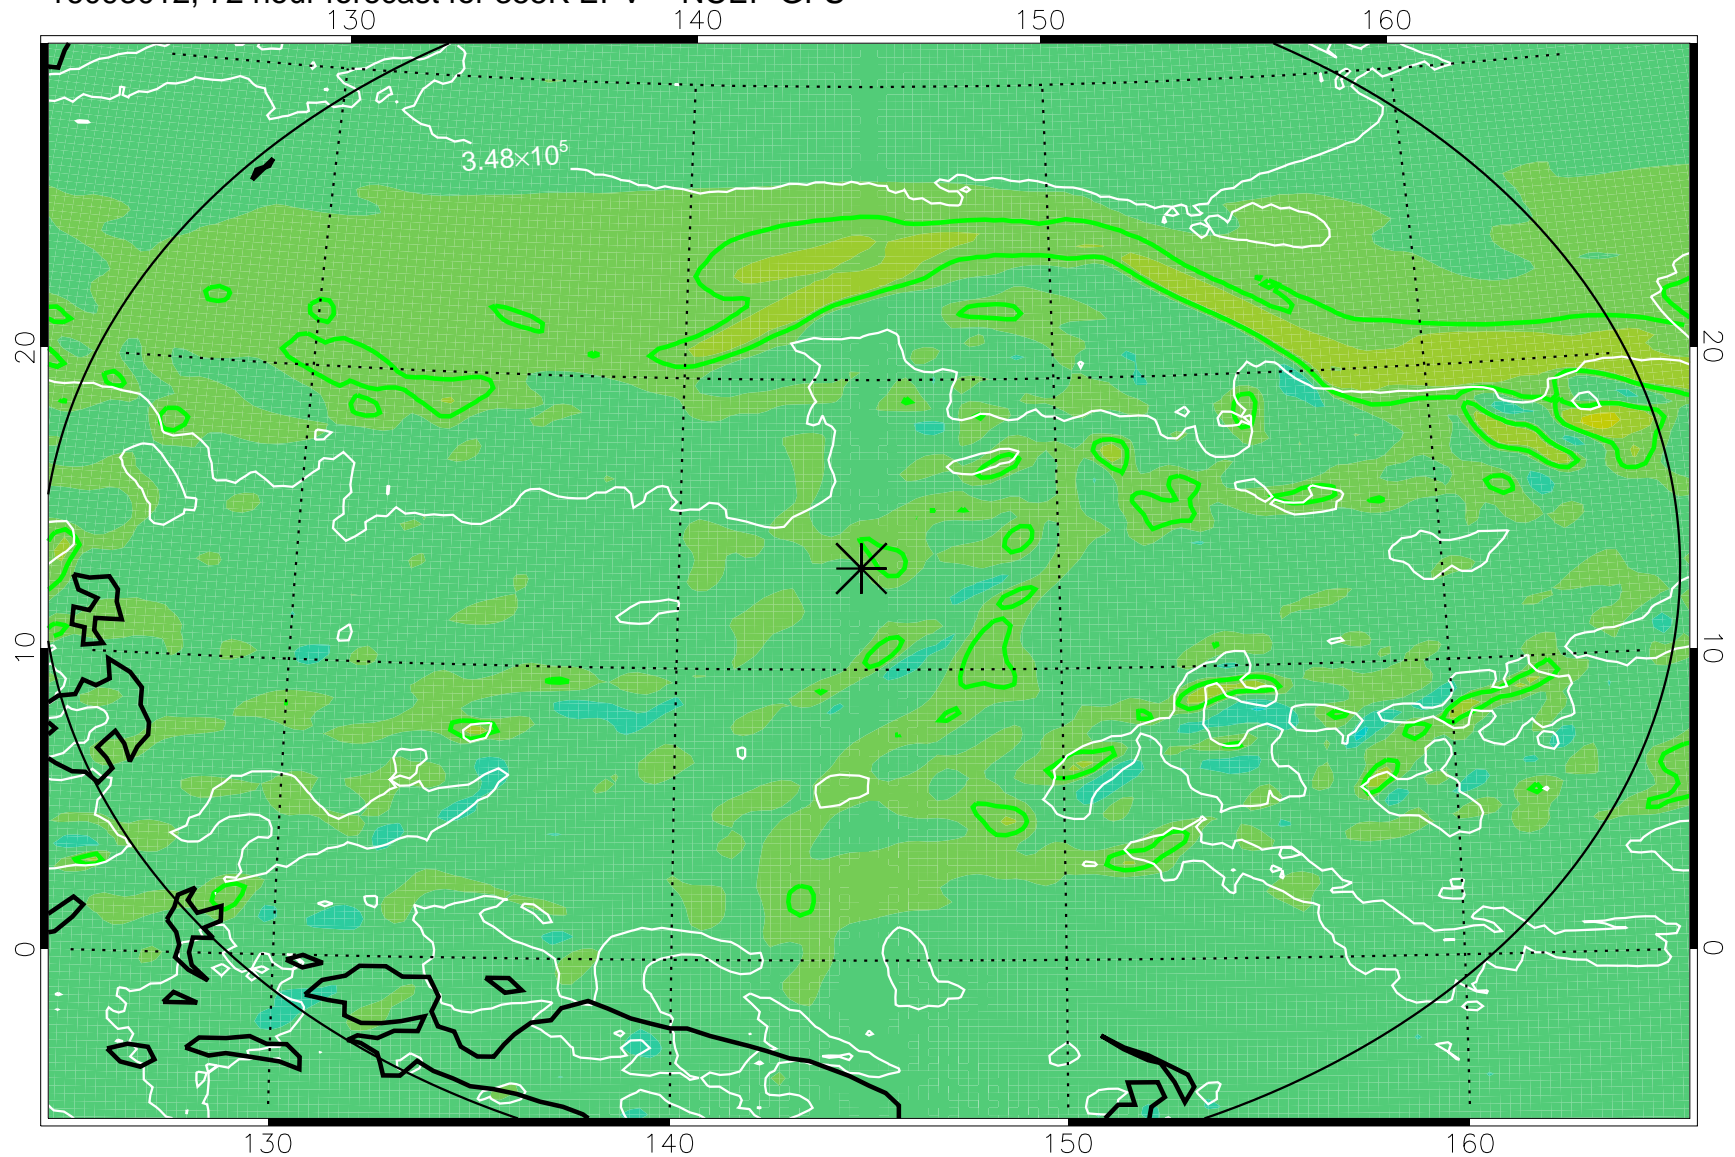

16092918, 54 hour forecast for 355K EPV -- NCEP GFS

355K Montgomery Streamfunction, white
EPV Tropopause (2 PVU) Position
Range ring of 2304 km

16093000, 60 hour forecast for 355K EPV -- NCEP GFS

355K Montgomery Streamfunction, white
EPV Tropopause (2 PVU) Position
Range ring of 2304 km

16093006, 66 hour forecast for 355K EPV -- NCEP GFS

355K Montgomery Streamfunction, white
EPV Tropopause (2 PVU) Position
Range ring of 2304 km

16093012, 72 hour forecast for 355K EPV -- NCEP GFS

355K Montgomery Streamfunction, white
EPV Tropopause (2 PVU) Position
Range ring of 2304 km

16093018, 78 hour forecast for 355K EPV -- NCEP GFS

355K Montgomery Streamfunction, white
EPV Tropopause (2 PVU) Position
Range ring of 2304 km

16100100, 84 hour forecast for 355K EPV -- NCEP GFS

355K Montgomery Streamfunction, white
EPV Tropopause (2 PVU) Position
Range ring of 2304 km

16100106, 90 hour forecast for 355K EPV -- NCEP GFS

355K Montgomery Streamfunction, white
EPV Tropopause (2 PVU) Position
Range ring of 2304 km

16100112, 96 hour forecast for 355K EPV -- NCEP GFS

355K Montgomery Streamfunction, white
EPV Tropopause (2 PVU) Position
Range ring of 2304 km