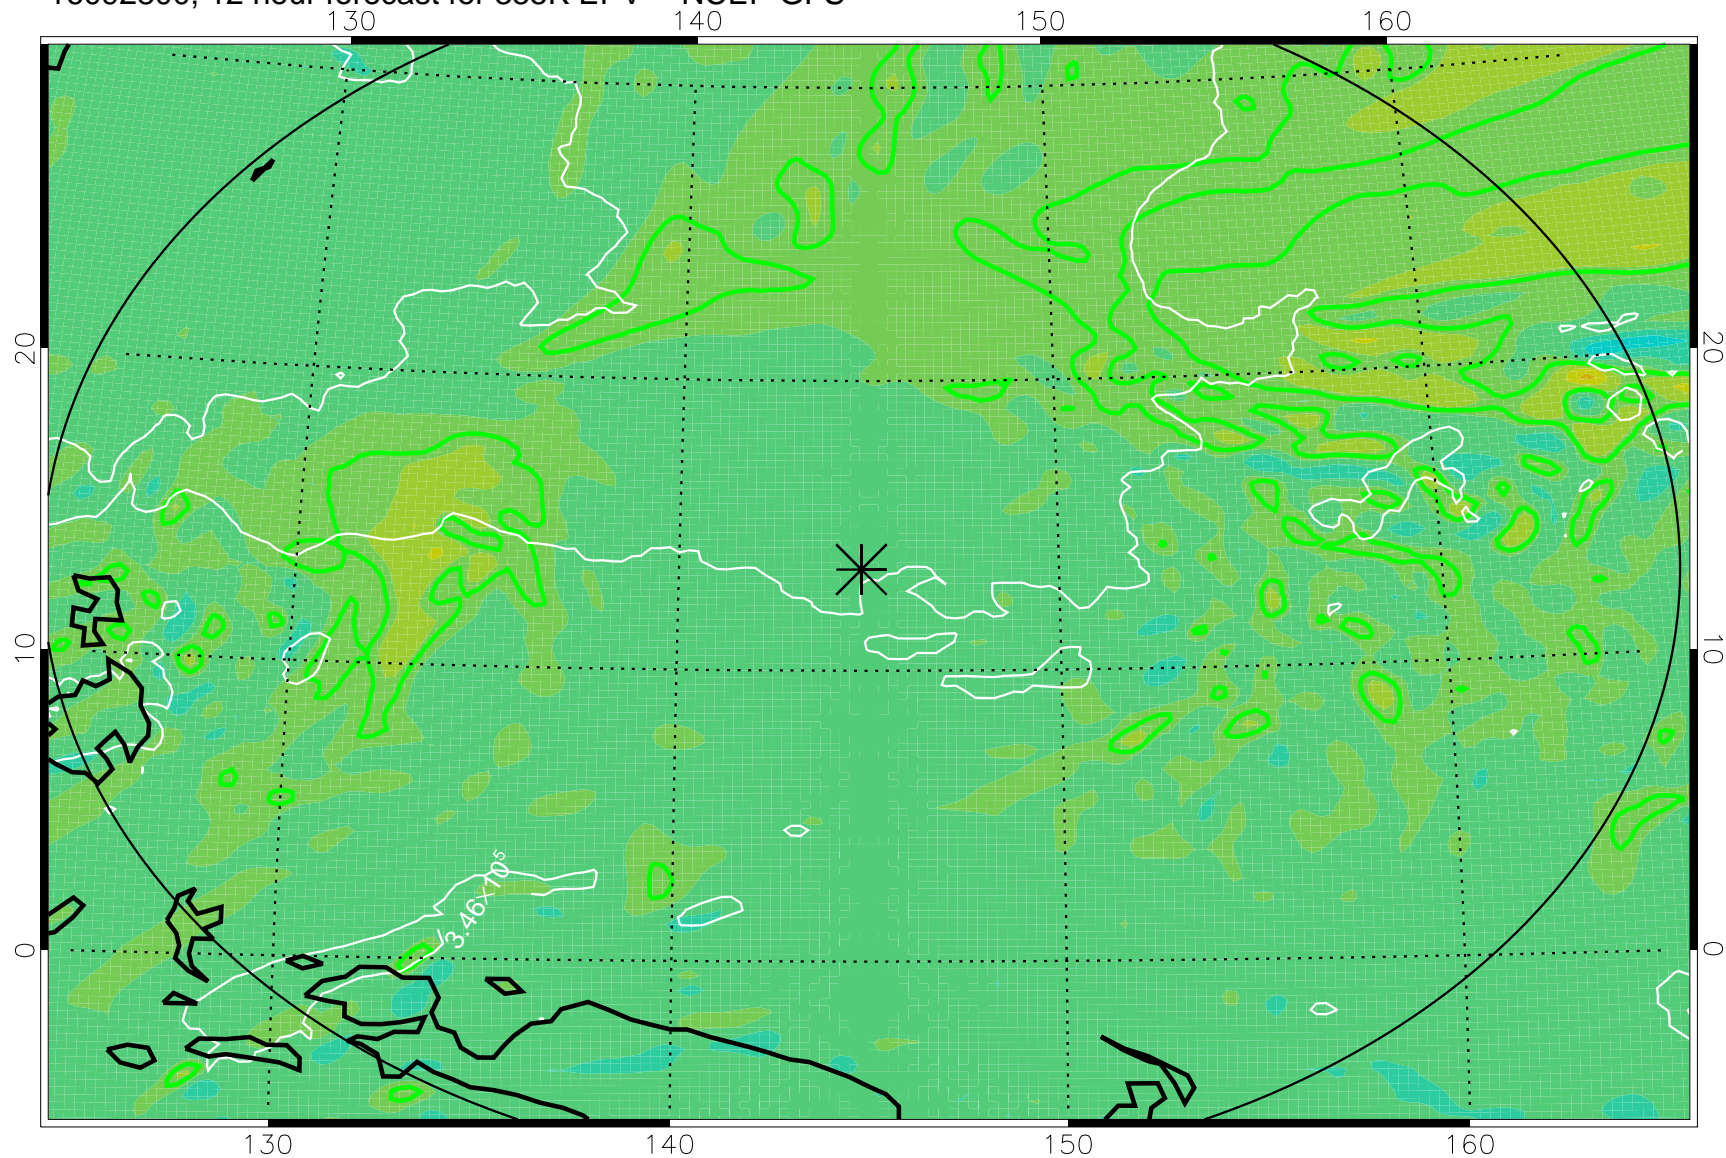

16092718, 6 hour forecast for 355K EPV -- NCEP GFS

355K Montgomery Streamfunction, white
EPV Tropopause (2 PVU) Position
Range ring of 2304 km

16092800, 12 hour forecast for 355K EPV -- NCEP GFS

355K Montgomery Streamfunction, white
EPV Tropopause (2 PVU) Position
Range ring of 2304 km

16092806, 18 hour forecast for 355K EPV -- NCEP GFS

355K Montgomery Streamfunction, white
EPV Tropopause (2 PVU) Position
Range ring of 2304 km

16092812, 24 hour forecast for 355K EPV -- NCEP GFS

355K Montgomery Streamfunction, white
EPV Tropopause (2 PVU) Position
Range ring of 2304 km

16092818, 30 hour forecast for 355K EPV -- NCEP GFS

355K Montgomery Streamfunction, white
EPV Tropopause (2 PVU) Position
Range ring of 2304 km

16092900, 36 hour forecast for 355K EPV -- NCEP GFS

355K Montgomery Streamfunction, white
EPV Tropopause (2 PVU) Position
Range ring of 2304 km

16093006, 66 hour forecast for 355K EPV -- NCEP GFS

355K Montgomery Streamfunction, white
EPV Tropopause (2 PVU) Position
Range ring of 2304 km

16093012, 72 hour forecast for 355K EPV -- NCEP GFS

355K Montgomery Streamfunction, white
EPV Tropopause (2 PVU) Position
Range ring of 2304 km