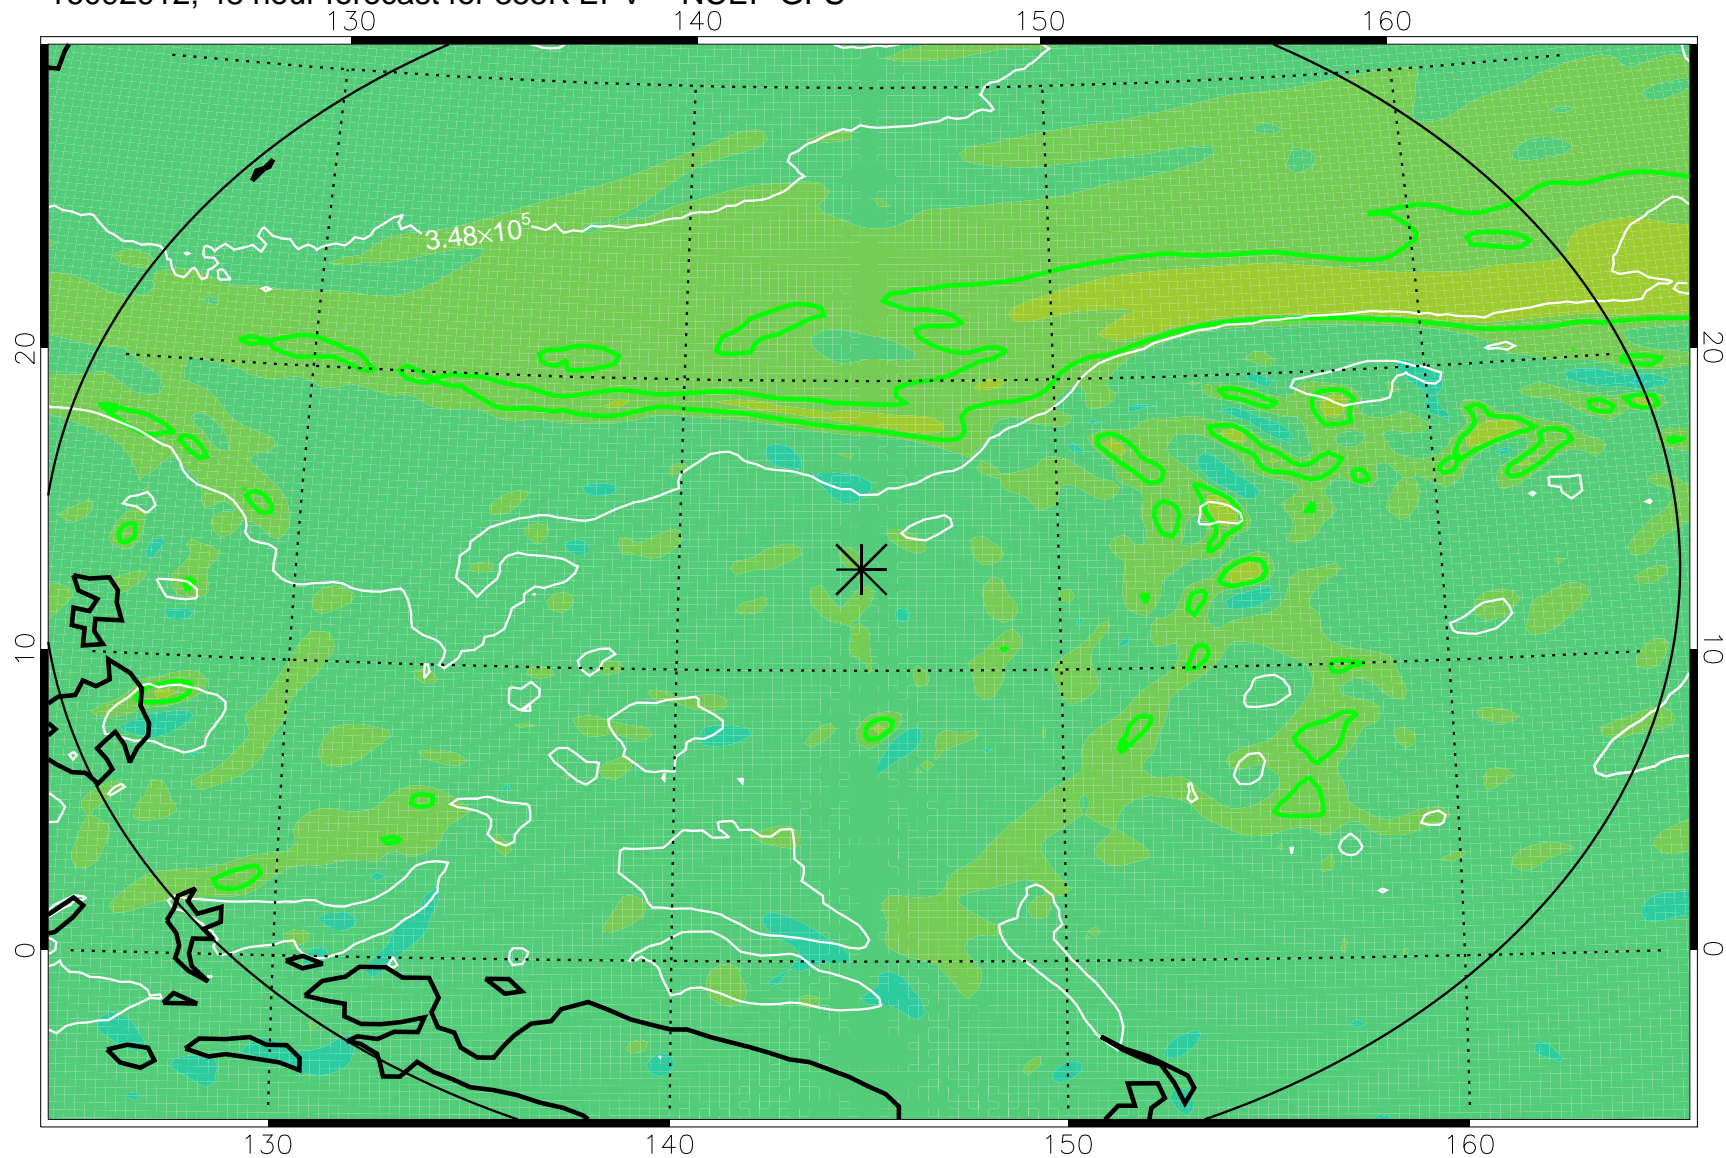

16092818, 30 hour forecast for 355K EPV -- NCEP GFS

355K Montgomery Streamfunction, white
EPV Tropopause (2 PVU) Position
Range ring of 2304 km

16092900, 36 hour forecast for 355K EPV -- NCEP GFS

355K Montgomery Streamfunction, white
EPV Tropopause (2 PVU) Position
Range ring of 2304 km

16092906, 42 hour forecast for 355K EPV -- NCEP GFS

355K Montgomery Streamfunction, white
EPV Tropopause (2 PVU) Position
Range ring of 2304 km

16092912, 48 hour forecast for 355K EPV -- NCEP GFS

355K Montgomery Streamfunction, white
EPV Tropopause (2 PVU) Position
Range ring of 2304 km

16092918, 54 hour forecast for 355K EPV -- NCEP GFS

355K Montgomery Streamfunction, white
EPV Tropopause (2 PVU) Position
Range ring of 2304 km

16093000, 60 hour forecast for 355K EPV -- NCEP GFS

355K Montgomery Streamfunction, white
EPV Tropopause (2 PVU) Position
Range ring of 2304 km

16093006, 66 hour forecast for 355K EPV -- NCEP GFS

355K Montgomery Streamfunction, white
EPV Tropopause (2 PVU) Position
Range ring of 2304 km

16093012, 72 hour forecast for 355K EPV -- NCEP GFS

355K Montgomery Streamfunction, white
EPV Tropopause (2 PVU) Position
Range ring of 2304 km