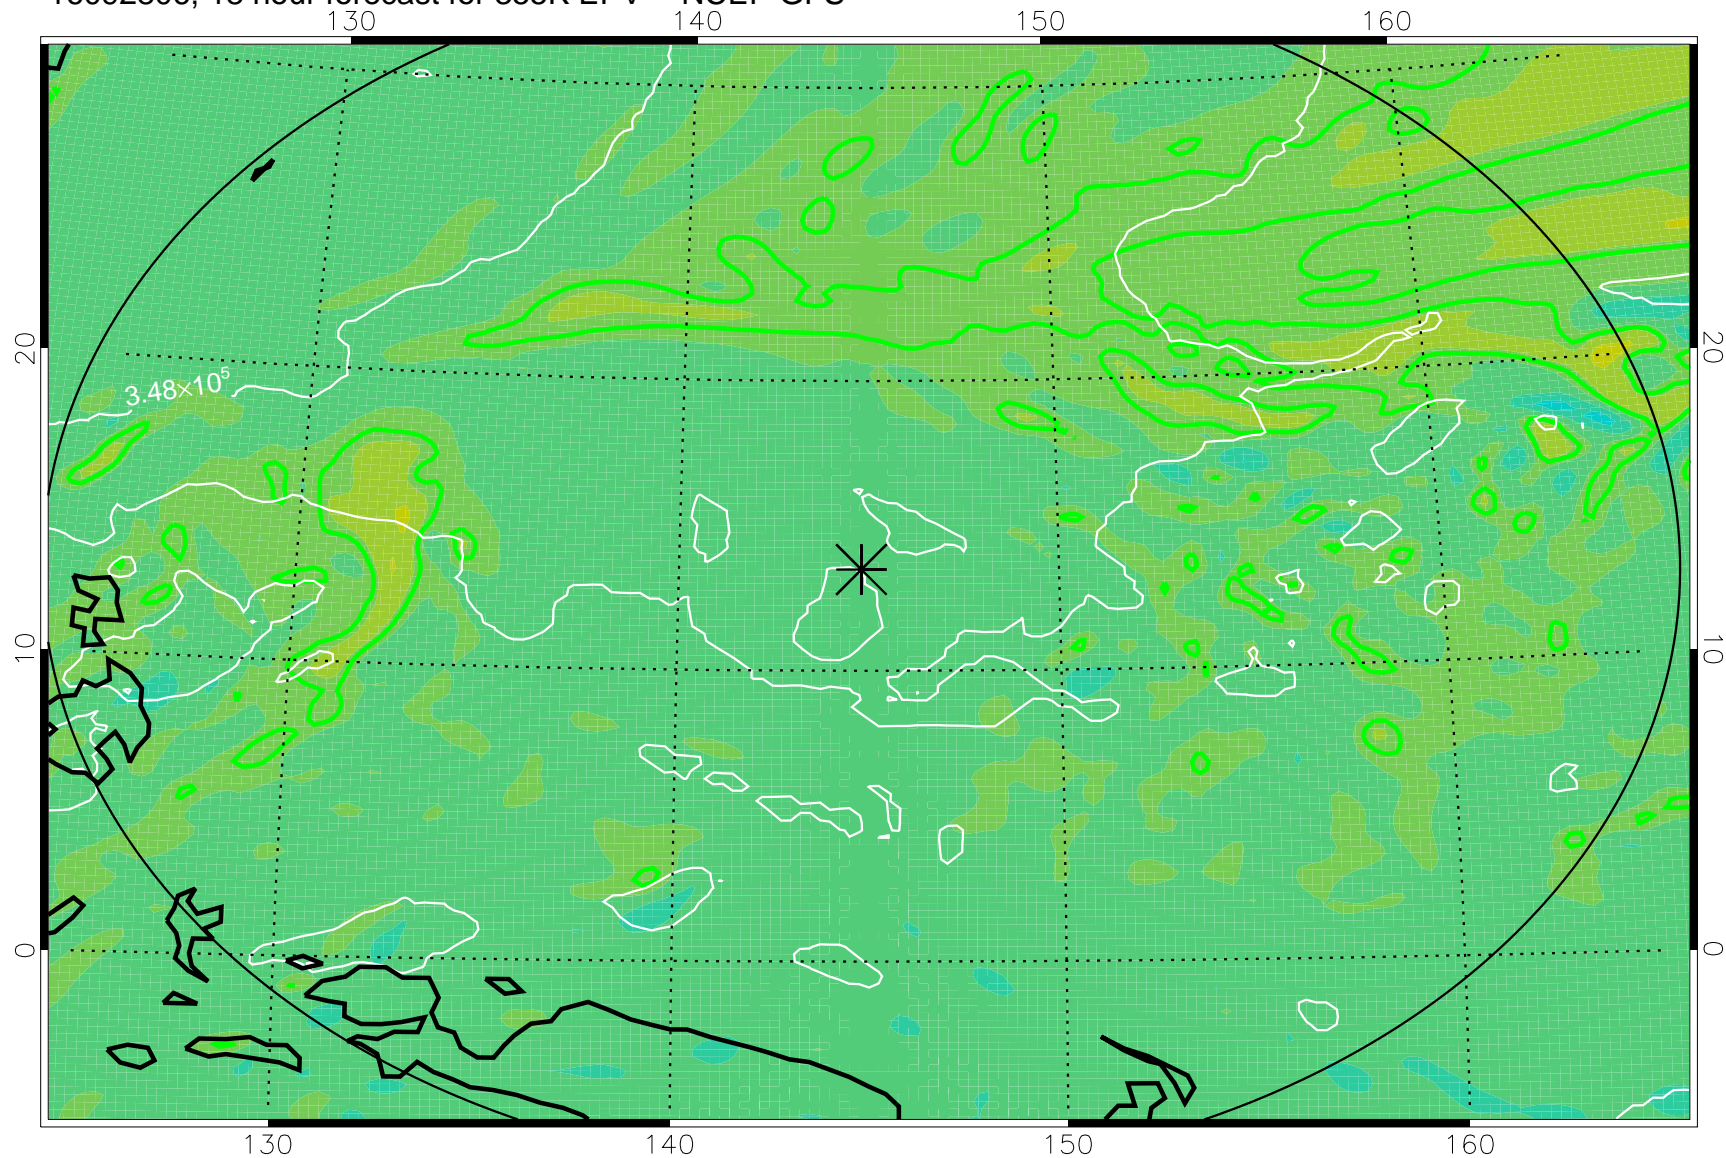

16092718, 6 hour forecast for 355K EPV -- NCEP GFS

355K Montgomery Streamfunction, white
EPV Tropopause (2 PVU) Position
Range ring of 2304 km

16092800, 12 hour forecast for 355K EPV -- NCEP GFS

355K Montgomery Streamfunction, white
EPV Tropopause (2 PVU) Position
Range ring of 2304 km

16092806, 18 hour forecast for 355K EPV -- NCEP GFS

355K Montgomery Streamfunction, white
EPV Tropopause (2 PVU) Position
Range ring of 2304 km

16092812, 24 hour forecast for 355K EPV -- NCEP GFS

355K Montgomery Streamfunction, white
EPV Tropopause (2 PVU) Position
Range ring of 2304 km

16092818, 30 hour forecast for 355K EPV -- NCEP GFS

355K Montgomery Streamfunction, white
EPV Tropopause (2 PVU) Position
Range ring of 2304 km

16092900, 36 hour forecast for 355K EPV -- NCEP GFS

355K Montgomery Streamfunction, white
EPV Tropopause (2 PVU) Position
Range ring of 2304 km

16093006, 66 hour forecast for 355K EPV -- NCEP GFS

355K Montgomery Streamfunction, white
EPV Tropopause (2 PVU) Position
Range ring of 2304 km

16093012, 72 hour forecast for 355K EPV -- NCEP GFS

355K Montgomery Streamfunction, white
EPV Tropopause (2 PVU) Position
Range ring of 2304 km