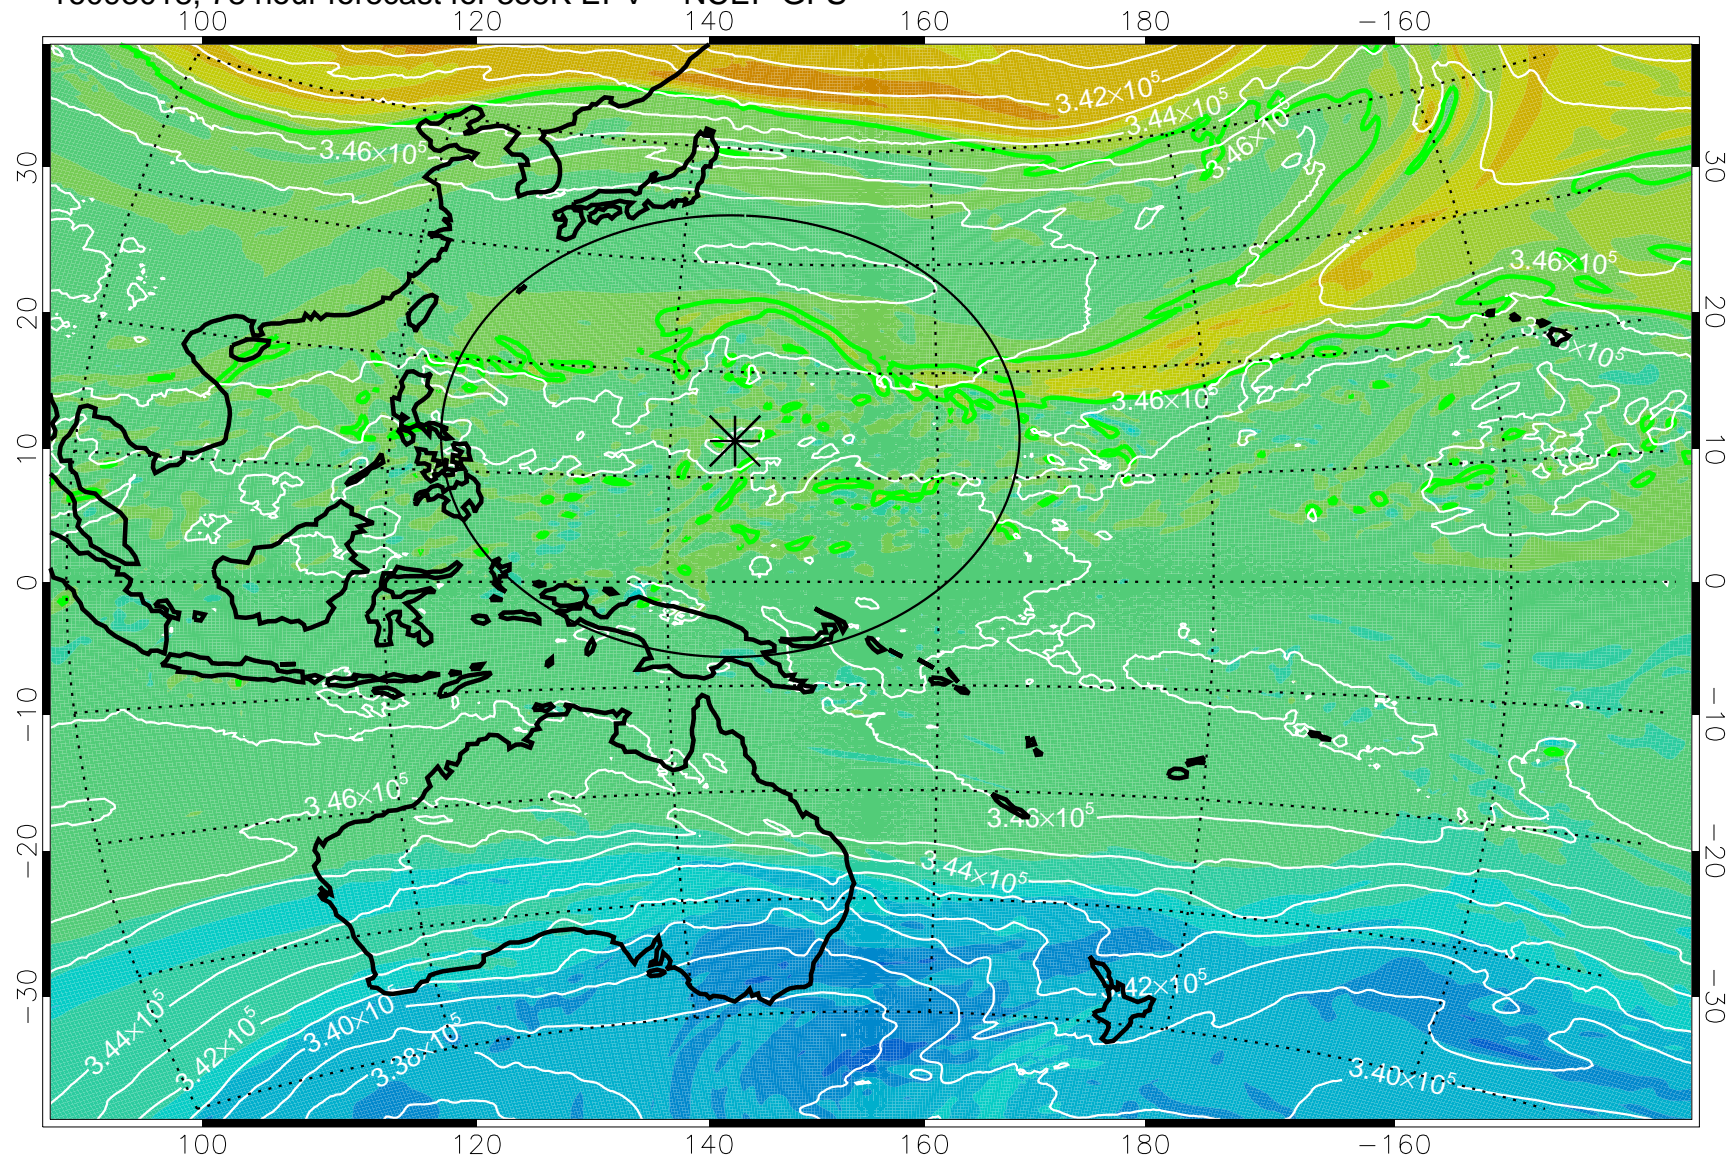

16092918, 54 hour forecast for 355K EPV -- NCEP GFS

355K Montgomery Streamfunction, white
EPV Tropopause (2 PVU) Position
Range ring of 2304 km

16093000, 60 hour forecast for 355K EPV -- NCEP GFS

355K Montgomery Streamfunction, white
EPV Tropopause (2 PVU) Position
Range ring of 2304 km

16093006, 66 hour forecast for 355K EPV -- NCEP GFS

355K Montgomery Streamfunction, white
EPV Tropopause (2 PVU) Position
Range ring of 2304 km

16093012, 72 hour forecast for 355K EPV -- NCEP GFS

355K Montgomery Streamfunction, white
EPV Tropopause (2 PVU) Position
Range ring of 2304 km

16093018, 78 hour forecast for 355K EPV -- NCEP GFS

355K Montgomery Streamfunction, white
EPV Tropopause (2 PVU) Position
Range ring of 2304 km

16100100, 84 hour forecast for 355K EPV -- NCEP GFS

355K Montgomery Streamfunction, white
EPV Tropopause (2 PVU) Position
Range ring of 2304 km

16100106, 90 hour forecast for 355K EPV -- NCEP GFS

355K Montgomery Streamfunction, white
EPV Tropopause (2 PVU) Position
Range ring of 2304 km

16100112, 96 hour forecast for 355K EPV -- NCEP GFS

355K Montgomery Streamfunction, white
EPV Tropopause (2 PVU) Position
Range ring of 2304 km