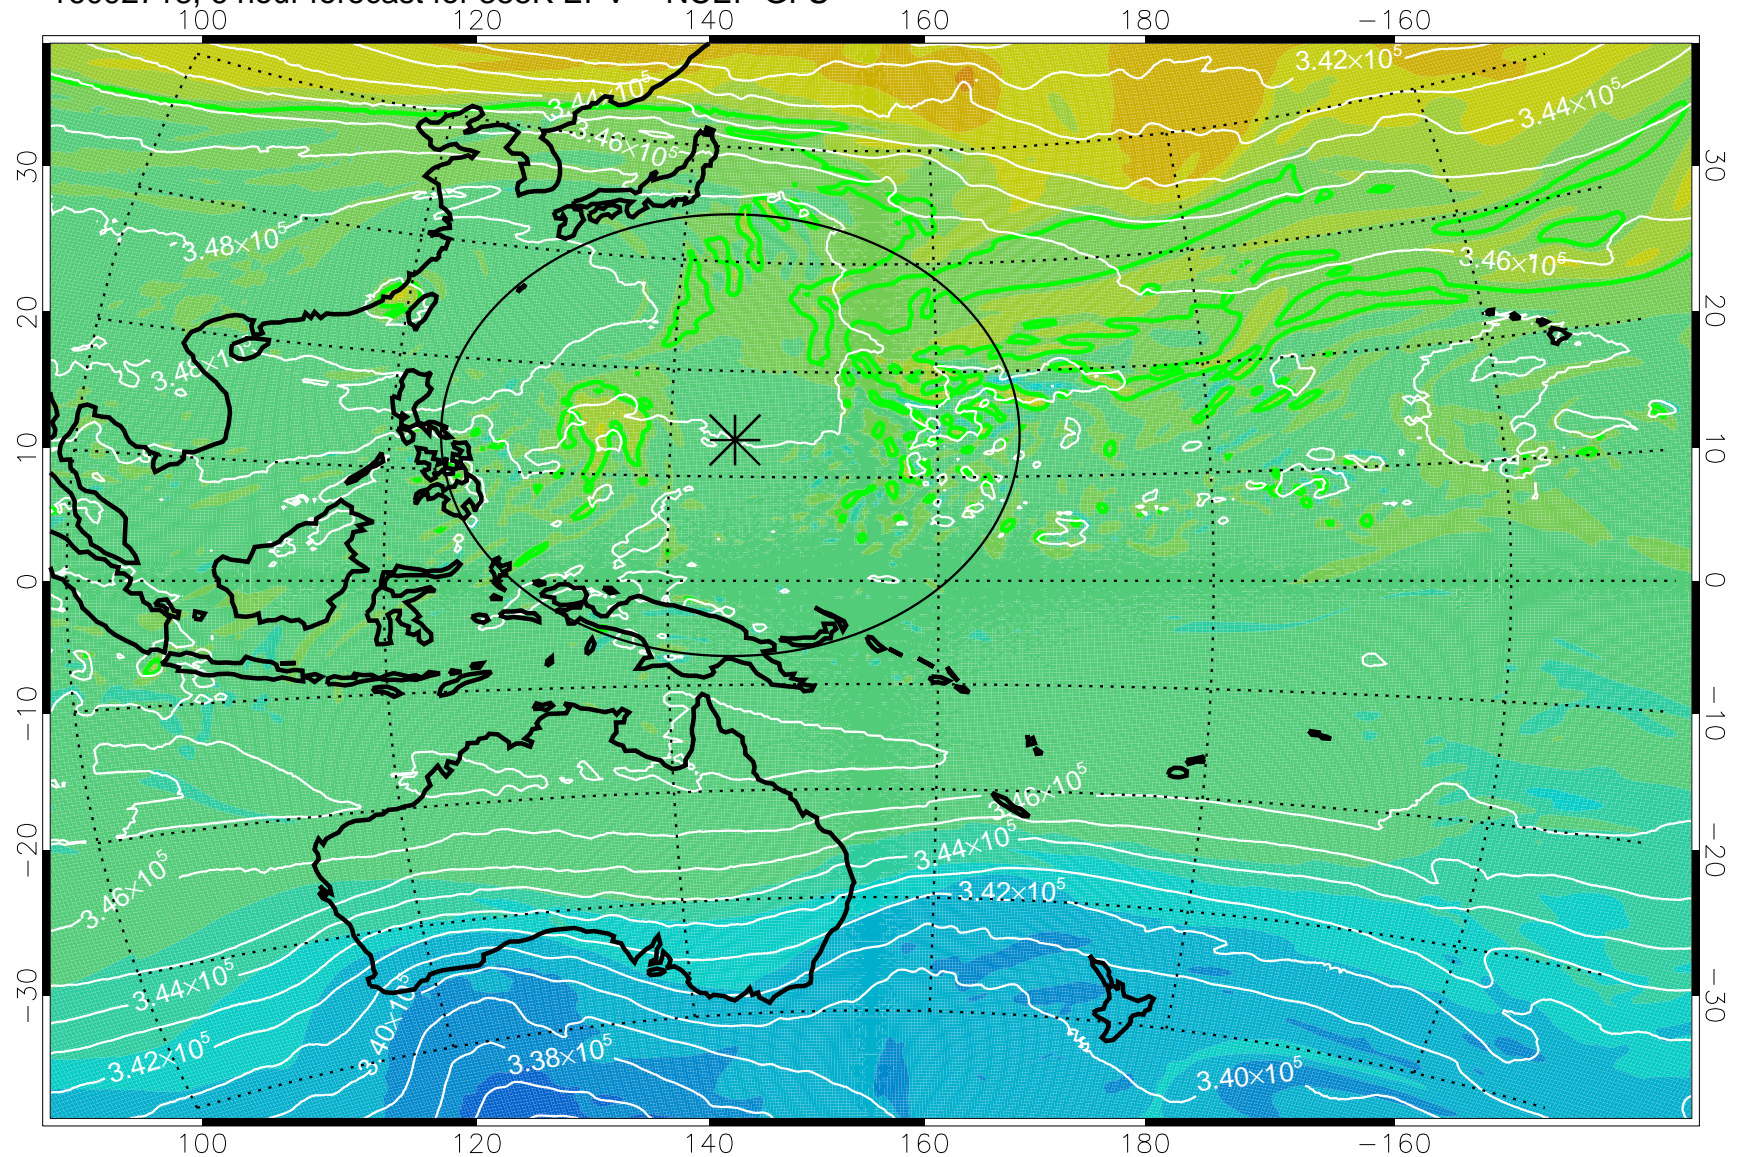

16092718, 6 hour forecast for 355K EPV -- NCEP GFS

355K Montgomery Streamfunction, white
EPV Tropopause (2 PVU) Position
Range ring of 2304 km

16092800, 12 hour forecast for 355K EPV -- NCEP GFS

355K Montgomery Streamfunction, white
EPV Tropopause (2 PVU) Position
Range ring of 2304 km

16092806, 18 hour forecast for 355K EPV -- NCEP GFS

355K Montgomery Streamfunction, white
EPV Tropopause (2 PVU) Position
Range ring of 2304 km

16092812, 24 hour forecast for 355K EPV -- NCEP GFS

355K Montgomery Streamfunction, white
EPV Tropopause (2 PVU) Position
Range ring of 2304 km

16092818, 30 hour forecast for 355K EPV -- NCEP GFS

355K Montgomery Streamfunction, white
EPV Tropopause (2 PVU) Position
Range ring of 2304 km

16092900, 36 hour forecast for 355K EPV -- NCEP GFS

355K Montgomery Streamfunction, white
EPV Tropopause (2 PVU) Position
Range ring of 2304 km

16092918, 54 hour forecast for 355K EPV -- NCEP GFS

355K Montgomery Streamfunction, white
EPV Tropopause (2 PVU) Position
Range ring of 2304 km

16093000, 60 hour forecast for 355K EPV -- NCEP GFS

355K Montgomery Streamfunction, white
EPV Tropopause (2 PVU) Position
Range ring of 2304 km