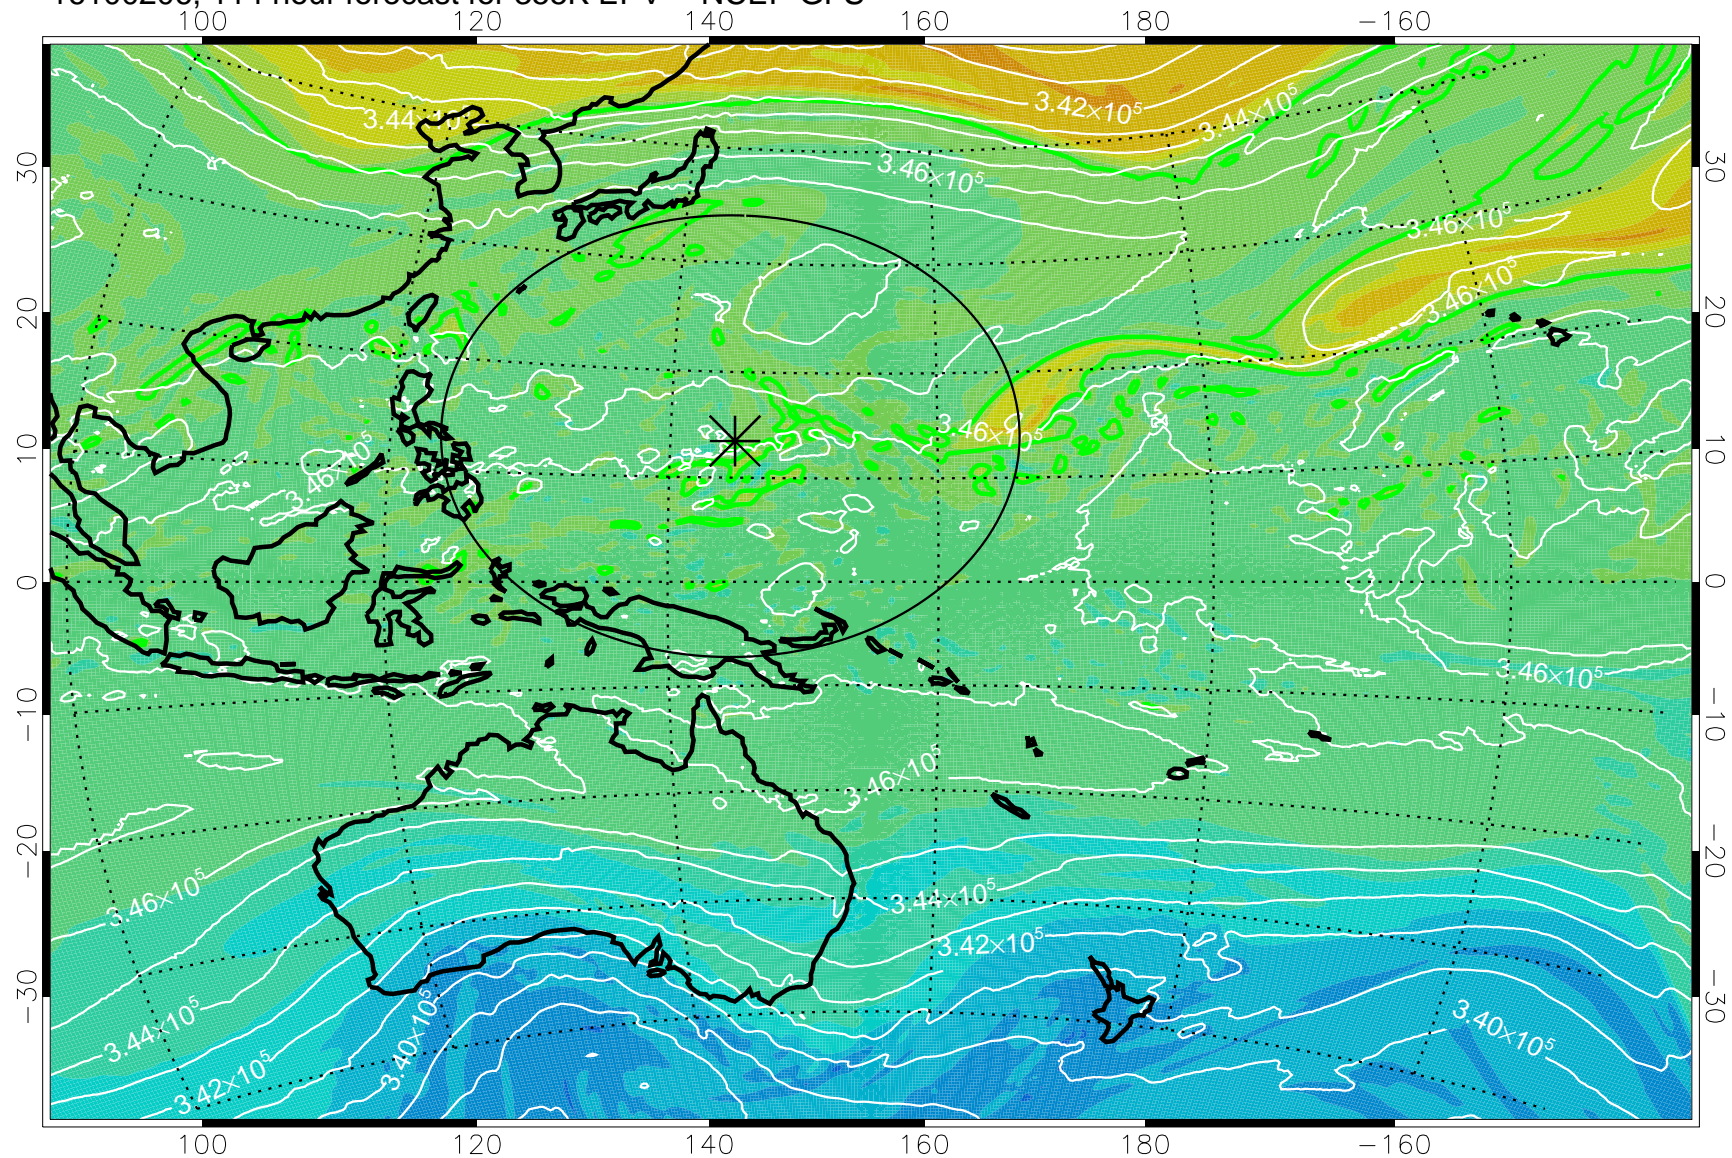

16093018, 78 hour forecast for 355K EPV -- NCEP GFS

355K Montgomery Streamfunction, white
EPV Tropopause (2 PVU) Position
Range ring of 2304 km

16100100, 84 hour forecast for 355K EPV -- NCEP GFS

355K Montgomery Streamfunction, white
EPV Tropopause (2 PVU) Position
Range ring of 2304 km

16100106, 90 hour forecast for 355K EPV -- NCEP GFS

355K Montgomery Streamfunction, white
EPV Tropopause (2 PVU) Position
Range ring of 2304 km

16100112, 96 hour forecast for 355K EPV -- NCEP GFS

355K Montgomery Streamfunction, white
EPV Tropopause (2 PVU) Position
Range ring of 2304 km

16100118, 102 hour forecast for 355K EPV -- NCEP GFS

355K Montgomery Streamfunction, white
EPV Tropopause (2 PVU) Position
Range ring of 2304 km

16100200, 108 hour forecast for 355K EPV -- NCEP GFS

355K Montgomery Streamfunction, white
EPV Tropopause (2 PVU) Position
Range ring of 2304 km

16100206, 114 hour forecast for 355K EPV -- NCEP GFS

355K Montgomery Streamfunction, white
EPV Tropopause (2 PVU) Position
Range ring of 2304 km

16100212, 120 hour forecast for 355K EPV -- NCEP GFS

355K Montgomery Streamfunction, white
EPV Tropopause (2 PVU) Position
Range ring of 2304 km