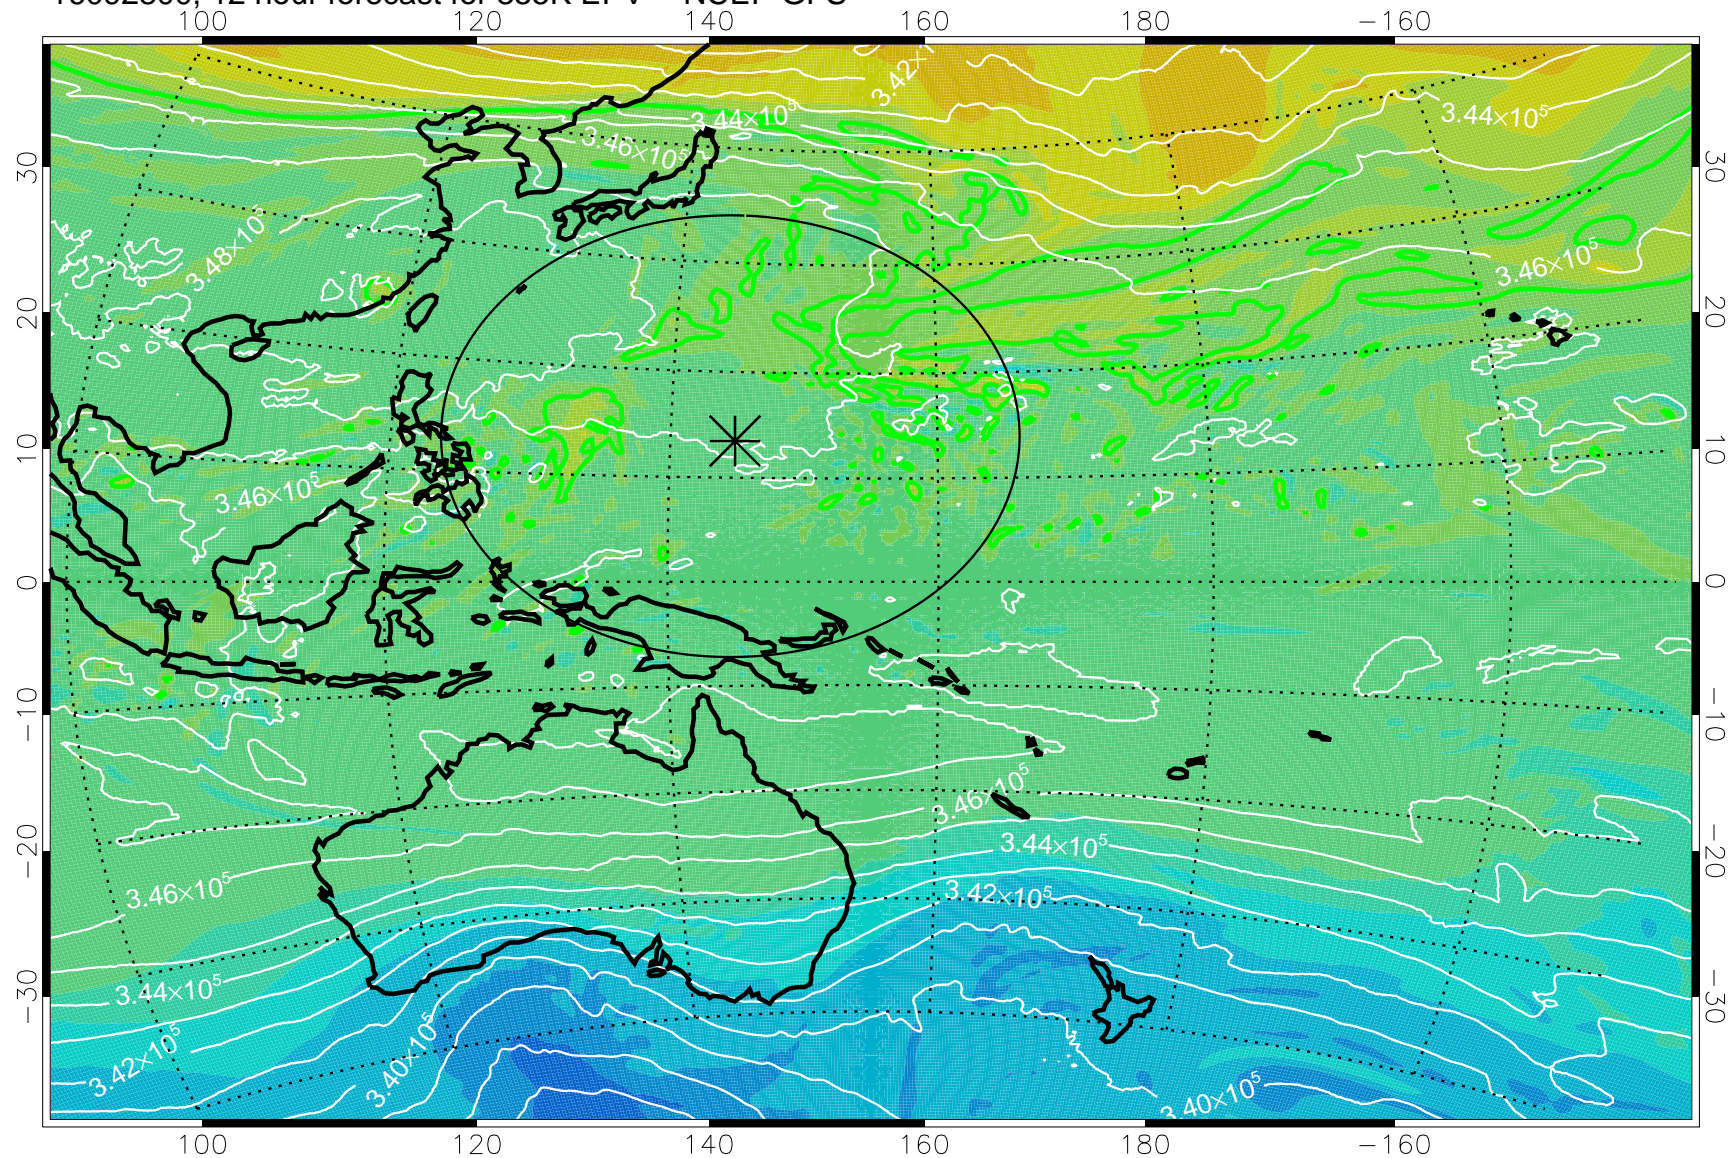

16092718, 6 hour forecast for 355K EPV -- NCEP GFS

355K Montgomery Streamfunction, white
EPV Tropopause (2 PVU) Position
Range ring of 2304 km

16092800, 12 hour forecast for 355K EPV -- NCEP GFS

355K Montgomery Streamfunction, white
EPV Tropopause (2 PVU) Position
Range ring of 2304 km

16092806, 18 hour forecast for 355K EPV -- NCEP GFS

355K Montgomery Streamfunction, white
EPV Tropopause (2 PVU) Position
Range ring of 2304 km

16092812, 24 hour forecast for 355K EPV -- NCEP GFS

355K Montgomery Streamfunction, white
EPV Tropopause (2 PVU) Position
Range ring of 2304 km

16092818, 30 hour forecast for 355K EPV -- NCEP GFS

355K Montgomery Streamfunction, white
EPV Tropopause (2 PVU) Position
Range ring of 2304 km

16092900, 36 hour forecast for 355K EPV -- NCEP GFS

355K Montgomery Streamfunction, white
EPV Tropopause (2 PVU) Position
Range ring of 2304 km

16092918, 54 hour forecast for 355K EPV -- NCEP GFS

355K Montgomery Streamfunction, white
EPV Tropopause (2 PVU) Position
Range ring of 2304 km

16093000, 60 hour forecast for 355K EPV -- NCEP GFS

355K Montgomery Streamfunction, white
EPV Tropopause (2 PVU) Position
Range ring of 2304 km