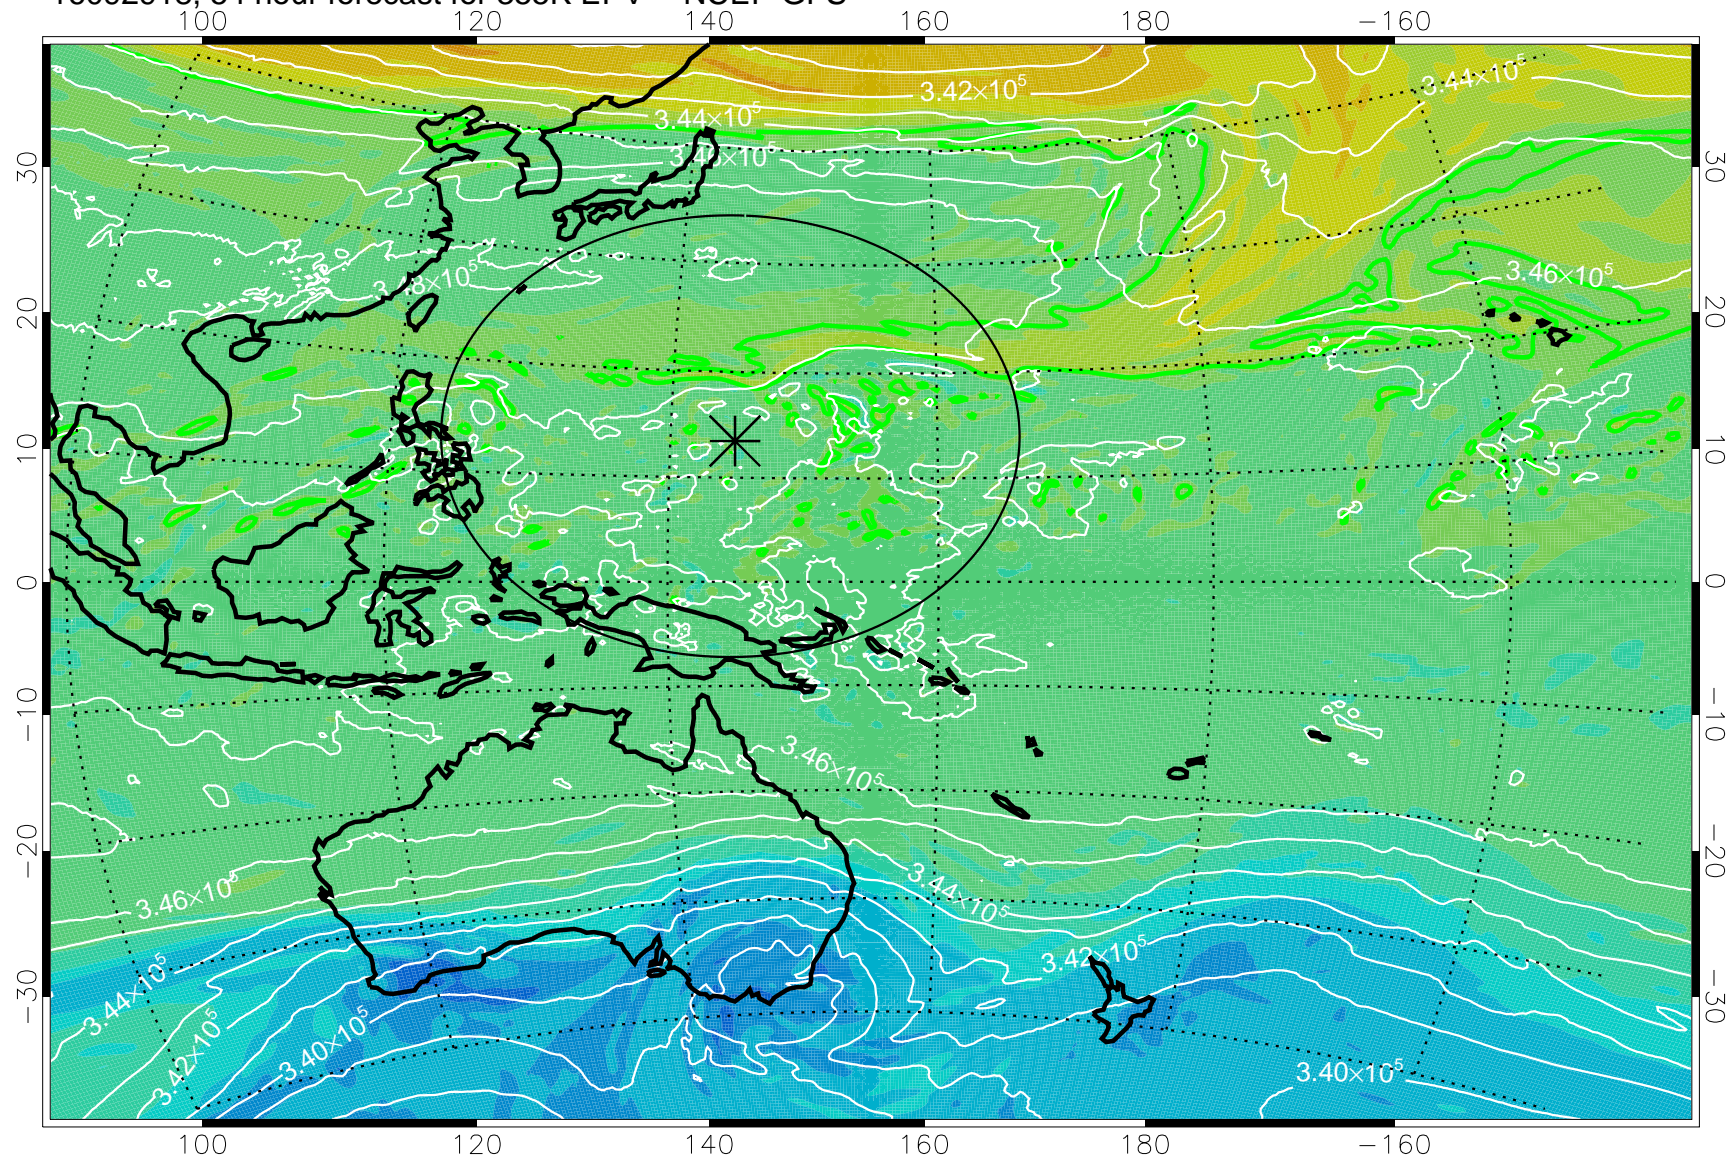

16092818, 30 hour forecast for 355K EPV -- NCEP GFS

355K Montgomery Streamfunction, white
EPV Tropopause (2 PVU) Position
Range ring of 2304 km

16092900, 36 hour forecast for 355K EPV -- NCEP GFS

355K Montgomery Streamfunction, white
EPV Tropopause (2 PVU) Position
Range ring of 2304 km

16092906, 42 hour forecast for 355K EPV -- NCEP GFS

355K Montgomery Streamfunction, white
EPV Tropopause (2 PVU) Position
Range ring of 2304 km

16092912, 48 hour forecast for 355K EPV -- NCEP GFS

355K Montgomery Streamfunction, white
EPV Tropopause (2 PVU) Position
Range ring of 2304 km

16092918, 54 hour forecast for 355K EPV -- NCEP GFS

355K Montgomery Streamfunction, white
EPV Tropopause (2 PVU) Position
Range ring of 2304 km

16093000, 60 hour forecast for 355K EPV -- NCEP GFS

355K Montgomery Streamfunction, white
EPV Tropopause (2 PVU) Position
Range ring of 2304 km

16093006, 66 hour forecast for 355K EPV -- NCEP GFS

355K Montgomery Streamfunction, white
EPV Tropopause (2 PVU) Position
Range ring of 2304 km

16093012, 72 hour forecast for 355K EPV -- NCEP GFS

355K Montgomery Streamfunction, white
EPV Tropopause (2 PVU) Position
Range ring of 2304 km