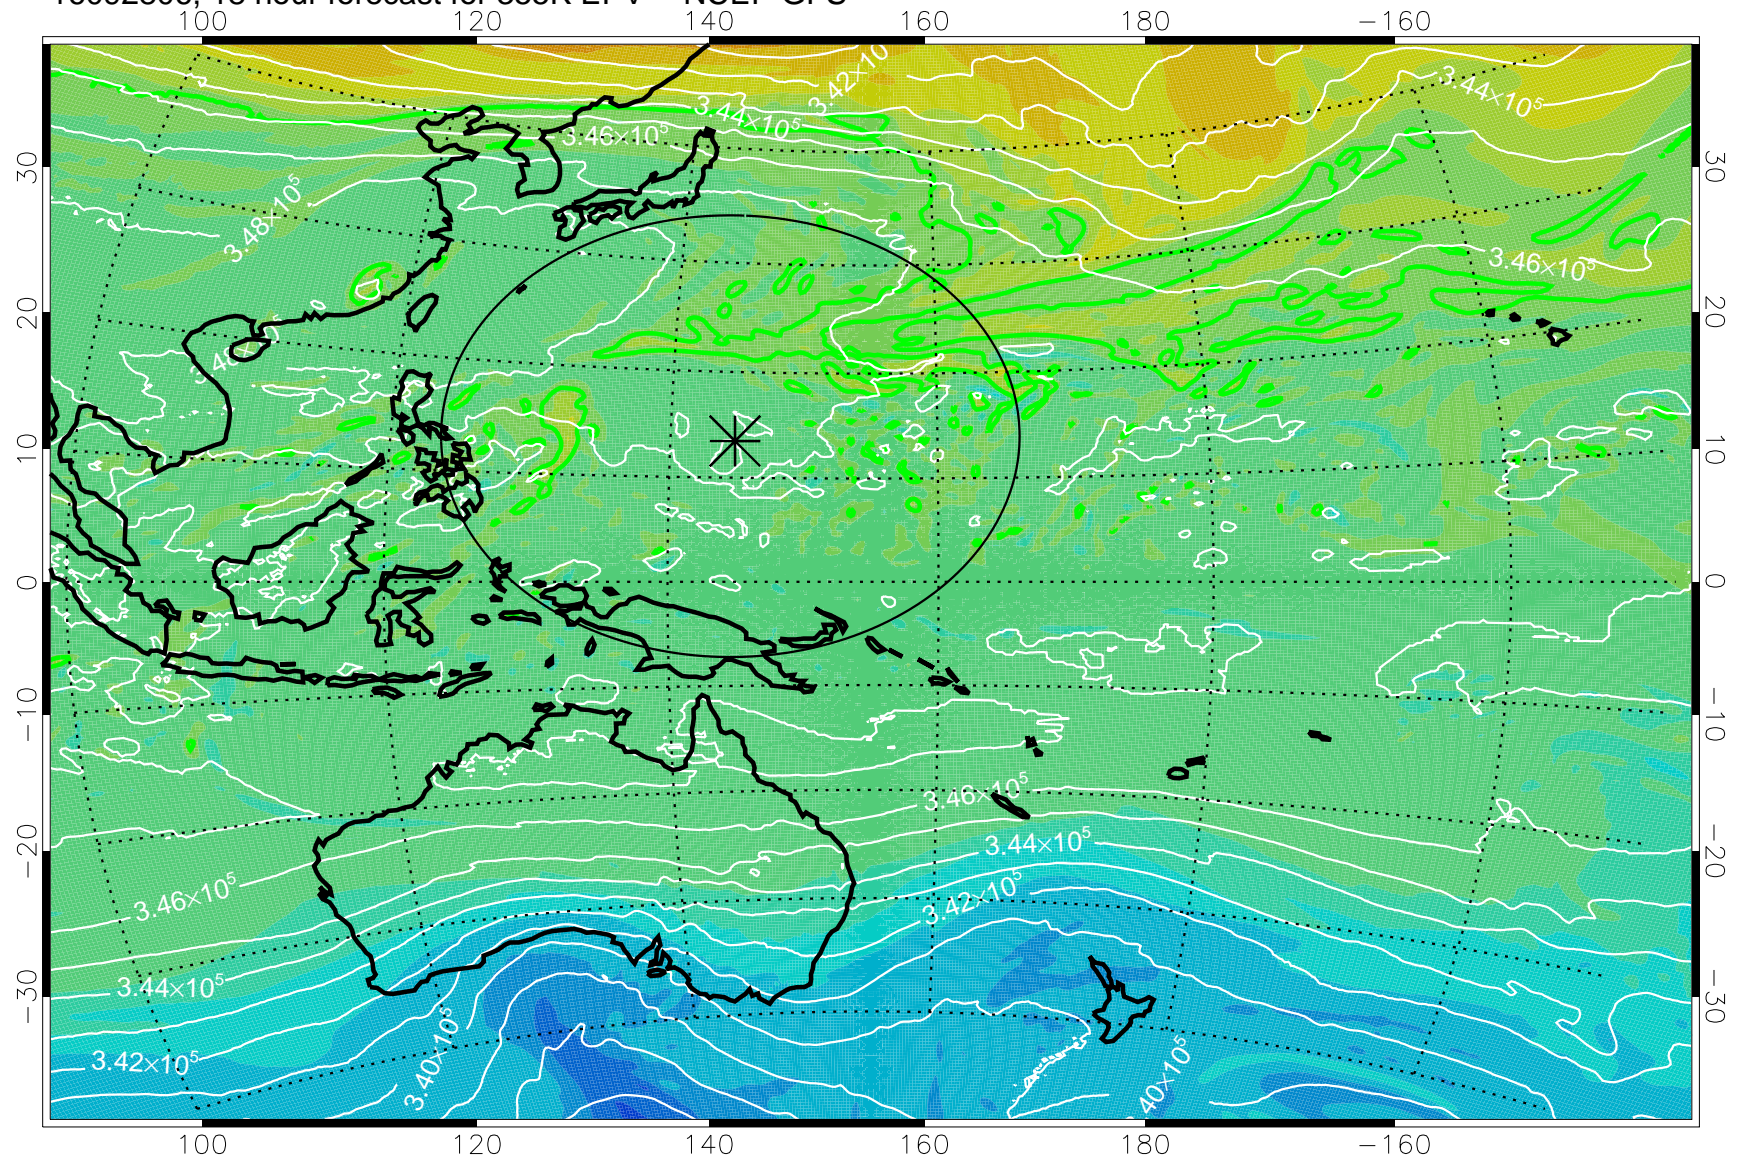

16092718, 6 hour forecast for 355K EPV -- NCEP GFS

355K Montgomery Streamfunction, white
EPV Tropopause (2 PVU) Position
Range ring of 2304 km

16092800, 12 hour forecast for 355K EPV -- NCEP GFS

355K Montgomery Streamfunction, white
EPV Tropopause (2 PVU) Position
Range ring of 2304 km

16092806, 18 hour forecast for 355K EPV -- NCEP GFS

355K Montgomery Streamfunction, white
EPV Tropopause (2 PVU) Position
Range ring of 2304 km

16092812, 24 hour forecast for 355K EPV -- NCEP GFS

355K Montgomery Streamfunction, white
EPV Tropopause (2 PVU) Position
Range ring of 2304 km

16092818, 30 hour forecast for 355K EPV -- NCEP GFS

355K Montgomery Streamfunction, white
EPV Tropopause (2 PVU) Position
Range ring of 2304 km

16092900, 36 hour forecast for 355K EPV -- NCEP GFS

355K Montgomery Streamfunction, white
EPV Tropopause (2 PVU) Position
Range ring of 2304 km

16092918, 54 hour forecast for 355K EPV -- NCEP GFS

355K Montgomery Streamfunction, white
EPV Tropopause (2 PVU) Position
Range ring of 2304 km

16093000, 60 hour forecast for 355K EPV -- NCEP GFS

355K Montgomery Streamfunction, white
EPV Tropopause (2 PVU) Position
Range ring of 2304 km