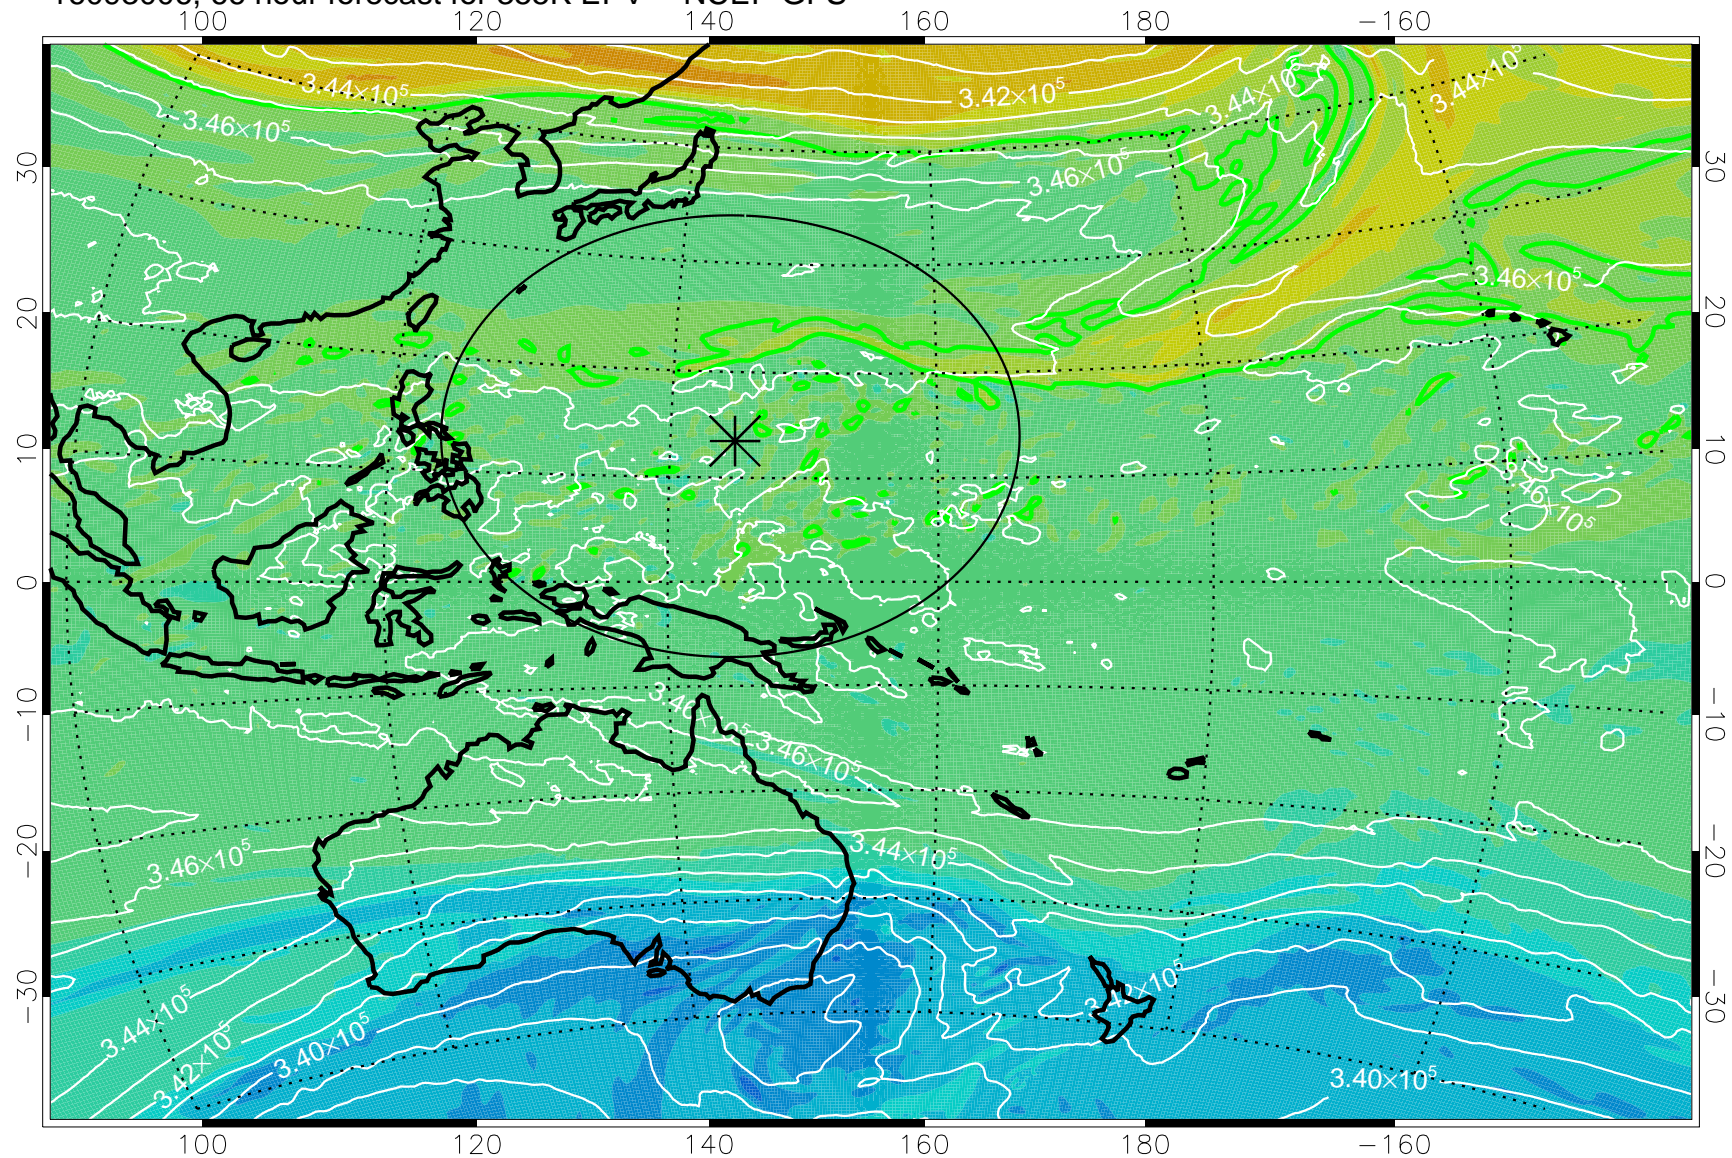

16092906, 42 hour forecast for 355K EPV -- NCEP GFS

355K Montgomery Streamfunction, white
EPV Tropopause (2 PVU) Position
Range ring of 2304 km

16092912, 48 hour forecast for 355K EPV -- NCEP GFS

355K Montgomery Streamfunction, white
EPV Tropopause (2 PVU) Position
Range ring of 2304 km

16092918, 54 hour forecast for 355K EPV -- NCEP GFS

355K Montgomery Streamfunction, white
EPV Tropopause (2 PVU) Position
Range ring of 2304 km

16093000, 60 hour forecast for 355K EPV -- NCEP GFS

355K Montgomery Streamfunction, white
EPV Tropopause (2 PVU) Position
Range ring of 2304 km

16093006, 66 hour forecast for 355K EPV -- NCEP GFS

355K Montgomery Streamfunction, white
EPV Tropopause (2 PVU) Position
Range ring of 2304 km

16093012, 72 hour forecast for 355K EPV -- NCEP GFS

355K Montgomery Streamfunction, white
EPV Tropopause (2 PVU) Position
Range ring of 2304 km

16093018, 78 hour forecast for 355K EPV -- NCEP GFS

355K Montgomery Streamfunction, white
EPV Tropopause (2 PVU) Position
Range ring of 2304 km

16100100, 84 hour forecast for 355K EPV -- NCEP GFS

355K Montgomery Streamfunction, white
EPV Tropopause (2 PVU) Position
Range ring of 2304 km