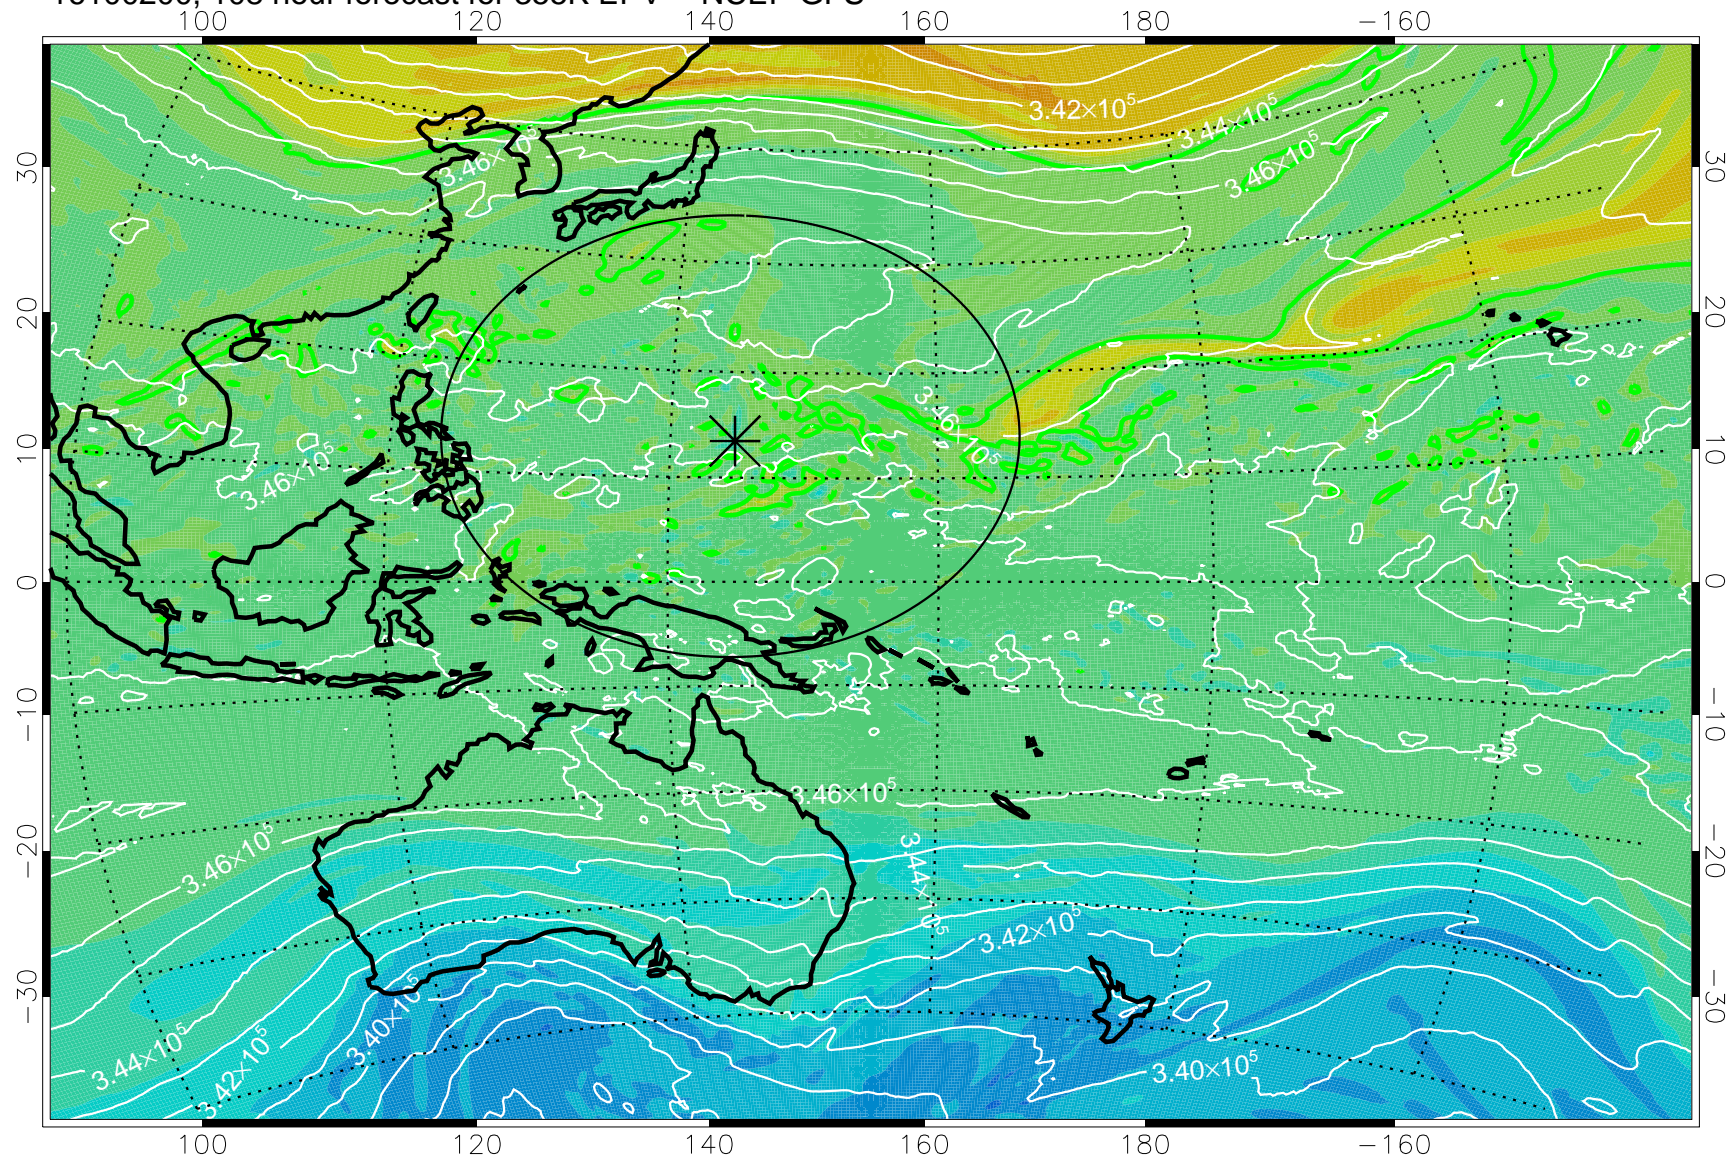

16093018, 78 hour forecast for 355K EPV -- NCEP GFS

355K Montgomery Streamfunction, white
EPV Tropopause (2 PVU) Position
Range ring of 2304 km

16100100, 84 hour forecast for 355K EPV -- NCEP GFS

355K Montgomery Streamfunction, white
EPV Tropopause (2 PVU) Position
Range ring of 2304 km

16100106, 90 hour forecast for 355K EPV -- NCEP GFS

355K Montgomery Streamfunction, white
EPV Tropopause (2 PVU) Position
Range ring of 2304 km

16100112, 96 hour forecast for 355K EPV -- NCEP GFS

355K Montgomery Streamfunction, white
EPV Tropopause (2 PVU) Position
Range ring of 2304 km

16100118, 102 hour forecast for 355K EPV -- NCEP GFS

355K Montgomery Streamfunction, white
EPV Tropopause (2 PVU) Position
Range ring of 2304 km

16100200, 108 hour forecast for 355K EPV -- NCEP GFS

355K Montgomery Streamfunction, white
EPV Tropopause (2 PVU) Position
Range ring of 2304 km

16100206, 114 hour forecast for 355K EPV -- NCEP GFS

355K Montgomery Streamfunction, white
EPV Tropopause (2 PVU) Position
Range ring of 2304 km

16100212, 120 hour forecast for 355K EPV -- NCEP GFS

355K Montgomery Streamfunction, white
EPV Tropopause (2 PVU) Position
Range ring of 2304 km