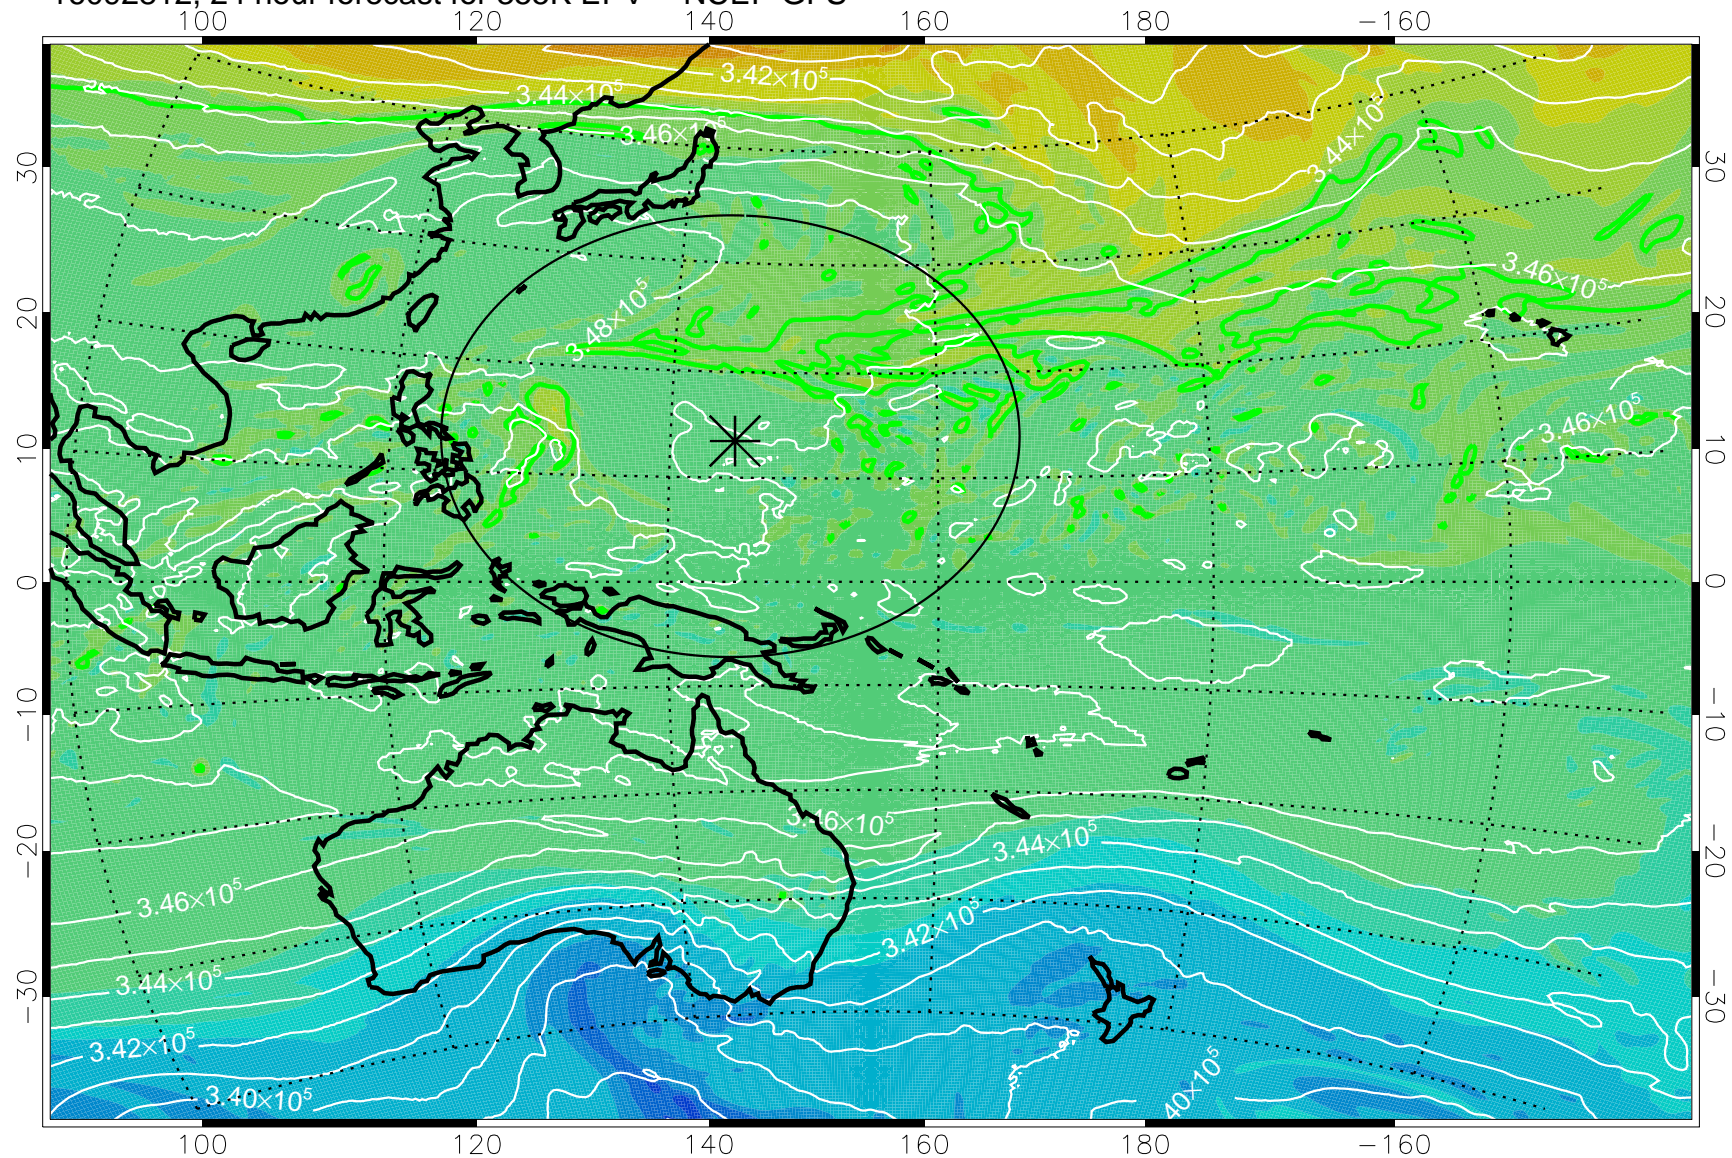

16092718, 6 hour forecast for 355K EPV -- NCEP GFS

355K Montgomery Streamfunction, white
EPV Tropopause (2 PVU) Position
Range ring of 2304 km

16092800, 12 hour forecast for 355K EPV -- NCEP GFS

355K Montgomery Streamfunction, white
EPV Tropopause (2 PVU) Position
Range ring of 2304 km

16092806, 18 hour forecast for 355K EPV -- NCEP GFS

355K Montgomery Streamfunction, white
EPV Tropopause (2 PVU) Position
Range ring of 2304 km

16092812, 24 hour forecast for 355K EPV -- NCEP GFS

355K Montgomery Streamfunction, white
EPV Tropopause (2 PVU) Position
Range ring of 2304 km

16092818, 30 hour forecast for 355K EPV -- NCEP GFS

355K Montgomery Streamfunction, white
EPV Tropopause (2 PVU) Position
Range ring of 2304 km

16092900, 36 hour forecast for 355K EPV -- NCEP GFS

355K Montgomery Streamfunction, white
EPV Tropopause (2 PVU) Position
Range ring of 2304 km

16092918, 54 hour forecast for 355K EPV -- NCEP GFS

355K Montgomery Streamfunction, white
EPV Tropopause (2 PVU) Position
Range ring of 2304 km

16093000, 60 hour forecast for 355K EPV -- NCEP GFS

355K Montgomery Streamfunction, white
EPV Tropopause (2 PVU) Position
Range ring of 2304 km