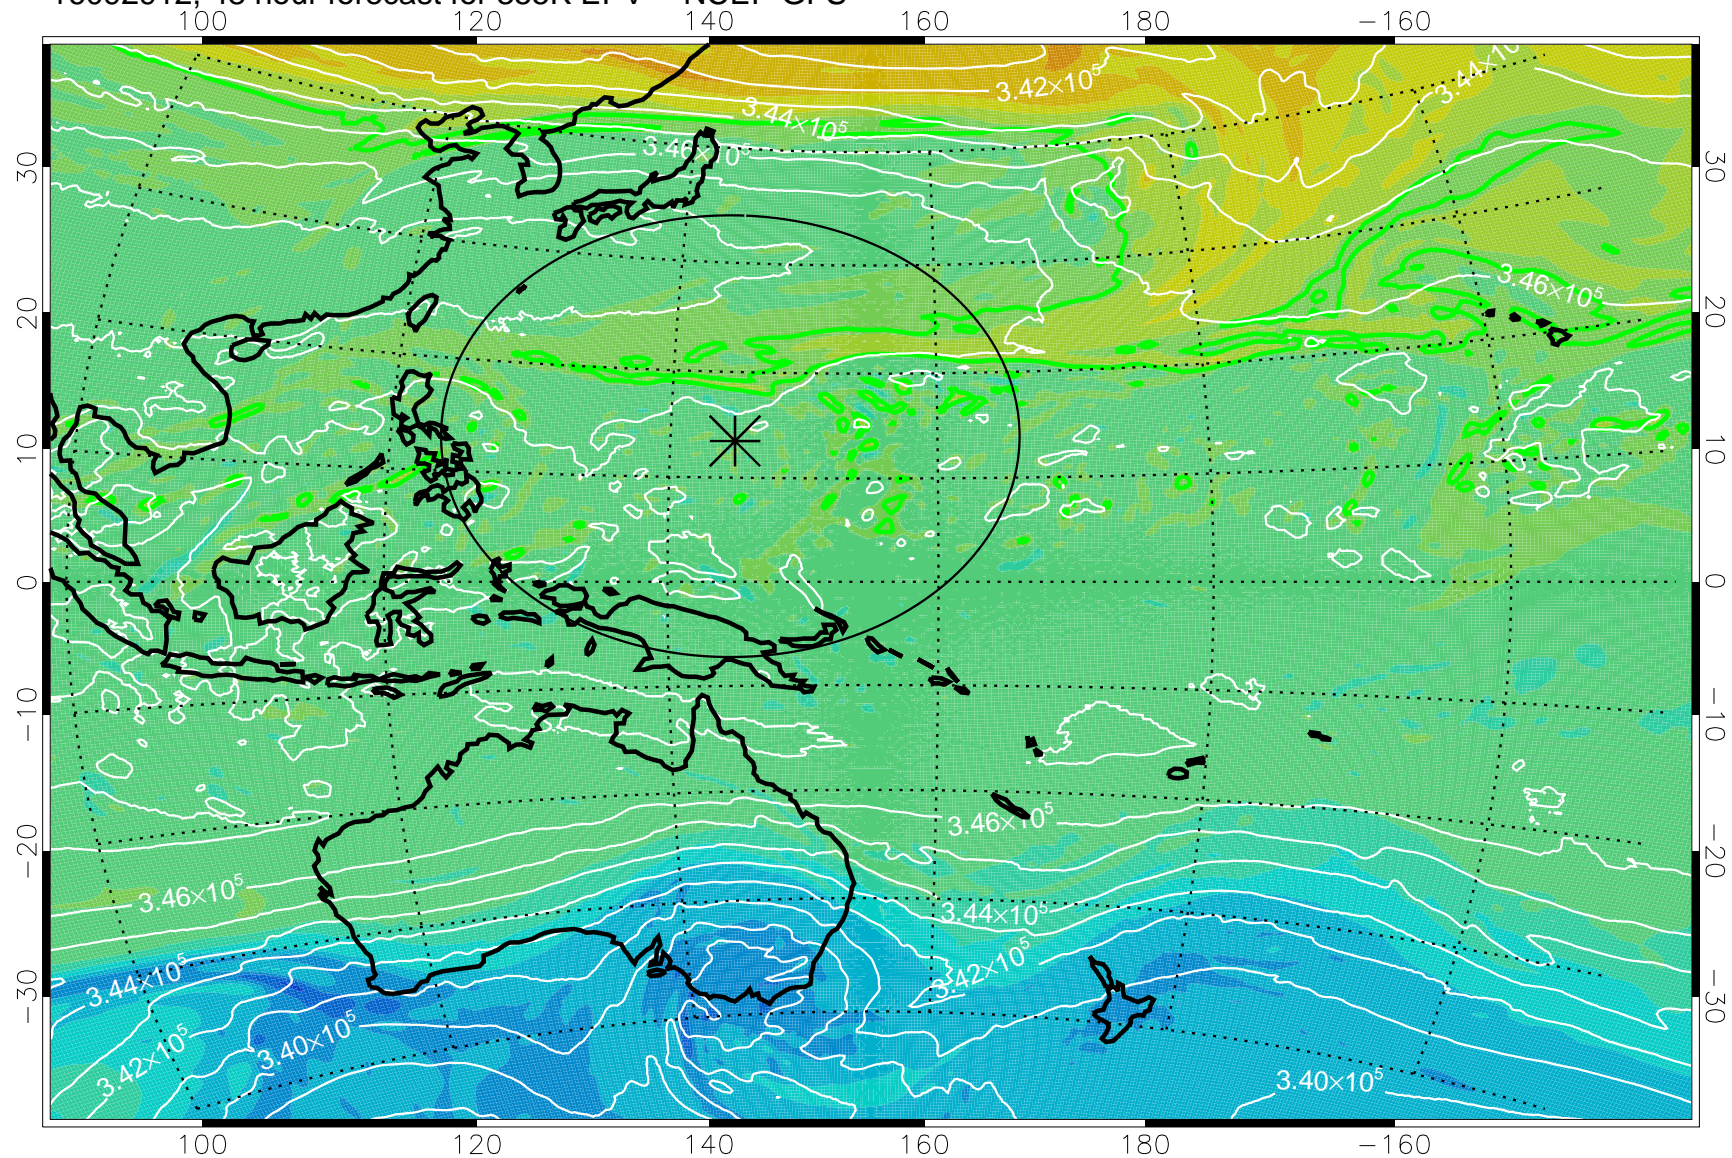

16092818, 30 hour forecast for 355K EPV -- NCEP GFS

355K Montgomery Streamfunction, white
EPV Tropopause (2 PVU) Position
Range ring of 2304 km

16092900, 36 hour forecast for 355K EPV -- NCEP GFS

355K Montgomery Streamfunction, white
EPV Tropopause (2 PVU) Position
Range ring of 2304 km

16092906, 42 hour forecast for 355K EPV -- NCEP GFS

355K Montgomery Streamfunction, white
EPV Tropopause (2 PVU) Position
Range ring of 2304 km

16092912, 48 hour forecast for 355K EPV -- NCEP GFS

355K Montgomery Streamfunction, white
EPV Tropopause (2 PVU) Position
Range ring of 2304 km

16092918, 54 hour forecast for 355K EPV -- NCEP GFS

355K Montgomery Streamfunction, white
EPV Tropopause (2 PVU) Position
Range ring of 2304 km

16093000, 60 hour forecast for 355K EPV -- NCEP GFS

355K Montgomery Streamfunction, white
EPV Tropopause (2 PVU) Position
Range ring of 2304 km

16093006, 66 hour forecast for 355K EPV -- NCEP GFS

355K Montgomery Streamfunction, white
EPV Tropopause (2 PVU) Position
Range ring of 2304 km

16093012, 72 hour forecast for 355K EPV -- NCEP GFS

355K Montgomery Streamfunction, white
EPV Tropopause (2 PVU) Position
Range ring of 2304 km