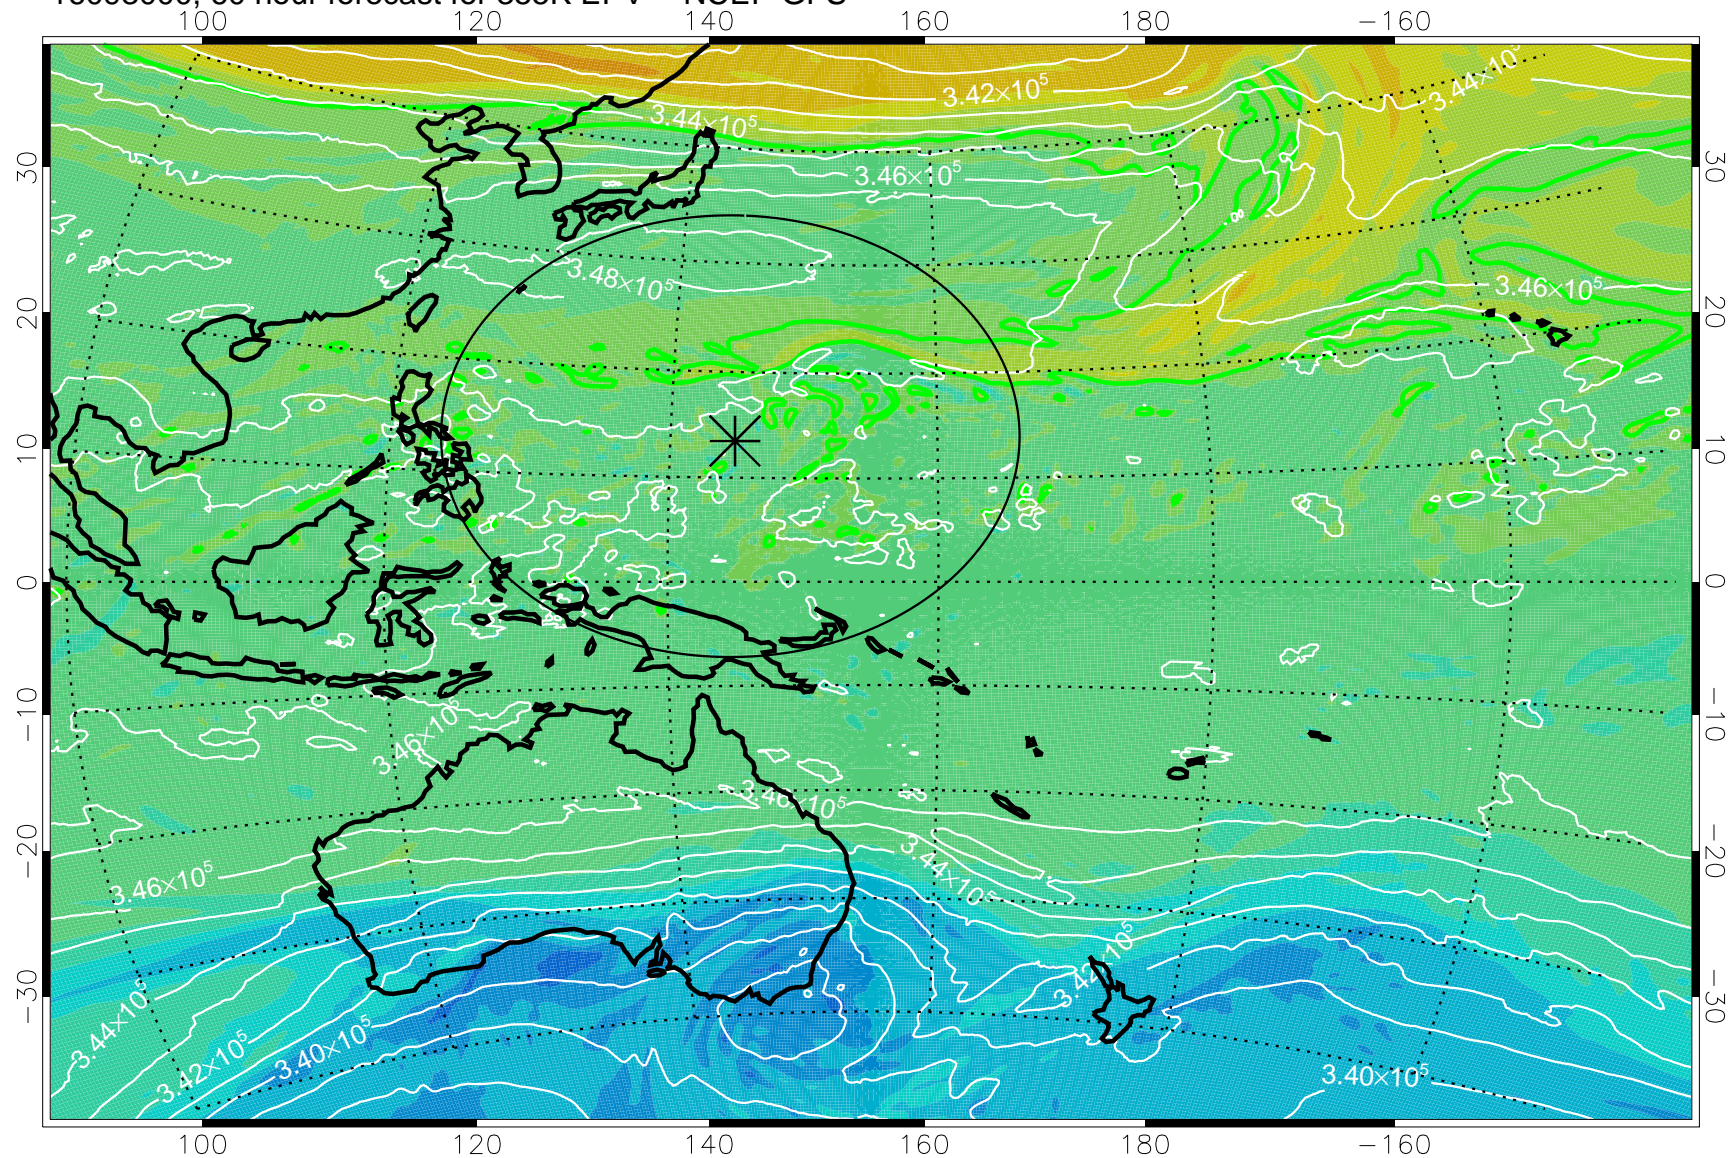

16092818, 30 hour forecast for 355K EPV -- NCEP GFS

355K Montgomery Streamfunction, white
EPV Tropopause (2 PVU) Position
Range ring of 2304 km

16092900, 36 hour forecast for 355K EPV -- NCEP GFS

355K Montgomery Streamfunction, white
EPV Tropopause (2 PVU) Position
Range ring of 2304 km

16092906, 42 hour forecast for 355K EPV -- NCEP GFS

355K Montgomery Streamfunction, white
EPV Tropopause (2 PVU) Position
Range ring of 2304 km

16092912, 48 hour forecast for 355K EPV -- NCEP GFS

355K Montgomery Streamfunction, white
EPV Tropopause (2 PVU) Position
Range ring of 2304 km

16092918, 54 hour forecast for 355K EPV -- NCEP GFS

355K Montgomery Streamfunction, white
EPV Tropopause (2 PVU) Position
Range ring of 2304 km

16093000, 60 hour forecast for 355K EPV -- NCEP GFS

355K Montgomery Streamfunction, white
EPV Tropopause (2 PVU) Position
Range ring of 2304 km

16093006, 66 hour forecast for 355K EPV -- NCEP GFS

355K Montgomery Streamfunction, white
EPV Tropopause (2 PVU) Position
Range ring of 2304 km

16093012, 72 hour forecast for 355K EPV -- NCEP GFS

355K Montgomery Streamfunction, white
EPV Tropopause (2 PVU) Position
Range ring of 2304 km