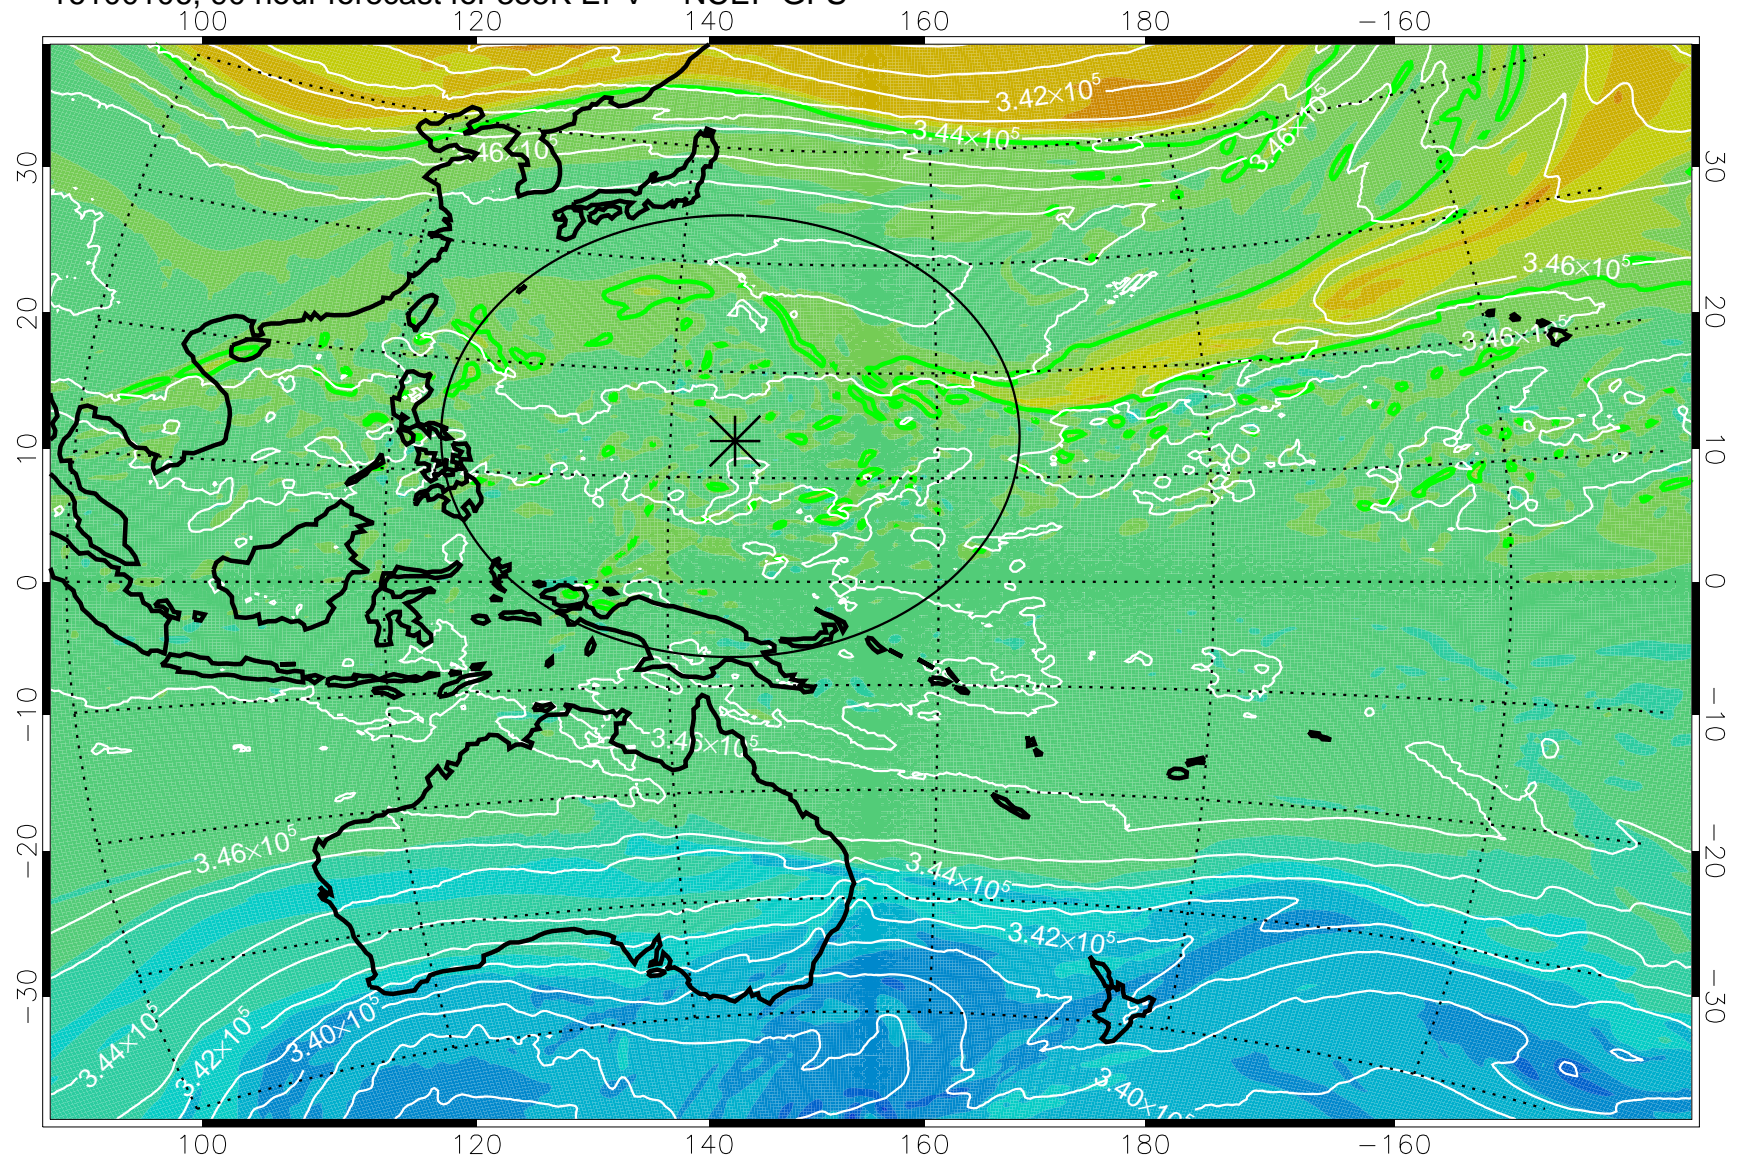

16093006, 66 hour forecast for 355K EPV -- NCEP GFS

355K Montgomery Streamfunction, white
EPV Tropopause (2 PVU) Position
Range ring of 2304 km

16093012, 72 hour forecast for 355K EPV -- NCEP GFS

355K Montgomery Streamfunction, white
EPV Tropopause (2 PVU) Position
Range ring of 2304 km

16093018, 78 hour forecast for 355K EPV -- NCEP GFS

355K Montgomery Streamfunction, white
EPV Tropopause (2 PVU) Position
Range ring of 2304 km

16100100, 84 hour forecast for 355K EPV -- NCEP GFS

355K Montgomery Streamfunction, white
EPV Tropopause (2 PVU) Position
Range ring of 2304 km

16100106, 90 hour forecast for 355K EPV -- NCEP GFS

355K Montgomery Streamfunction, white
EPV Tropopause (2 PVU) Position
Range ring of 2304 km

16100112, 96 hour forecast for 355K EPV -- NCEP GFS

355K Montgomery Streamfunction, white
EPV Tropopause (2 PVU) Position
Range ring of 2304 km

16100118, 102 hour forecast for 355K EPV -- NCEP GFS

355K Montgomery Streamfunction, white
EPV Tropopause (2 PVU) Position
Range ring of 2304 km

16100200, 108 hour forecast for 355K EPV -- NCEP GFS

355K Montgomery Streamfunction, white
EPV Tropopause (2 PVU) Position
Range ring of 2304 km