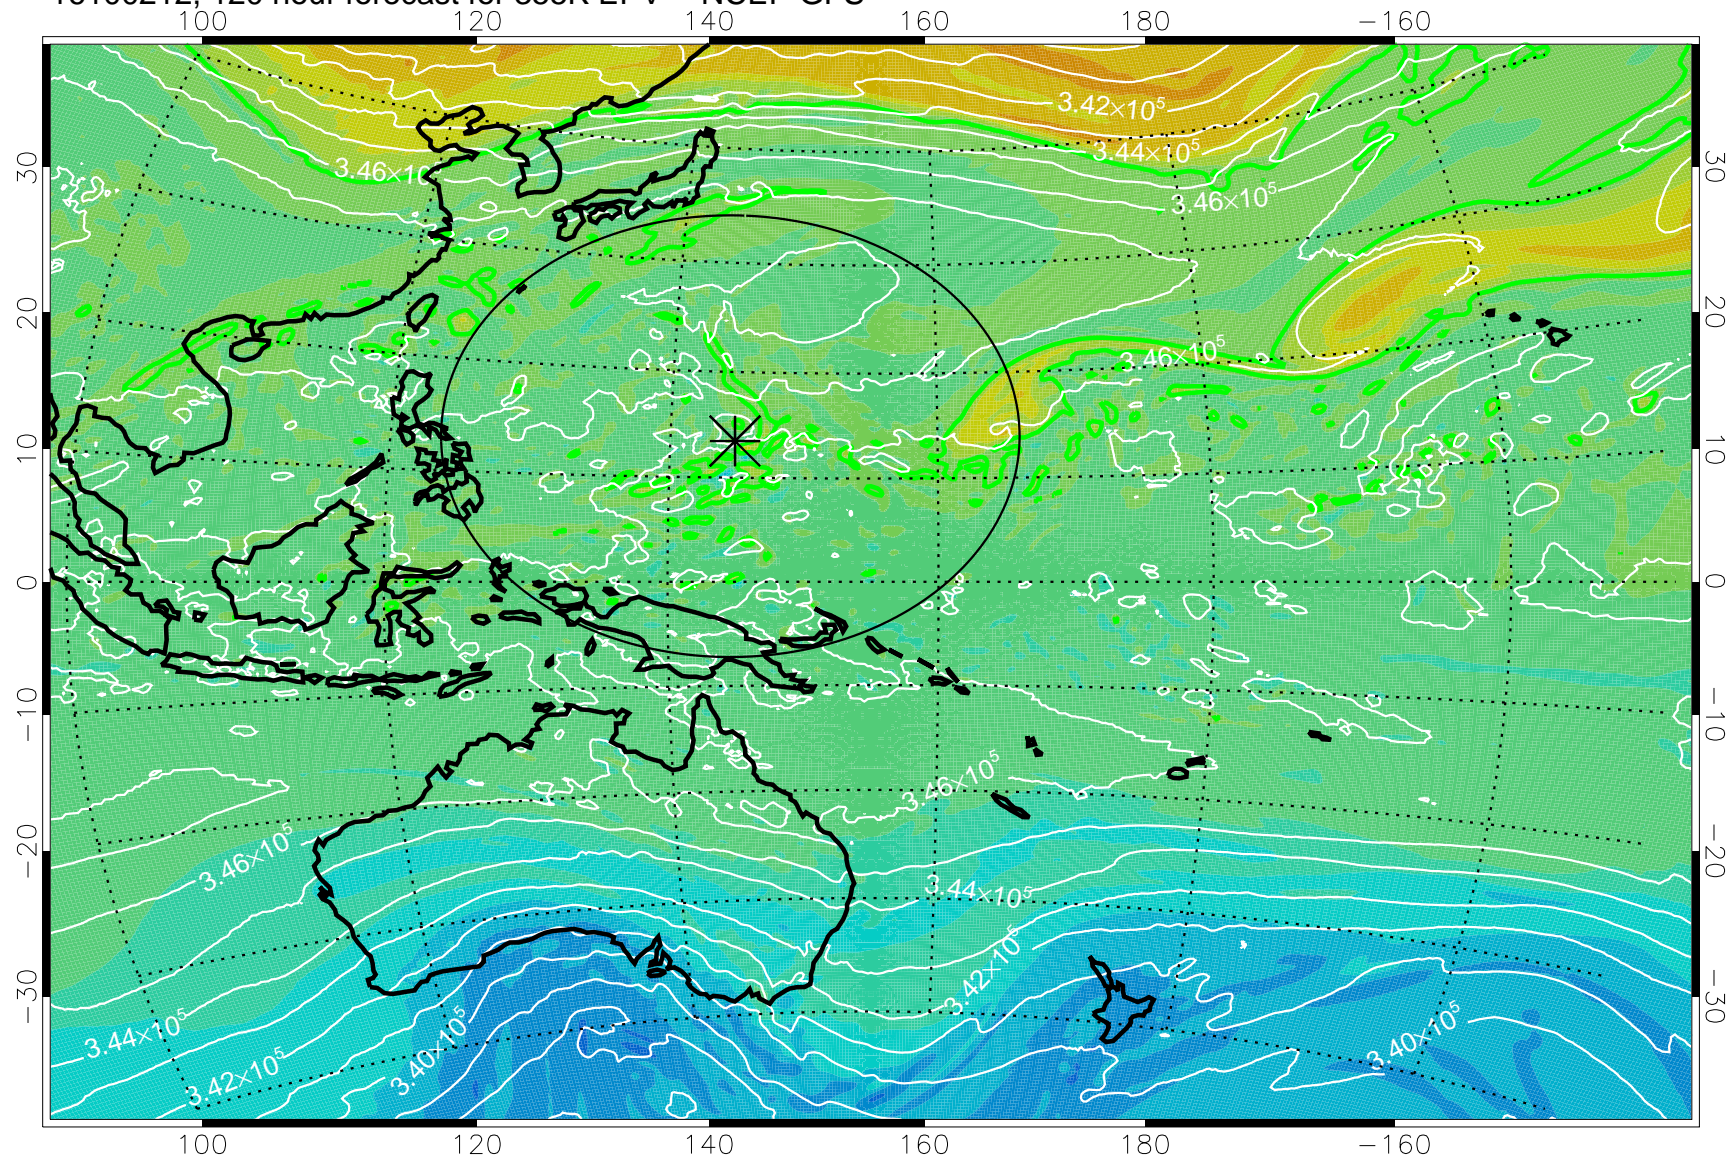

16093018, 78 hour forecast for 355K EPV -- NCEP GFS

355K Montgomery Streamfunction, white
EPV Tropopause (2 PVU) Position
Range ring of 2304 km

16100100, 84 hour forecast for 355K EPV -- NCEP GFS

355K Montgomery Streamfunction, white
EPV Tropopause (2 PVU) Position
Range ring of 2304 km

16100106, 90 hour forecast for 355K EPV -- NCEP GFS

355K Montgomery Streamfunction, white
EPV Tropopause (2 PVU) Position
Range ring of 2304 km

16100112, 96 hour forecast for 355K EPV -- NCEP GFS

355K Montgomery Streamfunction, white
EPV Tropopause (2 PVU) Position
Range ring of 2304 km

16100118, 102 hour forecast for 355K EPV -- NCEP GFS

355K Montgomery Streamfunction, white
EPV Tropopause (2 PVU) Position
Range ring of 2304 km

16100200, 108 hour forecast for 355K EPV -- NCEP GFS

355K Montgomery Streamfunction, white
EPV Tropopause (2 PVU) Position
Range ring of 2304 km

16100206, 114 hour forecast for 355K EPV -- NCEP GFS

355K Montgomery Streamfunction, white
EPV Tropopause (2 PVU) Position
Range ring of 2304 km

16100212, 120 hour forecast for 355K EPV -- NCEP GFS

355K Montgomery Streamfunction, white
EPV Tropopause (2 PVU) Position
Range ring of 2304 km