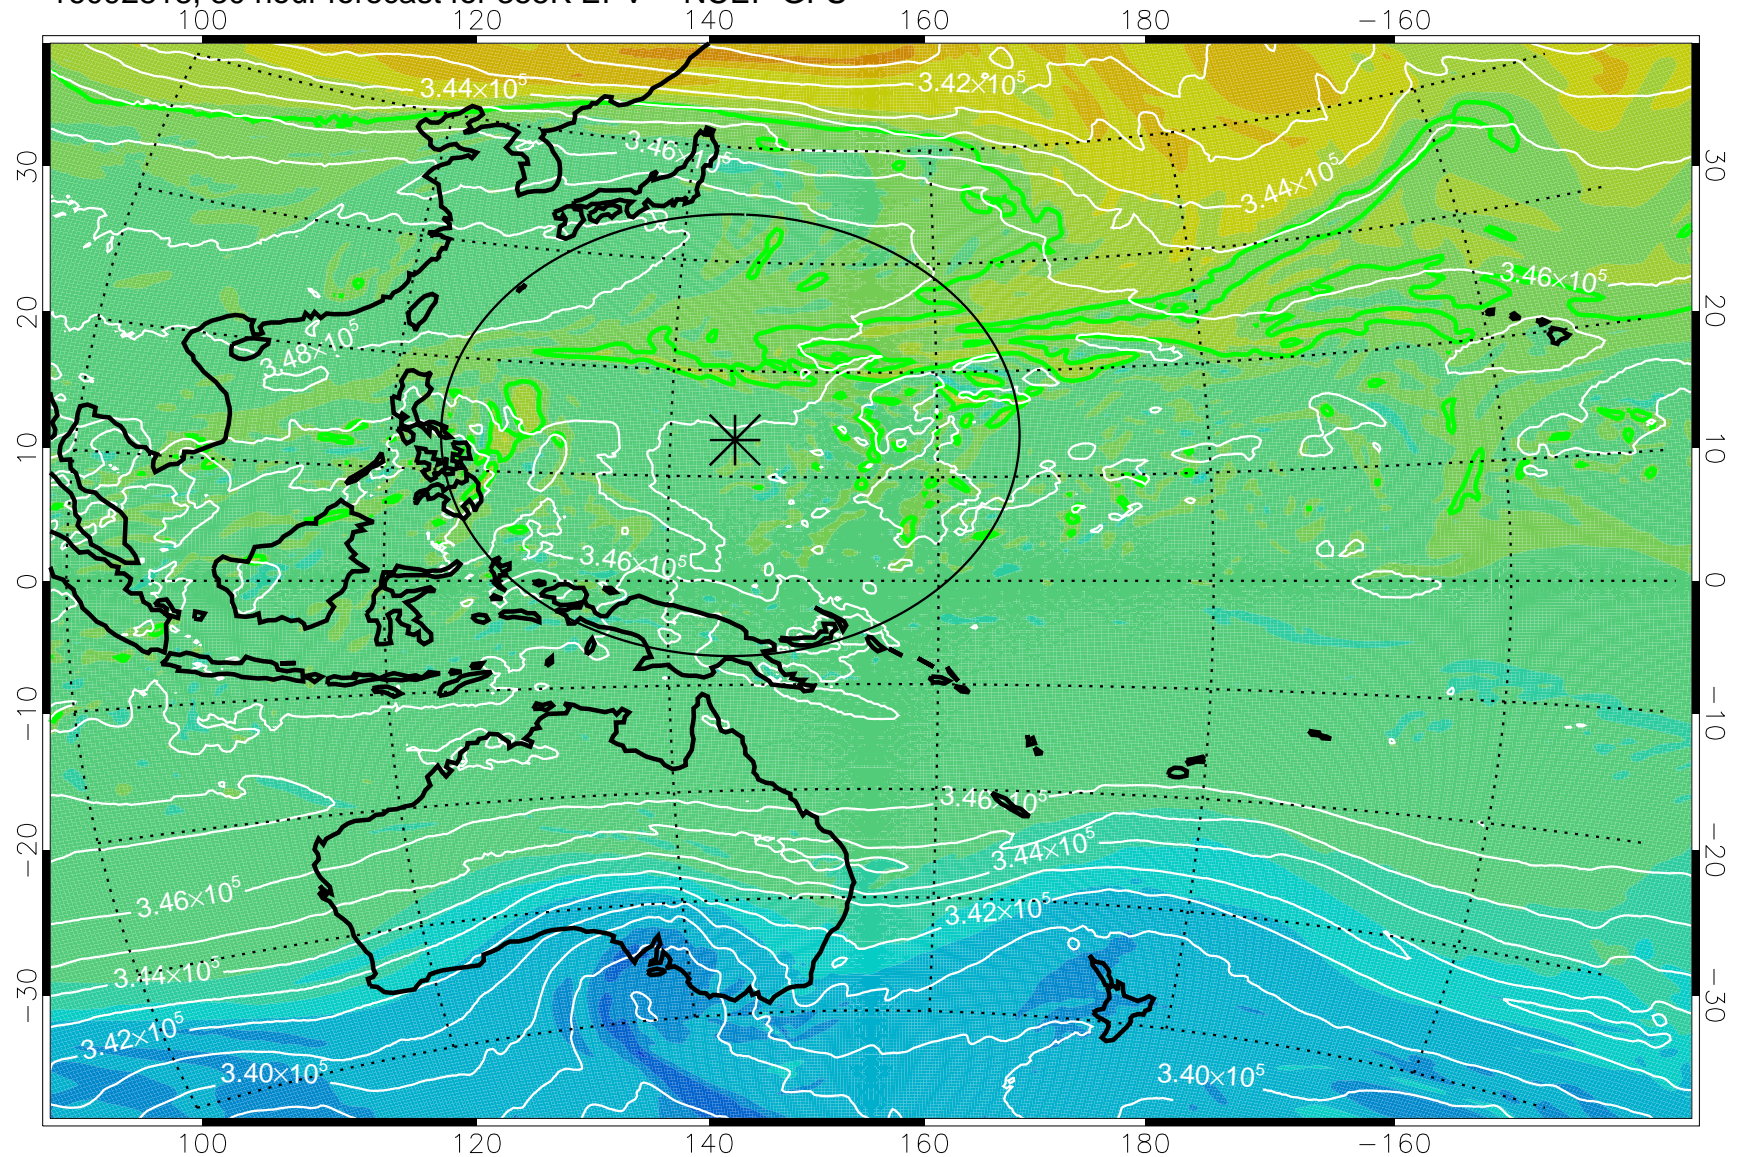

16092806, 18 hour forecast for 355K EPV -- NCEP GFS

355K Montgomery Streamfunction, white
EPV Tropopause (2 PVU) Position
Range ring of 2304 km

16092812, 24 hour forecast for 355K EPV -- NCEP GFS

355K Montgomery Streamfunction, white
EPV Tropopause (2 PVU) Position
Range ring of 2304 km

16092818, 30 hour forecast for 355K EPV -- NCEP GFS

355K Montgomery Streamfunction, white
EPV Tropopause (2 PVU) Position
Range ring of 2304 km

16092900, 36 hour forecast for 355K EPV -- NCEP GFS

355K Montgomery Streamfunction, white
EPV Tropopause (2 PVU) Position
Range ring of 2304 km

16092906, 42 hour forecast for 355K EPV -- NCEP GFS

355K Montgomery Streamfunction, white
EPV Tropopause (2 PVU) Position
Range ring of 2304 km

16092912, 48 hour forecast for 355K EPV -- NCEP GFS

355K Montgomery Streamfunction, white
EPV Tropopause (2 PVU) Position
Range ring of 2304 km

16092918, 54 hour forecast for 355K EPV -- NCEP GFS

355K Montgomery Streamfunction, white
EPV Tropopause (2 PVU) Position
Range ring of 2304 km

16093000, 60 hour forecast for 355K EPV -- NCEP GFS

355K Montgomery Streamfunction, white
EPV Tropopause (2 PVU) Position
Range ring of 2304 km