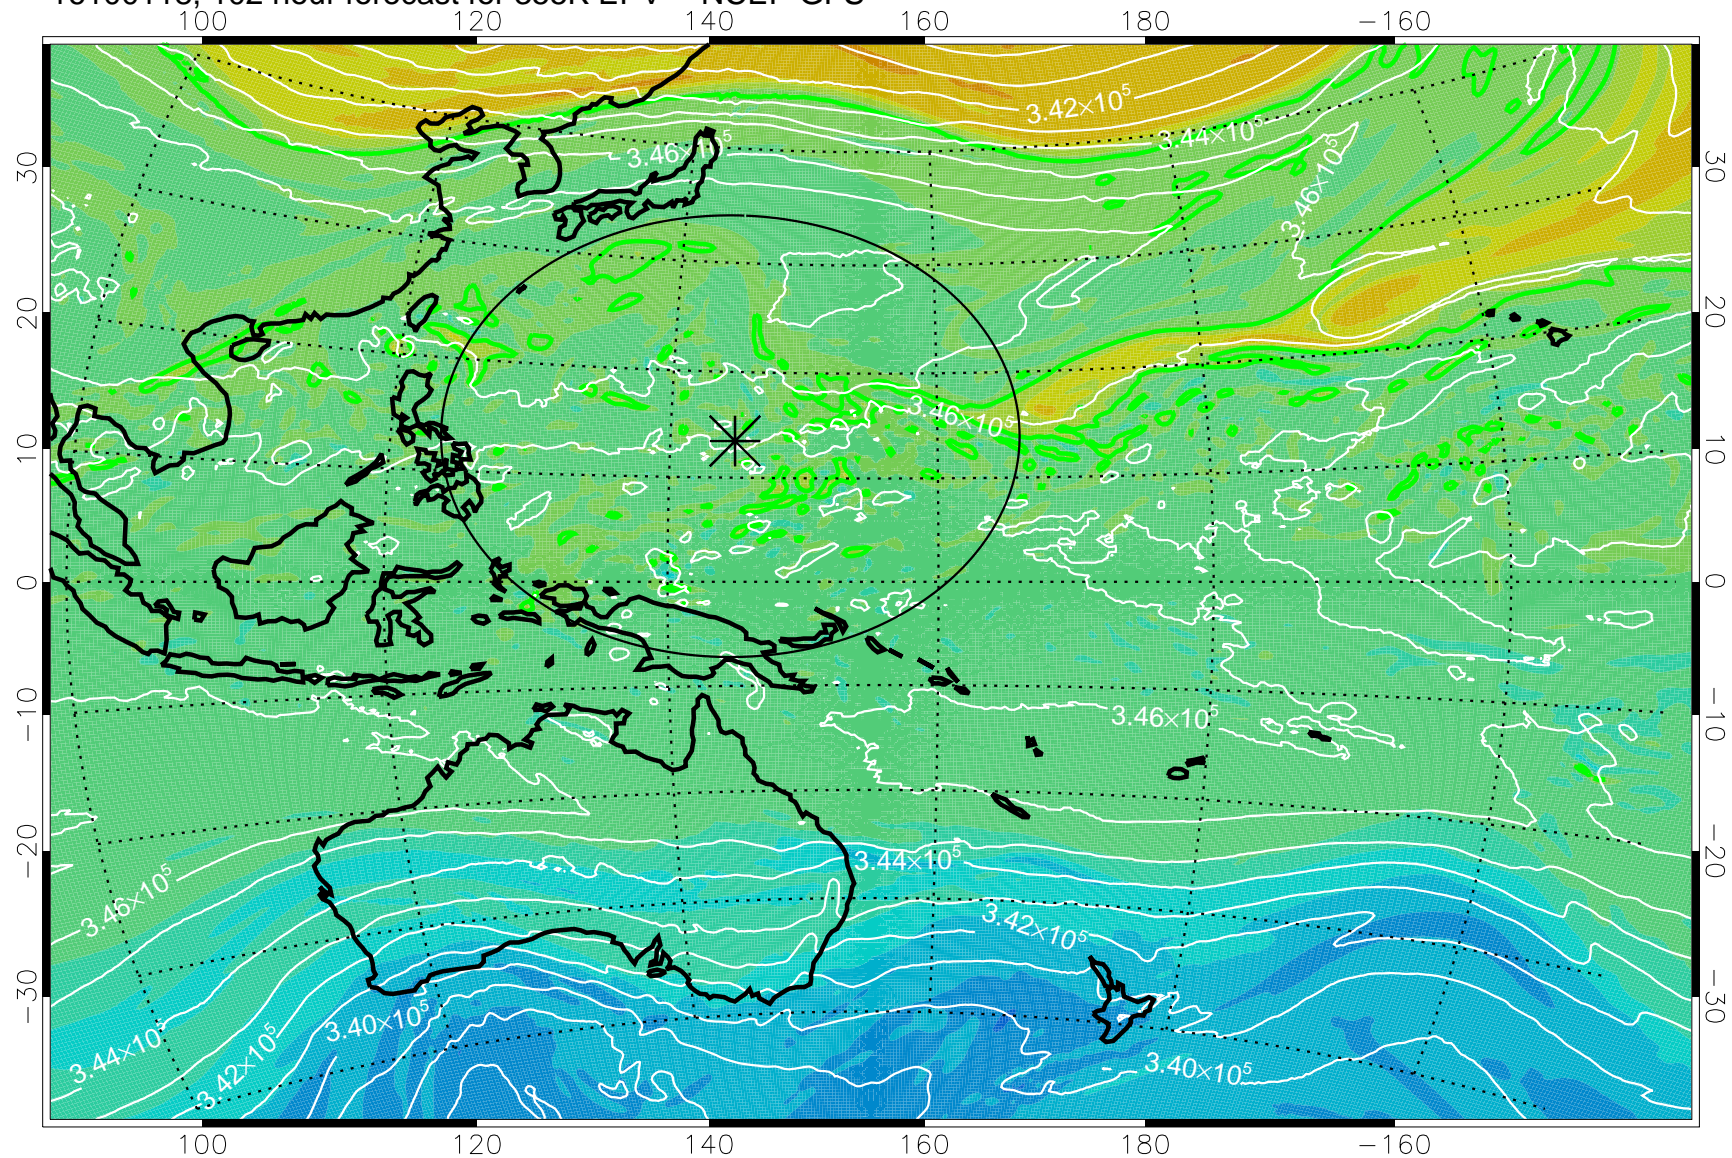

16093018, 78 hour forecast for 355K EPV -- NCEP GFS

355K Montgomery Streamfunction, white
EPV Tropopause (2 PVU) Position
Range ring of 2304 km

16100100, 84 hour forecast for 355K EPV -- NCEP GFS

355K Montgomery Streamfunction, white
EPV Tropopause (2 PVU) Position
Range ring of 2304 km

16100106, 90 hour forecast for 355K EPV -- NCEP GFS

355K Montgomery Streamfunction, white
EPV Tropopause (2 PVU) Position
Range ring of 2304 km

16100112, 96 hour forecast for 355K EPV -- NCEP GFS

355K Montgomery Streamfunction, white
EPV Tropopause (2 PVU) Position
Range ring of 2304 km

16100118, 102 hour forecast for 355K EPV -- NCEP GFS

355K Montgomery Streamfunction, white
EPV Tropopause (2 PVU) Position
Range ring of 2304 km

16100200, 108 hour forecast for 355K EPV -- NCEP GFS

355K Montgomery Streamfunction, white
EPV Tropopause (2 PVU) Position
Range ring of 2304 km

16100206, 114 hour forecast for 355K EPV -- NCEP GFS

355K Montgomery Streamfunction, white
EPV Tropopause (2 PVU) Position
Range ring of 2304 km

16100212, 120 hour forecast for 355K EPV -- NCEP GFS

355K Montgomery Streamfunction, white
EPV Tropopause (2 PVU) Position
Range ring of 2304 km