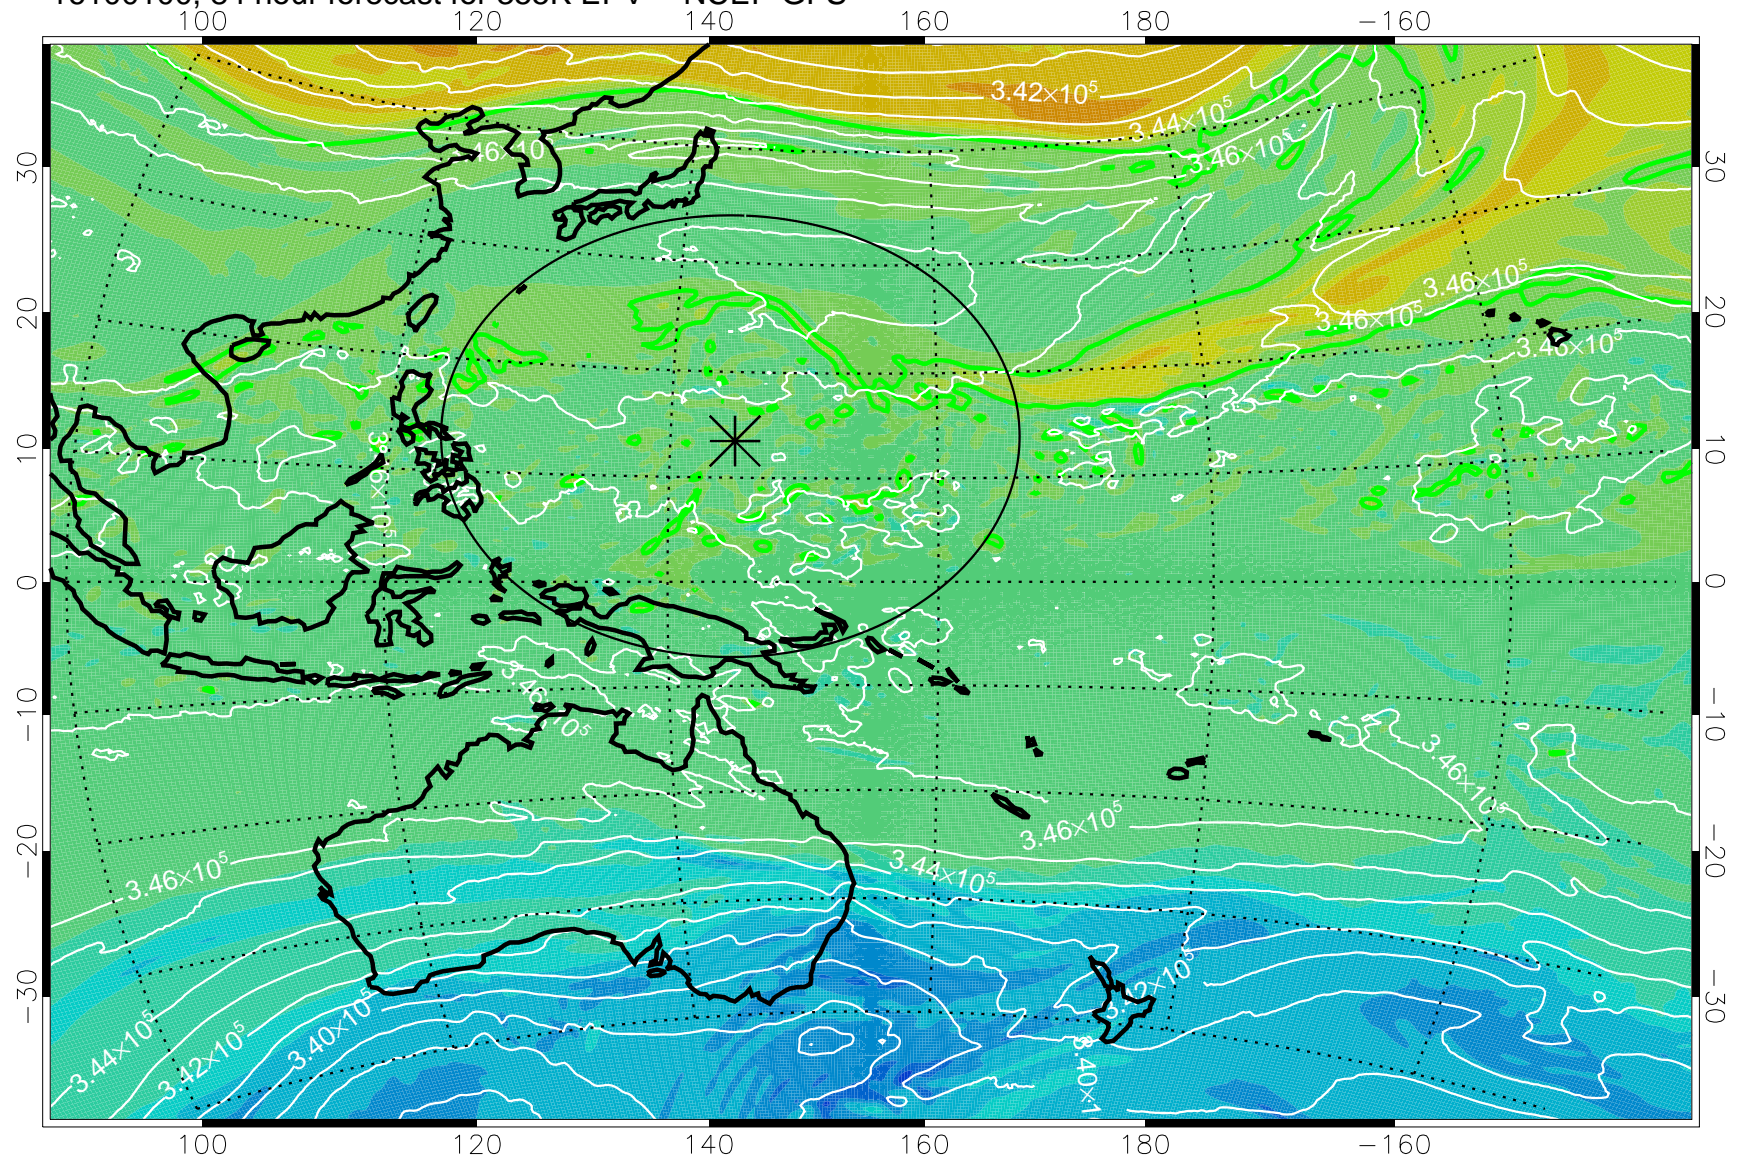

16092918, 54 hour forecast for 355K EPV -- NCEP GFS

355K Montgomery Streamfunction, white
EPV Tropopause (2 PVU) Position
Range ring of 2304 km

16093000, 60 hour forecast for 355K EPV -- NCEP GFS

355K Montgomery Streamfunction, white
EPV Tropopause (2 PVU) Position
Range ring of 2304 km

16093006, 66 hour forecast for 355K EPV -- NCEP GFS

355K Montgomery Streamfunction, white
EPV Tropopause (2 PVU) Position
Range ring of 2304 km

16093012, 72 hour forecast for 355K EPV -- NCEP GFS

355K Montgomery Streamfunction, white
EPV Tropopause (2 PVU) Position
Range ring of 2304 km

16093018, 78 hour forecast for 355K EPV -- NCEP GFS

355K Montgomery Streamfunction, white
EPV Tropopause (2 PVU) Position
Range ring of 2304 km

16100100, 84 hour forecast for 355K EPV -- NCEP GFS

355K Montgomery Streamfunction, white
EPV Tropopause (2 PVU) Position
Range ring of 2304 km

16100106, 90 hour forecast for 355K EPV -- NCEP GFS

355K Montgomery Streamfunction, white
EPV Tropopause (2 PVU) Position
Range ring of 2304 km

16100112, 96 hour forecast for 355K EPV -- NCEP GFS

355K Montgomery Streamfunction, white
EPV Tropopause (2 PVU) Position
Range ring of 2304 km