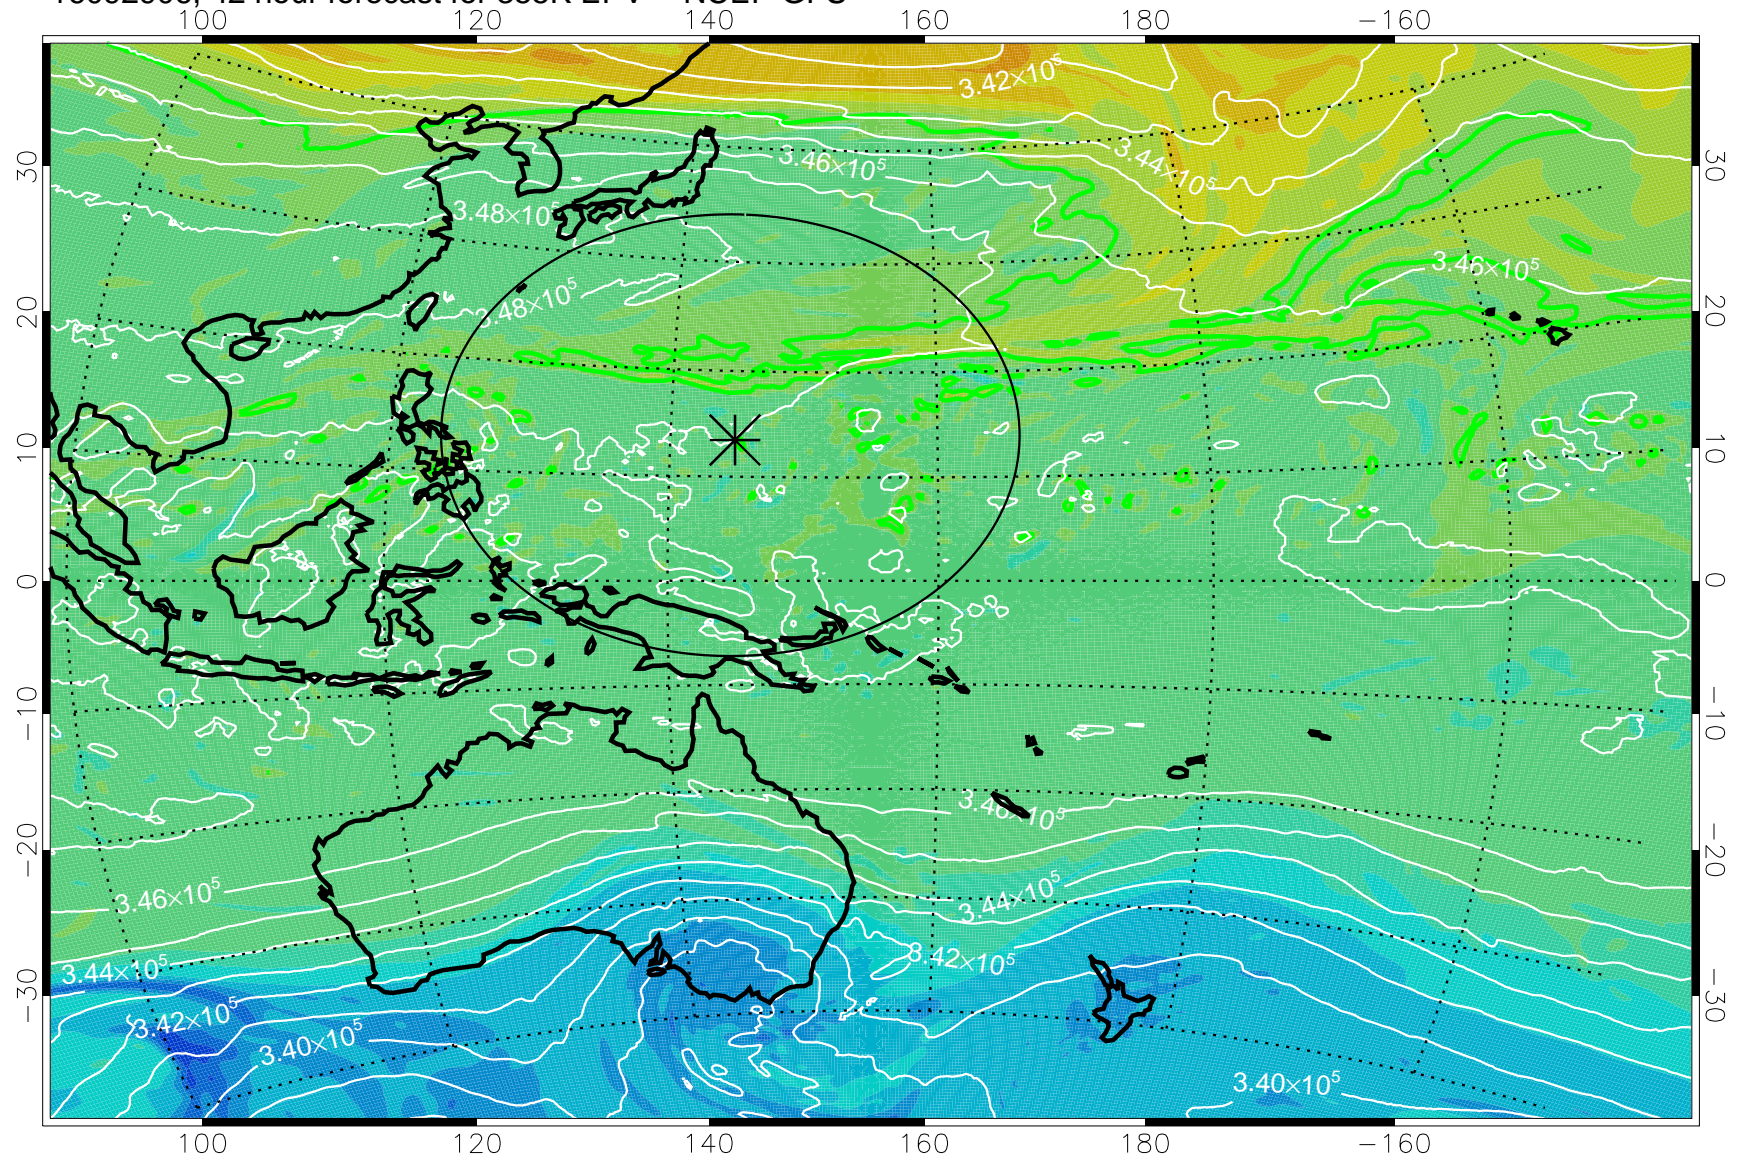

16092818, 30 hour forecast for 355K EPV -- NCEP GFS

355K Montgomery Streamfunction, white
EPV Tropopause (2 PVU) Position
Range ring of 2304 km

16092900, 36 hour forecast for 355K EPV -- NCEP GFS

355K Montgomery Streamfunction, white
EPV Tropopause (2 PVU) Position
Range ring of 2304 km

16092906, 42 hour forecast for 355K EPV -- NCEP GFS

355K Montgomery Streamfunction, white
EPV Tropopause (2 PVU) Position
Range ring of 2304 km

16092912, 48 hour forecast for 355K EPV -- NCEP GFS

355K Montgomery Streamfunction, white
EPV Tropopause (2 PVU) Position
Range ring of 2304 km

16092918, 54 hour forecast for 355K EPV -- NCEP GFS

355K Montgomery Streamfunction, white
EPV Tropopause (2 PVU) Position
Range ring of 2304 km

16093000, 60 hour forecast for 355K EPV -- NCEP GFS

355K Montgomery Streamfunction, white
EPV Tropopause (2 PVU) Position
Range ring of 2304 km

16093006, 66 hour forecast for 355K EPV -- NCEP GFS

355K Montgomery Streamfunction, white
EPV Tropopause (2 PVU) Position
Range ring of 2304 km

16093012, 72 hour forecast for 355K EPV -- NCEP GFS

355K Montgomery Streamfunction, white
EPV Tropopause (2 PVU) Position
Range ring of 2304 km