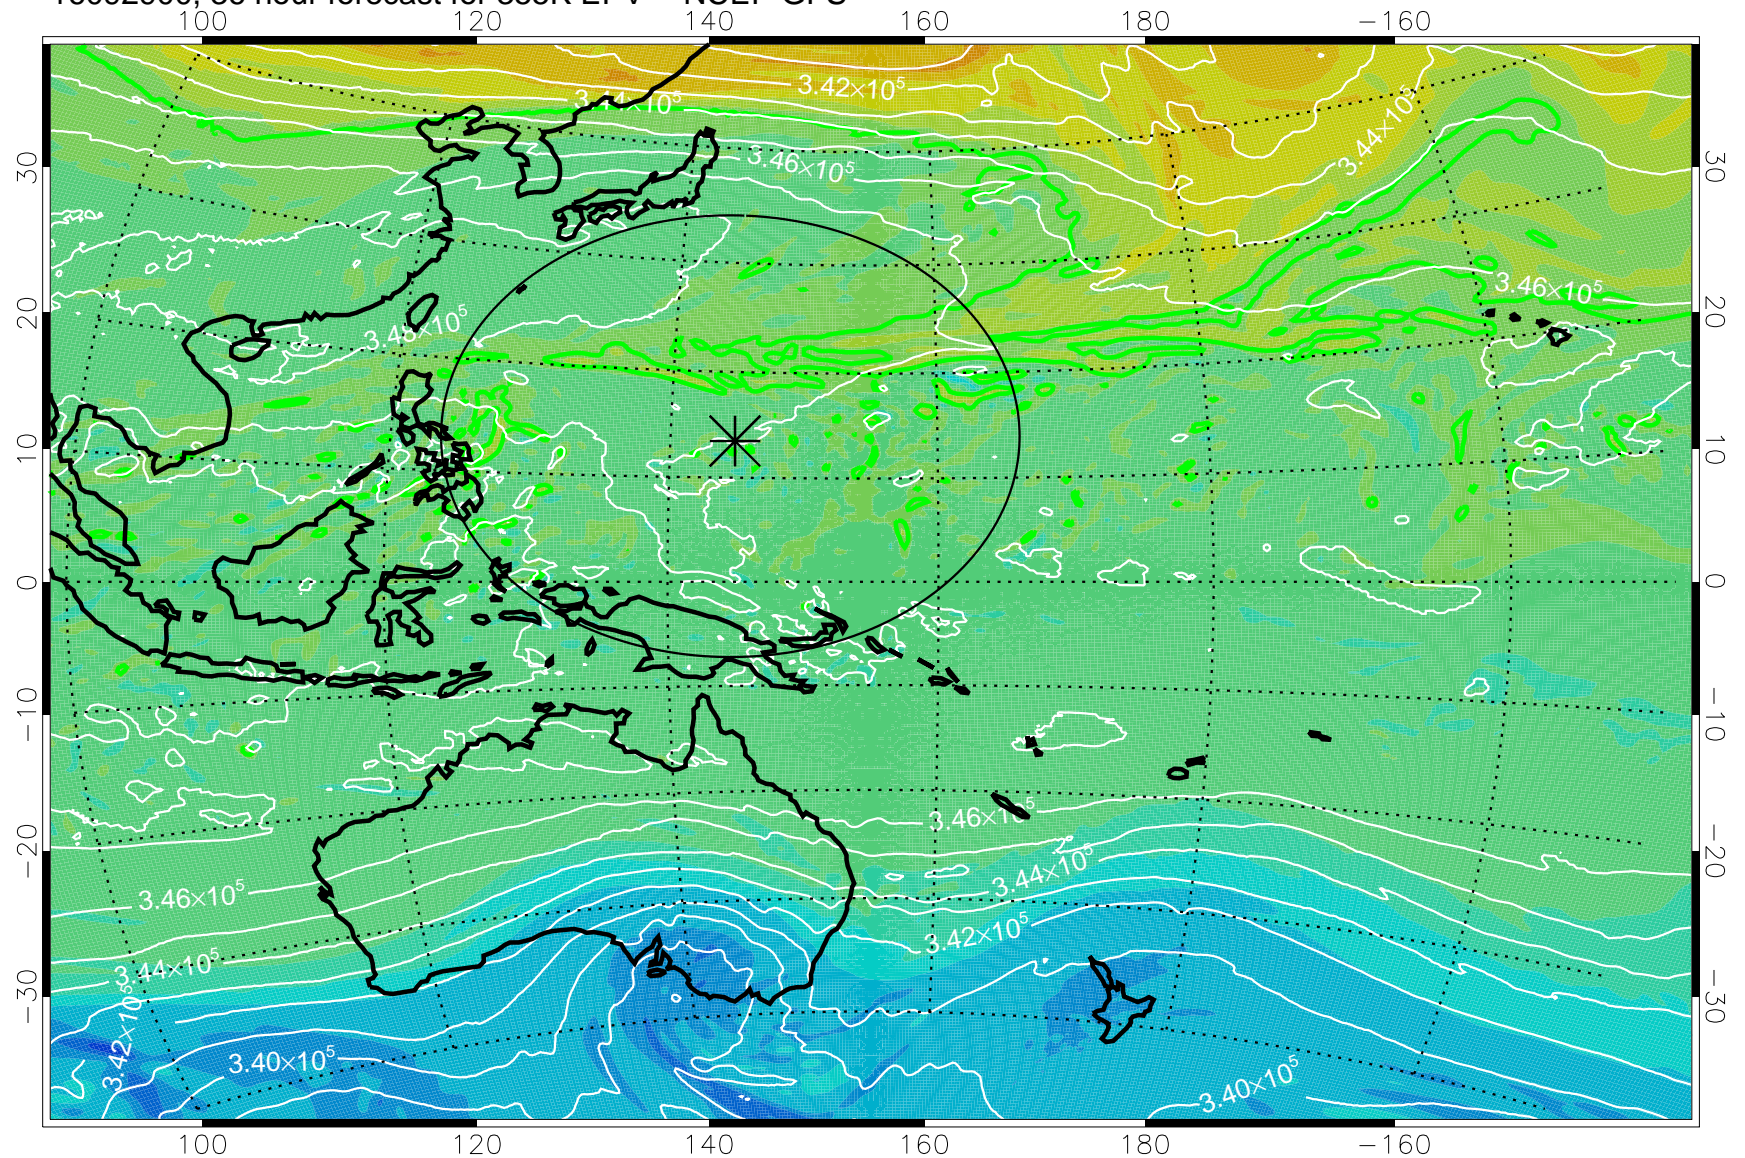

16092806, 18 hour forecast for 355K EPV -- NCEP GFS

355K Montgomery Streamfunction, white
EPV Tropopause (2 PVU) Position
Range ring of 2304 km

16092812, 24 hour forecast for 355K EPV -- NCEP GFS

355K Montgomery Streamfunction, white
EPV Tropopause (2 PVU) Position
Range ring of 2304 km

16092818, 30 hour forecast for 355K EPV -- NCEP GFS

355K Montgomery Streamfunction, white
EPV Tropopause (2 PVU) Position
Range ring of 2304 km

16092900, 36 hour forecast for 355K EPV -- NCEP GFS

355K Montgomery Streamfunction, white
EPV Tropopause (2 PVU) Position
Range ring of 2304 km

16092906, 42 hour forecast for 355K EPV -- NCEP GFS

355K Montgomery Streamfunction, white
EPV Tropopause (2 PVU) Position
Range ring of 2304 km

16092912, 48 hour forecast for 355K EPV -- NCEP GFS

355K Montgomery Streamfunction, white
EPV Tropopause (2 PVU) Position
Range ring of 2304 km

16092918, 54 hour forecast for 355K EPV -- NCEP GFS

355K Montgomery Streamfunction, white
EPV Tropopause (2 PVU) Position
Range ring of 2304 km

16093000, 60 hour forecast for 355K EPV -- NCEP GFS

355K Montgomery Streamfunction, white
EPV Tropopause (2 PVU) Position
Range ring of 2304 km