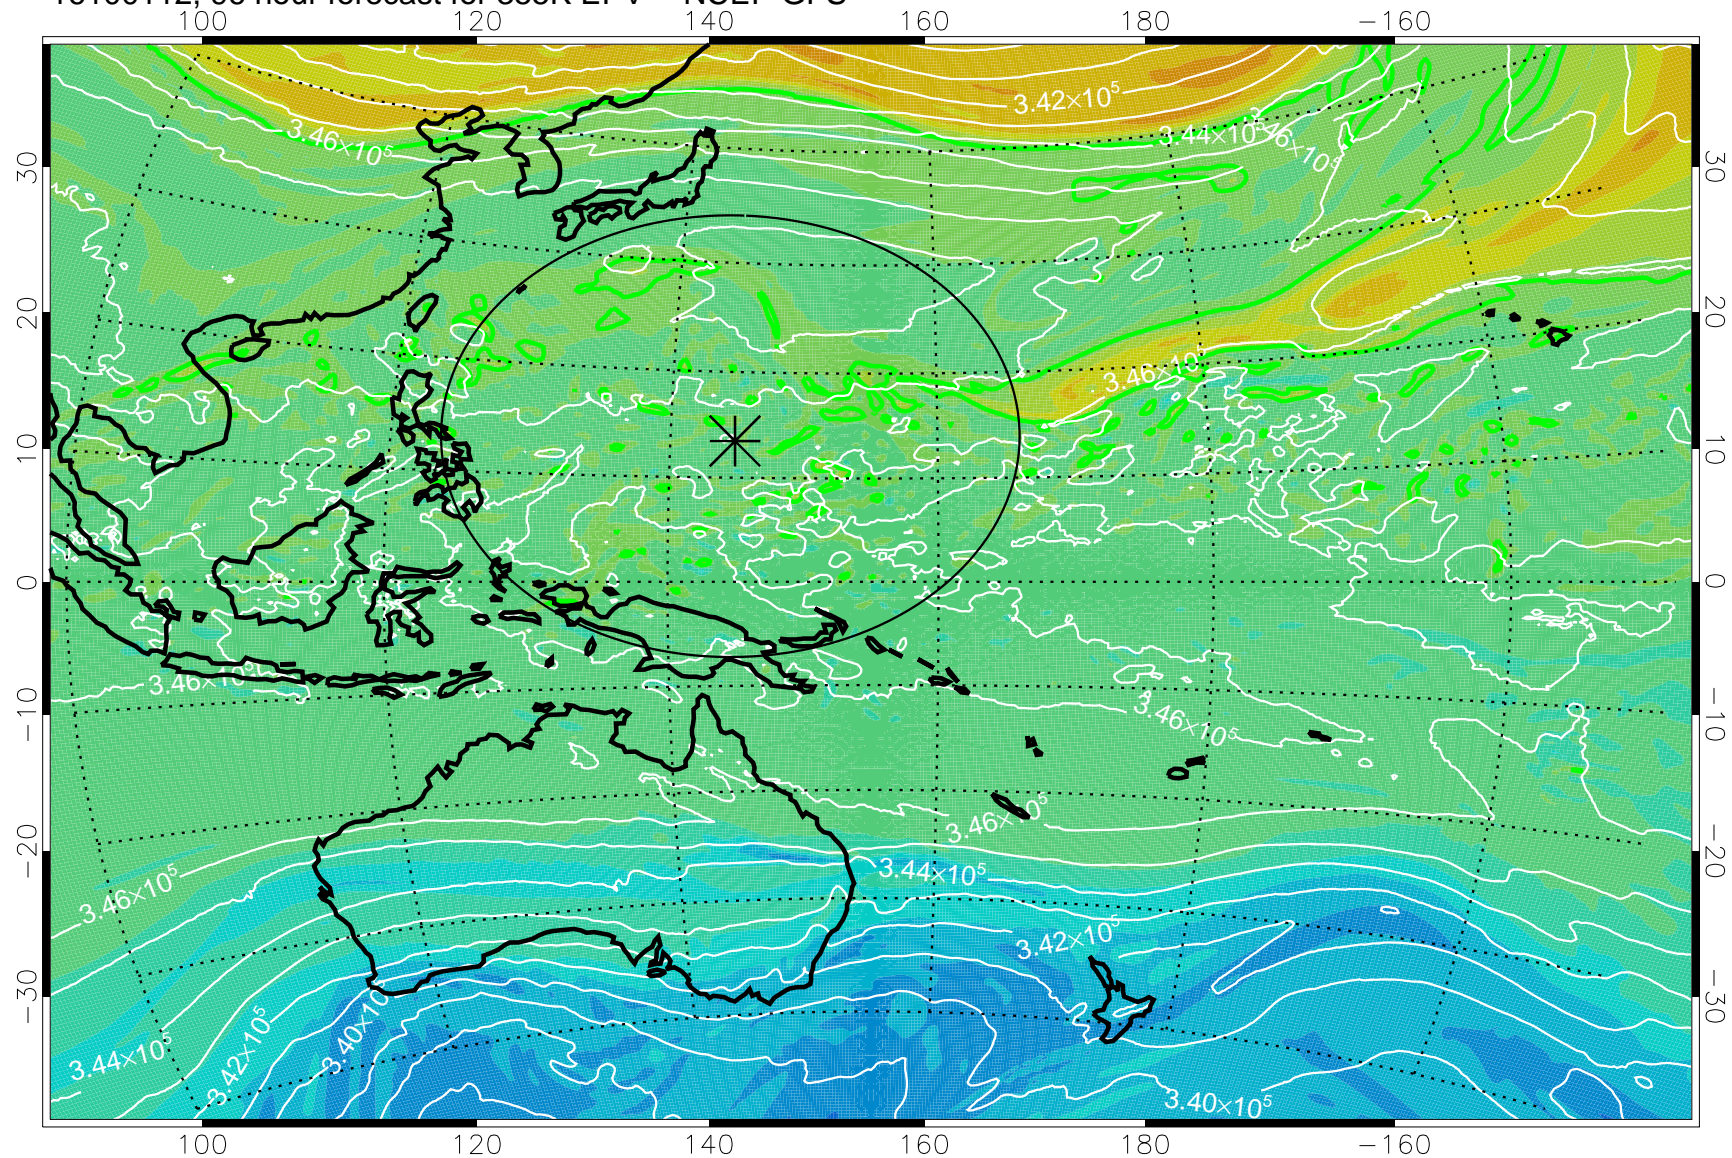

16093006, 66 hour forecast for 355K EPV -- NCEP GFS

355K Montgomery Streamfunction, white
EPV Tropopause (2 PVU) Position
Range ring of 2304 km

16093012, 72 hour forecast for 355K EPV -- NCEP GFS

355K Montgomery Streamfunction, white
EPV Tropopause (2 PVU) Position
Range ring of 2304 km

16093018, 78 hour forecast for 355K EPV -- NCEP GFS

355K Montgomery Streamfunction, white
EPV Tropopause (2 PVU) Position
Range ring of 2304 km

16100100, 84 hour forecast for 355K EPV -- NCEP GFS

355K Montgomery Streamfunction, white
EPV Tropopause (2 PVU) Position
Range ring of 2304 km

16100106, 90 hour forecast for 355K EPV -- NCEP GFS

355K Montgomery Streamfunction, white
EPV Tropopause (2 PVU) Position
Range ring of 2304 km

16100112, 96 hour forecast for 355K EPV -- NCEP GFS

355K Montgomery Streamfunction, white
EPV Tropopause (2 PVU) Position
Range ring of 2304 km

16100118, 102 hour forecast for 355K EPV -- NCEP GFS

355K Montgomery Streamfunction, white
EPV Tropopause (2 PVU) Position
Range ring of 2304 km

16100200, 108 hour forecast for 355K EPV -- NCEP GFS

355K Montgomery Streamfunction, white
EPV Tropopause (2 PVU) Position
Range ring of 2304 km