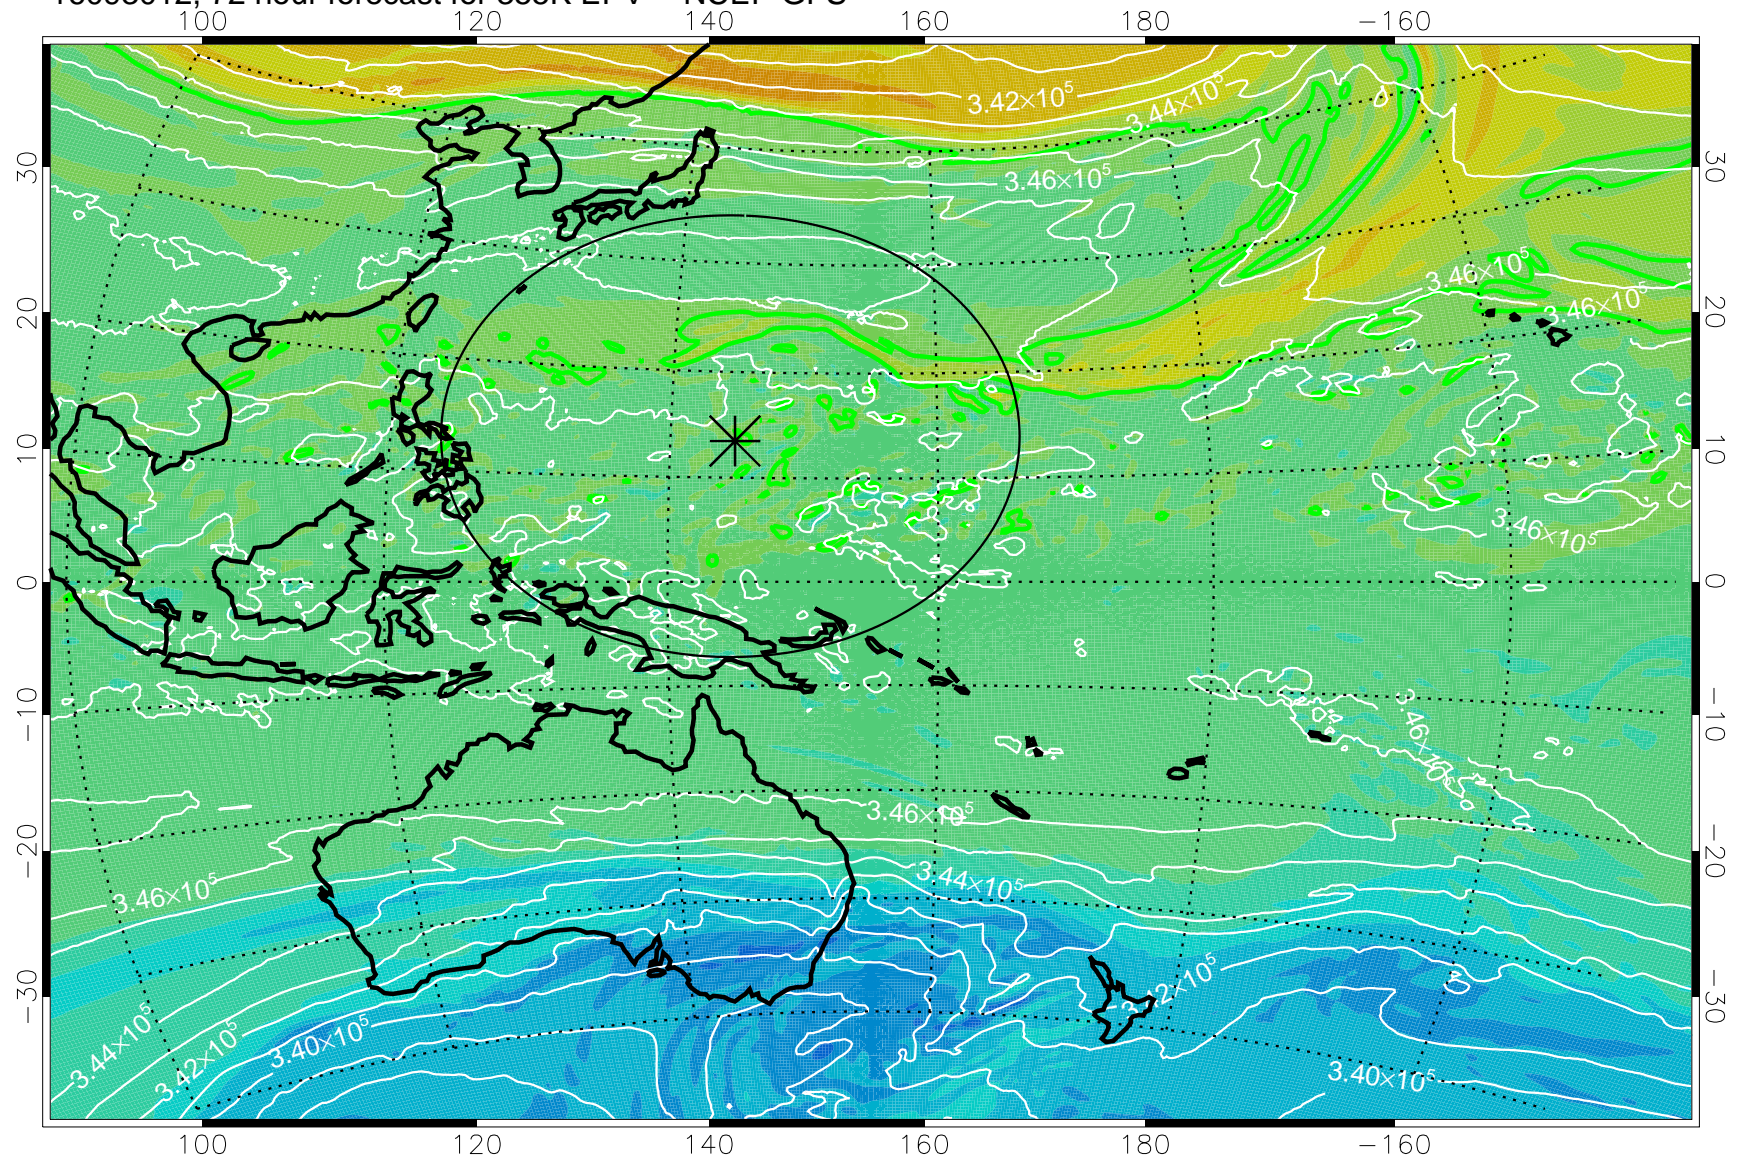

16092906, 42 hour forecast for 355K EPV -- NCEP GFS

355K Montgomery Streamfunction, white
EPV Tropopause (2 PVU) Position
Range ring of 2304 km

16092912, 48 hour forecast for 355K EPV -- NCEP GFS

355K Montgomery Streamfunction, white
EPV Tropopause (2 PVU) Position
Range ring of 2304 km

16092918, 54 hour forecast for 355K EPV -- NCEP GFS

355K Montgomery Streamfunction, white
EPV Tropopause (2 PVU) Position
Range ring of 2304 km

16093000, 60 hour forecast for 355K EPV -- NCEP GFS

355K Montgomery Streamfunction, white
EPV Tropopause (2 PVU) Position
Range ring of 2304 km

16093006, 66 hour forecast for 355K EPV -- NCEP GFS

355K Montgomery Streamfunction, white
EPV Tropopause (2 PVU) Position
Range ring of 2304 km

16093012, 72 hour forecast for 355K EPV -- NCEP GFS

355K Montgomery Streamfunction, white
EPV Tropopause (2 PVU) Position
Range ring of 2304 km

16093018, 78 hour forecast for 355K EPV -- NCEP GFS

355K Montgomery Streamfunction, white
EPV Tropopause (2 PVU) Position
Range ring of 2304 km

16100100, 84 hour forecast for 355K EPV -- NCEP GFS

355K Montgomery Streamfunction, white
EPV Tropopause (2 PVU) Position
Range ring of 2304 km