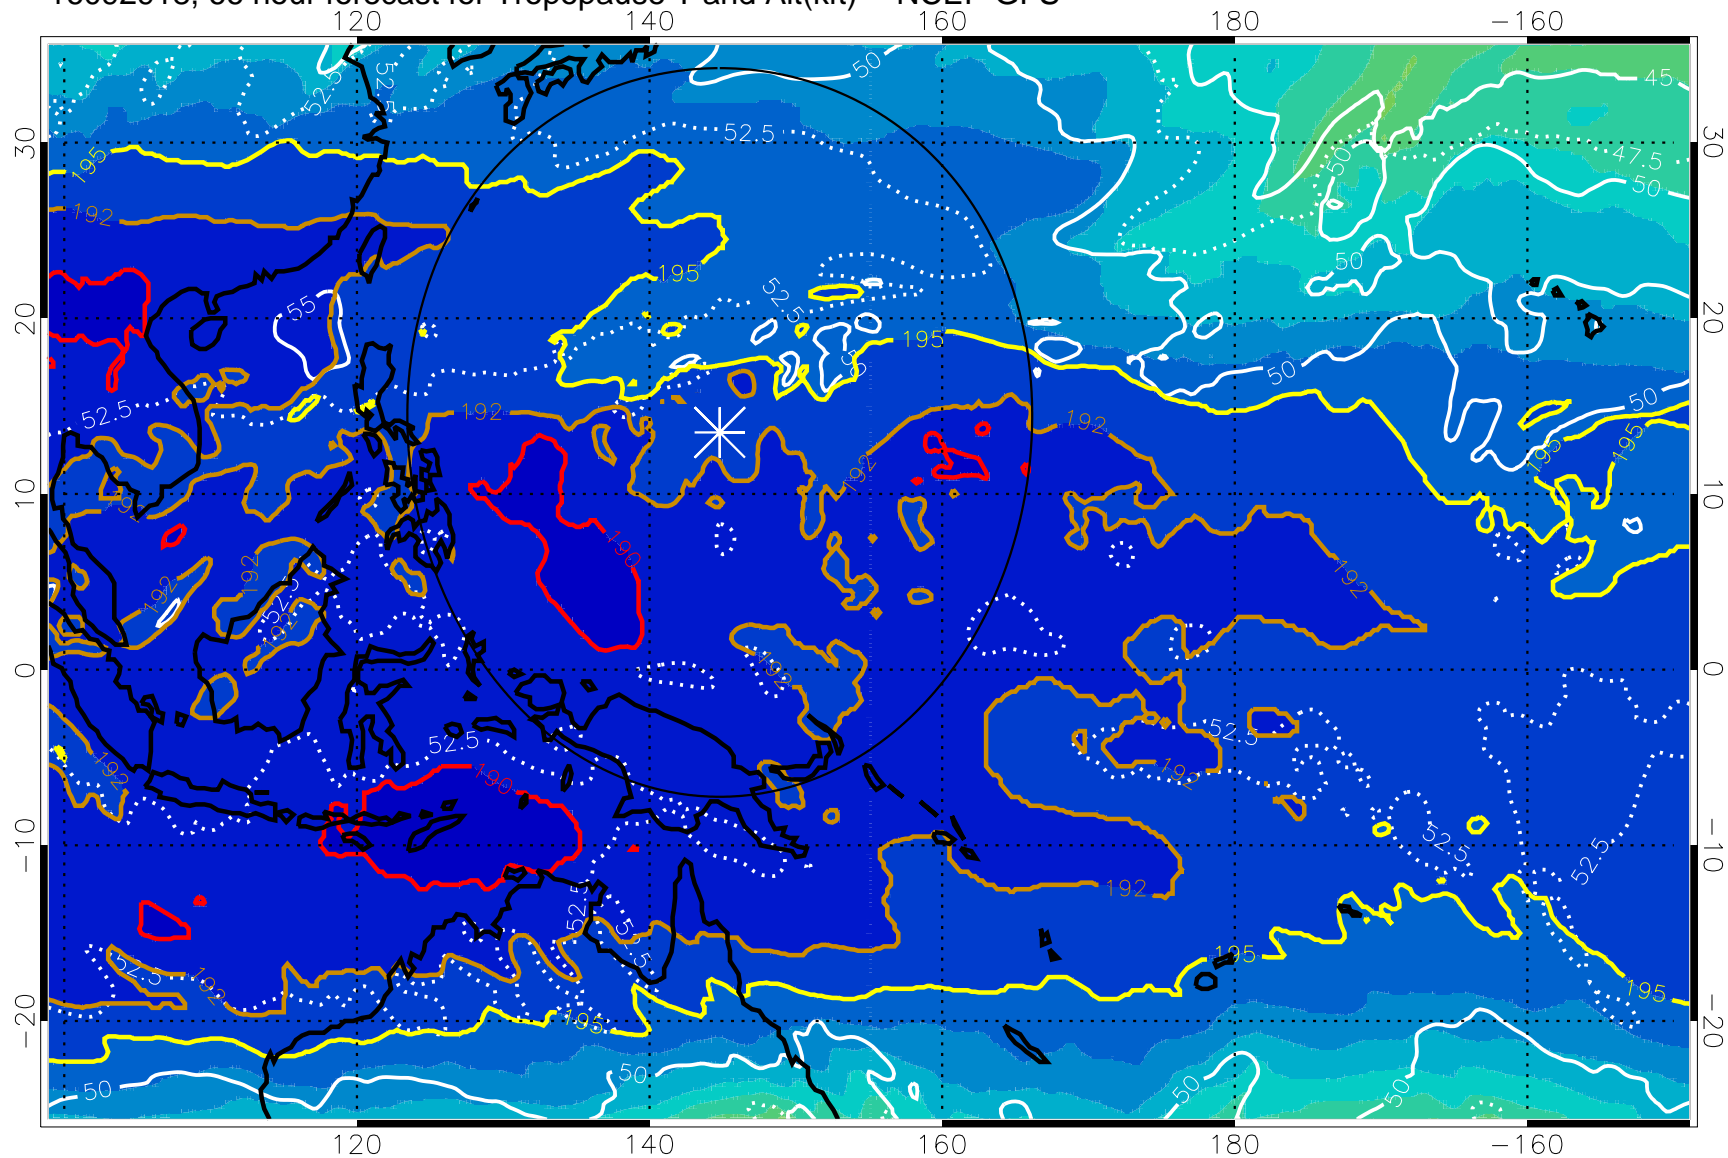

Range ring of 2304 km

16092912, 60 hour forecast for Tropopause T and Alt(kft) -- NCEP GFS

190 200 210 220 230

Tropopause T, K

Tropopause Altitude in kft (white)

192.5K Isotherm 195K Isotherm  
187.5K Isotherm 190K Isotherm

Range ring of 2304 km

16092918, 66 hour forecast for Tropopause T and Alt(kft) -- NCEP GFS

Tropopause T, K

Tropopause Altitude in kft (white)

192.5K Isotherm 195K Isotherm  
187.5K Isotherm 190K Isotherm

Range ring of 2304 km