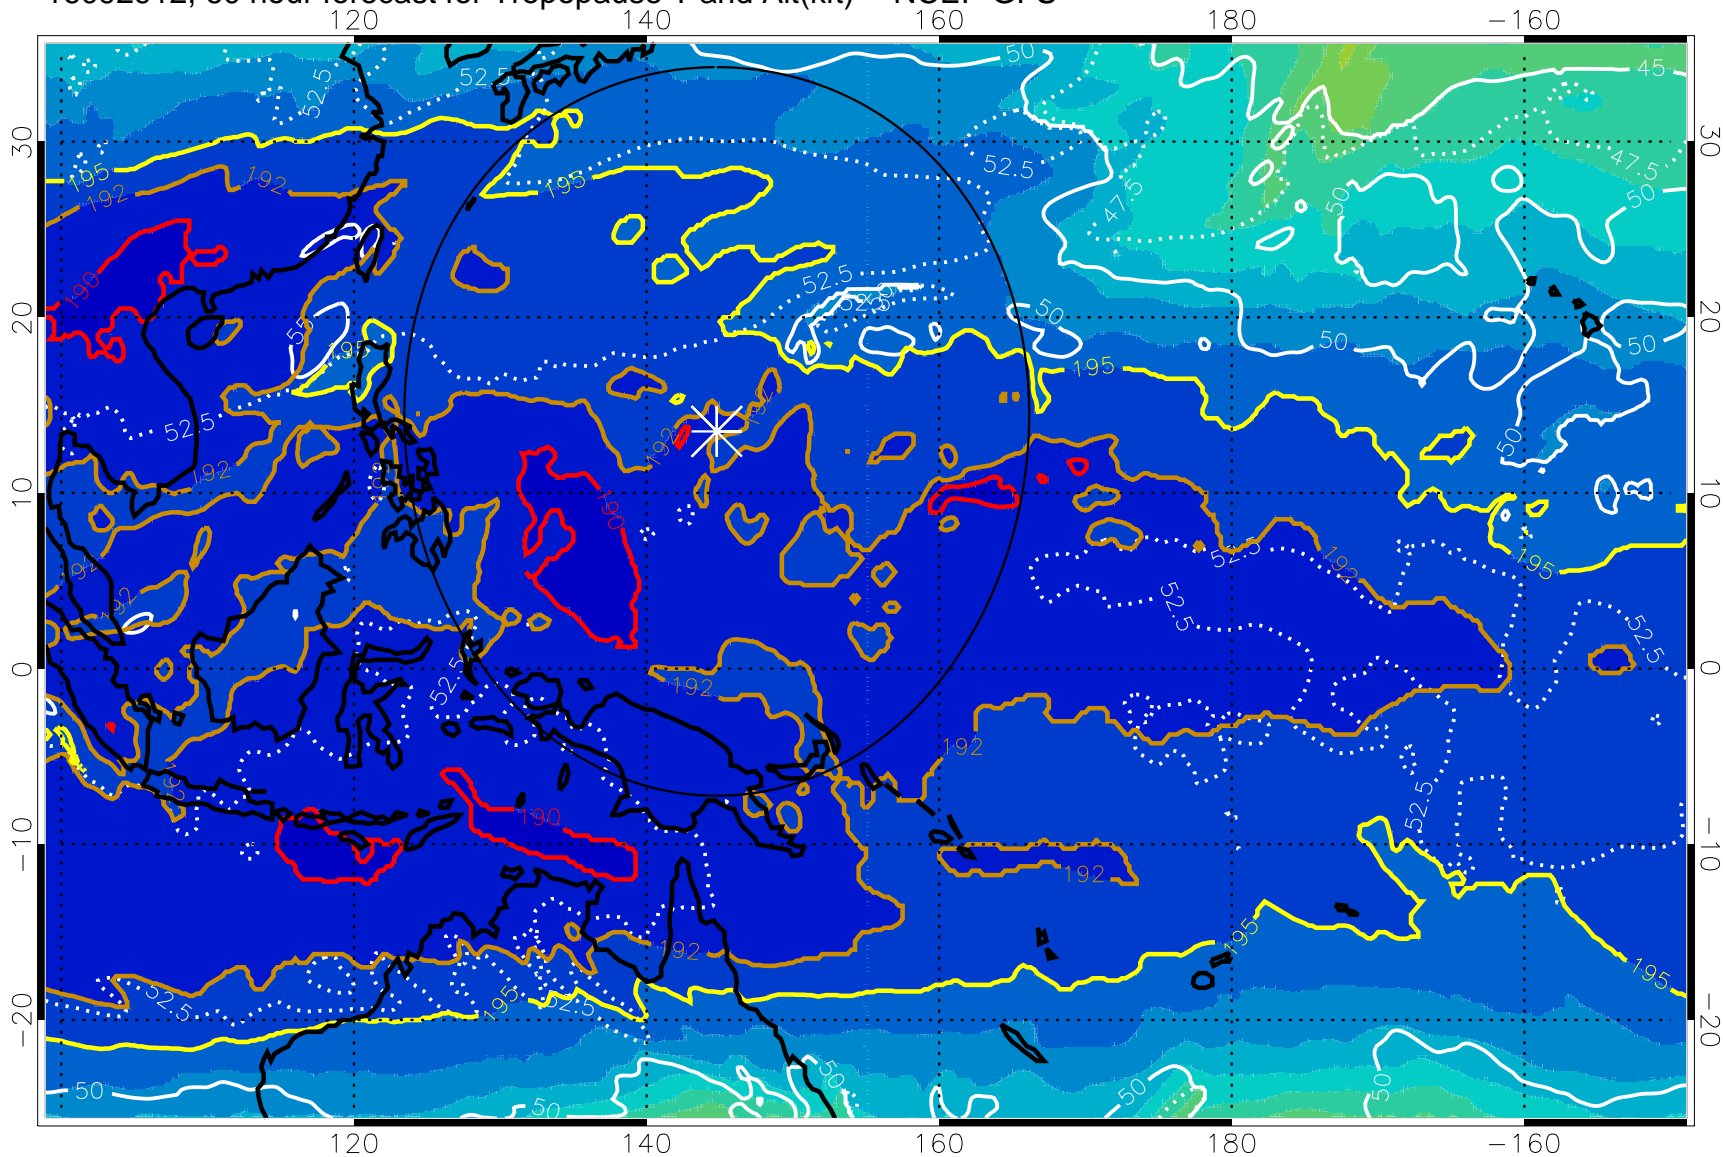

16092912, 60 hour forecast for Tropopause T and Alt(kft) -- NCEP GFS

190 200 210 220 230

Tropopause T, K

Tropopause Altitude in kft (white)

192.5K Isotherm 195K Isotherm
187.5K Isotherm 190K Isotherm

Range ring of 2304 km