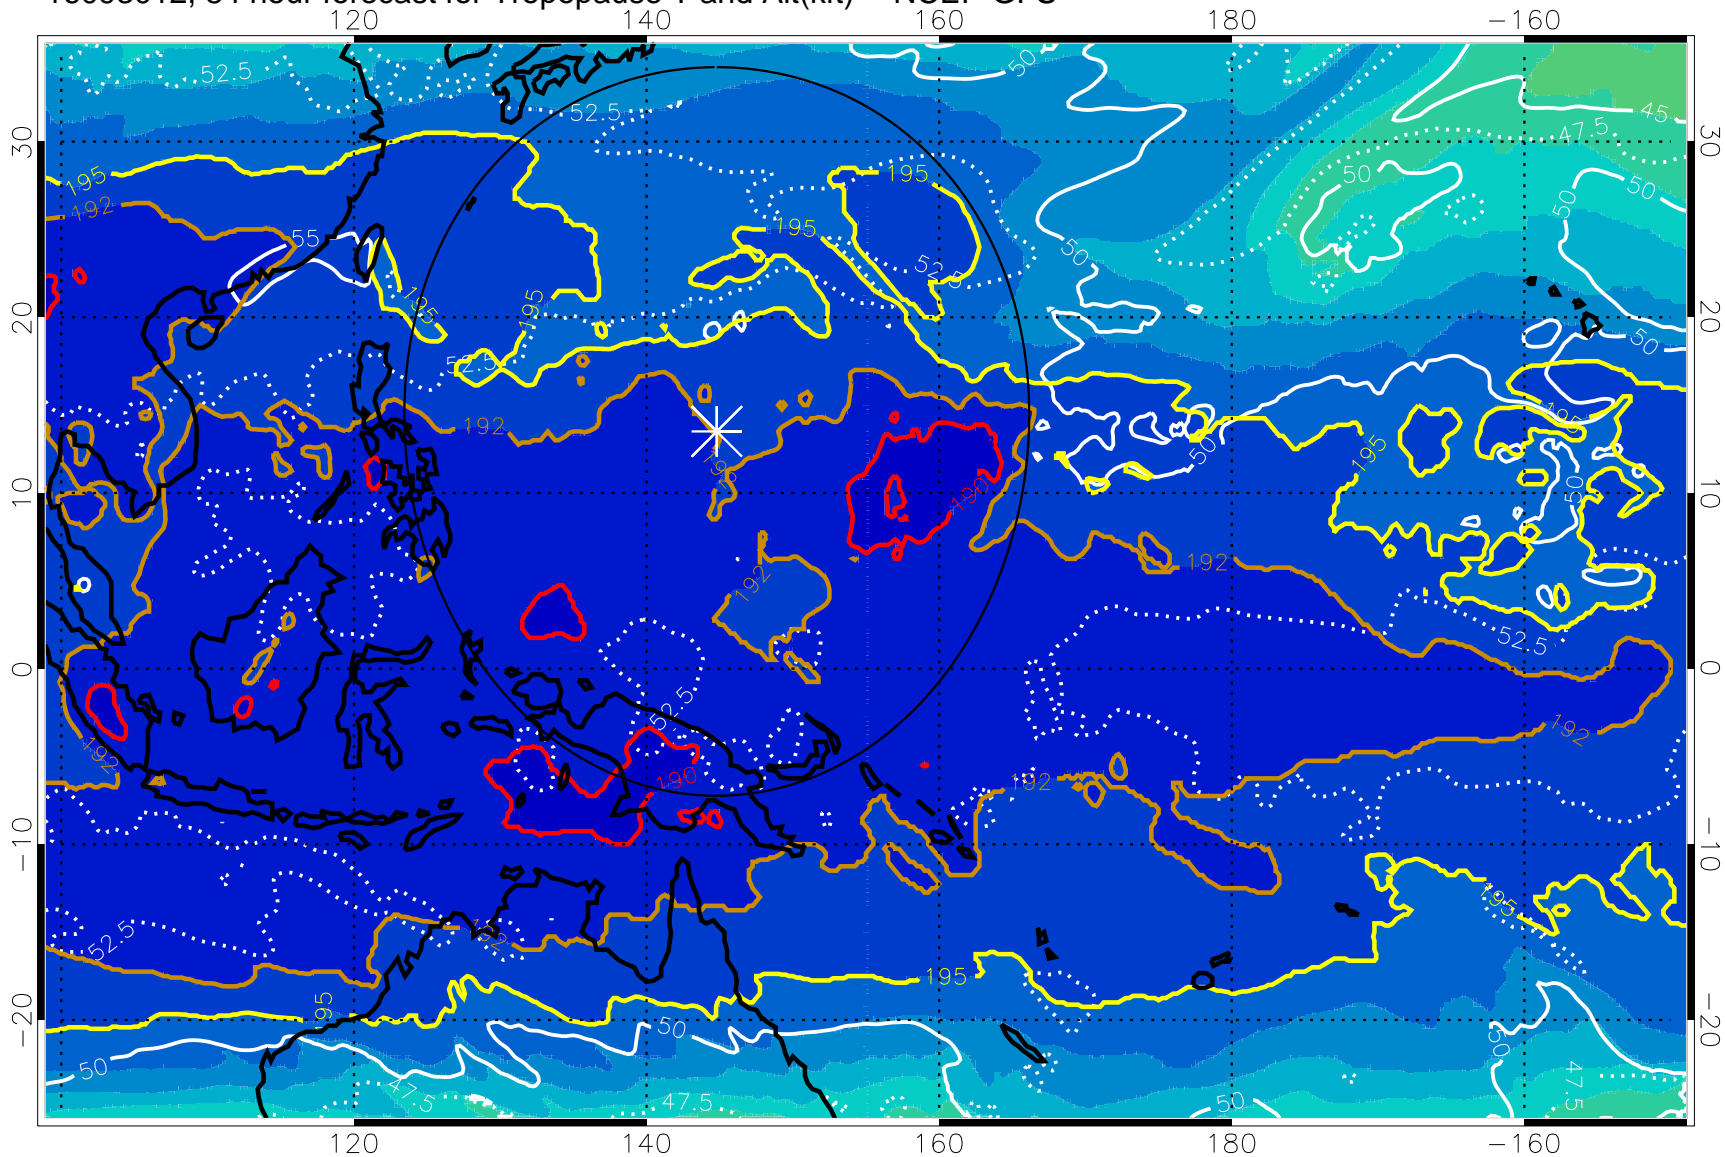

Range ring of 2304 km

16093006, 78 hour forecast for Tropopause T and Alt(kft) -- NCEP GFS

190 200 210 220 230

Tropopause T, K

Tropopause Altitude in kft (white)

192.5K Isotherm 195K Isotherm  
187.5K Isotherm 190K Isotherm

Range ring of 2304 km

16093012, 84 hour forecast for Tropopause T and Alt(kft) -- NCEP GFS

Tropopause Altitude in kft (white)

192.5K Isotherm 195K Isotherm  
187.5K Isotherm 190K Isotherm

Range ring of 2304 km