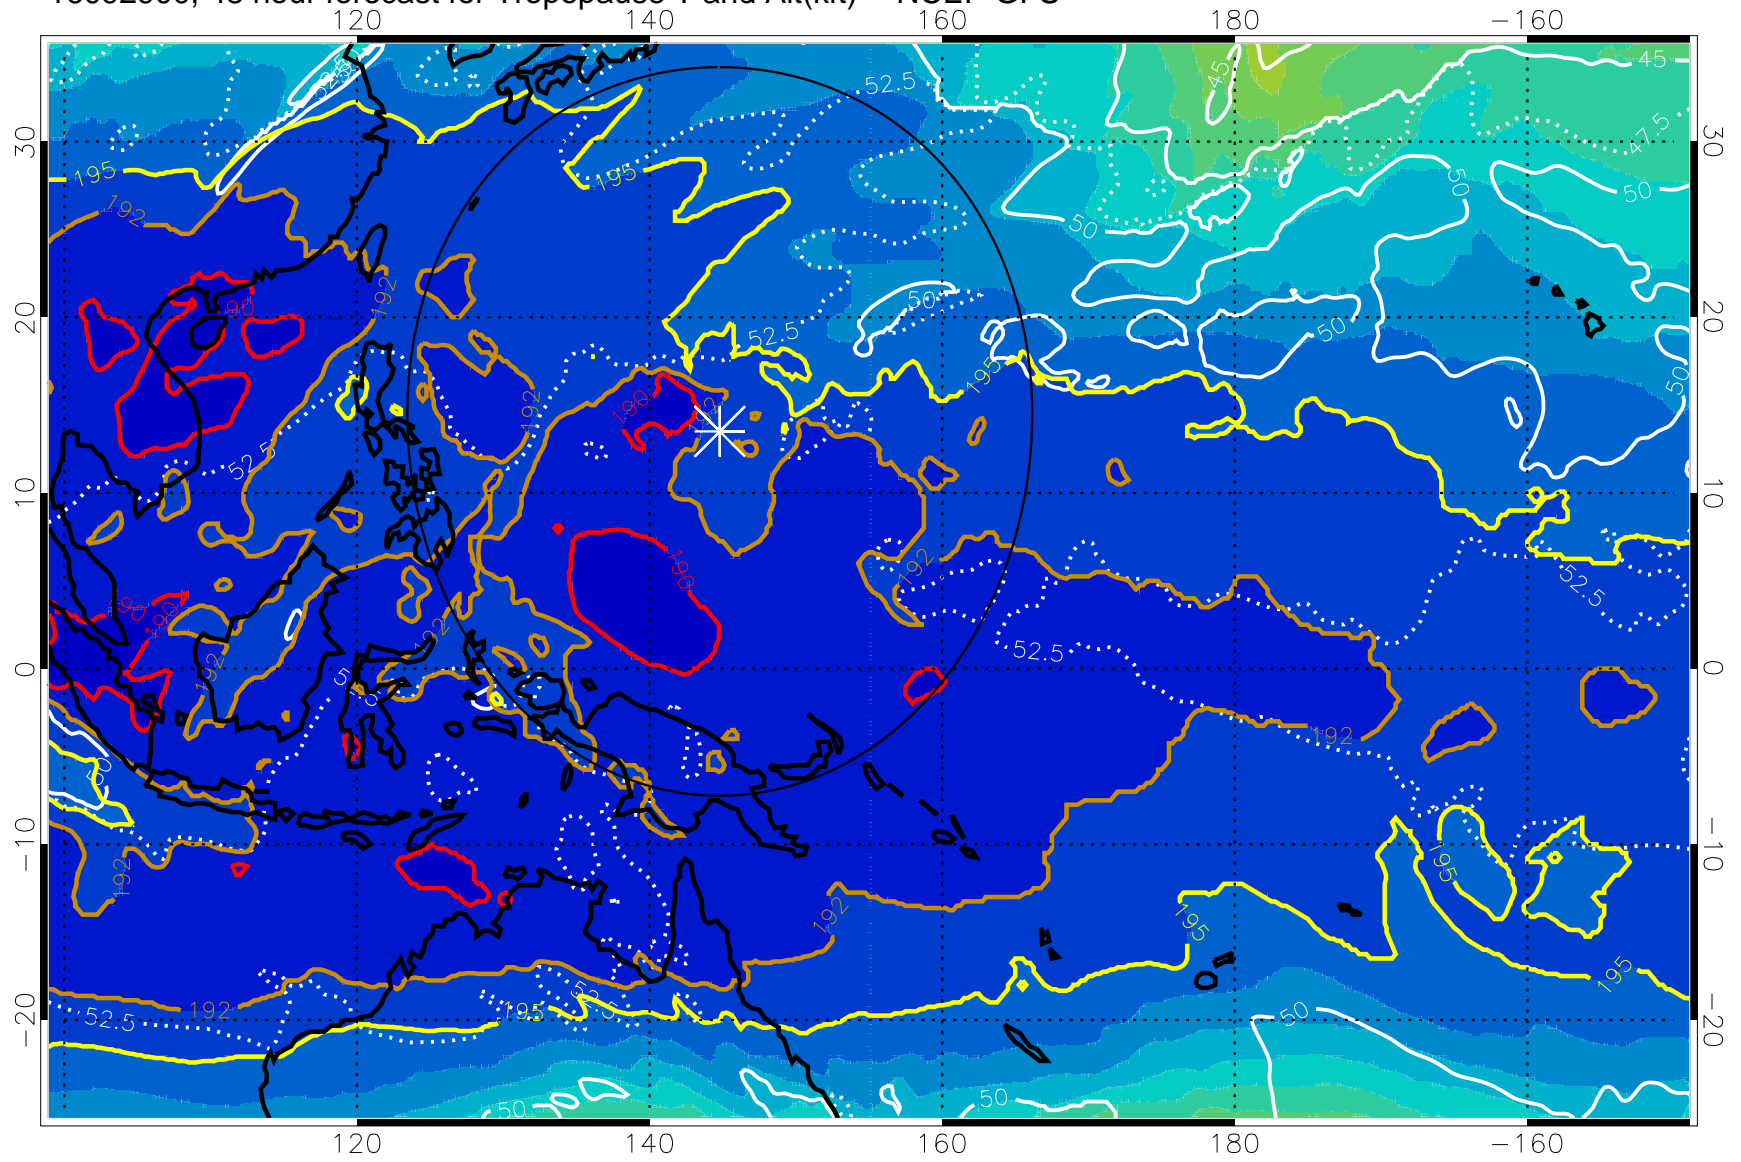

16092900, 48 hour forecast for Tropopause T and Alt(kft) -- NCEP GFS

190 200 210 220 230
Tropopause T, K

Tropopause Altitude in kft (white)

192.5K Isotherm 195K Isotherm
187.5K Isotherm 190K Isotherm

Range ring of 2304 km