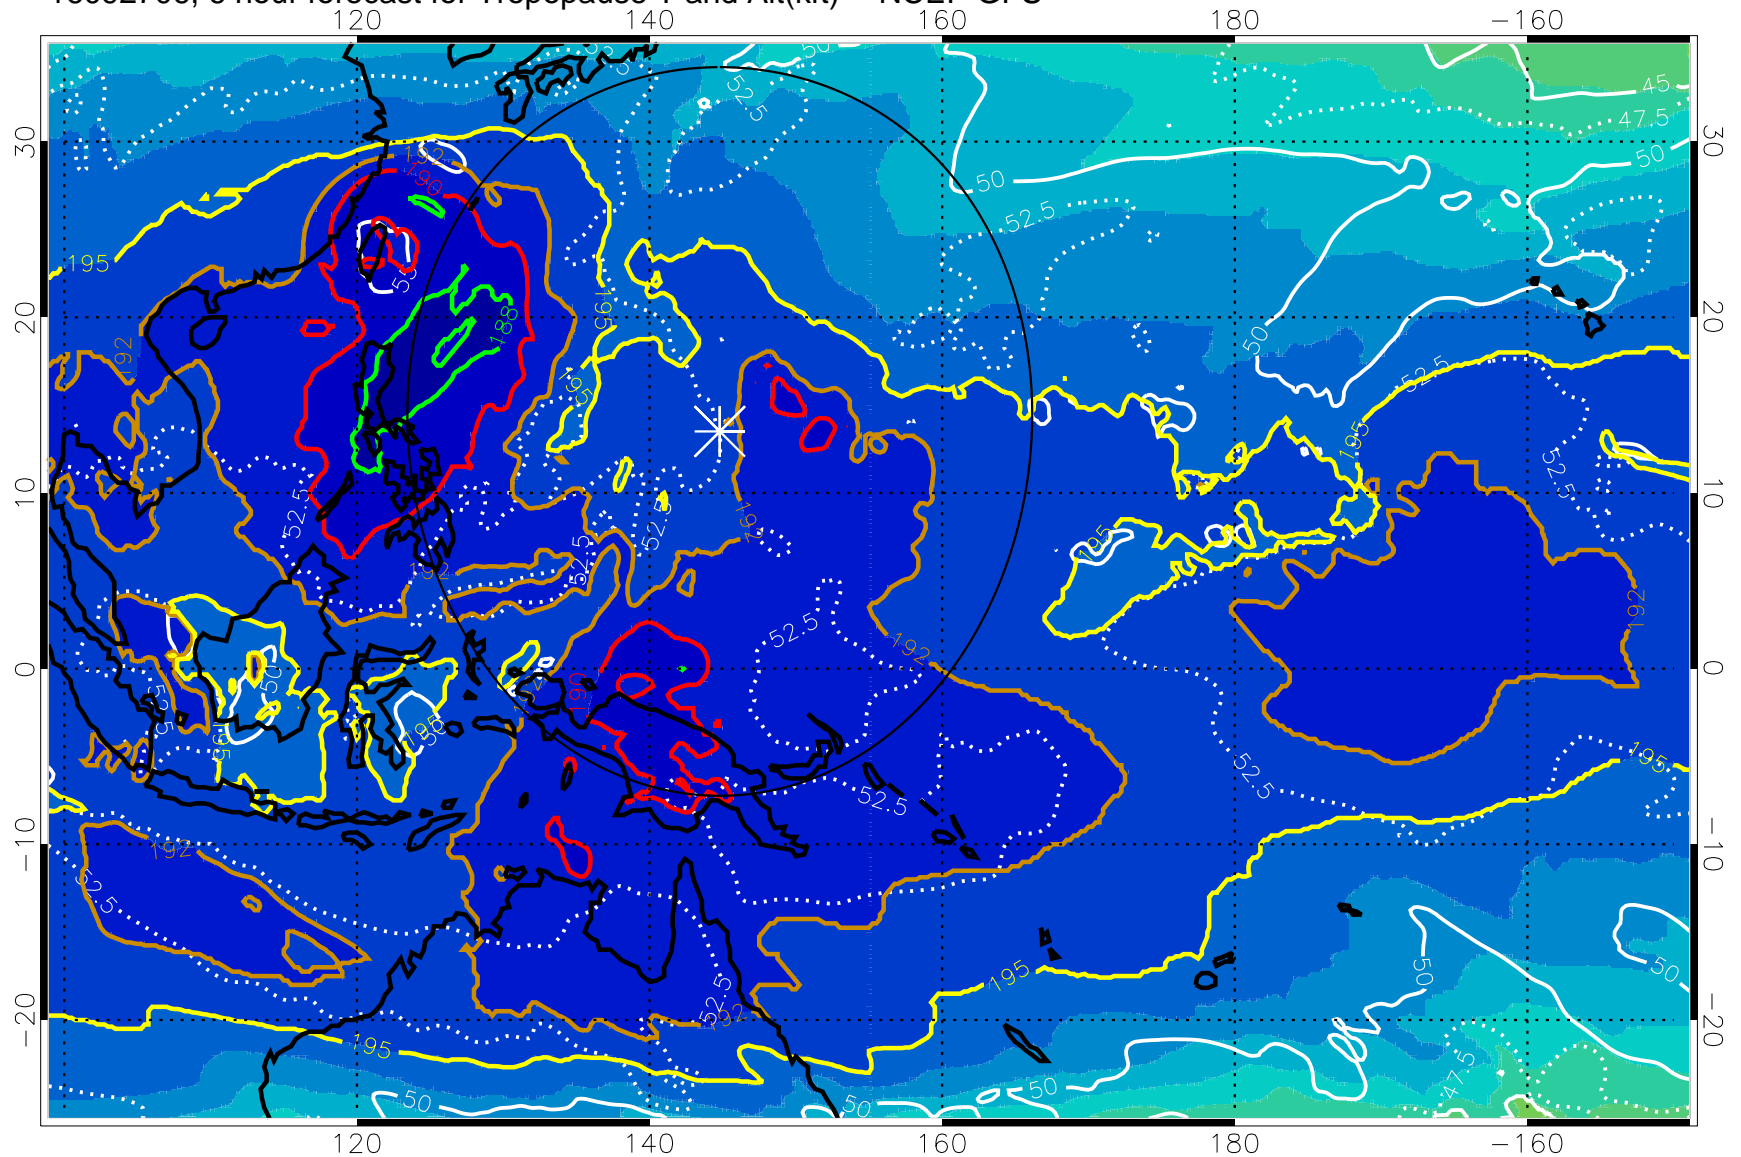

16092706, 6 hour forecast for Tropopause T and Alt(kft) -- NCEP GFS

190 200 210 220 230  
Tropopause T, K

Tropopause Altitude in kft (white)

192.5K Isotherm 195K Isotherm  
187.5K Isotherm 190K Isotherm

Range ring of 2304 km

16092712, 12 hour forecast for Tropopause T and Alt(kft) -- NCEP GFS

190 200 210 220 230  
Tropopause T, K

Tropopause Altitude in kft (white)

192.5K Isotherm 195K Isotherm  
187.5K Isotherm 190K Isotherm