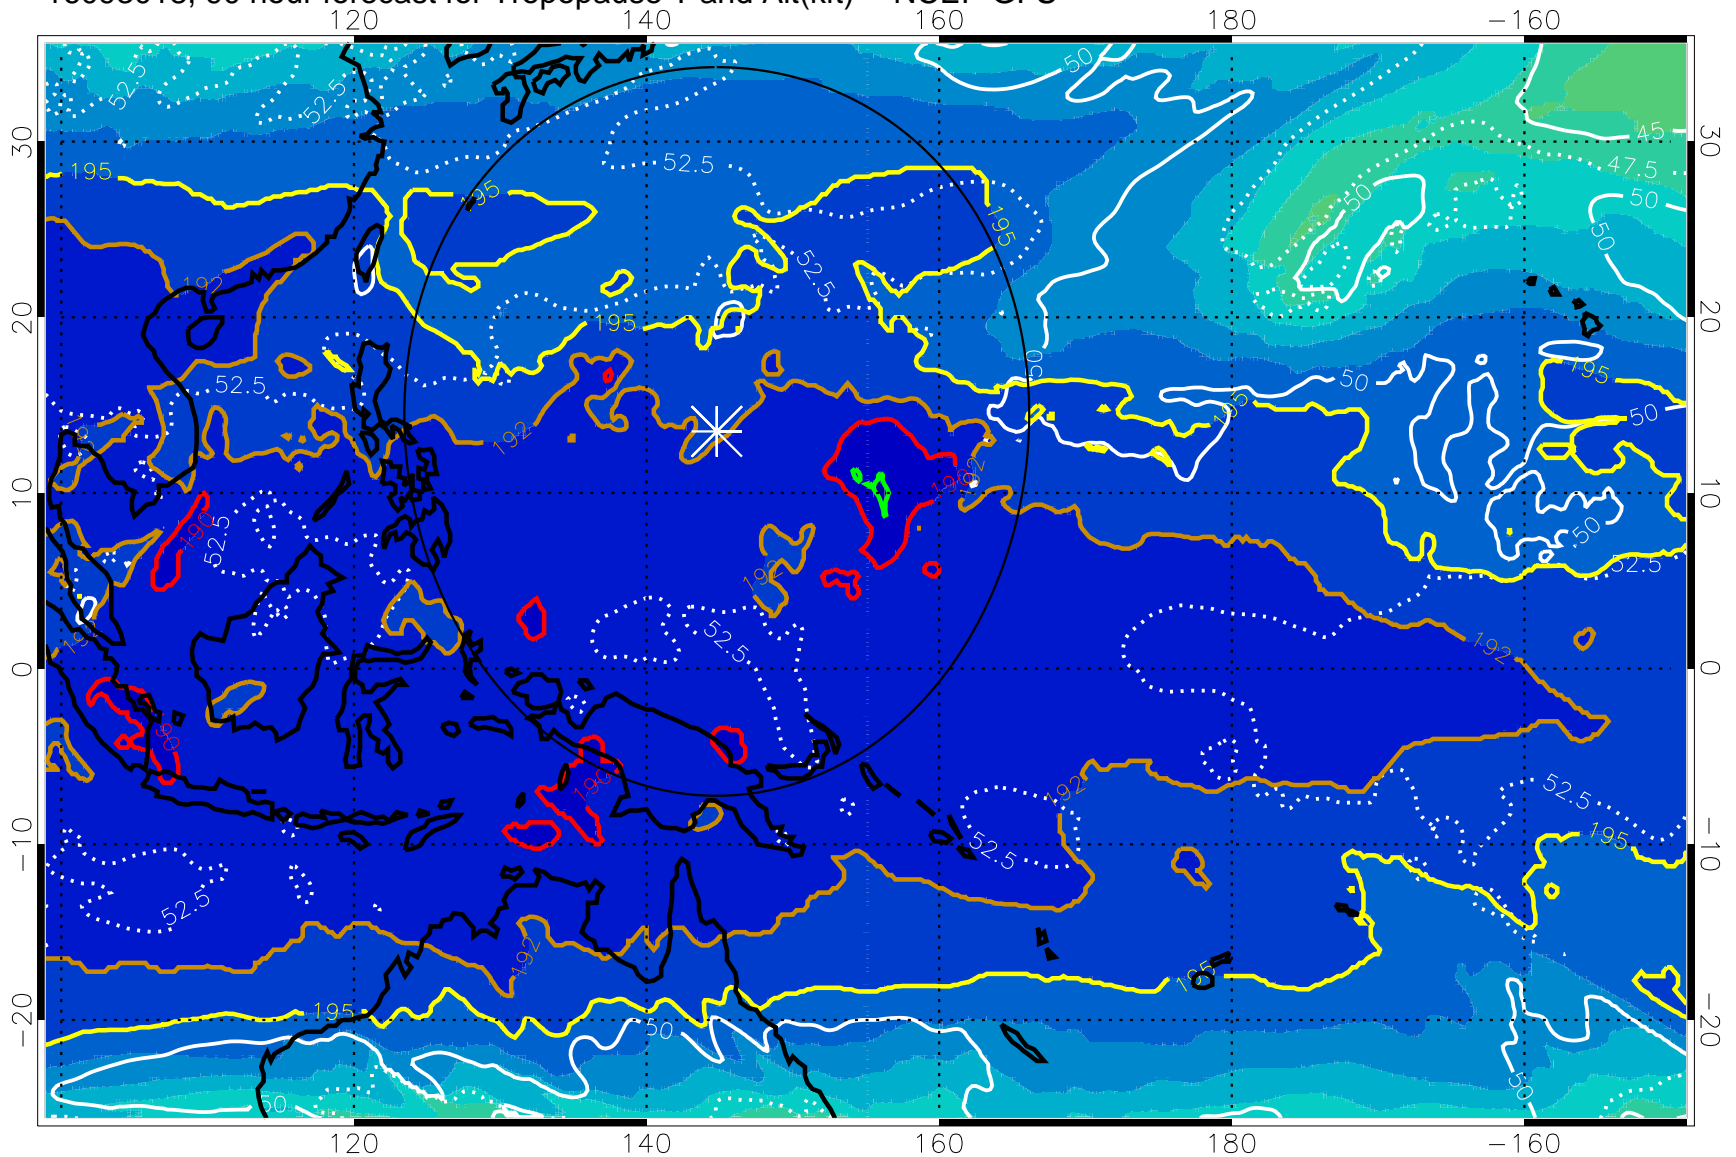

16093018, 90 hour forecast for Tropopause T and Alt(kft) -- NCEP GFS

190 200 210 220 230
Tropopause T, K

Tropopause Altitude in kft (white)

192.5K Isotherm 195K Isotherm
187.5K Isotherm 190K Isotherm

Range ring of 2304 km