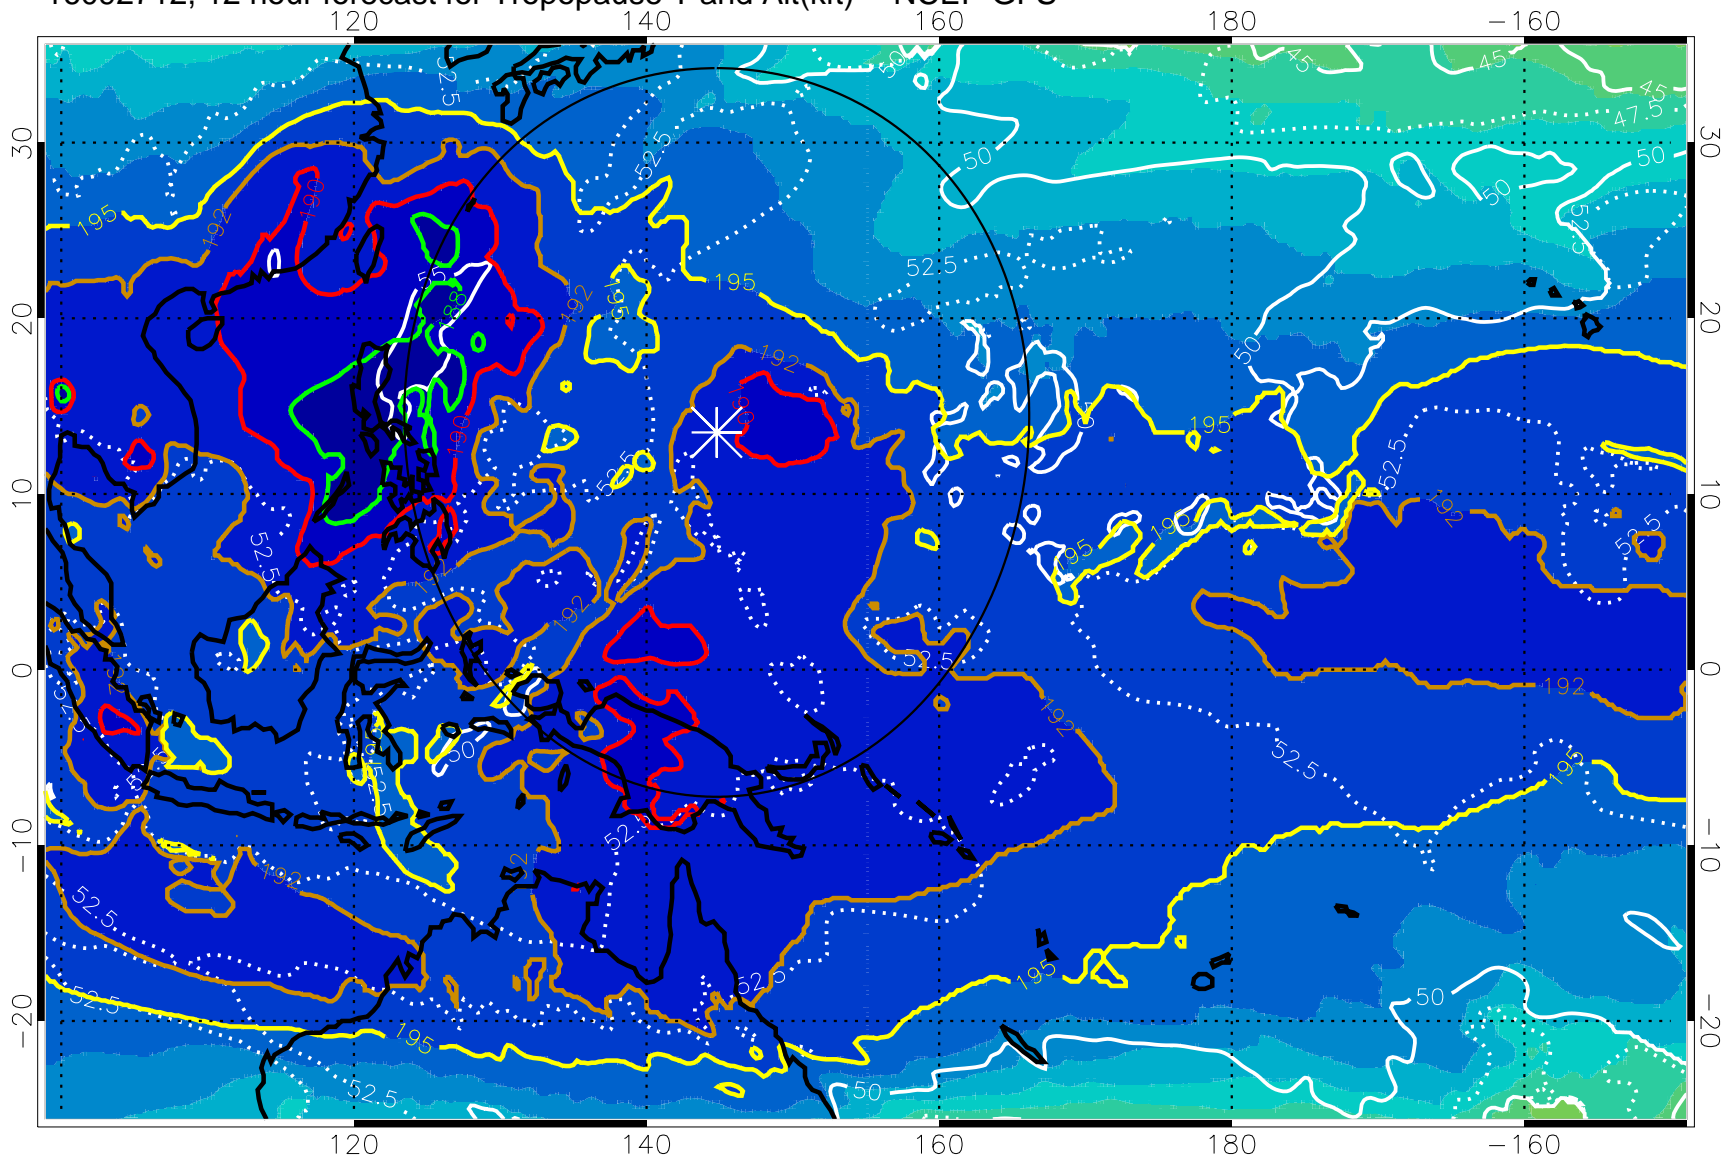

16092712, 12 hour forecast for Tropopause T and Alt(kft) -- NCEP GFS

190 200 210 220 230
Tropopause T, K

Tropopause Altitude in kft (white)

192.5K Isotherm 195K Isotherm
187.5K Isotherm 190K Isotherm

Range ring of 2304 km