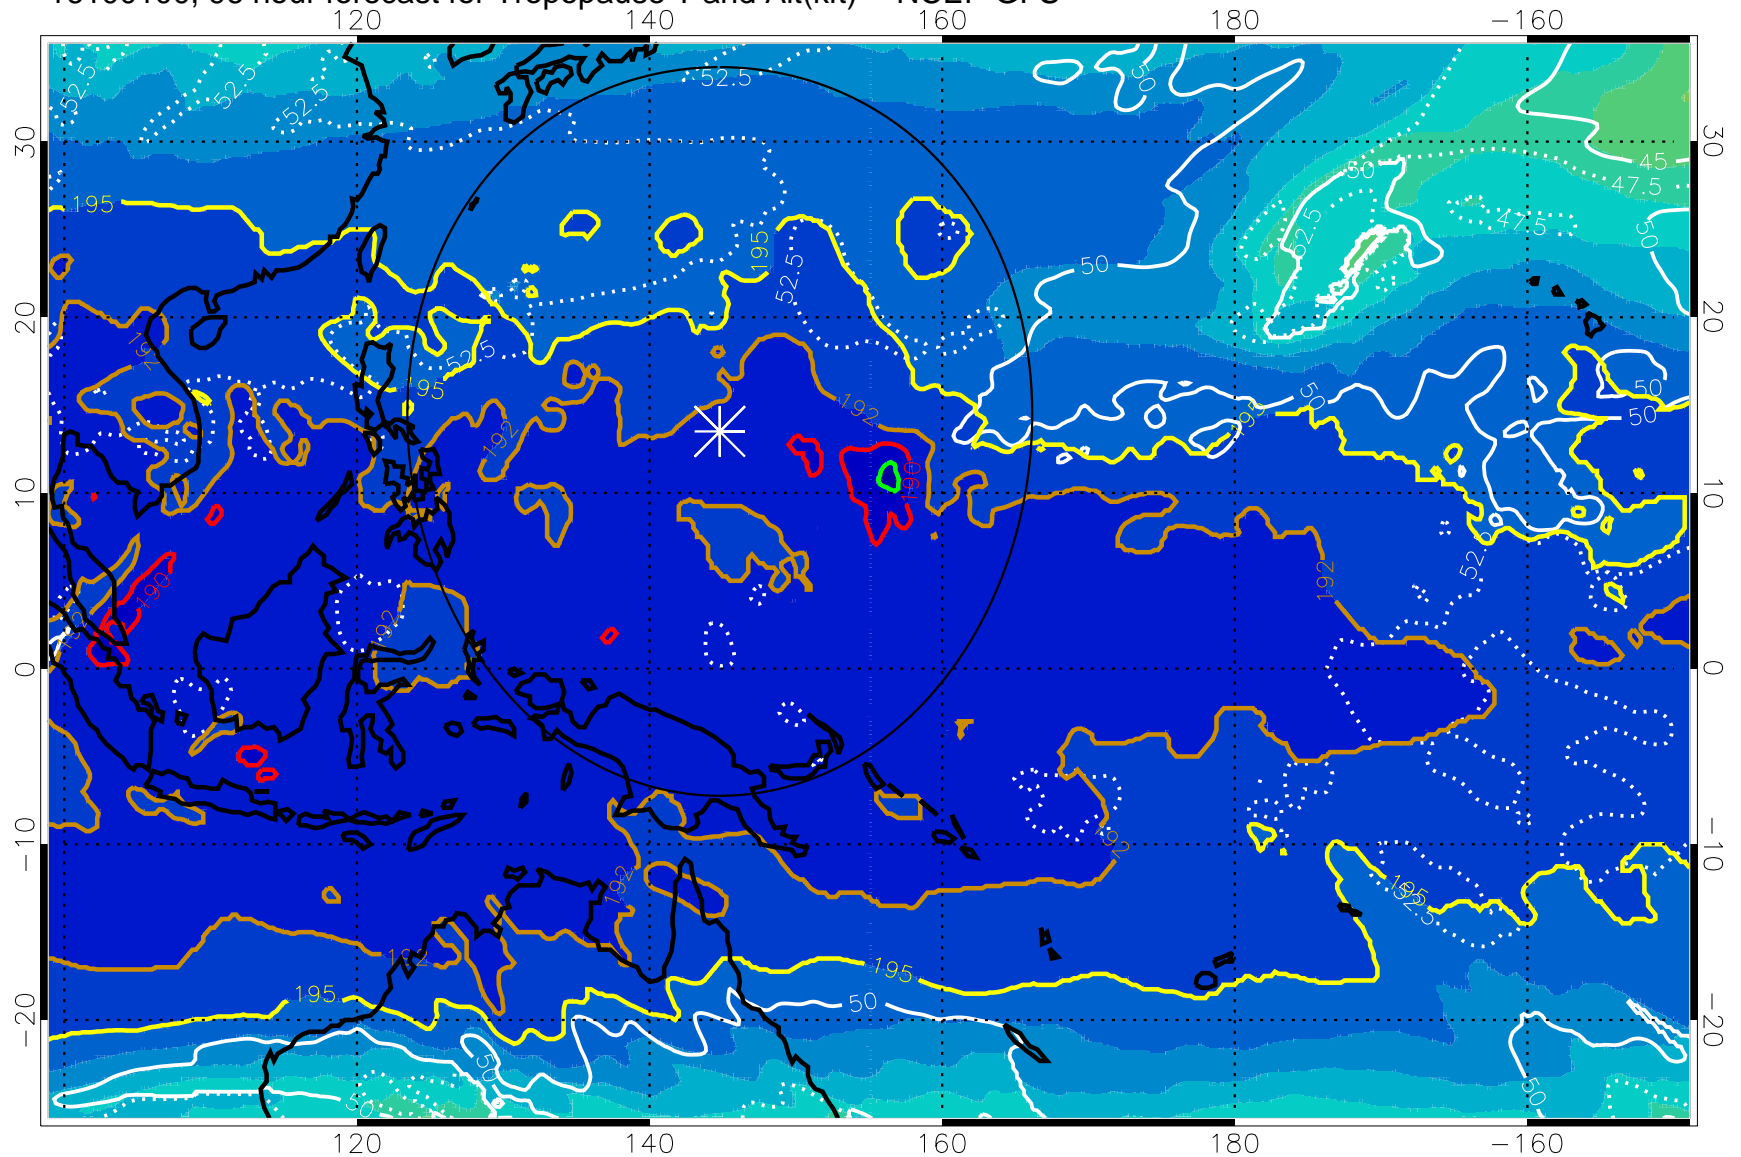

16093018, 90 hour forecast for Tropopause T and Alt(kft) -- NCEP GFS

190 200 210 220 230  
Tropopause T, K

Tropopause Altitude in kft (white)

192.5K Isotherm 195K Isotherm  
187.5K Isotherm 190K Isotherm

Range ring of 2304 km

16100100, 96 hour forecast for Tropopause T and Alt(kft) -- NCEP GFS

190 200 210 220 230

Tropopause T, K

Tropopause Altitude in kft (white)

192.5K Isotherm 195K Isotherm  
187.5K Isotherm 190K Isotherm