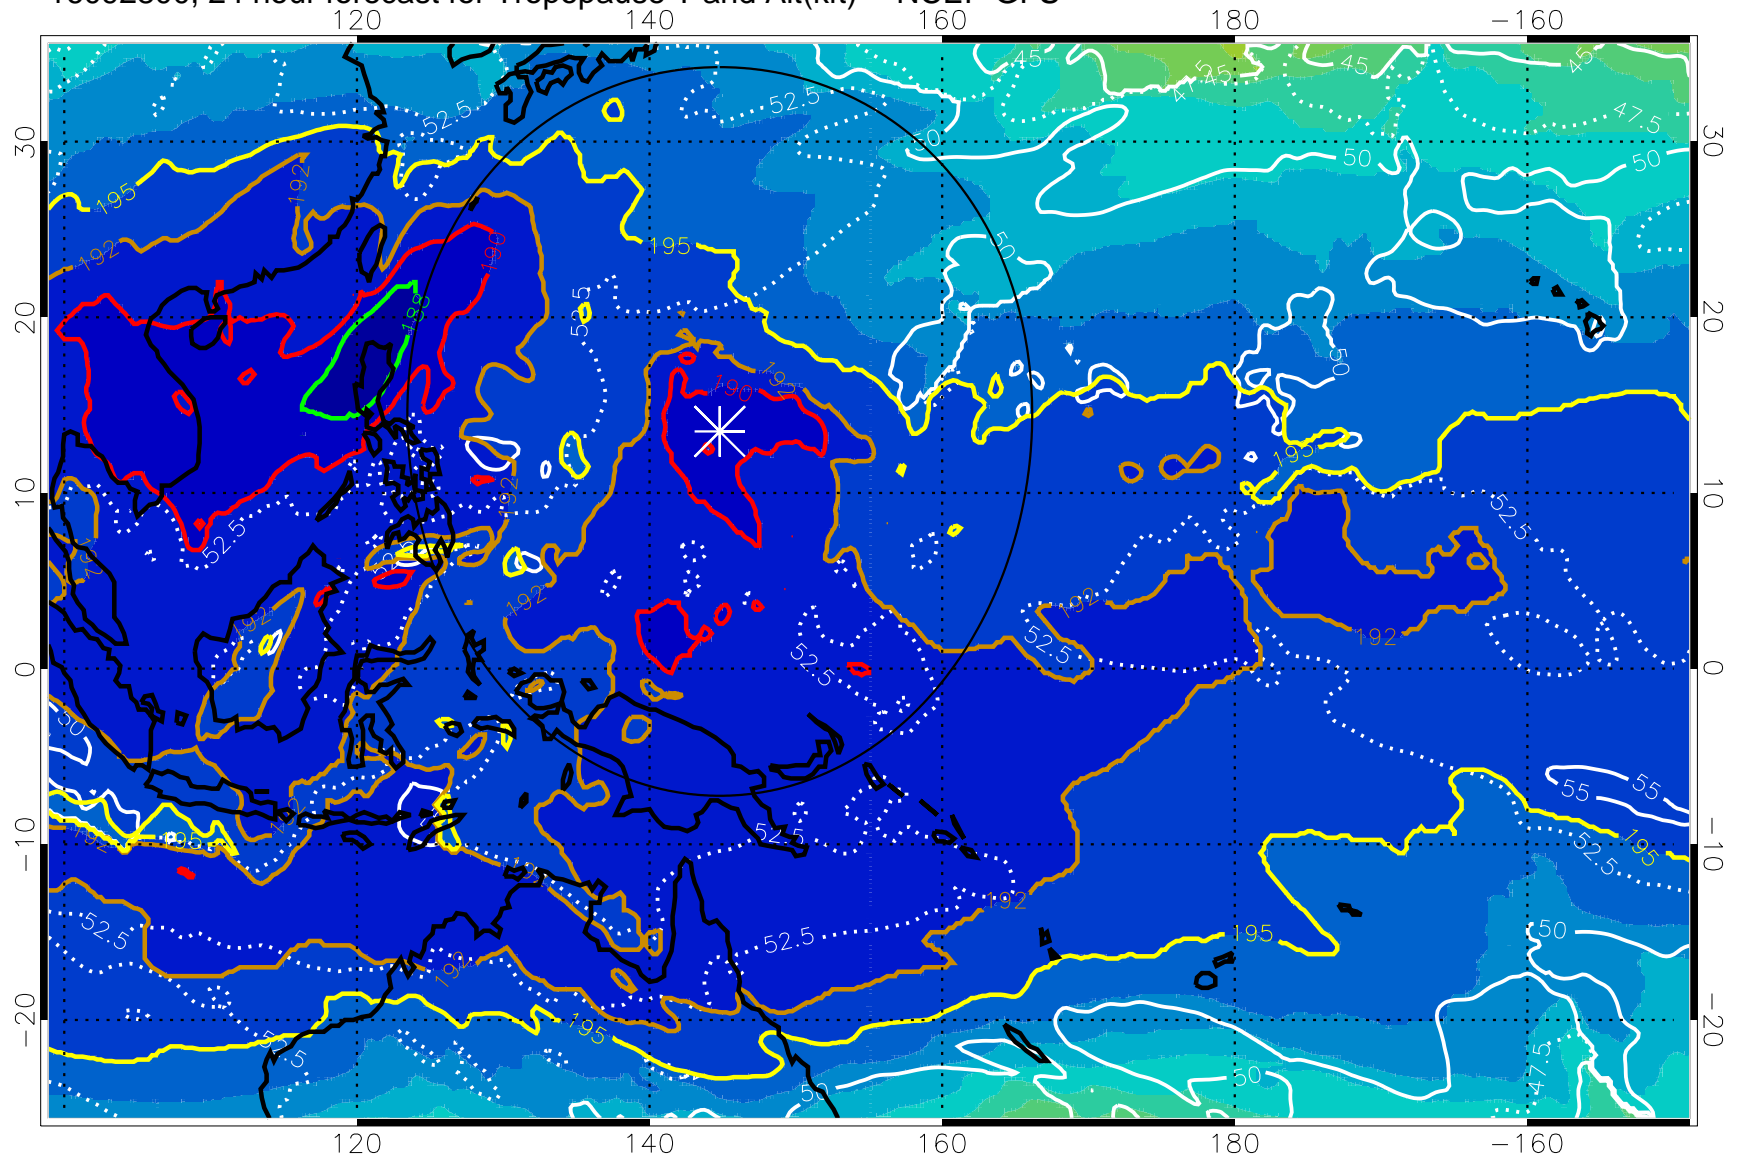

16092800, 24 hour forecast for Tropopause T and Alt(kft) -- NCEP GFS

190 200 210 220 230

Tropopause T, K

Tropopause Altitude in kft (white)

192.5K Isotherm 195K Isotherm

187.5K Isotherm 190K Isotherm

Range ring of 2304 km