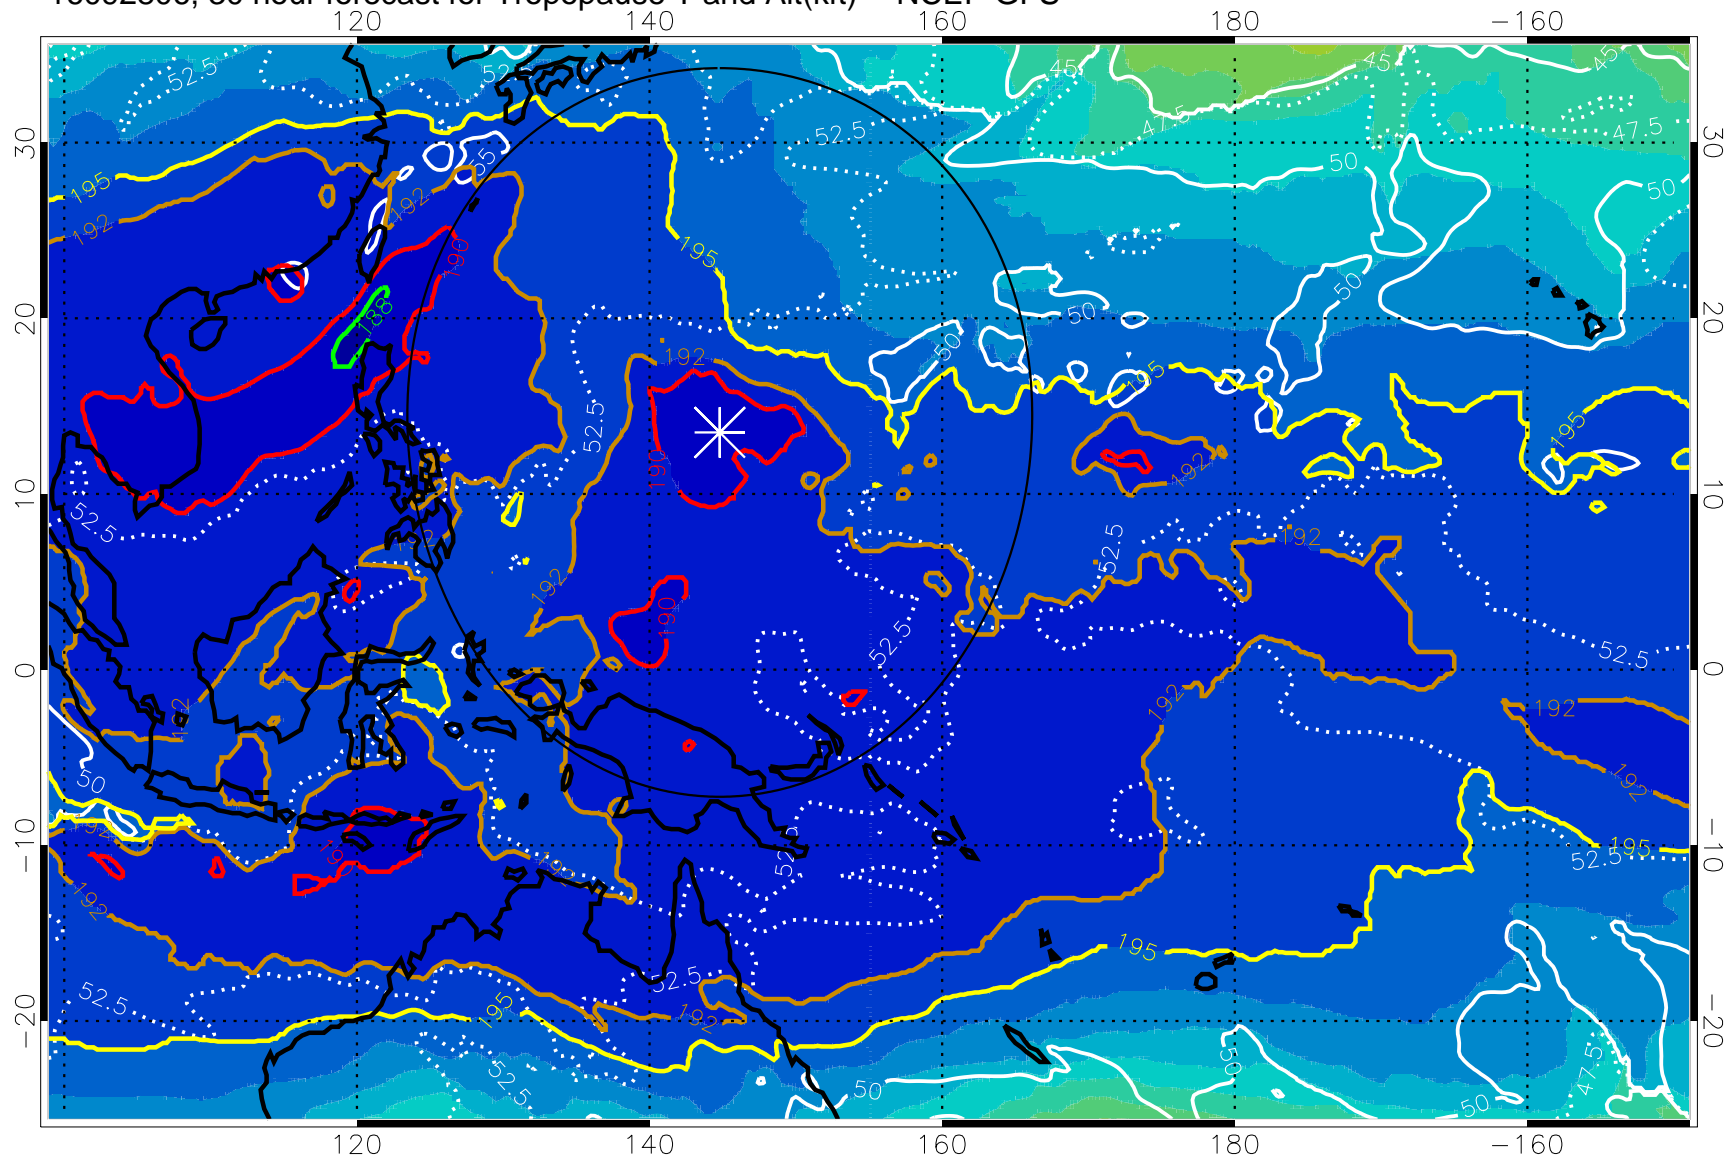

16092806, 30 hour forecast for Tropopause T and Alt(kft) -- NCEP GFS

190   200   210   220   230
Tropopause T, K

Tropopause Altitude in kft (white)

192.5K Isotherm   195K Isotherm
187.5K Isotherm   190K Isotherm

Range ring of 2304 km