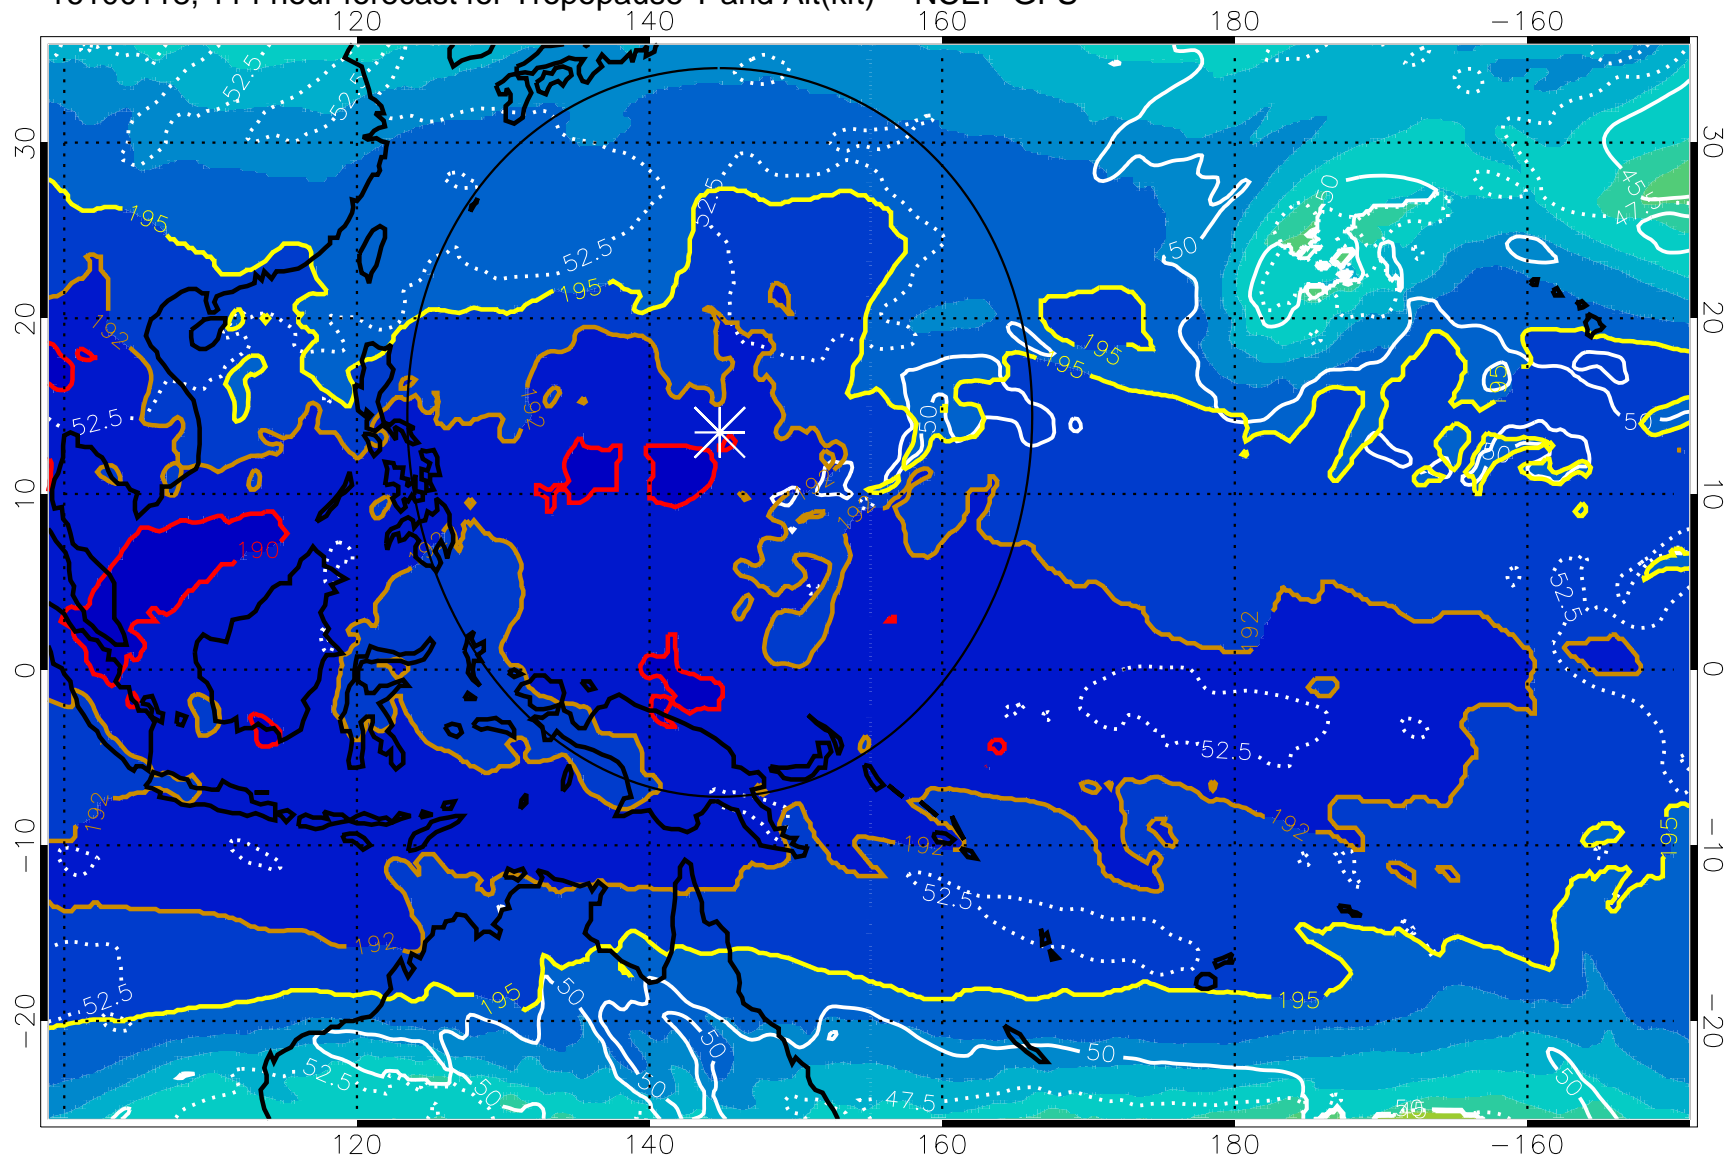

16100118, 114 hour forecast for Tropopause T and Alt(kft) -- NCEP GFS

190 200 210 220 230

Tropopause T, K

Tropopause Altitude in kft (white)

192.5K Isotherm 195K Isotherm
187.5K Isotherm 190K Isotherm

Range ring of 2304 km