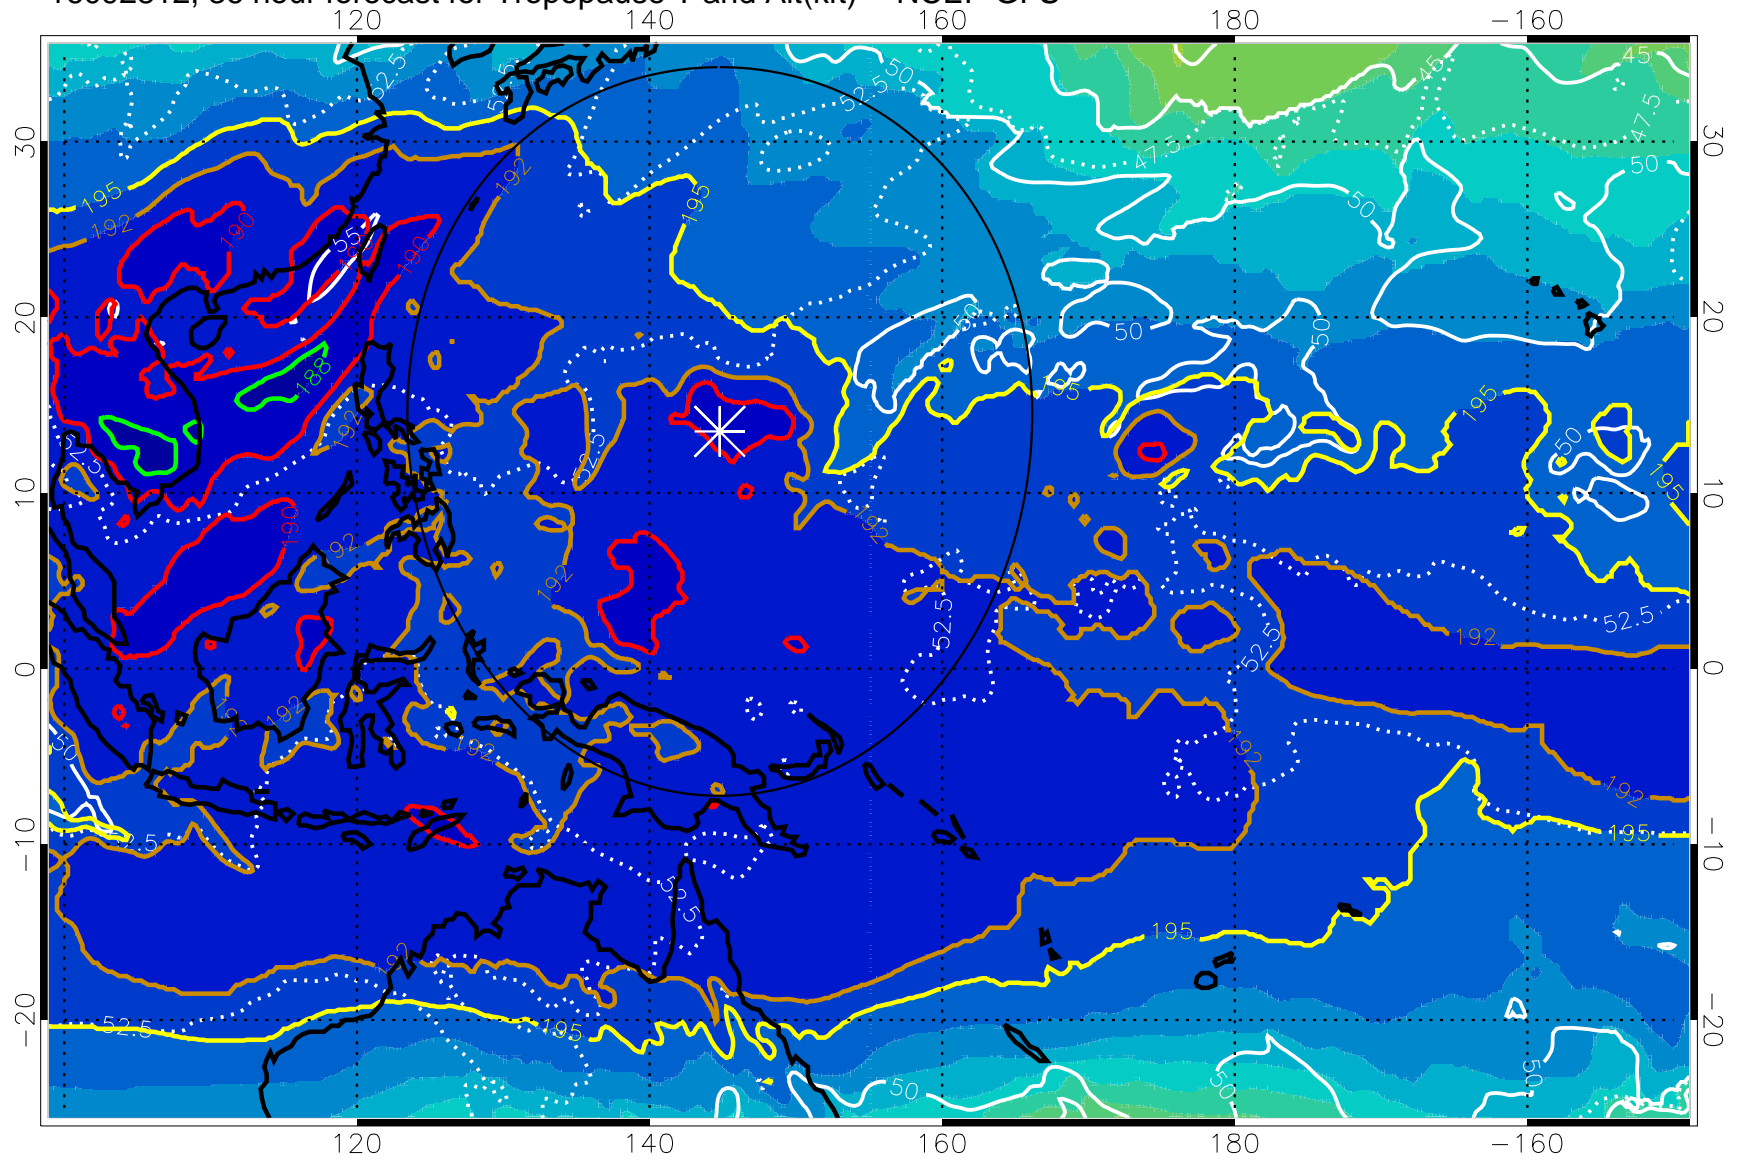

16092812, 36 hour forecast for Tropopause T and Alt(kft) -- NCEP GFS

190   200   210   220   230
Tropopause T, K

Tropopause Altitude in kft (white)

192.5K Isotherm   195K Isotherm
187.5K Isotherm   190K Isotherm

Range ring of 2304 km