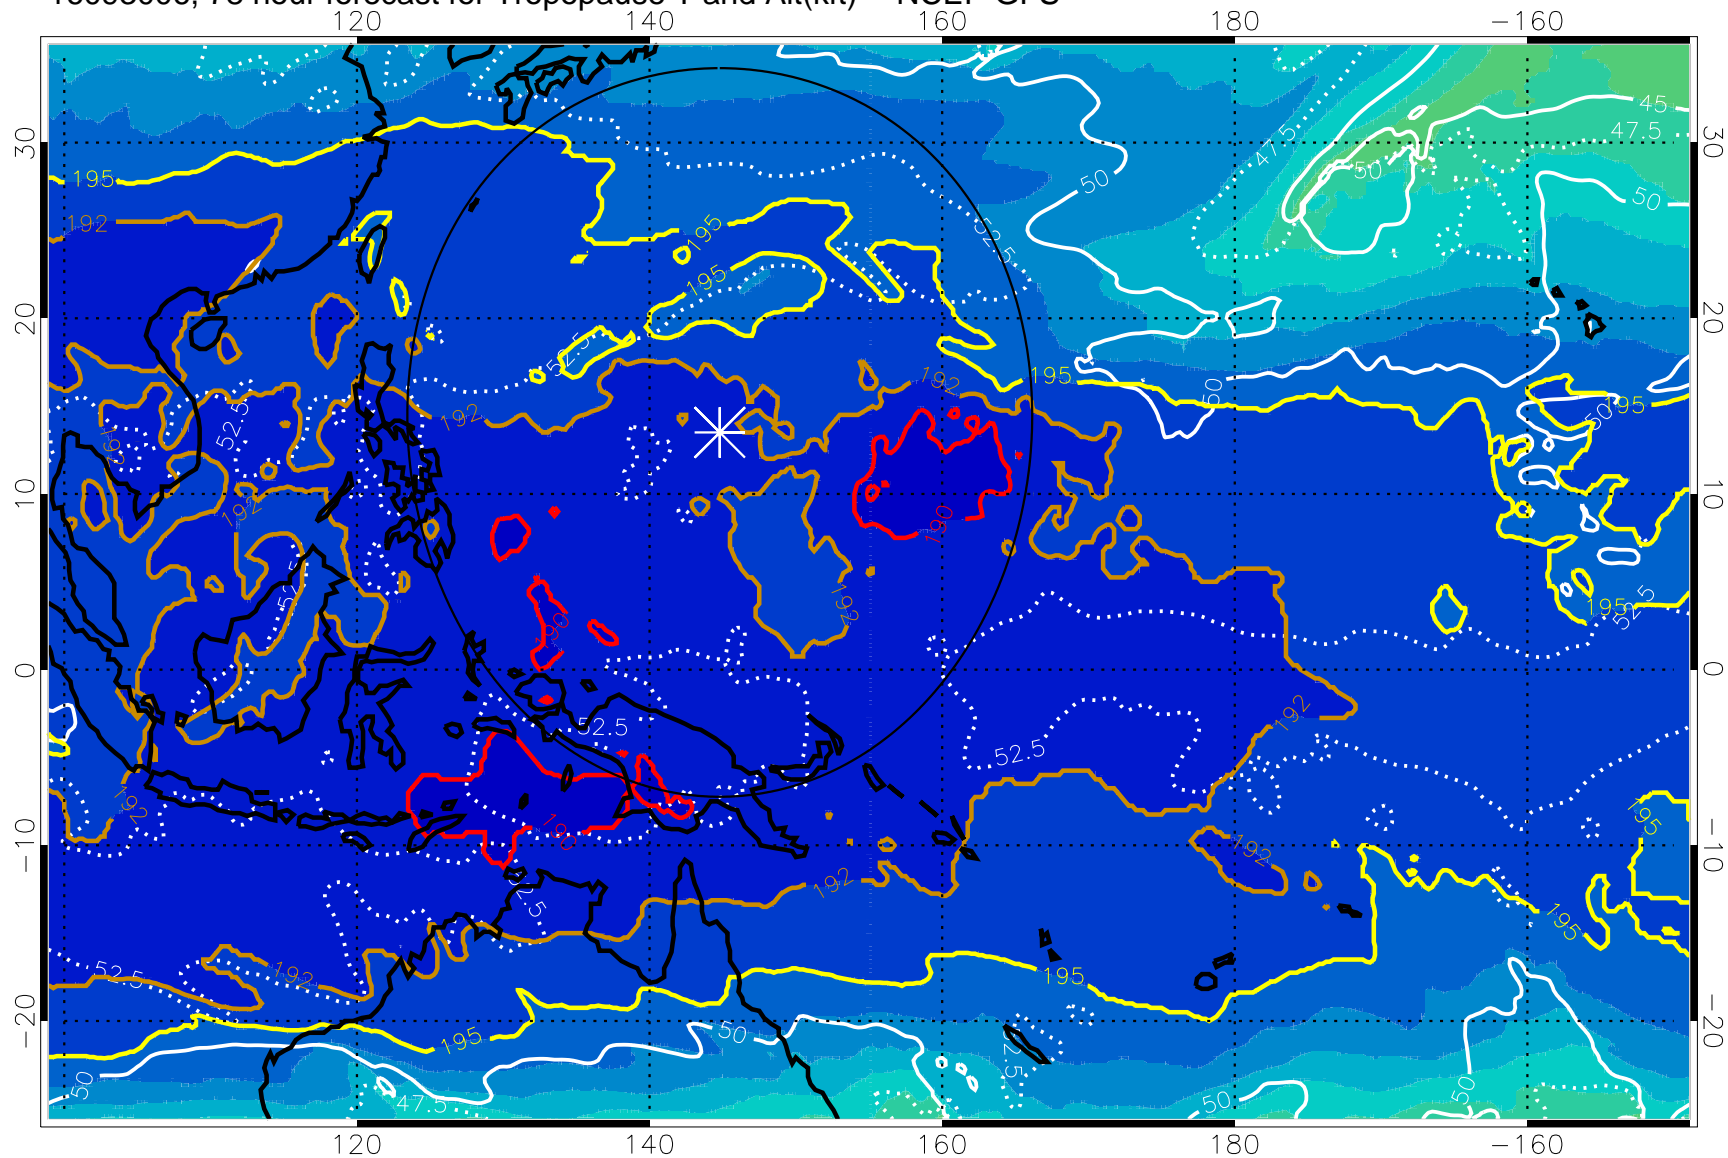

16093006, 78 hour forecast for Tropopause T and Alt(kft) -- NCEP GFS

190 200 210 220 230

Tropopause T, K

Tropopause Altitude in kft (white)

192.5K Isotherm 195K Isotherm
187.5K Isotherm 190K Isotherm

Range ring of 2304 km