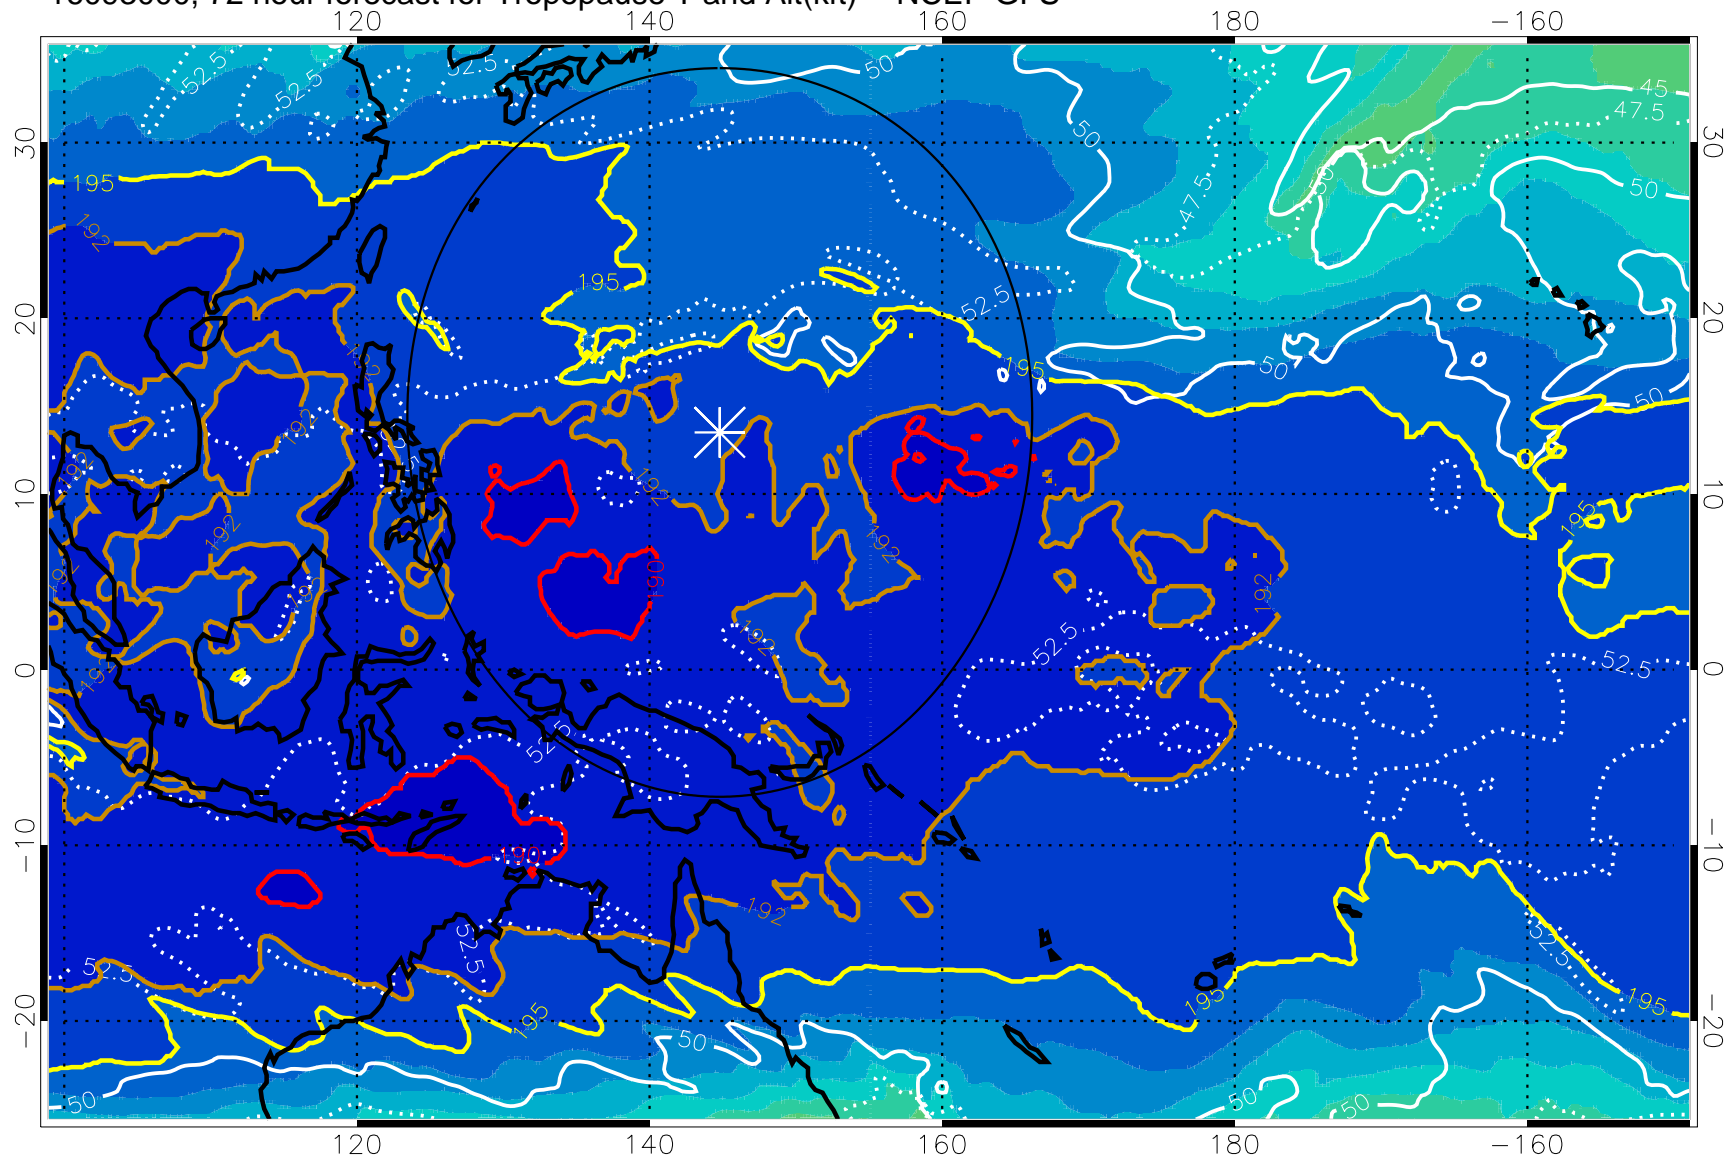

16093000, 72 hour forecast for Tropopause T and Alt(kft) -- NCEP GFS

190 200 210 220 230
Tropopause T, K

Tropopause Altitude in kft (white)

192.5K Isotherm 195K Isotherm
187.5K Isotherm 190K Isotherm

Range ring of 2304 km