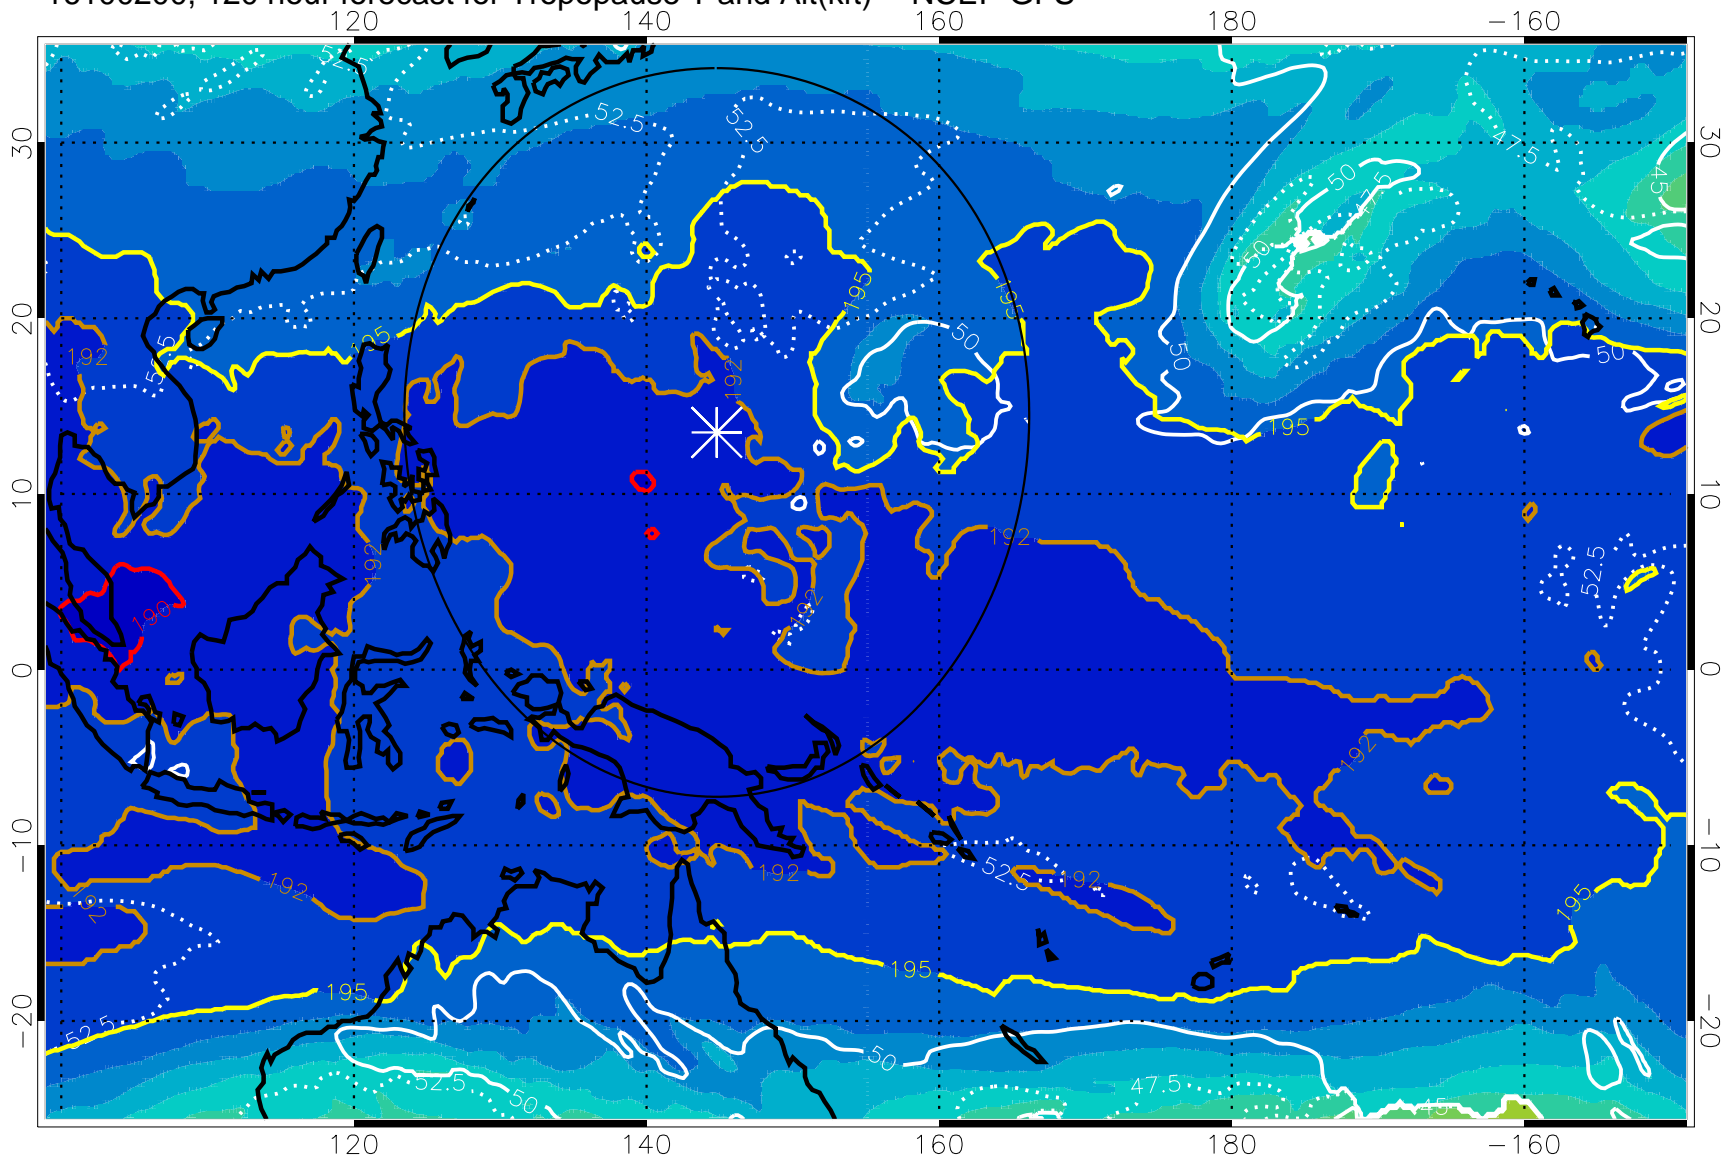

Range ring of 2304 km

16100118, 114 hour forecast for Tropopause T and Alt(kft) -- NCEP GFS

190 200 210 220 230

Tropopause T, K

Tropopause Altitude in kft (white)

192.5K Isotherm 195K Isotherm  
187.5K Isotherm 190K Isotherm

Range ring of 2304 km

16100200, 120 hour forecast for Tropopause T and Alt(kft) -- NCEP GFS

190 200 210 220 230

Tropopause T, K

Tropopause Altitude in kft (white)

192.5K Isotherm 195K Isotherm  
187.5K Isotherm 190K Isotherm