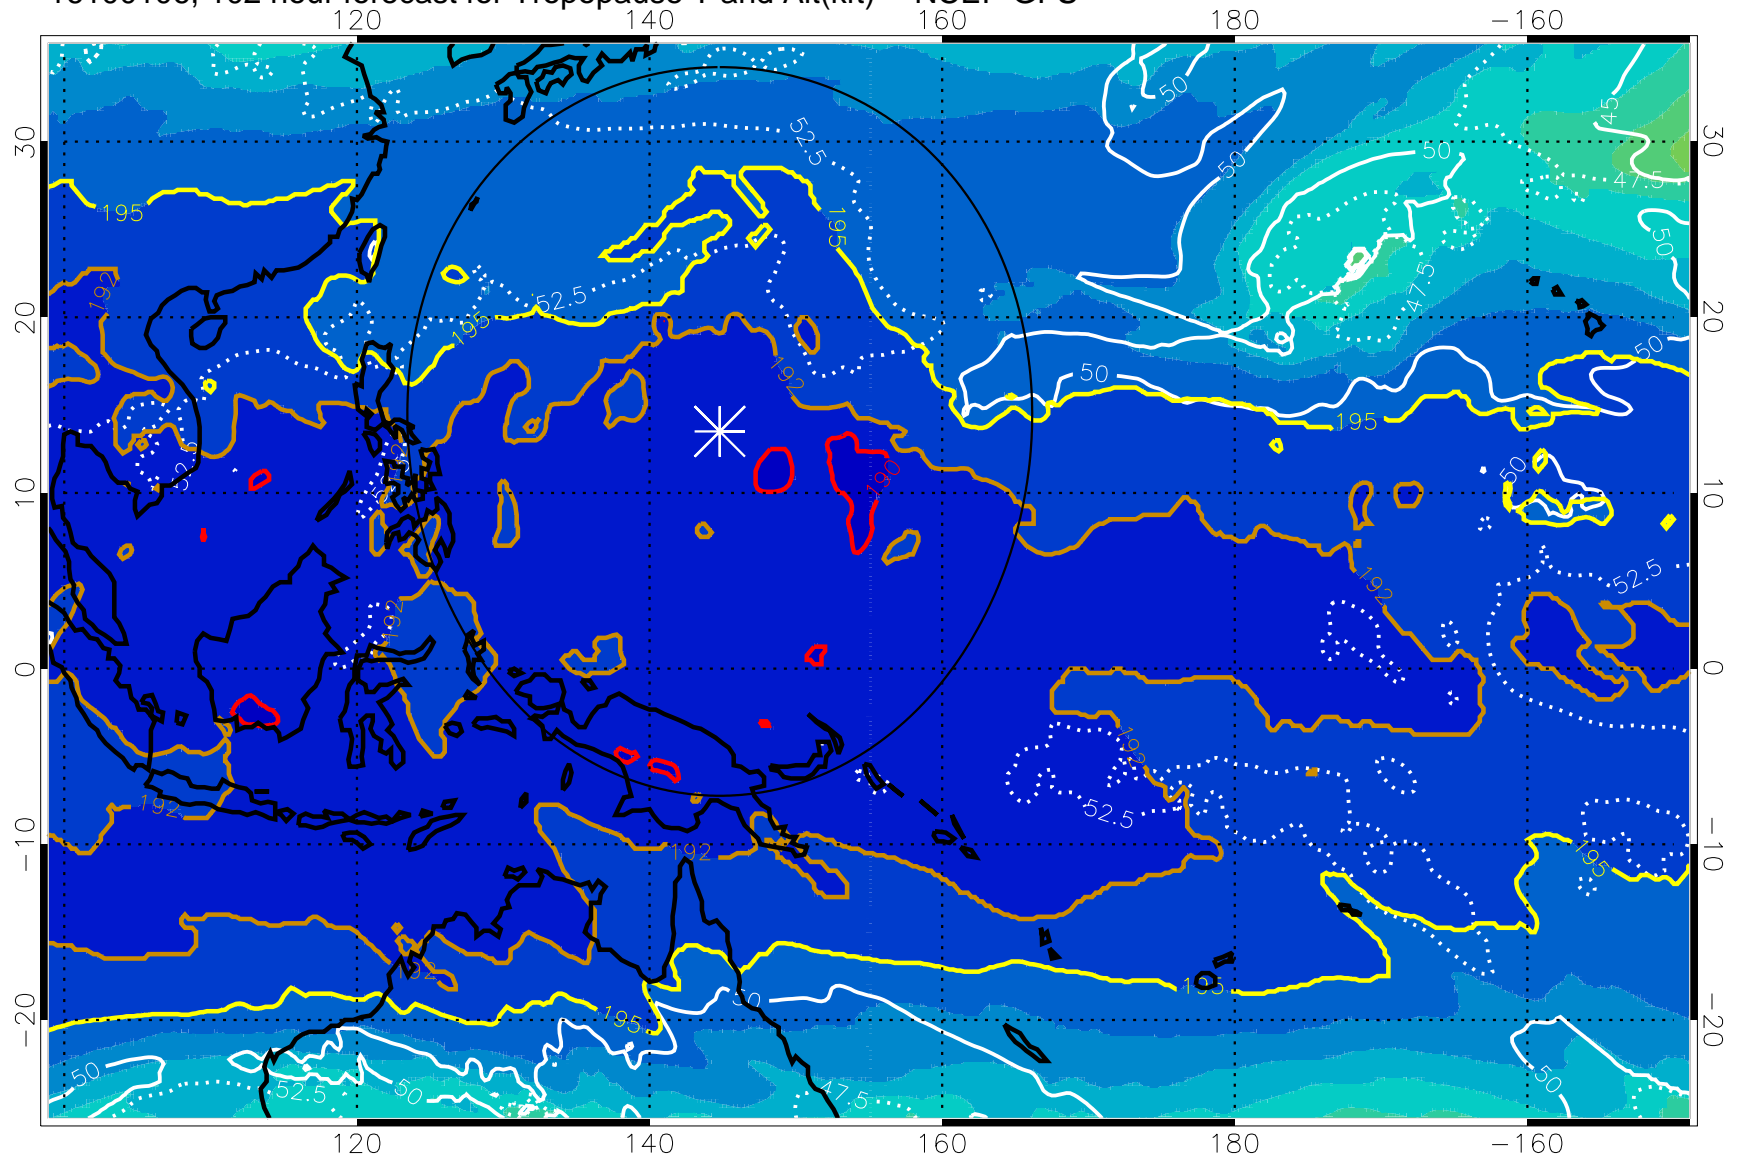

16100106, 102 hour forecast for Tropopause T and Alt(kft) -- NCEP GFS

190 200 210 220 230
Tropopause T, K

Tropopause Altitude in kft (white)

192.5K Isotherm 195K Isotherm
187.5K Isotherm 190K Isotherm

Range ring of 2304 km