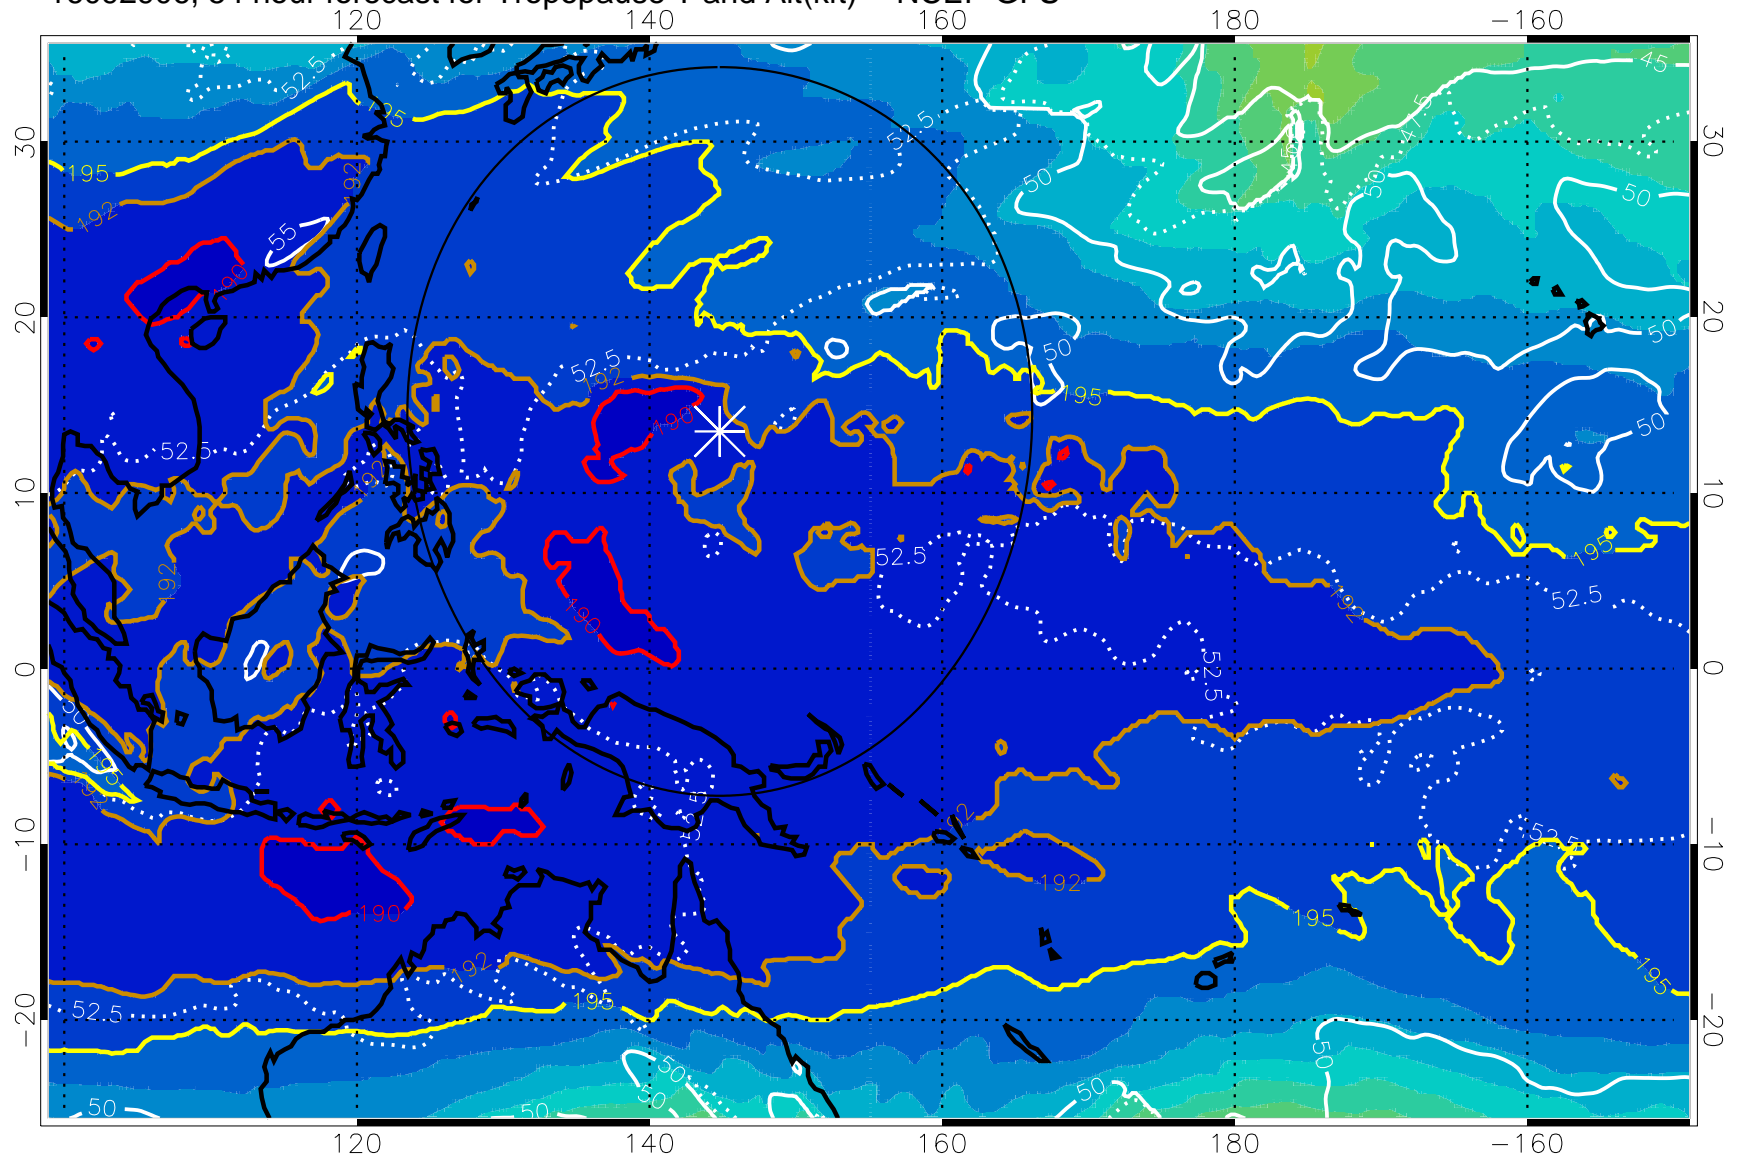

16092906, 54 hour forecast for Tropopause T and Alt(kft) -- NCEP GFS

190 200 210 220 230

Tropopause T, K

Tropopause Altitude in kft (white)

192.5K Isotherm 195K Isotherm

187.5K Isotherm 190K Isotherm

Range ring of 2304 km