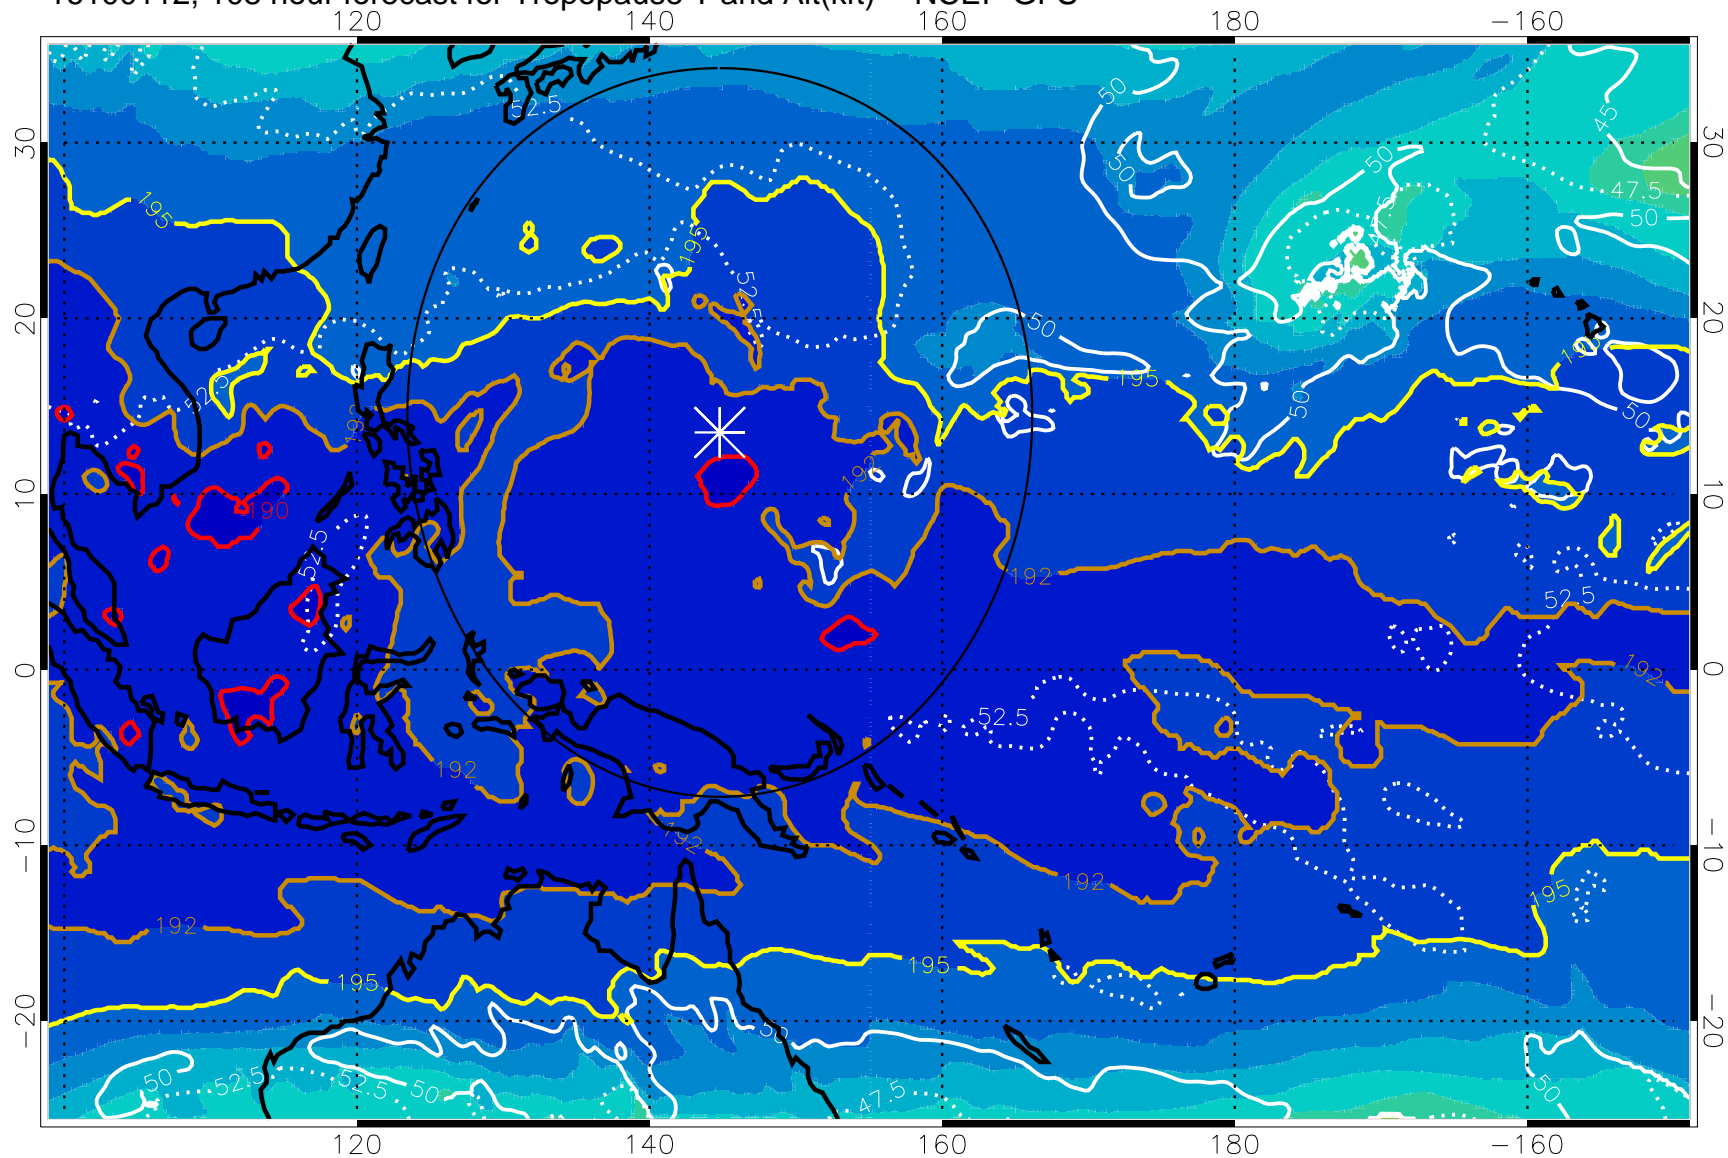

Range ring of 2304 km

16100106, 102 hour forecast for Tropopause T and Alt(kft) -- NCEP GFS

190 200 210 220 230  
Tropopause T, K

Tropopause Altitude in kft (white)

192.5K Isotherm 195K Isotherm  
187.5K Isotherm 190K Isotherm

Range ring of 2304 km

16100112, 108 hour forecast for Tropopause T and Alt(kft) -- NCEP GFS

190 200 210 220 230

Tropopause T, K

Tropopause Altitude in kft (white)

192.5K Isotherm 195K Isotherm  
187.5K Isotherm 190K Isotherm