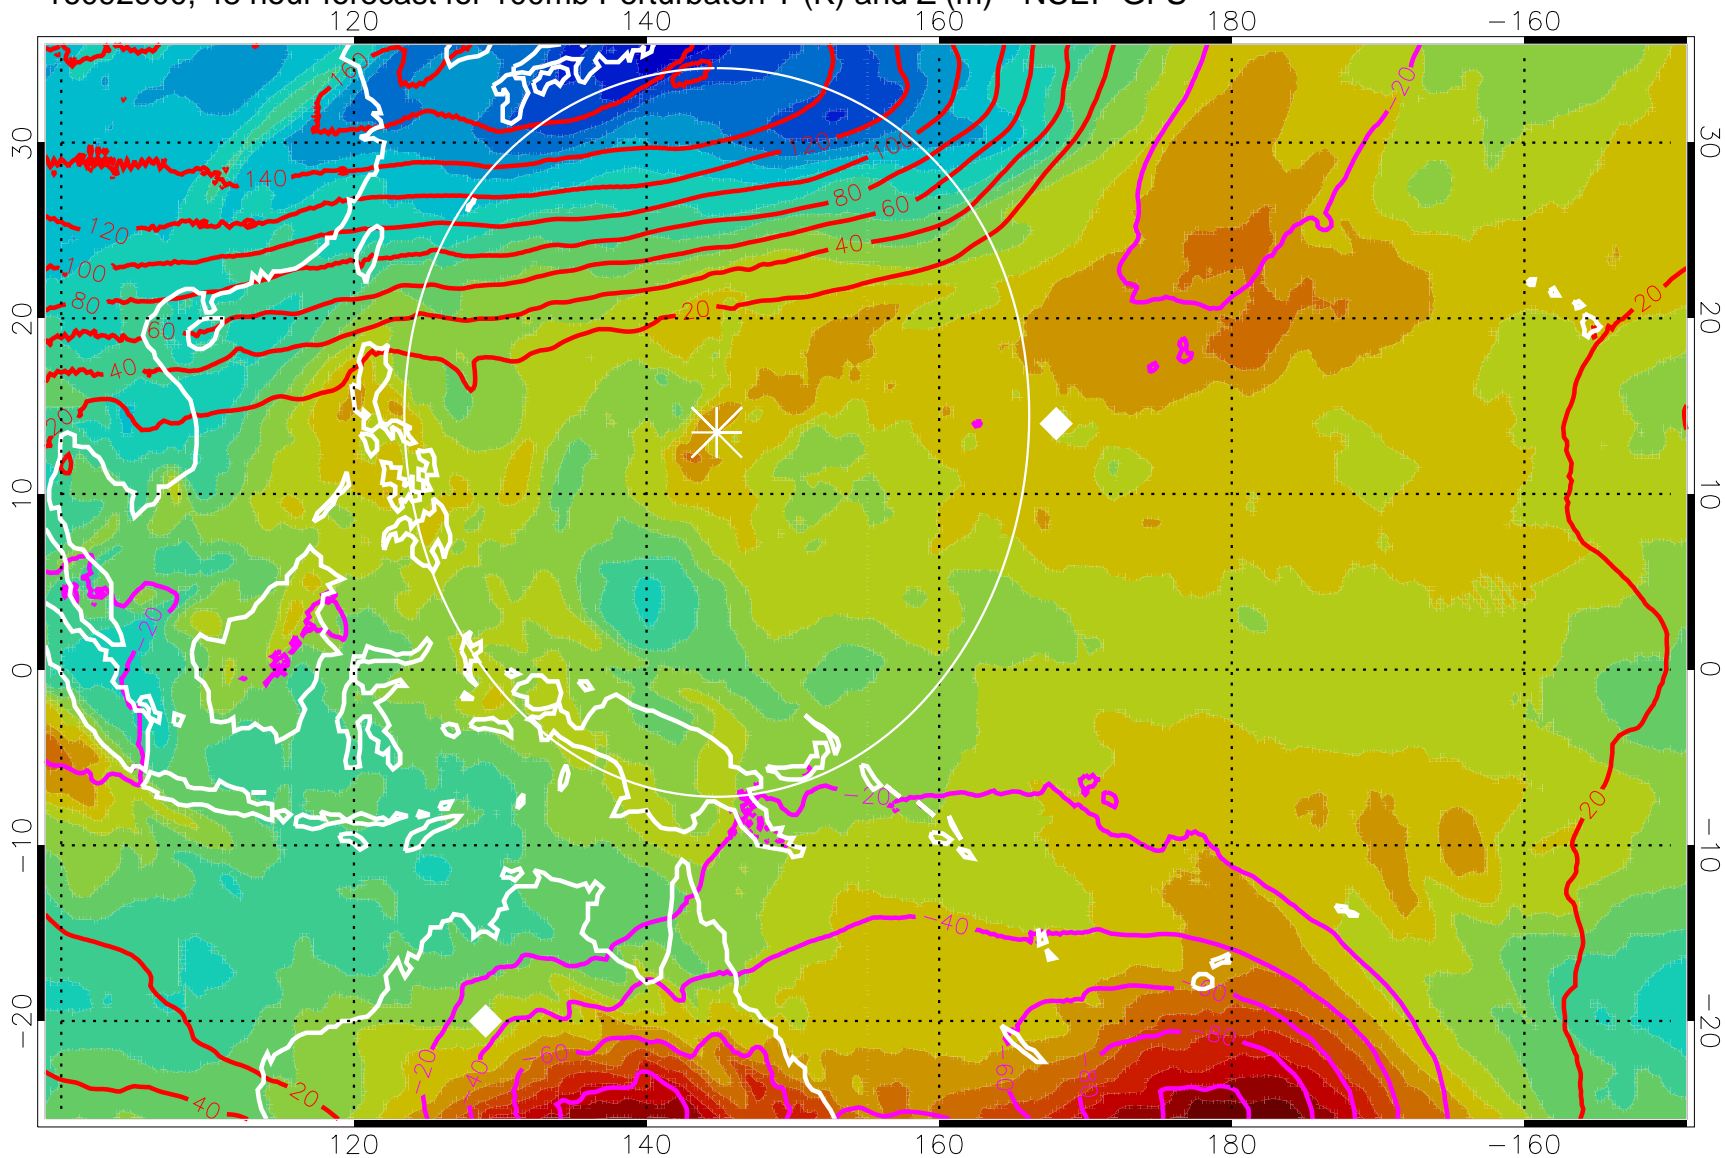

16092900, 48 hour forecast for 100mb Perturbaton T (K) and Z (m)-- NCEP GFS

Contours are 100 mbar Z perturbation (m)
Positive Z Contours
Negative Z Contours
Diamonds-mean pos. of anticyclones

Range ring of 2304 km