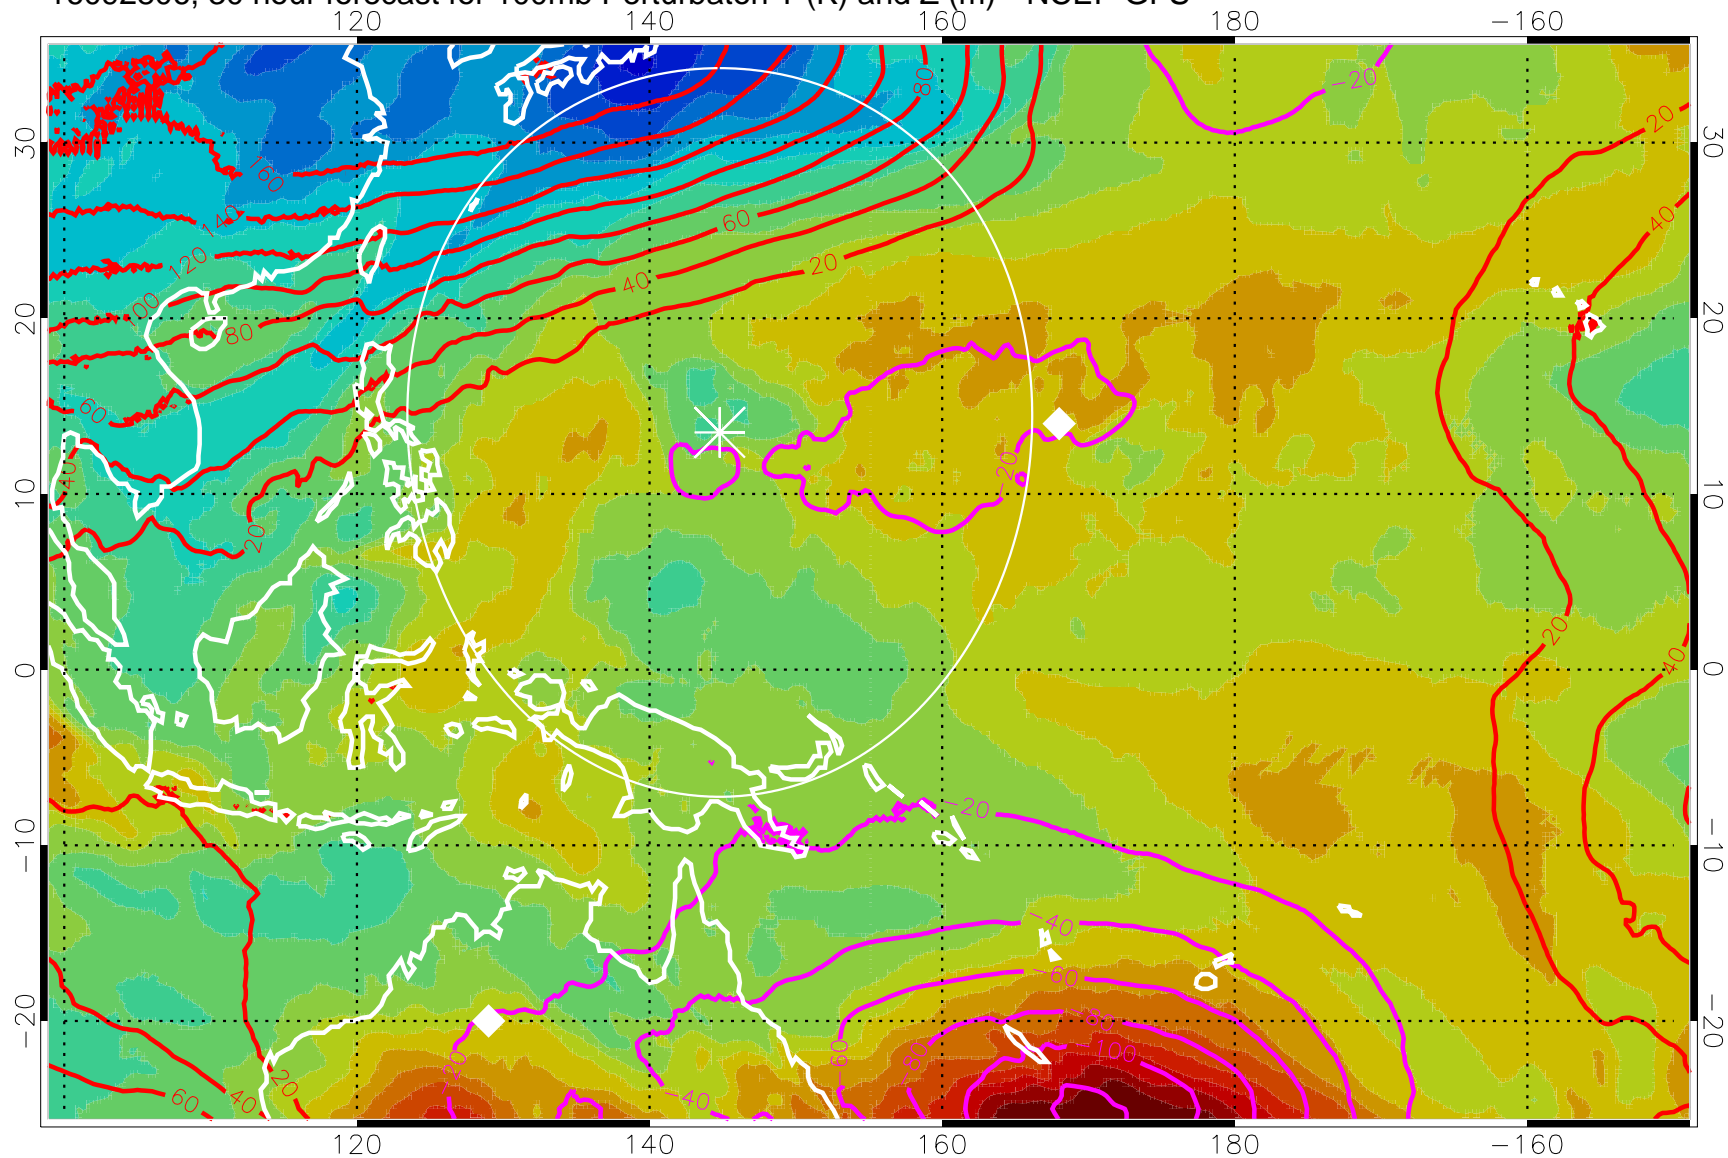

16092806, 30 hour forecast for 100mb Perturbaton T (K) and Z (m)-- NCEP GFS

Contours are 100 mbar Z perturbation (m)
Positive Z Contours
Negative Z Contours
Diamonds-mean pos. of anticyclones

Range ring of 2304 km