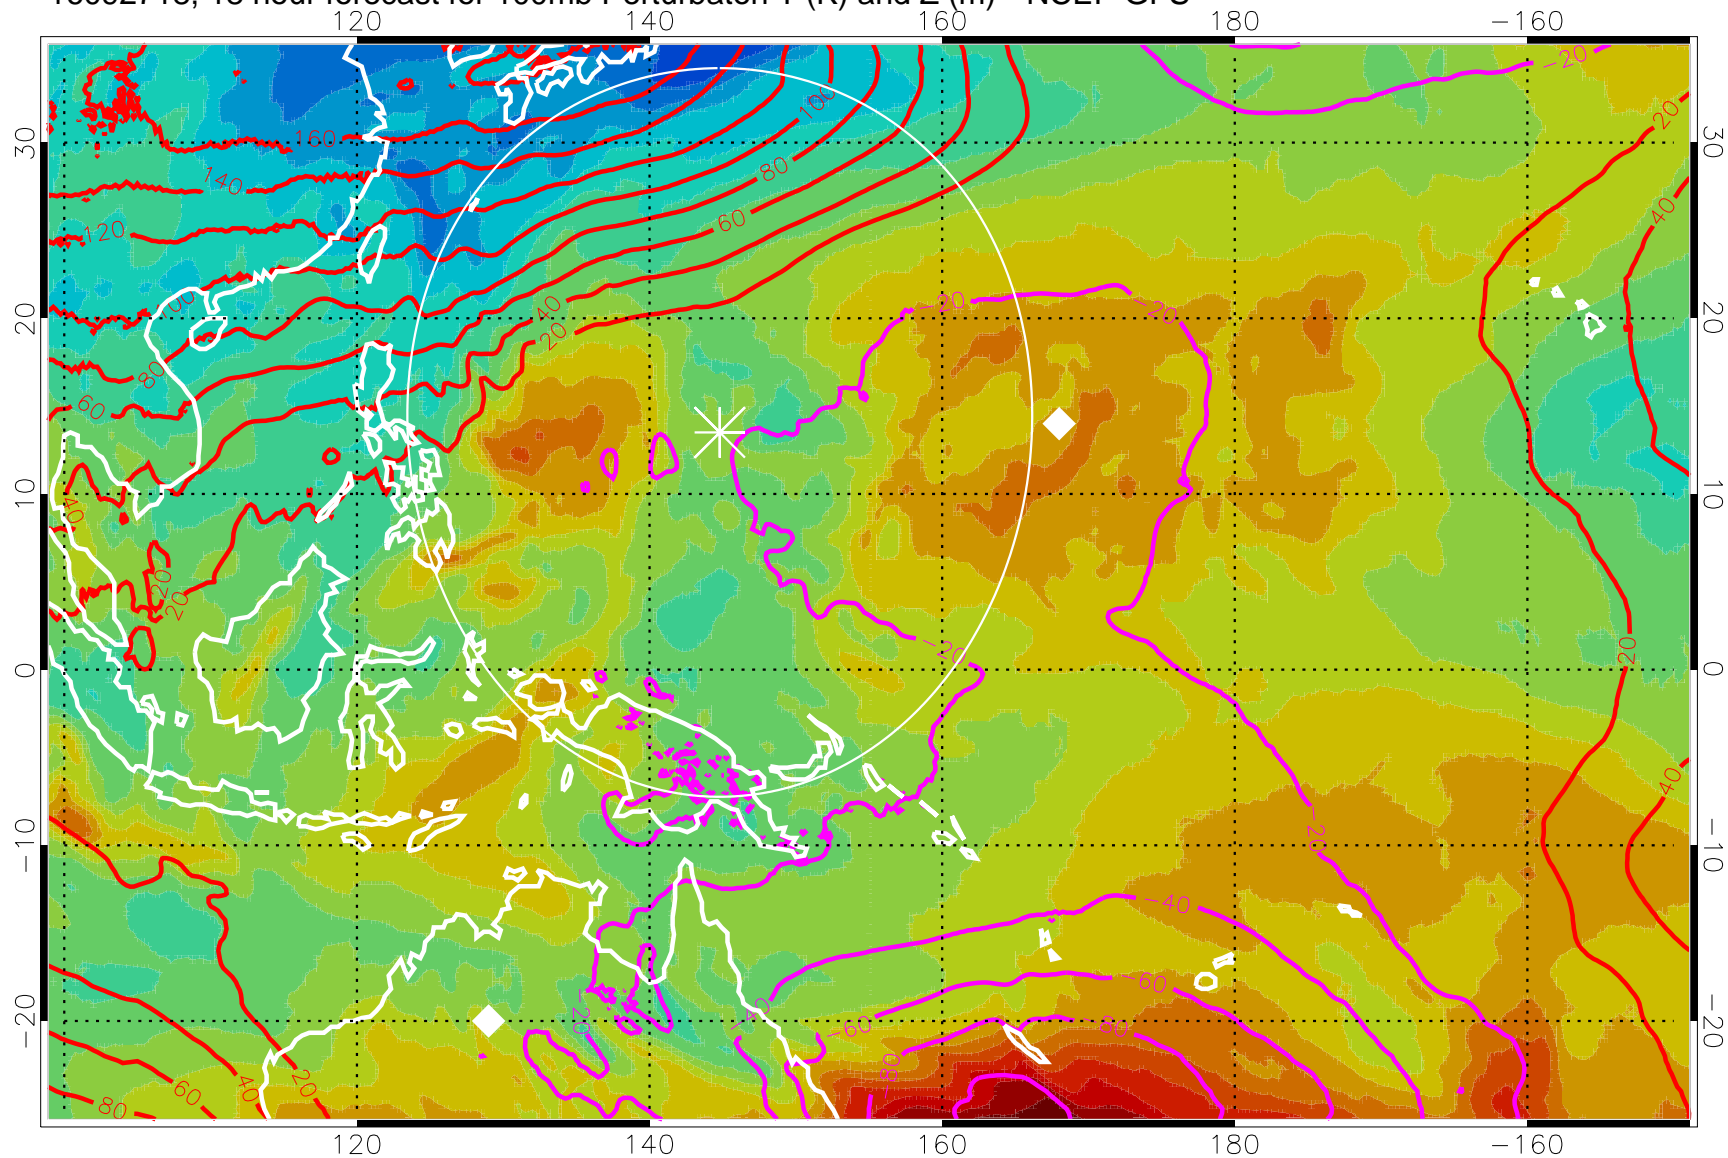

16092718, 18 hour forecast for 100mb Perturbaton T (K) and Z (m)-- NCEP GFS

Contours are 100 mbar Z perturbation (m)
Positive Z Contours
Negative Z Contours
Diamonds-mean pos. of anticyclones

Range ring of 2304 km