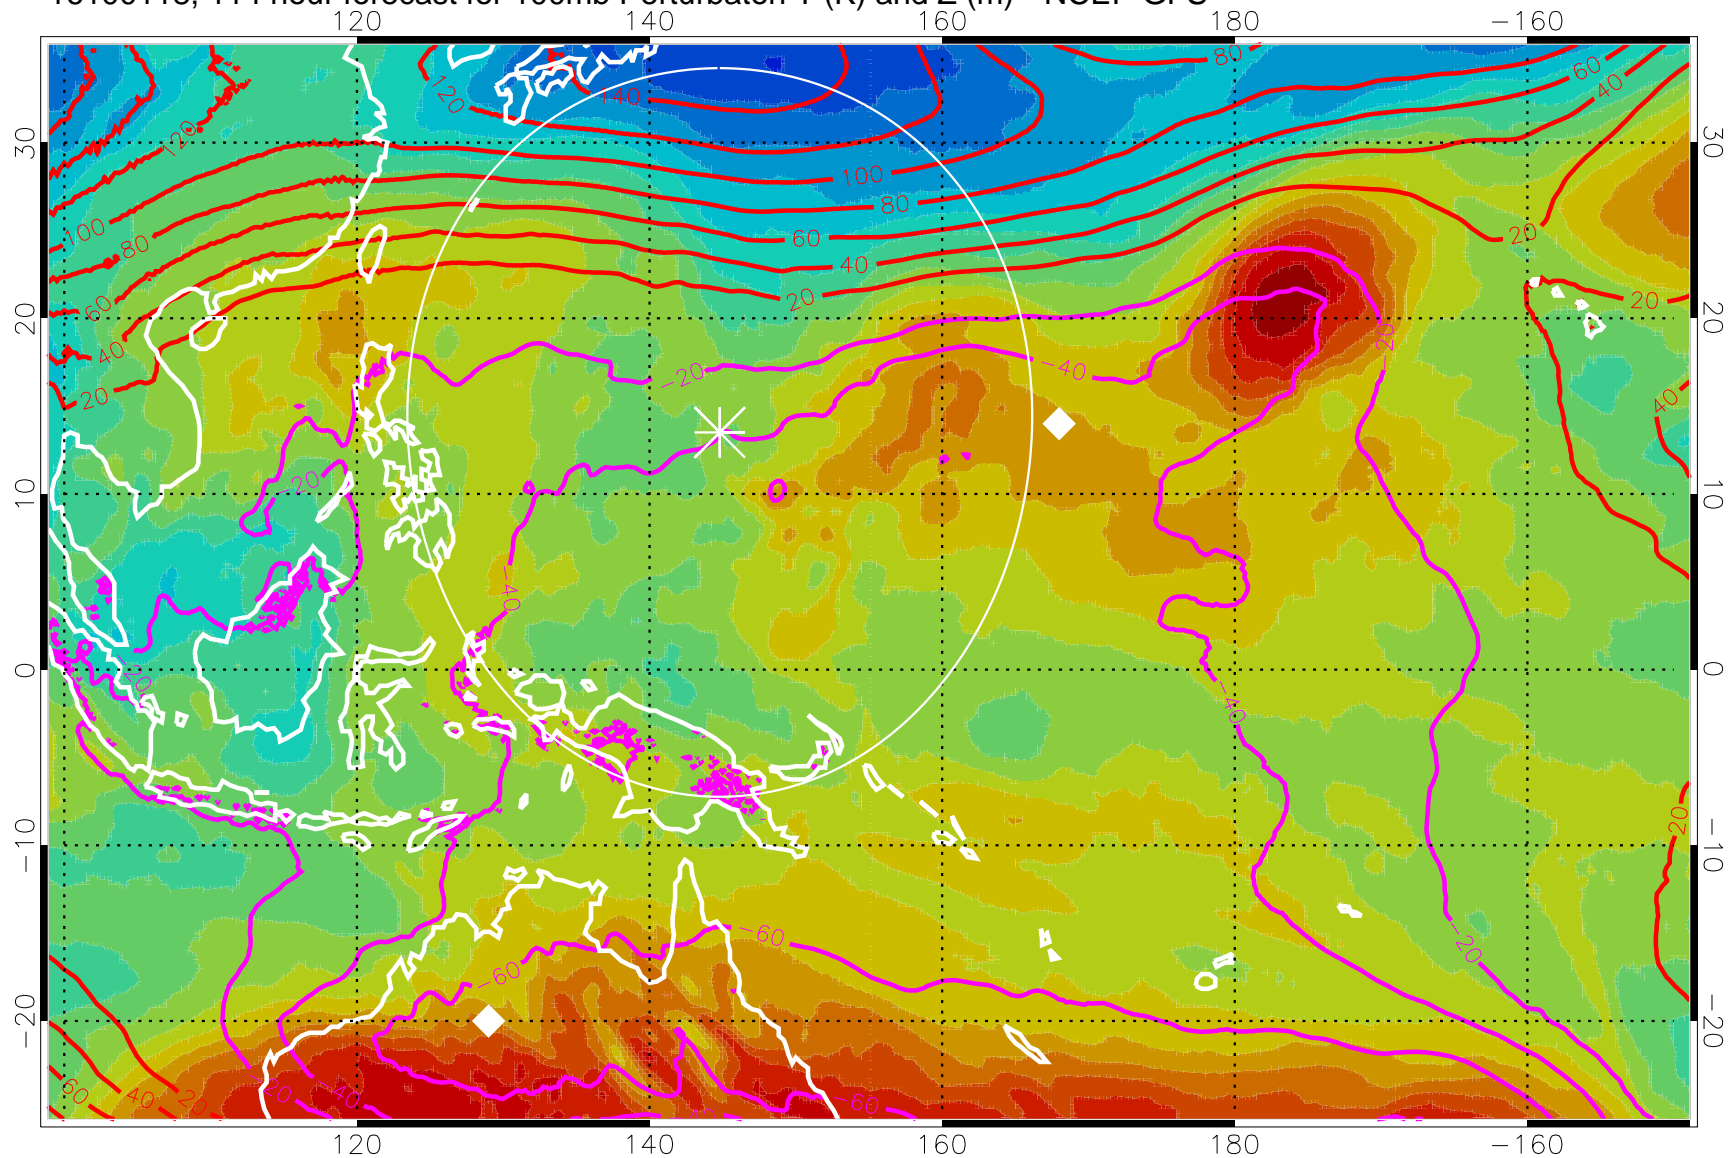

16100118, 114 hour forecast for 100mb Perturbaton T (K) and Z (m)-- NCEP GFS

Contours are 100 mbar Z perturbation (m)
Positive Z Contours
Negative Z Contours
Diamonds-mean pos. of anticyclones

Range ring of 2304 km