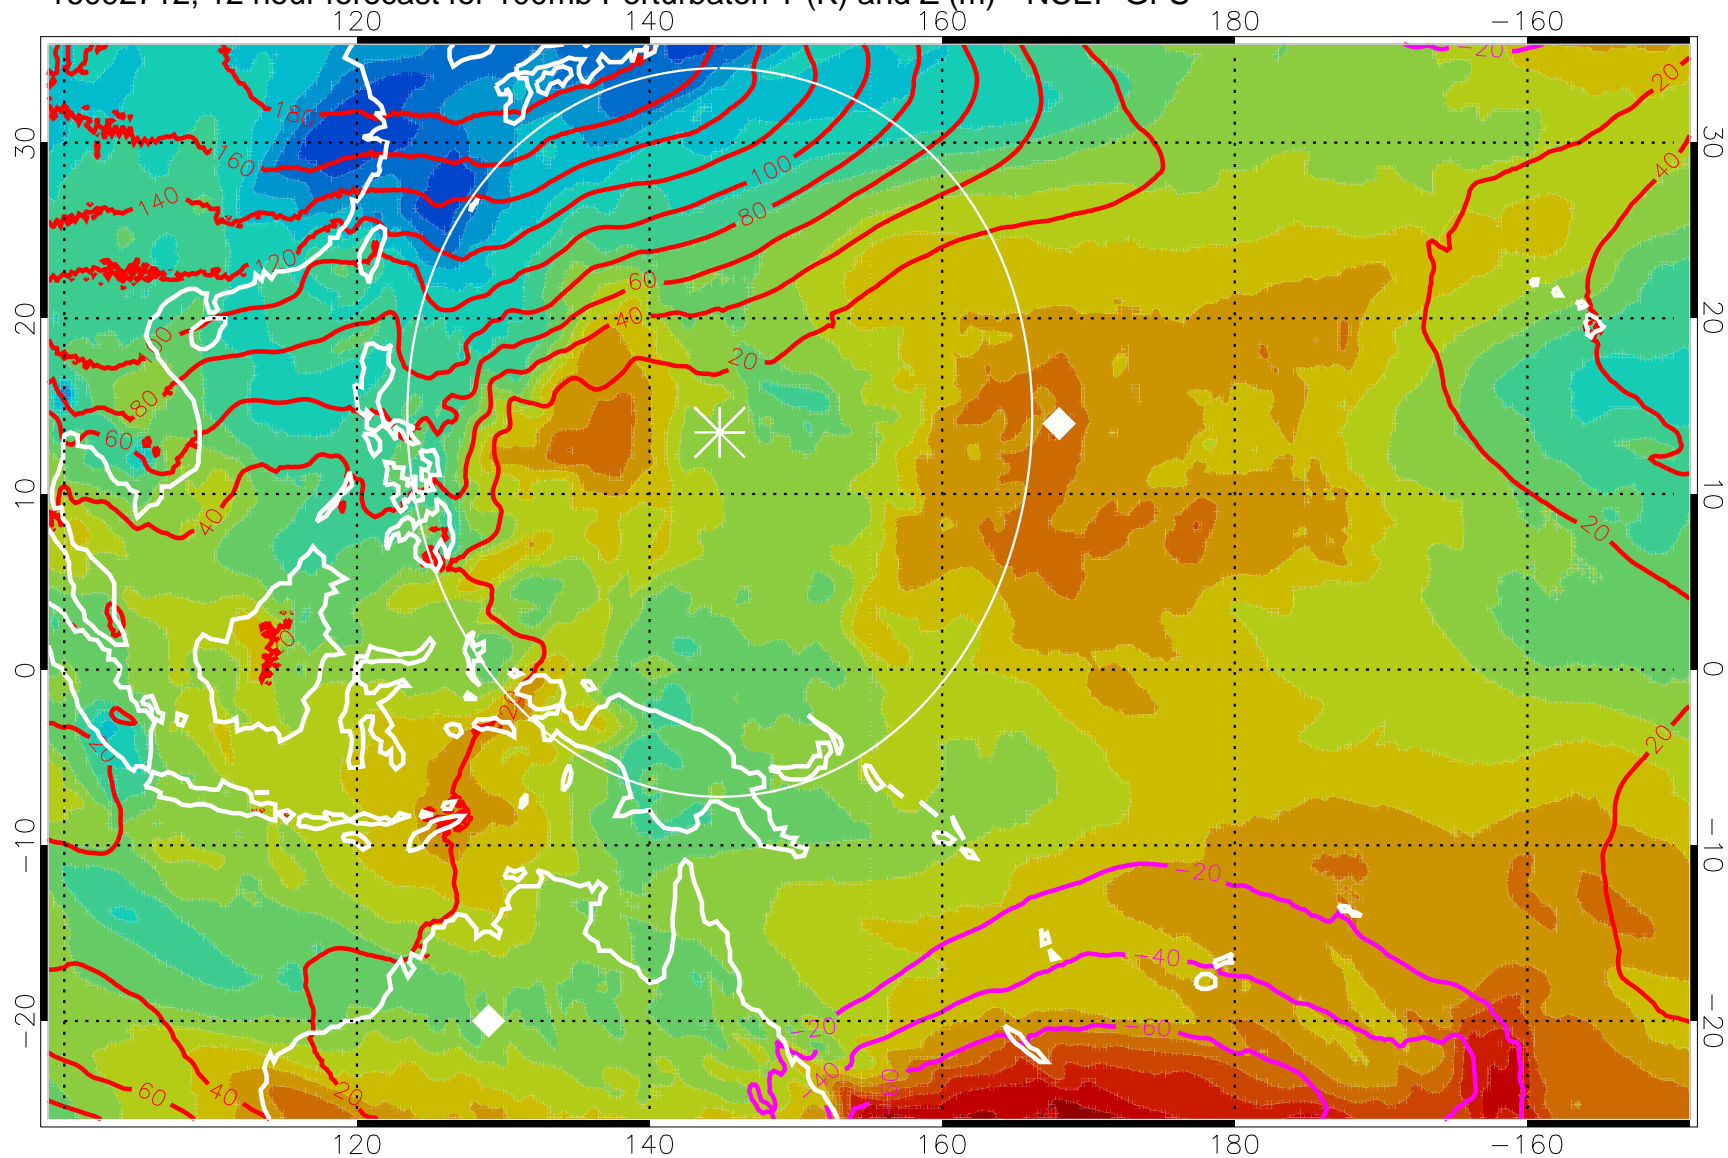

16092712, 12 hour forecast for 100mb Perturbaton T (K) and Z (m)-- NCEP GFS

Contours are 100 mbar Z perturbation (m)
Positive Z Contours
Negative Z Contours
Diamonds-mean pos. of anticyclones

Range ring of 2304 km