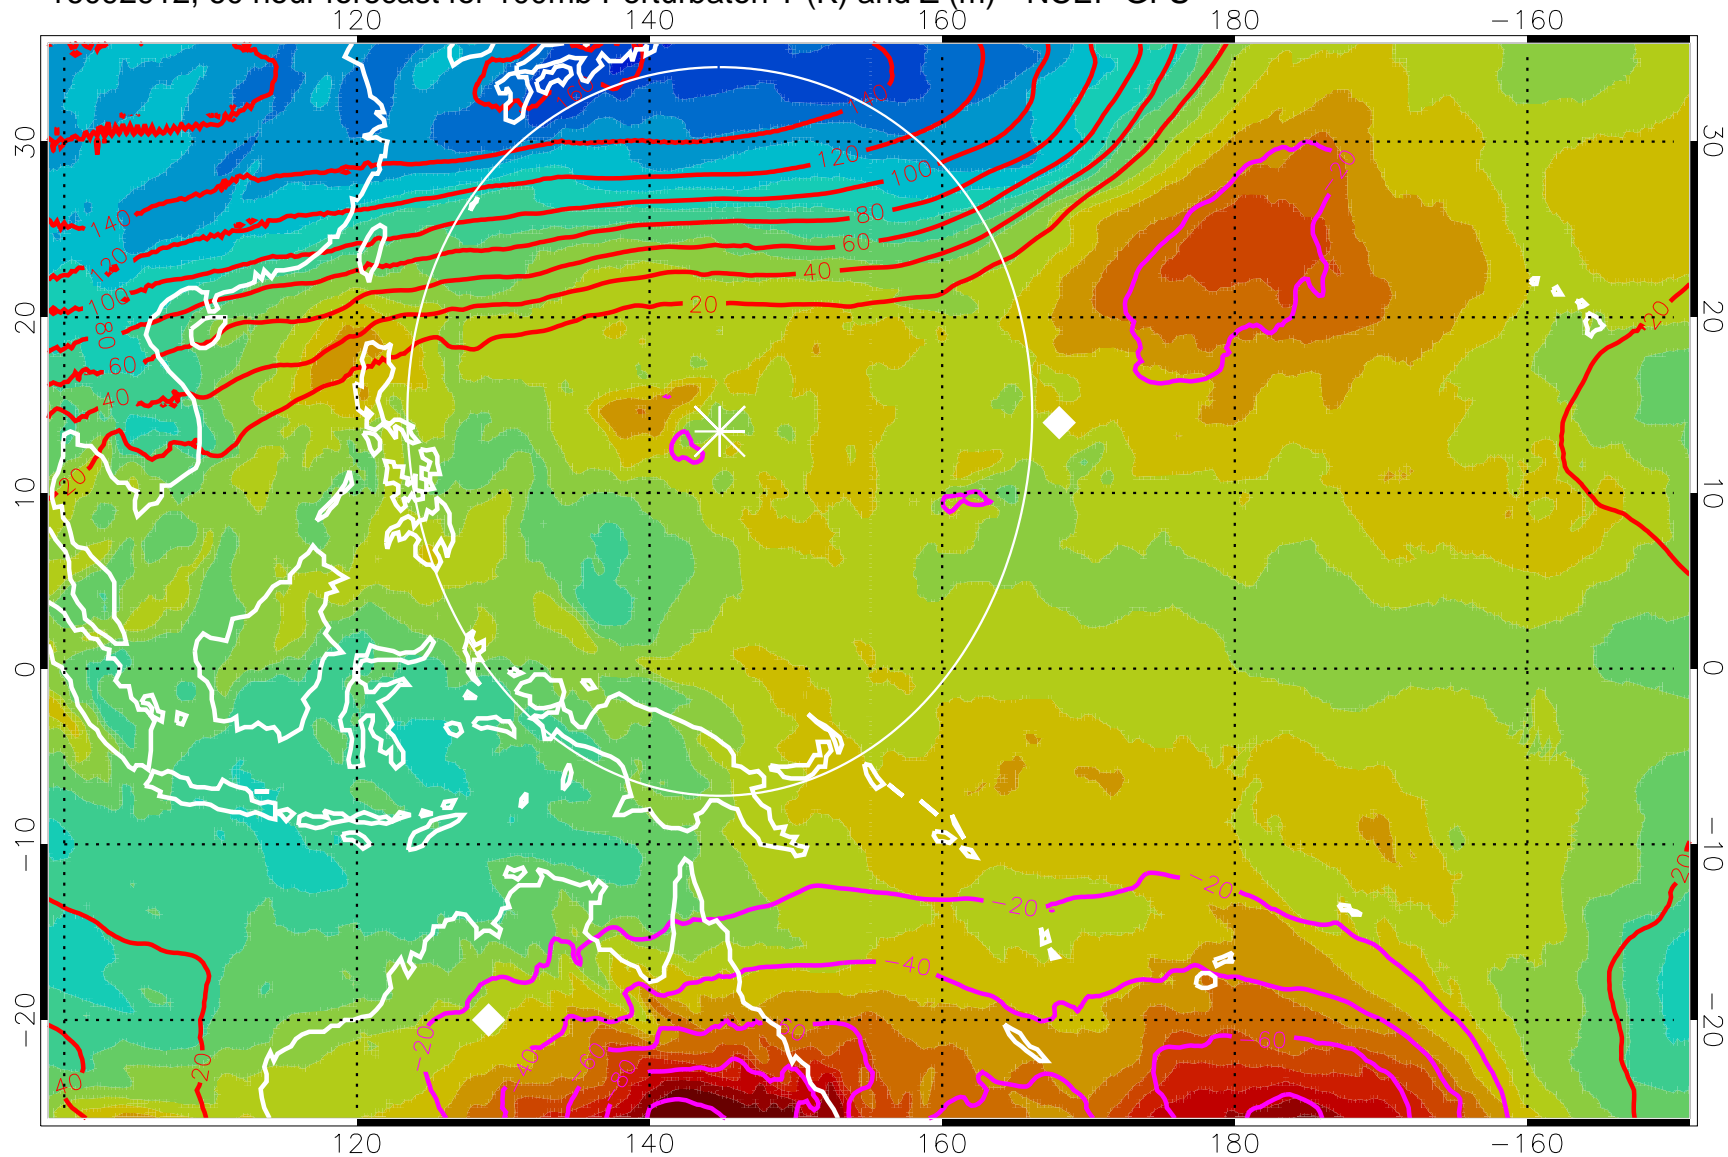

16092912, 60 hour forecast for 100mb Perturbaton T (K) and Z (m)-- NCEP GFS

Contours are 100 mbar Z perturbation (m)
Positive Z Contours
Negative Z Contours
Diamonds-mean pos. of anticyclones

Range ring of 2304 km