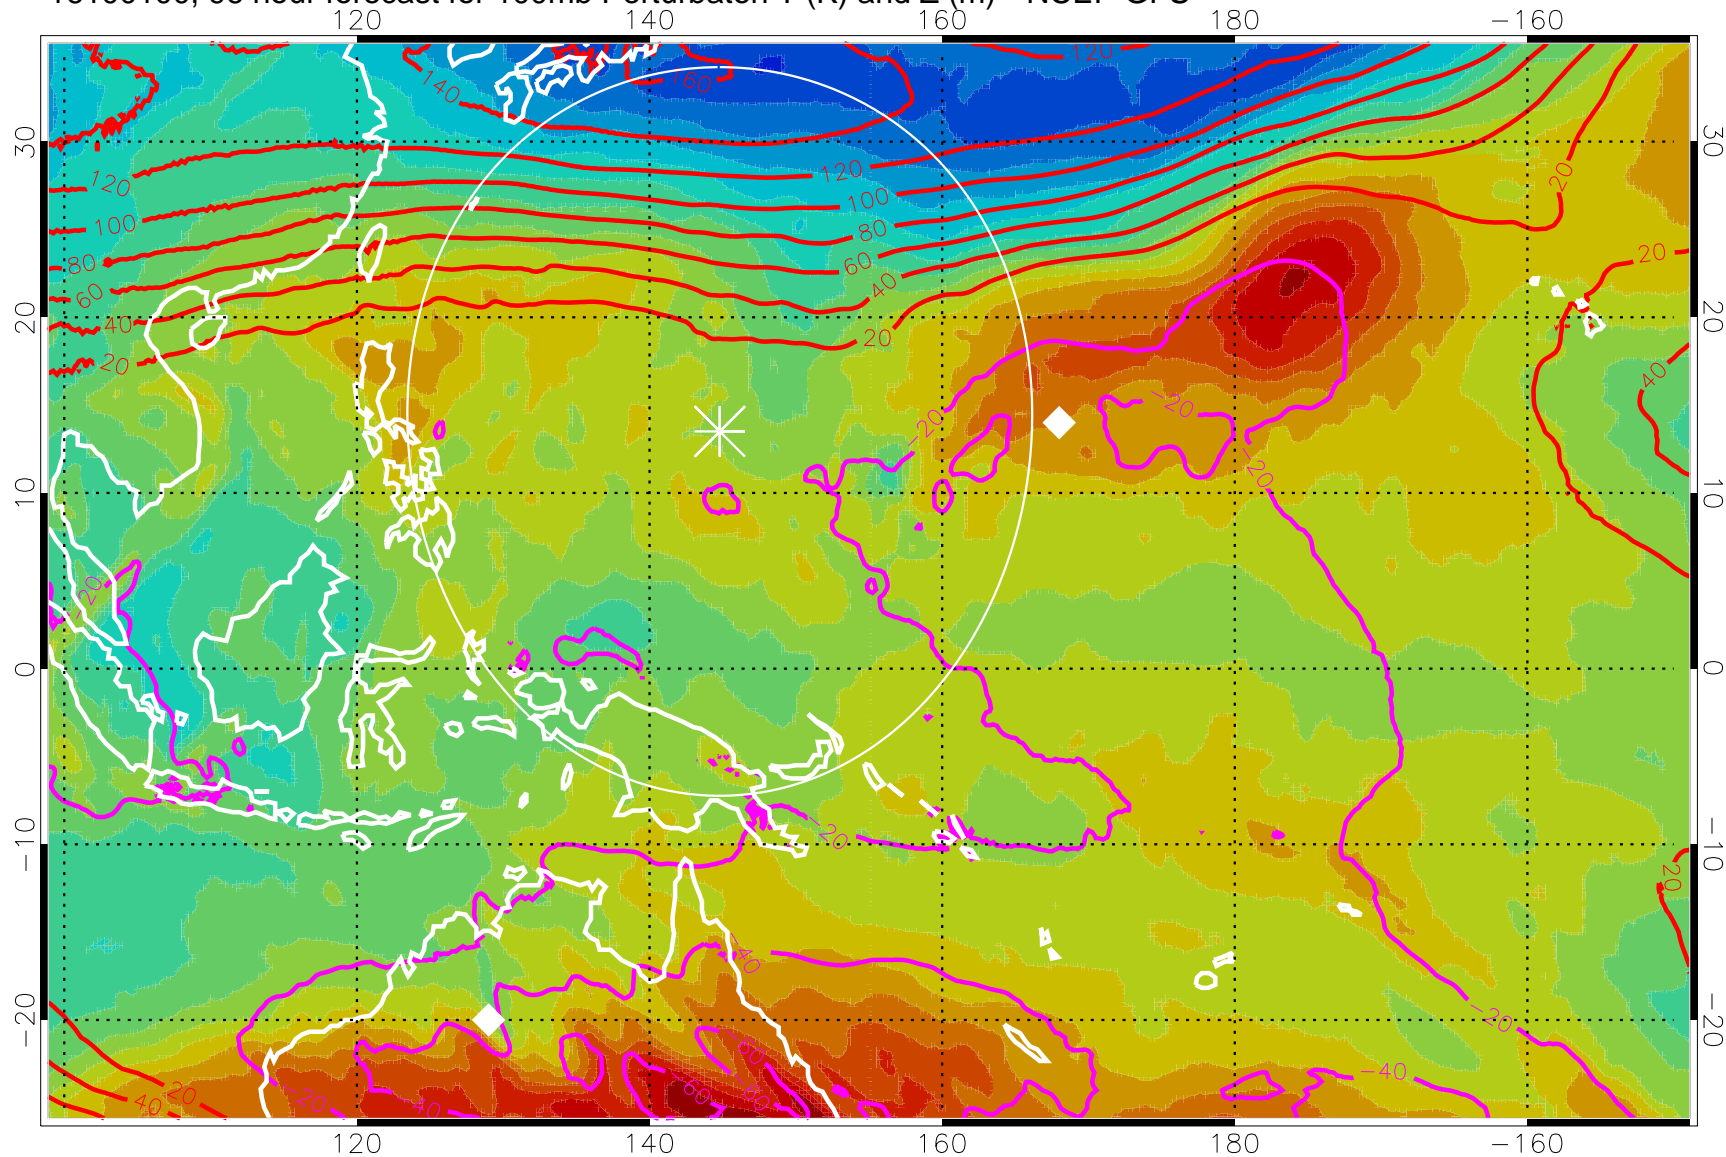

16100100, 96 hour forecast for 100mb Perturbaton T (K) and Z (m)-- NCEP GFS

Contours are 100 mbar Z perturbation (m)
Positive Z Contours
Negative Z Contours
Diamonds-mean pos. of anticyclones

Range ring of 2304 km