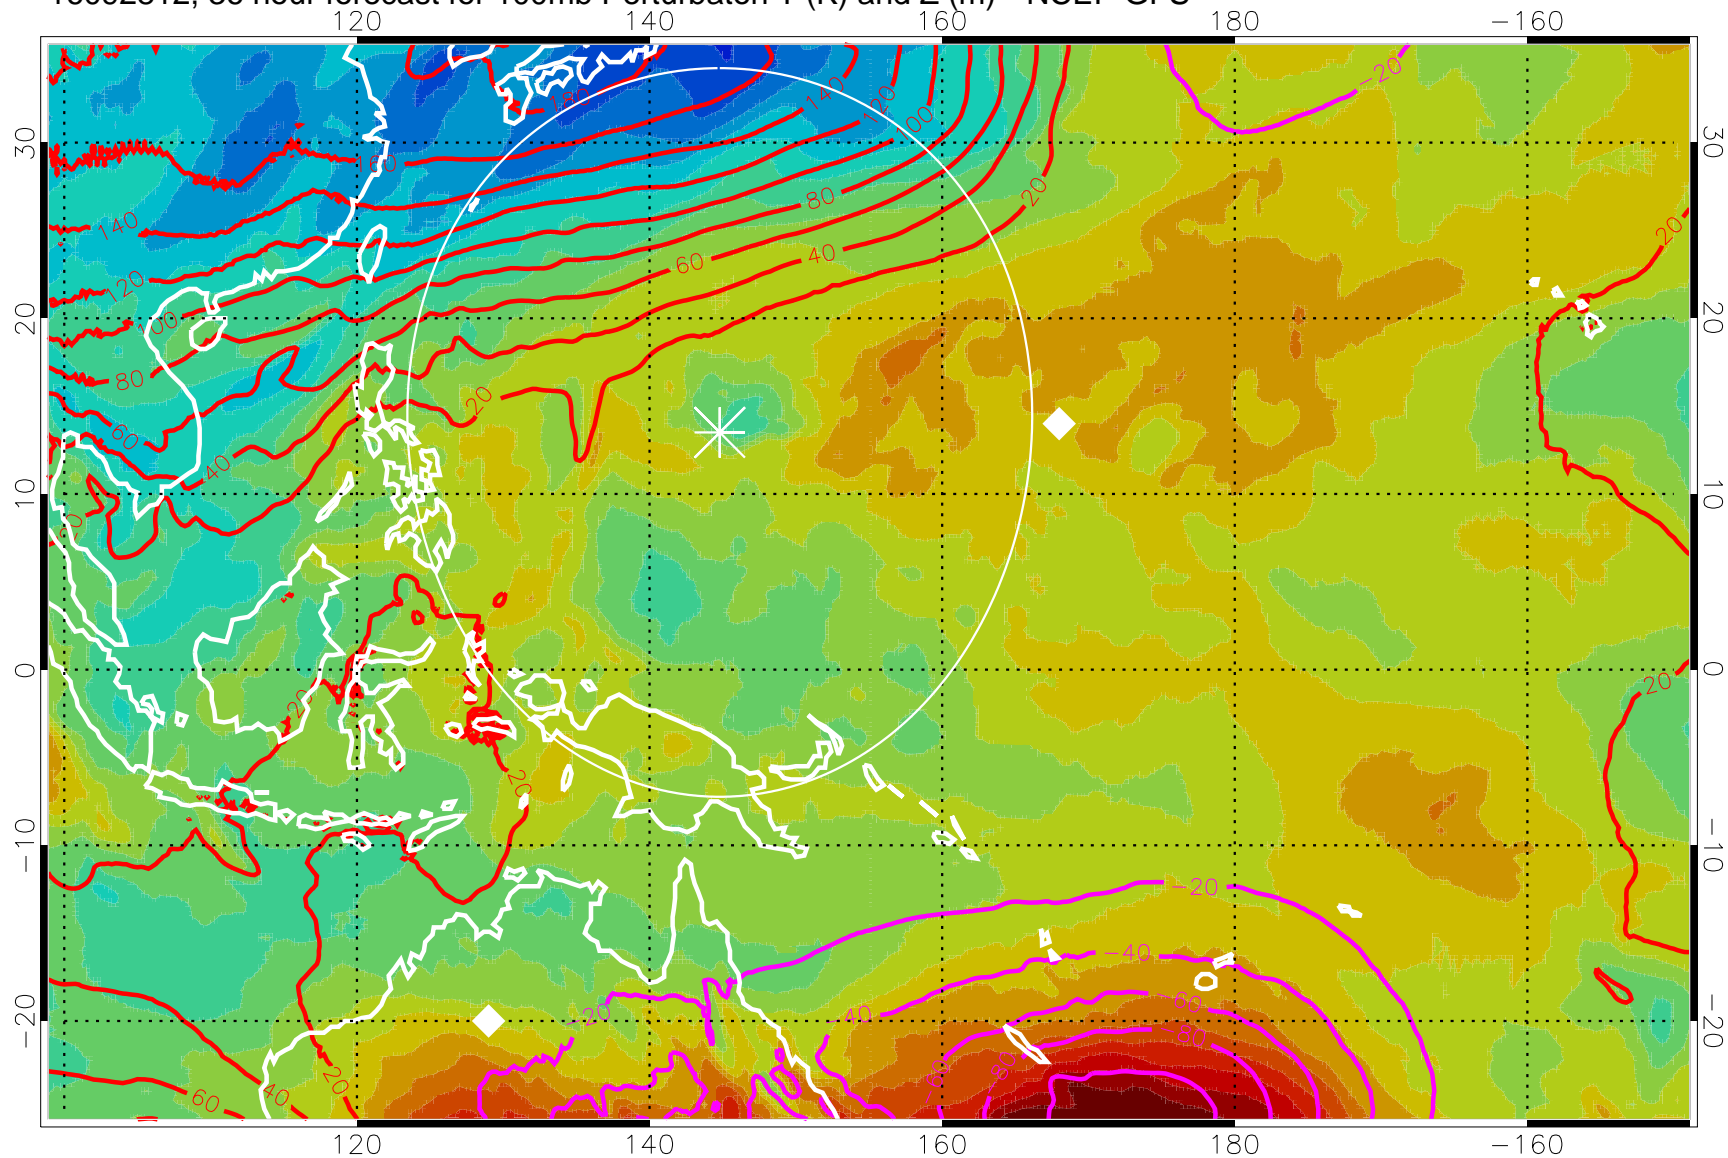

16092812, 36 hour forecast for 100mb Perturbaton T (K) and Z (m)-- NCEP GFS

Contours are 100 mbar Z perturbation (m)
Positive Z Contours
Negative Z Contours
Diamonds-mean pos. of anticyclones

Range ring of 2304 km