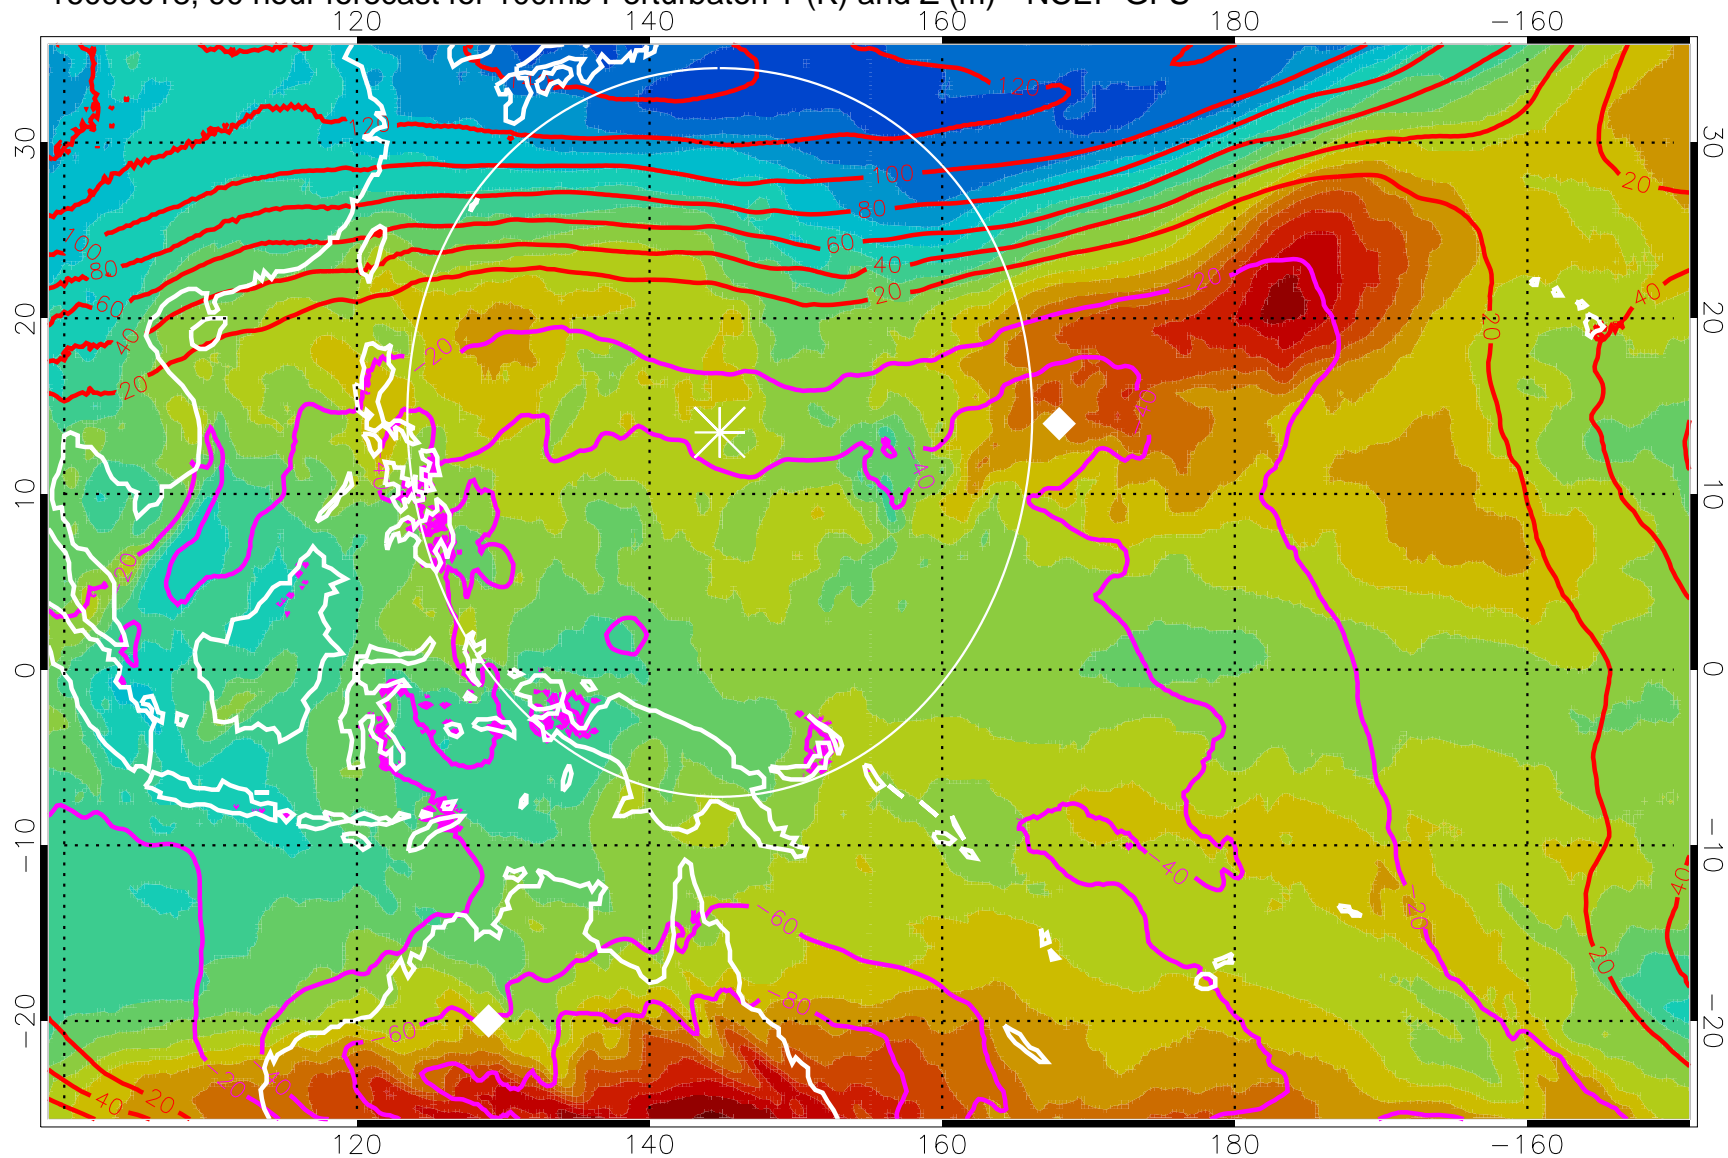

16093018, 90 hour forecast for 100mb Perturbaton T (K) and Z (m)-- NCEP GFS

Contours are 100 mbar Z perturbation (m)
Positive Z Contours
Negative Z Contours
Diamonds-mean pos. of anticyclones

Range ring of 2304 km