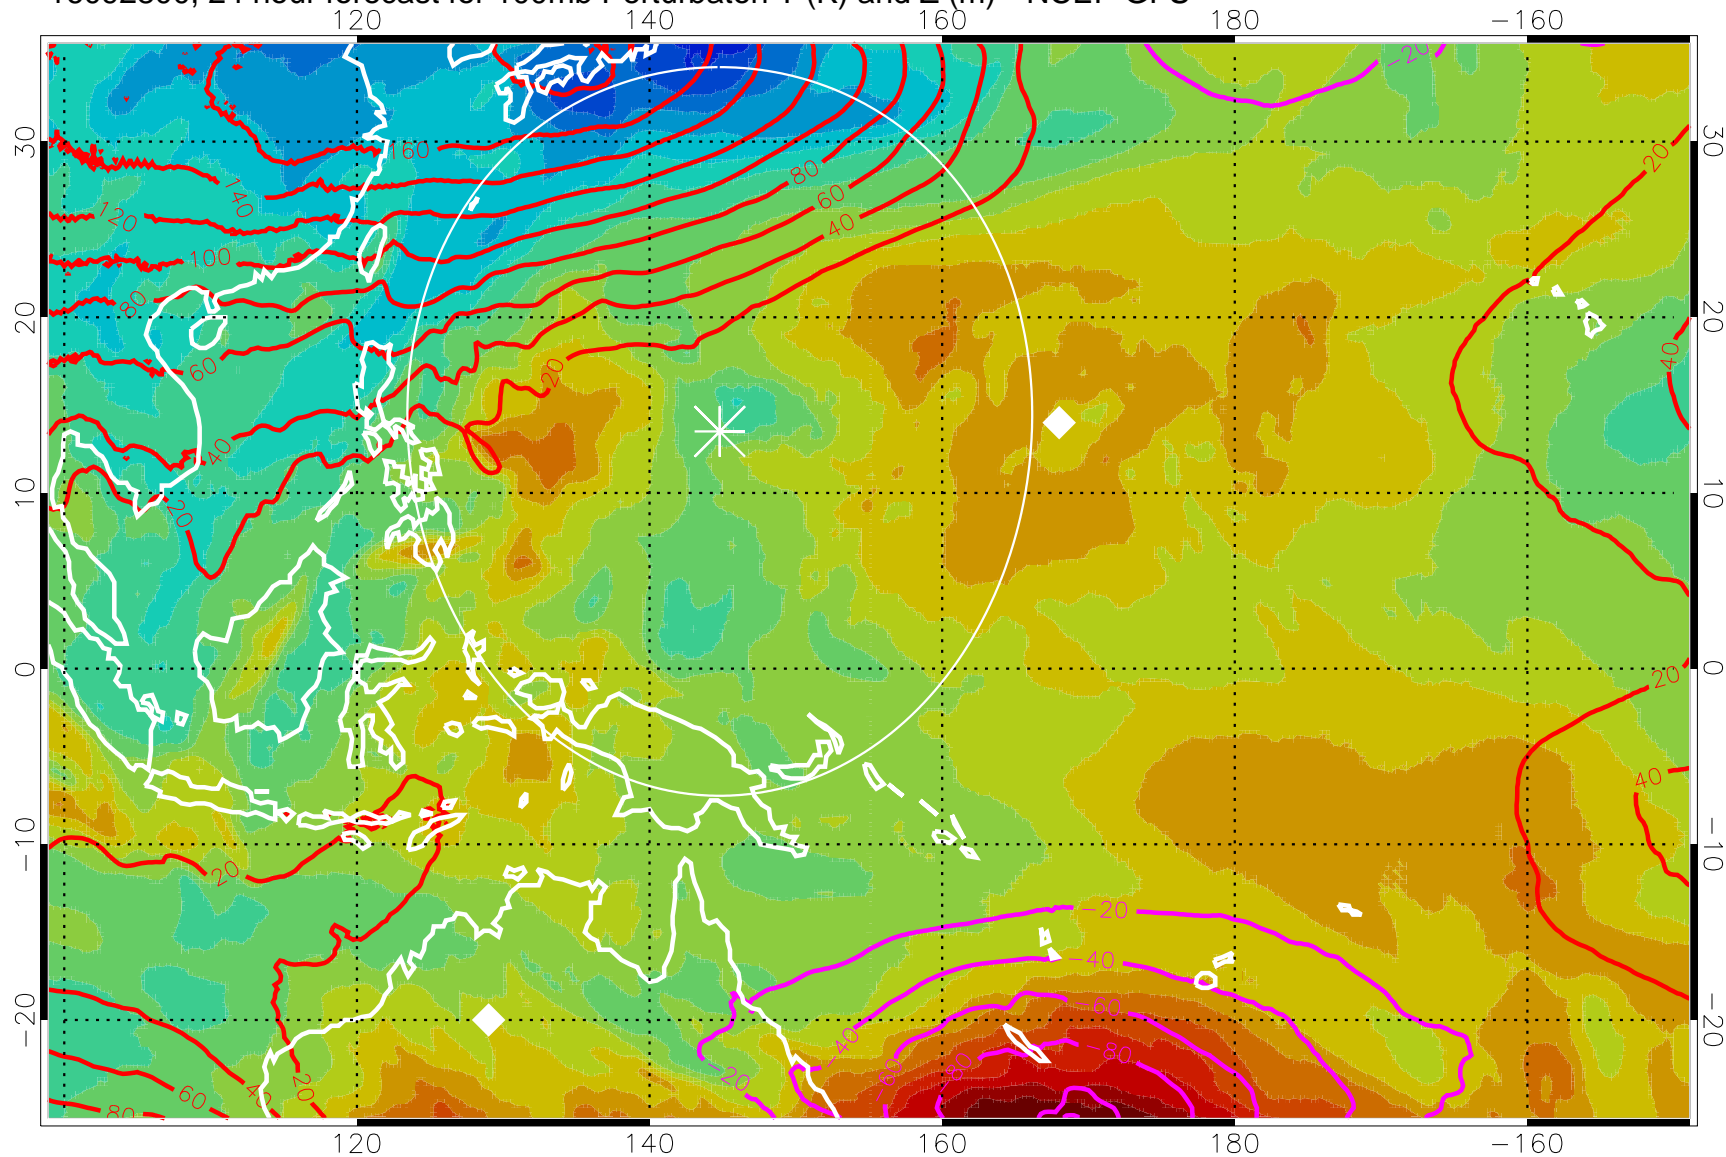

16092800, 24 hour forecast for 100mb Perturbaton T (K) and Z (m)-- NCEP GFS

Contours are 100 mbar Z perturbation (m)
Positive Z Contours
Negative Z Contours
Diamonds-mean pos. of anticyclones

Range ring of 2304 km