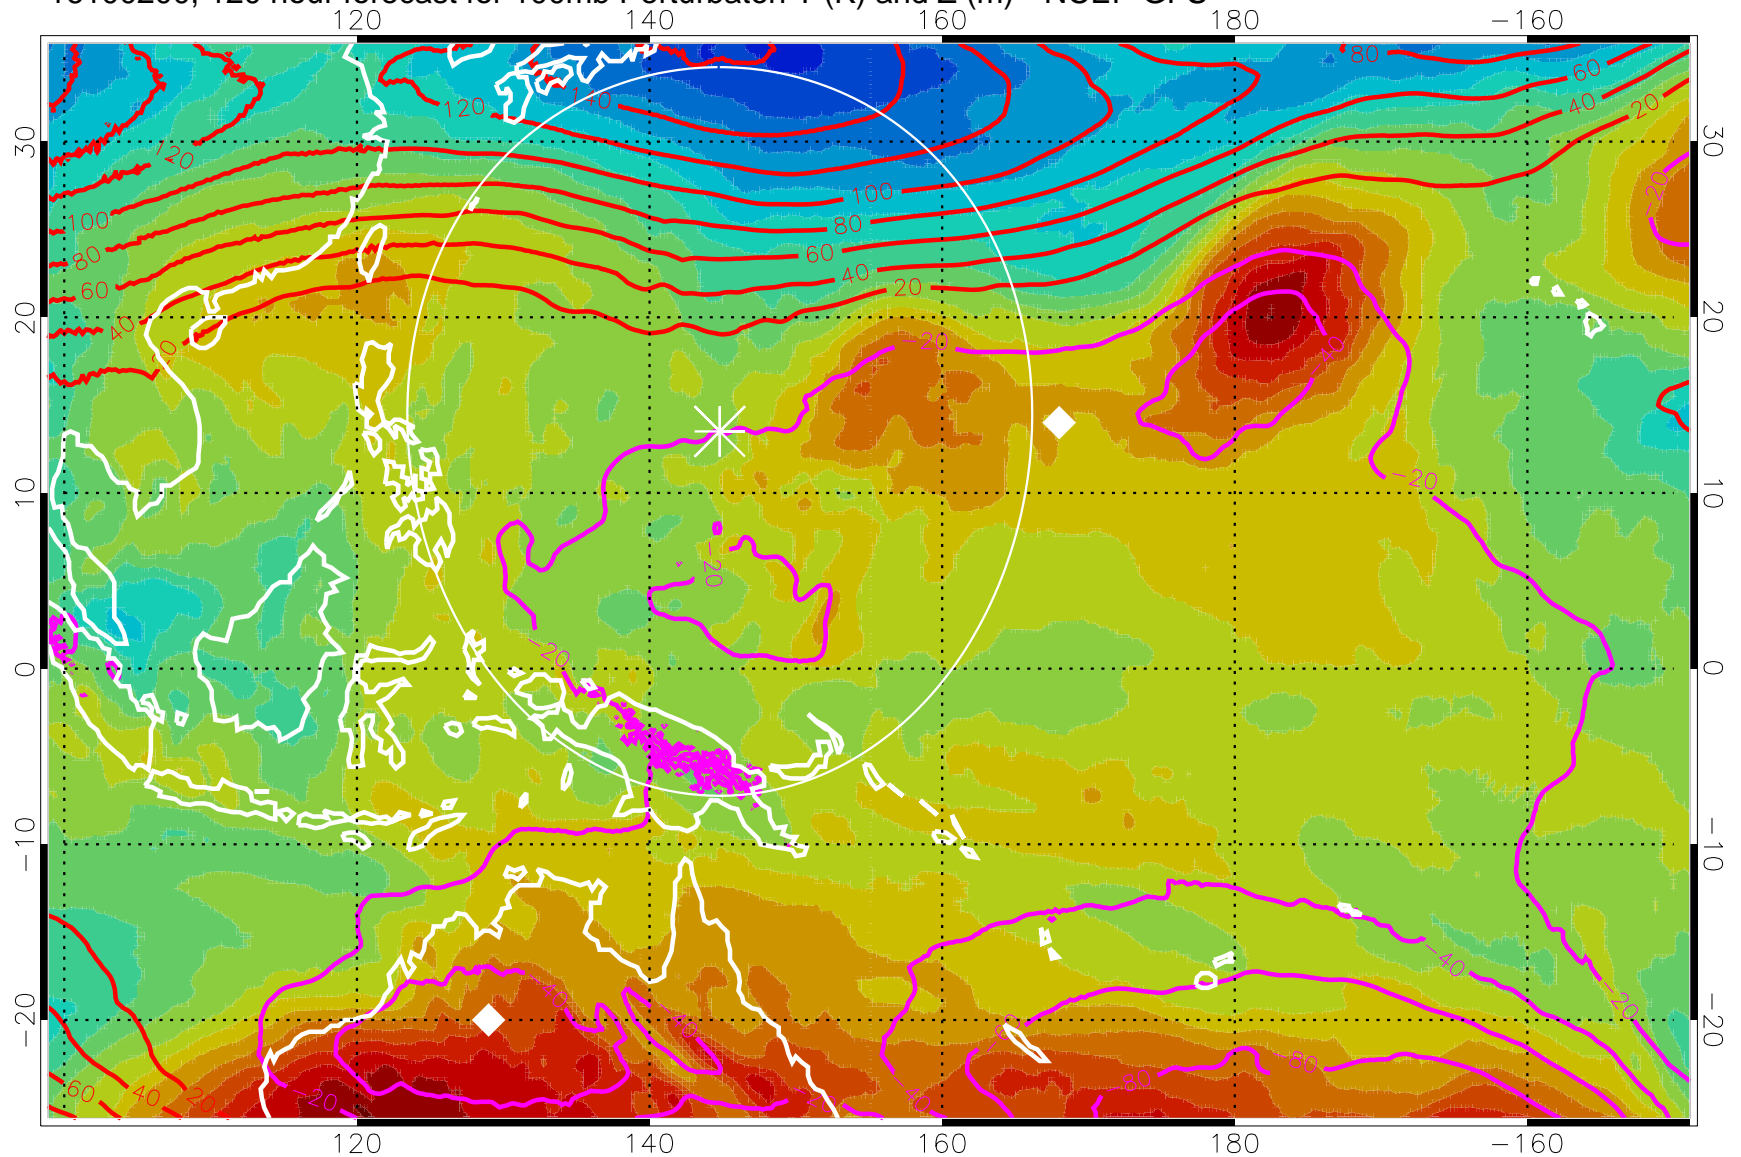

16100200, 120 hour forecast for 100mb Perturbaton T (K) and Z (m)-- NCEP GFS

Contours are 100 mbar Z perturbation (m)

Positive Z Contours

Negative Z Contours

Diamonds-mean pos. of anticyclones

Range ring of 2304 km