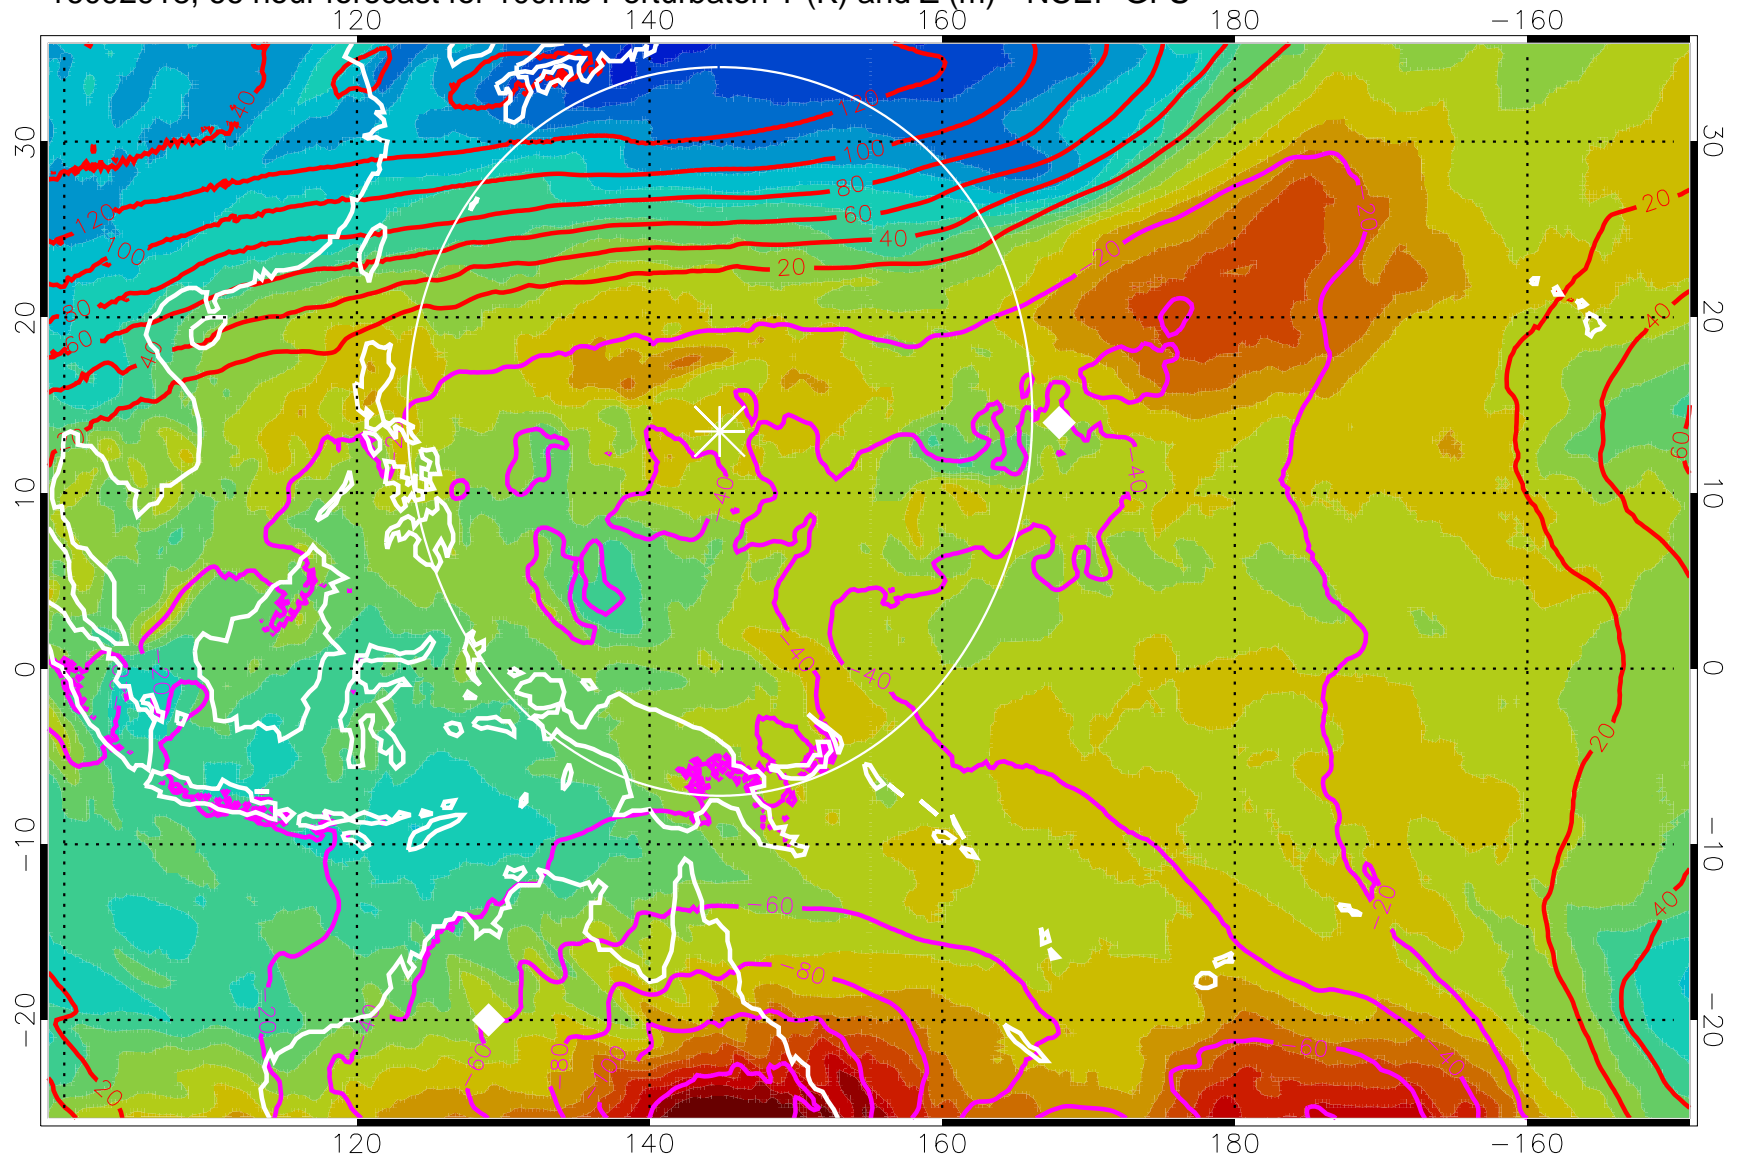

16092918, 66 hour forecast for 100mb Perturbaton T (K) and Z (m)-- NCEP GFS

Contours are 100 mbar Z perturbation (m)
Positive Z Contours
Negative Z Contours
Diamonds-mean pos. of anticyclones

Range ring of 2304 km