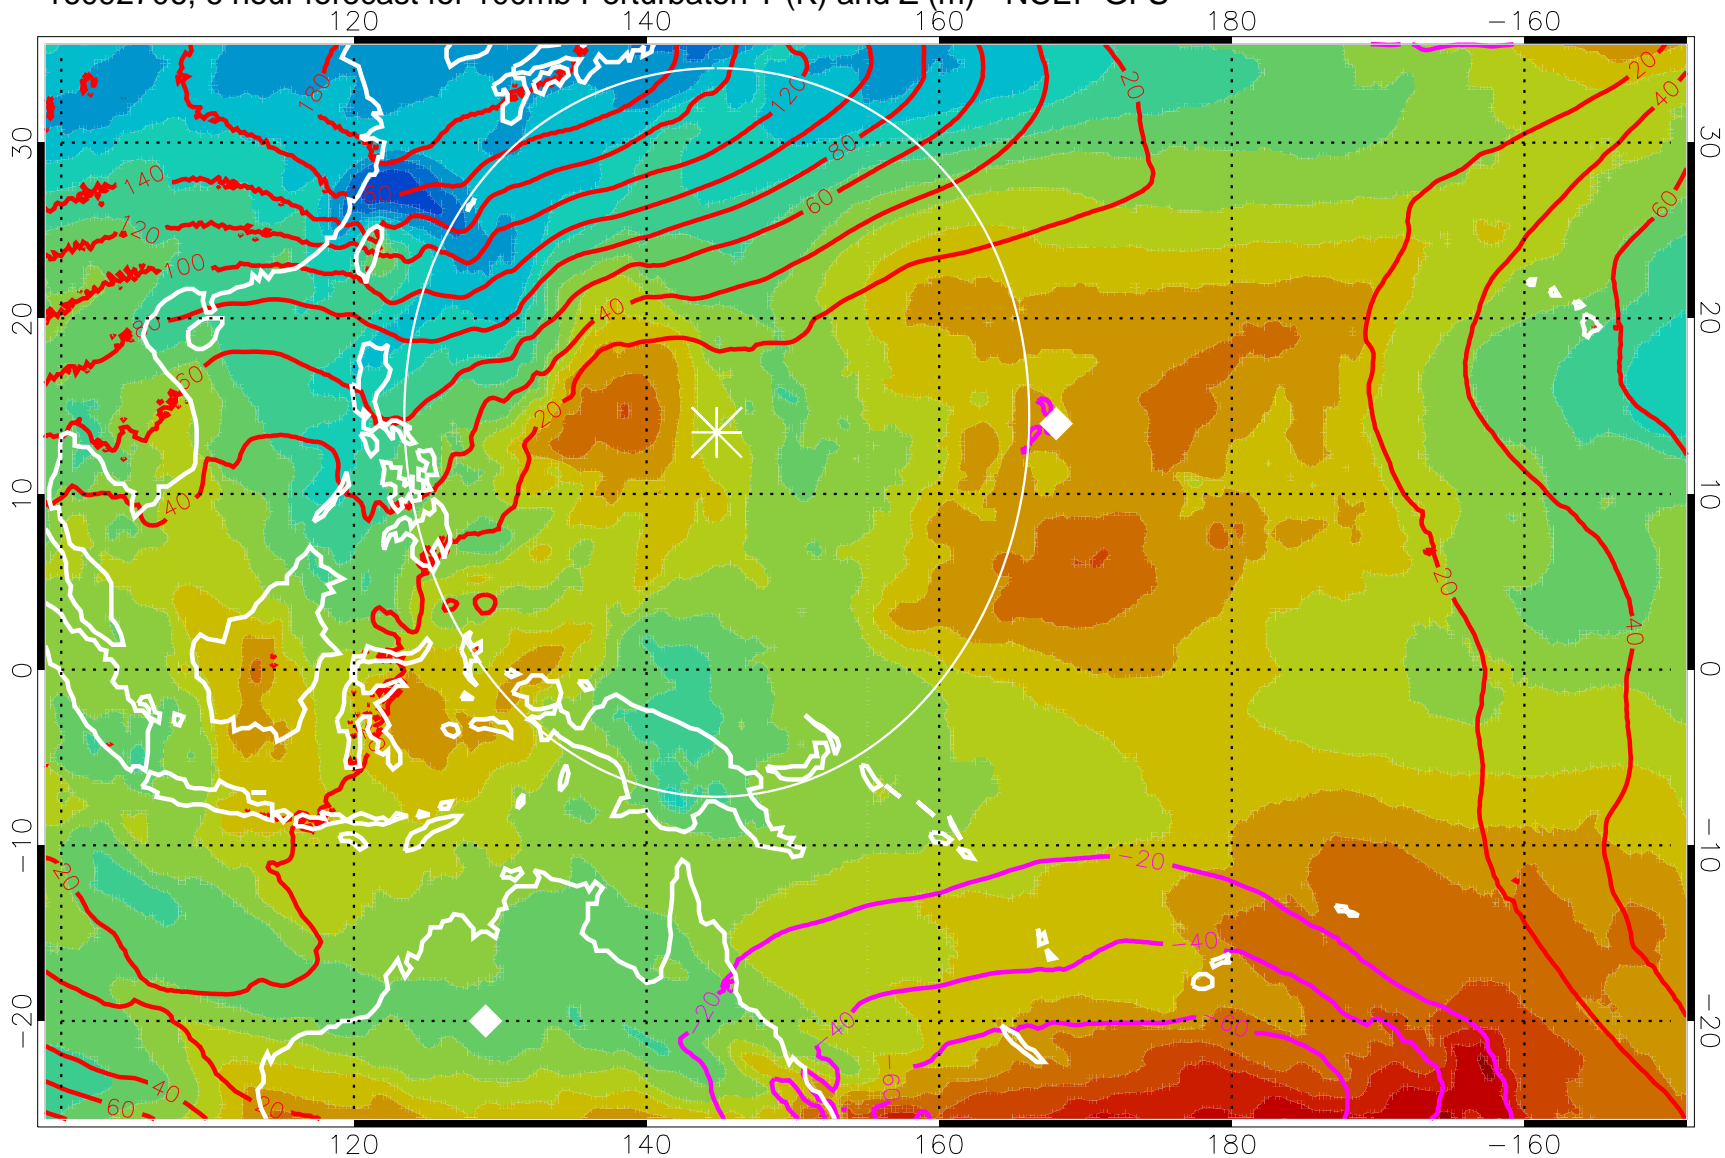

16092706, 6 hour forecast for 100mb Perturbaton T (K) and Z (m)-- NCEP GFS

Contours are 100 mbar Z perturbation (m)
Positive Z Contours
Negative Z Contours
Diamonds-mean pos. of anticyclones

Range ring of 2304 km