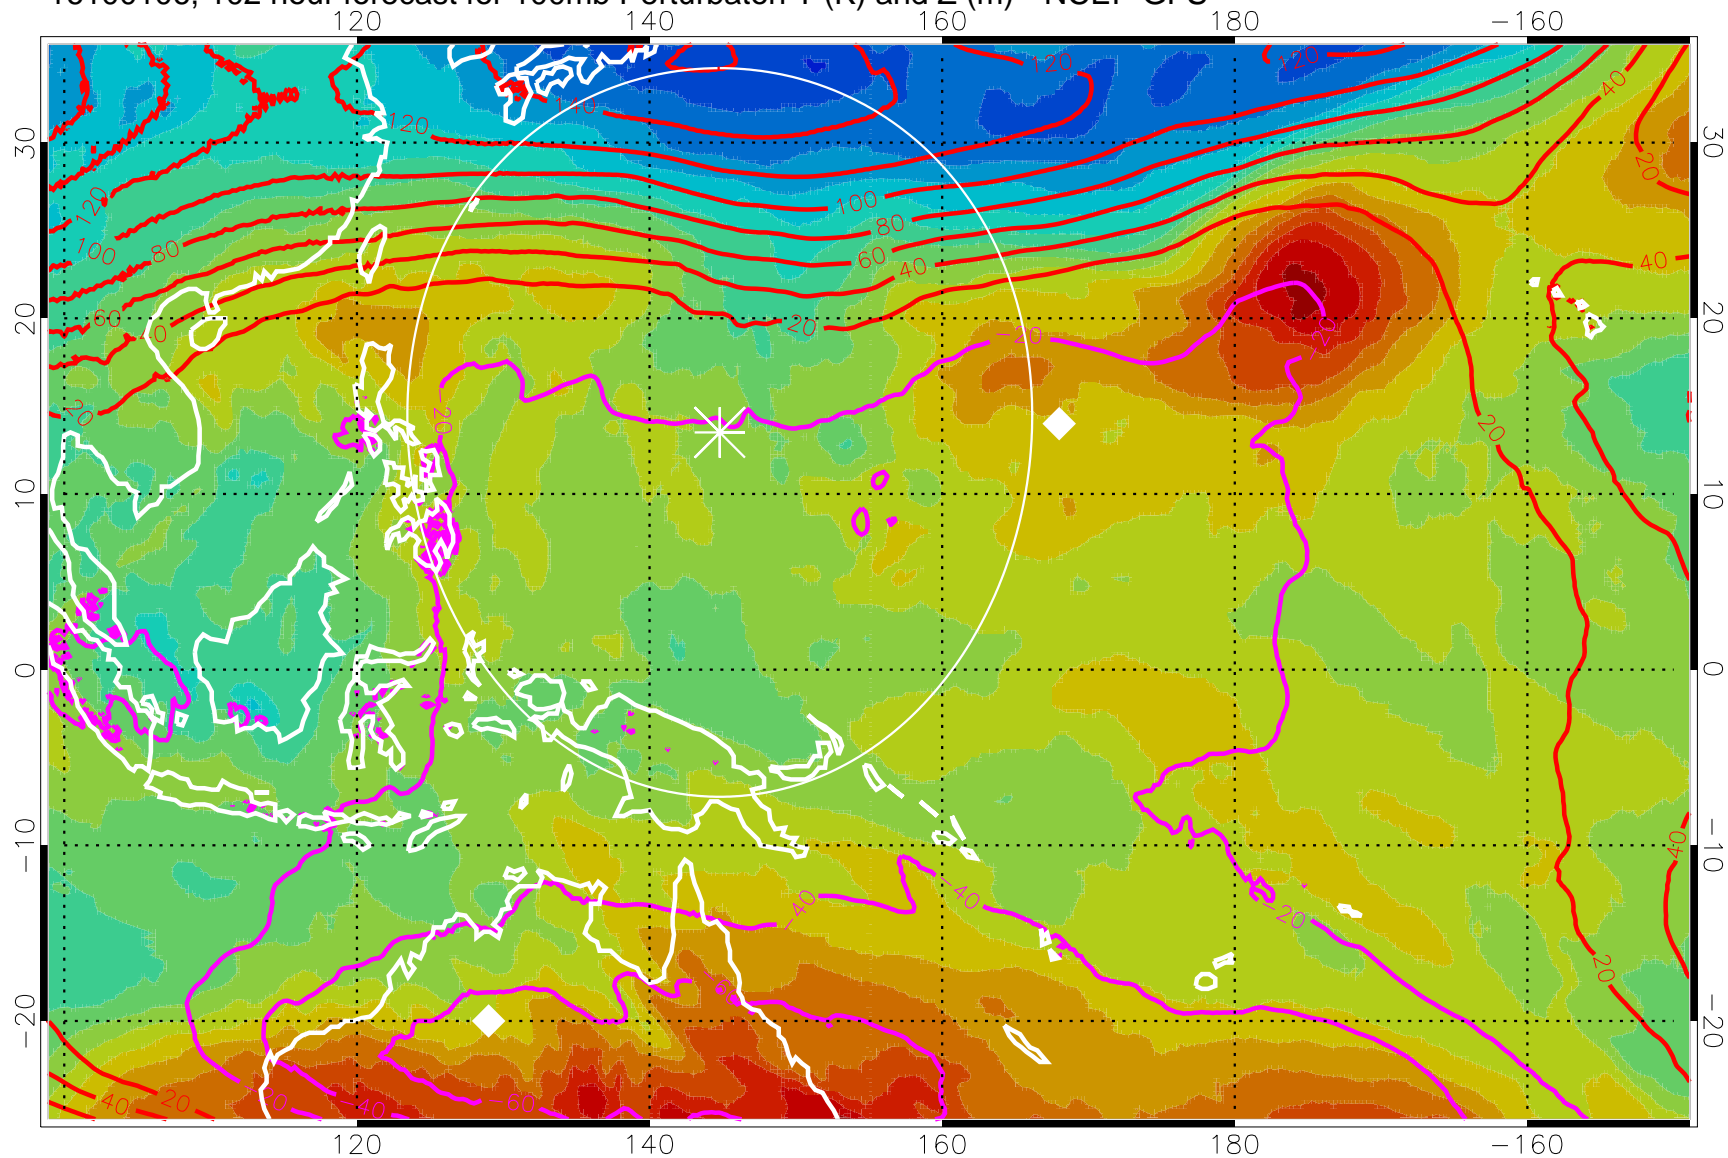

16100106, 102 hour forecast for 100mb Perturbaton T (K) and Z (m)-- NCEP GFS

Contours are 100 mbar Z perturbation (m)
Positive Z Contours
Negative Z Contours
Diamonds-mean pos. of anticyclones

Range ring of 2304 km