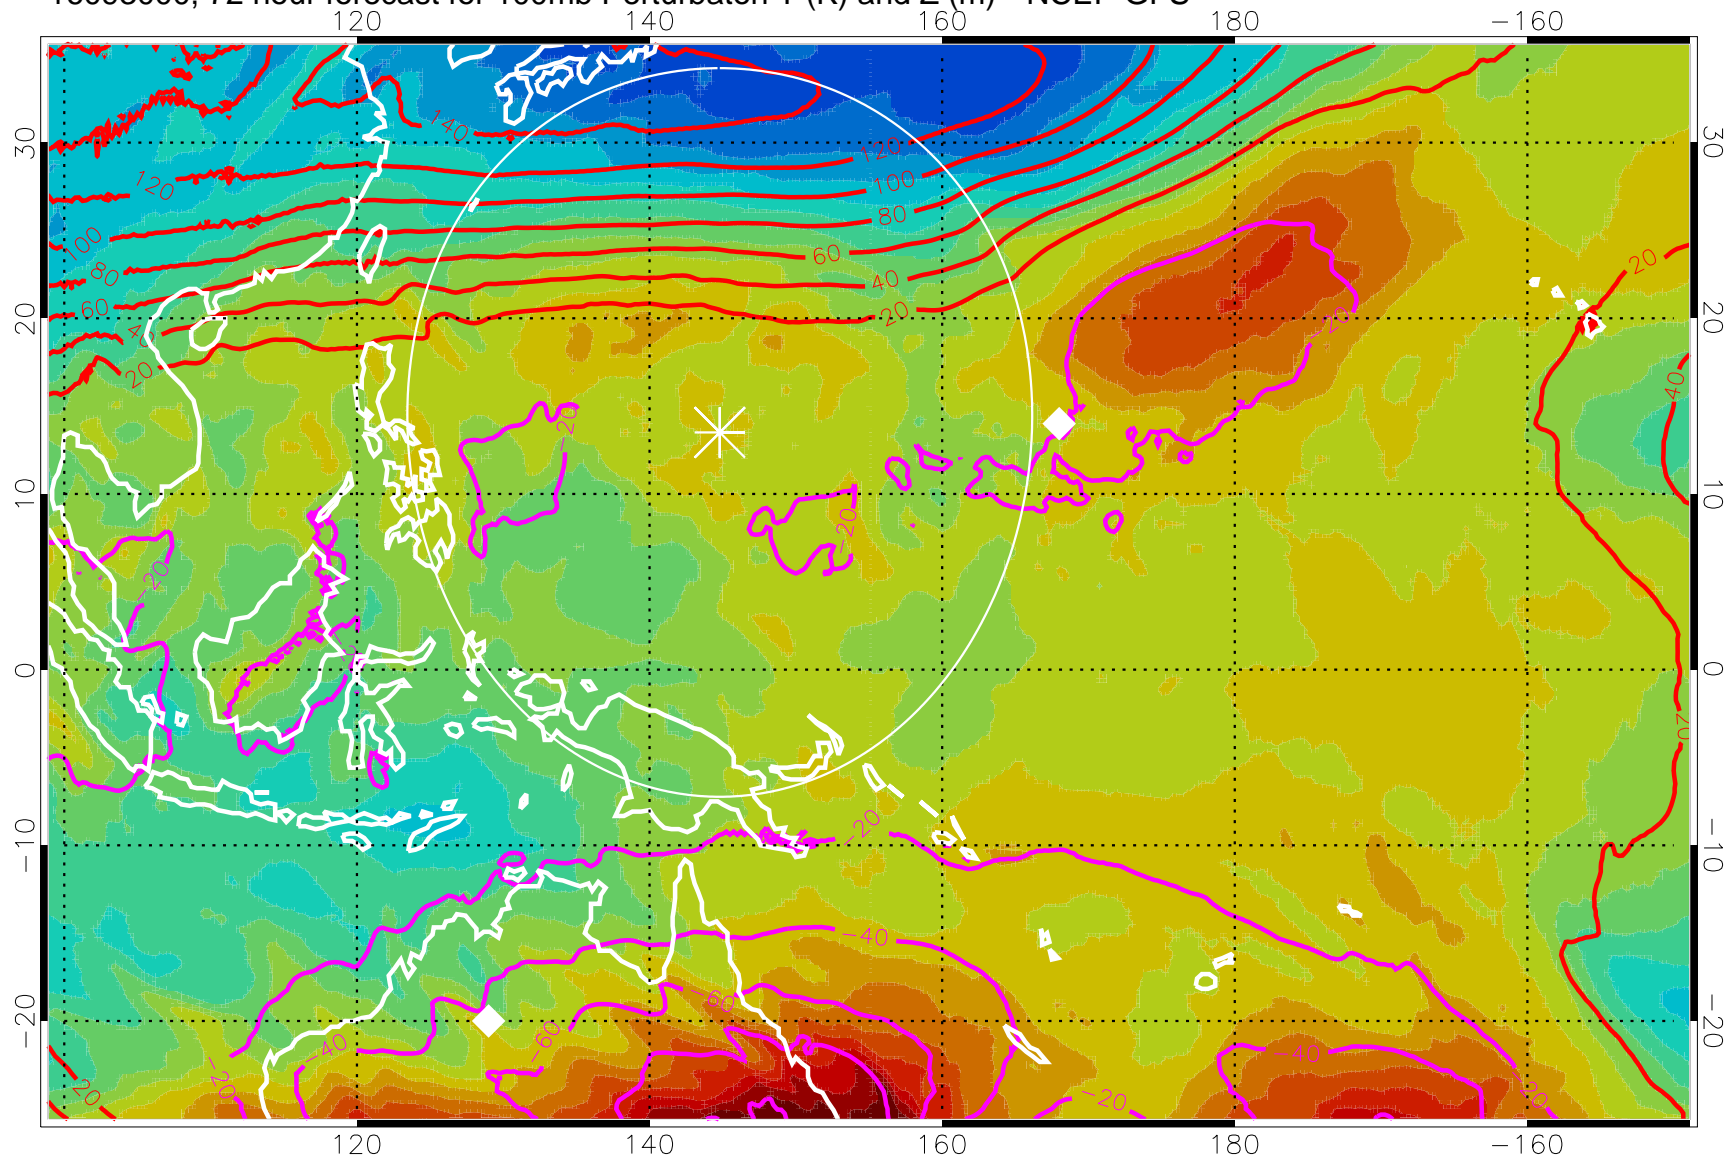

16093000, 72 hour forecast for 100mb Perturbaton T (K) and Z (m)-- NCEP GFS

Contours are 100 mbar Z perturbation (m)
Positive Z Contours
Negative Z Contours
Diamonds-mean pos. of anticyclones

Range ring of 2304 km