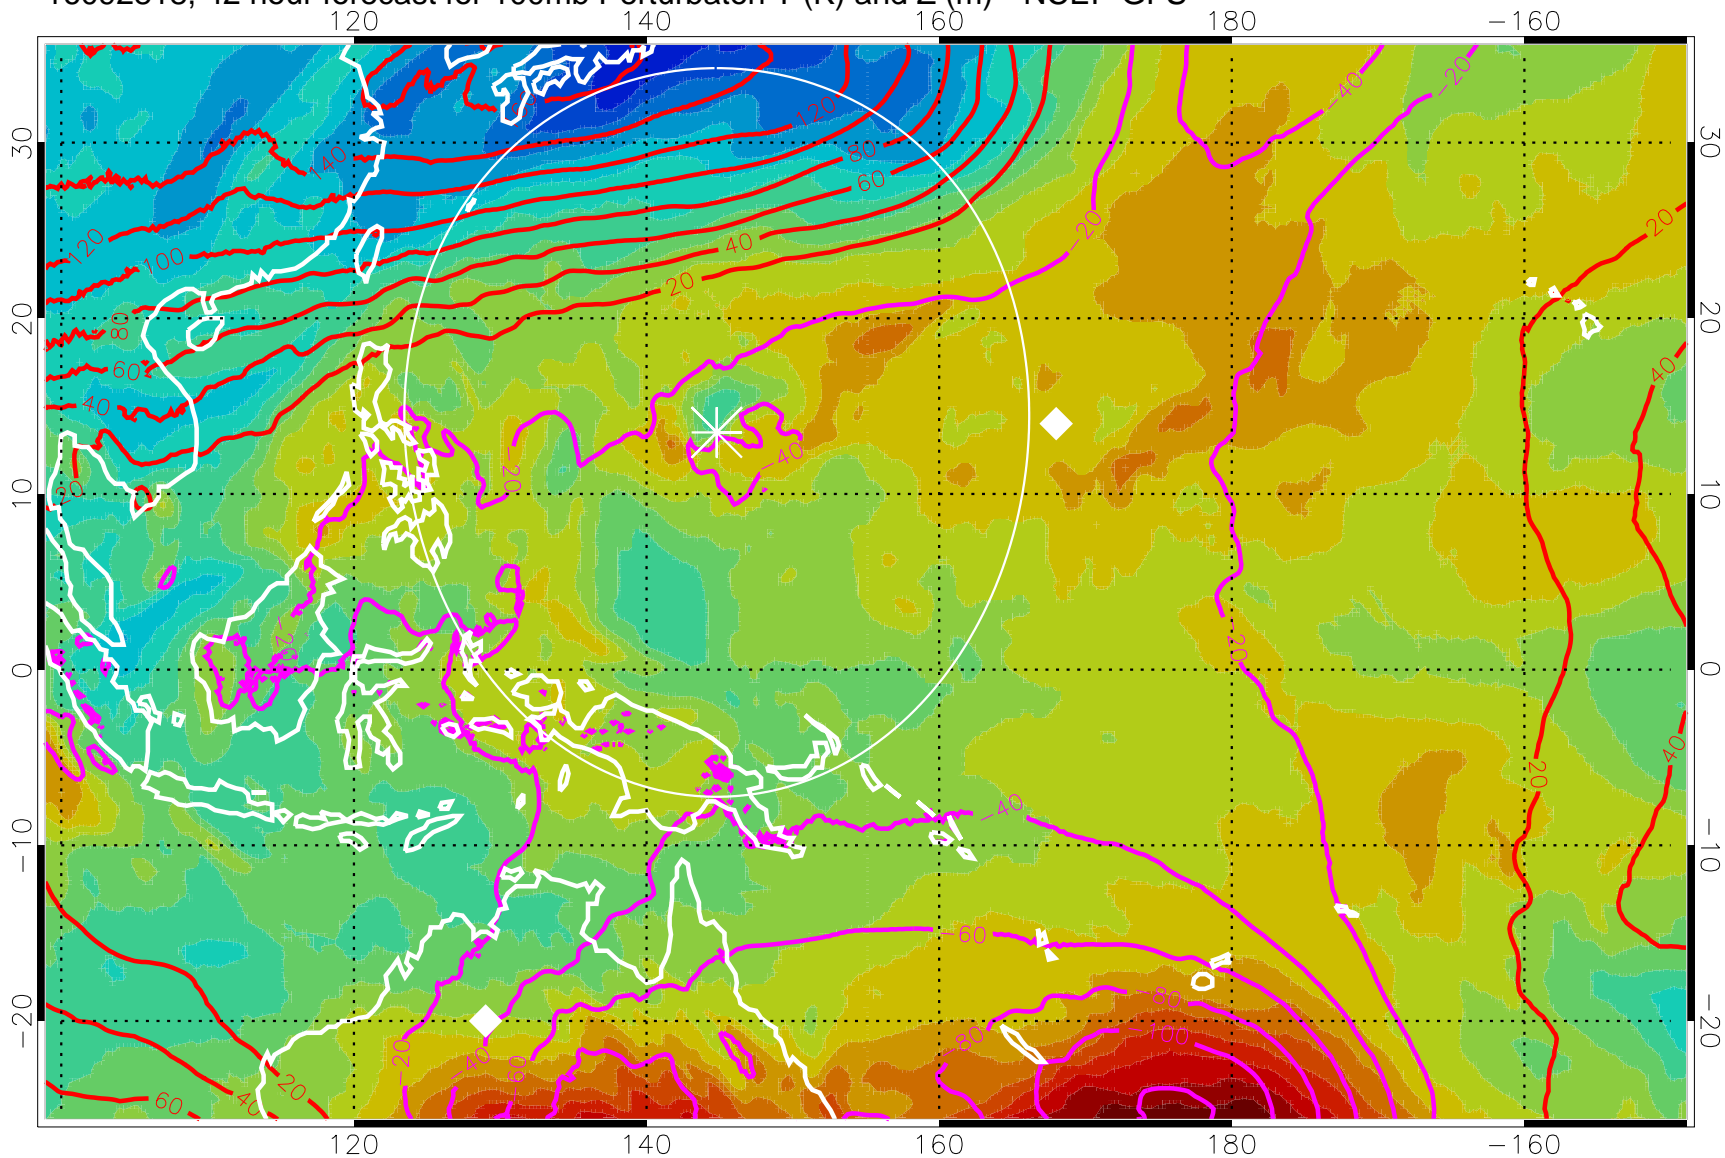

16092818, 42 hour forecast for 100mb Perturbaton T (K) and Z (m)-- NCEP GFS

Contours are 100 mbar Z perturbation (m)
Positive Z Contours
Negative Z Contours
Diamonds-mean pos. of anticyclones

Range ring of 2304 km