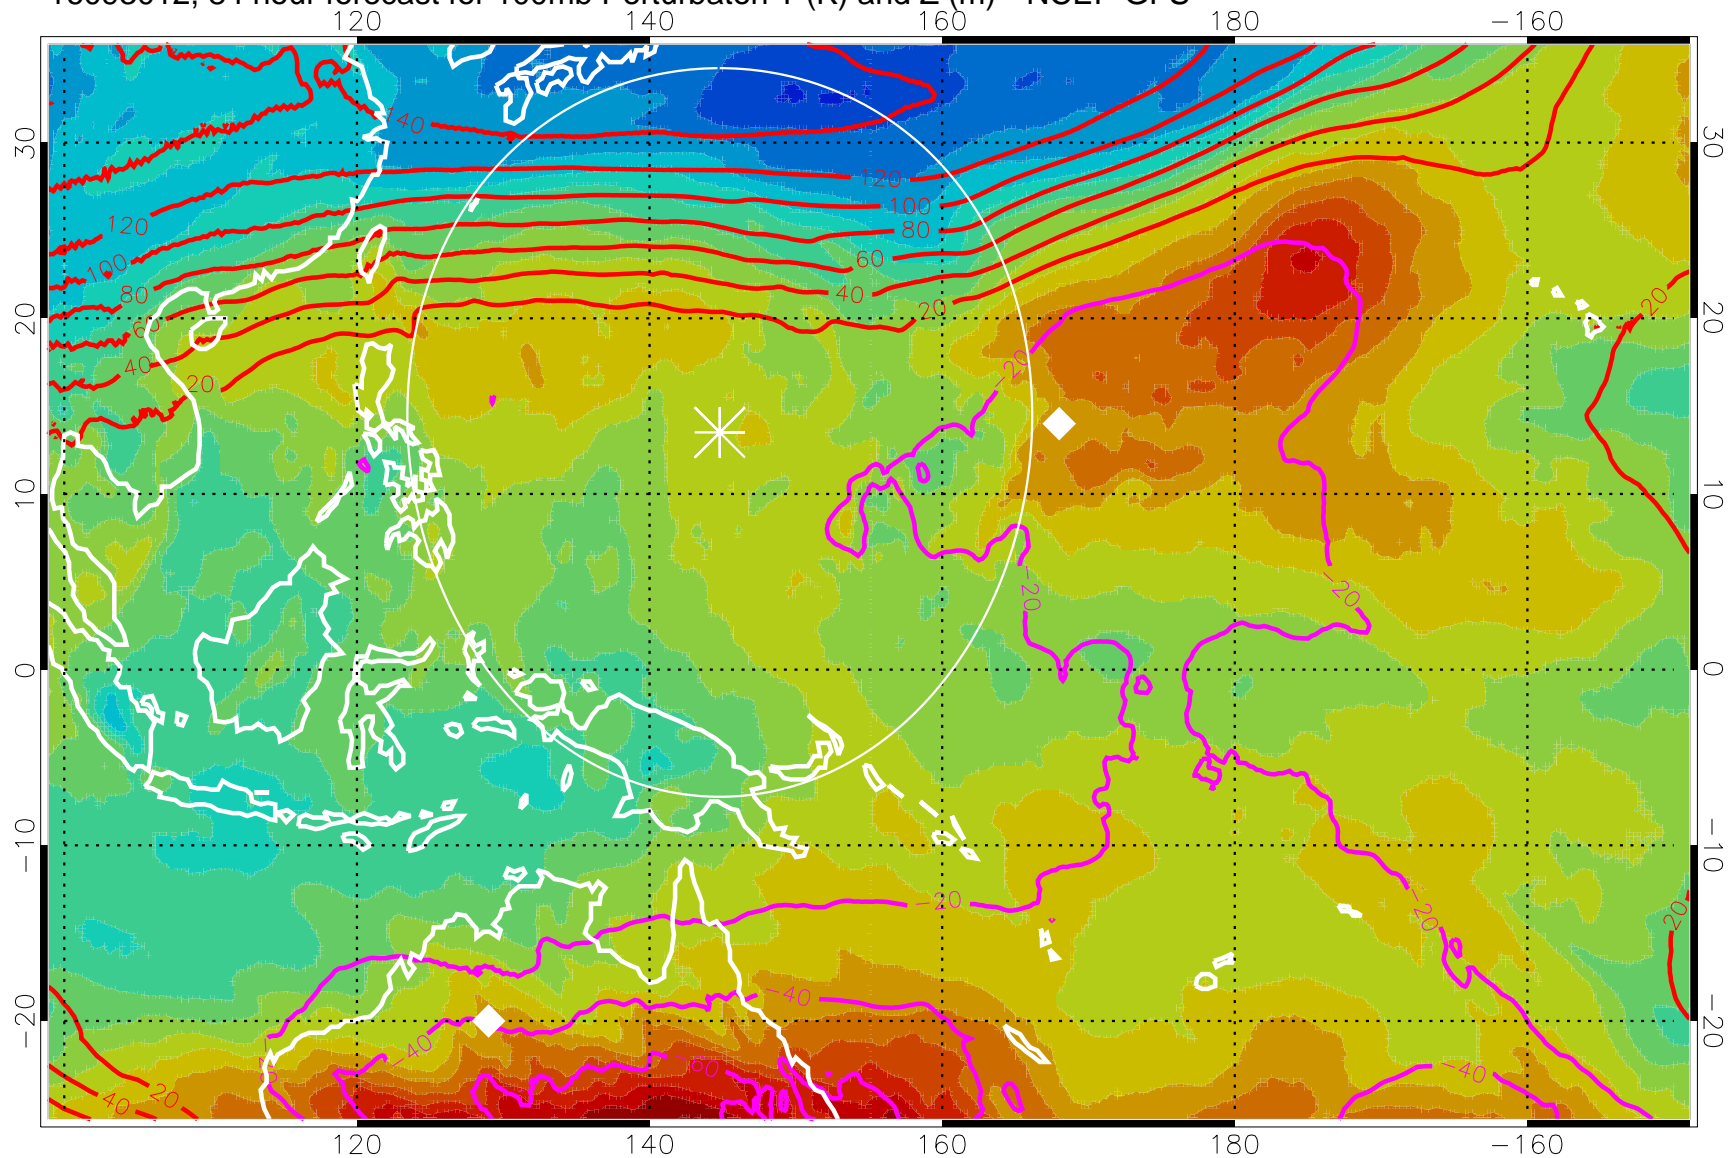

16093012, 84 hour forecast for 100mb Perturbaton T (K) and Z (m)-- NCEP GFS

Contours are 100 mbar Z perturbation (m)
Positive Z Contours
Negative Z Contours
Diamonds-mean pos. of anticyclones

Range ring of 2304 km