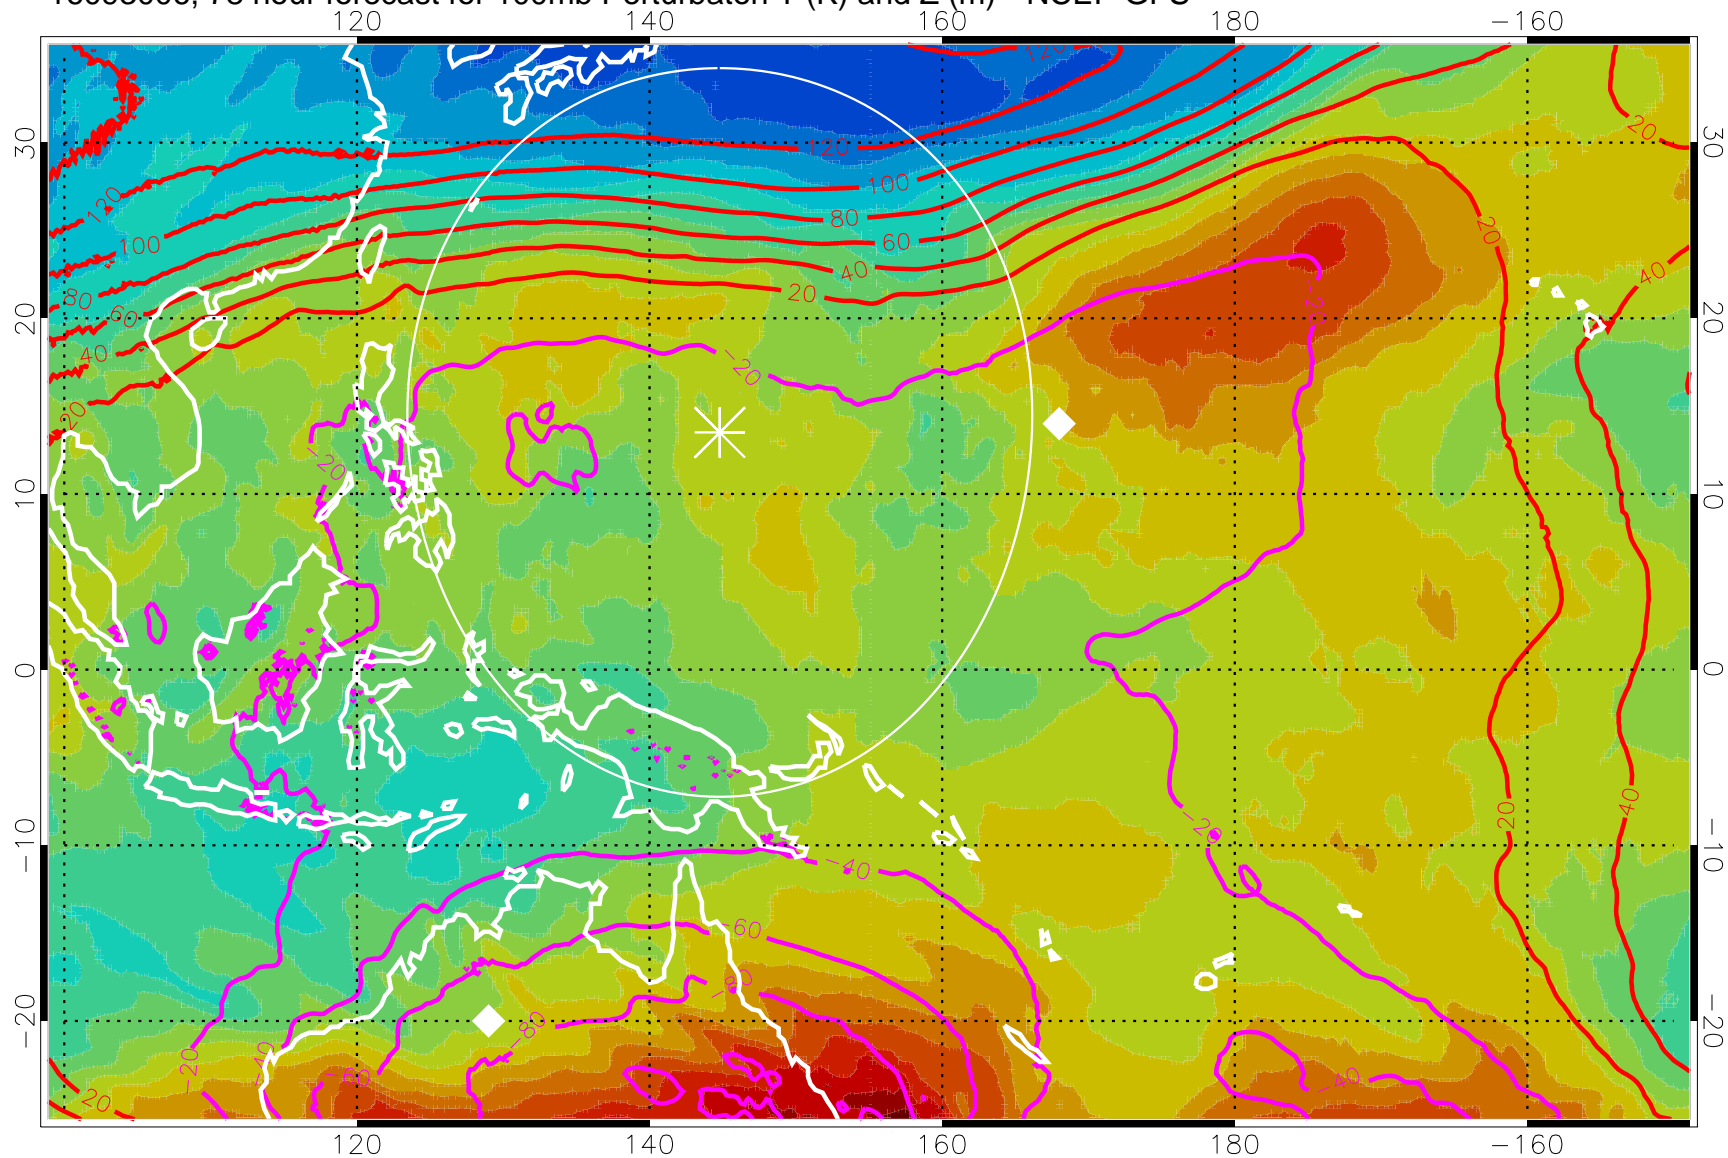

16093006, 78 hour forecast for 100mb Perturbaton T (K) and Z (m)-- NCEP GFS

Contours are 100 mbar Z perturbation (m)
Positive Z Contours
Negative Z Contours
Diamonds-mean pos. of anticyclones

Range ring of 2304 km