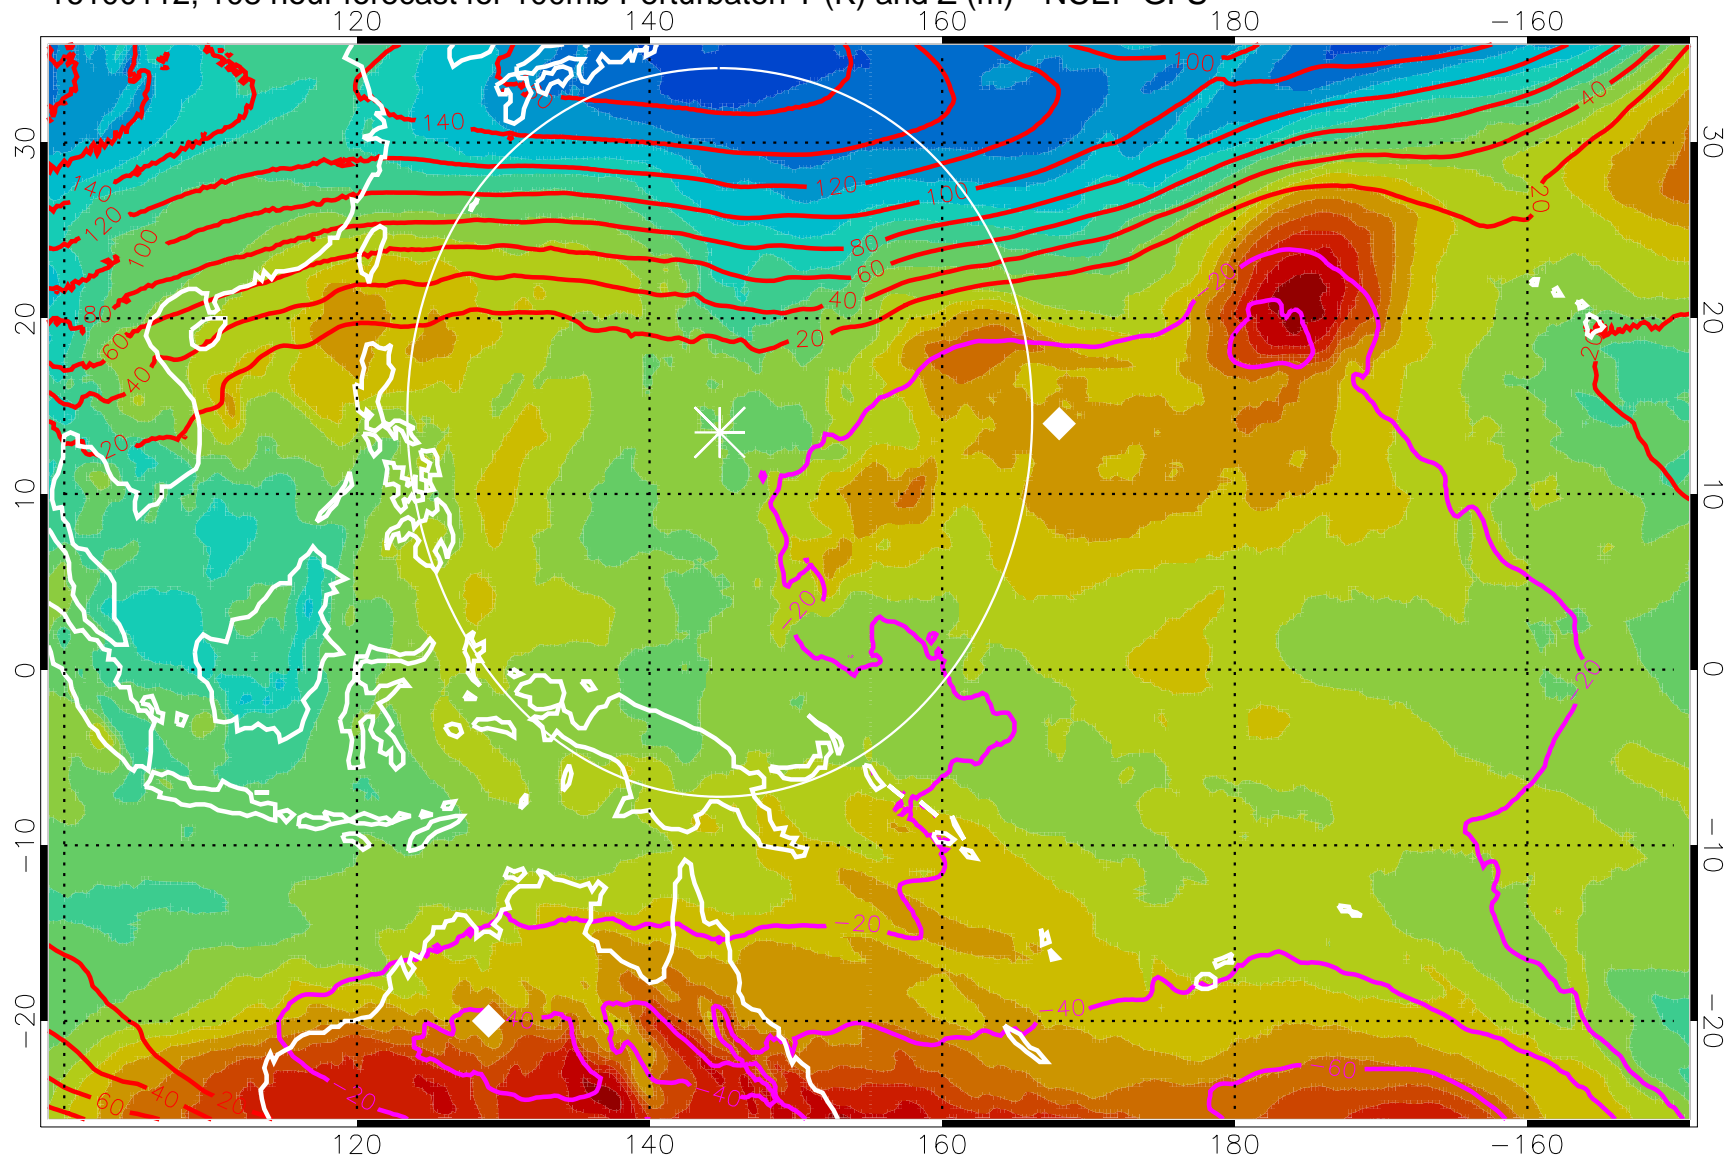

16100112, 108 hour forecast for 100mb Perturbaton T (K) and Z (m)-- NCEP GFS

Contours are 100 mbar Z perturbation (m)
Positive Z Contours
Negative Z Contours
Diamonds-mean pos. of anticyclones

Range ring of 2304 km