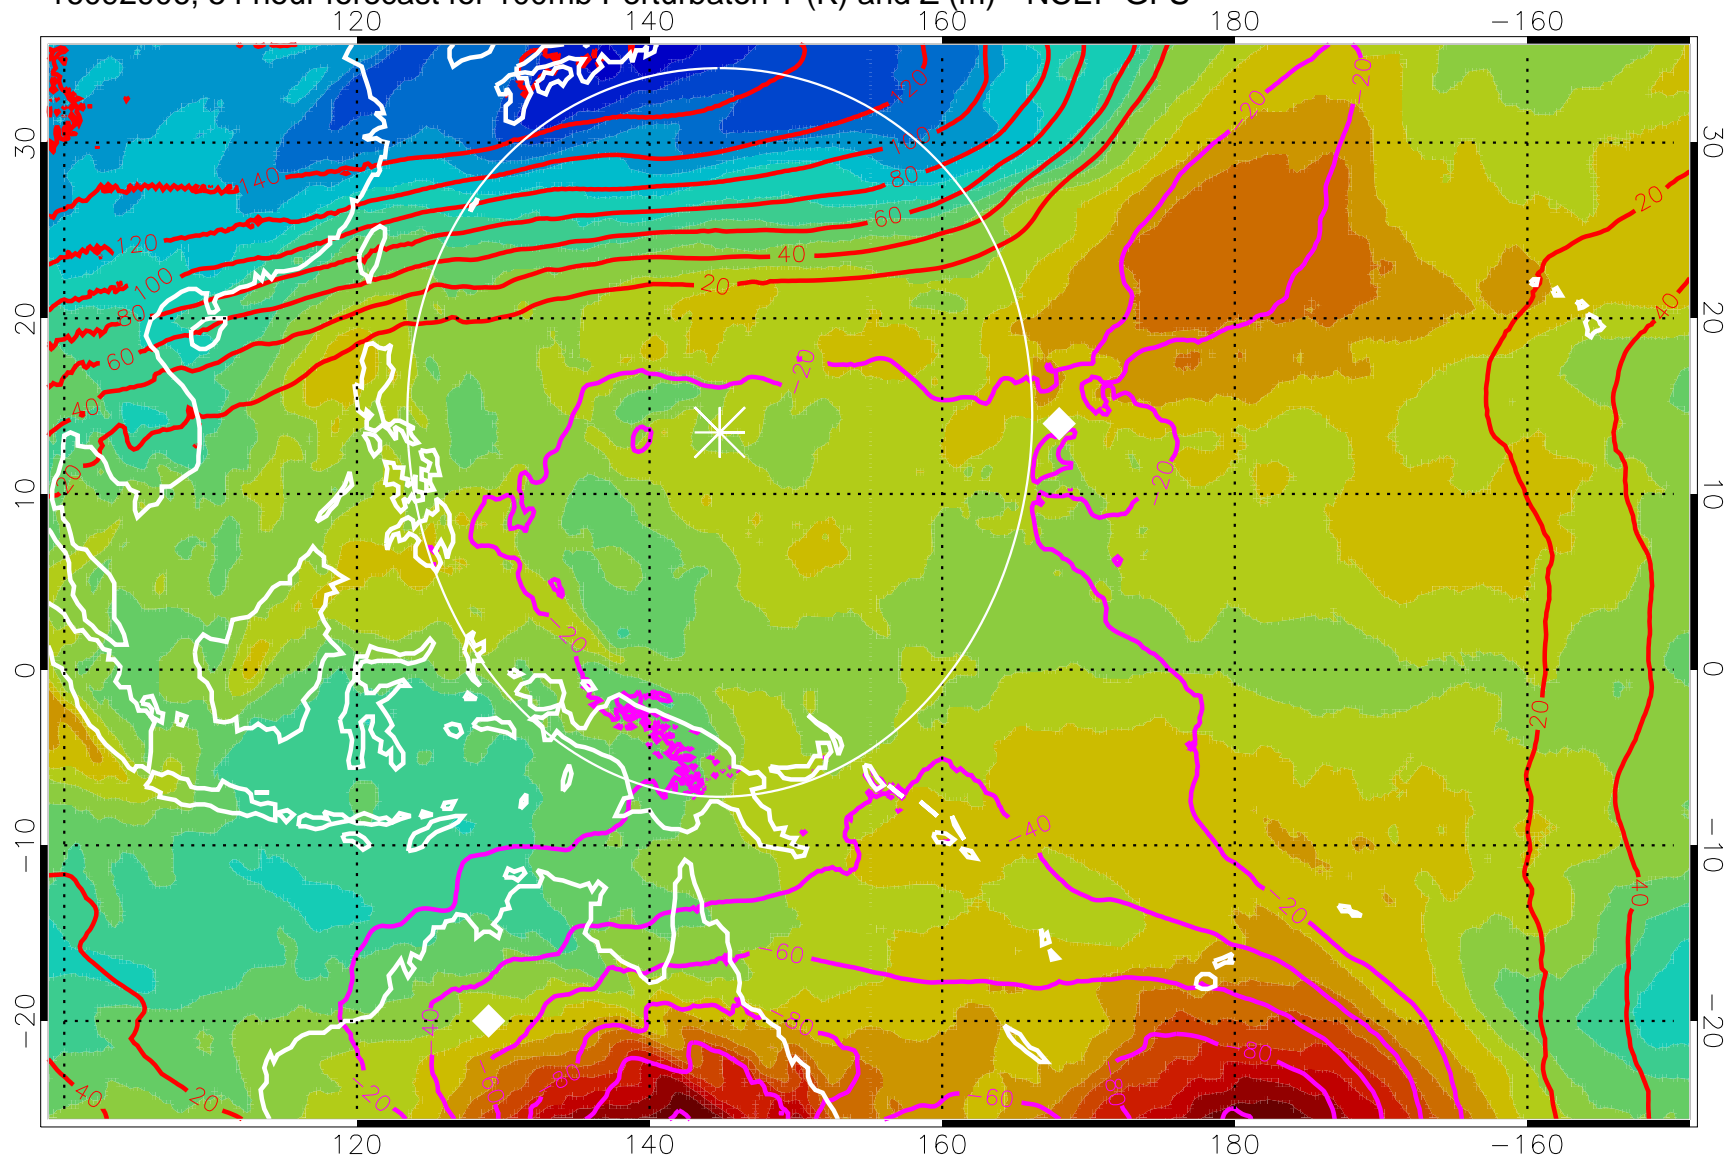

16092906, 54 hour forecast for 100mb Perturbaton T (K) and Z (m)-- NCEP GFS

Contours are 100 mbar Z perturbation (m)
Positive Z Contours
Negative Z Contours
Diamonds-mean pos. of anticyclones

Range ring of 2304 km