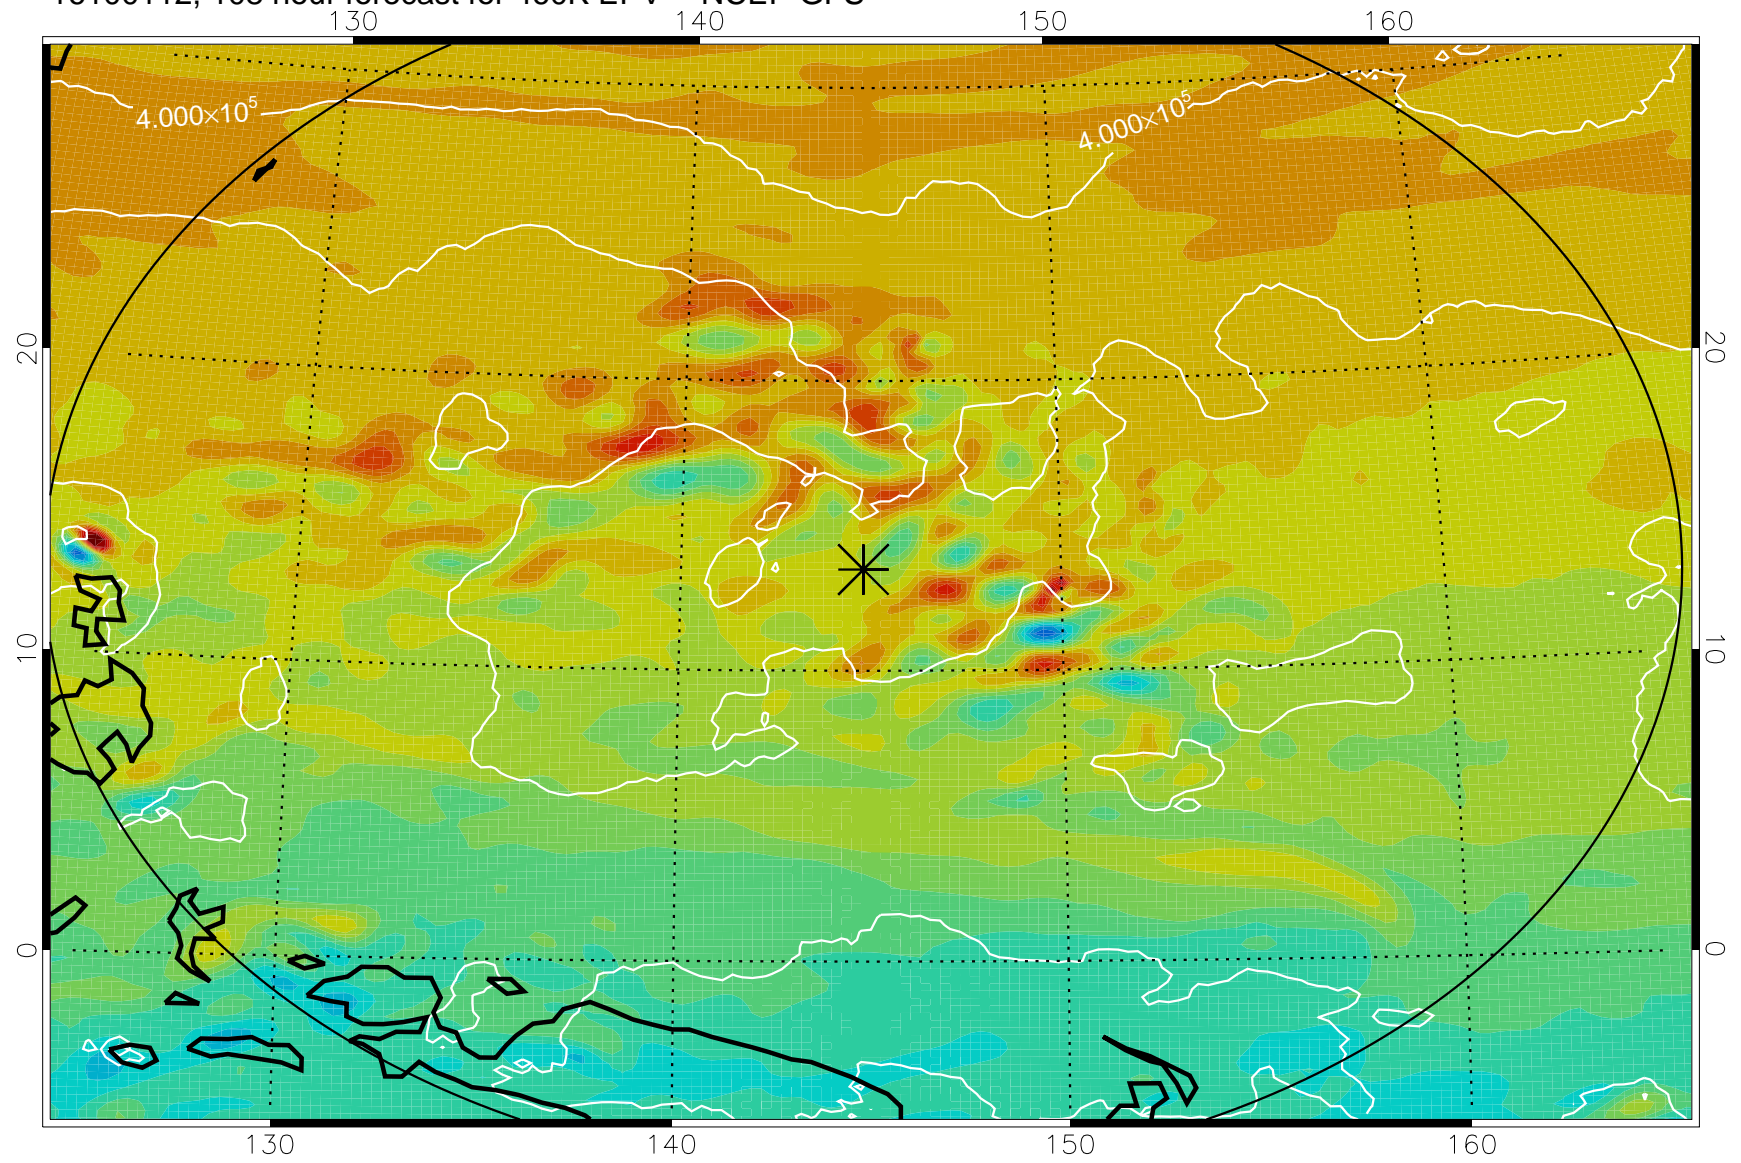

460K Montgomery Streamfunction, white

Range ring of 2304 km

16093012, 84 hour forecast for 460K EPV -- NCEP GFS

460K Montgomery Streamfunction, white

Range ring of 2304 km

16093018, 90 hour forecast for 460K EPV -- NCEP GFS

460K Montgomery Streamfunction, white

Range ring of 2304 km

16100100, 96 hour forecast for 460K EPV -- NCEP GFS

460K Montgomery Streamfunction, white

Range ring of 2304 km

16100106, 102 hour forecast for 460K EPV -- NCEP GFS

460K Montgomery Streamfunction, white

Range ring of 2304 km

16100112, 108 hour forecast for 460K EPV -- NCEP GFS

460K Montgomery Streamfunction, white

Range ring of 2304 km

16100118, 114 hour forecast for 460K EPV -- NCEP GFS

460K Montgomery Streamfunction, white

Range ring of 2304 km

16100200, 120 hour forecast for 460K EPV -- NCEP GFS

460K Montgomery Streamfunction, white

Range ring of 2304 km