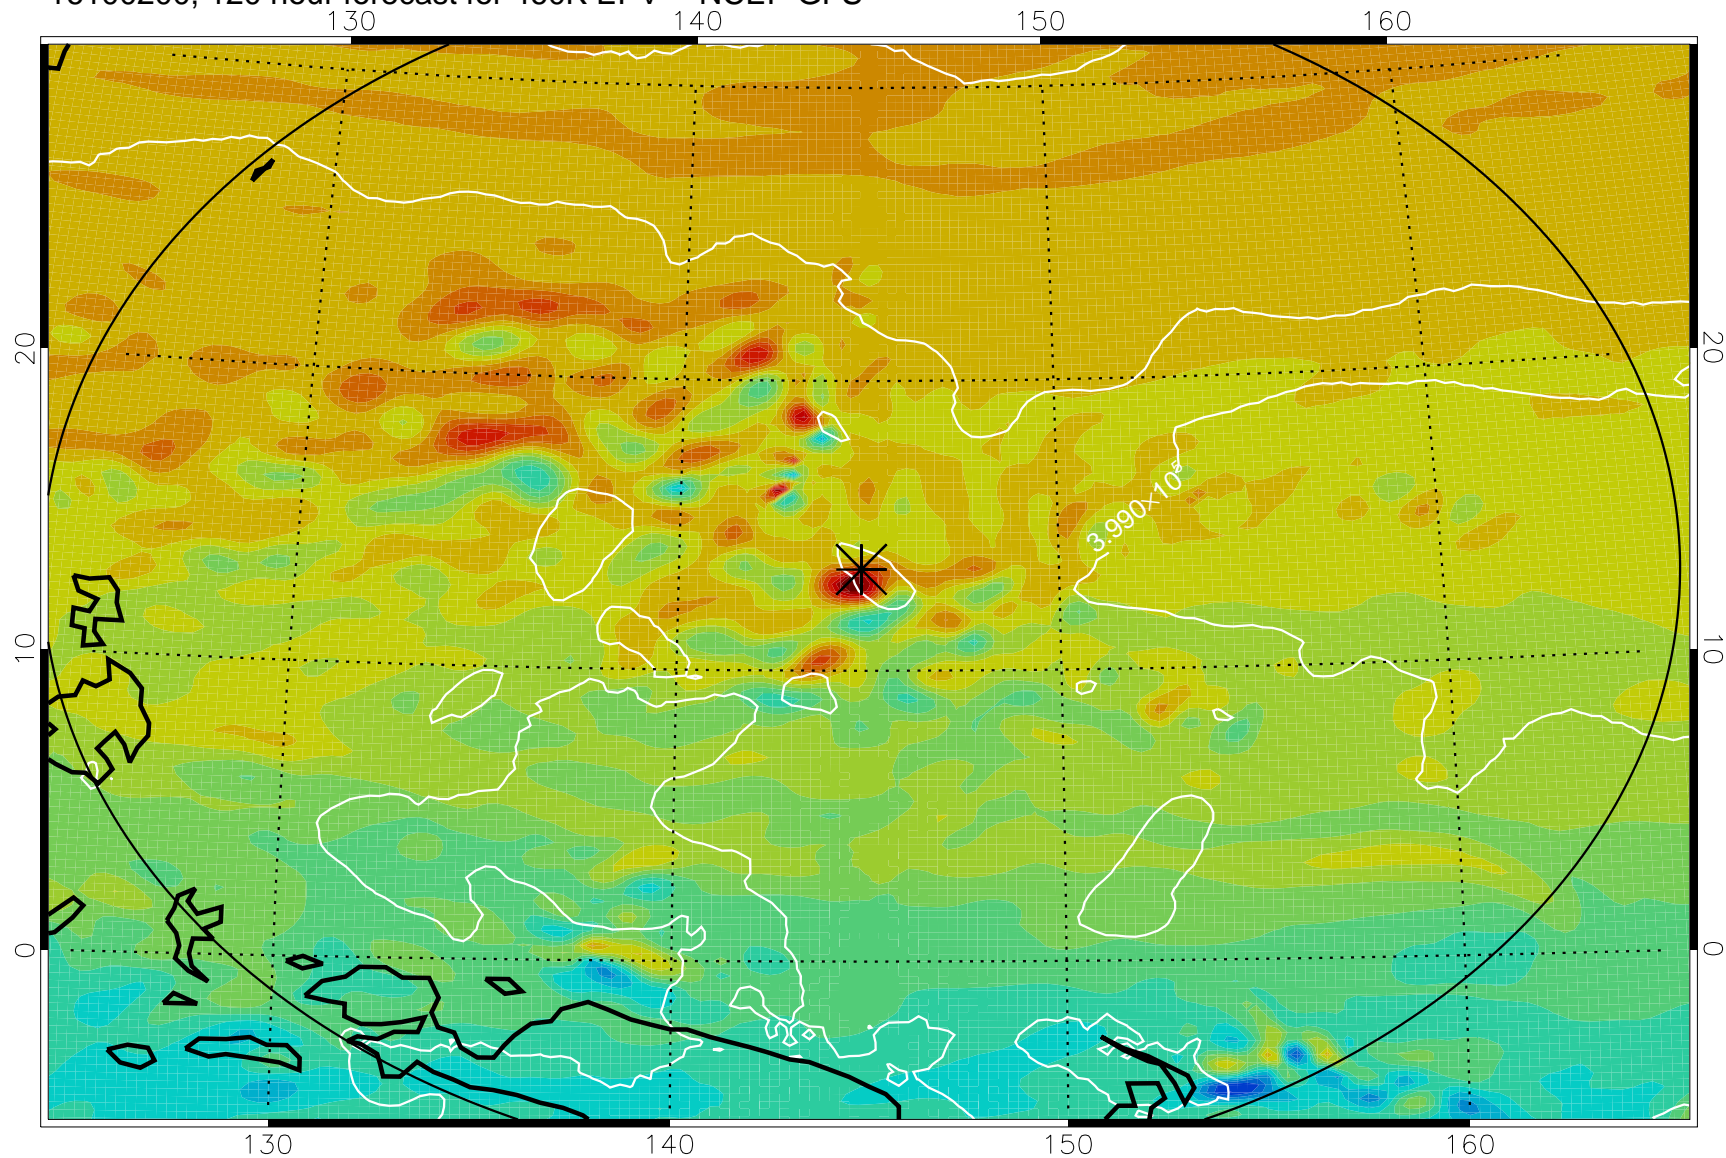

460K Montgomery Streamfunction, white

Range ring of 2304 km

16093012, 84 hour forecast for 460K EPV -- NCEP GFS

460K Montgomery Streamfunction, white

Range ring of 2304 km

16093018, 90 hour forecast for 460K EPV -- NCEP GFS

460K Montgomery Streamfunction, white

Range ring of 2304 km

16100100, 96 hour forecast for 460K EPV -- NCEP GFS

460K Montgomery Streamfunction, white

Range ring of 2304 km

16100106, 102 hour forecast for 460K EPV -- NCEP GFS

460K Montgomery Streamfunction, white

Range ring of 2304 km

16100112, 108 hour forecast for 460K EPV -- NCEP GFS

460K Montgomery Streamfunction, white

Range ring of 2304 km

16100118, 114 hour forecast for 460K EPV -- NCEP GFS

460K Montgomery Streamfunction, white

Range ring of 2304 km

16100200, 120 hour forecast for 460K EPV -- NCEP GFS

460K Montgomery Streamfunction, white

Range ring of 2304 km