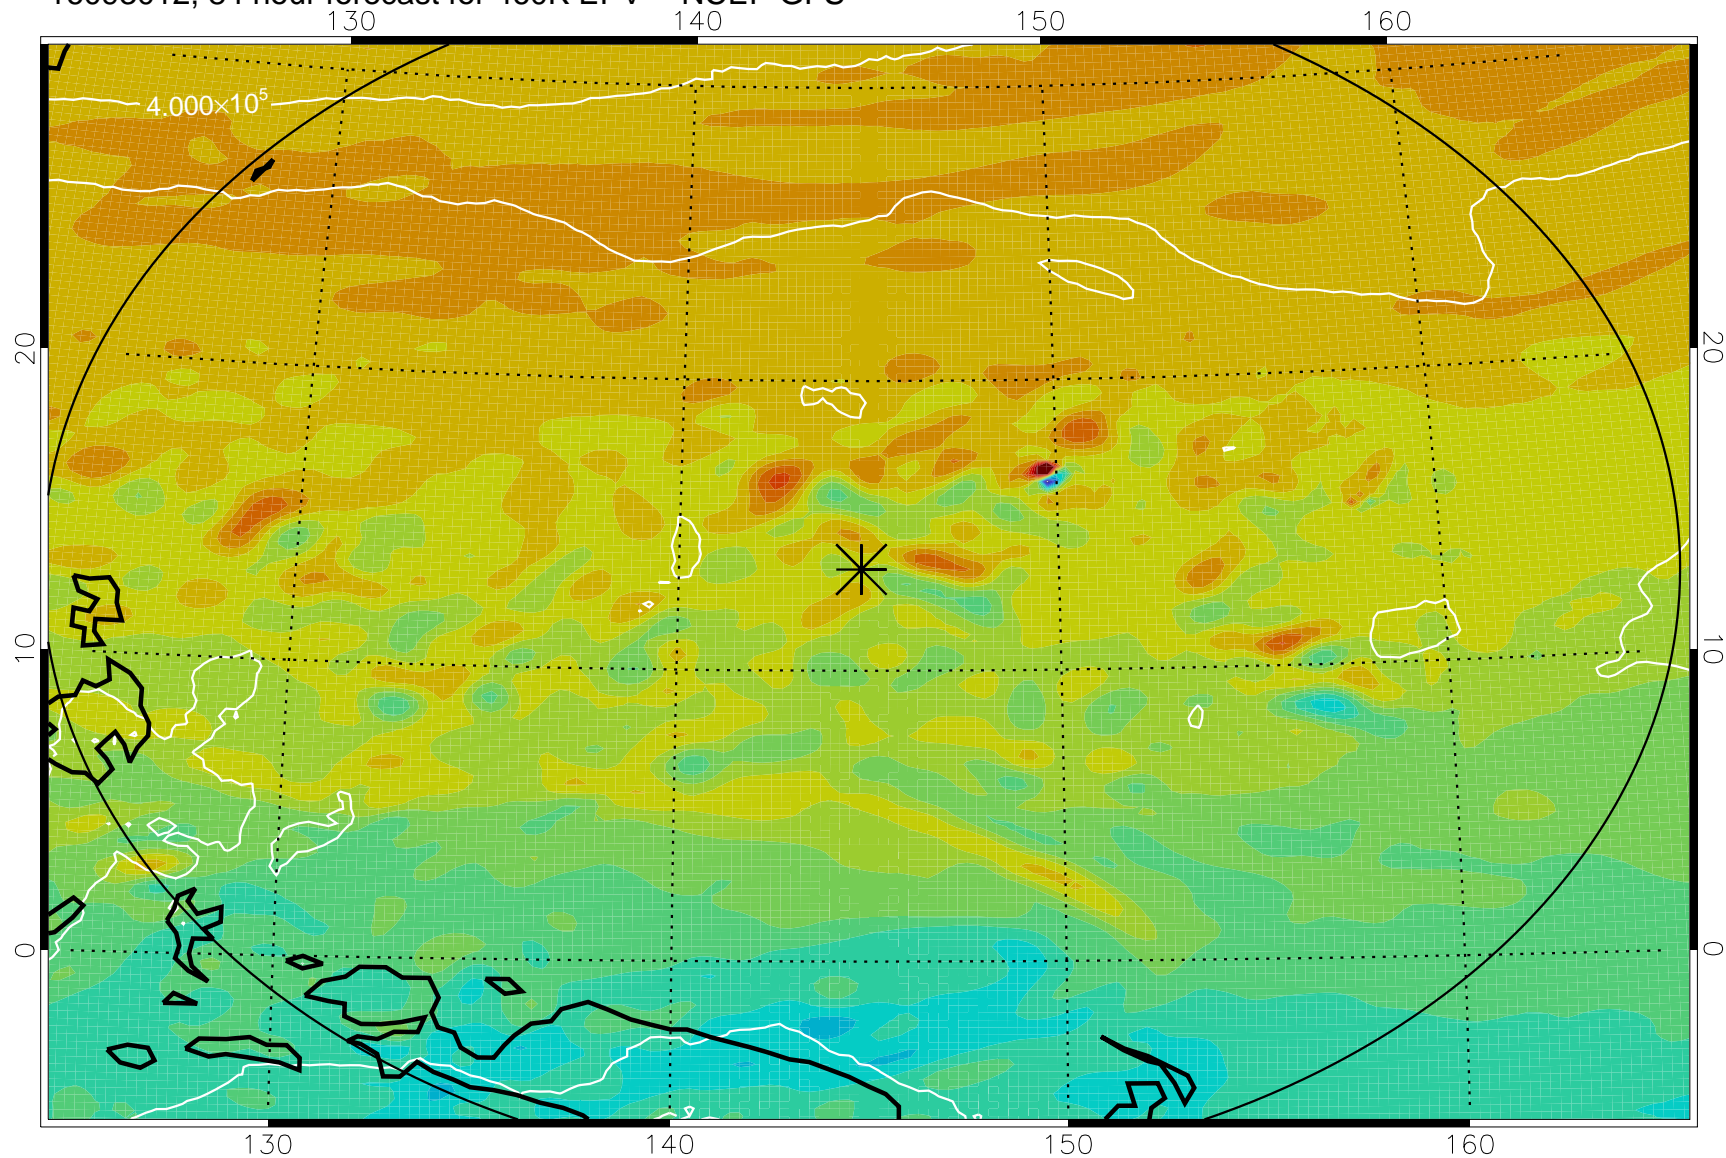

16092906, 54 hour forecast for 460K EPV -- NCEP GFS

460K Montgomery Streamfunction, white

Range ring of 2304 km

16092912, 60 hour forecast for 460K EPV -- NCEP GFS

460K Montgomery Streamfunction, white

Range ring of 2304 km

16092918, 66 hour forecast for 460K EPV -- NCEP GFS

16093000, 72 hour forecast for 460K EPV -- NCEP GFS

460K Montgomery Streamfunction, white

Range ring of 2304 km

16093006, 78 hour forecast for 460K EPV -- NCEP GFS

460K Montgomery Streamfunction, white

Range ring of 2304 km

16093012, 84 hour forecast for 460K EPV -- NCEP GFS

460K Montgomery Streamfunction, white

Range ring of 2304 km

16093018, 90 hour forecast for 460K EPV -- NCEP GFS

460K Montgomery Streamfunction, white

Range ring of 2304 km

16100100, 96 hour forecast for 460K EPV -- NCEP GFS

460K Montgomery Streamfunction, white

Range ring of 2304 km

16100106, 102 hour forecast for 460K EPV -- NCEP GFS