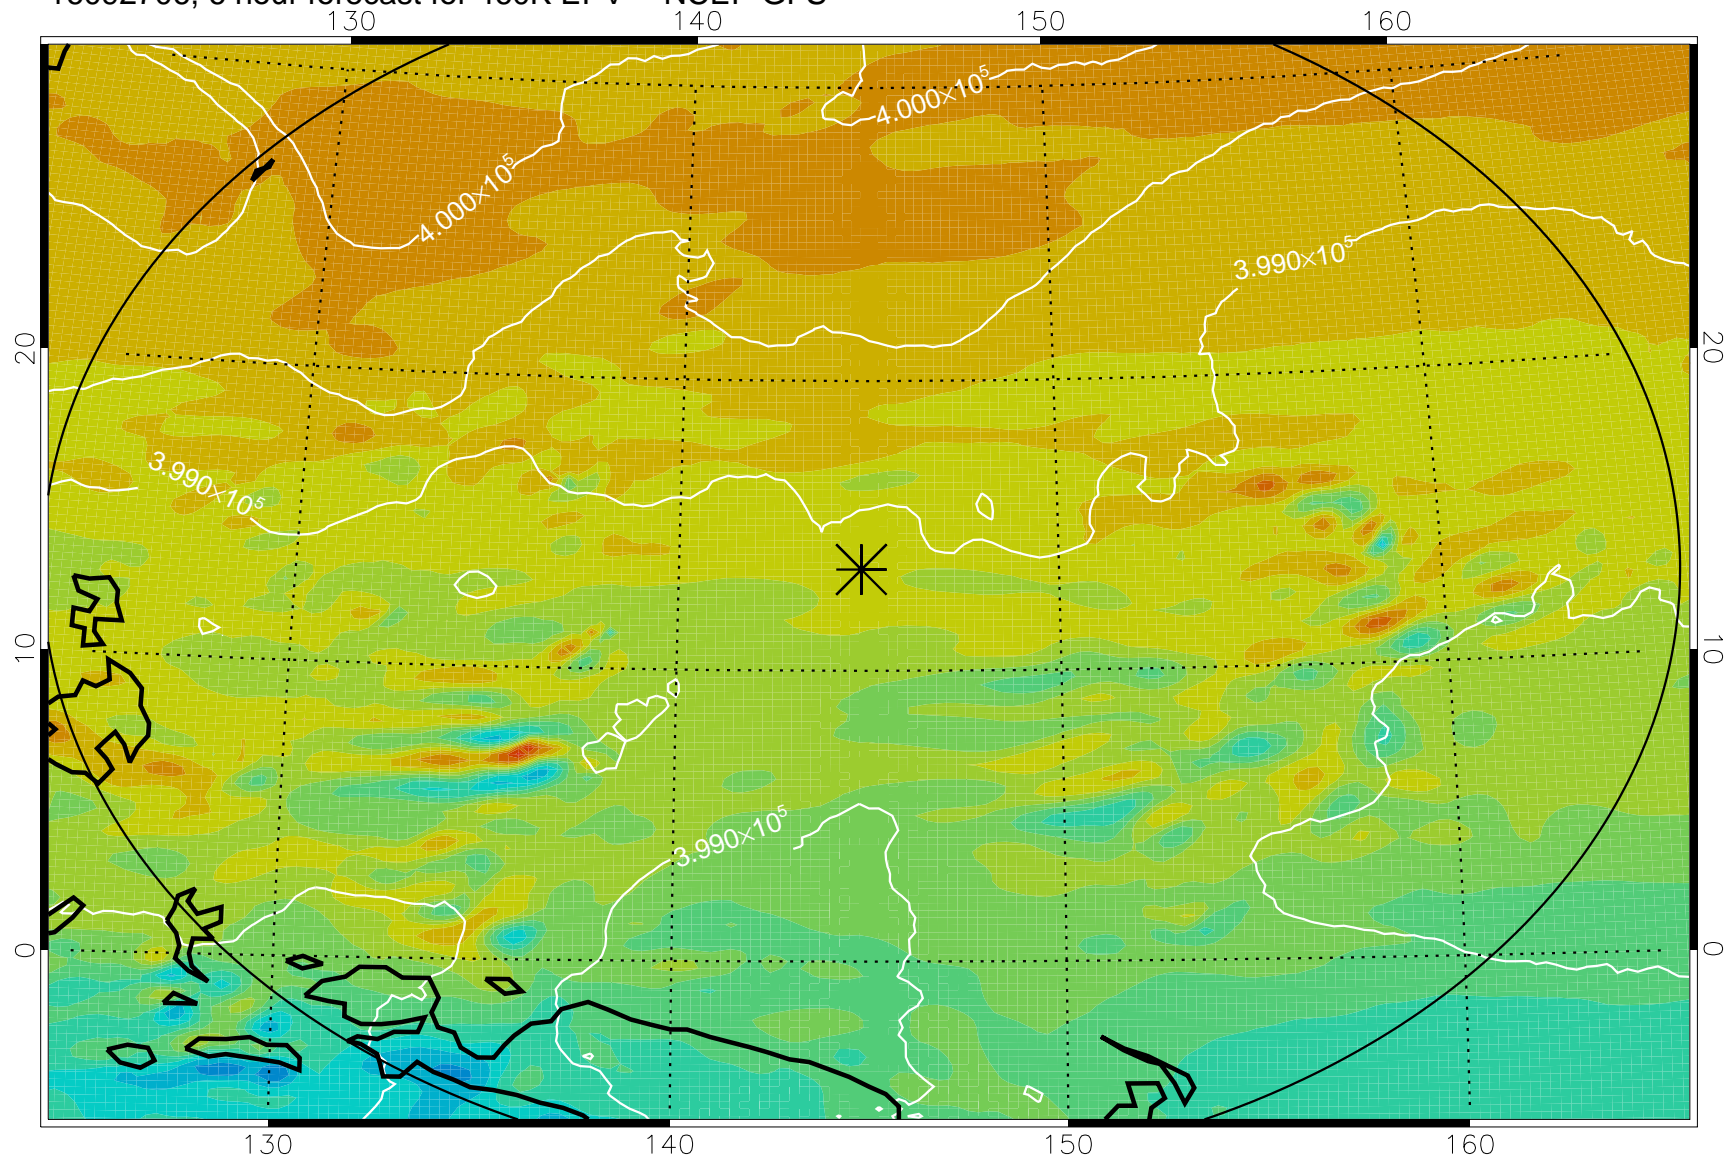

16092706, 6 hour forecast for 460K EPV -- NCEP GFS

460K Montgomery Streamfunction, white

Range ring of 2304 km

16092712, 12 hour forecast for 460K EPV -- NCEP GFS

460K Montgomery Streamfunction, white

Range ring of 2304 km

16092718, 18 hour forecast for 460K EPV -- NCEP GFS

460K Montgomery Streamfunction, white

Range ring of 2304 km

16092800, 24 hour forecast for 460K EPV -- NCEP GFS

460K Montgomery Streamfunction, white

Range ring of 2304 km

16092818, 42 hour forecast for 460K EPV -- NCEP GFS

460K Montgomery Streamfunction, white

Range ring of 2304 km

16092900, 48 hour forecast for 460K EPV -- NCEP GFS

460K Montgomery Streamfunction, white

Range ring of 2304 km

16092918, 66 hour forecast for 460K EPV -- NCEP GFS

16093000, 72 hour forecast for 460K EPV -- NCEP GFS

460K Montgomery Streamfunction, white

Range ring of 2304 km

16093006, 78 hour forecast for 460K EPV -- NCEP GFS