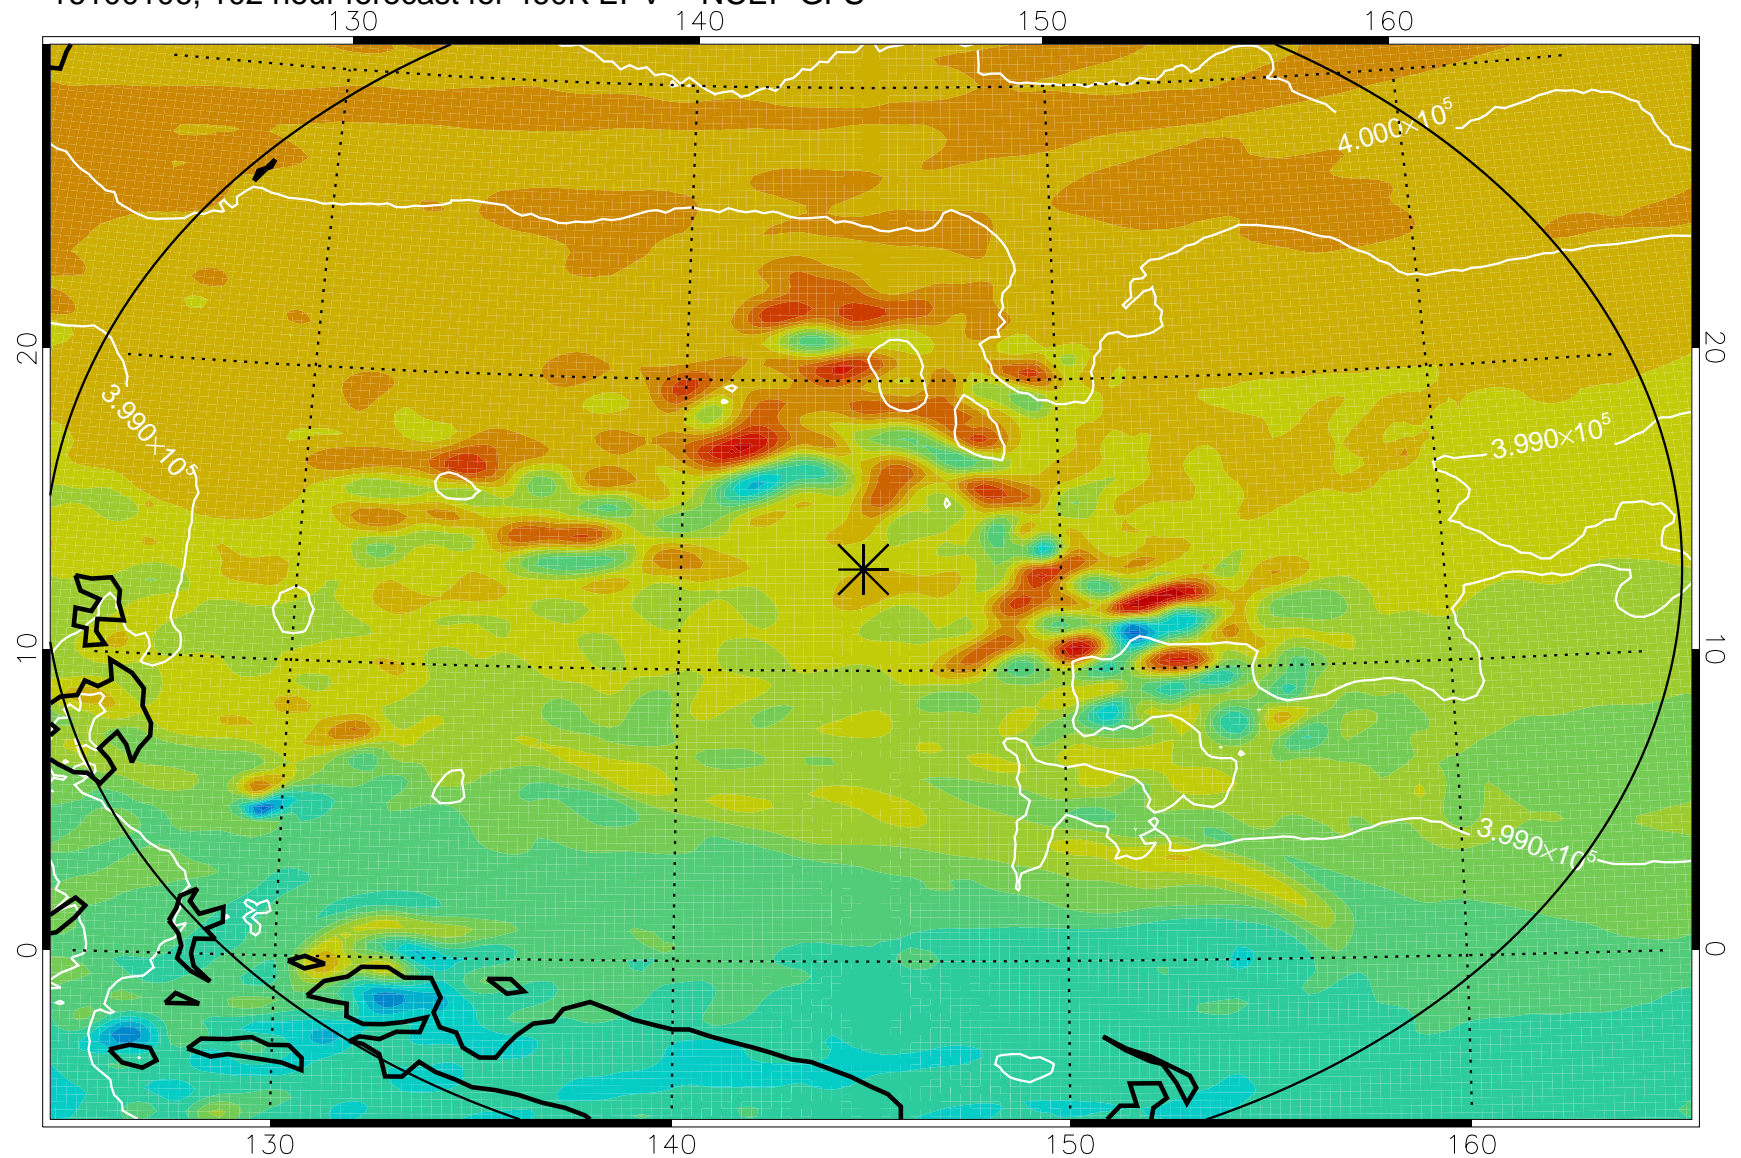

460K Montgomery Streamfunction, white

Range ring of 2304 km

16093012, 84 hour forecast for 460K EPV -- NCEP GFS

460K Montgomery Streamfunction, white

Range ring of 2304 km

16093018, 90 hour forecast for 460K EPV -- NCEP GFS

460K Montgomery Streamfunction, white

Range ring of 2304 km

16100100, 96 hour forecast for 460K EPV -- NCEP GFS

460K Montgomery Streamfunction, white

Range ring of 2304 km

16100106, 102 hour forecast for 460K EPV -- NCEP GFS

460K Montgomery Streamfunction, white

Range ring of 2304 km

16100112, 108 hour forecast for 460K EPV -- NCEP GFS

460K Montgomery Streamfunction, white

Range ring of 2304 km

16100118, 114 hour forecast for 460K EPV -- NCEP GFS

460K Montgomery Streamfunction, white

Range ring of 2304 km

16100200, 120 hour forecast for 460K EPV -- NCEP GFS

460K Montgomery Streamfunction, white

Range ring of 2304 km