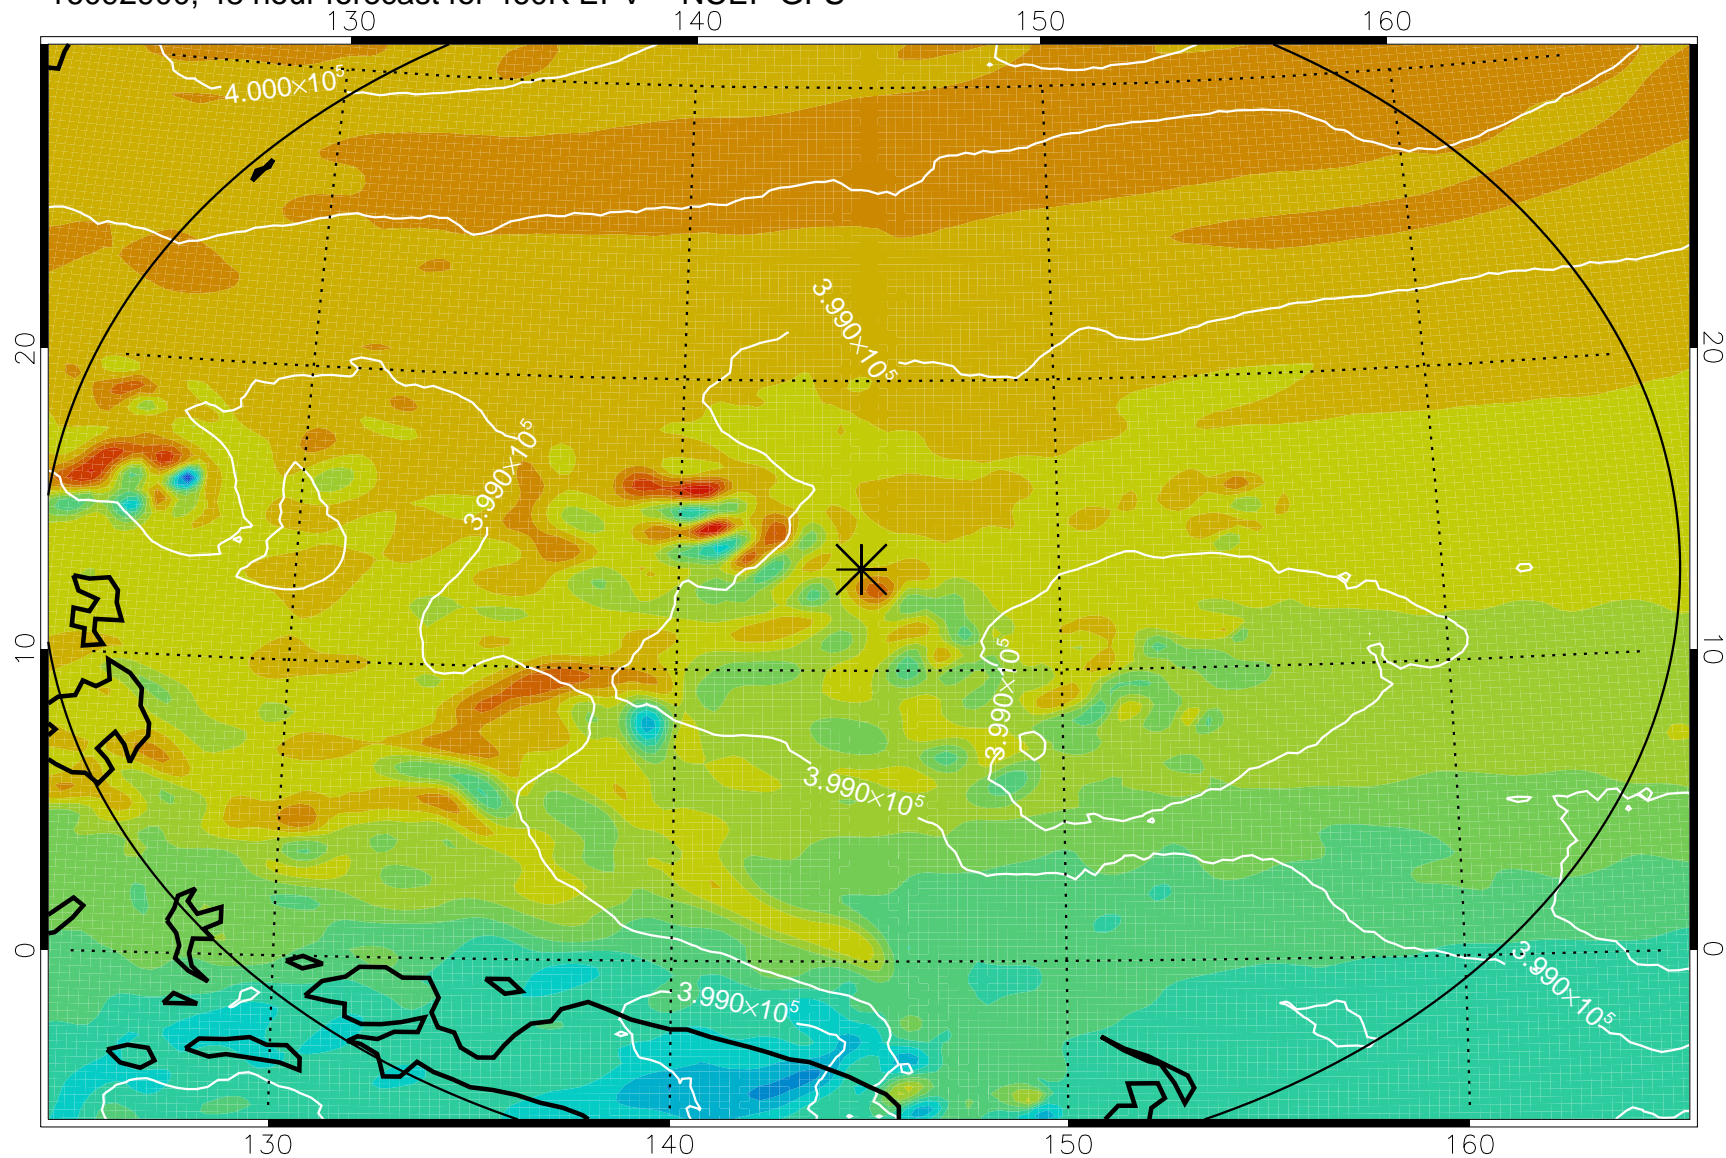

16092718, 18 hour forecast for 460K EPV -- NCEP GFS

460K Montgomery Streamfunction, white

Range ring of 2304 km

16092800, 24 hour forecast for 460K EPV -- NCEP GFS

460K Montgomery Streamfunction, white

Range ring of 2304 km

16092806, 30 hour forecast for 460K EPV -- NCEP GFS

460K Montgomery Streamfunction, white

Range ring of 2304 km

16092812, 36 hour forecast for 460K EPV -- NCEP GFS

460K Montgomery Streamfunction, white

Range ring of 2304 km

16092818, 42 hour forecast for 460K EPV -- NCEP GFS

460K Montgomery Streamfunction, white

Range ring of 2304 km

16092900, 48 hour forecast for 460K EPV -- NCEP GFS

460K Montgomery Streamfunction, white

Range ring of 2304 km

16092918, 66 hour forecast for 460K EPV -- NCEP GFS

16093000, 72 hour forecast for 460K EPV -- NCEP GFS

460K Montgomery Streamfunction, white

Range ring of 2304 km

16093006, 78 hour forecast for 460K EPV -- NCEP GFS