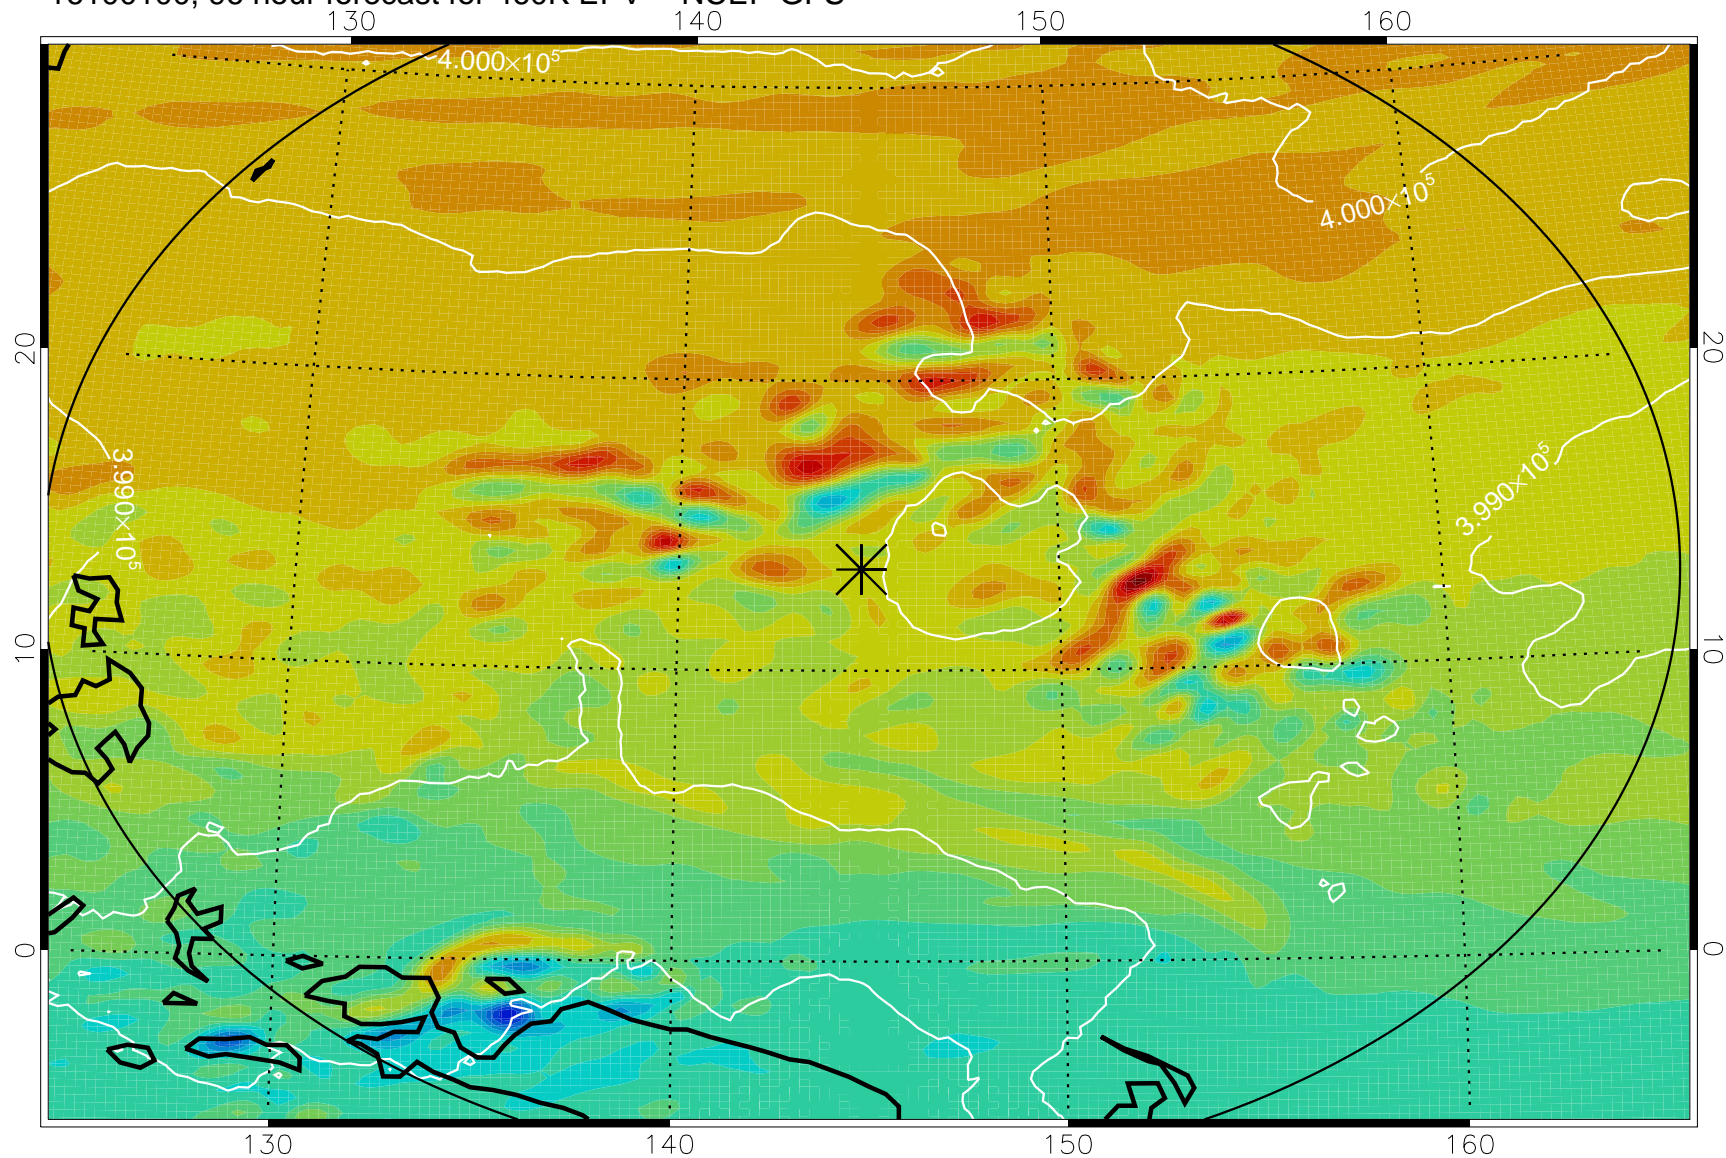

16092918, 66 hour forecast for 460K EPV -- NCEP GFS

16093000, 72 hour forecast for 460K EPV -- NCEP GFS

460K Montgomery Streamfunction, white

Range ring of 2304 km

16093006, 78 hour forecast for 460K EPV -- NCEP GFS

460K Montgomery Streamfunction, white

Range ring of 2304 km

16093012, 84 hour forecast for 460K EPV -- NCEP GFS

460K Montgomery Streamfunction, white

Range ring of 2304 km

16093018, 90 hour forecast for 460K EPV -- NCEP GFS

460K Montgomery Streamfunction, white

Range ring of 2304 km

16100100, 96 hour forecast for 460K EPV -- NCEP GFS

460K Montgomery Streamfunction, white

Range ring of 2304 km

16100106, 102 hour forecast for 460K EPV -- NCEP GFS

460K Montgomery Streamfunction, white

Range ring of 2304 km

16100112, 108 hour forecast for 460K EPV -- NCEP GFS

460K Montgomery Streamfunction, white

Range ring of 2304 km

16100118, 114 hour forecast for 460K EPV -- NCEP GFS