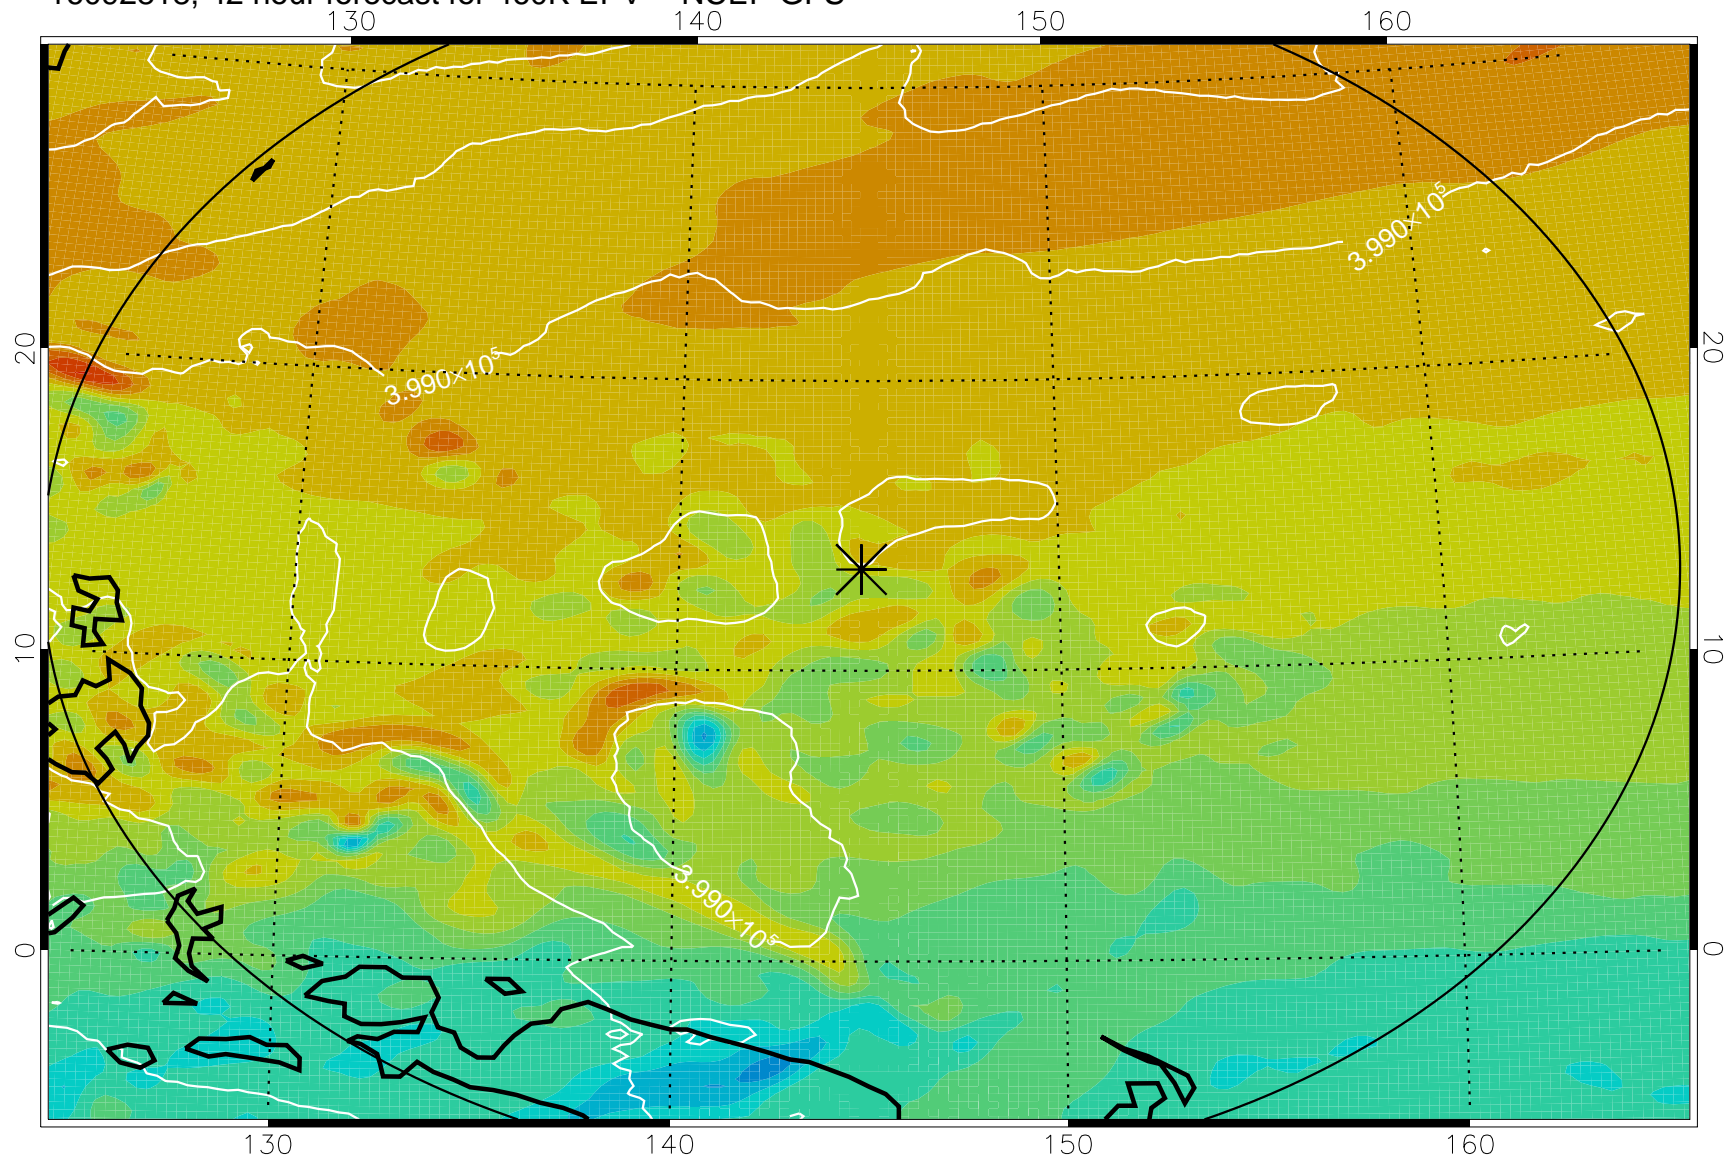

16092806, 30 hour forecast for 460K EPV -- NCEP GFS

460K Montgomery Streamfunction, white

Range ring of 2304 km

16092812, 36 hour forecast for 460K EPV -- NCEP GFS

460K Montgomery Streamfunction, white

Range ring of 2304 km

16092818, 42 hour forecast for 460K EPV -- NCEP GFS

460K Montgomery Streamfunction, white

Range ring of 2304 km

16092900, 48 hour forecast for 460K EPV -- NCEP GFS

460K Montgomery Streamfunction, white

Range ring of 2304 km

16092906, 54 hour forecast for 460K EPV -- NCEP GFS

460K Montgomery Streamfunction, white

Range ring of 2304 km

16092912, 60 hour forecast for 460K EPV -- NCEP GFS

460K Montgomery Streamfunction, white

Range ring of 2304 km

16092918, 66 hour forecast for 460K EPV -- NCEP GFS

16093000, 72 hour forecast for 460K EPV -- NCEP GFS

460K Montgomery Streamfunction, white

Range ring of 2304 km

16093006, 78 hour forecast for 460K EPV -- NCEP GFS