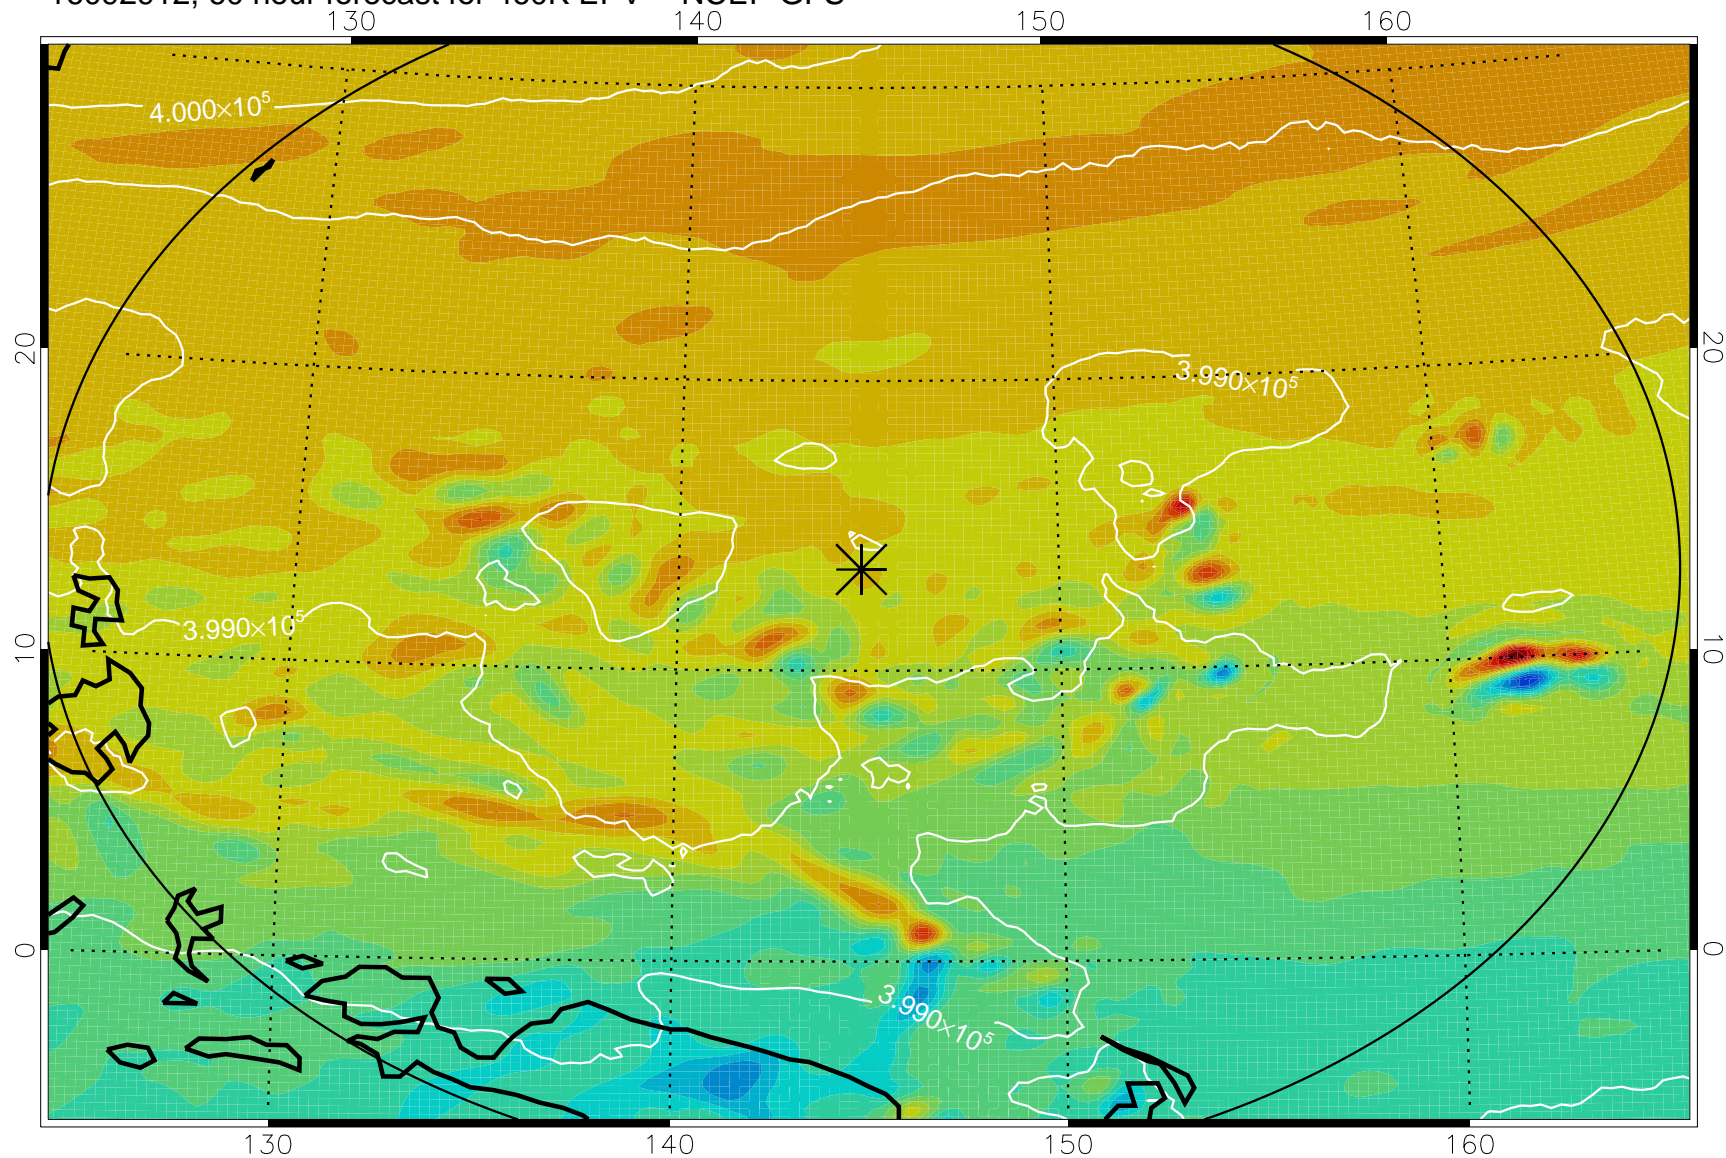

16092806, 30 hour forecast for 460K EPV -- NCEP GFS

460K Montgomery Streamfunction, white

Range ring of 2304 km

16092812, 36 hour forecast for 460K EPV -- NCEP GFS

460K Montgomery Streamfunction, white

Range ring of 2304 km

16092818, 42 hour forecast for 460K EPV -- NCEP GFS

460K Montgomery Streamfunction, white

Range ring of 2304 km

16092900, 48 hour forecast for 460K EPV -- NCEP GFS

460K Montgomery Streamfunction, white

Range ring of 2304 km

16092906, 54 hour forecast for 460K EPV -- NCEP GFS

460K Montgomery Streamfunction, white

Range ring of 2304 km

16092912, 60 hour forecast for 460K EPV -- NCEP GFS

460K Montgomery Streamfunction, white

Range ring of 2304 km

16092918, 66 hour forecast for 460K EPV -- NCEP GFS

16093000, 72 hour forecast for 460K EPV -- NCEP GFS

460K Montgomery Streamfunction, white

Range ring of 2304 km

16093006, 78 hour forecast for 460K EPV -- NCEP GFS