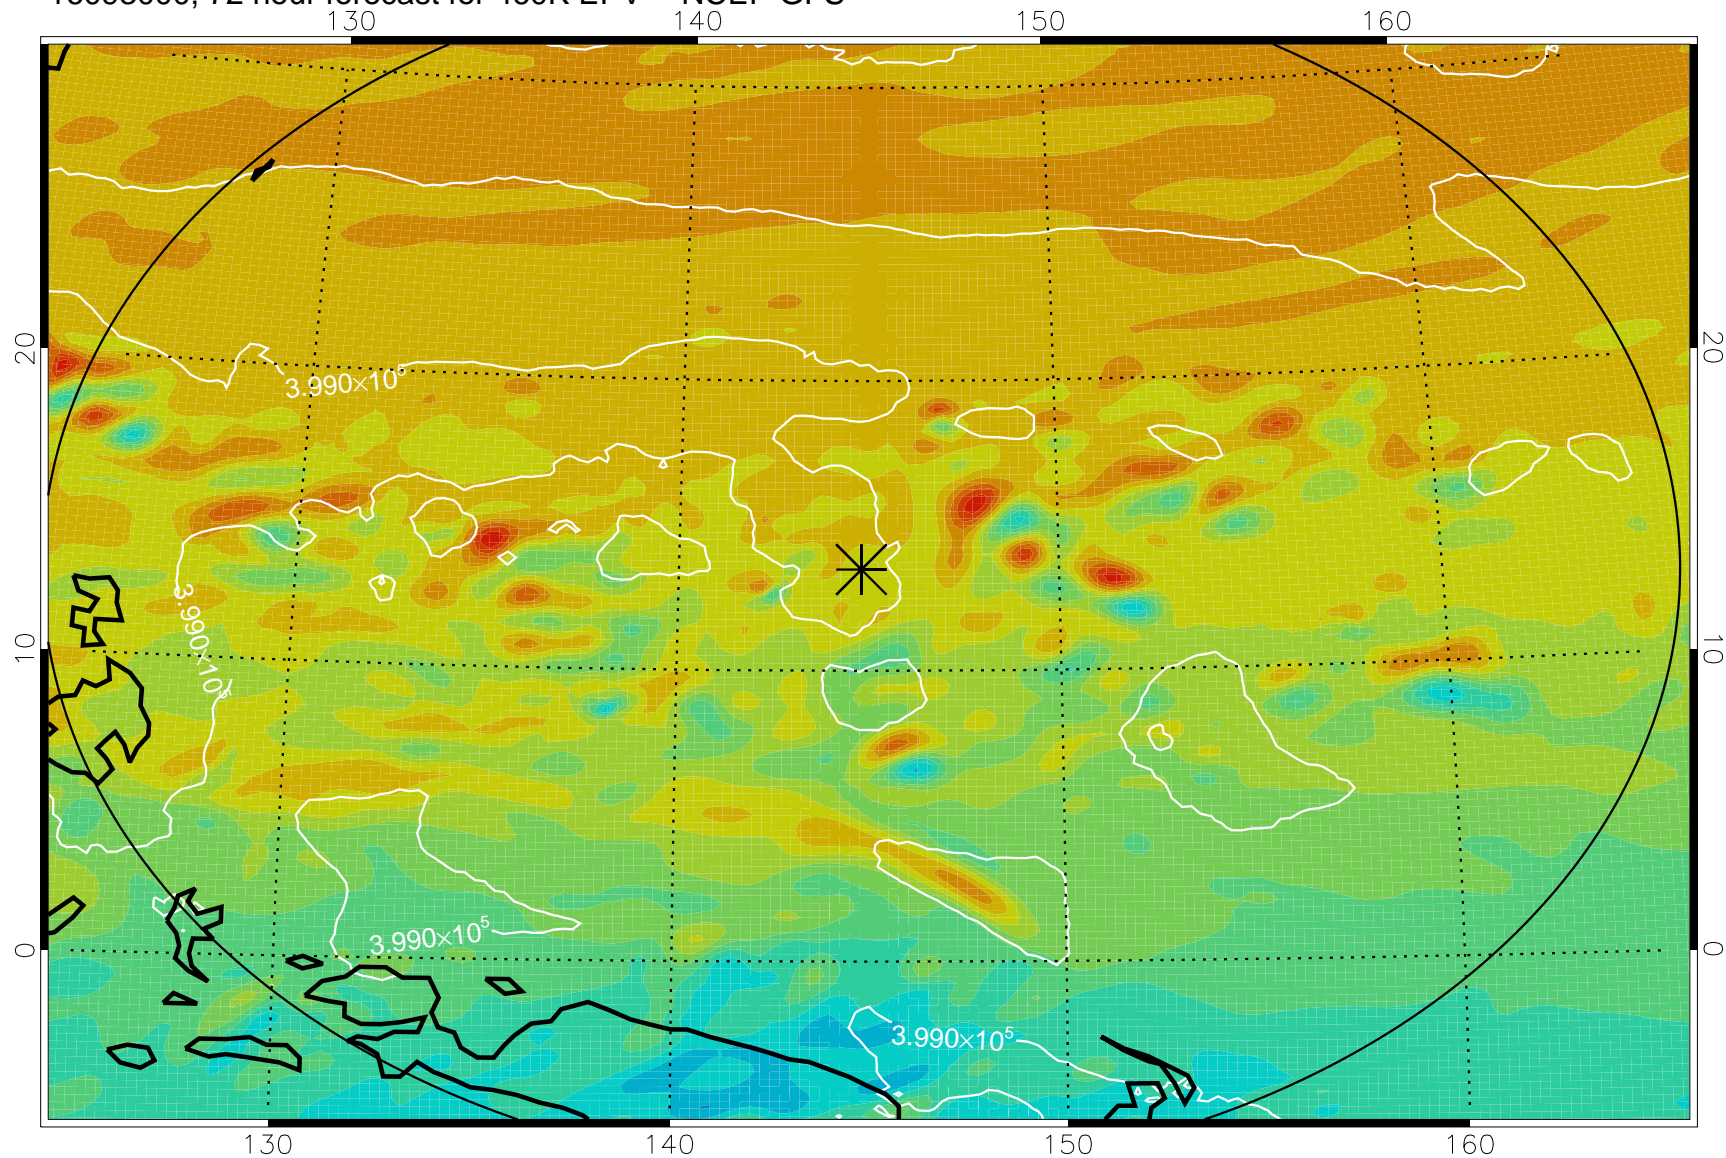

16092818, 42 hour forecast for 460K EPV -- NCEP GFS

460K Montgomery Streamfunction, white

Range ring of 2304 km

16092900, 48 hour forecast for 460K EPV -- NCEP GFS

460K Montgomery Streamfunction, white

Range ring of 2304 km

16092906, 54 hour forecast for 460K EPV -- NCEP GFS

460K Montgomery Streamfunction, white

Range ring of 2304 km

16092912, 60 hour forecast for 460K EPV -- NCEP GFS

460K Montgomery Streamfunction, white

Range ring of 2304 km

16092918, 66 hour forecast for 460K EPV -- NCEP GFS

16093000, 72 hour forecast for 460K EPV -- NCEP GFS

460K Montgomery Streamfunction, white

Range ring of 2304 km

16093006, 78 hour forecast for 460K EPV -- NCEP GFS

460K Montgomery Streamfunction, white

Range ring of 2304 km

16093012, 84 hour forecast for 460K EPV -- NCEP GFS

460K Montgomery Streamfunction, white

Range ring of 2304 km

16093018, 90 hour forecast for 460K EPV -- NCEP GFS