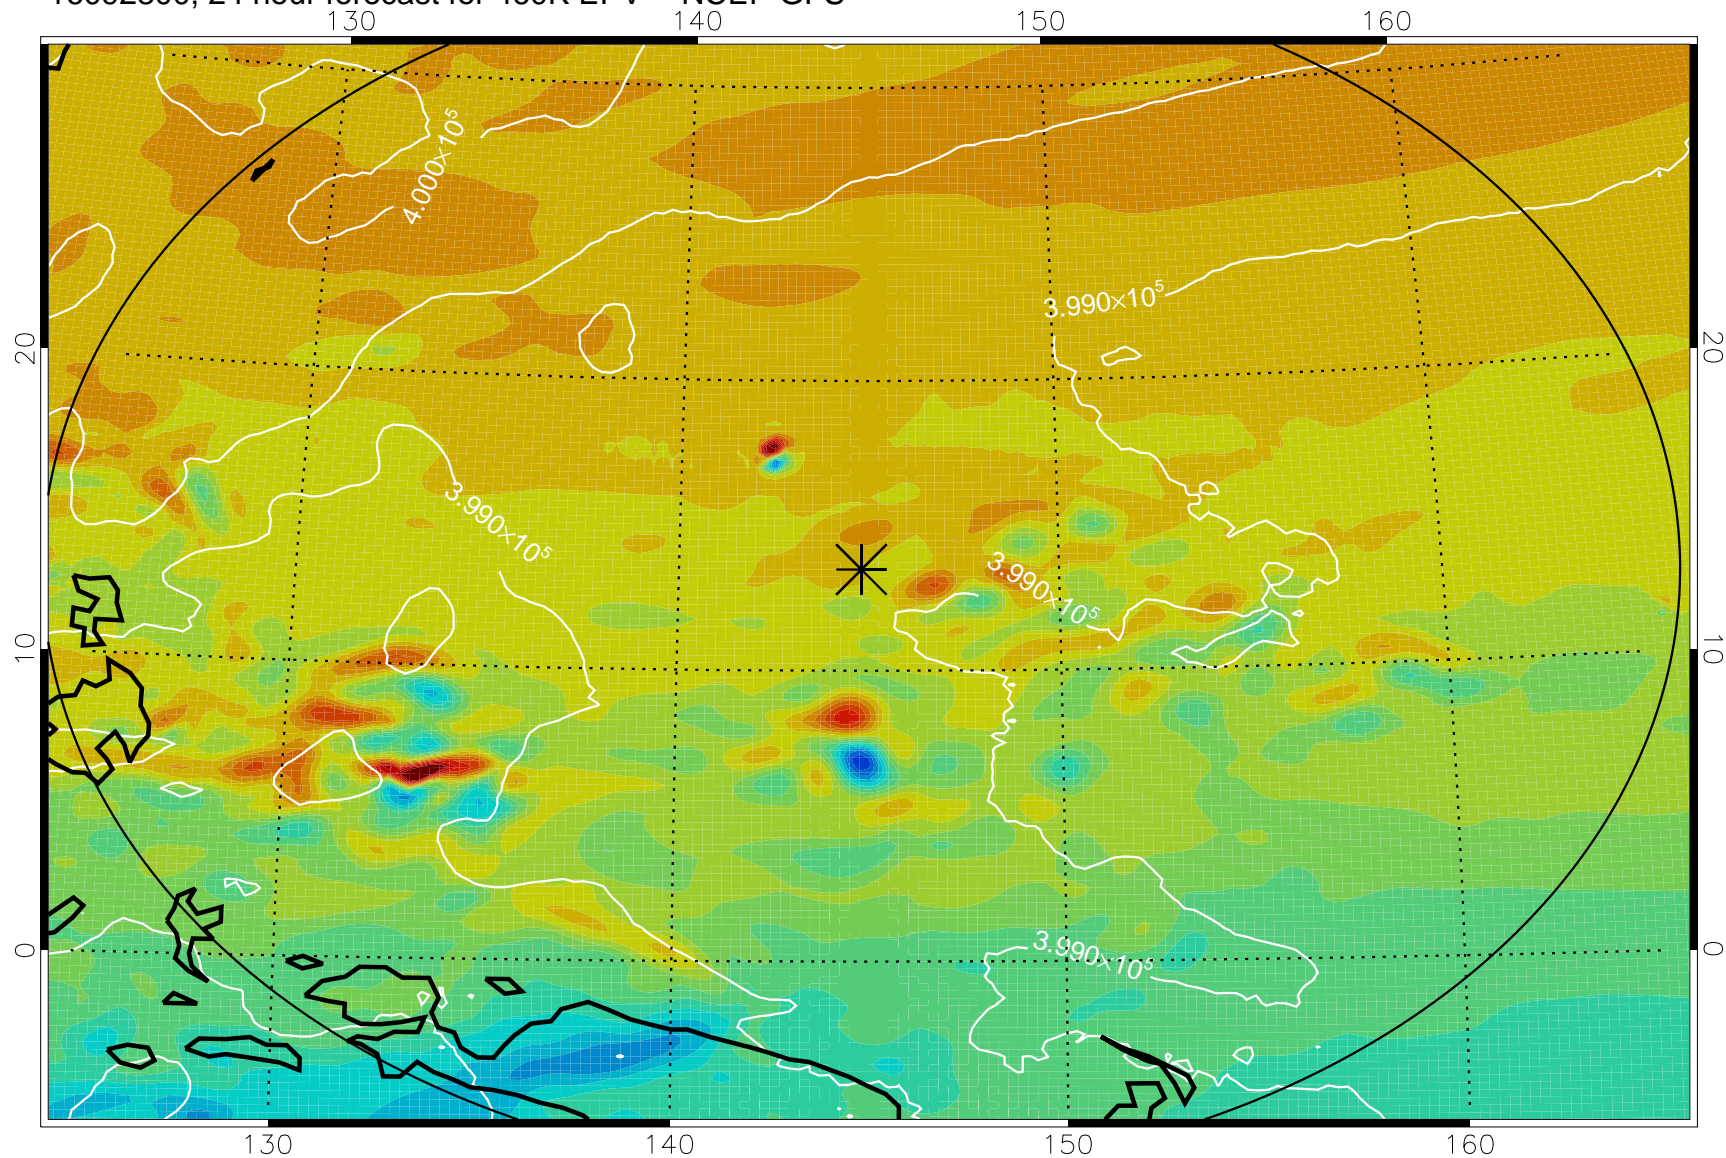

16092718, 18 hour forecast for 460K EPV -- NCEP GFS

460K Montgomery Streamfunction, white

Range ring of 2304 km

16092800, 24 hour forecast for 460K EPV -- NCEP GFS

460K Montgomery Streamfunction, white

Range ring of 2304 km

16092806, 30 hour forecast for 460K EPV -- NCEP GFS

460K Montgomery Streamfunction, white

Range ring of 2304 km

16092812, 36 hour forecast for 460K EPV -- NCEP GFS

460K Montgomery Streamfunction, white

Range ring of 2304 km

16092818, 42 hour forecast for 460K EPV -- NCEP GFS

460K Montgomery Streamfunction, white

Range ring of 2304 km

16092900, 48 hour forecast for 460K EPV -- NCEP GFS

460K Montgomery Streamfunction, white

Range ring of 2304 km

16092918, 66 hour forecast for 460K EPV -- NCEP GFS

16093000, 72 hour forecast for 460K EPV -- NCEP GFS

460K Montgomery Streamfunction, white

Range ring of 2304 km

16093006, 78 hour forecast for 460K EPV -- NCEP GFS