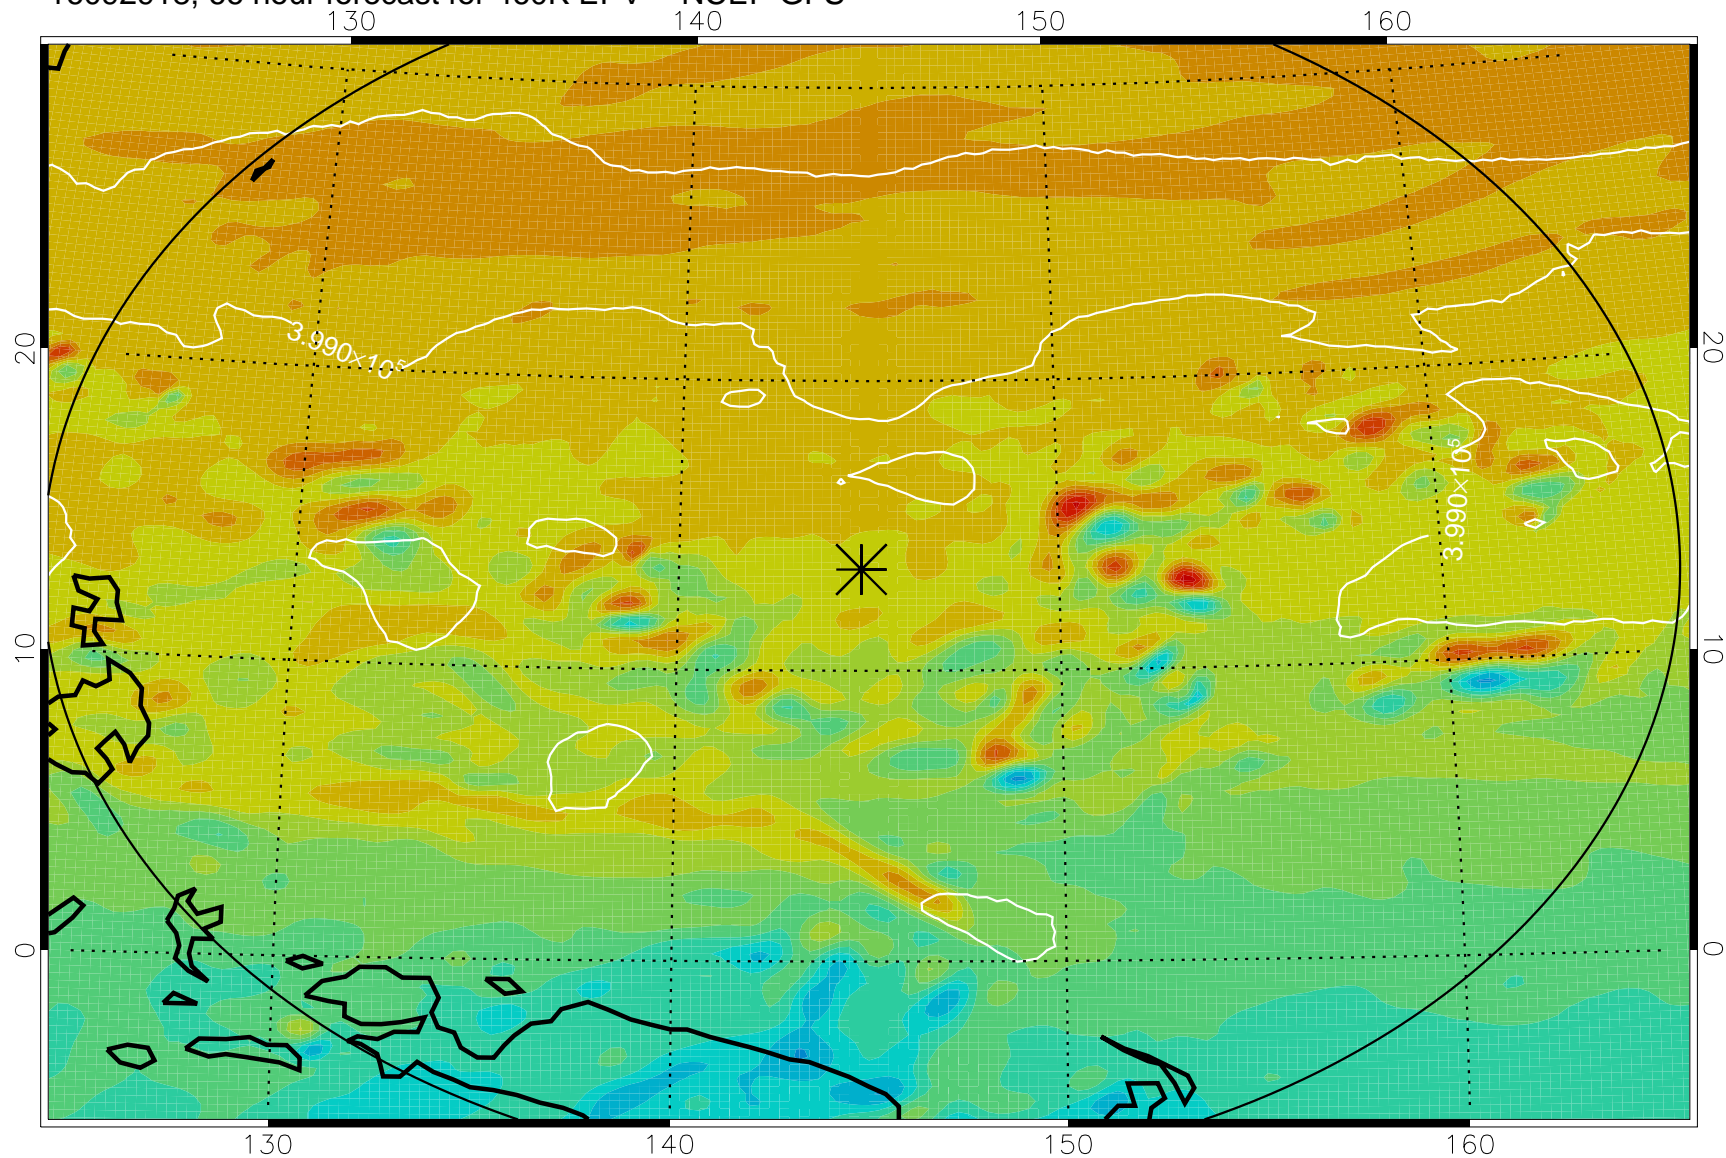

16092818, 42 hour forecast for 460K EPV -- NCEP GFS

460K Montgomery Streamfunction, white

Range ring of 2304 km

16092900, 48 hour forecast for 460K EPV -- NCEP GFS

460K Montgomery Streamfunction, white

Range ring of 2304 km

16092906, 54 hour forecast for 460K EPV -- NCEP GFS

460K Montgomery Streamfunction, white

Range ring of 2304 km

16092912, 60 hour forecast for 460K EPV -- NCEP GFS

460K Montgomery Streamfunction, white

Range ring of 2304 km

16092918, 66 hour forecast for 460K EPV -- NCEP GFS

16093000, 72 hour forecast for 460K EPV -- NCEP GFS

460K Montgomery Streamfunction, white

Range ring of 2304 km

16093006, 78 hour forecast for 460K EPV -- NCEP GFS

460K Montgomery Streamfunction, white

Range ring of 2304 km

16093012, 84 hour forecast for 460K EPV -- NCEP GFS

460K Montgomery Streamfunction, white

Range ring of 2304 km

16093018, 90 hour forecast for 460K EPV -- NCEP GFS