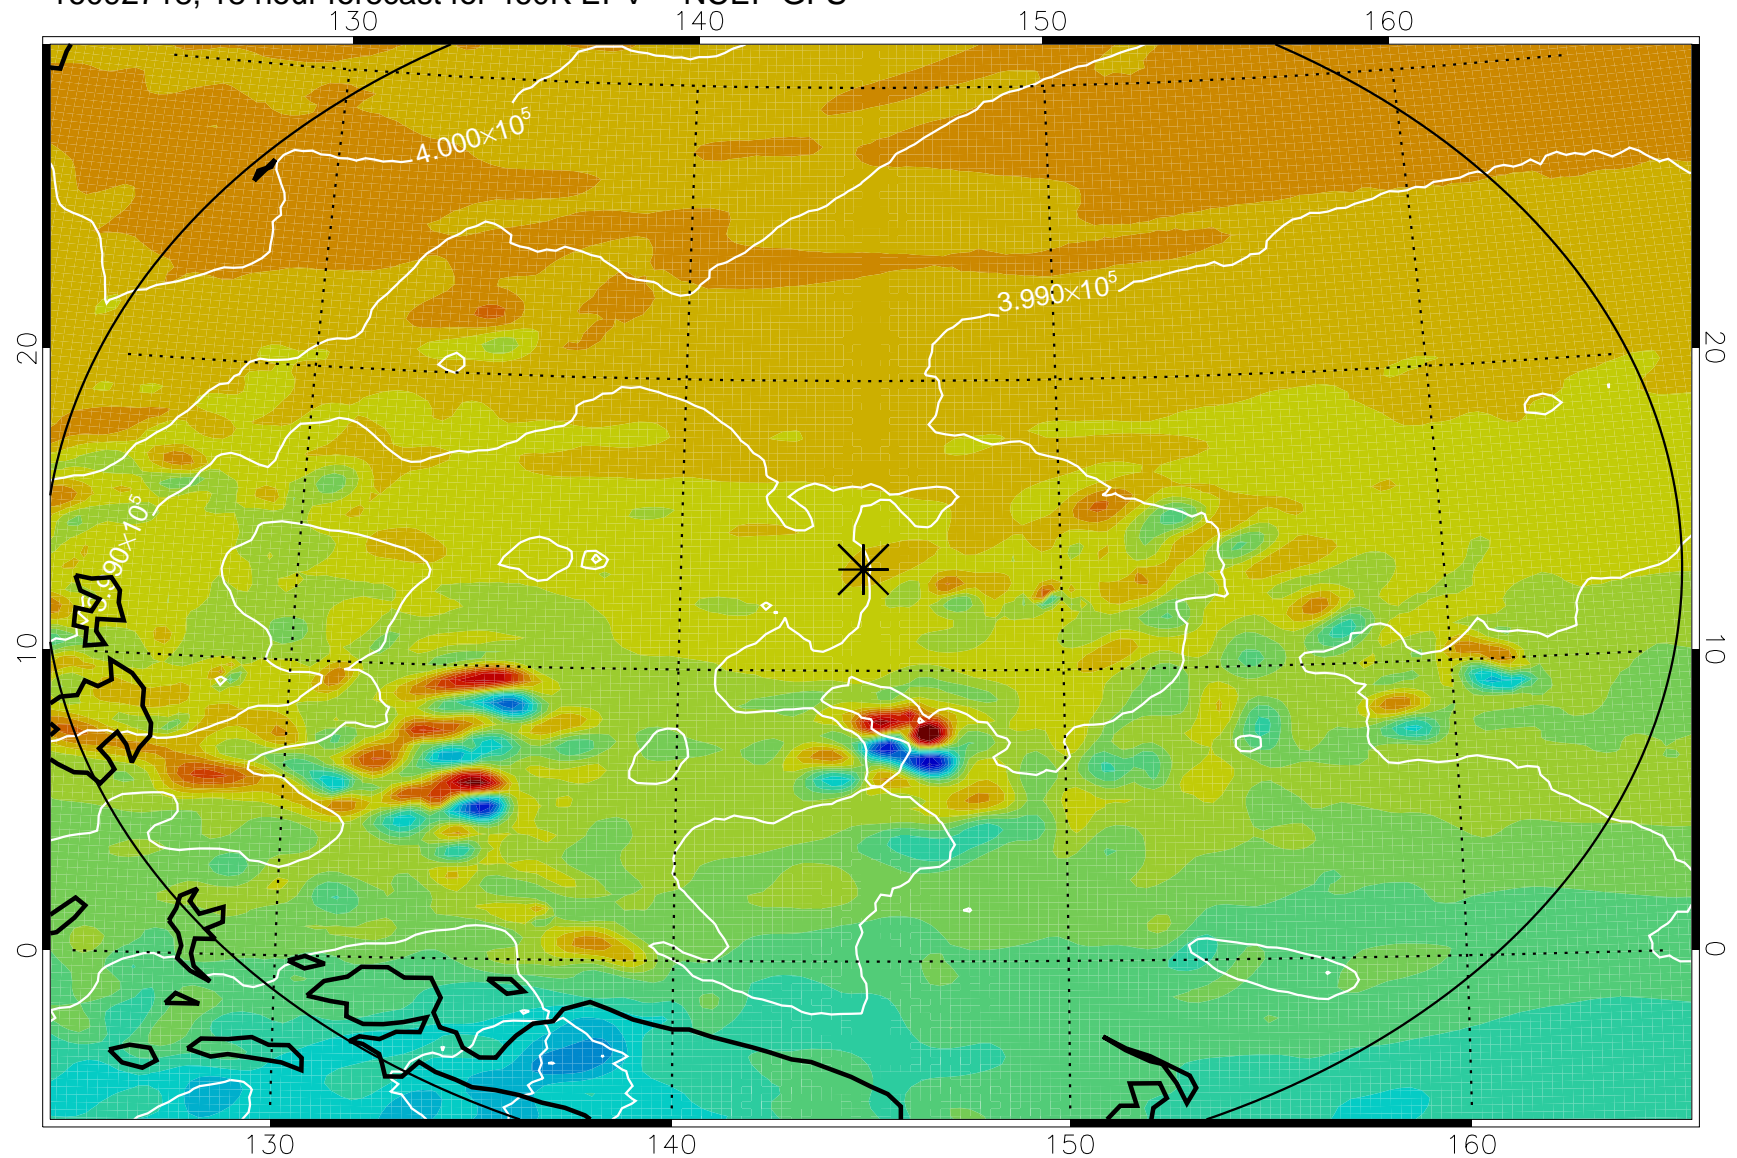

16092706, 6 hour forecast for 460K EPV -- NCEP GFS

460K Montgomery Streamfunction, white

Range ring of 2304 km

16092712, 12 hour forecast for 460K EPV -- NCEP GFS

460K Montgomery Streamfunction, white

Range ring of 2304 km

16092718, 18 hour forecast for 460K EPV -- NCEP GFS

460K Montgomery Streamfunction, white

Range ring of 2304 km

16092800, 24 hour forecast for 460K EPV -- NCEP GFS

460K Montgomery Streamfunction, white

Range ring of 2304 km

16092818, 42 hour forecast for 460K EPV -- NCEP GFS

460K Montgomery Streamfunction, white

Range ring of 2304 km

16092900, 48 hour forecast for 460K EPV -- NCEP GFS

460K Montgomery Streamfunction, white

Range ring of 2304 km

16092918, 66 hour forecast for 460K EPV -- NCEP GFS

16093000, 72 hour forecast for 460K EPV -- NCEP GFS

460K Montgomery Streamfunction, white

Range ring of 2304 km

16093006, 78 hour forecast for 460K EPV -- NCEP GFS