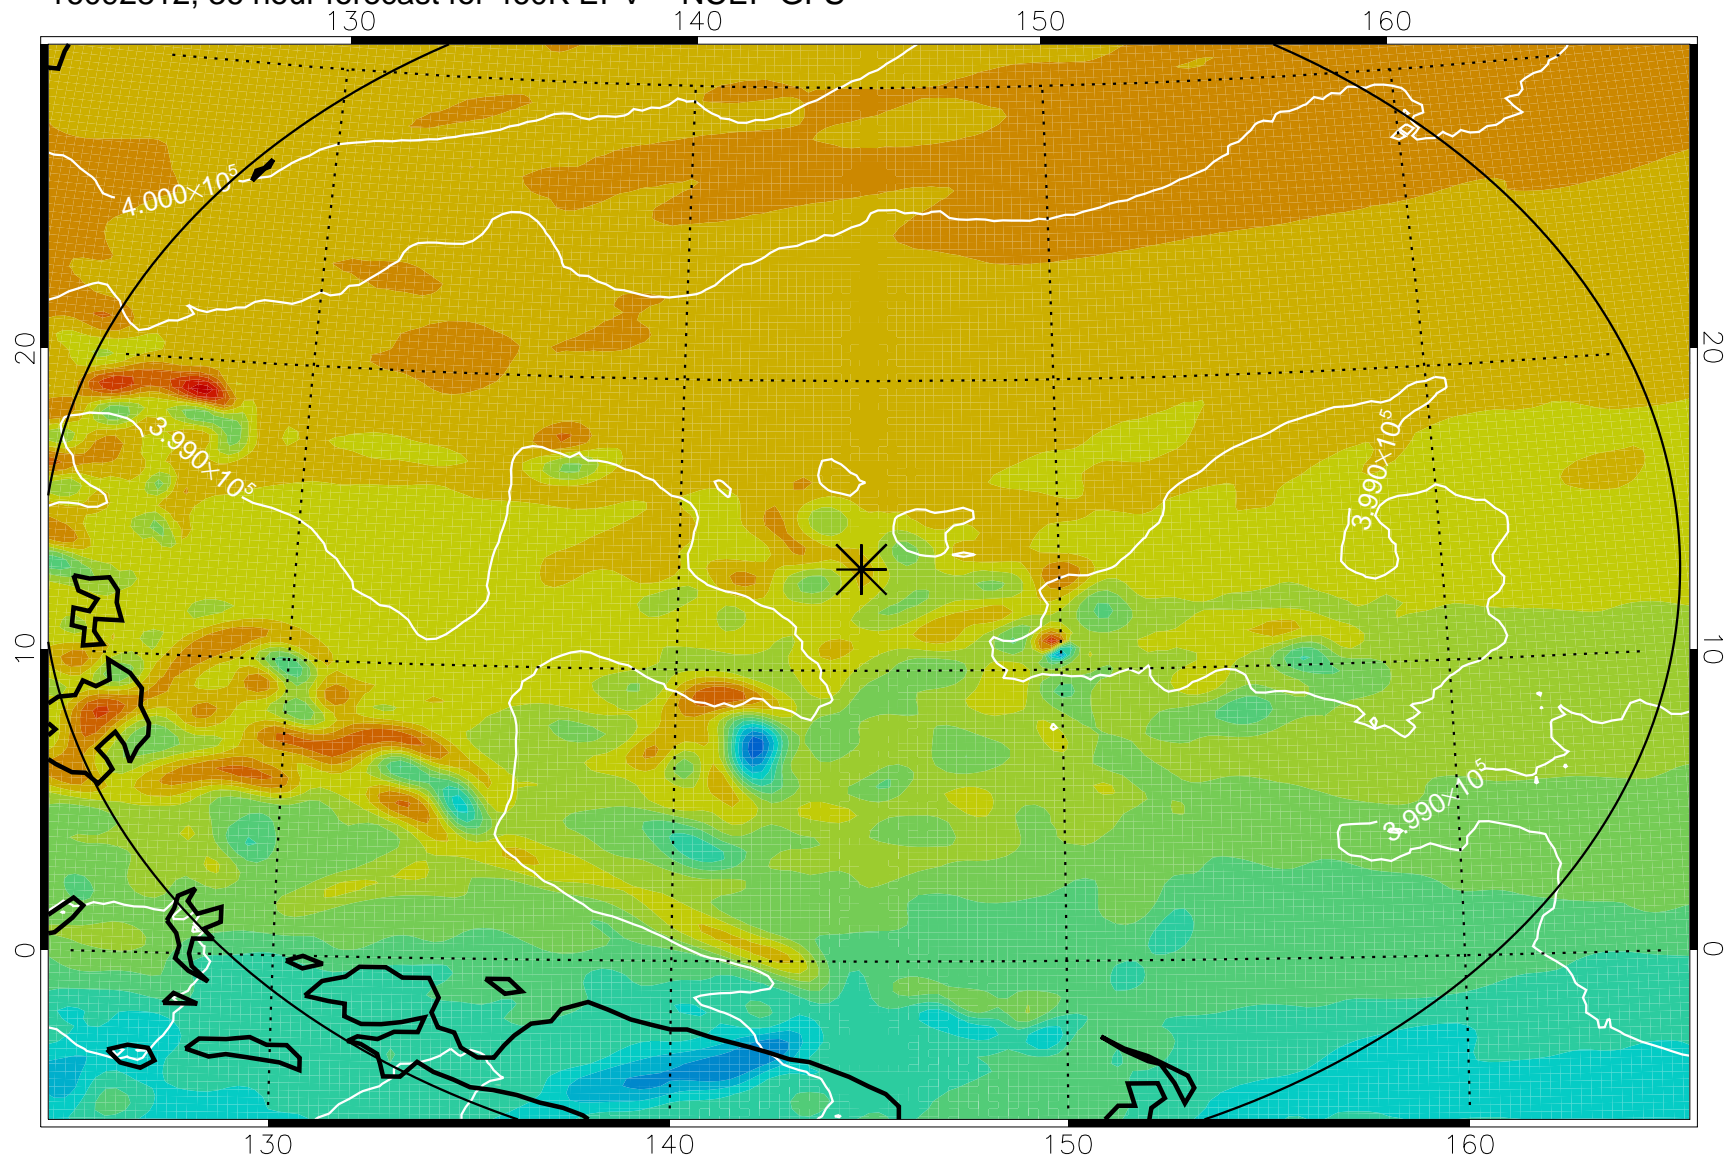

16092718, 18 hour forecast for 460K EPV -- NCEP GFS

460K Montgomery Streamfunction, white

Range ring of 2304 km

16092800, 24 hour forecast for 460K EPV -- NCEP GFS

460K Montgomery Streamfunction, white

Range ring of 2304 km

16092806, 30 hour forecast for 460K EPV -- NCEP GFS

460K Montgomery Streamfunction, white

Range ring of 2304 km

16092812, 36 hour forecast for 460K EPV -- NCEP GFS

460K Montgomery Streamfunction, white

Range ring of 2304 km

16092818, 42 hour forecast for 460K EPV -- NCEP GFS

460K Montgomery Streamfunction, white

Range ring of 2304 km

16092900, 48 hour forecast for 460K EPV -- NCEP GFS

460K Montgomery Streamfunction, white

Range ring of 2304 km

16092918, 66 hour forecast for 460K EPV -- NCEP GFS

16093000, 72 hour forecast for 460K EPV -- NCEP GFS

460K Montgomery Streamfunction, white

Range ring of 2304 km

16093006, 78 hour forecast for 460K EPV -- NCEP GFS