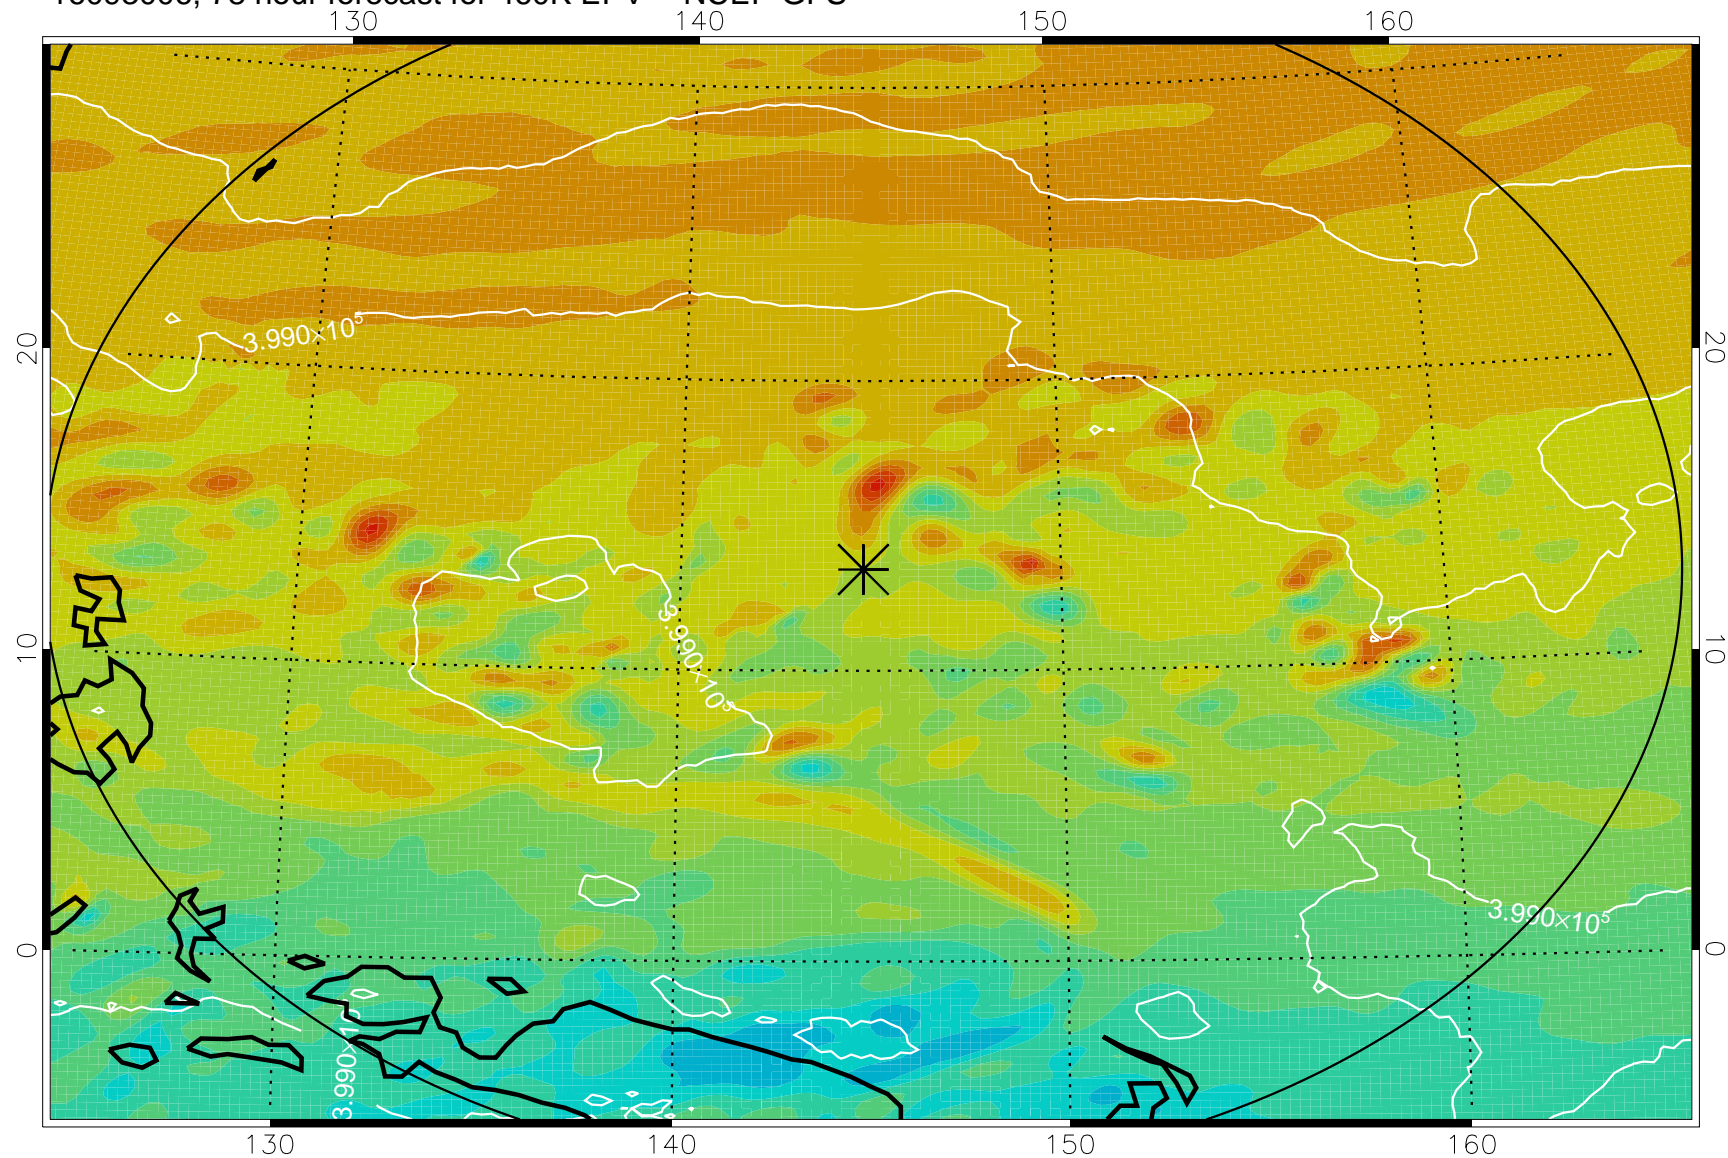

16092906, 54 hour forecast for 460K EPV -- NCEP GFS

460K Montgomery Streamfunction, white

Range ring of 2304 km

16092912, 60 hour forecast for 460K EPV -- NCEP GFS

460K Montgomery Streamfunction, white

Range ring of 2304 km

16092918, 66 hour forecast for 460K EPV -- NCEP GFS

16093000, 72 hour forecast for 460K EPV -- NCEP GFS

460K Montgomery Streamfunction, white

Range ring of 2304 km

16093006, 78 hour forecast for 460K EPV -- NCEP GFS

460K Montgomery Streamfunction, white

Range ring of 2304 km

16093012, 84 hour forecast for 460K EPV -- NCEP GFS

460K Montgomery Streamfunction, white

Range ring of 2304 km

16093018, 90 hour forecast for 460K EPV -- NCEP GFS

460K Montgomery Streamfunction, white

Range ring of 2304 km

16100100, 96 hour forecast for 460K EPV -- NCEP GFS

460K Montgomery Streamfunction, white

Range ring of 2304 km

16100106, 102 hour forecast for 460K EPV -- NCEP GFS