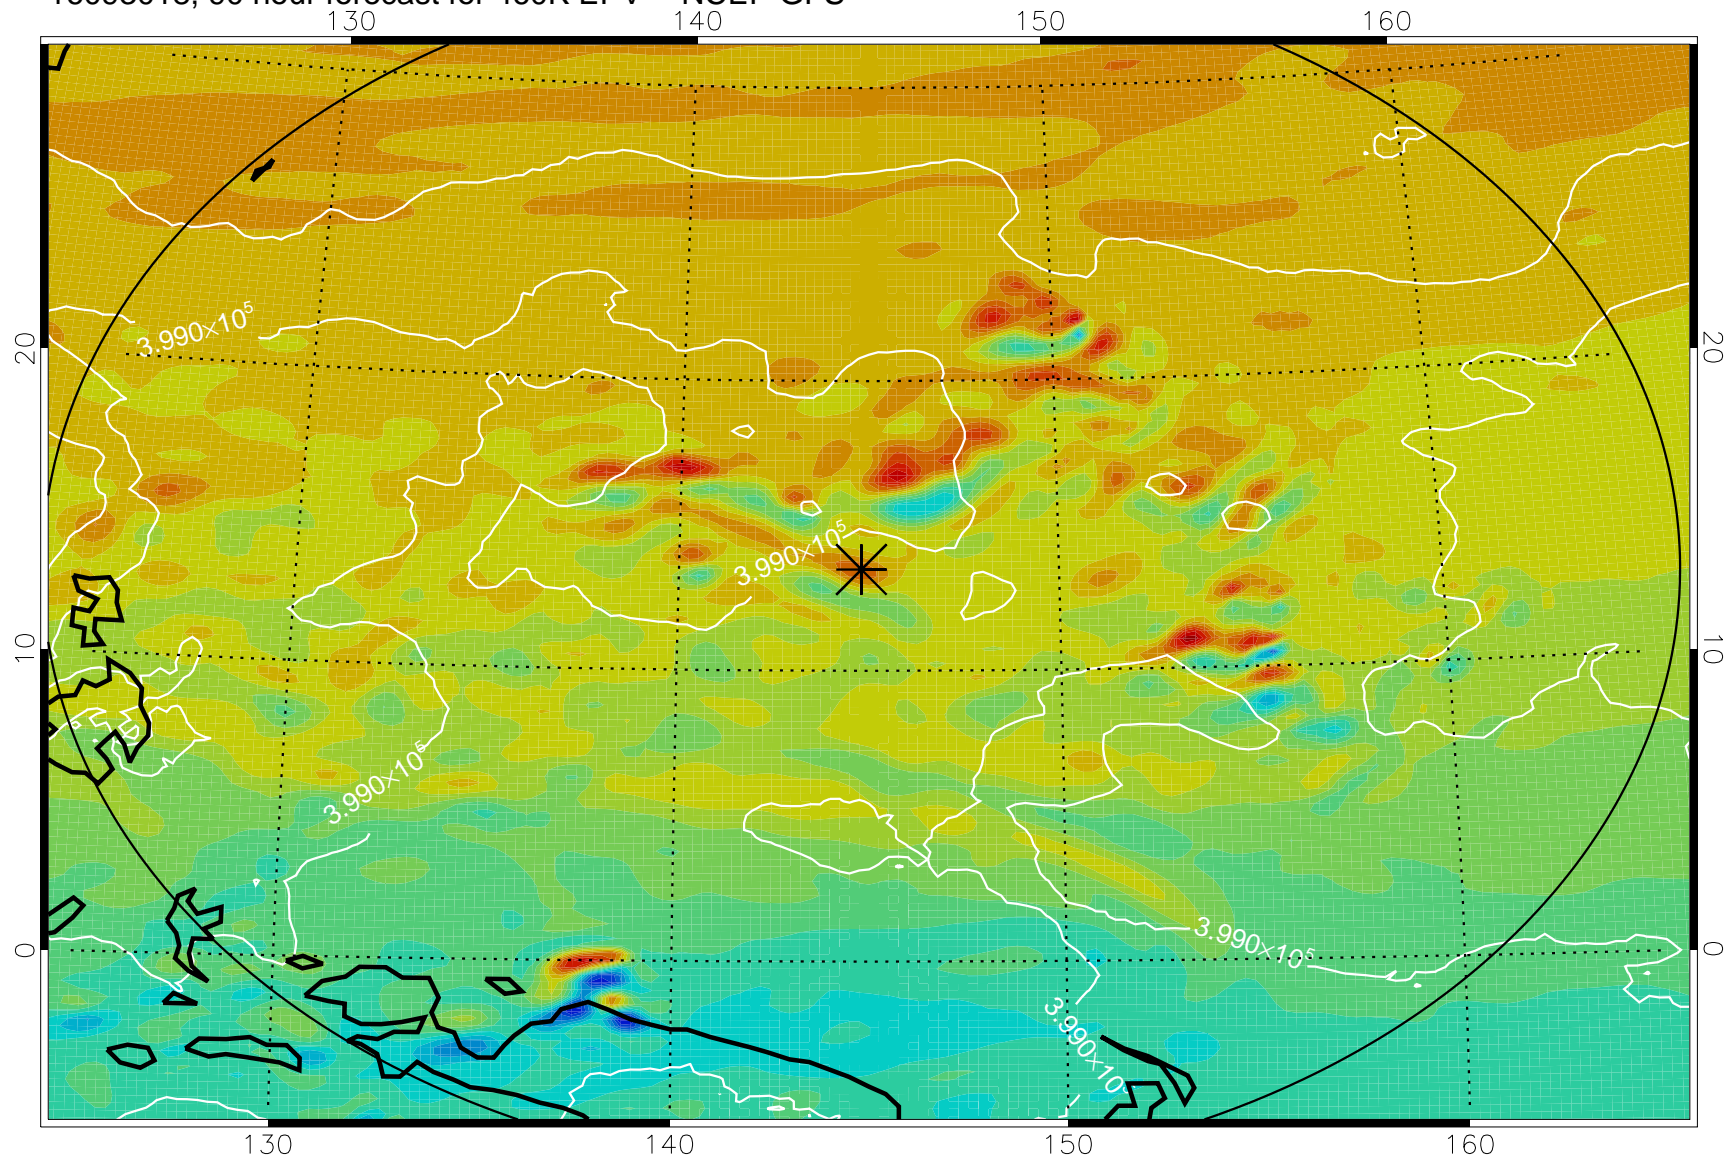

16092918, 66 hour forecast for 460K EPV -- NCEP GFS

16093000, 72 hour forecast for 460K EPV -- NCEP GFS

460K Montgomery Streamfunction, white

Range ring of 2304 km

16093006, 78 hour forecast for 460K EPV -- NCEP GFS

460K Montgomery Streamfunction, white

Range ring of 2304 km

16093012, 84 hour forecast for 460K EPV -- NCEP GFS

460K Montgomery Streamfunction, white

Range ring of 2304 km

16093018, 90 hour forecast for 460K EPV -- NCEP GFS

460K Montgomery Streamfunction, white

Range ring of 2304 km

16100100, 96 hour forecast for 460K EPV -- NCEP GFS

460K Montgomery Streamfunction, white

Range ring of 2304 km

16100106, 102 hour forecast for 460K EPV -- NCEP GFS

460K Montgomery Streamfunction, white

Range ring of 2304 km

16100112, 108 hour forecast for 460K EPV -- NCEP GFS

460K Montgomery Streamfunction, white

Range ring of 2304 km

16100118, 114 hour forecast for 460K EPV -- NCEP GFS