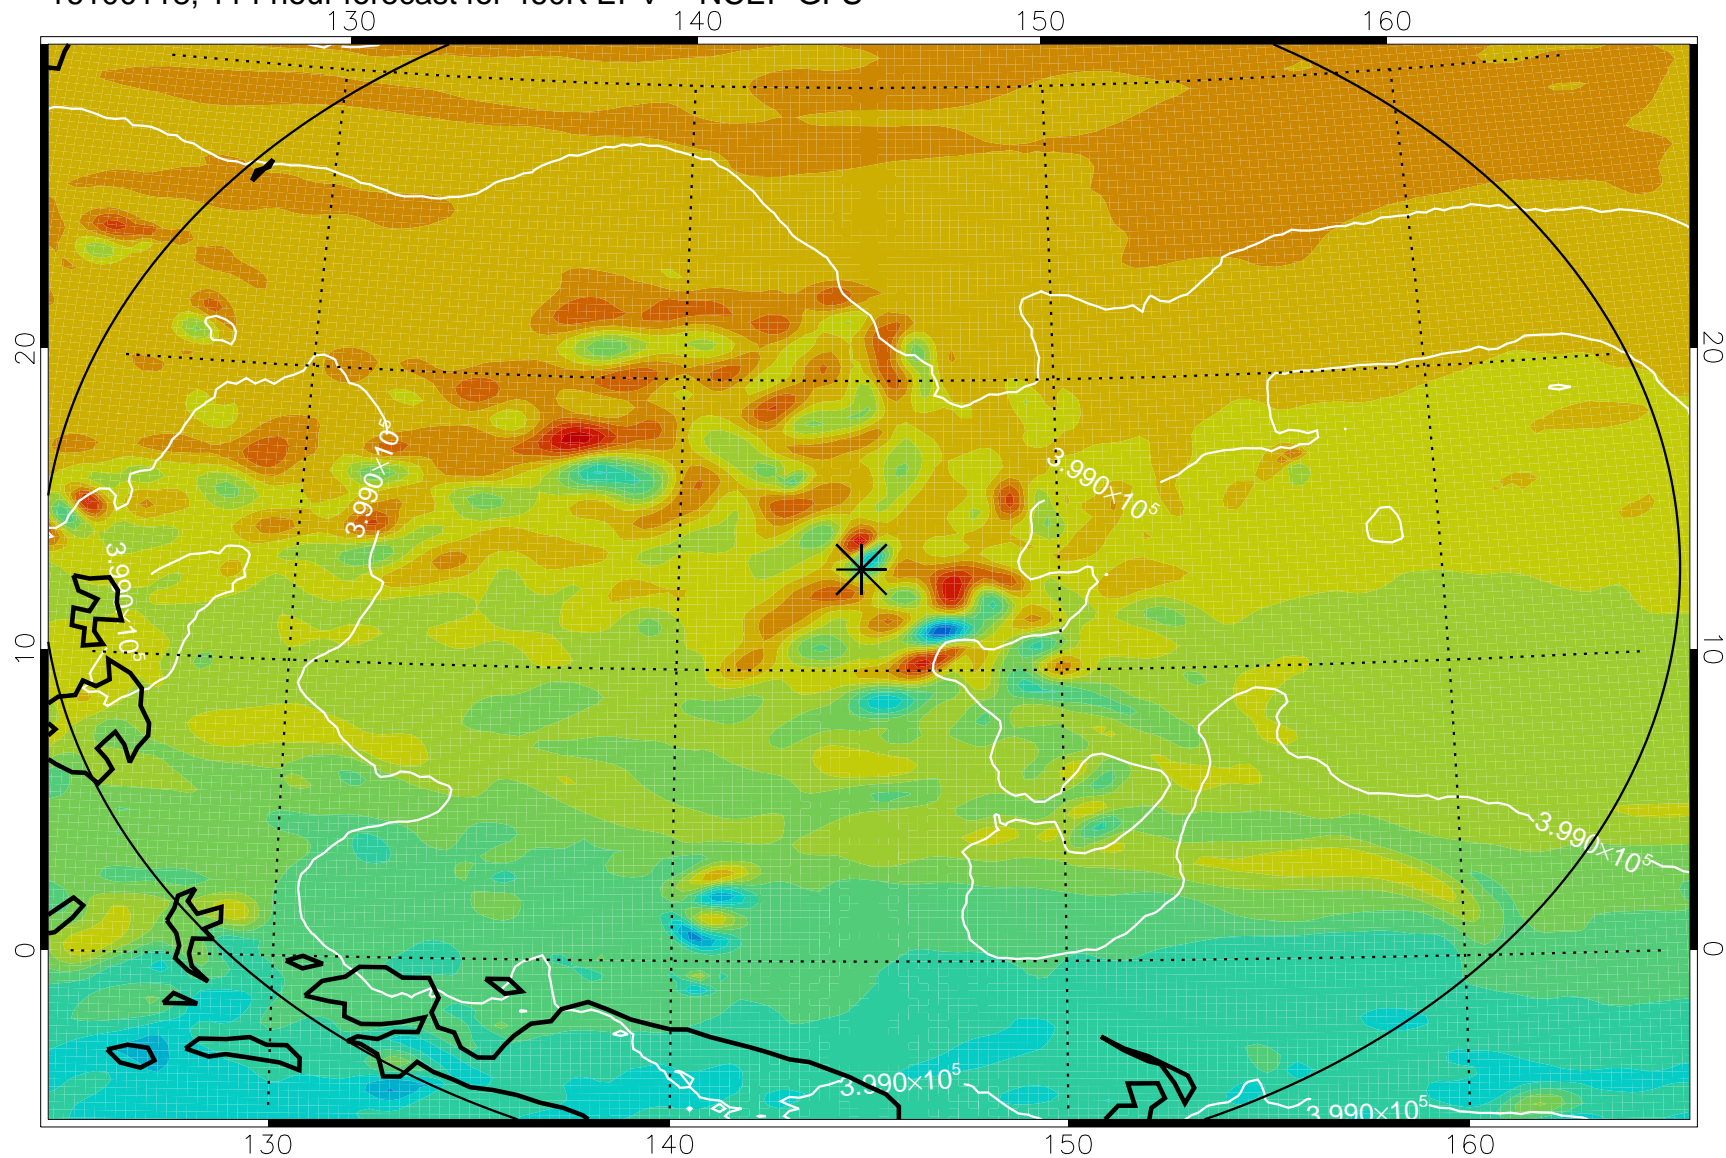

460K Montgomery Streamfunction, white

Range ring of 2304 km

16093012, 84 hour forecast for 460K EPV -- NCEP GFS

460K Montgomery Streamfunction, white

Range ring of 2304 km

16093018, 90 hour forecast for 460K EPV -- NCEP GFS

460K Montgomery Streamfunction, white

Range ring of 2304 km

16100100, 96 hour forecast for 460K EPV -- NCEP GFS

460K Montgomery Streamfunction, white

Range ring of 2304 km

16100106, 102 hour forecast for 460K EPV -- NCEP GFS

460K Montgomery Streamfunction, white

Range ring of 2304 km

16100112, 108 hour forecast for 460K EPV -- NCEP GFS

460K Montgomery Streamfunction, white

Range ring of 2304 km

16100118, 114 hour forecast for 460K EPV -- NCEP GFS

460K Montgomery Streamfunction, white

Range ring of 2304 km

16100200, 120 hour forecast for 460K EPV -- NCEP GFS

460K Montgomery Streamfunction, white

Range ring of 2304 km