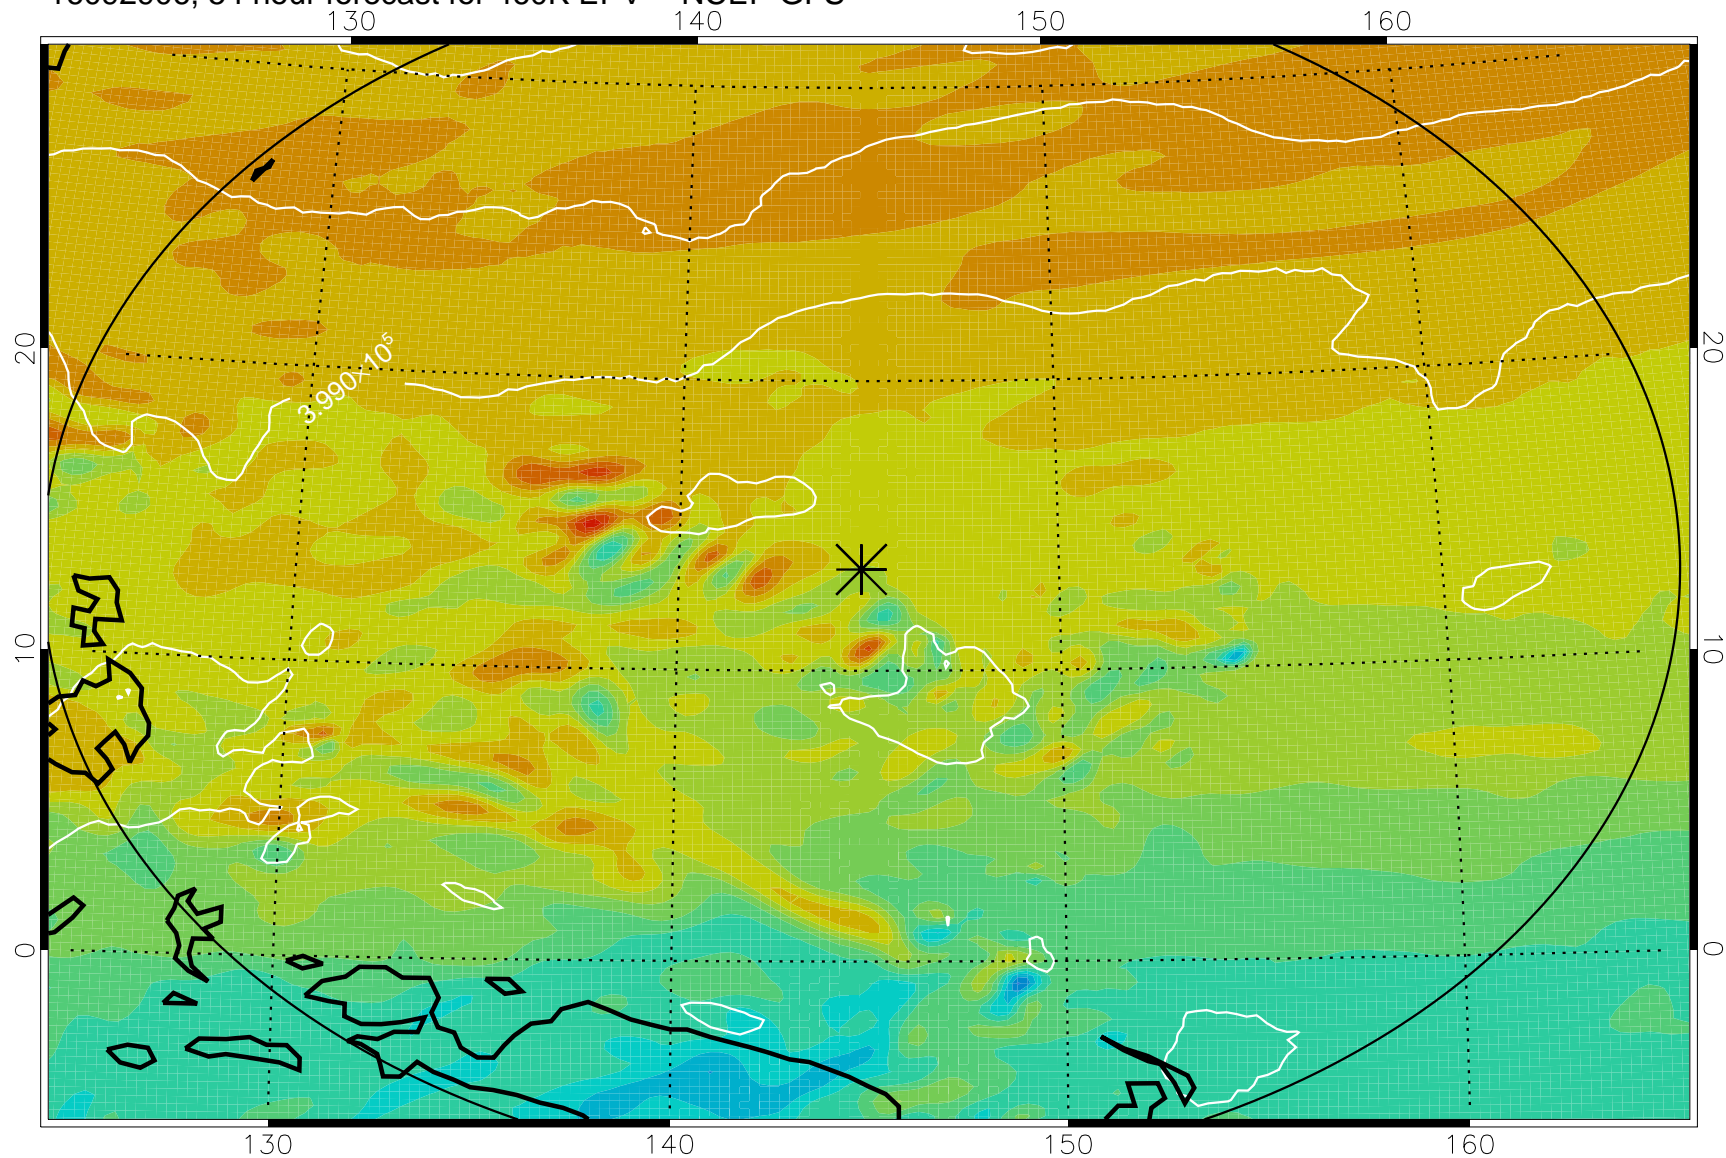

16092818, 42 hour forecast for 460K EPV -- NCEP GFS

460K Montgomery Streamfunction, white

Range ring of 2304 km

16092900, 48 hour forecast for 460K EPV -- NCEP GFS

460K Montgomery Streamfunction, white

Range ring of 2304 km

16092906, 54 hour forecast for 460K EPV -- NCEP GFS

460K Montgomery Streamfunction, white

Range ring of 2304 km

16092912, 60 hour forecast for 460K EPV -- NCEP GFS

460K Montgomery Streamfunction, white

Range ring of 2304 km

16092918, 66 hour forecast for 460K EPV -- NCEP GFS

16093000, 72 hour forecast for 460K EPV -- NCEP GFS

460K Montgomery Streamfunction, white

Range ring of 2304 km

16093006, 78 hour forecast for 460K EPV -- NCEP GFS

460K Montgomery Streamfunction, white

Range ring of 2304 km

16093012, 84 hour forecast for 460K EPV -- NCEP GFS

460K Montgomery Streamfunction, white

Range ring of 2304 km

16093018, 90 hour forecast for 460K EPV -- NCEP GFS