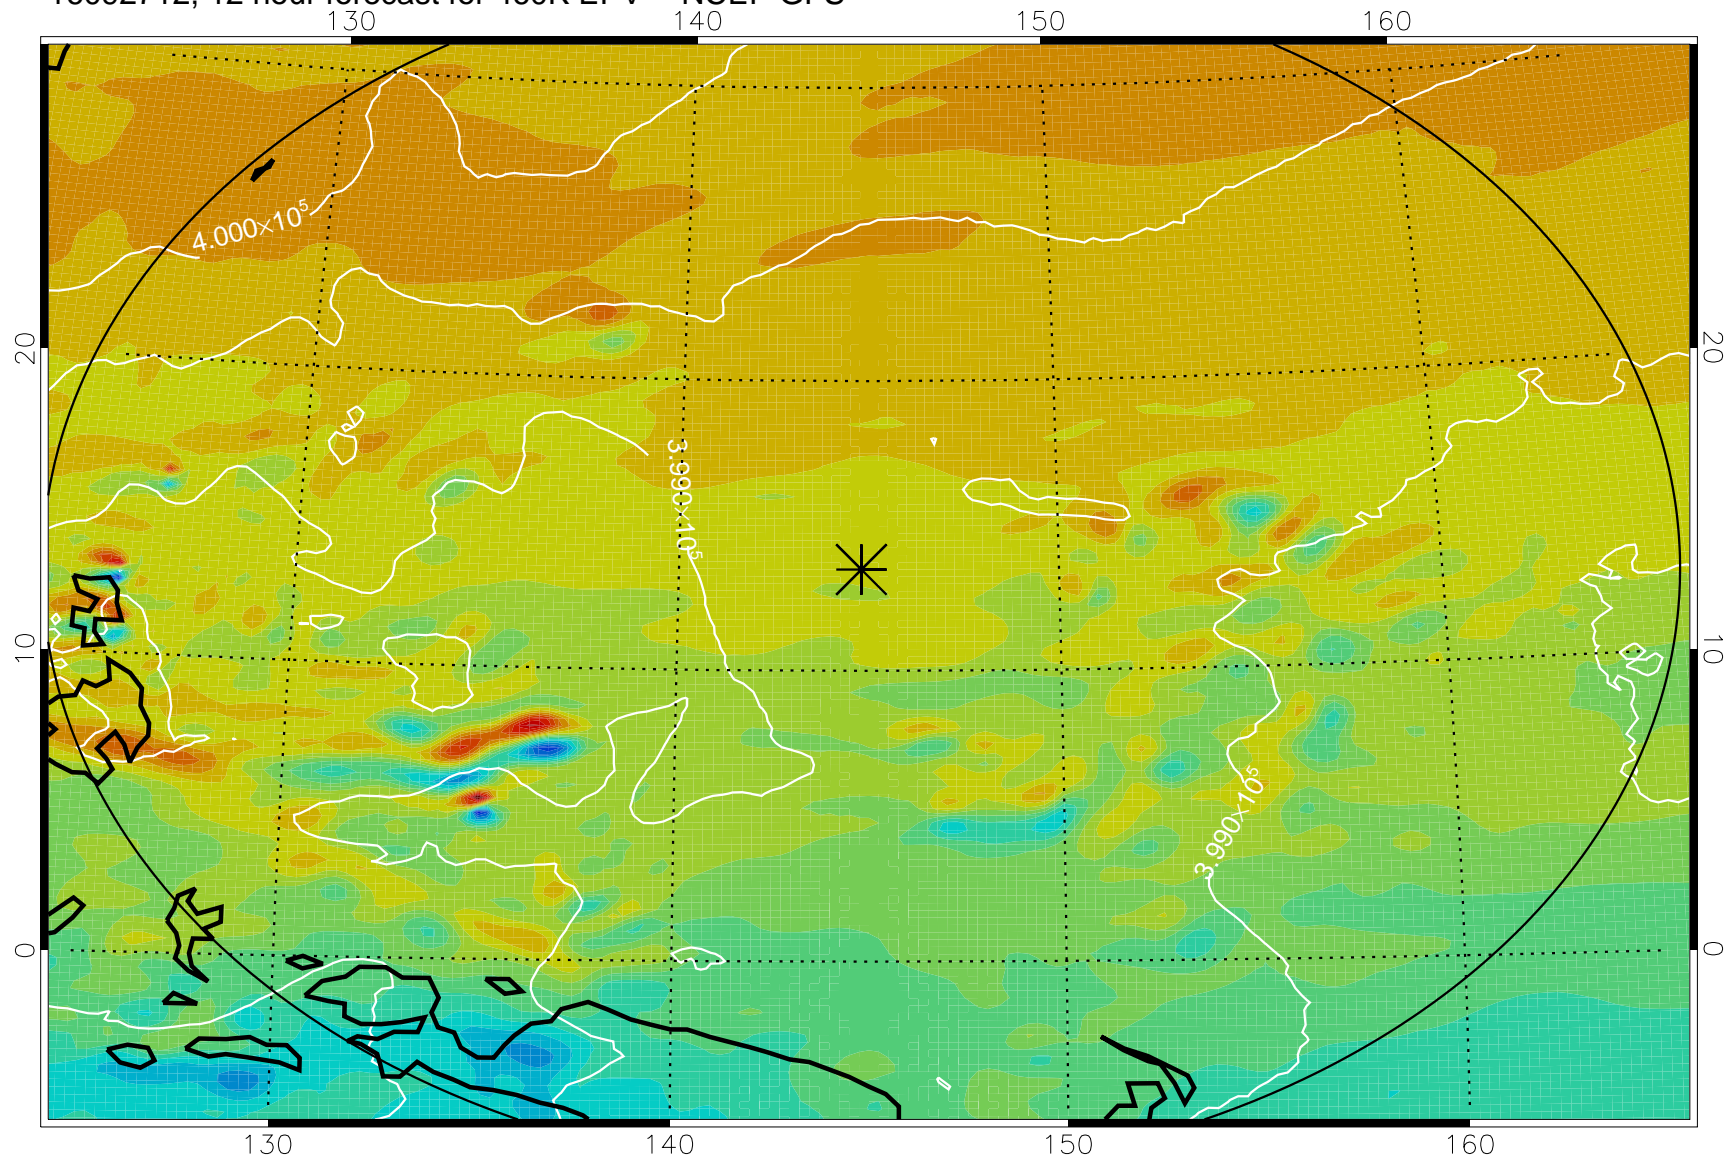

16092706, 6 hour forecast for 460K EPV -- NCEP GFS

460K Montgomery Streamfunction, white

Range ring of 2304 km

16092712, 12 hour forecast for 460K EPV -- NCEP GFS

460K Montgomery Streamfunction, white

Range ring of 2304 km

16092718, 18 hour forecast for 460K EPV -- NCEP GFS

460K Montgomery Streamfunction, white

Range ring of 2304 km

16092800, 24 hour forecast for 460K EPV -- NCEP GFS

460K Montgomery Streamfunction, white

Range ring of 2304 km

16092818, 42 hour forecast for 460K EPV -- NCEP GFS

460K Montgomery Streamfunction, white

Range ring of 2304 km

16092900, 48 hour forecast for 460K EPV -- NCEP GFS

460K Montgomery Streamfunction, white

Range ring of 2304 km

16092918, 66 hour forecast for 460K EPV -- NCEP GFS

16093000, 72 hour forecast for 460K EPV -- NCEP GFS

460K Montgomery Streamfunction, white

Range ring of 2304 km

16093006, 78 hour forecast for 460K EPV -- NCEP GFS