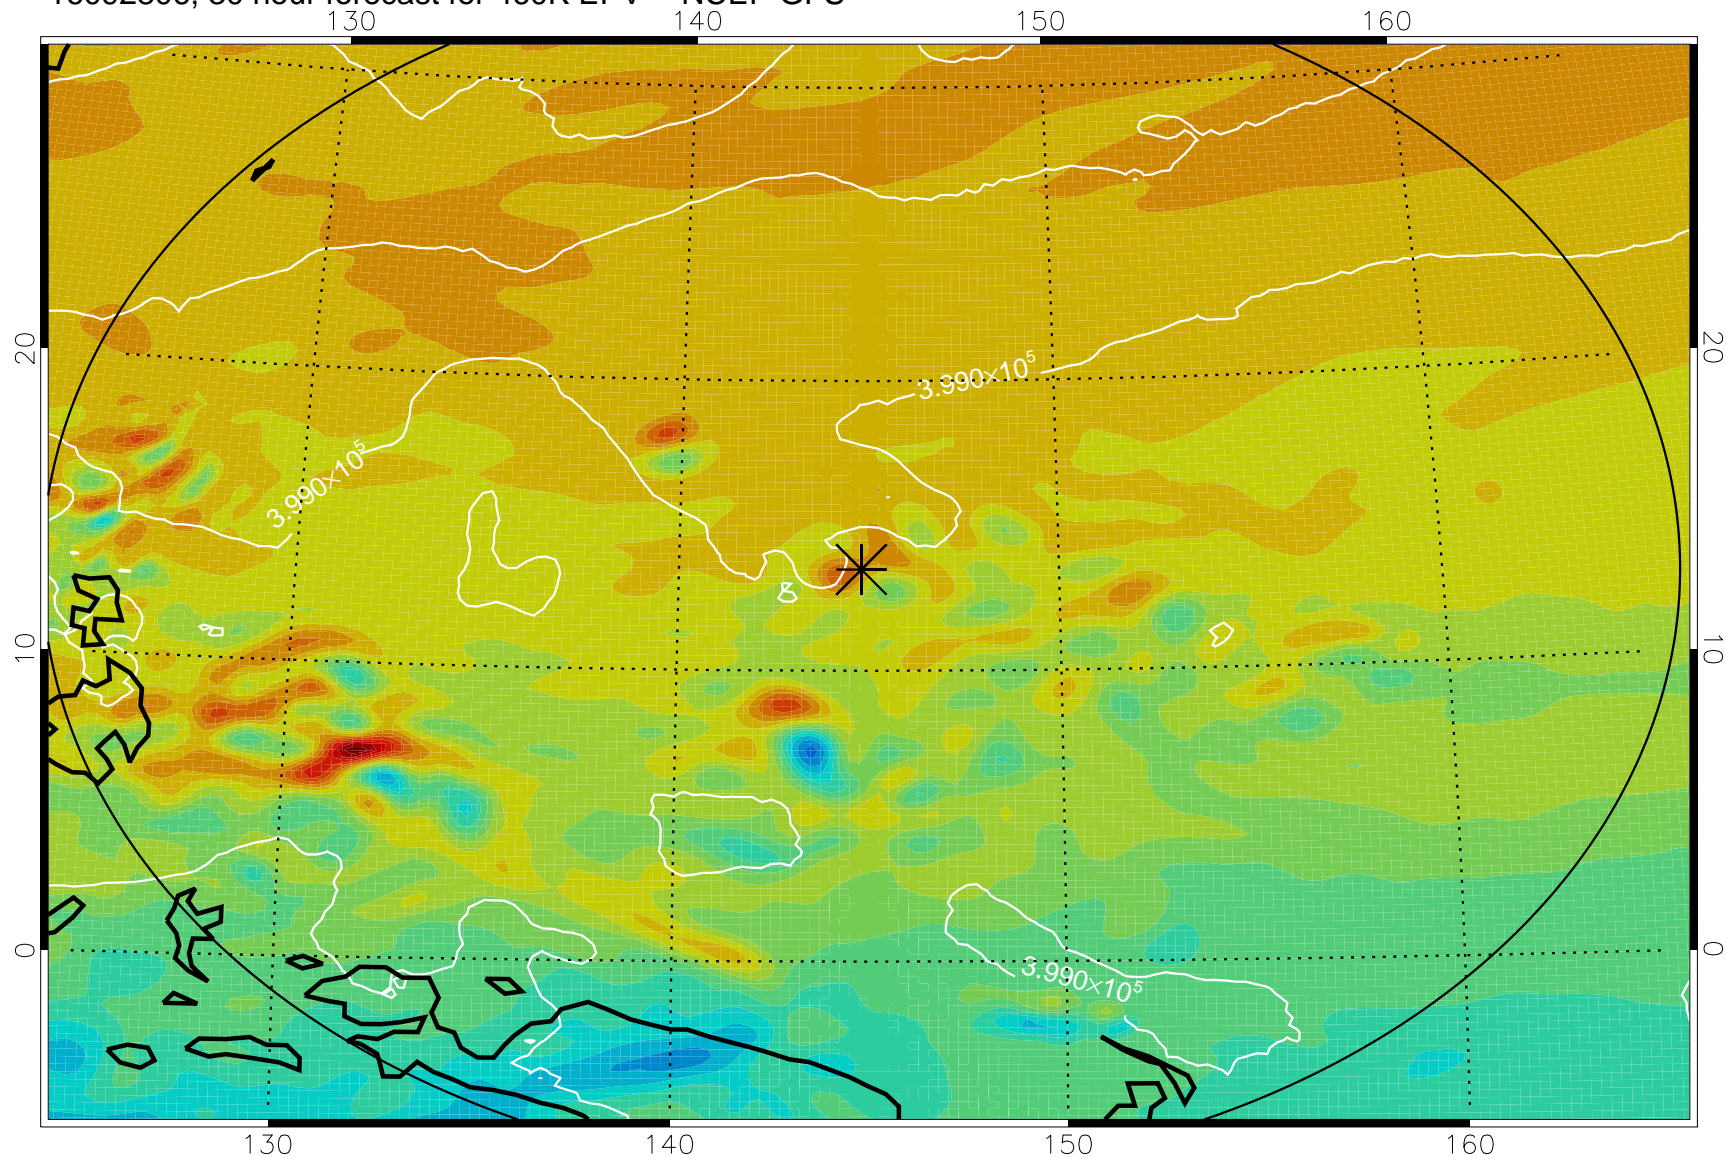

16092706, 6 hour forecast for 460K EPV -- NCEP GFS

460K Montgomery Streamfunction, white

Range ring of 2304 km

16092712, 12 hour forecast for 460K EPV -- NCEP GFS

460K Montgomery Streamfunction, white

Range ring of 2304 km

16092718, 18 hour forecast for 460K EPV -- NCEP GFS

460K Montgomery Streamfunction, white

Range ring of 2304 km

16092800, 24 hour forecast for 460K EPV -- NCEP GFS

460K Montgomery Streamfunction, white

Range ring of 2304 km

16092806, 30 hour forecast for 460K EPV -- NCEP GFS

460K Montgomery Streamfunction, white

Range ring of 2304 km

16092812, 36 hour forecast for 460K EPV -- NCEP GFS

460K Montgomery Streamfunction, white

Range ring of 2304 km

16092818, 42 hour forecast for 460K EPV -- NCEP GFS

460K Montgomery Streamfunction, white

Range ring of 2304 km

16092900, 48 hour forecast for 460K EPV -- NCEP GFS

460K Montgomery Streamfunction, white

Range ring of 2304 km