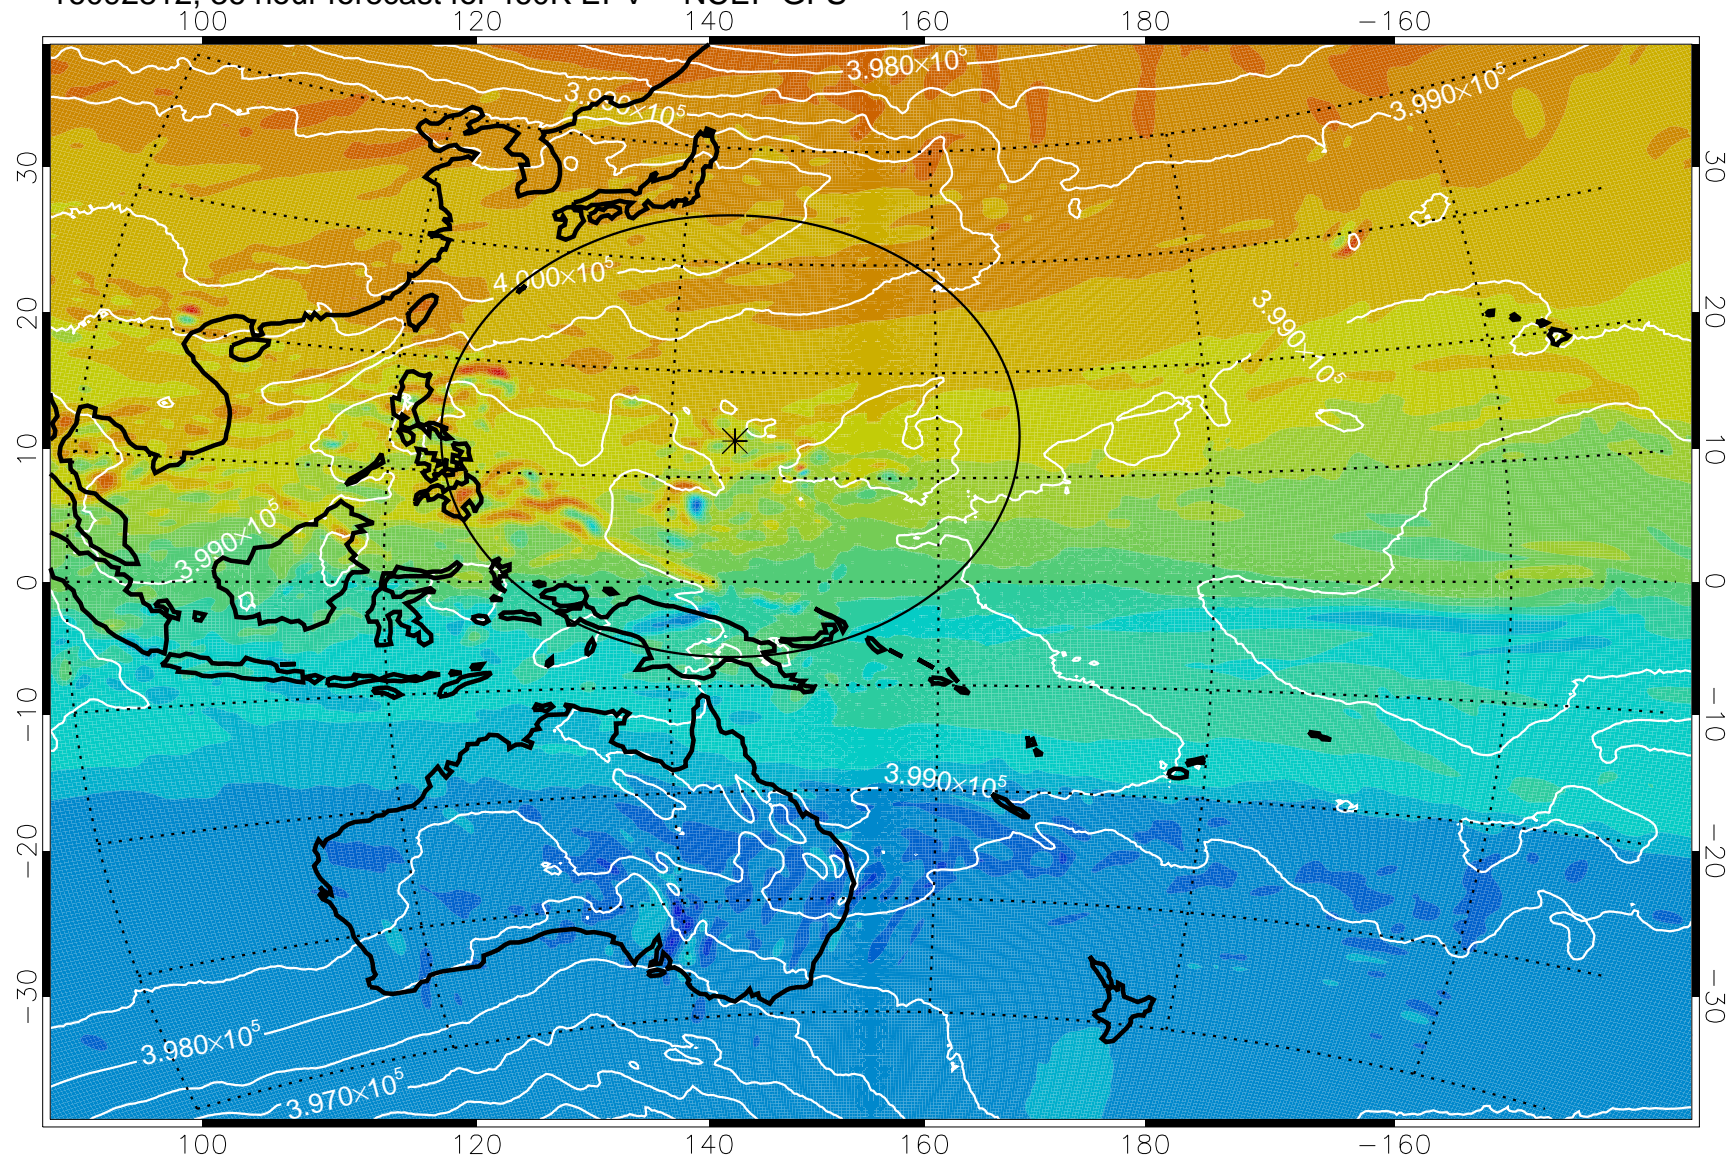

16092718, 18 hour forecast for 460K EPV -- NCEP GFS

460K Montgomery Streamfunction, white

Range ring of 2304 km

16092800, 24 hour forecast for 460K EPV -- NCEP GFS

460K Montgomery Streamfunction, white

Range ring of 2304 km

16092806, 30 hour forecast for 460K EPV -- NCEP GFS

460K Montgomery Streamfunction, white

Range ring of 2304 km

16092812, 36 hour forecast for 460K EPV -- NCEP GFS

460K Montgomery Streamfunction, white

Range ring of 2304 km

16092818, 42 hour forecast for 460K EPV -- NCEP GFS

460K Montgomery Streamfunction, white

Range ring of 2304 km

16092900, 48 hour forecast for 460K EPV -- NCEP GFS

460K Montgomery Streamfunction, white

Range ring of 2304 km

16092918, 66 hour forecast for 460K EPV -- NCEP GFS

460K Montgomery Streamfunction, white

Range ring of 2304 km

16093000, 72 hour forecast for 460K EPV -- NCEP GFS

460K Montgomery Streamfunction, white

Range ring of 2304 km