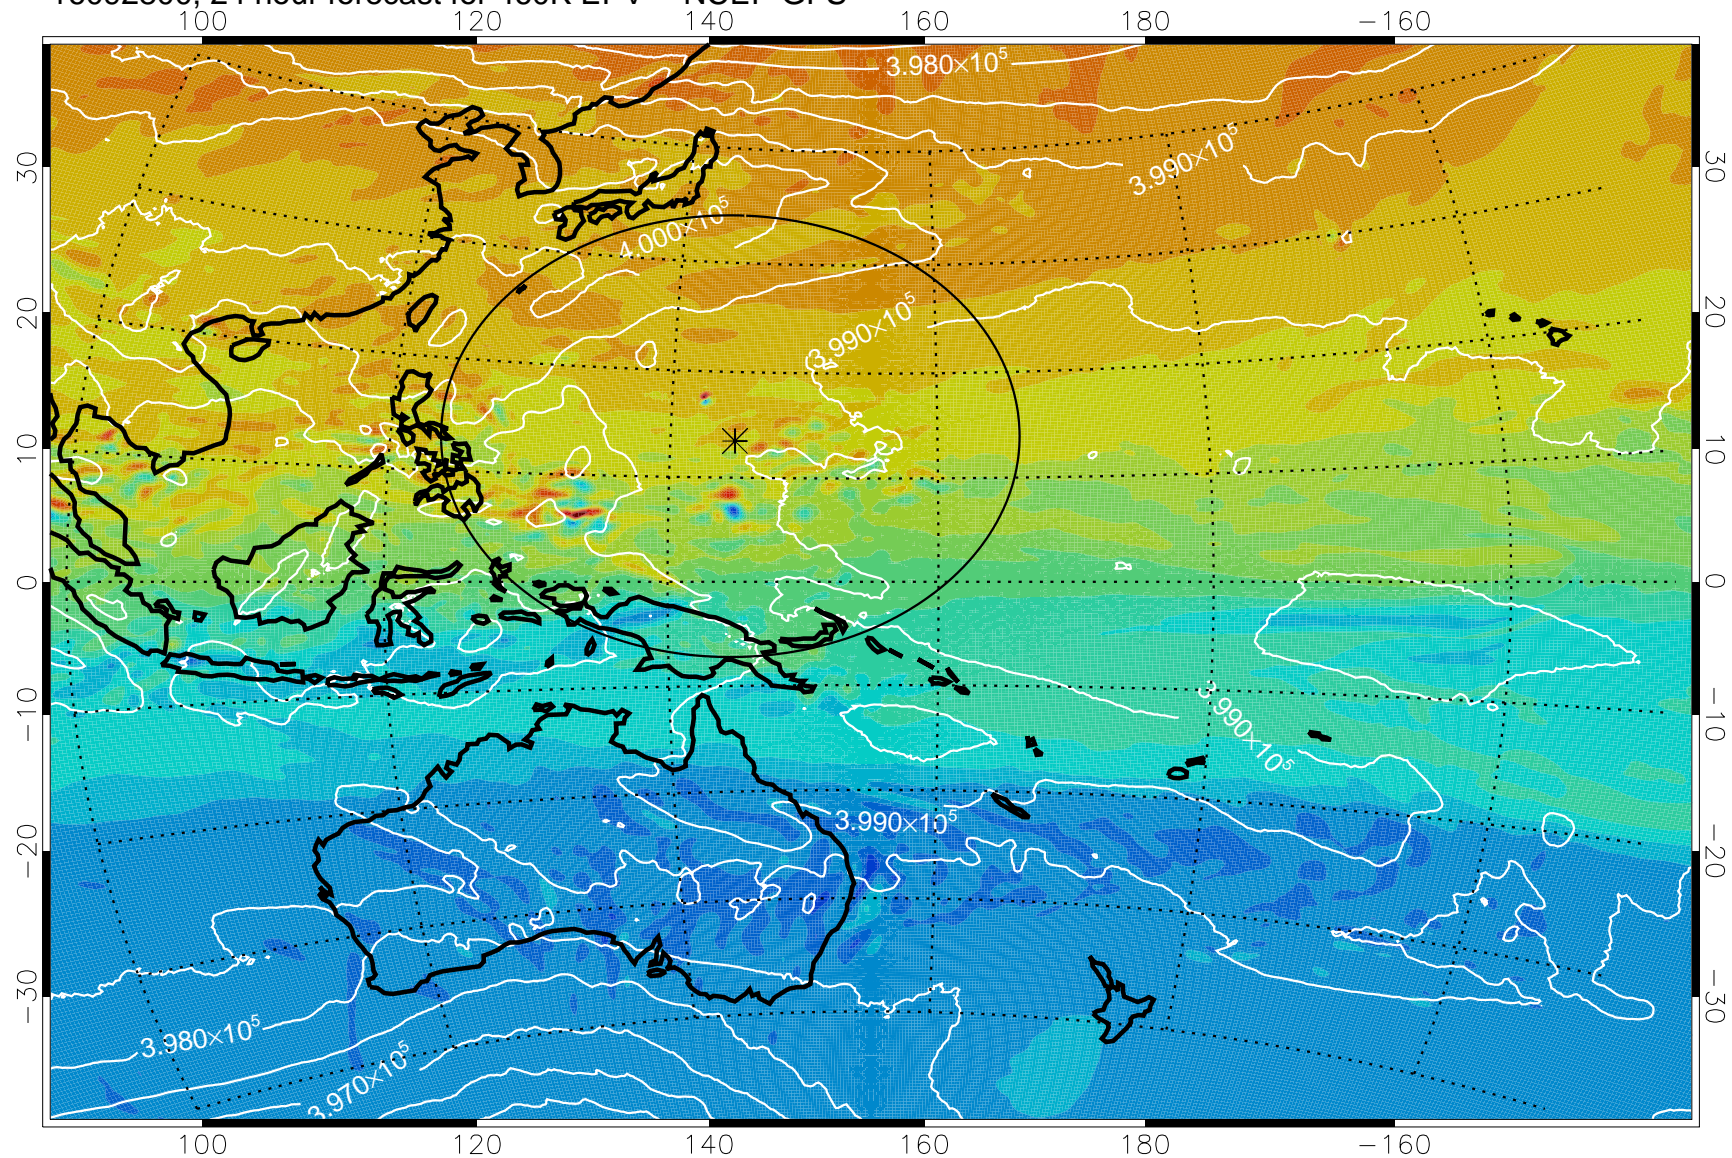

16092718, 18 hour forecast for 460K EPV -- NCEP GFS

460K Montgomery Streamfunction, white

Range ring of 2304 km

16092800, 24 hour forecast for 460K EPV -- NCEP GFS

460K Montgomery Streamfunction, white

Range ring of 2304 km

16092806, 30 hour forecast for 460K EPV -- NCEP GFS

460K Montgomery Streamfunction, white

Range ring of 2304 km

16092812, 36 hour forecast for 460K EPV -- NCEP GFS

460K Montgomery Streamfunction, white

Range ring of 2304 km

16092818, 42 hour forecast for 460K EPV -- NCEP GFS

460K Montgomery Streamfunction, white

Range ring of 2304 km

16092900, 48 hour forecast for 460K EPV -- NCEP GFS

460K Montgomery Streamfunction, white

Range ring of 2304 km

16092918, 66 hour forecast for 460K EPV -- NCEP GFS

460K Montgomery Streamfunction, white

Range ring of 2304 km

16093000, 72 hour forecast for 460K EPV -- NCEP GFS

460K Montgomery Streamfunction, white

Range ring of 2304 km