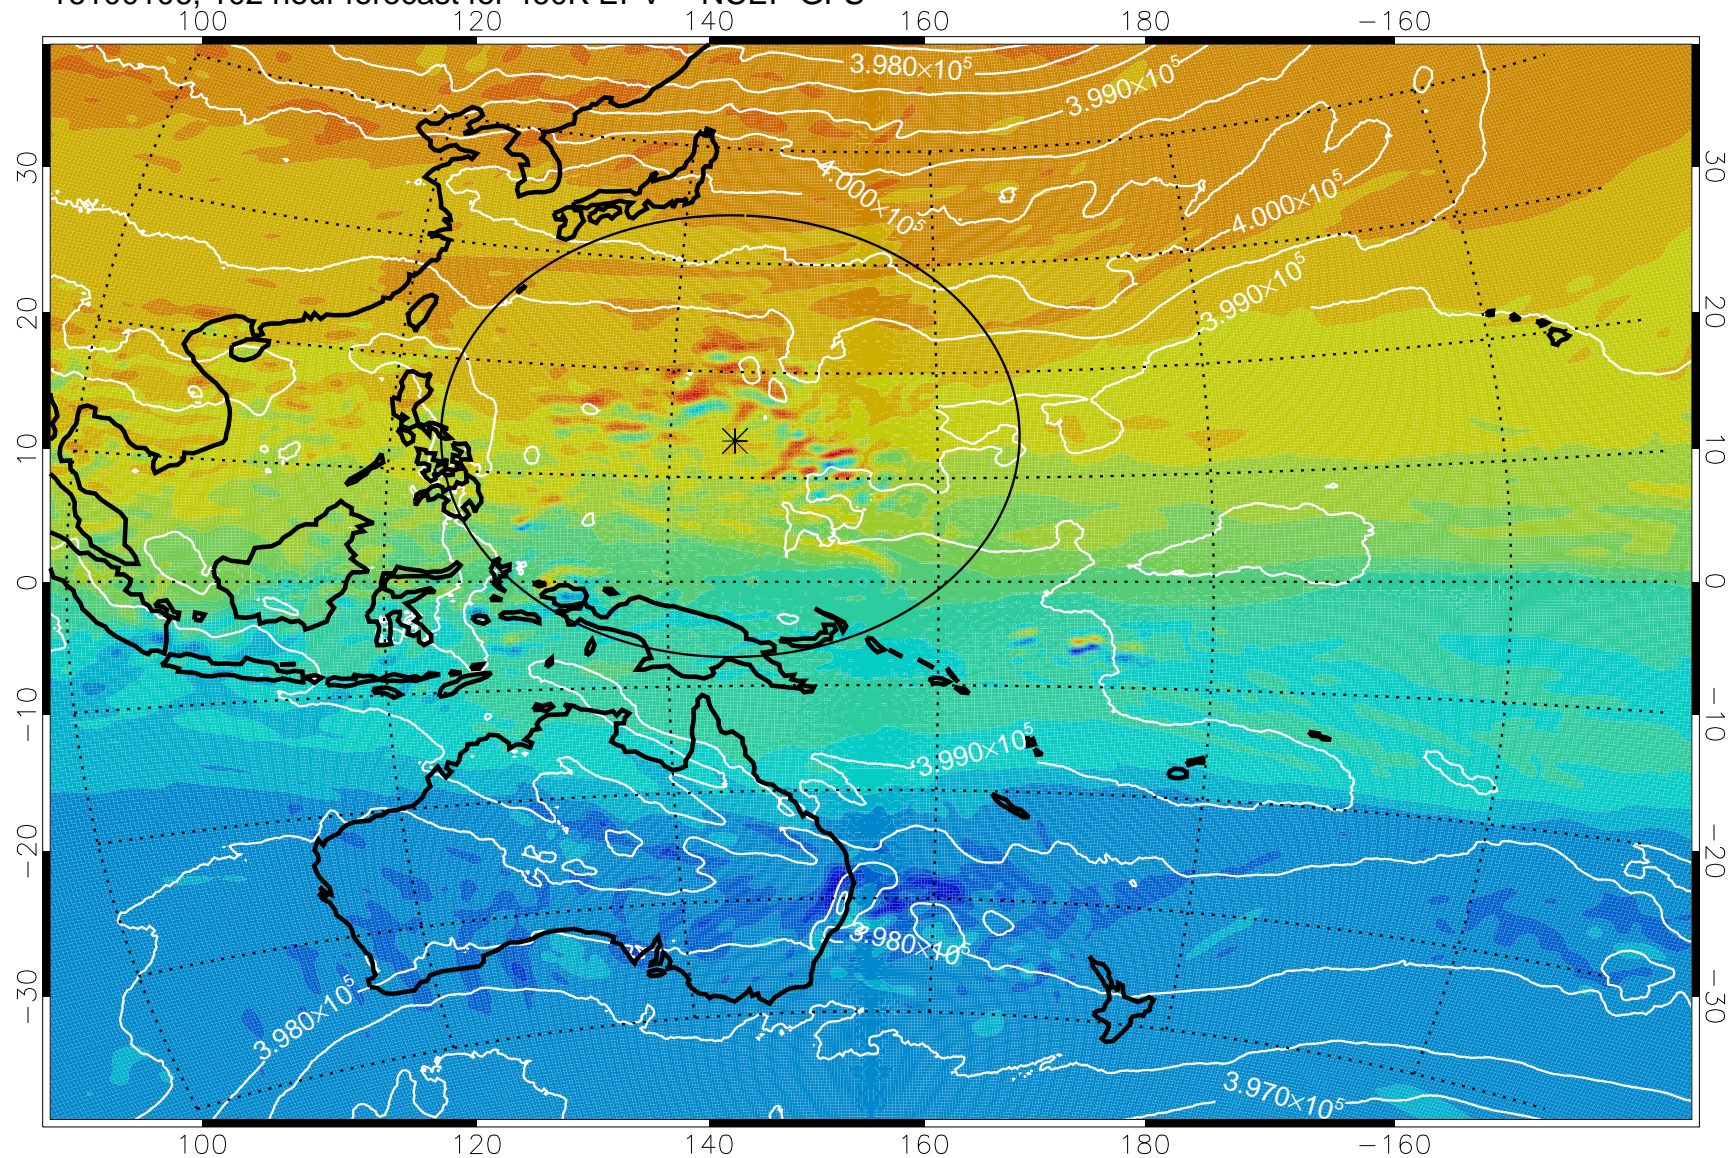

16093006, 78 hour forecast for 460K EPV -- NCEP GFS

460K Montgomery Streamfunction, white

Range ring of 2304 km

16093012, 84 hour forecast for 460K EPV -- NCEP GFS

460K Montgomery Streamfunction, white

Range ring of 2304 km

16093018, 90 hour forecast for 460K EPV -- NCEP GFS

460K Montgomery Streamfunction, white

Range ring of 2304 km

16100100, 96 hour forecast for 460K EPV -- NCEP GFS

460K Montgomery Streamfunction, white

Range ring of 2304 km

16100106, 102 hour forecast for 460K EPV -- NCEP GFS

460K Montgomery Streamfunction, white

Range ring of 2304 km

16100112, 108 hour forecast for 460K EPV -- NCEP GFS

460K Montgomery Streamfunction, white

Range ring of 2304 km

16100118, 114 hour forecast for 460K EPV -- NCEP GFS

460K Montgomery Streamfunction, white

Range ring of 2304 km

16100200, 120 hour forecast for 460K EPV -- NCEP GFS

460K Montgomery Streamfunction, white

Range ring of 2304 km