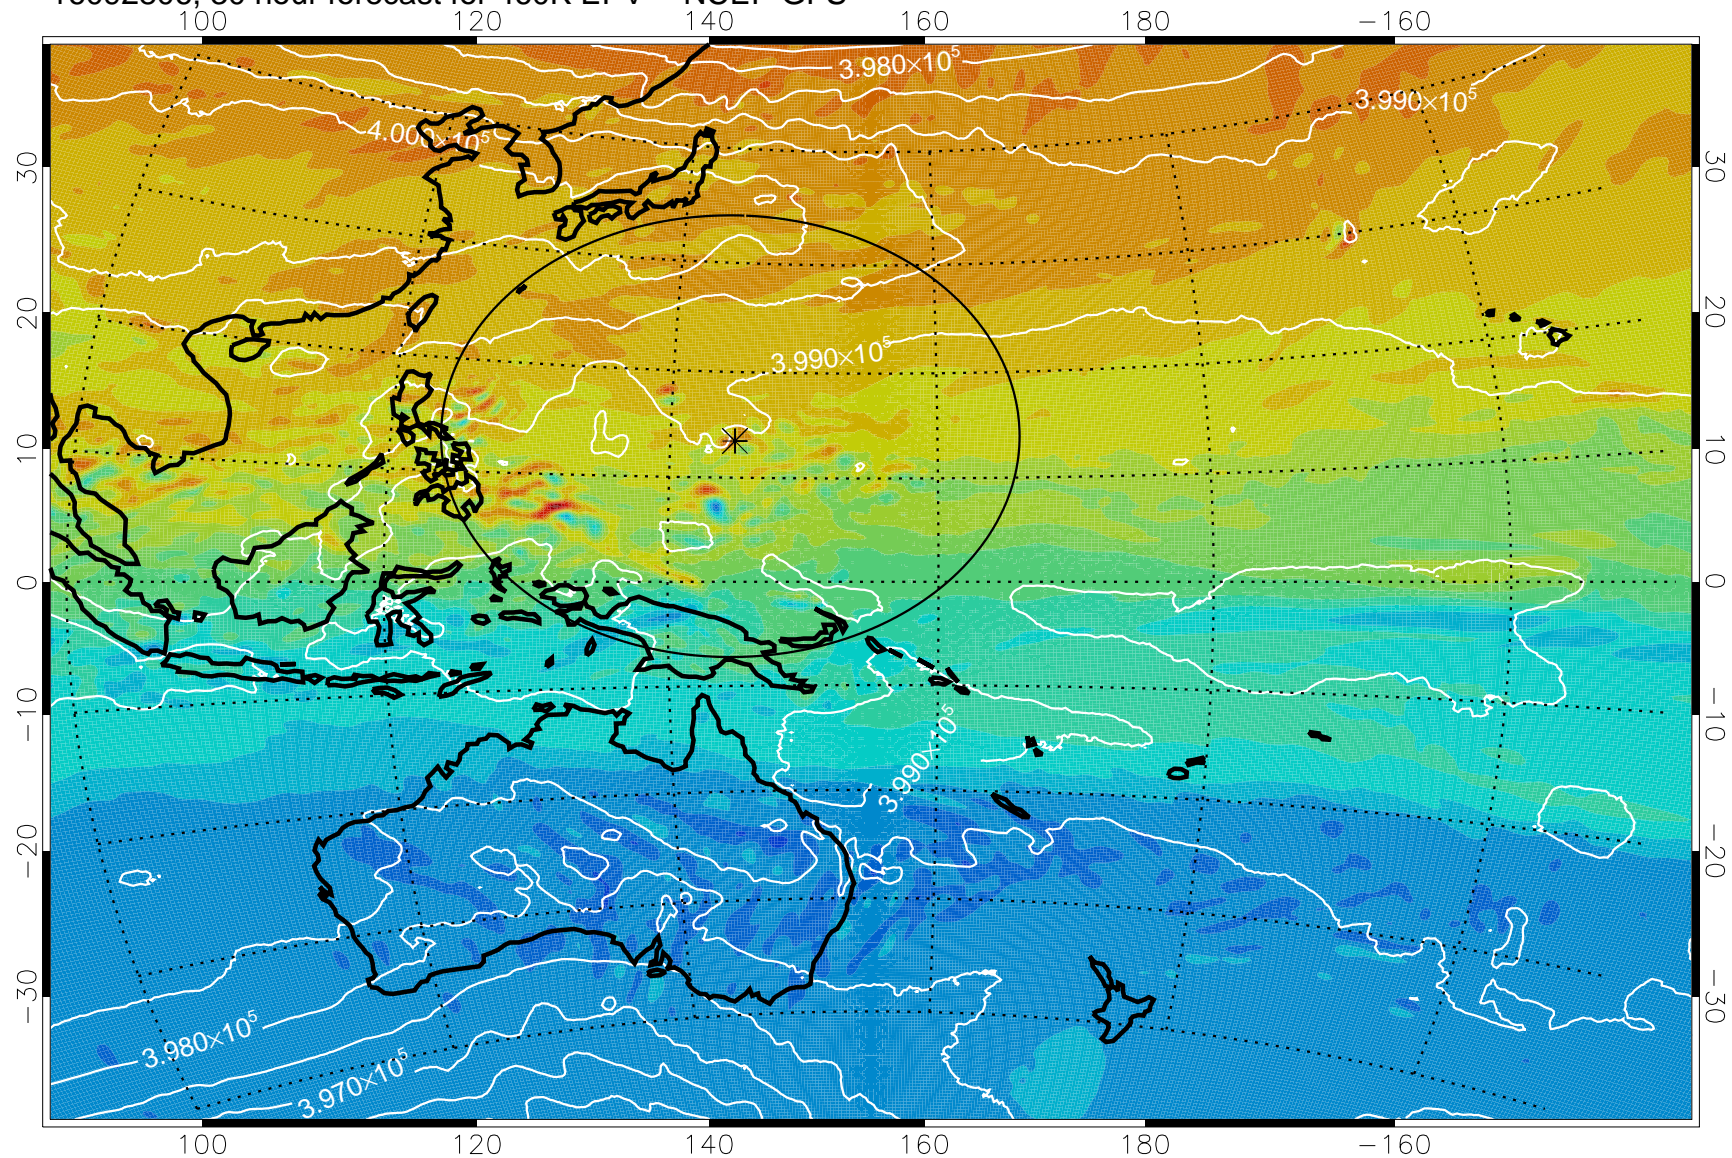

16092718, 18 hour forecast for 460K EPV -- NCEP GFS

460K Montgomery Streamfunction, white

Range ring of 2304 km

16092800, 24 hour forecast for 460K EPV -- NCEP GFS

460K Montgomery Streamfunction, white

Range ring of 2304 km

16092806, 30 hour forecast for 460K EPV -- NCEP GFS

460K Montgomery Streamfunction, white

Range ring of 2304 km

16092812, 36 hour forecast for 460K EPV -- NCEP GFS

460K Montgomery Streamfunction, white

Range ring of 2304 km

16092818, 42 hour forecast for 460K EPV -- NCEP GFS

460K Montgomery Streamfunction, white

Range ring of 2304 km

16092900, 48 hour forecast for 460K EPV -- NCEP GFS

460K Montgomery Streamfunction, white

Range ring of 2304 km

16092918, 66 hour forecast for 460K EPV -- NCEP GFS

460K Montgomery Streamfunction, white

Range ring of 2304 km

16093000, 72 hour forecast for 460K EPV -- NCEP GFS

460K Montgomery Streamfunction, white

Range ring of 2304 km