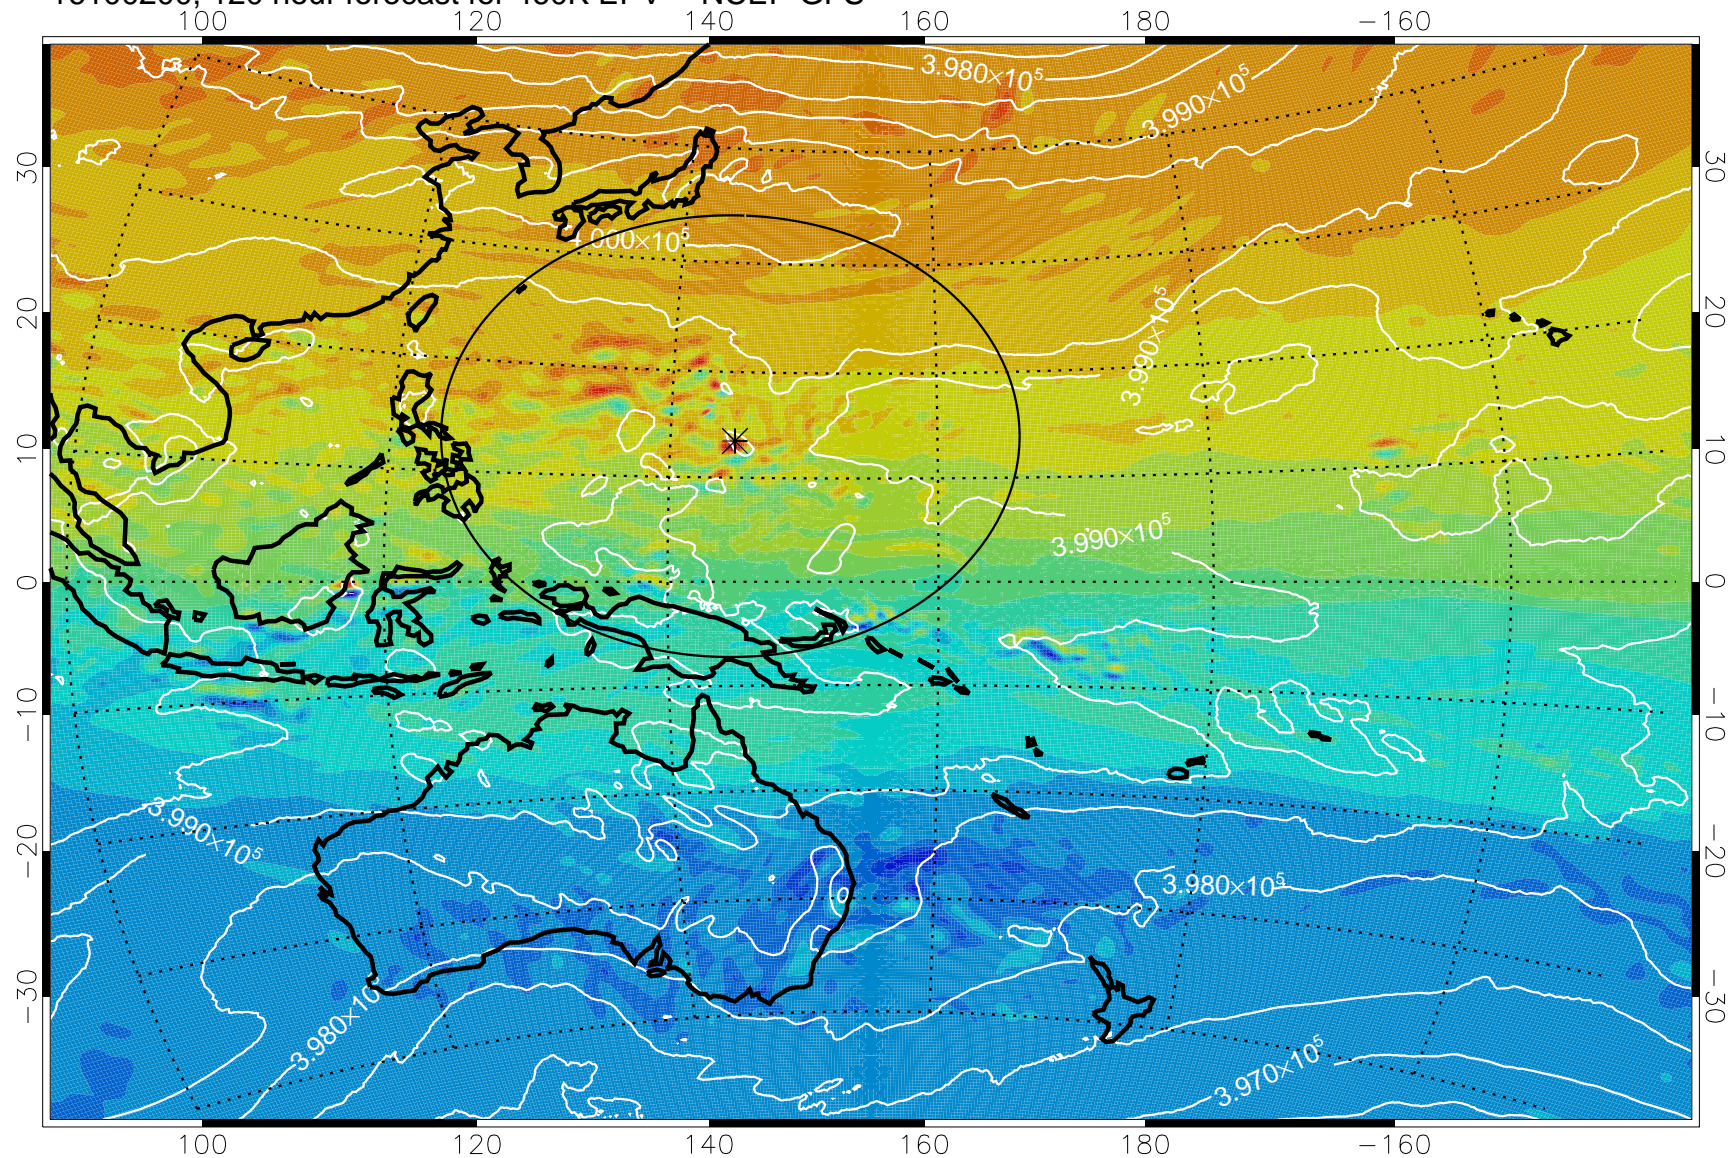

16093006, 78 hour forecast for 460K EPV -- NCEP GFS

460K Montgomery Streamfunction, white

Range ring of 2304 km

16093012, 84 hour forecast for 460K EPV -- NCEP GFS

460K Montgomery Streamfunction, white

Range ring of 2304 km

16093018, 90 hour forecast for 460K EPV -- NCEP GFS

460K Montgomery Streamfunction, white

Range ring of 2304 km

16100100, 96 hour forecast for 460K EPV -- NCEP GFS

460K Montgomery Streamfunction, white

Range ring of 2304 km

16100106, 102 hour forecast for 460K EPV -- NCEP GFS

460K Montgomery Streamfunction, white

Range ring of 2304 km

16100112, 108 hour forecast for 460K EPV -- NCEP GFS

460K Montgomery Streamfunction, white

Range ring of 2304 km

16100118, 114 hour forecast for 460K EPV -- NCEP GFS

460K Montgomery Streamfunction, white

Range ring of 2304 km

16100200, 120 hour forecast for 460K EPV -- NCEP GFS

460K Montgomery Streamfunction, white

Range ring of 2304 km