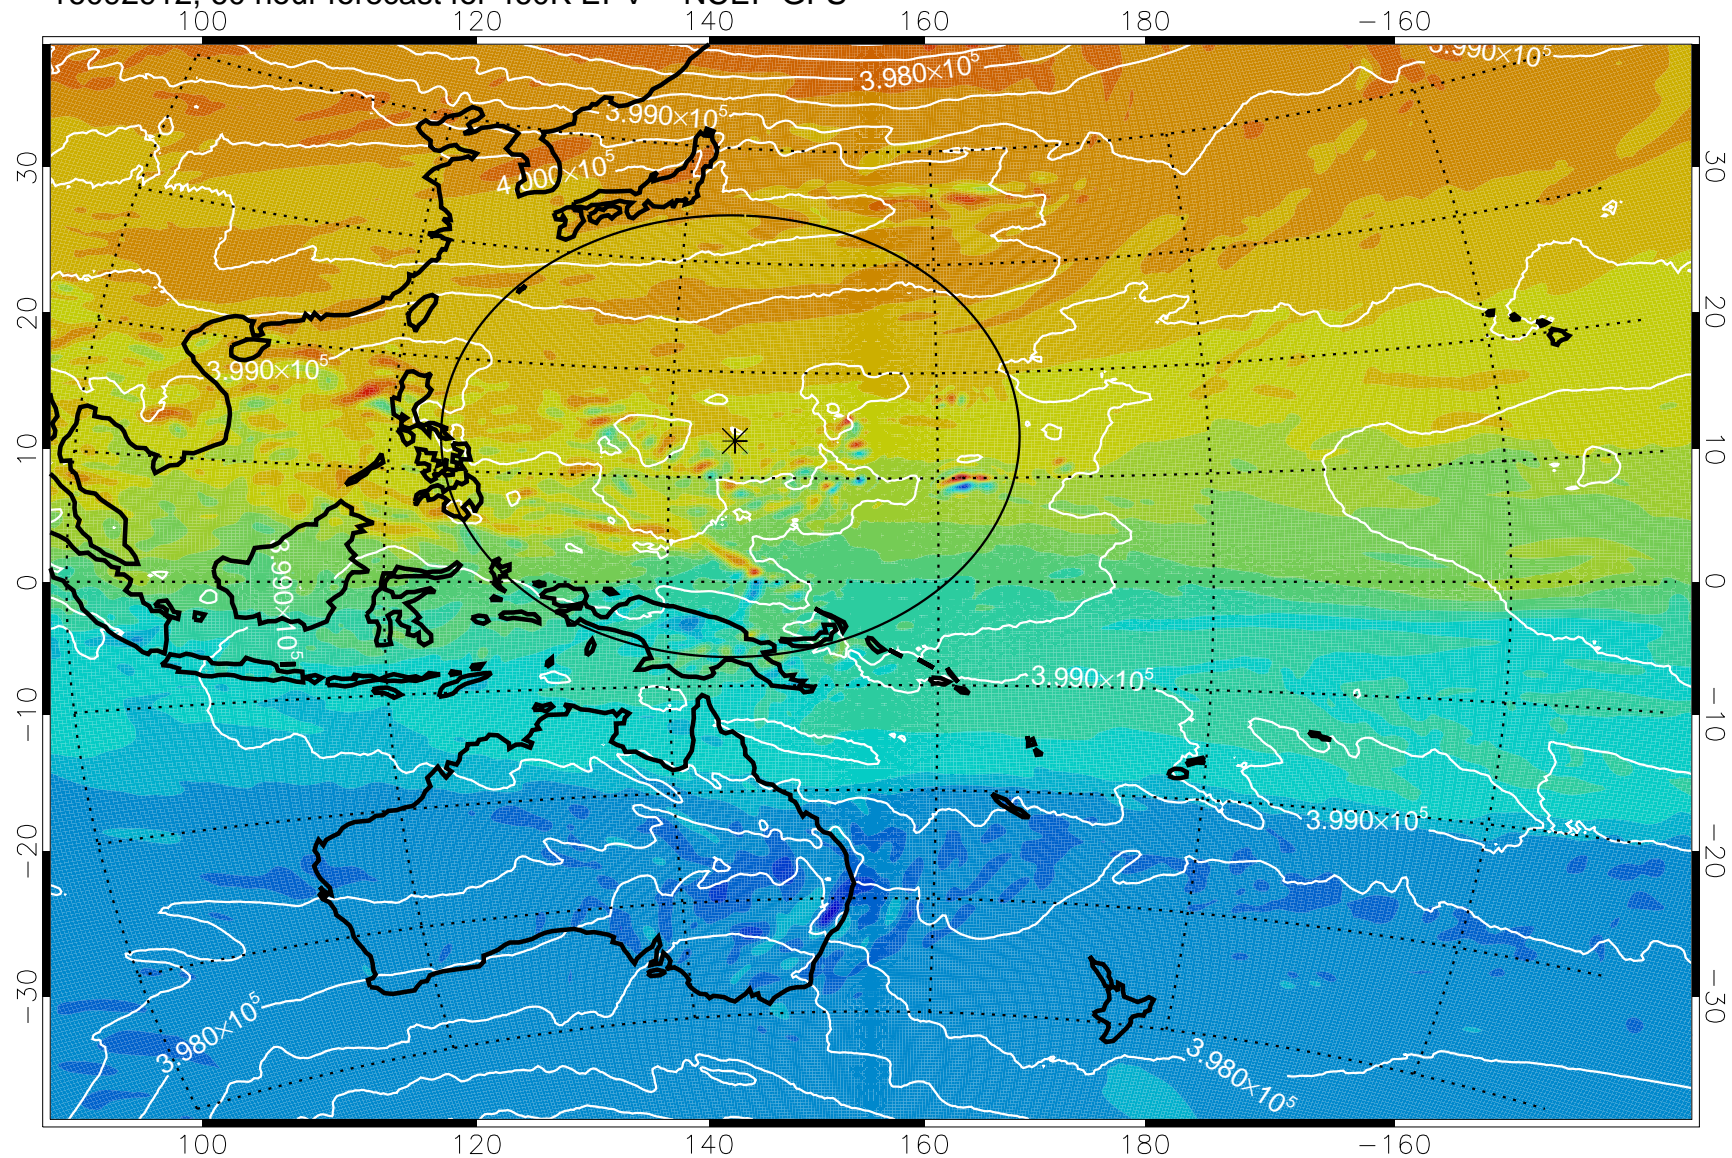

16092818, 42 hour forecast for 460K EPV -- NCEP GFS

460K Montgomery Streamfunction, white

Range ring of 2304 km

16092900, 48 hour forecast for 460K EPV -- NCEP GFS

460K Montgomery Streamfunction, white

Range ring of 2304 km

16092906, 54 hour forecast for 460K EPV -- NCEP GFS

460K Montgomery Streamfunction, white

Range ring of 2304 km

16092912, 60 hour forecast for 460K EPV -- NCEP GFS

460K Montgomery Streamfunction, white

Range ring of 2304 km

16092918, 66 hour forecast for 460K EPV -- NCEP GFS

460K Montgomery Streamfunction, white

Range ring of 2304 km

16093000, 72 hour forecast for 460K EPV -- NCEP GFS

460K Montgomery Streamfunction, white

Range ring of 2304 km

16093006, 78 hour forecast for 460K EPV -- NCEP GFS

460K Montgomery Streamfunction, white

Range ring of 2304 km

16093012, 84 hour forecast for 460K EPV -- NCEP GFS

460K Montgomery Streamfunction, white

Range ring of 2304 km