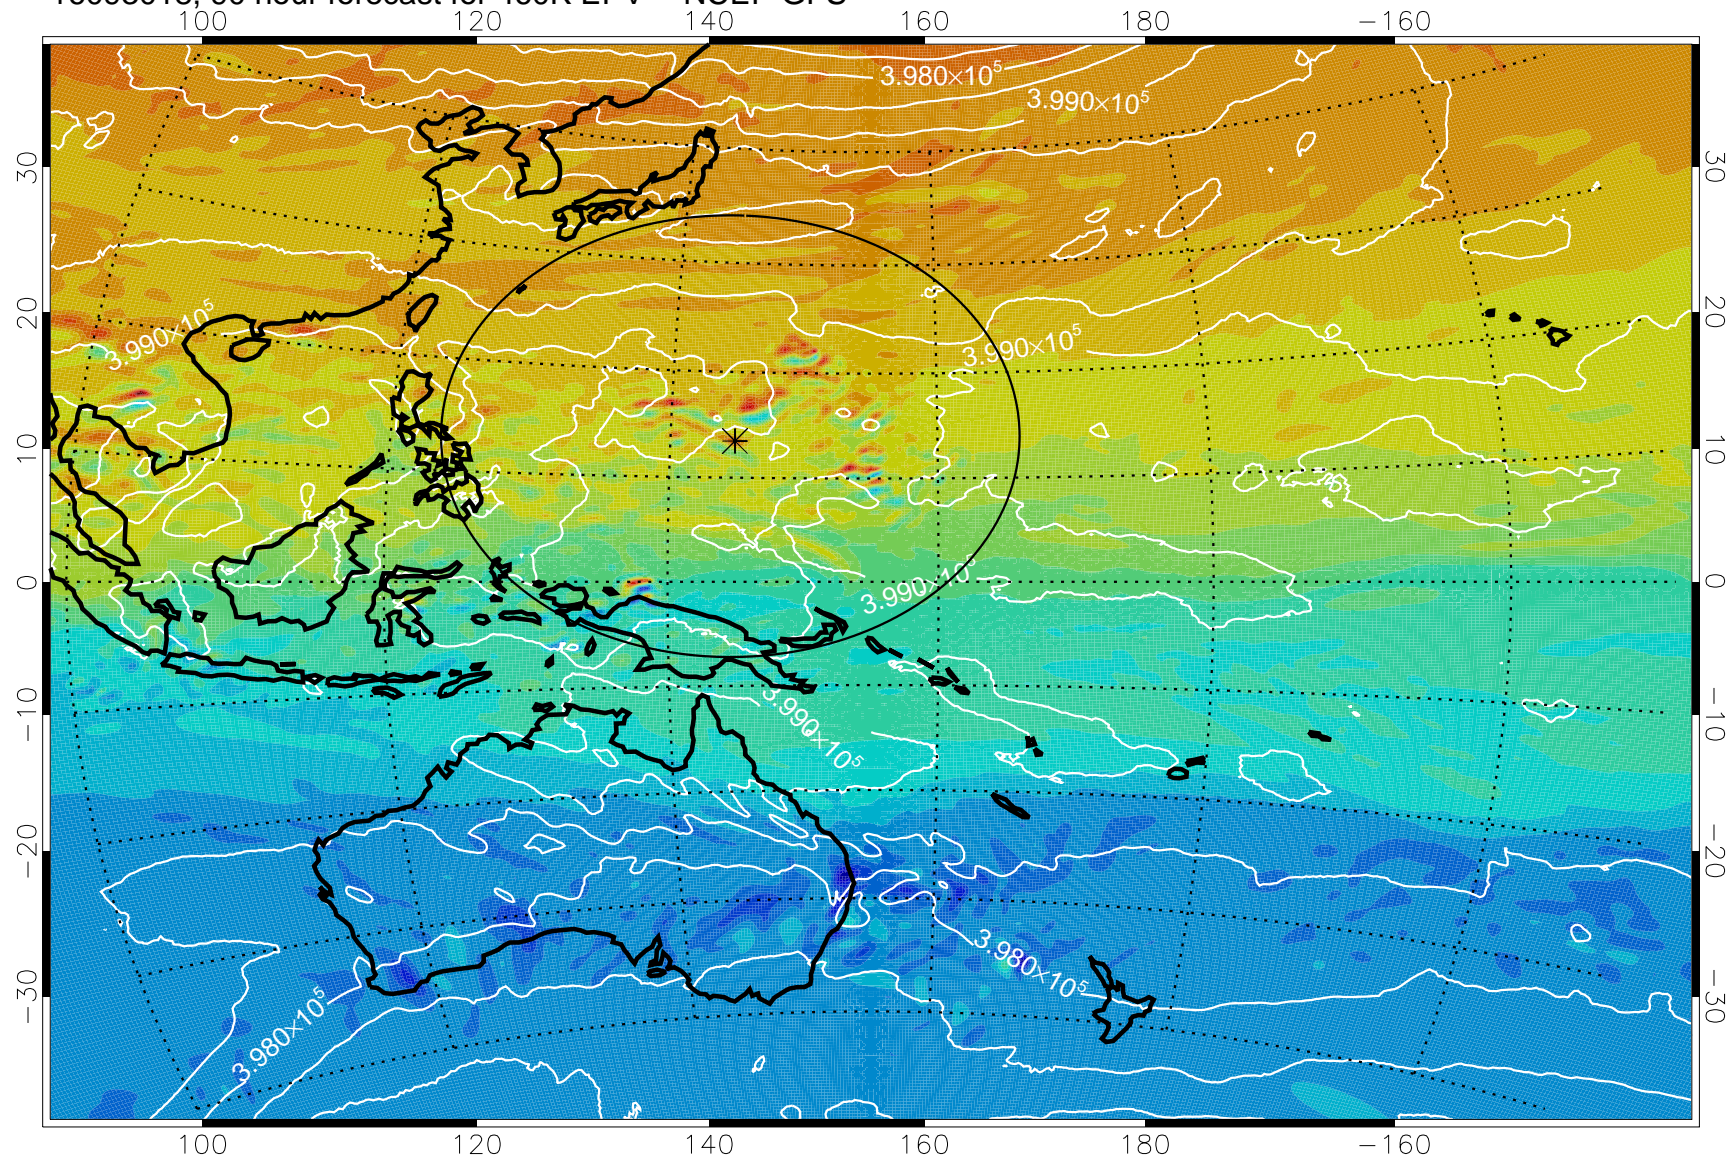

16092918, 66 hour forecast for 460K EPV -- NCEP GFS

460K Montgomery Streamfunction, white

Range ring of 2304 km

16093000, 72 hour forecast for 460K EPV -- NCEP GFS

460K Montgomery Streamfunction, white

Range ring of 2304 km

16093006, 78 hour forecast for 460K EPV -- NCEP GFS

460K Montgomery Streamfunction, white

Range ring of 2304 km

16093012, 84 hour forecast for 460K EPV -- NCEP GFS

460K Montgomery Streamfunction, white

Range ring of 2304 km

16093018, 90 hour forecast for 460K EPV -- NCEP GFS

460K Montgomery Streamfunction, white

Range ring of 2304 km

16100100, 96 hour forecast for 460K EPV -- NCEP GFS

460K Montgomery Streamfunction, white

Range ring of 2304 km

16100106, 102 hour forecast for 460K EPV -- NCEP GFS

460K Montgomery Streamfunction, white

Range ring of 2304 km

16100112, 108 hour forecast for 460K EPV -- NCEP GFS

460K Montgomery Streamfunction, white

Range ring of 2304 km