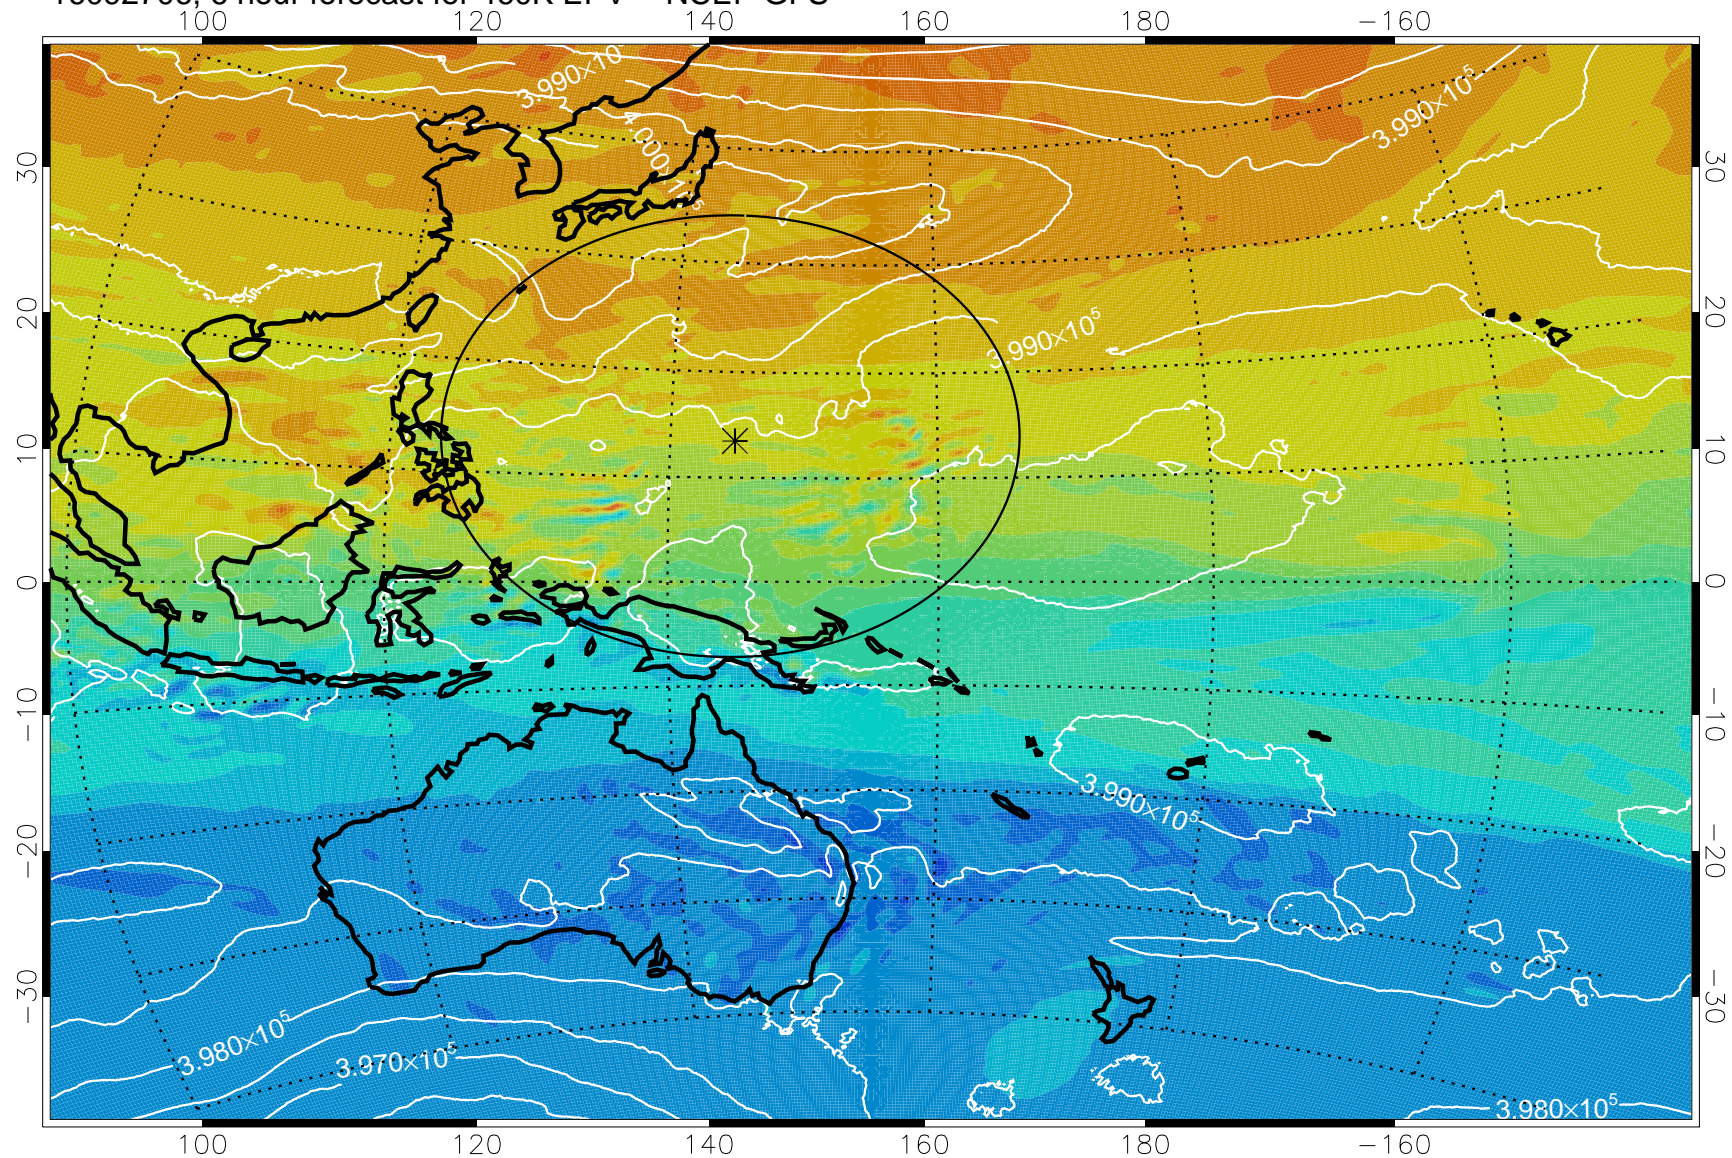

16092706, 6 hour forecast for 460K EPV -- NCEP GFS

460K Montgomery Streamfunction, white

Range ring of 2304 km

16092712, 12 hour forecast for 460K EPV -- NCEP GFS

460K Montgomery Streamfunction, white

Range ring of 2304 km

16092718, 18 hour forecast for 460K EPV -- NCEP GFS

460K Montgomery Streamfunction, white

Range ring of 2304 km

16092800, 24 hour forecast for 460K EPV -- NCEP GFS

460K Montgomery Streamfunction, white

Range ring of 2304 km

16092806, 30 hour forecast for 460K EPV -- NCEP GFS

460K Montgomery Streamfunction, white

Range ring of 2304 km

16092812, 36 hour forecast for 460K EPV -- NCEP GFS

460K Montgomery Streamfunction, white

Range ring of 2304 km

16092818, 42 hour forecast for 460K EPV -- NCEP GFS

460K Montgomery Streamfunction, white

Range ring of 2304 km

16092900, 48 hour forecast for 460K EPV -- NCEP GFS

460K Montgomery Streamfunction, white

Range ring of 2304 km