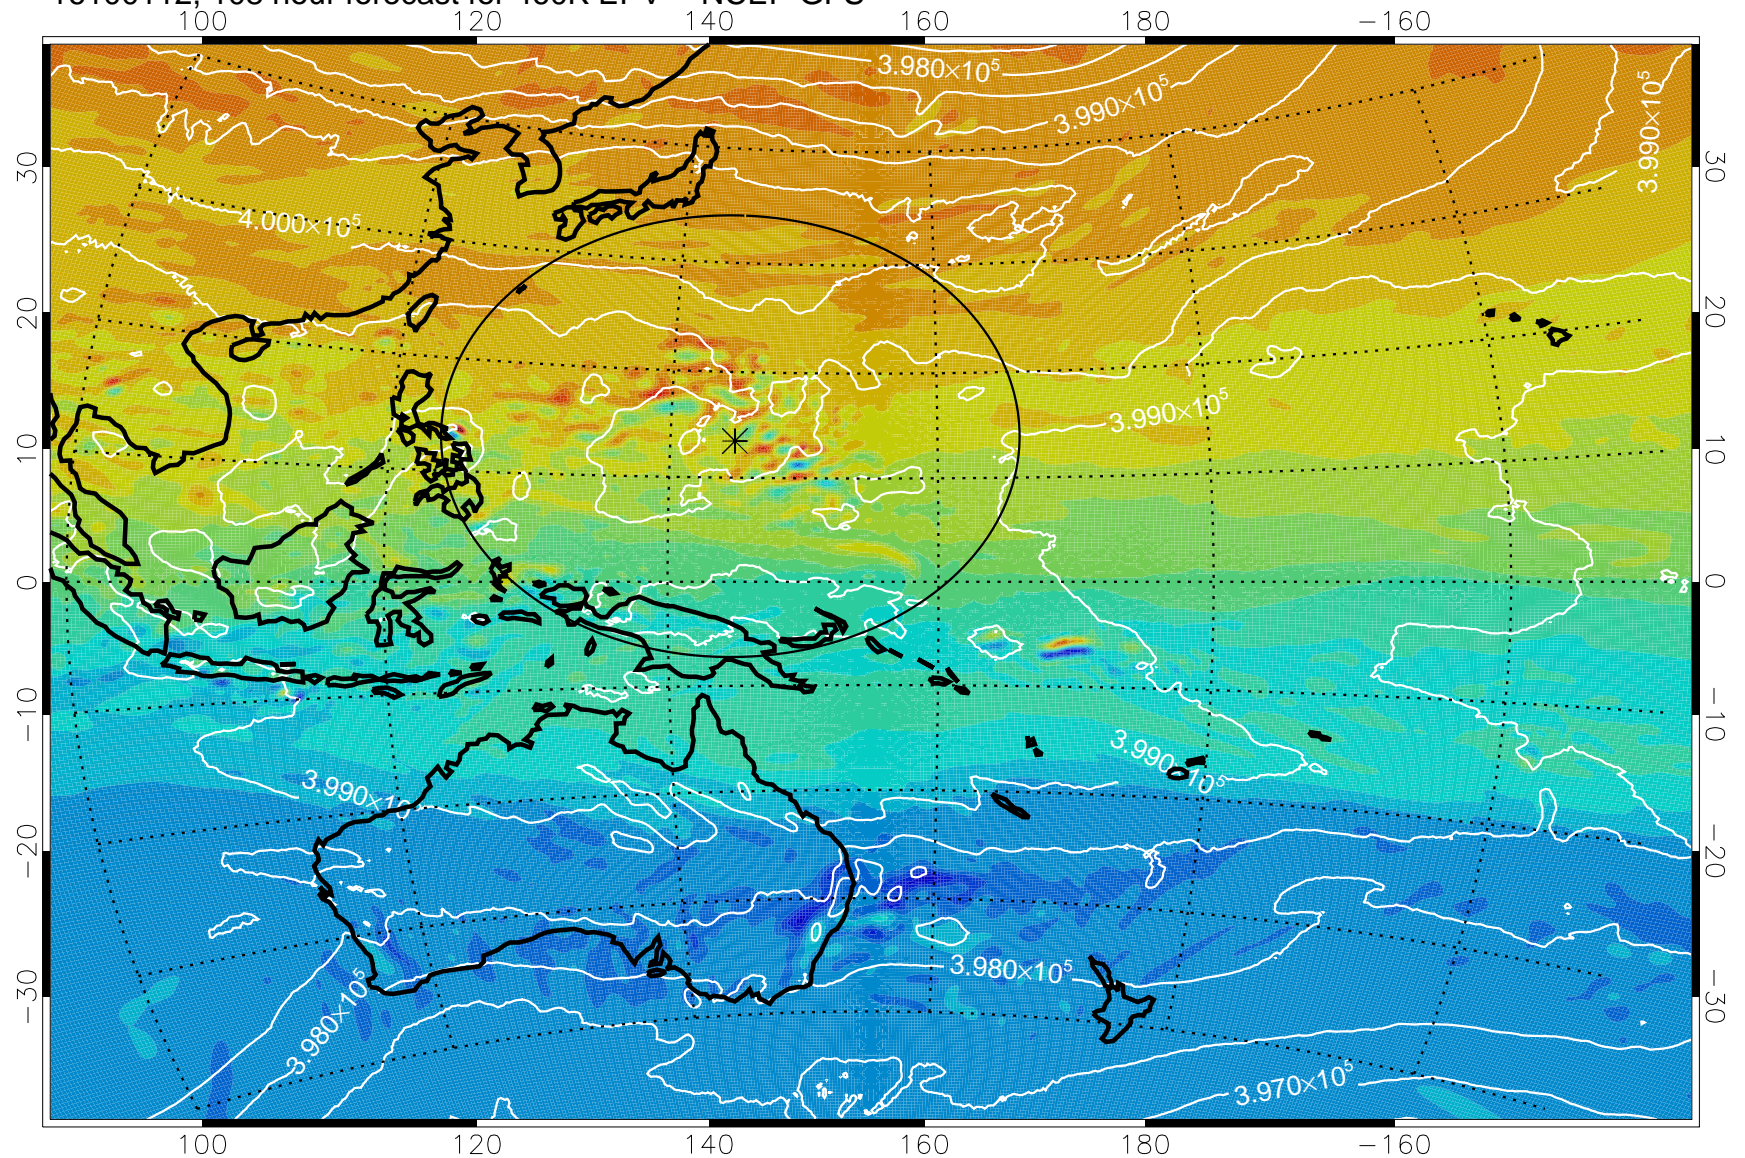

16093006, 78 hour forecast for 460K EPV -- NCEP GFS

460K Montgomery Streamfunction, white

Range ring of 2304 km

16093012, 84 hour forecast for 460K EPV -- NCEP GFS

460K Montgomery Streamfunction, white

Range ring of 2304 km

16093018, 90 hour forecast for 460K EPV -- NCEP GFS

460K Montgomery Streamfunction, white

Range ring of 2304 km

16100100, 96 hour forecast for 460K EPV -- NCEP GFS

460K Montgomery Streamfunction, white

Range ring of 2304 km

16100106, 102 hour forecast for 460K EPV -- NCEP GFS

460K Montgomery Streamfunction, white

Range ring of 2304 km

16100112, 108 hour forecast for 460K EPV -- NCEP GFS

460K Montgomery Streamfunction, white

Range ring of 2304 km

16100118, 114 hour forecast for 460K EPV -- NCEP GFS

460K Montgomery Streamfunction, white

Range ring of 2304 km

16100200, 120 hour forecast for 460K EPV -- NCEP GFS

460K Montgomery Streamfunction, white

Range ring of 2304 km