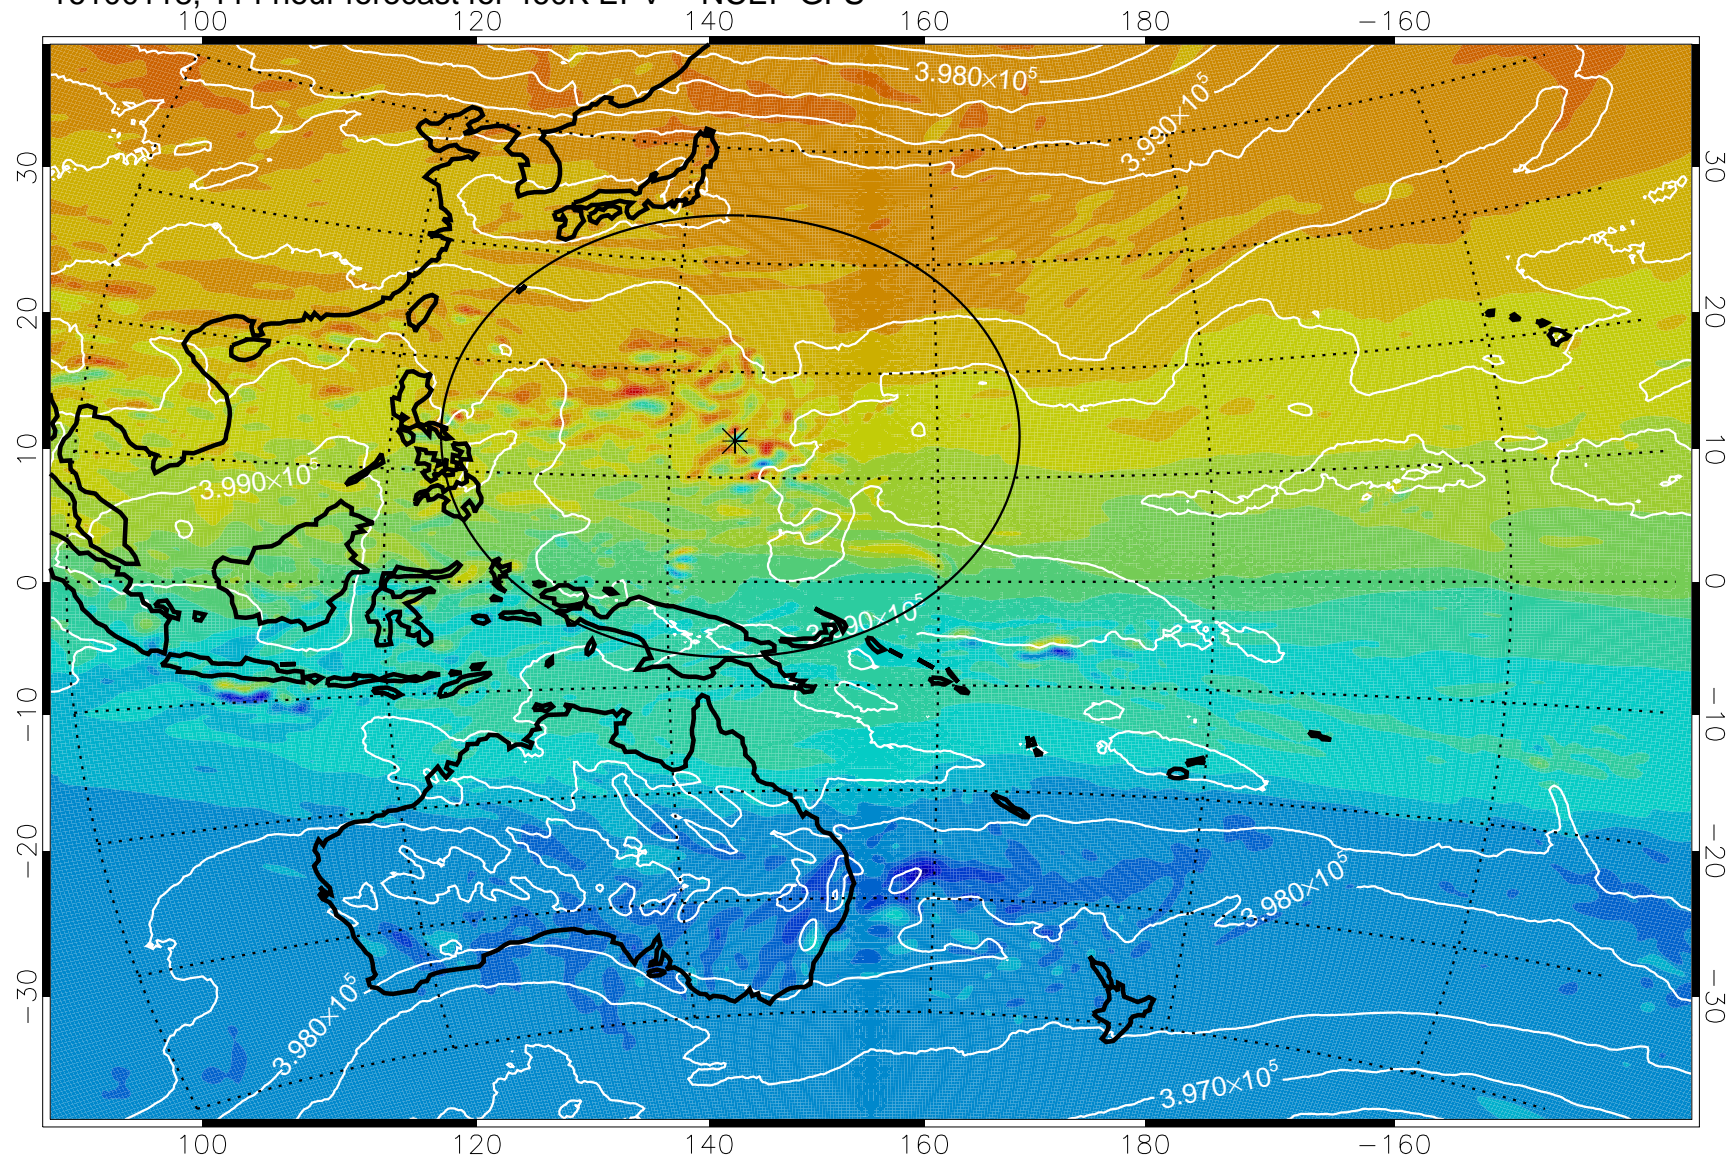

16093018, 90 hour forecast for 460K EPV -- NCEP GFS

460K Montgomery Streamfunction, white

Range ring of 2304 km

16100100, 96 hour forecast for 460K EPV -- NCEP GFS

460K Montgomery Streamfunction, white

Range ring of 2304 km

16100106, 102 hour forecast for 460K EPV -- NCEP GFS

460K Montgomery Streamfunction, white

Range ring of 2304 km

16100112, 108 hour forecast for 460K EPV -- NCEP GFS

460K Montgomery Streamfunction, white

Range ring of 2304 km

16100118, 114 hour forecast for 460K EPV -- NCEP GFS

460K Montgomery Streamfunction, white

Range ring of 2304 km

16100200, 120 hour forecast for 460K EPV -- NCEP GFS

460K Montgomery Streamfunction, white

Range ring of 2304 km