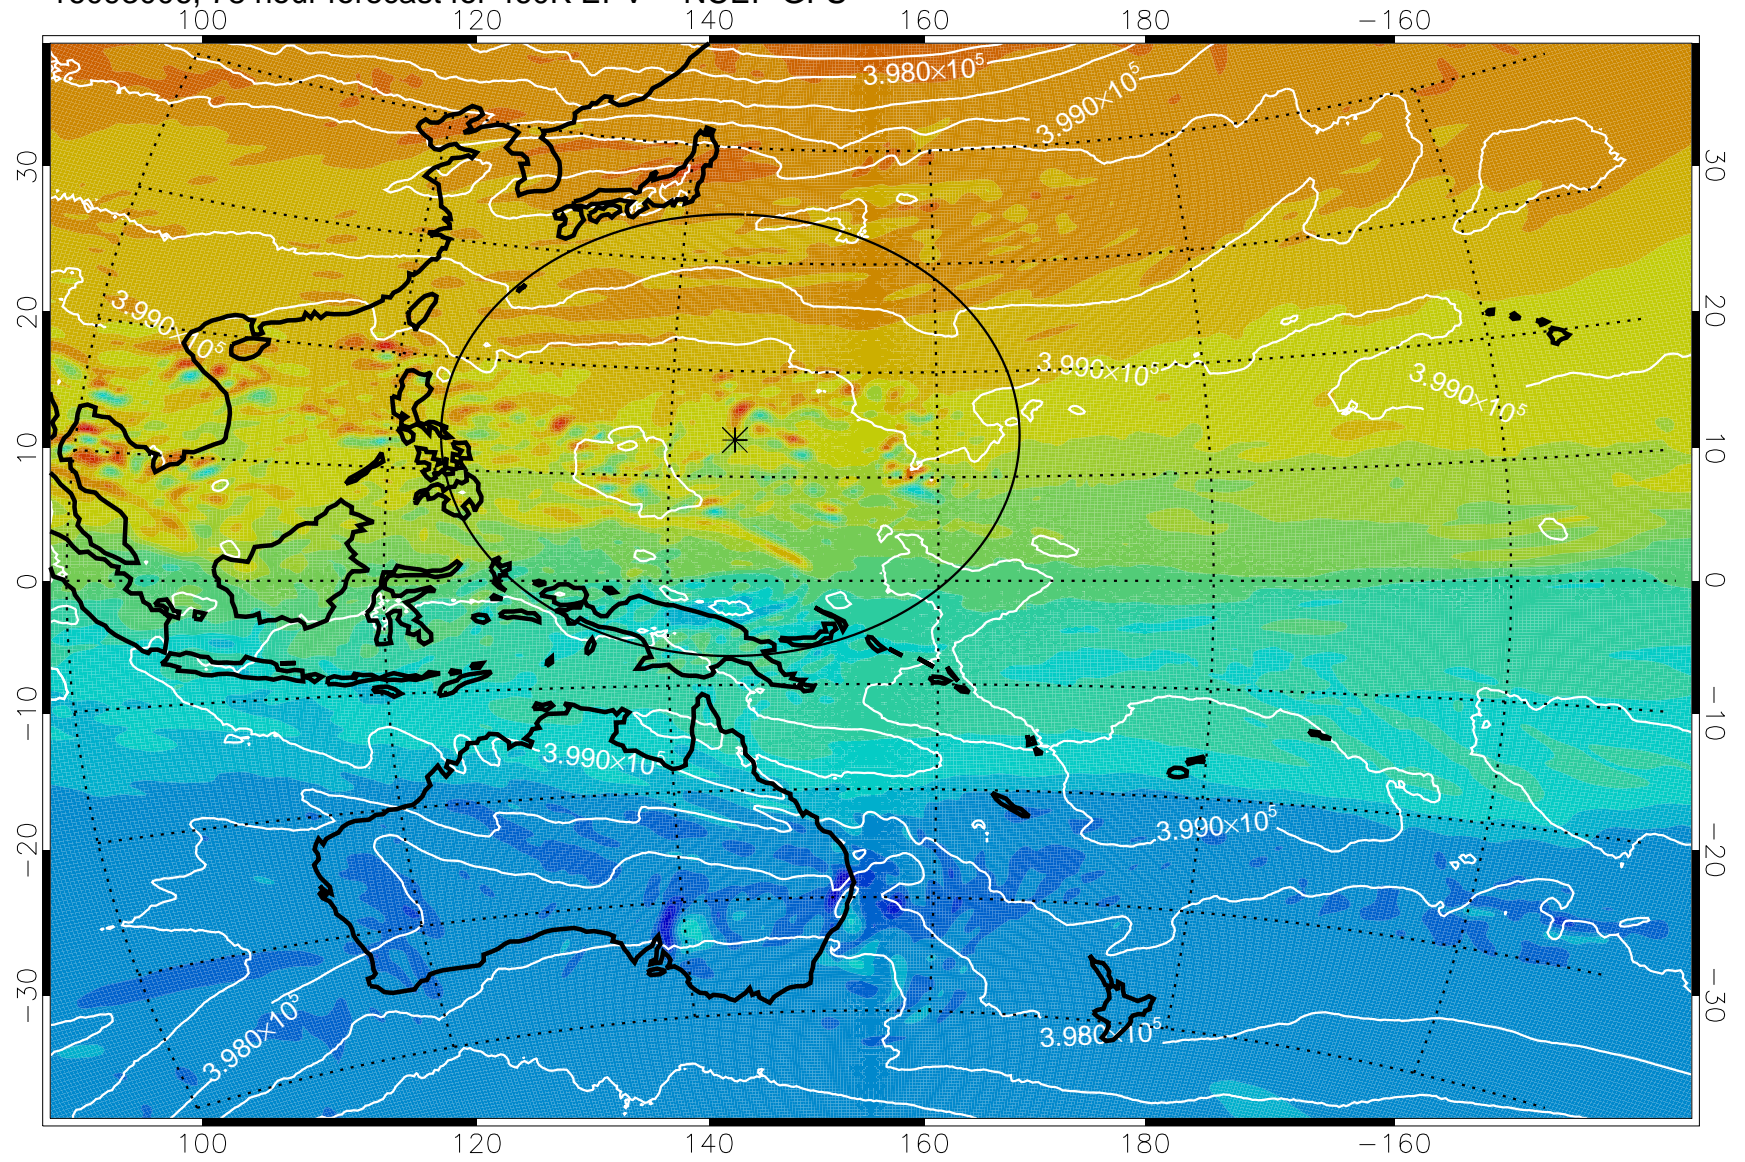

16092906, 54 hour forecast for 460K EPV -- NCEP GFS

460K Montgomery Streamfunction, white

Range ring of 2304 km

16092912, 60 hour forecast for 460K EPV -- NCEP GFS

460K Montgomery Streamfunction, white

Range ring of 2304 km

16092918, 66 hour forecast for 460K EPV -- NCEP GFS

460K Montgomery Streamfunction, white

Range ring of 2304 km

16093000, 72 hour forecast for 460K EPV -- NCEP GFS

460K Montgomery Streamfunction, white

Range ring of 2304 km

16093006, 78 hour forecast for 460K EPV -- NCEP GFS

460K Montgomery Streamfunction, white

Range ring of 2304 km

16093012, 84 hour forecast for 460K EPV -- NCEP GFS

460K Montgomery Streamfunction, white

Range ring of 2304 km

16093018, 90 hour forecast for 460K EPV -- NCEP GFS

460K Montgomery Streamfunction, white

Range ring of 2304 km

16100100, 96 hour forecast for 460K EPV -- NCEP GFS

460K Montgomery Streamfunction, white

Range ring of 2304 km