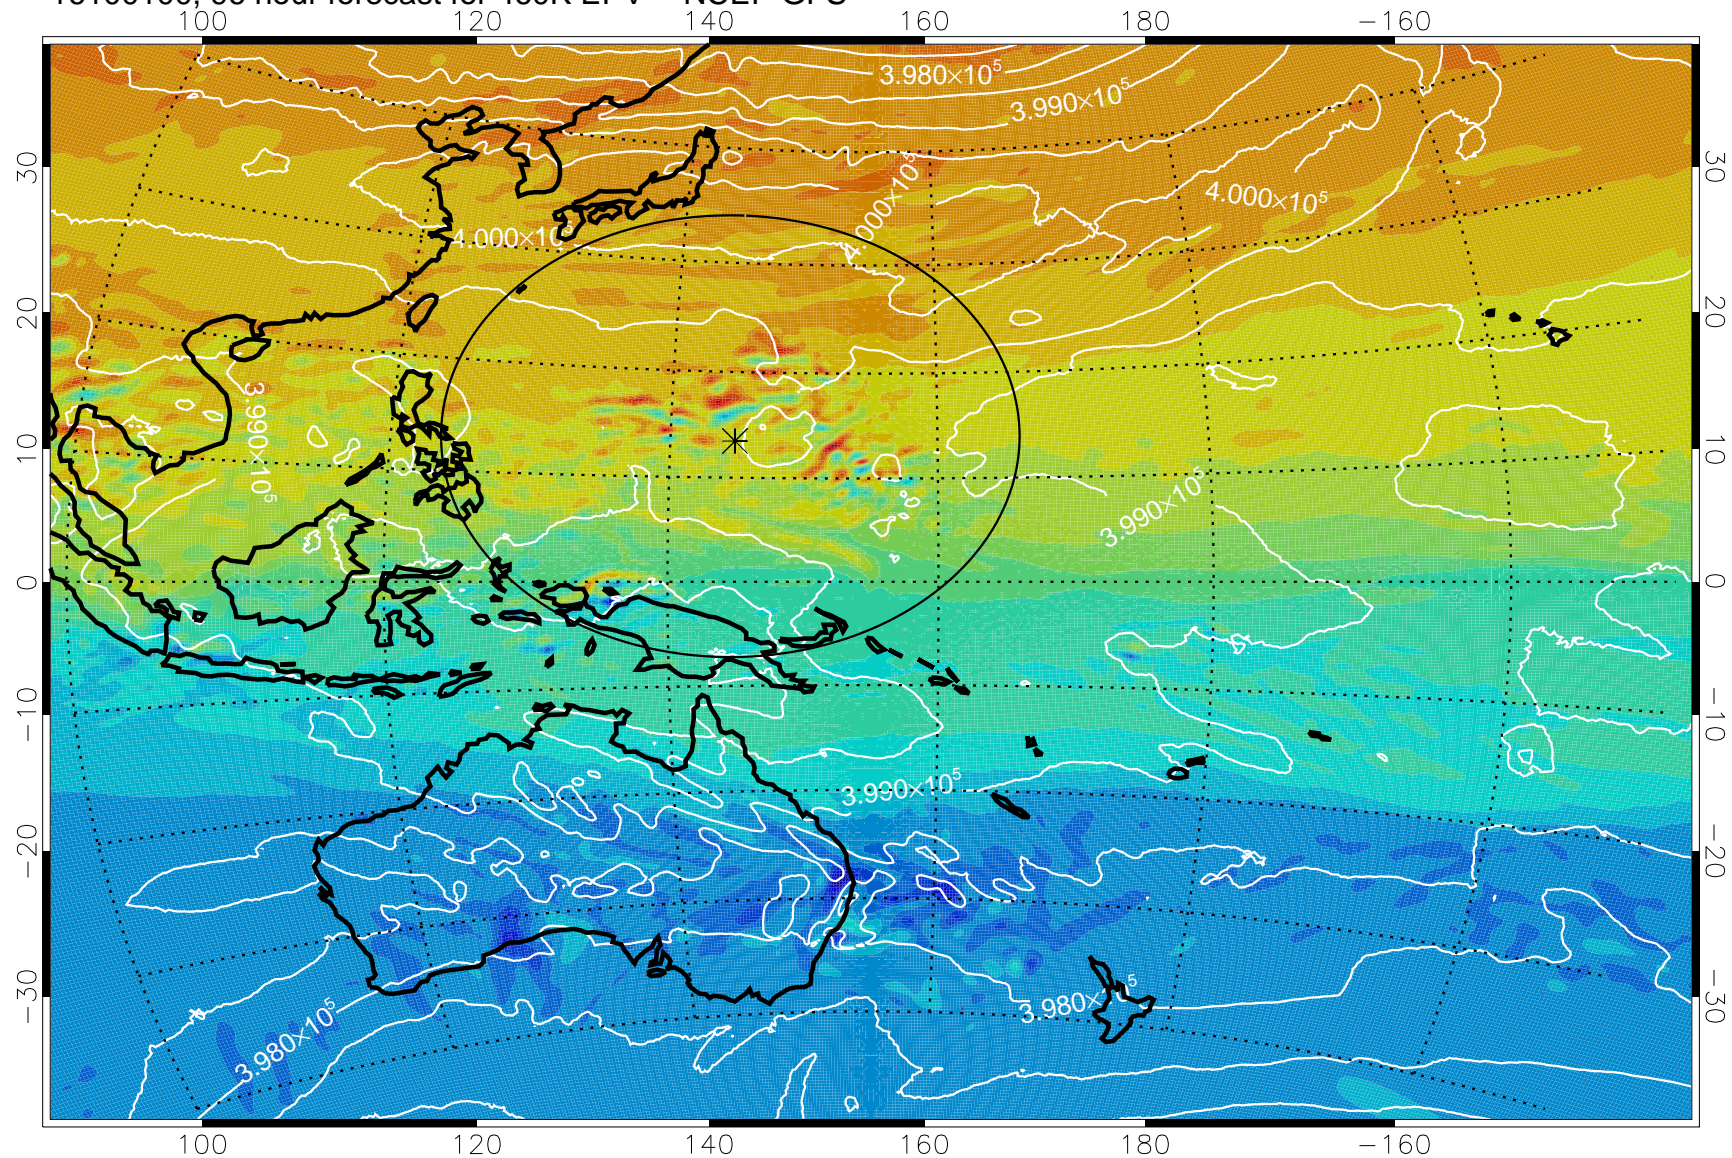

16093006, 78 hour forecast for 460K EPV -- NCEP GFS

460K Montgomery Streamfunction, white

Range ring of 2304 km

16093012, 84 hour forecast for 460K EPV -- NCEP GFS

460K Montgomery Streamfunction, white

Range ring of 2304 km

16093018, 90 hour forecast for 460K EPV -- NCEP GFS

460K Montgomery Streamfunction, white

Range ring of 2304 km

16100100, 96 hour forecast for 460K EPV -- NCEP GFS

460K Montgomery Streamfunction, white

Range ring of 2304 km

16100106, 102 hour forecast for 460K EPV -- NCEP GFS

460K Montgomery Streamfunction, white

Range ring of 2304 km

16100112, 108 hour forecast for 460K EPV -- NCEP GFS

460K Montgomery Streamfunction, white

Range ring of 2304 km

16100118, 114 hour forecast for 460K EPV -- NCEP GFS

460K Montgomery Streamfunction, white

Range ring of 2304 km

16100200, 120 hour forecast for 460K EPV -- NCEP GFS

460K Montgomery Streamfunction, white

Range ring of 2304 km