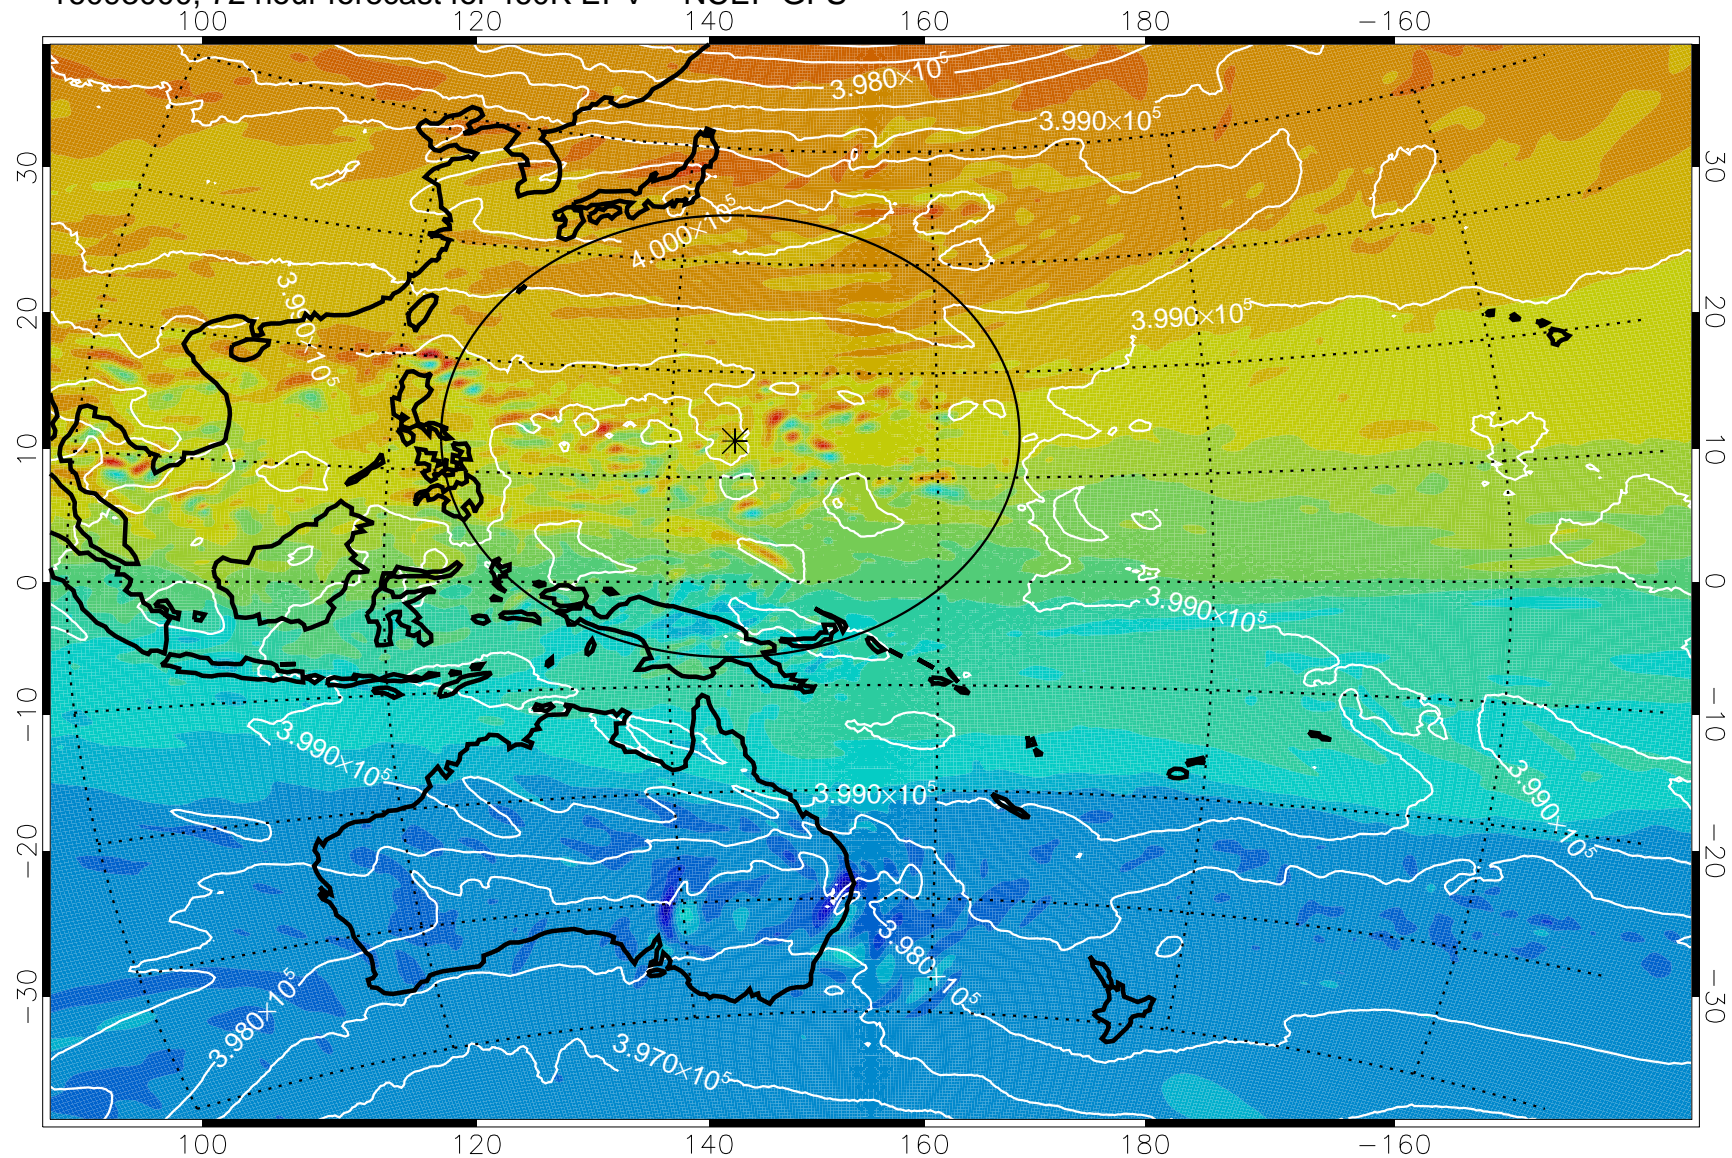

16092818, 42 hour forecast for 460K EPV -- NCEP GFS

460K Montgomery Streamfunction, white

Range ring of 2304 km

16092900, 48 hour forecast for 460K EPV -- NCEP GFS

460K Montgomery Streamfunction, white

Range ring of 2304 km

16092906, 54 hour forecast for 460K EPV -- NCEP GFS

460K Montgomery Streamfunction, white

Range ring of 2304 km

16092912, 60 hour forecast for 460K EPV -- NCEP GFS

460K Montgomery Streamfunction, white

Range ring of 2304 km

16092918, 66 hour forecast for 460K EPV -- NCEP GFS

460K Montgomery Streamfunction, white

Range ring of 2304 km

16093000, 72 hour forecast for 460K EPV -- NCEP GFS

460K Montgomery Streamfunction, white

Range ring of 2304 km

16093006, 78 hour forecast for 460K EPV -- NCEP GFS

460K Montgomery Streamfunction, white

Range ring of 2304 km

16093012, 84 hour forecast for 460K EPV -- NCEP GFS

460K Montgomery Streamfunction, white

Range ring of 2304 km