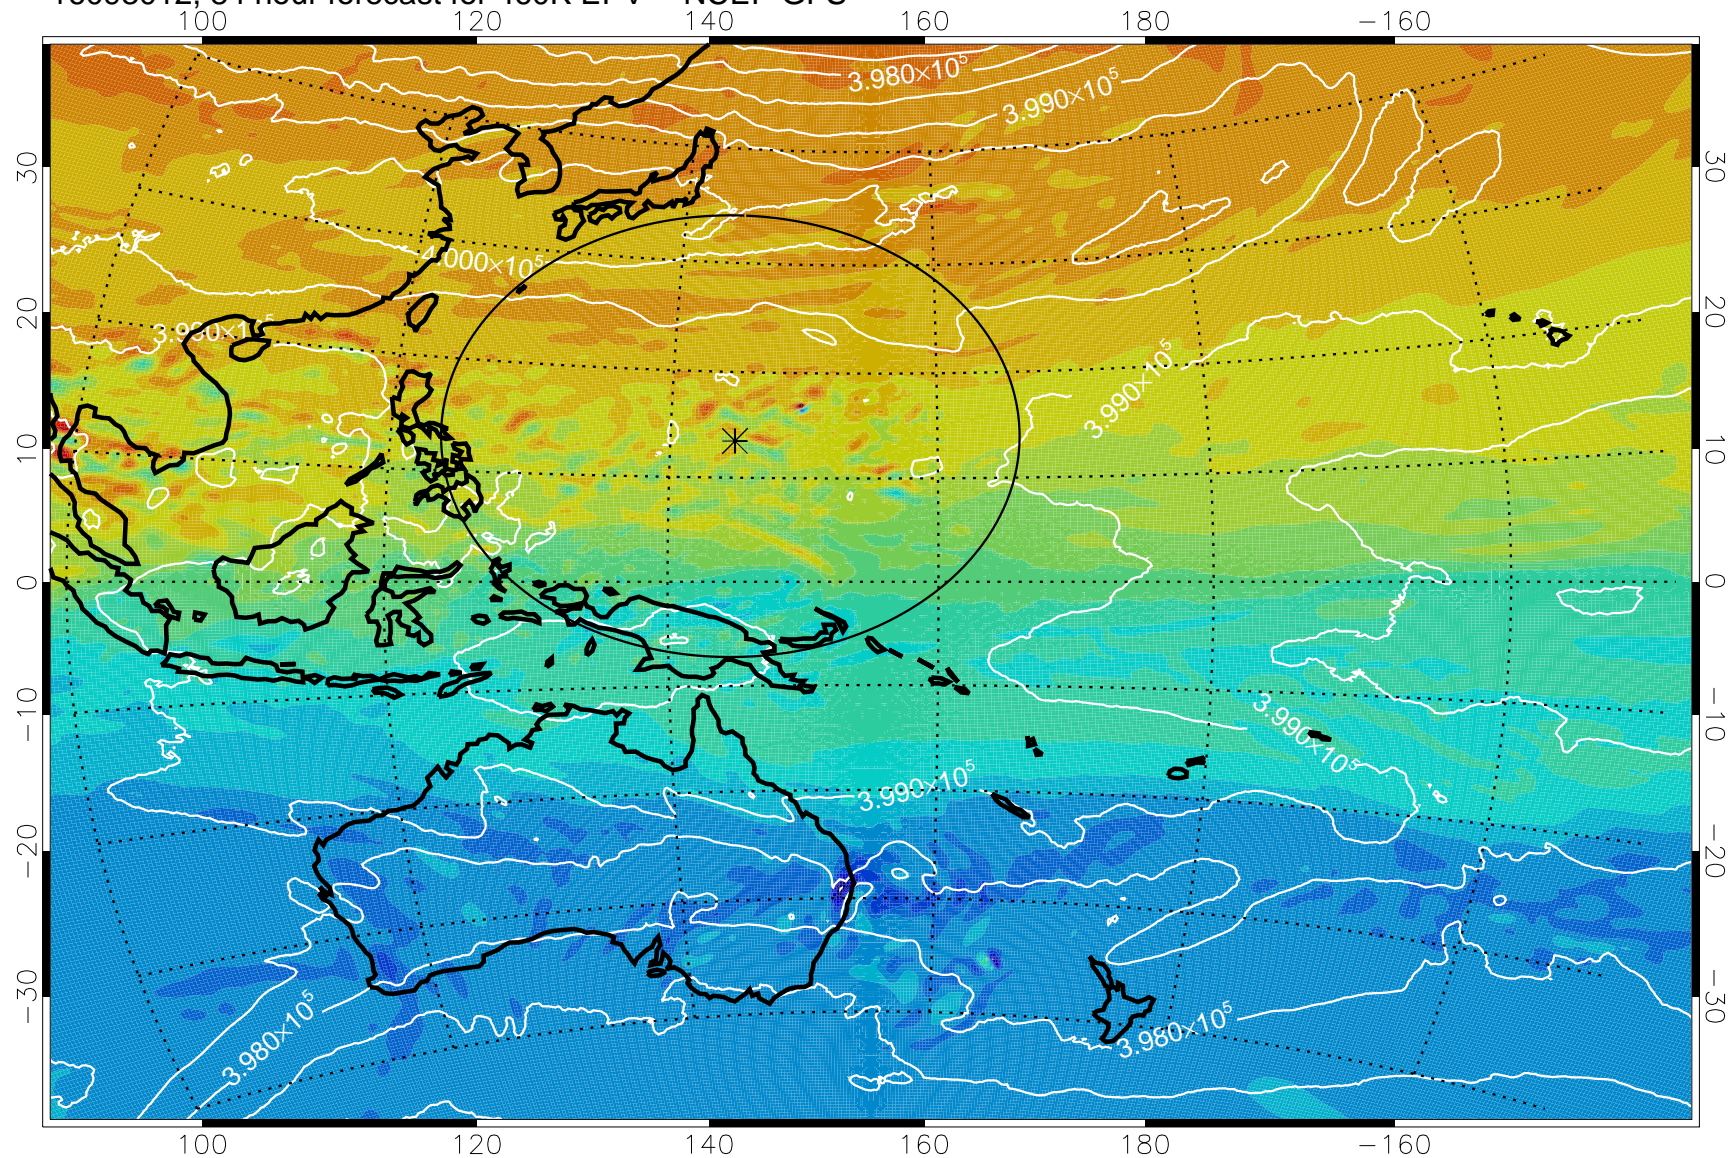

16092906, 54 hour forecast for 460K EPV -- NCEP GFS

460K Montgomery Streamfunction, white

Range ring of 2304 km

16092912, 60 hour forecast for 460K EPV -- NCEP GFS

460K Montgomery Streamfunction, white

Range ring of 2304 km

16092918, 66 hour forecast for 460K EPV -- NCEP GFS

460K Montgomery Streamfunction, white

Range ring of 2304 km

16093000, 72 hour forecast for 460K EPV -- NCEP GFS

460K Montgomery Streamfunction, white

Range ring of 2304 km

16093006, 78 hour forecast for 460K EPV -- NCEP GFS

460K Montgomery Streamfunction, white

Range ring of 2304 km

16093012, 84 hour forecast for 460K EPV -- NCEP GFS

460K Montgomery Streamfunction, white

Range ring of 2304 km

16093018, 90 hour forecast for 460K EPV -- NCEP GFS

460K Montgomery Streamfunction, white

Range ring of 2304 km

16100100, 96 hour forecast for 460K EPV -- NCEP GFS

460K Montgomery Streamfunction, white

Range ring of 2304 km