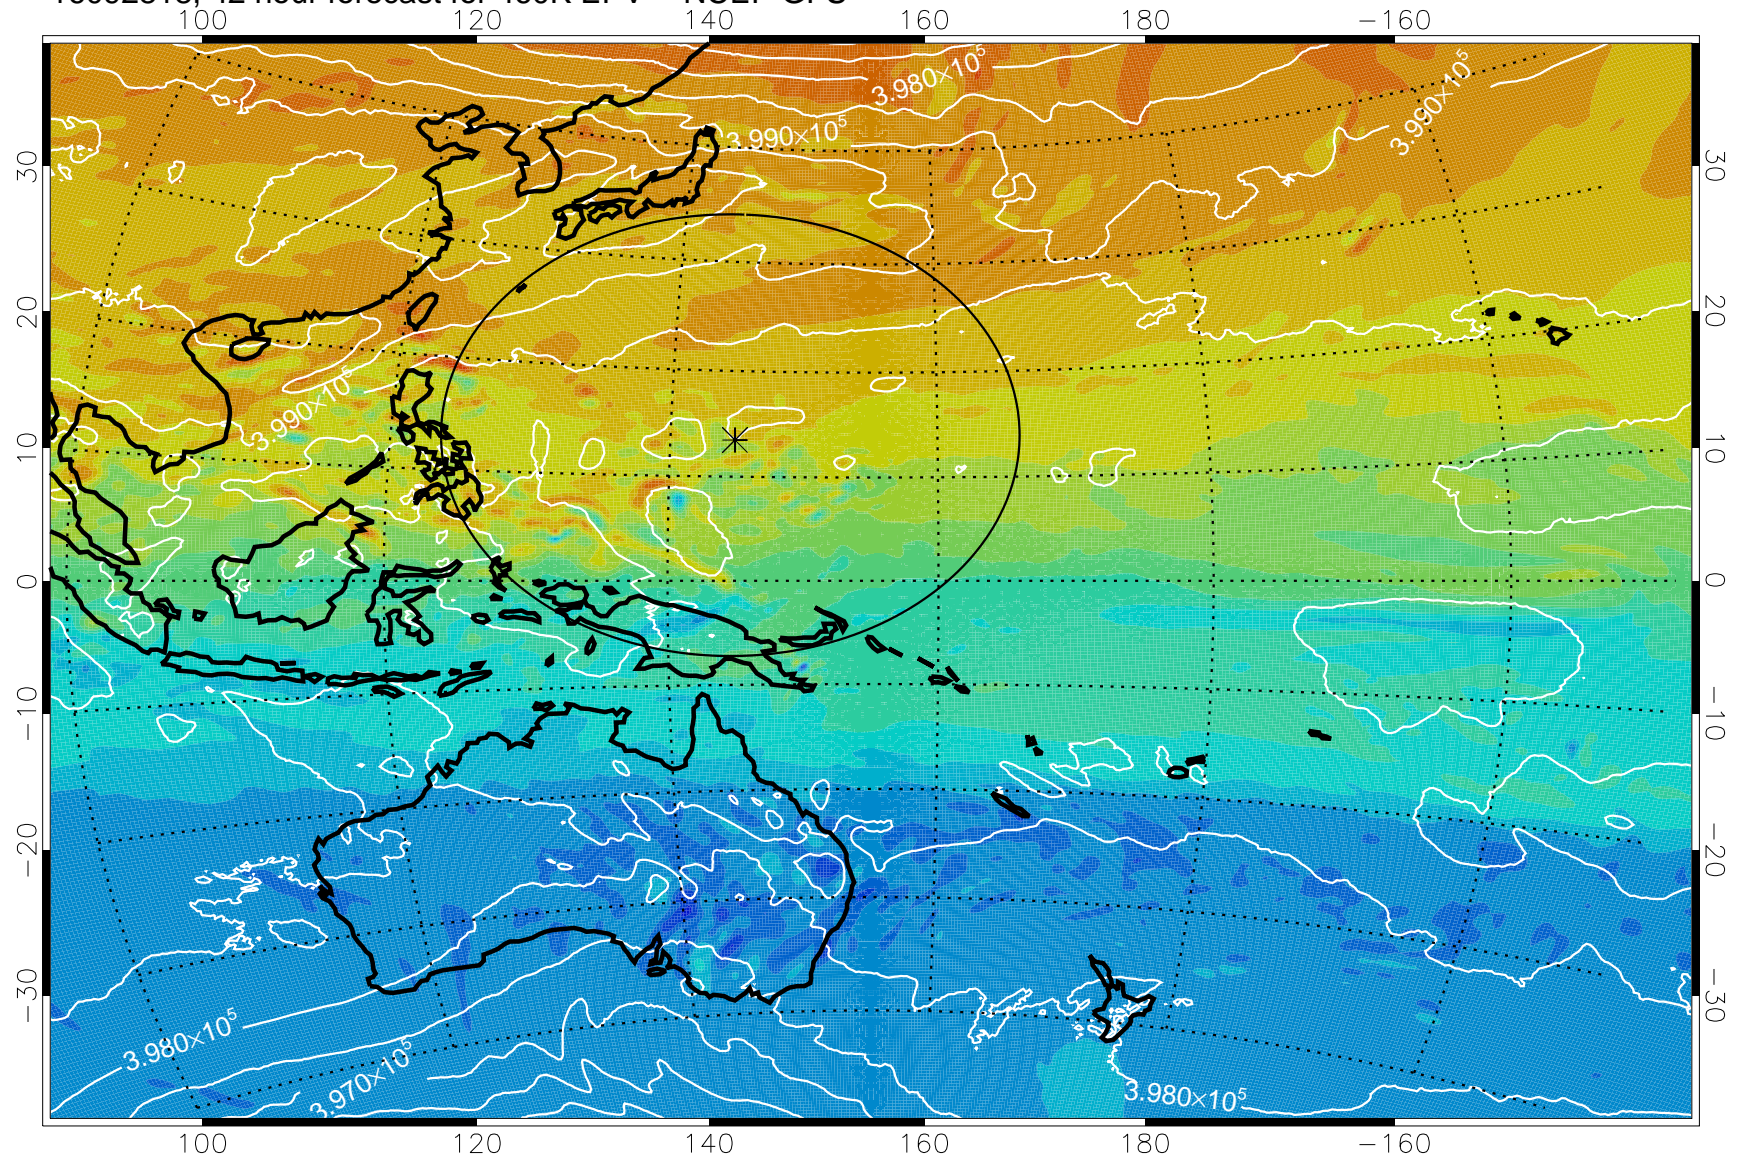

16092806, 30 hour forecast for 460K EPV -- NCEP GFS

460K Montgomery Streamfunction, white

Range ring of 2304 km

16092812, 36 hour forecast for 460K EPV -- NCEP GFS

460K Montgomery Streamfunction, white

Range ring of 2304 km

16092818, 42 hour forecast for 460K EPV -- NCEP GFS

460K Montgomery Streamfunction, white

Range ring of 2304 km

16092900, 48 hour forecast for 460K EPV -- NCEP GFS

460K Montgomery Streamfunction, white

Range ring of 2304 km

16092906, 54 hour forecast for 460K EPV -- NCEP GFS

460K Montgomery Streamfunction, white

Range ring of 2304 km

16092912, 60 hour forecast for 460K EPV -- NCEP GFS

460K Montgomery Streamfunction, white

Range ring of 2304 km

16092918, 66 hour forecast for 460K EPV -- NCEP GFS

460K Montgomery Streamfunction, white

Range ring of 2304 km

16093000, 72 hour forecast for 460K EPV -- NCEP GFS

460K Montgomery Streamfunction, white

Range ring of 2304 km