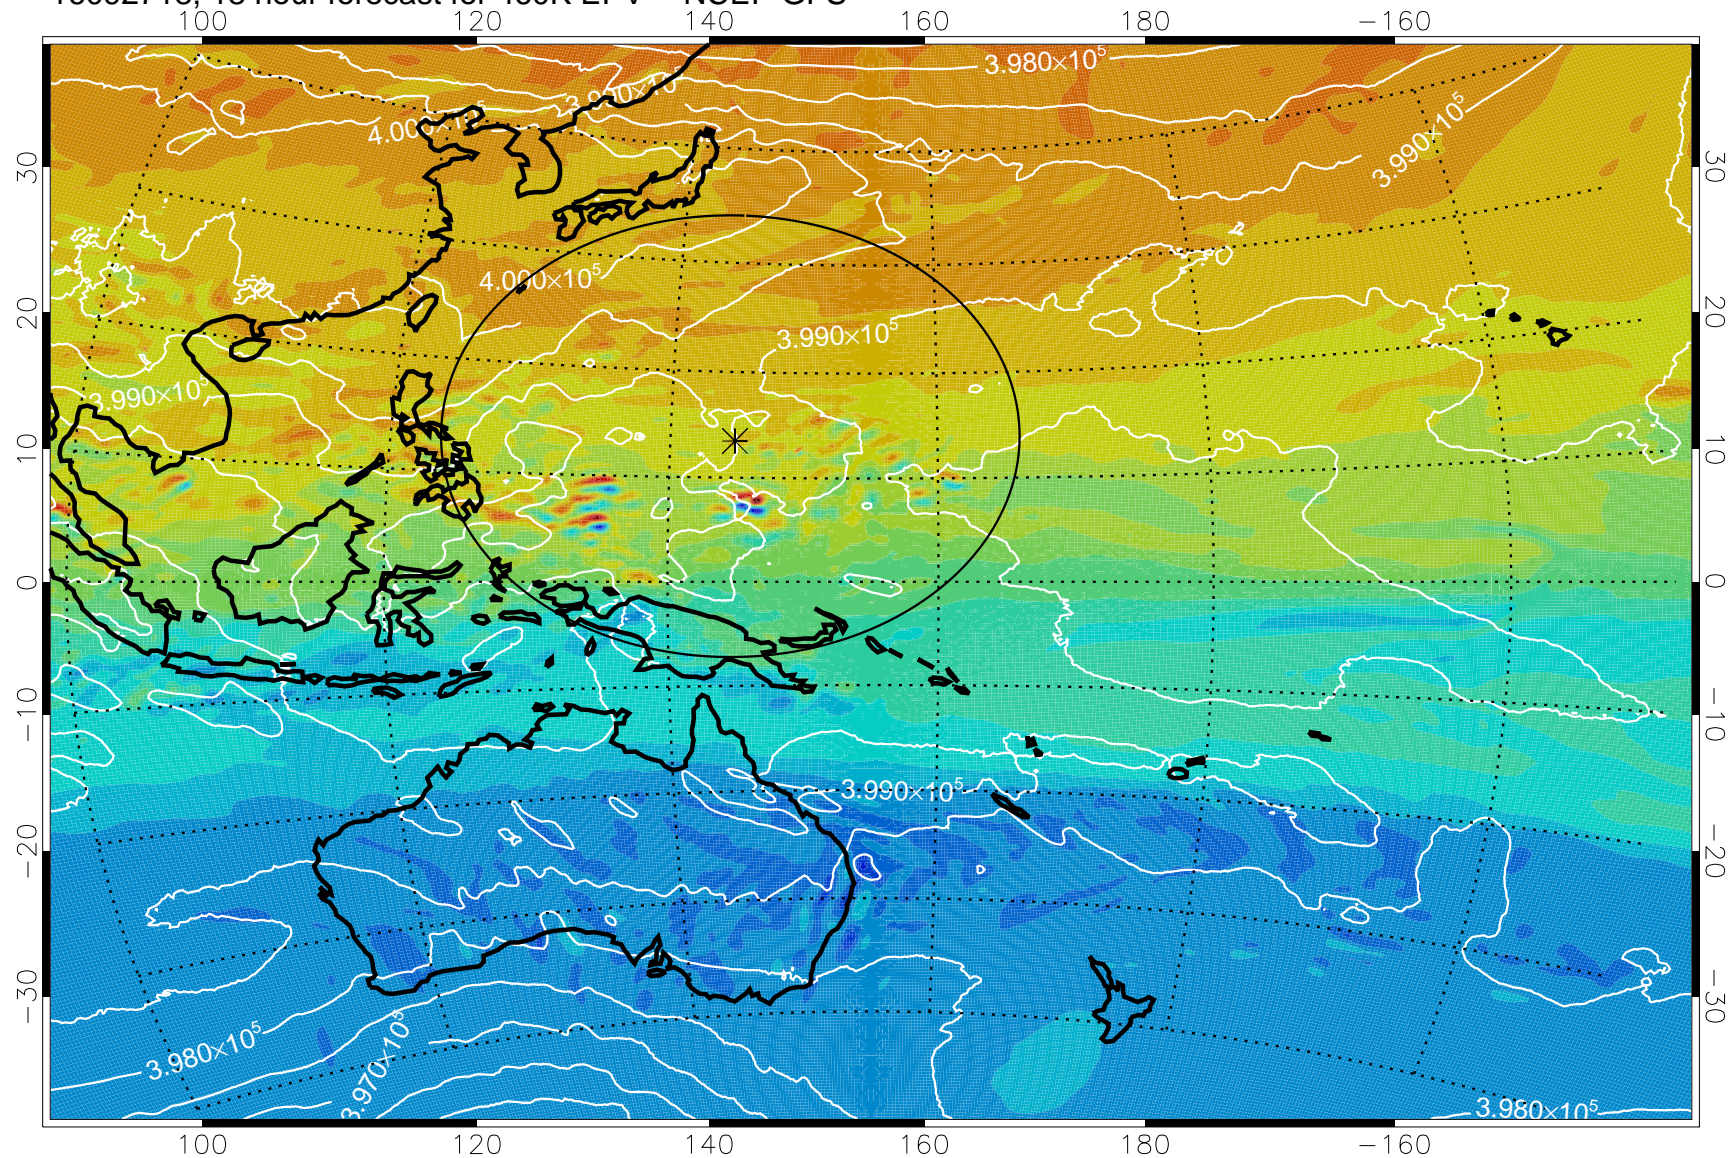

16092706, 6 hour forecast for 460K EPV -- NCEP GFS

460K Montgomery Streamfunction, white

Range ring of 2304 km

16092712, 12 hour forecast for 460K EPV -- NCEP GFS

460K Montgomery Streamfunction, white

Range ring of 2304 km

16092718, 18 hour forecast for 460K EPV -- NCEP GFS

460K Montgomery Streamfunction, white

Range ring of 2304 km

16092800, 24 hour forecast for 460K EPV -- NCEP GFS

460K Montgomery Streamfunction, white

Range ring of 2304 km

16092806, 30 hour forecast for 460K EPV -- NCEP GFS

460K Montgomery Streamfunction, white

Range ring of 2304 km

16092812, 36 hour forecast for 460K EPV -- NCEP GFS

460K Montgomery Streamfunction, white

Range ring of 2304 km

16092818, 42 hour forecast for 460K EPV -- NCEP GFS

460K Montgomery Streamfunction, white

Range ring of 2304 km

16092900, 48 hour forecast for 460K EPV -- NCEP GFS

460K Montgomery Streamfunction, white

Range ring of 2304 km