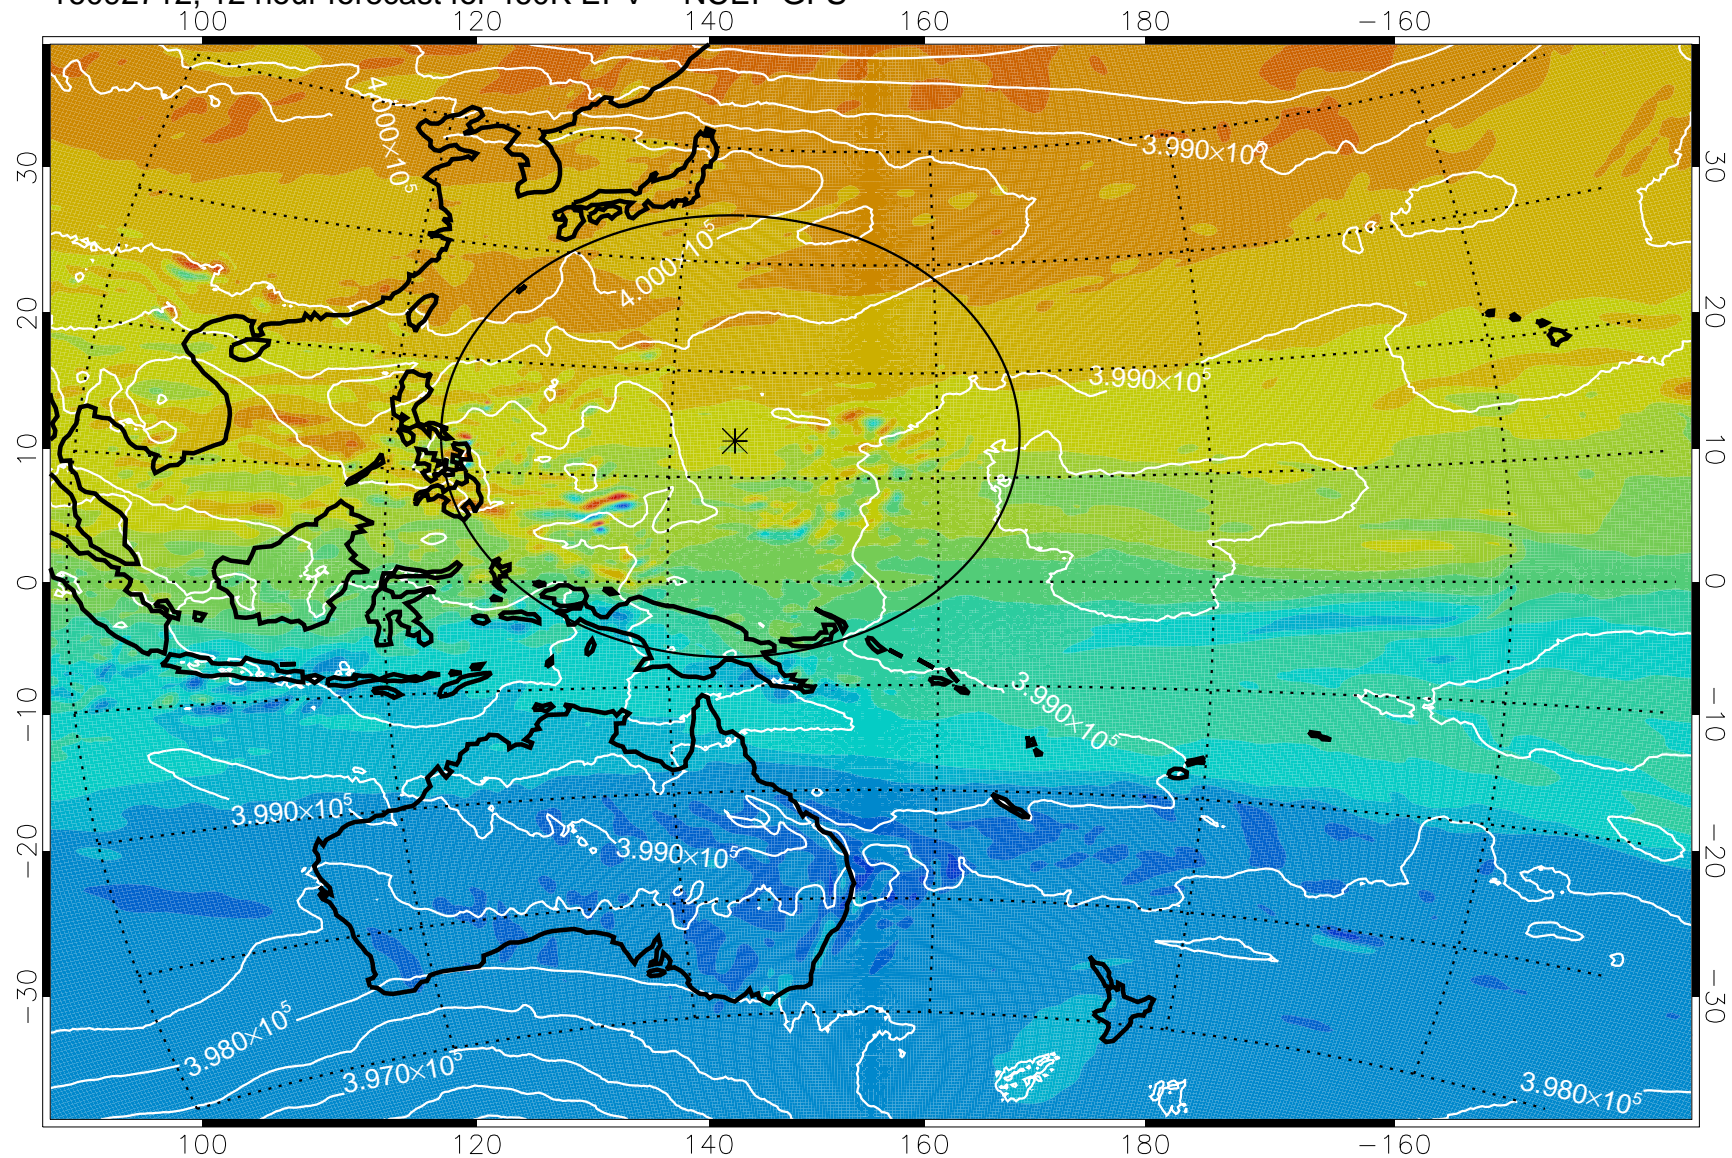

16092706, 6 hour forecast for 460K EPV -- NCEP GFS

460K Montgomery Streamfunction, white

Range ring of 2304 km

16092712, 12 hour forecast for 460K EPV -- NCEP GFS

460K Montgomery Streamfunction, white

Range ring of 2304 km

16092718, 18 hour forecast for 460K EPV -- NCEP GFS

460K Montgomery Streamfunction, white

Range ring of 2304 km

16092800, 24 hour forecast for 460K EPV -- NCEP GFS

460K Montgomery Streamfunction, white

Range ring of 2304 km

16092806, 30 hour forecast for 460K EPV -- NCEP GFS

460K Montgomery Streamfunction, white

Range ring of 2304 km

16092812, 36 hour forecast for 460K EPV -- NCEP GFS

460K Montgomery Streamfunction, white

Range ring of 2304 km

16092818, 42 hour forecast for 460K EPV -- NCEP GFS

460K Montgomery Streamfunction, white

Range ring of 2304 km

16092900, 48 hour forecast for 460K EPV -- NCEP GFS

460K Montgomery Streamfunction, white

Range ring of 2304 km