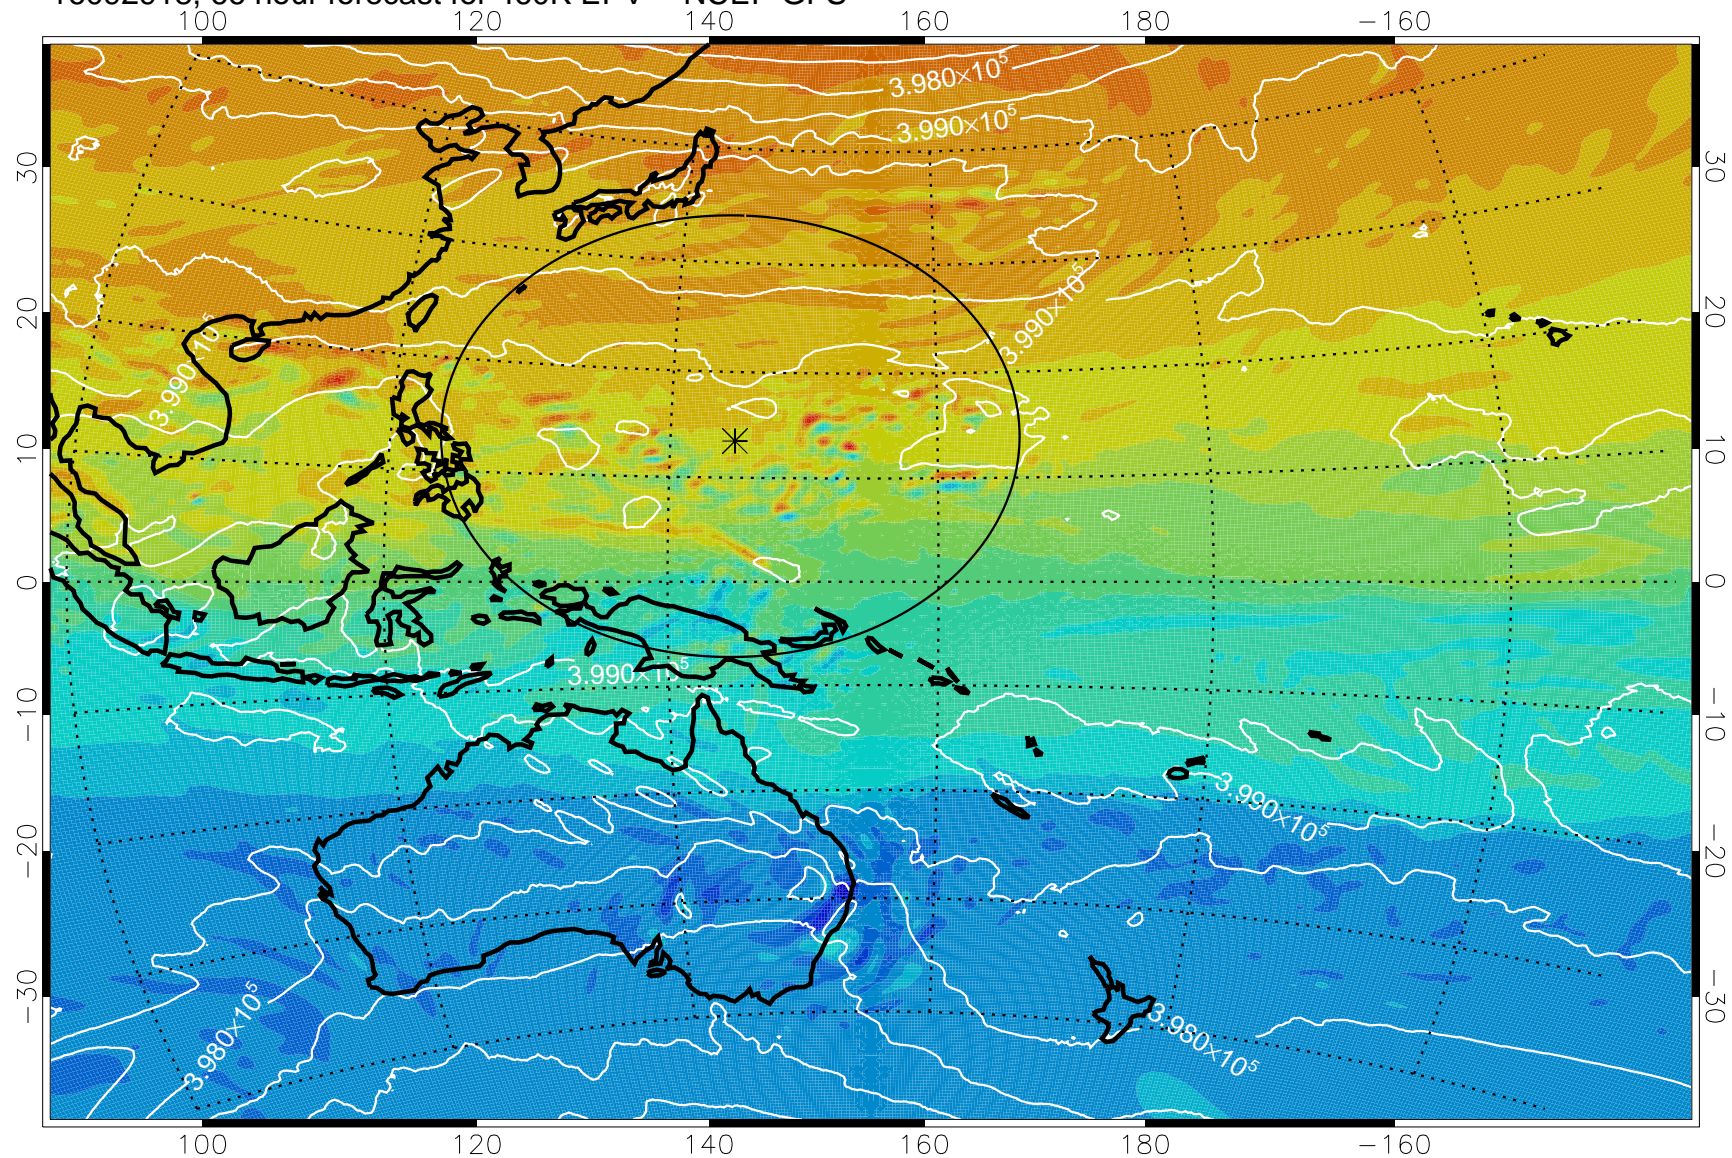

16092818, 42 hour forecast for 460K EPV -- NCEP GFS

460K Montgomery Streamfunction, white

Range ring of 2304 km

16092900, 48 hour forecast for 460K EPV -- NCEP GFS

460K Montgomery Streamfunction, white

Range ring of 2304 km

16092906, 54 hour forecast for 460K EPV -- NCEP GFS

460K Montgomery Streamfunction, white

Range ring of 2304 km

16092912, 60 hour forecast for 460K EPV -- NCEP GFS

460K Montgomery Streamfunction, white

Range ring of 2304 km

16092918, 66 hour forecast for 460K EPV -- NCEP GFS

460K Montgomery Streamfunction, white

Range ring of 2304 km

16093000, 72 hour forecast for 460K EPV -- NCEP GFS

460K Montgomery Streamfunction, white

Range ring of 2304 km

16093006, 78 hour forecast for 460K EPV -- NCEP GFS

460K Montgomery Streamfunction, white

Range ring of 2304 km

16093012, 84 hour forecast for 460K EPV -- NCEP GFS

460K Montgomery Streamfunction, white

Range ring of 2304 km