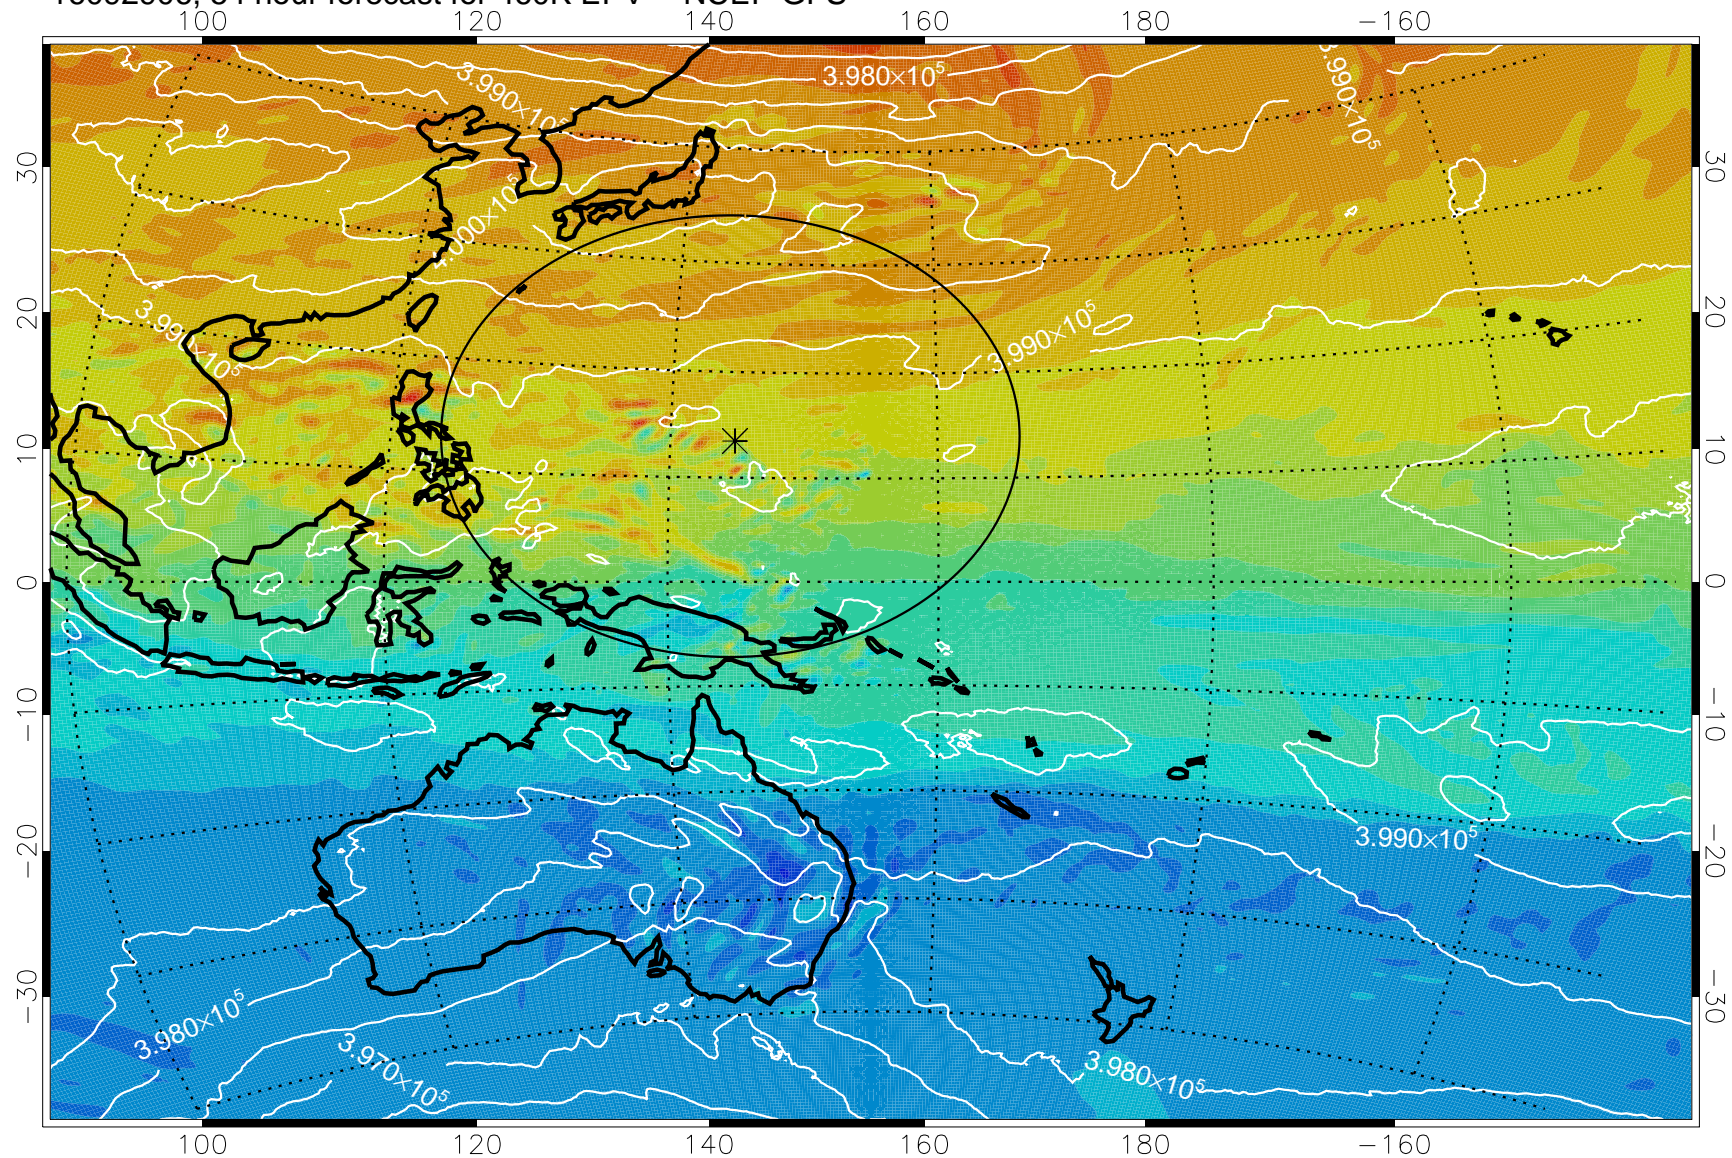

16092818, 42 hour forecast for 460K EPV -- NCEP GFS

460K Montgomery Streamfunction, white

Range ring of 2304 km

16092900, 48 hour forecast for 460K EPV -- NCEP GFS

460K Montgomery Streamfunction, white

Range ring of 2304 km

16092906, 54 hour forecast for 460K EPV -- NCEP GFS

460K Montgomery Streamfunction, white

Range ring of 2304 km

16092912, 60 hour forecast for 460K EPV -- NCEP GFS

460K Montgomery Streamfunction, white

Range ring of 2304 km

16092918, 66 hour forecast for 460K EPV -- NCEP GFS

460K Montgomery Streamfunction, white

Range ring of 2304 km

16093000, 72 hour forecast for 460K EPV -- NCEP GFS

460K Montgomery Streamfunction, white

Range ring of 2304 km

16093006, 78 hour forecast for 460K EPV -- NCEP GFS

460K Montgomery Streamfunction, white

Range ring of 2304 km

16093012, 84 hour forecast for 460K EPV -- NCEP GFS

460K Montgomery Streamfunction, white

Range ring of 2304 km