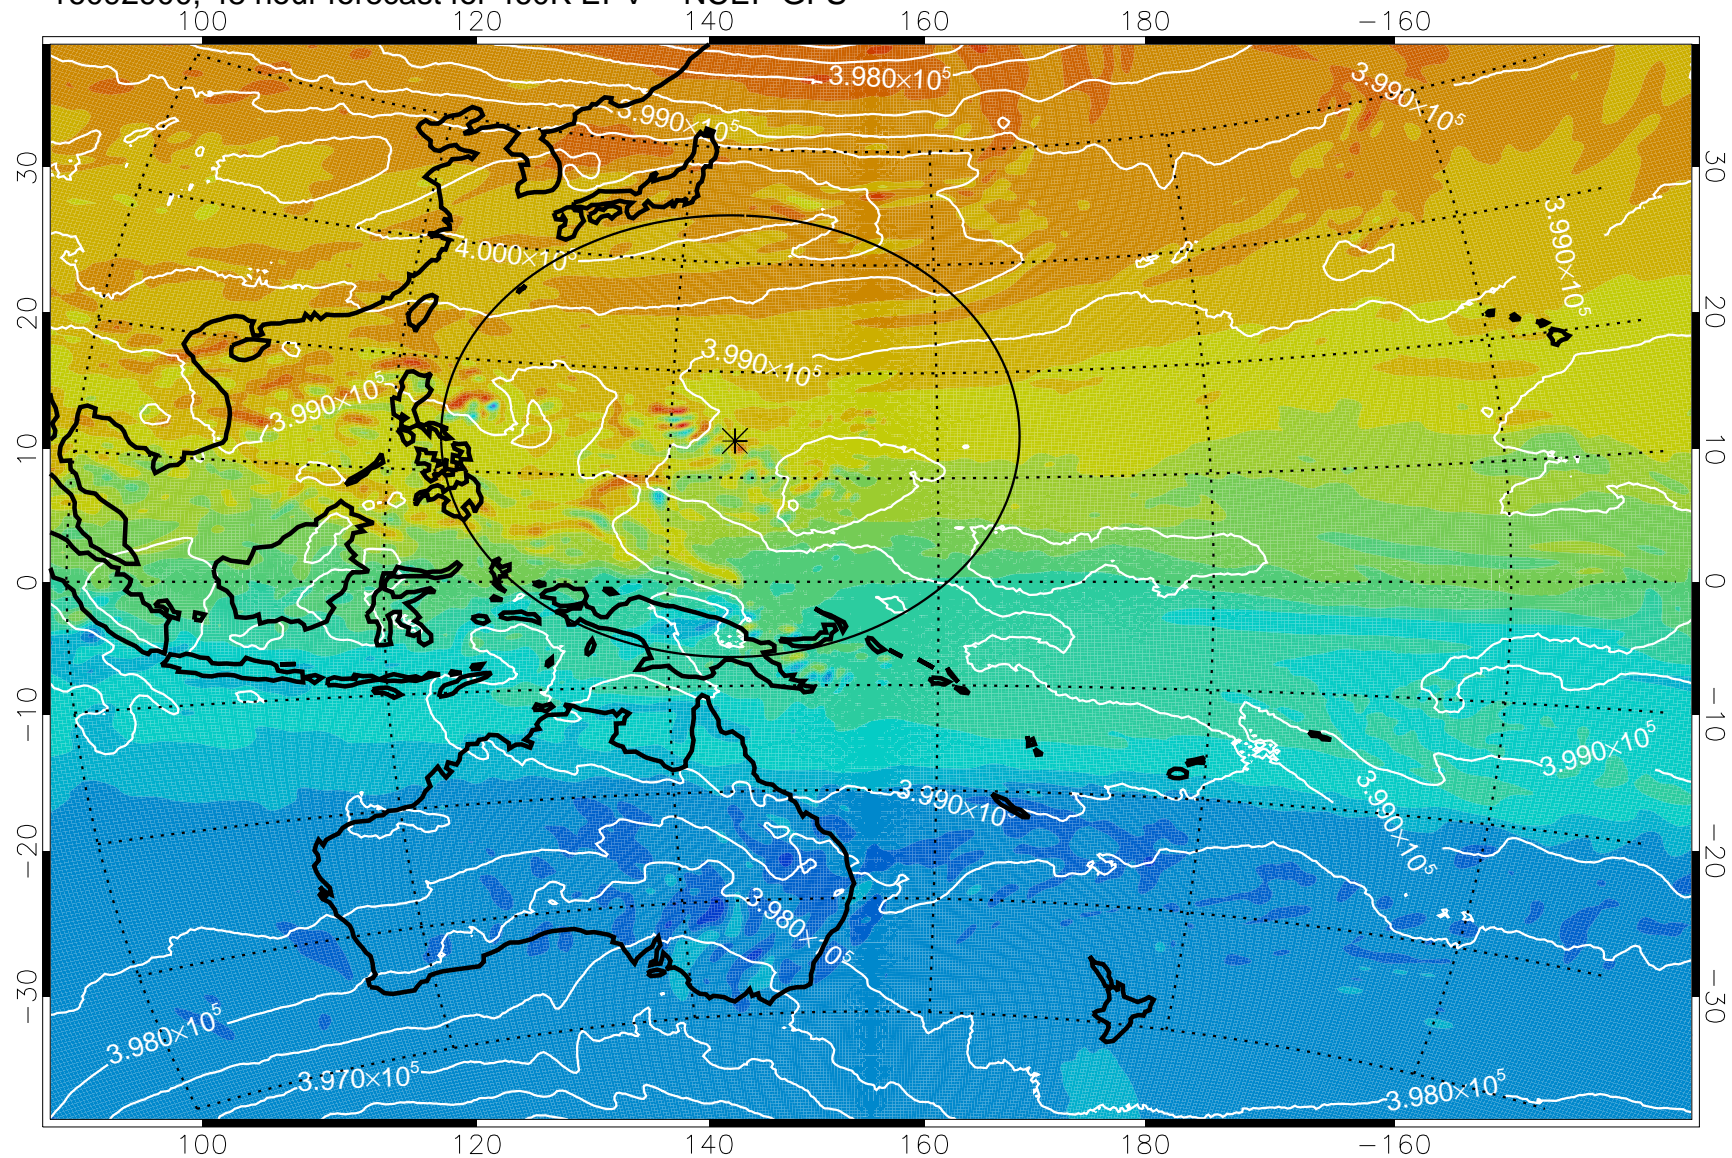

16092818, 42 hour forecast for 460K EPV -- NCEP GFS

460K Montgomery Streamfunction, white

Range ring of 2304 km

16092900, 48 hour forecast for 460K EPV -- NCEP GFS

460K Montgomery Streamfunction, white

Range ring of 2304 km

16092906, 54 hour forecast for 460K EPV -- NCEP GFS

460K Montgomery Streamfunction, white

Range ring of 2304 km

16092912, 60 hour forecast for 460K EPV -- NCEP GFS

460K Montgomery Streamfunction, white

Range ring of 2304 km

16092918, 66 hour forecast for 460K EPV -- NCEP GFS

460K Montgomery Streamfunction, white

Range ring of 2304 km

16093000, 72 hour forecast for 460K EPV -- NCEP GFS

460K Montgomery Streamfunction, white

Range ring of 2304 km

16093006, 78 hour forecast for 460K EPV -- NCEP GFS

460K Montgomery Streamfunction, white

Range ring of 2304 km

16093012, 84 hour forecast for 460K EPV -- NCEP GFS

460K Montgomery Streamfunction, white

Range ring of 2304 km