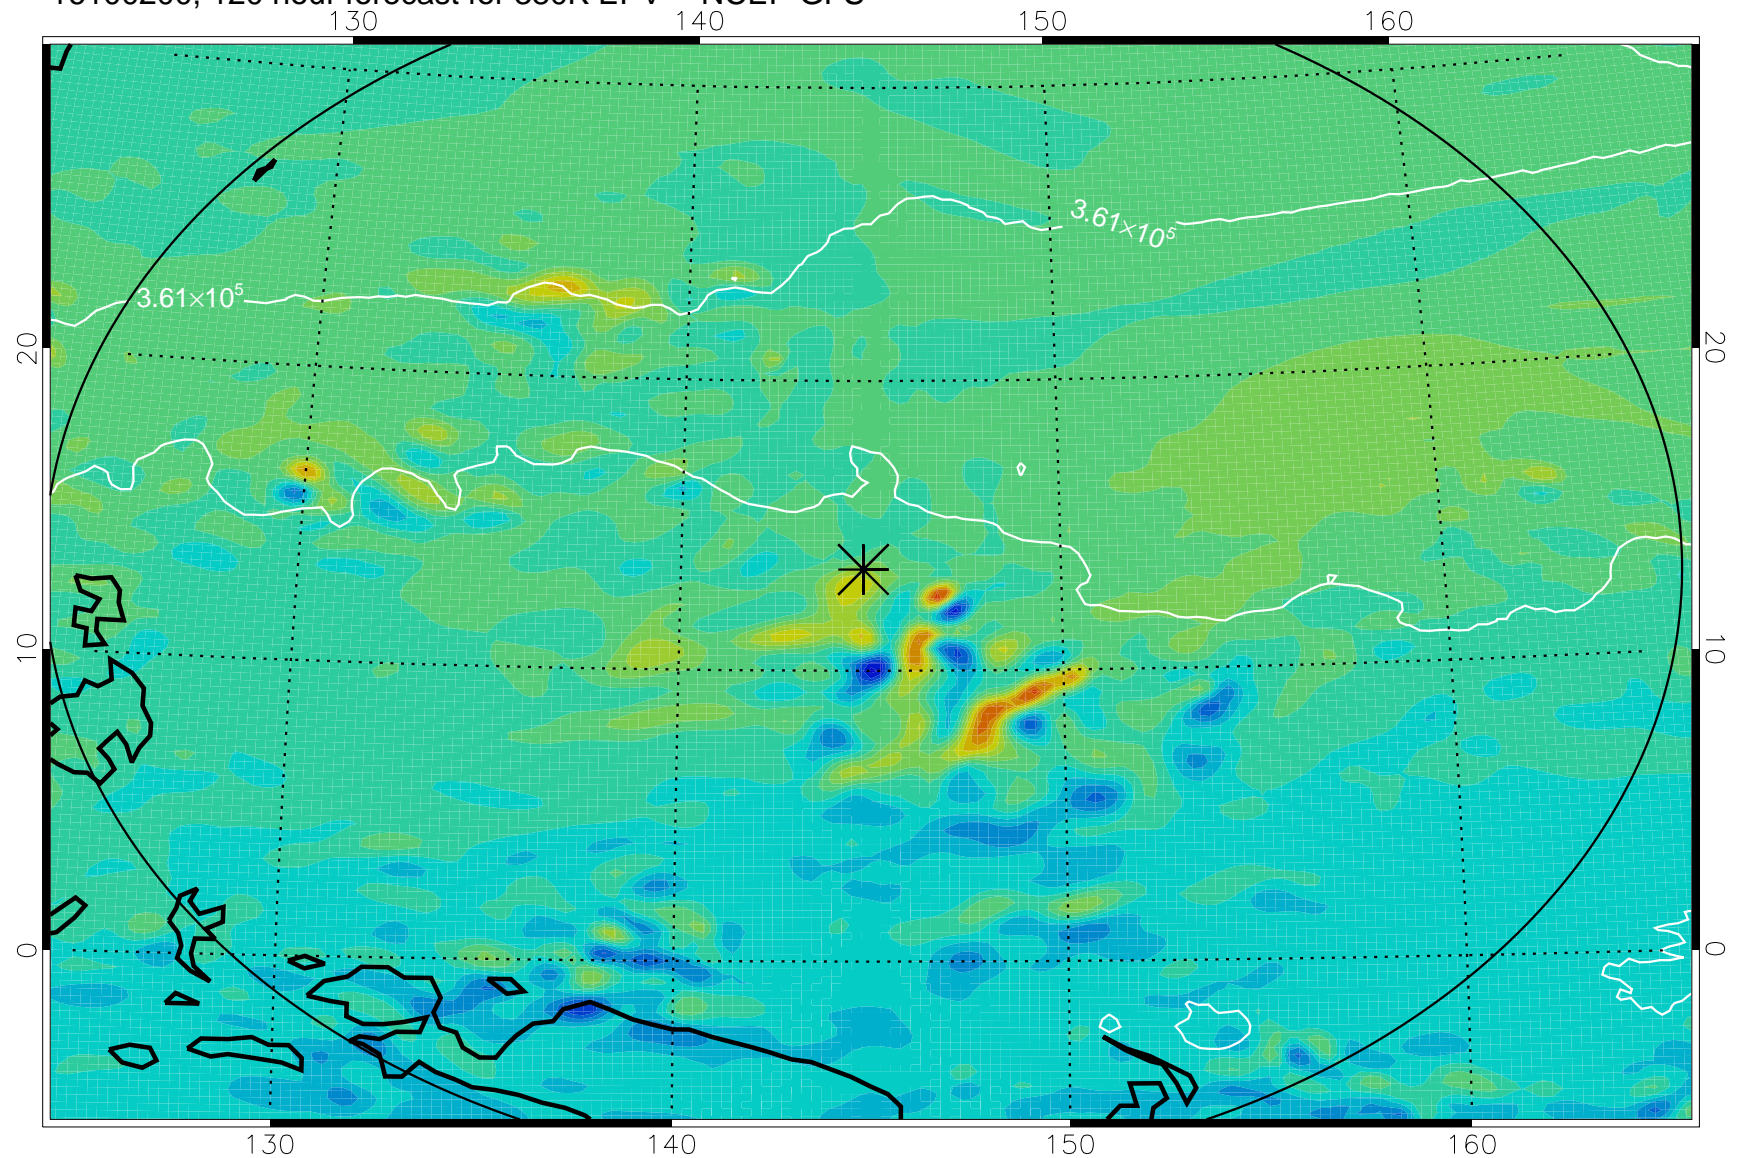

16093006, 78 hour forecast for 380K EPV -- NCEP GFS

380K Montgomery Streamfunction, white

Range ring of 2304 km

16093012, 84 hour forecast for 380K EPV -- NCEP GFS

380K Montgomery Streamfunction, white

Range ring of 2304 km

16093018, 90 hour forecast for 380K EPV -- NCEP GFS

380K Montgomery Streamfunction, white

Range ring of 2304 km

16100100, 96 hour forecast for 380K EPV -- NCEP GFS

380K Montgomery Streamfunction, white

Range ring of 2304 km

16100106, 102 hour forecast for 380K EPV -- NCEP GFS

380K Montgomery Streamfunction, white

Range ring of 2304 km

16100112, 108 hour forecast for 380K EPV -- NCEP GFS

380K Montgomery Streamfunction, white

Range ring of 2304 km

16100118, 114 hour forecast for 380K EPV -- NCEP GFS

380K Montgomery Streamfunction, white

Range ring of 2304 km

16100200, 120 hour forecast for 380K EPV -- NCEP GFS

380K Montgomery Streamfunction, white

Range ring of 2304 km