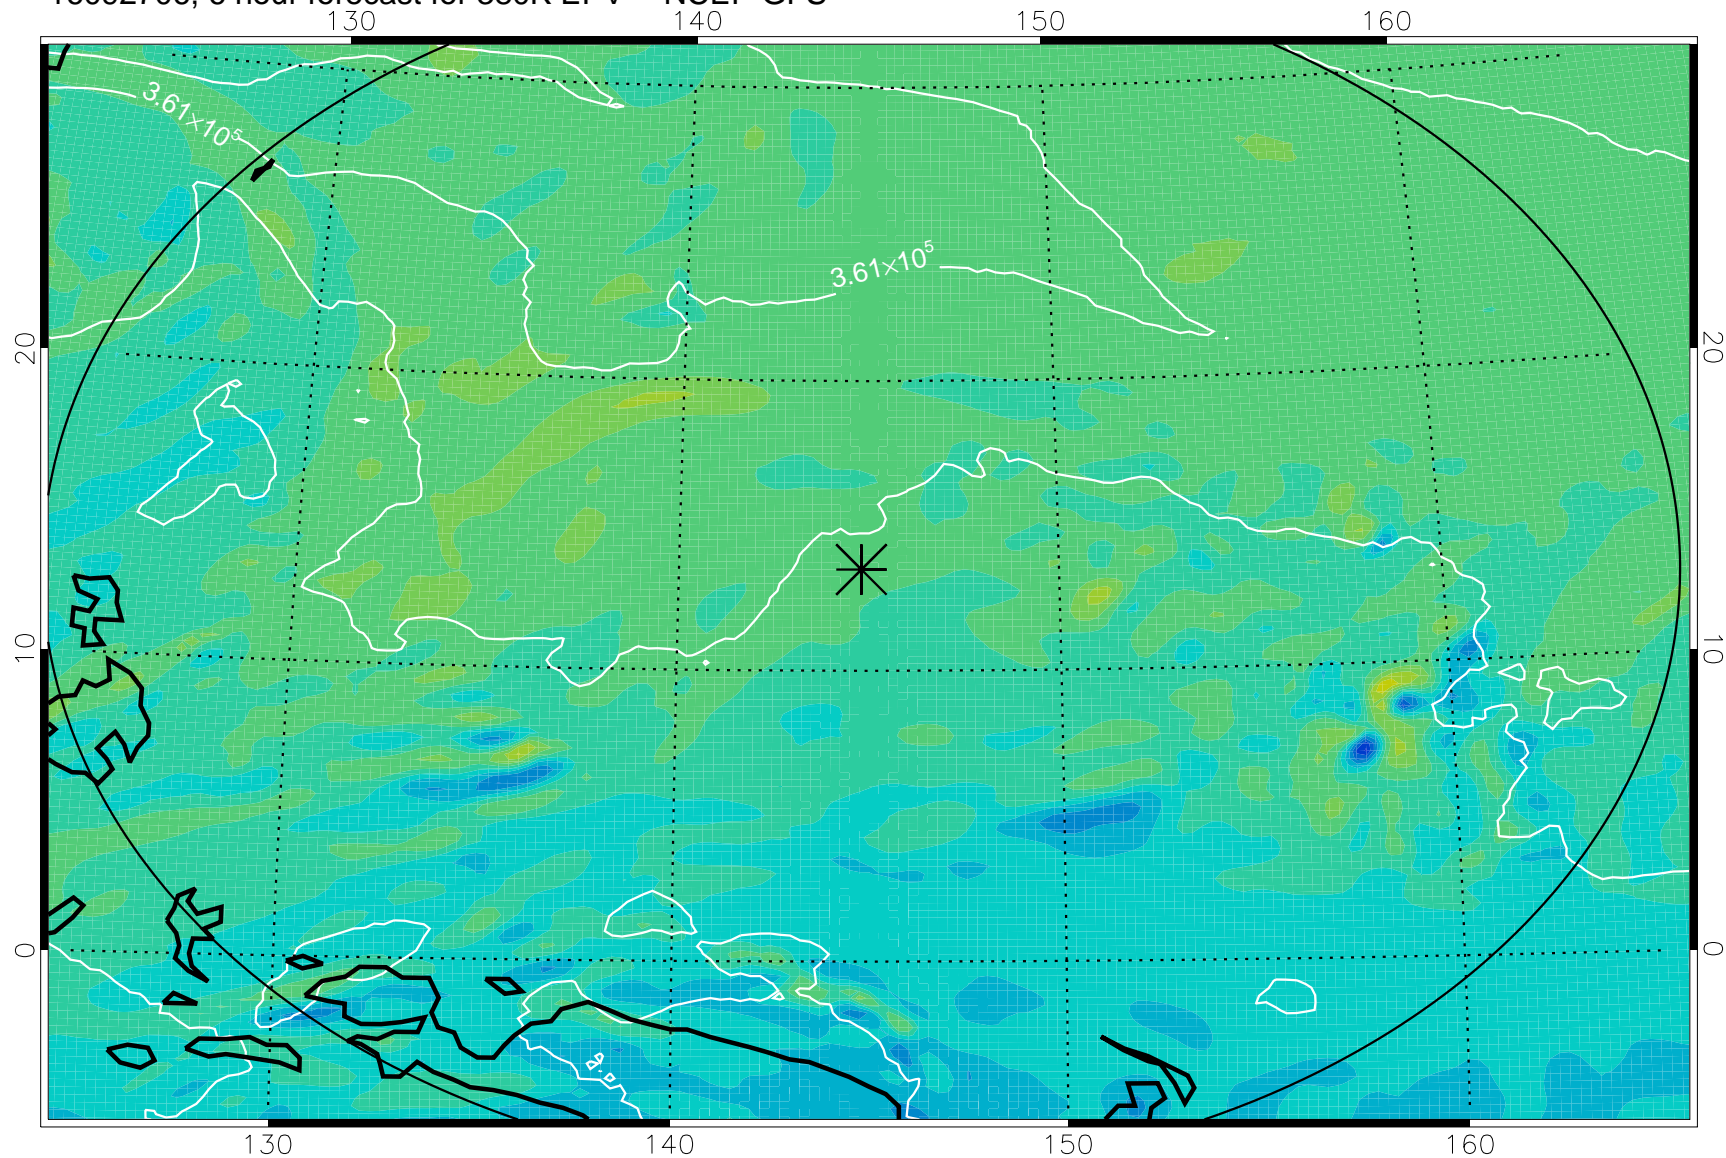

16092706, 6 hour forecast for 380K EPV -- NCEP GFS

380K Montgomery Streamfunction, white

Range ring of 2304 km

16092712, 12 hour forecast for 380K EPV -- NCEP GFS

380K Montgomery Streamfunction, white

Range ring of 2304 km

16092718, 18 hour forecast for 380K EPV -- NCEP GFS

380K Montgomery Streamfunction, white

Range ring of 2304 km

16092800, 24 hour forecast for 380K EPV -- NCEP GFS

380K Montgomery Streamfunction, white

Range ring of 2304 km

16092806, 30 hour forecast for 380K EPV -- NCEP GFS

380K Montgomery Streamfunction, white

Range ring of 2304 km

16092812, 36 hour forecast for 380K EPV -- NCEP GFS

380K Montgomery Streamfunction, white

Range ring of 2304 km

16092818, 42 hour forecast for 380K EPV -- NCEP GFS

380K Montgomery Streamfunction, white

Range ring of 2304 km

16092900, 48 hour forecast for 380K EPV -- NCEP GFS

380K Montgomery Streamfunction, white

Range ring of 2304 km