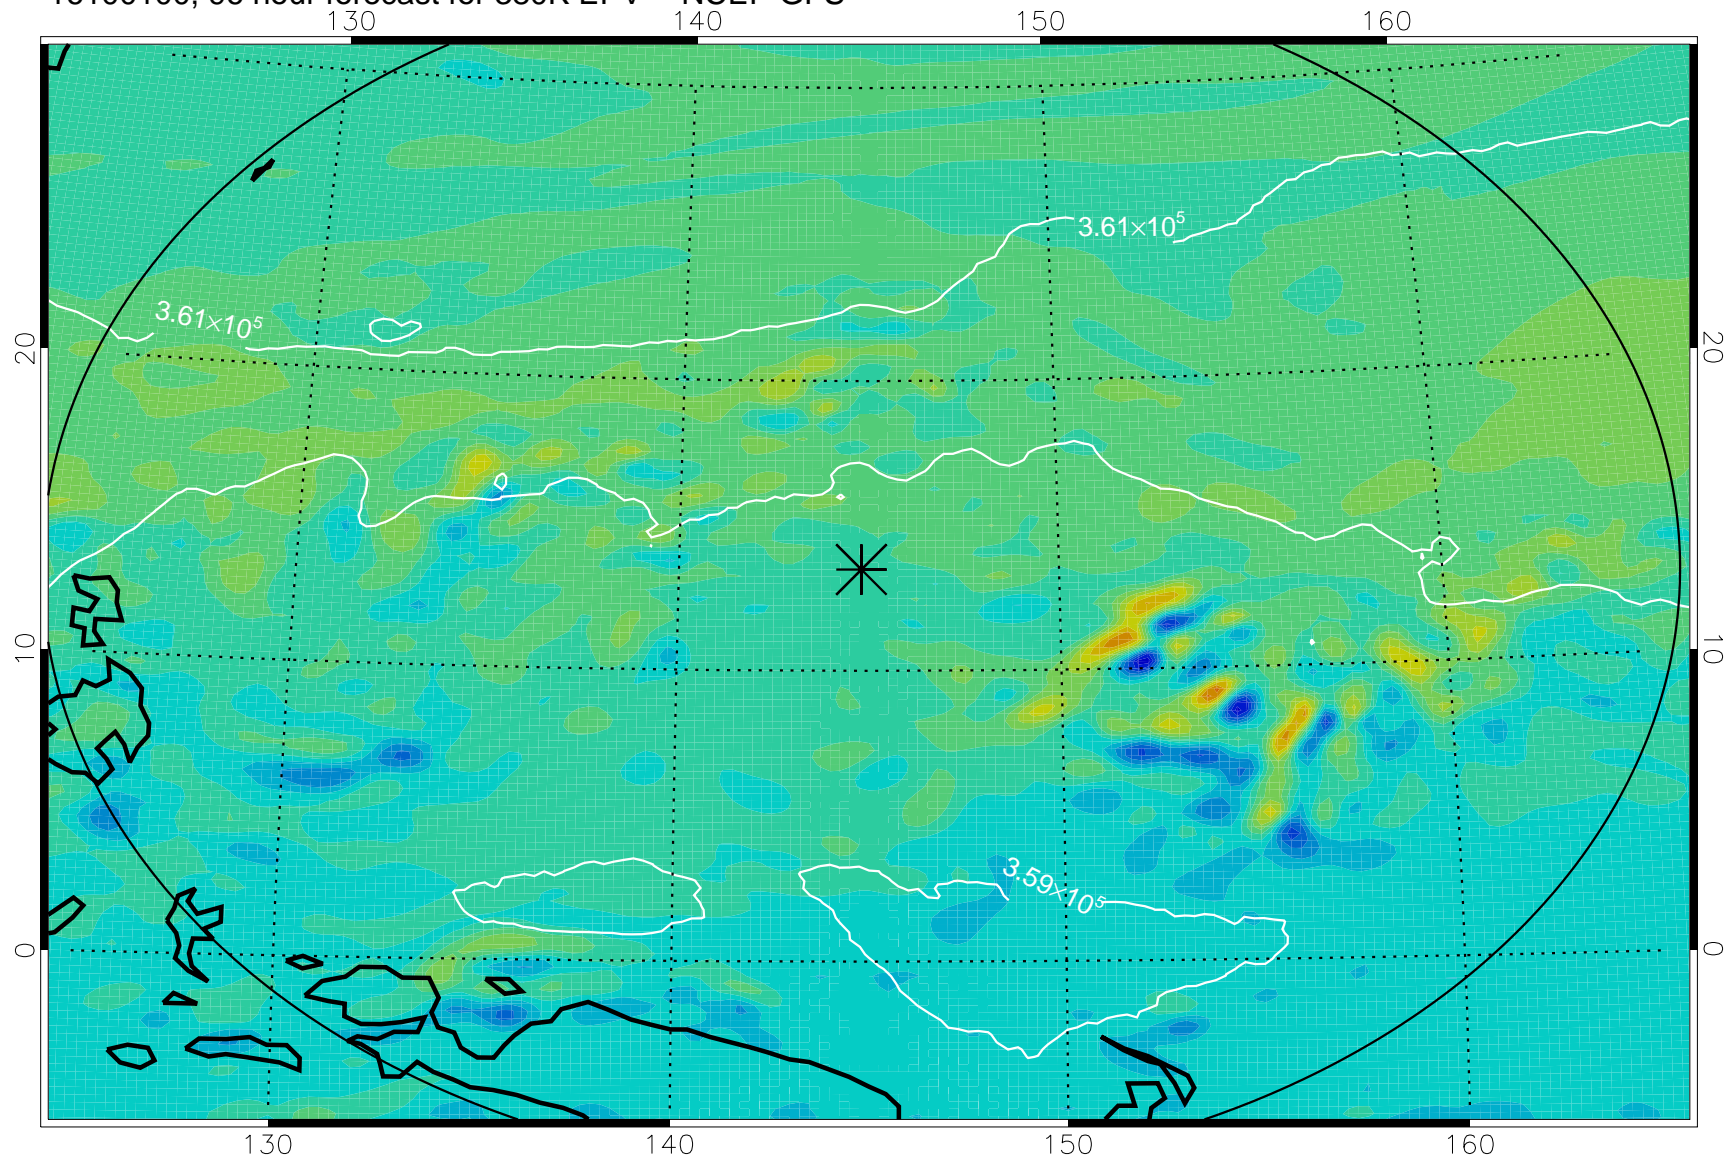

16092918, 66 hour forecast for 380K EPV -- NCEP GFS

380K Montgomery Streamfunction, white

Range ring of 2304 km

16093000, 72 hour forecast for 380K EPV -- NCEP GFS

380K Montgomery Streamfunction, white

Range ring of 2304 km

16093006, 78 hour forecast for 380K EPV -- NCEP GFS

380K Montgomery Streamfunction, white

Range ring of 2304 km

16093012, 84 hour forecast for 380K EPV -- NCEP GFS

380K Montgomery Streamfunction, white

Range ring of 2304 km

16093018, 90 hour forecast for 380K EPV -- NCEP GFS

380K Montgomery Streamfunction, white

Range ring of 2304 km

16100100, 96 hour forecast for 380K EPV -- NCEP GFS

380K Montgomery Streamfunction, white

Range ring of 2304 km

16100106, 102 hour forecast for 380K EPV -- NCEP GFS

380K Montgomery Streamfunction, white

Range ring of 2304 km

16100112, 108 hour forecast for 380K EPV -- NCEP GFS

380K Montgomery Streamfunction, white

Range ring of 2304 km