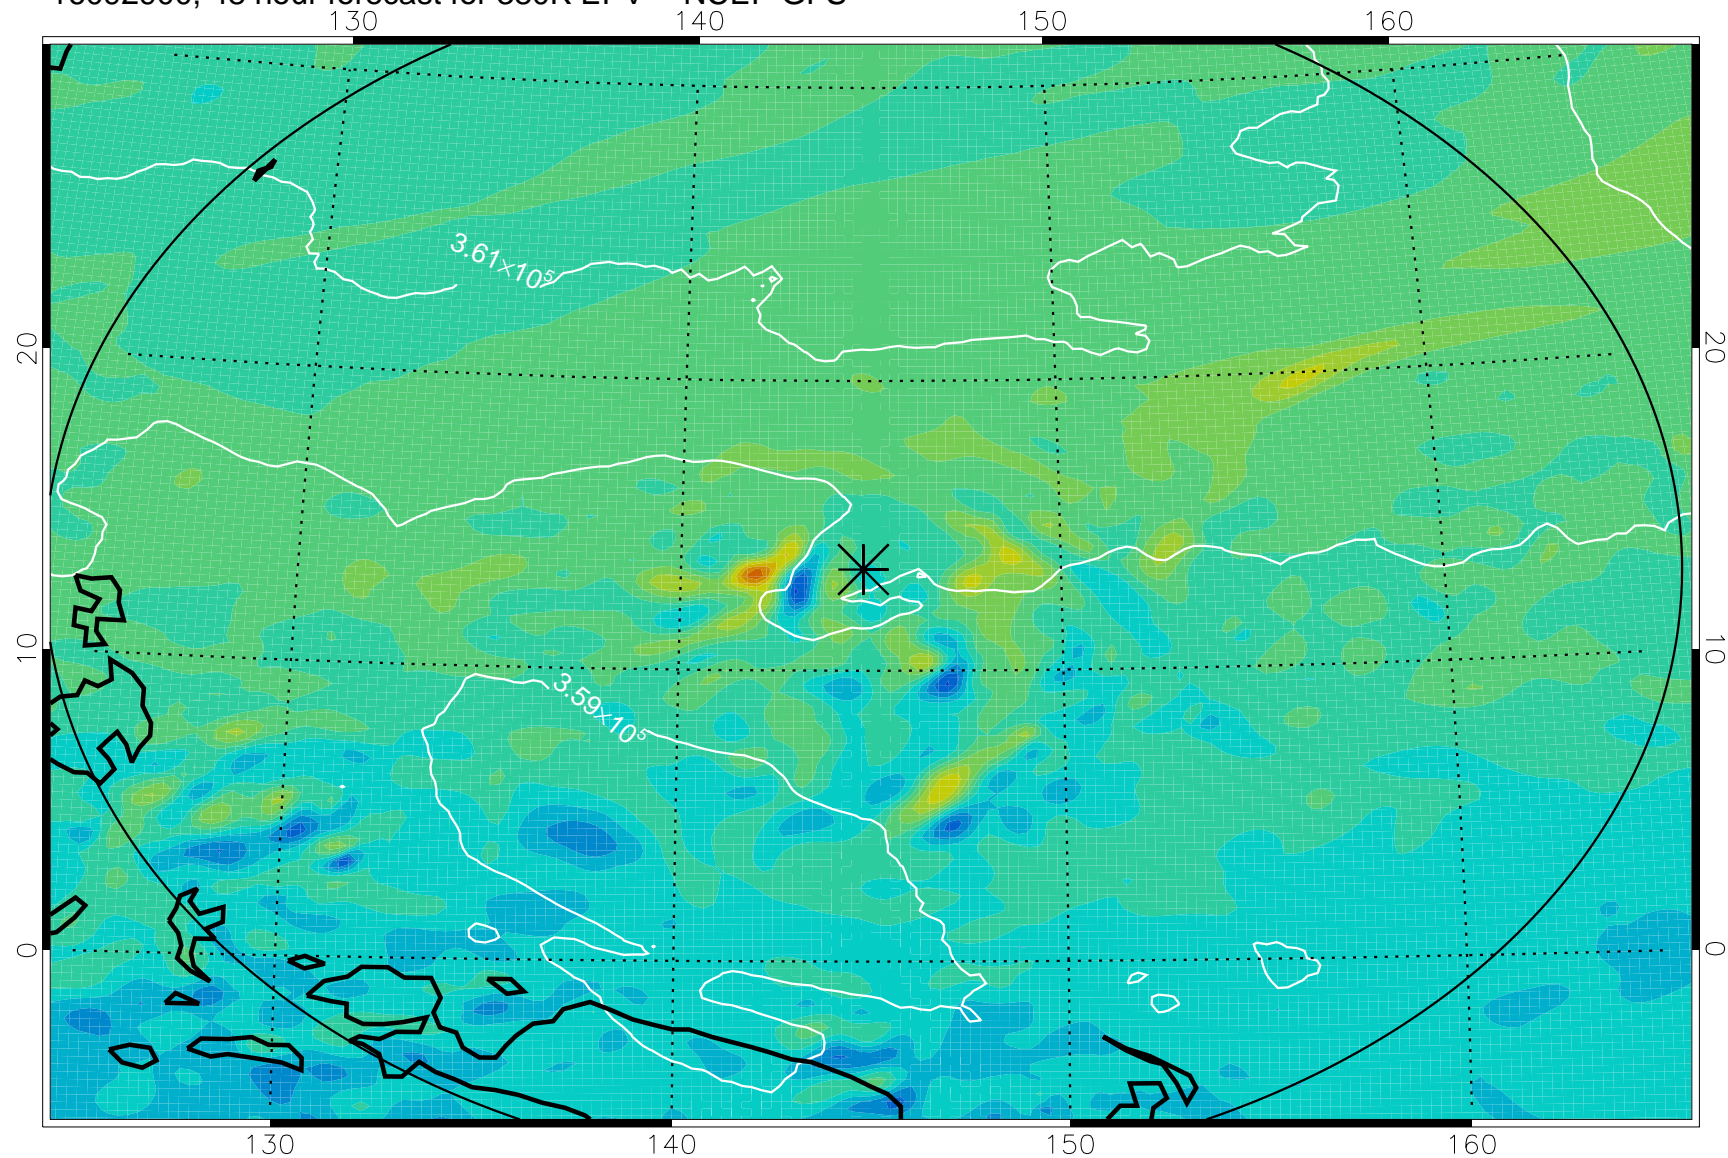

16092806, 30 hour forecast for 380K EPV -- NCEP GFS

380K Montgomery Streamfunction, white

Range ring of 2304 km

16092812, 36 hour forecast for 380K EPV -- NCEP GFS

380K Montgomery Streamfunction, white

Range ring of 2304 km

16092818, 42 hour forecast for 380K EPV -- NCEP GFS

380K Montgomery Streamfunction, white

Range ring of 2304 km

16092900, 48 hour forecast for 380K EPV -- NCEP GFS

380K Montgomery Streamfunction, white

Range ring of 2304 km

16092906, 54 hour forecast for 380K EPV -- NCEP GFS

380K Montgomery Streamfunction, white

Range ring of 2304 km

16092912, 60 hour forecast for 380K EPV -- NCEP GFS

380K Montgomery Streamfunction, white

Range ring of 2304 km

16093018, 90 hour forecast for 380K EPV -- NCEP GFS

380K Montgomery Streamfunction, white

Range ring of 2304 km

16100100, 96 hour forecast for 380K EPV -- NCEP GFS

380K Montgomery Streamfunction, white

Range ring of 2304 km