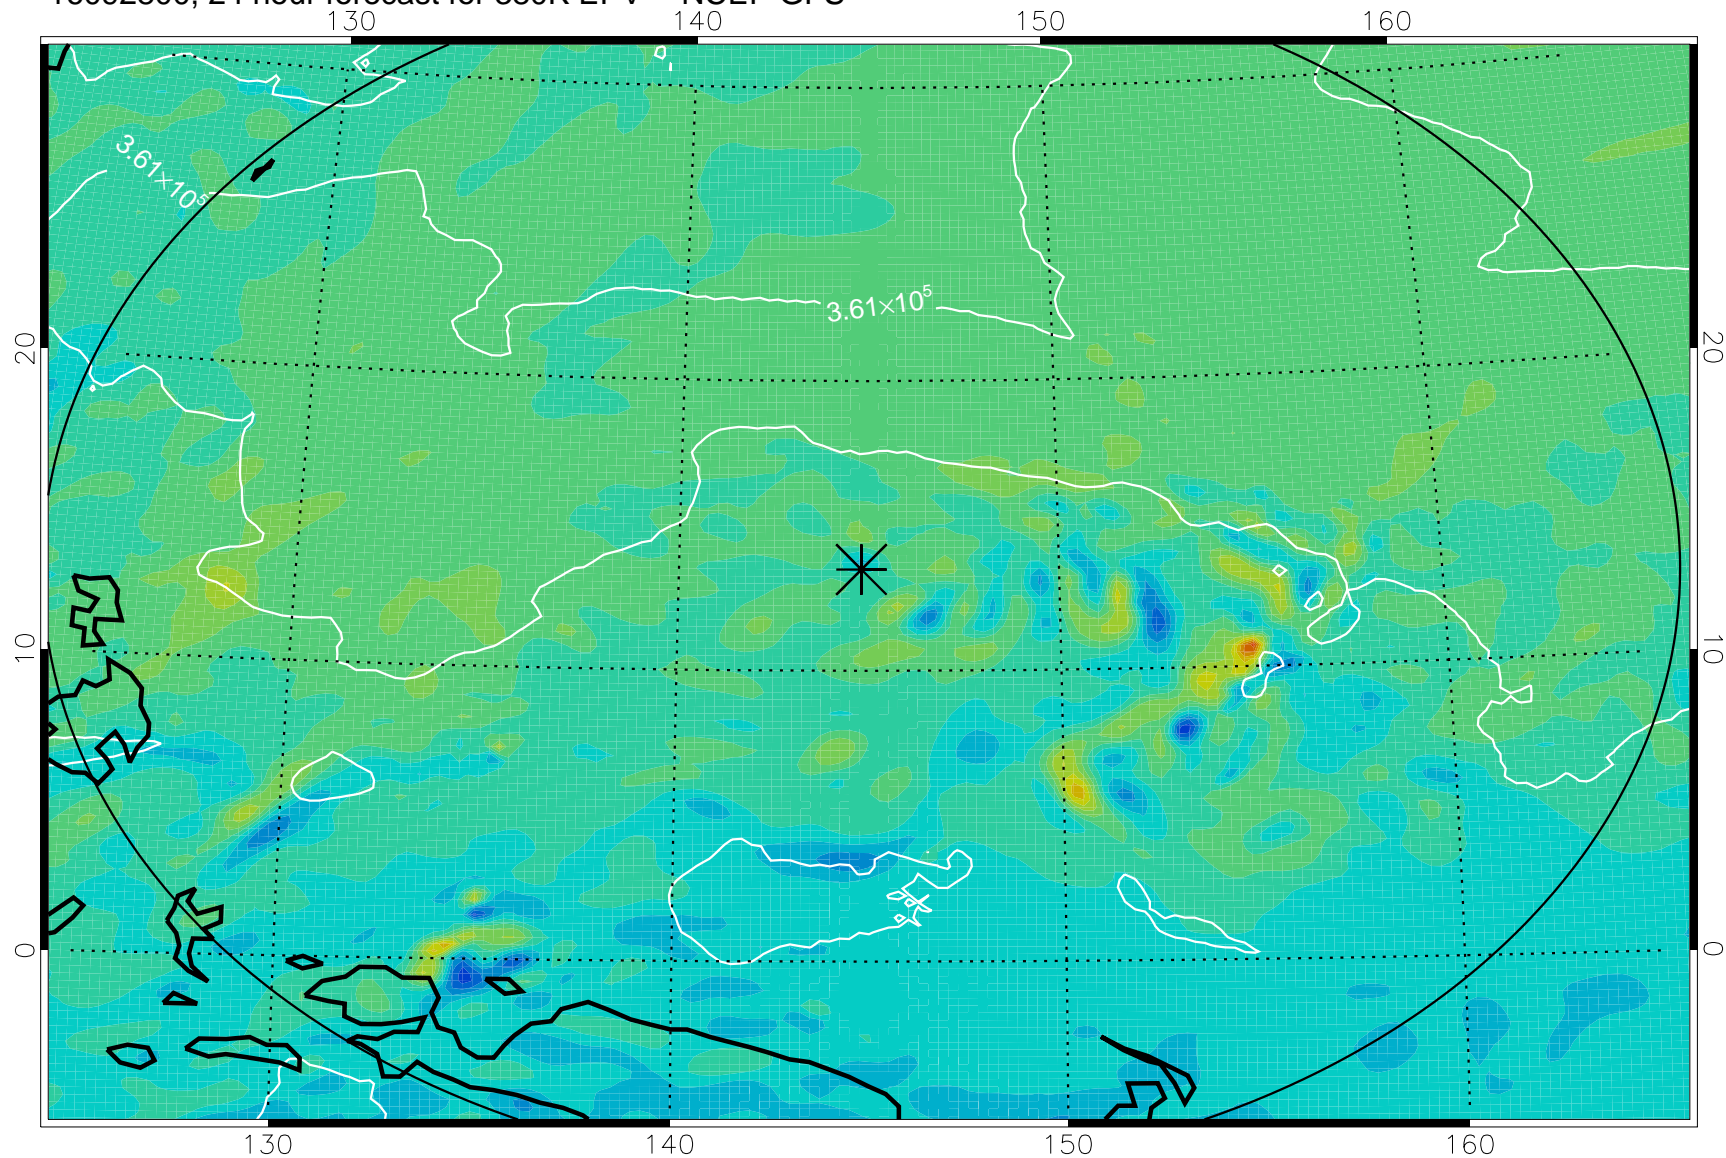

16092706, 6 hour forecast for 380K EPV -- NCEP GFS

380K Montgomery Streamfunction, white

Range ring of 2304 km

16092712, 12 hour forecast for 380K EPV -- NCEP GFS

380K Montgomery Streamfunction, white

Range ring of 2304 km

16092718, 18 hour forecast for 380K EPV -- NCEP GFS

380K Montgomery Streamfunction, white

Range ring of 2304 km

16092800, 24 hour forecast for 380K EPV -- NCEP GFS

380K Montgomery Streamfunction, white

Range ring of 2304 km

16093006, 78 hour forecast for 380K EPV -- NCEP GFS

380K Montgomery Streamfunction, white

Range ring of 2304 km

16093012, 84 hour forecast for 380K EPV -- NCEP GFS

380K Montgomery Streamfunction, white

Range ring of 2304 km

16093018, 90 hour forecast for 380K EPV -- NCEP GFS

380K Montgomery Streamfunction, white

Range ring of 2304 km

16100100, 96 hour forecast for 380K EPV -- NCEP GFS

380K Montgomery Streamfunction, white

Range ring of 2304 km