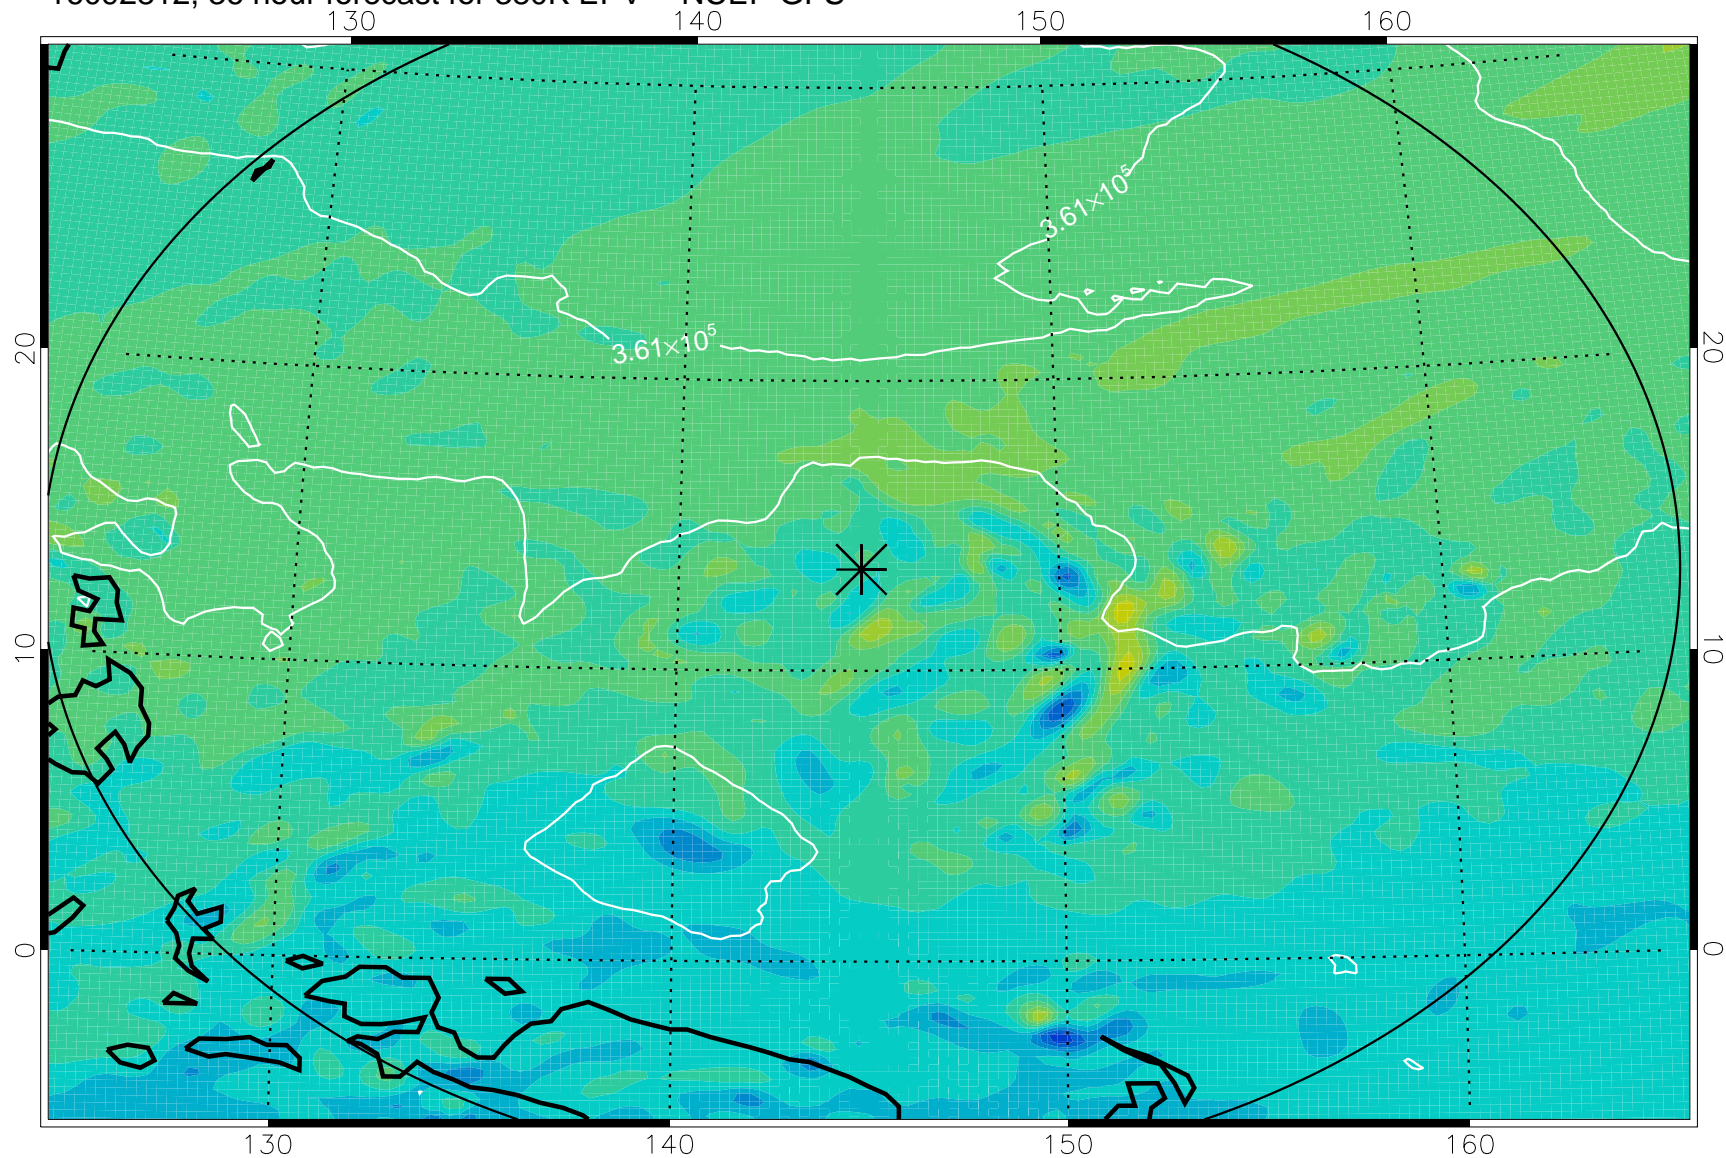

16092718, 18 hour forecast for 380K EPV -- NCEP GFS

380K Montgomery Streamfunction, white

Range ring of 2304 km

16092800, 24 hour forecast for 380K EPV -- NCEP GFS

380K Montgomery Streamfunction, white

Range ring of 2304 km

16092806, 30 hour forecast for 380K EPV -- NCEP GFS

380K Montgomery Streamfunction, white

Range ring of 2304 km

16092812, 36 hour forecast for 380K EPV -- NCEP GFS

380K Montgomery Streamfunction, white

Range ring of 2304 km

16092818, 42 hour forecast for 380K EPV -- NCEP GFS

380K Montgomery Streamfunction, white

Range ring of 2304 km

16092900, 48 hour forecast for 380K EPV -- NCEP GFS

380K Montgomery Streamfunction, white

Range ring of 2304 km

16093006, 78 hour forecast for 380K EPV -- NCEP GFS

380K Montgomery Streamfunction, white

Range ring of 2304 km

16093012, 84 hour forecast for 380K EPV -- NCEP GFS

380K Montgomery Streamfunction, white

Range ring of 2304 km