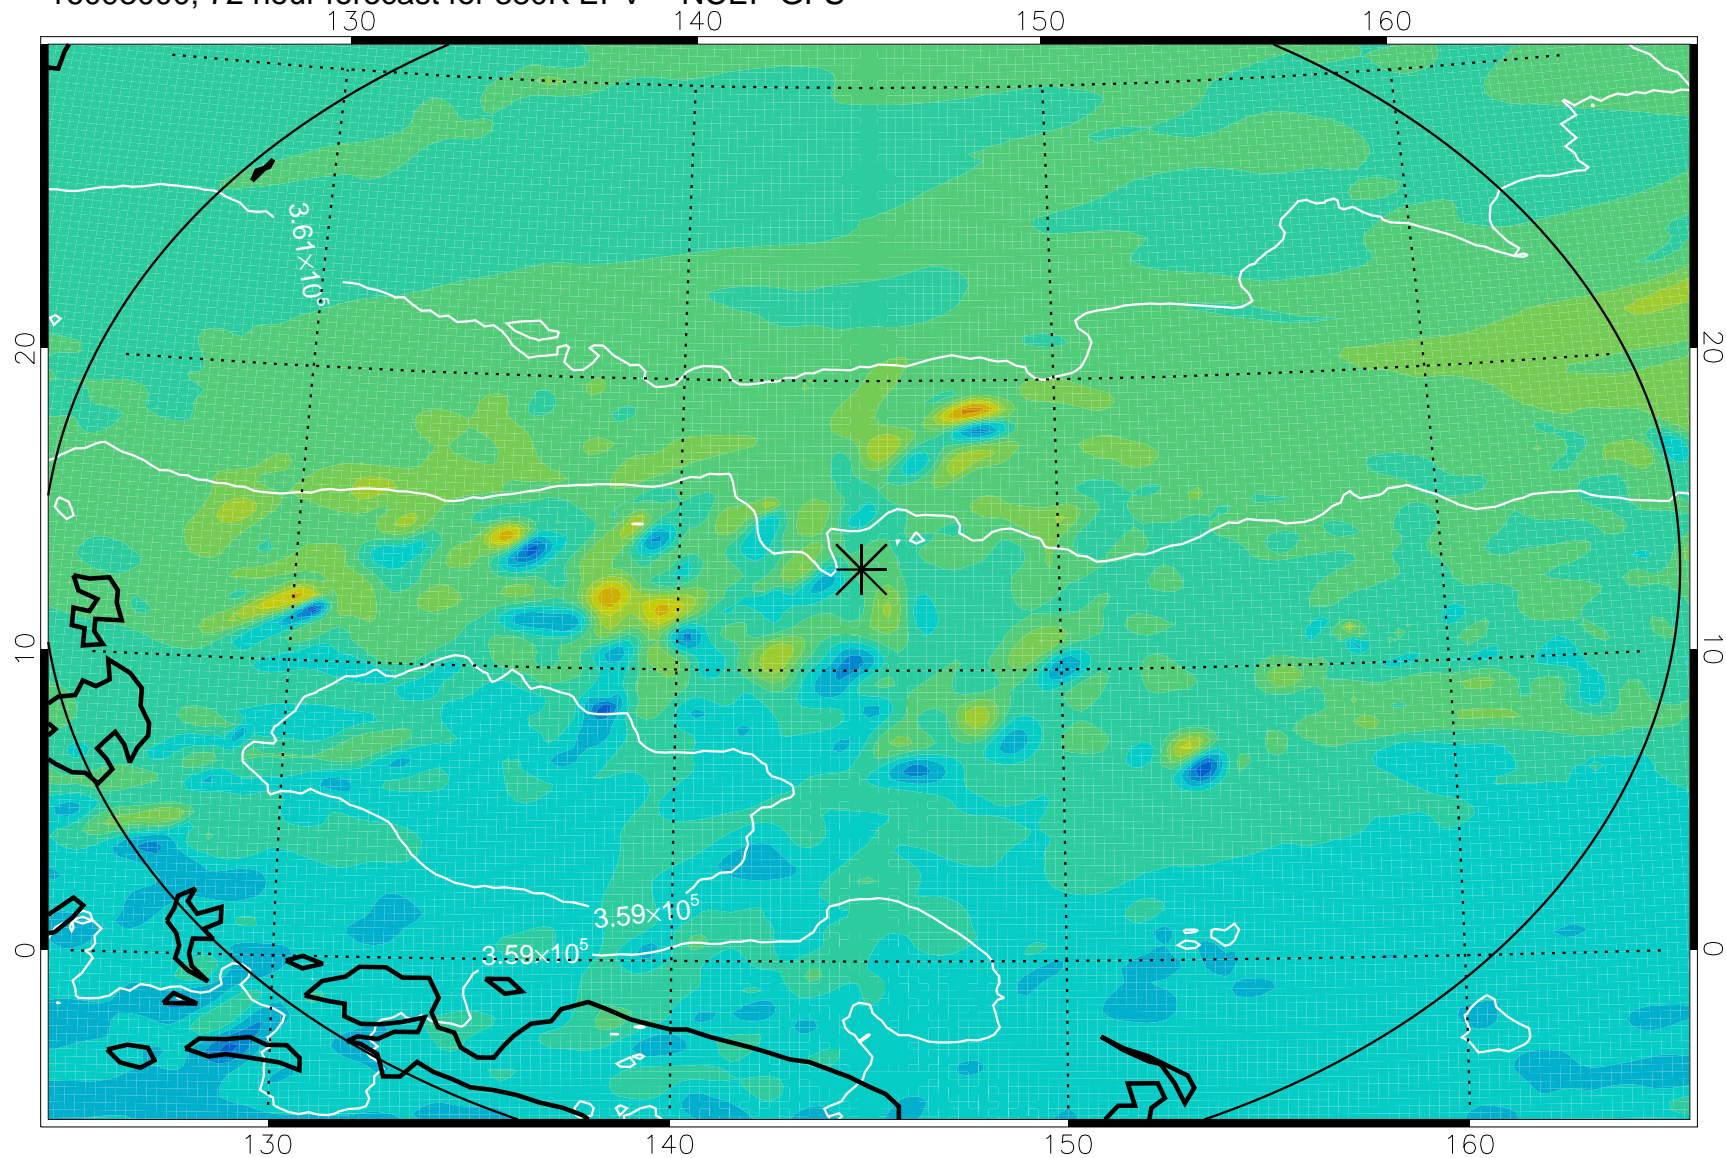

16092906, 54 hour forecast for 380K EPV -- NCEP GFS

380K Montgomery Streamfunction, white

Range ring of 2304 km

16092912, 60 hour forecast for 380K EPV -- NCEP GFS

380K Montgomery Streamfunction, white

Range ring of 2304 km

16092918, 66 hour forecast for 380K EPV -- NCEP GFS

380K Montgomery Streamfunction, white

Range ring of 2304 km

16093000, 72 hour forecast for 380K EPV -- NCEP GFS

380K Montgomery Streamfunction, white

Range ring of 2304 km

16093006, 78 hour forecast for 380K EPV -- NCEP GFS

380K Montgomery Streamfunction, white

Range ring of 2304 km

16093012, 84 hour forecast for 380K EPV -- NCEP GFS

380K Montgomery Streamfunction, white

Range ring of 2304 km

16093018, 90 hour forecast for 380K EPV -- NCEP GFS

380K Montgomery Streamfunction, white

Range ring of 2304 km

16100100, 96 hour forecast for 380K EPV -- NCEP GFS

380K Montgomery Streamfunction, white

Range ring of 2304 km