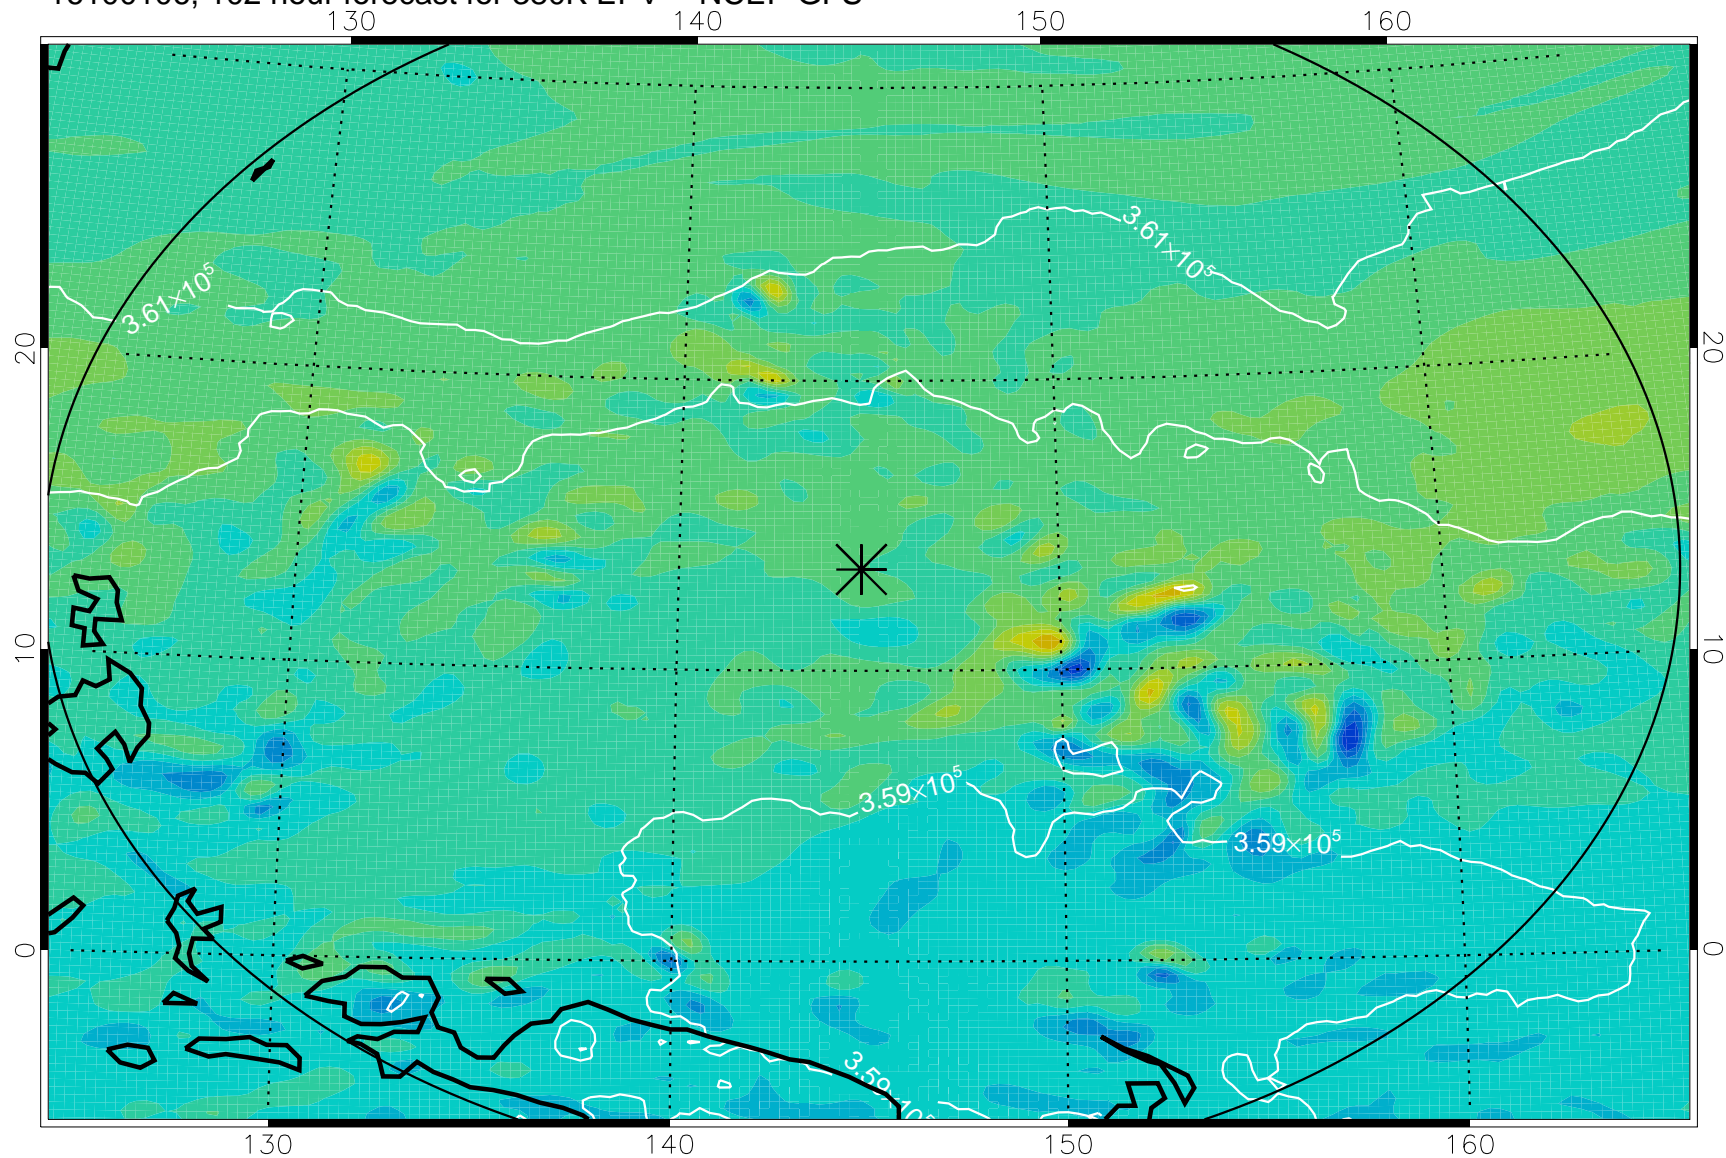

16093006, 78 hour forecast for 380K EPV -- NCEP GFS

380K Montgomery Streamfunction, white

Range ring of 2304 km

16093012, 84 hour forecast for 380K EPV -- NCEP GFS

380K Montgomery Streamfunction, white

Range ring of 2304 km

16093018, 90 hour forecast for 380K EPV -- NCEP GFS

380K Montgomery Streamfunction, white

Range ring of 2304 km

16100100, 96 hour forecast for 380K EPV -- NCEP GFS

380K Montgomery Streamfunction, white

Range ring of 2304 km

16100106, 102 hour forecast for 380K EPV -- NCEP GFS

380K Montgomery Streamfunction, white

Range ring of 2304 km

16100112, 108 hour forecast for 380K EPV -- NCEP GFS

380K Montgomery Streamfunction, white

Range ring of 2304 km

16100118, 114 hour forecast for 380K EPV -- NCEP GFS

380K Montgomery Streamfunction, white

Range ring of 2304 km

16100200, 120 hour forecast for 380K EPV -- NCEP GFS

380K Montgomery Streamfunction, white

Range ring of 2304 km