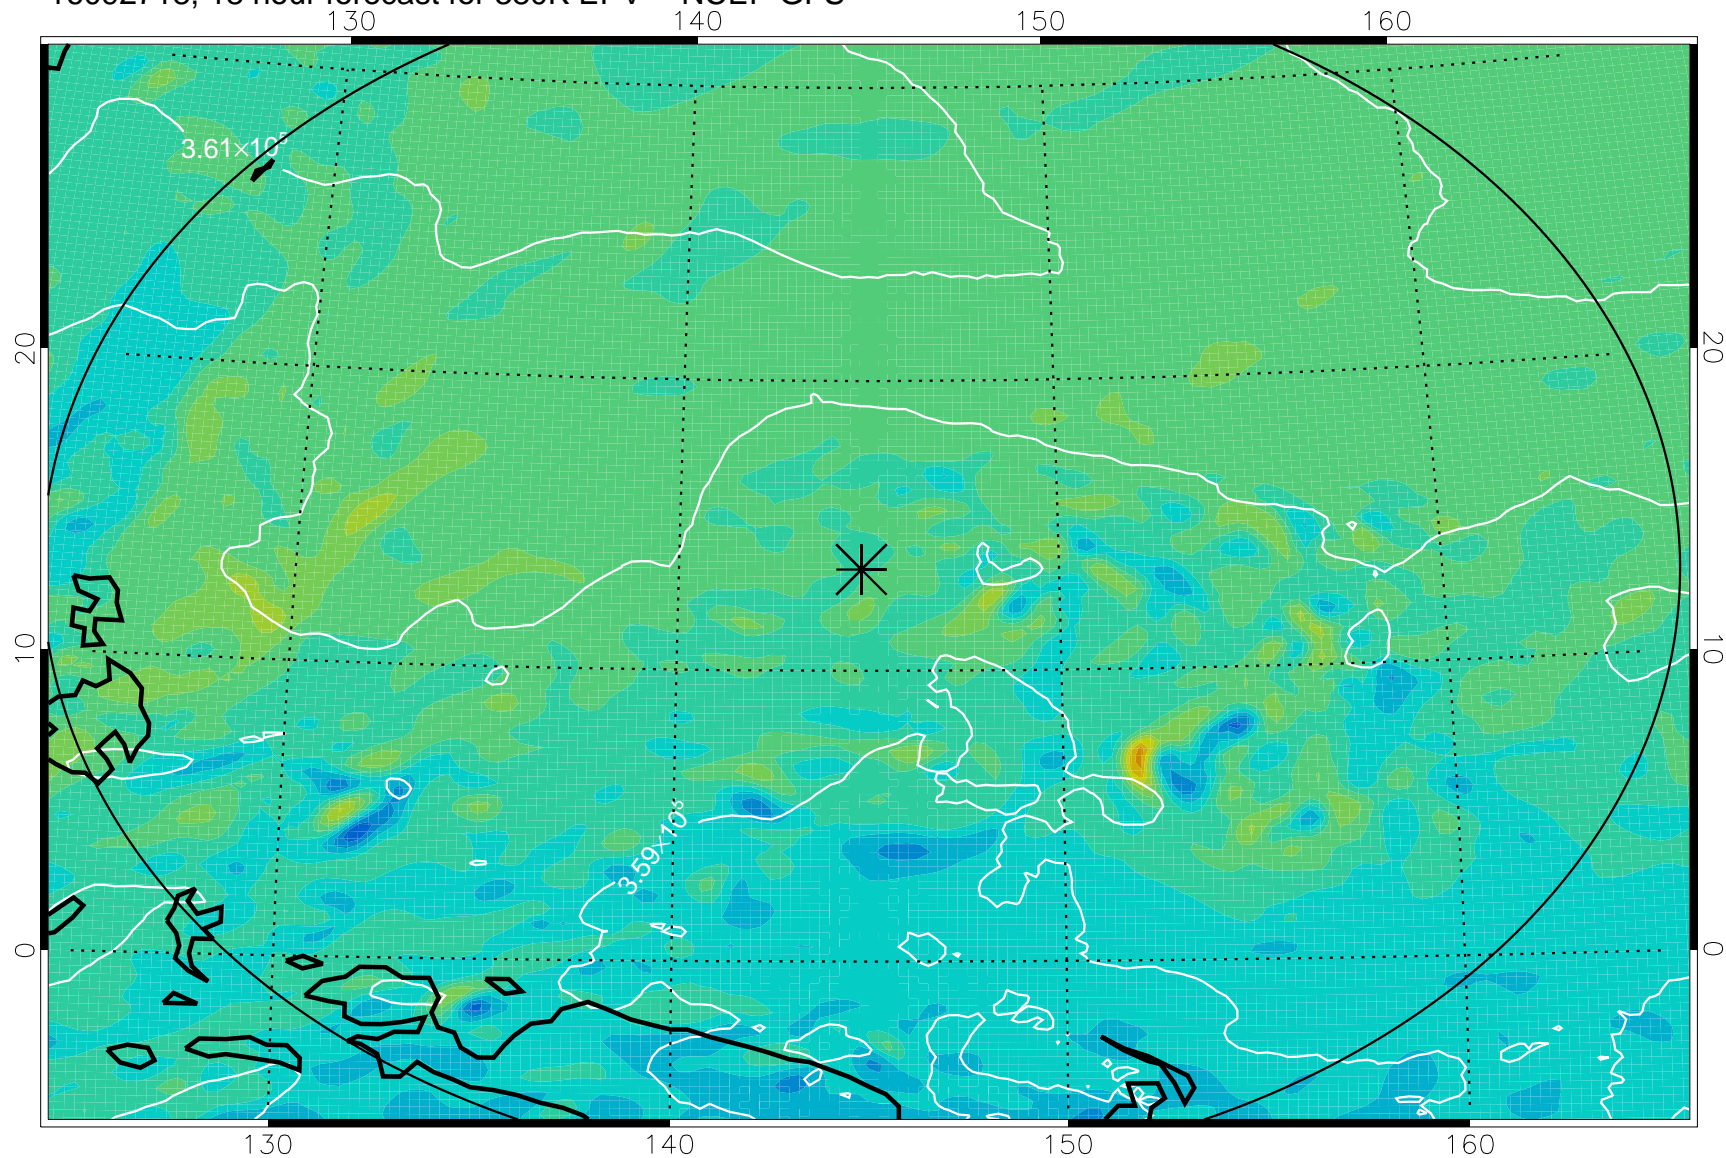

16092706, 6 hour forecast for 380K EPV -- NCEP GFS

380K Montgomery Streamfunction, white

Range ring of 2304 km

16092712, 12 hour forecast for 380K EPV -- NCEP GFS

380K Montgomery Streamfunction, white

Range ring of 2304 km

16092718, 18 hour forecast for 380K EPV -- NCEP GFS

380K Montgomery Streamfunction, white

Range ring of 2304 km

16092800, 24 hour forecast for 380K EPV -- NCEP GFS

380K Montgomery Streamfunction, white

Range ring of 2304 km

16092806, 30 hour forecast for 380K EPV -- NCEP GFS

380K Montgomery Streamfunction, white

Range ring of 2304 km

16092812, 36 hour forecast for 380K EPV -- NCEP GFS

380K Montgomery Streamfunction, white

Range ring of 2304 km

16092818, 42 hour forecast for 380K EPV -- NCEP GFS

380K Montgomery Streamfunction, white

Range ring of 2304 km

16092900, 48 hour forecast for 380K EPV -- NCEP GFS

380K Montgomery Streamfunction, white

Range ring of 2304 km