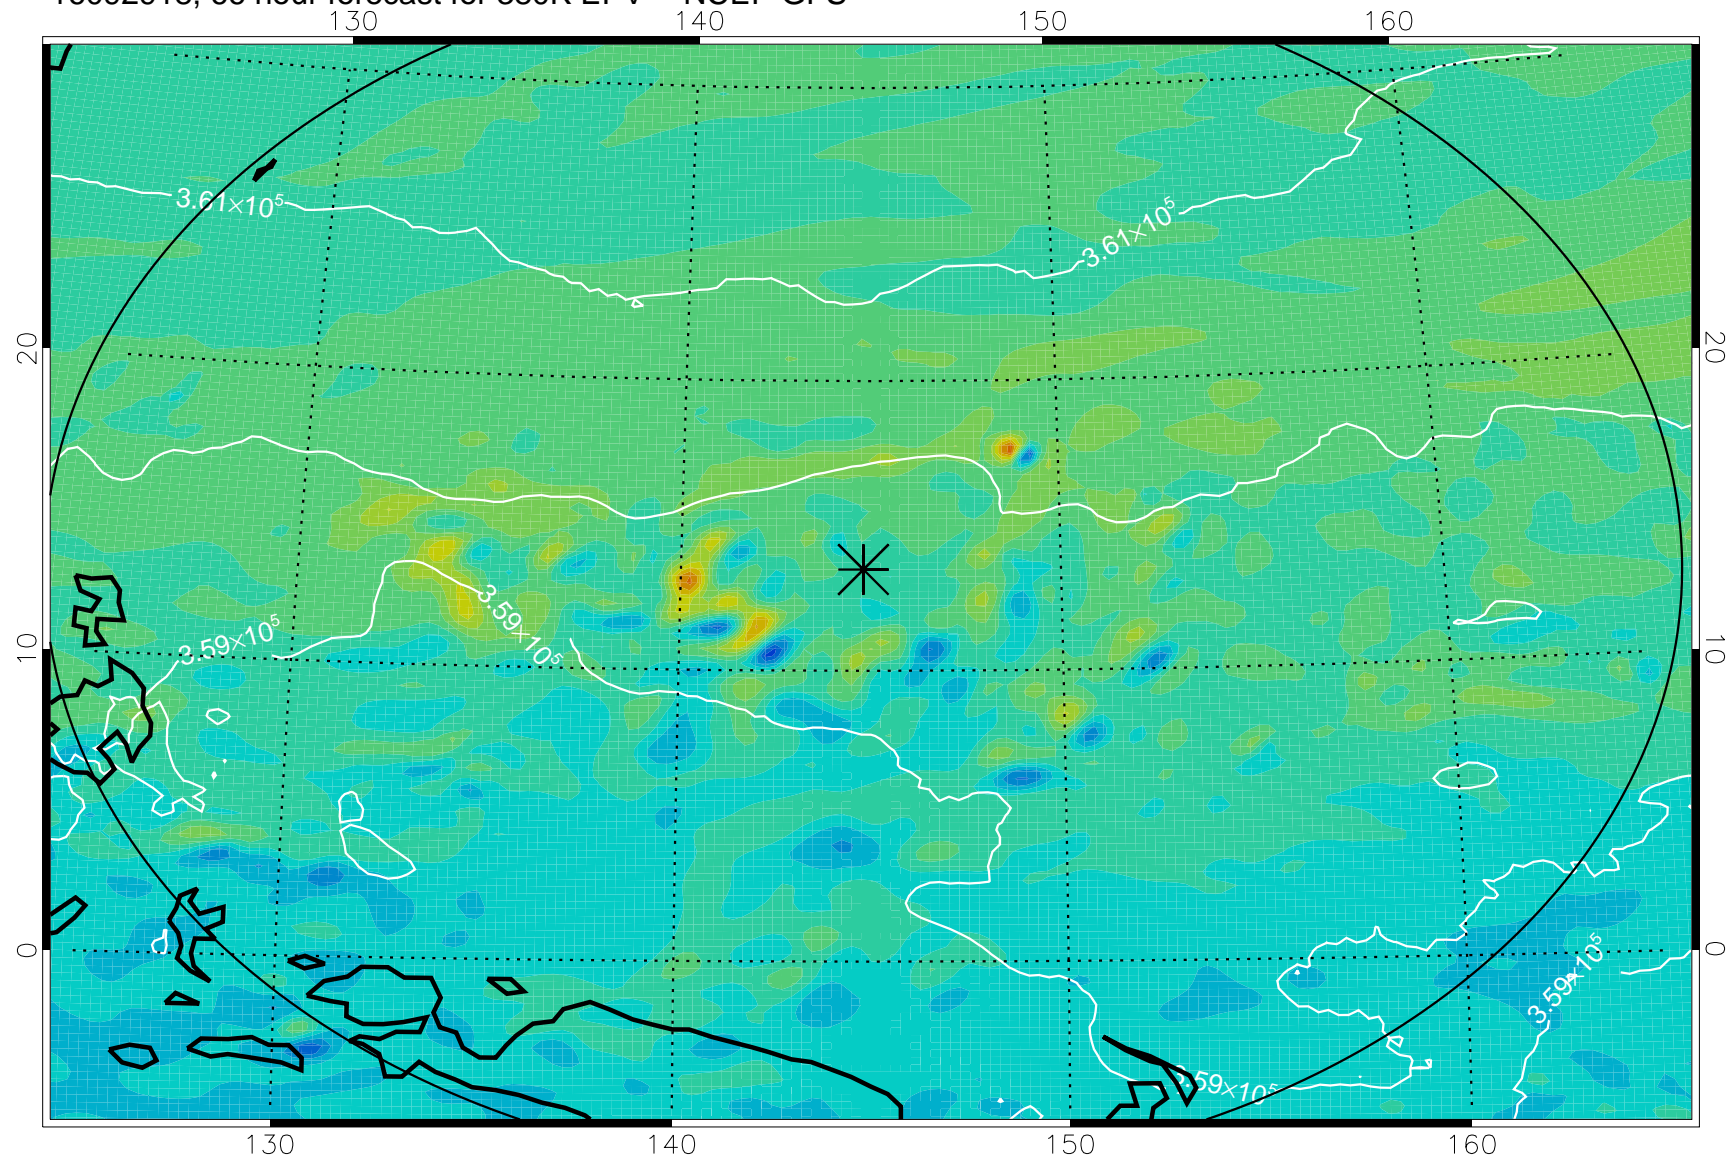

16092906, 54 hour forecast for 380K EPV -- NCEP GFS

380K Montgomery Streamfunction, white

Range ring of 2304 km

16092912, 60 hour forecast for 380K EPV -- NCEP GFS

380K Montgomery Streamfunction, white

Range ring of 2304 km

16092918, 66 hour forecast for 380K EPV -- NCEP GFS

380K Montgomery Streamfunction, white

Range ring of 2304 km

16093000, 72 hour forecast for 380K EPV -- NCEP GFS

380K Montgomery Streamfunction, white

Range ring of 2304 km

16093006, 78 hour forecast for 380K EPV -- NCEP GFS

380K Montgomery Streamfunction, white

Range ring of 2304 km

16093012, 84 hour forecast for 380K EPV -- NCEP GFS

380K Montgomery Streamfunction, white

Range ring of 2304 km

16093018, 90 hour forecast for 380K EPV -- NCEP GFS

380K Montgomery Streamfunction, white

Range ring of 2304 km

16100100, 96 hour forecast for 380K EPV -- NCEP GFS

380K Montgomery Streamfunction, white

Range ring of 2304 km