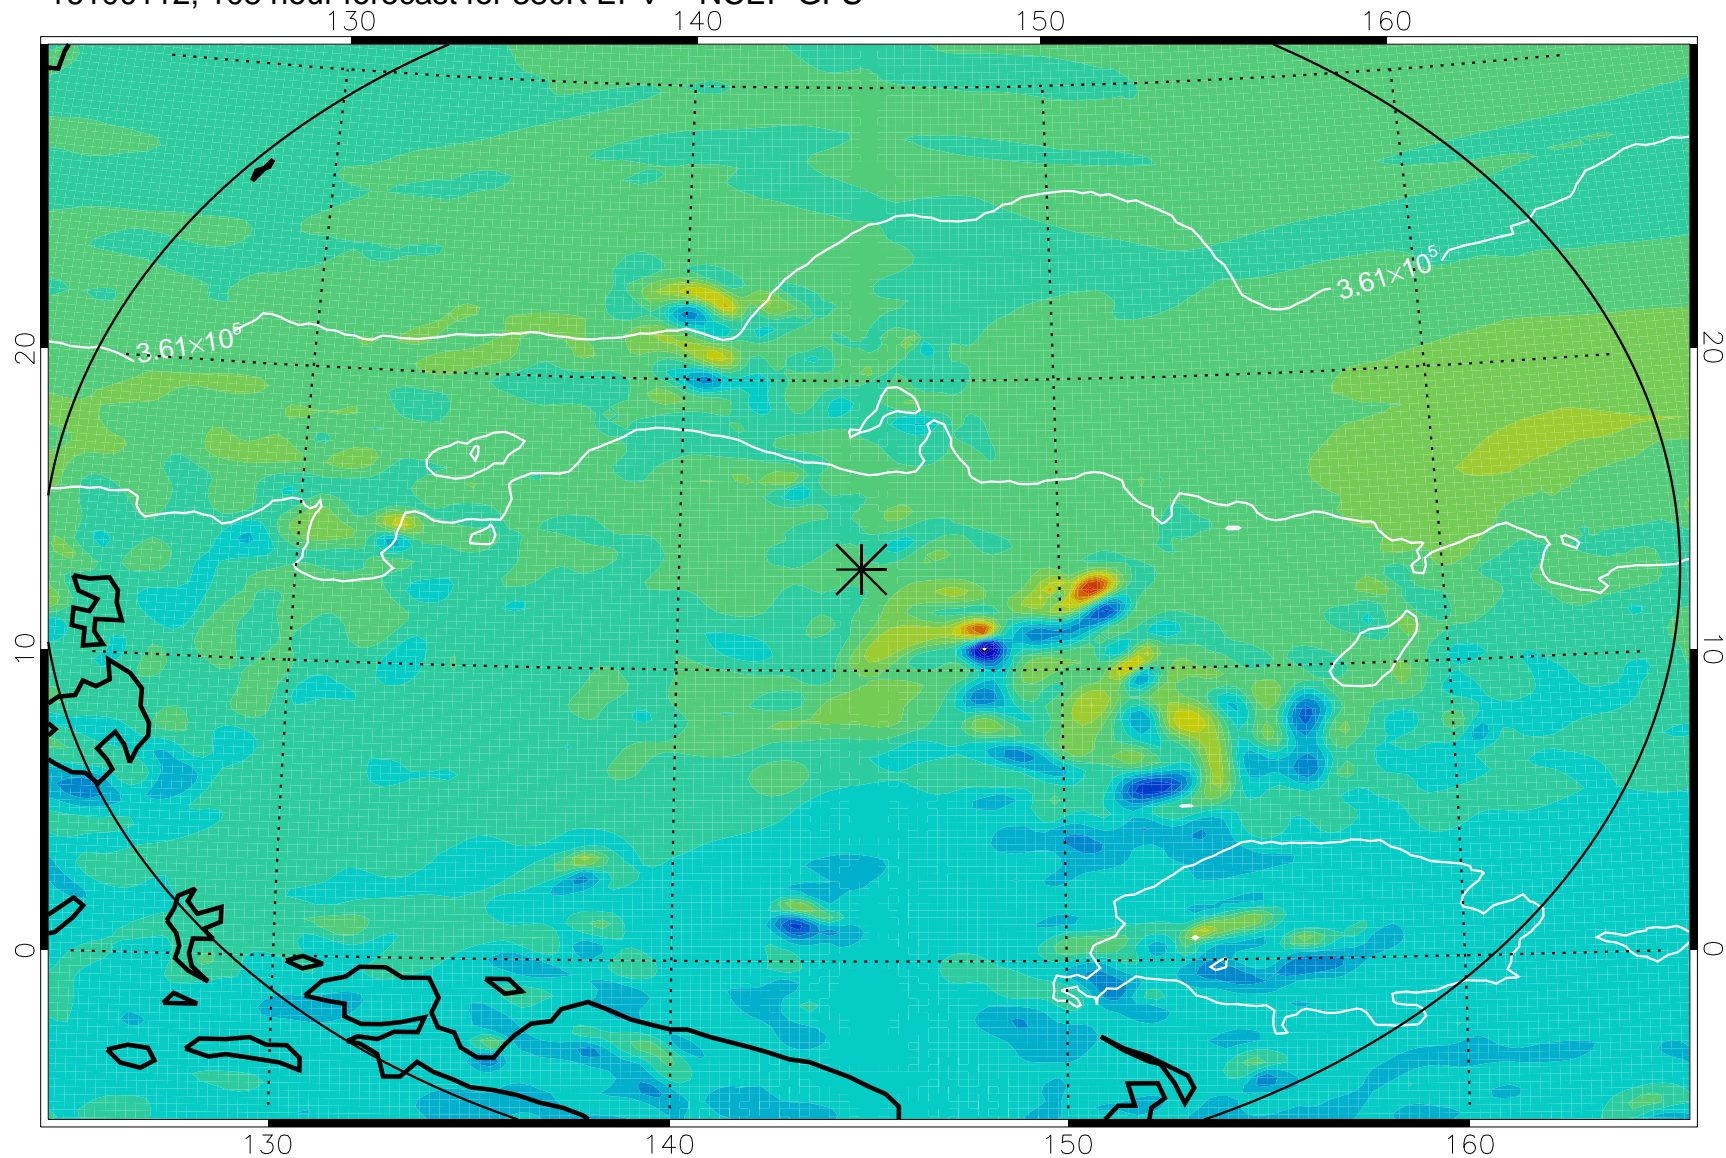

16093006, 78 hour forecast for 380K EPV -- NCEP GFS

380K Montgomery Streamfunction, white

Range ring of 2304 km

16093012, 84 hour forecast for 380K EPV -- NCEP GFS

380K Montgomery Streamfunction, white

Range ring of 2304 km

16093018, 90 hour forecast for 380K EPV -- NCEP GFS

380K Montgomery Streamfunction, white

Range ring of 2304 km

16100100, 96 hour forecast for 380K EPV -- NCEP GFS

380K Montgomery Streamfunction, white

Range ring of 2304 km

16100106, 102 hour forecast for 380K EPV -- NCEP GFS

380K Montgomery Streamfunction, white

Range ring of 2304 km

16100112, 108 hour forecast for 380K EPV -- NCEP GFS

380K Montgomery Streamfunction, white

Range ring of 2304 km

16100118, 114 hour forecast for 380K EPV -- NCEP GFS

380K Montgomery Streamfunction, white

Range ring of 2304 km

16100200, 120 hour forecast for 380K EPV -- NCEP GFS

380K Montgomery Streamfunction, white

Range ring of 2304 km