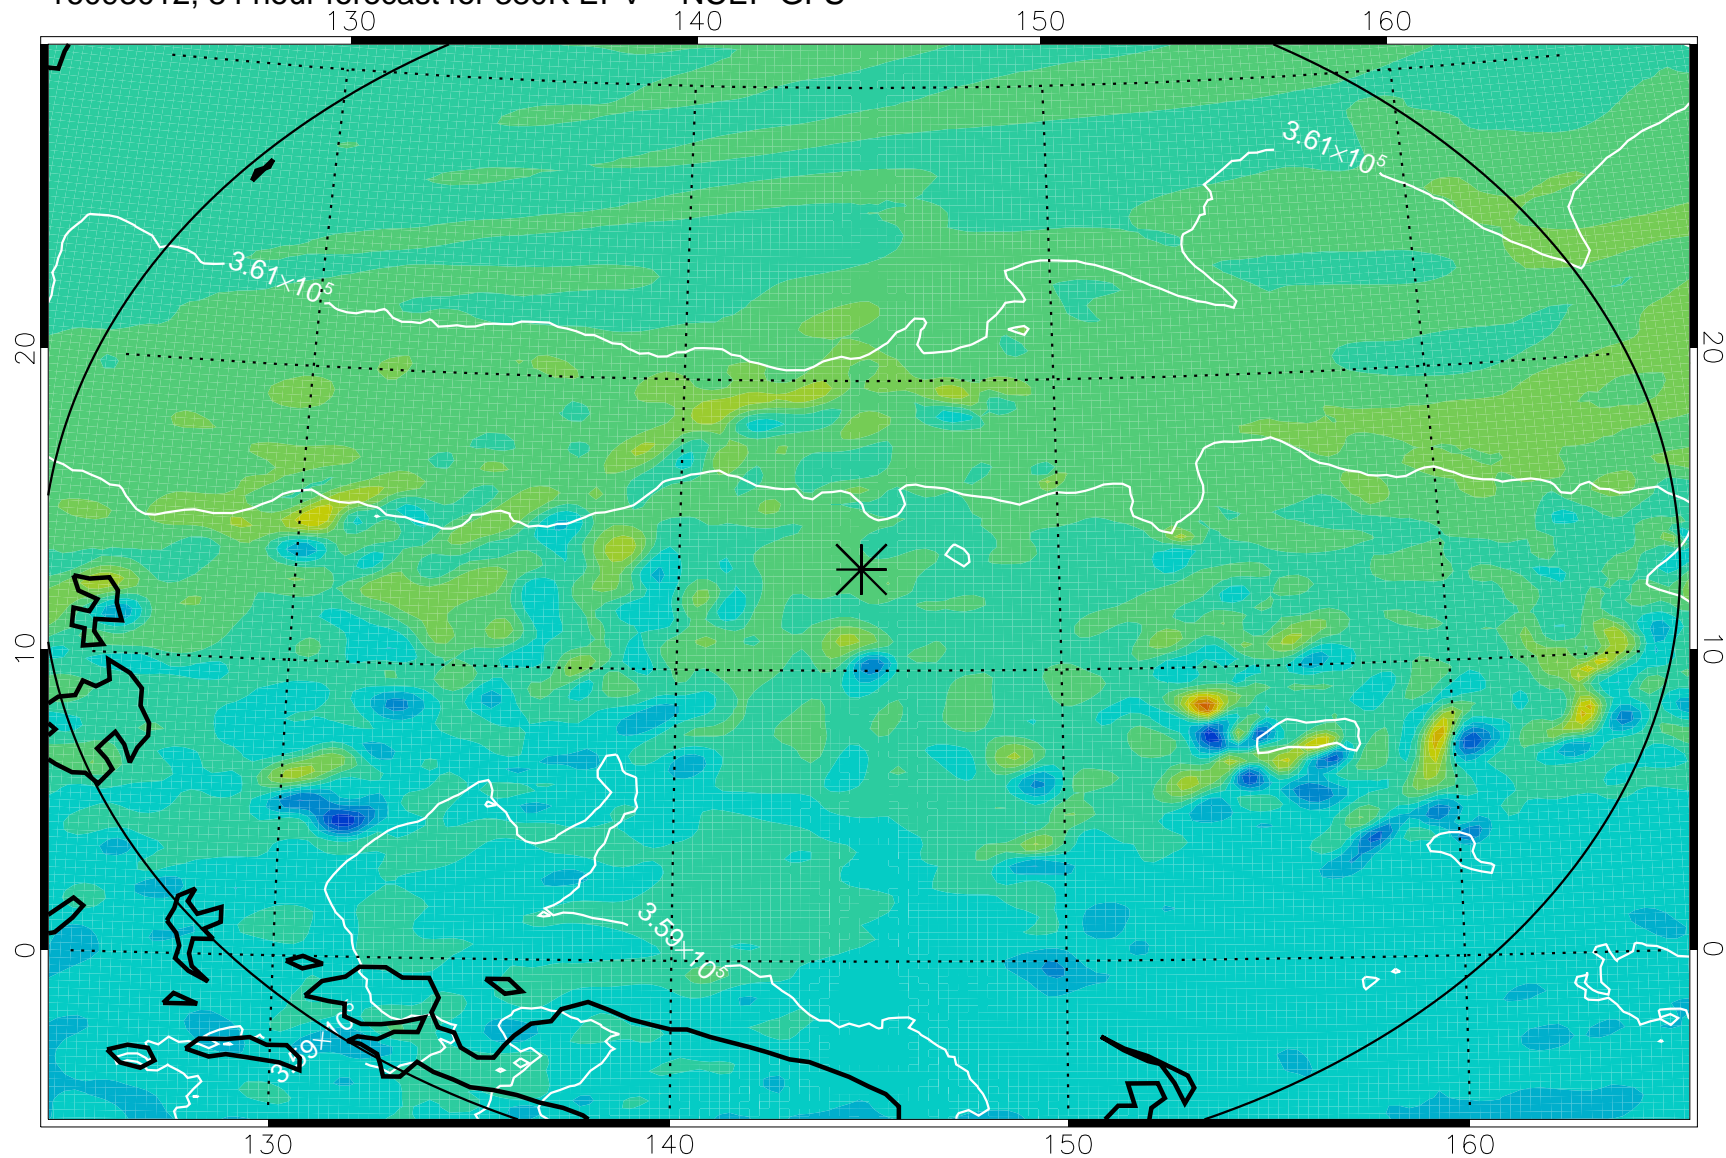

16092918, 66 hour forecast for 380K EPV -- NCEP GFS

380K Montgomery Streamfunction, white

Range ring of 2304 km

16093000, 72 hour forecast for 380K EPV -- NCEP GFS

380K Montgomery Streamfunction, white

Range ring of 2304 km

16093006, 78 hour forecast for 380K EPV -- NCEP GFS

380K Montgomery Streamfunction, white

Range ring of 2304 km

16093012, 84 hour forecast for 380K EPV -- NCEP GFS

380K Montgomery Streamfunction, white

Range ring of 2304 km

16093018, 90 hour forecast for 380K EPV -- NCEP GFS

380K Montgomery Streamfunction, white

Range ring of 2304 km

16100100, 96 hour forecast for 380K EPV -- NCEP GFS

380K Montgomery Streamfunction, white

Range ring of 2304 km

16100106, 102 hour forecast for 380K EPV -- NCEP GFS

380K Montgomery Streamfunction, white

Range ring of 2304 km

16100112, 108 hour forecast for 380K EPV -- NCEP GFS

380K Montgomery Streamfunction, white

Range ring of 2304 km