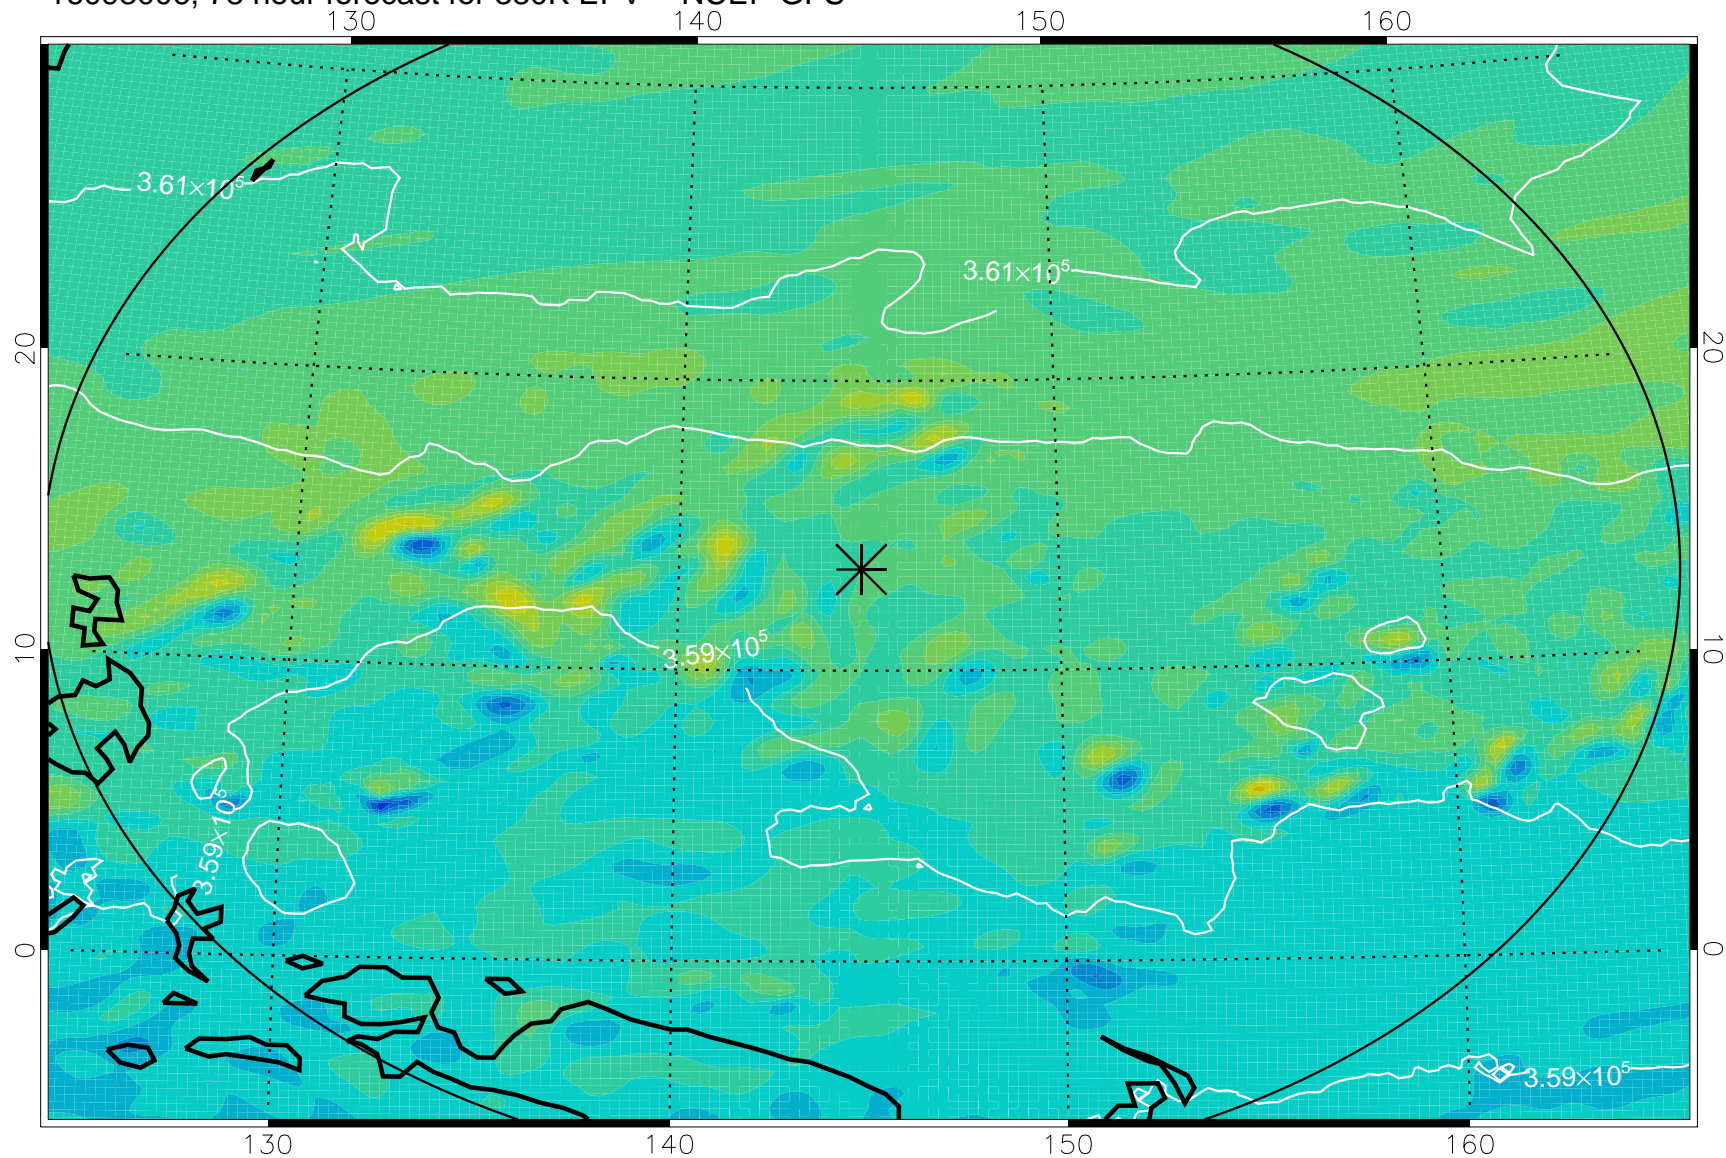

16092918, 66 hour forecast for 380K EPV -- NCEP GFS

380K Montgomery Streamfunction, white

Range ring of 2304 km

16093000, 72 hour forecast for 380K EPV -- NCEP GFS

380K Montgomery Streamfunction, white

Range ring of 2304 km

16093006, 78 hour forecast for 380K EPV -- NCEP GFS

380K Montgomery Streamfunction, white

Range ring of 2304 km

16093012, 84 hour forecast for 380K EPV -- NCEP GFS

380K Montgomery Streamfunction, white

Range ring of 2304 km

16093018, 90 hour forecast for 380K EPV -- NCEP GFS

380K Montgomery Streamfunction, white

Range ring of 2304 km

16100100, 96 hour forecast for 380K EPV -- NCEP GFS

380K Montgomery Streamfunction, white

Range ring of 2304 km

16100106, 102 hour forecast for 380K EPV -- NCEP GFS

380K Montgomery Streamfunction, white

Range ring of 2304 km

16100112, 108 hour forecast for 380K EPV -- NCEP GFS

380K Montgomery Streamfunction, white

Range ring of 2304 km