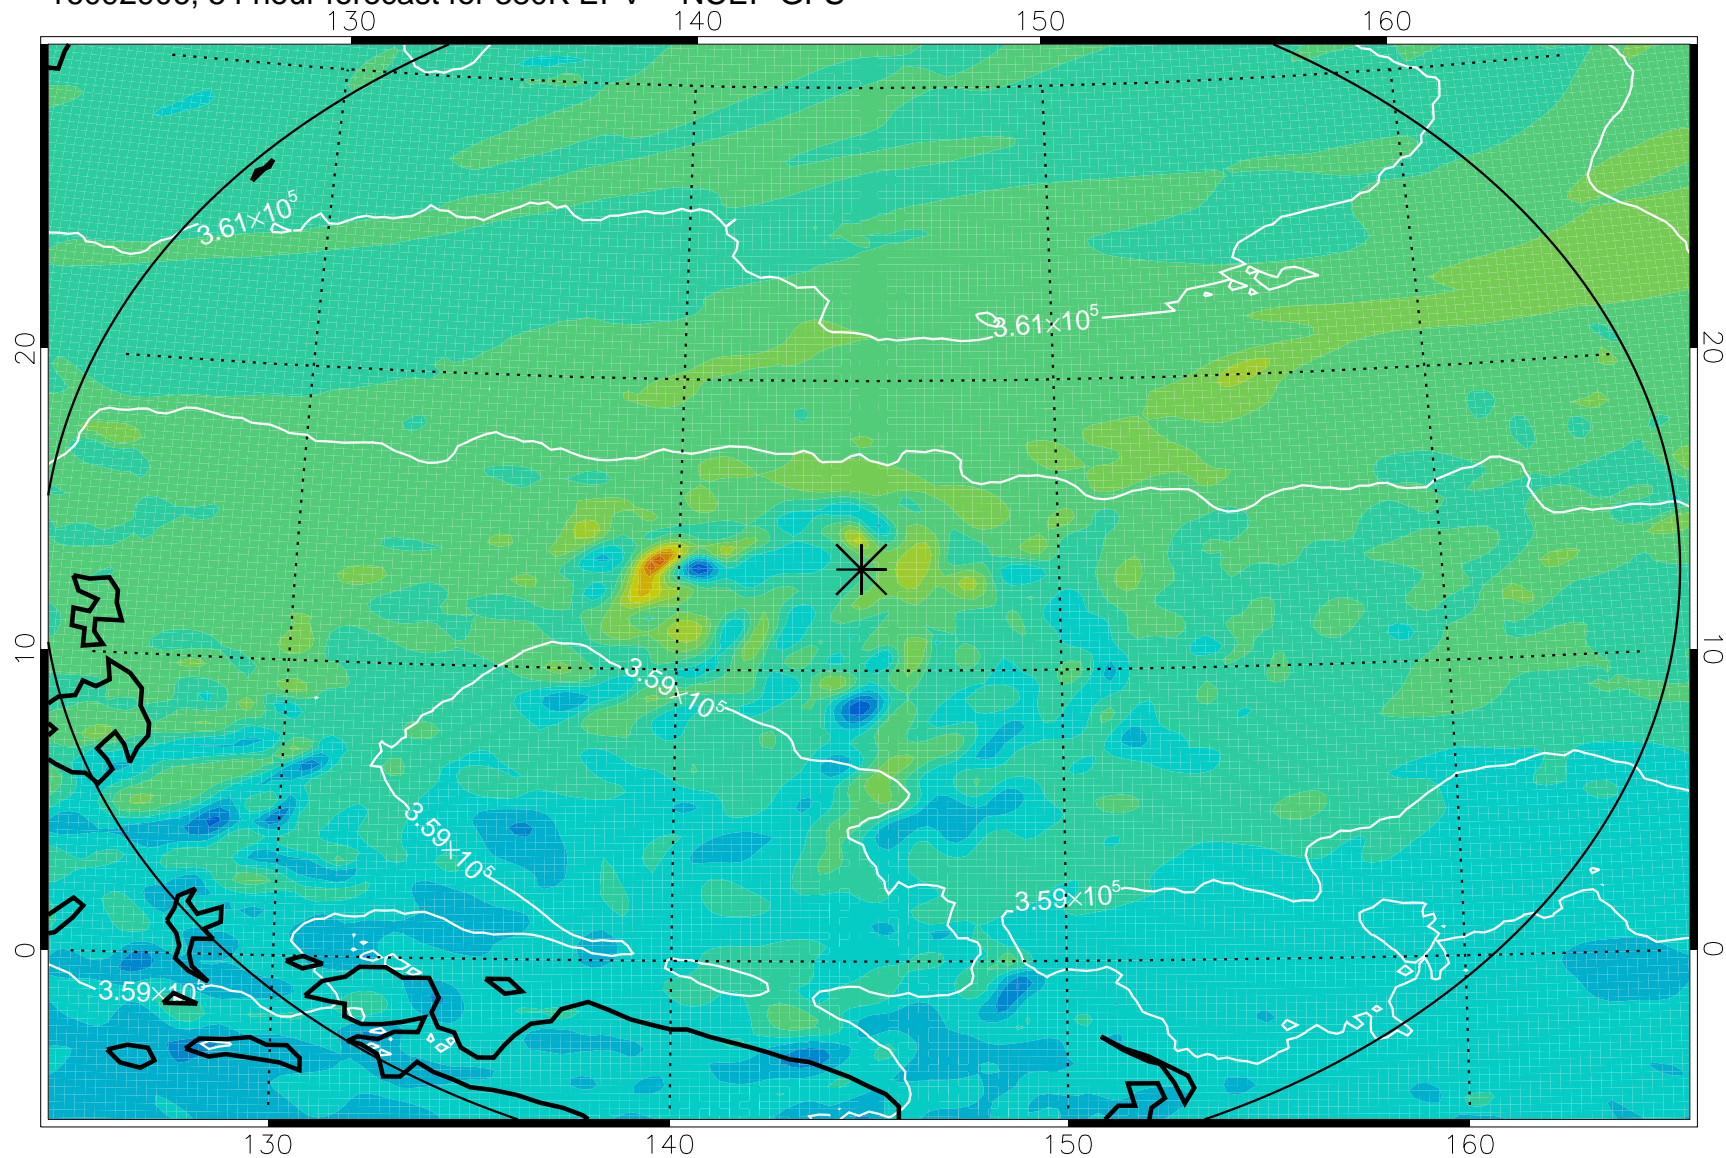

16092818, 42 hour forecast for 380K EPV -- NCEP GFS

380K Montgomery Streamfunction, white

Range ring of 2304 km

16092900, 48 hour forecast for 380K EPV -- NCEP GFS

380K Montgomery Streamfunction, white

Range ring of 2304 km

16092906, 54 hour forecast for 380K EPV -- NCEP GFS

380K Montgomery Streamfunction, white

Range ring of 2304 km

16092912, 60 hour forecast for 380K EPV -- NCEP GFS

380K Montgomery Streamfunction, white

Range ring of 2304 km

16092918, 66 hour forecast for 380K EPV -- NCEP GFS

380K Montgomery Streamfunction, white

Range ring of 2304 km

16093000, 72 hour forecast for 380K EPV -- NCEP GFS

380K Montgomery Streamfunction, white

Range ring of 2304 km

16093006, 78 hour forecast for 380K EPV -- NCEP GFS

380K Montgomery Streamfunction, white

Range ring of 2304 km

16093012, 84 hour forecast for 380K EPV -- NCEP GFS

380K Montgomery Streamfunction, white

Range ring of 2304 km