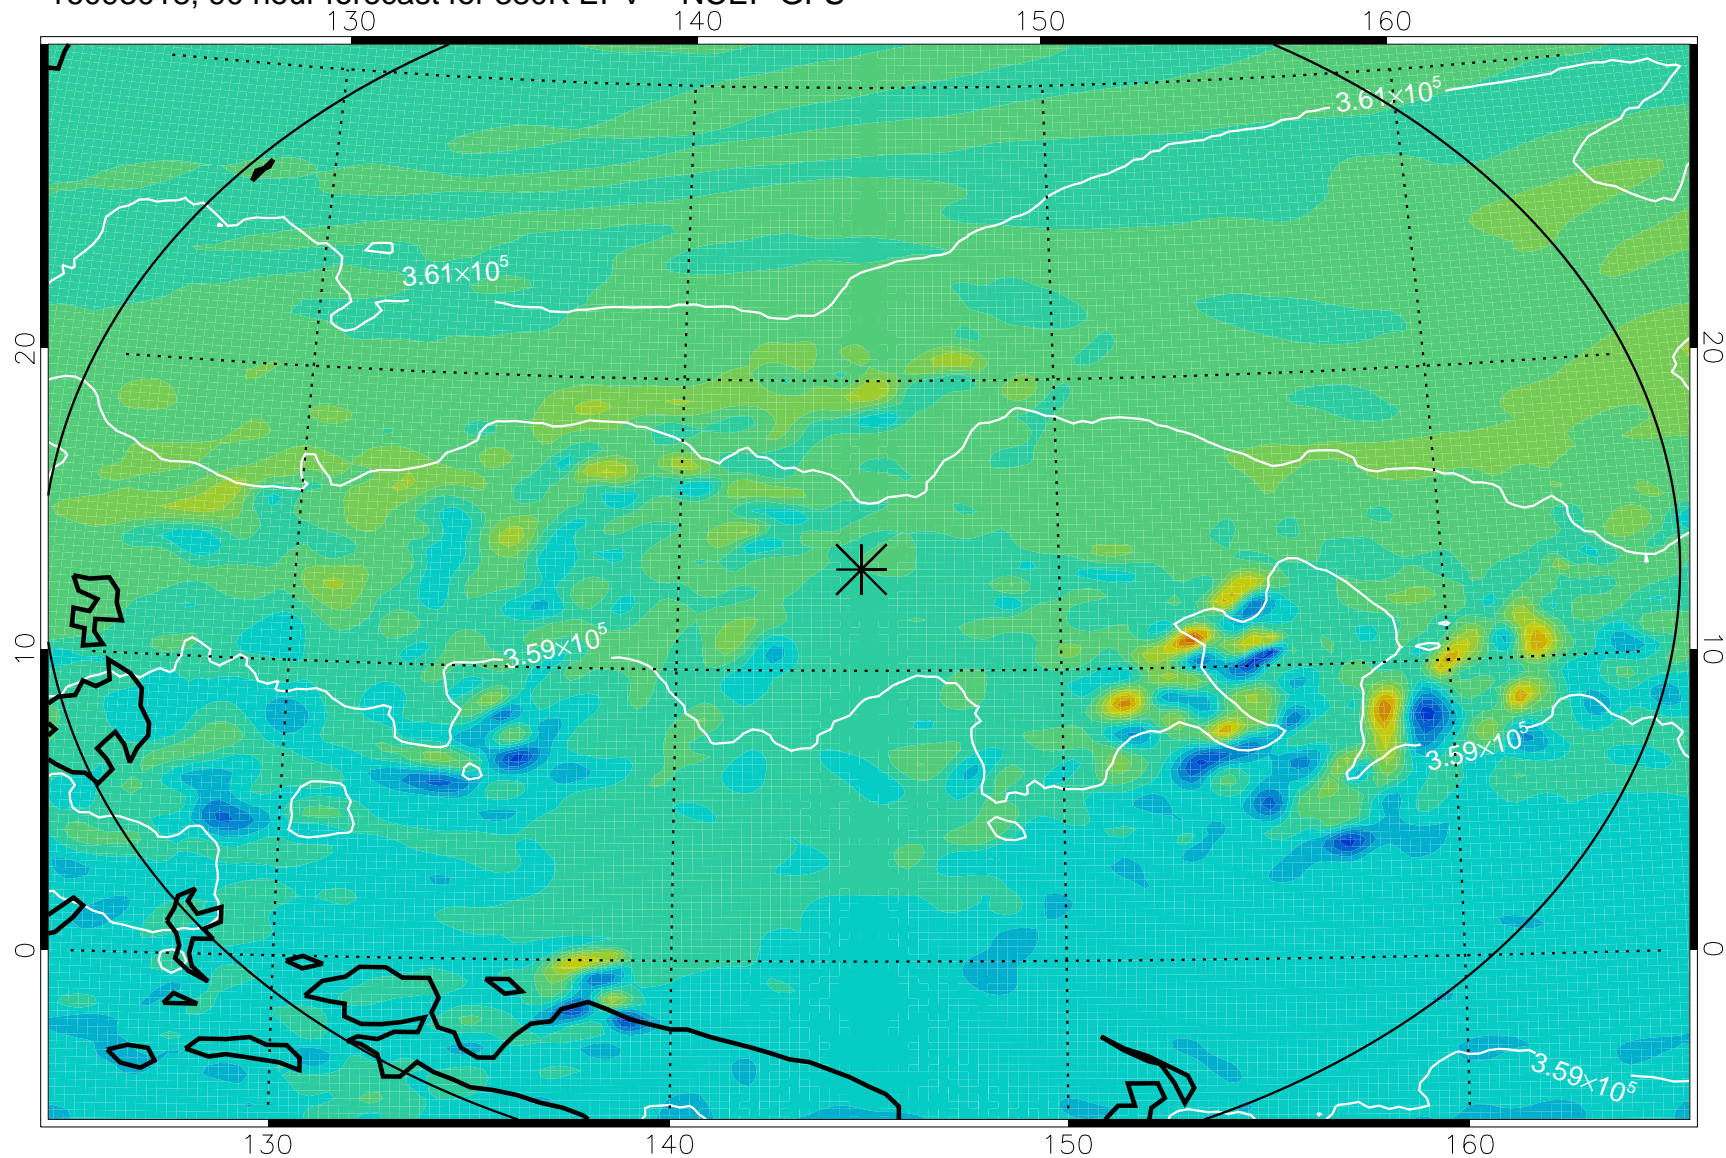

16092918, 66 hour forecast for 380K EPV -- NCEP GFS

380K Montgomery Streamfunction, white

Range ring of 2304 km

16093000, 72 hour forecast for 380K EPV -- NCEP GFS

380K Montgomery Streamfunction, white

Range ring of 2304 km

16093006, 78 hour forecast for 380K EPV -- NCEP GFS

380K Montgomery Streamfunction, white

Range ring of 2304 km

16093012, 84 hour forecast for 380K EPV -- NCEP GFS

380K Montgomery Streamfunction, white

Range ring of 2304 km

16093018, 90 hour forecast for 380K EPV -- NCEP GFS

380K Montgomery Streamfunction, white

Range ring of 2304 km

16100100, 96 hour forecast for 380K EPV -- NCEP GFS

380K Montgomery Streamfunction, white

Range ring of 2304 km

16100106, 102 hour forecast for 380K EPV -- NCEP GFS

380K Montgomery Streamfunction, white

Range ring of 2304 km

16100112, 108 hour forecast for 380K EPV -- NCEP GFS

380K Montgomery Streamfunction, white

Range ring of 2304 km