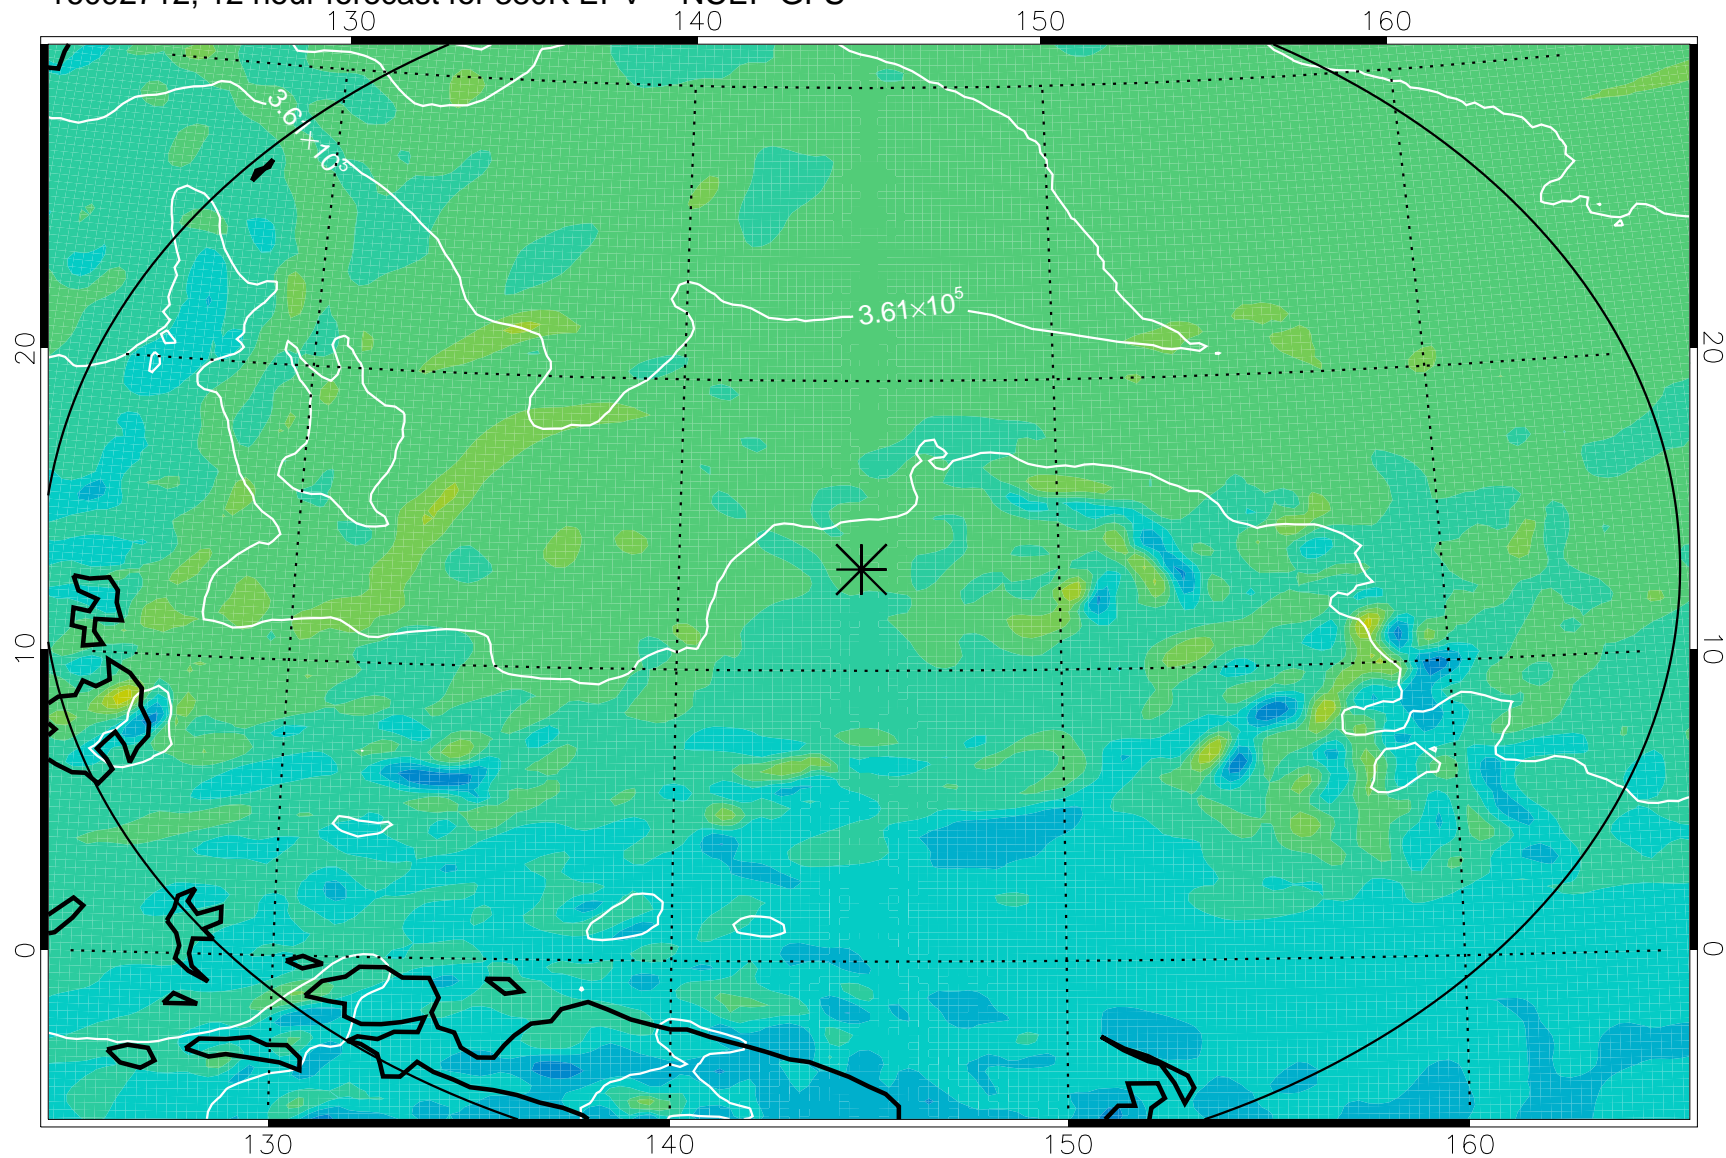

16092706, 6 hour forecast for 380K EPV -- NCEP GFS

380K Montgomery Streamfunction, white

Range ring of 2304 km

16092712, 12 hour forecast for 380K EPV -- NCEP GFS

380K Montgomery Streamfunction, white

Range ring of 2304 km

16092718, 18 hour forecast for 380K EPV -- NCEP GFS

380K Montgomery Streamfunction, white

Range ring of 2304 km

16092800, 24 hour forecast for 380K EPV -- NCEP GFS

380K Montgomery Streamfunction, white

Range ring of 2304 km

16092806, 30 hour forecast for 380K EPV -- NCEP GFS

380K Montgomery Streamfunction, white

Range ring of 2304 km

16092812, 36 hour forecast for 380K EPV -- NCEP GFS

380K Montgomery Streamfunction, white

Range ring of 2304 km

16092818, 42 hour forecast for 380K EPV -- NCEP GFS

380K Montgomery Streamfunction, white

Range ring of 2304 km

16092900, 48 hour forecast for 380K EPV -- NCEP GFS

380K Montgomery Streamfunction, white

Range ring of 2304 km