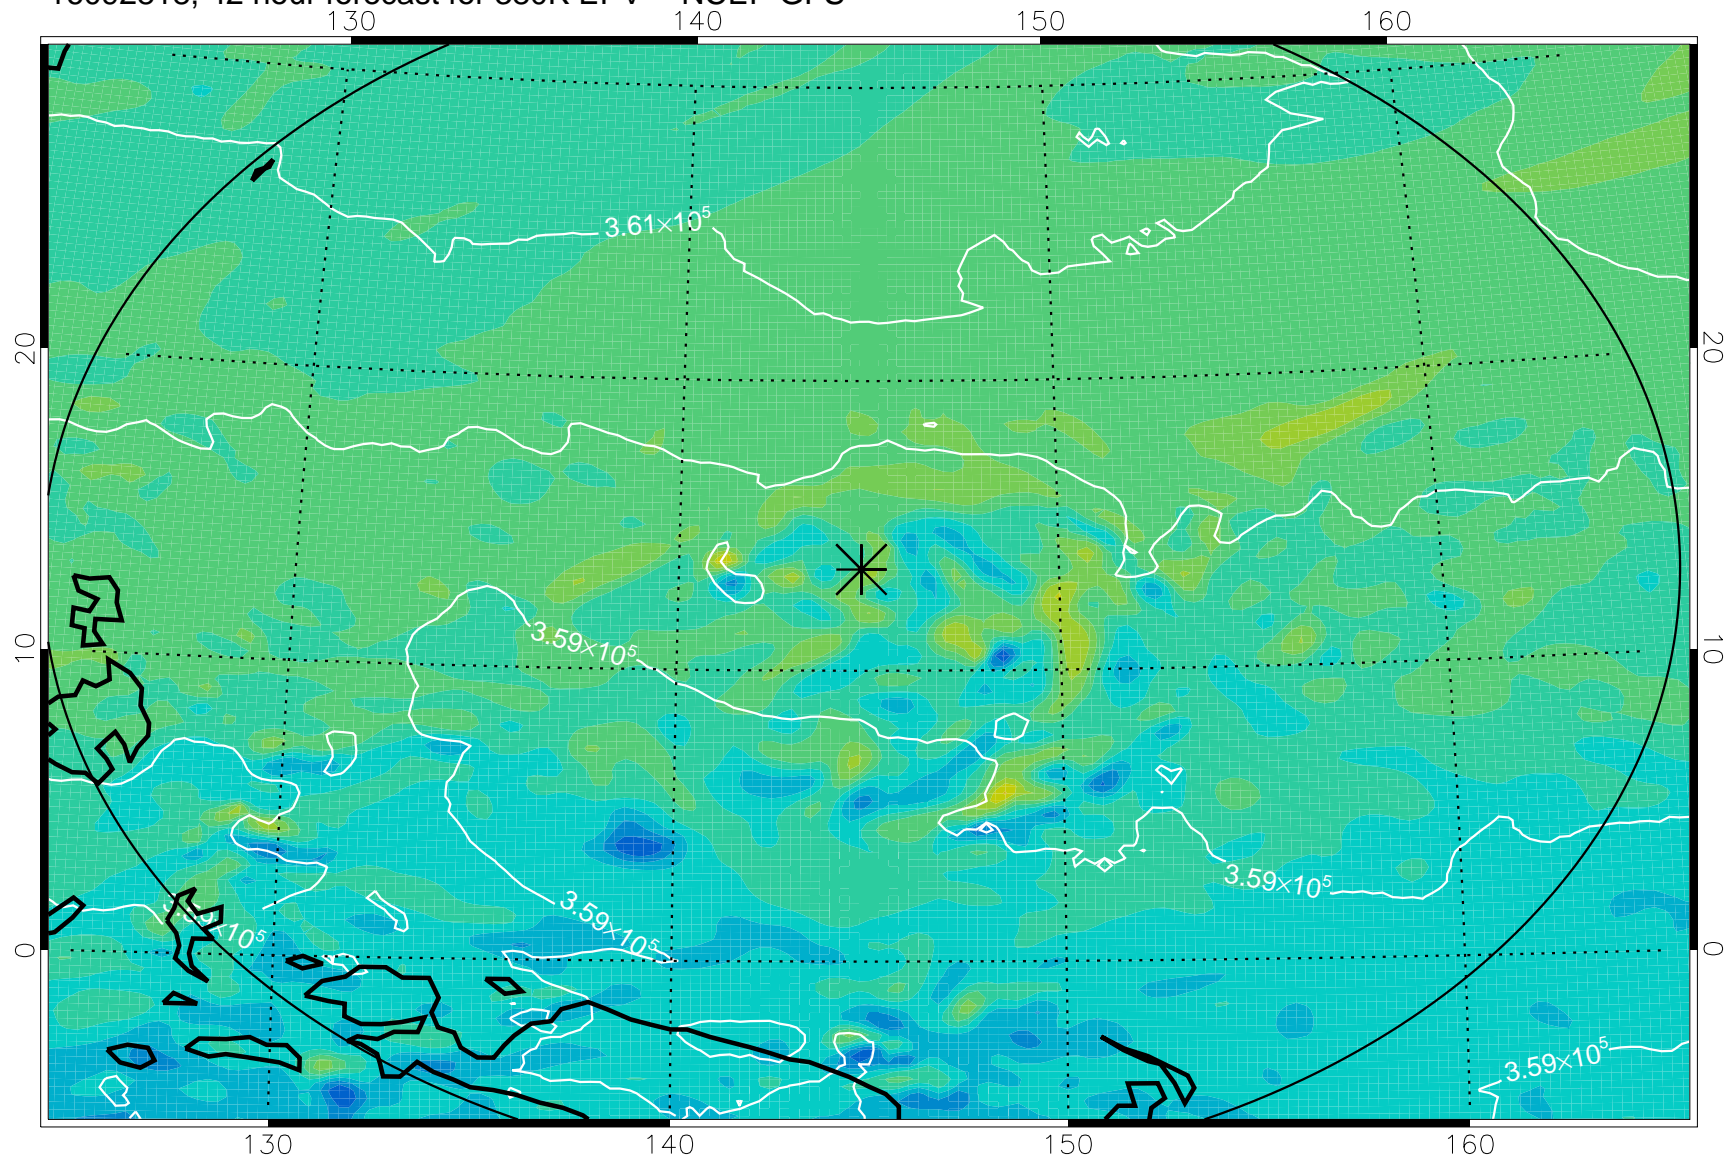

16092806, 30 hour forecast for 380K EPV -- NCEP GFS

380K Montgomery Streamfunction, white

Range ring of 2304 km

16092812, 36 hour forecast for 380K EPV -- NCEP GFS

380K Montgomery Streamfunction, white

Range ring of 2304 km

16092818, 42 hour forecast for 380K EPV -- NCEP GFS

380K Montgomery Streamfunction, white

Range ring of 2304 km

16092900, 48 hour forecast for 380K EPV -- NCEP GFS

380K Montgomery Streamfunction, white

Range ring of 2304 km

16093006, 78 hour forecast for 380K EPV -- NCEP GFS

380K Montgomery Streamfunction, white

Range ring of 2304 km

16093012, 84 hour forecast for 380K EPV -- NCEP GFS

380K Montgomery Streamfunction, white

Range ring of 2304 km

16093018, 90 hour forecast for 380K EPV -- NCEP GFS

380K Montgomery Streamfunction, white

Range ring of 2304 km

16100100, 96 hour forecast for 380K EPV -- NCEP GFS

380K Montgomery Streamfunction, white

Range ring of 2304 km