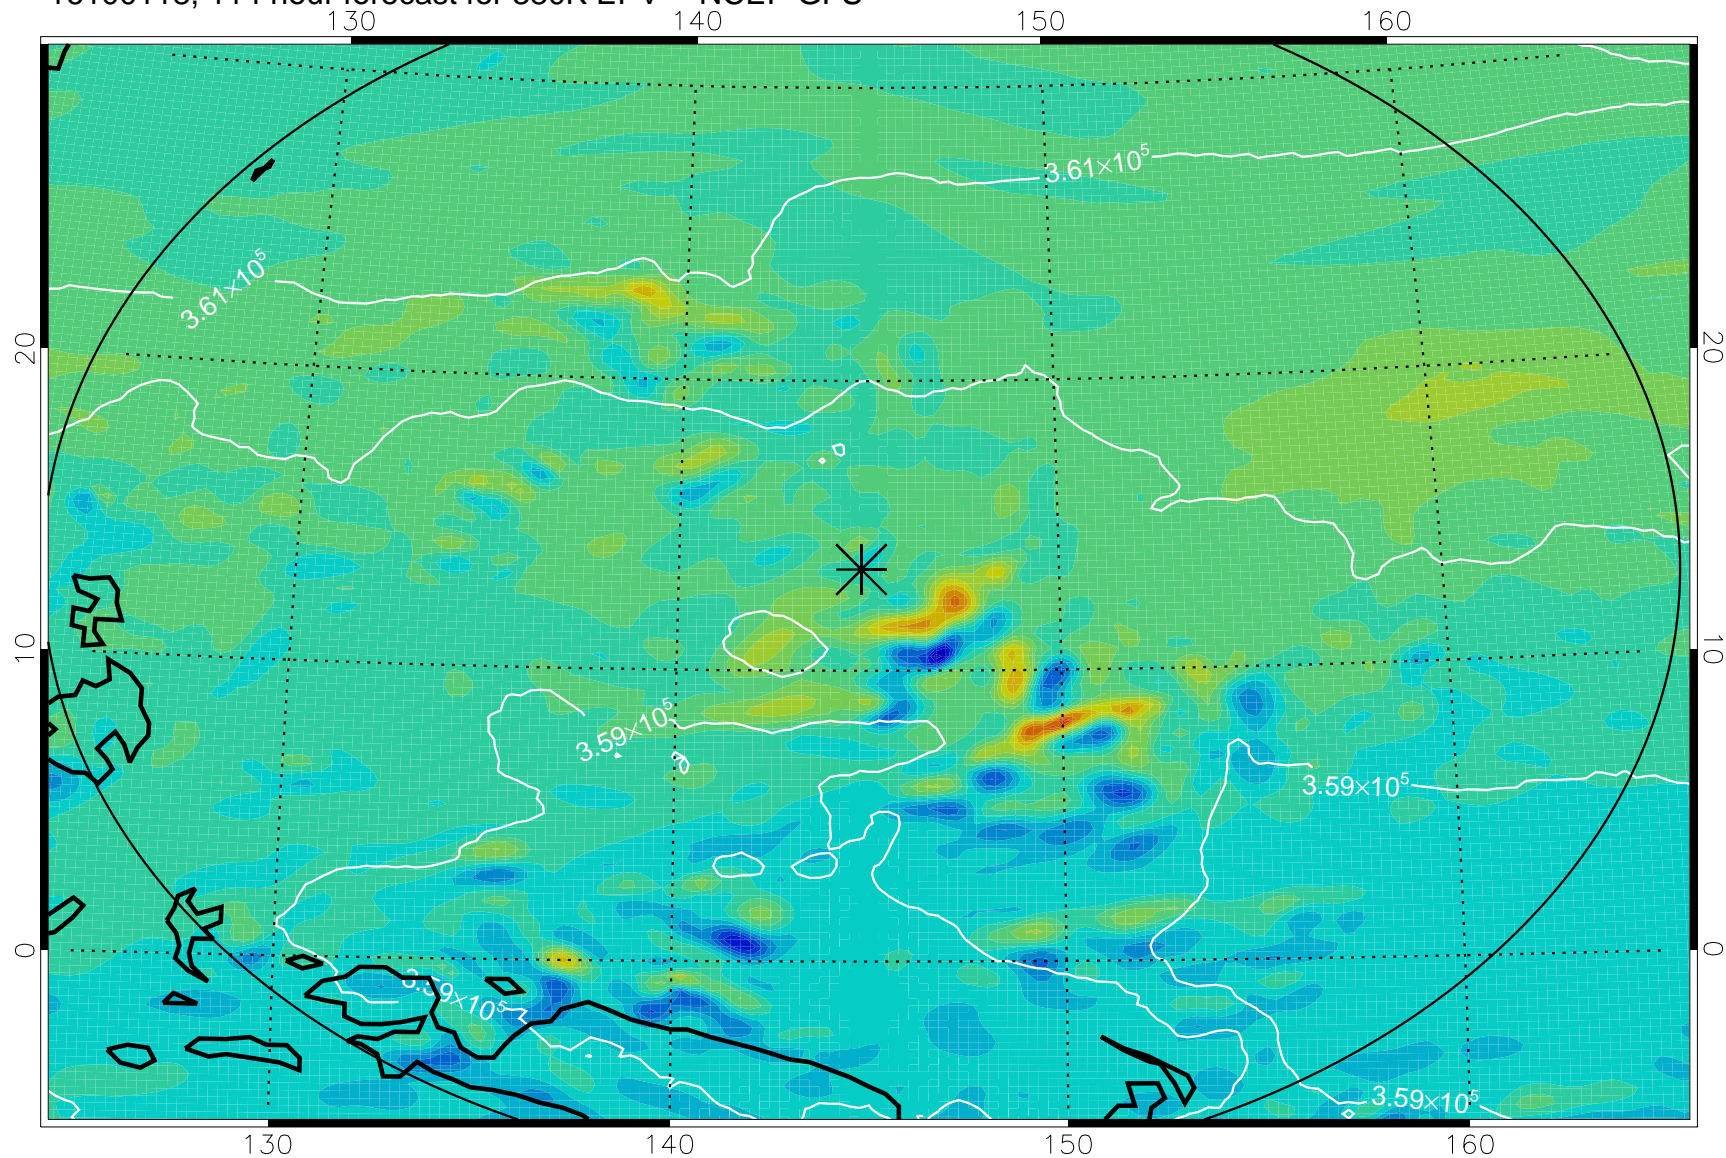

16093006, 78 hour forecast for 380K EPV -- NCEP GFS

380K Montgomery Streamfunction, white

Range ring of 2304 km

16093012, 84 hour forecast for 380K EPV -- NCEP GFS

380K Montgomery Streamfunction, white

Range ring of 2304 km

16093018, 90 hour forecast for 380K EPV -- NCEP GFS

380K Montgomery Streamfunction, white

Range ring of 2304 km

16100100, 96 hour forecast for 380K EPV -- NCEP GFS

380K Montgomery Streamfunction, white

Range ring of 2304 km

16100106, 102 hour forecast for 380K EPV -- NCEP GFS

380K Montgomery Streamfunction, white

Range ring of 2304 km

16100112, 108 hour forecast for 380K EPV -- NCEP GFS

380K Montgomery Streamfunction, white

Range ring of 2304 km

16100118, 114 hour forecast for 380K EPV -- NCEP GFS

380K Montgomery Streamfunction, white

Range ring of 2304 km

16100200, 120 hour forecast for 380K EPV -- NCEP GFS

380K Montgomery Streamfunction, white

Range ring of 2304 km