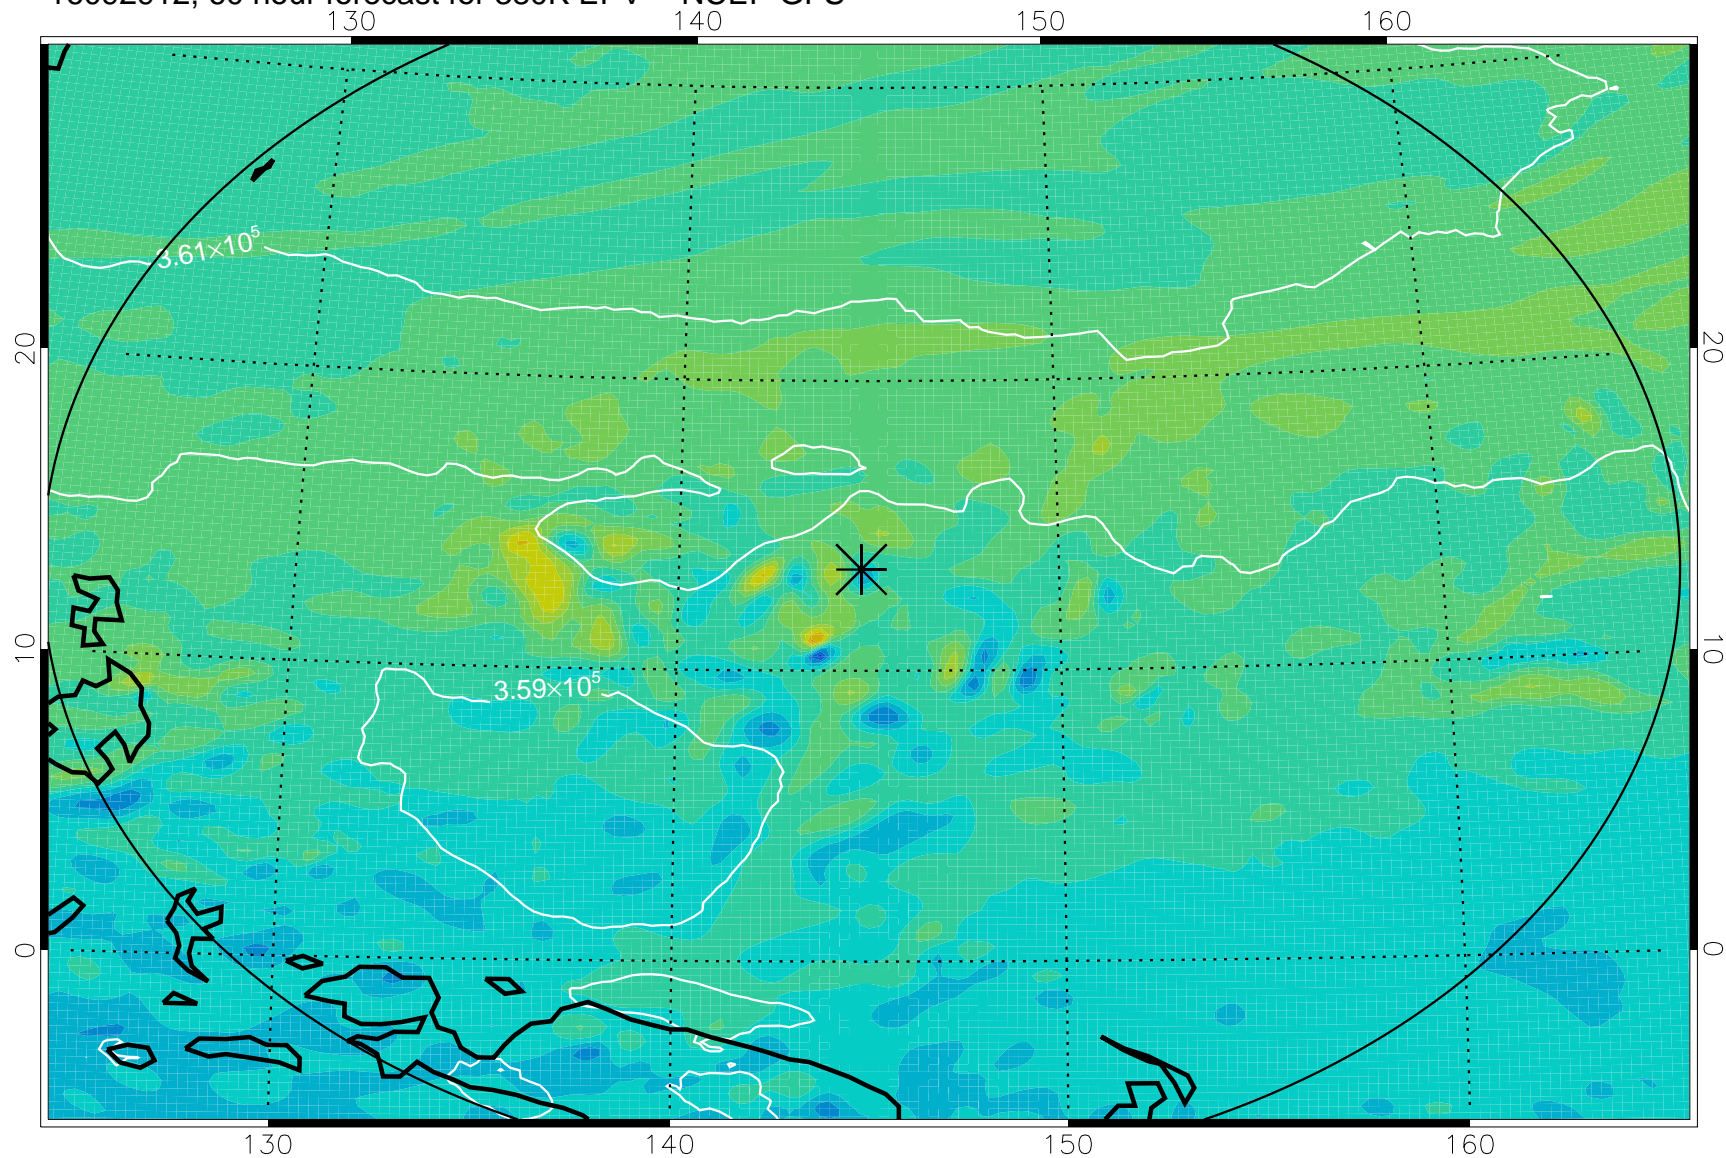

16092818, 42 hour forecast for 380K EPV -- NCEP GFS

380K Montgomery Streamfunction, white

Range ring of 2304 km

16092900, 48 hour forecast for 380K EPV -- NCEP GFS

380K Montgomery Streamfunction, white

Range ring of 2304 km

16092906, 54 hour forecast for 380K EPV -- NCEP GFS

380K Montgomery Streamfunction, white

Range ring of 2304 km

16092912, 60 hour forecast for 380K EPV -- NCEP GFS

380K Montgomery Streamfunction, white

Range ring of 2304 km

16092918, 66 hour forecast for 380K EPV -- NCEP GFS

380K Montgomery Streamfunction, white

Range ring of 2304 km

16093000, 72 hour forecast for 380K EPV -- NCEP GFS

380K Montgomery Streamfunction, white

Range ring of 2304 km

16093006, 78 hour forecast for 380K EPV -- NCEP GFS

380K Montgomery Streamfunction, white

Range ring of 2304 km

16093012, 84 hour forecast for 380K EPV -- NCEP GFS

380K Montgomery Streamfunction, white

Range ring of 2304 km