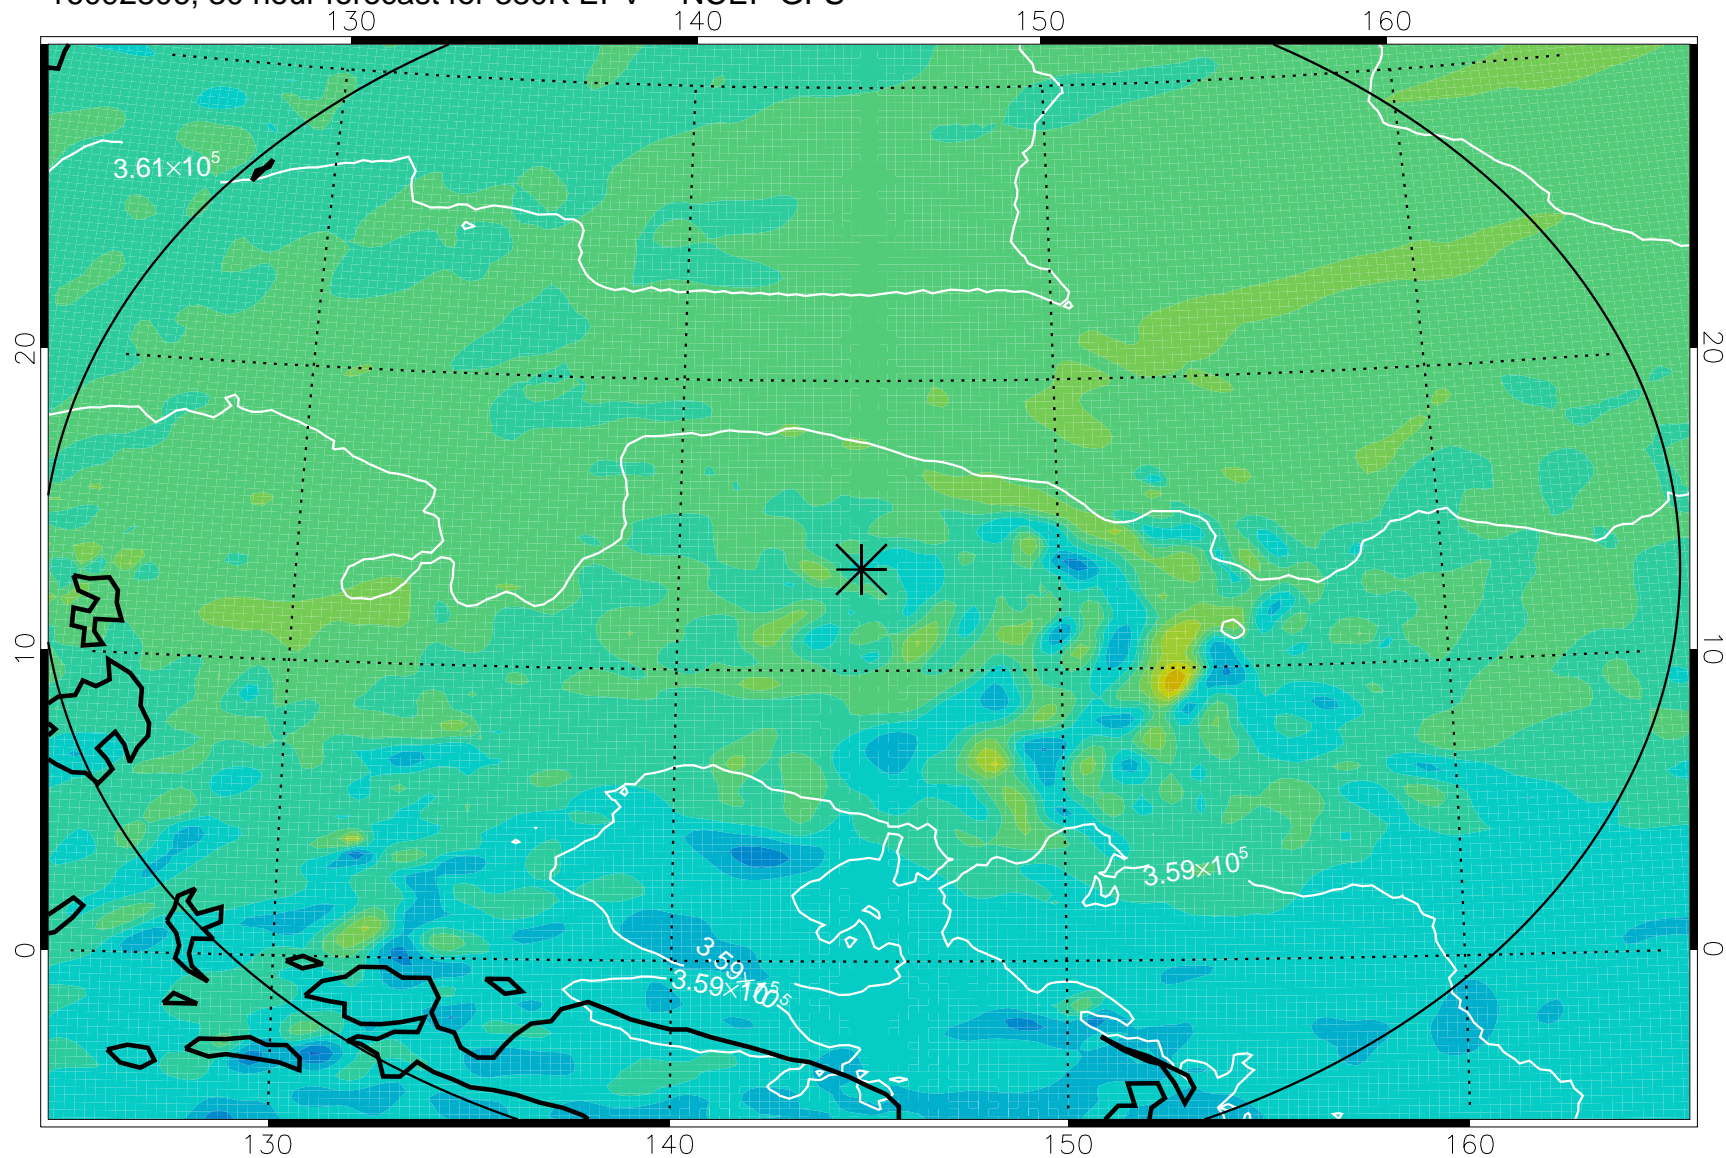

16092706, 6 hour forecast for 380K EPV -- NCEP GFS

380K Montgomery Streamfunction, white

Range ring of 2304 km

16092712, 12 hour forecast for 380K EPV -- NCEP GFS

380K Montgomery Streamfunction, white

Range ring of 2304 km

16092718, 18 hour forecast for 380K EPV -- NCEP GFS

380K Montgomery Streamfunction, white

Range ring of 2304 km

16092800, 24 hour forecast for 380K EPV -- NCEP GFS

380K Montgomery Streamfunction, white

Range ring of 2304 km

16092806, 30 hour forecast for 380K EPV -- NCEP GFS

380K Montgomery Streamfunction, white

Range ring of 2304 km

16092812, 36 hour forecast for 380K EPV -- NCEP GFS

380K Montgomery Streamfunction, white

Range ring of 2304 km

16092818, 42 hour forecast for 380K EPV -- NCEP GFS

380K Montgomery Streamfunction, white

Range ring of 2304 km

16092900, 48 hour forecast for 380K EPV -- NCEP GFS

380K Montgomery Streamfunction, white

Range ring of 2304 km