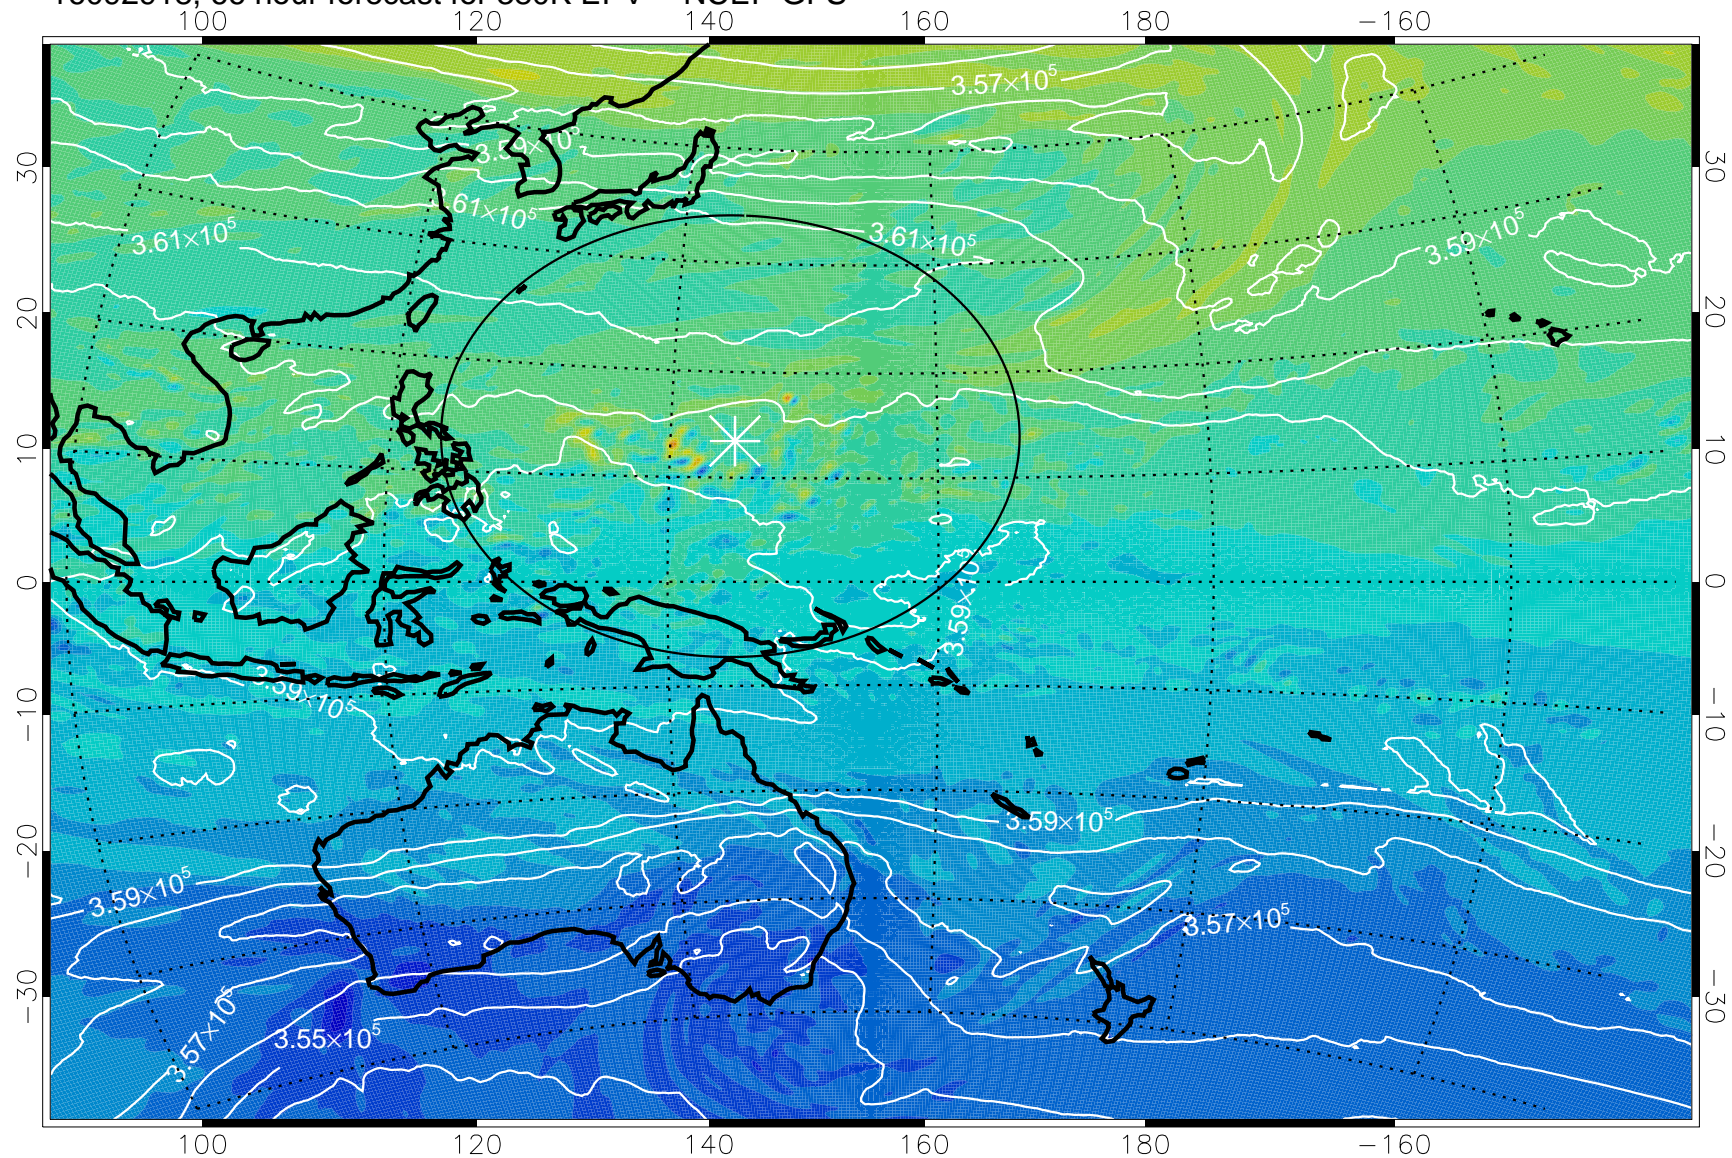

16092818, 42 hour forecast for 380K EPV -- NCEP GFS

380K Montgomery Streamfunction, white

Range ring of 2304 km

16092900, 48 hour forecast for 380K EPV -- NCEP GFS

380K Montgomery Streamfunction, white

Range ring of 2304 km

16092906, 54 hour forecast for 380K EPV -- NCEP GFS

380K Montgomery Streamfunction, white

Range ring of 2304 km

16092912, 60 hour forecast for 380K EPV -- NCEP GFS

380K Montgomery Streamfunction, white

Range ring of 2304 km

16092918, 66 hour forecast for 380K EPV -- NCEP GFS

380K Montgomery Streamfunction, white

Range ring of 2304 km

16093000, 72 hour forecast for 380K EPV -- NCEP GFS

380K Montgomery Streamfunction, white

Range ring of 2304 km

16093006, 78 hour forecast for 380K EPV -- NCEP GFS

380K Montgomery Streamfunction, white

Range ring of 2304 km

16093012, 84 hour forecast for 380K EPV -- NCEP GFS

380K Montgomery Streamfunction, white

Range ring of 2304 km