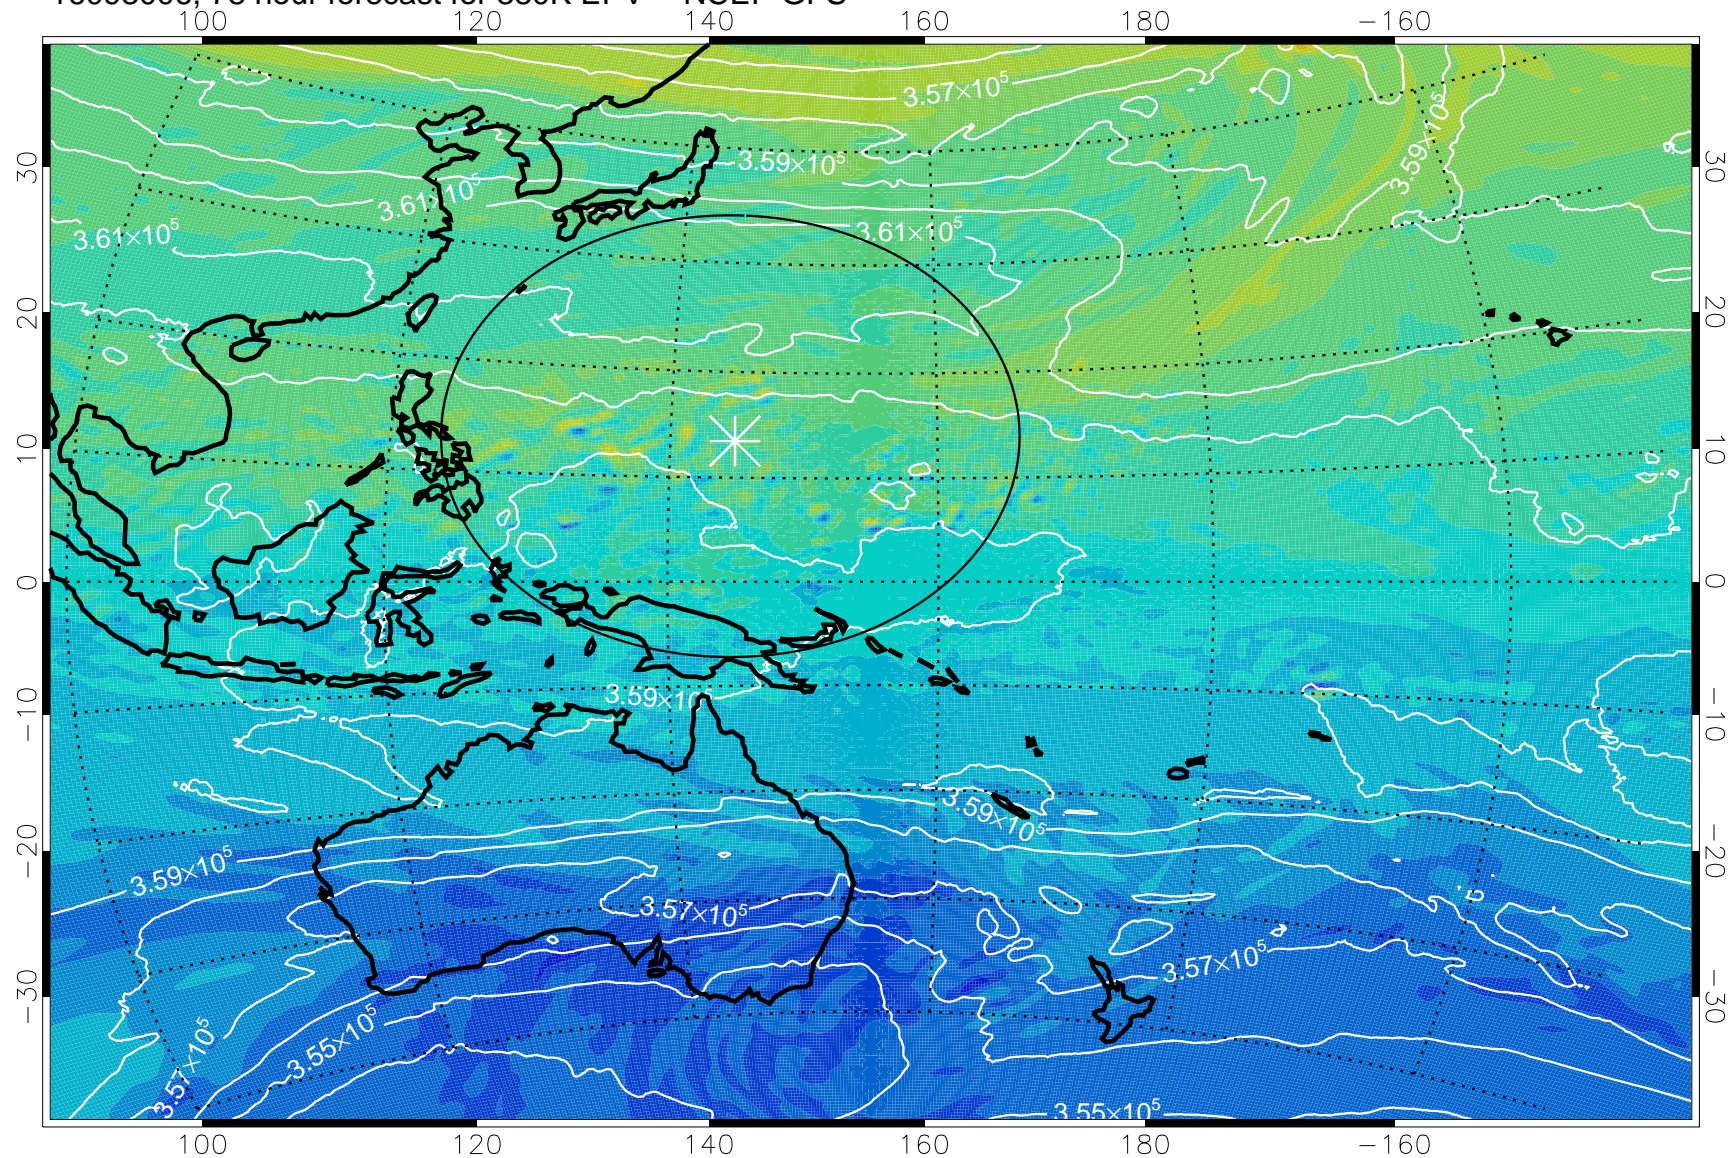

16092906, 54 hour forecast for 380K EPV -- NCEP GFS

380K Montgomery Streamfunction, white

Range ring of 2304 km

16092912, 60 hour forecast for 380K EPV -- NCEP GFS

380K Montgomery Streamfunction, white

Range ring of 2304 km

16092918, 66 hour forecast for 380K EPV -- NCEP GFS

380K Montgomery Streamfunction, white

Range ring of 2304 km

16093000, 72 hour forecast for 380K EPV -- NCEP GFS

380K Montgomery Streamfunction, white

Range ring of 2304 km

16093006, 78 hour forecast for 380K EPV -- NCEP GFS

380K Montgomery Streamfunction, white

Range ring of 2304 km

16093012, 84 hour forecast for 380K EPV -- NCEP GFS

380K Montgomery Streamfunction, white

Range ring of 2304 km

16093018, 90 hour forecast for 380K EPV -- NCEP GFS

380K Montgomery Streamfunction, white

Range ring of 2304 km

16100100, 96 hour forecast for 380K EPV -- NCEP GFS

380K Montgomery Streamfunction, white

Range ring of 2304 km