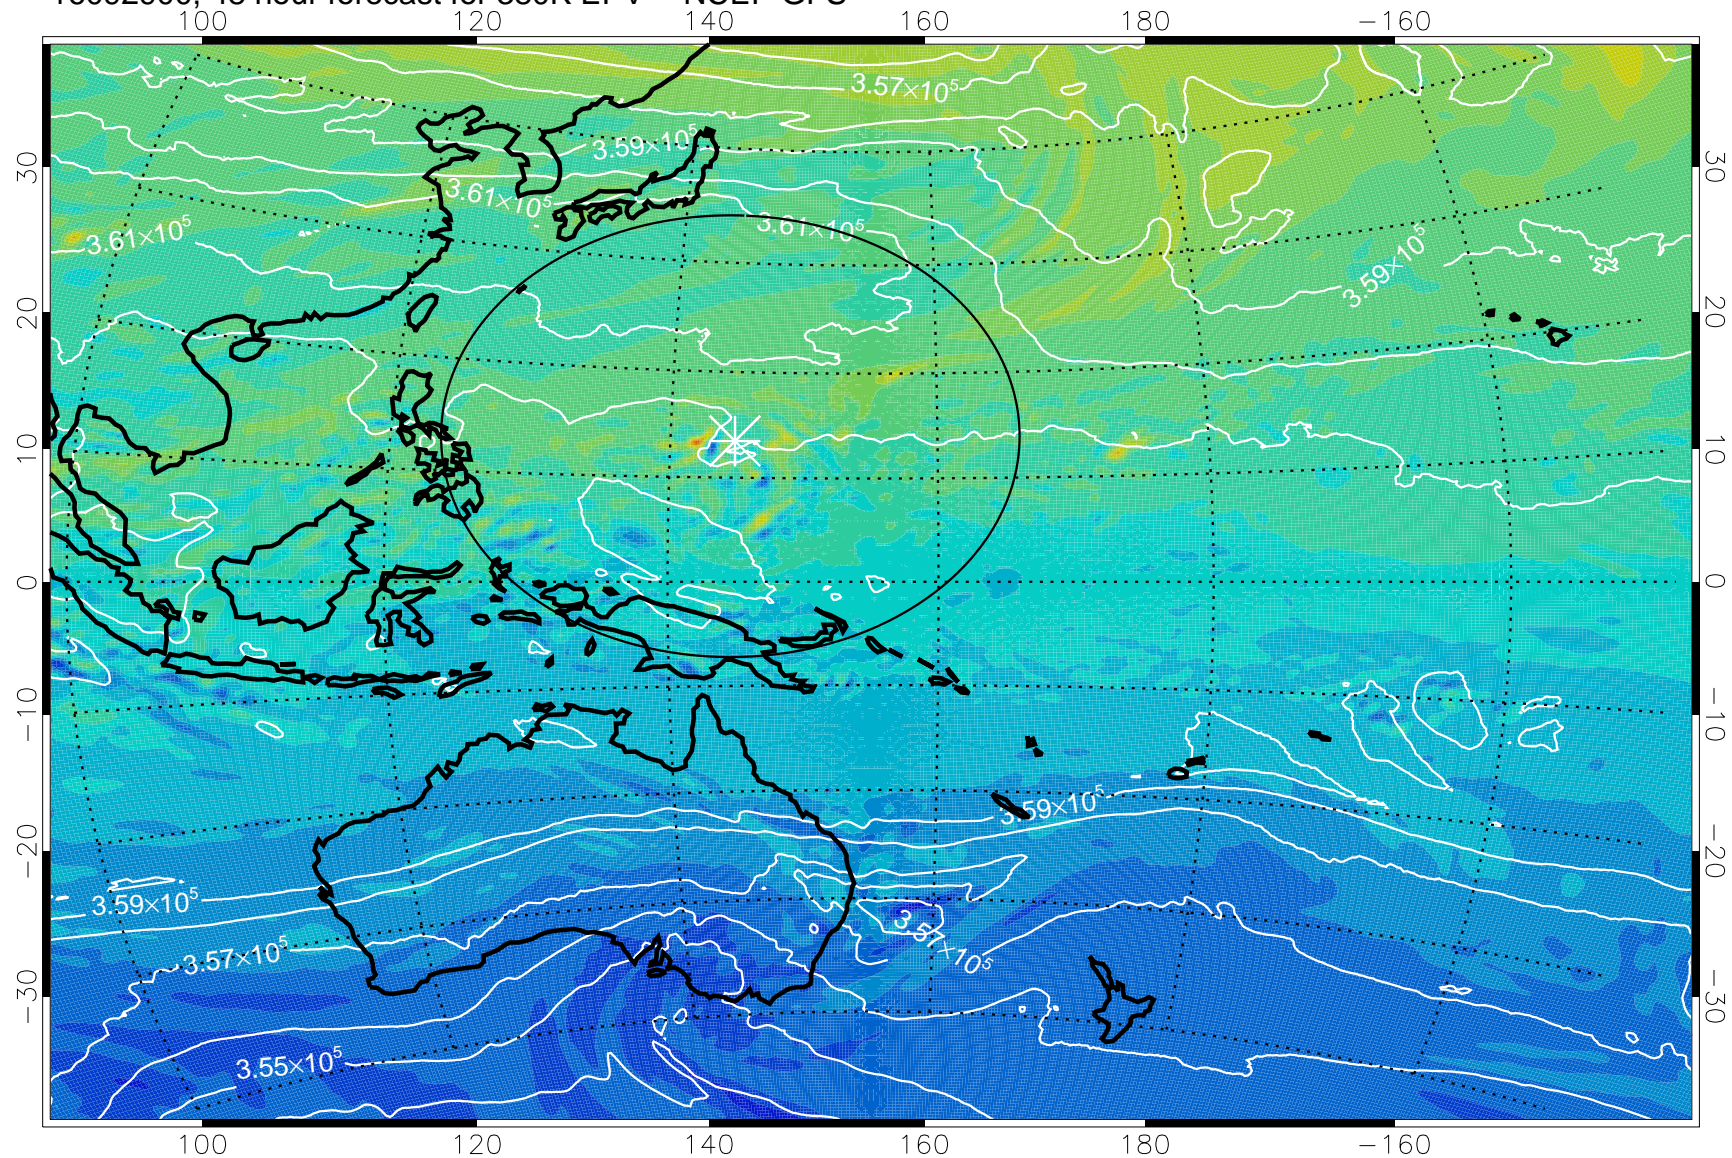

16092818, 42 hour forecast for 380K EPV -- NCEP GFS

380K Montgomery Streamfunction, white

Range ring of 2304 km

16092900, 48 hour forecast for 380K EPV -- NCEP GFS

380K Montgomery Streamfunction, white

Range ring of 2304 km

16092906, 54 hour forecast for 380K EPV -- NCEP GFS

380K Montgomery Streamfunction, white

Range ring of 2304 km

16092912, 60 hour forecast for 380K EPV -- NCEP GFS

380K Montgomery Streamfunction, white

Range ring of 2304 km

16092918, 66 hour forecast for 380K EPV -- NCEP GFS

380K Montgomery Streamfunction, white

Range ring of 2304 km

16093000, 72 hour forecast for 380K EPV -- NCEP GFS

380K Montgomery Streamfunction, white

Range ring of 2304 km

16093006, 78 hour forecast for 380K EPV -- NCEP GFS

380K Montgomery Streamfunction, white

Range ring of 2304 km

16093012, 84 hour forecast for 380K EPV -- NCEP GFS

380K Montgomery Streamfunction, white

Range ring of 2304 km