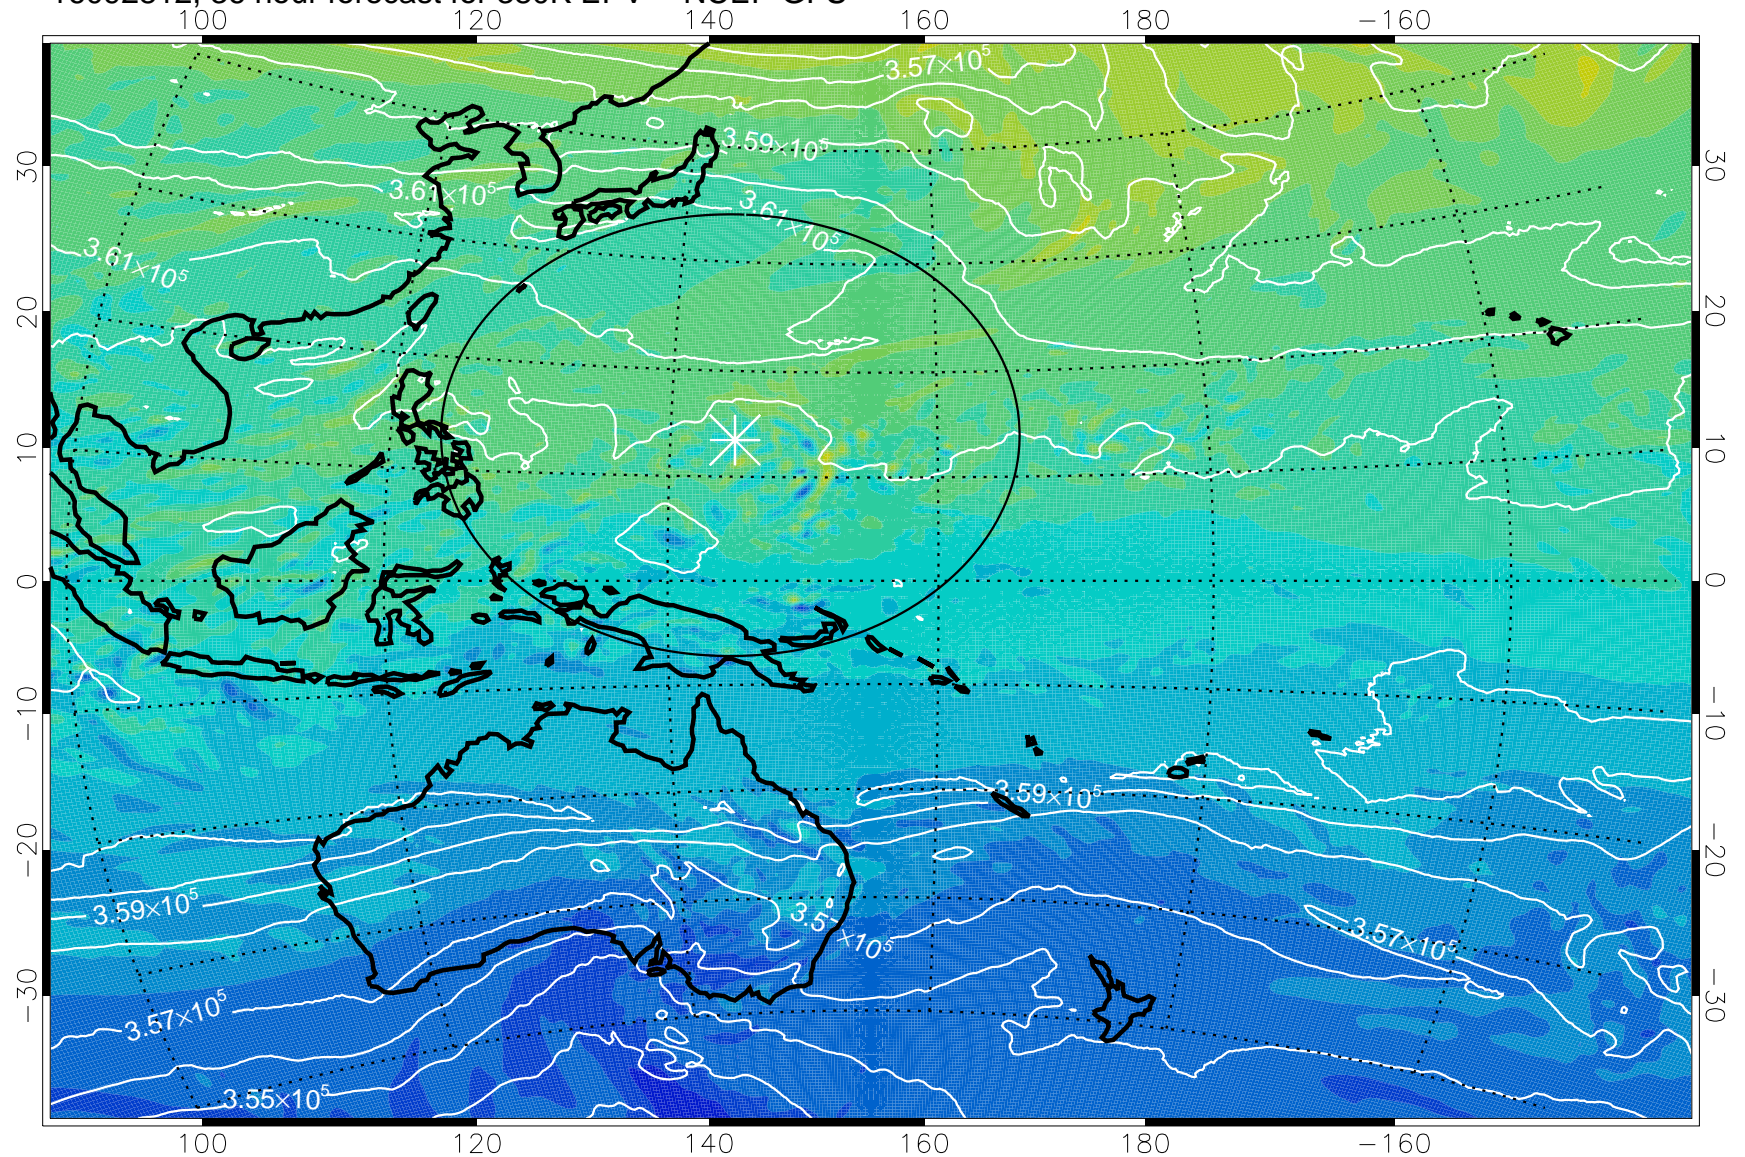

16092806, 30 hour forecast for 380K EPV -- NCEP GFS

380K Montgomery Streamfunction, white

Range ring of 2304 km

16092812, 36 hour forecast for 380K EPV -- NCEP GFS

380K Montgomery Streamfunction, white

Range ring of 2304 km

16092818, 42 hour forecast for 380K EPV -- NCEP GFS

380K Montgomery Streamfunction, white

Range ring of 2304 km

16092900, 48 hour forecast for 380K EPV -- NCEP GFS

380K Montgomery Streamfunction, white

Range ring of 2304 km

16092906, 54 hour forecast for 380K EPV -- NCEP GFS

380K Montgomery Streamfunction, white

Range ring of 2304 km

16092912, 60 hour forecast for 380K EPV -- NCEP GFS

380K Montgomery Streamfunction, white

Range ring of 2304 km

16092918, 66 hour forecast for 380K EPV -- NCEP GFS

380K Montgomery Streamfunction, white

Range ring of 2304 km

16093000, 72 hour forecast for 380K EPV -- NCEP GFS

380K Montgomery Streamfunction, white

Range ring of 2304 km