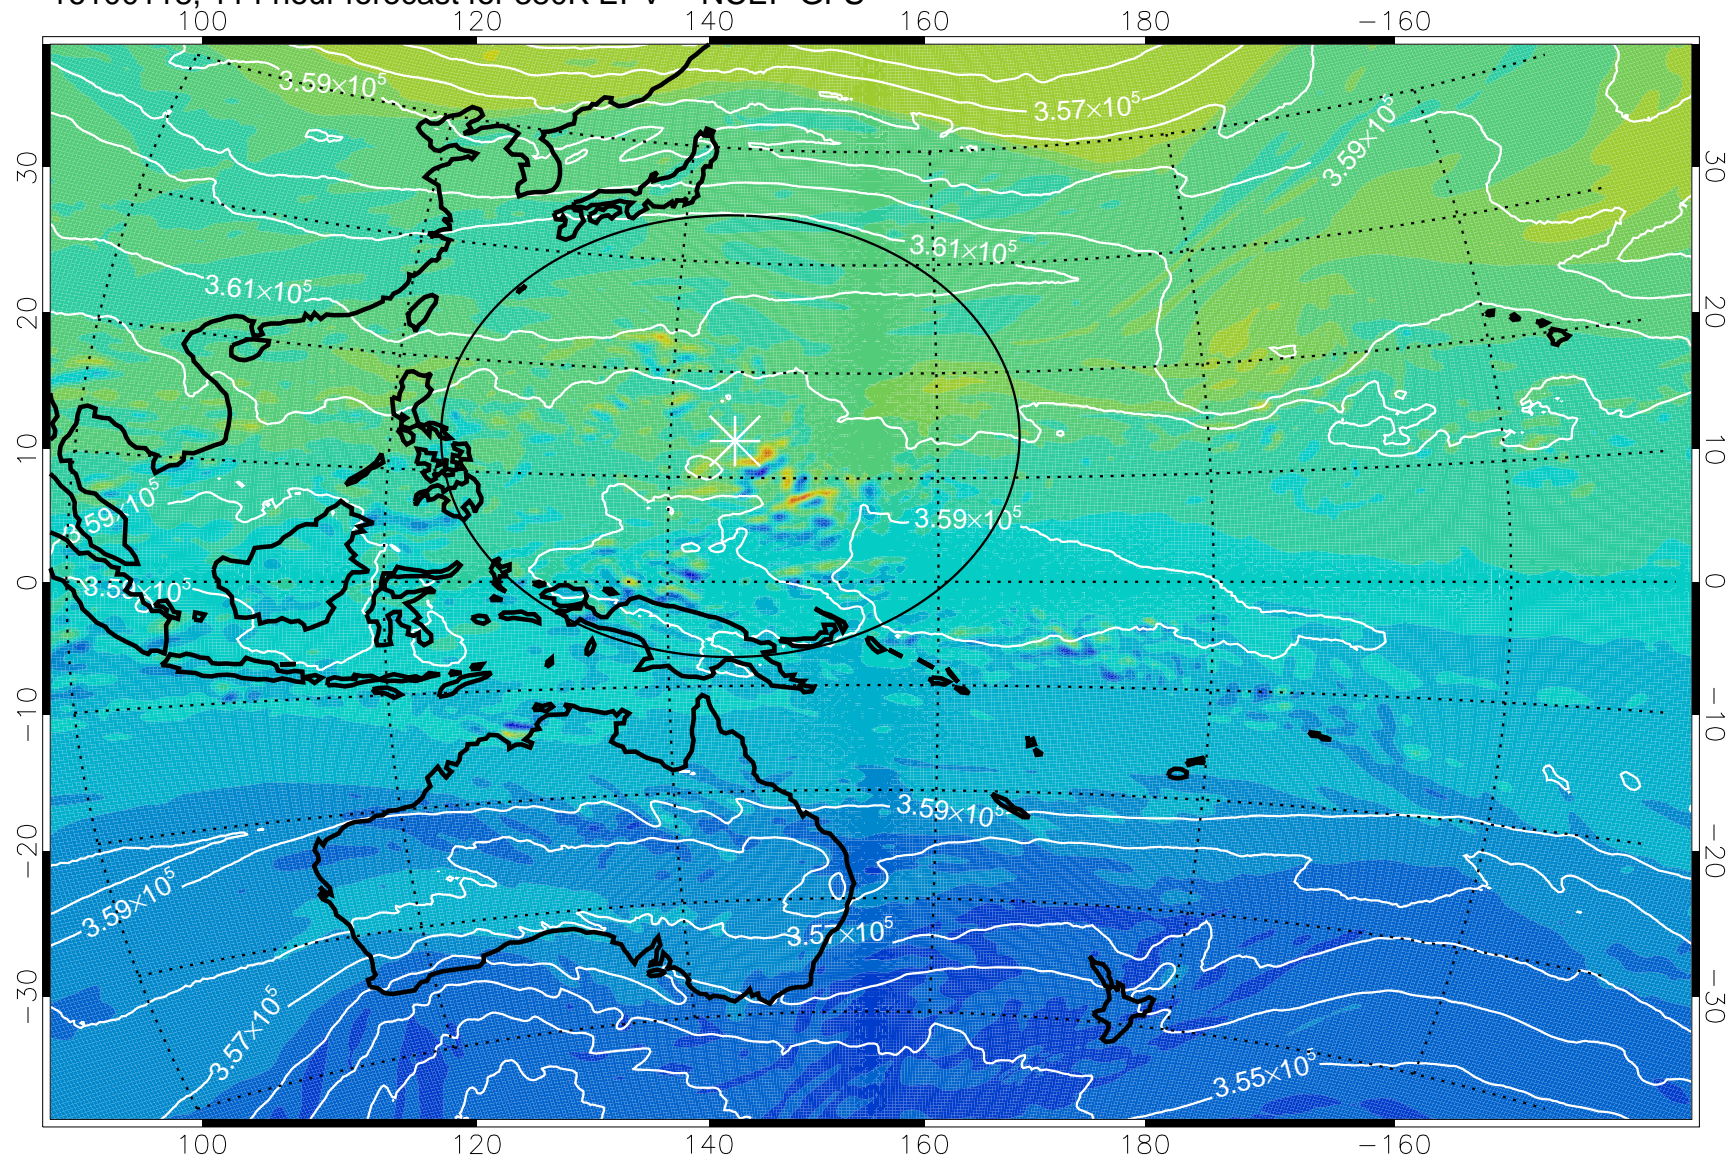

16093018, 90 hour forecast for 380K EPV -- NCEP GFS

380K Montgomery Streamfunction, white

Range ring of 2304 km

16100100, 96 hour forecast for 380K EPV -- NCEP GFS

380K Montgomery Streamfunction, white

Range ring of 2304 km

16100106, 102 hour forecast for 380K EPV -- NCEP GFS

380K Montgomery Streamfunction, white

Range ring of 2304 km

16100112, 108 hour forecast for 380K EPV -- NCEP GFS

380K Montgomery Streamfunction, white

Range ring of 2304 km

16100118, 114 hour forecast for 380K EPV -- NCEP GFS

380K Montgomery Streamfunction, white

Range ring of 2304 km

16100200, 120 hour forecast for 380K EPV -- NCEP GFS

380K Montgomery Streamfunction, white

Range ring of 2304 km