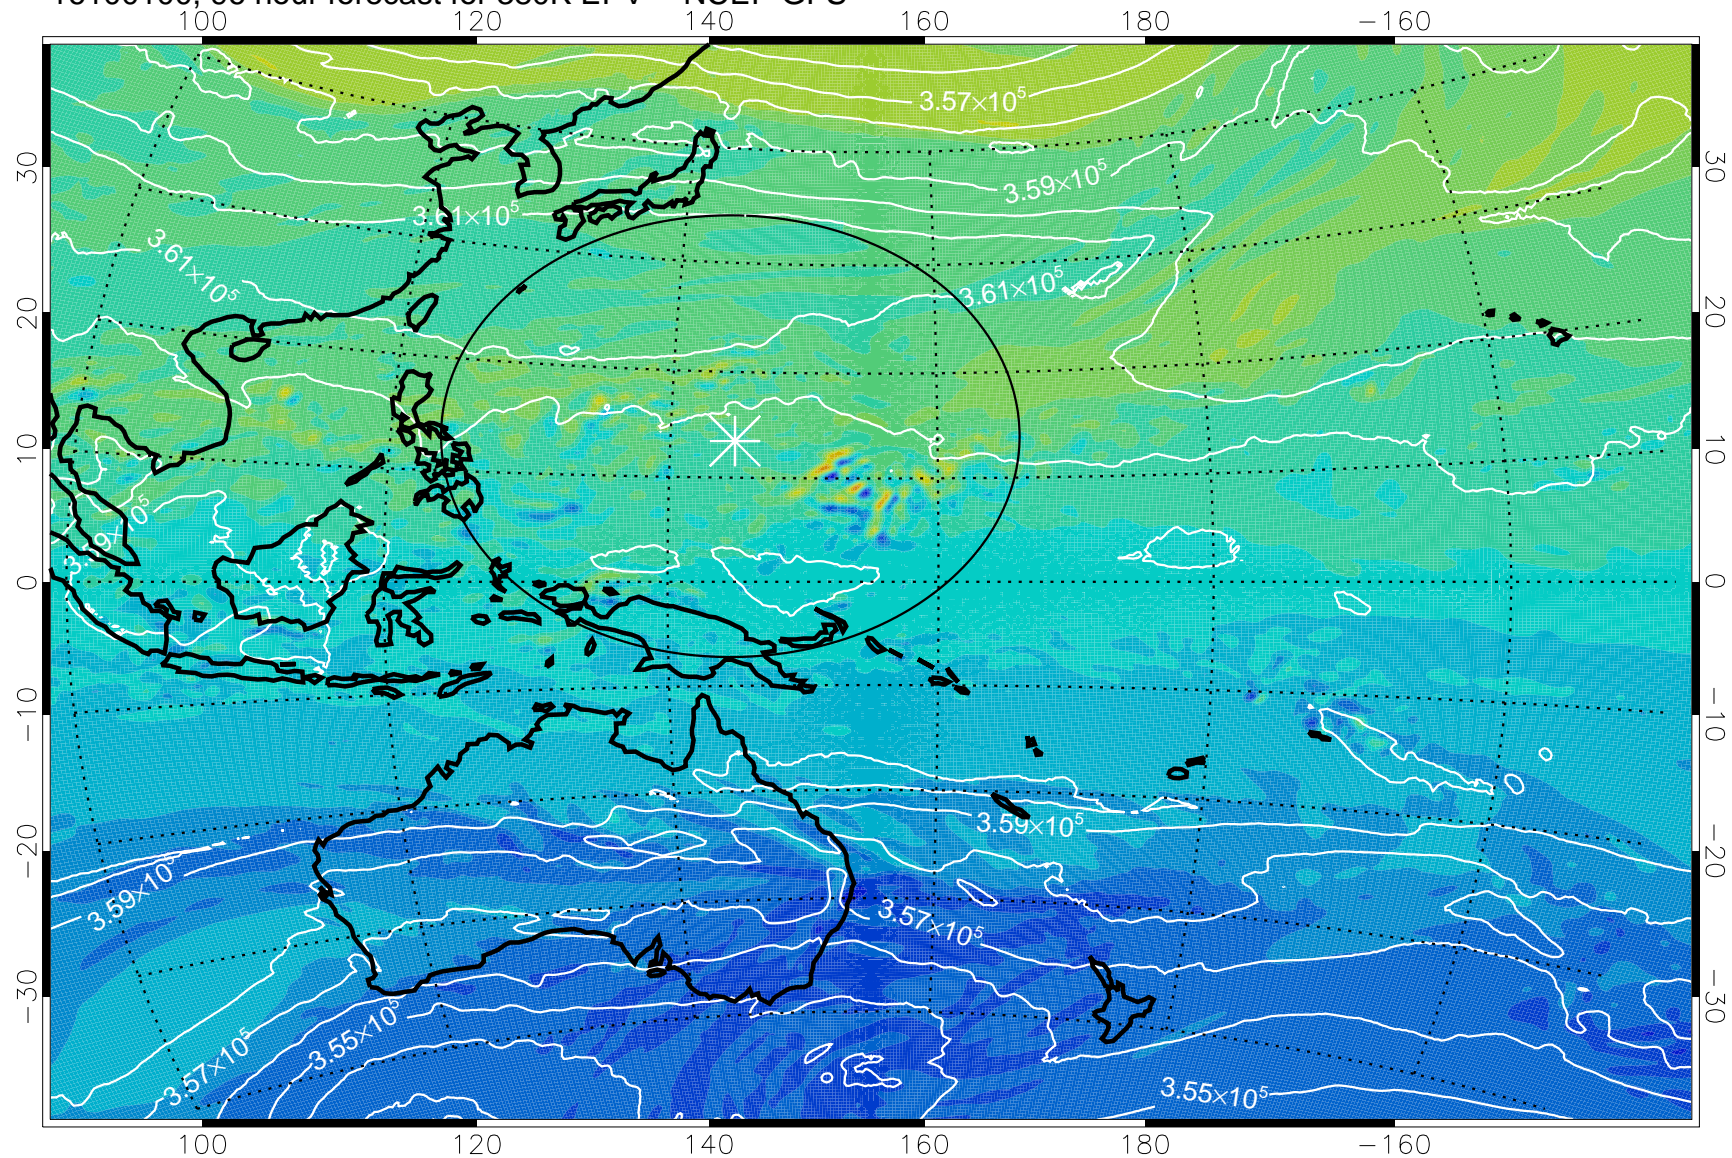

16093006, 78 hour forecast for 380K EPV -- NCEP GFS

380K Montgomery Streamfunction, white

Range ring of 2304 km

16093012, 84 hour forecast for 380K EPV -- NCEP GFS

380K Montgomery Streamfunction, white

Range ring of 2304 km

16093018, 90 hour forecast for 380K EPV -- NCEP GFS

380K Montgomery Streamfunction, white

Range ring of 2304 km

16100100, 96 hour forecast for 380K EPV -- NCEP GFS

380K Montgomery Streamfunction, white

Range ring of 2304 km

16100106, 102 hour forecast for 380K EPV -- NCEP GFS

380K Montgomery Streamfunction, white

Range ring of 2304 km

16100112, 108 hour forecast for 380K EPV -- NCEP GFS

380K Montgomery Streamfunction, white

Range ring of 2304 km

16100118, 114 hour forecast for 380K EPV -- NCEP GFS

380K Montgomery Streamfunction, white

Range ring of 2304 km

16100200, 120 hour forecast for 380K EPV -- NCEP GFS

380K Montgomery Streamfunction, white

Range ring of 2304 km