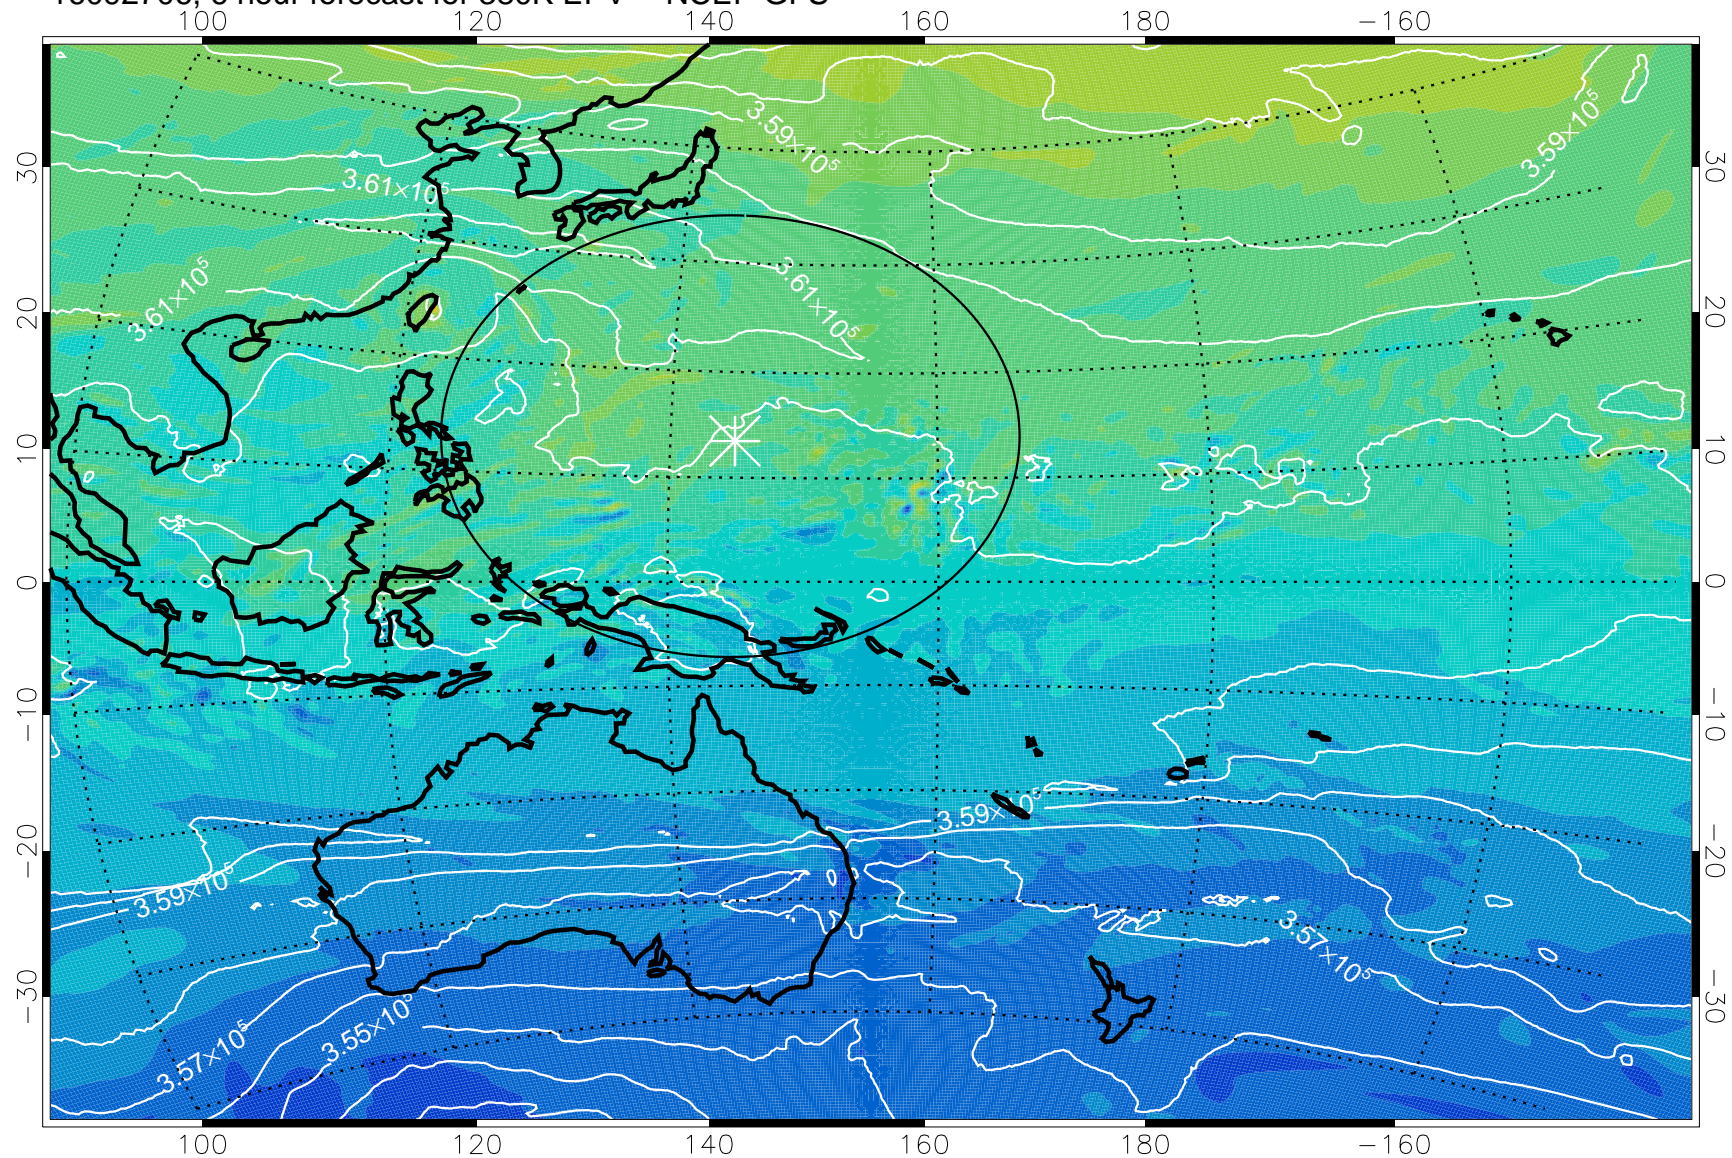

16092706, 6 hour forecast for 380K EPV -- NCEP GFS

380K Montgomery Streamfunction, white

Range ring of 2304 km

16092712, 12 hour forecast for 380K EPV -- NCEP GFS

380K Montgomery Streamfunction, white

Range ring of 2304 km

16092718, 18 hour forecast for 380K EPV -- NCEP GFS

380K Montgomery Streamfunction, white

Range ring of 2304 km

16092800, 24 hour forecast for 380K EPV -- NCEP GFS

380K Montgomery Streamfunction, white

Range ring of 2304 km

16092806, 30 hour forecast for 380K EPV -- NCEP GFS

380K Montgomery Streamfunction, white

Range ring of 2304 km

16092812, 36 hour forecast for 380K EPV -- NCEP GFS

380K Montgomery Streamfunction, white

Range ring of 2304 km

16092818, 42 hour forecast for 380K EPV -- NCEP GFS

380K Montgomery Streamfunction, white

Range ring of 2304 km

16092900, 48 hour forecast for 380K EPV -- NCEP GFS

380K Montgomery Streamfunction, white

Range ring of 2304 km