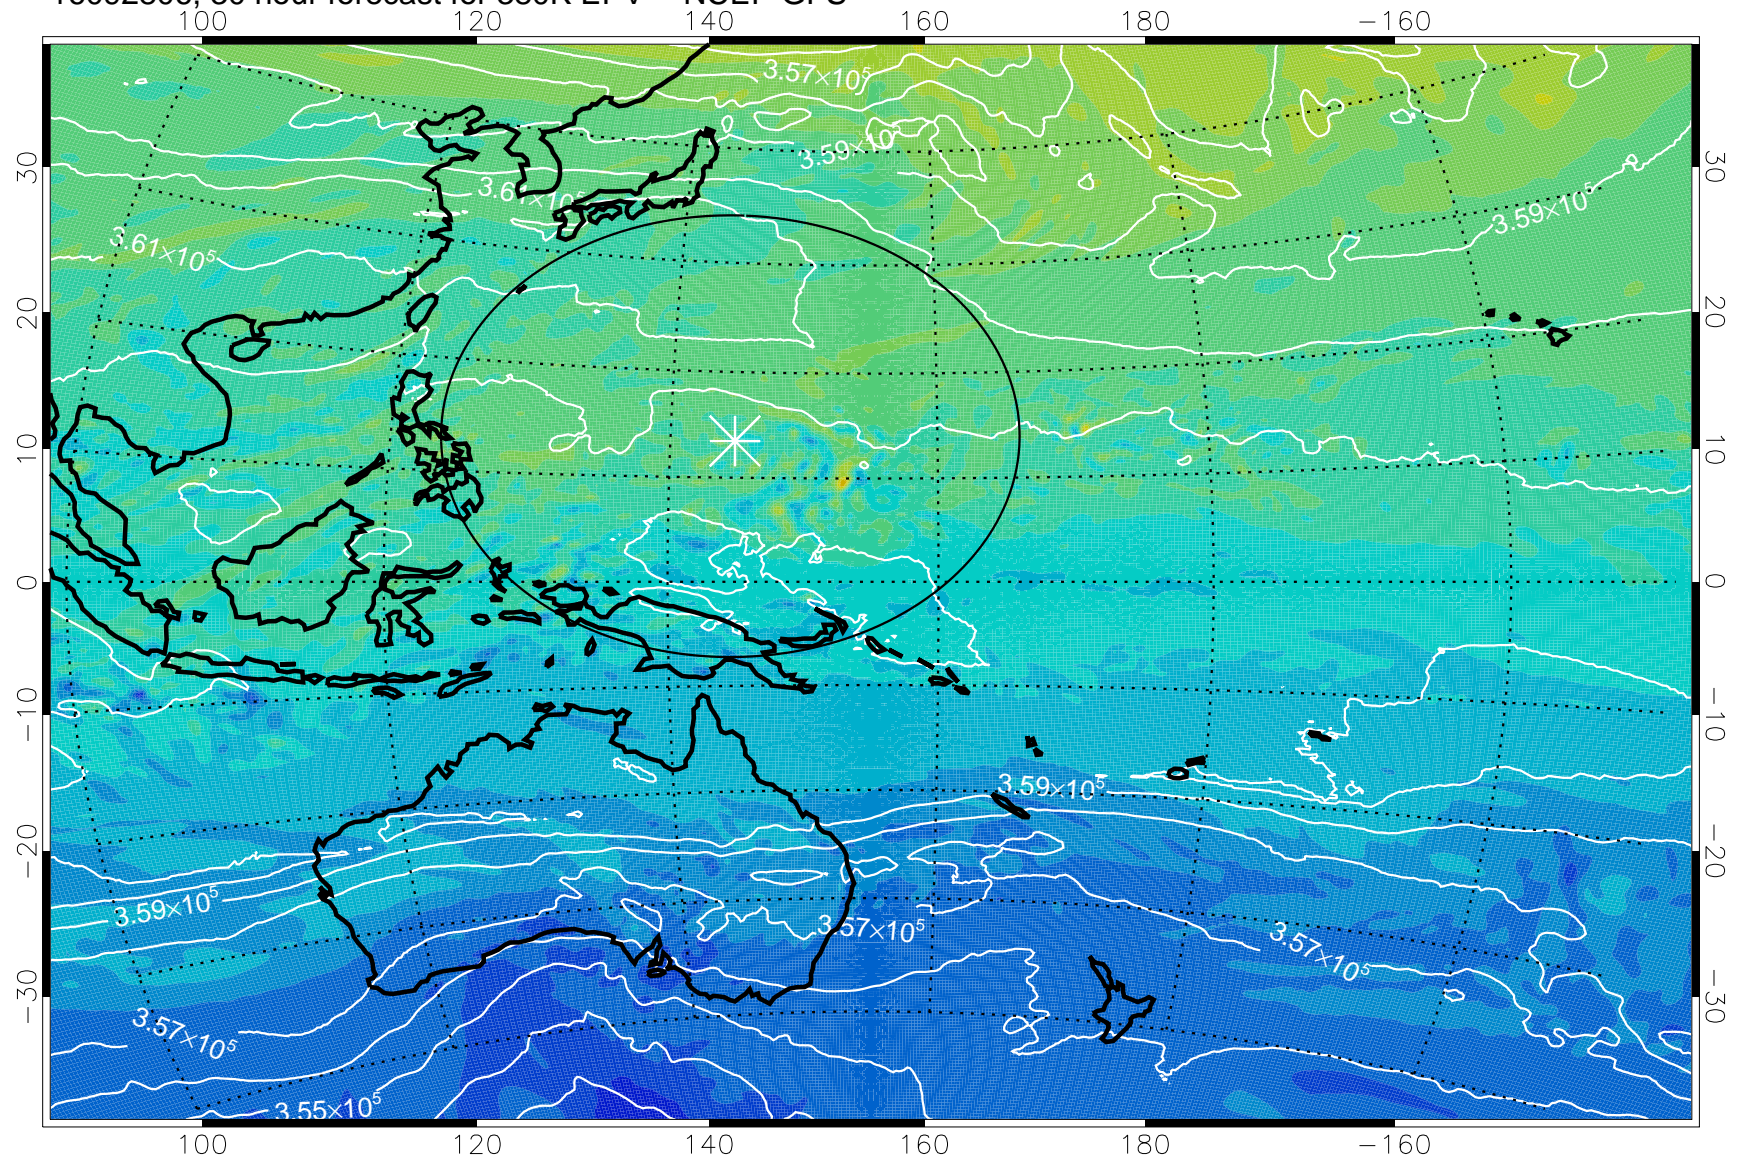

16092718, 18 hour forecast for 380K EPV -- NCEP GFS

380K Montgomery Streamfunction, white

Range ring of 2304 km

16092800, 24 hour forecast for 380K EPV -- NCEP GFS

380K Montgomery Streamfunction, white

Range ring of 2304 km

16092806, 30 hour forecast for 380K EPV -- NCEP GFS

380K Montgomery Streamfunction, white

Range ring of 2304 km

16092812, 36 hour forecast for 380K EPV -- NCEP GFS

380K Montgomery Streamfunction, white

Range ring of 2304 km

16092818, 42 hour forecast for 380K EPV -- NCEP GFS

380K Montgomery Streamfunction, white

Range ring of 2304 km

16092900, 48 hour forecast for 380K EPV -- NCEP GFS

380K Montgomery Streamfunction, white

Range ring of 2304 km

16092906, 54 hour forecast for 380K EPV -- NCEP GFS

380K Montgomery Streamfunction, white

Range ring of 2304 km

16092912, 60 hour forecast for 380K EPV -- NCEP GFS

380K Montgomery Streamfunction, white

Range ring of 2304 km