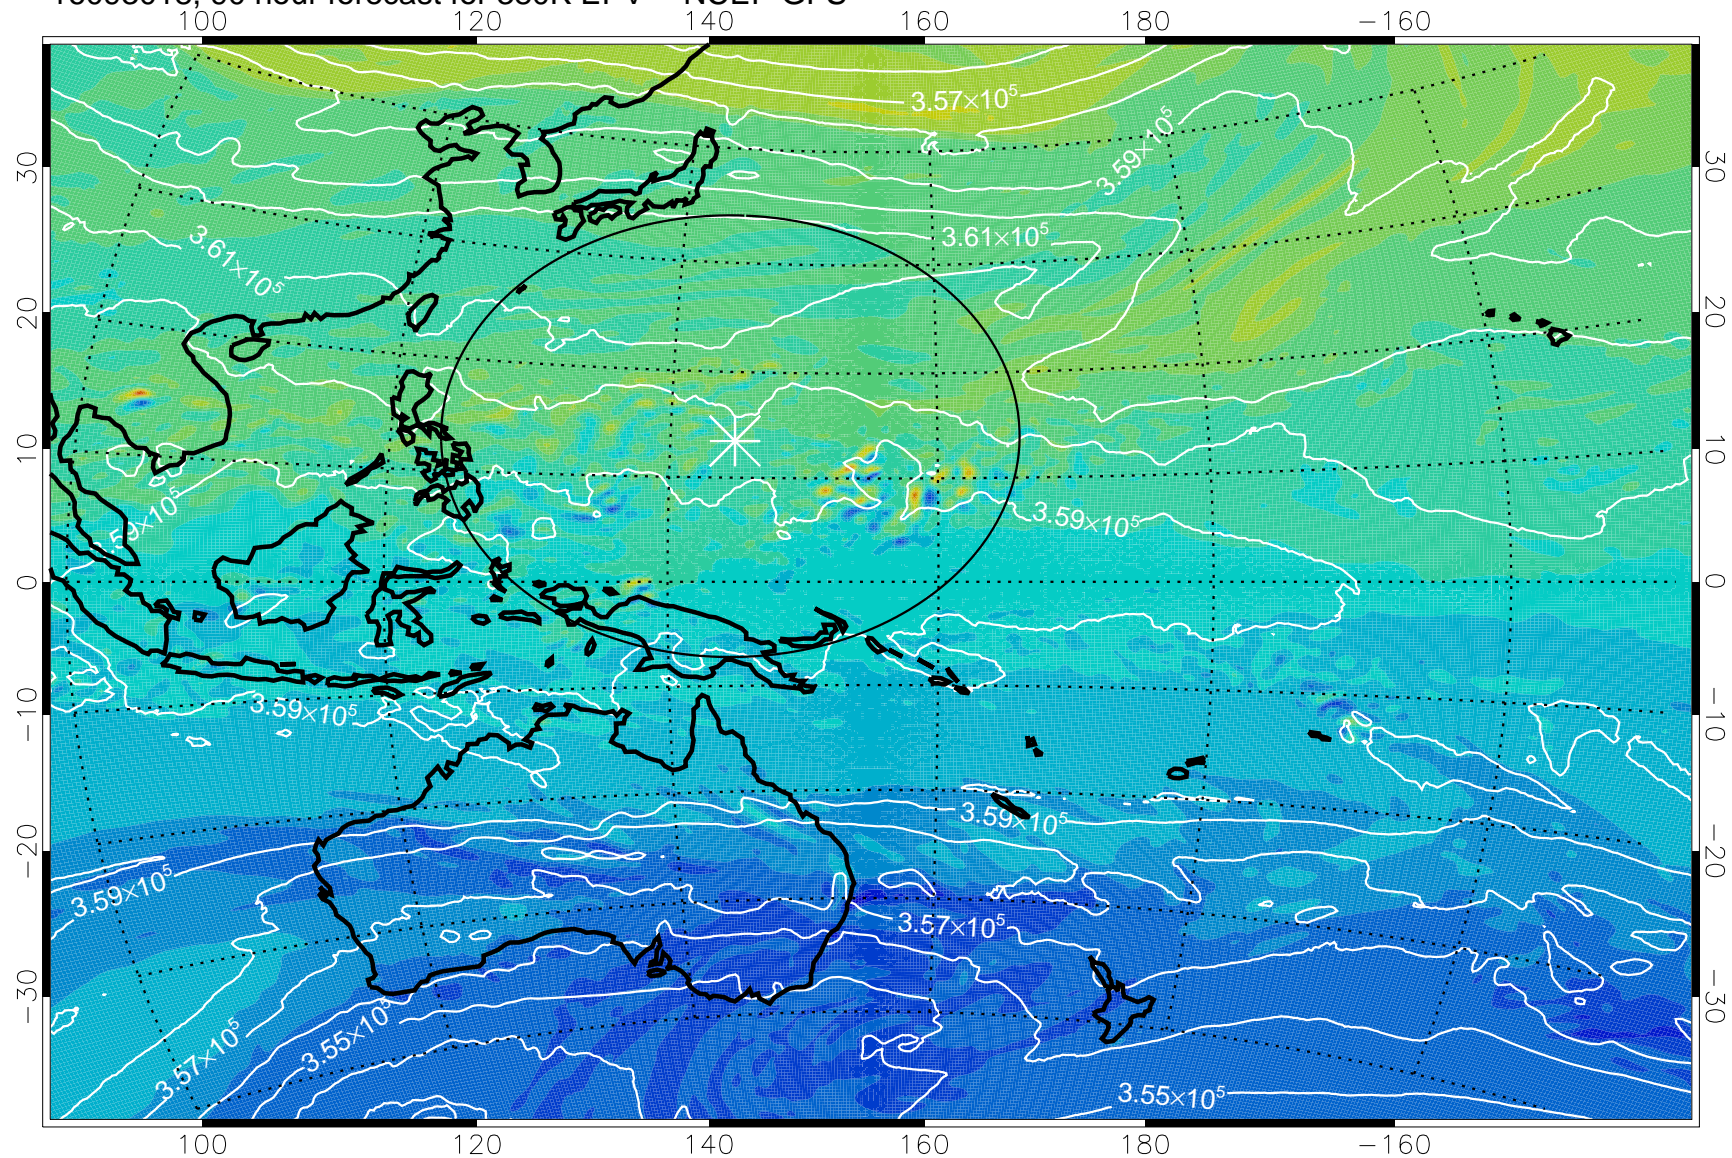

16092918, 66 hour forecast for 380K EPV -- NCEP GFS

380K Montgomery Streamfunction, white

Range ring of 2304 km

16093000, 72 hour forecast for 380K EPV -- NCEP GFS

380K Montgomery Streamfunction, white

Range ring of 2304 km

16093006, 78 hour forecast for 380K EPV -- NCEP GFS

380K Montgomery Streamfunction, white

Range ring of 2304 km

16093012, 84 hour forecast for 380K EPV -- NCEP GFS

380K Montgomery Streamfunction, white

Range ring of 2304 km

16093018, 90 hour forecast for 380K EPV -- NCEP GFS

380K Montgomery Streamfunction, white

Range ring of 2304 km

16100100, 96 hour forecast for 380K EPV -- NCEP GFS

380K Montgomery Streamfunction, white

Range ring of 2304 km

16100106, 102 hour forecast for 380K EPV -- NCEP GFS

380K Montgomery Streamfunction, white

Range ring of 2304 km

16100112, 108 hour forecast for 380K EPV -- NCEP GFS

380K Montgomery Streamfunction, white

Range ring of 2304 km