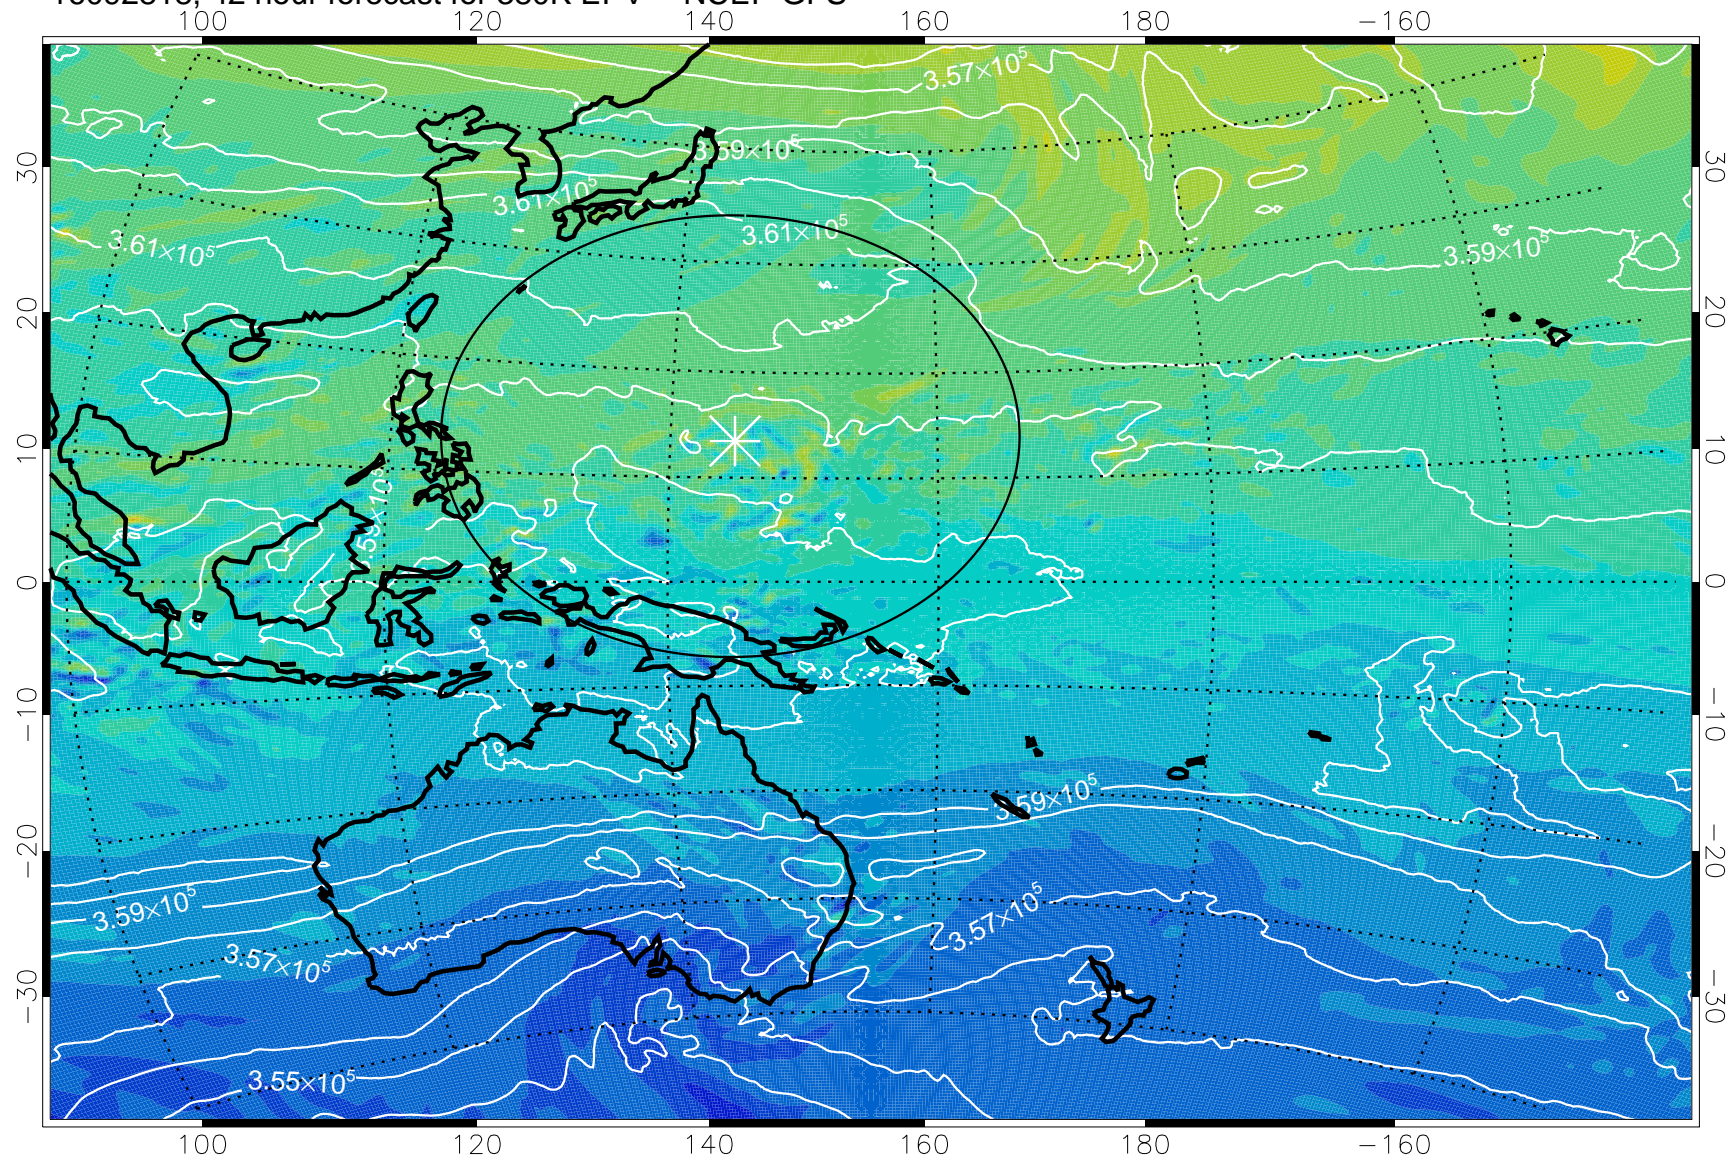

16092806, 30 hour forecast for 380K EPV -- NCEP GFS

380K Montgomery Streamfunction, white

Range ring of 2304 km

16092812, 36 hour forecast for 380K EPV -- NCEP GFS

380K Montgomery Streamfunction, white

Range ring of 2304 km

16092818, 42 hour forecast for 380K EPV -- NCEP GFS

380K Montgomery Streamfunction, white

Range ring of 2304 km

16092900, 48 hour forecast for 380K EPV -- NCEP GFS

380K Montgomery Streamfunction, white

Range ring of 2304 km

16092906, 54 hour forecast for 380K EPV -- NCEP GFS

380K Montgomery Streamfunction, white

Range ring of 2304 km

16092912, 60 hour forecast for 380K EPV -- NCEP GFS

380K Montgomery Streamfunction, white

Range ring of 2304 km

16092918, 66 hour forecast for 380K EPV -- NCEP GFS

380K Montgomery Streamfunction, white

Range ring of 2304 km

16093000, 72 hour forecast for 380K EPV -- NCEP GFS

380K Montgomery Streamfunction, white

Range ring of 2304 km