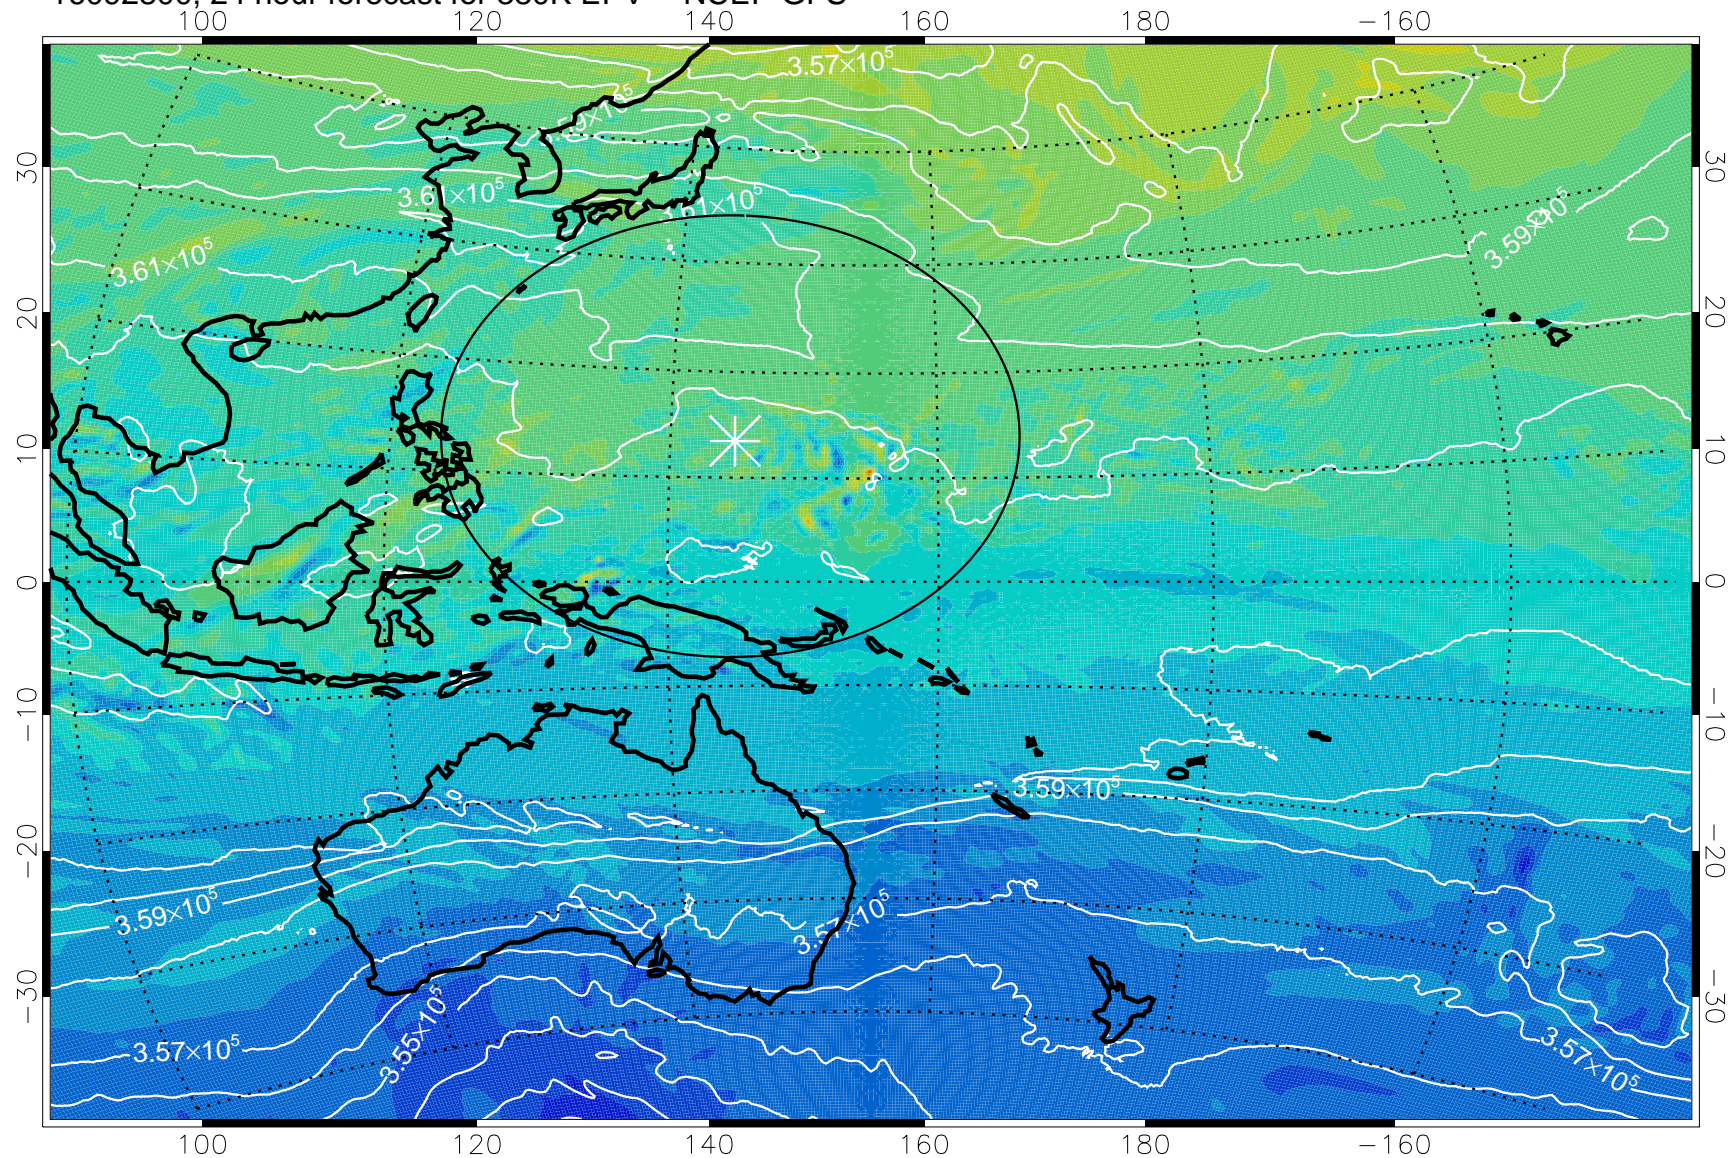

16092718, 18 hour forecast for 380K EPV -- NCEP GFS

380K Montgomery Streamfunction, white

Range ring of 2304 km

16092800, 24 hour forecast for 380K EPV -- NCEP GFS

380K Montgomery Streamfunction, white

Range ring of 2304 km

16092806, 30 hour forecast for 380K EPV -- NCEP GFS

380K Montgomery Streamfunction, white

Range ring of 2304 km

16092812, 36 hour forecast for 380K EPV -- NCEP GFS

380K Montgomery Streamfunction, white

Range ring of 2304 km

16092818, 42 hour forecast for 380K EPV -- NCEP GFS

380K Montgomery Streamfunction, white

Range ring of 2304 km

16092900, 48 hour forecast for 380K EPV -- NCEP GFS

380K Montgomery Streamfunction, white

Range ring of 2304 km

16092906, 54 hour forecast for 380K EPV -- NCEP GFS

380K Montgomery Streamfunction, white

Range ring of 2304 km

16092912, 60 hour forecast for 380K EPV -- NCEP GFS

380K Montgomery Streamfunction, white

Range ring of 2304 km