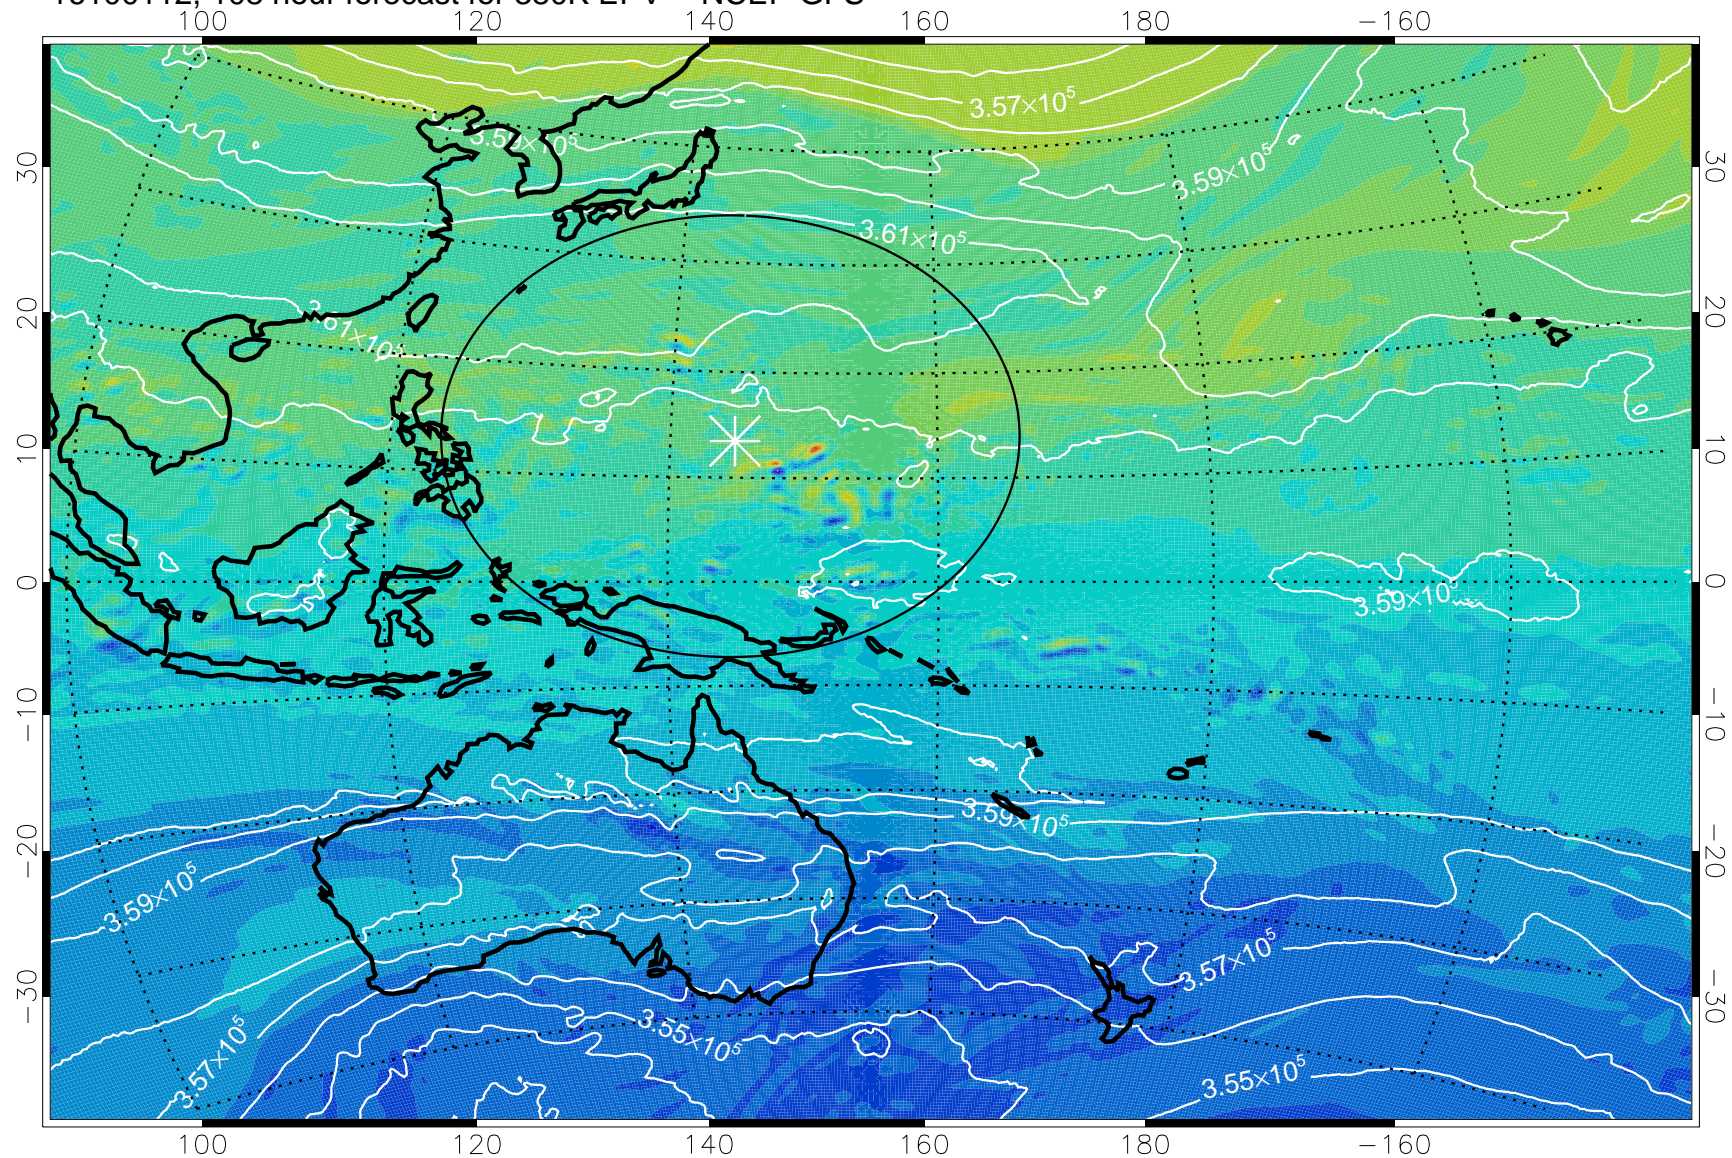

16093018, 90 hour forecast for 380K EPV -- NCEP GFS

380K Montgomery Streamfunction, white

Range ring of 2304 km

16100100, 96 hour forecast for 380K EPV -- NCEP GFS

380K Montgomery Streamfunction, white

Range ring of 2304 km

16100106, 102 hour forecast for 380K EPV -- NCEP GFS

380K Montgomery Streamfunction, white

Range ring of 2304 km

16100112, 108 hour forecast for 380K EPV -- NCEP GFS

380K Montgomery Streamfunction, white

Range ring of 2304 km

16100118, 114 hour forecast for 380K EPV -- NCEP GFS

380K Montgomery Streamfunction, white

Range ring of 2304 km

16100200, 120 hour forecast for 380K EPV -- NCEP GFS

380K Montgomery Streamfunction, white

Range ring of 2304 km