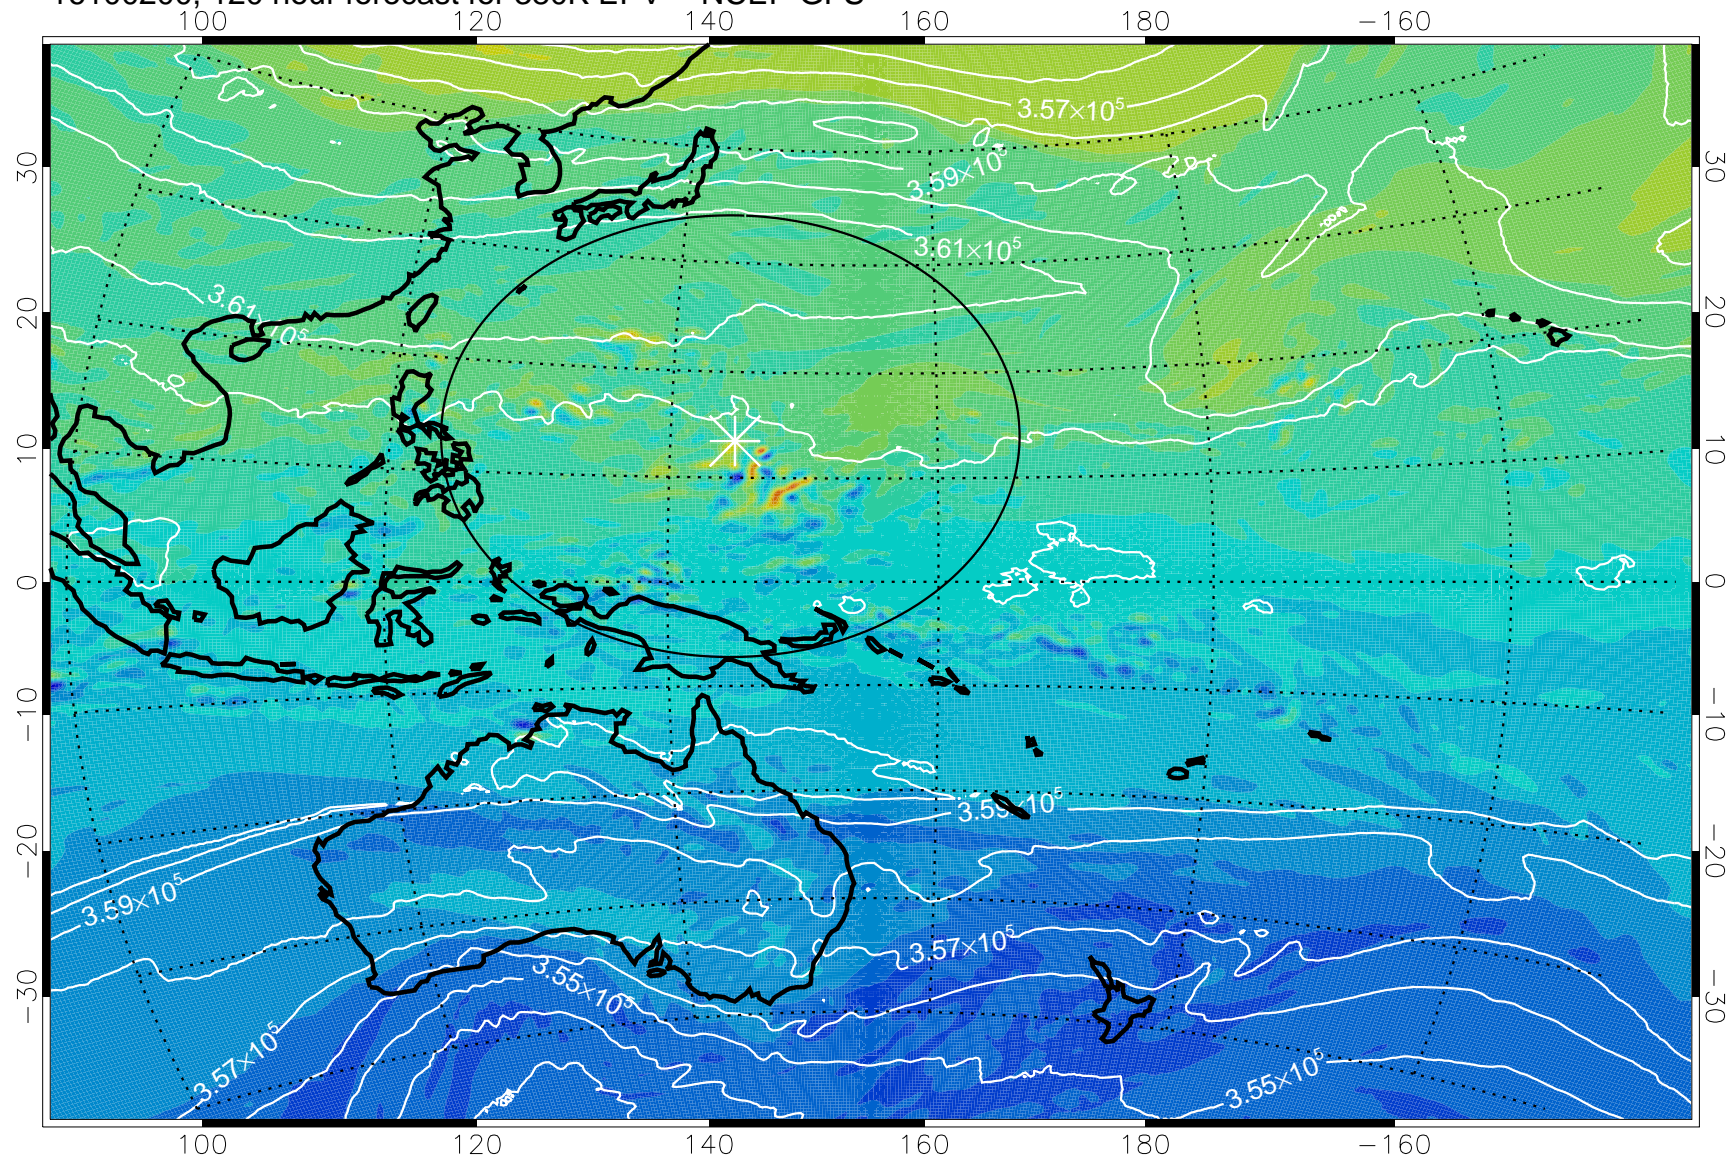

16100106, 102 hour forecast for 380K EPV -- NCEP GFS

380K Montgomery Streamfunction, white

Range ring of 2304 km

16100112, 108 hour forecast for 380K EPV -- NCEP GFS

380K Montgomery Streamfunction, white

Range ring of 2304 km

16100118, 114 hour forecast for 380K EPV -- NCEP GFS

380K Montgomery Streamfunction, white

Range ring of 2304 km

16100200, 120 hour forecast for 380K EPV -- NCEP GFS

380K Montgomery Streamfunction, white

Range ring of 2304 km