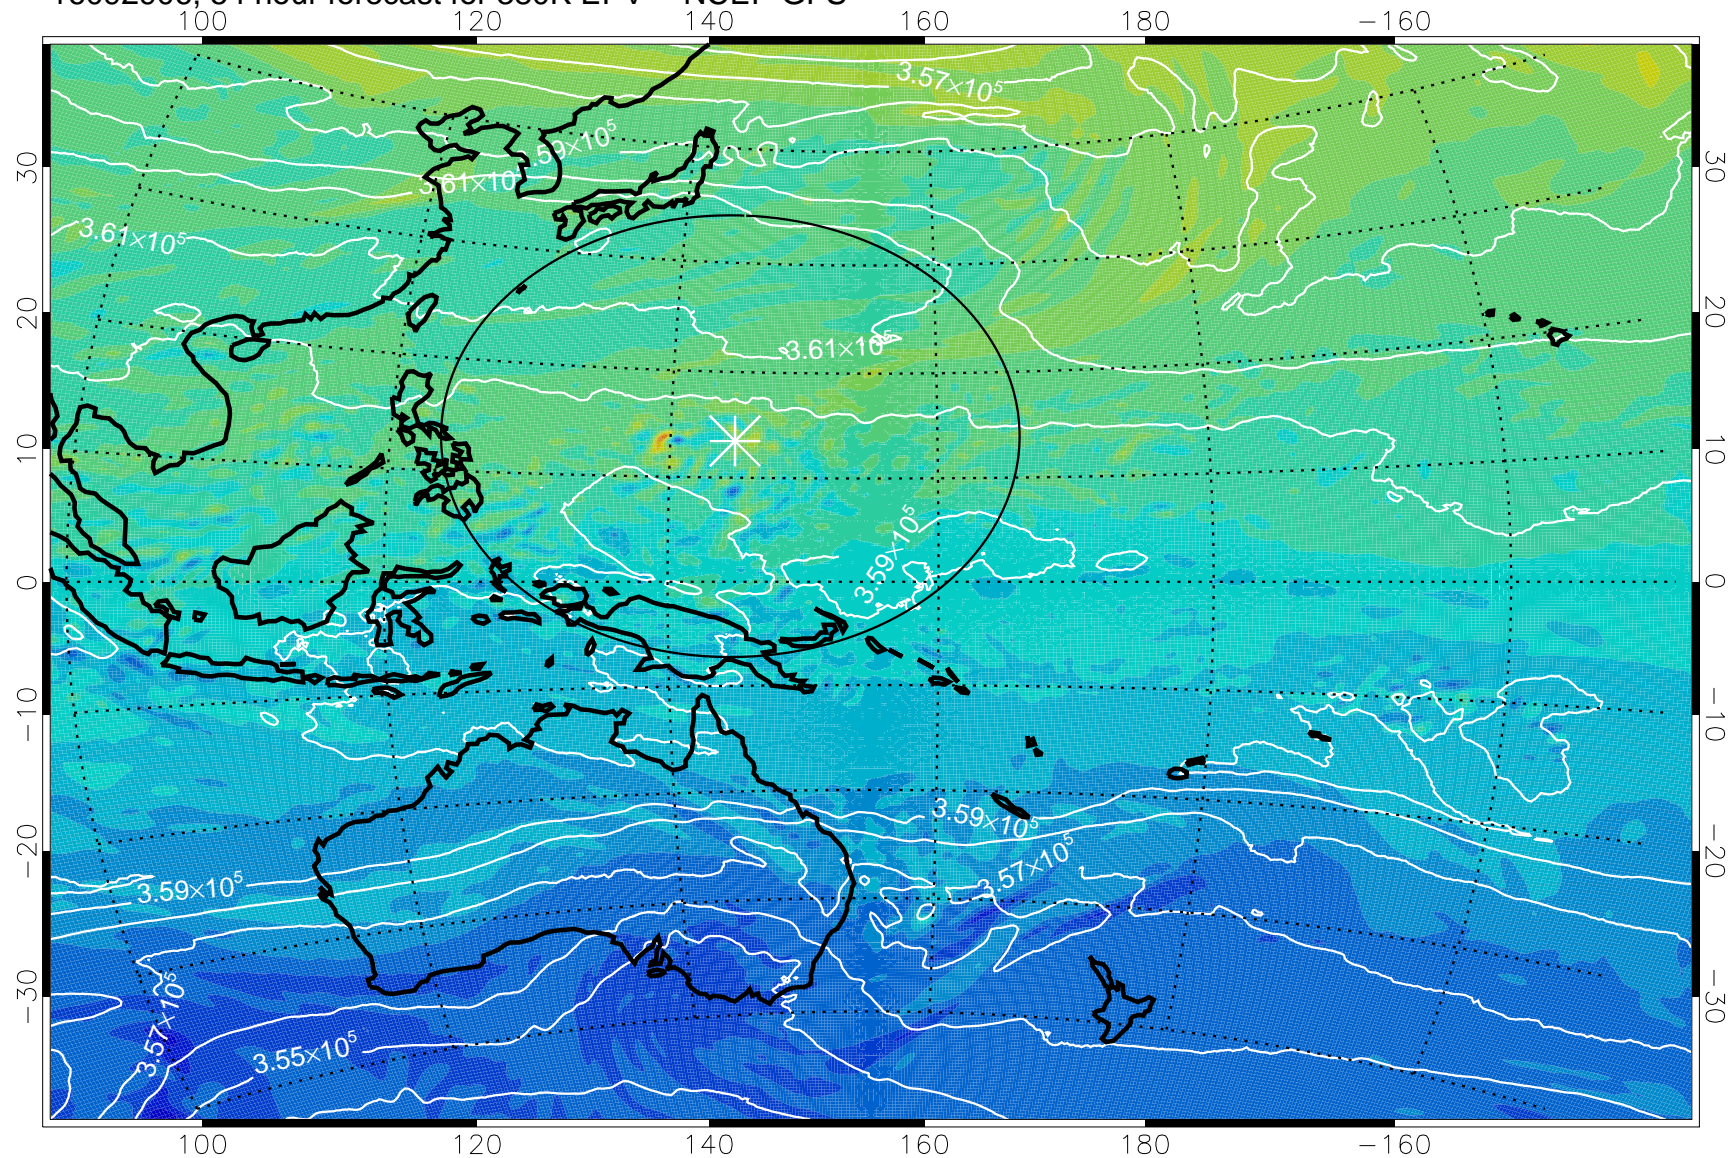

16092818, 42 hour forecast for 380K EPV -- NCEP GFS

380K Montgomery Streamfunction, white

Range ring of 2304 km

16092900, 48 hour forecast for 380K EPV -- NCEP GFS

380K Montgomery Streamfunction, white

Range ring of 2304 km

16092906, 54 hour forecast for 380K EPV -- NCEP GFS

380K Montgomery Streamfunction, white

Range ring of 2304 km

16092912, 60 hour forecast for 380K EPV -- NCEP GFS

380K Montgomery Streamfunction, white

Range ring of 2304 km

16092918, 66 hour forecast for 380K EPV -- NCEP GFS

380K Montgomery Streamfunction, white

Range ring of 2304 km

16093000, 72 hour forecast for 380K EPV -- NCEP GFS

380K Montgomery Streamfunction, white

Range ring of 2304 km

16093006, 78 hour forecast for 380K EPV -- NCEP GFS

380K Montgomery Streamfunction, white

Range ring of 2304 km

16093012, 84 hour forecast for 380K EPV -- NCEP GFS

380K Montgomery Streamfunction, white

Range ring of 2304 km