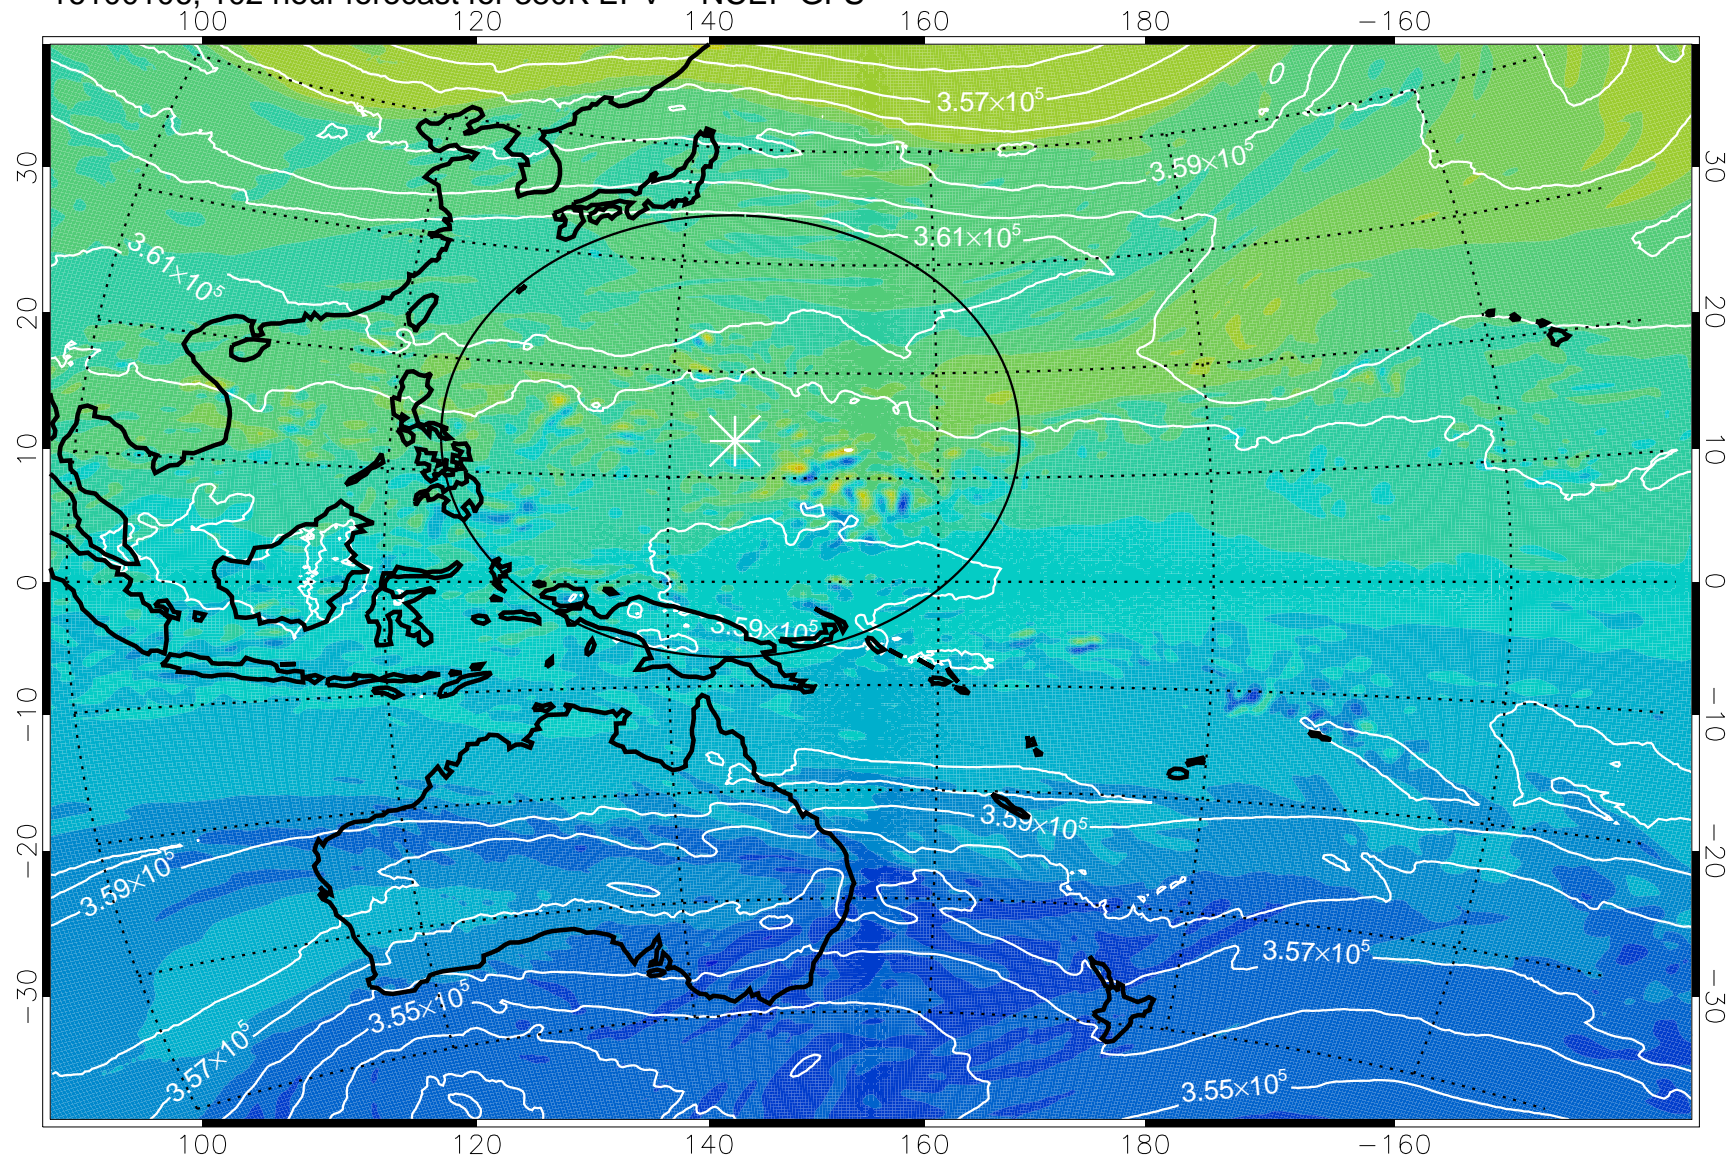

16093006, 78 hour forecast for 380K EPV -- NCEP GFS

380K Montgomery Streamfunction, white

Range ring of 2304 km

16093012, 84 hour forecast for 380K EPV -- NCEP GFS

380K Montgomery Streamfunction, white

Range ring of 2304 km

16093018, 90 hour forecast for 380K EPV -- NCEP GFS

380K Montgomery Streamfunction, white

Range ring of 2304 km

16100100, 96 hour forecast for 380K EPV -- NCEP GFS

380K Montgomery Streamfunction, white

Range ring of 2304 km

16100106, 102 hour forecast for 380K EPV -- NCEP GFS

380K Montgomery Streamfunction, white

Range ring of 2304 km

16100112, 108 hour forecast for 380K EPV -- NCEP GFS

380K Montgomery Streamfunction, white

Range ring of 2304 km

16100118, 114 hour forecast for 380K EPV -- NCEP GFS

380K Montgomery Streamfunction, white

Range ring of 2304 km

16100200, 120 hour forecast for 380K EPV -- NCEP GFS

380K Montgomery Streamfunction, white

Range ring of 2304 km