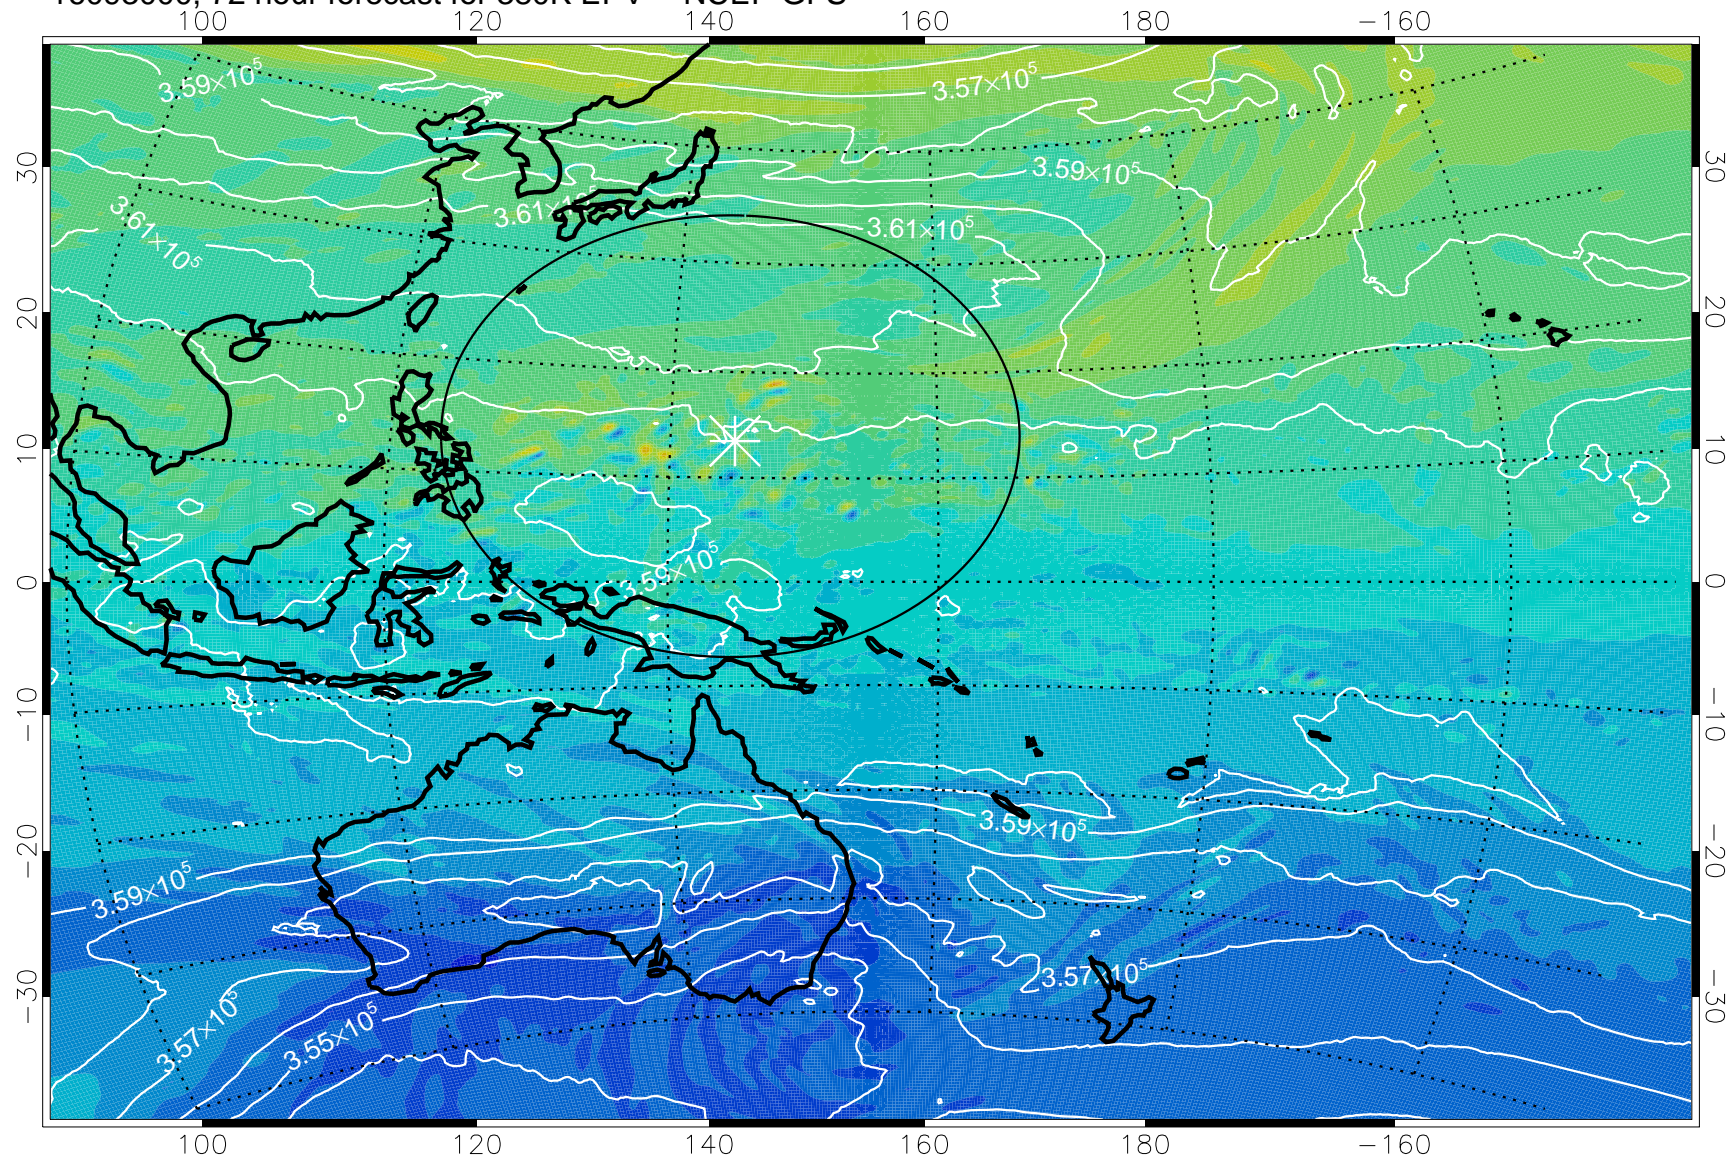

16092906, 54 hour forecast for 380K EPV -- NCEP GFS

380K Montgomery Streamfunction, white

Range ring of 2304 km

16092912, 60 hour forecast for 380K EPV -- NCEP GFS

380K Montgomery Streamfunction, white

Range ring of 2304 km

16092918, 66 hour forecast for 380K EPV -- NCEP GFS

380K Montgomery Streamfunction, white

Range ring of 2304 km

16093000, 72 hour forecast for 380K EPV -- NCEP GFS

380K Montgomery Streamfunction, white

Range ring of 2304 km

16093006, 78 hour forecast for 380K EPV -- NCEP GFS

380K Montgomery Streamfunction, white

Range ring of 2304 km

16093012, 84 hour forecast for 380K EPV -- NCEP GFS

380K Montgomery Streamfunction, white

Range ring of 2304 km

16093018, 90 hour forecast for 380K EPV -- NCEP GFS

380K Montgomery Streamfunction, white

Range ring of 2304 km

16100100, 96 hour forecast for 380K EPV -- NCEP GFS

380K Montgomery Streamfunction, white

Range ring of 2304 km