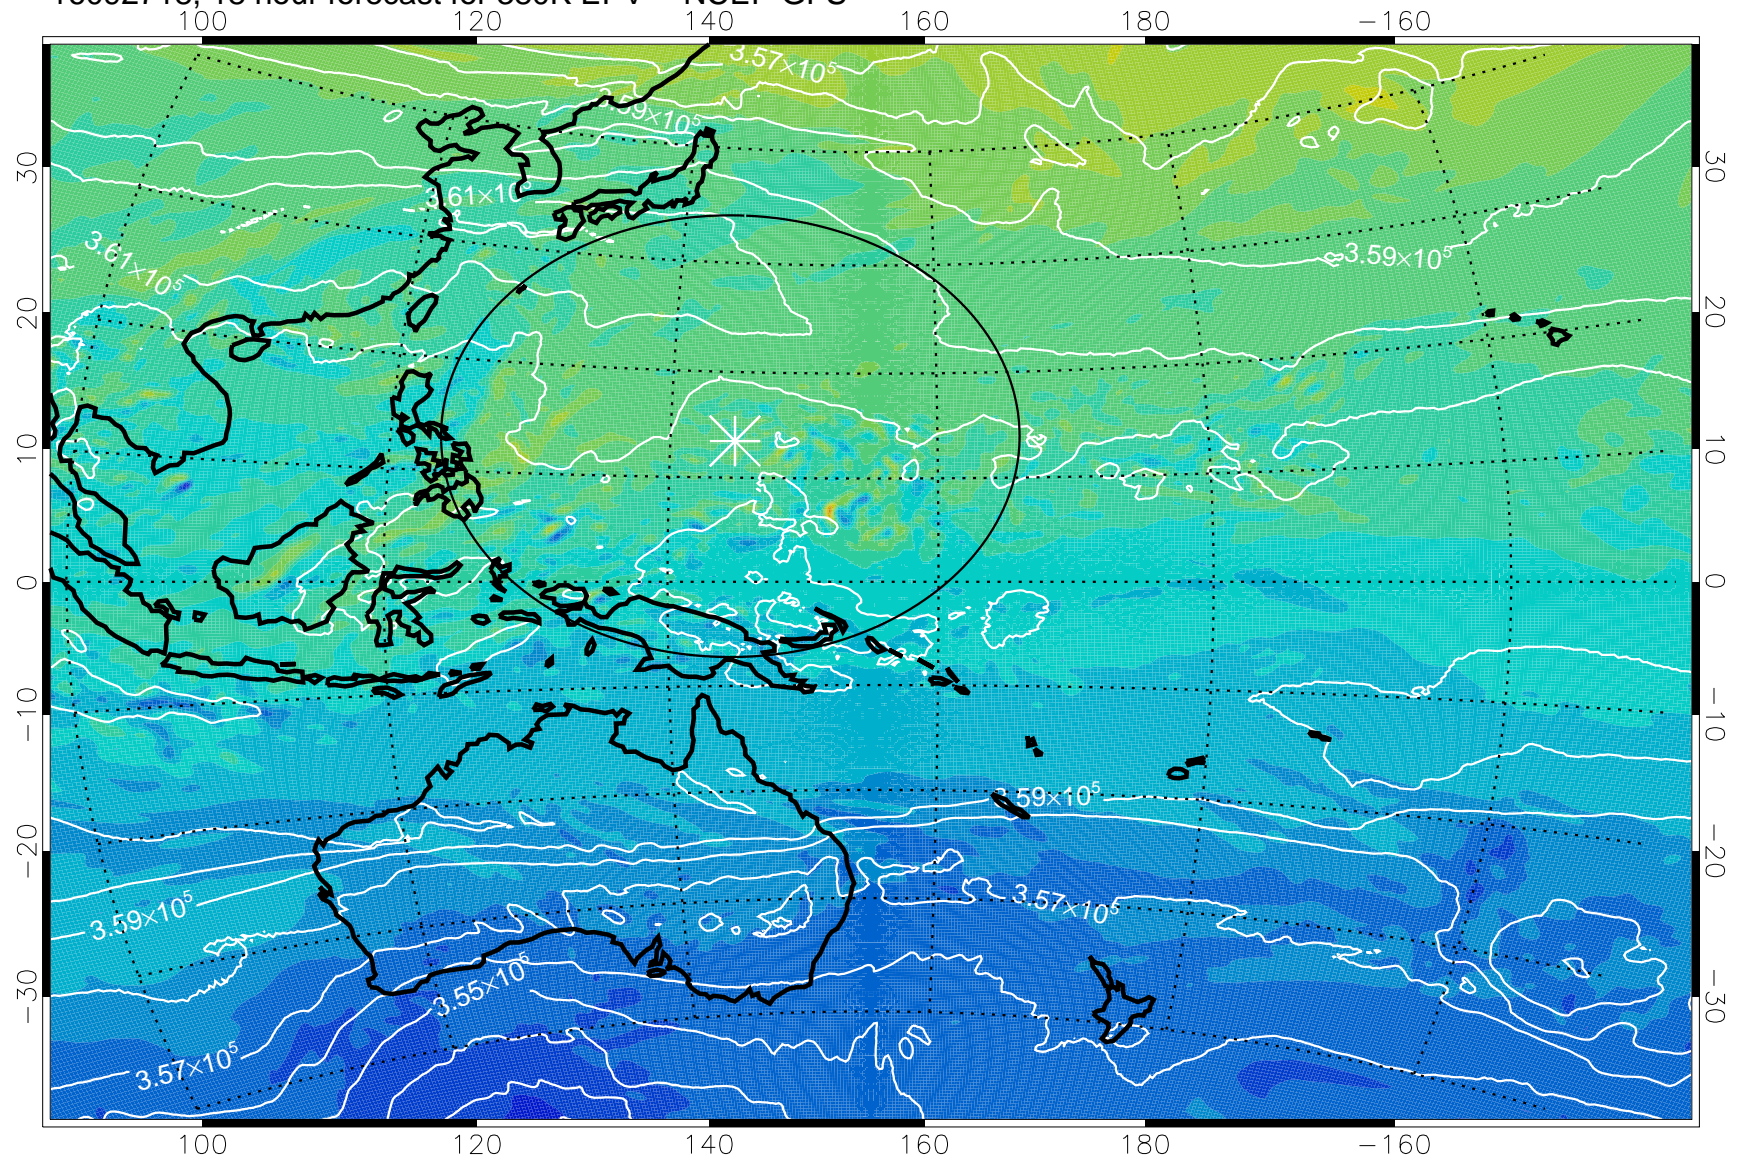

16092706, 6 hour forecast for 380K EPV -- NCEP GFS

380K Montgomery Streamfunction, white

Range ring of 2304 km

16092712, 12 hour forecast for 380K EPV -- NCEP GFS

380K Montgomery Streamfunction, white

Range ring of 2304 km

16092718, 18 hour forecast for 380K EPV -- NCEP GFS

380K Montgomery Streamfunction, white

Range ring of 2304 km

16092800, 24 hour forecast for 380K EPV -- NCEP GFS

380K Montgomery Streamfunction, white

Range ring of 2304 km

16092806, 30 hour forecast for 380K EPV -- NCEP GFS

380K Montgomery Streamfunction, white

Range ring of 2304 km

16092812, 36 hour forecast for 380K EPV -- NCEP GFS

380K Montgomery Streamfunction, white

Range ring of 2304 km

16092818, 42 hour forecast for 380K EPV -- NCEP GFS

380K Montgomery Streamfunction, white

Range ring of 2304 km

16092900, 48 hour forecast for 380K EPV -- NCEP GFS

380K Montgomery Streamfunction, white

Range ring of 2304 km