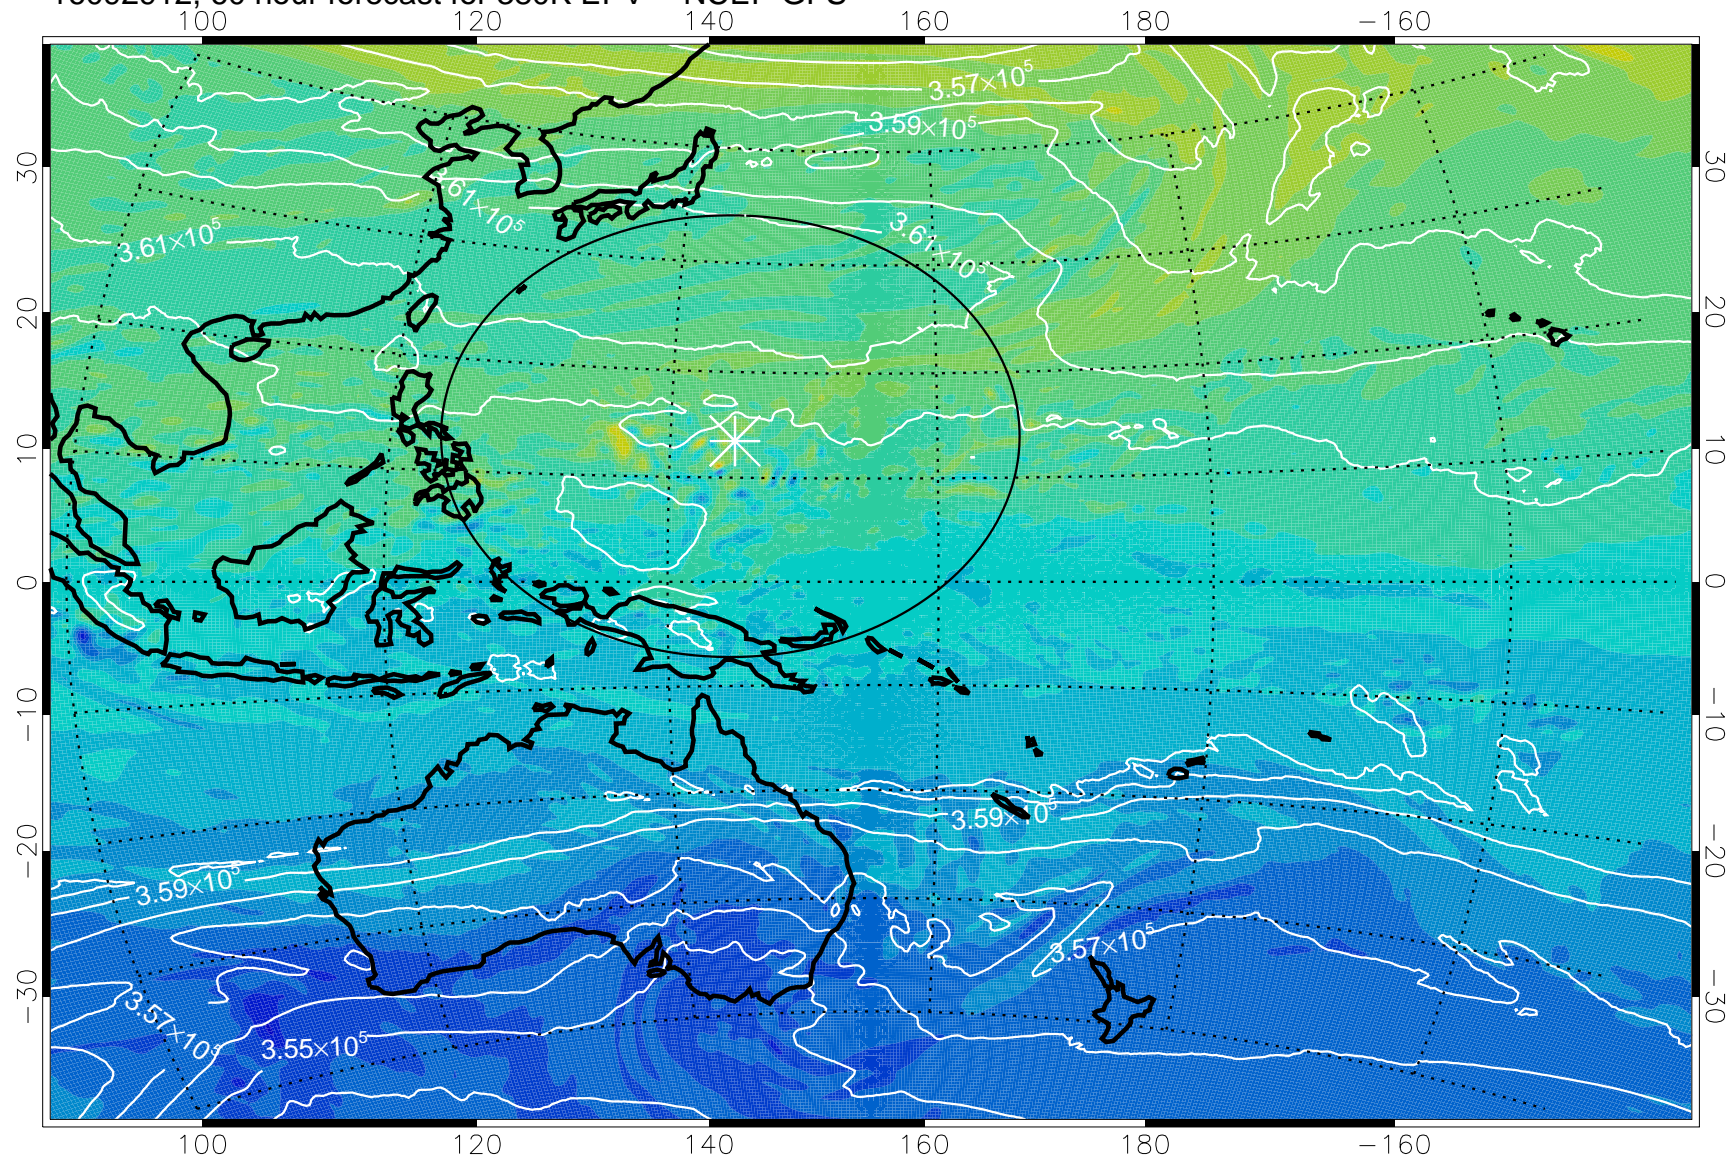

16092906, 54 hour forecast for 380K EPV -- NCEP GFS

380K Montgomery Streamfunction, white

Range ring of 2304 km

16092912, 60 hour forecast for 380K EPV -- NCEP GFS

380K Montgomery Streamfunction, white

Range ring of 2304 km

16092918, 66 hour forecast for 380K EPV -- NCEP GFS

380K Montgomery Streamfunction, white

Range ring of 2304 km

16093000, 72 hour forecast for 380K EPV -- NCEP GFS

380K Montgomery Streamfunction, white

Range ring of 2304 km

16093006, 78 hour forecast for 380K EPV -- NCEP GFS

380K Montgomery Streamfunction, white

Range ring of 2304 km

16093012, 84 hour forecast for 380K EPV -- NCEP GFS

380K Montgomery Streamfunction, white

Range ring of 2304 km

16093018, 90 hour forecast for 380K EPV -- NCEP GFS

380K Montgomery Streamfunction, white

Range ring of 2304 km

16100100, 96 hour forecast for 380K EPV -- NCEP GFS

380K Montgomery Streamfunction, white

Range ring of 2304 km