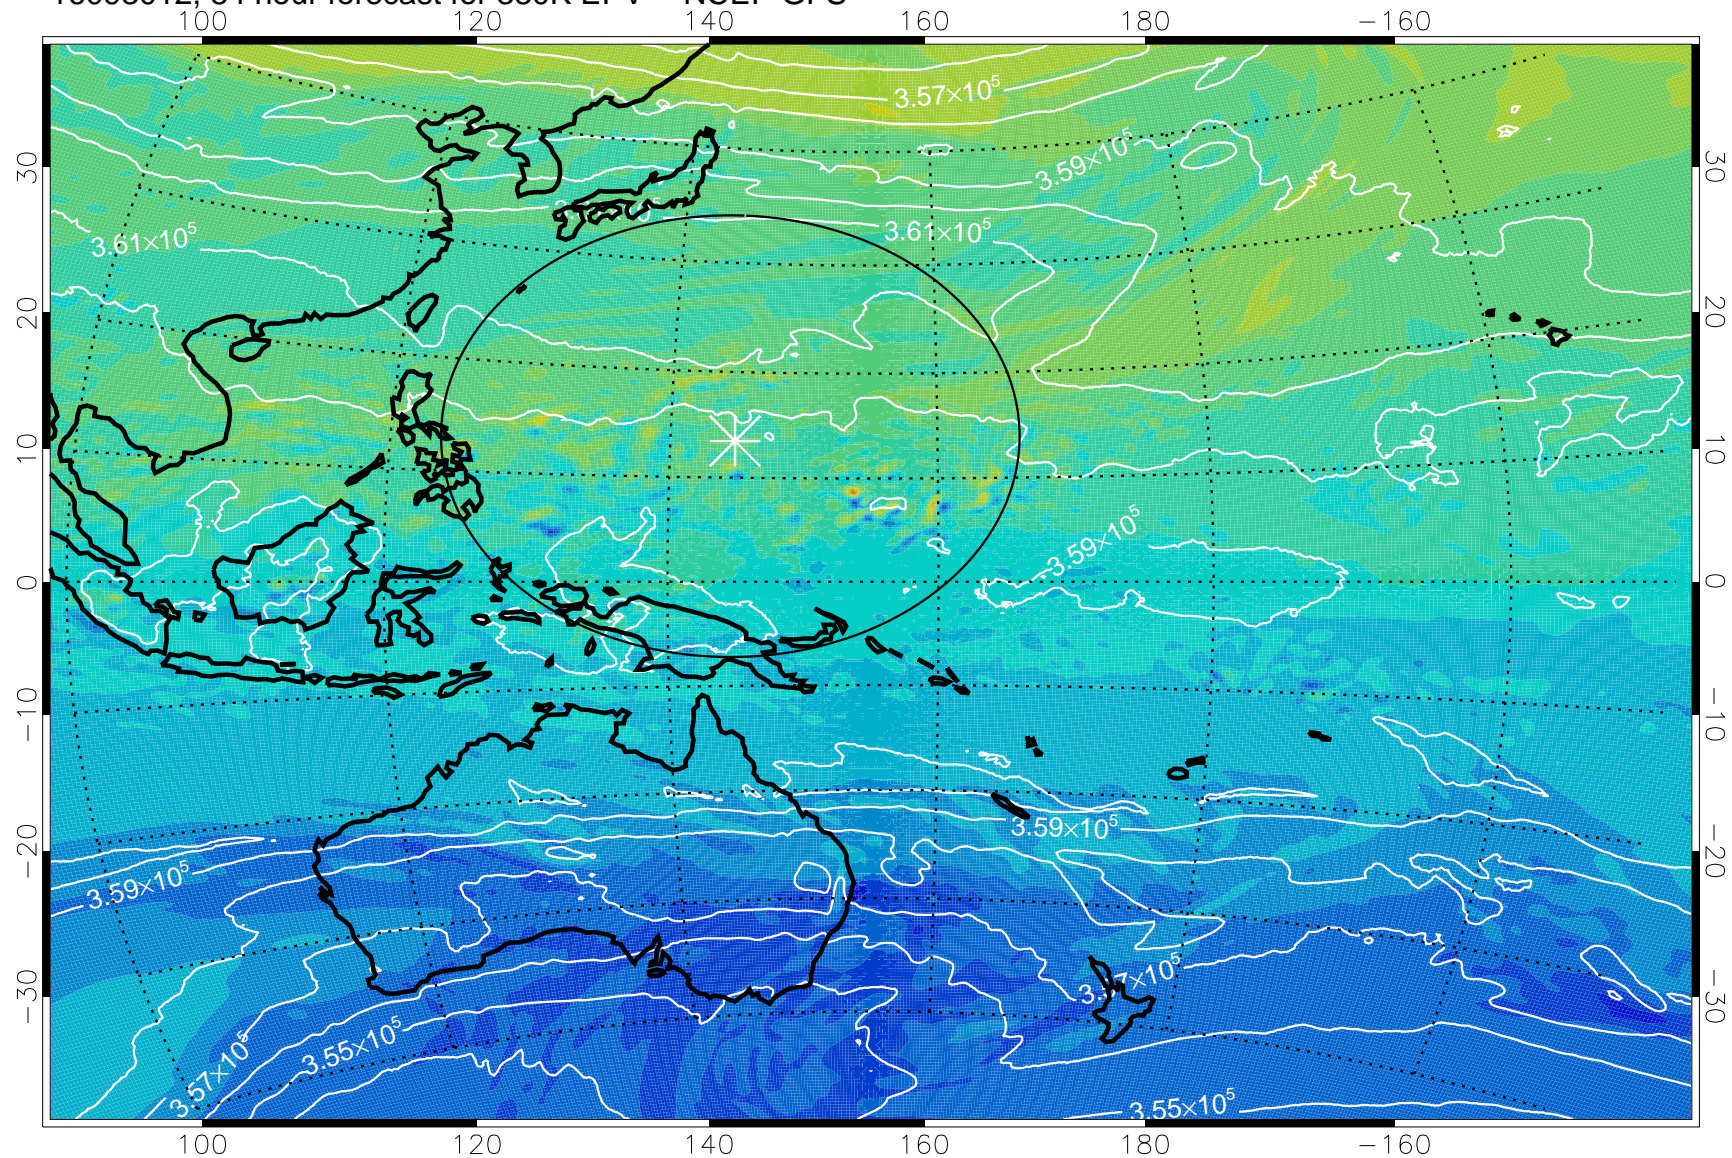

16092918, 66 hour forecast for 380K EPV -- NCEP GFS

380K Montgomery Streamfunction, white

Range ring of 2304 km

16093000, 72 hour forecast for 380K EPV -- NCEP GFS

380K Montgomery Streamfunction, white

Range ring of 2304 km

16093006, 78 hour forecast for 380K EPV -- NCEP GFS

380K Montgomery Streamfunction, white

Range ring of 2304 km

16093012, 84 hour forecast for 380K EPV -- NCEP GFS

380K Montgomery Streamfunction, white

Range ring of 2304 km

16093018, 90 hour forecast for 380K EPV -- NCEP GFS

380K Montgomery Streamfunction, white

Range ring of 2304 km

16100100, 96 hour forecast for 380K EPV -- NCEP GFS

380K Montgomery Streamfunction, white

Range ring of 2304 km

16100106, 102 hour forecast for 380K EPV -- NCEP GFS

380K Montgomery Streamfunction, white

Range ring of 2304 km

16100112, 108 hour forecast for 380K EPV -- NCEP GFS

380K Montgomery Streamfunction, white

Range ring of 2304 km