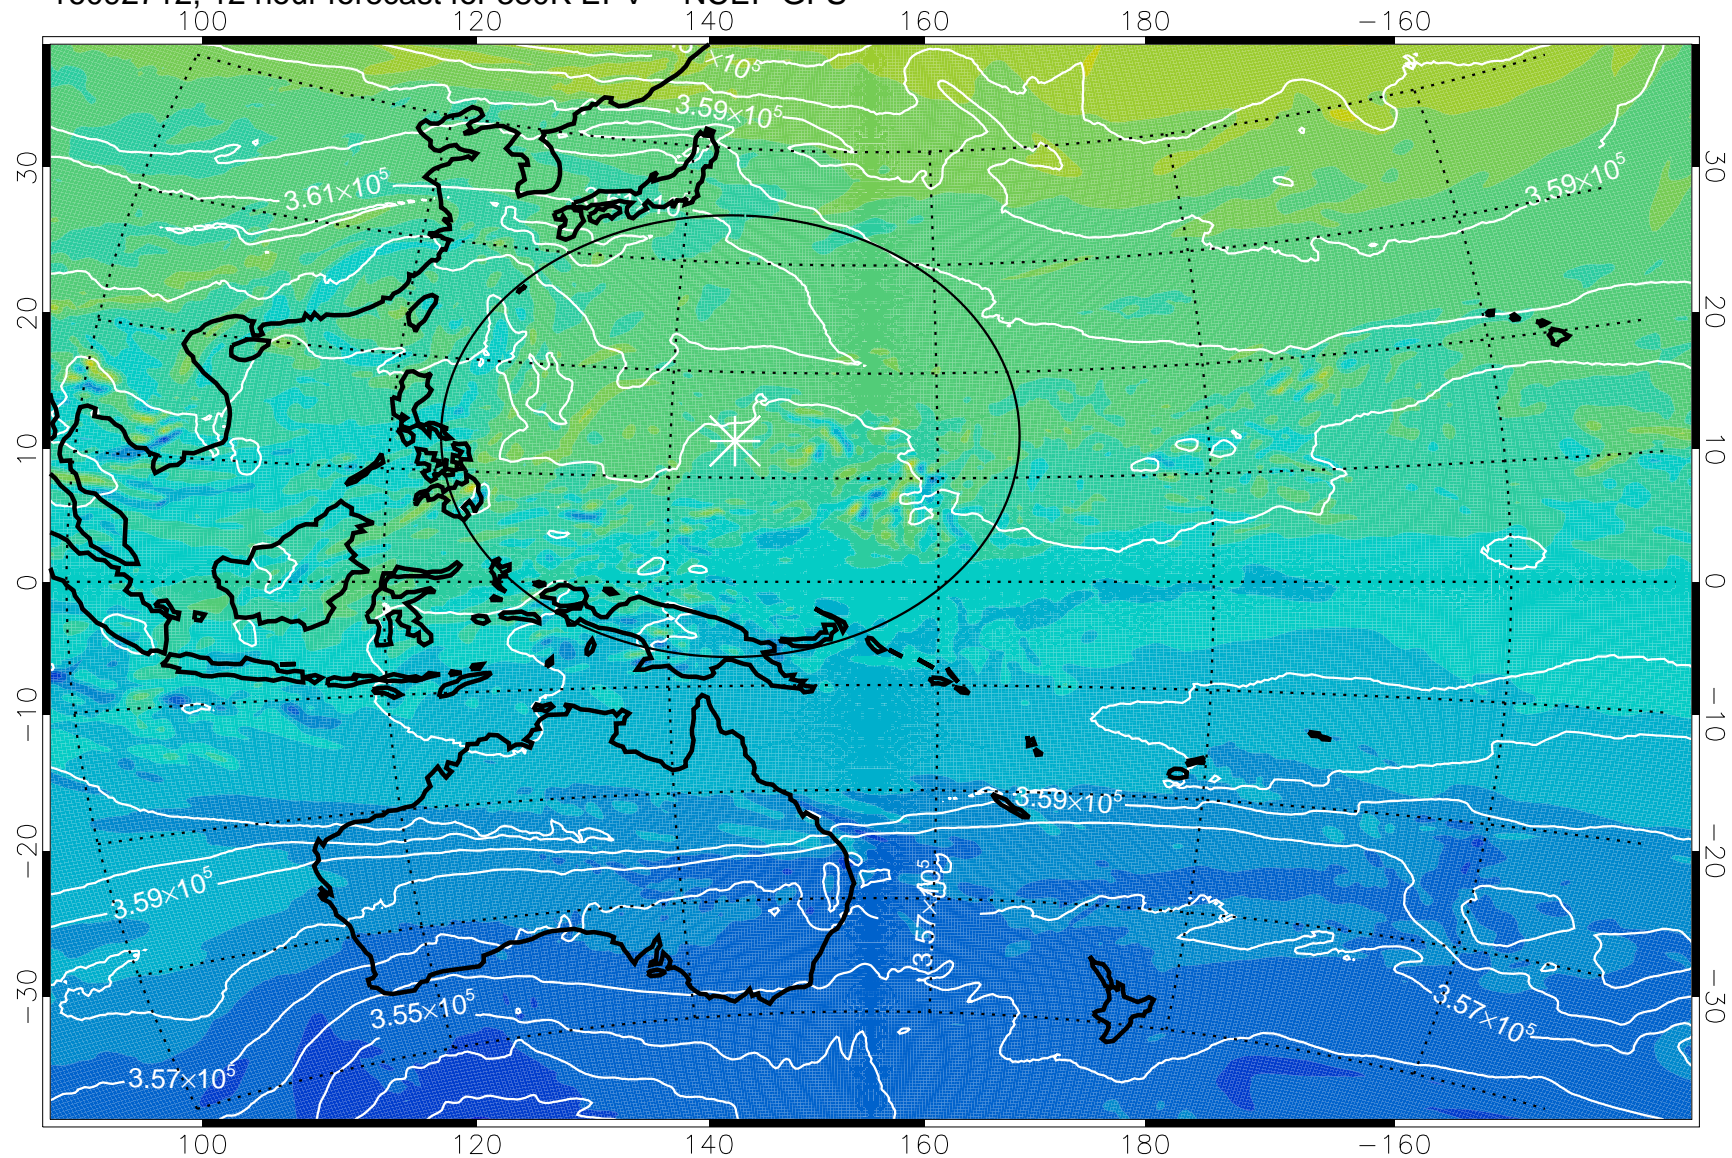

16092706, 6 hour forecast for 380K EPV -- NCEP GFS

380K Montgomery Streamfunction, white

Range ring of 2304 km

16092712, 12 hour forecast for 380K EPV -- NCEP GFS

380K Montgomery Streamfunction, white

Range ring of 2304 km

16092718, 18 hour forecast for 380K EPV -- NCEP GFS

380K Montgomery Streamfunction, white

Range ring of 2304 km

16092800, 24 hour forecast for 380K EPV -- NCEP GFS

380K Montgomery Streamfunction, white

Range ring of 2304 km

16092806, 30 hour forecast for 380K EPV -- NCEP GFS

380K Montgomery Streamfunction, white

Range ring of 2304 km

16092812, 36 hour forecast for 380K EPV -- NCEP GFS

380K Montgomery Streamfunction, white

Range ring of 2304 km

16092818, 42 hour forecast for 380K EPV -- NCEP GFS

380K Montgomery Streamfunction, white

Range ring of 2304 km

16092900, 48 hour forecast for 380K EPV -- NCEP GFS

380K Montgomery Streamfunction, white

Range ring of 2304 km