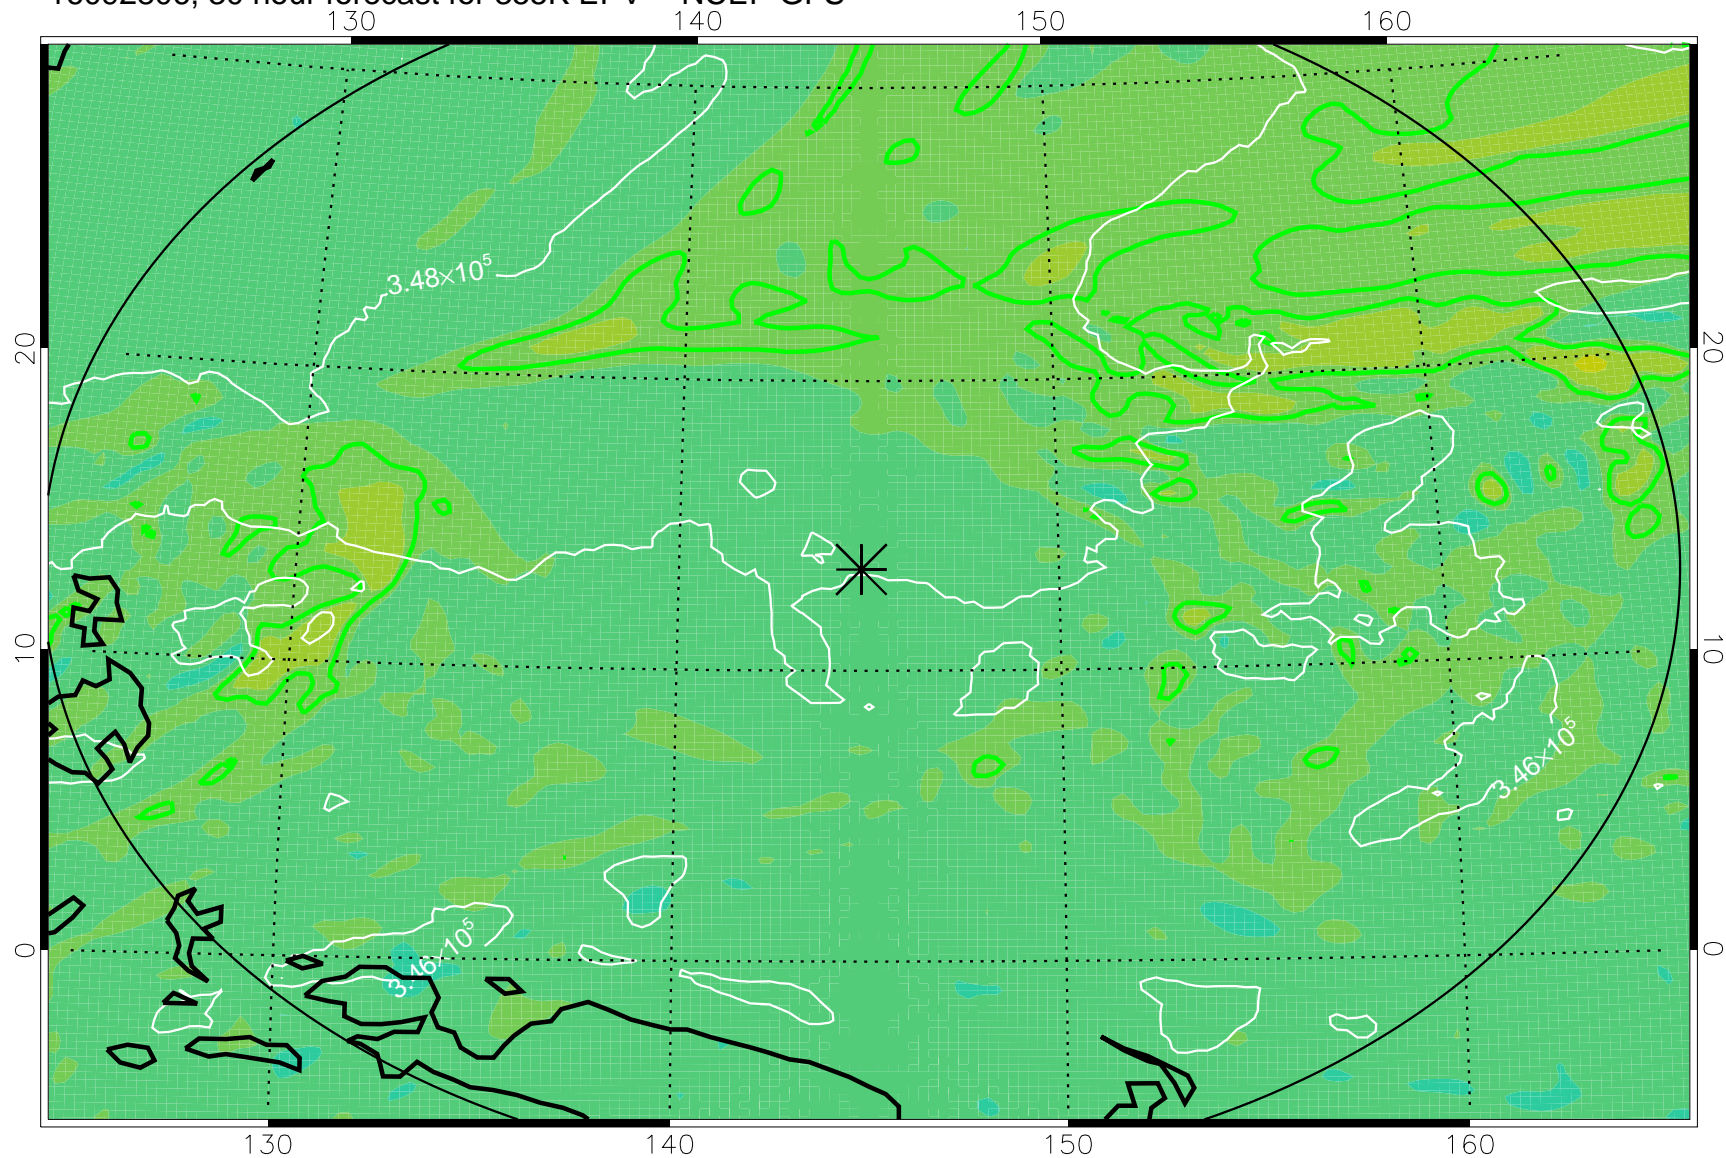

16092718, 18 hour forecast for 355K EPV -- NCEP GFS

355K Montgomery Streamfunction, white  
EPV Tropopause (2 PVU) Position  
Range ring of 2304 km

16092800, 24 hour forecast for 355K EPV -- NCEP GFS

355K Montgomery Streamfunction, white  
EPV Tropopause (2 PVU) Position  
Range ring of 2304 km

16092806, 30 hour forecast for 355K EPV -- NCEP GFS

355K Montgomery Streamfunction, white  
EPV Tropopause (2 PVU) Position  
Range ring of 2304 km

16092812, 36 hour forecast for 355K EPV -- NCEP GFS

355K Montgomery Streamfunction, white  
EPV Tropopause (2 PVU) Position  
Range ring of 2304 km

16092818, 42 hour forecast for 355K EPV -- NCEP GFS

355K Montgomery Streamfunction, white  
EPV Tropopause (2 PVU) Position  
Range ring of 2304 km

16092900, 48 hour forecast for 355K EPV -- NCEP GFS

355K Montgomery Streamfunction, white  
EPV Tropopause (2 PVU) Position  
Range ring of 2304 km

16092918, 66 hour forecast for 355K EPV -- NCEP GFS

355K Montgomery Streamfunction, white  
EPV Tropopause (2 PVU) Position  
Range ring of 2304 km

16093000, 72 hour forecast for 355K EPV -- NCEP GFS

355K Montgomery Streamfunction, white  
EPV Tropopause (2 PVU) Position  
Range ring of 2304 km