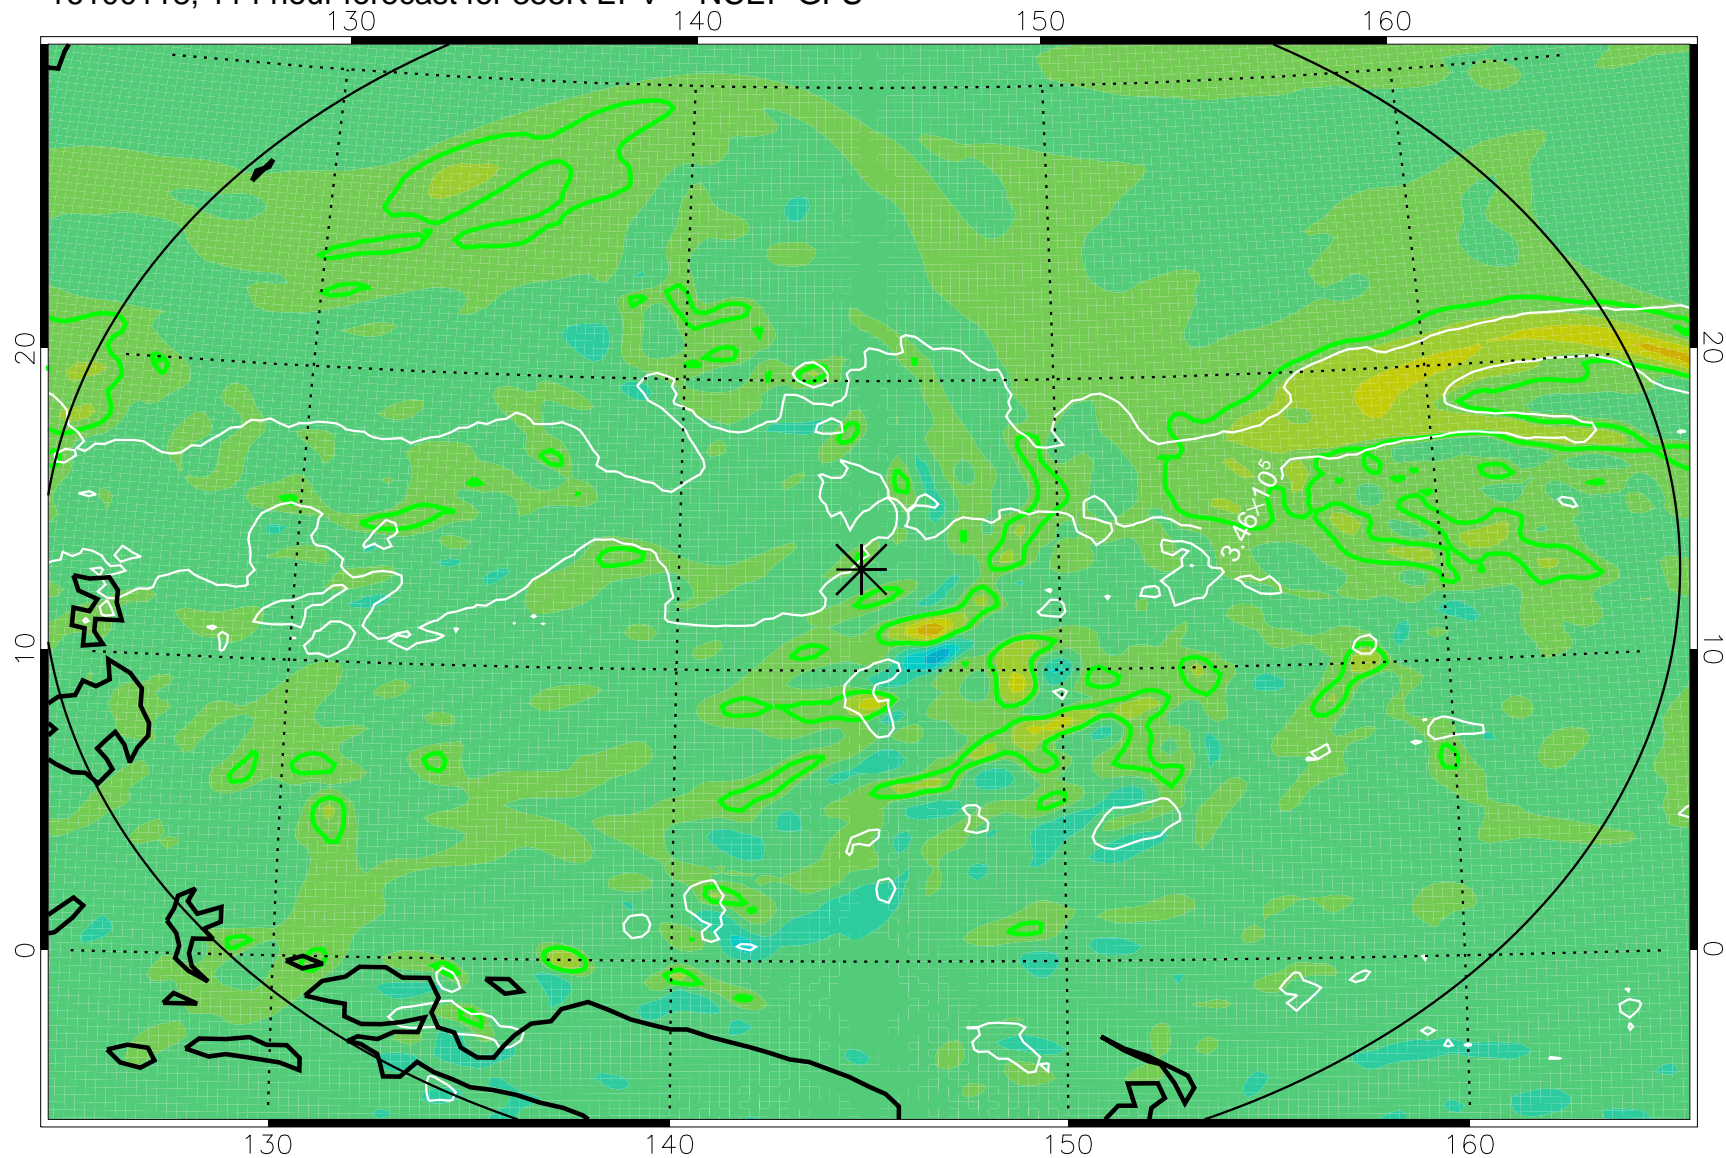

16093006, 78 hour forecast for 355K EPV -- NCEP GFS

355K Montgomery Streamfunction, white  
EPV Tropopause (2 PVU) Position  
Range ring of 2304 km

16093012, 84 hour forecast for 355K EPV -- NCEP GFS

355K Montgomery Streamfunction, white  
EPV Tropopause (2 PVU) Position  
Range ring of 2304 km

16093018, 90 hour forecast for 355K EPV -- NCEP GFS

355K Montgomery Streamfunction, white  
EPV Tropopause (2 PVU) Position  
Range ring of 2304 km

16100100, 96 hour forecast for 355K EPV -- NCEP GFS

355K Montgomery Streamfunction, white  
EPV Tropopause (2 PVU) Position  
Range ring of 2304 km

16100106, 102 hour forecast for 355K EPV -- NCEP GFS

355K Montgomery Streamfunction, white  
EPV Tropopause (2 PVU) Position  
Range ring of 2304 km

16100112, 108 hour forecast for 355K EPV -- NCEP GFS

355K Montgomery Streamfunction, white  
EPV Tropopause (2 PVU) Position  
Range ring of 2304 km

16100118, 114 hour forecast for 355K EPV -- NCEP GFS

355K Montgomery Streamfunction, white  
EPV Tropopause (2 PVU) Position  
Range ring of 2304 km

16100200, 120 hour forecast for 355K EPV -- NCEP GFS

355K Montgomery Streamfunction, white  
EPV Tropopause (2 PVU) Position  
Range ring of 2304 km