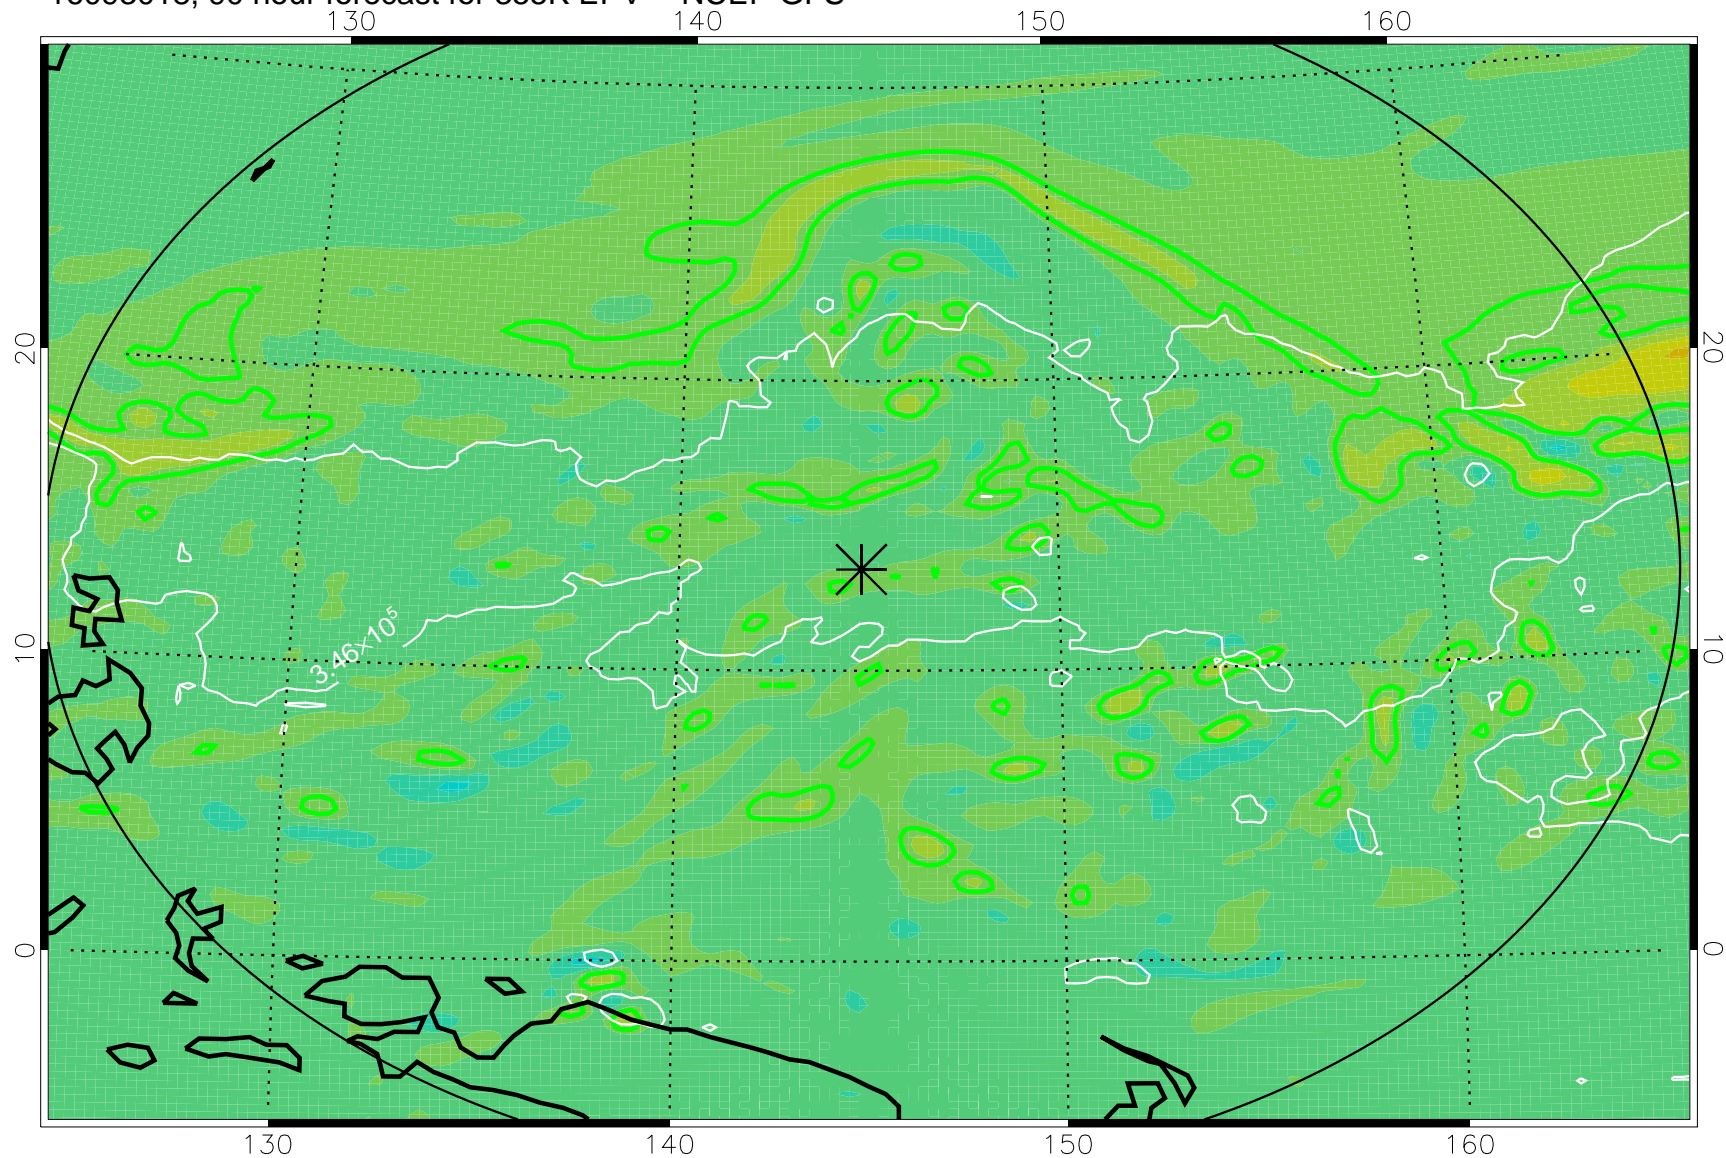

16093006, 78 hour forecast for 355K EPV -- NCEP GFS

355K Montgomery Streamfunction, white  
EPV Tropopause (2 PVU) Position  
Range ring of 2304 km

16093012, 84 hour forecast for 355K EPV -- NCEP GFS

355K Montgomery Streamfunction, white  
EPV Tropopause (2 PVU) Position  
Range ring of 2304 km

16093018, 90 hour forecast for 355K EPV -- NCEP GFS

355K Montgomery Streamfunction, white  
EPV Tropopause (2 PVU) Position  
Range ring of 2304 km

16100100, 96 hour forecast for 355K EPV -- NCEP GFS

355K Montgomery Streamfunction, white  
EPV Tropopause (2 PVU) Position  
Range ring of 2304 km

16100106, 102 hour forecast for 355K EPV -- NCEP GFS

355K Montgomery Streamfunction, white  
EPV Tropopause (2 PVU) Position  
Range ring of 2304 km

16100112, 108 hour forecast for 355K EPV -- NCEP GFS

355K Montgomery Streamfunction, white  
EPV Tropopause (2 PVU) Position  
Range ring of 2304 km

16100118, 114 hour forecast for 355K EPV -- NCEP GFS

355K Montgomery Streamfunction, white  
EPV Tropopause (2 PVU) Position  
Range ring of 2304 km

16100200, 120 hour forecast for 355K EPV -- NCEP GFS

355K Montgomery Streamfunction, white  
EPV Tropopause (2 PVU) Position  
Range ring of 2304 km