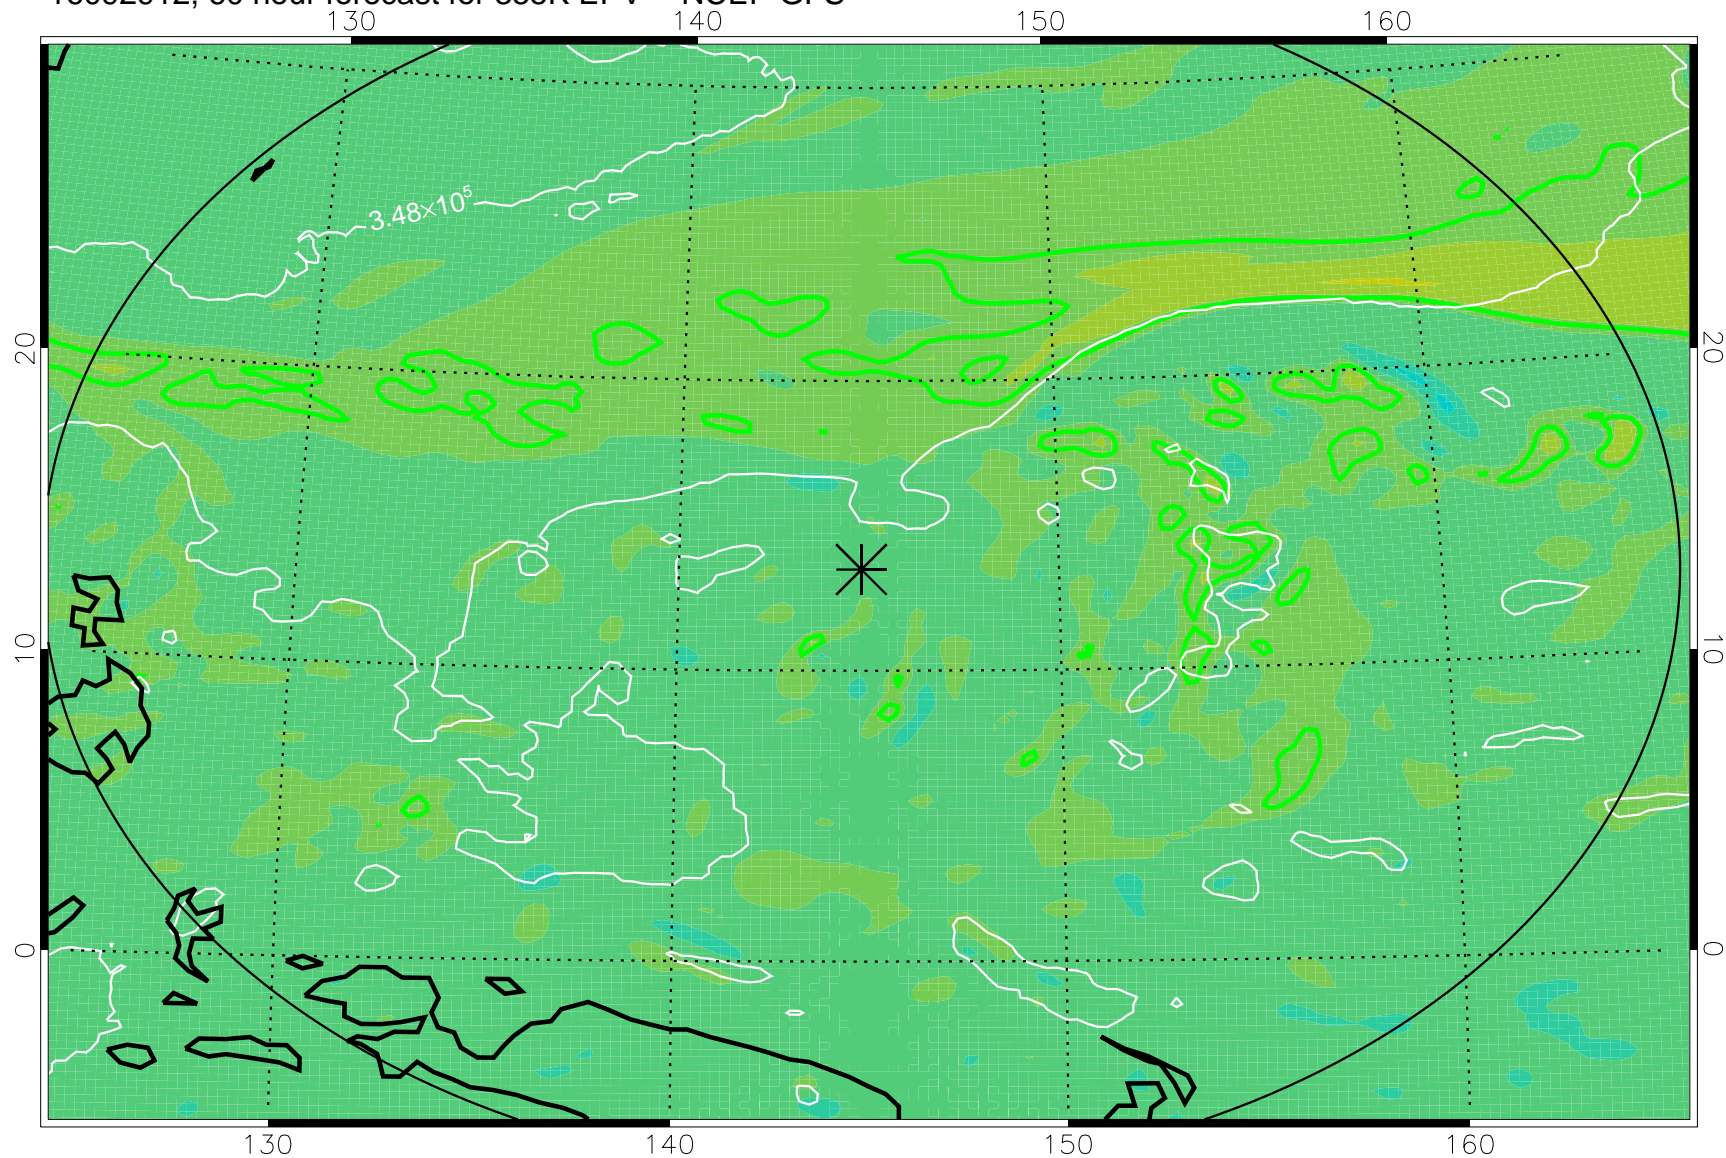

16092818, 42 hour forecast for 355K EPV -- NCEP GFS

355K Montgomery Streamfunction, white  
EPV Tropopause (2 PVU) Position  
Range ring of 2304 km

16092900, 48 hour forecast for 355K EPV -- NCEP GFS

355K Montgomery Streamfunction, white  
EPV Tropopause (2 PVU) Position  
Range ring of 2304 km

16092906, 54 hour forecast for 355K EPV -- NCEP GFS

355K Montgomery Streamfunction, white  
EPV Tropopause (2 PVU) Position  
Range ring of 2304 km

16092912, 60 hour forecast for 355K EPV -- NCEP GFS

355K Montgomery Streamfunction, white  
EPV Tropopause (2 PVU) Position  
Range ring of 2304 km

16092918, 66 hour forecast for 355K EPV -- NCEP GFS

355K Montgomery Streamfunction, white  
EPV Tropopause (2 PVU) Position  
Range ring of 2304 km

16093000, 72 hour forecast for 355K EPV -- NCEP GFS

355K Montgomery Streamfunction, white  
EPV Tropopause (2 PVU) Position  
Range ring of 2304 km

16093006, 78 hour forecast for 355K EPV -- NCEP GFS

355K Montgomery Streamfunction, white  
EPV Tropopause (2 PVU) Position  
Range ring of 2304 km

16093012, 84 hour forecast for 355K EPV -- NCEP GFS

355K Montgomery Streamfunction, white  
EPV Tropopause (2 PVU) Position  
Range ring of 2304 km