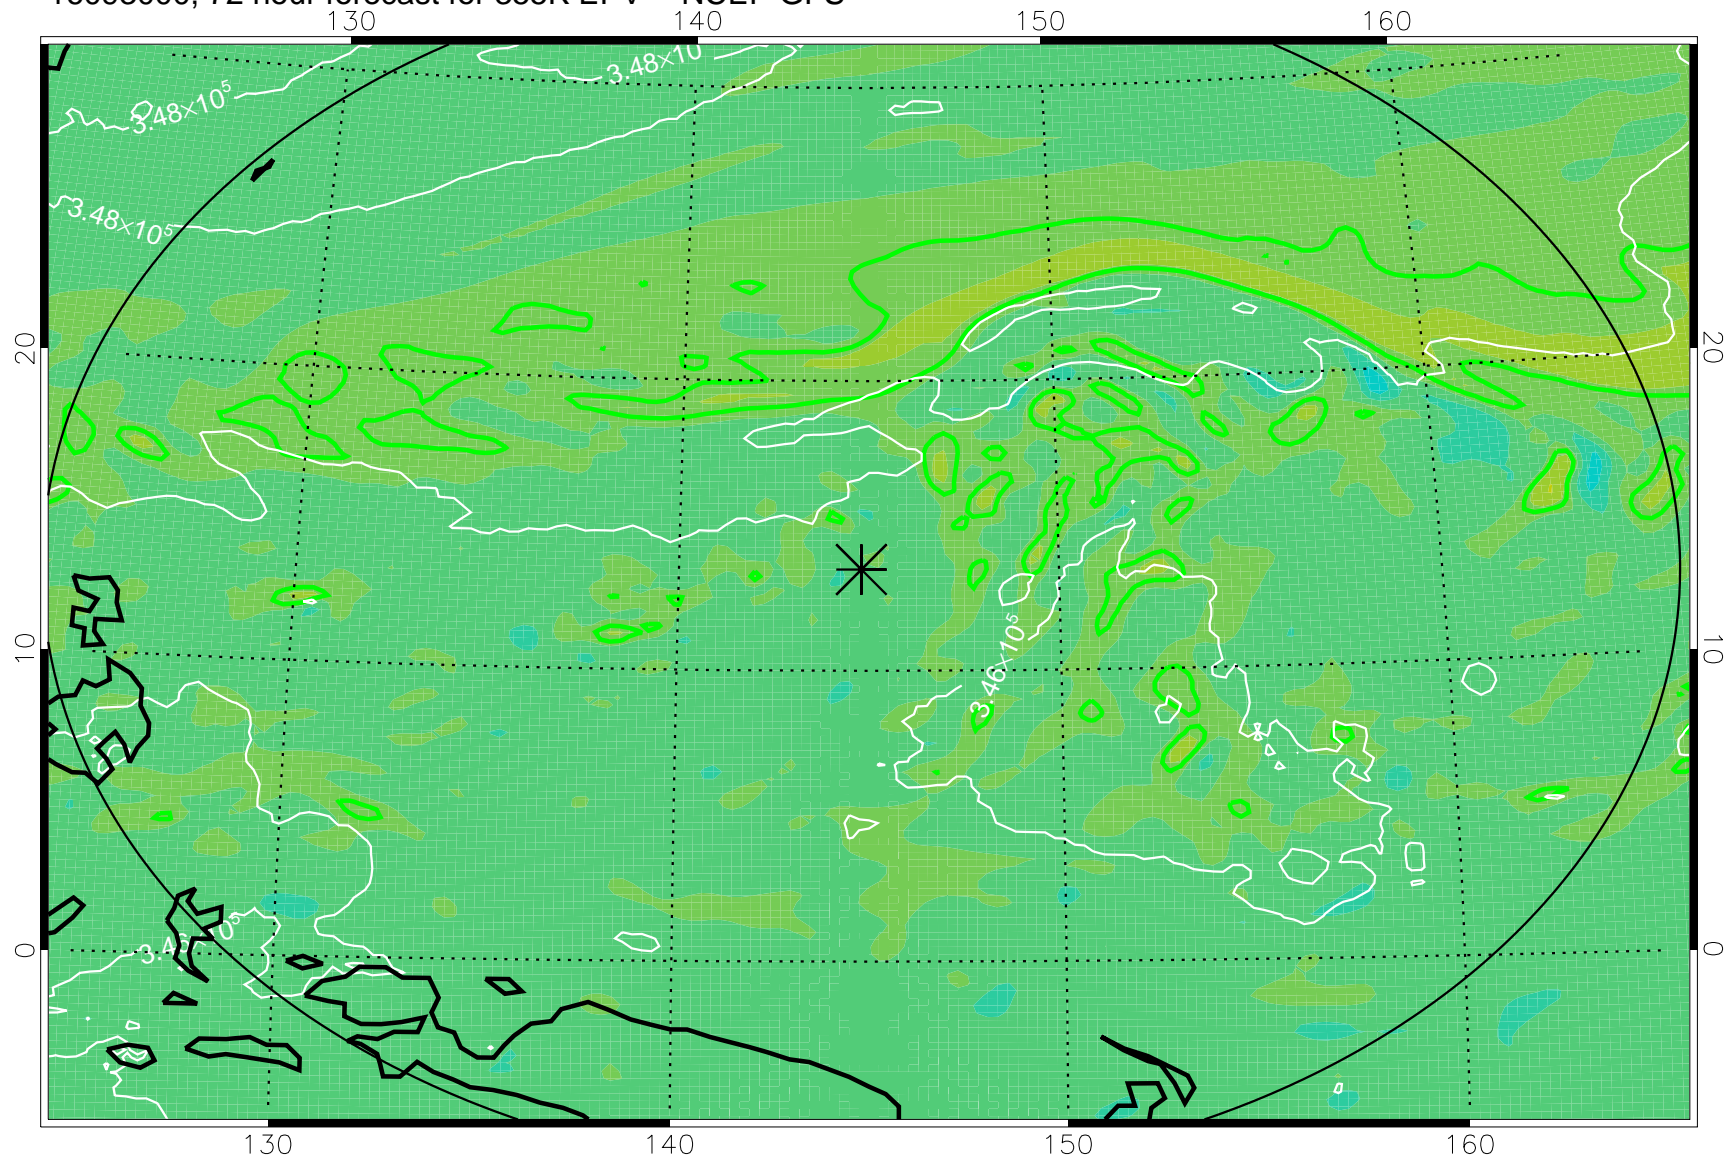

16092906, 54 hour forecast for 355K EPV -- NCEP GFS

355K Montgomery Streamfunction, white  
EPV Tropopause (2 PVU) Position  
Range ring of 2304 km

16092912, 60 hour forecast for 355K EPV -- NCEP GFS

355K Montgomery Streamfunction, white  
EPV Tropopause (2 PVU) Position  
Range ring of 2304 km

16092918, 66 hour forecast for 355K EPV -- NCEP GFS

355K Montgomery Streamfunction, white  
EPV Tropopause (2 PVU) Position  
Range ring of 2304 km

16093000, 72 hour forecast for 355K EPV -- NCEP GFS

355K Montgomery Streamfunction, white  
EPV Tropopause (2 PVU) Position  
Range ring of 2304 km

16093006, 78 hour forecast for 355K EPV -- NCEP GFS

355K Montgomery Streamfunction, white  
EPV Tropopause (2 PVU) Position  
Range ring of 2304 km

16093012, 84 hour forecast for 355K EPV -- NCEP GFS

355K Montgomery Streamfunction, white  
EPV Tropopause (2 PVU) Position  
Range ring of 2304 km

16093018, 90 hour forecast for 355K EPV -- NCEP GFS

355K Montgomery Streamfunction, white  
EPV Tropopause (2 PVU) Position  
Range ring of 2304 km

16100100, 96 hour forecast for 355K EPV -- NCEP GFS

355K Montgomery Streamfunction, white  
EPV Tropopause (2 PVU) Position  
Range ring of 2304 km