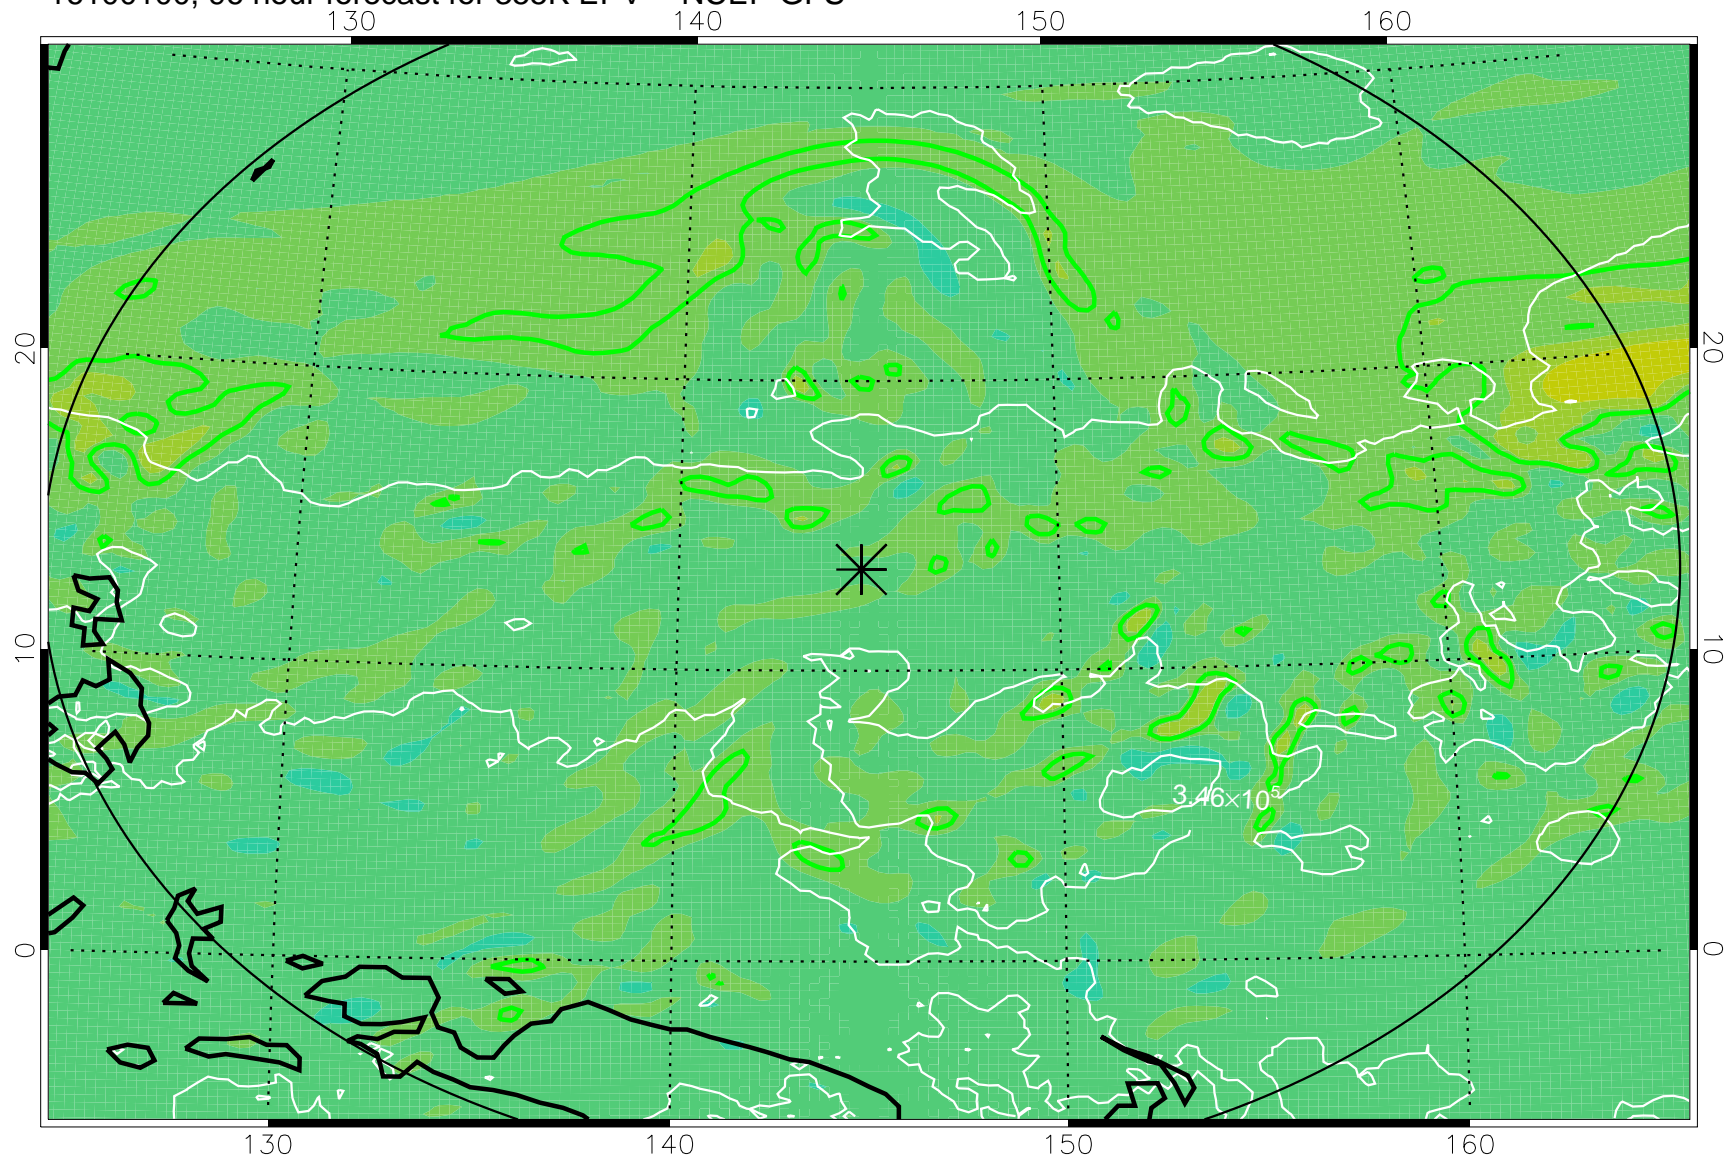

16092918, 66 hour forecast for 355K EPV -- NCEP GFS

355K Montgomery Streamfunction, white  
EPV Tropopause (2 PVU) Position  
Range ring of 2304 km

16093000, 72 hour forecast for 355K EPV -- NCEP GFS

355K Montgomery Streamfunction, white  
EPV Tropopause (2 PVU) Position  
Range ring of 2304 km

16093006, 78 hour forecast for 355K EPV -- NCEP GFS

355K Montgomery Streamfunction, white  
EPV Tropopause (2 PVU) Position  
Range ring of 2304 km

16093012, 84 hour forecast for 355K EPV -- NCEP GFS

355K Montgomery Streamfunction, white  
EPV Tropopause (2 PVU) Position  
Range ring of 2304 km

16093018, 90 hour forecast for 355K EPV -- NCEP GFS

355K Montgomery Streamfunction, white  
EPV Tropopause (2 PVU) Position  
Range ring of 2304 km

16100100, 96 hour forecast for 355K EPV -- NCEP GFS

355K Montgomery Streamfunction, white  
EPV Tropopause (2 PVU) Position  
Range ring of 2304 km

16100106, 102 hour forecast for 355K EPV -- NCEP GFS

355K Montgomery Streamfunction, white  
EPV Tropopause (2 PVU) Position  
Range ring of 2304 km

16100112, 108 hour forecast for 355K EPV -- NCEP GFS

355K Montgomery Streamfunction, white  
EPV Tropopause (2 PVU) Position  
Range ring of 2304 km