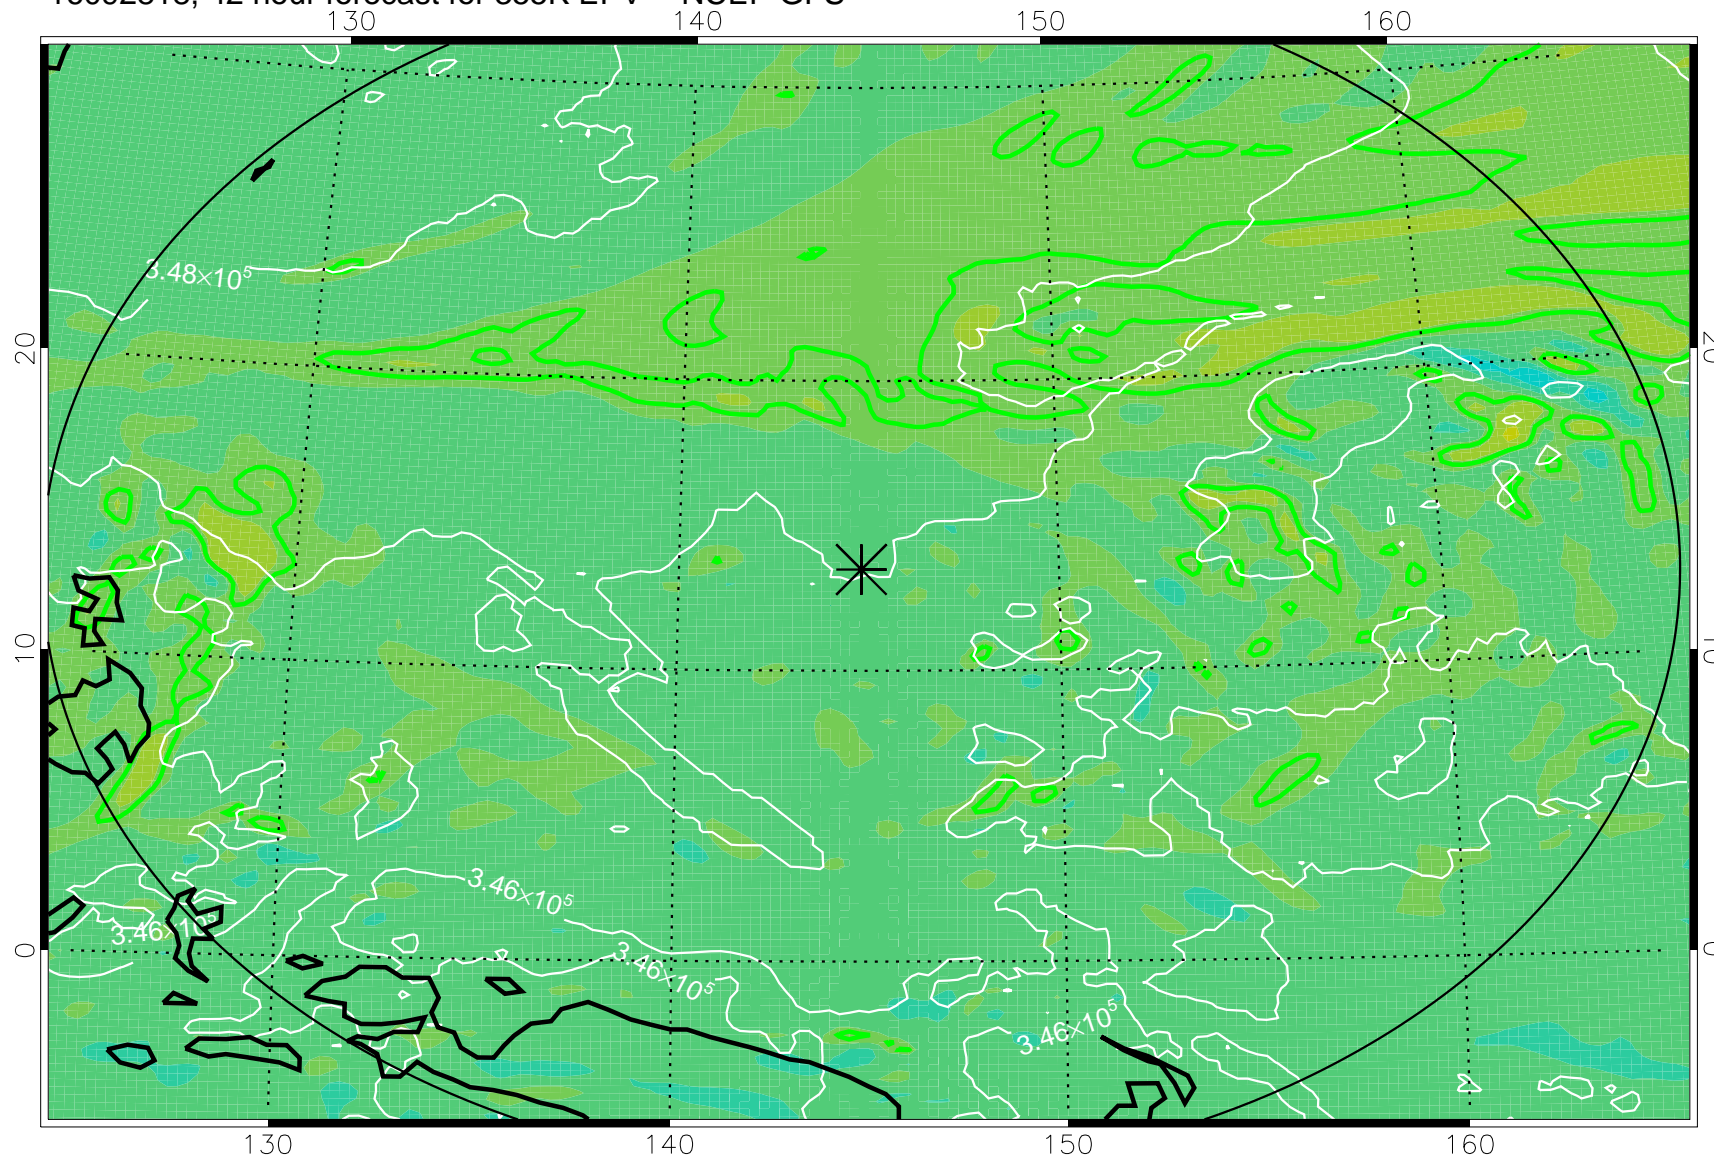

16092806, 30 hour forecast for 355K EPV -- NCEP GFS

355K Montgomery Streamfunction, white  
EPV Tropopause (2 PVU) Position  
Range ring of 2304 km

16092812, 36 hour forecast for 355K EPV -- NCEP GFS

355K Montgomery Streamfunction, white  
EPV Tropopause (2 PVU) Position  
Range ring of 2304 km

16092818, 42 hour forecast for 355K EPV -- NCEP GFS

355K Montgomery Streamfunction, white  
EPV Tropopause (2 PVU) Position  
Range ring of 2304 km

16092900, 48 hour forecast for 355K EPV -- NCEP GFS

355K Montgomery Streamfunction, white  
EPV Tropopause (2 PVU) Position  
Range ring of 2304 km

16092906, 54 hour forecast for 355K EPV -- NCEP GFS

355K Montgomery Streamfunction, white  
EPV Tropopause (2 PVU) Position  
Range ring of 2304 km

16092912, 60 hour forecast for 355K EPV -- NCEP GFS

355K Montgomery Streamfunction, white  
EPV Tropopause (2 PVU) Position  
Range ring of 2304 km

16092918, 66 hour forecast for 355K EPV -- NCEP GFS

355K Montgomery Streamfunction, white  
EPV Tropopause (2 PVU) Position  
Range ring of 2304 km

16093000, 72 hour forecast for 355K EPV -- NCEP GFS

355K Montgomery Streamfunction, white  
EPV Tropopause (2 PVU) Position  
Range ring of 2304 km