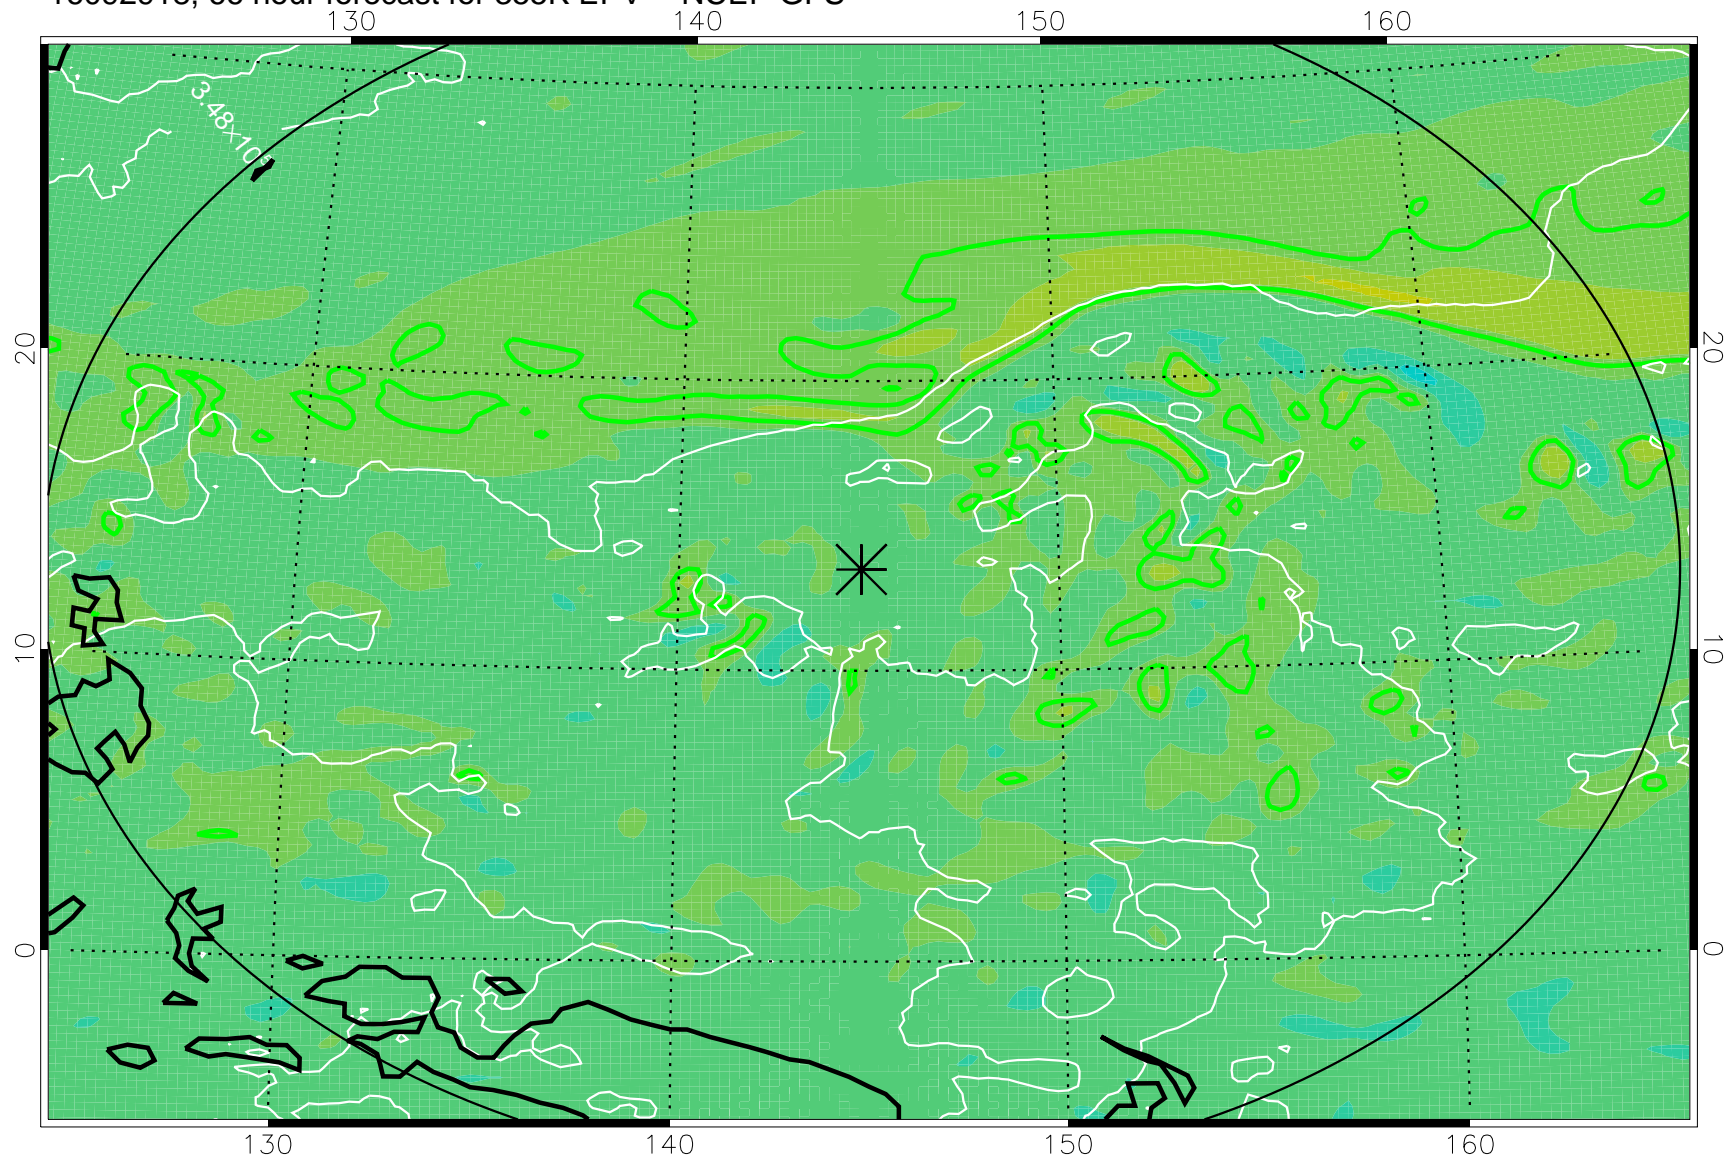

16092906, 54 hour forecast for 355K EPV -- NCEP GFS

355K Montgomery Streamfunction, white  
EPV Tropopause (2 PVU) Position  
Range ring of 2304 km

16092912, 60 hour forecast for 355K EPV -- NCEP GFS

355K Montgomery Streamfunction, white  
EPV Tropopause (2 PVU) Position  
Range ring of 2304 km

16092918, 66 hour forecast for 355K EPV -- NCEP GFS

355K Montgomery Streamfunction, white  
EPV Tropopause (2 PVU) Position  
Range ring of 2304 km

16093000, 72 hour forecast for 355K EPV -- NCEP GFS

355K Montgomery Streamfunction, white  
EPV Tropopause (2 PVU) Position  
Range ring of 2304 km

16093006, 78 hour forecast for 355K EPV -- NCEP GFS

355K Montgomery Streamfunction, white  
EPV Tropopause (2 PVU) Position  
Range ring of 2304 km

16093012, 84 hour forecast for 355K EPV -- NCEP GFS

355K Montgomery Streamfunction, white  
EPV Tropopause (2 PVU) Position  
Range ring of 2304 km

16093018, 90 hour forecast for 355K EPV -- NCEP GFS

355K Montgomery Streamfunction, white  
EPV Tropopause (2 PVU) Position  
Range ring of 2304 km

16100100, 96 hour forecast for 355K EPV -- NCEP GFS

355K Montgomery Streamfunction, white  
EPV Tropopause (2 PVU) Position  
Range ring of 2304 km