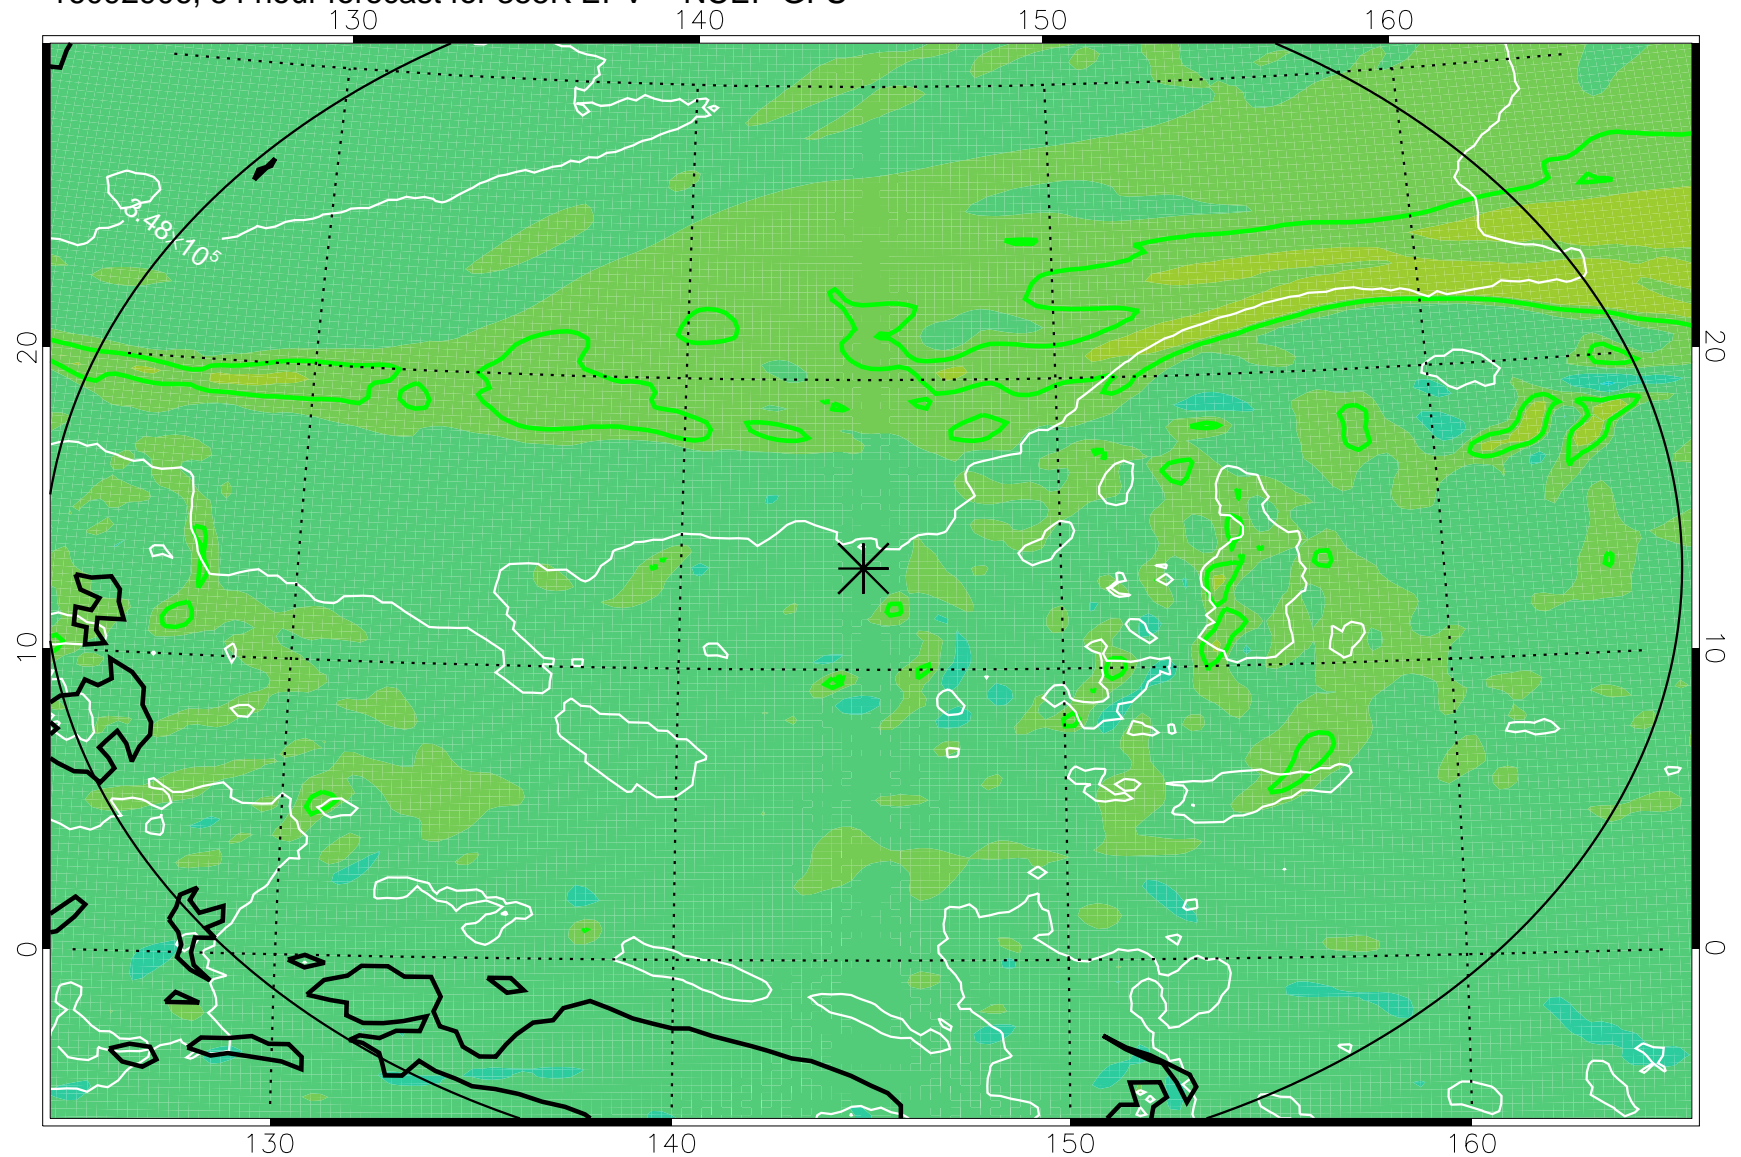

16092818, 42 hour forecast for 355K EPV -- NCEP GFS

355K Montgomery Streamfunction, white  
EPV Tropopause (2 PVU) Position  
Range ring of 2304 km

16092900, 48 hour forecast for 355K EPV -- NCEP GFS

355K Montgomery Streamfunction, white  
EPV Tropopause (2 PVU) Position  
Range ring of 2304 km

16092906, 54 hour forecast for 355K EPV -- NCEP GFS

355K Montgomery Streamfunction, white  
EPV Tropopause (2 PVU) Position  
Range ring of 2304 km

16092912, 60 hour forecast for 355K EPV -- NCEP GFS

355K Montgomery Streamfunction, white  
EPV Tropopause (2 PVU) Position  
Range ring of 2304 km

16092918, 66 hour forecast for 355K EPV -- NCEP GFS

355K Montgomery Streamfunction, white  
EPV Tropopause (2 PVU) Position  
Range ring of 2304 km

16093000, 72 hour forecast for 355K EPV -- NCEP GFS

355K Montgomery Streamfunction, white  
EPV Tropopause (2 PVU) Position  
Range ring of 2304 km

16093006, 78 hour forecast for 355K EPV -- NCEP GFS

355K Montgomery Streamfunction, white  
EPV Tropopause (2 PVU) Position  
Range ring of 2304 km

16093012, 84 hour forecast for 355K EPV -- NCEP GFS

355K Montgomery Streamfunction, white  
EPV Tropopause (2 PVU) Position  
Range ring of 2304 km