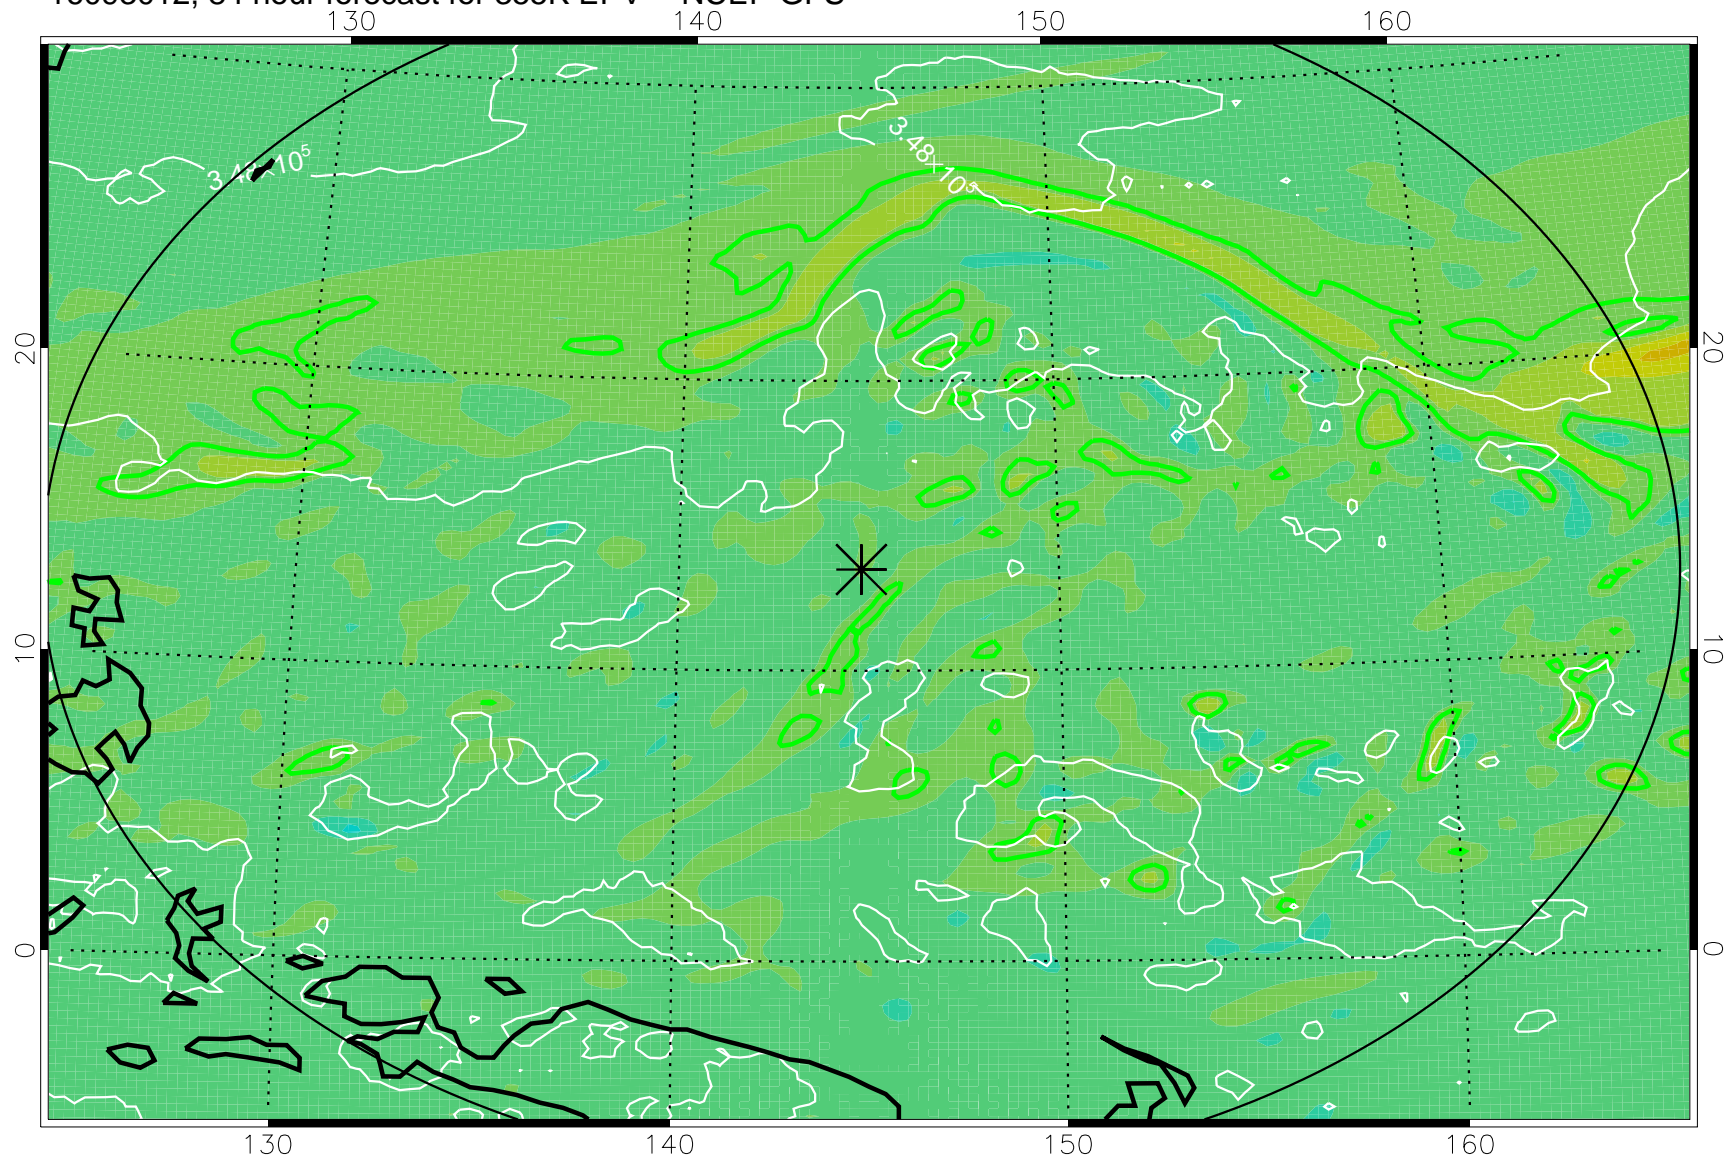

16092918, 66 hour forecast for 355K EPV -- NCEP GFS

355K Montgomery Streamfunction, white  
EPV Tropopause (2 PVU) Position  
Range ring of 2304 km

16093000, 72 hour forecast for 355K EPV -- NCEP GFS

355K Montgomery Streamfunction, white  
EPV Tropopause (2 PVU) Position  
Range ring of 2304 km

16093006, 78 hour forecast for 355K EPV -- NCEP GFS

355K Montgomery Streamfunction, white  
EPV Tropopause (2 PVU) Position  
Range ring of 2304 km

16093012, 84 hour forecast for 355K EPV -- NCEP GFS

355K Montgomery Streamfunction, white  
EPV Tropopause (2 PVU) Position  
Range ring of 2304 km

16093018, 90 hour forecast for 355K EPV -- NCEP GFS

355K Montgomery Streamfunction, white  
EPV Tropopause (2 PVU) Position  
Range ring of 2304 km

16100100, 96 hour forecast for 355K EPV -- NCEP GFS

355K Montgomery Streamfunction, white  
EPV Tropopause (2 PVU) Position  
Range ring of 2304 km

16100106, 102 hour forecast for 355K EPV -- NCEP GFS

355K Montgomery Streamfunction, white  
EPV Tropopause (2 PVU) Position  
Range ring of 2304 km

16100112, 108 hour forecast for 355K EPV -- NCEP GFS

355K Montgomery Streamfunction, white  
EPV Tropopause (2 PVU) Position  
Range ring of 2304 km