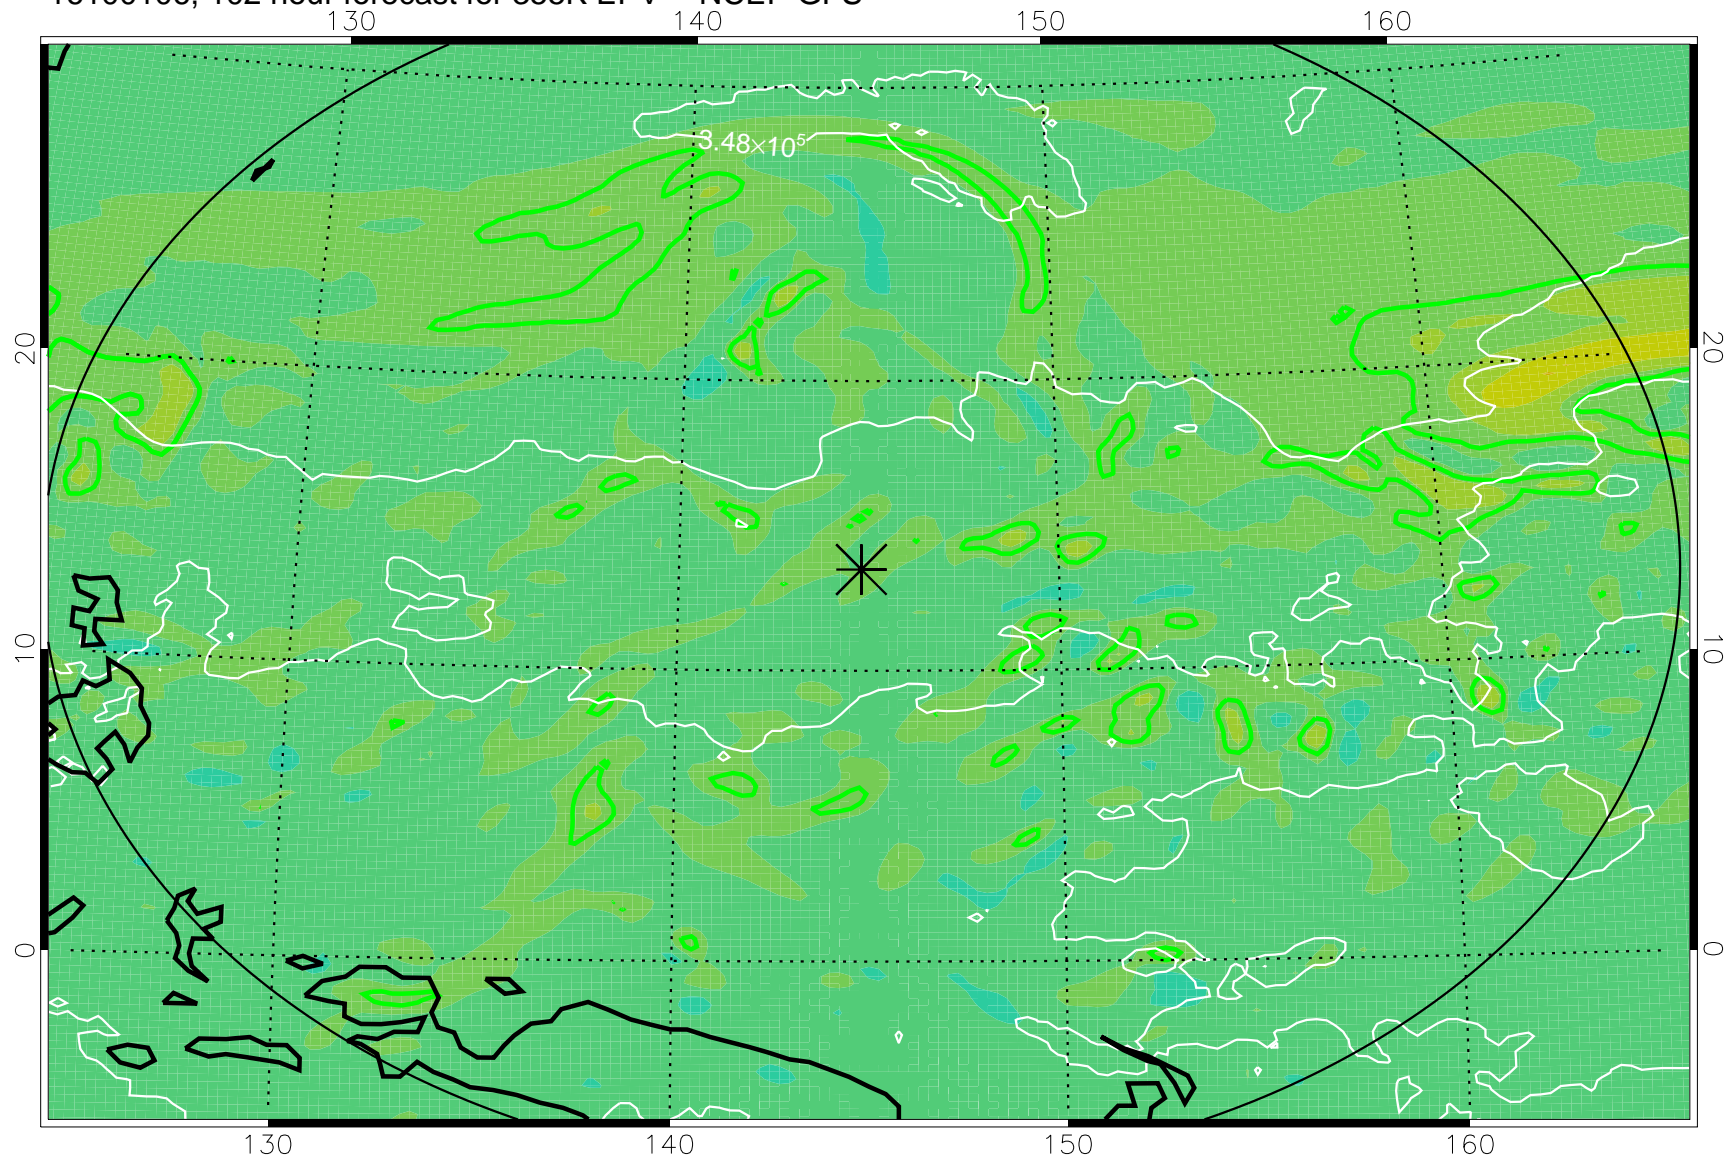

16093006, 78 hour forecast for 355K EPV -- NCEP GFS

355K Montgomery Streamfunction, white  
EPV Tropopause (2 PVU) Position  
Range ring of 2304 km

16093012, 84 hour forecast for 355K EPV -- NCEP GFS

355K Montgomery Streamfunction, white  
EPV Tropopause (2 PVU) Position  
Range ring of 2304 km

16093018, 90 hour forecast for 355K EPV -- NCEP GFS

355K Montgomery Streamfunction, white  
EPV Tropopause (2 PVU) Position  
Range ring of 2304 km

16100100, 96 hour forecast for 355K EPV -- NCEP GFS

355K Montgomery Streamfunction, white  
EPV Tropopause (2 PVU) Position  
Range ring of 2304 km

16100106, 102 hour forecast for 355K EPV -- NCEP GFS

355K Montgomery Streamfunction, white  
EPV Tropopause (2 PVU) Position  
Range ring of 2304 km

16100112, 108 hour forecast for 355K EPV -- NCEP GFS

355K Montgomery Streamfunction, white  
EPV Tropopause (2 PVU) Position  
Range ring of 2304 km

16100118, 114 hour forecast for 355K EPV -- NCEP GFS

355K Montgomery Streamfunction, white  
EPV Tropopause (2 PVU) Position  
Range ring of 2304 km

16100200, 120 hour forecast for 355K EPV -- NCEP GFS

355K Montgomery Streamfunction, white  
EPV Tropopause (2 PVU) Position  
Range ring of 2304 km