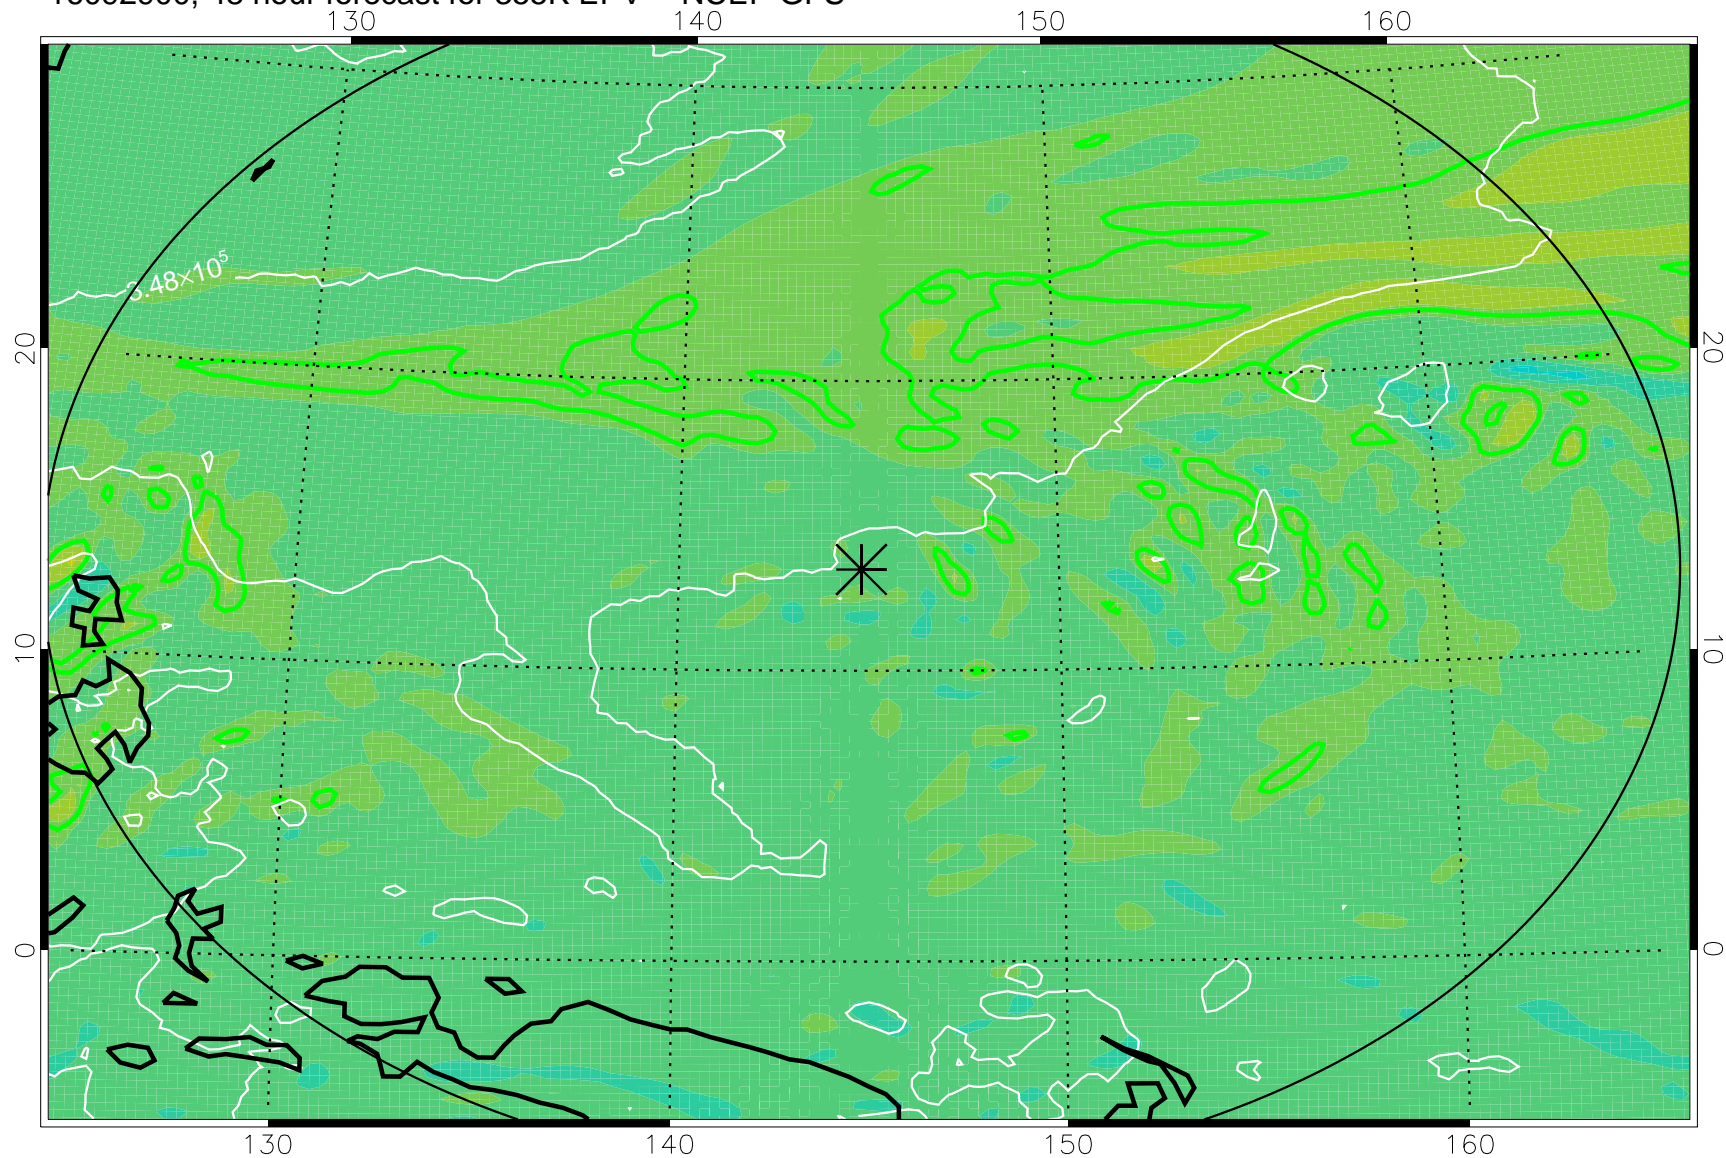

16092806, 30 hour forecast for 355K EPV -- NCEP GFS

355K Montgomery Streamfunction, white  
EPV Tropopause (2 PVU) Position  
Range ring of 2304 km

16092812, 36 hour forecast for 355K EPV -- NCEP GFS

355K Montgomery Streamfunction, white  
EPV Tropopause (2 PVU) Position  
Range ring of 2304 km

16092818, 42 hour forecast for 355K EPV -- NCEP GFS

355K Montgomery Streamfunction, white  
EPV Tropopause (2 PVU) Position  
Range ring of 2304 km

16092900, 48 hour forecast for 355K EPV -- NCEP GFS

355K Montgomery Streamfunction, white  
EPV Tropopause (2 PVU) Position  
Range ring of 2304 km

16092918, 66 hour forecast for 355K EPV -- NCEP GFS

355K Montgomery Streamfunction, white  
EPV Tropopause (2 PVU) Position  
Range ring of 2304 km

16093000, 72 hour forecast for 355K EPV -- NCEP GFS

355K Montgomery Streamfunction, white  
EPV Tropopause (2 PVU) Position  
Range ring of 2304 km

16093006, 78 hour forecast for 355K EPV -- NCEP GFS

355K Montgomery Streamfunction, white  
EPV Tropopause (2 PVU) Position  
Range ring of 2304 km

16093012, 84 hour forecast for 355K EPV -- NCEP GFS

355K Montgomery Streamfunction, white  
EPV Tropopause (2 PVU) Position  
Range ring of 2304 km