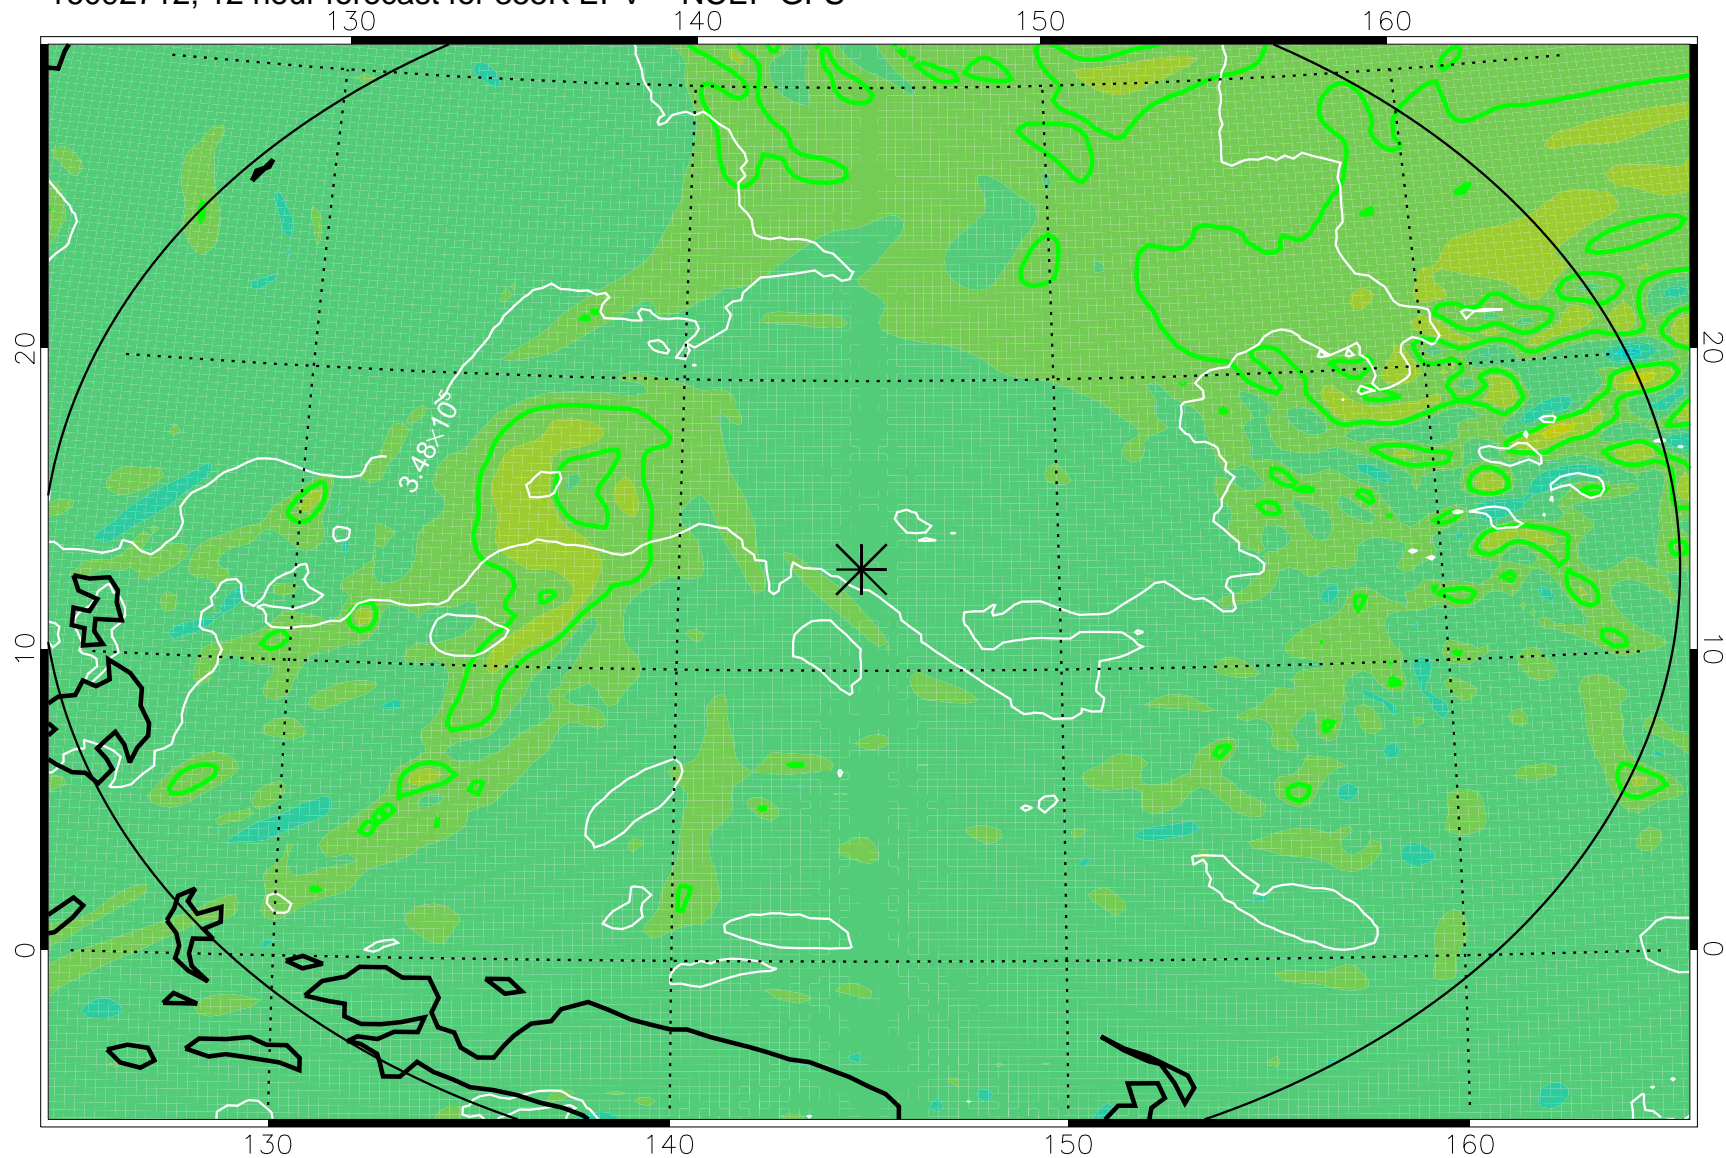

16092706, 6 hour forecast for 355K EPV -- NCEP GFS

355K Montgomery Streamfunction, white  
EPV Tropopause (2 PVU) Position  
Range ring of 2304 km

16092712, 12 hour forecast for 355K EPV -- NCEP GFS

355K Montgomery Streamfunction, white  
EPV Tropopause (2 PVU) Position  
Range ring of 2304 km

16092718, 18 hour forecast for 355K EPV -- NCEP GFS

355K Montgomery Streamfunction, white  
EPV Tropopause (2 PVU) Position  
Range ring of 2304 km

16092800, 24 hour forecast for 355K EPV -- NCEP GFS

355K Montgomery Streamfunction, white  
EPV Tropopause (2 PVU) Position  
Range ring of 2304 km

16092818, 42 hour forecast for 355K EPV -- NCEP GFS

355K Montgomery Streamfunction, white  
EPV Tropopause (2 PVU) Position  
Range ring of 2304 km

16092900, 48 hour forecast for 355K EPV -- NCEP GFS

355K Montgomery Streamfunction, white  
EPV Tropopause (2 PVU) Position  
Range ring of 2304 km

16092918, 66 hour forecast for 355K EPV -- NCEP GFS

355K Montgomery Streamfunction, white  
EPV Tropopause (2 PVU) Position  
Range ring of 2304 km

16093000, 72 hour forecast for 355K EPV -- NCEP GFS

355K Montgomery Streamfunction, white  
EPV Tropopause (2 PVU) Position  
Range ring of 2304 km