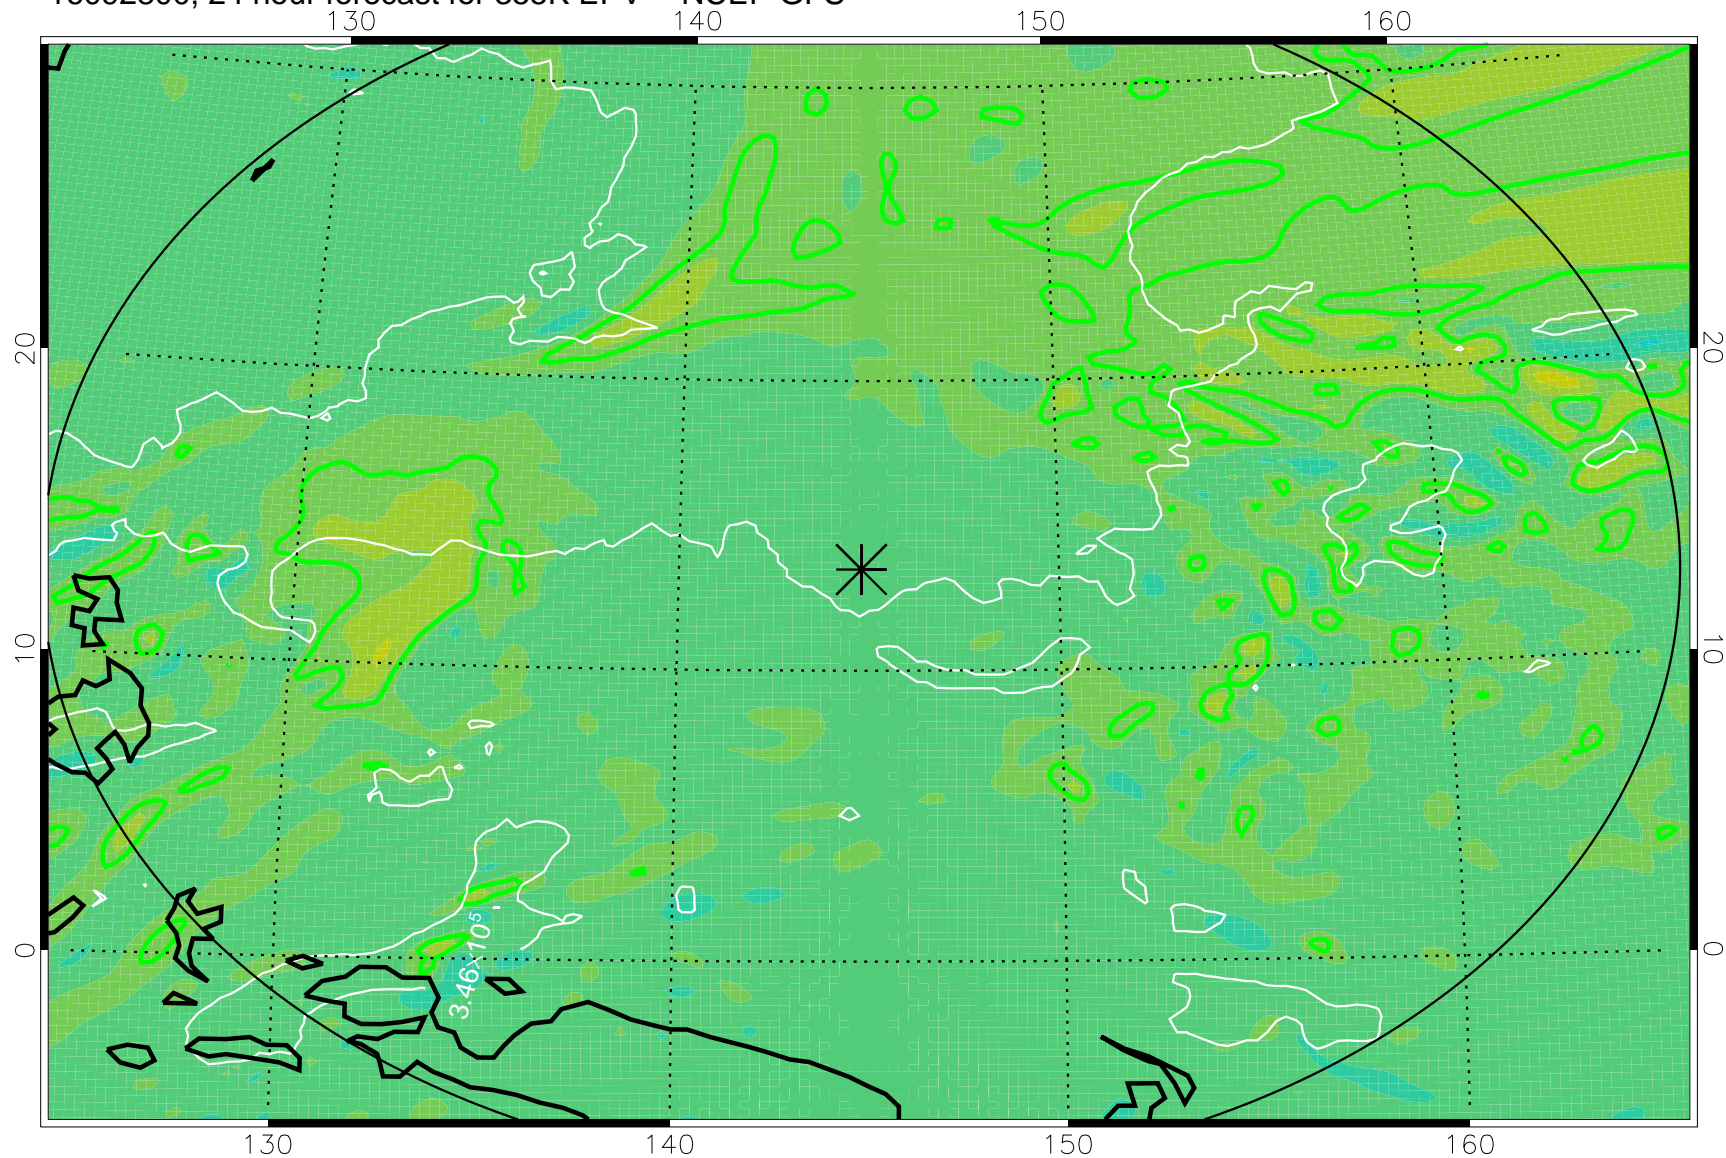

16092706, 6 hour forecast for 355K EPV -- NCEP GFS

355K Montgomery Streamfunction, white  
EPV Tropopause (2 PVU) Position  
Range ring of 2304 km

16092712, 12 hour forecast for 355K EPV -- NCEP GFS

355K Montgomery Streamfunction, white  
EPV Tropopause (2 PVU) Position  
Range ring of 2304 km

16092718, 18 hour forecast for 355K EPV -- NCEP GFS

355K Montgomery Streamfunction, white  
EPV Tropopause (2 PVU) Position  
Range ring of 2304 km

16092800, 24 hour forecast for 355K EPV -- NCEP GFS

355K Montgomery Streamfunction, white  
EPV Tropopause (2 PVU) Position  
Range ring of 2304 km

16092818, 42 hour forecast for 355K EPV -- NCEP GFS

355K Montgomery Streamfunction, white  
EPV Tropopause (2 PVU) Position  
Range ring of 2304 km

16092900, 48 hour forecast for 355K EPV -- NCEP GFS

355K Montgomery Streamfunction, white  
EPV Tropopause (2 PVU) Position  
Range ring of 2304 km

16092918, 66 hour forecast for 355K EPV -- NCEP GFS

355K Montgomery Streamfunction, white  
EPV Tropopause (2 PVU) Position  
Range ring of 2304 km

16093000, 72 hour forecast for 355K EPV -- NCEP GFS

355K Montgomery Streamfunction, white  
EPV Tropopause (2 PVU) Position  
Range ring of 2304 km