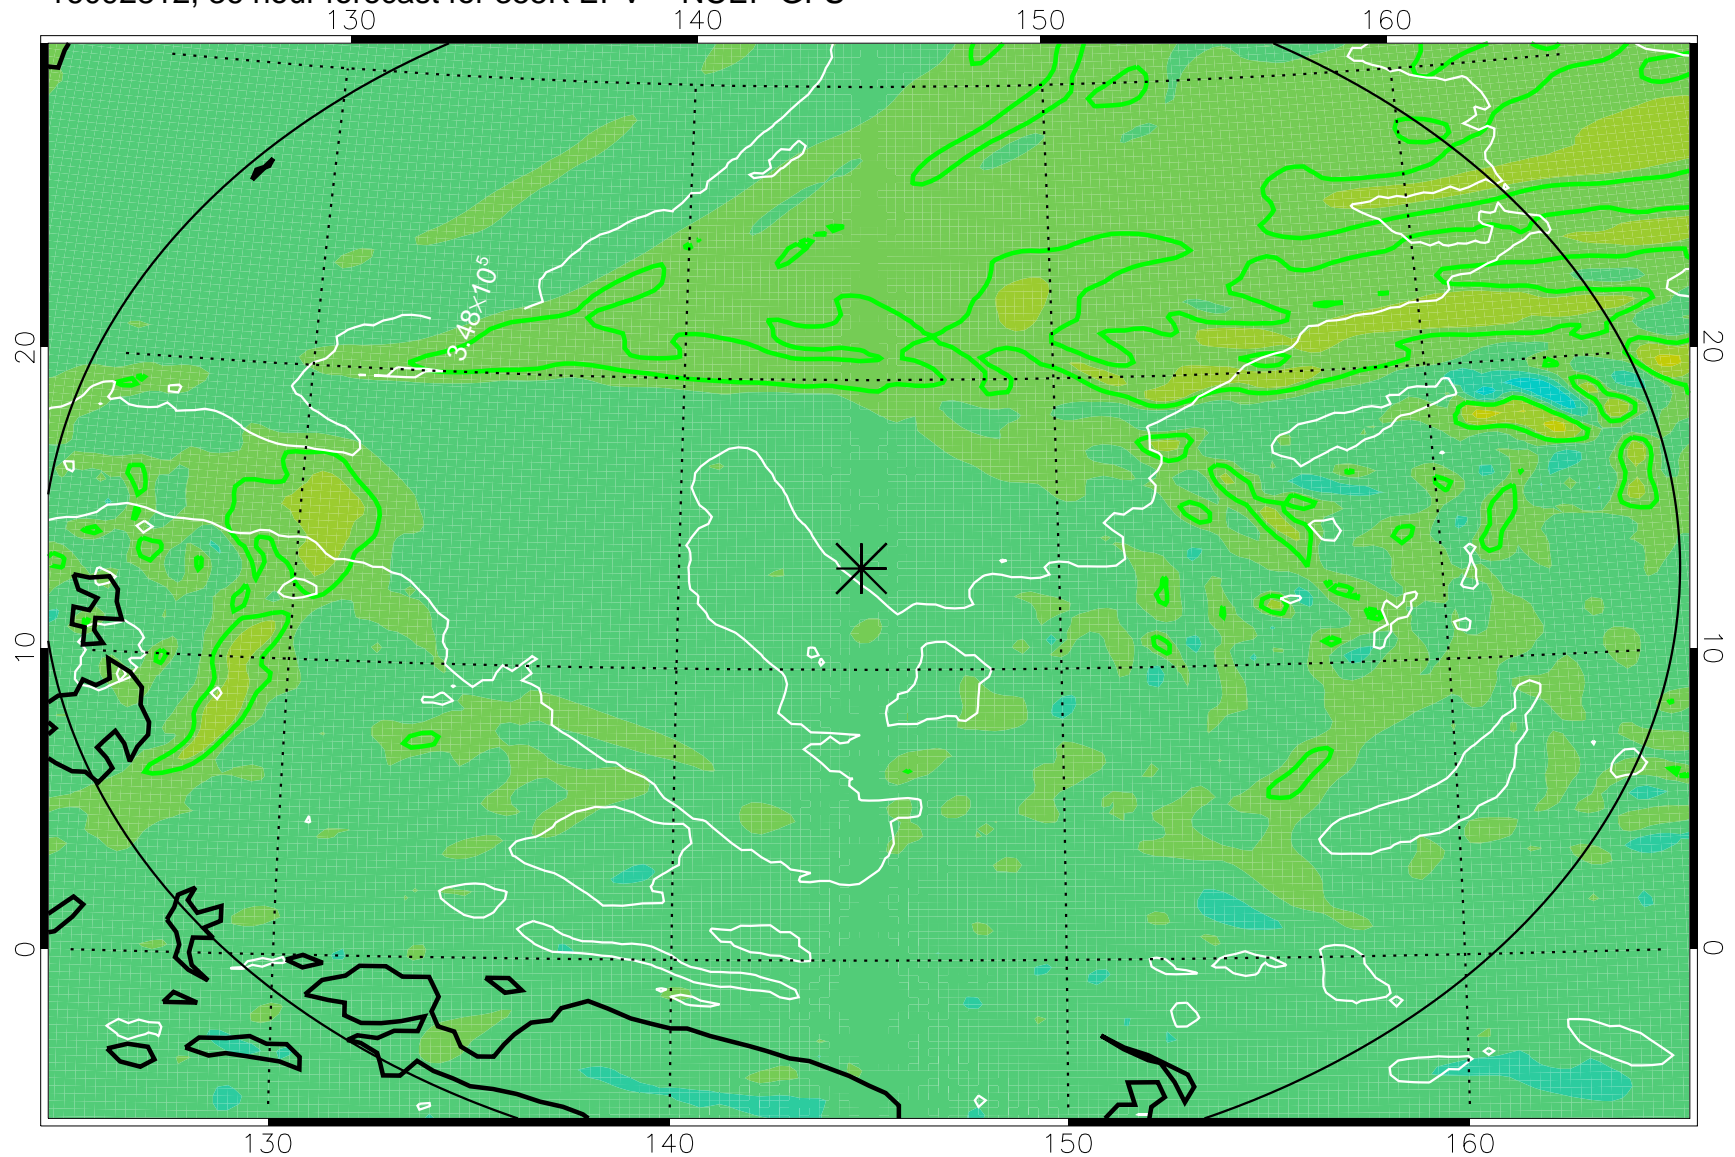

16092718, 18 hour forecast for 355K EPV -- NCEP GFS

355K Montgomery Streamfunction, white  
EPV Tropopause (2 PVU) Position  
Range ring of 2304 km

16092800, 24 hour forecast for 355K EPV -- NCEP GFS

355K Montgomery Streamfunction, white  
EPV Tropopause (2 PVU) Position  
Range ring of 2304 km

16092806, 30 hour forecast for 355K EPV -- NCEP GFS

355K Montgomery Streamfunction, white  
EPV Tropopause (2 PVU) Position  
Range ring of 2304 km

16092812, 36 hour forecast for 355K EPV -- NCEP GFS

355K Montgomery Streamfunction, white  
EPV Tropopause (2 PVU) Position  
Range ring of 2304 km

16092818, 42 hour forecast for 355K EPV -- NCEP GFS

355K Montgomery Streamfunction, white  
EPV Tropopause (2 PVU) Position  
Range ring of 2304 km

16092900, 48 hour forecast for 355K EPV -- NCEP GFS

355K Montgomery Streamfunction, white  
EPV Tropopause (2 PVU) Position  
Range ring of 2304 km

16092918, 66 hour forecast for 355K EPV -- NCEP GFS

355K Montgomery Streamfunction, white  
EPV Tropopause (2 PVU) Position  
Range ring of 2304 km

16093000, 72 hour forecast for 355K EPV -- NCEP GFS

355K Montgomery Streamfunction, white  
EPV Tropopause (2 PVU) Position  
Range ring of 2304 km