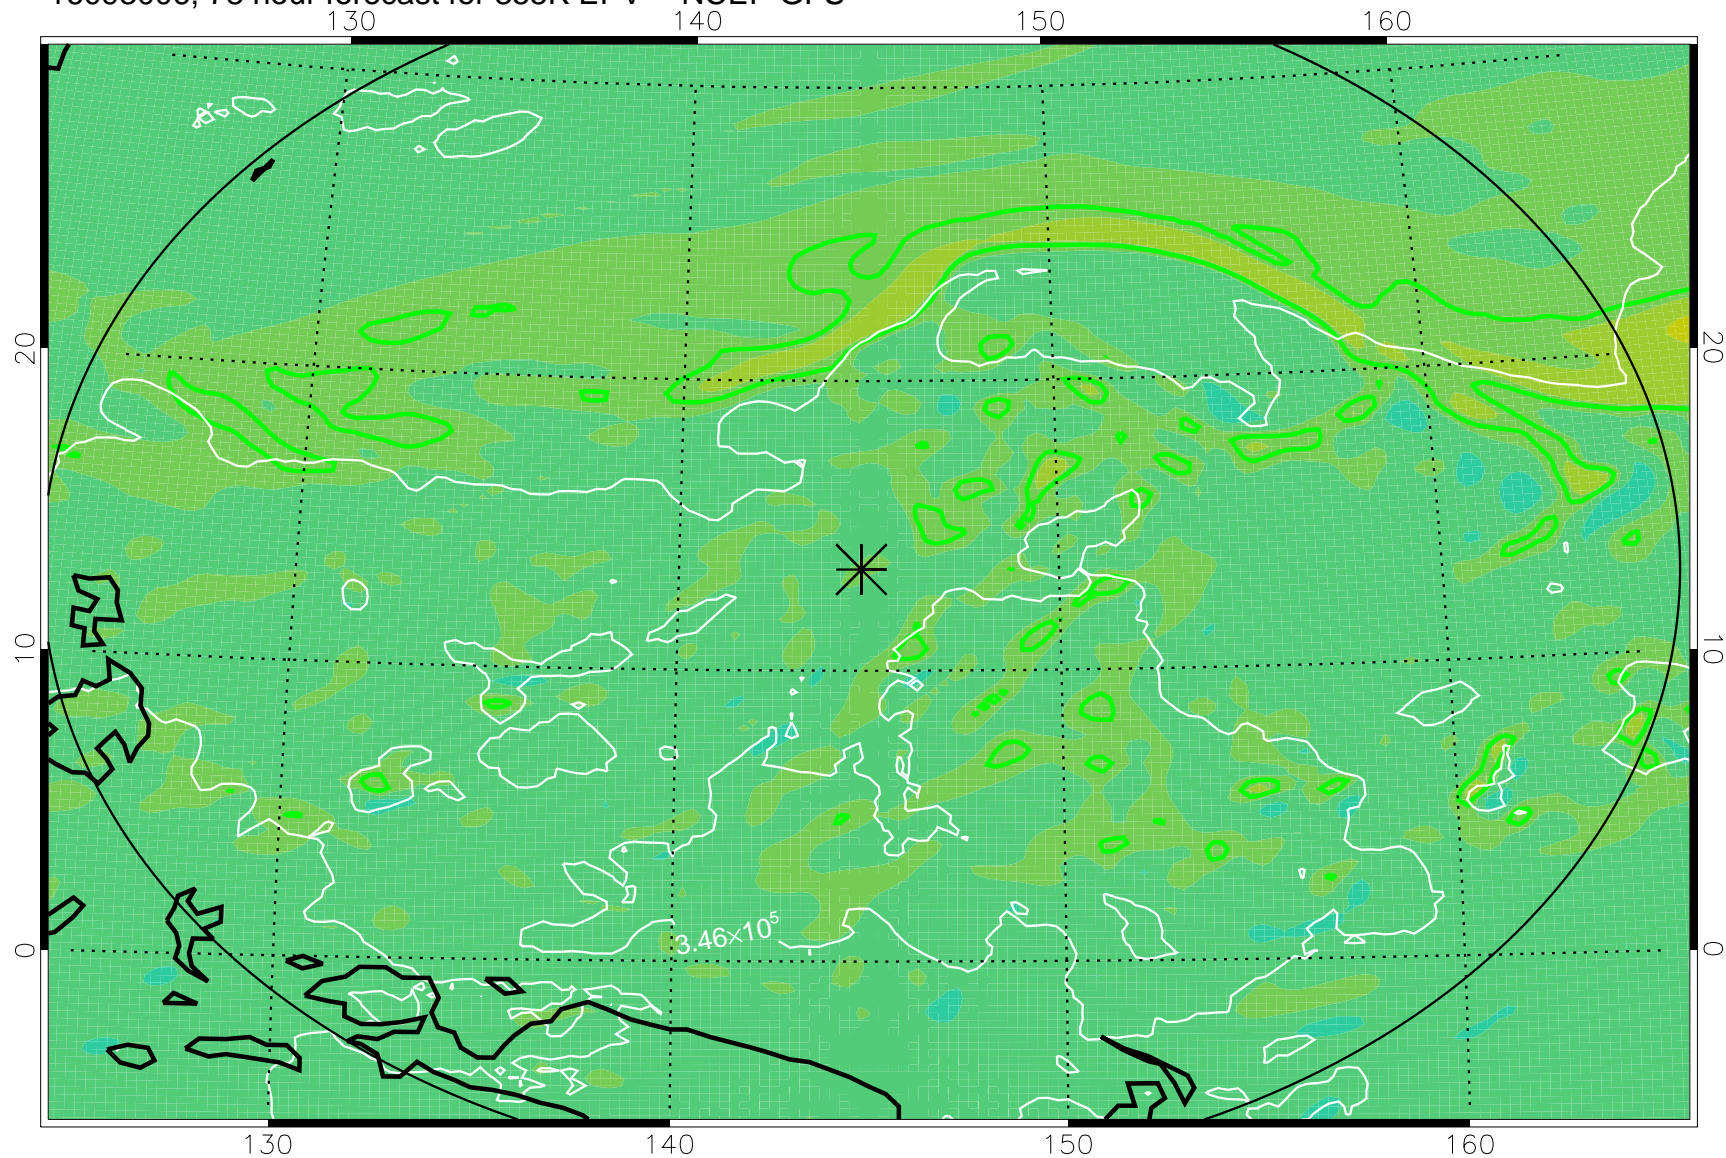

16092918, 66 hour forecast for 355K EPV -- NCEP GFS

355K Montgomery Streamfunction, white  
EPV Tropopause (2 PVU) Position  
Range ring of 2304 km

16093000, 72 hour forecast for 355K EPV -- NCEP GFS

355K Montgomery Streamfunction, white  
EPV Tropopause (2 PVU) Position  
Range ring of 2304 km

16093006, 78 hour forecast for 355K EPV -- NCEP GFS

355K Montgomery Streamfunction, white  
EPV Tropopause (2 PVU) Position  
Range ring of 2304 km

16093012, 84 hour forecast for 355K EPV -- NCEP GFS

355K Montgomery Streamfunction, white  
EPV Tropopause (2 PVU) Position  
Range ring of 2304 km

16093018, 90 hour forecast for 355K EPV -- NCEP GFS

355K Montgomery Streamfunction, white  
EPV Tropopause (2 PVU) Position  
Range ring of 2304 km

16100100, 96 hour forecast for 355K EPV -- NCEP GFS

355K Montgomery Streamfunction, white  
EPV Tropopause (2 PVU) Position  
Range ring of 2304 km

16100106, 102 hour forecast for 355K EPV -- NCEP GFS

355K Montgomery Streamfunction, white  
EPV Tropopause (2 PVU) Position  
Range ring of 2304 km

16100112, 108 hour forecast for 355K EPV -- NCEP GFS

355K Montgomery Streamfunction, white  
EPV Tropopause (2 PVU) Position  
Range ring of 2304 km