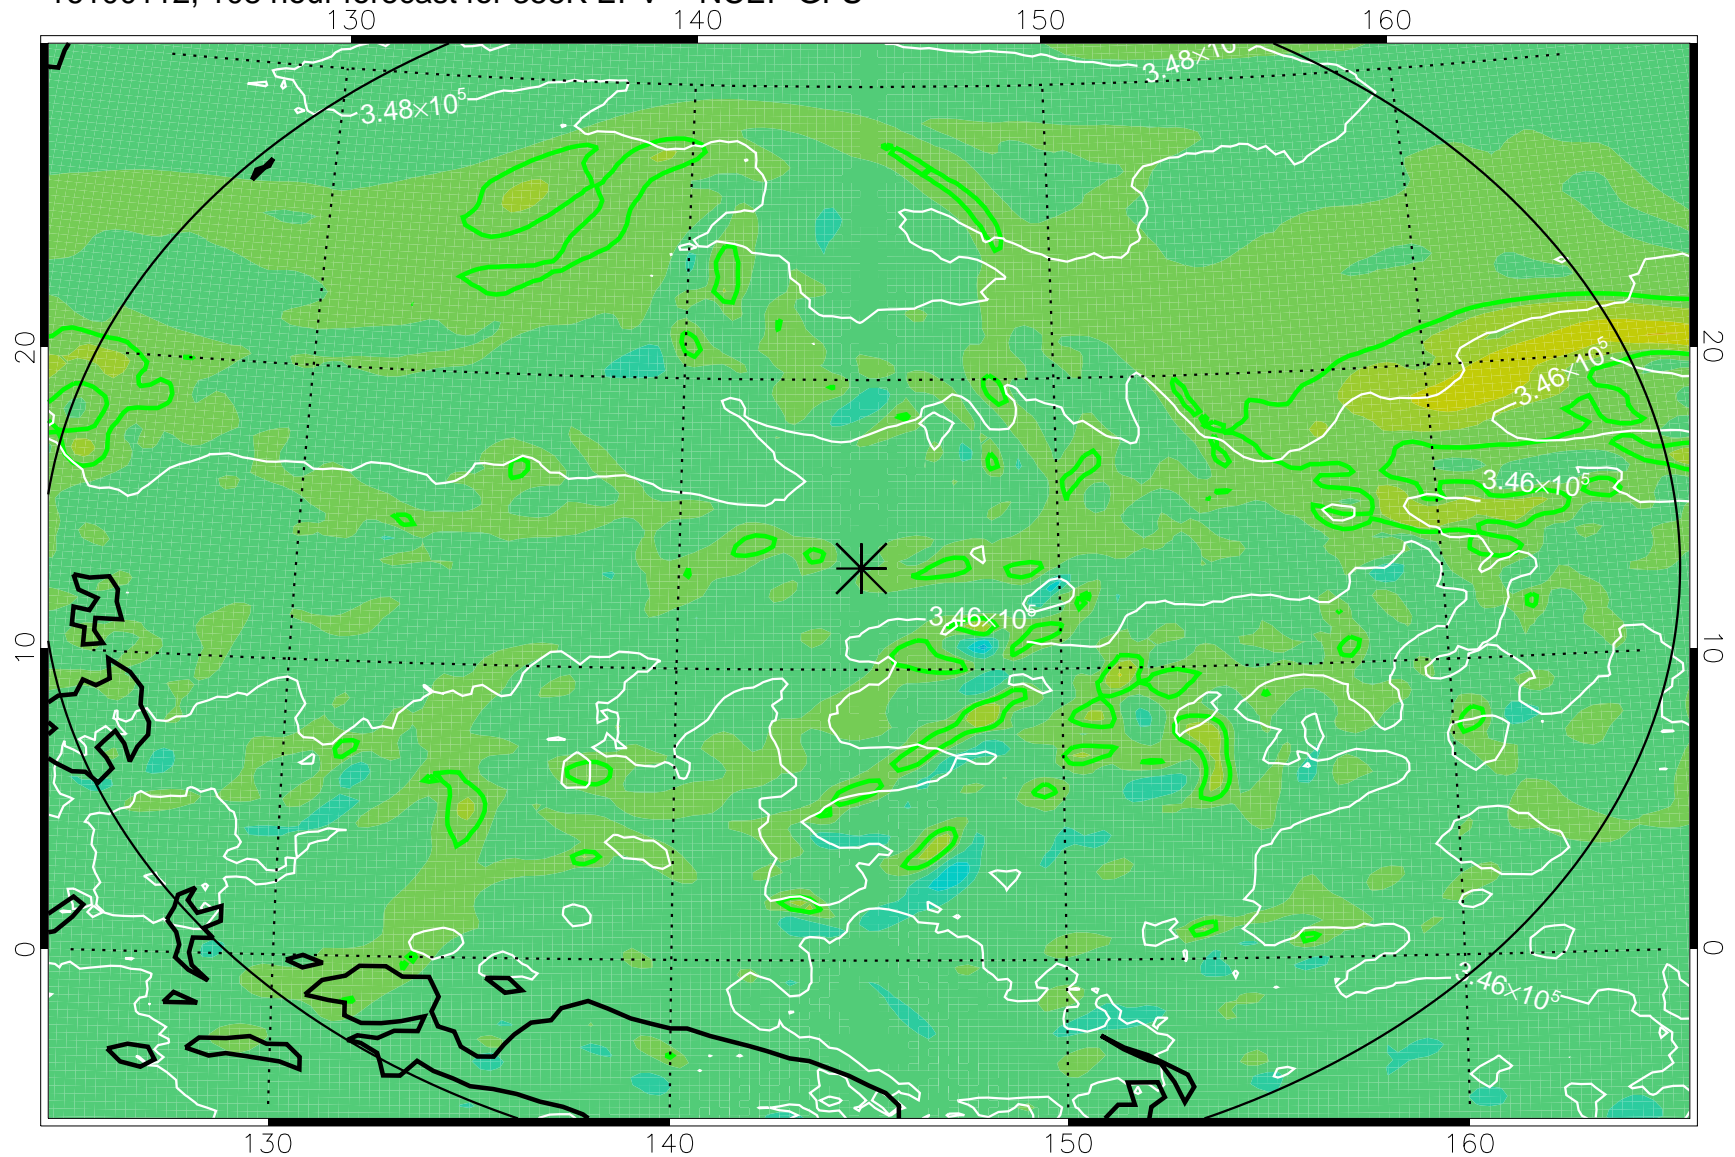

16093006, 78 hour forecast for 355K EPV -- NCEP GFS

355K Montgomery Streamfunction, white  
EPV Tropopause (2 PVU) Position  
Range ring of 2304 km

16093012, 84 hour forecast for 355K EPV -- NCEP GFS

355K Montgomery Streamfunction, white  
EPV Tropopause (2 PVU) Position  
Range ring of 2304 km

16093018, 90 hour forecast for 355K EPV -- NCEP GFS

355K Montgomery Streamfunction, white  
EPV Tropopause (2 PVU) Position  
Range ring of 2304 km

16100100, 96 hour forecast for 355K EPV -- NCEP GFS

355K Montgomery Streamfunction, white  
EPV Tropopause (2 PVU) Position  
Range ring of 2304 km

16100106, 102 hour forecast for 355K EPV -- NCEP GFS

355K Montgomery Streamfunction, white  
EPV Tropopause (2 PVU) Position  
Range ring of 2304 km

16100112, 108 hour forecast for 355K EPV -- NCEP GFS

355K Montgomery Streamfunction, white  
EPV Tropopause (2 PVU) Position  
Range ring of 2304 km

16100118, 114 hour forecast for 355K EPV -- NCEP GFS

355K Montgomery Streamfunction, white  
EPV Tropopause (2 PVU) Position  
Range ring of 2304 km

16100200, 120 hour forecast for 355K EPV -- NCEP GFS

355K Montgomery Streamfunction, white  
EPV Tropopause (2 PVU) Position  
Range ring of 2304 km