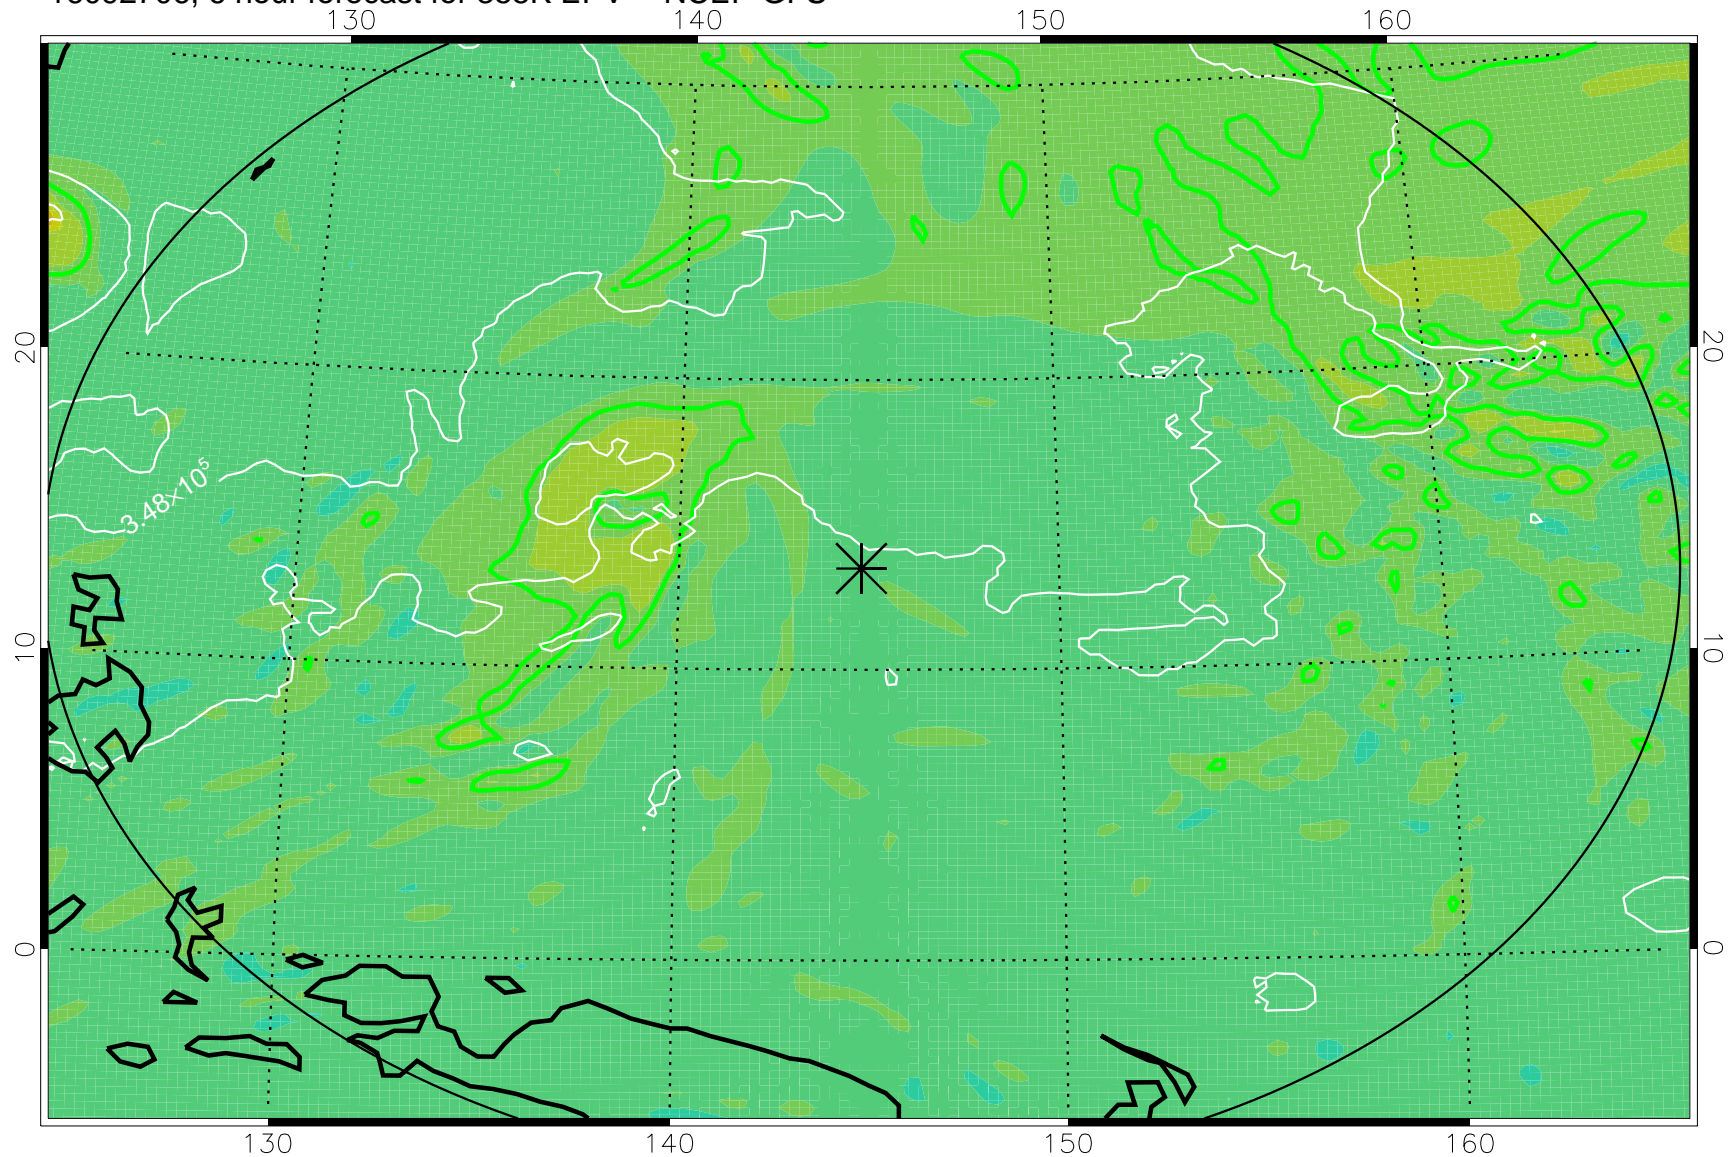

16092706, 6 hour forecast for 355K EPV -- NCEP GFS

355K Montgomery Streamfunction, white  
EPV Tropopause (2 PVU) Position  
Range ring of 2304 km

16092712, 12 hour forecast for 355K EPV -- NCEP GFS

355K Montgomery Streamfunction, white  
EPV Tropopause (2 PVU) Position  
Range ring of 2304 km

16092718, 18 hour forecast for 355K EPV -- NCEP GFS

355K Montgomery Streamfunction, white  
EPV Tropopause (2 PVU) Position  
Range ring of 2304 km

16092800, 24 hour forecast for 355K EPV -- NCEP GFS

355K Montgomery Streamfunction, white  
EPV Tropopause (2 PVU) Position  
Range ring of 2304 km

16092818, 42 hour forecast for 355K EPV -- NCEP GFS

355K Montgomery Streamfunction, white  
EPV Tropopause (2 PVU) Position  
Range ring of 2304 km

16092900, 48 hour forecast for 355K EPV -- NCEP GFS

355K Montgomery Streamfunction, white  
EPV Tropopause (2 PVU) Position  
Range ring of 2304 km

16092918, 66 hour forecast for 355K EPV -- NCEP GFS

355K Montgomery Streamfunction, white  
EPV Tropopause (2 PVU) Position  
Range ring of 2304 km

16093000, 72 hour forecast for 355K EPV -- NCEP GFS

355K Montgomery Streamfunction, white  
EPV Tropopause (2 PVU) Position  
Range ring of 2304 km