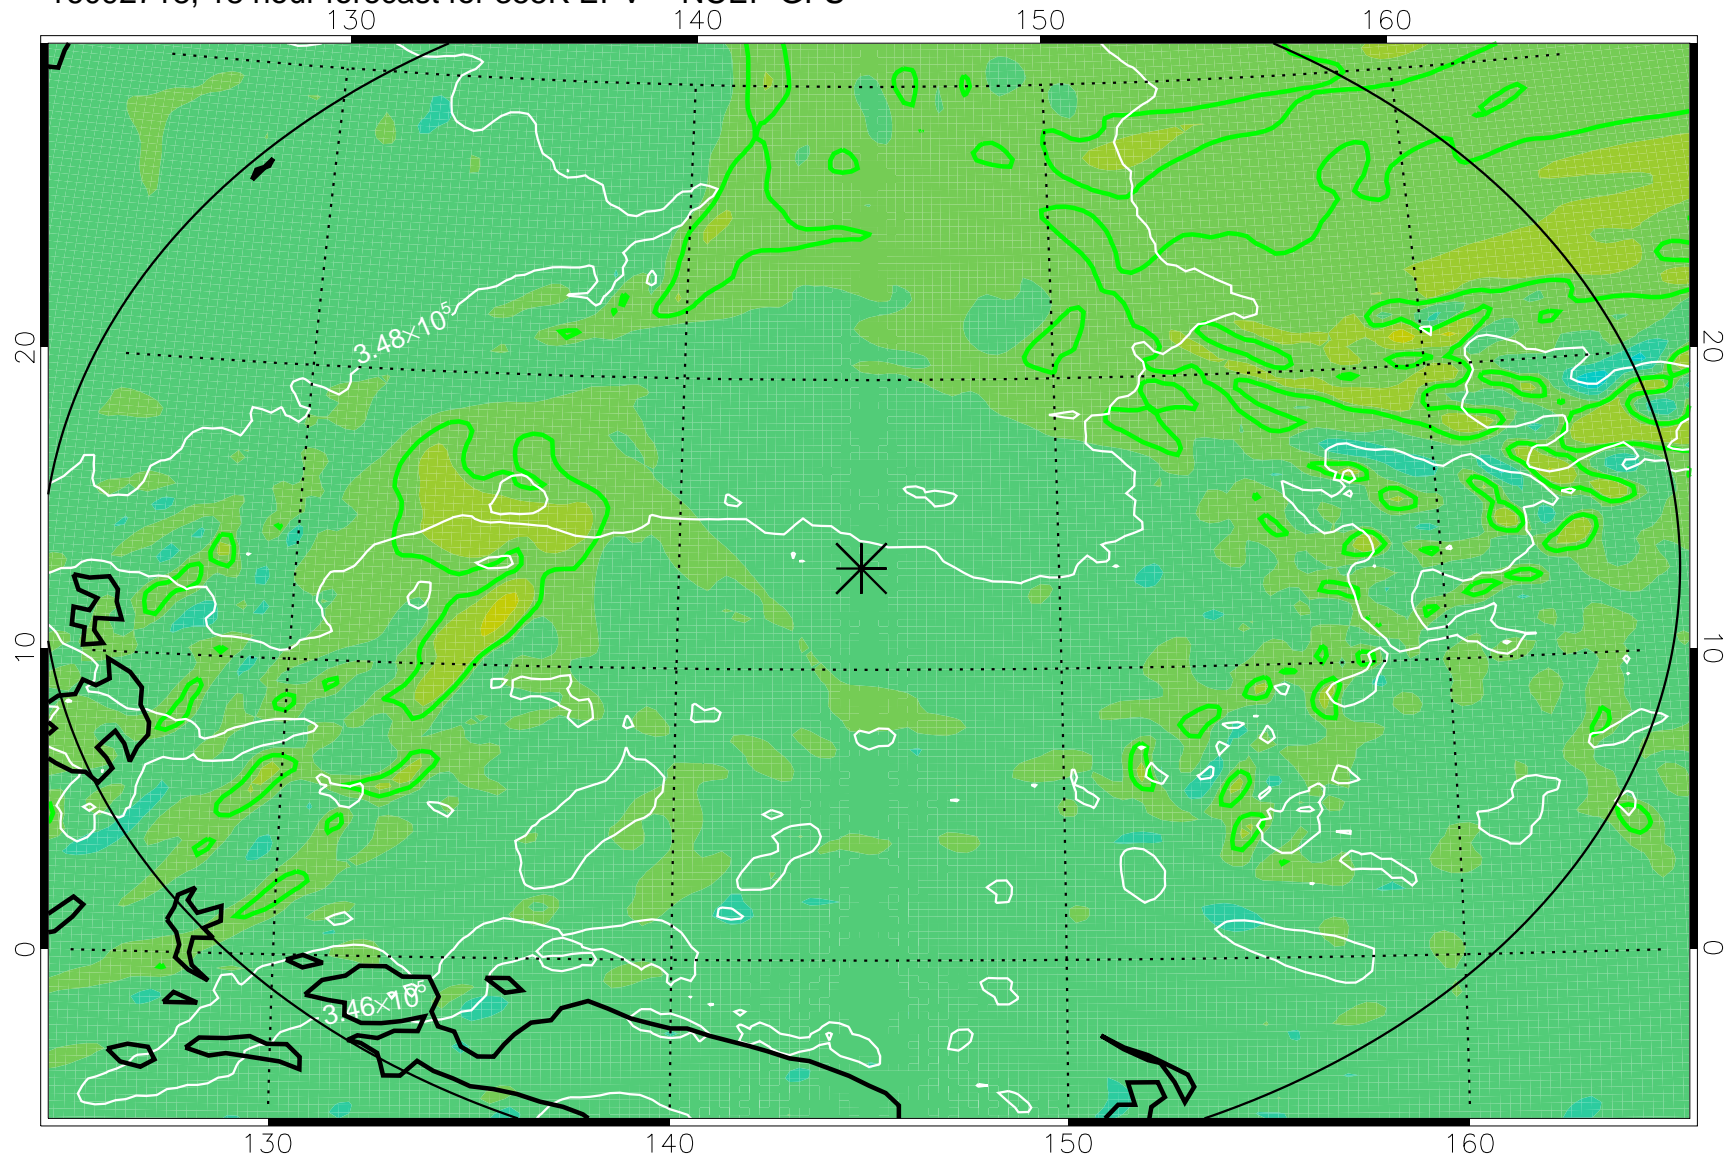

16092706, 6 hour forecast for 355K EPV -- NCEP GFS

355K Montgomery Streamfunction, white  
EPV Tropopause (2 PVU) Position  
Range ring of 2304 km

16092712, 12 hour forecast for 355K EPV -- NCEP GFS

355K Montgomery Streamfunction, white  
EPV Tropopause (2 PVU) Position  
Range ring of 2304 km

16092718, 18 hour forecast for 355K EPV -- NCEP GFS

355K Montgomery Streamfunction, white  
EPV Tropopause (2 PVU) Position  
Range ring of 2304 km

16092800, 24 hour forecast for 355K EPV -- NCEP GFS

355K Montgomery Streamfunction, white  
EPV Tropopause (2 PVU) Position  
Range ring of 2304 km

16092806, 30 hour forecast for 355K EPV -- NCEP GFS

355K Montgomery Streamfunction, white  
EPV Tropopause (2 PVU) Position  
Range ring of 2304 km

16092812, 36 hour forecast for 355K EPV -- NCEP GFS

355K Montgomery Streamfunction, white  
EPV Tropopause (2 PVU) Position  
Range ring of 2304 km

16092818, 42 hour forecast for 355K EPV -- NCEP GFS

355K Montgomery Streamfunction, white  
EPV Tropopause (2 PVU) Position  
Range ring of 2304 km

16092900, 48 hour forecast for 355K EPV -- NCEP GFS

355K Montgomery Streamfunction, white  
EPV Tropopause (2 PVU) Position  
Range ring of 2304 km