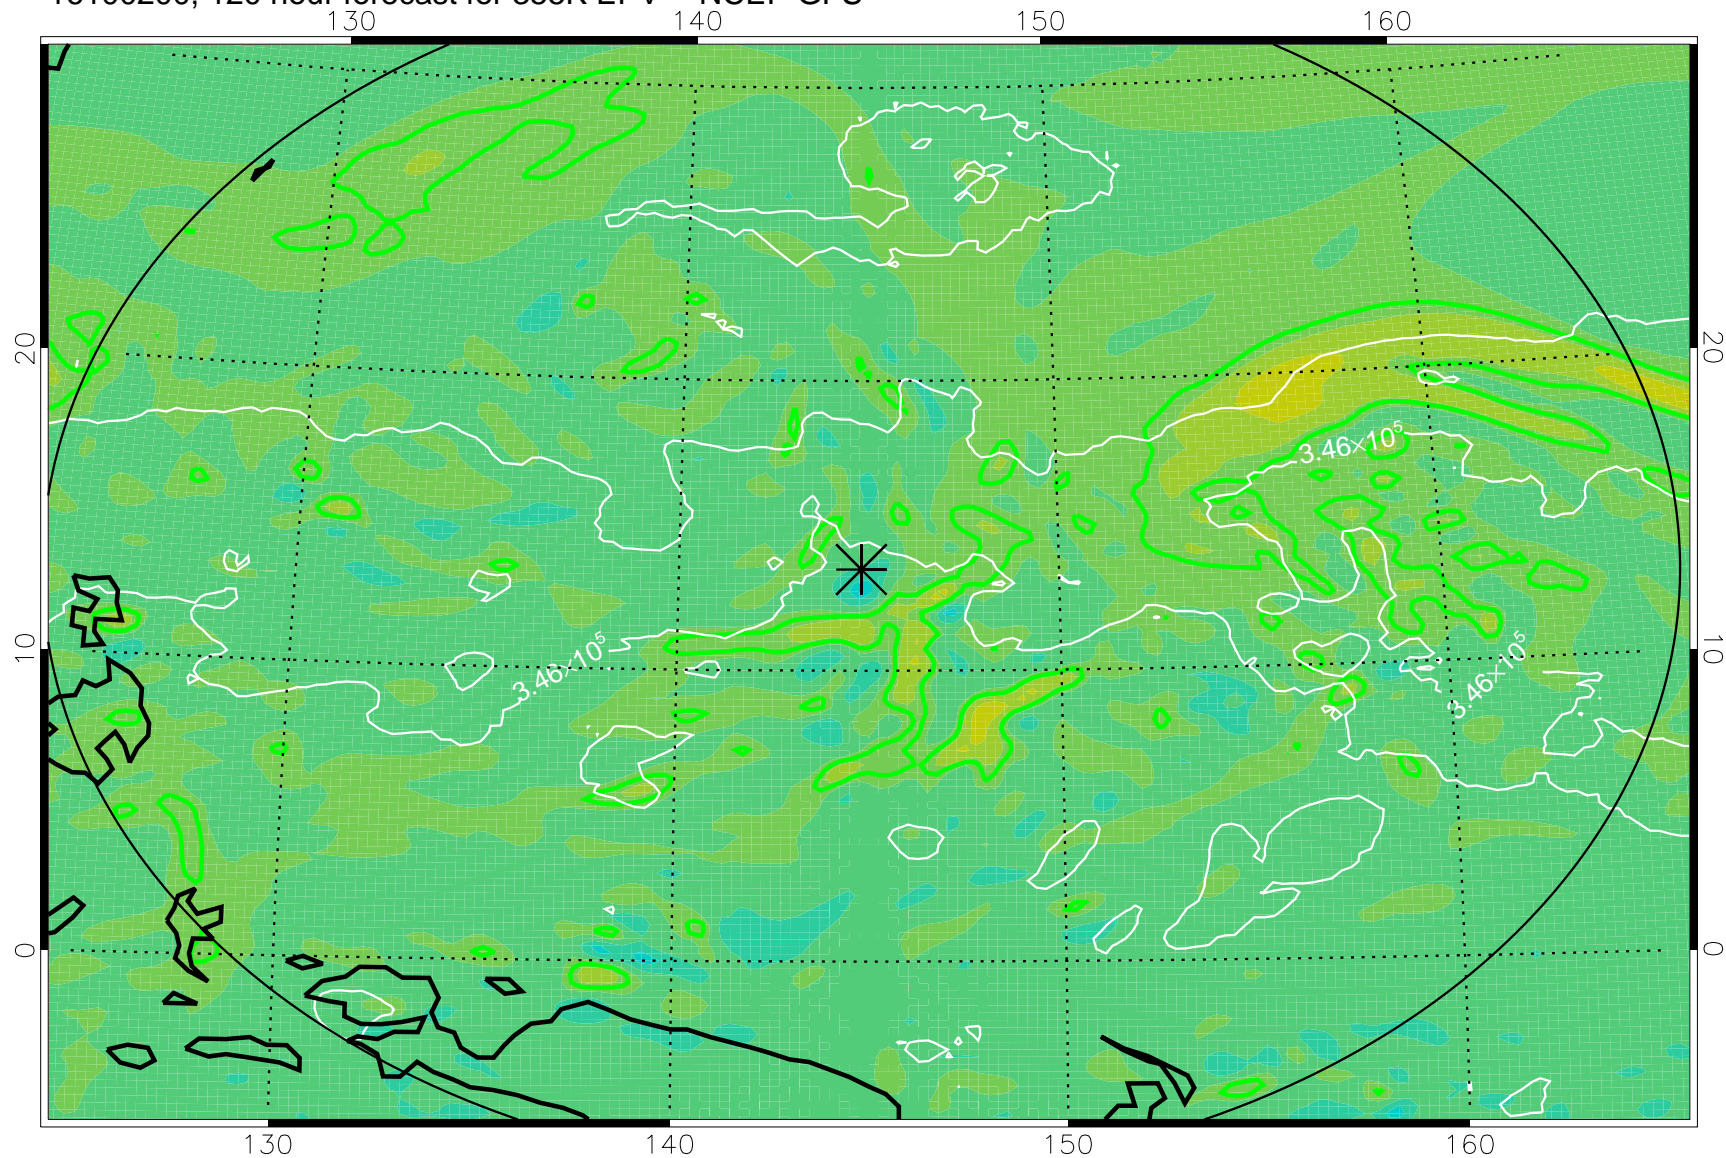

16093006, 78 hour forecast for 355K EPV -- NCEP GFS

355K Montgomery Streamfunction, white  
EPV Tropopause (2 PVU) Position  
Range ring of 2304 km

16093012, 84 hour forecast for 355K EPV -- NCEP GFS

355K Montgomery Streamfunction, white  
EPV Tropopause (2 PVU) Position  
Range ring of 2304 km

16093018, 90 hour forecast for 355K EPV -- NCEP GFS

355K Montgomery Streamfunction, white  
EPV Tropopause (2 PVU) Position  
Range ring of 2304 km

16100100, 96 hour forecast for 355K EPV -- NCEP GFS

355K Montgomery Streamfunction, white  
EPV Tropopause (2 PVU) Position  
Range ring of 2304 km

16100106, 102 hour forecast for 355K EPV -- NCEP GFS

355K Montgomery Streamfunction, white  
EPV Tropopause (2 PVU) Position  
Range ring of 2304 km

16100112, 108 hour forecast for 355K EPV -- NCEP GFS

355K Montgomery Streamfunction, white  
EPV Tropopause (2 PVU) Position  
Range ring of 2304 km

16100118, 114 hour forecast for 355K EPV -- NCEP GFS

355K Montgomery Streamfunction, white  
EPV Tropopause (2 PVU) Position  
Range ring of 2304 km

16100200, 120 hour forecast for 355K EPV -- NCEP GFS

355K Montgomery Streamfunction, white  
EPV Tropopause (2 PVU) Position  
Range ring of 2304 km