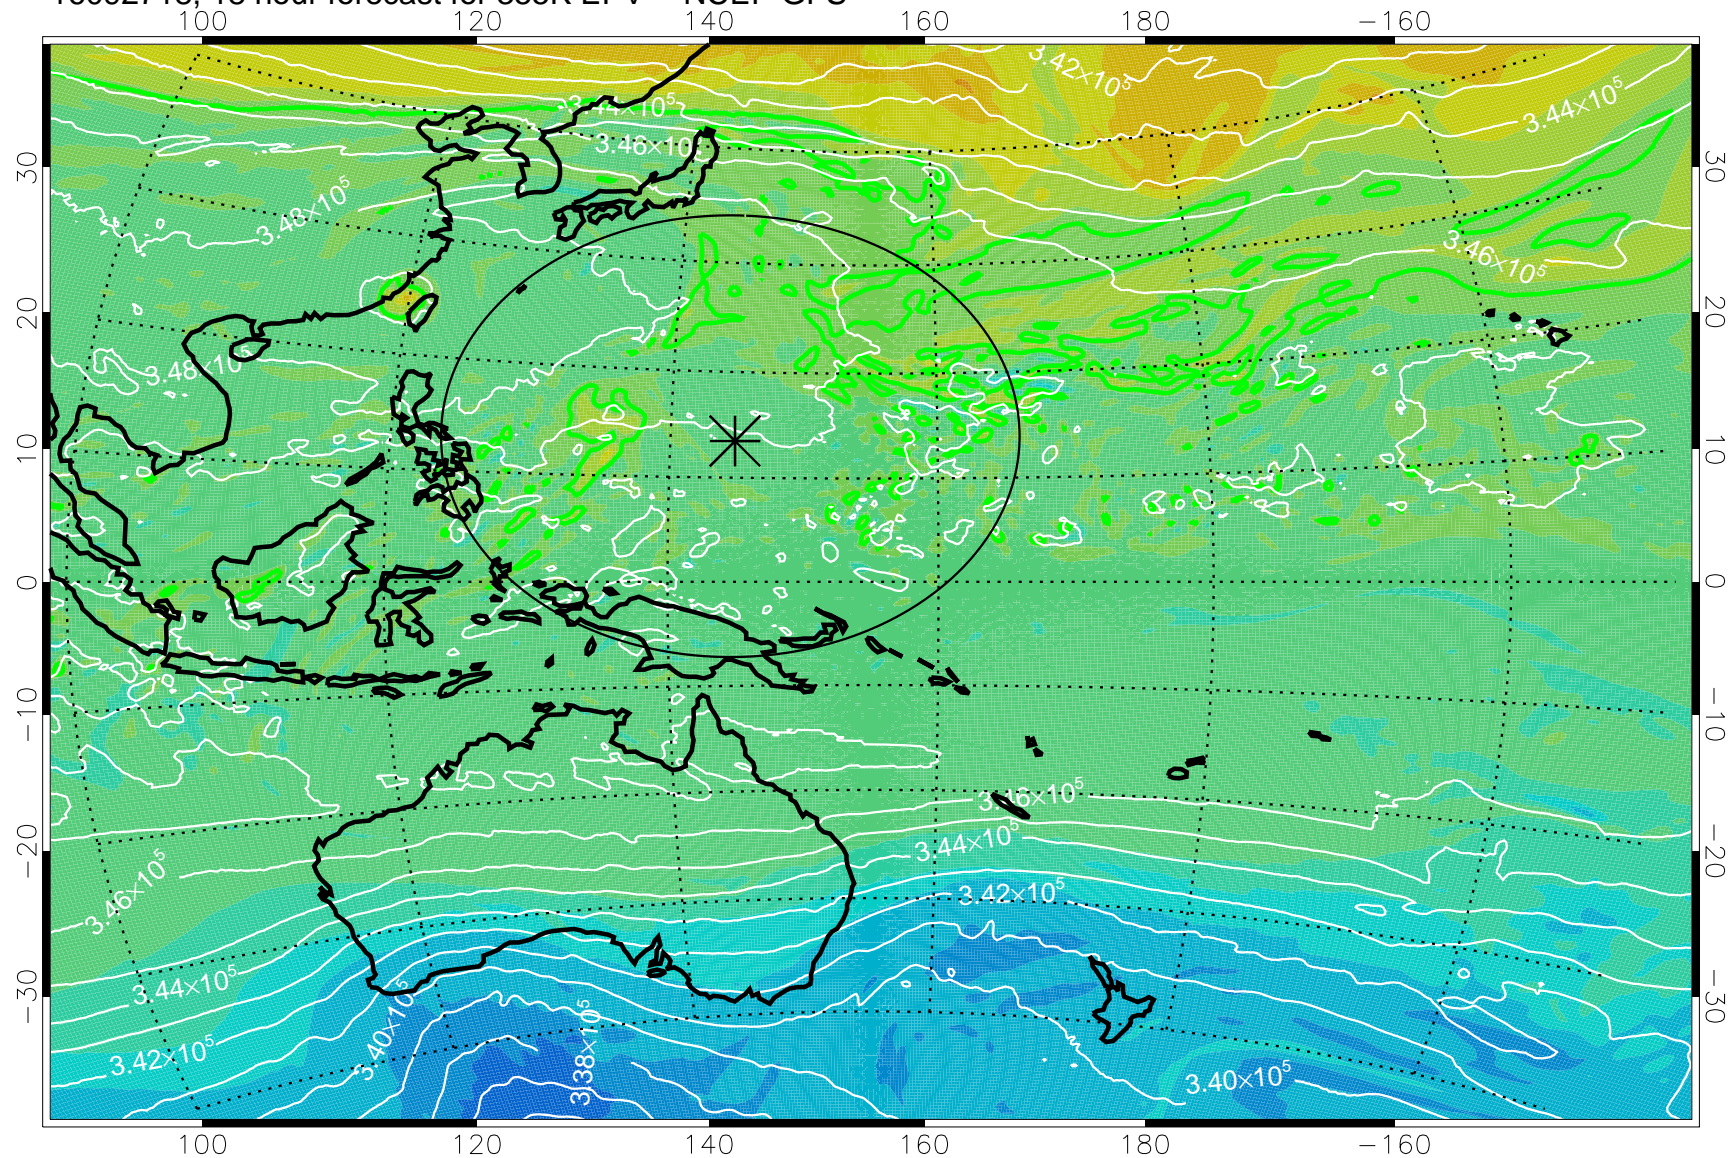

16092706, 6 hour forecast for 355K EPV -- NCEP GFS

355K Montgomery Streamfunction, white  
EPV Tropopause (2 PVU) Position  
Range ring of 2304 km

16092718, 18 hour forecast for 355K EPV -- NCEP GFS

355K Montgomery Streamfunction, white  
EPV Tropopause (2 PVU) Position  
Range ring of 2304 km

16092800, 24 hour forecast for 355K EPV -- NCEP GFS

355K Montgomery Streamfunction, white  
EPV Tropopause (2 PVU) Position  
Range ring of 2304 km

16092806, 30 hour forecast for 355K EPV -- NCEP GFS

355K Montgomery Streamfunction, white  
EPV Tropopause (2 PVU) Position  
Range ring of 2304 km

16092812, 36 hour forecast for 355K EPV -- NCEP GFS

355K Montgomery Streamfunction, white  
EPV Tropopause (2 PVU) Position  
Range ring of 2304 km

16092818, 42 hour forecast for 355K EPV -- NCEP GFS

355K Montgomery Streamfunction, white  
EPV Tropopause (2 PVU) Position  
Range ring of 2304 km

16092900, 48 hour forecast for 355K EPV -- NCEP GFS

355K Montgomery Streamfunction, white  
EPV Tropopause (2 PVU) Position  
Range ring of 2304 km

16092906, 54 hour forecast for 355K EPV -- NCEP GFS

355K Montgomery Streamfunction, white  
EPV Tropopause (2 PVU) Position  
Range ring of 2304 km