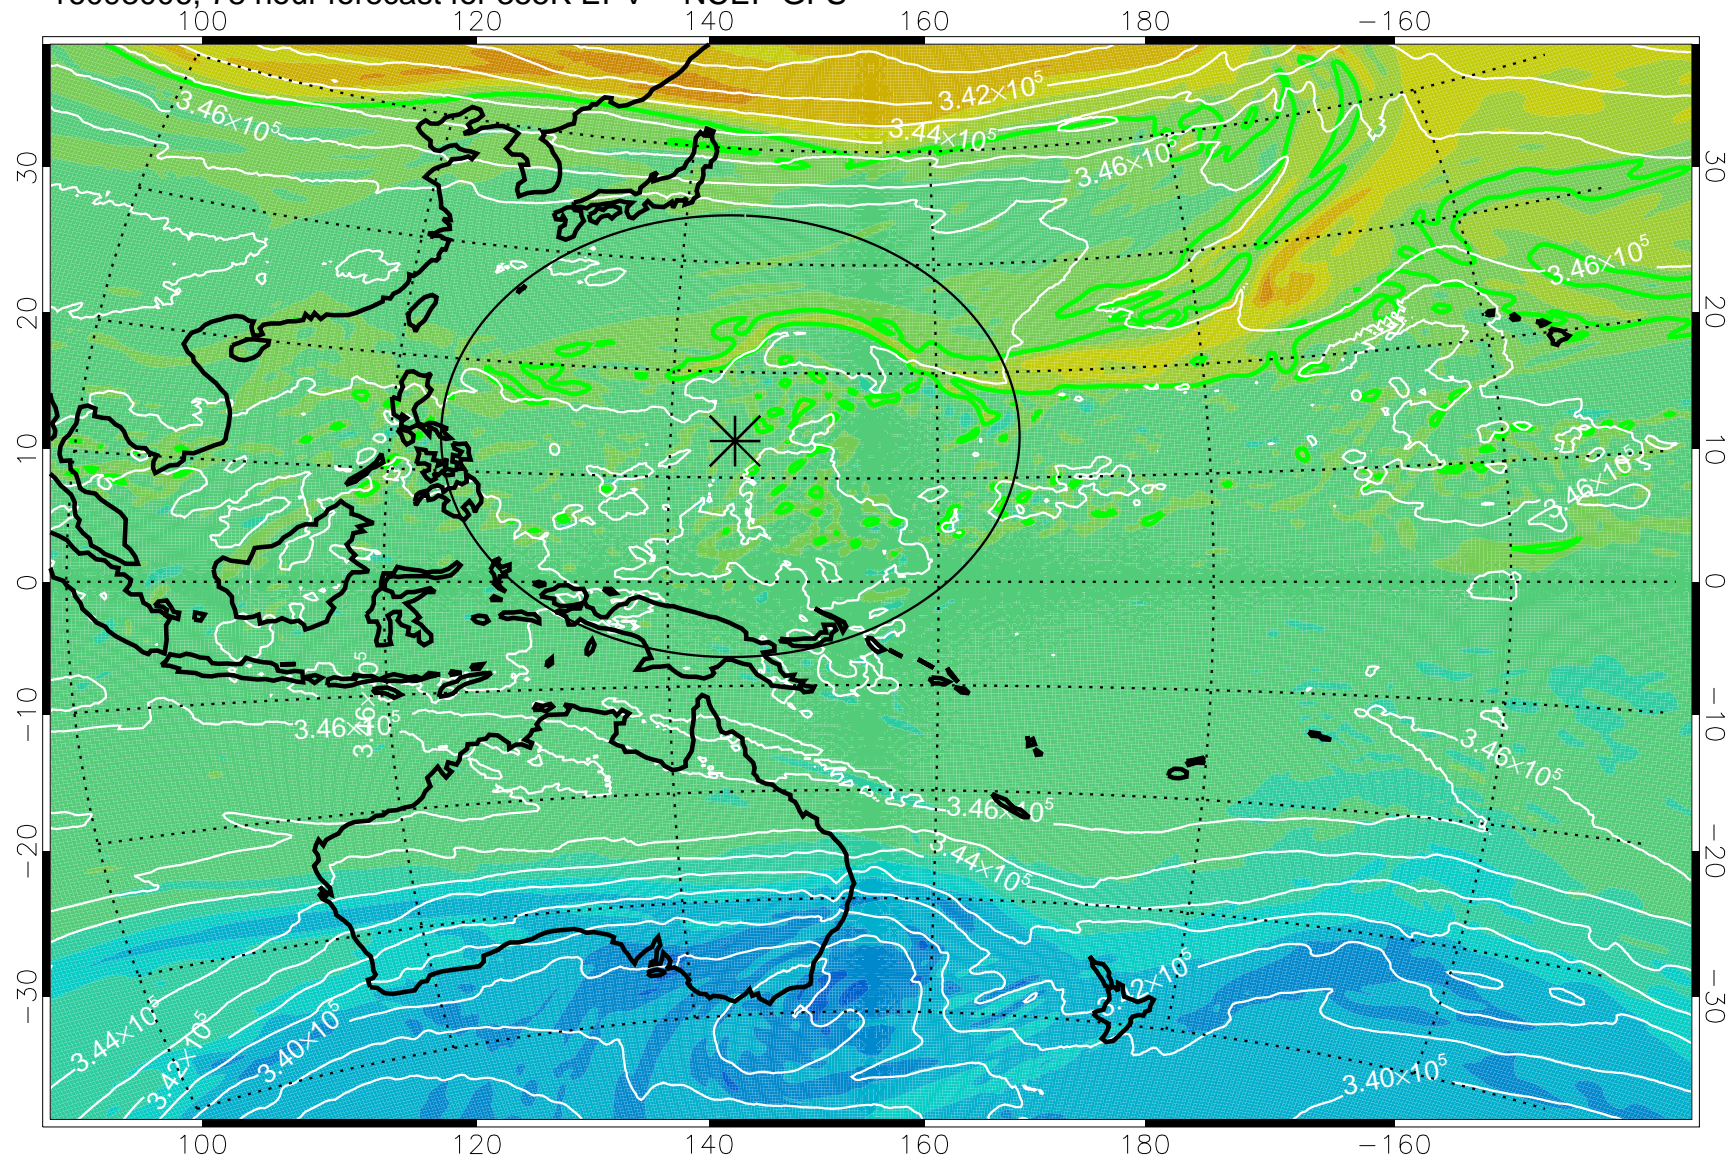

16092900, 48 hour forecast for 355K EPV -- NCEP GFS

355K Montgomery Streamfunction, white  
EPV Tropopause (2 PVU) Position  
Range ring of 2304 km

16092906, 54 hour forecast for 355K EPV -- NCEP GFS

355K Montgomery Streamfunction, white  
EPV Tropopause (2 PVU) Position  
Range ring of 2304 km

16092912, 60 hour forecast for 355K EPV -- NCEP GFS

355K Montgomery Streamfunction, white  
EPV Tropopause (2 PVU) Position  
Range ring of 2304 km

16092918, 66 hour forecast for 355K EPV -- NCEP GFS

355K Montgomery Streamfunction, white  
EPV Tropopause (2 PVU) Position  
Range ring of 2304 km

16093000, 72 hour forecast for 355K EPV -- NCEP GFS

355K Montgomery Streamfunction, white  
EPV Tropopause (2 PVU) Position  
Range ring of 2304 km

16093006, 78 hour forecast for 355K EPV -- NCEP GFS

355K Montgomery Streamfunction, white  
EPV Tropopause (2 PVU) Position  
Range ring of 2304 km

16093012, 84 hour forecast for 355K EPV -- NCEP GFS

355K Montgomery Streamfunction, white  
EPV Tropopause (2 PVU) Position  
Range ring of 2304 km

16093018, 90 hour forecast for 355K EPV -- NCEP GFS

355K Montgomery Streamfunction, white  
EPV Tropopause (2 PVU) Position  
Range ring of 2304 km