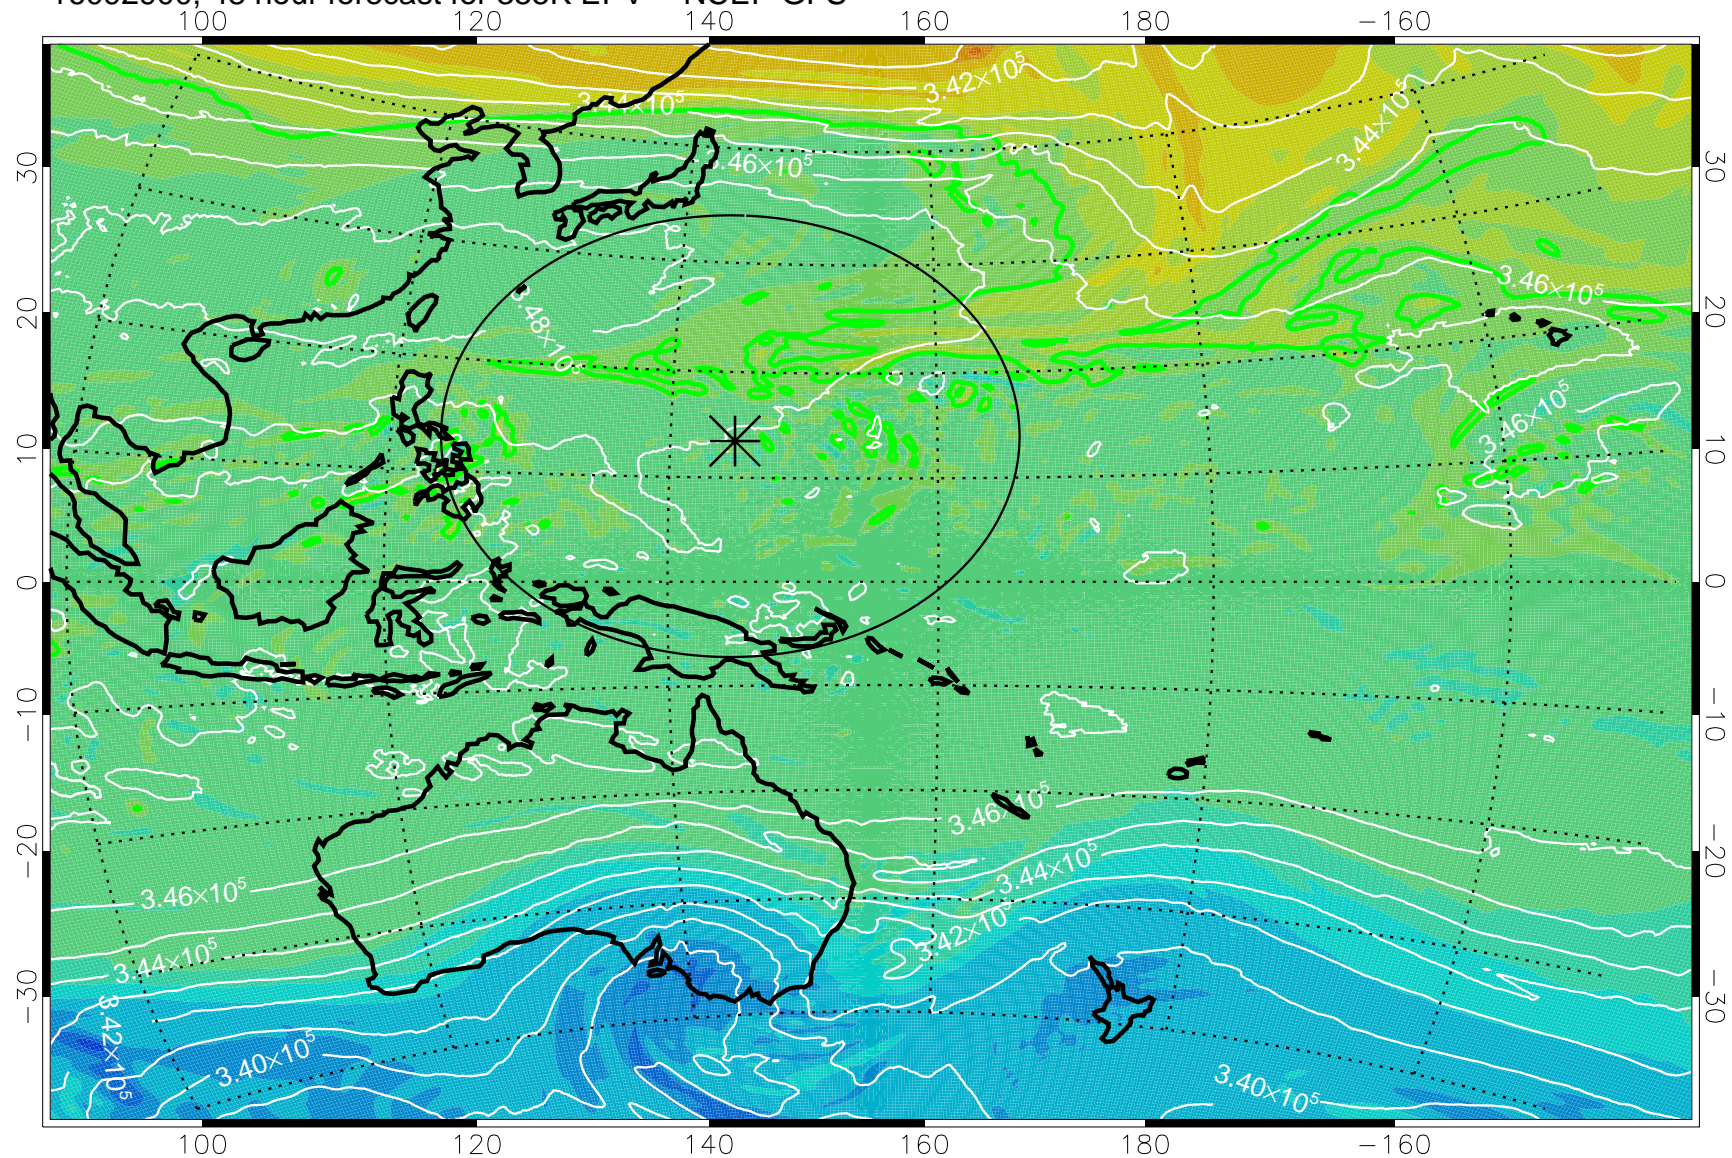

16092812, 36 hour forecast for 355K EPV -- NCEP GFS

355K Montgomery Streamfunction, white  
EPV Tropopause (2 PVU) Position  
Range ring of 2304 km

16092818, 42 hour forecast for 355K EPV -- NCEP GFS

355K Montgomery Streamfunction, white  
EPV Tropopause (2 PVU) Position  
Range ring of 2304 km

16092900, 48 hour forecast for 355K EPV -- NCEP GFS

355K Montgomery Streamfunction, white  
EPV Tropopause (2 PVU) Position  
Range ring of 2304 km

16092906, 54 hour forecast for 355K EPV -- NCEP GFS

355K Montgomery Streamfunction, white  
EPV Tropopause (2 PVU) Position  
Range ring of 2304 km

16092912, 60 hour forecast for 355K EPV -- NCEP GFS

355K Montgomery Streamfunction, white  
EPV Tropopause (2 PVU) Position  
Range ring of 2304 km

16092918, 66 hour forecast for 355K EPV -- NCEP GFS

355K Montgomery Streamfunction, white  
EPV Tropopause (2 PVU) Position  
Range ring of 2304 km

16093000, 72 hour forecast for 355K EPV -- NCEP GFS

355K Montgomery Streamfunction, white  
EPV Tropopause (2 PVU) Position  
Range ring of 2304 km

16093006, 78 hour forecast for 355K EPV -- NCEP GFS

355K Montgomery Streamfunction, white  
EPV Tropopause (2 PVU) Position  
Range ring of 2304 km