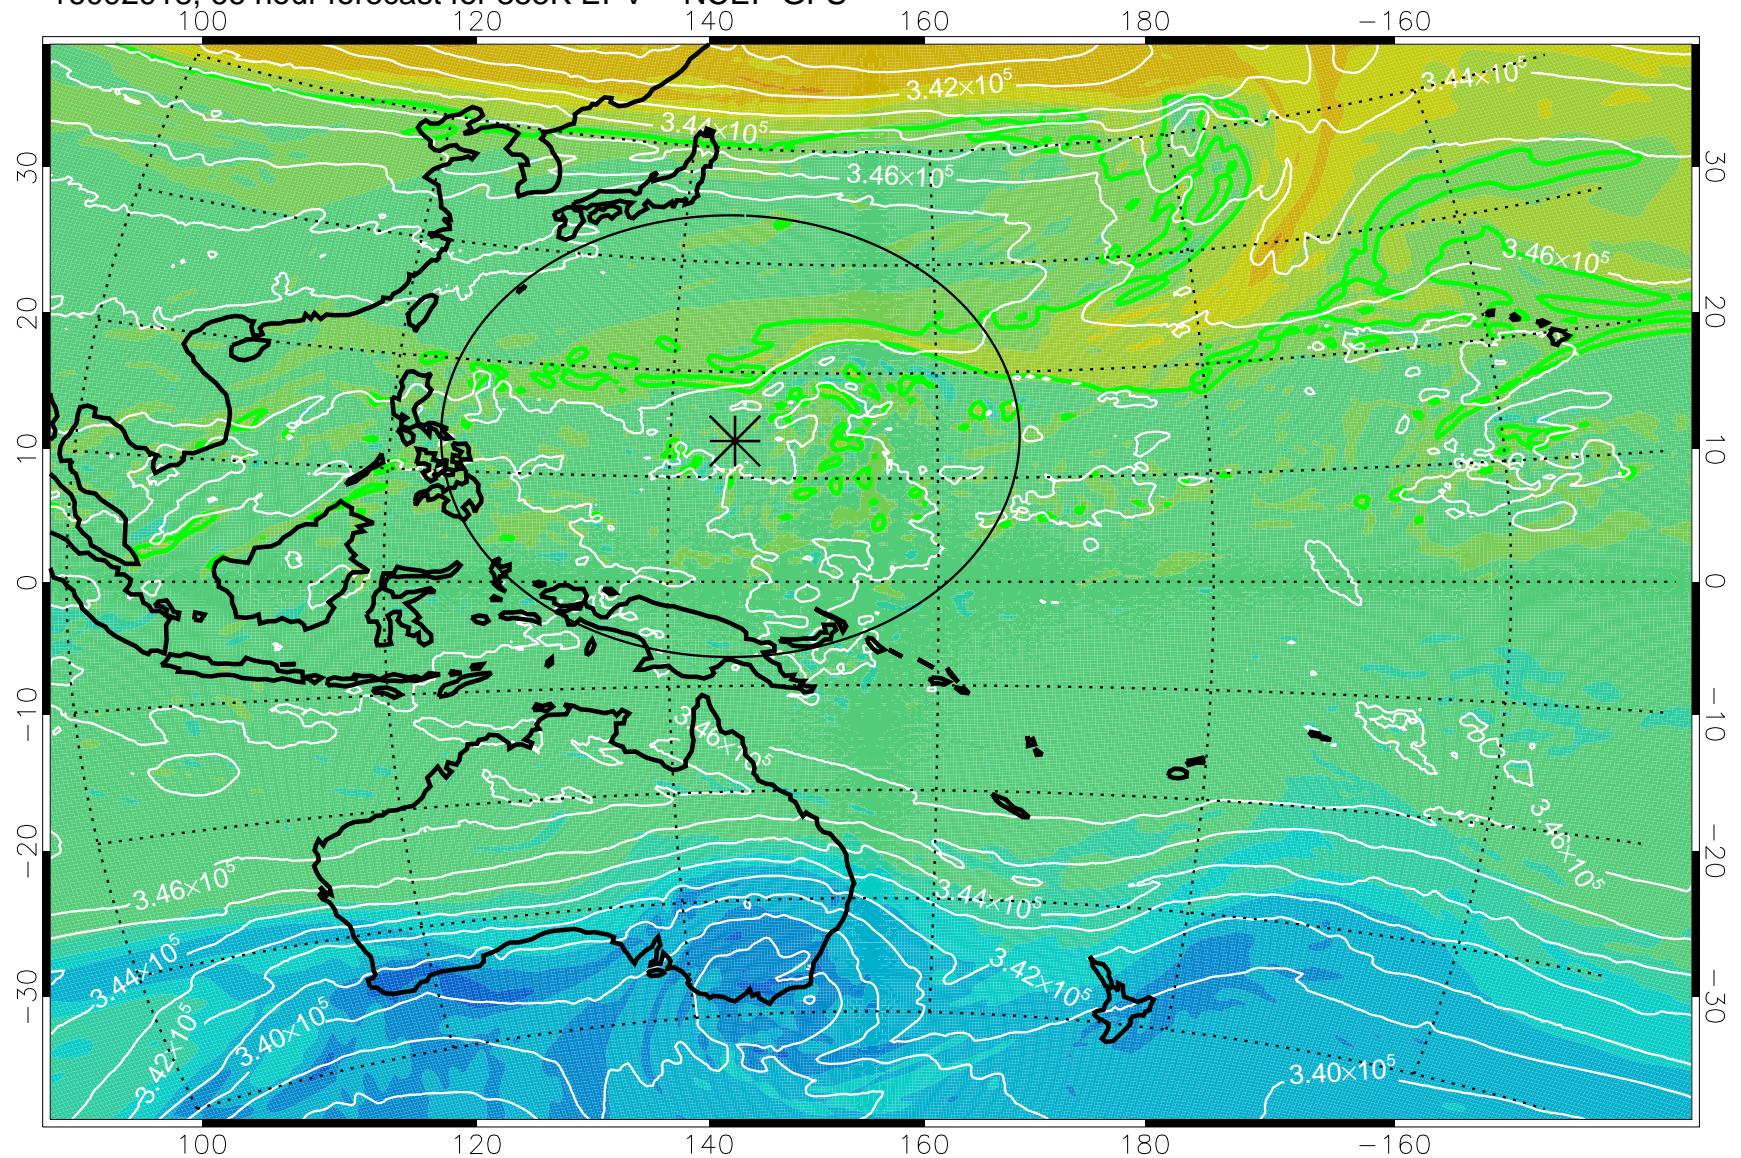

16092812, 36 hour forecast for 355K EPV -- NCEP GFS

355K Montgomery Streamfunction, white  
EPV Tropopause (2 PVU) Position  
Range ring of 2304 km

16092818, 42 hour forecast for 355K EPV -- NCEP GFS

355K Montgomery Streamfunction, white  
EPV Tropopause (2 PVU) Position  
Range ring of 2304 km

16092900, 48 hour forecast for 355K EPV -- NCEP GFS

355K Montgomery Streamfunction, white  
EPV Tropopause (2 PVU) Position  
Range ring of 2304 km

16092906, 54 hour forecast for 355K EPV -- NCEP GFS

355K Montgomery Streamfunction, white  
EPV Tropopause (2 PVU) Position  
Range ring of 2304 km

16092912, 60 hour forecast for 355K EPV -- NCEP GFS

355K Montgomery Streamfunction, white  
EPV Tropopause (2 PVU) Position  
Range ring of 2304 km

16092918, 66 hour forecast for 355K EPV -- NCEP GFS

355K Montgomery Streamfunction, white  
EPV Tropopause (2 PVU) Position  
Range ring of 2304 km

16093000, 72 hour forecast for 355K EPV -- NCEP GFS

355K Montgomery Streamfunction, white  
EPV Tropopause (2 PVU) Position  
Range ring of 2304 km

16093006, 78 hour forecast for 355K EPV -- NCEP GFS

355K Montgomery Streamfunction, white  
EPV Tropopause (2 PVU) Position  
Range ring of 2304 km