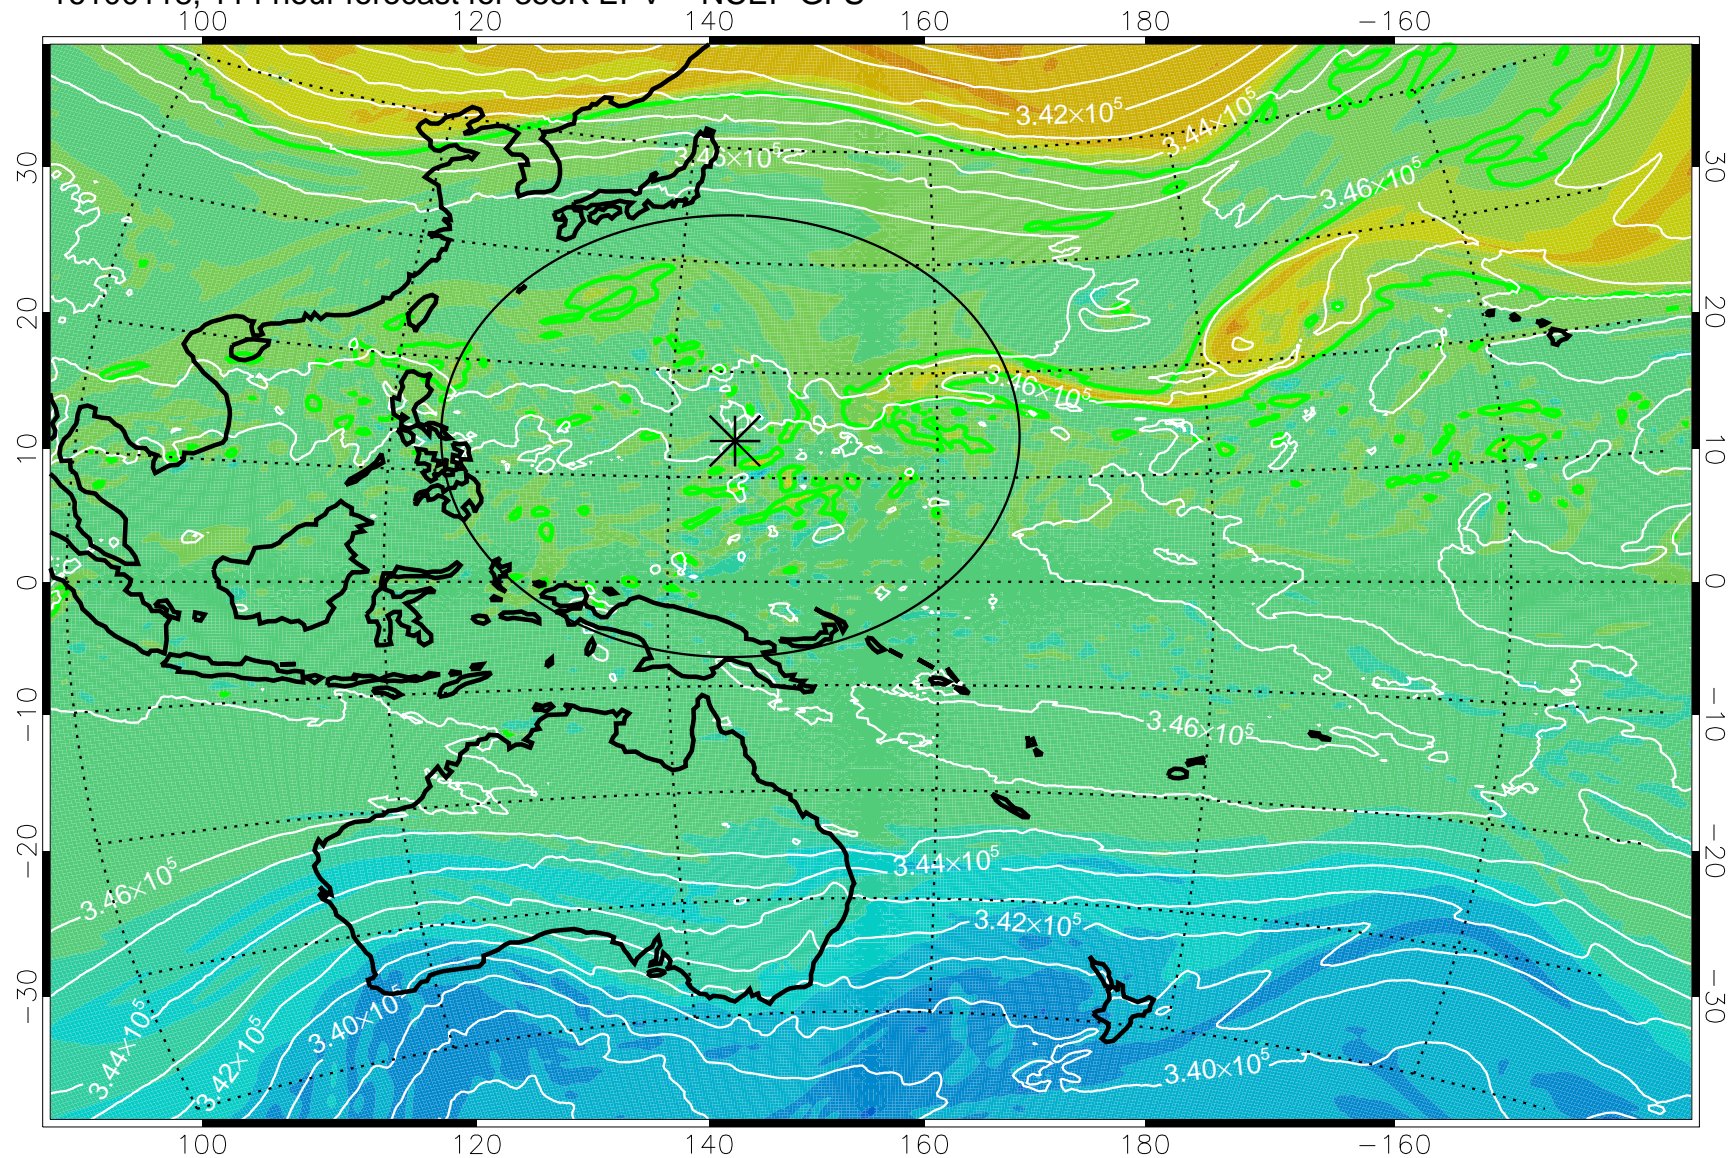

16093012, 84 hour forecast for 355K EPV -- NCEP GFS

355K Montgomery Streamfunction, white  
EPV Tropopause (2 PVU) Position  
Range ring of 2304 km

16093018, 90 hour forecast for 355K EPV -- NCEP GFS

355K Montgomery Streamfunction, white  
EPV Tropopause (2 PVU) Position  
Range ring of 2304 km

16100100, 96 hour forecast for 355K EPV -- NCEP GFS

355K Montgomery Streamfunction, white  
EPV Tropopause (2 PVU) Position  
Range ring of 2304 km

16100106, 102 hour forecast for 355K EPV -- NCEP GFS

355K Montgomery Streamfunction, white  
EPV Tropopause (2 PVU) Position  
Range ring of 2304 km

16100112, 108 hour forecast for 355K EPV -- NCEP GFS

355K Montgomery Streamfunction, white  
EPV Tropopause (2 PVU) Position  
Range ring of 2304 km

16100118, 114 hour forecast for 355K EPV -- NCEP GFS

355K Montgomery Streamfunction, white  
EPV Tropopause (2 PVU) Position  
Range ring of 2304 km

16100200, 120 hour forecast for 355K EPV -- NCEP GFS

355K Montgomery Streamfunction, white  
EPV Tropopause (2 PVU) Position  
Range ring of 2304 km