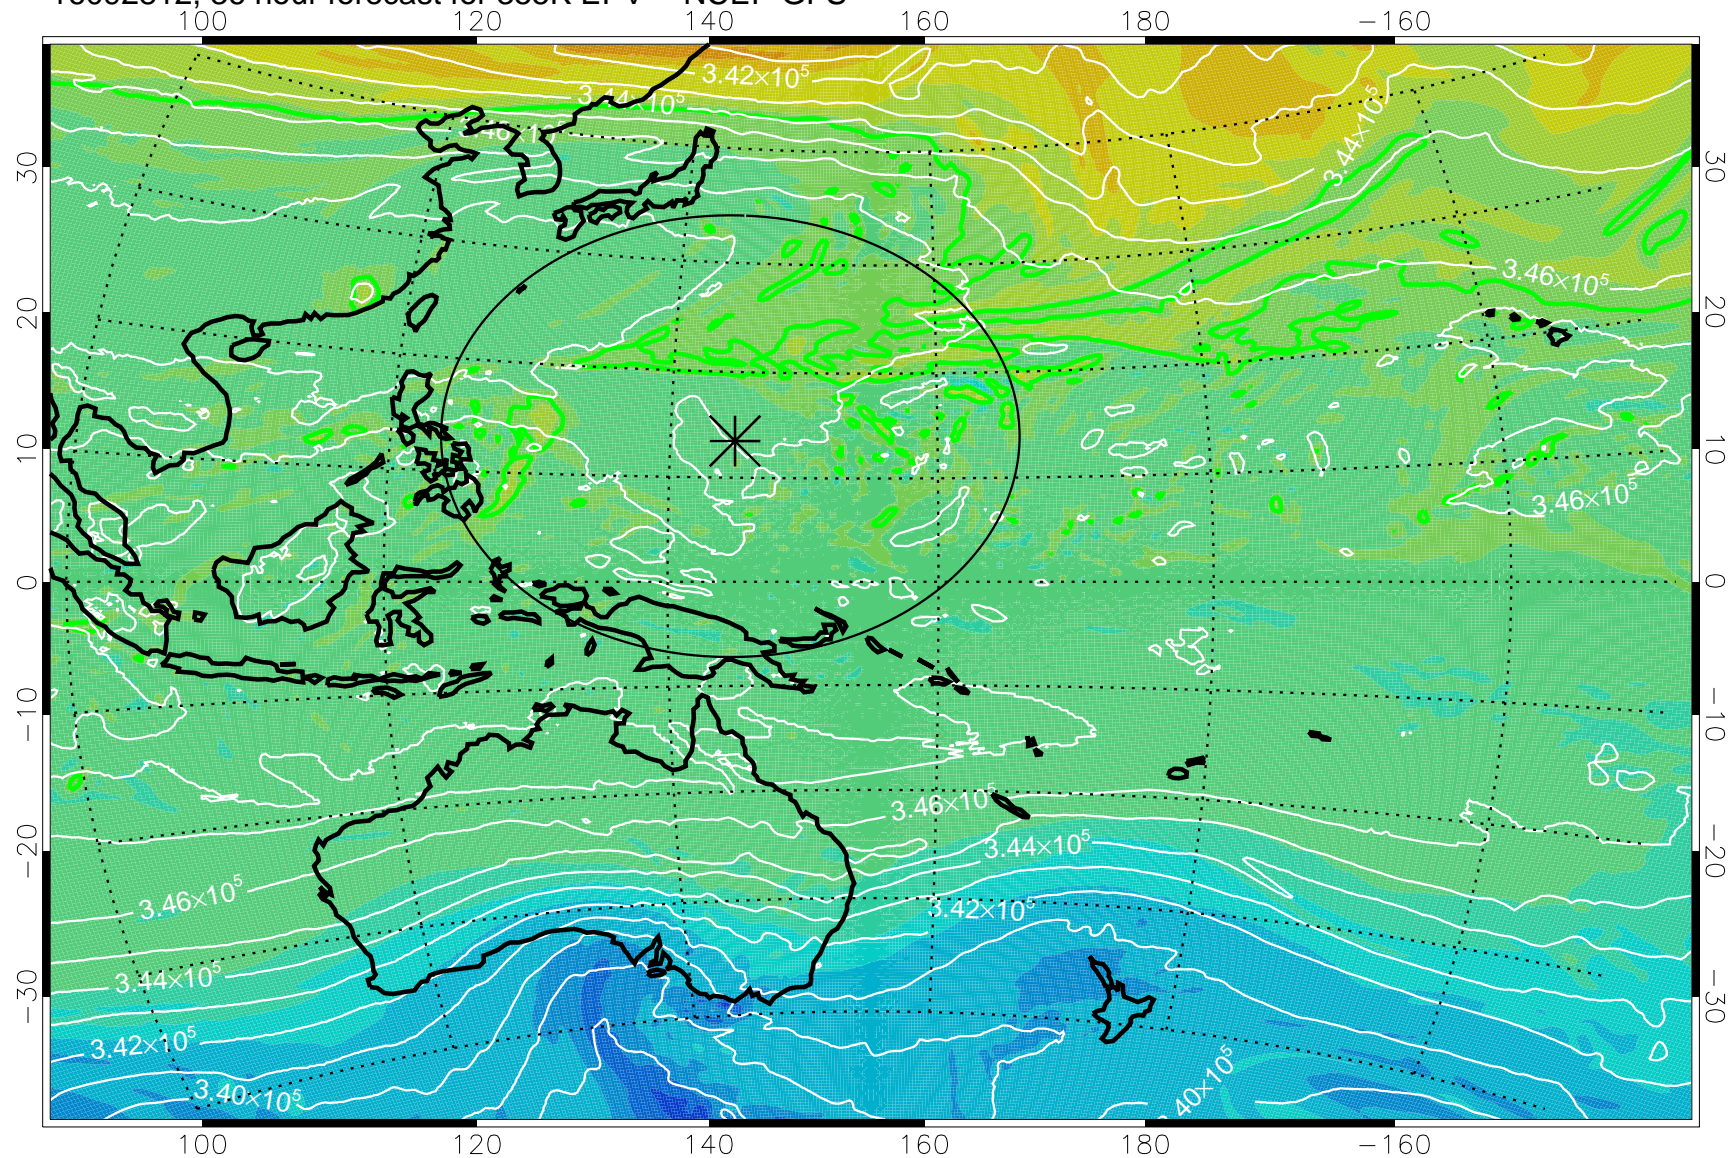

16092800, 24 hour forecast for 355K EPV -- NCEP GFS

355K Montgomery Streamfunction, white  
EPV Tropopause (2 PVU) Position  
Range ring of 2304 km

16092806, 30 hour forecast for 355K EPV -- NCEP GFS

355K Montgomery Streamfunction, white  
EPV Tropopause (2 PVU) Position  
Range ring of 2304 km

16092812, 36 hour forecast for 355K EPV -- NCEP GFS

355K Montgomery Streamfunction, white  
EPV Tropopause (2 PVU) Position  
Range ring of 2304 km

16092818, 42 hour forecast for 355K EPV -- NCEP GFS

355K Montgomery Streamfunction, white  
EPV Tropopause (2 PVU) Position  
Range ring of 2304 km

16092900, 48 hour forecast for 355K EPV -- NCEP GFS

355K Montgomery Streamfunction, white  
EPV Tropopause (2 PVU) Position  
Range ring of 2304 km

16092906, 54 hour forecast for 355K EPV -- NCEP GFS

355K Montgomery Streamfunction, white  
EPV Tropopause (2 PVU) Position  
Range ring of 2304 km

16092912, 60 hour forecast for 355K EPV -- NCEP GFS

355K Montgomery Streamfunction, white  
EPV Tropopause (2 PVU) Position  
Range ring of 2304 km

16092918, 66 hour forecast for 355K EPV -- NCEP GFS

355K Montgomery Streamfunction, white  
EPV Tropopause (2 PVU) Position  
Range ring of 2304 km