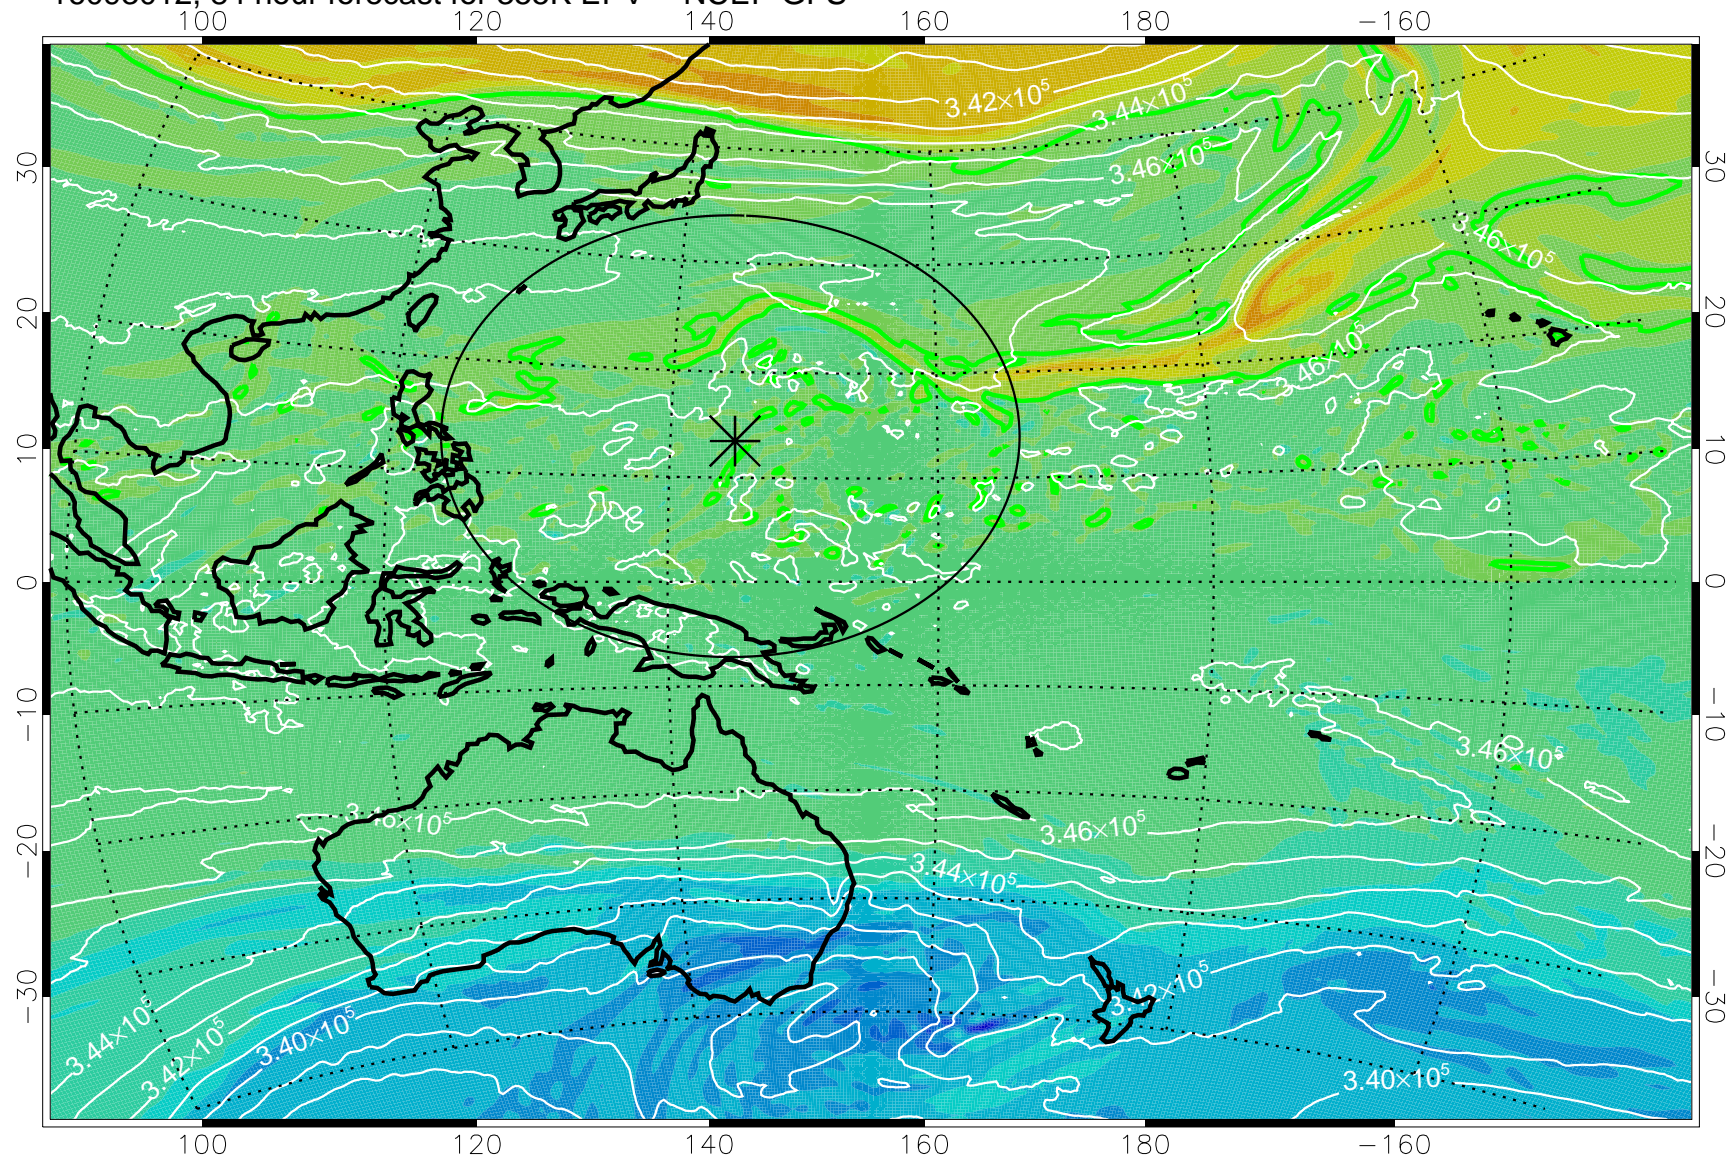

16092912, 60 hour forecast for 355K EPV -- NCEP GFS

355K Montgomery Streamfunction, white  
EPV Tropopause (2 PVU) Position  
Range ring of 2304 km

16092918, 66 hour forecast for 355K EPV -- NCEP GFS

355K Montgomery Streamfunction, white  
EPV Tropopause (2 PVU) Position  
Range ring of 2304 km

16093000, 72 hour forecast for 355K EPV -- NCEP GFS

355K Montgomery Streamfunction, white  
EPV Tropopause (2 PVU) Position  
Range ring of 2304 km

16093006, 78 hour forecast for 355K EPV -- NCEP GFS

355K Montgomery Streamfunction, white  
EPV Tropopause (2 PVU) Position  
Range ring of 2304 km

16093012, 84 hour forecast for 355K EPV -- NCEP GFS

355K Montgomery Streamfunction, white  
EPV Tropopause (2 PVU) Position  
Range ring of 2304 km

16093018, 90 hour forecast for 355K EPV -- NCEP GFS

355K Montgomery Streamfunction, white  
EPV Tropopause (2 PVU) Position  
Range ring of 2304 km

16100100, 96 hour forecast for 355K EPV -- NCEP GFS

355K Montgomery Streamfunction, white  
EPV Tropopause (2 PVU) Position  
Range ring of 2304 km

16100106, 102 hour forecast for 355K EPV -- NCEP GFS

355K Montgomery Streamfunction, white  
EPV Tropopause (2 PVU) Position  
Range ring of 2304 km