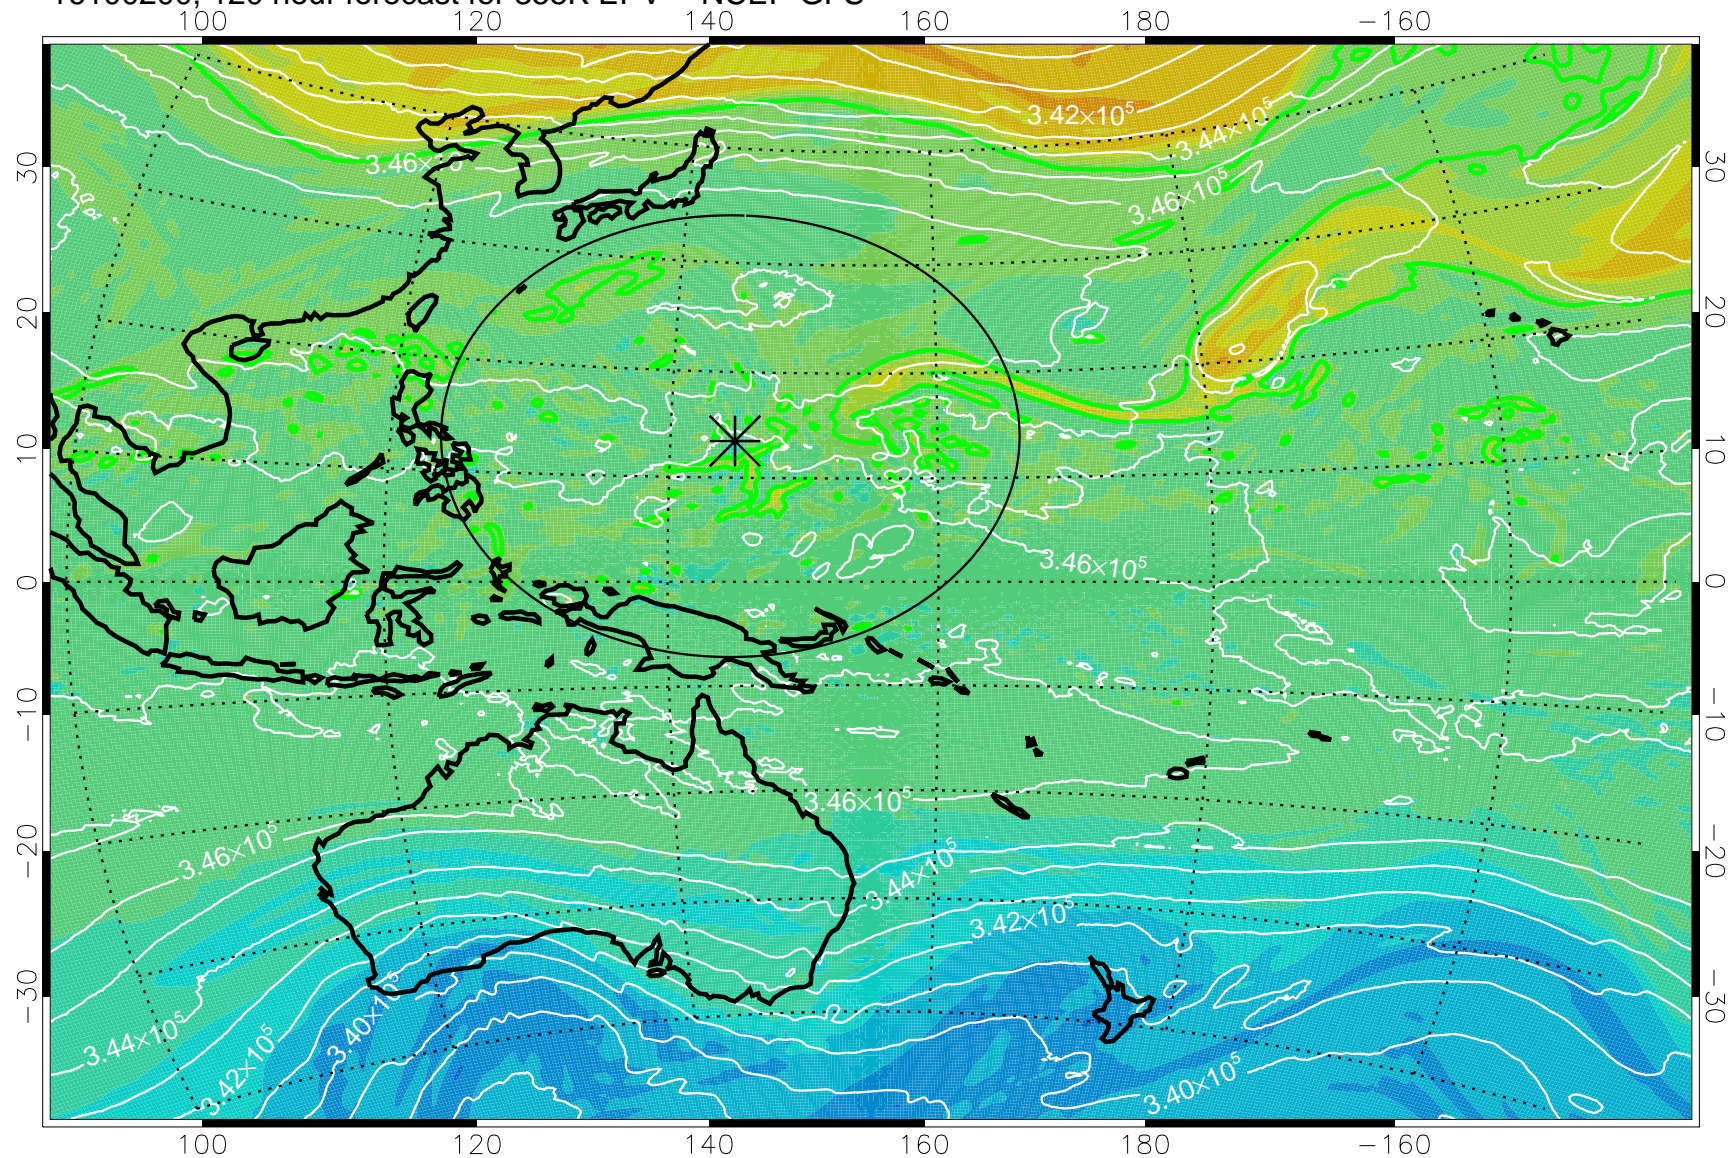

16093012, 84 hour forecast for 355K EPV -- NCEP GFS

355K Montgomery Streamfunction, white  
EPV Tropopause (2 PVU) Position  
Range ring of 2304 km

16093018, 90 hour forecast for 355K EPV -- NCEP GFS

355K Montgomery Streamfunction, white  
EPV Tropopause (2 PVU) Position  
Range ring of 2304 km

16100100, 96 hour forecast for 355K EPV -- NCEP GFS

355K Montgomery Streamfunction, white  
EPV Tropopause (2 PVU) Position  
Range ring of 2304 km

16100106, 102 hour forecast for 355K EPV -- NCEP GFS

355K Montgomery Streamfunction, white  
EPV Tropopause (2 PVU) Position  
Range ring of 2304 km

16100112, 108 hour forecast for 355K EPV -- NCEP GFS

355K Montgomery Streamfunction, white  
EPV Tropopause (2 PVU) Position  
Range ring of 2304 km

16100118, 114 hour forecast for 355K EPV -- NCEP GFS

355K Montgomery Streamfunction, white  
EPV Tropopause (2 PVU) Position  
Range ring of 2304 km

16100200, 120 hour forecast for 355K EPV -- NCEP GFS

355K Montgomery Streamfunction, white  
EPV Tropopause (2 PVU) Position  
Range ring of 2304 km