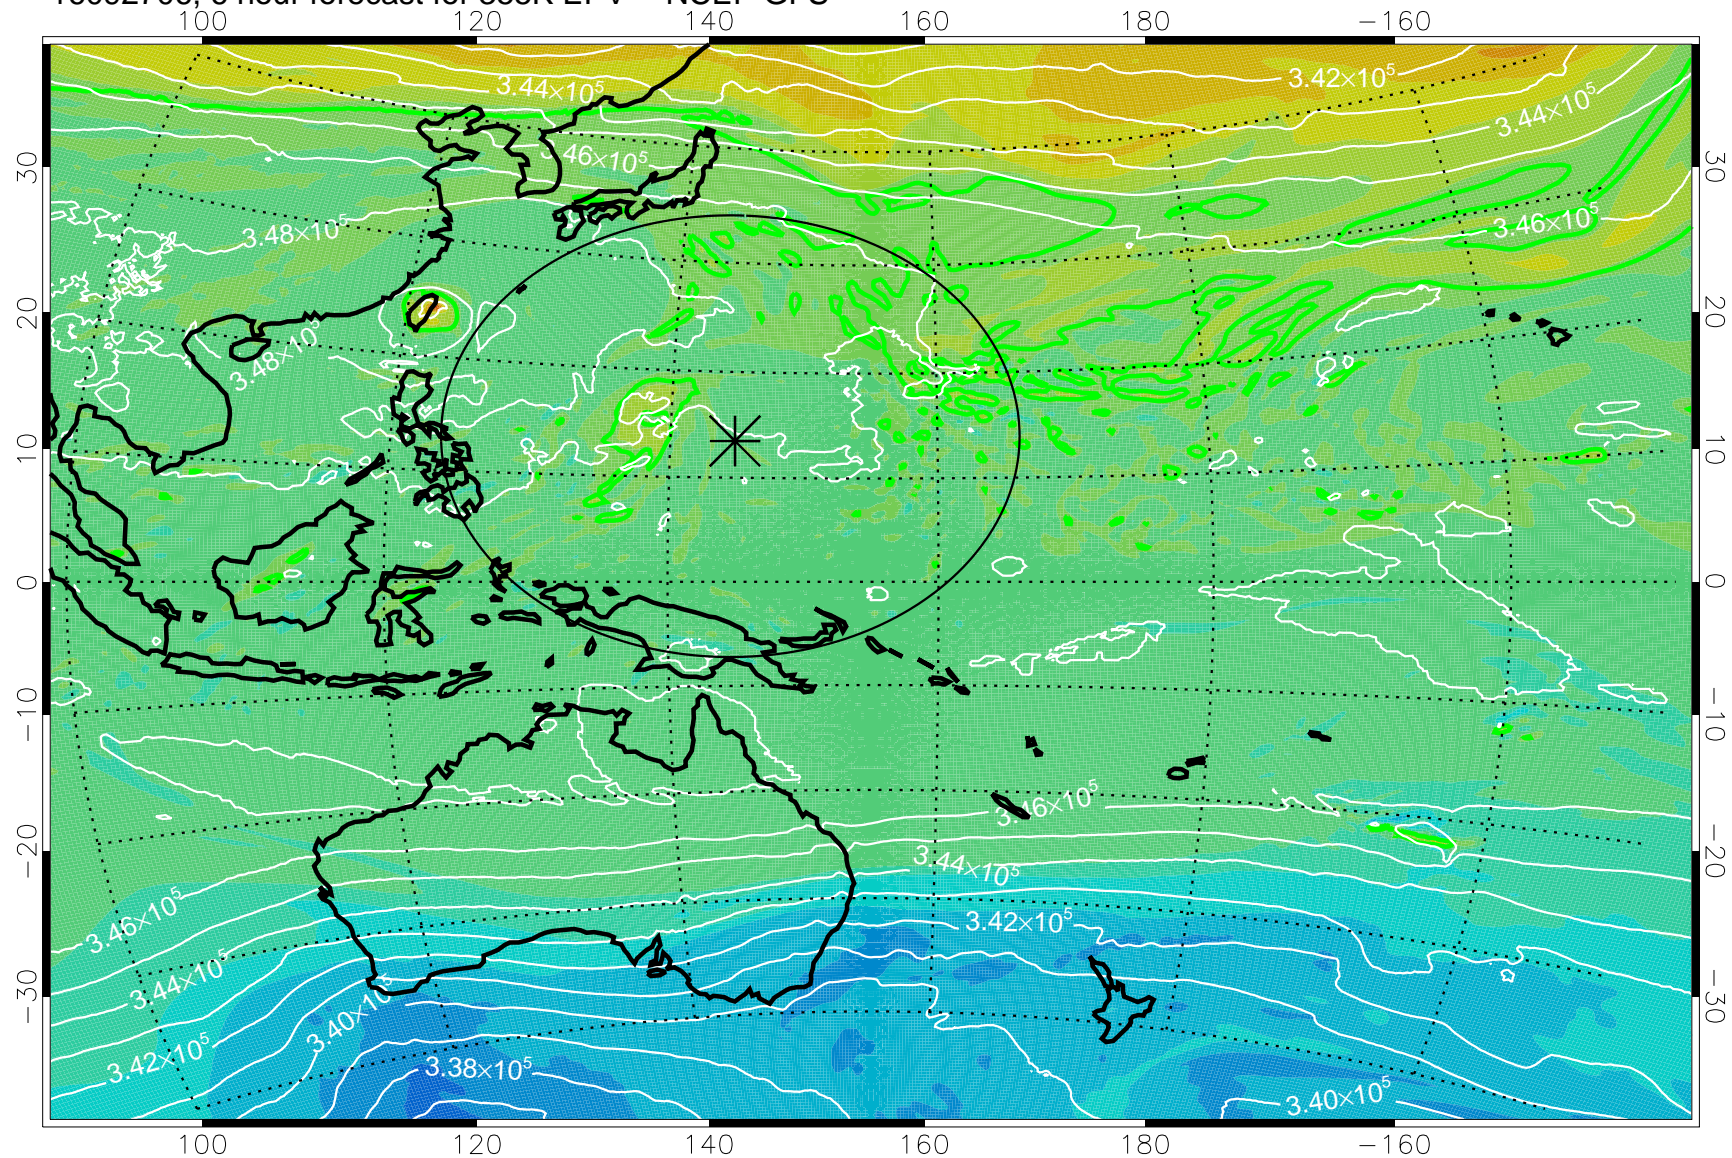

16092706, 6 hour forecast for 355K EPV -- NCEP GFS

355K Montgomery Streamfunction, white  
EPV Tropopause (2 PVU) Position  
Range ring of 2304 km

16092718, 18 hour forecast for 355K EPV -- NCEP GFS

355K Montgomery Streamfunction, white  
EPV Tropopause (2 PVU) Position  
Range ring of 2304 km

16092800, 24 hour forecast for 355K EPV -- NCEP GFS

355K Montgomery Streamfunction, white  
EPV Tropopause (2 PVU) Position  
Range ring of 2304 km

16092806, 30 hour forecast for 355K EPV -- NCEP GFS

355K Montgomery Streamfunction, white  
EPV Tropopause (2 PVU) Position  
Range ring of 2304 km

16092812, 36 hour forecast for 355K EPV -- NCEP GFS

355K Montgomery Streamfunction, white  
EPV Tropopause (2 PVU) Position  
Range ring of 2304 km

16092818, 42 hour forecast for 355K EPV -- NCEP GFS

355K Montgomery Streamfunction, white  
EPV Tropopause (2 PVU) Position  
Range ring of 2304 km

16092900, 48 hour forecast for 355K EPV -- NCEP GFS

355K Montgomery Streamfunction, white  
EPV Tropopause (2 PVU) Position  
Range ring of 2304 km

16092906, 54 hour forecast for 355K EPV -- NCEP GFS

355K Montgomery Streamfunction, white  
EPV Tropopause (2 PVU) Position  
Range ring of 2304 km