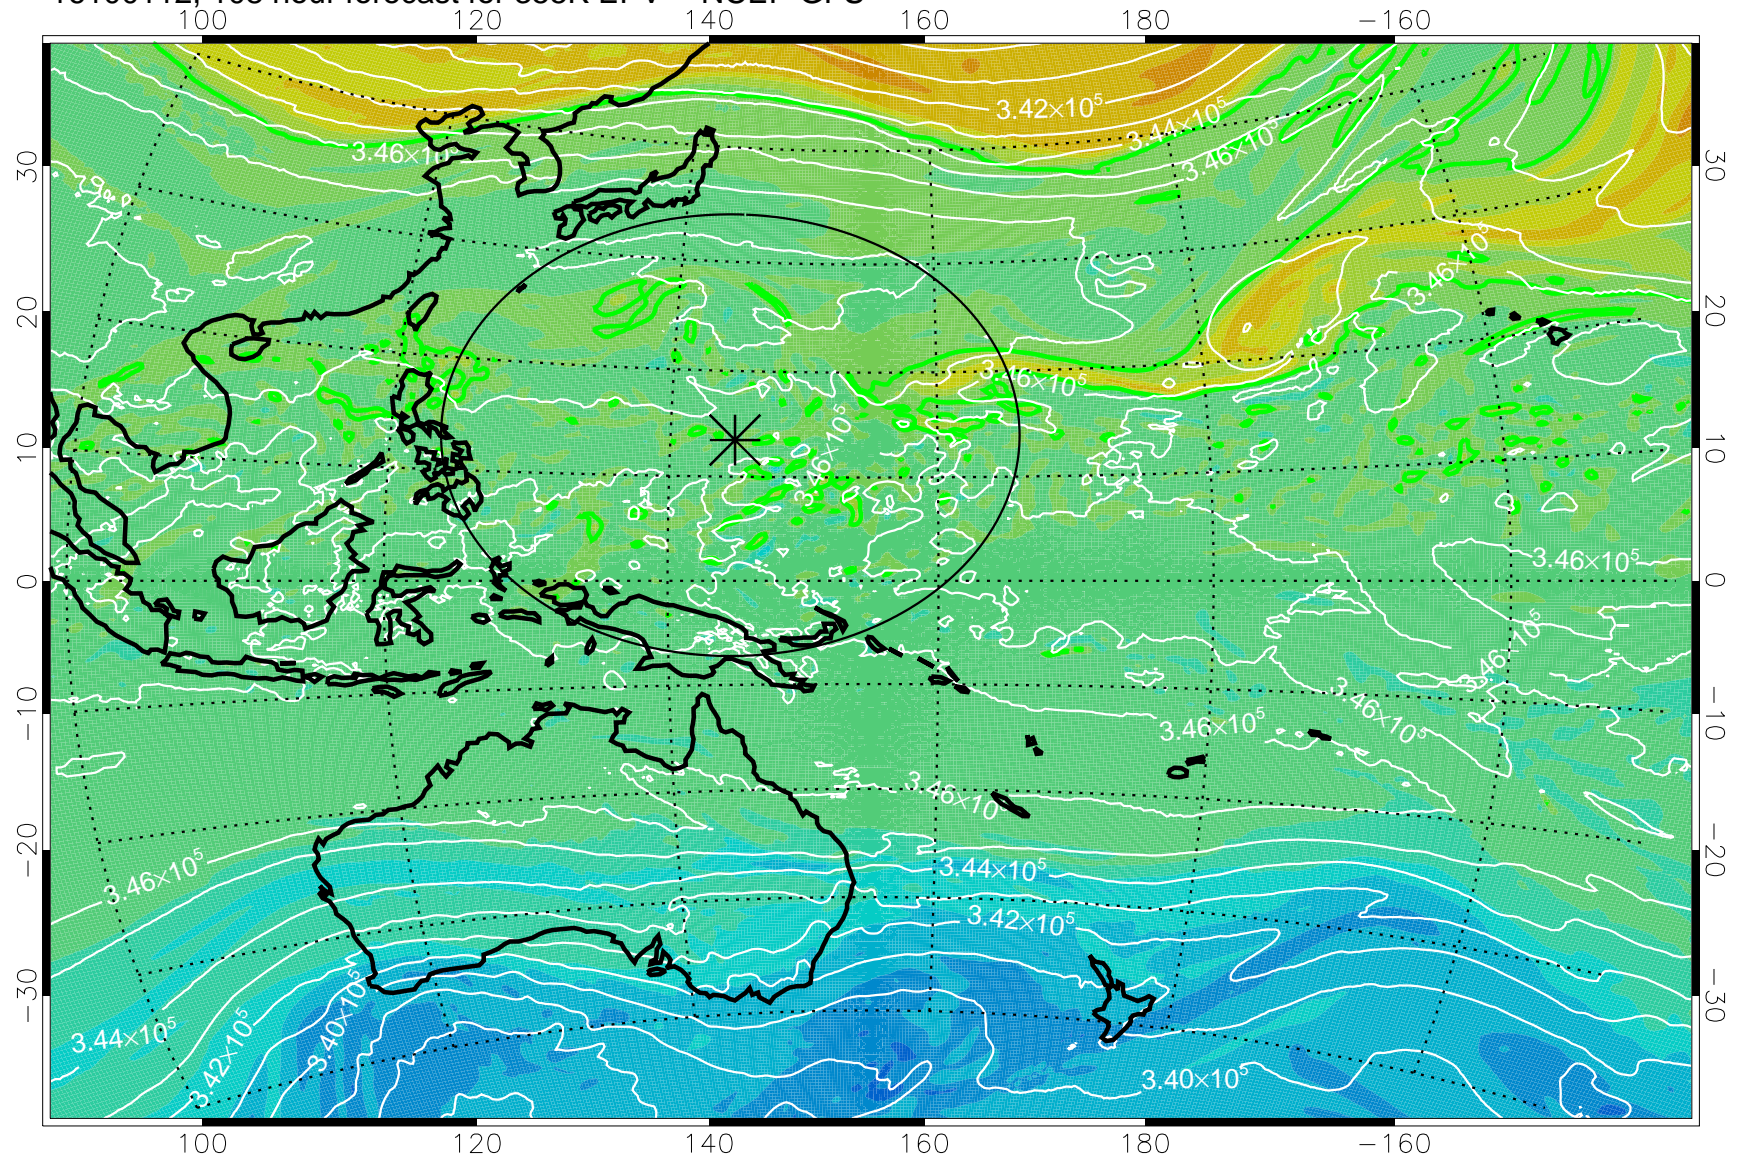

16093012, 84 hour forecast for 355K EPV -- NCEP GFS

355K Montgomery Streamfunction, white  
EPV Tropopause (2 PVU) Position  
Range ring of 2304 km

16093018, 90 hour forecast for 355K EPV -- NCEP GFS

355K Montgomery Streamfunction, white  
EPV Tropopause (2 PVU) Position  
Range ring of 2304 km

16100100, 96 hour forecast for 355K EPV -- NCEP GFS

355K Montgomery Streamfunction, white  
EPV Tropopause (2 PVU) Position  
Range ring of 2304 km

16100106, 102 hour forecast for 355K EPV -- NCEP GFS

355K Montgomery Streamfunction, white  
EPV Tropopause (2 PVU) Position  
Range ring of 2304 km

16100112, 108 hour forecast for 355K EPV -- NCEP GFS

355K Montgomery Streamfunction, white  
EPV Tropopause (2 PVU) Position  
Range ring of 2304 km

16100118, 114 hour forecast for 355K EPV -- NCEP GFS

355K Montgomery Streamfunction, white  
EPV Tropopause (2 PVU) Position  
Range ring of 2304 km

16100200, 120 hour forecast for 355K EPV -- NCEP GFS

355K Montgomery Streamfunction, white  
EPV Tropopause (2 PVU) Position  
Range ring of 2304 km