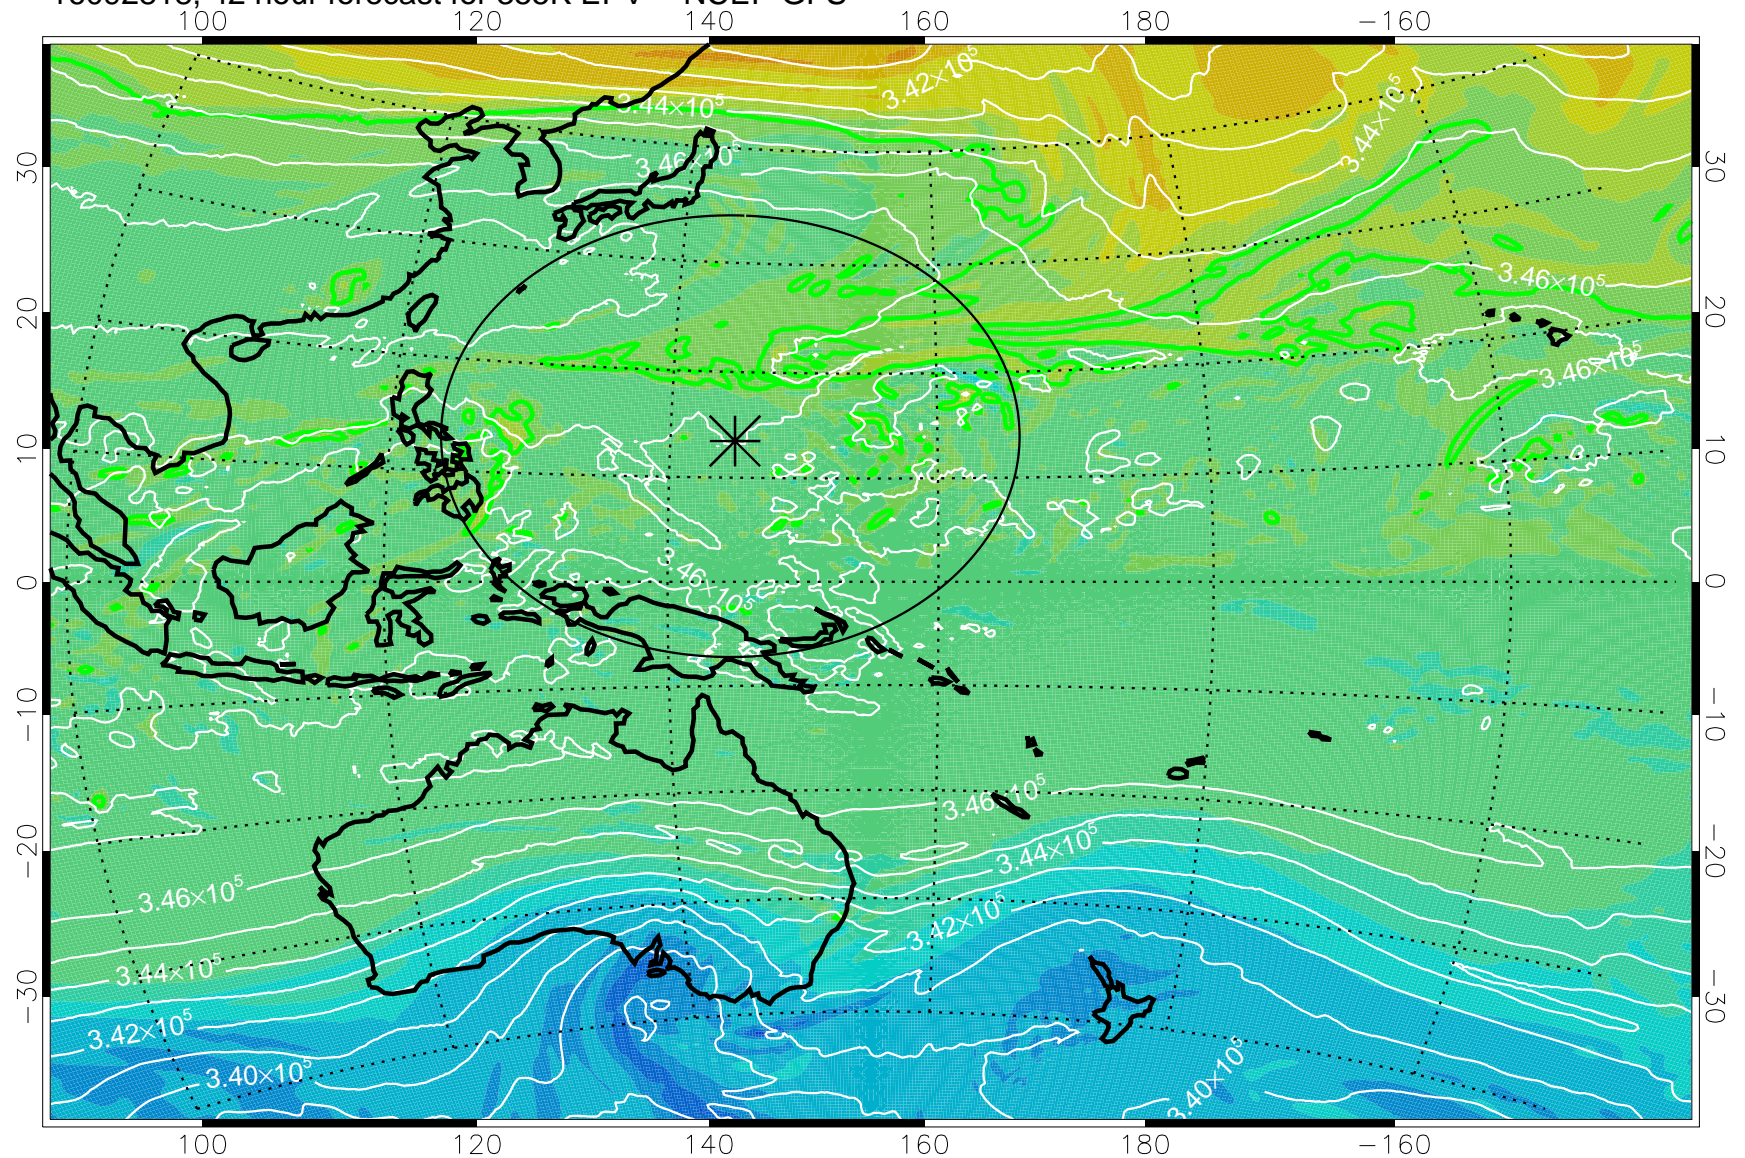

16092800, 24 hour forecast for 355K EPV -- NCEP GFS

355K Montgomery Streamfunction, white  
EPV Tropopause (2 PVU) Position  
Range ring of 2304 km

16092806, 30 hour forecast for 355K EPV -- NCEP GFS

355K Montgomery Streamfunction, white  
EPV Tropopause (2 PVU) Position  
Range ring of 2304 km

16092812, 36 hour forecast for 355K EPV -- NCEP GFS

355K Montgomery Streamfunction, white  
EPV Tropopause (2 PVU) Position  
Range ring of 2304 km

16092818, 42 hour forecast for 355K EPV -- NCEP GFS

355K Montgomery Streamfunction, white  
EPV Tropopause (2 PVU) Position  
Range ring of 2304 km

16092900, 48 hour forecast for 355K EPV -- NCEP GFS

355K Montgomery Streamfunction, white  
EPV Tropopause (2 PVU) Position  
Range ring of 2304 km

16092906, 54 hour forecast for 355K EPV -- NCEP GFS

355K Montgomery Streamfunction, white  
EPV Tropopause (2 PVU) Position  
Range ring of 2304 km

16092912, 60 hour forecast for 355K EPV -- NCEP GFS

355K Montgomery Streamfunction, white  
EPV Tropopause (2 PVU) Position  
Range ring of 2304 km

16092918, 66 hour forecast for 355K EPV -- NCEP GFS

355K Montgomery Streamfunction, white  
EPV Tropopause (2 PVU) Position  
Range ring of 2304 km