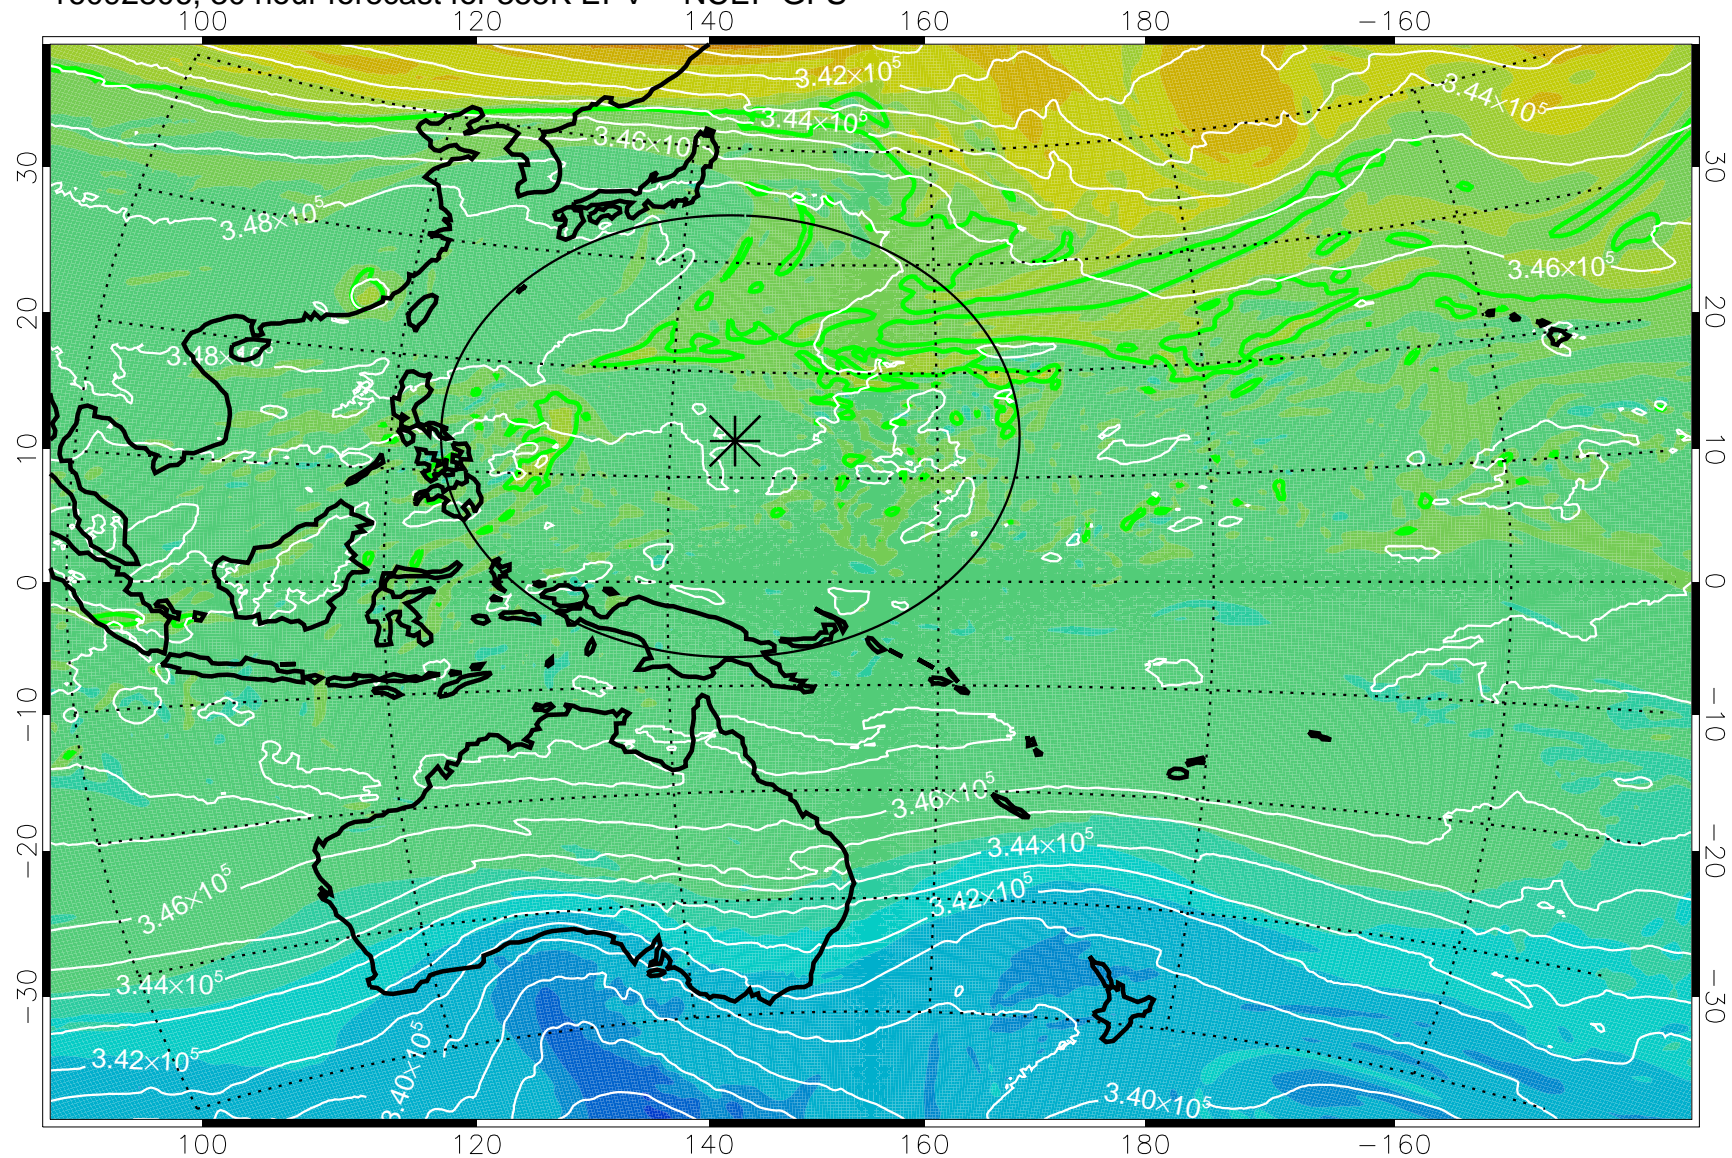

16092706, 6 hour forecast for 355K EPV -- NCEP GFS

355K Montgomery Streamfunction, white  
EPV Tropopause (2 PVU) Position  
Range ring of 2304 km

16092718, 18 hour forecast for 355K EPV -- NCEP GFS

355K Montgomery Streamfunction, white  
EPV Tropopause (2 PVU) Position  
Range ring of 2304 km

16092800, 24 hour forecast for 355K EPV -- NCEP GFS

355K Montgomery Streamfunction, white  
EPV Tropopause (2 PVU) Position  
Range ring of 2304 km

16092806, 30 hour forecast for 355K EPV -- NCEP GFS

355K Montgomery Streamfunction, white  
EPV Tropopause (2 PVU) Position  
Range ring of 2304 km

16092812, 36 hour forecast for 355K EPV -- NCEP GFS

355K Montgomery Streamfunction, white  
EPV Tropopause (2 PVU) Position  
Range ring of 2304 km

16092818, 42 hour forecast for 355K EPV -- NCEP GFS

355K Montgomery Streamfunction, white  
EPV Tropopause (2 PVU) Position  
Range ring of 2304 km

16092900, 48 hour forecast for 355K EPV -- NCEP GFS

355K Montgomery Streamfunction, white  
EPV Tropopause (2 PVU) Position  
Range ring of 2304 km

16092906, 54 hour forecast for 355K EPV -- NCEP GFS

355K Montgomery Streamfunction, white  
EPV Tropopause (2 PVU) Position  
Range ring of 2304 km