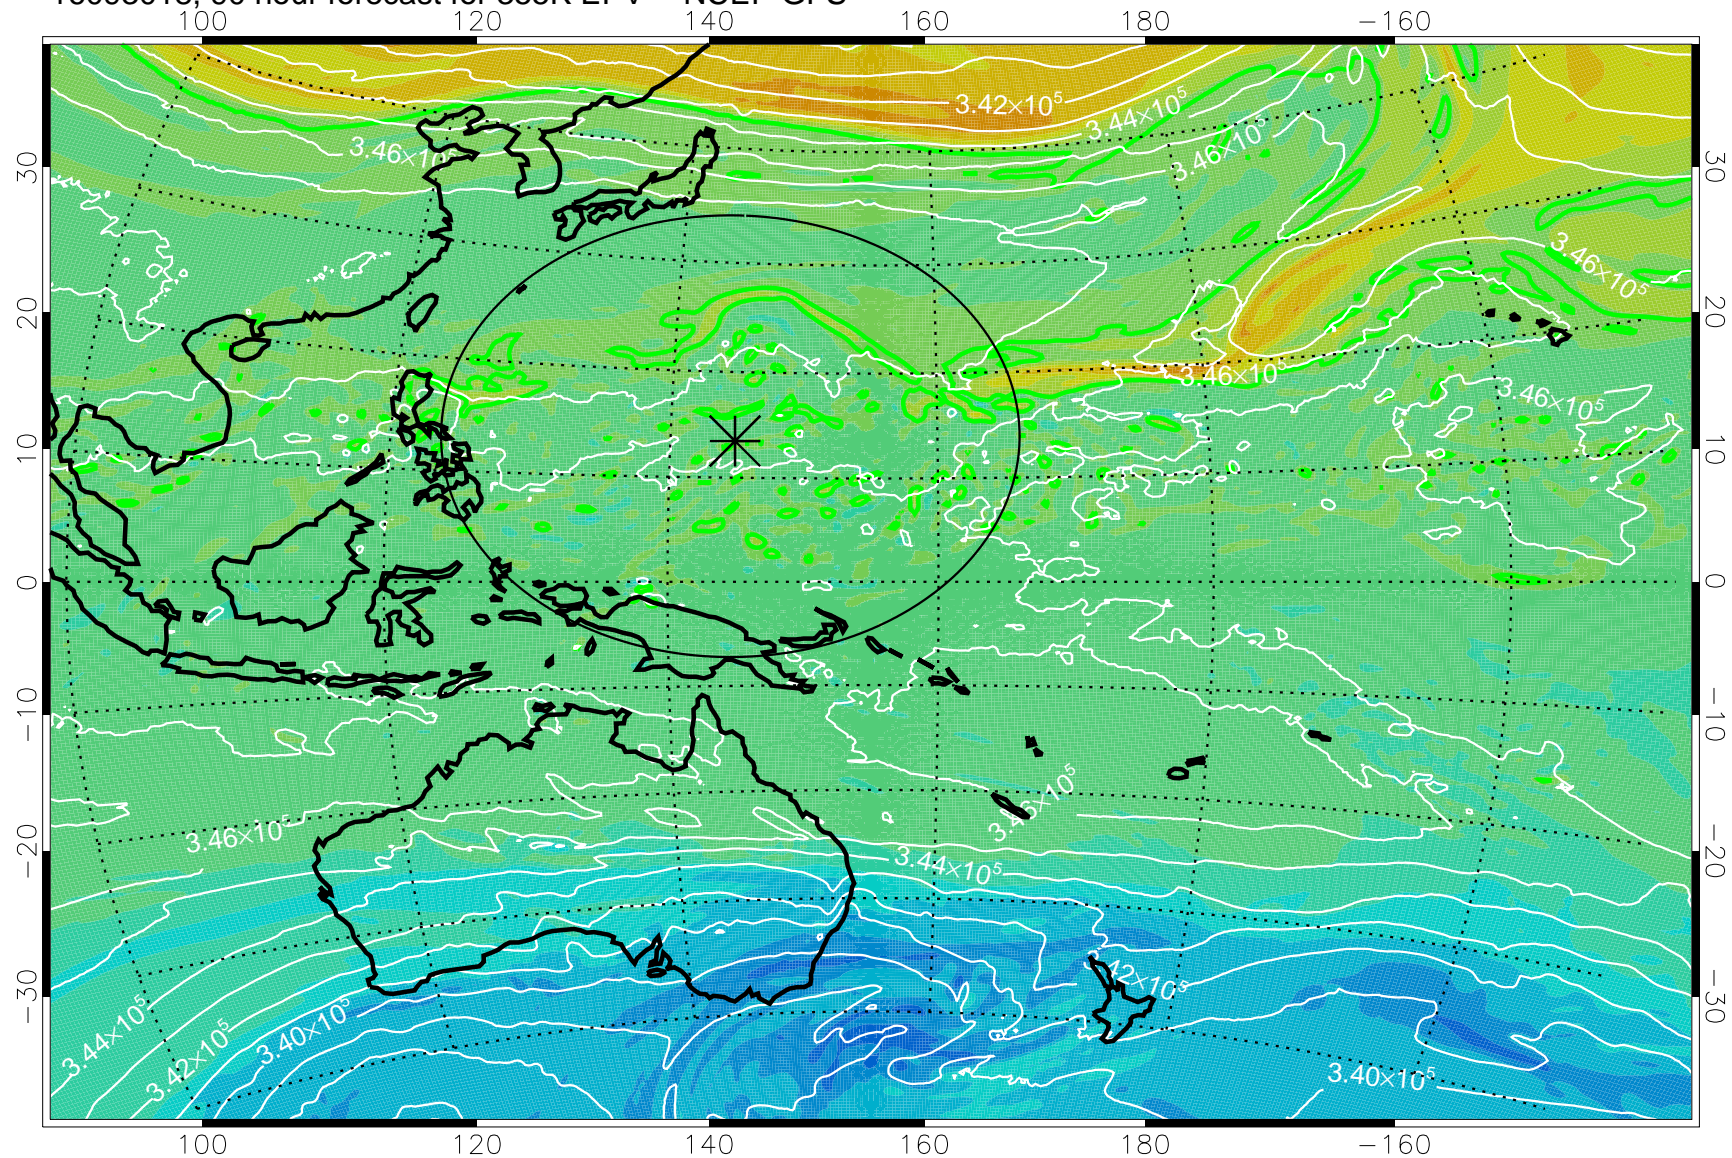

16092912, 60 hour forecast for 355K EPV -- NCEP GFS

355K Montgomery Streamfunction, white  
EPV Tropopause (2 PVU) Position  
Range ring of 2304 km

16092918, 66 hour forecast for 355K EPV -- NCEP GFS

355K Montgomery Streamfunction, white  
EPV Tropopause (2 PVU) Position  
Range ring of 2304 km

16093000, 72 hour forecast for 355K EPV -- NCEP GFS

355K Montgomery Streamfunction, white  
EPV Tropopause (2 PVU) Position  
Range ring of 2304 km

16093006, 78 hour forecast for 355K EPV -- NCEP GFS

355K Montgomery Streamfunction, white  
EPV Tropopause (2 PVU) Position  
Range ring of 2304 km

16093012, 84 hour forecast for 355K EPV -- NCEP GFS

355K Montgomery Streamfunction, white  
EPV Tropopause (2 PVU) Position  
Range ring of 2304 km

16093018, 90 hour forecast for 355K EPV -- NCEP GFS

355K Montgomery Streamfunction, white  
EPV Tropopause (2 PVU) Position  
Range ring of 2304 km

16100100, 96 hour forecast for 355K EPV -- NCEP GFS

355K Montgomery Streamfunction, white  
EPV Tropopause (2 PVU) Position  
Range ring of 2304 km

16100106, 102 hour forecast for 355K EPV -- NCEP GFS

355K Montgomery Streamfunction, white  
EPV Tropopause (2 PVU) Position  
Range ring of 2304 km