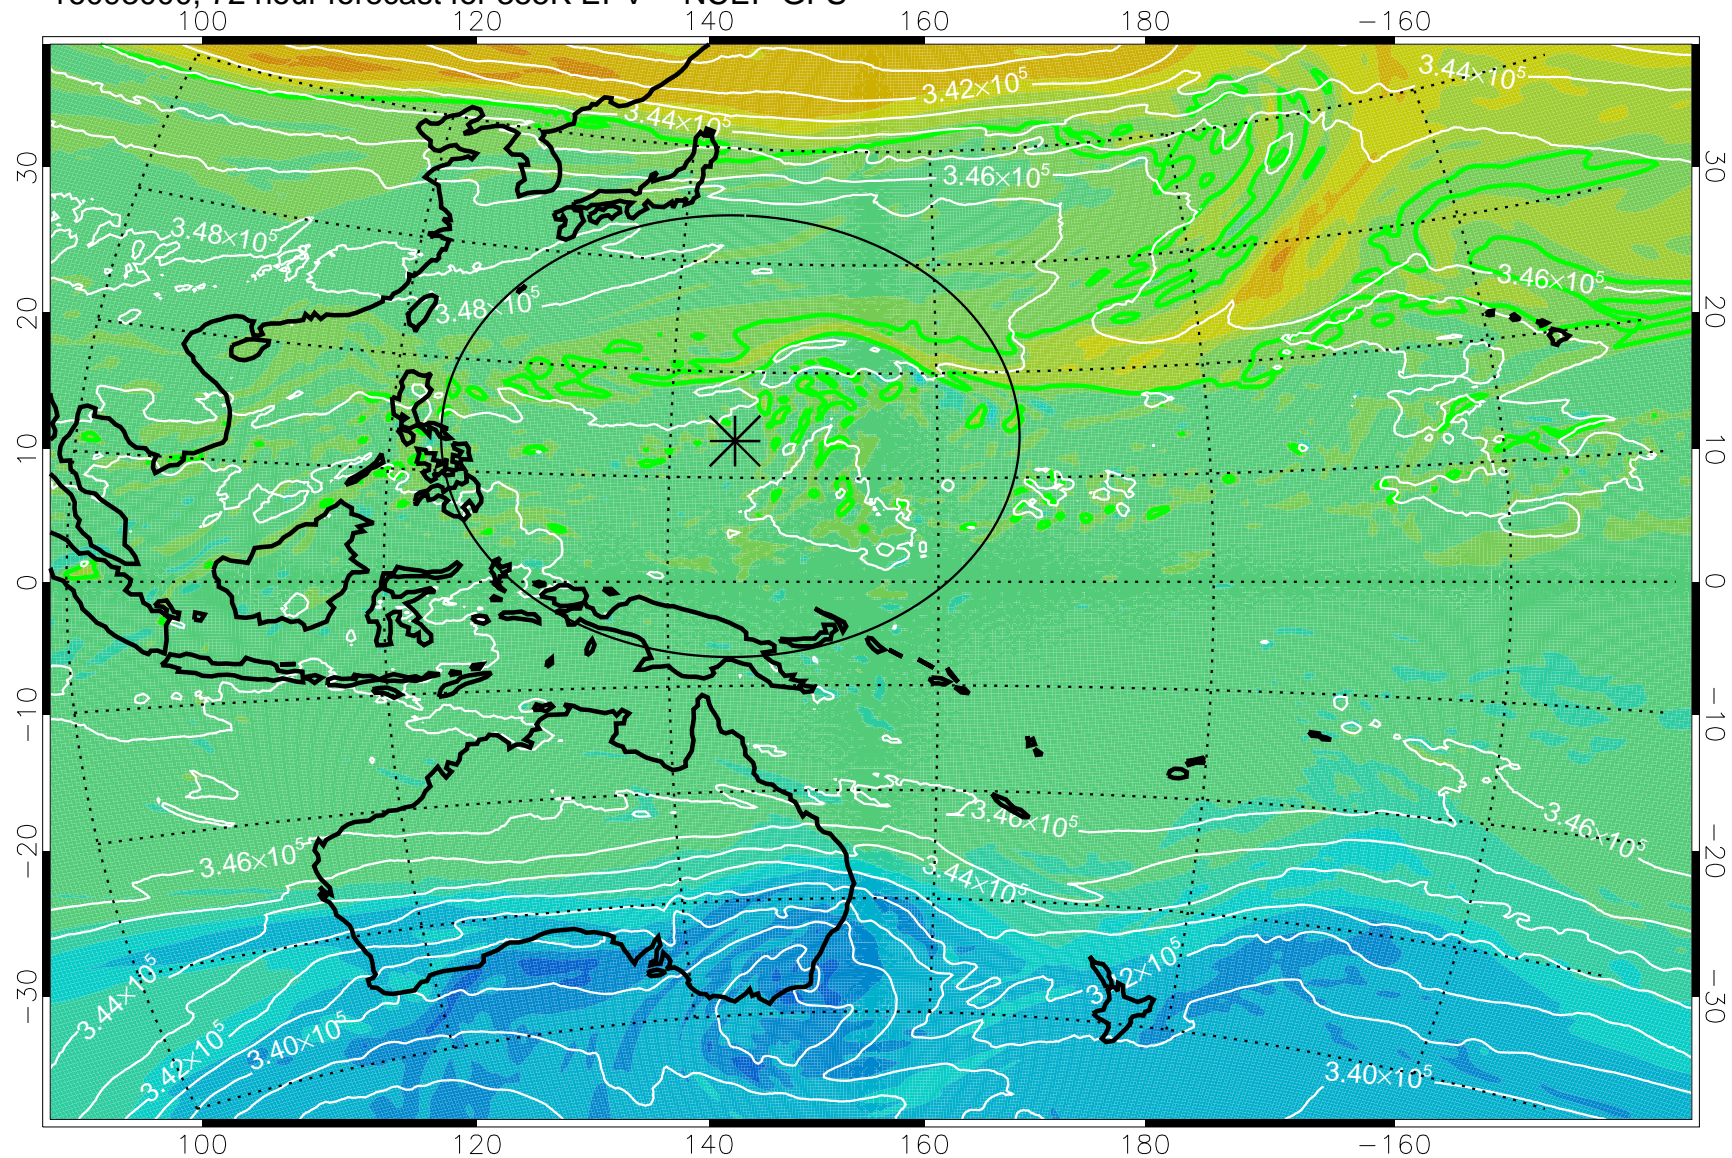

16092900, 48 hour forecast for 355K EPV -- NCEP GFS

355K Montgomery Streamfunction, white  
EPV Tropopause (2 PVU) Position  
Range ring of 2304 km

16092906, 54 hour forecast for 355K EPV -- NCEP GFS

355K Montgomery Streamfunction, white  
EPV Tropopause (2 PVU) Position  
Range ring of 2304 km

16092912, 60 hour forecast for 355K EPV -- NCEP GFS

355K Montgomery Streamfunction, white  
EPV Tropopause (2 PVU) Position  
Range ring of 2304 km

16092918, 66 hour forecast for 355K EPV -- NCEP GFS

355K Montgomery Streamfunction, white  
EPV Tropopause (2 PVU) Position  
Range ring of 2304 km

16093000, 72 hour forecast for 355K EPV -- NCEP GFS

355K Montgomery Streamfunction, white  
EPV Tropopause (2 PVU) Position  
Range ring of 2304 km

16093006, 78 hour forecast for 355K EPV -- NCEP GFS

355K Montgomery Streamfunction, white  
EPV Tropopause (2 PVU) Position  
Range ring of 2304 km

16093012, 84 hour forecast for 355K EPV -- NCEP GFS

355K Montgomery Streamfunction, white  
EPV Tropopause (2 PVU) Position  
Range ring of 2304 km

16093018, 90 hour forecast for 355K EPV -- NCEP GFS

355K Montgomery Streamfunction, white  
EPV Tropopause (2 PVU) Position  
Range ring of 2304 km