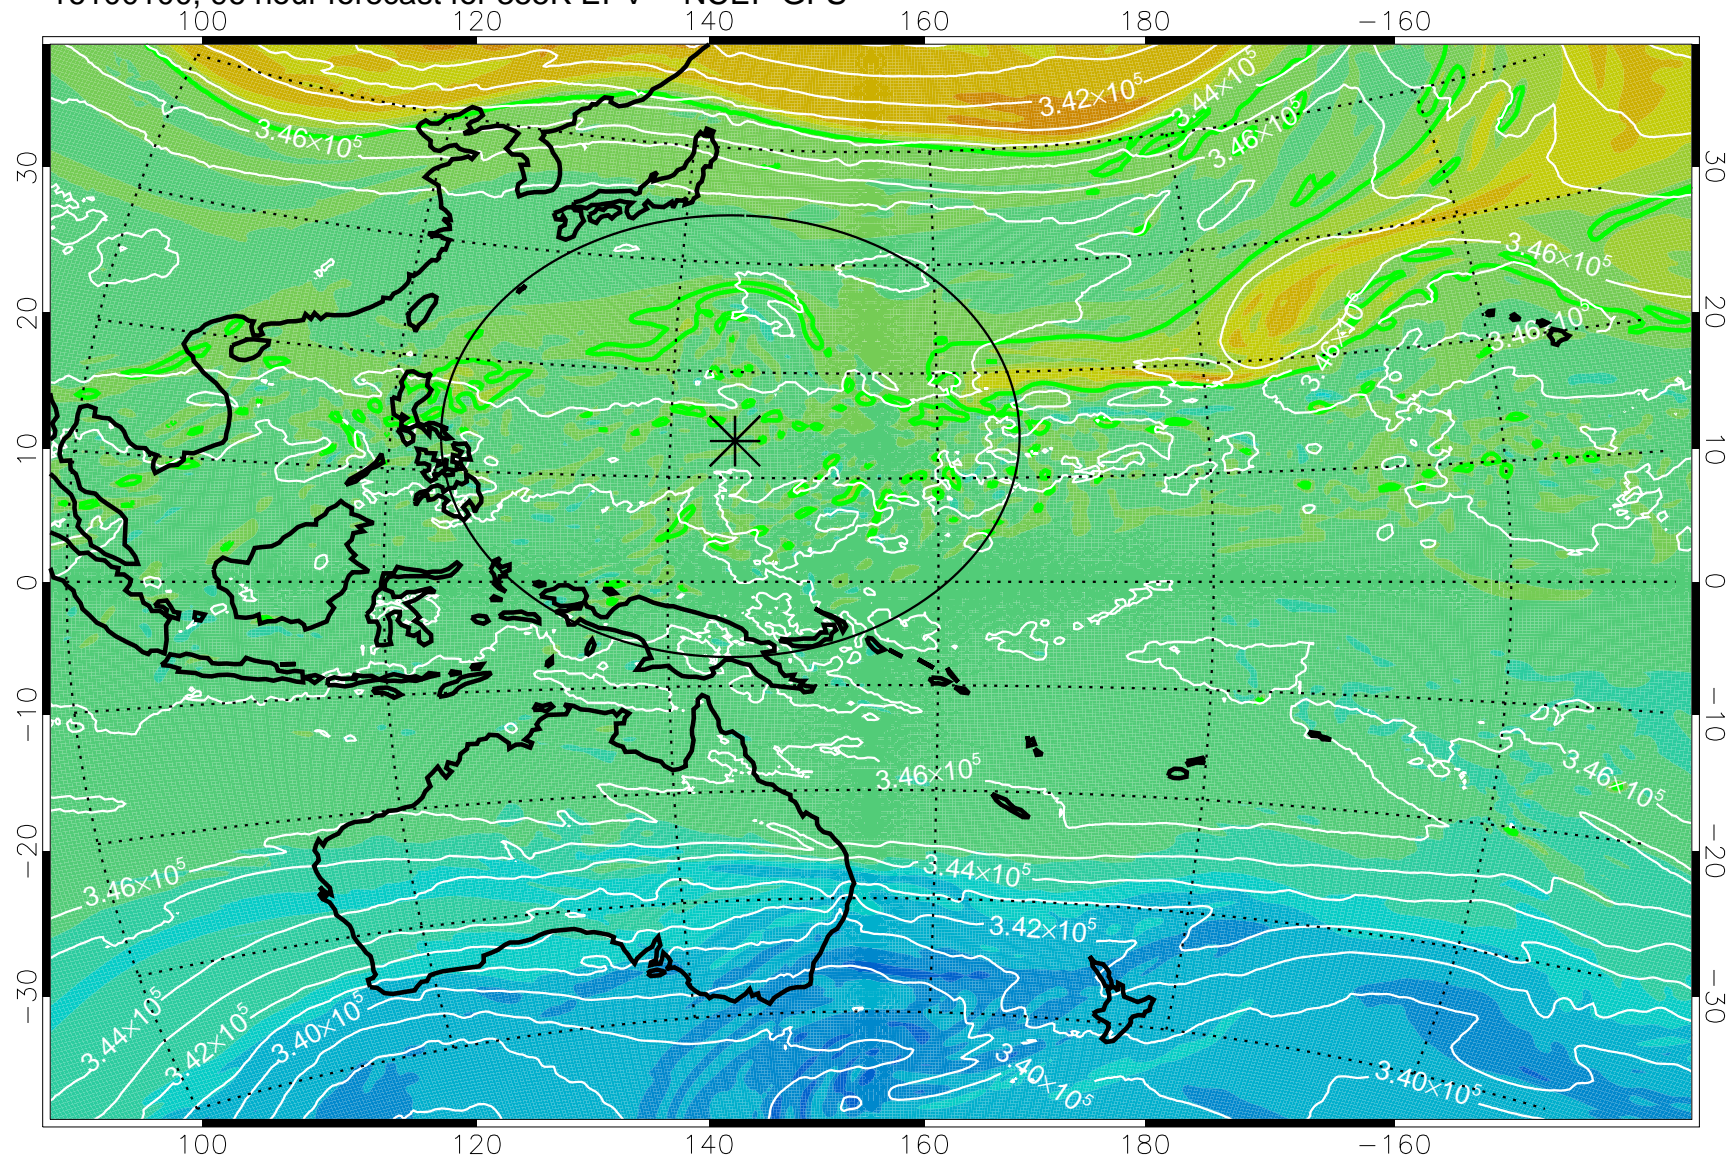

16093012, 84 hour forecast for 355K EPV -- NCEP GFS

355K Montgomery Streamfunction, white  
EPV Tropopause (2 PVU) Position  
Range ring of 2304 km

16093018, 90 hour forecast for 355K EPV -- NCEP GFS

355K Montgomery Streamfunction, white  
EPV Tropopause (2 PVU) Position  
Range ring of 2304 km

16100100, 96 hour forecast for 355K EPV -- NCEP GFS

355K Montgomery Streamfunction, white  
EPV Tropopause (2 PVU) Position  
Range ring of 2304 km

16100106, 102 hour forecast for 355K EPV -- NCEP GFS

355K Montgomery Streamfunction, white  
EPV Tropopause (2 PVU) Position  
Range ring of 2304 km

16100112, 108 hour forecast for 355K EPV -- NCEP GFS

355K Montgomery Streamfunction, white  
EPV Tropopause (2 PVU) Position  
Range ring of 2304 km

16100118, 114 hour forecast for 355K EPV -- NCEP GFS

355K Montgomery Streamfunction, white  
EPV Tropopause (2 PVU) Position  
Range ring of 2304 km

16100200, 120 hour forecast for 355K EPV -- NCEP GFS

355K Montgomery Streamfunction, white  
EPV Tropopause (2 PVU) Position  
Range ring of 2304 km