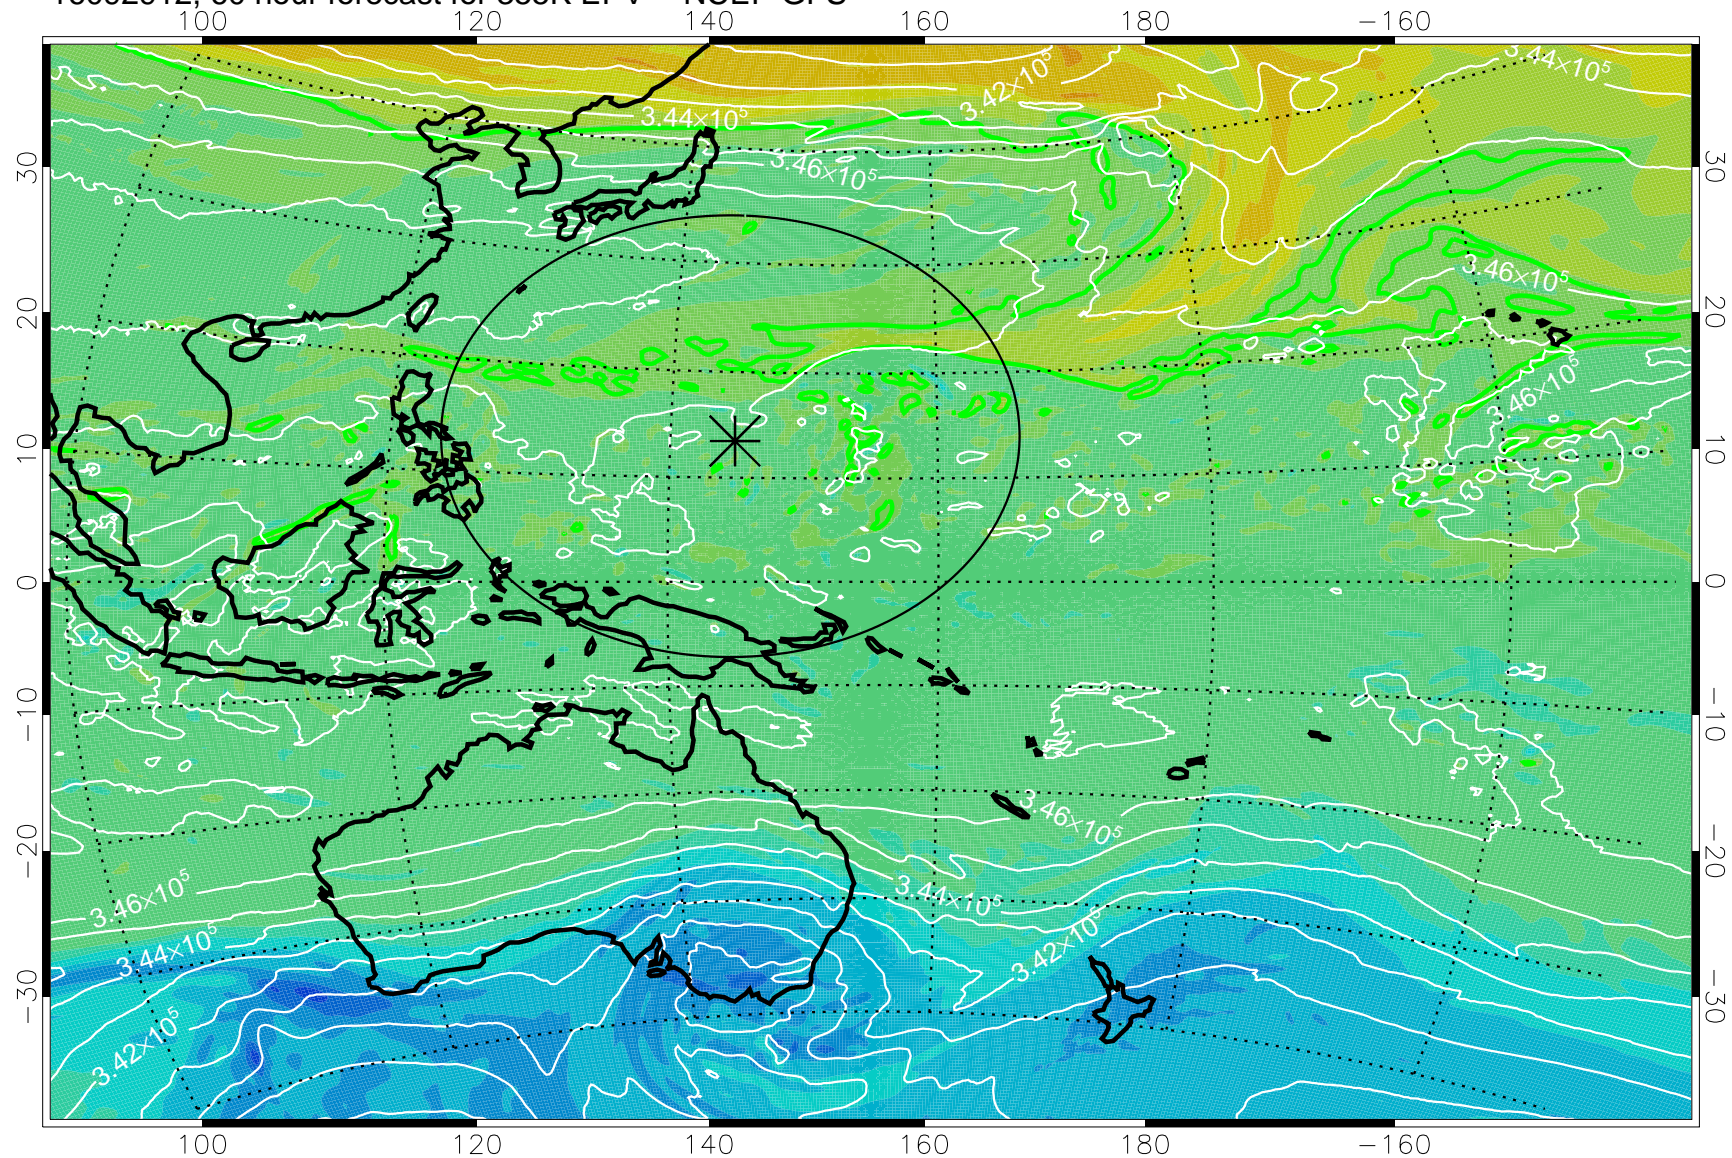

16092812, 36 hour forecast for 355K EPV -- NCEP GFS

355K Montgomery Streamfunction, white  
EPV Tropopause (2 PVU) Position  
Range ring of 2304 km

16092818, 42 hour forecast for 355K EPV -- NCEP GFS

355K Montgomery Streamfunction, white  
EPV Tropopause (2 PVU) Position  
Range ring of 2304 km

16092900, 48 hour forecast for 355K EPV -- NCEP GFS

355K Montgomery Streamfunction, white  
EPV Tropopause (2 PVU) Position  
Range ring of 2304 km

16092906, 54 hour forecast for 355K EPV -- NCEP GFS

355K Montgomery Streamfunction, white  
EPV Tropopause (2 PVU) Position  
Range ring of 2304 km

16092912, 60 hour forecast for 355K EPV -- NCEP GFS

355K Montgomery Streamfunction, white  
EPV Tropopause (2 PVU) Position  
Range ring of 2304 km

16092918, 66 hour forecast for 355K EPV -- NCEP GFS

355K Montgomery Streamfunction, white  
EPV Tropopause (2 PVU) Position  
Range ring of 2304 km

16093000, 72 hour forecast for 355K EPV -- NCEP GFS

355K Montgomery Streamfunction, white  
EPV Tropopause (2 PVU) Position  
Range ring of 2304 km

16093006, 78 hour forecast for 355K EPV -- NCEP GFS

355K Montgomery Streamfunction, white  
EPV Tropopause (2 PVU) Position  
Range ring of 2304 km