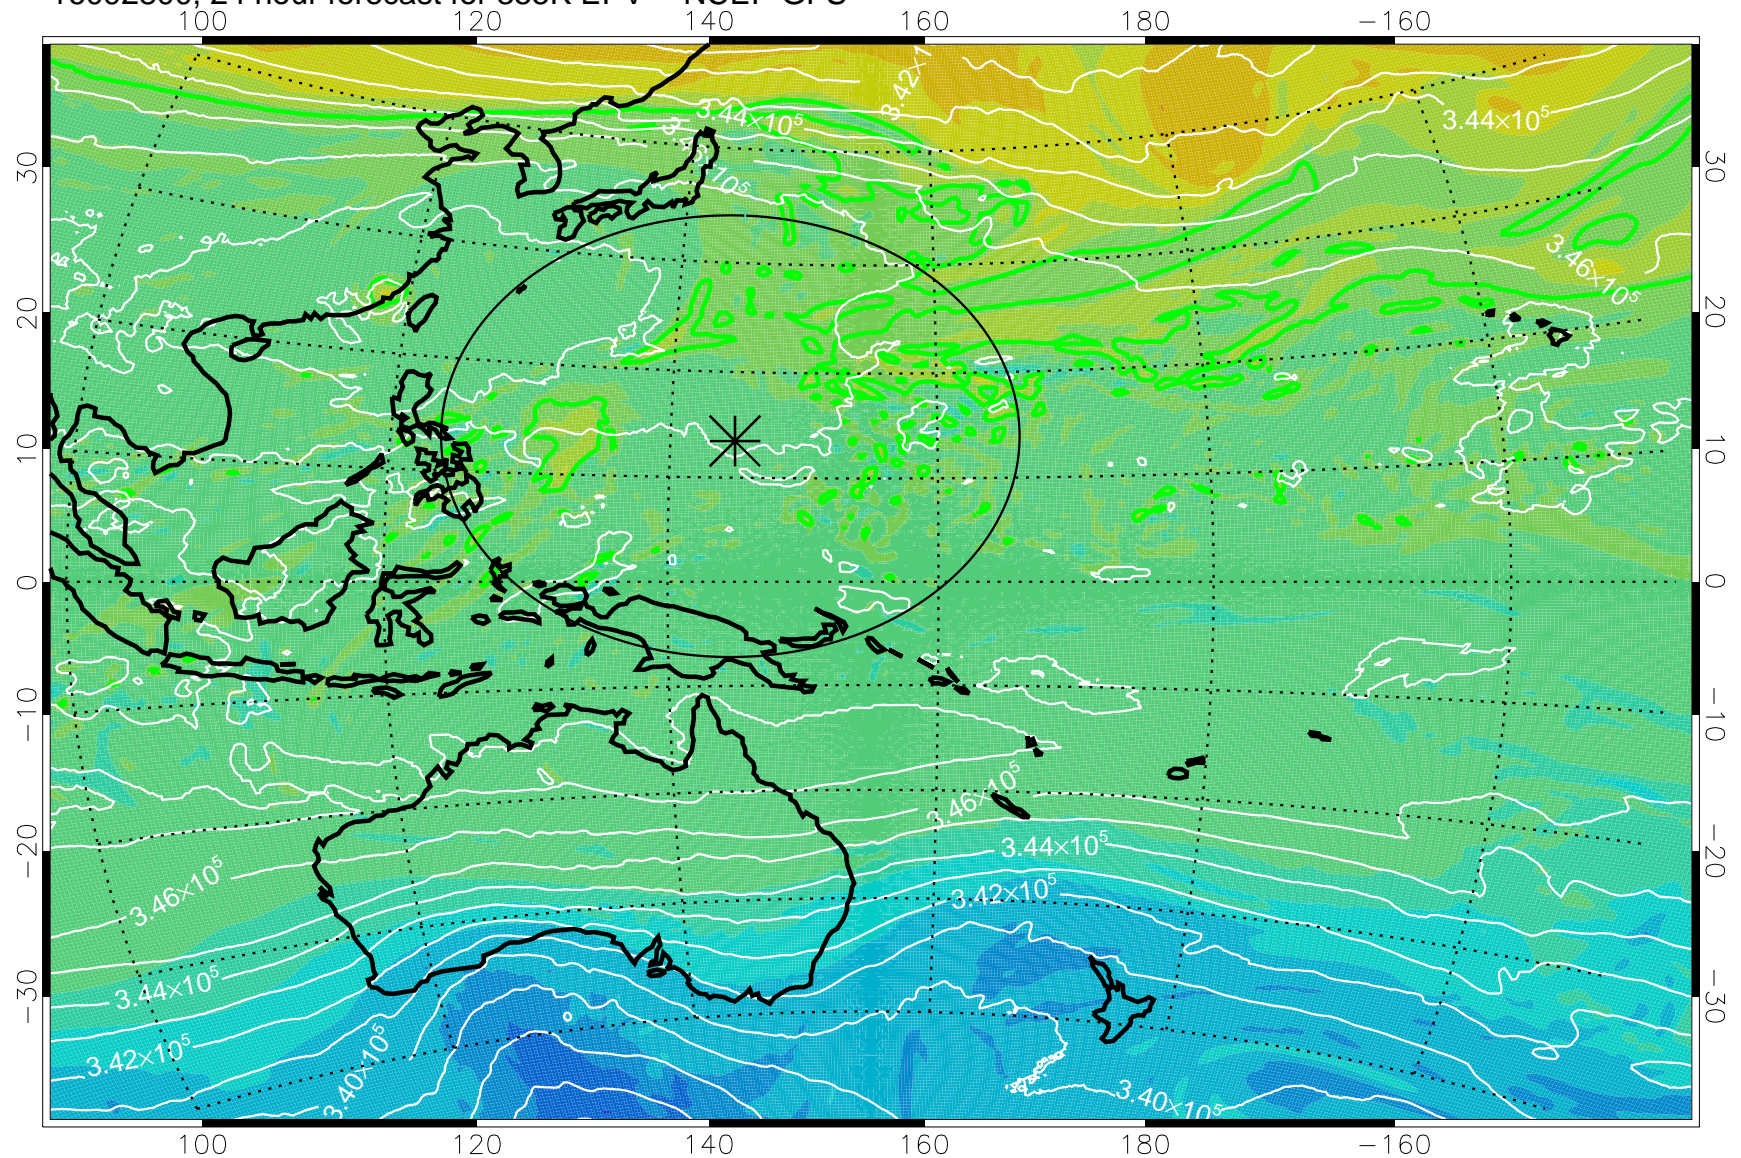

16092706, 6 hour forecast for 355K EPV -- NCEP GFS

355K Montgomery Streamfunction, white  
EPV Tropopause (2 PVU) Position  
Range ring of 2304 km

16092718, 18 hour forecast for 355K EPV -- NCEP GFS

355K Montgomery Streamfunction, white  
EPV Tropopause (2 PVU) Position  
Range ring of 2304 km

16092800, 24 hour forecast for 355K EPV -- NCEP GFS

355K Montgomery Streamfunction, white  
EPV Tropopause (2 PVU) Position  
Range ring of 2304 km

16092806, 30 hour forecast for 355K EPV -- NCEP GFS

355K Montgomery Streamfunction, white  
EPV Tropopause (2 PVU) Position  
Range ring of 2304 km

16092812, 36 hour forecast for 355K EPV -- NCEP GFS

355K Montgomery Streamfunction, white  
EPV Tropopause (2 PVU) Position  
Range ring of 2304 km

16092818, 42 hour forecast for 355K EPV -- NCEP GFS

355K Montgomery Streamfunction, white  
EPV Tropopause (2 PVU) Position  
Range ring of 2304 km

16092900, 48 hour forecast for 355K EPV -- NCEP GFS

355K Montgomery Streamfunction, white  
EPV Tropopause (2 PVU) Position  
Range ring of 2304 km

16092906, 54 hour forecast for 355K EPV -- NCEP GFS

355K Montgomery Streamfunction, white  
EPV Tropopause (2 PVU) Position  
Range ring of 2304 km