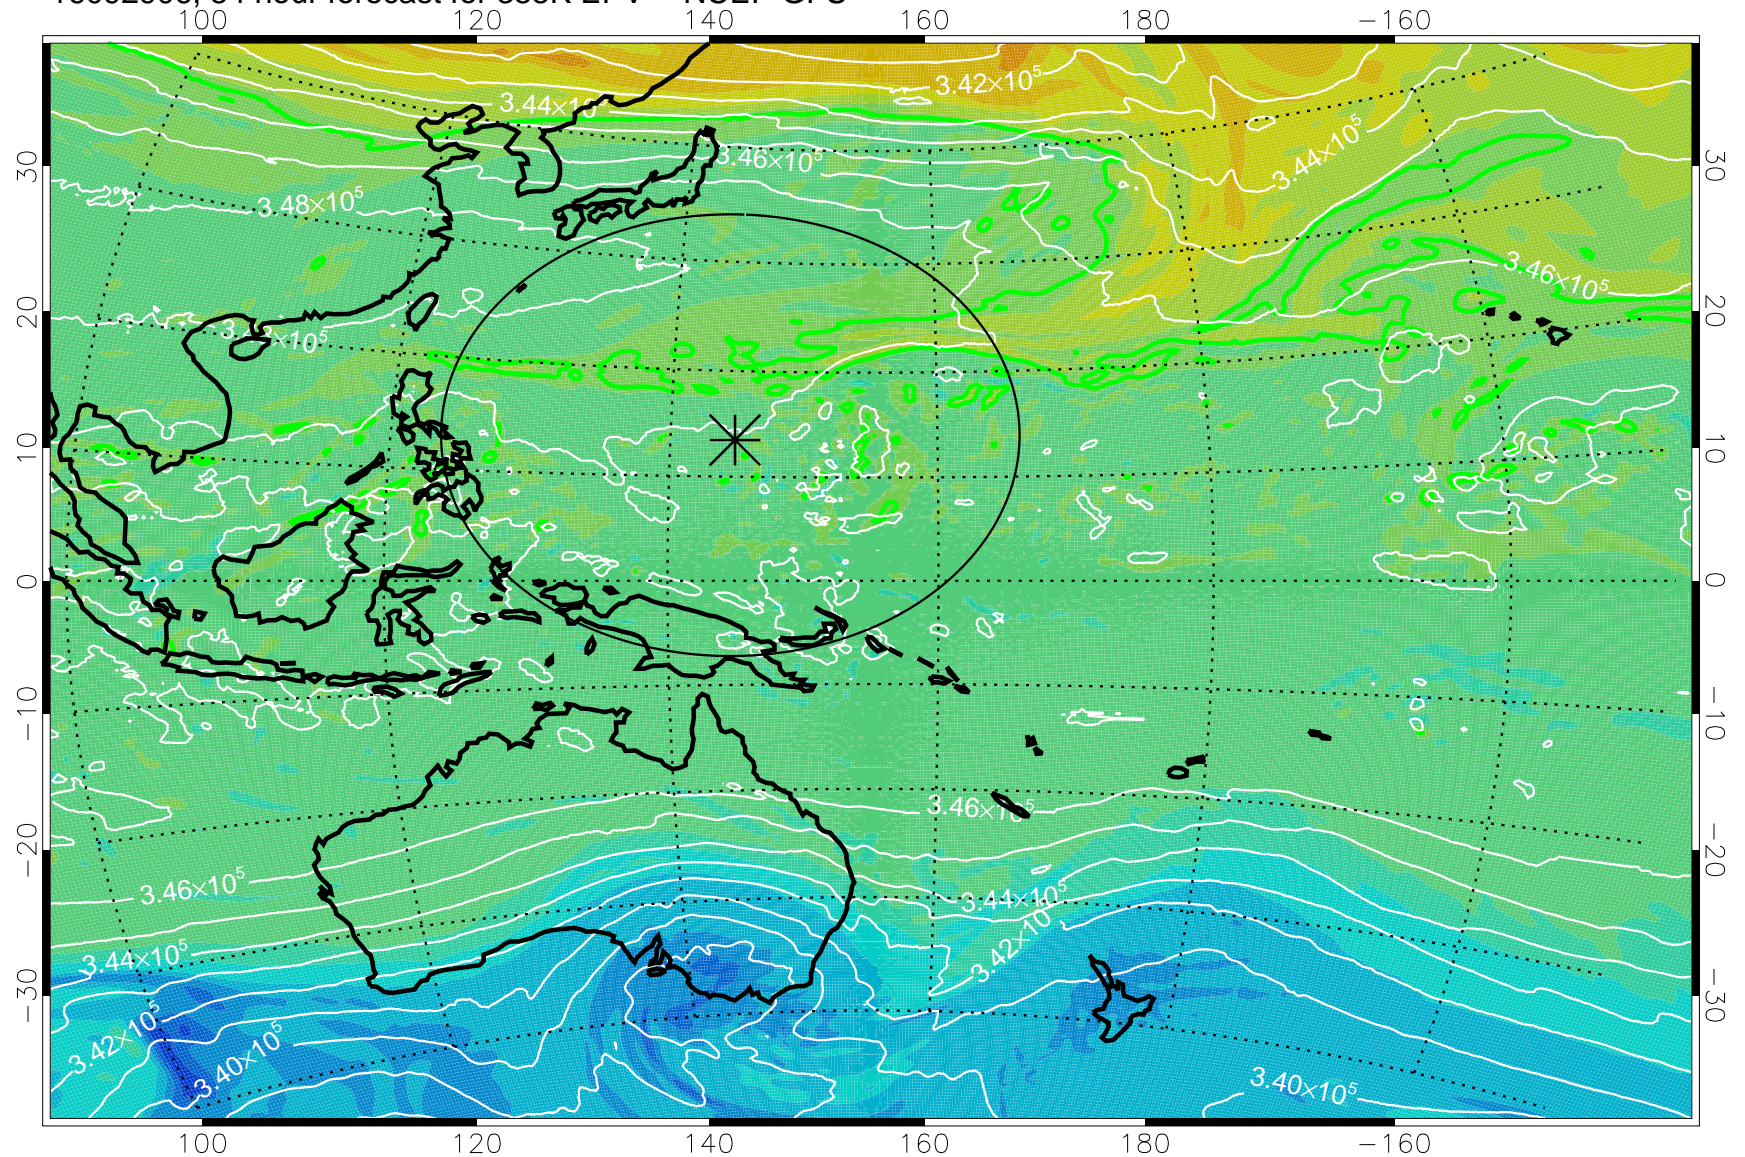

16092812, 36 hour forecast for 355K EPV -- NCEP GFS

355K Montgomery Streamfunction, white  
EPV Tropopause (2 PVU) Position  
Range ring of 2304 km

16092818, 42 hour forecast for 355K EPV -- NCEP GFS

355K Montgomery Streamfunction, white  
EPV Tropopause (2 PVU) Position  
Range ring of 2304 km

16092900, 48 hour forecast for 355K EPV -- NCEP GFS

355K Montgomery Streamfunction, white  
EPV Tropopause (2 PVU) Position  
Range ring of 2304 km

16092906, 54 hour forecast for 355K EPV -- NCEP GFS

355K Montgomery Streamfunction, white  
EPV Tropopause (2 PVU) Position  
Range ring of 2304 km

16092912, 60 hour forecast for 355K EPV -- NCEP GFS

355K Montgomery Streamfunction, white  
EPV Tropopause (2 PVU) Position  
Range ring of 2304 km

16092918, 66 hour forecast for 355K EPV -- NCEP GFS

355K Montgomery Streamfunction, white  
EPV Tropopause (2 PVU) Position  
Range ring of 2304 km

16093000, 72 hour forecast for 355K EPV -- NCEP GFS

355K Montgomery Streamfunction, white  
EPV Tropopause (2 PVU) Position  
Range ring of 2304 km

16093006, 78 hour forecast for 355K EPV -- NCEP GFS

355K Montgomery Streamfunction, white  
EPV Tropopause (2 PVU) Position  
Range ring of 2304 km