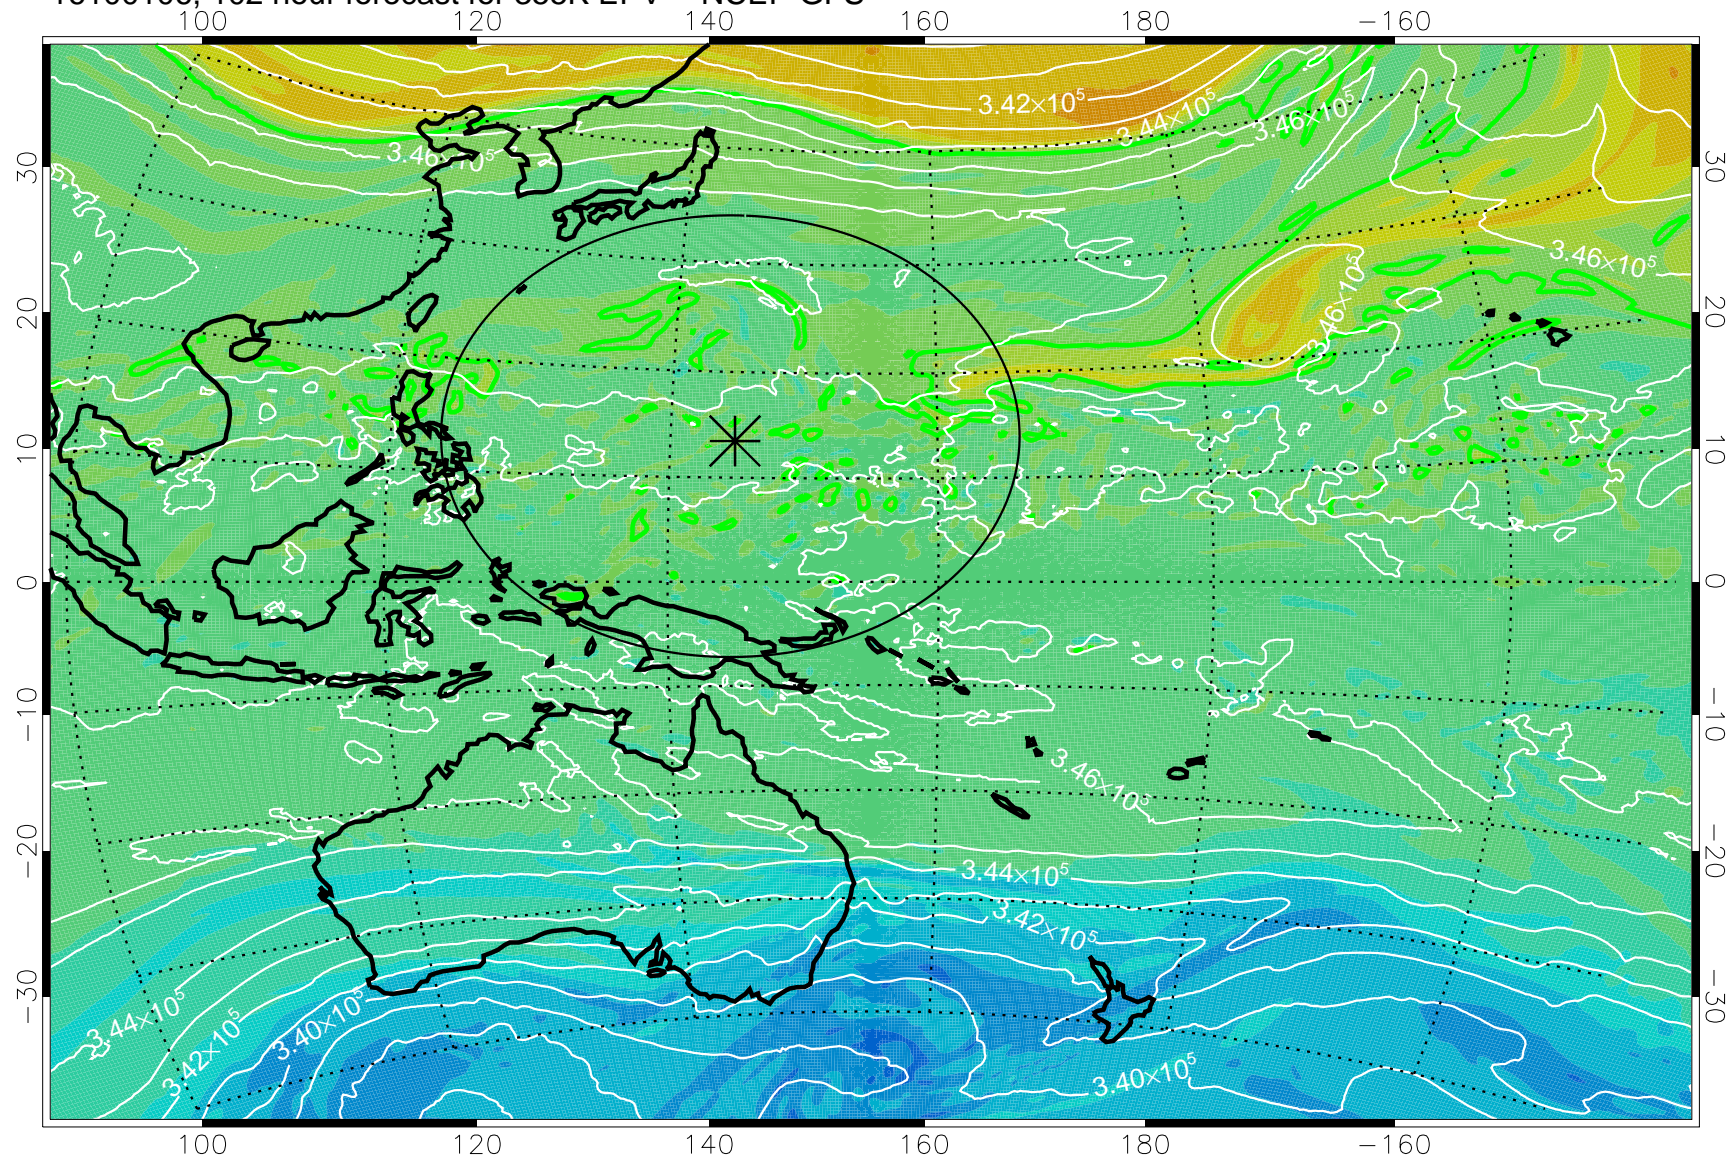

16093000, 72 hour forecast for 355K EPV -- NCEP GFS

355K Montgomery Streamfunction, white  
EPV Tropopause (2 PVU) Position  
Range ring of 2304 km

16093006, 78 hour forecast for 355K EPV -- NCEP GFS

355K Montgomery Streamfunction, white  
EPV Tropopause (2 PVU) Position  
Range ring of 2304 km

16093012, 84 hour forecast for 355K EPV -- NCEP GFS

355K Montgomery Streamfunction, white  
EPV Tropopause (2 PVU) Position  
Range ring of 2304 km

16093018, 90 hour forecast for 355K EPV -- NCEP GFS

355K Montgomery Streamfunction, white  
EPV Tropopause (2 PVU) Position  
Range ring of 2304 km

16100100, 96 hour forecast for 355K EPV -- NCEP GFS

355K Montgomery Streamfunction, white  
EPV Tropopause (2 PVU) Position  
Range ring of 2304 km

16100106, 102 hour forecast for 355K EPV -- NCEP GFS

355K Montgomery Streamfunction, white  
EPV Tropopause (2 PVU) Position  
Range ring of 2304 km

16100112, 108 hour forecast for 355K EPV -- NCEP GFS

355K Montgomery Streamfunction, white  
EPV Tropopause (2 PVU) Position  
Range ring of 2304 km

16100118, 114 hour forecast for 355K EPV -- NCEP GFS

355K Montgomery Streamfunction, white  
EPV Tropopause (2 PVU) Position  
Range ring of 2304 km