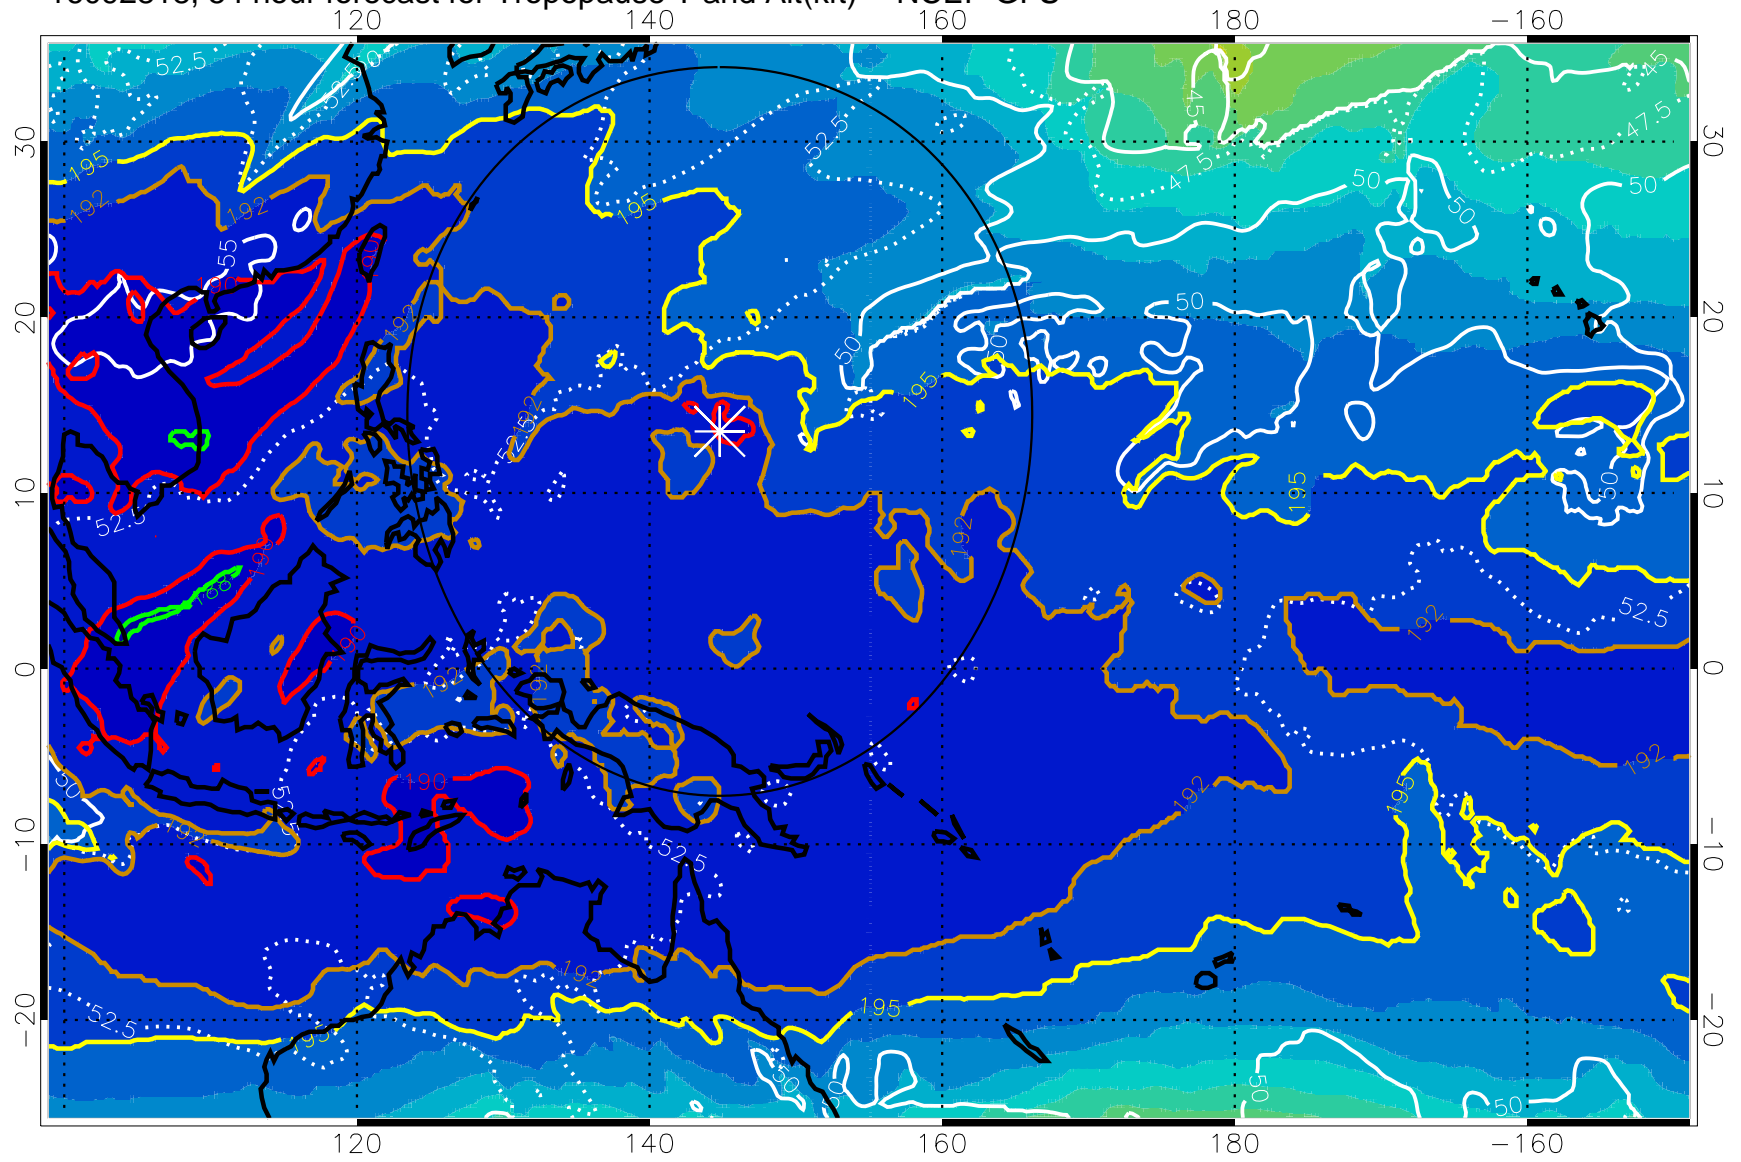

16092818, 54 hour forecast for Tropopause T and Alt(kft) -- NCEP GFS

190   200   210   220   230
Tropopause T, K

Tropopause Altitude in kft (white)

192.5K Isotherm   195K Isotherm
187.5K Isotherm   190K Isotherm

Range ring of 2304 km