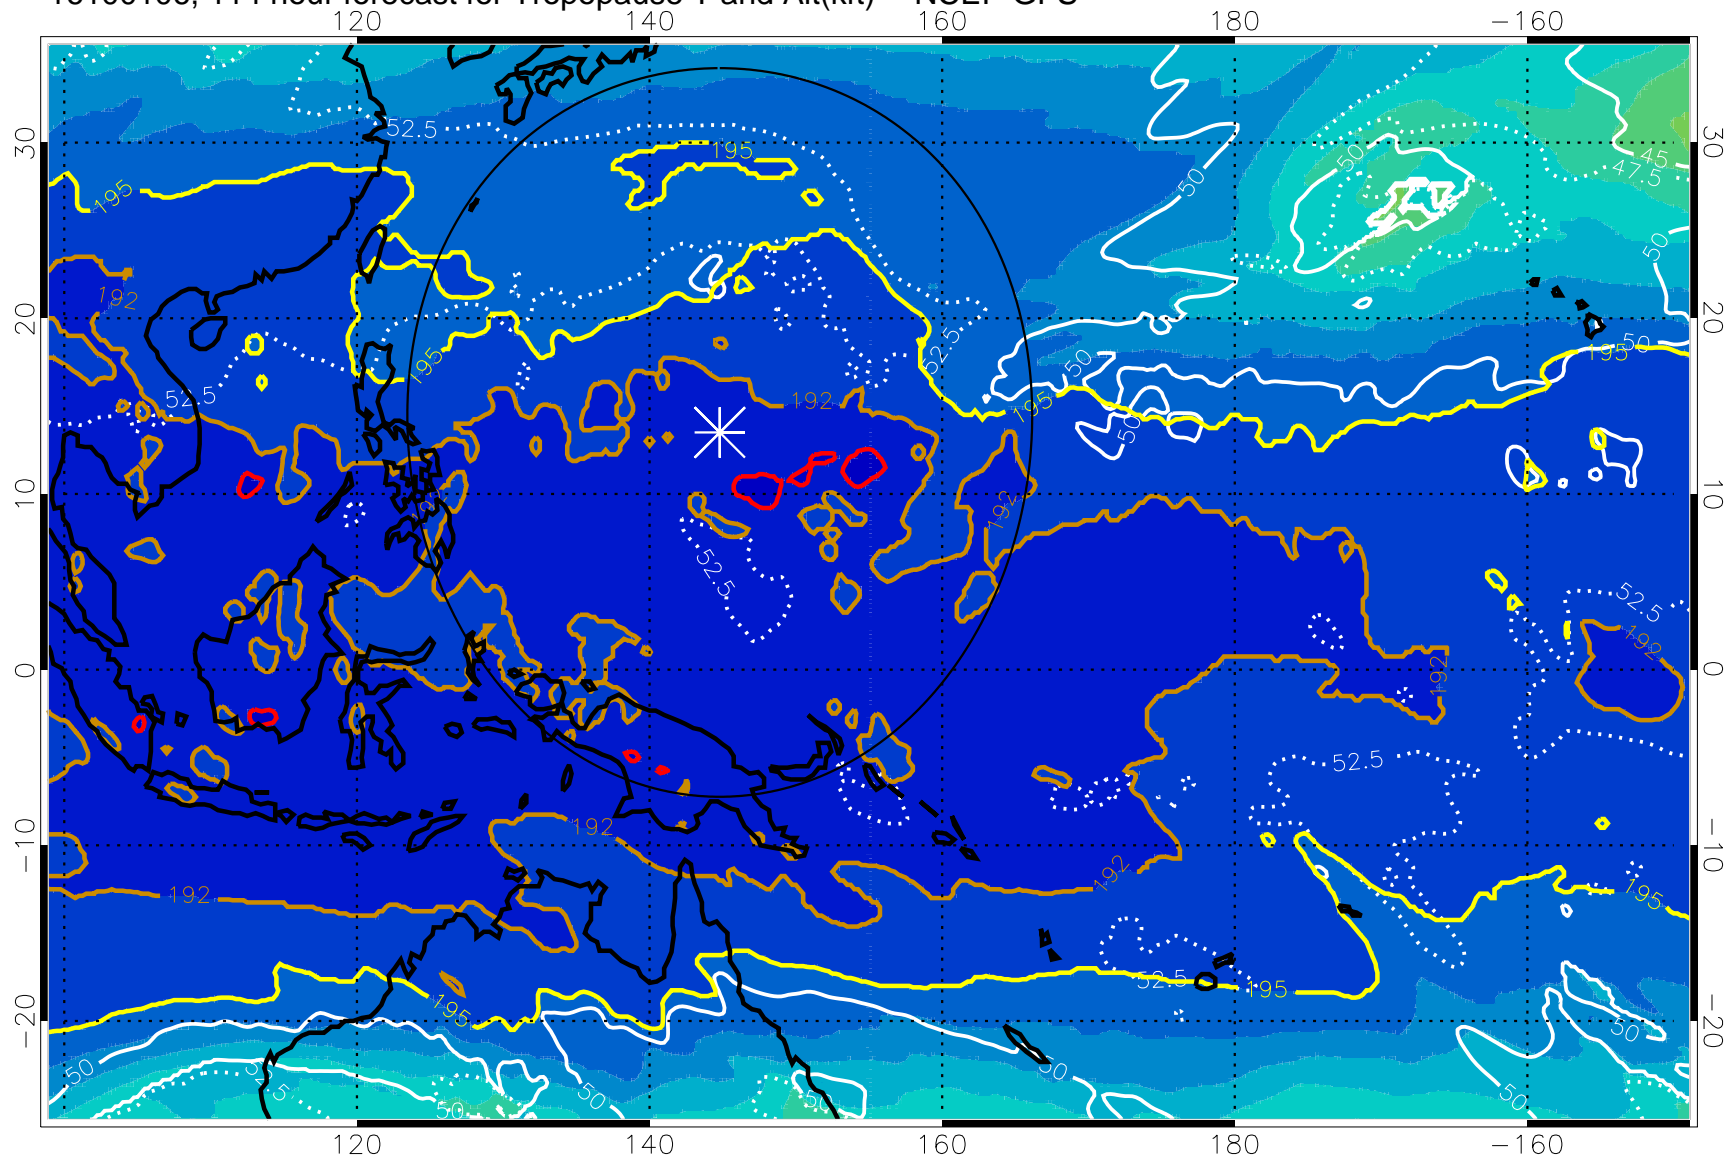

16100100, 108 hour forecast for Tropopause T and Alt(kft) -- NCEP GFS

190 200 210 220 230
Tropopause T, K

Tropopause Altitude in kft (white)

192.5K Isotherm 195K Isotherm
187.5K Isotherm 190K Isotherm

Range ring of 2304 km

16100106, 114 hour forecast for Tropopause T and Alt(kft) -- NCEP GFS

190 200 210 220 230

Tropopause T, K

Tropopause Altitude in kft (white)

192.5K Isotherm 195K Isotherm

187.5K Isotherm 190K Isotherm

Range ring of 2304 km