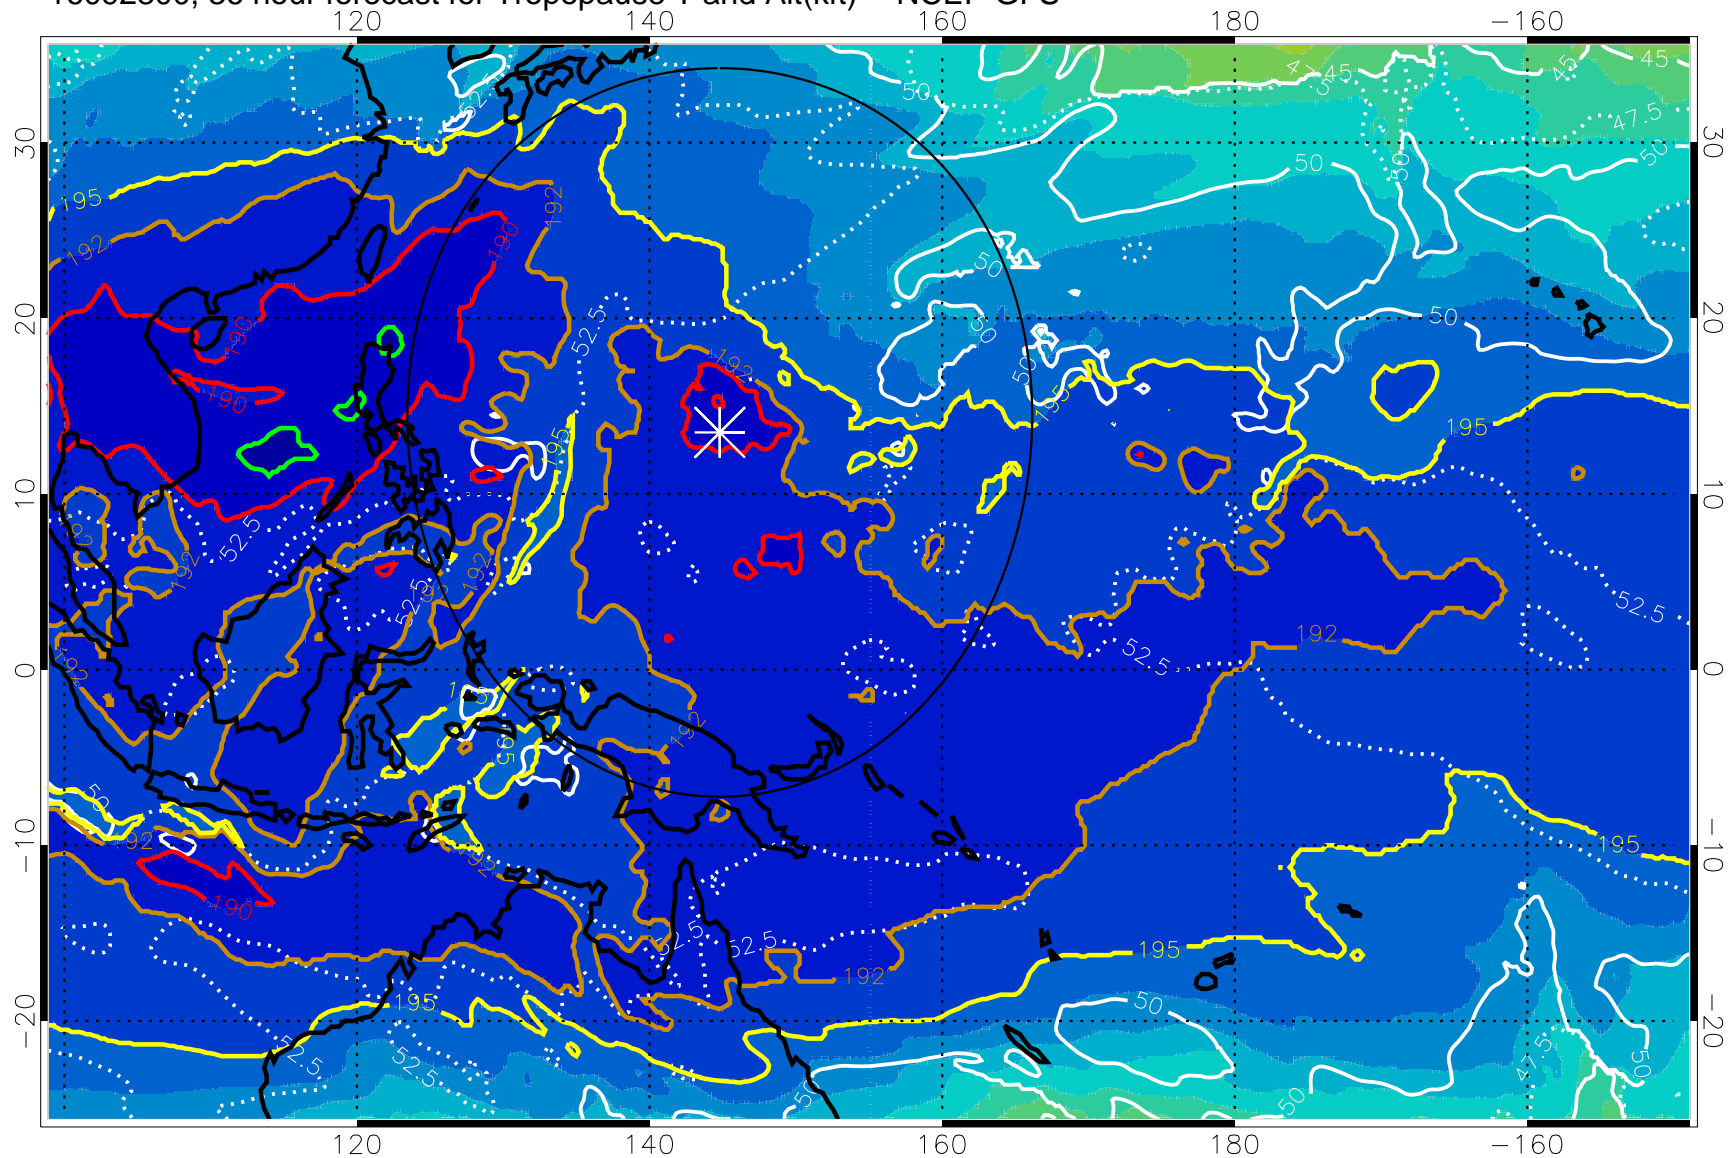

16092712, 24 hour forecast for Tropopause T and Alt(kft) -- NCEP GFS

Tropopause Altitude in kft (white)

192.5K Isotherm 195K Isotherm
187.5K Isotherm 190K Isotherm

Range ring of 2304 km

16092718, 30 hour forecast for Tropopause T and Alt(kft) -- NCEP GFS

190 200 210 220 230
Tropopause T, K

Tropopause Altitude in kft (white)

192.5K Isotherm 195K Isotherm
187.5K Isotherm 190K Isotherm

Range ring of 2304 km

16092800, 36 hour forecast for Tropopause T and Alt(kft) -- NCEP GFS