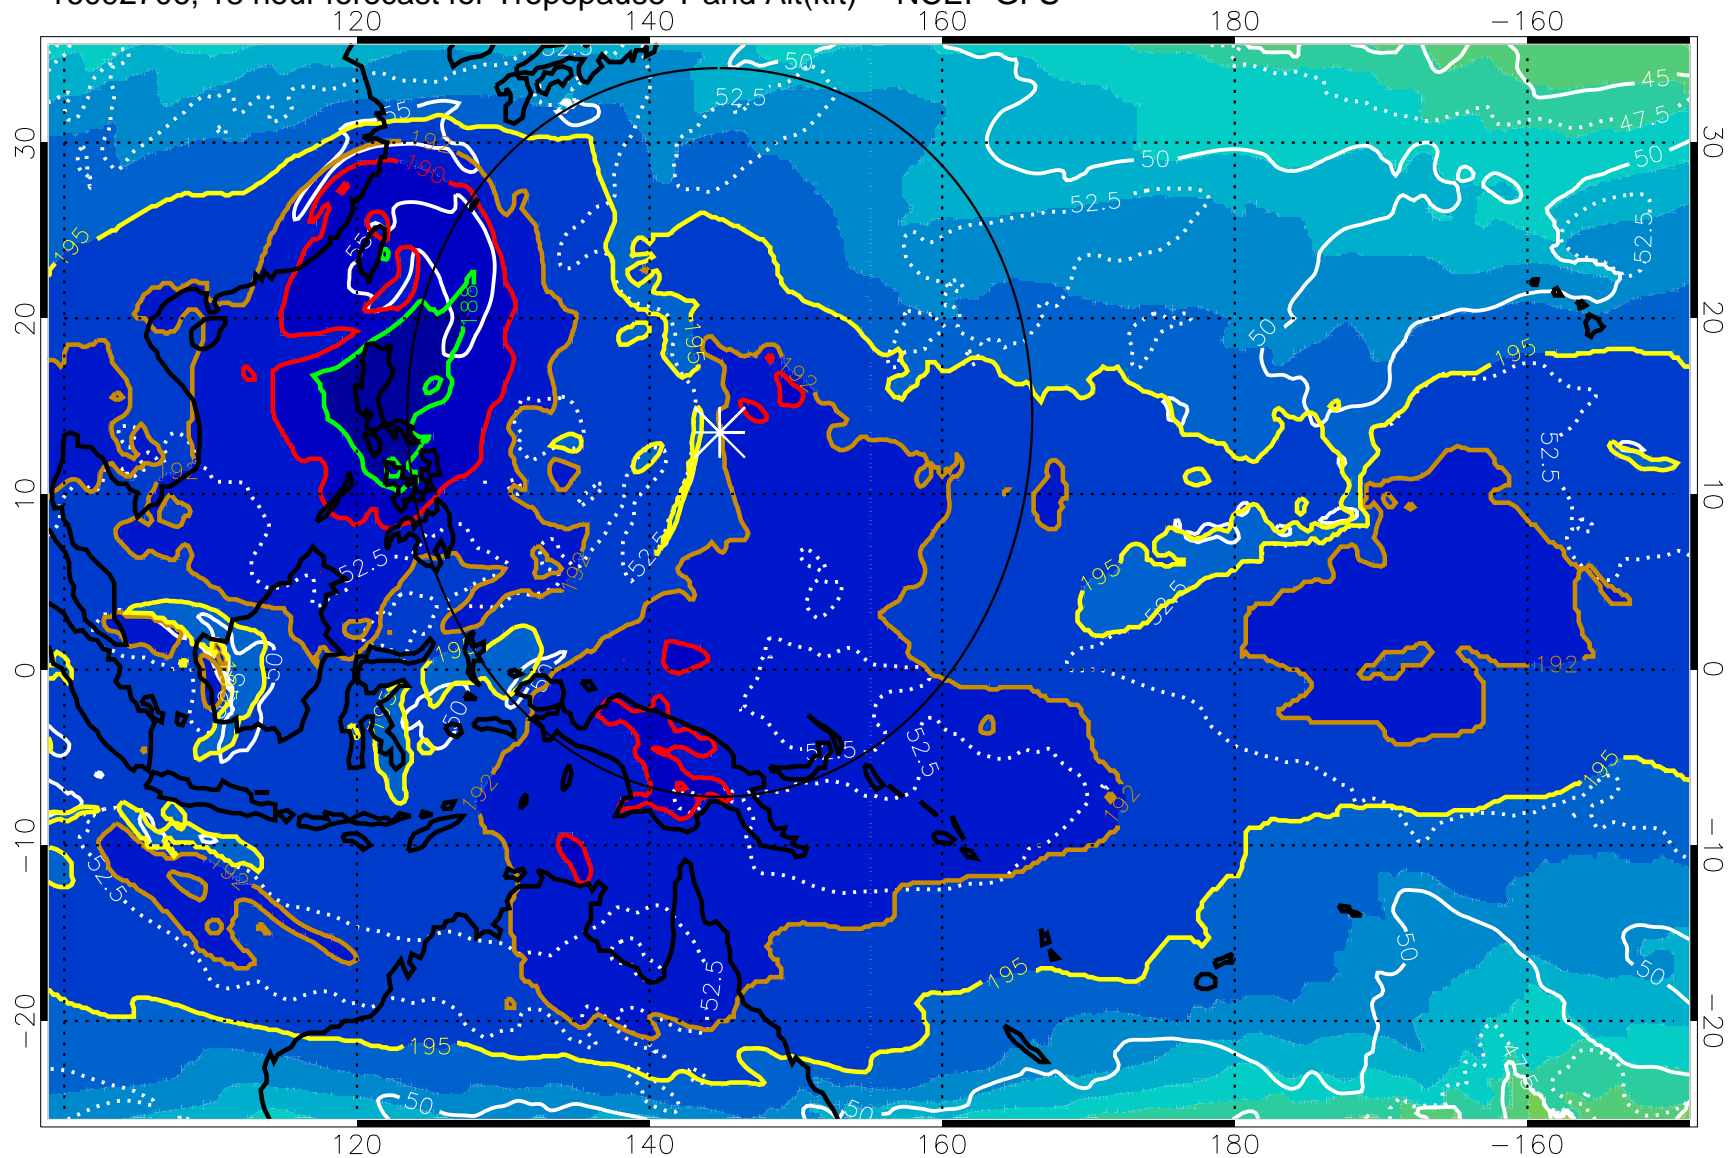

16092706, 18 hour forecast for Tropopause T and Alt(kft) -- NCEP GFS

190 200 210 220 230

Tropopause T, K

Tropopause Altitude in kft (white)

192.5K Isotherm 195K Isotherm
187.5K Isotherm 190K Isotherm

Range ring of 2304 km