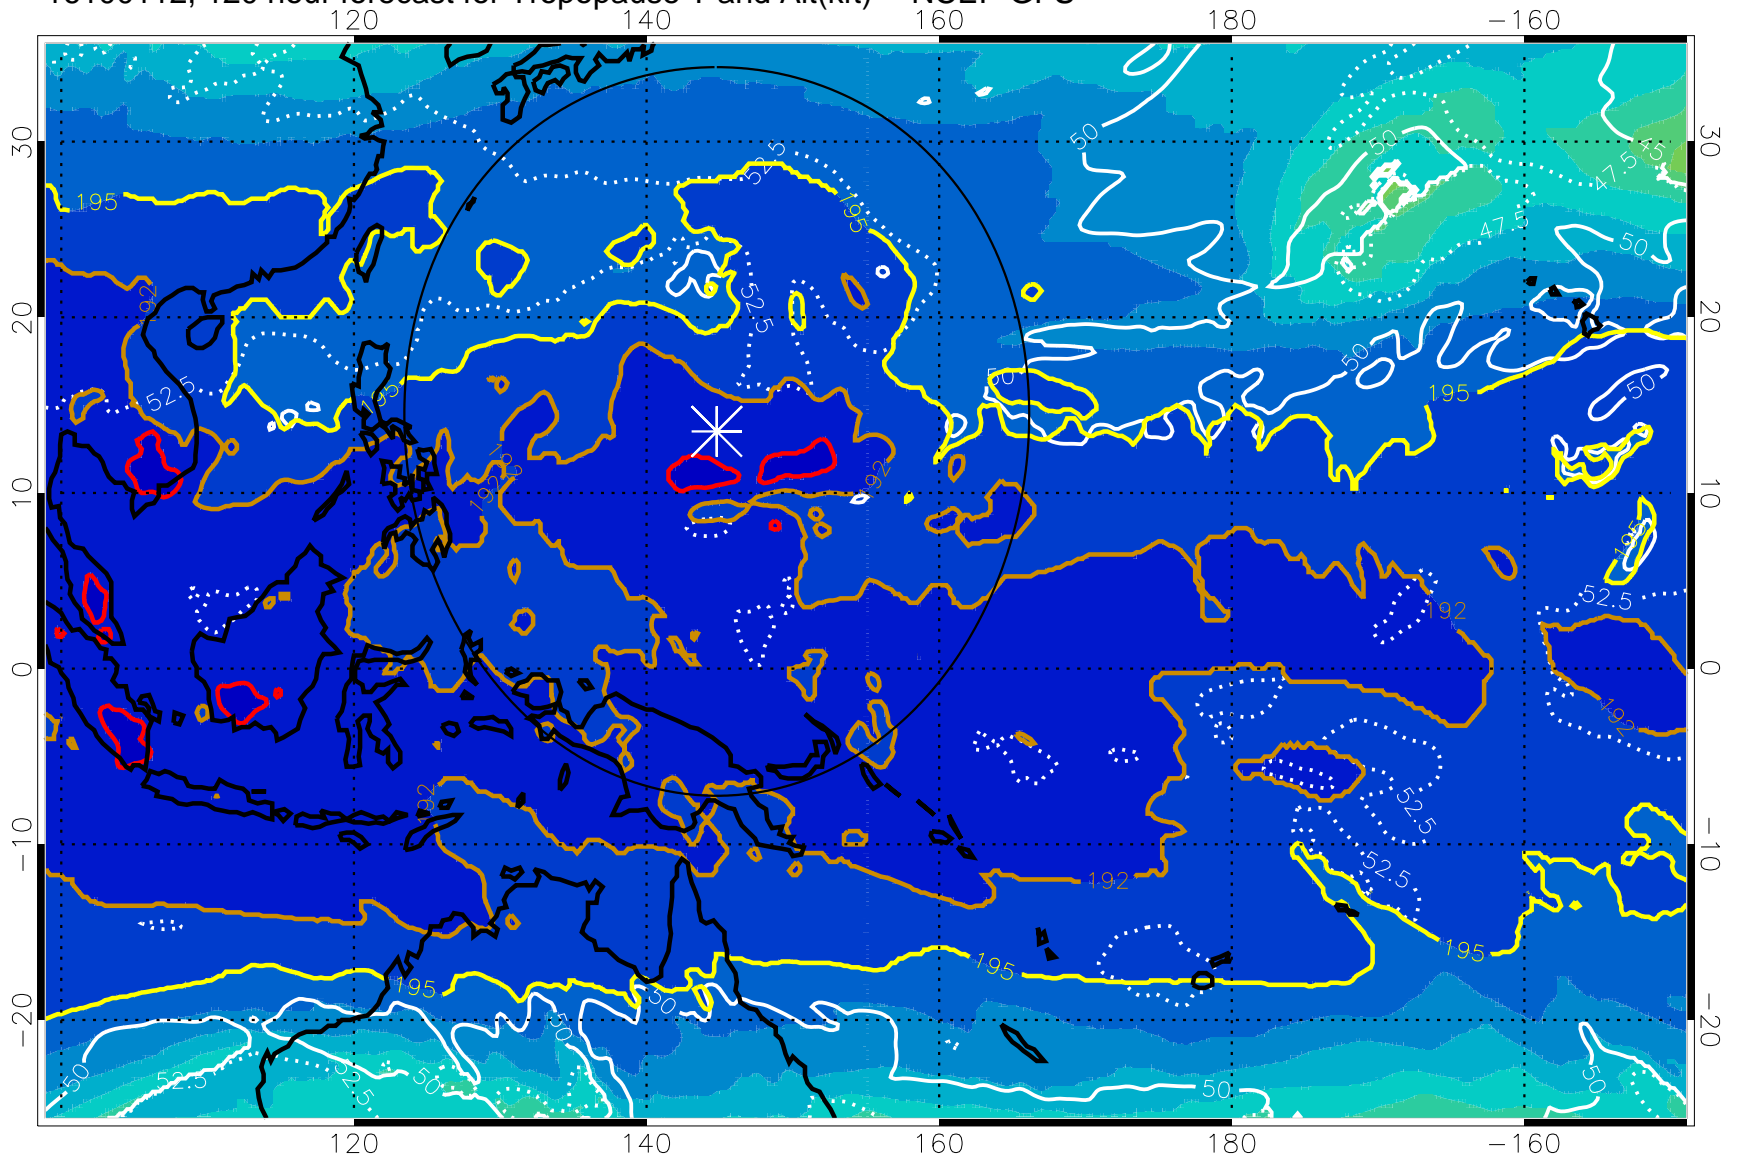

16100106, 114 hour forecast for Tropopause T and Alt(kft) -- NCEP GFS

190 200 210 220 230

Tropopause T, K

Tropopause Altitude in kft (white)

192.5K Isotherm 195K Isotherm

187.5K Isotherm 190K Isotherm

Range ring of 2304 km

16100112, 120 hour forecast for Tropopause T and Alt(kft) -- NCEP GFS

190 200 210 220 230

Tropopause T, K

Tropopause Altitude in kft (white)

192.5K Isotherm 195K Isotherm

187.5K Isotherm 190K Isotherm

Range ring of 2304 km