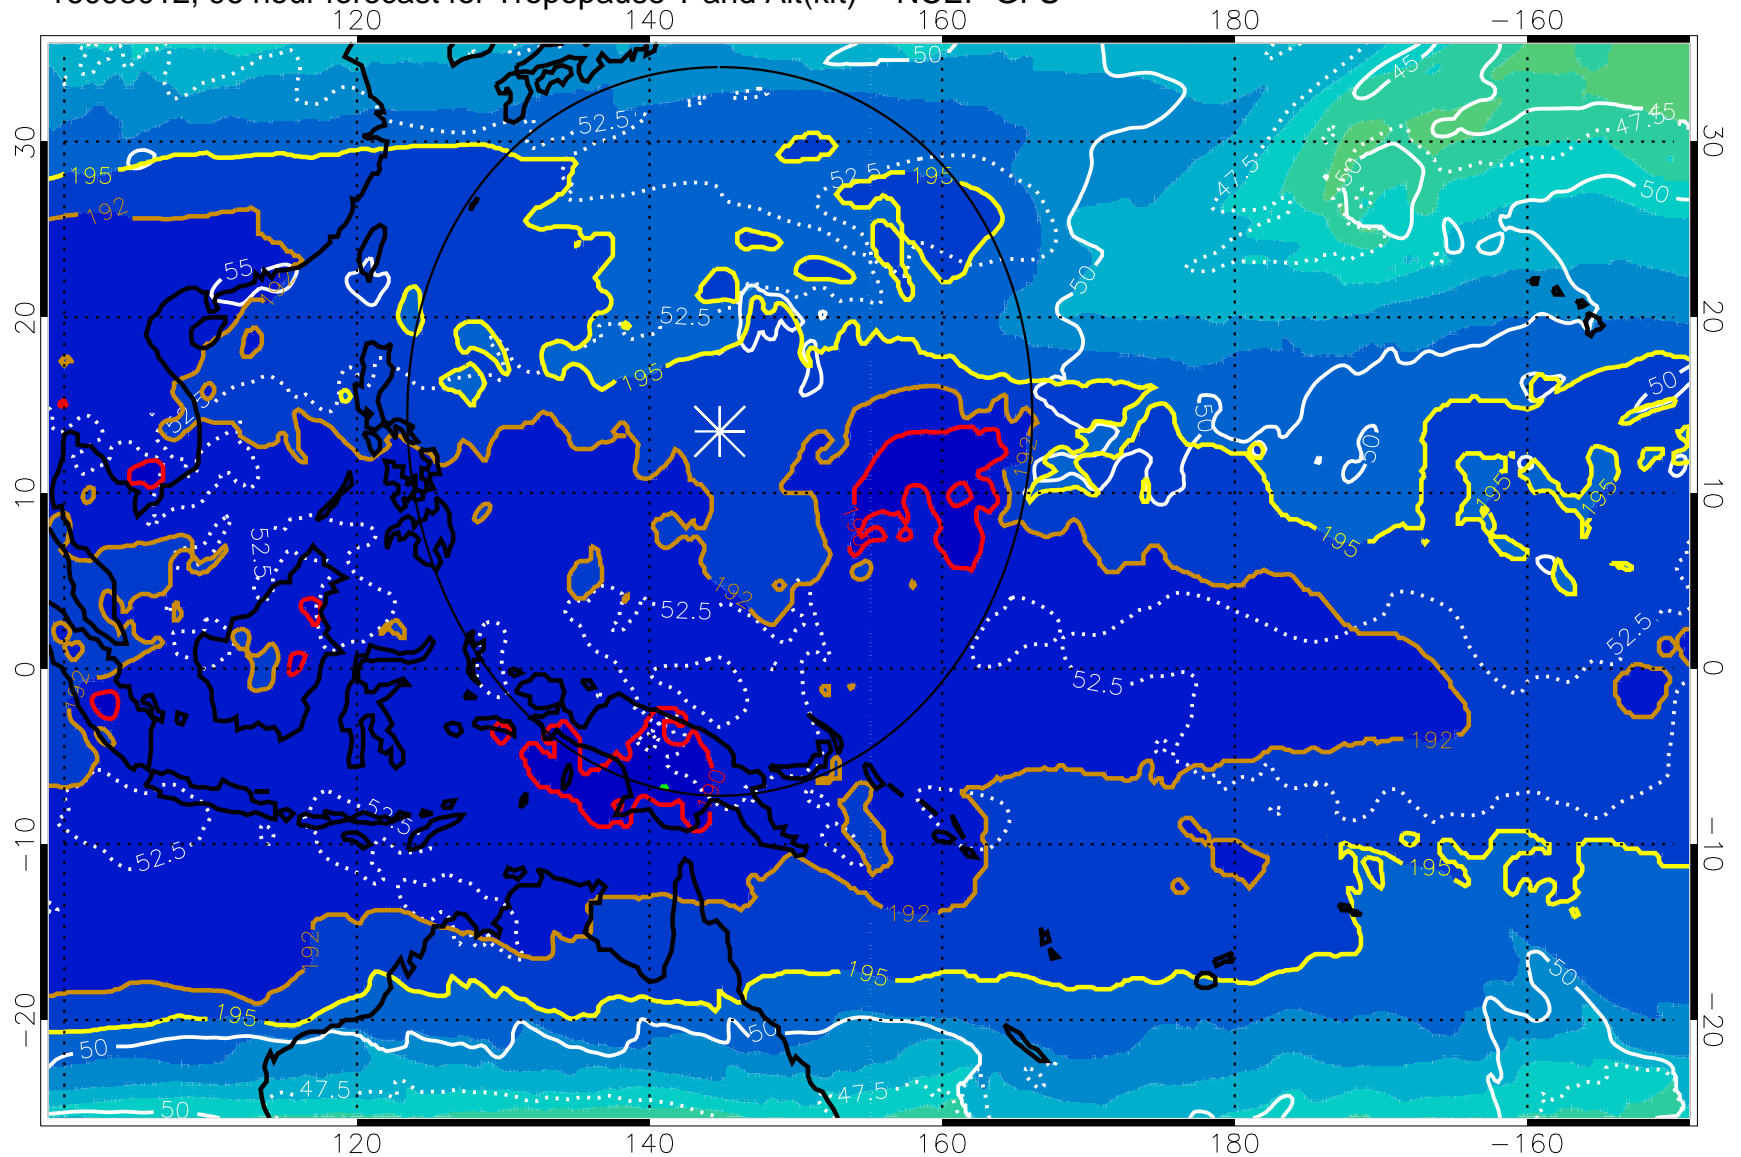

16093006, 90 hour forecast for Tropopause T and Alt(kft) -- NCEP GFS

190 200 210 220 230

Tropopause T, K

Tropopause Altitude in kft (white)

192.5K Isotherm 195K Isotherm
187.5K Isotherm 190K Isotherm

Range ring of 2304 km

16093012, 96 hour forecast for Tropopause T and Alt(kft) -- NCEP GFS

190 200 210 220 230

Tropopause T, K

Tropopause Altitude in kft (white)

192.5K Isotherm 195K Isotherm

187.5K Isotherm 190K Isotherm

Range ring of 2304 km