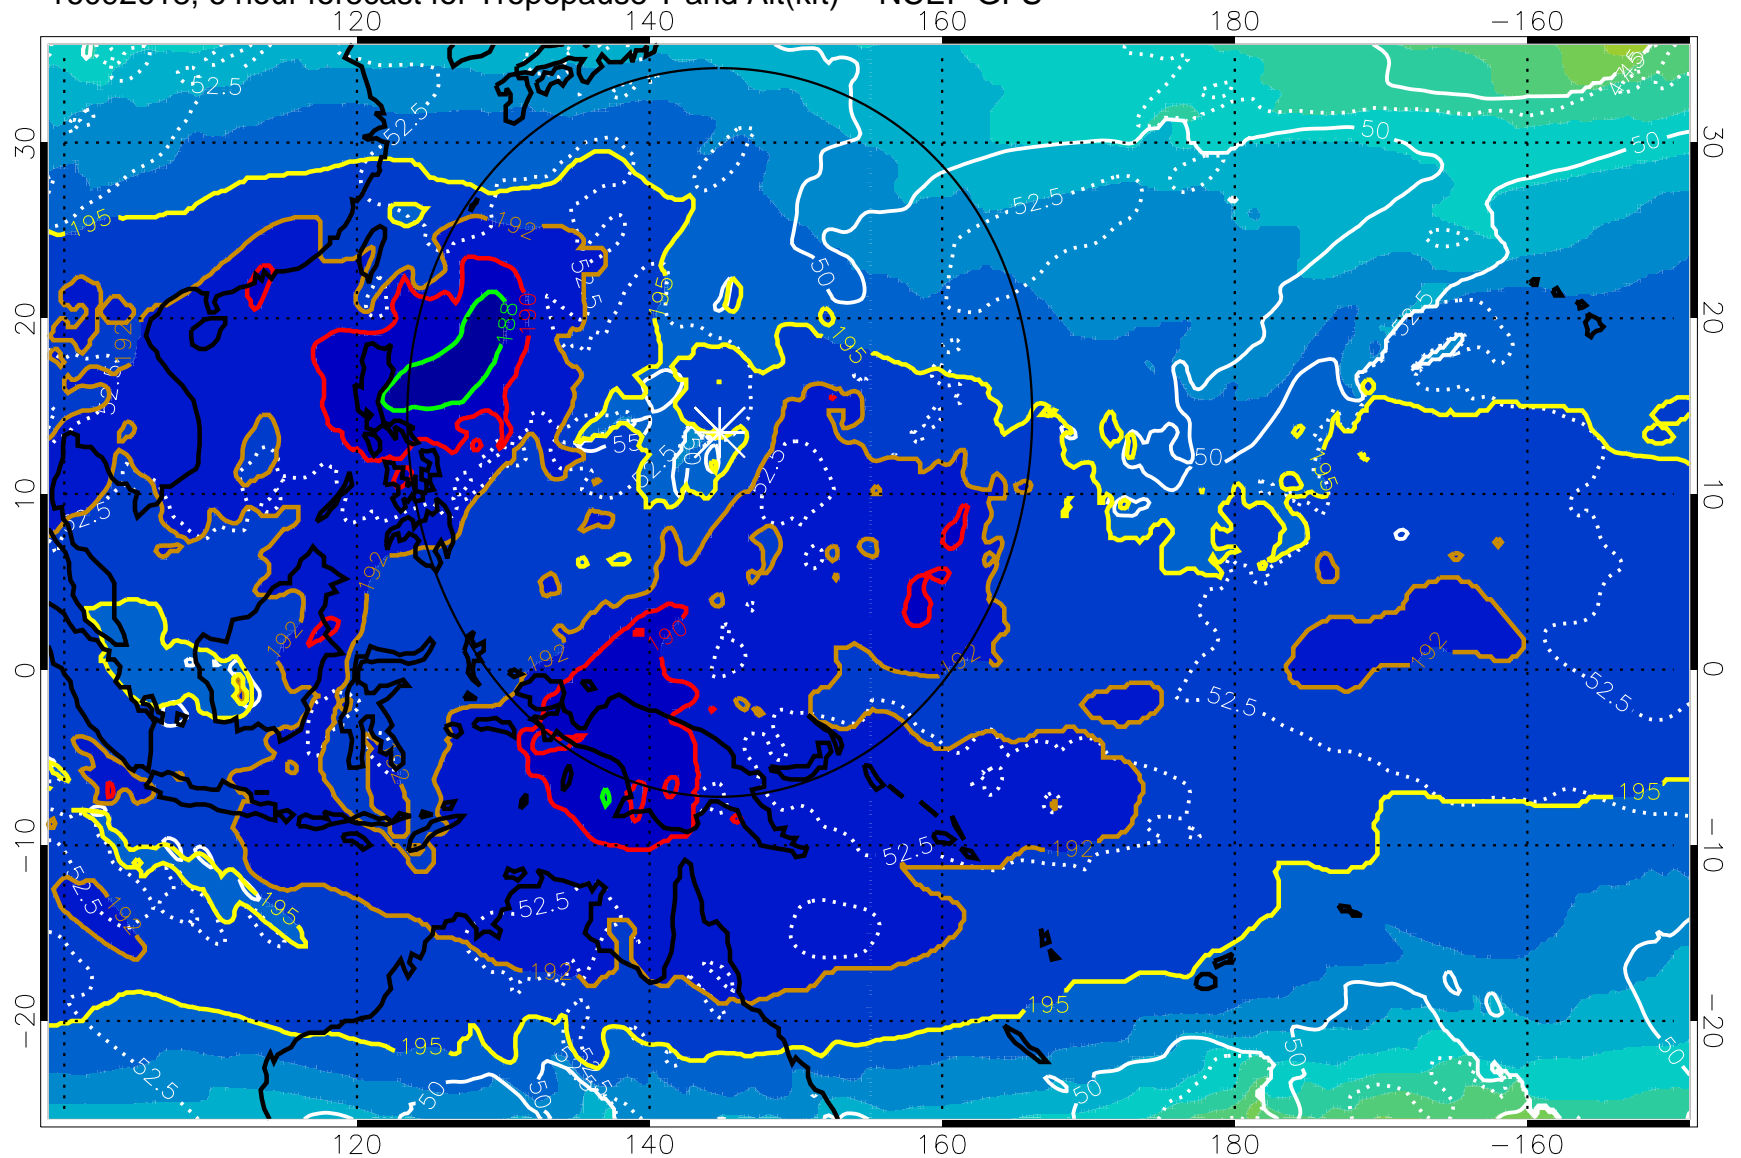

16092618, 6 hour forecast for Tropopause T and Alt(kft) -- NCEP GFS

190 200 210 220 230

Tropopause T, K

Tropopause Altitude in kft (white)

192.5K Isotherm 195K Isotherm

187.5K Isotherm 190K Isotherm

Range ring of 2304 km