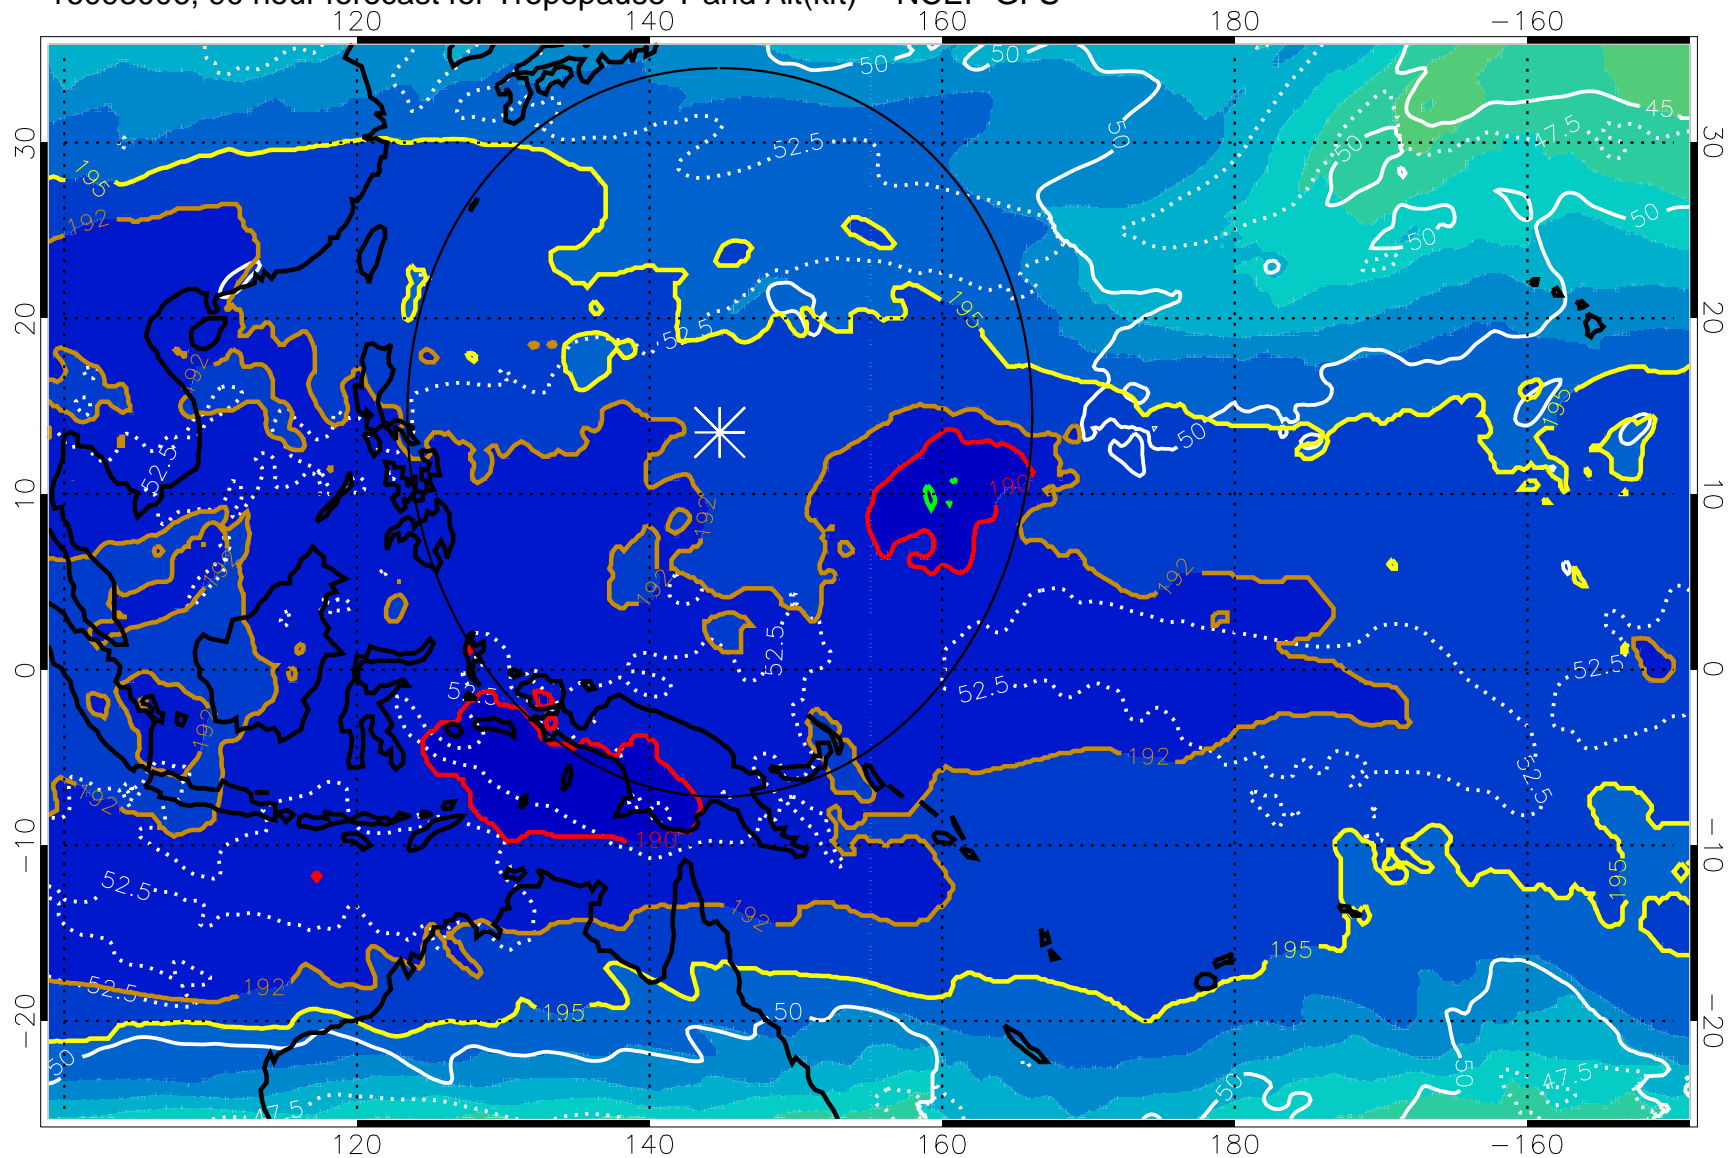

16093000, 84 hour forecast for Tropopause T and Alt(kft) -- NCEP GFS

190 200 210 220 230

Tropopause T, K

Tropopause Altitude in kft (white)

192.5K Isotherm 195K Isotherm

187.5K Isotherm 190K Isotherm

Range ring of 2304 km

16093006, 90 hour forecast for Tropopause T and Alt(kft) -- NCEP GFS

190 200 210 220 230

Tropopause T, K

Tropopause Altitude in kft (white)

192.5K Isotherm 195K Isotherm
187.5K Isotherm 190K Isotherm

Range ring of 2304 km