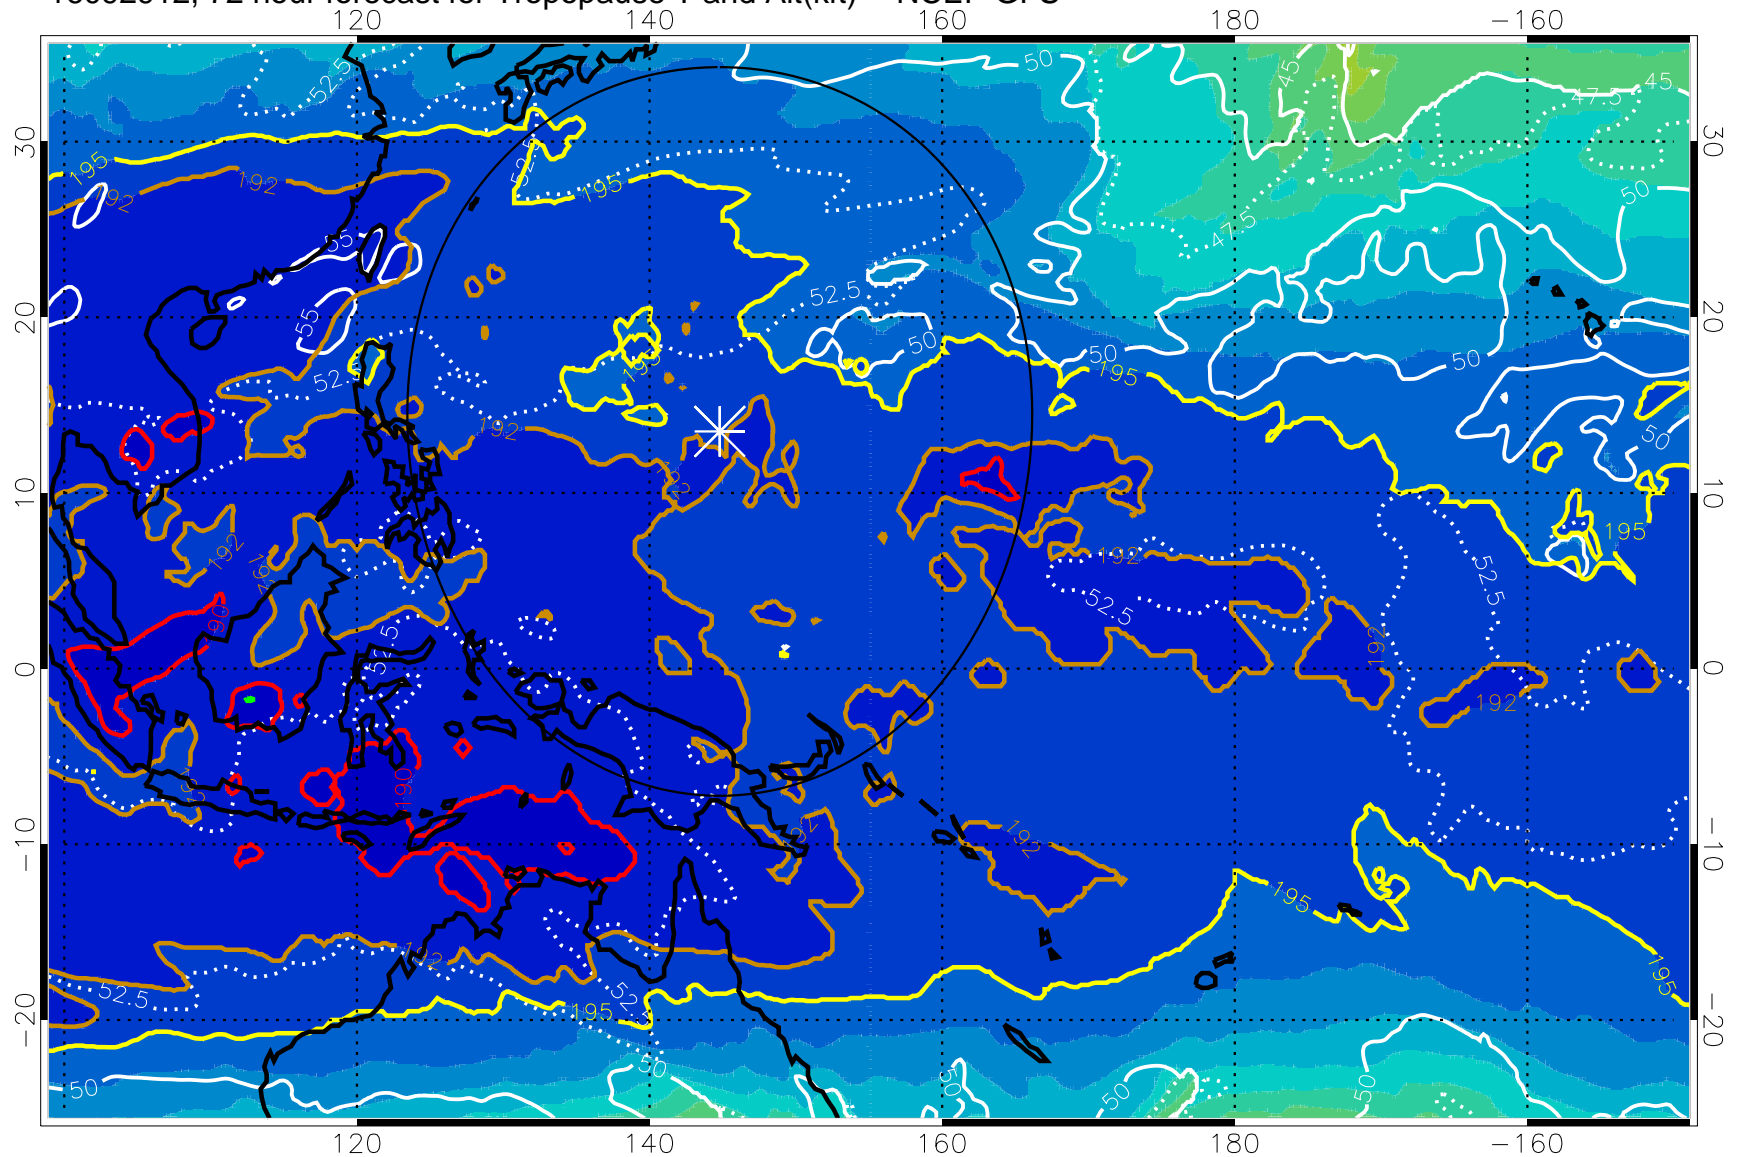

16092912, 72 hour forecast for Tropopause T and Alt(kft) -- NCEP GFS

190 200 210 220 230

Tropopause T, K

Tropopause Altitude in kft (white)

192.5K Isotherm 195K Isotherm

187.5K Isotherm 190K Isotherm

Range ring of 2304 km