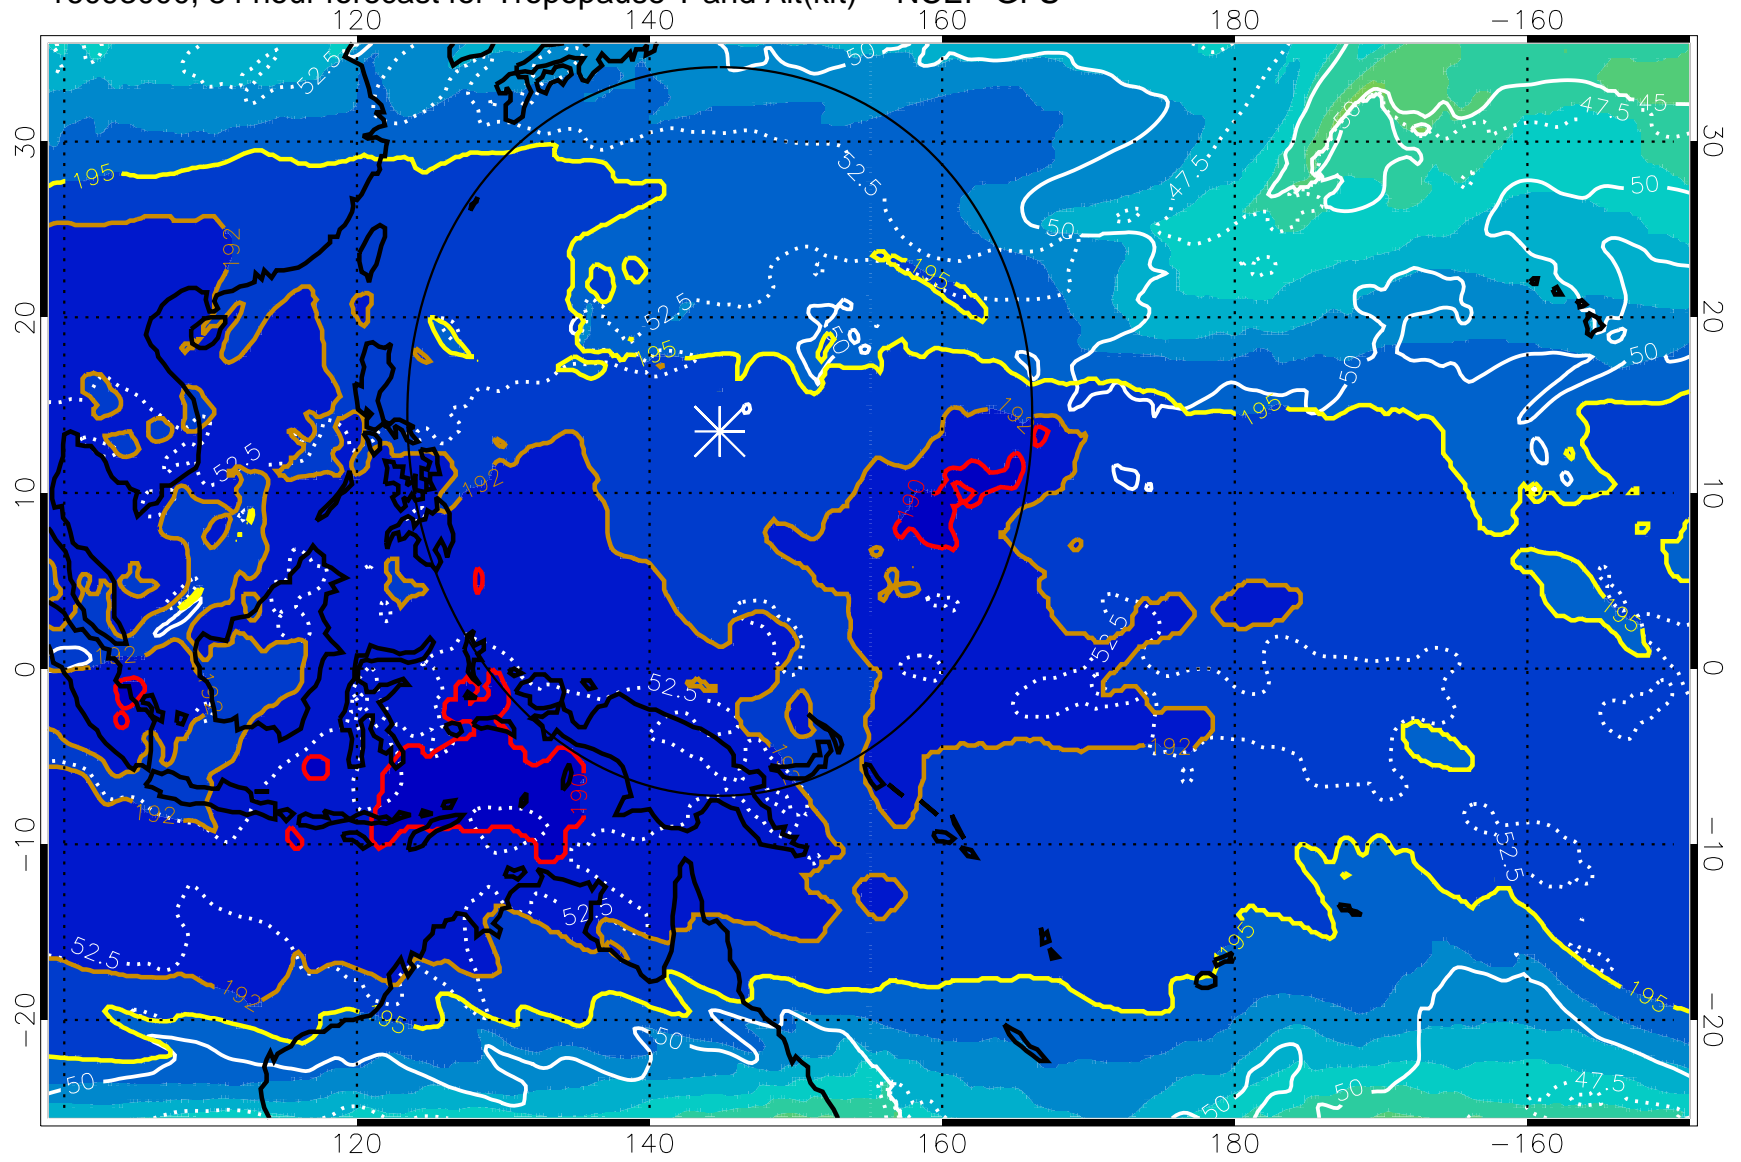

16093000, 84 hour forecast for Tropopause T and Alt(kft) -- NCEP GFS

190 200 210 220 230

Tropopause T, K

Tropopause Altitude in kft (white)

192.5K Isotherm 195K Isotherm

187.5K Isotherm 190K Isotherm

Range ring of 2304 km