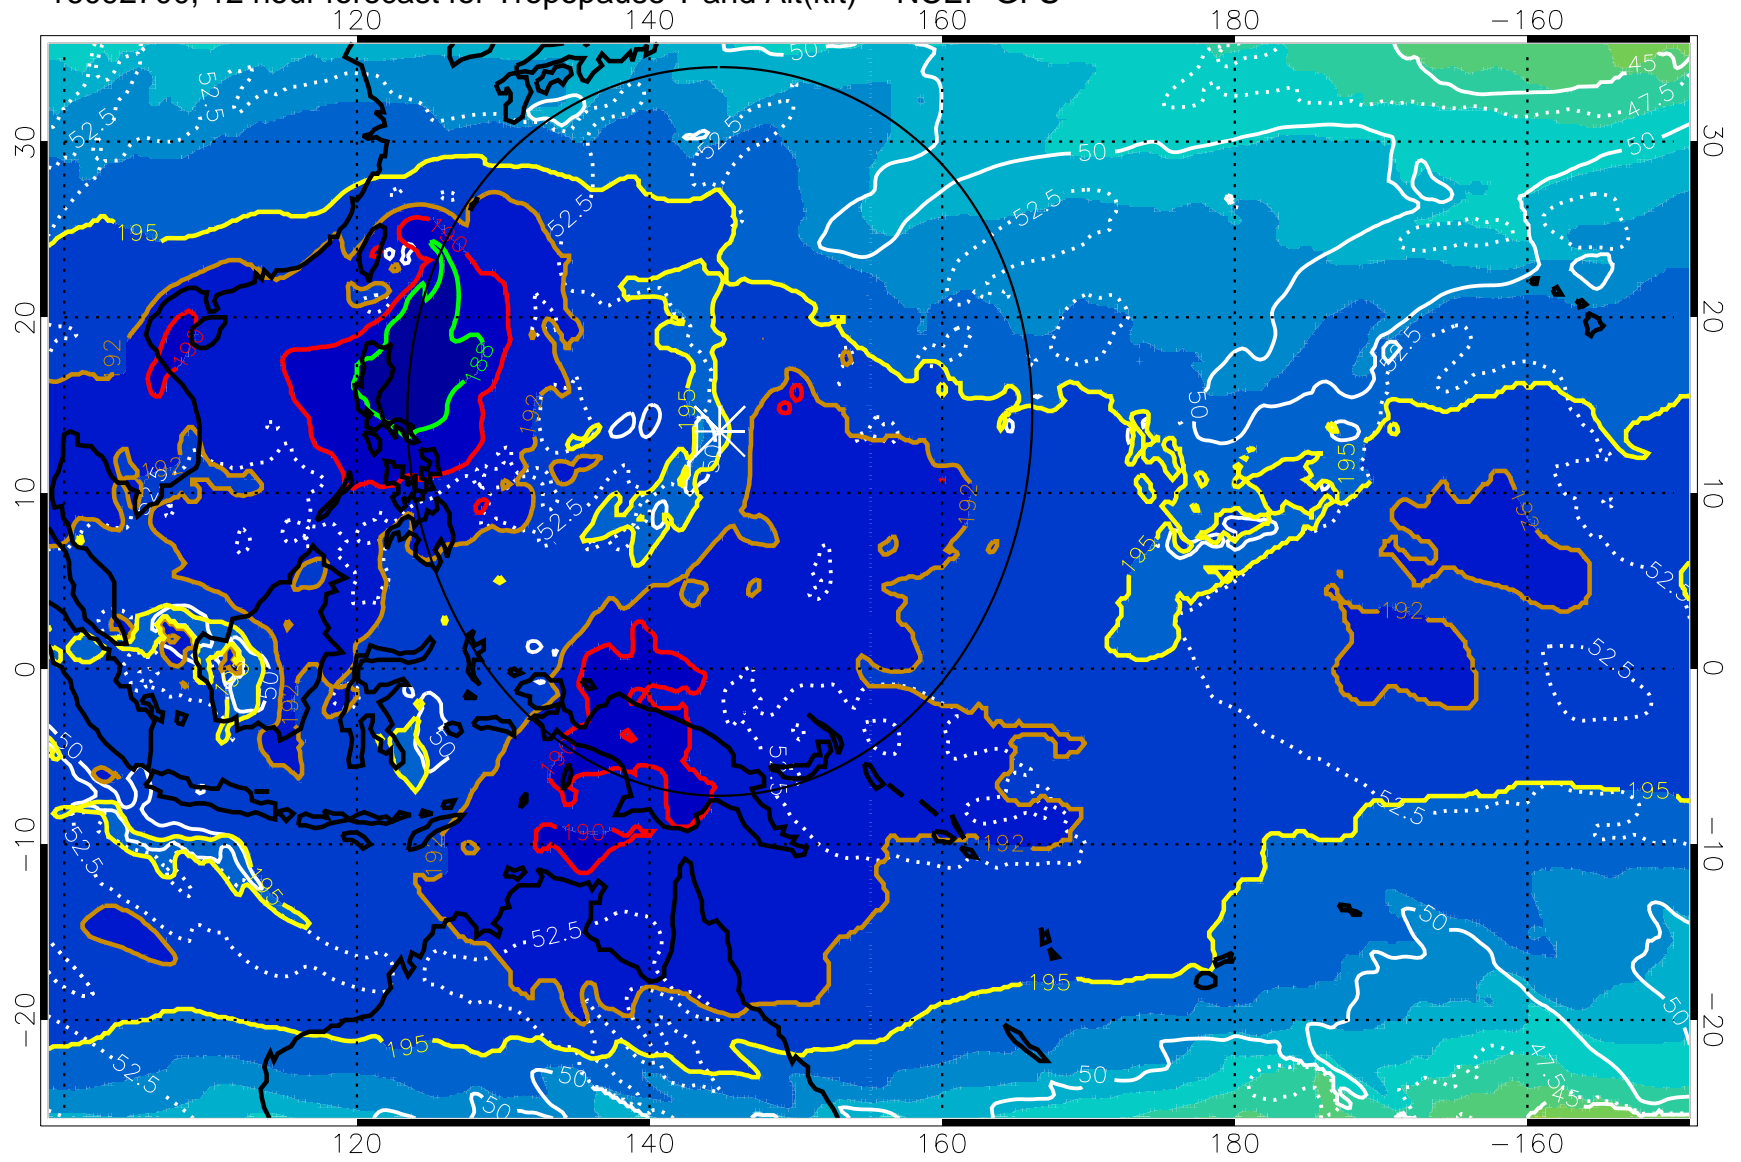

16092618, 6 hour forecast for Tropopause T and Alt(kft) -- NCEP GFS

190 200 210 220 230

Tropopause T, K

Tropopause Altitude in kft (white)

192.5K Isotherm 195K Isotherm

187.5K Isotherm 190K Isotherm

Range ring of 2304 km

16092700, 12 hour forecast for Tropopause T and Alt(kft) -- NCEP GFS

190 200 210 220 230

Tropopause T, K

Tropopause Altitude in kft (white)

192.5K Isotherm 195K Isotherm
187.5K Isotherm 190K Isotherm

Range ring of 2304 km