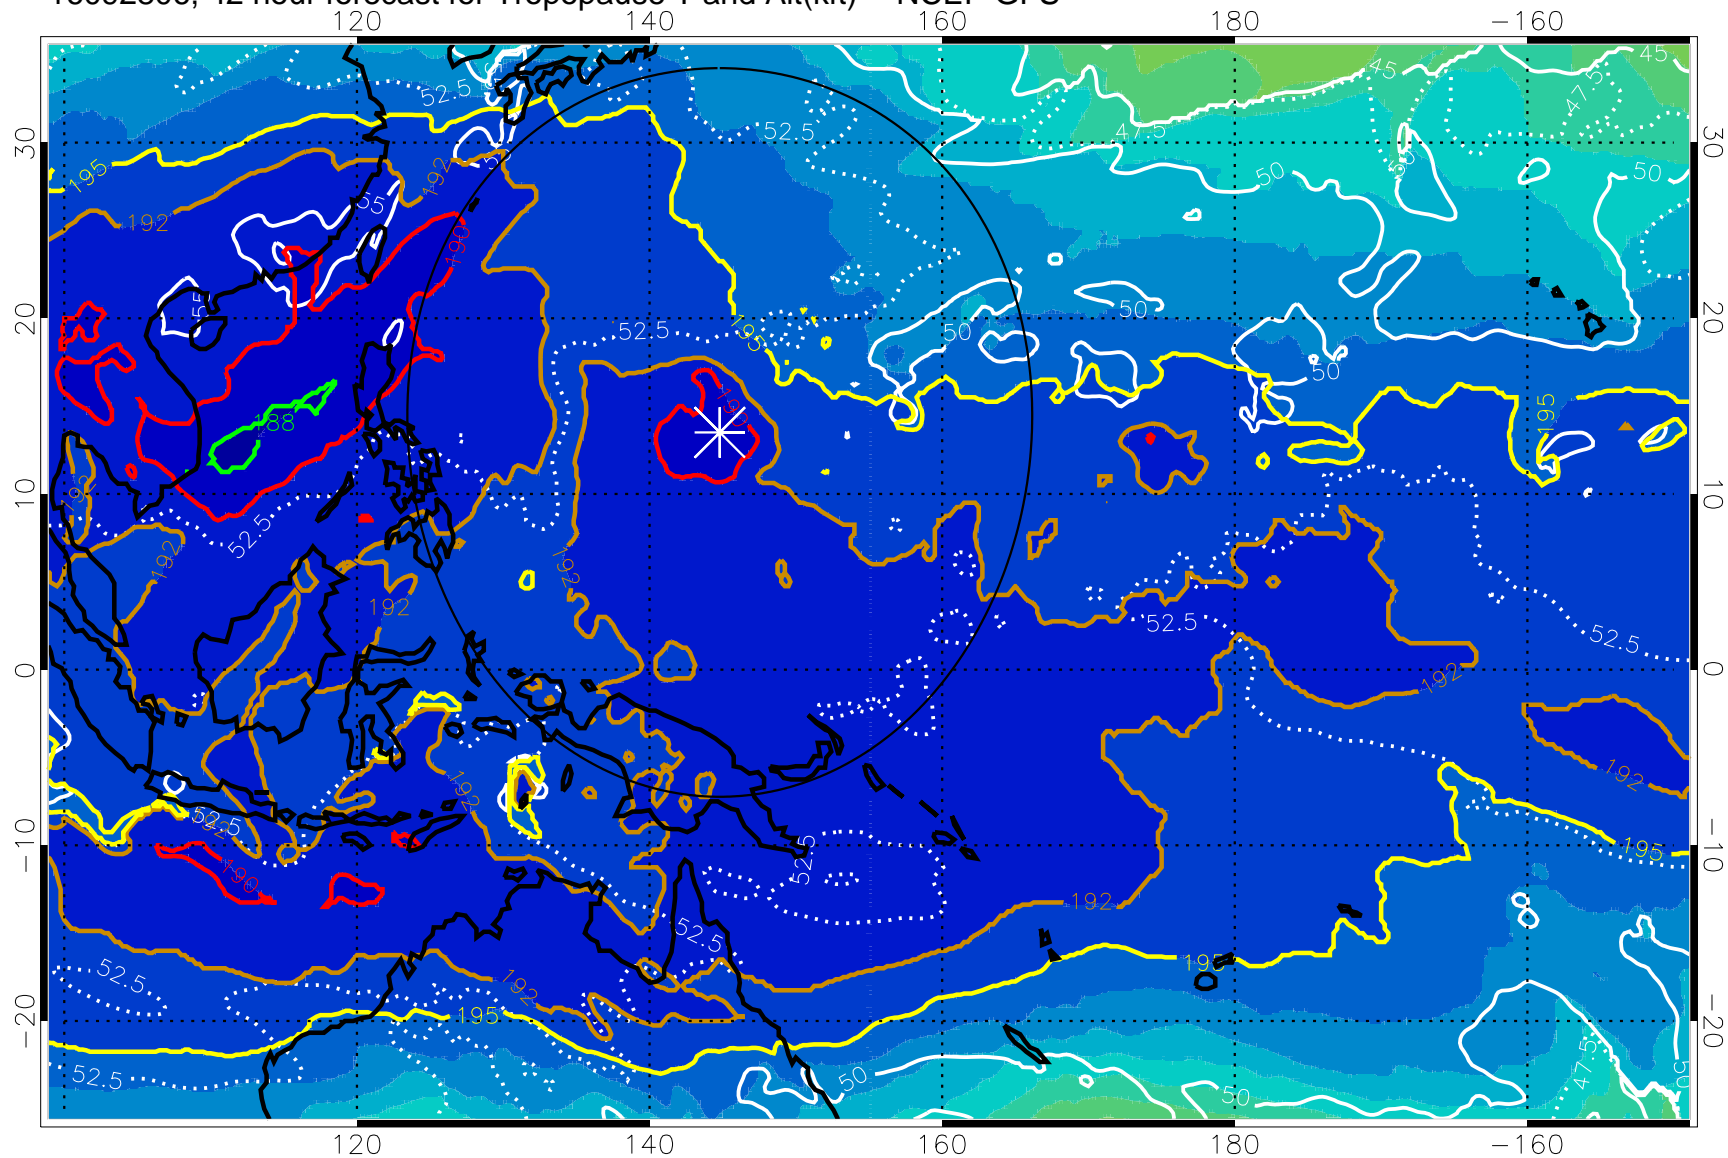

190 200 210 220 230
Tropopause T, K

Tropopause Altitude in kft (white)

192.5K Isotherm 195K Isotherm
187.5K Isotherm 190K Isotherm

Range ring of 2304 km

16092800, 36 hour forecast for Tropopause T and Alt(kft) -- NCEP GFS

190 200 210 220 230
Tropopause T, K

Tropopause Altitude in kft (white)

192.5K Isotherm 195K Isotherm
187.5K Isotherm 190K Isotherm

Range ring of 2304 km

16092806, 42 hour forecast for Tropopause T and Alt(kft) -- NCEP GFS