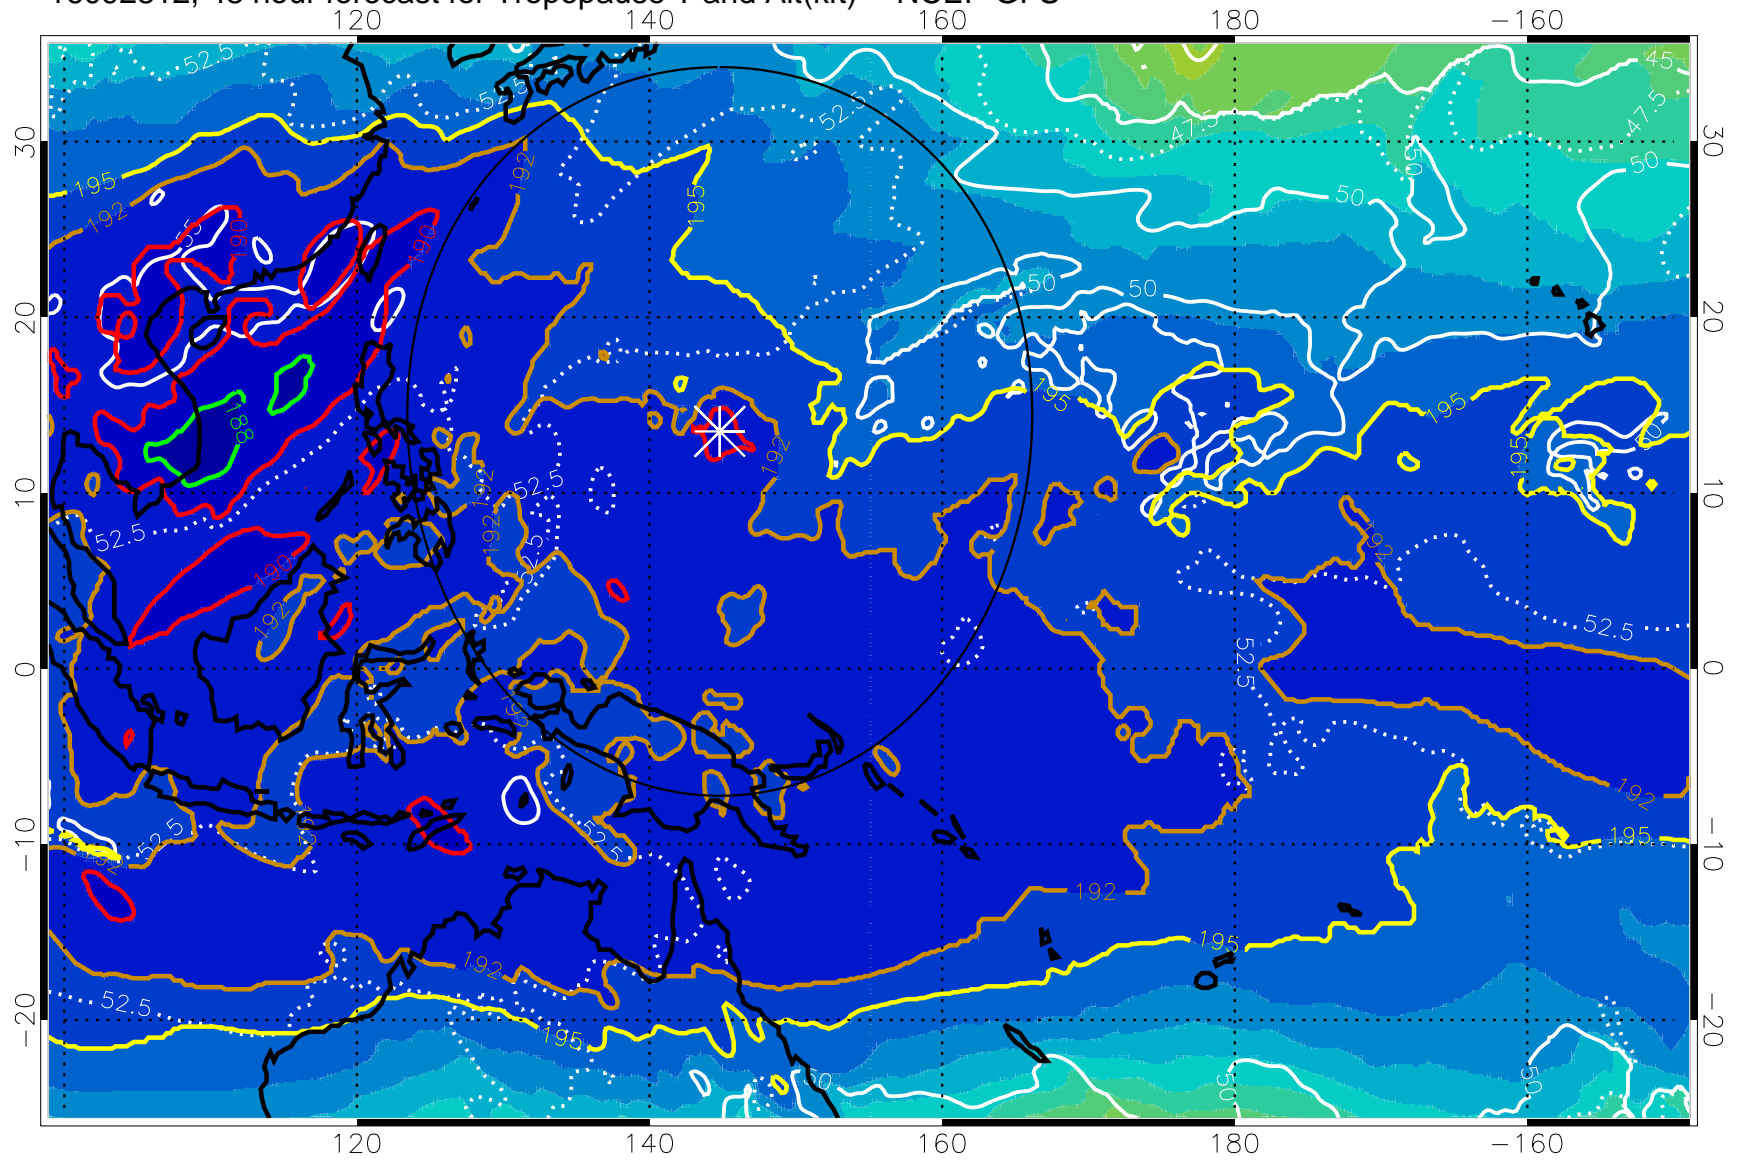

190 200 210 220 230
Tropopause T, K

Tropopause Altitude in kft (white)

192.5K Isotherm 195K Isotherm
187.5K Isotherm 190K Isotherm

Range ring of 2304 km

16092806, 42 hour forecast for Tropopause T and Alt(kft) -- NCEP GFS

190 200 210 220 230
Tropopause T, K

Tropopause Altitude in kft (white)

192.5K Isotherm 195K Isotherm
187.5K Isotherm 190K Isotherm

Range ring of 2304 km

16092812, 48 hour forecast for Tropopause T and Alt(kft) -- NCEP GFS