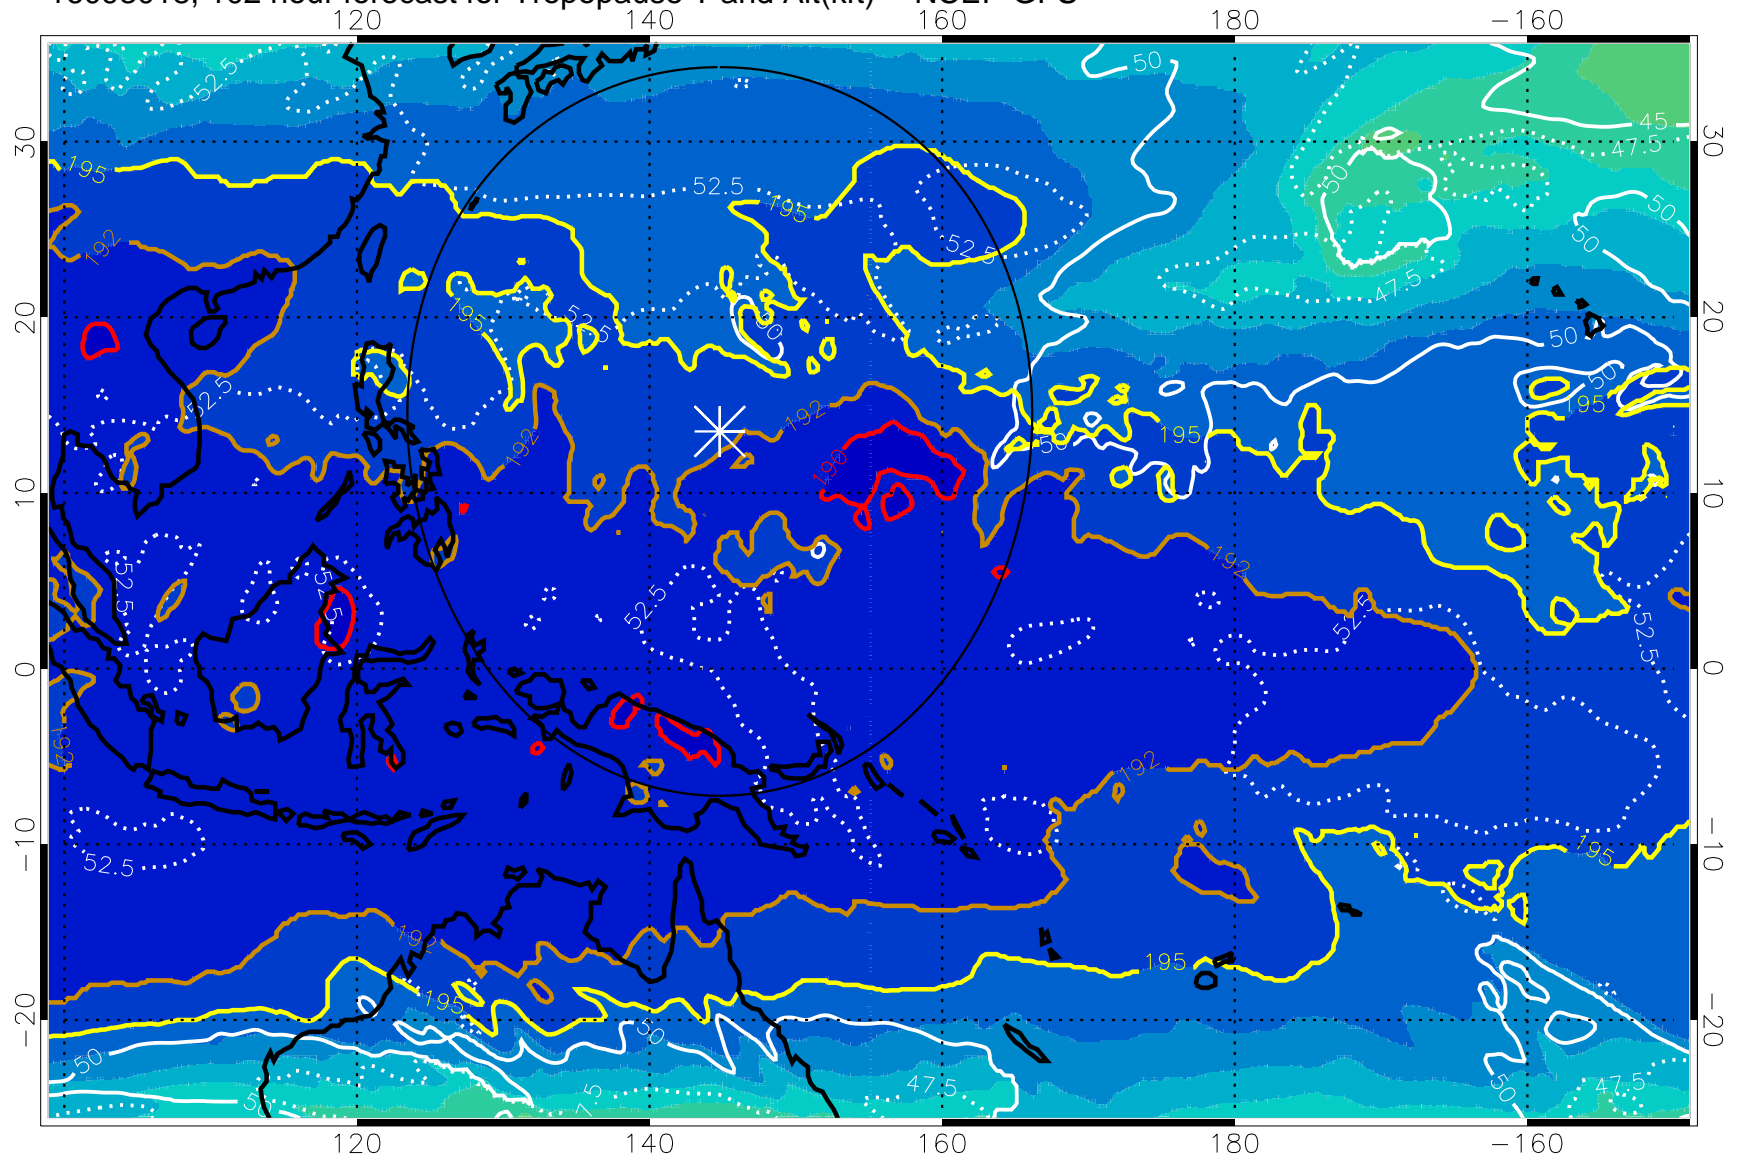

16093012, 96 hour forecast for Tropopause T and Alt(kft) -- NCEP GFS

190 200 210 220 230

Tropopause T, K

Tropopause Altitude in kft (white)

192.5K Isotherm 195K Isotherm

187.5K Isotherm 190K Isotherm

Range ring of 2304 km

16093018, 102 hour forecast for Tropopause T and Alt(kft) -- NCEP GFS

190 200 210 220 230

Tropopause T, K

Tropopause Altitude in kft (white)

192.5K Isotherm 195K Isotherm

187.5K Isotherm 190K Isotherm

Range ring of 2304 km