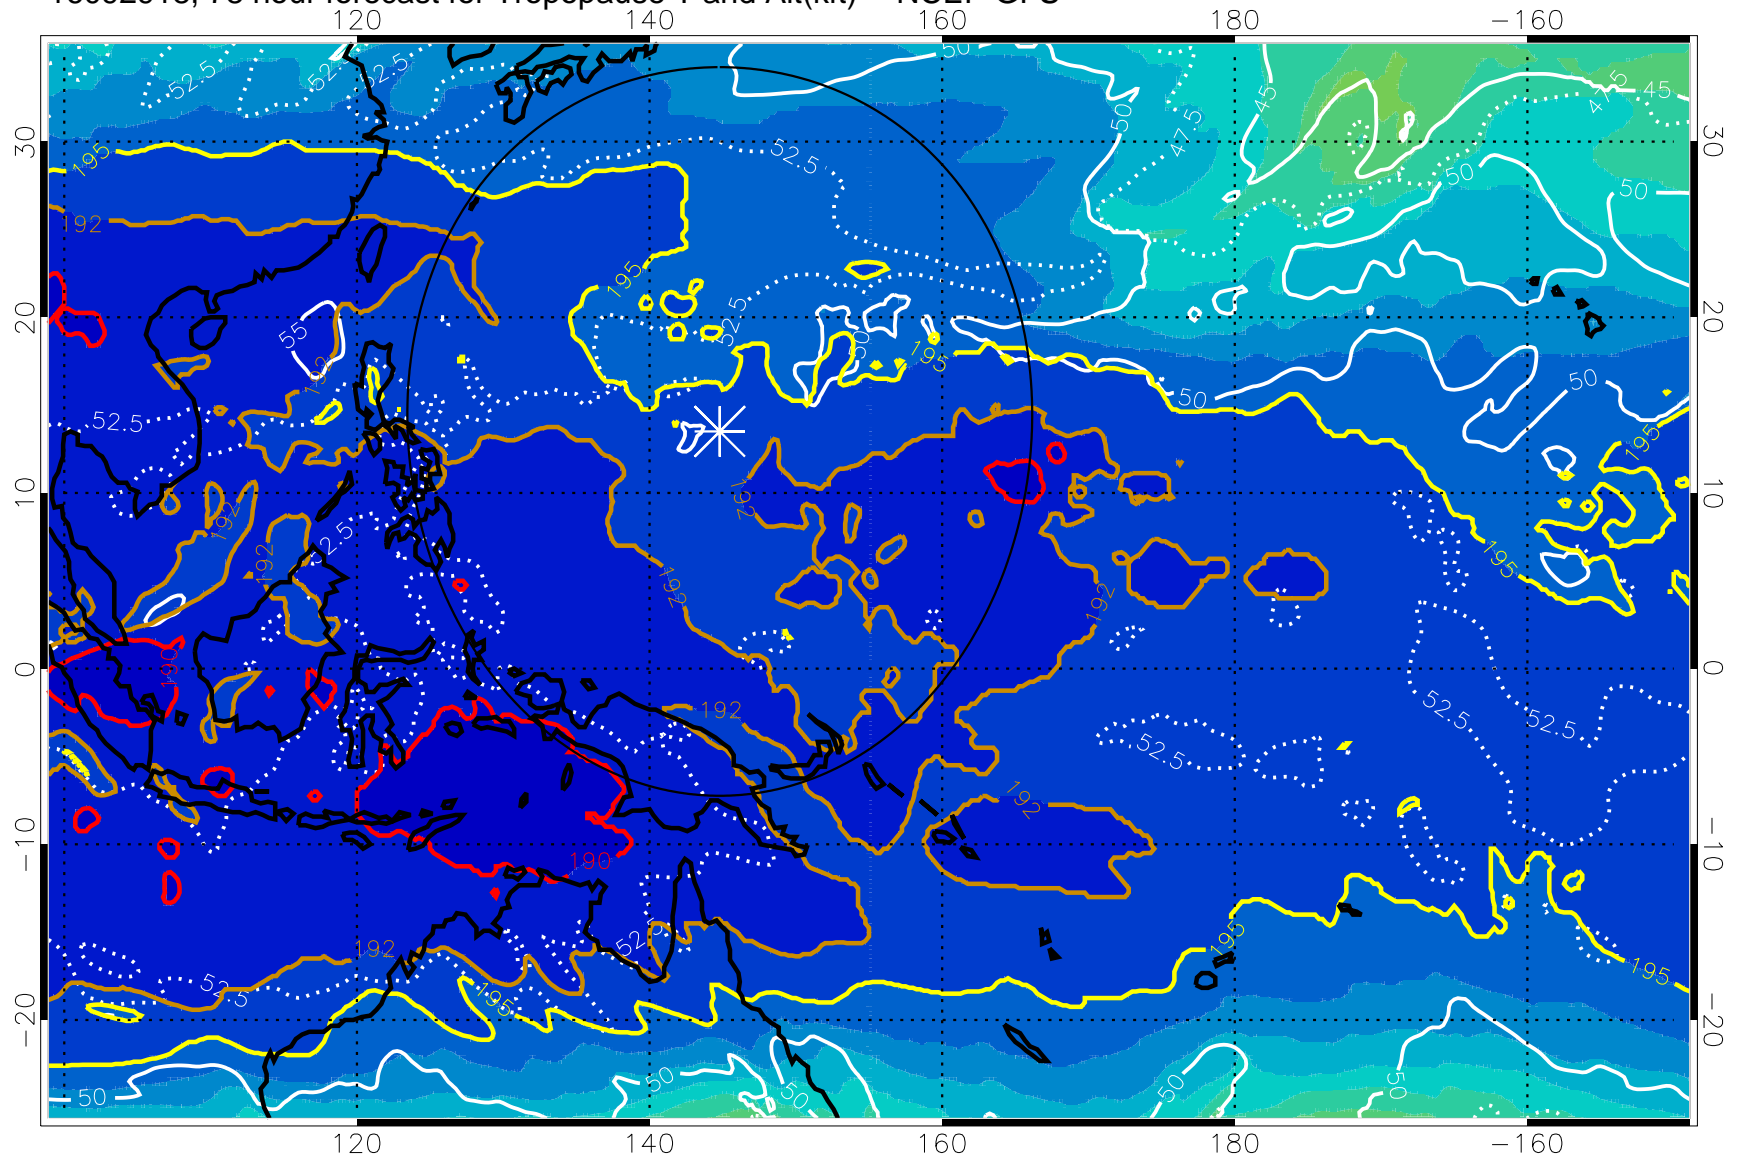

16092912, 72 hour forecast for Tropopause T and Alt(kft) -- NCEP GFS

190 200 210 220 230

Tropopause T, K

Tropopause Altitude in kft (white)

192.5K Isotherm 195K Isotherm

187.5K Isotherm 190K Isotherm

Range ring of 2304 km

16092918, 78 hour forecast for Tropopause T and Alt(kft) -- NCEP GFS

190 200 210 220 230
Tropopause T, K

Tropopause Altitude in kft (white)

192.5K Isotherm 195K Isotherm
187.5K Isotherm 190K Isotherm

Range ring of 2304 km