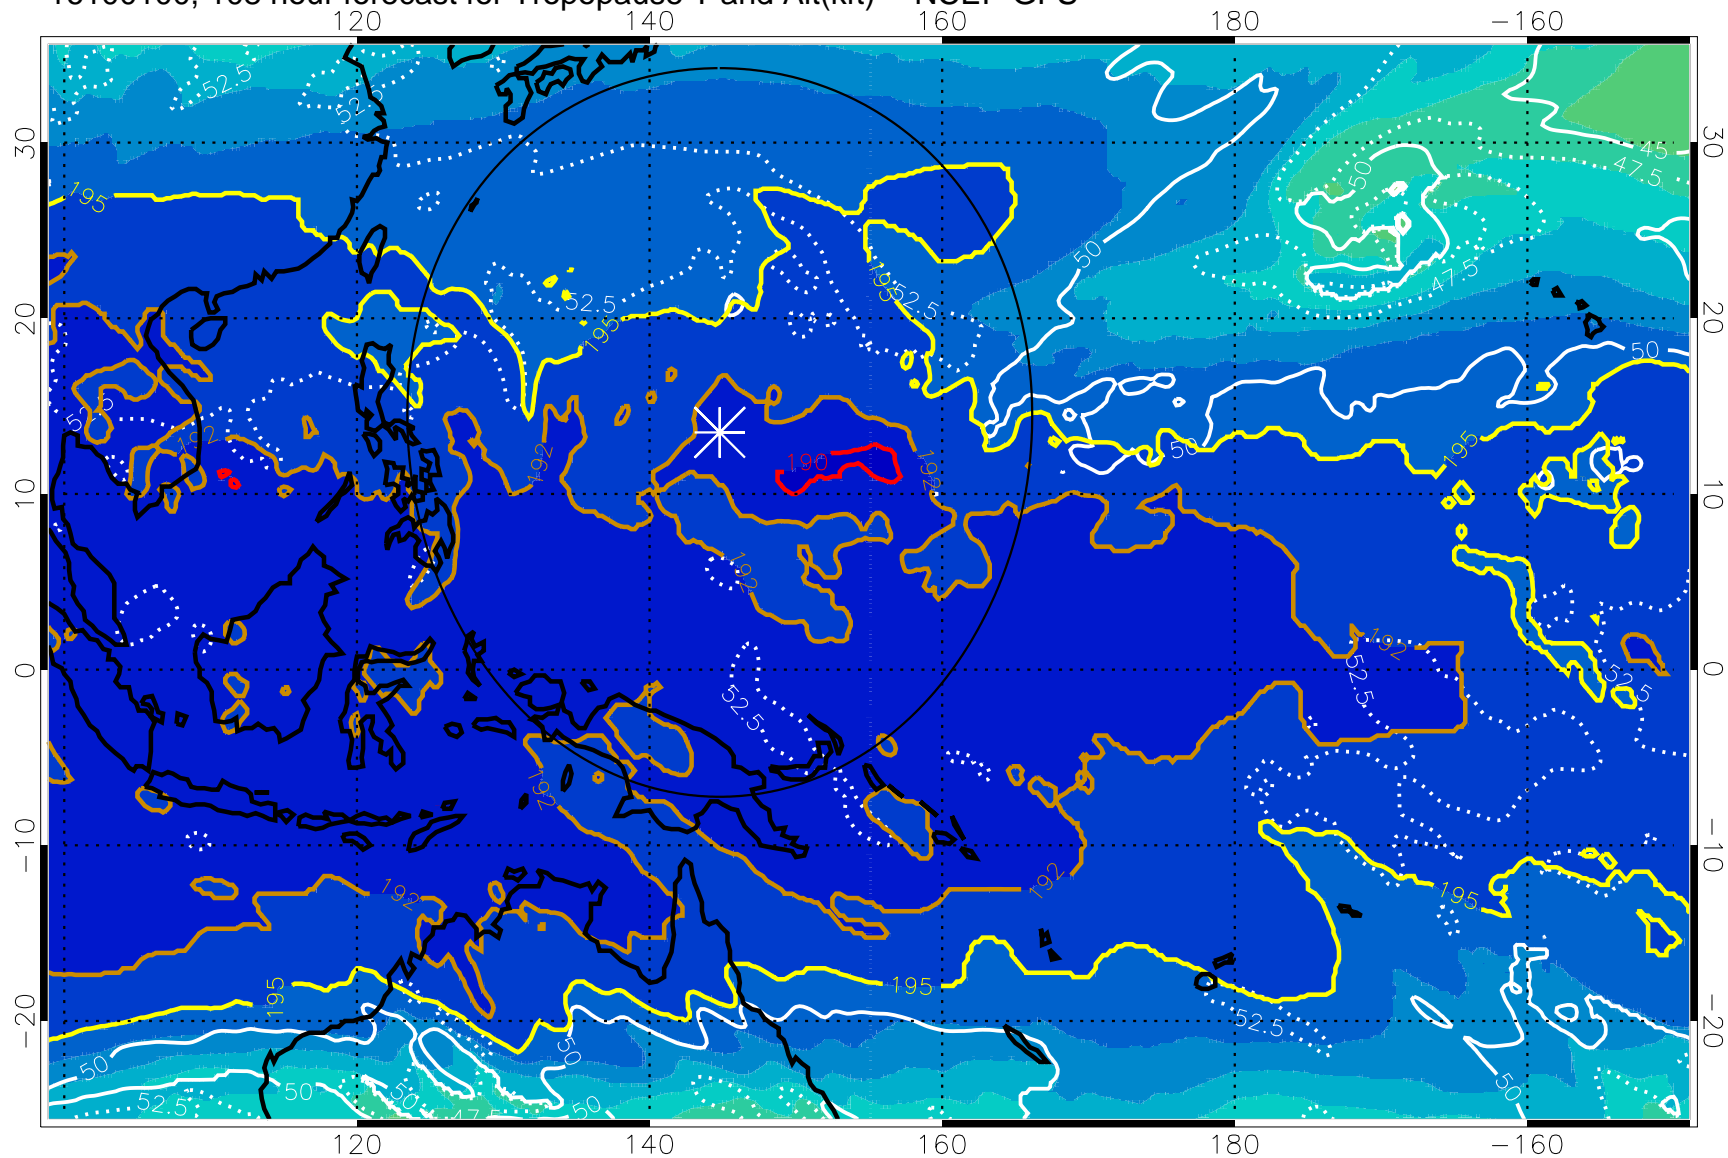

16093018, 102 hour forecast for Tropopause T and Alt(kft) -- NCEP GFS

190 200 210 220 230

Tropopause T, K

Tropopause Altitude in kft (white)

192.5K Isotherm 195K Isotherm

187.5K Isotherm 190K Isotherm

Range ring of 2304 km

16100100, 108 hour forecast for Tropopause T and Alt(kft) -- NCEP GFS

190 200 210 220 230
Tropopause T, K

Tropopause Altitude in kft (white)

192.5K Isotherm 195K Isotherm
187.5K Isotherm 190K Isotherm

Range ring of 2304 km