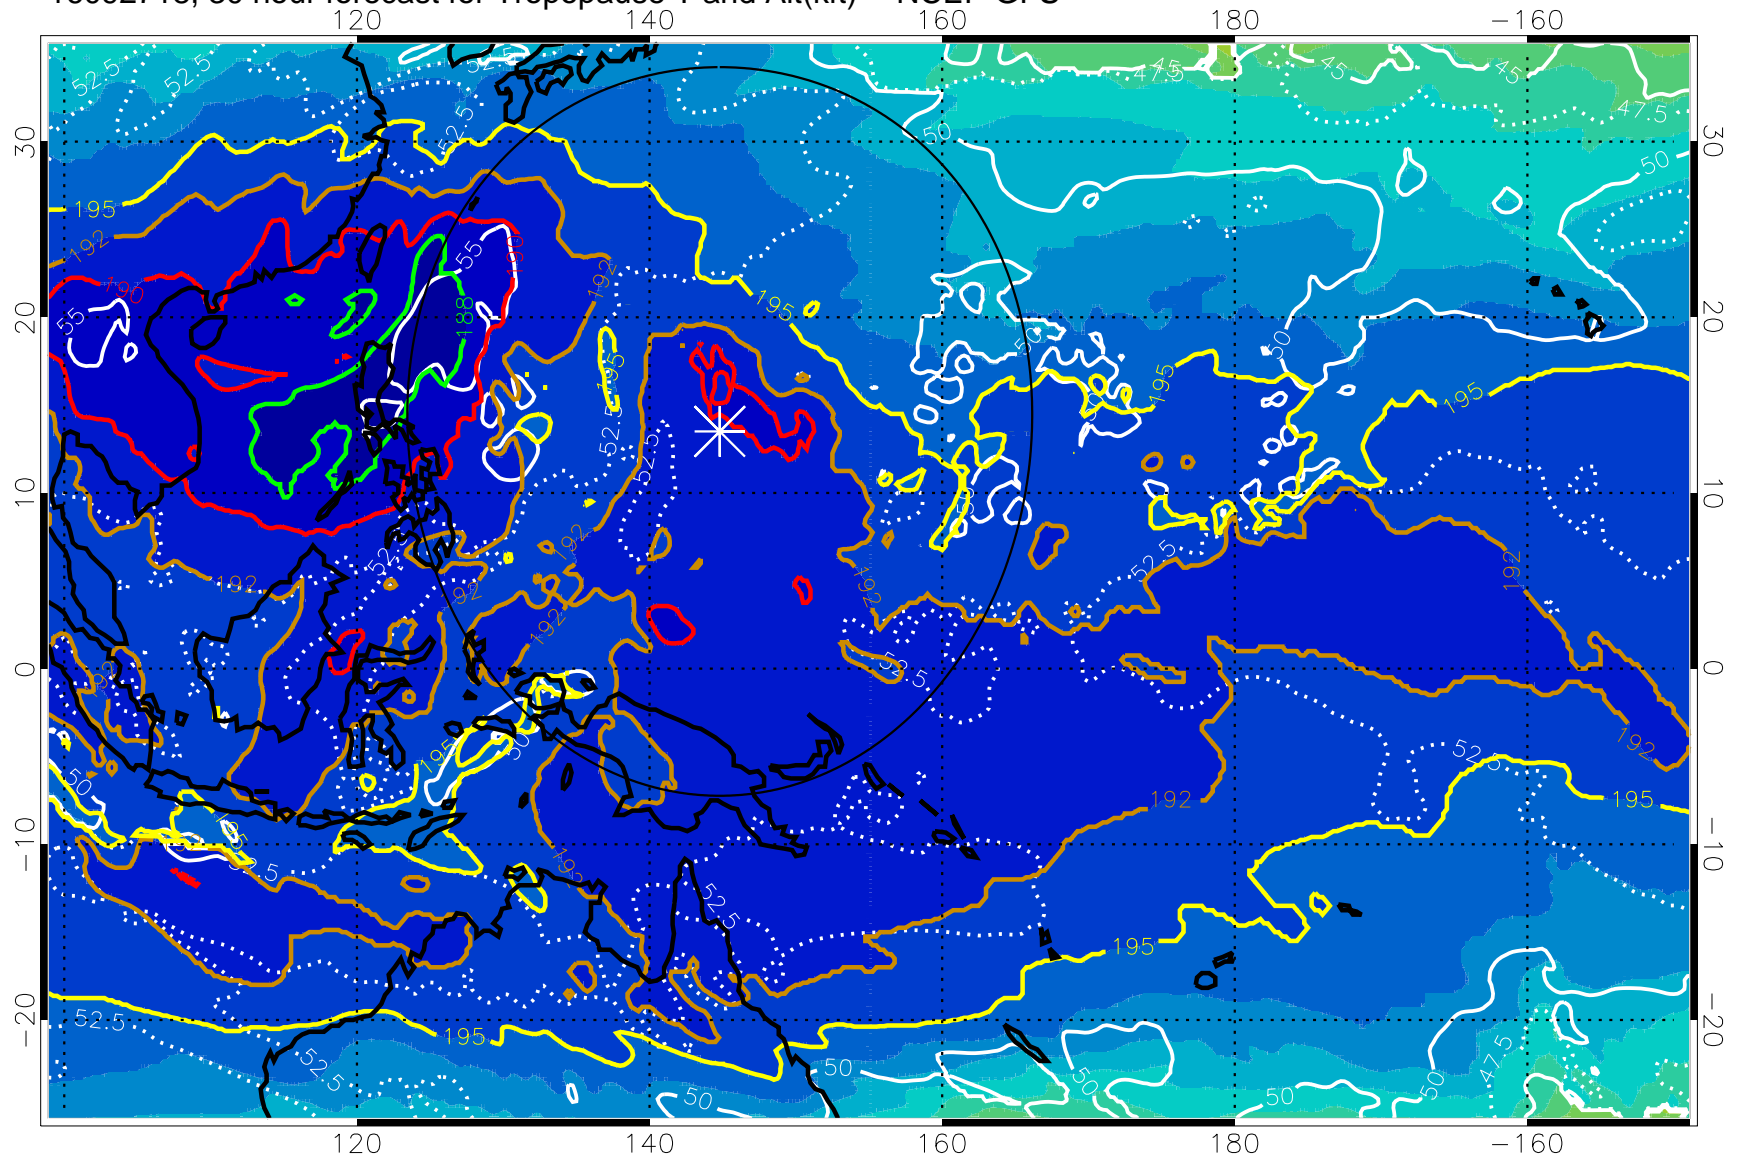

16092712, 24 hour forecast for Tropopause T and Alt(kft) -- NCEP GFS

Tropopause Altitude in kft (white)

192.5K Isotherm 195K Isotherm
187.5K Isotherm 190K Isotherm

Range ring of 2304 km

16092718, 30 hour forecast for Tropopause T and Alt(kft) -- NCEP GFS

190 200 210 220 230
Tropopause T, K

Tropopause Altitude in kft (white)

192.5K Isotherm 195K Isotherm
187.5K Isotherm 190K Isotherm

Range ring of 2304 km

16092800, 36 hour forecast for Tropopause T and Alt(kft) -- NCEP GFS