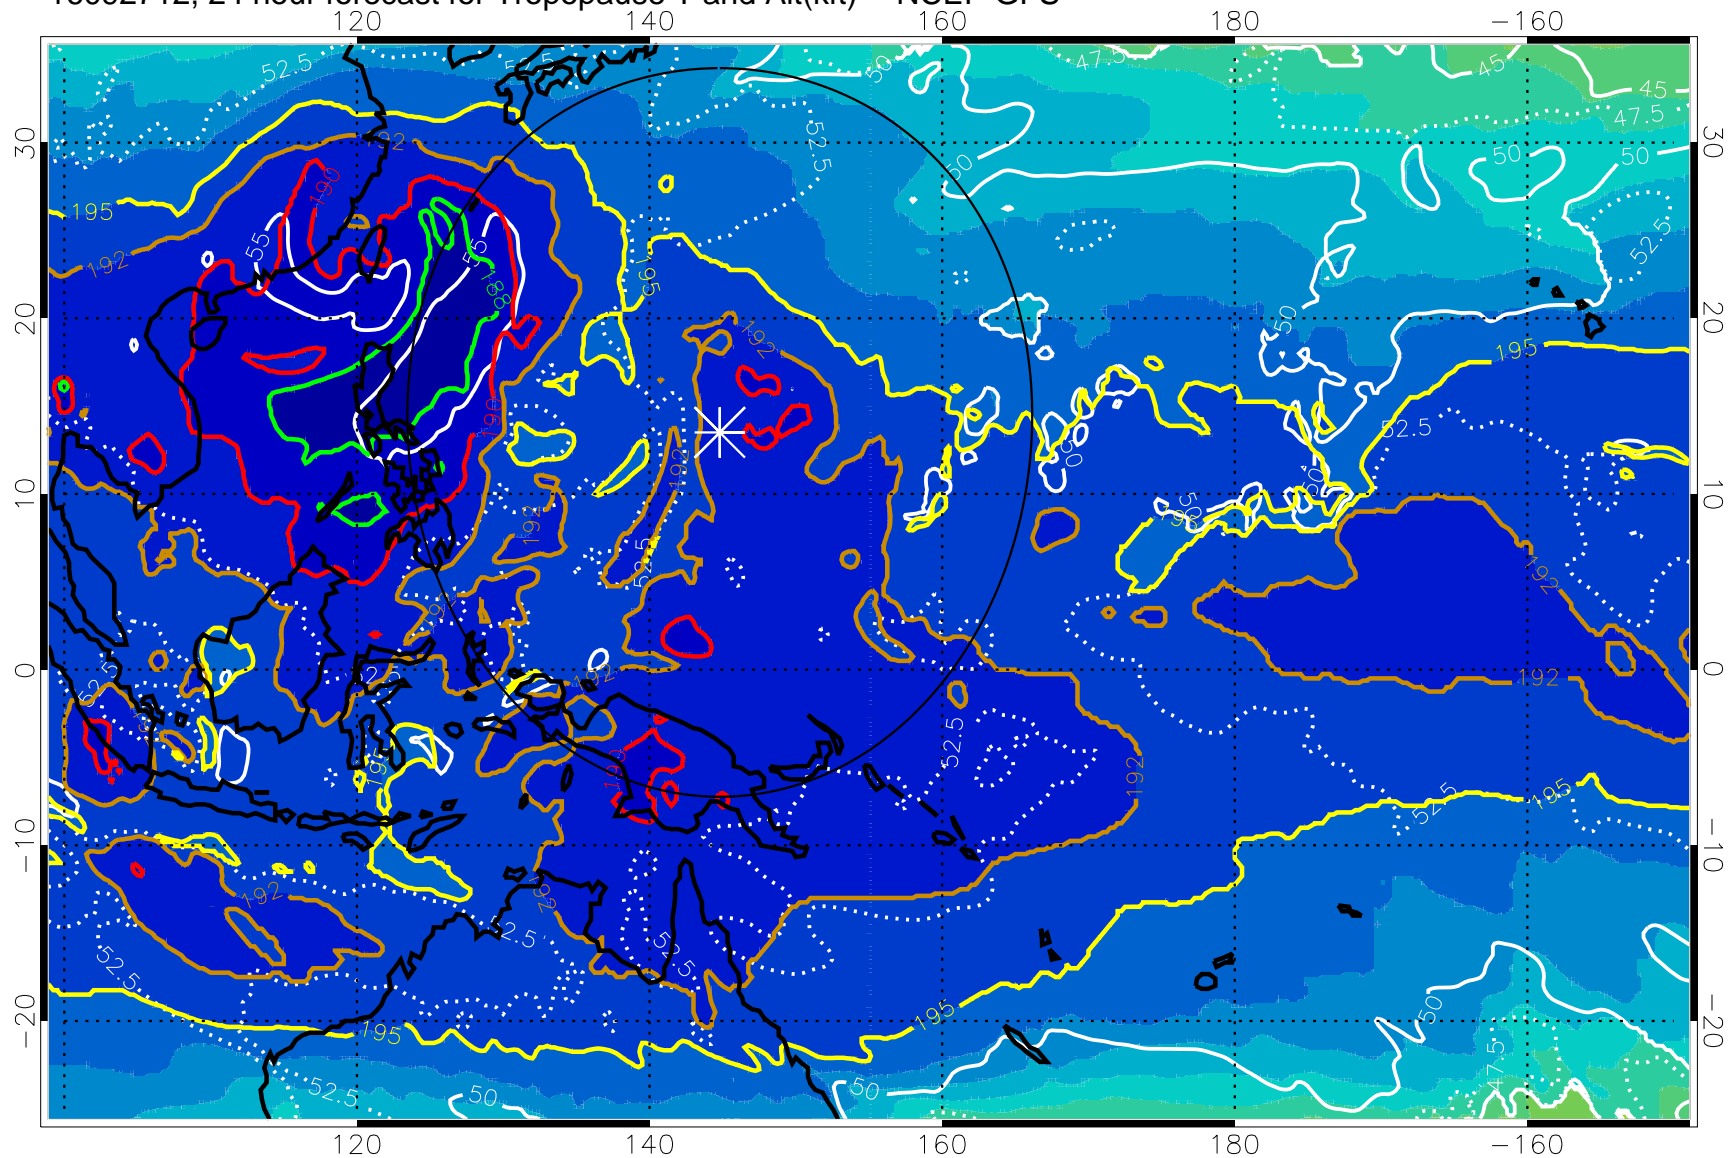

16092712, 24 hour forecast for Tropopause T and Alt(kft) -- NCEP GFS

Tropopause Altitude in kft (white)

192.5K Isotherm 195K Isotherm
187.5K Isotherm 190K Isotherm

Range ring of 2304 km