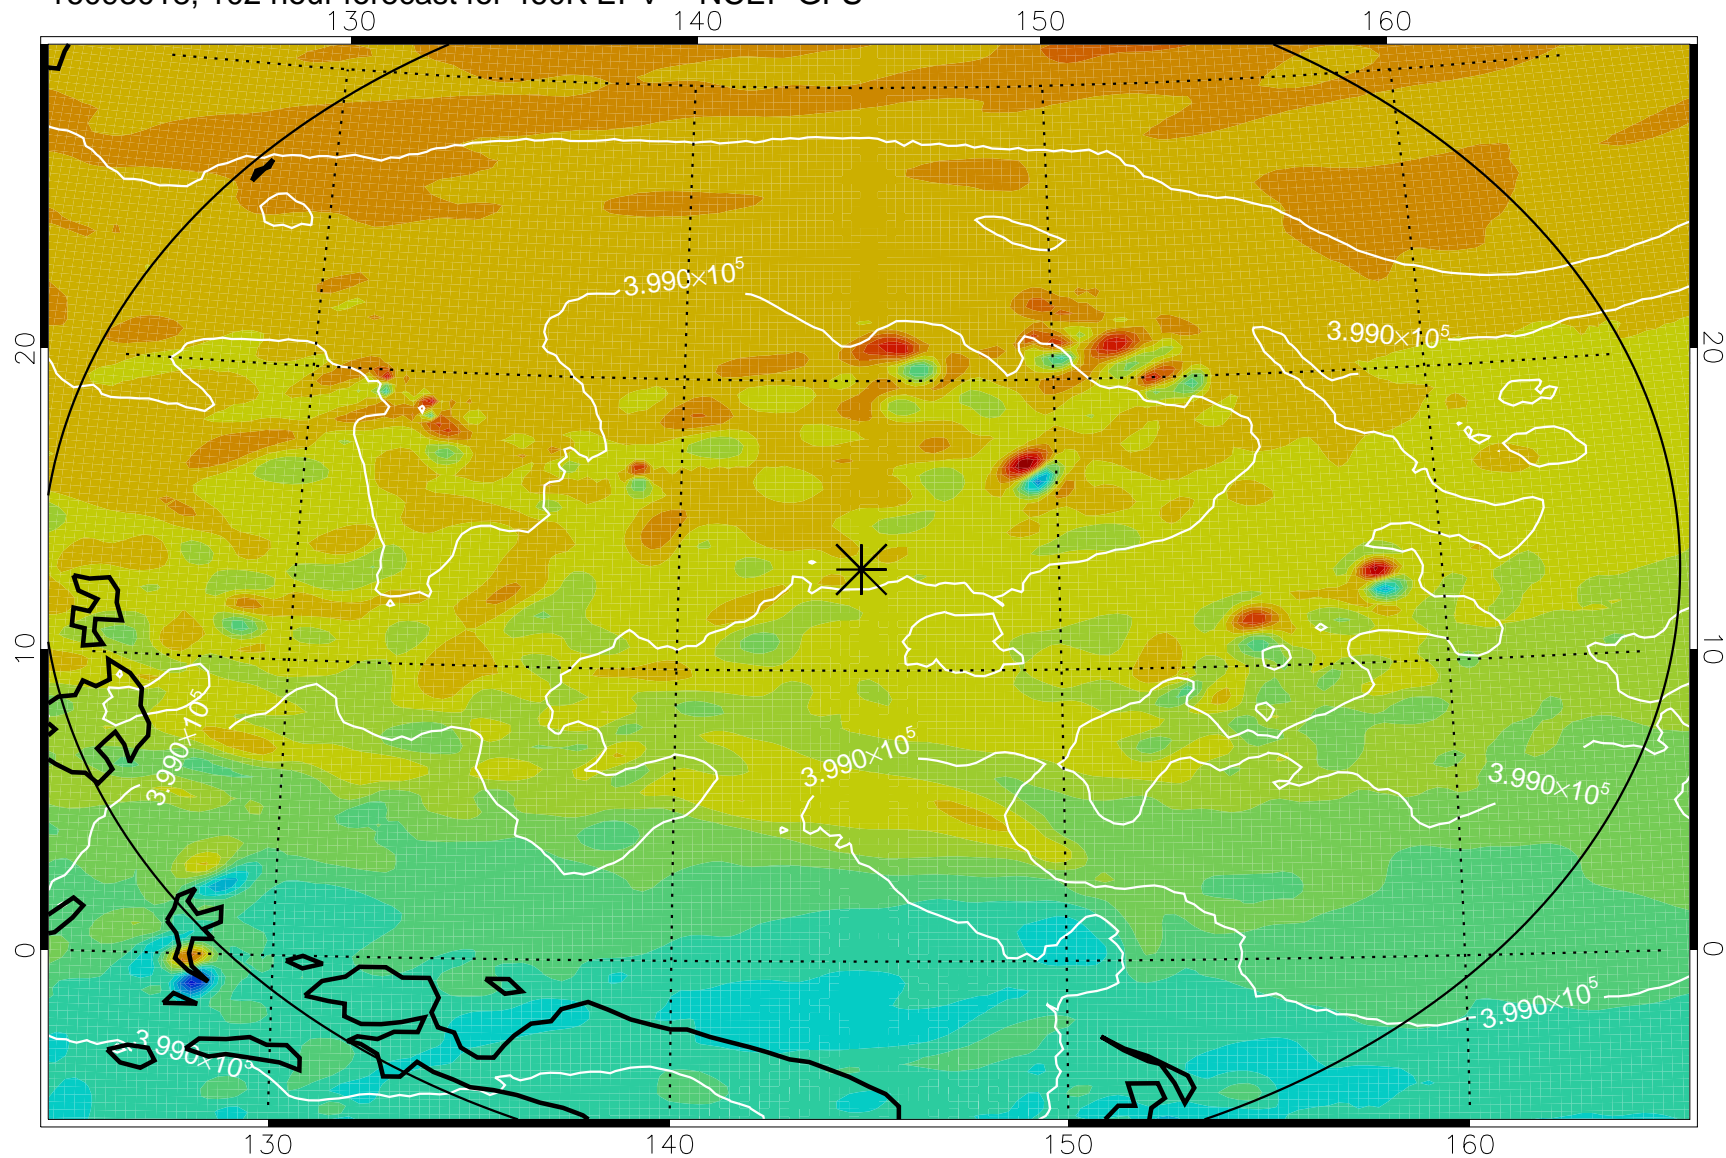

16092918, 78 hour forecast for 460K EPV -- NCEP GFS

460K Montgomery Streamfunction, white

Range ring of 2304 km

16093000, 84 hour forecast for 460K EPV -- NCEP GFS

460K Montgomery Streamfunction, white

Range ring of 2304 km

16093006, 90 hour forecast for 460K EPV -- NCEP GFS

460K Montgomery Streamfunction, white

Range ring of 2304 km

16093012, 96 hour forecast for 460K EPV -- NCEP GFS

460K Montgomery Streamfunction, white

Range ring of 2304 km

16093018, 102 hour forecast for 460K EPV -- NCEP GFS

460K Montgomery Streamfunction, white

Range ring of 2304 km

16100100, 108 hour forecast for 460K EPV -- NCEP GFS

460K Montgomery Streamfunction, white

Range ring of 2304 km

16100106, 114 hour forecast for 460K EPV -- NCEP GFS

460K Montgomery Streamfunction, white

Range ring of 2304 km

16100112, 120 hour forecast for 460K EPV -- NCEP GFS

460K Montgomery Streamfunction, white

Range ring of 2304 km