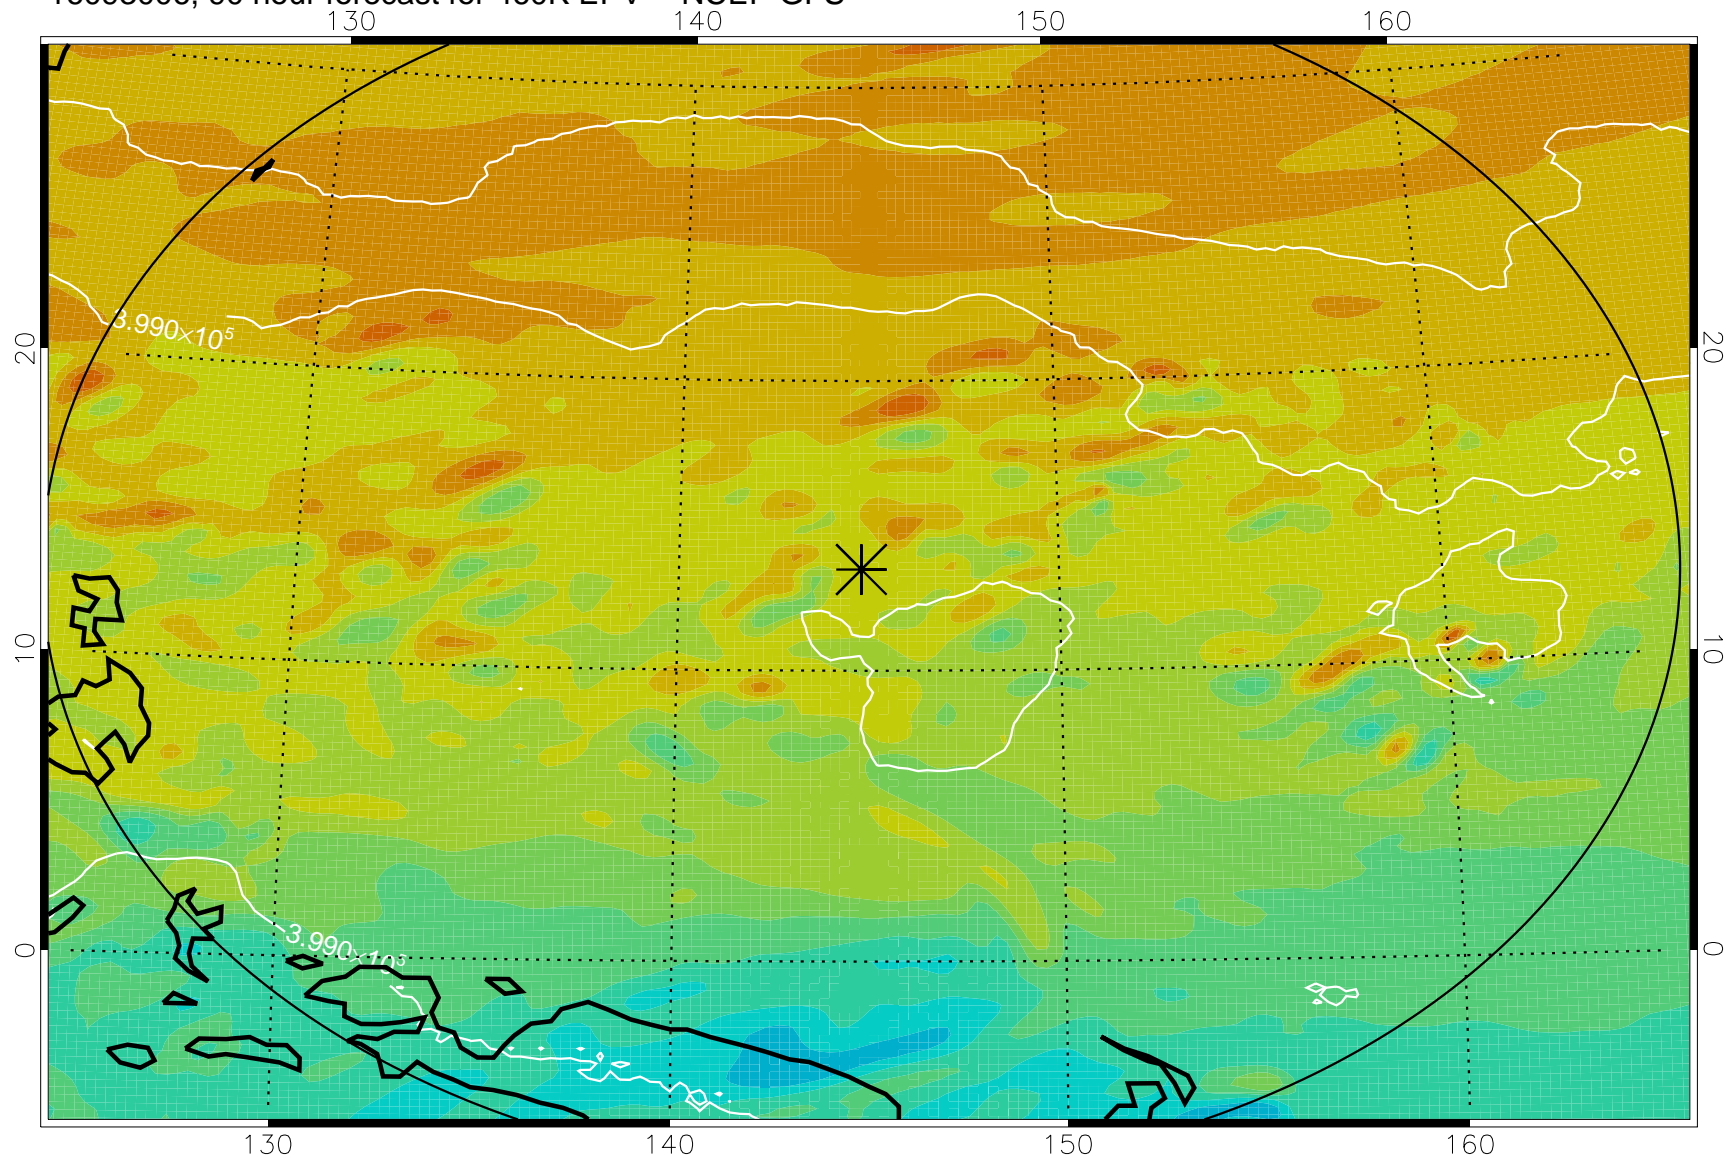

16092906, 66 hour forecast for 460K EPV -- NCEP GFS

460K Montgomery Streamfunction, white

Range ring of 2304 km

16092912, 72 hour forecast for 460K EPV -- NCEP GFS

460K Montgomery Streamfunction, white

Range ring of 2304 km

16092918, 78 hour forecast for 460K EPV -- NCEP GFS

460K Montgomery Streamfunction, white

Range ring of 2304 km

16093000, 84 hour forecast for 460K EPV -- NCEP GFS

460K Montgomery Streamfunction, white

Range ring of 2304 km

16093006, 90 hour forecast for 460K EPV -- NCEP GFS

460K Montgomery Streamfunction, white

Range ring of 2304 km

16093012, 96 hour forecast for 460K EPV -- NCEP GFS

460K Montgomery Streamfunction, white

Range ring of 2304 km

16093018, 102 hour forecast for 460K EPV -- NCEP GFS

460K Montgomery Streamfunction, white

Range ring of 2304 km

16100100, 108 hour forecast for 460K EPV -- NCEP GFS

460K Montgomery Streamfunction, white

Range ring of 2304 km