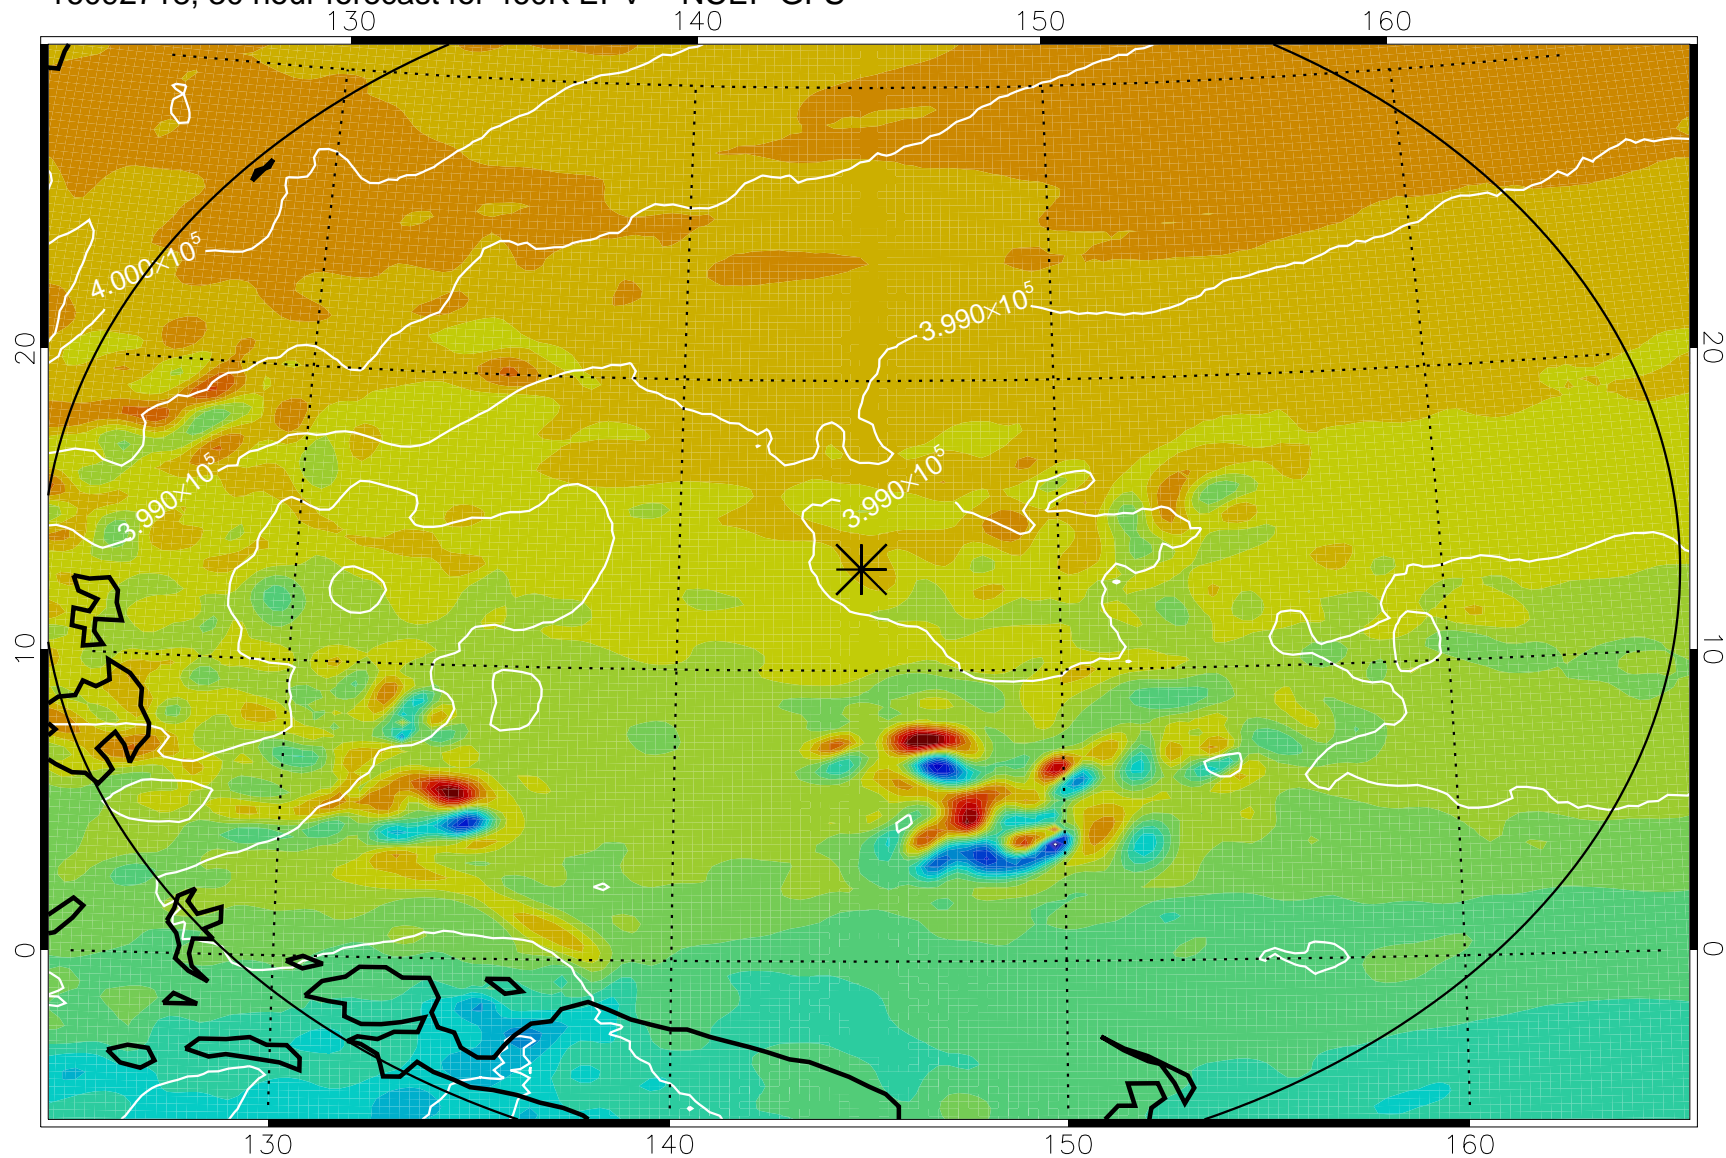

16092618, 6 hour forecast for 460K EPV -- NCEP GFS

460K Montgomery Streamfunction, white

Range ring of 2304 km

16092700, 12 hour forecast for 460K EPV -- NCEP GFS

460K Montgomery Streamfunction, white

Range ring of 2304 km

16092706, 18 hour forecast for 460K EPV -- NCEP GFS

460K Montgomery Streamfunction, white

Range ring of 2304 km

16092712, 24 hour forecast for 460K EPV -- NCEP GFS

460K Montgomery Streamfunction, white

Range ring of 2304 km

16092718, 30 hour forecast for 460K EPV -- NCEP GFS

460K Montgomery Streamfunction, white

Range ring of 2304 km

16092800, 36 hour forecast for 460K EPV -- NCEP GFS

460K Montgomery Streamfunction, white

Range ring of 2304 km

16092806, 42 hour forecast for 460K EPV -- NCEP GFS

460K Montgomery Streamfunction, white

Range ring of 2304 km

16092812, 48 hour forecast for 460K EPV -- NCEP GFS

460K Montgomery Streamfunction, white

Range ring of 2304 km