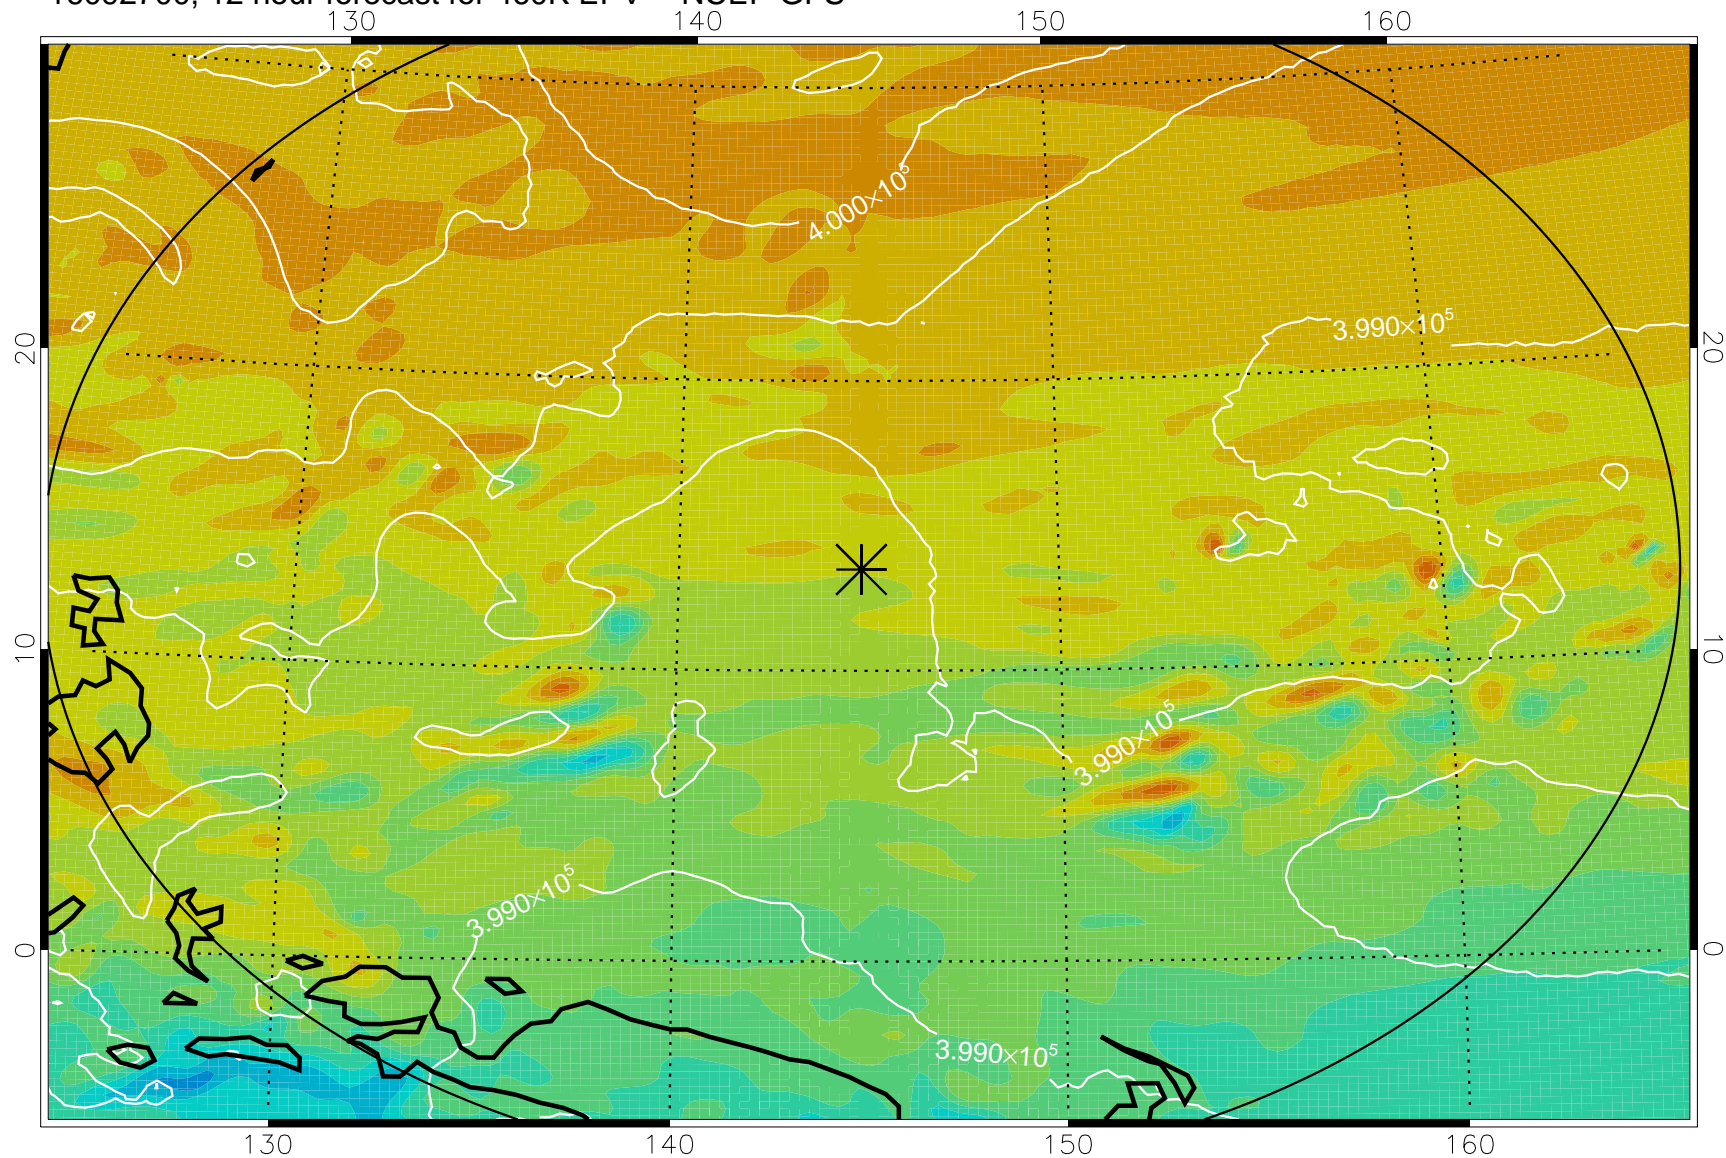

16092618, 6 hour forecast for 460K EPV -- NCEP GFS

460K Montgomery Streamfunction, white

Range ring of 2304 km

16092700, 12 hour forecast for 460K EPV -- NCEP GFS

460K Montgomery Streamfunction, white

Range ring of 2304 km

16092706, 18 hour forecast for 460K EPV -- NCEP GFS

460K Montgomery Streamfunction, white

Range ring of 2304 km

16092712, 24 hour forecast for 460K EPV -- NCEP GFS

460K Montgomery Streamfunction, white

Range ring of 2304 km

16092718, 30 hour forecast for 460K EPV -- NCEP GFS

460K Montgomery Streamfunction, white

Range ring of 2304 km

16092800, 36 hour forecast for 460K EPV -- NCEP GFS

460K Montgomery Streamfunction, white

Range ring of 2304 km

16092818, 54 hour forecast for 460K EPV -- NCEP GFS

460K Montgomery Streamfunction, white

Range ring of 2304 km

16092900, 60 hour forecast for 460K EPV -- NCEP GFS

460K Montgomery Streamfunction, white

Range ring of 2304 km