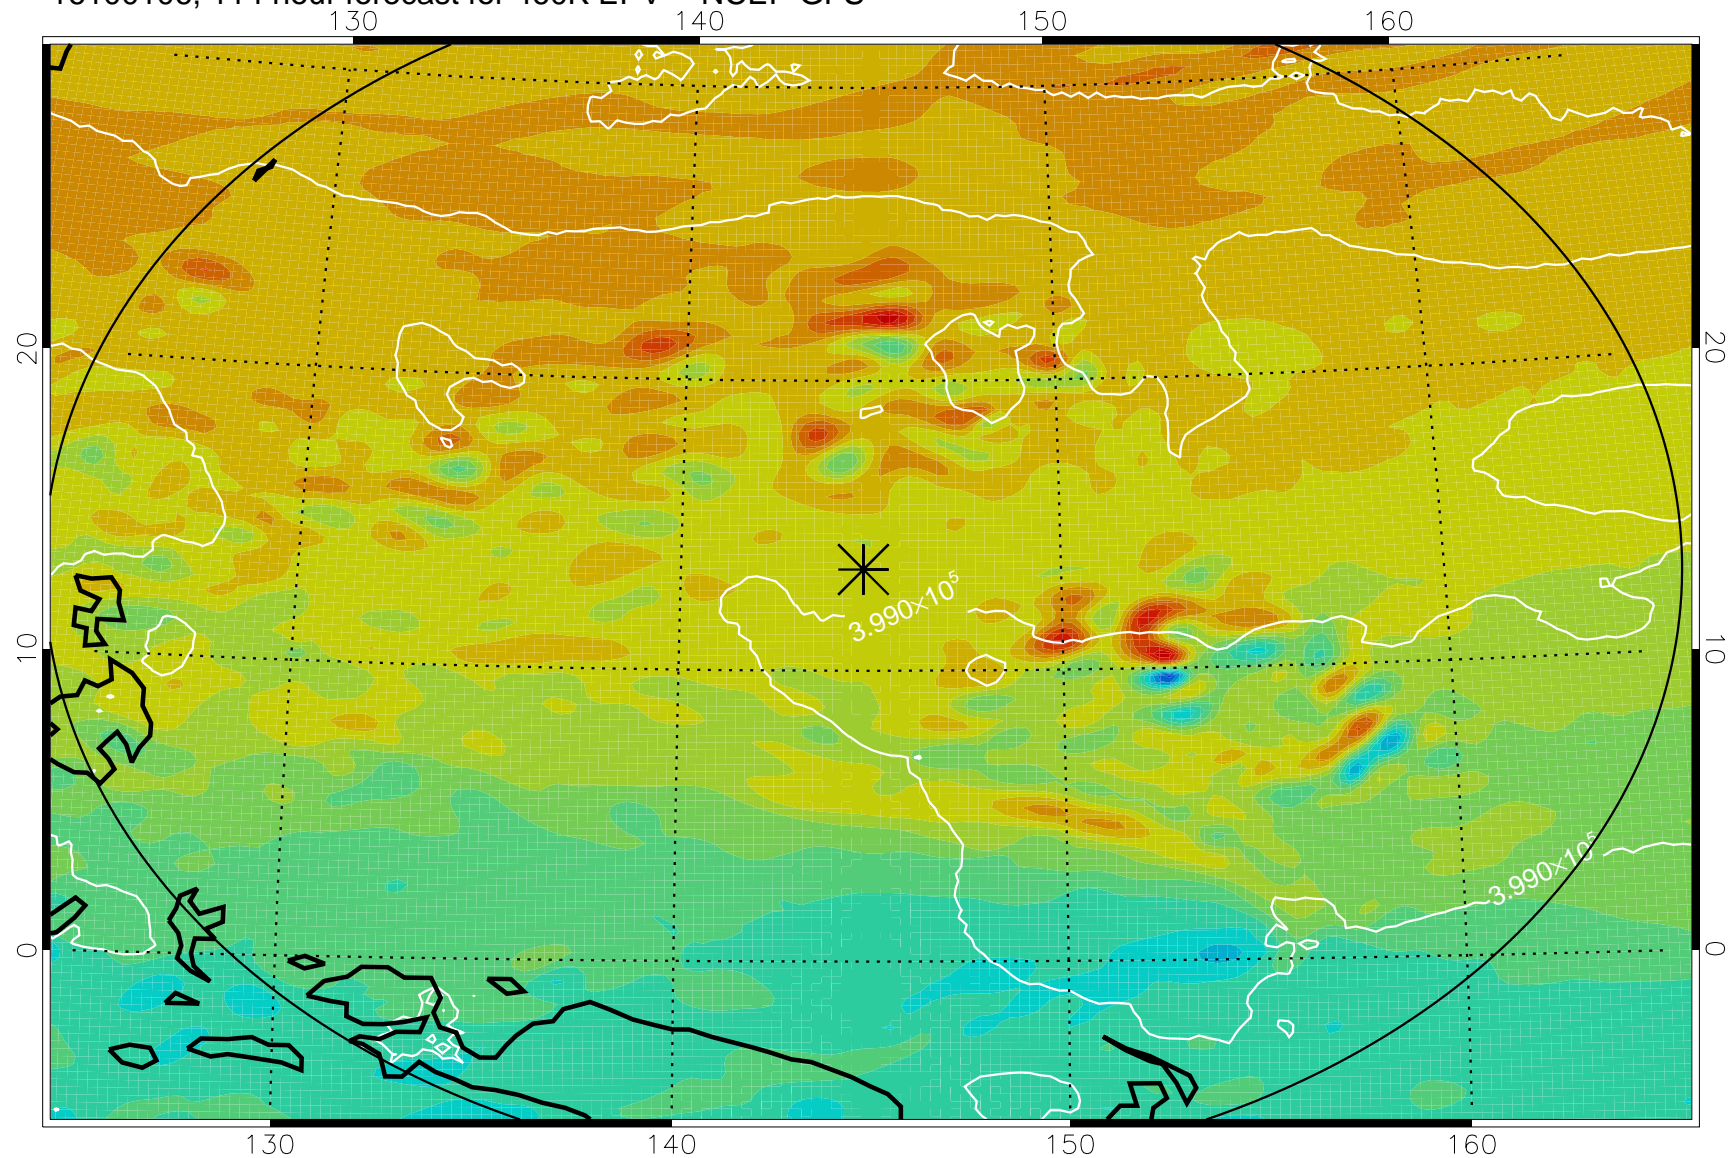

16092918, 78 hour forecast for 460K EPV -- NCEP GFS

460K Montgomery Streamfunction, white

Range ring of 2304 km

16093000, 84 hour forecast for 460K EPV -- NCEP GFS

460K Montgomery Streamfunction, white

Range ring of 2304 km

16093006, 90 hour forecast for 460K EPV -- NCEP GFS

460K Montgomery Streamfunction, white

Range ring of 2304 km

16093012, 96 hour forecast for 460K EPV -- NCEP GFS

460K Montgomery Streamfunction, white

Range ring of 2304 km

16093018, 102 hour forecast for 460K EPV -- NCEP GFS

460K Montgomery Streamfunction, white

Range ring of 2304 km

16100100, 108 hour forecast for 460K EPV -- NCEP GFS

460K Montgomery Streamfunction, white

Range ring of 2304 km

16100106, 114 hour forecast for 460K EPV -- NCEP GFS

460K Montgomery Streamfunction, white

Range ring of 2304 km

16100112, 120 hour forecast for 460K EPV -- NCEP GFS

460K Montgomery Streamfunction, white

Range ring of 2304 km