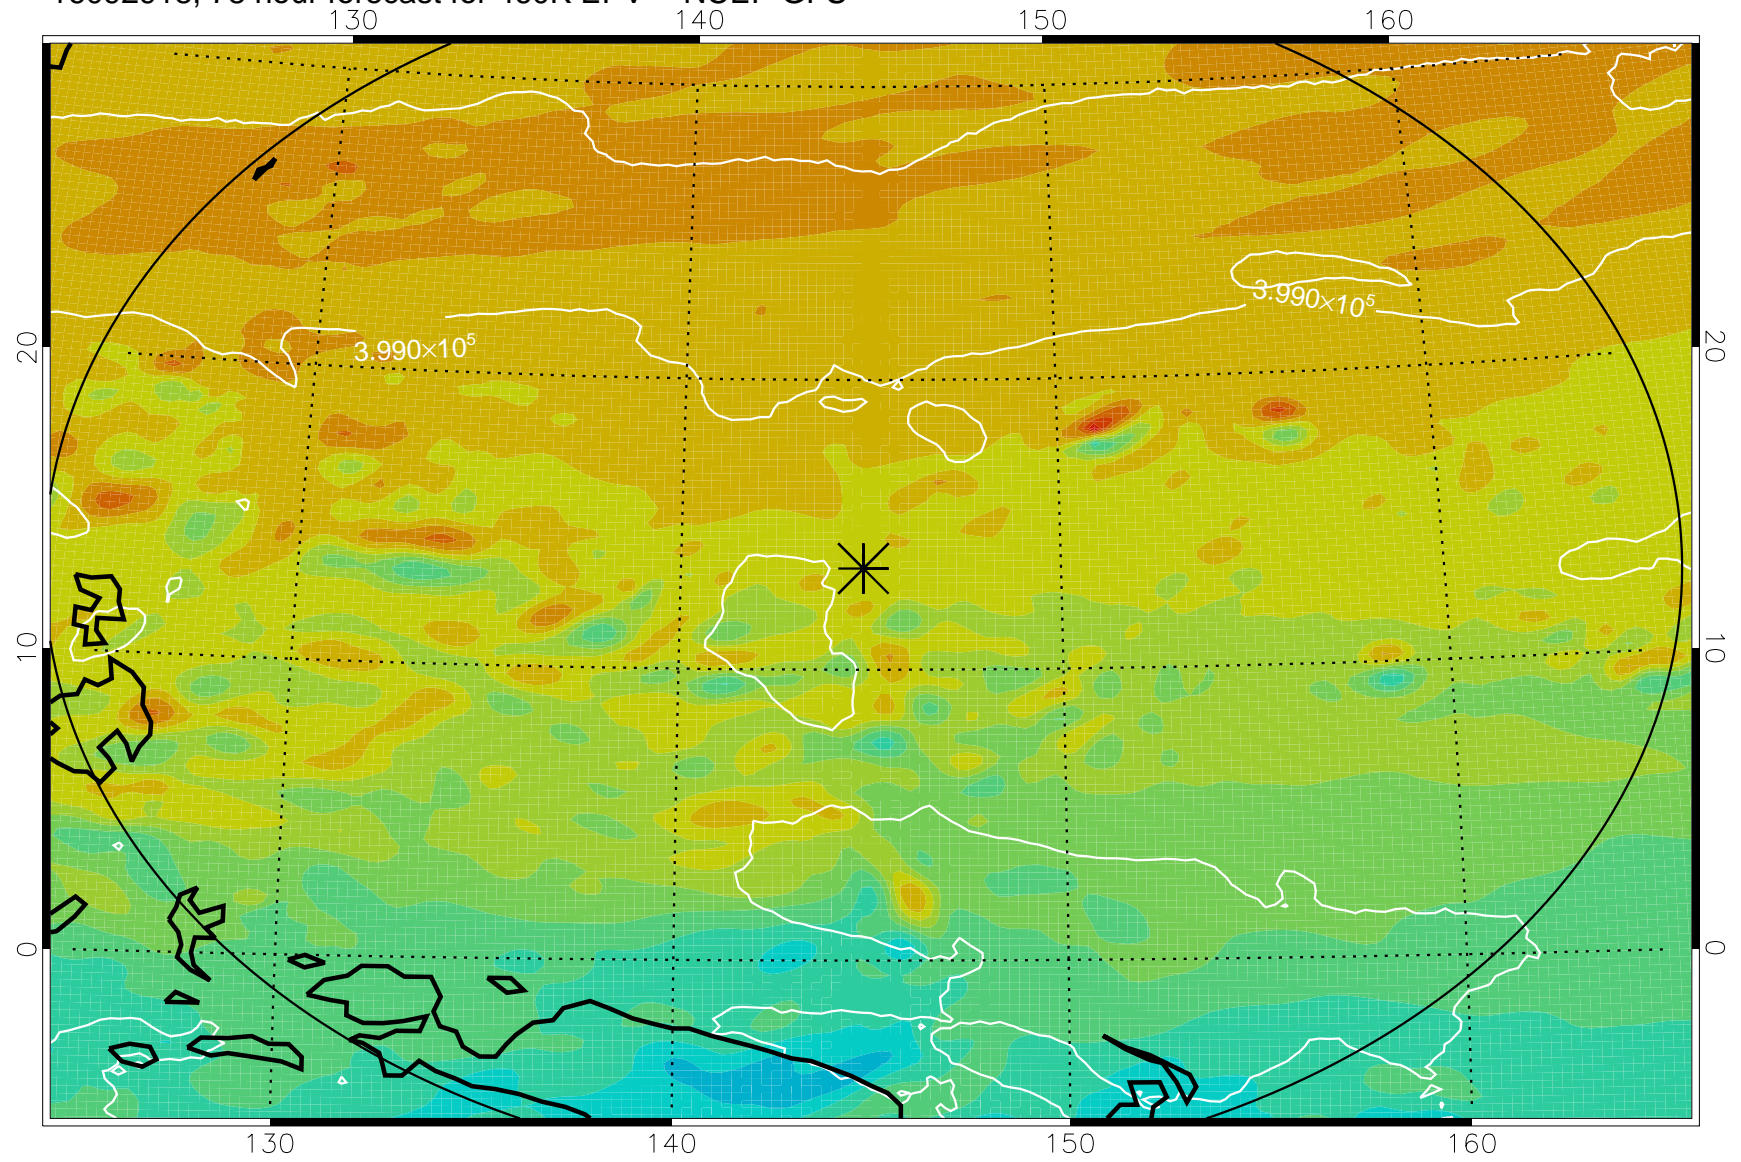

16092818, 54 hour forecast for 460K EPV -- NCEP GFS

460K Montgomery Streamfunction, white

Range ring of 2304 km

16092900, 60 hour forecast for 460K EPV -- NCEP GFS

460K Montgomery Streamfunction, white

Range ring of 2304 km

16092906, 66 hour forecast for 460K EPV -- NCEP GFS

460K Montgomery Streamfunction, white

Range ring of 2304 km

16092912, 72 hour forecast for 460K EPV -- NCEP GFS

460K Montgomery Streamfunction, white

Range ring of 2304 km

16092918, 78 hour forecast for 460K EPV -- NCEP GFS

460K Montgomery Streamfunction, white

Range ring of 2304 km

16093000, 84 hour forecast for 460K EPV -- NCEP GFS

460K Montgomery Streamfunction, white

Range ring of 2304 km

16093006, 90 hour forecast for 460K EPV -- NCEP GFS

460K Montgomery Streamfunction, white

Range ring of 2304 km

16093012, 96 hour forecast for 460K EPV -- NCEP GFS

460K Montgomery Streamfunction, white

Range ring of 2304 km