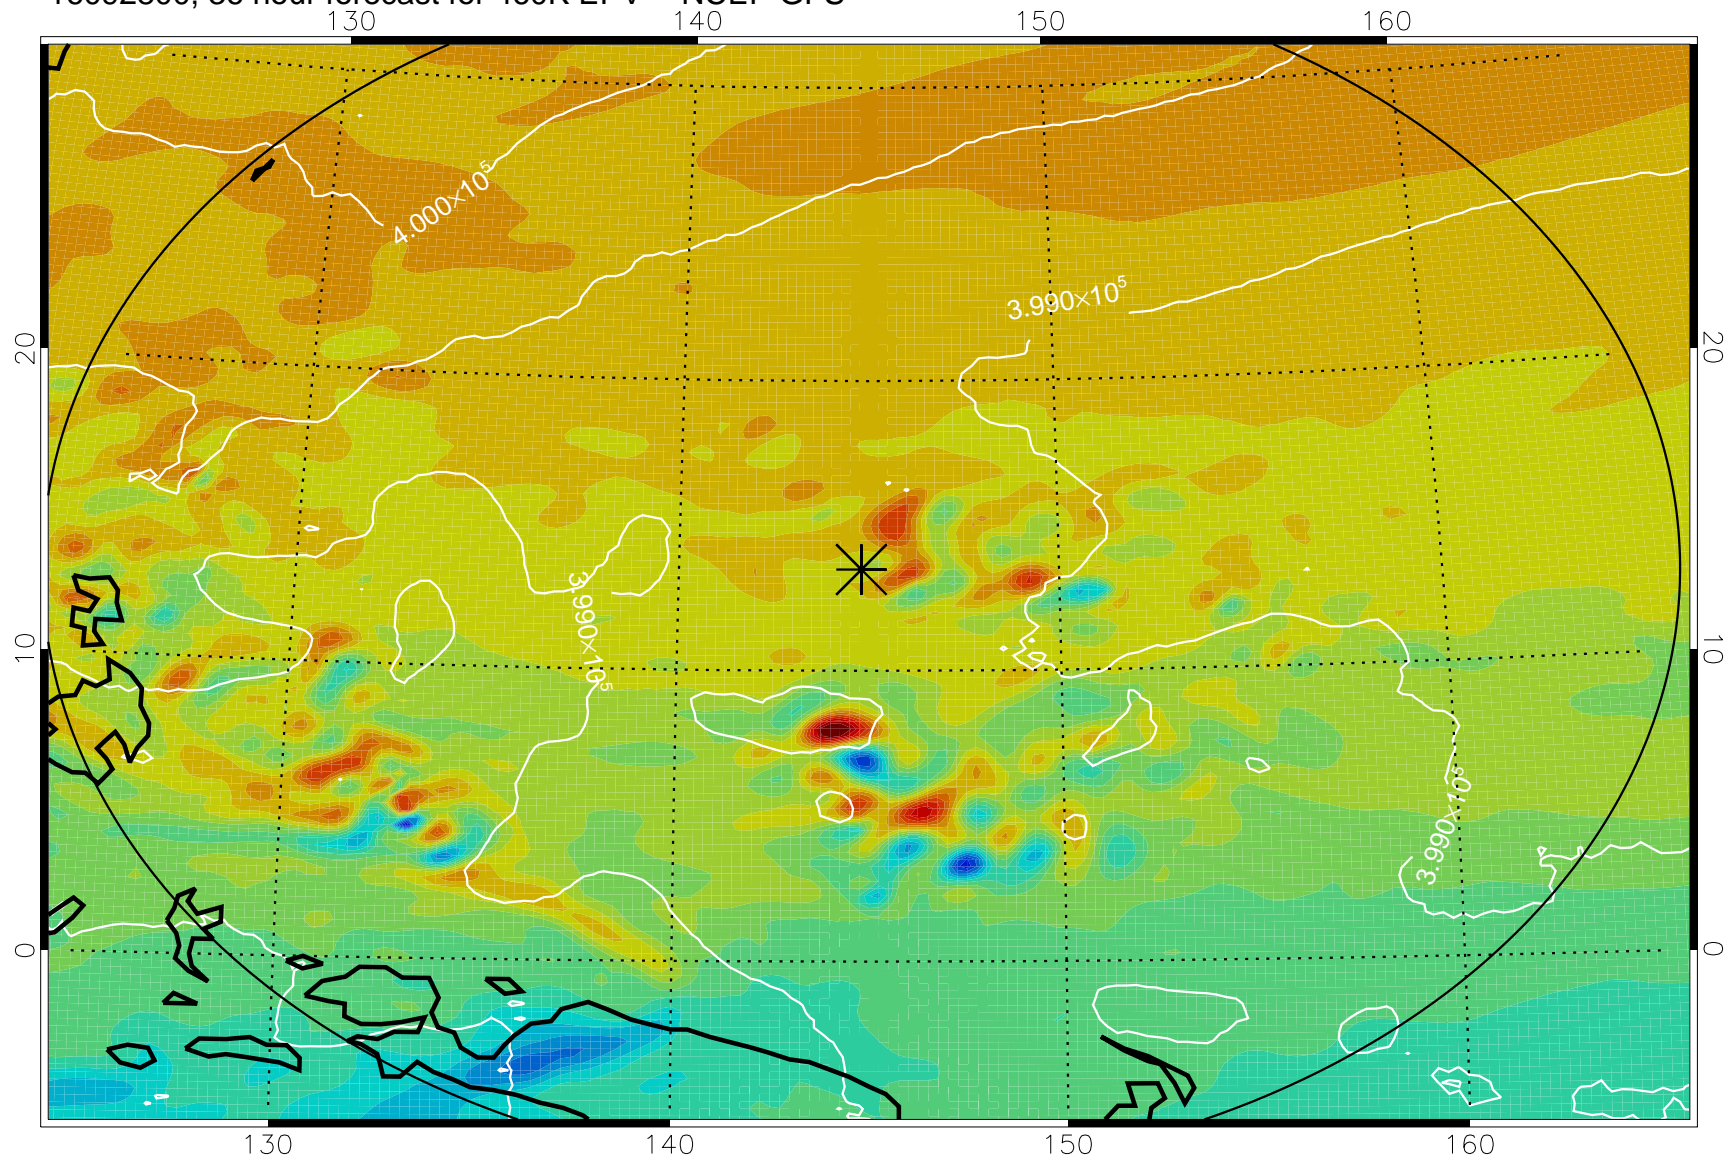

16092618, 6 hour forecast for 460K EPV -- NCEP GFS

460K Montgomery Streamfunction, white

Range ring of 2304 km

16092700, 12 hour forecast for 460K EPV -- NCEP GFS

460K Montgomery Streamfunction, white

Range ring of 2304 km

16092706, 18 hour forecast for 460K EPV -- NCEP GFS

460K Montgomery Streamfunction, white

Range ring of 2304 km

16092712, 24 hour forecast for 460K EPV -- NCEP GFS

460K Montgomery Streamfunction, white

Range ring of 2304 km

16092718, 30 hour forecast for 460K EPV -- NCEP GFS

460K Montgomery Streamfunction, white

Range ring of 2304 km

16092800, 36 hour forecast for 460K EPV -- NCEP GFS

460K Montgomery Streamfunction, white

Range ring of 2304 km

16092806, 42 hour forecast for 460K EPV -- NCEP GFS

460K Montgomery Streamfunction, white

Range ring of 2304 km

16092812, 48 hour forecast for 460K EPV -- NCEP GFS

460K Montgomery Streamfunction, white

Range ring of 2304 km