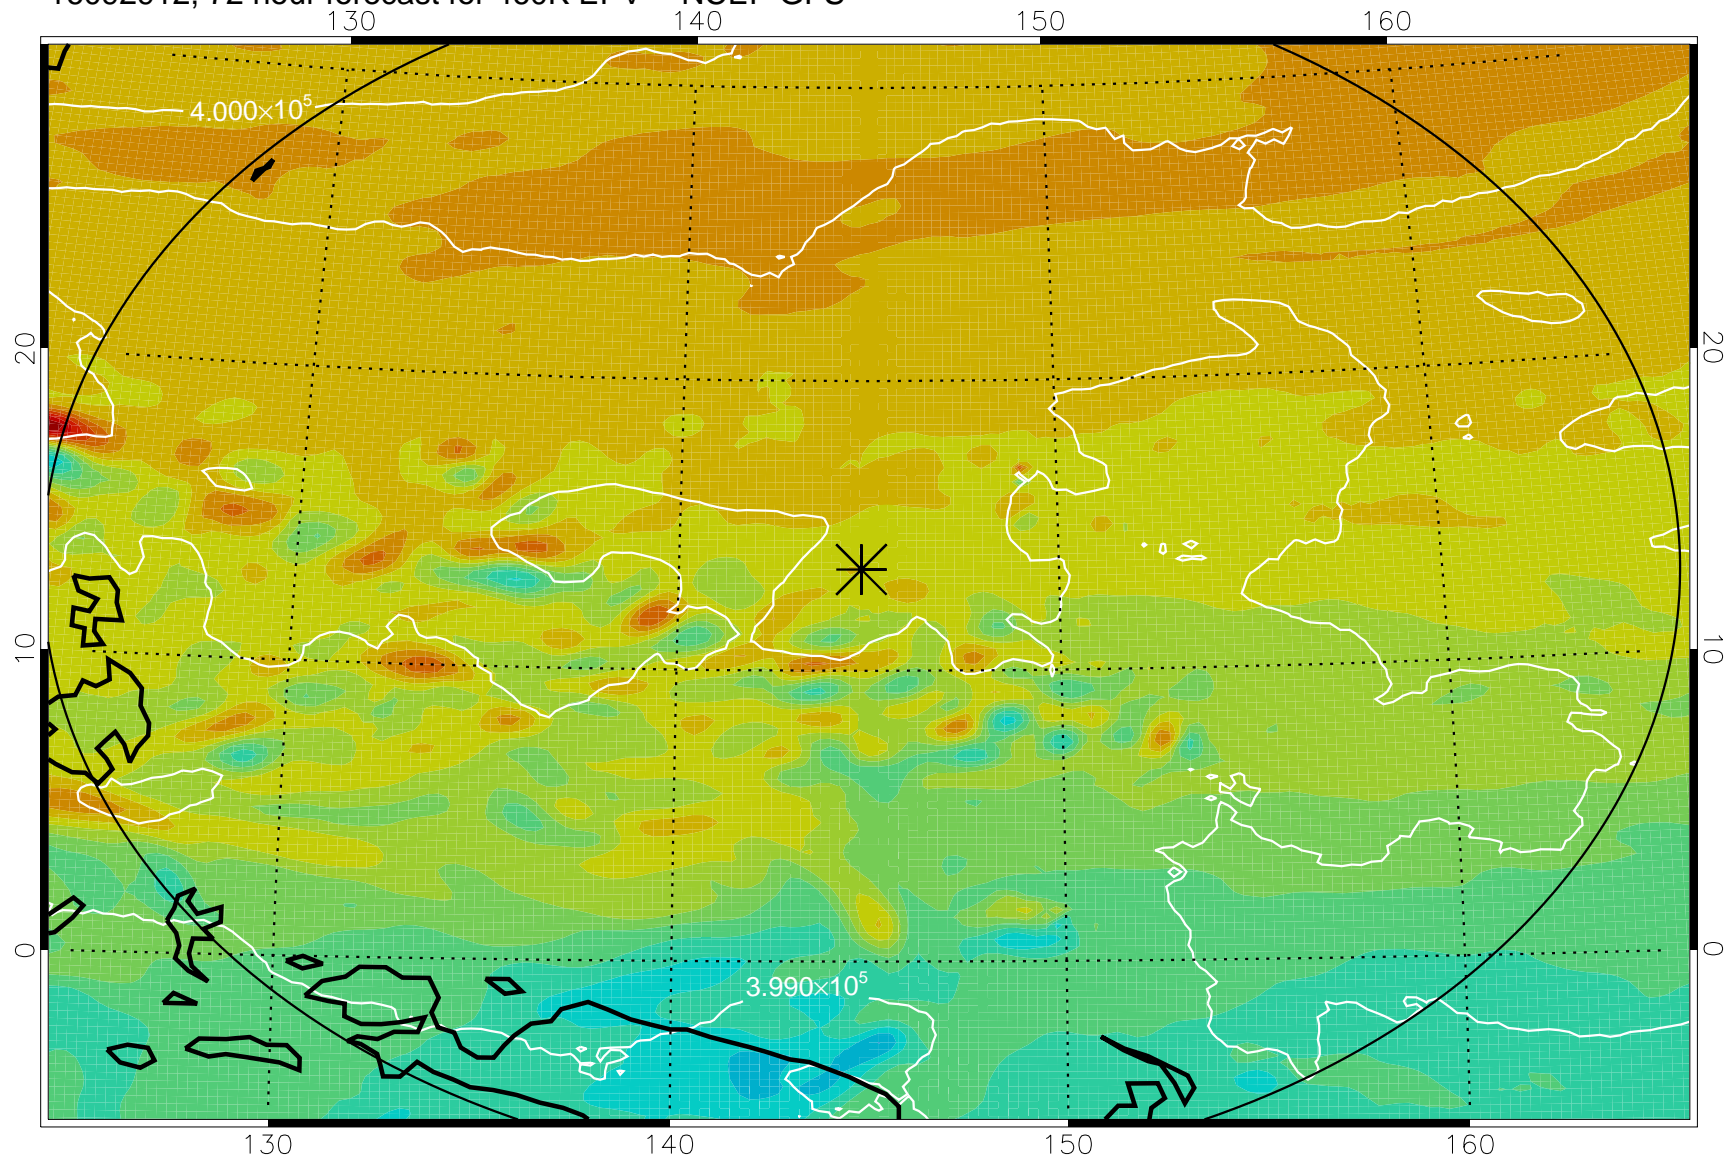

16092818, 54 hour forecast for 460K EPV -- NCEP GFS

460K Montgomery Streamfunction, white

Range ring of 2304 km

16092900, 60 hour forecast for 460K EPV -- NCEP GFS

460K Montgomery Streamfunction, white

Range ring of 2304 km

16092906, 66 hour forecast for 460K EPV -- NCEP GFS

460K Montgomery Streamfunction, white

Range ring of 2304 km

16092912, 72 hour forecast for 460K EPV -- NCEP GFS

460K Montgomery Streamfunction, white

Range ring of 2304 km

16092918, 78 hour forecast for 460K EPV -- NCEP GFS

460K Montgomery Streamfunction, white

Range ring of 2304 km

16093000, 84 hour forecast for 460K EPV -- NCEP GFS

460K Montgomery Streamfunction, white

Range ring of 2304 km

16093006, 90 hour forecast for 460K EPV -- NCEP GFS

460K Montgomery Streamfunction, white

Range ring of 2304 km

16093012, 96 hour forecast for 460K EPV -- NCEP GFS

460K Montgomery Streamfunction, white

Range ring of 2304 km