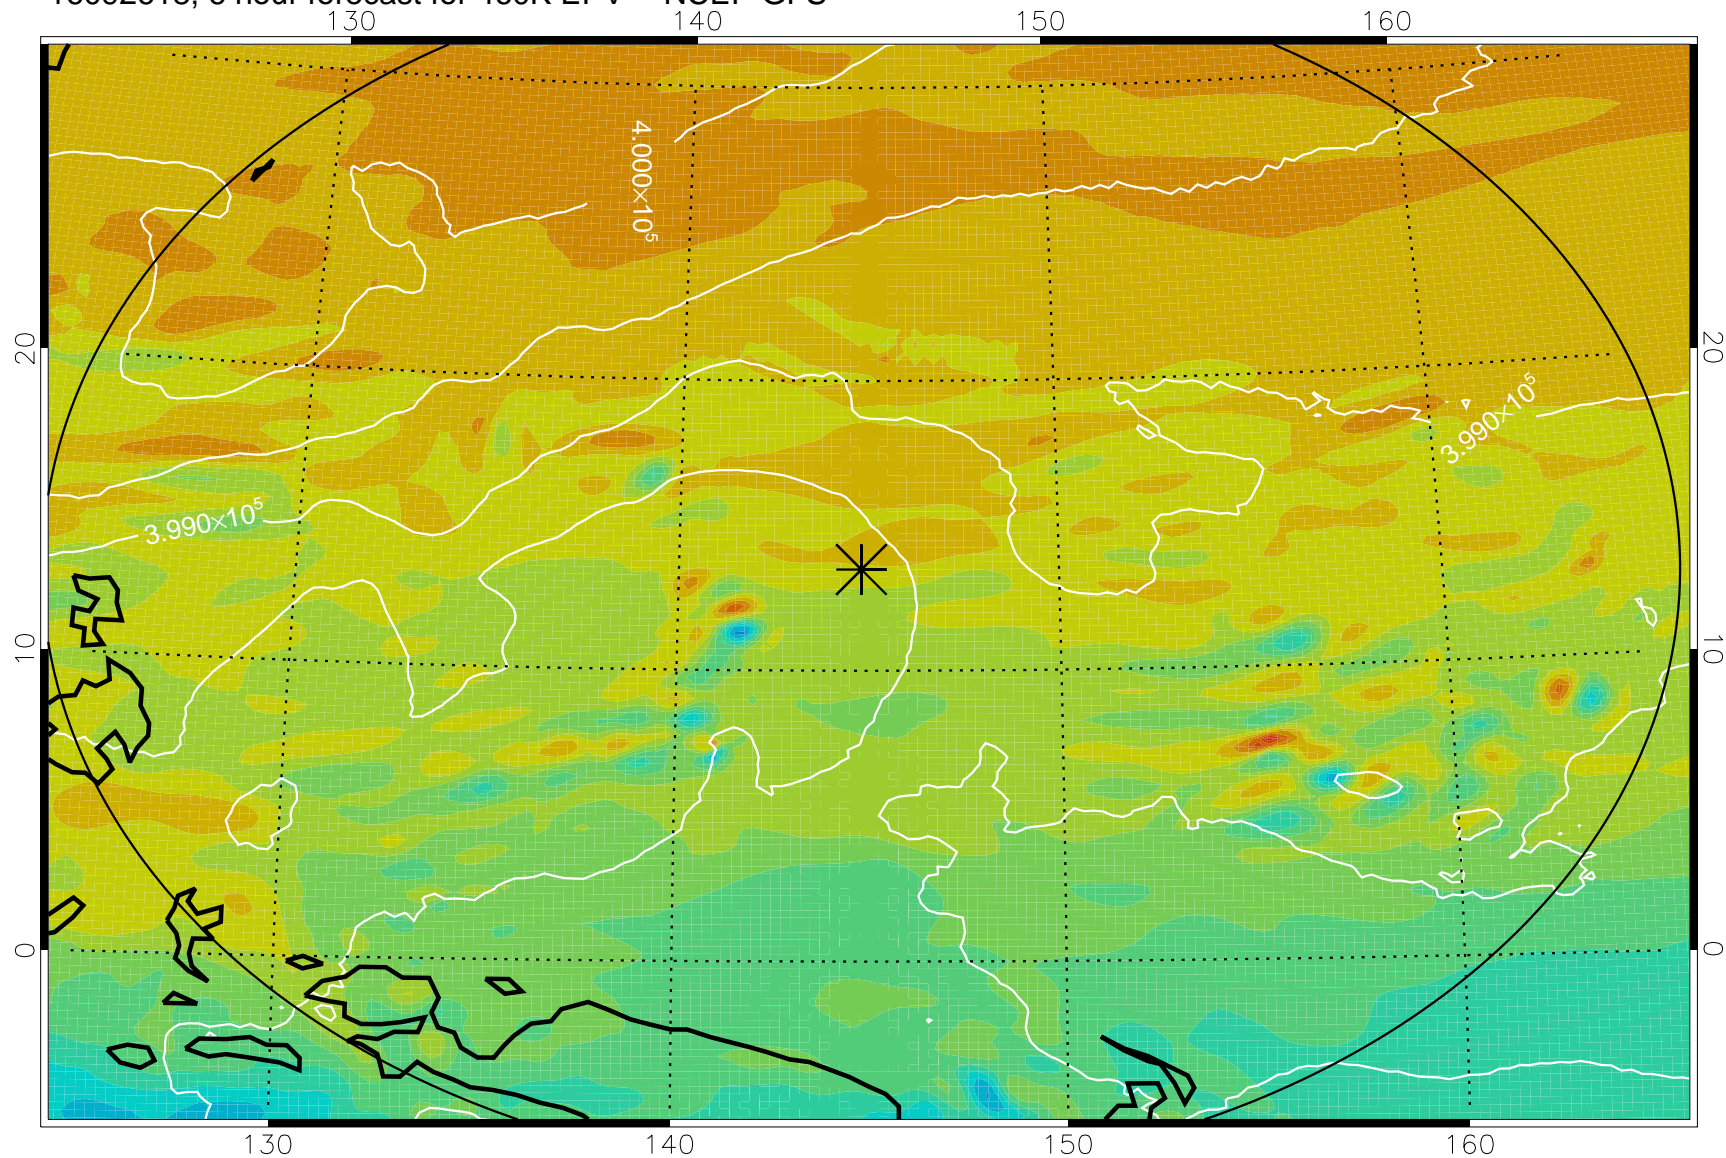

16092618, 6 hour forecast for 460K EPV -- NCEP GFS

460K Montgomery Streamfunction, white

Range ring of 2304 km

16092700, 12 hour forecast for 460K EPV -- NCEP GFS

460K Montgomery Streamfunction, white

Range ring of 2304 km

16092706, 18 hour forecast for 460K EPV -- NCEP GFS

460K Montgomery Streamfunction, white

Range ring of 2304 km

16092712, 24 hour forecast for 460K EPV -- NCEP GFS

460K Montgomery Streamfunction, white

Range ring of 2304 km

16092718, 30 hour forecast for 460K EPV -- NCEP GFS

460K Montgomery Streamfunction, white

Range ring of 2304 km

16092800, 36 hour forecast for 460K EPV -- NCEP GFS

460K Montgomery Streamfunction, white

Range ring of 2304 km

16092918, 78 hour forecast for 460K EPV -- NCEP GFS

460K Montgomery Streamfunction, white

Range ring of 2304 km

16093000, 84 hour forecast for 460K EPV -- NCEP GFS

460K Montgomery Streamfunction, white

Range ring of 2304 km