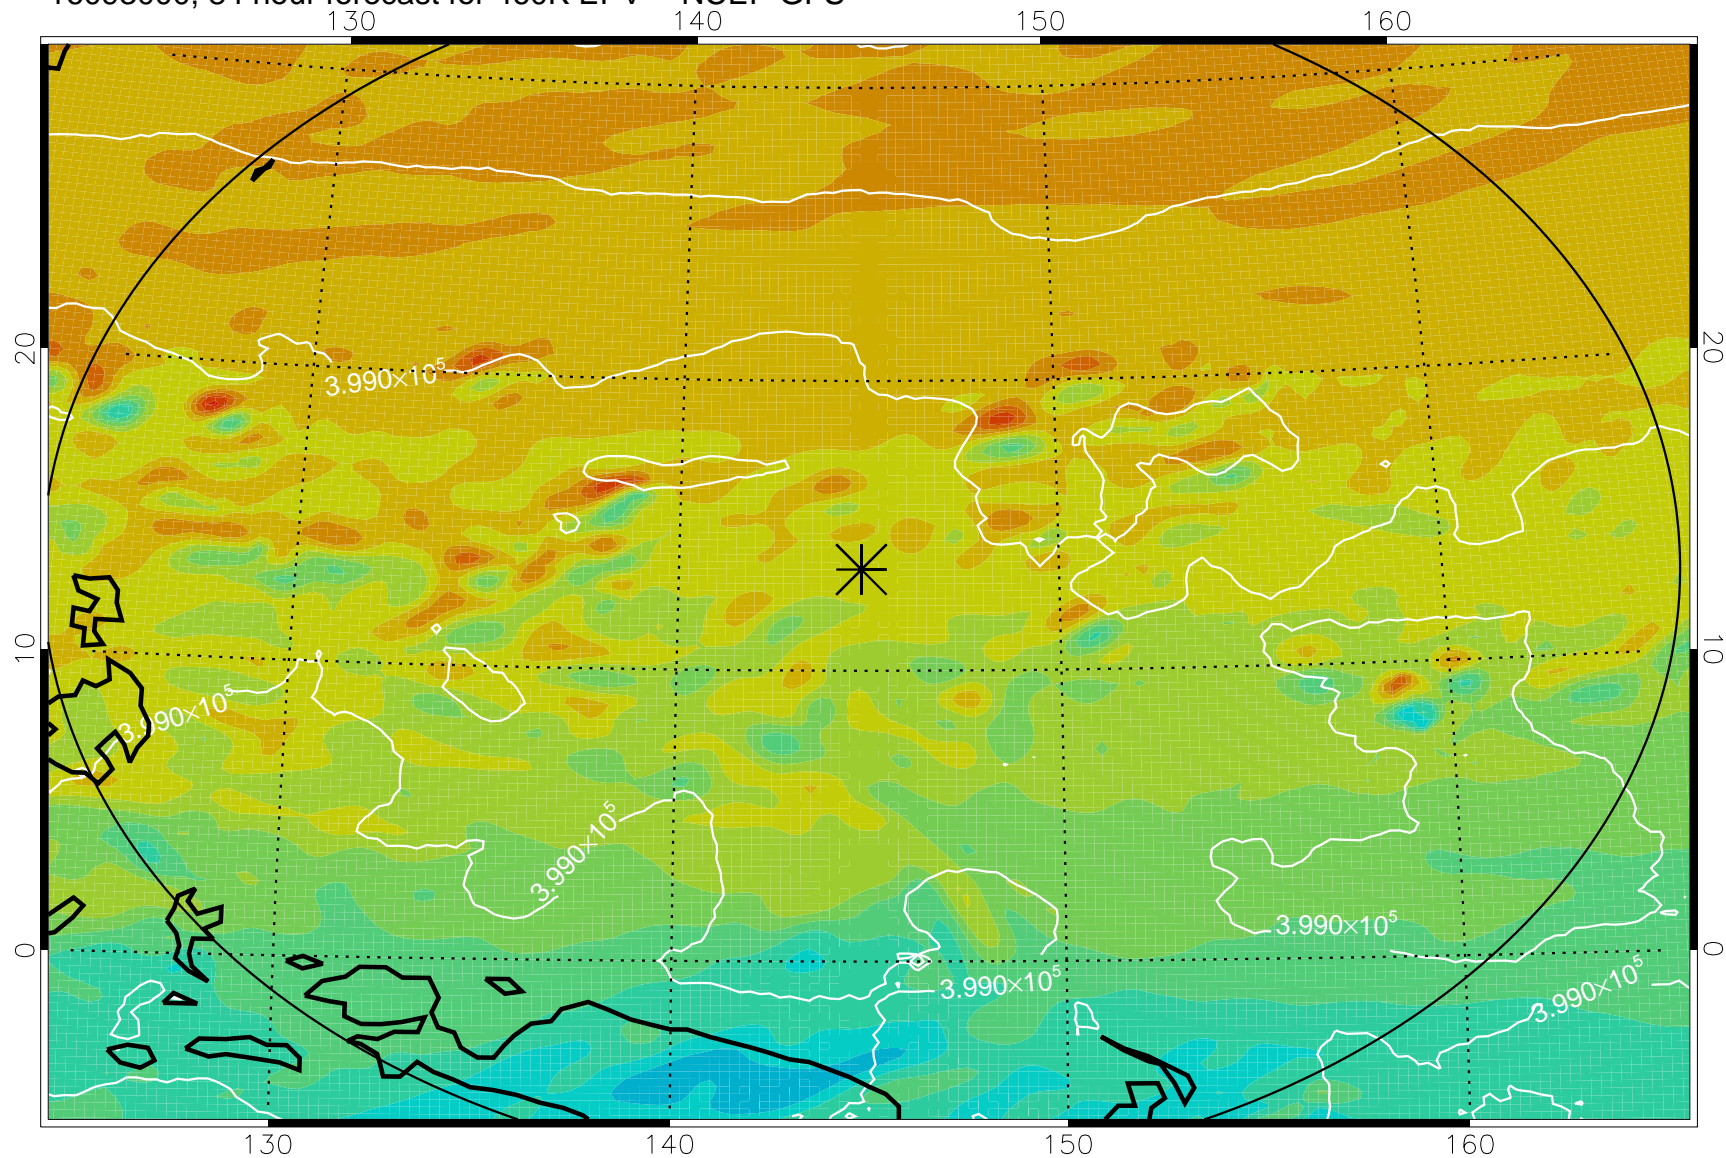

16092818, 54 hour forecast for 460K EPV -- NCEP GFS

460K Montgomery Streamfunction, white

Range ring of 2304 km

16092900, 60 hour forecast for 460K EPV -- NCEP GFS

460K Montgomery Streamfunction, white

Range ring of 2304 km

16092906, 66 hour forecast for 460K EPV -- NCEP GFS

460K Montgomery Streamfunction, white

Range ring of 2304 km

16092912, 72 hour forecast for 460K EPV -- NCEP GFS

460K Montgomery Streamfunction, white

Range ring of 2304 km

16092918, 78 hour forecast for 460K EPV -- NCEP GFS

460K Montgomery Streamfunction, white

Range ring of 2304 km

16093000, 84 hour forecast for 460K EPV -- NCEP GFS

460K Montgomery Streamfunction, white

Range ring of 2304 km

16093006, 90 hour forecast for 460K EPV -- NCEP GFS

460K Montgomery Streamfunction, white

Range ring of 2304 km

16093012, 96 hour forecast for 460K EPV -- NCEP GFS

460K Montgomery Streamfunction, white

Range ring of 2304 km