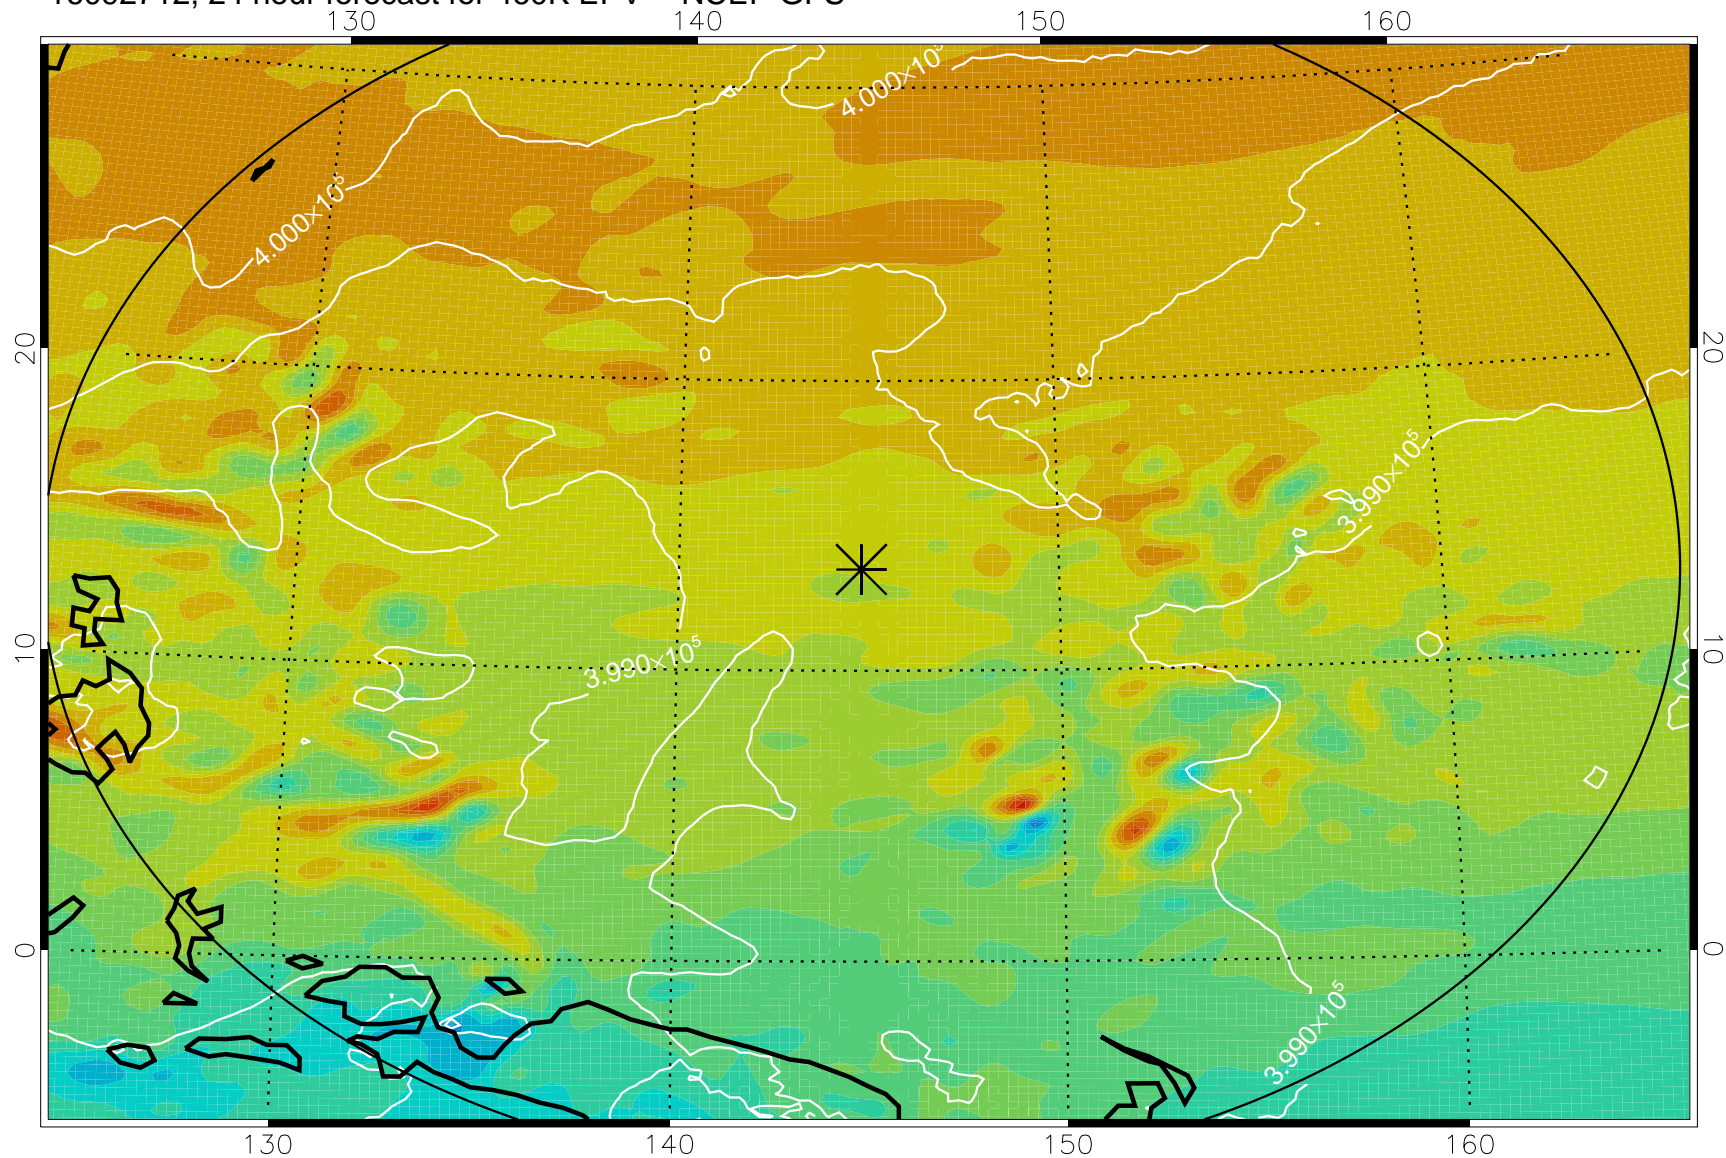

16092618, 6 hour forecast for 460K EPV -- NCEP GFS

460K Montgomery Streamfunction, white

Range ring of 2304 km

16092700, 12 hour forecast for 460K EPV -- NCEP GFS

460K Montgomery Streamfunction, white

Range ring of 2304 km

16092706, 18 hour forecast for 460K EPV -- NCEP GFS

460K Montgomery Streamfunction, white

Range ring of 2304 km

16092712, 24 hour forecast for 460K EPV -- NCEP GFS

460K Montgomery Streamfunction, white

Range ring of 2304 km

16092718, 30 hour forecast for 460K EPV -- NCEP GFS

460K Montgomery Streamfunction, white

Range ring of 2304 km

16092800, 36 hour forecast for 460K EPV -- NCEP GFS

460K Montgomery Streamfunction, white

Range ring of 2304 km

16092818, 54 hour forecast for 460K EPV -- NCEP GFS

460K Montgomery Streamfunction, white

Range ring of 2304 km

16092900, 60 hour forecast for 460K EPV -- NCEP GFS

460K Montgomery Streamfunction, white

Range ring of 2304 km