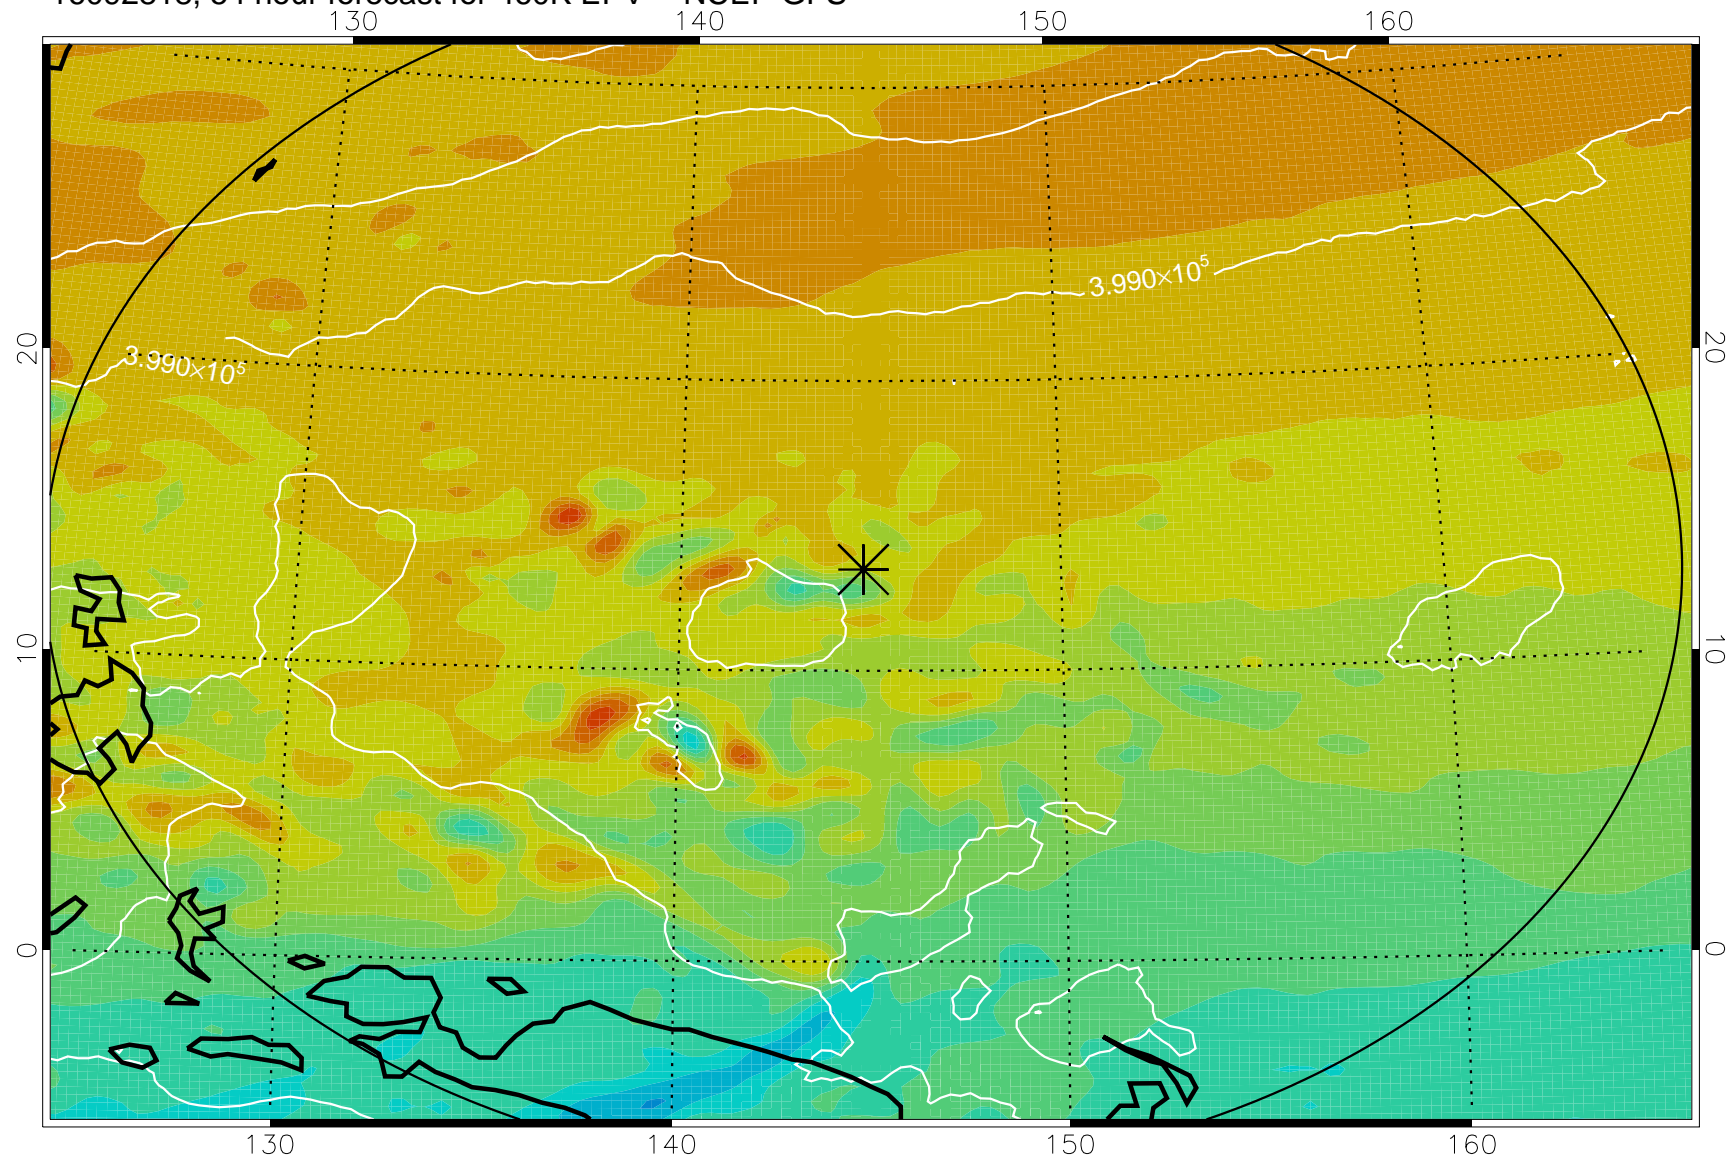

16092718, 30 hour forecast for 460K EPV -- NCEP GFS

460K Montgomery Streamfunction, white

Range ring of 2304 km

16092800, 36 hour forecast for 460K EPV -- NCEP GFS

460K Montgomery Streamfunction, white

Range ring of 2304 km

16092806, 42 hour forecast for 460K EPV -- NCEP GFS

460K Montgomery Streamfunction, white

Range ring of 2304 km

16092812, 48 hour forecast for 460K EPV -- NCEP GFS

460K Montgomery Streamfunction, white

Range ring of 2304 km

16092818, 54 hour forecast for 460K EPV -- NCEP GFS

460K Montgomery Streamfunction, white

Range ring of 2304 km

16092900, 60 hour forecast for 460K EPV -- NCEP GFS

460K Montgomery Streamfunction, white

Range ring of 2304 km

16092918, 78 hour forecast for 460K EPV -- NCEP GFS

460K Montgomery Streamfunction, white

Range ring of 2304 km

16093000, 84 hour forecast for 460K EPV -- NCEP GFS

460K Montgomery Streamfunction, white

Range ring of 2304 km