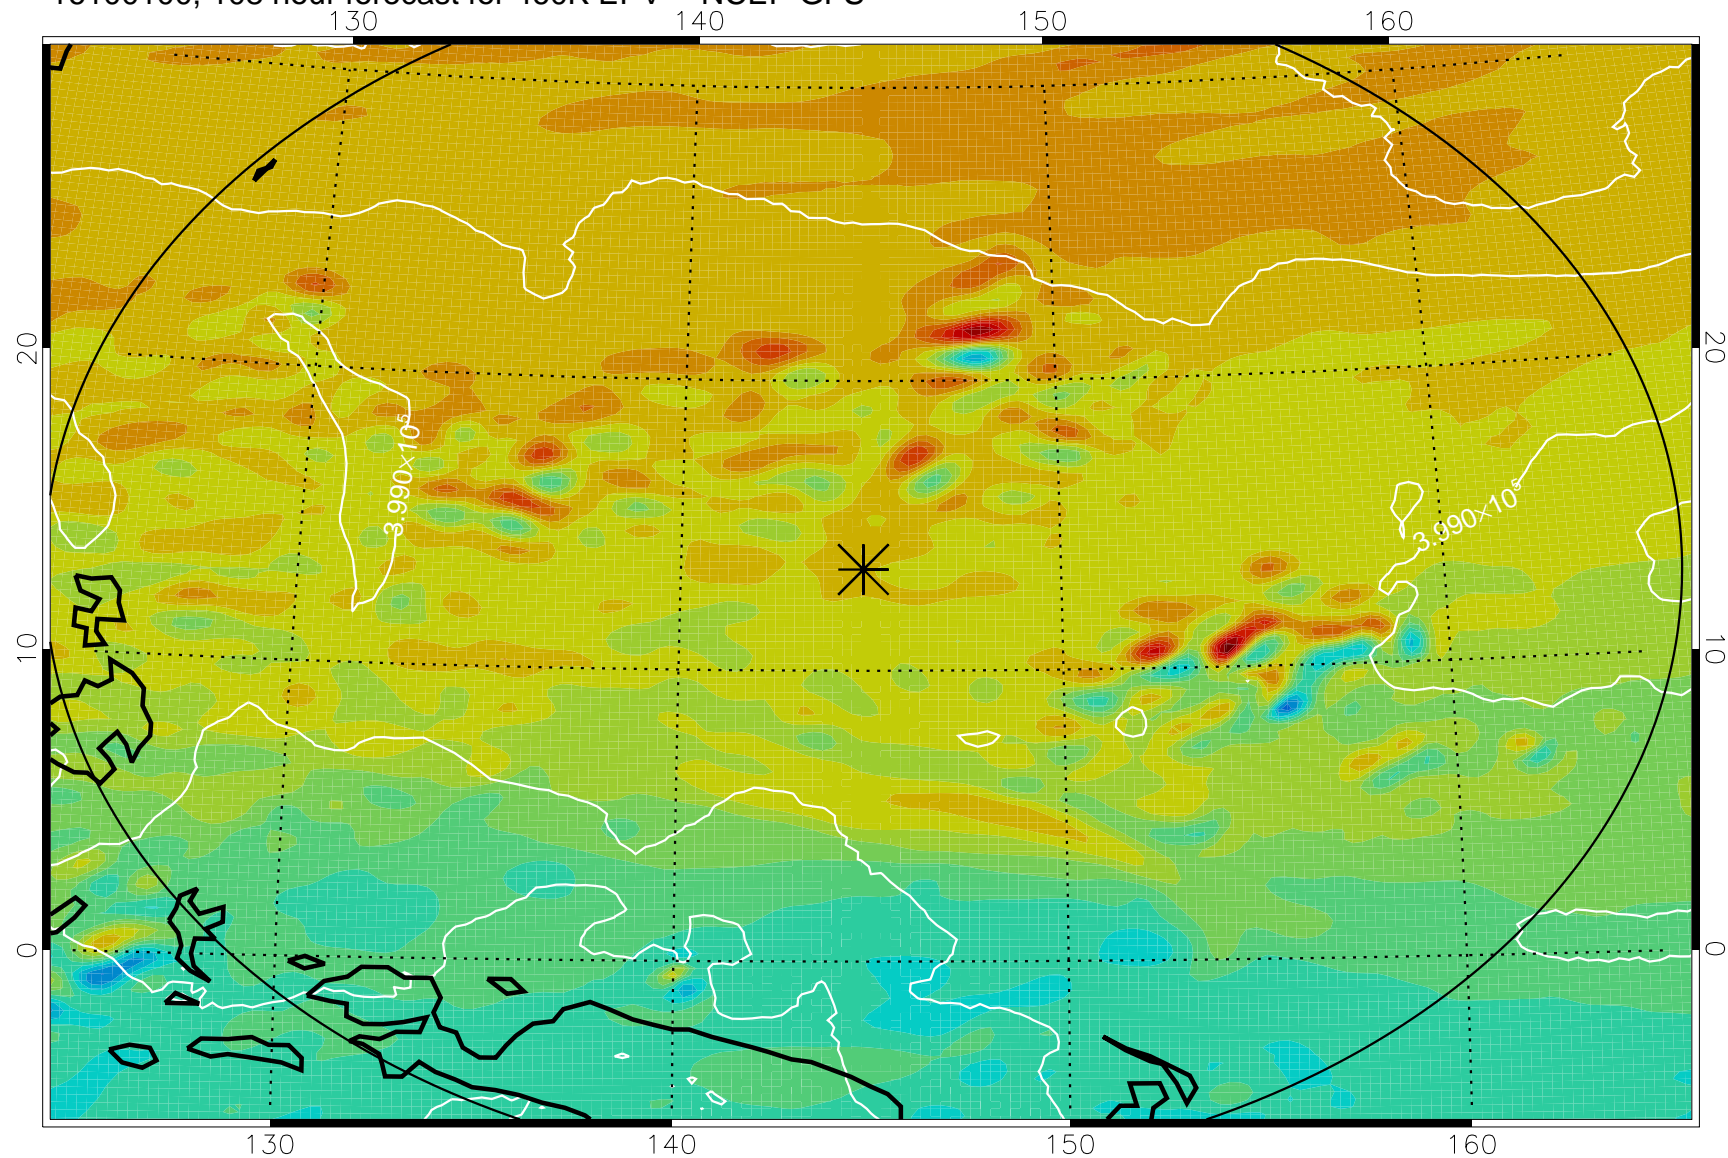

16092918, 78 hour forecast for 460K EPV -- NCEP GFS

460K Montgomery Streamfunction, white

Range ring of 2304 km

16093000, 84 hour forecast for 460K EPV -- NCEP GFS

460K Montgomery Streamfunction, white

Range ring of 2304 km

16093006, 90 hour forecast for 460K EPV -- NCEP GFS

460K Montgomery Streamfunction, white

Range ring of 2304 km

16093012, 96 hour forecast for 460K EPV -- NCEP GFS

460K Montgomery Streamfunction, white

Range ring of 2304 km

16093018, 102 hour forecast for 460K EPV -- NCEP GFS

460K Montgomery Streamfunction, white

Range ring of 2304 km

16100100, 108 hour forecast for 460K EPV -- NCEP GFS

460K Montgomery Streamfunction, white

Range ring of 2304 km

16100106, 114 hour forecast for 460K EPV -- NCEP GFS

460K Montgomery Streamfunction, white

Range ring of 2304 km

16100112, 120 hour forecast for 460K EPV -- NCEP GFS

460K Montgomery Streamfunction, white

Range ring of 2304 km