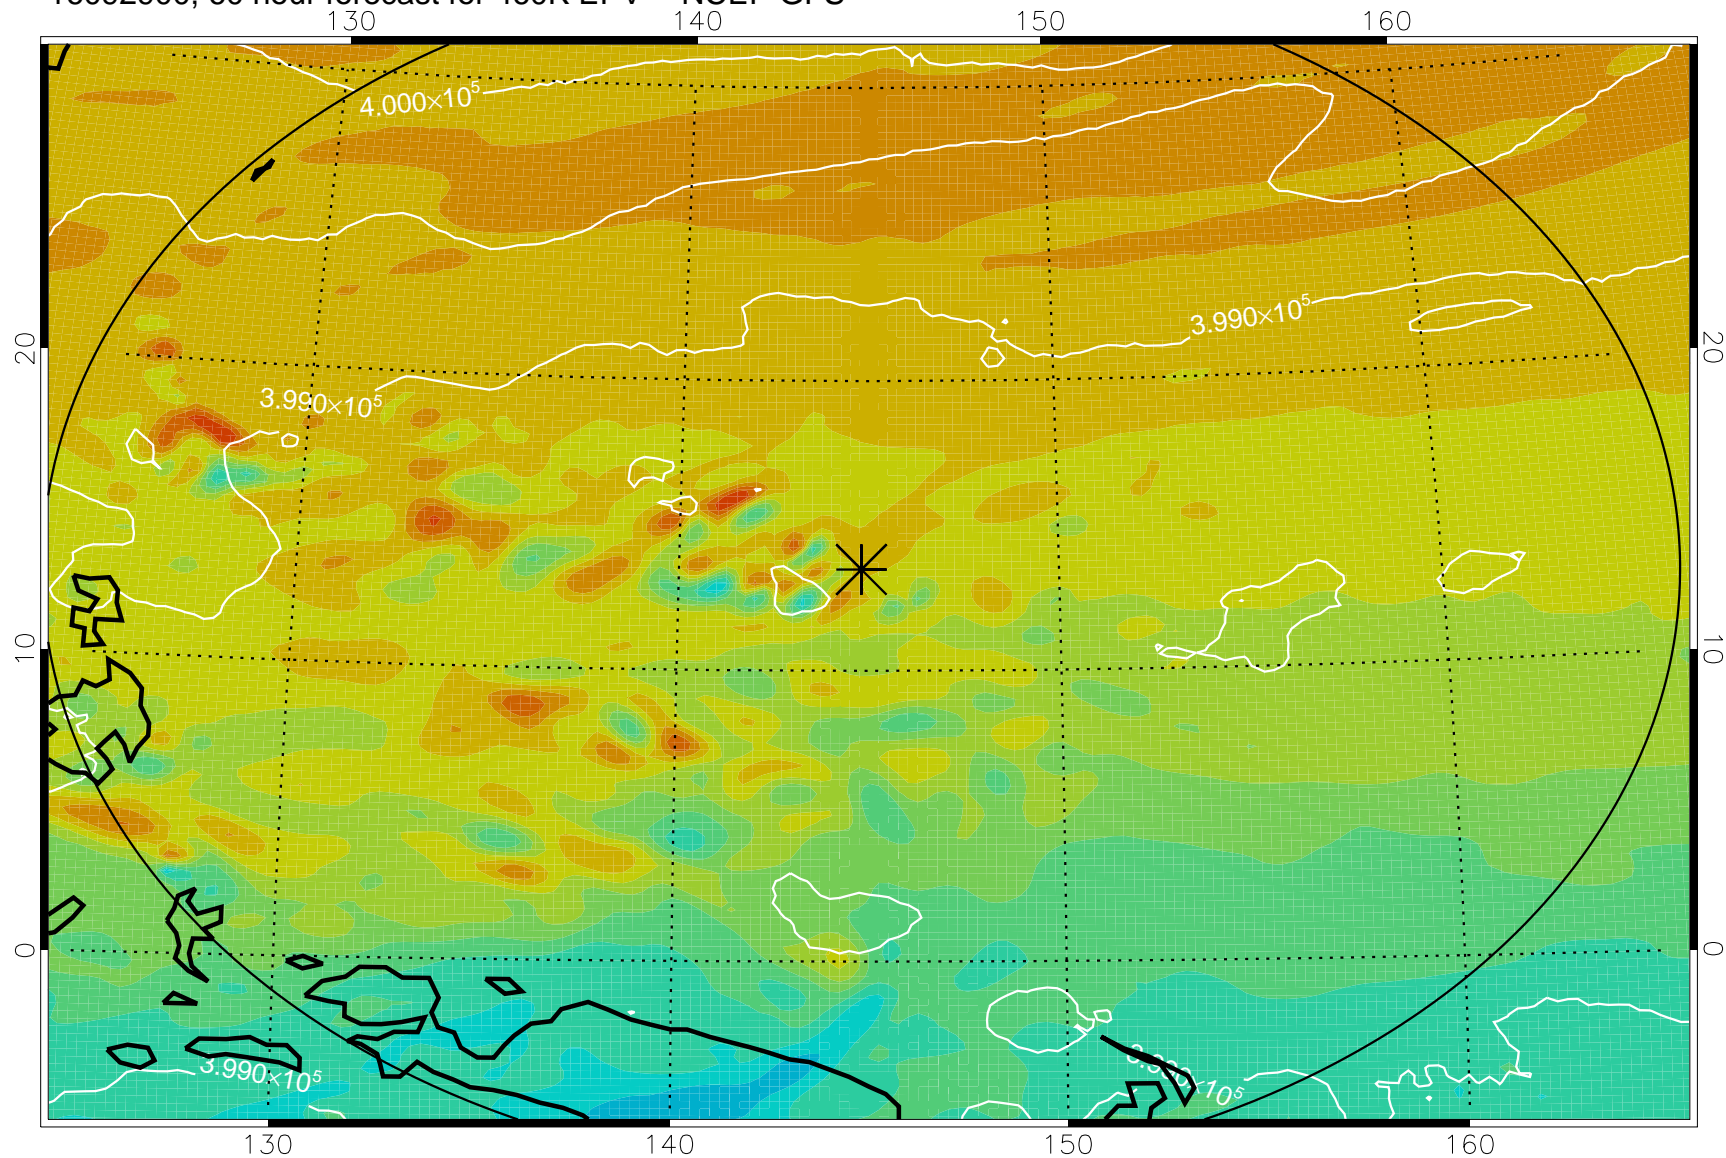

16092806, 42 hour forecast for 460K EPV -- NCEP GFS

460K Montgomery Streamfunction, white

Range ring of 2304 km

16092812, 48 hour forecast for 460K EPV -- NCEP GFS

460K Montgomery Streamfunction, white

Range ring of 2304 km

16092818, 54 hour forecast for 460K EPV -- NCEP GFS

460K Montgomery Streamfunction, white

Range ring of 2304 km

16092900, 60 hour forecast for 460K EPV -- NCEP GFS

460K Montgomery Streamfunction, white

Range ring of 2304 km

16092906, 66 hour forecast for 460K EPV -- NCEP GFS

460K Montgomery Streamfunction, white

Range ring of 2304 km

16092912, 72 hour forecast for 460K EPV -- NCEP GFS

460K Montgomery Streamfunction, white

Range ring of 2304 km

16092918, 78 hour forecast for 460K EPV -- NCEP GFS

460K Montgomery Streamfunction, white

Range ring of 2304 km

16093000, 84 hour forecast for 460K EPV -- NCEP GFS

460K Montgomery Streamfunction, white

Range ring of 2304 km