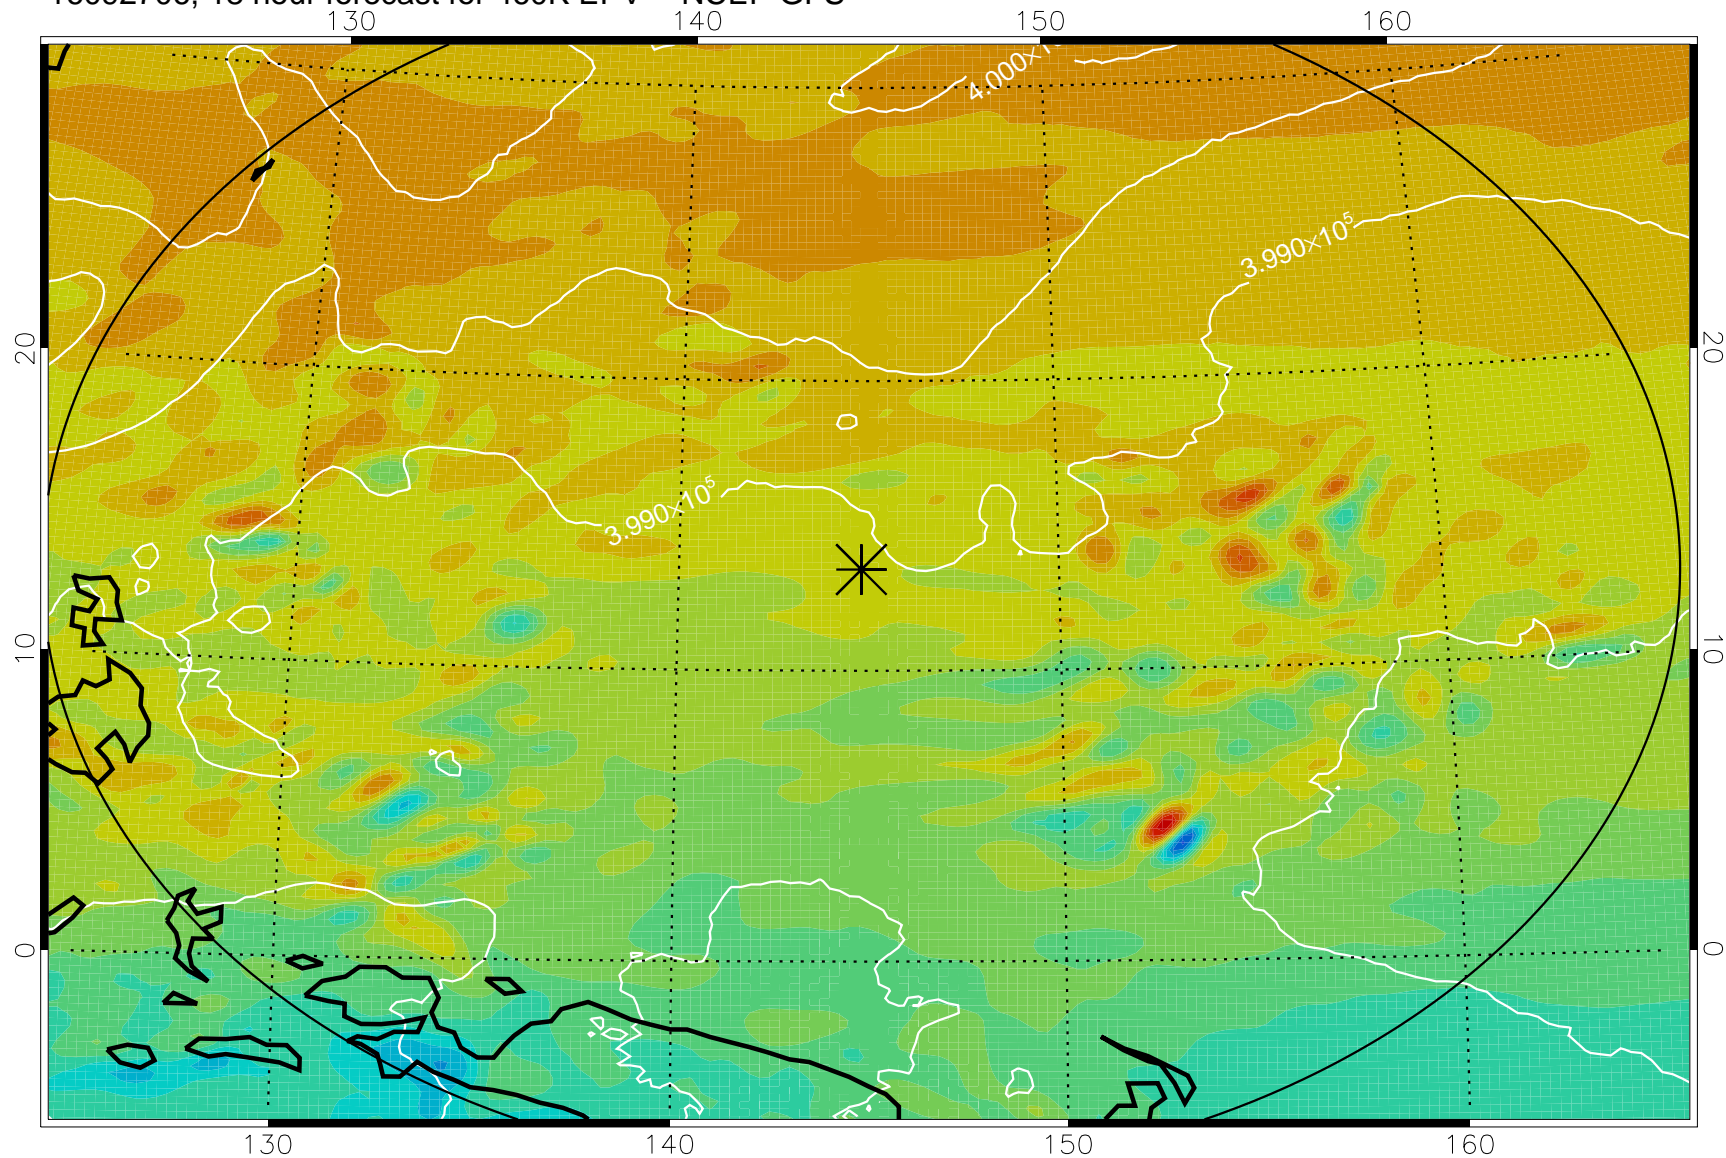

16092618, 6 hour forecast for 460K EPV -- NCEP GFS

460K Montgomery Streamfunction, white

Range ring of 2304 km

16092700, 12 hour forecast for 460K EPV -- NCEP GFS

460K Montgomery Streamfunction, white

Range ring of 2304 km

16092706, 18 hour forecast for 460K EPV -- NCEP GFS

460K Montgomery Streamfunction, white

Range ring of 2304 km

16092712, 24 hour forecast for 460K EPV -- NCEP GFS

460K Montgomery Streamfunction, white

Range ring of 2304 km

16092718, 30 hour forecast for 460K EPV -- NCEP GFS

460K Montgomery Streamfunction, white

Range ring of 2304 km

16092800, 36 hour forecast for 460K EPV -- NCEP GFS

460K Montgomery Streamfunction, white

Range ring of 2304 km

16092918, 78 hour forecast for 460K EPV -- NCEP GFS

460K Montgomery Streamfunction, white

Range ring of 2304 km

16093000, 84 hour forecast for 460K EPV -- NCEP GFS

460K Montgomery Streamfunction, white

Range ring of 2304 km