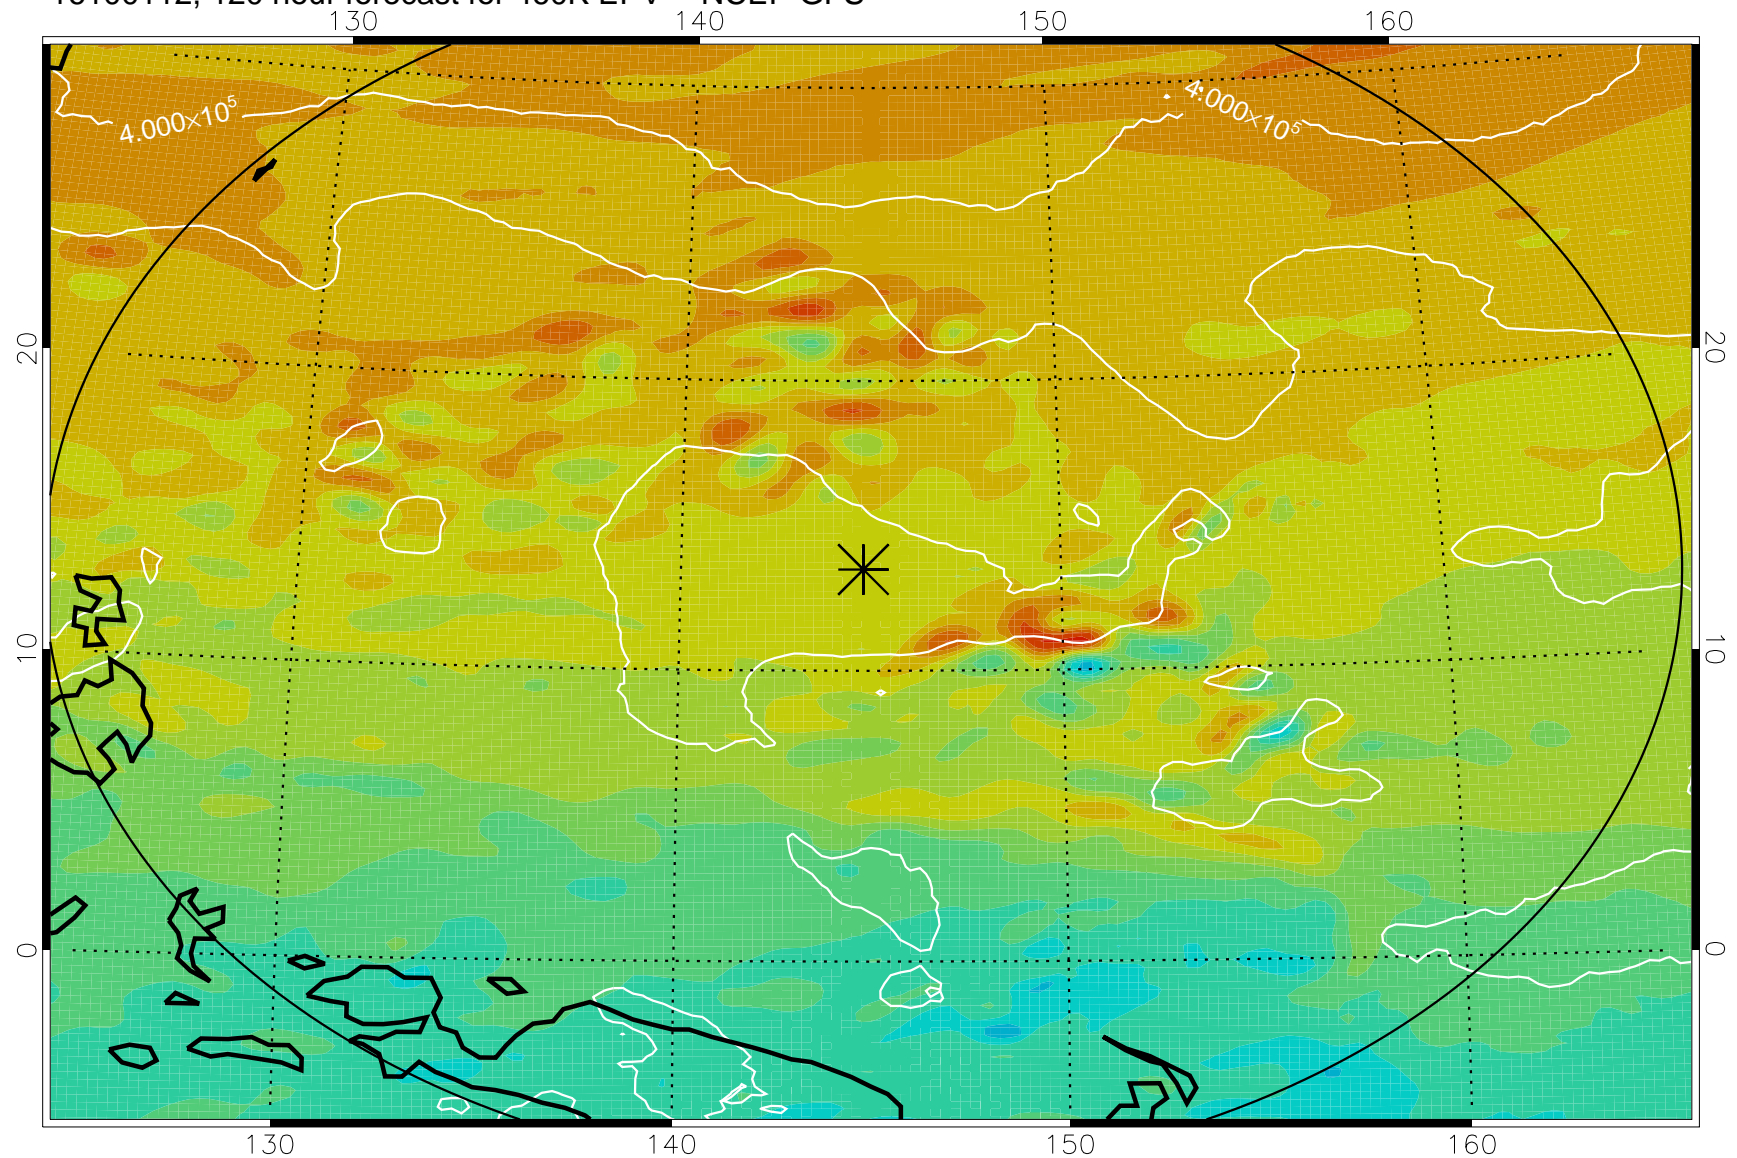

16092918, 78 hour forecast for 460K EPV -- NCEP GFS

460K Montgomery Streamfunction, white

Range ring of 2304 km

16093000, 84 hour forecast for 460K EPV -- NCEP GFS

460K Montgomery Streamfunction, white

Range ring of 2304 km

16093006, 90 hour forecast for 460K EPV -- NCEP GFS

460K Montgomery Streamfunction, white

Range ring of 2304 km

16093012, 96 hour forecast for 460K EPV -- NCEP GFS

460K Montgomery Streamfunction, white

Range ring of 2304 km

16093018, 102 hour forecast for 460K EPV -- NCEP GFS

460K Montgomery Streamfunction, white

Range ring of 2304 km

16100100, 108 hour forecast for 460K EPV -- NCEP GFS

460K Montgomery Streamfunction, white

Range ring of 2304 km

16100106, 114 hour forecast for 460K EPV -- NCEP GFS

460K Montgomery Streamfunction, white

Range ring of 2304 km

16100112, 120 hour forecast for 460K EPV -- NCEP GFS

460K Montgomery Streamfunction, white

Range ring of 2304 km