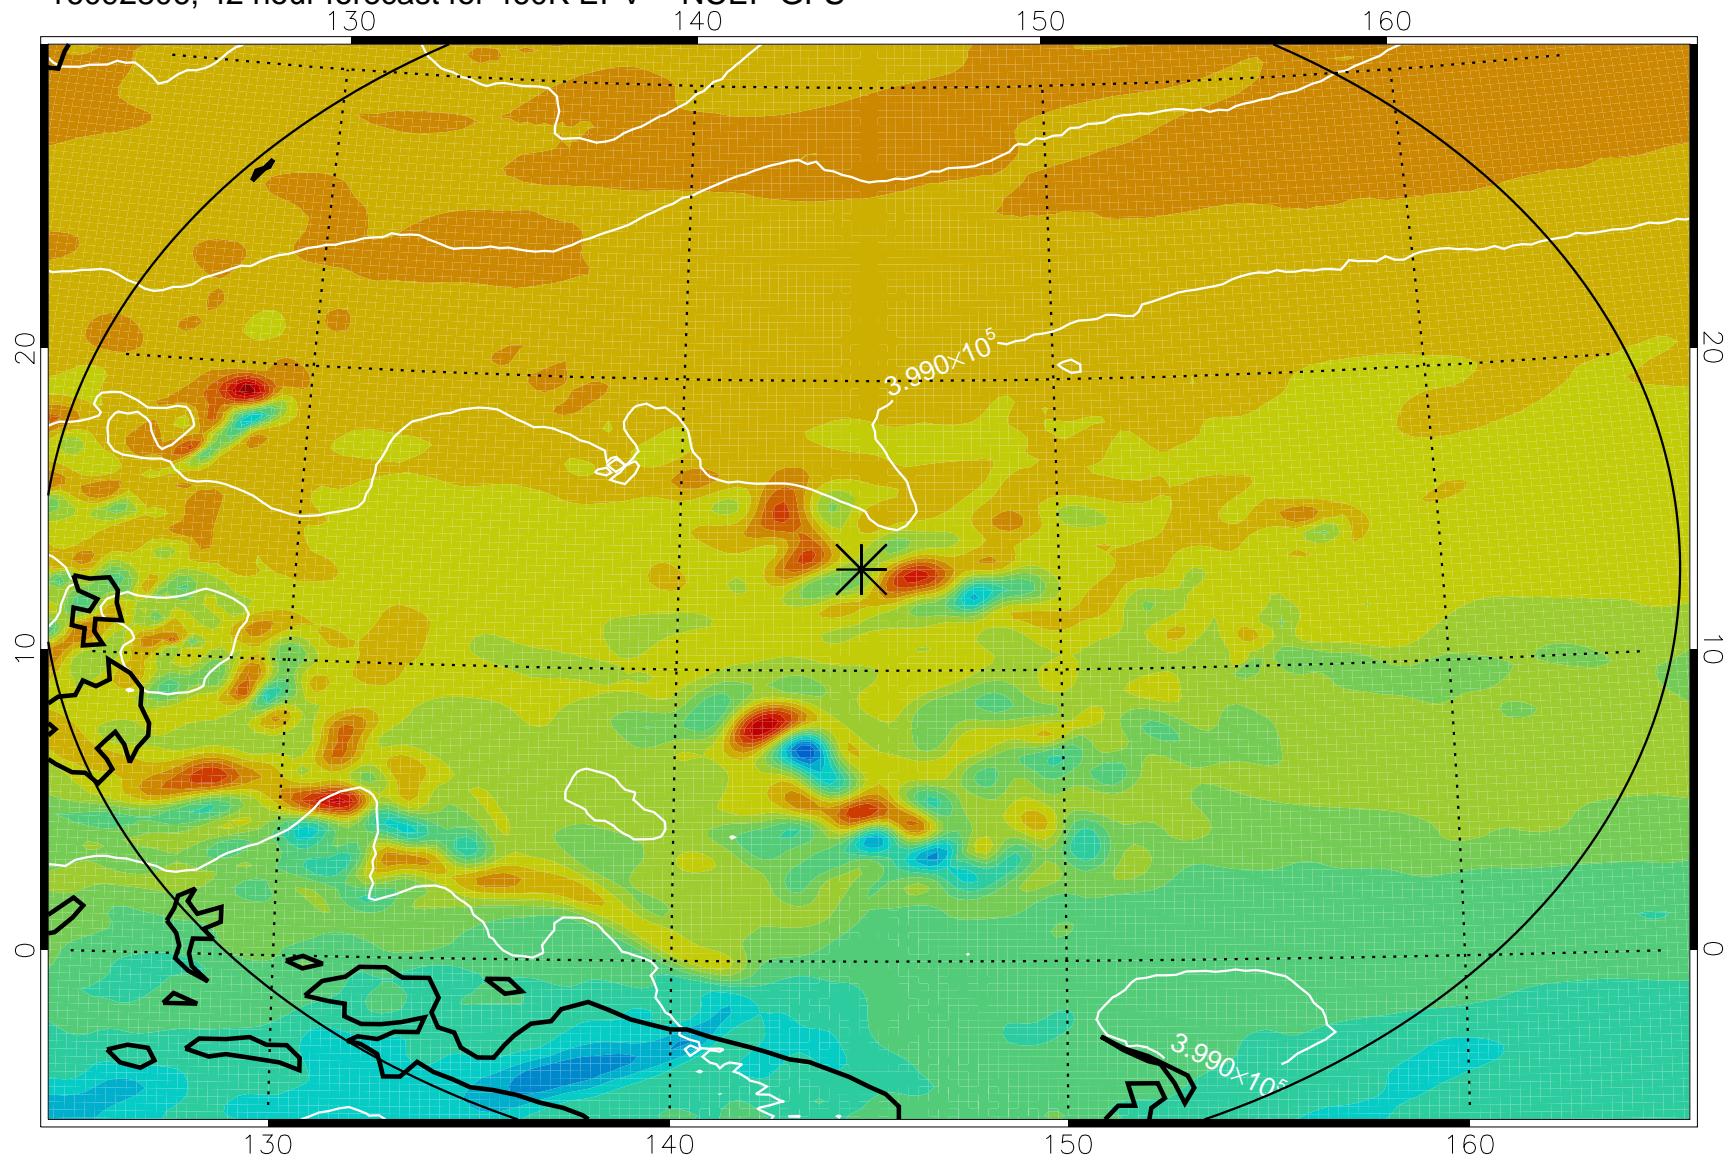

16092718, 30 hour forecast for 460K EPV -- NCEP GFS

460K Montgomery Streamfunction, white

Range ring of 2304 km

16092800, 36 hour forecast for 460K EPV -- NCEP GFS

460K Montgomery Streamfunction, white

Range ring of 2304 km

16092806, 42 hour forecast for 460K EPV -- NCEP GFS

460K Montgomery Streamfunction, white

Range ring of 2304 km

16092812, 48 hour forecast for 460K EPV -- NCEP GFS

460K Montgomery Streamfunction, white

Range ring of 2304 km

16092818, 54 hour forecast for 460K EPV -- NCEP GFS

460K Montgomery Streamfunction, white

Range ring of 2304 km

16092900, 60 hour forecast for 460K EPV -- NCEP GFS

460K Montgomery Streamfunction, white

Range ring of 2304 km

16092918, 78 hour forecast for 460K EPV -- NCEP GFS

460K Montgomery Streamfunction, white

Range ring of 2304 km

16093000, 84 hour forecast for 460K EPV -- NCEP GFS

460K Montgomery Streamfunction, white

Range ring of 2304 km