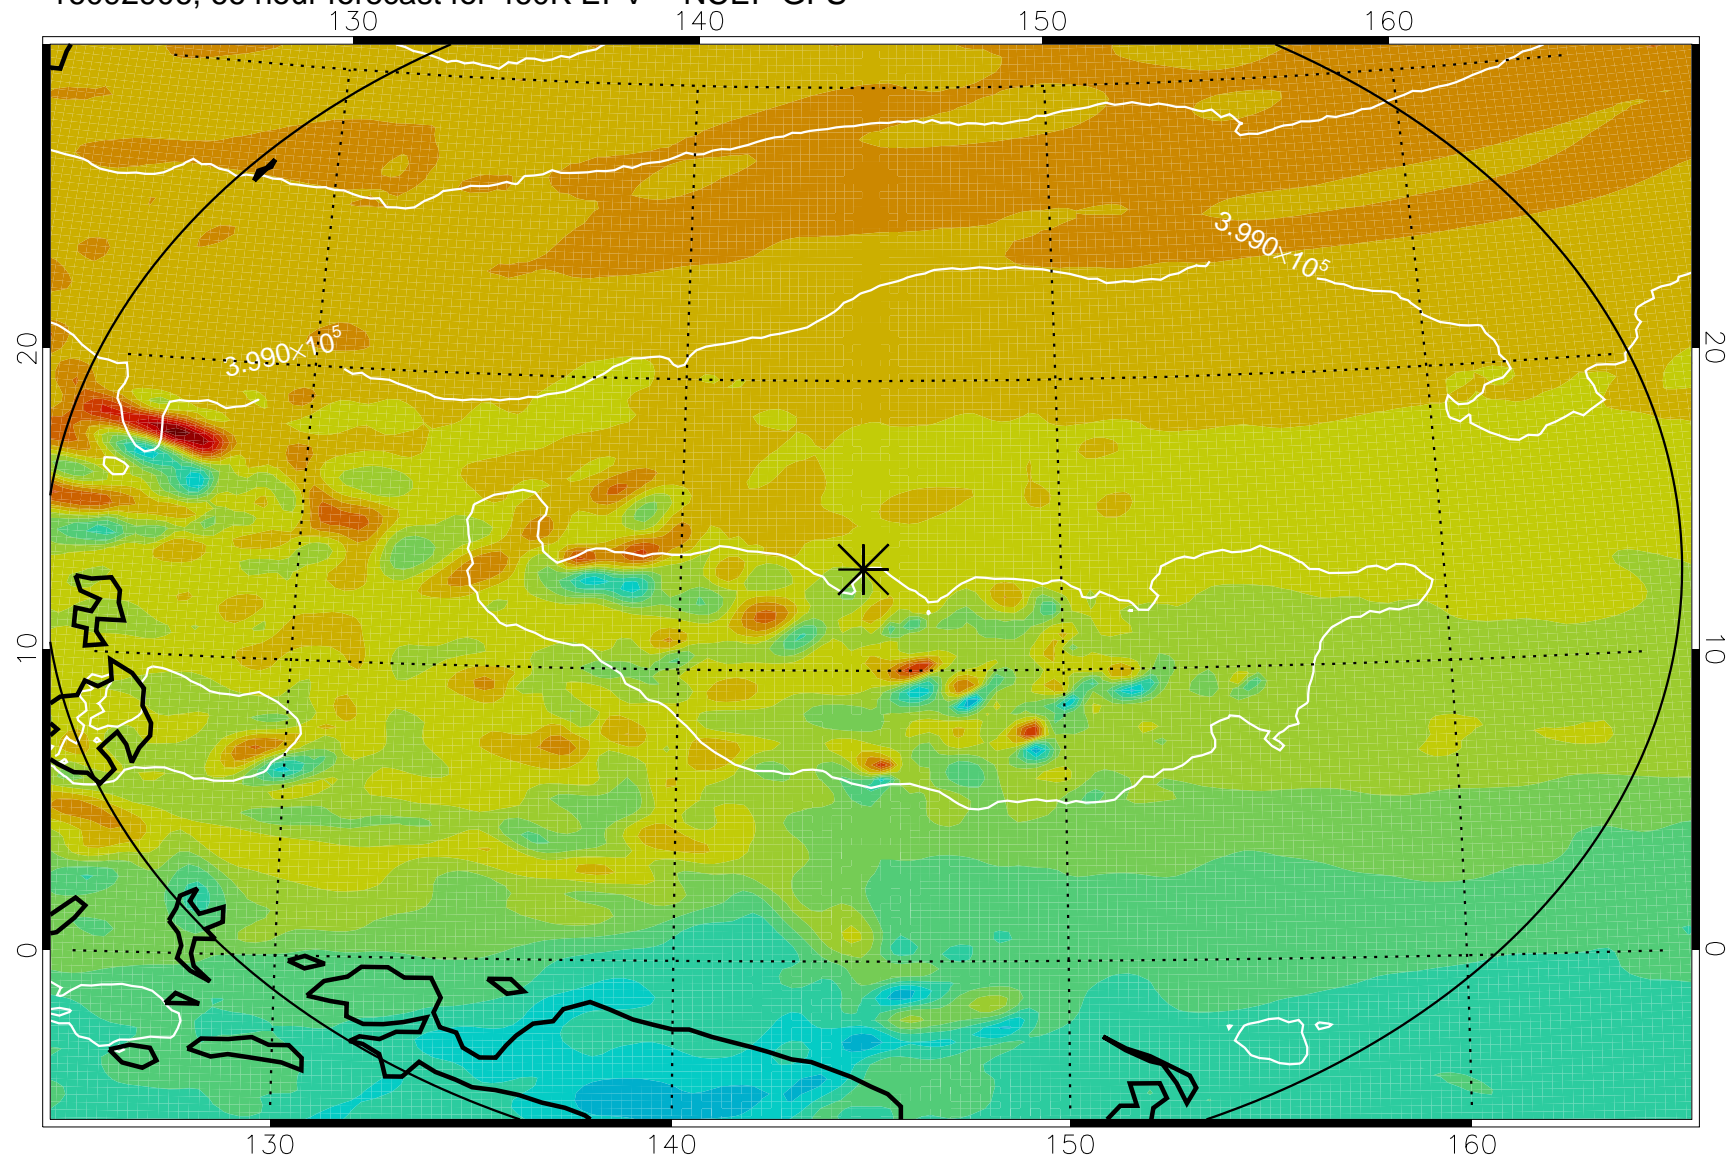

16092818, 54 hour forecast for 460K EPV -- NCEP GFS

460K Montgomery Streamfunction, white

Range ring of 2304 km

16092900, 60 hour forecast for 460K EPV -- NCEP GFS

460K Montgomery Streamfunction, white

Range ring of 2304 km

16092906, 66 hour forecast for 460K EPV -- NCEP GFS

460K Montgomery Streamfunction, white

Range ring of 2304 km

16092912, 72 hour forecast for 460K EPV -- NCEP GFS

460K Montgomery Streamfunction, white

Range ring of 2304 km

16092918, 78 hour forecast for 460K EPV -- NCEP GFS

460K Montgomery Streamfunction, white

Range ring of 2304 km

16093000, 84 hour forecast for 460K EPV -- NCEP GFS

460K Montgomery Streamfunction, white

Range ring of 2304 km

16093006, 90 hour forecast for 460K EPV -- NCEP GFS

460K Montgomery Streamfunction, white

Range ring of 2304 km

16093012, 96 hour forecast for 460K EPV -- NCEP GFS

460K Montgomery Streamfunction, white

Range ring of 2304 km