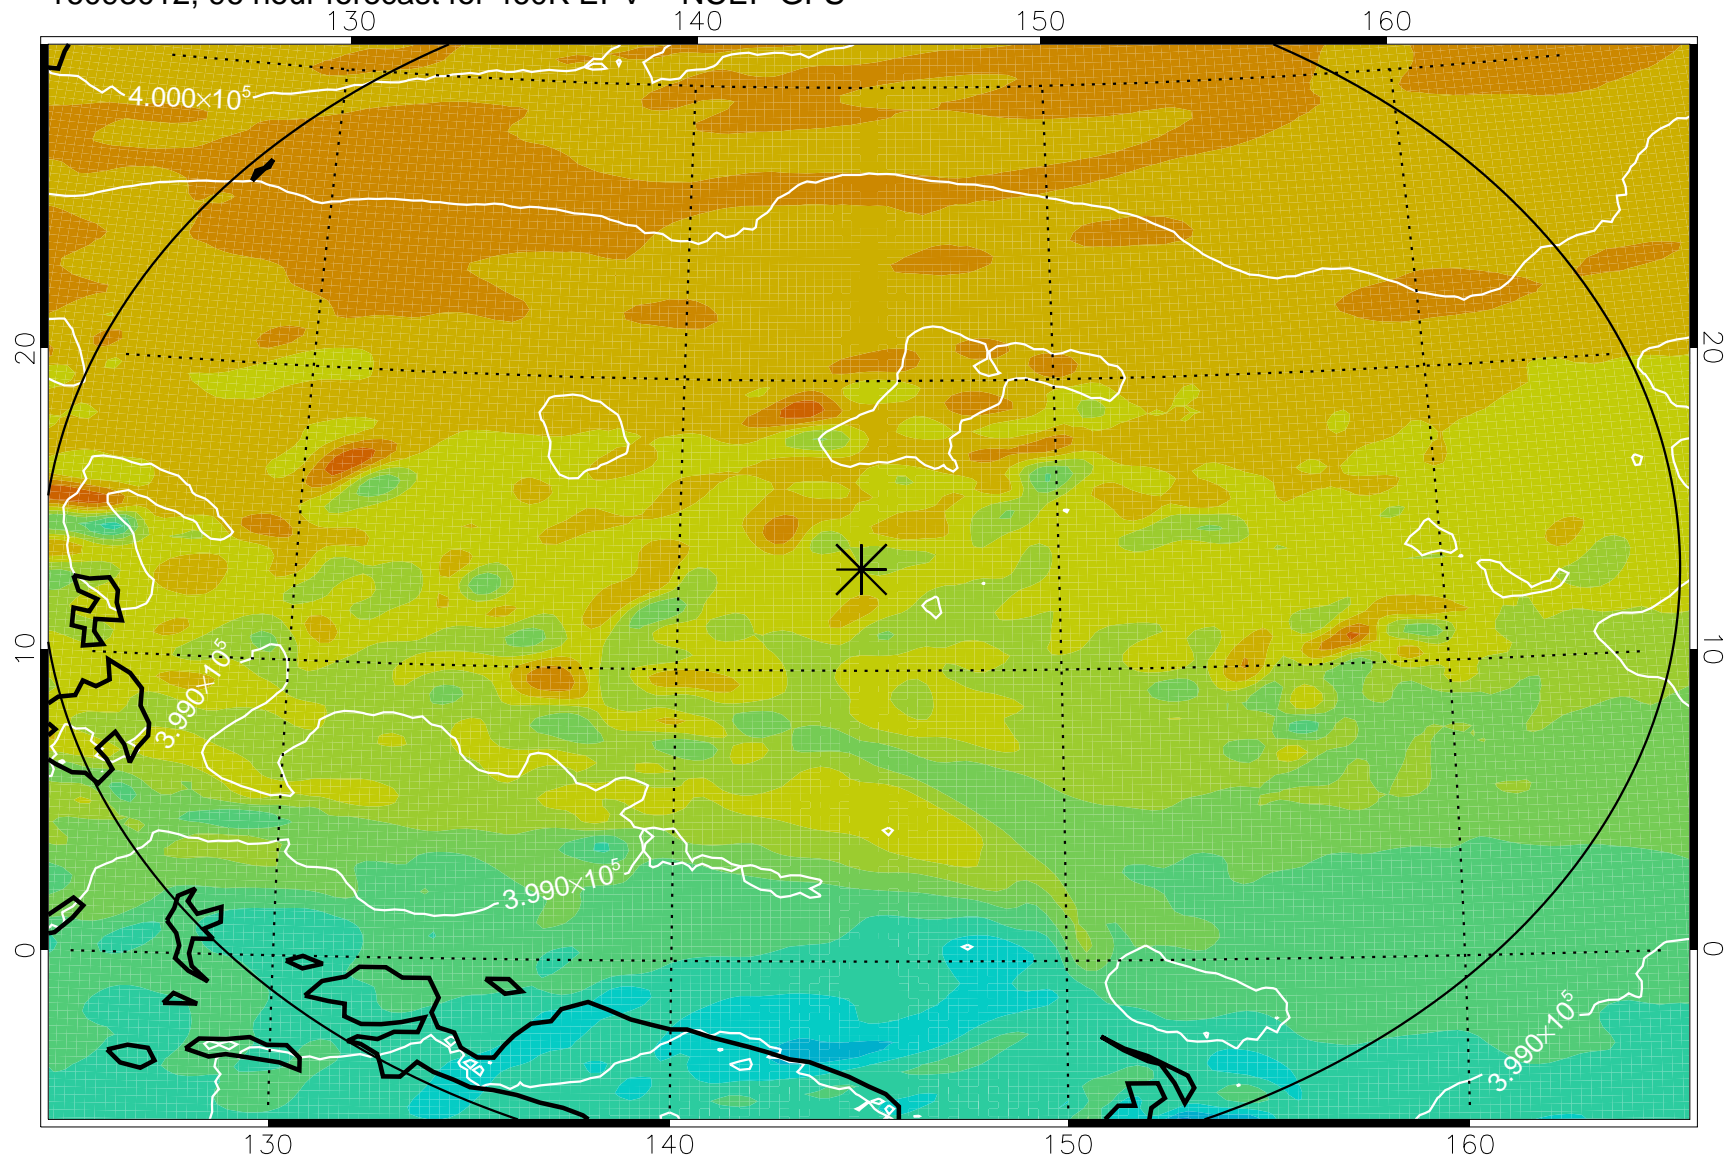

16092906, 66 hour forecast for 460K EPV -- NCEP GFS

460K Montgomery Streamfunction, white

Range ring of 2304 km

16092912, 72 hour forecast for 460K EPV -- NCEP GFS

460K Montgomery Streamfunction, white

Range ring of 2304 km

16092918, 78 hour forecast for 460K EPV -- NCEP GFS

460K Montgomery Streamfunction, white

Range ring of 2304 km

16093000, 84 hour forecast for 460K EPV -- NCEP GFS

460K Montgomery Streamfunction, white

Range ring of 2304 km

16093006, 90 hour forecast for 460K EPV -- NCEP GFS

460K Montgomery Streamfunction, white

Range ring of 2304 km

16093012, 96 hour forecast for 460K EPV -- NCEP GFS

460K Montgomery Streamfunction, white

Range ring of 2304 km

16093018, 102 hour forecast for 460K EPV -- NCEP GFS

460K Montgomery Streamfunction, white

Range ring of 2304 km

16100100, 108 hour forecast for 460K EPV -- NCEP GFS

460K Montgomery Streamfunction, white

Range ring of 2304 km