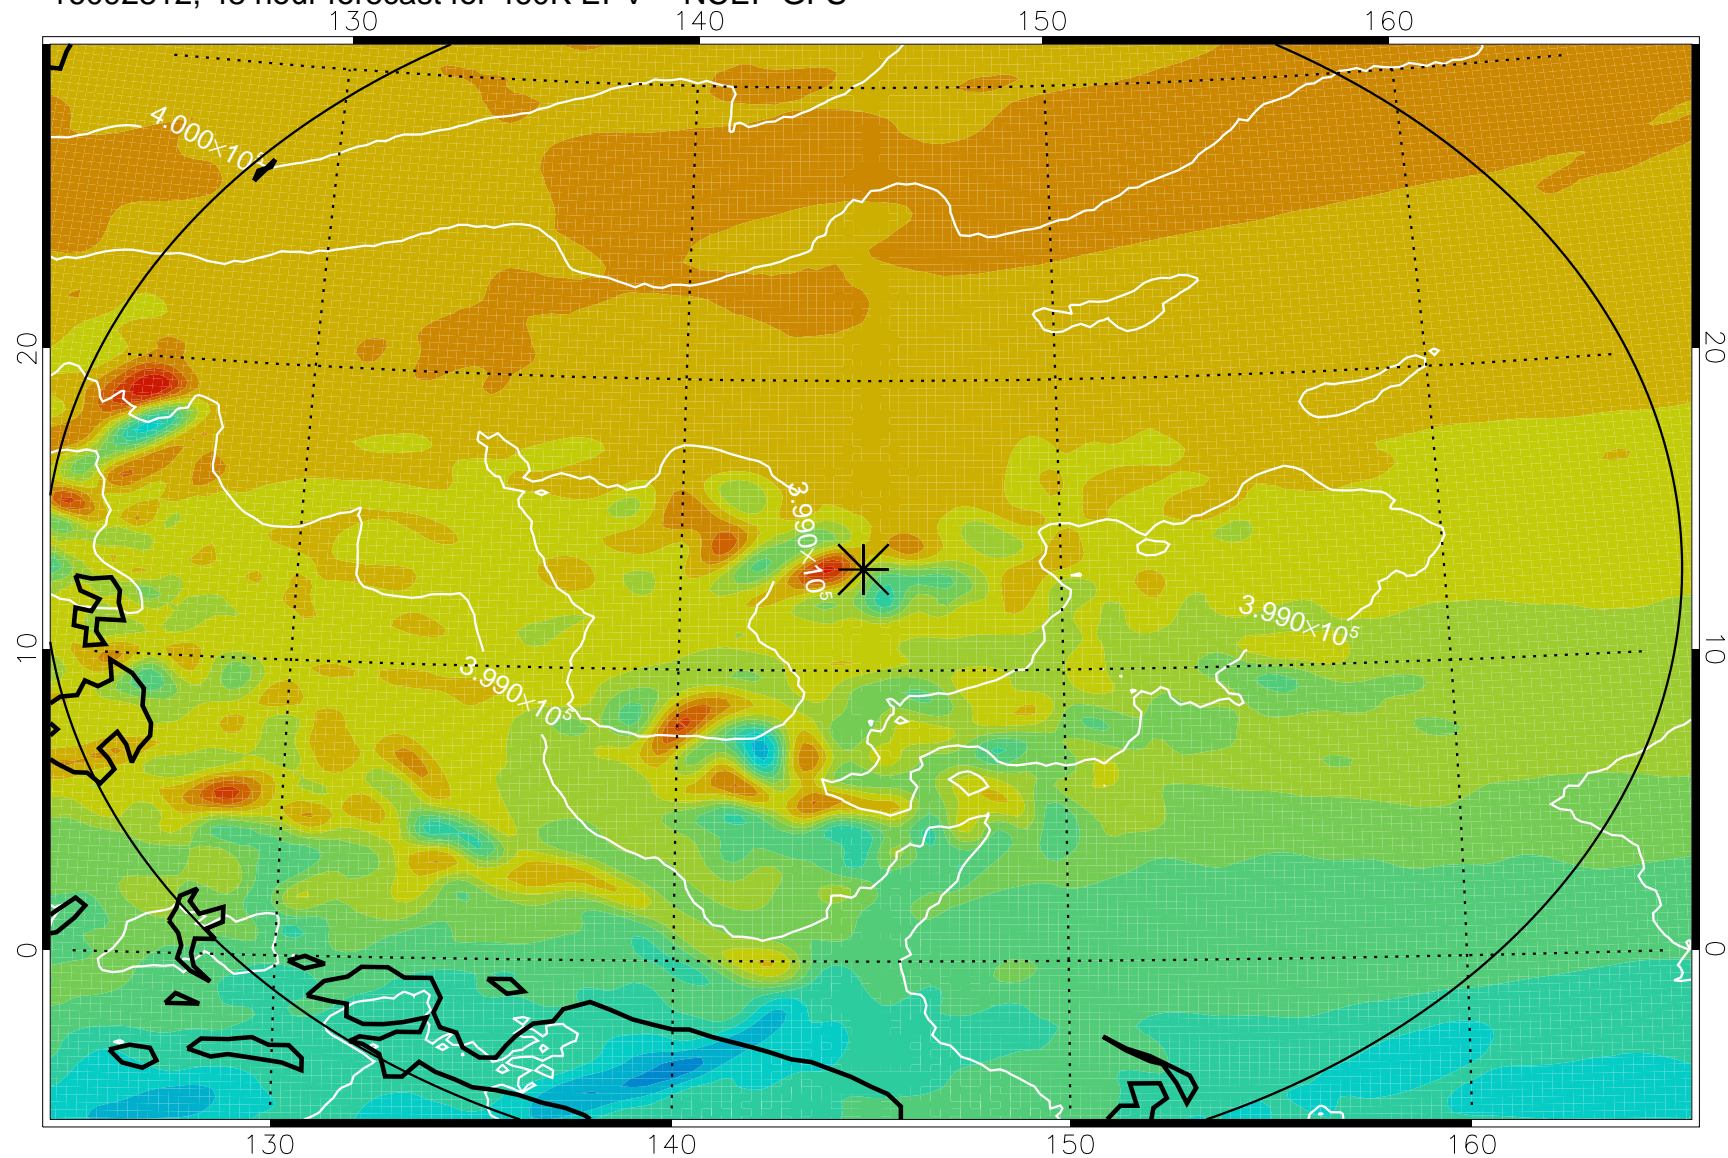

16092718, 30 hour forecast for 460K EPV -- NCEP GFS

460K Montgomery Streamfunction, white

Range ring of 2304 km

16092800, 36 hour forecast for 460K EPV -- NCEP GFS

460K Montgomery Streamfunction, white

Range ring of 2304 km

16092806, 42 hour forecast for 460K EPV -- NCEP GFS

460K Montgomery Streamfunction, white

Range ring of 2304 km

16092812, 48 hour forecast for 460K EPV -- NCEP GFS

460K Montgomery Streamfunction, white

Range ring of 2304 km

16092818, 54 hour forecast for 460K EPV -- NCEP GFS

460K Montgomery Streamfunction, white

Range ring of 2304 km

16092900, 60 hour forecast for 460K EPV -- NCEP GFS

460K Montgomery Streamfunction, white

Range ring of 2304 km

16092918, 78 hour forecast for 460K EPV -- NCEP GFS

460K Montgomery Streamfunction, white

Range ring of 2304 km

16093000, 84 hour forecast for 460K EPV -- NCEP GFS

460K Montgomery Streamfunction, white

Range ring of 2304 km