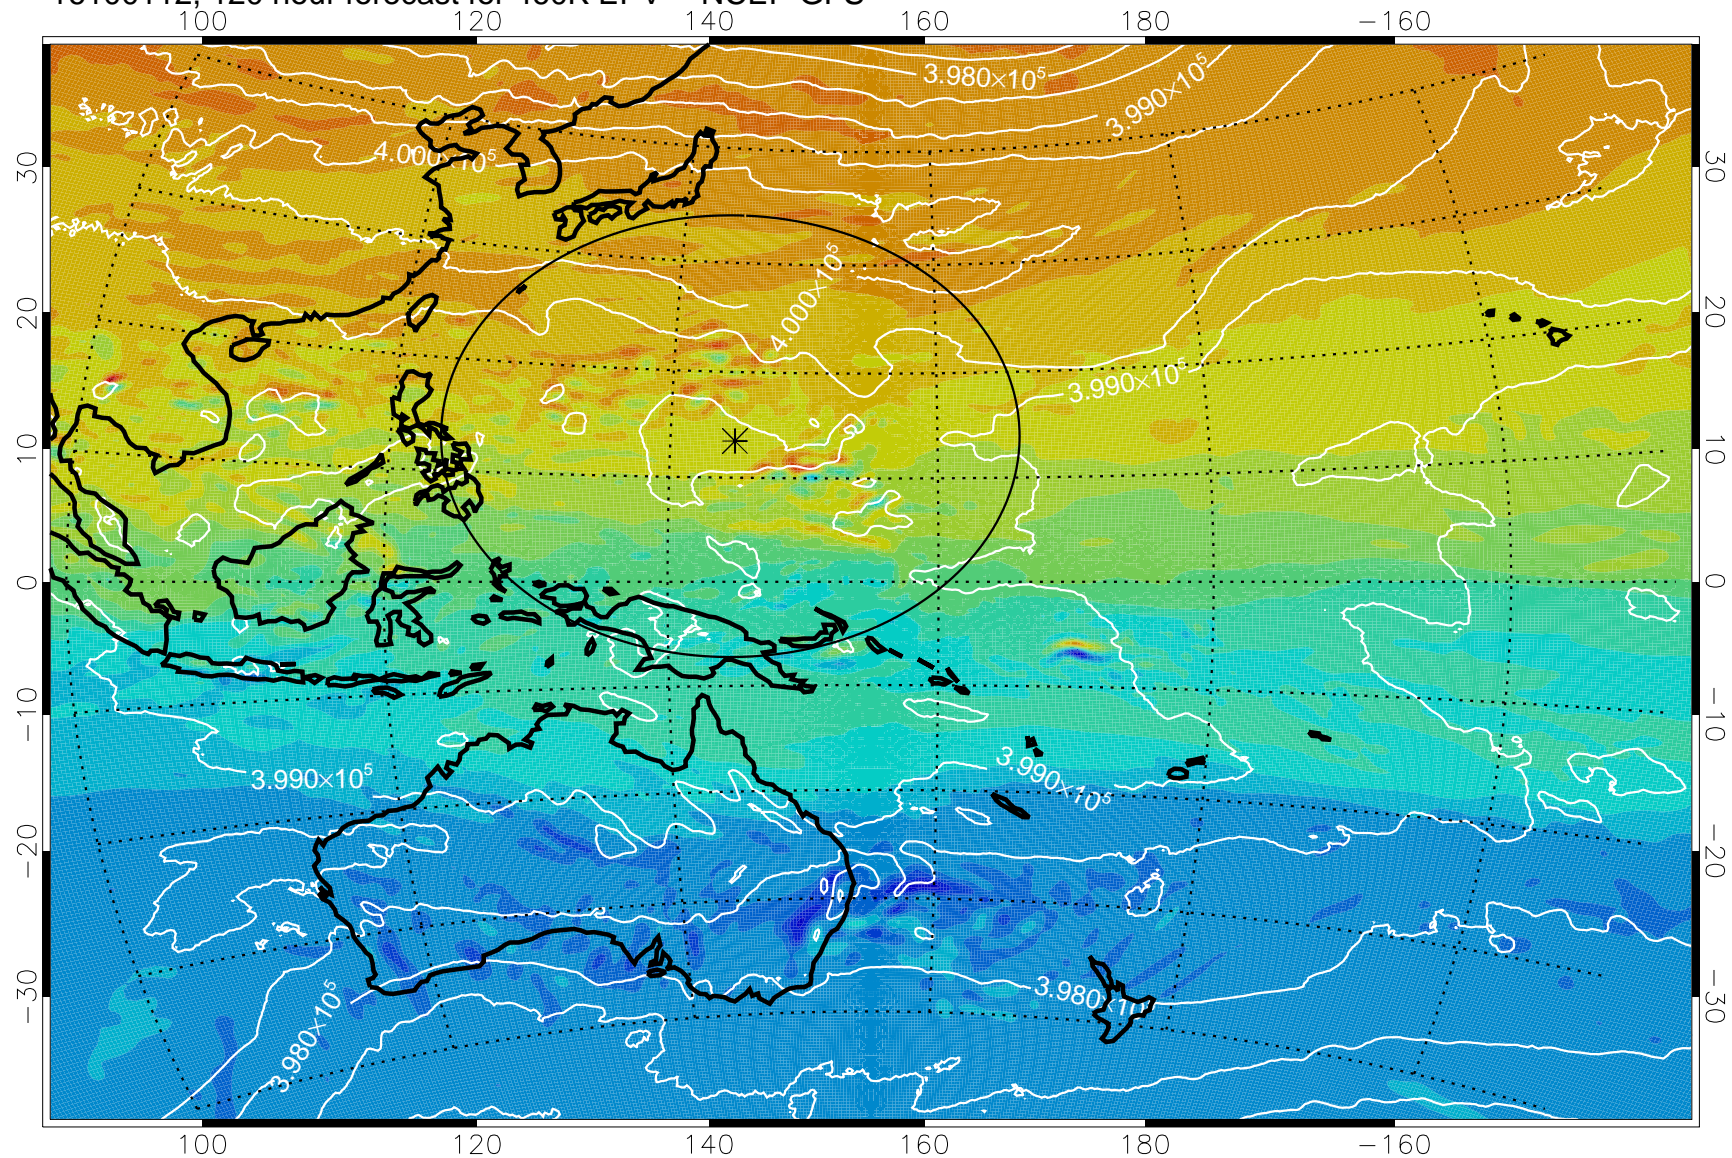

16093006, 90 hour forecast for 460K EPV -- NCEP GFS

460K Montgomery Streamfunction, white

Range ring of 2304 km

16093012, 96 hour forecast for 460K EPV -- NCEP GFS

460K Montgomery Streamfunction, white

Range ring of 2304 km

16093018, 102 hour forecast for 460K EPV -- NCEP GFS

460K Montgomery Streamfunction, white

Range ring of 2304 km

16100100, 108 hour forecast for 460K EPV -- NCEP GFS

460K Montgomery Streamfunction, white

Range ring of 2304 km

16100106, 114 hour forecast for 460K EPV -- NCEP GFS

16100112, 120 hour forecast for 460K EPV -- NCEP GFS

460K Montgomery Streamfunction, white

Range ring of 2304 km