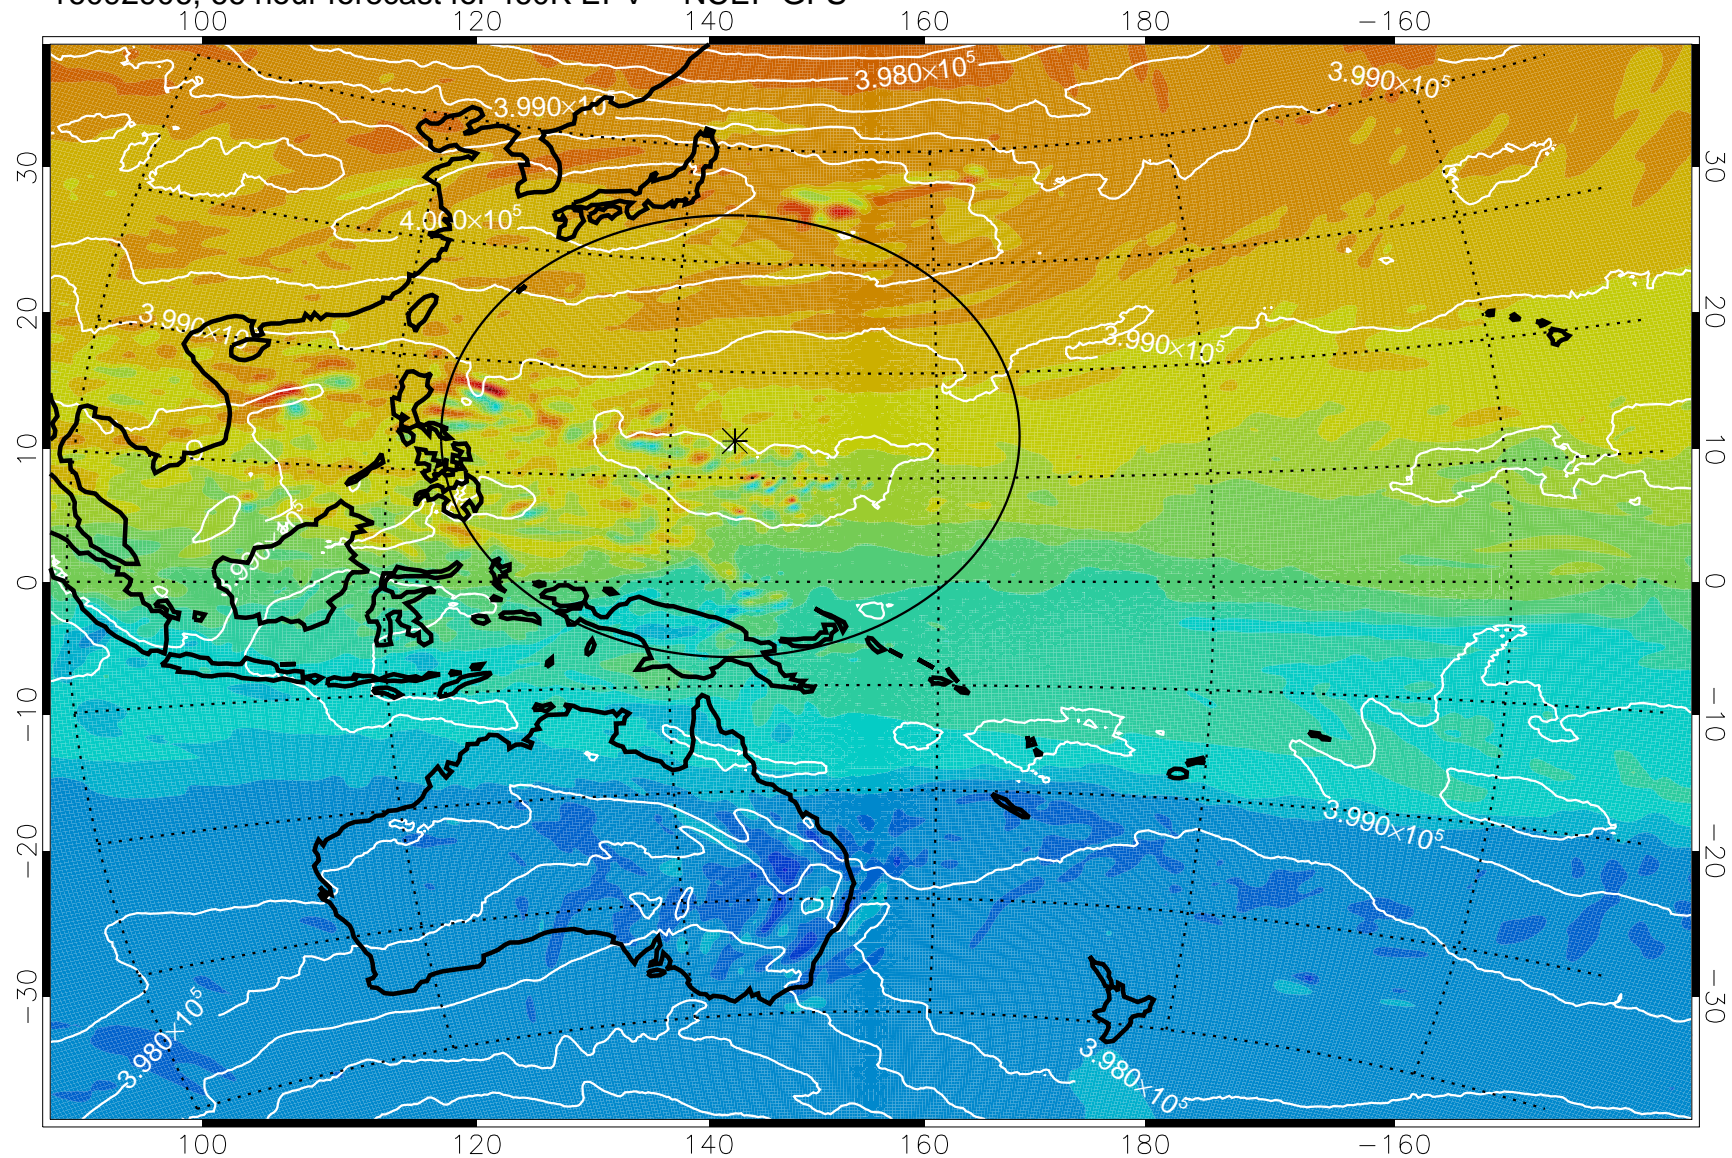

16092806, 42 hour forecast for 460K EPV -- NCEP GFS

460K Montgomery Streamfunction, white

Range ring of 2304 km

16092812, 48 hour forecast for 460K EPV -- NCEP GFS

460K Montgomery Streamfunction, white

Range ring of 2304 km

16092818, 54 hour forecast for 460K EPV -- NCEP GFS

460K Montgomery Streamfunction, white

Range ring of 2304 km

16092900, 60 hour forecast for 460K EPV -- NCEP GFS

460K Montgomery Streamfunction, white

Range ring of 2304 km

16092906, 66 hour forecast for 460K EPV -- NCEP GFS

460K Montgomery Streamfunction, white

Range ring of 2304 km

16092912, 72 hour forecast for 460K EPV -- NCEP GFS

460K Montgomery Streamfunction, white

Range ring of 2304 km

16092918, 78 hour forecast for 460K EPV -- NCEP GFS

460K Montgomery Streamfunction, white

Range ring of 2304 km

16093000, 84 hour forecast for 460K EPV -- NCEP GFS

460K Montgomery Streamfunction, white

Range ring of 2304 km