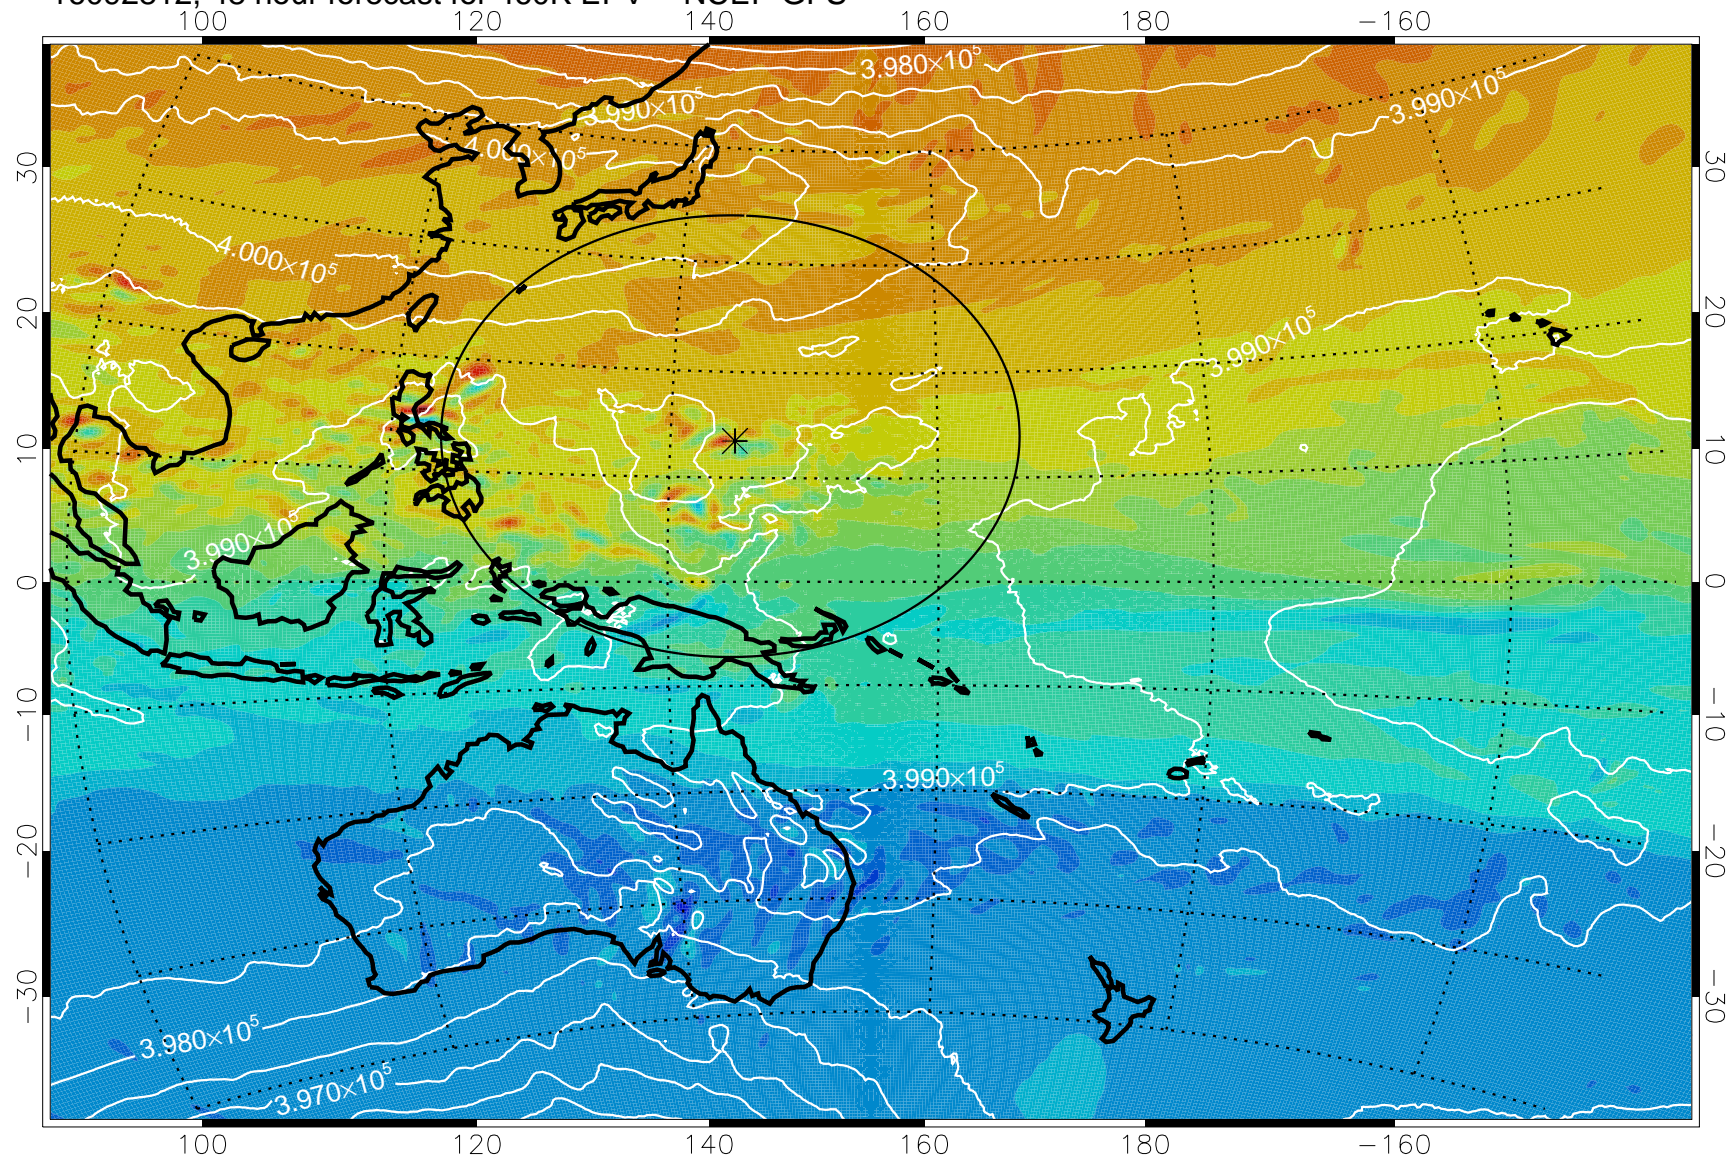

16092718, 30 hour forecast for 460K EPV -- NCEP GFS

460K Montgomery Streamfunction, white

Range ring of 2304 km

16092800, 36 hour forecast for 460K EPV -- NCEP GFS

460K Montgomery Streamfunction, white

Range ring of 2304 km

16092806, 42 hour forecast for 460K EPV -- NCEP GFS

460K Montgomery Streamfunction, white

Range ring of 2304 km

16092812, 48 hour forecast for 460K EPV -- NCEP GFS

460K Montgomery Streamfunction, white

Range ring of 2304 km

16092818, 54 hour forecast for 460K EPV -- NCEP GFS

460K Montgomery Streamfunction, white

Range ring of 2304 km

16092900, 60 hour forecast for 460K EPV -- NCEP GFS

460K Montgomery Streamfunction, white

Range ring of 2304 km

16092906, 66 hour forecast for 460K EPV -- NCEP GFS

460K Montgomery Streamfunction, white

Range ring of 2304 km

16092912, 72 hour forecast for 460K EPV -- NCEP GFS

460K Montgomery Streamfunction, white

Range ring of 2304 km