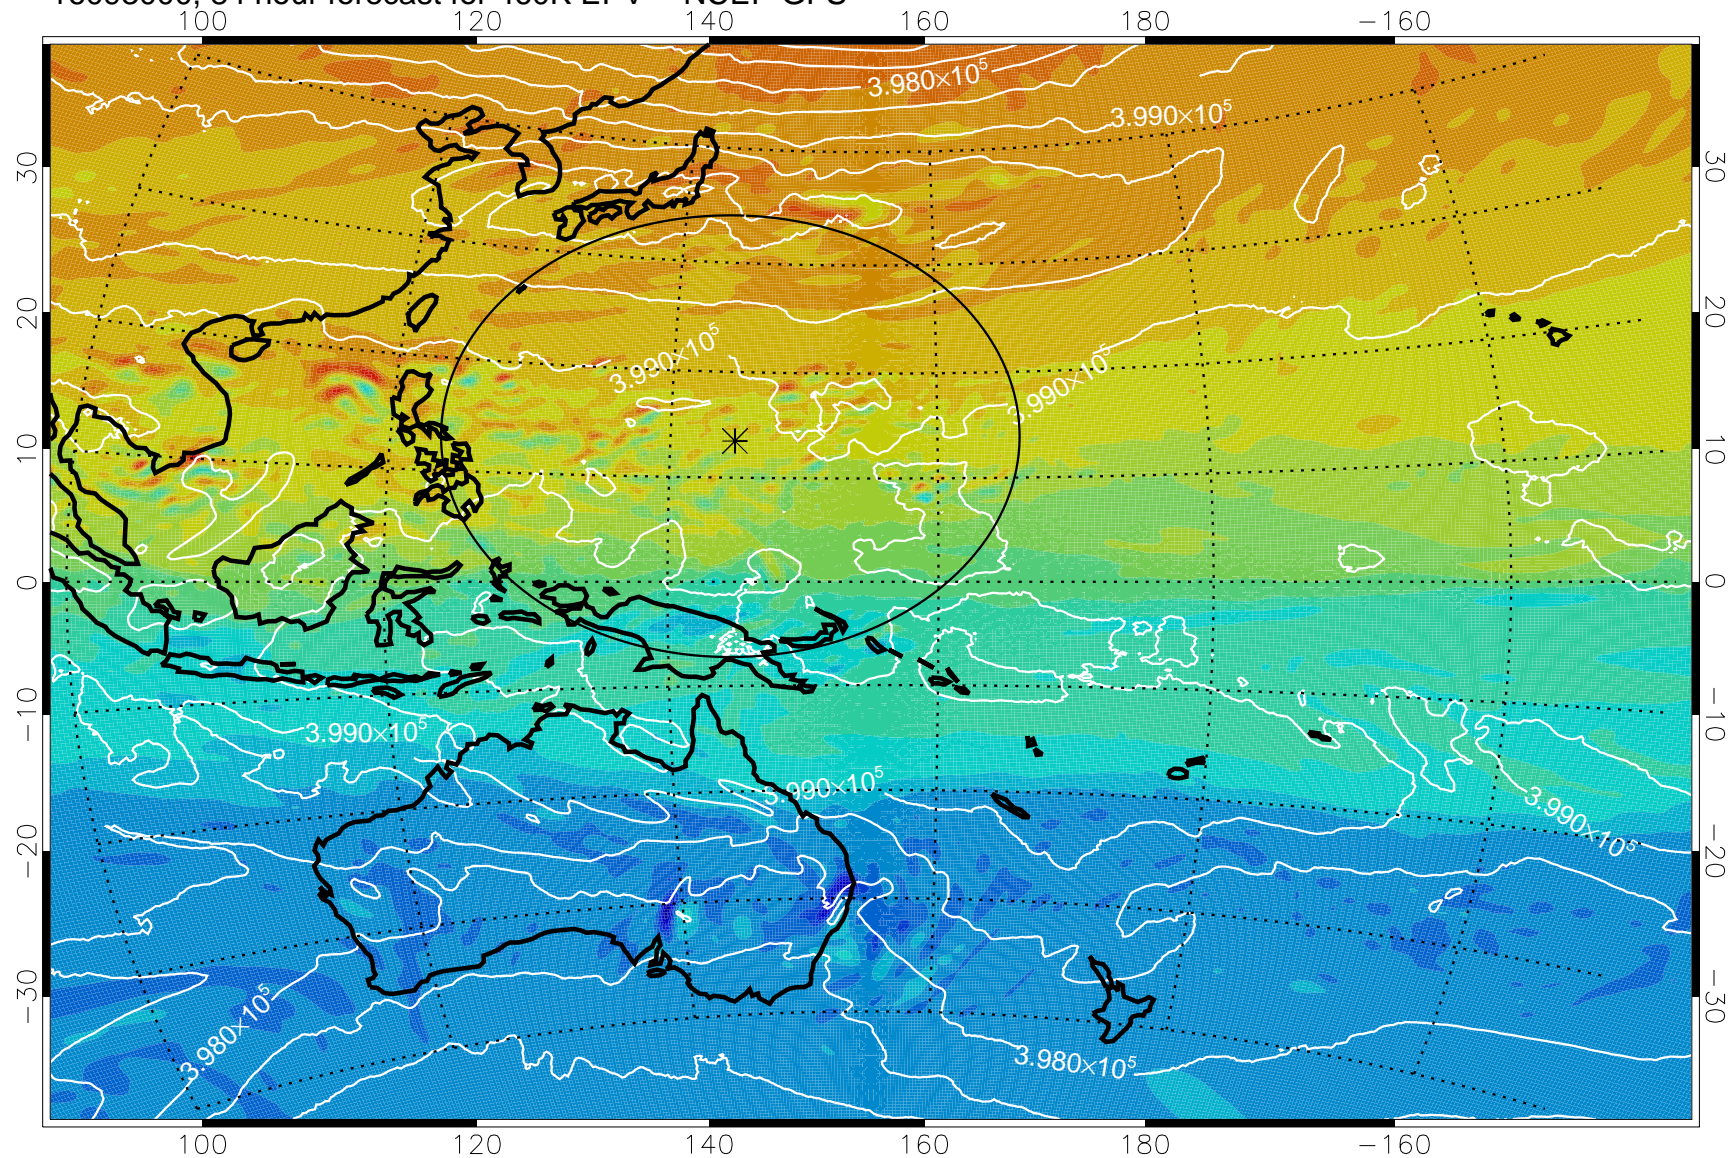

16092818, 54 hour forecast for 460K EPV -- NCEP GFS

460K Montgomery Streamfunction, white

Range ring of 2304 km

16092900, 60 hour forecast for 460K EPV -- NCEP GFS

460K Montgomery Streamfunction, white

Range ring of 2304 km

16092906, 66 hour forecast for 460K EPV -- NCEP GFS

460K Montgomery Streamfunction, white

Range ring of 2304 km

16092912, 72 hour forecast for 460K EPV -- NCEP GFS

460K Montgomery Streamfunction, white

Range ring of 2304 km

16092918, 78 hour forecast for 460K EPV -- NCEP GFS

460K Montgomery Streamfunction, white

Range ring of 2304 km

16093000, 84 hour forecast for 460K EPV -- NCEP GFS

460K Montgomery Streamfunction, white

Range ring of 2304 km

16093006, 90 hour forecast for 460K EPV -- NCEP GFS

460K Montgomery Streamfunction, white

Range ring of 2304 km

16093012, 96 hour forecast for 460K EPV -- NCEP GFS

460K Montgomery Streamfunction, white

Range ring of 2304 km