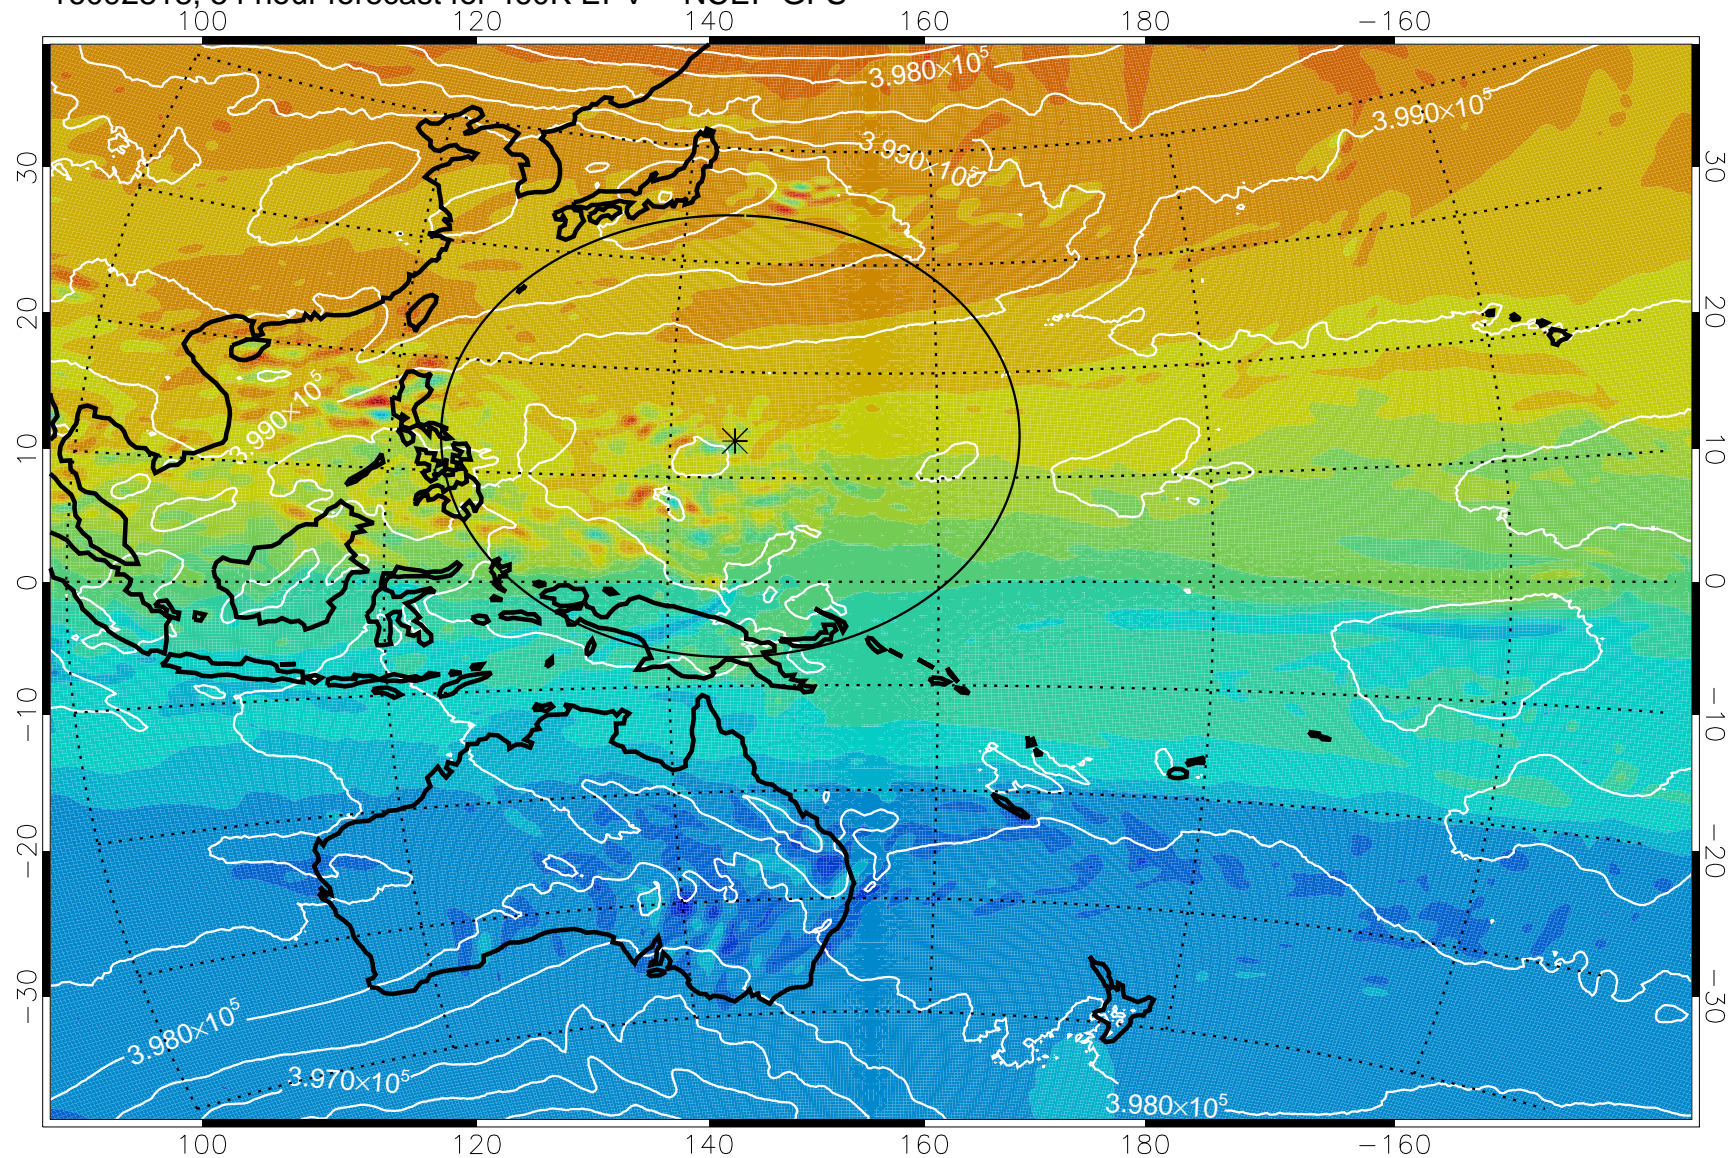

16092806, 42 hour forecast for 460K EPV -- NCEP GFS

460K Montgomery Streamfunction, white

Range ring of 2304 km

16092812, 48 hour forecast for 460K EPV -- NCEP GFS

460K Montgomery Streamfunction, white

Range ring of 2304 km

16092818, 54 hour forecast for 460K EPV -- NCEP GFS

460K Montgomery Streamfunction, white

Range ring of 2304 km

16092900, 60 hour forecast for 460K EPV -- NCEP GFS

460K Montgomery Streamfunction, white

Range ring of 2304 km

16092906, 66 hour forecast for 460K EPV -- NCEP GFS

460K Montgomery Streamfunction, white

Range ring of 2304 km

16092912, 72 hour forecast for 460K EPV -- NCEP GFS

460K Montgomery Streamfunction, white

Range ring of 2304 km

16092918, 78 hour forecast for 460K EPV -- NCEP GFS

460K Montgomery Streamfunction, white

Range ring of 2304 km

16093000, 84 hour forecast for 460K EPV -- NCEP GFS

460K Montgomery Streamfunction, white

Range ring of 2304 km