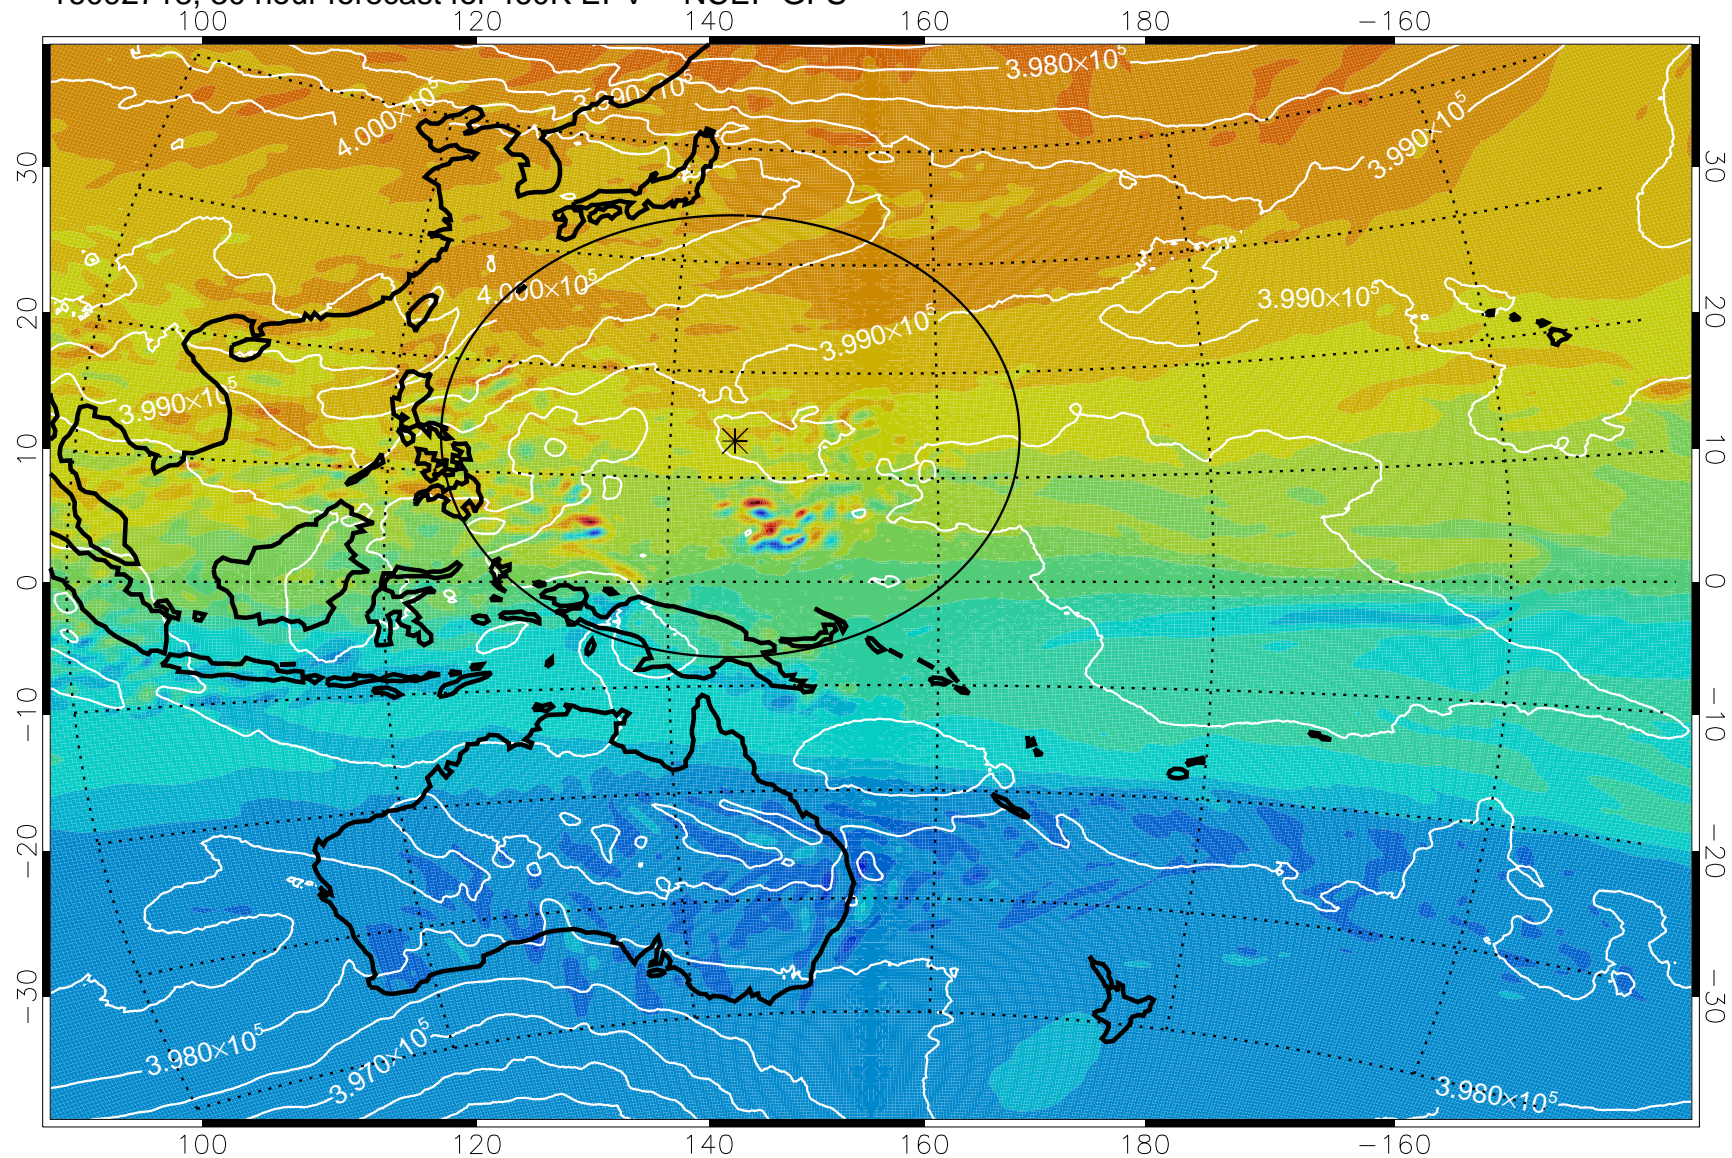

16092706, 18 hour forecast for 460K EPV -- NCEP GFS

460K Montgomery Streamfunction, white

Range ring of 2304 km

16092712, 24 hour forecast for 460K EPV -- NCEP GFS

460K Montgomery Streamfunction, white

Range ring of 2304 km

16092718, 30 hour forecast for 460K EPV -- NCEP GFS

460K Montgomery Streamfunction, white

Range ring of 2304 km

16092800, 36 hour forecast for 460K EPV -- NCEP GFS

460K Montgomery Streamfunction, white

Range ring of 2304 km

16092806, 42 hour forecast for 460K EPV -- NCEP GFS

460K Montgomery Streamfunction, white

Range ring of 2304 km

16092812, 48 hour forecast for 460K EPV -- NCEP GFS

460K Montgomery Streamfunction, white

Range ring of 2304 km

16092818, 54 hour forecast for 460K EPV -- NCEP GFS

460K Montgomery Streamfunction, white

Range ring of 2304 km

16092900, 60 hour forecast for 460K EPV -- NCEP GFS

460K Montgomery Streamfunction, white

Range ring of 2304 km