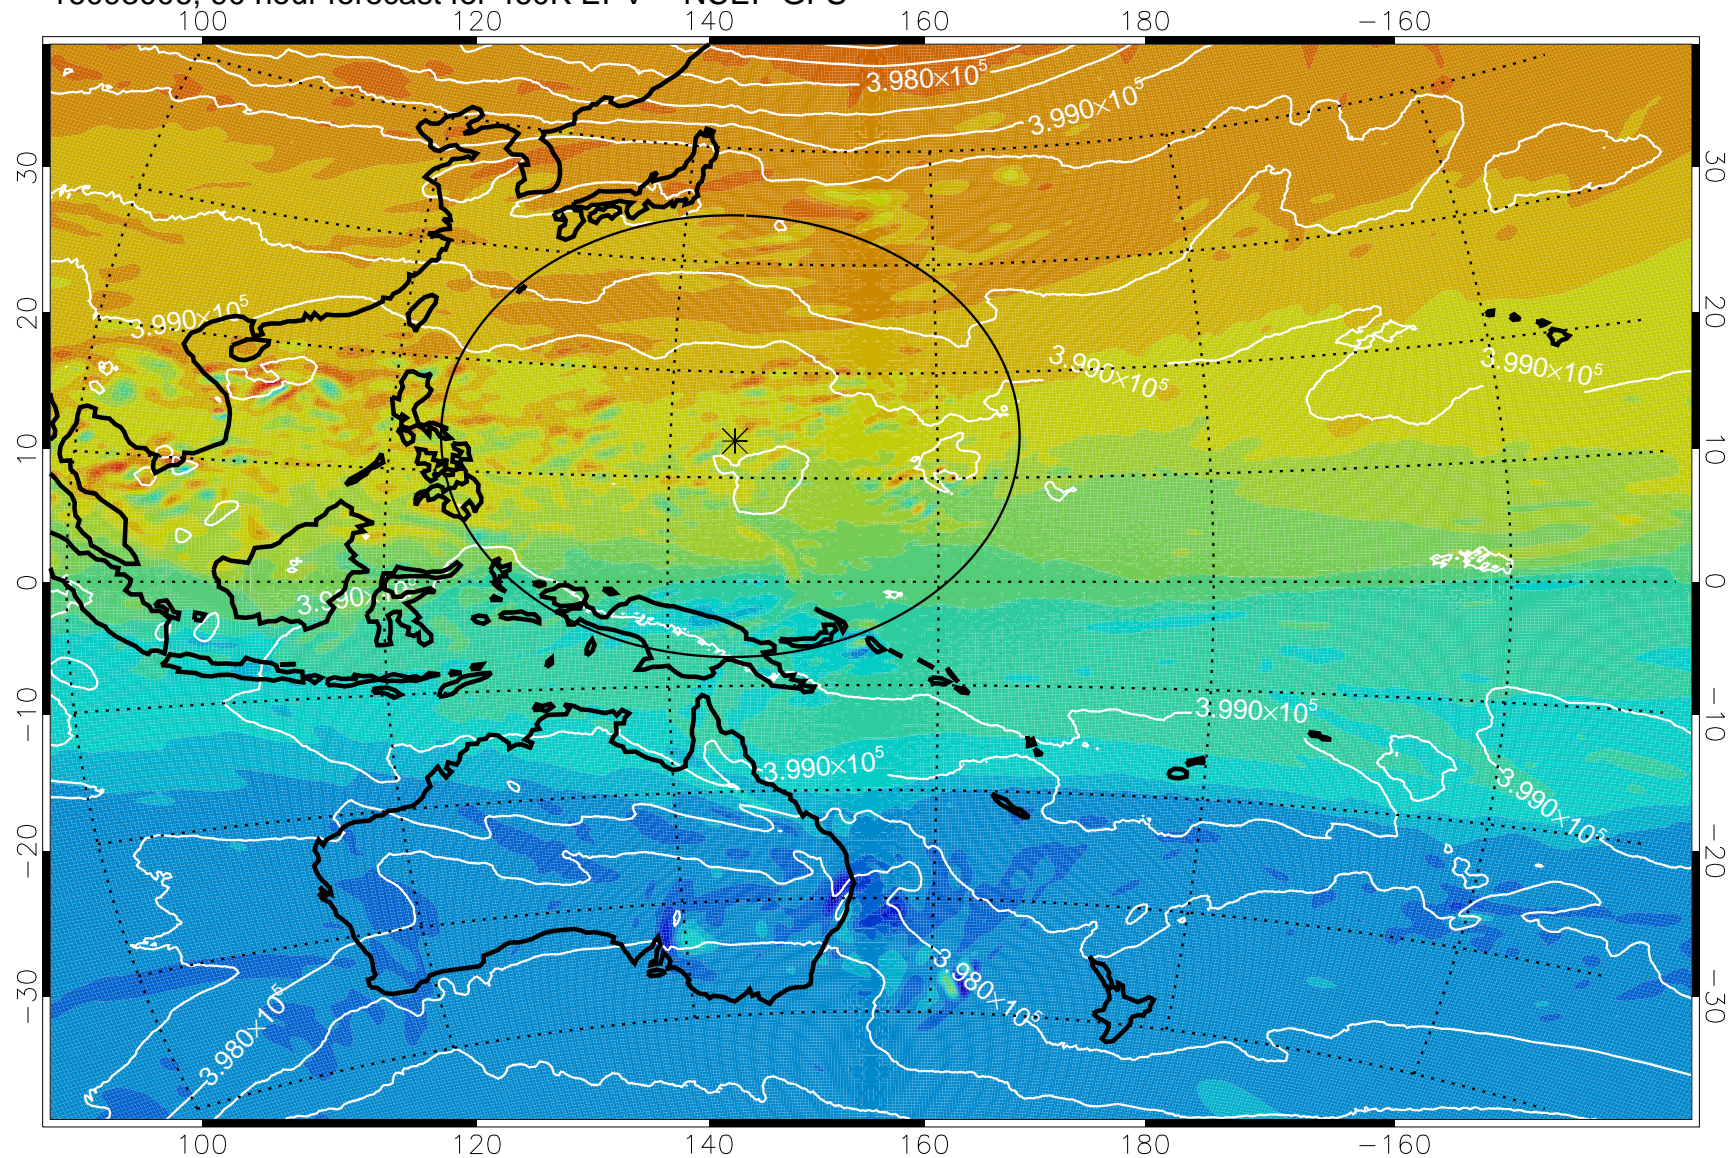

16092906, 66 hour forecast for 460K EPV -- NCEP GFS

460K Montgomery Streamfunction, white

Range ring of 2304 km

16092912, 72 hour forecast for 460K EPV -- NCEP GFS

460K Montgomery Streamfunction, white

Range ring of 2304 km

16092918, 78 hour forecast for 460K EPV -- NCEP GFS

460K Montgomery Streamfunction, white

Range ring of 2304 km

16093000, 84 hour forecast for 460K EPV -- NCEP GFS

460K Montgomery Streamfunction, white

Range ring of 2304 km

16093006, 90 hour forecast for 460K EPV -- NCEP GFS

460K Montgomery Streamfunction, white

Range ring of 2304 km

16093012, 96 hour forecast for 460K EPV -- NCEP GFS

460K Montgomery Streamfunction, white

Range ring of 2304 km

16093018, 102 hour forecast for 460K EPV -- NCEP GFS

460K Montgomery Streamfunction, white

Range ring of 2304 km

16100100, 108 hour forecast for 460K EPV -- NCEP GFS

460K Montgomery Streamfunction, white

Range ring of 2304 km