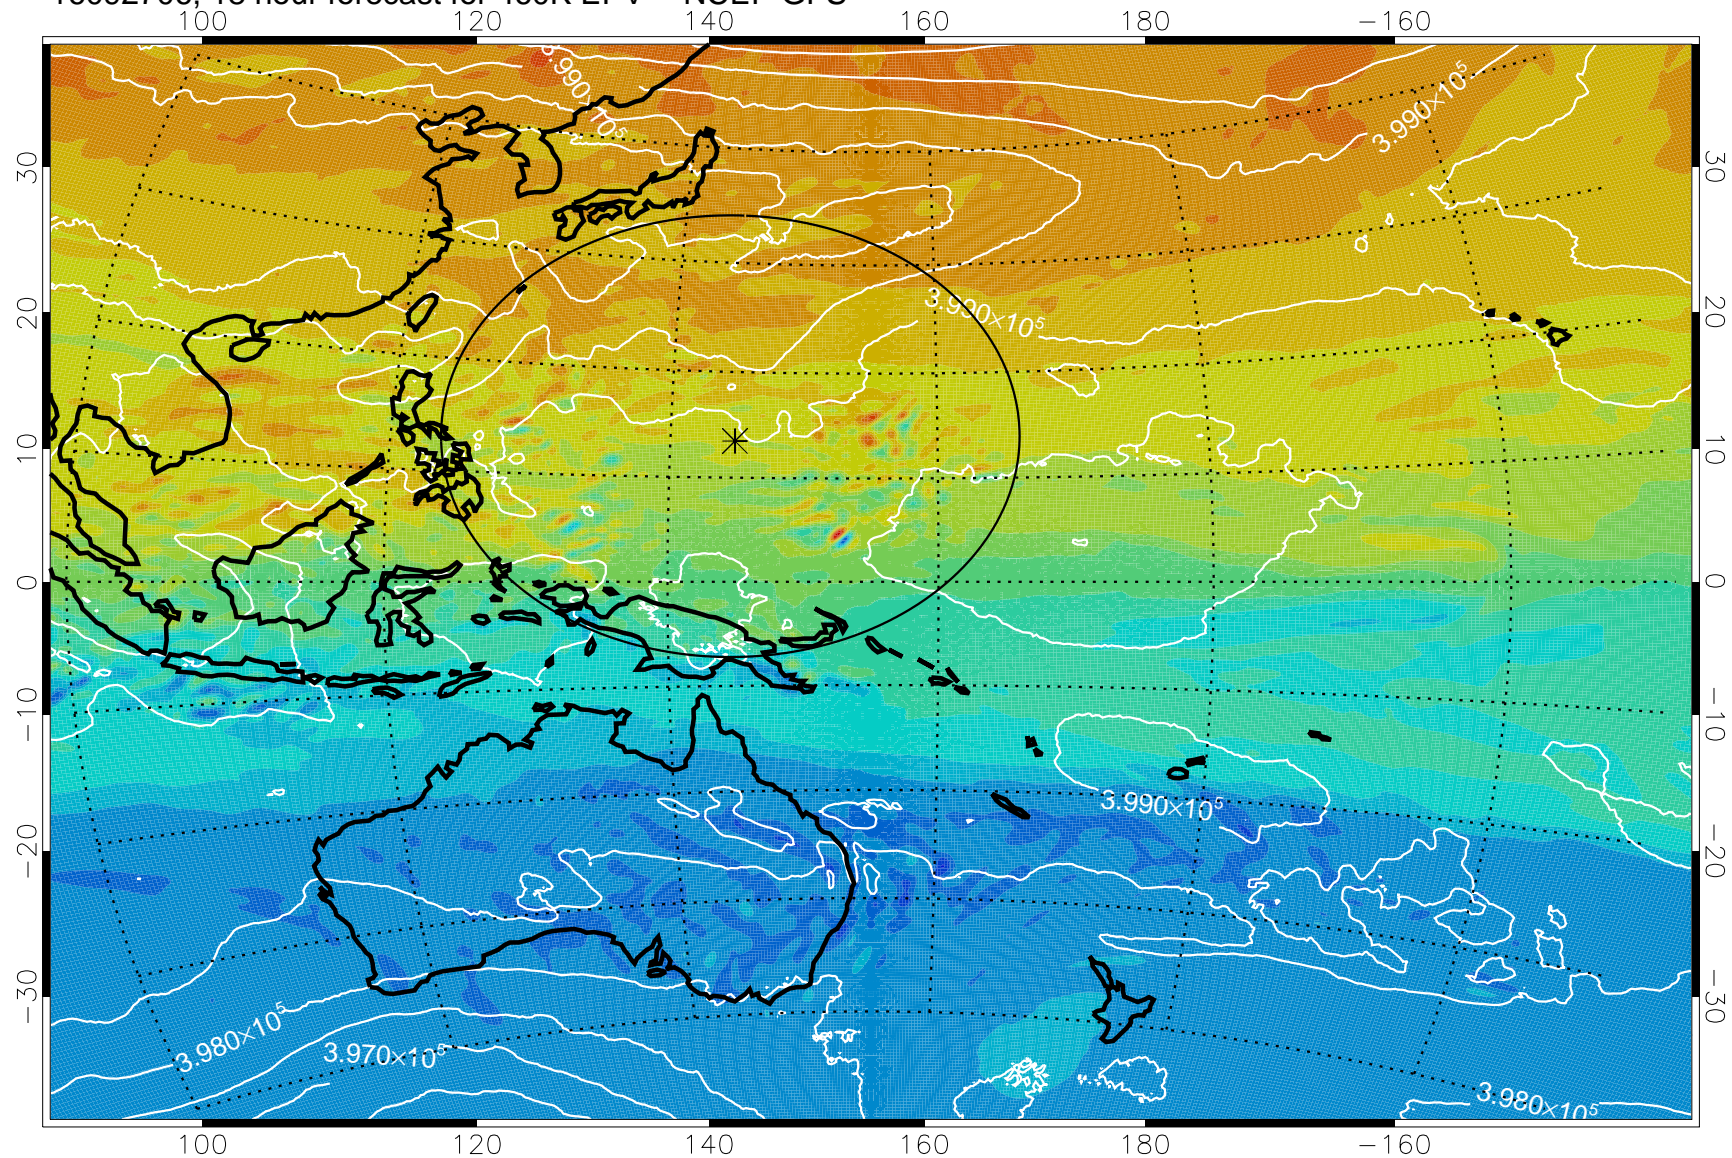

16092618, 6 hour forecast for 460K EPV -- NCEP GFS

460K Montgomery Streamfunction, white

Range ring of 2304 km

16092700, 12 hour forecast for 460K EPV -- NCEP GFS

460K Montgomery Streamfunction, white

Range ring of 2304 km

16092706, 18 hour forecast for 460K EPV -- NCEP GFS

460K Montgomery Streamfunction, white

Range ring of 2304 km

16092712, 24 hour forecast for 460K EPV -- NCEP GFS

460K Montgomery Streamfunction, white

Range ring of 2304 km

16092718, 30 hour forecast for 460K EPV -- NCEP GFS

460K Montgomery Streamfunction, white

Range ring of 2304 km

16092800, 36 hour forecast for 460K EPV -- NCEP GFS

460K Montgomery Streamfunction, white

Range ring of 2304 km

16092818, 54 hour forecast for 460K EPV -- NCEP GFS

460K Montgomery Streamfunction, white

Range ring of 2304 km

16092900, 60 hour forecast for 460K EPV -- NCEP GFS

460K Montgomery Streamfunction, white

Range ring of 2304 km