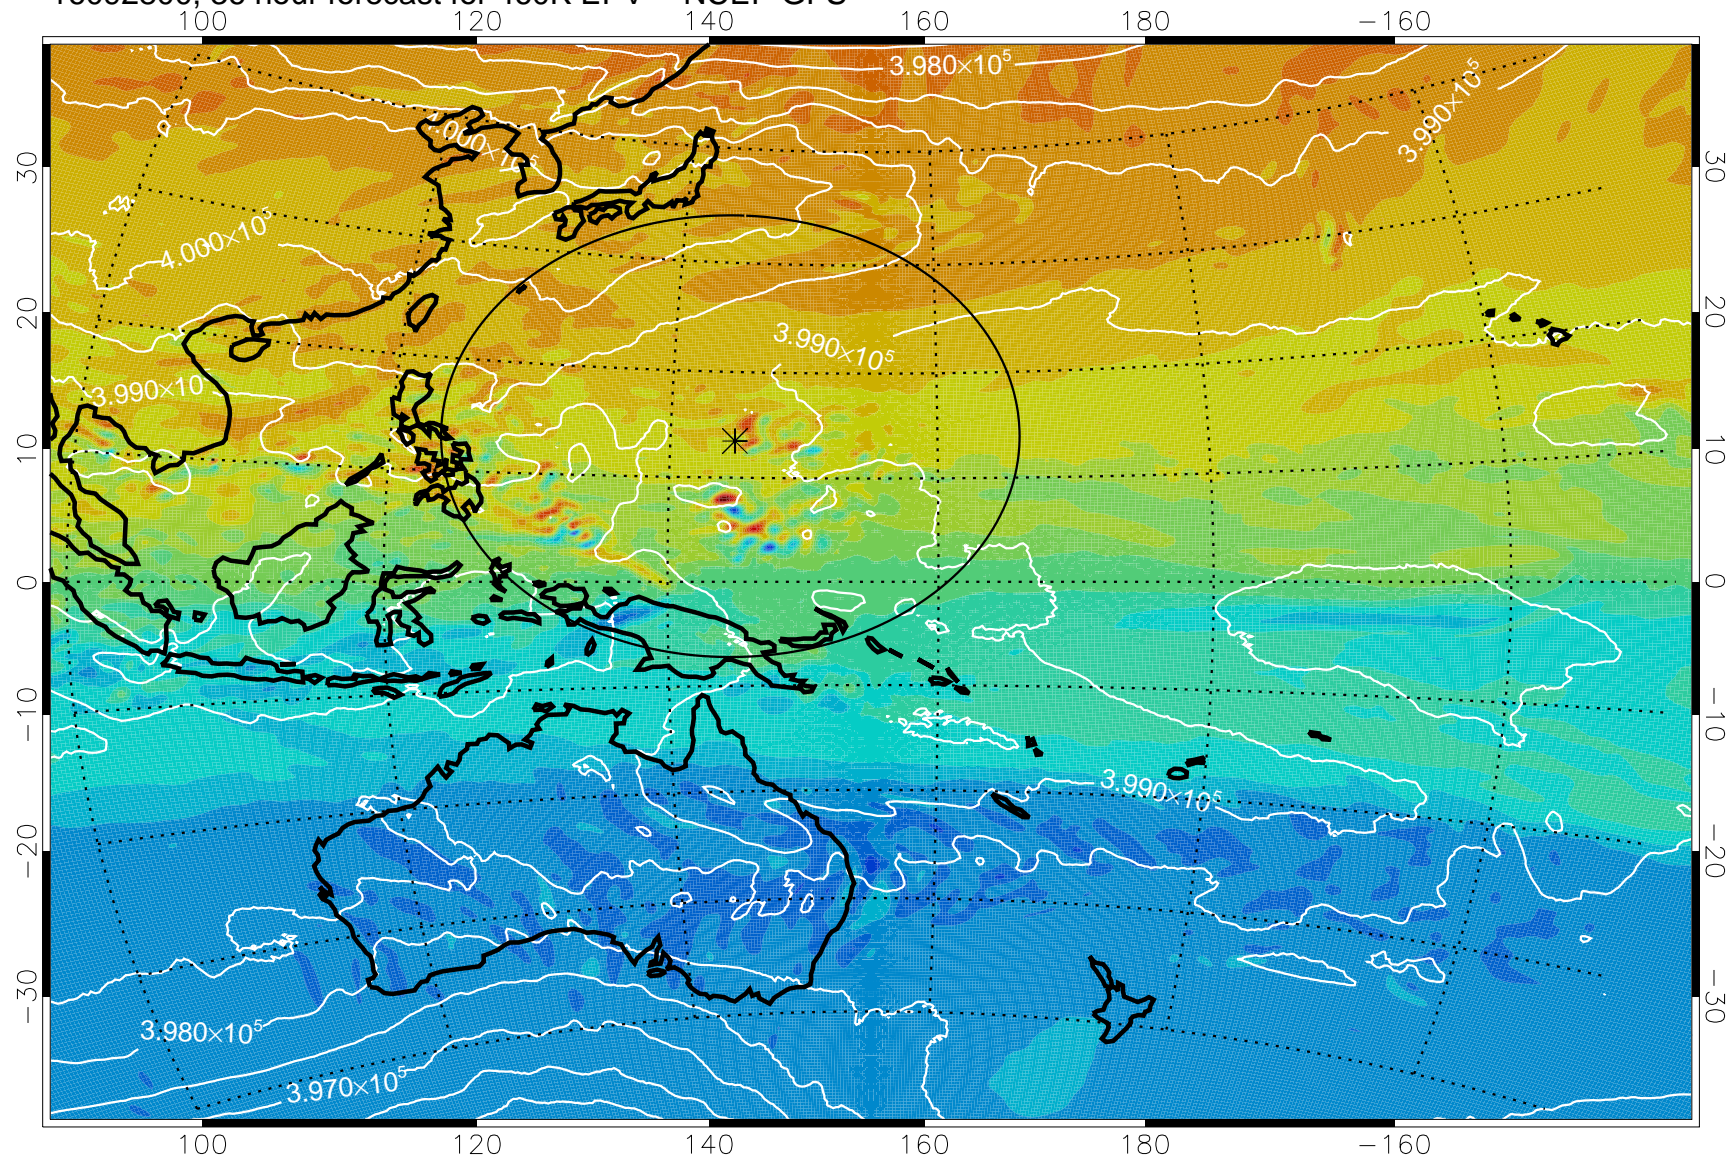

16092706, 18 hour forecast for 460K EPV -- NCEP GFS

460K Montgomery Streamfunction, white

Range ring of 2304 km

16092712, 24 hour forecast for 460K EPV -- NCEP GFS

460K Montgomery Streamfunction, white

Range ring of 2304 km

16092718, 30 hour forecast for 460K EPV -- NCEP GFS

460K Montgomery Streamfunction, white

Range ring of 2304 km

16092800, 36 hour forecast for 460K EPV -- NCEP GFS

460K Montgomery Streamfunction, white

Range ring of 2304 km

16092806, 42 hour forecast for 460K EPV -- NCEP GFS

460K Montgomery Streamfunction, white

Range ring of 2304 km

16092812, 48 hour forecast for 460K EPV -- NCEP GFS

460K Montgomery Streamfunction, white

Range ring of 2304 km

16092818, 54 hour forecast for 460K EPV -- NCEP GFS

460K Montgomery Streamfunction, white

Range ring of 2304 km

16092900, 60 hour forecast for 460K EPV -- NCEP GFS

460K Montgomery Streamfunction, white

Range ring of 2304 km