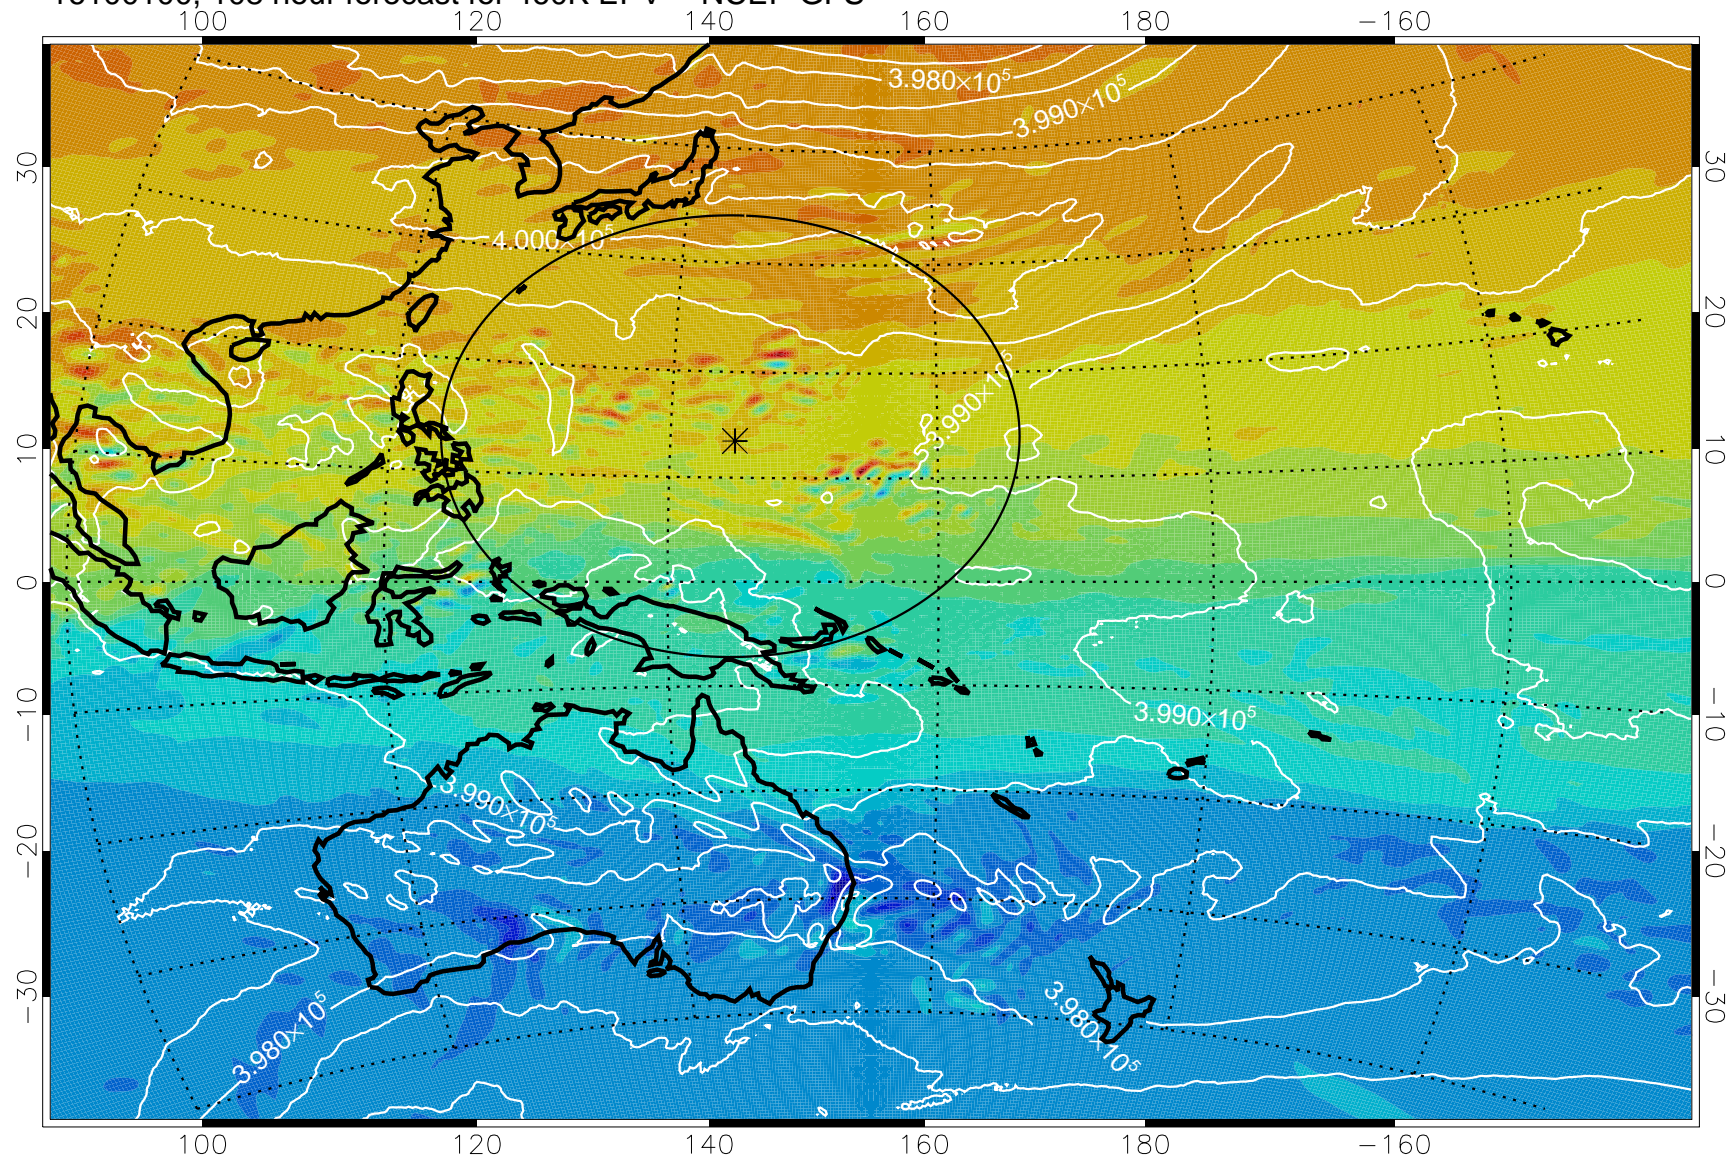

16092918, 78 hour forecast for 460K EPV -- NCEP GFS

460K Montgomery Streamfunction, white

Range ring of 2304 km

16093000, 84 hour forecast for 460K EPV -- NCEP GFS

460K Montgomery Streamfunction, white

Range ring of 2304 km

16093006, 90 hour forecast for 460K EPV -- NCEP GFS

460K Montgomery Streamfunction, white

Range ring of 2304 km

16093012, 96 hour forecast for 460K EPV -- NCEP GFS

460K Montgomery Streamfunction, white

Range ring of 2304 km

16093018, 102 hour forecast for 460K EPV -- NCEP GFS

460K Montgomery Streamfunction, white

Range ring of 2304 km

16100100, 108 hour forecast for 460K EPV -- NCEP GFS

460K Montgomery Streamfunction, white

Range ring of 2304 km

16100106, 114 hour forecast for 460K EPV -- NCEP GFS

16100112, 120 hour forecast for 460K EPV -- NCEP GFS

460K Montgomery Streamfunction, white

Range ring of 2304 km