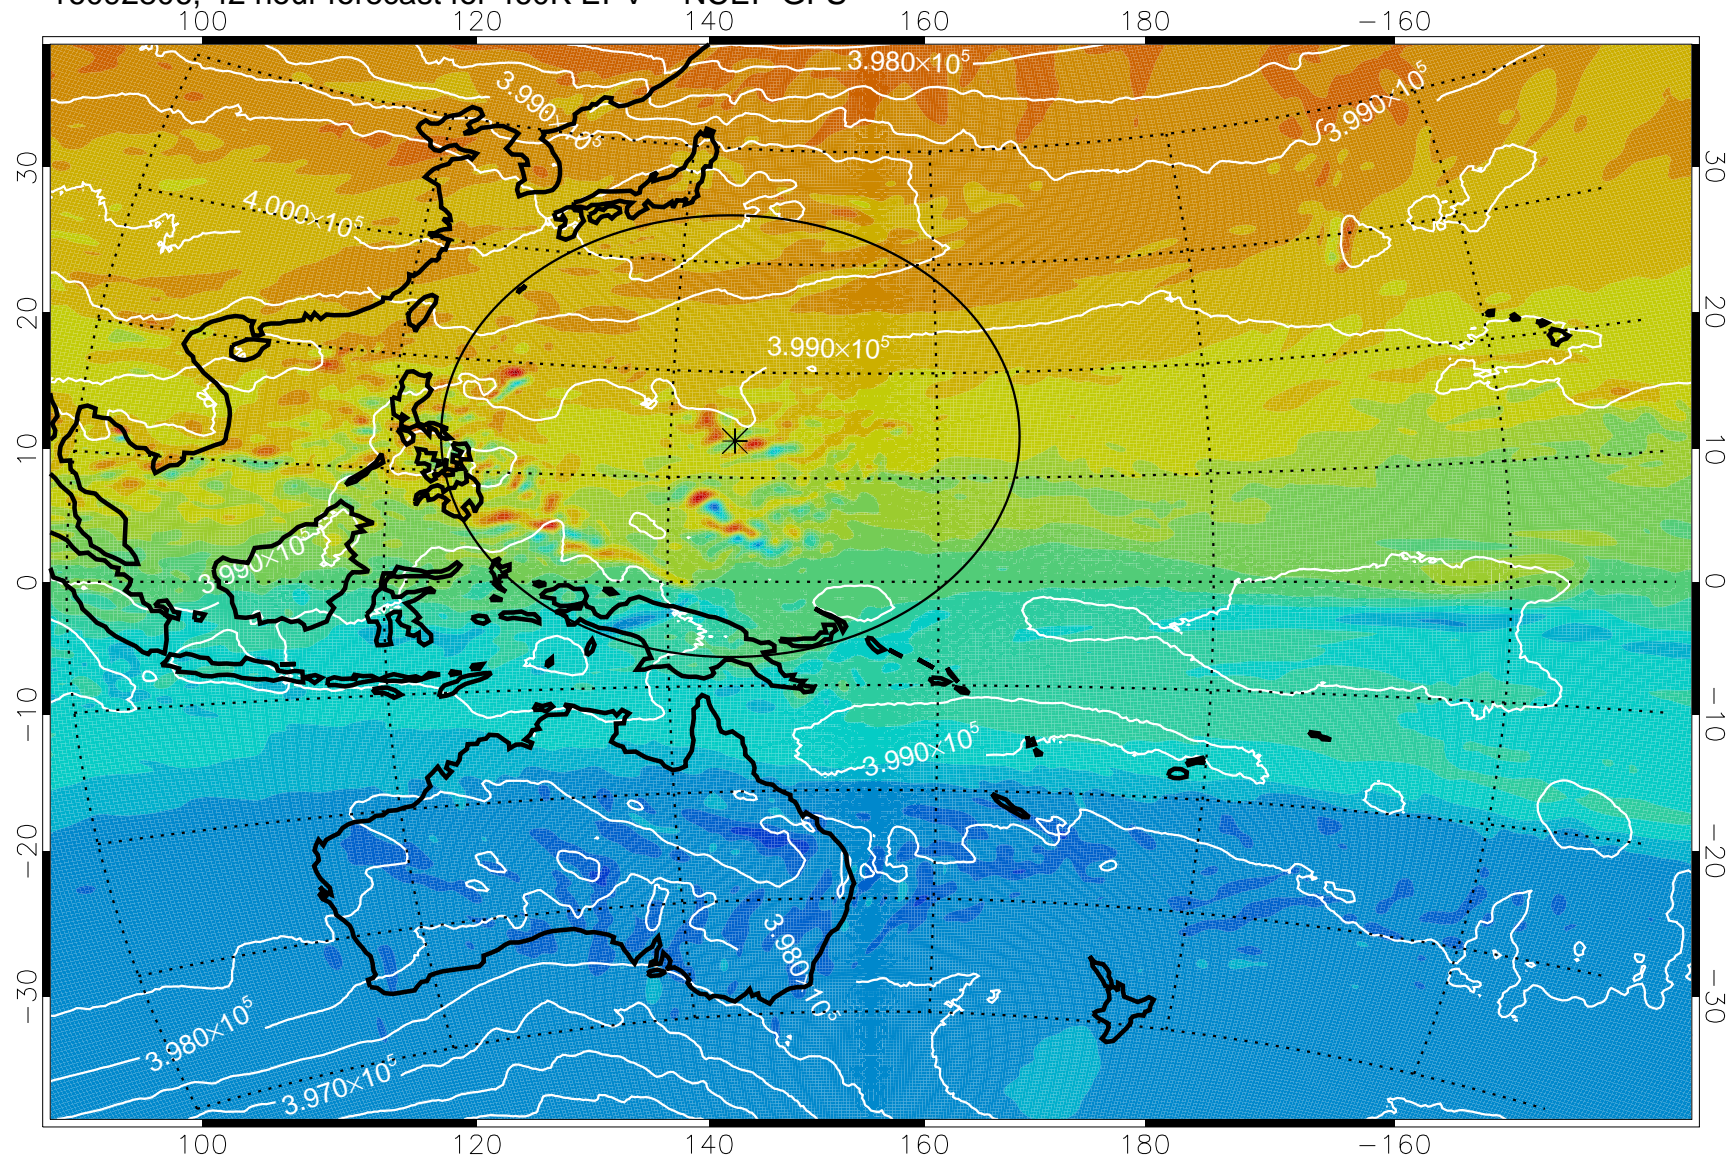

16092718, 30 hour forecast for 460K EPV -- NCEP GFS

460K Montgomery Streamfunction, white

Range ring of 2304 km

16092800, 36 hour forecast for 460K EPV -- NCEP GFS

460K Montgomery Streamfunction, white

Range ring of 2304 km

16092806, 42 hour forecast for 460K EPV -- NCEP GFS

460K Montgomery Streamfunction, white

Range ring of 2304 km

16092812, 48 hour forecast for 460K EPV -- NCEP GFS

460K Montgomery Streamfunction, white

Range ring of 2304 km

16092818, 54 hour forecast for 460K EPV -- NCEP GFS

460K Montgomery Streamfunction, white

Range ring of 2304 km

16092900, 60 hour forecast for 460K EPV -- NCEP GFS

460K Montgomery Streamfunction, white

Range ring of 2304 km

16092906, 66 hour forecast for 460K EPV -- NCEP GFS

460K Montgomery Streamfunction, white

Range ring of 2304 km

16092912, 72 hour forecast for 460K EPV -- NCEP GFS

460K Montgomery Streamfunction, white

Range ring of 2304 km