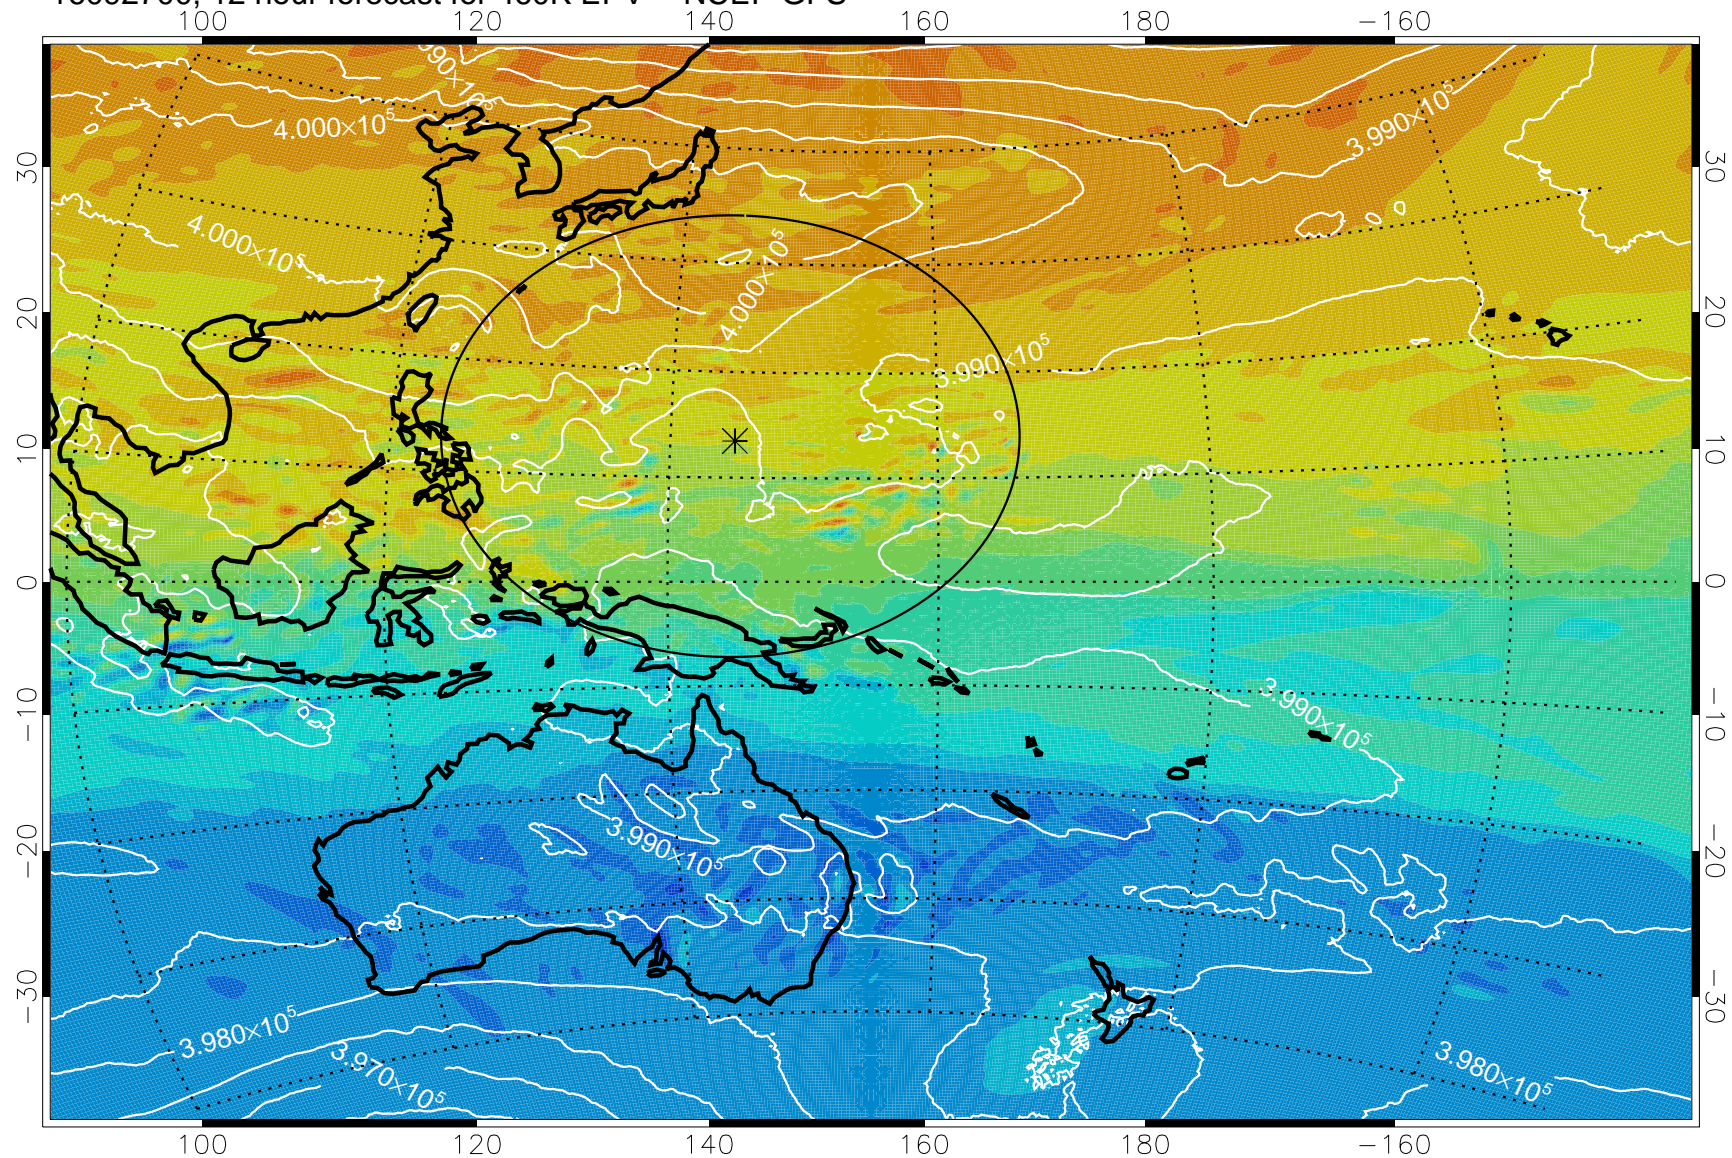

16092618, 6 hour forecast for 460K EPV -- NCEP GFS

460K Montgomery Streamfunction, white

Range ring of 2304 km

16092700, 12 hour forecast for 460K EPV -- NCEP GFS

460K Montgomery Streamfunction, white

Range ring of 2304 km

16092706, 18 hour forecast for 460K EPV -- NCEP GFS

460K Montgomery Streamfunction, white

Range ring of 2304 km

16092712, 24 hour forecast for 460K EPV -- NCEP GFS

460K Montgomery Streamfunction, white

Range ring of 2304 km

16092718, 30 hour forecast for 460K EPV -- NCEP GFS

460K Montgomery Streamfunction, white

Range ring of 2304 km

16092800, 36 hour forecast for 460K EPV -- NCEP GFS

460K Montgomery Streamfunction, white

Range ring of 2304 km

16092818, 54 hour forecast for 460K EPV -- NCEP GFS

460K Montgomery Streamfunction, white

Range ring of 2304 km

16092900, 60 hour forecast for 460K EPV -- NCEP GFS

460K Montgomery Streamfunction, white

Range ring of 2304 km