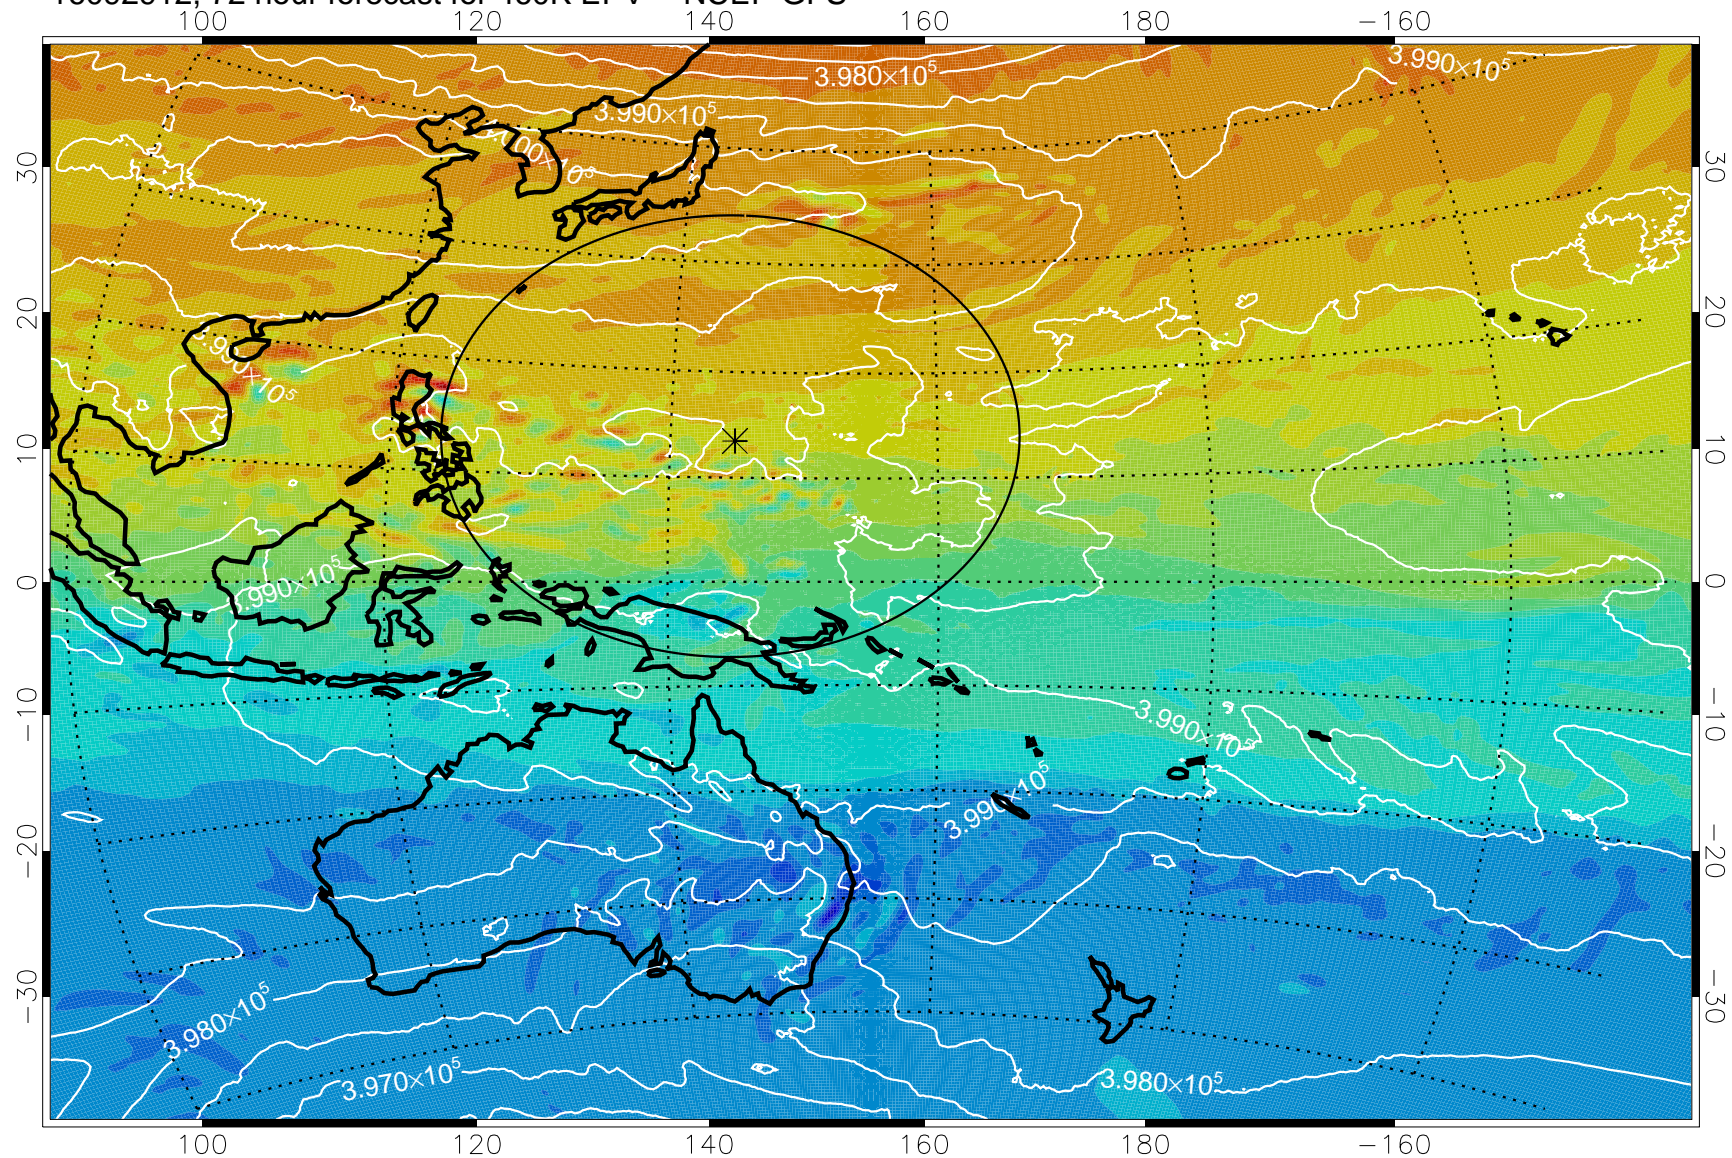

16092818, 54 hour forecast for 460K EPV -- NCEP GFS

460K Montgomery Streamfunction, white

Range ring of 2304 km

16092900, 60 hour forecast for 460K EPV -- NCEP GFS

460K Montgomery Streamfunction, white

Range ring of 2304 km

16092906, 66 hour forecast for 460K EPV -- NCEP GFS

460K Montgomery Streamfunction, white

Range ring of 2304 km

16092912, 72 hour forecast for 460K EPV -- NCEP GFS

460K Montgomery Streamfunction, white

Range ring of 2304 km

16092918, 78 hour forecast for 460K EPV -- NCEP GFS

460K Montgomery Streamfunction, white

Range ring of 2304 km

16093000, 84 hour forecast for 460K EPV -- NCEP GFS

460K Montgomery Streamfunction, white

Range ring of 2304 km

16093006, 90 hour forecast for 460K EPV -- NCEP GFS

460K Montgomery Streamfunction, white

Range ring of 2304 km

16093012, 96 hour forecast for 460K EPV -- NCEP GFS

460K Montgomery Streamfunction, white

Range ring of 2304 km