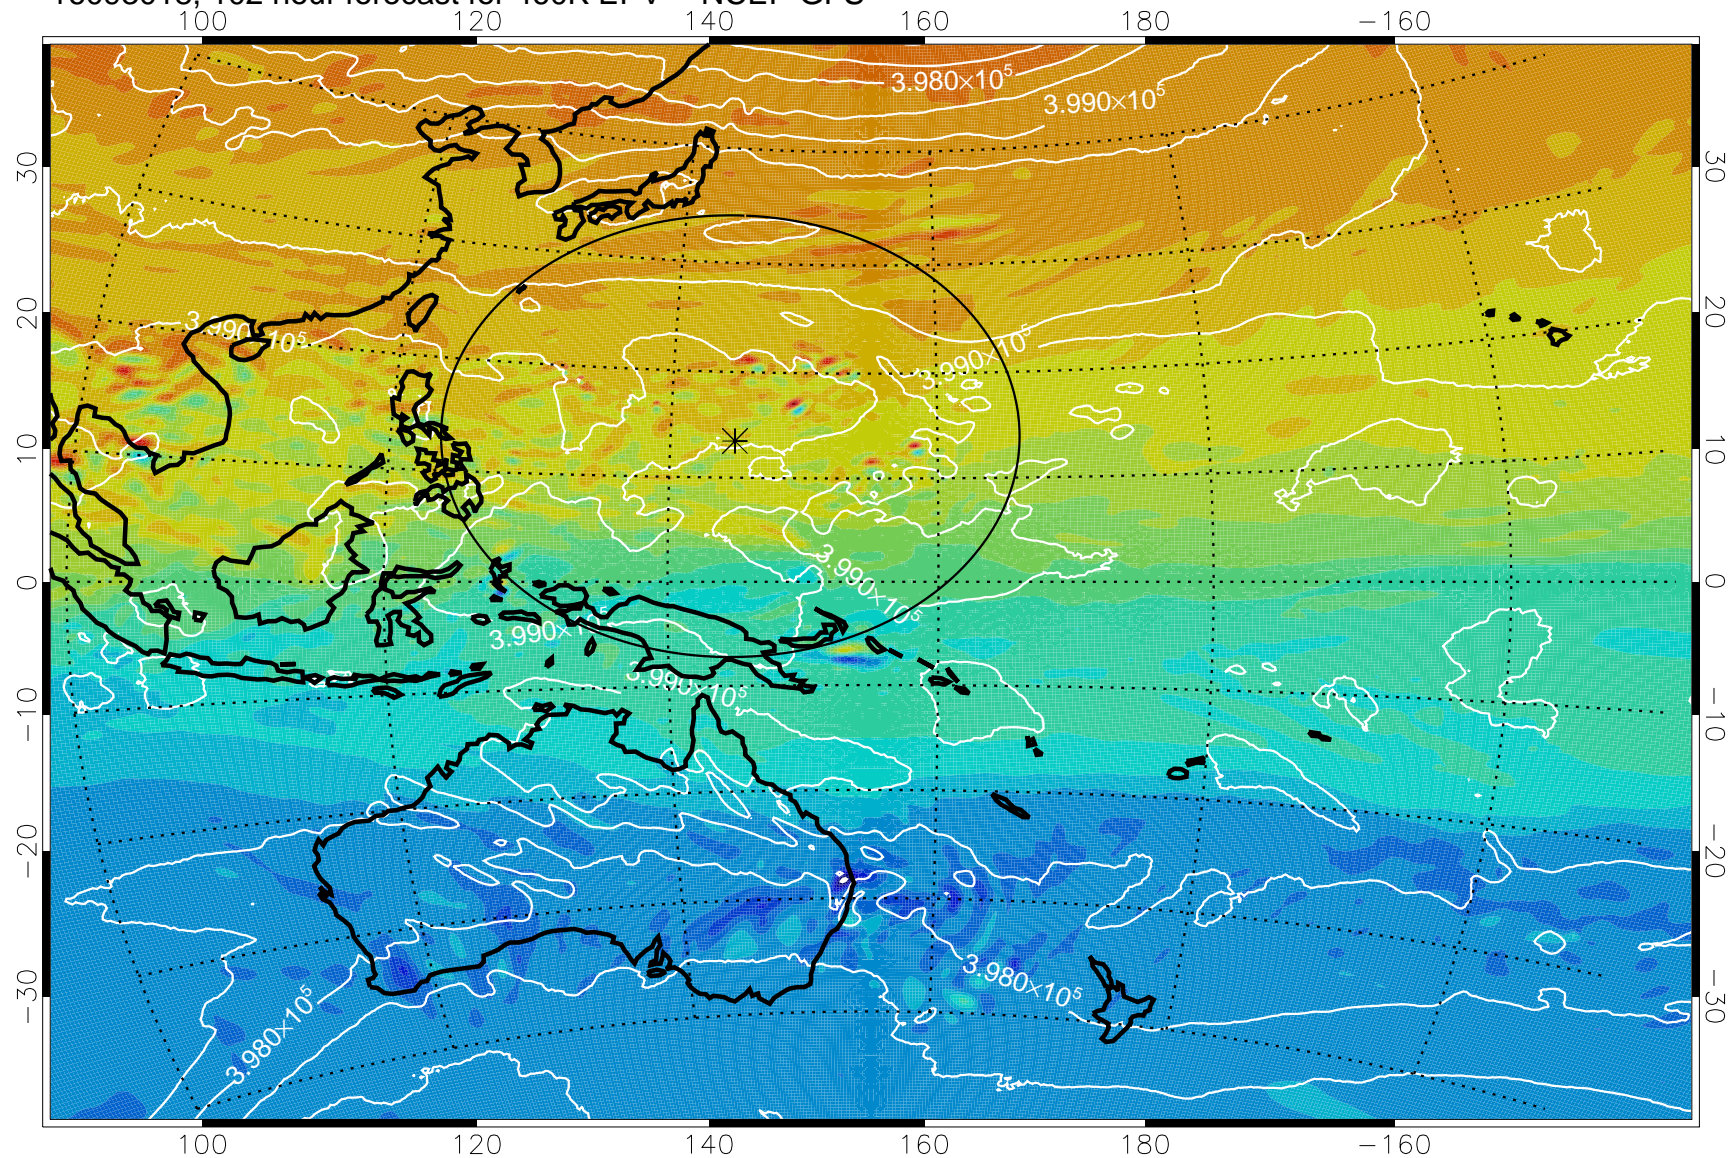

16092918, 78 hour forecast for 460K EPV -- NCEP GFS

460K Montgomery Streamfunction, white

Range ring of 2304 km

16093000, 84 hour forecast for 460K EPV -- NCEP GFS

460K Montgomery Streamfunction, white

Range ring of 2304 km

16093006, 90 hour forecast for 460K EPV -- NCEP GFS

460K Montgomery Streamfunction, white

Range ring of 2304 km

16093012, 96 hour forecast for 460K EPV -- NCEP GFS

460K Montgomery Streamfunction, white

Range ring of 2304 km

16093018, 102 hour forecast for 460K EPV -- NCEP GFS

460K Montgomery Streamfunction, white

Range ring of 2304 km

16100100, 108 hour forecast for 460K EPV -- NCEP GFS

460K Montgomery Streamfunction, white

Range ring of 2304 km

16100106, 114 hour forecast for 460K EPV -- NCEP GFS

16100112, 120 hour forecast for 460K EPV -- NCEP GFS

460K Montgomery Streamfunction, white

Range ring of 2304 km