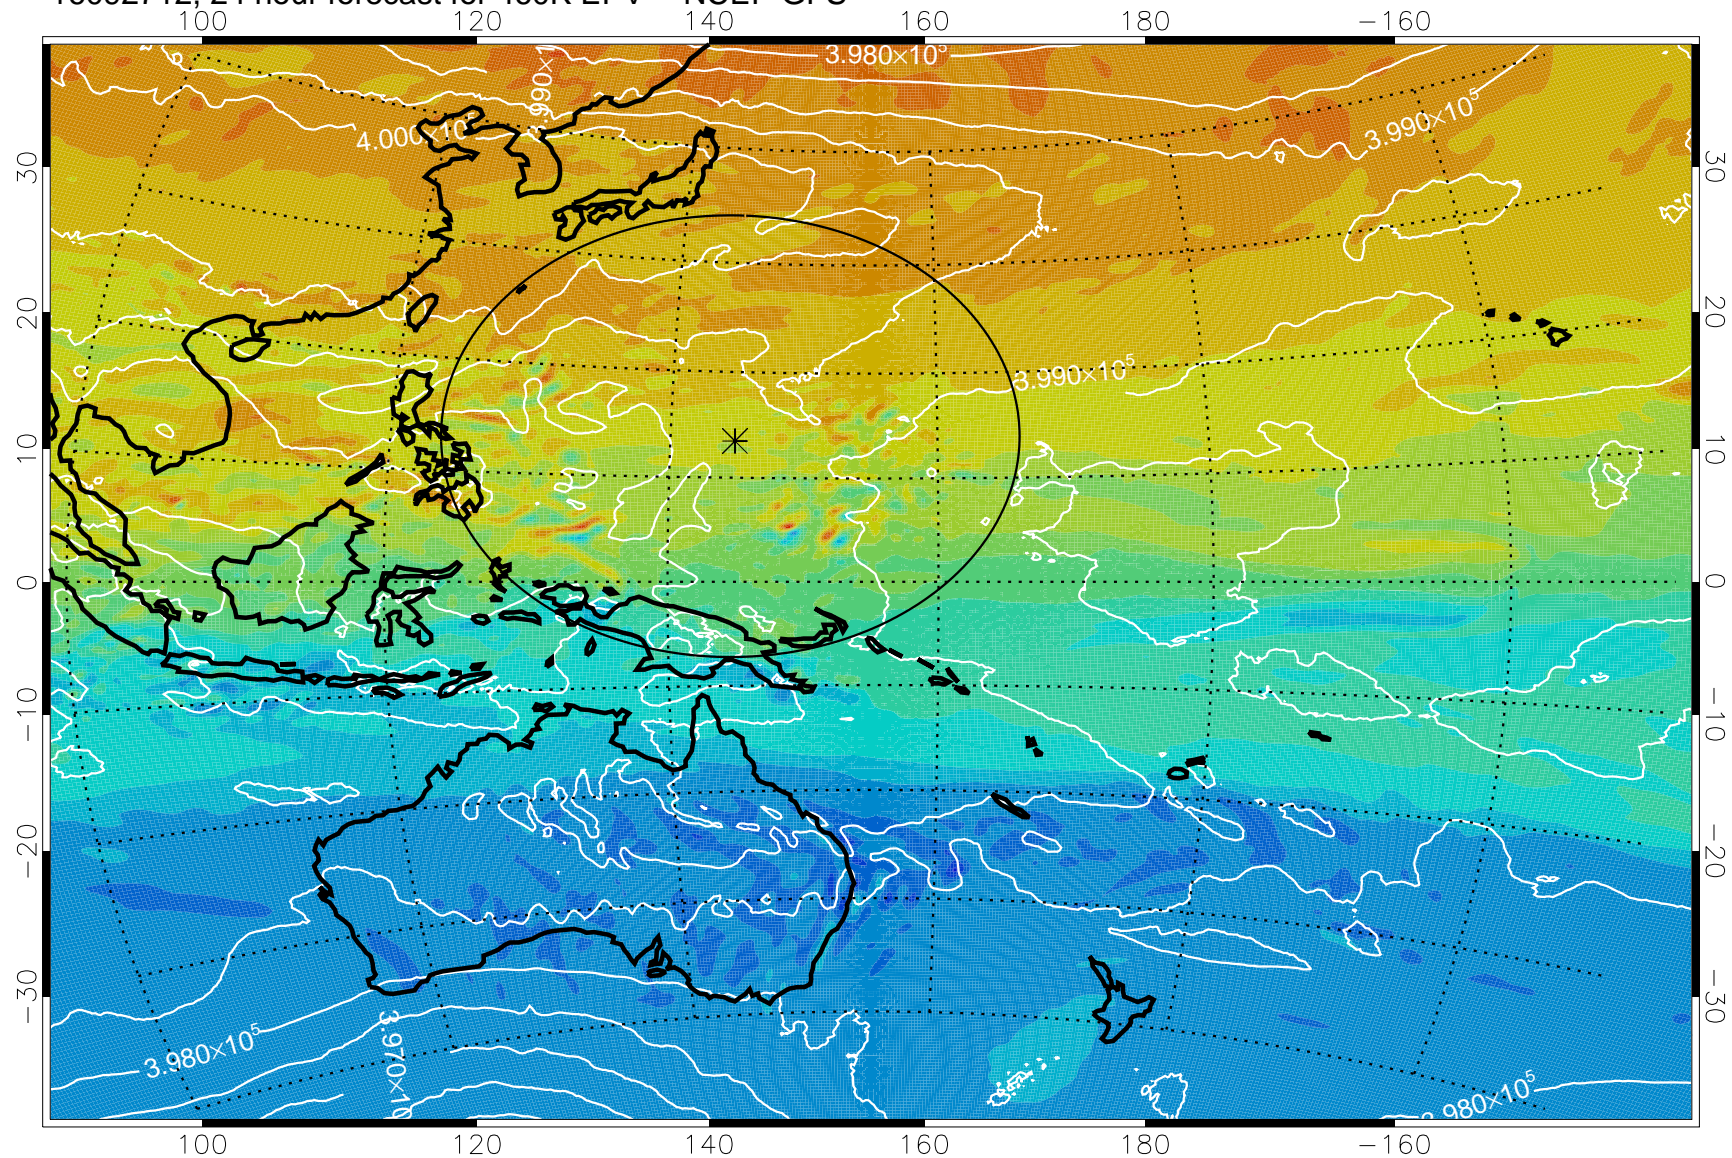

16092706, 18 hour forecast for 460K EPV -- NCEP GFS

460K Montgomery Streamfunction, white

Range ring of 2304 km

16092712, 24 hour forecast for 460K EPV -- NCEP GFS

460K Montgomery Streamfunction, white

Range ring of 2304 km

16092718, 30 hour forecast for 460K EPV -- NCEP GFS

460K Montgomery Streamfunction, white

Range ring of 2304 km

16092800, 36 hour forecast for 460K EPV -- NCEP GFS

460K Montgomery Streamfunction, white

Range ring of 2304 km

16092806, 42 hour forecast for 460K EPV -- NCEP GFS

460K Montgomery Streamfunction, white

Range ring of 2304 km

16092812, 48 hour forecast for 460K EPV -- NCEP GFS

460K Montgomery Streamfunction, white

Range ring of 2304 km

16092818, 54 hour forecast for 460K EPV -- NCEP GFS

460K Montgomery Streamfunction, white

Range ring of 2304 km

16092900, 60 hour forecast for 460K EPV -- NCEP GFS

460K Montgomery Streamfunction, white

Range ring of 2304 km