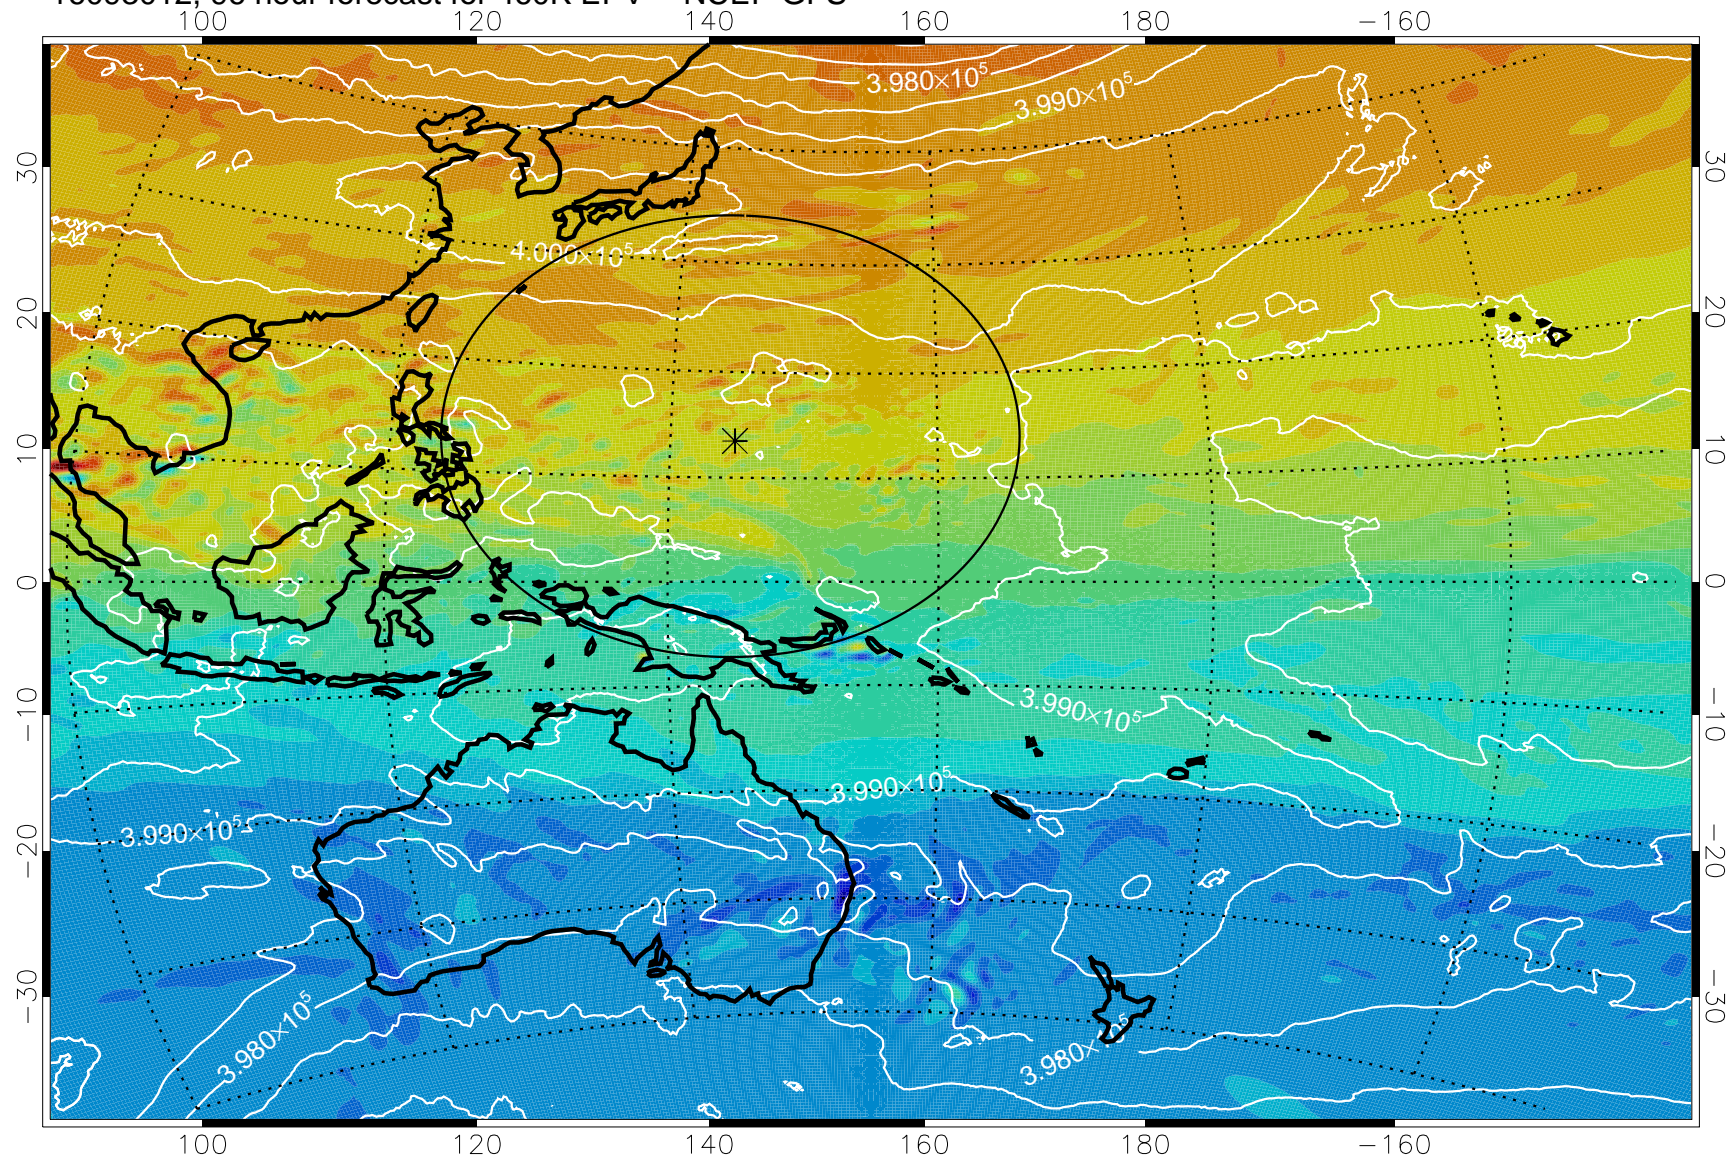

16092906, 66 hour forecast for 460K EPV -- NCEP GFS

460K Montgomery Streamfunction, white

Range ring of 2304 km

16092912, 72 hour forecast for 460K EPV -- NCEP GFS

460K Montgomery Streamfunction, white

Range ring of 2304 km

16092918, 78 hour forecast for 460K EPV -- NCEP GFS

460K Montgomery Streamfunction, white

Range ring of 2304 km

16093000, 84 hour forecast for 460K EPV -- NCEP GFS

460K Montgomery Streamfunction, white

Range ring of 2304 km

16093006, 90 hour forecast for 460K EPV -- NCEP GFS

460K Montgomery Streamfunction, white

Range ring of 2304 km

16093012, 96 hour forecast for 460K EPV -- NCEP GFS

460K Montgomery Streamfunction, white

Range ring of 2304 km

16093018, 102 hour forecast for 460K EPV -- NCEP GFS

460K Montgomery Streamfunction, white

Range ring of 2304 km

16100100, 108 hour forecast for 460K EPV -- NCEP GFS

460K Montgomery Streamfunction, white

Range ring of 2304 km