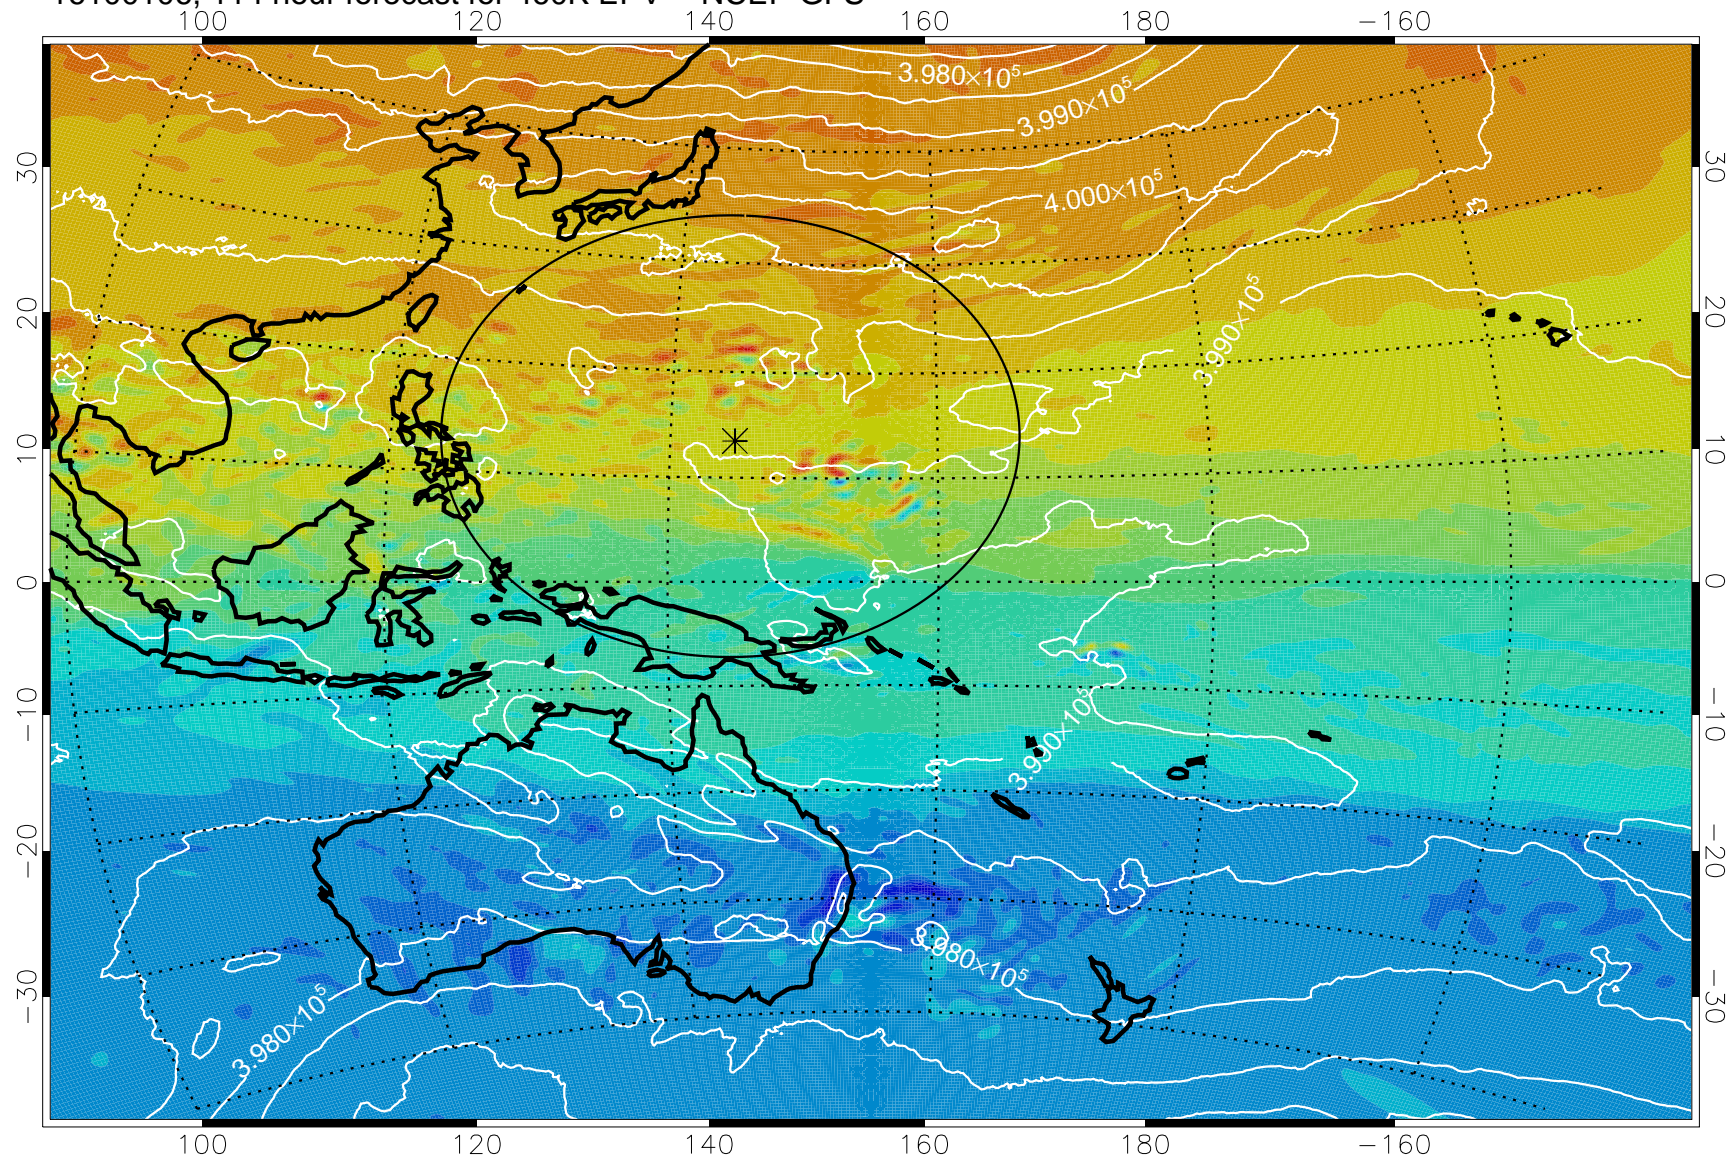

16092918, 78 hour forecast for 460K EPV -- NCEP GFS

460K Montgomery Streamfunction, white

Range ring of 2304 km

16093000, 84 hour forecast for 460K EPV -- NCEP GFS

460K Montgomery Streamfunction, white

Range ring of 2304 km

16093006, 90 hour forecast for 460K EPV -- NCEP GFS

460K Montgomery Streamfunction, white

Range ring of 2304 km

16093012, 96 hour forecast for 460K EPV -- NCEP GFS

460K Montgomery Streamfunction, white

Range ring of 2304 km

16093018, 102 hour forecast for 460K EPV -- NCEP GFS

460K Montgomery Streamfunction, white

Range ring of 2304 km

16100100, 108 hour forecast for 460K EPV -- NCEP GFS

460K Montgomery Streamfunction, white

Range ring of 2304 km

16100106, 114 hour forecast for 460K EPV -- NCEP GFS

16100112, 120 hour forecast for 460K EPV -- NCEP GFS

460K Montgomery Streamfunction, white

Range ring of 2304 km