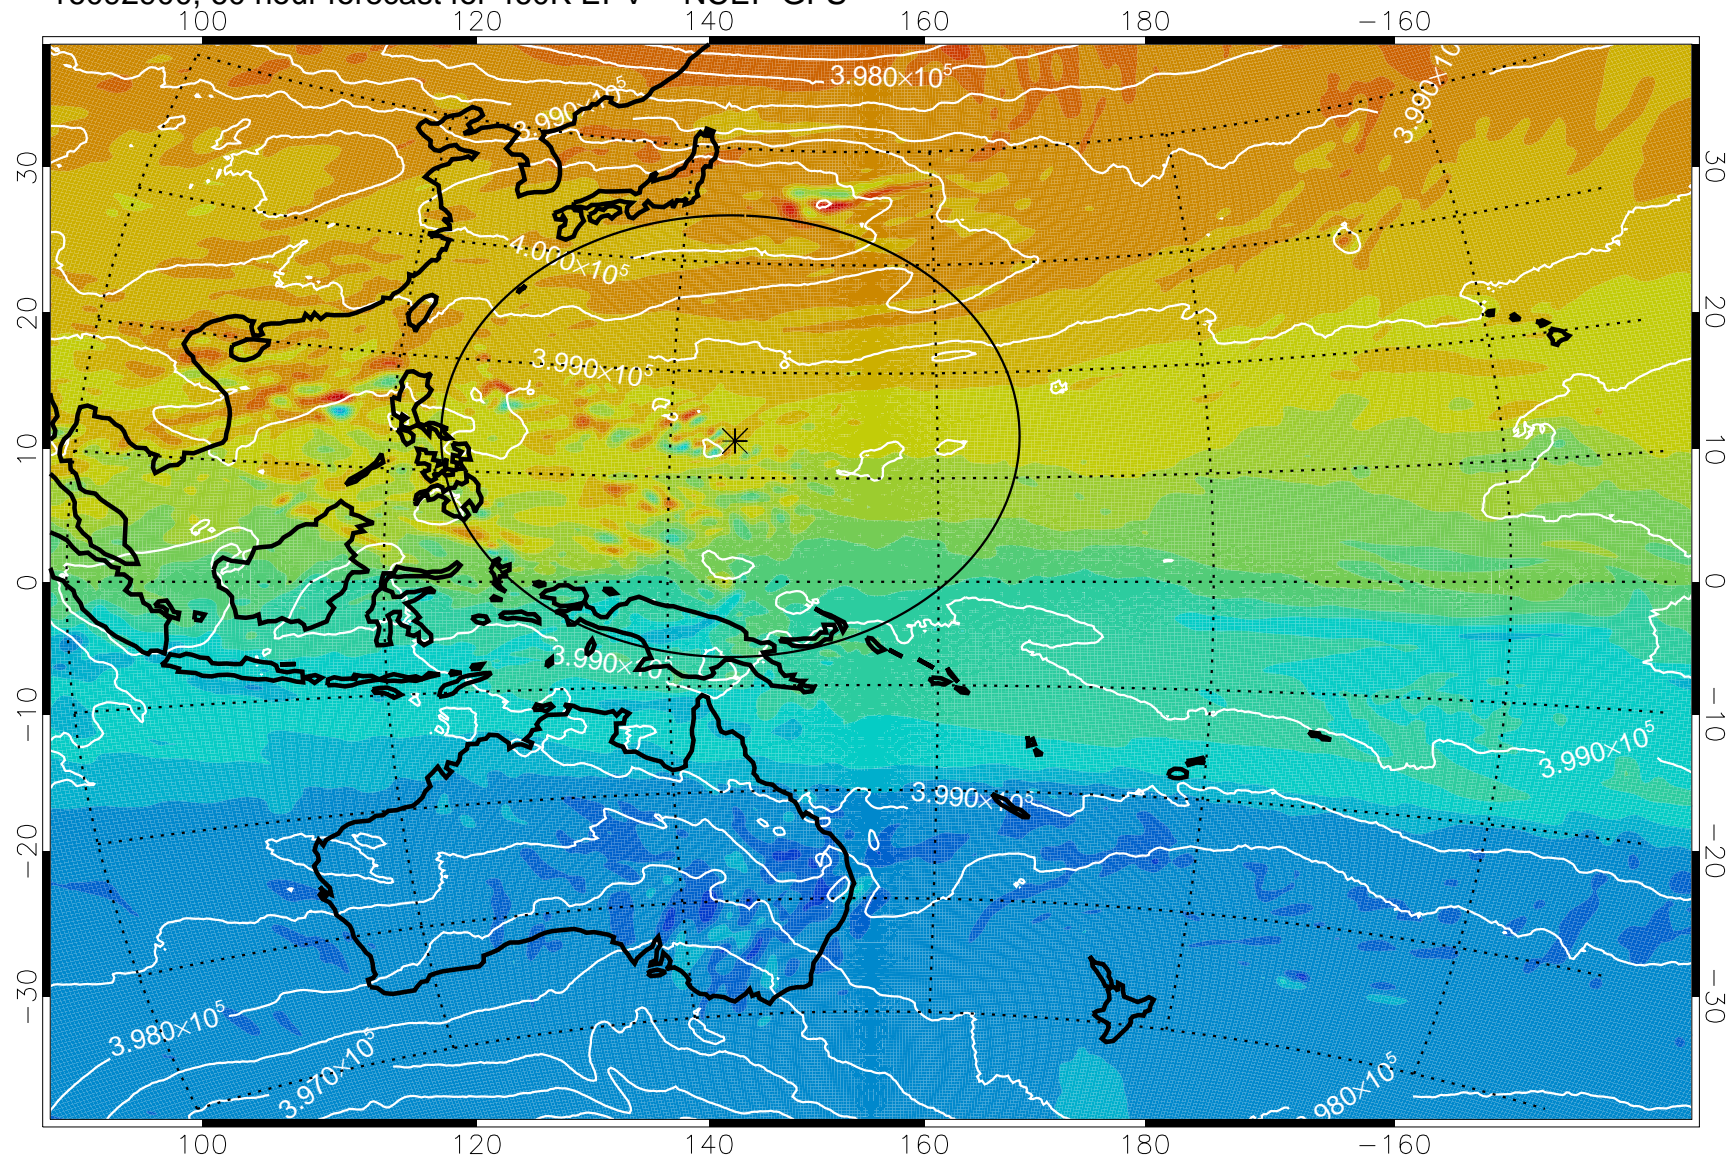

16092806, 42 hour forecast for 460K EPV -- NCEP GFS

460K Montgomery Streamfunction, white

Range ring of 2304 km

16092812, 48 hour forecast for 460K EPV -- NCEP GFS

460K Montgomery Streamfunction, white

Range ring of 2304 km

16092818, 54 hour forecast for 460K EPV -- NCEP GFS

460K Montgomery Streamfunction, white

Range ring of 2304 km

16092900, 60 hour forecast for 460K EPV -- NCEP GFS

460K Montgomery Streamfunction, white

Range ring of 2304 km

16092906, 66 hour forecast for 460K EPV -- NCEP GFS

460K Montgomery Streamfunction, white

Range ring of 2304 km

16092912, 72 hour forecast for 460K EPV -- NCEP GFS

460K Montgomery Streamfunction, white

Range ring of 2304 km

16092918, 78 hour forecast for 460K EPV -- NCEP GFS

460K Montgomery Streamfunction, white

Range ring of 2304 km

16093000, 84 hour forecast for 460K EPV -- NCEP GFS

460K Montgomery Streamfunction, white

Range ring of 2304 km