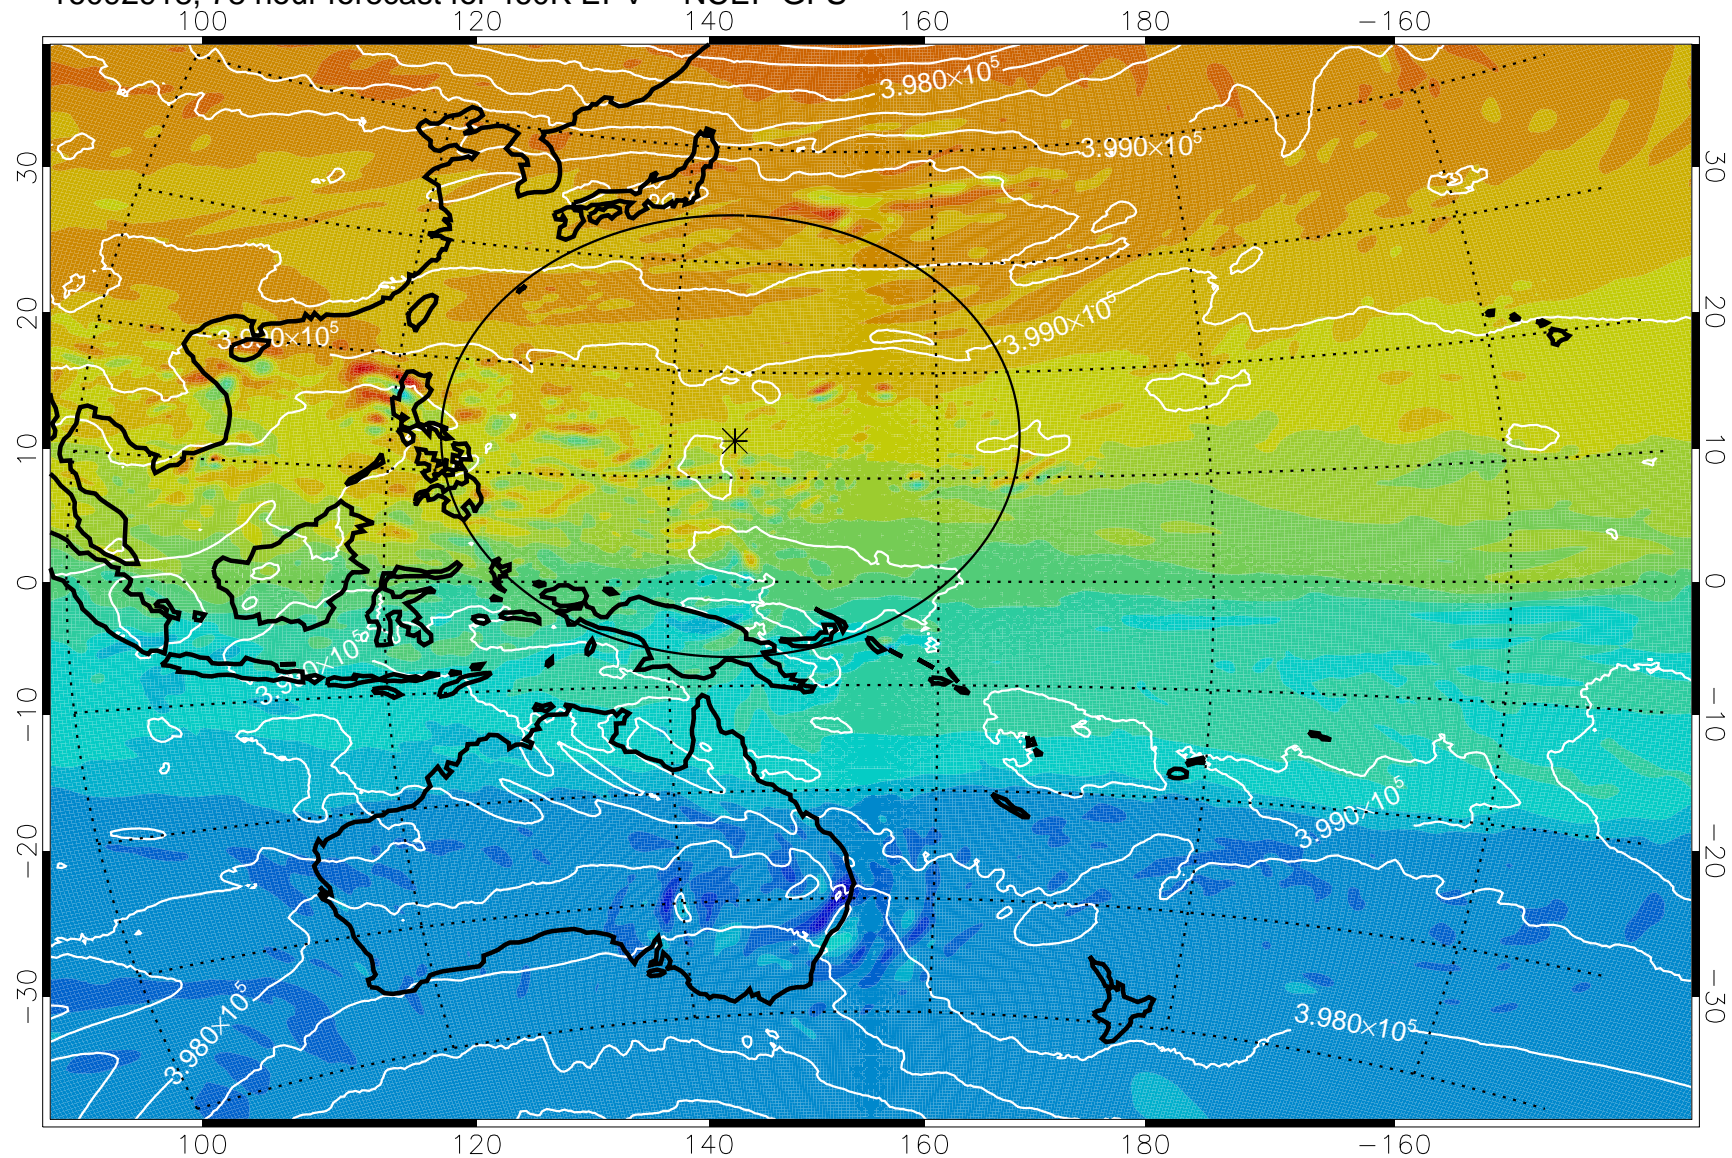

16092818, 54 hour forecast for 460K EPV -- NCEP GFS

460K Montgomery Streamfunction, white

Range ring of 2304 km

16092900, 60 hour forecast for 460K EPV -- NCEP GFS

460K Montgomery Streamfunction, white

Range ring of 2304 km

16092906, 66 hour forecast for 460K EPV -- NCEP GFS

460K Montgomery Streamfunction, white

Range ring of 2304 km

16092912, 72 hour forecast for 460K EPV -- NCEP GFS

460K Montgomery Streamfunction, white

Range ring of 2304 km

16092918, 78 hour forecast for 460K EPV -- NCEP GFS

460K Montgomery Streamfunction, white

Range ring of 2304 km

16093000, 84 hour forecast for 460K EPV -- NCEP GFS

460K Montgomery Streamfunction, white

Range ring of 2304 km

16093006, 90 hour forecast for 460K EPV -- NCEP GFS

460K Montgomery Streamfunction, white

Range ring of 2304 km

16093012, 96 hour forecast for 460K EPV -- NCEP GFS

460K Montgomery Streamfunction, white

Range ring of 2304 km