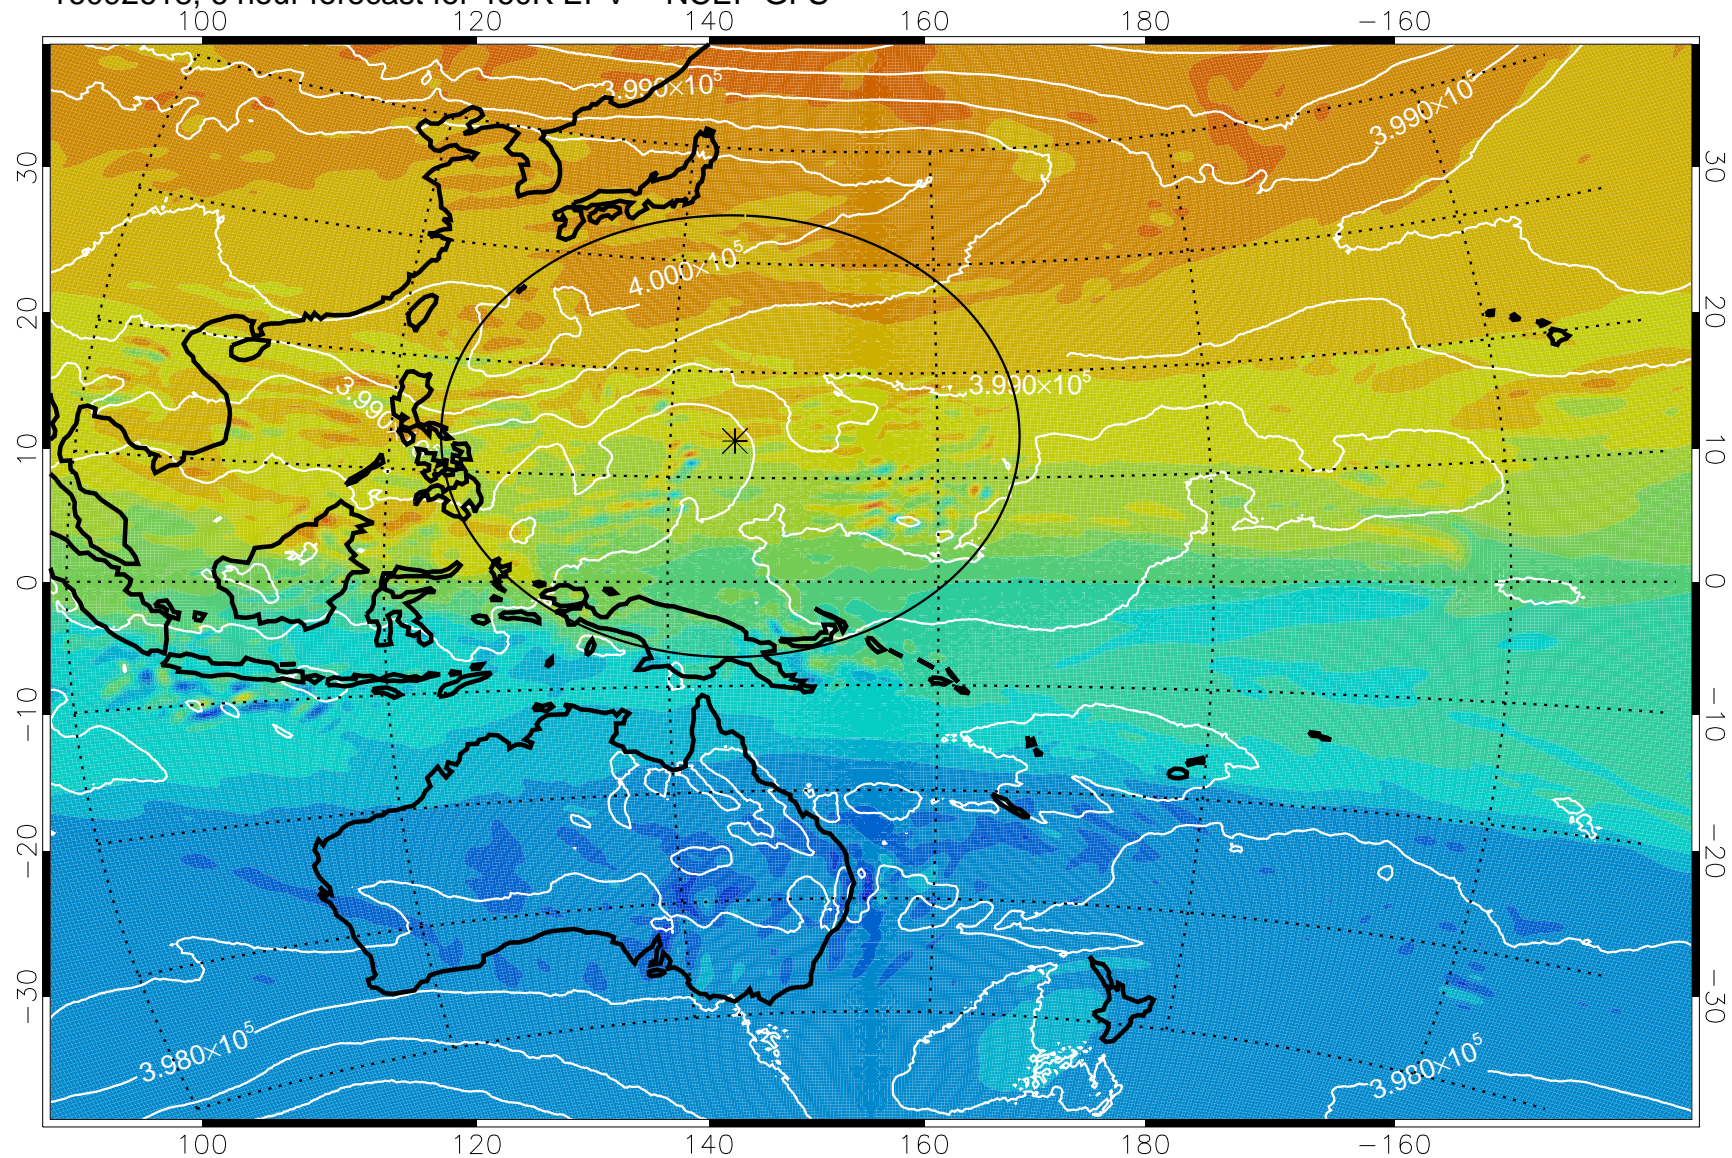

16092618, 6 hour forecast for 460K EPV -- NCEP GFS

460K Montgomery Streamfunction, white

Range ring of 2304 km

16092700, 12 hour forecast for 460K EPV -- NCEP GFS

460K Montgomery Streamfunction, white

Range ring of 2304 km

16092706, 18 hour forecast for 460K EPV -- NCEP GFS

460K Montgomery Streamfunction, white

Range ring of 2304 km

16092712, 24 hour forecast for 460K EPV -- NCEP GFS

460K Montgomery Streamfunction, white

Range ring of 2304 km

16092718, 30 hour forecast for 460K EPV -- NCEP GFS

460K Montgomery Streamfunction, white

Range ring of 2304 km

16092800, 36 hour forecast for 460K EPV -- NCEP GFS

460K Montgomery Streamfunction, white

Range ring of 2304 km

16092818, 54 hour forecast for 460K EPV -- NCEP GFS

460K Montgomery Streamfunction, white

Range ring of 2304 km

16092900, 60 hour forecast for 460K EPV -- NCEP GFS

460K Montgomery Streamfunction, white

Range ring of 2304 km