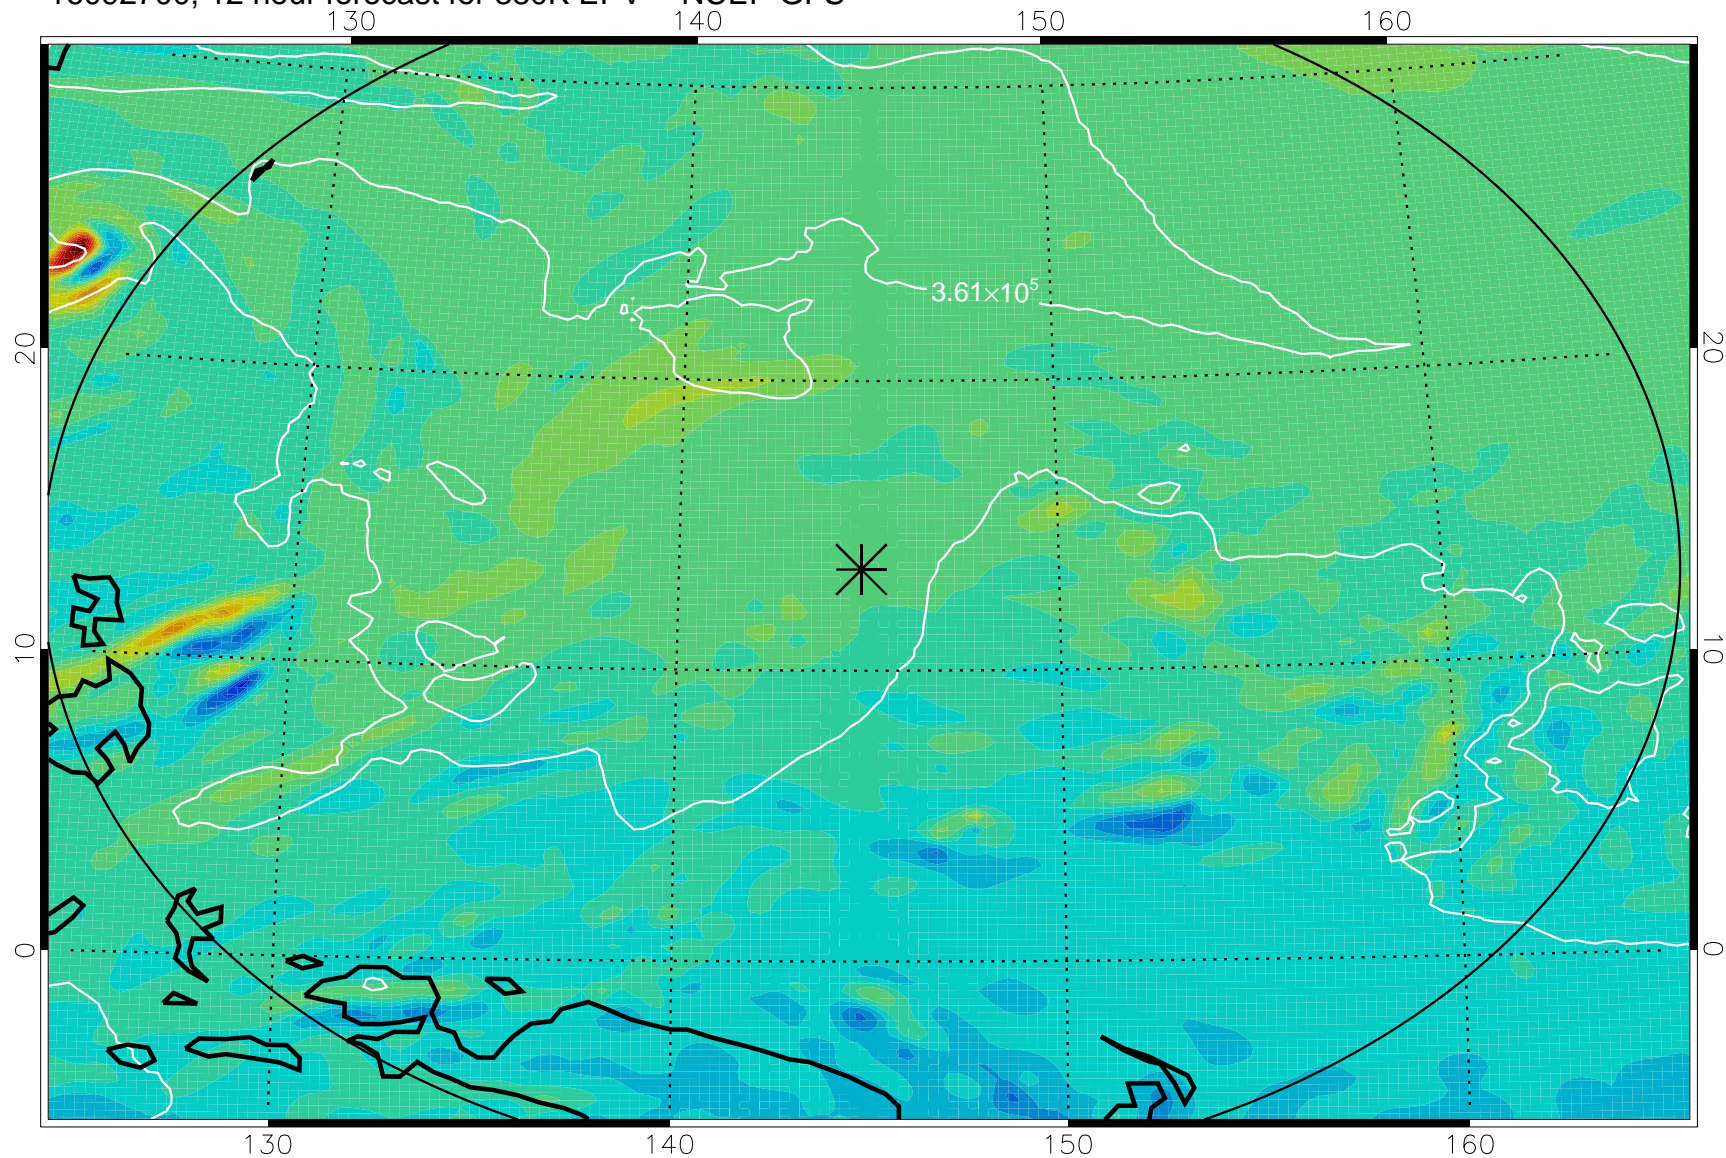

16092618, 6 hour forecast for 380K EPV -- NCEP GFS

380K Montgomery Streamfunction, white

Range ring of 2304 km

16092700, 12 hour forecast for 380K EPV -- NCEP GFS

380K Montgomery Streamfunction, white

Range ring of 2304 km

16092706, 18 hour forecast for 380K EPV -- NCEP GFS

380K Montgomery Streamfunction, white

Range ring of 2304 km

16092712, 24 hour forecast for 380K EPV -- NCEP GFS

380K Montgomery Streamfunction, white

Range ring of 2304 km

16092718, 30 hour forecast for 380K EPV -- NCEP GFS

380K Montgomery Streamfunction, white

Range ring of 2304 km

16092800, 36 hour forecast for 380K EPV -- NCEP GFS

380K Montgomery Streamfunction, white

Range ring of 2304 km

16092918, 78 hour forecast for 380K EPV -- NCEP GFS

380K Montgomery Streamfunction, white

Range ring of 2304 km

16093000, 84 hour forecast for 380K EPV -- NCEP GFS

380K Montgomery Streamfunction, white

Range ring of 2304 km