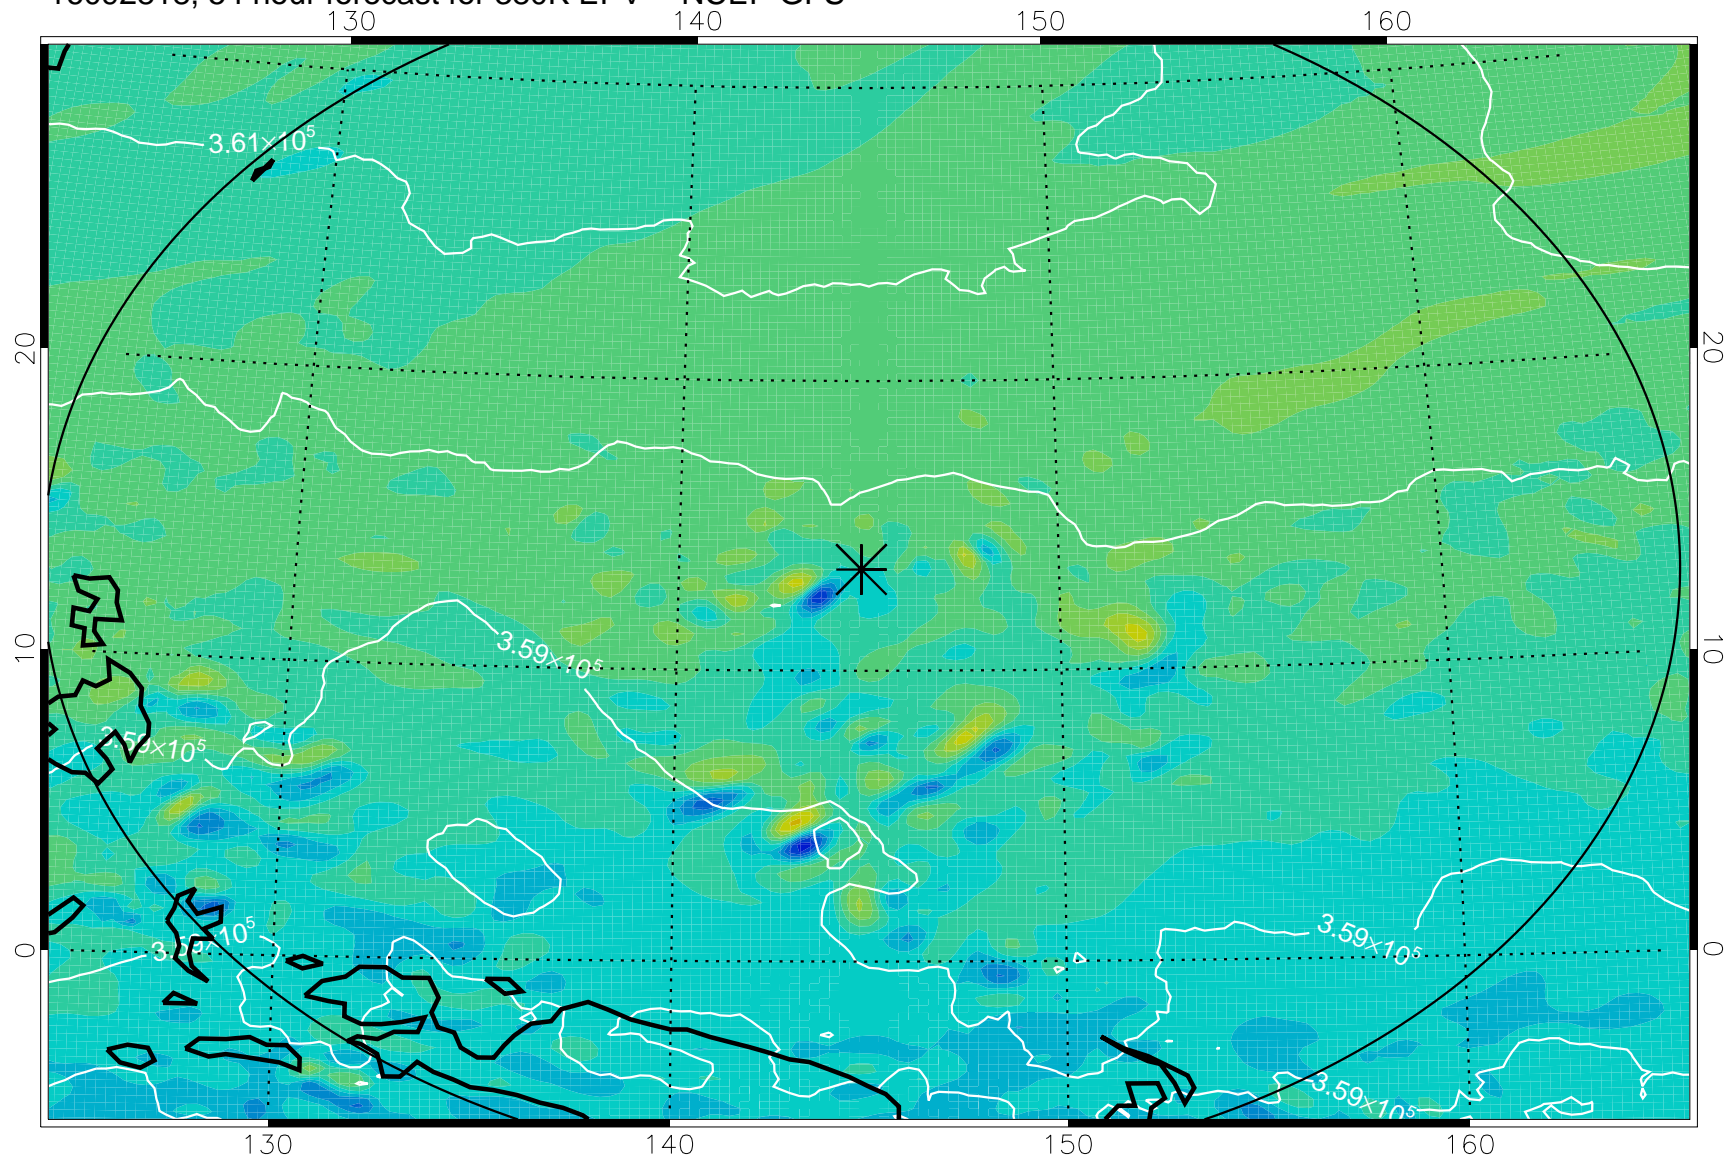

16092806, 42 hour forecast for 380K EPV -- NCEP GFS

380K Montgomery Streamfunction, white

Range ring of 2304 km

16092812, 48 hour forecast for 380K EPV -- NCEP GFS

380K Montgomery Streamfunction, white

Range ring of 2304 km

16092818, 54 hour forecast for 380K EPV -- NCEP GFS

380K Montgomery Streamfunction, white

Range ring of 2304 km

16092900, 60 hour forecast for 380K EPV -- NCEP GFS

380K Montgomery Streamfunction, white

Range ring of 2304 km

16092906, 66 hour forecast for 380K EPV -- NCEP GFS

380K Montgomery Streamfunction, white

Range ring of 2304 km

16092912, 72 hour forecast for 380K EPV -- NCEP GFS

380K Montgomery Streamfunction, white

Range ring of 2304 km

16092918, 78 hour forecast for 380K EPV -- NCEP GFS

380K Montgomery Streamfunction, white

Range ring of 2304 km

16093000, 84 hour forecast for 380K EPV -- NCEP GFS

380K Montgomery Streamfunction, white

Range ring of 2304 km