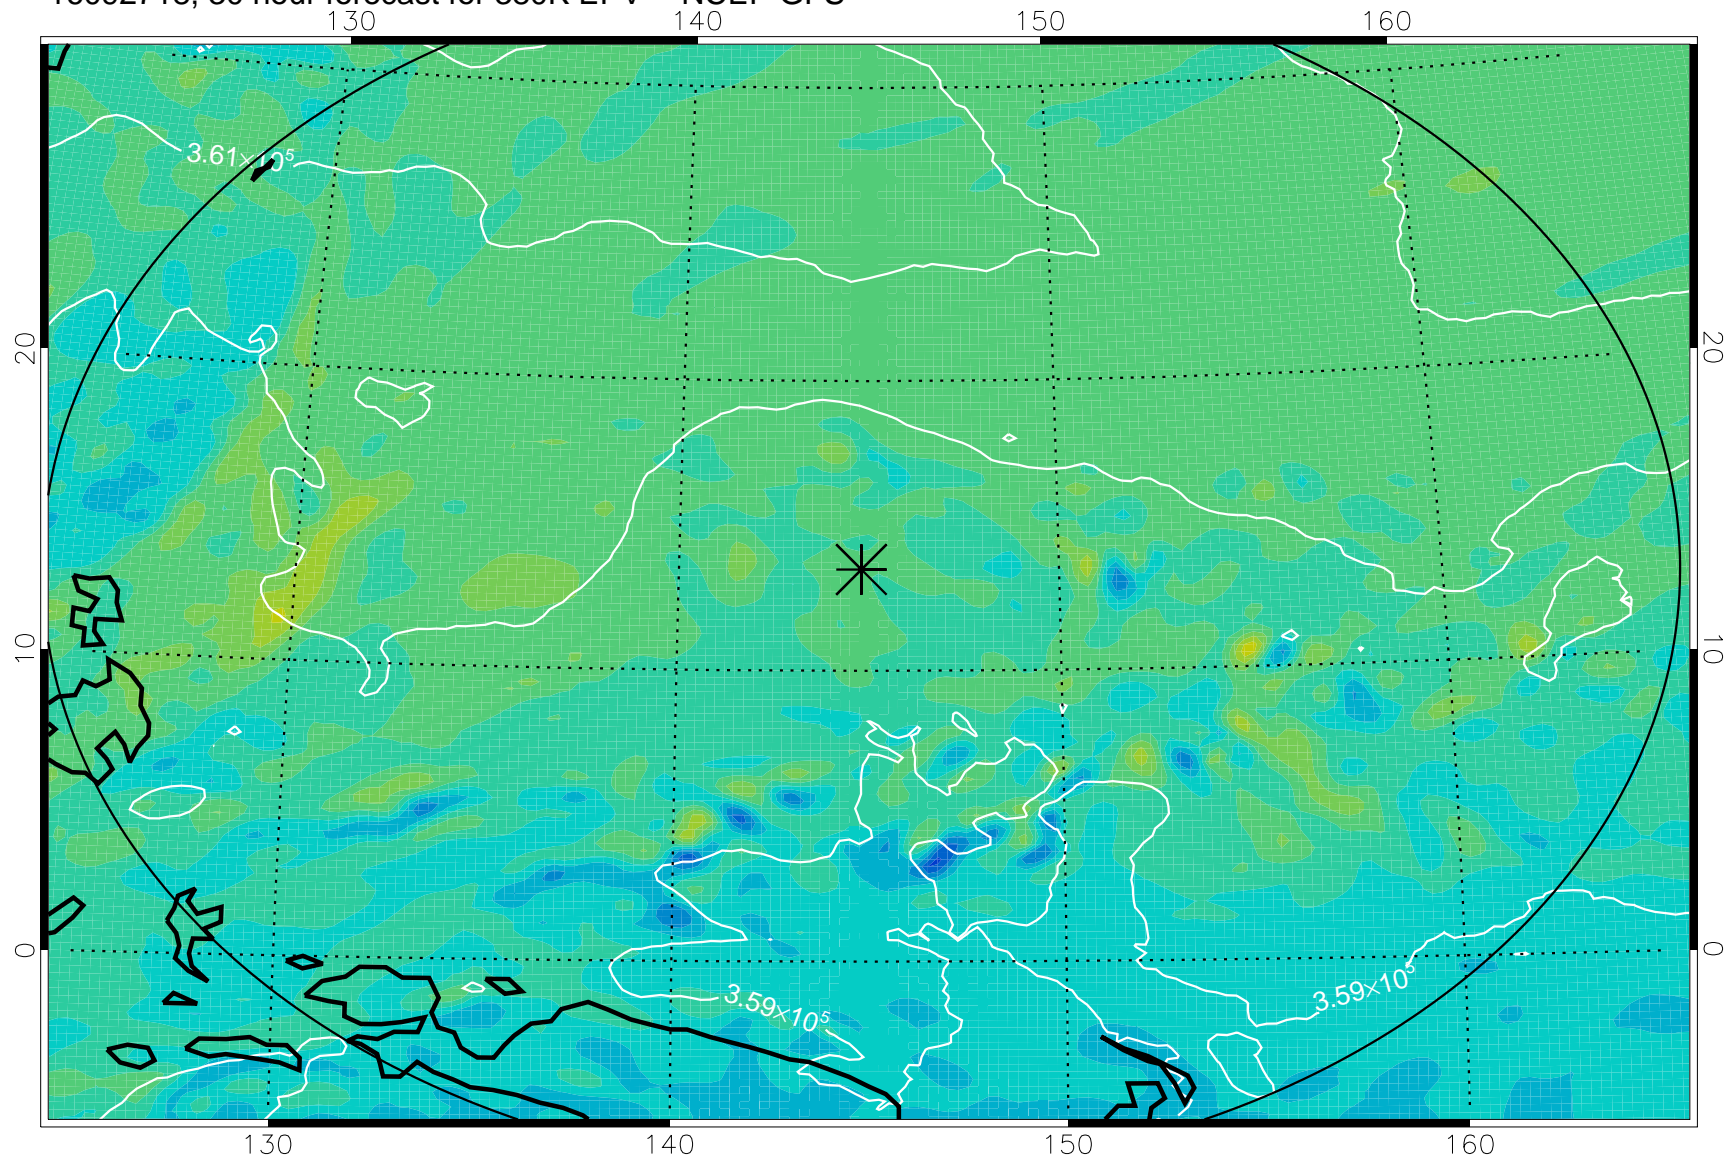

16092618, 6 hour forecast for 380K EPV -- NCEP GFS

380K Montgomery Streamfunction, white

Range ring of 2304 km

16092700, 12 hour forecast for 380K EPV -- NCEP GFS

380K Montgomery Streamfunction, white

Range ring of 2304 km

16092706, 18 hour forecast for 380K EPV -- NCEP GFS

380K Montgomery Streamfunction, white

Range ring of 2304 km

16092712, 24 hour forecast for 380K EPV -- NCEP GFS

380K Montgomery Streamfunction, white

Range ring of 2304 km

16092718, 30 hour forecast for 380K EPV -- NCEP GFS

380K Montgomery Streamfunction, white

Range ring of 2304 km

16092800, 36 hour forecast for 380K EPV -- NCEP GFS

380K Montgomery Streamfunction, white

Range ring of 2304 km

16092806, 42 hour forecast for 380K EPV -- NCEP GFS

380K Montgomery Streamfunction, white

Range ring of 2304 km

16092812, 48 hour forecast for 380K EPV -- NCEP GFS

380K Montgomery Streamfunction, white

Range ring of 2304 km