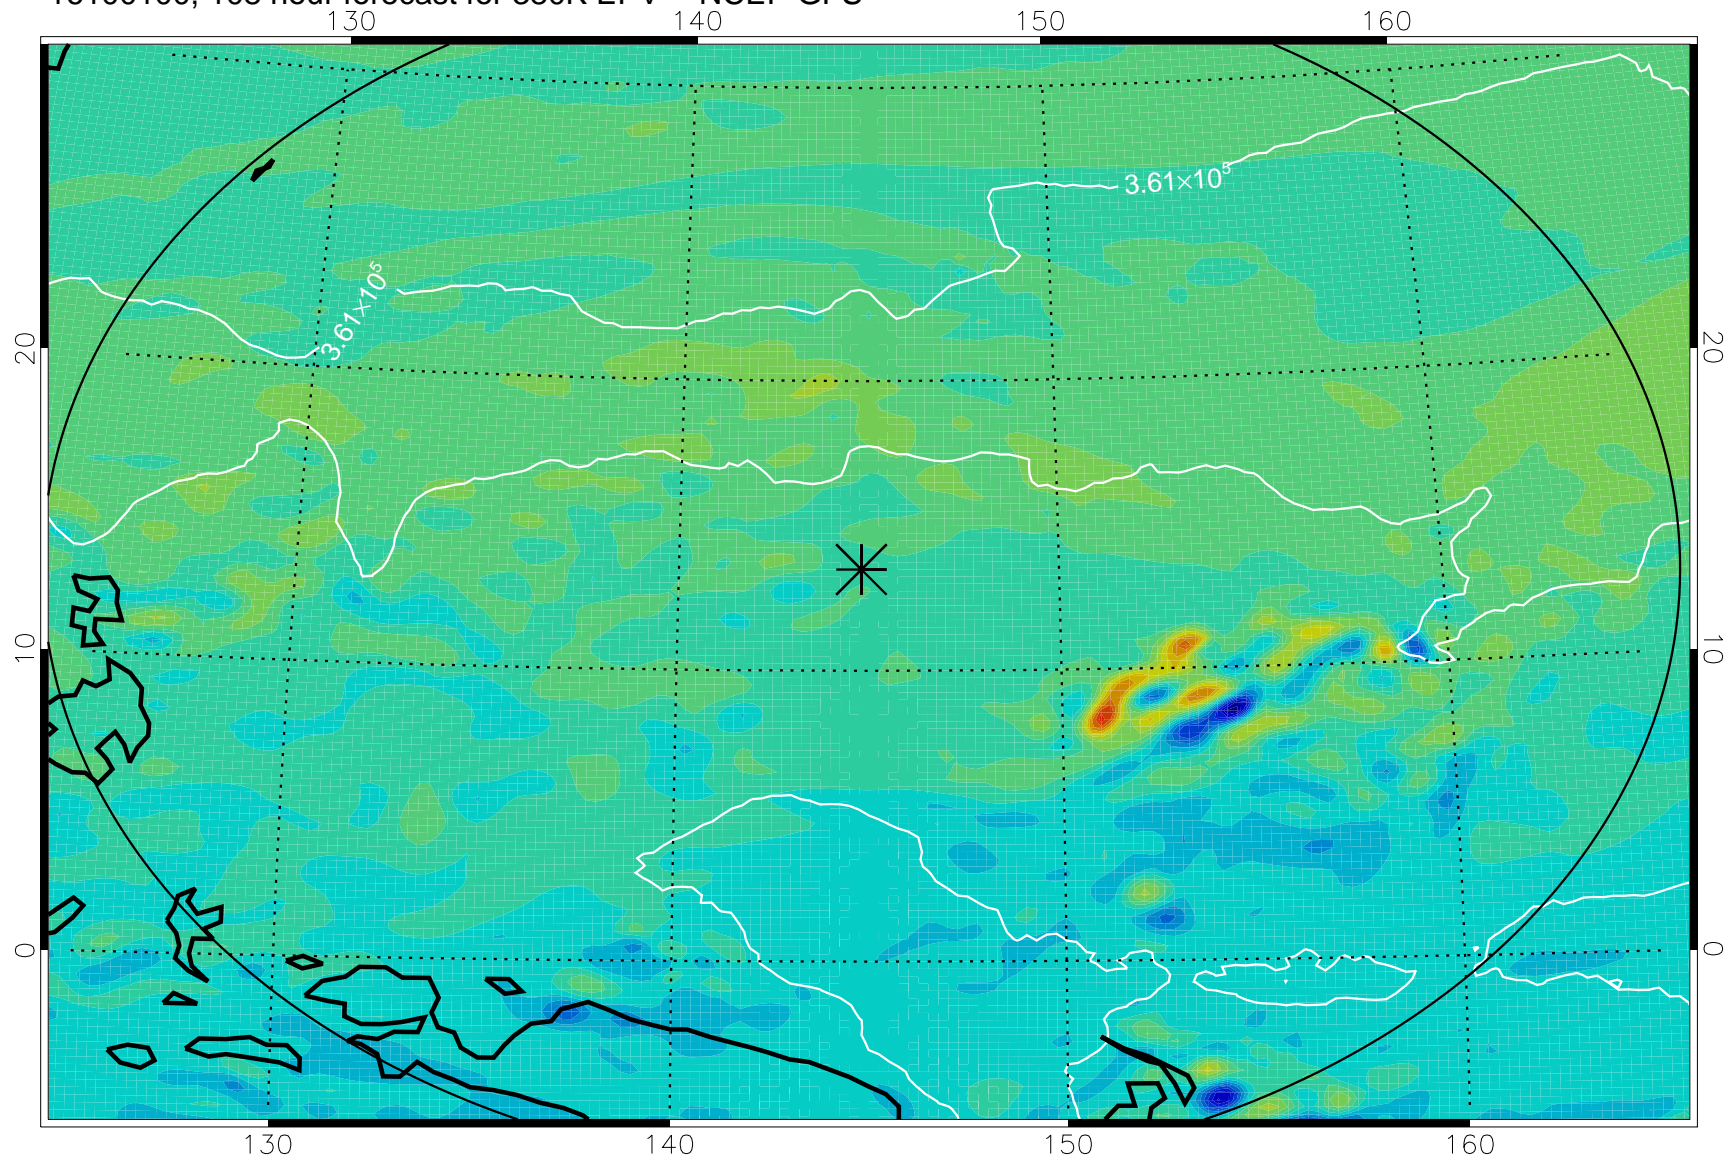

16092918, 78 hour forecast for 380K EPV -- NCEP GFS

380K Montgomery Streamfunction, white

Range ring of 2304 km

16093000, 84 hour forecast for 380K EPV -- NCEP GFS

380K Montgomery Streamfunction, white

Range ring of 2304 km

16093006, 90 hour forecast for 380K EPV -- NCEP GFS

380K Montgomery Streamfunction, white

Range ring of 2304 km

16093012, 96 hour forecast for 380K EPV -- NCEP GFS

380K Montgomery Streamfunction, white

Range ring of 2304 km

16093018, 102 hour forecast for 380K EPV -- NCEP GFS

380K Montgomery Streamfunction, white

Range ring of 2304 km

16100100, 108 hour forecast for 380K EPV -- NCEP GFS

380K Montgomery Streamfunction, white

Range ring of 2304 km

16100106, 114 hour forecast for 380K EPV -- NCEP GFS

380K Montgomery Streamfunction, white

Range ring of 2304 km

16100112, 120 hour forecast for 380K EPV -- NCEP GFS

380K Montgomery Streamfunction, white

Range ring of 2304 km