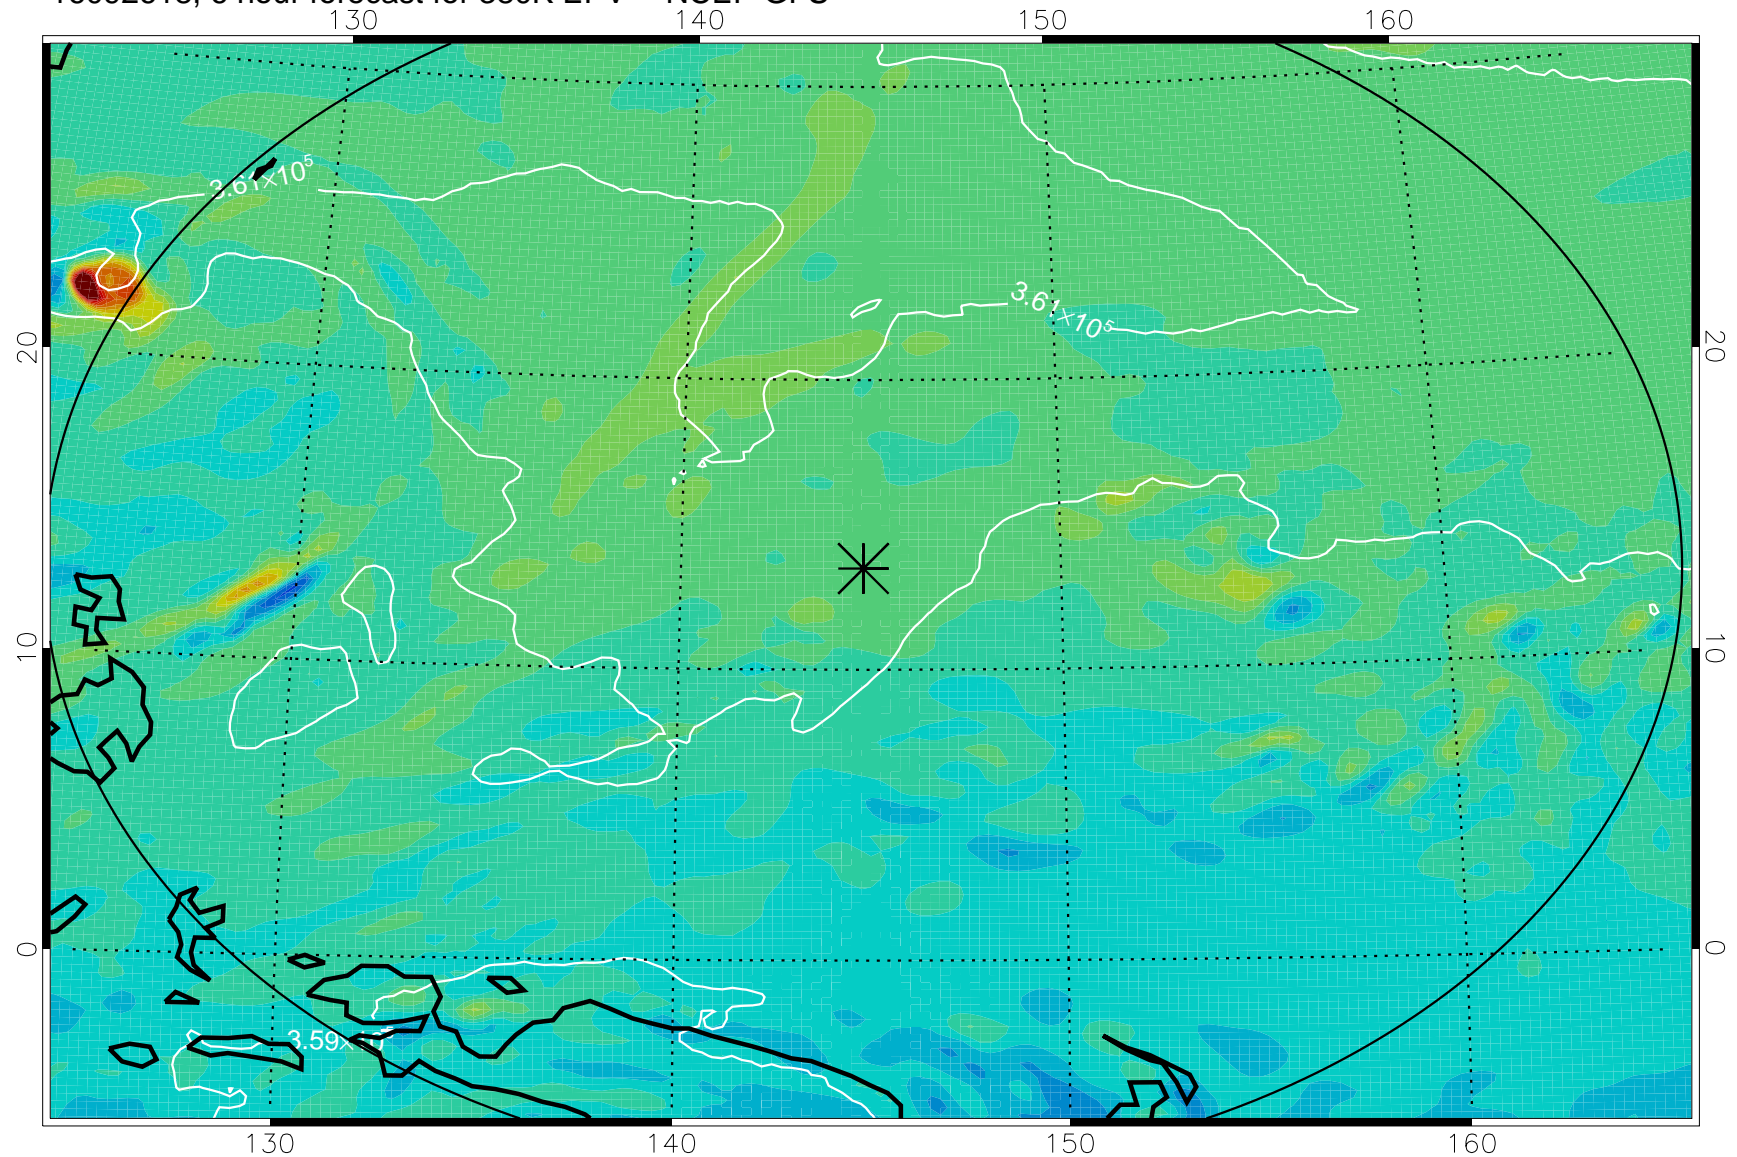

16092618, 6 hour forecast for 380K EPV -- NCEP GFS

380K Montgomery Streamfunction, white

Range ring of 2304 km

16092700, 12 hour forecast for 380K EPV -- NCEP GFS

380K Montgomery Streamfunction, white

Range ring of 2304 km

16092706, 18 hour forecast for 380K EPV -- NCEP GFS

380K Montgomery Streamfunction, white

Range ring of 2304 km

16092712, 24 hour forecast for 380K EPV -- NCEP GFS

380K Montgomery Streamfunction, white

Range ring of 2304 km

16092718, 30 hour forecast for 380K EPV -- NCEP GFS

380K Montgomery Streamfunction, white

Range ring of 2304 km

16092800, 36 hour forecast for 380K EPV -- NCEP GFS

380K Montgomery Streamfunction, white

Range ring of 2304 km

16093006, 90 hour forecast for 380K EPV -- NCEP GFS

380K Montgomery Streamfunction, white

Range ring of 2304 km

16093012, 96 hour forecast for 380K EPV -- NCEP GFS

380K Montgomery Streamfunction, white

Range ring of 2304 km