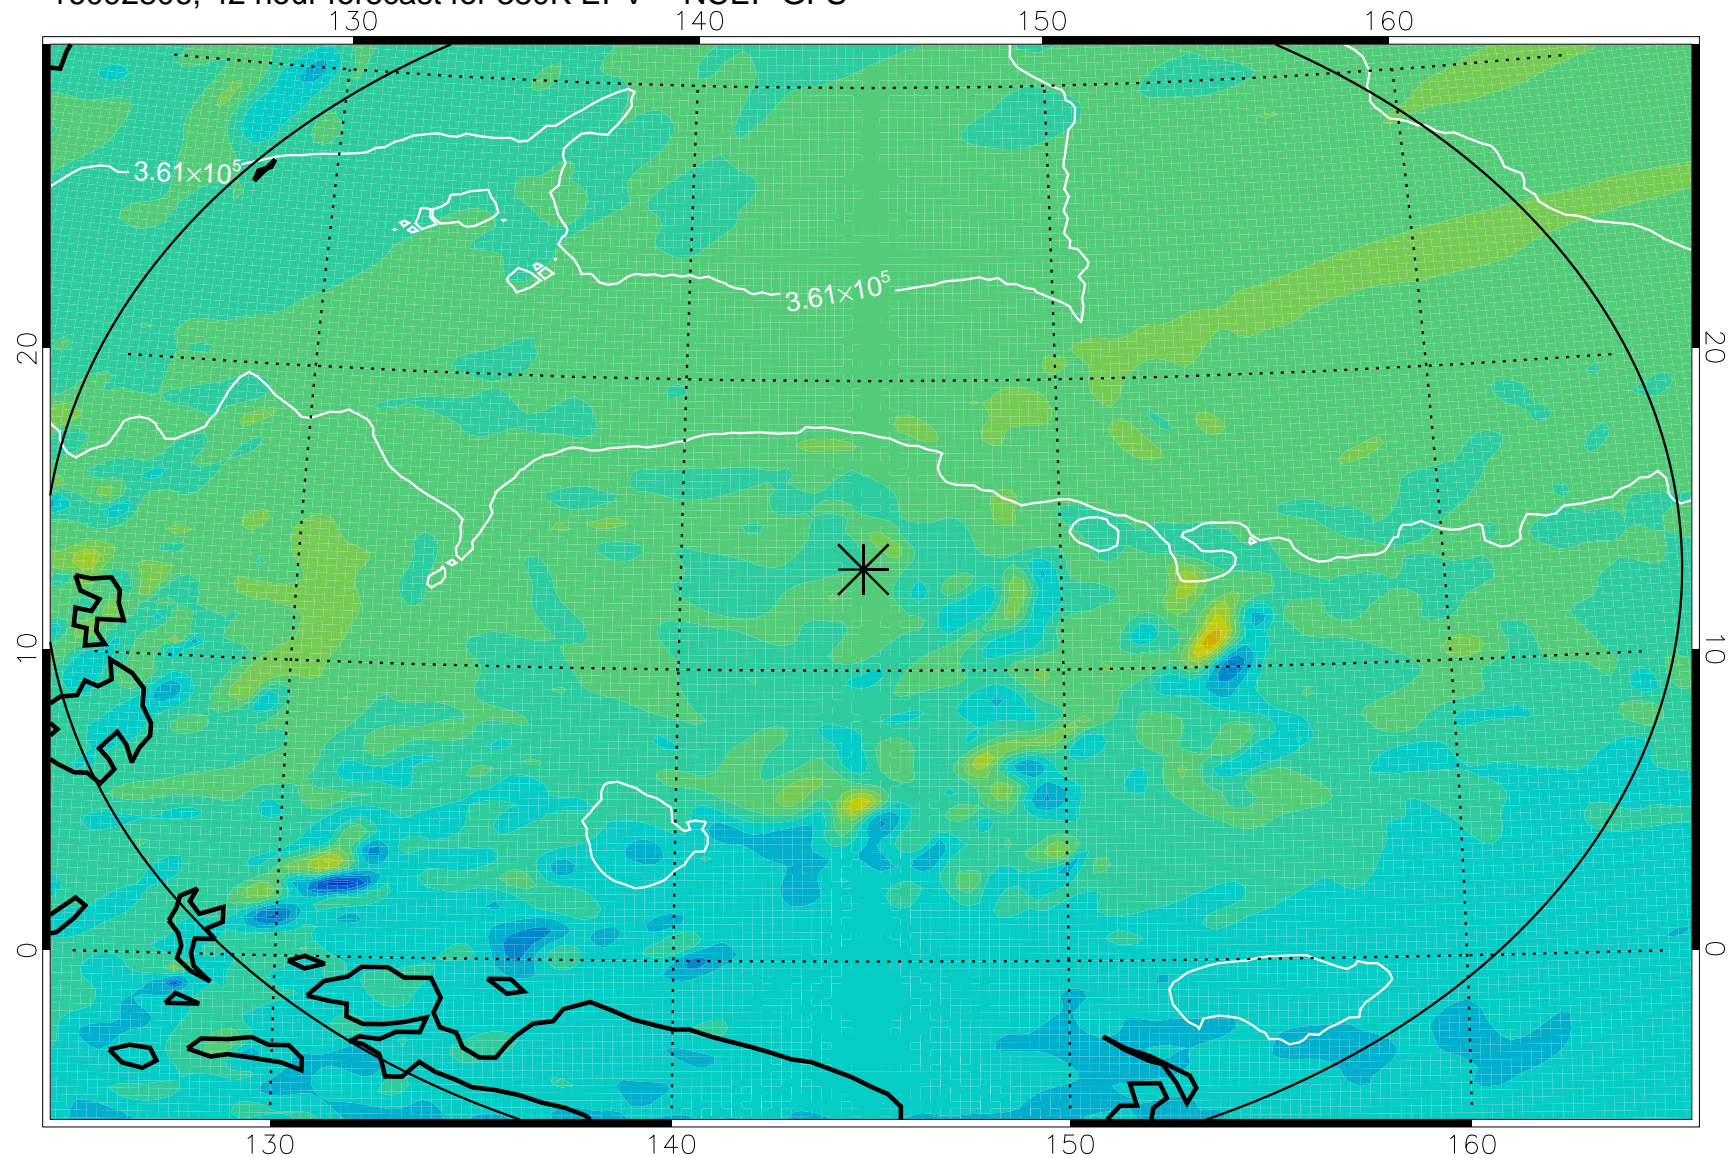

16092718, 30 hour forecast for 380K EPV -- NCEP GFS

380K Montgomery Streamfunction, white

Range ring of 2304 km

16092800, 36 hour forecast for 380K EPV -- NCEP GFS

380K Montgomery Streamfunction, white

Range ring of 2304 km

16092806, 42 hour forecast for 380K EPV -- NCEP GFS

380K Montgomery Streamfunction, white

Range ring of 2304 km

16092812, 48 hour forecast for 380K EPV -- NCEP GFS

380K Montgomery Streamfunction, white

Range ring of 2304 km

16092818, 54 hour forecast for 380K EPV -- NCEP GFS

380K Montgomery Streamfunction, white

Range ring of 2304 km

16092900, 60 hour forecast for 380K EPV -- NCEP GFS

380K Montgomery Streamfunction, white

Range ring of 2304 km

16093006, 90 hour forecast for 380K EPV -- NCEP GFS

380K Montgomery Streamfunction, white

Range ring of 2304 km

16093012, 96 hour forecast for 380K EPV -- NCEP GFS

380K Montgomery Streamfunction, white

Range ring of 2304 km