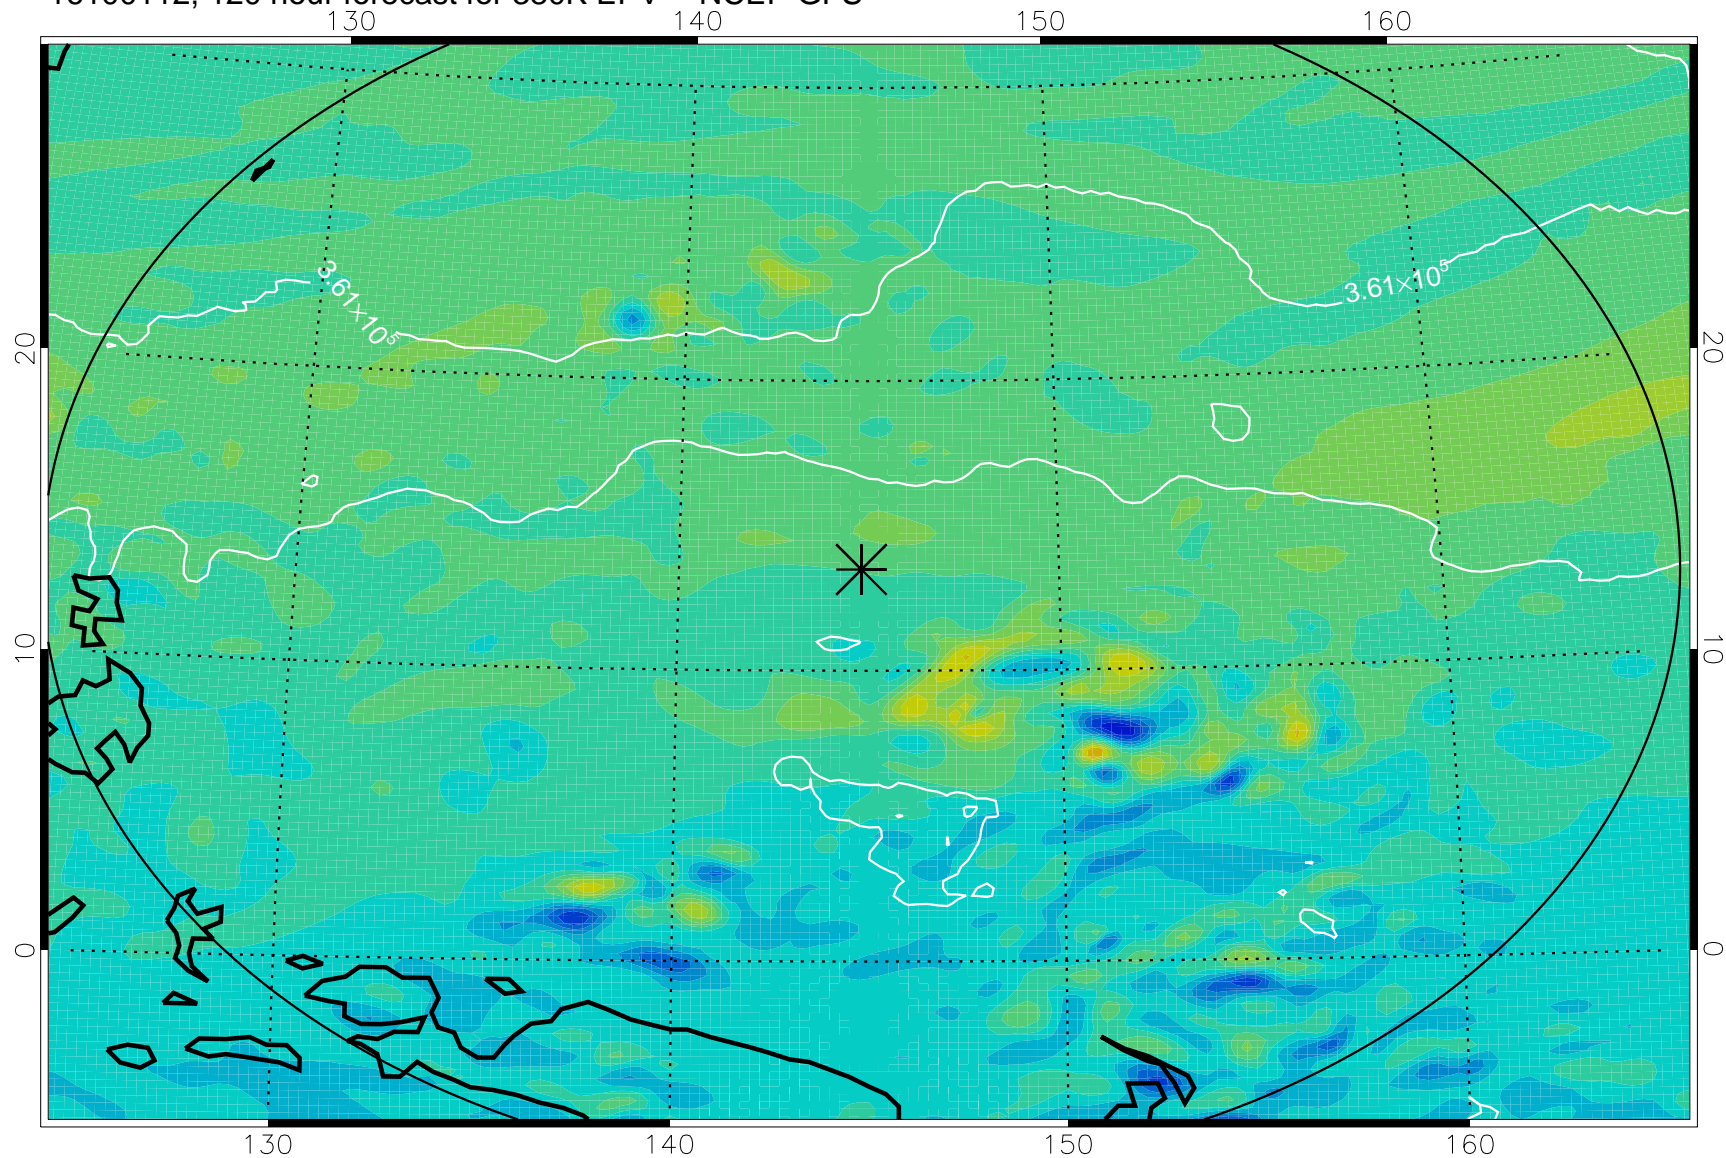

16092918, 78 hour forecast for 380K EPV -- NCEP GFS

380K Montgomery Streamfunction, white

Range ring of 2304 km

16093000, 84 hour forecast for 380K EPV -- NCEP GFS

380K Montgomery Streamfunction, white

Range ring of 2304 km

16093006, 90 hour forecast for 380K EPV -- NCEP GFS

380K Montgomery Streamfunction, white

Range ring of 2304 km

16093012, 96 hour forecast for 380K EPV -- NCEP GFS

380K Montgomery Streamfunction, white

Range ring of 2304 km

16093018, 102 hour forecast for 380K EPV -- NCEP GFS

380K Montgomery Streamfunction, white

Range ring of 2304 km

16100100, 108 hour forecast for 380K EPV -- NCEP GFS

380K Montgomery Streamfunction, white

Range ring of 2304 km

16100106, 114 hour forecast for 380K EPV -- NCEP GFS

380K Montgomery Streamfunction, white

Range ring of 2304 km

16100112, 120 hour forecast for 380K EPV -- NCEP GFS

380K Montgomery Streamfunction, white

Range ring of 2304 km