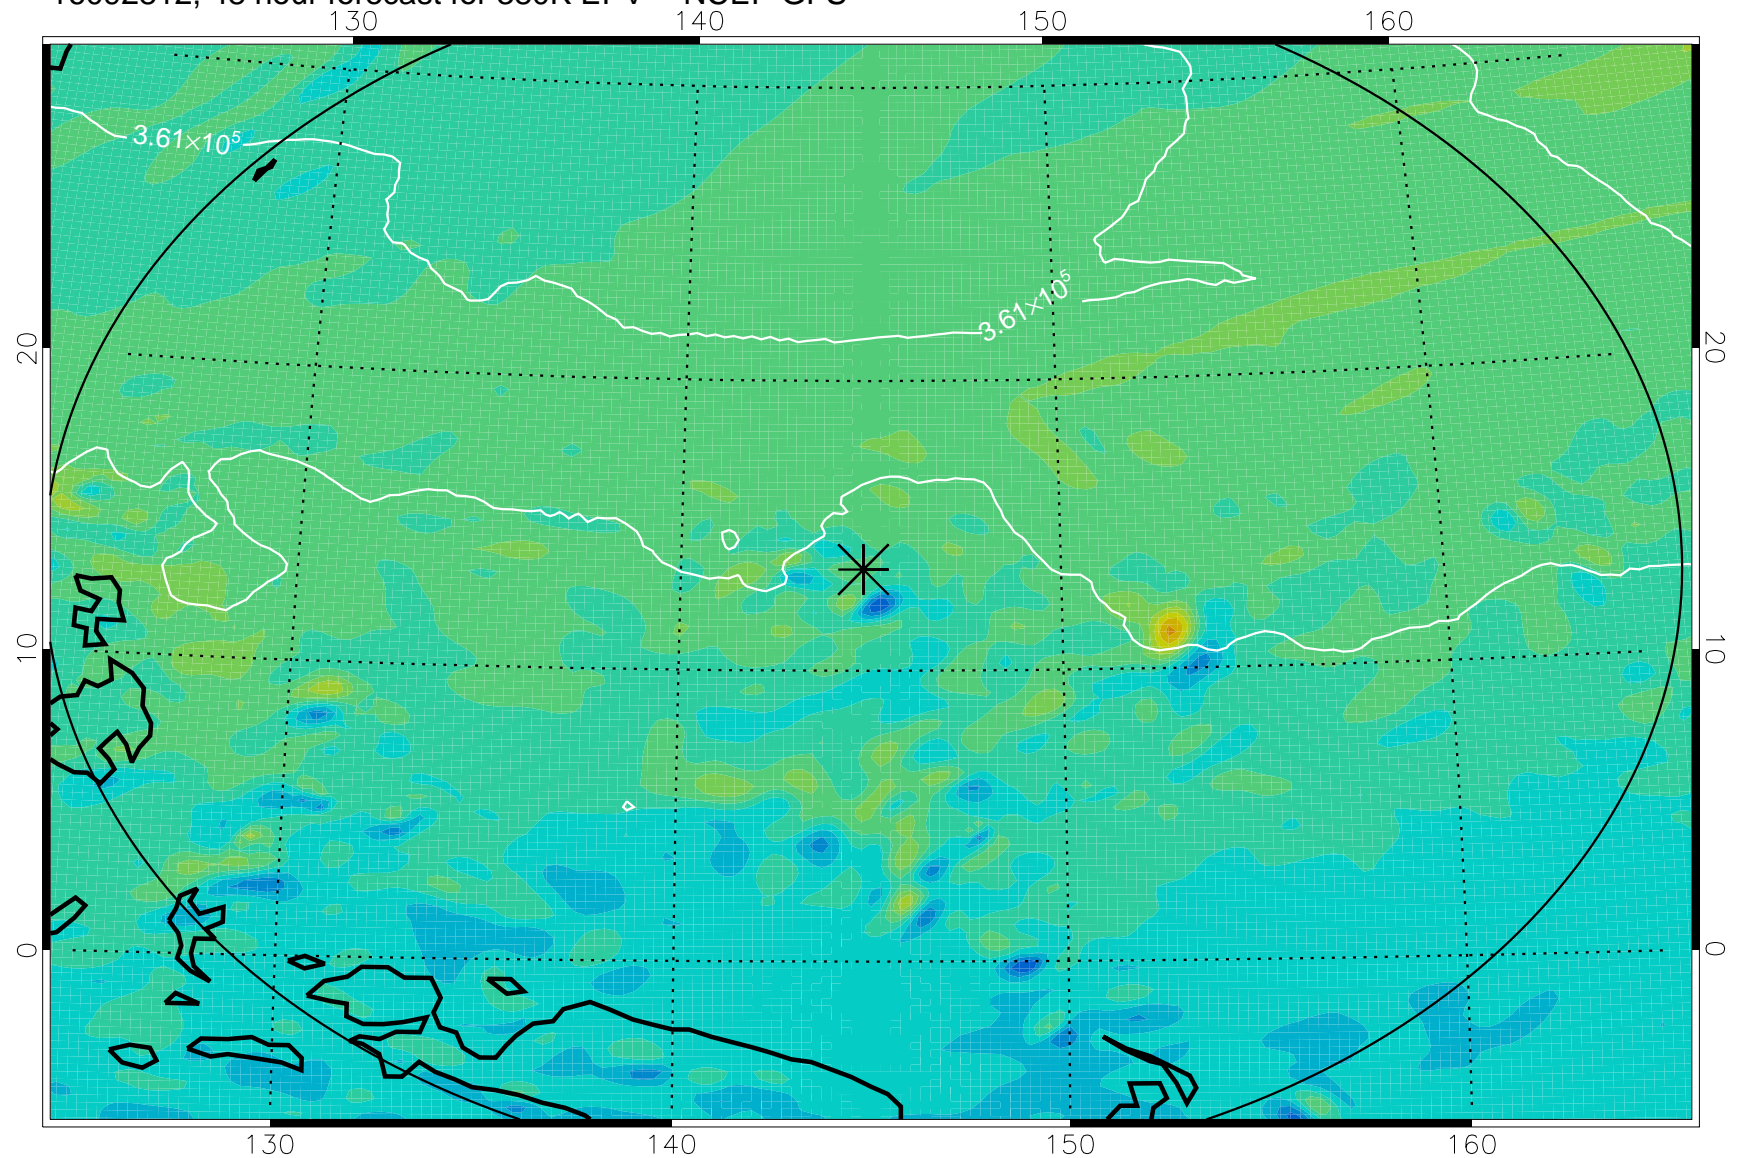

16092718, 30 hour forecast for 380K EPV -- NCEP GFS

380K Montgomery Streamfunction, white

Range ring of 2304 km

16092800, 36 hour forecast for 380K EPV -- NCEP GFS

380K Montgomery Streamfunction, white

Range ring of 2304 km

16092806, 42 hour forecast for 380K EPV -- NCEP GFS

380K Montgomery Streamfunction, white

Range ring of 2304 km

16092812, 48 hour forecast for 380K EPV -- NCEP GFS

380K Montgomery Streamfunction, white

Range ring of 2304 km

16092818, 54 hour forecast for 380K EPV -- NCEP GFS

380K Montgomery Streamfunction, white

Range ring of 2304 km

16092900, 60 hour forecast for 380K EPV -- NCEP GFS

380K Montgomery Streamfunction, white

Range ring of 2304 km

16093006, 90 hour forecast for 380K EPV -- NCEP GFS

380K Montgomery Streamfunction, white

Range ring of 2304 km

16093012, 96 hour forecast for 380K EPV -- NCEP GFS

380K Montgomery Streamfunction, white

Range ring of 2304 km