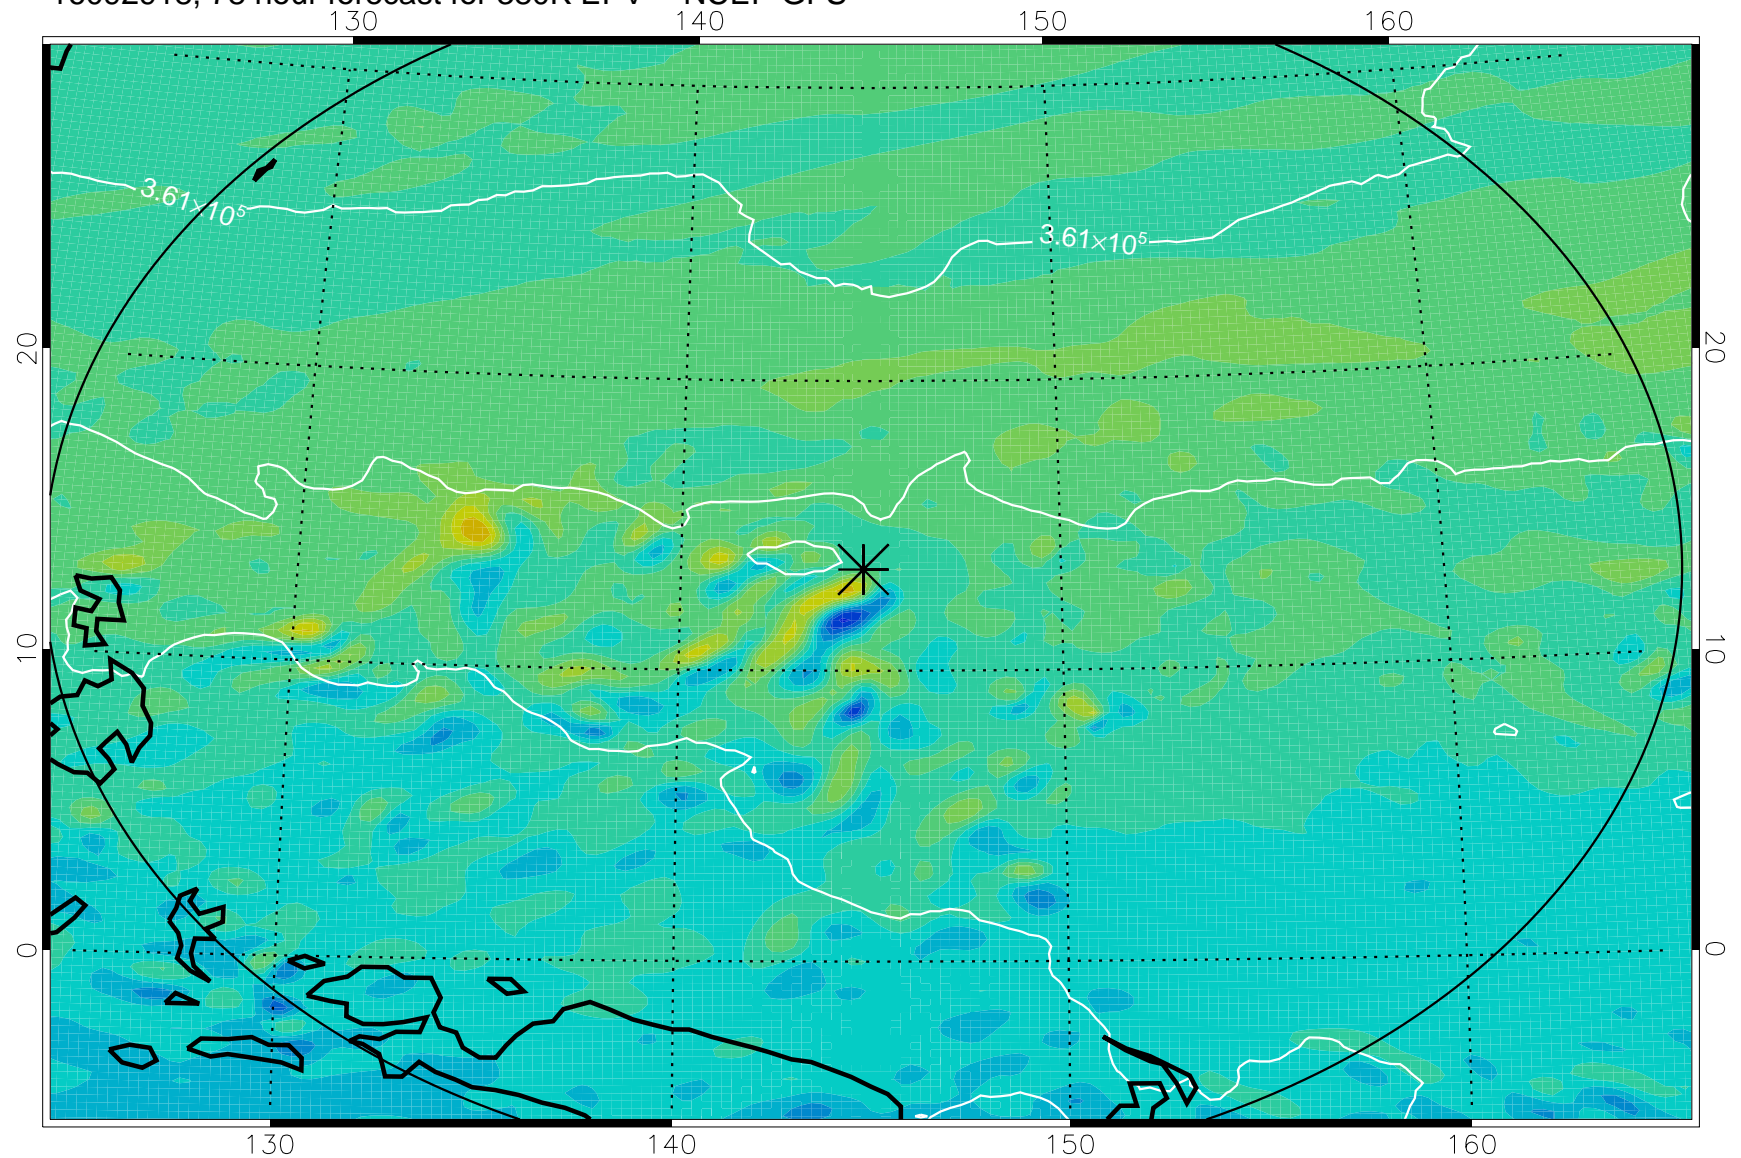

16092906, 66 hour forecast for 380K EPV -- NCEP GFS

380K Montgomery Streamfunction, white

Range ring of 2304 km

16092912, 72 hour forecast for 380K EPV -- NCEP GFS

380K Montgomery Streamfunction, white

Range ring of 2304 km

16092918, 78 hour forecast for 380K EPV -- NCEP GFS

380K Montgomery Streamfunction, white

Range ring of 2304 km

16093000, 84 hour forecast for 380K EPV -- NCEP GFS

380K Montgomery Streamfunction, white

Range ring of 2304 km

16093006, 90 hour forecast for 380K EPV -- NCEP GFS

380K Montgomery Streamfunction, white

Range ring of 2304 km

16093012, 96 hour forecast for 380K EPV -- NCEP GFS

380K Montgomery Streamfunction, white

Range ring of 2304 km

16093018, 102 hour forecast for 380K EPV -- NCEP GFS

380K Montgomery Streamfunction, white

Range ring of 2304 km

16100100, 108 hour forecast for 380K EPV -- NCEP GFS

380K Montgomery Streamfunction, white

Range ring of 2304 km