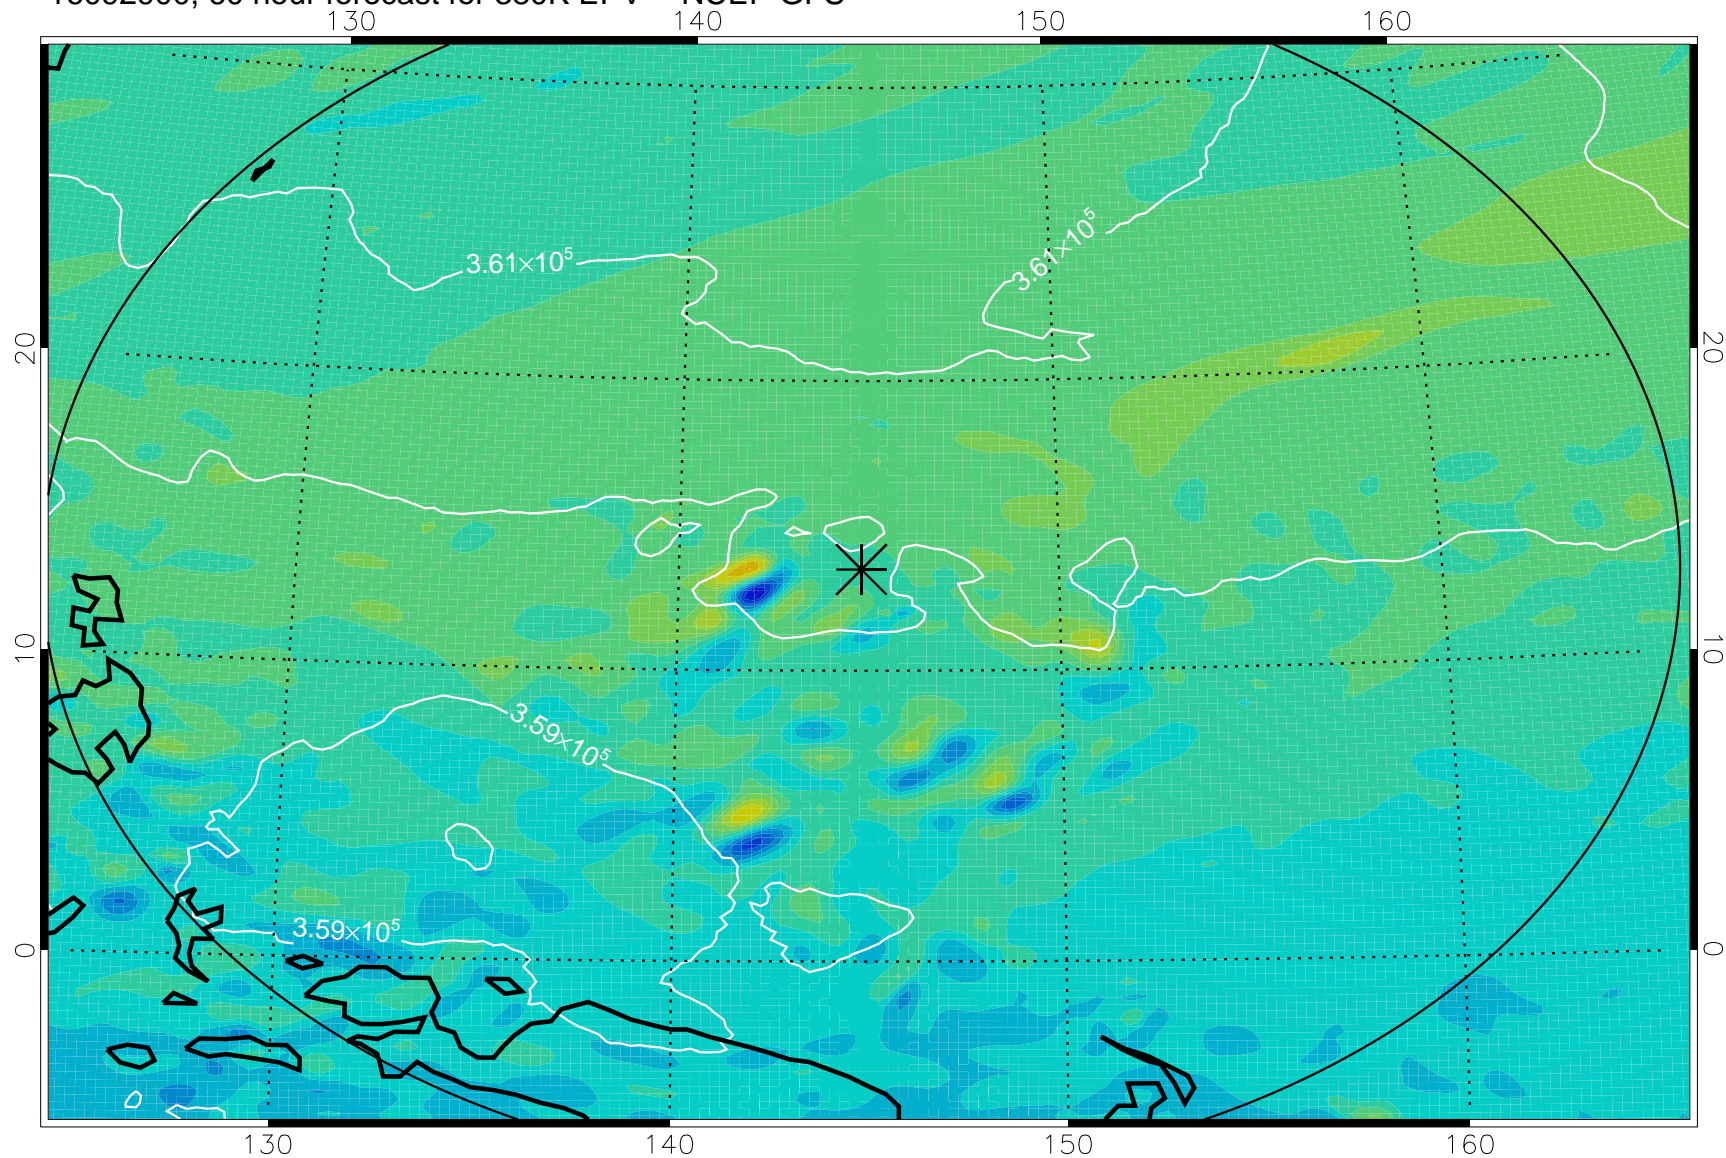

16092806, 42 hour forecast for 380K EPV -- NCEP GFS

380K Montgomery Streamfunction, white

Range ring of 2304 km

16092812, 48 hour forecast for 380K EPV -- NCEP GFS

380K Montgomery Streamfunction, white

Range ring of 2304 km

16092818, 54 hour forecast for 380K EPV -- NCEP GFS

380K Montgomery Streamfunction, white

Range ring of 2304 km

16092900, 60 hour forecast for 380K EPV -- NCEP GFS

380K Montgomery Streamfunction, white

Range ring of 2304 km

16092906, 66 hour forecast for 380K EPV -- NCEP GFS

380K Montgomery Streamfunction, white

Range ring of 2304 km

16092912, 72 hour forecast for 380K EPV -- NCEP GFS

380K Montgomery Streamfunction, white

Range ring of 2304 km

16092918, 78 hour forecast for 380K EPV -- NCEP GFS

380K Montgomery Streamfunction, white

Range ring of 2304 km

16093000, 84 hour forecast for 380K EPV -- NCEP GFS

380K Montgomery Streamfunction, white

Range ring of 2304 km