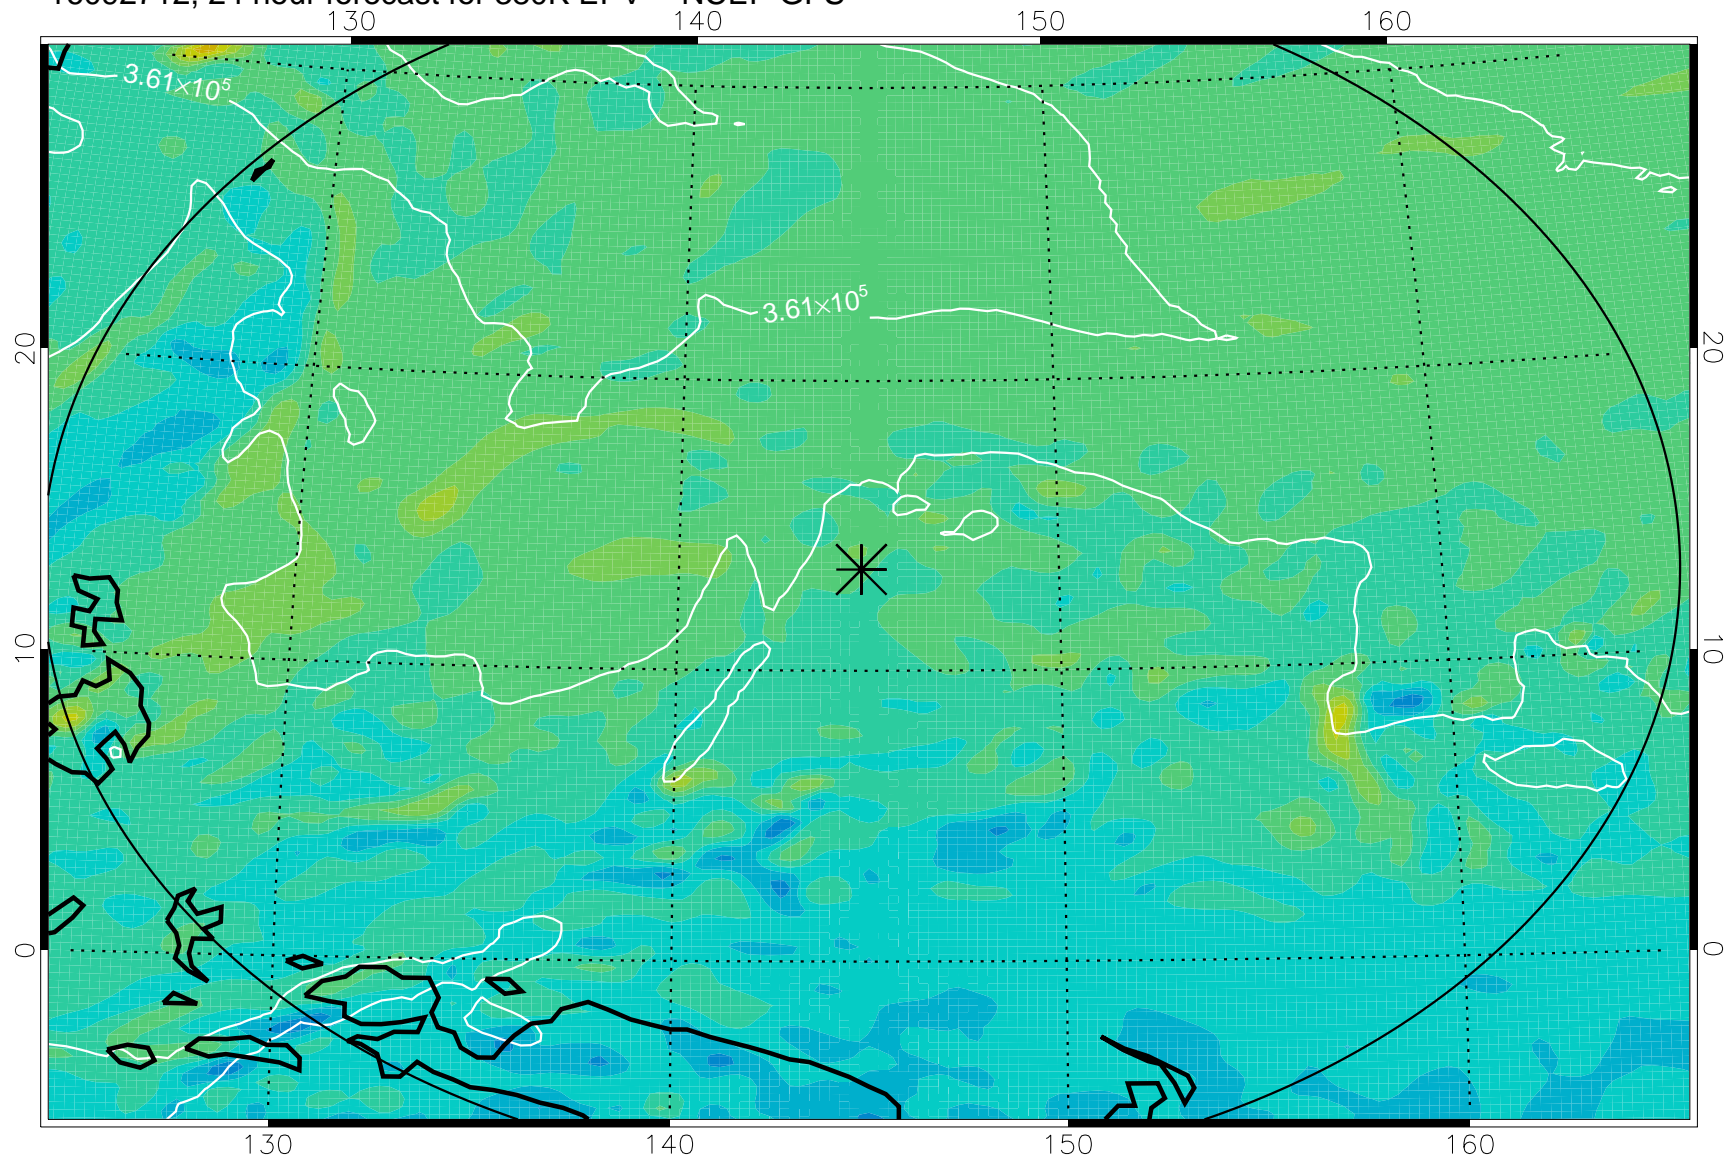

16092618, 6 hour forecast for 380K EPV -- NCEP GFS

380K Montgomery Streamfunction, white

Range ring of 2304 km

16092700, 12 hour forecast for 380K EPV -- NCEP GFS

380K Montgomery Streamfunction, white

Range ring of 2304 km

16092706, 18 hour forecast for 380K EPV -- NCEP GFS

380K Montgomery Streamfunction, white

Range ring of 2304 km

16092712, 24 hour forecast for 380K EPV -- NCEP GFS

380K Montgomery Streamfunction, white

Range ring of 2304 km

16092718, 30 hour forecast for 380K EPV -- NCEP GFS

380K Montgomery Streamfunction, white

Range ring of 2304 km

16092800, 36 hour forecast for 380K EPV -- NCEP GFS

380K Montgomery Streamfunction, white

Range ring of 2304 km

16093006, 90 hour forecast for 380K EPV -- NCEP GFS

380K Montgomery Streamfunction, white

Range ring of 2304 km

16093012, 96 hour forecast for 380K EPV -- NCEP GFS

380K Montgomery Streamfunction, white

Range ring of 2304 km