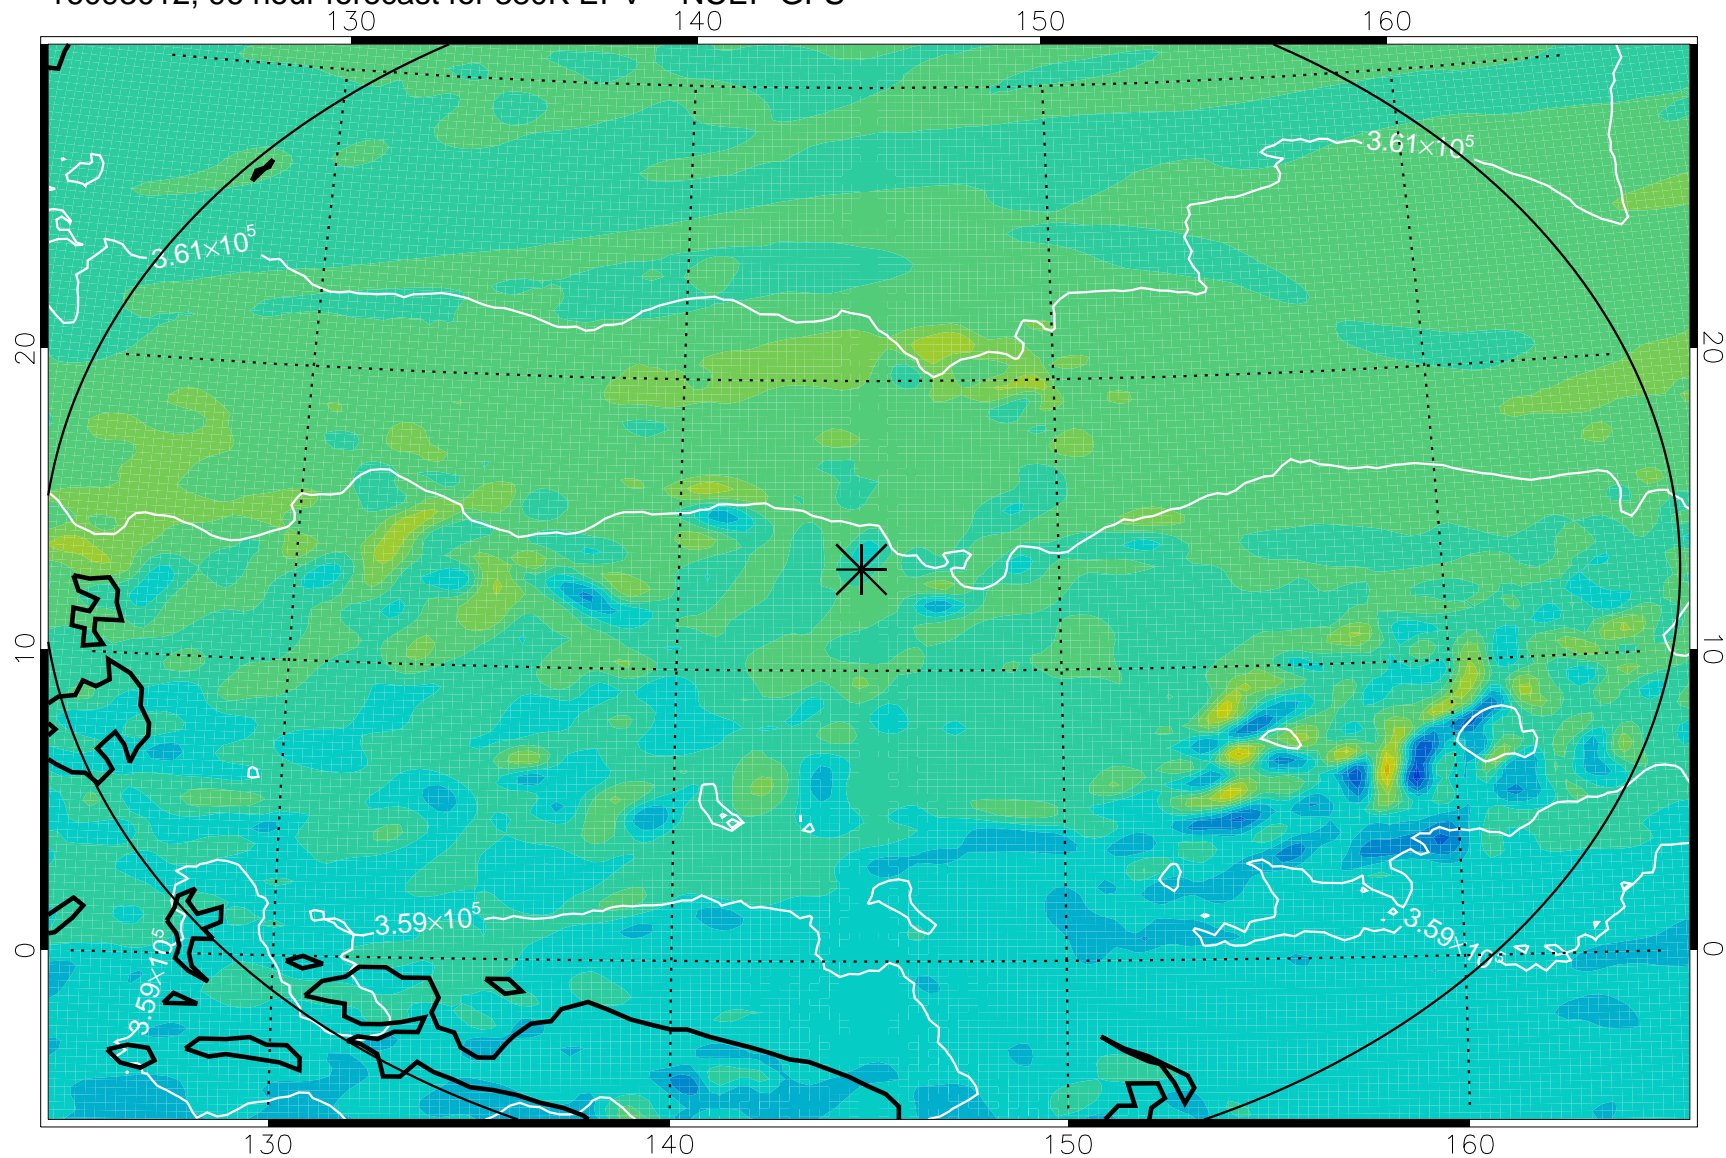

16092918, 78 hour forecast for 380K EPV -- NCEP GFS

380K Montgomery Streamfunction, white

Range ring of 2304 km

16093000, 84 hour forecast for 380K EPV -- NCEP GFS

380K Montgomery Streamfunction, white

Range ring of 2304 km

16093006, 90 hour forecast for 380K EPV -- NCEP GFS

380K Montgomery Streamfunction, white

Range ring of 2304 km

16093012, 96 hour forecast for 380K EPV -- NCEP GFS

380K Montgomery Streamfunction, white

Range ring of 2304 km

16093018, 102 hour forecast for 380K EPV -- NCEP GFS

380K Montgomery Streamfunction, white

Range ring of 2304 km

16100100, 108 hour forecast for 380K EPV -- NCEP GFS

380K Montgomery Streamfunction, white

Range ring of 2304 km

16100106, 114 hour forecast for 380K EPV -- NCEP GFS

380K Montgomery Streamfunction, white

Range ring of 2304 km

16100112, 120 hour forecast for 380K EPV -- NCEP GFS

380K Montgomery Streamfunction, white

Range ring of 2304 km