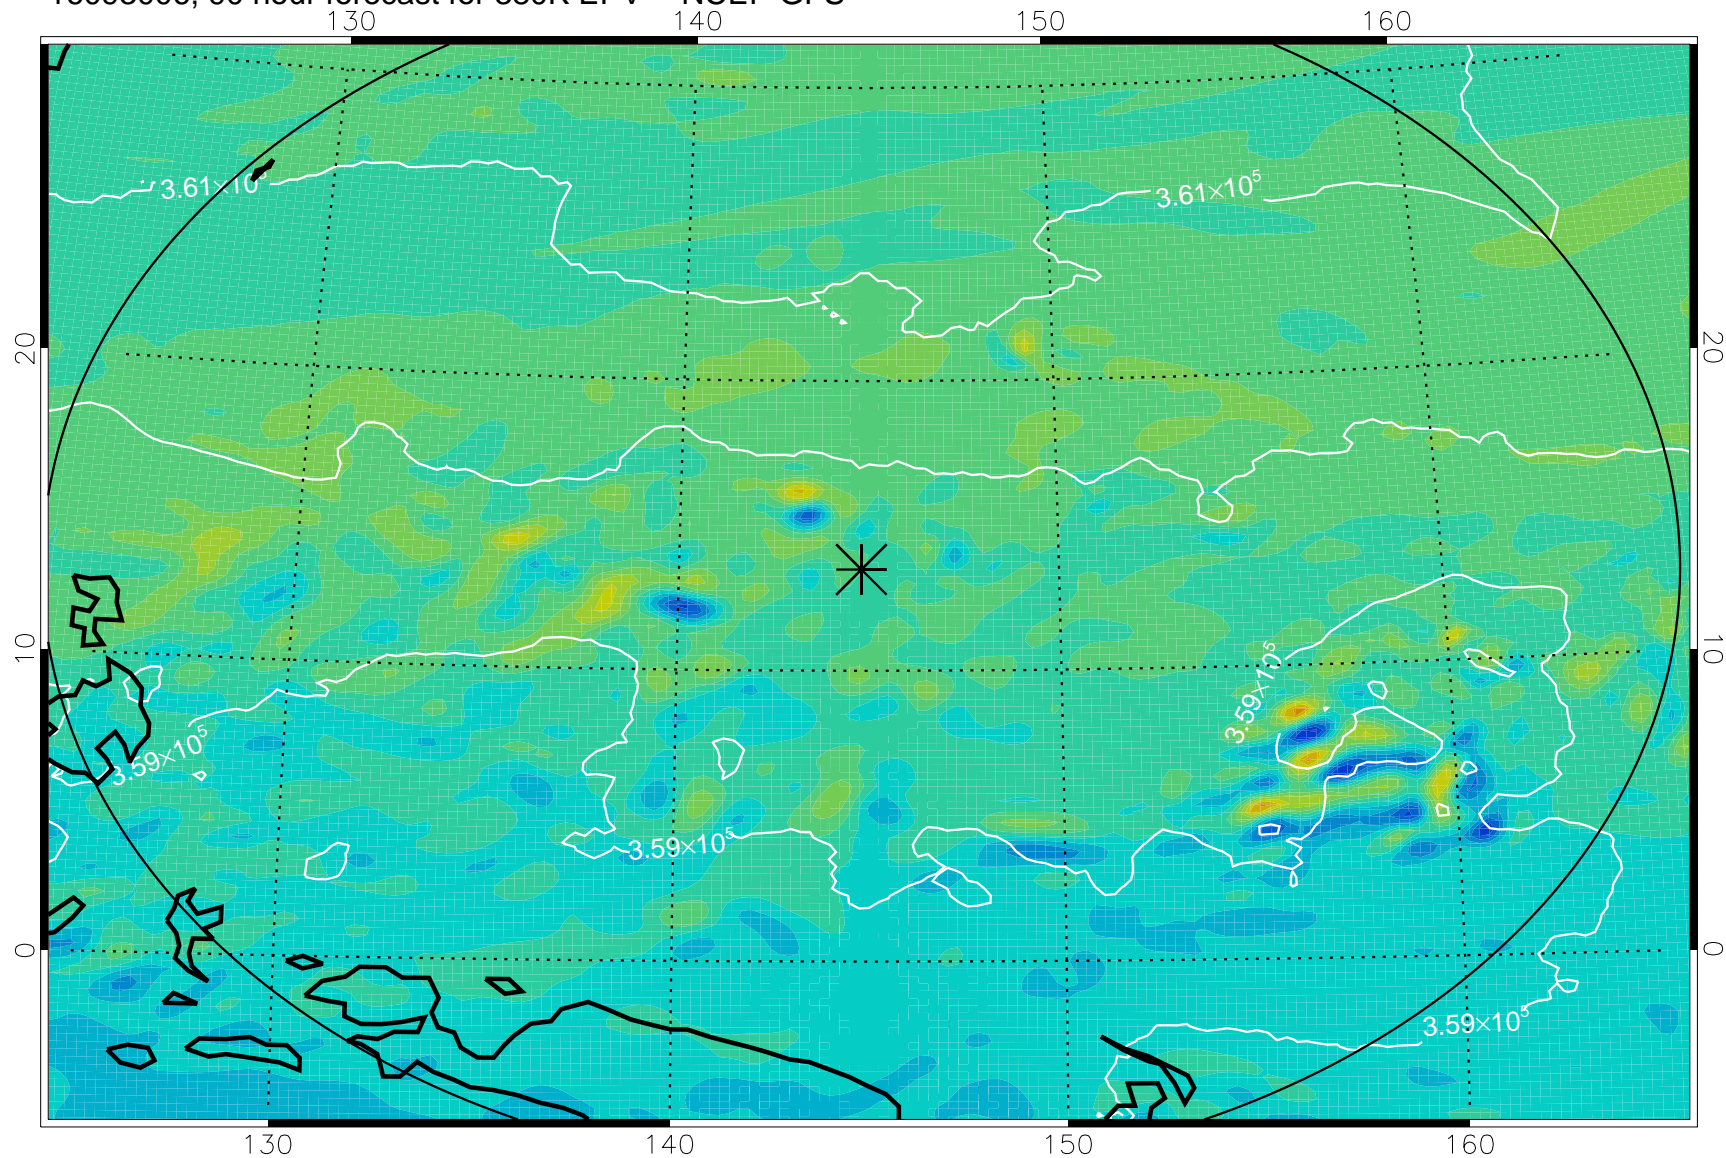

16092906, 66 hour forecast for 380K EPV -- NCEP GFS

380K Montgomery Streamfunction, white

Range ring of 2304 km

16092912, 72 hour forecast for 380K EPV -- NCEP GFS

380K Montgomery Streamfunction, white

Range ring of 2304 km

16092918, 78 hour forecast for 380K EPV -- NCEP GFS

380K Montgomery Streamfunction, white

Range ring of 2304 km

16093000, 84 hour forecast for 380K EPV -- NCEP GFS

380K Montgomery Streamfunction, white

Range ring of 2304 km

16093006, 90 hour forecast for 380K EPV -- NCEP GFS

380K Montgomery Streamfunction, white

Range ring of 2304 km

16093012, 96 hour forecast for 380K EPV -- NCEP GFS

380K Montgomery Streamfunction, white

Range ring of 2304 km

16093018, 102 hour forecast for 380K EPV -- NCEP GFS

380K Montgomery Streamfunction, white

Range ring of 2304 km

16100100, 108 hour forecast for 380K EPV -- NCEP GFS

380K Montgomery Streamfunction, white

Range ring of 2304 km