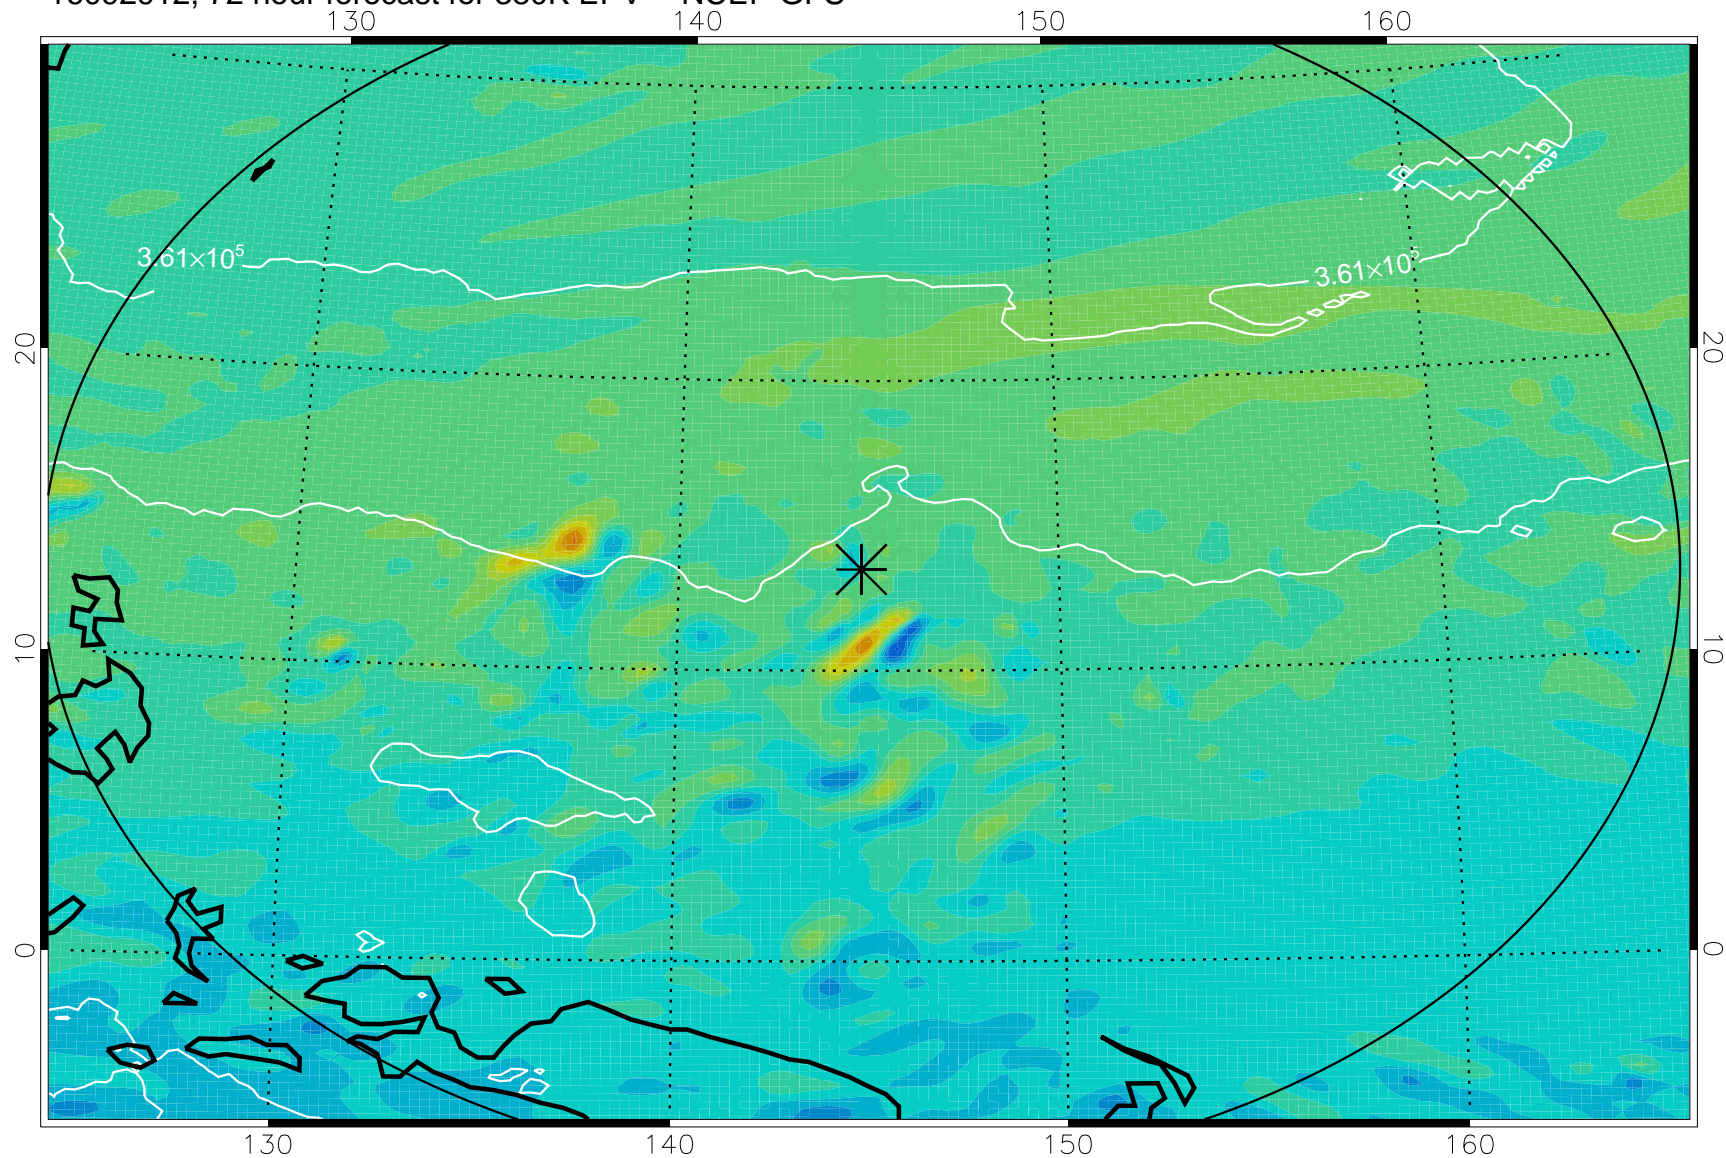

16092818, 54 hour forecast for 380K EPV -- NCEP GFS

380K Montgomery Streamfunction, white

Range ring of 2304 km

16092900, 60 hour forecast for 380K EPV -- NCEP GFS

380K Montgomery Streamfunction, white

Range ring of 2304 km

16092906, 66 hour forecast for 380K EPV -- NCEP GFS

380K Montgomery Streamfunction, white

Range ring of 2304 km

16092912, 72 hour forecast for 380K EPV -- NCEP GFS

380K Montgomery Streamfunction, white

Range ring of 2304 km

16092918, 78 hour forecast for 380K EPV -- NCEP GFS

380K Montgomery Streamfunction, white

Range ring of 2304 km

16093000, 84 hour forecast for 380K EPV -- NCEP GFS

380K Montgomery Streamfunction, white

Range ring of 2304 km

16093006, 90 hour forecast for 380K EPV -- NCEP GFS

380K Montgomery Streamfunction, white

Range ring of 2304 km

16093012, 96 hour forecast for 380K EPV -- NCEP GFS

380K Montgomery Streamfunction, white

Range ring of 2304 km