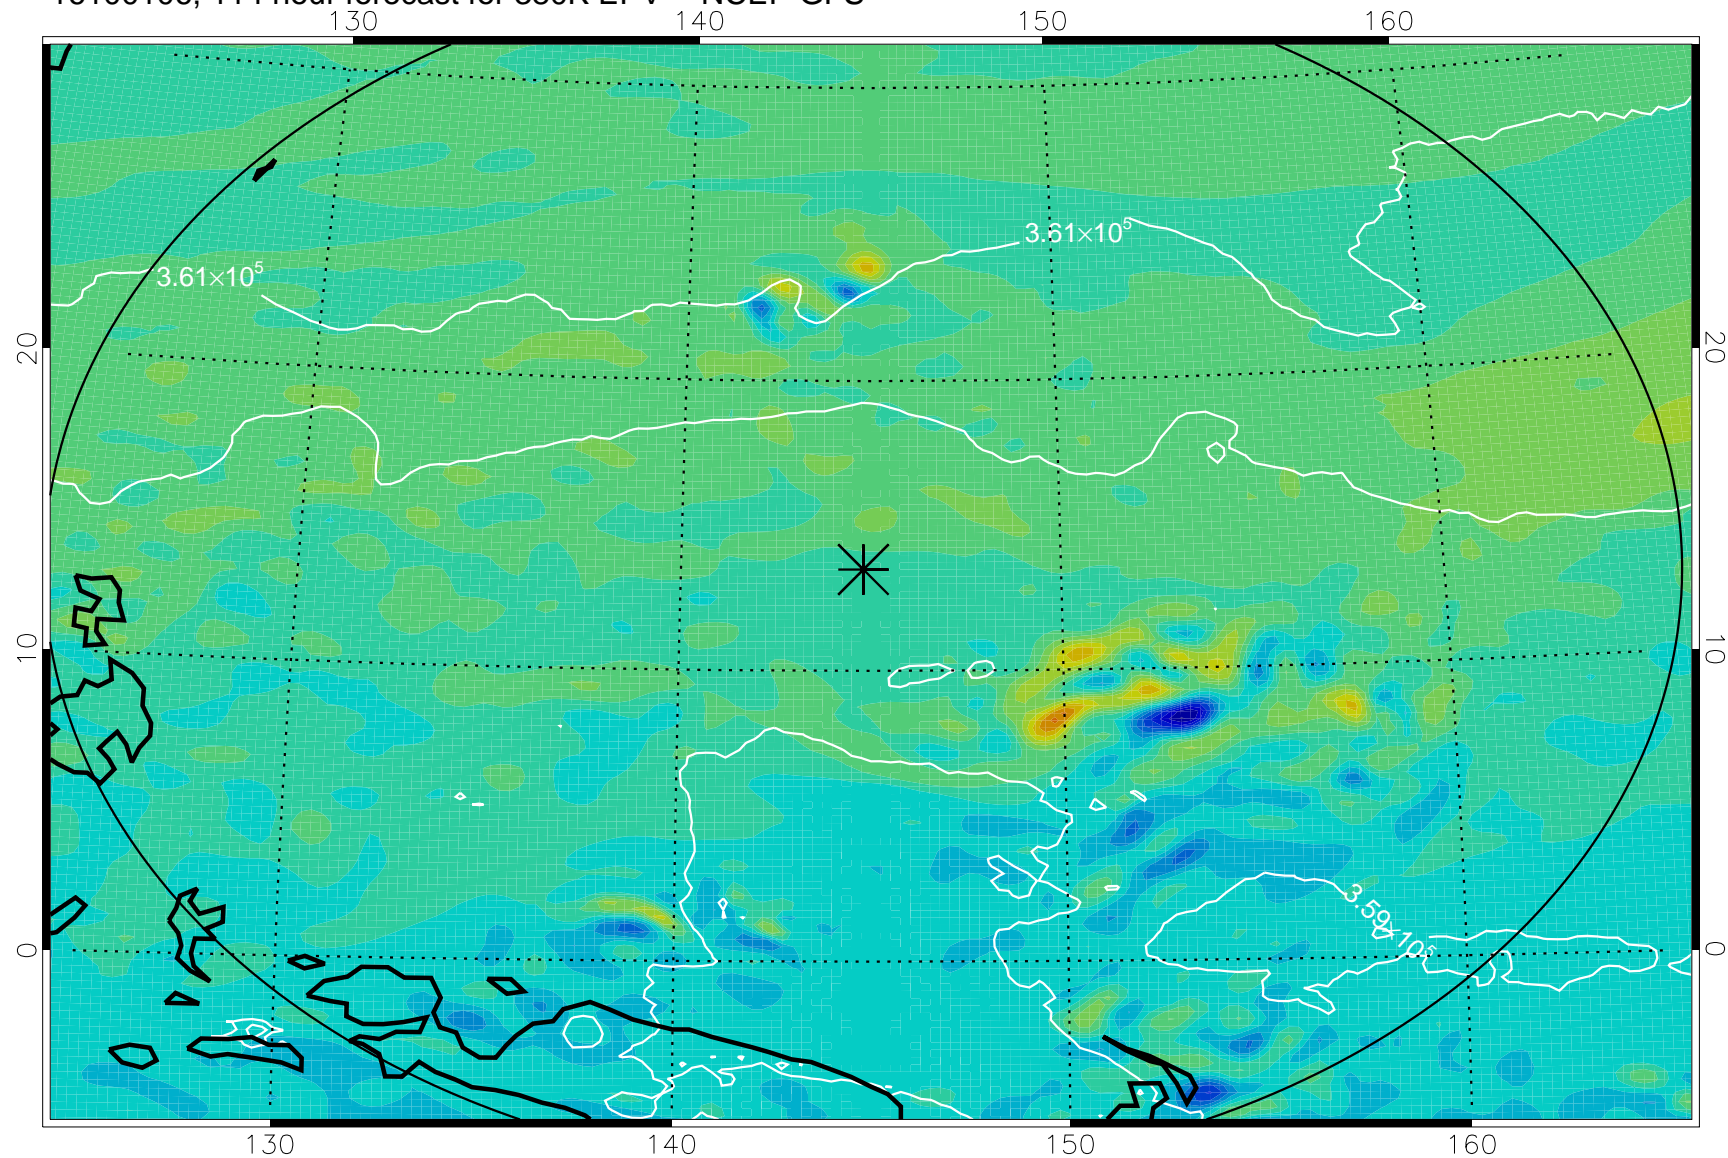

16092918, 78 hour forecast for 380K EPV -- NCEP GFS

380K Montgomery Streamfunction, white

Range ring of 2304 km

16093000, 84 hour forecast for 380K EPV -- NCEP GFS

380K Montgomery Streamfunction, white

Range ring of 2304 km

16093006, 90 hour forecast for 380K EPV -- NCEP GFS

380K Montgomery Streamfunction, white

Range ring of 2304 km

16093012, 96 hour forecast for 380K EPV -- NCEP GFS

380K Montgomery Streamfunction, white

Range ring of 2304 km

16093018, 102 hour forecast for 380K EPV -- NCEP GFS

380K Montgomery Streamfunction, white

Range ring of 2304 km

16100100, 108 hour forecast for 380K EPV -- NCEP GFS

380K Montgomery Streamfunction, white

Range ring of 2304 km

16100106, 114 hour forecast for 380K EPV -- NCEP GFS

380K Montgomery Streamfunction, white

Range ring of 2304 km

16100112, 120 hour forecast for 380K EPV -- NCEP GFS

380K Montgomery Streamfunction, white

Range ring of 2304 km