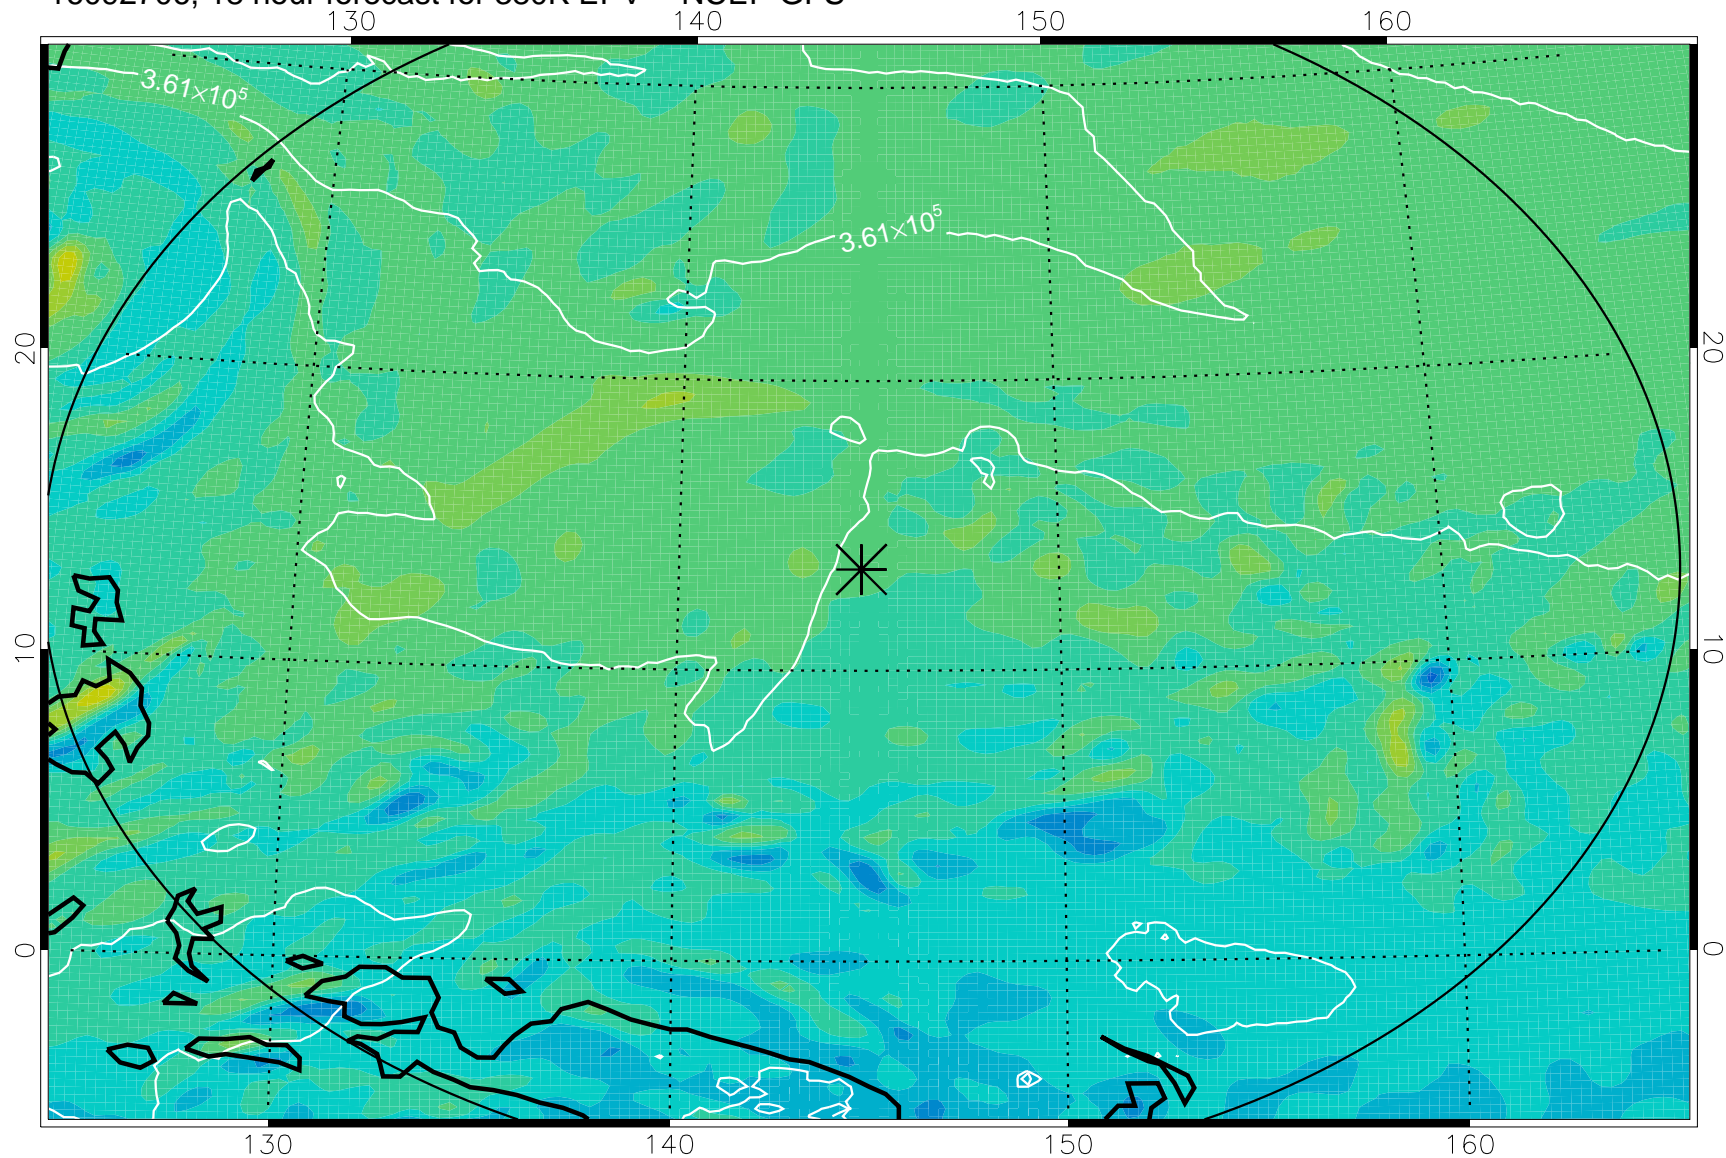

16092618, 6 hour forecast for 380K EPV -- NCEP GFS

380K Montgomery Streamfunction, white

Range ring of 2304 km

16092700, 12 hour forecast for 380K EPV -- NCEP GFS

380K Montgomery Streamfunction, white

Range ring of 2304 km

16092706, 18 hour forecast for 380K EPV -- NCEP GFS

380K Montgomery Streamfunction, white

Range ring of 2304 km

16092712, 24 hour forecast for 380K EPV -- NCEP GFS

380K Montgomery Streamfunction, white

Range ring of 2304 km

16092718, 30 hour forecast for 380K EPV -- NCEP GFS

380K Montgomery Streamfunction, white

Range ring of 2304 km

16092800, 36 hour forecast for 380K EPV -- NCEP GFS

380K Montgomery Streamfunction, white

Range ring of 2304 km

16093006, 90 hour forecast for 380K EPV -- NCEP GFS

380K Montgomery Streamfunction, white

Range ring of 2304 km

16093012, 96 hour forecast for 380K EPV -- NCEP GFS

380K Montgomery Streamfunction, white

Range ring of 2304 km