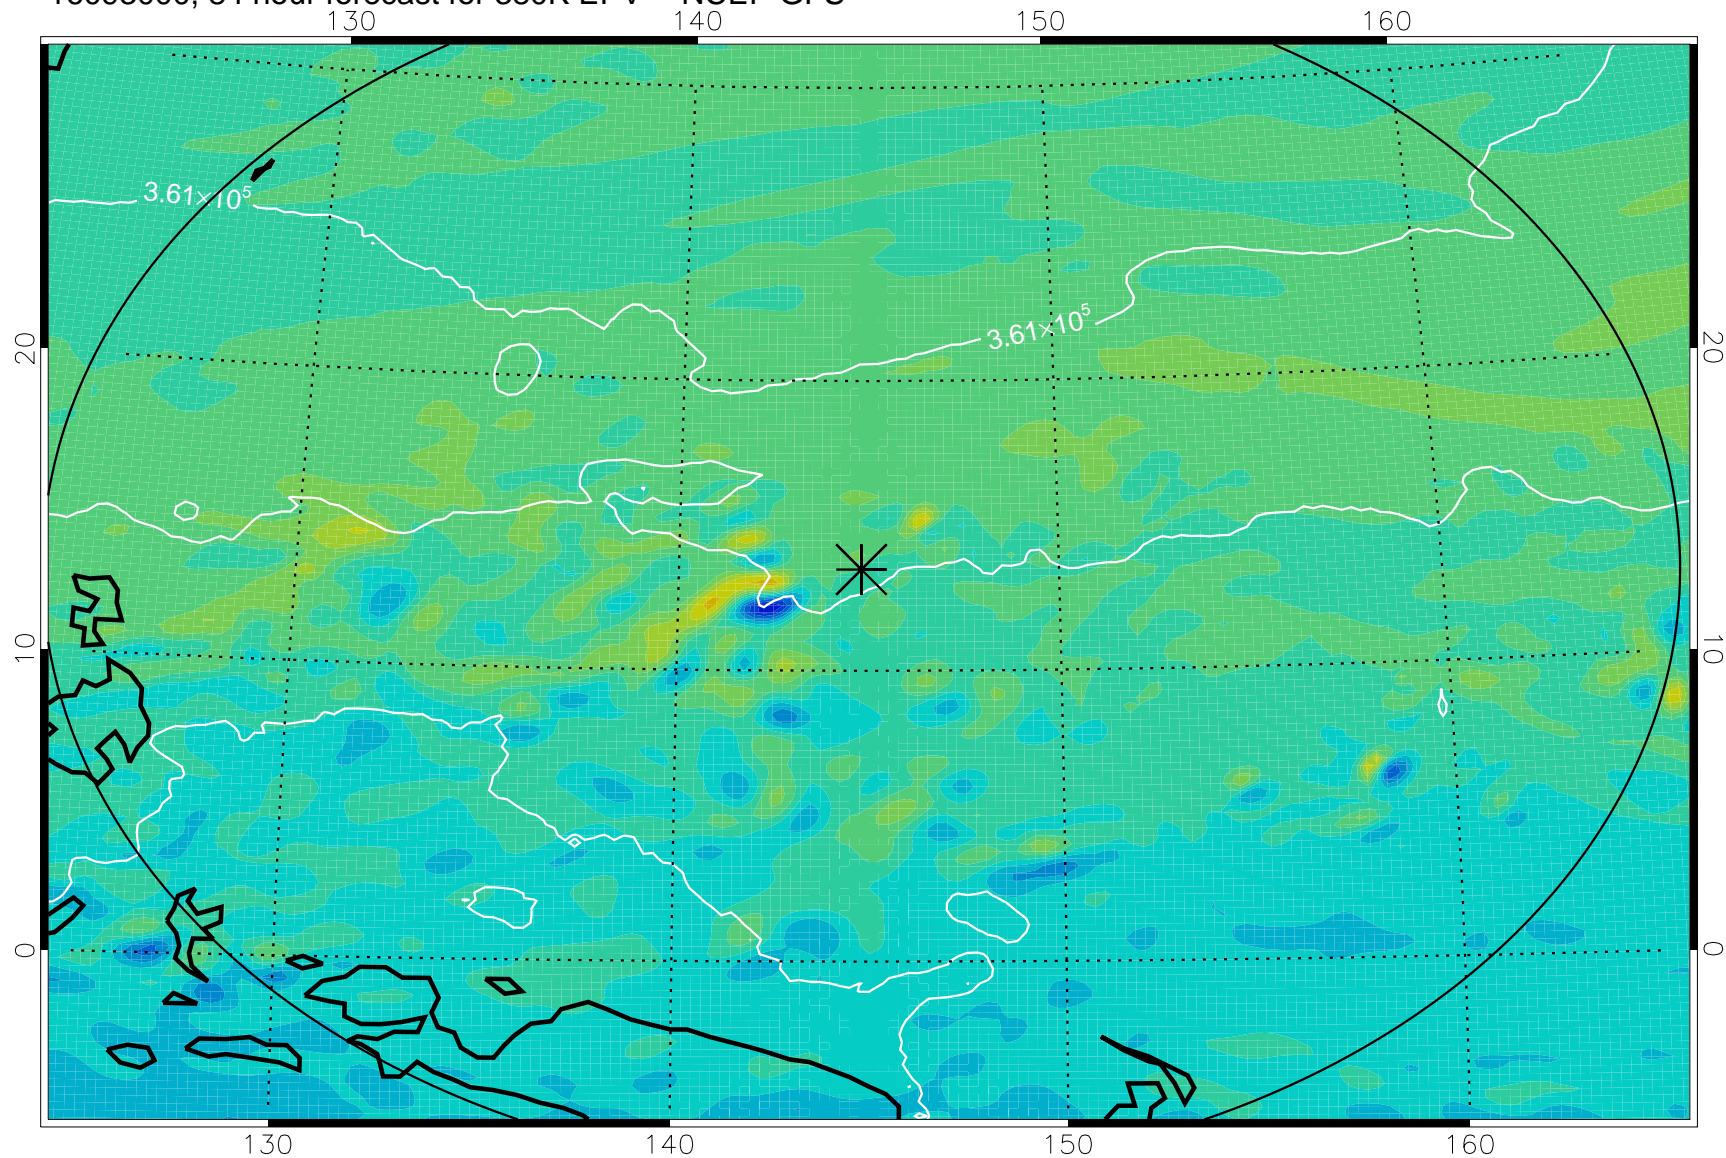

16092906, 66 hour forecast for 380K EPV -- NCEP GFS

380K Montgomery Streamfunction, white

Range ring of 2304 km

16092912, 72 hour forecast for 380K EPV -- NCEP GFS

380K Montgomery Streamfunction, white

Range ring of 2304 km

16092918, 78 hour forecast for 380K EPV -- NCEP GFS

380K Montgomery Streamfunction, white

Range ring of 2304 km

16093000, 84 hour forecast for 380K EPV -- NCEP GFS

380K Montgomery Streamfunction, white

Range ring of 2304 km

16093006, 90 hour forecast for 380K EPV -- NCEP GFS

380K Montgomery Streamfunction, white

Range ring of 2304 km

16093012, 96 hour forecast for 380K EPV -- NCEP GFS

380K Montgomery Streamfunction, white

Range ring of 2304 km

16093018, 102 hour forecast for 380K EPV -- NCEP GFS

380K Montgomery Streamfunction, white

Range ring of 2304 km

16100100, 108 hour forecast for 380K EPV -- NCEP GFS

380K Montgomery Streamfunction, white

Range ring of 2304 km