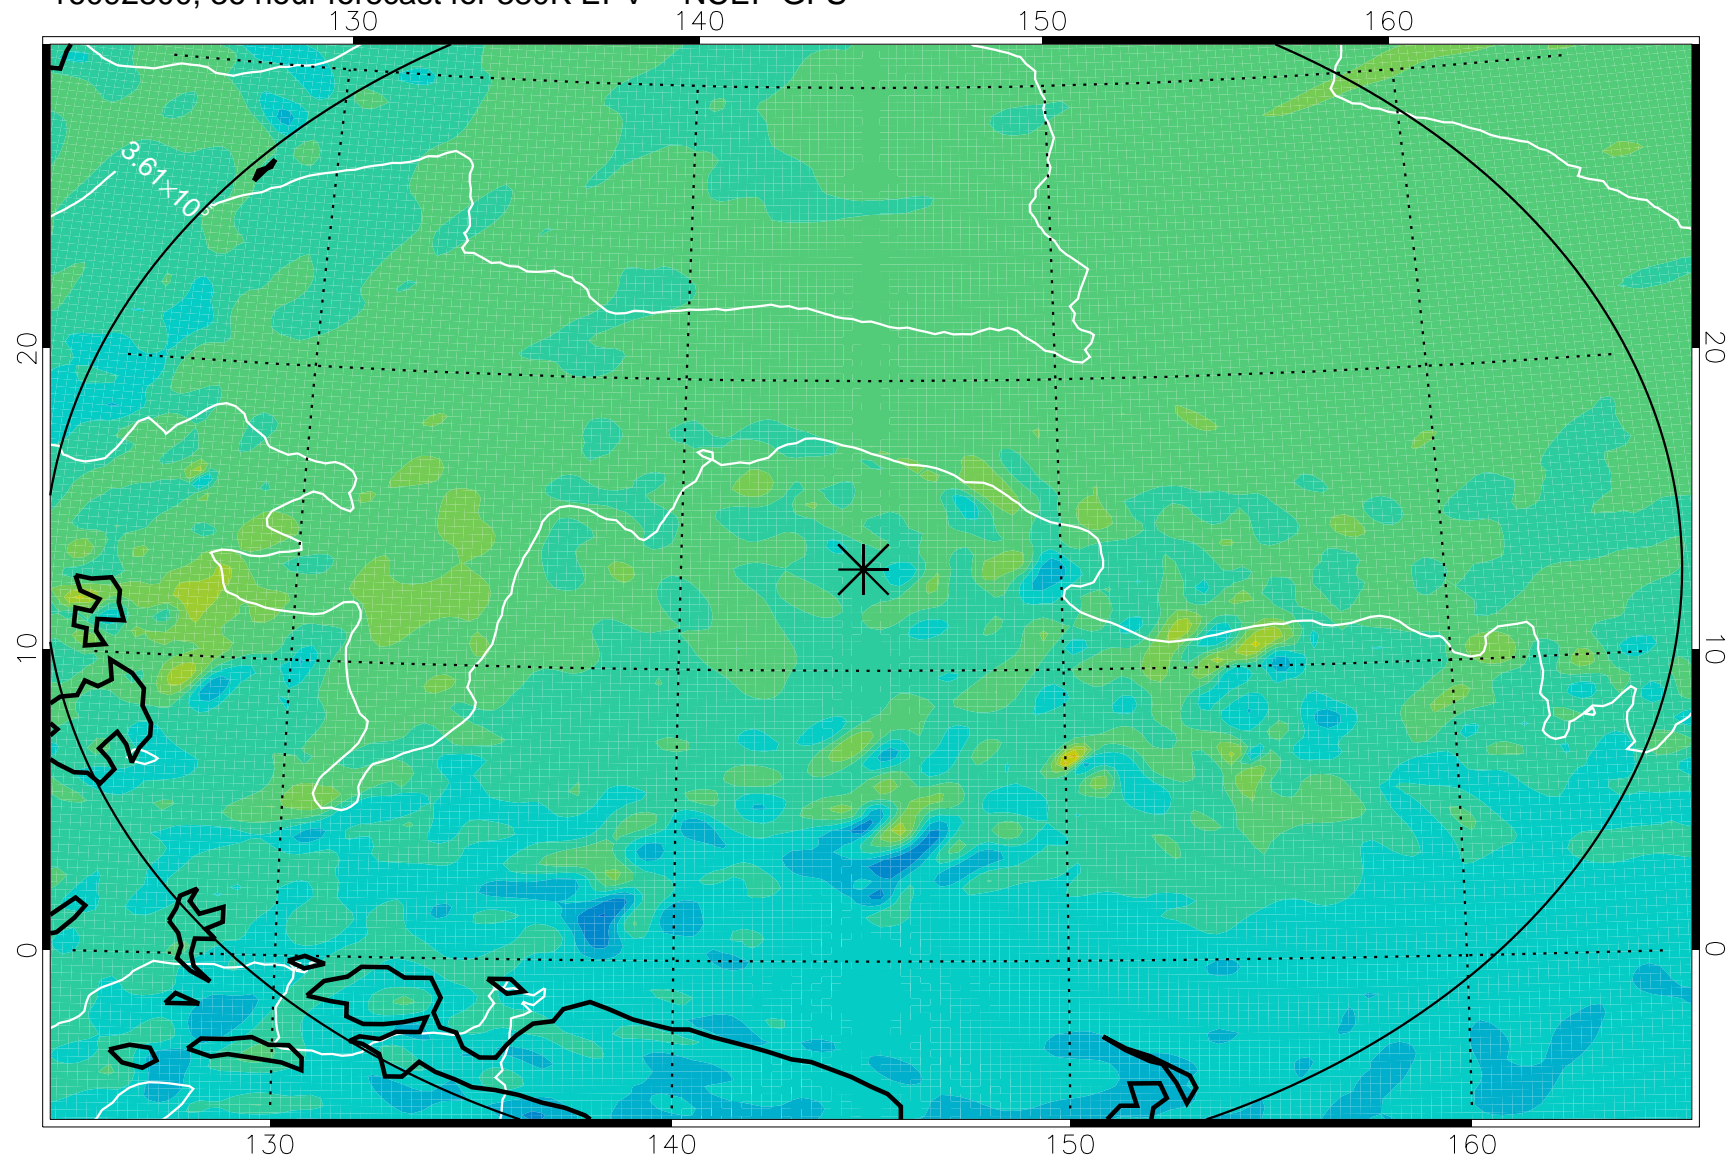

16092618, 6 hour forecast for 380K EPV -- NCEP GFS

380K Montgomery Streamfunction, white

Range ring of 2304 km

16092700, 12 hour forecast for 380K EPV -- NCEP GFS

380K Montgomery Streamfunction, white

Range ring of 2304 km

16092706, 18 hour forecast for 380K EPV -- NCEP GFS

380K Montgomery Streamfunction, white

Range ring of 2304 km

16092712, 24 hour forecast for 380K EPV -- NCEP GFS

380K Montgomery Streamfunction, white

Range ring of 2304 km

16092718, 30 hour forecast for 380K EPV -- NCEP GFS

380K Montgomery Streamfunction, white

Range ring of 2304 km

16092800, 36 hour forecast for 380K EPV -- NCEP GFS

380K Montgomery Streamfunction, white

Range ring of 2304 km

16092806, 42 hour forecast for 380K EPV -- NCEP GFS

380K Montgomery Streamfunction, white

Range ring of 2304 km

16092812, 48 hour forecast for 380K EPV -- NCEP GFS

380K Montgomery Streamfunction, white

Range ring of 2304 km