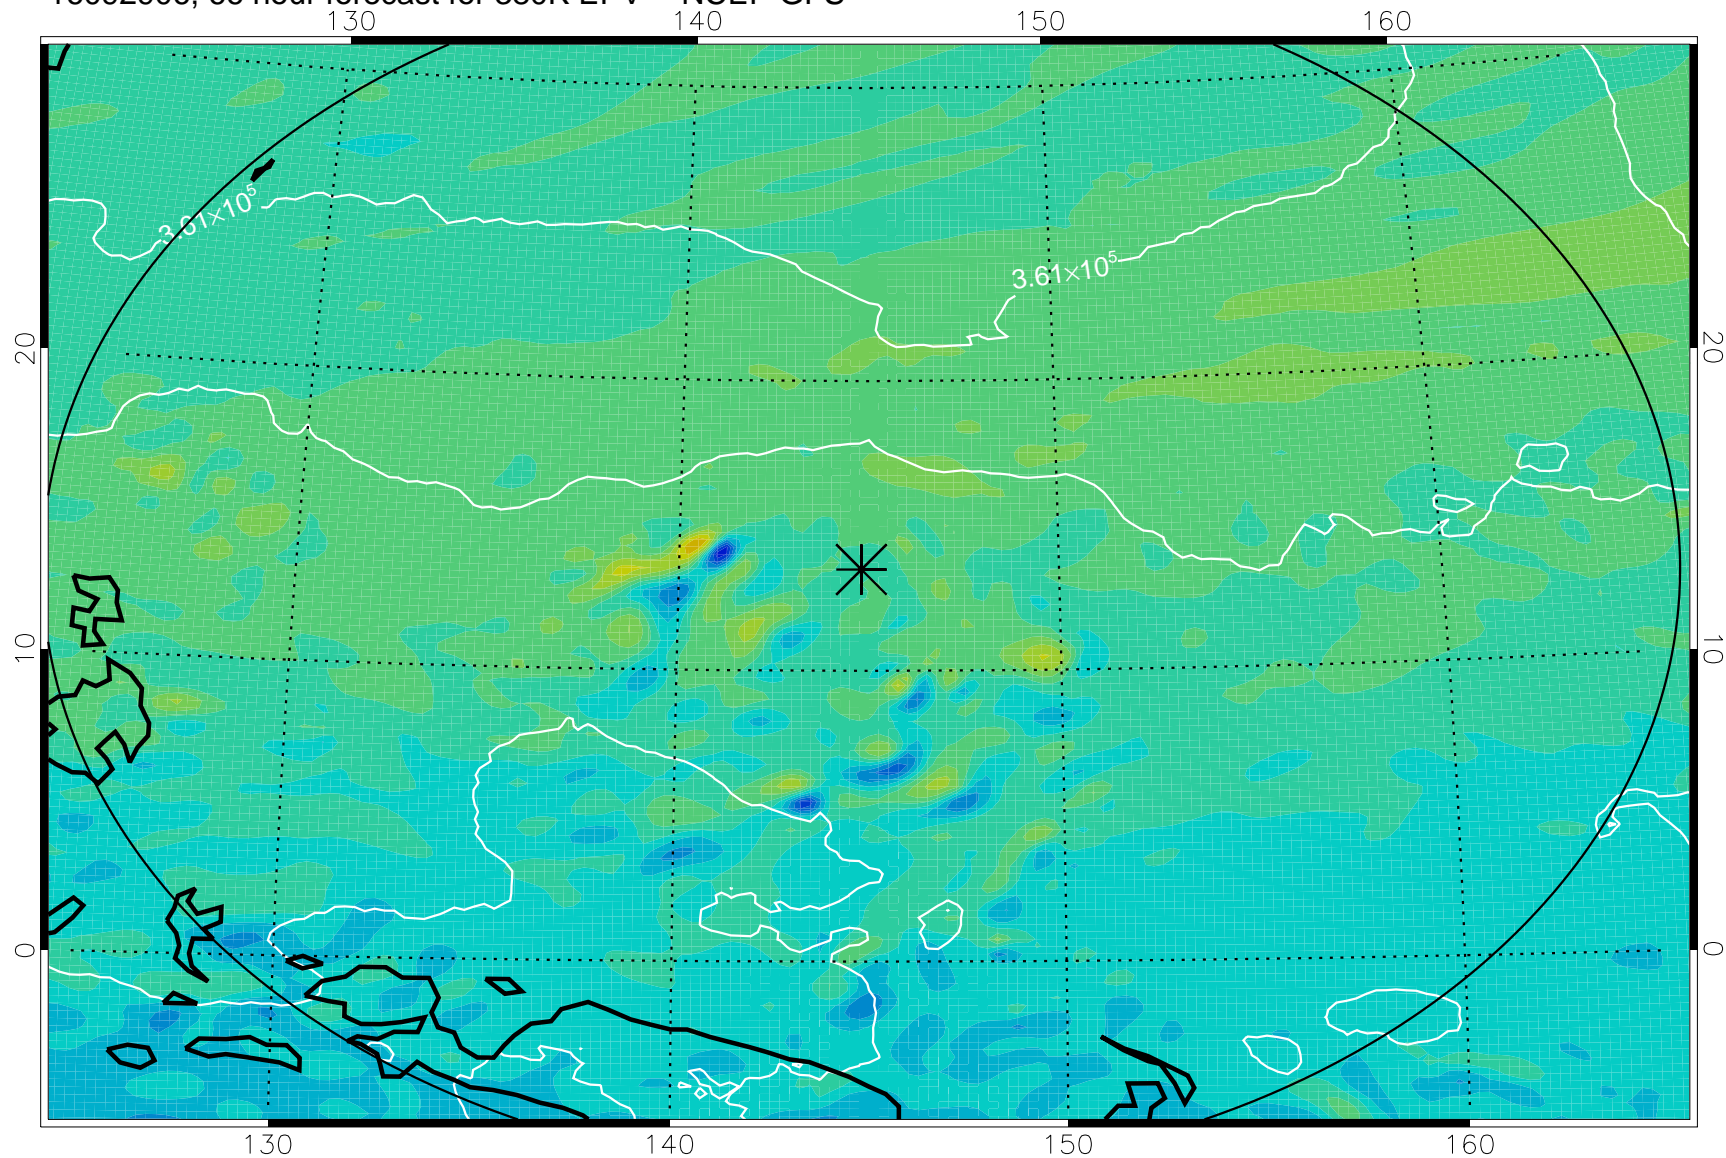

16092818, 54 hour forecast for 380K EPV -- NCEP GFS

380K Montgomery Streamfunction, white

Range ring of 2304 km

16092900, 60 hour forecast for 380K EPV -- NCEP GFS

380K Montgomery Streamfunction, white

Range ring of 2304 km

16092906, 66 hour forecast for 380K EPV -- NCEP GFS

380K Montgomery Streamfunction, white

Range ring of 2304 km

16092912, 72 hour forecast for 380K EPV -- NCEP GFS

380K Montgomery Streamfunction, white

Range ring of 2304 km

16092918, 78 hour forecast for 380K EPV -- NCEP GFS

380K Montgomery Streamfunction, white

Range ring of 2304 km

16093000, 84 hour forecast for 380K EPV -- NCEP GFS

380K Montgomery Streamfunction, white

Range ring of 2304 km

16093006, 90 hour forecast for 380K EPV -- NCEP GFS

380K Montgomery Streamfunction, white

Range ring of 2304 km

16093012, 96 hour forecast for 380K EPV -- NCEP GFS

380K Montgomery Streamfunction, white

Range ring of 2304 km