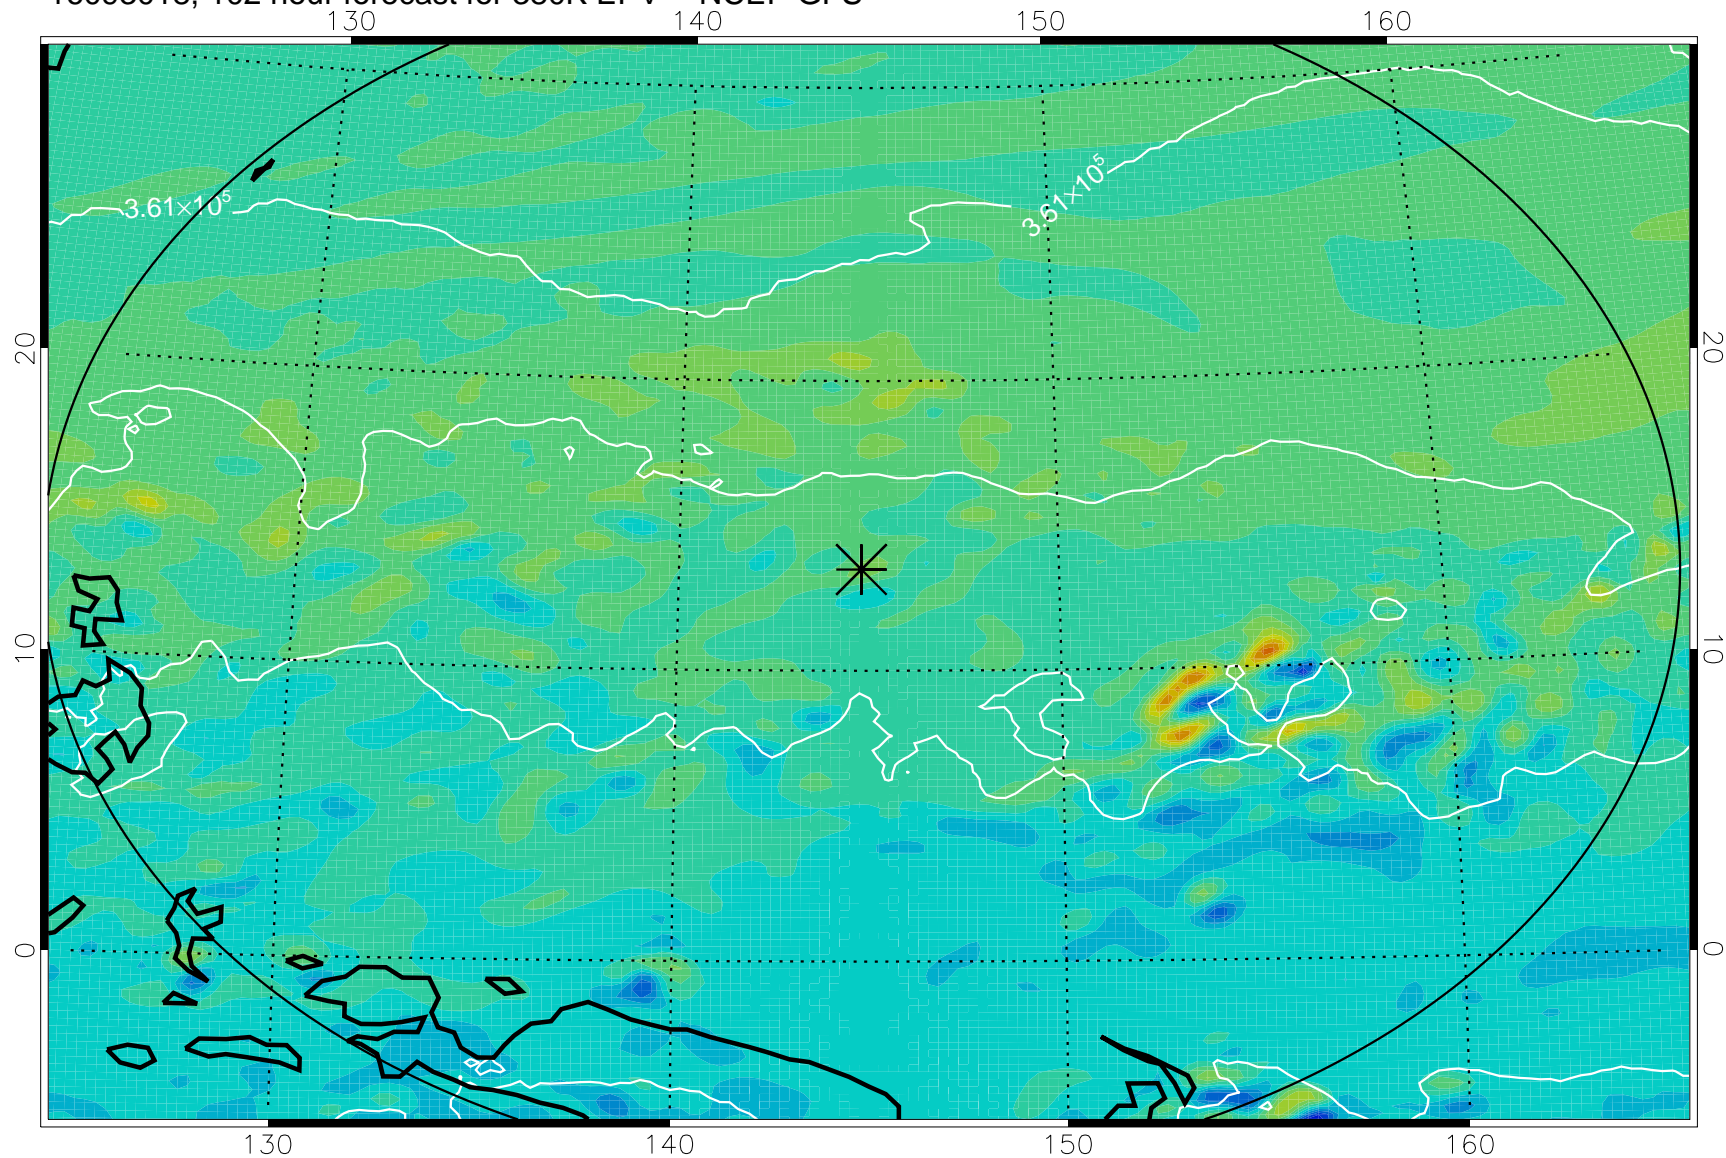

16092918, 78 hour forecast for 380K EPV -- NCEP GFS

380K Montgomery Streamfunction, white

Range ring of 2304 km

16093000, 84 hour forecast for 380K EPV -- NCEP GFS

380K Montgomery Streamfunction, white

Range ring of 2304 km

16093006, 90 hour forecast for 380K EPV -- NCEP GFS

380K Montgomery Streamfunction, white

Range ring of 2304 km

16093012, 96 hour forecast for 380K EPV -- NCEP GFS

380K Montgomery Streamfunction, white

Range ring of 2304 km

16093018, 102 hour forecast for 380K EPV -- NCEP GFS

380K Montgomery Streamfunction, white

Range ring of 2304 km

16100100, 108 hour forecast for 380K EPV -- NCEP GFS

380K Montgomery Streamfunction, white

Range ring of 2304 km

16100106, 114 hour forecast for 380K EPV -- NCEP GFS

380K Montgomery Streamfunction, white

Range ring of 2304 km

16100112, 120 hour forecast for 380K EPV -- NCEP GFS

380K Montgomery Streamfunction, white

Range ring of 2304 km