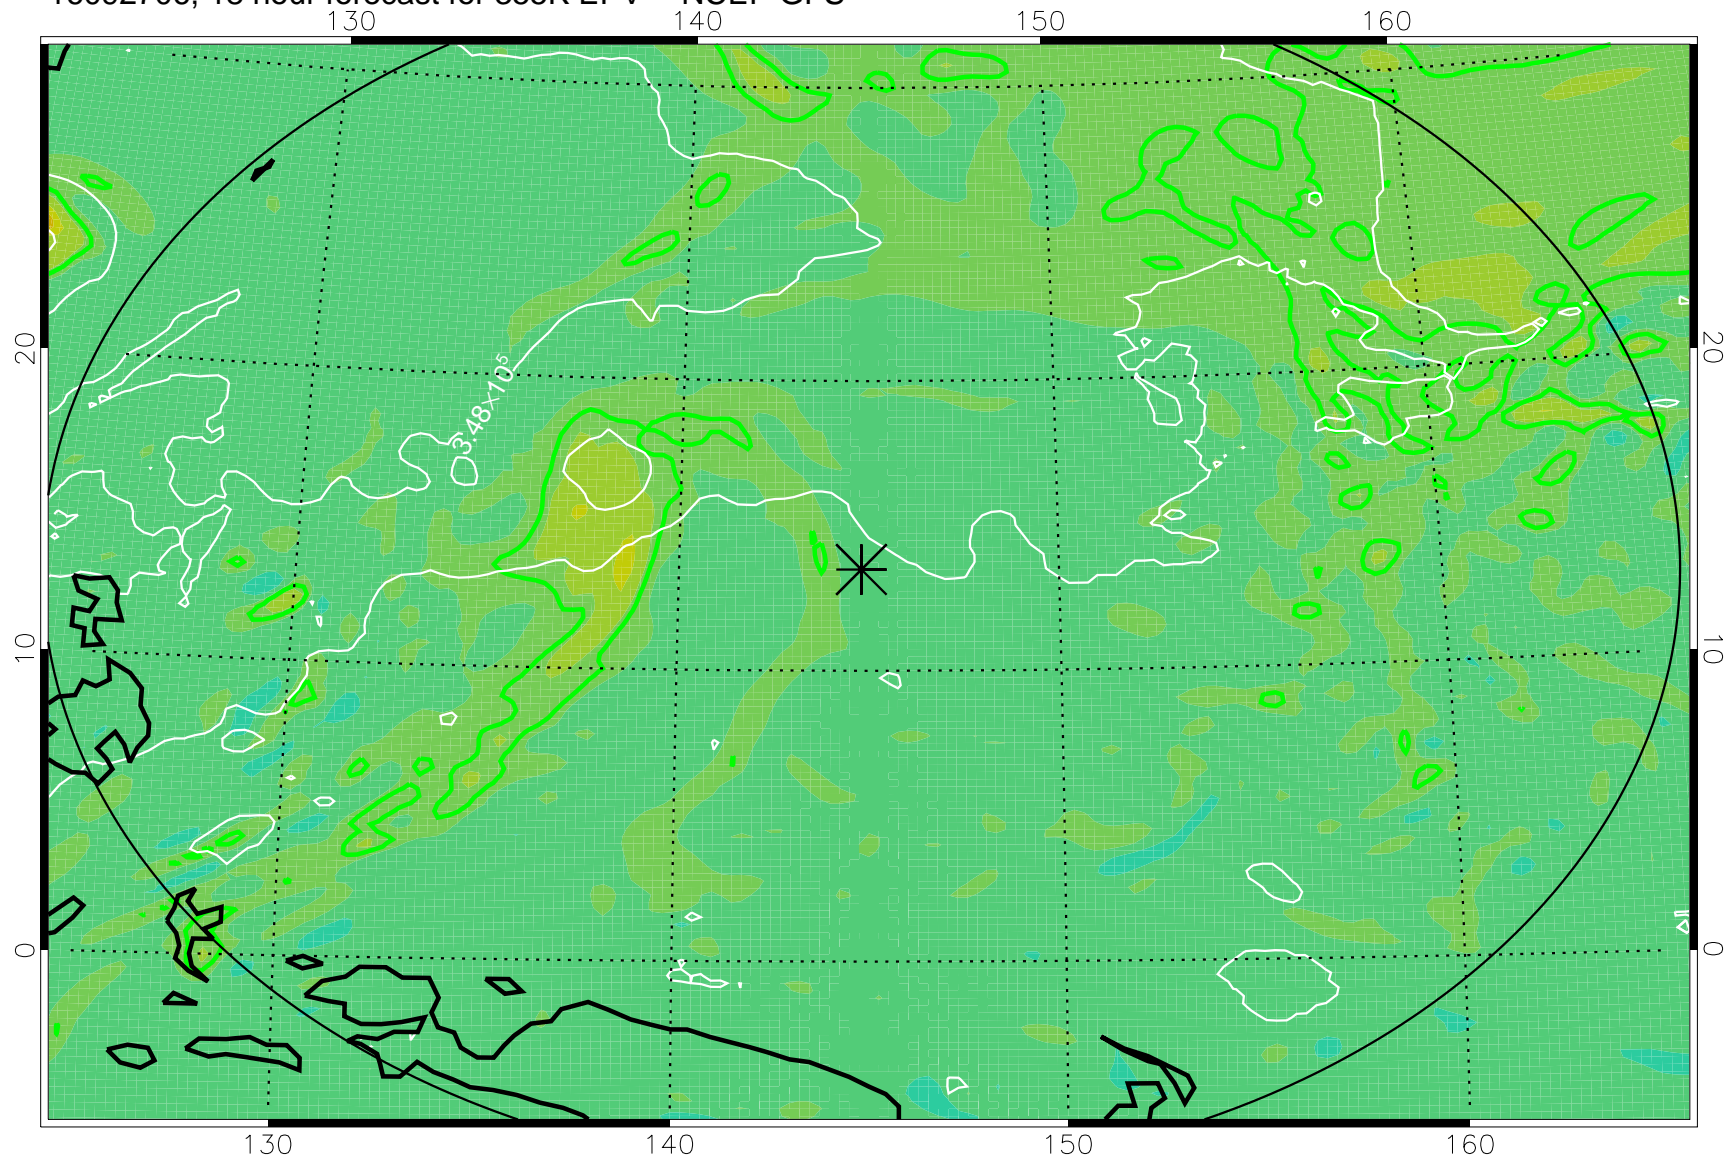

16092618, 6 hour forecast for 355K EPV -- NCEP GFS

355K Montgomery Streamfunction, white
EPV Tropopause (2 PVU) Position
Range ring of 2304 km

16092700, 12 hour forecast for 355K EPV -- NCEP GFS

355K Montgomery Streamfunction, white
EPV Tropopause (2 PVU) Position
Range ring of 2304 km

16092706, 18 hour forecast for 355K EPV -- NCEP GFS

355K Montgomery Streamfunction, white
EPV Tropopause (2 PVU) Position
Range ring of 2304 km

16092712, 24 hour forecast for 355K EPV -- NCEP GFS

355K Montgomery Streamfunction, white
EPV Tropopause (2 PVU) Position
Range ring of 2304 km

16092718, 30 hour forecast for 355K EPV -- NCEP GFS

355K Montgomery Streamfunction, white
EPV Tropopause (2 PVU) Position
Range ring of 2304 km

16092800, 36 hour forecast for 355K EPV -- NCEP GFS

355K Montgomery Streamfunction, white
EPV Tropopause (2 PVU) Position
Range ring of 2304 km

16092818, 54 hour forecast for 355K EPV -- NCEP GFS

355K Montgomery Streamfunction, white
EPV Tropopause (2 PVU) Position
Range ring of 2304 km

16092900, 60 hour forecast for 355K EPV -- NCEP GFS

355K Montgomery Streamfunction, white
EPV Tropopause (2 PVU) Position
Range ring of 2304 km