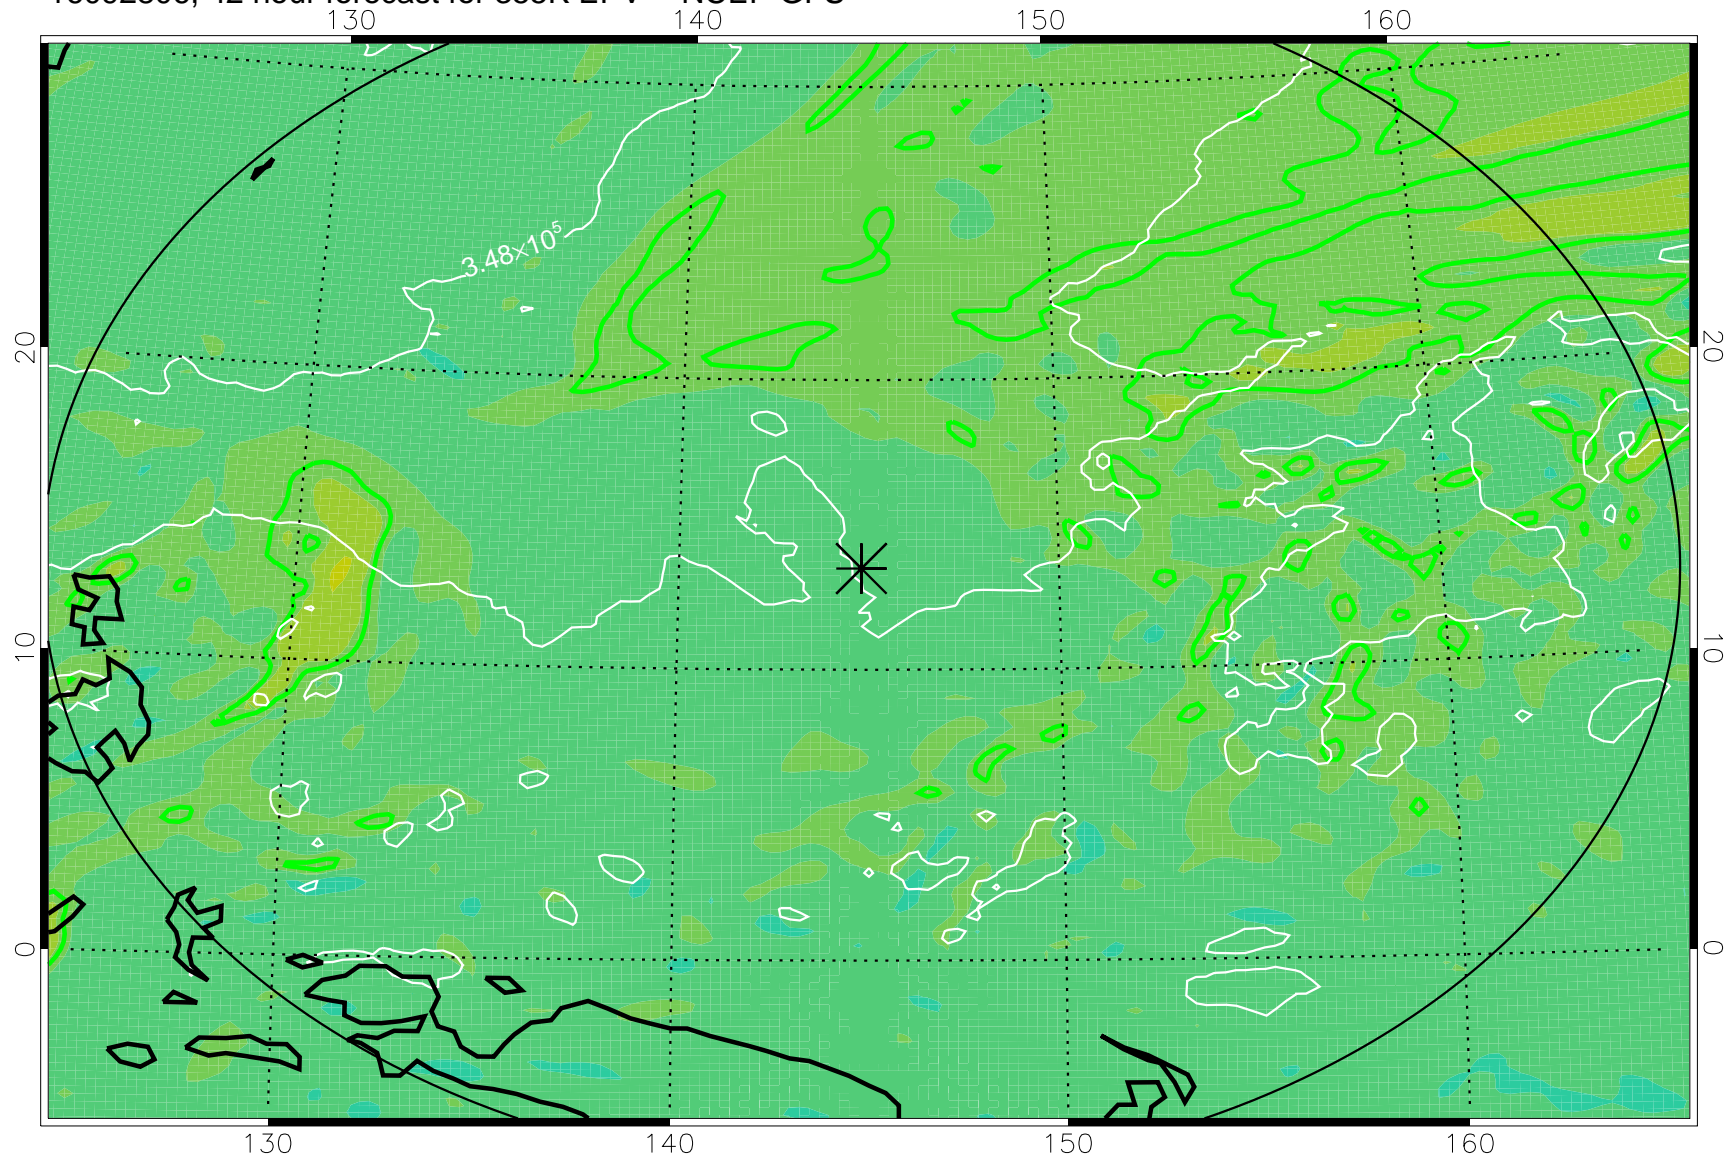

16092718, 30 hour forecast for 355K EPV -- NCEP GFS

355K Montgomery Streamfunction, white
EPV Tropopause (2 PVU) Position
Range ring of 2304 km

16092800, 36 hour forecast for 355K EPV -- NCEP GFS

355K Montgomery Streamfunction, white
EPV Tropopause (2 PVU) Position
Range ring of 2304 km

16092806, 42 hour forecast for 355K EPV -- NCEP GFS

355K Montgomery Streamfunction, white
EPV Tropopause (2 PVU) Position
Range ring of 2304 km

16092812, 48 hour forecast for 355K EPV -- NCEP GFS

355K Montgomery Streamfunction, white
EPV Tropopause (2 PVU) Position
Range ring of 2304 km

16092818, 54 hour forecast for 355K EPV -- NCEP GFS

355K Montgomery Streamfunction, white
EPV Tropopause (2 PVU) Position
Range ring of 2304 km

16092900, 60 hour forecast for 355K EPV -- NCEP GFS

355K Montgomery Streamfunction, white
EPV Tropopause (2 PVU) Position
Range ring of 2304 km

16092918, 78 hour forecast for 355K EPV -- NCEP GFS

355K Montgomery Streamfunction, white
EPV Tropopause (2 PVU) Position
Range ring of 2304 km

16093000, 84 hour forecast for 355K EPV -- NCEP GFS

355K Montgomery Streamfunction, white
EPV Tropopause (2 PVU) Position
Range ring of 2304 km