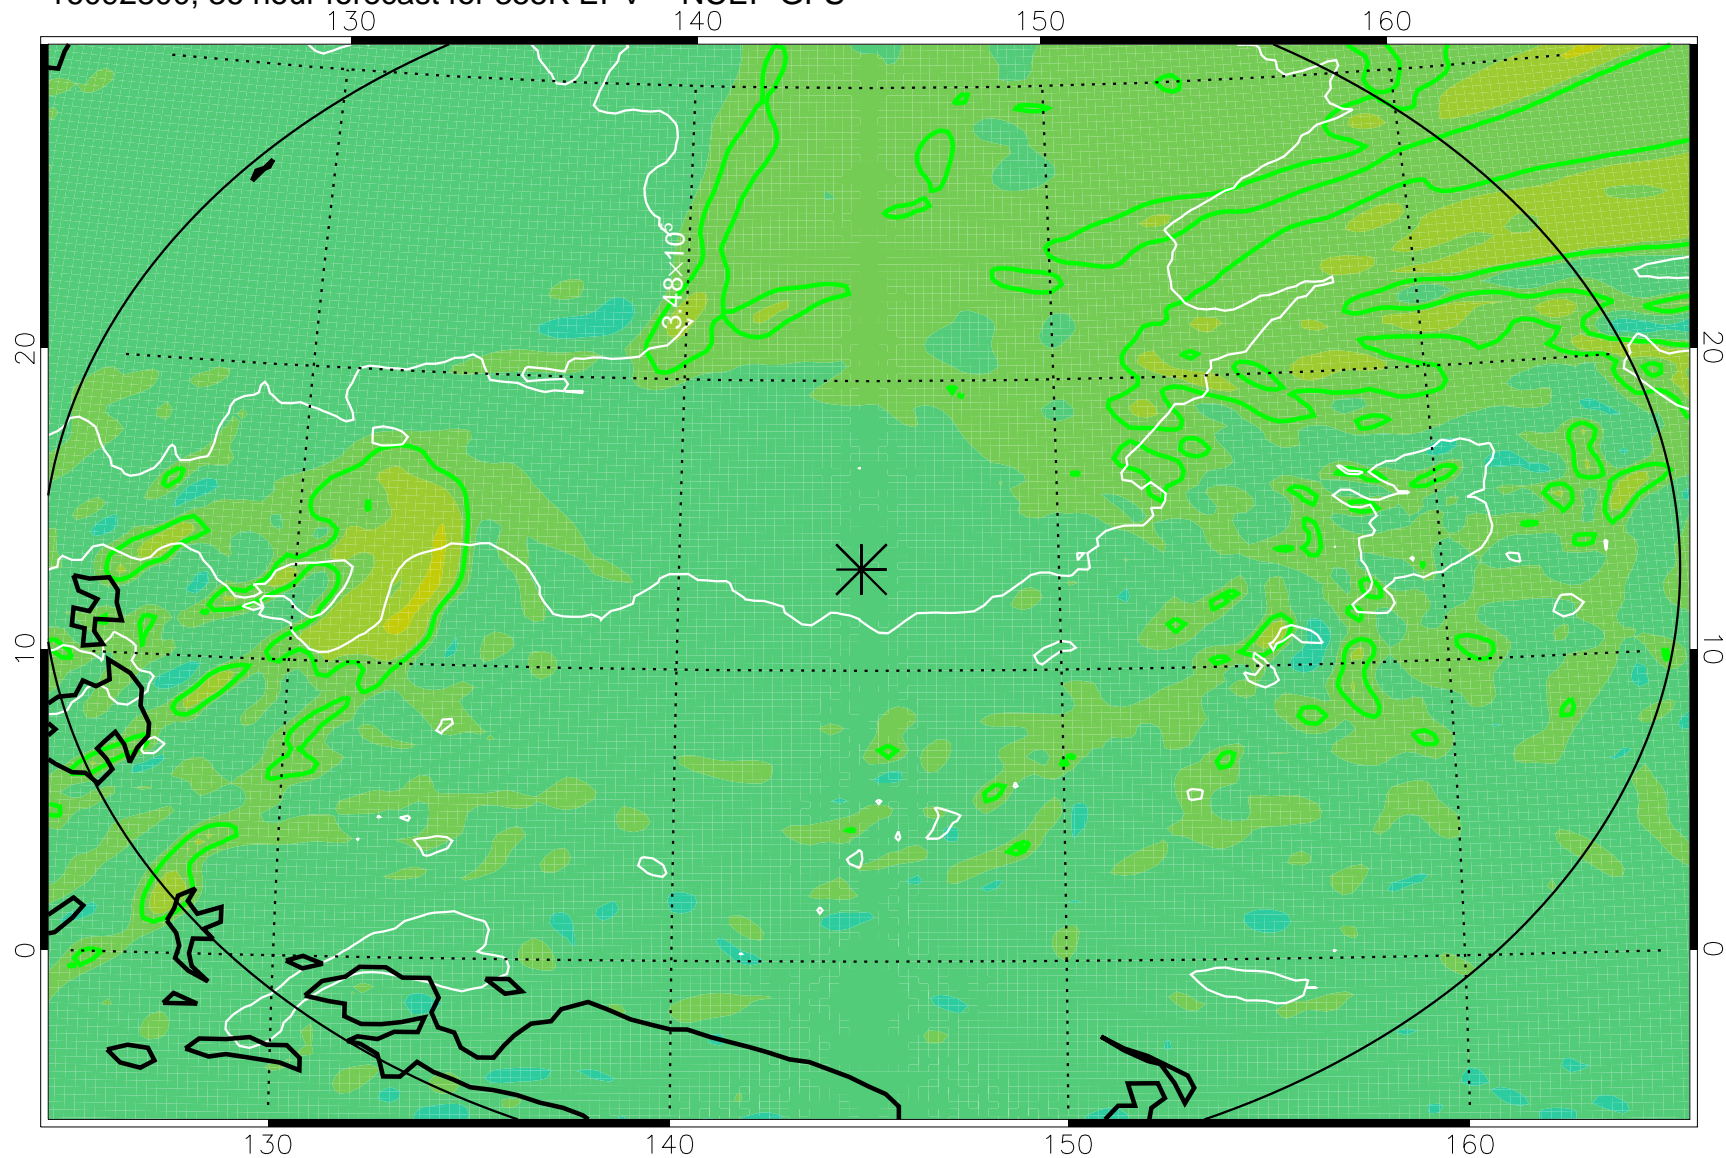

16092706, 18 hour forecast for 355K EPV -- NCEP GFS

355K Montgomery Streamfunction, white
EPV Tropopause (2 PVU) Position
Range ring of 2304 km

16092712, 24 hour forecast for 355K EPV -- NCEP GFS

355K Montgomery Streamfunction, white
EPV Tropopause (2 PVU) Position
Range ring of 2304 km

16092718, 30 hour forecast for 355K EPV -- NCEP GFS

355K Montgomery Streamfunction, white
EPV Tropopause (2 PVU) Position
Range ring of 2304 km

16092800, 36 hour forecast for 355K EPV -- NCEP GFS

355K Montgomery Streamfunction, white
EPV Tropopause (2 PVU) Position
Range ring of 2304 km

16092806, 42 hour forecast for 355K EPV -- NCEP GFS

355K Montgomery Streamfunction, white
EPV Tropopause (2 PVU) Position
Range ring of 2304 km

16092812, 48 hour forecast for 355K EPV -- NCEP GFS

355K Montgomery Streamfunction, white
EPV Tropopause (2 PVU) Position
Range ring of 2304 km

16092818, 54 hour forecast for 355K EPV -- NCEP GFS

355K Montgomery Streamfunction, white
EPV Tropopause (2 PVU) Position
Range ring of 2304 km

16092900, 60 hour forecast for 355K EPV -- NCEP GFS

355K Montgomery Streamfunction, white
EPV Tropopause (2 PVU) Position
Range ring of 2304 km