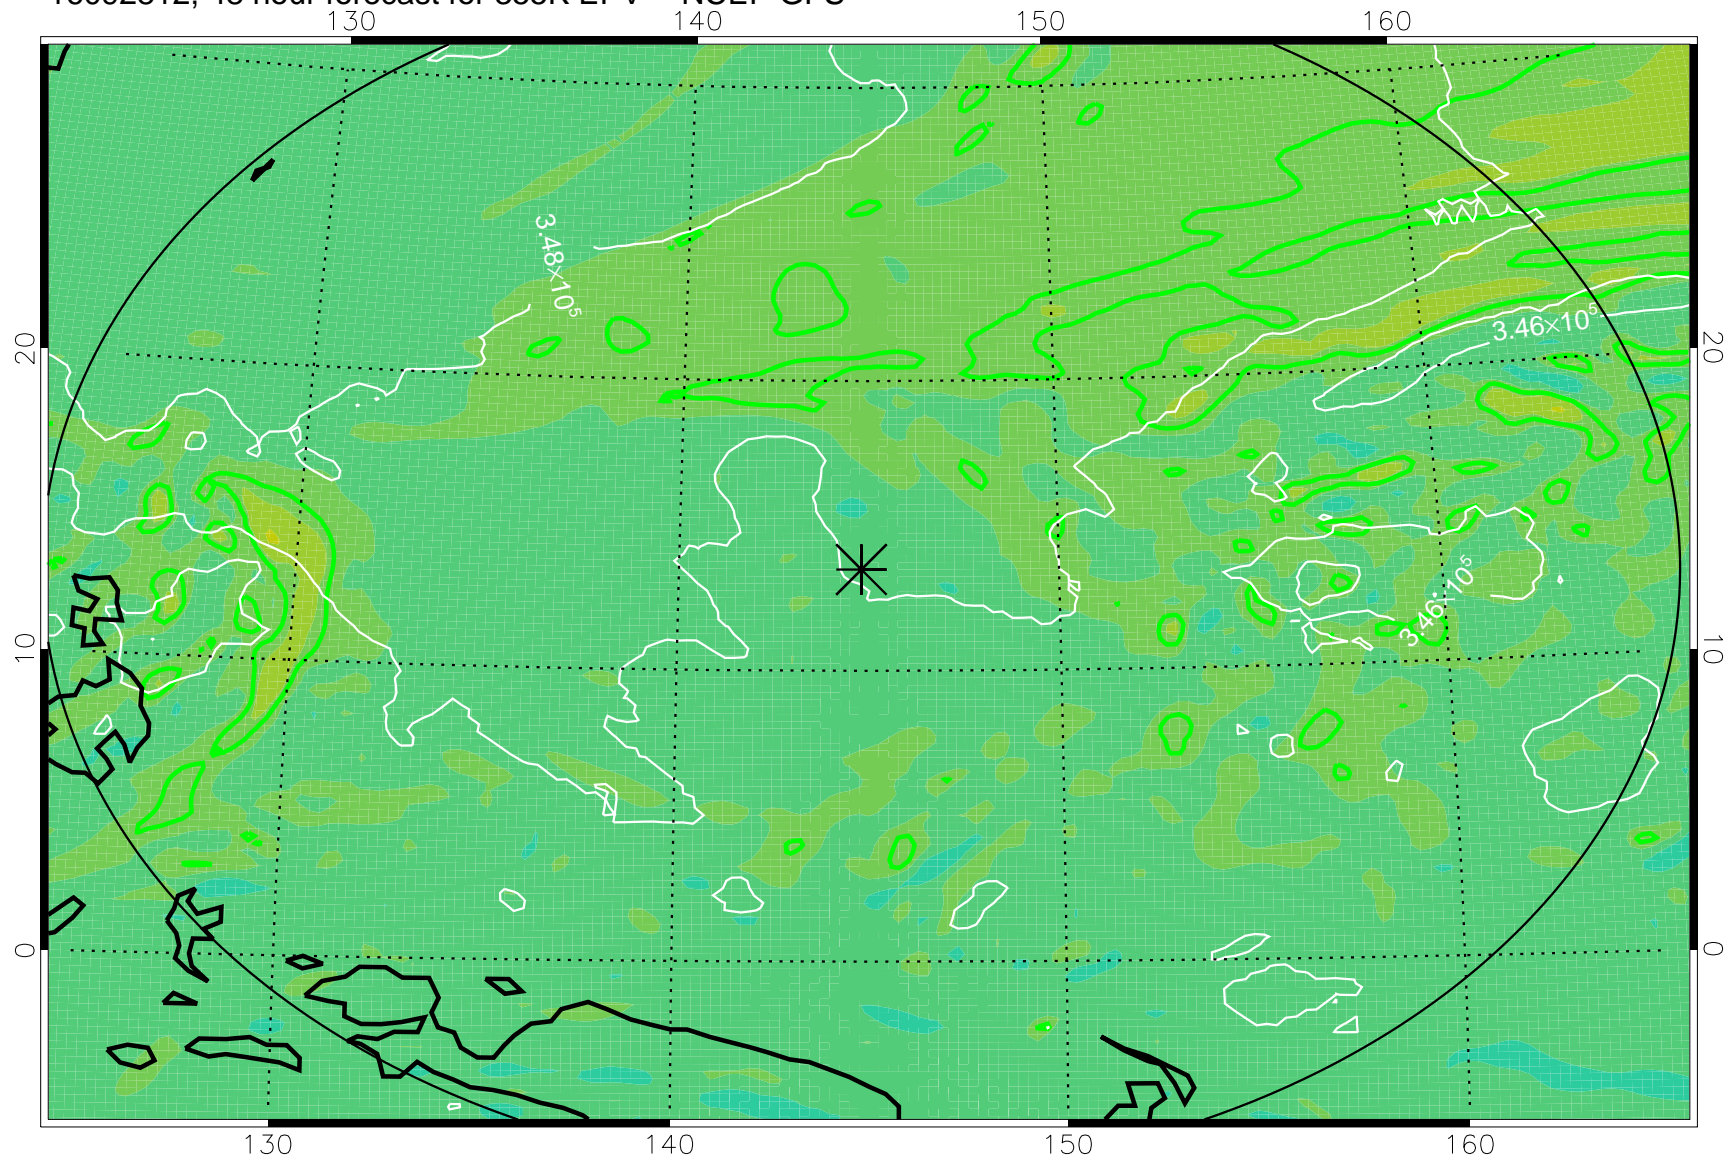

16092718, 30 hour forecast for 355K EPV -- NCEP GFS

355K Montgomery Streamfunction, white
EPV Tropopause (2 PVU) Position
Range ring of 2304 km

16092800, 36 hour forecast for 355K EPV -- NCEP GFS

355K Montgomery Streamfunction, white
EPV Tropopause (2 PVU) Position
Range ring of 2304 km

16092806, 42 hour forecast for 355K EPV -- NCEP GFS

355K Montgomery Streamfunction, white
EPV Tropopause (2 PVU) Position
Range ring of 2304 km

16092812, 48 hour forecast for 355K EPV -- NCEP GFS

355K Montgomery Streamfunction, white
EPV Tropopause (2 PVU) Position
Range ring of 2304 km

16092818, 54 hour forecast for 355K EPV -- NCEP GFS

355K Montgomery Streamfunction, white
EPV Tropopause (2 PVU) Position
Range ring of 2304 km

16092900, 60 hour forecast for 355K EPV -- NCEP GFS

355K Montgomery Streamfunction, white
EPV Tropopause (2 PVU) Position
Range ring of 2304 km

16092918, 78 hour forecast for 355K EPV -- NCEP GFS

355K Montgomery Streamfunction, white
EPV Tropopause (2 PVU) Position
Range ring of 2304 km

16093000, 84 hour forecast for 355K EPV -- NCEP GFS

355K Montgomery Streamfunction, white
EPV Tropopause (2 PVU) Position
Range ring of 2304 km