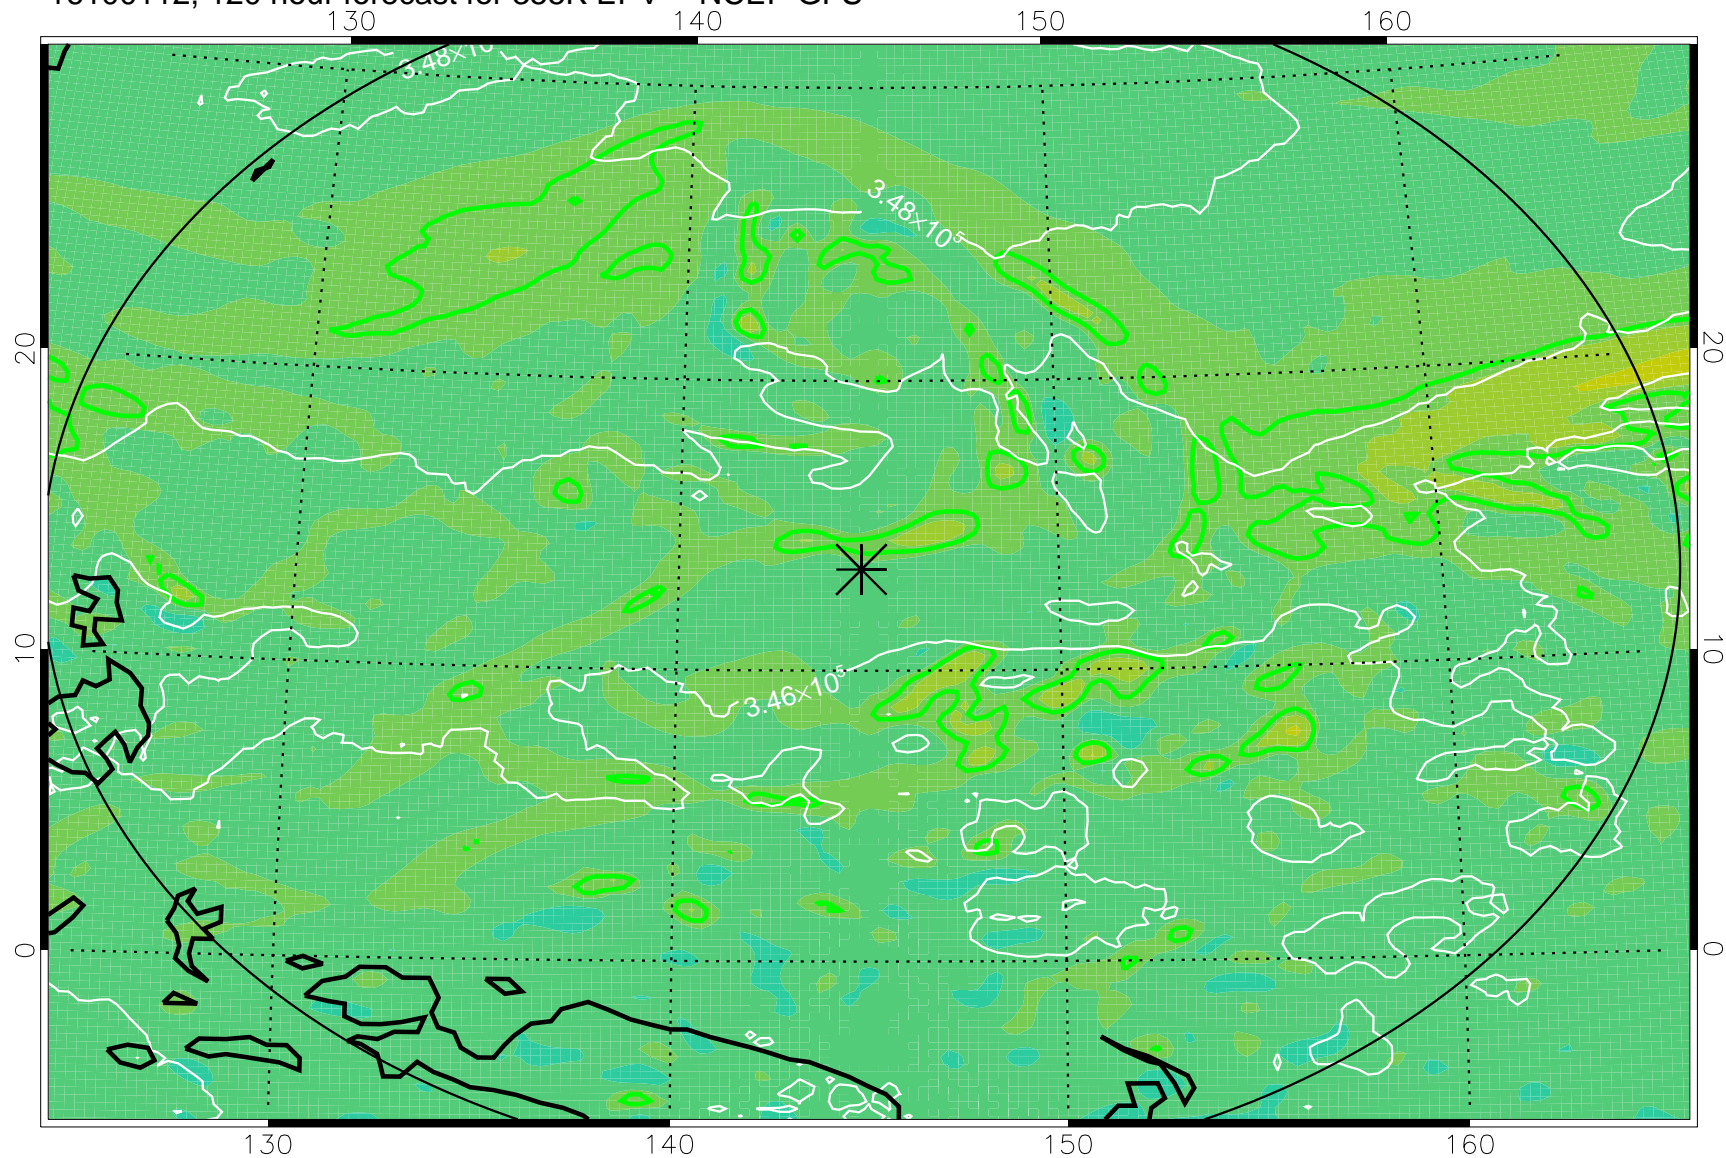

16092918, 78 hour forecast for 355K EPV -- NCEP GFS

355K Montgomery Streamfunction, white
EPV Tropopause (2 PVU) Position
Range ring of 2304 km

16093000, 84 hour forecast for 355K EPV -- NCEP GFS

355K Montgomery Streamfunction, white
EPV Tropopause (2 PVU) Position
Range ring of 2304 km

16093006, 90 hour forecast for 355K EPV -- NCEP GFS

355K Montgomery Streamfunction, white
EPV Tropopause (2 PVU) Position
Range ring of 2304 km

16093012, 96 hour forecast for 355K EPV -- NCEP GFS

355K Montgomery Streamfunction, white
EPV Tropopause (2 PVU) Position
Range ring of 2304 km

16093018, 102 hour forecast for 355K EPV -- NCEP GFS

355K Montgomery Streamfunction, white
EPV Tropopause (2 PVU) Position
Range ring of 2304 km

16100100, 108 hour forecast for 355K EPV -- NCEP GFS

355K Montgomery Streamfunction, white
EPV Tropopause (2 PVU) Position
Range ring of 2304 km

16100106, 114 hour forecast for 355K EPV -- NCEP GFS

355K Montgomery Streamfunction, white
EPV Tropopause (2 PVU) Position
Range ring of 2304 km

16100112, 120 hour forecast for 355K EPV -- NCEP GFS

355K Montgomery Streamfunction, white
EPV Tropopause (2 PVU) Position
Range ring of 2304 km