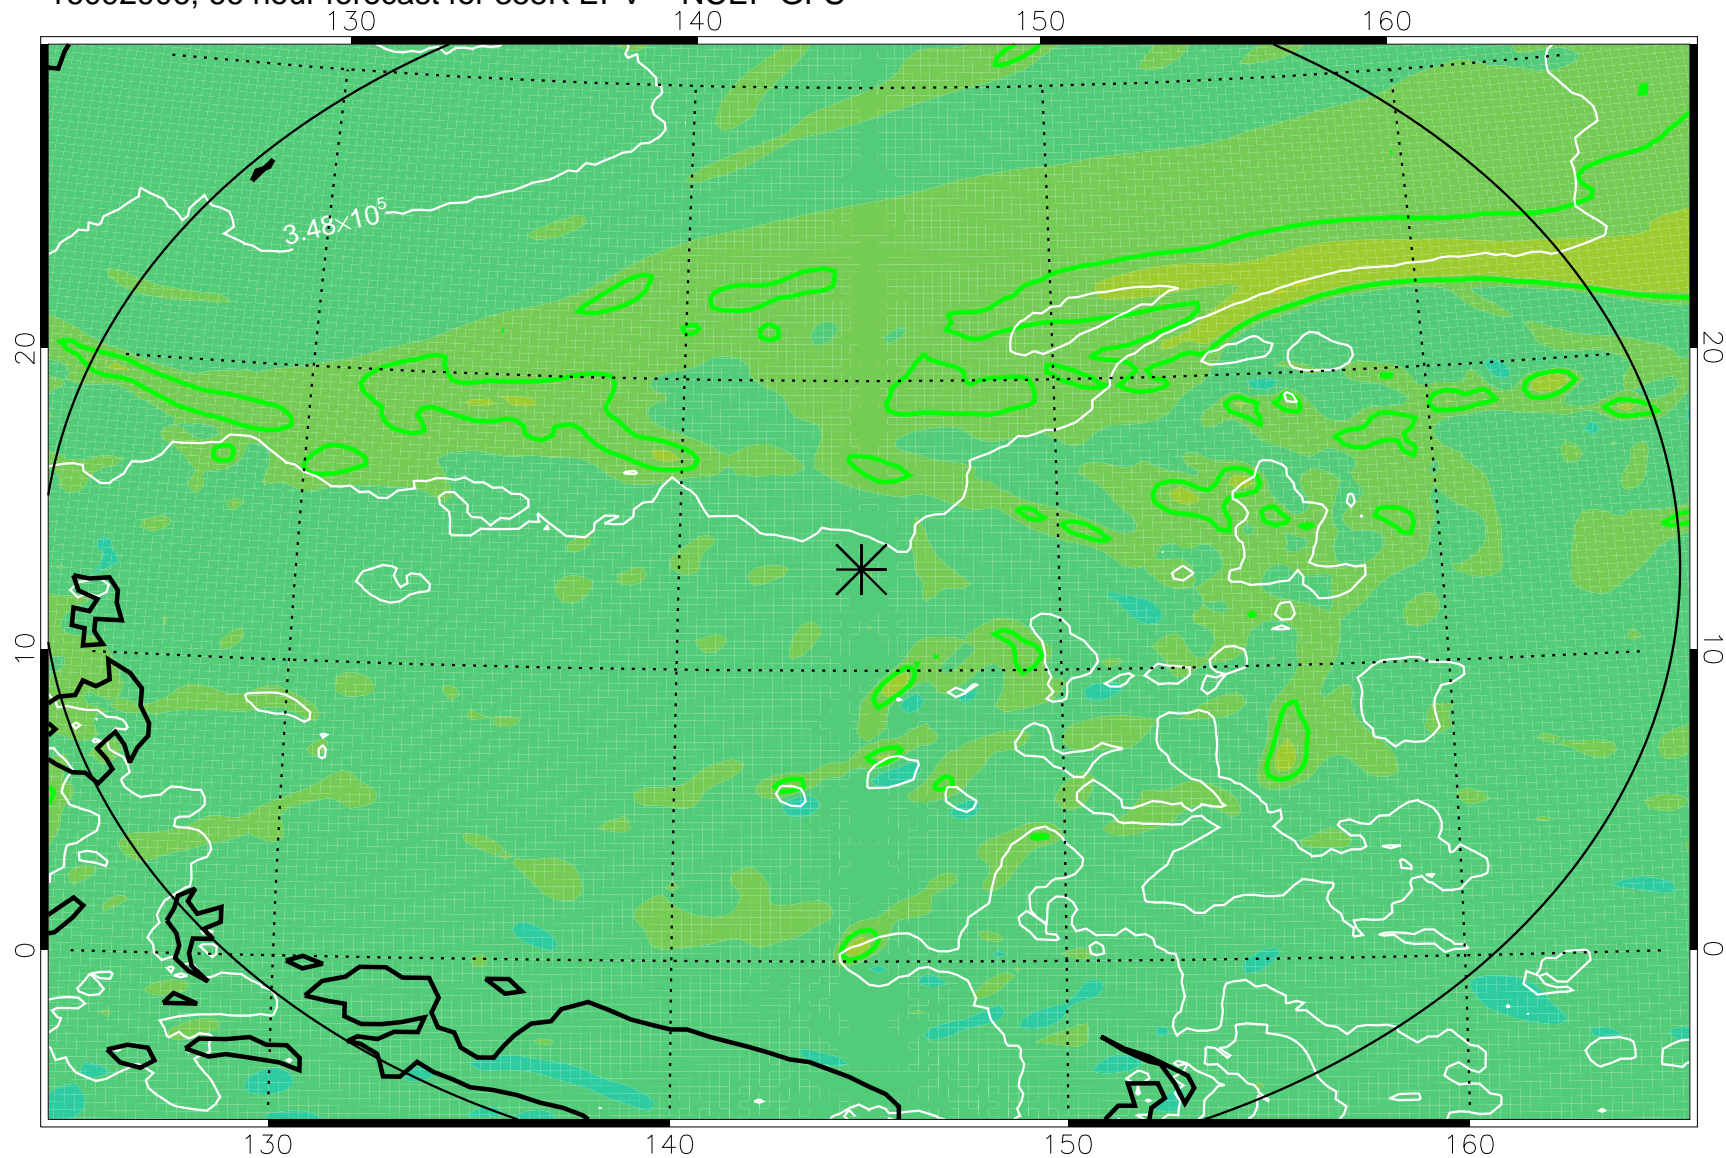

16092818, 54 hour forecast for 355K EPV -- NCEP GFS

355K Montgomery Streamfunction, white
EPV Tropopause (2 PVU) Position
Range ring of 2304 km

16092900, 60 hour forecast for 355K EPV -- NCEP GFS

355K Montgomery Streamfunction, white
EPV Tropopause (2 PVU) Position
Range ring of 2304 km

16092906, 66 hour forecast for 355K EPV -- NCEP GFS

355K Montgomery Streamfunction, white
EPV Tropopause (2 PVU) Position
Range ring of 2304 km

16092912, 72 hour forecast for 355K EPV -- NCEP GFS

355K Montgomery Streamfunction, white
EPV Tropopause (2 PVU) Position
Range ring of 2304 km

16092918, 78 hour forecast for 355K EPV -- NCEP GFS

355K Montgomery Streamfunction, white
EPV Tropopause (2 PVU) Position
Range ring of 2304 km

16093000, 84 hour forecast for 355K EPV -- NCEP GFS

355K Montgomery Streamfunction, white
EPV Tropopause (2 PVU) Position
Range ring of 2304 km

16093006, 90 hour forecast for 355K EPV -- NCEP GFS

355K Montgomery Streamfunction, white
EPV Tropopause (2 PVU) Position
Range ring of 2304 km

16093012, 96 hour forecast for 355K EPV -- NCEP GFS

355K Montgomery Streamfunction, white
EPV Tropopause (2 PVU) Position
Range ring of 2304 km