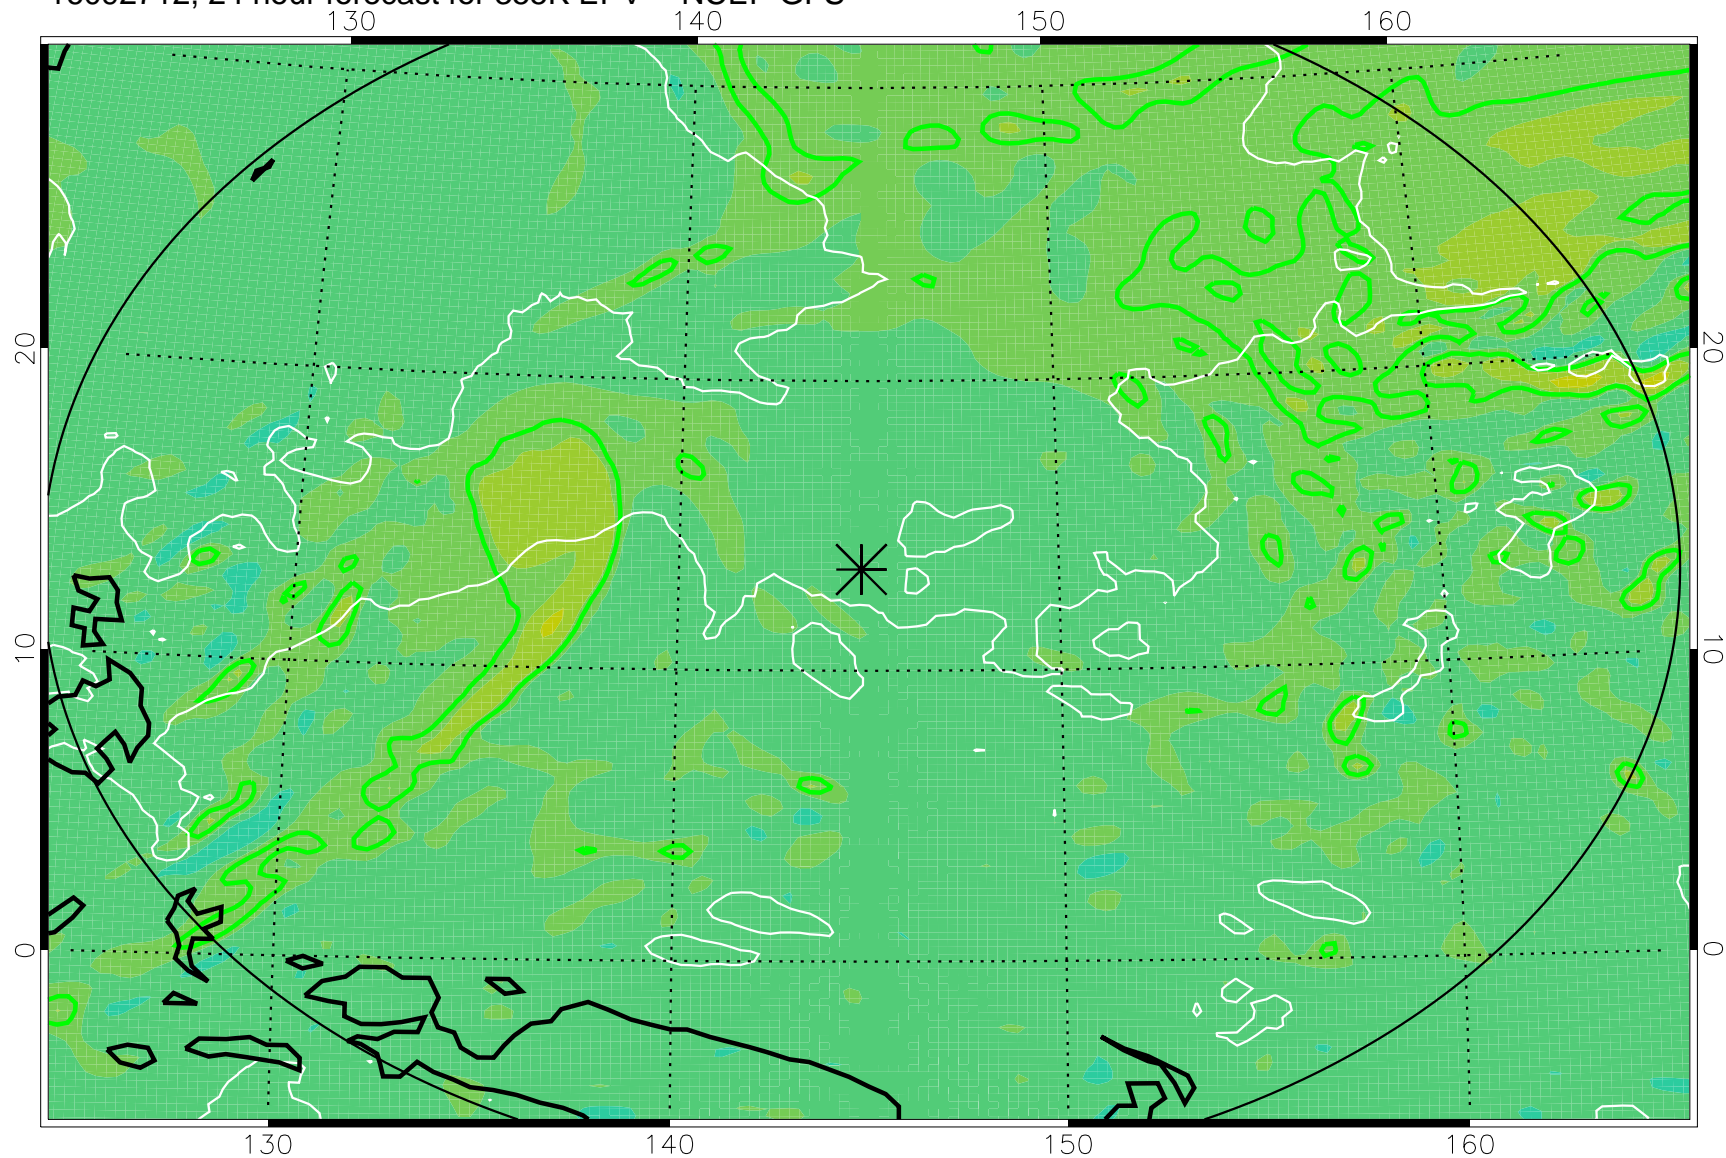

16092618, 6 hour forecast for 355K EPV -- NCEP GFS

355K Montgomery Streamfunction, white
EPV Tropopause (2 PVU) Position
Range ring of 2304 km

16092700, 12 hour forecast for 355K EPV -- NCEP GFS

355K Montgomery Streamfunction, white
EPV Tropopause (2 PVU) Position
Range ring of 2304 km

16092706, 18 hour forecast for 355K EPV -- NCEP GFS

355K Montgomery Streamfunction, white
EPV Tropopause (2 PVU) Position
Range ring of 2304 km

16092712, 24 hour forecast for 355K EPV -- NCEP GFS

355K Montgomery Streamfunction, white
EPV Tropopause (2 PVU) Position
Range ring of 2304 km

16092718, 30 hour forecast for 355K EPV -- NCEP GFS

355K Montgomery Streamfunction, white
EPV Tropopause (2 PVU) Position
Range ring of 2304 km

16092800, 36 hour forecast for 355K EPV -- NCEP GFS

355K Montgomery Streamfunction, white
EPV Tropopause (2 PVU) Position
Range ring of 2304 km

16092818, 54 hour forecast for 355K EPV -- NCEP GFS

355K Montgomery Streamfunction, white
EPV Tropopause (2 PVU) Position
Range ring of 2304 km

16092900, 60 hour forecast for 355K EPV -- NCEP GFS

355K Montgomery Streamfunction, white
EPV Tropopause (2 PVU) Position
Range ring of 2304 km