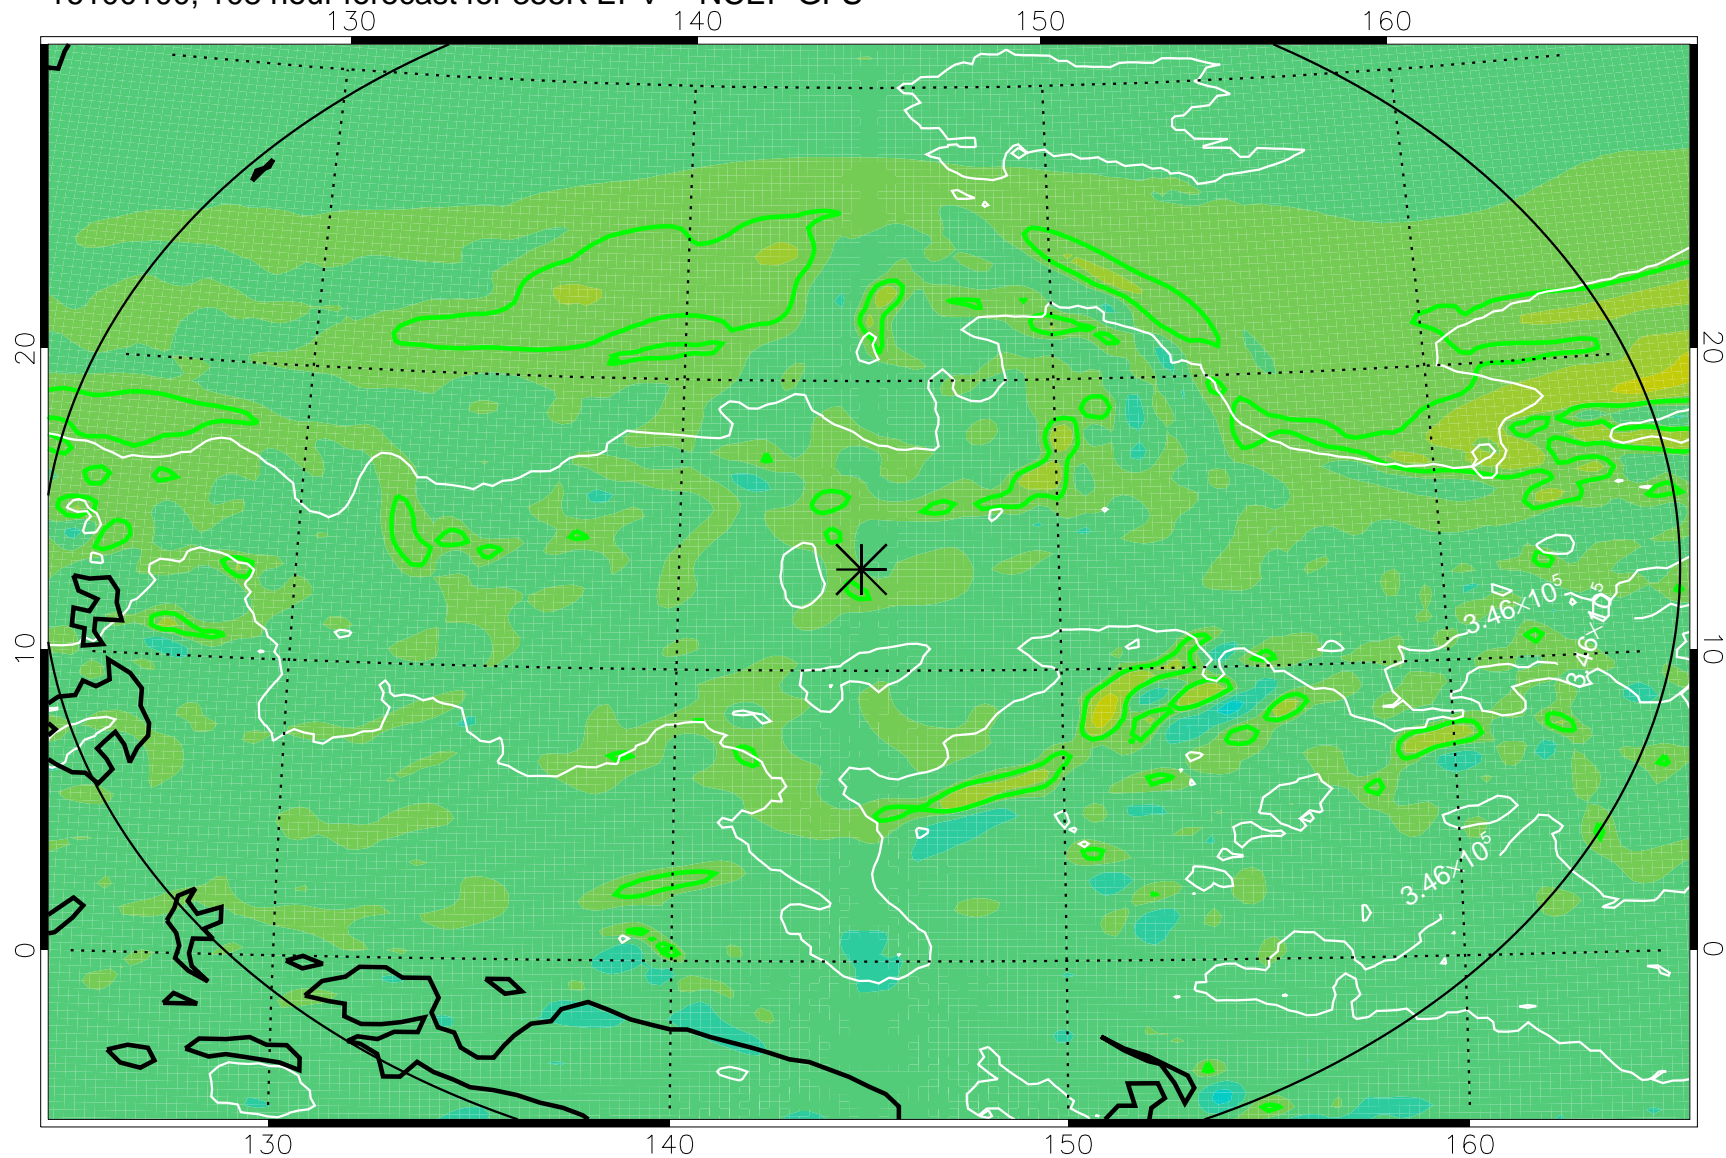

16092918, 78 hour forecast for 355K EPV -- NCEP GFS

355K Montgomery Streamfunction, white
EPV Tropopause (2 PVU) Position
Range ring of 2304 km

16093000, 84 hour forecast for 355K EPV -- NCEP GFS

355K Montgomery Streamfunction, white
EPV Tropopause (2 PVU) Position
Range ring of 2304 km

16093006, 90 hour forecast for 355K EPV -- NCEP GFS

355K Montgomery Streamfunction, white
EPV Tropopause (2 PVU) Position
Range ring of 2304 km

16093012, 96 hour forecast for 355K EPV -- NCEP GFS

355K Montgomery Streamfunction, white
EPV Tropopause (2 PVU) Position
Range ring of 2304 km

16093018, 102 hour forecast for 355K EPV -- NCEP GFS

355K Montgomery Streamfunction, white
EPV Tropopause (2 PVU) Position
Range ring of 2304 km

16100100, 108 hour forecast for 355K EPV -- NCEP GFS

355K Montgomery Streamfunction, white
EPV Tropopause (2 PVU) Position
Range ring of 2304 km

16100106, 114 hour forecast for 355K EPV -- NCEP GFS

355K Montgomery Streamfunction, white
EPV Tropopause (2 PVU) Position
Range ring of 2304 km

16100112, 120 hour forecast for 355K EPV -- NCEP GFS

355K Montgomery Streamfunction, white
EPV Tropopause (2 PVU) Position
Range ring of 2304 km