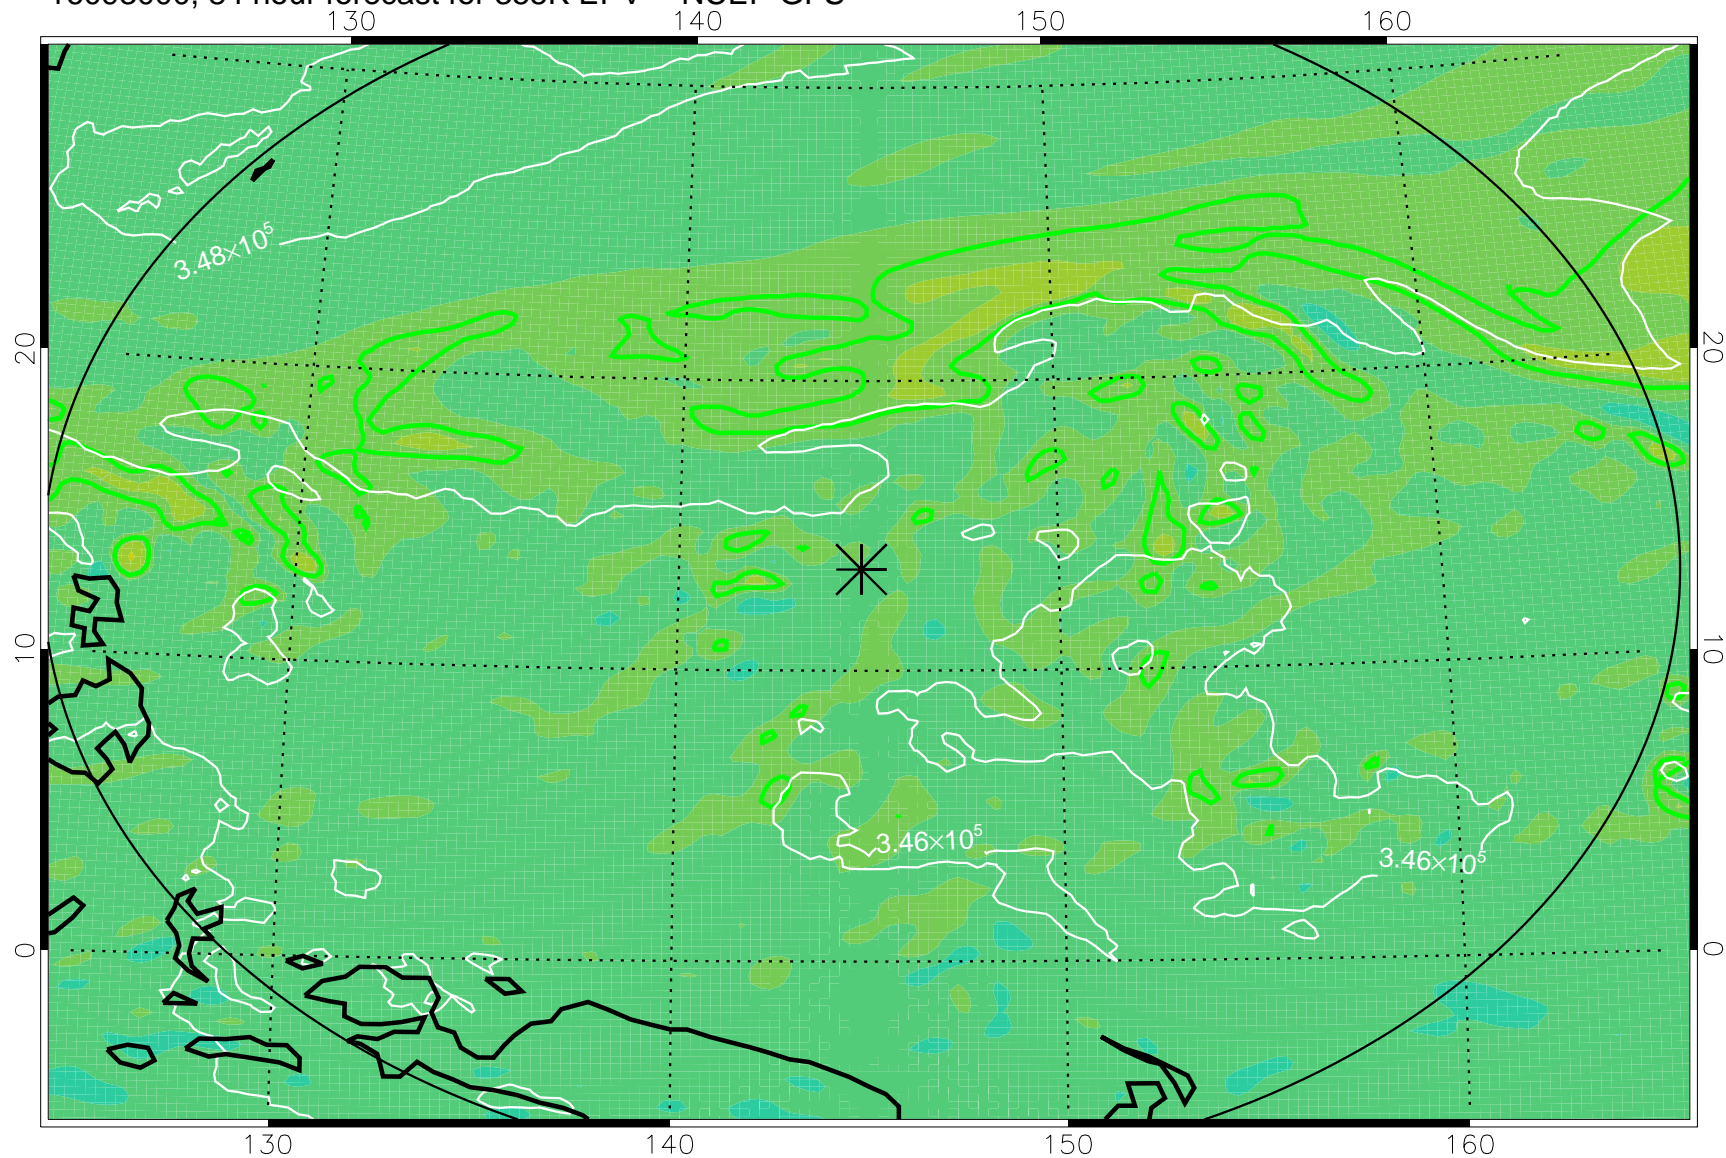

16092906, 66 hour forecast for 355K EPV -- NCEP GFS

355K Montgomery Streamfunction, white
EPV Tropopause (2 PVU) Position
Range ring of 2304 km

16092912, 72 hour forecast for 355K EPV -- NCEP GFS

355K Montgomery Streamfunction, white
EPV Tropopause (2 PVU) Position
Range ring of 2304 km

16092918, 78 hour forecast for 355K EPV -- NCEP GFS

355K Montgomery Streamfunction, white
EPV Tropopause (2 PVU) Position
Range ring of 2304 km

16093000, 84 hour forecast for 355K EPV -- NCEP GFS

355K Montgomery Streamfunction, white
EPV Tropopause (2 PVU) Position
Range ring of 2304 km

16093006, 90 hour forecast for 355K EPV -- NCEP GFS

355K Montgomery Streamfunction, white
EPV Tropopause (2 PVU) Position
Range ring of 2304 km

16093012, 96 hour forecast for 355K EPV -- NCEP GFS

355K Montgomery Streamfunction, white
EPV Tropopause (2 PVU) Position
Range ring of 2304 km

16093018, 102 hour forecast for 355K EPV -- NCEP GFS

355K Montgomery Streamfunction, white
EPV Tropopause (2 PVU) Position
Range ring of 2304 km

16100100, 108 hour forecast for 355K EPV -- NCEP GFS

355K Montgomery Streamfunction, white
EPV Tropopause (2 PVU) Position
Range ring of 2304 km