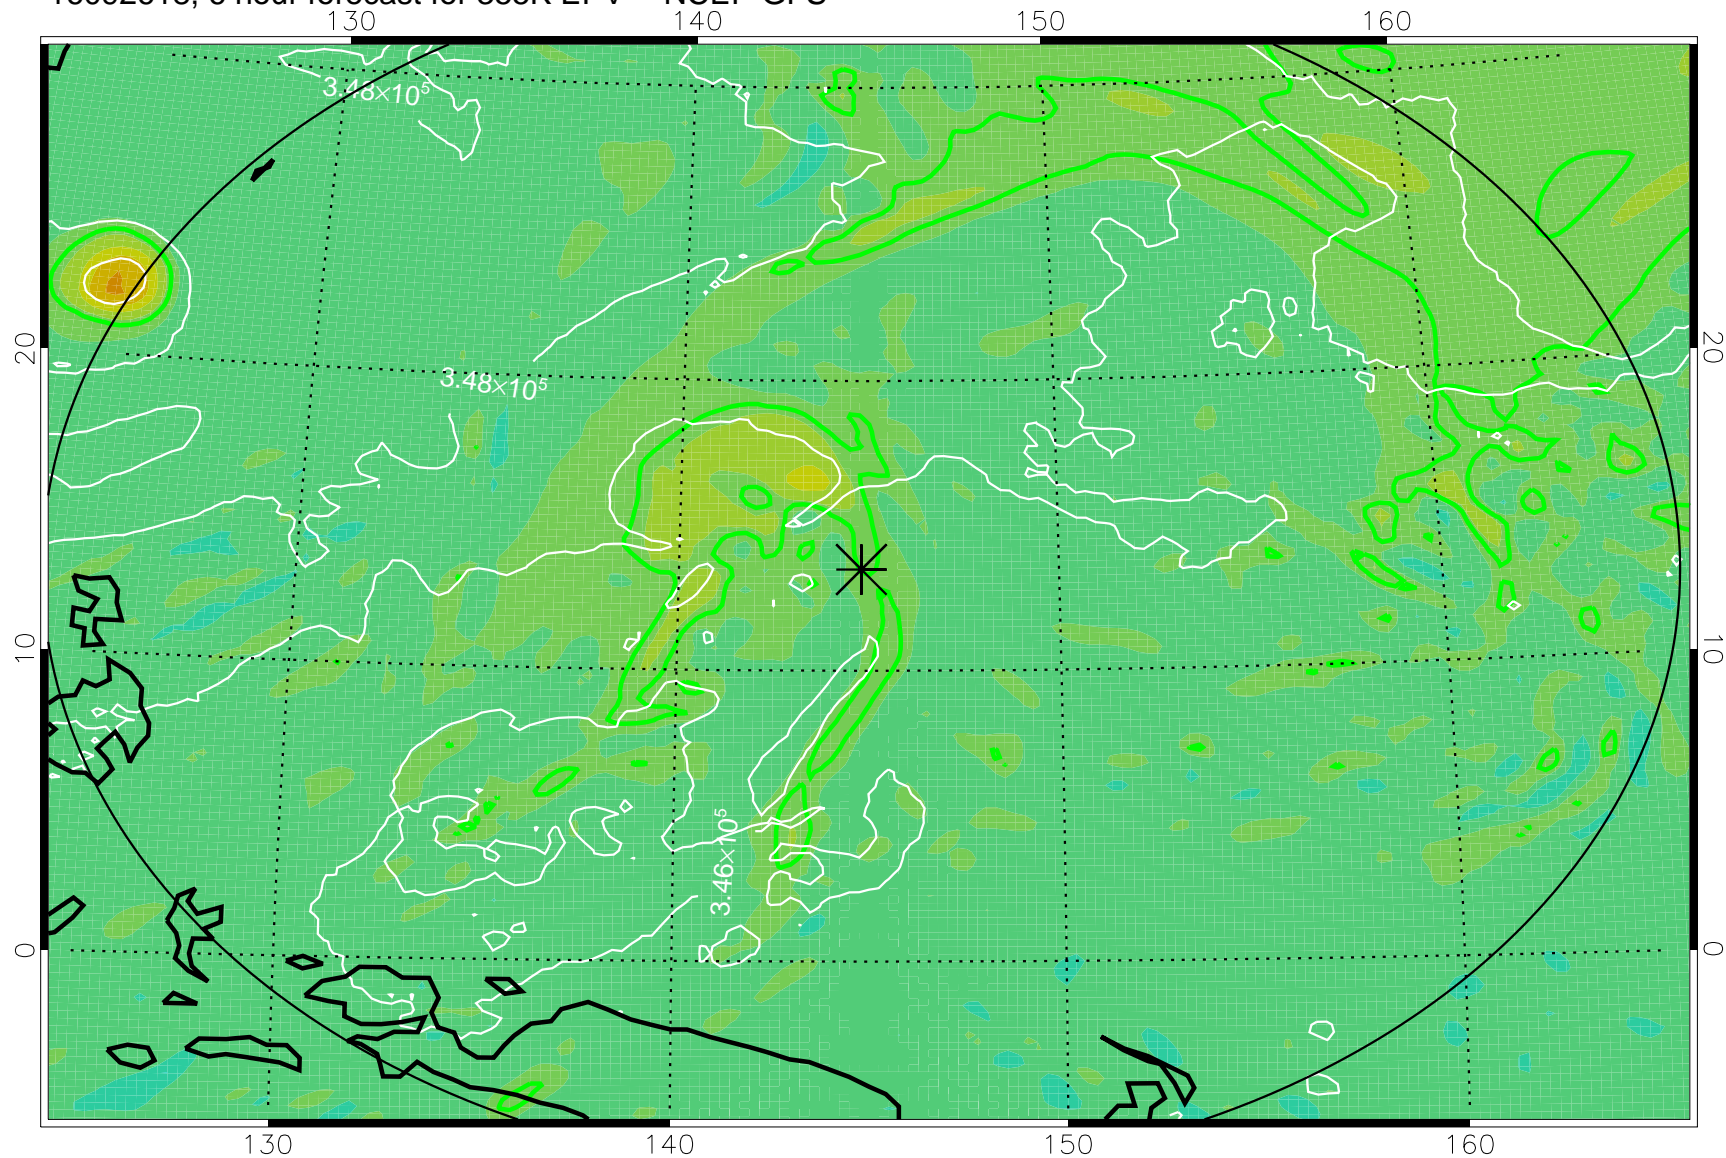

16092618, 6 hour forecast for 355K EPV -- NCEP GFS

355K Montgomery Streamfunction, white
EPV Tropopause (2 PVU) Position
Range ring of 2304 km

16092700, 12 hour forecast for 355K EPV -- NCEP GFS

355K Montgomery Streamfunction, white
EPV Tropopause (2 PVU) Position
Range ring of 2304 km

16092706, 18 hour forecast for 355K EPV -- NCEP GFS

355K Montgomery Streamfunction, white
EPV Tropopause (2 PVU) Position
Range ring of 2304 km

16092712, 24 hour forecast for 355K EPV -- NCEP GFS

355K Montgomery Streamfunction, white
EPV Tropopause (2 PVU) Position
Range ring of 2304 km

16092718, 30 hour forecast for 355K EPV -- NCEP GFS

355K Montgomery Streamfunction, white
EPV Tropopause (2 PVU) Position
Range ring of 2304 km

16092800, 36 hour forecast for 355K EPV -- NCEP GFS

355K Montgomery Streamfunction, white
EPV Tropopause (2 PVU) Position
Range ring of 2304 km

16092818, 54 hour forecast for 355K EPV -- NCEP GFS

355K Montgomery Streamfunction, white
EPV Tropopause (2 PVU) Position
Range ring of 2304 km

16092900, 60 hour forecast for 355K EPV -- NCEP GFS

355K Montgomery Streamfunction, white
EPV Tropopause (2 PVU) Position
Range ring of 2304 km