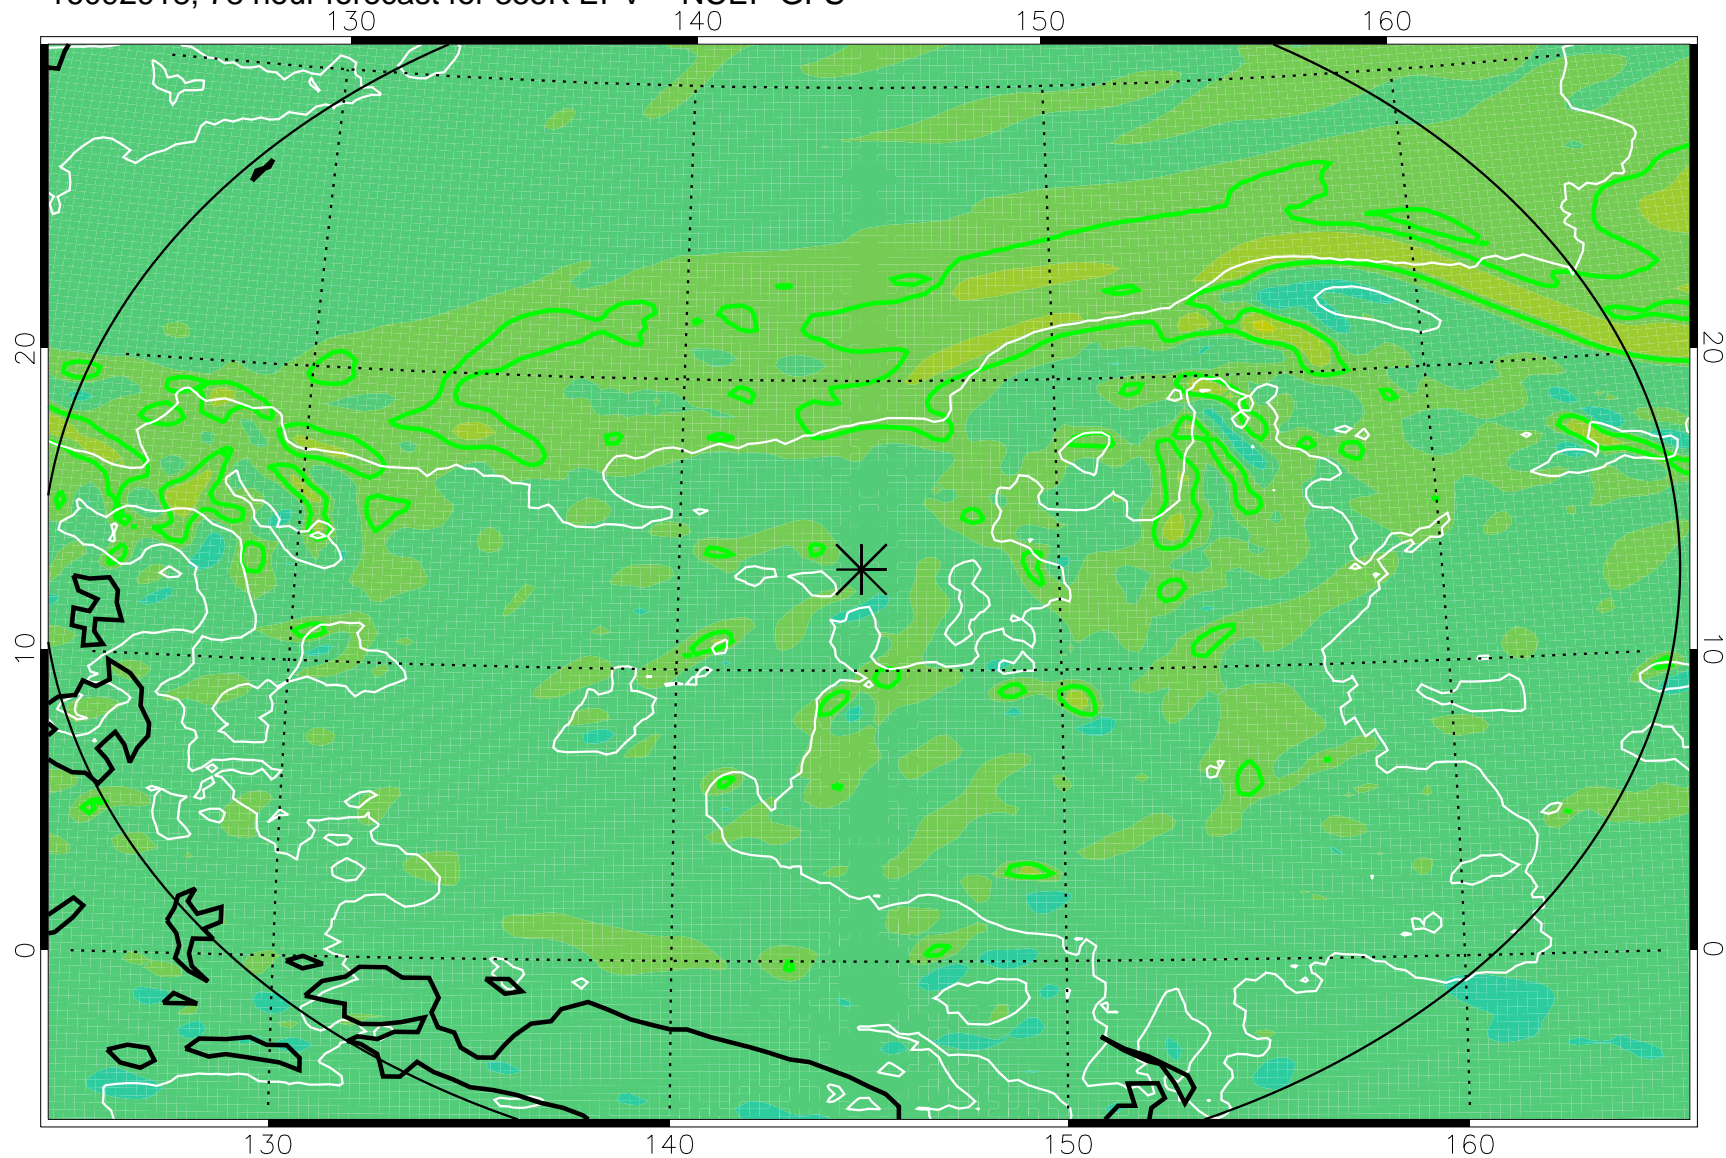

16092906, 66 hour forecast for 355K EPV -- NCEP GFS

355K Montgomery Streamfunction, white
EPV Tropopause (2 PVU) Position
Range ring of 2304 km

16092912, 72 hour forecast for 355K EPV -- NCEP GFS

355K Montgomery Streamfunction, white
EPV Tropopause (2 PVU) Position
Range ring of 2304 km

16092918, 78 hour forecast for 355K EPV -- NCEP GFS

355K Montgomery Streamfunction, white
EPV Tropopause (2 PVU) Position
Range ring of 2304 km

16093000, 84 hour forecast for 355K EPV -- NCEP GFS

355K Montgomery Streamfunction, white
EPV Tropopause (2 PVU) Position
Range ring of 2304 km

16093006, 90 hour forecast for 355K EPV -- NCEP GFS

355K Montgomery Streamfunction, white
EPV Tropopause (2 PVU) Position
Range ring of 2304 km

16093012, 96 hour forecast for 355K EPV -- NCEP GFS

355K Montgomery Streamfunction, white
EPV Tropopause (2 PVU) Position
Range ring of 2304 km

16093018, 102 hour forecast for 355K EPV -- NCEP GFS

355K Montgomery Streamfunction, white
EPV Tropopause (2 PVU) Position
Range ring of 2304 km

16100100, 108 hour forecast for 355K EPV -- NCEP GFS

355K Montgomery Streamfunction, white
EPV Tropopause (2 PVU) Position
Range ring of 2304 km