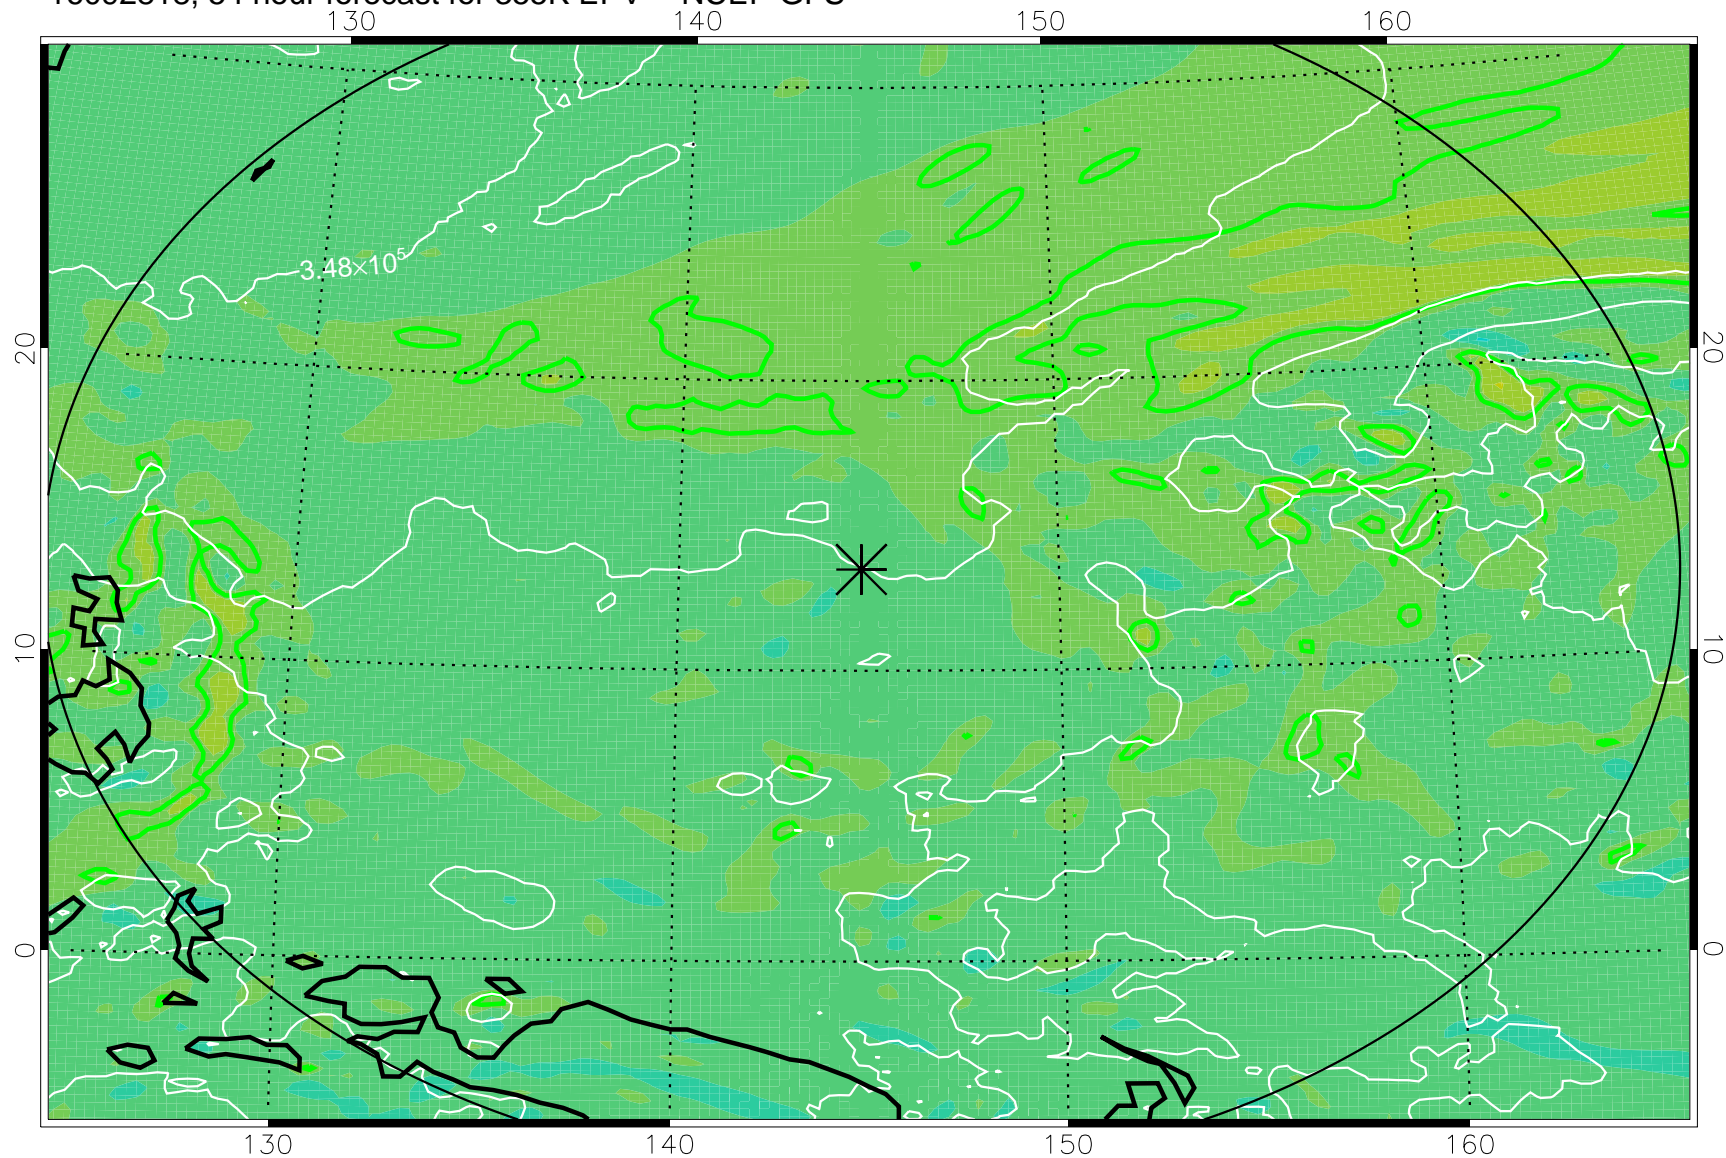

16092806, 42 hour forecast for 355K EPV -- NCEP GFS

355K Montgomery Streamfunction, white
EPV Tropopause (2 PVU) Position
Range ring of 2304 km

16092812, 48 hour forecast for 355K EPV -- NCEP GFS

355K Montgomery Streamfunction, white
EPV Tropopause (2 PVU) Position
Range ring of 2304 km

16092818, 54 hour forecast for 355K EPV -- NCEP GFS

355K Montgomery Streamfunction, white
EPV Tropopause (2 PVU) Position
Range ring of 2304 km

16092900, 60 hour forecast for 355K EPV -- NCEP GFS

355K Montgomery Streamfunction, white
EPV Tropopause (2 PVU) Position
Range ring of 2304 km

16092906, 66 hour forecast for 355K EPV -- NCEP GFS

355K Montgomery Streamfunction, white
EPV Tropopause (2 PVU) Position
Range ring of 2304 km

16092912, 72 hour forecast for 355K EPV -- NCEP GFS

355K Montgomery Streamfunction, white
EPV Tropopause (2 PVU) Position
Range ring of 2304 km

16092918, 78 hour forecast for 355K EPV -- NCEP GFS

355K Montgomery Streamfunction, white
EPV Tropopause (2 PVU) Position
Range ring of 2304 km

16093000, 84 hour forecast for 355K EPV -- NCEP GFS

355K Montgomery Streamfunction, white
EPV Tropopause (2 PVU) Position
Range ring of 2304 km