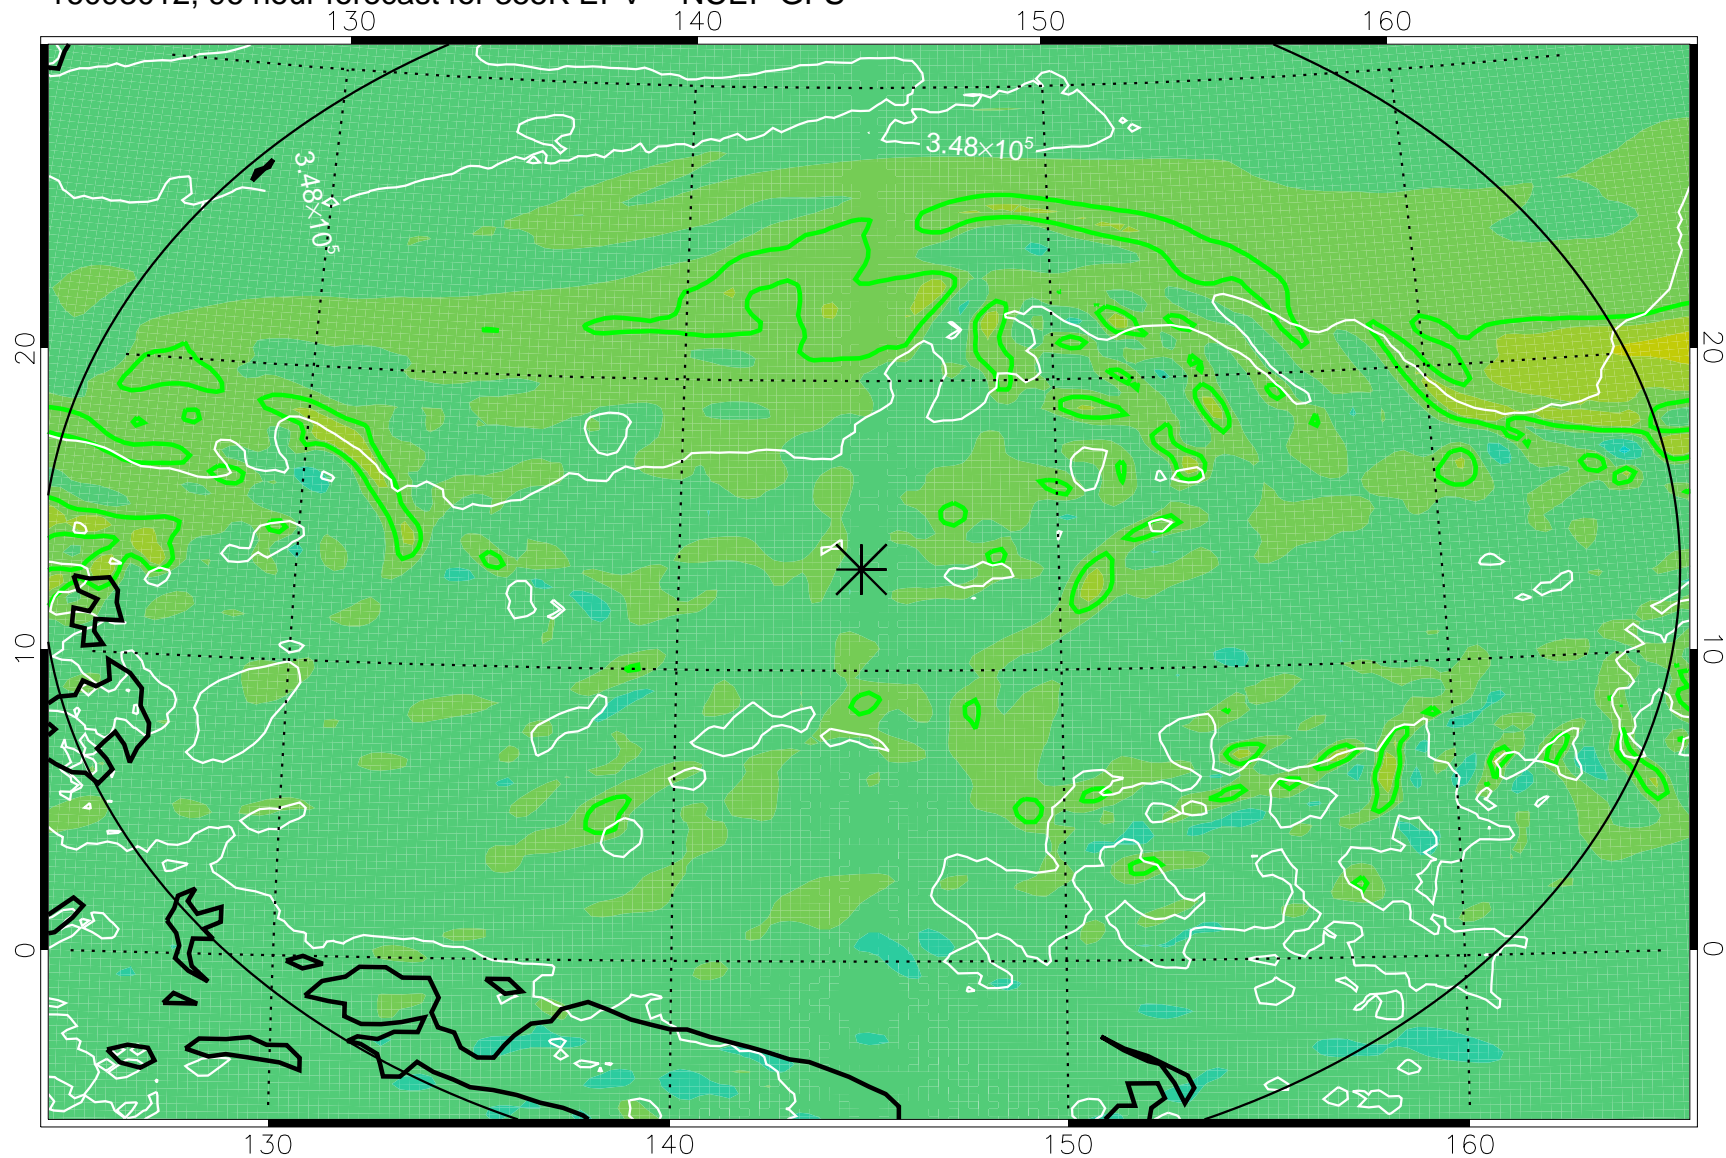

16092918, 78 hour forecast for 355K EPV -- NCEP GFS

355K Montgomery Streamfunction, white
EPV Tropopause (2 PVU) Position
Range ring of 2304 km

16093000, 84 hour forecast for 355K EPV -- NCEP GFS

355K Montgomery Streamfunction, white
EPV Tropopause (2 PVU) Position
Range ring of 2304 km

16093006, 90 hour forecast for 355K EPV -- NCEP GFS

355K Montgomery Streamfunction, white
EPV Tropopause (2 PVU) Position
Range ring of 2304 km

16093012, 96 hour forecast for 355K EPV -- NCEP GFS

355K Montgomery Streamfunction, white
EPV Tropopause (2 PVU) Position
Range ring of 2304 km

16093018, 102 hour forecast for 355K EPV -- NCEP GFS

355K Montgomery Streamfunction, white
EPV Tropopause (2 PVU) Position
Range ring of 2304 km

16100100, 108 hour forecast for 355K EPV -- NCEP GFS

355K Montgomery Streamfunction, white
EPV Tropopause (2 PVU) Position
Range ring of 2304 km

16100106, 114 hour forecast for 355K EPV -- NCEP GFS

355K Montgomery Streamfunction, white
EPV Tropopause (2 PVU) Position
Range ring of 2304 km

16100112, 120 hour forecast for 355K EPV -- NCEP GFS

355K Montgomery Streamfunction, white
EPV Tropopause (2 PVU) Position
Range ring of 2304 km