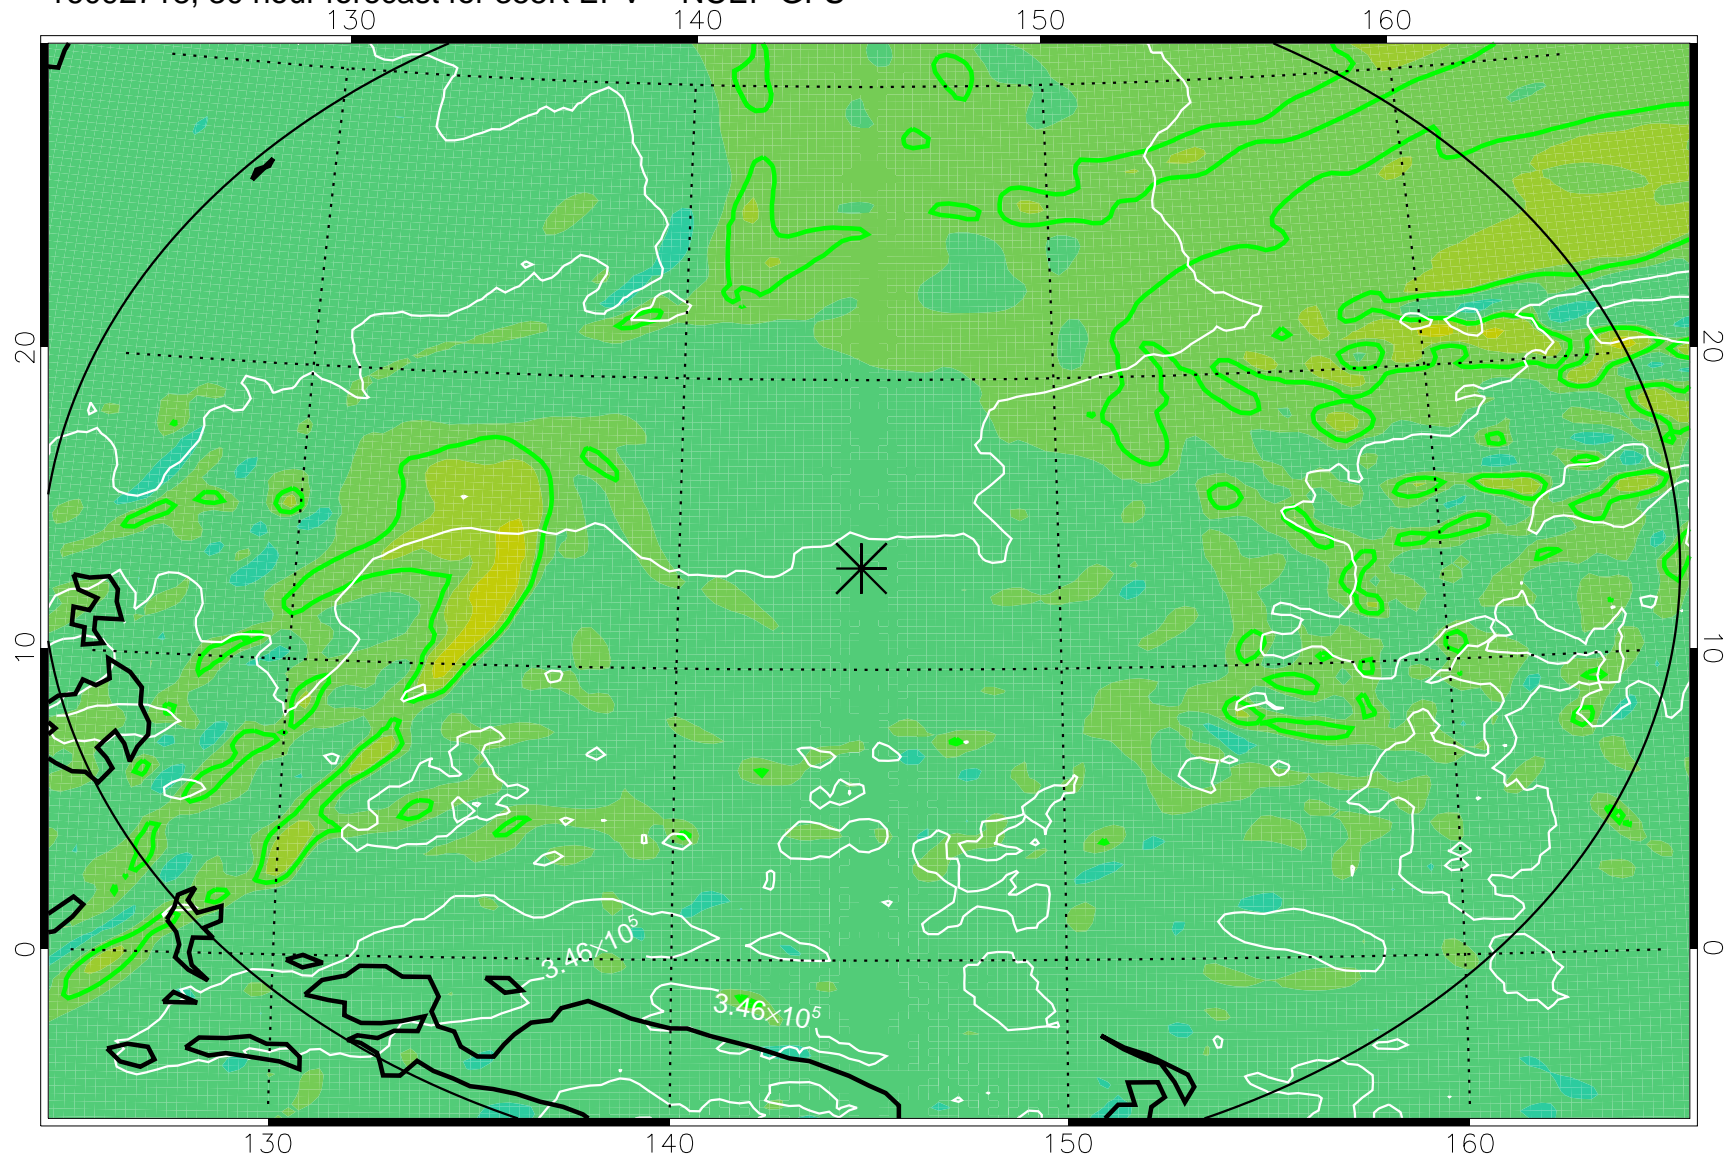

16092706, 18 hour forecast for 355K EPV -- NCEP GFS

355K Montgomery Streamfunction, white
EPV Tropopause (2 PVU) Position
Range ring of 2304 km

16092712, 24 hour forecast for 355K EPV -- NCEP GFS

355K Montgomery Streamfunction, white
EPV Tropopause (2 PVU) Position
Range ring of 2304 km

16092718, 30 hour forecast for 355K EPV -- NCEP GFS

355K Montgomery Streamfunction, white
EPV Tropopause (2 PVU) Position
Range ring of 2304 km

16092800, 36 hour forecast for 355K EPV -- NCEP GFS

355K Montgomery Streamfunction, white
EPV Tropopause (2 PVU) Position
Range ring of 2304 km

16092818, 54 hour forecast for 355K EPV -- NCEP GFS

355K Montgomery Streamfunction, white
EPV Tropopause (2 PVU) Position
Range ring of 2304 km

16092900, 60 hour forecast for 355K EPV -- NCEP GFS

355K Montgomery Streamfunction, white
EPV Tropopause (2 PVU) Position
Range ring of 2304 km

16092918, 78 hour forecast for 355K EPV -- NCEP GFS

355K Montgomery Streamfunction, white
EPV Tropopause (2 PVU) Position
Range ring of 2304 km

16093000, 84 hour forecast for 355K EPV -- NCEP GFS

355K Montgomery Streamfunction, white
EPV Tropopause (2 PVU) Position
Range ring of 2304 km