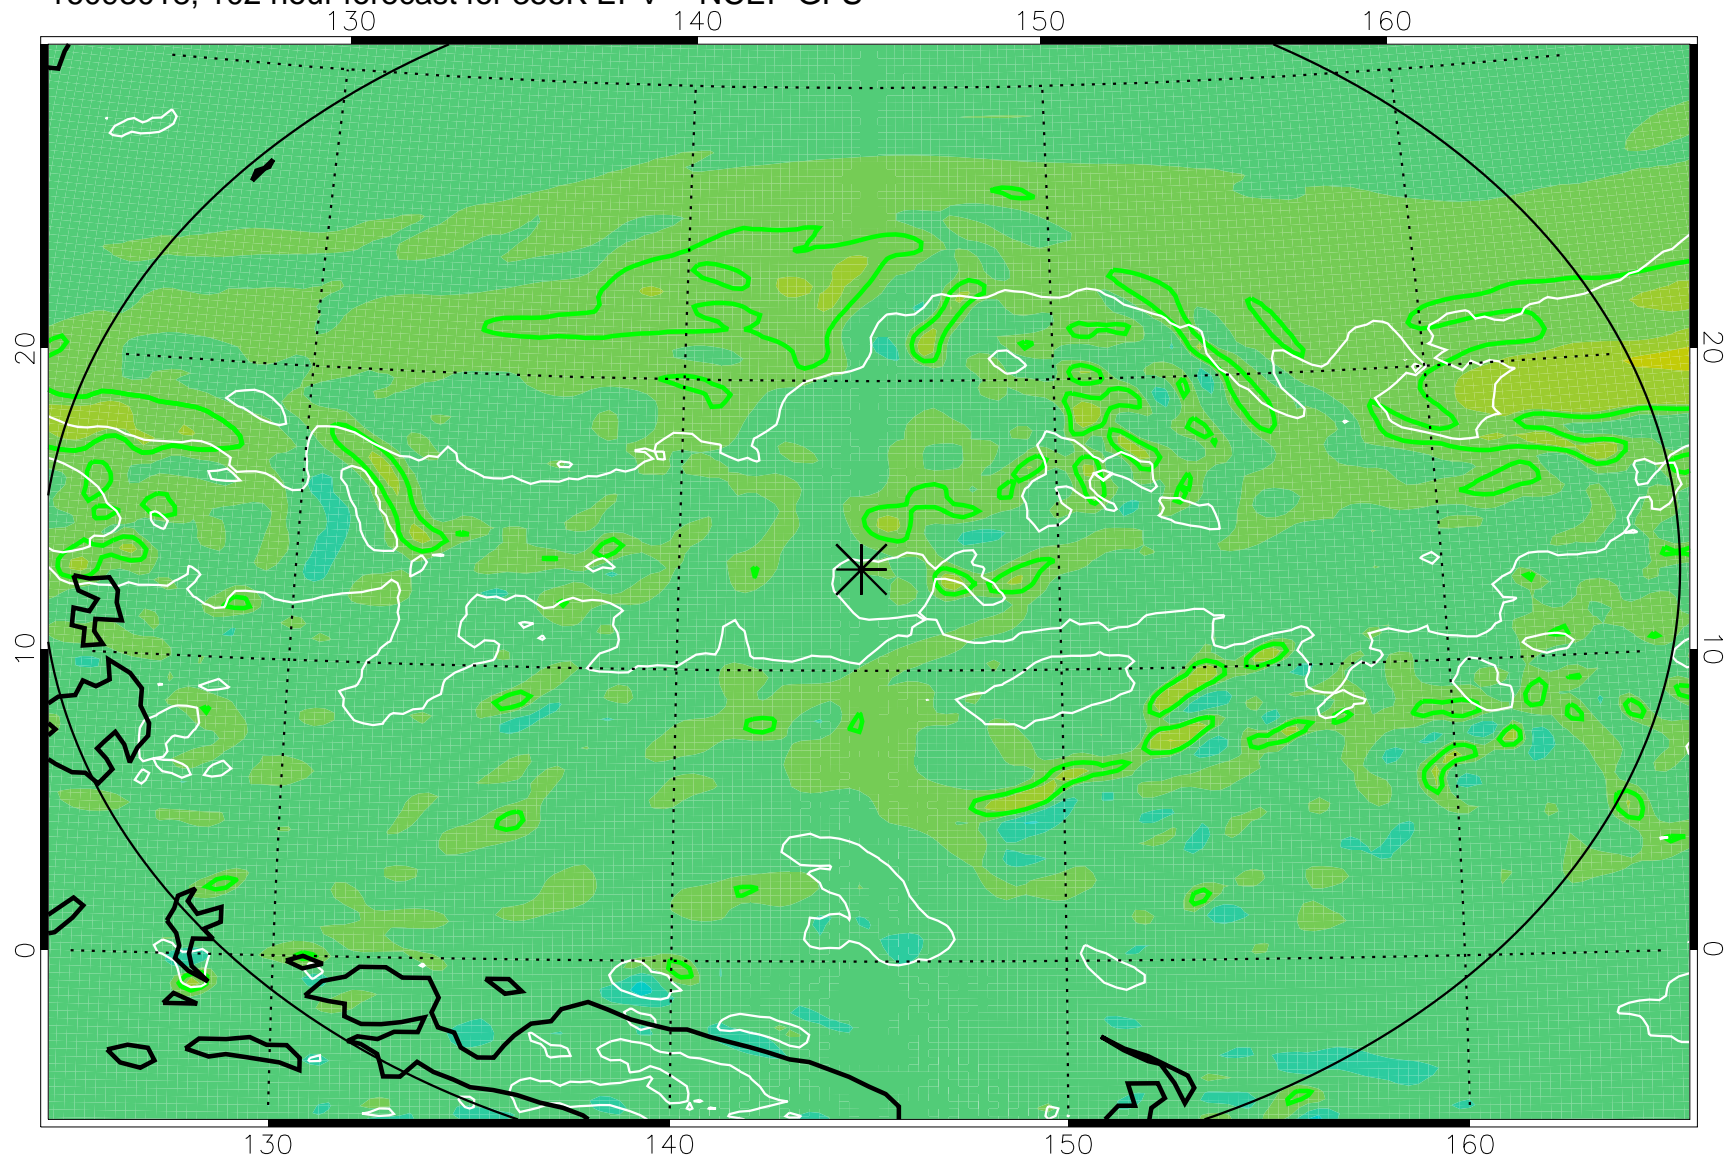

16092918, 78 hour forecast for 355K EPV -- NCEP GFS

355K Montgomery Streamfunction, white
EPV Tropopause (2 PVU) Position
Range ring of 2304 km

16093000, 84 hour forecast for 355K EPV -- NCEP GFS

355K Montgomery Streamfunction, white
EPV Tropopause (2 PVU) Position
Range ring of 2304 km

16093006, 90 hour forecast for 355K EPV -- NCEP GFS

355K Montgomery Streamfunction, white
EPV Tropopause (2 PVU) Position
Range ring of 2304 km

16093012, 96 hour forecast for 355K EPV -- NCEP GFS

355K Montgomery Streamfunction, white
EPV Tropopause (2 PVU) Position
Range ring of 2304 km

16093018, 102 hour forecast for 355K EPV -- NCEP GFS

355K Montgomery Streamfunction, white
EPV Tropopause (2 PVU) Position
Range ring of 2304 km

16100100, 108 hour forecast for 355K EPV -- NCEP GFS

355K Montgomery Streamfunction, white
EPV Tropopause (2 PVU) Position
Range ring of 2304 km

16100106, 114 hour forecast for 355K EPV -- NCEP GFS

355K Montgomery Streamfunction, white
EPV Tropopause (2 PVU) Position
Range ring of 2304 km

16100112, 120 hour forecast for 355K EPV -- NCEP GFS

355K Montgomery Streamfunction, white
EPV Tropopause (2 PVU) Position
Range ring of 2304 km