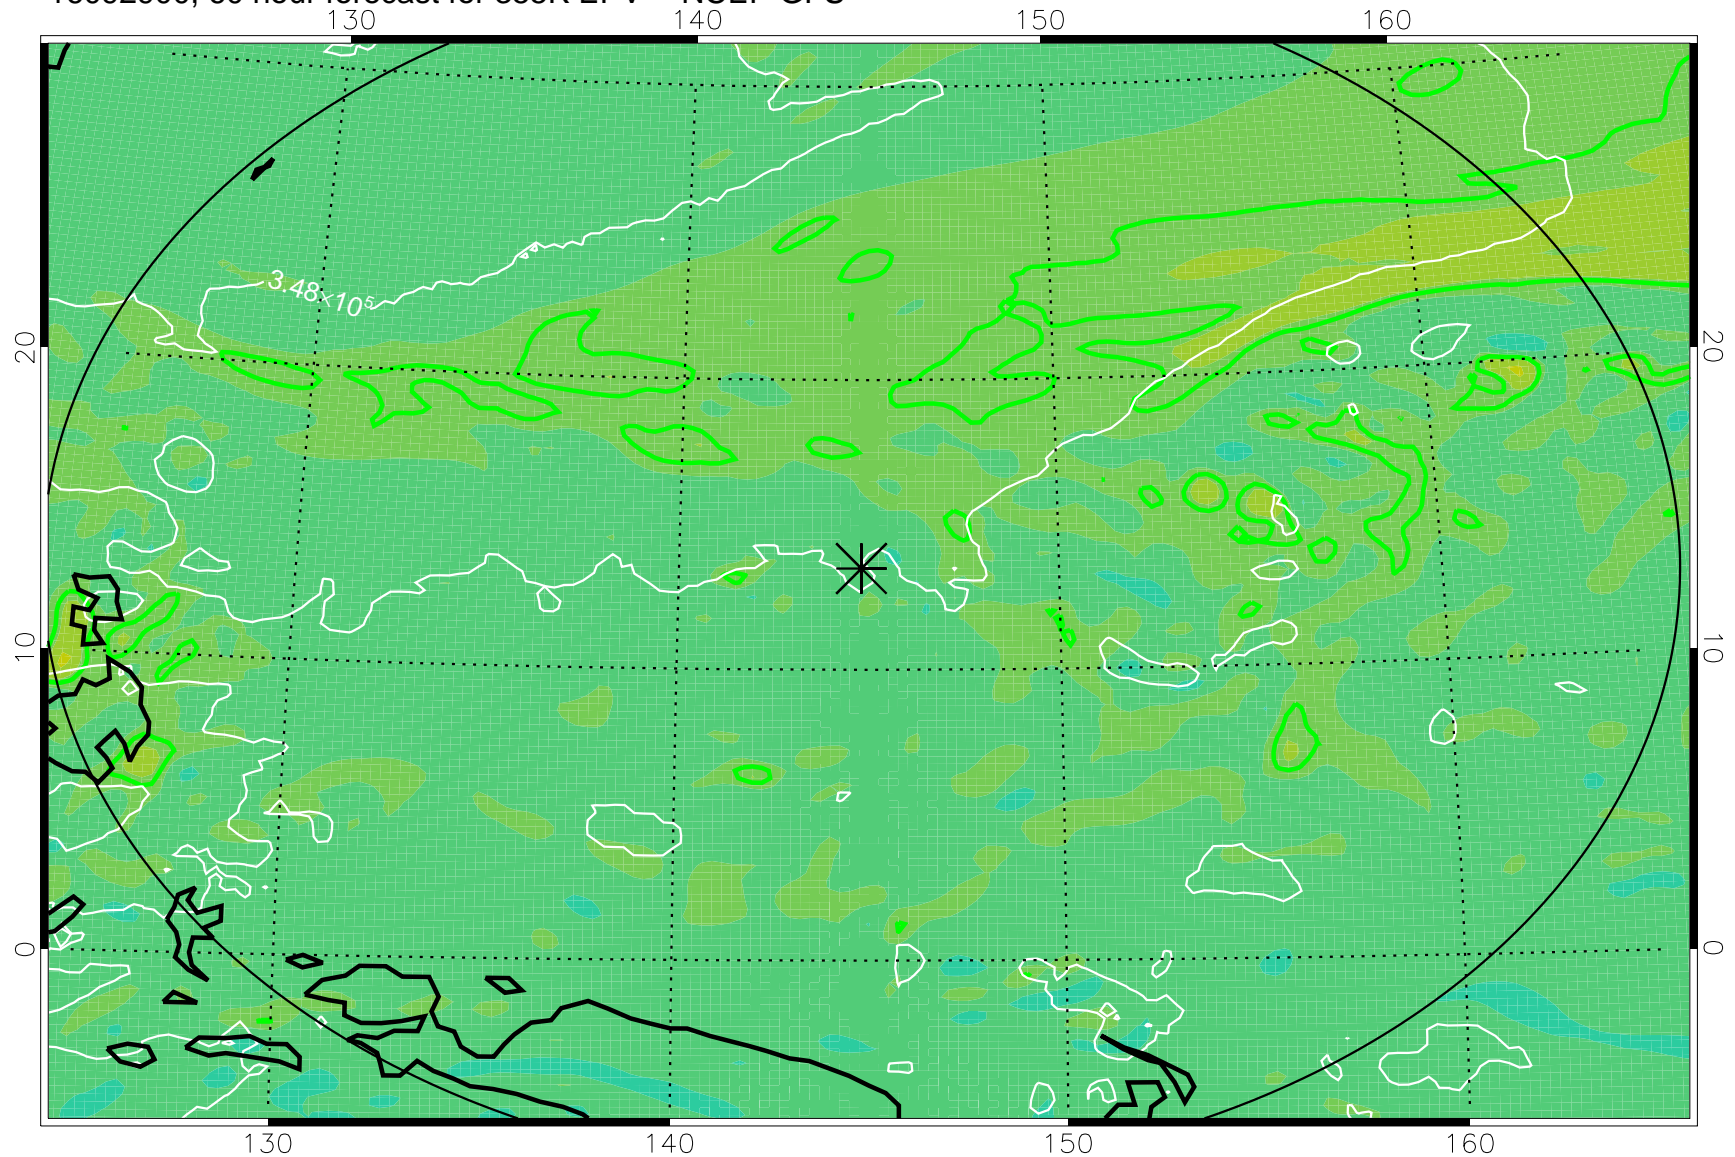

16092806, 42 hour forecast for 355K EPV -- NCEP GFS

355K Montgomery Streamfunction, white
EPV Tropopause (2 PVU) Position
Range ring of 2304 km

16092812, 48 hour forecast for 355K EPV -- NCEP GFS

355K Montgomery Streamfunction, white
EPV Tropopause (2 PVU) Position
Range ring of 2304 km

16092818, 54 hour forecast for 355K EPV -- NCEP GFS

355K Montgomery Streamfunction, white
EPV Tropopause (2 PVU) Position
Range ring of 2304 km

16092900, 60 hour forecast for 355K EPV -- NCEP GFS

355K Montgomery Streamfunction, white
EPV Tropopause (2 PVU) Position
Range ring of 2304 km

16092906, 66 hour forecast for 355K EPV -- NCEP GFS

355K Montgomery Streamfunction, white
EPV Tropopause (2 PVU) Position
Range ring of 2304 km

16092912, 72 hour forecast for 355K EPV -- NCEP GFS

355K Montgomery Streamfunction, white
EPV Tropopause (2 PVU) Position
Range ring of 2304 km

16092918, 78 hour forecast for 355K EPV -- NCEP GFS

355K Montgomery Streamfunction, white
EPV Tropopause (2 PVU) Position
Range ring of 2304 km

16093000, 84 hour forecast for 355K EPV -- NCEP GFS

355K Montgomery Streamfunction, white
EPV Tropopause (2 PVU) Position
Range ring of 2304 km