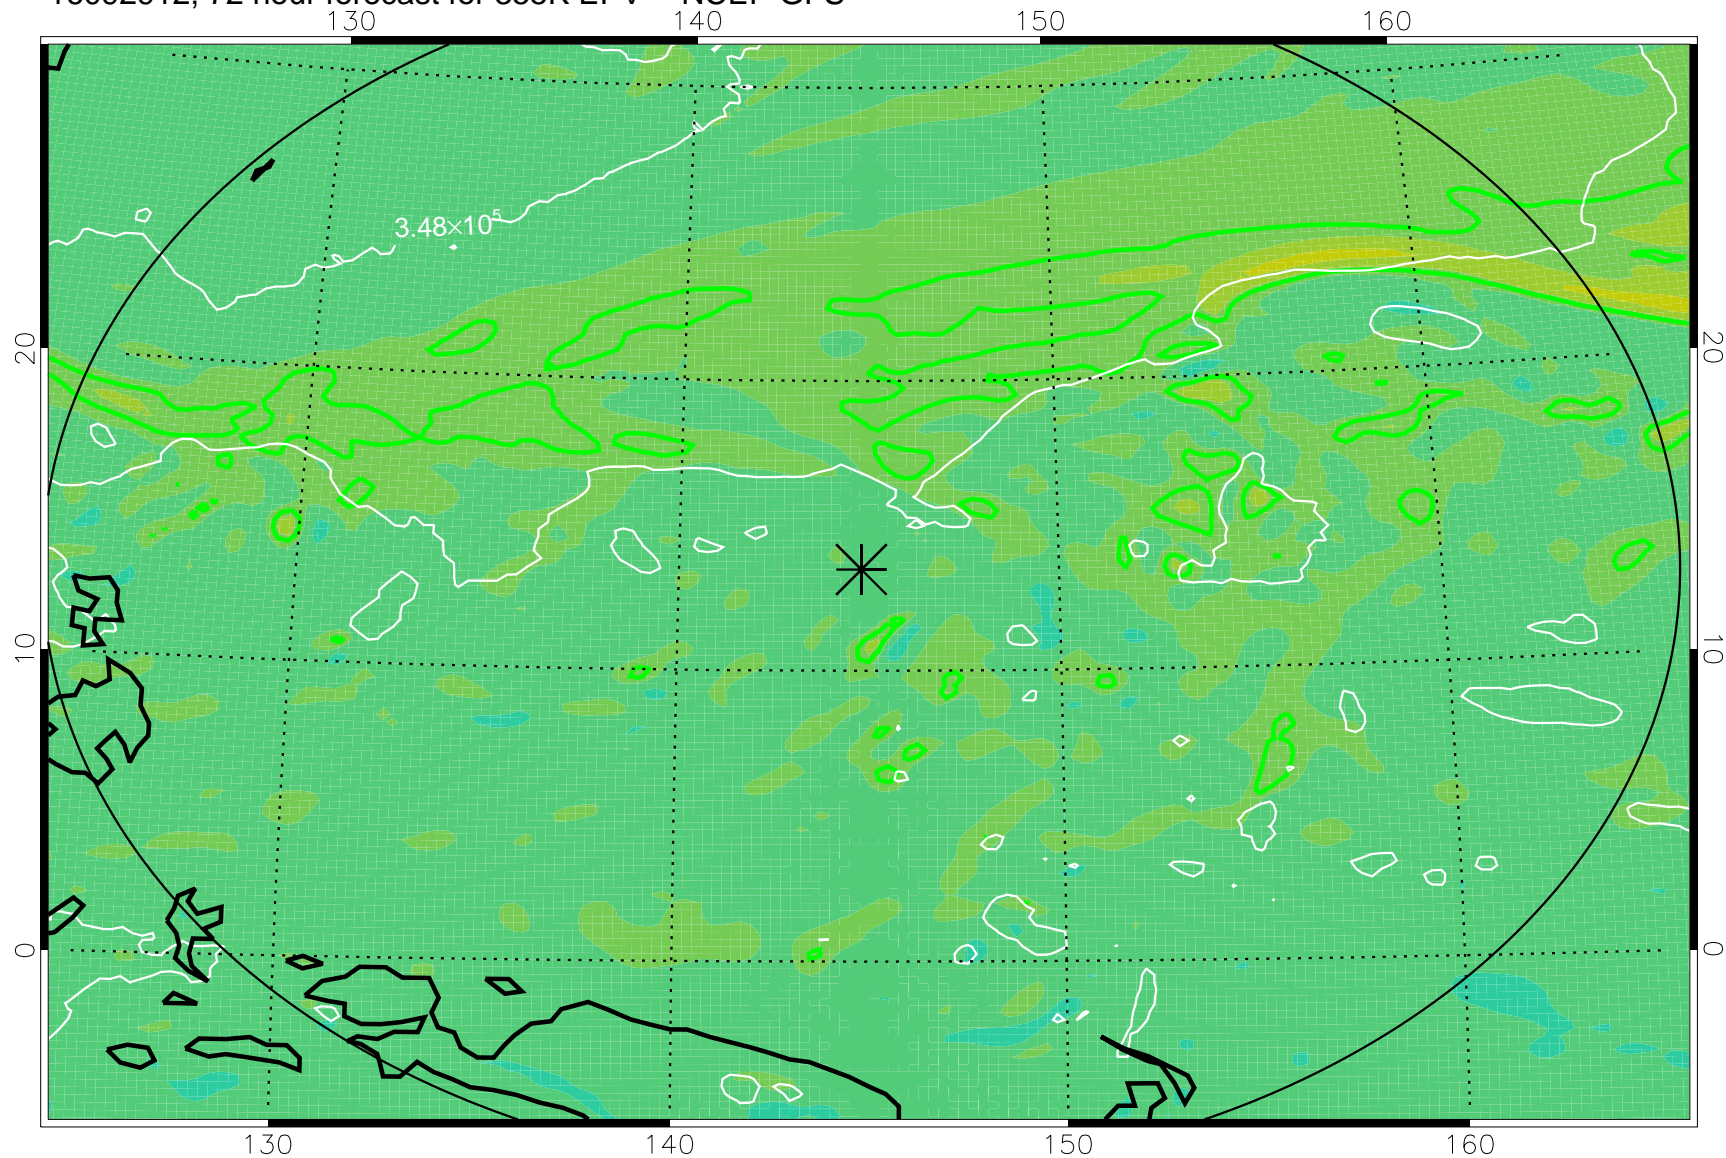

16092818, 54 hour forecast for 355K EPV -- NCEP GFS

355K Montgomery Streamfunction, white
EPV Tropopause (2 PVU) Position
Range ring of 2304 km

16092900, 60 hour forecast for 355K EPV -- NCEP GFS

355K Montgomery Streamfunction, white
EPV Tropopause (2 PVU) Position
Range ring of 2304 km

16092906, 66 hour forecast for 355K EPV -- NCEP GFS

355K Montgomery Streamfunction, white
EPV Tropopause (2 PVU) Position
Range ring of 2304 km

16092912, 72 hour forecast for 355K EPV -- NCEP GFS

355K Montgomery Streamfunction, white
EPV Tropopause (2 PVU) Position
Range ring of 2304 km

16092918, 78 hour forecast for 355K EPV -- NCEP GFS

355K Montgomery Streamfunction, white
EPV Tropopause (2 PVU) Position
Range ring of 2304 km

16093000, 84 hour forecast for 355K EPV -- NCEP GFS

355K Montgomery Streamfunction, white
EPV Tropopause (2 PVU) Position
Range ring of 2304 km

16093006, 90 hour forecast for 355K EPV -- NCEP GFS

355K Montgomery Streamfunction, white
EPV Tropopause (2 PVU) Position
Range ring of 2304 km

16093012, 96 hour forecast for 355K EPV -- NCEP GFS

355K Montgomery Streamfunction, white
EPV Tropopause (2 PVU) Position
Range ring of 2304 km