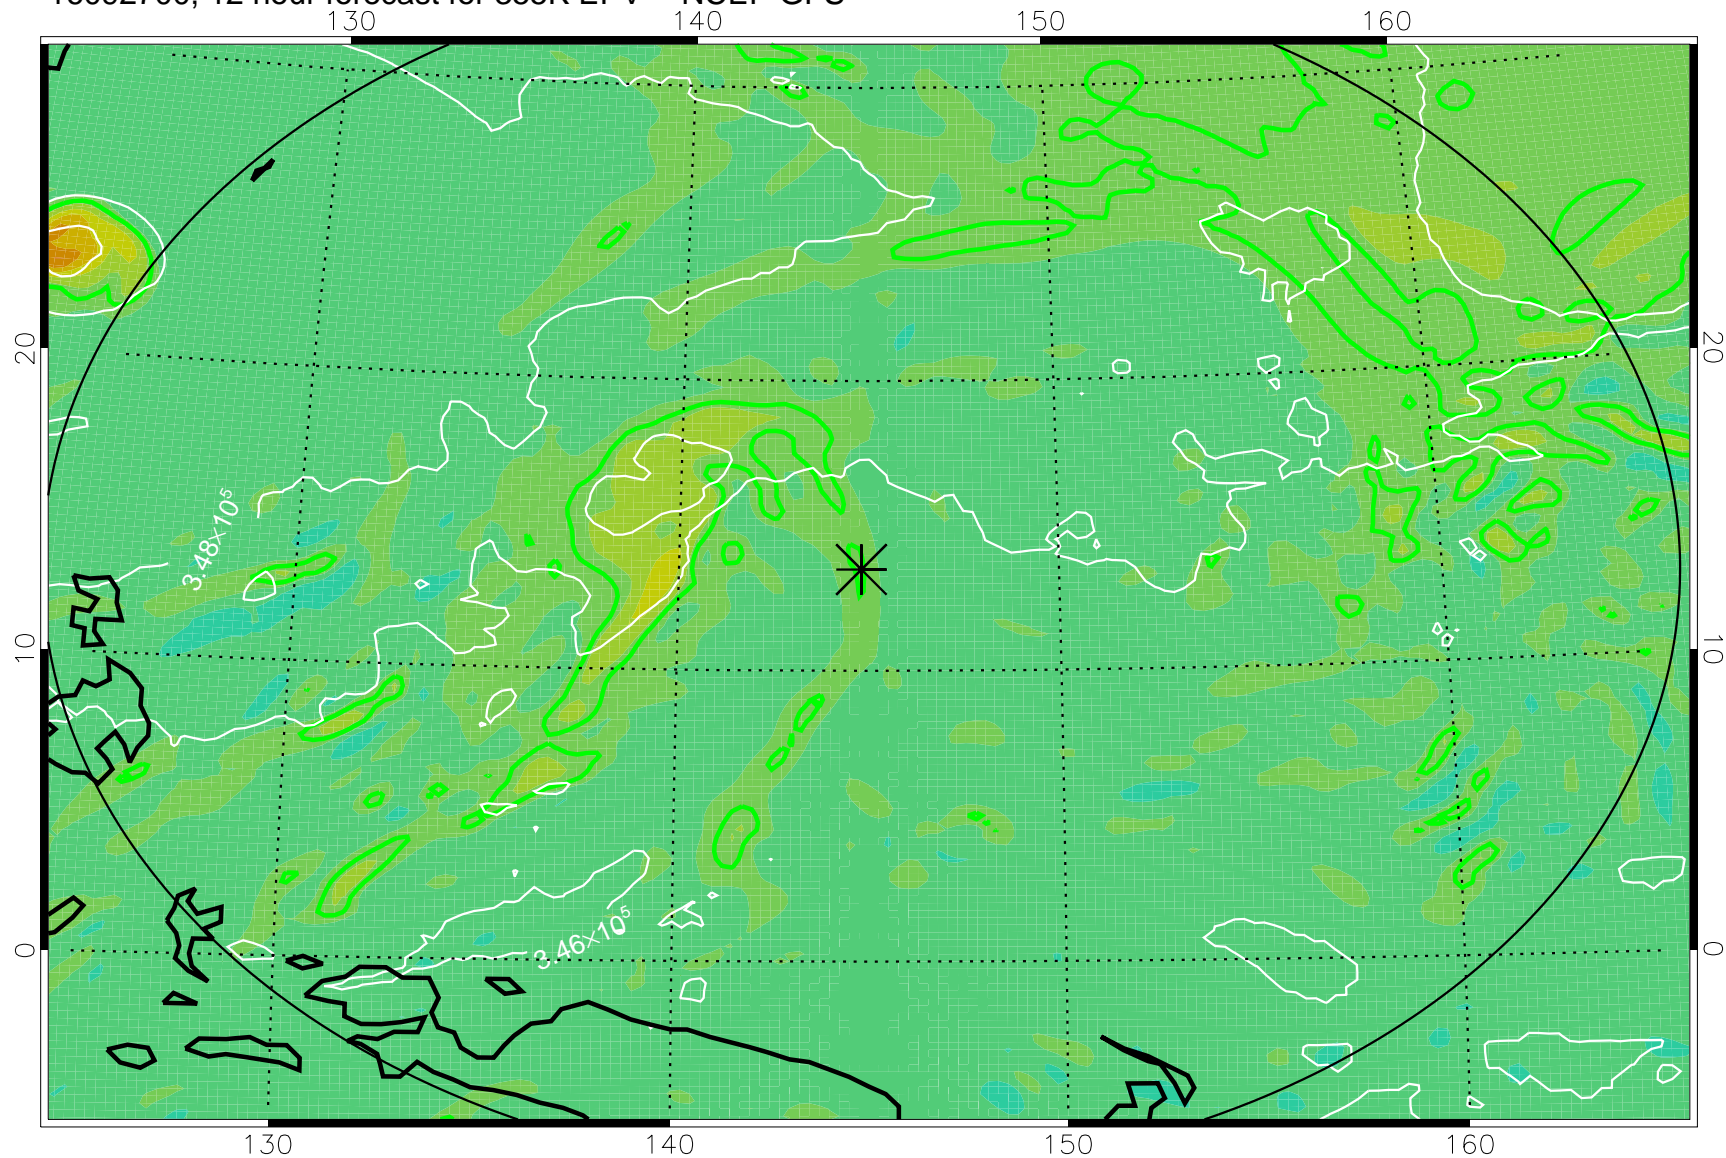

16092618, 6 hour forecast for 355K EPV -- NCEP GFS

355K Montgomery Streamfunction, white
EPV Tropopause (2 PVU) Position
Range ring of 2304 km

16092700, 12 hour forecast for 355K EPV -- NCEP GFS

355K Montgomery Streamfunction, white
EPV Tropopause (2 PVU) Position
Range ring of 2304 km

16092706, 18 hour forecast for 355K EPV -- NCEP GFS

355K Montgomery Streamfunction, white
EPV Tropopause (2 PVU) Position
Range ring of 2304 km

16092712, 24 hour forecast for 355K EPV -- NCEP GFS

355K Montgomery Streamfunction, white
EPV Tropopause (2 PVU) Position
Range ring of 2304 km

16092718, 30 hour forecast for 355K EPV -- NCEP GFS

355K Montgomery Streamfunction, white
EPV Tropopause (2 PVU) Position
Range ring of 2304 km

16092800, 36 hour forecast for 355K EPV -- NCEP GFS

355K Montgomery Streamfunction, white
EPV Tropopause (2 PVU) Position
Range ring of 2304 km

16092818, 54 hour forecast for 355K EPV -- NCEP GFS

355K Montgomery Streamfunction, white
EPV Tropopause (2 PVU) Position
Range ring of 2304 km

16092900, 60 hour forecast for 355K EPV -- NCEP GFS

355K Montgomery Streamfunction, white
EPV Tropopause (2 PVU) Position
Range ring of 2304 km