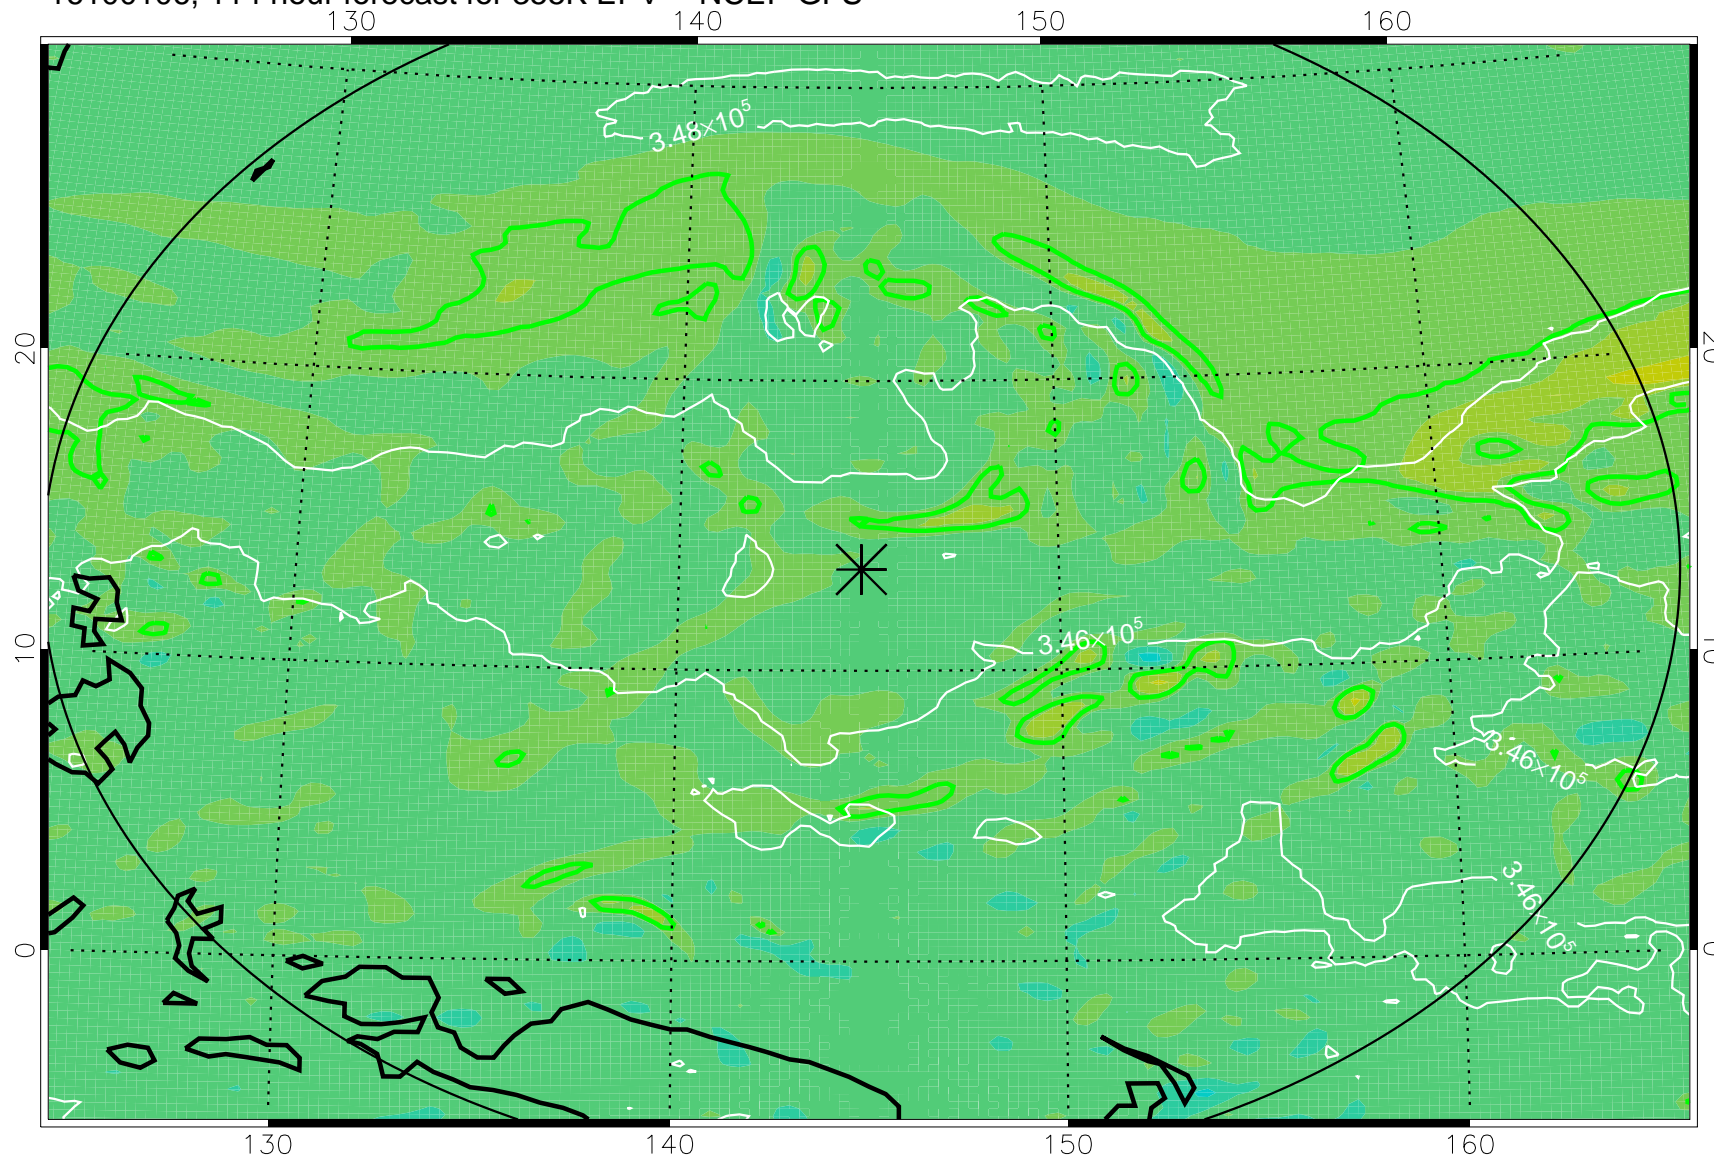

16092918, 78 hour forecast for 355K EPV -- NCEP GFS

355K Montgomery Streamfunction, white
EPV Tropopause (2 PVU) Position
Range ring of 2304 km

16093000, 84 hour forecast for 355K EPV -- NCEP GFS

355K Montgomery Streamfunction, white
EPV Tropopause (2 PVU) Position
Range ring of 2304 km

16093006, 90 hour forecast for 355K EPV -- NCEP GFS

355K Montgomery Streamfunction, white
EPV Tropopause (2 PVU) Position
Range ring of 2304 km

16093012, 96 hour forecast for 355K EPV -- NCEP GFS

355K Montgomery Streamfunction, white
EPV Tropopause (2 PVU) Position
Range ring of 2304 km

16093018, 102 hour forecast for 355K EPV -- NCEP GFS

355K Montgomery Streamfunction, white
EPV Tropopause (2 PVU) Position
Range ring of 2304 km

16100100, 108 hour forecast for 355K EPV -- NCEP GFS

355K Montgomery Streamfunction, white
EPV Tropopause (2 PVU) Position
Range ring of 2304 km

16100106, 114 hour forecast for 355K EPV -- NCEP GFS

355K Montgomery Streamfunction, white
EPV Tropopause (2 PVU) Position
Range ring of 2304 km

16100112, 120 hour forecast for 355K EPV -- NCEP GFS

355K Montgomery Streamfunction, white
EPV Tropopause (2 PVU) Position
Range ring of 2304 km