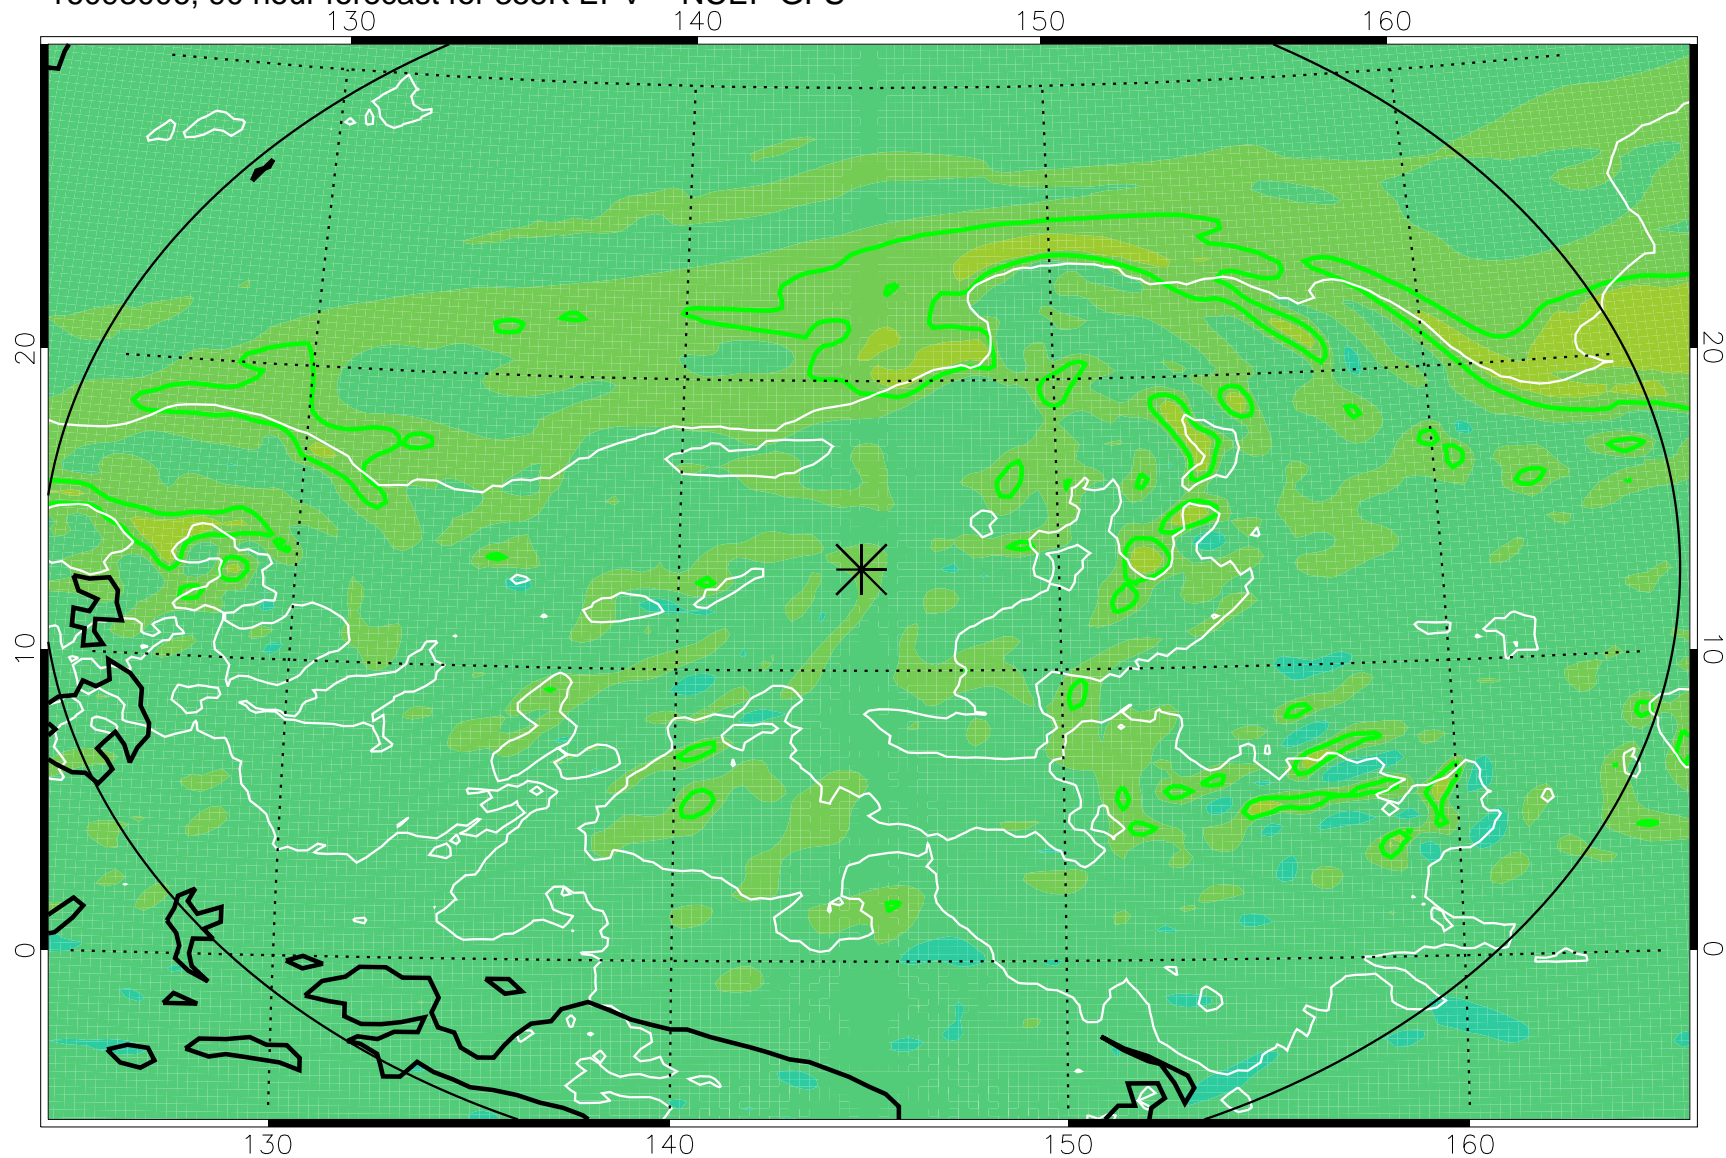

16092918, 78 hour forecast for 355K EPV -- NCEP GFS

355K Montgomery Streamfunction, white
EPV Tropopause (2 PVU) Position
Range ring of 2304 km

16093000, 84 hour forecast for 355K EPV -- NCEP GFS

355K Montgomery Streamfunction, white
EPV Tropopause (2 PVU) Position
Range ring of 2304 km

16093006, 90 hour forecast for 355K EPV -- NCEP GFS

355K Montgomery Streamfunction, white
EPV Tropopause (2 PVU) Position
Range ring of 2304 km

16093012, 96 hour forecast for 355K EPV -- NCEP GFS

355K Montgomery Streamfunction, white
EPV Tropopause (2 PVU) Position
Range ring of 2304 km

16093018, 102 hour forecast for 355K EPV -- NCEP GFS

355K Montgomery Streamfunction, white
EPV Tropopause (2 PVU) Position
Range ring of 2304 km

16100100, 108 hour forecast for 355K EPV -- NCEP GFS

355K Montgomery Streamfunction, white
EPV Tropopause (2 PVU) Position
Range ring of 2304 km

16100106, 114 hour forecast for 355K EPV -- NCEP GFS

355K Montgomery Streamfunction, white
EPV Tropopause (2 PVU) Position
Range ring of 2304 km

16100112, 120 hour forecast for 355K EPV -- NCEP GFS

355K Montgomery Streamfunction, white
EPV Tropopause (2 PVU) Position
Range ring of 2304 km