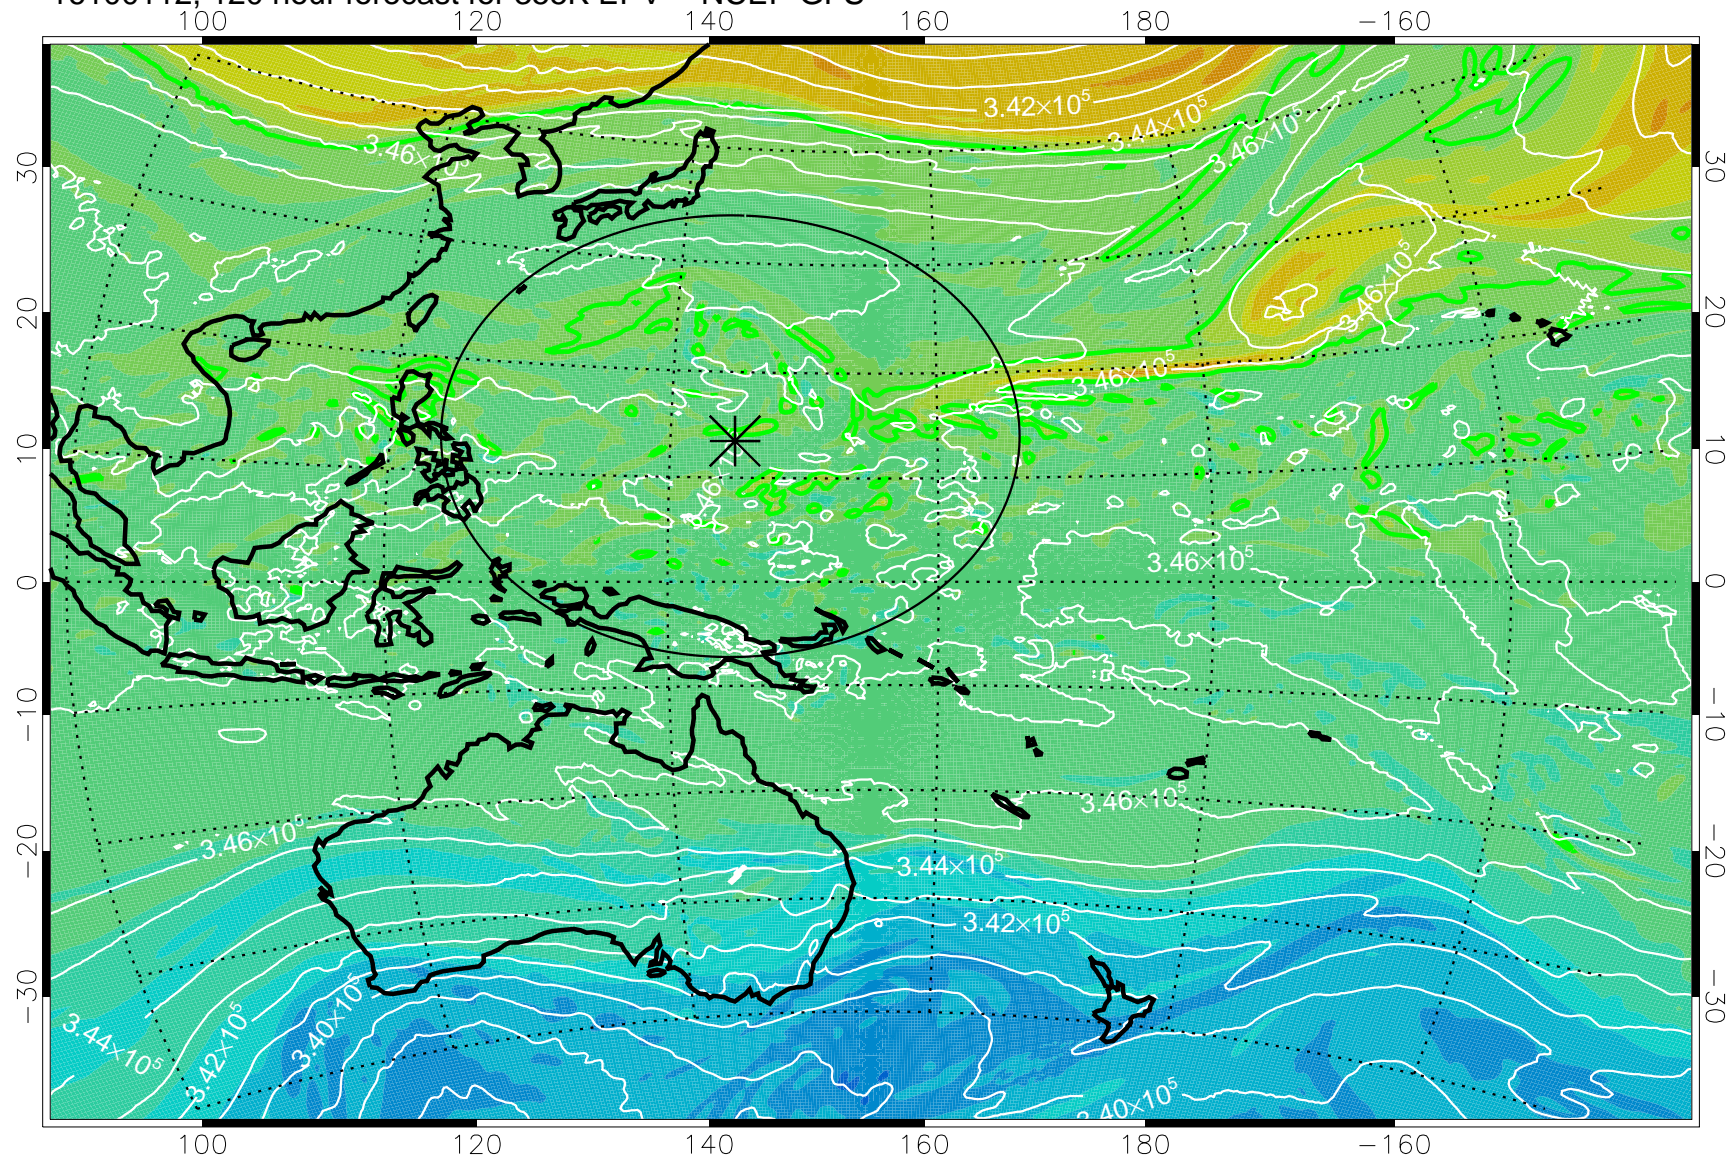

16092918, 78 hour forecast for 355K EPV -- NCEP GFS

355K Montgomery Streamfunction, white
EPV Tropopause (2 PVU) Position
Range ring of 2304 km

16093000, 84 hour forecast for 355K EPV -- NCEP GFS

355K Montgomery Streamfunction, white
EPV Tropopause (2 PVU) Position
Range ring of 2304 km

16093006, 90 hour forecast for 355K EPV -- NCEP GFS

355K Montgomery Streamfunction, white
EPV Tropopause (2 PVU) Position
Range ring of 2304 km

16093012, 96 hour forecast for 355K EPV -- NCEP GFS

355K Montgomery Streamfunction, white
EPV Tropopause (2 PVU) Position
Range ring of 2304 km

16093018, 102 hour forecast for 355K EPV -- NCEP GFS

355K Montgomery Streamfunction, white
EPV Tropopause (2 PVU) Position
Range ring of 2304 km

16100100, 108 hour forecast for 355K EPV -- NCEP GFS

355K Montgomery Streamfunction, white
EPV Tropopause (2 PVU) Position
Range ring of 2304 km

16100106, 114 hour forecast for 355K EPV -- NCEP GFS

355K Montgomery Streamfunction, white
EPV Tropopause (2 PVU) Position
Range ring of 2304 km

16100112, 120 hour forecast for 355K EPV -- NCEP GFS

355K Montgomery Streamfunction, white
EPV Tropopause (2 PVU) Position
Range ring of 2304 km