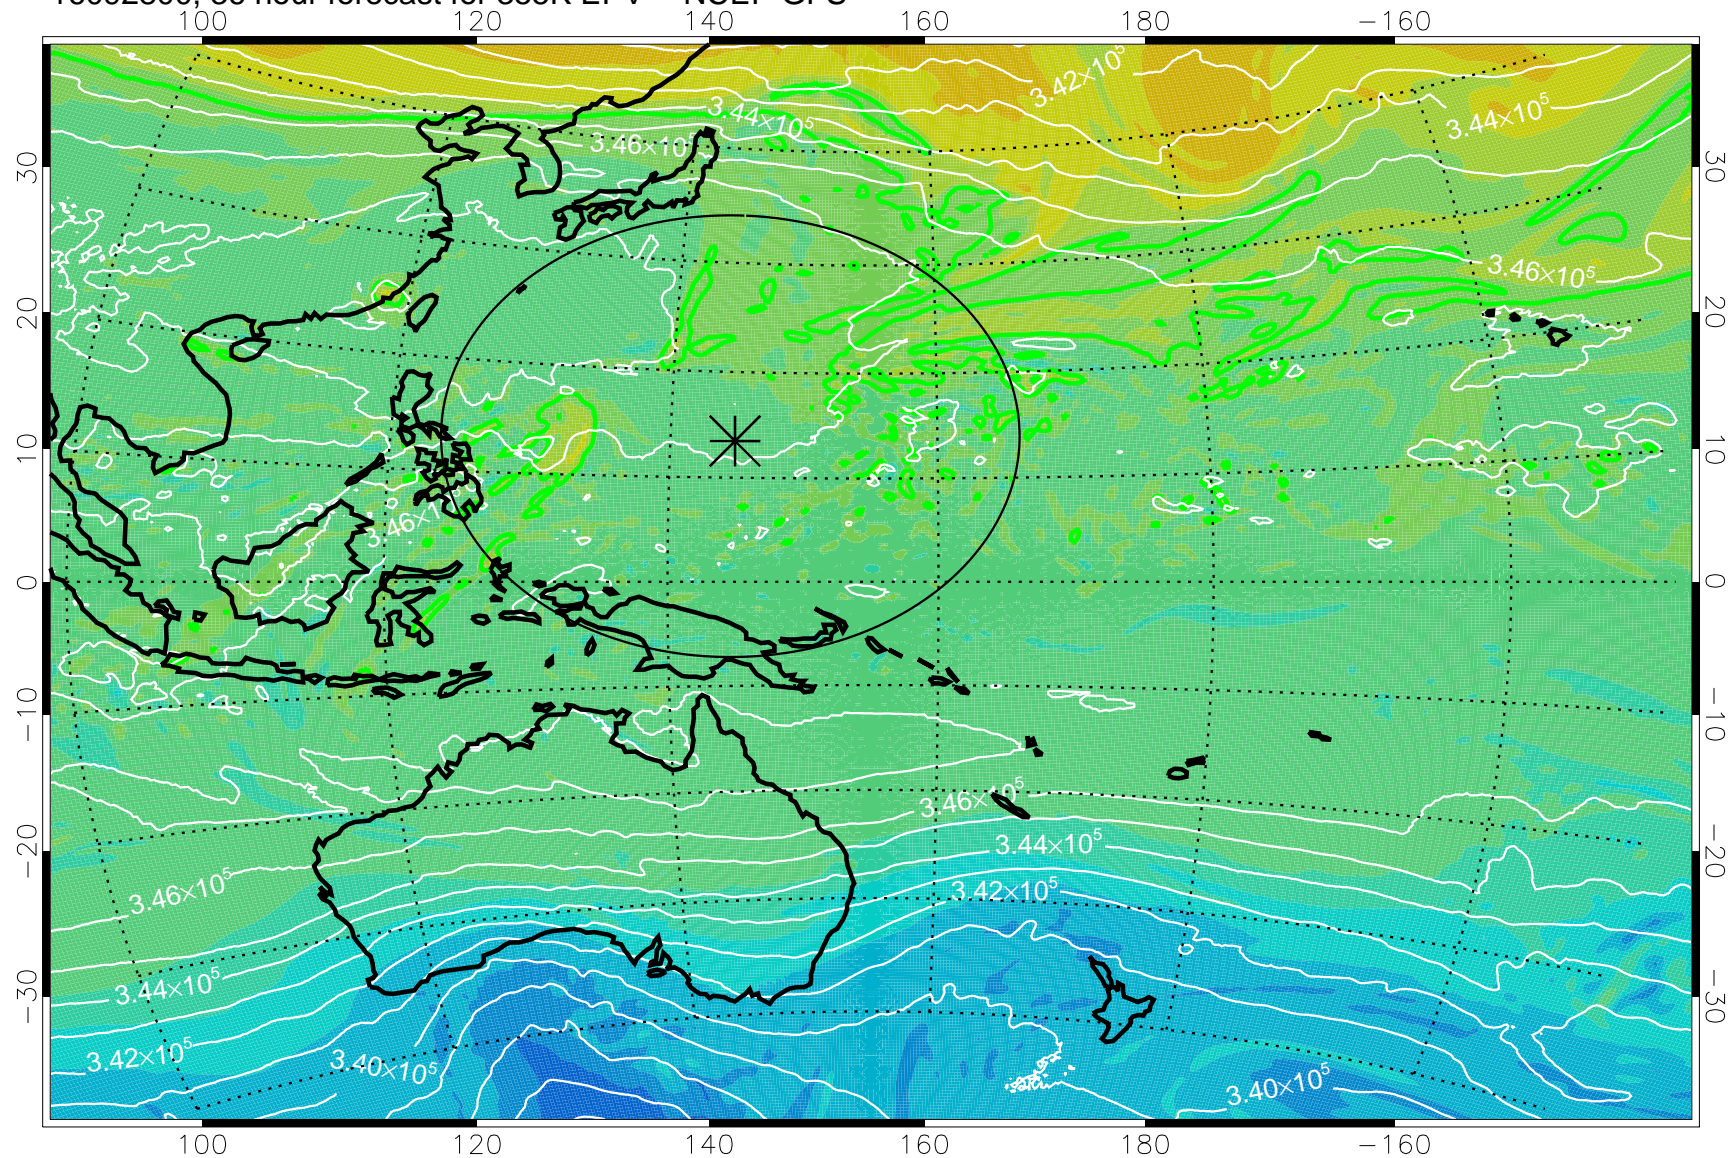

16092706, 18 hour forecast for 355K EPV -- NCEP GFS

355K Montgomery Streamfunction, white
EPV Tropopause (2 PVU) Position
Range ring of 2304 km

16092712, 24 hour forecast for 355K EPV -- NCEP GFS

355K Montgomery Streamfunction, white
EPV Tropopause (2 PVU) Position
Range ring of 2304 km

16092718, 30 hour forecast for 355K EPV -- NCEP GFS

355K Montgomery Streamfunction, white
EPV Tropopause (2 PVU) Position
Range ring of 2304 km

16092800, 36 hour forecast for 355K EPV -- NCEP GFS

355K Montgomery Streamfunction, white
EPV Tropopause (2 PVU) Position
Range ring of 2304 km

16092806, 42 hour forecast for 355K EPV -- NCEP GFS

355K Montgomery Streamfunction, white
EPV Tropopause (2 PVU) Position
Range ring of 2304 km

16092812, 48 hour forecast for 355K EPV -- NCEP GFS

355K Montgomery Streamfunction, white
EPV Tropopause (2 PVU) Position
Range ring of 2304 km

16092818, 54 hour forecast for 355K EPV -- NCEP GFS

355K Montgomery Streamfunction, white
EPV Tropopause (2 PVU) Position
Range ring of 2304 km

16092900, 60 hour forecast for 355K EPV -- NCEP GFS

355K Montgomery Streamfunction, white
EPV Tropopause (2 PVU) Position
Range ring of 2304 km