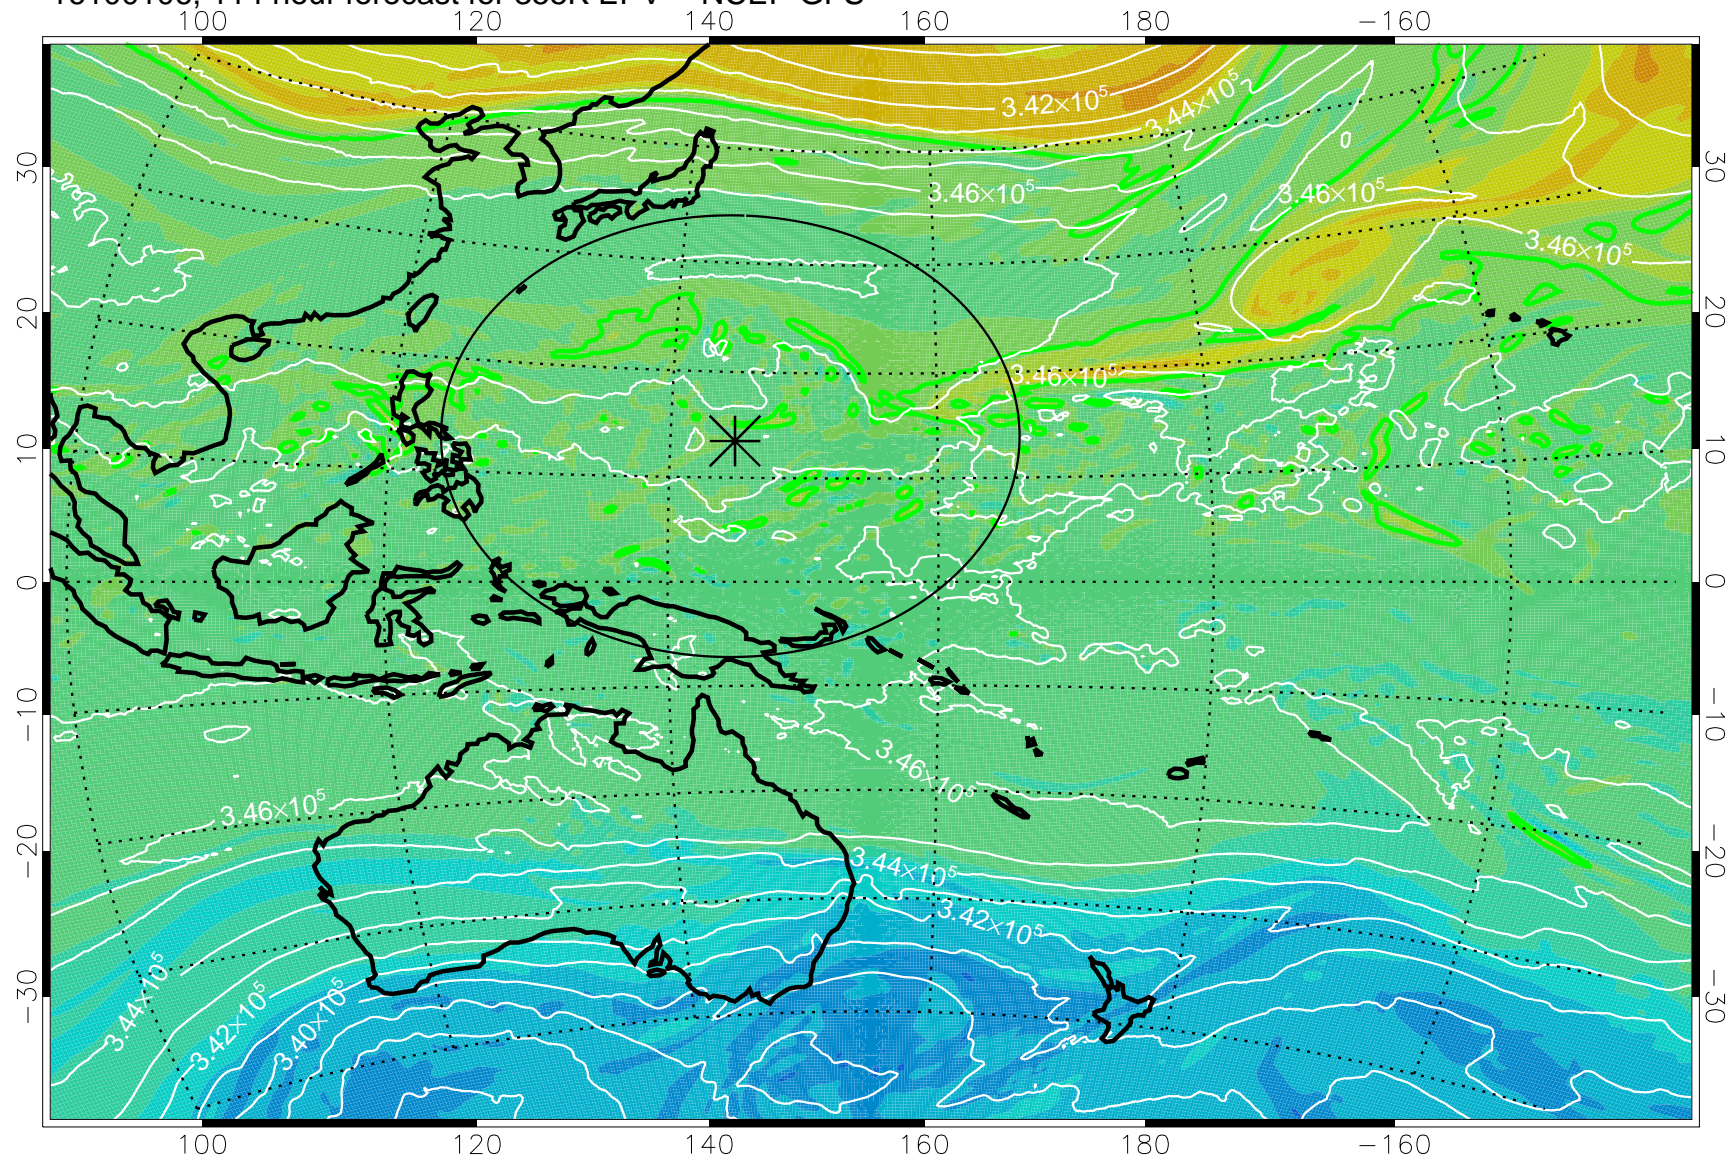

16092918, 78 hour forecast for 355K EPV -- NCEP GFS

355K Montgomery Streamfunction, white
EPV Tropopause (2 PVU) Position
Range ring of 2304 km

16093000, 84 hour forecast for 355K EPV -- NCEP GFS

355K Montgomery Streamfunction, white
EPV Tropopause (2 PVU) Position
Range ring of 2304 km

16093006, 90 hour forecast for 355K EPV -- NCEP GFS

355K Montgomery Streamfunction, white
EPV Tropopause (2 PVU) Position
Range ring of 2304 km

16093012, 96 hour forecast for 355K EPV -- NCEP GFS

355K Montgomery Streamfunction, white
EPV Tropopause (2 PVU) Position
Range ring of 2304 km

16093018, 102 hour forecast for 355K EPV -- NCEP GFS

355K Montgomery Streamfunction, white
EPV Tropopause (2 PVU) Position
Range ring of 2304 km

16100100, 108 hour forecast for 355K EPV -- NCEP GFS

355K Montgomery Streamfunction, white
EPV Tropopause (2 PVU) Position
Range ring of 2304 km

16100106, 114 hour forecast for 355K EPV -- NCEP GFS

355K Montgomery Streamfunction, white
EPV Tropopause (2 PVU) Position
Range ring of 2304 km

16100112, 120 hour forecast for 355K EPV -- NCEP GFS

355K Montgomery Streamfunction, white
EPV Tropopause (2 PVU) Position
Range ring of 2304 km