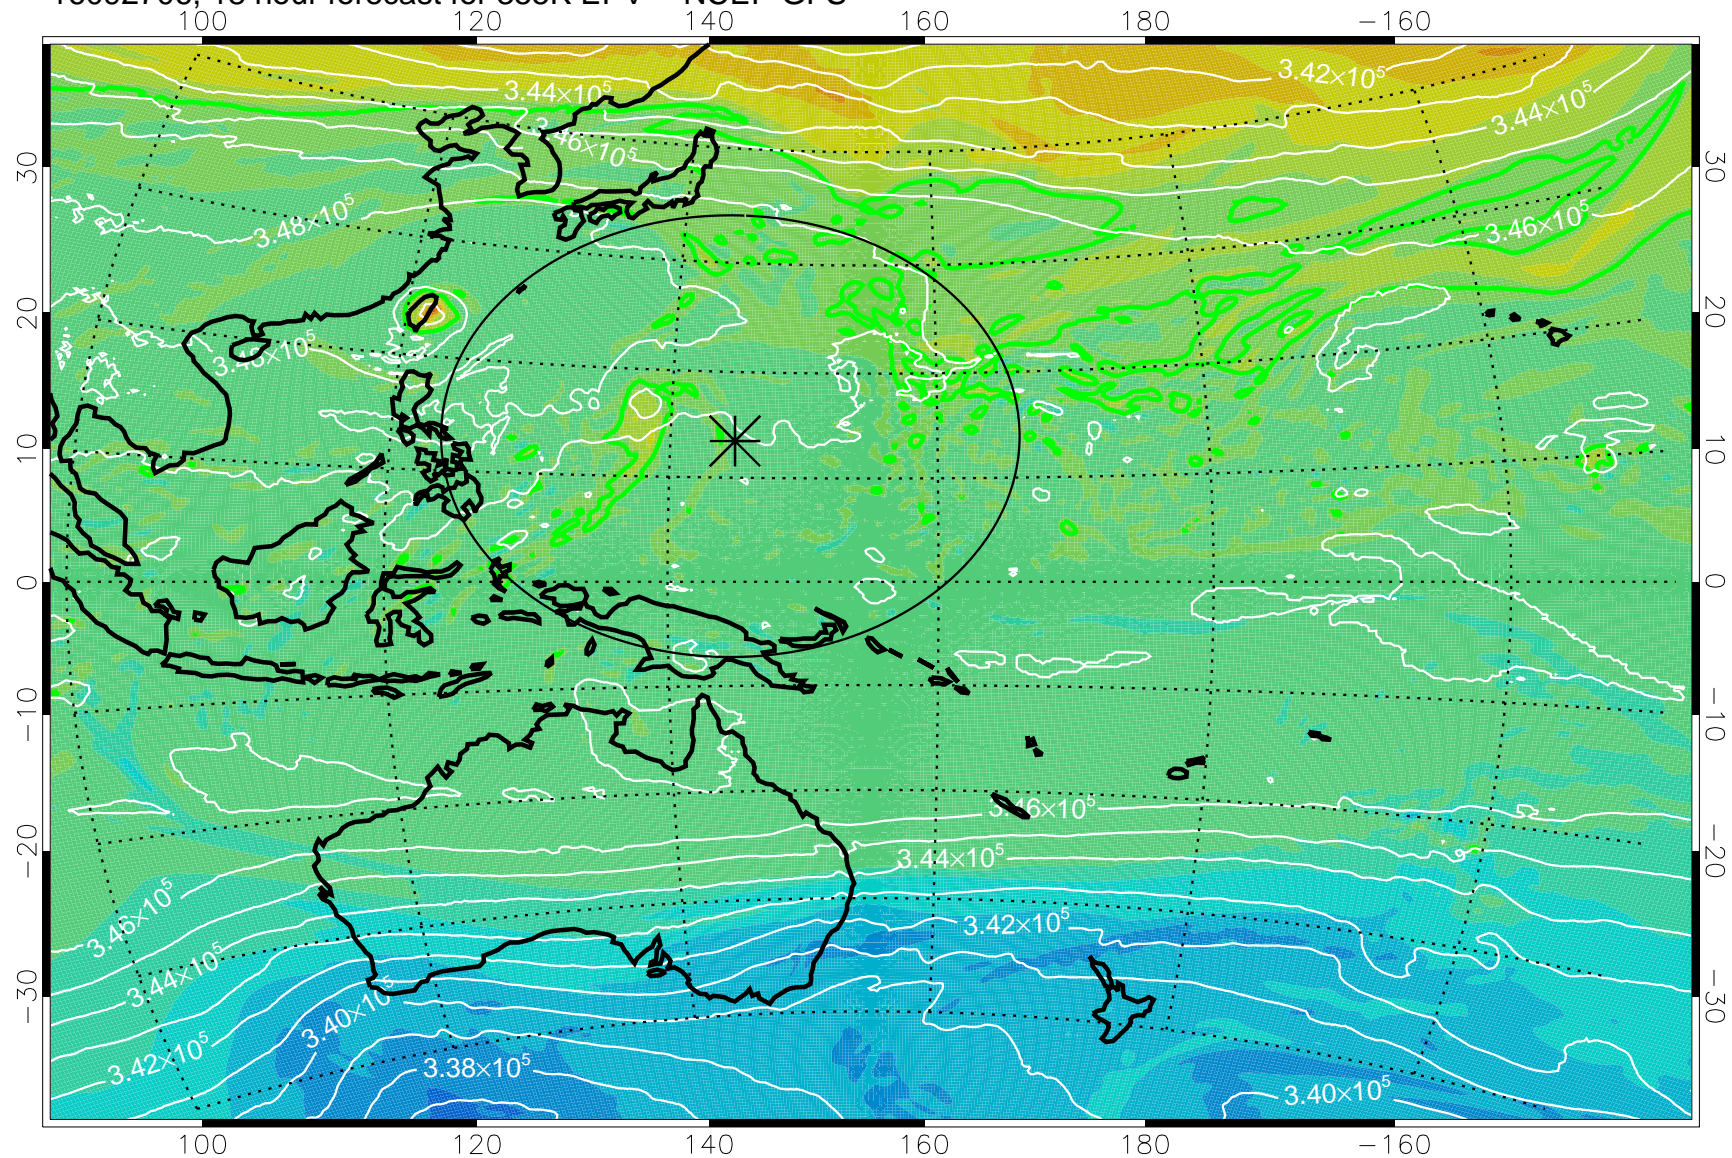

16092618, 6 hour forecast for 355K EPV -- NCEP GFS

355K Montgomery Streamfunction, white
EPV Tropopause (2 PVU) Position
Range ring of 2304 km

16092700, 12 hour forecast for 355K EPV -- NCEP GFS

355K Montgomery Streamfunction, white
EPV Tropopause (2 PVU) Position
Range ring of 2304 km

16092706, 18 hour forecast for 355K EPV -- NCEP GFS

355K Montgomery Streamfunction, white
EPV Tropopause (2 PVU) Position
Range ring of 2304 km

16092712, 24 hour forecast for 355K EPV -- NCEP GFS

355K Montgomery Streamfunction, white
EPV Tropopause (2 PVU) Position
Range ring of 2304 km

16092718, 30 hour forecast for 355K EPV -- NCEP GFS

355K Montgomery Streamfunction, white
EPV Tropopause (2 PVU) Position
Range ring of 2304 km

16092800, 36 hour forecast for 355K EPV -- NCEP GFS

355K Montgomery Streamfunction, white
EPV Tropopause (2 PVU) Position
Range ring of 2304 km

16092818, 54 hour forecast for 355K EPV -- NCEP GFS

355K Montgomery Streamfunction, white
EPV Tropopause (2 PVU) Position
Range ring of 2304 km

16092900, 60 hour forecast for 355K EPV -- NCEP GFS

355K Montgomery Streamfunction, white
EPV Tropopause (2 PVU) Position
Range ring of 2304 km