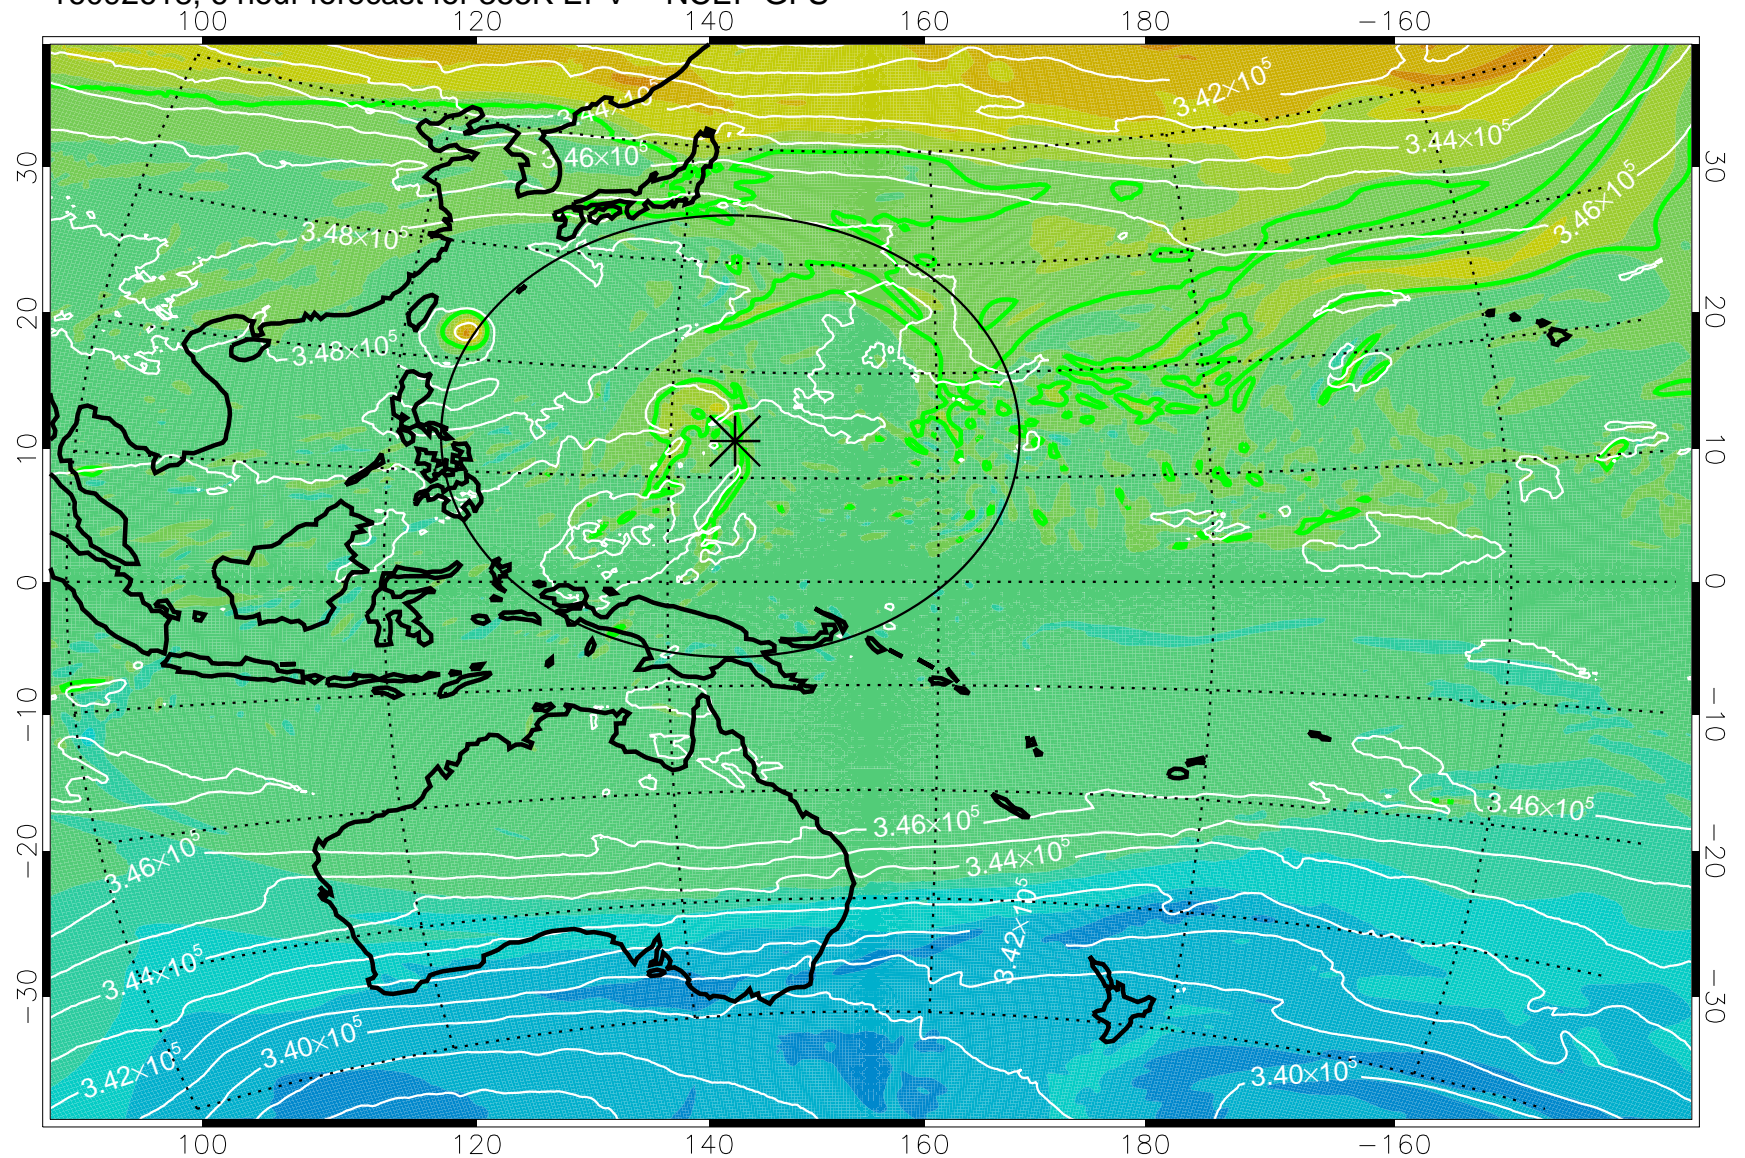

16092618, 6 hour forecast for 355K EPV -- NCEP GFS

355K Montgomery Streamfunction, white
EPV Tropopause (2 PVU) Position
Range ring of 2304 km

16092700, 12 hour forecast for 355K EPV -- NCEP GFS

355K Montgomery Streamfunction, white
EPV Tropopause (2 PVU) Position
Range ring of 2304 km

16092706, 18 hour forecast for 355K EPV -- NCEP GFS

355K Montgomery Streamfunction, white
EPV Tropopause (2 PVU) Position
Range ring of 2304 km

16092712, 24 hour forecast for 355K EPV -- NCEP GFS

355K Montgomery Streamfunction, white
EPV Tropopause (2 PVU) Position
Range ring of 2304 km

16092718, 30 hour forecast for 355K EPV -- NCEP GFS

355K Montgomery Streamfunction, white
EPV Tropopause (2 PVU) Position
Range ring of 2304 km

16092800, 36 hour forecast for 355K EPV -- NCEP GFS

355K Montgomery Streamfunction, white
EPV Tropopause (2 PVU) Position
Range ring of 2304 km

16092818, 54 hour forecast for 355K EPV -- NCEP GFS

355K Montgomery Streamfunction, white
EPV Tropopause (2 PVU) Position
Range ring of 2304 km

16092900, 60 hour forecast for 355K EPV -- NCEP GFS

355K Montgomery Streamfunction, white
EPV Tropopause (2 PVU) Position
Range ring of 2304 km