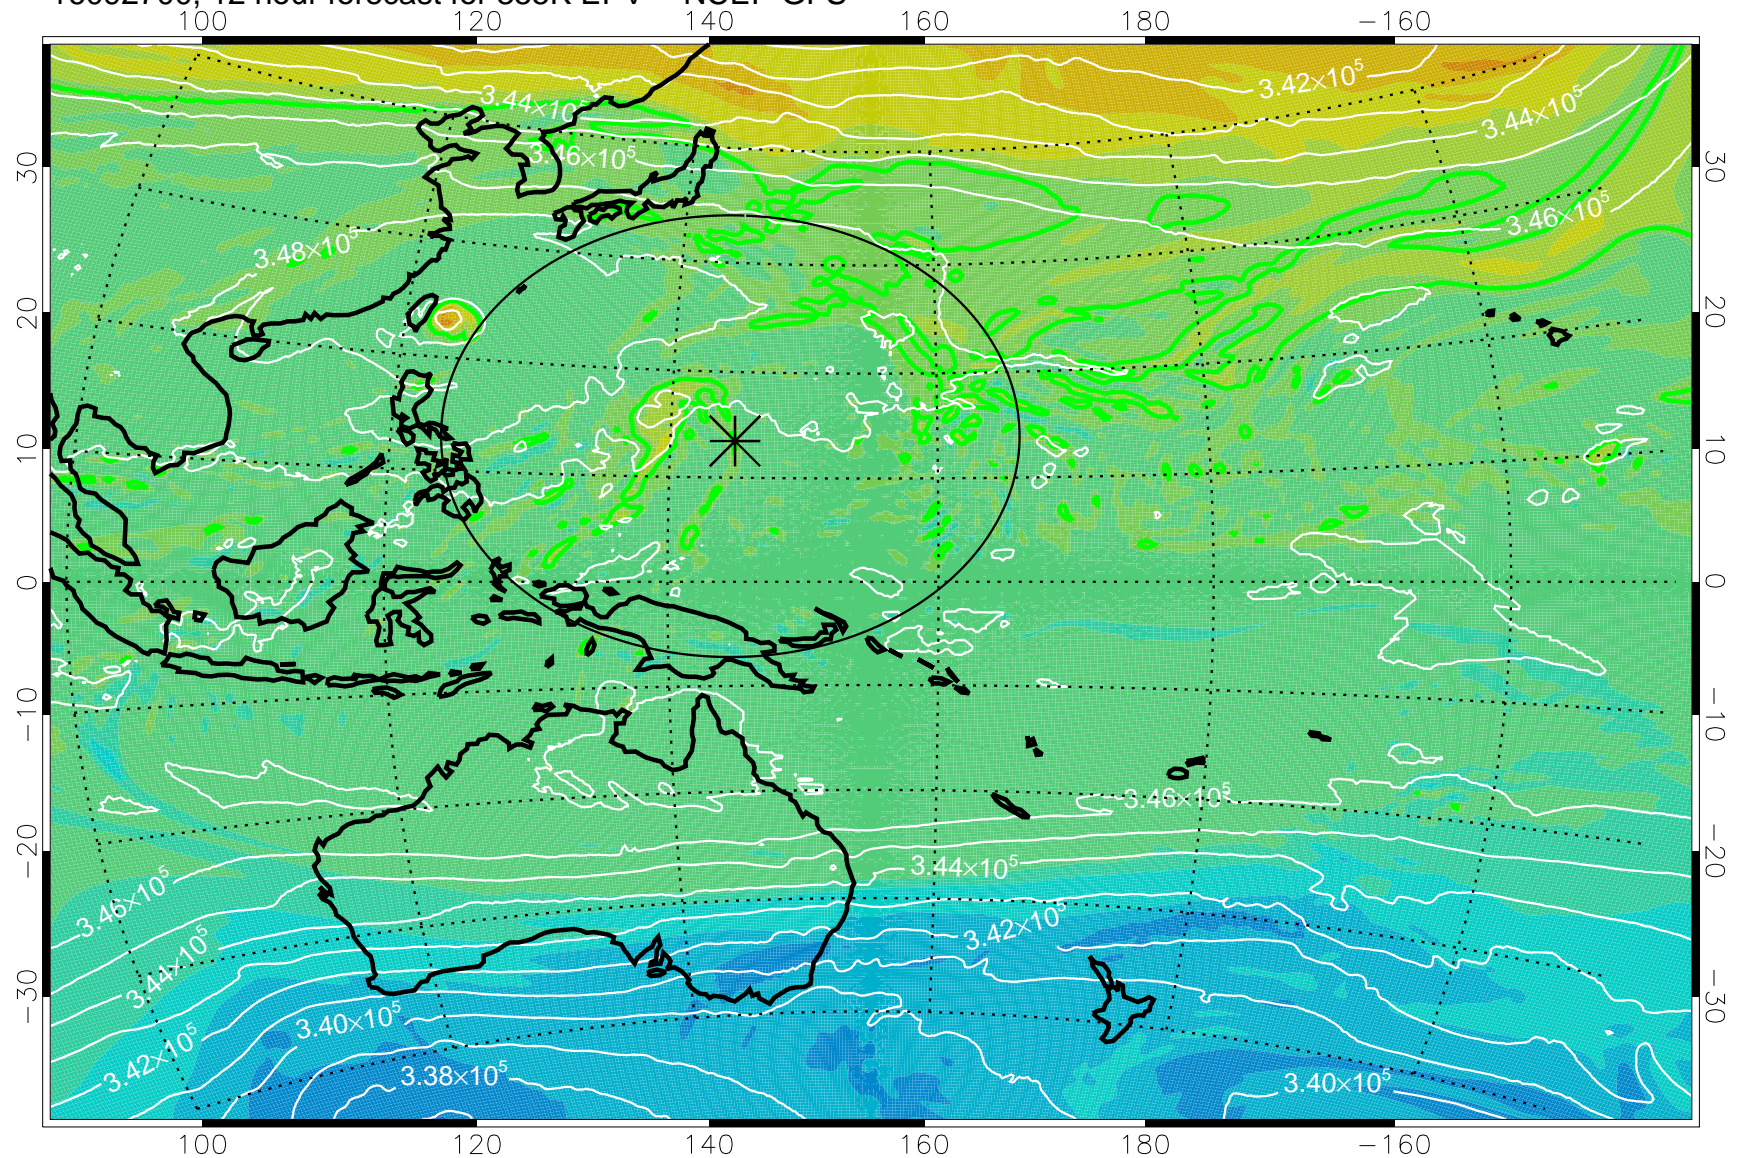

16092618, 6 hour forecast for 355K EPV -- NCEP GFS

355K Montgomery Streamfunction, white
EPV Tropopause (2 PVU) Position
Range ring of 2304 km

16092700, 12 hour forecast for 355K EPV -- NCEP GFS

355K Montgomery Streamfunction, white
EPV Tropopause (2 PVU) Position
Range ring of 2304 km

16092706, 18 hour forecast for 355K EPV -- NCEP GFS

355K Montgomery Streamfunction, white
EPV Tropopause (2 PVU) Position
Range ring of 2304 km

16092712, 24 hour forecast for 355K EPV -- NCEP GFS

355K Montgomery Streamfunction, white
EPV Tropopause (2 PVU) Position
Range ring of 2304 km

16092718, 30 hour forecast for 355K EPV -- NCEP GFS

355K Montgomery Streamfunction, white
EPV Tropopause (2 PVU) Position
Range ring of 2304 km

16092800, 36 hour forecast for 355K EPV -- NCEP GFS

355K Montgomery Streamfunction, white
EPV Tropopause (2 PVU) Position
Range ring of 2304 km

16092818, 54 hour forecast for 355K EPV -- NCEP GFS

355K Montgomery Streamfunction, white
EPV Tropopause (2 PVU) Position
Range ring of 2304 km

16092900, 60 hour forecast for 355K EPV -- NCEP GFS

355K Montgomery Streamfunction, white
EPV Tropopause (2 PVU) Position
Range ring of 2304 km