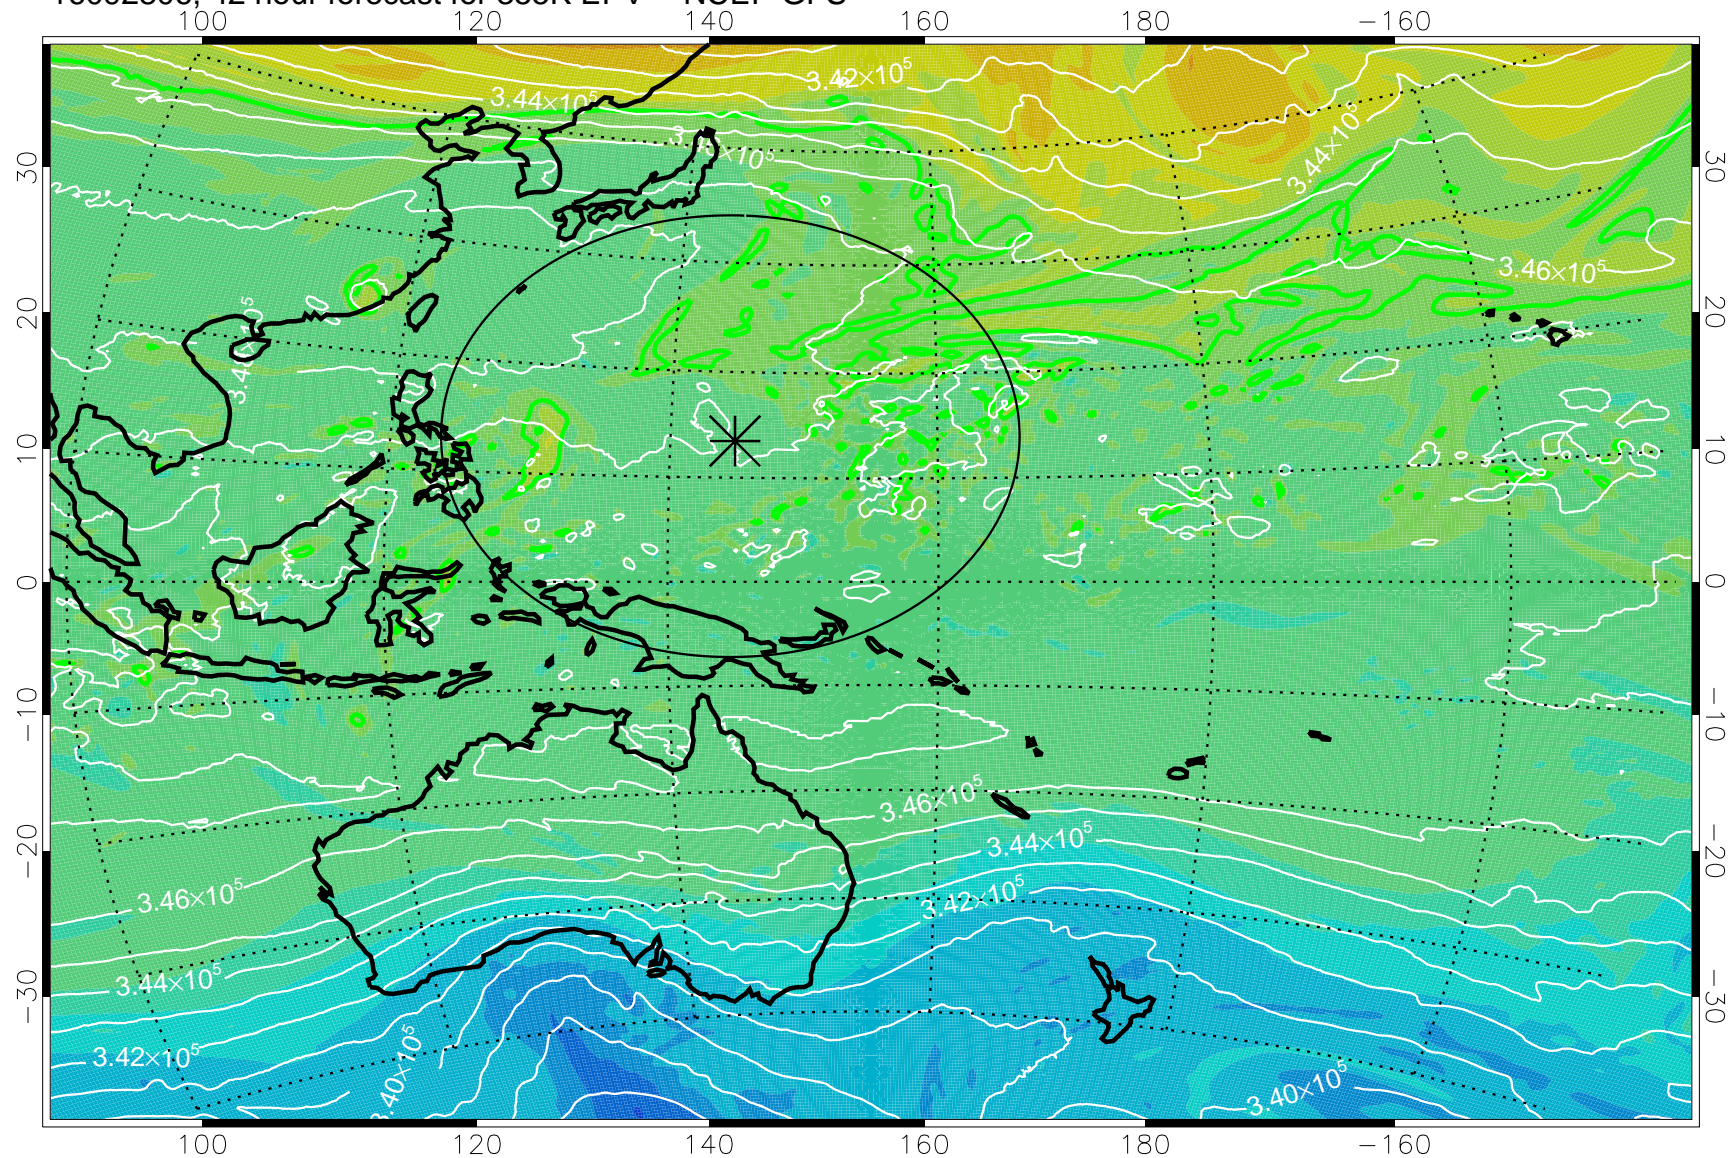

16092718, 30 hour forecast for 355K EPV -- NCEP GFS

355K Montgomery Streamfunction, white
EPV Tropopause (2 PVU) Position
Range ring of 2304 km

16092800, 36 hour forecast for 355K EPV -- NCEP GFS

355K Montgomery Streamfunction, white
EPV Tropopause (2 PVU) Position
Range ring of 2304 km

16092806, 42 hour forecast for 355K EPV -- NCEP GFS

355K Montgomery Streamfunction, white
EPV Tropopause (2 PVU) Position
Range ring of 2304 km

16092812, 48 hour forecast for 355K EPV -- NCEP GFS

355K Montgomery Streamfunction, white
EPV Tropopause (2 PVU) Position
Range ring of 2304 km

16092818, 54 hour forecast for 355K EPV -- NCEP GFS

355K Montgomery Streamfunction, white
EPV Tropopause (2 PVU) Position
Range ring of 2304 km

16092900, 60 hour forecast for 355K EPV -- NCEP GFS

355K Montgomery Streamfunction, white
EPV Tropopause (2 PVU) Position
Range ring of 2304 km

16092906, 66 hour forecast for 355K EPV -- NCEP GFS

355K Montgomery Streamfunction, white
EPV Tropopause (2 PVU) Position
Range ring of 2304 km

16092912, 72 hour forecast for 355K EPV -- NCEP GFS

355K Montgomery Streamfunction, white
EPV Tropopause (2 PVU) Position
Range ring of 2304 km