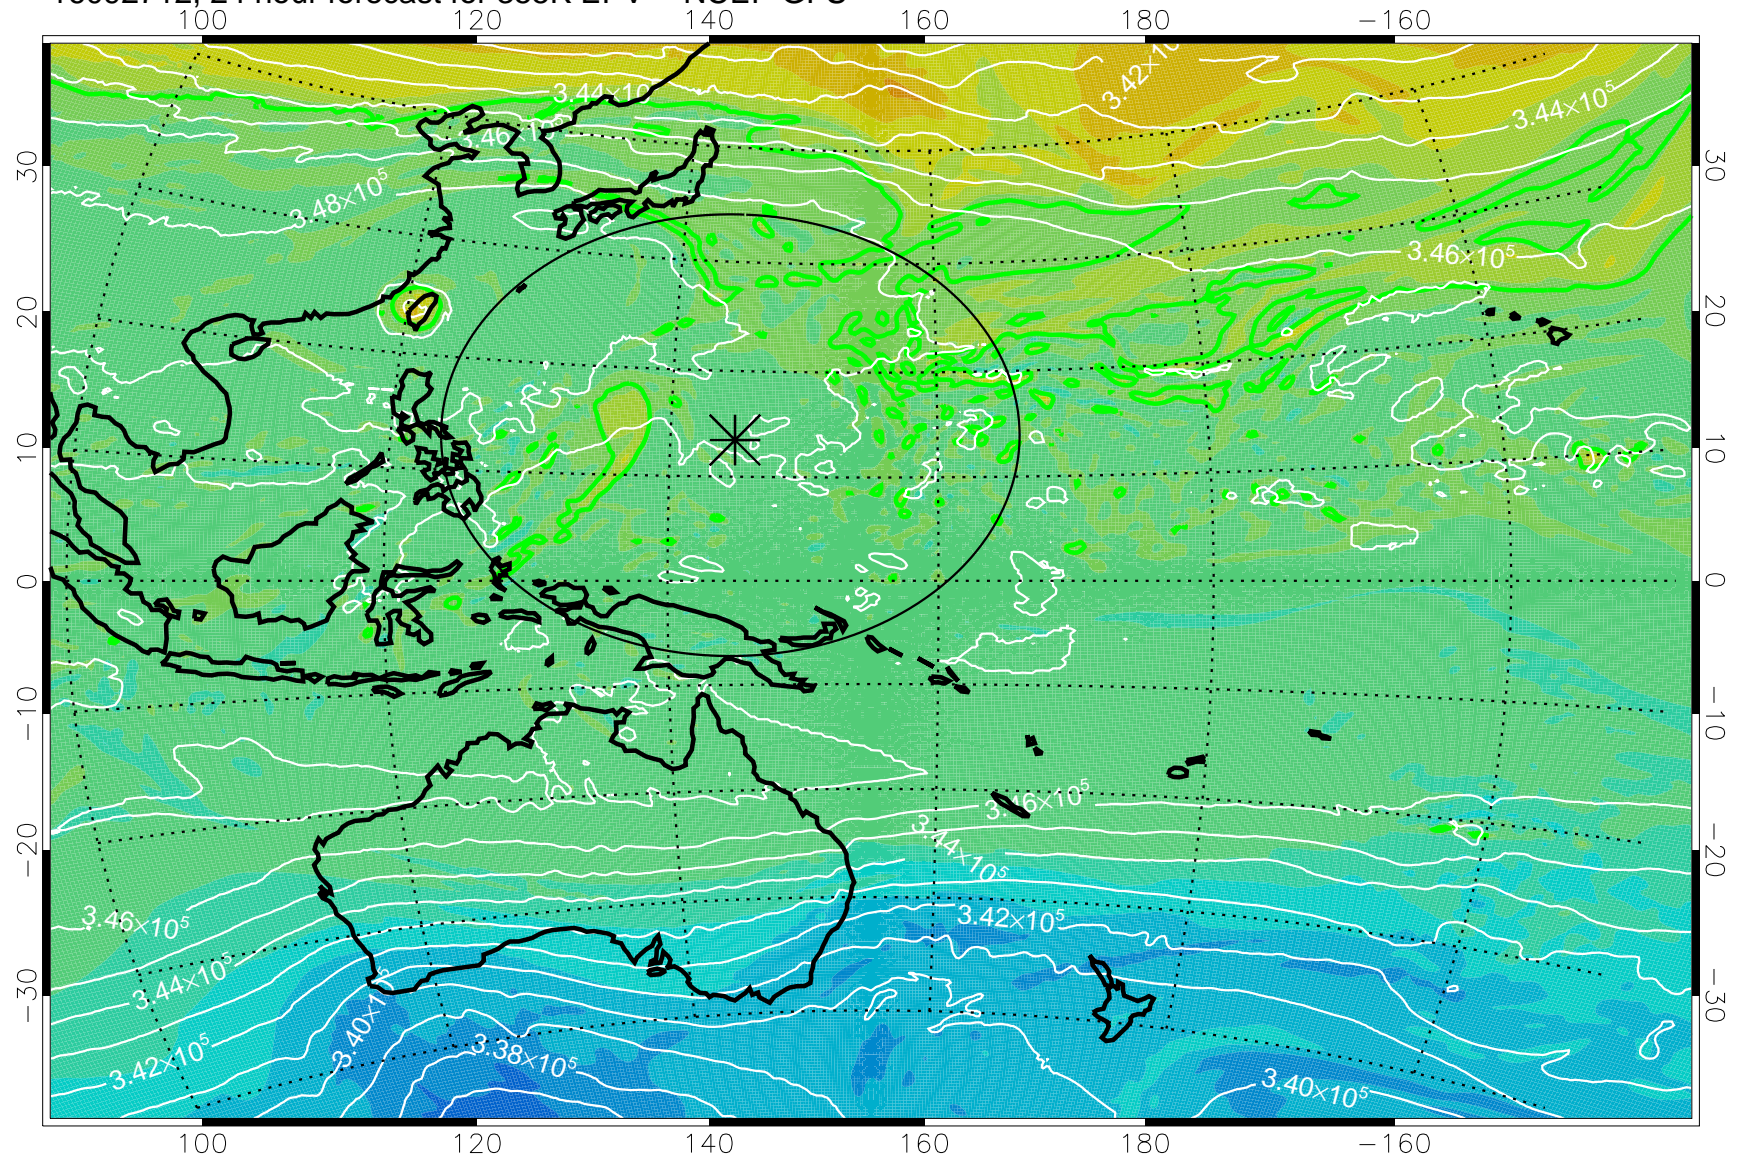

16092618, 6 hour forecast for 355K EPV -- NCEP GFS

355K Montgomery Streamfunction, white
EPV Tropopause (2 PVU) Position
Range ring of 2304 km

16092700, 12 hour forecast for 355K EPV -- NCEP GFS

355K Montgomery Streamfunction, white
EPV Tropopause (2 PVU) Position
Range ring of 2304 km

16092706, 18 hour forecast for 355K EPV -- NCEP GFS

355K Montgomery Streamfunction, white
EPV Tropopause (2 PVU) Position
Range ring of 2304 km

16092712, 24 hour forecast for 355K EPV -- NCEP GFS

355K Montgomery Streamfunction, white
EPV Tropopause (2 PVU) Position
Range ring of 2304 km

16092718, 30 hour forecast for 355K EPV -- NCEP GFS

355K Montgomery Streamfunction, white
EPV Tropopause (2 PVU) Position
Range ring of 2304 km

16092800, 36 hour forecast for 355K EPV -- NCEP GFS

355K Montgomery Streamfunction, white
EPV Tropopause (2 PVU) Position
Range ring of 2304 km

16092818, 54 hour forecast for 355K EPV -- NCEP GFS

355K Montgomery Streamfunction, white
EPV Tropopause (2 PVU) Position
Range ring of 2304 km

16092900, 60 hour forecast for 355K EPV -- NCEP GFS

355K Montgomery Streamfunction, white
EPV Tropopause (2 PVU) Position
Range ring of 2304 km