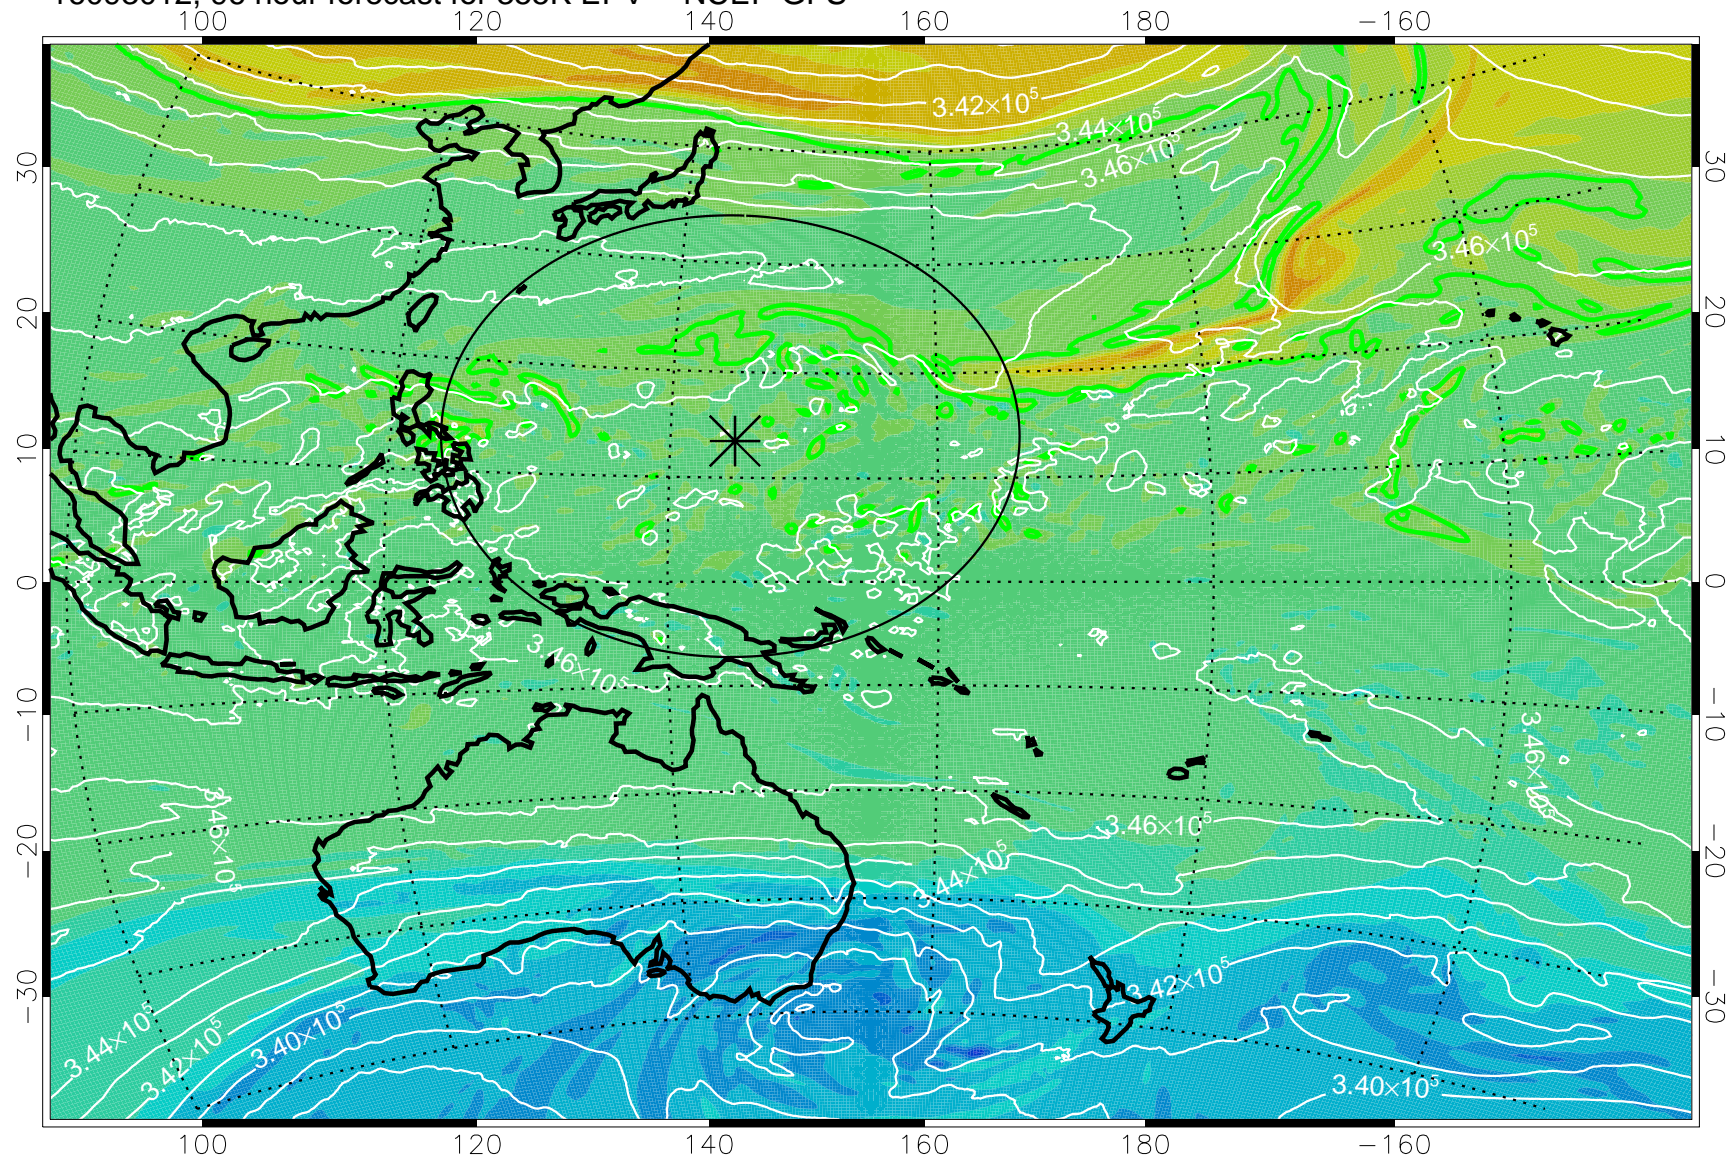

16092906, 66 hour forecast for 355K EPV -- NCEP GFS

355K Montgomery Streamfunction, white
EPV Tropopause (2 PVU) Position
Range ring of 2304 km

16092912, 72 hour forecast for 355K EPV -- NCEP GFS

355K Montgomery Streamfunction, white
EPV Tropopause (2 PVU) Position
Range ring of 2304 km

16092918, 78 hour forecast for 355K EPV -- NCEP GFS

355K Montgomery Streamfunction, white
EPV Tropopause (2 PVU) Position
Range ring of 2304 km

16093000, 84 hour forecast for 355K EPV -- NCEP GFS

355K Montgomery Streamfunction, white
EPV Tropopause (2 PVU) Position
Range ring of 2304 km

16093006, 90 hour forecast for 355K EPV -- NCEP GFS

355K Montgomery Streamfunction, white
EPV Tropopause (2 PVU) Position
Range ring of 2304 km

16093012, 96 hour forecast for 355K EPV -- NCEP GFS

355K Montgomery Streamfunction, white
EPV Tropopause (2 PVU) Position
Range ring of 2304 km

16093018, 102 hour forecast for 355K EPV -- NCEP GFS

355K Montgomery Streamfunction, white
EPV Tropopause (2 PVU) Position
Range ring of 2304 km

16100100, 108 hour forecast for 355K EPV -- NCEP GFS

355K Montgomery Streamfunction, white
EPV Tropopause (2 PVU) Position
Range ring of 2304 km