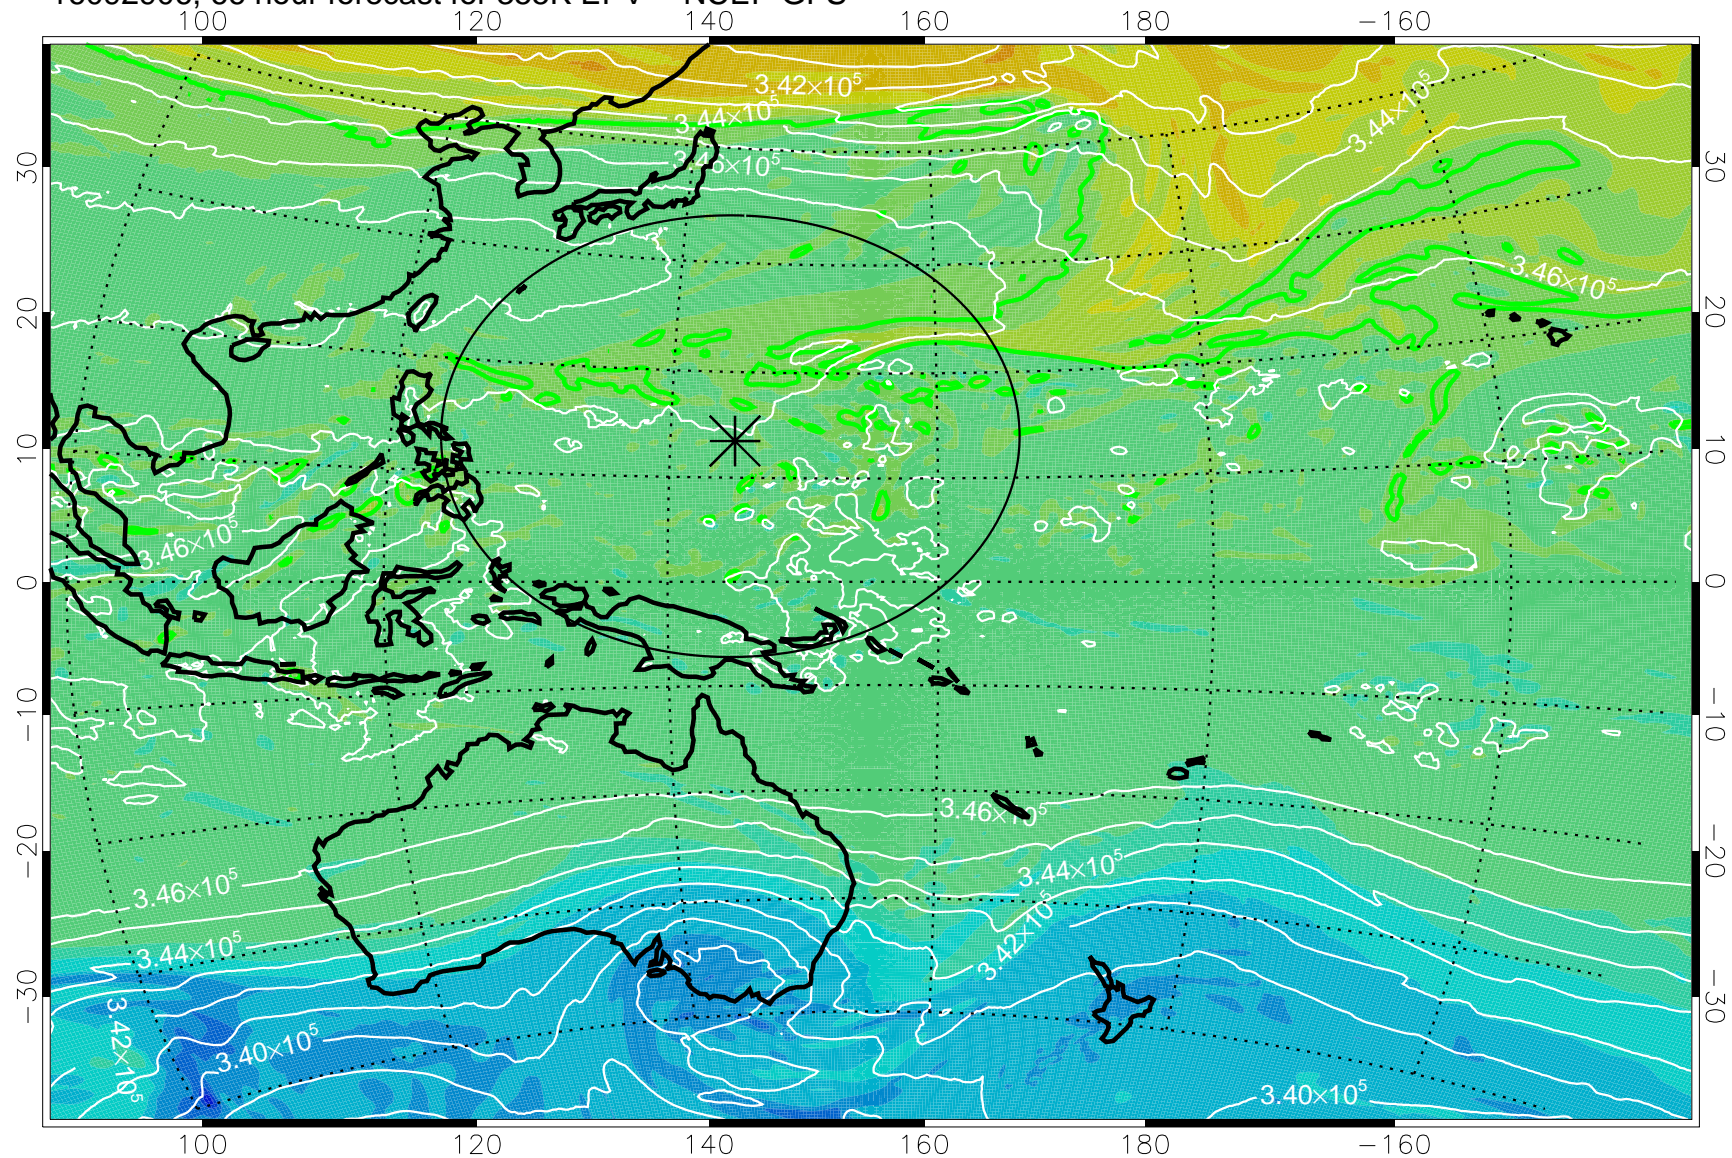

16092818, 54 hour forecast for 355K EPV -- NCEP GFS

355K Montgomery Streamfunction, white
EPV Tropopause (2 PVU) Position
Range ring of 2304 km

16092900, 60 hour forecast for 355K EPV -- NCEP GFS

355K Montgomery Streamfunction, white
EPV Tropopause (2 PVU) Position
Range ring of 2304 km

16092906, 66 hour forecast for 355K EPV -- NCEP GFS

355K Montgomery Streamfunction, white
EPV Tropopause (2 PVU) Position
Range ring of 2304 km

16092912, 72 hour forecast for 355K EPV -- NCEP GFS

355K Montgomery Streamfunction, white
EPV Tropopause (2 PVU) Position
Range ring of 2304 km

16092918, 78 hour forecast for 355K EPV -- NCEP GFS

355K Montgomery Streamfunction, white
EPV Tropopause (2 PVU) Position
Range ring of 2304 km

16093000, 84 hour forecast for 355K EPV -- NCEP GFS

355K Montgomery Streamfunction, white
EPV Tropopause (2 PVU) Position
Range ring of 2304 km

16093006, 90 hour forecast for 355K EPV -- NCEP GFS

355K Montgomery Streamfunction, white
EPV Tropopause (2 PVU) Position
Range ring of 2304 km

16093012, 96 hour forecast for 355K EPV -- NCEP GFS

355K Montgomery Streamfunction, white
EPV Tropopause (2 PVU) Position
Range ring of 2304 km