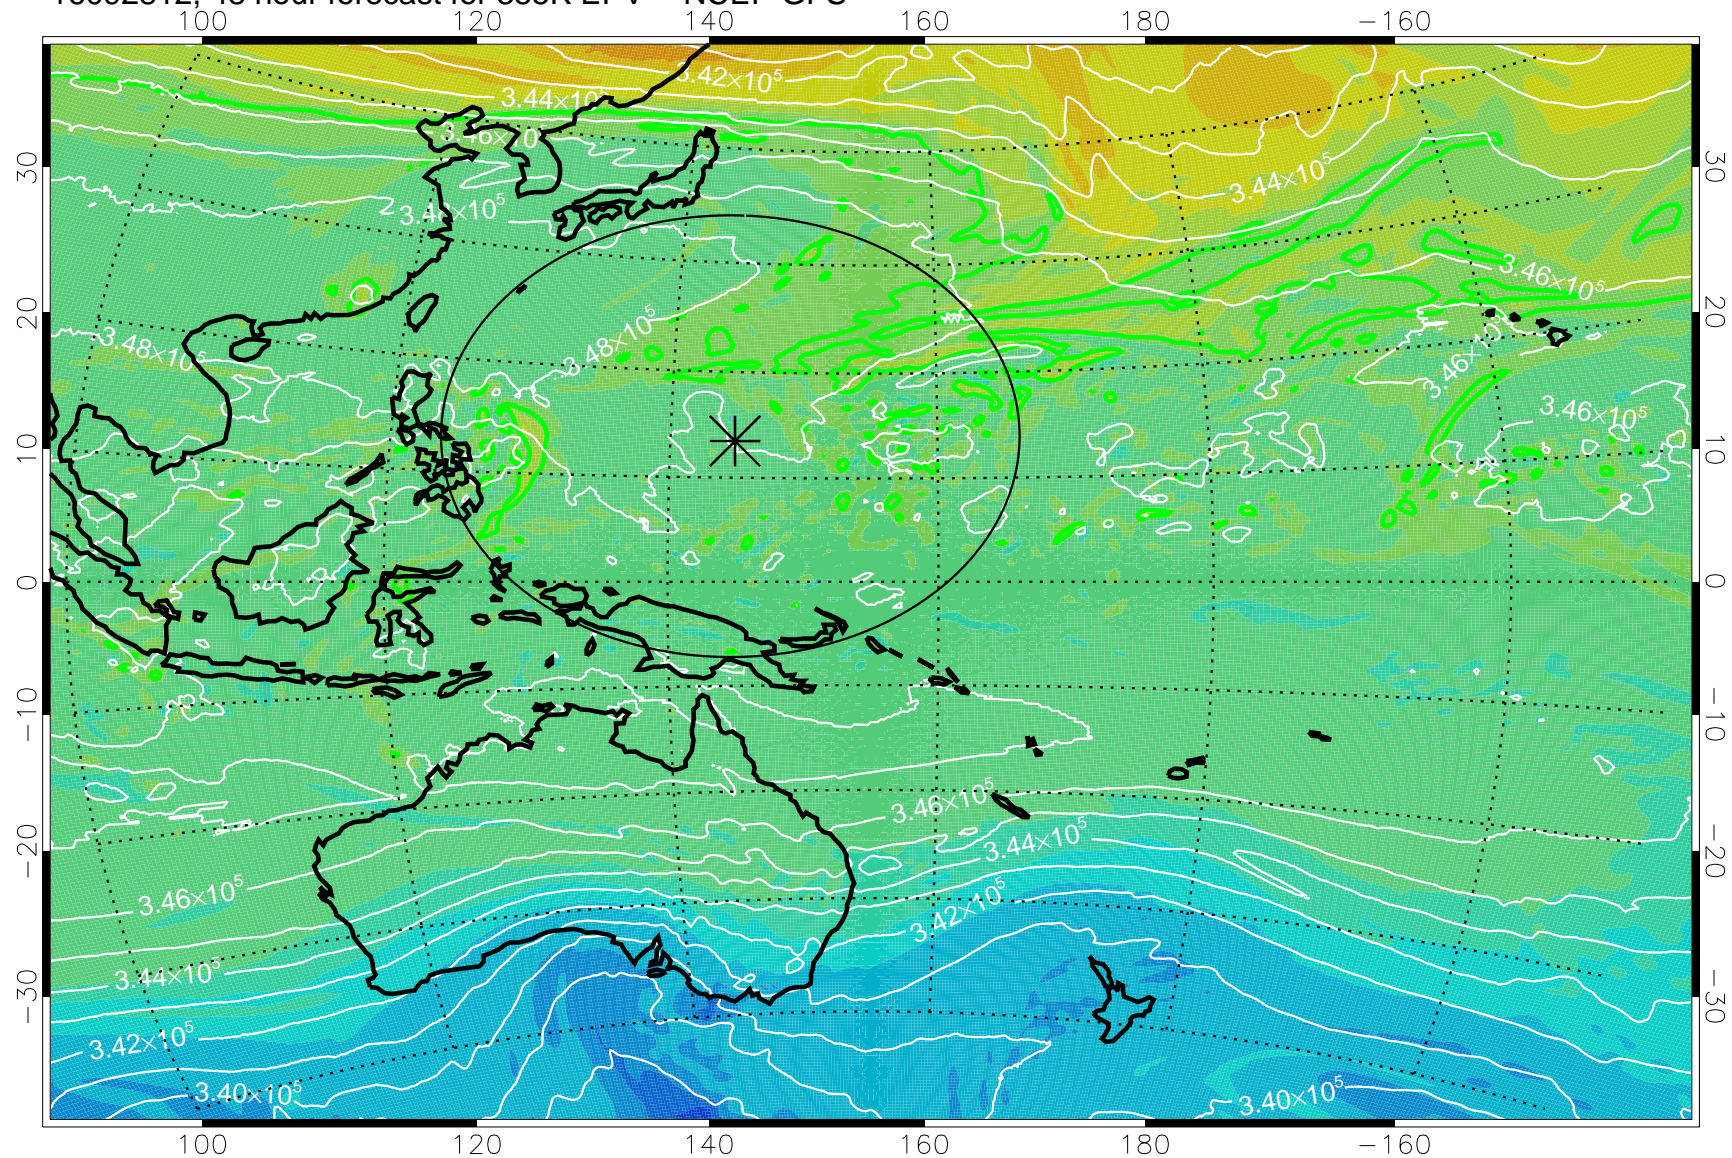

16092718, 30 hour forecast for 355K EPV -- NCEP GFS

355K Montgomery Streamfunction, white
EPV Tropopause (2 PVU) Position
Range ring of 2304 km

16092800, 36 hour forecast for 355K EPV -- NCEP GFS

355K Montgomery Streamfunction, white
EPV Tropopause (2 PVU) Position
Range ring of 2304 km

16092806, 42 hour forecast for 355K EPV -- NCEP GFS

355K Montgomery Streamfunction, white
EPV Tropopause (2 PVU) Position
Range ring of 2304 km

16092812, 48 hour forecast for 355K EPV -- NCEP GFS

355K Montgomery Streamfunction, white
EPV Tropopause (2 PVU) Position
Range ring of 2304 km

16092818, 54 hour forecast for 355K EPV -- NCEP GFS

355K Montgomery Streamfunction, white
EPV Tropopause (2 PVU) Position
Range ring of 2304 km

16092900, 60 hour forecast for 355K EPV -- NCEP GFS

355K Montgomery Streamfunction, white
EPV Tropopause (2 PVU) Position
Range ring of 2304 km

16092906, 66 hour forecast for 355K EPV -- NCEP GFS

355K Montgomery Streamfunction, white
EPV Tropopause (2 PVU) Position
Range ring of 2304 km

16092912, 72 hour forecast for 355K EPV -- NCEP GFS

355K Montgomery Streamfunction, white
EPV Tropopause (2 PVU) Position
Range ring of 2304 km