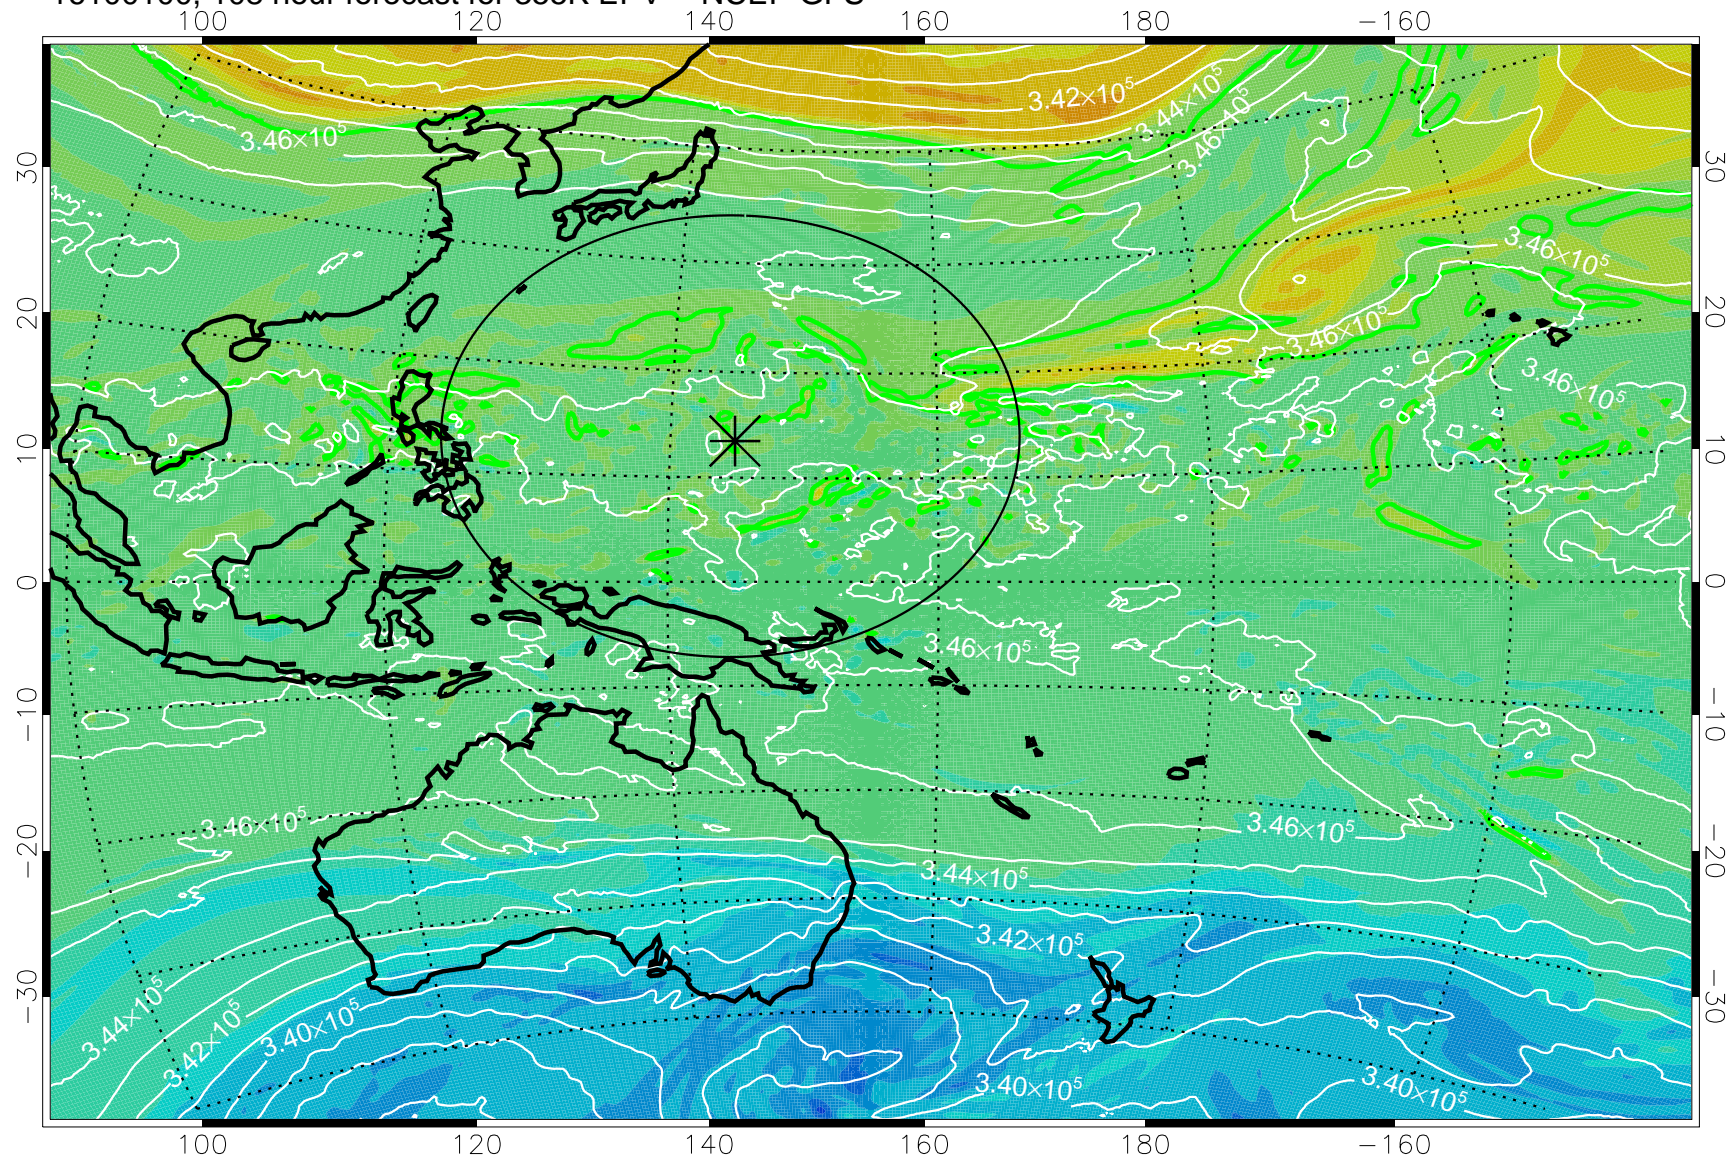

16092918, 78 hour forecast for 355K EPV -- NCEP GFS

355K Montgomery Streamfunction, white
EPV Tropopause (2 PVU) Position
Range ring of 2304 km

16093000, 84 hour forecast for 355K EPV -- NCEP GFS

355K Montgomery Streamfunction, white
EPV Tropopause (2 PVU) Position
Range ring of 2304 km

16093006, 90 hour forecast for 355K EPV -- NCEP GFS

355K Montgomery Streamfunction, white
EPV Tropopause (2 PVU) Position
Range ring of 2304 km

16093012, 96 hour forecast for 355K EPV -- NCEP GFS

355K Montgomery Streamfunction, white
EPV Tropopause (2 PVU) Position
Range ring of 2304 km

16093018, 102 hour forecast for 355K EPV -- NCEP GFS

355K Montgomery Streamfunction, white
EPV Tropopause (2 PVU) Position
Range ring of 2304 km

16100100, 108 hour forecast for 355K EPV -- NCEP GFS

355K Montgomery Streamfunction, white
EPV Tropopause (2 PVU) Position
Range ring of 2304 km

16100106, 114 hour forecast for 355K EPV -- NCEP GFS

355K Montgomery Streamfunction, white
EPV Tropopause (2 PVU) Position
Range ring of 2304 km

16100112, 120 hour forecast for 355K EPV -- NCEP GFS

355K Montgomery Streamfunction, white
EPV Tropopause (2 PVU) Position
Range ring of 2304 km