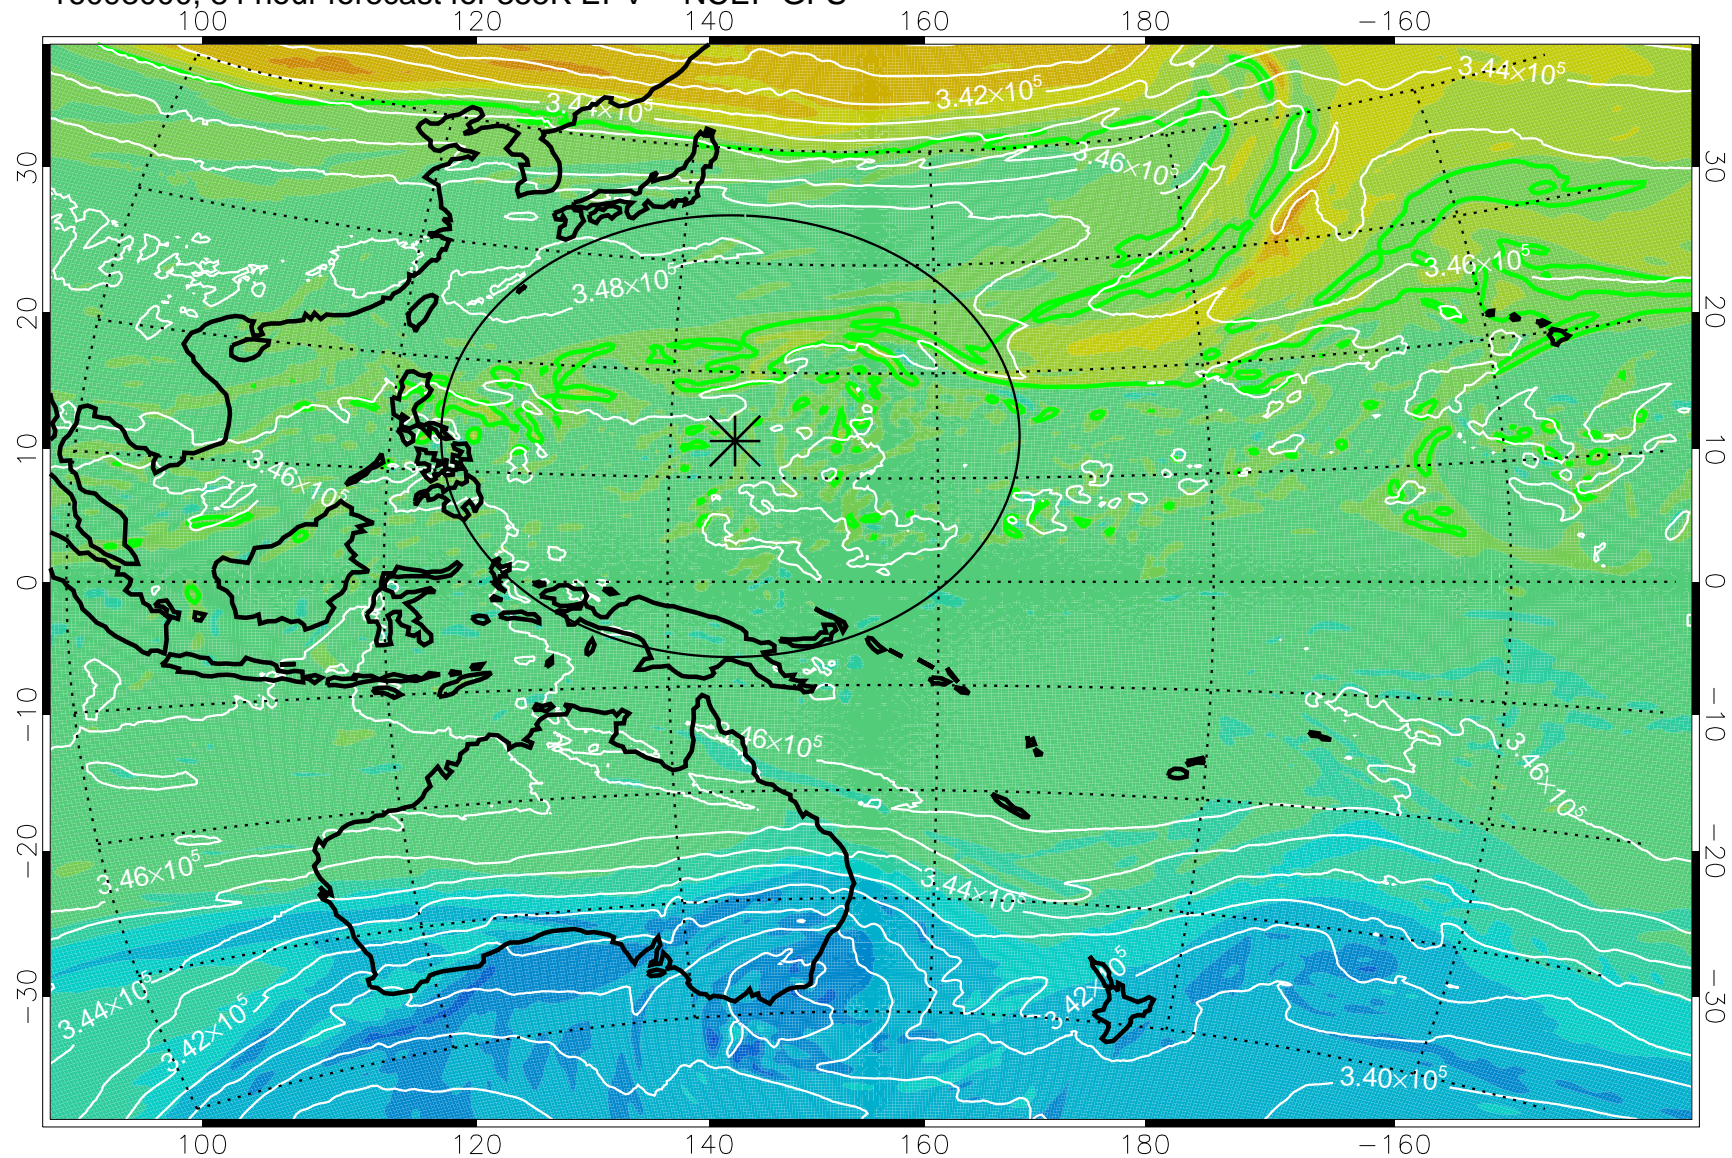

16092818, 54 hour forecast for 355K EPV -- NCEP GFS

355K Montgomery Streamfunction, white
EPV Tropopause (2 PVU) Position
Range ring of 2304 km

16092900, 60 hour forecast for 355K EPV -- NCEP GFS

355K Montgomery Streamfunction, white
EPV Tropopause (2 PVU) Position
Range ring of 2304 km

16092906, 66 hour forecast for 355K EPV -- NCEP GFS

355K Montgomery Streamfunction, white
EPV Tropopause (2 PVU) Position
Range ring of 2304 km

16092912, 72 hour forecast for 355K EPV -- NCEP GFS

355K Montgomery Streamfunction, white
EPV Tropopause (2 PVU) Position
Range ring of 2304 km

16092918, 78 hour forecast for 355K EPV -- NCEP GFS

355K Montgomery Streamfunction, white
EPV Tropopause (2 PVU) Position
Range ring of 2304 km

16093000, 84 hour forecast for 355K EPV -- NCEP GFS

355K Montgomery Streamfunction, white
EPV Tropopause (2 PVU) Position
Range ring of 2304 km

16093006, 90 hour forecast for 355K EPV -- NCEP GFS

355K Montgomery Streamfunction, white
EPV Tropopause (2 PVU) Position
Range ring of 2304 km

16093012, 96 hour forecast for 355K EPV -- NCEP GFS

355K Montgomery Streamfunction, white
EPV Tropopause (2 PVU) Position
Range ring of 2304 km