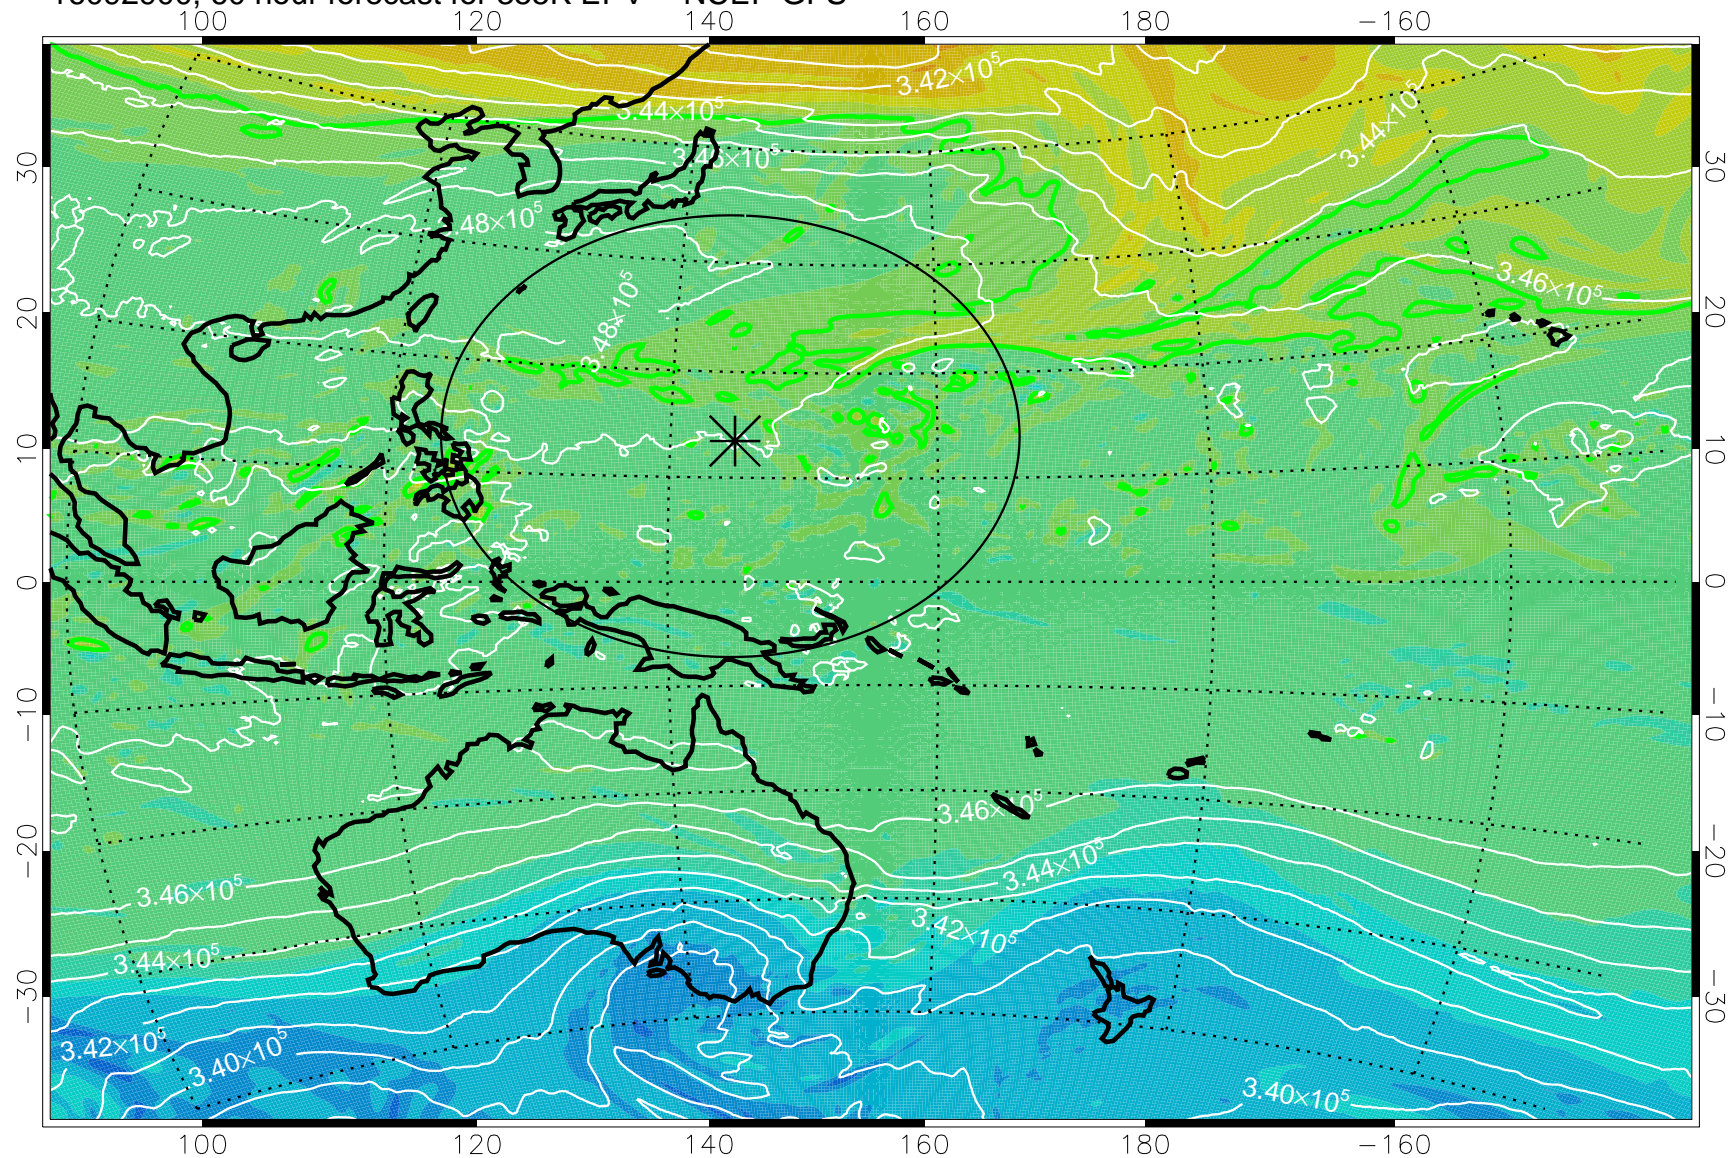

16092806, 42 hour forecast for 355K EPV -- NCEP GFS

355K Montgomery Streamfunction, white
EPV Tropopause (2 PVU) Position
Range ring of 2304 km

16092812, 48 hour forecast for 355K EPV -- NCEP GFS

355K Montgomery Streamfunction, white
EPV Tropopause (2 PVU) Position
Range ring of 2304 km

16092818, 54 hour forecast for 355K EPV -- NCEP GFS

355K Montgomery Streamfunction, white
EPV Tropopause (2 PVU) Position
Range ring of 2304 km

16092900, 60 hour forecast for 355K EPV -- NCEP GFS

355K Montgomery Streamfunction, white
EPV Tropopause (2 PVU) Position
Range ring of 2304 km

16092906, 66 hour forecast for 355K EPV -- NCEP GFS

355K Montgomery Streamfunction, white
EPV Tropopause (2 PVU) Position
Range ring of 2304 km

16092912, 72 hour forecast for 355K EPV -- NCEP GFS

355K Montgomery Streamfunction, white
EPV Tropopause (2 PVU) Position
Range ring of 2304 km

16092918, 78 hour forecast for 355K EPV -- NCEP GFS

355K Montgomery Streamfunction, white
EPV Tropopause (2 PVU) Position
Range ring of 2304 km

16093000, 84 hour forecast for 355K EPV -- NCEP GFS

355K Montgomery Streamfunction, white
EPV Tropopause (2 PVU) Position
Range ring of 2304 km