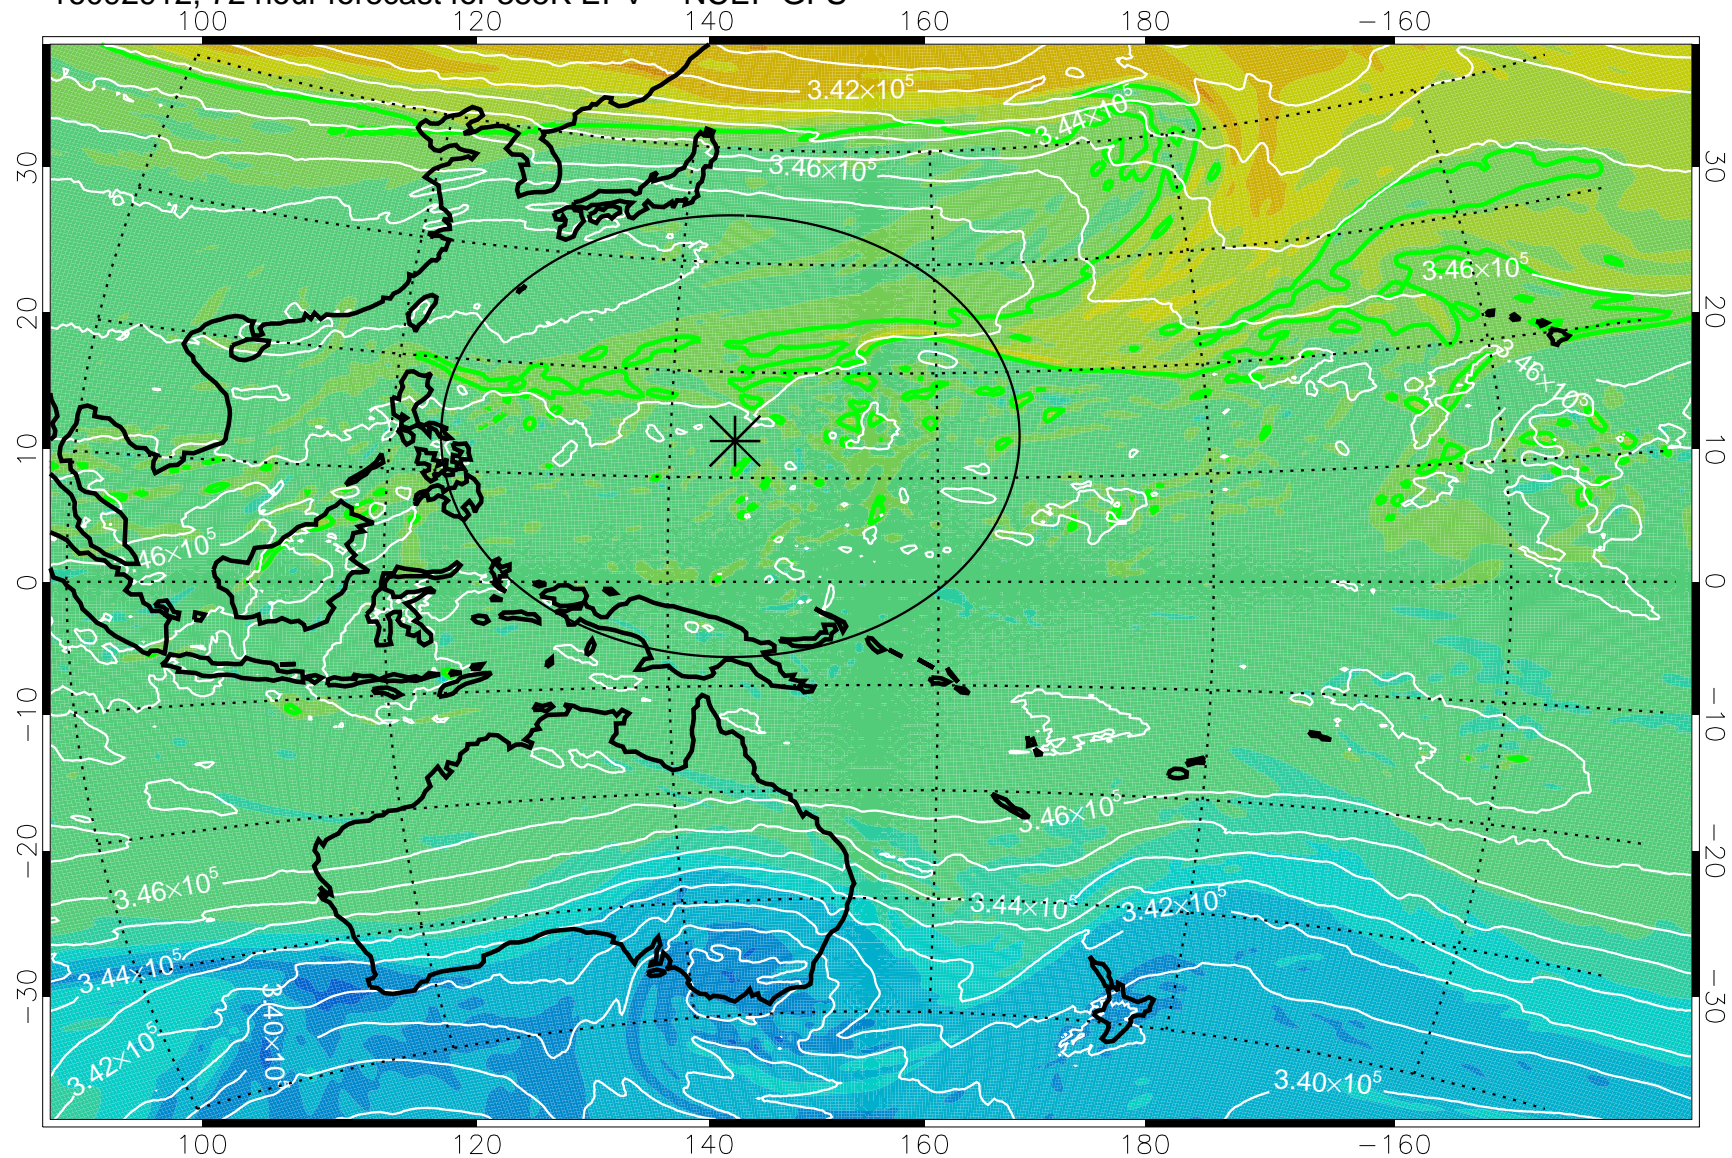

16092818, 54 hour forecast for 355K EPV -- NCEP GFS

355K Montgomery Streamfunction, white
EPV Tropopause (2 PVU) Position
Range ring of 2304 km

16092900, 60 hour forecast for 355K EPV -- NCEP GFS

355K Montgomery Streamfunction, white
EPV Tropopause (2 PVU) Position
Range ring of 2304 km

16092906, 66 hour forecast for 355K EPV -- NCEP GFS

355K Montgomery Streamfunction, white
EPV Tropopause (2 PVU) Position
Range ring of 2304 km

16092912, 72 hour forecast for 355K EPV -- NCEP GFS

355K Montgomery Streamfunction, white
EPV Tropopause (2 PVU) Position
Range ring of 2304 km

16092918, 78 hour forecast for 355K EPV -- NCEP GFS

355K Montgomery Streamfunction, white
EPV Tropopause (2 PVU) Position
Range ring of 2304 km

16093000, 84 hour forecast for 355K EPV -- NCEP GFS

355K Montgomery Streamfunction, white
EPV Tropopause (2 PVU) Position
Range ring of 2304 km

16093006, 90 hour forecast for 355K EPV -- NCEP GFS

355K Montgomery Streamfunction, white
EPV Tropopause (2 PVU) Position
Range ring of 2304 km

16093012, 96 hour forecast for 355K EPV -- NCEP GFS

355K Montgomery Streamfunction, white
EPV Tropopause (2 PVU) Position
Range ring of 2304 km