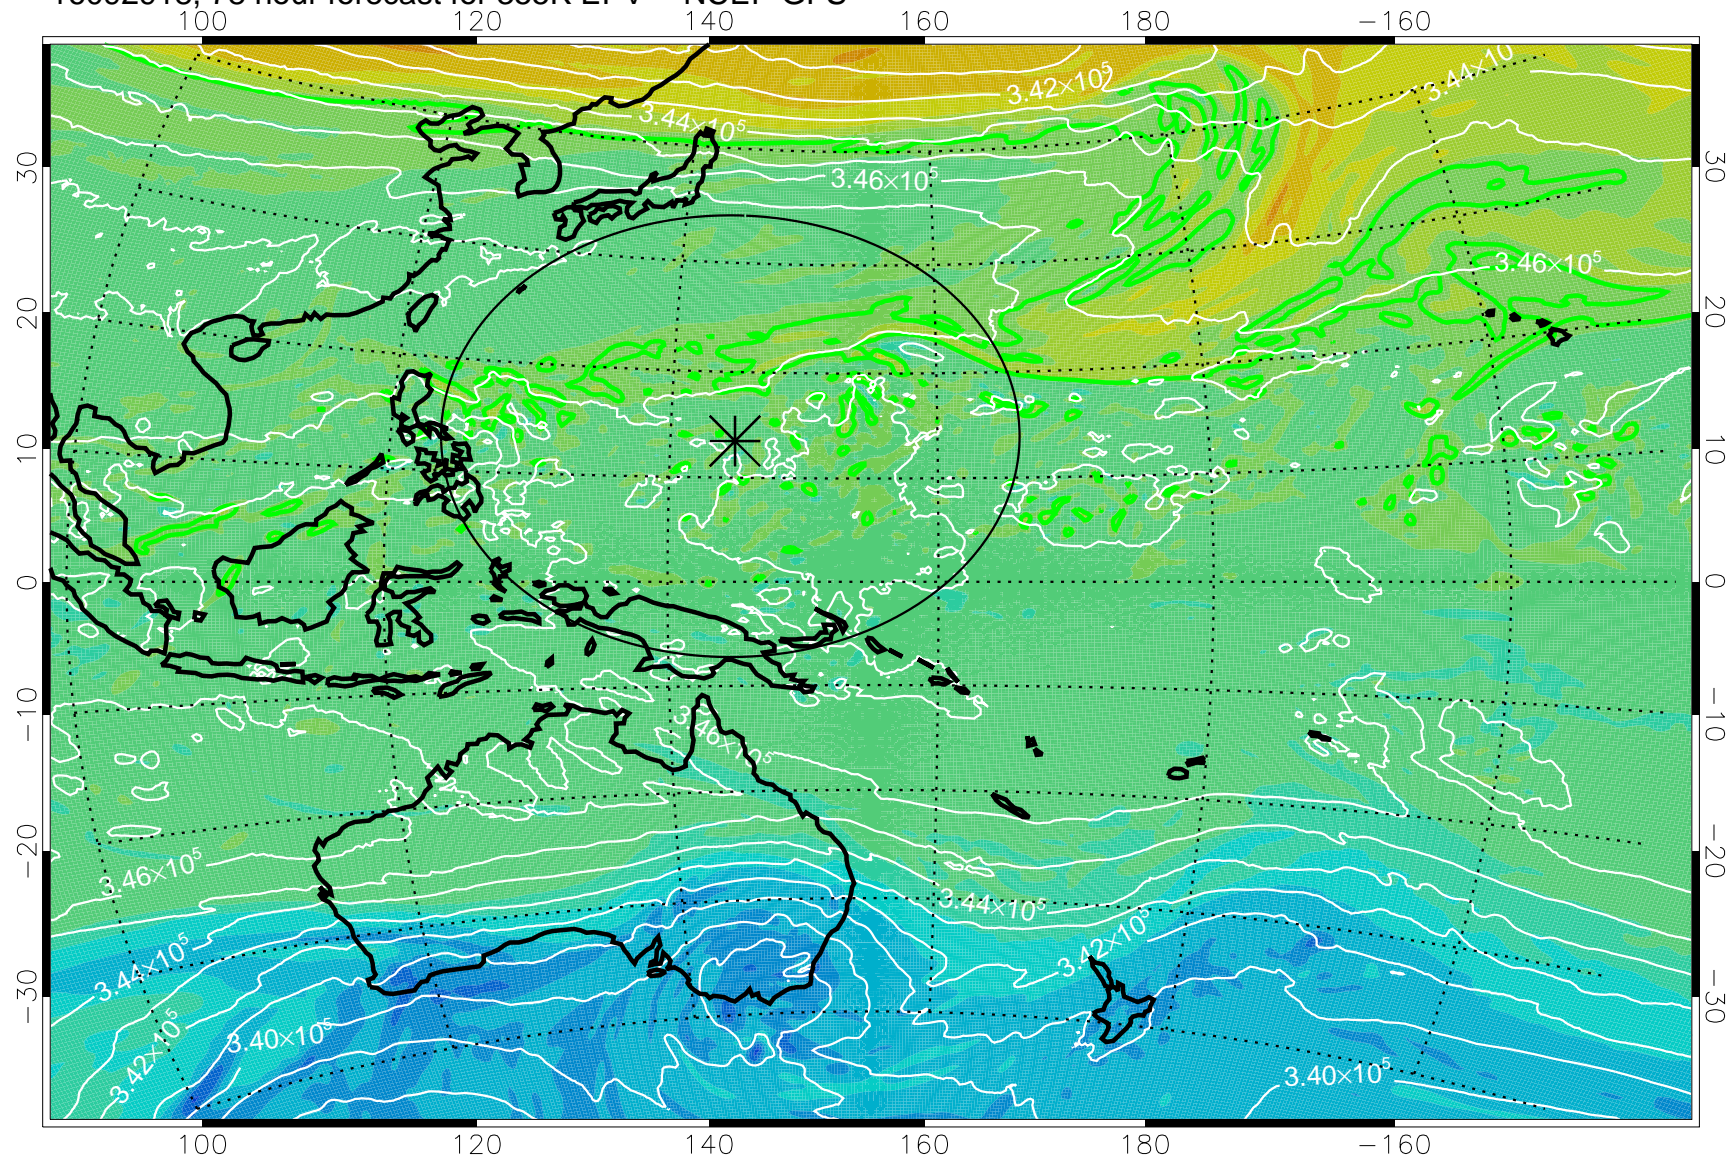

16092818, 54 hour forecast for 355K EPV -- NCEP GFS

355K Montgomery Streamfunction, white
EPV Tropopause (2 PVU) Position
Range ring of 2304 km

16092900, 60 hour forecast for 355K EPV -- NCEP GFS

355K Montgomery Streamfunction, white
EPV Tropopause (2 PVU) Position
Range ring of 2304 km

16092906, 66 hour forecast for 355K EPV -- NCEP GFS

355K Montgomery Streamfunction, white
EPV Tropopause (2 PVU) Position
Range ring of 2304 km

16092912, 72 hour forecast for 355K EPV -- NCEP GFS

355K Montgomery Streamfunction, white
EPV Tropopause (2 PVU) Position
Range ring of 2304 km

16092918, 78 hour forecast for 355K EPV -- NCEP GFS

355K Montgomery Streamfunction, white
EPV Tropopause (2 PVU) Position
Range ring of 2304 km

16093000, 84 hour forecast for 355K EPV -- NCEP GFS

355K Montgomery Streamfunction, white
EPV Tropopause (2 PVU) Position
Range ring of 2304 km

16093006, 90 hour forecast for 355K EPV -- NCEP GFS

355K Montgomery Streamfunction, white
EPV Tropopause (2 PVU) Position
Range ring of 2304 km

16093012, 96 hour forecast for 355K EPV -- NCEP GFS

355K Montgomery Streamfunction, white
EPV Tropopause (2 PVU) Position
Range ring of 2304 km