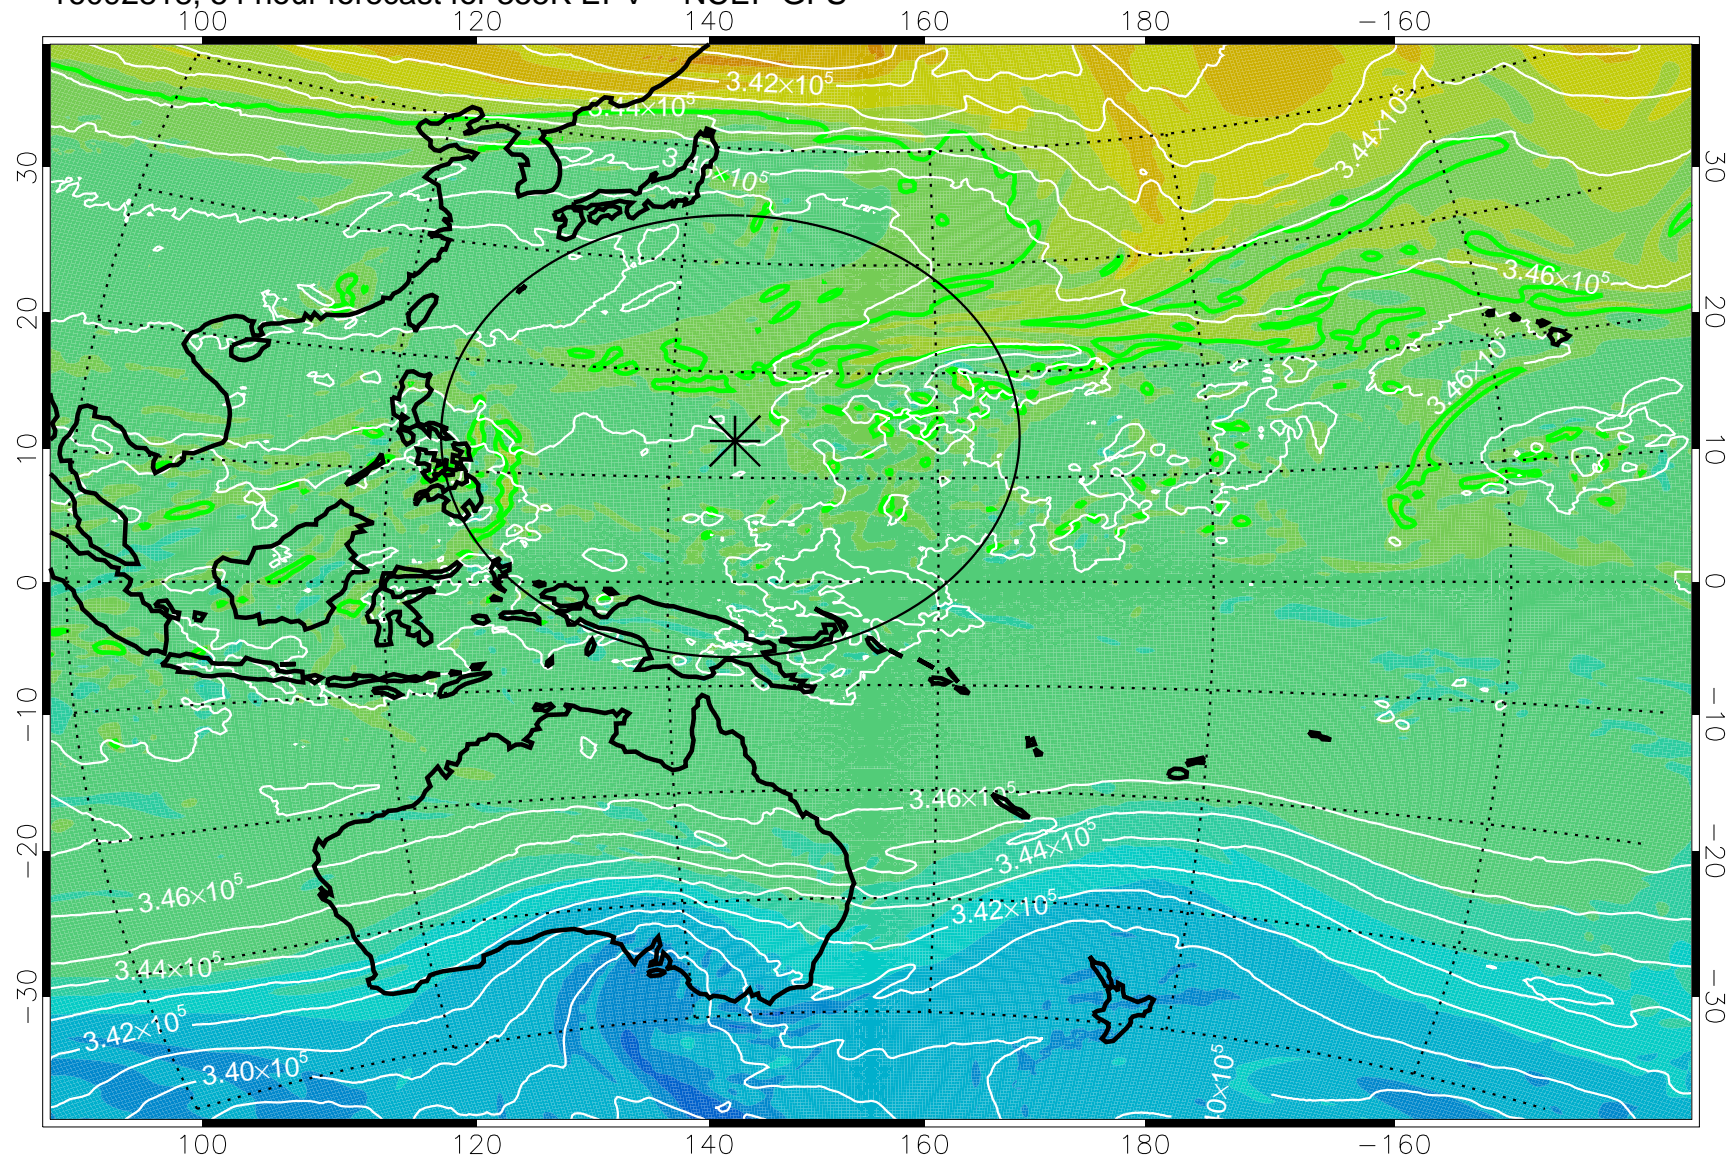

16092806, 42 hour forecast for 355K EPV -- NCEP GFS

355K Montgomery Streamfunction, white
EPV Tropopause (2 PVU) Position
Range ring of 2304 km

16092812, 48 hour forecast for 355K EPV -- NCEP GFS

355K Montgomery Streamfunction, white
EPV Tropopause (2 PVU) Position
Range ring of 2304 km

16092818, 54 hour forecast for 355K EPV -- NCEP GFS

355K Montgomery Streamfunction, white
EPV Tropopause (2 PVU) Position
Range ring of 2304 km

16092900, 60 hour forecast for 355K EPV -- NCEP GFS

355K Montgomery Streamfunction, white
EPV Tropopause (2 PVU) Position
Range ring of 2304 km

16092906, 66 hour forecast for 355K EPV -- NCEP GFS

355K Montgomery Streamfunction, white
EPV Tropopause (2 PVU) Position
Range ring of 2304 km

16092912, 72 hour forecast for 355K EPV -- NCEP GFS

355K Montgomery Streamfunction, white
EPV Tropopause (2 PVU) Position
Range ring of 2304 km

16092918, 78 hour forecast for 355K EPV -- NCEP GFS

355K Montgomery Streamfunction, white
EPV Tropopause (2 PVU) Position
Range ring of 2304 km

16093000, 84 hour forecast for 355K EPV -- NCEP GFS

355K Montgomery Streamfunction, white
EPV Tropopause (2 PVU) Position
Range ring of 2304 km