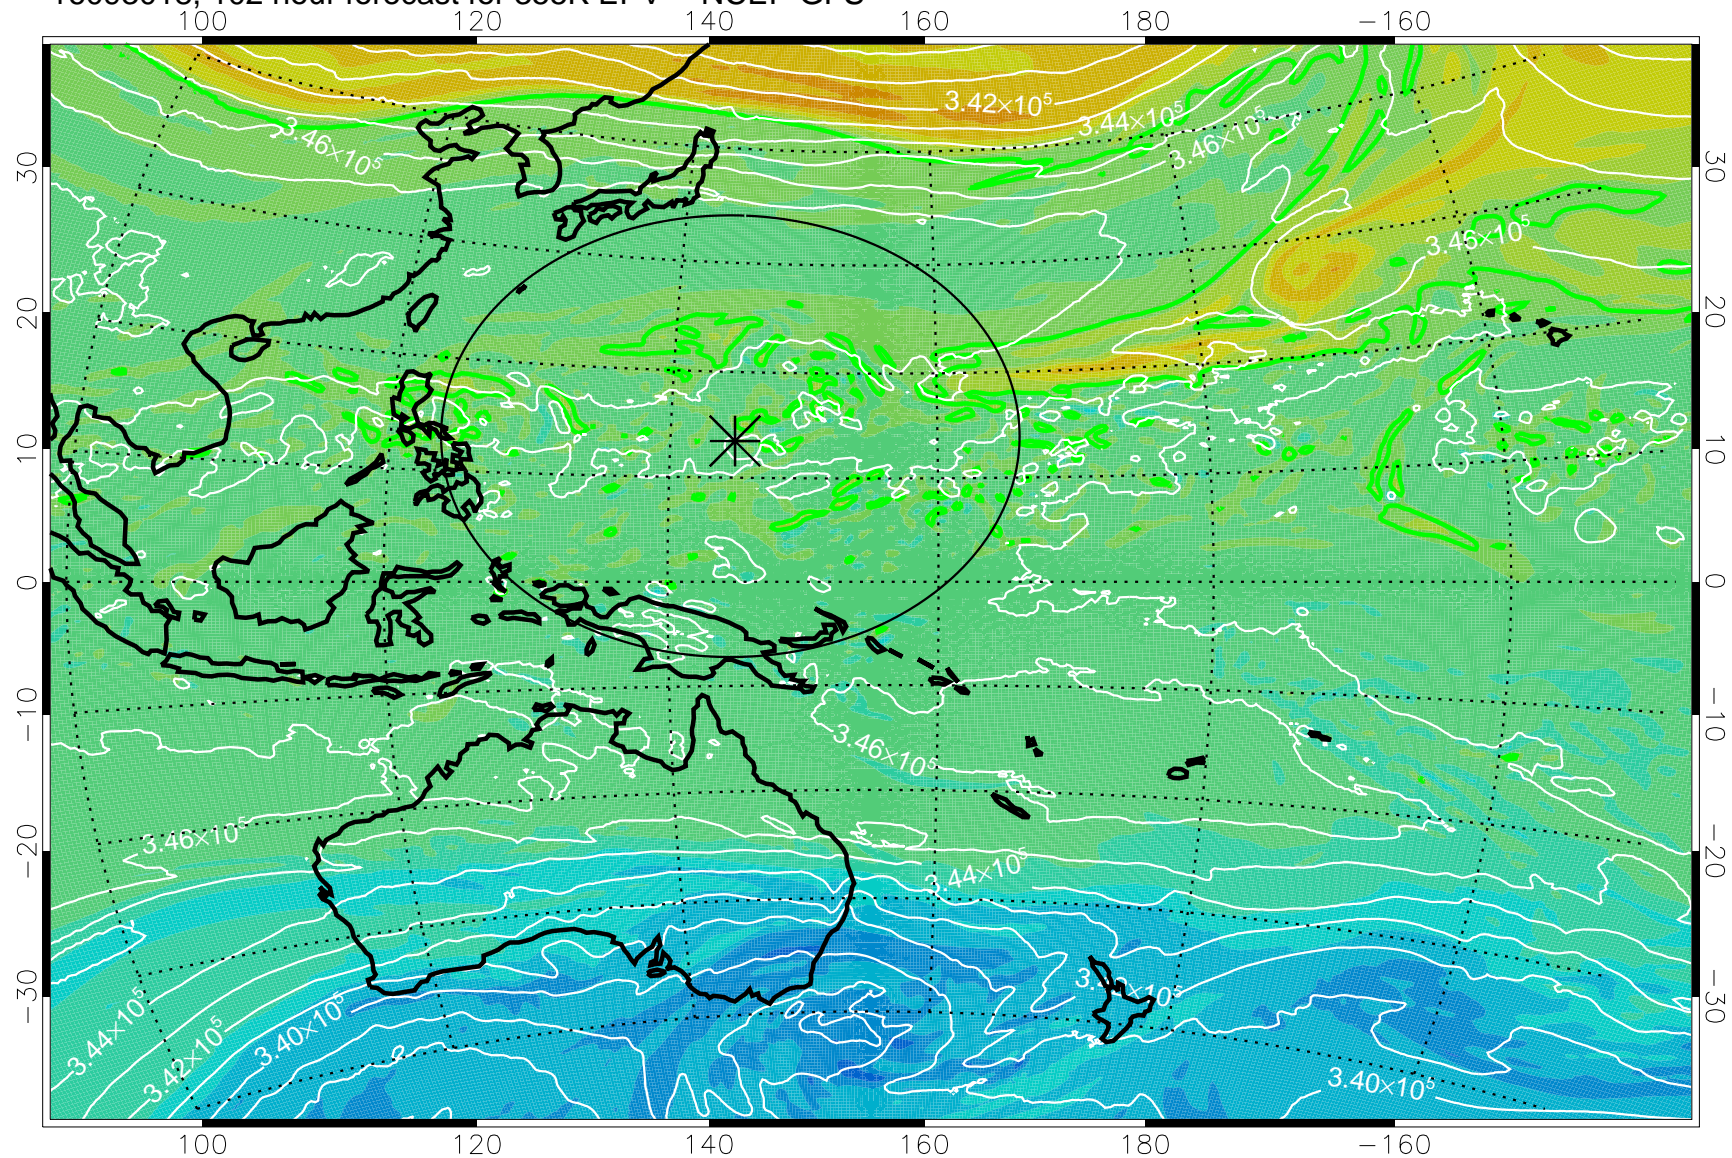

16092918, 78 hour forecast for 355K EPV -- NCEP GFS

355K Montgomery Streamfunction, white
EPV Tropopause (2 PVU) Position
Range ring of 2304 km

16093000, 84 hour forecast for 355K EPV -- NCEP GFS

355K Montgomery Streamfunction, white
EPV Tropopause (2 PVU) Position
Range ring of 2304 km

16093006, 90 hour forecast for 355K EPV -- NCEP GFS

355K Montgomery Streamfunction, white
EPV Tropopause (2 PVU) Position
Range ring of 2304 km

16093012, 96 hour forecast for 355K EPV -- NCEP GFS

355K Montgomery Streamfunction, white
EPV Tropopause (2 PVU) Position
Range ring of 2304 km

16093018, 102 hour forecast for 355K EPV -- NCEP GFS

355K Montgomery Streamfunction, white
EPV Tropopause (2 PVU) Position
Range ring of 2304 km

16100100, 108 hour forecast for 355K EPV -- NCEP GFS

355K Montgomery Streamfunction, white
EPV Tropopause (2 PVU) Position
Range ring of 2304 km

16100106, 114 hour forecast for 355K EPV -- NCEP GFS

355K Montgomery Streamfunction, white
EPV Tropopause (2 PVU) Position
Range ring of 2304 km

16100112, 120 hour forecast for 355K EPV -- NCEP GFS

355K Montgomery Streamfunction, white
EPV Tropopause (2 PVU) Position
Range ring of 2304 km