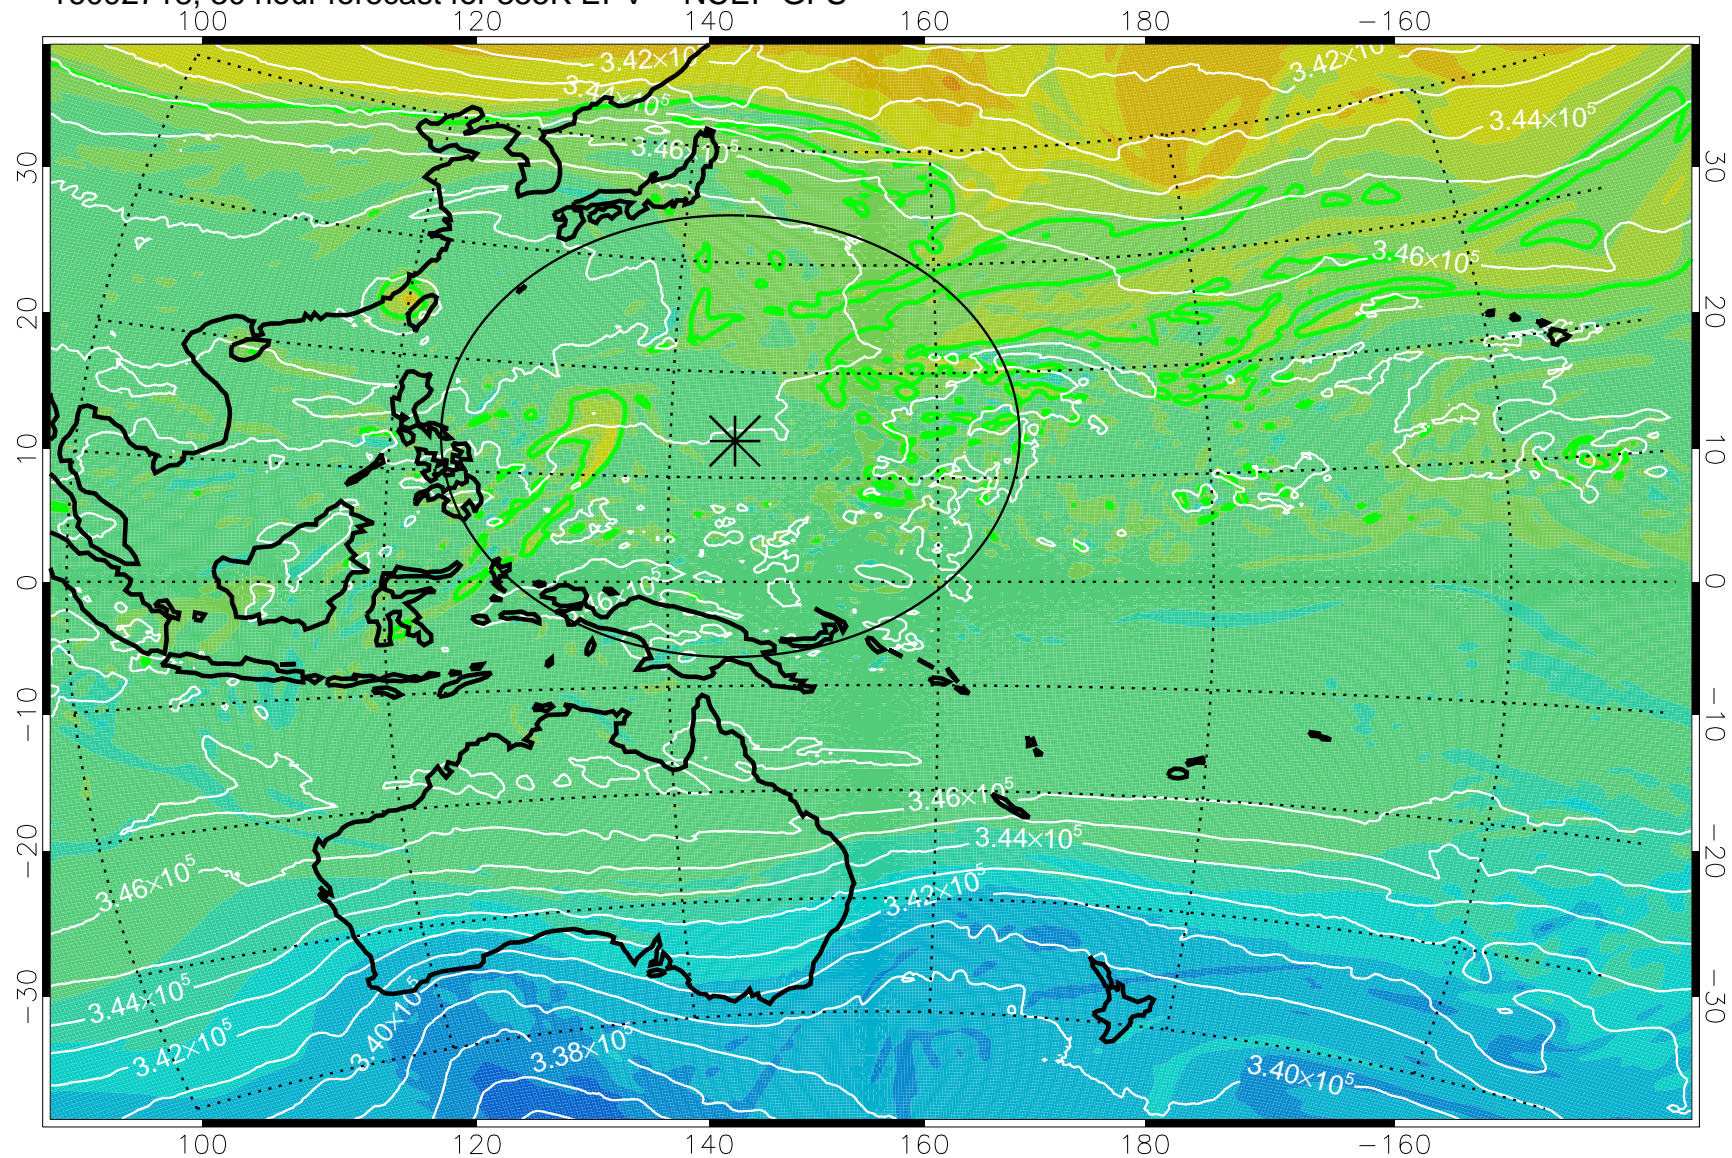

16092706, 18 hour forecast for 355K EPV -- NCEP GFS

355K Montgomery Streamfunction, white
EPV Tropopause (2 PVU) Position
Range ring of 2304 km

16092712, 24 hour forecast for 355K EPV -- NCEP GFS

355K Montgomery Streamfunction, white
EPV Tropopause (2 PVU) Position
Range ring of 2304 km

16092718, 30 hour forecast for 355K EPV -- NCEP GFS

355K Montgomery Streamfunction, white
EPV Tropopause (2 PVU) Position
Range ring of 2304 km

16092800, 36 hour forecast for 355K EPV -- NCEP GFS

355K Montgomery Streamfunction, white
EPV Tropopause (2 PVU) Position
Range ring of 2304 km

16092806, 42 hour forecast for 355K EPV -- NCEP GFS

355K Montgomery Streamfunction, white
EPV Tropopause (2 PVU) Position
Range ring of 2304 km

16092812, 48 hour forecast for 355K EPV -- NCEP GFS

355K Montgomery Streamfunction, white
EPV Tropopause (2 PVU) Position
Range ring of 2304 km

16092818, 54 hour forecast for 355K EPV -- NCEP GFS

355K Montgomery Streamfunction, white
EPV Tropopause (2 PVU) Position
Range ring of 2304 km

16092900, 60 hour forecast for 355K EPV -- NCEP GFS

355K Montgomery Streamfunction, white
EPV Tropopause (2 PVU) Position
Range ring of 2304 km