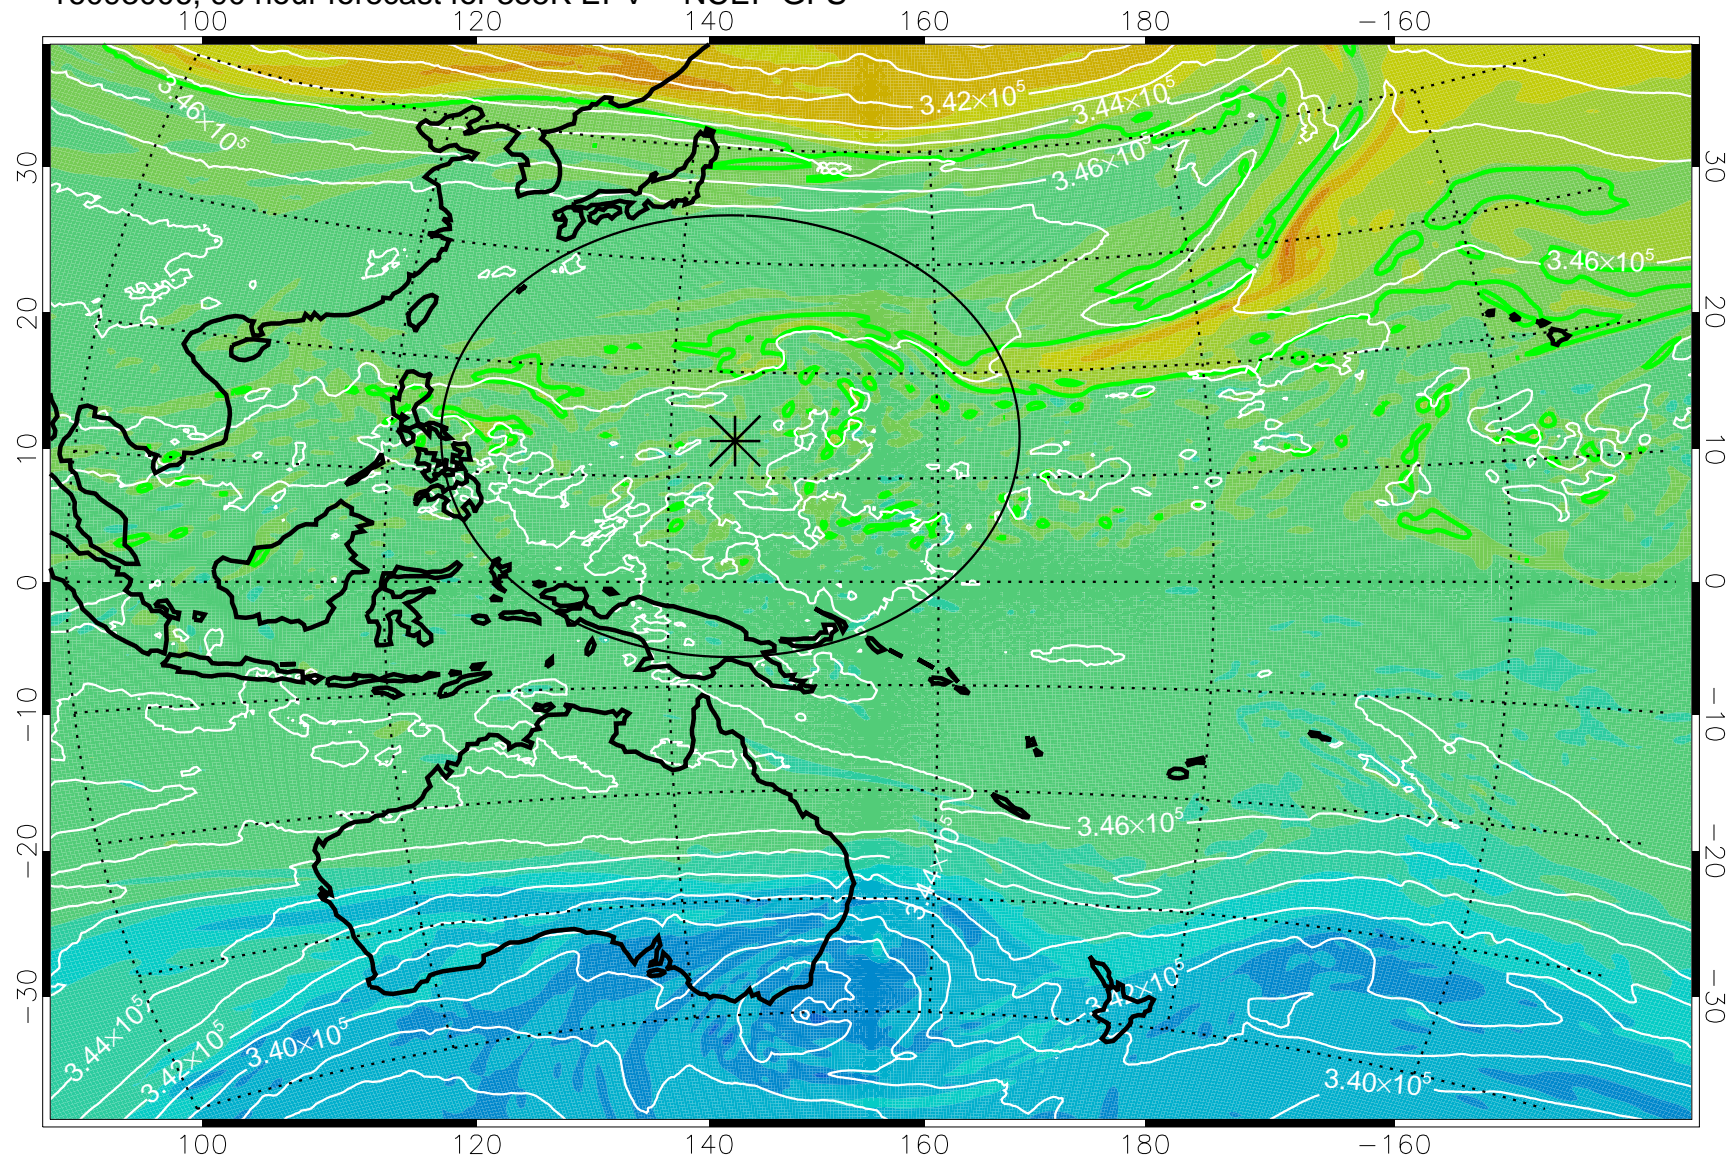

16092906, 66 hour forecast for 355K EPV -- NCEP GFS

355K Montgomery Streamfunction, white
EPV Tropopause (2 PVU) Position
Range ring of 2304 km

16092912, 72 hour forecast for 355K EPV -- NCEP GFS

355K Montgomery Streamfunction, white
EPV Tropopause (2 PVU) Position
Range ring of 2304 km

16092918, 78 hour forecast for 355K EPV -- NCEP GFS

355K Montgomery Streamfunction, white
EPV Tropopause (2 PVU) Position
Range ring of 2304 km

16093000, 84 hour forecast for 355K EPV -- NCEP GFS

355K Montgomery Streamfunction, white
EPV Tropopause (2 PVU) Position
Range ring of 2304 km

16093006, 90 hour forecast for 355K EPV -- NCEP GFS

355K Montgomery Streamfunction, white
EPV Tropopause (2 PVU) Position
Range ring of 2304 km

16093012, 96 hour forecast for 355K EPV -- NCEP GFS

355K Montgomery Streamfunction, white
EPV Tropopause (2 PVU) Position
Range ring of 2304 km

16093018, 102 hour forecast for 355K EPV -- NCEP GFS

355K Montgomery Streamfunction, white
EPV Tropopause (2 PVU) Position
Range ring of 2304 km

16100100, 108 hour forecast for 355K EPV -- NCEP GFS

355K Montgomery Streamfunction, white
EPV Tropopause (2 PVU) Position
Range ring of 2304 km