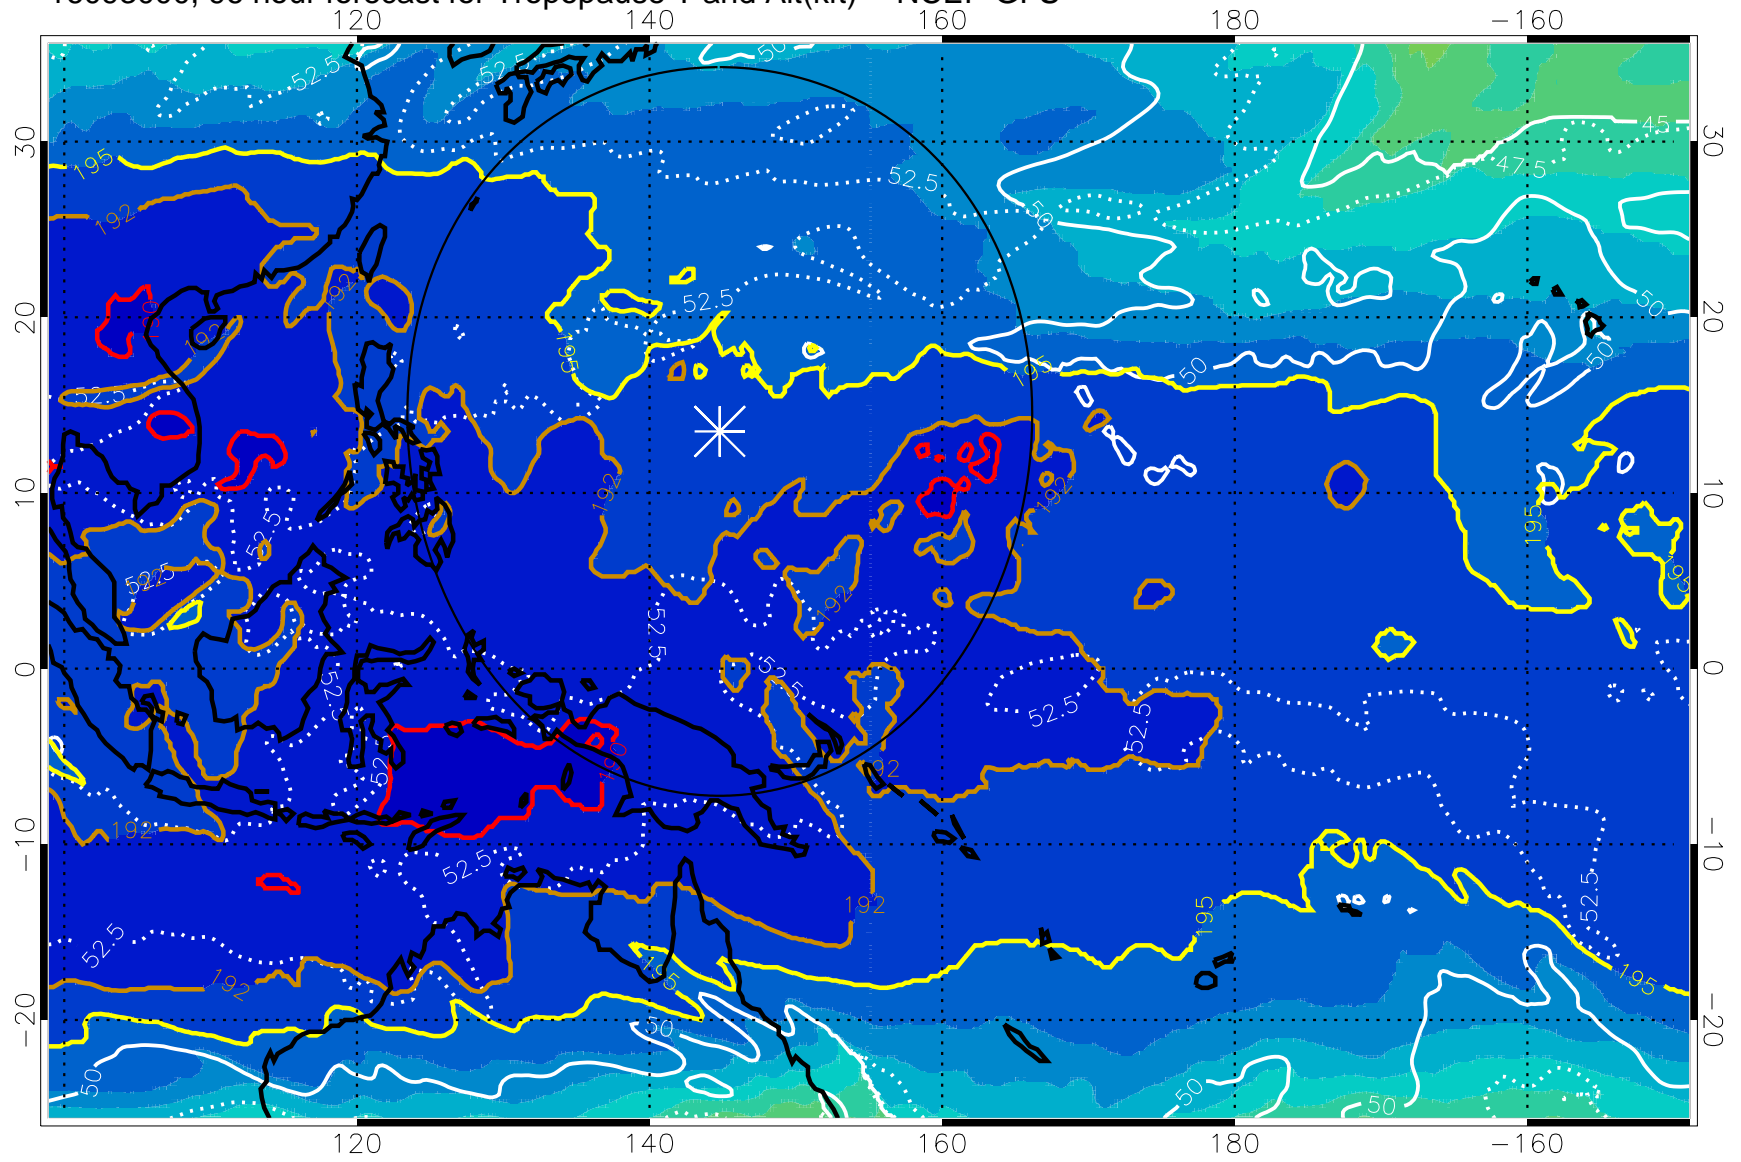

192.5K Isotherm 195K Isotherm
187.5K Isotherm 190K Isotherm

Range ring of 2304 km

16092918, 90 hour forecast for Tropopause T and Alt(kft) -- NCEP GFS

190 200 210 220 230
Tropopause T, K

Tropopause Altitude in kft (white)

192.5K Isotherm 195K Isotherm
187.5K Isotherm 190K Isotherm

Range ring of 2304 km

16093000, 96 hour forecast for Tropopause T and Alt(kft) -- NCEP GFS

190 200 210 220 230
Tropopause T, K

Tropopause Altitude in kft (white)

192.5K Isotherm 195K Isotherm
187.5K Isotherm 190K Isotherm

Range ring of 2304 km

16093006, 102 hour forecast for Tropopause T and Alt(kft) -- NCEP GFS

190 200 210 220 230

Tropopause T, K

Tropopause Altitude in kft (white)