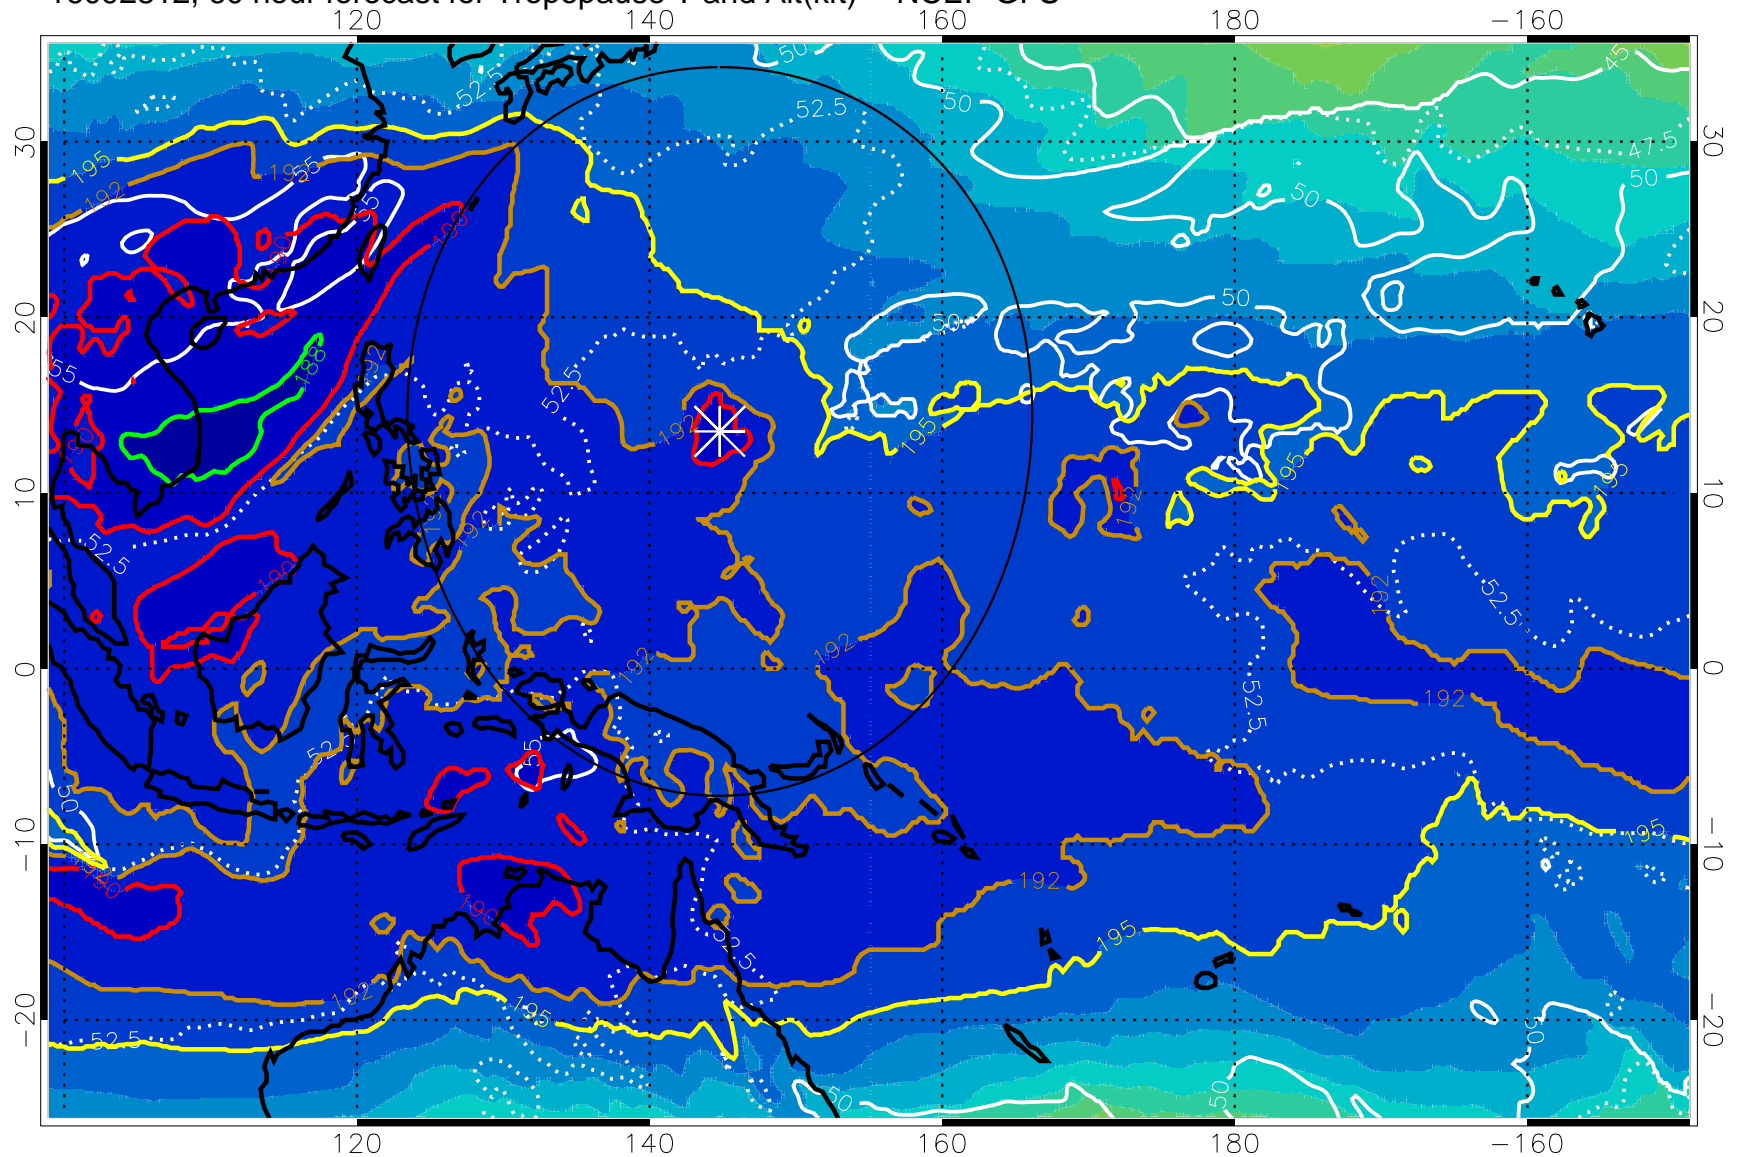

16092812, 60 hour forecast for Tropopause T and Alt(kft) -- NCEP GFS

190 200 210 220 230

Tropopause T, K

Tropopause Altitude in kft (white)

192.5K Isotherm 195K Isotherm
187.5K Isotherm 190K Isotherm

Range ring of 2304 km