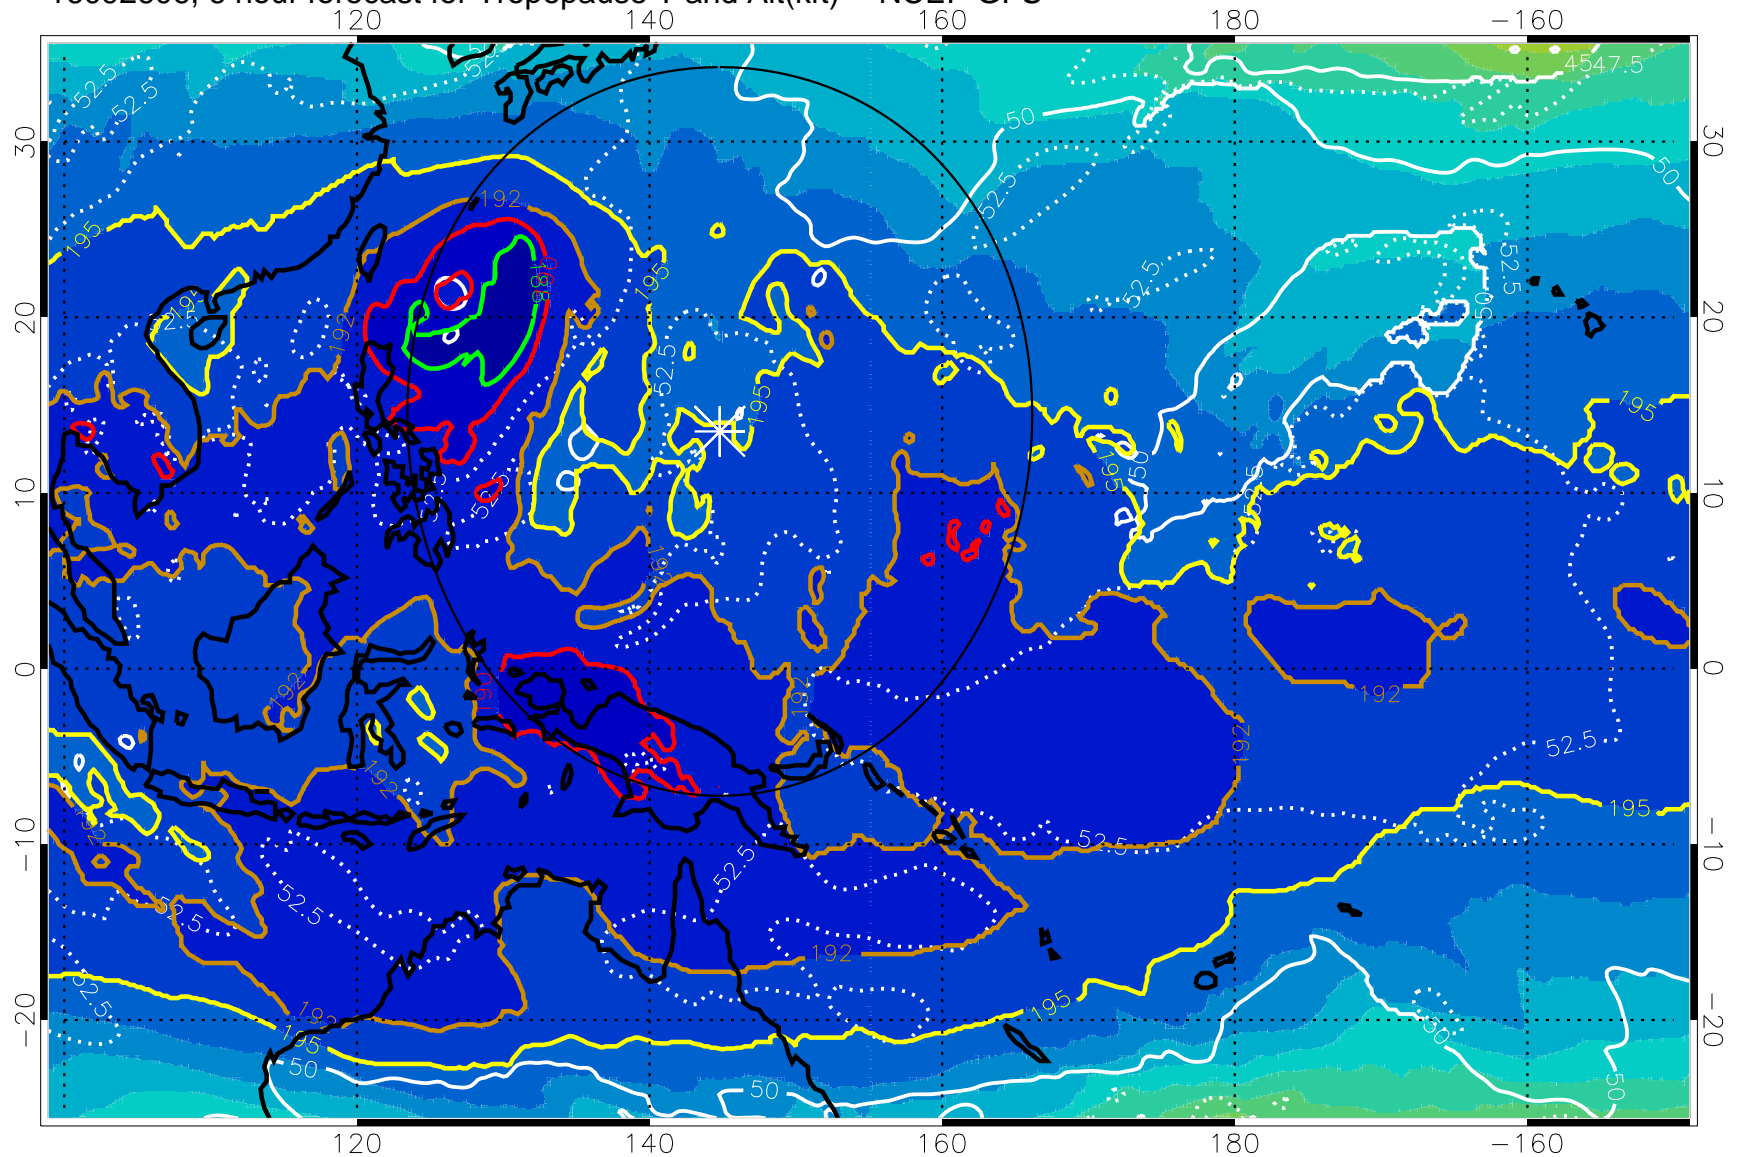

16092606, 6 hour forecast for Tropopause T and Alt(kft) -- NCEP GFS

190 200 210 220 230

Tropopause T, K

Tropopause Altitude in kft (white)

192.5K Isotherm 195K Isotherm

187.5K Isotherm 190K Isotherm

Range ring of 2304 km