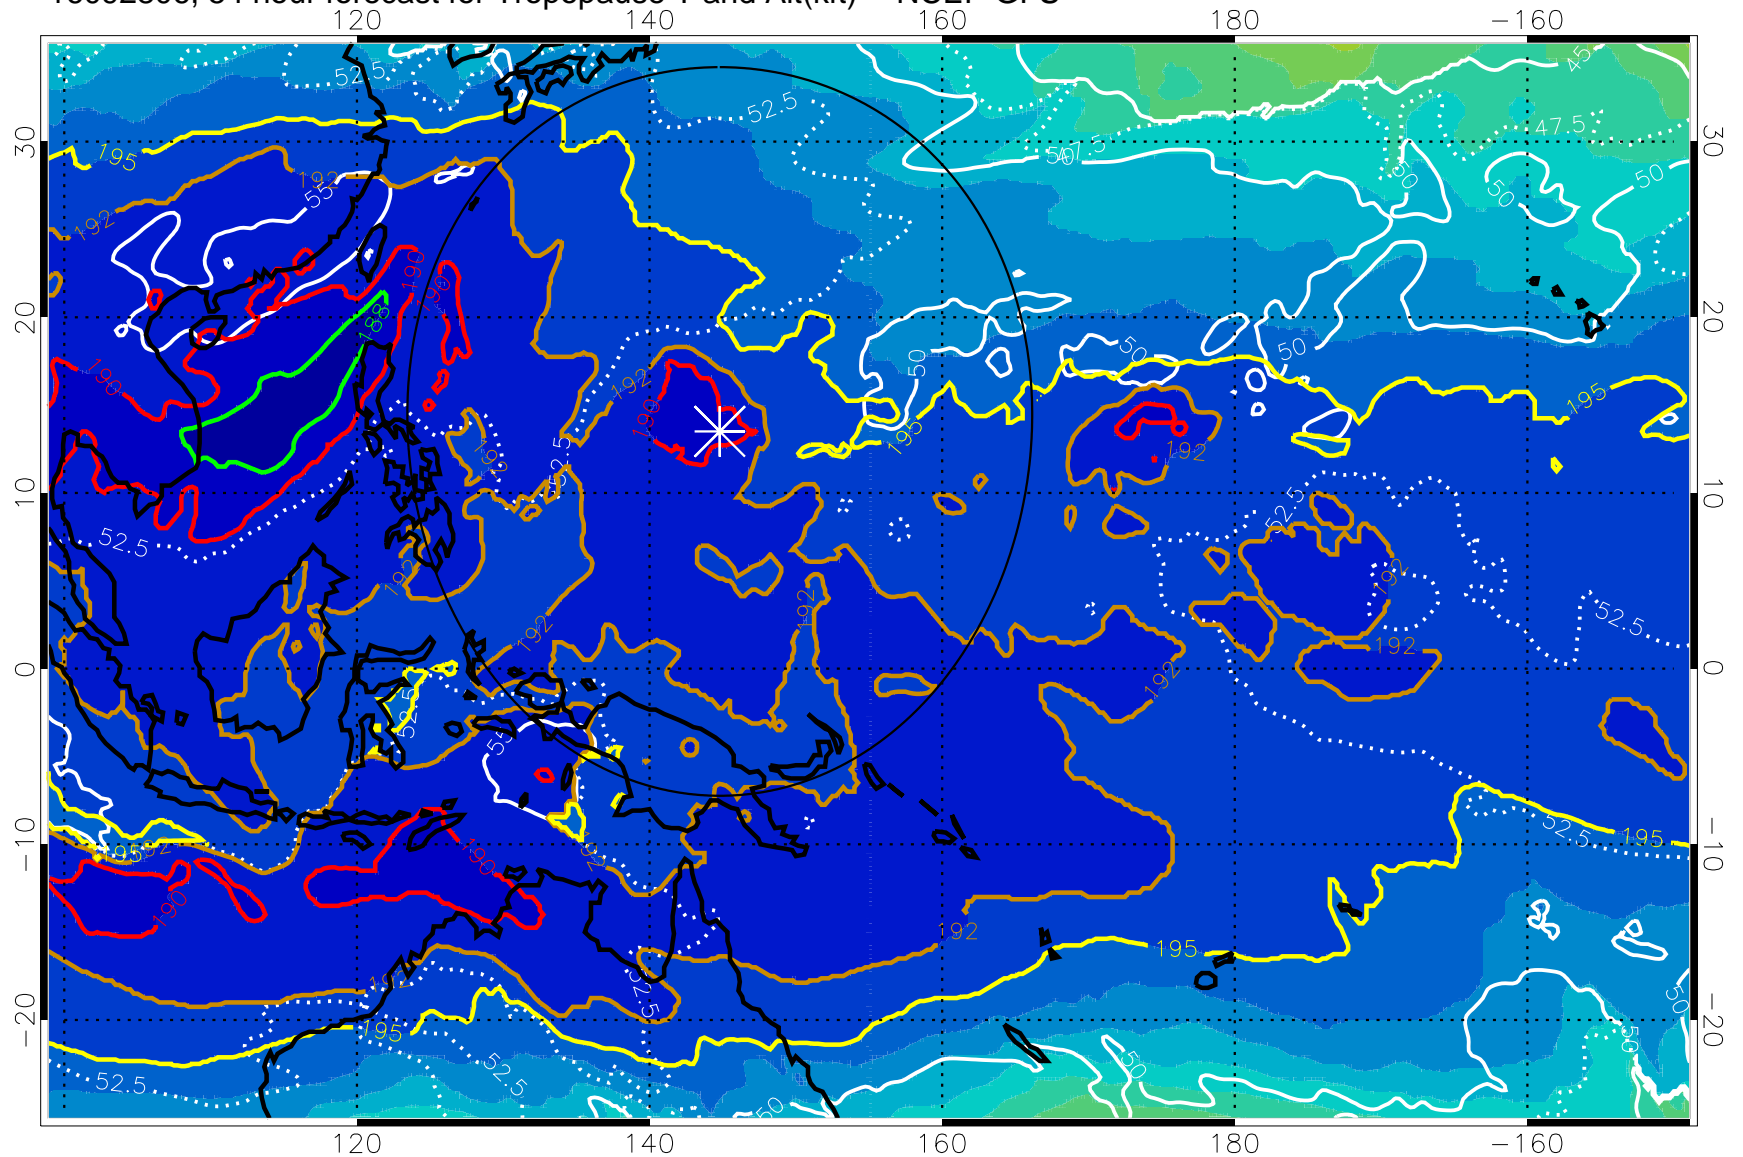

16092806, 54 hour forecast for Tropopause T and Alt(kft) -- NCEP GFS

190 200 210 220 230

Tropopause T, K

Tropopause Altitude in kft (white)

192.5K Isotherm 195K Isotherm

187.5K Isotherm 190K Isotherm

Range ring of 2304 km