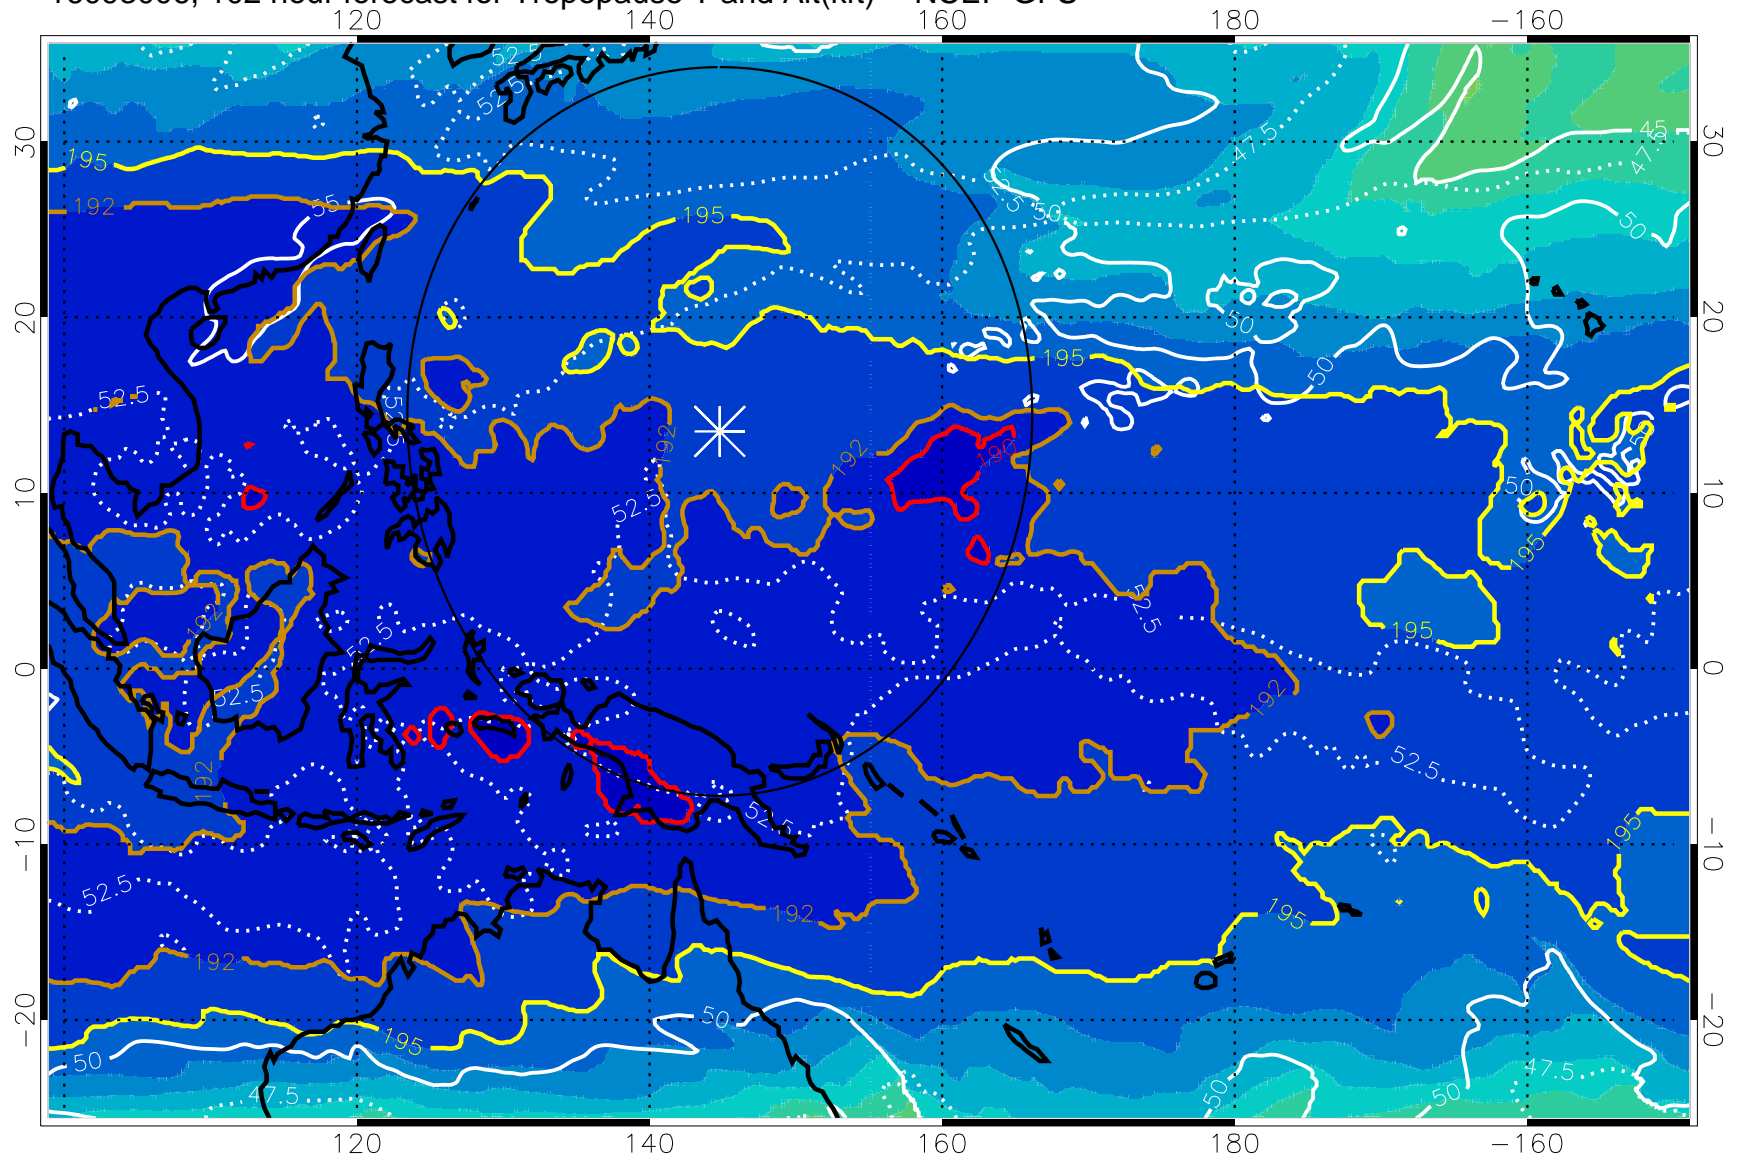

192.5K Isotherm 195K Isotherm
187.5K Isotherm 190K Isotherm

Range ring of 2304 km

16092918, 90 hour forecast for Tropopause T and Alt(kft) -- NCEP GFS

190 200 210 220 230
Tropopause T, K

Tropopause Altitude in kft (white)

192.5K Isotherm 195K Isotherm
187.5K Isotherm 190K Isotherm

Range ring of 2304 km

16093000, 96 hour forecast for Tropopause T and Alt(kft) -- NCEP GFS

190 200 210 220 230
Tropopause T, K

Tropopause Altitude in kft (white)

192.5K Isotherm 195K Isotherm
187.5K Isotherm 190K Isotherm

Range ring of 2304 km

16093006, 102 hour forecast for Tropopause T and Alt(kft) -- NCEP GFS

190 200 210 220 230

Tropopause T, K

Tropopause Altitude in kft (white)