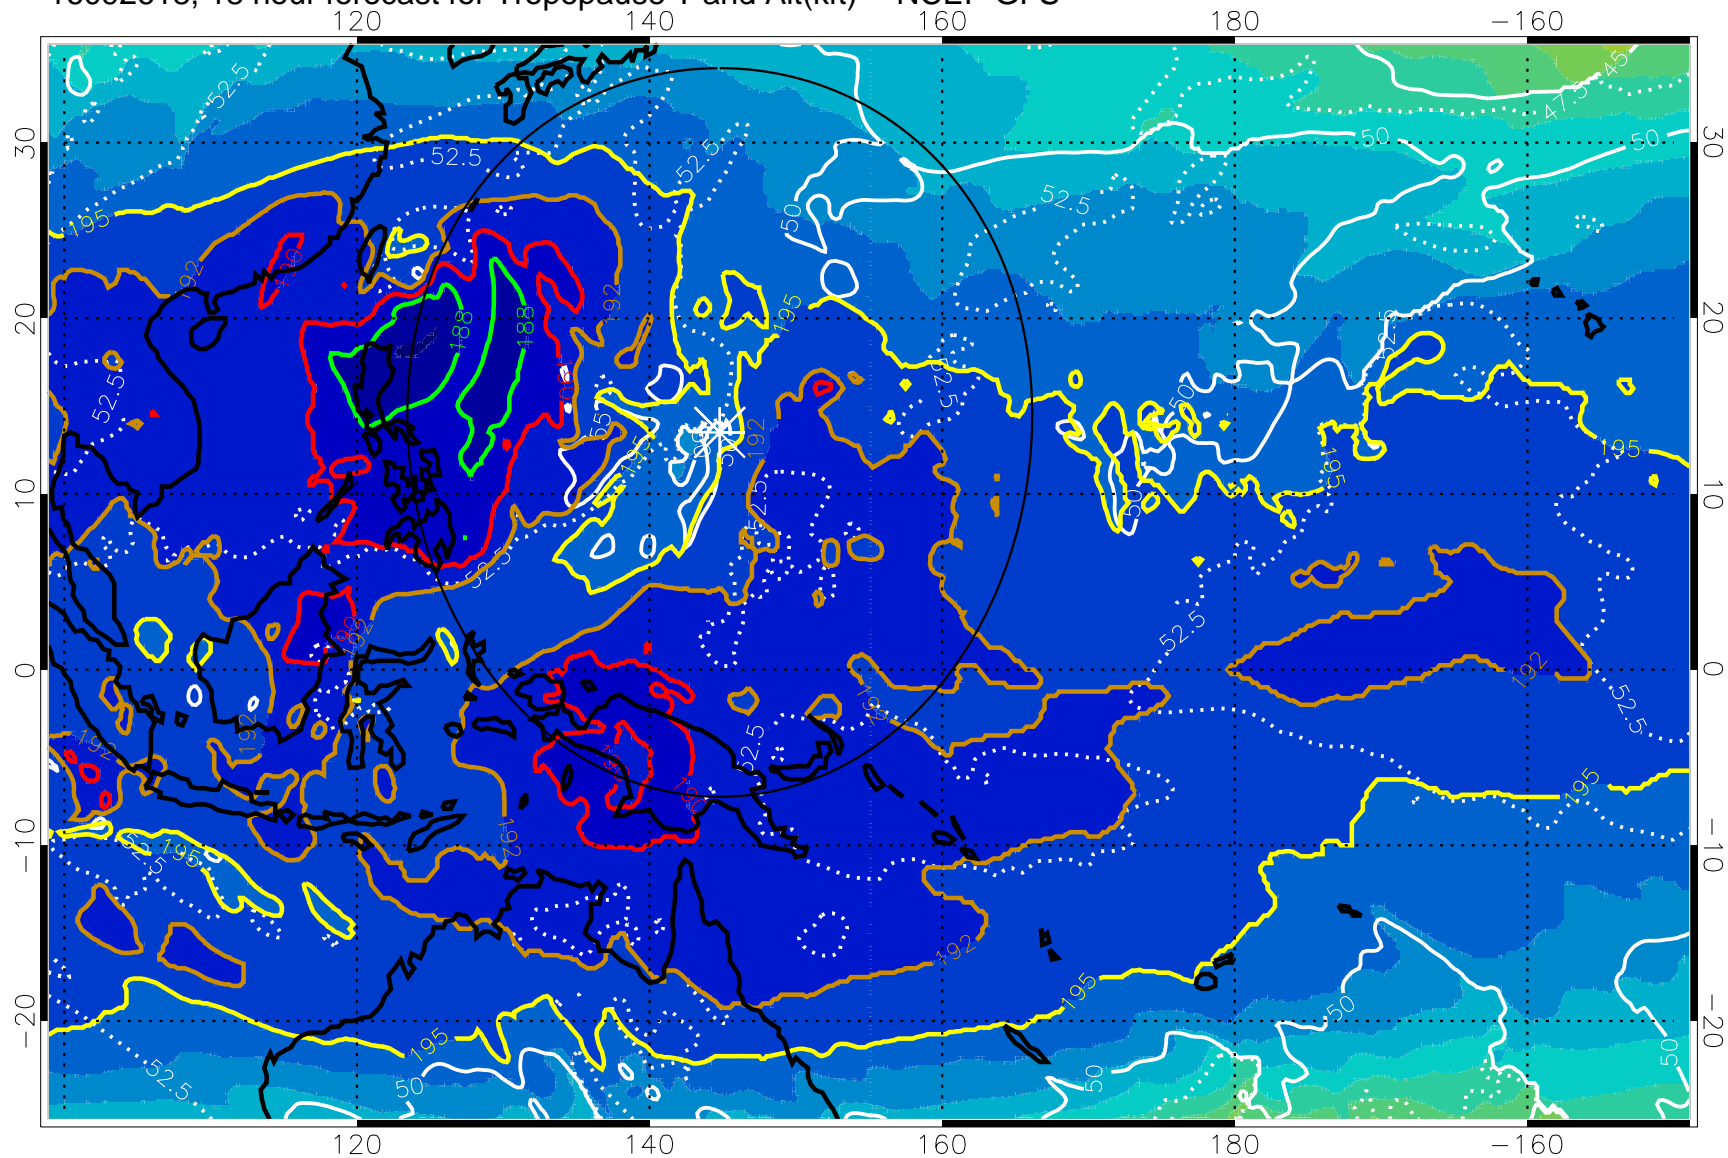

16092618, 18 hour forecast for Tropopause T and Alt(kft) -- NCEP GFS

190   200   210   220   230
Tropopause T, K

Tropopause Altitude in kft (white)

192.5K Isotherm   195K Isotherm
187.5K Isotherm   190K Isotherm

Range ring of 2304 km