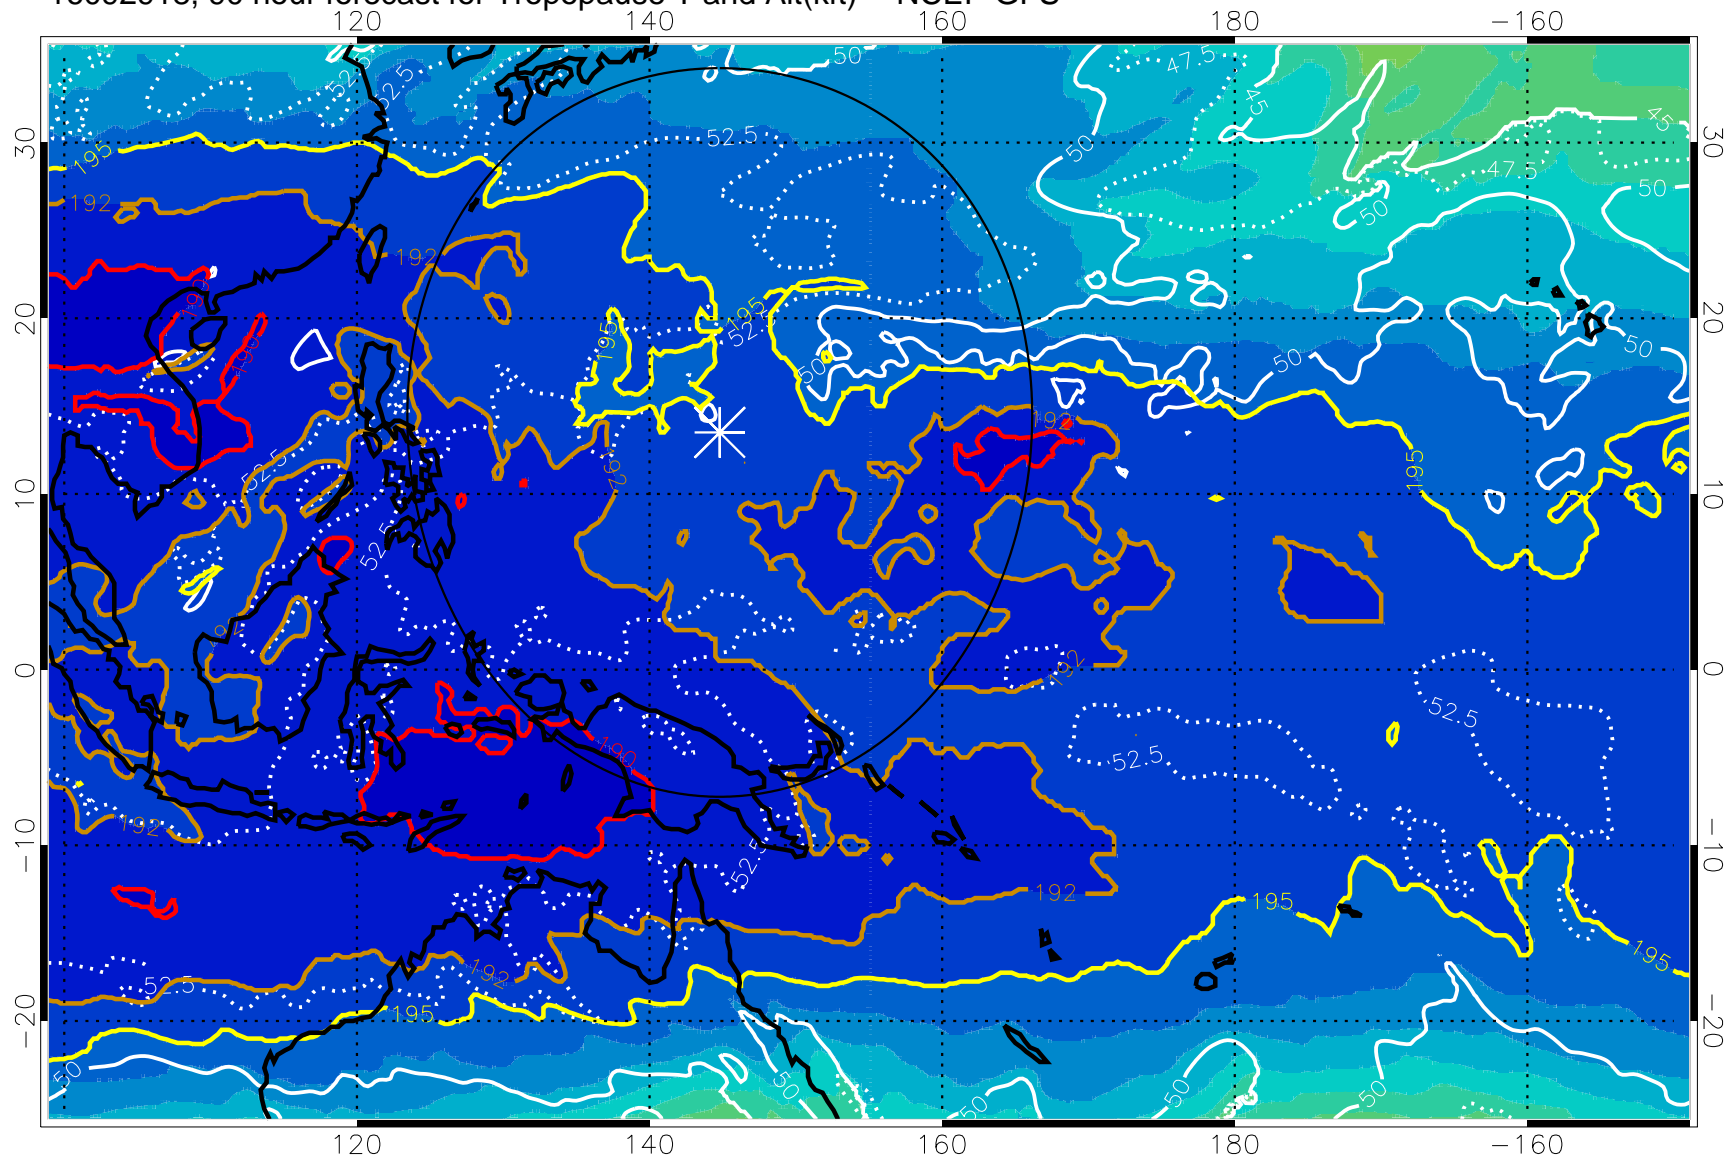

16092906, 78 hour forecast for Tropopause T and Alt(kft) -- NCEP GFS

16092912, 84 hour forecast for Tropopause T and Alt(kft) -- NCEP GFS

190 200 210 220 230

Tropopause T, K

Tropopause Altitude in kft (white)

192.5K Isotherm 195K Isotherm
187.5K Isotherm 190K Isotherm

Range ring of 2304 km

16092918, 90 hour forecast for Tropopause T and Alt(kft) -- NCEP GFS

190 200 210 220 230
Tropopause T, K

Tropopause Altitude in kft (white)

192.5K Isotherm 195K Isotherm
187.5K Isotherm 190K Isotherm

Range ring of 2304 km

16093000, 96 hour forecast for Tropopause T and Alt(kft) -- NCEP GFS

190 200 210 220 230
Tropopause T, K

Tropopause Altitude in kft (white)