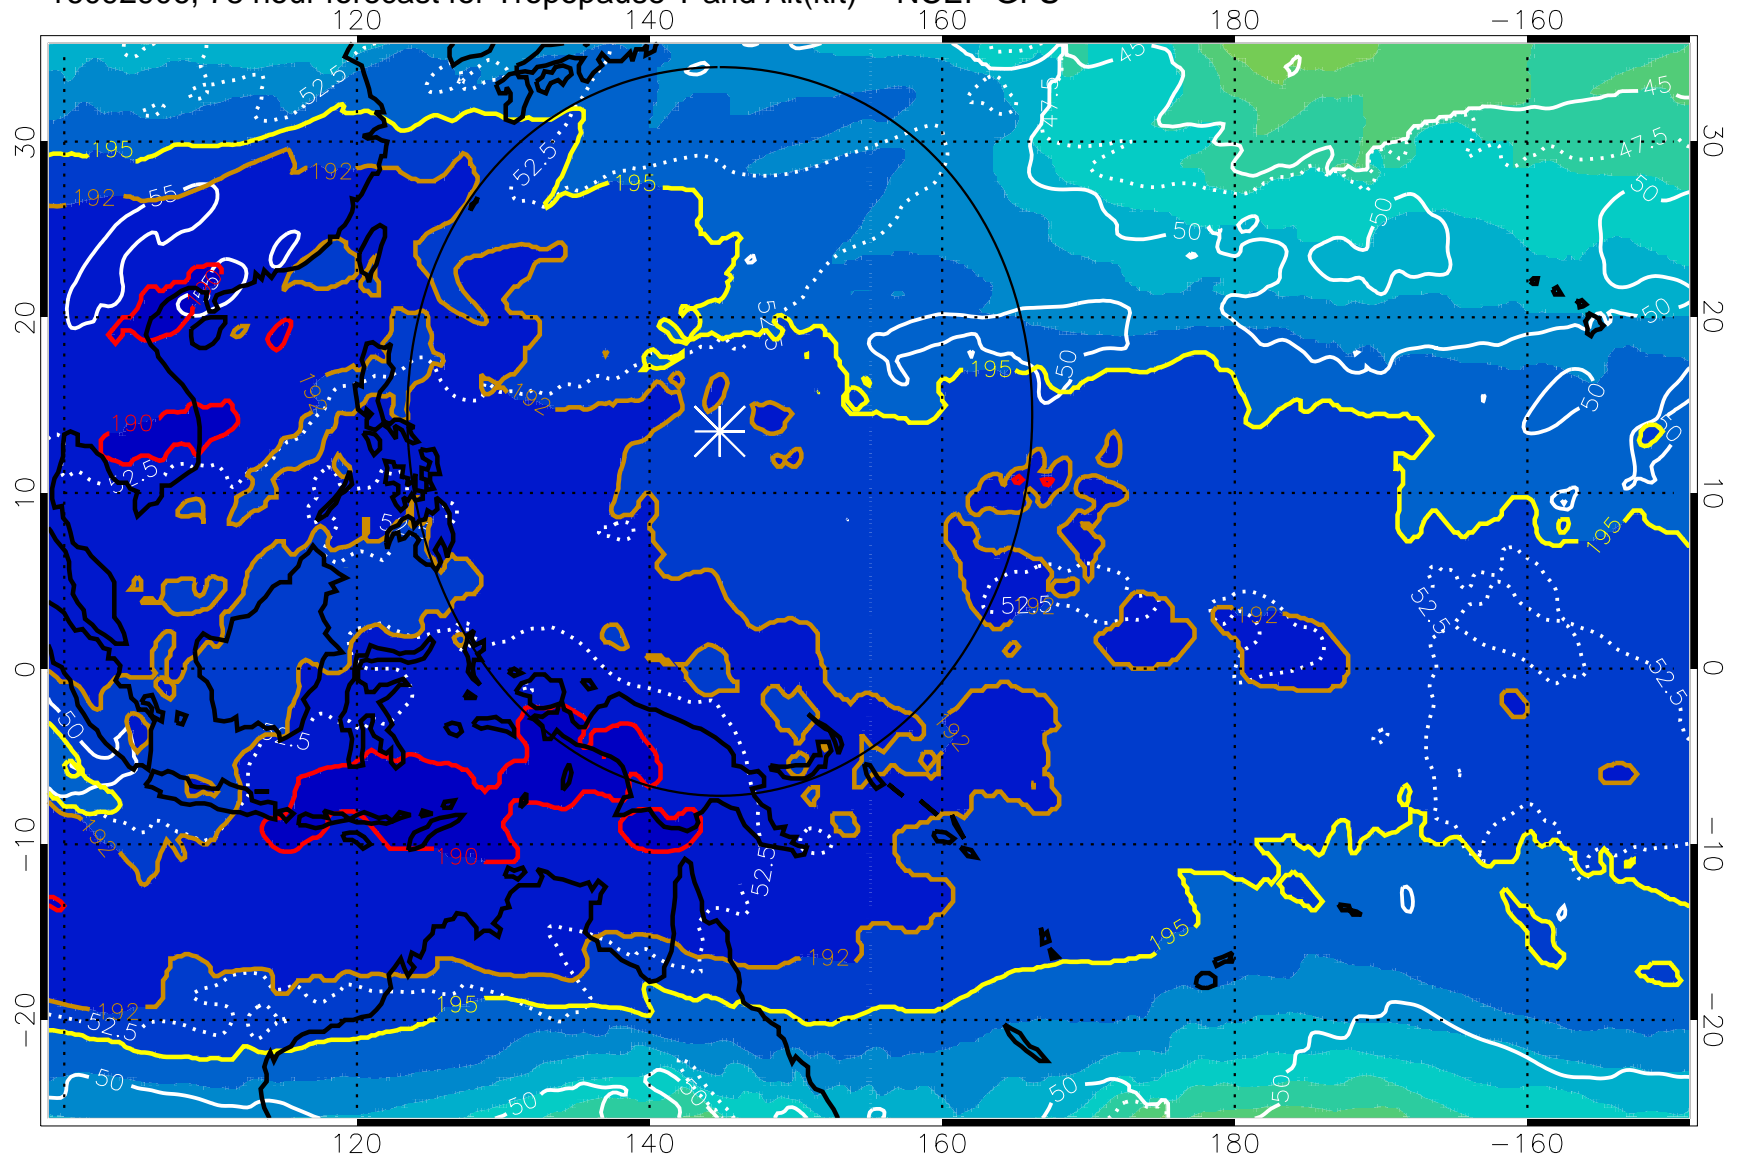

16092906, 78 hour forecast for Tropopause T and Alt(kft) -- NCEP GFS