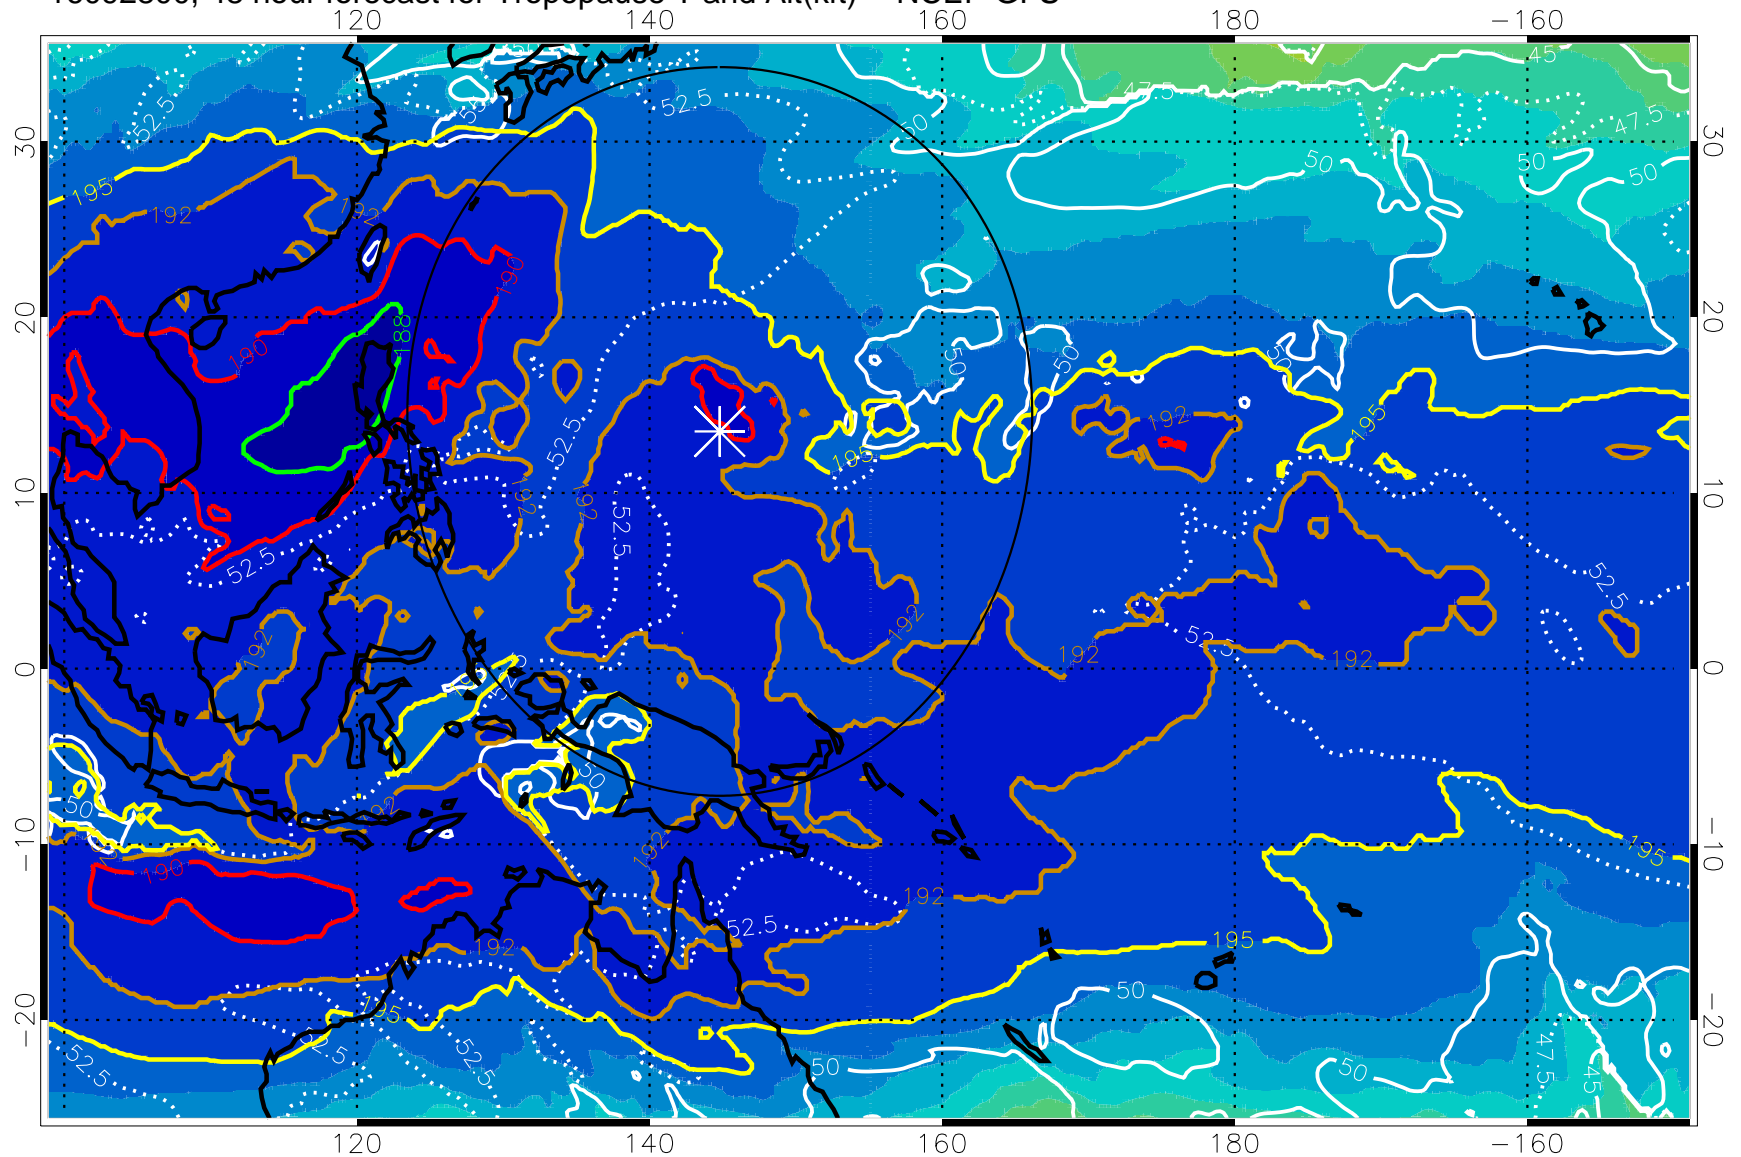

16092800, 48 hour forecast for Tropopause T and Alt(kft) -- NCEP GFS

190 200 210 220 230

Tropopause T, K

Tropopause Altitude in kft (white)

192.5K Isotherm 195K Isotherm
187.5K Isotherm 190K Isotherm

Range ring of 2304 km