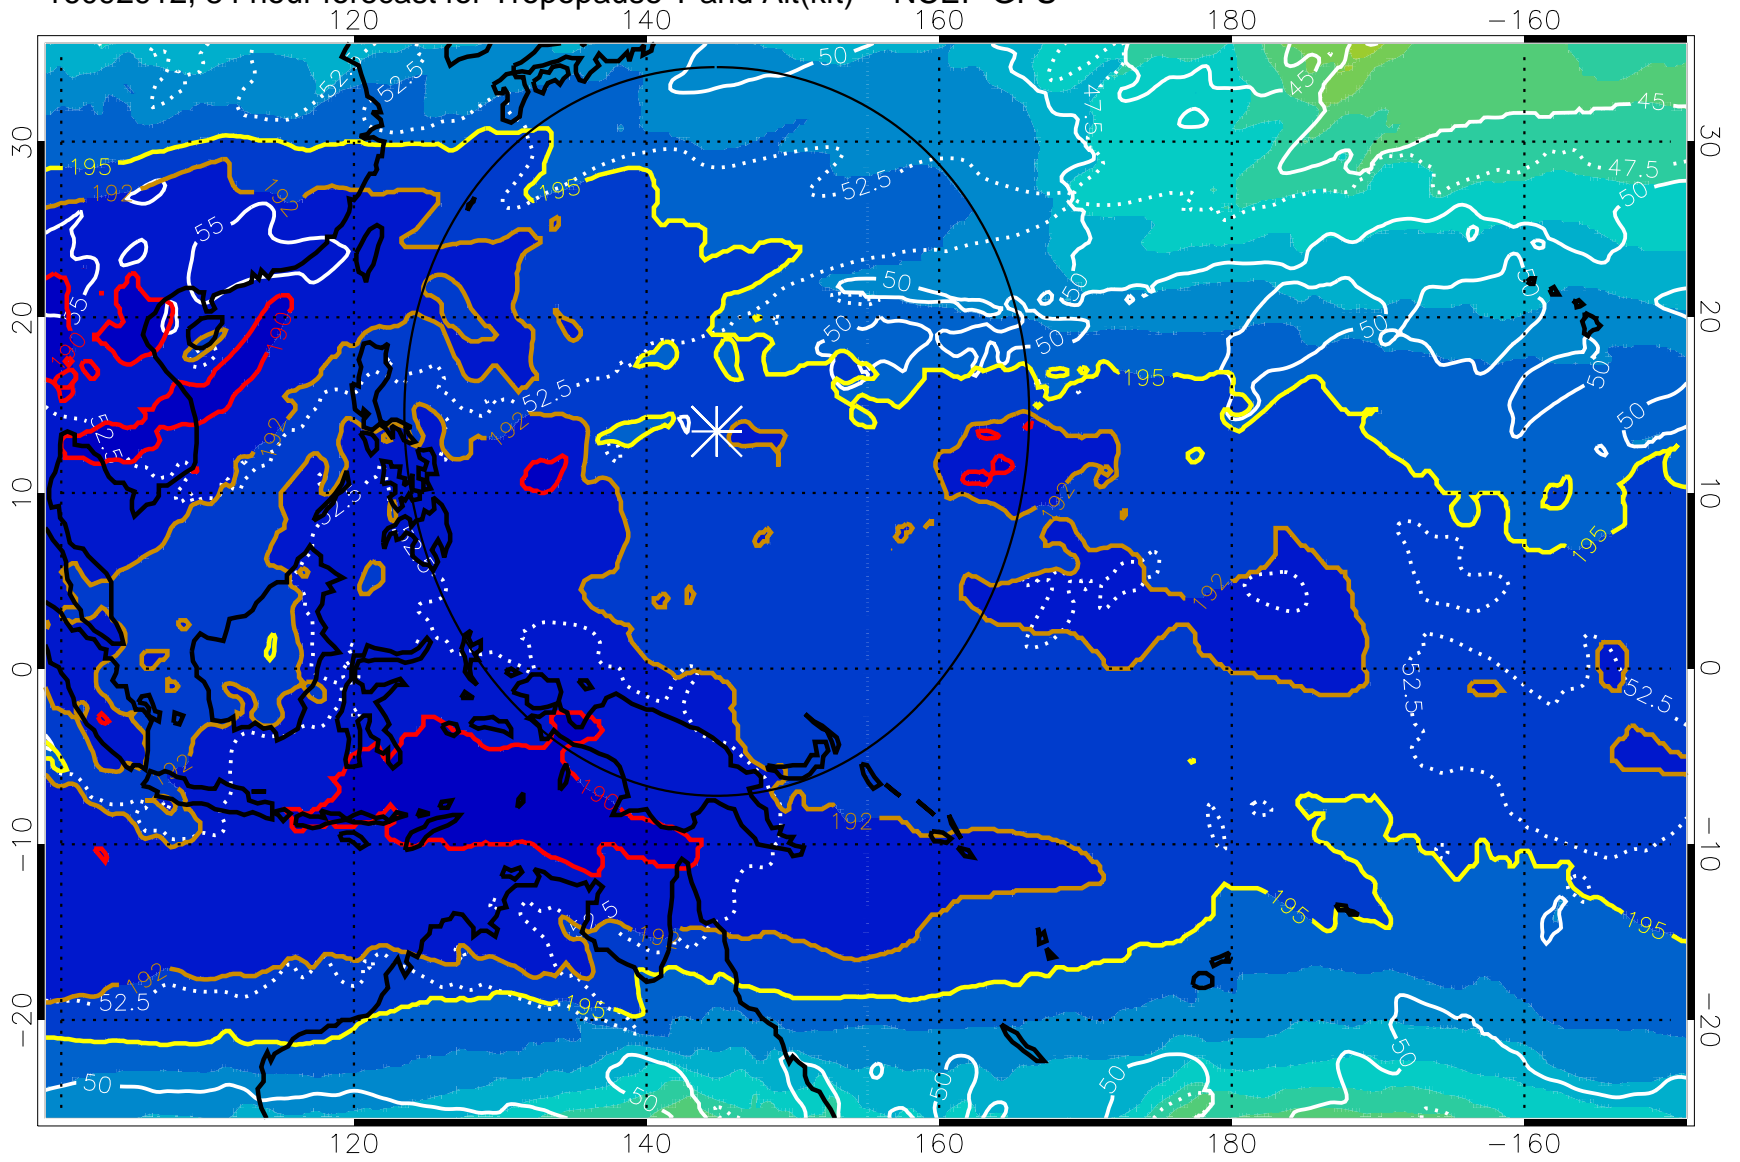

16092912, 84 hour forecast for Tropopause T and Alt(kft) -- NCEP GFS

190 200 210 220 230

Tropopause T, K

Tropopause Altitude in kft (white)

192.5K Isotherm 195K Isotherm
187.5K Isotherm 190K Isotherm

Range ring of 2304 km