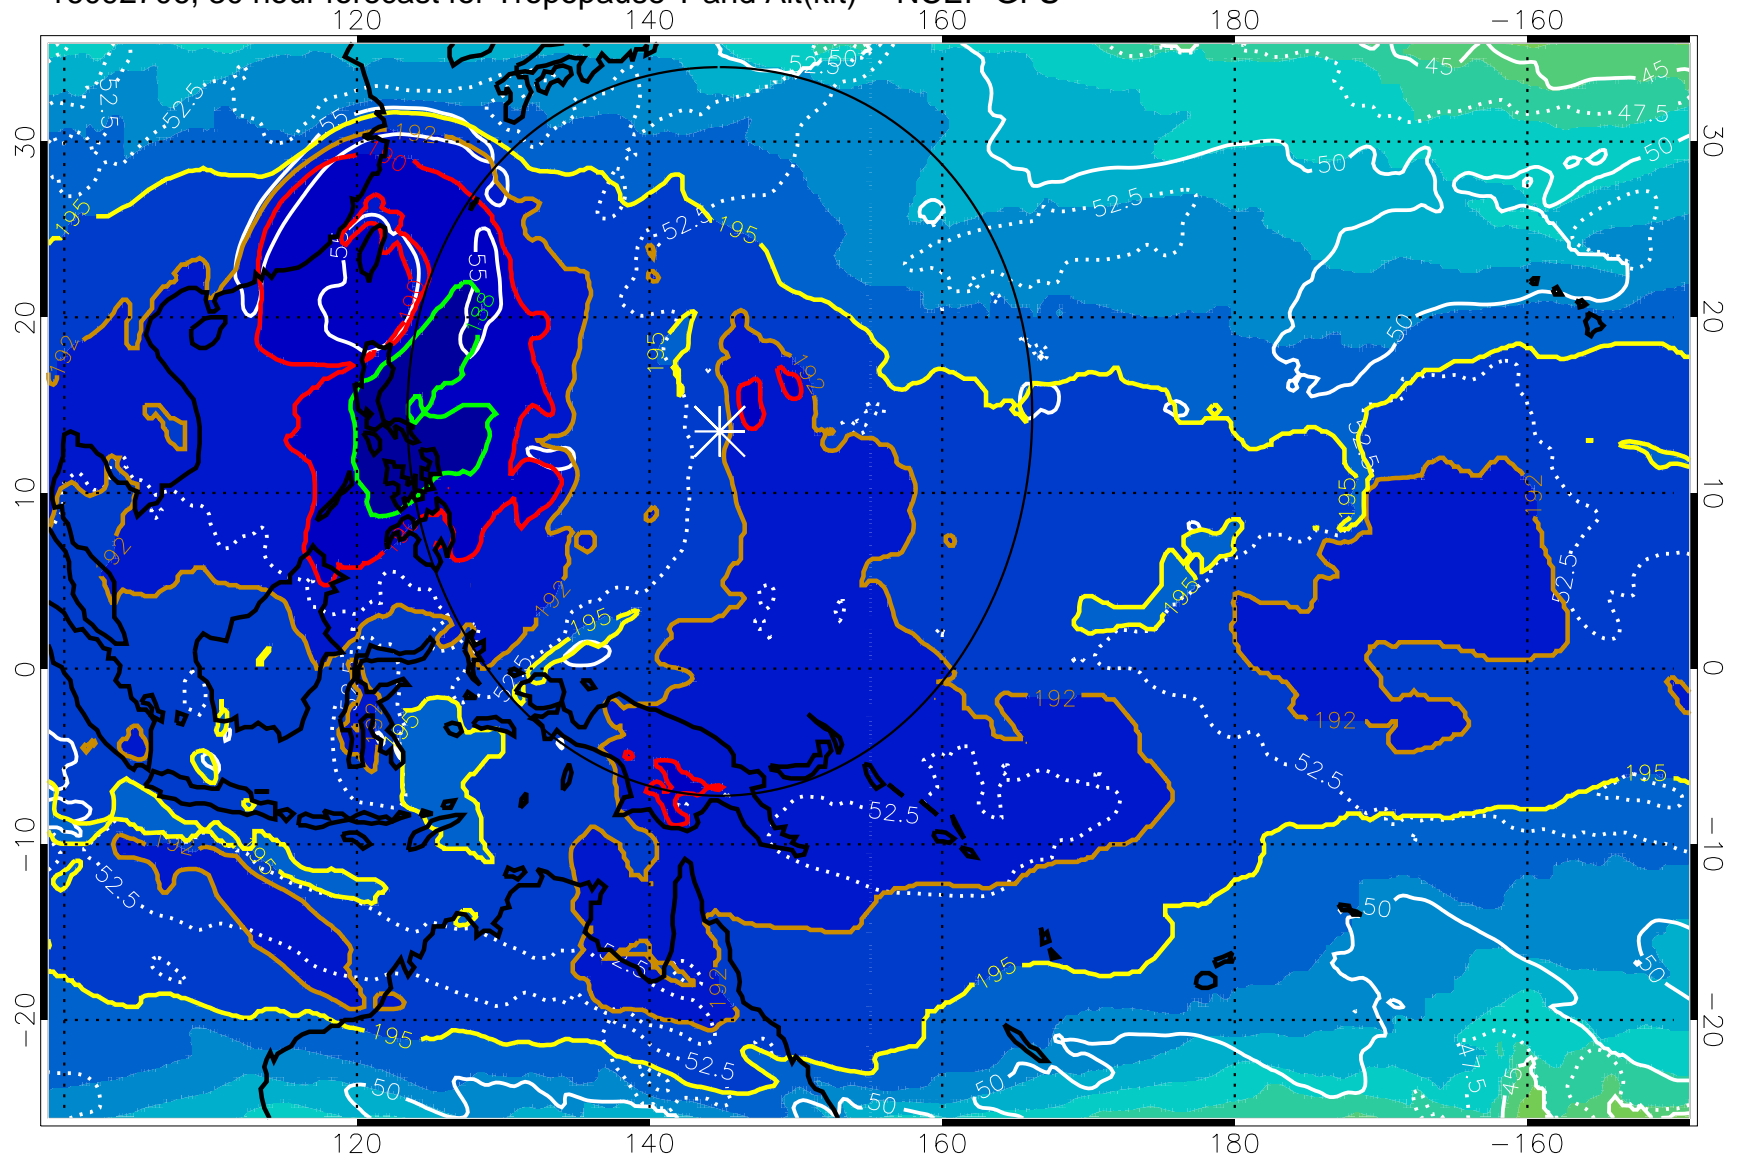

16092706, 30 hour forecast for Tropopause T and Alt(kft) -- NCEP GFS

190 200 210 220 230

Tropopause T, K

Tropopause Altitude in kft (white)

192.5K Isotherm 195K Isotherm

187.5K Isotherm 190K Isotherm

Range ring of 2304 km