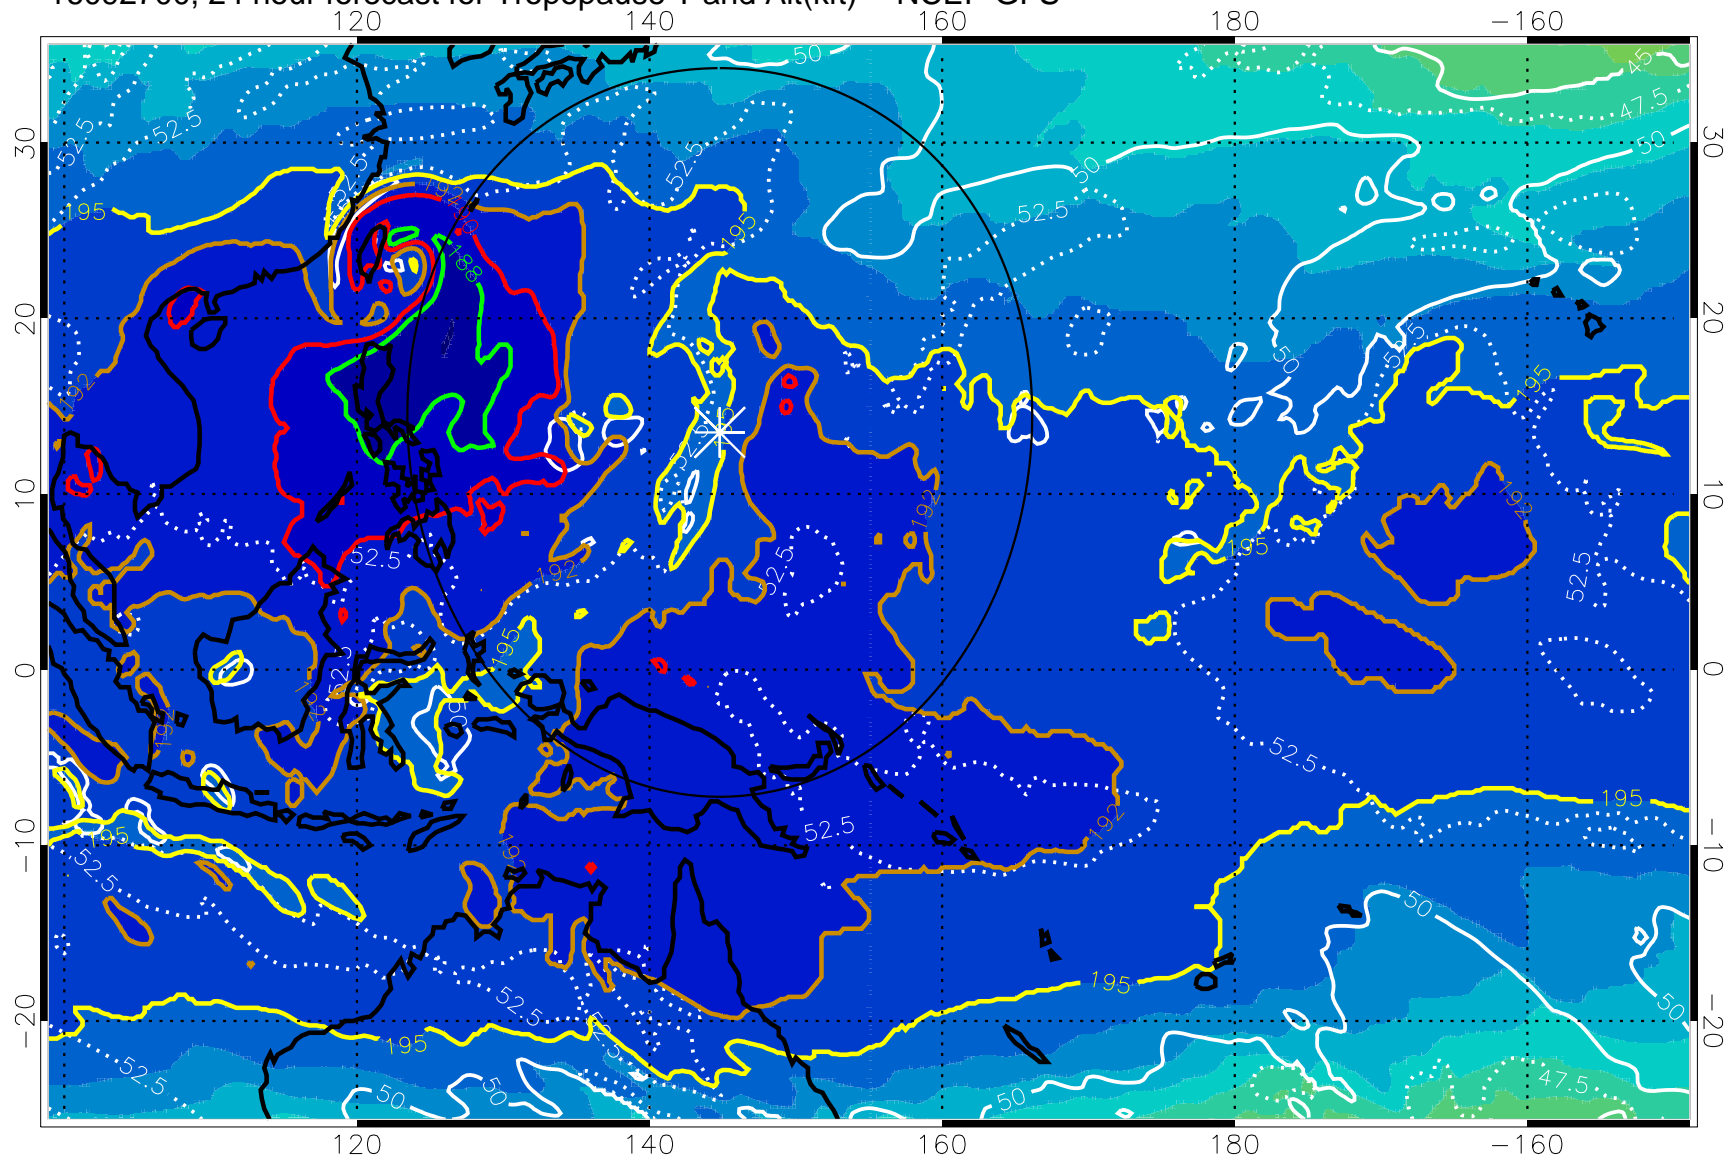

16092700, 24 hour forecast for Tropopause T and Alt(kft) -- NCEP GFS

190 200 210 220 230

Tropopause T, K

Tropopause Altitude in kft (white)

192.5K Isotherm 195K Isotherm
187.5K Isotherm 190K Isotherm

Range ring of 2304 km