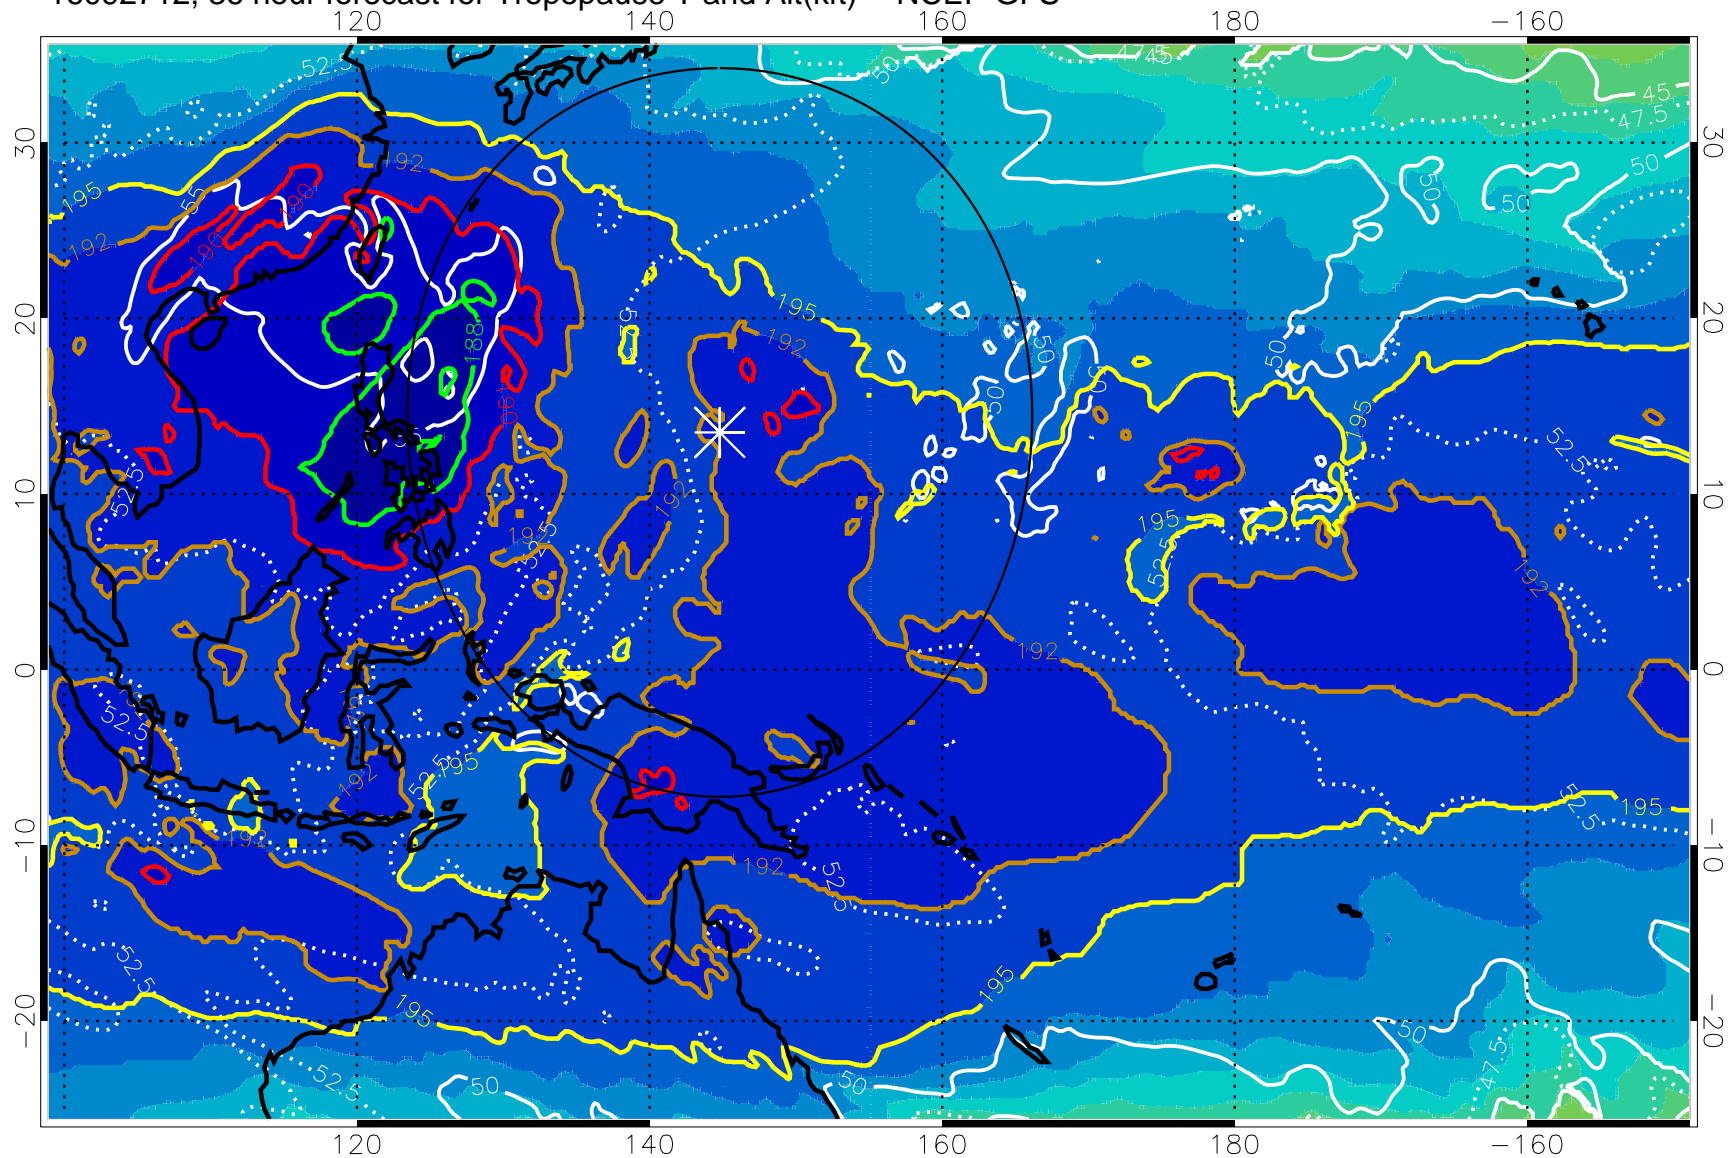

16092712, 36 hour forecast for Tropopause T and Alt(kft) -- NCEP GFS

190 200 210 220 230

Tropopause T, K

Tropopause Altitude in kft (white)

192.5K Isotherm 195K Isotherm

187.5K Isotherm 190K Isotherm

Range ring of 2304 km