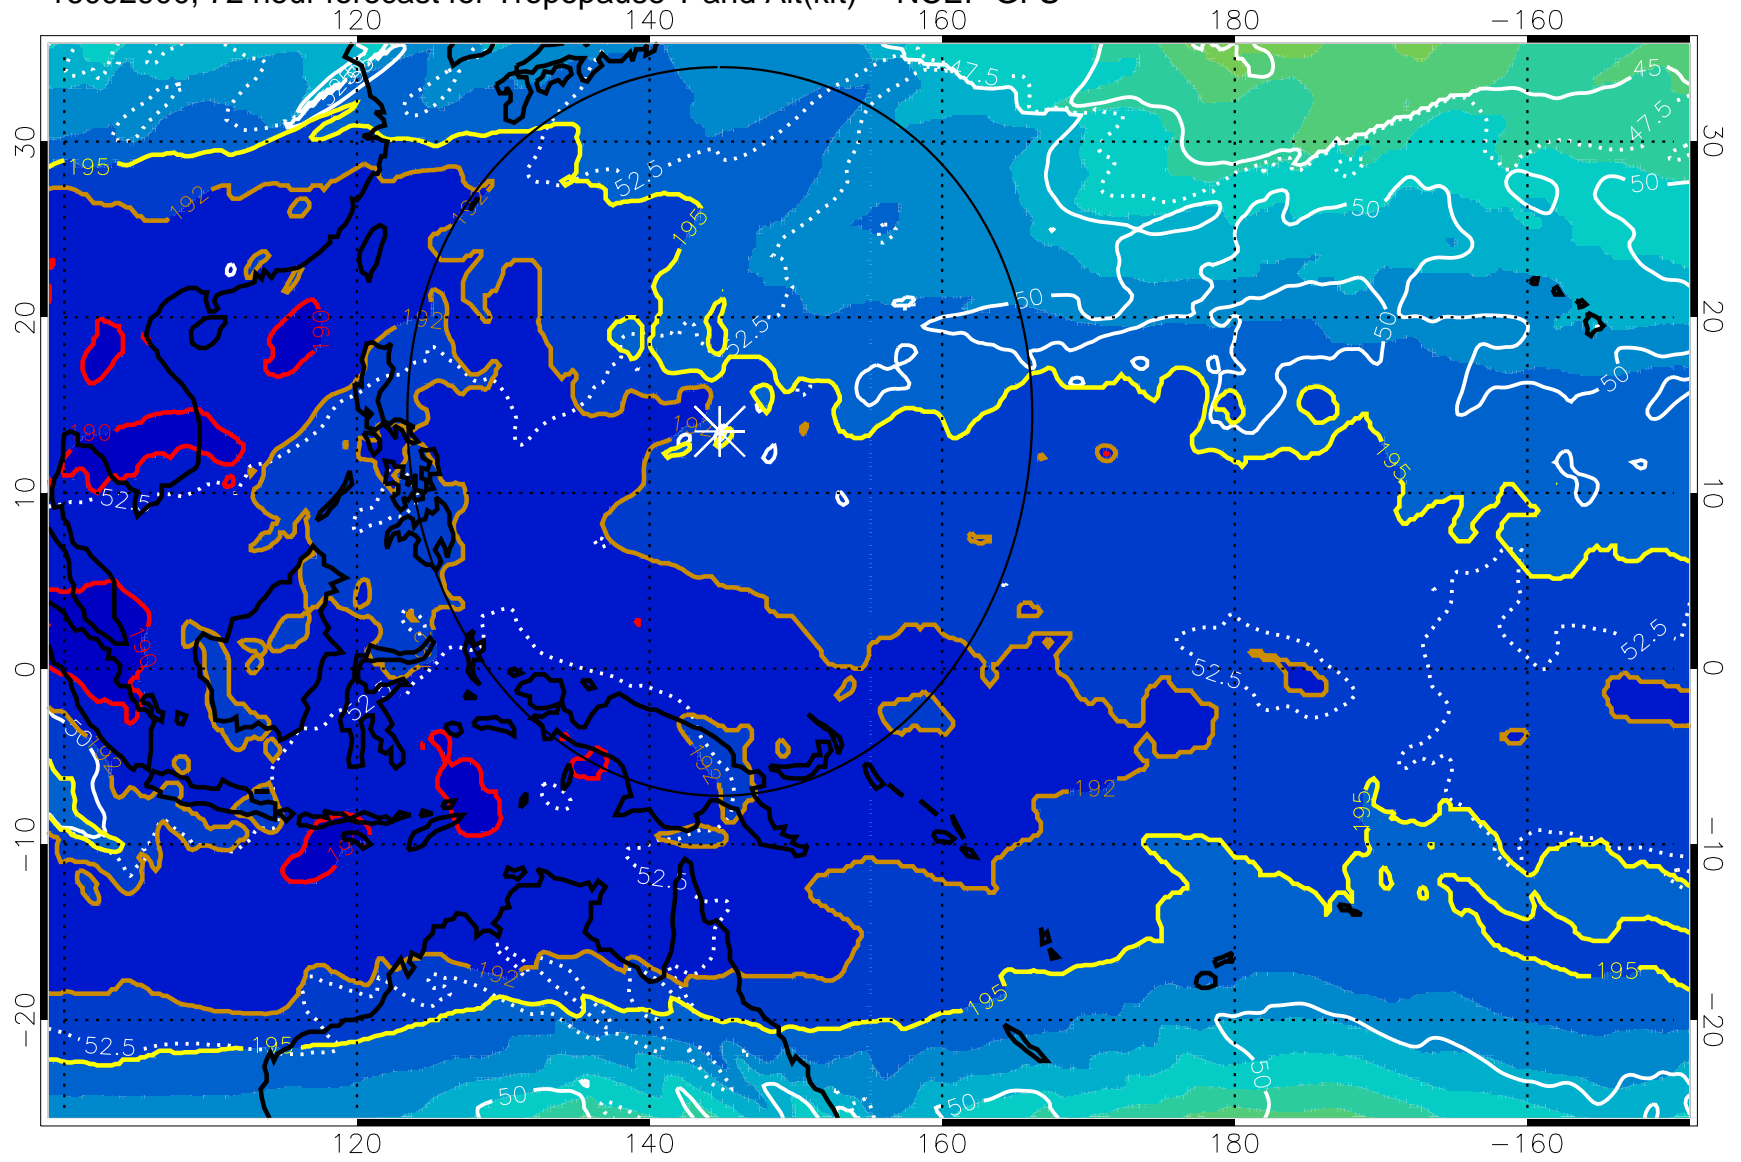

16092900, 72 hour forecast for Tropopause T and Alt(kft) -- NCEP GFS

190 200 210 220 230
Tropopause T, K

Tropopause Altitude in kft (white)

192.5K Isotherm 195K Isotherm
187.5K Isotherm 190K Isotherm

Range ring of 2304 km