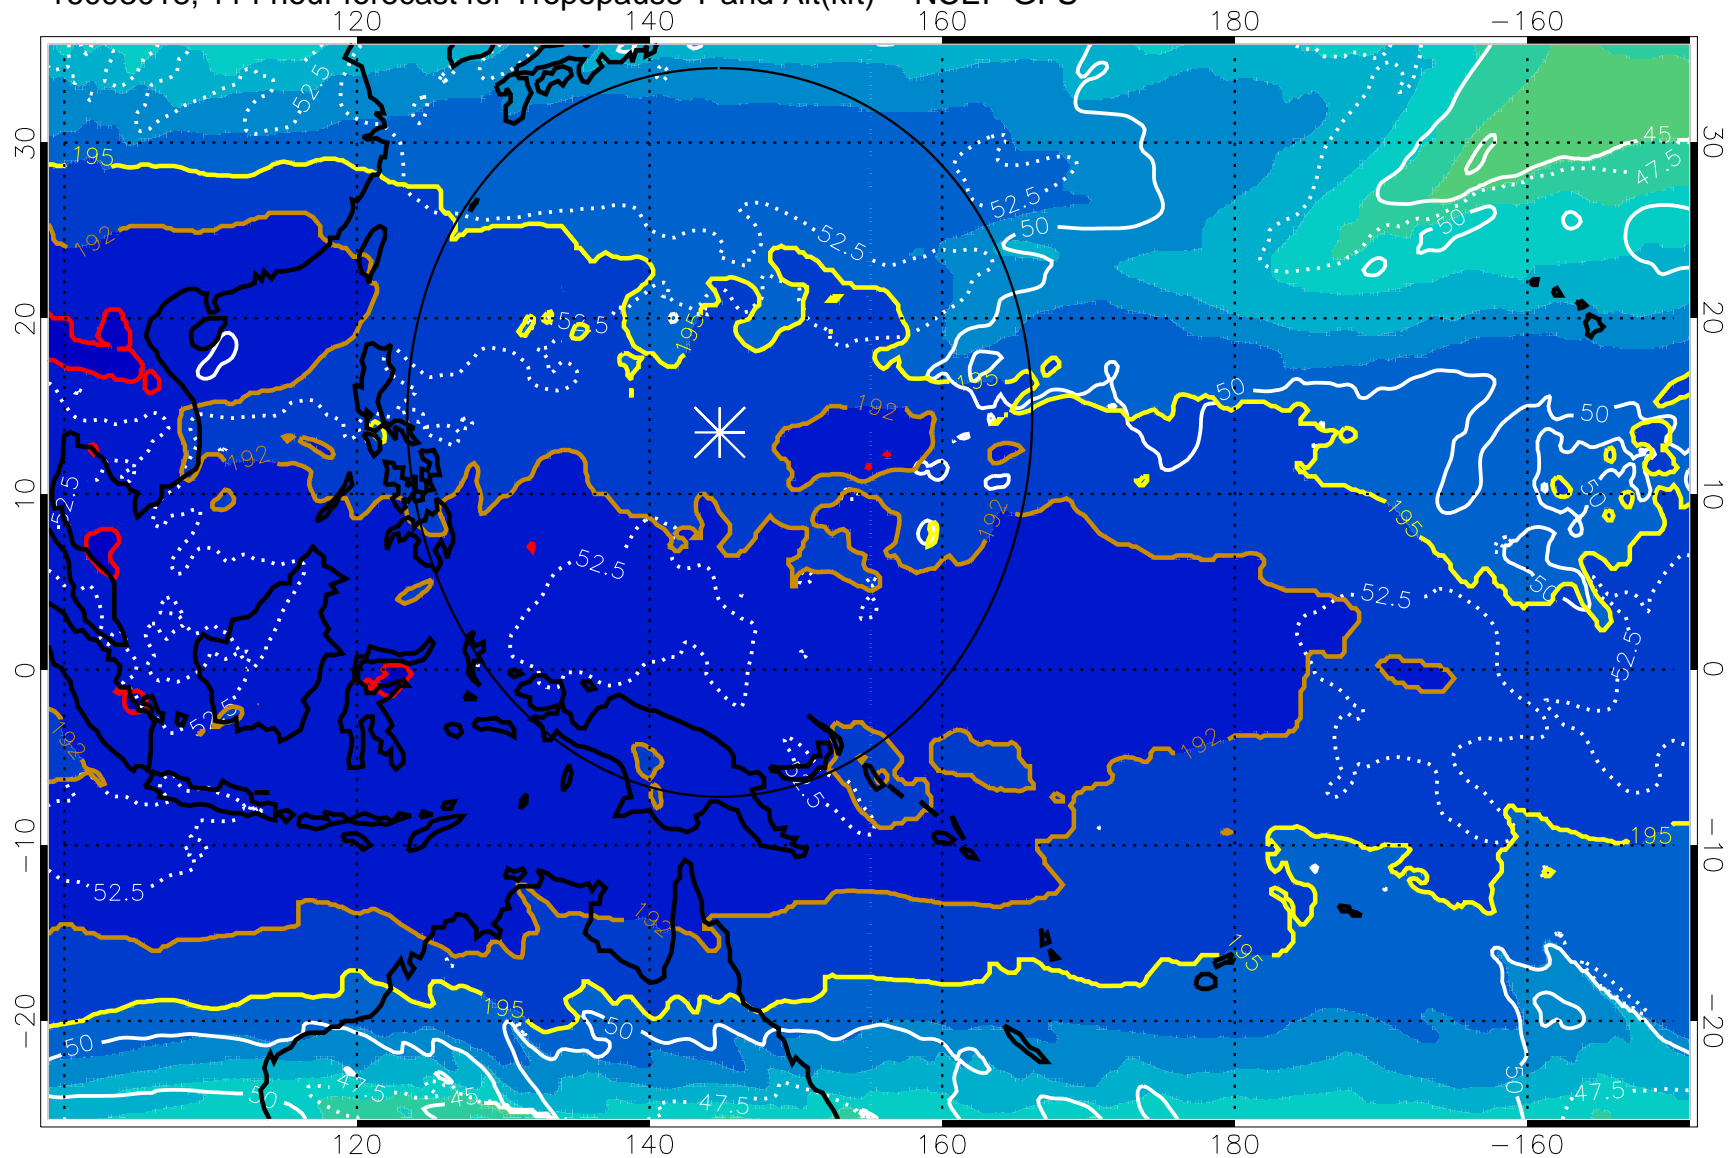

192.5K Isotherm 195K Isotherm
187.5K Isotherm 190K Isotherm

Range ring of 2304 km

16093006, 102 hour forecast for Tropopause T and Alt(kft) -- NCEP GFS

190 200 210 220 230

Tropopause T, K

Tropopause Altitude in kft (white)

192.5K Isotherm 195K Isotherm

187.5K Isotherm 190K Isotherm

Range ring of 2304 km

16093012, 108 hour forecast for Tropopause T and Alt(kft) -- NCEP GFS

190 200 210 220 230
Tropopause T, K

Tropopause Altitude in kft (white)

192.5K Isotherm 195K Isotherm
187.5K Isotherm 190K Isotherm

Range ring of 2304 km

16093018, 114 hour forecast for Tropopause T and Alt(kft) -- NCEP GFS

190 200 210 220 230

Tropopause T, K

Tropopause Altitude in kft (white)

192.5K Isotherm 195K Isotherm
187.5K Isotherm 190K Isotherm

Range ring of 2304 km