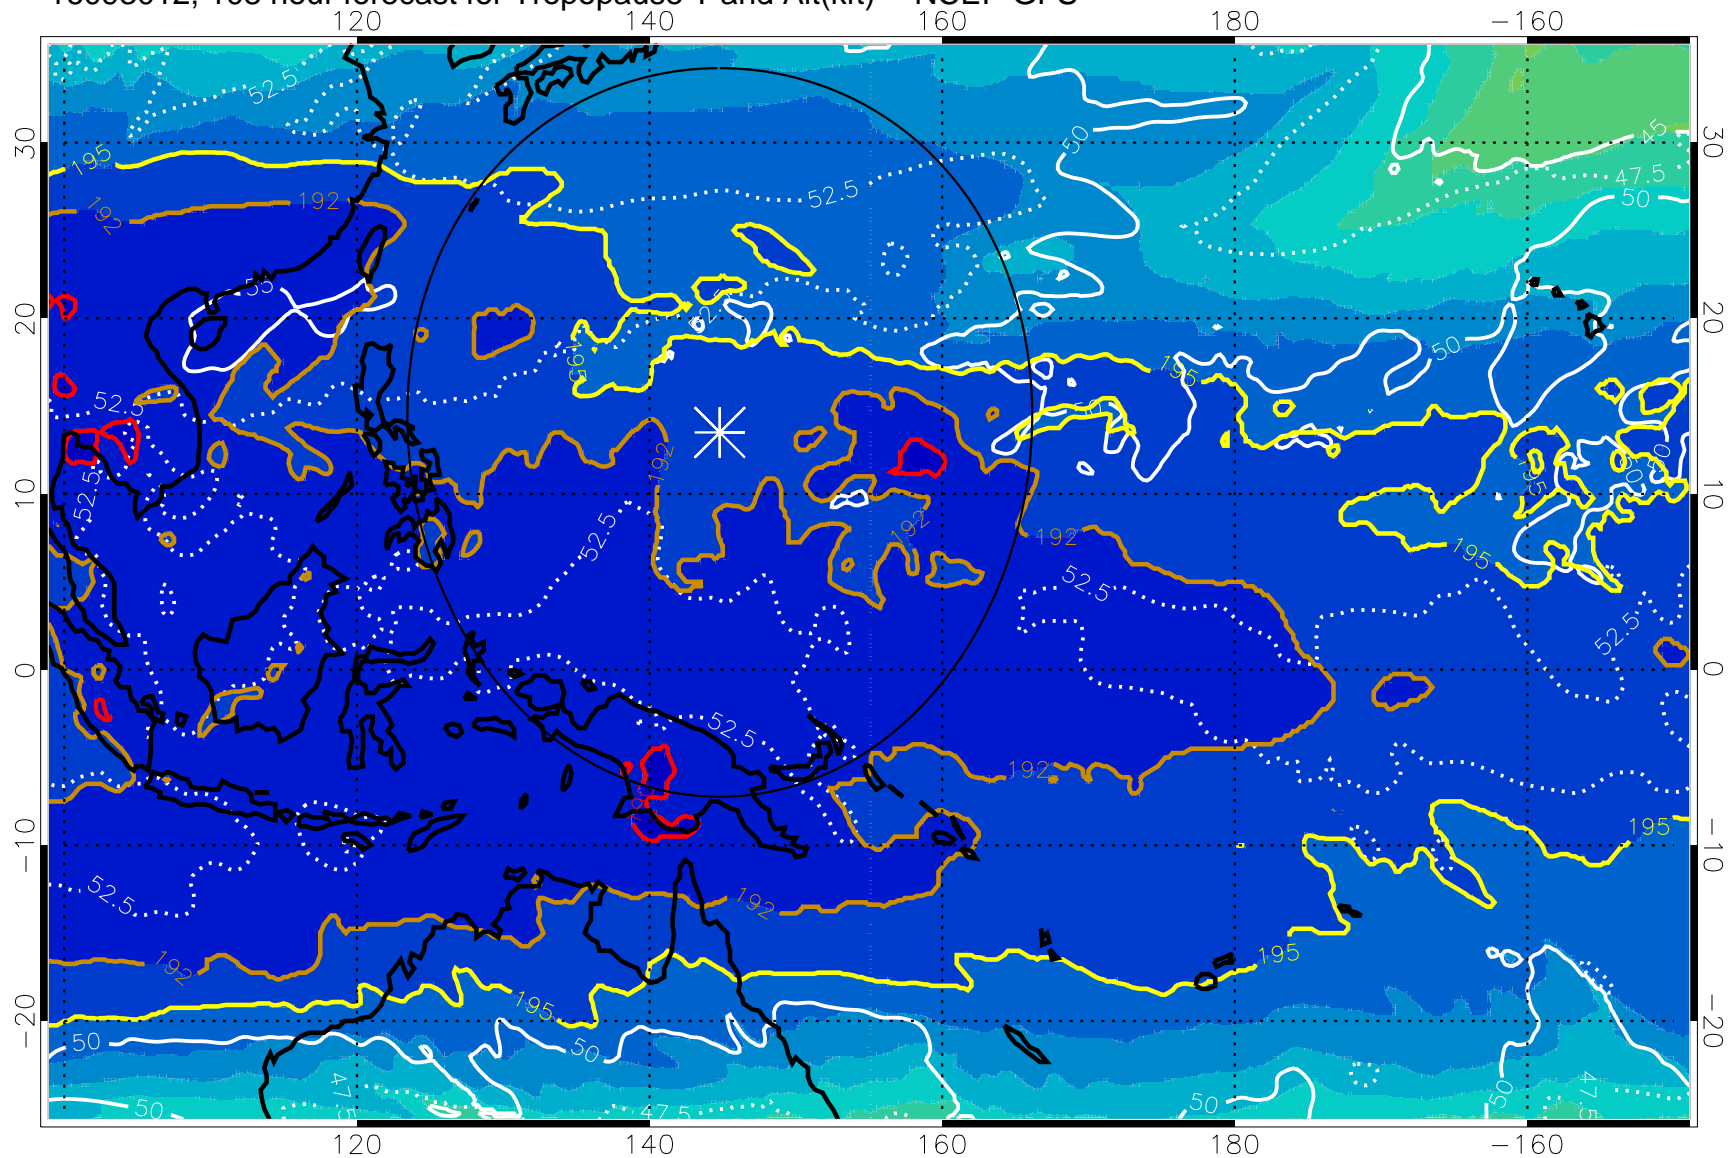

192.5K Isotherm 195K Isotherm
187.5K Isotherm 190K Isotherm

Range ring of 2304 km

16093000, 96 hour forecast for Tropopause T and Alt(kft) -- NCEP GFS

190 200 210 220 230
Tropopause T, K

Tropopause Altitude in kft (white)

192.5K Isotherm 195K Isotherm
187.5K Isotherm 190K Isotherm

Range ring of 2304 km

16093006, 102 hour forecast for Tropopause T and Alt(kft) -- NCEP GFS

190 200 210 220 230

Tropopause T, K

Tropopause Altitude in kft (white)

192.5K Isotherm 195K Isotherm

187.5K Isotherm 190K Isotherm

Range ring of 2304 km

16093012, 108 hour forecast for Tropopause T and Alt(kft) -- NCEP GFS

190 200 210 220 230
Tropopause T, K

Tropopause Altitude in kft (white)

192.5K Isotherm 195K Isotherm
187.5K Isotherm 190K Isotherm

Range ring of 2304 km

16093018, 114 hour forecast for Tropopause T and Alt(kft) -- NCEP GFS

190 200 210 220 230

Tropopause T, K

Tropopause Altitude in kft (white)