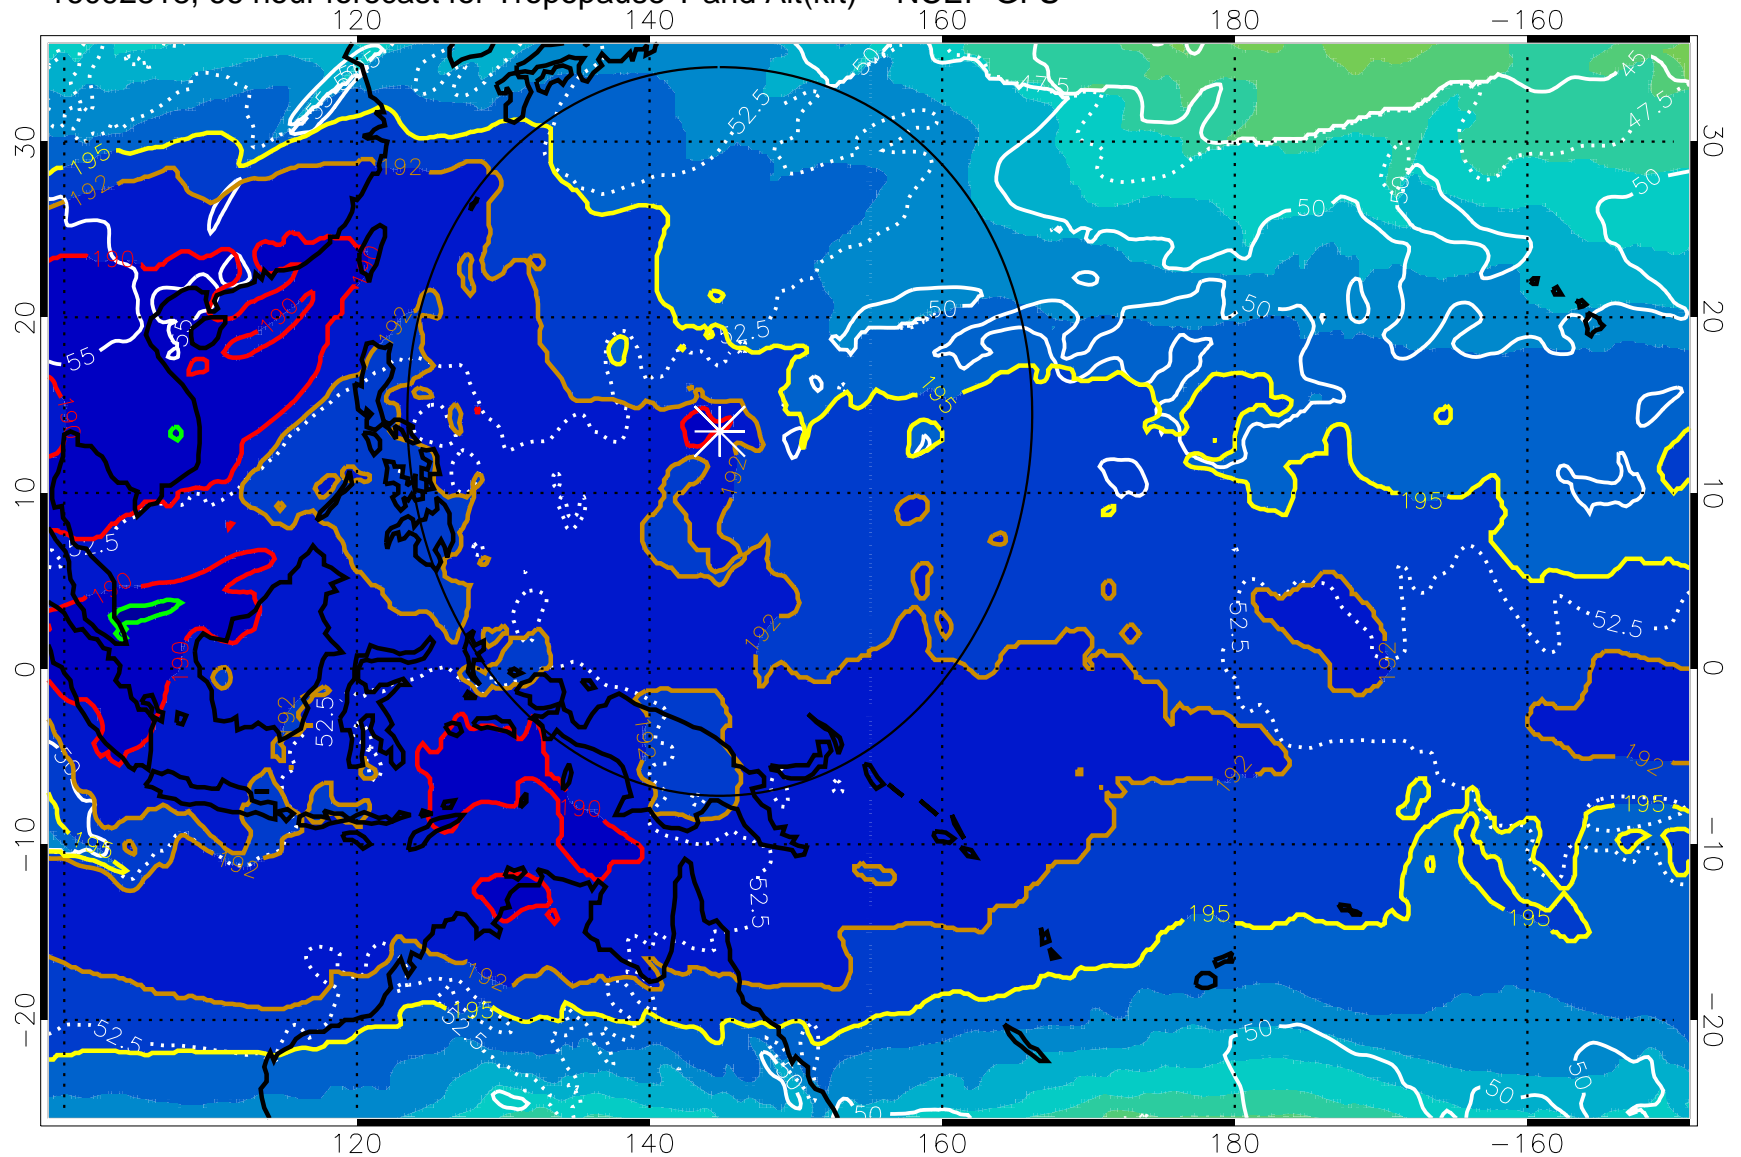

16092812, 60 hour forecast for Tropopause T and Alt(kft) -- NCEP GFS

190 200 210 220 230

Tropopause T, K

Tropopause Altitude in kft (white)

192.5K Isotherm 195K Isotherm
187.5K Isotherm 190K Isotherm

Range ring of 2304 km

16092818, 66 hour forecast for Tropopause T and Alt(kft) -- NCEP GFS

190 200 210 220 230
Tropopause T, K

Tropopause Altitude in kft (white)

192.5K Isotherm 195K Isotherm
187.5K Isotherm 190K Isotherm

Range ring of 2304 km