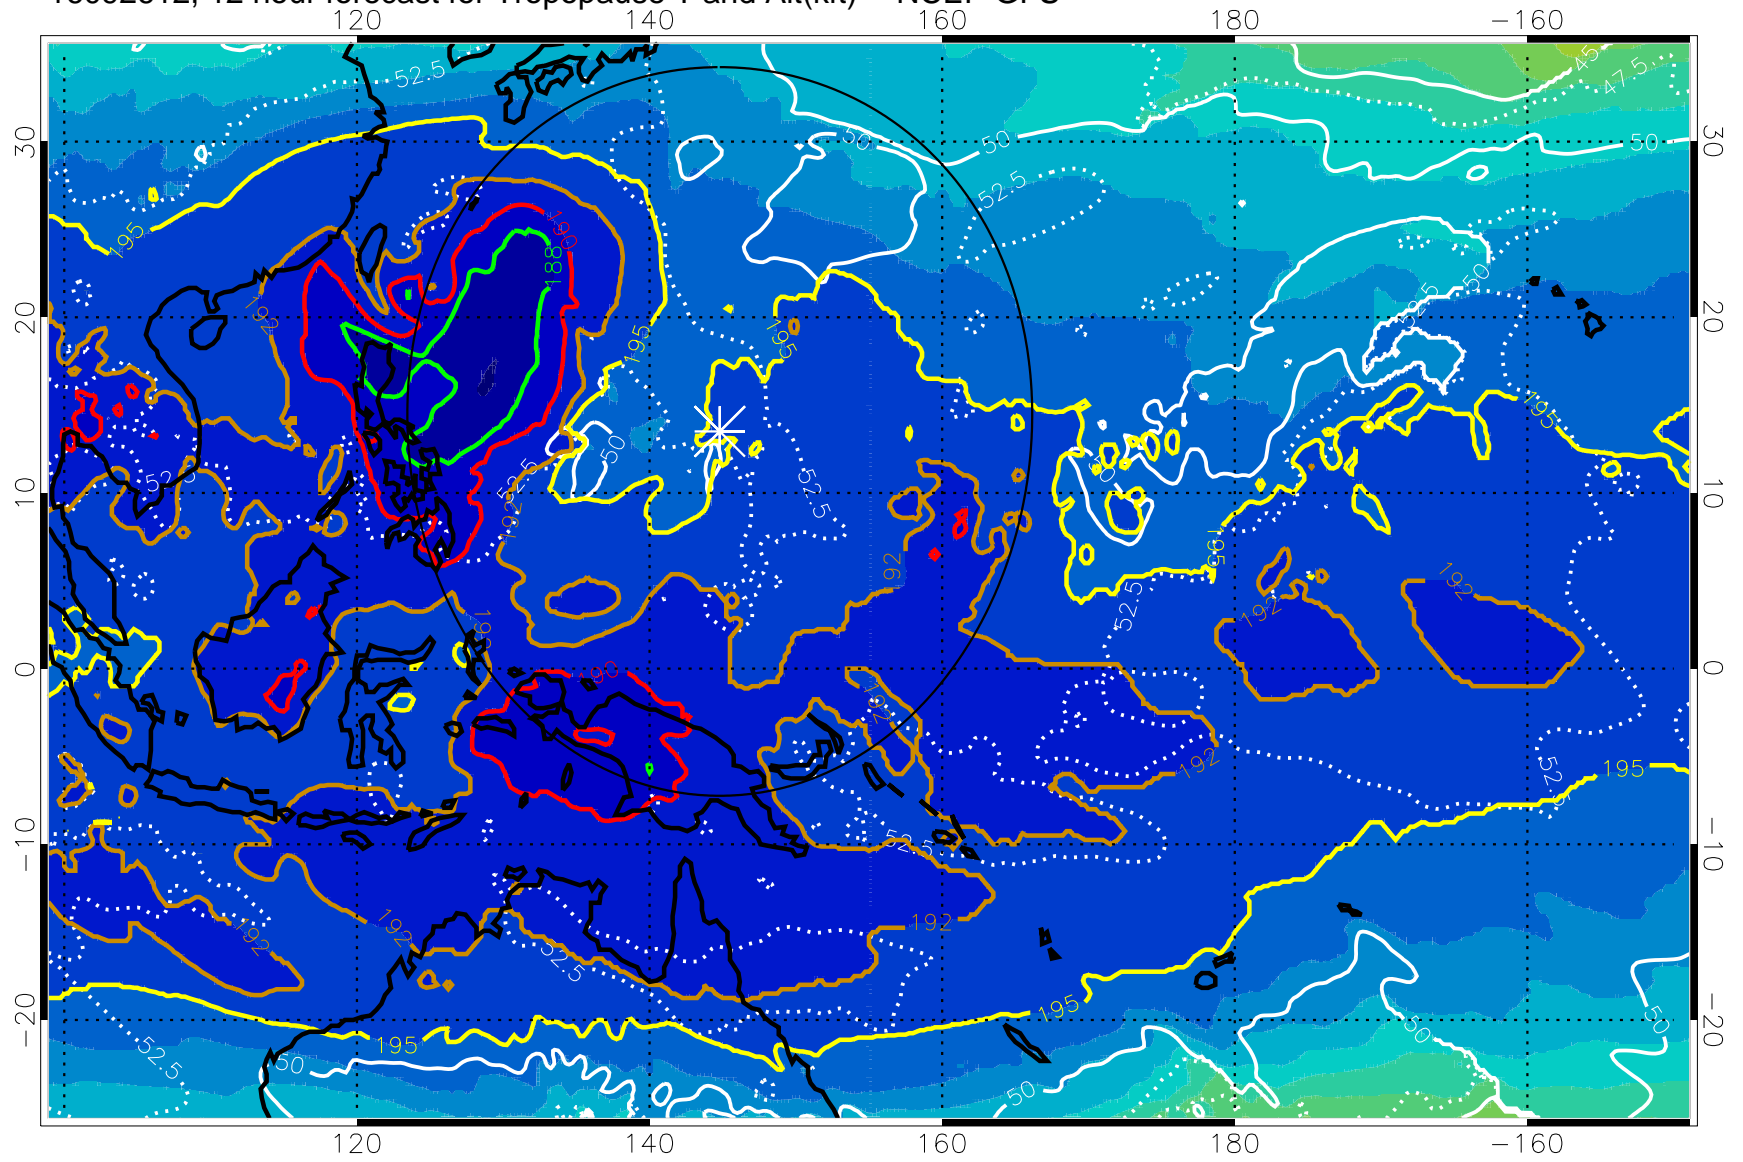

16092606, 6 hour forecast for Tropopause T and Alt(kft) -- NCEP GFS

190 200 210 220 230

Tropopause T, K

Tropopause Altitude in kft (white)

192.5K Isotherm 195K Isotherm

187.5K Isotherm 190K Isotherm

Range ring of 2304 km

16092612, 12 hour forecast for Tropopause T and Alt(kft) -- NCEP GFS

190 200 210 220 230
Tropopause T, K

Tropopause Altitude in kft (white)

192.5K Isotherm 195K Isotherm
187.5K Isotherm 190K Isotherm

Range ring of 2304 km