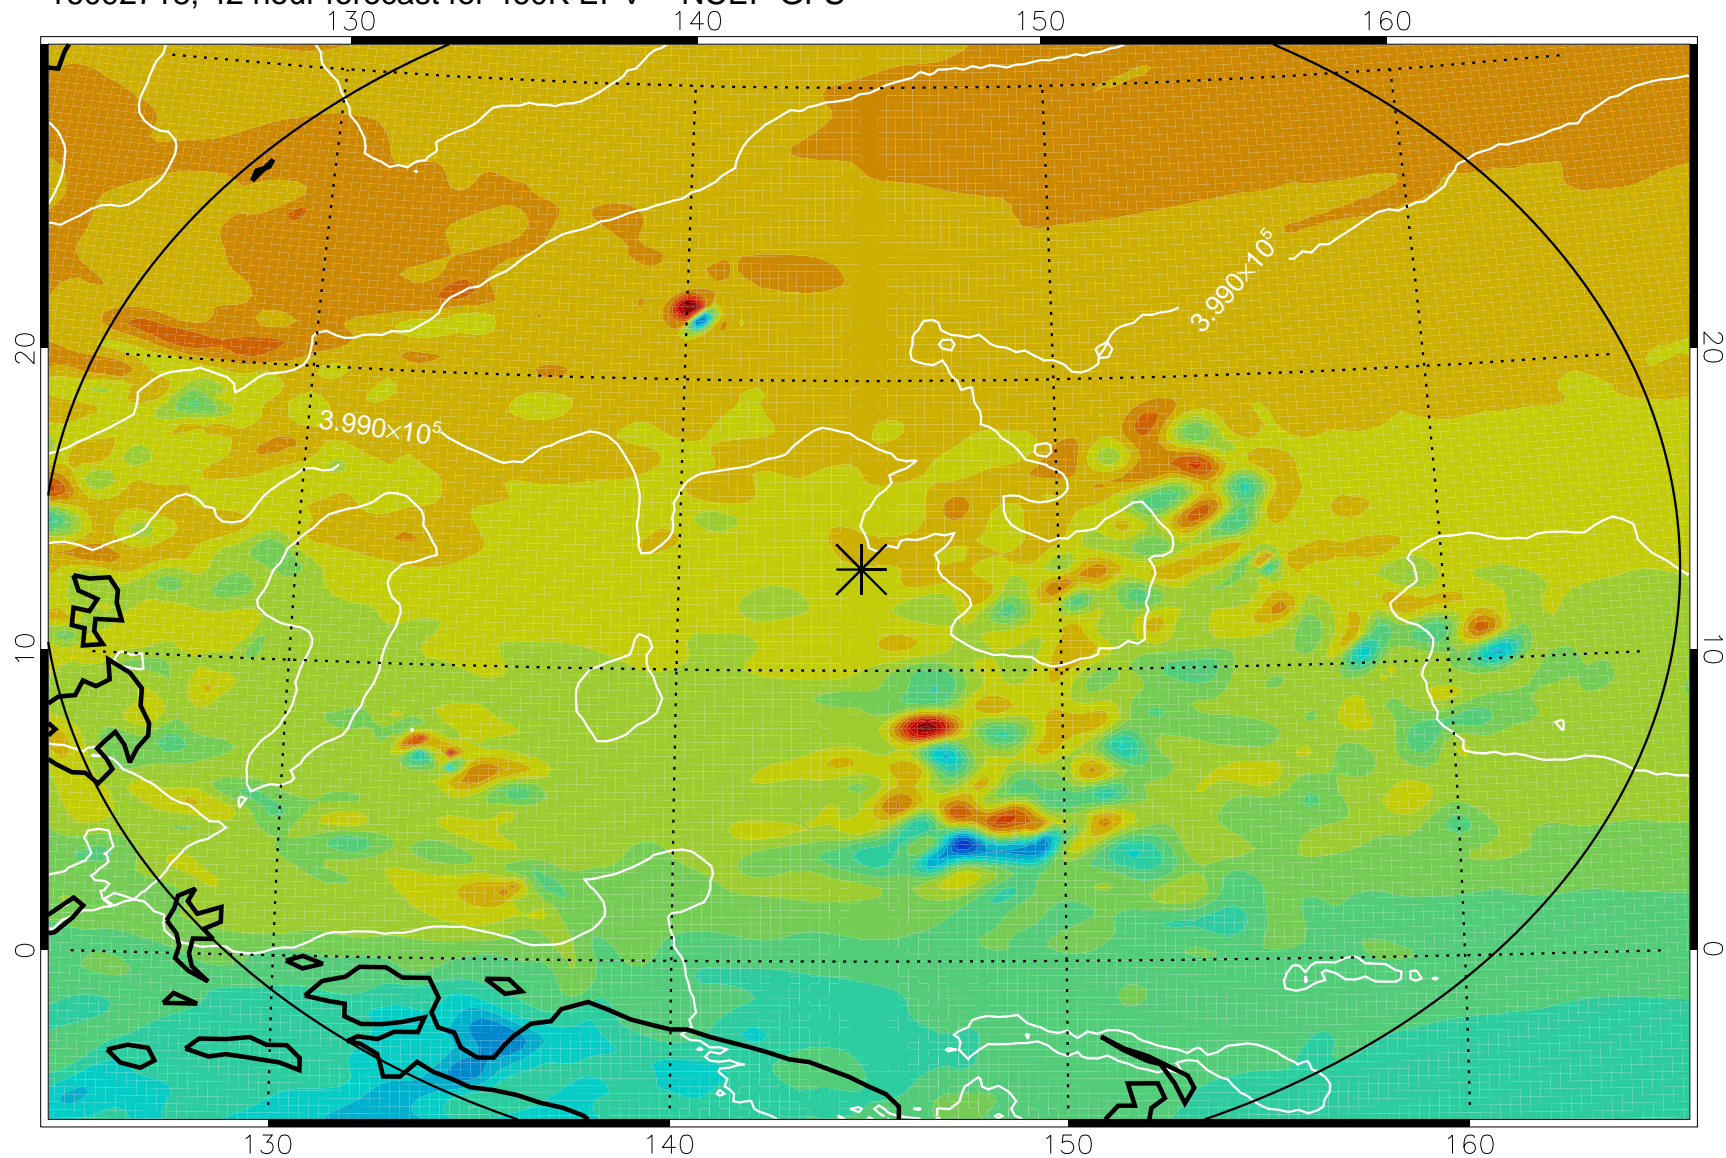

16092618, 18 hour forecast for 460K EPV -- NCEP GFS

460K Montgomery Streamfunction, white

Range ring of 2304 km

16092700, 24 hour forecast for 460K EPV -- NCEP GFS

460K Montgomery Streamfunction, white

Range ring of 2304 km

16092706, 30 hour forecast for 460K EPV -- NCEP GFS

460K Montgomery Streamfunction, white

Range ring of 2304 km

16092712, 36 hour forecast for 460K EPV -- NCEP GFS

460K Montgomery Streamfunction, white

Range ring of 2304 km

16092718, 42 hour forecast for 460K EPV -- NCEP GFS

460K Montgomery Streamfunction, white

Range ring of 2304 km

16092800, 48 hour forecast for 460K EPV -- NCEP GFS

460K Montgomery Streamfunction, white

Range ring of 2304 km

16092818, 66 hour forecast for 460K EPV -- NCEP GFS

460K Montgomery Streamfunction, white

Range ring of 2304 km

16092900, 72 hour forecast for 460K EPV -- NCEP GFS

460K Montgomery Streamfunction, white

Range ring of 2304 km