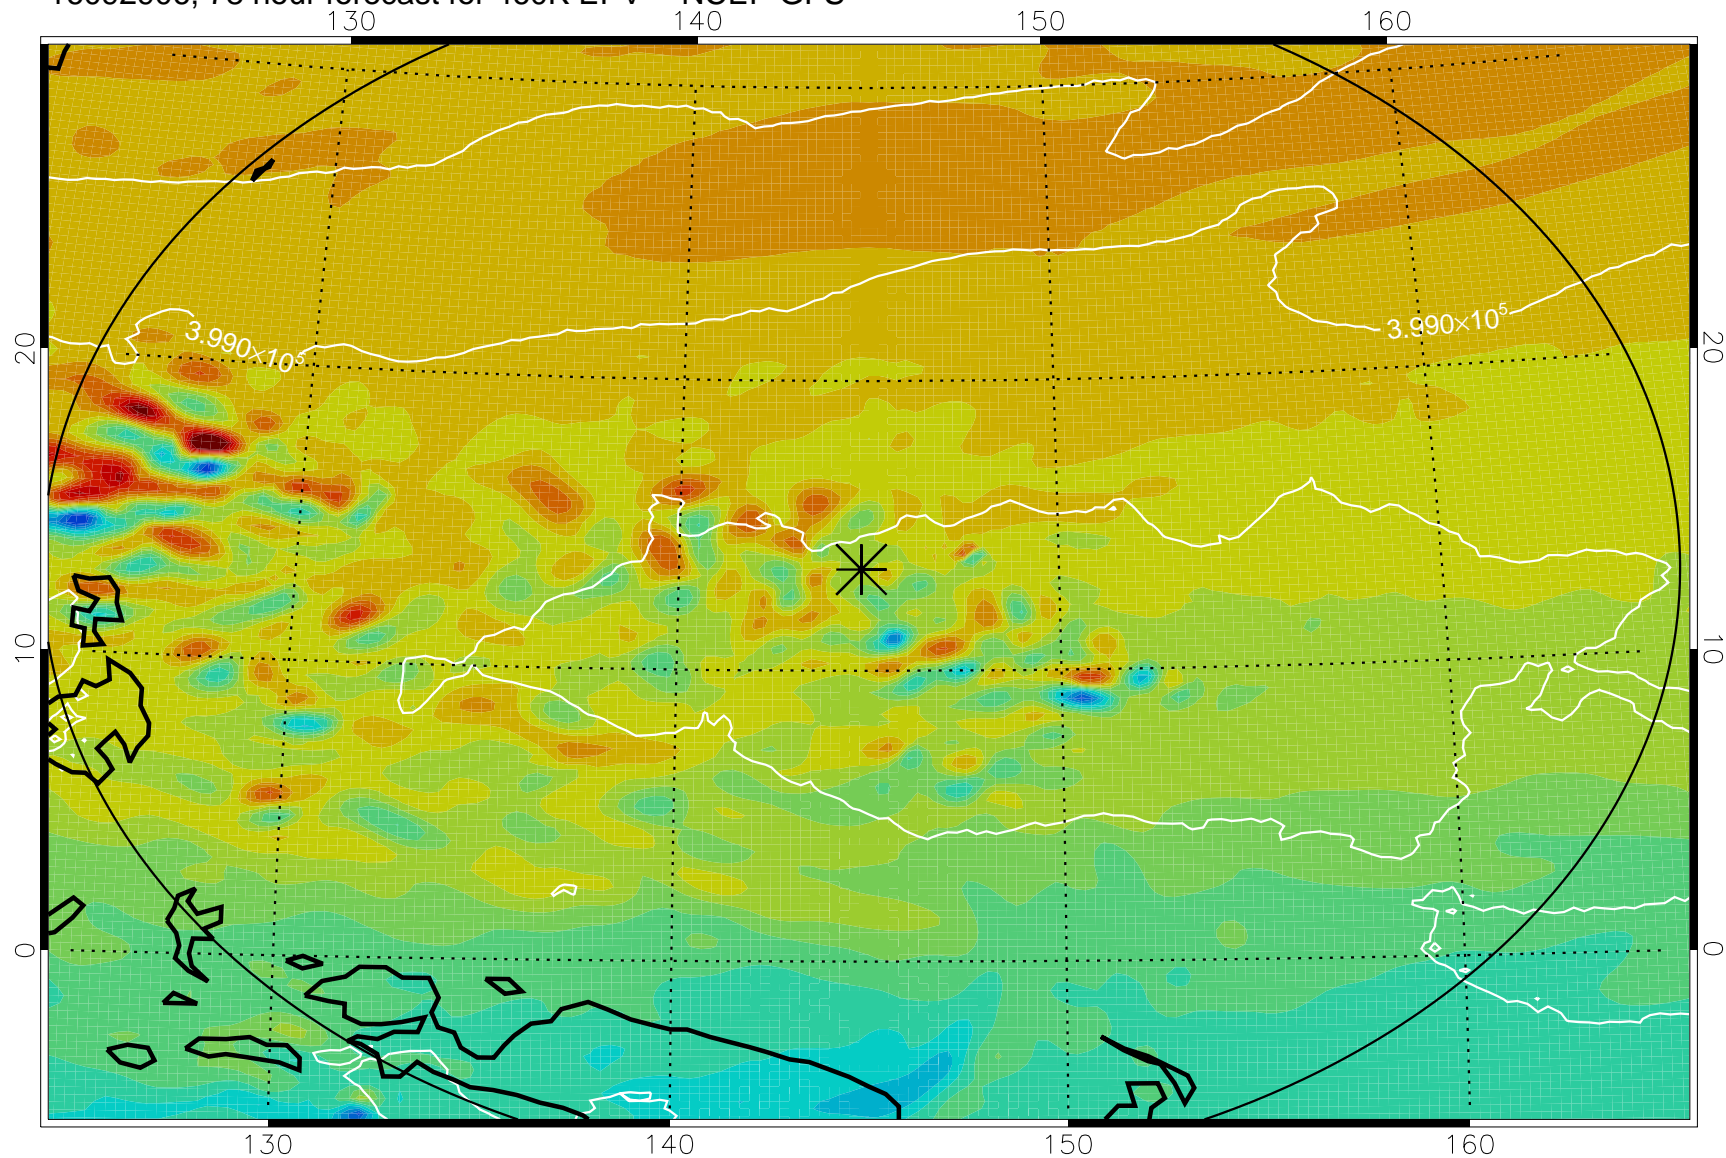

16092818, 66 hour forecast for 460K EPV -- NCEP GFS

460K Montgomery Streamfunction, white

Range ring of 2304 km

16092900, 72 hour forecast for 460K EPV -- NCEP GFS

460K Montgomery Streamfunction, white

Range ring of 2304 km

16092906, 78 hour forecast for 460K EPV -- NCEP GFS

460K Montgomery Streamfunction, white

Range ring of 2304 km

16092912, 84 hour forecast for 460K EPV -- NCEP GFS

460K Montgomery Streamfunction, white

Range ring of 2304 km

16092918, 90 hour forecast for 460K EPV -- NCEP GFS

460K Montgomery Streamfunction, white

Range ring of 2304 km

16093000, 96 hour forecast for 460K EPV -- NCEP GFS

460K Montgomery Streamfunction, white

Range ring of 2304 km

16093006, 102 hour forecast for 460K EPV -- NCEP GFS

460K Montgomery Streamfunction, white

Range ring of 2304 km

16093012, 108 hour forecast for 460K EPV -- NCEP GFS

460K Montgomery Streamfunction, white

Range ring of 2304 km