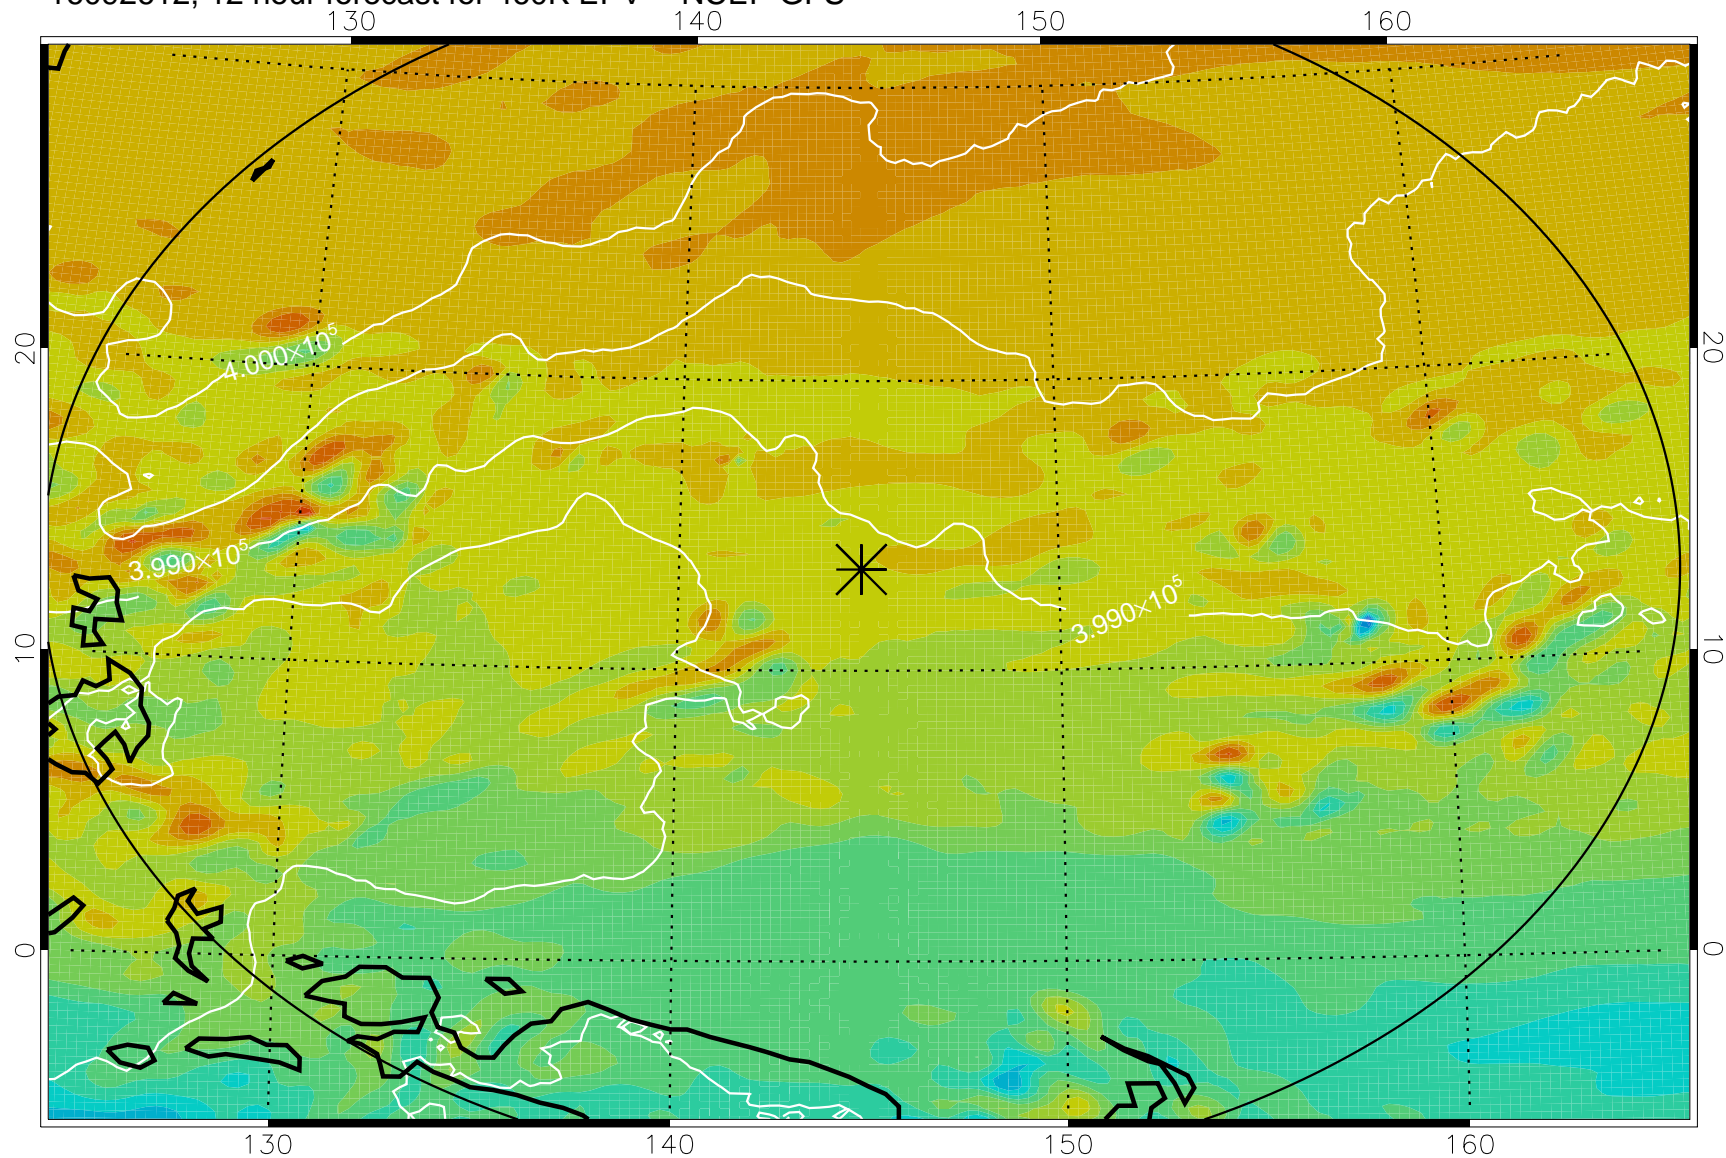

16092606, 6 hour forecast for 460K EPV -- NCEP GFS

460K Montgomery Streamfunction, white

Range ring of 2304 km

16092612, 12 hour forecast for 460K EPV -- NCEP GFS

460K Montgomery Streamfunction, white

Range ring of 2304 km

16092618, 18 hour forecast for 460K EPV -- NCEP GFS

460K Montgomery Streamfunction, white

Range ring of 2304 km

16092700, 24 hour forecast for 460K EPV -- NCEP GFS

460K Montgomery Streamfunction, white

Range ring of 2304 km

16092706, 30 hour forecast for 460K EPV -- NCEP GFS

460K Montgomery Streamfunction, white

Range ring of 2304 km

16092712, 36 hour forecast for 460K EPV -- NCEP GFS

460K Montgomery Streamfunction, white

Range ring of 2304 km

16092718, 42 hour forecast for 460K EPV -- NCEP GFS

460K Montgomery Streamfunction, white

Range ring of 2304 km

16092800, 48 hour forecast for 460K EPV -- NCEP GFS

460K Montgomery Streamfunction, white

Range ring of 2304 km