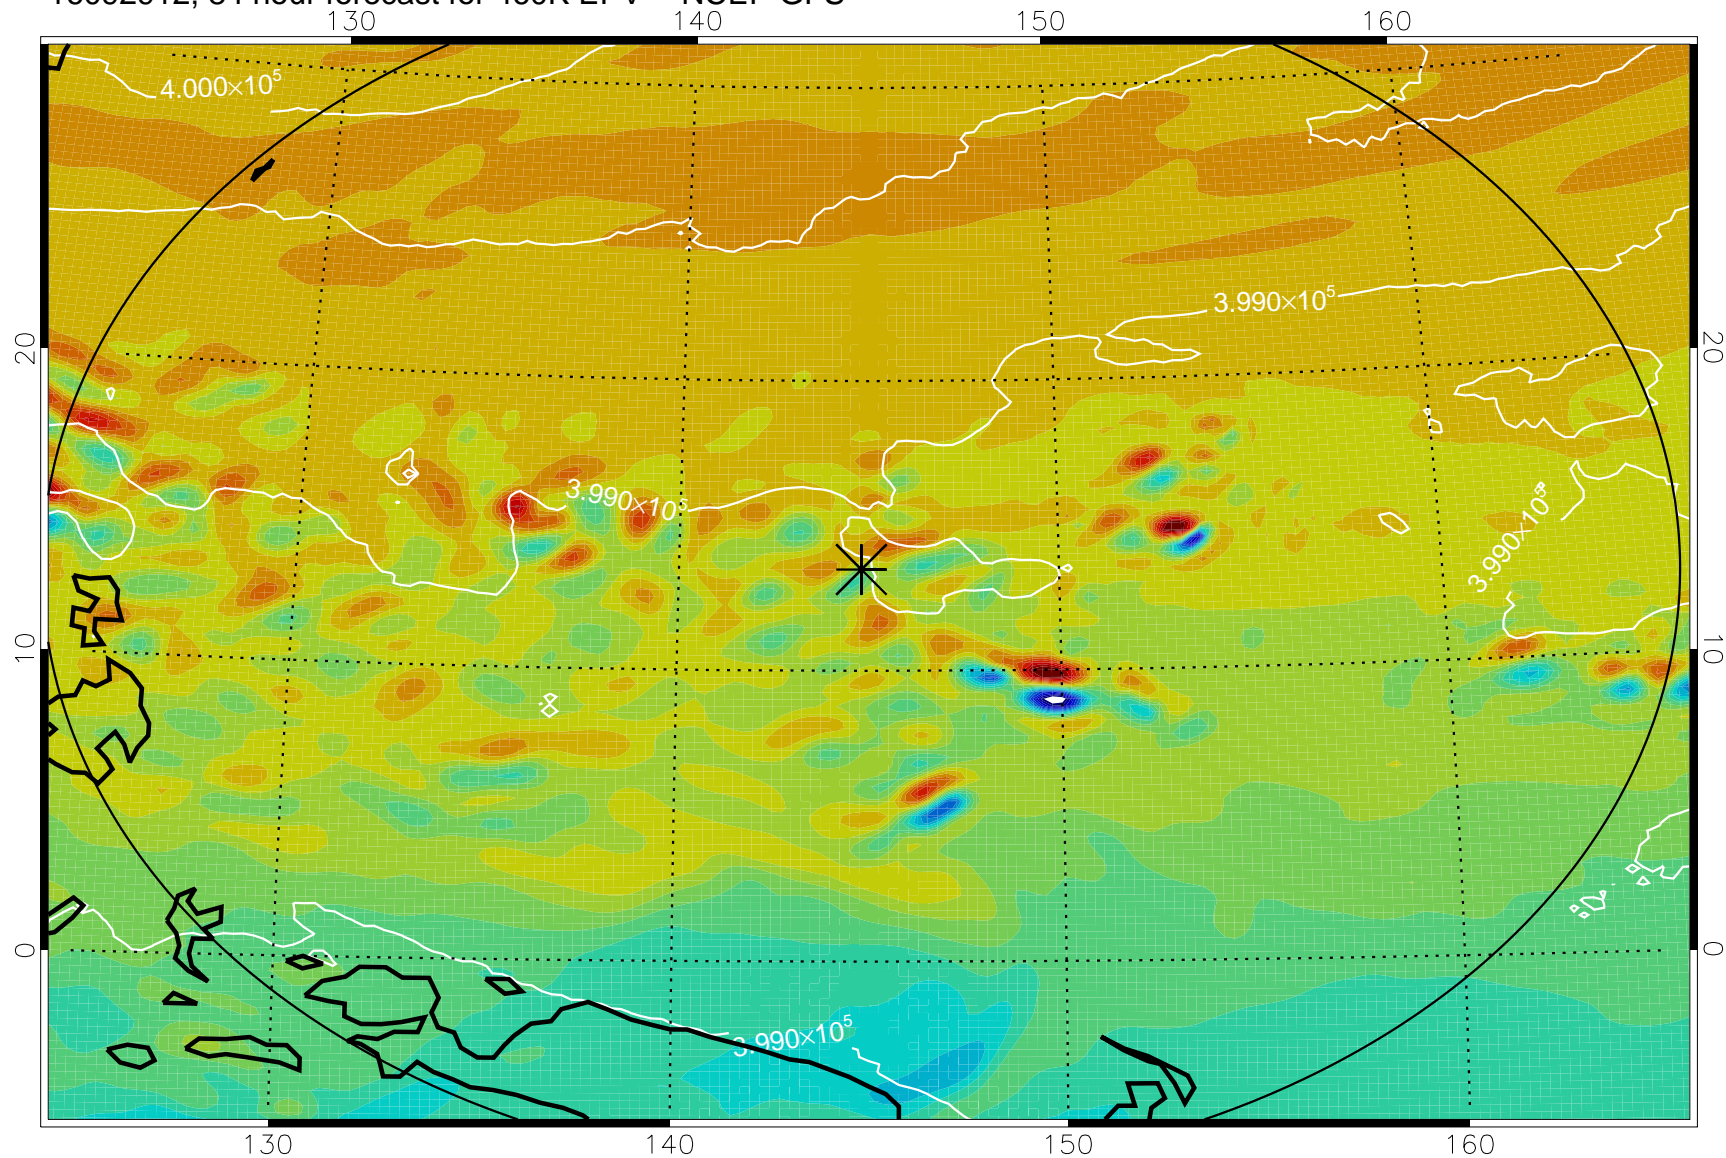

16092818, 66 hour forecast for 460K EPV -- NCEP GFS

460K Montgomery Streamfunction, white

Range ring of 2304 km

16092900, 72 hour forecast for 460K EPV -- NCEP GFS

460K Montgomery Streamfunction, white

Range ring of 2304 km

16092906, 78 hour forecast for 460K EPV -- NCEP GFS

460K Montgomery Streamfunction, white

Range ring of 2304 km

16092912, 84 hour forecast for 460K EPV -- NCEP GFS

460K Montgomery Streamfunction, white

Range ring of 2304 km

16092918, 90 hour forecast for 460K EPV -- NCEP GFS

460K Montgomery Streamfunction, white

Range ring of 2304 km

16093000, 96 hour forecast for 460K EPV -- NCEP GFS

460K Montgomery Streamfunction, white

Range ring of 2304 km

16093006, 102 hour forecast for 460K EPV -- NCEP GFS

460K Montgomery Streamfunction, white

Range ring of 2304 km

16093012, 108 hour forecast for 460K EPV -- NCEP GFS

460K Montgomery Streamfunction, white

Range ring of 2304 km