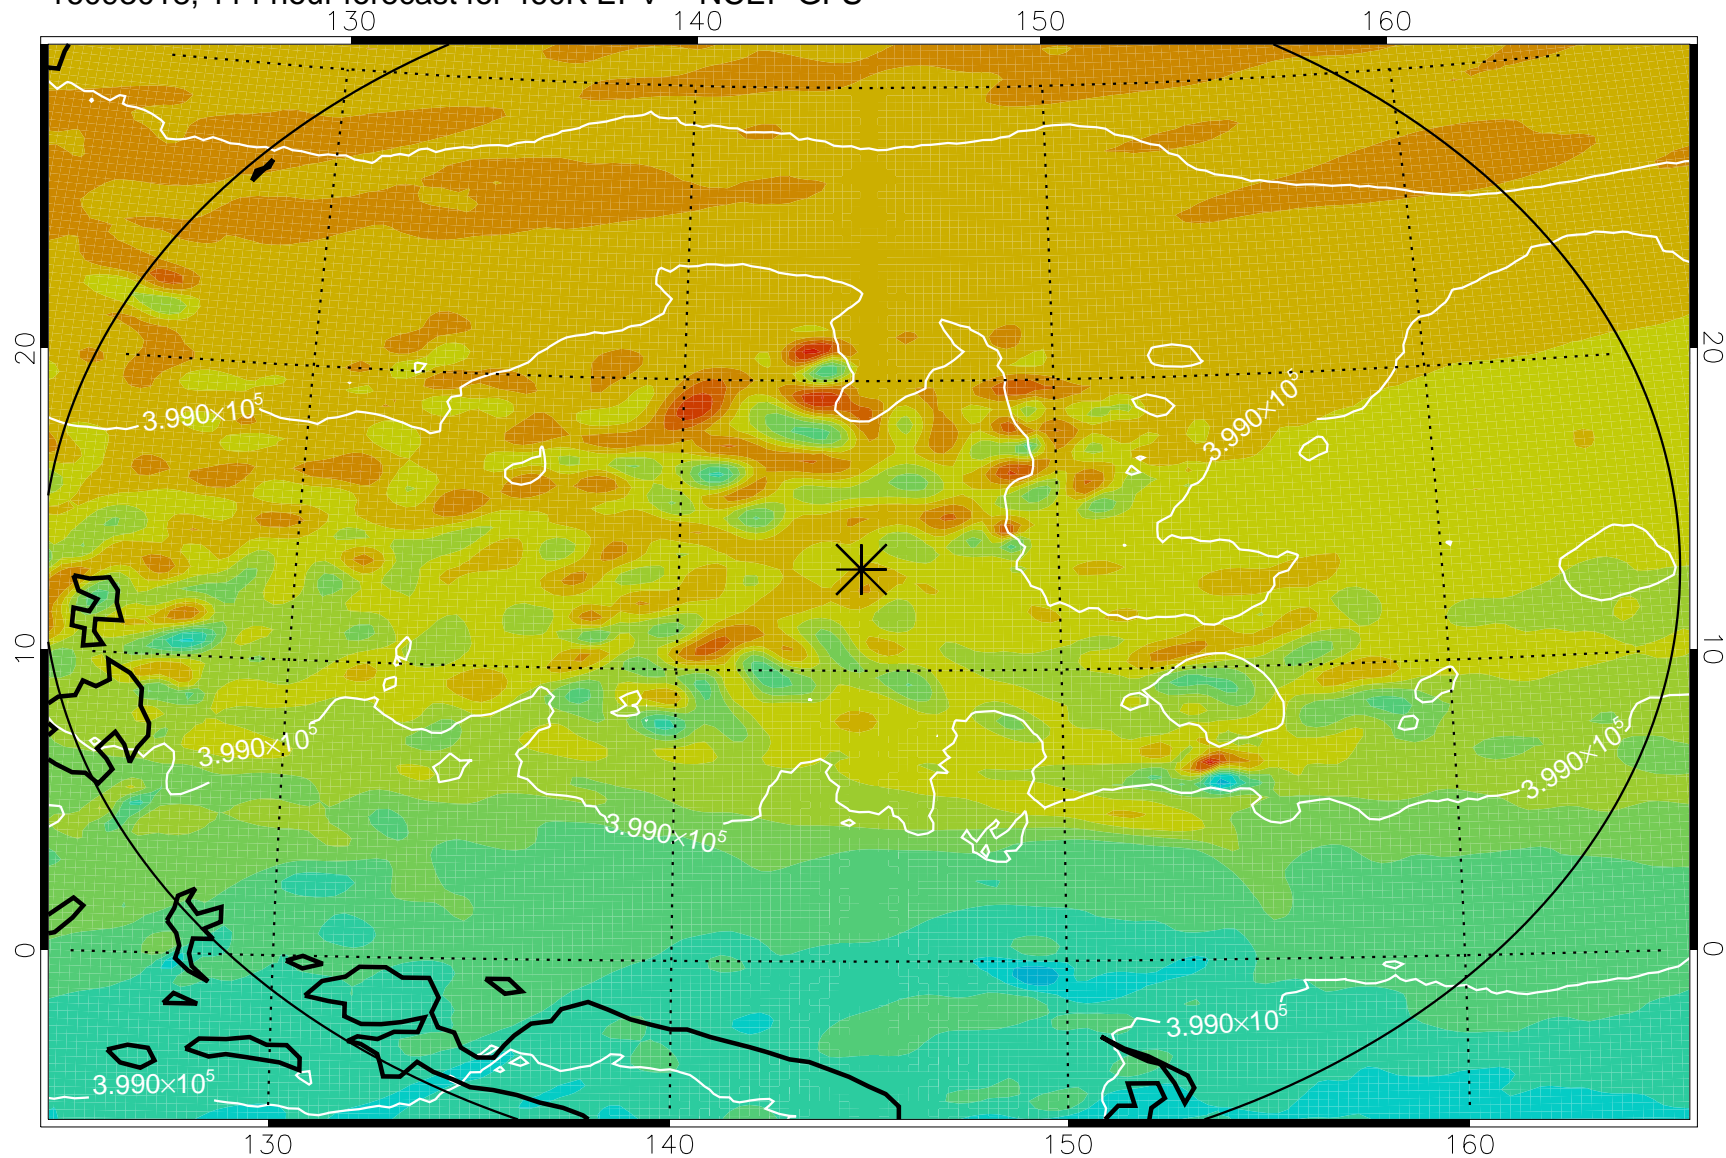

16092906, 78 hour forecast for 460K EPV -- NCEP GFS

460K Montgomery Streamfunction, white

Range ring of 2304 km

16092912, 84 hour forecast for 460K EPV -- NCEP GFS

460K Montgomery Streamfunction, white

Range ring of 2304 km

16092918, 90 hour forecast for 460K EPV -- NCEP GFS

460K Montgomery Streamfunction, white

Range ring of 2304 km

16093000, 96 hour forecast for 460K EPV -- NCEP GFS

460K Montgomery Streamfunction, white

Range ring of 2304 km

16093006, 102 hour forecast for 460K EPV -- NCEP GFS

460K Montgomery Streamfunction, white

Range ring of 2304 km

16093012, 108 hour forecast for 460K EPV -- NCEP GFS

460K Montgomery Streamfunction, white

Range ring of 2304 km

16093018, 114 hour forecast for 460K EPV -- NCEP GFS

460K Montgomery Streamfunction, white

Range ring of 2304 km

16100100, 120 hour forecast for 460K EPV -- NCEP GFS

460K Montgomery Streamfunction, white

Range ring of 2304 km