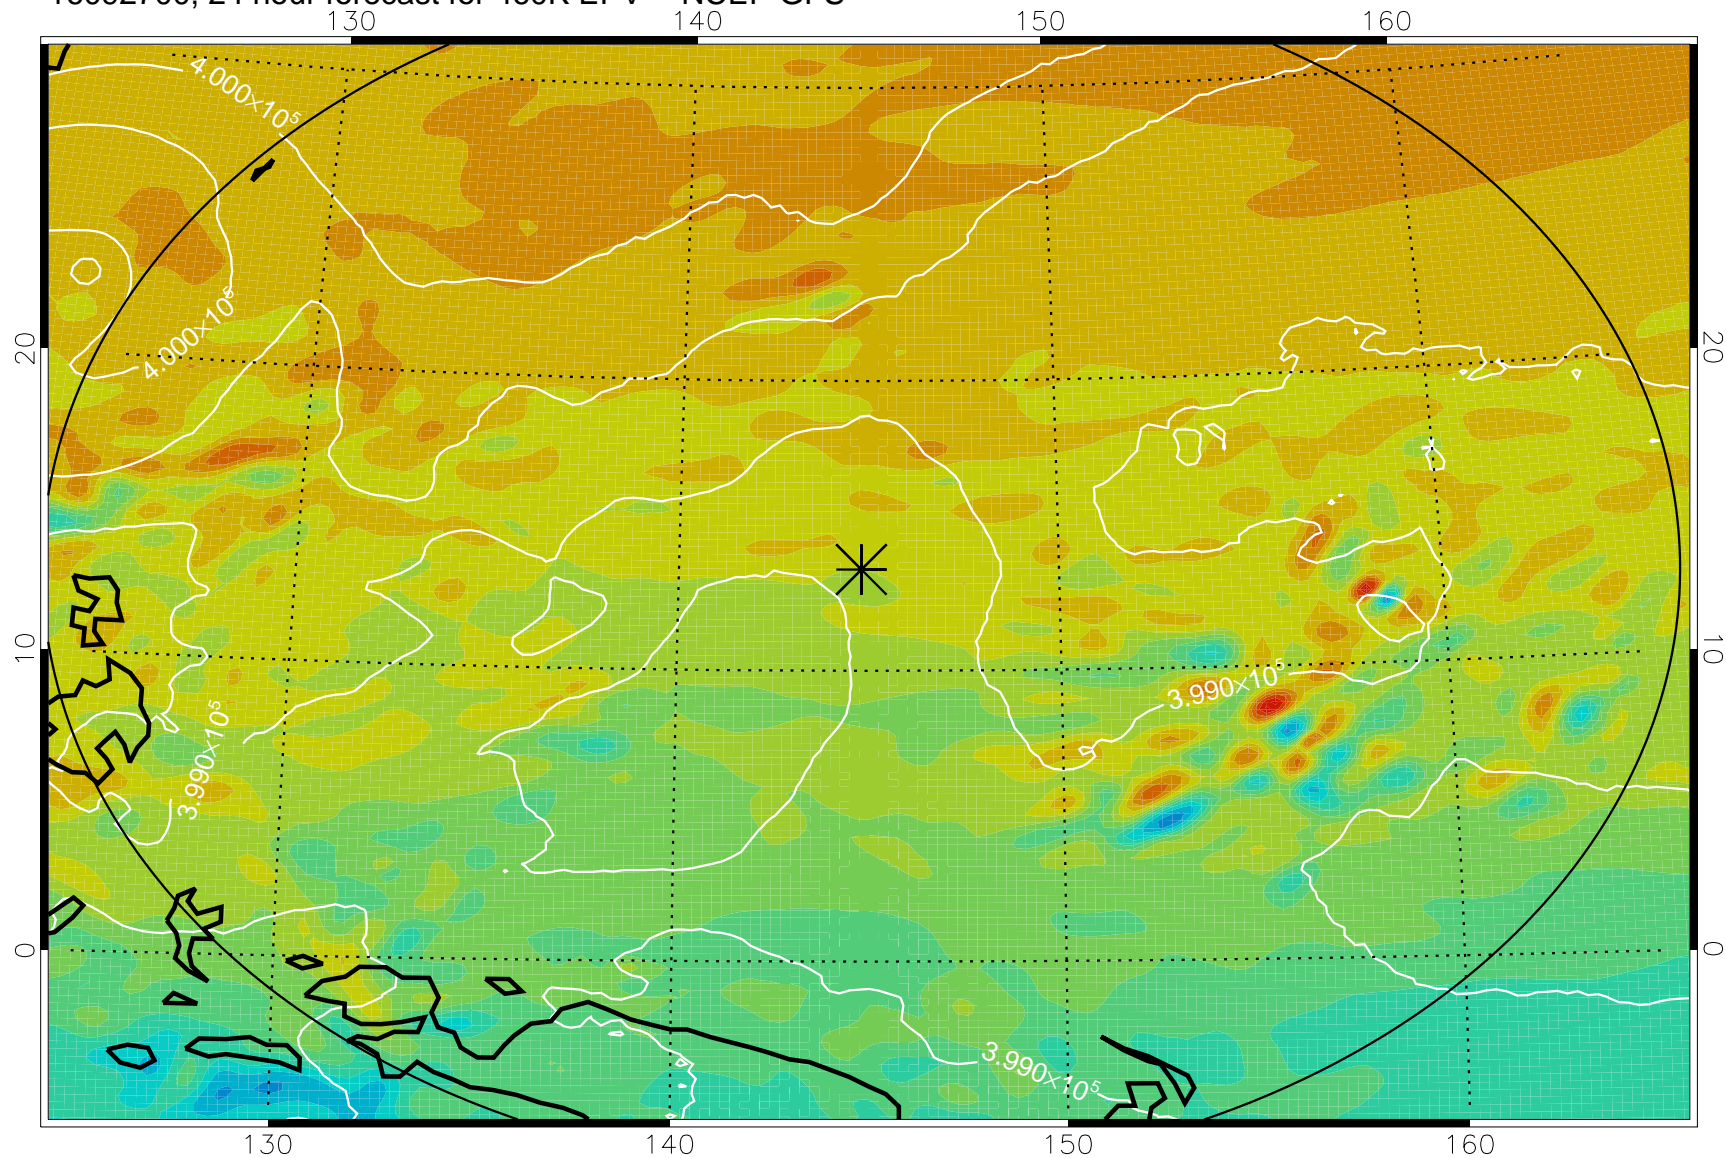

16092606, 6 hour forecast for 460K EPV -- NCEP GFS

460K Montgomery Streamfunction, white

Range ring of 2304 km

16092612, 12 hour forecast for 460K EPV -- NCEP GFS

460K Montgomery Streamfunction, white

Range ring of 2304 km

16092618, 18 hour forecast for 460K EPV -- NCEP GFS

460K Montgomery Streamfunction, white

Range ring of 2304 km

16092700, 24 hour forecast for 460K EPV -- NCEP GFS

460K Montgomery Streamfunction, white

Range ring of 2304 km

16092706, 30 hour forecast for 460K EPV -- NCEP GFS

460K Montgomery Streamfunction, white

Range ring of 2304 km

16092712, 36 hour forecast for 460K EPV -- NCEP GFS

460K Montgomery Streamfunction, white

Range ring of 2304 km

16092718, 42 hour forecast for 460K EPV -- NCEP GFS

460K Montgomery Streamfunction, white

Range ring of 2304 km

16092800, 48 hour forecast for 460K EPV -- NCEP GFS

460K Montgomery Streamfunction, white

Range ring of 2304 km