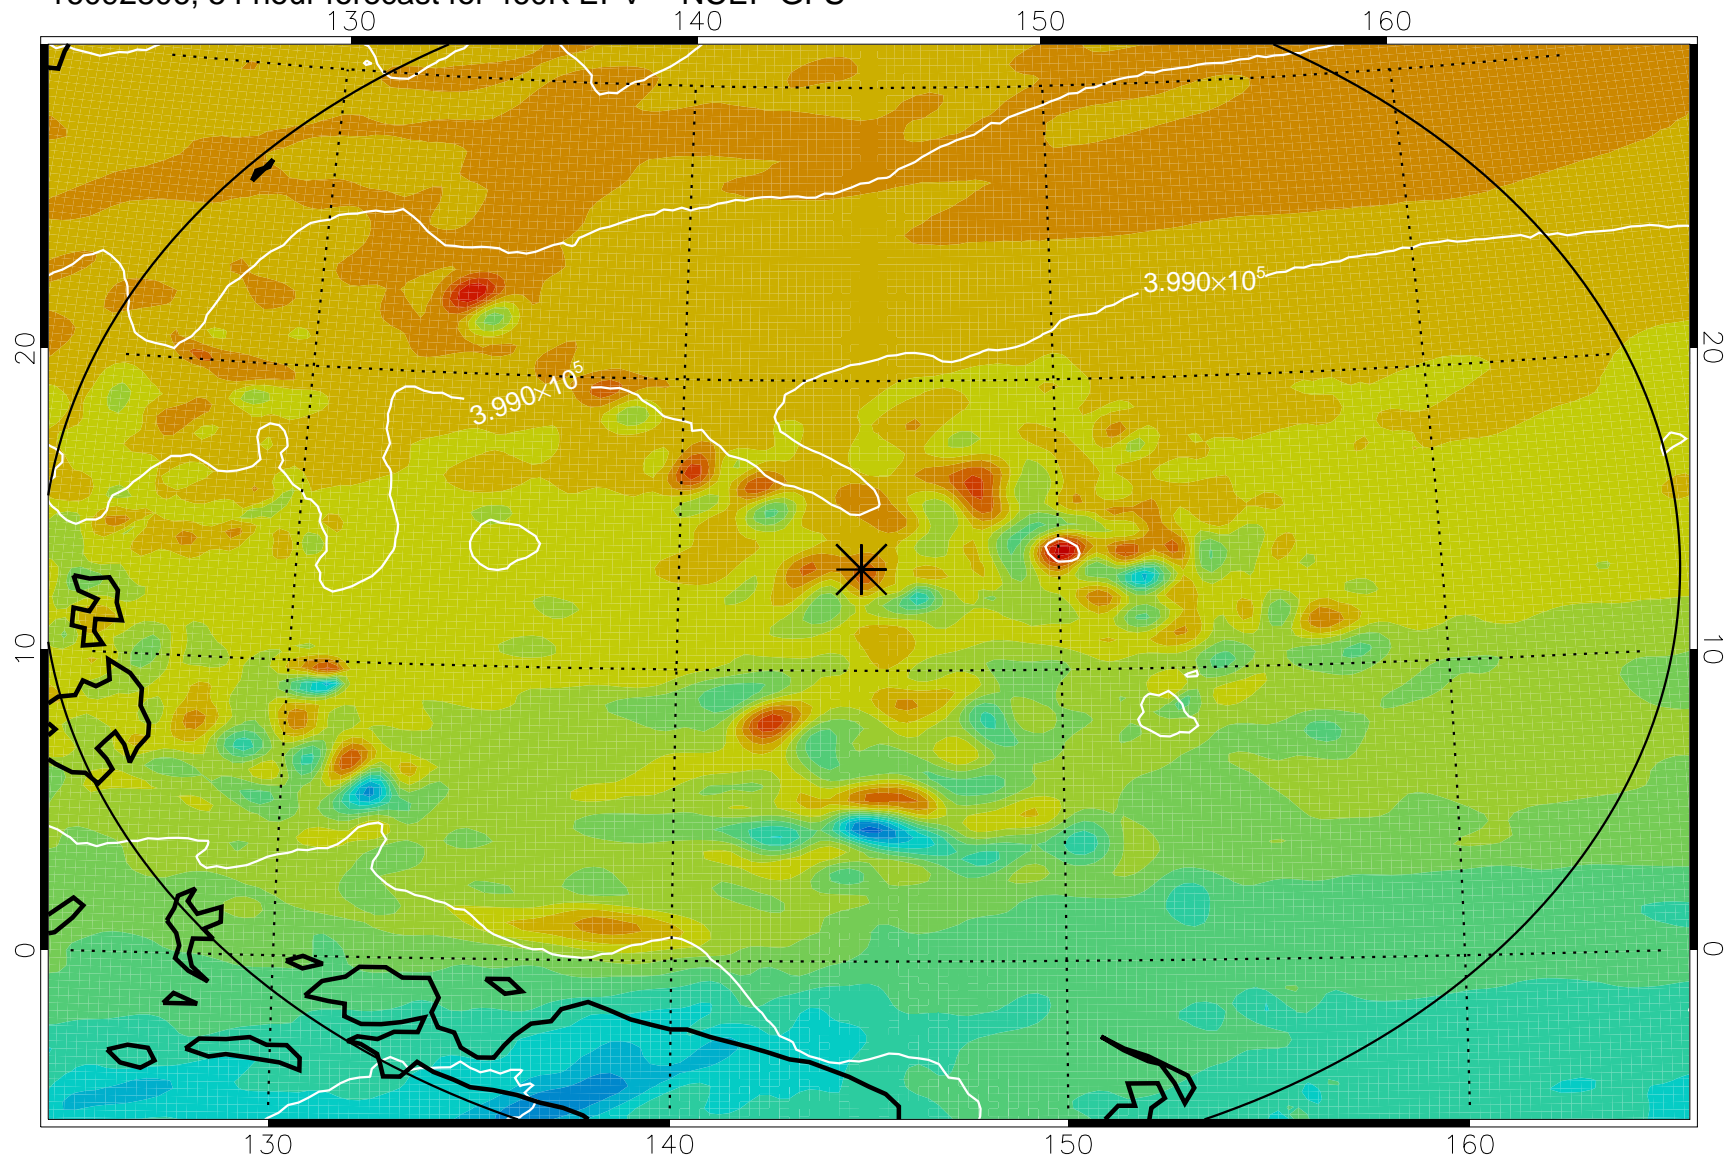

16092718, 42 hour forecast for 460K EPV -- NCEP GFS

460K Montgomery Streamfunction, white

Range ring of 2304 km

16092800, 48 hour forecast for 460K EPV -- NCEP GFS

460K Montgomery Streamfunction, white

Range ring of 2304 km

16092806, 54 hour forecast for 460K EPV -- NCEP GFS

460K Montgomery Streamfunction, white

Range ring of 2304 km

16092812, 60 hour forecast for 460K EPV -- NCEP GFS

460K Montgomery Streamfunction, white

Range ring of 2304 km

16092818, 66 hour forecast for 460K EPV -- NCEP GFS

460K Montgomery Streamfunction, white

Range ring of 2304 km

16092900, 72 hour forecast for 460K EPV -- NCEP GFS

460K Montgomery Streamfunction, white

Range ring of 2304 km

16092918, 90 hour forecast for 460K EPV -- NCEP GFS

460K Montgomery Streamfunction, white

Range ring of 2304 km

16093000, 96 hour forecast for 460K EPV -- NCEP GFS

460K Montgomery Streamfunction, white

Range ring of 2304 km