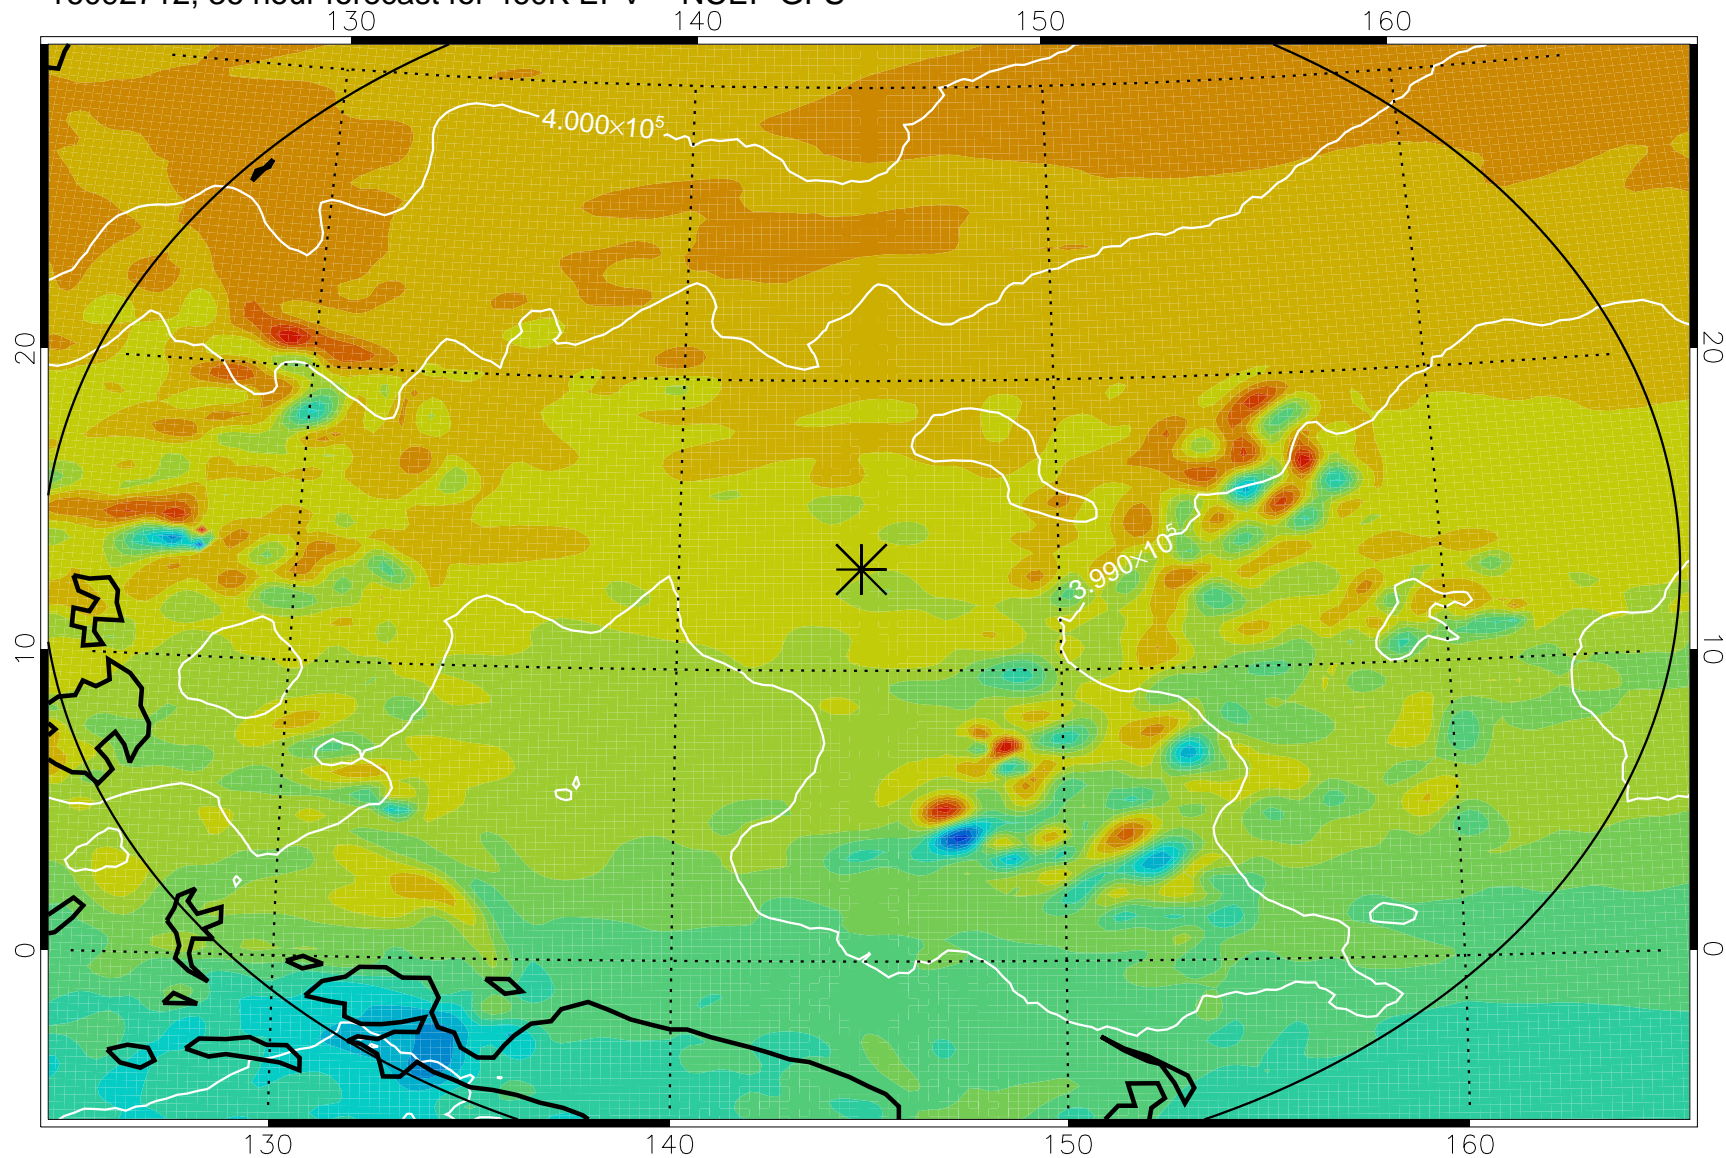

16092618, 18 hour forecast for 460K EPV -- NCEP GFS

460K Montgomery Streamfunction, white

Range ring of 2304 km

16092700, 24 hour forecast for 460K EPV -- NCEP GFS

460K Montgomery Streamfunction, white

Range ring of 2304 km

16092706, 30 hour forecast for 460K EPV -- NCEP GFS

460K Montgomery Streamfunction, white

Range ring of 2304 km

16092712, 36 hour forecast for 460K EPV -- NCEP GFS

460K Montgomery Streamfunction, white

Range ring of 2304 km

16092718, 42 hour forecast for 460K EPV -- NCEP GFS

460K Montgomery Streamfunction, white

Range ring of 2304 km

16092800, 48 hour forecast for 460K EPV -- NCEP GFS

460K Montgomery Streamfunction, white

Range ring of 2304 km

16092818, 66 hour forecast for 460K EPV -- NCEP GFS

460K Montgomery Streamfunction, white

Range ring of 2304 km

16092900, 72 hour forecast for 460K EPV -- NCEP GFS

460K Montgomery Streamfunction, white

Range ring of 2304 km