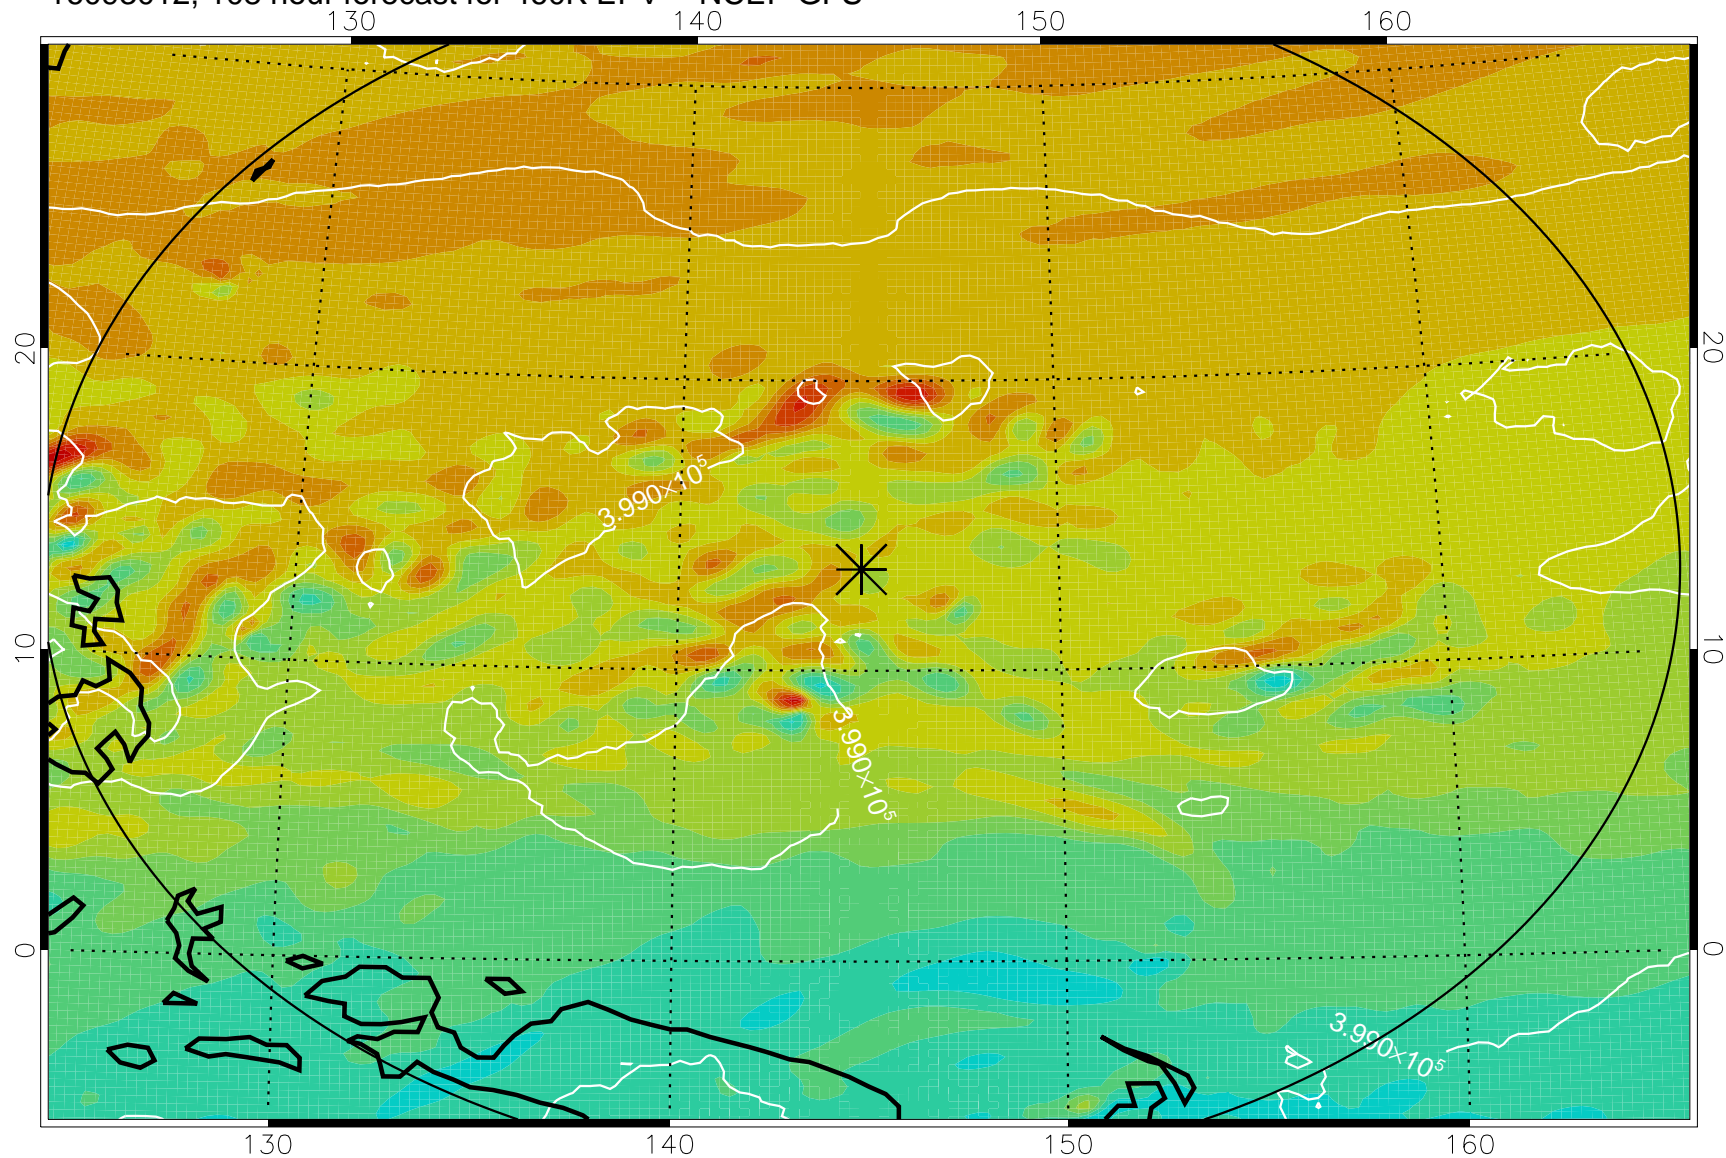

16092906, 78 hour forecast for 460K EPV -- NCEP GFS

460K Montgomery Streamfunction, white

Range ring of 2304 km

16092912, 84 hour forecast for 460K EPV -- NCEP GFS

460K Montgomery Streamfunction, white

Range ring of 2304 km

16092918, 90 hour forecast for 460K EPV -- NCEP GFS

460K Montgomery Streamfunction, white

Range ring of 2304 km

16093000, 96 hour forecast for 460K EPV -- NCEP GFS

460K Montgomery Streamfunction, white

Range ring of 2304 km

16093006, 102 hour forecast for 460K EPV -- NCEP GFS

460K Montgomery Streamfunction, white

Range ring of 2304 km

16093012, 108 hour forecast for 460K EPV -- NCEP GFS

460K Montgomery Streamfunction, white

Range ring of 2304 km

16093018, 114 hour forecast for 460K EPV -- NCEP GFS

460K Montgomery Streamfunction, white

Range ring of 2304 km

16100100, 120 hour forecast for 460K EPV -- NCEP GFS

460K Montgomery Streamfunction, white

Range ring of 2304 km