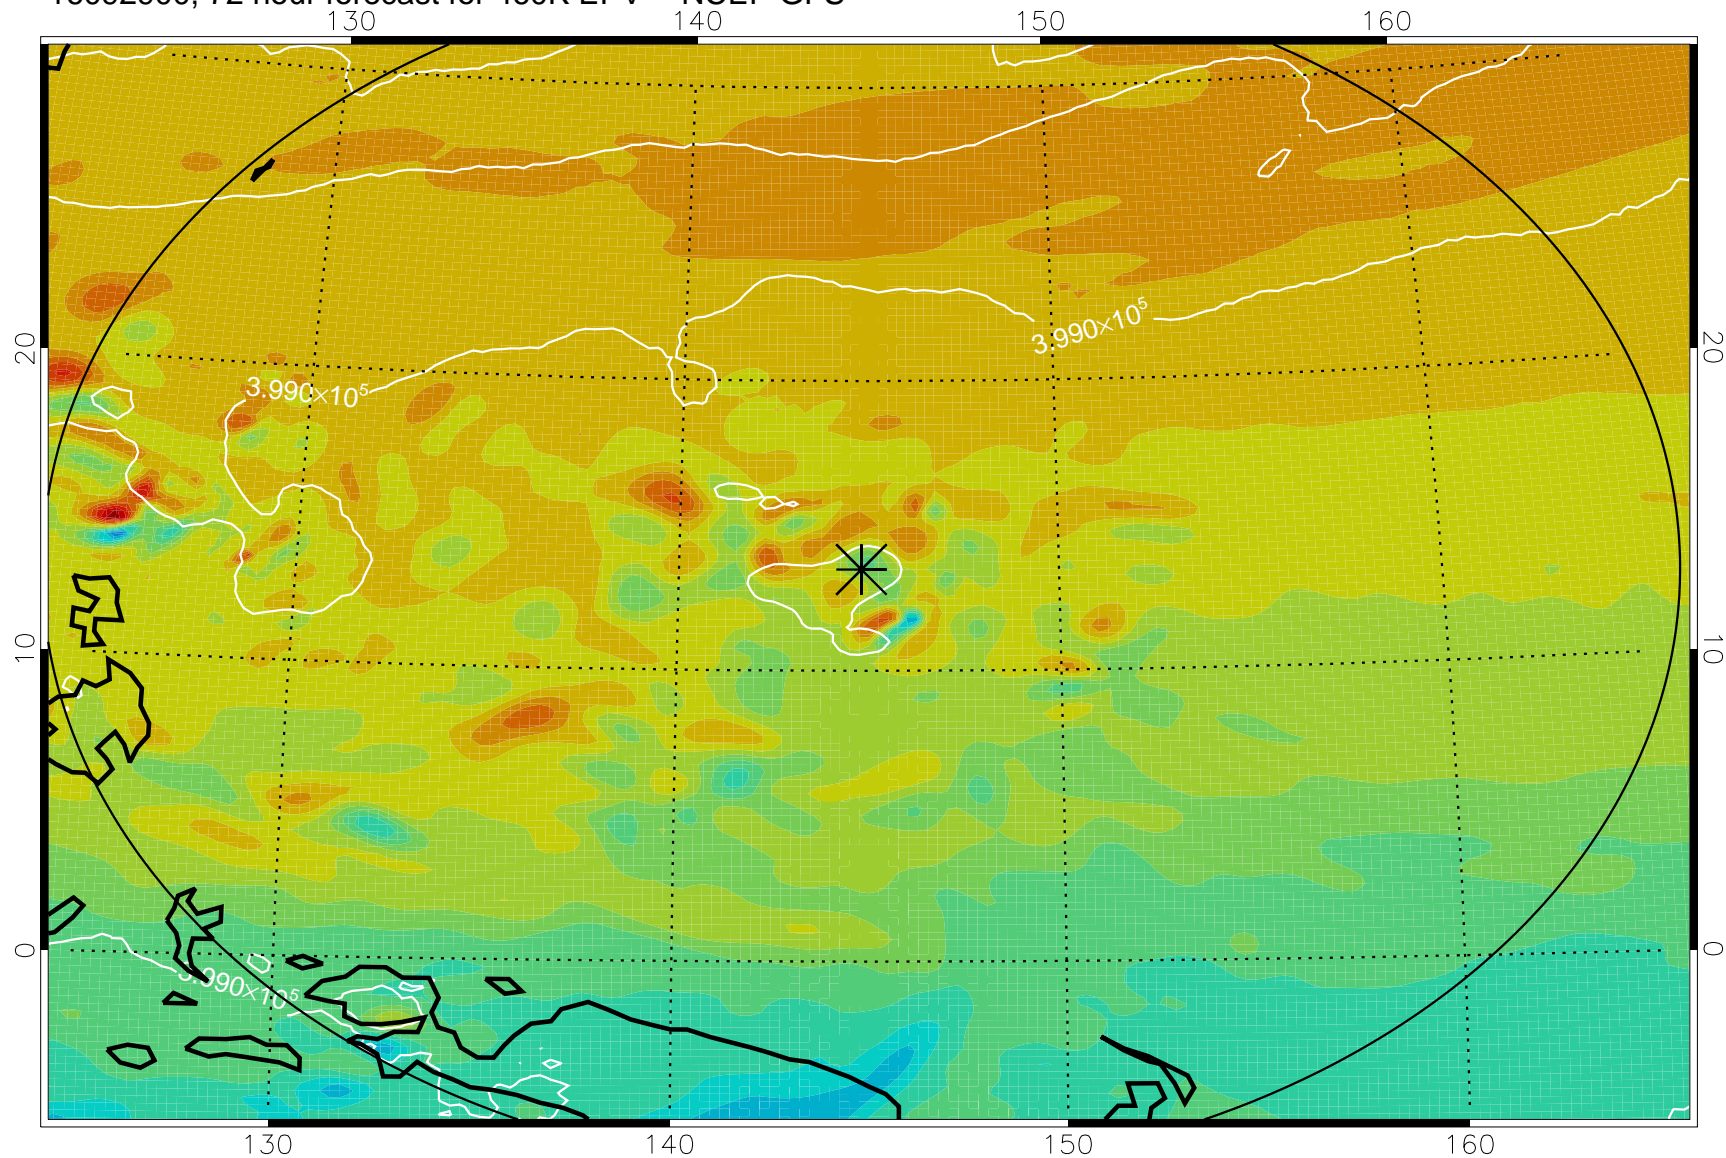

16092806, 54 hour forecast for 460K EPV -- NCEP GFS

460K Montgomery Streamfunction, white

Range ring of 2304 km

16092812, 60 hour forecast for 460K EPV -- NCEP GFS

460K Montgomery Streamfunction, white

Range ring of 2304 km

16092818, 66 hour forecast for 460K EPV -- NCEP GFS

460K Montgomery Streamfunction, white

Range ring of 2304 km

16092900, 72 hour forecast for 460K EPV -- NCEP GFS

460K Montgomery Streamfunction, white

Range ring of 2304 km

16092906, 78 hour forecast for 460K EPV -- NCEP GFS

460K Montgomery Streamfunction, white

Range ring of 2304 km

16092912, 84 hour forecast for 460K EPV -- NCEP GFS

460K Montgomery Streamfunction, white

Range ring of 2304 km

16092918, 90 hour forecast for 460K EPV -- NCEP GFS

460K Montgomery Streamfunction, white

Range ring of 2304 km

16093000, 96 hour forecast for 460K EPV -- NCEP GFS

460K Montgomery Streamfunction, white

Range ring of 2304 km