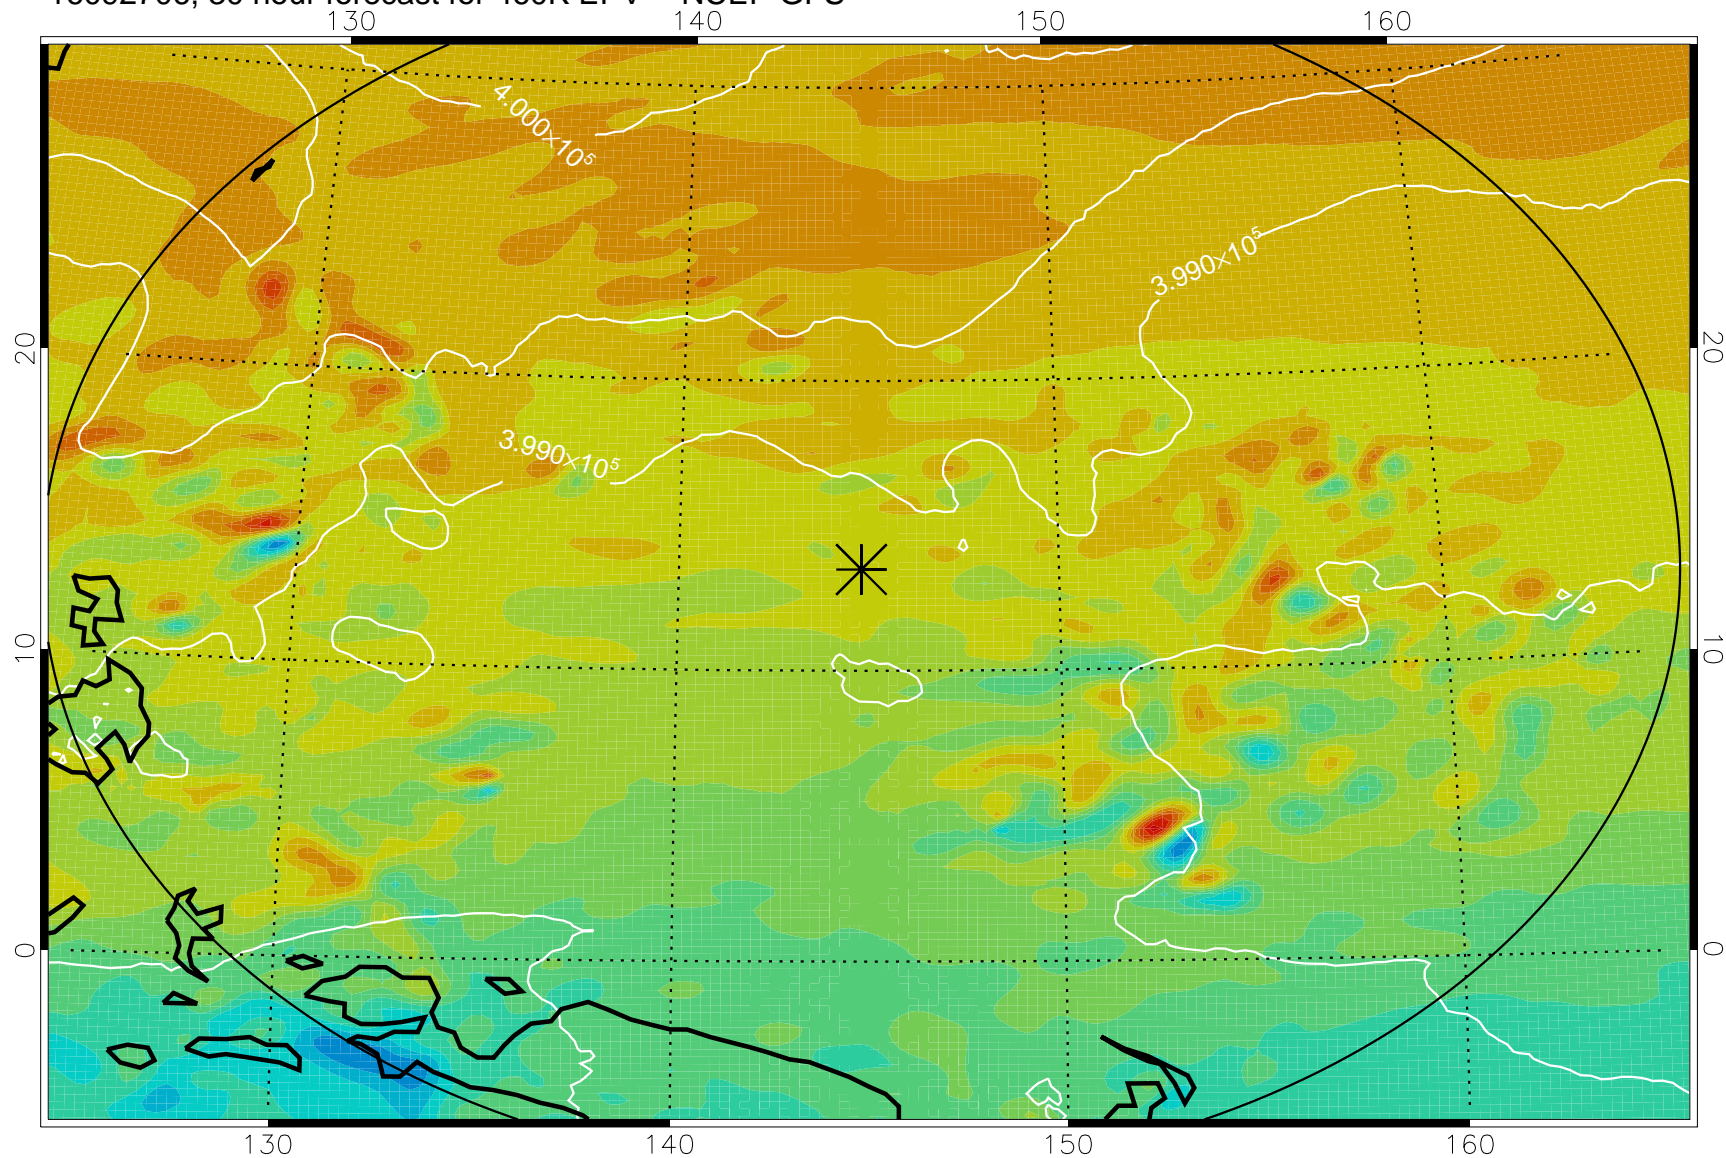

16092618, 18 hour forecast for 460K EPV -- NCEP GFS

460K Montgomery Streamfunction, white

Range ring of 2304 km

16092700, 24 hour forecast for 460K EPV -- NCEP GFS

460K Montgomery Streamfunction, white

Range ring of 2304 km

16092706, 30 hour forecast for 460K EPV -- NCEP GFS

460K Montgomery Streamfunction, white

Range ring of 2304 km

16092712, 36 hour forecast for 460K EPV -- NCEP GFS

460K Montgomery Streamfunction, white

Range ring of 2304 km

16092718, 42 hour forecast for 460K EPV -- NCEP GFS

460K Montgomery Streamfunction, white

Range ring of 2304 km

16092800, 48 hour forecast for 460K EPV -- NCEP GFS

460K Montgomery Streamfunction, white

Range ring of 2304 km

16092818, 66 hour forecast for 460K EPV -- NCEP GFS

460K Montgomery Streamfunction, white

Range ring of 2304 km

16092900, 72 hour forecast for 460K EPV -- NCEP GFS

460K Montgomery Streamfunction, white

Range ring of 2304 km