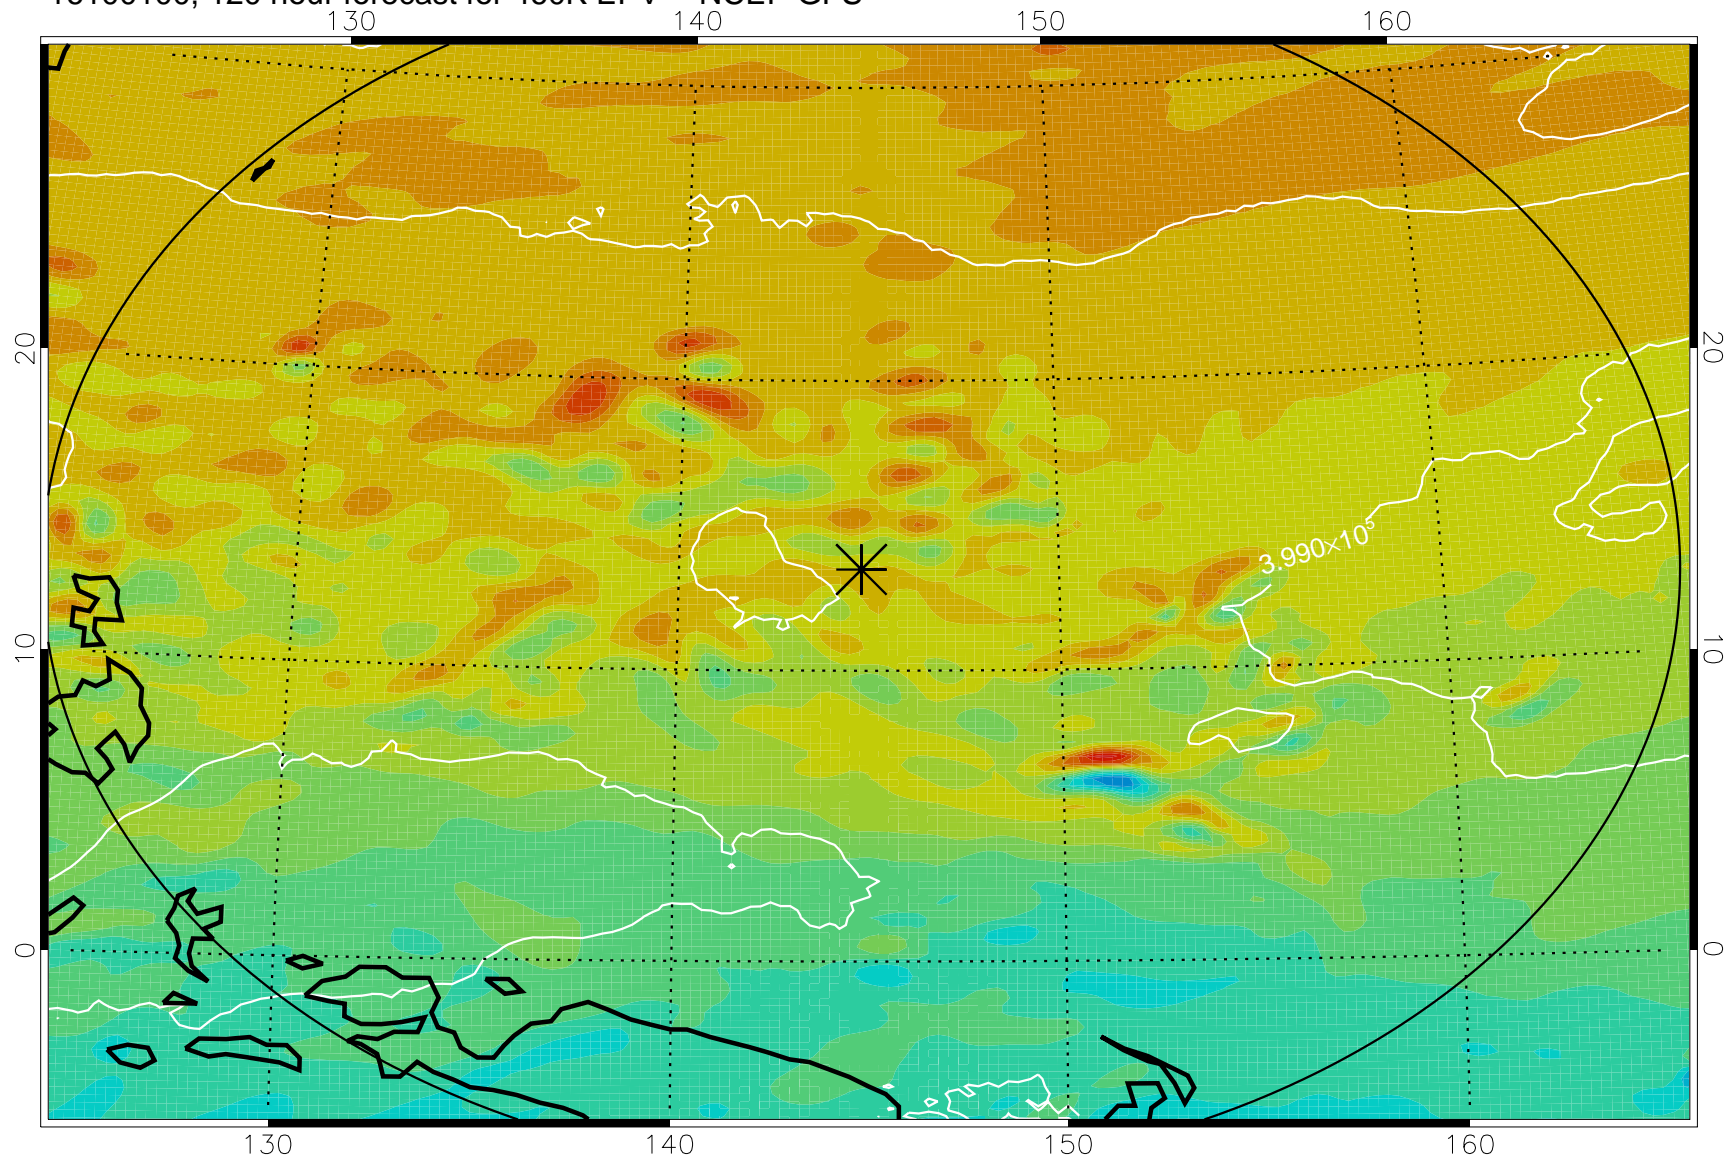

16092918, 90 hour forecast for 460K EPV -- NCEP GFS

460K Montgomery Streamfunction, white

Range ring of 2304 km

16093000, 96 hour forecast for 460K EPV -- NCEP GFS

460K Montgomery Streamfunction, white

Range ring of 2304 km

16093006, 102 hour forecast for 460K EPV -- NCEP GFS

460K Montgomery Streamfunction, white

Range ring of 2304 km

16093012, 108 hour forecast for 460K EPV -- NCEP GFS

460K Montgomery Streamfunction, white

Range ring of 2304 km

16093018, 114 hour forecast for 460K EPV -- NCEP GFS

460K Montgomery Streamfunction, white

Range ring of 2304 km

16100100, 120 hour forecast for 460K EPV -- NCEP GFS

460K Montgomery Streamfunction, white

Range ring of 2304 km