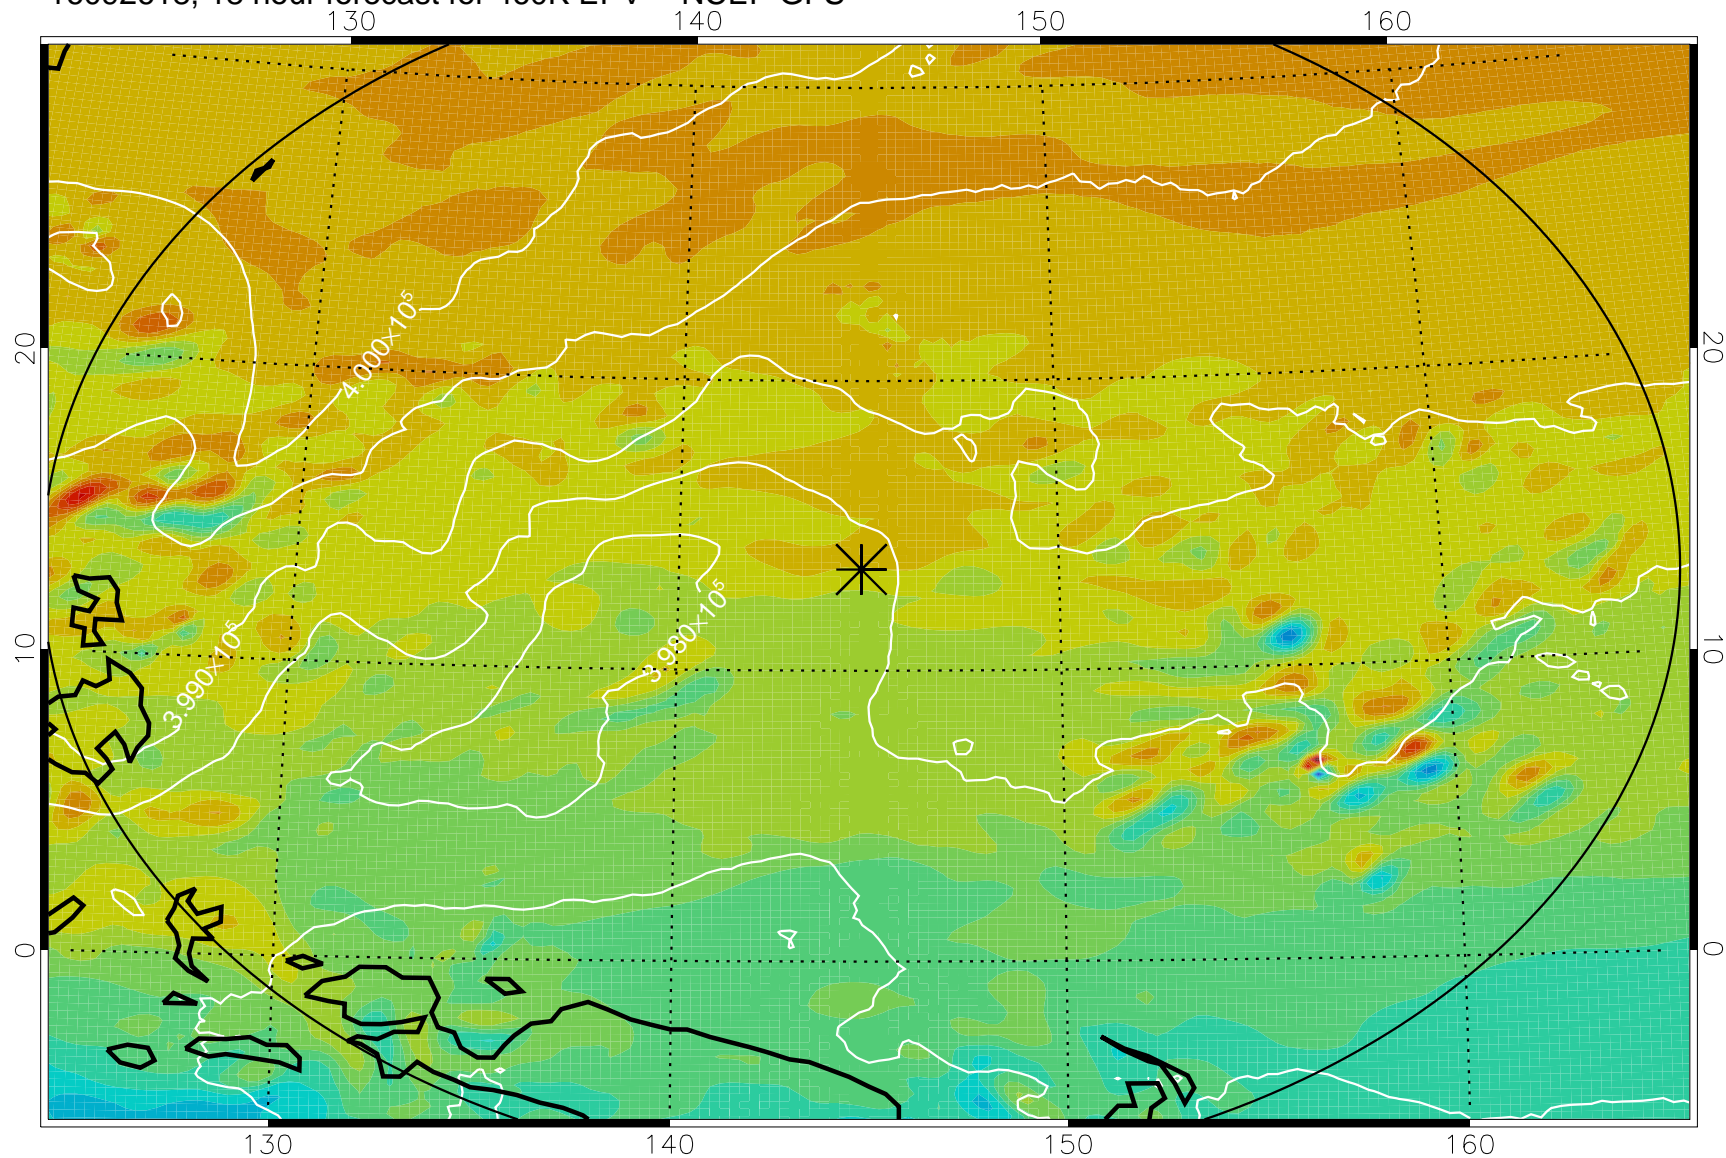

16092606, 6 hour forecast for 460K EPV -- NCEP GFS

460K Montgomery Streamfunction, white

Range ring of 2304 km

16092612, 12 hour forecast for 460K EPV -- NCEP GFS

460K Montgomery Streamfunction, white

Range ring of 2304 km

16092618, 18 hour forecast for 460K EPV -- NCEP GFS

460K Montgomery Streamfunction, white

Range ring of 2304 km

16092700, 24 hour forecast for 460K EPV -- NCEP GFS

460K Montgomery Streamfunction, white

Range ring of 2304 km

16092706, 30 hour forecast for 460K EPV -- NCEP GFS

460K Montgomery Streamfunction, white

Range ring of 2304 km

16092712, 36 hour forecast for 460K EPV -- NCEP GFS

460K Montgomery Streamfunction, white

Range ring of 2304 km

16092718, 42 hour forecast for 460K EPV -- NCEP GFS

460K Montgomery Streamfunction, white

Range ring of 2304 km

16092800, 48 hour forecast for 460K EPV -- NCEP GFS

460K Montgomery Streamfunction, white

Range ring of 2304 km