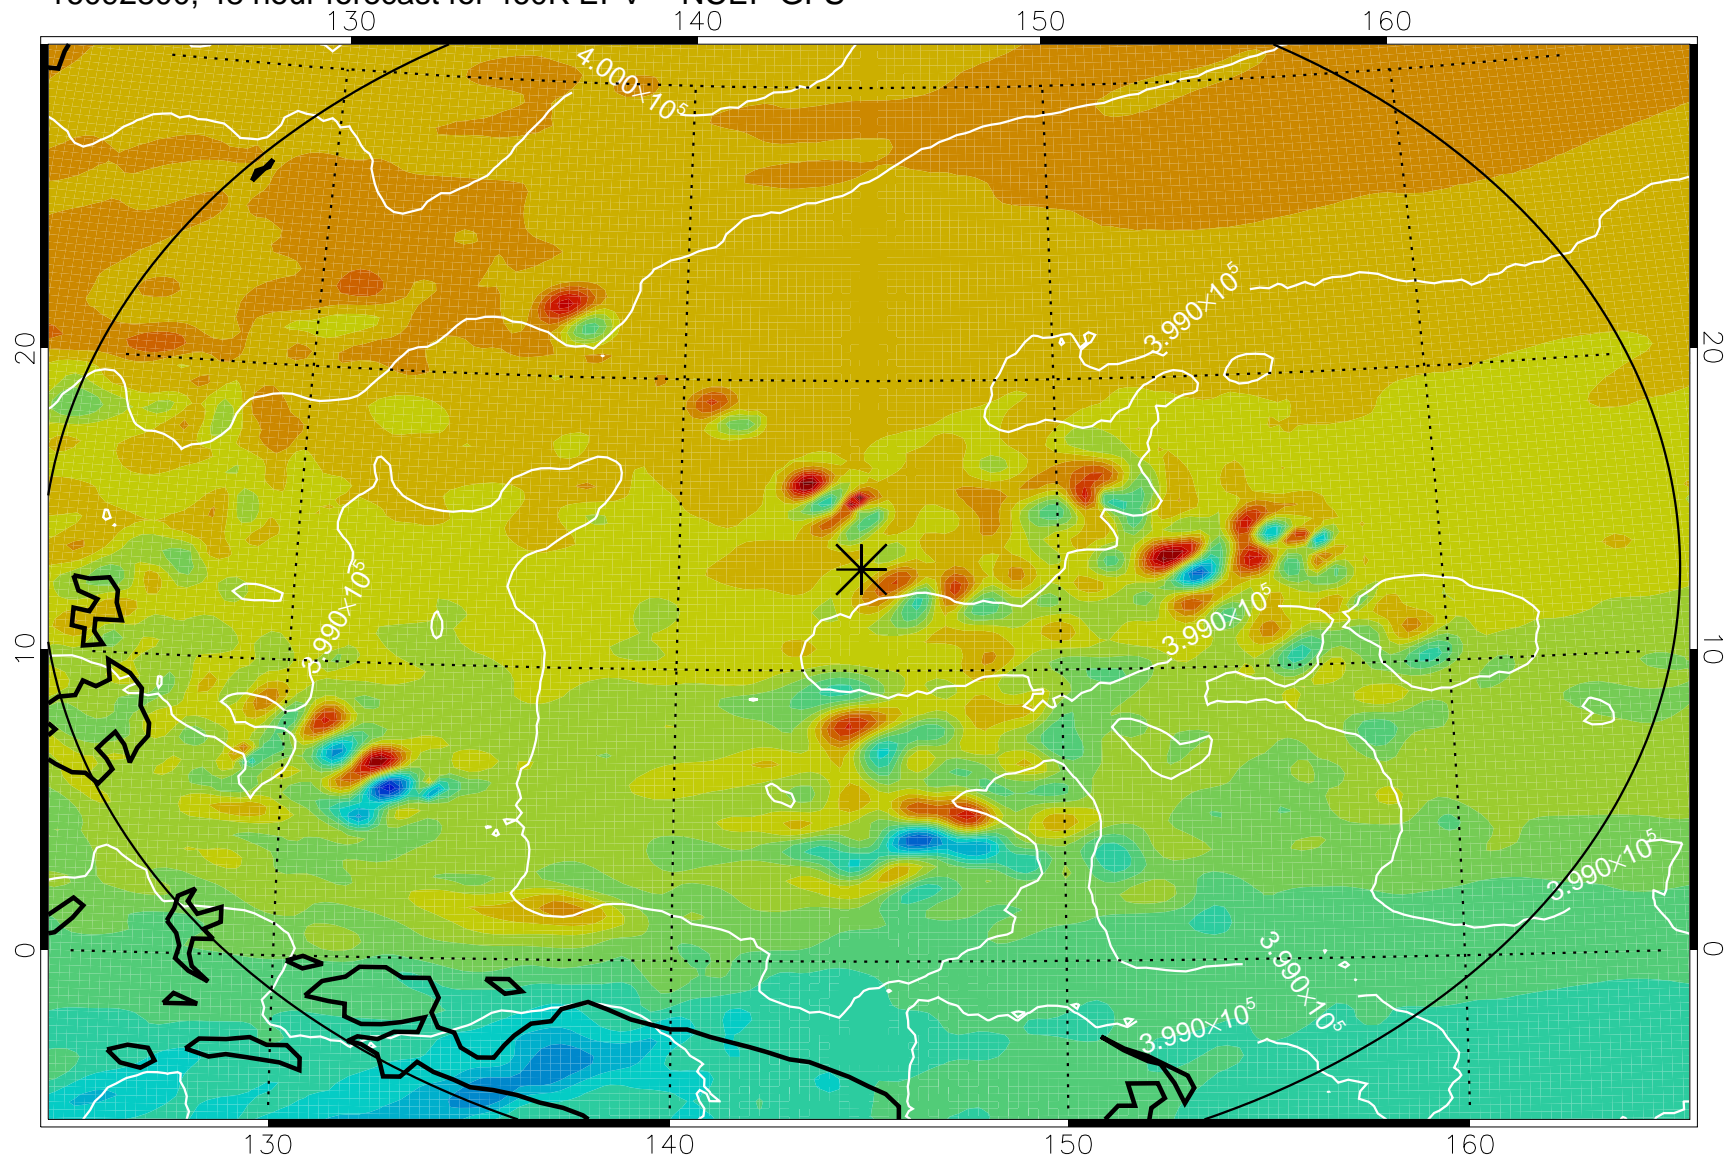

16092618, 18 hour forecast for 460K EPV -- NCEP GFS

460K Montgomery Streamfunction, white

Range ring of 2304 km

16092700, 24 hour forecast for 460K EPV -- NCEP GFS

460K Montgomery Streamfunction, white

Range ring of 2304 km

16092706, 30 hour forecast for 460K EPV -- NCEP GFS

460K Montgomery Streamfunction, white

Range ring of 2304 km

16092712, 36 hour forecast for 460K EPV -- NCEP GFS

460K Montgomery Streamfunction, white

Range ring of 2304 km

16092718, 42 hour forecast for 460K EPV -- NCEP GFS

460K Montgomery Streamfunction, white

Range ring of 2304 km

16092800, 48 hour forecast for 460K EPV -- NCEP GFS

460K Montgomery Streamfunction, white

Range ring of 2304 km

16092818, 66 hour forecast for 460K EPV -- NCEP GFS

460K Montgomery Streamfunction, white

Range ring of 2304 km

16092900, 72 hour forecast for 460K EPV -- NCEP GFS

460K Montgomery Streamfunction, white

Range ring of 2304 km