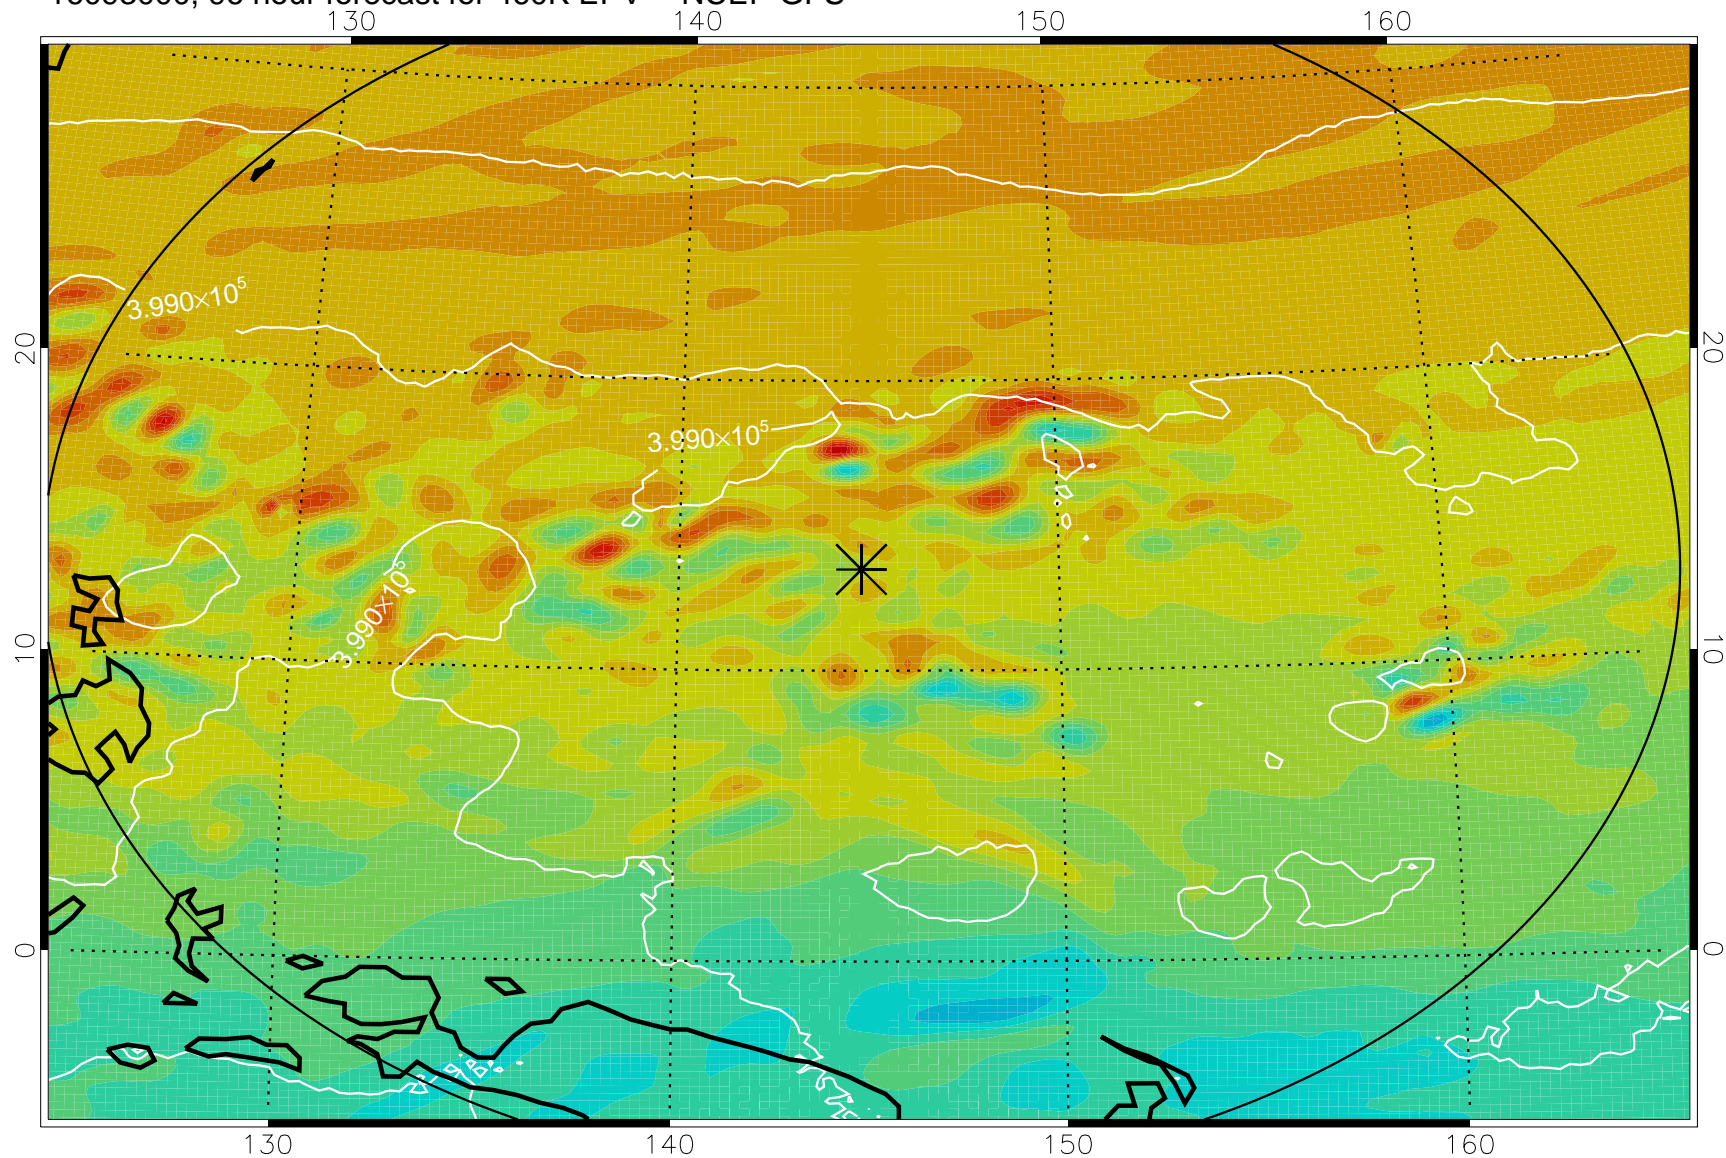

16092818, 66 hour forecast for 460K EPV -- NCEP GFS

460K Montgomery Streamfunction, white

Range ring of 2304 km

16092900, 72 hour forecast for 460K EPV -- NCEP GFS

460K Montgomery Streamfunction, white

Range ring of 2304 km

16092906, 78 hour forecast for 460K EPV -- NCEP GFS

460K Montgomery Streamfunction, white

Range ring of 2304 km

16092912, 84 hour forecast for 460K EPV -- NCEP GFS

460K Montgomery Streamfunction, white

Range ring of 2304 km

16092918, 90 hour forecast for 460K EPV -- NCEP GFS

460K Montgomery Streamfunction, white

Range ring of 2304 km

16093000, 96 hour forecast for 460K EPV -- NCEP GFS

460K Montgomery Streamfunction, white

Range ring of 2304 km

16093006, 102 hour forecast for 460K EPV -- NCEP GFS

460K Montgomery Streamfunction, white

Range ring of 2304 km

16093012, 108 hour forecast for 460K EPV -- NCEP GFS

460K Montgomery Streamfunction, white

Range ring of 2304 km