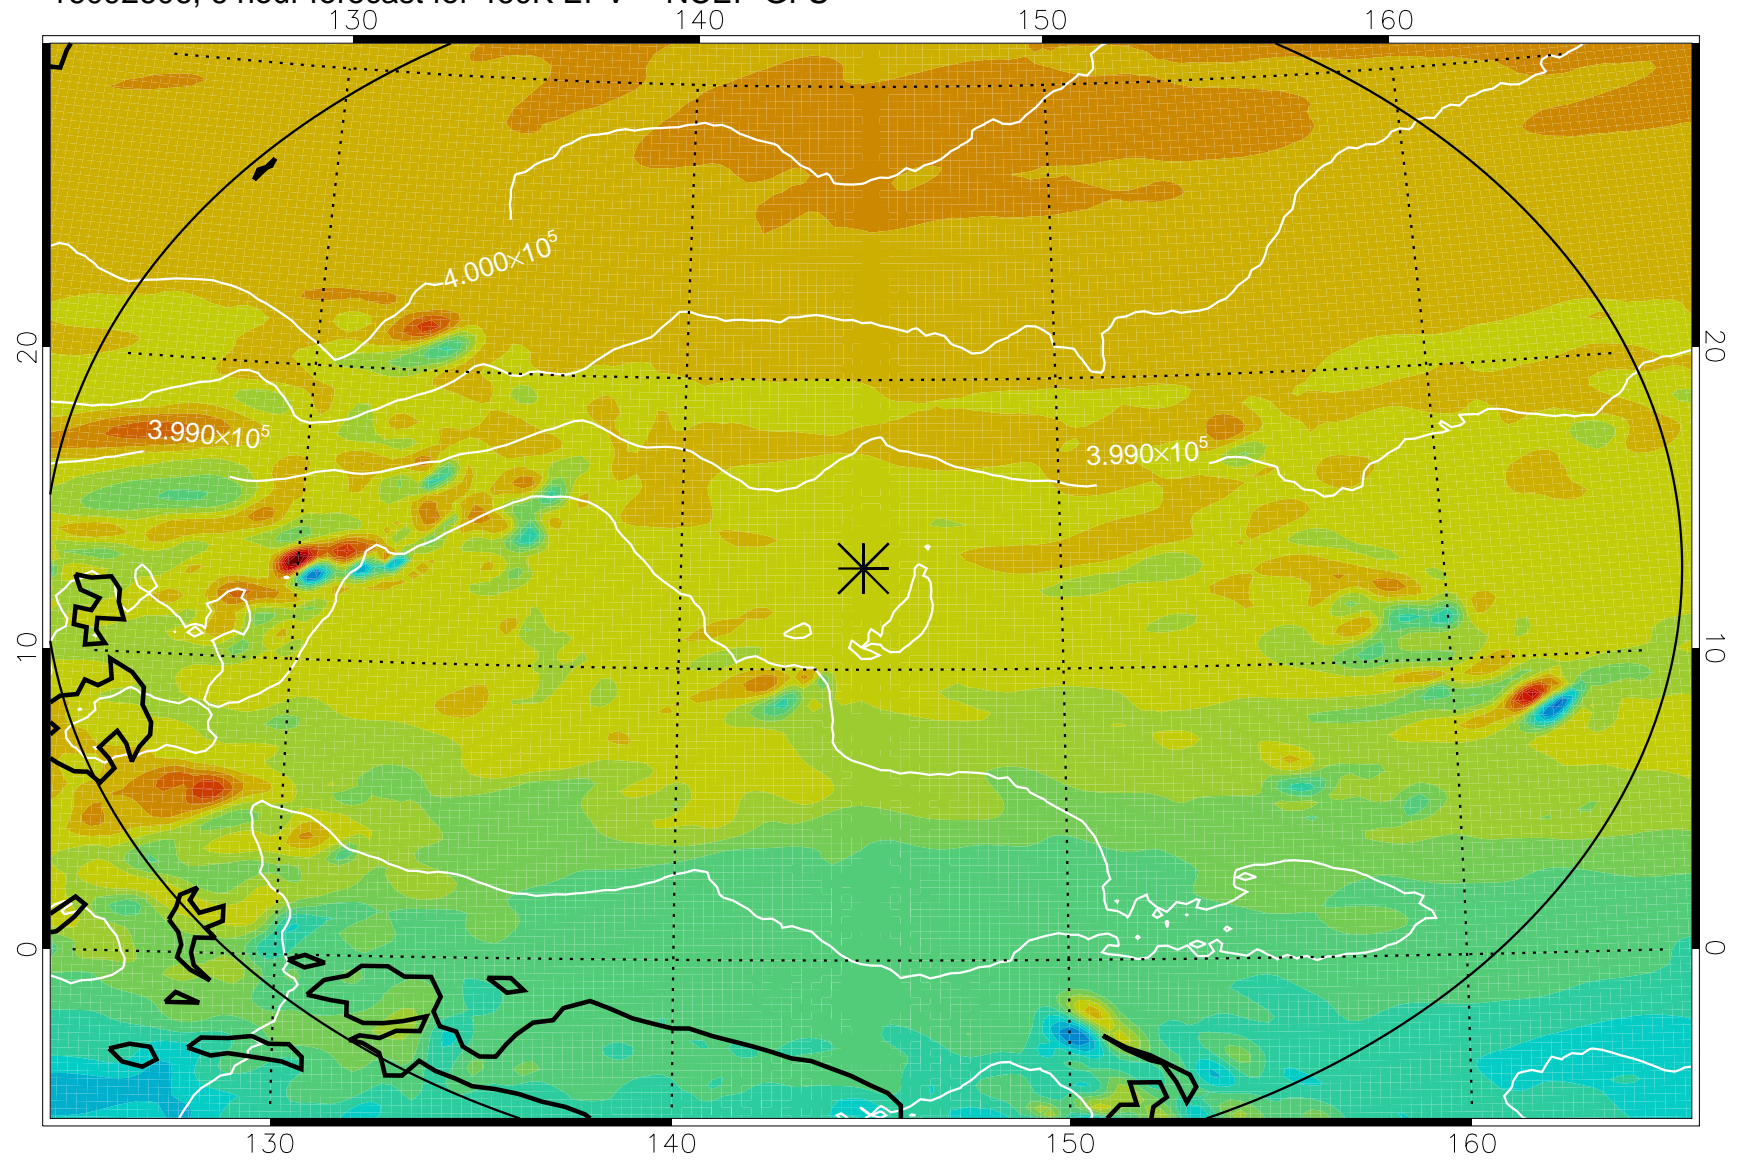

16092606, 6 hour forecast for 460K EPV -- NCEP GFS

460K Montgomery Streamfunction, white

Range ring of 2304 km

16092612, 12 hour forecast for 460K EPV -- NCEP GFS

460K Montgomery Streamfunction, white

Range ring of 2304 km

16092618, 18 hour forecast for 460K EPV -- NCEP GFS

460K Montgomery Streamfunction, white

Range ring of 2304 km

16092700, 24 hour forecast for 460K EPV -- NCEP GFS

460K Montgomery Streamfunction, white

Range ring of 2304 km

16092718, 42 hour forecast for 460K EPV -- NCEP GFS

460K Montgomery Streamfunction, white

Range ring of 2304 km

16092800, 48 hour forecast for 460K EPV -- NCEP GFS

460K Montgomery Streamfunction, white

Range ring of 2304 km

16092818, 66 hour forecast for 460K EPV -- NCEP GFS

460K Montgomery Streamfunction, white

Range ring of 2304 km

16092900, 72 hour forecast for 460K EPV -- NCEP GFS

460K Montgomery Streamfunction, white

Range ring of 2304 km