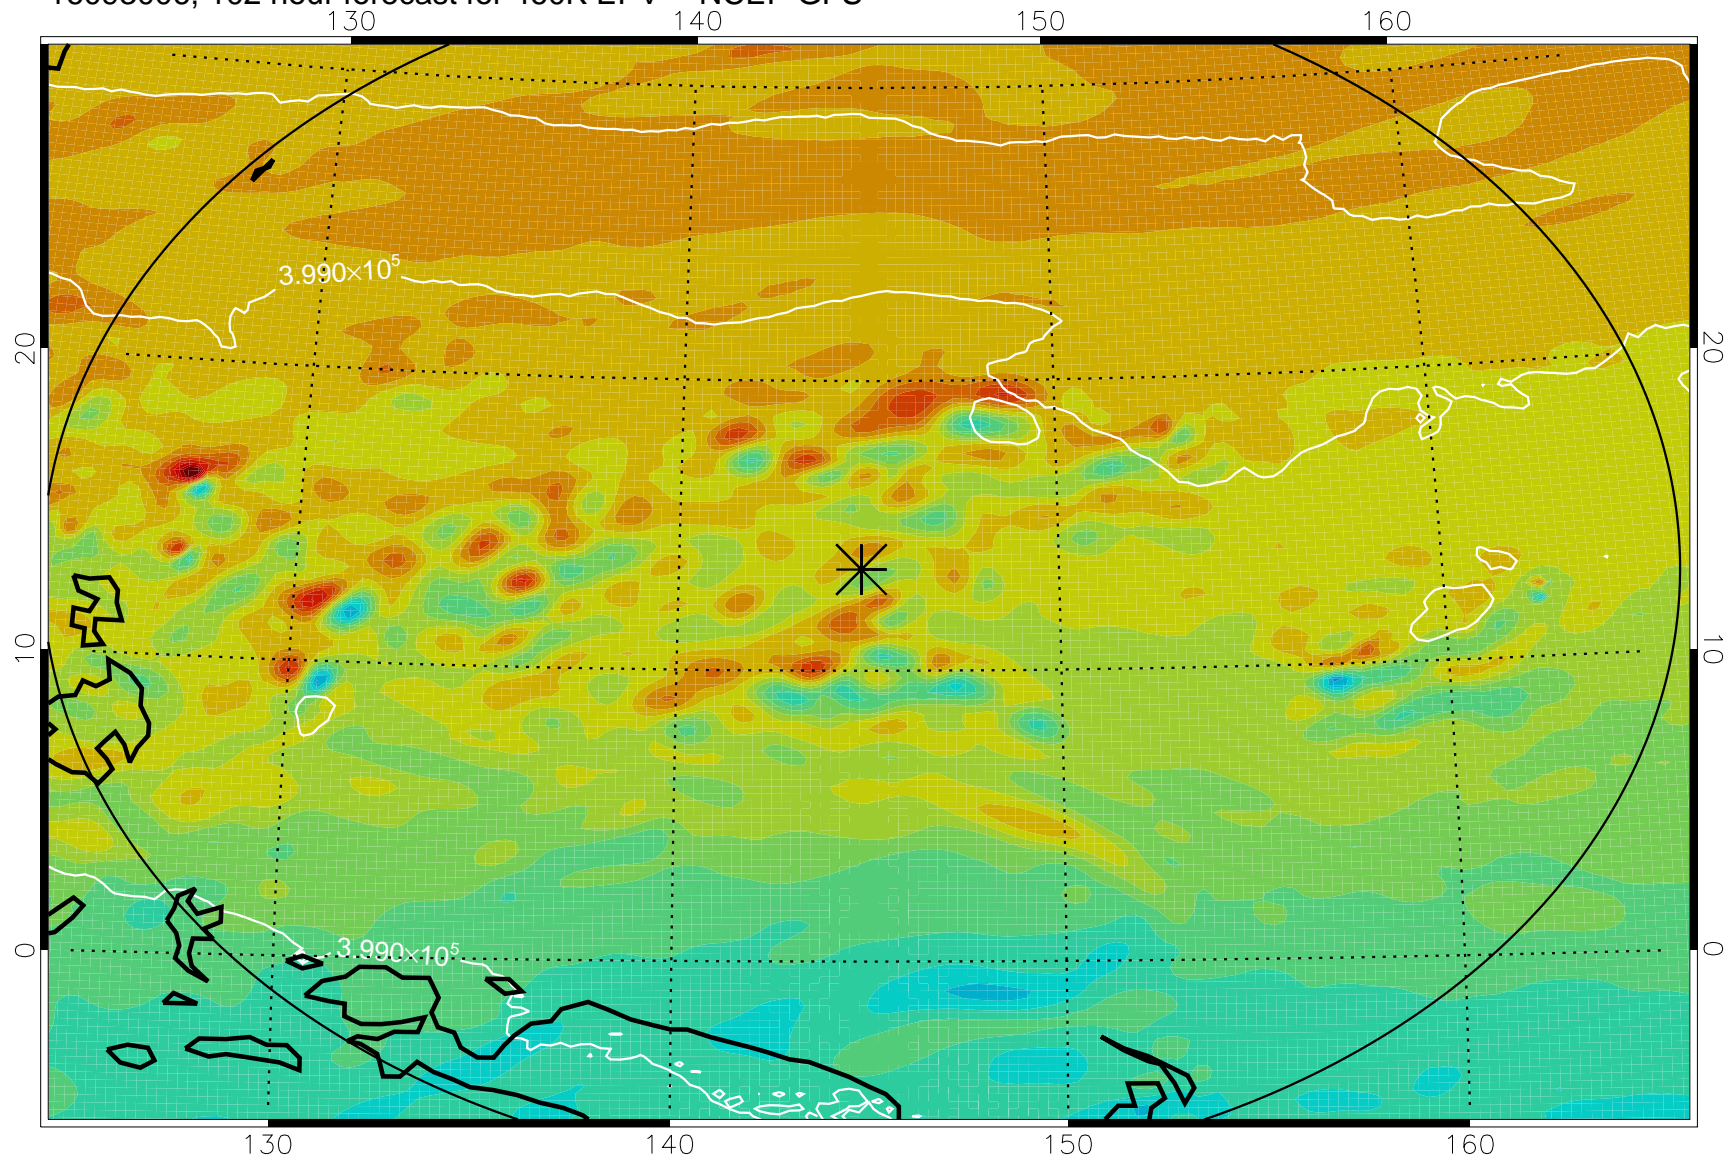

16092906, 78 hour forecast for 460K EPV -- NCEP GFS

460K Montgomery Streamfunction, white

Range ring of 2304 km

16092912, 84 hour forecast for 460K EPV -- NCEP GFS

460K Montgomery Streamfunction, white

Range ring of 2304 km

16092918, 90 hour forecast for 460K EPV -- NCEP GFS

460K Montgomery Streamfunction, white

Range ring of 2304 km

16093000, 96 hour forecast for 460K EPV -- NCEP GFS

460K Montgomery Streamfunction, white

Range ring of 2304 km

16093006, 102 hour forecast for 460K EPV -- NCEP GFS

460K Montgomery Streamfunction, white

Range ring of 2304 km

16093012, 108 hour forecast for 460K EPV -- NCEP GFS

460K Montgomery Streamfunction, white

Range ring of 2304 km

16093018, 114 hour forecast for 460K EPV -- NCEP GFS

460K Montgomery Streamfunction, white

Range ring of 2304 km

16100100, 120 hour forecast for 460K EPV -- NCEP GFS

460K Montgomery Streamfunction, white

Range ring of 2304 km