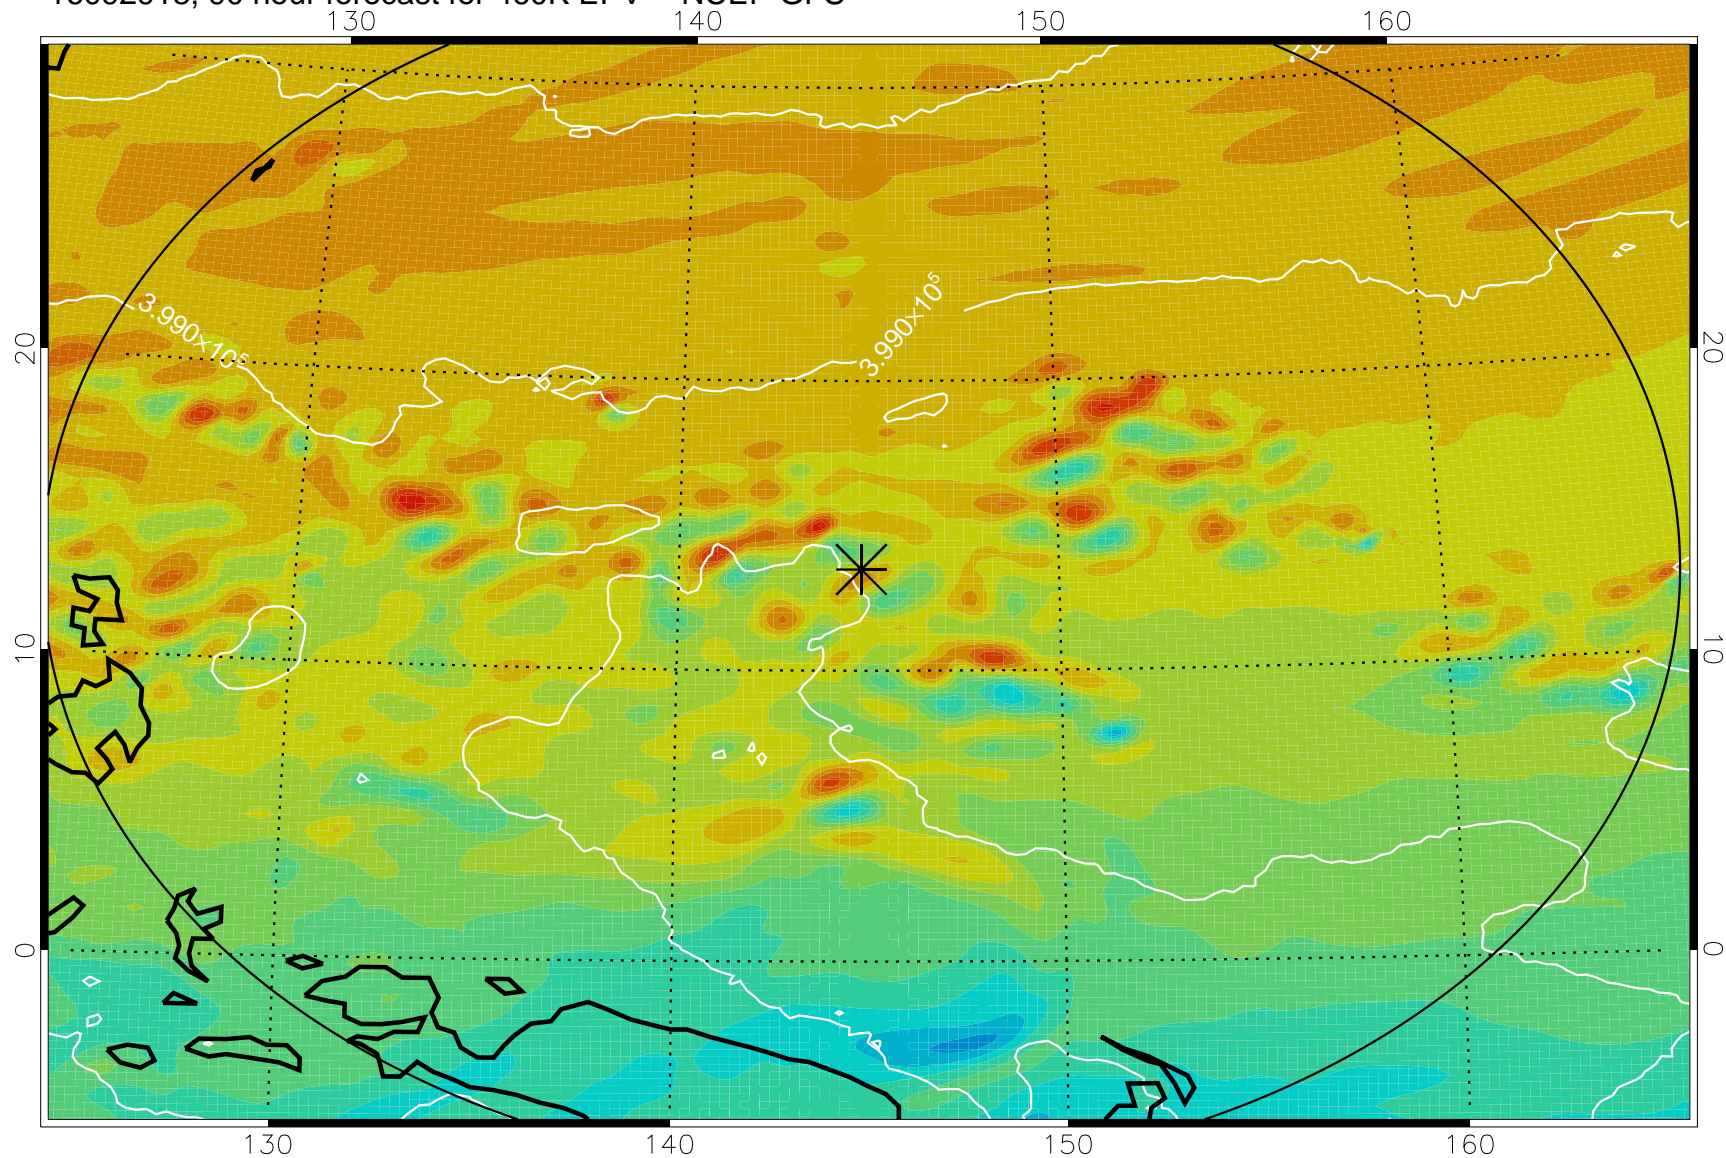

16092818, 66 hour forecast for 460K EPV -- NCEP GFS

460K Montgomery Streamfunction, white

Range ring of 2304 km

16092900, 72 hour forecast for 460K EPV -- NCEP GFS

460K Montgomery Streamfunction, white

Range ring of 2304 km

16092906, 78 hour forecast for 460K EPV -- NCEP GFS

460K Montgomery Streamfunction, white

Range ring of 2304 km

16092912, 84 hour forecast for 460K EPV -- NCEP GFS

460K Montgomery Streamfunction, white

Range ring of 2304 km

16092918, 90 hour forecast for 460K EPV -- NCEP GFS

460K Montgomery Streamfunction, white

Range ring of 2304 km

16093000, 96 hour forecast for 460K EPV -- NCEP GFS

460K Montgomery Streamfunction, white

Range ring of 2304 km

16093006, 102 hour forecast for 460K EPV -- NCEP GFS

460K Montgomery Streamfunction, white

Range ring of 2304 km

16093012, 108 hour forecast for 460K EPV -- NCEP GFS

460K Montgomery Streamfunction, white

Range ring of 2304 km