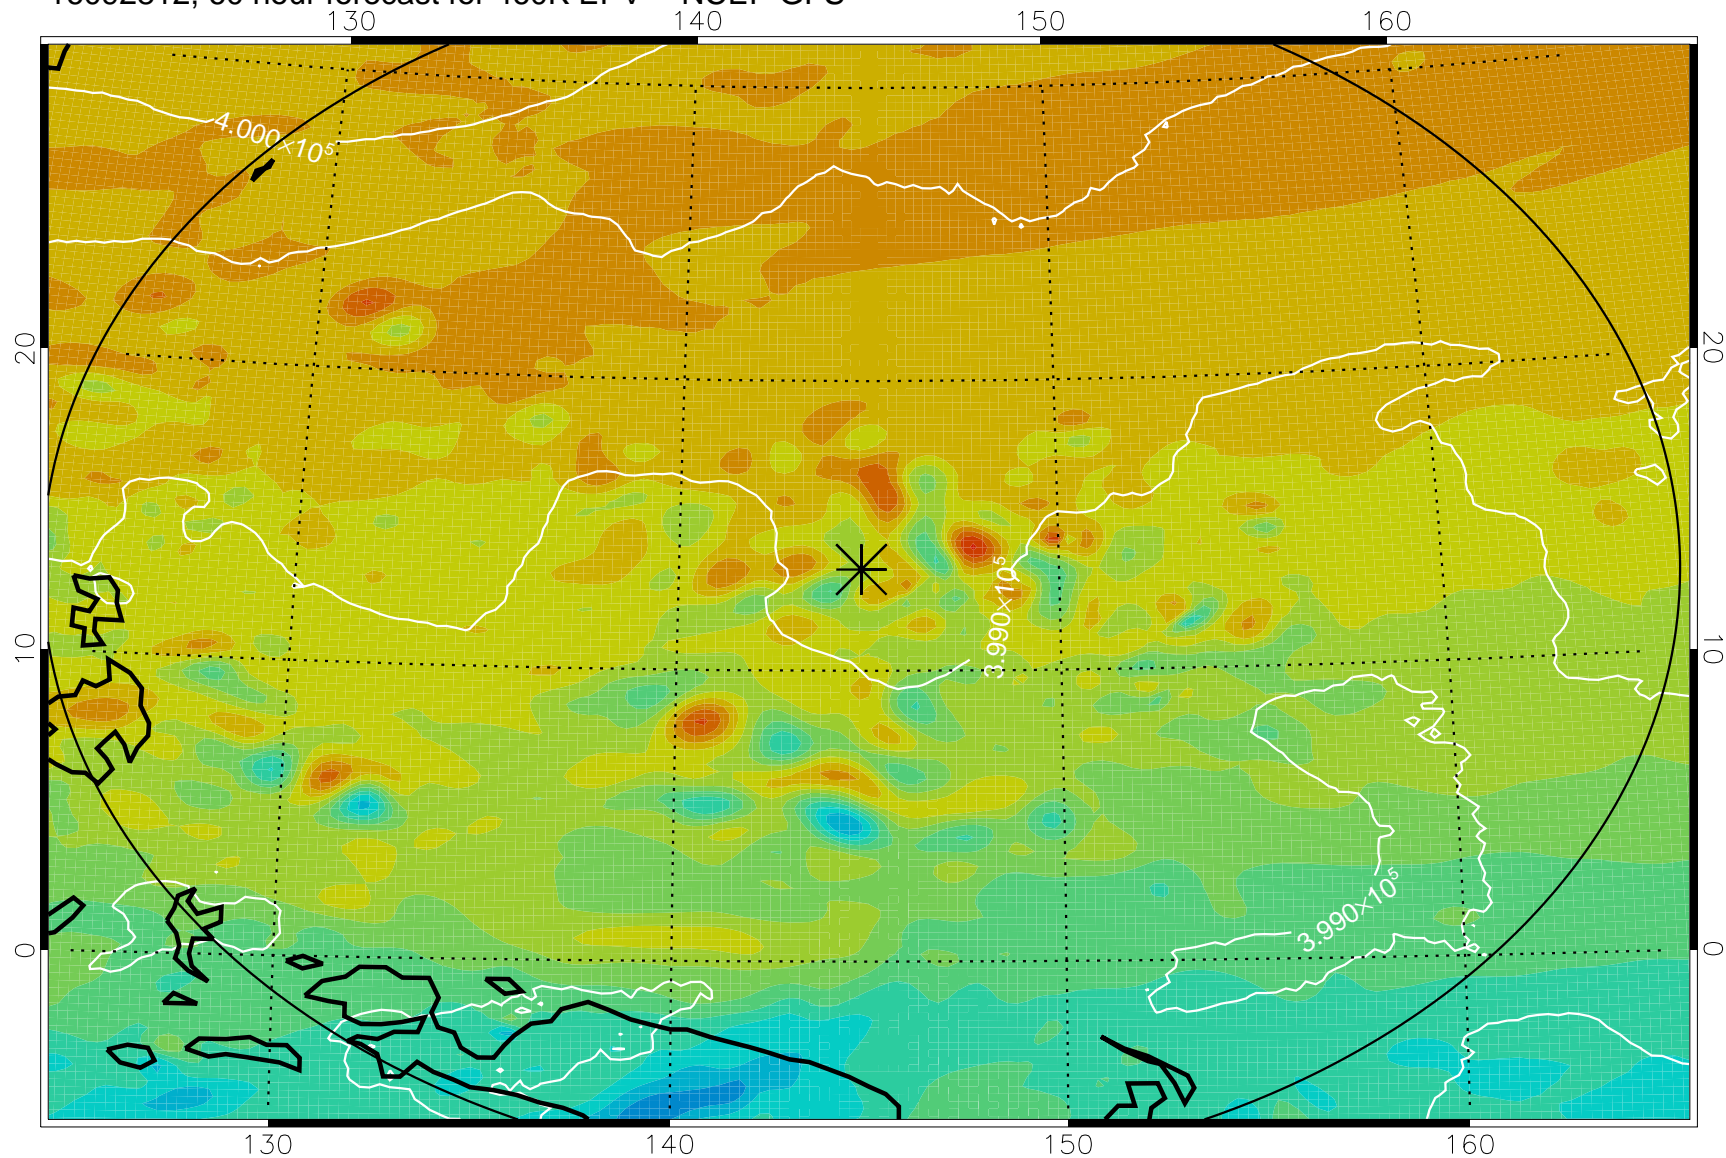

16092718, 42 hour forecast for 460K EPV -- NCEP GFS

460K Montgomery Streamfunction, white

Range ring of 2304 km

16092800, 48 hour forecast for 460K EPV -- NCEP GFS

460K Montgomery Streamfunction, white

Range ring of 2304 km

16092806, 54 hour forecast for 460K EPV -- NCEP GFS

460K Montgomery Streamfunction, white

Range ring of 2304 km

16092812, 60 hour forecast for 460K EPV -- NCEP GFS

460K Montgomery Streamfunction, white

Range ring of 2304 km

16092818, 66 hour forecast for 460K EPV -- NCEP GFS

460K Montgomery Streamfunction, white

Range ring of 2304 km

16092900, 72 hour forecast for 460K EPV -- NCEP GFS

460K Montgomery Streamfunction, white

Range ring of 2304 km

16092918, 90 hour forecast for 460K EPV -- NCEP GFS

460K Montgomery Streamfunction, white

Range ring of 2304 km

16093000, 96 hour forecast for 460K EPV -- NCEP GFS

460K Montgomery Streamfunction, white

Range ring of 2304 km