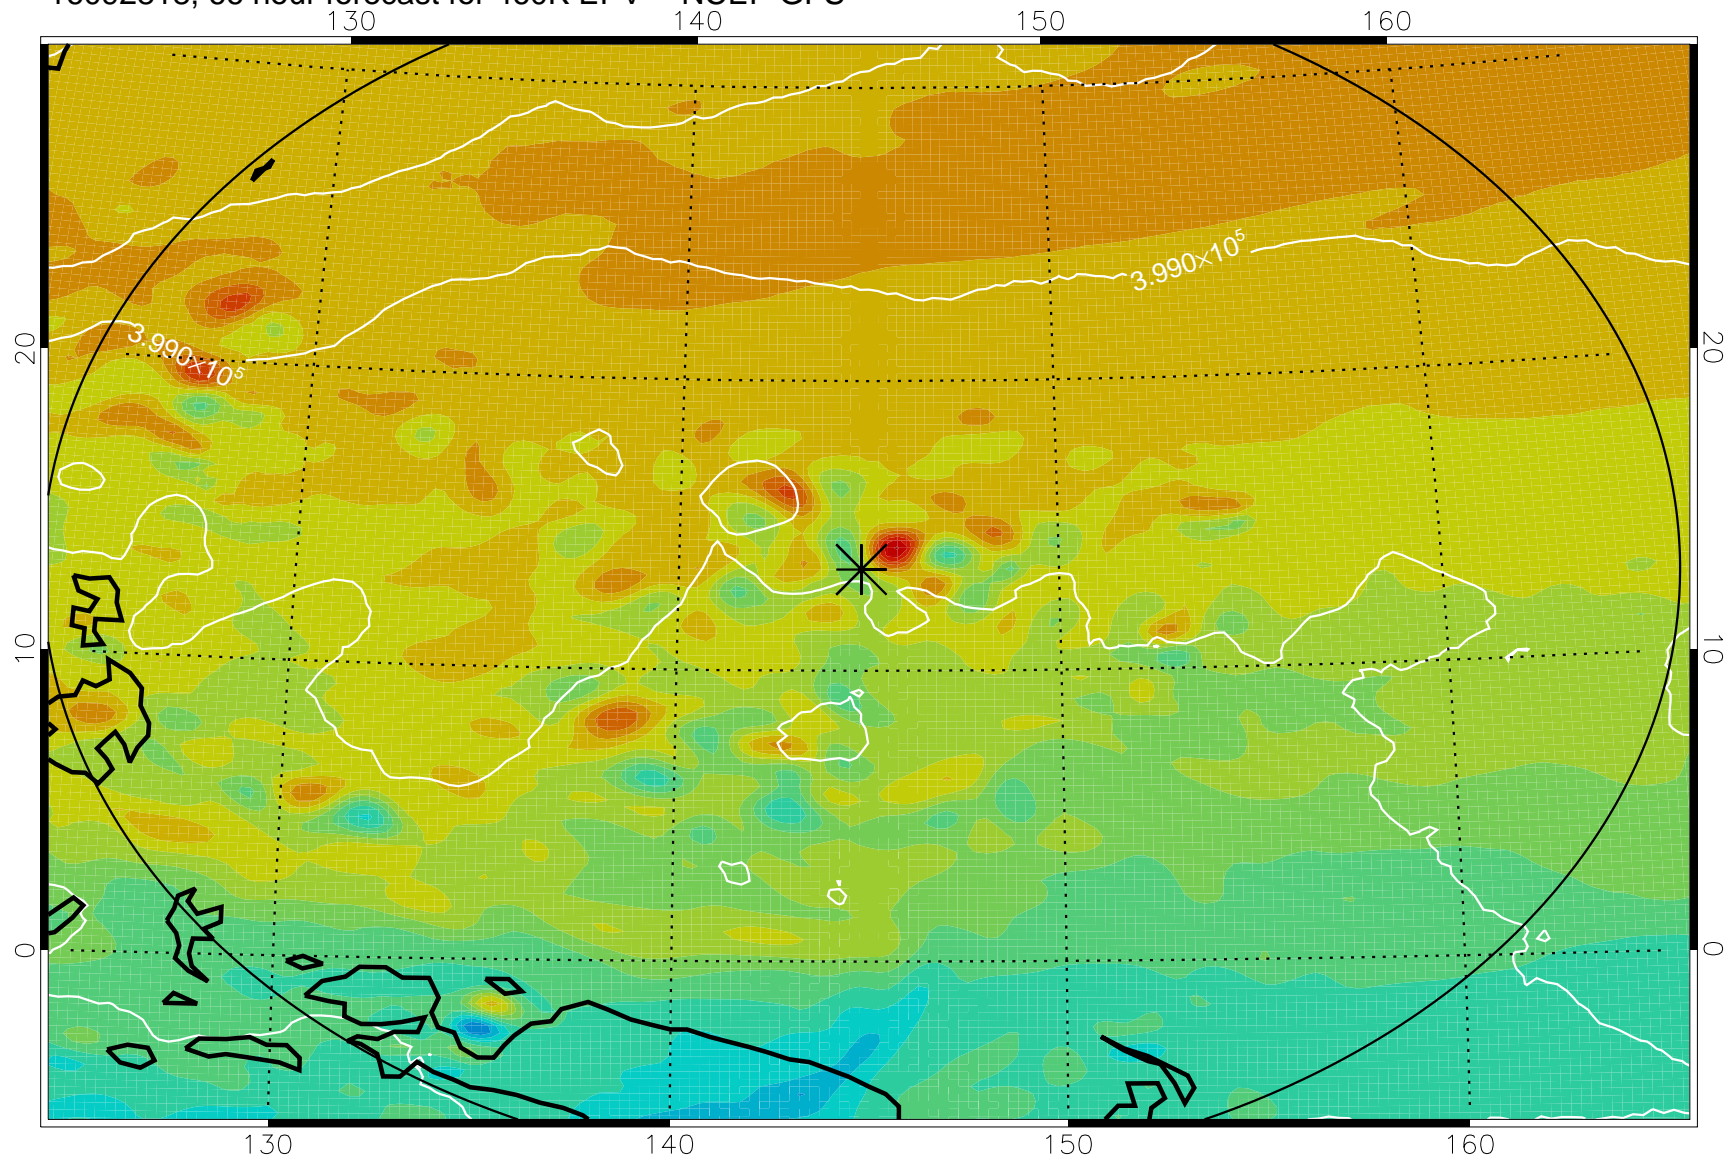

16092806, 54 hour forecast for 460K EPV -- NCEP GFS

460K Montgomery Streamfunction, white

Range ring of 2304 km

16092812, 60 hour forecast for 460K EPV -- NCEP GFS

460K Montgomery Streamfunction, white

Range ring of 2304 km

16092818, 66 hour forecast for 460K EPV -- NCEP GFS

460K Montgomery Streamfunction, white

Range ring of 2304 km

16092900, 72 hour forecast for 460K EPV -- NCEP GFS

460K Montgomery Streamfunction, white

Range ring of 2304 km

16092906, 78 hour forecast for 460K EPV -- NCEP GFS

460K Montgomery Streamfunction, white

Range ring of 2304 km

16092912, 84 hour forecast for 460K EPV -- NCEP GFS

460K Montgomery Streamfunction, white

Range ring of 2304 km

16092918, 90 hour forecast for 460K EPV -- NCEP GFS

460K Montgomery Streamfunction, white

Range ring of 2304 km

16093000, 96 hour forecast for 460K EPV -- NCEP GFS

460K Montgomery Streamfunction, white

Range ring of 2304 km