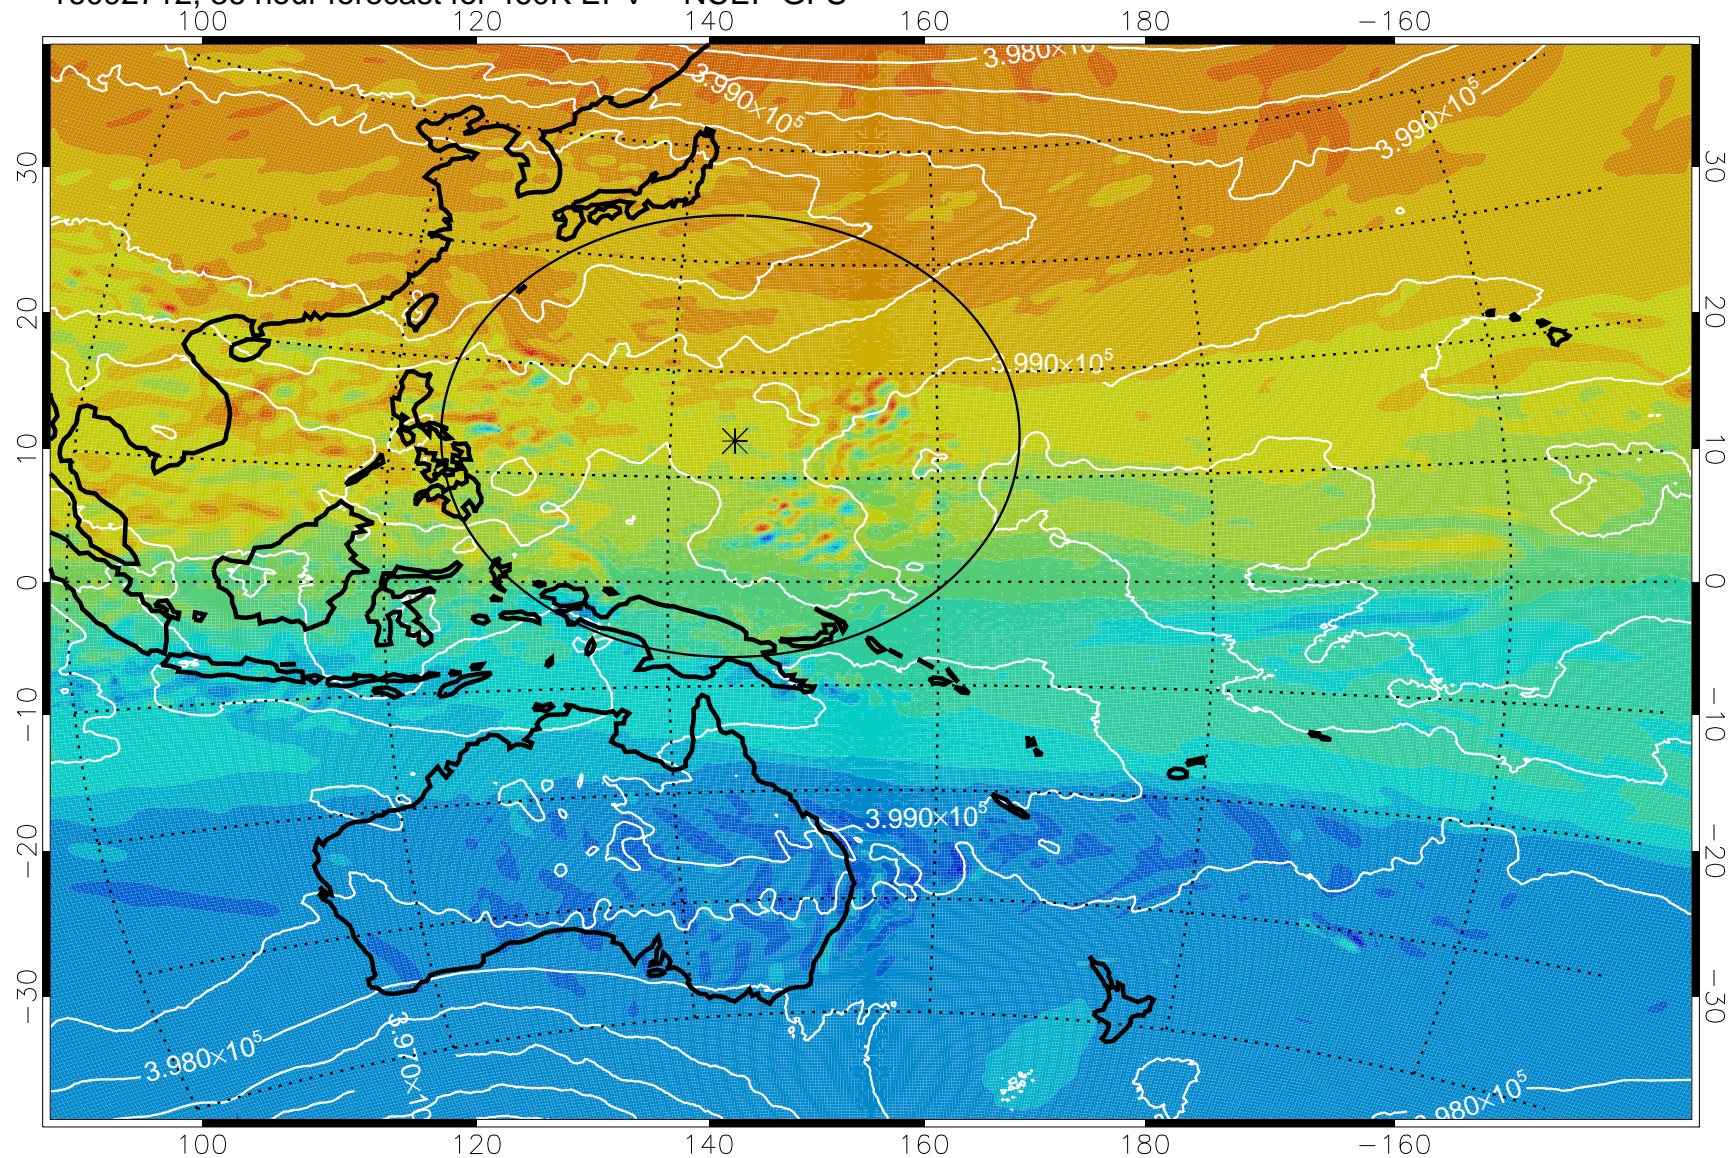

16092606, 6 hour forecast for 460K EPV -- NCEP GFS

460K Montgomery Streamfunction, white

Range ring of 2304 km

16092612, 12 hour forecast for 460K EPV -- NCEP GFS

460K Montgomery Streamfunction, white

Range ring of 2304 km

16092618, 18 hour forecast for 460K EPV -- NCEP GFS

460K Montgomery Streamfunction, white

Range ring of 2304 km

16092700, 24 hour forecast for 460K EPV -- NCEP GFS

460K Montgomery Streamfunction, white

Range ring of 2304 km

16092706, 30 hour forecast for 460K EPV -- NCEP GFS

460K Montgomery Streamfunction, white

Range ring of 2304 km

16092712, 36 hour forecast for 460K EPV -- NCEP GFS

460K Montgomery Streamfunction, white

Range ring of 2304 km

16092718, 42 hour forecast for 460K EPV -- NCEP GFS

460K Montgomery Streamfunction, white

Range ring of 2304 km

16092800, 48 hour forecast for 460K EPV -- NCEP GFS

460K Montgomery Streamfunction, white

Range ring of 2304 km