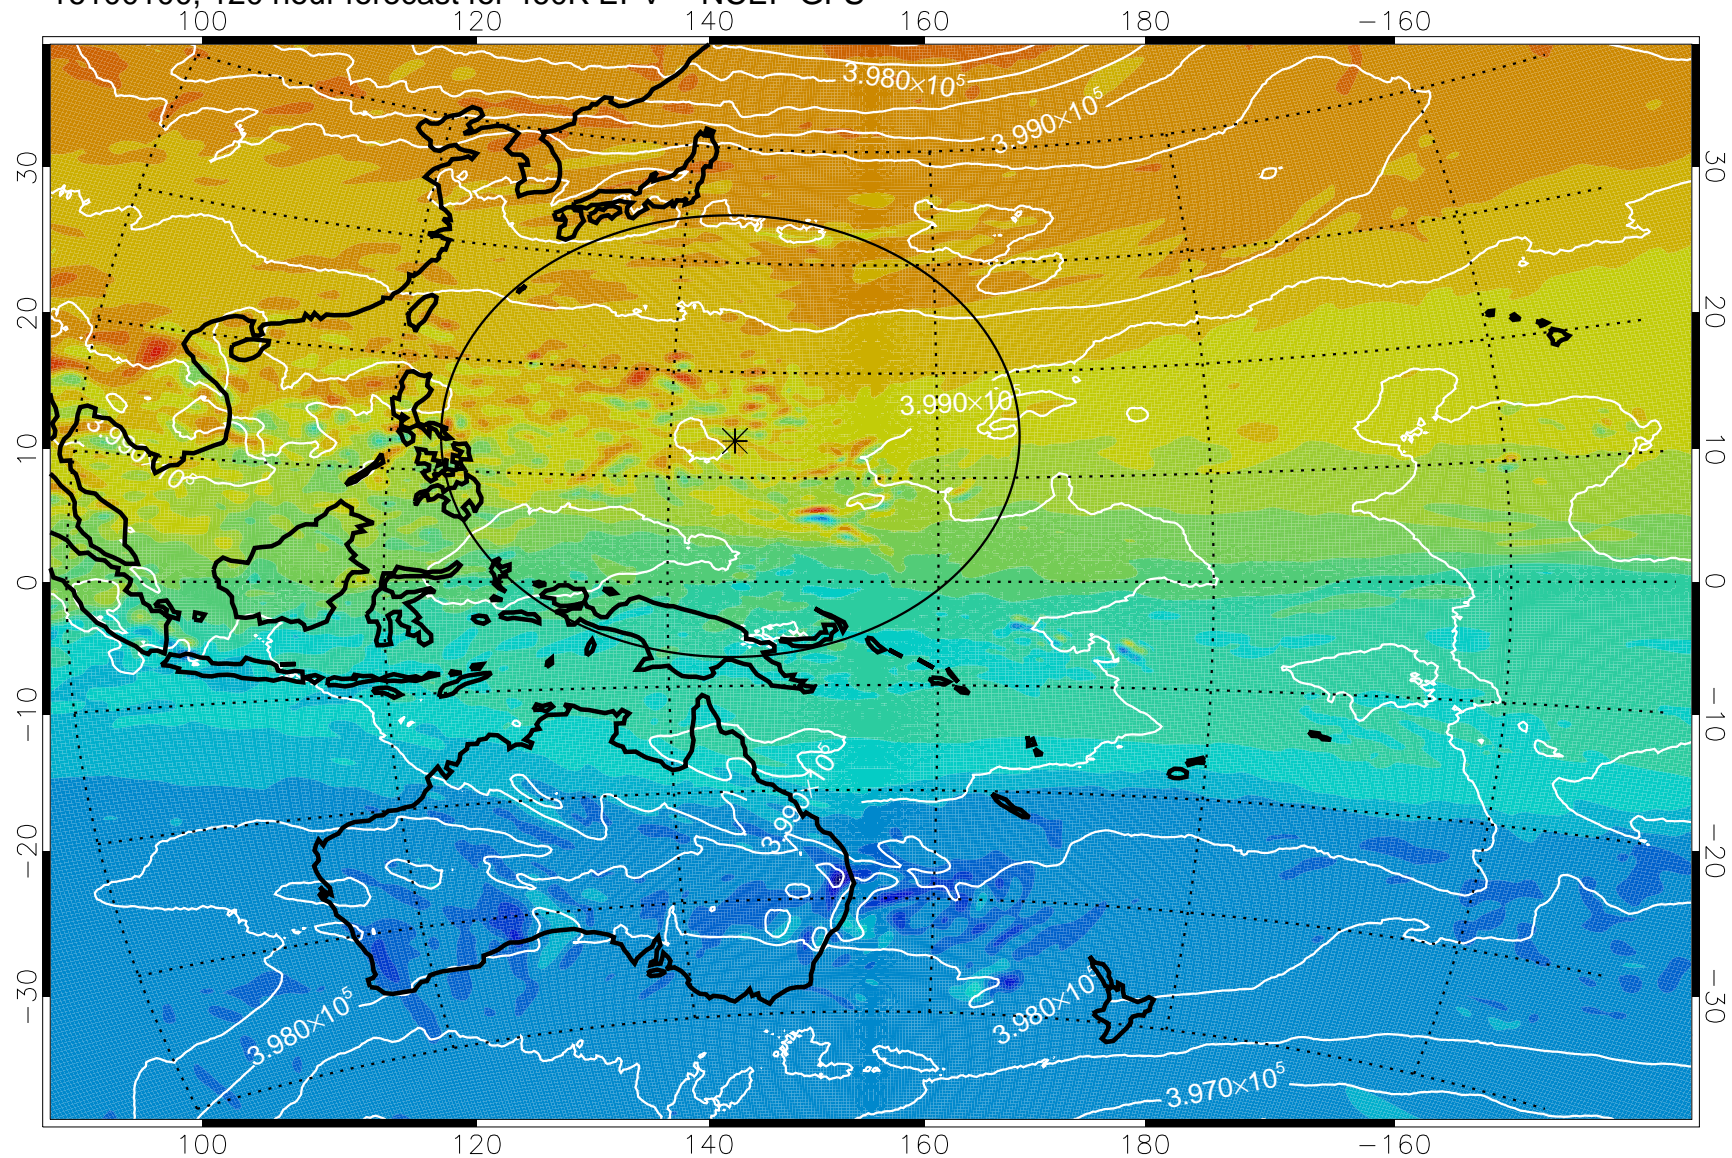

16092918, 90 hour forecast for 460K EPV -- NCEP GFS

460K Montgomery Streamfunction, white

Range ring of 2304 km

16093000, 96 hour forecast for 460K EPV -- NCEP GFS

460K Montgomery Streamfunction, white

Range ring of 2304 km

16093006, 102 hour forecast for 460K EPV -- NCEP GFS

460K Montgomery Streamfunction, white

Range ring of 2304 km

16093012, 108 hour forecast for 460K EPV -- NCEP GFS

460K Montgomery Streamfunction, white

Range ring of 2304 km

16093018, 114 hour forecast for 460K EPV -- NCEP GFS

460K Montgomery Streamfunction, white

Range ring of 2304 km

16100100, 120 hour forecast for 460K EPV -- NCEP GFS

460K Montgomery Streamfunction, white

Range ring of 2304 km