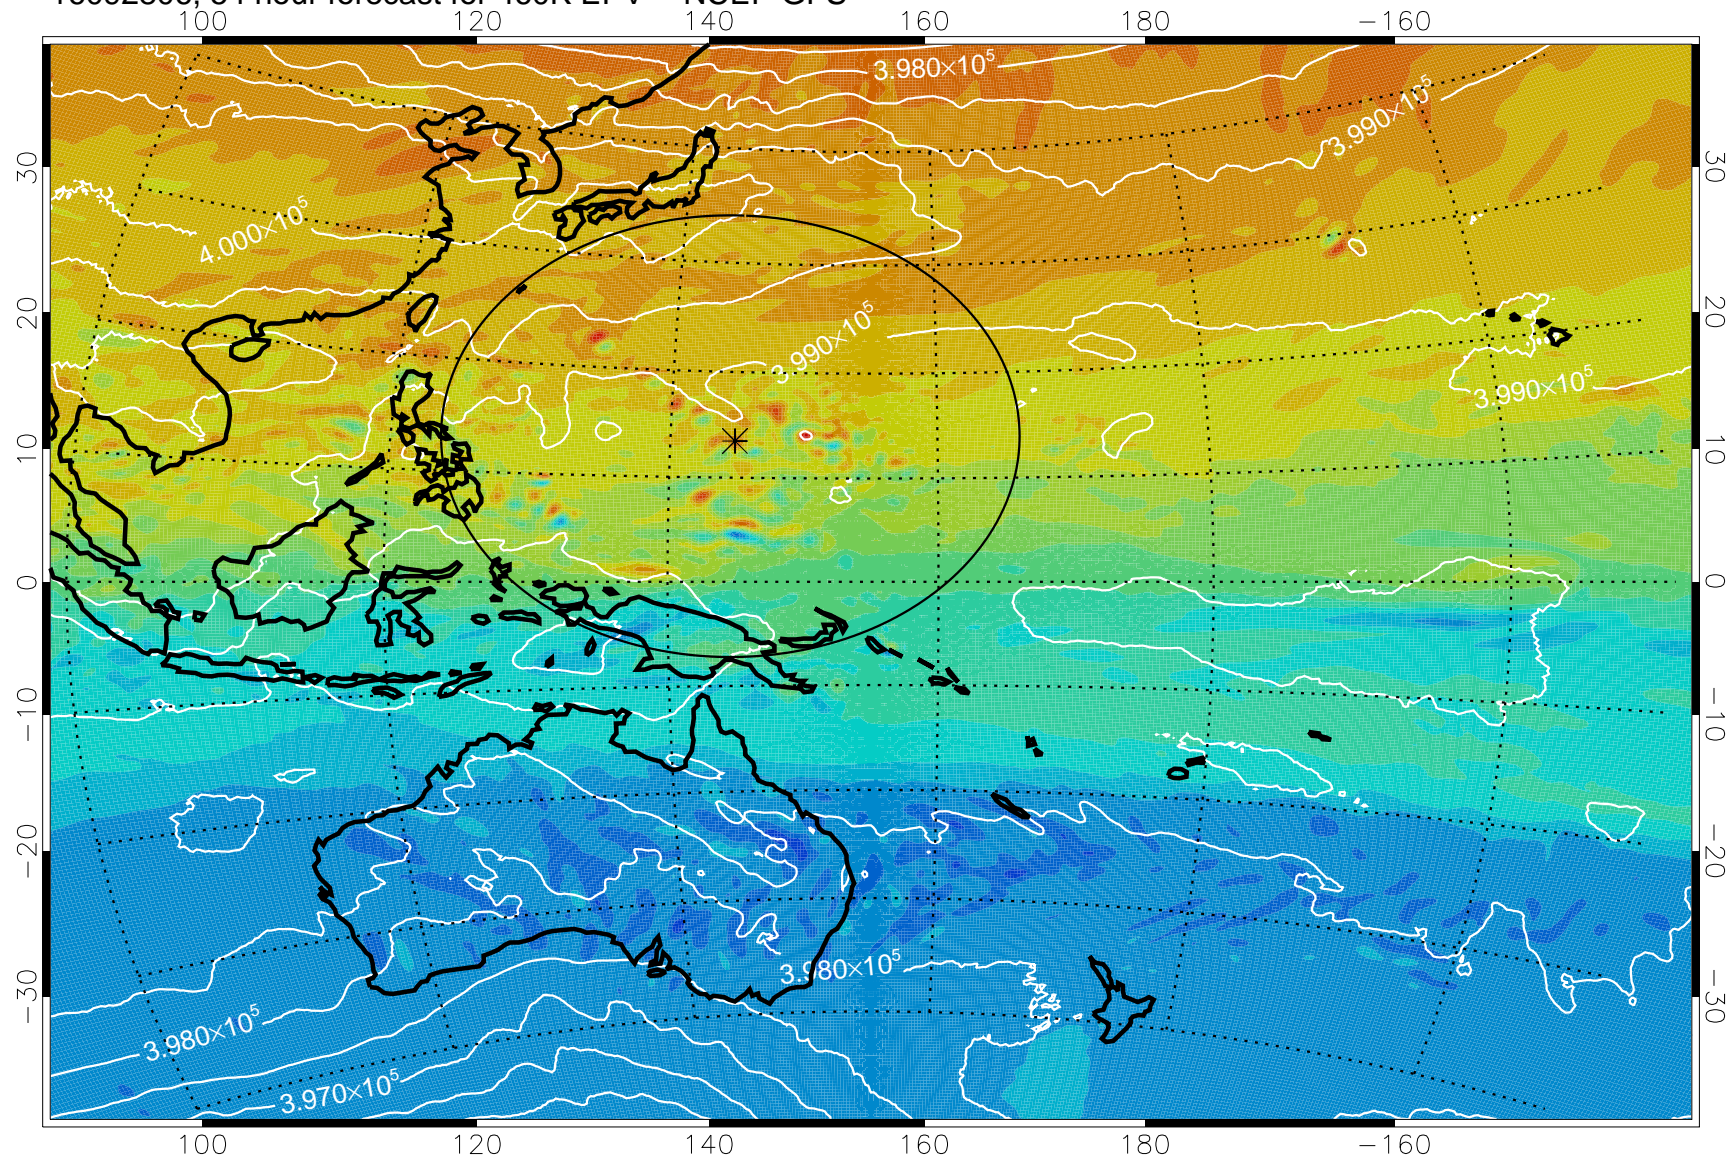

16092706, 30 hour forecast for 460K EPV -- NCEP GFS

460K Montgomery Streamfunction, white

Range ring of 2304 km

16092712, 36 hour forecast for 460K EPV -- NCEP GFS

460K Montgomery Streamfunction, white

Range ring of 2304 km

16092718, 42 hour forecast for 460K EPV -- NCEP GFS

460K Montgomery Streamfunction, white

Range ring of 2304 km

16092800, 48 hour forecast for 460K EPV -- NCEP GFS

460K Montgomery Streamfunction, white

Range ring of 2304 km

16092806, 54 hour forecast for 460K EPV -- NCEP GFS

460K Montgomery Streamfunction, white

Range ring of 2304 km

16092812, 60 hour forecast for 460K EPV -- NCEP GFS

460K Montgomery Streamfunction, white

Range ring of 2304 km

16092818, 66 hour forecast for 460K EPV -- NCEP GFS

460K Montgomery Streamfunction, white

Range ring of 2304 km

16092900, 72 hour forecast for 460K EPV -- NCEP GFS

460K Montgomery Streamfunction, white

Range ring of 2304 km