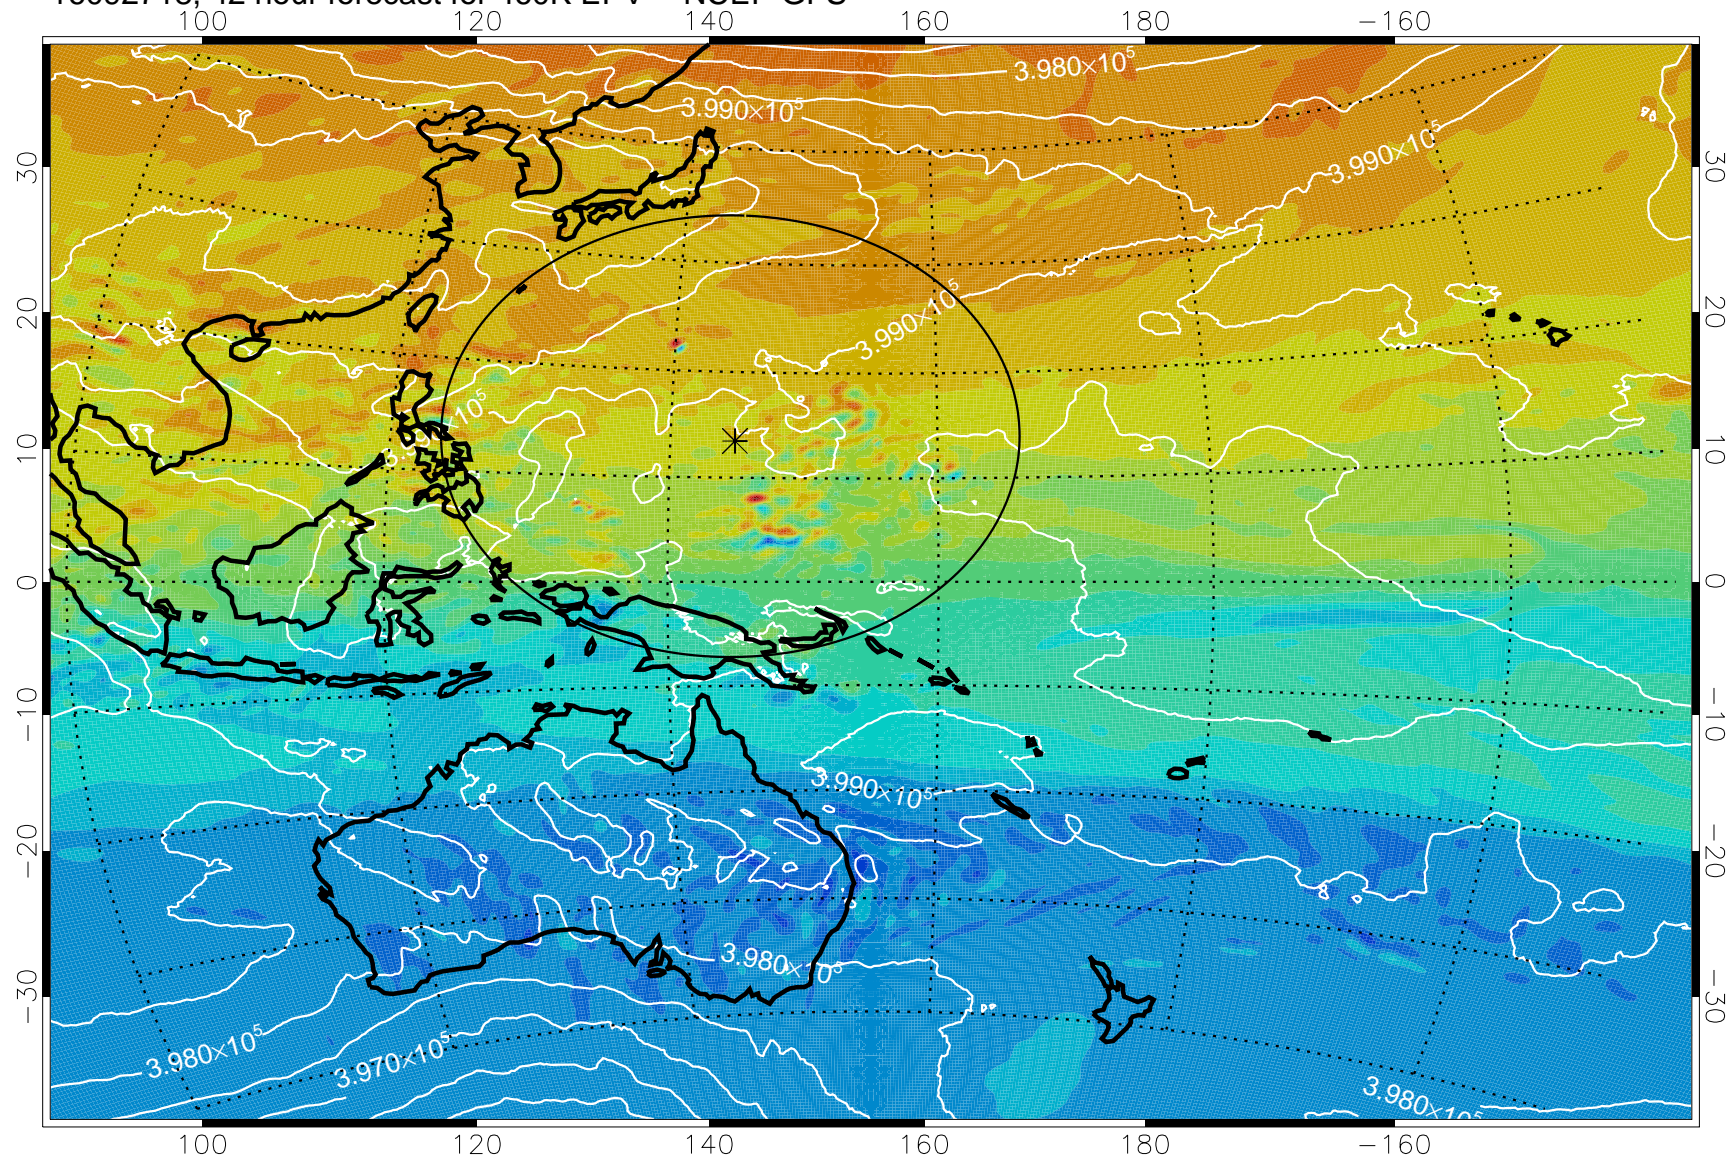

16092706, 30 hour forecast for 460K EPV -- NCEP GFS

460K Montgomery Streamfunction, white

Range ring of 2304 km

16092712, 36 hour forecast for 460K EPV -- NCEP GFS

460K Montgomery Streamfunction, white

Range ring of 2304 km

16092718, 42 hour forecast for 460K EPV -- NCEP GFS

460K Montgomery Streamfunction, white

Range ring of 2304 km

16092800, 48 hour forecast for 460K EPV -- NCEP GFS

460K Montgomery Streamfunction, white

Range ring of 2304 km

16092806, 54 hour forecast for 460K EPV -- NCEP GFS

460K Montgomery Streamfunction, white

Range ring of 2304 km

16092812, 60 hour forecast for 460K EPV -- NCEP GFS

460K Montgomery Streamfunction, white

Range ring of 2304 km

16092818, 66 hour forecast for 460K EPV -- NCEP GFS

460K Montgomery Streamfunction, white

Range ring of 2304 km

16092900, 72 hour forecast for 460K EPV -- NCEP GFS

460K Montgomery Streamfunction, white

Range ring of 2304 km