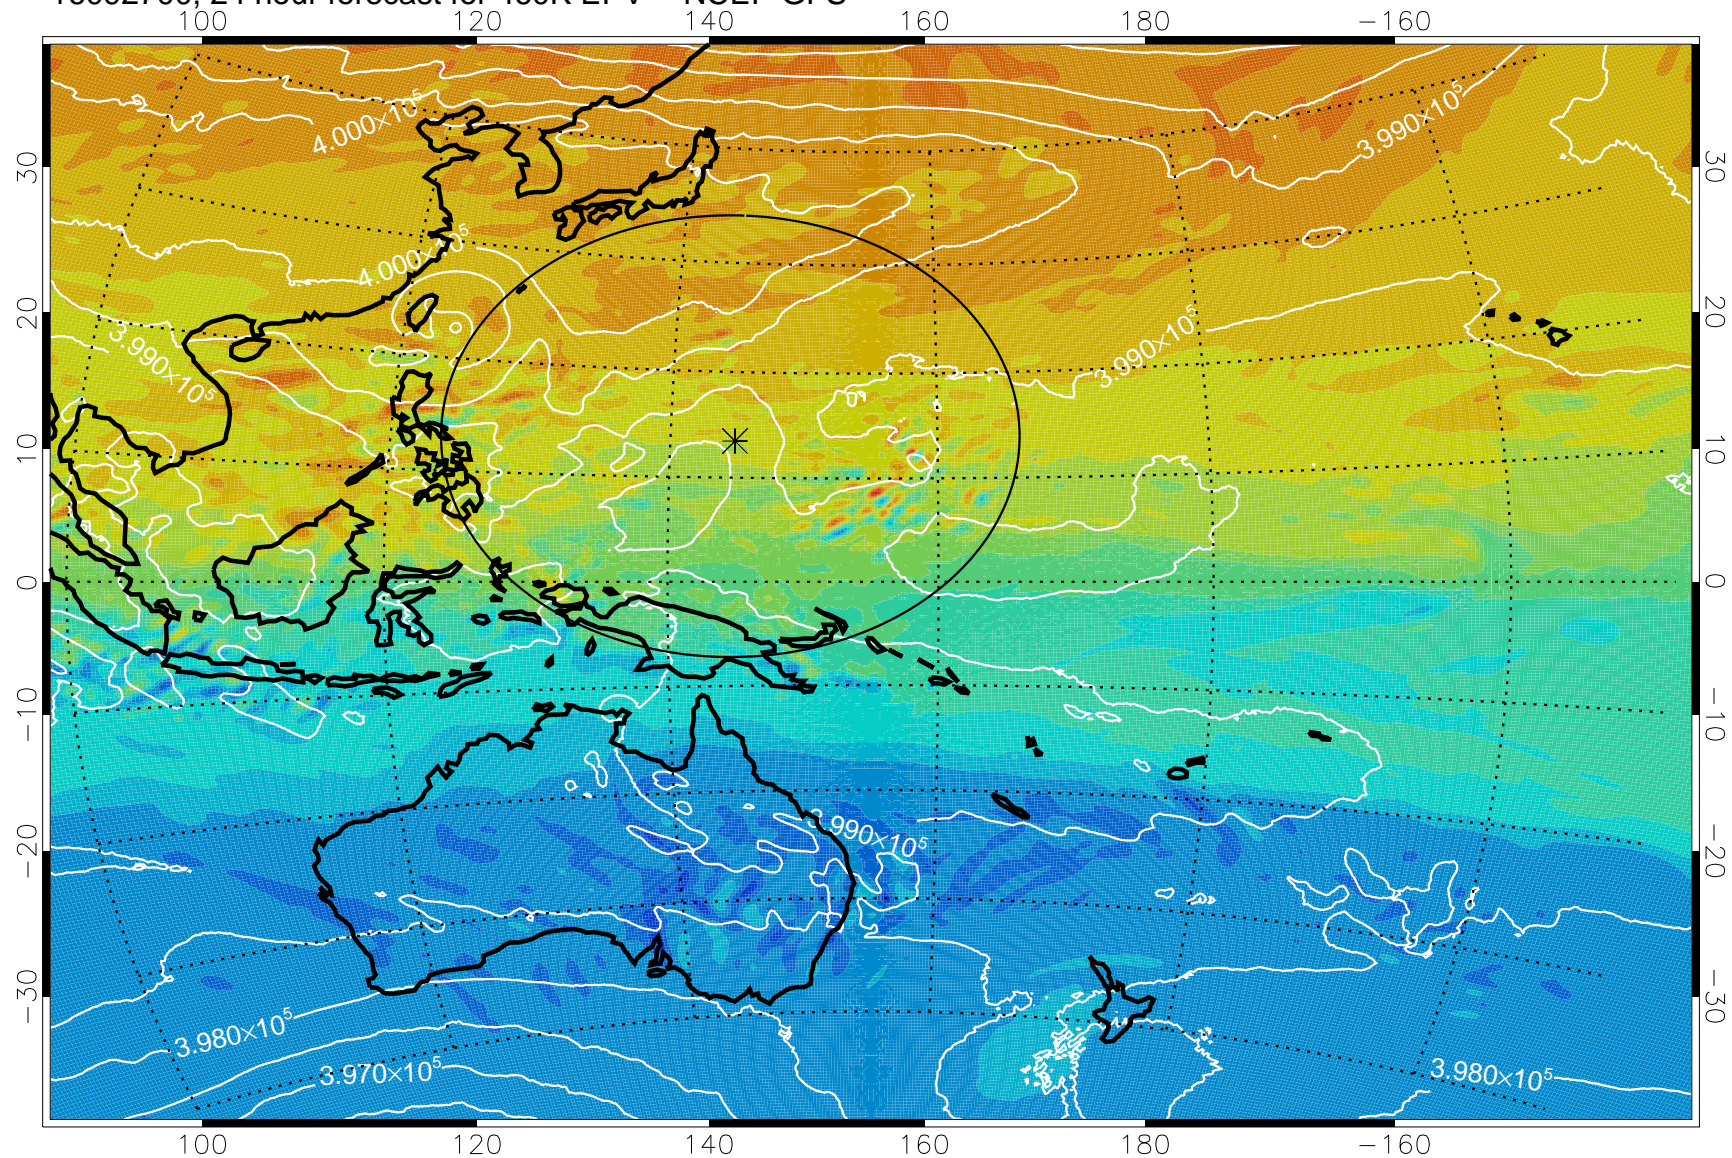

16092606, 6 hour forecast for 460K EPV -- NCEP GFS

460K Montgomery Streamfunction, white

Range ring of 2304 km

16092612, 12 hour forecast for 460K EPV -- NCEP GFS

460K Montgomery Streamfunction, white

Range ring of 2304 km

16092618, 18 hour forecast for 460K EPV -- NCEP GFS

460K Montgomery Streamfunction, white

Range ring of 2304 km

16092700, 24 hour forecast for 460K EPV -- NCEP GFS

460K Montgomery Streamfunction, white

Range ring of 2304 km

16092706, 30 hour forecast for 460K EPV -- NCEP GFS

460K Montgomery Streamfunction, white

Range ring of 2304 km

16092712, 36 hour forecast for 460K EPV -- NCEP GFS

460K Montgomery Streamfunction, white

Range ring of 2304 km

16092718, 42 hour forecast for 460K EPV -- NCEP GFS

460K Montgomery Streamfunction, white

Range ring of 2304 km

16092800, 48 hour forecast for 460K EPV -- NCEP GFS

460K Montgomery Streamfunction, white

Range ring of 2304 km