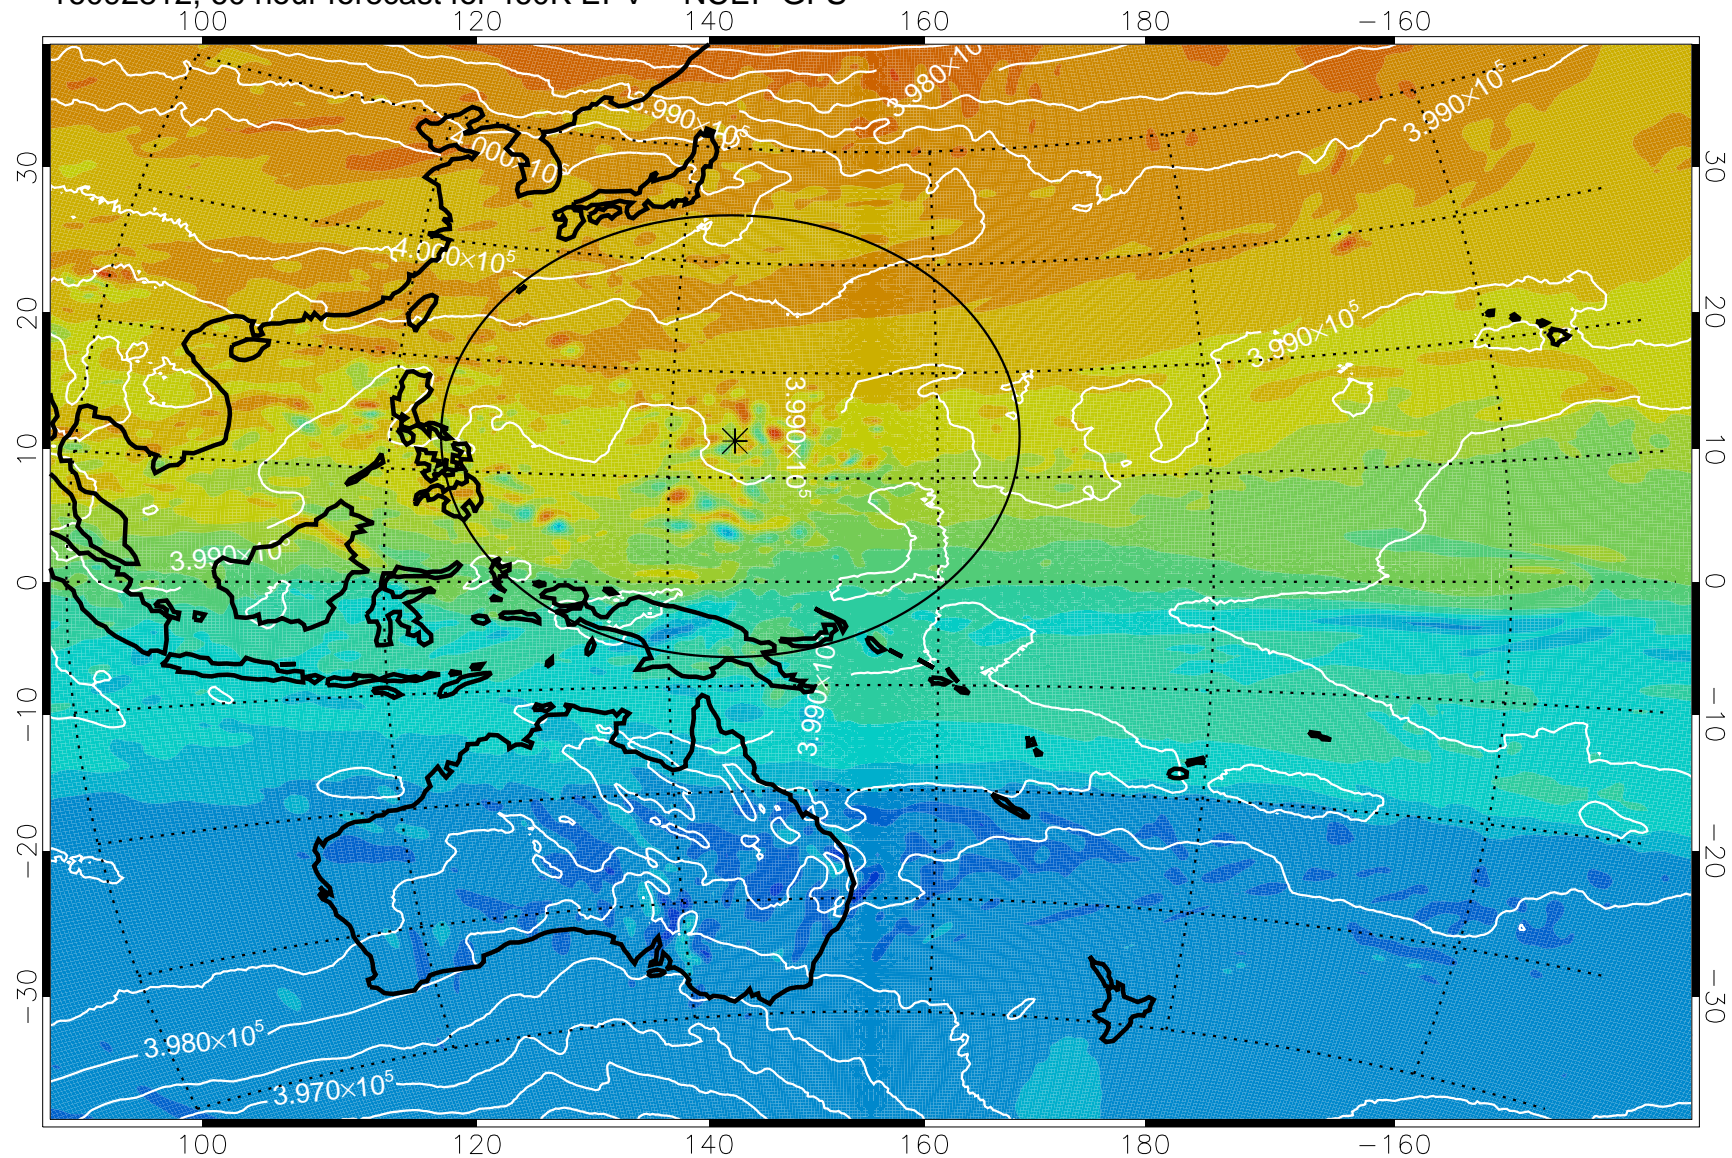

16092718, 42 hour forecast for 460K EPV -- NCEP GFS

460K Montgomery Streamfunction, white

Range ring of 2304 km

16092800, 48 hour forecast for 460K EPV -- NCEP GFS

460K Montgomery Streamfunction, white

Range ring of 2304 km

16092806, 54 hour forecast for 460K EPV -- NCEP GFS

460K Montgomery Streamfunction, white

Range ring of 2304 km

16092812, 60 hour forecast for 460K EPV -- NCEP GFS

460K Montgomery Streamfunction, white

Range ring of 2304 km

16092818, 66 hour forecast for 460K EPV -- NCEP GFS

460K Montgomery Streamfunction, white

Range ring of 2304 km

16092900, 72 hour forecast for 460K EPV -- NCEP GFS

460K Montgomery Streamfunction, white

Range ring of 2304 km

16092906, 78 hour forecast for 460K EPV -- NCEP GFS

460K Montgomery Streamfunction, white

Range ring of 2304 km

16092912, 84 hour forecast for 460K EPV -- NCEP GFS

460K Montgomery Streamfunction, white

Range ring of 2304 km