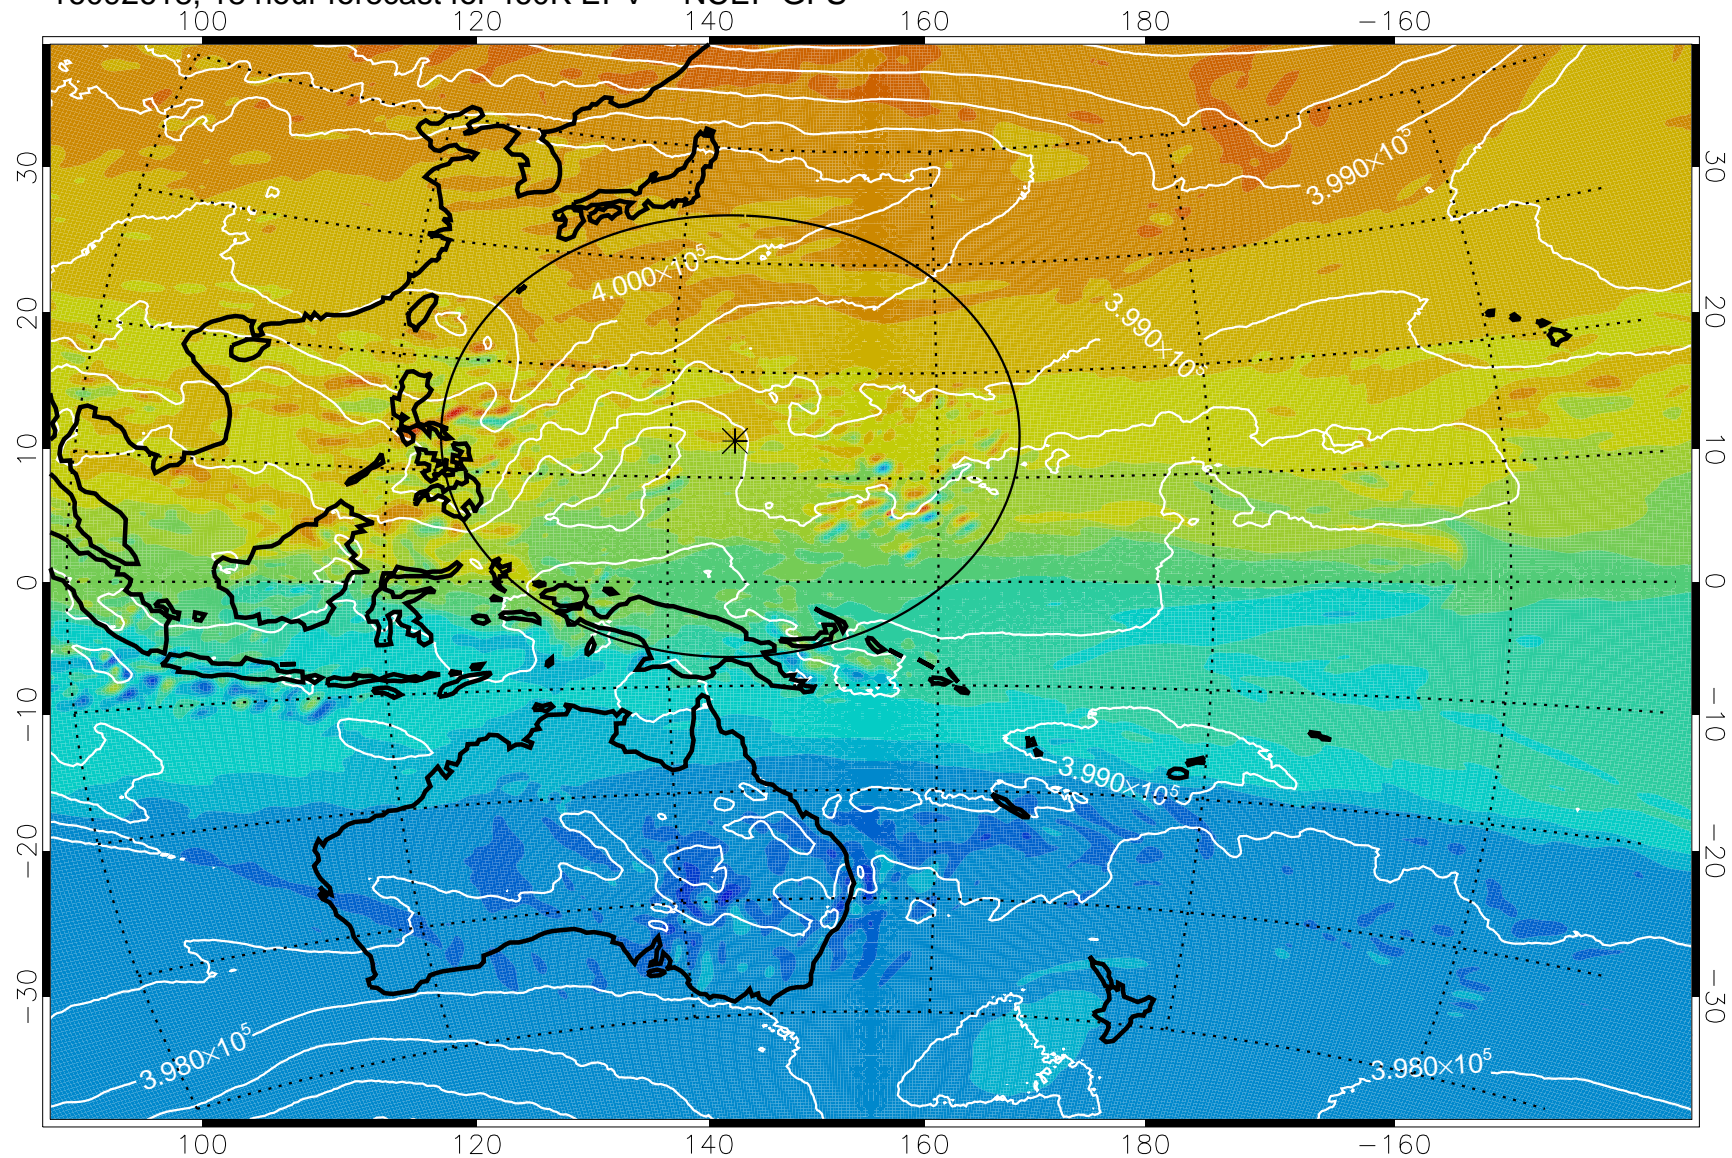

16092606, 6 hour forecast for 460K EPV -- NCEP GFS

460K Montgomery Streamfunction, white

Range ring of 2304 km

16092612, 12 hour forecast for 460K EPV -- NCEP GFS

460K Montgomery Streamfunction, white

Range ring of 2304 km

16092618, 18 hour forecast for 460K EPV -- NCEP GFS

460K Montgomery Streamfunction, white

Range ring of 2304 km

16092700, 24 hour forecast for 460K EPV -- NCEP GFS

460K Montgomery Streamfunction, white

Range ring of 2304 km

16092706, 30 hour forecast for 460K EPV -- NCEP GFS

460K Montgomery Streamfunction, white

Range ring of 2304 km

16092712, 36 hour forecast for 460K EPV -- NCEP GFS

460K Montgomery Streamfunction, white

Range ring of 2304 km

16092718, 42 hour forecast for 460K EPV -- NCEP GFS

460K Montgomery Streamfunction, white

Range ring of 2304 km

16092800, 48 hour forecast for 460K EPV -- NCEP GFS

460K Montgomery Streamfunction, white

Range ring of 2304 km