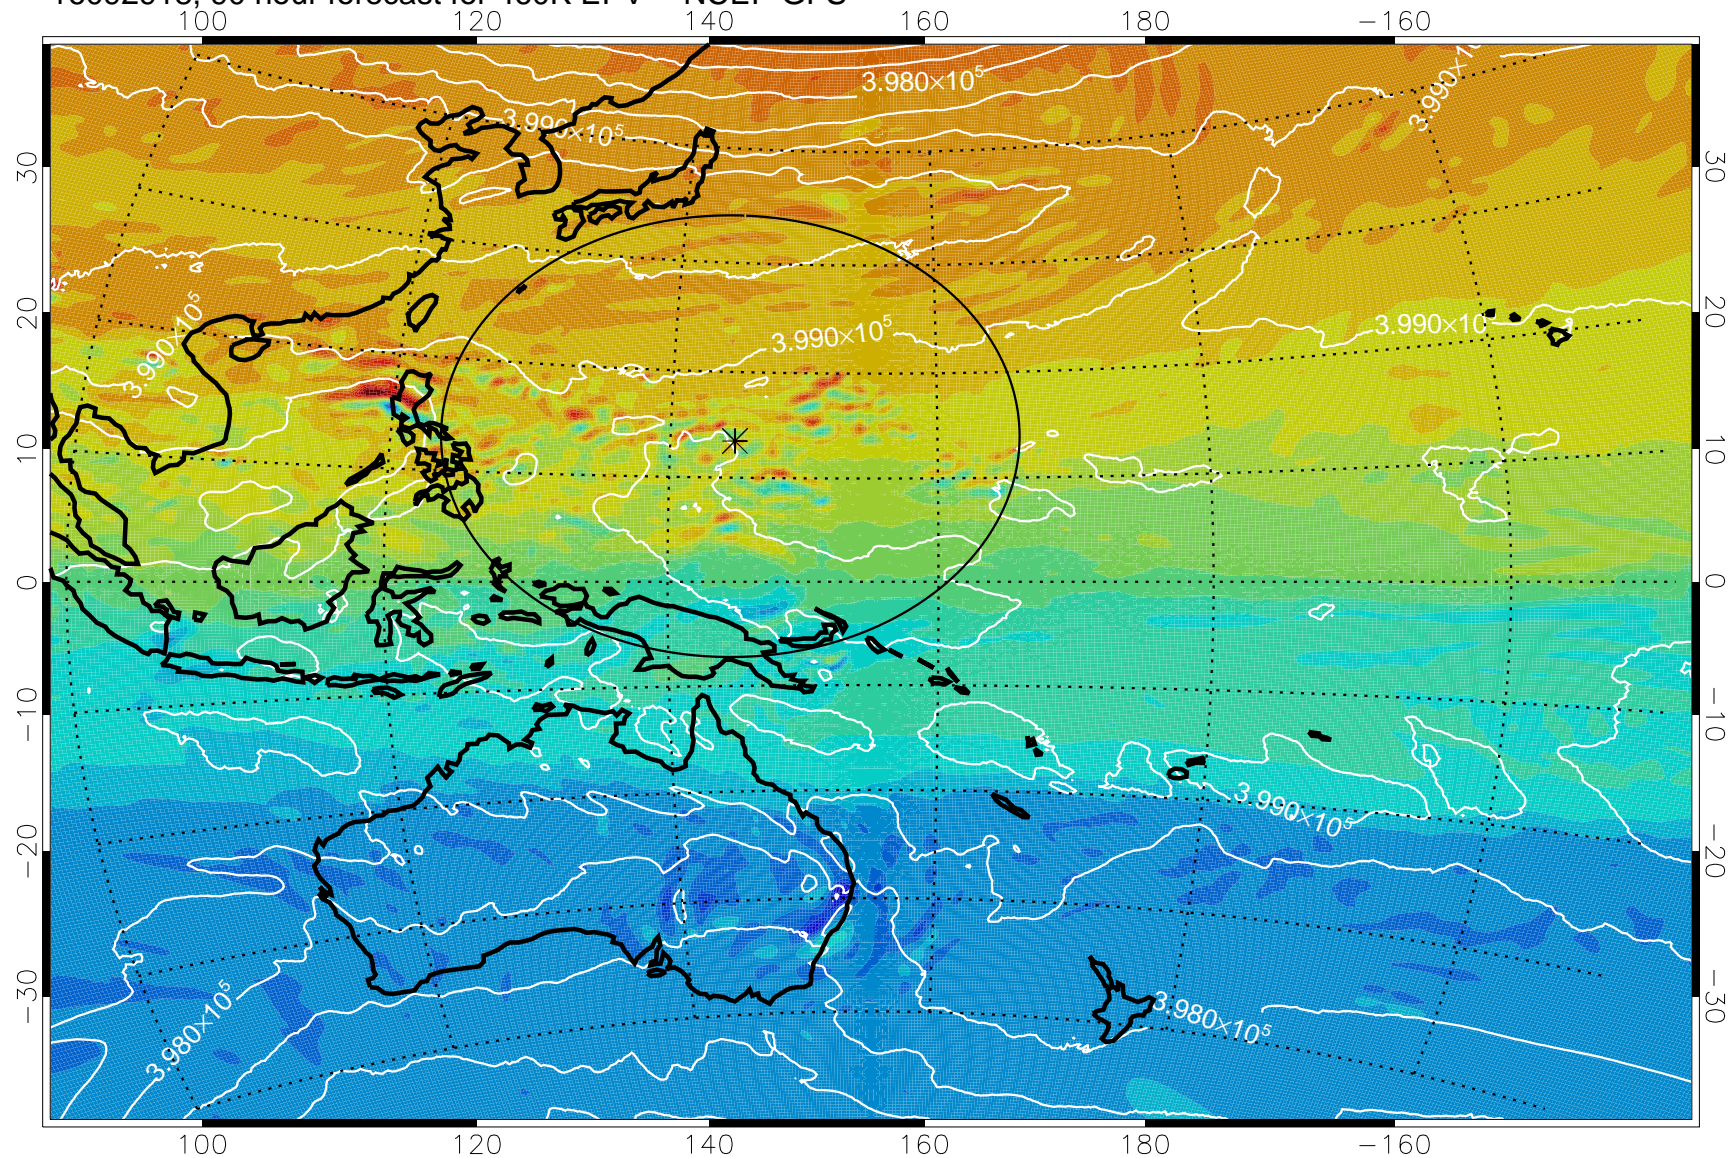

16092818, 66 hour forecast for 460K EPV -- NCEP GFS

460K Montgomery Streamfunction, white

Range ring of 2304 km

16092900, 72 hour forecast for 460K EPV -- NCEP GFS

460K Montgomery Streamfunction, white

Range ring of 2304 km

16092906, 78 hour forecast for 460K EPV -- NCEP GFS

460K Montgomery Streamfunction, white

Range ring of 2304 km

16092912, 84 hour forecast for 460K EPV -- NCEP GFS

460K Montgomery Streamfunction, white

Range ring of 2304 km

16092918, 90 hour forecast for 460K EPV -- NCEP GFS

460K Montgomery Streamfunction, white

Range ring of 2304 km

16093000, 96 hour forecast for 460K EPV -- NCEP GFS

460K Montgomery Streamfunction, white

Range ring of 2304 km

16093006, 102 hour forecast for 460K EPV -- NCEP GFS

460K Montgomery Streamfunction, white

Range ring of 2304 km

16093012, 108 hour forecast for 460K EPV -- NCEP GFS

460K Montgomery Streamfunction, white

Range ring of 2304 km