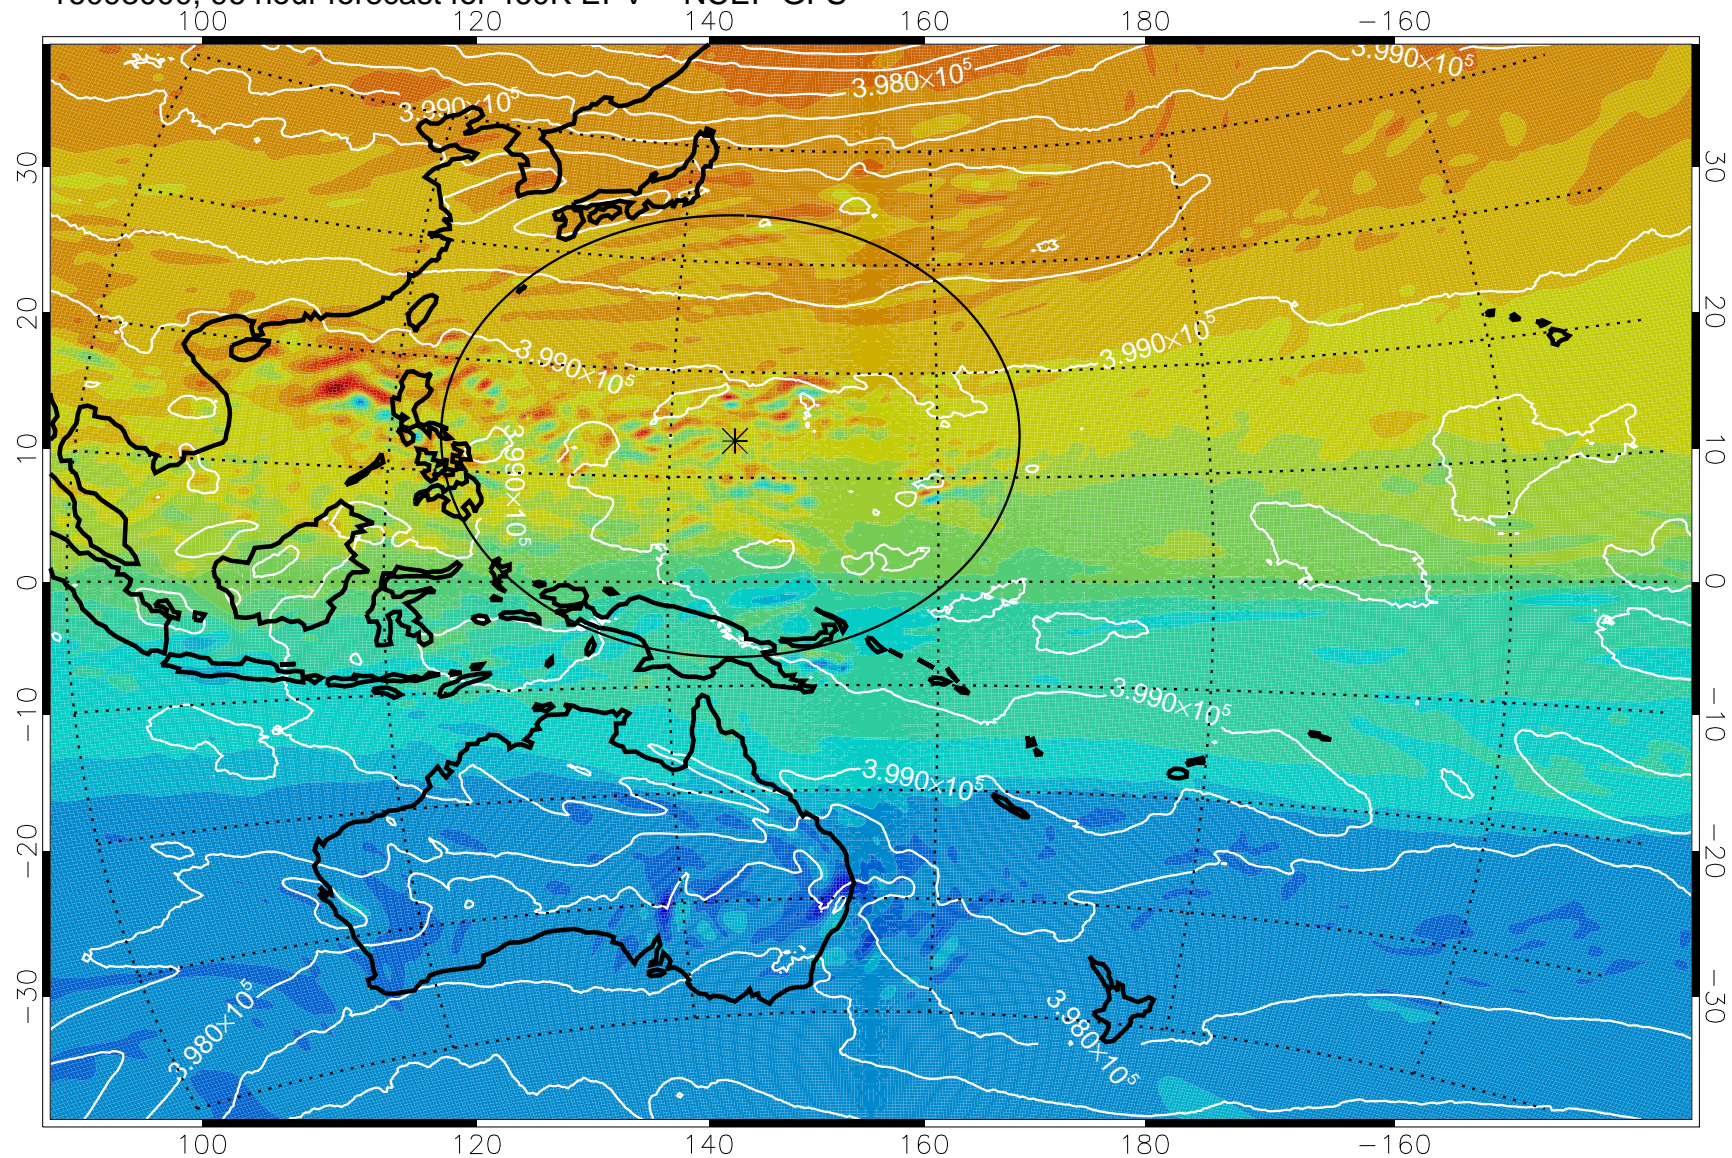

16092818, 66 hour forecast for 460K EPV -- NCEP GFS

460K Montgomery Streamfunction, white

Range ring of 2304 km

16092900, 72 hour forecast for 460K EPV -- NCEP GFS

460K Montgomery Streamfunction, white

Range ring of 2304 km

16092906, 78 hour forecast for 460K EPV -- NCEP GFS

460K Montgomery Streamfunction, white

Range ring of 2304 km

16092912, 84 hour forecast for 460K EPV -- NCEP GFS

460K Montgomery Streamfunction, white

Range ring of 2304 km

16092918, 90 hour forecast for 460K EPV -- NCEP GFS

460K Montgomery Streamfunction, white

Range ring of 2304 km

16093000, 96 hour forecast for 460K EPV -- NCEP GFS

460K Montgomery Streamfunction, white

Range ring of 2304 km

16093006, 102 hour forecast for 460K EPV -- NCEP GFS

460K Montgomery Streamfunction, white

Range ring of 2304 km

16093012, 108 hour forecast for 460K EPV -- NCEP GFS

460K Montgomery Streamfunction, white

Range ring of 2304 km