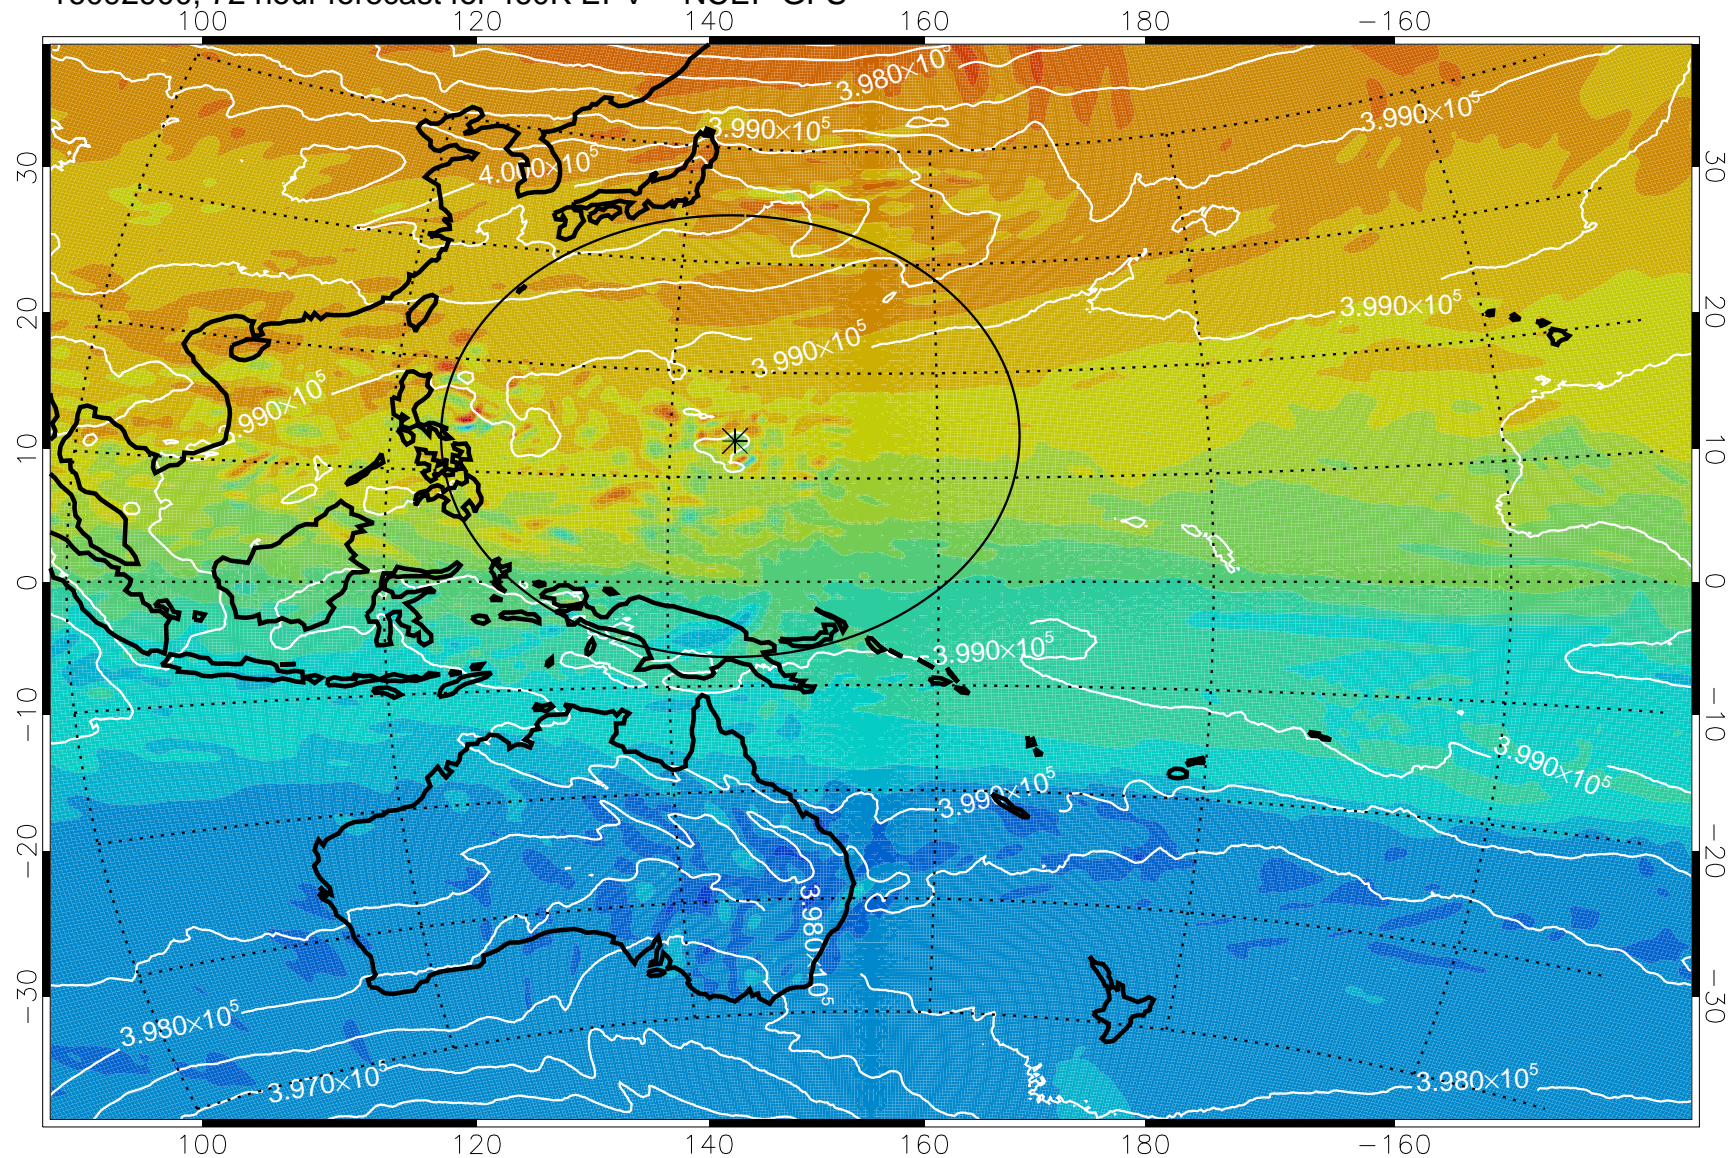

16092806, 54 hour forecast for 460K EPV -- NCEP GFS

460K Montgomery Streamfunction, white

Range ring of 2304 km

16092812, 60 hour forecast for 460K EPV -- NCEP GFS

460K Montgomery Streamfunction, white

Range ring of 2304 km

16092818, 66 hour forecast for 460K EPV -- NCEP GFS

460K Montgomery Streamfunction, white

Range ring of 2304 km

16092900, 72 hour forecast for 460K EPV -- NCEP GFS

460K Montgomery Streamfunction, white

Range ring of 2304 km

16092906, 78 hour forecast for 460K EPV -- NCEP GFS

460K Montgomery Streamfunction, white

Range ring of 2304 km

16092912, 84 hour forecast for 460K EPV -- NCEP GFS

460K Montgomery Streamfunction, white

Range ring of 2304 km

16092918, 90 hour forecast for 460K EPV -- NCEP GFS

460K Montgomery Streamfunction, white

Range ring of 2304 km

16093000, 96 hour forecast for 460K EPV -- NCEP GFS

460K Montgomery Streamfunction, white

Range ring of 2304 km