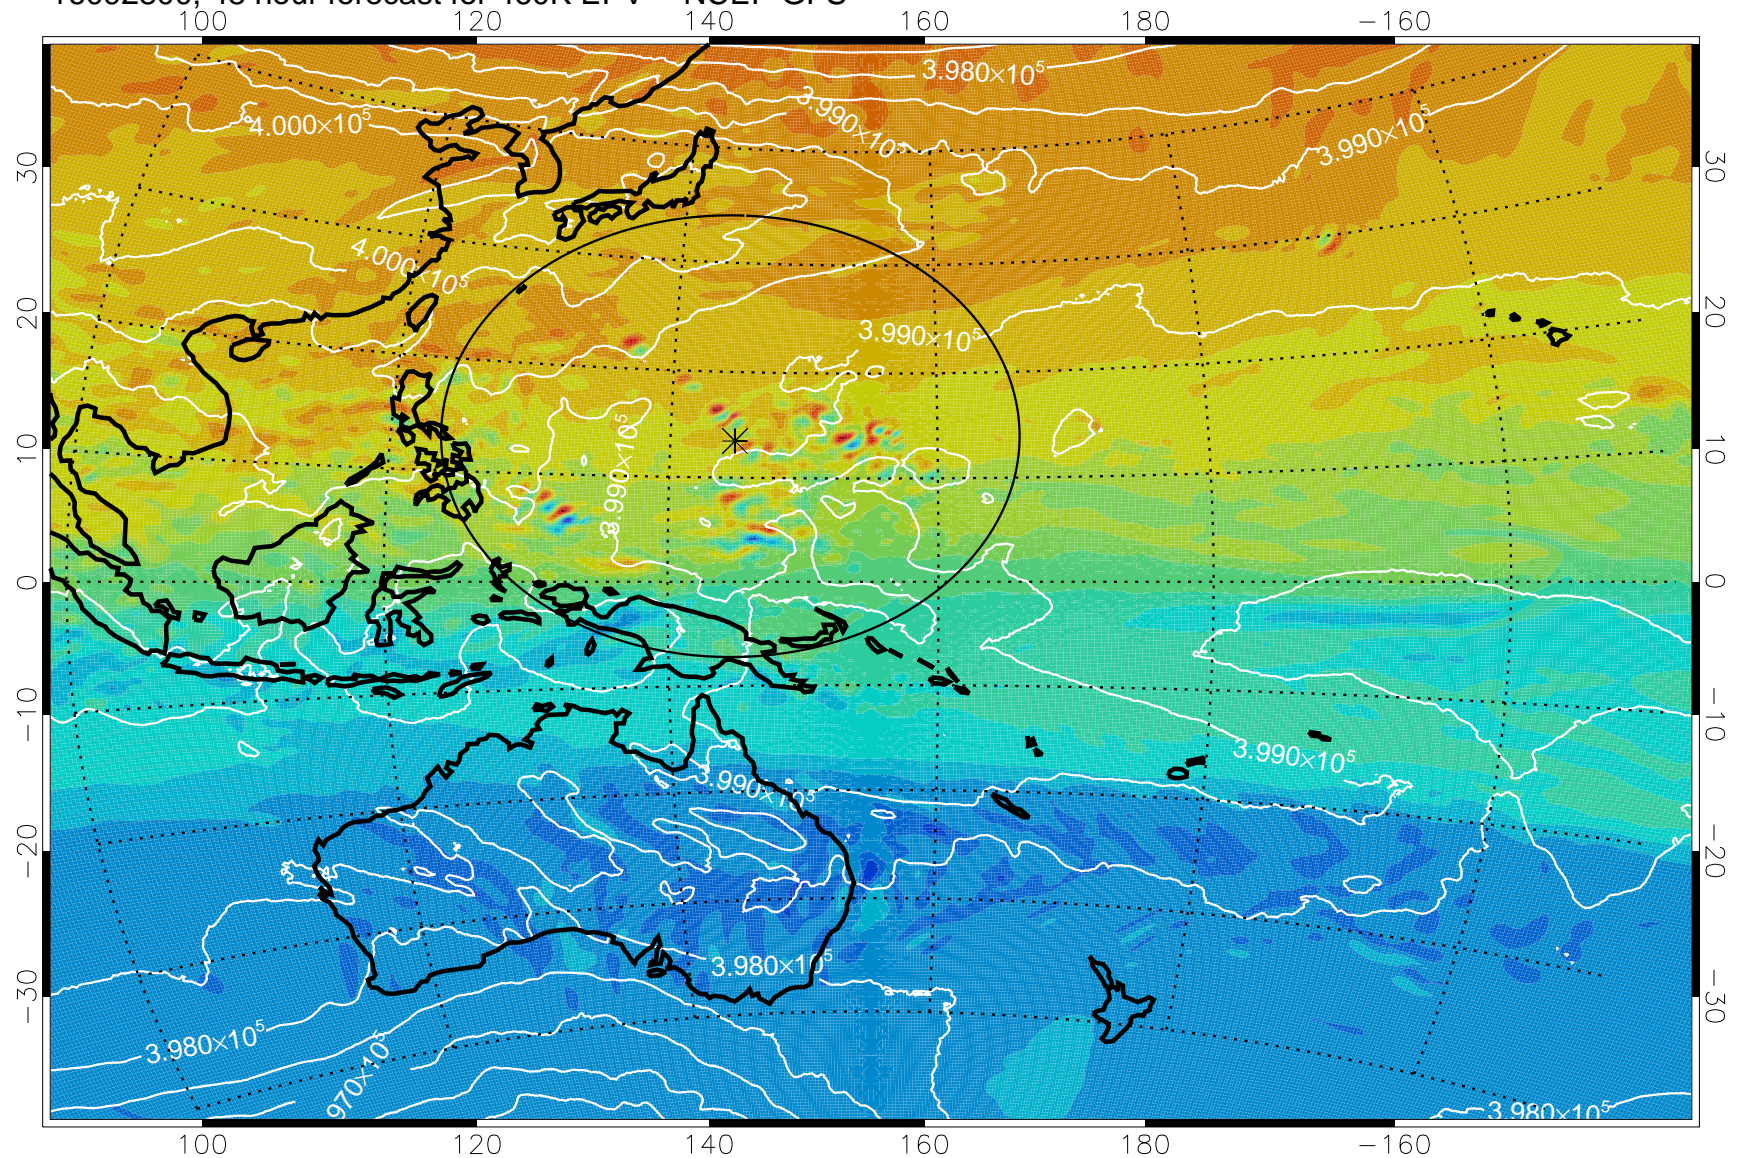

16092706, 30 hour forecast for 460K EPV -- NCEP GFS

460K Montgomery Streamfunction, white

Range ring of 2304 km

16092712, 36 hour forecast for 460K EPV -- NCEP GFS

460K Montgomery Streamfunction, white

Range ring of 2304 km

16092718, 42 hour forecast for 460K EPV -- NCEP GFS

460K Montgomery Streamfunction, white

Range ring of 2304 km

16092800, 48 hour forecast for 460K EPV -- NCEP GFS

460K Montgomery Streamfunction, white

Range ring of 2304 km

16092806, 54 hour forecast for 460K EPV -- NCEP GFS

460K Montgomery Streamfunction, white

Range ring of 2304 km

16092812, 60 hour forecast for 460K EPV -- NCEP GFS

460K Montgomery Streamfunction, white

Range ring of 2304 km

16092818, 66 hour forecast for 460K EPV -- NCEP GFS

460K Montgomery Streamfunction, white

Range ring of 2304 km

16092900, 72 hour forecast for 460K EPV -- NCEP GFS

460K Montgomery Streamfunction, white

Range ring of 2304 km