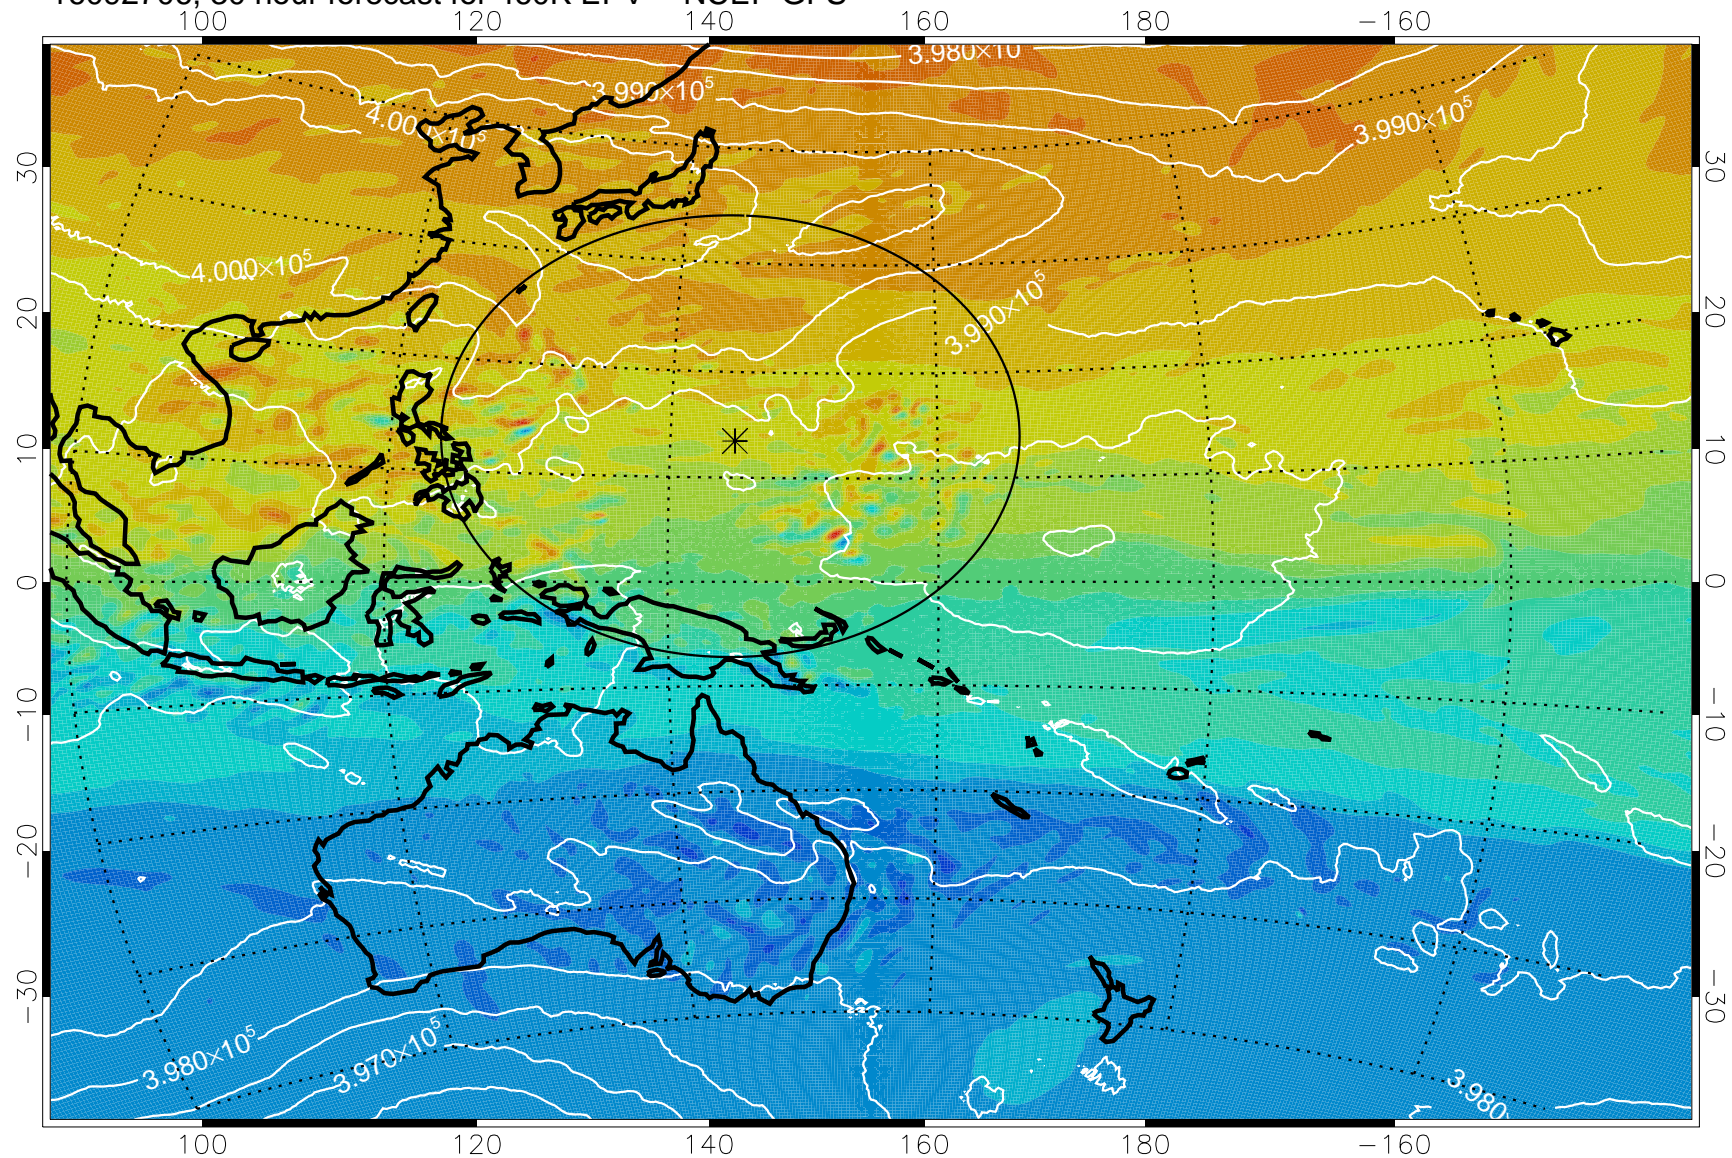

16092618, 18 hour forecast for 460K EPV -- NCEP GFS

460K Montgomery Streamfunction, white

Range ring of 2304 km

16092700, 24 hour forecast for 460K EPV -- NCEP GFS

460K Montgomery Streamfunction, white

Range ring of 2304 km

16092706, 30 hour forecast for 460K EPV -- NCEP GFS

460K Montgomery Streamfunction, white

Range ring of 2304 km

16092712, 36 hour forecast for 460K EPV -- NCEP GFS

460K Montgomery Streamfunction, white

Range ring of 2304 km

16092718, 42 hour forecast for 460K EPV -- NCEP GFS

460K Montgomery Streamfunction, white

Range ring of 2304 km

16092800, 48 hour forecast for 460K EPV -- NCEP GFS

460K Montgomery Streamfunction, white

Range ring of 2304 km

16092818, 66 hour forecast for 460K EPV -- NCEP GFS

460K Montgomery Streamfunction, white

Range ring of 2304 km

16092900, 72 hour forecast for 460K EPV -- NCEP GFS

460K Montgomery Streamfunction, white

Range ring of 2304 km