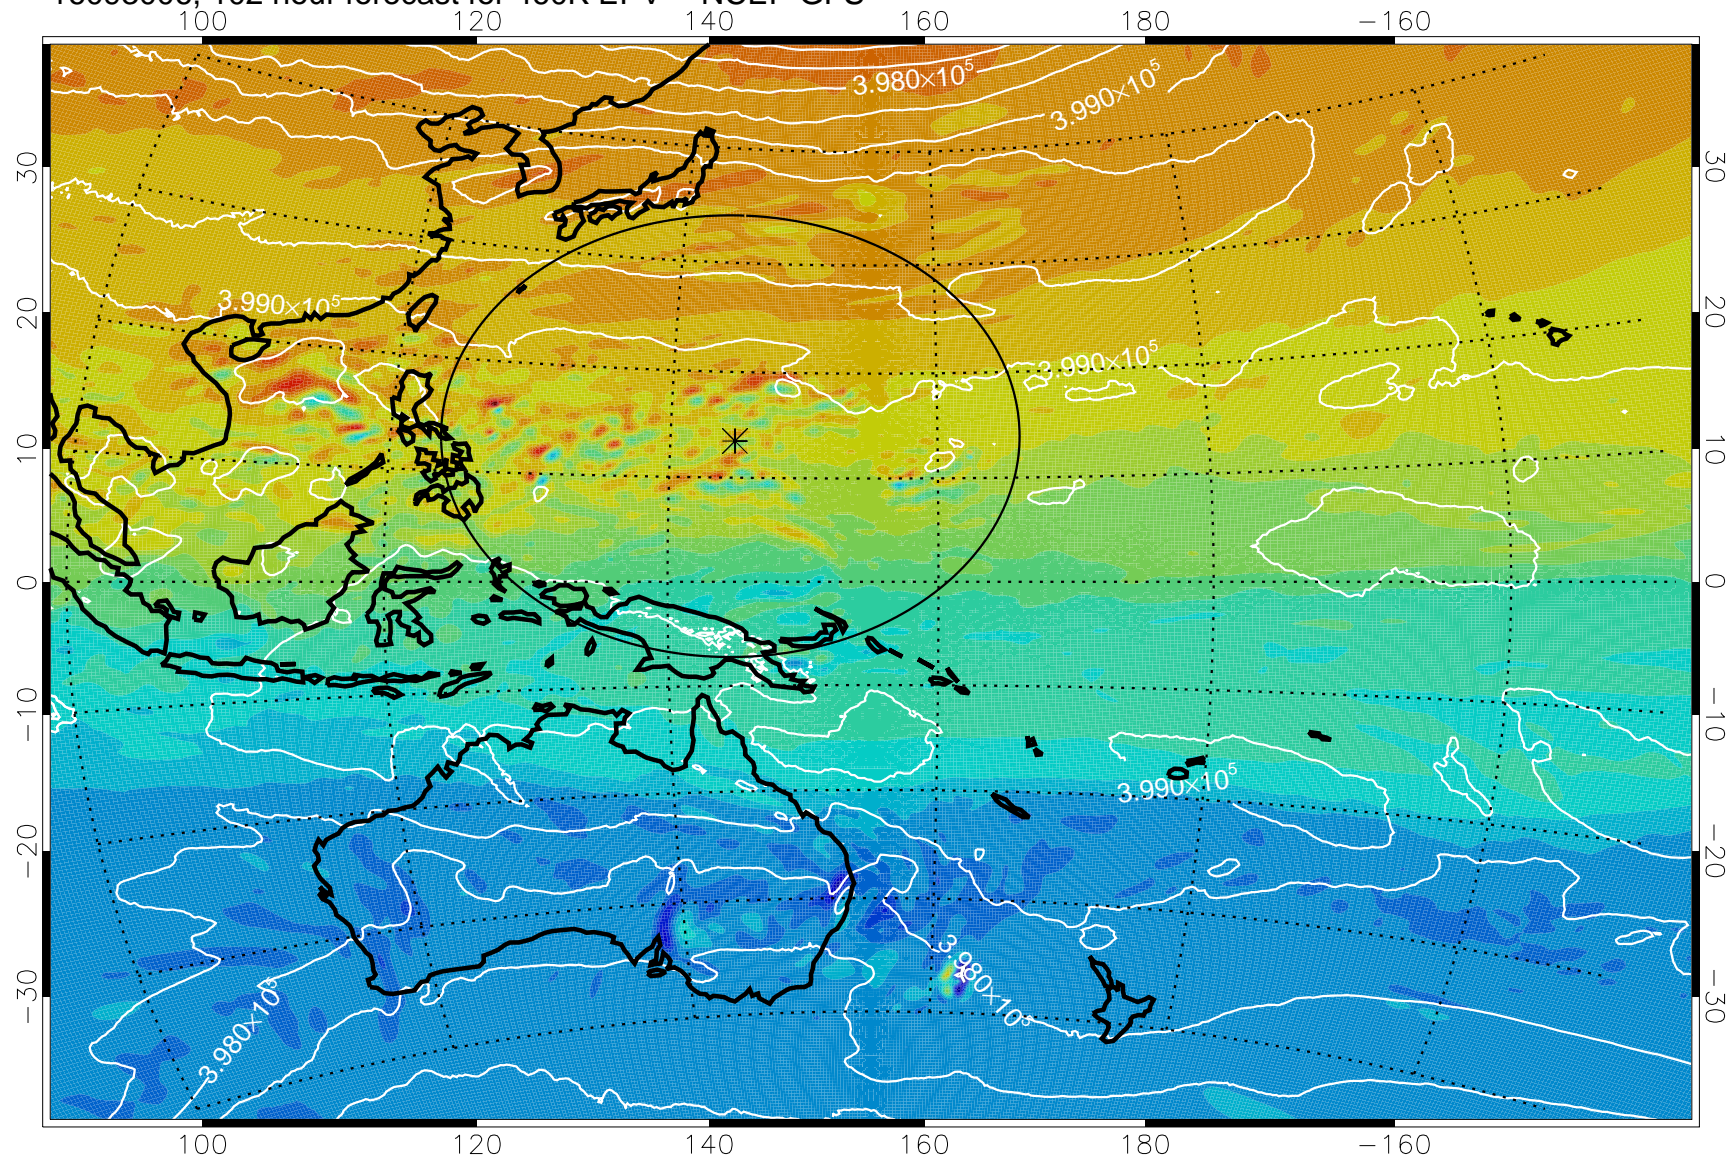

16092906, 78 hour forecast for 460K EPV -- NCEP GFS

460K Montgomery Streamfunction, white

Range ring of 2304 km

16092912, 84 hour forecast for 460K EPV -- NCEP GFS

460K Montgomery Streamfunction, white

Range ring of 2304 km

16092918, 90 hour forecast for 460K EPV -- NCEP GFS

460K Montgomery Streamfunction, white

Range ring of 2304 km

16093000, 96 hour forecast for 460K EPV -- NCEP GFS

460K Montgomery Streamfunction, white

Range ring of 2304 km

16093006, 102 hour forecast for 460K EPV -- NCEP GFS

460K Montgomery Streamfunction, white

Range ring of 2304 km

16093012, 108 hour forecast for 460K EPV -- NCEP GFS

460K Montgomery Streamfunction, white

Range ring of 2304 km

16093018, 114 hour forecast for 460K EPV -- NCEP GFS

460K Montgomery Streamfunction, white

Range ring of 2304 km

16100100, 120 hour forecast for 460K EPV -- NCEP GFS

460K Montgomery Streamfunction, white

Range ring of 2304 km