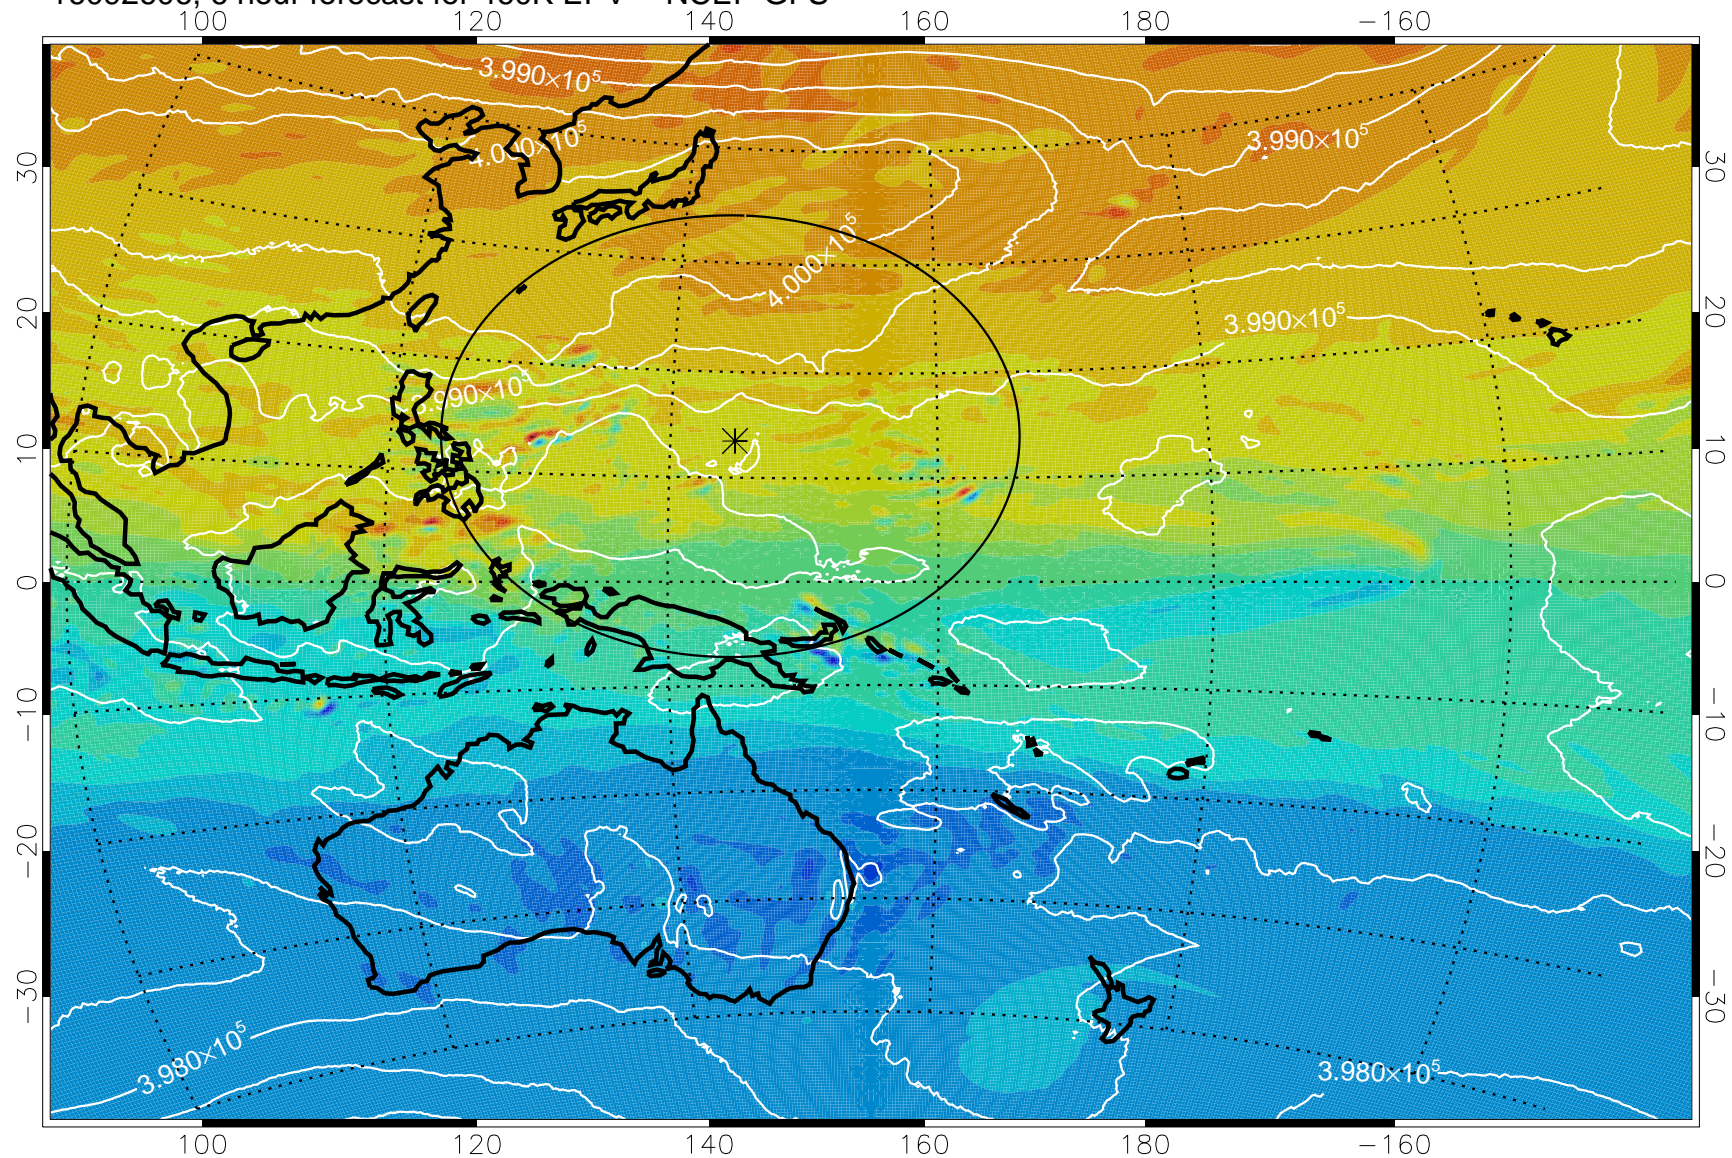

16092606, 6 hour forecast for 460K EPV -- NCEP GFS

460K Montgomery Streamfunction, white

Range ring of 2304 km

16092612, 12 hour forecast for 460K EPV -- NCEP GFS

460K Montgomery Streamfunction, white

Range ring of 2304 km

16092618, 18 hour forecast for 460K EPV -- NCEP GFS

460K Montgomery Streamfunction, white

Range ring of 2304 km

16092700, 24 hour forecast for 460K EPV -- NCEP GFS

460K Montgomery Streamfunction, white

Range ring of 2304 km

16092706, 30 hour forecast for 460K EPV -- NCEP GFS

460K Montgomery Streamfunction, white

Range ring of 2304 km

16092712, 36 hour forecast for 460K EPV -- NCEP GFS

460K Montgomery Streamfunction, white

Range ring of 2304 km

16092718, 42 hour forecast for 460K EPV -- NCEP GFS

460K Montgomery Streamfunction, white

Range ring of 2304 km

16092800, 48 hour forecast for 460K EPV -- NCEP GFS

460K Montgomery Streamfunction, white

Range ring of 2304 km