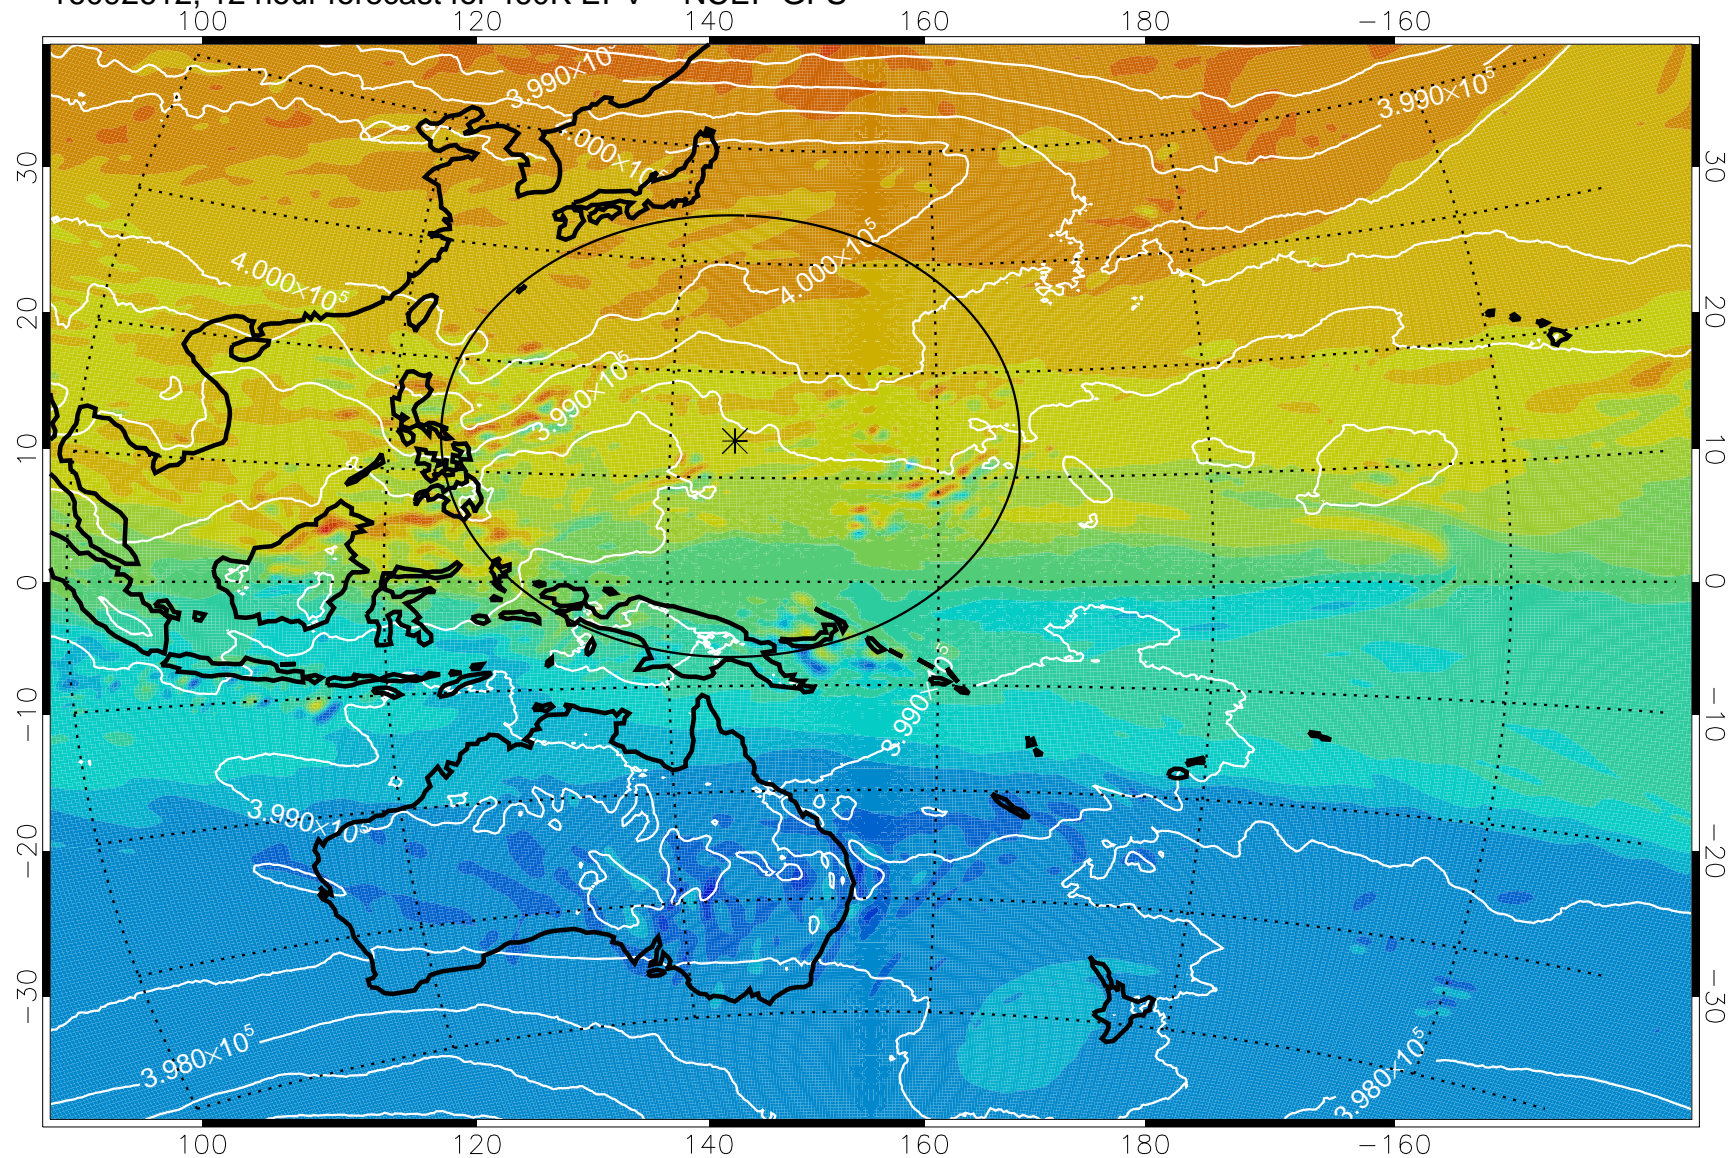

16092606, 6 hour forecast for 460K EPV -- NCEP GFS

460K Montgomery Streamfunction, white

Range ring of 2304 km

16092612, 12 hour forecast for 460K EPV -- NCEP GFS

460K Montgomery Streamfunction, white

Range ring of 2304 km

16092618, 18 hour forecast for 460K EPV -- NCEP GFS

460K Montgomery Streamfunction, white

Range ring of 2304 km

16092700, 24 hour forecast for 460K EPV -- NCEP GFS

460K Montgomery Streamfunction, white

Range ring of 2304 km

16092706, 30 hour forecast for 460K EPV -- NCEP GFS

460K Montgomery Streamfunction, white

Range ring of 2304 km

16092712, 36 hour forecast for 460K EPV -- NCEP GFS

460K Montgomery Streamfunction, white

Range ring of 2304 km

16092718, 42 hour forecast for 460K EPV -- NCEP GFS

460K Montgomery Streamfunction, white

Range ring of 2304 km

16092800, 48 hour forecast for 460K EPV -- NCEP GFS

460K Montgomery Streamfunction, white

Range ring of 2304 km