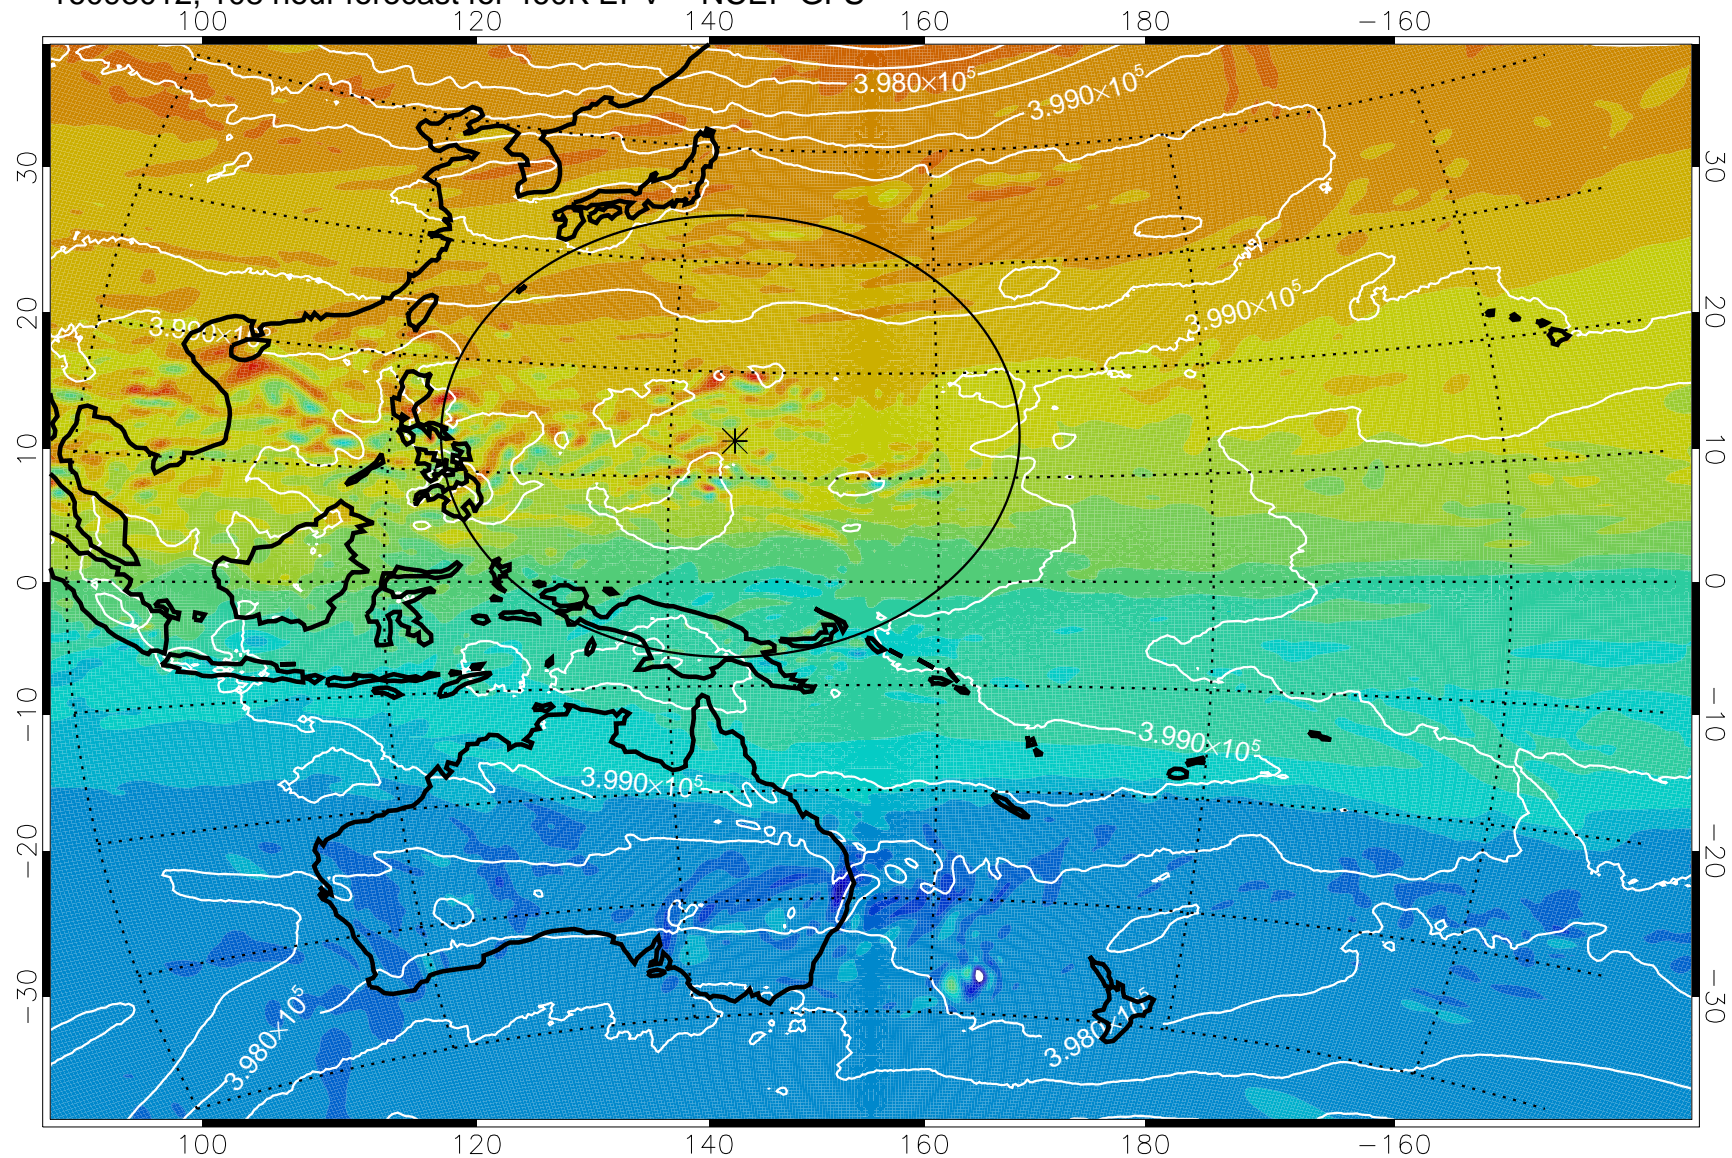

16092906, 78 hour forecast for 460K EPV -- NCEP GFS

460K Montgomery Streamfunction, white

Range ring of 2304 km

16092912, 84 hour forecast for 460K EPV -- NCEP GFS

460K Montgomery Streamfunction, white

Range ring of 2304 km

16092918, 90 hour forecast for 460K EPV -- NCEP GFS

460K Montgomery Streamfunction, white

Range ring of 2304 km

16093000, 96 hour forecast for 460K EPV -- NCEP GFS

460K Montgomery Streamfunction, white

Range ring of 2304 km

16093006, 102 hour forecast for 460K EPV -- NCEP GFS

460K Montgomery Streamfunction, white

Range ring of 2304 km

16093012, 108 hour forecast for 460K EPV -- NCEP GFS

460K Montgomery Streamfunction, white

Range ring of 2304 km

16093018, 114 hour forecast for 460K EPV -- NCEP GFS

460K Montgomery Streamfunction, white

Range ring of 2304 km

16100100, 120 hour forecast for 460K EPV -- NCEP GFS

460K Montgomery Streamfunction, white

Range ring of 2304 km