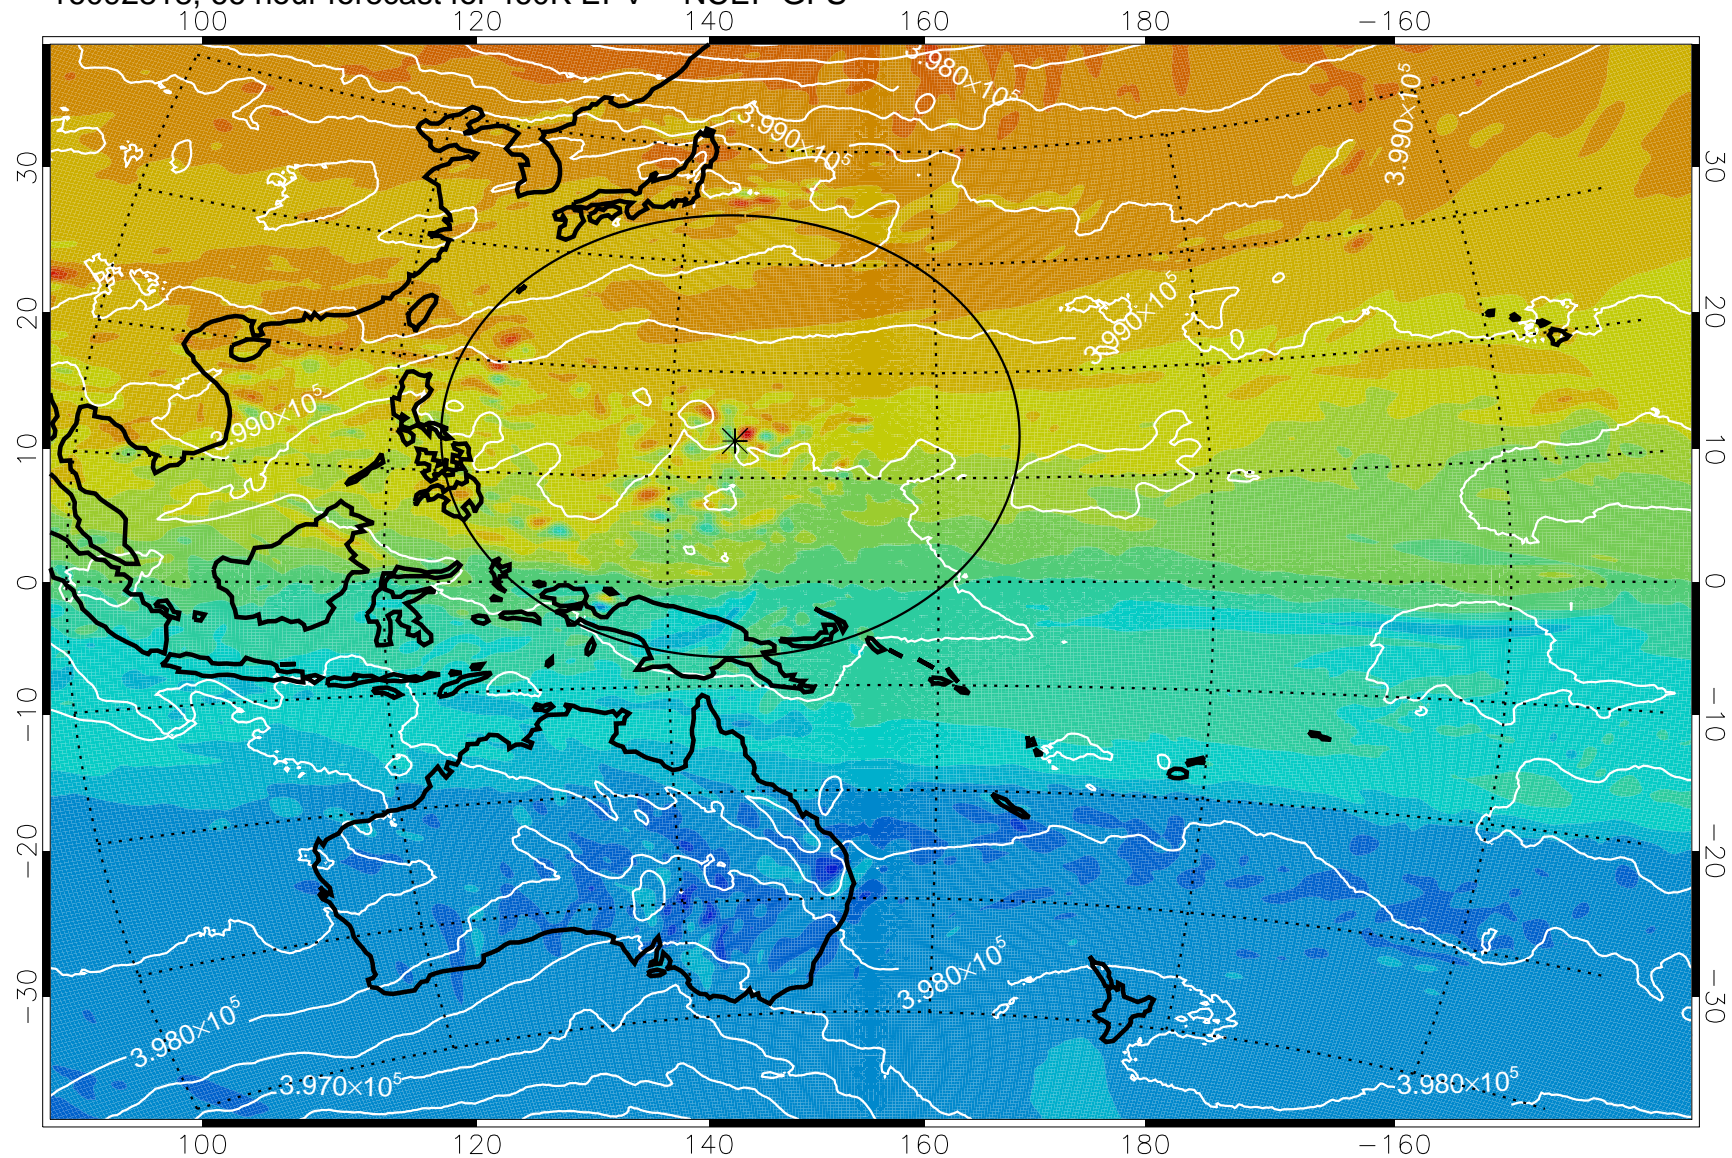

16092718, 42 hour forecast for 460K EPV -- NCEP GFS

460K Montgomery Streamfunction, white

Range ring of 2304 km

16092800, 48 hour forecast for 460K EPV -- NCEP GFS

460K Montgomery Streamfunction, white

Range ring of 2304 km

16092806, 54 hour forecast for 460K EPV -- NCEP GFS

460K Montgomery Streamfunction, white

Range ring of 2304 km

16092812, 60 hour forecast for 460K EPV -- NCEP GFS

460K Montgomery Streamfunction, white

Range ring of 2304 km

16092818, 66 hour forecast for 460K EPV -- NCEP GFS

460K Montgomery Streamfunction, white

Range ring of 2304 km

16092900, 72 hour forecast for 460K EPV -- NCEP GFS

460K Montgomery Streamfunction, white

Range ring of 2304 km

16092906, 78 hour forecast for 460K EPV -- NCEP GFS

460K Montgomery Streamfunction, white

Range ring of 2304 km

16092912, 84 hour forecast for 460K EPV -- NCEP GFS

460K Montgomery Streamfunction, white

Range ring of 2304 km