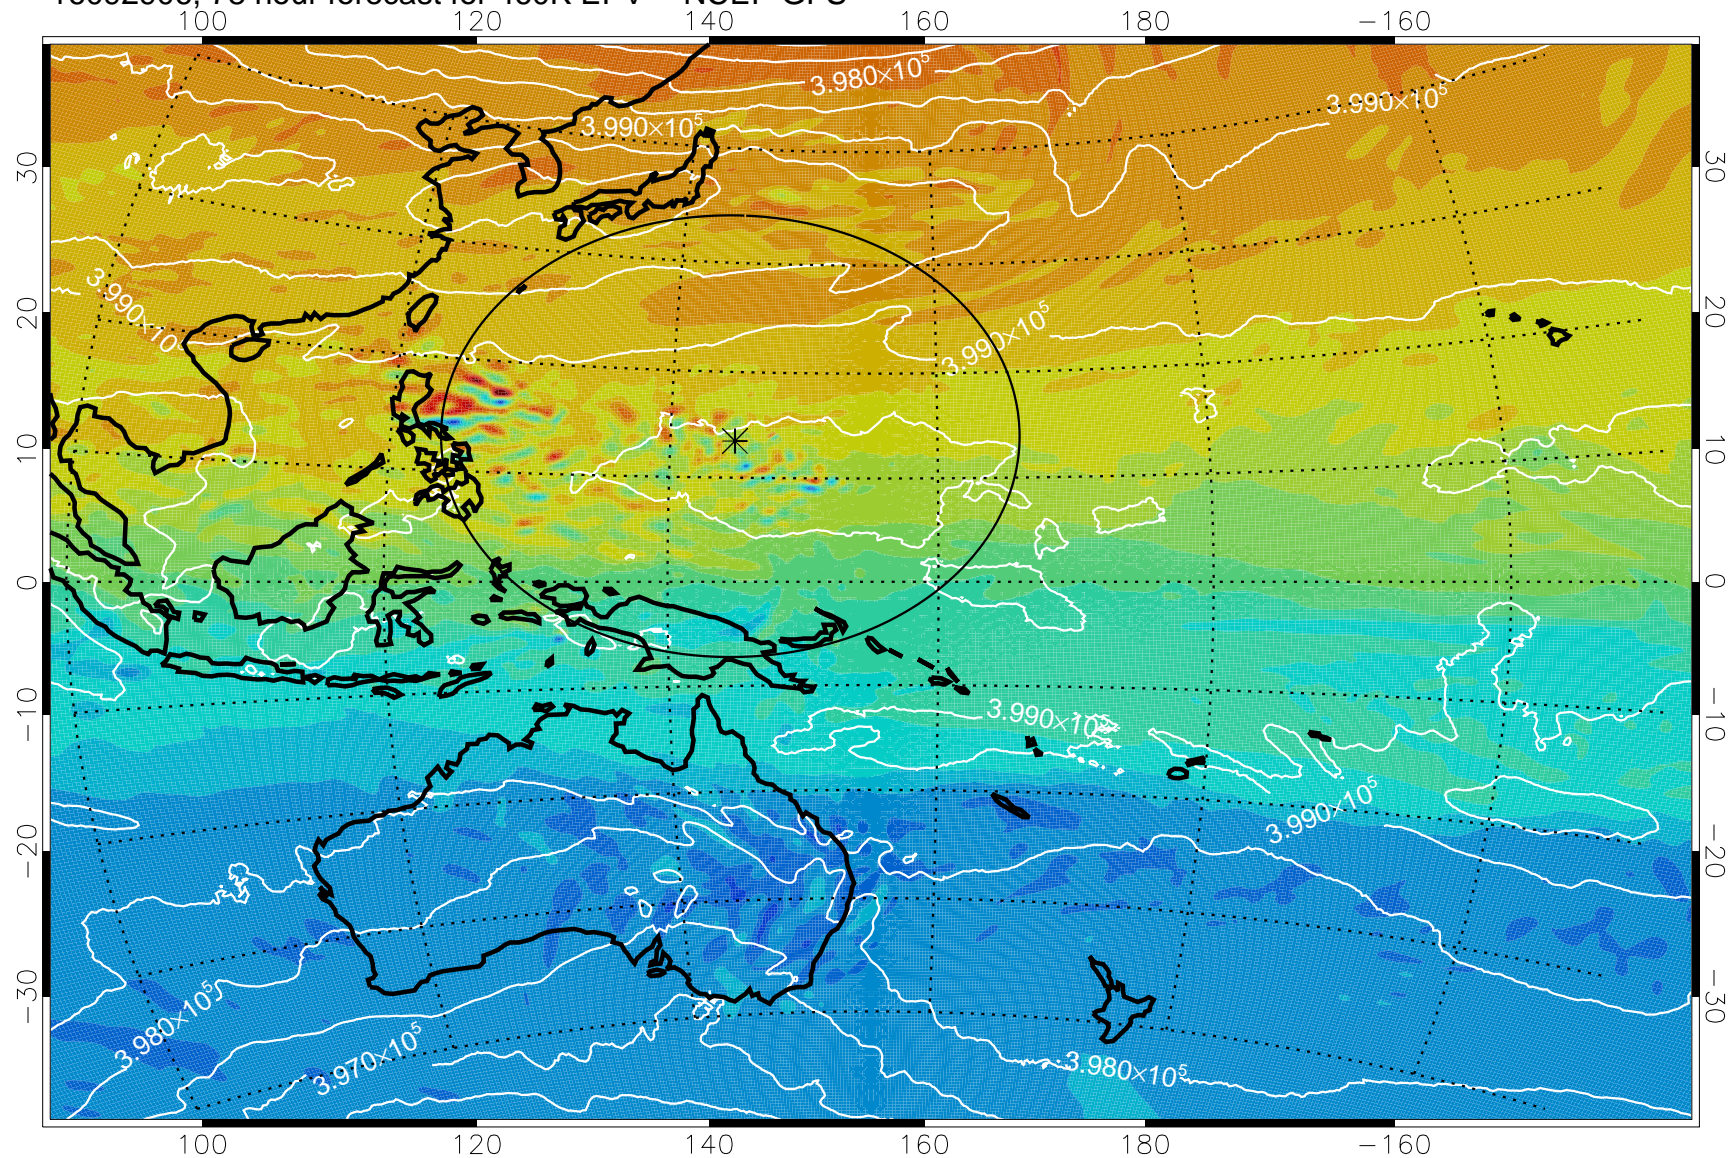

16092806, 54 hour forecast for 460K EPV -- NCEP GFS

460K Montgomery Streamfunction, white

Range ring of 2304 km

16092812, 60 hour forecast for 460K EPV -- NCEP GFS

460K Montgomery Streamfunction, white

Range ring of 2304 km

16092818, 66 hour forecast for 460K EPV -- NCEP GFS

460K Montgomery Streamfunction, white

Range ring of 2304 km

16092900, 72 hour forecast for 460K EPV -- NCEP GFS

460K Montgomery Streamfunction, white

Range ring of 2304 km

16092906, 78 hour forecast for 460K EPV -- NCEP GFS

460K Montgomery Streamfunction, white

Range ring of 2304 km

16092912, 84 hour forecast for 460K EPV -- NCEP GFS

460K Montgomery Streamfunction, white

Range ring of 2304 km

16092918, 90 hour forecast for 460K EPV -- NCEP GFS

460K Montgomery Streamfunction, white

Range ring of 2304 km

16093000, 96 hour forecast for 460K EPV -- NCEP GFS

460K Montgomery Streamfunction, white

Range ring of 2304 km