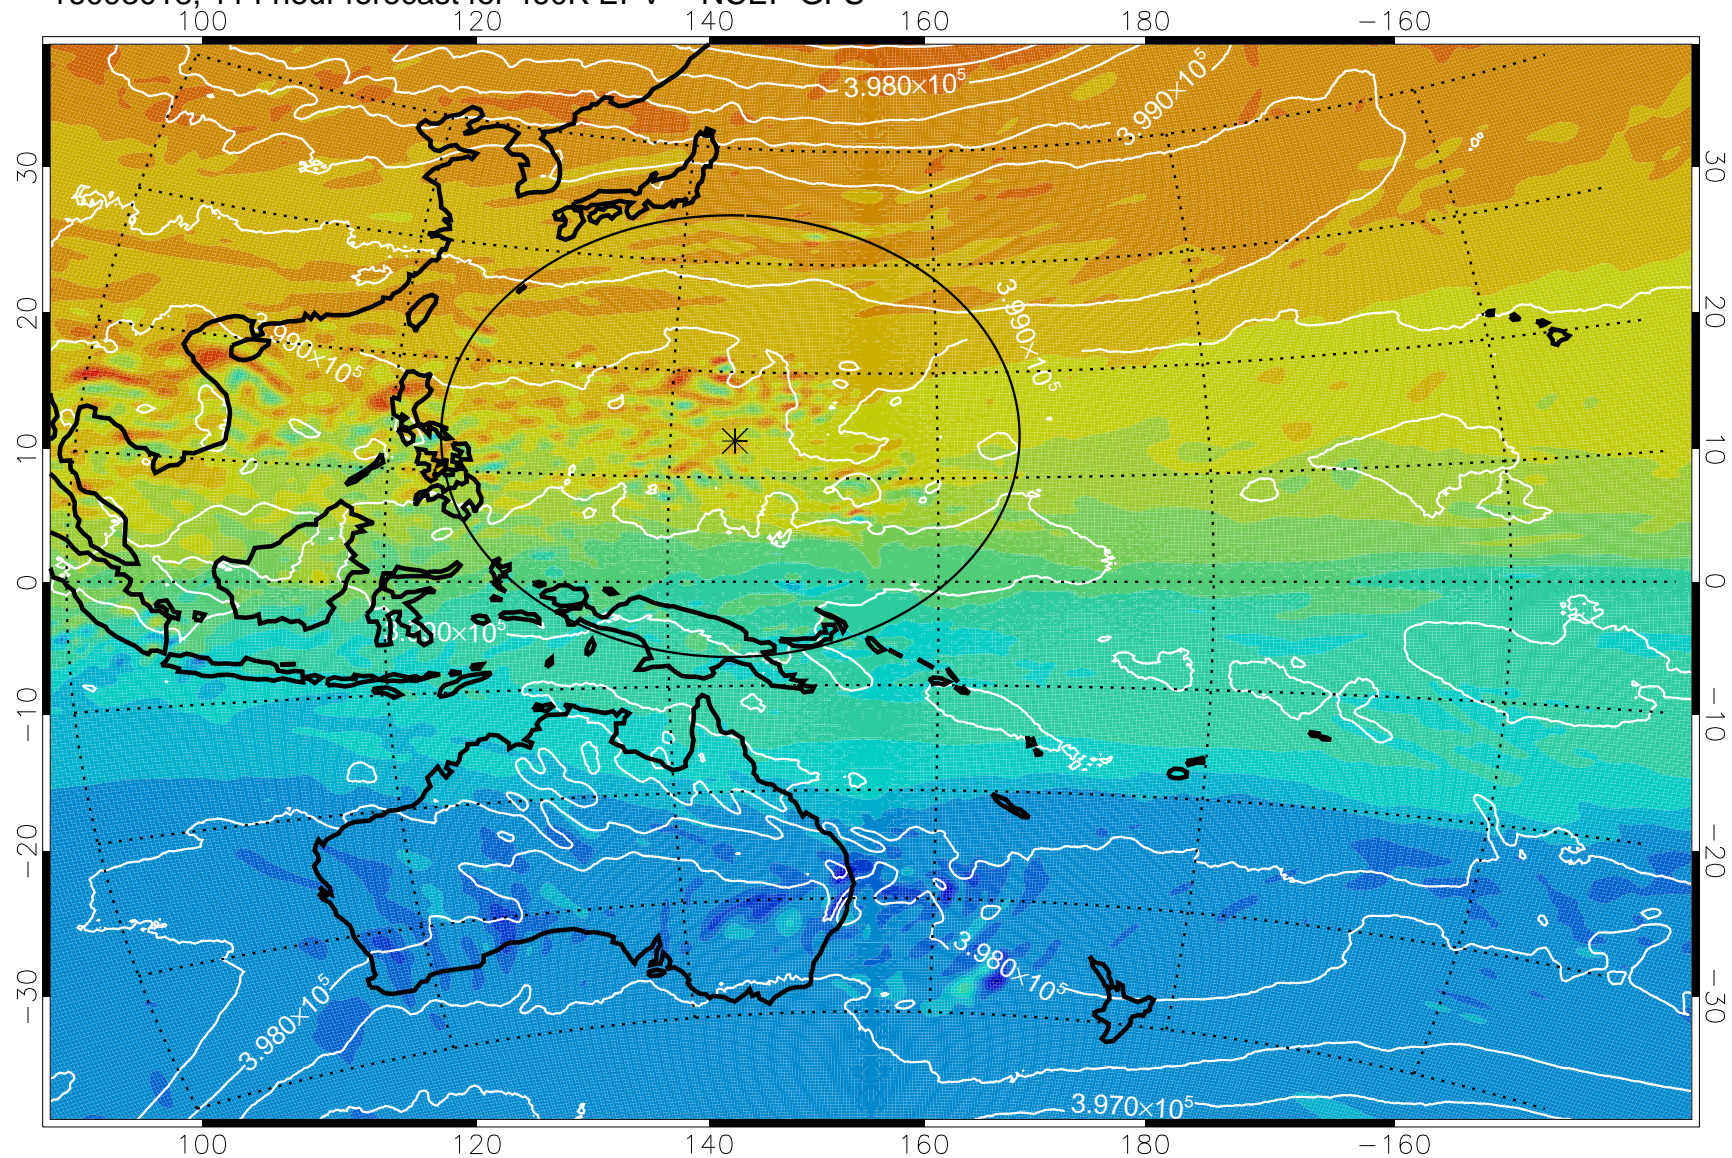

16092906, 78 hour forecast for 460K EPV -- NCEP GFS

460K Montgomery Streamfunction, white

Range ring of 2304 km

16092912, 84 hour forecast for 460K EPV -- NCEP GFS

460K Montgomery Streamfunction, white

Range ring of 2304 km

16092918, 90 hour forecast for 460K EPV -- NCEP GFS

460K Montgomery Streamfunction, white

Range ring of 2304 km

16093000, 96 hour forecast for 460K EPV -- NCEP GFS

460K Montgomery Streamfunction, white

Range ring of 2304 km

16093006, 102 hour forecast for 460K EPV -- NCEP GFS

460K Montgomery Streamfunction, white

Range ring of 2304 km

16093012, 108 hour forecast for 460K EPV -- NCEP GFS

460K Montgomery Streamfunction, white

Range ring of 2304 km

16093018, 114 hour forecast for 460K EPV -- NCEP GFS

460K Montgomery Streamfunction, white

Range ring of 2304 km

16100100, 120 hour forecast for 460K EPV -- NCEP GFS

460K Montgomery Streamfunction, white

Range ring of 2304 km