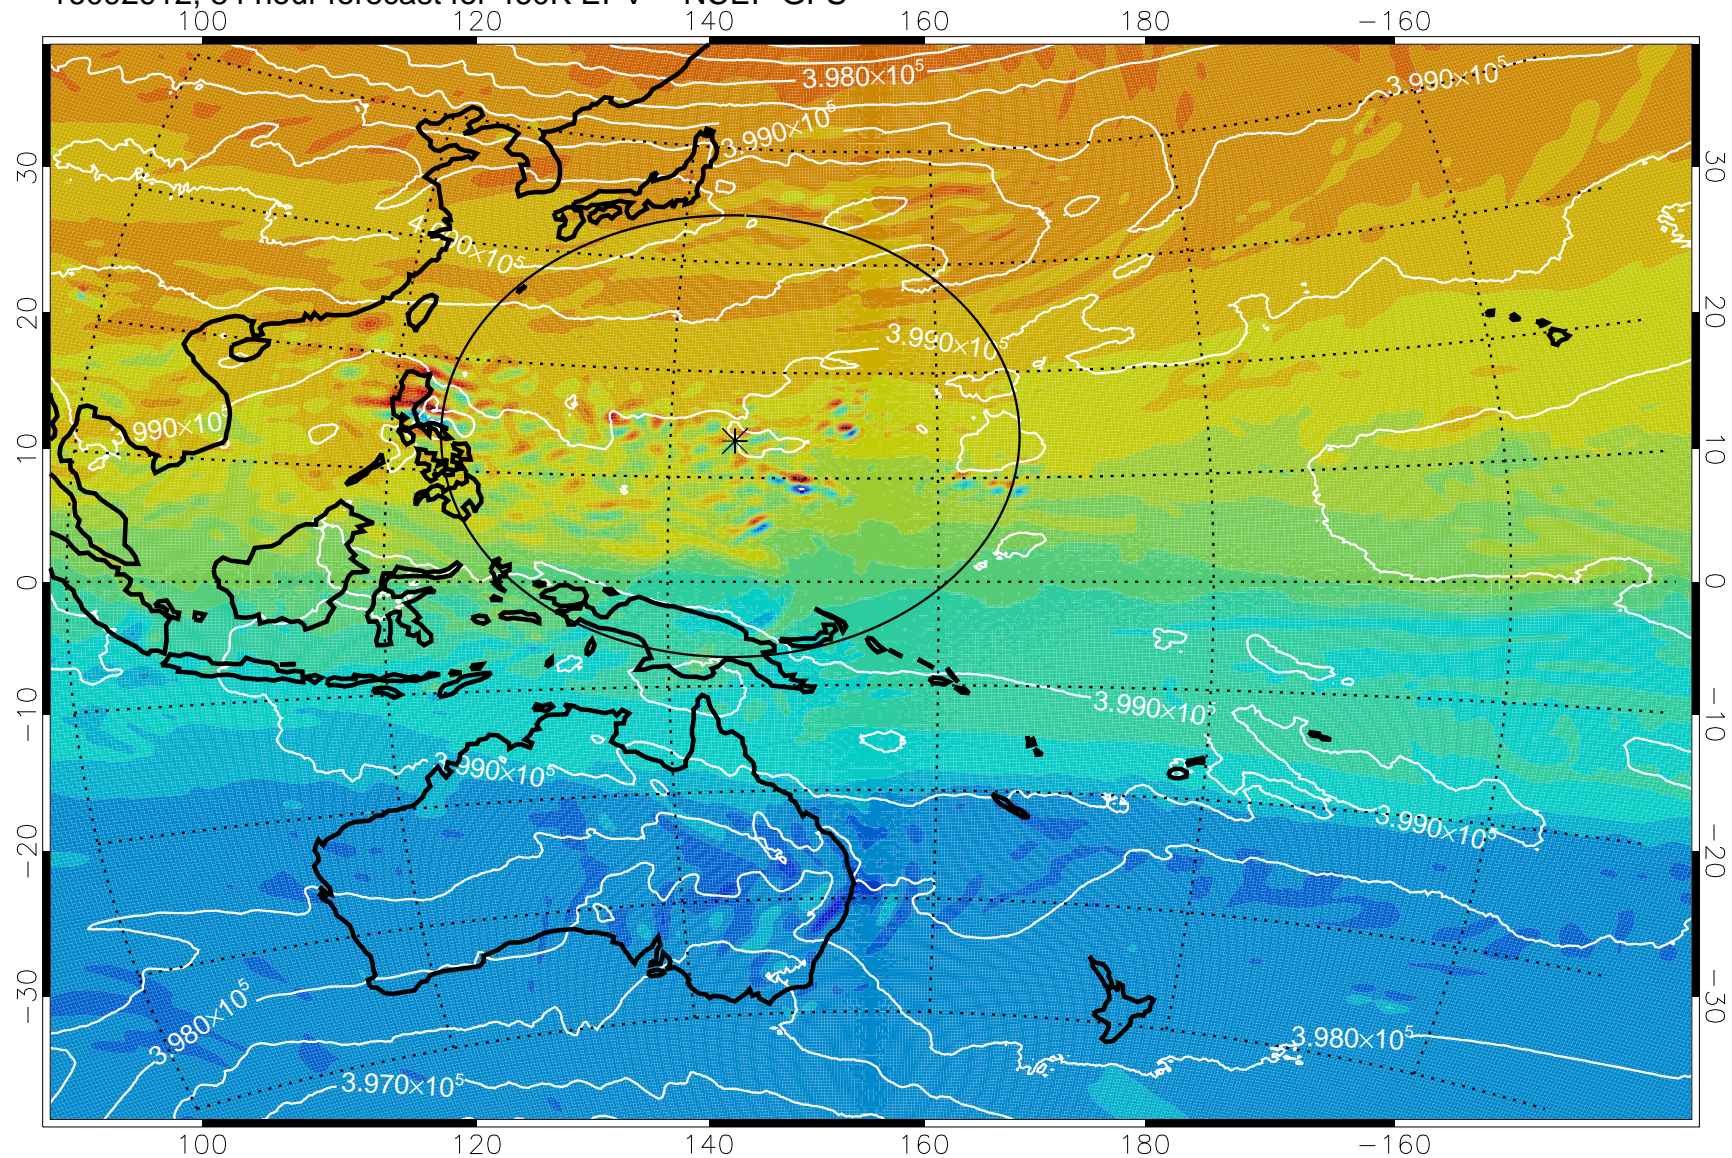

16092806, 54 hour forecast for 460K EPV -- NCEP GFS

460K Montgomery Streamfunction, white

Range ring of 2304 km

16092812, 60 hour forecast for 460K EPV -- NCEP GFS

460K Montgomery Streamfunction, white

Range ring of 2304 km

16092818, 66 hour forecast for 460K EPV -- NCEP GFS

460K Montgomery Streamfunction, white

Range ring of 2304 km

16092900, 72 hour forecast for 460K EPV -- NCEP GFS

460K Montgomery Streamfunction, white

Range ring of 2304 km

16092906, 78 hour forecast for 460K EPV -- NCEP GFS

460K Montgomery Streamfunction, white

Range ring of 2304 km

16092912, 84 hour forecast for 460K EPV -- NCEP GFS

460K Montgomery Streamfunction, white

Range ring of 2304 km

16092918, 90 hour forecast for 460K EPV -- NCEP GFS

460K Montgomery Streamfunction, white

Range ring of 2304 km

16093000, 96 hour forecast for 460K EPV -- NCEP GFS

460K Montgomery Streamfunction, white

Range ring of 2304 km